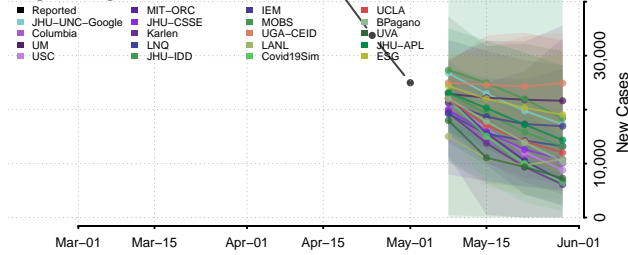

Taos County, New Mexico

Torrance County, New Mexico

Union County, New Mexico

Valencia County, New Mexico

New York*

Albany County, New York

*New weekly cases may decrease in this location over the next four weeks. For these locations, the ensemble forecast indicates a probability of 0.75 or greater that fewer cases will be reported in week four of the forecast than in the last reported week.