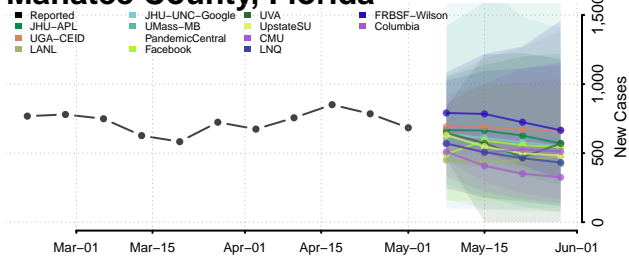

Leon County, Florida

Levy County, Florida

Liberty County, Florida

Madison County, Florida

Manatee County, Florida

Marion County, Florida

Martin County, Florida

Miami-Dade County, Florida