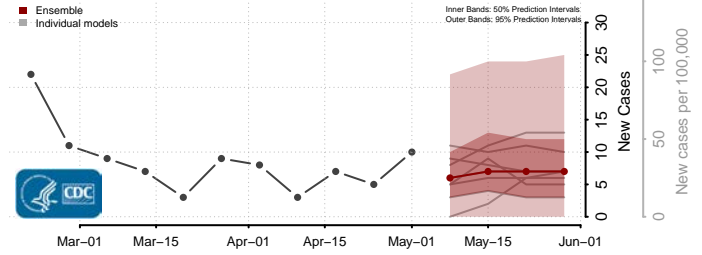

Dinwiddie County, Virginia

Emporia County, Virginia

Essex County, Virginia

Fairfax City County, Virginia

Fairfax County, Virginia

Falls Church County, Virginia

Fauquier County, Virginia

Floyd County, Virginia