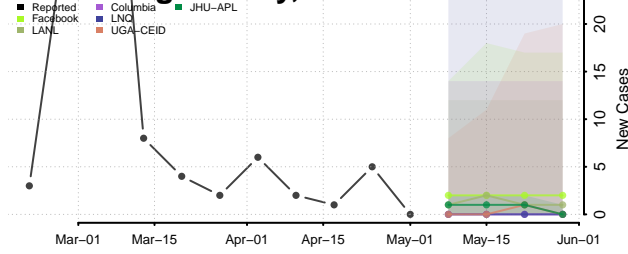

Petersburg County, Alaska