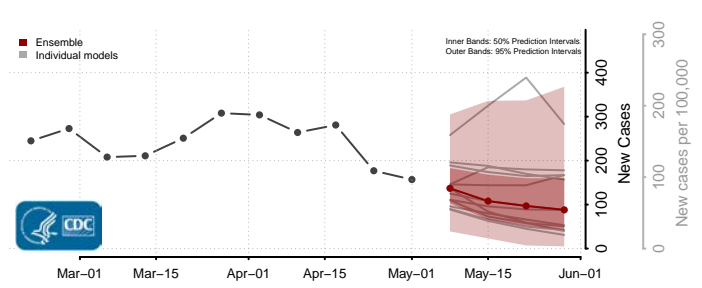

New Haven County, Connecticut

*New weekly cases may decrease in this location over the next four weeks. For these locations, the ensemble forecast indicates a probability of 0.75 or greater that fewer cases will be reported in week four of the forecast than in the last reported week.