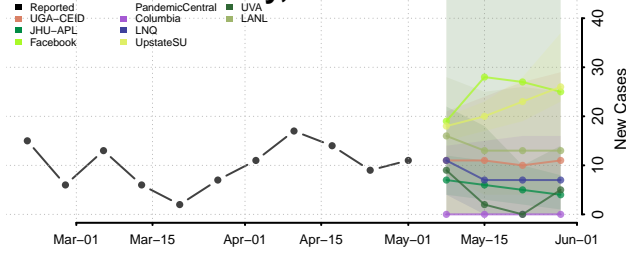

Kewaunee County, Wisconsin