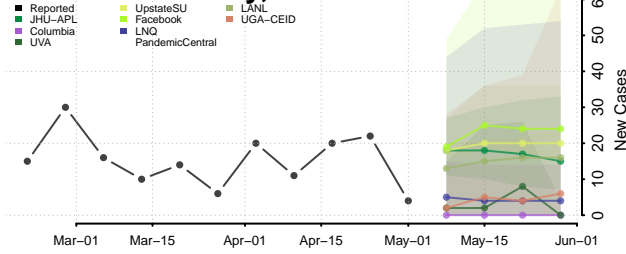

*New weekly cases may decrease in this location over the next four weeks. For these locations, the ensemble forecast indicates a probability of 0.75 or greater that fewer cases will be reported in week four of the forecast than in the last reported week.