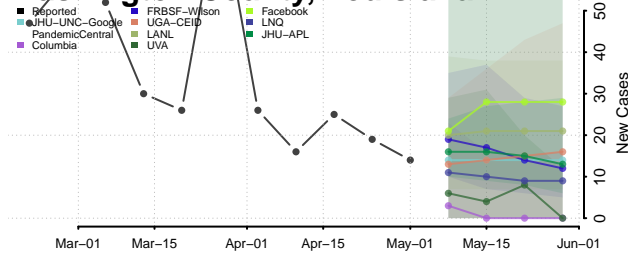

Washington County, Louisiana