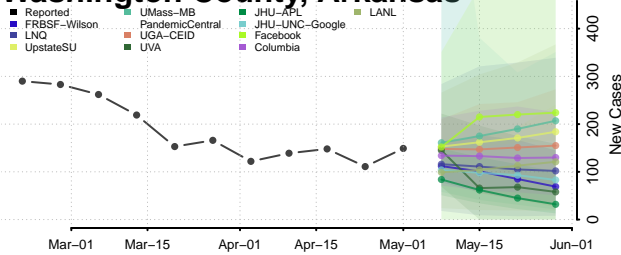

Washington County, Arkansas