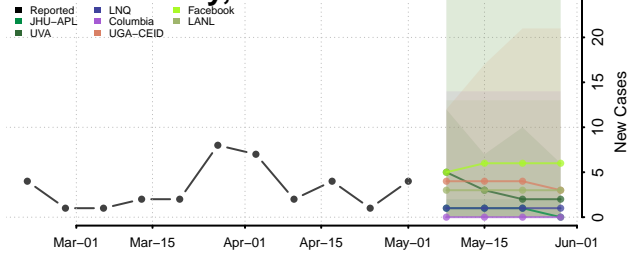

Powell County, Montana