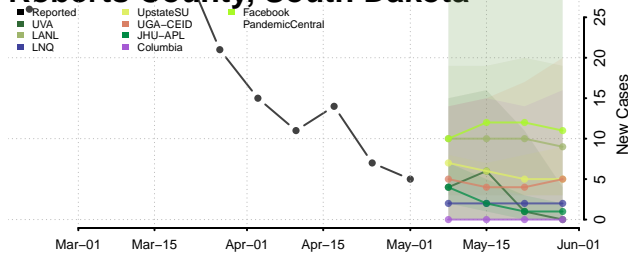

Roberts County, South Dakota