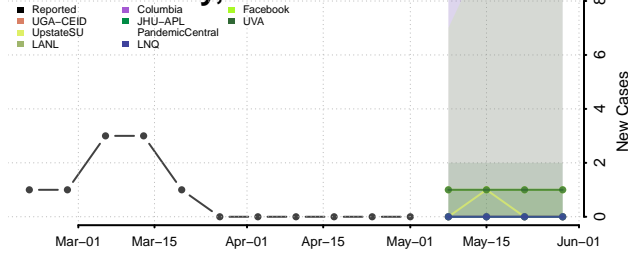

Cottle County, Texas