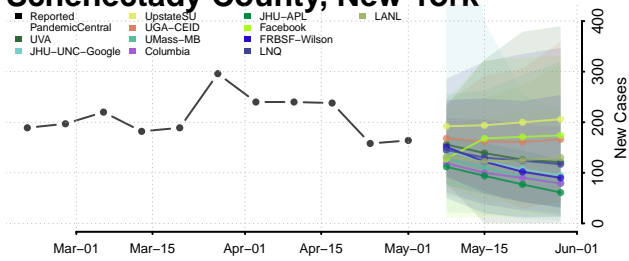

Schenectady County, New York