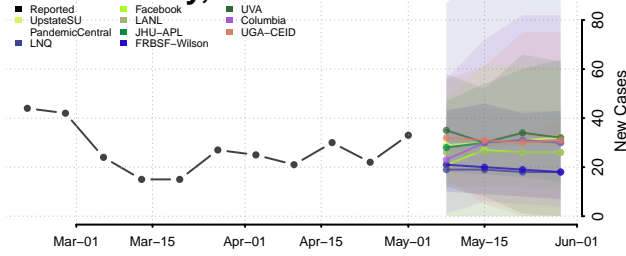

Ashe County, North Carolina