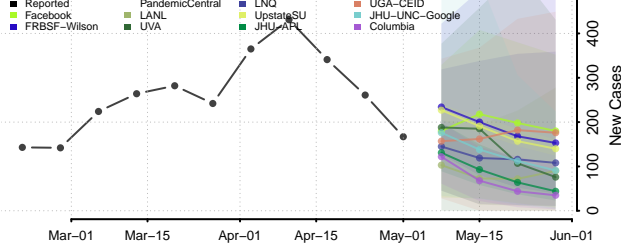

Carver County, Minnesota