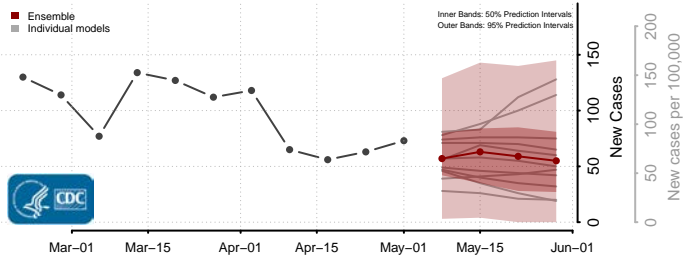

Bannock County, Idaho