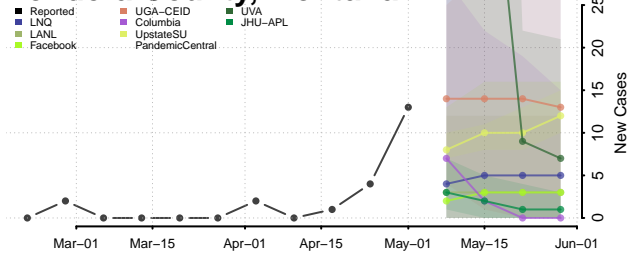

Pondera County, Montana