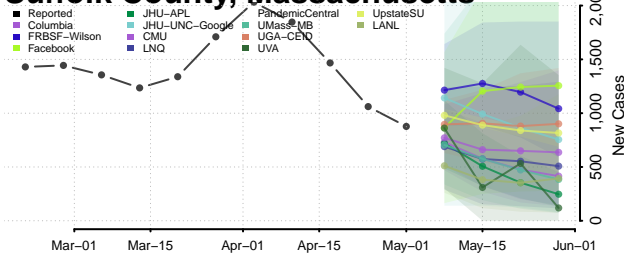

Plymouth County, Massachusetts

Suffolk County, Massachusetts

Worcester County, Massachusetts

Michigan*

Alcona County, Michigan

Alger County, Michigan

*New weekly cases may decrease in this location over the next four weeks. For these locations, the ensemble forecast indicates a probability of 0.75 or greater that fewer cases will be reported in week four of the forecast than in the last reported week.