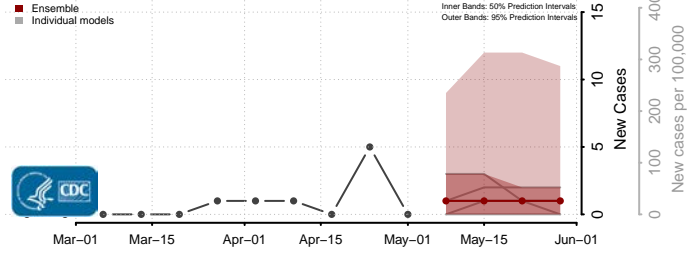

Fisher County, Texas