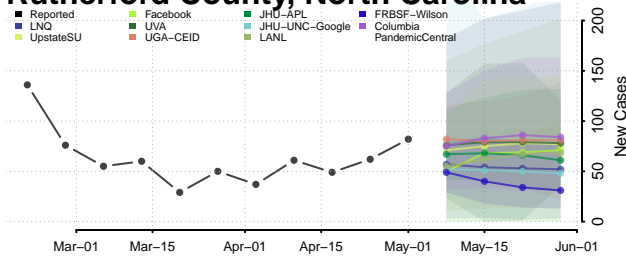

Rutherford County, North Carolina