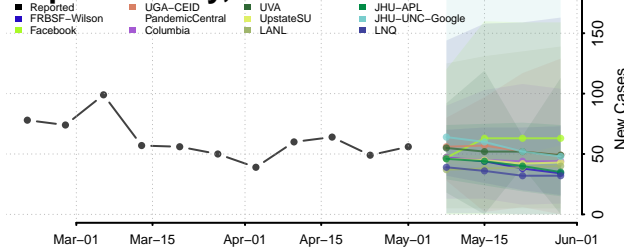

Duplin County, North Carolina

Durham County, North Carolina

Edgecombe County, North Carolina

Forsyth County, North Carolina

Franklin County, North Carolina

Gaston County, North Carolina

Gates County, North Carolina