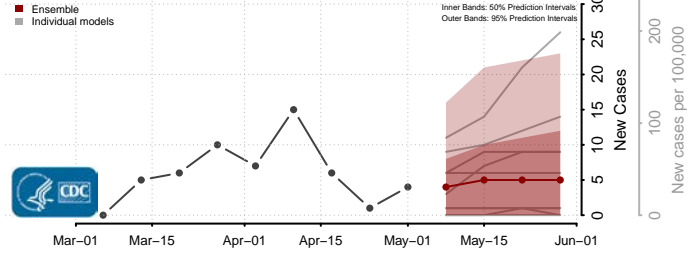

Vinton County, Ohio