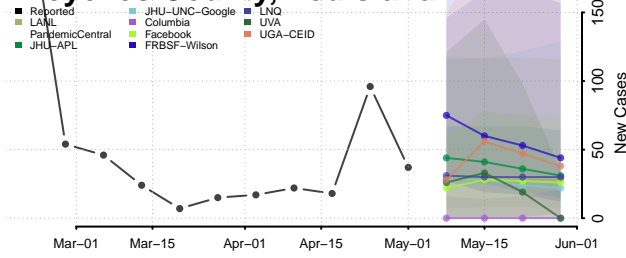

Acadia County, Louisiana

Allen County, Louisiana

Ascension County, Louisiana

Assumption County, Louisiana

Avoyelles County, Louisiana

Beauregard County, Louisiana

Bienville County, Louisiana

Bossier County, Louisiana