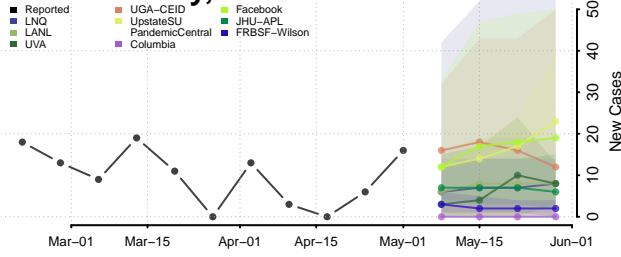

Warren County, Illinois

Washington County, Illinois

Wayne County, Illinois

White County, Illinois

Whiteside County, Illinois

Will County, Illinois

Williamson County, Illinois

Winnebago County, Illinois