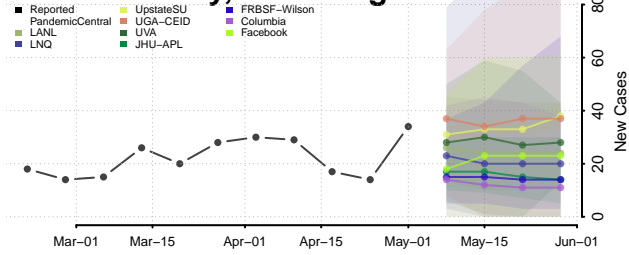

Mason County, West Virginia