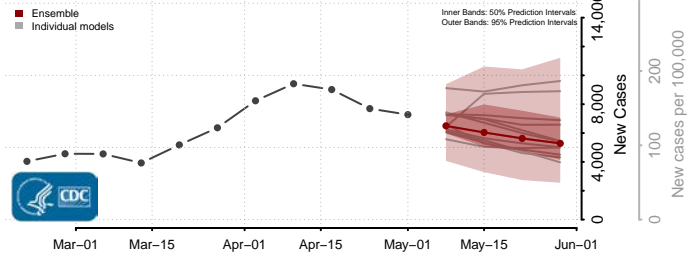

Cook County, Illinois