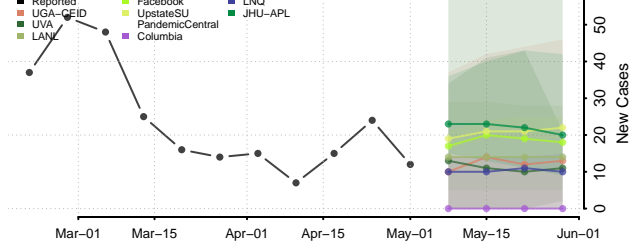

Lee County, Texas