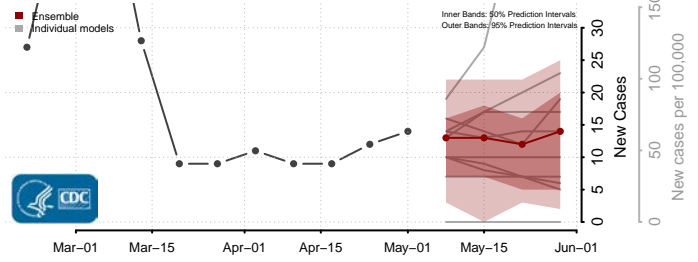

Coahoma County, Mississippi