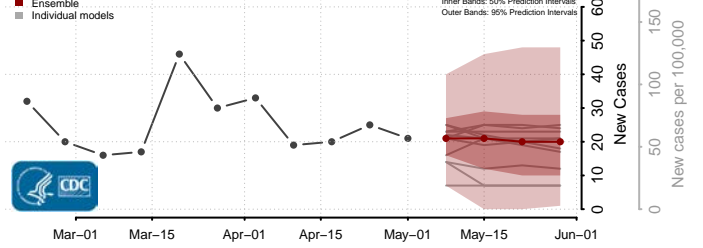

Columbus County, North Carolina

Craven County, North Carolina

Cumberland County, North Carolina

Currituck County, North Carolina

Dare County, North Carolina

Davidson County, North Carolina

Davie County, North Carolina