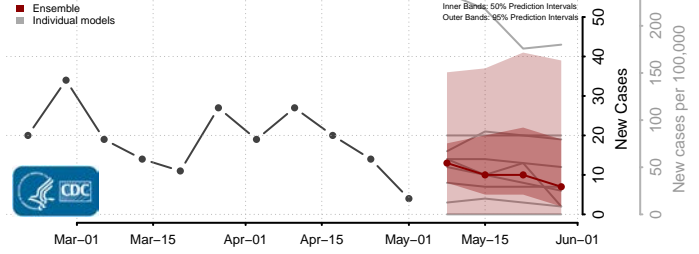

Sabine County, Louisiana