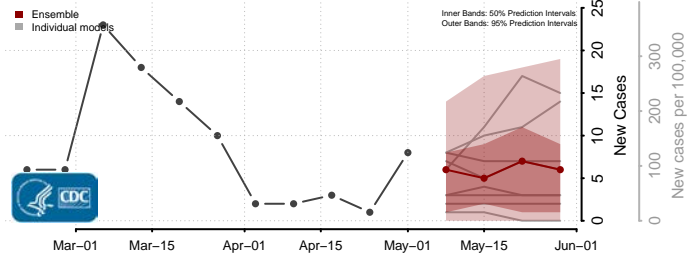

Wapello County, Iowa

Warren County, Iowa

Washington County, Iowa

Wayne County, Iowa

Webster County, Iowa

Winnebago County, Iowa

Winneshiek County, Iowa

Woodbury County, Iowa