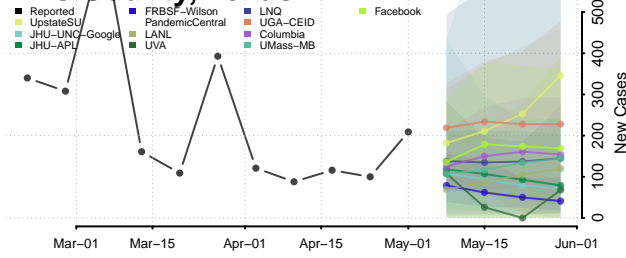

Ellis County, Texas