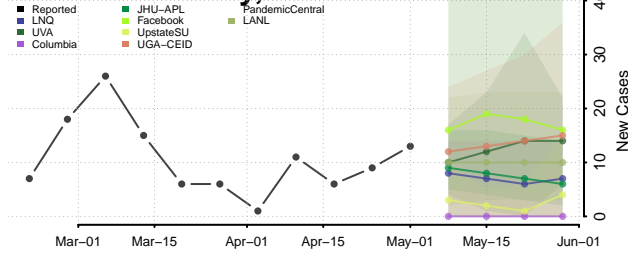

Madison County, Texas