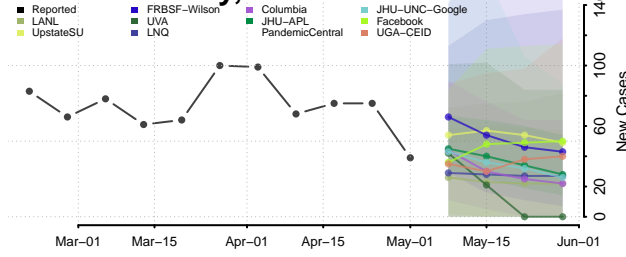

Washington County, New York

Wayne County, New York

Westchester County, New York

Wyoming County, New York

Yates County, New York

North Carolina

Alamance County, North Carolina

Alexander County, North Carolina