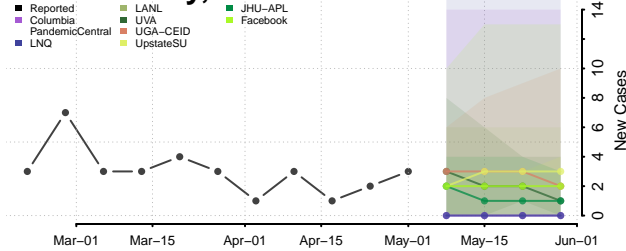

Delta County, Texas