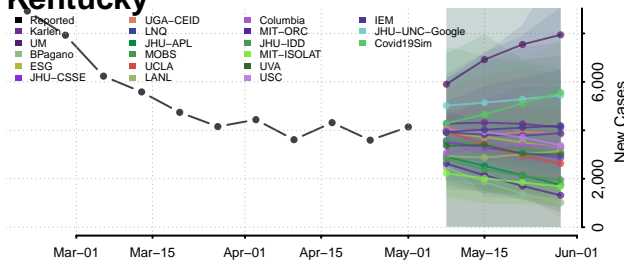

Wallace County, Kansas

Washington County, Kansas

Wichita County, Kansas

Wilson County, Kansas

Woodson County, Kansas

Wyandotte County, Kansas

Kentucky

Adair County, Kentucky