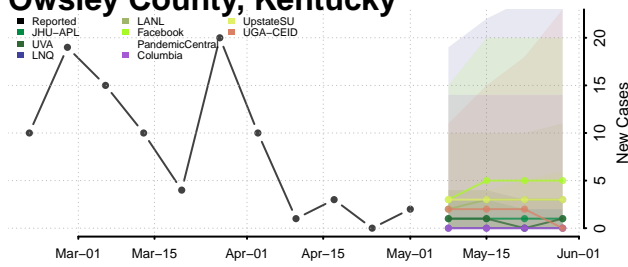

Owsley County, Kentucky