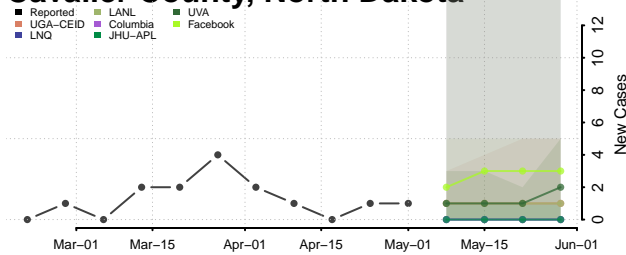

Cavalier County, North Dakota