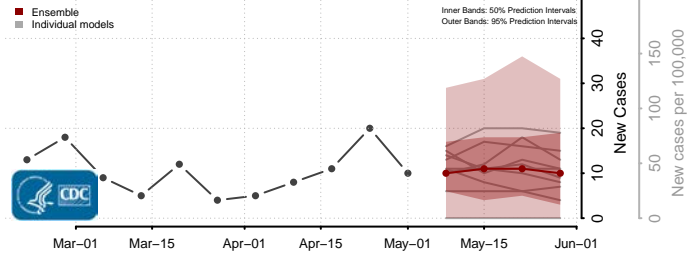

Jerome County, Idaho