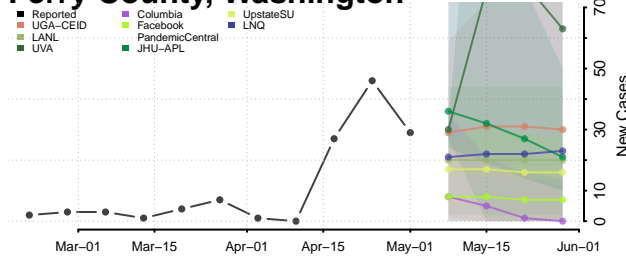

Franklin County, Washington

Garfield County, Washington

Grant County, Washington

Grays Harbor County, Washington

Island County, Washington

Jefferson County, Washington

King County, Washington

Kitsap County, Washington