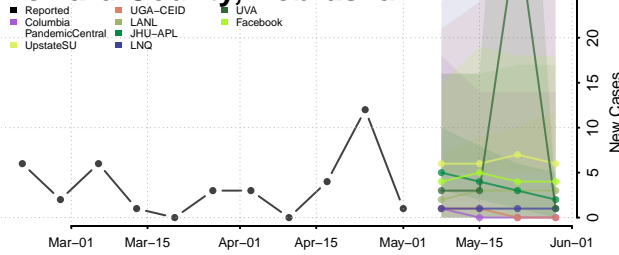

Hamilton County, Nebraska

Harlan County, Nebraska

Hayes County, Nebraska

Hitchcock County, Nebraska

Holt County, Nebraska

Hooker County, Nebraska

Howard County, Nebraska

Jefferson County, Nebraska