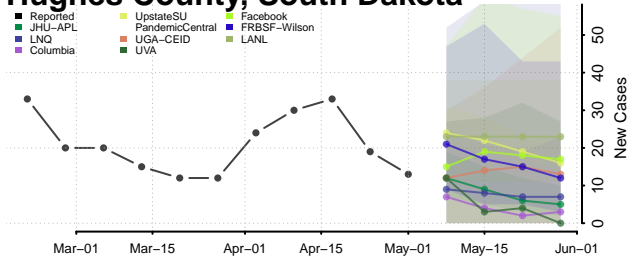

Hughes County, South Dakota