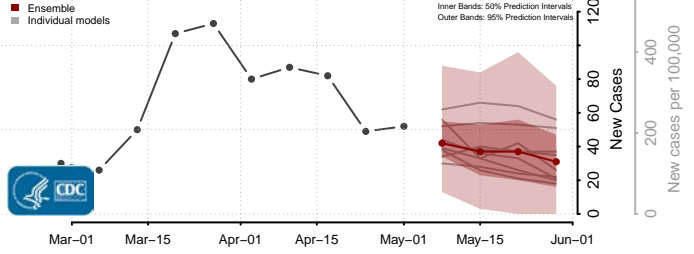

Roscommon County, Michigan