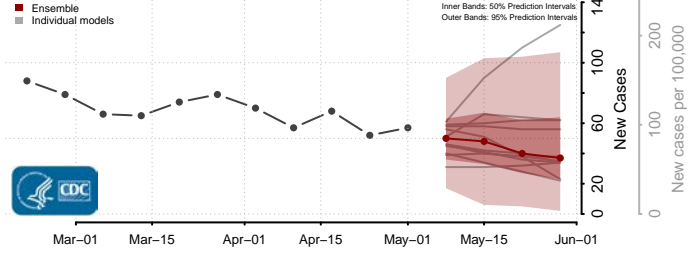

Union County, Ohio