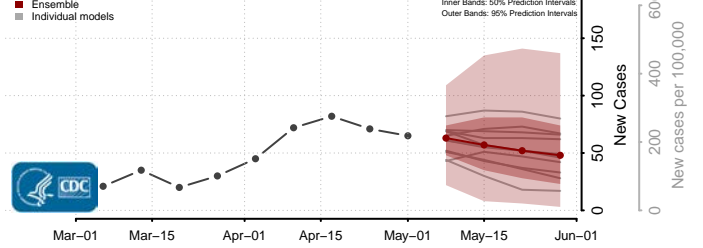

Cass County, Minnesota