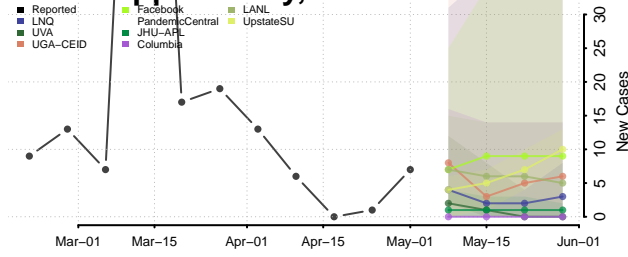

Mississippi County, Missouri