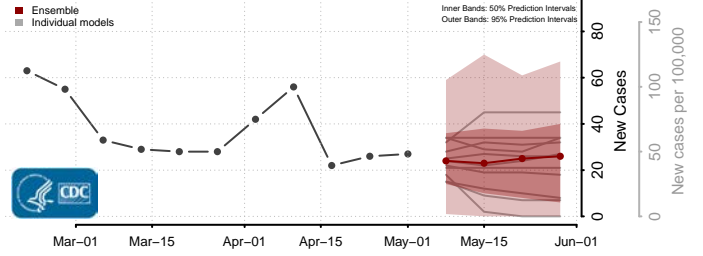

Franklin County, Virginia