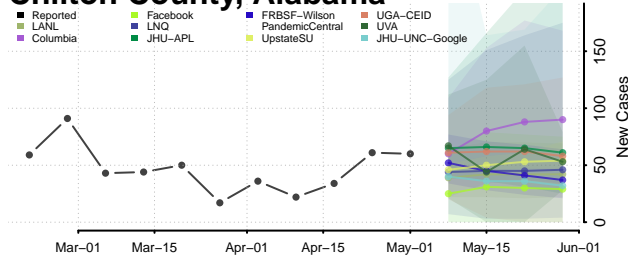

National*

Alabama

Autauga County, Alabama

Baldwin County, Alabama

Barbour County, Alabama

Bibb County, Alabama

*New weekly cases may decrease in this location over the next four weeks. For these locations, the ensemble forecast indicates a probability of 0.75 or greater that fewer cases will be reported in week four of the forecast than in the last reported week.

Blount County, Alabama

Bullock County, Alabama

Butler County, Alabama

Calhoun County, Alabama

Chambers County, Alabama

Cherokee County, Alabama

Chilton County, Alabama

Choctaw County, Alabama