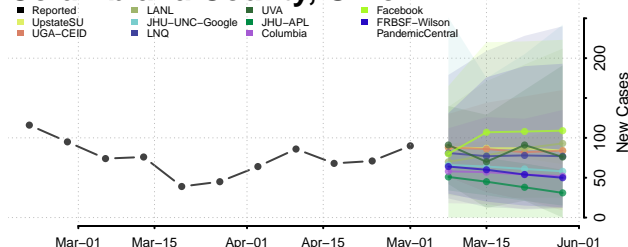

Clermont County, Ohio

Clinton County, Ohio

Columbiana County, Ohio

Coshocton County, Ohio

Crawford County, Ohio

Cuyahoga County, Ohio

Darke County, Ohio

Defiance County, Ohio