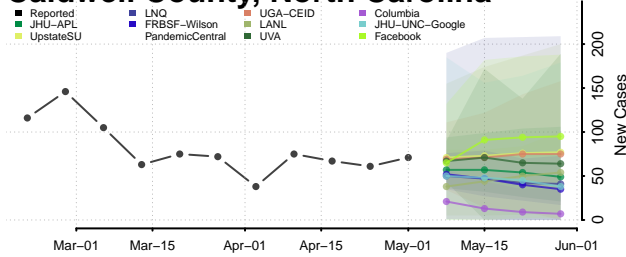

Brunswick County, North Carolina

Buncombe County, North Carolina

Burke County, North Carolina

Cabarrus County, North Carolina

Caldwell County, North Carolina

Camden County, North Carolina

Carteret County, North Carolina