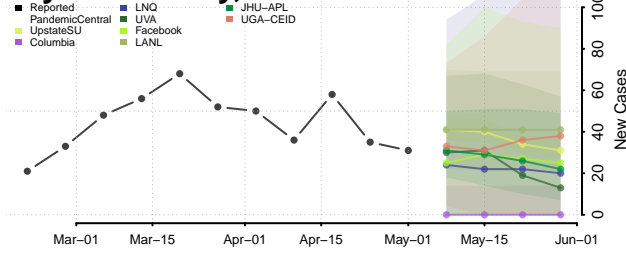

Fayette County, Texas