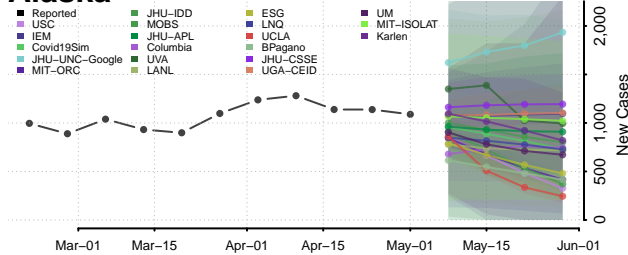

Washington County, Alabama

Wilcox County, Alabama

Winston County, Alabama

Alaska

Aleutians East County, Alaska

Aleutians West County, Alaska