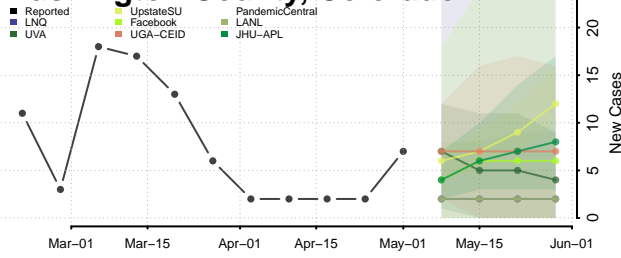

Washington County, Colorado