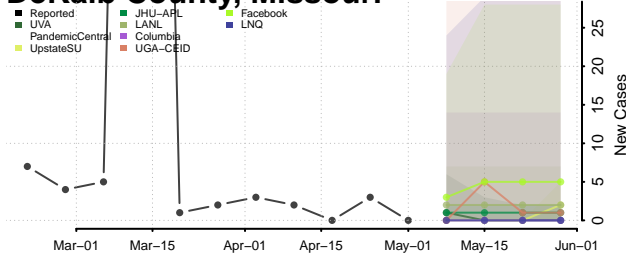

DeKalb County, Missouri