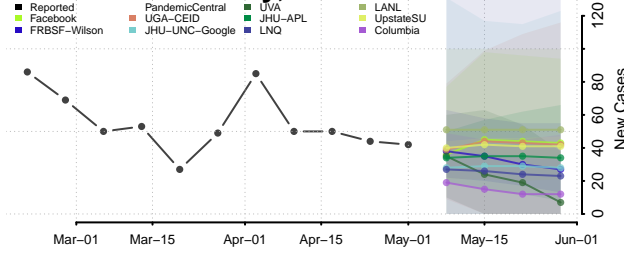

Washington County, New York

Wayne County, New York

Westchester County, New York

Wyoming County, New York

Yates County, New York

North Carolina

Alamance County, North Carolina

Alexander County, North Carolina