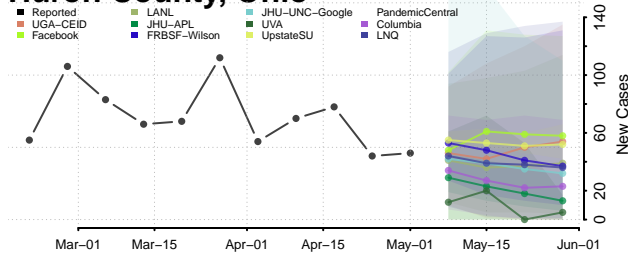

Huron County, Ohio