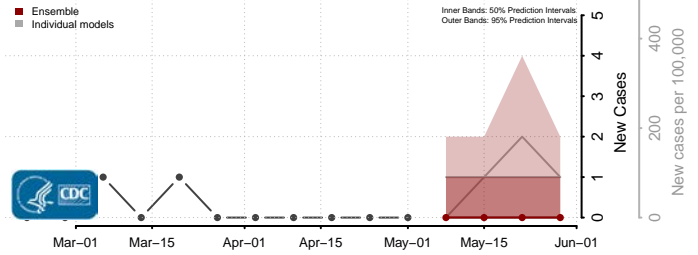

Camas County, Idaho