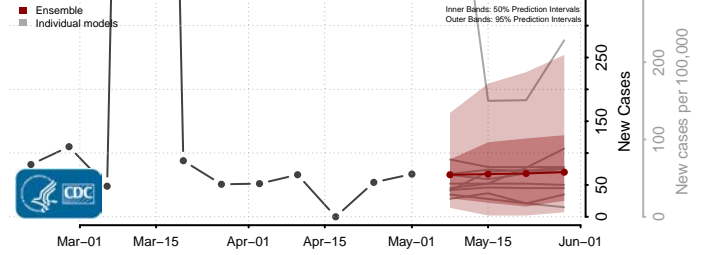

Jasper County, Missouri