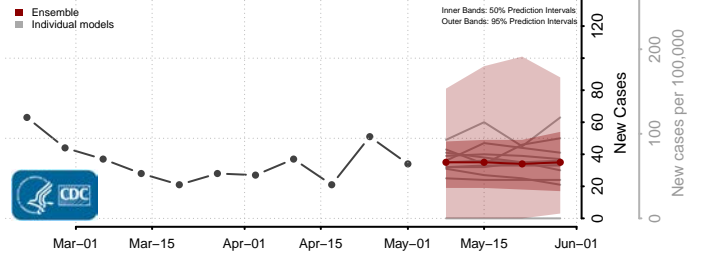

Elko County, Nevada