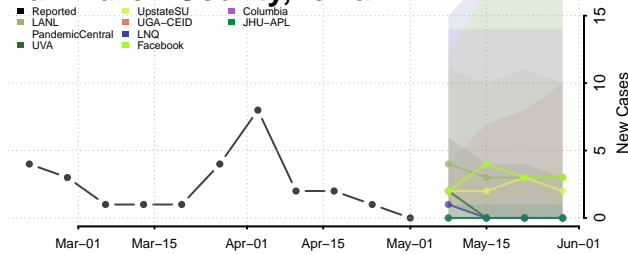

Scott County, Iowa

Shelby County, Iowa

Sioux County, Iowa

Story County, Iowa

Tama County, Iowa

Taylor County, Iowa

Union County, Iowa

Van Buren County, Iowa