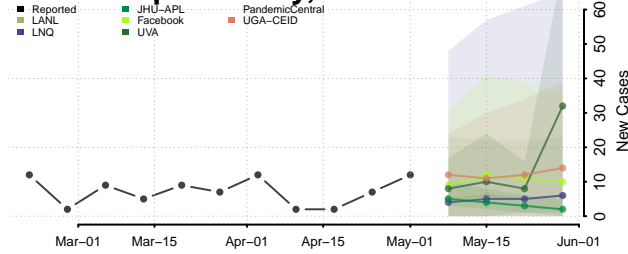

Ketchikan Gateway County, Alaska

Kodiak Island County, Alaska

Kusilvak County, Alaska

Lake and Peninsula County, Alaska

Matanuska-Susitna County, Alaska

Nome County, Alaska

North Slope County, Alaska

Northwest Arctic County, Alaska