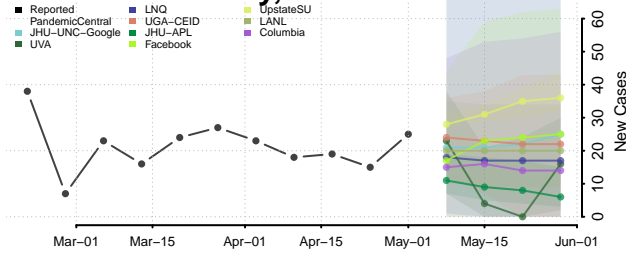

Calaveras County, California