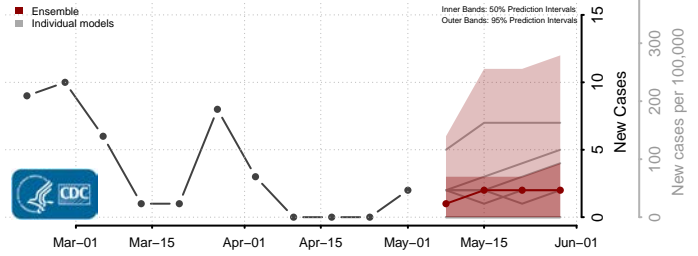

Guadalupe County, New Mexico