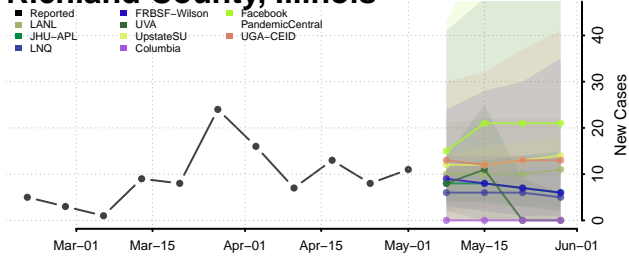

Richland County, Illinois