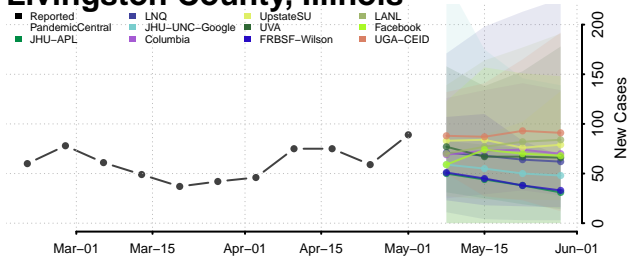

Logan County, Illinois

Macon County, Illinois

Macoupin County, Illinois

Madison County, Illinois

Marion County, Illinois

Marshall County, Illinois

Mason County, Illinois

Massac County, Illinois