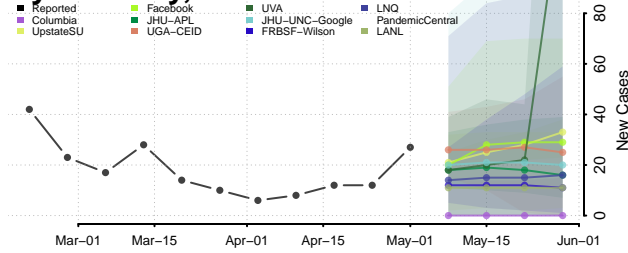

Nye County, Nevada