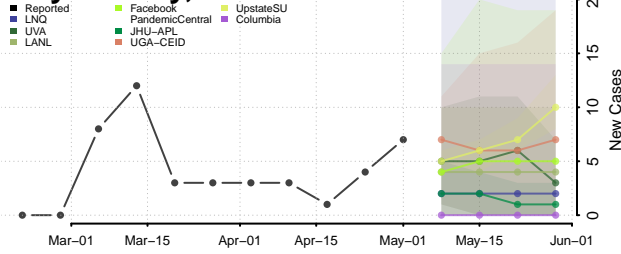

Clay County, Nebraska