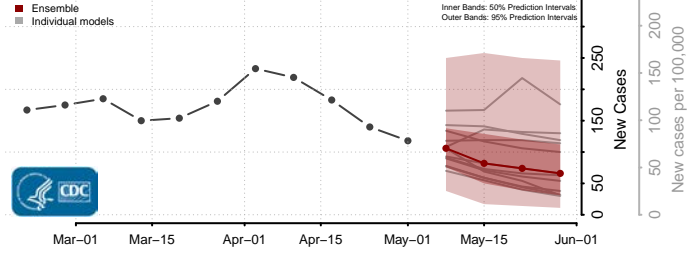

Tolland County, Connecticut