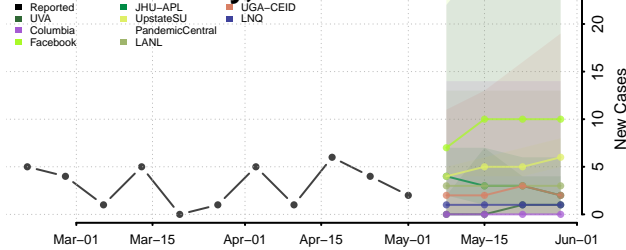

Dawson County, Texas