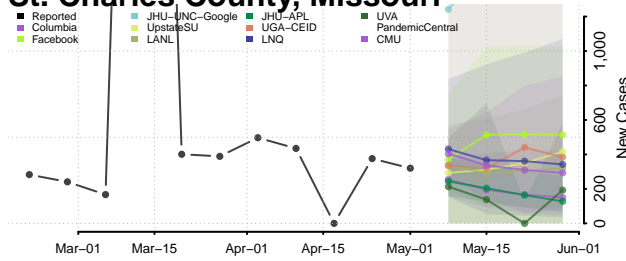

St. Charles County, Missouri