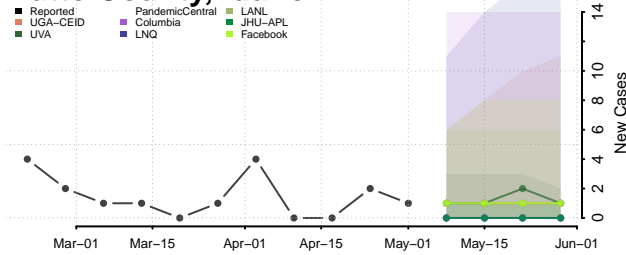

Butte County, Idaho