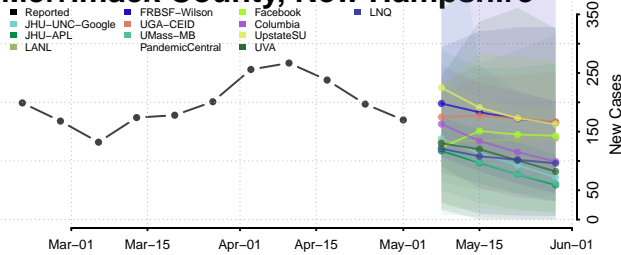

Belknap County, New Hampshire

Carroll County, New Hampshire

Cheshire County, New Hampshire

Coos County, New Hampshire

Grafton County, New Hampshire

Hillsborough County, New Hampshire

Merrimack County, New Hampshire