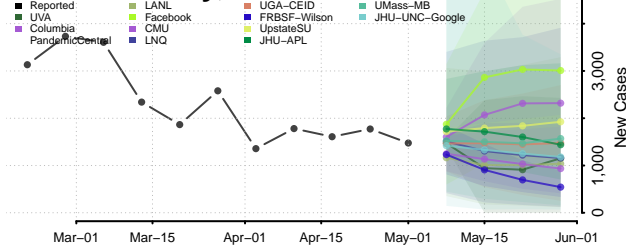

Dallas County, Texas