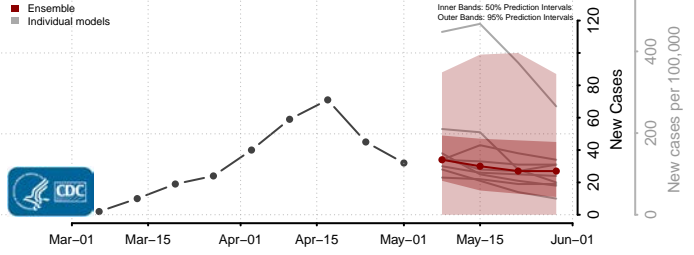

Clinton County, Michigan

Crawford County, Michigan

Delta County, Michigan

Dickinson County, Michigan

Eaton County, Michigan

Emmet County, Michigan

Genesee County, Michigan

Gladwin County, Michigan