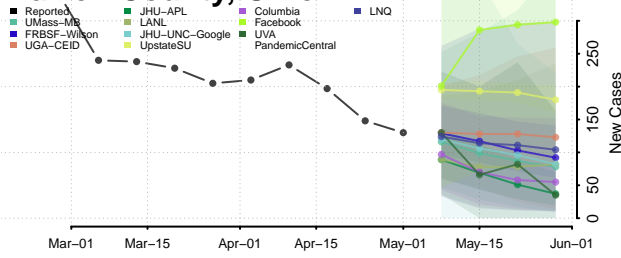

Warren County, Ohio