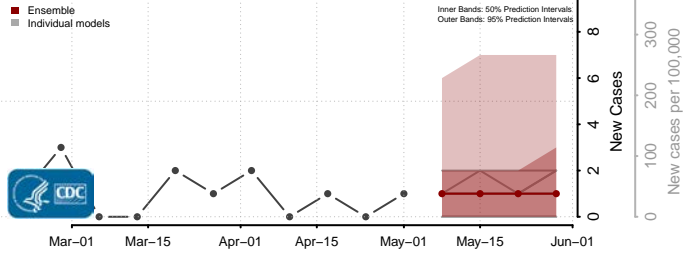

Furnas County, Nebraska

Gage County, Nebraska

Garden County, Nebraska

Garfield County, Nebraska

Gosper County, Nebraska

Grant County, Nebraska

Greeley County, Nebraska

Hall County, Nebraska