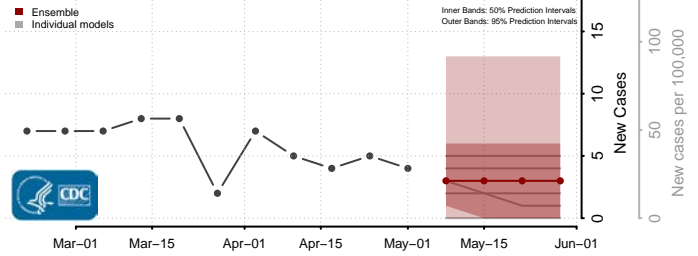

Oglala Lakota County, South Dakota