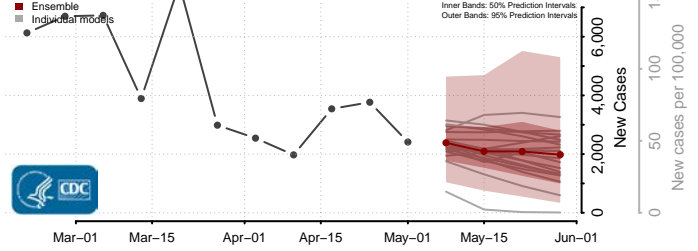

National*

Alabama

Autauga County, Alabama

Baldwin County, Alabama

Barbour County, Alabama

Bibb County, Alabama

*New weekly cases may decrease in this location over the next four weeks. For these locations, the ensemble forecast indicates a probability of 0.75 or greater that fewer cases will be reported in week four of the forecast than in the last reported week.