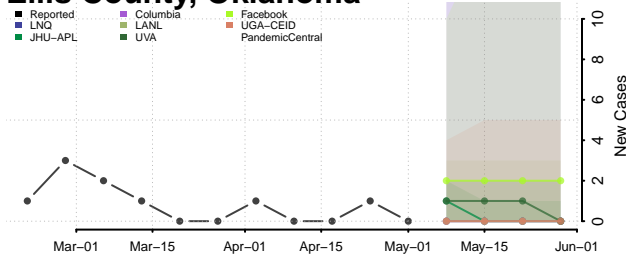

Dewey County, Oklahoma

Ellis County, Oklahoma

Garfield County, Oklahoma

Garvin County, Oklahoma

Grady County, Oklahoma

Grant County, Oklahoma

Greer County, Oklahoma

Harmon County, Oklahoma