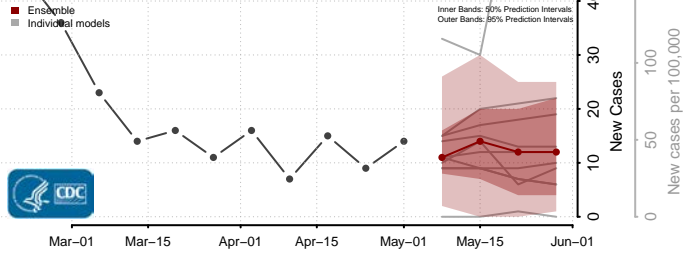

Fayette County, Ohio