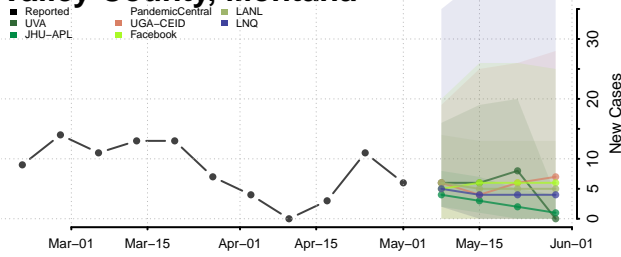

Treasure County, Montana

Valley County, Montana

Wheatland County, Montana

Wibaux County, Montana

Yellowstone County, Montana

Nebraska*

*New weekly cases may decrease in this location over the next four weeks. For these locations, the ensemble forecast indicates a probability of 0.75 or greater that fewer cases will be reported in week four of the forecast than in the last reported week.