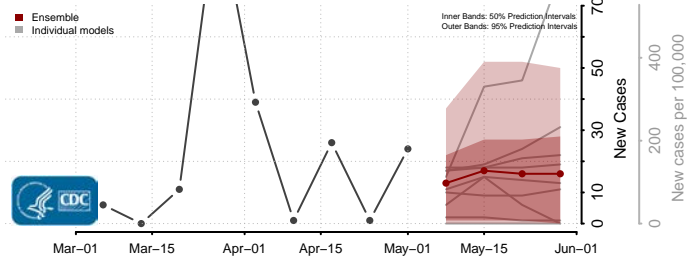

Worth County, Missouri

Wright County, Missouri

Montana*

Beaverhead County, Montana

Big Horn County, Montana

Blaine County, Montana

*New weekly cases may decrease in this location over the next four weeks. For these locations, the ensemble forecast indicates a probability of 0.75 or greater that fewer cases will be reported in week four of the forecast than in the last reported week.