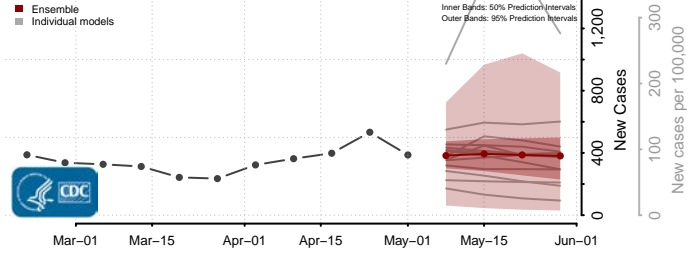

Cameron County, Texas