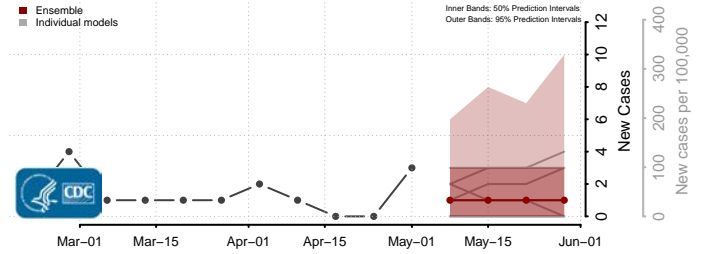

Baker County, Georgia