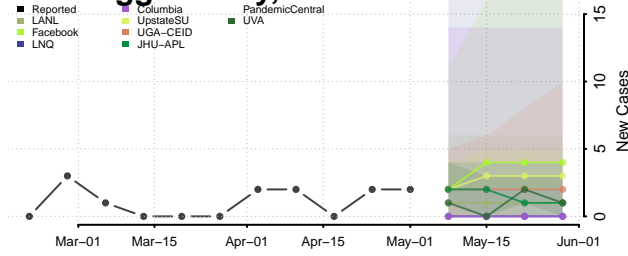

Jim Hogg County, Texas