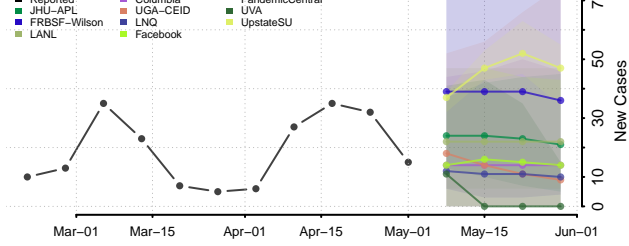

Pacific County, Washington