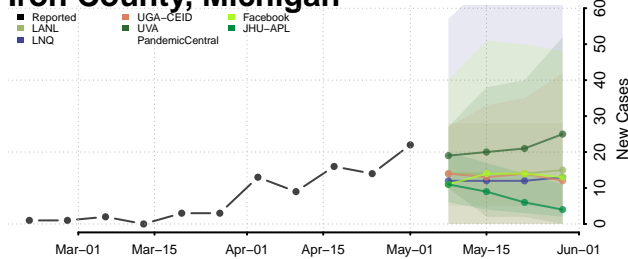

Iron County, Michigan