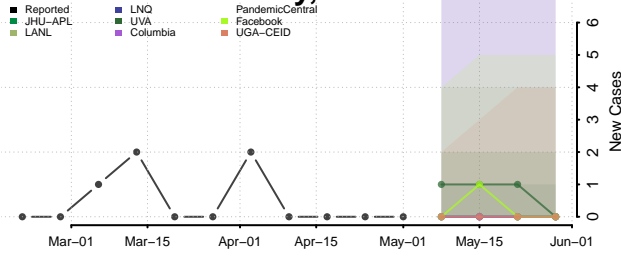

Judith Basin County, Montana