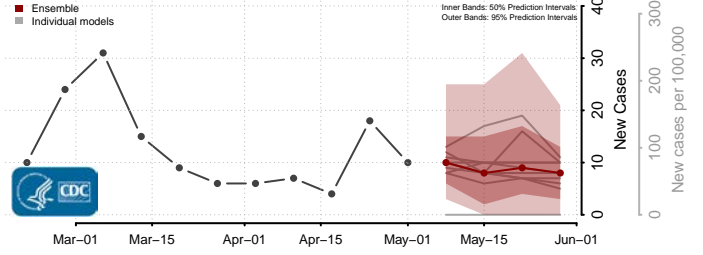

Buchanan County, Iowa

Buena Vista County, Iowa

Butler County, Iowa

Calhoun County, Iowa

Carroll County, Iowa

Cass County, Iowa

Cedar County, Iowa

Cerro Gordo County, Iowa