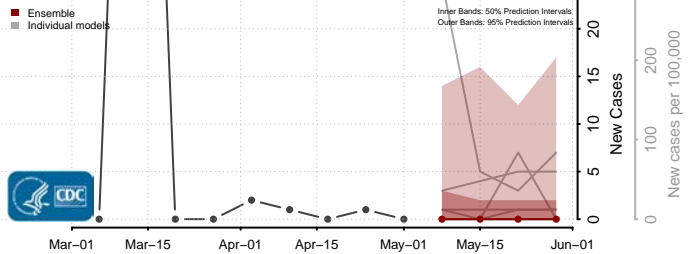

Harrison County, Missouri