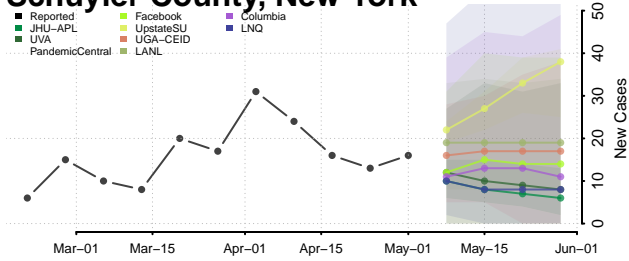

Schuyler County, New York