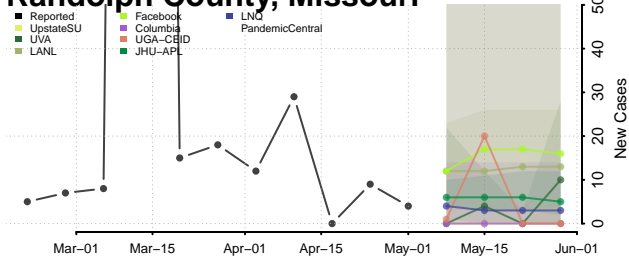

Randolph County, Missouri