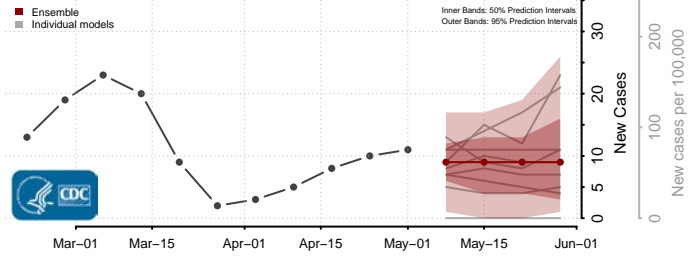

Pendleton County, Kentucky