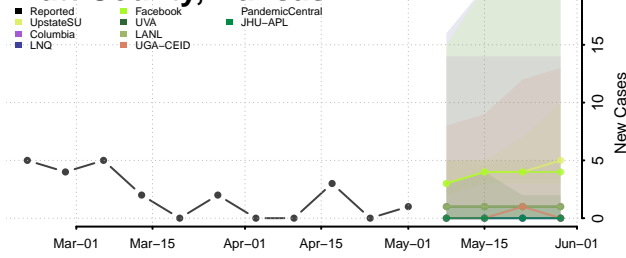

Pratt County, Kansas