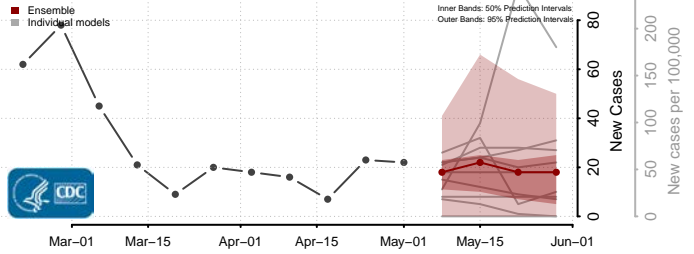

Pontotoc County, Oklahoma