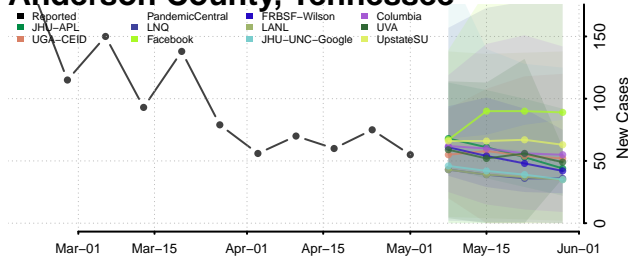

Anderson County, Tennessee