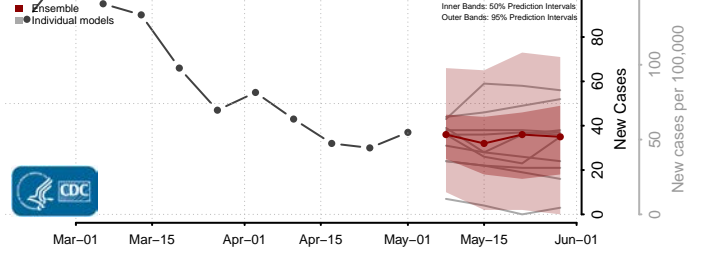

Otero County, New Mexico