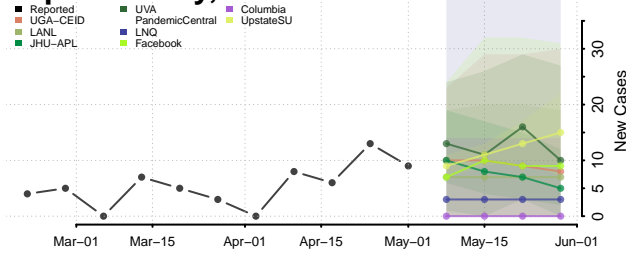

Marinette County, Wisconsin

Marquette County, Wisconsin

Menominee County, Wisconsin

Pepin County, Wisconsin

Pierce County, Wisconsin

Polk County, Wisconsin

Portage County, Wisconsin

Price County, Wisconsin