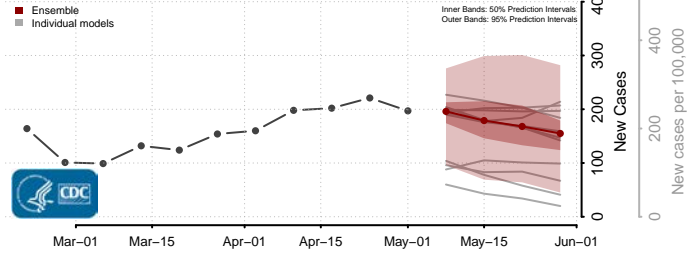

Newport County, Rhode Island