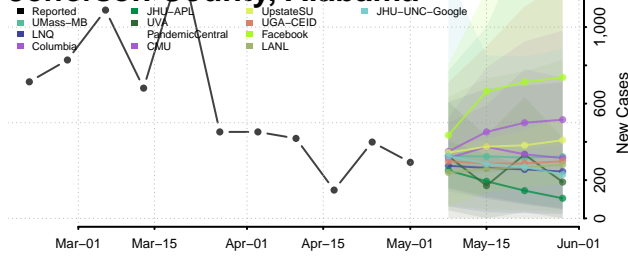

Jefferson County, Alabama