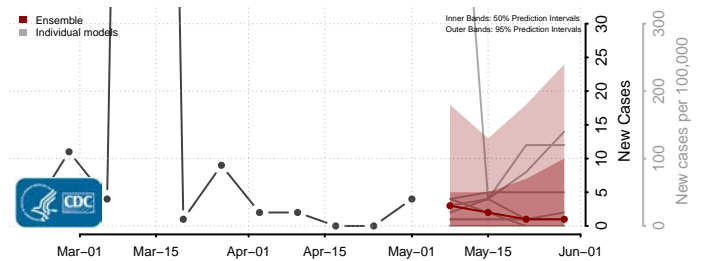

Howard County, Missouri