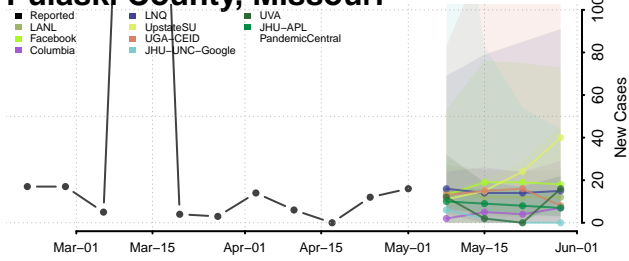

Pulaski County, Missouri