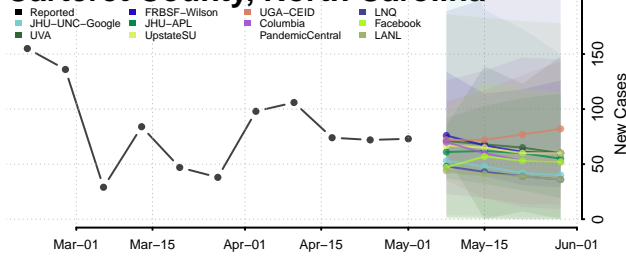

Brunswick County, North Carolina

Buncombe County, North Carolina

Burke County, North Carolina

Cabarrus County, North Carolina

Caldwell County, North Carolina

Camden County, North Carolina

Carteret County, North Carolina