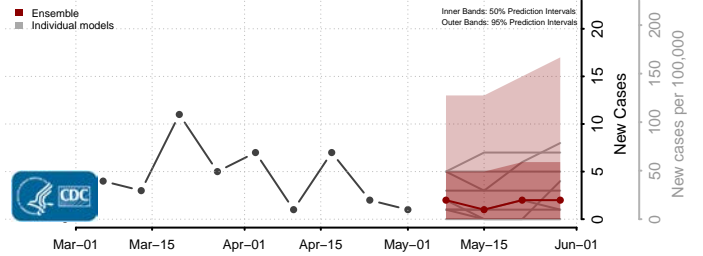

Washington County, Idaho