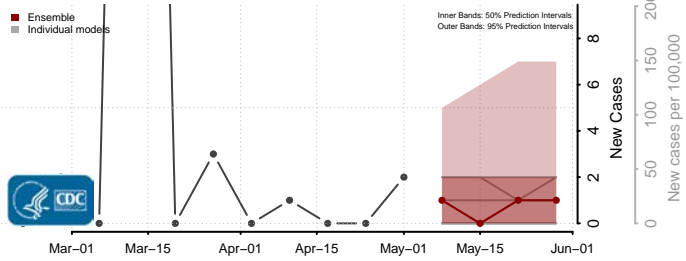

Putnam County, Missouri