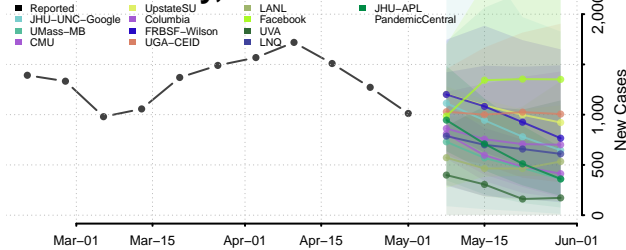

Essex County, Massachusetts

*New weekly cases may decrease in this location over the next four weeks. For these locations, the ensemble forecast indicates a probability of 0.75 or greater that fewer cases will be reported in week four of the forecast than in the last reported week.