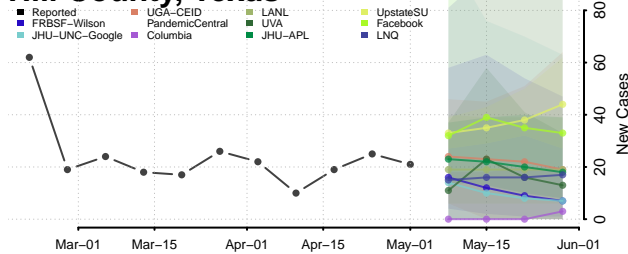

Hill County, Texas