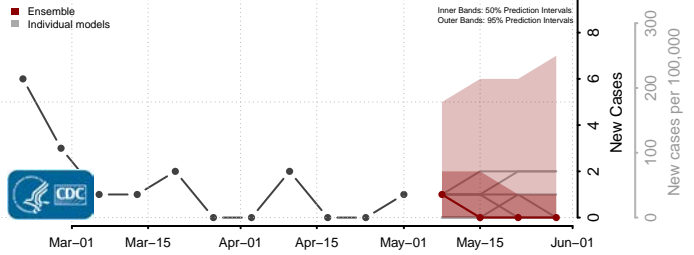

Smith County, Kansas

Stafford County, Kansas

Stanton County, Kansas

Stevens County, Kansas

Sumner County, Kansas

Thomas County, Kansas

Trego County, Kansas

Wabaunsee County, Kansas