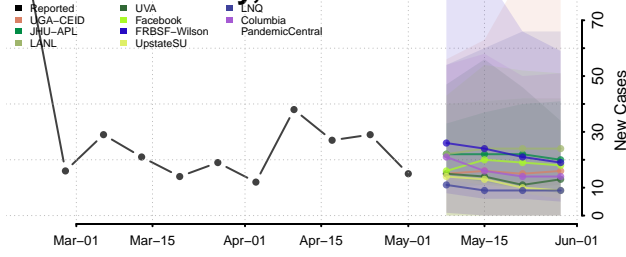

Gilchrist County, Florida

Glades County, Florida

Gulf County, Florida

Hamilton County, Florida

Hardee County, Florida

Hendry County, Florida

Hernando County, Florida

Highlands County, Florida