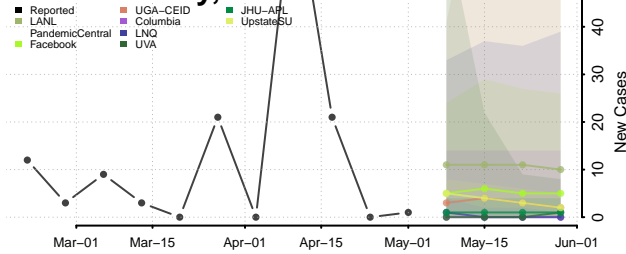

Garza County, Texas