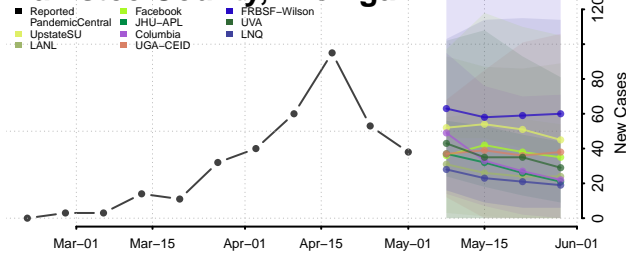

Manistee County, Michigan