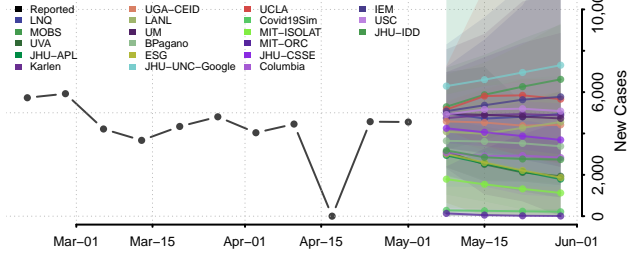

Missouri

Adair County, Missouri

Andrew County, Missouri

Atchison County, Missouri

Audrain County, Missouri

Barry County, Missouri