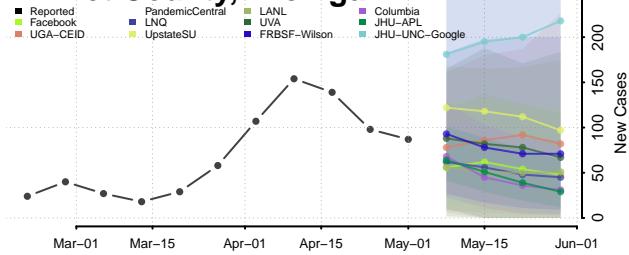

Clinton County, Michigan

Crawford County, Michigan

Delta County, Michigan

Dickinson County, Michigan

Eaton County, Michigan

Emmet County, Michigan

Genesee County, Michigan

Gladwin County, Michigan