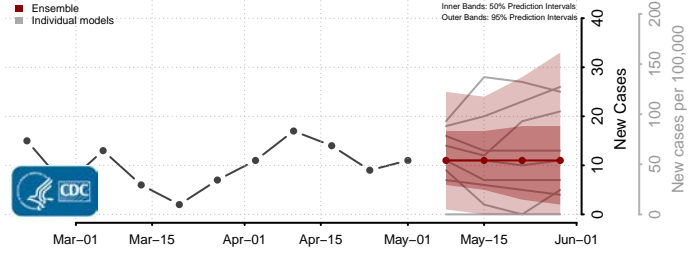

Kewaunee County, Wisconsin