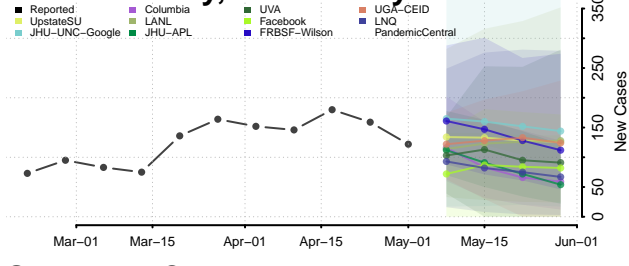

Salem County, New Jersey