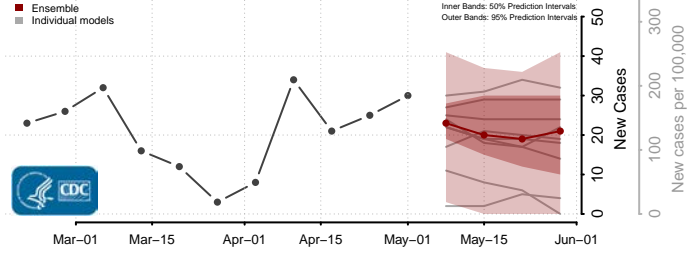

Alamosa County, Colorado