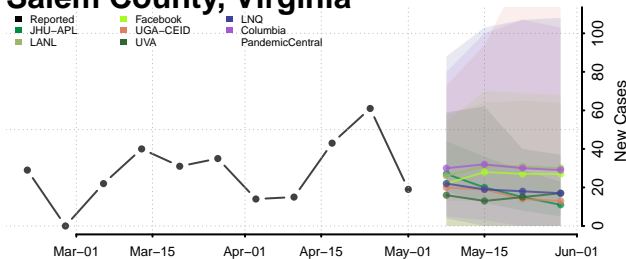

Salem County, Virginia