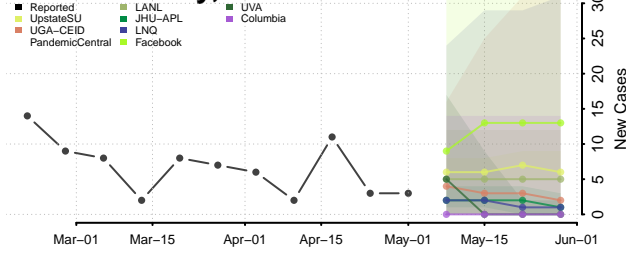

Noble County, Ohio