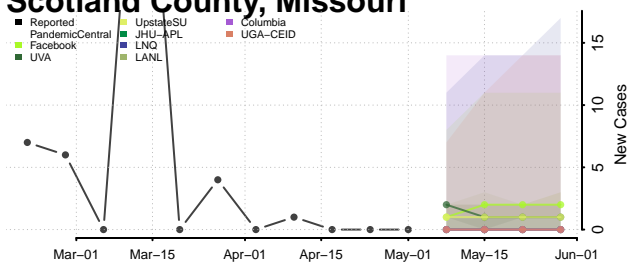

Scotland County, Missouri