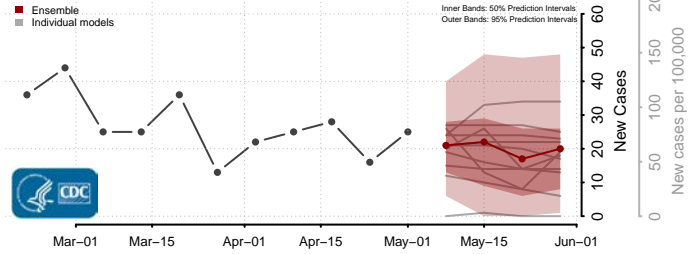

Essex County, Vermont

Franklin County, Vermont

Grand Isle County, Vermont

Lamoille County, Vermont

Orange County, Vermont

Orleans County, Vermont

Accomack County, Virginia

Albemarle County, Virginia