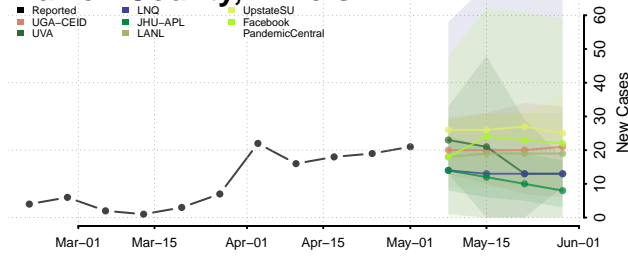

Warren County, Illinois