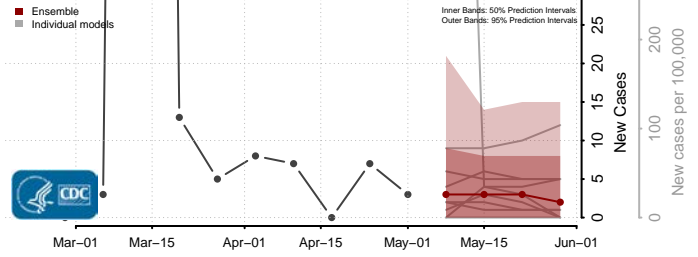

Montgomery County, Missouri