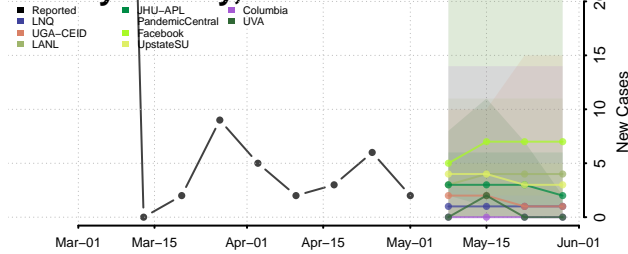

Hartley County, Texas