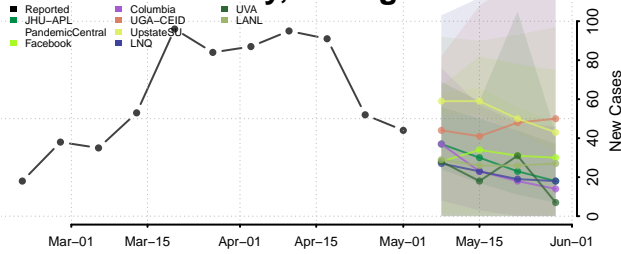

Missaukee County, Michigan