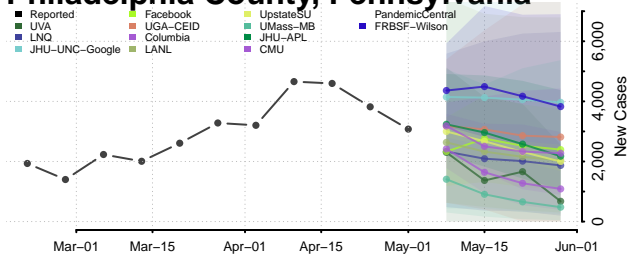

Philadelphia County, Pennsylvania