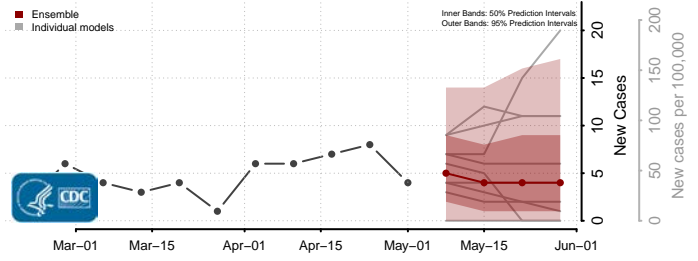

Mountrail County, North Dakota