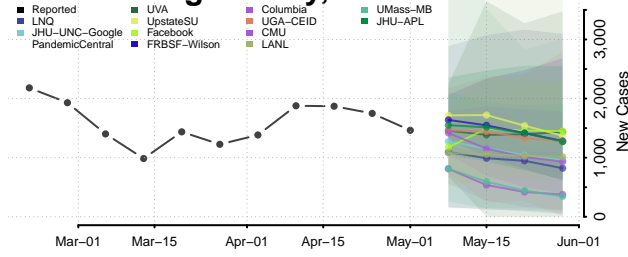

Mecklenburg County, North Carolina