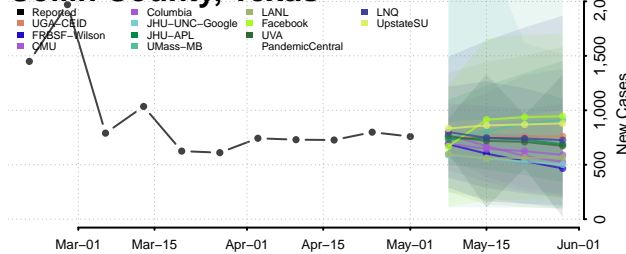

Collin County, Texas