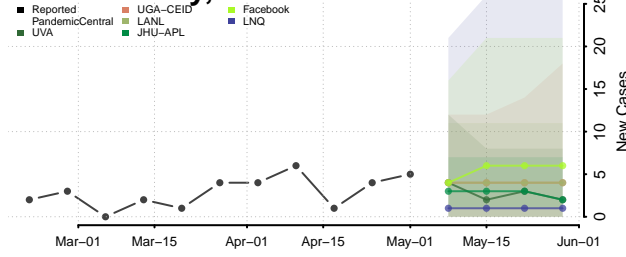

Putnam County, Illinois

Randolph County, Illinois

Richland County, Illinois

Rock Island County, Illinois

Saline County, Illinois

Sangamon County, Illinois

Schuyler County, Illinois

Scott County, Illinois