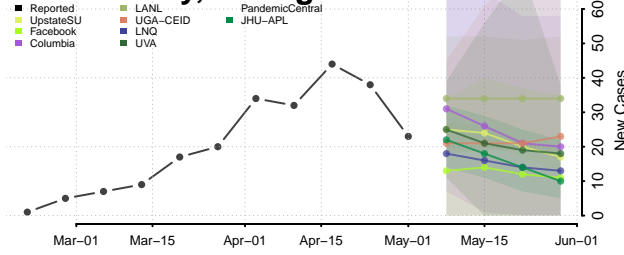

Lake County, Michigan