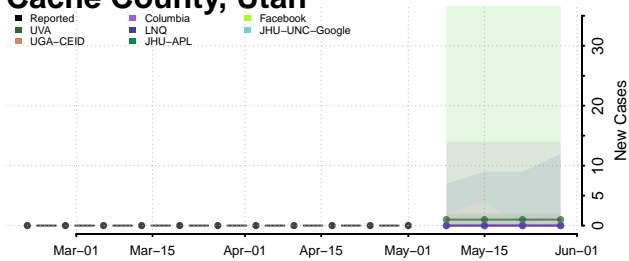

Cache County, Utah