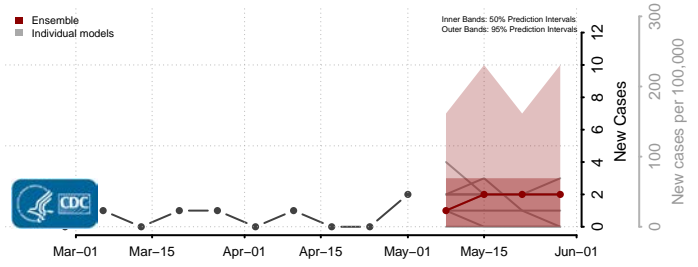

Tensas County, Louisiana