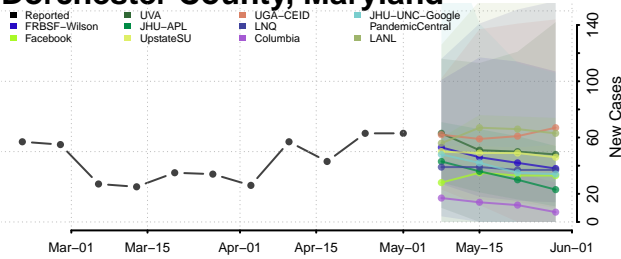

Dorchester County, Maryland