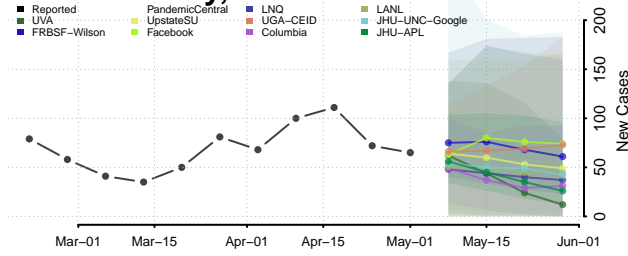

Carter County, Tennessee