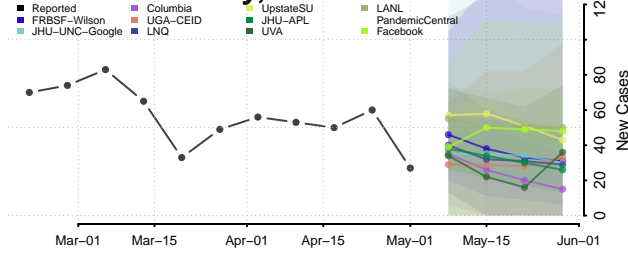

Clinton County, New York

Columbia County, New York

Cortland County, New York

Delaware County, New York

Dutchess County, New York

Erie County, New York

Essex County, New York

Franklin County, New York