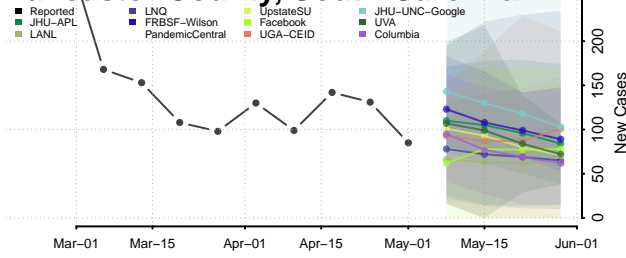

Lancaster County, South Carolina