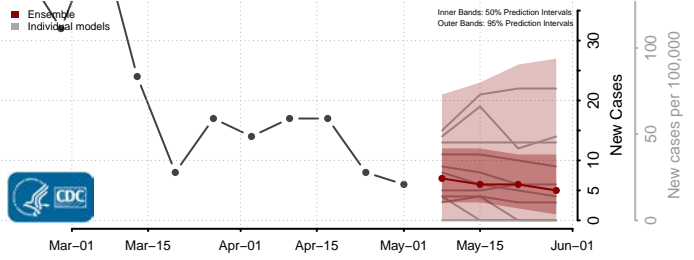

Caddo County, Oklahoma