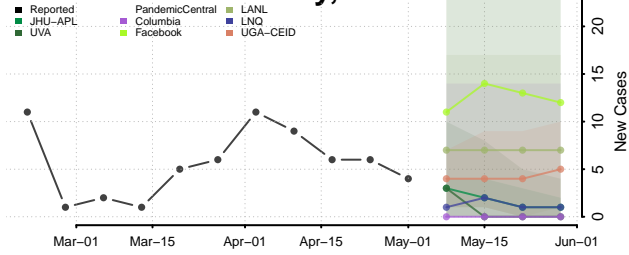

Kodiak Island County, Alaska