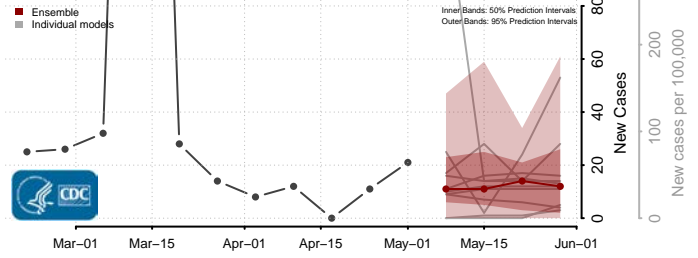

Lafayette County, Missouri