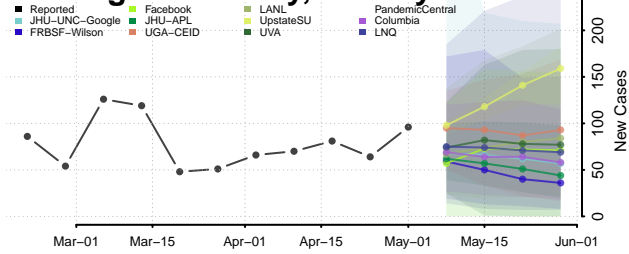

Forest County, Pennsylvania

Franklin County, Pennsylvania

Fulton County, Pennsylvania

Greene County, Pennsylvania

Huntingdon County, Pennsylvania

Indiana County, Pennsylvania

Jefferson County, Pennsylvania

Juniata County, Pennsylvania