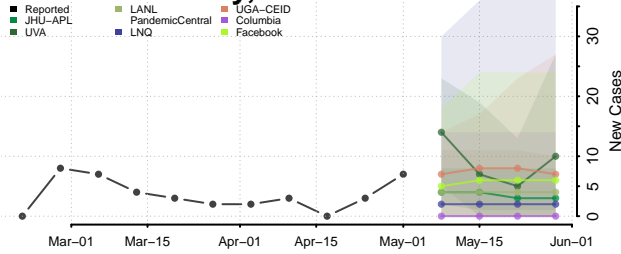

Caldwell County, Louisiana