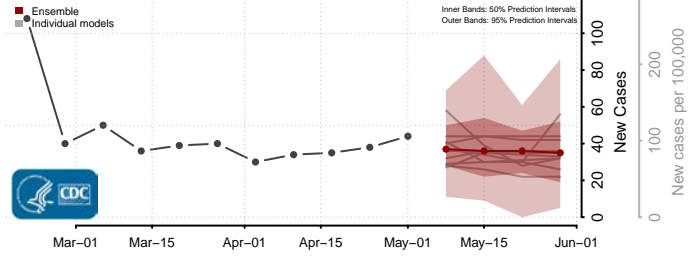

Wharton County, Texas