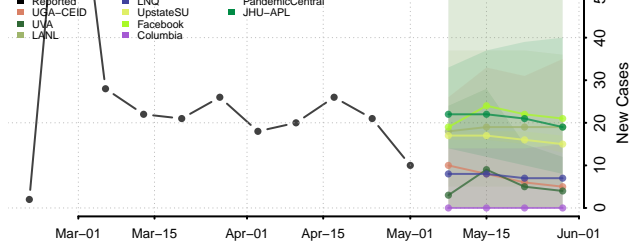

Lavaca County, Texas