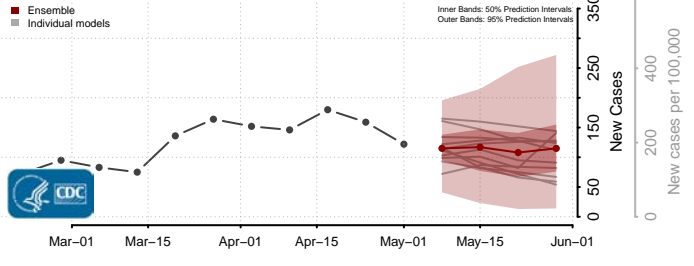

Salem County, New Jersey