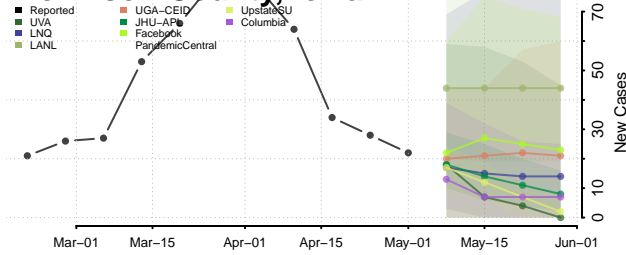

Dickinson County, Iowa