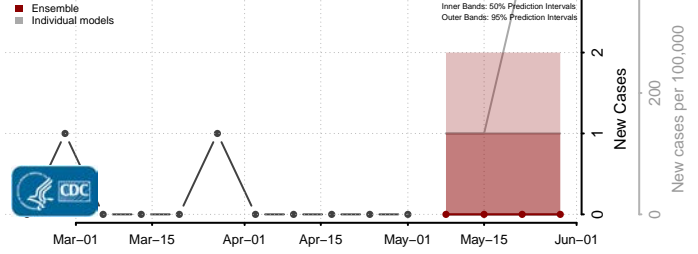

Slope County, North Dakota