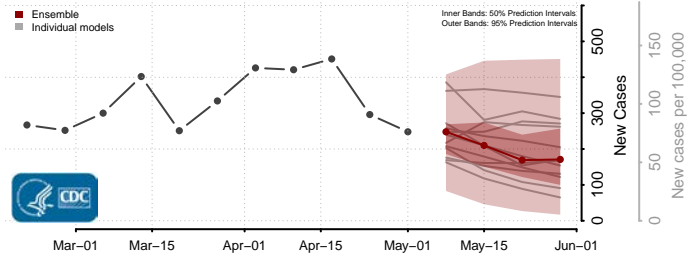

Charles County, Maryland

Dorchester County, Maryland

Frederick County, Maryland

Garrett County, Maryland

Harford County, Maryland

Howard County, Maryland

Kent County, Maryland

Montgomery County, Maryland