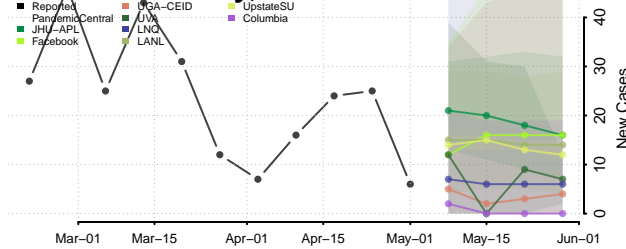

National*

Alabama

Autauga County, Alabama

Baldwin County, Alabama

Barbour County, Alabama

Bibb County, Alabama

*New weekly cases may decrease in this location over the next four weeks. For these locations, the ensemble forecast indicates a probability of 0.75 or greater that fewer cases will be reported in week four of the forecast than in the last reported week.