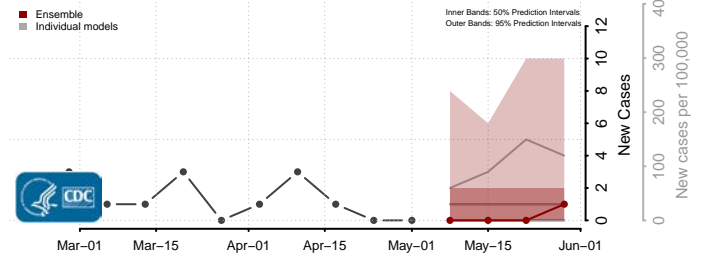

Jackson County, South Dakota