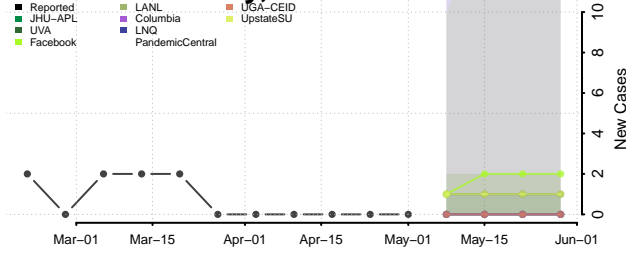

Russell County, Kansas

Saline County, Kansas

Scott County, Kansas

Sedgwick County, Kansas

Seward County, Kansas

Shawnee County, Kansas

Sheridan County, Kansas

Sherman County, Kansas