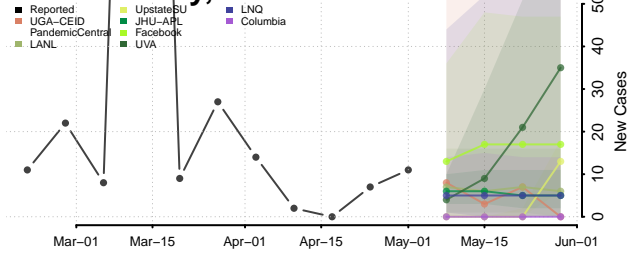

Adair County, Missouri