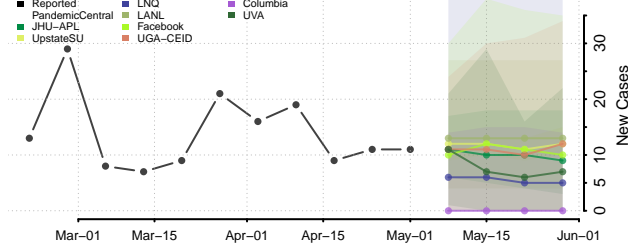

Lewis County, Tennessee