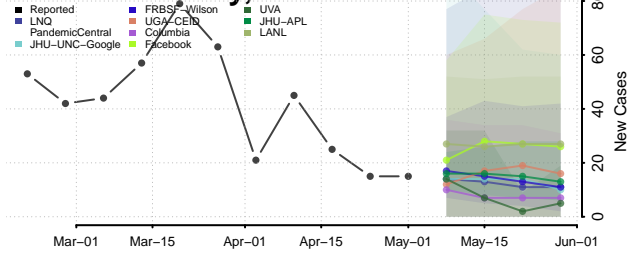

East Baton Rouge County, Louisiana

East Carroll County, Louisiana

East Feliciana County, Louisiana

Evangeline County, Louisiana

Franklin County, Louisiana

Grant County, Louisiana

Iberia County, Louisiana

Iberville County, Louisiana