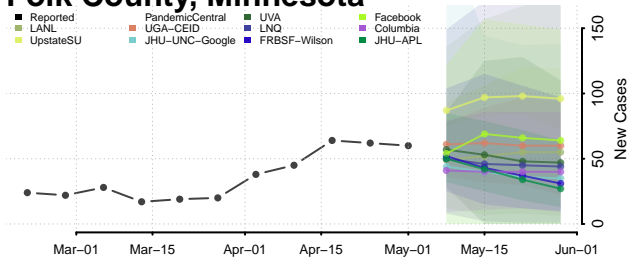

Polk County, Minnesota