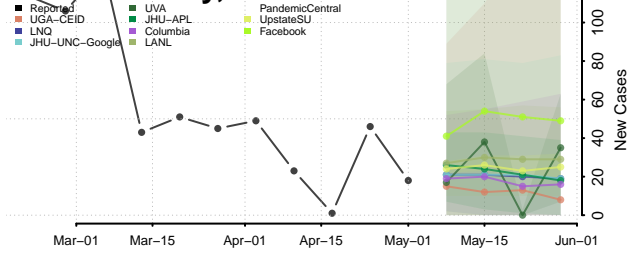

Bowie County, Texas