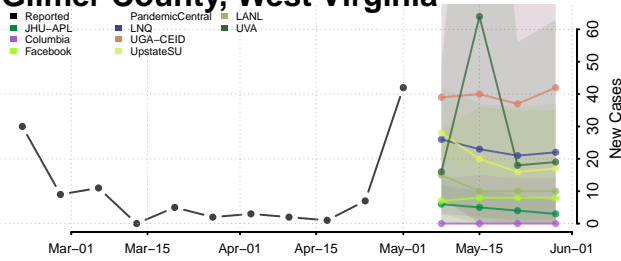

Clay County, West Virginia

Doddridge County, West Virginia

Fayette County, West Virginia

Gilmer County, West Virginia

Grant County, West Virginia

Greenbrier County, West Virginia

Hampshire County, West Virginia