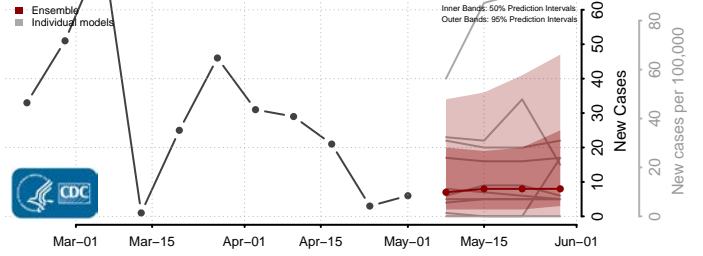

Lea County, New Mexico