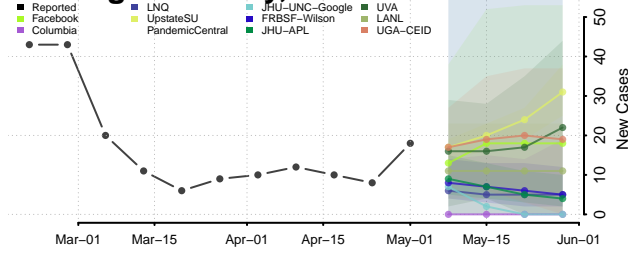

Okmulgee County, Oklahoma