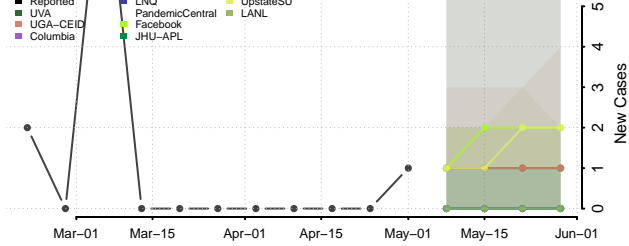

Finney County, Kansas

Ford County, Kansas

Franklin County, Kansas

Geary County, Kansas

Gove County, Kansas

Graham County, Kansas

Grant County, Kansas

Gray County, Kansas