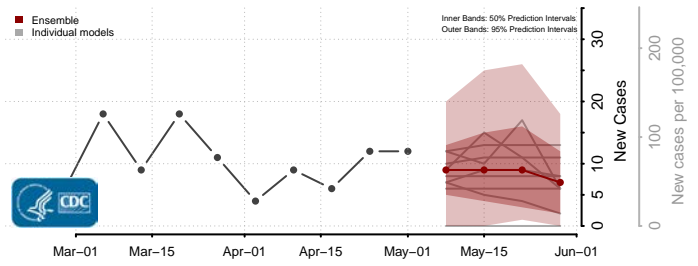

Tate County, Mississippi

Tippah County, Mississippi

Tishomingo County, Mississippi

Tunica County, Mississippi

Union County, Mississippi

Walthall County, Mississippi

Warren County, Mississippi

Washington County, Mississippi