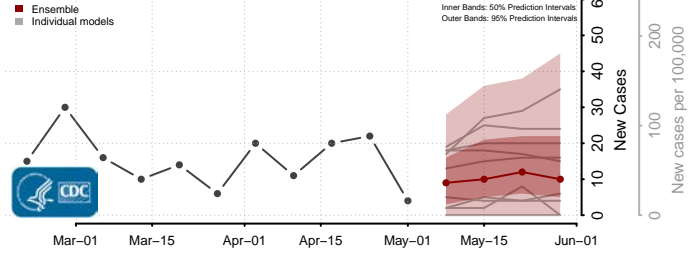

*New weekly cases may decrease in this location over the next four weeks. For these locations, the ensemble forecast indicates a probability of 0.75 or greater that fewer cases will be reported in week four of the forecast than in the last reported week.