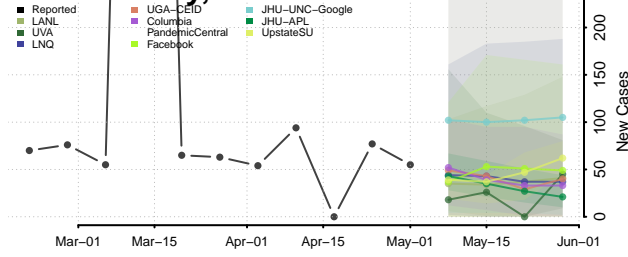

Cass County, Missouri