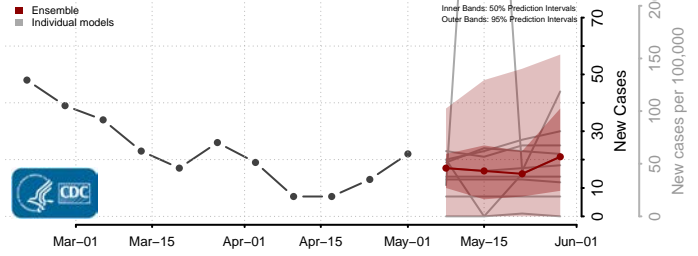

Hopkins County, Texas