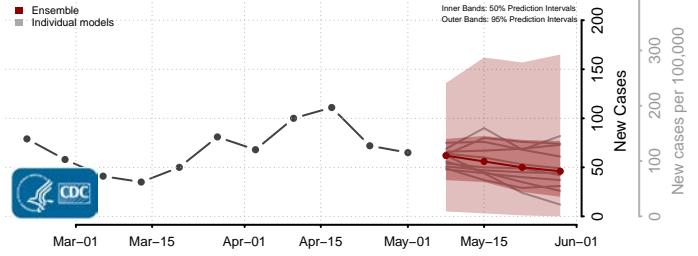

Carter County, Tennessee