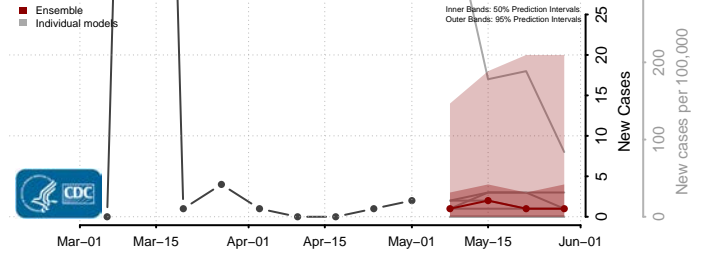

Hickory County, Missouri