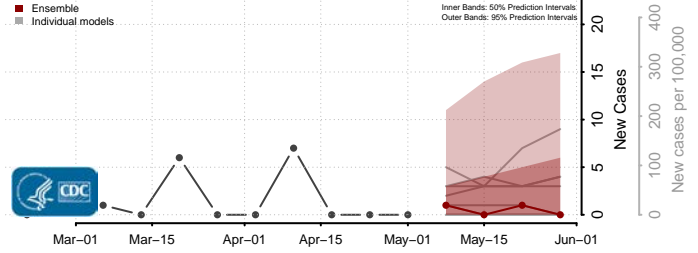

Lincoln County, Nevada