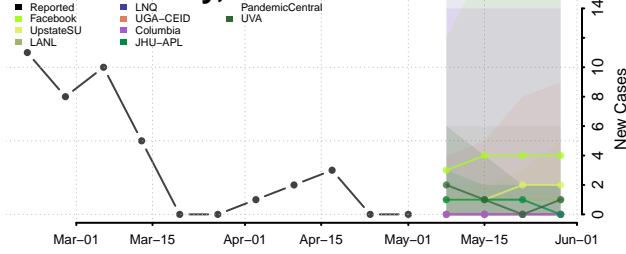

Kiowa County, Oklahoma