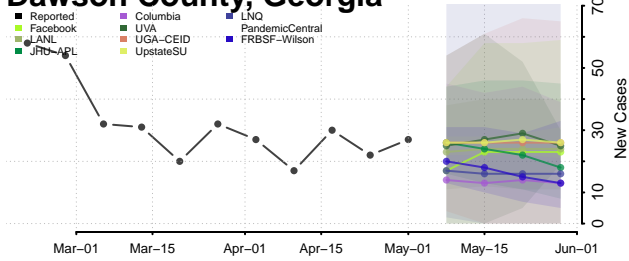

Dawson County, Georgia