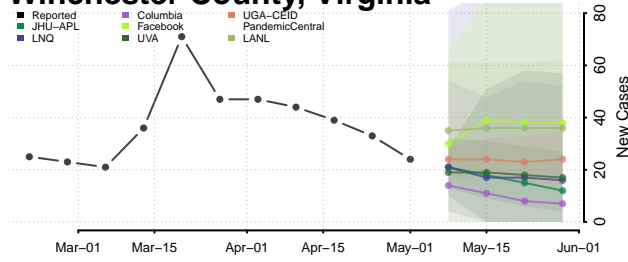

Williamsburg County, Virginia

Winchester County, Virginia

Wise County, Virginia

Wythe County, Virginia

York County, Virginia

Washington

Adams County, Washington

Asotin County, Washington