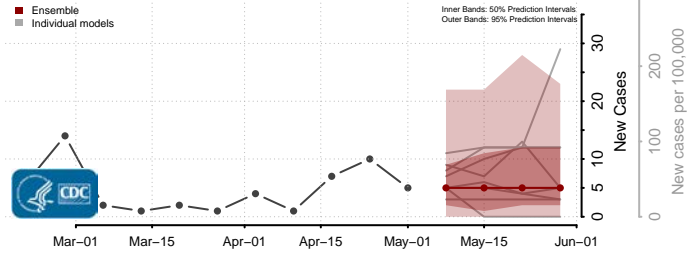

Buffalo County, Wisconsin