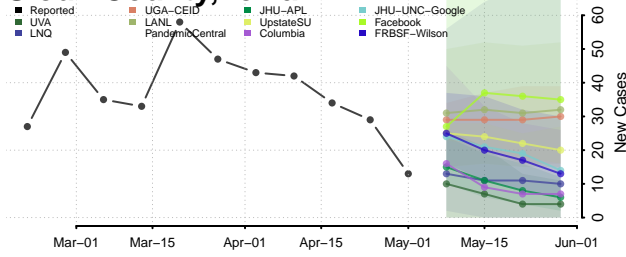

Scott County, Iowa

Shelby County, Iowa

Sioux County, Iowa

Story County, Iowa

Tama County, Iowa

Taylor County, Iowa

Union County, Iowa

Van Buren County, Iowa