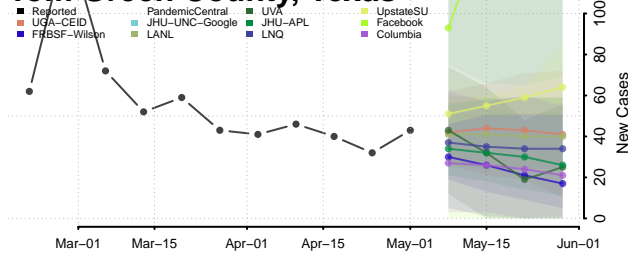

Tom Green County, Texas