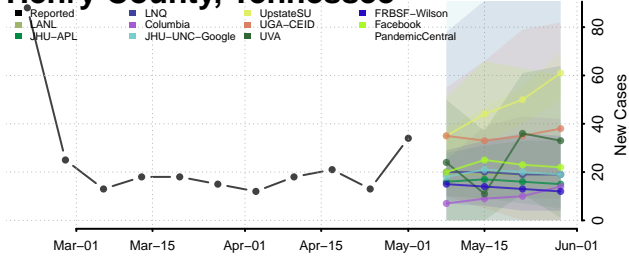

Henry County, Tennessee