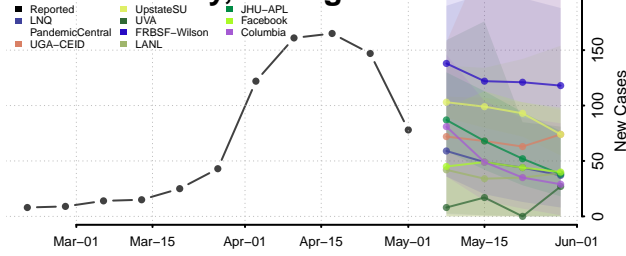

Mason County, Michigan