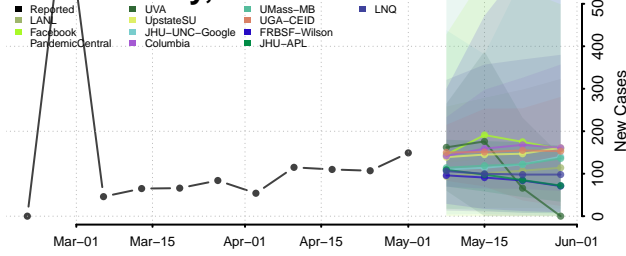

Ector County, Texas