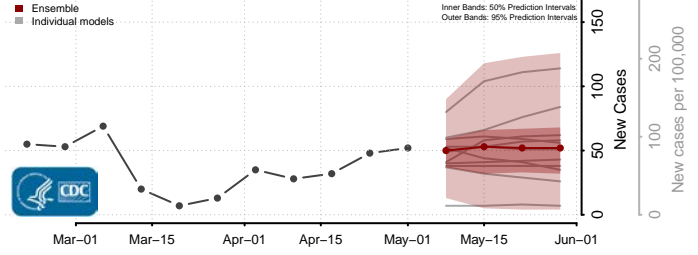

Walla Walla County, Washington