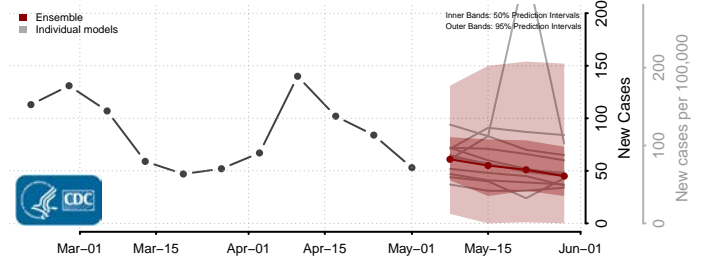

Walton County, Florida