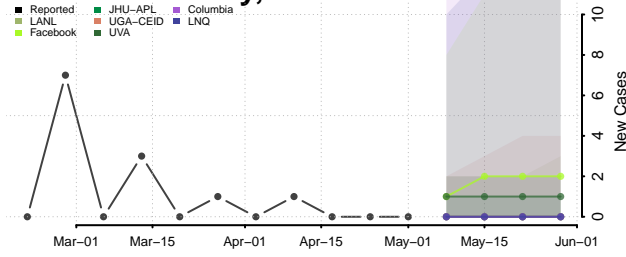

Edwards County, Texas