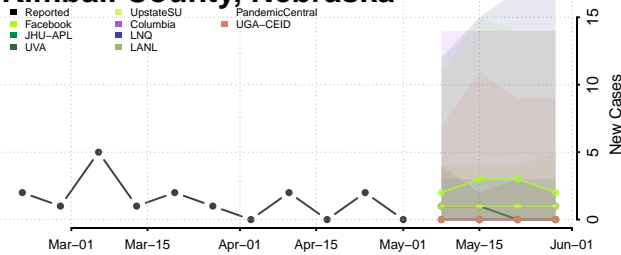

Kimball County, Nebraska