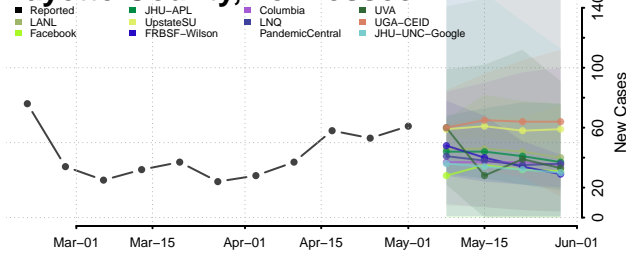

Fayette County, Tennessee