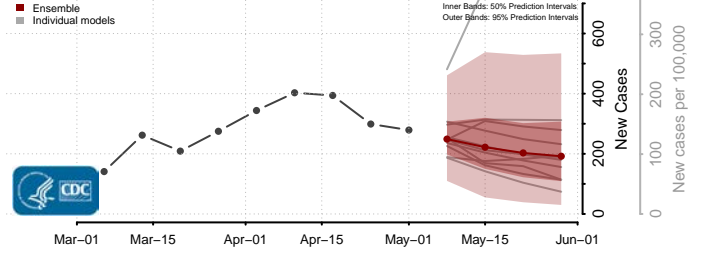

St. Louis County, Minnesota