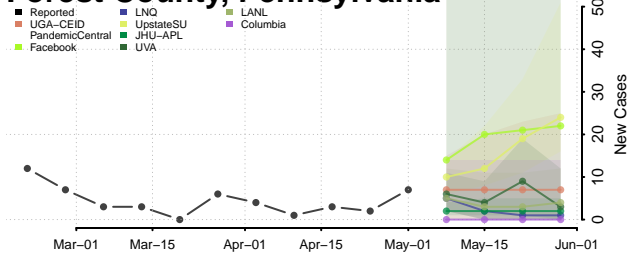

Forest County, Pennsylvania

Franklin County, Pennsylvania

Fulton County, Pennsylvania

Greene County, Pennsylvania

Huntingdon County, Pennsylvania

Indiana County, Pennsylvania

Jefferson County, Pennsylvania

Juniata County, Pennsylvania