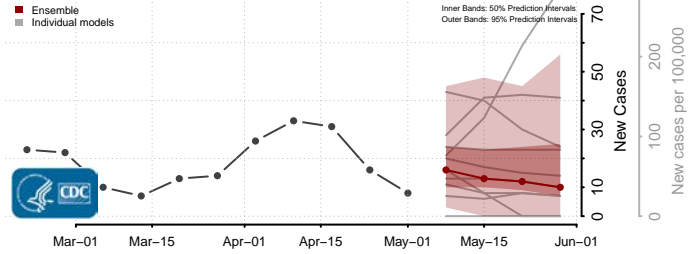

Lincoln County, Wisconsin