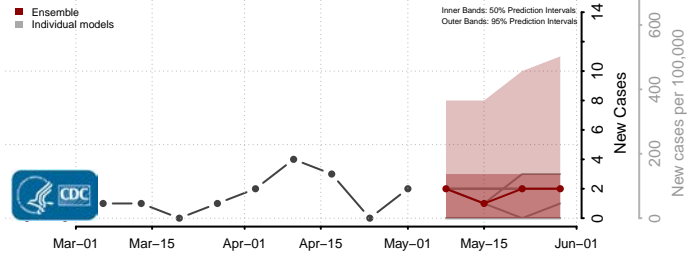

Towner County, North Dakota