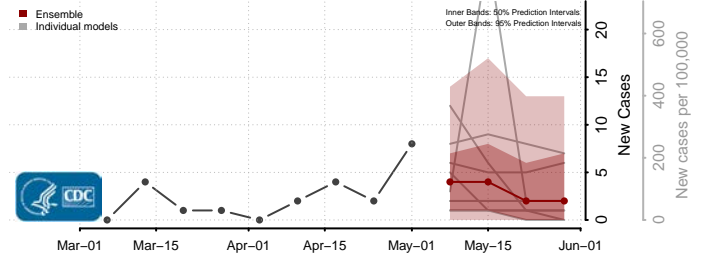

Shackelford County, Texas