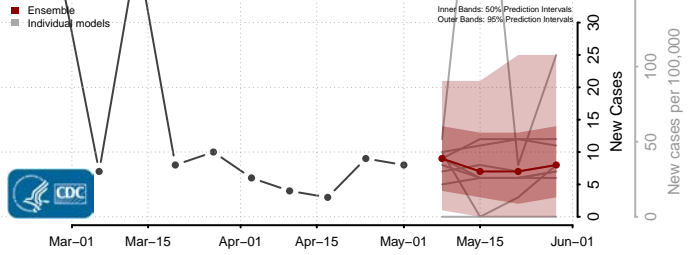

Panola County, Texas