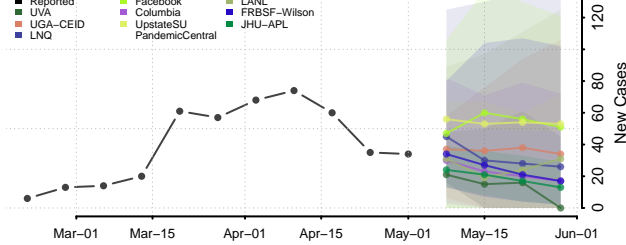

Lyon County, Minnesota