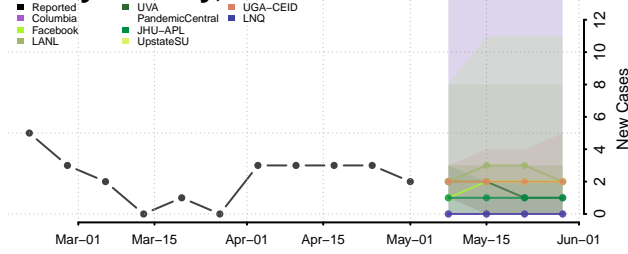

Valley County, Nebraska