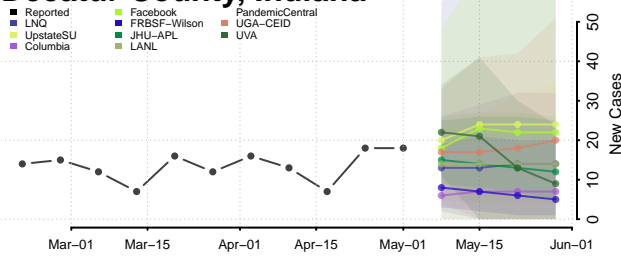

Decatur County, Indiana