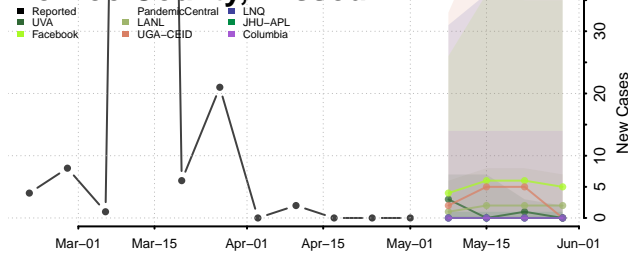

Monroe County, Missouri