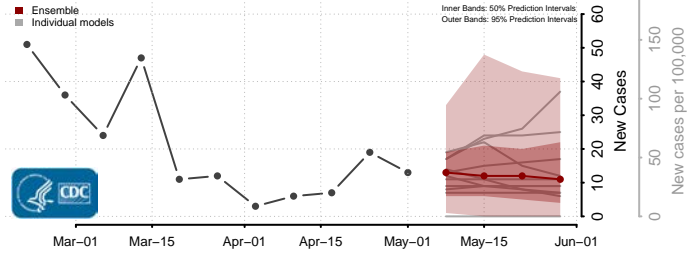

Cowley County, Kansas