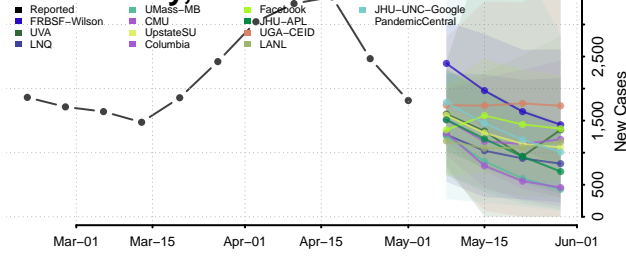

Clinton County, New York

Columbia County, New York

Cortland County, New York

Delaware County, New York

Dutchess County, New York

Erie County, New York

Essex County, New York

Franklin County, New York