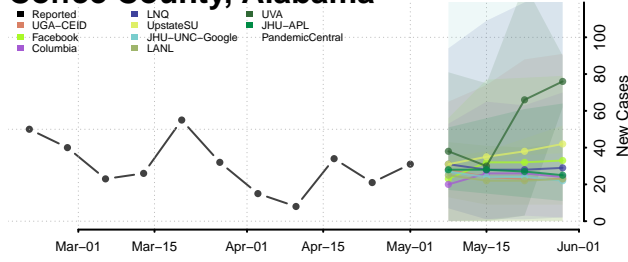

Clarke County, Alabama

Clay County, Alabama

Cleburne County, Alabama

Coffee County, Alabama

Colbert County, Alabama

Conecuh County, Alabama

Coosa County, Alabama

Covington County, Alabama

Crenshaw County, Alabama

Cullman County, Alabama

Dale County, Alabama

Dallas County, Alabama

DeKalb County, Alabama

Elmore County, Alabama

Escambia County, Alabama

Etowah County, Alabama