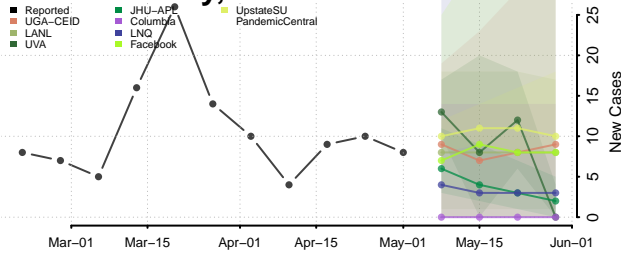

Turner County, South Dakota