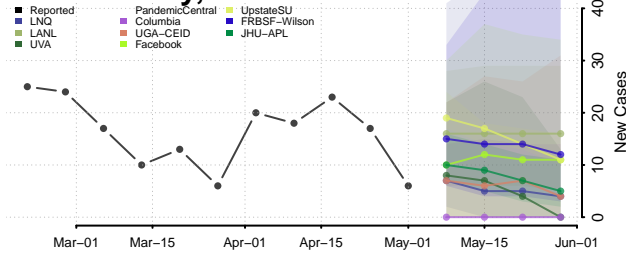

Otoe County, Nebraska