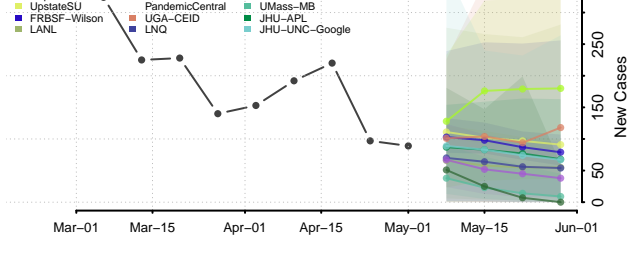

Randolph County, North Carolina