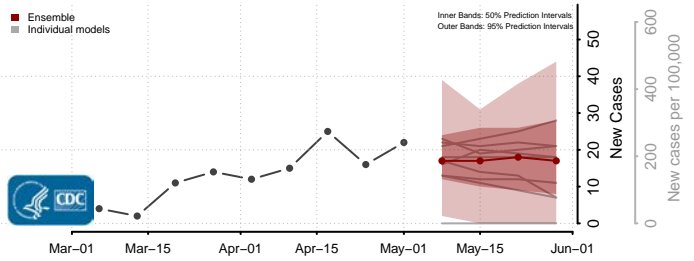

Pipestone County, Minnesota