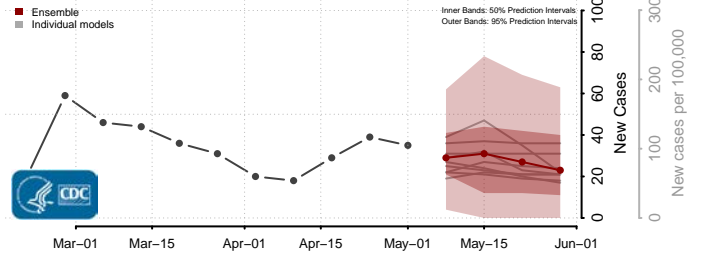

Evangeline County, Louisiana