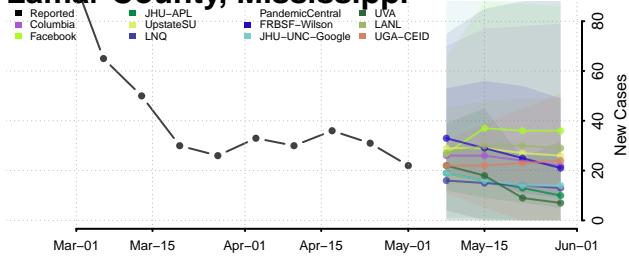

Lamar County, Mississippi