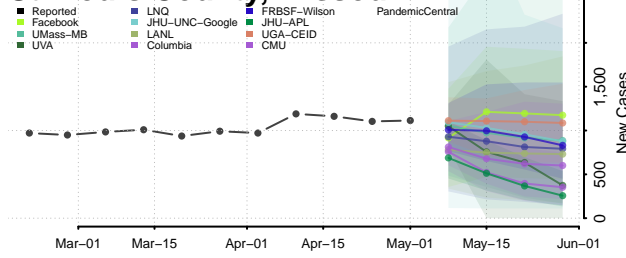

St. Louis County, Missouri