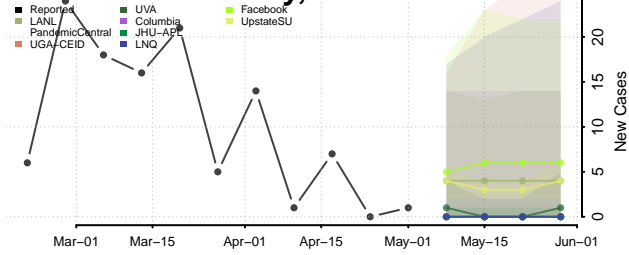

Richardson County, Nebraska