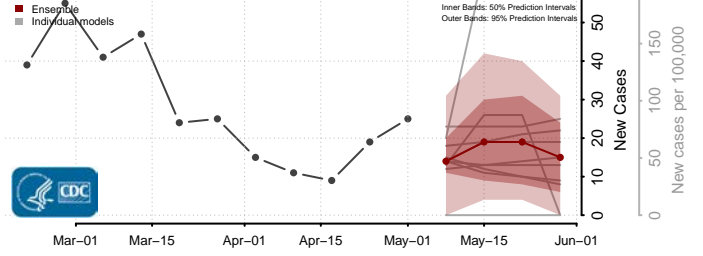

Yazoo County, Mississippi