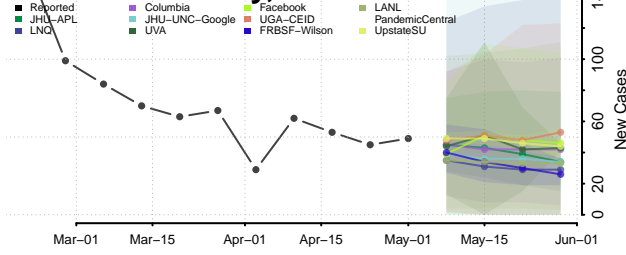

Jefferson County, Tennessee