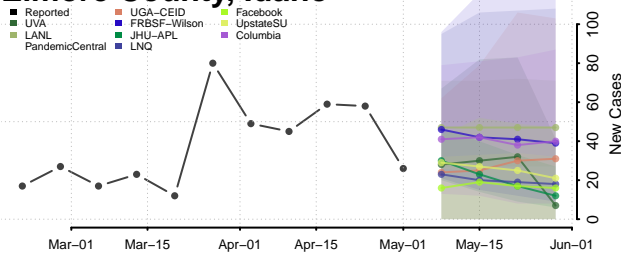

Elmore County, Idaho