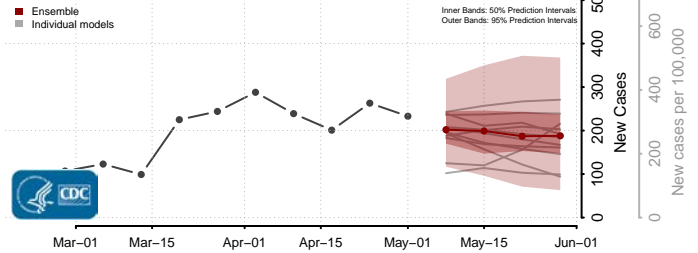

Pleasants County, West Virginia

Pocahontas County, West Virginia

Preston County, West Virginia

Putnam County, West Virginia

Raleigh County, West Virginia

Randolph County, West Virginia

Ritchie County, West Virginia