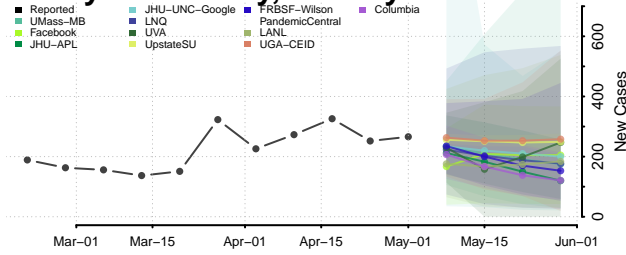

Schuylkill County, Pennsylvania