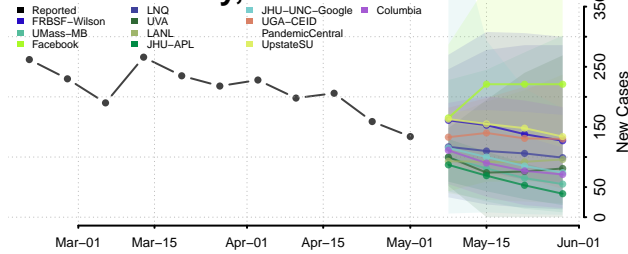

Licking County, Ohio

Logan County, Ohio

Lorain County, Ohio

Lucas County, Ohio

Madison County, Ohio

Mahoning County, Ohio

Marion County, Ohio

Medina County, Ohio