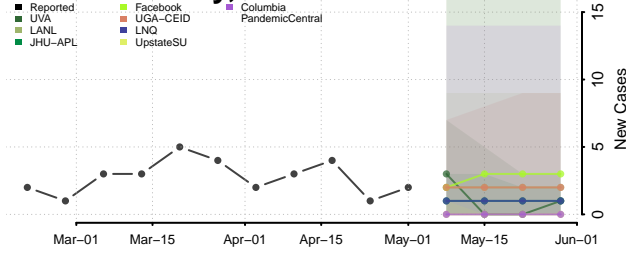

Sabine County, Texas