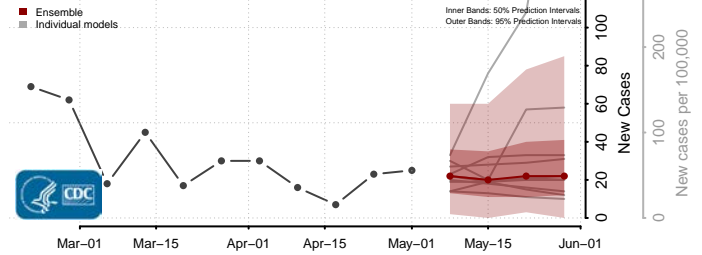

Baldwin County, Georgia