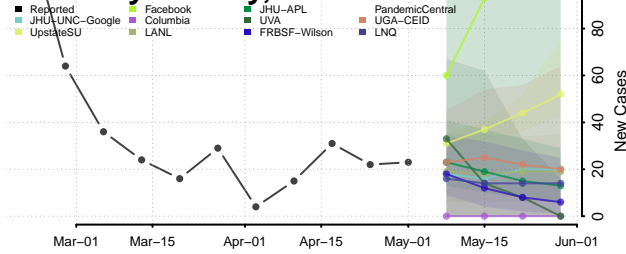

McKinley County, New Mexico