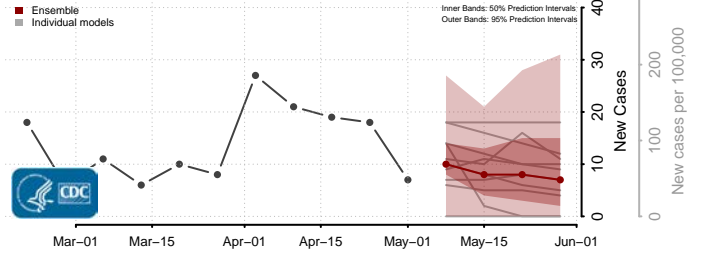

Bourbon County, Kansas