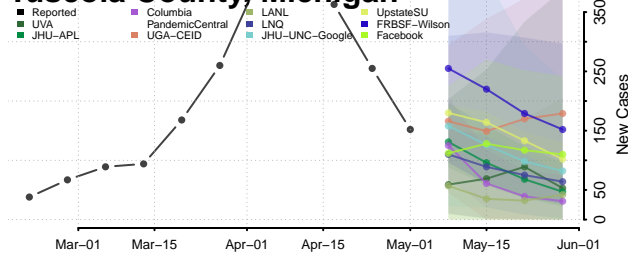

Tuscola County, Michigan