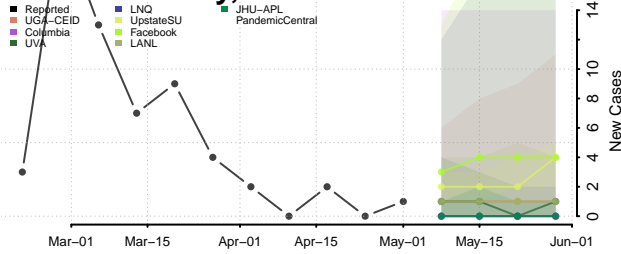

Neyada County, Arkansas