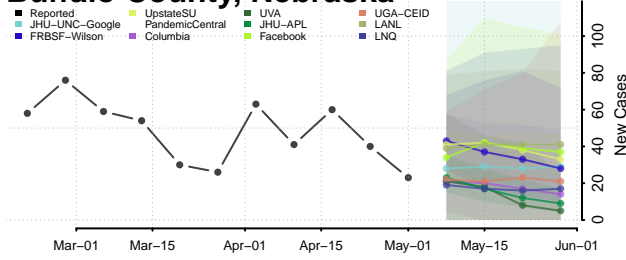

Buffalo County, Nebraska