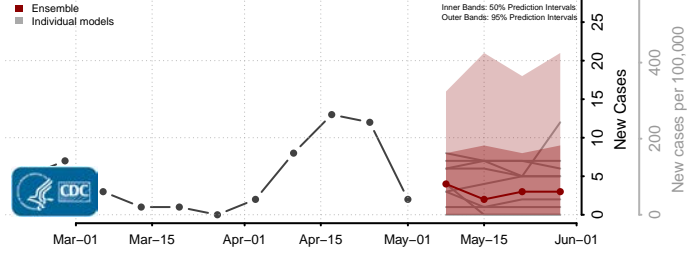

Henderson County, North Carolina

Hertford County, North Carolina

Hoke County, North Carolina

Hyde County, North Carolina

Iredell County, North Carolina

Jackson County, North Carolina

Johnston County, North Carolina