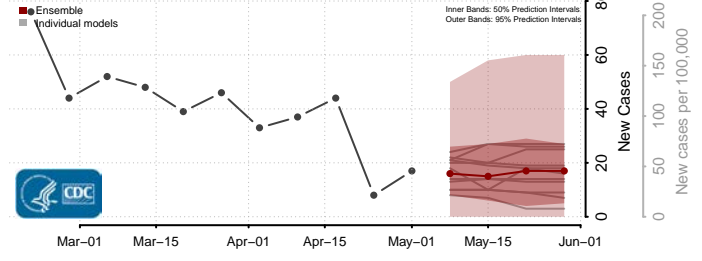

Goochland County, Virginia

Grayson County, Virginia

Greene County, Virginia

Greensville County, Virginia

Halifax County, Virginia

Hampton County, Virginia

Hanover County, Virginia

Harrisonburg County, Virginia