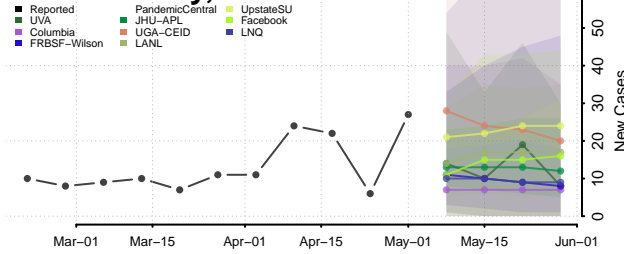

Washington County, New York

Wayne County, New York

Westchester County, New York

Wyoming County, New York

Yates County, New York

North Carolina

Alamance County, North Carolina

Alexander County, North Carolina