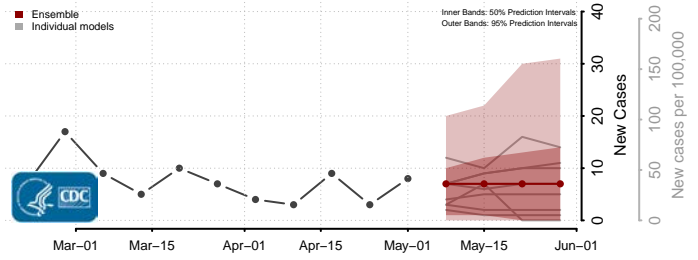

Clay County, Mississippi