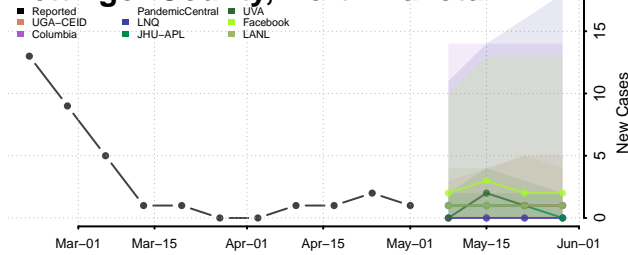

Eddy County, North Dakota

Emmons County, North Dakota

Foster County, North Dakota

Golden Valley County, North Dakota

Grand Forks County, North Dakota

Grant County, North Dakota

Griggs County, North Dakota

Hettinger County, North Dakota