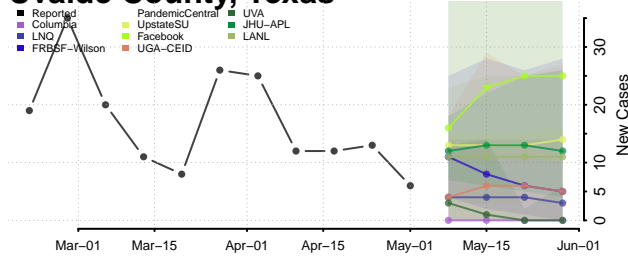

Uvalde County, Texas