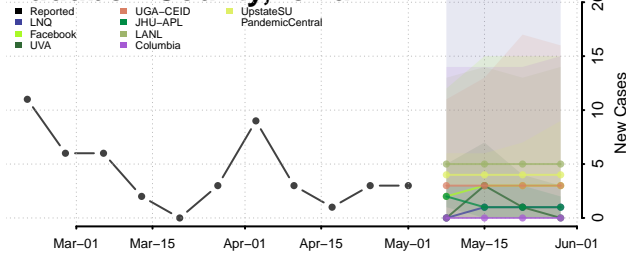

Audubon County, Iowa