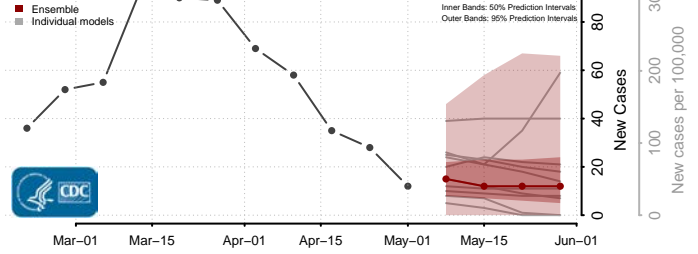

Custer County, Idaho

Elmore County, Idaho

Franklin County, Idaho

Fremont County, Idaho

Gem County, Idaho

Gooding County, Idaho

Idaho County, Idaho

Jefferson County, Idaho