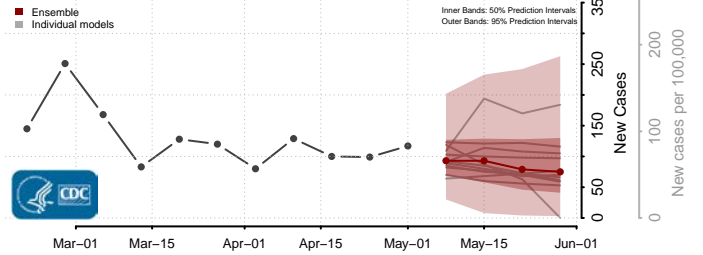

Madison County, Louisiana

Morehouse County, Louisiana

Natchitoches County, Louisiana

Orleans County, Louisiana

Ouachita County, Louisiana

Plaquemines County, Louisiana

Pointe Coupee County, Louisiana

Rapides County, Louisiana