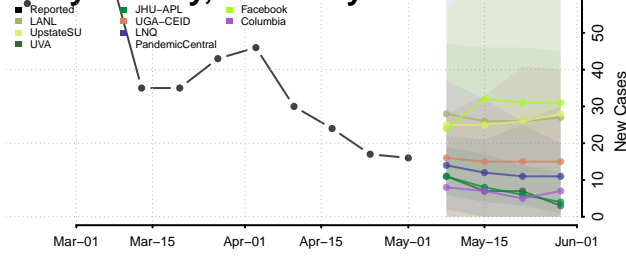

Perry County, Kentucky