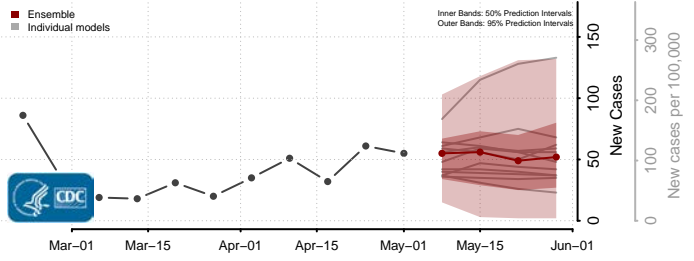

Gibson County, Tennessee