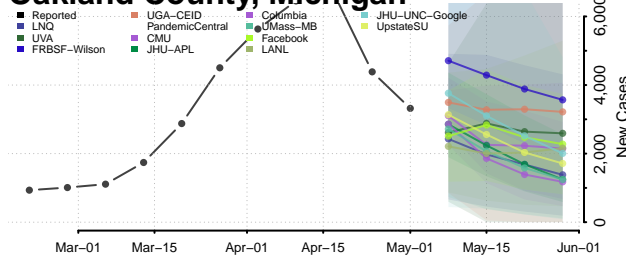

Montcalm County, Michigan

Montmorency County, Michigan

Muskegon County, Michigan

Newaygo County, Michigan

Oakland County, Michigan

Oceana County, Michigan

Ogemaw County, Michigan

Ontonagon County, Michigan