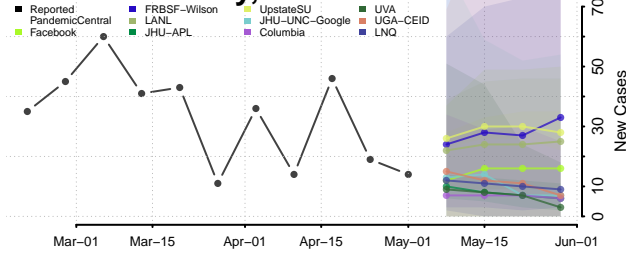

Addison County, Vermont