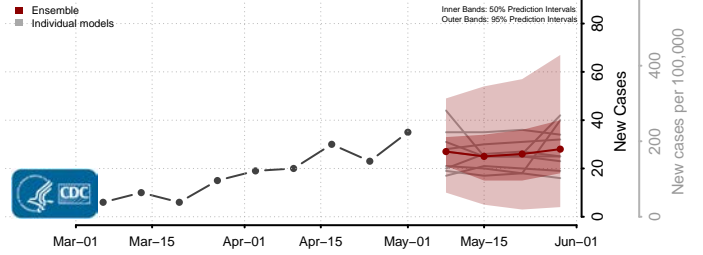

De Witt County, Illinois