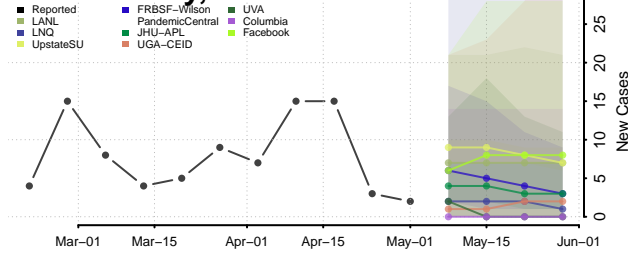

Kiowa County, Oklahoma

Latimer County, Oklahoma

Le Flore County, Oklahoma

Lincoln County, Oklahoma

Logan County, Oklahoma

Love County, Oklahoma

Major County, Oklahoma

Marshall County, Oklahoma