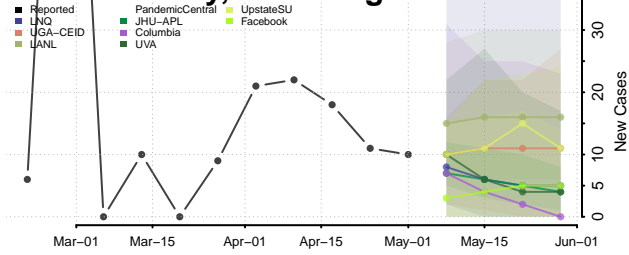

Roane County, West Virginia