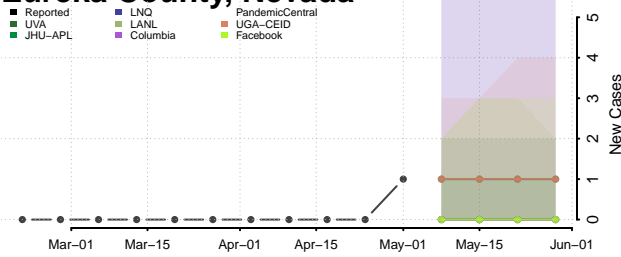

Eureka County, Nevada