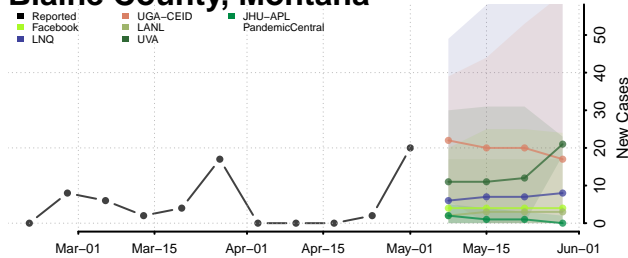

Worth County, Missouri

Wright County, Missouri

Montana*

Beaverhead County, Montana

Big Horn County, Montana

Blaine County, Montana

*New weekly cases may decrease in this location over the next four weeks. For these locations, the ensemble forecast indicates a probability of 0.75 or greater that fewer cases will be reported in week four of the forecast than in the last reported week.