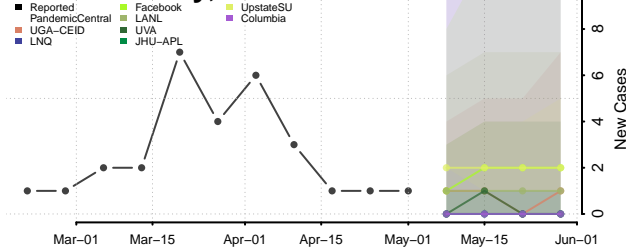

Miner County, South Dakota