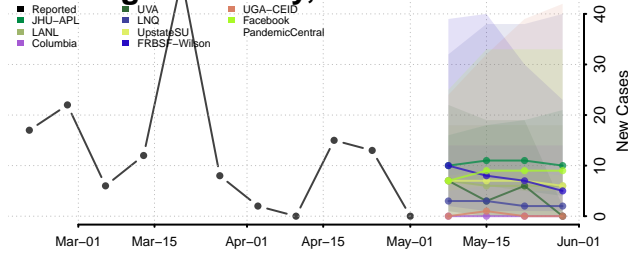

St. Clair County, Alabama

Sumter County, Alabama

Talladega County, Alabama

Tallapoosa County, Alabama

Tuscaloosa County, Alabama

Walker County, Alabama

Washington County, Alabama

Wilcox County, Alabama