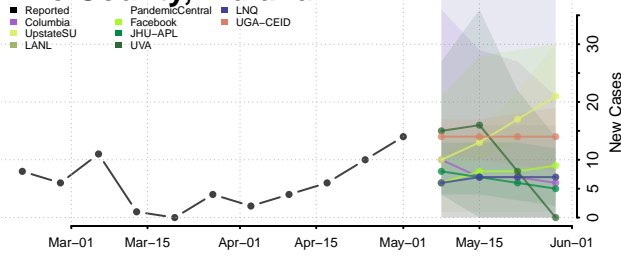

Pike County, Indiana