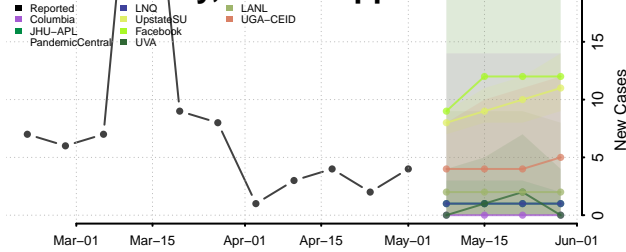

Adams County, Mississippi

Alcorn County, Mississippi

Amite County, Mississippi

Attala County, Mississippi

*New weekly cases may decrease in this location over the next four weeks. For these locations, the ensemble forecast indicates a probability of 0.75 or greater that fewer cases will be reported in week four of the forecast than in the last reported week.