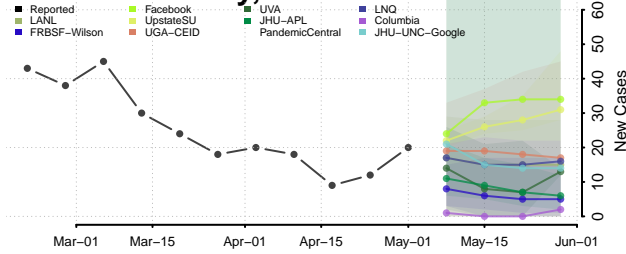

Louisa County, Iowa

Lucas County, Iowa

Lyon County, Iowa

Madison County, Iowa

Mahaska County, Iowa

Marion County, Iowa

Marshall County, Iowa

Mills County, Iowa