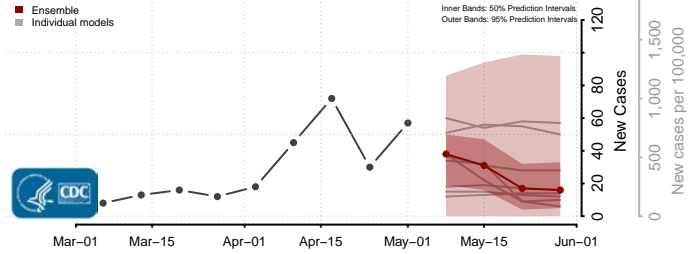

Curry County, Oregon

Deschutes County, Oregon

Douglas County, Oregon

Gilliam County, Oregon

Grant County, Oregon

Harney County, Oregon

Hood River County, Oregon

Jackson County, Oregon