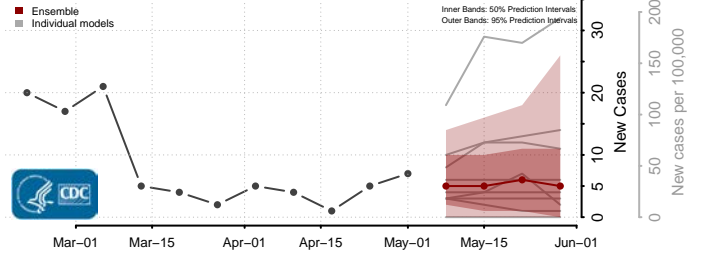

Hill County, Montana