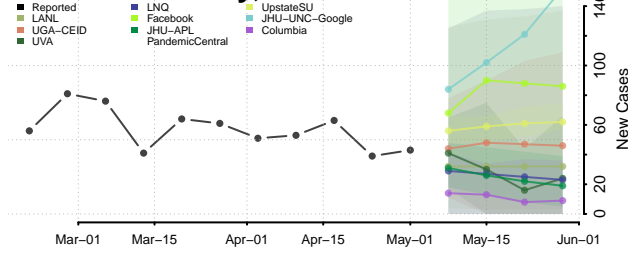

Taos County, New Mexico

Torrance County, New Mexico

Union County, New Mexico

Valencia County, New Mexico

New York*

Albany County, New York

*New weekly cases may decrease in this location over the next four weeks. For these locations, the ensemble forecast indicates a probability of 0.75 or greater that fewer cases will be reported in week four of the forecast than in the last reported week.