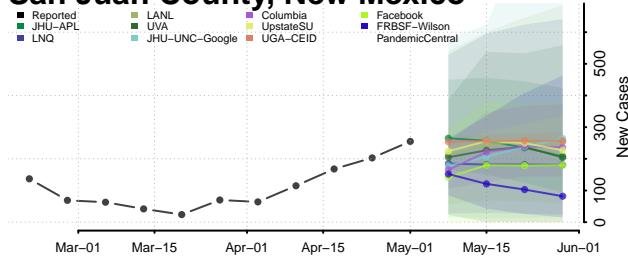

San Juan County, New Mexico