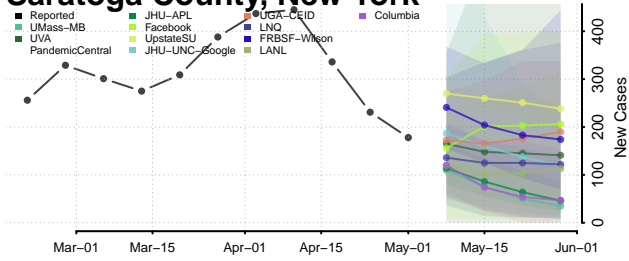

Saratoga County, New York