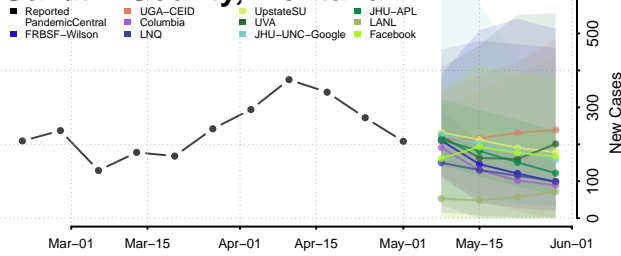

Gallatin County, Montana