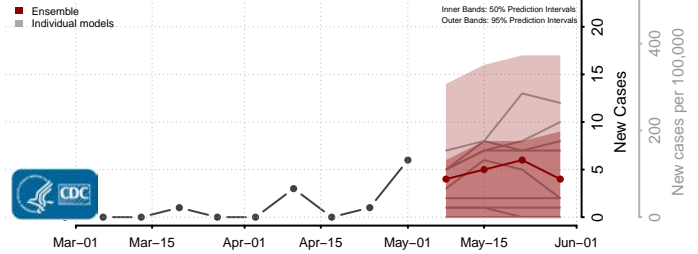

Marinette County, Wisconsin

Marquette County, Wisconsin

Menominee County, Wisconsin

Pepin County, Wisconsin

Pierce County, Wisconsin

Polk County, Wisconsin

Portage County, Wisconsin

Price County, Wisconsin