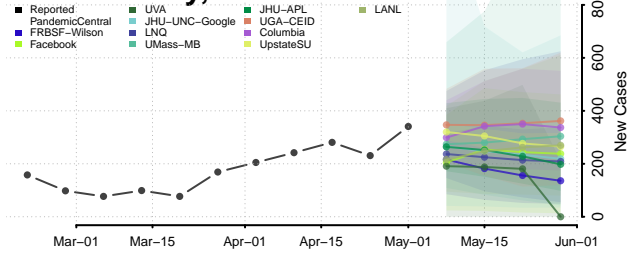

Rock County, Wisconsin