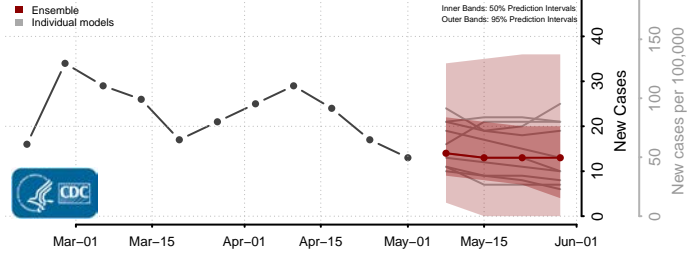

Boone County, Iowa