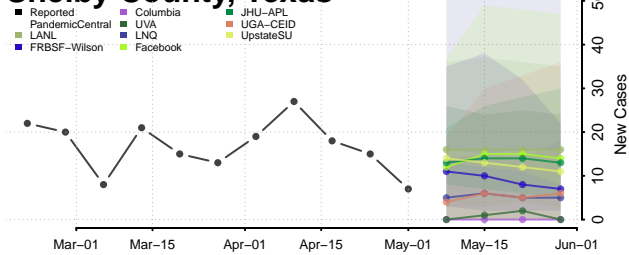

Shelby County, Texas