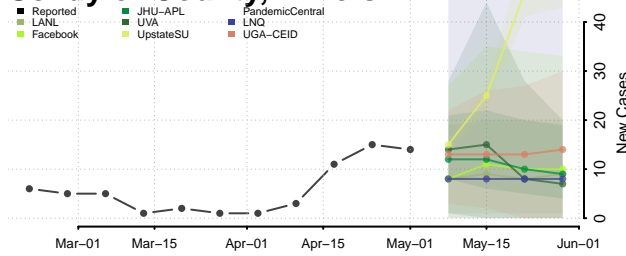

Putnam County, Illinois

Randolph County, Illinois

Richland County, Illinois

Rock Island County, Illinois

Saline County, Illinois

Sangamon County, Illinois

Schuyler County, Illinois

Scott County, Illinois