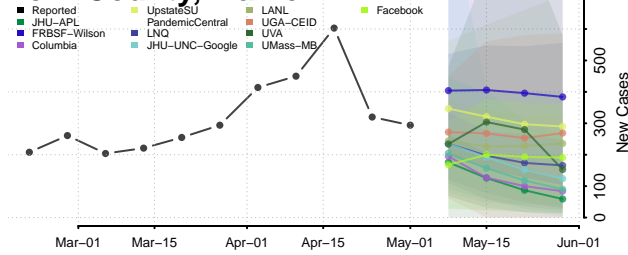

York County, Maine