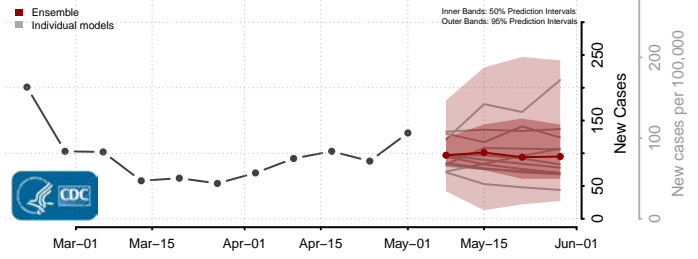

Wayne County, North Carolina