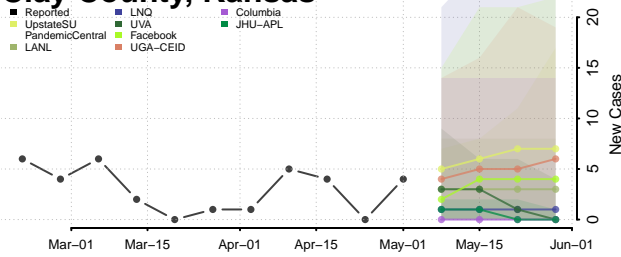

Clay County, Kansas