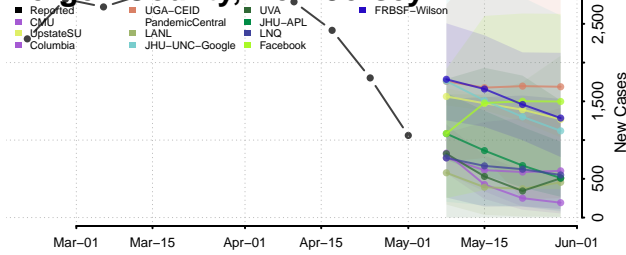

Bergen County, New Jersey