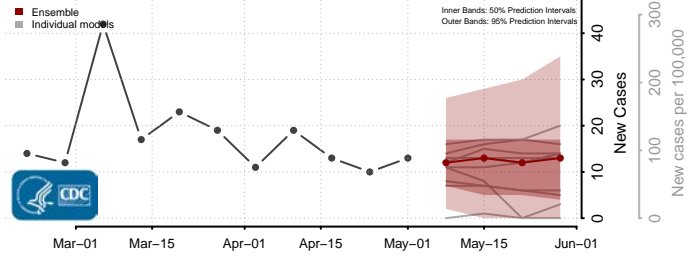

Cannon County, Tennessee