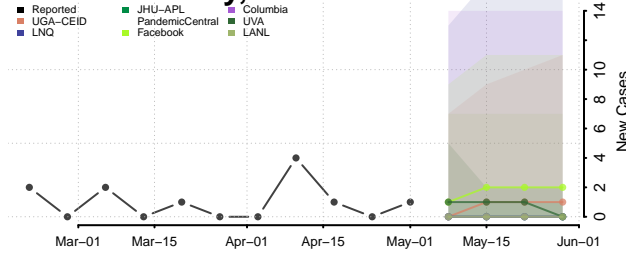

Lincoln County, Kansas