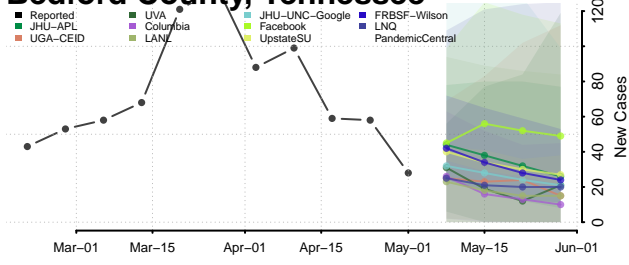

Bedford County, Tennessee