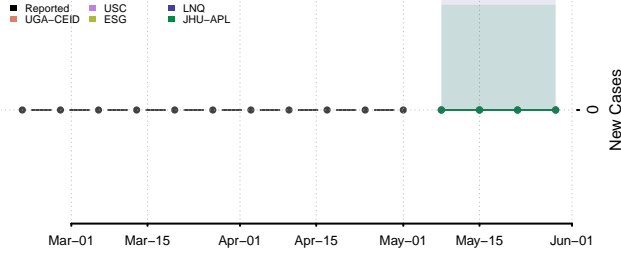

American Samoa