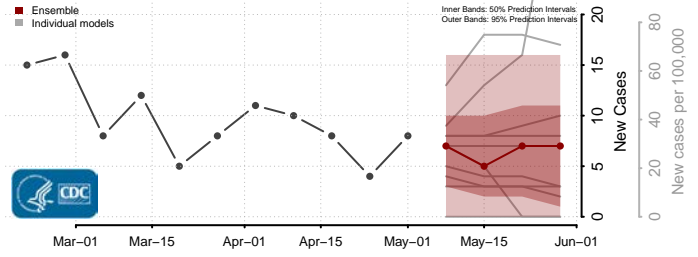

Boundary County, Idaho

Butte County, Idaho

Camas County, Idaho

Canyon County, Idaho

Caribou County, Idaho

Cassia County, Idaho

Clark County, Idaho

Clearwater County, Idaho