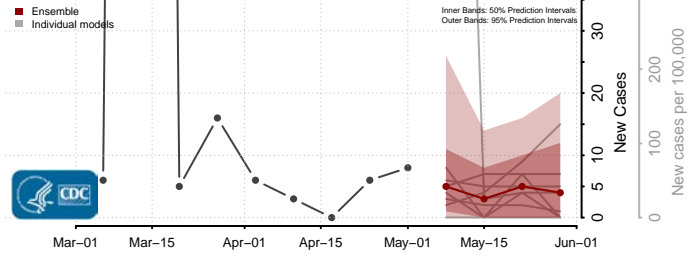

Linn County, Missouri