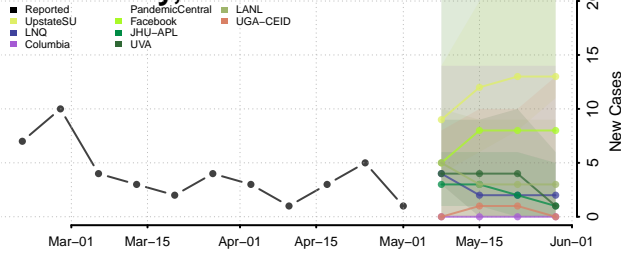

Johnson County, Arkansas

Lafayette County, Arkansas

Lawrence County, Arkansas

Lee County, Arkansas

Lincoln County, Arkansas

Little River County, Arkansas

Logan County, Arkansas

Lonoke County, Arkansas