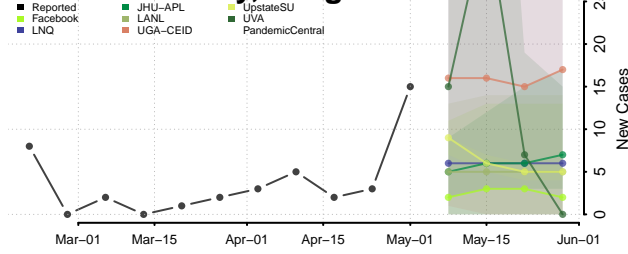

Wallowa County, Oregon