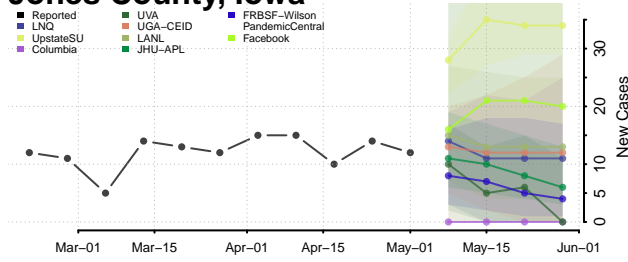

Jasper County, Iowa

Jefferson County, Iowa

Johnson County, Iowa

Jones County, Iowa

Keokuk County, Iowa

Kossuth County, Iowa

Lee County, Iowa

Linn County, Iowa