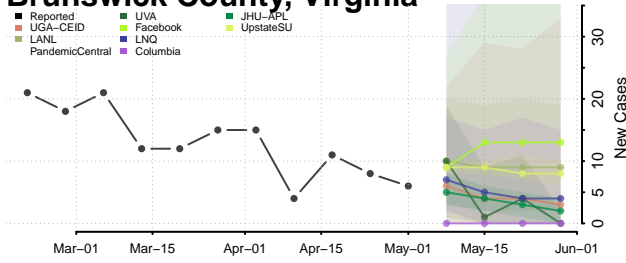

Brunswick County, Virginia