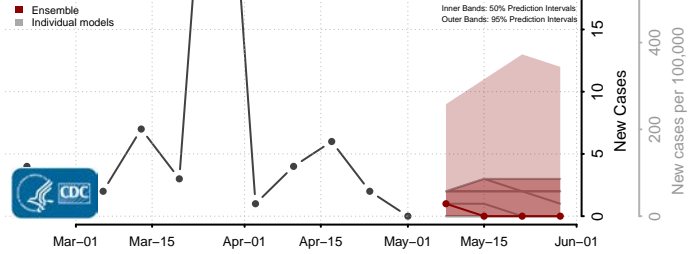

Webster County, Nebraska