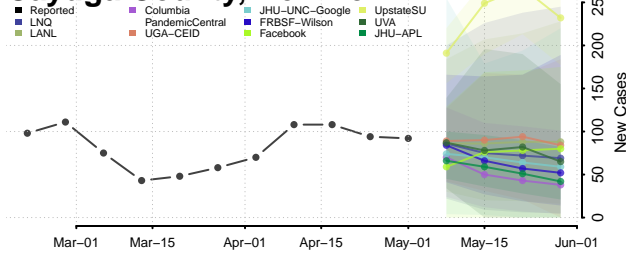

Cayuga County, New York