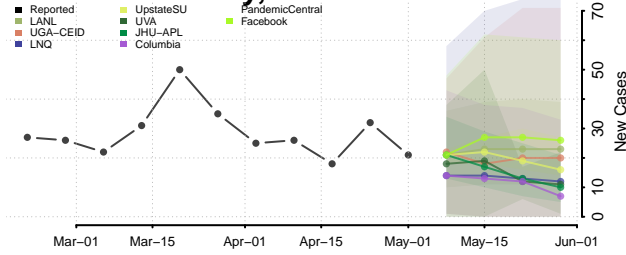

Faribault County, Minnesota