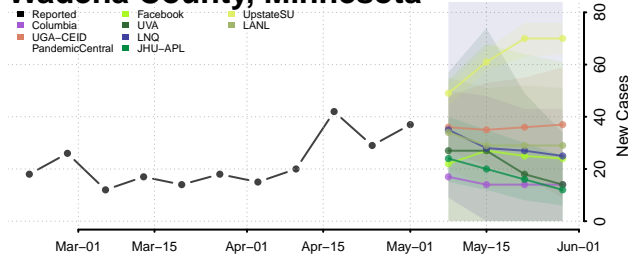

Wadena County, Minnesota