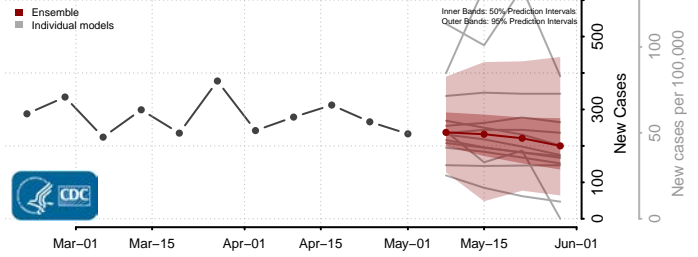

Washoe County, Nevada