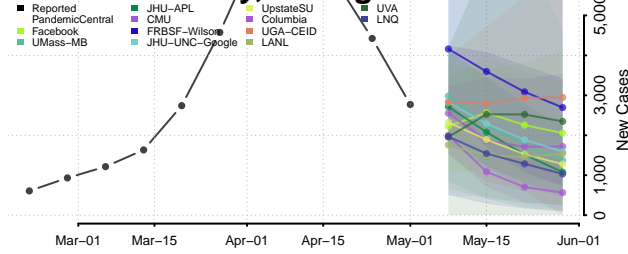

Lake County, Michigan

Lapeer County, Michigan

Leelanau County, Michigan

Lenawee County, Michigan

Livingston County, Michigan

Luce County, Michigan

Mackinac County, Michigan

Macomb County, Michigan