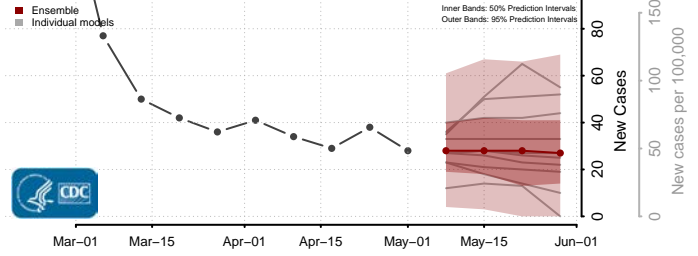

Pike County, Kentucky