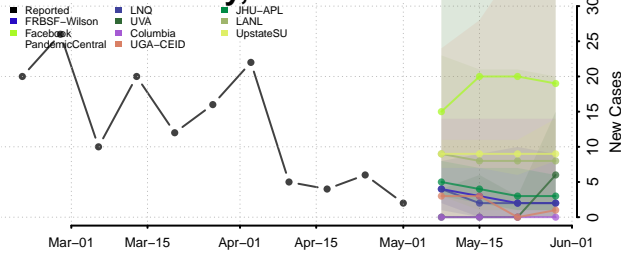

Cheyenne County, Nebraska

Clay County, Nebraska

Colfax County, Nebraska

Cuming County, Nebraska

Custer County, Nebraska

Dakota County, Nebraska

Dawes County, Nebraska

Dawson County, Nebraska