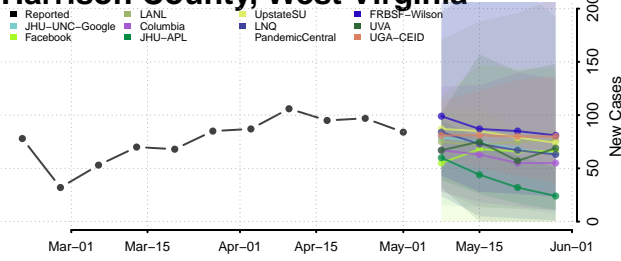

Harrison County, West Virginia