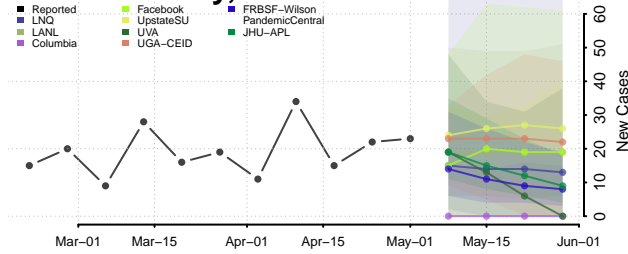

Buchanan County, Iowa

Buena Vista County, Iowa

Butler County, Iowa

Calhoun County, Iowa

Carroll County, Iowa

Cass County, Iowa

Cedar County, Iowa

Cerro Gordo County, Iowa