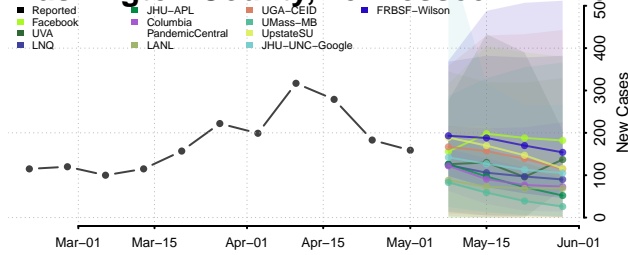

Washington County, Tennessee