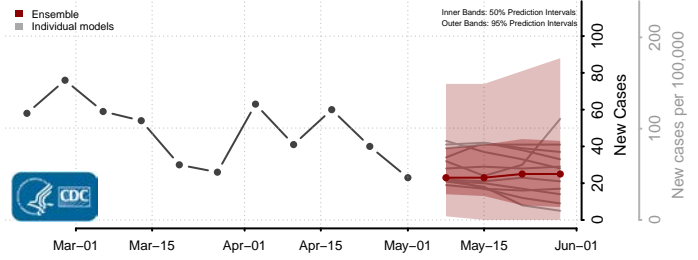

Buffalo County, Nebraska