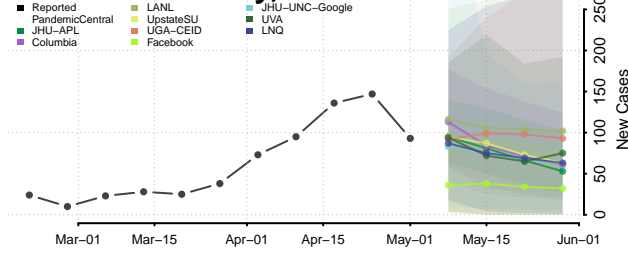

Kennebec County, Maine

Knox County, Maine

Lincoln County, Maine

Oxford County, Maine

Penobscot County, Maine

Piscataquis County, Maine

Sagadahoc County, Maine

Somerset County, Maine