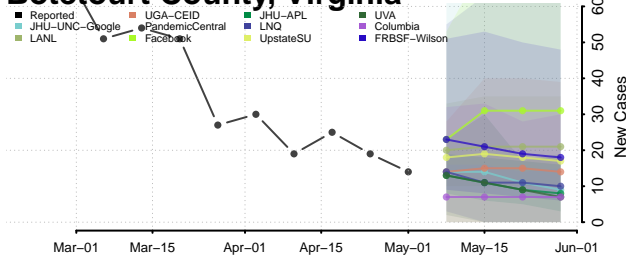

Botetourt County, Virginia