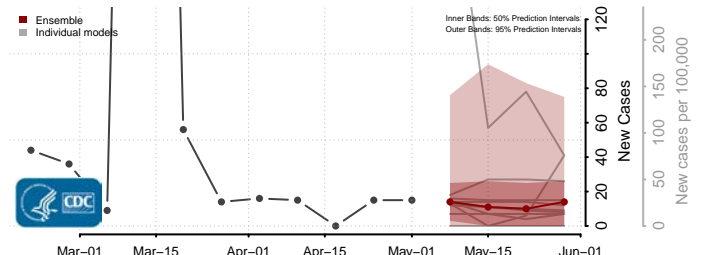

Johnson County, Missouri