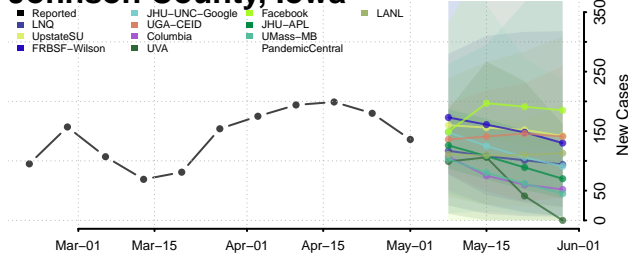

Johnson County, Iowa