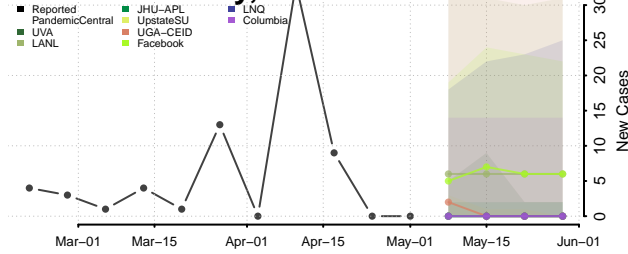

Wheeler County, Texas