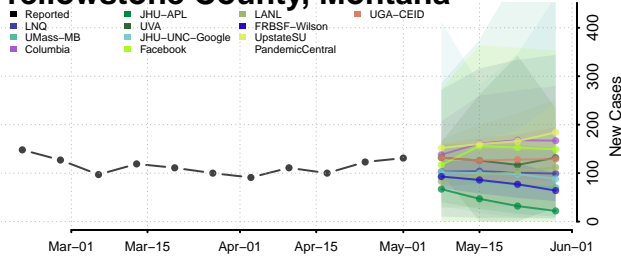

Treasure County, Montana

Valley County, Montana

Wheatland County, Montana

Wibaux County, Montana

Yellowstone County, Montana

Nebraska*

*New weekly cases may decrease in this location over the next four weeks. For these locations, the ensemble forecast indicates a probability of 0.75 or greater that fewer cases will be reported in week four of the forecast than in the last reported week.