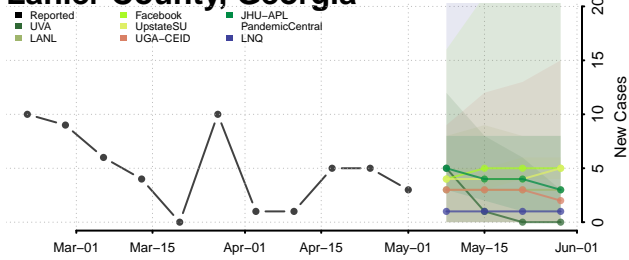

Jenkins County, Georgia

Johnson County, Georgia

Jones County, Georgia

Lamar County, Georgia

Lanier County, Georgia

Laurens County, Georgia

Lee County, Georgia

Liberty County, Georgia