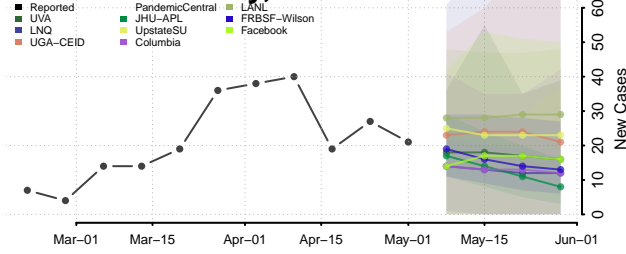

Delaware County, Iowa