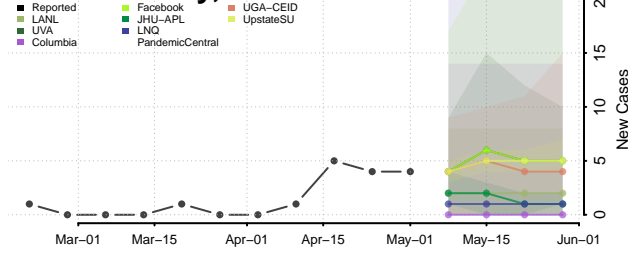

Sioux County, North Dakota