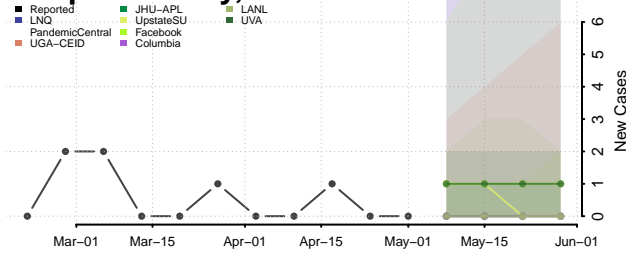

Furnas County, Nebraska

Gage County, Nebraska

Garden County, Nebraska

Garfield County, Nebraska

Gosper County, Nebraska

Grant County, Nebraska

Greeley County, Nebraska

Hall County, Nebraska