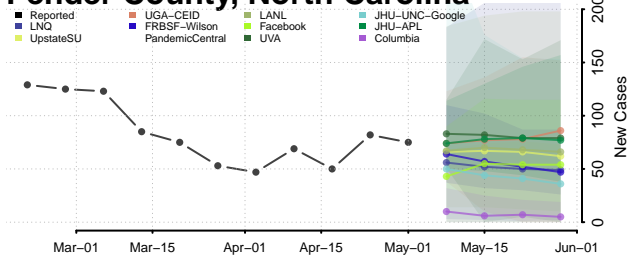

Pender County, North Carolina