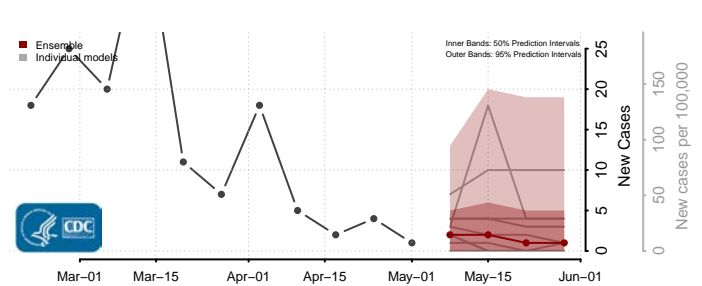

Beaver County, Oklahoma

Beckham County, Oklahoma

*New weekly cases may decrease in this location over the next four weeks. For these locations, the ensemble forecast indicates a probability of 0.75 or greater that fewer cases will be reported in week four of the forecast than in the last reported week.