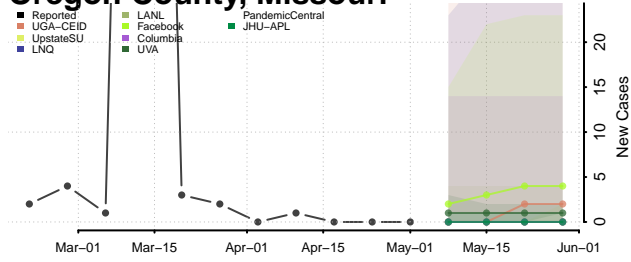

Oregon County, Missouri