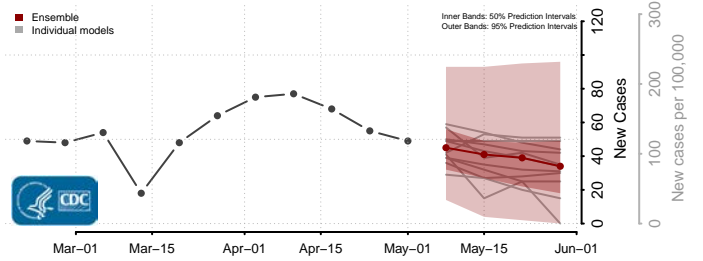

Ohio County, West Virginia