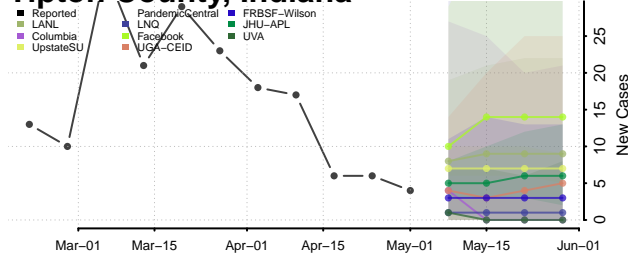

Tipton County, Indiana