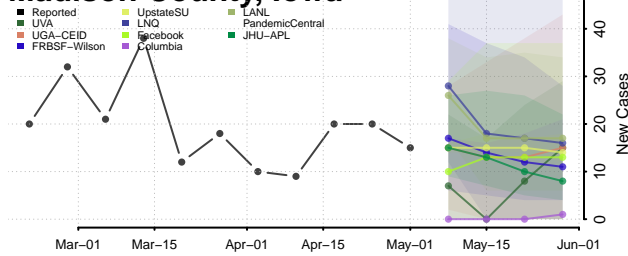

Louisa County, Iowa

Lucas County, Iowa

Lyon County, Iowa

Madison County, Iowa

Mahaska County, Iowa

Marion County, Iowa

Marshall County, Iowa

Mills County, Iowa