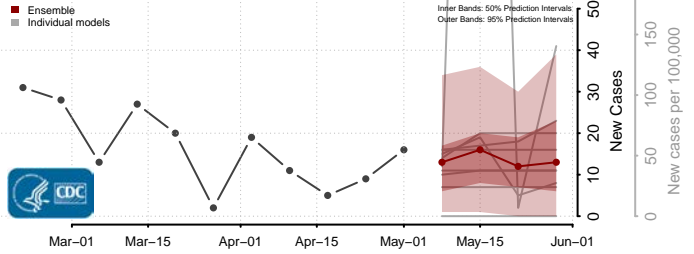

Palo Pinto County, Texas