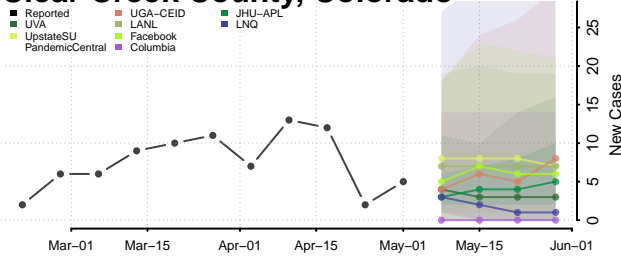

Bent County, Colorado

Boulder County, Colorado

Broomfield County, Colorado

Chaffee County, Colorado

Cheyenne County, Colorado

Clear Creek County, Colorado

Conejos County, Colorado

Costilla County, Colorado