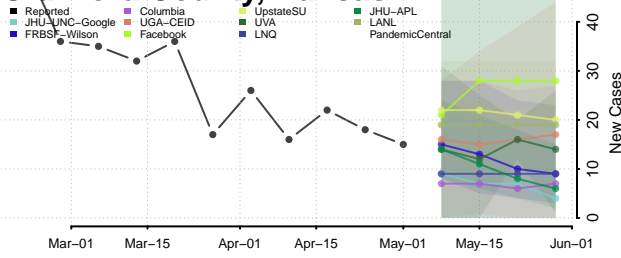

Crawford County, Kansas