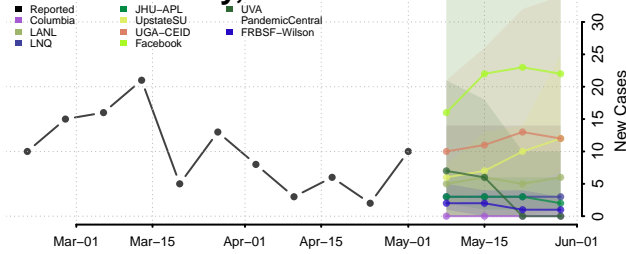

Russell County, Kansas

Saline County, Kansas

Scott County, Kansas

Sedgwick County, Kansas

Seward County, Kansas

Shawnee County, Kansas

Sheridan County, Kansas

Sherman County, Kansas