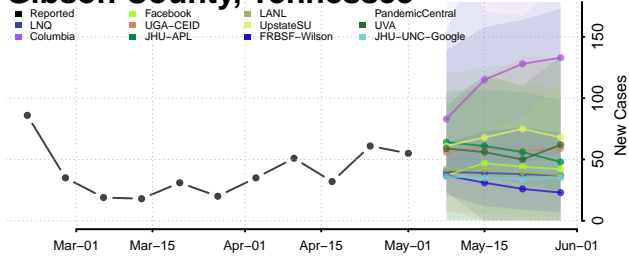

Gibson County, Tennessee