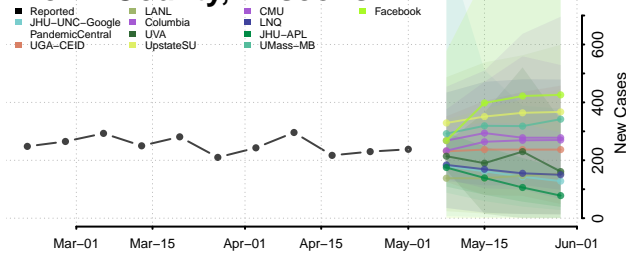

Brown County, Wisconsin