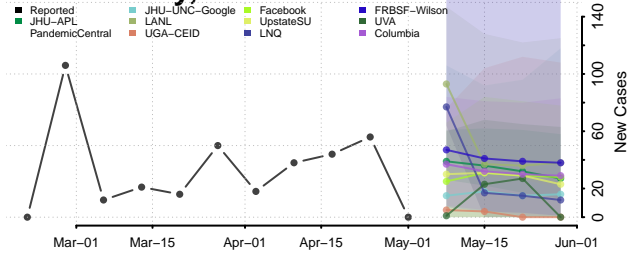

Polk County, Texas