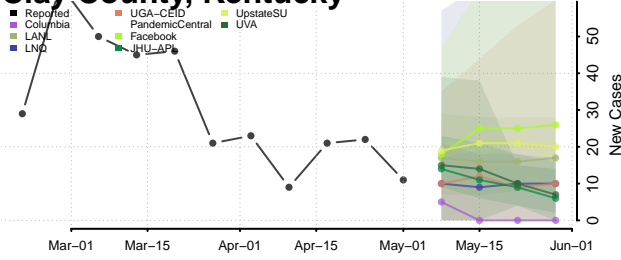

Clay County, Kentucky