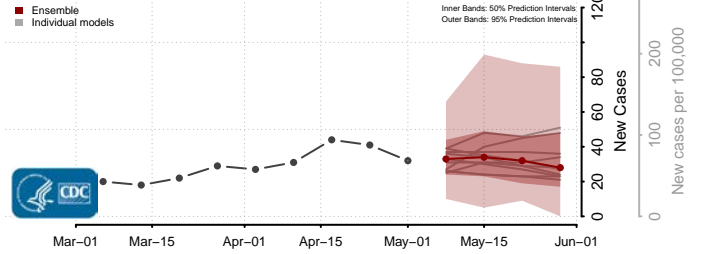

Lincoln County, Louisiana