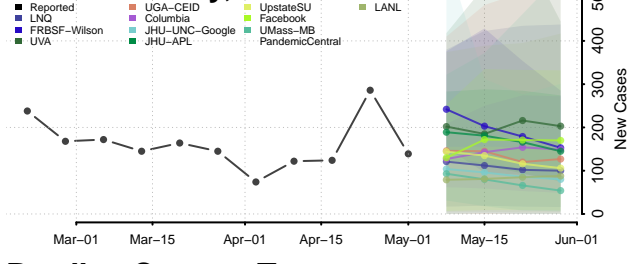

Blount County, Tennessee