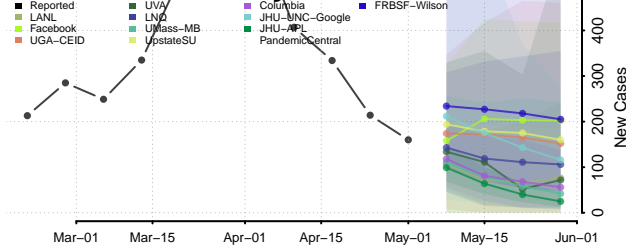

Barnstable County, Massachusetts