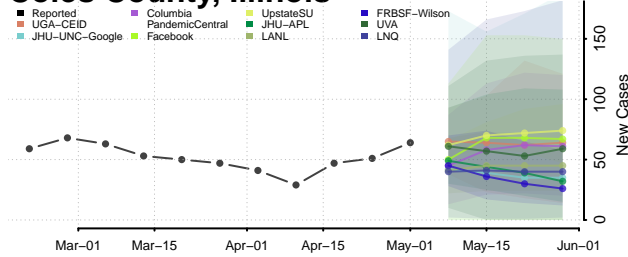

Coles County, Illinois