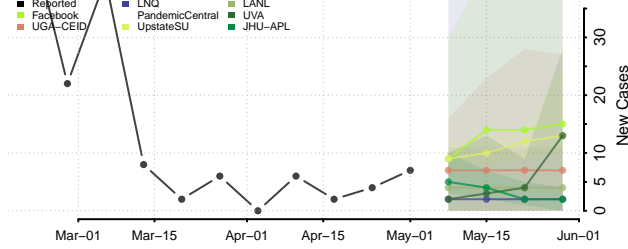

Wayne County, Ohio

Williams County, Ohio

Wood County, Ohio

Wyandot County, Ohio

Oklahoma*

Adair County, Oklahoma

Alfalfa County, Oklahoma

Atoka County, Oklahoma