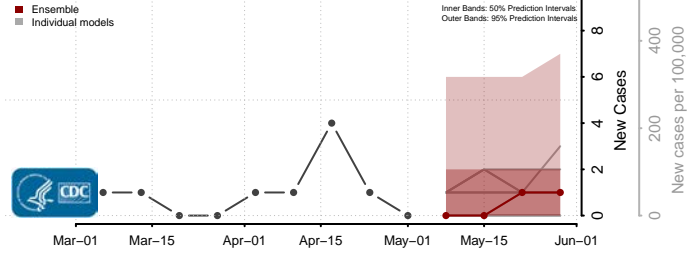

Steele County, North Dakota