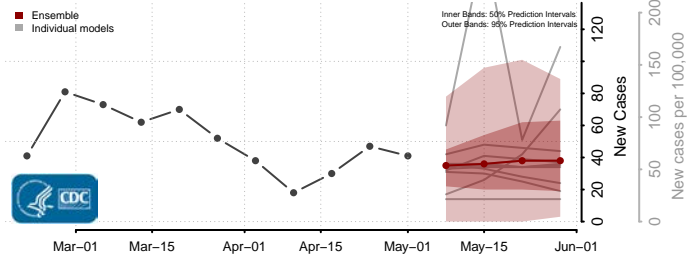

Nacogdoches County, Texas