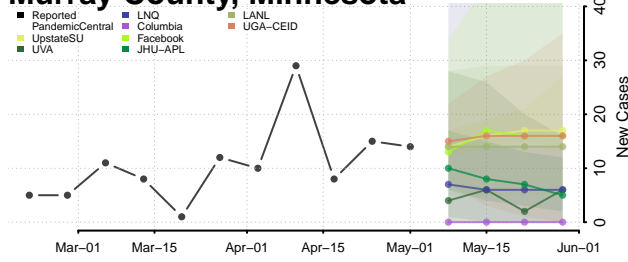

Murray County, Minnesota