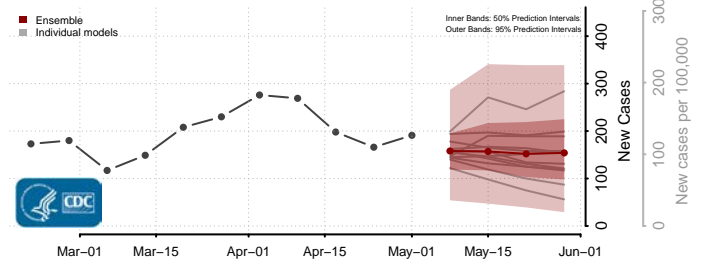

Prince George's County, Maryland

Queen Anne's County, Maryland

Somerset County, Maryland

St. Mary's County, Maryland

Talbot County, Maryland

Washington County, Maryland

Wicomico County, Maryland

Worcester County, Maryland