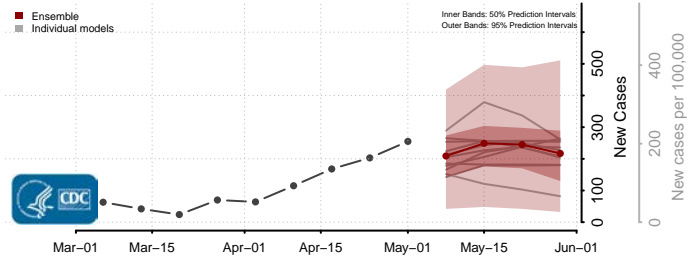

San Juan County, New Mexico