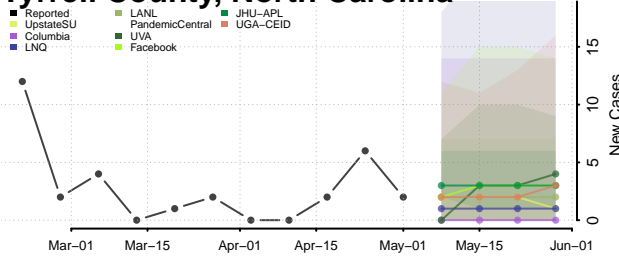

Tyrrell County, North Carolina