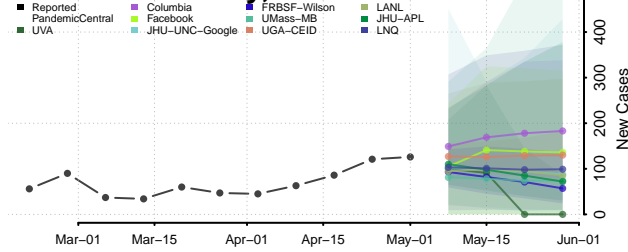

Madison County, Louisiana

Morehouse County, Louisiana

Natchitoches County, Louisiana

Orleans County, Louisiana

Ouachita County, Louisiana

Plaquemines County, Louisiana

Pointe Coupee County, Louisiana

Rapides County, Louisiana