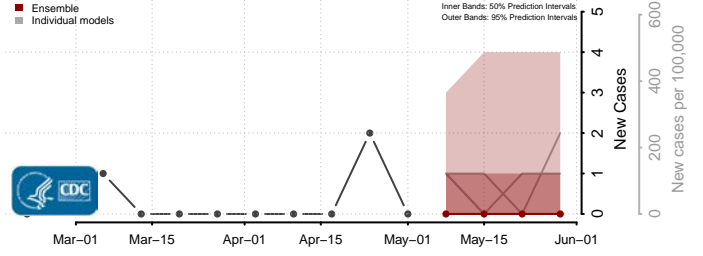

Golden Valley County, Montana