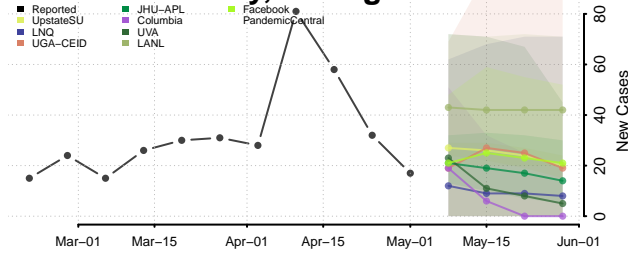

Leelanau County, Michigan