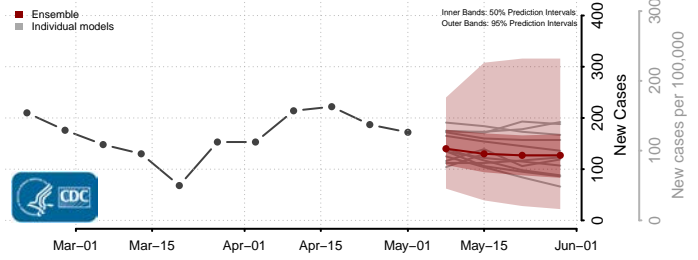

Scott County, Virginia

Shenandoah County, Virginia

Smyth County, Virginia

Southampton County, Virginia

Spotsylvania County, Virginia

Stafford County, Virginia

Staunton County, Virginia

Suffolk County, Virginia