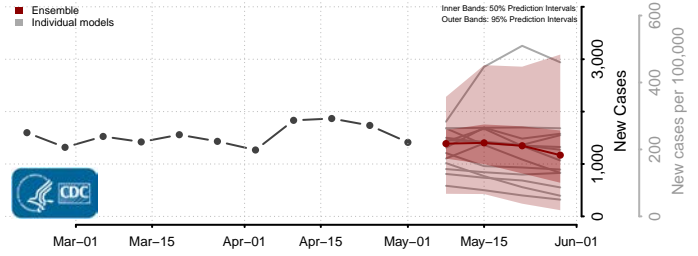

Providence County, Rhode Island