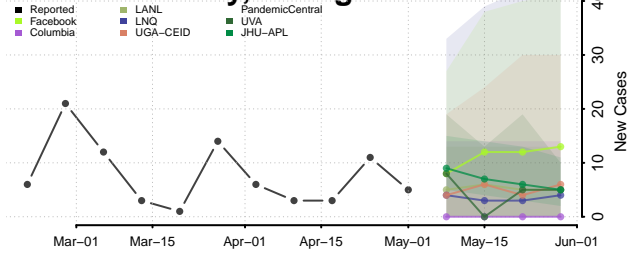

Ben Hill County, Georgia