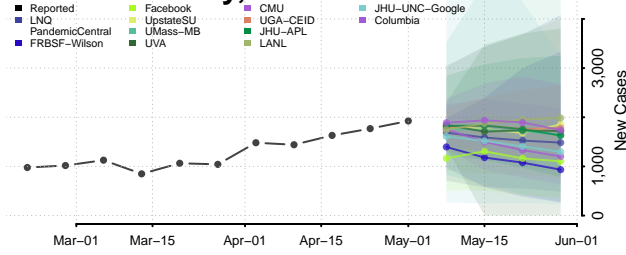

Crowley County, Colorado

Custer County, Colorado

Delta County, Colorado

Denver County, Colorado

Dolores County, Colorado

Douglas County, Colorado

Eagle County, Colorado

El Paso County, Colorado