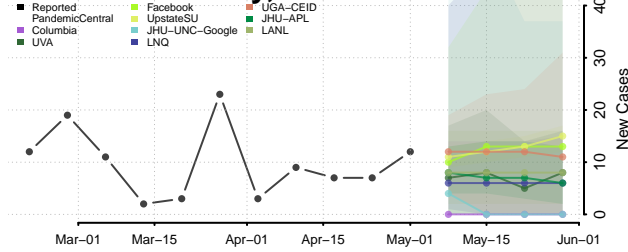

San Juan County, Utah