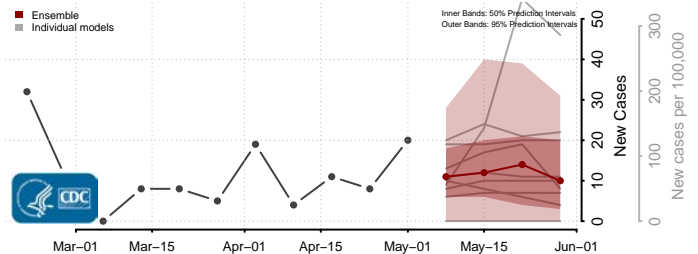

Worth County, Iowa

Wright County, Iowa

Kansas*

Allen County, Kansas

Anderson County, Kansas

Atchison County, Kansas

*New weekly cases may decrease in this location over the next four weeks. For these locations, the ensemble forecast indicates a probability of 0.75 or greater that fewer cases will be reported in week four of the forecast than in the last reported week.