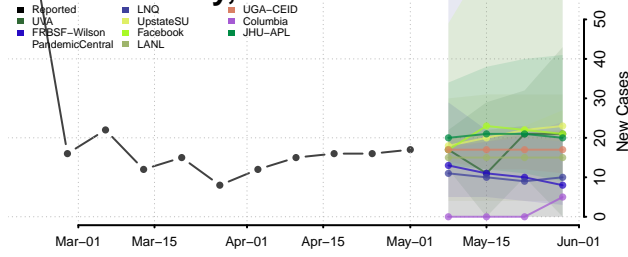

Carroll County, Tennessee