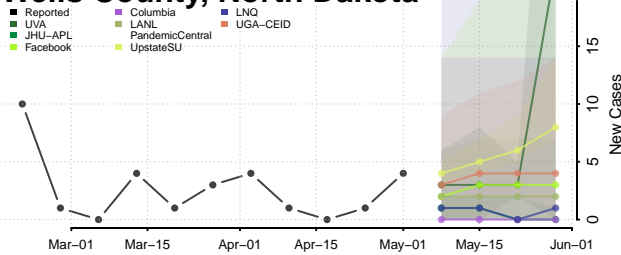

Wells County, North Dakota