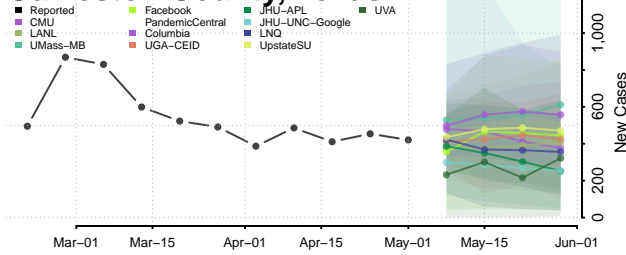

Galveston County, Texas