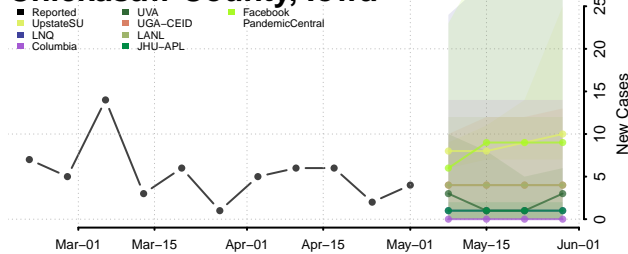

Chickasaw County, Iowa