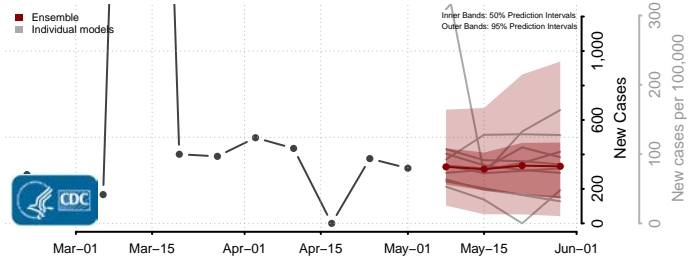

St. Charles County, Missouri