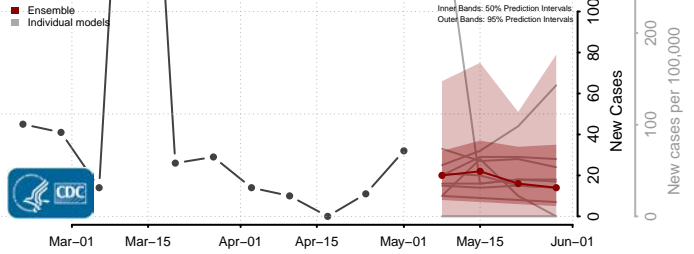

Callaway County, Missouri