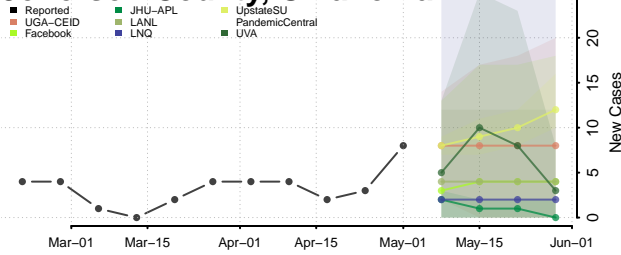

Jefferson County, Oklahoma