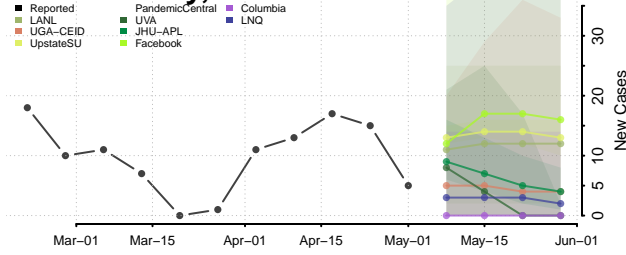

Marinette County, Wisconsin

Marquette County, Wisconsin

Menominee County, Wisconsin

Pepin County, Wisconsin

Pierce County, Wisconsin

Polk County, Wisconsin

Portage County, Wisconsin

Price County, Wisconsin