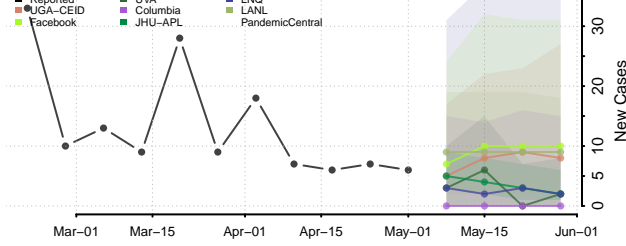

Estill County, Kentucky