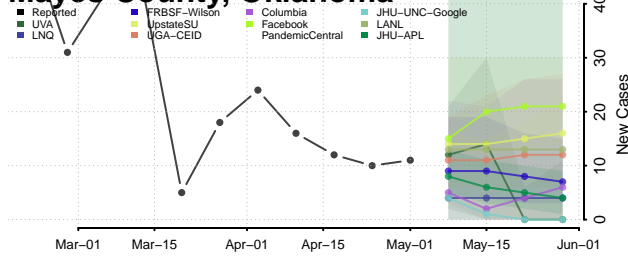

Mayes County, Oklahoma