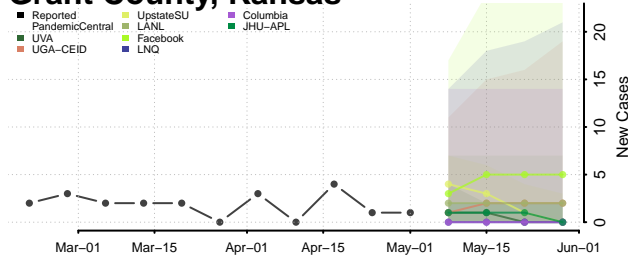

Finney County, Kansas

Ford County, Kansas

Franklin County, Kansas

Geary County, Kansas

Gove County, Kansas

Graham County, Kansas

Grant County, Kansas

Gray County, Kansas