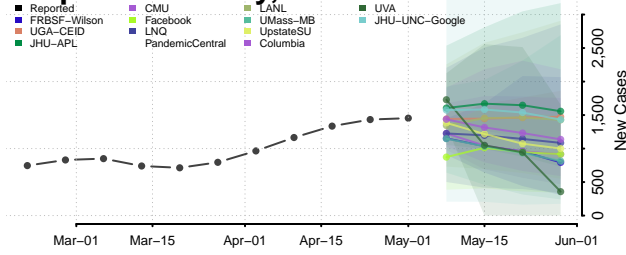

Arapahoe County, Colorado