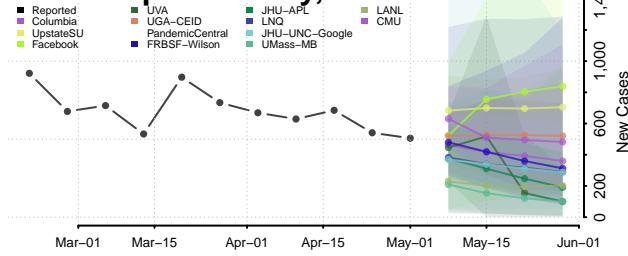

Sacramento County, California

San Benito County, California

San Bernardino County, California

San Diego County, California

San Francisco County, California

San Joaquin County, California

San Luis Obispo County, California