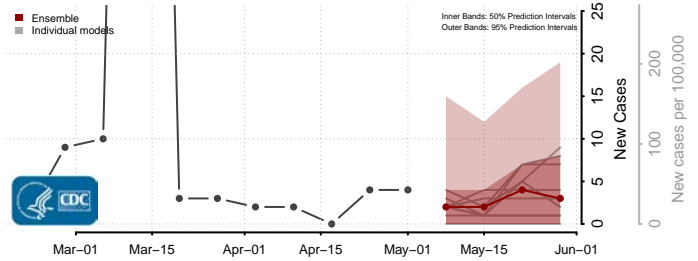

St. Clair County, Missouri