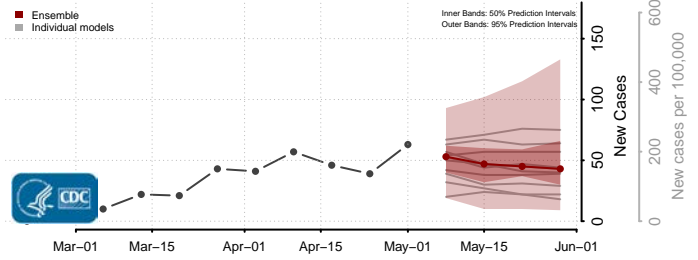

Hancock County, West Virginia

Hardy County, West Virginia

Harrison County, West Virginia

Jackson County, West Virginia

Jefferson County, West Virginia

Kanawha County, West Virginia

Lewis County, West Virginia