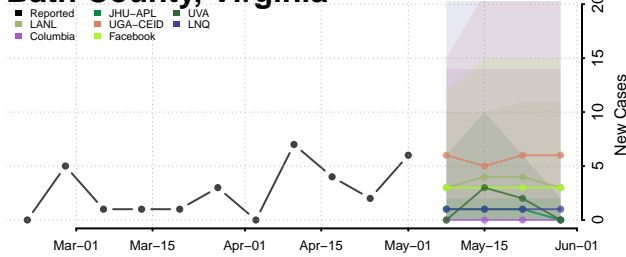

Bath County, Virginia