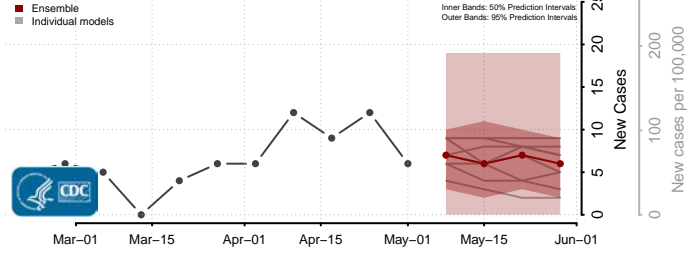

Mitchell County, Iowa

Monona County, Iowa

Monroe County, Iowa

Montgomery County, Iowa

Muscatine County, Iowa

O'Brien County, Iowa

Osceola County, Iowa

Page County, Iowa