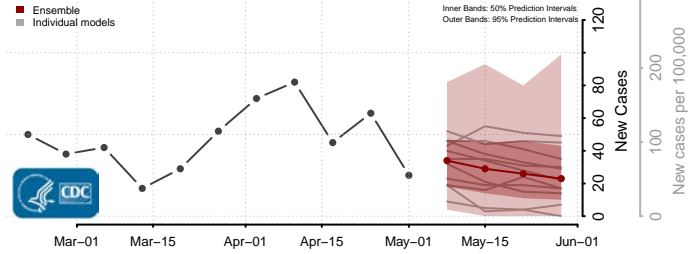

Dunn County, Wisconsin