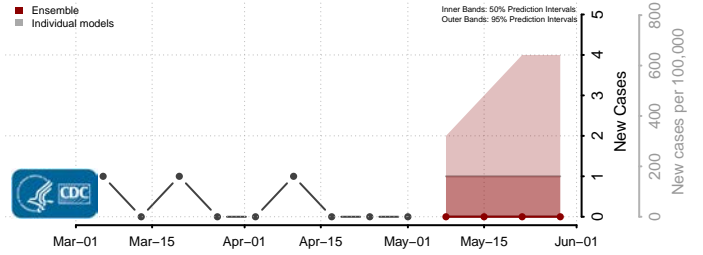

Furnas County, Nebraska

Gage County, Nebraska

Garden County, Nebraska

Garfield County, Nebraska

Gosper County, Nebraska

Grant County, Nebraska

Greeley County, Nebraska

Hall County, Nebraska