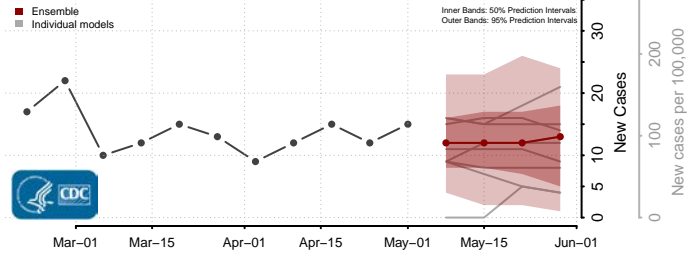

Amelia County, Virginia