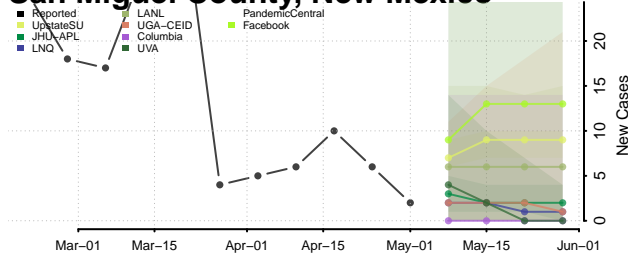

San Miguel County, New Mexico