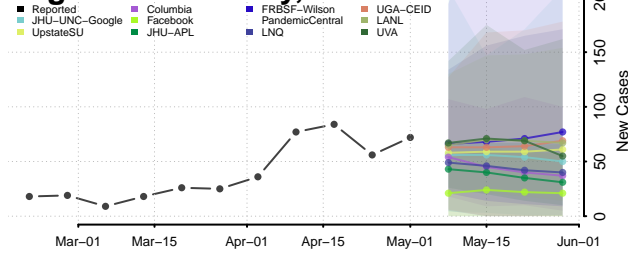

Kennebec County, Maine

Knox County, Maine

Lincoln County, Maine

Oxford County, Maine

Penobscot County, Maine

Piscataquis County, Maine

Sagadahoc County, Maine

Somerset County, Maine