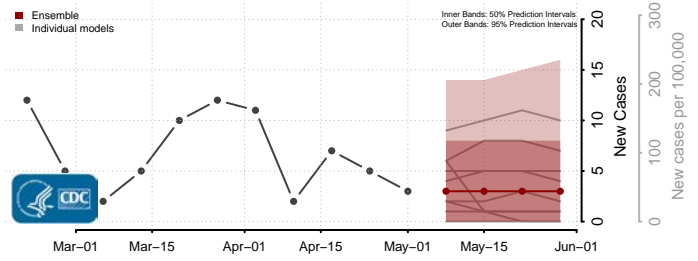

Morton County, North Dakota

Mountrail County, North Dakota

Nelson County, North Dakota

Oliver County, North Dakota

Pembina County, North Dakota

Pierce County, North Dakota

Ramsey County, North Dakota

Ransom County, North Dakota