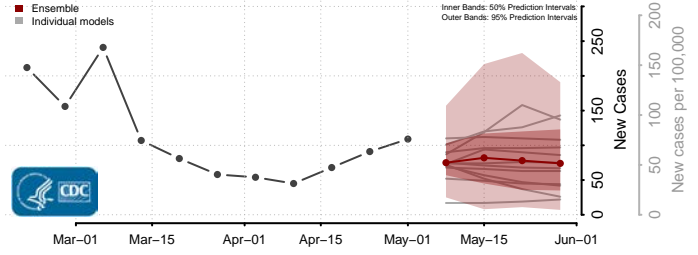

Jackson County, Mississippi