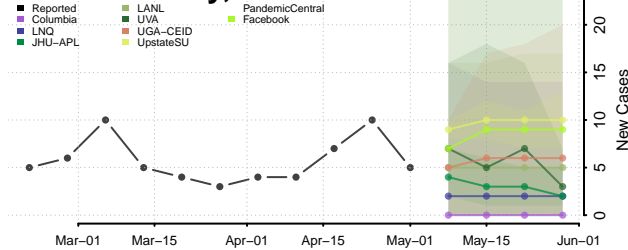

*New weekly cases may decrease in this location over the next four weeks. For these locations, the ensemble forecast indicates a probability of 0.75 or greater that fewer cases will be reported in week four of the forecast than in the last reported week.