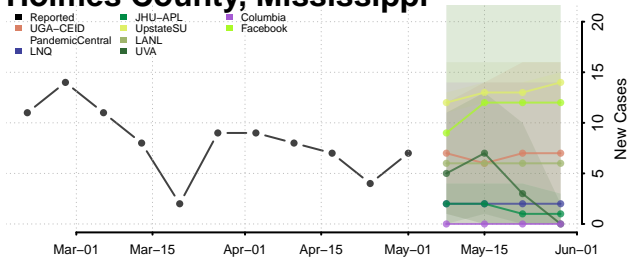

Greene County, Mississippi

Grenada County, Mississippi

Hancock County, Mississippi

Harrison County, Mississippi

Hinds County, Mississippi

Holmes County, Mississippi

Humphreys County, Mississippi

Issaquena County, Mississippi