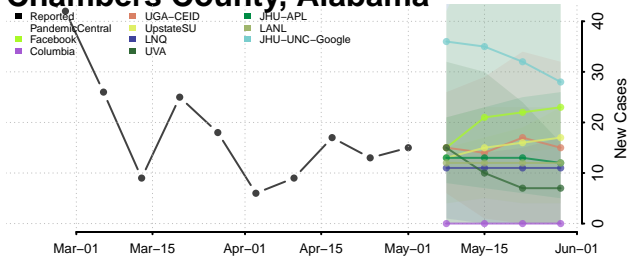

National*

Alabama

Autauga County, Alabama

Baldwin County, Alabama

Barbour County, Alabama

Bibb County, Alabama

*New weekly cases may decrease in this location over the next four weeks. For these locations, the ensemble forecast indicates a probability of 0.75 or greater that fewer cases will be reported in week four of the forecast than in the last reported week.

Blount County, Alabama

Bullock County, Alabama

Butler County, Alabama

Calhoun County, Alabama

Chambers County, Alabama

Cherokee County, Alabama

Chilton County, Alabama

Choctaw County, Alabama