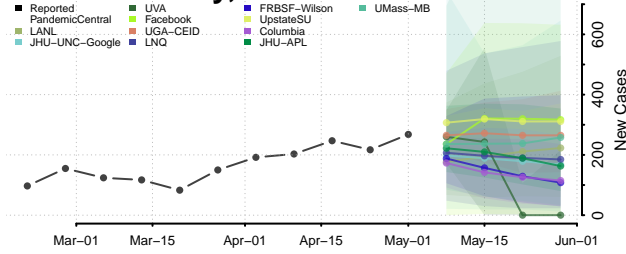

Racine County, Wisconsin