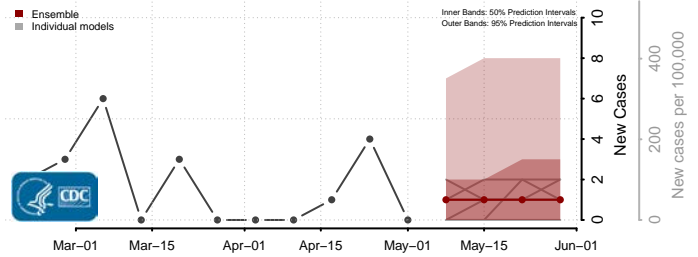

Clark County, Kansas