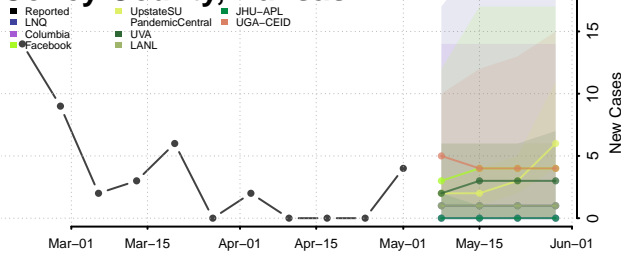

Coffey County, Kansas