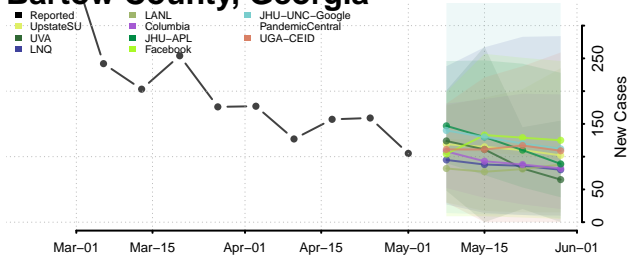

Bartow County, Georgia