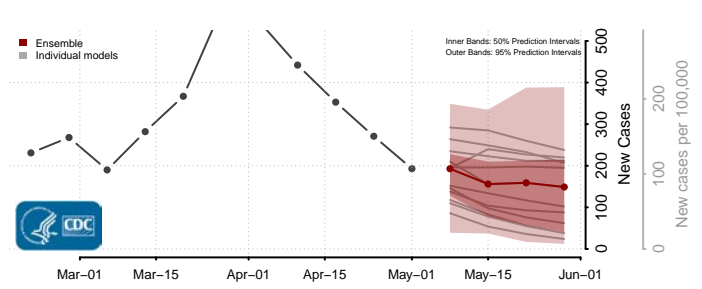

Litchfield County, Connecticut