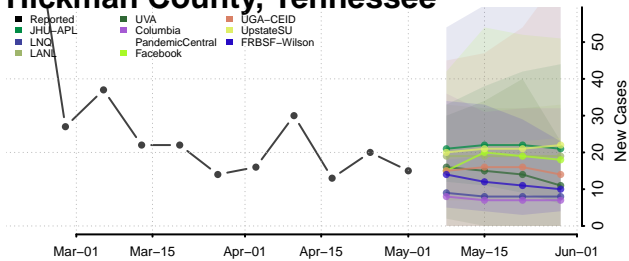

Hickman County, Tennessee