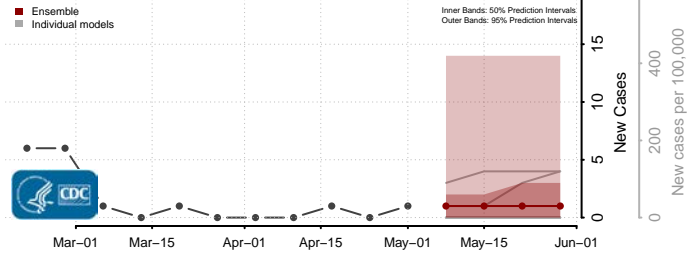

Aleutians East County, Alaska