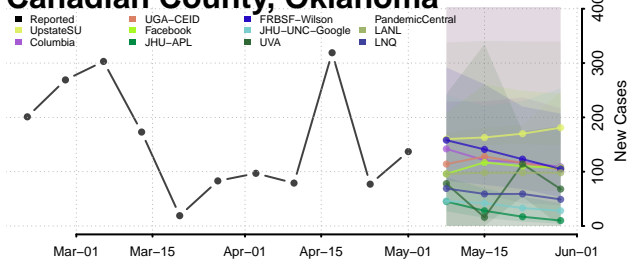

Blaine County, Oklahoma

Bryan County, Oklahoma

Caddo County, Oklahoma

Canadian County, Oklahoma

Carter County, Oklahoma

Cherokee County, Oklahoma

Choctaw County, Oklahoma

Cimarron County, Oklahoma