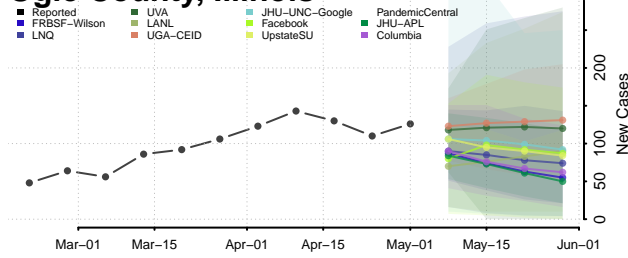

Ogle County, Illinois