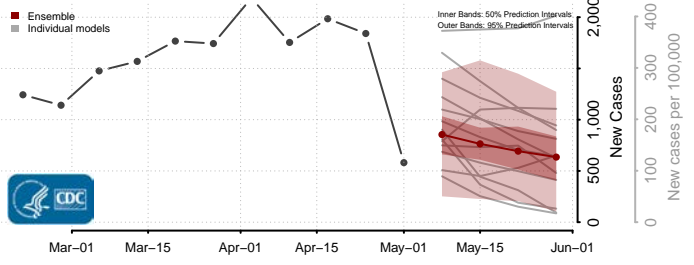

Passaic County, New Jersey