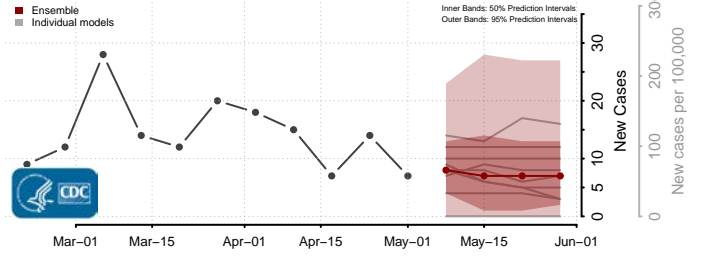

Nez Perce County, Idaho

Oneida County, Idaho

Owyhee County, Idaho

Payette County, Idaho

Power County, Idaho

Shoshone County, Idaho

Teton County, Idaho

Twin Falls County, Idaho