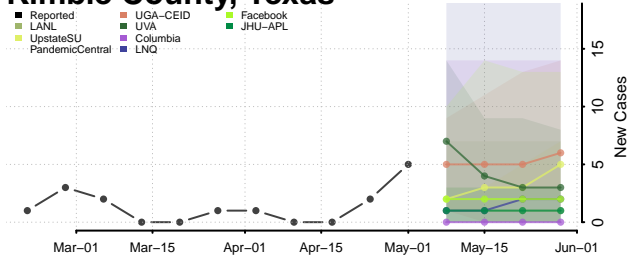

Kimble County, Texas