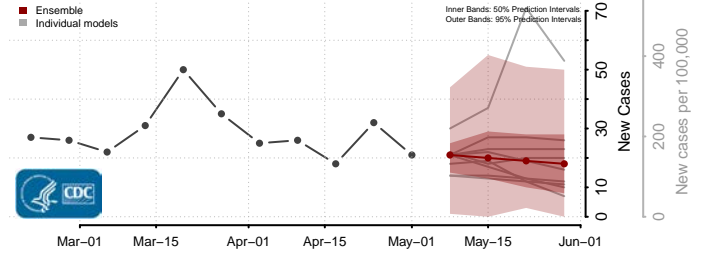

Faribault County, Minnesota