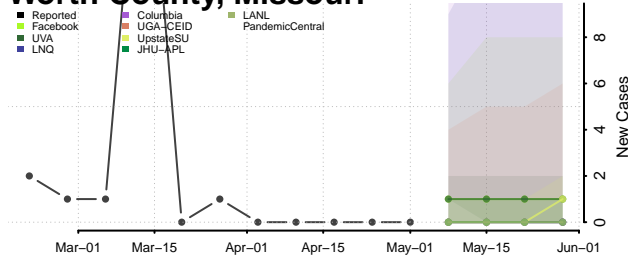

Worth County, Missouri