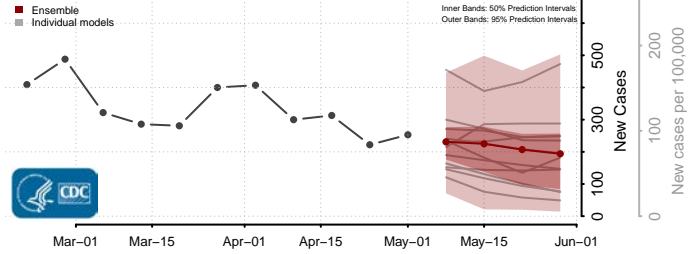

New London County, Connecticut