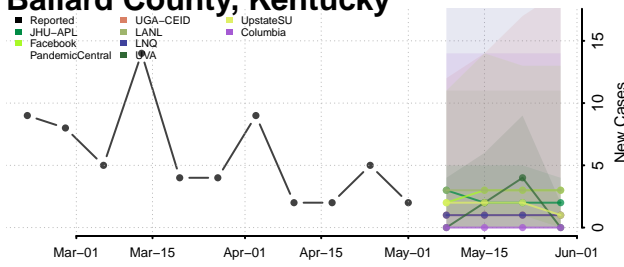

Ballard County, Kentucky