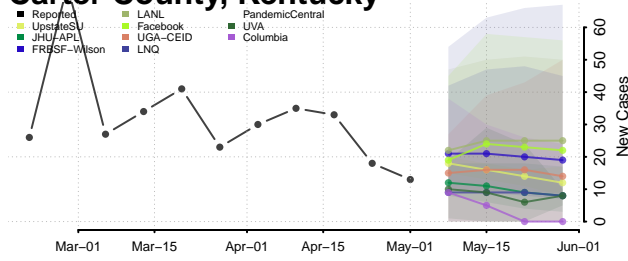

Carter County, Kentucky