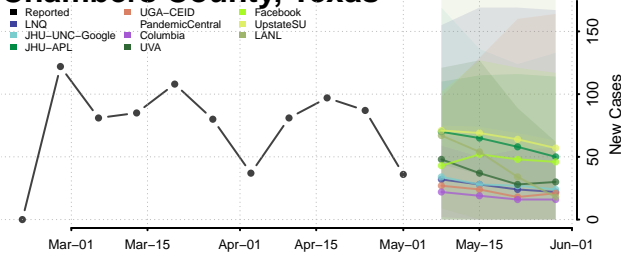

Chambers County, Texas