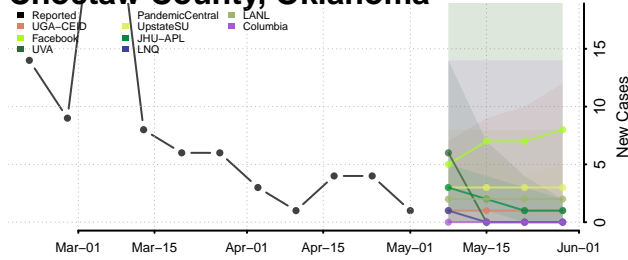

Blaine County, Oklahoma

Bryan County, Oklahoma

Caddo County, Oklahoma

Canadian County, Oklahoma

Carter County, Oklahoma

Cherokee County, Oklahoma

Choctaw County, Oklahoma

Cimarron County, Oklahoma