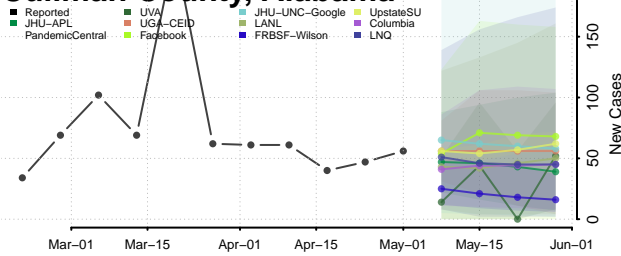

Cullman County, Alabama