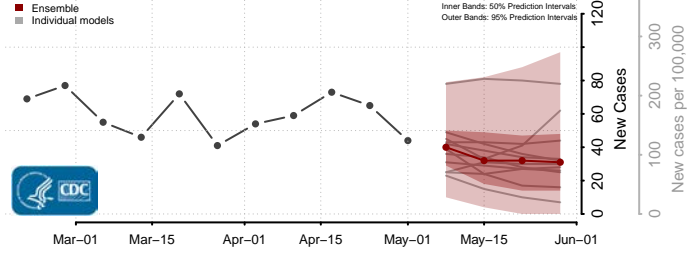

Bennington County, Vermont