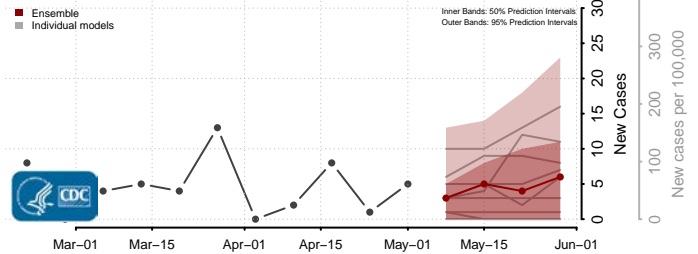

Kidder County, North Dakota

LaMoure County, North Dakota

Logan County, North Dakota

McHenry County, North Dakota

McIntosh County, North Dakota

McKenzie County, North Dakota

McLean County, North Dakota

Mercer County, North Dakota