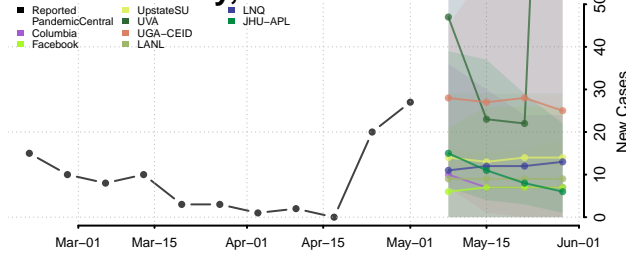

Leavenworth County, Kansas

Lincoln County, Kansas

Linn County, Kansas

Logan County, Kansas

Lyon County, Kansas

Marion County, Kansas

Marshall County, Kansas

McPherson County, Kansas