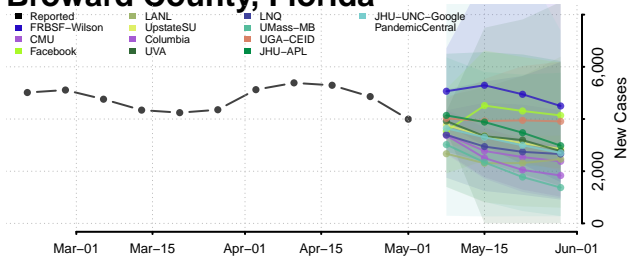

Broward County, Florida