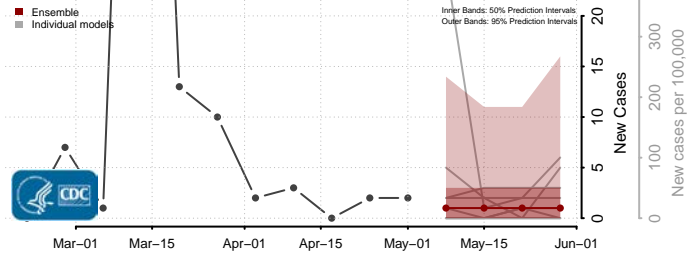

Carter County, Missouri