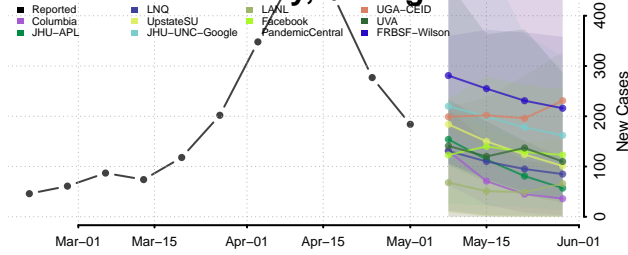

Shiawassee County, Michigan