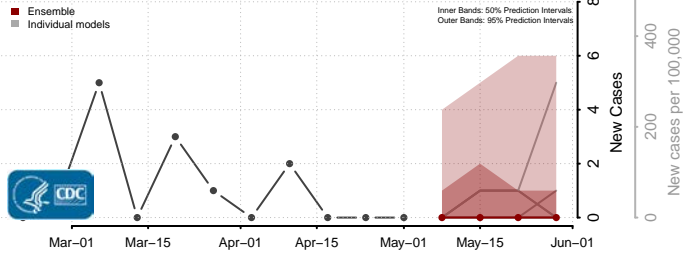

Powder River County, Montana