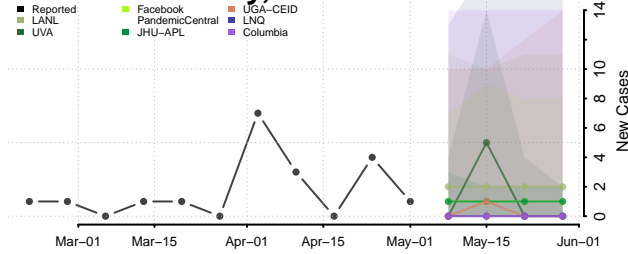

Sheridan County, North Dakota