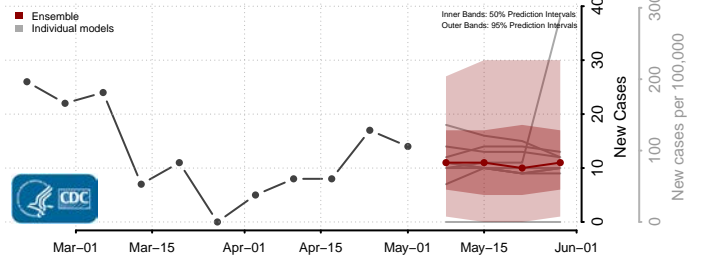

Clay County, Alabama