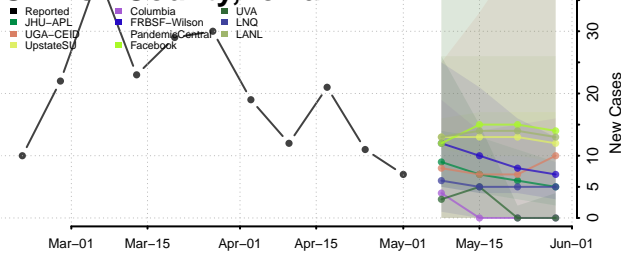

Mitchell County, Iowa

Monona County, Iowa

Monroe County, Iowa

Montgomery County, Iowa

Muscatine County, Iowa

O'Brien County, Iowa

Osceola County, Iowa

Page County, Iowa