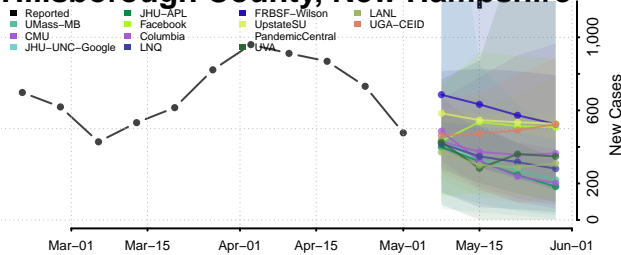

Belknap County, New Hampshire

Carroll County, New Hampshire

Cheshire County, New Hampshire

Coos County, New Hampshire

Grafton County, New Hampshire

Hillsborough County, New Hampshire

Merrimack County, New Hampshire