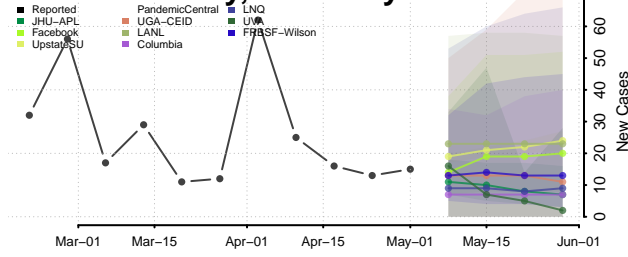

Letcher County, Kentucky