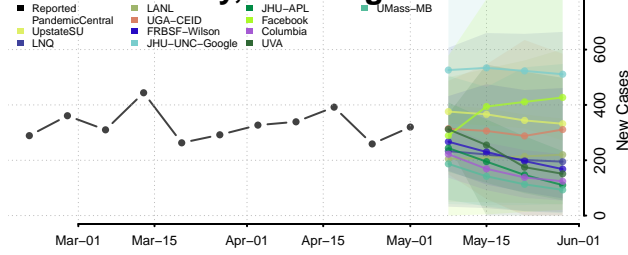

Yakima County, Washington