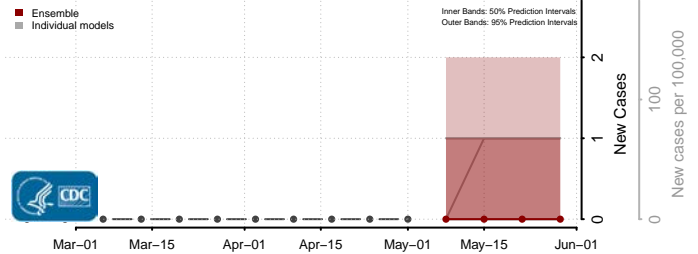

Piute County, Utah