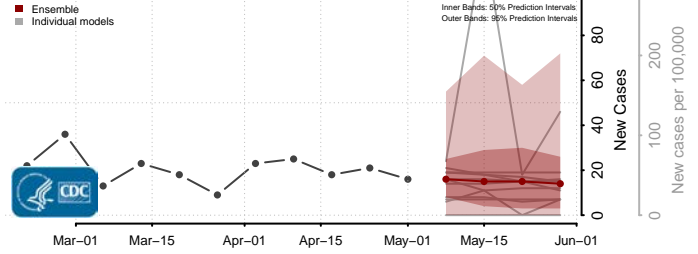

Hudspeth County, Texas

Hunt County, Texas

Hutchinson County, Texas

Irion County, Texas

Jack County, Texas

Jackson County, Texas

Jasper County, Texas

Jeff Davis County, Texas