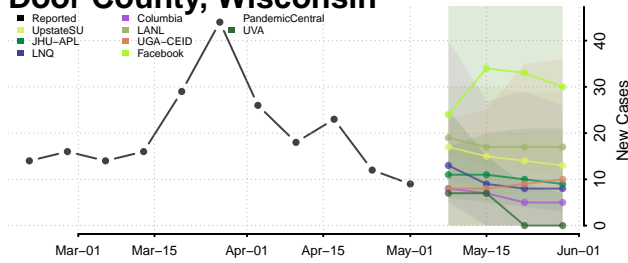

Door County, Wisconsin