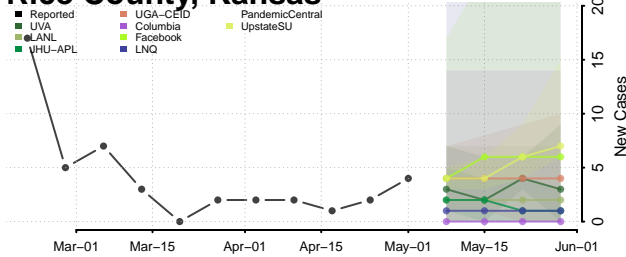

Pratt County, Kansas

Rawlins County, Kansas

Reno County, Kansas

Republic County, Kansas

Rice County, Kansas

Riley County, Kansas

Rooks County, Kansas

Rush County, Kansas