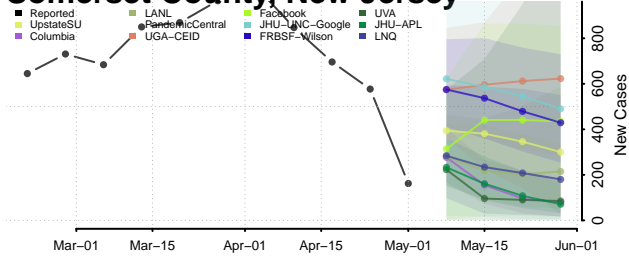

Somerset County, New Jersey