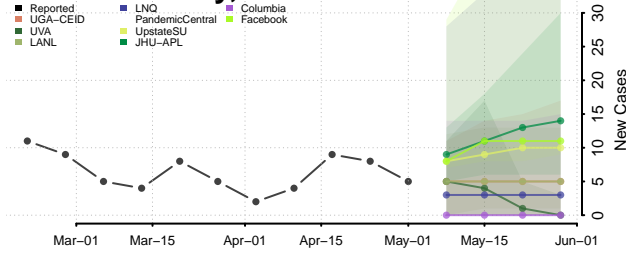

Glades County, Florida