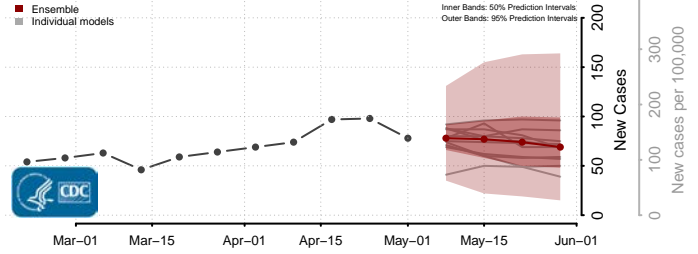

Marion County, West Virginia