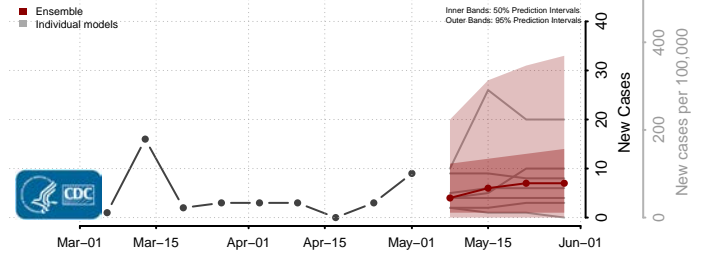

Rosebud County, Montana