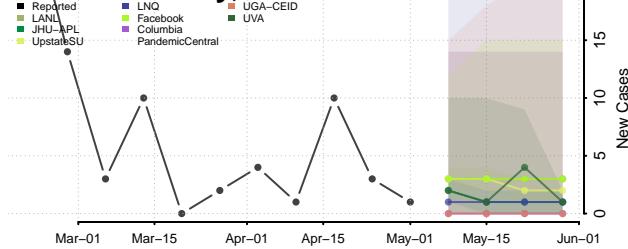

Beaver County, Oklahoma