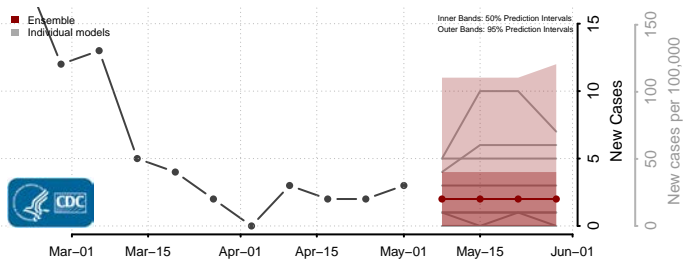

Carroll County, Mississippi