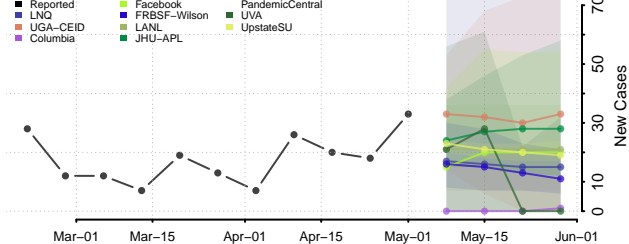

Greene County, North Carolina