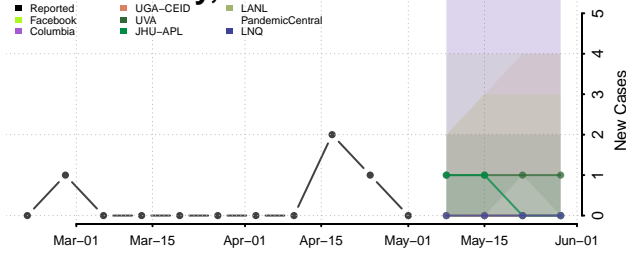

Sioux County, Nebraska