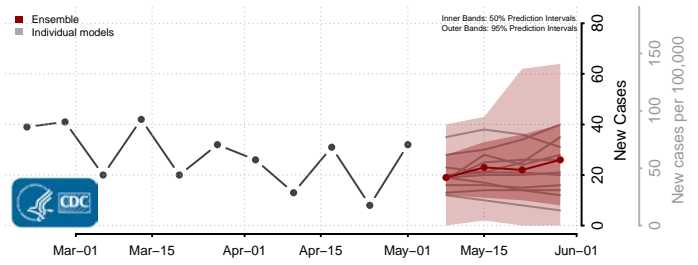

Tate County, Mississippi

Tippah County, Mississippi

Tishomingo County, Mississippi

Tunica County, Mississippi

Union County, Mississippi

Walthall County, Mississippi

Warren County, Mississippi

Washington County, Mississippi