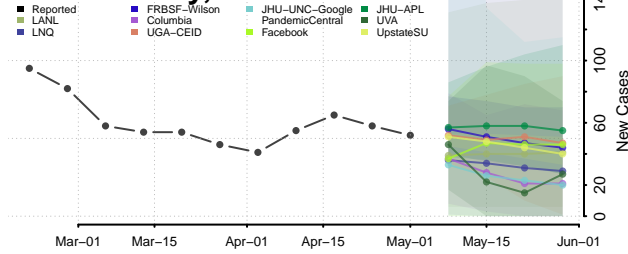

Hoke County, North Carolina