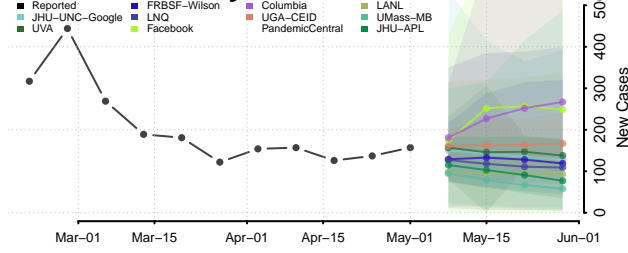

Madison County, Louisiana

Morehouse County, Louisiana

Natchitoches County, Louisiana

Orleans County, Louisiana

Ouachita County, Louisiana

Plaquemines County, Louisiana

Pointe Coupee County, Louisiana

Rapides County, Louisiana