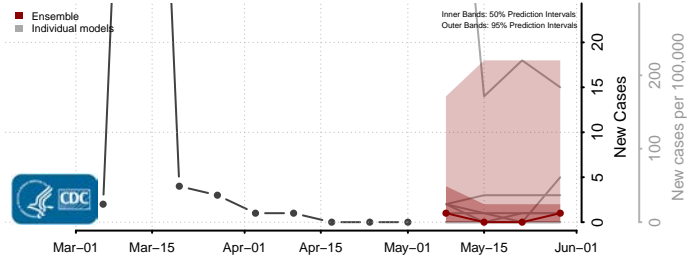

Shannon County, Missouri