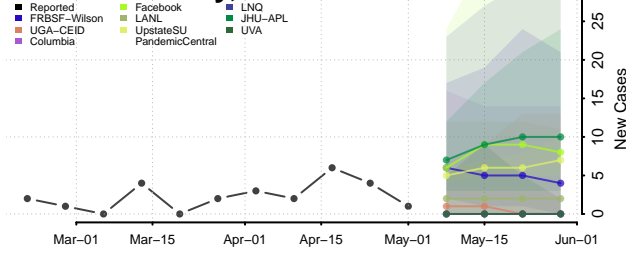

Gaines County, Texas