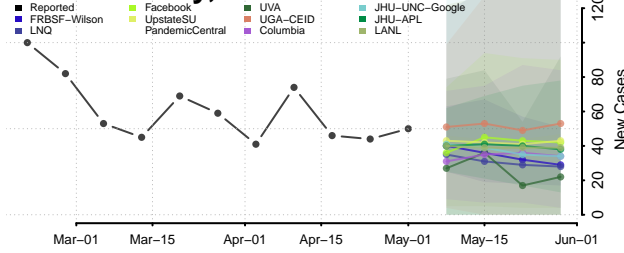

Columbus County, North Carolina

Craven County, North Carolina

Cumberland County, North Carolina

Currituck County, North Carolina

Dare County, North Carolina

Davidson County, North Carolina

Davie County, North Carolina