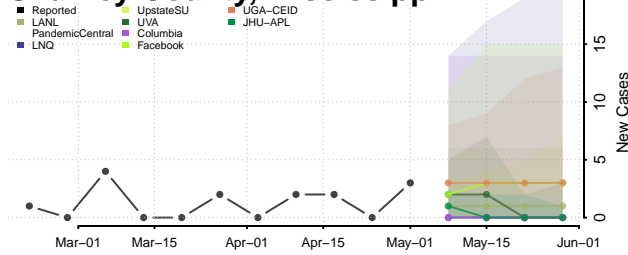

Sharkey County, Mississippi