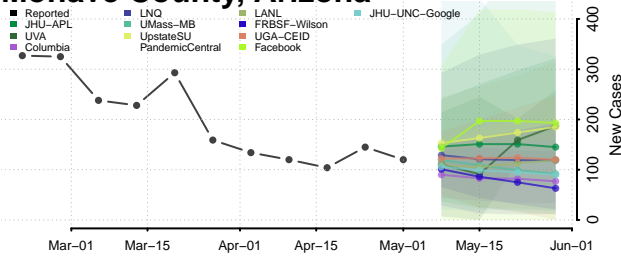

Greenlee County, Arizona

La Paz County, Arizona

Maricopa County, Arizona

Mohave County, Arizona

Navajo County, Arizona

Pima County, Arizona

Ashley County, Arkansas

Baxter County, Arkansas