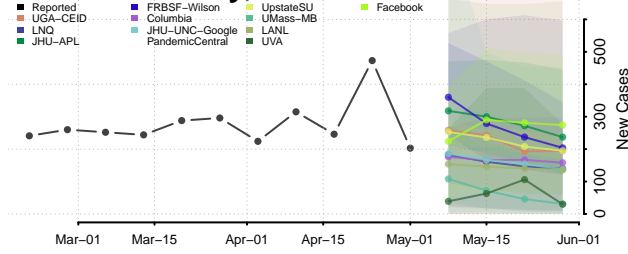

Sumner County, Tennessee