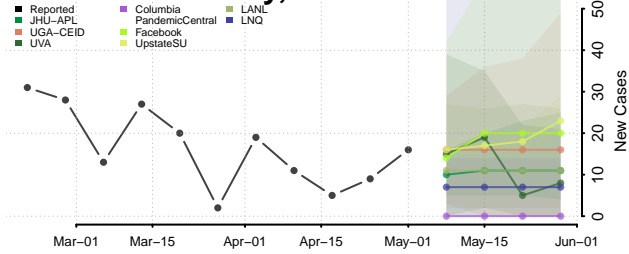

Palo Pinto County, Texas