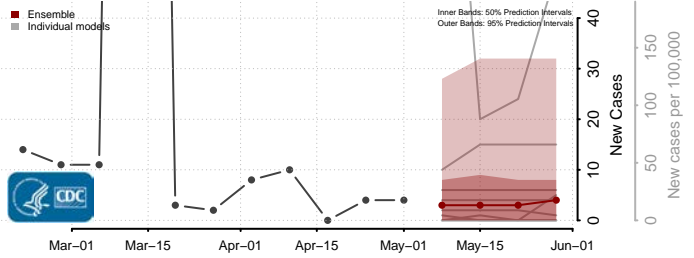

Saline County, Missouri