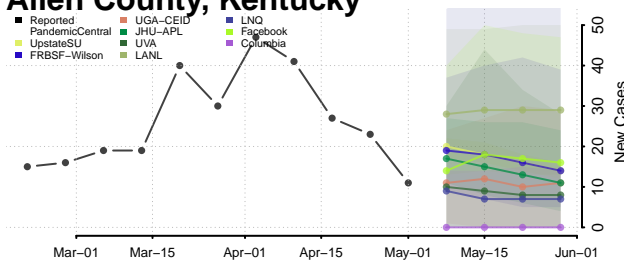

Allen County, Kentucky

Anderson County, Kentucky

Ballard County, Kentucky

Barren County, Kentucky

Bath County, Kentucky

Bell County, Kentucky

Boone County, Kentucky

Bourbon County, Kentucky