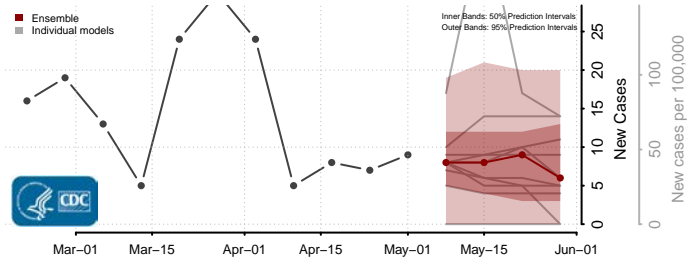

Tishomingo County, Mississippi