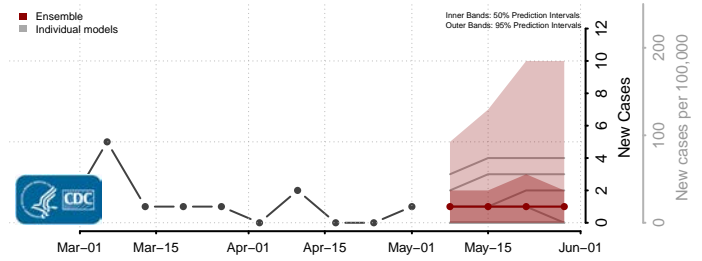

Washington County, Kansas