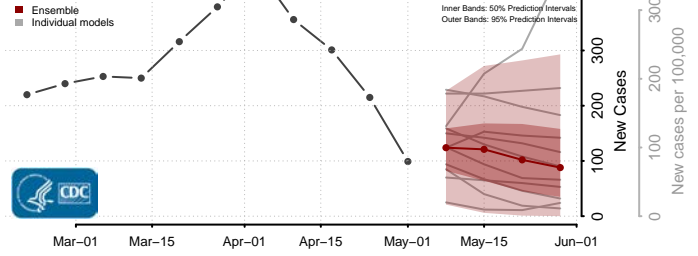

Camden County, New Jersey

Cape May County, New Jersey

Cumberland County, New Jersey

Essex County, New Jersey

Gloucester County, New Jersey

Hudson County, New Jersey

Hunterdon County, New Jersey

Mercer County, New Jersey