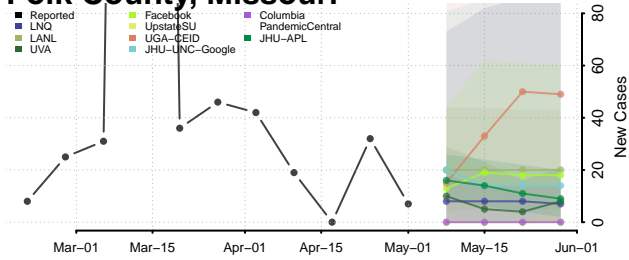

Polk County, Missouri