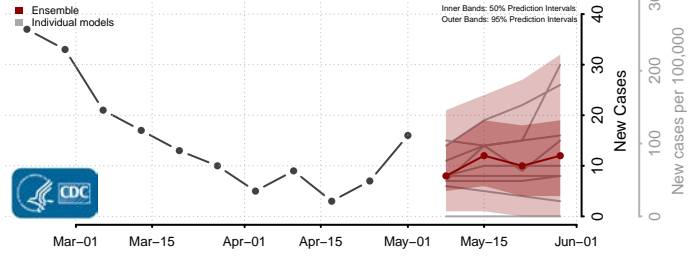

Johnson County, Kentucky

Kenton County, Kentucky

Knott County, Kentucky

Knox County, Kentucky

Larue County, Kentucky

Laurel County, Kentucky

Lawrence County, Kentucky

Lee County, Kentucky