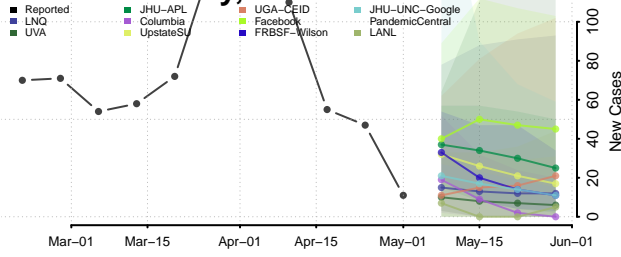

Rio Grande County, Colorado

Routt County, Colorado

Saguache County, Colorado

San Juan County, Colorado

San Miguel County, Colorado

Sedgwick County, Colorado

Summit County, Colorado

Teller County, Colorado