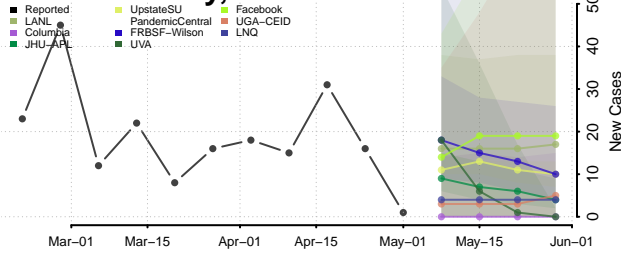

Dewey County, Oklahoma

Ellis County, Oklahoma

Garfield County, Oklahoma

Garvin County, Oklahoma

Grady County, Oklahoma

Grant County, Oklahoma

Greer County, Oklahoma

Harmon County, Oklahoma