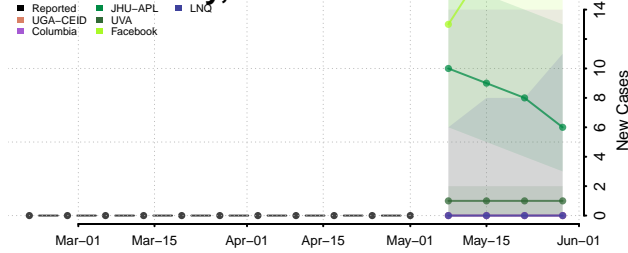

Millard County, Utah

Morgan County, Utah

Piute County, Utah

Rich County, Utah

Salt Lake County, Utah

San Juan County, Utah

Sanpete County, Utah

Sevier County, Utah