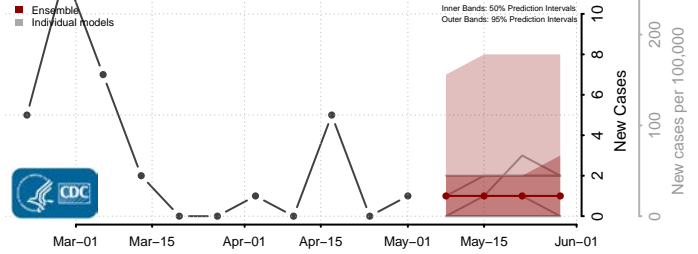

Wahkiakum County, Washington