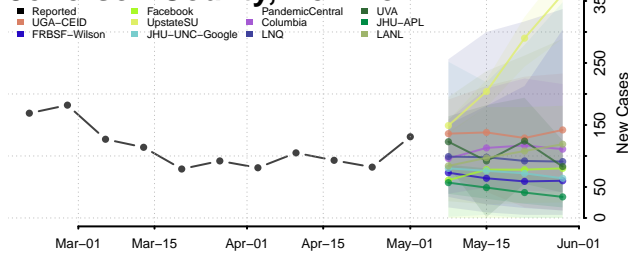

Fulton County, New York

Genesee County, New York

Greene County, New York

Hamilton County, New York

Herkimer County, New York

Jefferson County, New York

Kings County, New York

Lewis County, New York