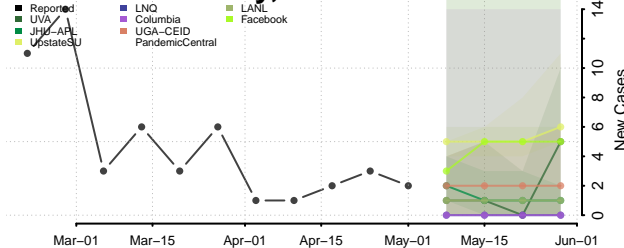

Bottineau County, North Dakota

*New weekly cases may decrease in this location over the next four weeks. For these locations, the ensemble forecast indicates a probability of 0.75 or greater that fewer cases will be reported in week four of the forecast than in the last reported week.