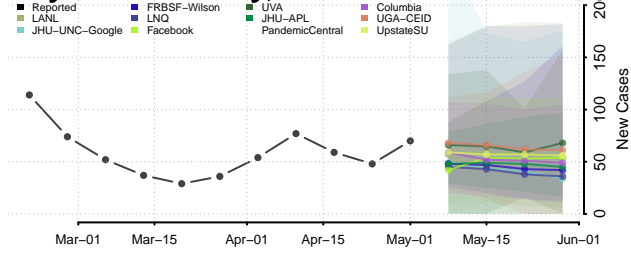

Graham County, North Carolina

Granville County, North Carolina

Greene County, North Carolina

Guilford County, North Carolina

Halifax County, North Carolina

Harnett County, North Carolina

Haywood County, North Carolina