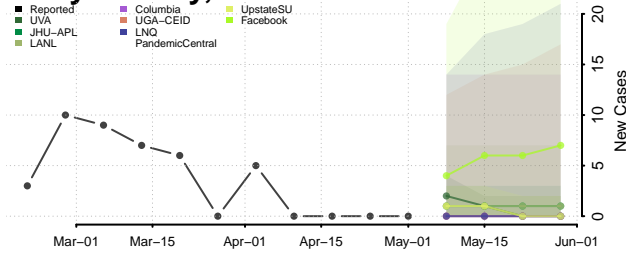

Perry County, Alabama