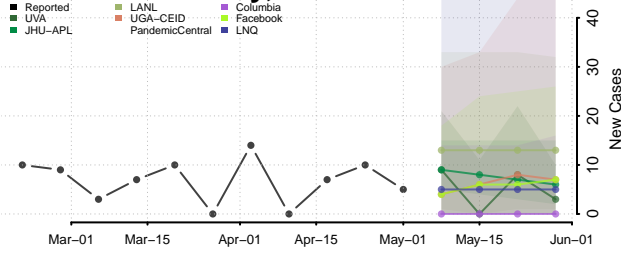

Caddo County, Louisiana

Calcasieu County, Louisiana

Caldwell County, Louisiana

Cameron County, Louisiana

Catahoula County, Louisiana

Claiborne County, Louisiana

Concordia County, Louisiana

De Soto County, Louisiana