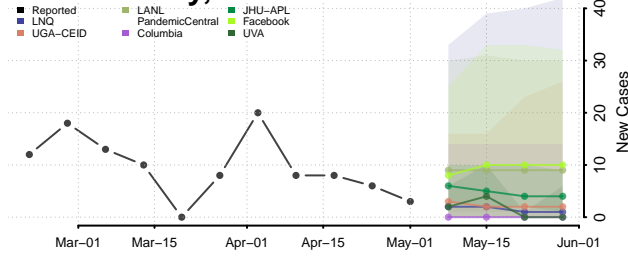

Winn County, Louisiana