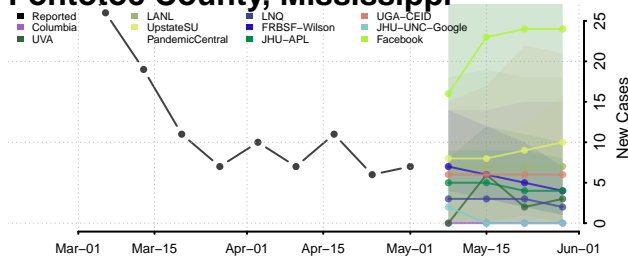

Oktibbeha County, Mississippi

Panola County, Mississippi

Pearl River County, Mississippi

Perry County, Mississippi

Pike County, Mississippi

Pontotoc County, Mississippi

Prentiss County, Mississippi

Quitman County, Mississippi