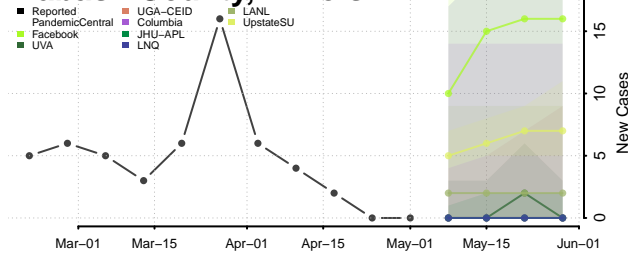

Shelby County, Illinois

St. Clair County, Illinois

Stark County, Illinois

Stephenson County, Illinois

Tazewell County, Illinois

Union County, Illinois

Vermilion County, Illinois

Wabash County, Illinois