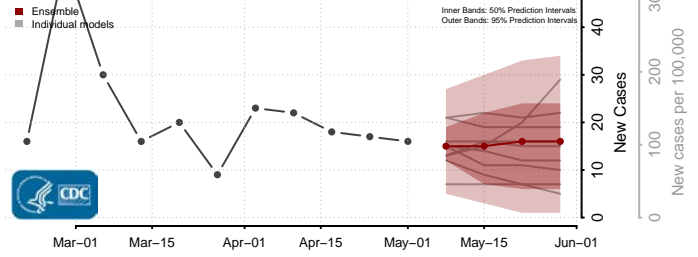

Johnson County, Kentucky

Kenton County, Kentucky

Knott County, Kentucky

Knox County, Kentucky

Larue County, Kentucky

Laurel County, Kentucky

Lawrence County, Kentucky

Lee County, Kentucky