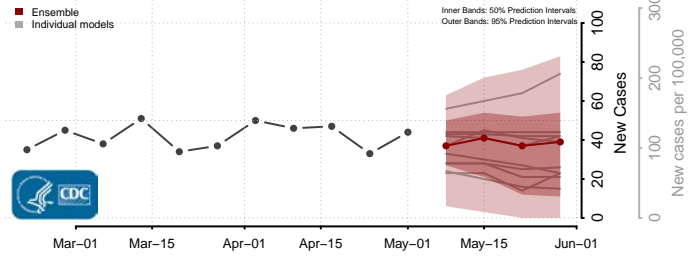

Washington County, Texas