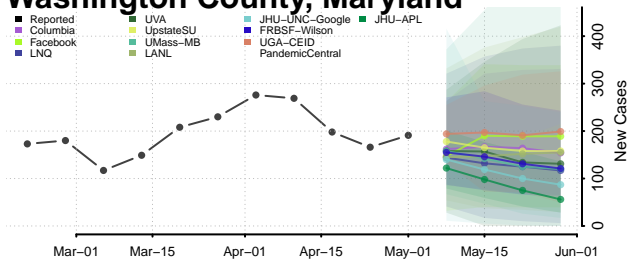

Prince George's County, Maryland

Queen Anne's County, Maryland

Somerset County, Maryland

St. Mary's County, Maryland

Talbot County, Maryland

Washington County, Maryland

Wicomico County, Maryland

Worcester County, Maryland