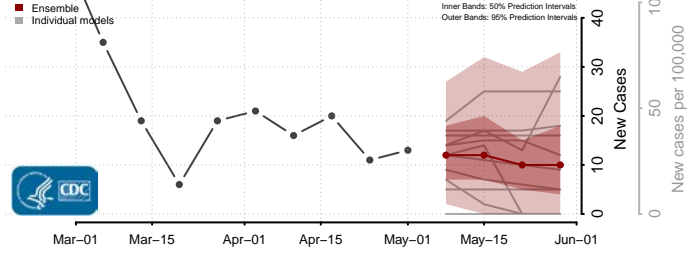

Pontotoc County, Oklahoma

Pottawatomie County, Oklahoma

Pushmataha County, Oklahoma

Roger Mills County, Oklahoma

Rogers County, Oklahoma

Seminole County, Oklahoma

Sequoyah County, Oklahoma

Stephens County, Oklahoma