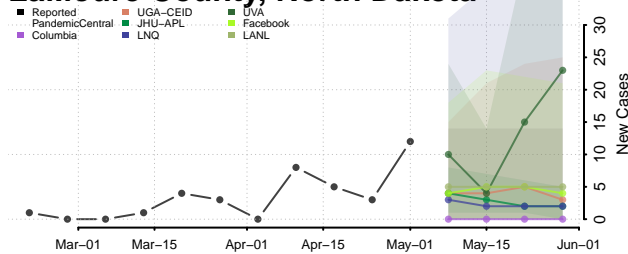

LaMoure County, North Dakota