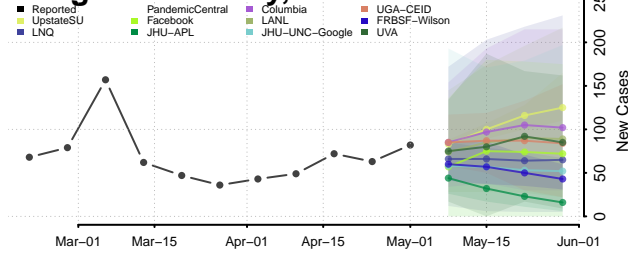

Cleburne County, Arkansas

Cleveland County, Arkansas

Columbia County, Arkansas

Conway County, Arkansas

Craighead County, Arkansas

Crawford County, Arkansas

Crittenden County, Arkansas

Cross County, Arkansas