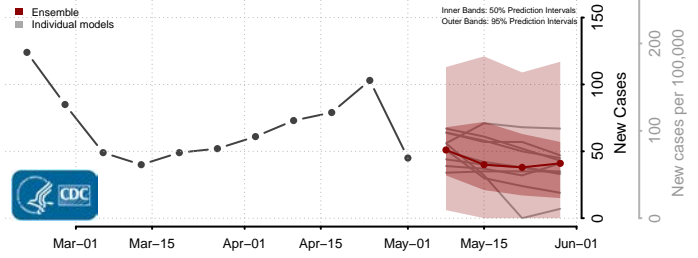

Athens County, Ohio