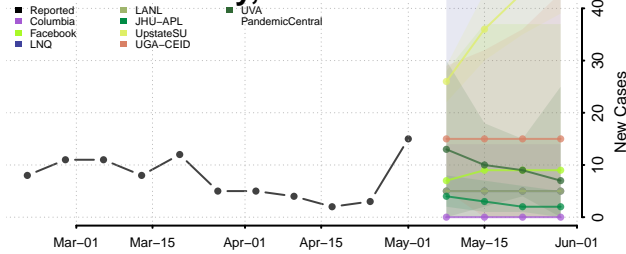

Buchanan County, Iowa

Buena Vista County, Iowa

Butler County, Iowa

Calhoun County, Iowa

Carroll County, Iowa

Cass County, Iowa

Cedar County, Iowa

Cerro Gordo County, Iowa