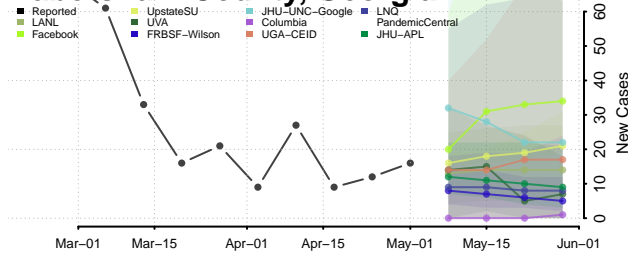

Habersham County, Georgia