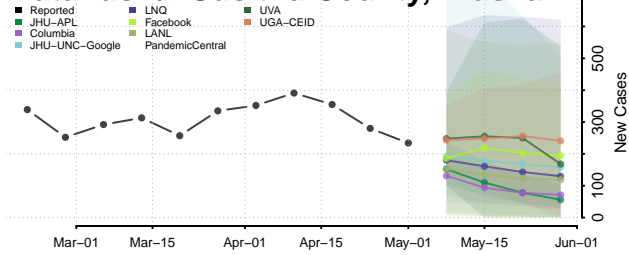

Ketchikan Gateway County, Alaska

Kodiak Island County, Alaska

Kusilvak County, Alaska

Lake and Peninsula County, Alaska

Matanuska-Susitna County, Alaska

Nome County, Alaska

North Slope County, Alaska

Northwest Arctic County, Alaska