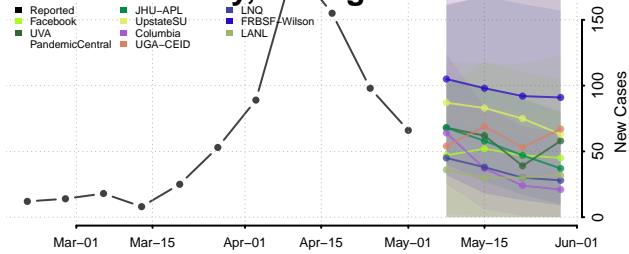

Clinton County, Michigan

Crawford County, Michigan

Delta County, Michigan

Dickinson County, Michigan

Eaton County, Michigan

Emmet County, Michigan

Genesee County, Michigan

Gladwin County, Michigan