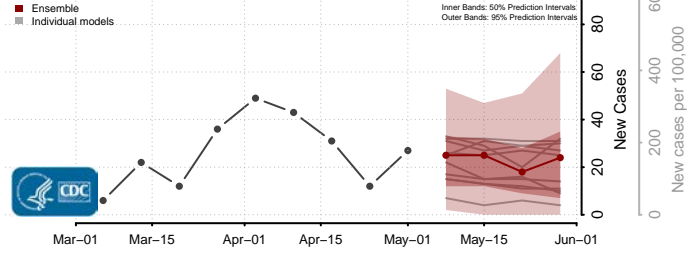

Redwood County, Minnesota