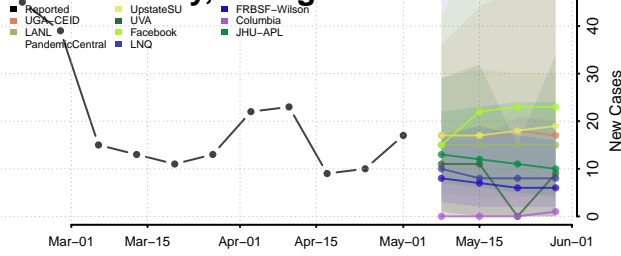

White County, Georgia