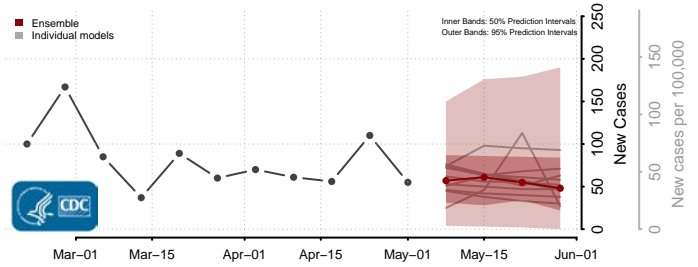

Tangipahoa County, Louisiana