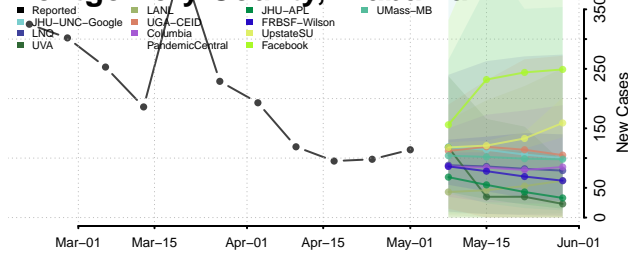

Montgomery County, Alabama