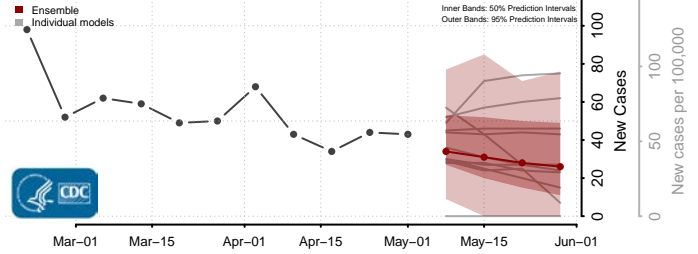

Yuba County, California