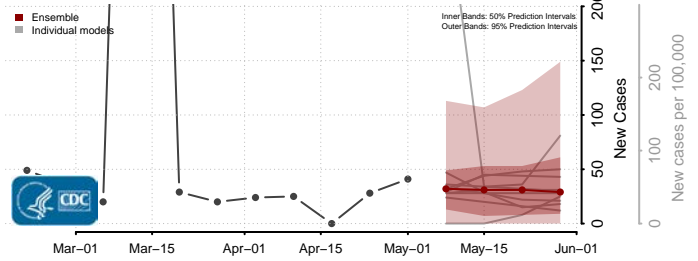

St. Francois County, Missouri