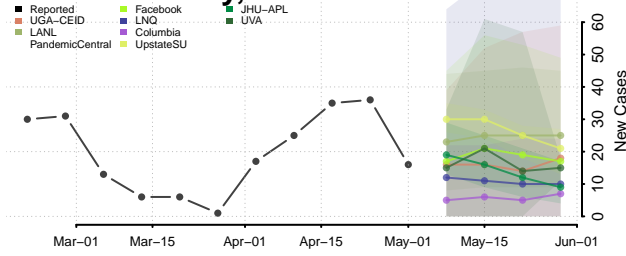

Burnett County, Wisconsin