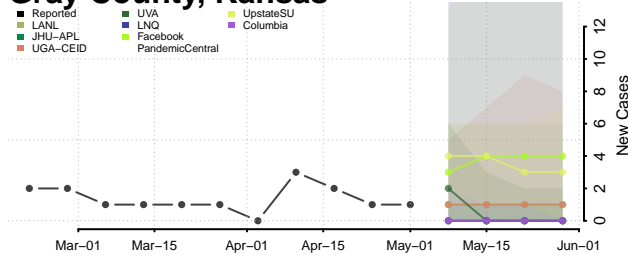

Finney County, Kansas

Ford County, Kansas

Franklin County, Kansas

Geary County, Kansas

Gove County, Kansas

Graham County, Kansas

Grant County, Kansas

Gray County, Kansas