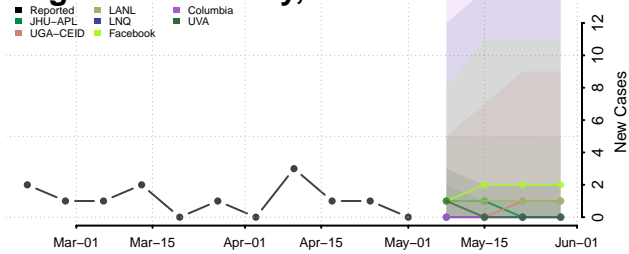

Pontotoc County, Oklahoma

Pottawatomie County, Oklahoma

Pushmataha County, Oklahoma

Roger Mills County, Oklahoma

Rogers County, Oklahoma

Seminole County, Oklahoma

Sequoyah County, Oklahoma

Stephens County, Oklahoma