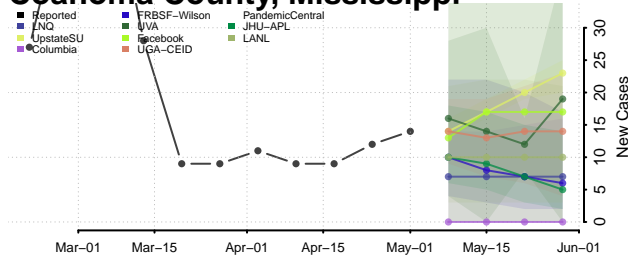

Coahoma County, Mississippi