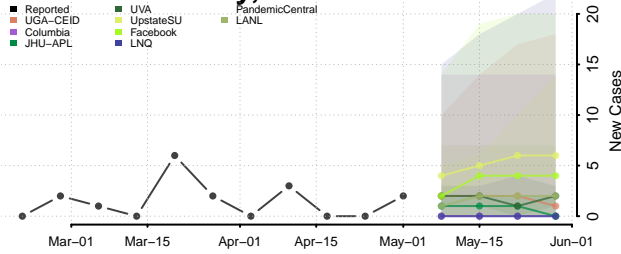

Johnson County, Nebraska