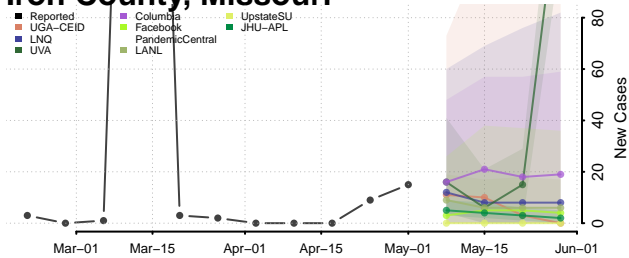

Iron County, Missouri