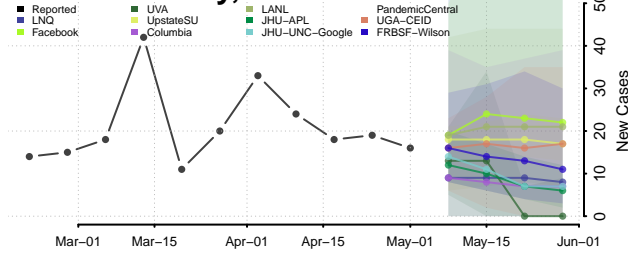

Adams County, Nebraska