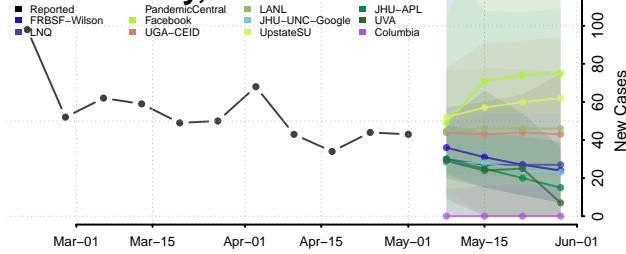

Yuba County, California