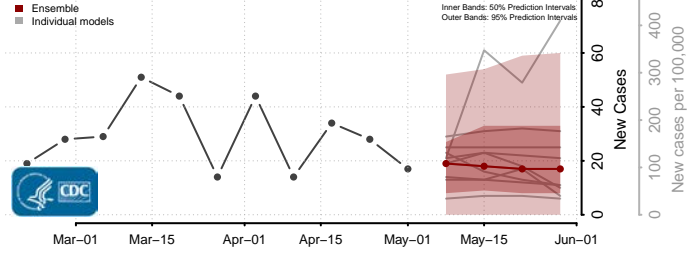

Alleghany County, North Carolina

Anson County, North Carolina

Ashe County, North Carolina

Avery County, North Carolina

Beaufort County, North Carolina

Bertie County, North Carolina

Bladen County, North Carolina