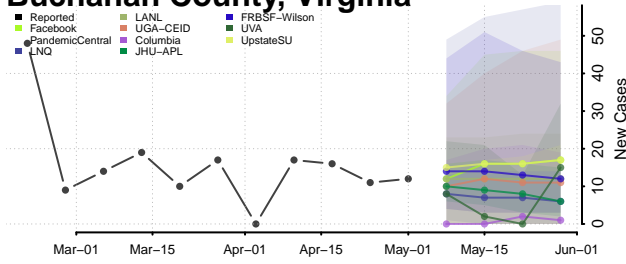

Buchanan County, Virginia