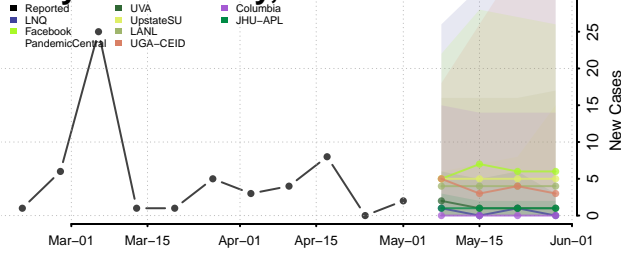

Cheyenne County, Nebraska