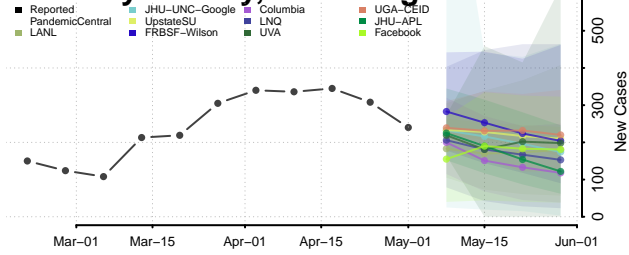

Berkeley County, West Virginia