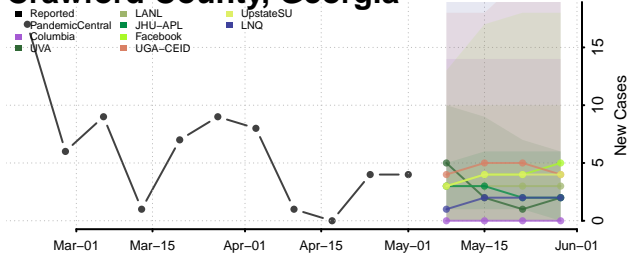

Coffee County, Georgia

Colquitt County, Georgia

Columbia County, Georgia

Cook County, Georgia

Coweta County, Georgia

Crawford County, Georgia

Crisp County, Georgia

Dade County, Georgia