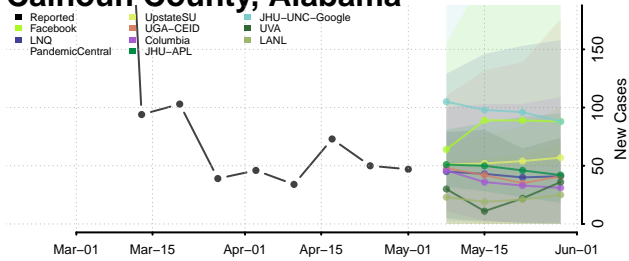

National*

Alabama

Autauga County, Alabama

Baldwin County, Alabama

Barbour County, Alabama

Bibb County, Alabama

*New weekly cases may decrease in this location over the next four weeks. For these locations, the ensemble forecast indicates a probability of 0.75 or greater that fewer cases will be reported in week four of the forecast than in the last reported week.

Blount County, Alabama

Bullock County, Alabama

Butler County, Alabama

Calhoun County, Alabama

Chambers County, Alabama

Cherokee County, Alabama

Chilton County, Alabama

Choctaw County, Alabama