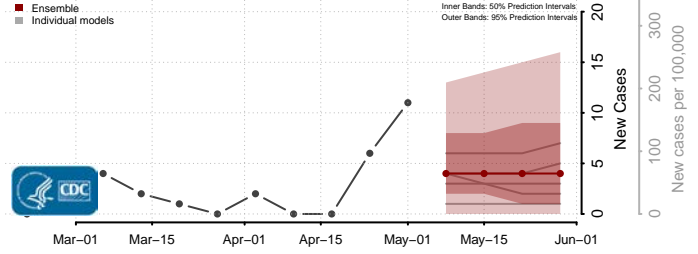

Prince of Wales-Hyder County, Alaska