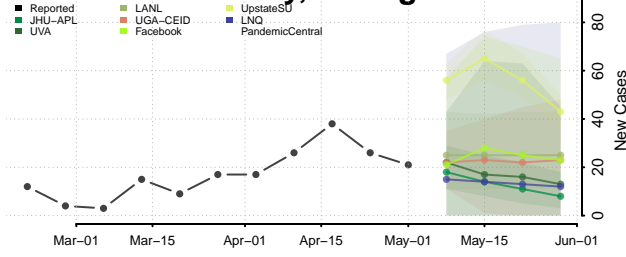

Menominee County, Michigan