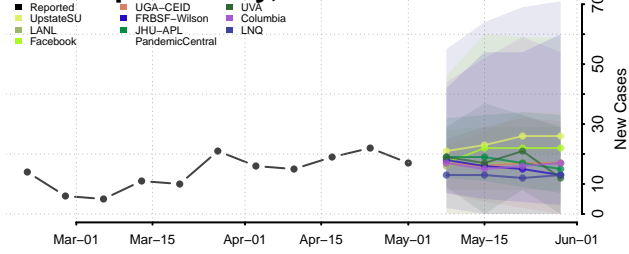

Pike County, Indiana

Porter County, Indiana

Posey County, Indiana

Pulaski County, Indiana

Putnam County, Indiana

Randolph County, Indiana

Ripley County, Indiana

Rush County, Indiana