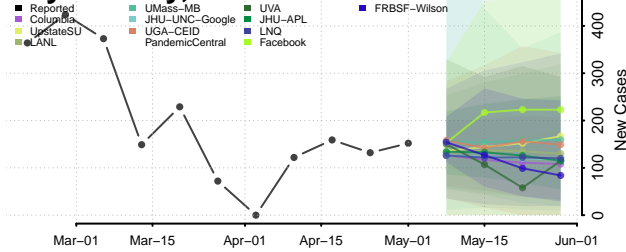

Bay County, Florida

*New weekly cases may decrease in this location over the next four weeks. For these locations, the ensemble forecast indicates a probability of 0.75 or greater that fewer cases will be reported in week four of the forecast than in the last reported week.