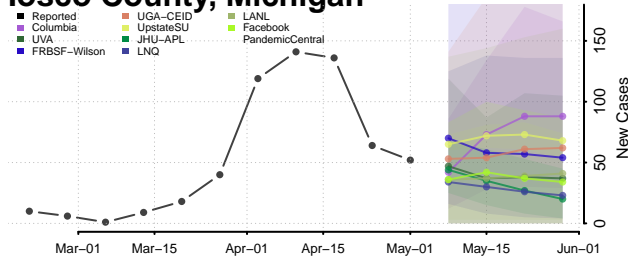

Iosco County, Michigan