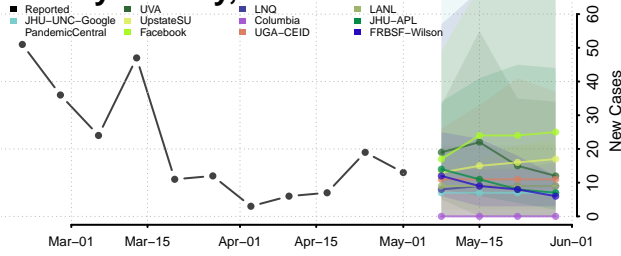

Cowley County, Kansas