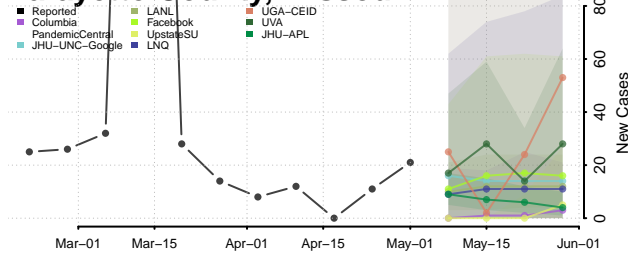

Lafayette County, Missouri