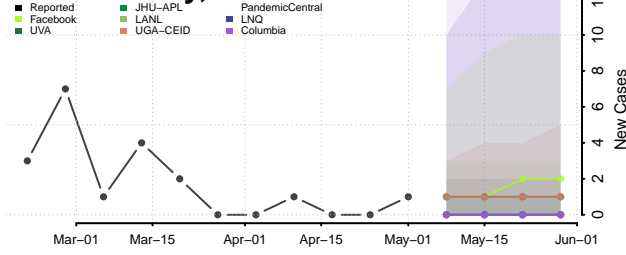

Mora County, New Mexico