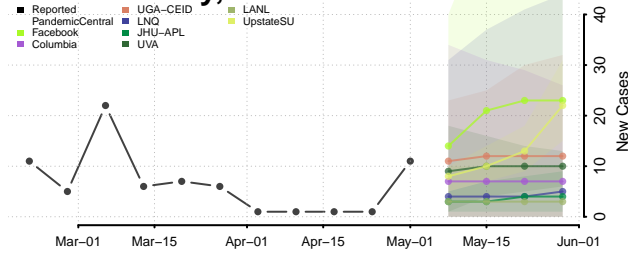

Shelby County, Illinois

St. Clair County, Illinois

Stark County, Illinois

Stephenson County, Illinois

Tazewell County, Illinois

Union County, Illinois

Vermilion County, Illinois

Wabash County, Illinois