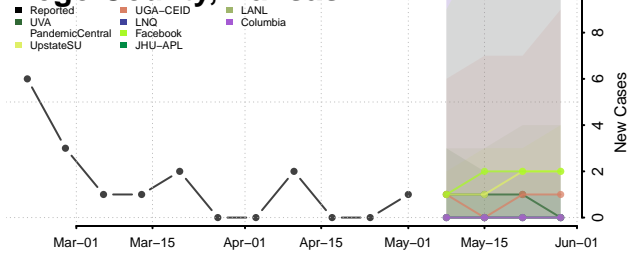

Smith County, Kansas

Stafford County, Kansas

Stanton County, Kansas

Stevens County, Kansas

Sumner County, Kansas

Thomas County, Kansas

Trego County, Kansas

Wabaunsee County, Kansas