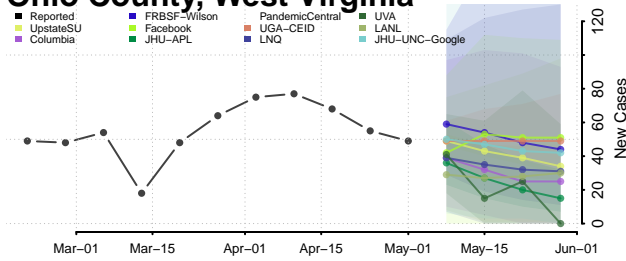

Ohio County, West Virginia