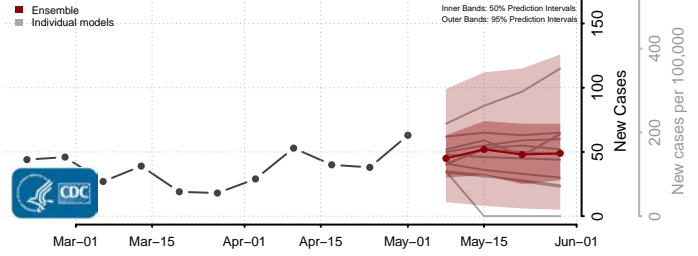

Bureau County, Illinois