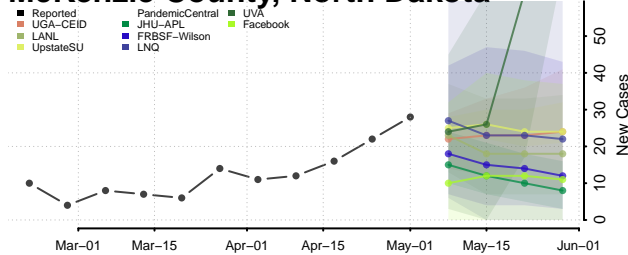

Kidder County, North Dakota

LaMoure County, North Dakota

Logan County, North Dakota

McHenry County, North Dakota

McIntosh County, North Dakota

McKenzie County, North Dakota

McLean County, North Dakota

Mercer County, North Dakota