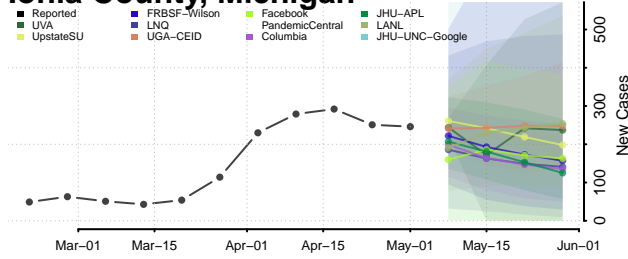

Gogebic County, Michigan

Grand Traverse County, Michigan

Gratiot County, Michigan

Hillsdale County, Michigan

Houghton County, Michigan

Huron County, Michigan

Ingham County, Michigan

Ionia County, Michigan