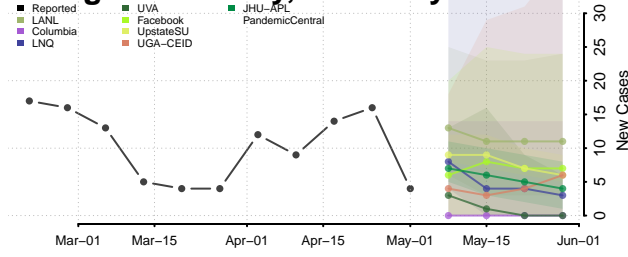

Leslie County, Kentucky

Letcher County, Kentucky

Lewis County, Kentucky

Lincoln County, Kentucky

Livingston County, Kentucky

Logan County, Kentucky

Lyon County, Kentucky

Madison County, Kentucky