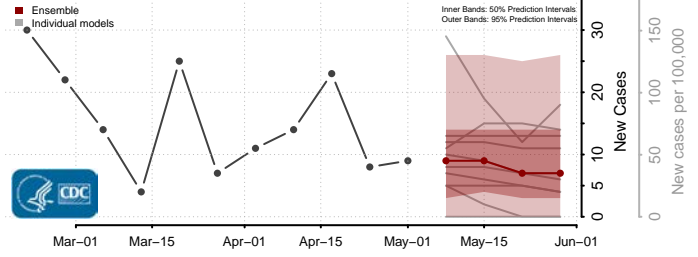

Cherokee County, Kansas