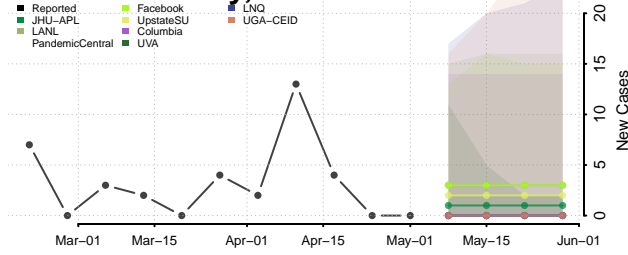

Oldham County, Texas