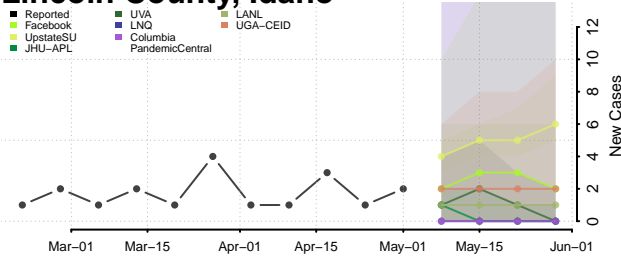

Jerome County, Idaho

Kootenai County, Idaho

Latah County, Idaho

Lemhi County, Idaho

Lewis County, Idaho

Lincoln County, Idaho

Madison County, Idaho

Minidoka County, Idaho