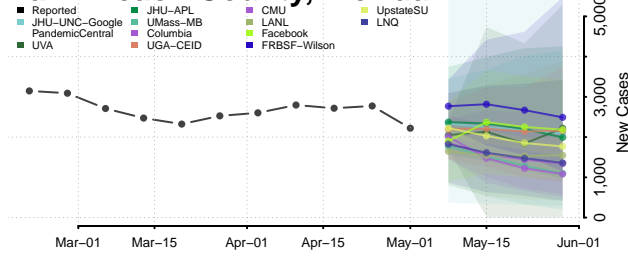

Monroe County, Florida

Nassau County, Florida

Okaloosa County, Florida

Okeechobee County, Florida

Orange County, Florida

Osceola County, Florida

Palm Beach County, Florida

Pasco County, Florida