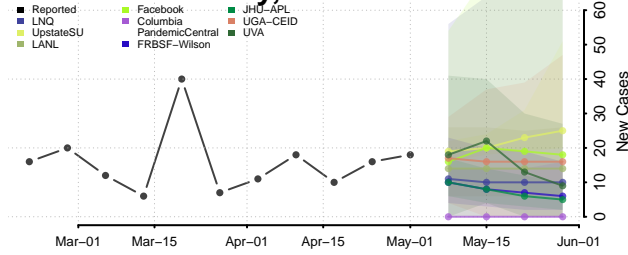

Lawrence County, South Dakota