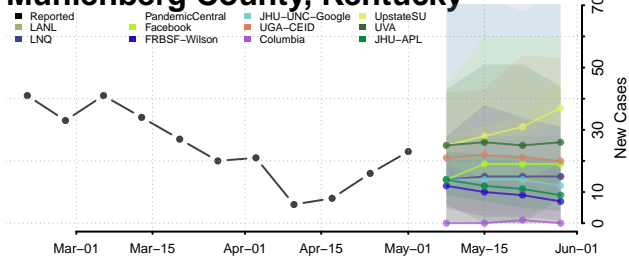

Meade County, Kentucky

Menifee County, Kentucky

Mercer County, Kentucky

Metcalfe County, Kentucky

Monroe County, Kentucky

Montgomery County, Kentucky

Morgan County, Kentucky

Muhlenberg County, Kentucky