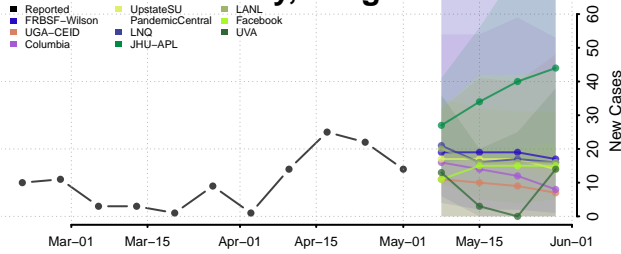

Hood River County, Oregon