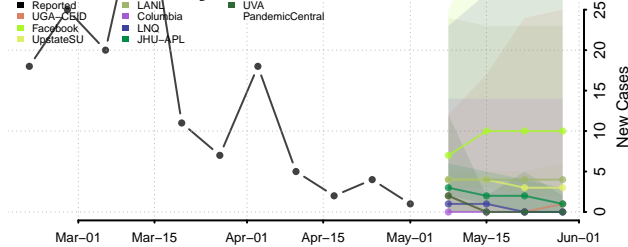

Wayne County, Ohio

Williams County, Ohio

Wood County, Ohio

Wyandot County, Ohio

Oklahoma*

Adair County, Oklahoma

Alfalfa County, Oklahoma

Atoka County, Oklahoma