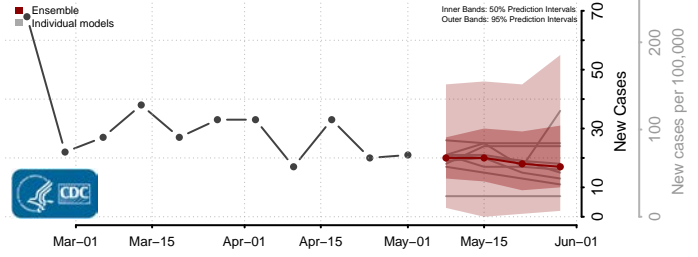

Portsmouth County, Virginia

Powhatan County, Virginia

Prince Edward County, Virginia

Prince George County, Virginia

Prince William County, Virginia

Pulaski County, Virginia

Radford County, Virginia

Rappahannock County, Virginia