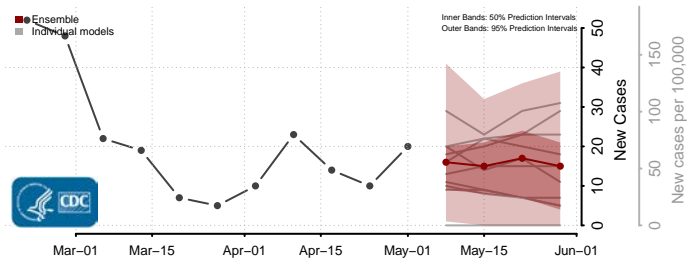

Tate County, Mississippi

Tippah County, Mississippi

Tishomingo County, Mississippi

Tunica County, Mississippi

Union County, Mississippi

Walthall County, Mississippi

Warren County, Mississippi

Washington County, Mississippi