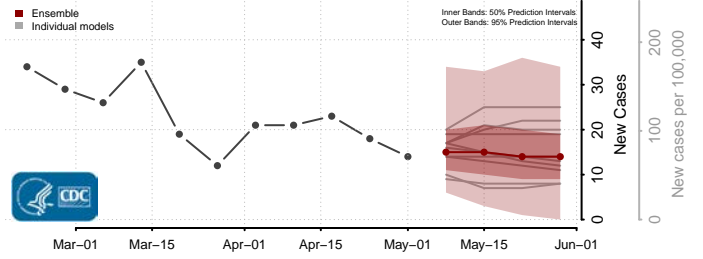

Swain County, North Carolina

Transylvania County, North Carolina

Tyrrell County, North Carolina

Union County, North Carolina

Vance County, North Carolina

Wake County, North Carolina

Warren County, North Carolina