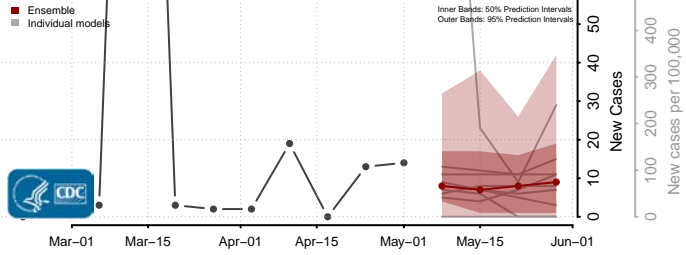

Madison County, Missouri