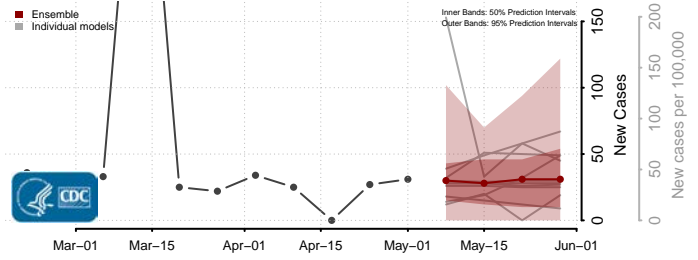

Cole County, Missouri