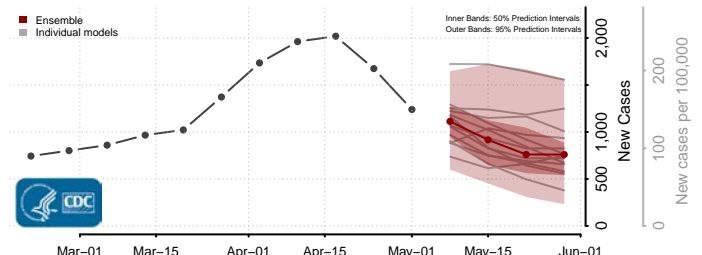

Baltimore County, Maryland