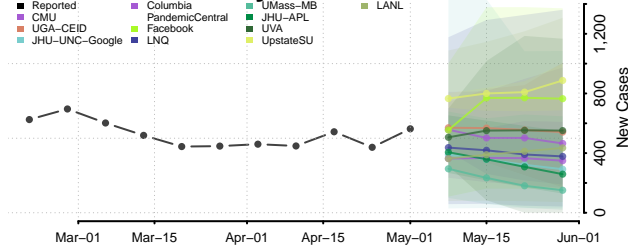

Bernalillo County, New Mexico