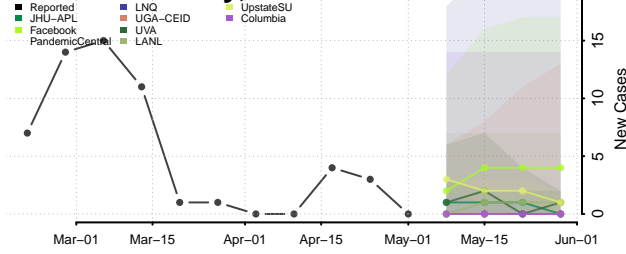

Latimer County, Oklahoma