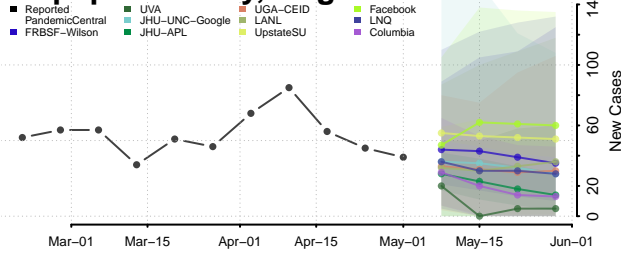

Culpeper County, Virginia