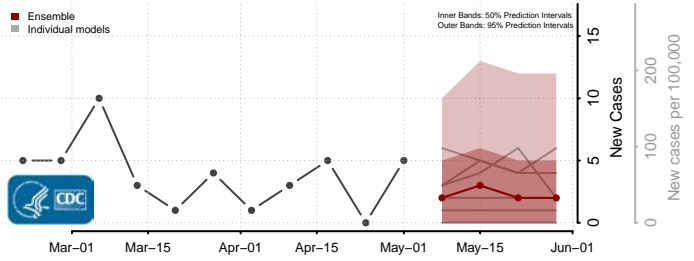

Bear Lake County, Idaho