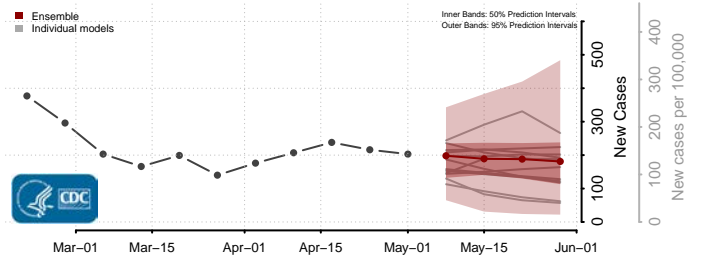

Rowan County, North Carolina

Rutherford County, North Carolina

Sampson County, North Carolina

Scotland County, North Carolina

Stanly County, North Carolina

Stokes County, North Carolina

Surry County, North Carolina