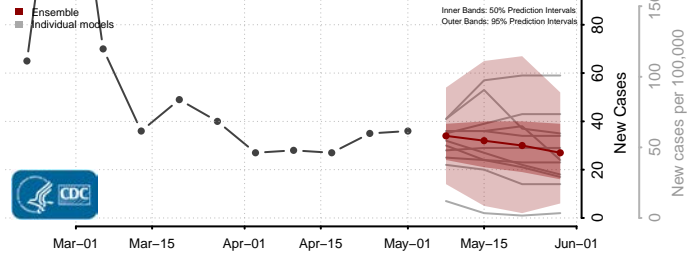

Eddy County, New Mexico