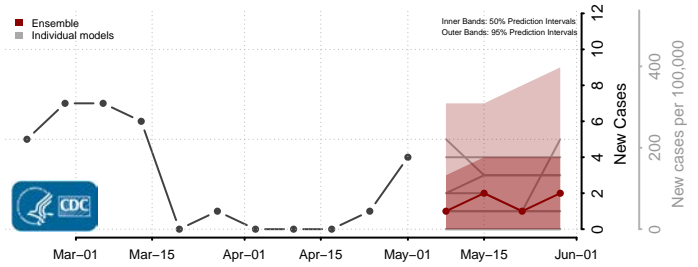

Divide County, North Dakota