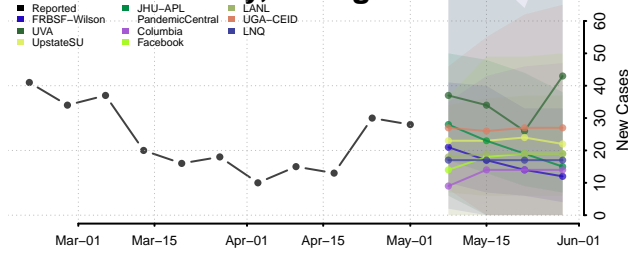

Lincoln County, Georgia

Long County, Georgia

Lowndes County, Georgia

Lumpkin County, Georgia

Macon County, Georgia

Madison County, Georgia

Marion County, Georgia

McDuffie County, Georgia