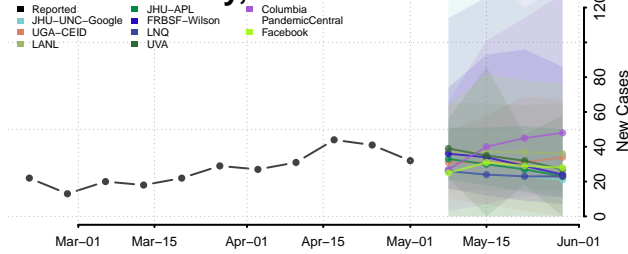

Lincoln County, Louisiana