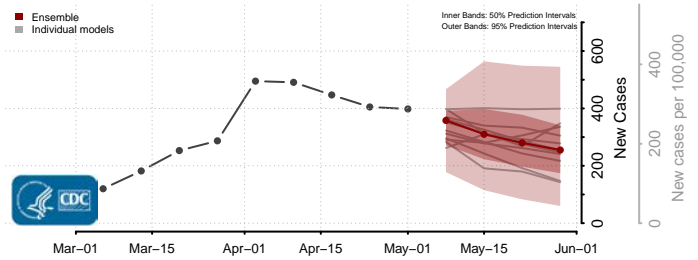

Wright County, Minnesota