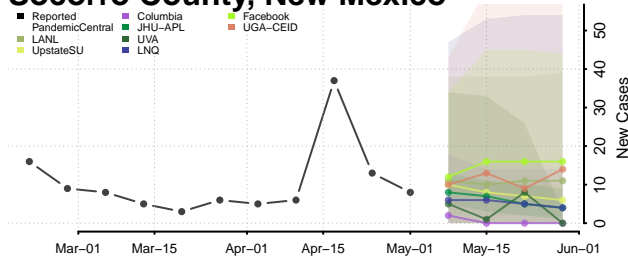

Socorro County, New Mexico