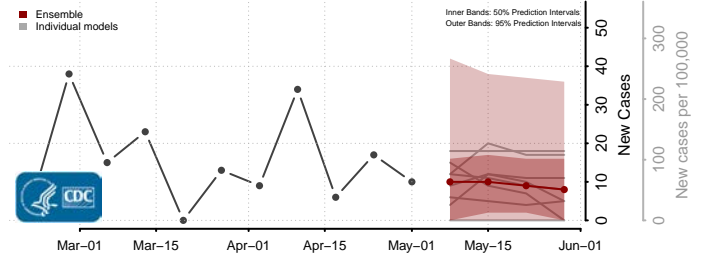

Jackson County, Louisiana