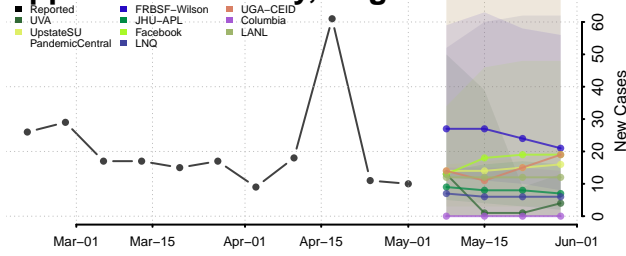

Appomattox County, Virginia