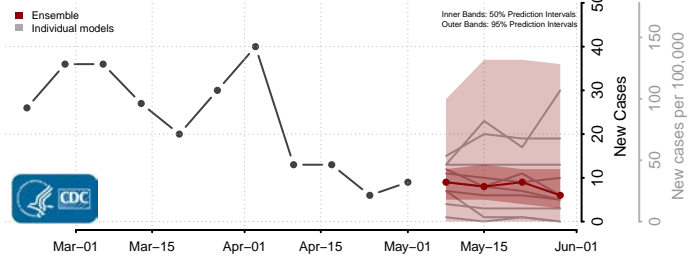

Copiah County, Mississippi