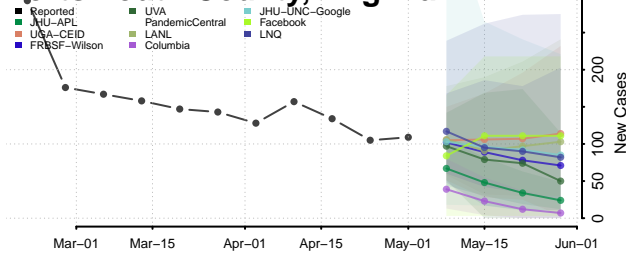

Portsmouth County, Virginia

Powhatan County, Virginia

Prince Edward County, Virginia

Prince George County, Virginia

Prince William County, Virginia

Pulaski County, Virginia

Radford County, Virginia

Rappahannock County, Virginia