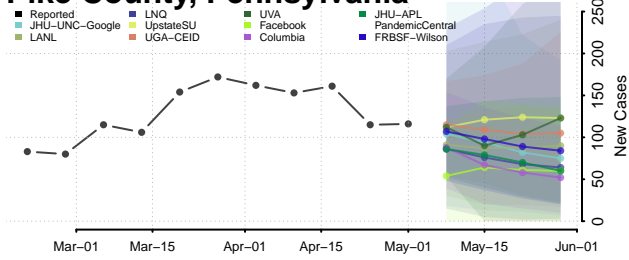

Pike County, Pennsylvania