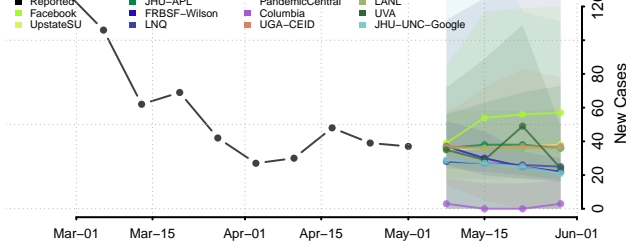

Columbus County, North Carolina