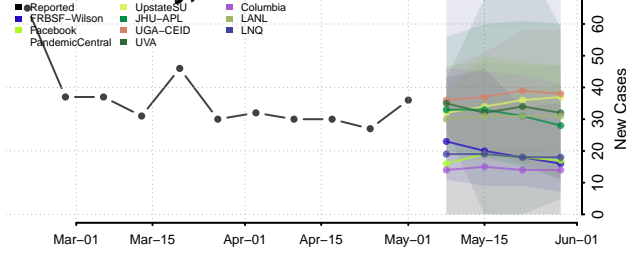

Polk County, Tennessee