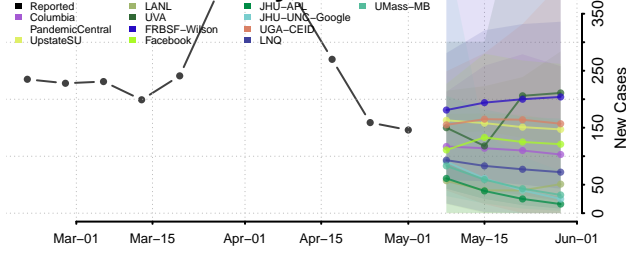

Chittenden County, Vermont

*New weekly cases may decrease in this location over the next four weeks. For these locations, the ensemble forecast indicates a probability of 0.75 or greater that fewer cases will be reported in week four of the forecast than in the last reported week.