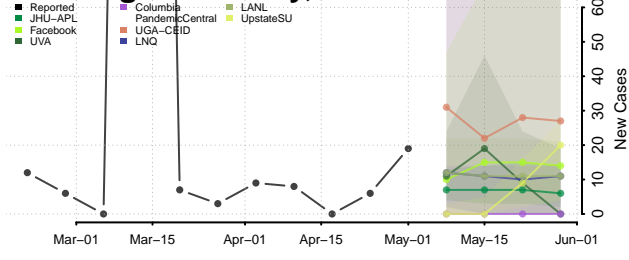

Washington County, Missouri