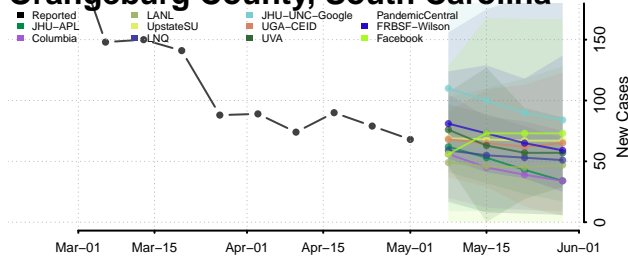

Orangeburg County, South Carolina