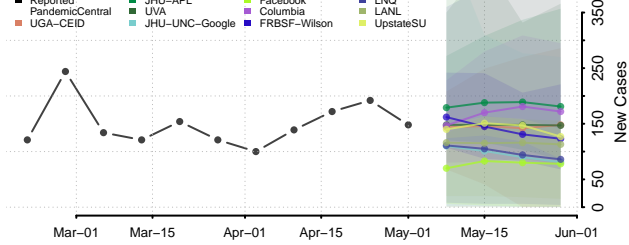

Duplin County, North Carolina

Durham County, North Carolina

Edgecombe County, North Carolina

Forsyth County, North Carolina

Franklin County, North Carolina

Gaston County, North Carolina

Gates County, North Carolina