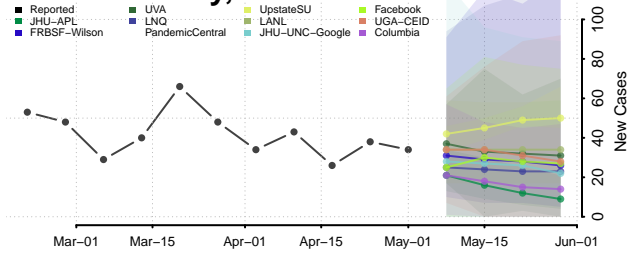

Ravalli County, Montana