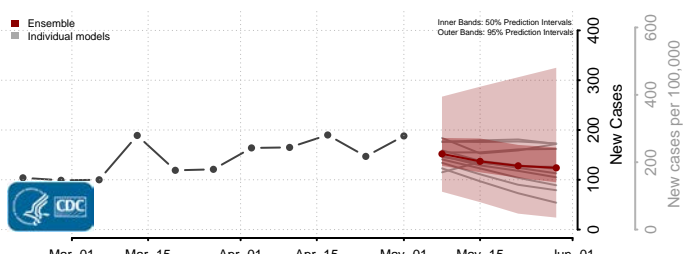

Blue Earth County, Minnesota