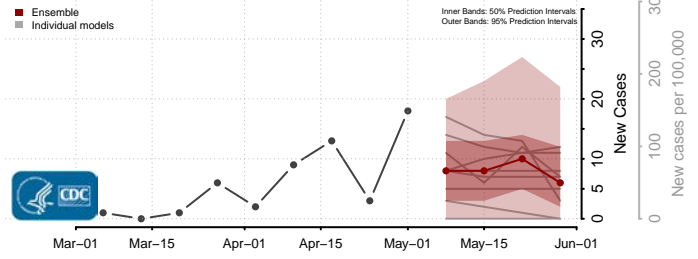

Pierce County, Washington

San Juan County, Washington

Skagit County, Washington

Skamania County, Washington

Snohomish County, Washington

Spokane County, Washington

Stevens County, Washington

Thurston County, Washington