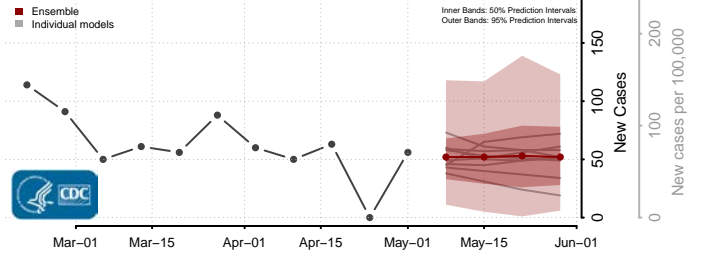

Bedford County, Virginia