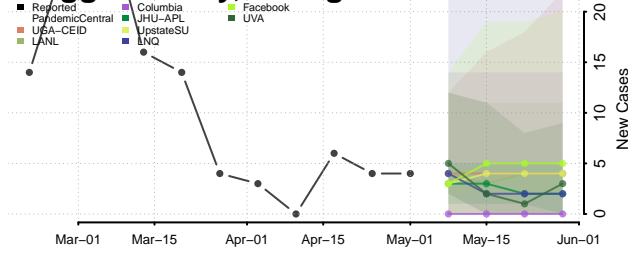

Toombs County, Georgia

Towns County, Georgia

Treutlen County, Georgia

Troup County, Georgia

Turner County, Georgia

Twiggs County, Georgia

Union County, Georgia

Upson County, Georgia