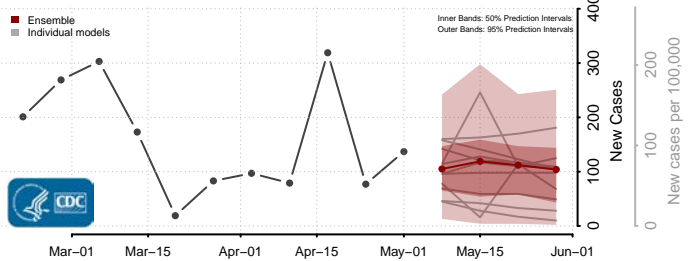

Canadian County, Oklahoma