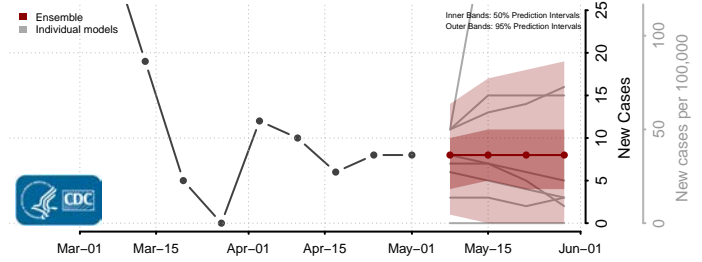

Tippah County, Mississippi