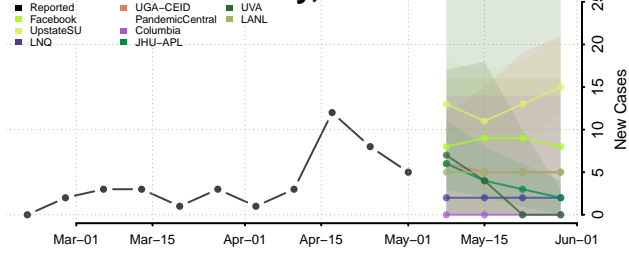

Bon Homme County, South Dakota