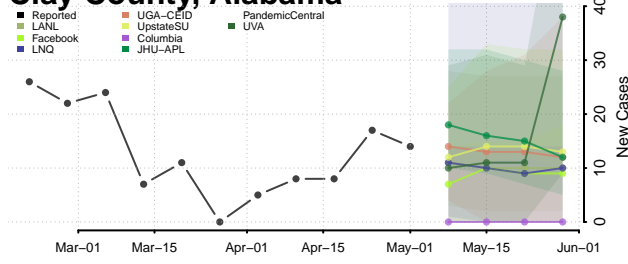

Clay County, Alabama