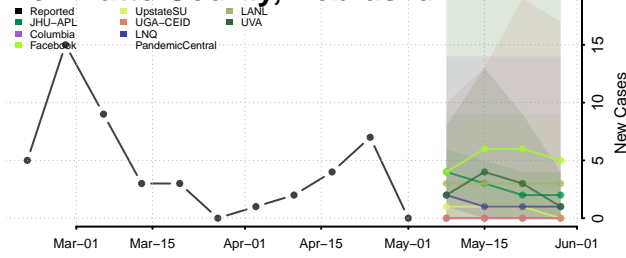

Adams County, Nebraska

Antelope County, Nebraska

Arthur County, Nebraska

Banner County, Nebraska

Blaine County, Nebraska

Boone County, Nebraska

Box Butte County, Nebraska

Boyd County, Nebraska