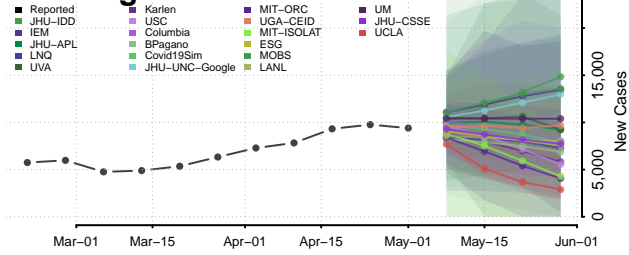

Williamsburg County, Virginia

Winchester County, Virginia

Wise County, Virginia

Wythe County, Virginia

York County, Virginia

Washington

Adams County, Washington

Asotin County, Washington