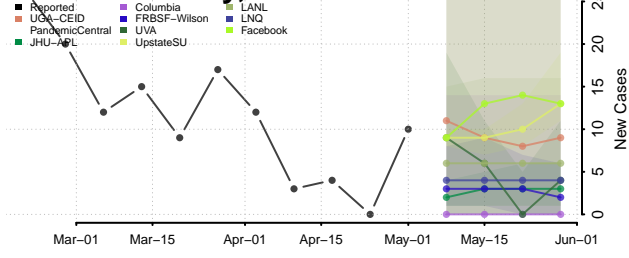

Geneva County, Alabama