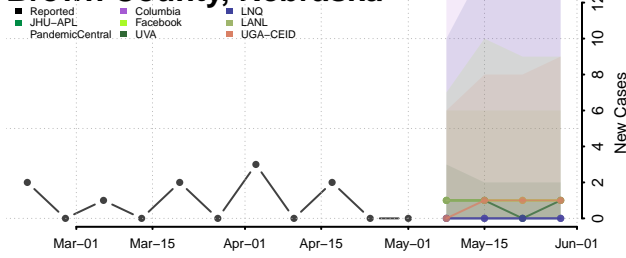

Brown County, Nebraska