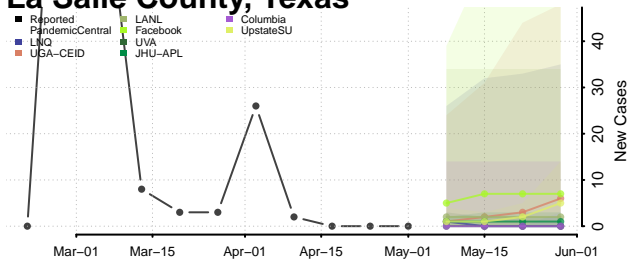

La Salle County, Texas