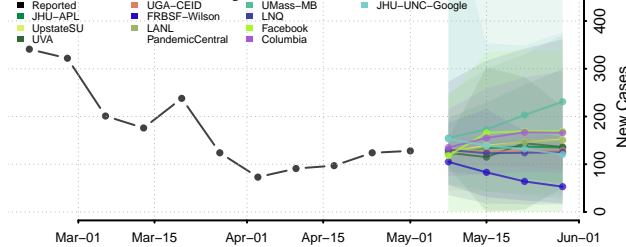

National*

Alabama

Autauga County, Alabama

Baldwin County, Alabama

Barbour County, Alabama

Bibb County, Alabama

*New weekly cases may decrease in this location over the next four weeks. For these locations, the ensemble forecast indicates a probability of 0.75 or greater that fewer cases will be reported in week four of the forecast than in the last reported week.