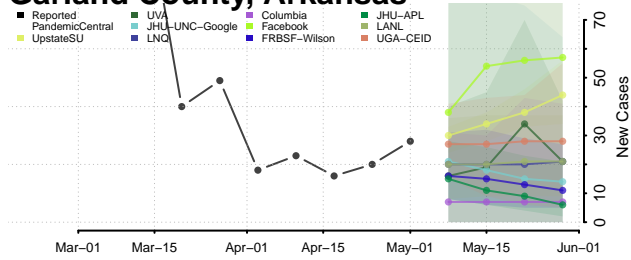

Dallas County, Arkansas

Desha County, Arkansas

Drew County, Arkansas

Faulkner County, Arkansas

Franklin County, Arkansas

Fulton County, Arkansas

Garland County, Arkansas

Grant County, Arkansas