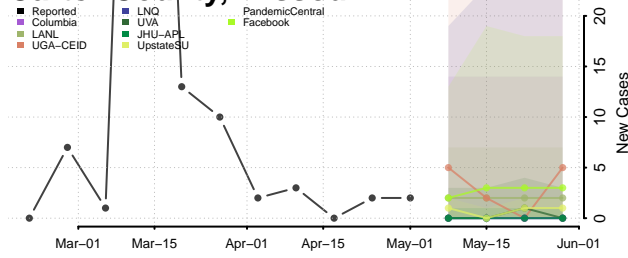

Carter County, Missouri