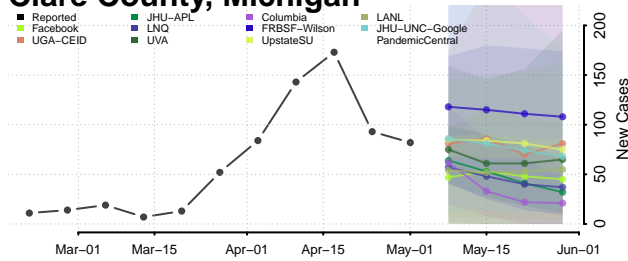

Berrien County, Michigan

Branch County, Michigan

Calhoun County, Michigan

Cass County, Michigan

Charlevoix County, Michigan

Cheboygan County, Michigan

Chippewa County, Michigan

Clare County, Michigan