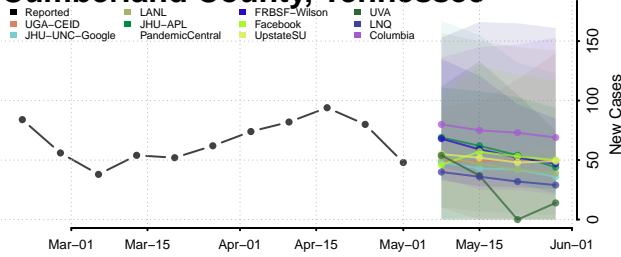

Cocke County, Tennessee

Coffee County, Tennessee

Crockett County, Tennessee

Cumberland County, Tennessee

Davidson County, Tennessee

Decatur County, Tennessee

DeKalb County, Tennessee

Dickson County, Tennessee