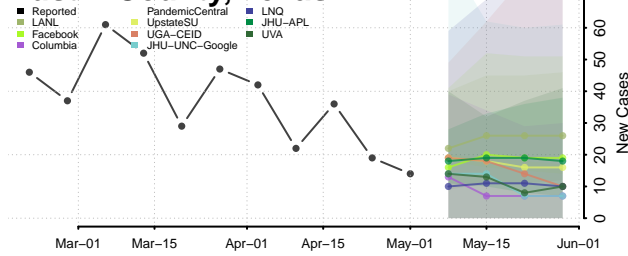

Austin County, Texas