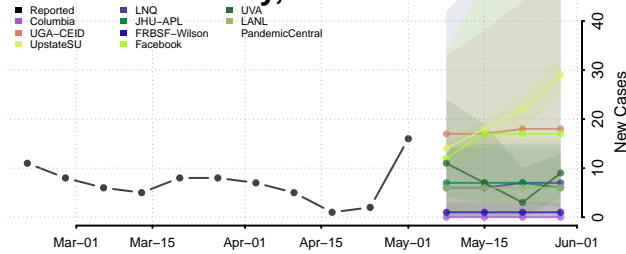

Roosevelt County, New Mexico