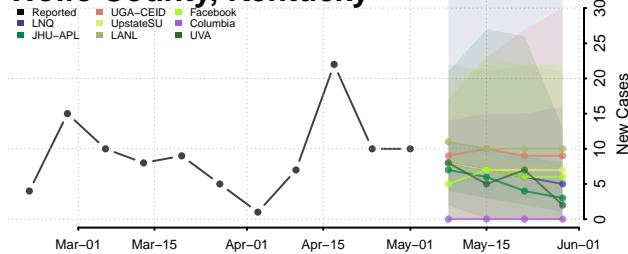

Warren County, Kentucky

Washington County, Kentucky

Wayne County, Kentucky

Webster County, Kentucky

Whitley County, Kentucky

Wolfe County, Kentucky

Woodford County, Kentucky

Louisiana