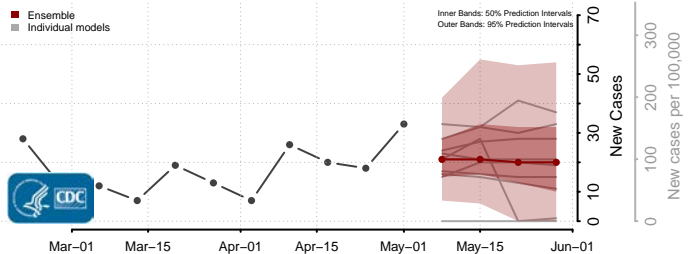

Greene County, North Carolina