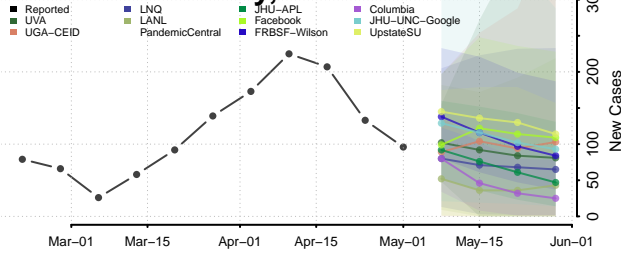

Warren County, Illinois

Washington County, Illinois

Wayne County, Illinois

White County, Illinois

Whiteside County, Illinois

Will County, Illinois

Williamson County, Illinois

Winnebago County, Illinois