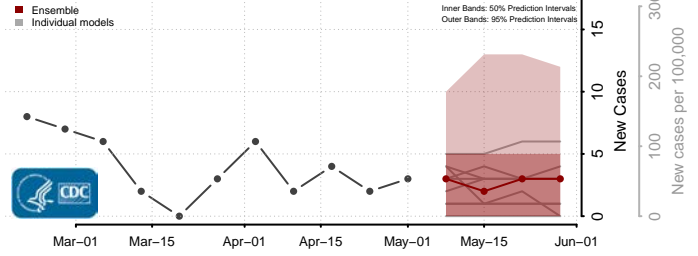

Meade County, Kansas

Miami County, Kansas

Mitchell County, Kansas

Montgomery County, Kansas

Morris County, Kansas

Morton County, Kansas

Nemaha County, Kansas

Neosho County, Kansas