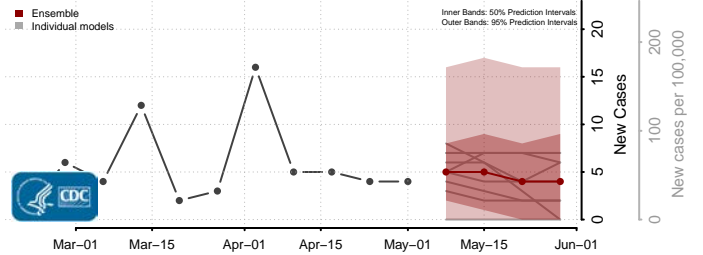

Hamilton County, Nebraska