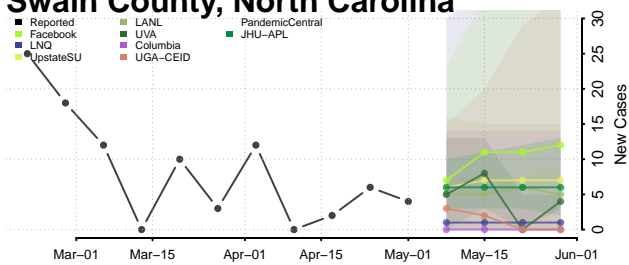

Swain County, North Carolina