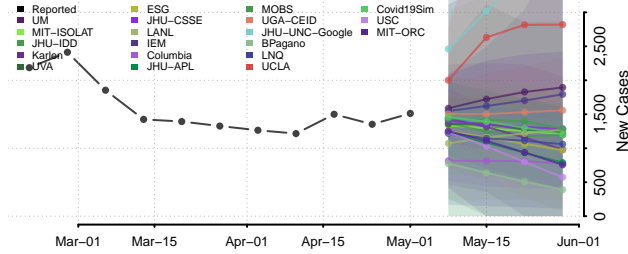

New Mexico*