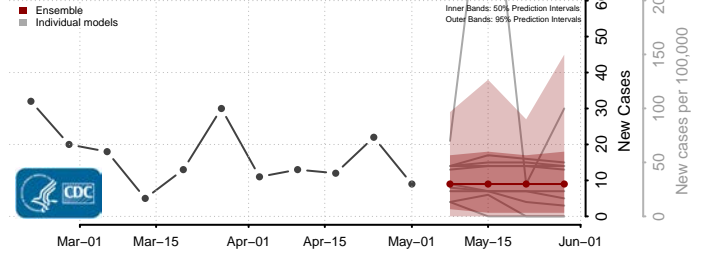

Cass County, Texas