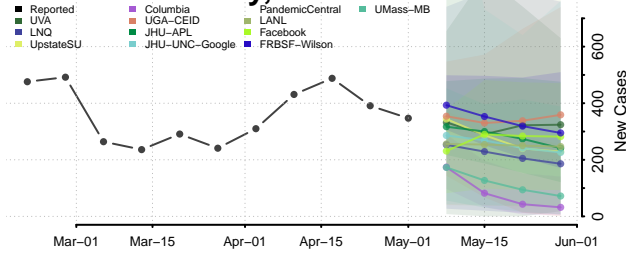

Brunswick County, North Carolina

Buncombe County, North Carolina

Burke County, North Carolina

Cabarrus County, North Carolina

Caldwell County, North Carolina

Camden County, North Carolina

Carteret County, North Carolina