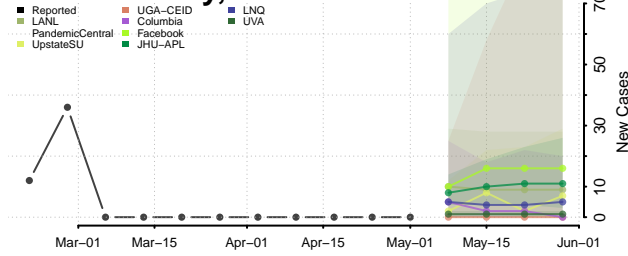

Jones County, Texas