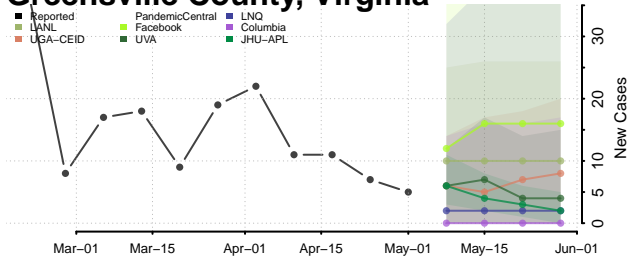

Goochland County, Virginia

Grayson County, Virginia

Greene County, Virginia

Greensville County, Virginia

Halifax County, Virginia

Hampton County, Virginia

Hanover County, Virginia

Harrisonburg County, Virginia