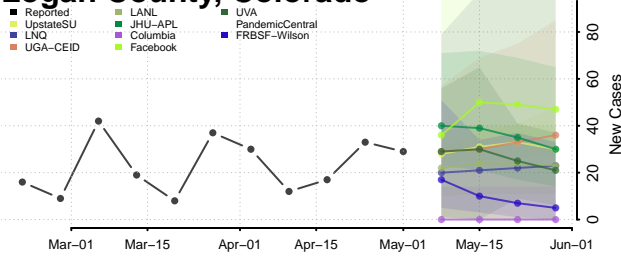

Logan County, Colorado