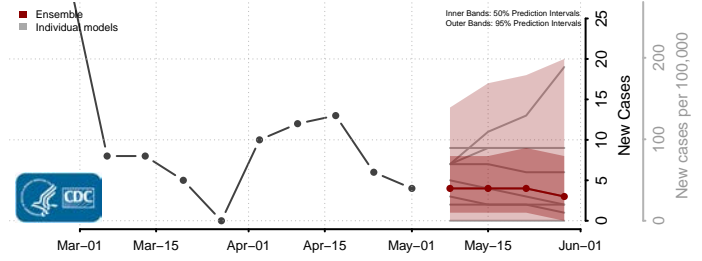

Meade County, Kentucky

Menifee County, Kentucky

Mercer County, Kentucky

Metcalfe County, Kentucky

Monroe County, Kentucky

Montgomery County, Kentucky

Morgan County, Kentucky

Muhlenberg County, Kentucky