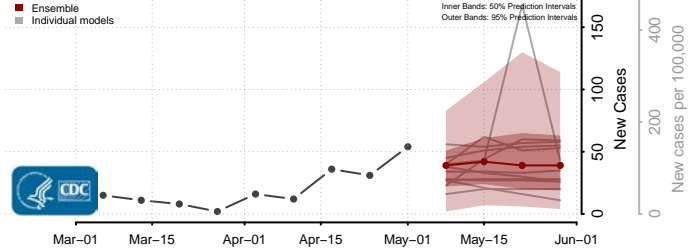

Adams County, Mississippi

Alcorn County, Mississippi

Amite County, Mississippi

Attala County, Mississippi

*New weekly cases may decrease in this location over the next four weeks. For these locations, the ensemble forecast indicates a probability of 0.75 or greater that fewer cases will be reported in week four of the forecast than in the last reported week.