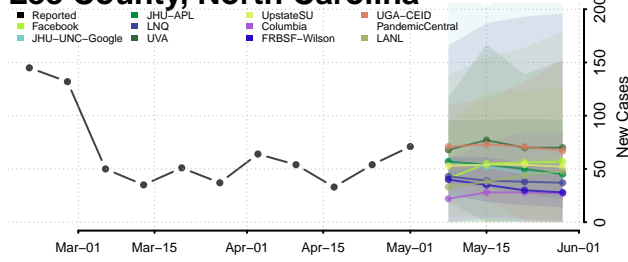

Lee County, North Carolina