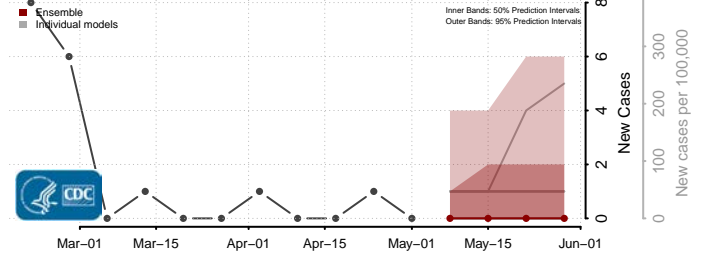

Treasure County, Montana

Valley County, Montana

Wheatland County, Montana

Wibaux County, Montana

Yellowstone County, Montana

Nebraska*

*New weekly cases may decrease in this location over the next four weeks. For these locations, the ensemble forecast indicates a probability of 0.75 or greater that fewer cases will be reported in week four of the forecast than in the last reported week.