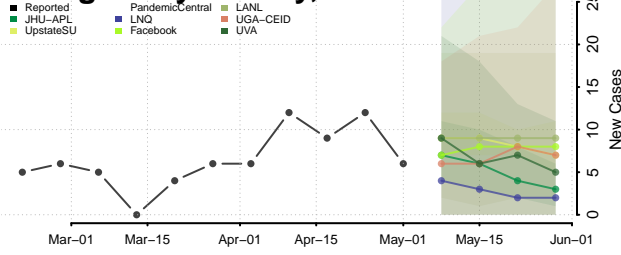

Mitchell County, Iowa

Monona County, Iowa

Monroe County, Iowa

Montgomery County, Iowa

Muscatine County, Iowa

O'Brien County, Iowa

Osceola County, Iowa

Page County, Iowa