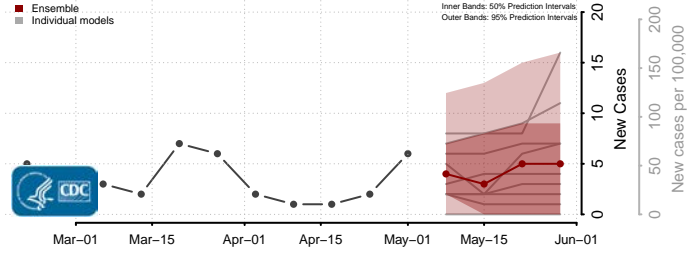

Stillwater County, Montana