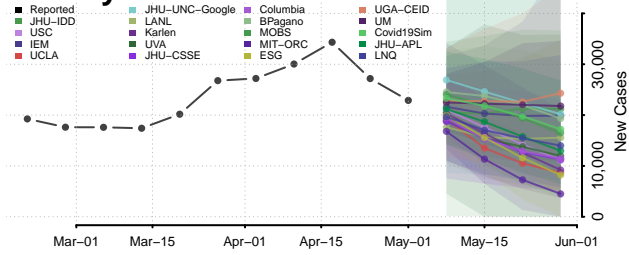

Pennsylvania*