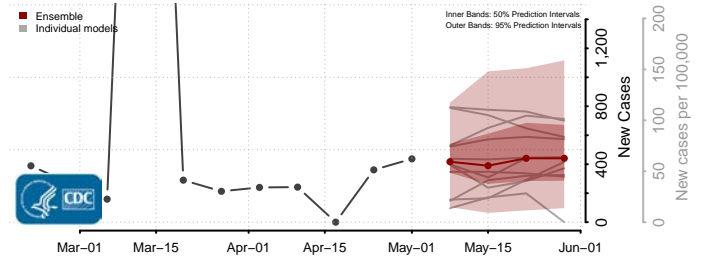

Jackson County, Missouri