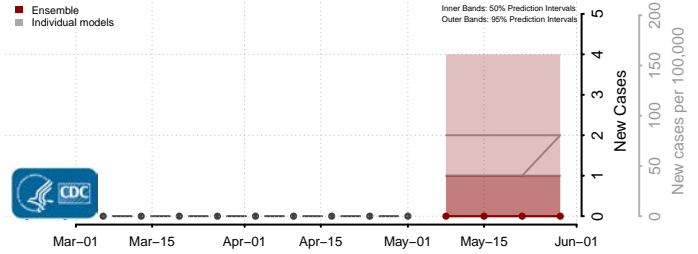

Millard County, Utah

Morgan County, Utah

Piute County, Utah

Rich County, Utah

Salt Lake County, Utah

San Juan County, Utah

Sanpete County, Utah

Sevier County, Utah