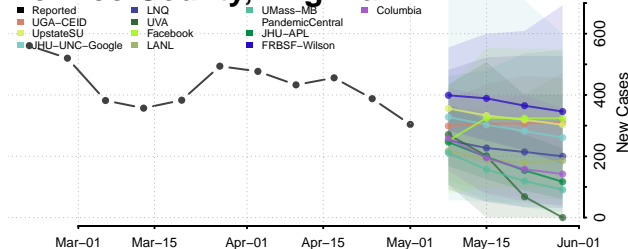

Henrico County, Virginia