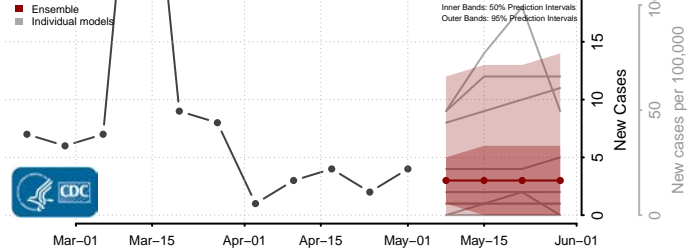

Adams County, Mississippi

Alcorn County, Mississippi

Amite County, Mississippi

Attala County, Mississippi

*New weekly cases may decrease in this location over the next four weeks. For these locations, the ensemble forecast indicates a probability of 0.75 or greater that fewer cases will be reported in week four of the forecast than in the last reported week.