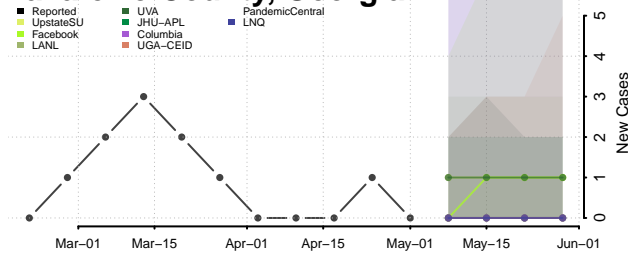

Taliaferro County, Georgia