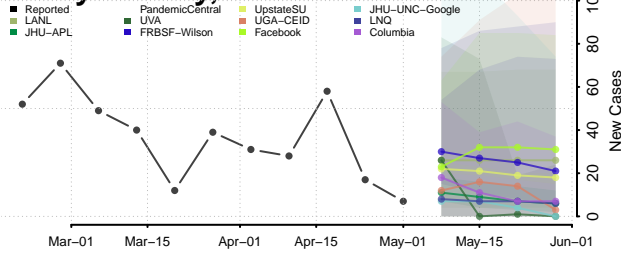

Dewey County, Oklahoma

Ellis County, Oklahoma

Garfield County, Oklahoma

Garvin County, Oklahoma

Grady County, Oklahoma

Grant County, Oklahoma

Greer County, Oklahoma

Harmon County, Oklahoma