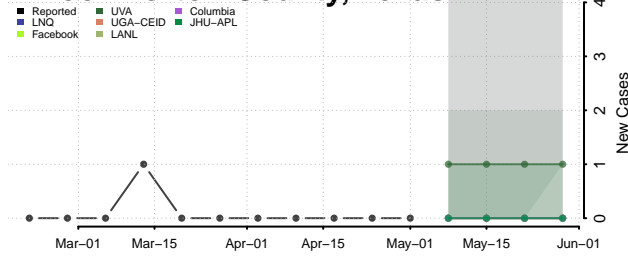

Throckmorton County, Texas