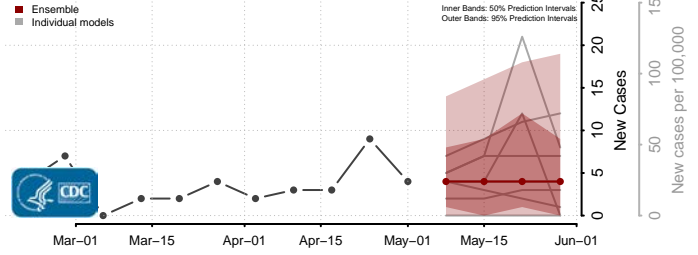

Custer County, Idaho

Elmore County, Idaho

Franklin County, Idaho

Fremont County, Idaho

Gem County, Idaho

Gooding County, Idaho

Idaho County, Idaho

Jefferson County, Idaho