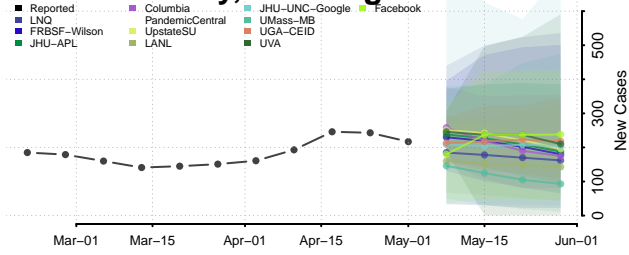

Benton County, Washington