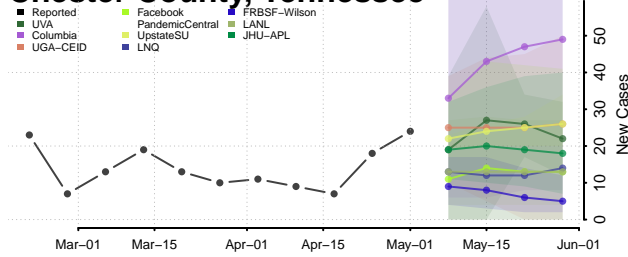

Chester County, Tennessee