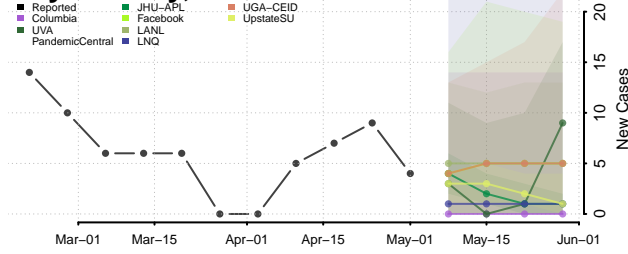

Day County, South Dakota