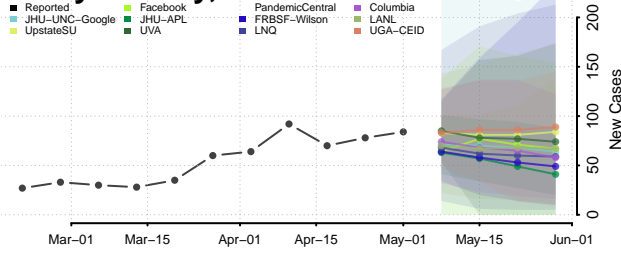

Gallatin County, Illinois

Greene County, Illinois

Grundy County, Illinois

Hamilton County, Illinois

Hancock County, Illinois

Hardin County, Illinois

Henderson County, Illinois

Henry County, Illinois