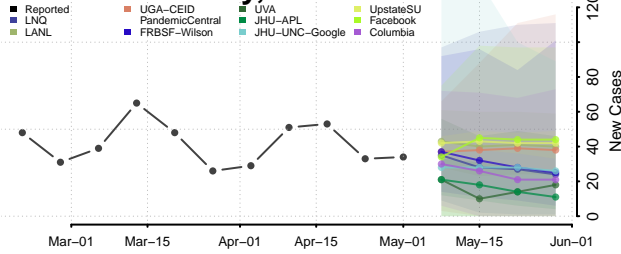

Clermont County, Ohio

Clinton County, Ohio

Columbiana County, Ohio

Coshocton County, Ohio

Crawford County, Ohio

Cuyahoga County, Ohio

Darke County, Ohio

Defiance County, Ohio