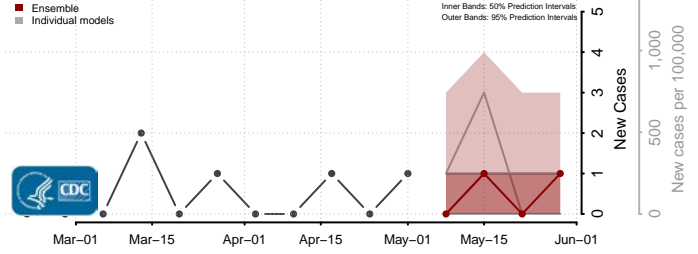

Kenedy County, Texas