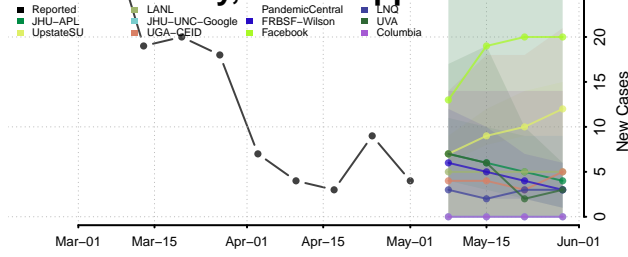

Leflore County, Mississippi