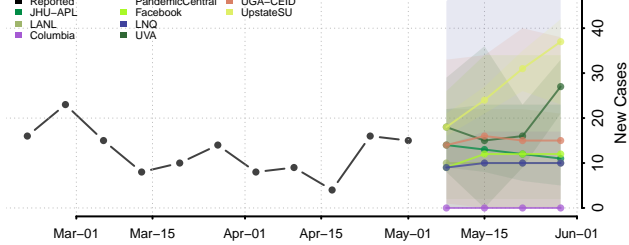

Pend Oreille County, Washington