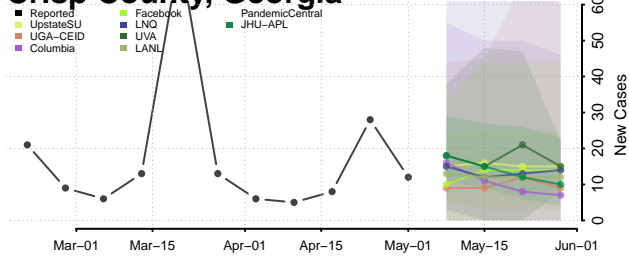

Coffee County, Georgia

Colquitt County, Georgia

Columbia County, Georgia

Cook County, Georgia

Coweta County, Georgia

Crawford County, Georgia

Crisp County, Georgia

Dade County, Georgia