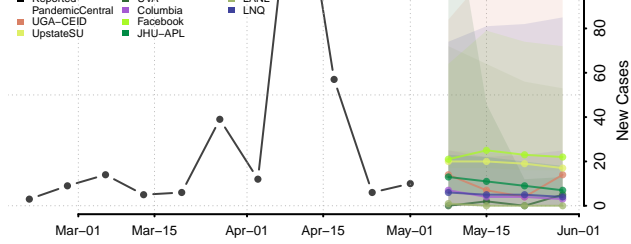

Lamb County, Texas