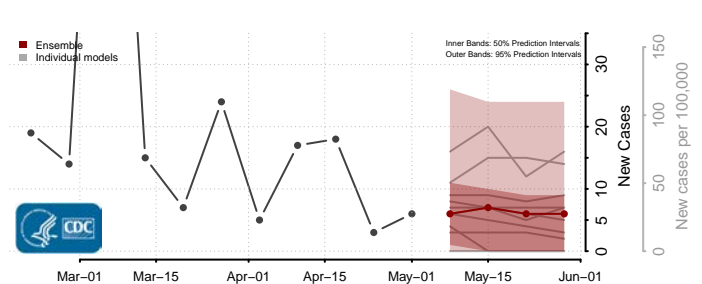

Beaver County, Oklahoma

Beckham County, Oklahoma

*New weekly cases may decrease in this location over the next four weeks. For these locations, the ensemble forecast indicates a probability of 0.75 or greater that fewer cases will be reported in week four of the forecast than in the last reported week.