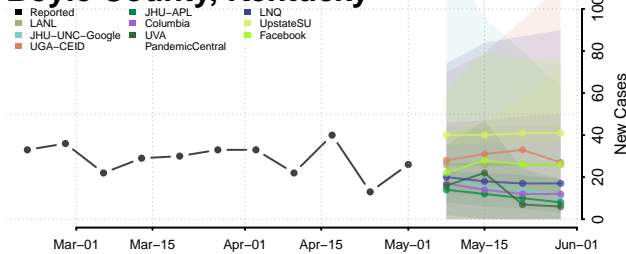

Boyle County, Kentucky