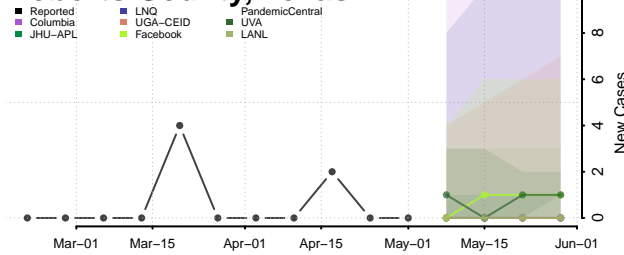

Roberts County, Texas