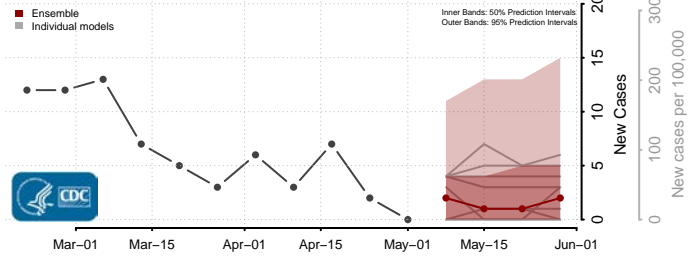

Burt County, Nebraska