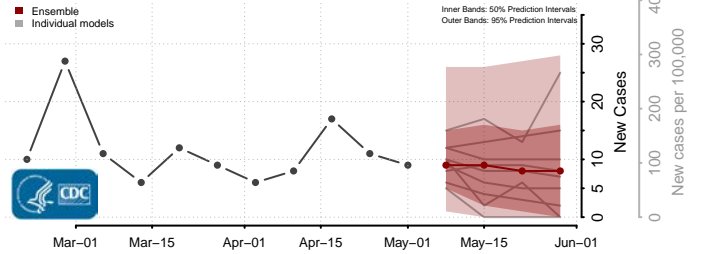

Wayne County, Nebraska