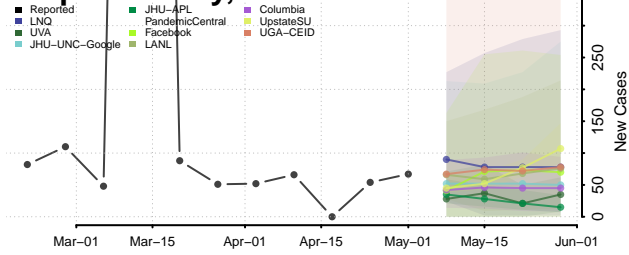

Jasper County, Missouri