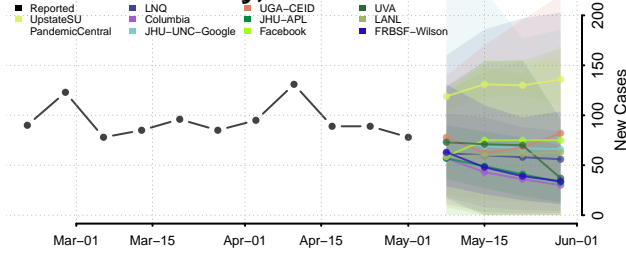

Genesee County, New York