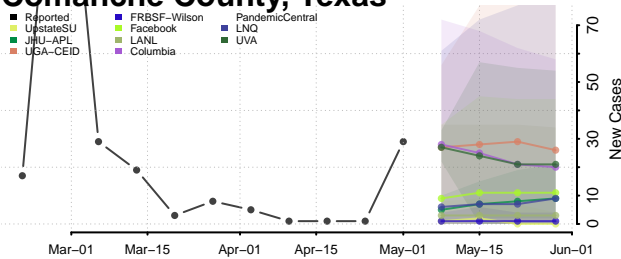

Comanche County, Texas