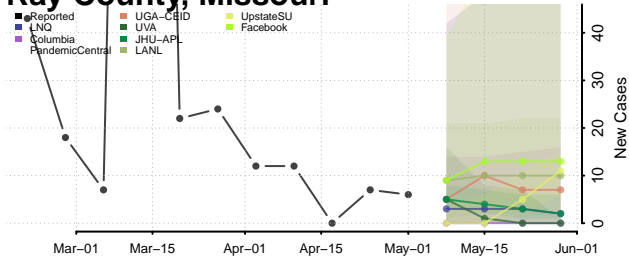

Ray County, Missouri