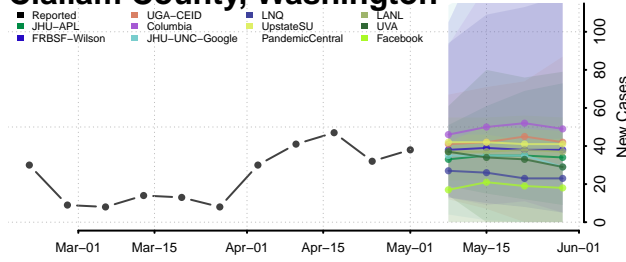

Clallam County, Washington