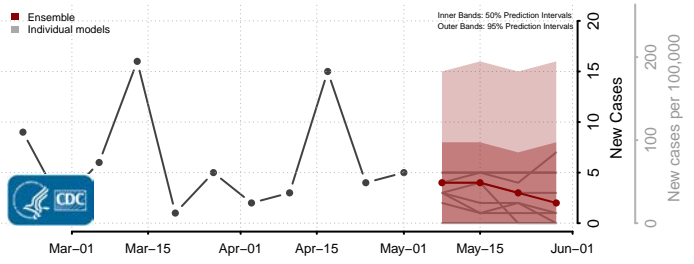

Choctaw County, Mississippi