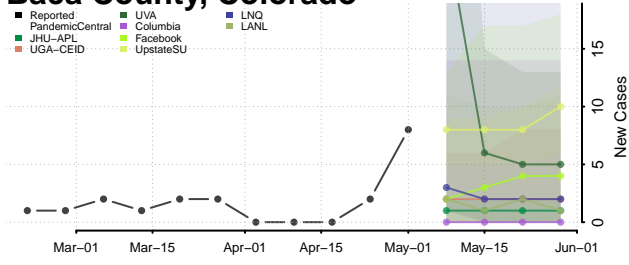

Bent County, Colorado

Boulder County, Colorado

Broomfield County, Colorado

Chaffee County, Colorado

Cheyenne County, Colorado

Clear Creek County, Colorado

Conejos County, Colorado

Costilla County, Colorado