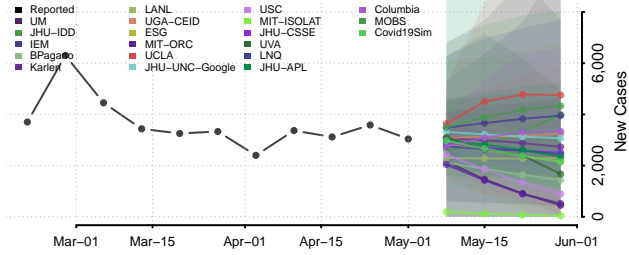

Warren County, Kentucky

Washington County, Kentucky

Wayne County, Kentucky

Webster County, Kentucky

Whitley County, Kentucky

Wolfe County, Kentucky

Woodford County, Kentucky

Louisiana