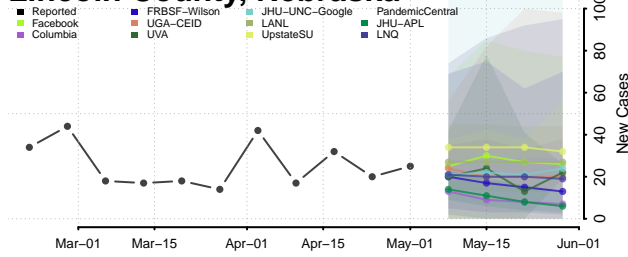

Logan County, Nebraska

Loup County, Nebraska

Madison County, Nebraska

McPherson County, Nebraska

Merrick County, Nebraska

Morrill County, Nebraska

Nance County, Nebraska

Nemaha County, Nebraska