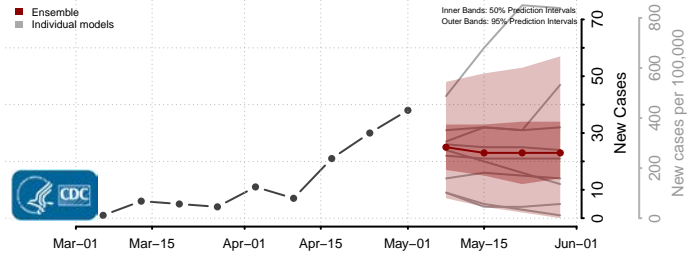

Clearwater County, Minnesota