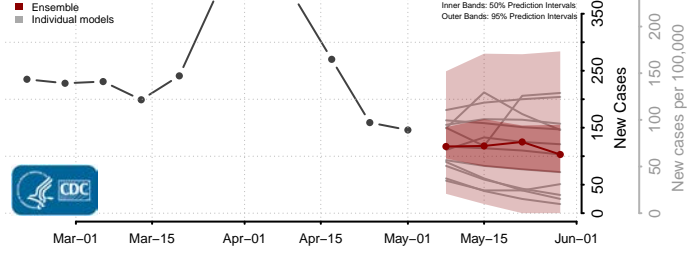

Chittenden County, Vermont

*New weekly cases may decrease in this location over the next four weeks. For these locations, the ensemble forecast indicates a probability of 0.75 or greater that fewer cases will be reported in week four of the forecast than in the last reported week.