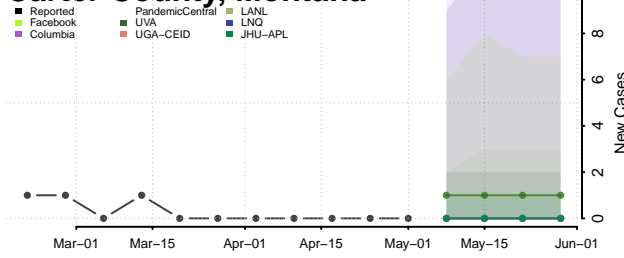

Carter County, Montana