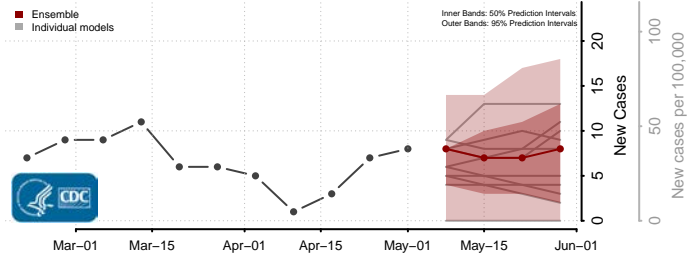

Jerome County, Idaho

Kootenai County, Idaho

Latah County, Idaho

Lemhi County, Idaho

Lewis County, Idaho

Lincoln County, Idaho

Madison County, Idaho

Minidoka County, Idaho