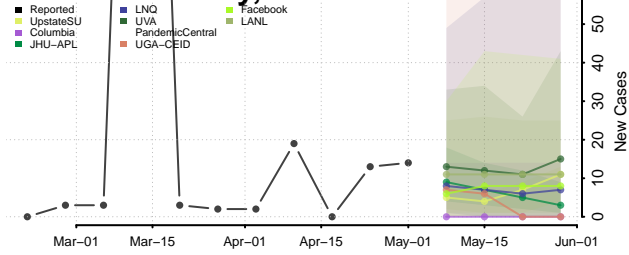

Madison County, Missouri