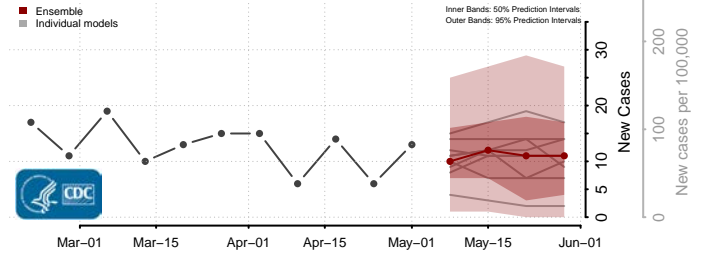

Dinwiddie County, Virginia

Emporia County, Virginia

Essex County, Virginia

Fairfax City County, Virginia

Fairfax County, Virginia

Falls Church County, Virginia

Fauquier County, Virginia

Floyd County, Virginia