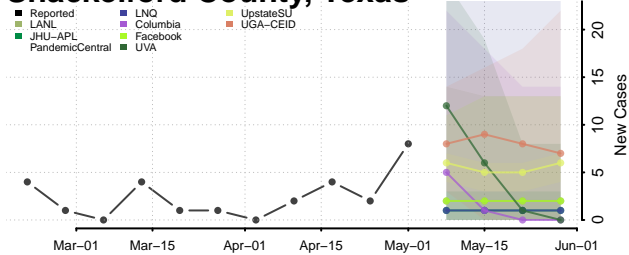

Shackelford County, Texas