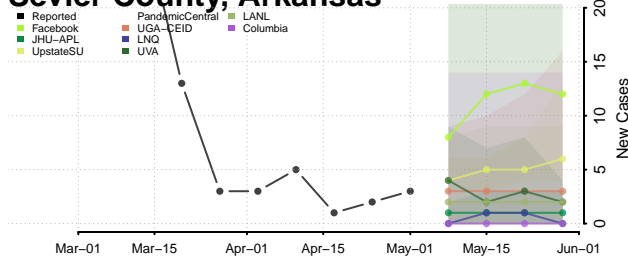

Sevier County, Arkansas