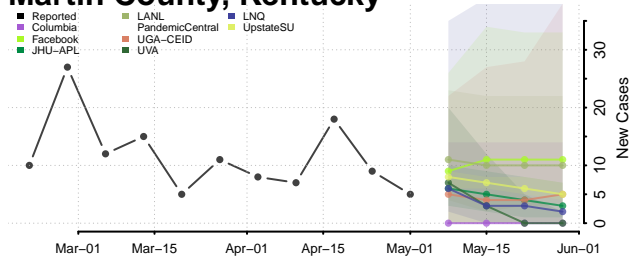

Magoffin County, Kentucky

Marion County, Kentucky

Marshall County, Kentucky

Martin County, Kentucky

Mason County, Kentucky

McCracken County, Kentucky

McCreary County, Kentucky

McLean County, Kentucky