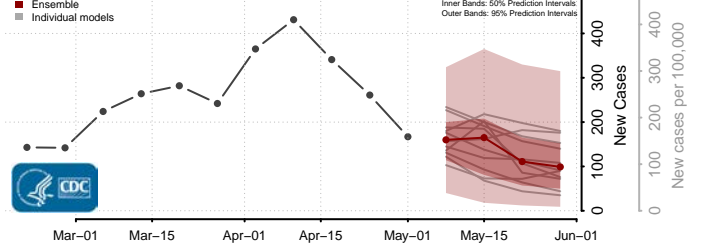

Carver County, Minnesota