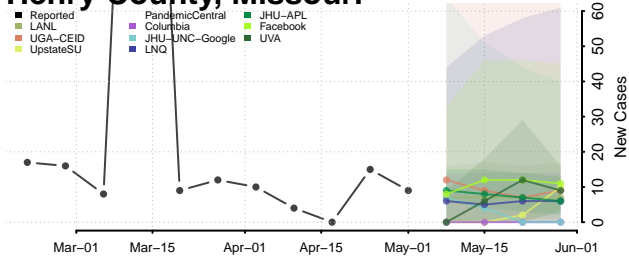

Henry County, Missouri