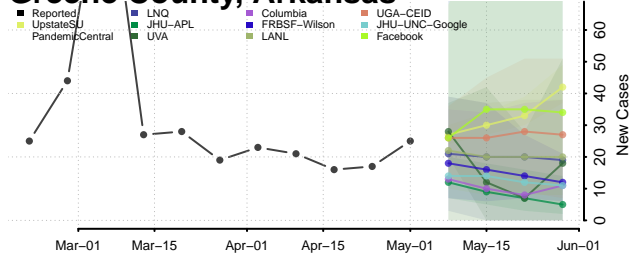

Greene County, Arkansas