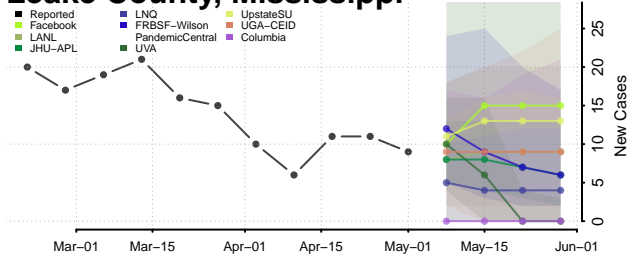

Leake County, Mississippi