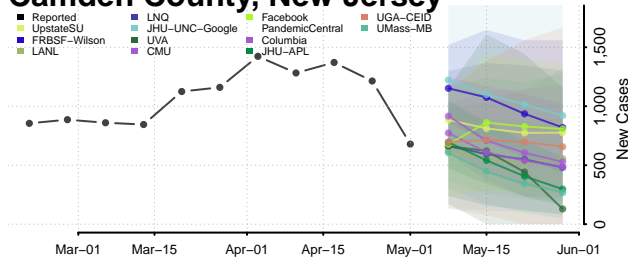

Camden County, New Jersey