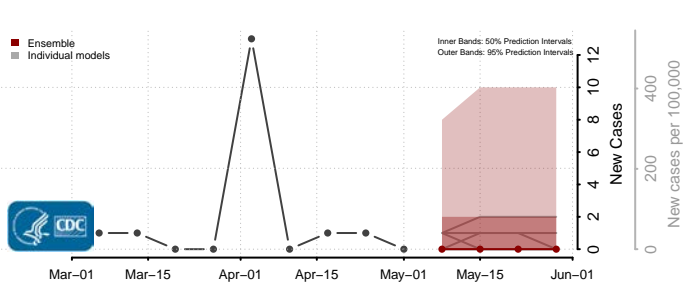

Graham County, Kansas