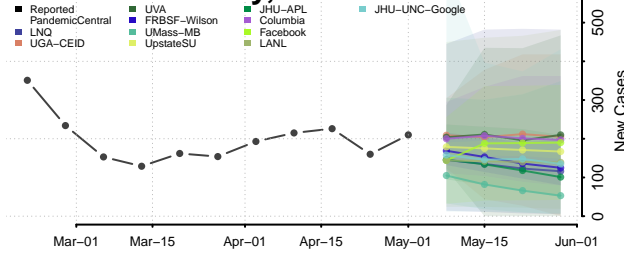

Davidson County, North Carolina