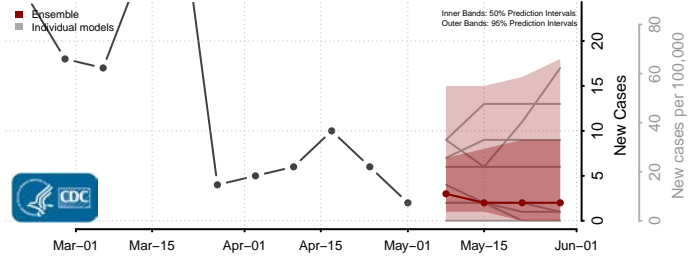

San Miguel County, New Mexico