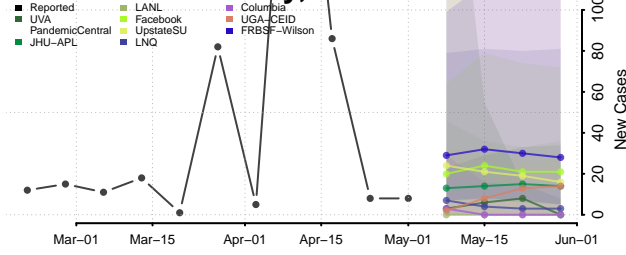

Hutchinson County, Texas