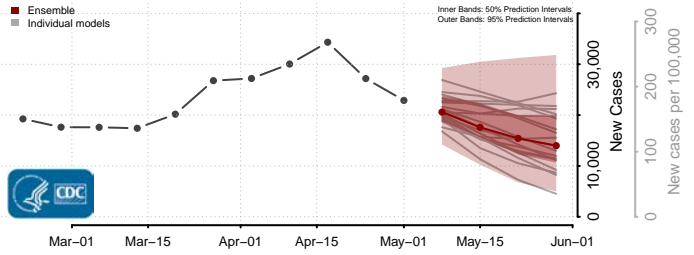

Pennsylvania*