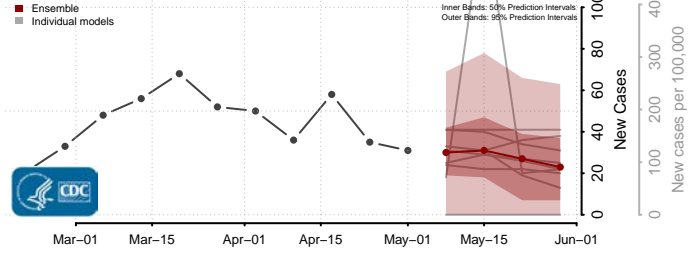

Fayette County, Texas