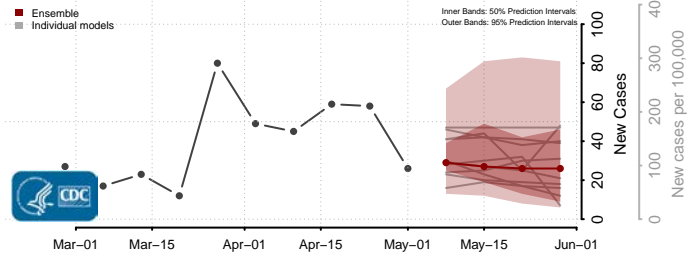

Elmore County, Idaho