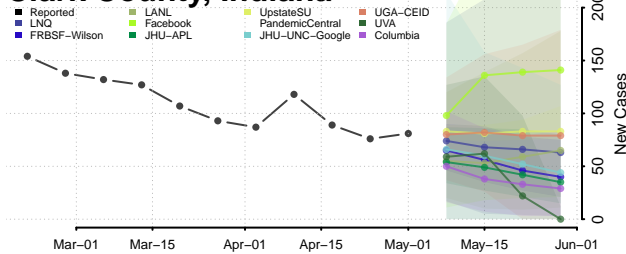

Brown County, Indiana

Carroll County, Indiana

Cass County, Indiana

Clark County, Indiana

Clay County, Indiana

Clinton County, Indiana

Crawford County, Indiana

Daviess County, Indiana