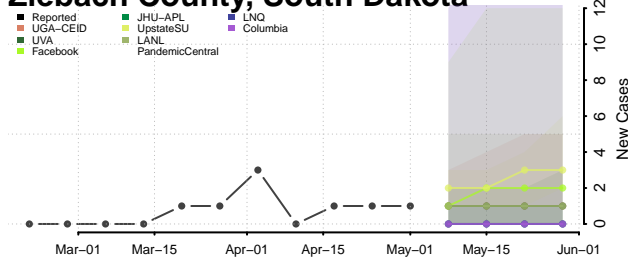

Ziebach County, South Dakota