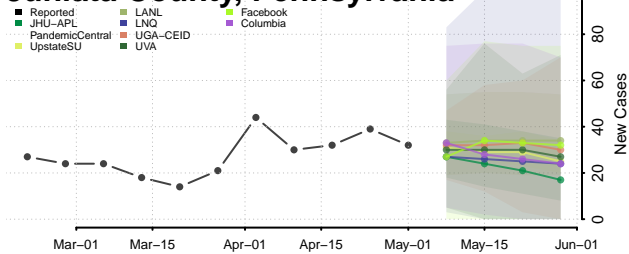

Forest County, Pennsylvania

Franklin County, Pennsylvania

Fulton County, Pennsylvania

Greene County, Pennsylvania

Huntingdon County, Pennsylvania

Indiana County, Pennsylvania

Jefferson County, Pennsylvania

Juniata County, Pennsylvania