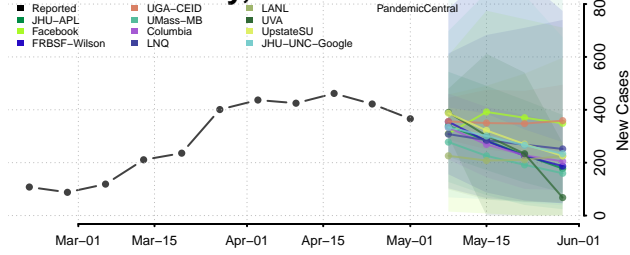

Stearns County, Minnesota