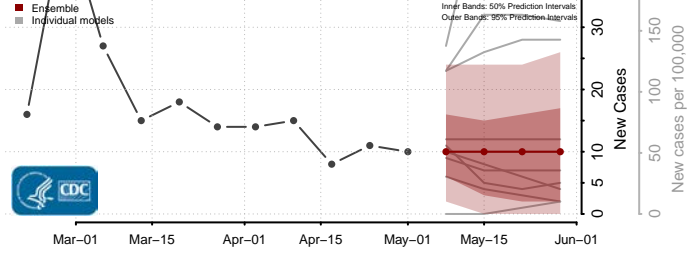

Buena Vista County, Iowa