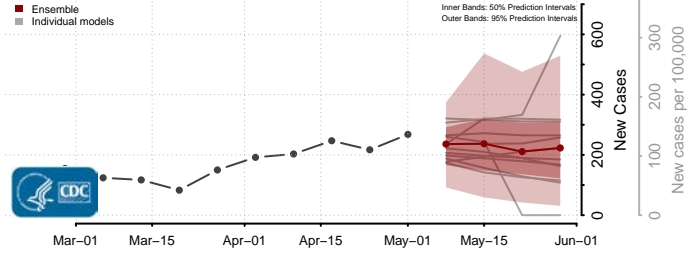

Racine County, Wisconsin