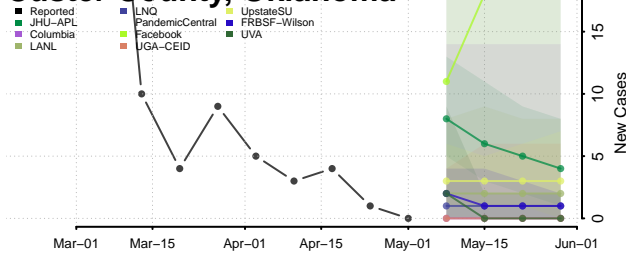

Custer County, Oklahoma