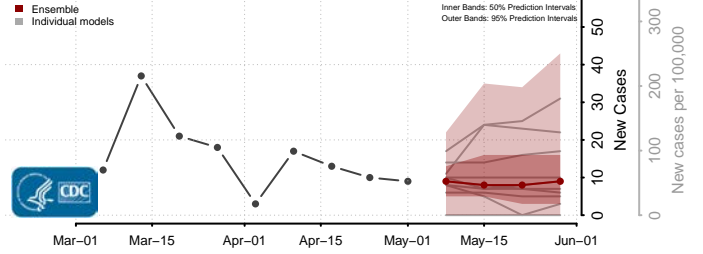

Edgar County, Illinois