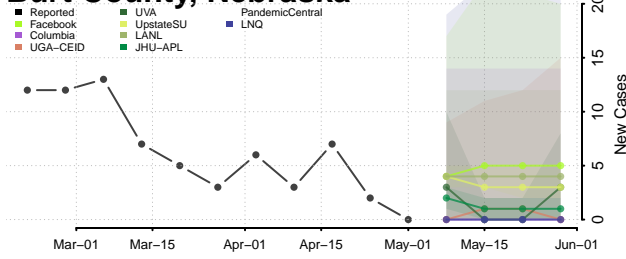

Burt County, Nebraska