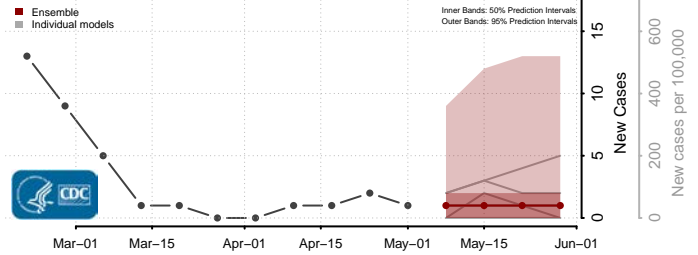

Eddy County, North Dakota

Emmons County, North Dakota

Foster County, North Dakota

Golden Valley County, North Dakota

Grand Forks County, North Dakota

Grant County, North Dakota

Griggs County, North Dakota

Hettinger County, North Dakota