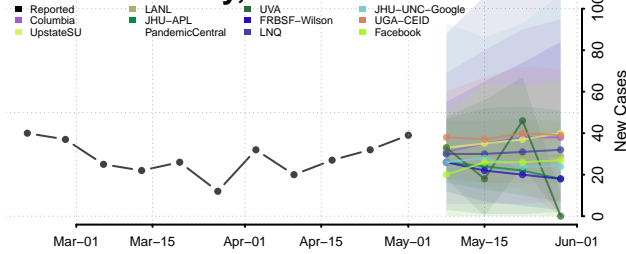

Meigs County, Ohio

Mercer County, Ohio

Miami County, Ohio

Monroe County, Ohio

Montgomery County, Ohio

Morgan County, Ohio

Morrow County, Ohio

Muskingum County, Ohio