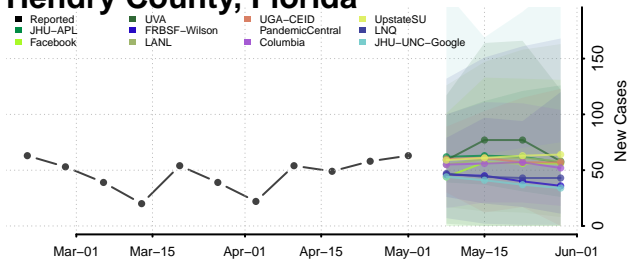

Gilchrist County, Florida

Glades County, Florida

Gulf County, Florida

Hamilton County, Florida

Hardee County, Florida

Hendry County, Florida

Hernando County, Florida

Highlands County, Florida