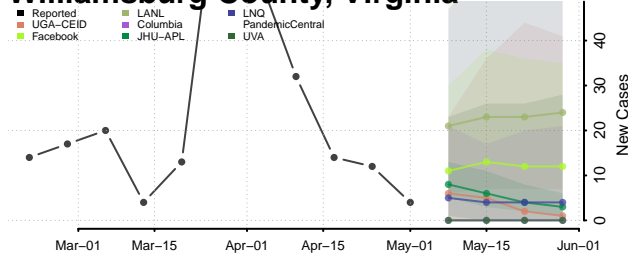

Williamsburg County, Virginia

Winchester County, Virginia

Wise County, Virginia

Wythe County, Virginia

York County, Virginia

Washington

Adams County, Washington

Asotin County, Washington