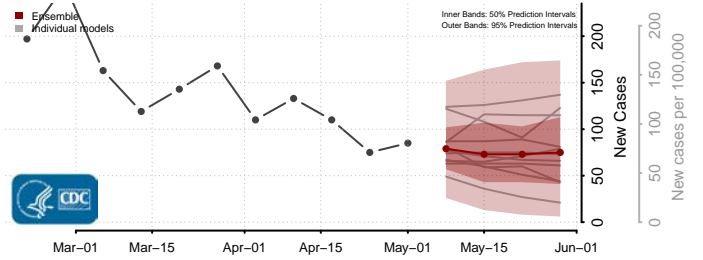

Monongalia County, West Virginia