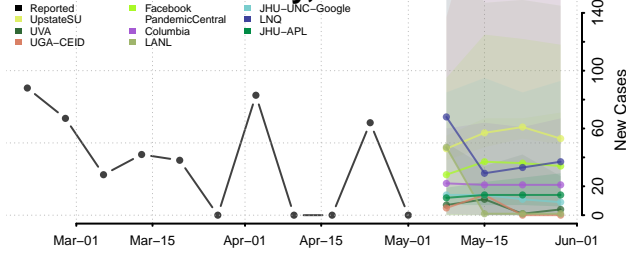

San Patricio County, Texas