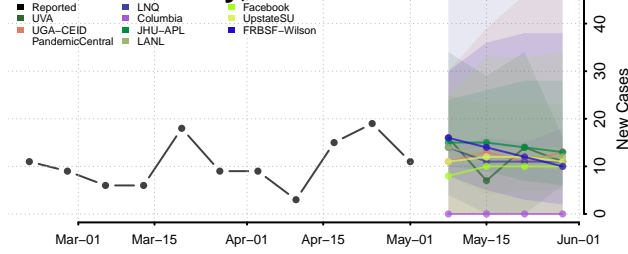

Jefferson County, Alabama

Lamar County, Alabama

Lauderdale County, Alabama

Lawrence County, Alabama

Marion County, Alabama

Marshall County, Alabama

Mobile County, Alabama

Monroe County, Alabama