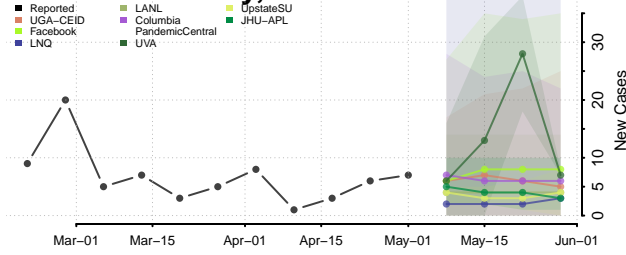

Callahan County, Texas