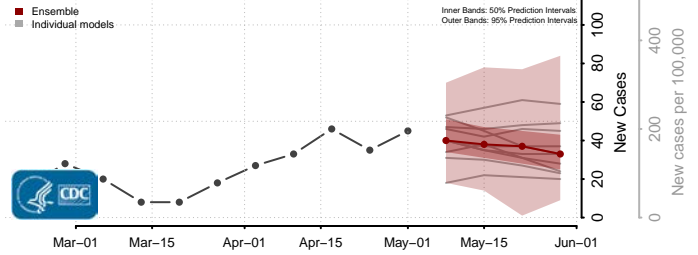

Scott County, Indiana

Shelby County, Indiana

Spencer County, Indiana

St. Joseph County, Indiana

Starke County, Indiana

Steuben County, Indiana

Sullivan County, Indiana

Switzerland County, Indiana