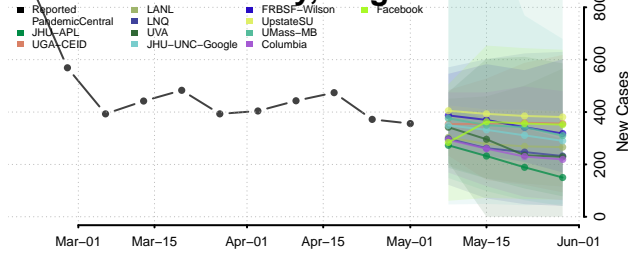

Campbell County, Virginia

Caroline County, Virginia

Carroll County, Virginia

Charles City County, Virginia

Charlotte County, Virginia

Charlottesville County, Virginia

Chesapeake County, Virginia

Chesterfield County, Virginia