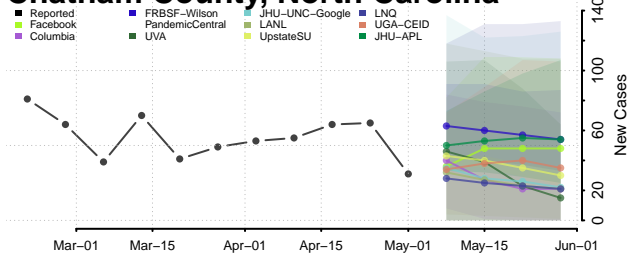

Chatham County, North Carolina