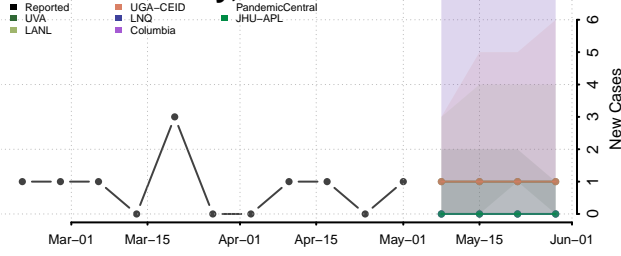

Petersburg County, Alaska

Prince of Wales-Hyder County, Alaska

Sitka County, Alaska

Skagway County, Alaska

Southeast Fairbanks County, Alaska

Valdez-Cordova County, Alaska

Wrangell County, Alaska

Yakutat County, Alaska