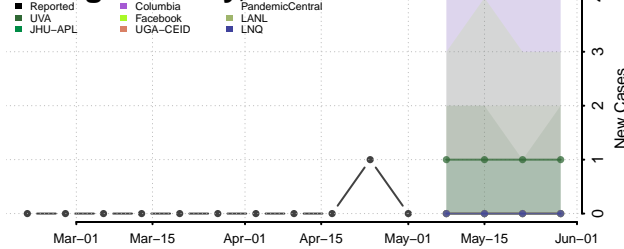

Billings County, North Dakota