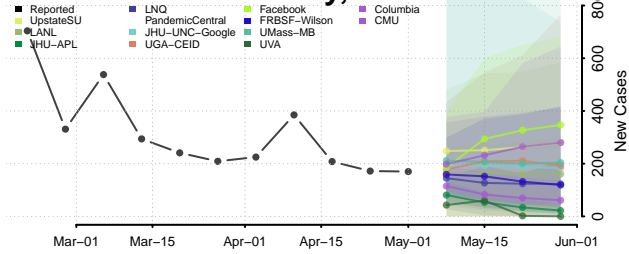

Santa Barbara County, California