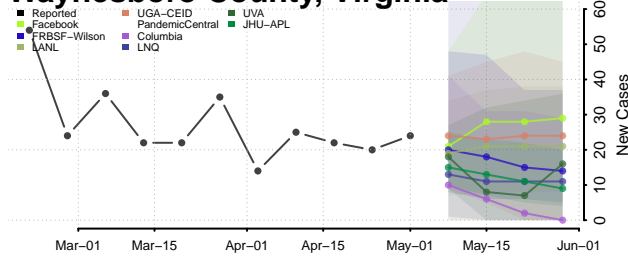

Waynesboro County, Virginia