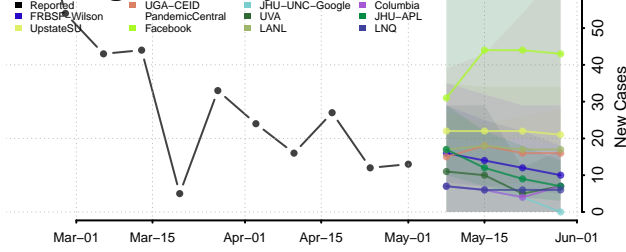

Muskogee County, Oklahoma