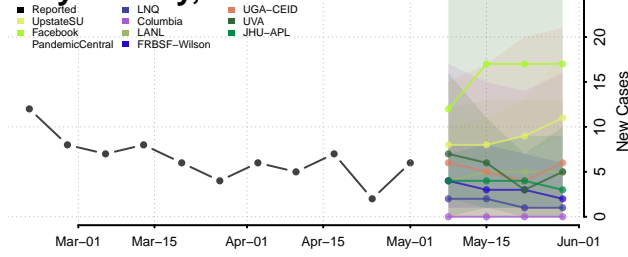

Clay County, Illinois