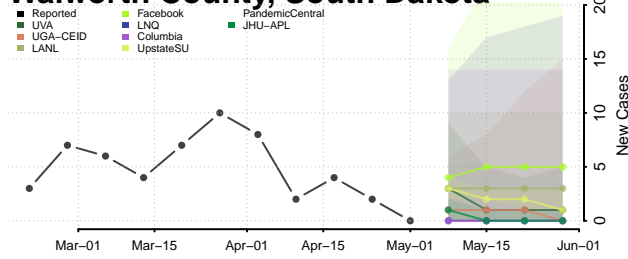

Walworth County, South Dakota