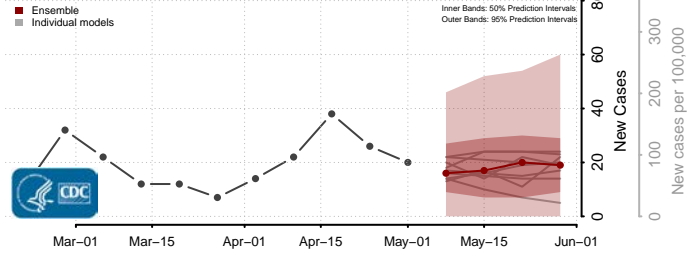

Portsmouth County, Virginia

Powhatan County, Virginia

Prince Edward County, Virginia

Prince George County, Virginia

Prince William County, Virginia

Pulaski County, Virginia

Radford County, Virginia

Rappahannock County, Virginia