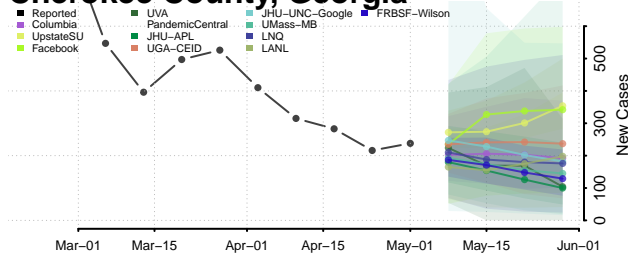

Cherokee County, Georgia