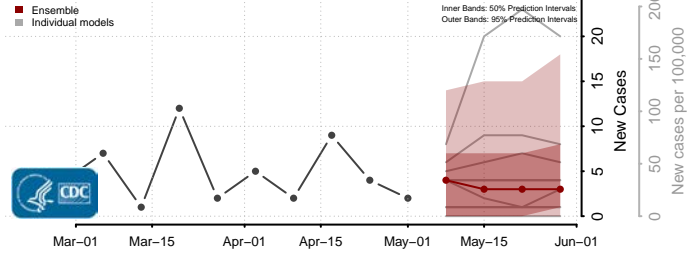

Cocke County, Tennessee

Coffee County, Tennessee

Crockett County, Tennessee

Cumberland County, Tennessee

Davidson County, Tennessee

Decatur County, Tennessee

DeKalb County, Tennessee

Dickson County, Tennessee