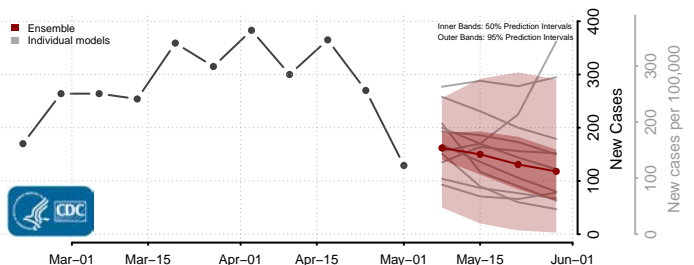

Warren County, New Jersey