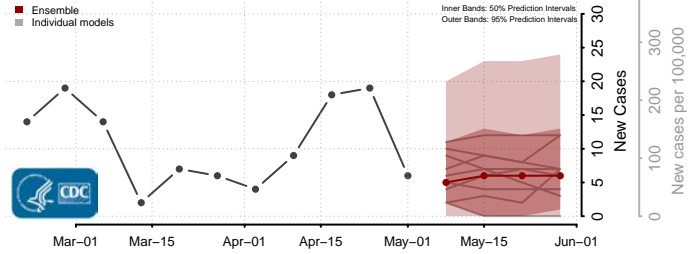

Madison County, Montana