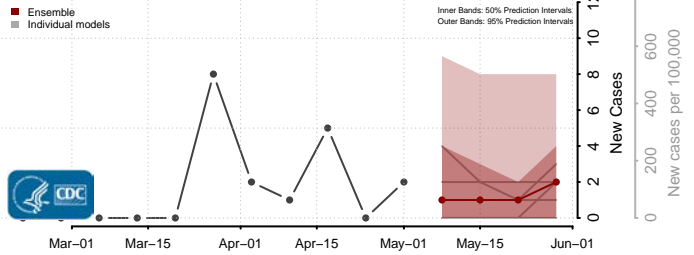

Ketchikan Gateway County, Alaska

Kodiak Island County, Alaska

Kusilvak County, Alaska

Lake and Peninsula County, Alaska

Matanuska-Susitna County, Alaska

Nome County, Alaska

North Slope County, Alaska

Northwest Arctic County, Alaska