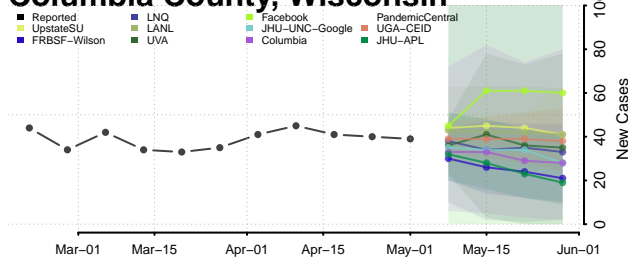

Columbia County, Wisconsin