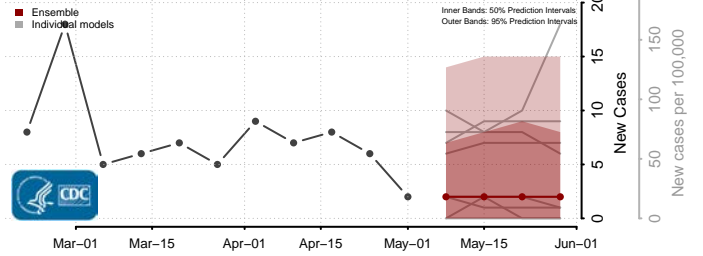

Louisa County, Iowa