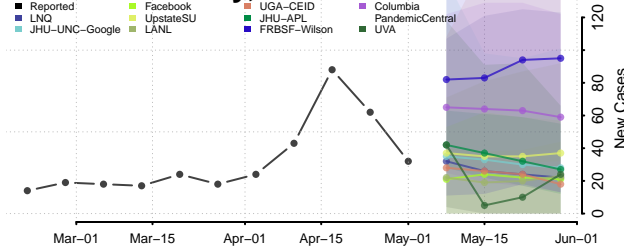

Winn County, Louisiana

Maine*

Androscoggin County, Maine

Aroostook County, Maine

Cumberland County, Maine

Franklin County, Maine

Hancock County, Maine

*New weekly cases may decrease in this location over the next four weeks. For these locations, the ensemble forecast indicates a probability of 0.75 or greater that fewer cases will be reported in week four of the forecast than in the last reported week.