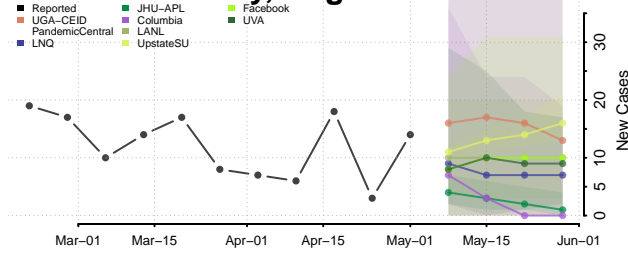

Campbell County, Virginia

Caroline County, Virginia

Carroll County, Virginia

Charles City County, Virginia

Charlotte County, Virginia

Charlottesville County, Virginia

Chesapeake County, Virginia

Chesterfield County, Virginia