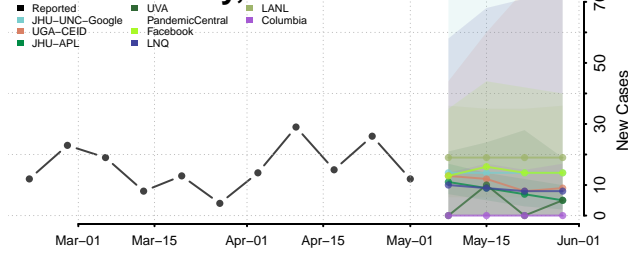

Copper River County, Alaska

Denali County, Alaska

Dillingham County, Alaska

Fairbanks North Star County, Alaska

Haines County, Alaska

Hoonah-Angoon County, Alaska

Juneau County, Alaska

Kenai Peninsula County, Alaska