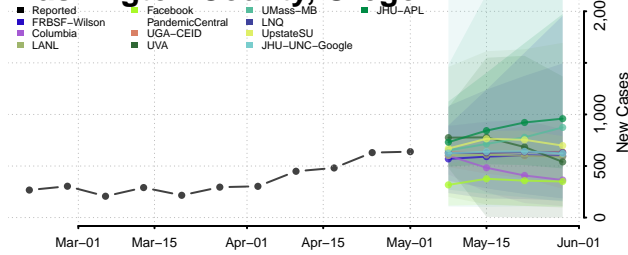

Washington County, Oregon