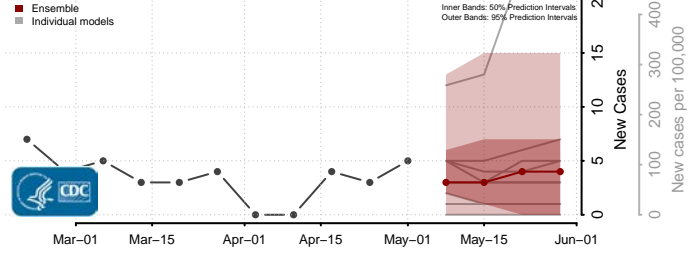

Logan County, Nebraska

Loup County, Nebraska

Madison County, Nebraska

McPherson County, Nebraska

Merrick County, Nebraska

Morrill County, Nebraska

Nance County, Nebraska

Nemaha County, Nebraska