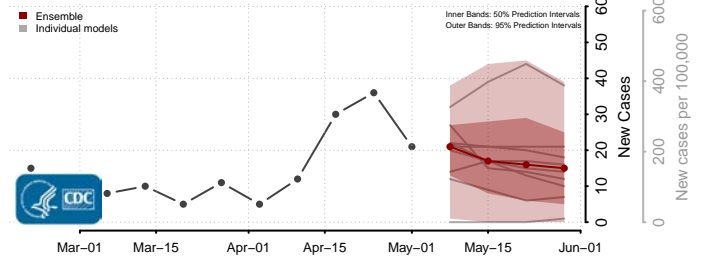

Stevens County, Minnesota