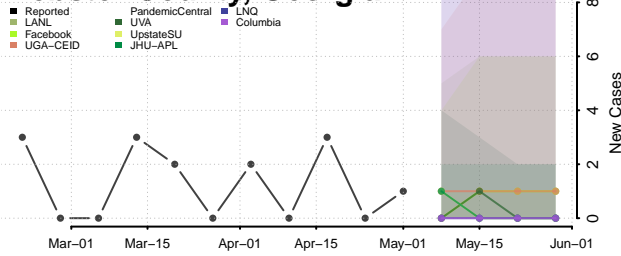

Walker County, Georgia

Walton County, Georgia

Ware County, Georgia

Warren County, Georgia

Washington County, Georgia

Wayne County, Georgia

Webster County, Georgia

Wheeler County, Georgia