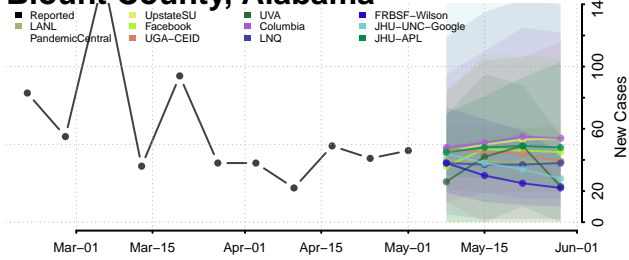

Blount County, Alabama