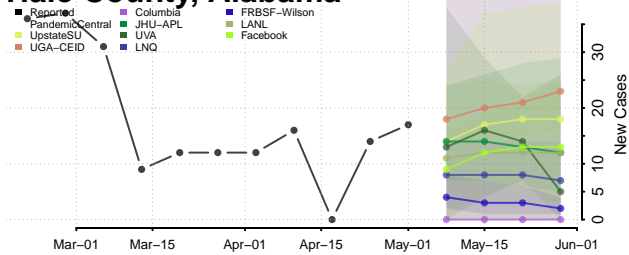

Fayette County, Alabama

Franklin County, Alabama

Geneva County, Alabama

Greene County, Alabama

Hale County, Alabama

Henry County, Alabama

Houston County, Alabama

Jackson County, Alabama