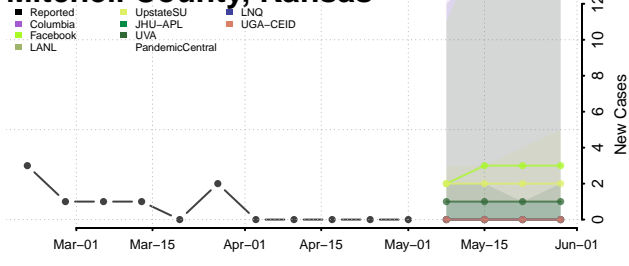

Mitchell County, Kansas