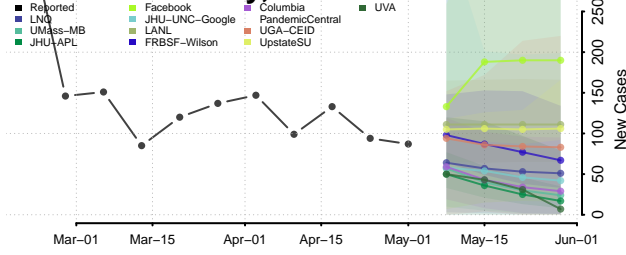

Russell County, Kansas

Saline County, Kansas

Scott County, Kansas

Sedgwick County, Kansas

Seward County, Kansas

Shawnee County, Kansas

Sheridan County, Kansas

Sherman County, Kansas