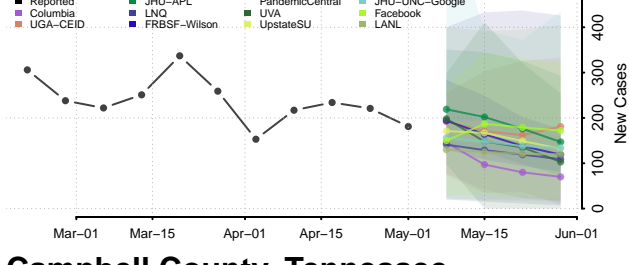

Bradley County, Tennessee