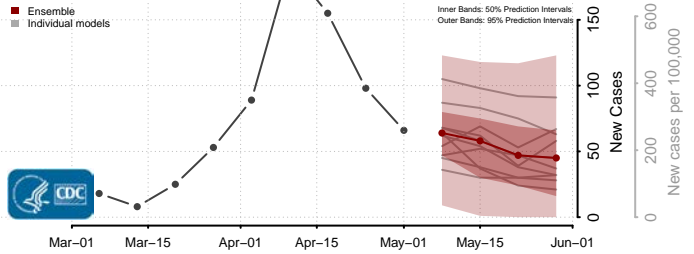

Clinton County, Michigan

Crawford County, Michigan

Delta County, Michigan

Dickinson County, Michigan

Eaton County, Michigan

Emmet County, Michigan

Genesee County, Michigan

Gladwin County, Michigan