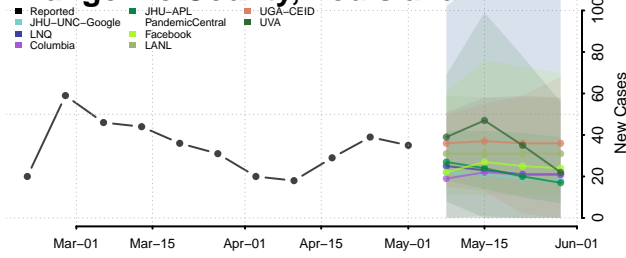

East Baton Rouge County, Louisiana

East Carroll County, Louisiana

East Feliciana County, Louisiana

Evangeline County, Louisiana

Franklin County, Louisiana

Grant County, Louisiana

Iberia County, Louisiana

Iberville County, Louisiana