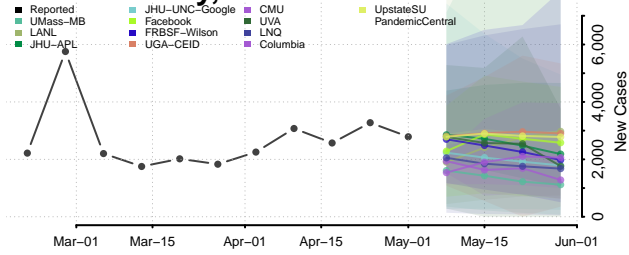

Bexar County, Texas