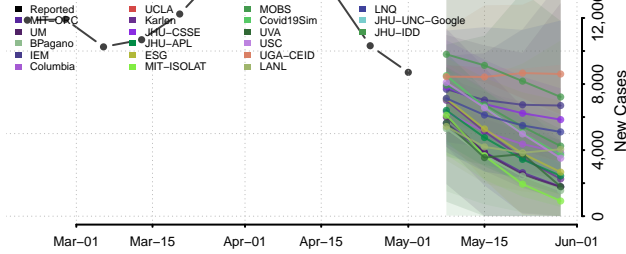

Massachusetts*