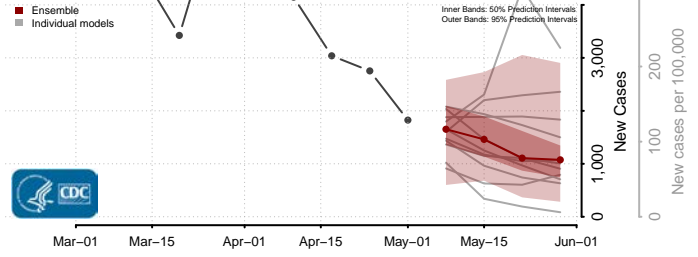

Bronx County, New York