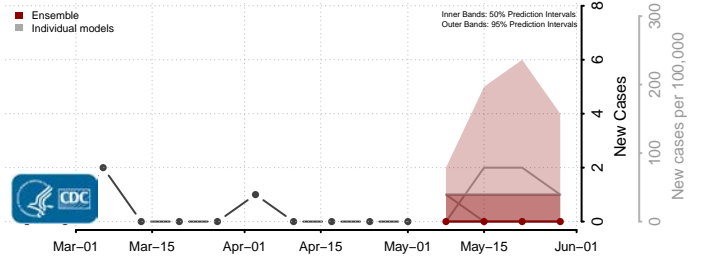

Hamilton County, Kansas