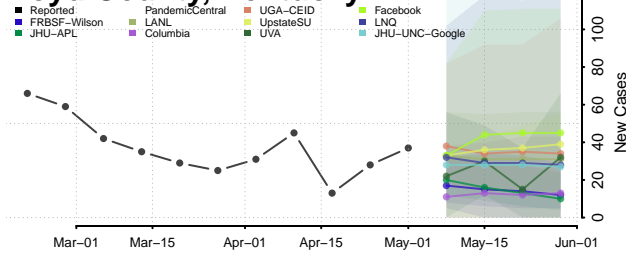

Boyd County, Kentucky