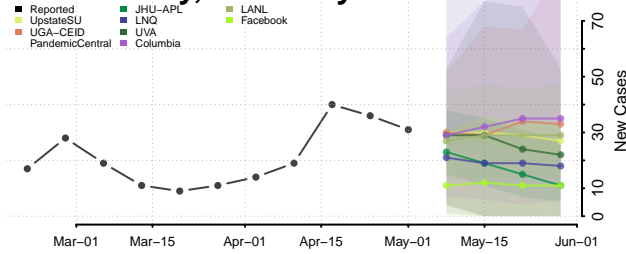

Allen County, Kentucky

Anderson County, Kentucky

Ballard County, Kentucky

Barren County, Kentucky

Bath County, Kentucky

Bell County, Kentucky

Boone County, Kentucky

Bourbon County, Kentucky