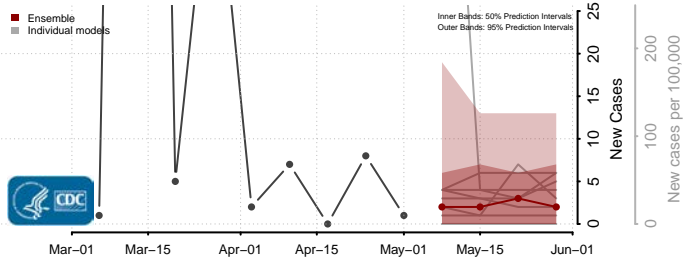

Ralls County, Missouri