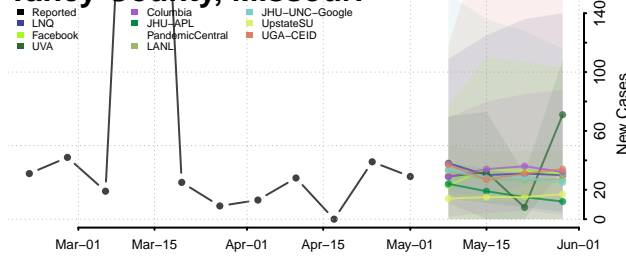

Taney County, Missouri