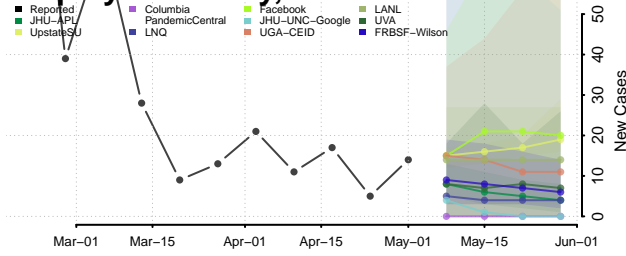

Pontotoc County, Oklahoma

Pottawatomie County, Oklahoma

Pushmataha County, Oklahoma

Roger Mills County, Oklahoma

Rogers County, Oklahoma

Seminole County, Oklahoma

Sequoyah County, Oklahoma

Stephens County, Oklahoma