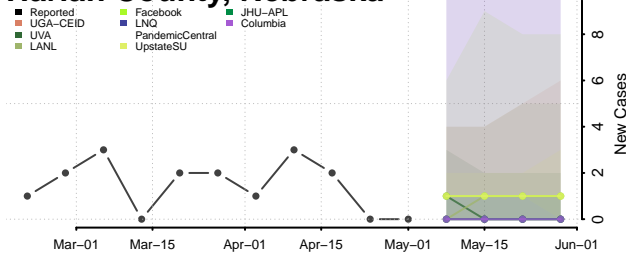

Harlan County, Nebraska