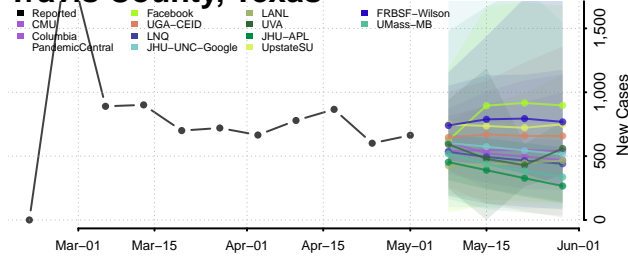

Travis County, Texas