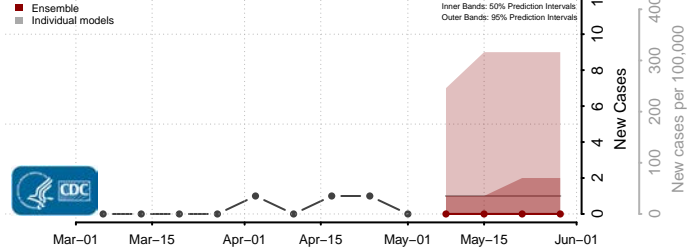

Fallon County, Montana