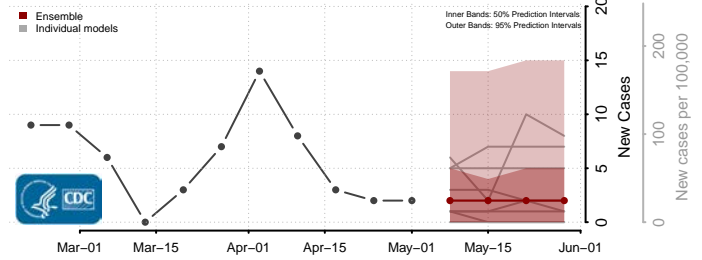

Atkinson County, Georgia