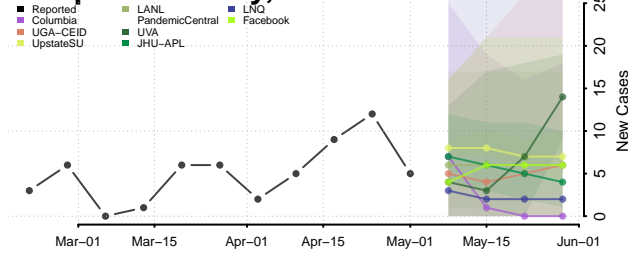

Humboldt County, California

Imperial County, California

Inyo County, California

Kern County, California

Mariposa County, California

Mendocino County, California

Merced County, California

Modoc County, California