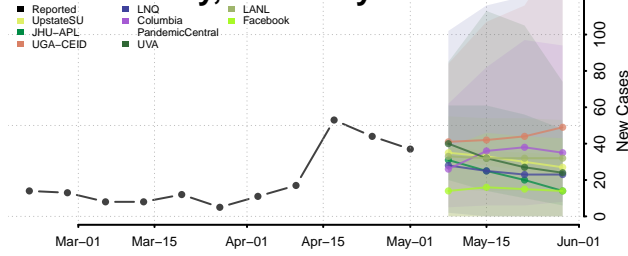

Lewis County, Kentucky