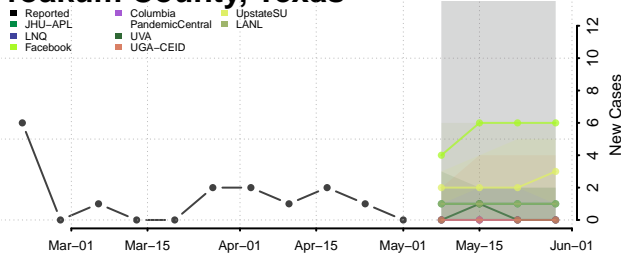

Wilson County, Texas

Winkler County, Texas

Wise County, Texas

Wood County, Texas

Yoakum County, Texas

Young County, Texas

Zapata County, Texas

Zavala County, Texas