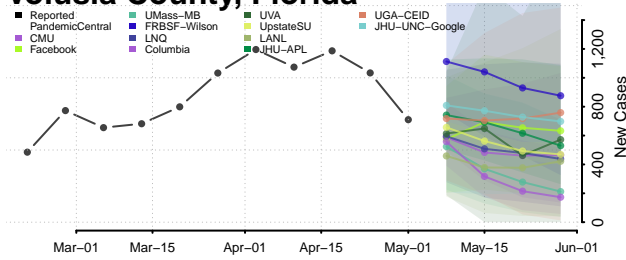

Sumter County, Florida

Suwannee County, Florida

Taylor County, Florida

Union County, Florida

Volusia County, Florida

Wakulla County, Florida

Walton County, Florida

Washington County, Florida