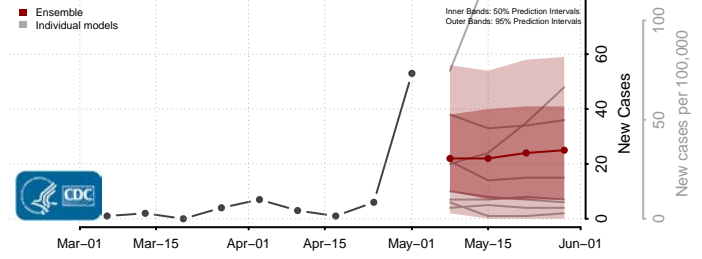

Kauai County, Hawaii