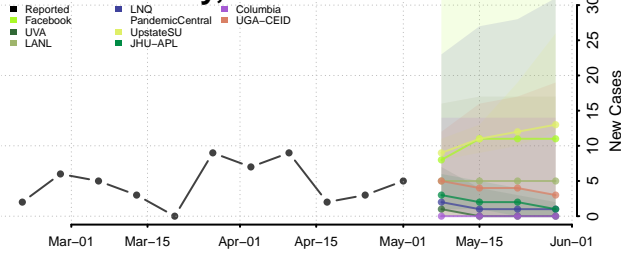

Colfax County, Nebraska