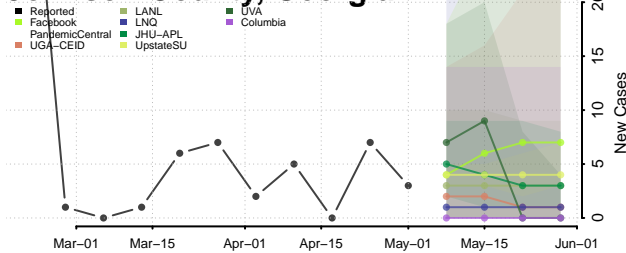

Johnson County, Georgia