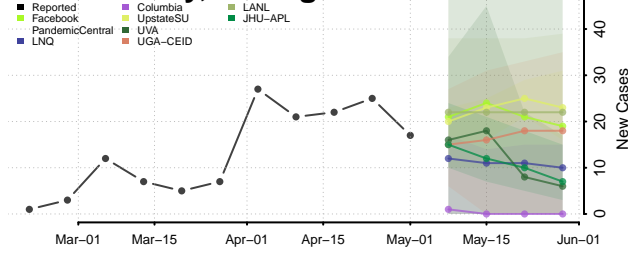

Lake County, Michigan

Lapeer County, Michigan

Leelanau County, Michigan

Lenawee County, Michigan

Livingston County, Michigan

Luce County, Michigan

Mackinac County, Michigan

Macomb County, Michigan