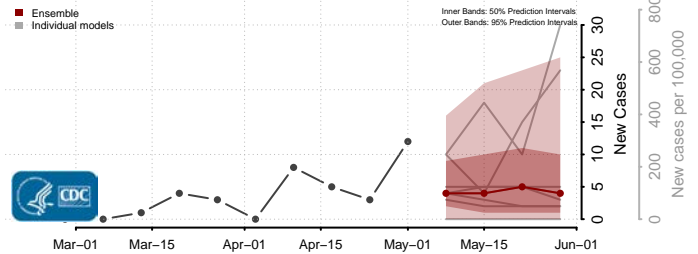

LaMoure County, North Dakota