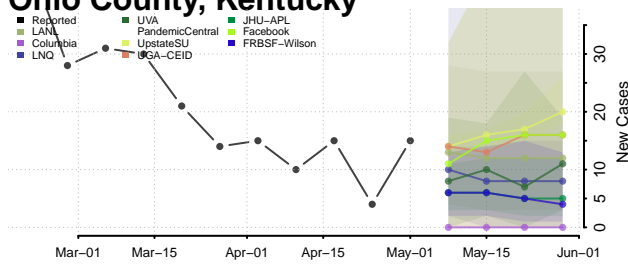

Ohio County, Kentucky