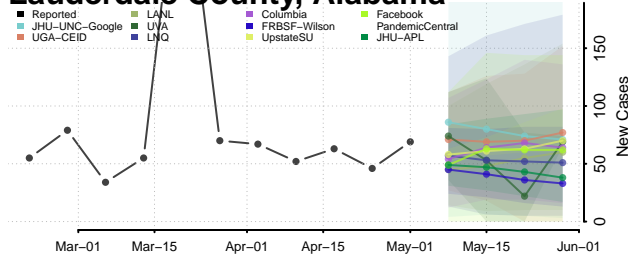

Lauderdale County, Alabama