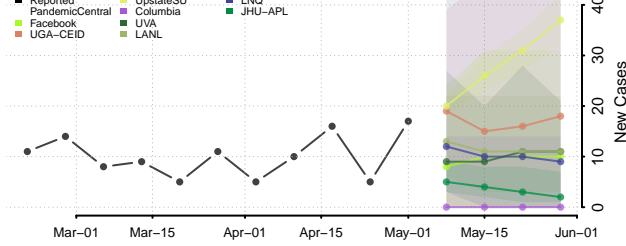

Fleming County, Kentucky