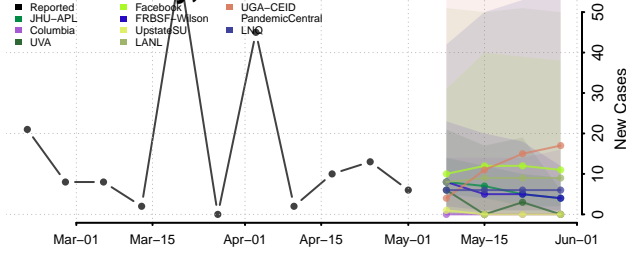

York County, Nebraska