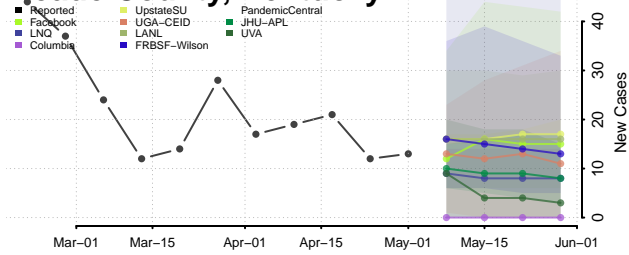

Meade County, Kentucky