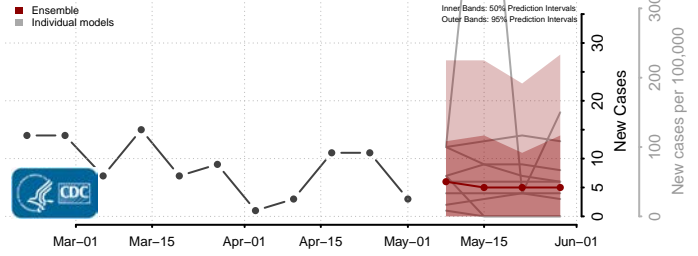

Upton County, Texas

Uvalde County, Texas

Val Verde County, Texas

Van Zandt County, Texas

Victoria County, Texas

Walker County, Texas

Waller County, Texas

Ward County, Texas