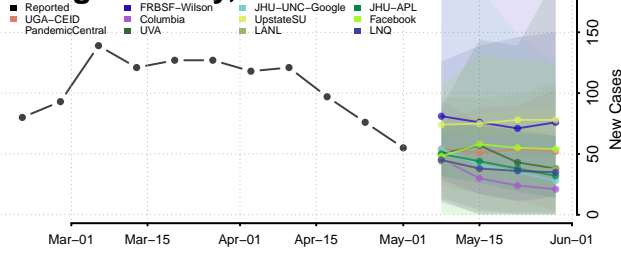

Onondaga County, New York

Ontario County, New York

Orange County, New York

Orleans County, New York

Oswego County, New York

Otsego County, New York

Putnam County, New York

Queens County, New York