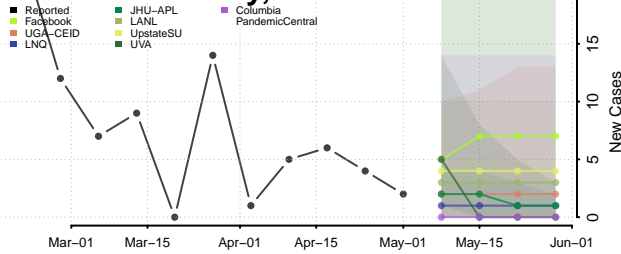

Johnston County, Oklahoma