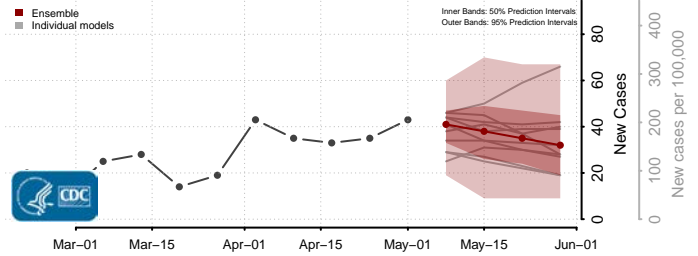

Dodge County, Minnesota