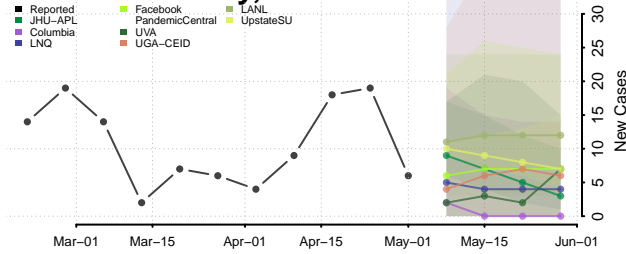

Madison County, Montana