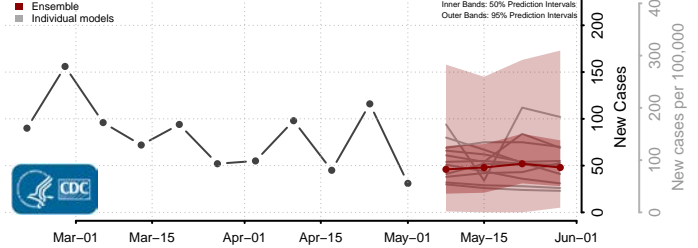

National*

Alabama

Autauga County, Alabama

Baldwin County, Alabama

Barbour County, Alabama

Bibb County, Alabama

*New weekly cases may decrease in this location over the next four weeks. For these locations, the ensemble forecast indicates a probability of 0.75 or greater that fewer cases will be reported in week four of the forecast than in the last reported week.