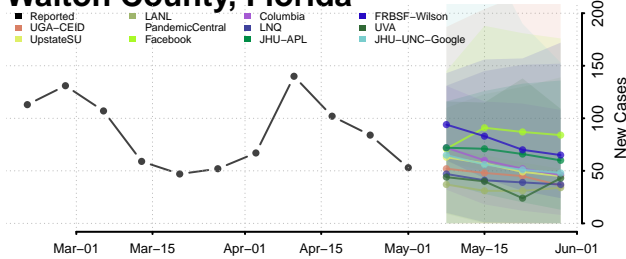

Walton County, Florida