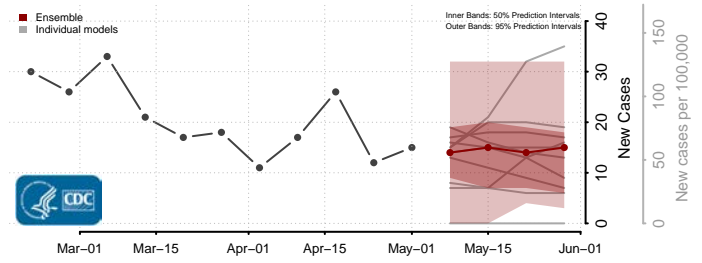

Rankin County, Mississippi

Scott County, Mississippi

Sharkey County, Mississippi

Simpson County, Mississippi

Smith County, Mississippi

Stone County, Mississippi

Sunflower County, Mississippi

Tallahatchie County, Mississippi