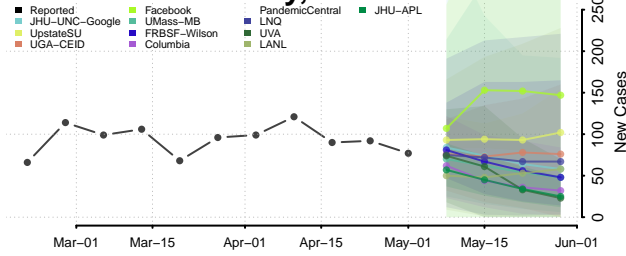

Adams County, Iowa

Allamakee County, Iowa

Appanoose County, Iowa

Audubon County, Iowa

Benton County, Iowa

Black Hawk County, Iowa

Boone County, Iowa

Bremer County, Iowa