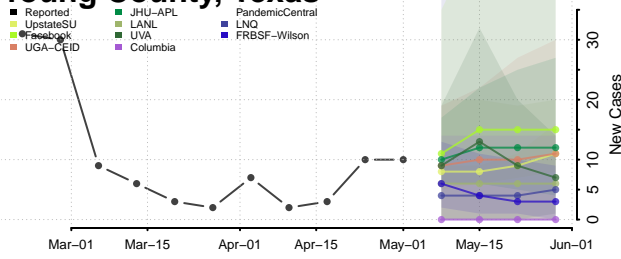

Wilson County, Texas

Winkler County, Texas

Wise County, Texas

Wood County, Texas

Yoakum County, Texas

Young County, Texas

Zapata County, Texas

Zavala County, Texas