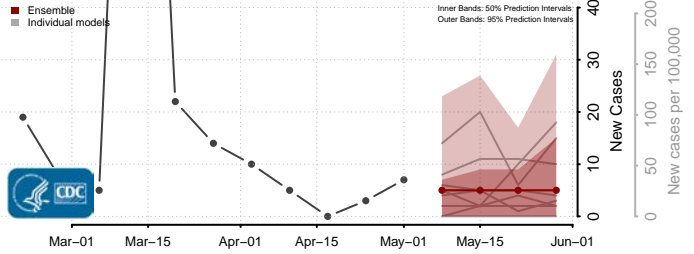

Benton County, Missouri