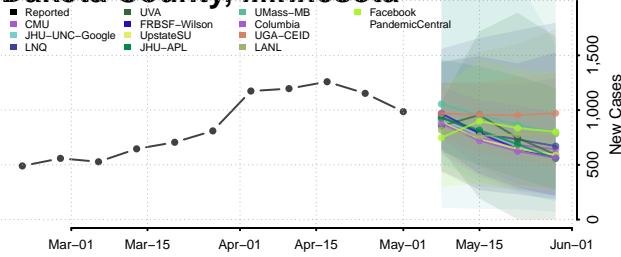

Dakota County, Minnesota