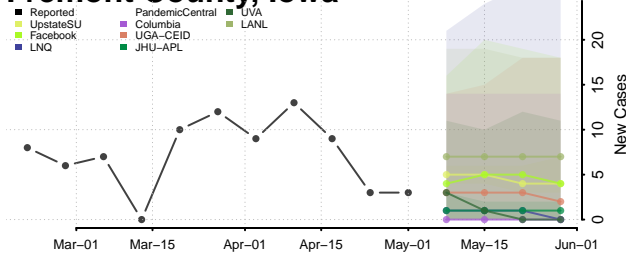

Fremont County, Iowa