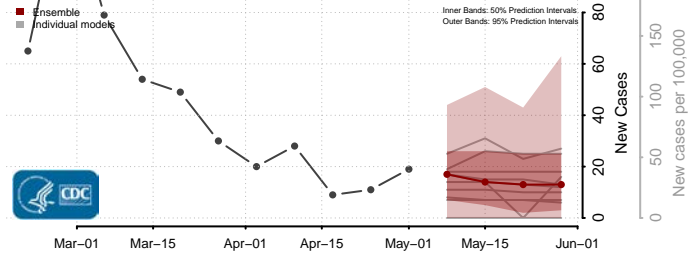

St. Bernard County, Louisiana