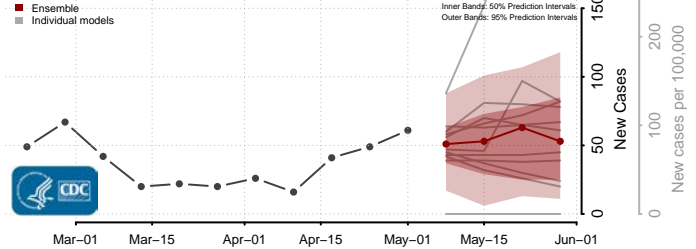

Chaves County, New Mexico