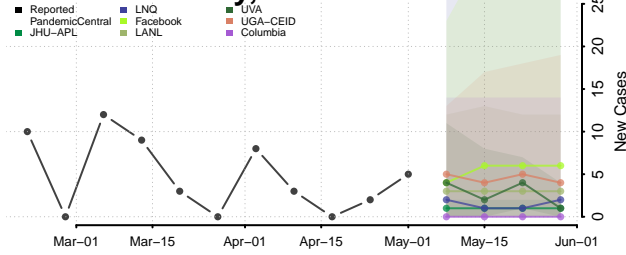

Presidio County, Texas