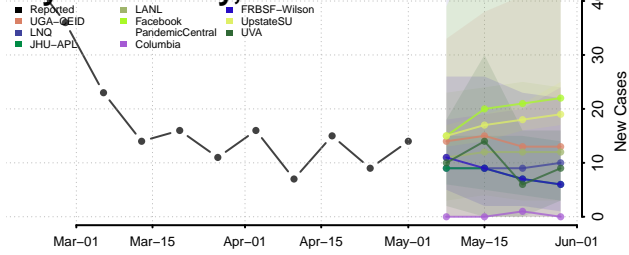

Fayette County, Ohio