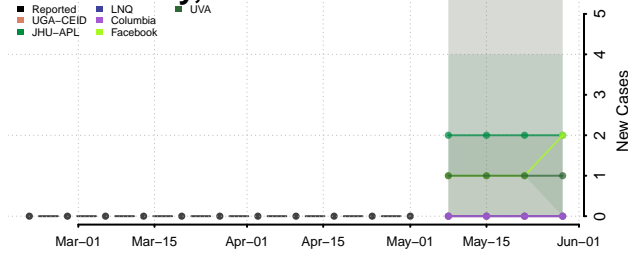

Millard County, Utah

Morgan County, Utah

Piute County, Utah

Rich County, Utah

Salt Lake County, Utah

San Juan County, Utah

Sanpete County, Utah

Sevier County, Utah