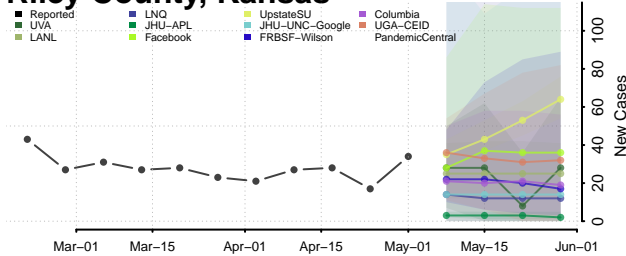

Pratt County, Kansas

Rawlins County, Kansas

Reno County, Kansas

Republic County, Kansas

Rice County, Kansas

Riley County, Kansas

Rooks County, Kansas

Rush County, Kansas