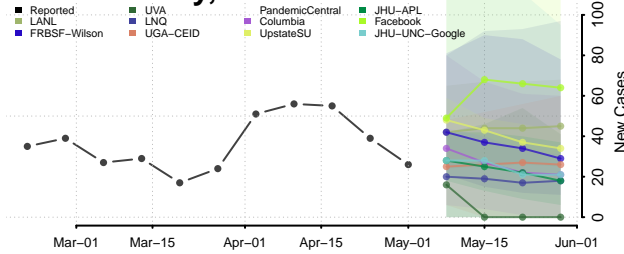

Grant County, Wisconsin