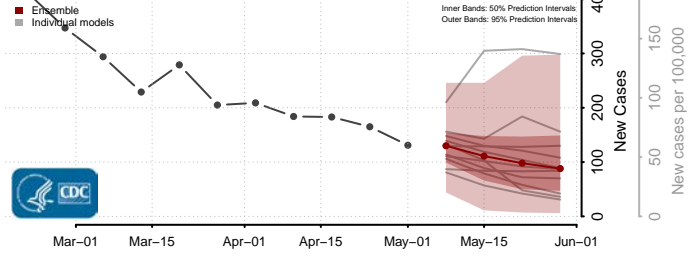

Dona Ana County, New Mexico