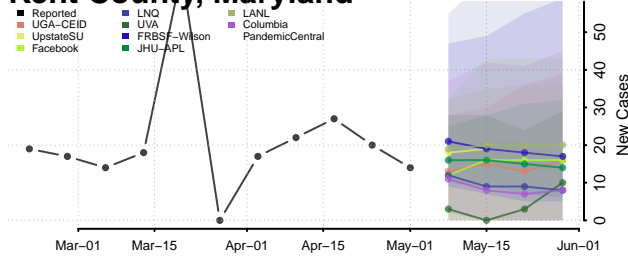

Charles County, Maryland

Dorchester County, Maryland

Frederick County, Maryland

Garrett County, Maryland

Harford County, Maryland

Howard County, Maryland

Kent County, Maryland

Montgomery County, Maryland