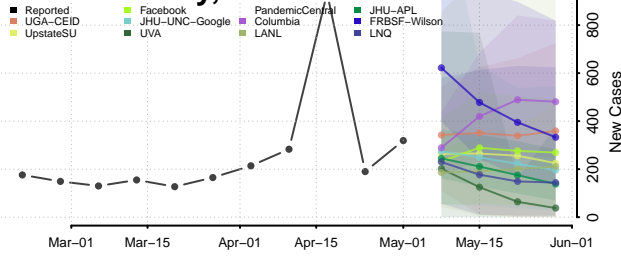

Porter County, Indiana