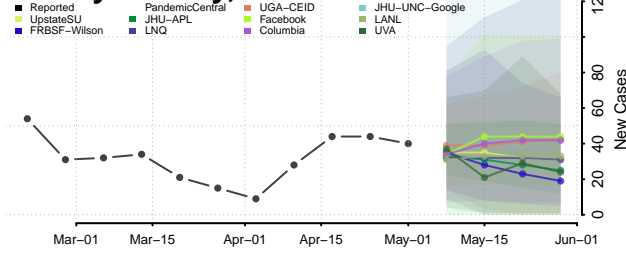

Shelby County, Indiana