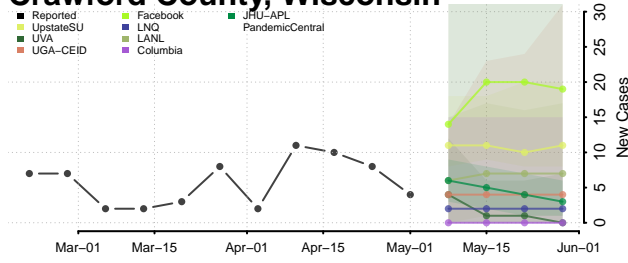

Crawford County, Wisconsin