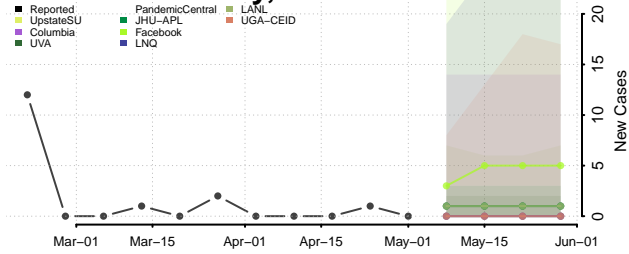

San Saba County, Texas