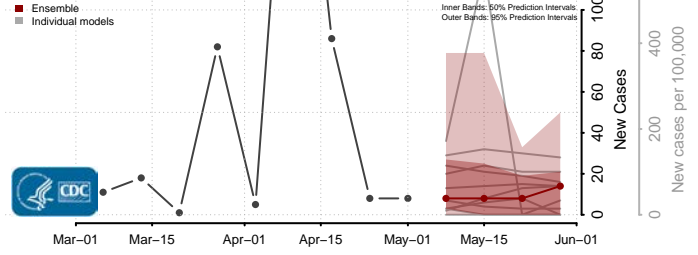

Hudspeth County, Texas

Hunt County, Texas

Hutchinson County, Texas

Irion County, Texas

Jack County, Texas

Jackson County, Texas

Jasper County, Texas

Jeff Davis County, Texas