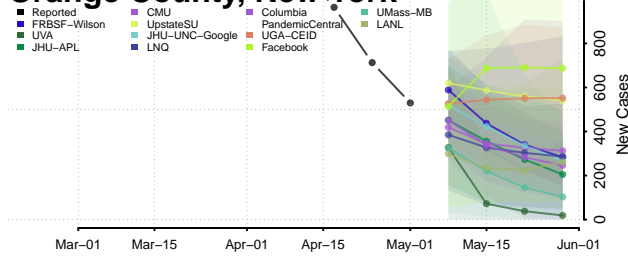

Orange County, New York