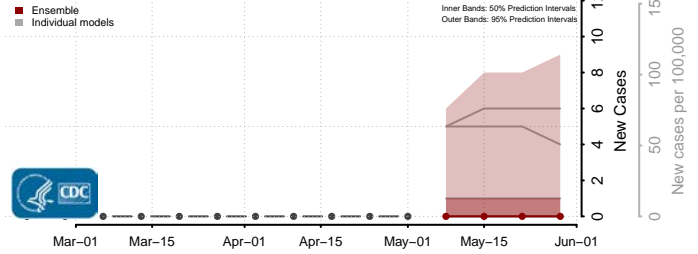

Utah

Beaver County, Utah

Box Elder County, Utah

Cache County, Utah

Carbon County, Utah

Iron County, Utah

Juab County, Utah

Kane County, Utah