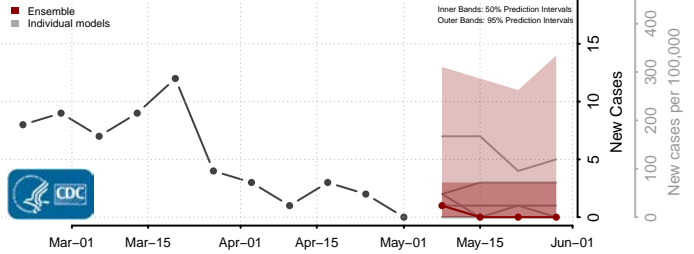

Deuel County, South Dakota

Dewey County, South Dakota

Douglas County, South Dakota

Edmunds County, South Dakota

Fall River County, South Dakota

Faulk County, South Dakota

Grant County, South Dakota

Gregory County, South Dakota