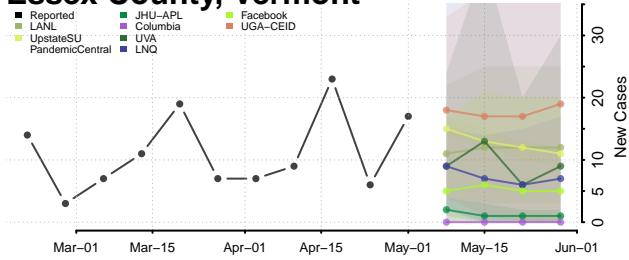

Essex County, Vermont

Franklin County, Vermont

Grand Isle County, Vermont

Lamoille County, Vermont

Orange County, Vermont

Orleans County, Vermont

Accomack County, Virginia

Albemarle County, Virginia