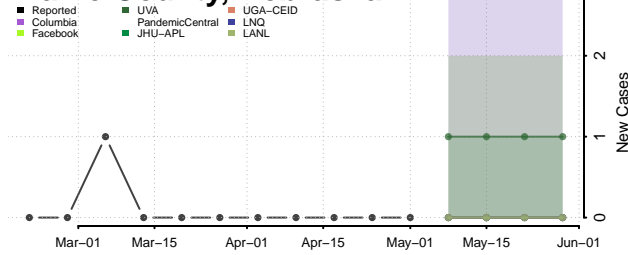

Adams County, Nebraska

Antelope County, Nebraska

Arthur County, Nebraska

Banner County, Nebraska

Blaine County, Nebraska

Boone County, Nebraska

Box Butte County, Nebraska

Boyd County, Nebraska