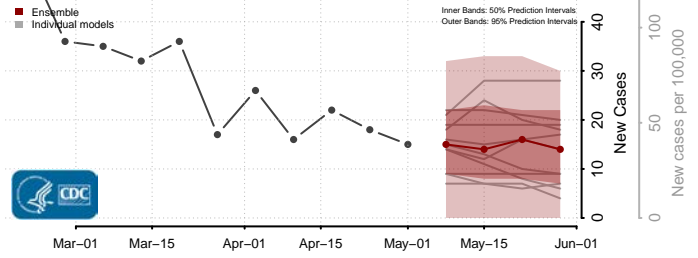

Crawford County, Kansas