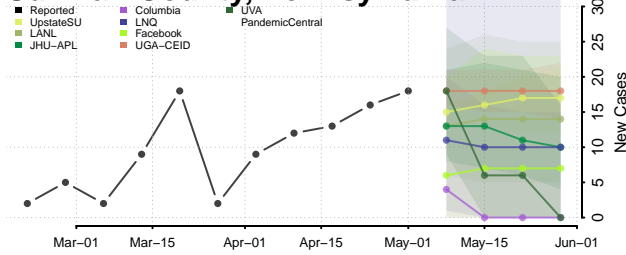

Sullivan County, Pennsylvania