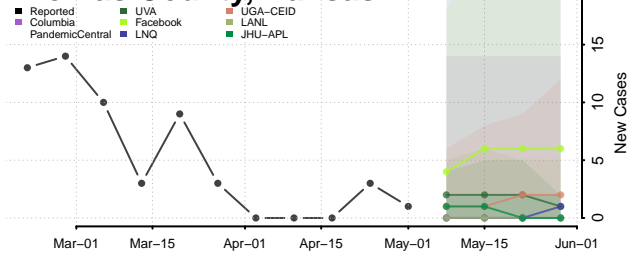

Smith County, Kansas

Stafford County, Kansas

Stanton County, Kansas

Stevens County, Kansas

Sumner County, Kansas

Thomas County, Kansas

Trego County, Kansas

Wabaunsee County, Kansas