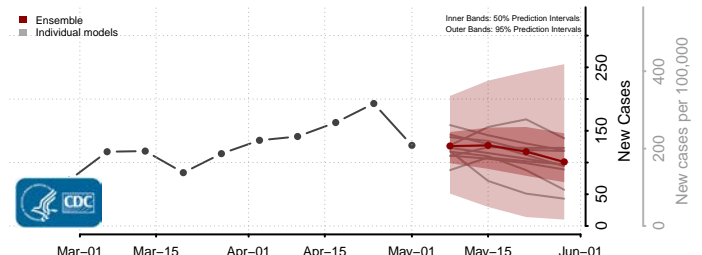

St. Joseph County, Michigan