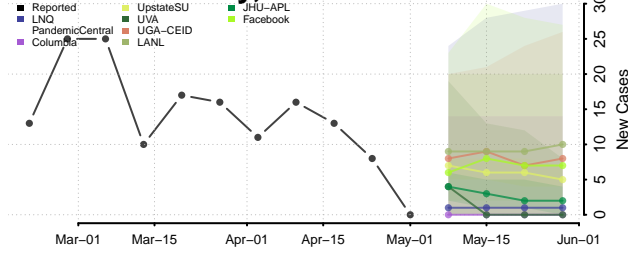

Custer County, Idaho

Elmore County, Idaho

Franklin County, Idaho

Fremont County, Idaho

Gem County, Idaho

Gooding County, Idaho

Idaho County, Idaho

Jefferson County, Idaho