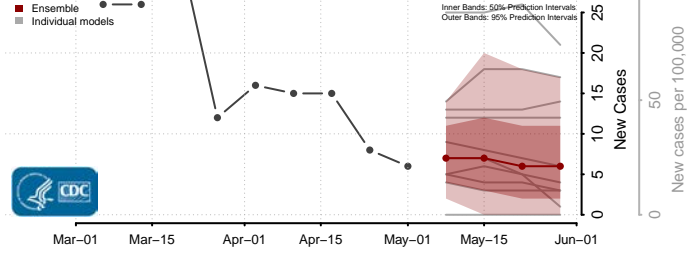

Meade County, South Dakota