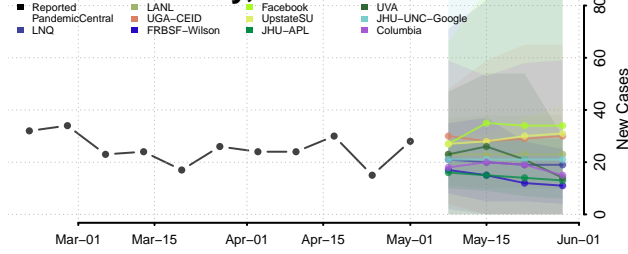

Tippecanoe County, Indiana

Tipton County, Indiana

Union County, Indiana

Vanderburgh County, Indiana

Vermillion County, Indiana

Vigo County, Indiana

Wabash County, Indiana

Warren County, Indiana