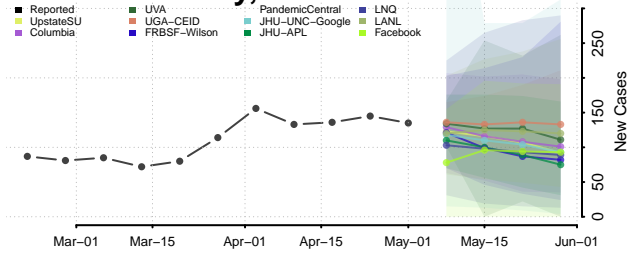

Steuben County, New York