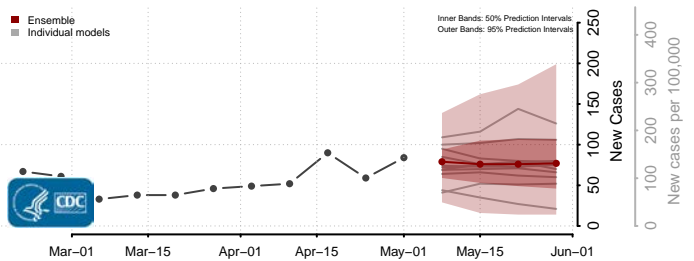

Mercer County, West Virginia