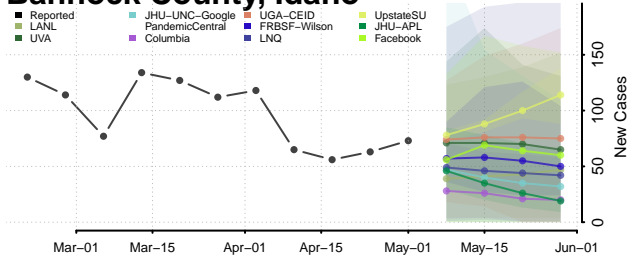

Bannock County, Idaho