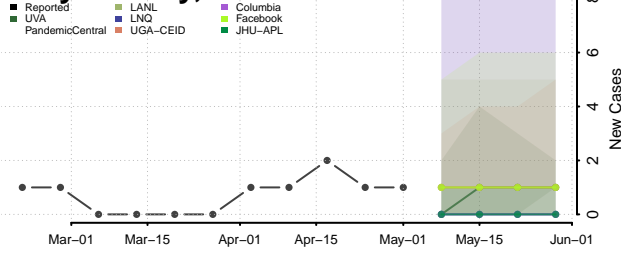

Sully County, South Dakota