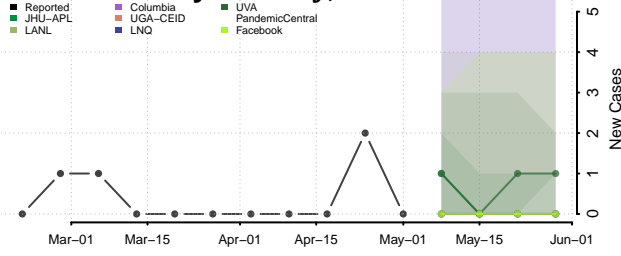

Golden Valley County, Montana