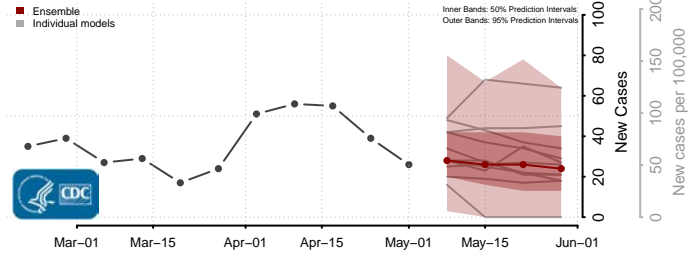

Grant County, Wisconsin