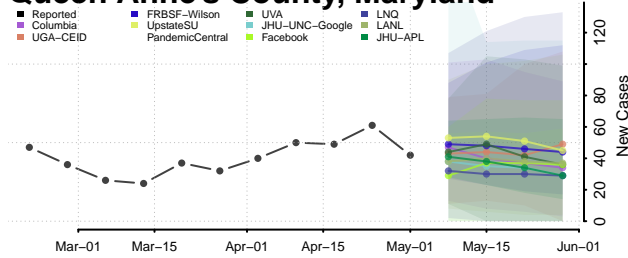

Queen Anne's County, Maryland