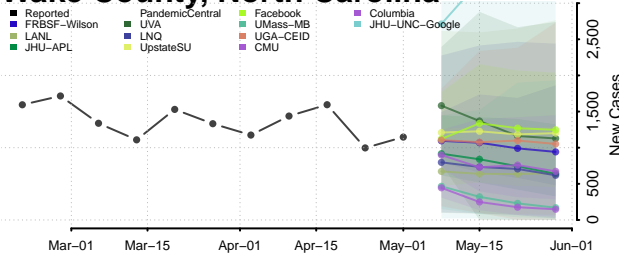

Swain County, North Carolina

Transylvania County, North Carolina

Tyrrell County, North Carolina

Union County, North Carolina

Vance County, North Carolina

Wake County, North Carolina

Warren County, North Carolina