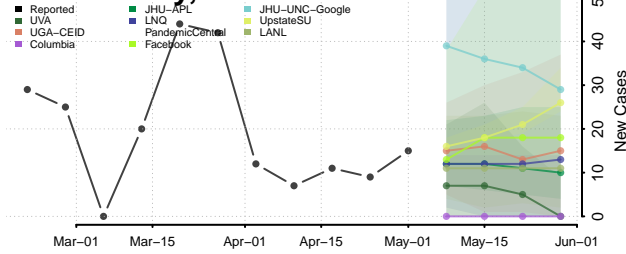

Jefferson County, Alabama

Lamar County, Alabama

Lauderdale County, Alabama

Lawrence County, Alabama

Marion County, Alabama

Marshall County, Alabama

Mobile County, Alabama

Monroe County, Alabama

Montgomery County, Alabama

Morgan County, Alabama

Perry County, Alabama

Pickens County, Alabama

Pike County, Alabama

Randolph County, Alabama

Russell County, Alabama

Shelby County, Alabama

St. Clair County, Alabama

Sumter County, Alabama

Talladega County, Alabama

Tallapoosa County, Alabama

Tuscaloosa County, Alabama

Walker County, Alabama

Washington County, Alabama

Wilcox County, Alabama