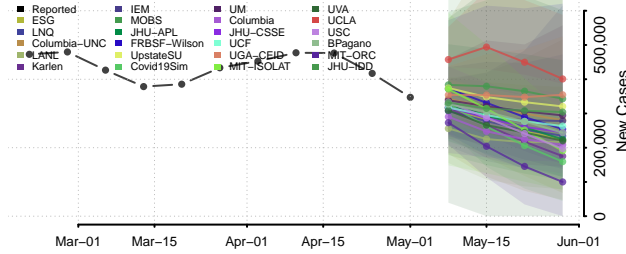

National*

Alabama

Autauga County, Alabama

Baldwin County, Alabama

Barbour County, Alabama

Bibb County, Alabama

*New weekly cases may decrease in this location over the next four weeks. For these locations, the ensemble forecast indicates a probability of 0.75 or greater that fewer cases will be reported in week four of the forecast than in the last reported week.