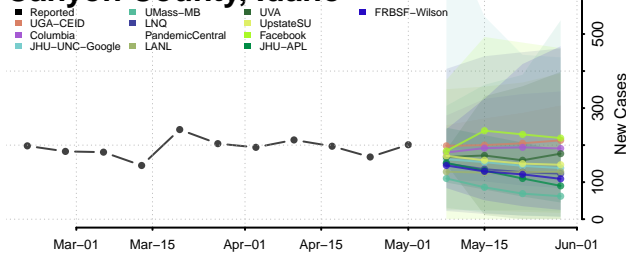

Boundary County, Idaho

Butte County, Idaho

Camas County, Idaho

Canyon County, Idaho

Caribou County, Idaho

Cassia County, Idaho

Clark County, Idaho

Clearwater County, Idaho