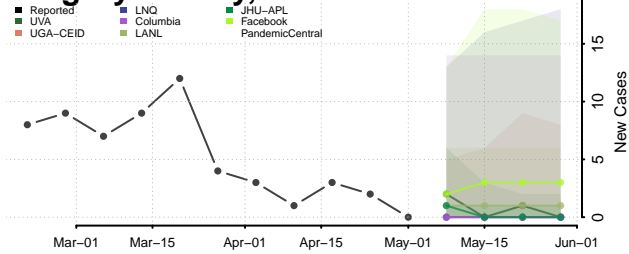

Gregory County, South Dakota