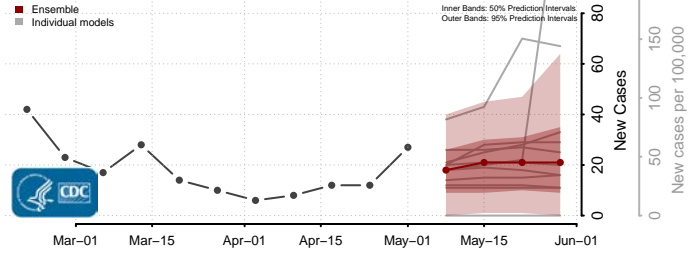

Nye County, Nevada