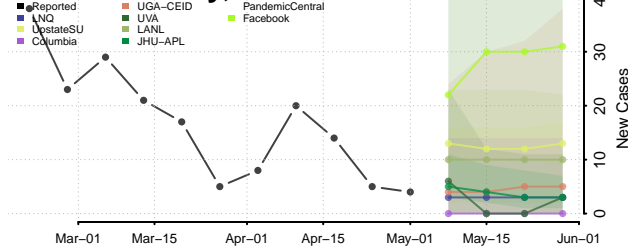

Cibola County, New Mexico