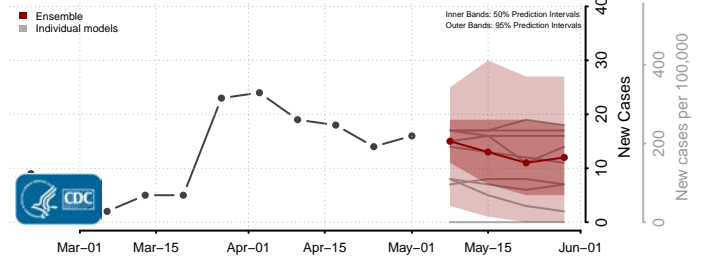

Haakon County, South Dakota

Hamlin County, South Dakota

Hand County, South Dakota

Hanson County, South Dakota

Harding County, South Dakota

Hughes County, South Dakota

Hutchinson County, South Dakota

Hyde County, South Dakota