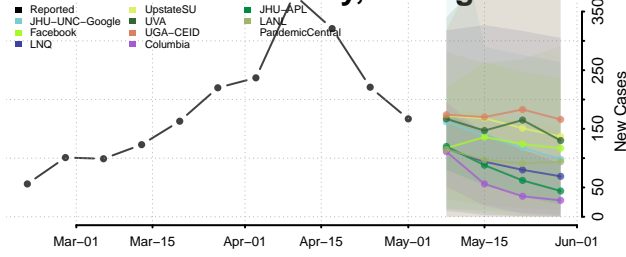

Grand Traverse County, Michigan