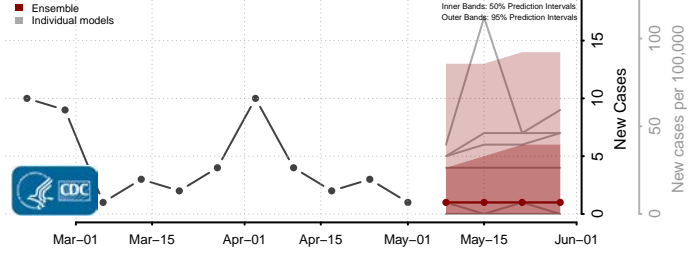

Custer County, Idaho

Elmore County, Idaho

Franklin County, Idaho

Fremont County, Idaho

Gem County, Idaho

Gooding County, Idaho

Idaho County, Idaho

Jefferson County, Idaho