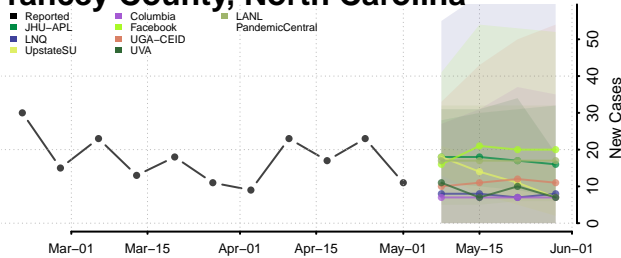

Washington County, North Carolina

Watauga County, North Carolina

Wayne County, North Carolina

Wilkes County, North Carolina

Wilson County, North Carolina

Yadkin County, North Carolina

Yancey County, North Carolina