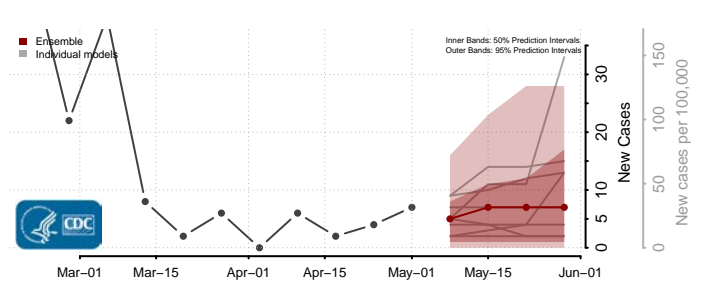

Adair County, Oklahoma