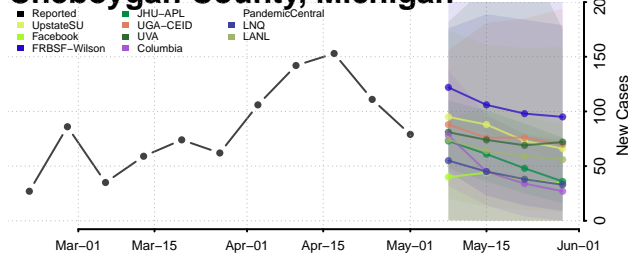

Berrien County, Michigan

Branch County, Michigan

Calhoun County, Michigan

Cass County, Michigan

Charlevoix County, Michigan

Cheboygan County, Michigan

Chippewa County, Michigan

Clare County, Michigan