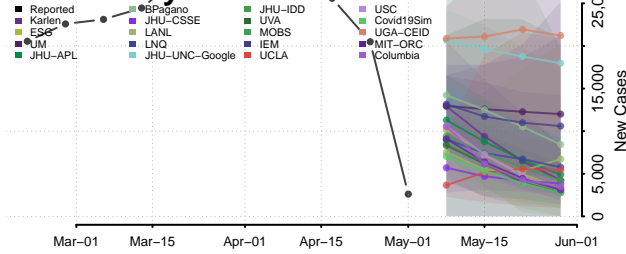

New Jersey**