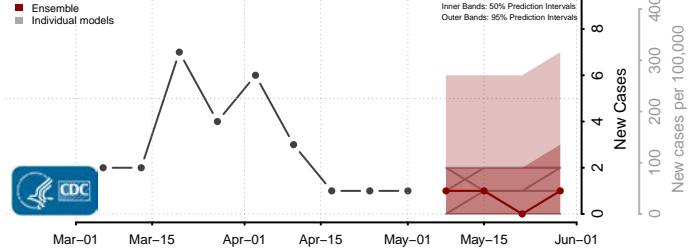

Miner County, South Dakota