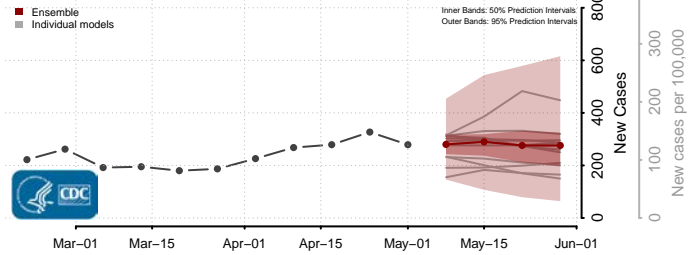

Curry County, Oregon

Deschutes County, Oregon

Douglas County, Oregon

Gilliam County, Oregon

Grant County, Oregon

Harney County, Oregon

Hood River County, Oregon

Jackson County, Oregon