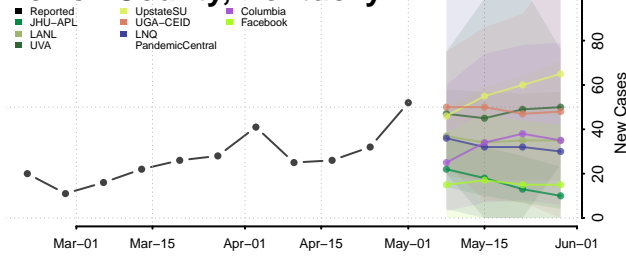

Powell County, Kentucky