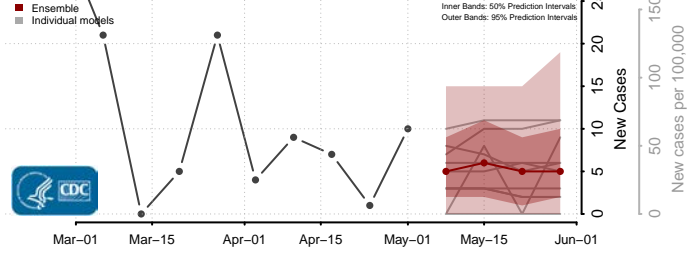

Meade County, Kansas

Miami County, Kansas

Mitchell County, Kansas

Montgomery County, Kansas

Morris County, Kansas

Morton County, Kansas

Nemaha County, Kansas

Neosho County, Kansas