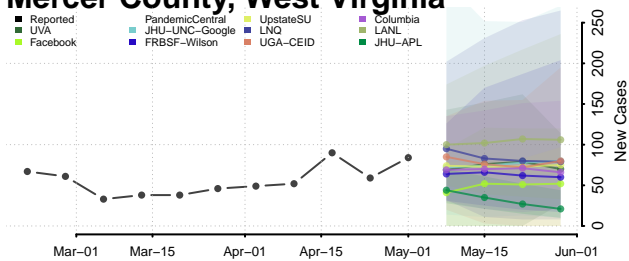

Mercer County, West Virginia