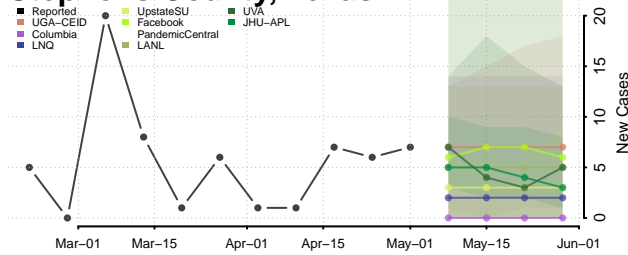

Stephens County, Texas