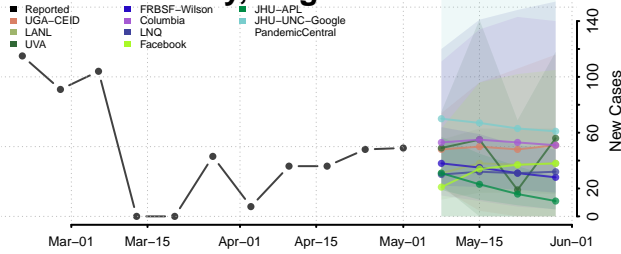

Danville County, Virginia