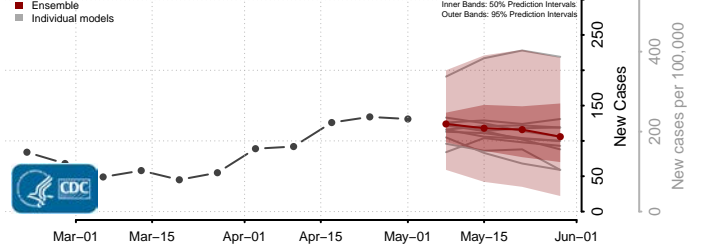

Chisago County, Minnesota