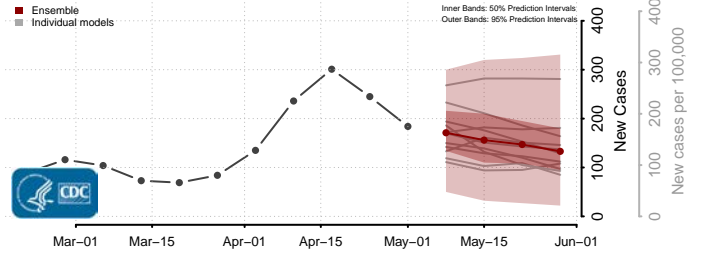

DeKalb County, Illinois