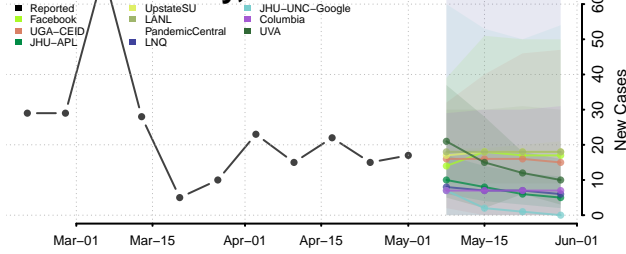

Kiowa County, Oklahoma

Latimer County, Oklahoma

Le Flore County, Oklahoma

Lincoln County, Oklahoma

Logan County, Oklahoma

Love County, Oklahoma

Major County, Oklahoma

Marshall County, Oklahoma