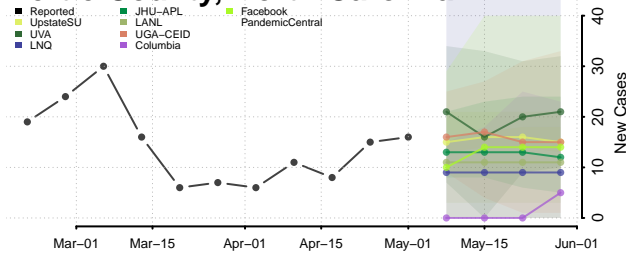

Alleghany County, North Carolina

Anson County, North Carolina

Ashe County, North Carolina

Avery County, North Carolina

Beaufort County, North Carolina

Bertie County, North Carolina

Bladen County, North Carolina