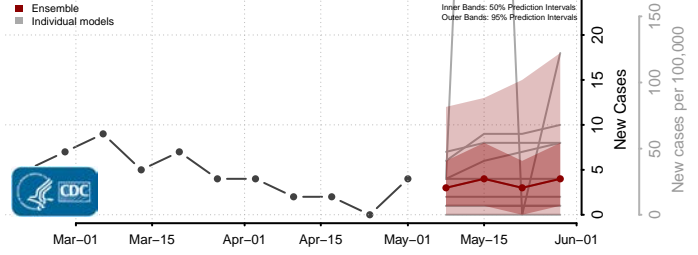

Nolan County, Texas