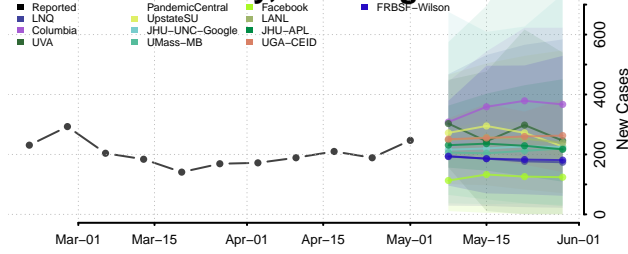

Whatcom County, Washington