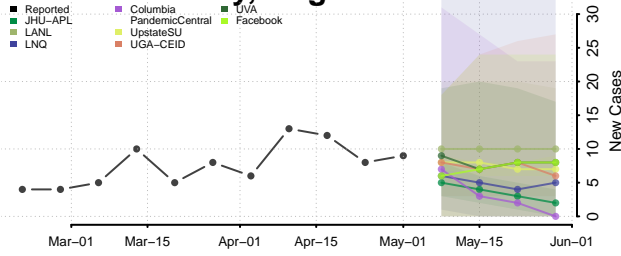

Madison County, Virginia