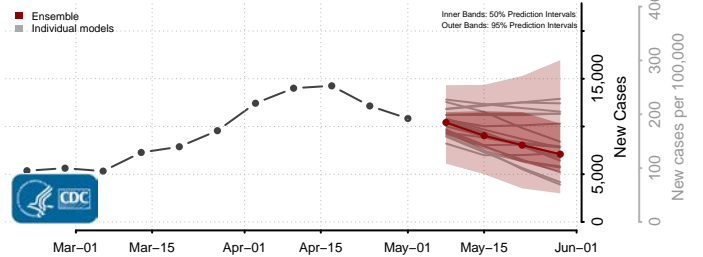

Wexford County, Michigan

Minnesota*

Aitkin County, Minnesota

Anoka County, Minnesota

*New weekly cases may decrease in this location over the next four weeks. For these locations, the ensemble forecast indicates a probability of 0.75 or greater that fewer cases will be reported in week four of the forecast than in the last reported week.