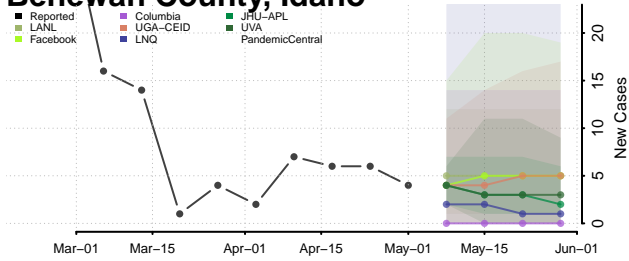

Benewah County, Idaho