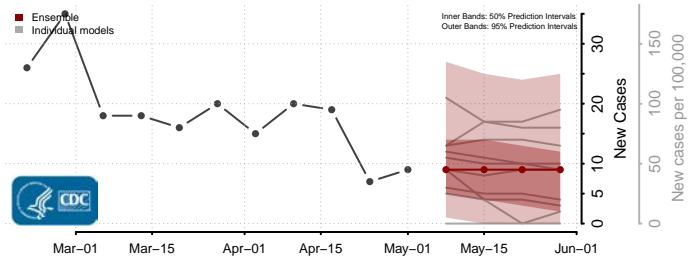

Wapello County, Iowa

Warren County, Iowa

Washington County, Iowa

Wayne County, Iowa

Webster County, Iowa

Winnebago County, Iowa

Winneshiek County, Iowa

Woodbury County, Iowa