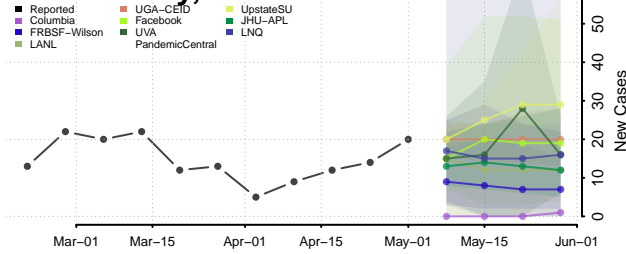

Moultrie County, Illinois

Ogle County, Illinois

Peoria County, Illinois

Perry County, Illinois

Piatt County, Illinois

Pike County, Illinois

Pope County, Illinois

Pulaski County, Illinois