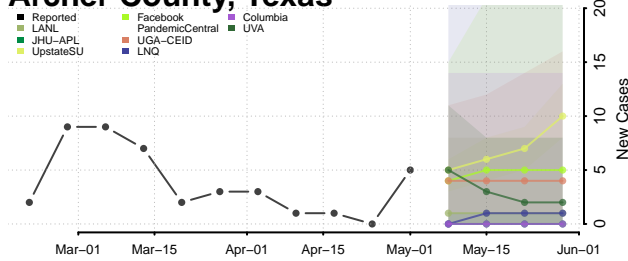

Archer County, Texas