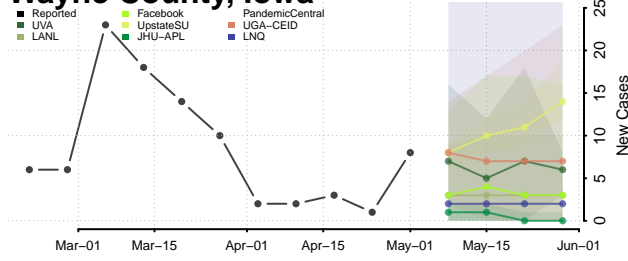

Wapello County, Iowa

Warren County, Iowa

Washington County, Iowa

Wayne County, Iowa

Webster County, Iowa

Winnebago County, Iowa

Winneshiek County, Iowa

Woodbury County, Iowa