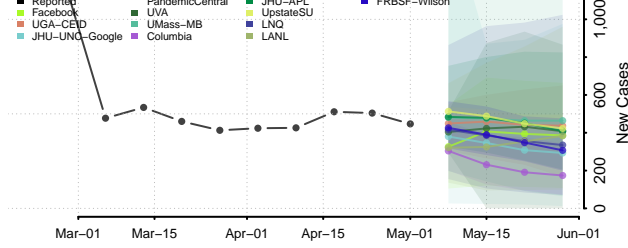

York County, South Carolina