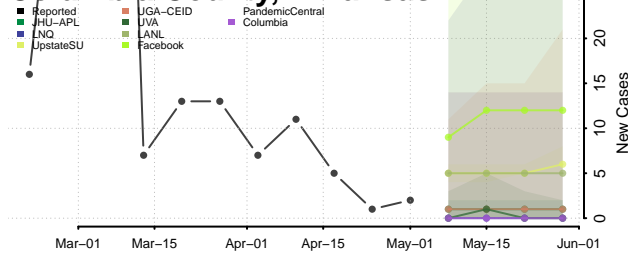

Columbia County, Arkansas