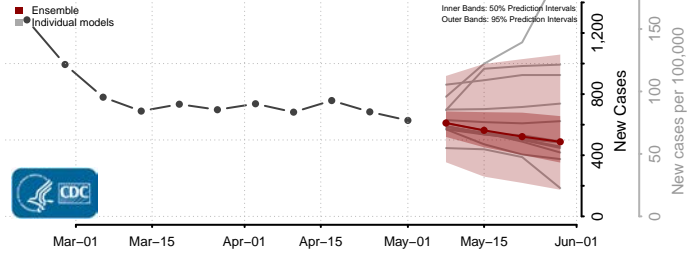

Hamilton County, Ohio