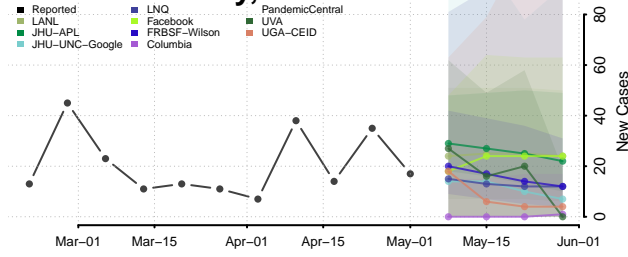

Vermilion County, Louisiana

Vernon County, Louisiana

Washington County, Louisiana

Webster County, Louisiana

West Baton Rouge County, Louisiana

West Carroll County, Louisiana

West Feliciana County, Louisiana