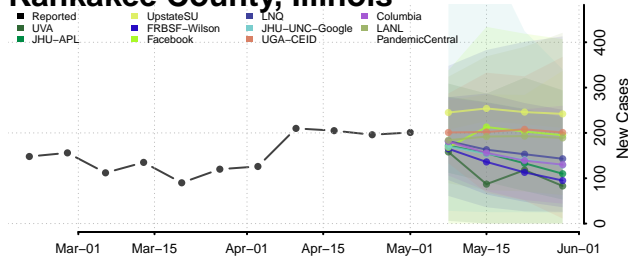

Kankakee County, Illinois