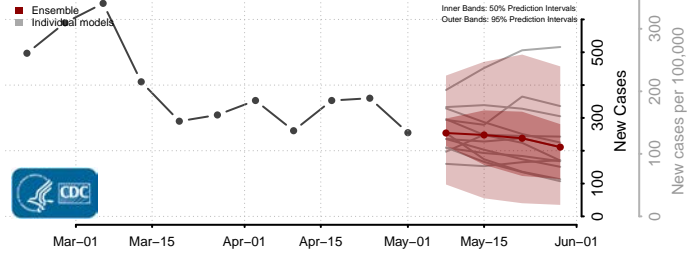

Broome County, New York