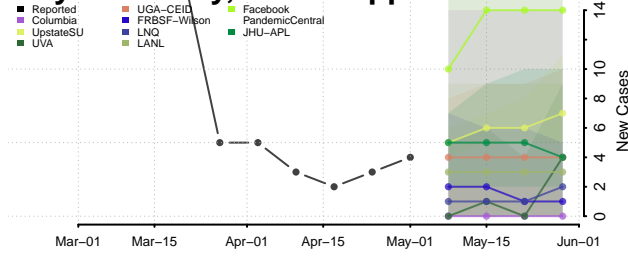

Wayne County, Mississippi