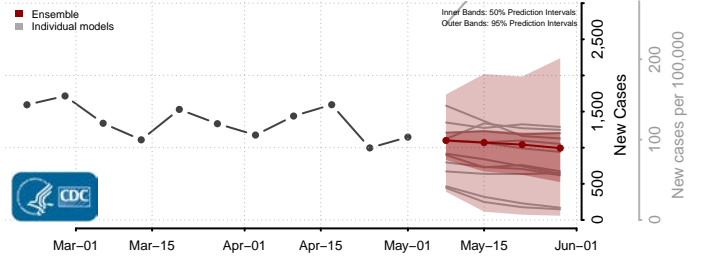

Swain County, North Carolina

Transylvania County, North Carolina

Tyrrell County, North Carolina

Union County, North Carolina

Vance County, North Carolina

Wake County, North Carolina

Warren County, North Carolina