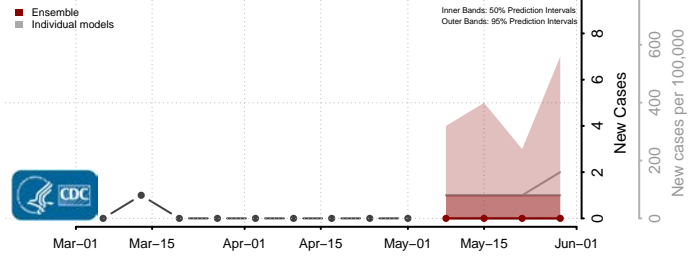

Carter County, Montana