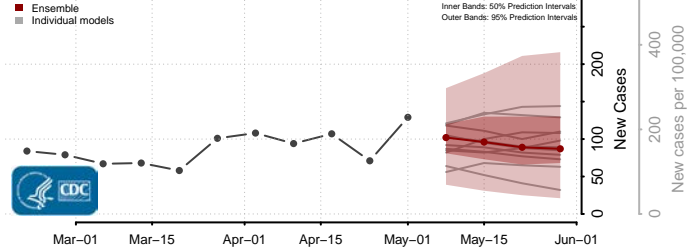

Pleasants County, West Virginia

Pocahontas County, West Virginia

Preston County, West Virginia

Putnam County, West Virginia

Raleigh County, West Virginia

Randolph County, West Virginia

Ritchie County, West Virginia