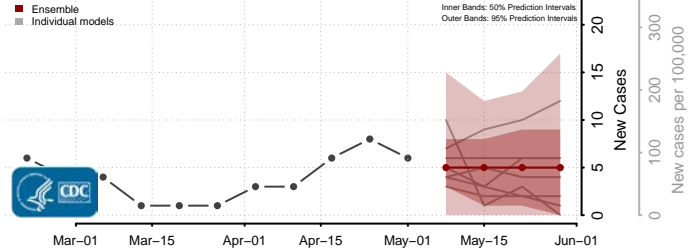

Moody County, South Dakota