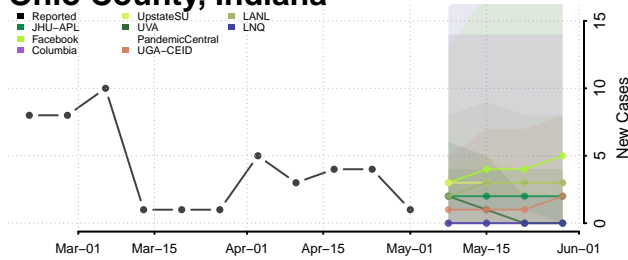

Morgan County, Indiana

Newton County, Indiana

Noble County, Indiana

Ohio County, Indiana

Orange County, Indiana

Owen County, Indiana

Parke County, Indiana

Perry County, Indiana