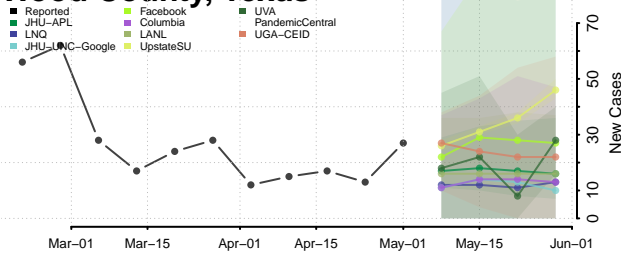

Wilson County, Texas

Winkler County, Texas

Wise County, Texas

Wood County, Texas

Yoakum County, Texas

Young County, Texas

Zapata County, Texas

Zavala County, Texas