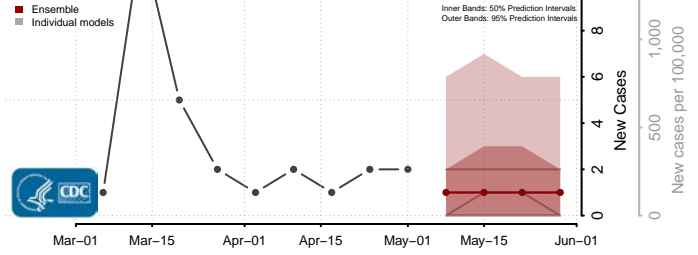

Kent County, Texas