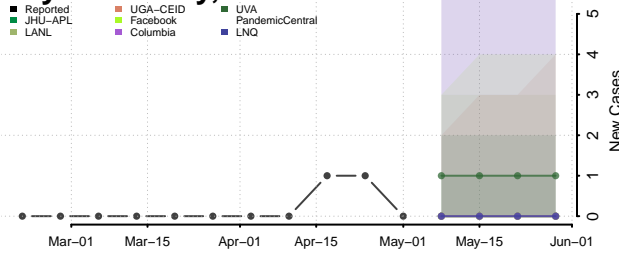

Hayes County, Nebraska