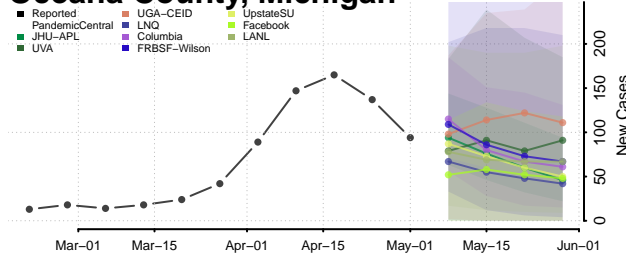

Montcalm County, Michigan

Montmorency County, Michigan

Muskegon County, Michigan

Newaygo County, Michigan

Oakland County, Michigan

Oceana County, Michigan

Ogemaw County, Michigan

Ontonagon County, Michigan