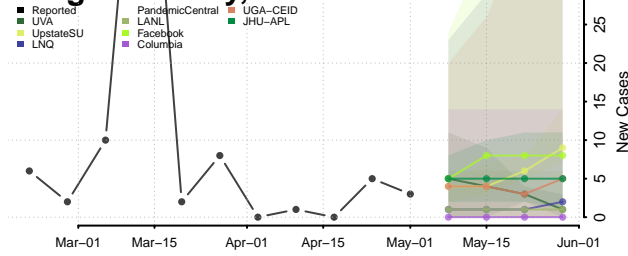

Morgan County, Missouri