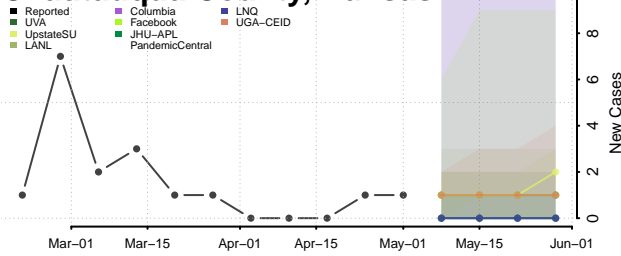

Barber County, Kansas

Barton County, Kansas

Bourbon County, Kansas

Brown County, Kansas

Butler County, Kansas

Chase County, Kansas

Chautauqua County, Kansas

Cherokee County, Kansas