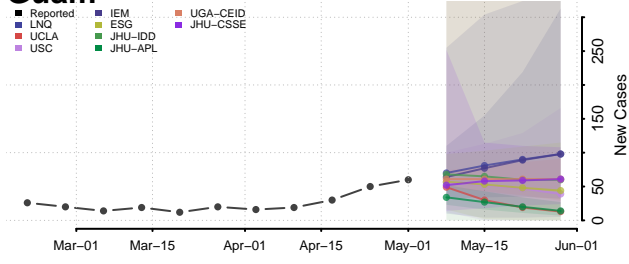

White County, Georgia

Whitfield County, Georgia

Wilcox County, Georgia

Wilkes County, Georgia

Wilkinson County, Georgia

Worth County, Georgia

Guam

Hawaii