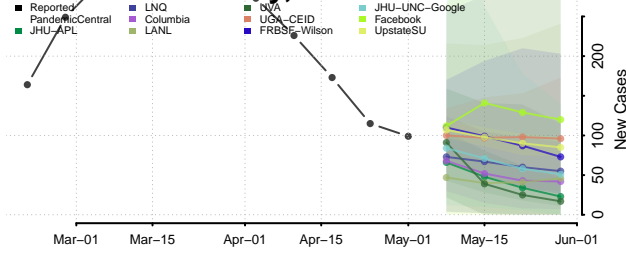

Bannock County, Idaho

Bear Lake County, Idaho

Benewah County, Idaho

Bingham County, Idaho

Blaine County, Idaho

Boise County, Idaho

Bonner County, Idaho

Bonneville County, Idaho