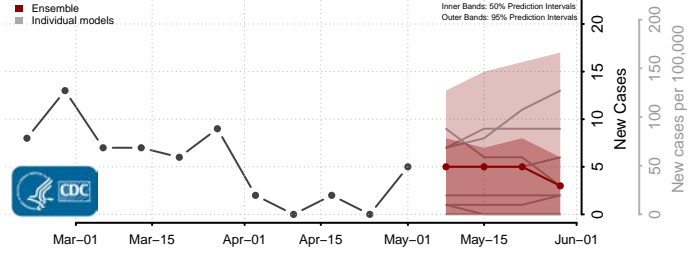

Meade County, Kansas

Miami County, Kansas

Mitchell County, Kansas

Montgomery County, Kansas

Morris County, Kansas

Morton County, Kansas

Nemaha County, Kansas

Neosho County, Kansas