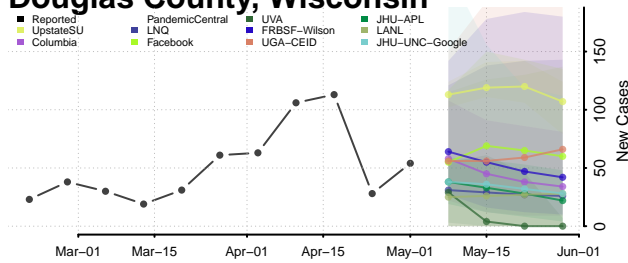

Douglas County, Wisconsin