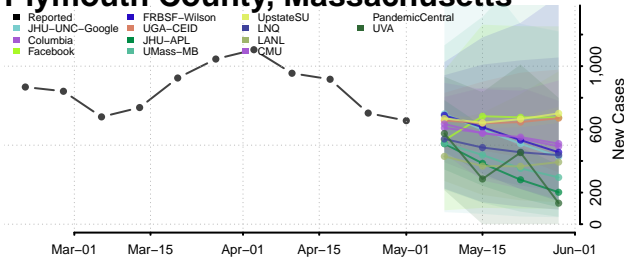

Plymouth County, Massachusetts

Suffolk County, Massachusetts

Worcester County, Massachusetts

Michigan*

Alcona County, Michigan

Alger County, Michigan

*New weekly cases may decrease in this location over the next four weeks. For these locations, the ensemble forecast indicates a probability of 0.75 or greater that fewer cases will be reported in week four of the forecast than in the last reported week.