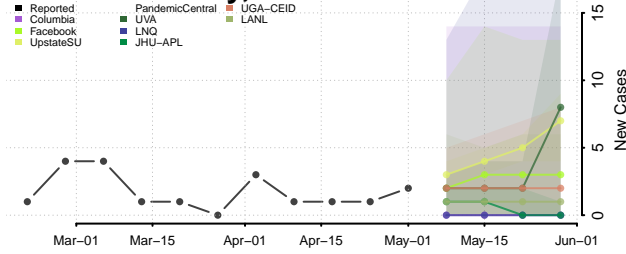

Stanton County, Nebraska