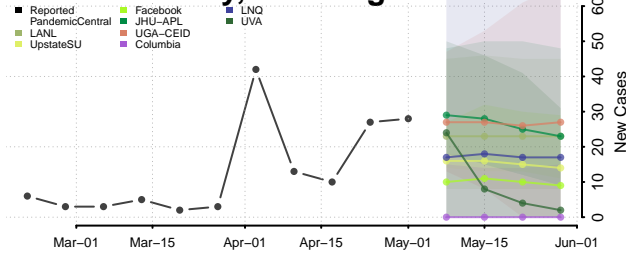

Lincoln County, Washington