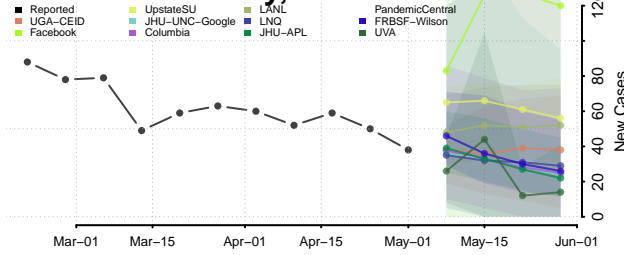

Eau Claire County, Wisconsin