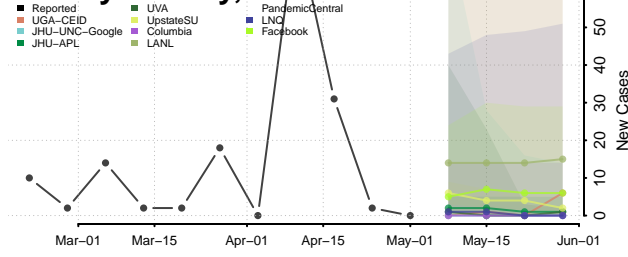

Crosby County, Texas