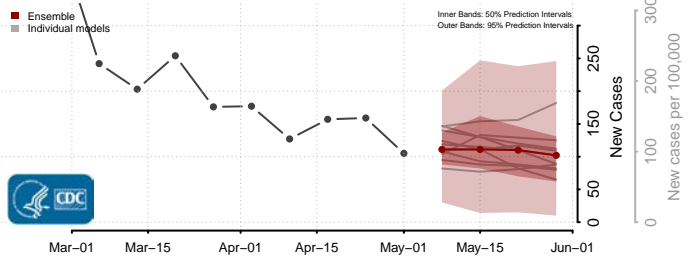

Bartow County, Georgia