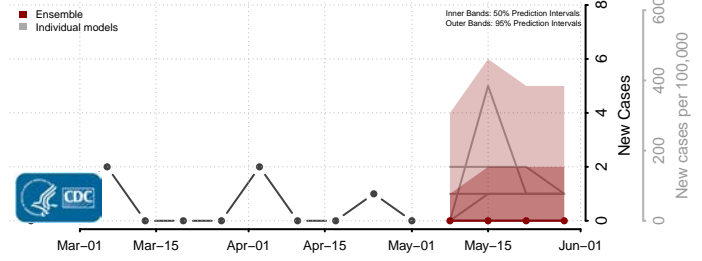

Haakon County, South Dakota

Hamlin County, South Dakota

Hand County, South Dakota

Hanson County, South Dakota

Harding County, South Dakota

Hughes County, South Dakota

Hutchinson County, South Dakota

Hyde County, South Dakota