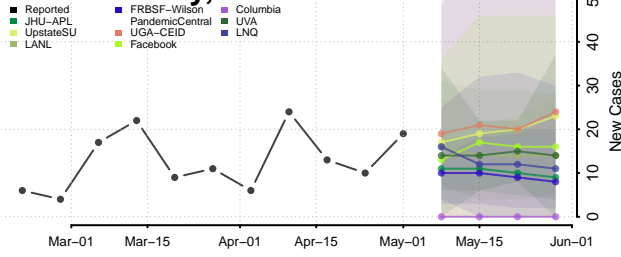

Morgan County, Indiana

Newton County, Indiana

Noble County, Indiana

Ohio County, Indiana

Orange County, Indiana

Owen County, Indiana

Parke County, Indiana

Perry County, Indiana