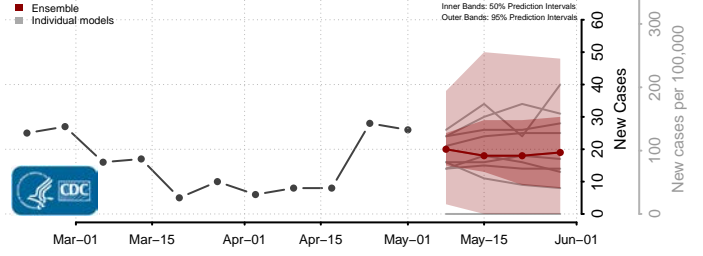

Lincoln County, New Mexico