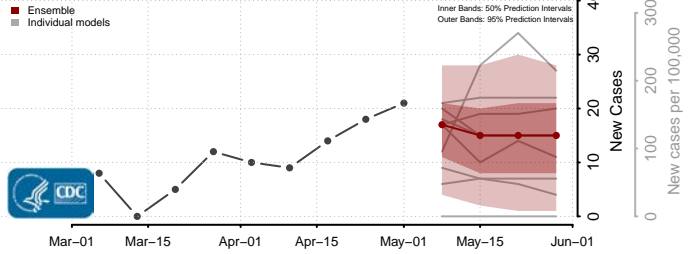

Summers County, West Virginia