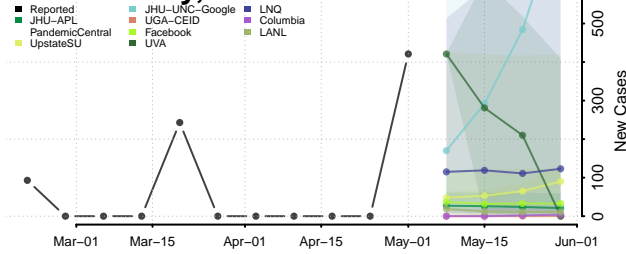

Hunt County, Texas