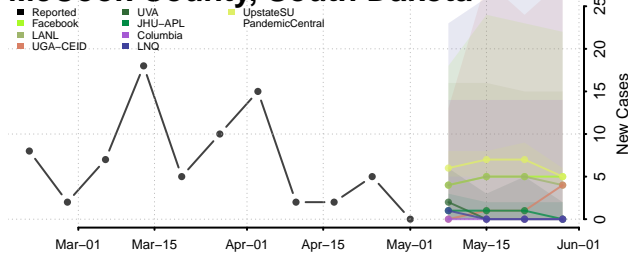

McCook County, South Dakota