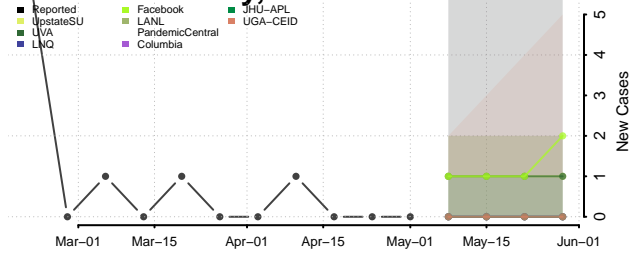

Osborne County, Kansas