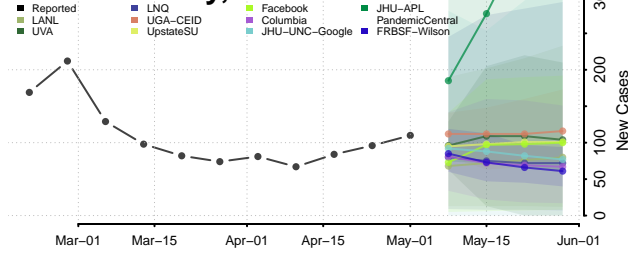

Moore County, North Carolina