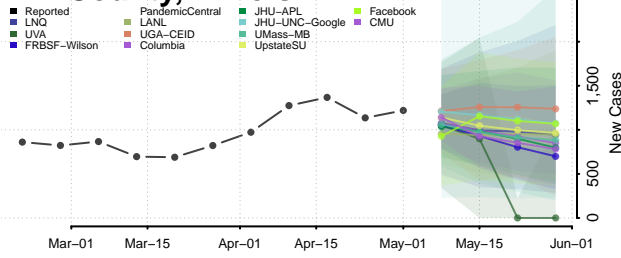

Warren County, Illinois

Washington County, Illinois

Wayne County, Illinois

White County, Illinois

Whiteside County, Illinois

Will County, Illinois

Williamson County, Illinois

Winnebago County, Illinois