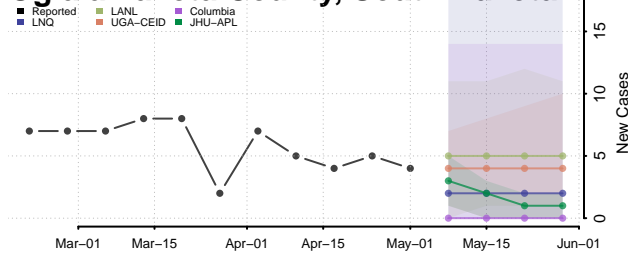

Oglala Lakota County, South Dakota