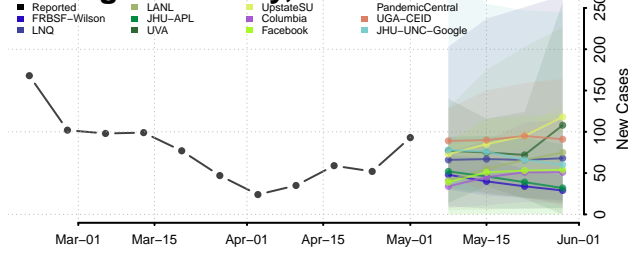

Darlington County, South Carolina