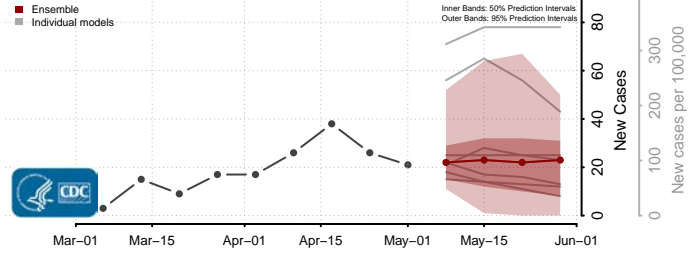

Menominee County, Michigan