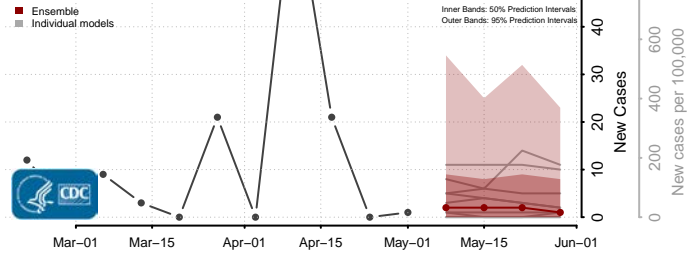

Garza County, Texas