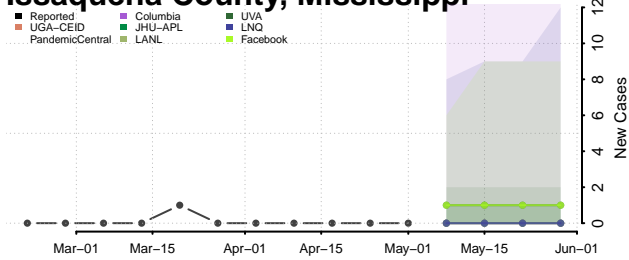

Greene County, Mississippi

Grenada County, Mississippi

Hancock County, Mississippi

Harrison County, Mississippi

Hinds County, Mississippi

Holmes County, Mississippi

Humphreys County, Mississippi

Issaquena County, Mississippi