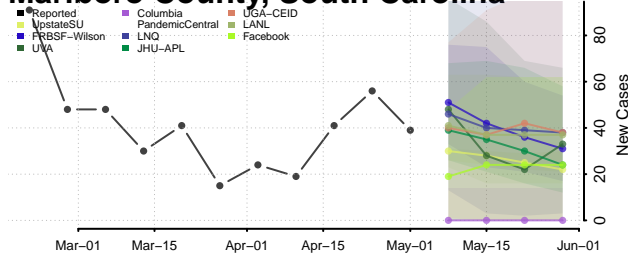

Marlboro County, South Carolina