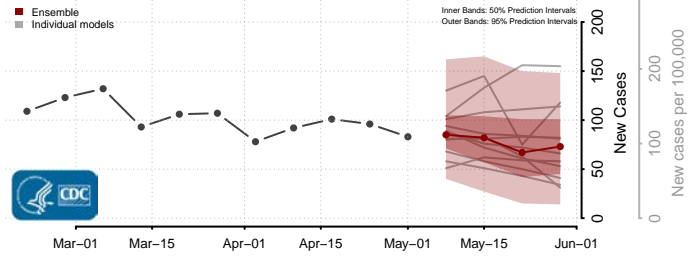

Cheshire County, New Hampshire