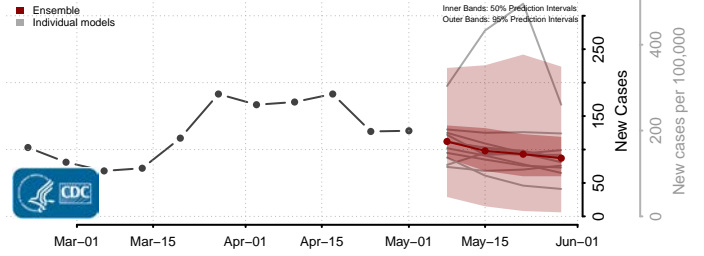

Carbon County, Pennsylvania