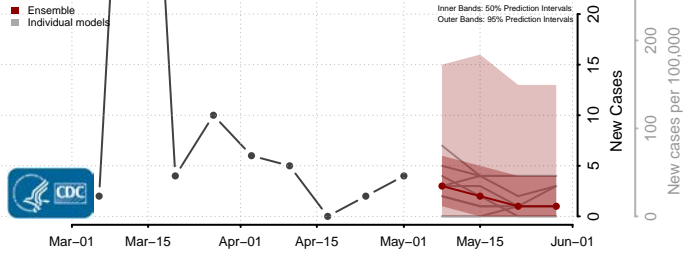

Maries County, Missouri