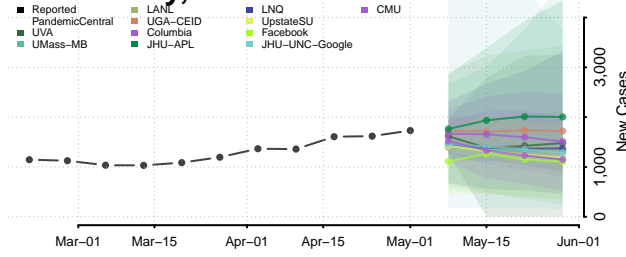

Hillsborough County, Florida

Holmes County, Florida

Indian River County, Florida

Jackson County, Florida

Jefferson County, Florida

Lafayette County, Florida

Lake County, Florida

Lee County, Florida