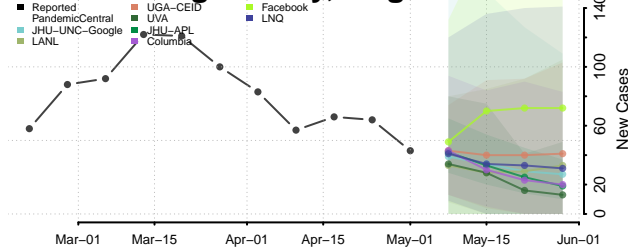

Goochland County, Virginia

Grayson County, Virginia

Greene County, Virginia

Greensville County, Virginia

Halifax County, Virginia

Hampton County, Virginia

Hanover County, Virginia

Harrisonburg County, Virginia