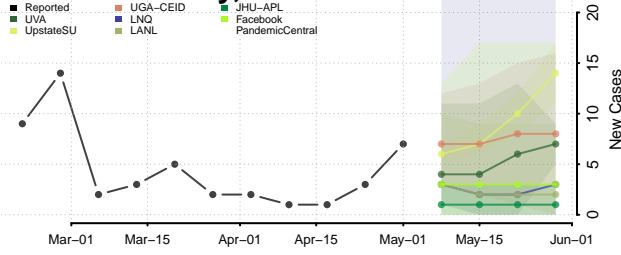

Newton County, Arkansas