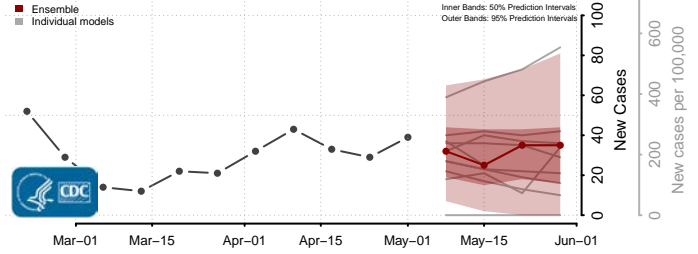

Roseau County, Minnesota