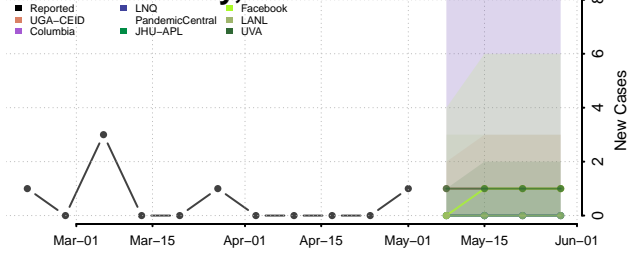

Furnas County, Nebraska

Gage County, Nebraska

Garden County, Nebraska

Garfield County, Nebraska

Gosper County, Nebraska

Grant County, Nebraska

Greeley County, Nebraska

Hall County, Nebraska