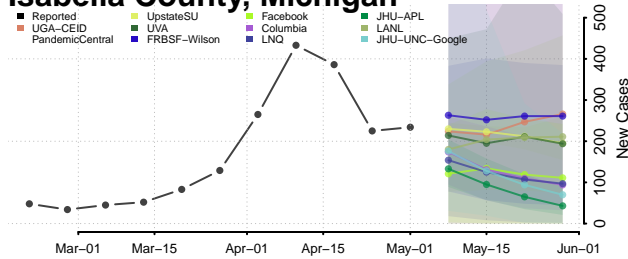

Isabella County, Michigan