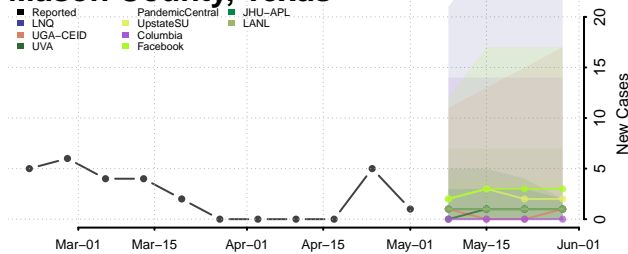

Mason County, Texas