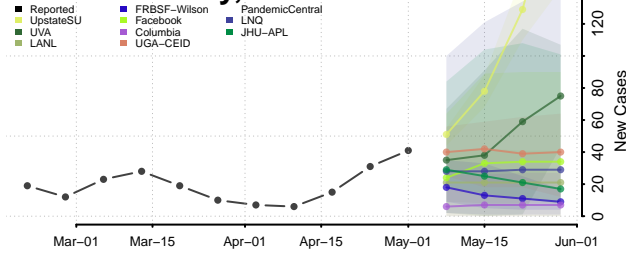

Juneau County, Wisconsin