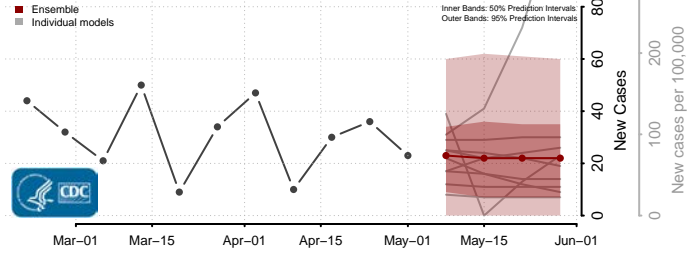

Ottawa County, Oklahoma