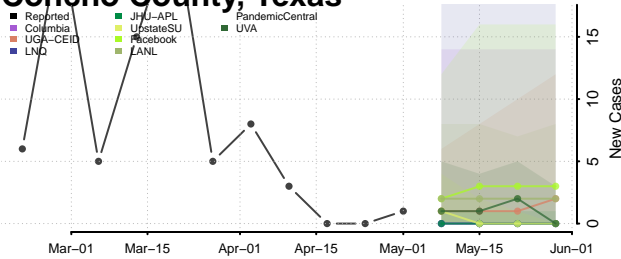

Concho County, Texas