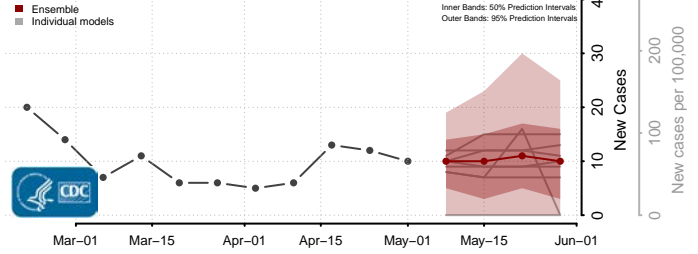

Union County, Florida