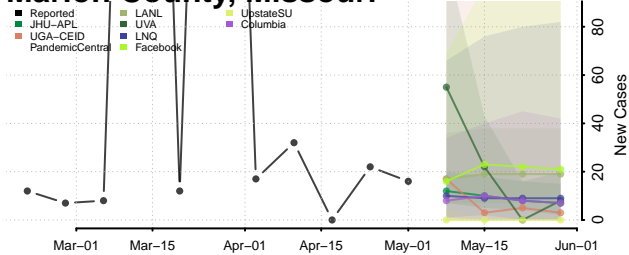

Marion County, Missouri