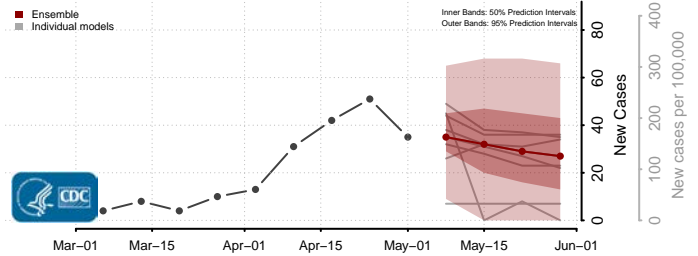

Hennepin County, Minnesota

Houston County, Minnesota

Hubbard County, Minnesota

Isanti County, Minnesota

Itasca County, Minnesota

Jackson County, Minnesota

Lake of the Woods County, Minnesota

Le Sueur County, Minnesota