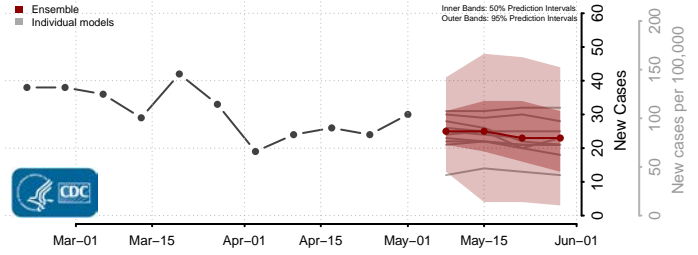

Rusk County, Texas

Sabine County, Texas

San Augustine County, Texas

San Jacinto County, Texas

San Patricio County, Texas

San Saba County, Texas

Schleicher County, Texas

Scurry County, Texas