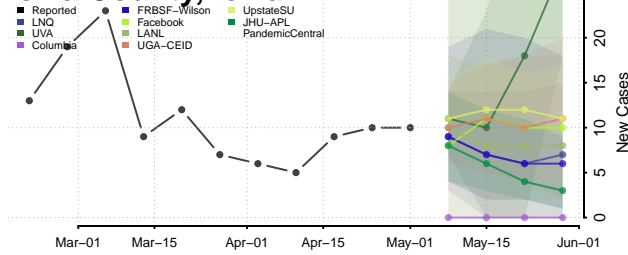

Hardin County, Iowa

Harrison County, Iowa

Henry County, Iowa

Howard County, Iowa

Humboldt County, Iowa

Ida County, Iowa

Iowa County, Iowa

Jackson County, Iowa