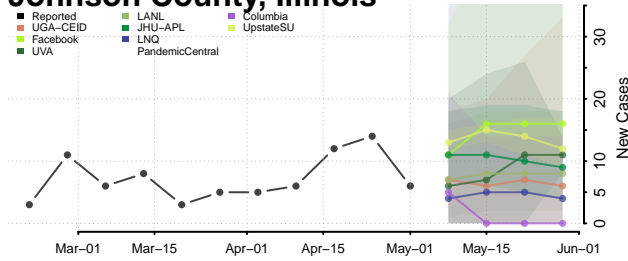

Iroquois County, Illinois

Jackson County, Illinois

Jasper County, Illinois

Jefferson County, Illinois

Jersey County, Illinois

Jo Daviess County, Illinois

Johnson County, Illinois

Kane County, Illinois