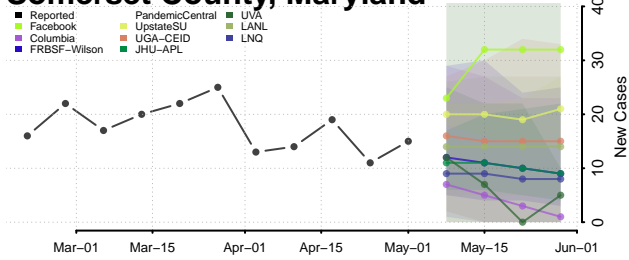

Somerset County, Maryland