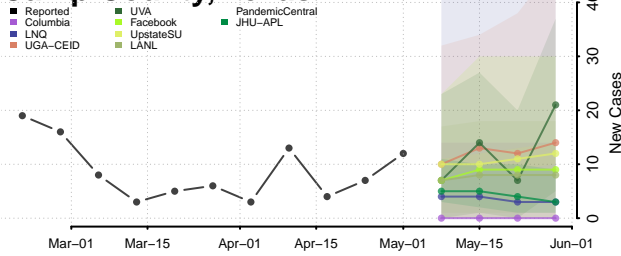

Camp County, Texas