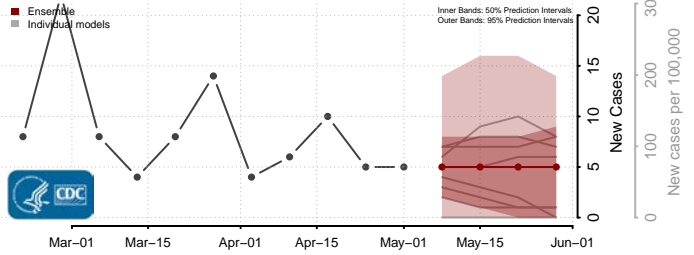

Deuel County, South Dakota

Dewey County, South Dakota

Douglas County, South Dakota

Edmunds County, South Dakota

Fall River County, South Dakota

Faulk County, South Dakota

Grant County, South Dakota

Gregory County, South Dakota