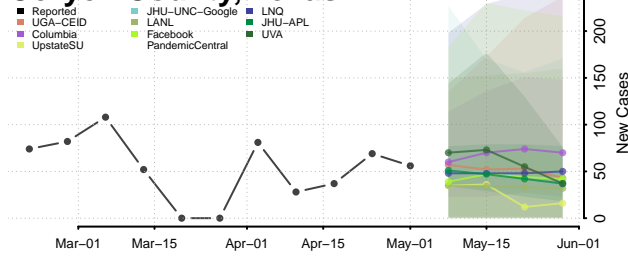

Coryell County, Texas