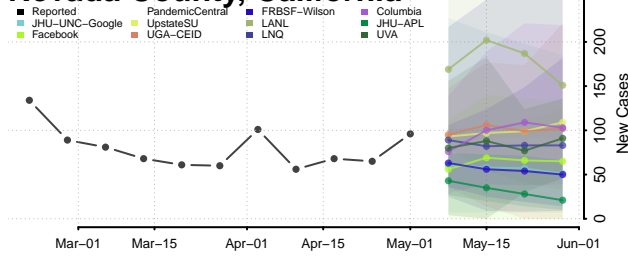

Mono County, California

Monterey County, California

Napa County, California

Nevada County, California

Orange County, California

Placer County, California

Plumas County, California

Riverside County, California