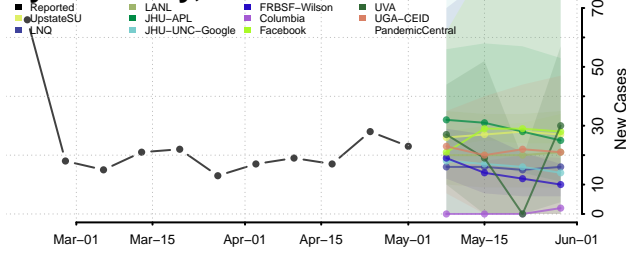

Dyer County, Tennessee