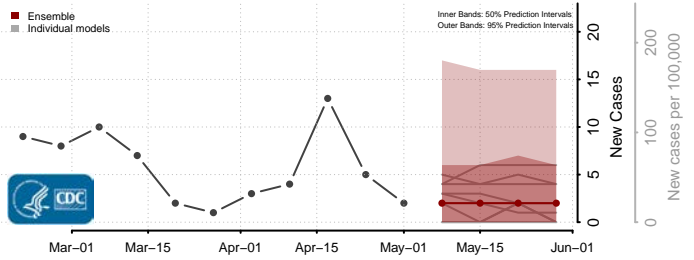

Blaine County, Oklahoma