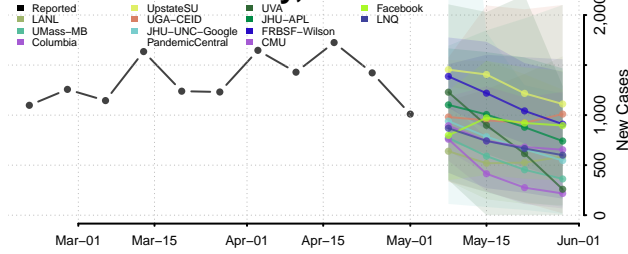

New London County, Connecticut

Tolland County, Connecticut

Windham County, Connecticut

Delaware*

Kent County, Delaware

New Castle County, Delaware

*New weekly cases may decrease in this location over the next four weeks. For these locations, the ensemble forecast indicates a probability of 0.75 or greater that fewer cases will be reported in week four of the forecast than in the last reported week.