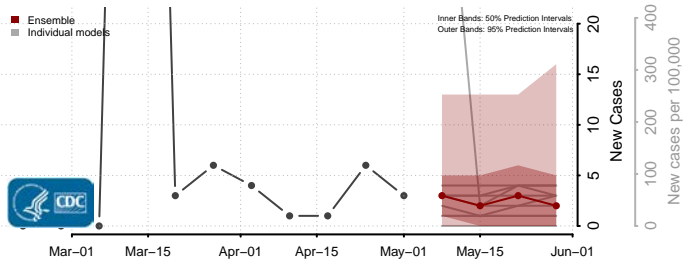

Atchison County, Missouri