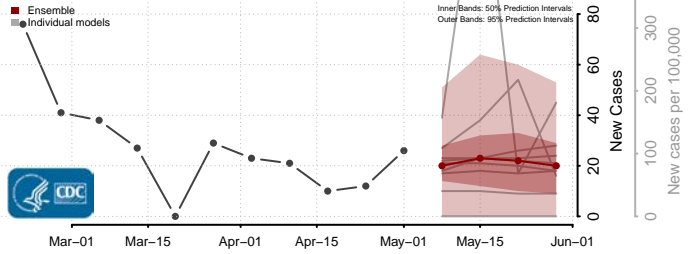

Milam County, Texas