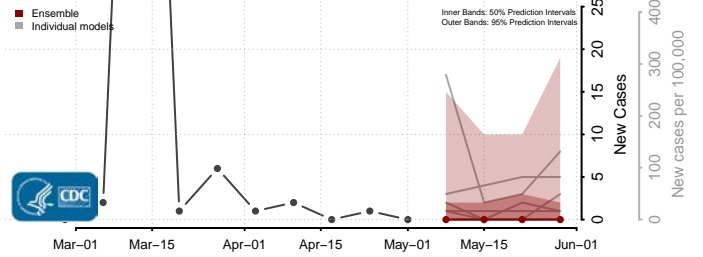

Sullivan County, Missouri