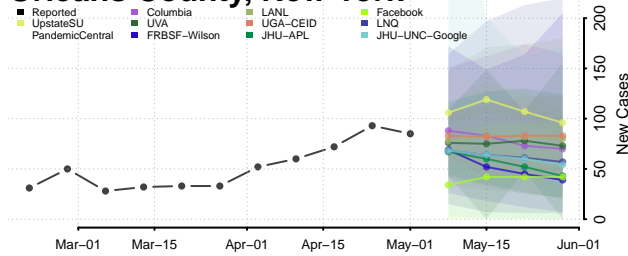

Onondaga County, New York

Ontario County, New York

Orange County, New York

Orleans County, New York

Oswego County, New York

Otsego County, New York

Putnam County, New York

Queens County, New York