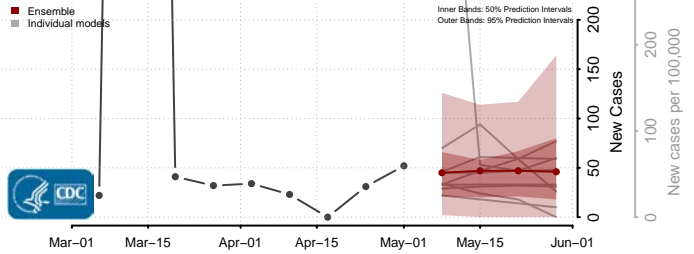

Buchanan County, Missouri