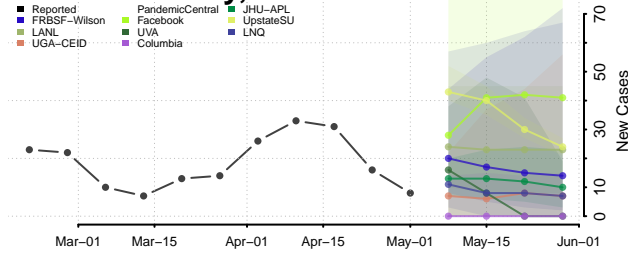

Lincoln County, Wisconsin