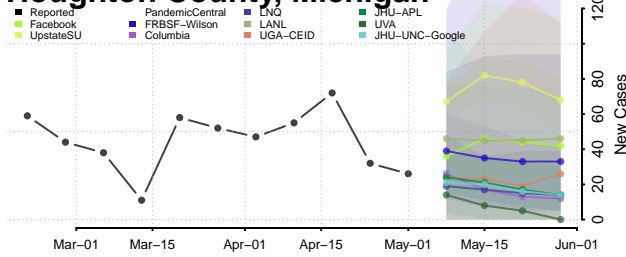

Gogebic County, Michigan

Grand Traverse County, Michigan

Gratiot County, Michigan

Hillsdale County, Michigan

Houghton County, Michigan

Huron County, Michigan

Ingham County, Michigan

Ionia County, Michigan