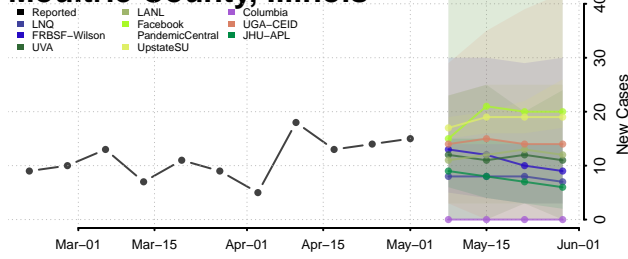

Moultrie County, Illinois