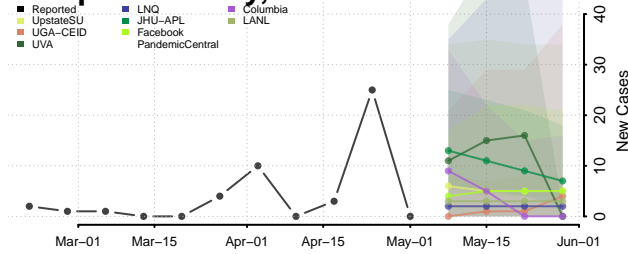

Hemphill County, Texas