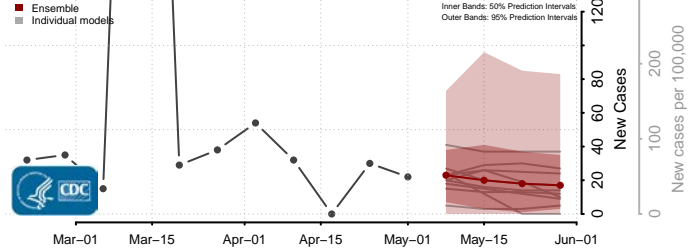

Phelps County, Missouri