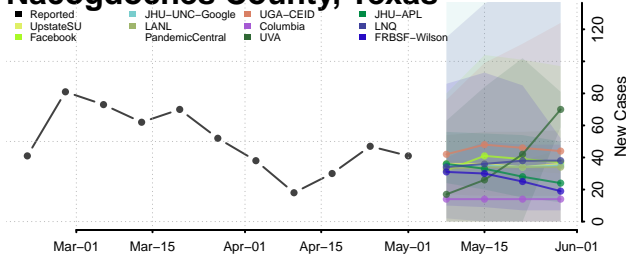

Nacogdoches County, Texas