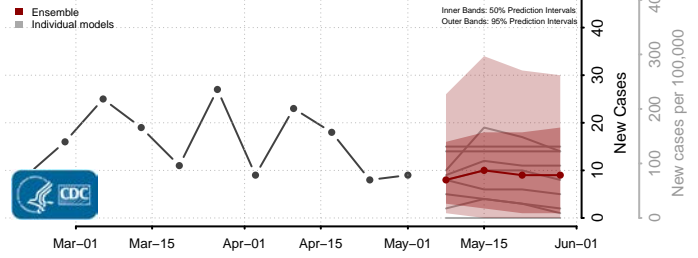

Scott County, Iowa

Shelby County, Iowa

Sioux County, Iowa

Story County, Iowa

Tama County, Iowa

Taylor County, Iowa

Union County, Iowa

Van Buren County, Iowa