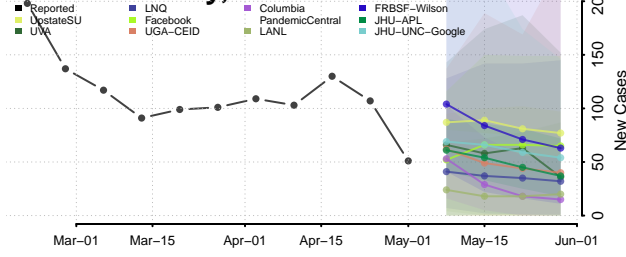

Fulton County, New York