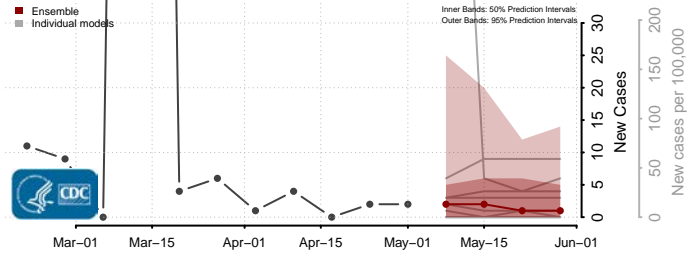

Livingston County, Missouri