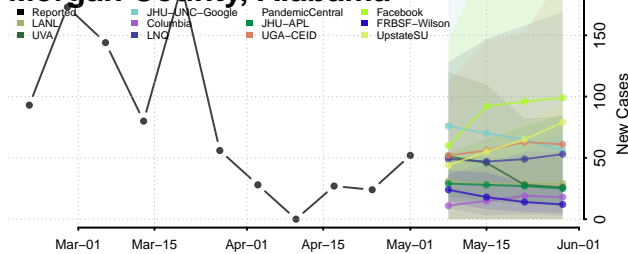

Morgan County, Alabama