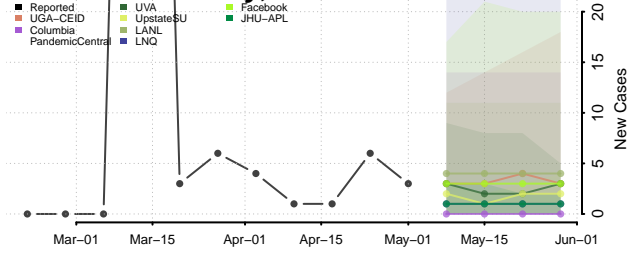

Atchison County, Missouri