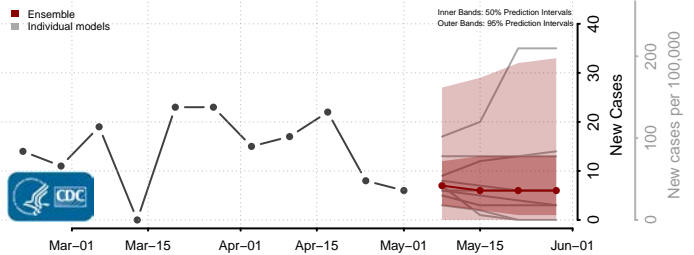

Taylor County, West Virginia