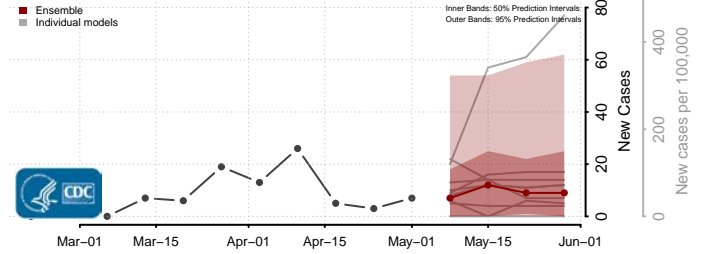

Rusk County, Texas

Sabine County, Texas

San Augustine County, Texas

San Jacinto County, Texas

San Patricio County, Texas

San Saba County, Texas

Schleicher County, Texas

Scurry County, Texas