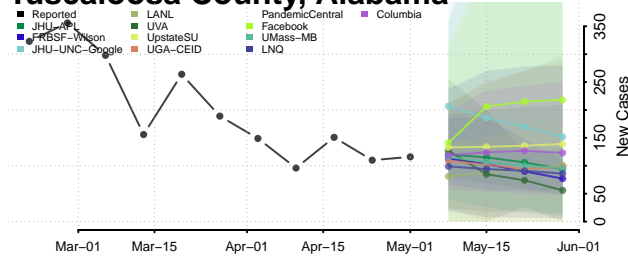

St. Clair County, Alabama

Sumter County, Alabama

Talladega County, Alabama

Tallapoosa County, Alabama

Tuscaloosa County, Alabama

Walker County, Alabama

Washington County, Alabama

Wilcox County, Alabama