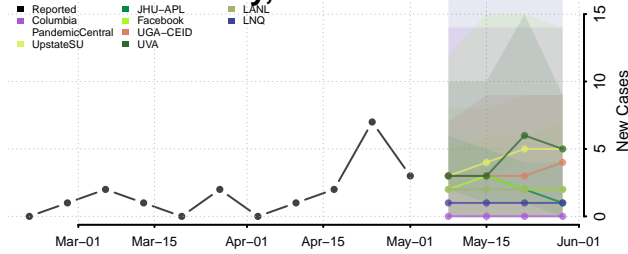

McIntosh County, North Dakota