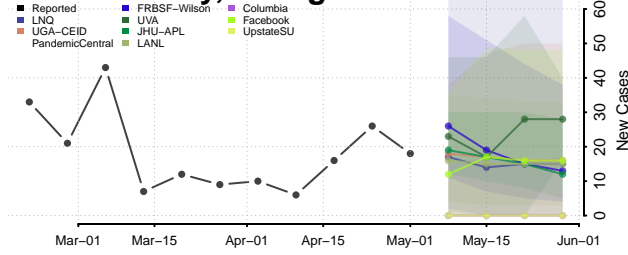

Toombs County, Georgia

Towns County, Georgia

Treutlen County, Georgia

Troup County, Georgia

Turner County, Georgia

Twiggs County, Georgia

Union County, Georgia

Upson County, Georgia