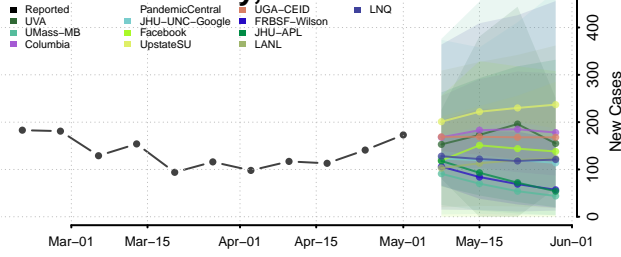

Kootenai County, Idaho