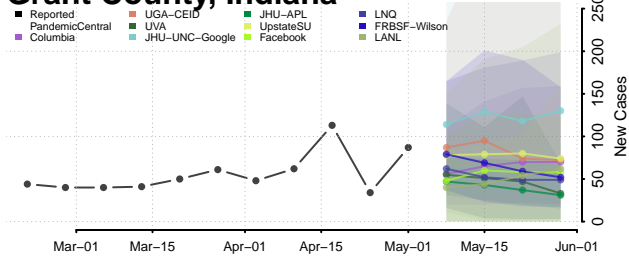

Fountain County, Indiana

Franklin County, Indiana

Fulton County, Indiana

Gibson County, Indiana

Grant County, Indiana

Greene County, Indiana

Hamilton County, Indiana

Hancock County, Indiana