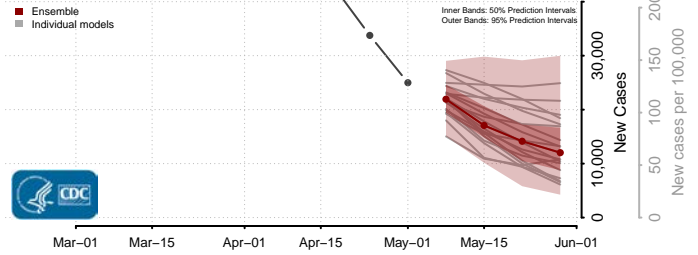

Taos County, New Mexico

Torrance County, New Mexico

Union County, New Mexico

Valencia County, New Mexico

New York*

Albany County, New York

*New weekly cases may decrease in this location over the next four weeks. For these locations, the ensemble forecast indicates a probability of 0.75 or greater that fewer cases will be reported in week four of the forecast than in the last reported week.