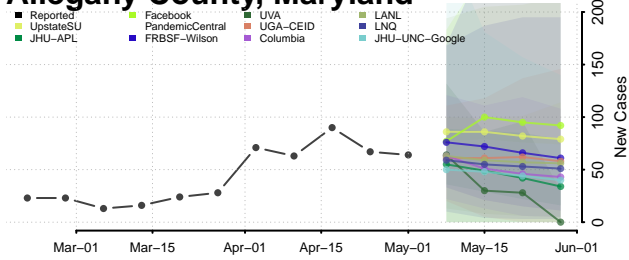

Allegany County, Maryland