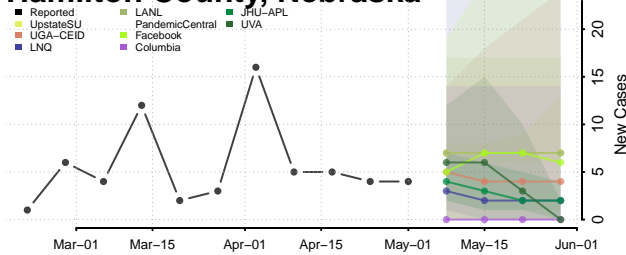

Hamilton County, Nebraska