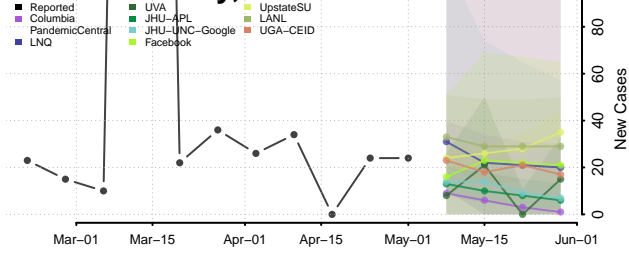

Warren County, Missouri