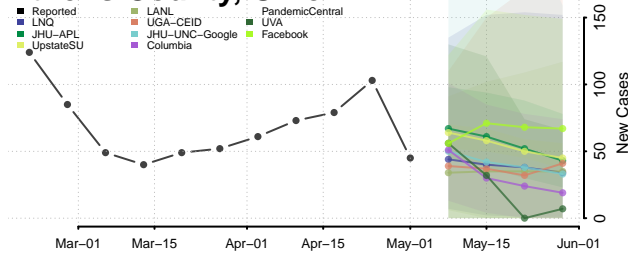

Athens County, Ohio