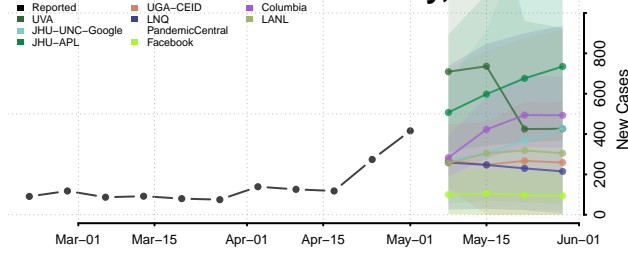

Copper River County, Alaska

Denali County, Alaska

Dillingham County, Alaska

Fairbanks North Star County, Alaska

Haines County, Alaska

Hoonah-Angoon County, Alaska

Juneau County, Alaska

Kenai Peninsula County, Alaska