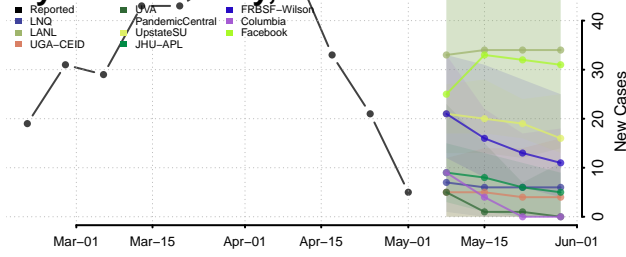

Plymouth County, Iowa