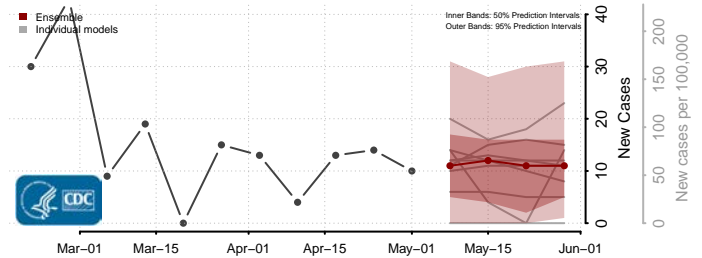

Georgia*

Appling County, Georgia

*New weekly cases may decrease in this location over the next four weeks. For these locations, the ensemble forecast indicates a probability of 0.75 or greater that fewer cases will be reported in week four of the forecast than in the last reported week.