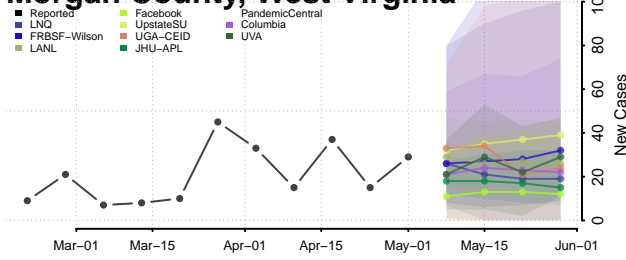

Morgan County, West Virginia