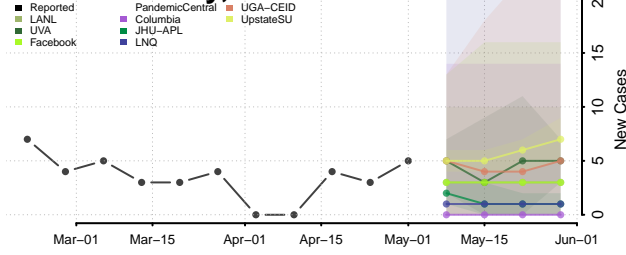

Logan County, Nebraska

Loup County, Nebraska

Madison County, Nebraska

McPherson County, Nebraska

Merrick County, Nebraska

Morrill County, Nebraska

Nance County, Nebraska

Nemaha County, Nebraska