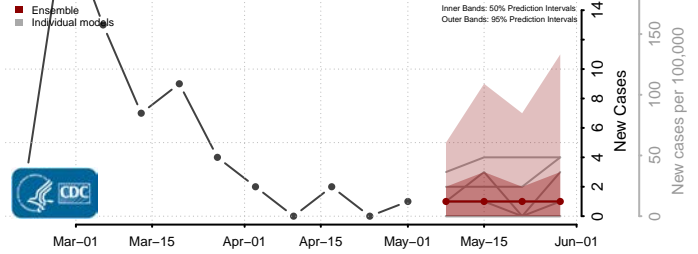

Neyada County, Arkansas