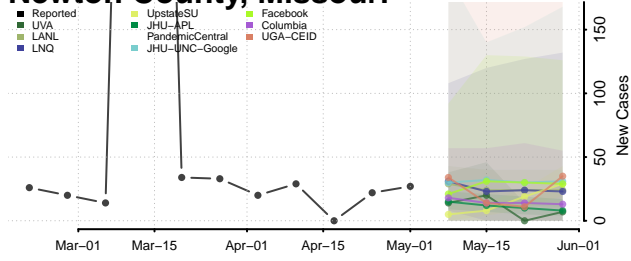

Newton County, Missouri