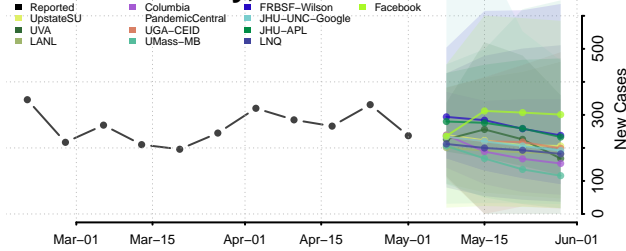

Sussex County, Delaware

District of Columbia*

Florida*

Alachua County, Florida

Baker County, Florida

Bay County, Florida

*New weekly cases may decrease in this location over the next four weeks. For these locations, the ensemble forecast indicates a probability of 0.75 or greater that fewer cases will be reported in week four of the forecast than in the last reported week.