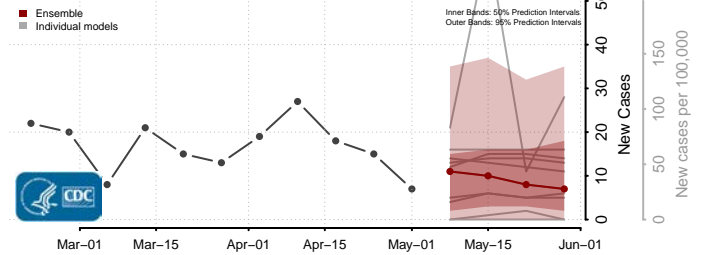

Shelby County, Texas