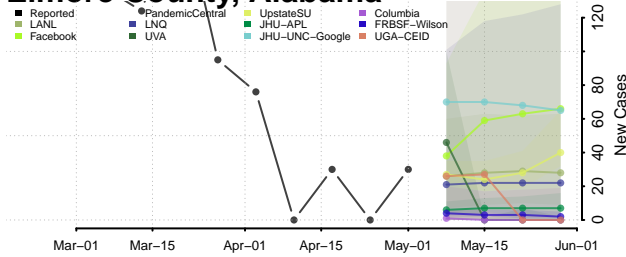

Crenshaw County, Alabama

Cullman County, Alabama

Dale County, Alabama

Dallas County, Alabama

DeKalb County, Alabama

Elmore County, Alabama

Escambia County, Alabama

Etowah County, Alabama