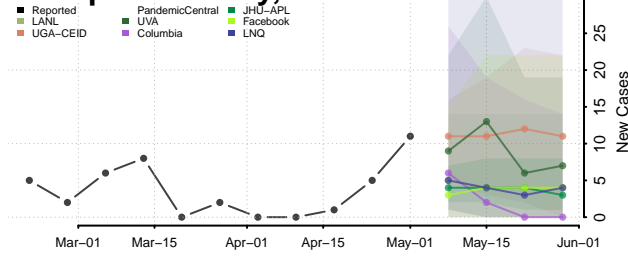

Hudspeth County, Texas