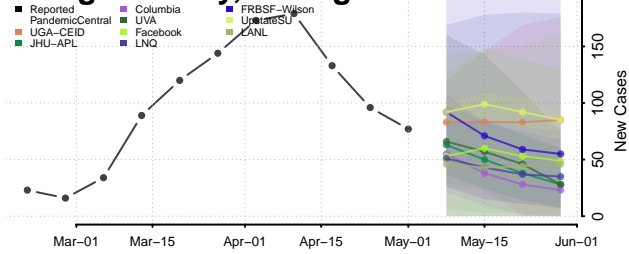

Otsego County, Michigan