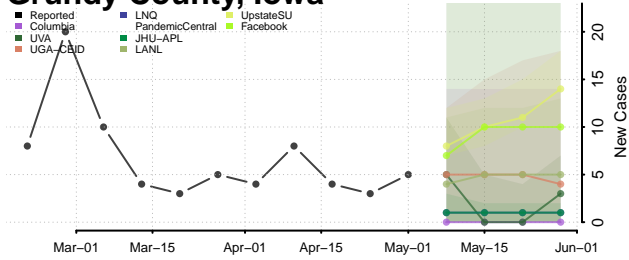

Floyd County, Iowa

Franklin County, Iowa

Fremont County, Iowa

Greene County, Iowa

Grundy County, Iowa

Guthrie County, Iowa

Hamilton County, Iowa

Hancock County, Iowa