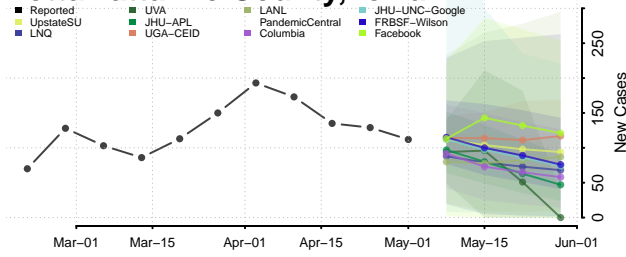

Pottawattamie County, Iowa