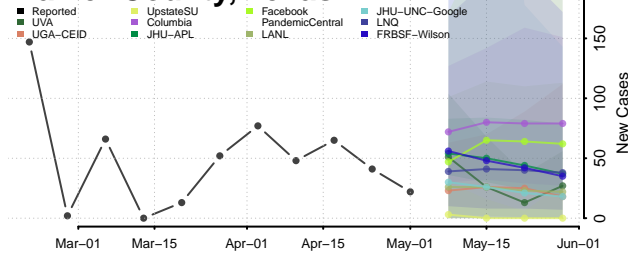

Upton County, Texas

Uvalde County, Texas

Val Verde County, Texas

Van Zandt County, Texas

Victoria County, Texas

Walker County, Texas

Waller County, Texas

Ward County, Texas