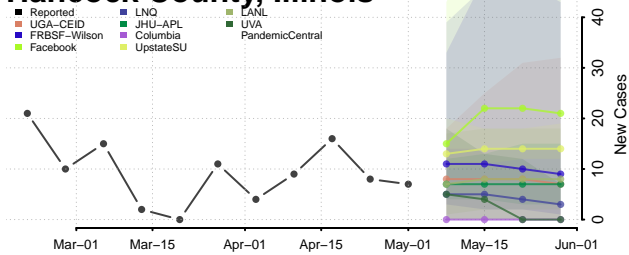

Gallatin County, Illinois

Greene County, Illinois

Grundy County, Illinois

Hamilton County, Illinois

Hancock County, Illinois

Hardin County, Illinois

Henderson County, Illinois

Henry County, Illinois