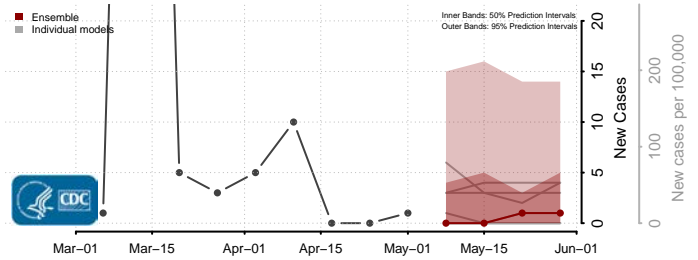

Dade County, Missouri