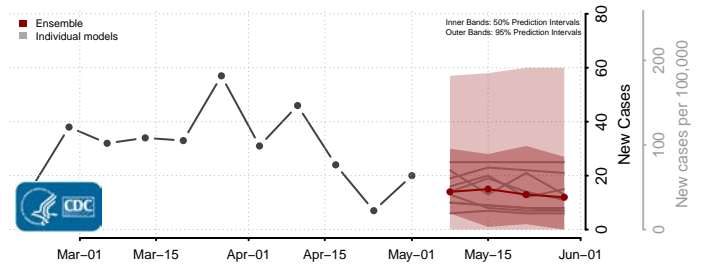

Jefferson Davis County, Louisiana