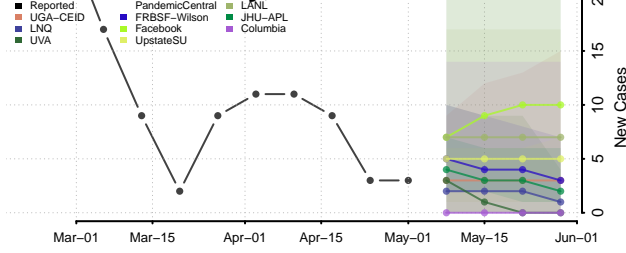

McIntosh County, Oklahoma