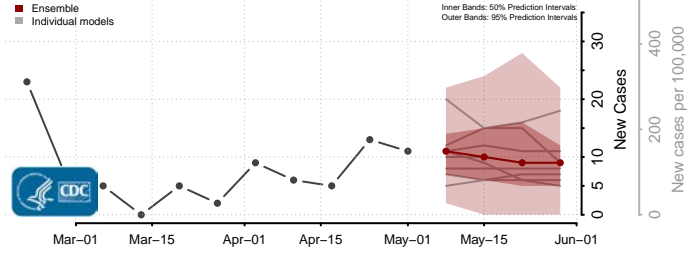

Curry County, Oregon

Deschutes County, Oregon

Douglas County, Oregon

Gilliam County, Oregon

Grant County, Oregon

Harney County, Oregon

Hood River County, Oregon

Jackson County, Oregon