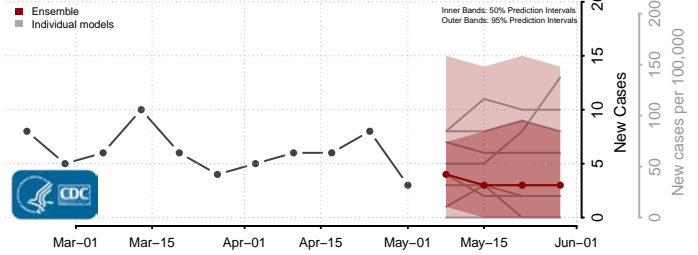

Kidder County, North Dakota

LaMoure County, North Dakota

Logan County, North Dakota

McHenry County, North Dakota

McIntosh County, North Dakota

McKenzie County, North Dakota

McLean County, North Dakota

Mercer County, North Dakota