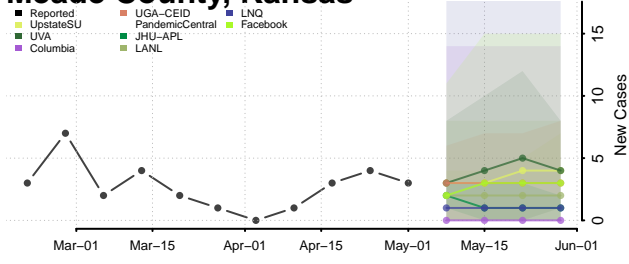

Meade County, Kansas