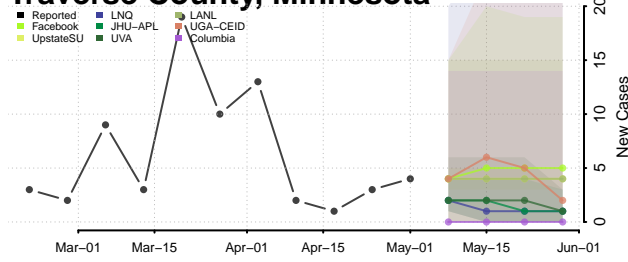

Stearns County, Minnesota

Steele County, Minnesota

Stevens County, Minnesota

Swift County, Minnesota

Todd County, Minnesota

Traverse County, Minnesota

Wabasha County, Minnesota

Wadena County, Minnesota