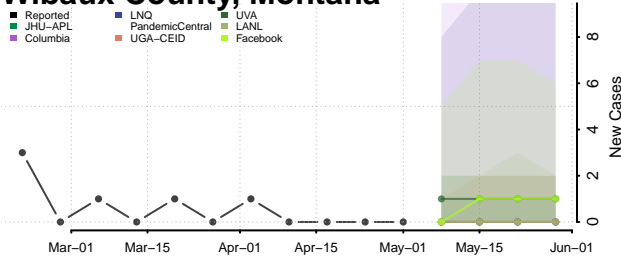

Treasure County, Montana

Valley County, Montana

Wheatland County, Montana

Wibaux County, Montana

Yellowstone County, Montana

Nebraska*

*New weekly cases may decrease in this location over the next four weeks. For these locations, the ensemble forecast indicates a probability of 0.75 or greater that fewer cases will be reported in week four of the forecast than in the last reported week.