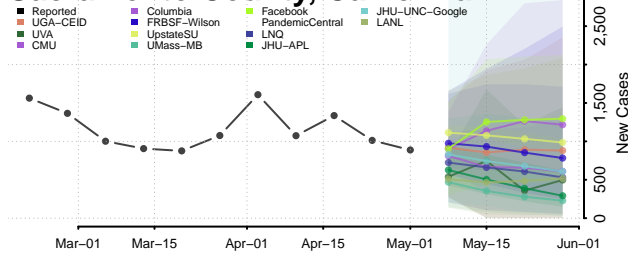

Sacramento County, California