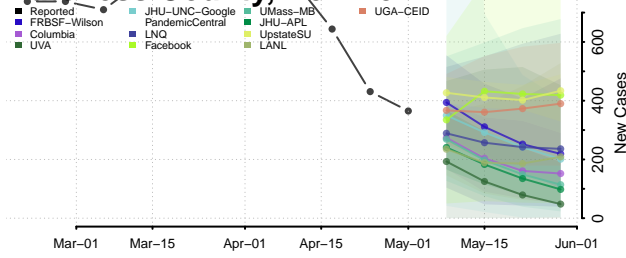

Clinton County, New York

Columbia County, New York

Cortland County, New York

Delaware County, New York

Dutchess County, New York

Erie County, New York

Essex County, New York

Franklin County, New York