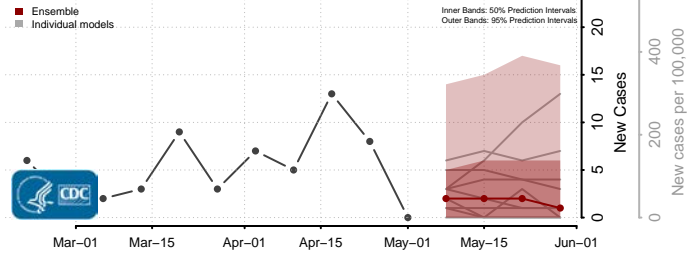

Deuel County, South Dakota