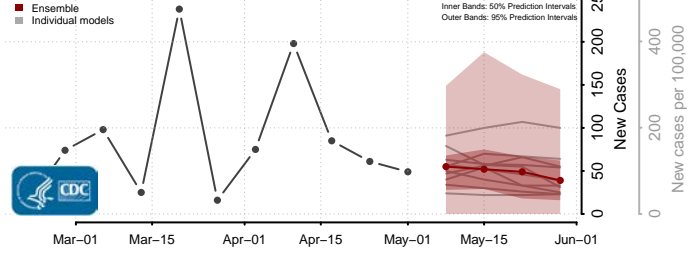

Wahkiakum County, Washington

Walla Walla County, Washington

Whatcom County, Washington

Whitman County, Washington

Yakima County, Washington

West Virginia*

*New weekly cases may decrease in this location over the next four weeks. For these locations, the ensemble forecast indicates a probability of 0.75 or greater that fewer cases will be reported in week four of the forecast than in the last reported week.