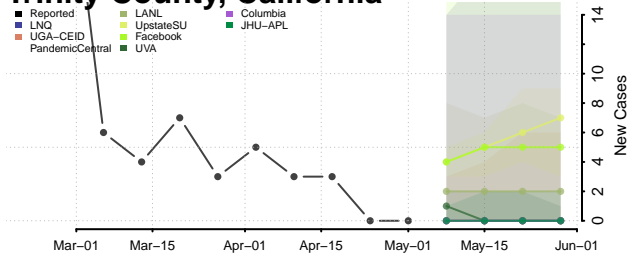

Sonoma County, California

Stanislaus County, California

Sutter County, California

Tehama County, California

Trinity County, California

Tulare County, California

Tuolumne County, California

Ventura County, California