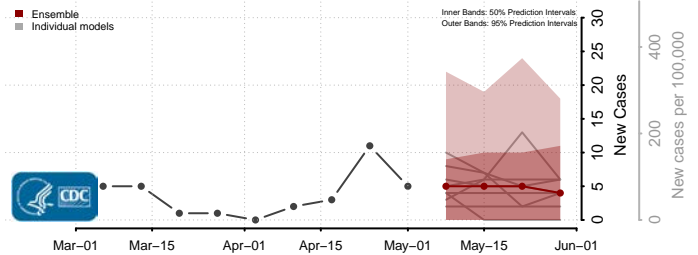

Pawnee County, Kansas