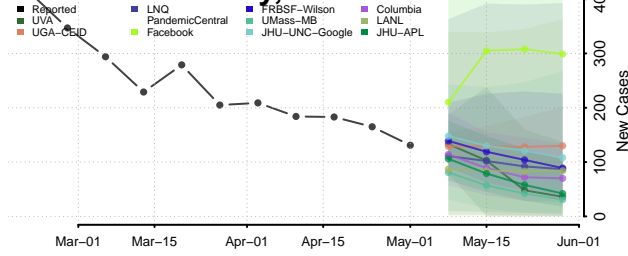

Dona Ana County, New Mexico