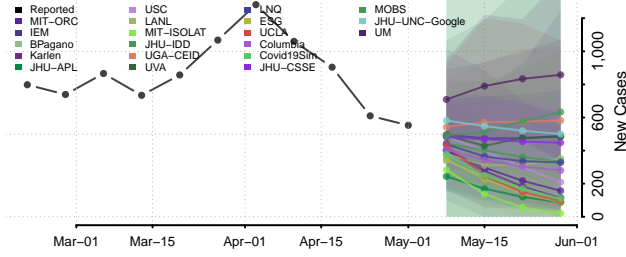

Weber County, Utah

Vermont*

Addison County, Vermont

Bennington County, Vermont

Caledonia County, Vermont

Chittenden County, Vermont

*New weekly cases may decrease in this location over the next four weeks. For these locations, the ensemble forecast indicates a probability of 0.75 or greater that fewer cases will be reported in week four of the forecast than in the last reported week.