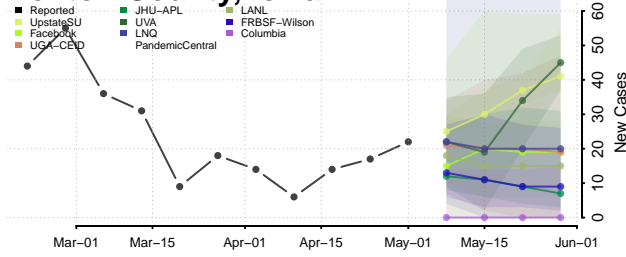

Benton County, Iowa