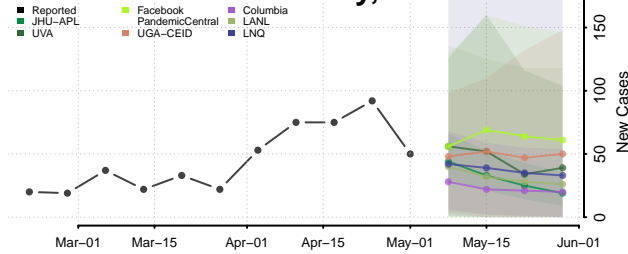

Copper River County, Alaska

Denali County, Alaska

Dillingham County, Alaska

Fairbanks North Star County, Alaska

Haines County, Alaska

Hoonah-Angoon County, Alaska

Juneau County, Alaska

Kenai Peninsula County, Alaska