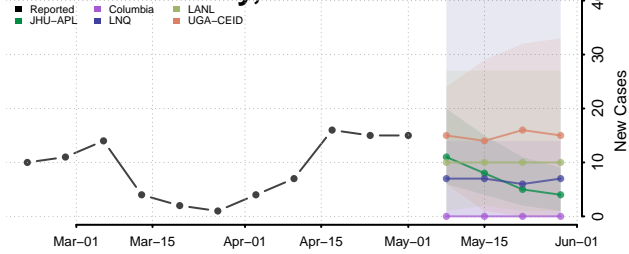

Kusilvak County, Alaska