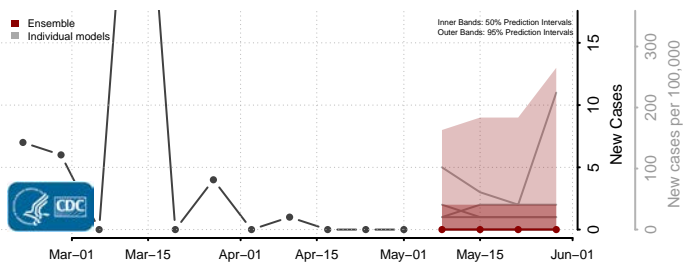

Scotland County, Missouri