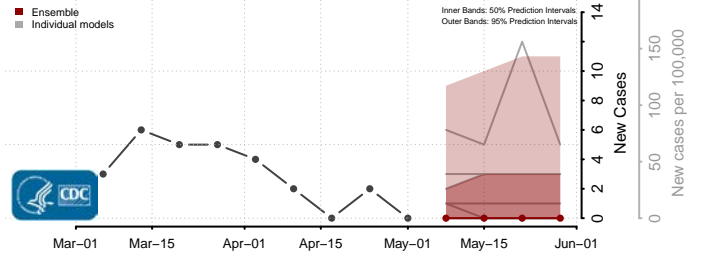

Nez Perce County, Idaho

Oneida County, Idaho

Owyhee County, Idaho

Payette County, Idaho

Power County, Idaho

Shoshone County, Idaho

Teton County, Idaho

Twin Falls County, Idaho