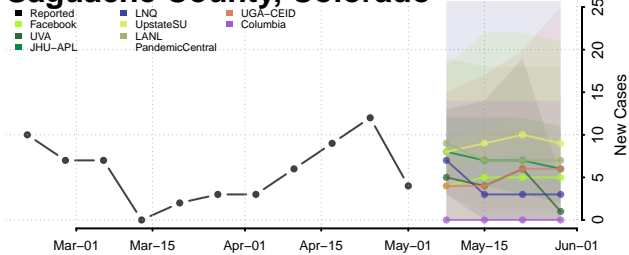

Saguache County, Colorado