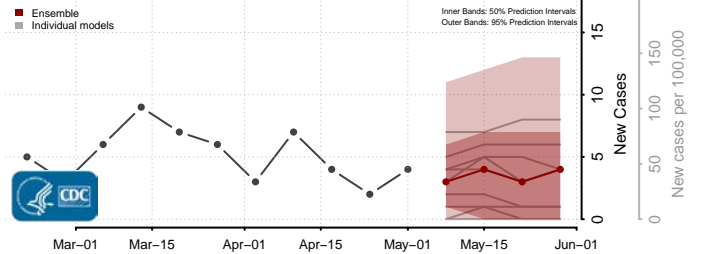

Floyd County, Iowa

Franklin County, Iowa

Fremont County, Iowa

Greene County, Iowa

Grundy County, Iowa

Guthrie County, Iowa

Hamilton County, Iowa

Hancock County, Iowa