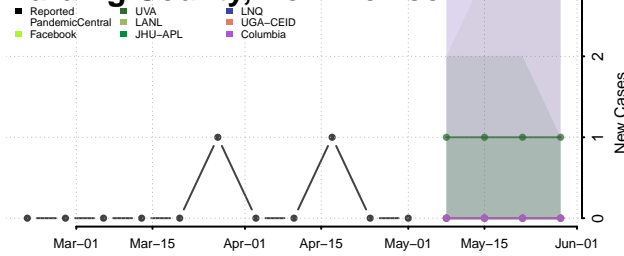

Harding County, New Mexico