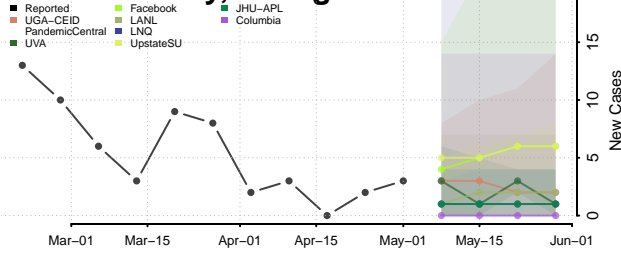

Wilcox County, Georgia