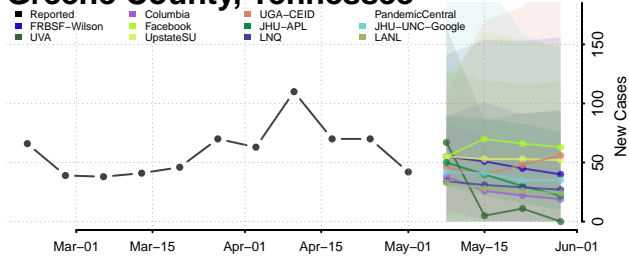

Greene County, Tennessee