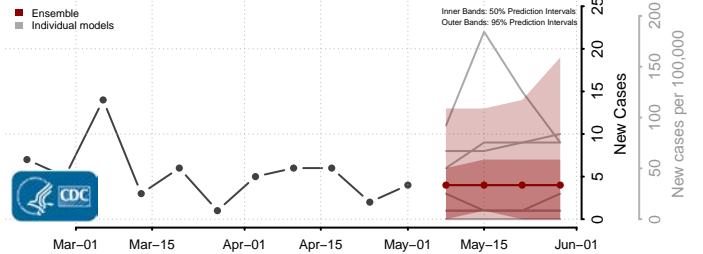

Chickasaw County, Iowa