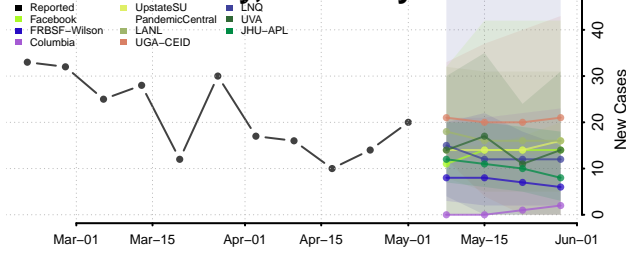

Graves County, Kentucky

Grayson County, Kentucky

Green County, Kentucky

Greenup County, Kentucky

Hancock County, Kentucky

Hardin County, Kentucky

Harlan County, Kentucky

Harrison County, Kentucky