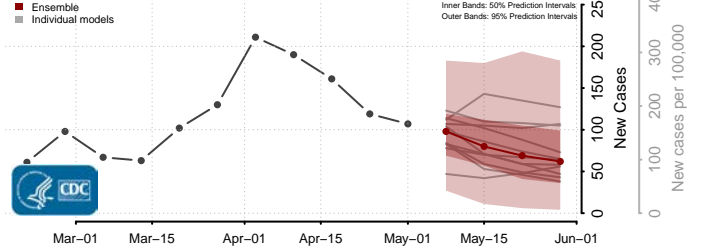

Clay County, Minnesota