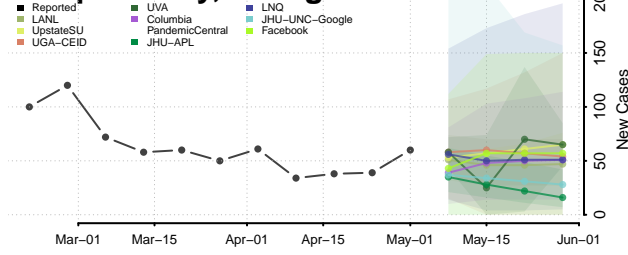

Toombs County, Georgia

Towns County, Georgia

Treutlen County, Georgia

Troup County, Georgia

Turner County, Georgia

Twiggs County, Georgia

Union County, Georgia

Upson County, Georgia