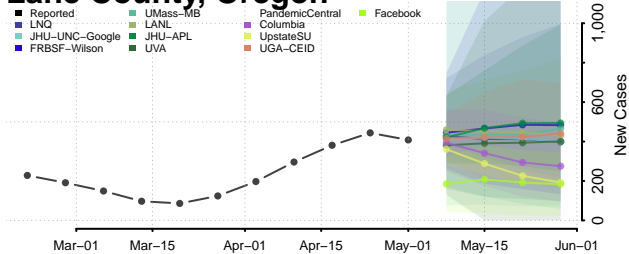

Lane County, Oregon