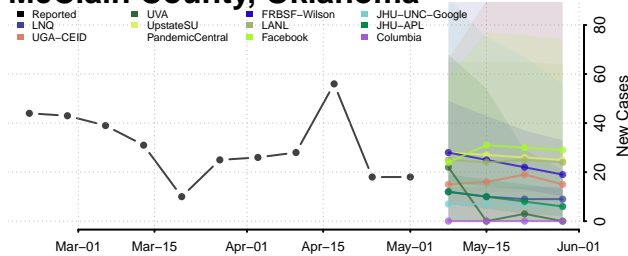

McClain County, Oklahoma