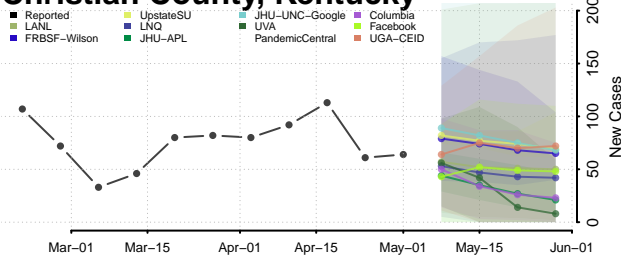

Christian County, Kentucky