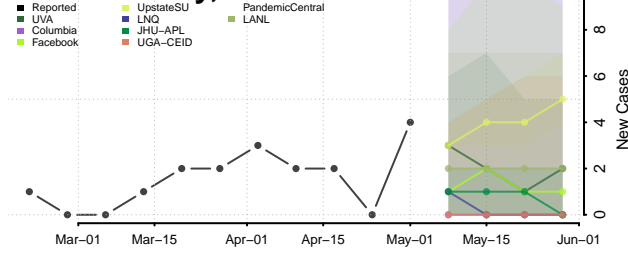

Eddy County, North Dakota

Emmons County, North Dakota

Foster County, North Dakota

Golden Valley County, North Dakota

Grand Forks County, North Dakota

Grant County, North Dakota

Griggs County, North Dakota

Hettinger County, North Dakota