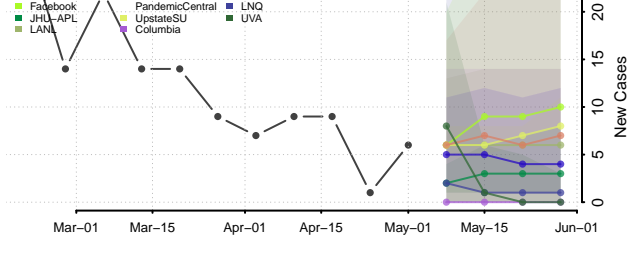

Muscogee County, Georgia

Newton County, Georgia

Oconee County, Georgia

Oglethorpe County, Georgia

Paulding County, Georgia

Peach County, Georgia

Pickens County, Georgia

Pierce County, Georgia