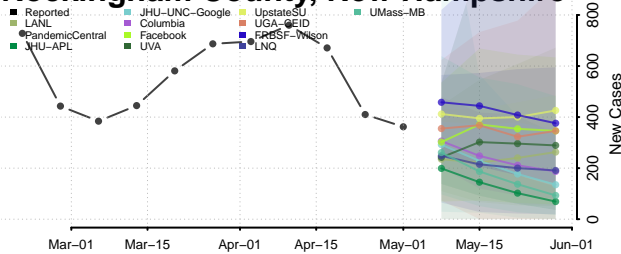

Rockingham County, New Hampshire