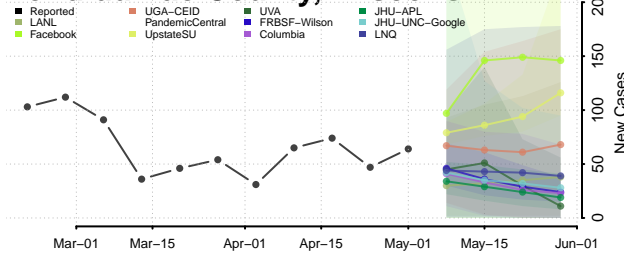

Fond du Lac County, Wisconsin