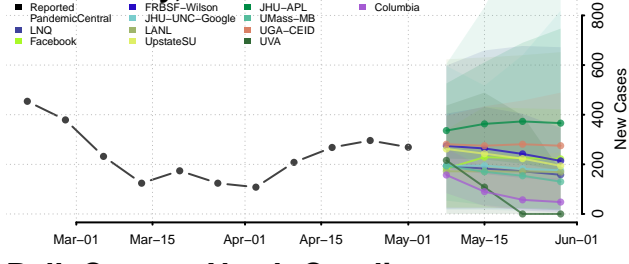

Pitt County, North Carolina