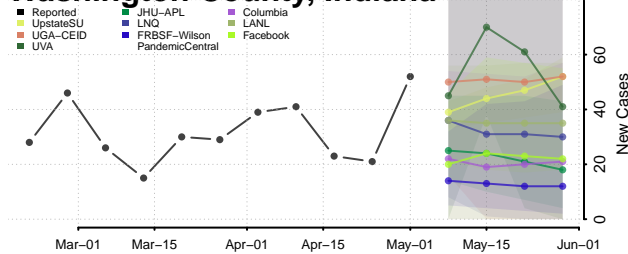

Washington County, Indiana