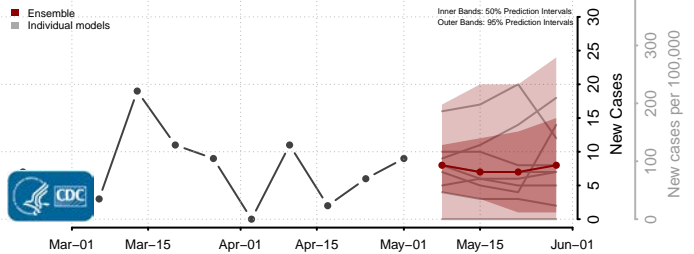

Tyler County, West Virginia