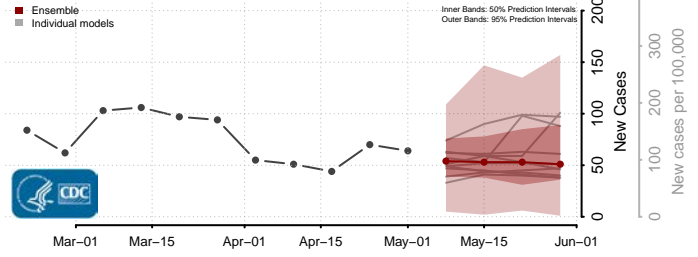

Upton County, Texas

Uvalde County, Texas

Val Verde County, Texas

Van Zandt County, Texas

Victoria County, Texas

Walker County, Texas

Waller County, Texas

Ward County, Texas