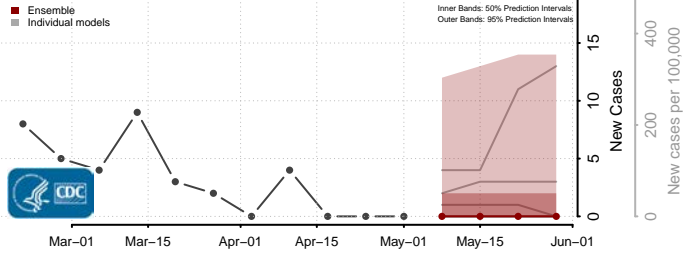

Phillips County, Montana