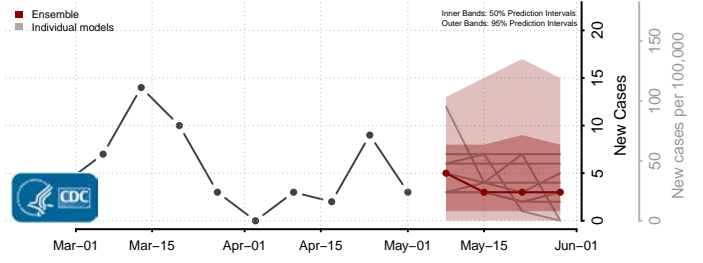

Choctaw County, Alabama