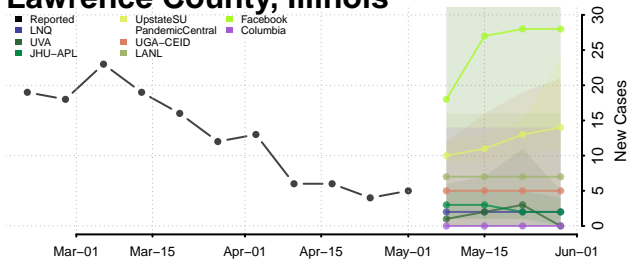

Lawrence County, Illinois