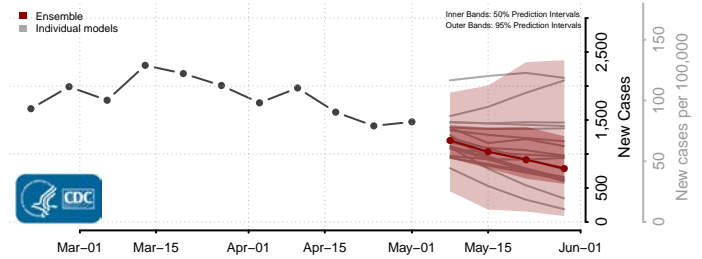

Kalawao County, Hawaii

Kauai County, Hawaii

Maui County, Hawaii

Idaho*

Ada County, Idaho

Adams County, Idaho

*New weekly cases may decrease in this location over the next four weeks. For these locations, the ensemble forecast indicates a probability of 0.75 or greater that fewer cases will be reported in week four of the forecast than in the last reported week.