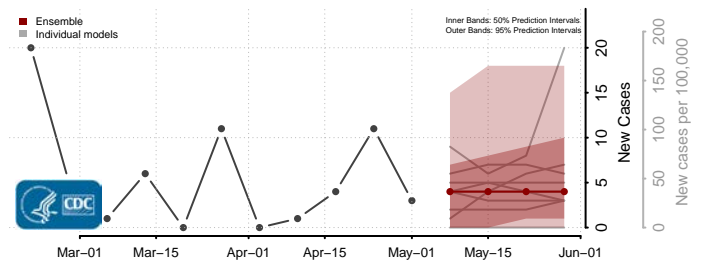

Owen County, Kentucky