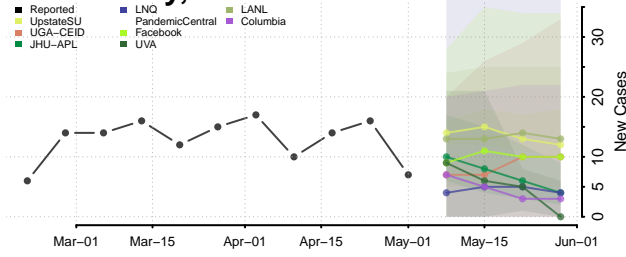

Scott County, Iowa

Shelby County, Iowa

Sioux County, Iowa

Story County, Iowa

Tama County, Iowa

Taylor County, Iowa

Union County, Iowa

Van Buren County, Iowa