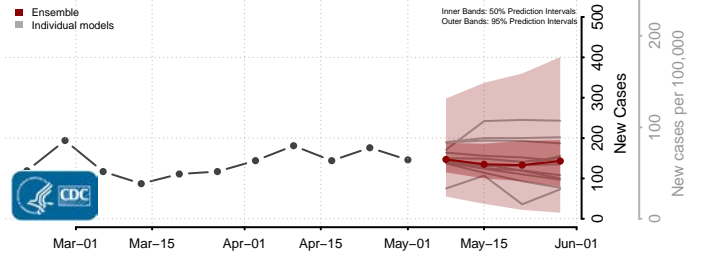

Jasper County, Iowa

Jefferson County, Iowa

Johnson County, Iowa

Jones County, Iowa

Keokuk County, Iowa

Kossuth County, Iowa

Lee County, Iowa

Linn County, Iowa