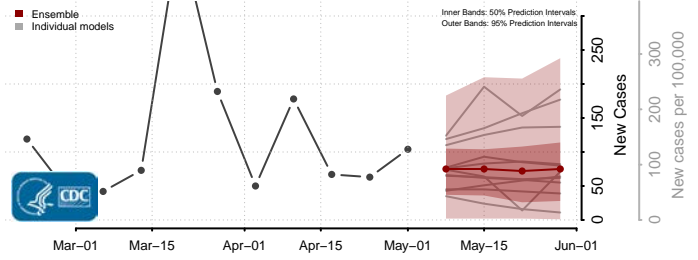

Cascade County, Montana