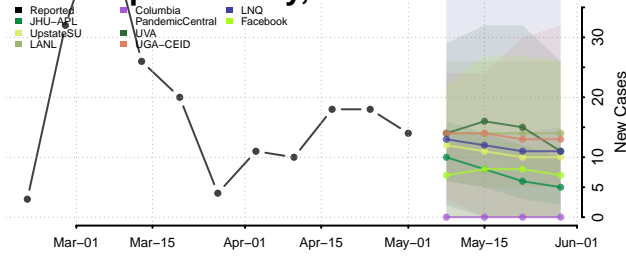

Kennebec County, Maine

Knox County, Maine

Lincoln County, Maine

Oxford County, Maine

Penobscot County, Maine

Piscataquis County, Maine

Sagadahoc County, Maine

Somerset County, Maine