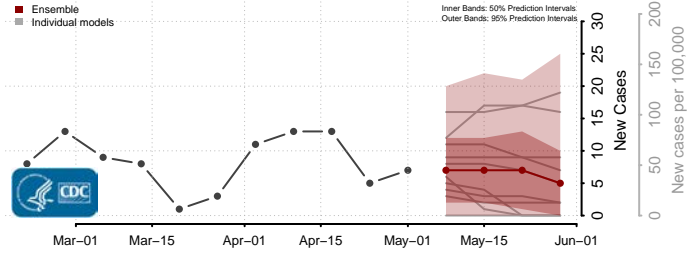

Marinette County, Wisconsin

Marquette County, Wisconsin

Menominee County, Wisconsin

Pepin County, Wisconsin

Pierce County, Wisconsin

Polk County, Wisconsin

Portage County, Wisconsin

Price County, Wisconsin