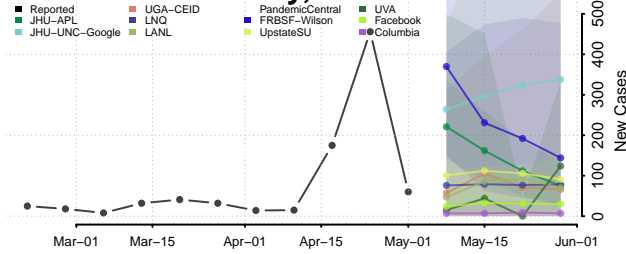

Red Willow County, Nebraska

Richardson County, Nebraska

Rock County, Nebraska

Saline County, Nebraska

Sarpy County, Nebraska

Saunders County, Nebraska

Scotts Bluff County, Nebraska

Seward County, Nebraska