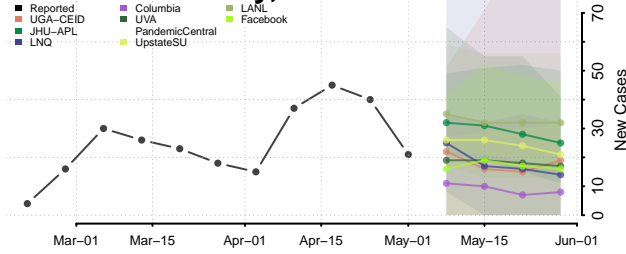

Archuleta County, Colorado