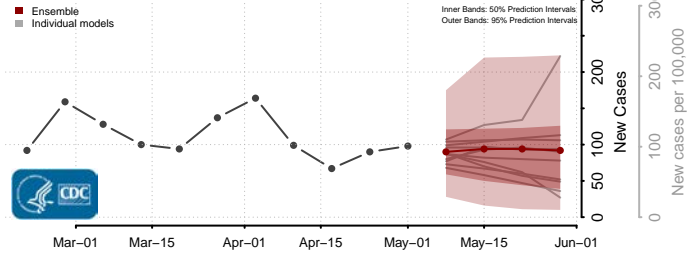

Scott County, Iowa

Shelby County, Iowa

Sioux County, Iowa

Story County, Iowa

Tama County, Iowa

Taylor County, Iowa

Union County, Iowa

Van Buren County, Iowa