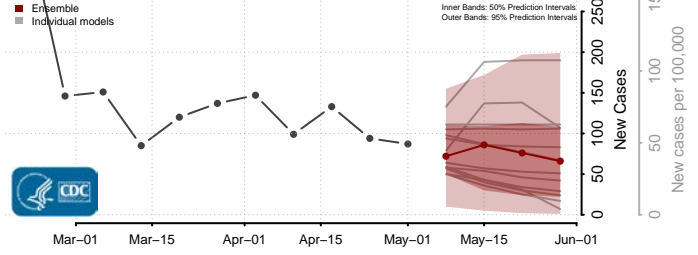

Russell County, Kansas

Saline County, Kansas

Scott County, Kansas

Sedgwick County, Kansas

Seward County, Kansas

Shawnee County, Kansas

Sheridan County, Kansas

Sherman County, Kansas