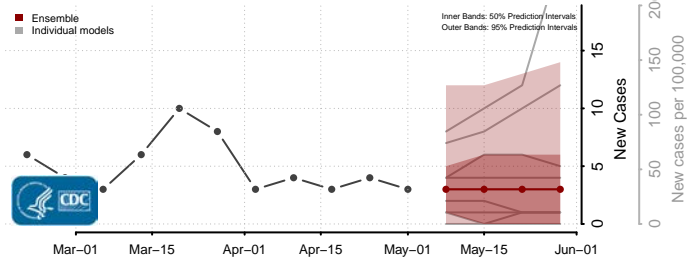

Worth County, Missouri

Wright County, Missouri

Montana*

Beaverhead County, Montana

Big Horn County, Montana

Blaine County, Montana

*New weekly cases may decrease in this location over the next four weeks. For these locations, the ensemble forecast indicates a probability of 0.75 or greater that fewer cases will be reported in week four of the forecast than in the last reported week.