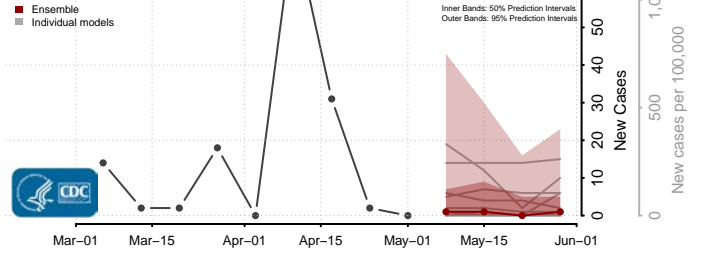

Crosby County, Texas