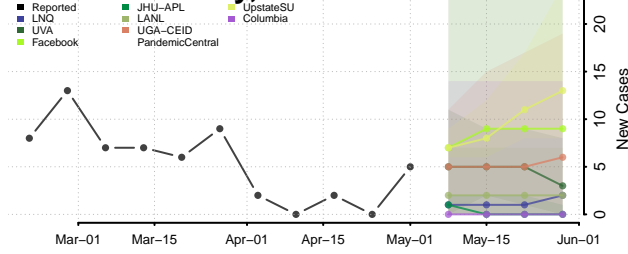

Meade County, Kansas

Miami County, Kansas

Mitchell County, Kansas

Montgomery County, Kansas

Morris County, Kansas

Morton County, Kansas

Nemaha County, Kansas

Neosho County, Kansas