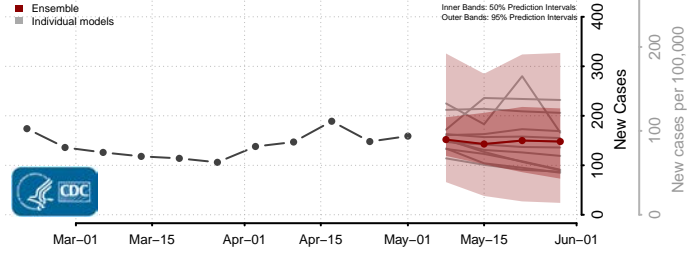

Kenosha County, Wisconsin