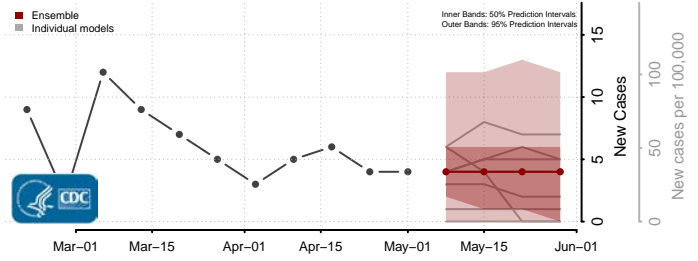

Owyhee County, Idaho