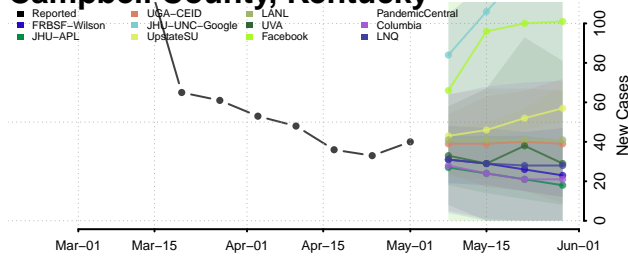

Campbell County, Kentucky