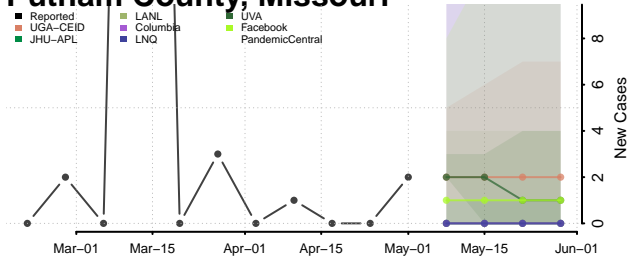

Putnam County, Missouri