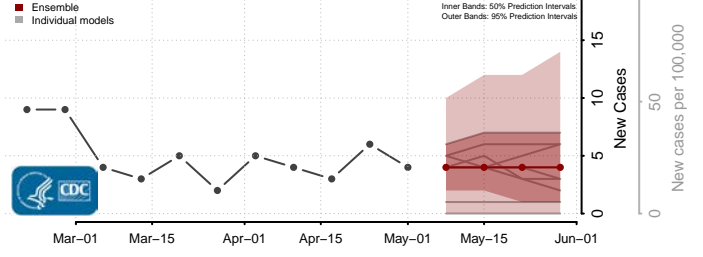

Los Alamos County, New Mexico