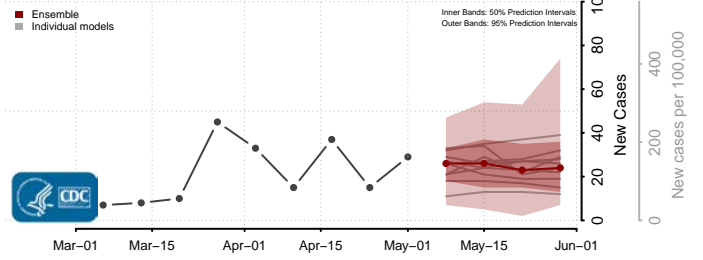

Morgan County, West Virginia