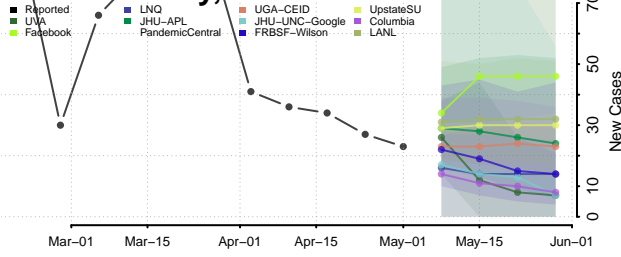

Cocke County, Tennessee

Coffee County, Tennessee

Crockett County, Tennessee

Cumberland County, Tennessee

Davidson County, Tennessee

Decatur County, Tennessee

DeKalb County, Tennessee

Dickson County, Tennessee