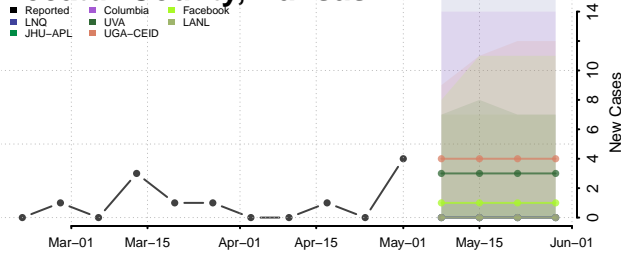

Decatur County, Kansas