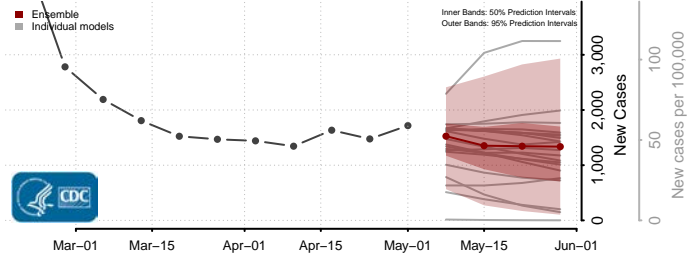

Worth County, Iowa

Wright County, Iowa

Kansas*

Allen County, Kansas

Anderson County, Kansas

Atchison County, Kansas

*New weekly cases may decrease in this location over the next four weeks. For these locations, the ensemble forecast indicates a probability of 0.75 or greater that fewer cases will be reported in week four of the forecast than in the last reported week.