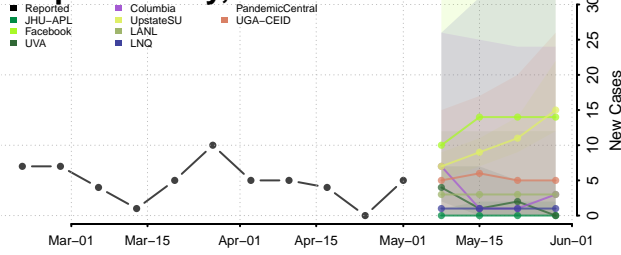

Jasper County, Illinois