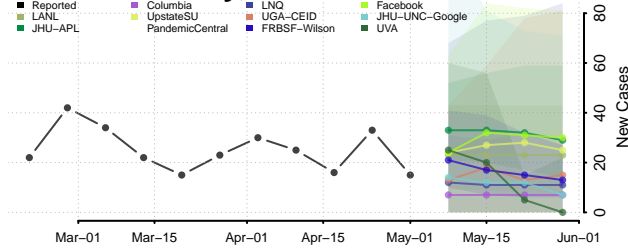

Lincoln County, Tennessee