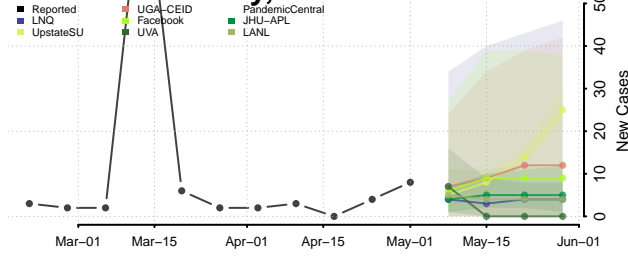

Moniteau County, Missouri