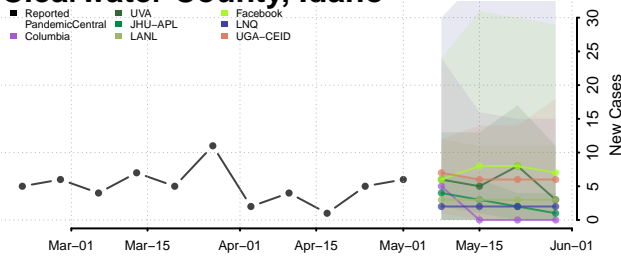

Boundary County, Idaho

Butte County, Idaho

Camas County, Idaho

Canyon County, Idaho

Caribou County, Idaho

Cassia County, Idaho

Clark County, Idaho

Clearwater County, Idaho