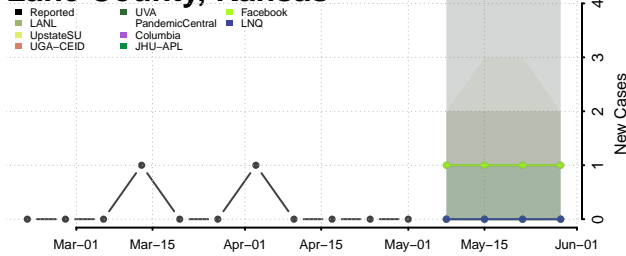

Jefferson County, Kansas

Jewell County, Kansas

Johnson County, Kansas

Kearyn County, Kansas

Kingman County, Kansas

Kiowa County, Kansas

Labette County, Kansas

Lane County, Kansas