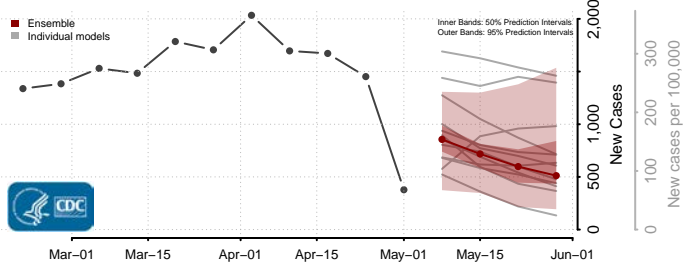

Union County, New Jersey