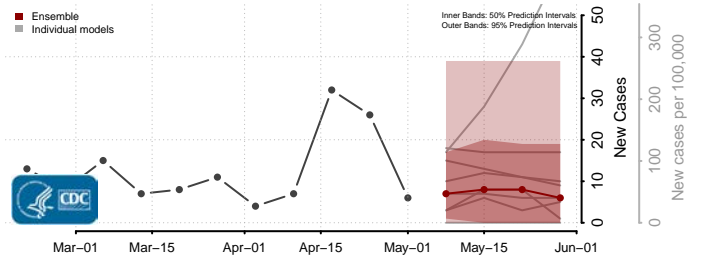

LaSalle County, Louisiana