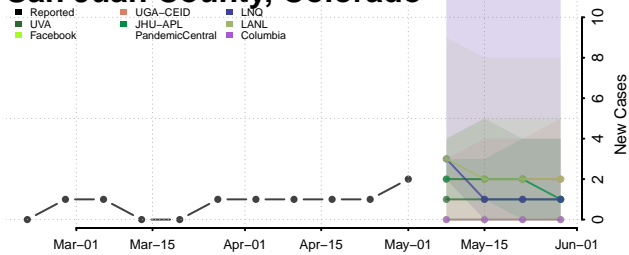

Rio Grande County, Colorado

Routt County, Colorado

Saguache County, Colorado

San Juan County, Colorado

San Miguel County, Colorado

Sedgwick County, Colorado

Summit County, Colorado

Teller County, Colorado