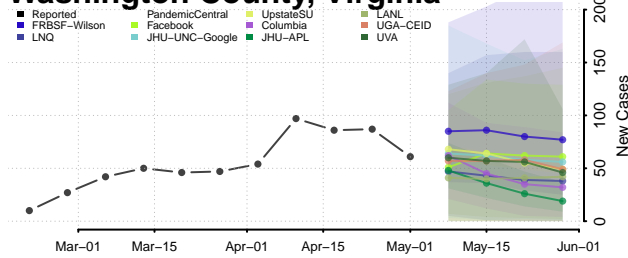

Washington County, Virginia