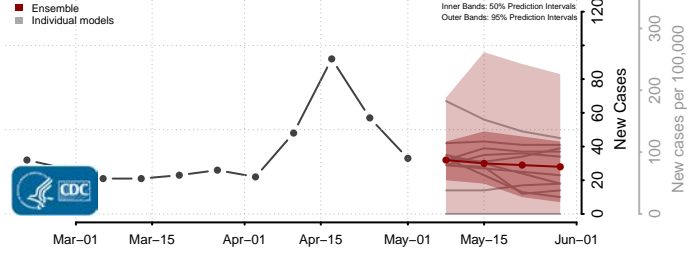

Williams County, Ohio