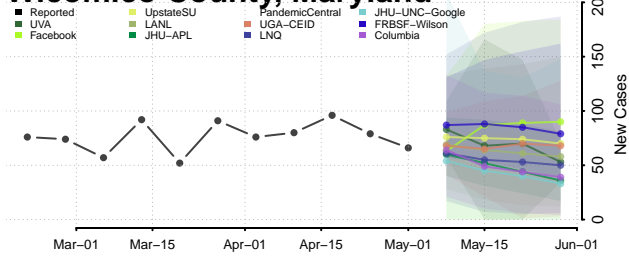

Prince George's County, Maryland

Queen Anne's County, Maryland

Somerset County, Maryland

St. Mary's County, Maryland

Talbot County, Maryland

Washington County, Maryland

Wicomico County, Maryland

Worcester County, Maryland