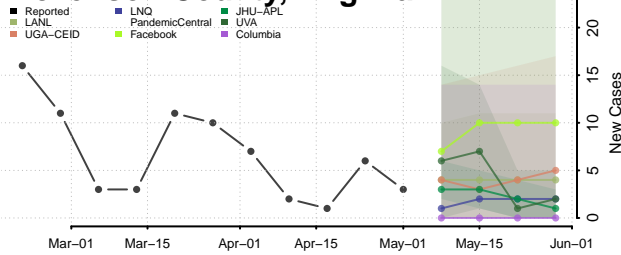

Dickenson County, Virginia