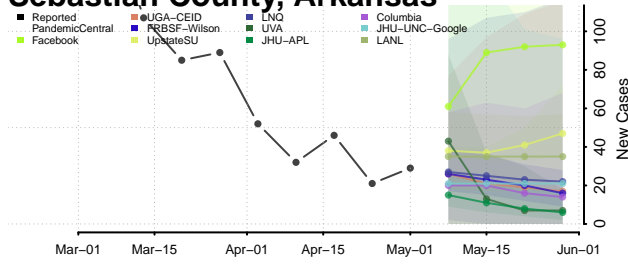

Pope County, Arkansas

Prairie County, Arkansas

Pulaski County, Arkansas

Randolph County, Arkansas

Saline County, Arkansas

Scott County, Arkansas

Searcy County, Arkansas

Sebastian County, Arkansas