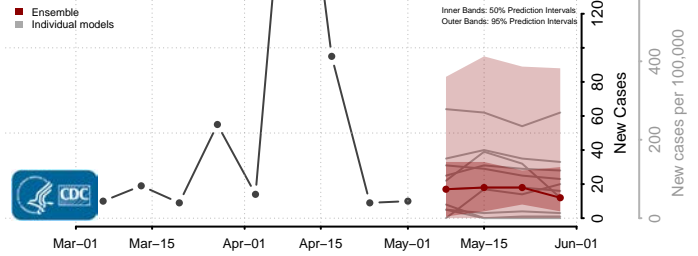

Hockley County, Texas