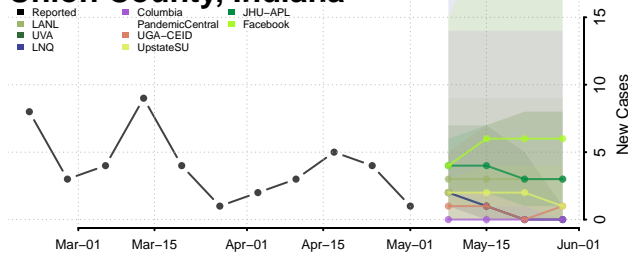

Union County, Indiana