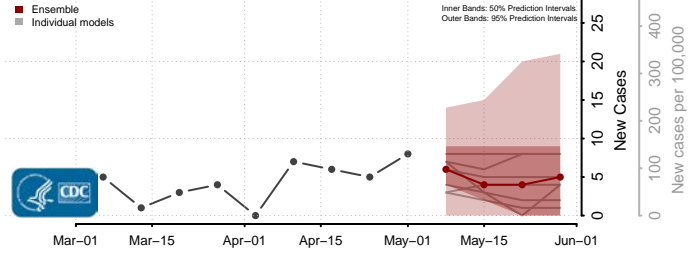

Teton County, Montana