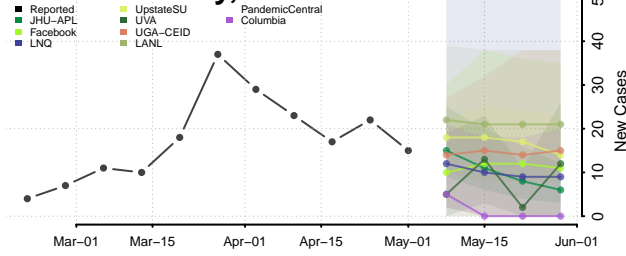

Davis County, Iowa

Decatur County, Iowa

Delaware County, Iowa

Des Moines County, Iowa

Dickinson County, Iowa

Dubuque County, Iowa

Emmet County, Iowa

Fayette County, Iowa