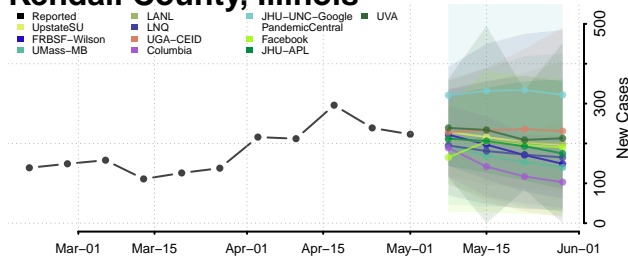

Kendall County, Illinois