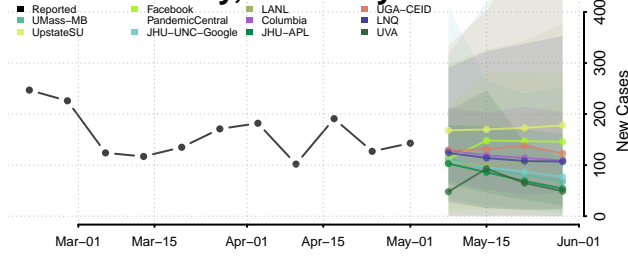

Warren County, Kentucky