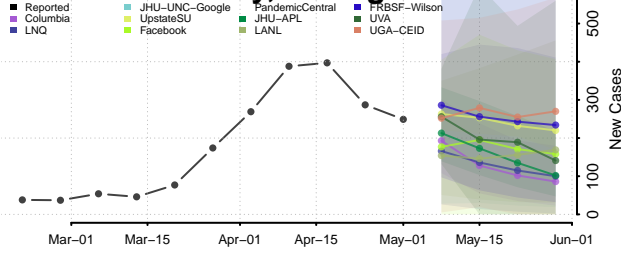

Montcalm County, Michigan