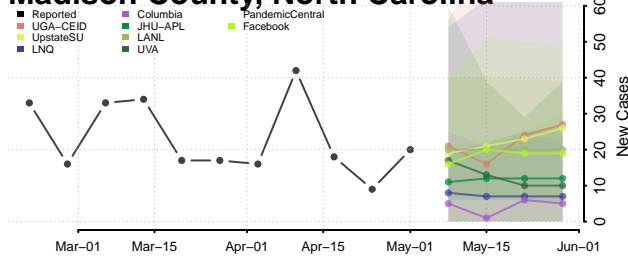

Madison County, North Carolina