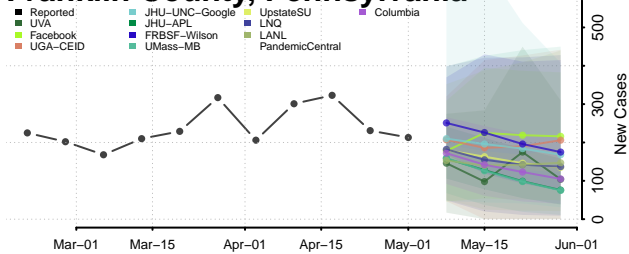

Franklin County, Pennsylvania