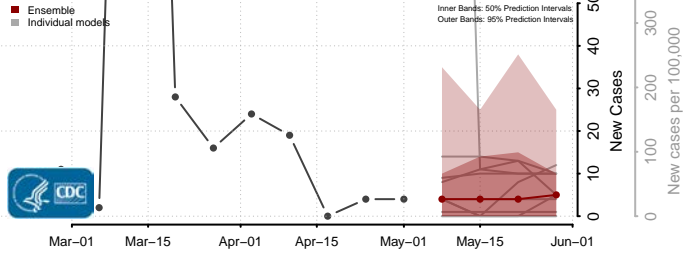

Macon County, Missouri