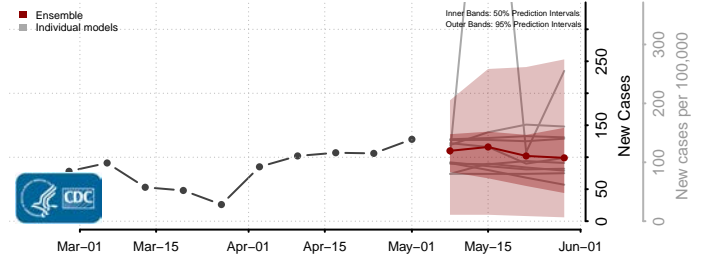

Upton County, Texas

Uvalde County, Texas

Val Verde County, Texas

Van Zandt County, Texas

Victoria County, Texas

Walker County, Texas

Waller County, Texas

Ward County, Texas