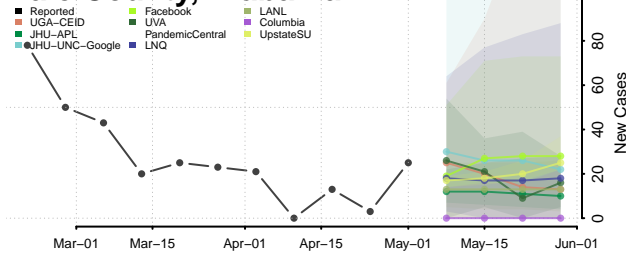

Clarke County, Alabama

Clay County, Alabama

Cleburne County, Alabama

Coffee County, Alabama

Colbert County, Alabama

Conecuh County, Alabama

Coosa County, Alabama

Covington County, Alabama

Crenshaw County, Alabama

Cullman County, Alabama

Dale County, Alabama

Dallas County, Alabama

DeKalb County, Alabama

Elmore County, Alabama

Escambia County, Alabama

Etowah County, Alabama