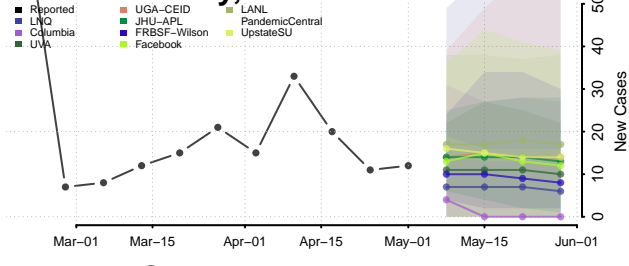

Benton County, Tennessee