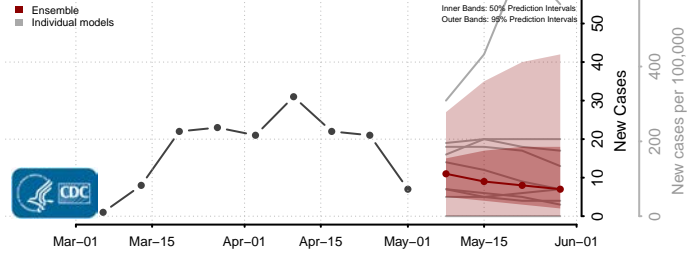

Yellow Medicine County, Minnesota