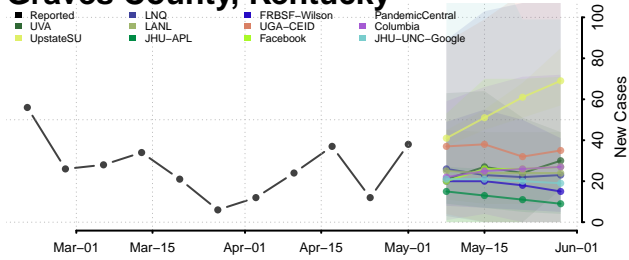

Graves County, Kentucky