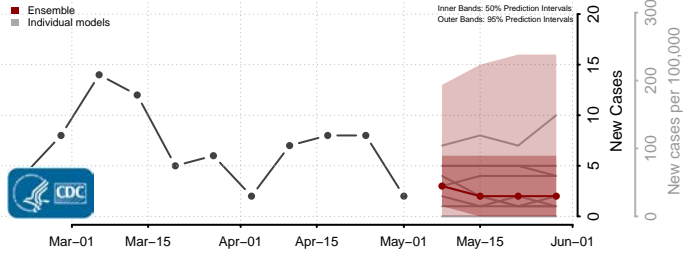

Deuel County, South Dakota

Dewey County, South Dakota

Douglas County, South Dakota

Edmunds County, South Dakota

Fall River County, South Dakota

Faulk County, South Dakota

Grant County, South Dakota

Gregory County, South Dakota