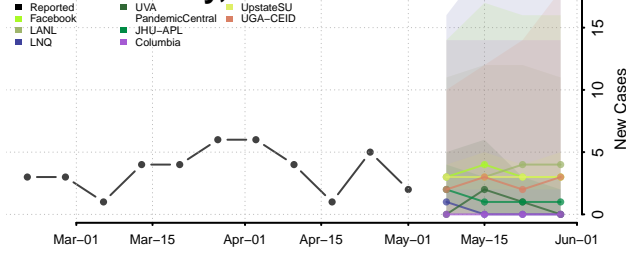

Logan County, Nebraska

Loup County, Nebraska

Madison County, Nebraska

McPherson County, Nebraska

Merrick County, Nebraska

Morrill County, Nebraska

Nance County, Nebraska

Nemaha County, Nebraska