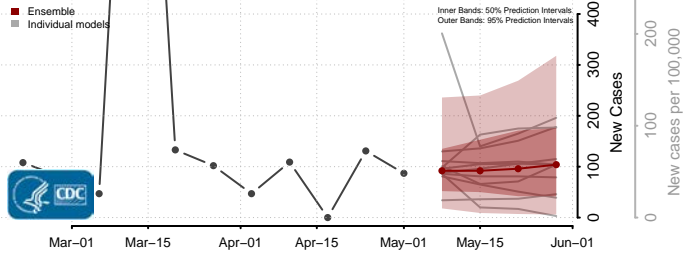

Boone County, Missouri