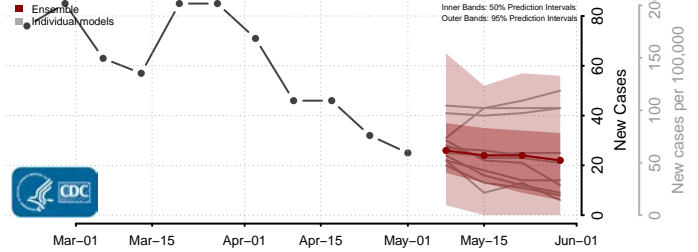

Summit County, Utah