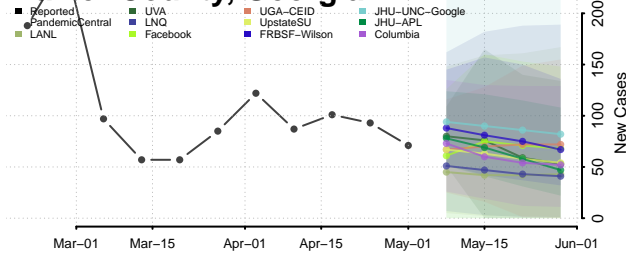

Walker County, Georgia