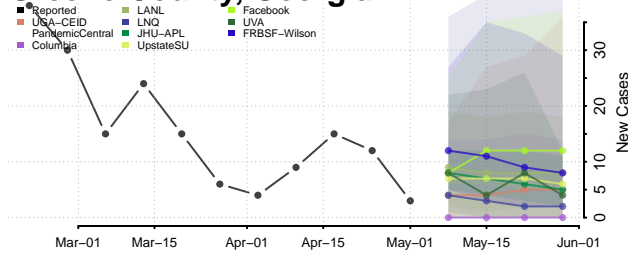

Greene County, Georgia