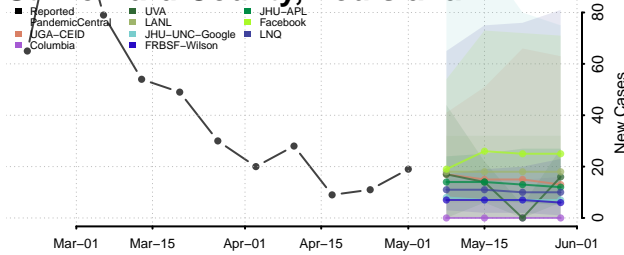

St. Bernard County, Louisiana