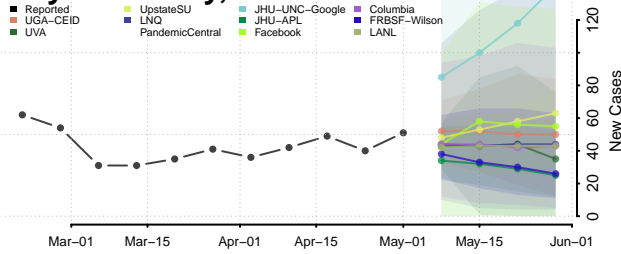

Wayne County, Indiana