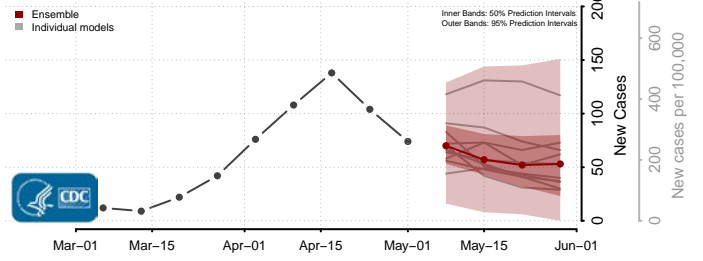

Alpena County, Michigan