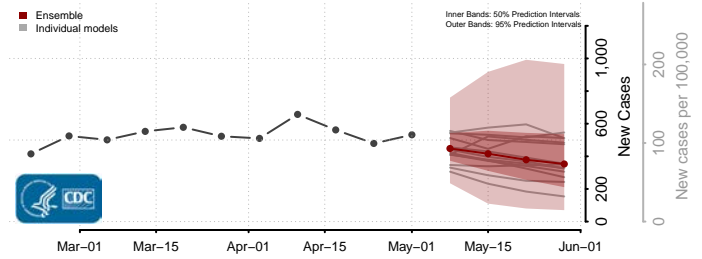

Ada County, Idaho