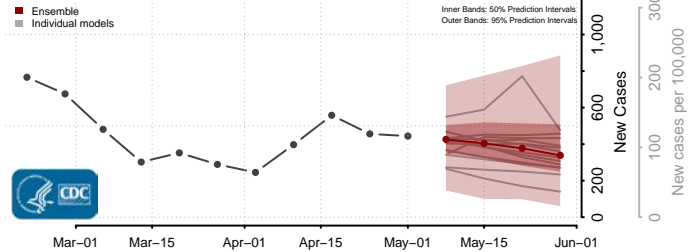

Duplin County, North Carolina

Durham County, North Carolina

Edgecombe County, North Carolina

Forsyth County, North Carolina

Franklin County, North Carolina

Gaston County, North Carolina

Gates County, North Carolina