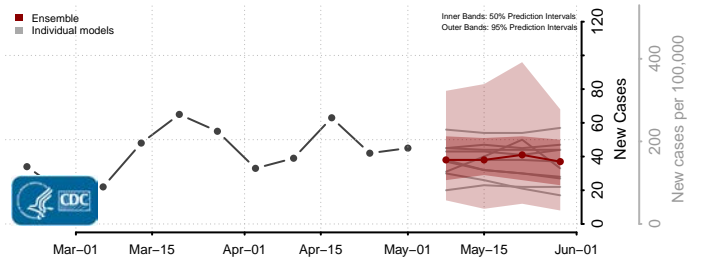

Nicholas County, West Virginia