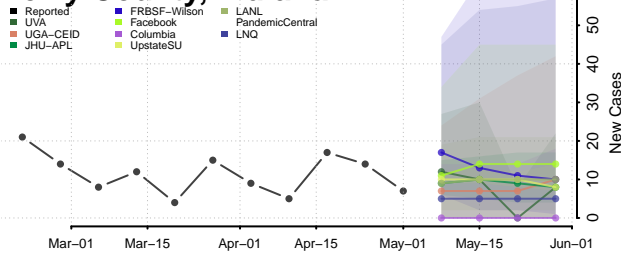

Morgan County, Indiana

Newton County, Indiana

Noble County, Indiana

Ohio County, Indiana

Orange County, Indiana

Owen County, Indiana

Parke County, Indiana

Perry County, Indiana