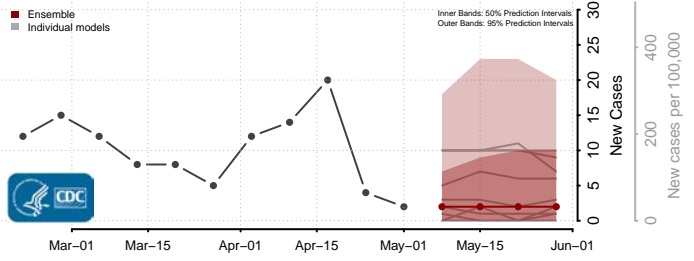

Haakon County, South Dakota

Hamlin County, South Dakota

Hand County, South Dakota

Hanson County, South Dakota

Harding County, South Dakota

Hughes County, South Dakota

Hutchinson County, South Dakota

Hyde County, South Dakota