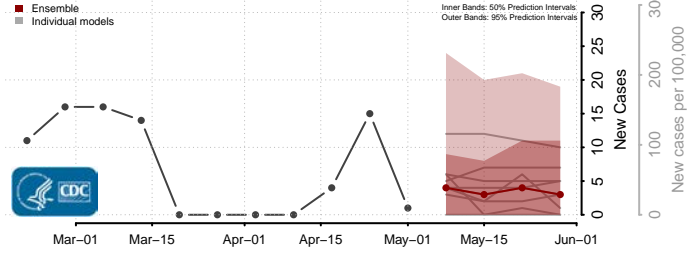

St. Clair County, Alabama

Sumter County, Alabama

Talladega County, Alabama

Tallapoosa County, Alabama

Tuscaloosa County, Alabama

Walker County, Alabama

Washington County, Alabama

Wilcox County, Alabama