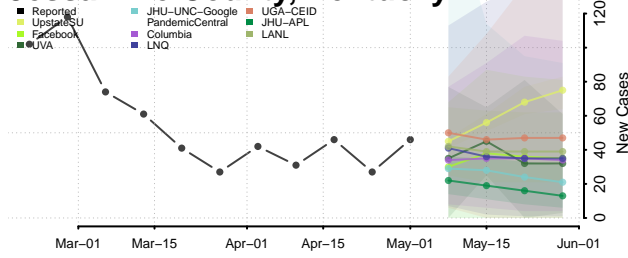

Hart County, Kentucky

Henderson County, Kentucky

Henry County, Kentucky

Hickman County, Kentucky

Hopkins County, Kentucky

Jackson County, Kentucky

Jefferson County, Kentucky

Jessamine County, Kentucky