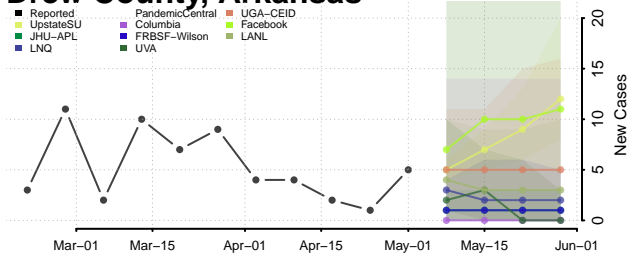

Drew County, Arkansas