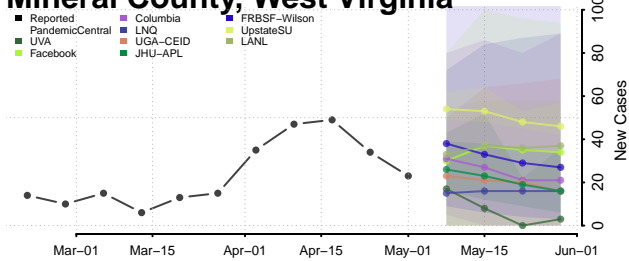

Mineral County, West Virginia