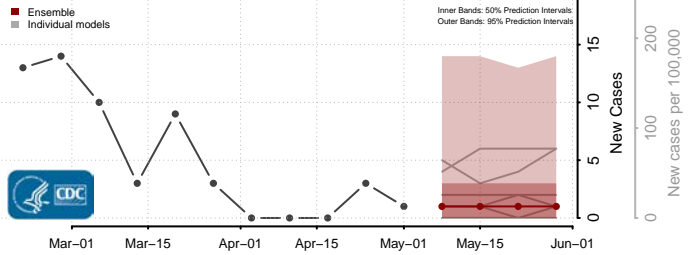

Smith County, Kansas

Stafford County, Kansas

Stanton County, Kansas

Stevens County, Kansas

Sumner County, Kansas

Thomas County, Kansas

Trego County, Kansas

Wabaunsee County, Kansas