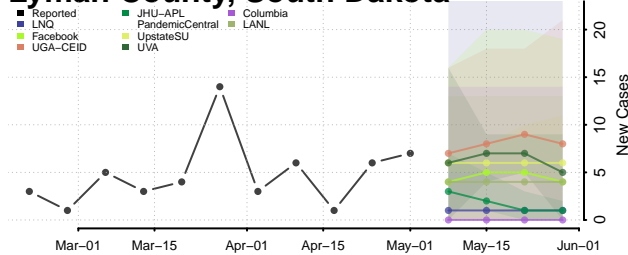

Lyman County, South Dakota