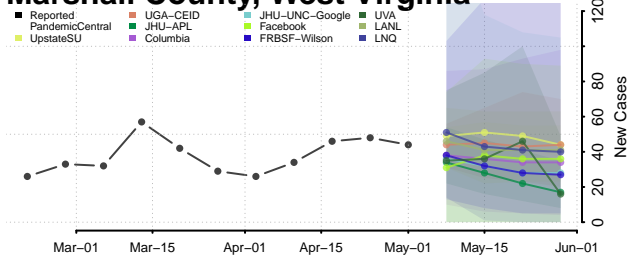

Marshall County, West Virginia