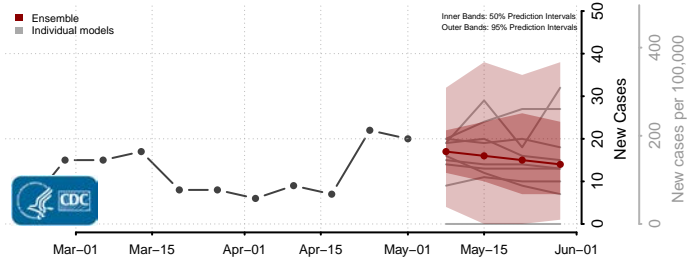

Wapello County, Iowa

Warren County, Iowa

Washington County, Iowa

Wayne County, Iowa

Webster County, Iowa

Winnebago County, Iowa

Winneshiek County, Iowa

Woodbury County, Iowa