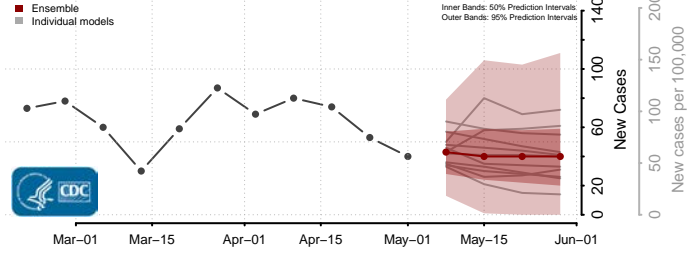

Madison County, New York