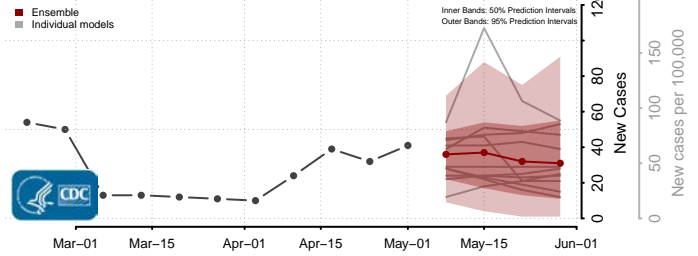

Reno County, Kansas