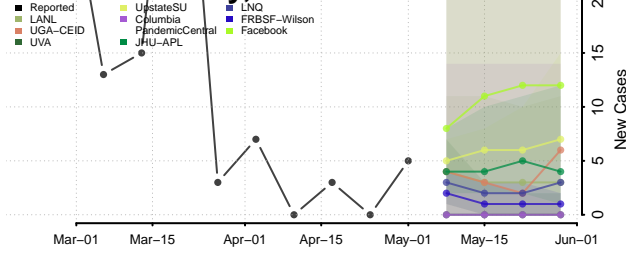

Montgomery County, Alabama

Morgan County, Alabama

Perry County, Alabama

Pickens County, Alabama

Pike County, Alabama

Randolph County, Alabama

Russell County, Alabama

Shelby County, Alabama