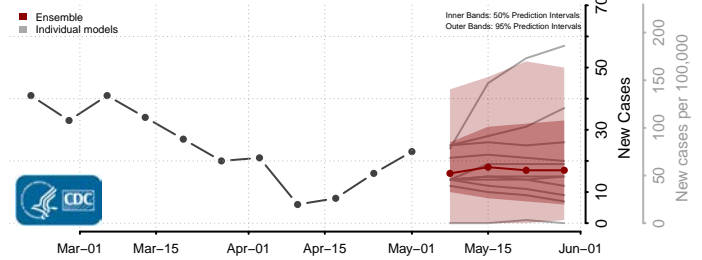

Meade County, Kentucky

Menifee County, Kentucky

Mercer County, Kentucky

Metcalfe County, Kentucky

Monroe County, Kentucky

Montgomery County, Kentucky

Morgan County, Kentucky

Muhlenberg County, Kentucky