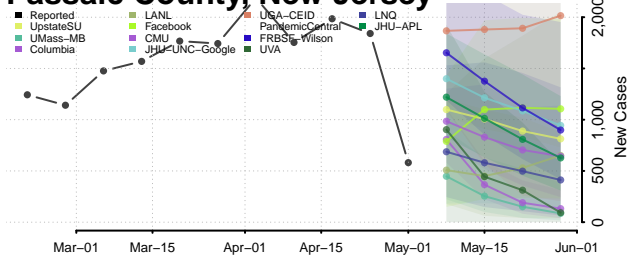

Passaic County, New Jersey