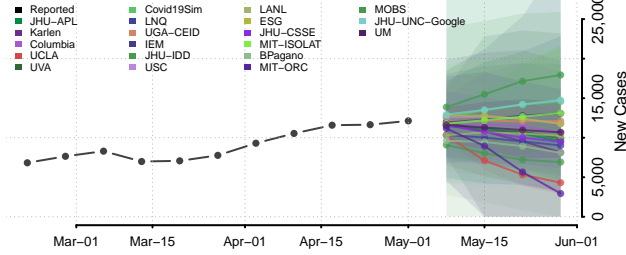

Yuba County, California

Colorado

Adams County, Colorado

Alamosa County, Colorado

Arapahoe County, Colorado

Archuleta County, Colorado