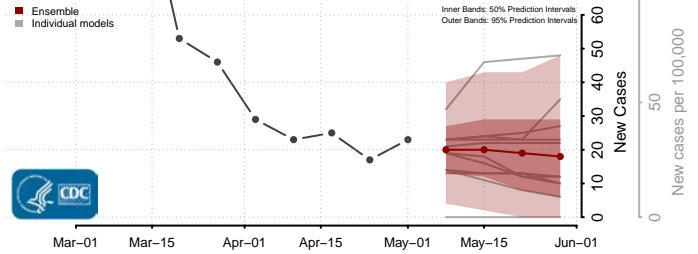

Jones County, Mississippi