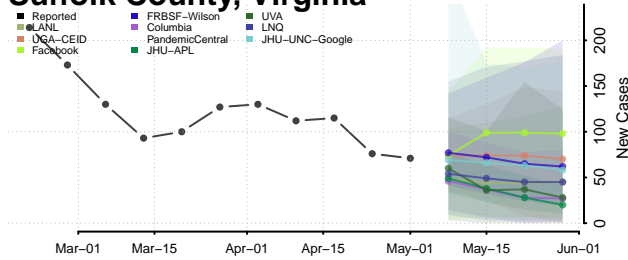

Scott County, Virginia

Shenandoah County, Virginia

Smyth County, Virginia

Southampton County, Virginia

Spotsylvania County, Virginia

Stafford County, Virginia

Staunton County, Virginia

Suffolk County, Virginia