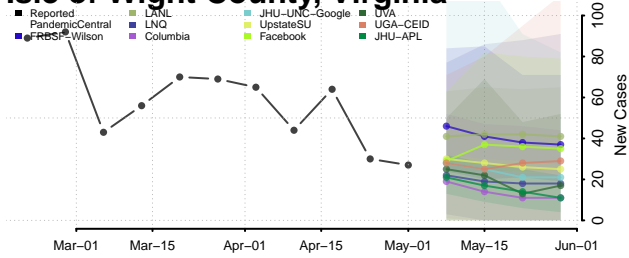

Henrico County, Virginia

Henry County, Virginia

Highland County, Virginia

Hopewell County, Virginia

Isle of Wight County, Virginia

James City County, Virginia

King and Queen County, Virginia

King George County, Virginia