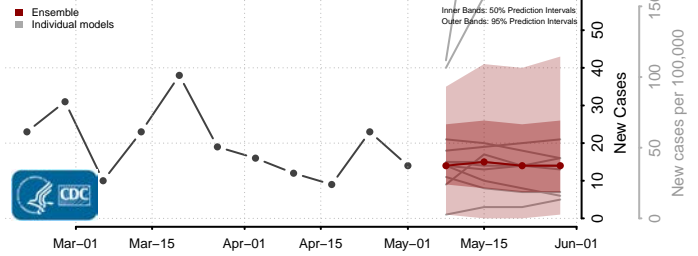

Clinton County, Illinois