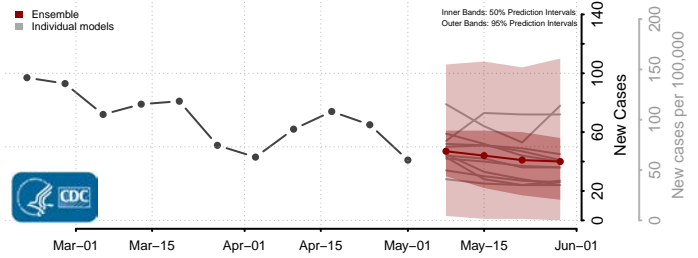

Washington County, North Carolina

Watauga County, North Carolina

Wayne County, North Carolina

Wilkes County, North Carolina

Wilson County, North Carolina

Yadkin County, North Carolina

Yancey County, North Carolina