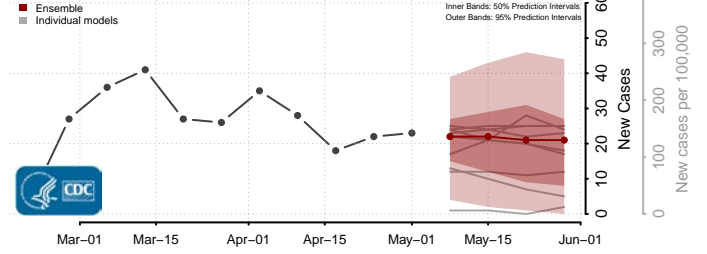

Richland County, North Dakota