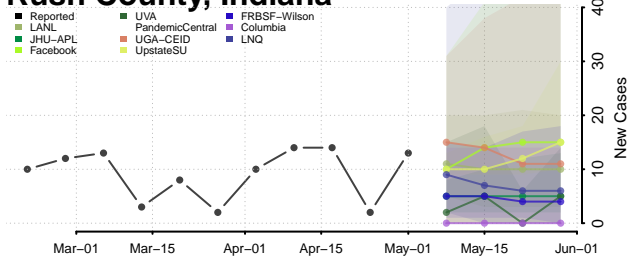

Pike County, Indiana

Porter County, Indiana

Posey County, Indiana

Pulaski County, Indiana

Putnam County, Indiana

Randolph County, Indiana

Ripley County, Indiana

Rush County, Indiana