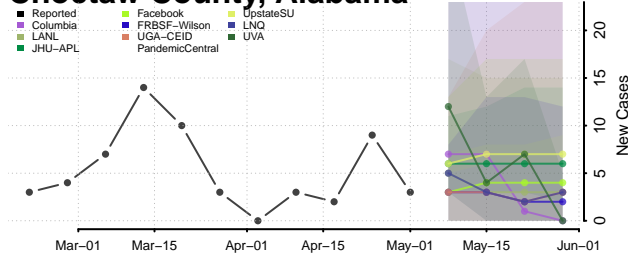

National*

Alabama

Autauga County, Alabama

Baldwin County, Alabama

Barbour County, Alabama

Bibb County, Alabama

*New weekly cases may decrease in this location over the next four weeks. For these locations, the ensemble forecast indicates a probability of 0.75 or greater that fewer cases will be reported in week four of the forecast than in the last reported week.

Blount County, Alabama

Bullock County, Alabama

Butler County, Alabama

Calhoun County, Alabama

Chambers County, Alabama

Cherokee County, Alabama

Chilton County, Alabama

Choctaw County, Alabama