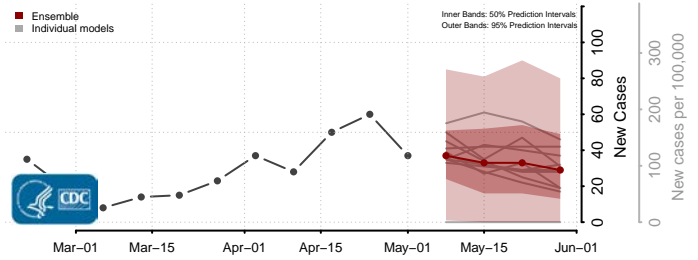

Morton County, North Dakota