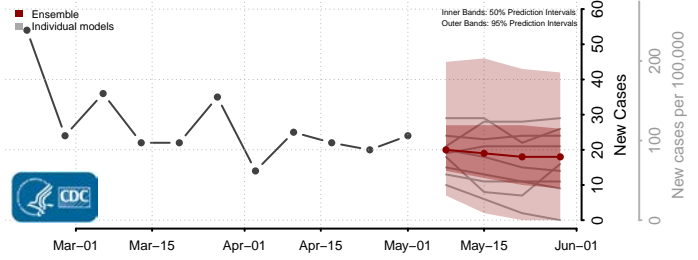

Waynesboro County, Virginia