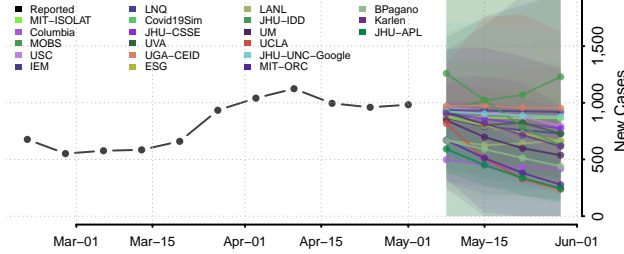

North Dakota*