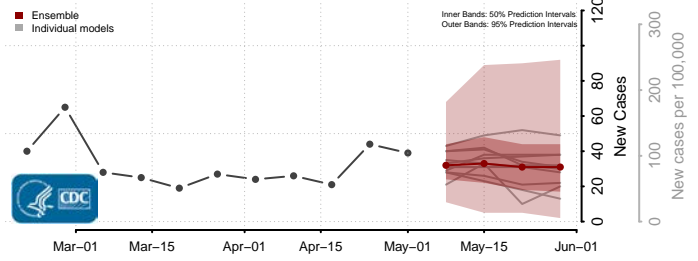

Williamsburg County, Virginia

Winchester County, Virginia

Wise County, Virginia

Wythe County, Virginia

York County, Virginia

Washington

Adams County, Washington

Asotin County, Washington