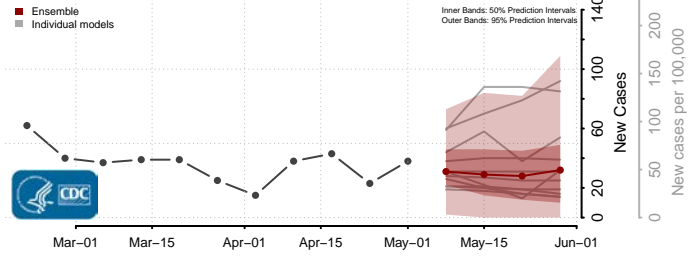

Chippewa County, Wisconsin