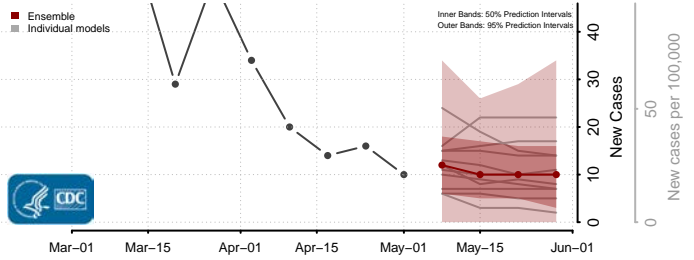

Hancock County, Mississippi