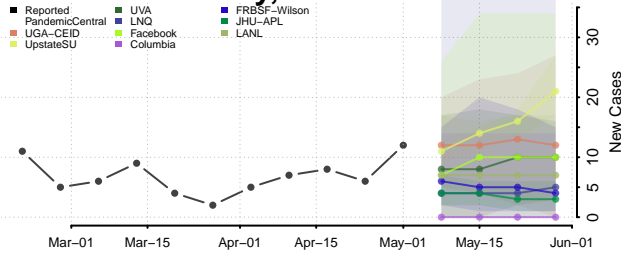

Dickinson County, Kansas