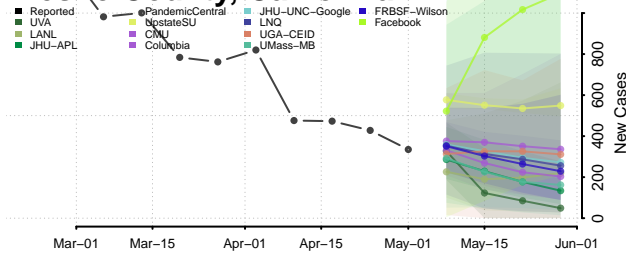

Fresno County, California