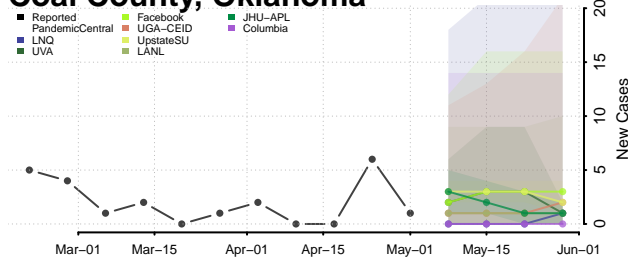

Coal County, Oklahoma