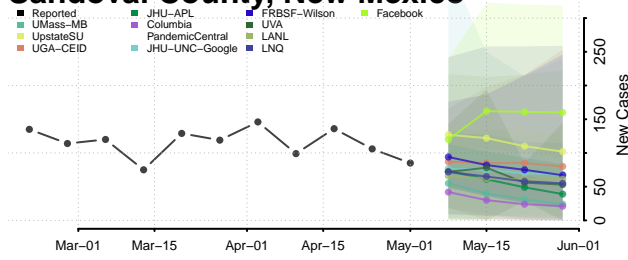

Sandoval County, New Mexico