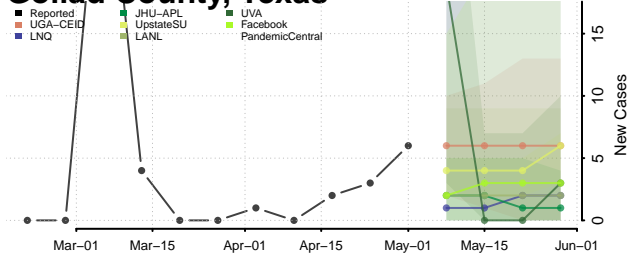

Goliad County, Texas