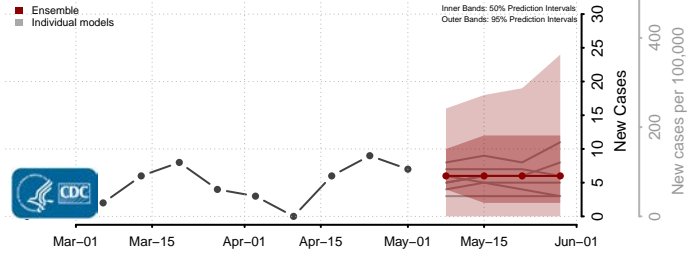

Pocahontas County, Iowa