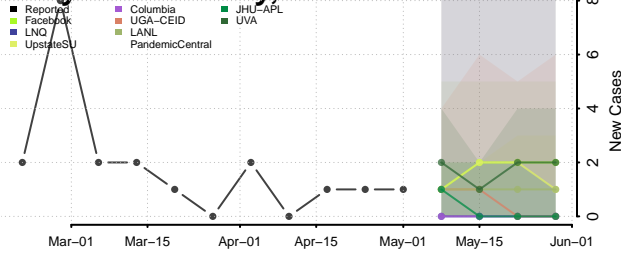

Cheyenne County, Kansas