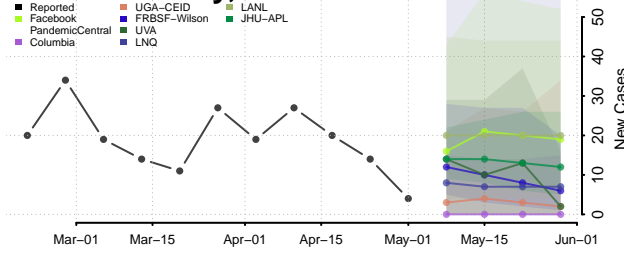

Sabine County, Louisiana