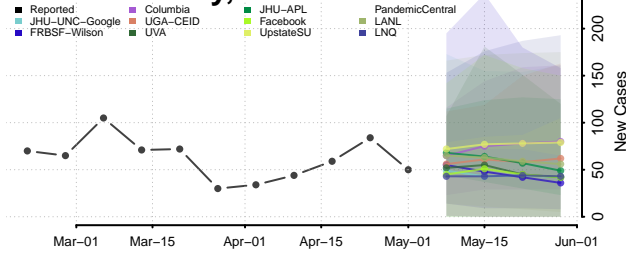

Burnet County, Texas