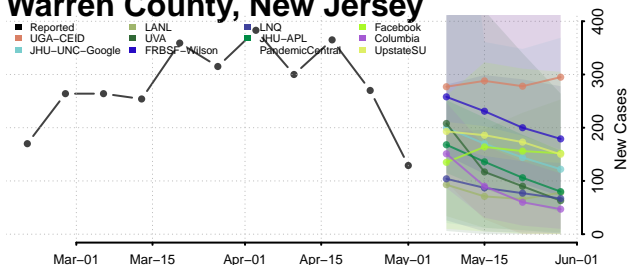

Warren County, New Jersey