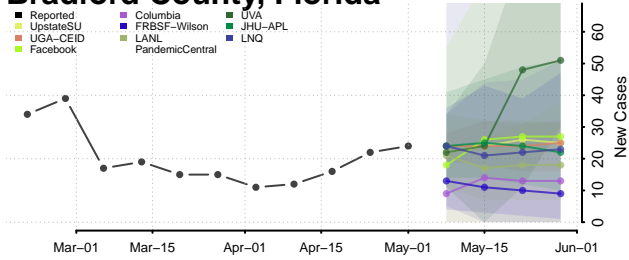

Bradford County, Florida