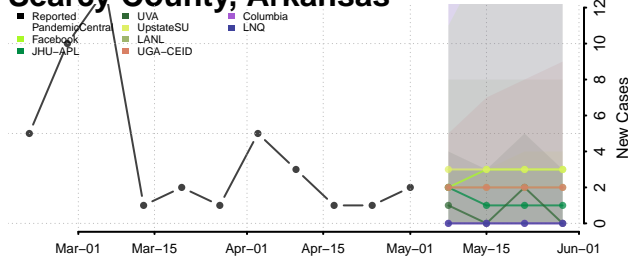

Pope County, Arkansas

Prairie County, Arkansas

Pulaski County, Arkansas

Randolph County, Arkansas

Saline County, Arkansas

Scott County, Arkansas

Searcy County, Arkansas

Sebastian County, Arkansas