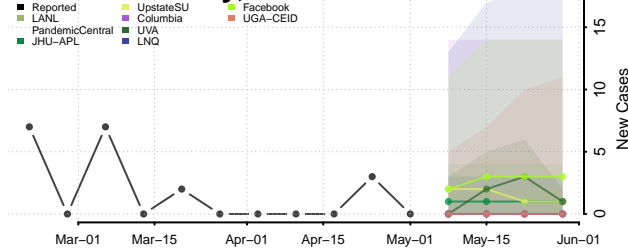

Mineral County, Nevada