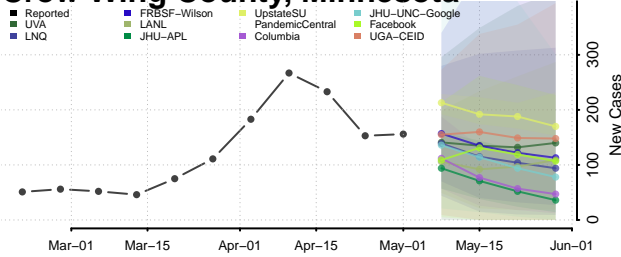

Crow Wing County, Minnesota