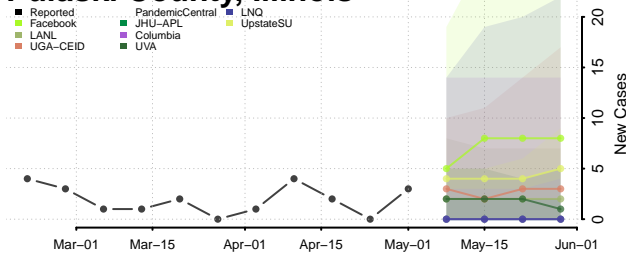

Moultrie County, Illinois

Ogle County, Illinois

Peoria County, Illinois

Perry County, Illinois

Piatt County, Illinois

Pike County, Illinois

Pope County, Illinois

Pulaski County, Illinois