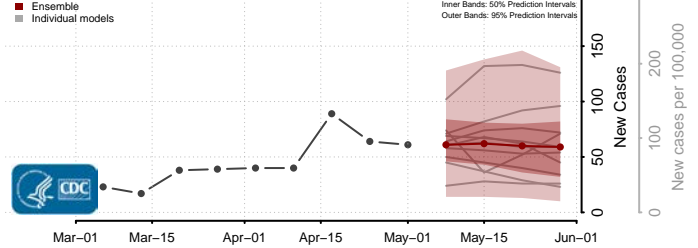

Winn County, Louisiana

Maine*

Androscoggin County, Maine

Aroostook County, Maine

Cumberland County, Maine

Franklin County, Maine

Hancock County, Maine

*New weekly cases may decrease in this location over the next four weeks. For these locations, the ensemble forecast indicates a probability of 0.75 or greater that fewer cases will be reported in week four of the forecast than in the last reported week.