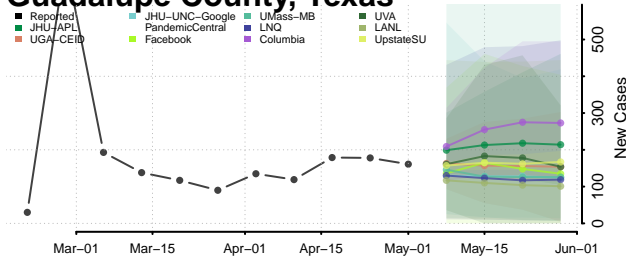

Guadalupe County, Texas