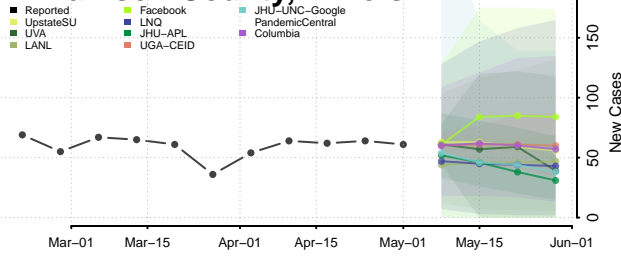

Warren County, Illinois

Washington County, Illinois

Wayne County, Illinois

White County, Illinois

Whiteside County, Illinois

Will County, Illinois

Williamson County, Illinois

Winnebago County, Illinois