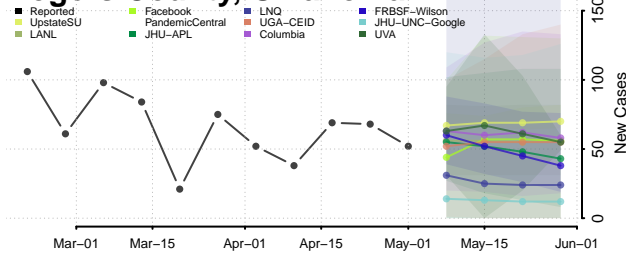

Pontotoc County, Oklahoma

Pottawatomie County, Oklahoma

Pushmataha County, Oklahoma

Roger Mills County, Oklahoma

Rogers County, Oklahoma

Seminole County, Oklahoma

Sequoyah County, Oklahoma

Stephens County, Oklahoma