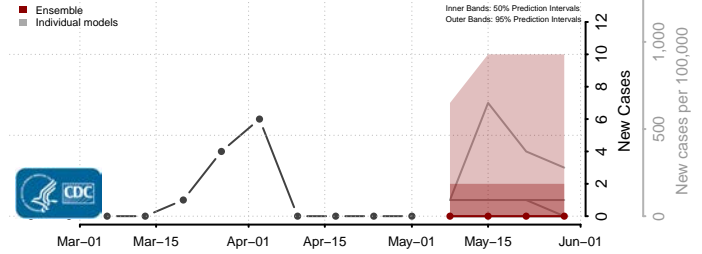

Prairie County, Montana