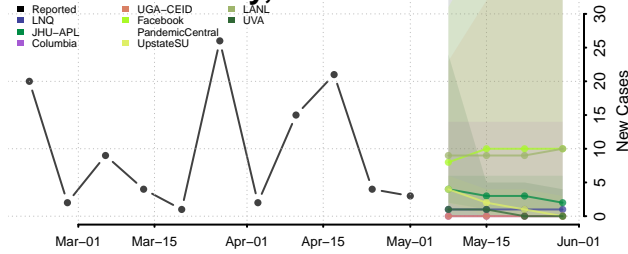

Hansford County, Texas