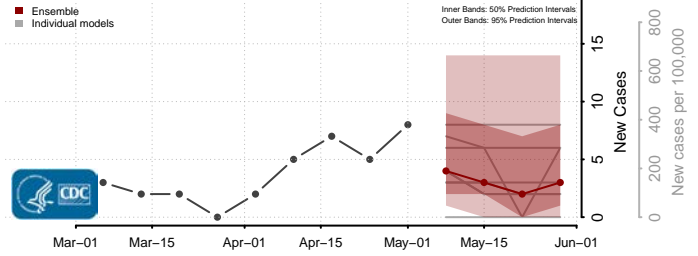

Pike County, Kentucky

Powell County, Kentucky

Pulaski County, Kentucky

Robertson County, Kentucky

Rockcastle County, Kentucky

Rowan County, Kentucky

Russell County, Kentucky

Scott County, Kentucky