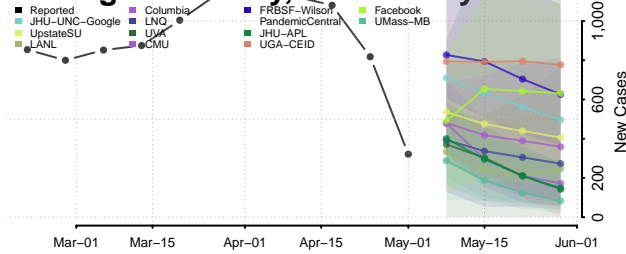

Burlington County, New Jersey

**New weekly cases may increase in this location over the next four weeks. For these locations, the ensemble forecast indicates a probability of 0.75 or greater that more cases will be reported in week four of the forecast than in the last reported week.