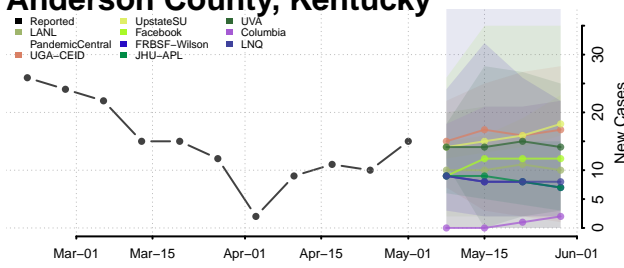

Allen County, Kentucky

Anderson County, Kentucky

Ballard County, Kentucky

Barren County, Kentucky

Bath County, Kentucky

Bell County, Kentucky

Boone County, Kentucky

Bourbon County, Kentucky