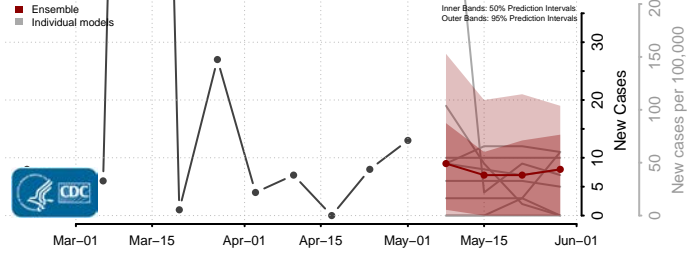

Pike County, Missouri