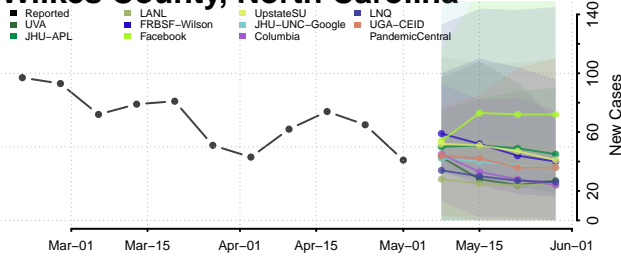

Washington County, North Carolina

Watauga County, North Carolina

Wayne County, North Carolina

Wilkes County, North Carolina

Wilson County, North Carolina

Yadkin County, North Carolina

Yancey County, North Carolina