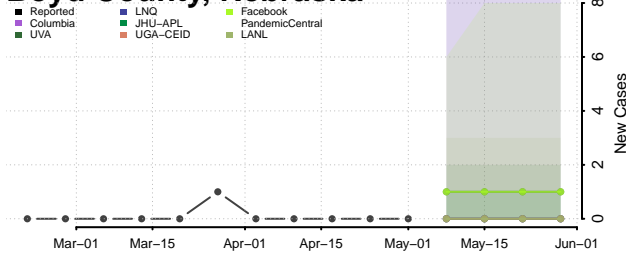

Adams County, Nebraska

Antelope County, Nebraska

Arthur County, Nebraska

Banner County, Nebraska

Blaine County, Nebraska

Boone County, Nebraska

Box Butte County, Nebraska

Boyd County, Nebraska