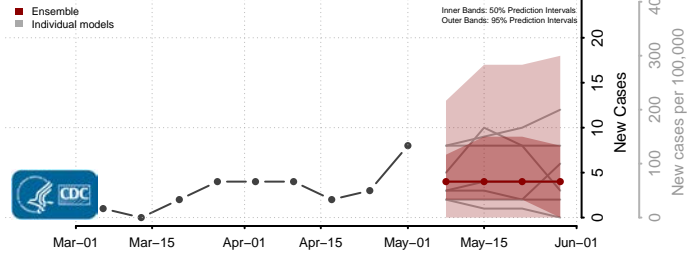

Jefferson County, Oklahoma