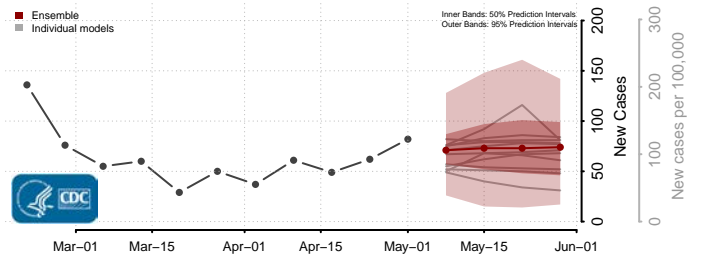

Rowan County, North Carolina

Rutherford County, North Carolina

Sampson County, North Carolina

Scotland County, North Carolina

Stanly County, North Carolina

Stokes County, North Carolina

Surry County, North Carolina