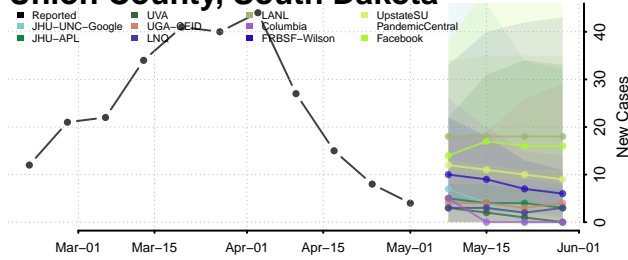

Union County, South Dakota