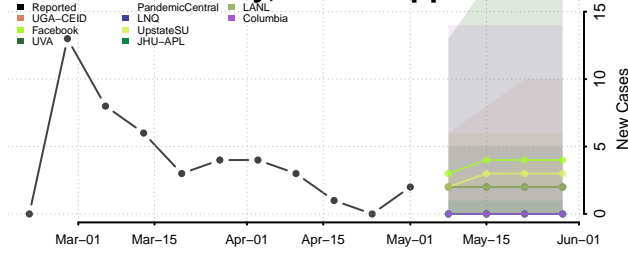

Itawamba County, Mississippi

Jackson County, Mississippi

Jasper County, Mississippi

Jefferson County, Mississippi

Jefferson Davis County, Mississippi

Jones County, Mississippi

Kemper County, Mississippi

Lafayette County, Mississippi