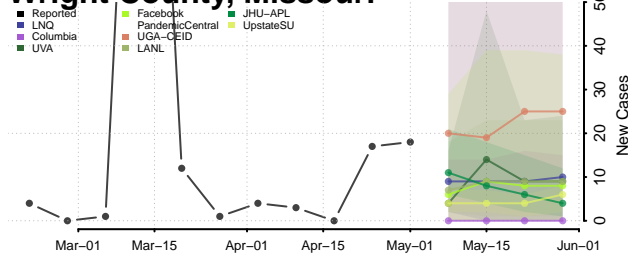

Wright County, Missouri