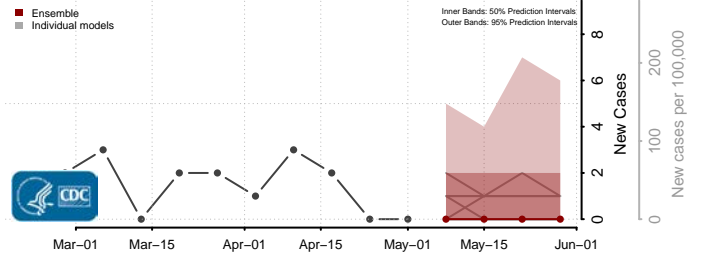

Harlan County, Nebraska