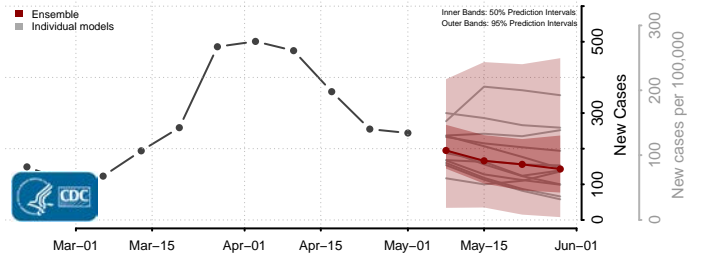

Cass County, North Dakota