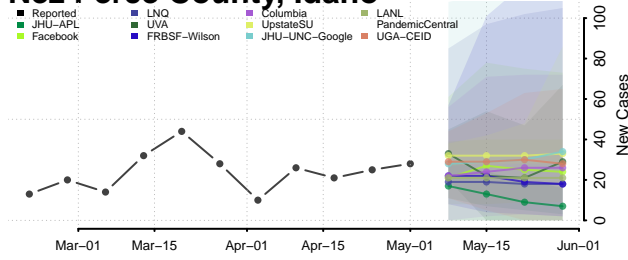

Nez Perce County, Idaho