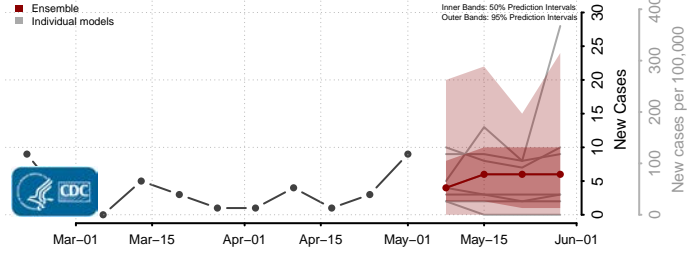

Ketchikan Gateway County, Alaska

Kodiak Island County, Alaska

Kusilvak County, Alaska

Lake and Peninsula County, Alaska

Matanuska-Susitna County, Alaska

Nome County, Alaska

North Slope County, Alaska

Northwest Arctic County, Alaska