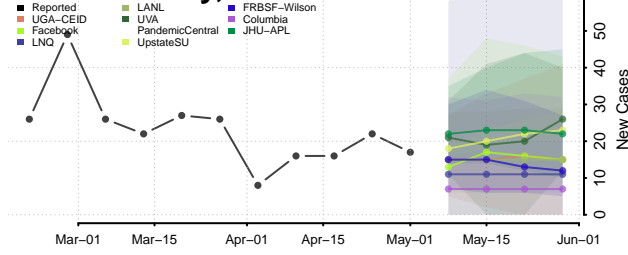

Union County, Tennessee