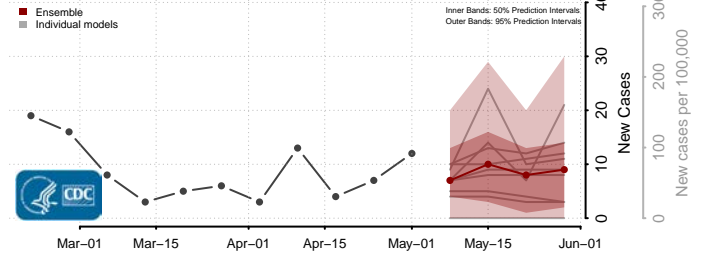

Camp County, Texas