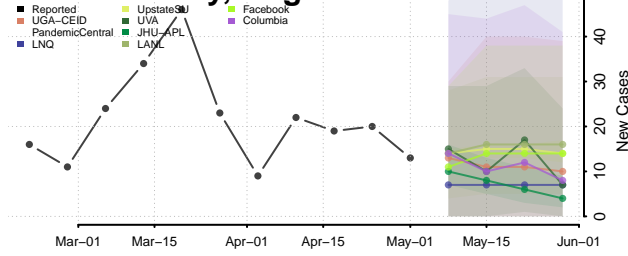

Clarke County, Virginia