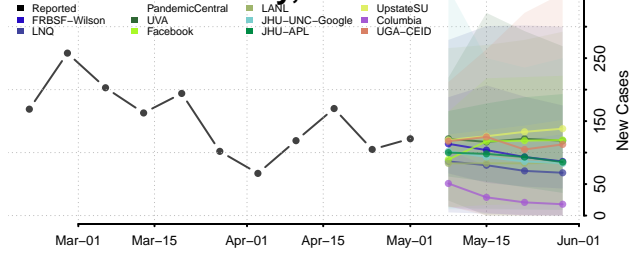

Henderson County, North Carolina