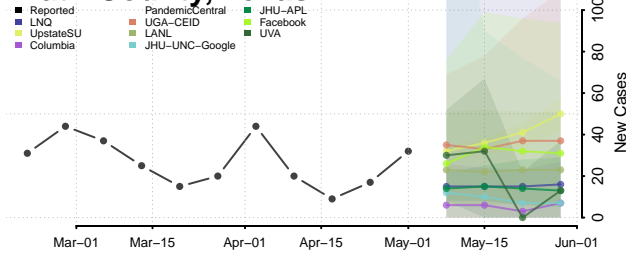

Erath County, Texas