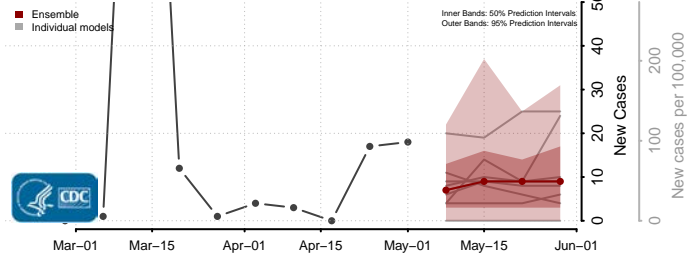

Wright County, Missouri