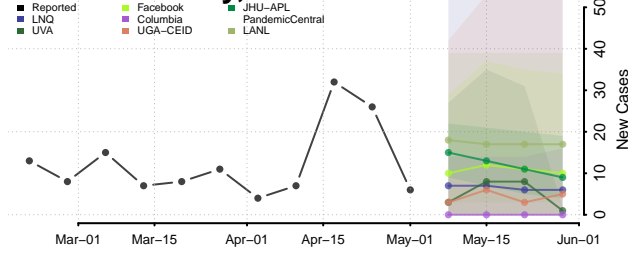

LaSalle County, Louisiana