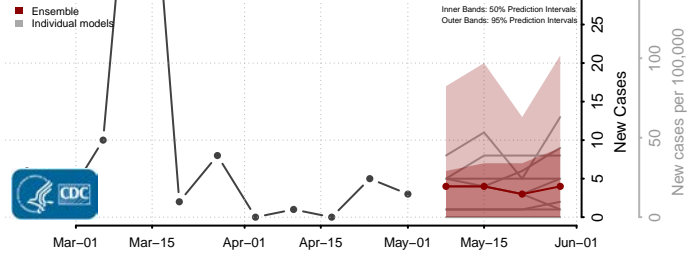

Morgan County, Missouri