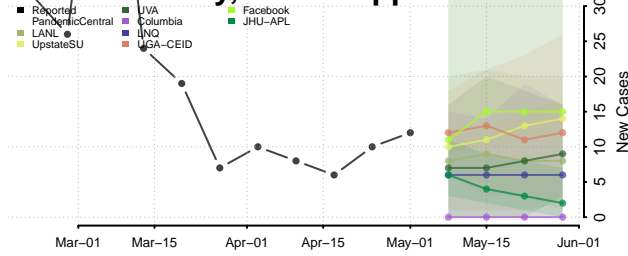

Madison County, Mississippi

Marion County, Mississippi

Marshall County, Mississippi

Monroe County, Mississippi

Montgomery County, Mississippi

Neshoba County, Mississippi

Newton County, Mississippi

Noxubee County, Mississippi