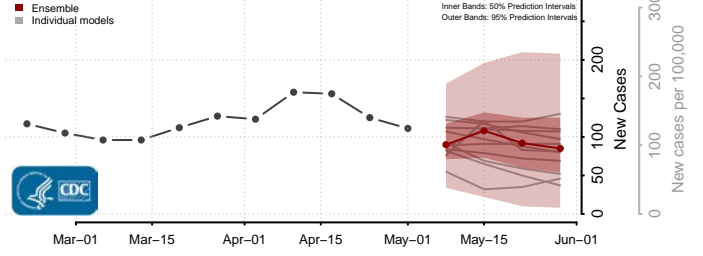

Frederick County, Virginia