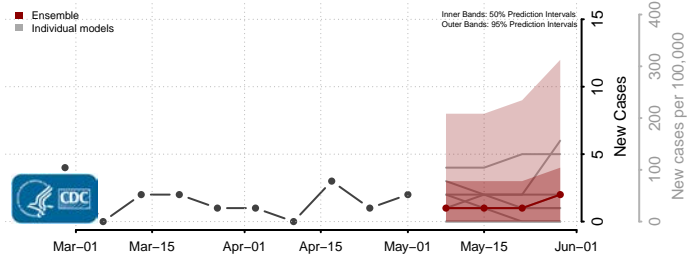

Jerome County, Idaho

Kootenai County, Idaho

Latah County, Idaho

Lemhi County, Idaho

Lewis County, Idaho

Lincoln County, Idaho

Madison County, Idaho

Minidoka County, Idaho