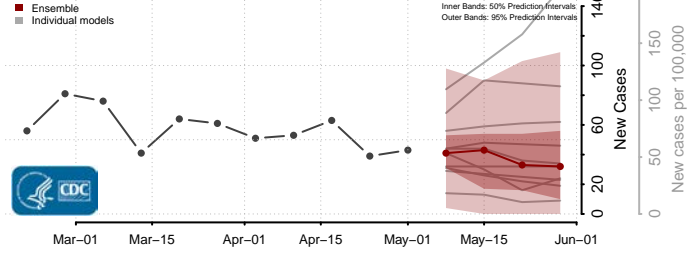

Taos County, New Mexico

Torrance County, New Mexico

Union County, New Mexico

Valencia County, New Mexico

New York*

Albany County, New York

*New weekly cases may decrease in this location over the next four weeks. For these locations, the ensemble forecast indicates a probability of 0.75 or greater that fewer cases will be reported in week four of the forecast than in the last reported week.