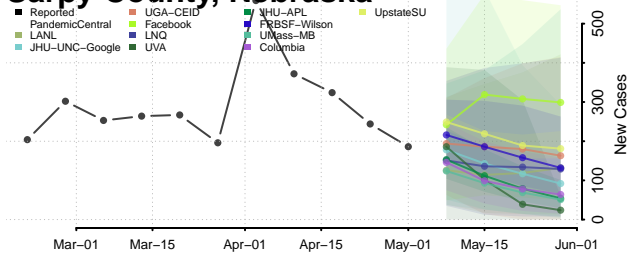

Red Willow County, Nebraska

Richardson County, Nebraska

Rock County, Nebraska

Saline County, Nebraska

Sarpy County, Nebraska

Saunders County, Nebraska

Scotts Bluff County, Nebraska

Seward County, Nebraska