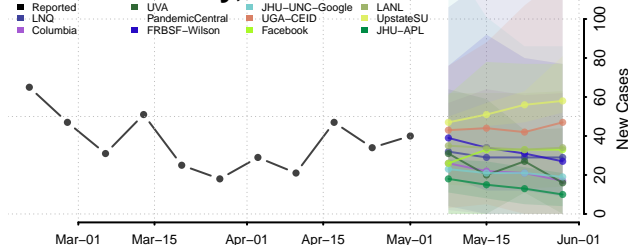

Clermont County, Ohio

Clinton County, Ohio

Columbiana County, Ohio

Coshocton County, Ohio

Crawford County, Ohio

Cuyahoga County, Ohio

Darke County, Ohio

Defiance County, Ohio