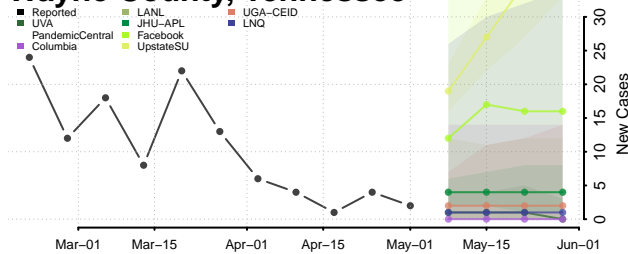

Wayne County, Tennessee