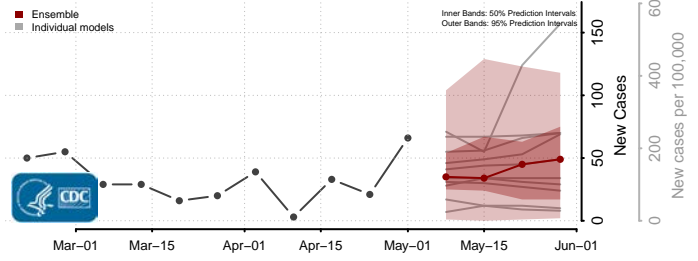

Grimes County, Texas