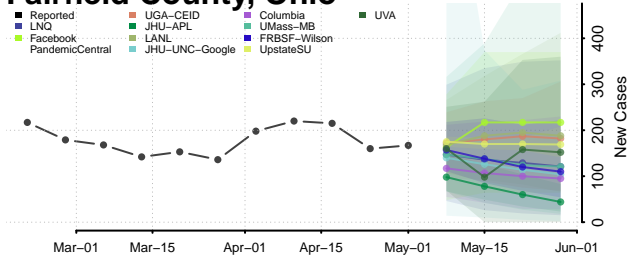

Fairfield County, Ohio