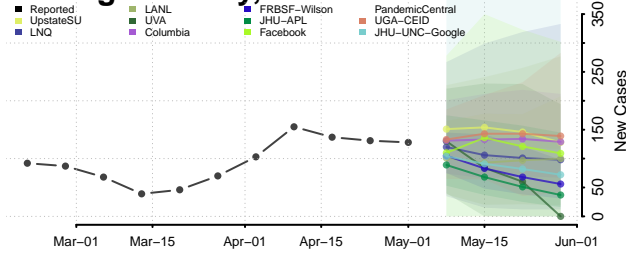

Burleigh County, North Dakota