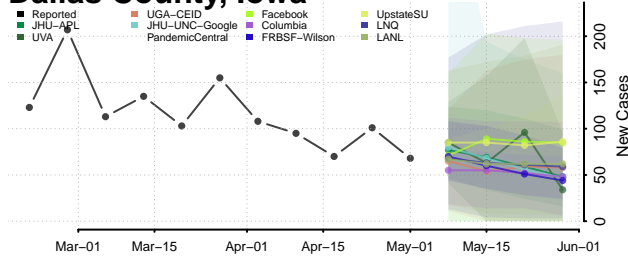

Cherokee County, Iowa

Chickasaw County, Iowa

Clarke County, Iowa

Clay County, Iowa

Clayton County, Iowa

Clinton County, Iowa

Crawford County, Iowa

Dallas County, Iowa