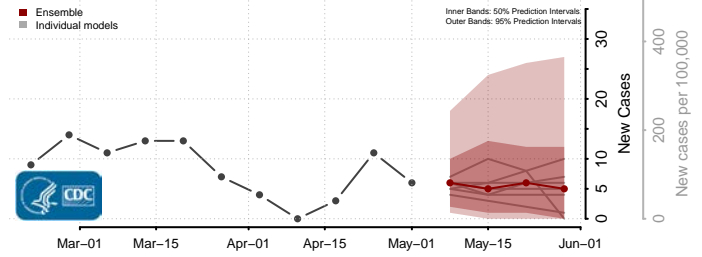

Treasure County, Montana

Valley County, Montana

Wheatland County, Montana

Wibaux County, Montana

Yellowstone County, Montana

Nebraska*

*New weekly cases may decrease in this location over the next four weeks. For these locations, the ensemble forecast indicates a probability of 0.75 or greater that fewer cases will be reported in week four of the forecast than in the last reported week.