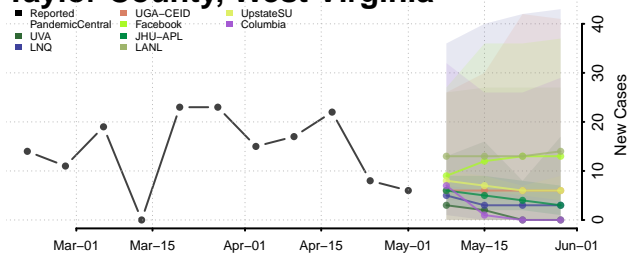

Taylor County, West Virginia