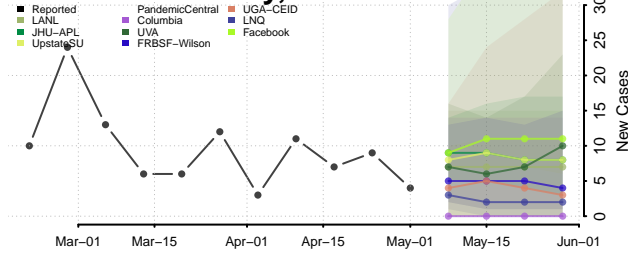

Tippecanoe County, Indiana

Tipton County, Indiana

Union County, Indiana

Vanderburgh County, Indiana

Vermillion County, Indiana

Vigo County, Indiana

Wabash County, Indiana

Warren County, Indiana