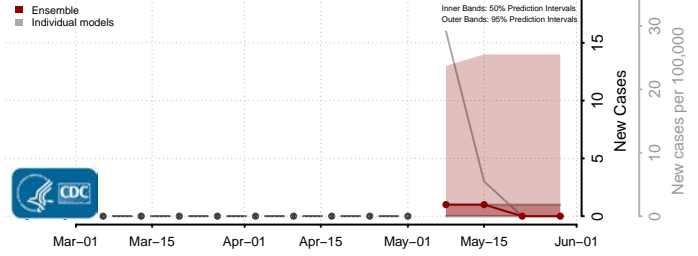

Utah

Beaver County, Utah

Box Elder County, Utah

Cache County, Utah

Carbon County, Utah

Iron County, Utah

Juab County, Utah

Kane County, Utah