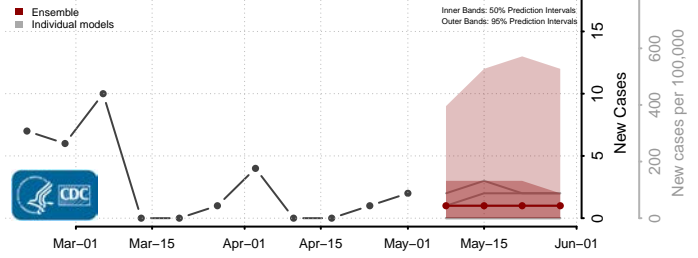

Hudspeth County, Texas

Hunt County, Texas

Hutchinson County, Texas

Irion County, Texas

Jack County, Texas

Jackson County, Texas

Jasper County, Texas

Jeff Davis County, Texas