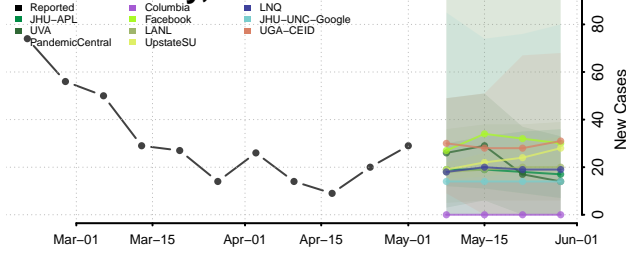

Rusk County, Texas