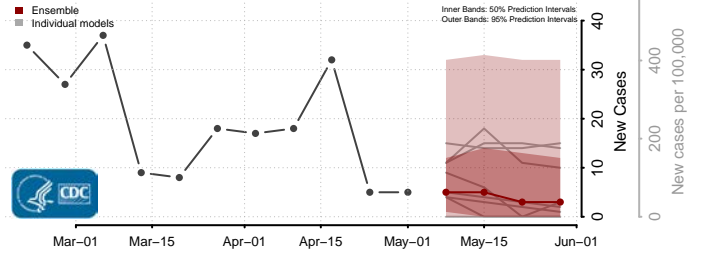

Franklin City County, Virginia