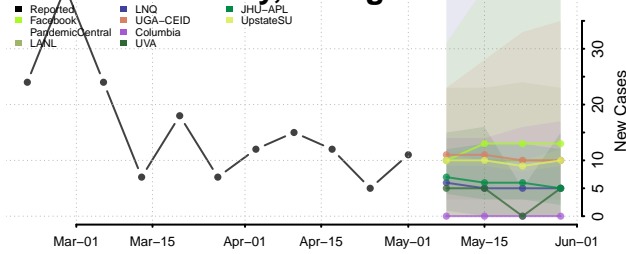

Heard County, Georgia

Henry County, Georgia

Houston County, Georgia

Irwin County, Georgia

Jackson County, Georgia

Jasper County, Georgia

Jeff Davis County, Georgia

Jefferson County, Georgia