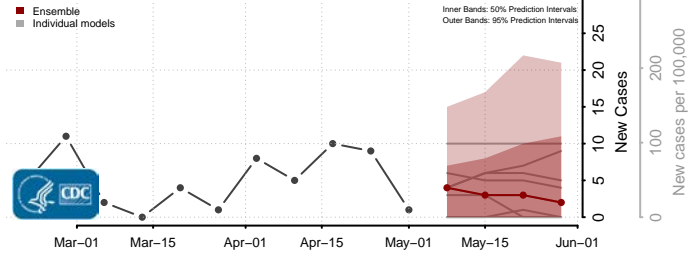

St. Helena County, Louisiana