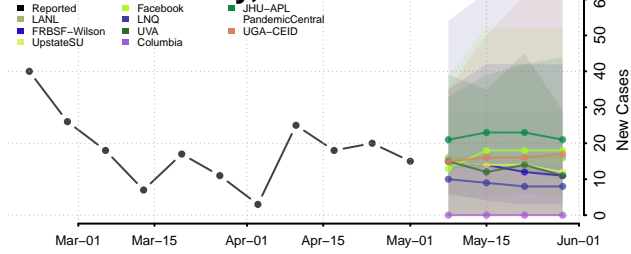

Hertford County, North Carolina