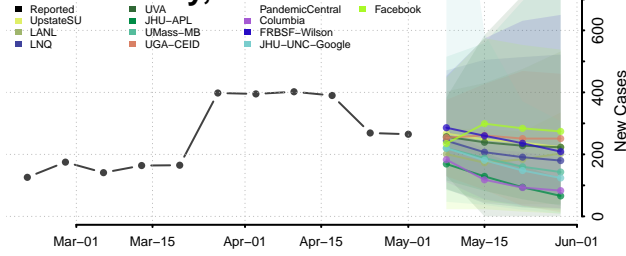

Scott County, Iowa

Shelby County, Iowa

Sioux County, Iowa

Story County, Iowa

Tama County, Iowa

Taylor County, Iowa

Union County, Iowa

Van Buren County, Iowa