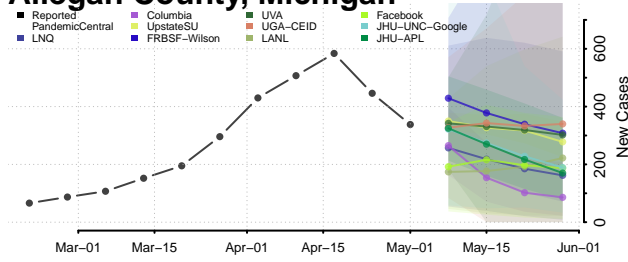

Allegan County, Michigan