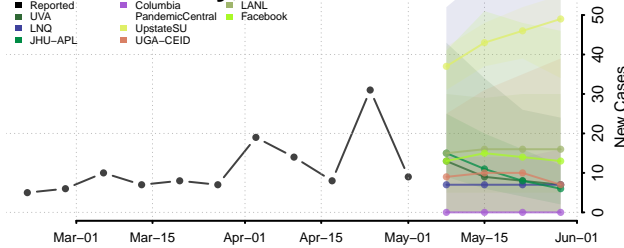

Barnes County, North Dakota