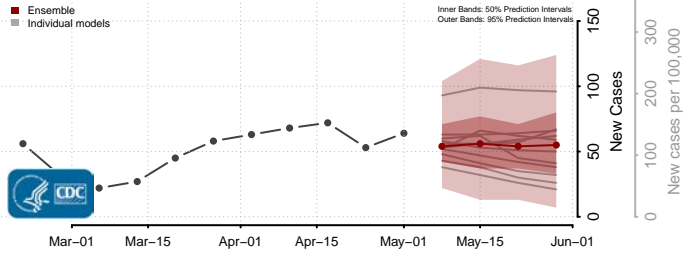

Beltrami County, Minnesota