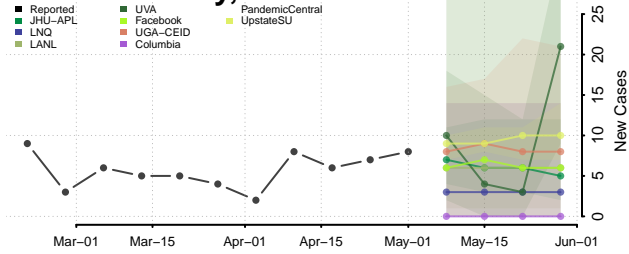

Blanco County, Texas