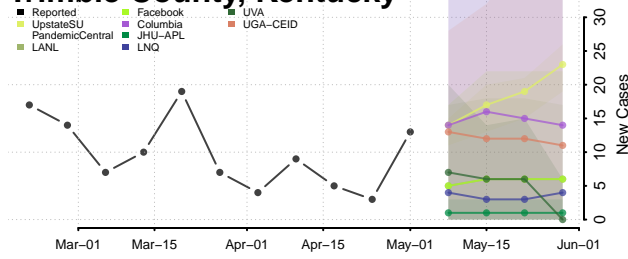

Shelby County, Kentucky

Simpson County, Kentucky

Spencer County, Kentucky

Taylor County, Kentucky

Todd County, Kentucky

Trigg County, Kentucky

Trimble County, Kentucky

Union County, Kentucky