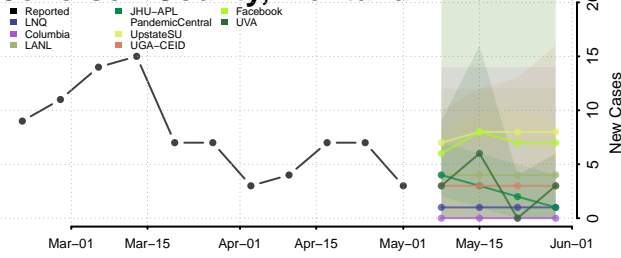

Jefferson County, Montana