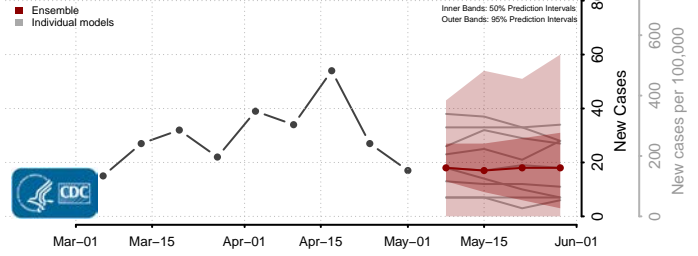

Cottonwood County, Minnesota