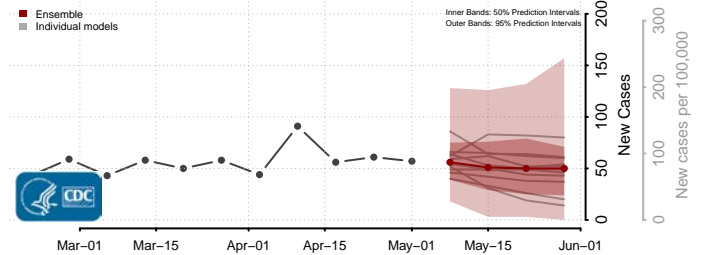

Sauk County, Wisconsin