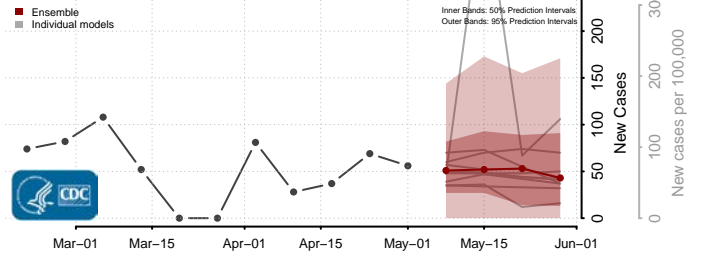

Coryell County, Texas