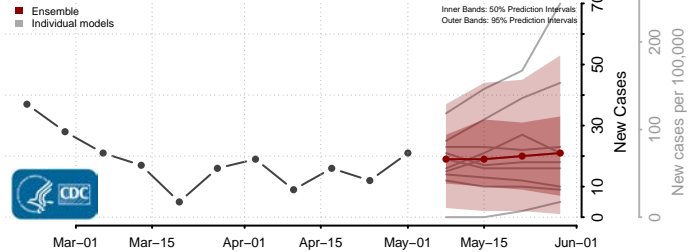

Pleasants County, West Virginia

Pocahontas County, West Virginia

Preston County, West Virginia

Putnam County, West Virginia

Raleigh County, West Virginia

Randolph County, West Virginia

Ritchie County, West Virginia