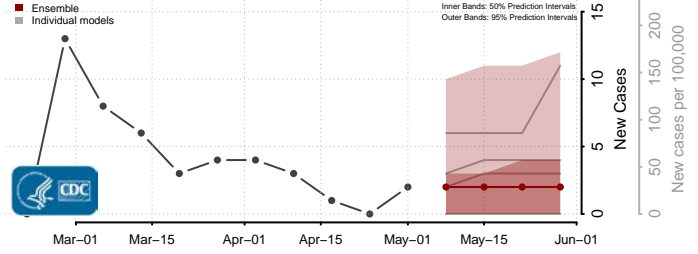

Itawamba County, Mississippi

Jackson County, Mississippi

Jasper County, Mississippi

Jefferson County, Mississippi

Jefferson Davis County, Mississippi

Jones County, Mississippi

Kemper County, Mississippi

Lafayette County, Mississippi