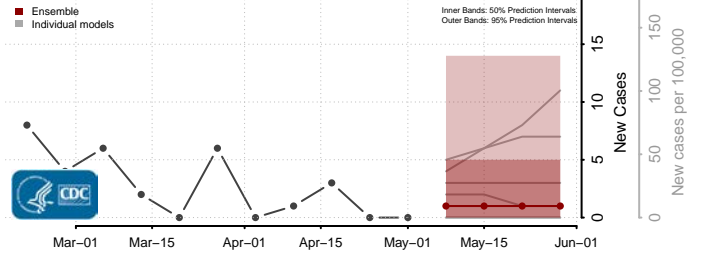

Madison County, Louisiana

Morehouse County, Louisiana

Natchitoches County, Louisiana

Orleans County, Louisiana

Ouachita County, Louisiana

Plaquemines County, Louisiana

Pointe Coupee County, Louisiana

Rapides County, Louisiana