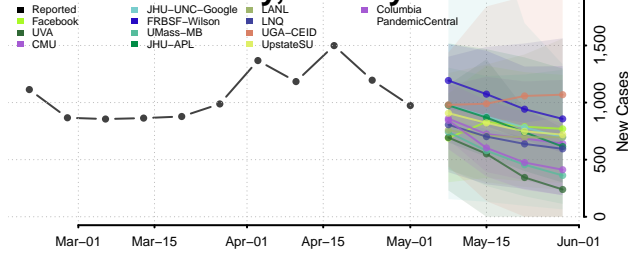

Lancaster County, Pennsylvania