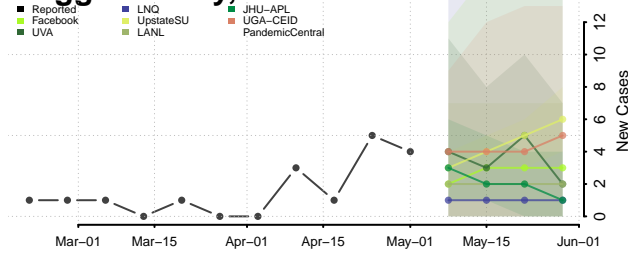

Eddy County, North Dakota

Emmons County, North Dakota

Foster County, North Dakota

Golden Valley County, North Dakota

Grand Forks County, North Dakota

Grant County, North Dakota

Griggs County, North Dakota

Hettinger County, North Dakota