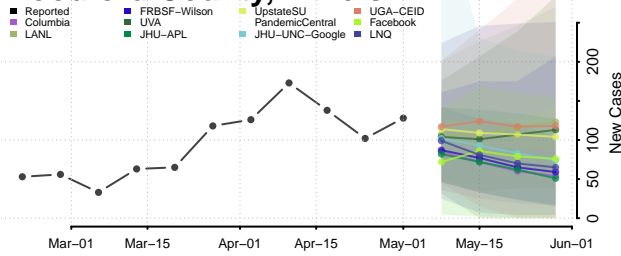

Woodford County, Illinois