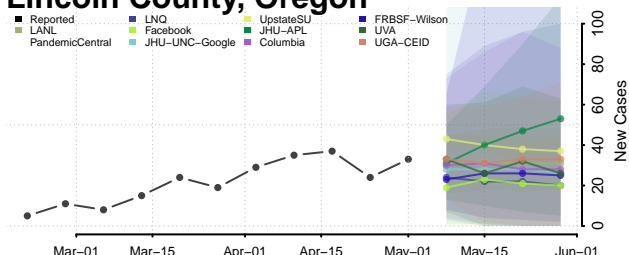

Lincoln County, Oregon