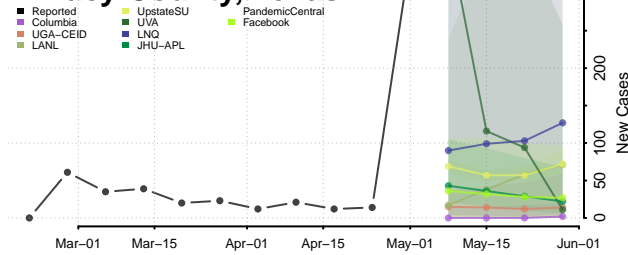

Willacy County, Texas