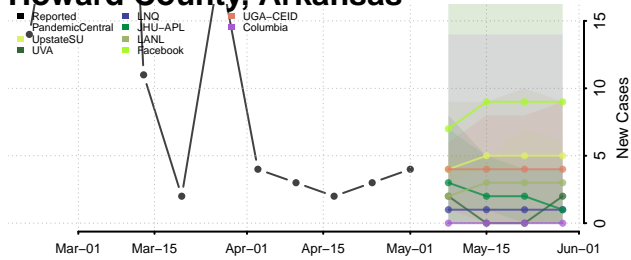

Greene County, Arkansas

Hempstead County, Arkansas

Hot Spring County, Arkansas

Howard County, Arkansas

Independence County, Arkansas

Izard County, Arkansas

Jackson County, Arkansas

Jefferson County, Arkansas