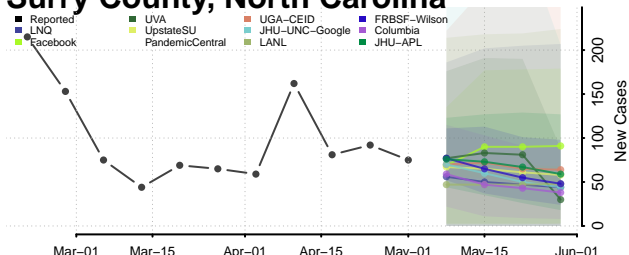

Rowan County, North Carolina

Rutherford County, North Carolina

Sampson County, North Carolina

Scotland County, North Carolina

Stanly County, North Carolina

Stokes County, North Carolina

Surry County, North Carolina