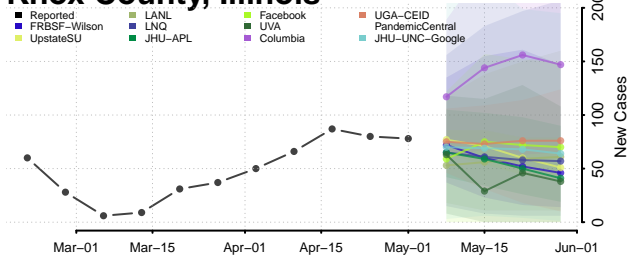

Knox County, Illinois