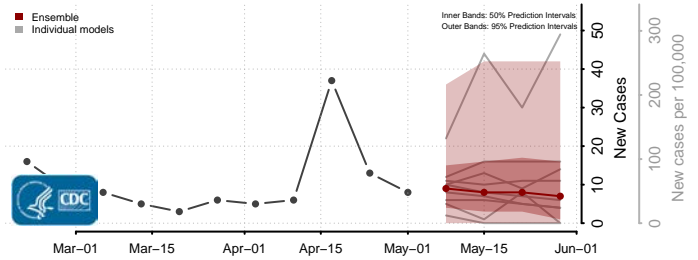

Socorro County, New Mexico