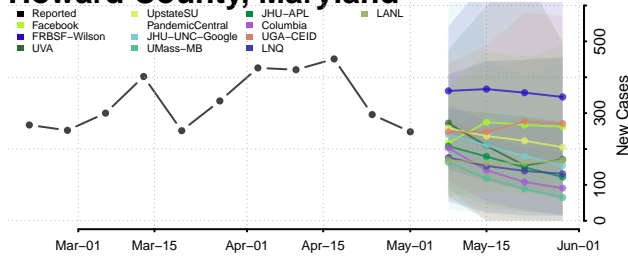

Charles County, Maryland

Dorchester County, Maryland

Frederick County, Maryland

Garrett County, Maryland

Harford County, Maryland

Howard County, Maryland

Kent County, Maryland

Montgomery County, Maryland