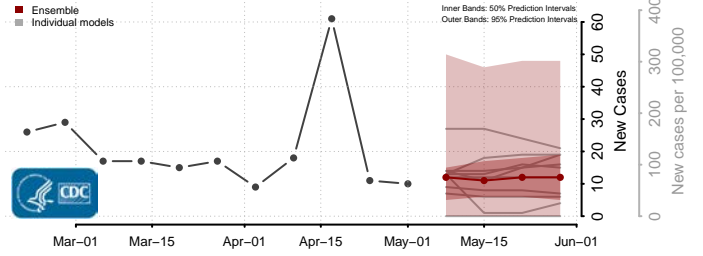

Appomattox County, Virginia