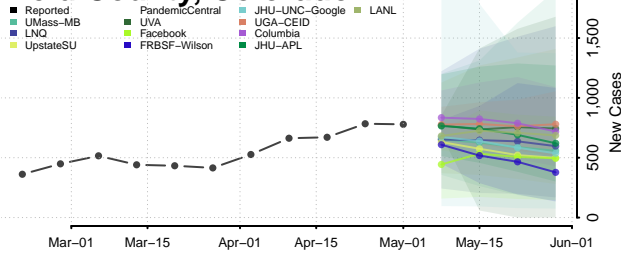

Weld County, Colorado