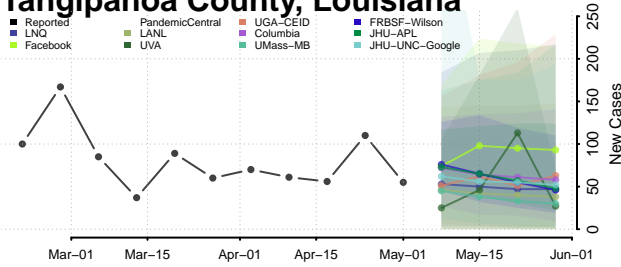

St. Landry County, Louisiana

St. Martin County, Louisiana

St. Mary County, Louisiana

St. Tammany County, Louisiana

Tangipahoa County, Louisiana

Tensas County, Louisiana

Terrebonne County, Louisiana

Union County, Louisiana