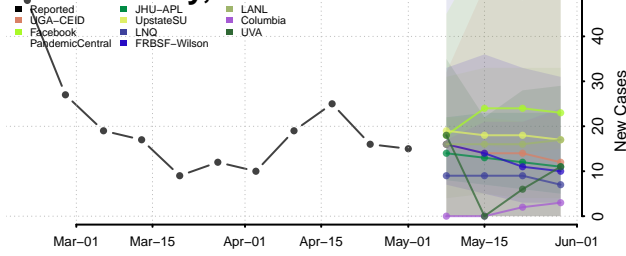

Scott County, Indiana