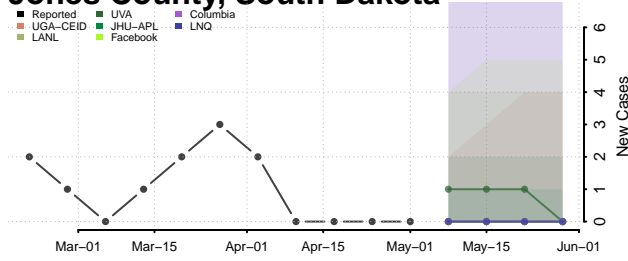

Jones County, South Dakota