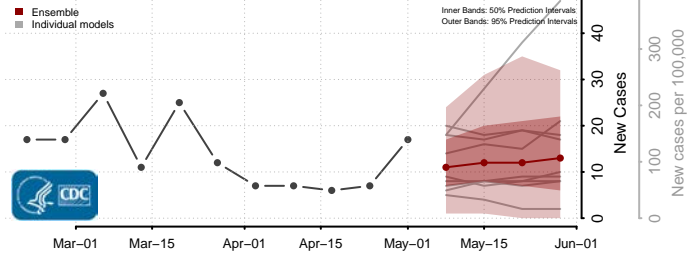

Lunenburg County, Virginia