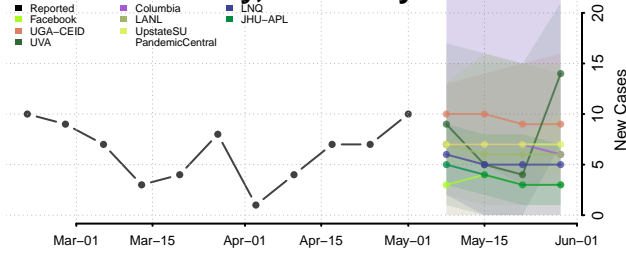

Hart County, Kentucky

Henderson County, Kentucky

Henry County, Kentucky

Hickman County, Kentucky

Hopkins County, Kentucky

Jackson County, Kentucky

Jefferson County, Kentucky

Jessamine County, Kentucky