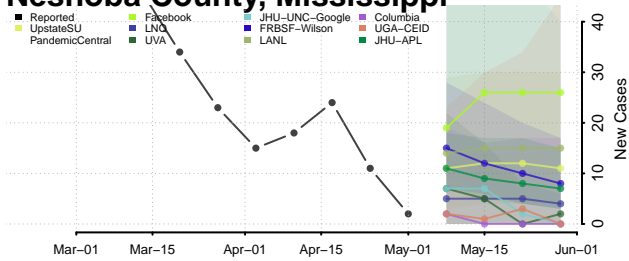

Madison County, Mississippi

Marion County, Mississippi

Marshall County, Mississippi

Monroe County, Mississippi

Montgomery County, Mississippi

Neshoba County, Mississippi

Newton County, Mississippi

Noxubee County, Mississippi