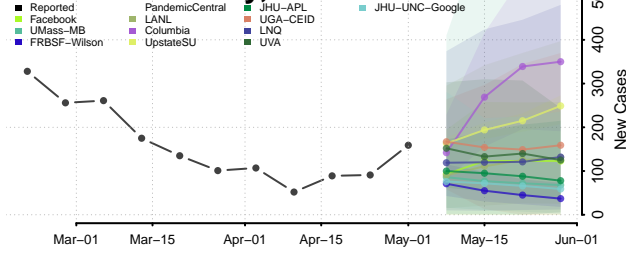

Kaufman County, Texas