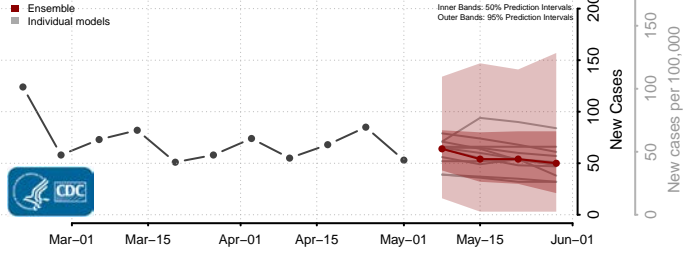

Douglas County, Kansas