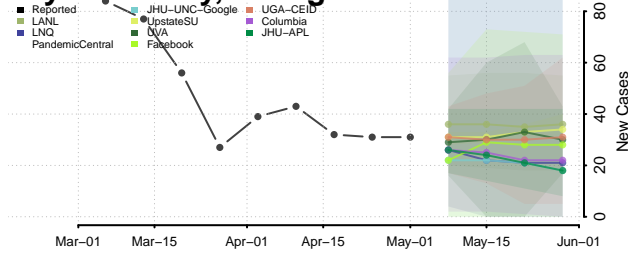

Berrien County, Georgia

Bibb County, Georgia

Bleckley County, Georgia

Brantley County, Georgia

Brooks County, Georgia

Bryan County, Georgia

Bulloch County, Georgia

Burke County, Georgia