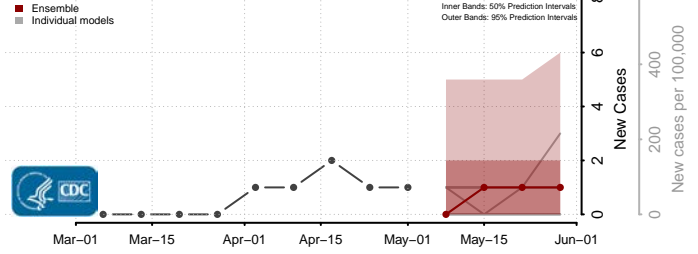

Sully County, South Dakota