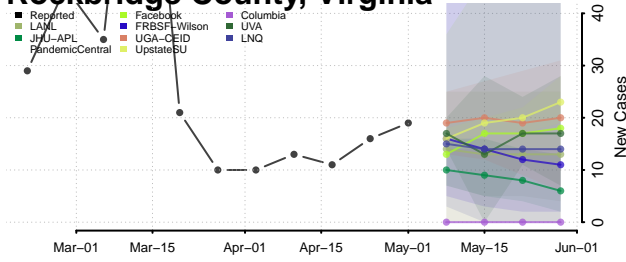

Rockbridge County, Virginia