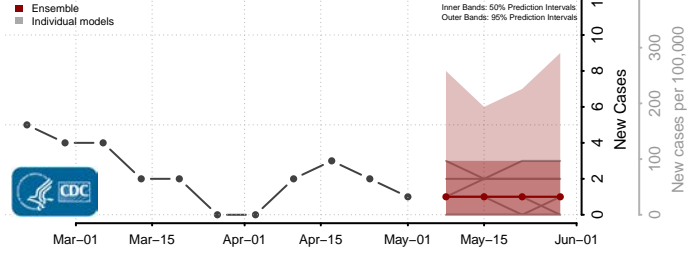

Stanley County, South Dakota