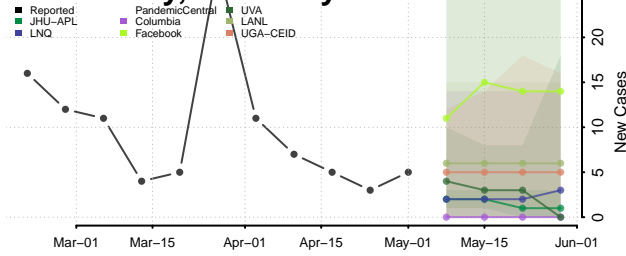

Johnson County, Kentucky

Kenton County, Kentucky

Knott County, Kentucky

Knox County, Kentucky

Larue County, Kentucky

Laurel County, Kentucky

Lawrence County, Kentucky

Lee County, Kentucky