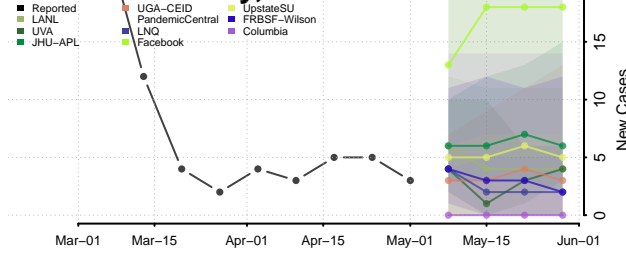

Leon County, Florida

Levy County, Florida

Liberty County, Florida

Madison County, Florida

Manatee County, Florida

Marion County, Florida

Martin County, Florida

Miami-Dade County, Florida