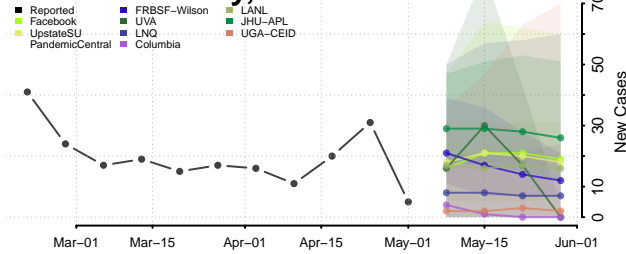

Madison County, Tennessee

Monroe County, Tennessee

Montgomery County, Tennessee

Moore County, Tennessee

Morgan County, Tennessee

Obion County, Tennessee

Overton County, Tennessee

Perry County, Tennessee