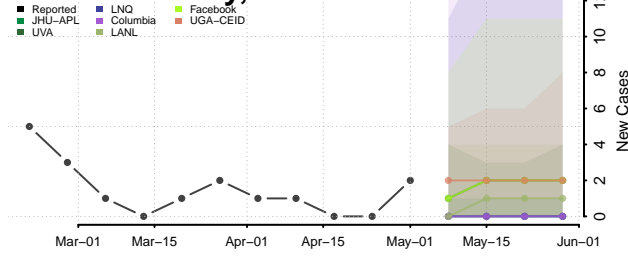

Perkins County, South Dakota