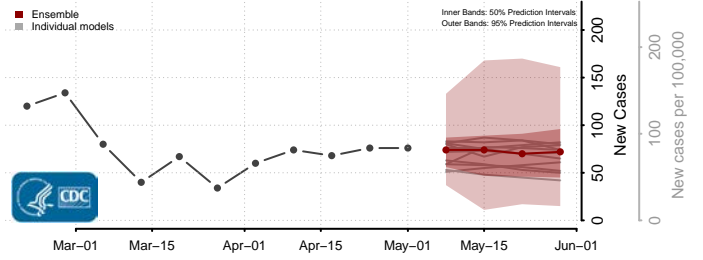

Rowan County, North Carolina

Rutherford County, North Carolina

Sampson County, North Carolina

Scotland County, North Carolina

Stanly County, North Carolina

Stokes County, North Carolina

Surry County, North Carolina