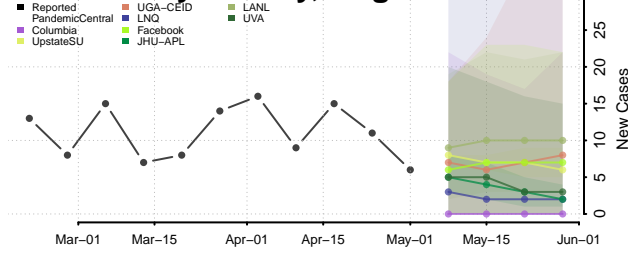

Campbell County, Virginia

Caroline County, Virginia

Carroll County, Virginia

Charles City County, Virginia

Charlotte County, Virginia

Charlottesville County, Virginia

Chesapeake County, Virginia

Chesterfield County, Virginia