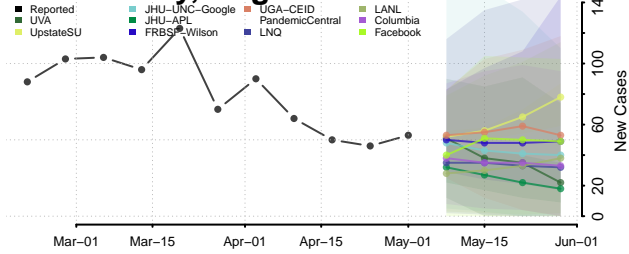

Williamsburg County, Virginia

Winchester County, Virginia

Wise County, Virginia

Wythe County, Virginia

York County, Virginia

Washington

Adams County, Washington

Asotin County, Washington