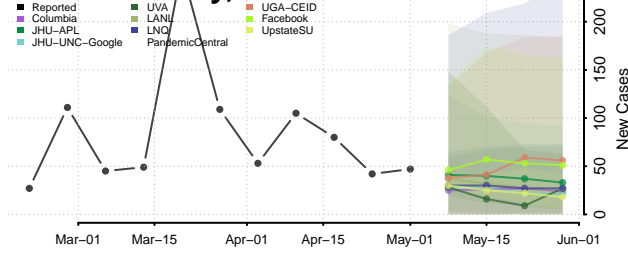

Hardin County, Texas