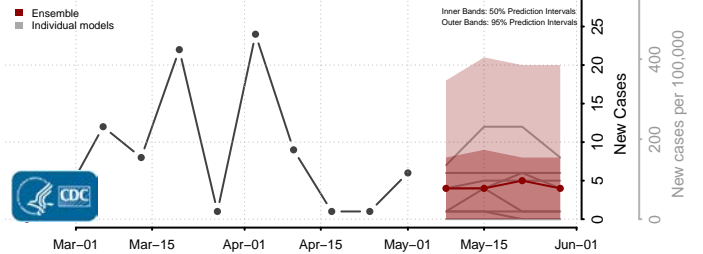

Boone County, Nebraska