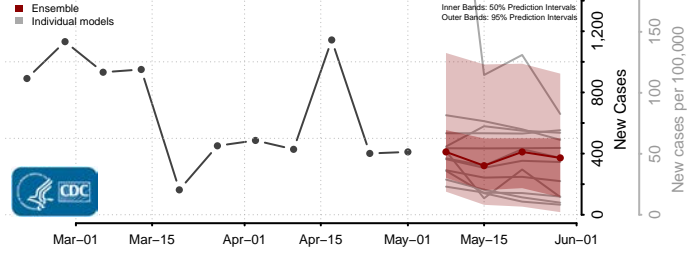

Oklahoma County, Oklahoma