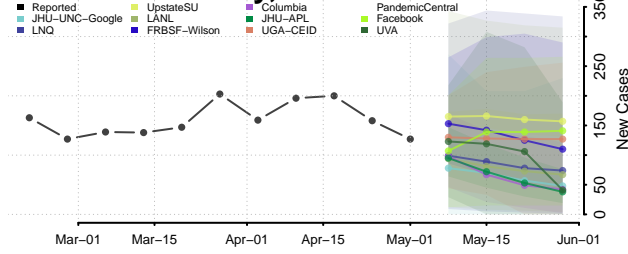

Windham County, Connecticut