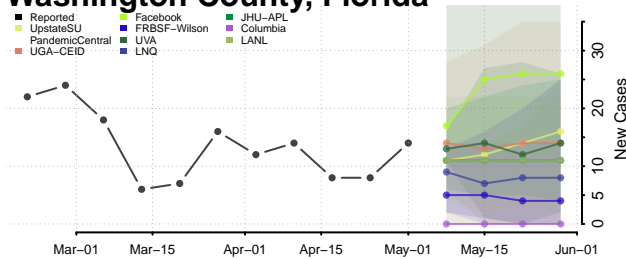

Georgia*

Appling County, Georgia

*New weekly cases may decrease in this location over the next four weeks. For these locations, the ensemble forecast indicates a probability of 0.75 or greater that fewer cases will be reported in week four of the forecast than in the last reported week.