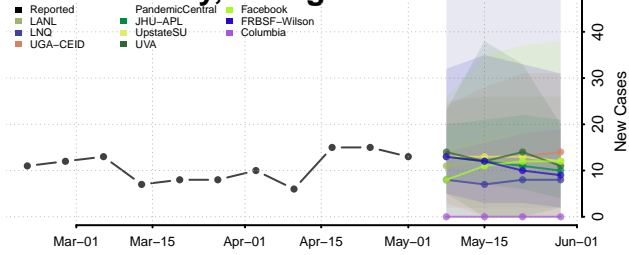

White County, Georgia

Whitfield County, Georgia

Wilcox County, Georgia

Wilkes County, Georgia

Wilkinson County, Georgia

Worth County, Georgia

Guam

Hawaii