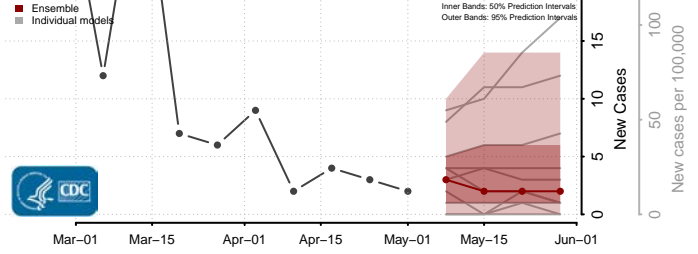

Jasper County, Mississippi