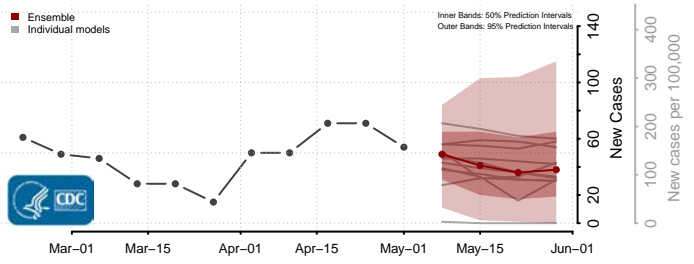

Transylvania County, North Carolina