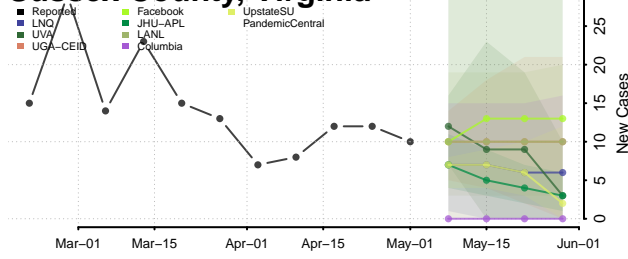

Sussex County, Virginia