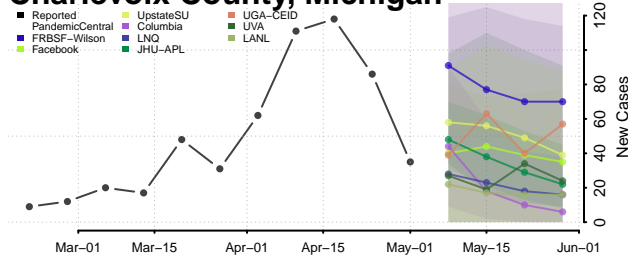

Berrien County, Michigan

Branch County, Michigan

Calhoun County, Michigan

Cass County, Michigan

Charlevoix County, Michigan

Cheboygan County, Michigan

Chippewa County, Michigan

Clare County, Michigan