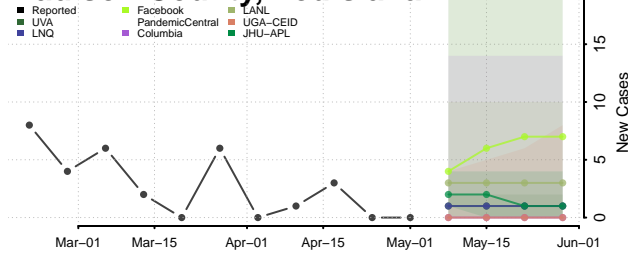

Madison County, Louisiana

Morehouse County, Louisiana

Natchitoches County, Louisiana

Orleans County, Louisiana

Ouachita County, Louisiana

Plaquemines County, Louisiana

Pointe Coupee County, Louisiana

Rapides County, Louisiana