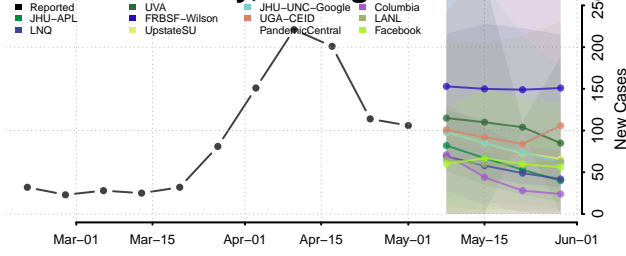

Mecosta County, Michigan