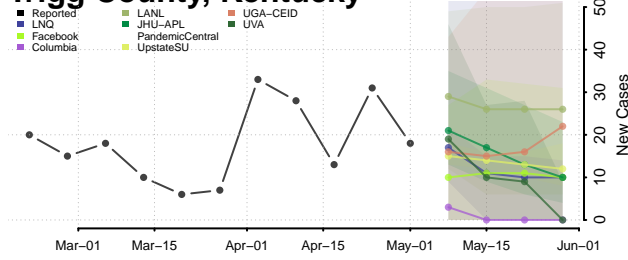

Shelby County, Kentucky

Simpson County, Kentucky

Spencer County, Kentucky

Taylor County, Kentucky

Todd County, Kentucky

Trigg County, Kentucky

Trimble County, Kentucky

Union County, Kentucky