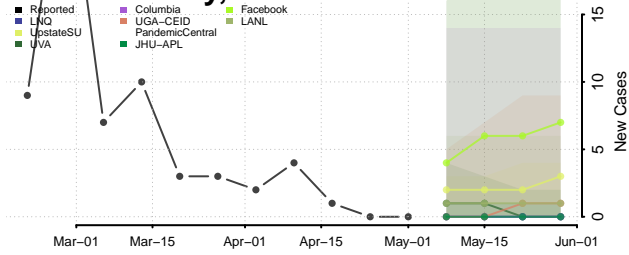

Desha County, Arkansas