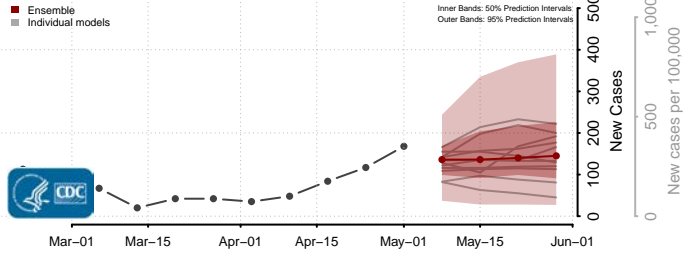

Fremont County, Colorado