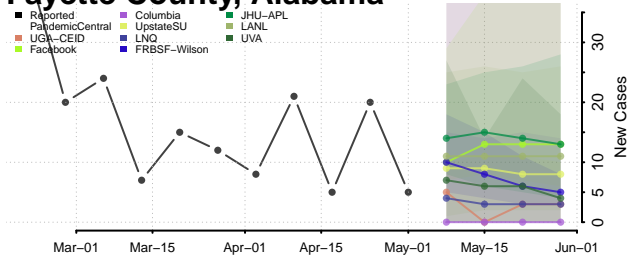

Fayette County, Alabama