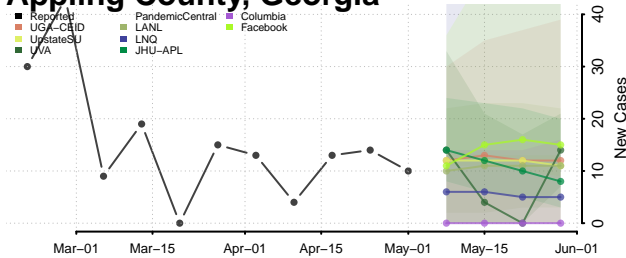

Sumter County, Florida

Suwannee County, Florida

Taylor County, Florida

Union County, Florida

Volusia County, Florida

Wakulla County, Florida

Walton County, Florida

Washington County, Florida

Georgia*

Appling County, Georgia

*New weekly cases may decrease in this location over the next four weeks. For these locations, the ensemble forecast indicates a probability of 0.75 or greater that fewer cases will be reported in week four of the forecast than in the last reported week.