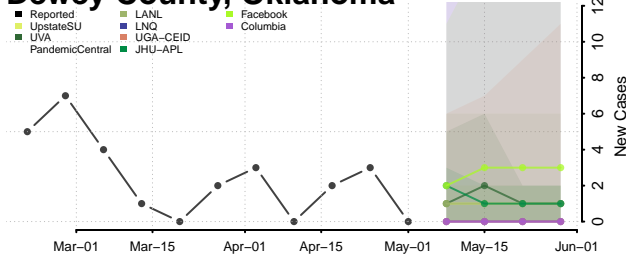

Dewey County, Oklahoma

Ellis County, Oklahoma

Garfield County, Oklahoma

Garvin County, Oklahoma

Grady County, Oklahoma

Grant County, Oklahoma

Greer County, Oklahoma

Harmon County, Oklahoma