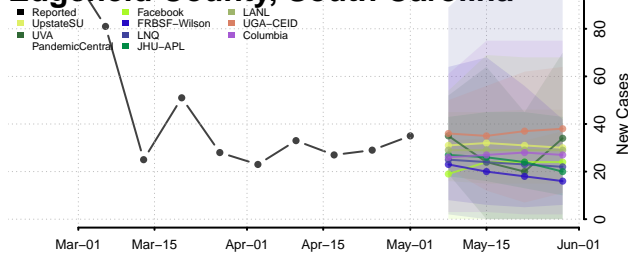

Edgefield County, South Carolina