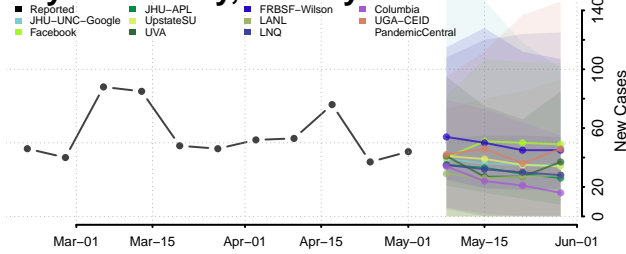

Snyder County, Pennsylvania