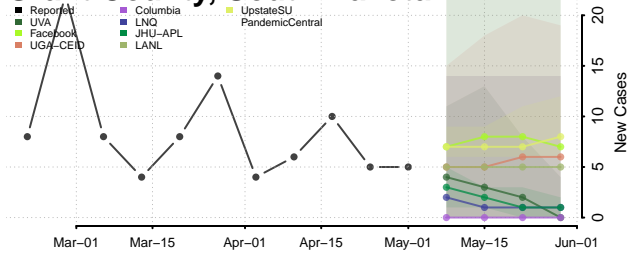

Grant County, South Dakota