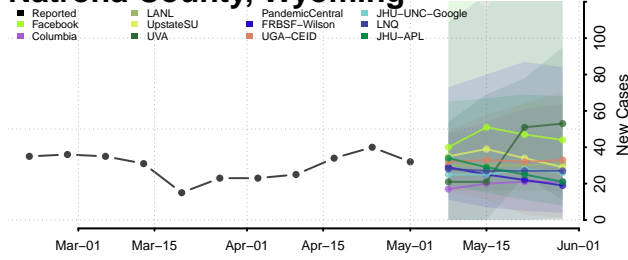

Natrona County, Wyoming