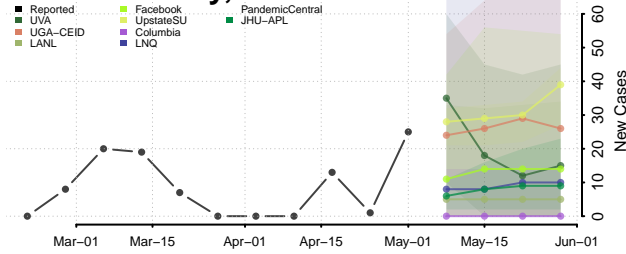

DeWitt County, Texas