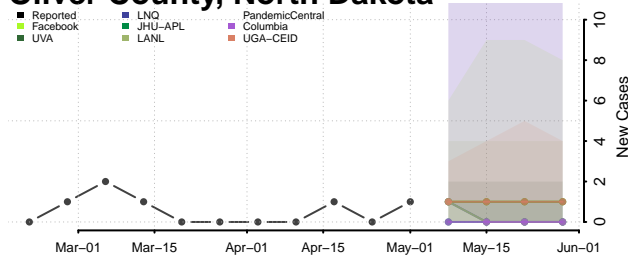

Morton County, North Dakota

Mountrail County, North Dakota

Nelson County, North Dakota

Oliver County, North Dakota

Pembina County, North Dakota

Pierce County, North Dakota

Ramsey County, North Dakota

Ransom County, North Dakota