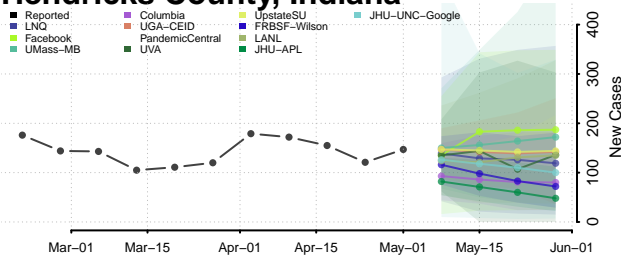

Hendricks County, Indiana