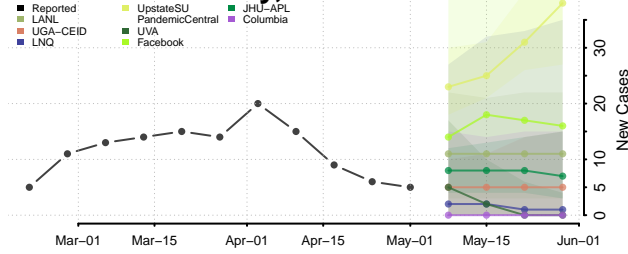

Trousdale County, Tennessee