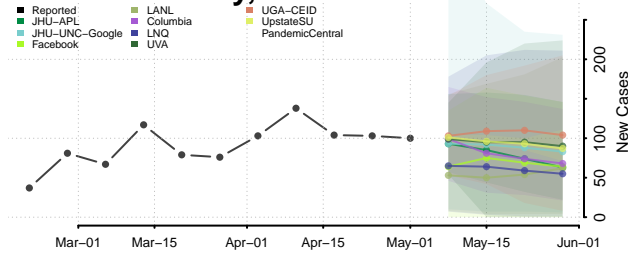

Jackson County, Colorado

Jefferson County, Colorado

Kiowa County, Colorado

Kit Carson County, Colorado

La Plata County, Colorado

Lake County, Colorado

Larimer County, Colorado

Las Animas County, Colorado