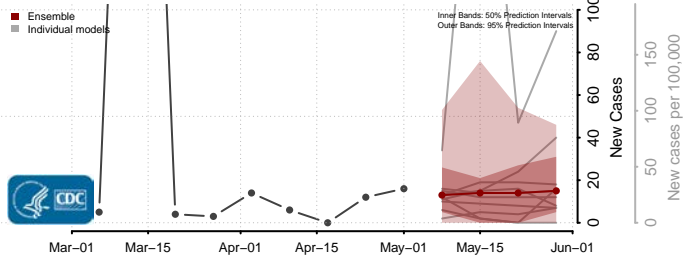

Pulaski County, Missouri