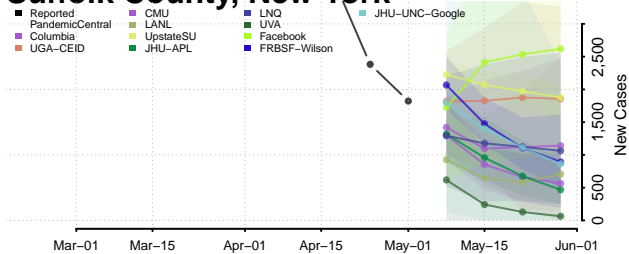

Suffolk County, New York