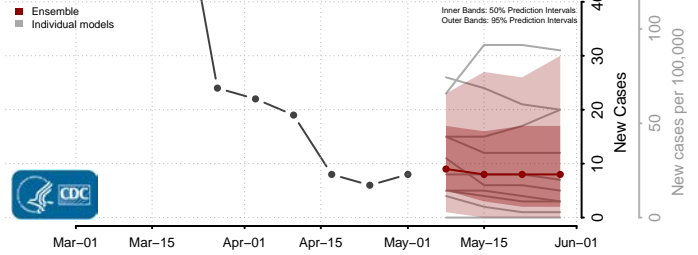

Wapello County, Iowa