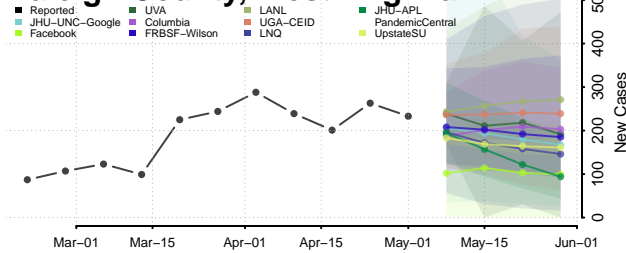

Pleasants County, West Virginia

Pocahontas County, West Virginia

Preston County, West Virginia

Putnam County, West Virginia

Raleigh County, West Virginia

Randolph County, West Virginia

Ritchie County, West Virginia