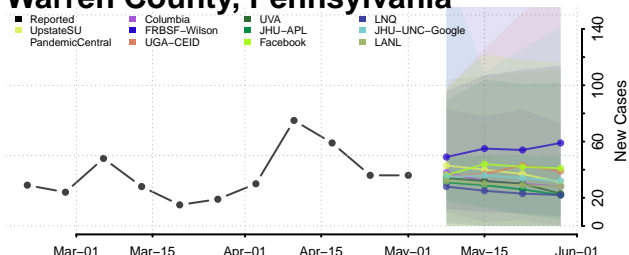

Warren County, Pennsylvania