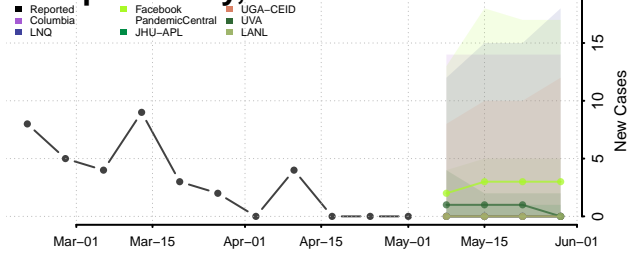

Phillips County, Montana