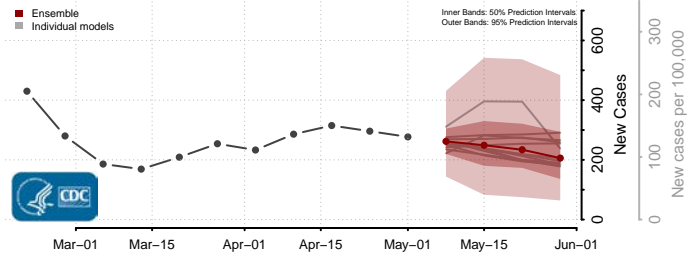

Champaign County, Illinois