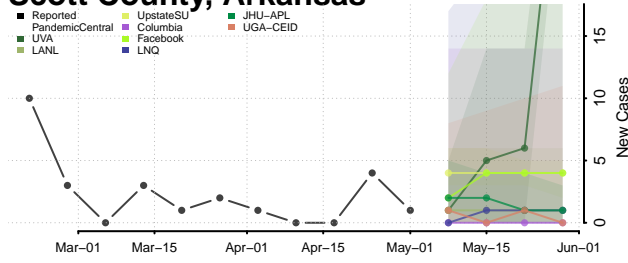

Pope County, Arkansas

Prairie County, Arkansas

Pulaski County, Arkansas

Randolph County, Arkansas

Saline County, Arkansas

Scott County, Arkansas

Searcy County, Arkansas

Sebastian County, Arkansas