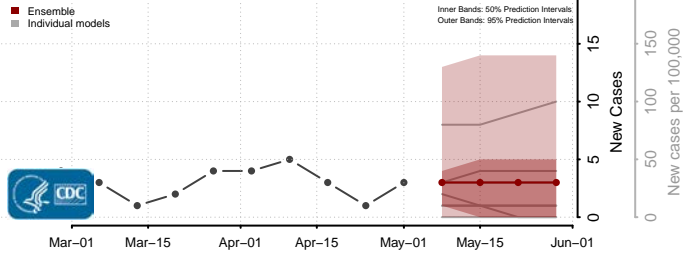

Ketchikan Gateway County, Alaska

Kodiak Island County, Alaska

Kusilvak County, Alaska

Lake and Peninsula County, Alaska

Matanuska-Susitna County, Alaska

Nome County, Alaska

North Slope County, Alaska

Northwest Arctic County, Alaska