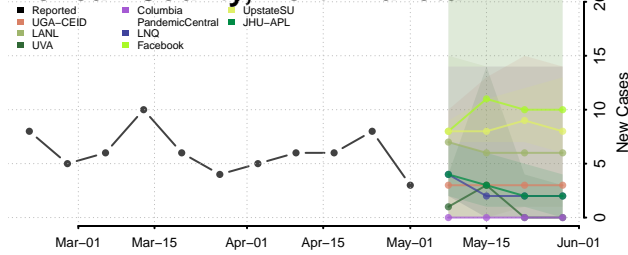

McLean County, North Dakota