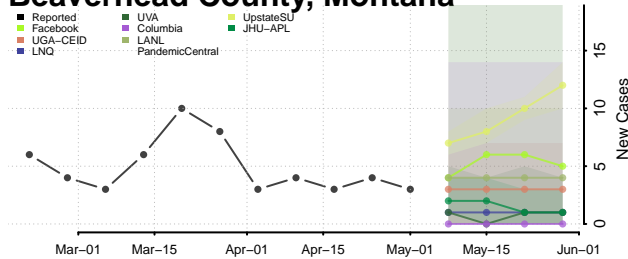

Worth County, Missouri

Wright County, Missouri

Montana*

Beaverhead County, Montana

Big Horn County, Montana

Blaine County, Montana

*New weekly cases may decrease in this location over the next four weeks. For these locations, the ensemble forecast indicates a probability of 0.75 or greater that fewer cases will be reported in week four of the forecast than in the last reported week.