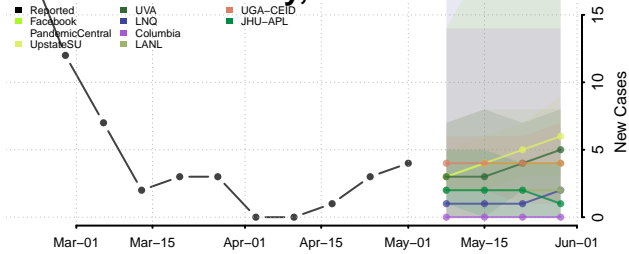

Smith County, Kansas

Stafford County, Kansas

Stanton County, Kansas

Stevens County, Kansas

Sumner County, Kansas

Thomas County, Kansas

Trego County, Kansas

Wabaunsee County, Kansas