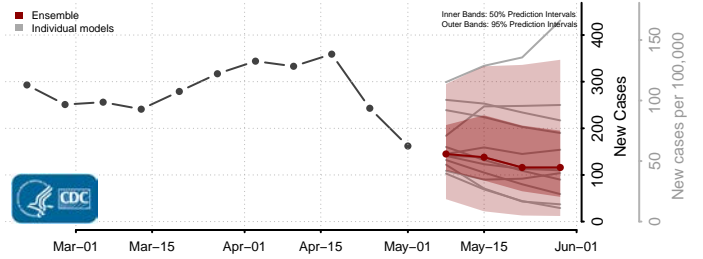

Frederick County, Maryland