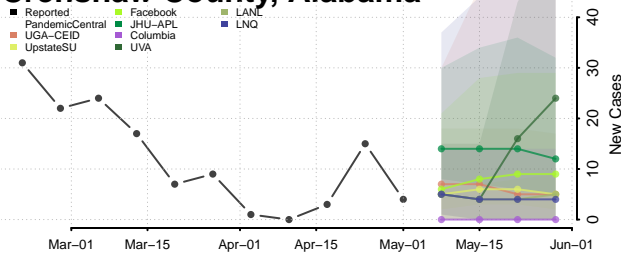

Clarke County, Alabama

Clay County, Alabama

Cleburne County, Alabama

Coffee County, Alabama

Colbert County, Alabama

Conecuh County, Alabama

Coosa County, Alabama

Covington County, Alabama

Crenshaw County, Alabama

Cullman County, Alabama

Dale County, Alabama

Dallas County, Alabama

DeKalb County, Alabama

Elmore County, Alabama

Escambia County, Alabama

Etowah County, Alabama