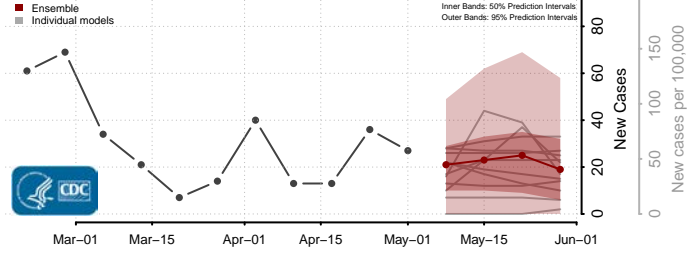

Osage County, Oklahoma