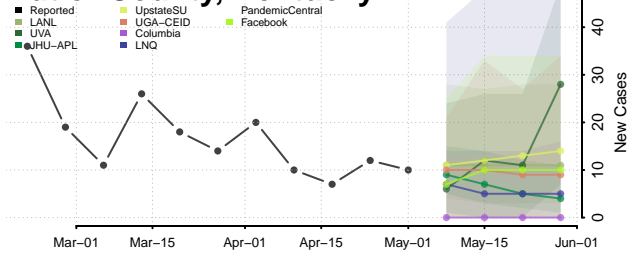

Boyd County, Kentucky

Boyle County, Kentucky

Bracken County, Kentucky

Breathitt County, Kentucky

Breckinridge County, Kentucky

Bullitt County, Kentucky

Butler County, Kentucky

Caldwell County, Kentucky