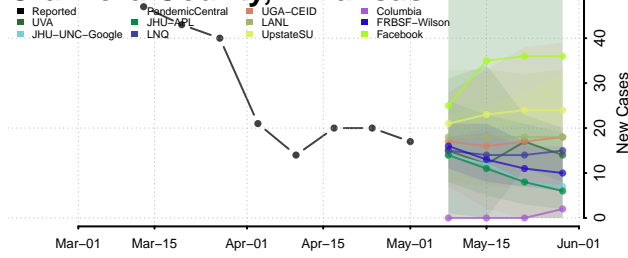

Cleburne County, Arkansas

Cleveland County, Arkansas

Columbia County, Arkansas

Conway County, Arkansas

Craighead County, Arkansas

Crawford County, Arkansas

Crittenden County, Arkansas

Cross County, Arkansas