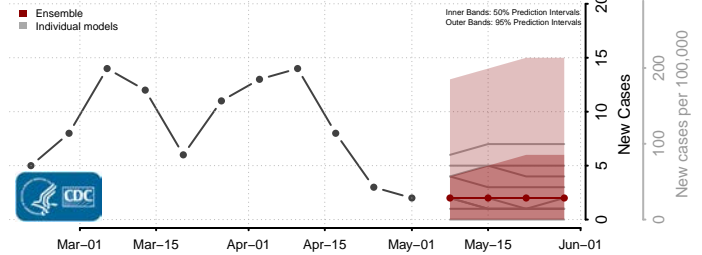

Henrico County, Virginia

Henry County, Virginia

Highland County, Virginia

Hopewell County, Virginia

Isle of Wight County, Virginia

James City County, Virginia

King and Queen County, Virginia

King George County, Virginia