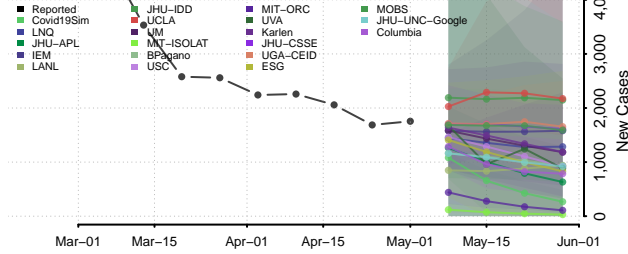

Wayne County, Ohio

Williams County, Ohio

Wood County, Ohio

Wyandot County, Ohio

Oklahoma*

Adair County, Oklahoma

Alfalfa County, Oklahoma

Atoka County, Oklahoma