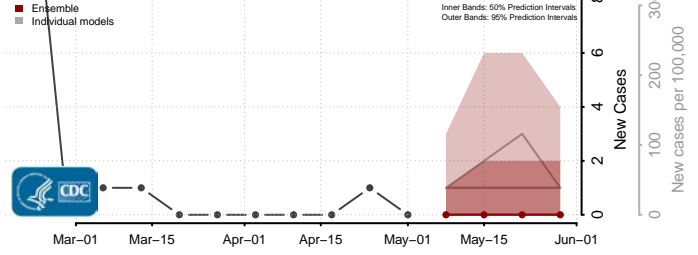

Meade County, Kansas

Miami County, Kansas

Mitchell County, Kansas

Montgomery County, Kansas

Morris County, Kansas

Morton County, Kansas

Nemaha County, Kansas

Neosho County, Kansas