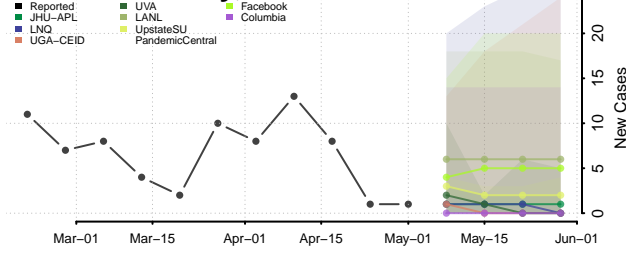

Tillman County, Oklahoma