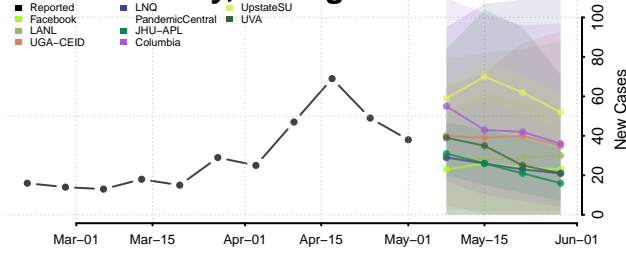

Allegan County, Michigan

Alpena County, Michigan

Antrim County, Michigan

Arenac County, Michigan

Baraga County, Michigan

Barry County, Michigan

Bay County, Michigan

Benzie County, Michigan