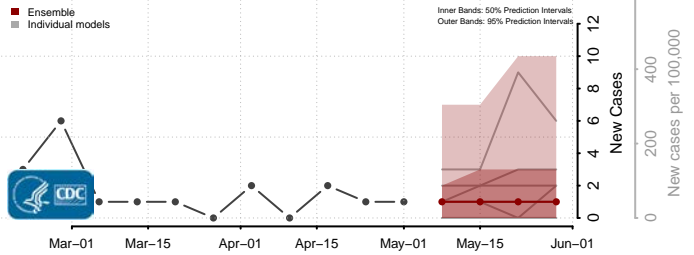

Deuel County, South Dakota

Dewey County, South Dakota

Douglas County, South Dakota

Edmunds County, South Dakota

Fall River County, South Dakota

Faulk County, South Dakota

Grant County, South Dakota

Gregory County, South Dakota