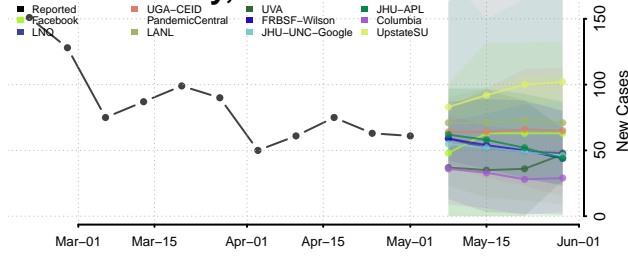

Tooele County, Utah