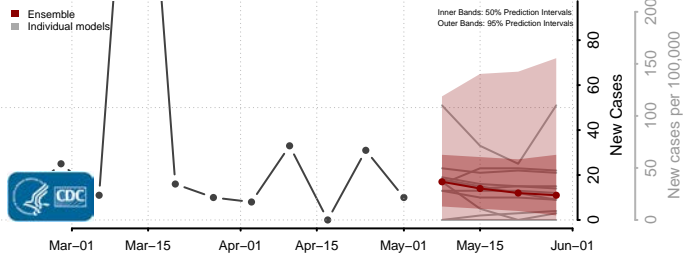

Camden County, Missouri