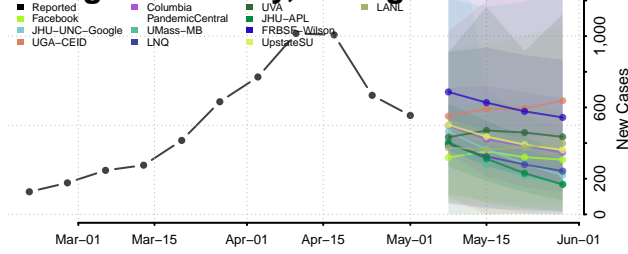

Lake County, Michigan

Lapeer County, Michigan

Leelanau County, Michigan

Lenawee County, Michigan

Livingston County, Michigan

Luce County, Michigan

Mackinac County, Michigan

Macomb County, Michigan