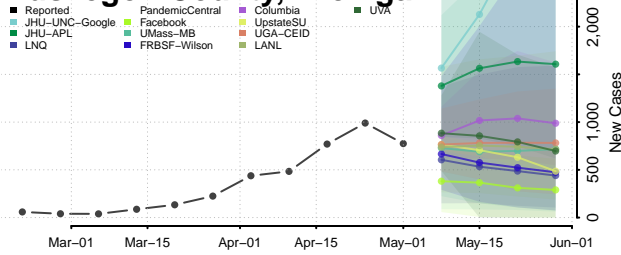

Muskegon County, Michigan