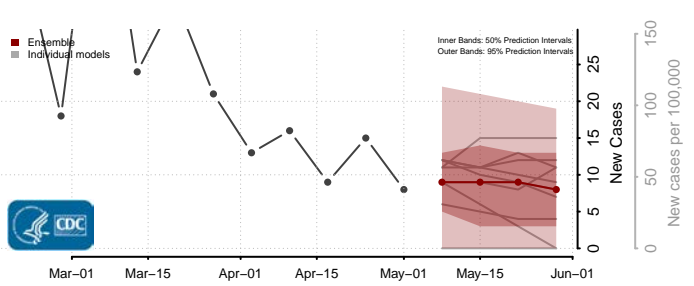

Butler County, Alabama