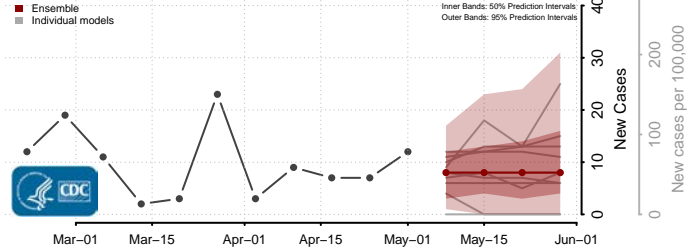

Millard County, Utah

Morgan County, Utah

Piute County, Utah

Rich County, Utah

Salt Lake County, Utah

San Juan County, Utah

Sanpete County, Utah

Sevier County, Utah