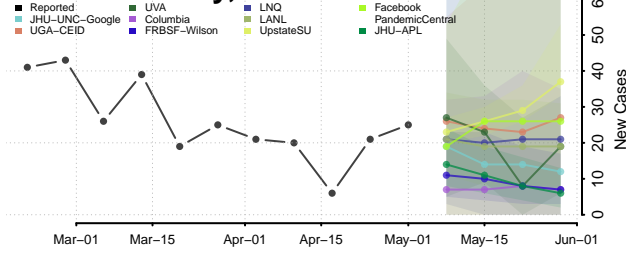

Louisa County, Iowa

Lucas County, Iowa

Lyon County, Iowa

Madison County, Iowa

Mahaska County, Iowa

Marion County, Iowa

Marshall County, Iowa

Mills County, Iowa