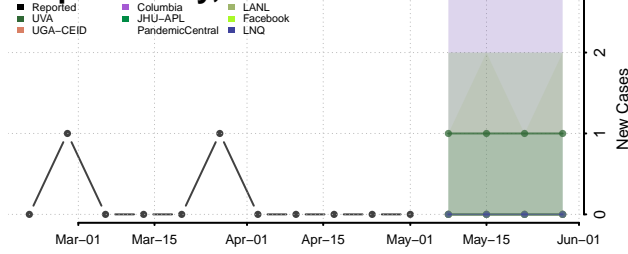

Slope County, North Dakota