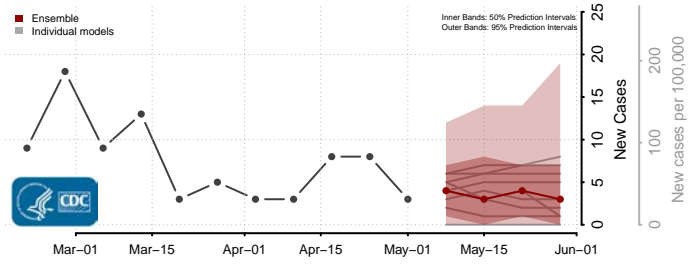

Tate County, Mississippi

Tippah County, Mississippi

Tishomingo County, Mississippi

Tunica County, Mississippi

Union County, Mississippi

Walthall County, Mississippi

Warren County, Mississippi

Washington County, Mississippi