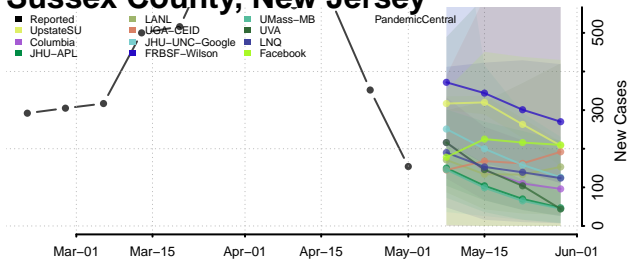

Sussex County, New Jersey