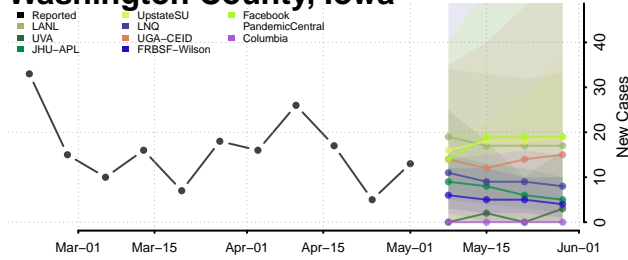

Washington County, Iowa