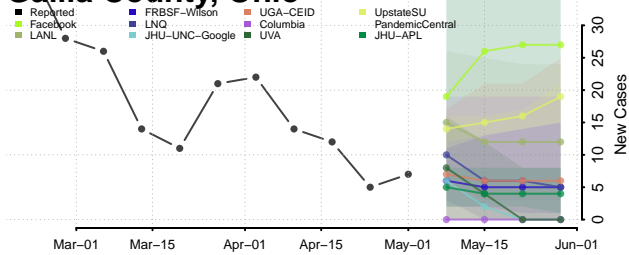

Gallia County, Ohio