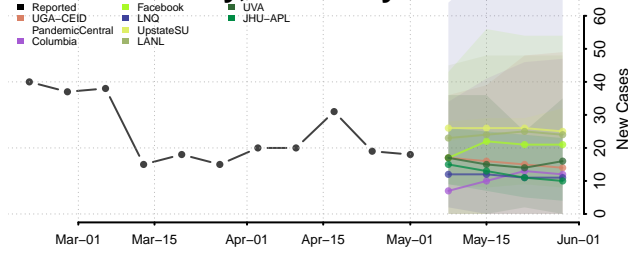

Leslie County, Kentucky

Letcher County, Kentucky

Lewis County, Kentucky

Lincoln County, Kentucky

Livingston County, Kentucky

Logan County, Kentucky

Lyon County, Kentucky

Madison County, Kentucky