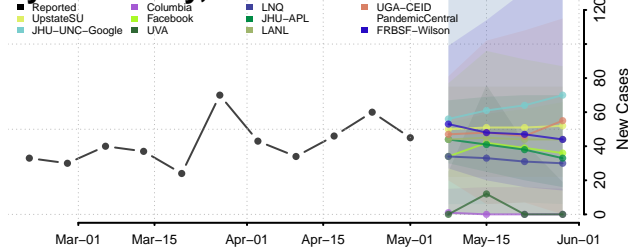

Lyon County, Nevada