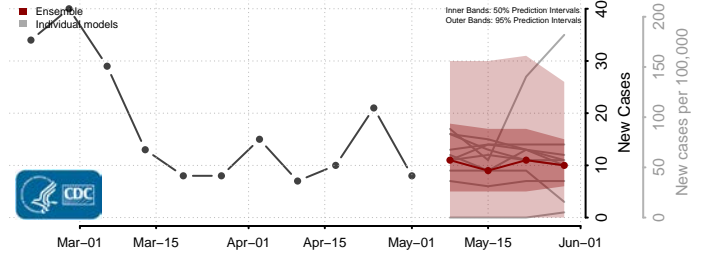

Banks County, Georgia