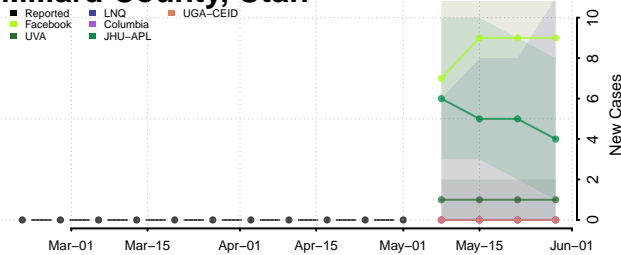

Millard County, Utah