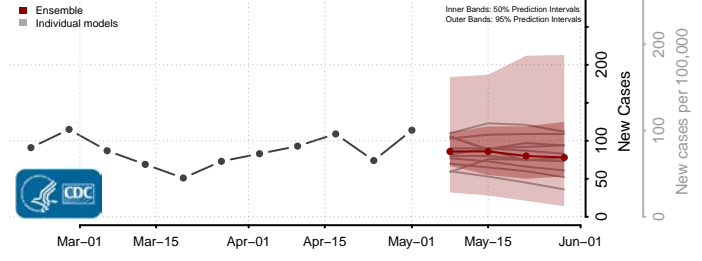

Prince George's County, Maryland

Queen Anne's County, Maryland

Somerset County, Maryland

St. Mary's County, Maryland

Talbot County, Maryland

Washington County, Maryland

Wicomico County, Maryland

Worcester County, Maryland