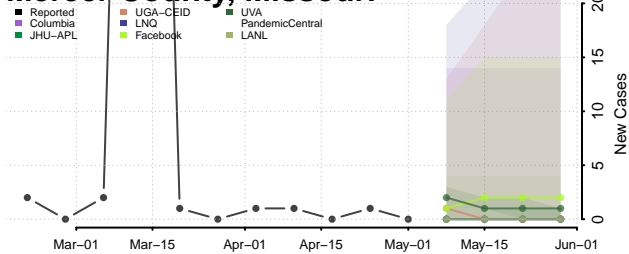

Mercer County, Missouri