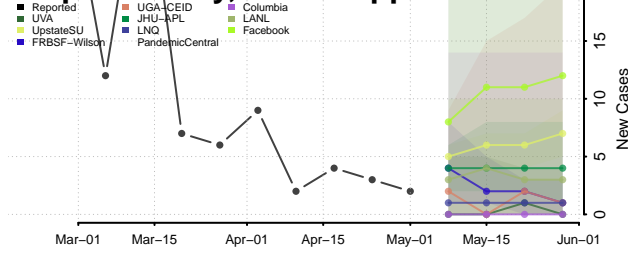

Jasper County, Mississippi