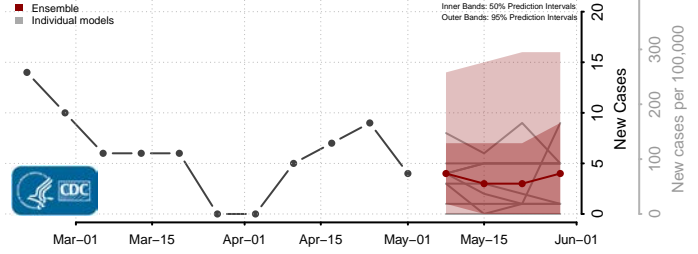

Day County, South Dakota