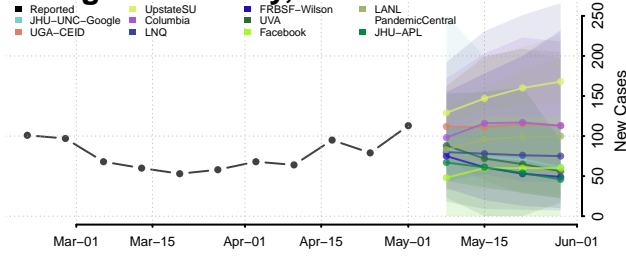

Livingston County, New York

Madison County, New York

Monroe County, New York

Montgomery County, New York

Nassau County, New York

New York City County, New York

Niagara County, New York

Oneida County, New York