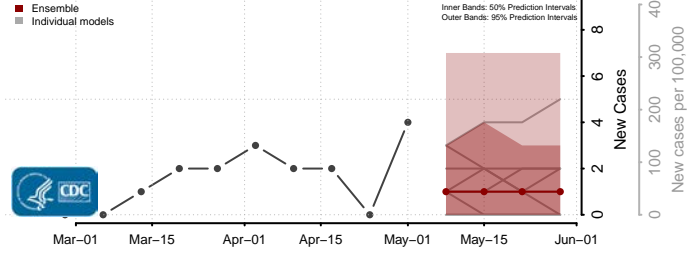

Eddy County, North Dakota

Emmons County, North Dakota

Foster County, North Dakota

Golden Valley County, North Dakota

Grand Forks County, North Dakota

Grant County, North Dakota

Griggs County, North Dakota

Hettinger County, North Dakota