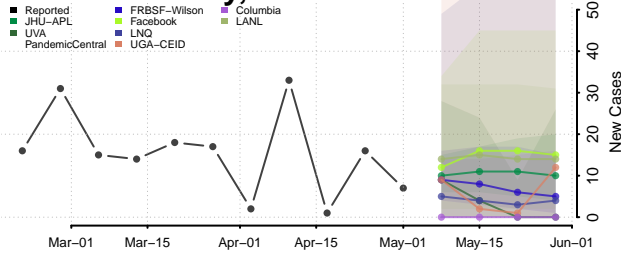

Caddo County, Louisiana

Calcasieu County, Louisiana

Caldwell County, Louisiana

Cameron County, Louisiana

Catahoula County, Louisiana

Claiborne County, Louisiana

Concordia County, Louisiana

De Soto County, Louisiana