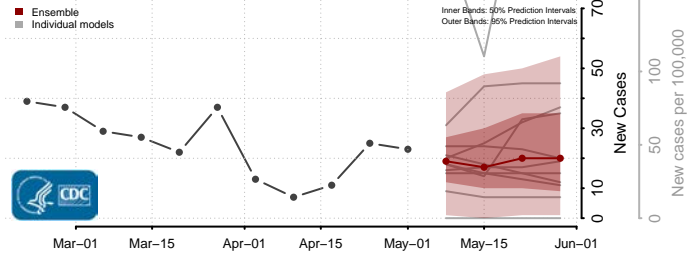

Curry County, New Mexico