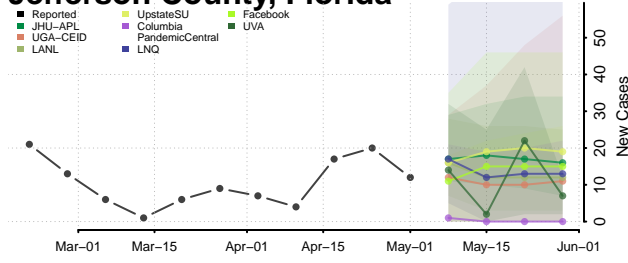

Hillsborough County, Florida

Holmes County, Florida

Indian River County, Florida

Jackson County, Florida

Jefferson County, Florida

Lafayette County, Florida

Lake County, Florida

Lee County, Florida