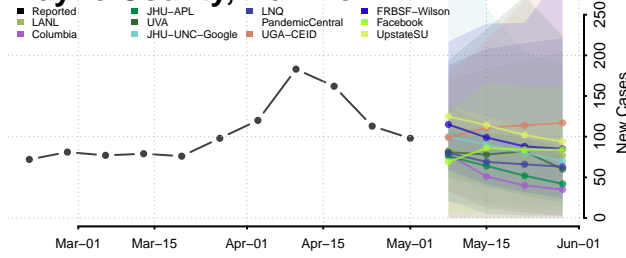

Washington County, New York

Wayne County, New York

Westchester County, New York

Wyoming County, New York

Yates County, New York

North Carolina

Alamance County, North Carolina

Alexander County, North Carolina