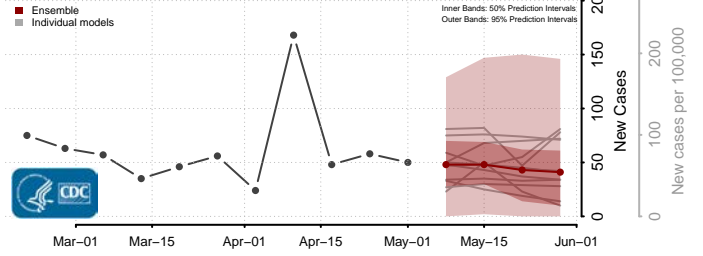

Augusta County, Virginia