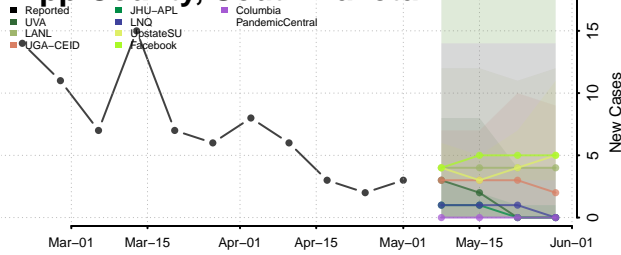

Tripp County, South Dakota