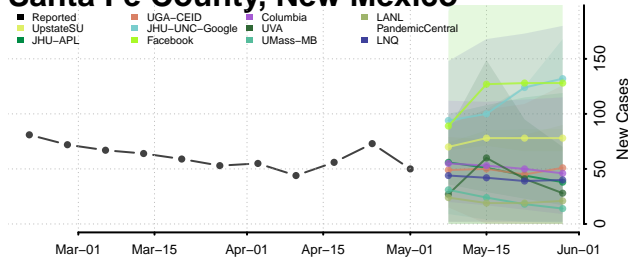

Santa Fe County, New Mexico