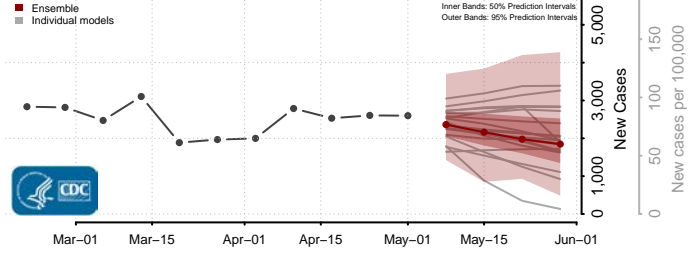

Webster County, Nebraska

Wheeler County, Nebraska

York County, Nebraska

Nevada*

Carson City County, Nevada

Churchill County, Nevada

*New weekly cases may decrease in this location over the next four weeks. For these locations, the ensemble forecast indicates a probability of 0.75 or greater that fewer cases will be reported in week four of the forecast than in the last reported week.