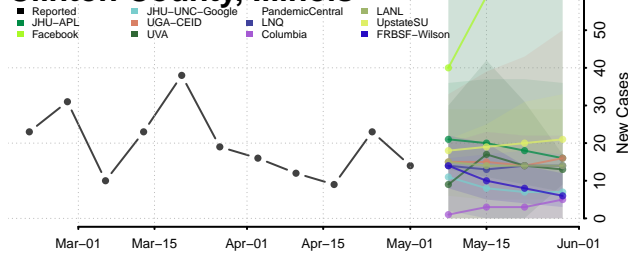

Clinton County, Illinois