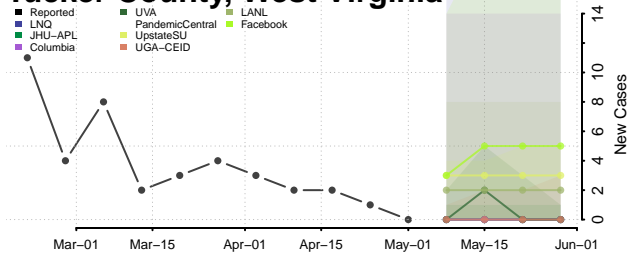

Tucker County, West Virginia