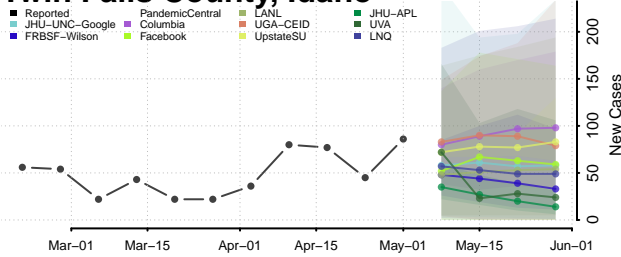

Nez Perce County, Idaho

Oneida County, Idaho

Owyhee County, Idaho

Payette County, Idaho

Power County, Idaho

Shoshone County, Idaho

Teton County, Idaho

Twin Falls County, Idaho