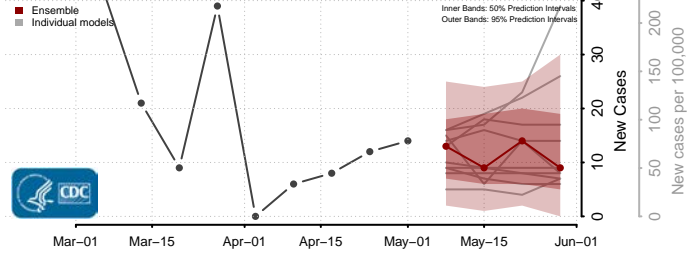

Pike County, Kentucky

Powell County, Kentucky

Pulaski County, Kentucky

Robertson County, Kentucky

Rockcastle County, Kentucky

Rowan County, Kentucky

Russell County, Kentucky

Scott County, Kentucky