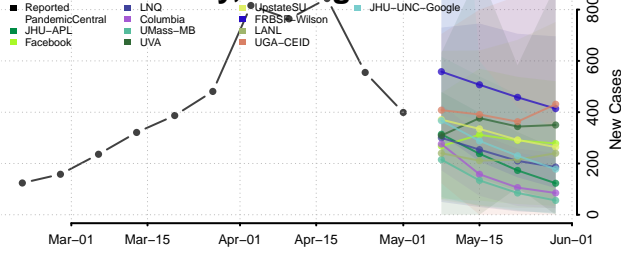

Monroe County, Michigan