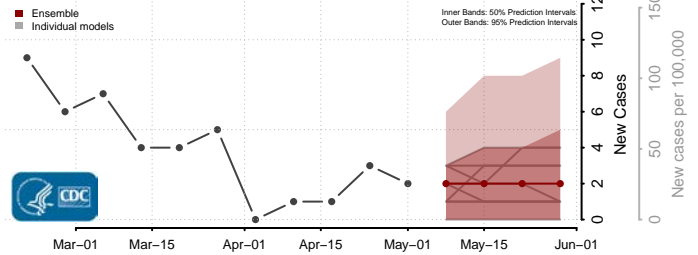

Worth County, Iowa

Wright County, Iowa

Kansas*

Allen County, Kansas

Anderson County, Kansas

Atchison County, Kansas

*New weekly cases may decrease in this location over the next four weeks. For these locations, the ensemble forecast indicates a probability of 0.75 or greater that fewer cases will be reported in week four of the forecast than in the last reported week.