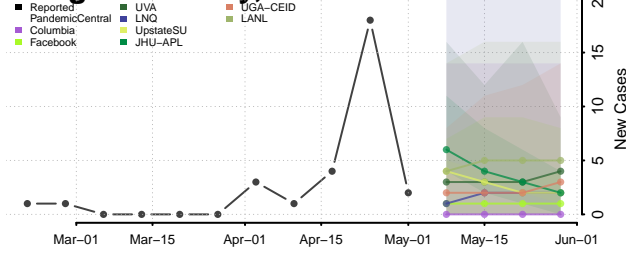

Meagher County, Montana