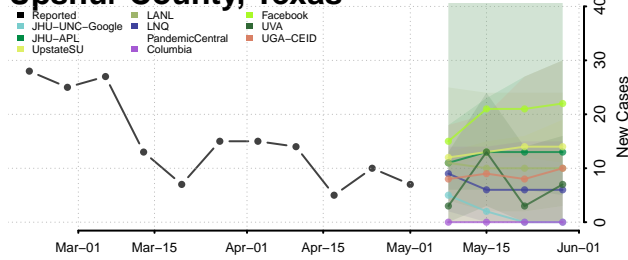

Upshur County, Texas