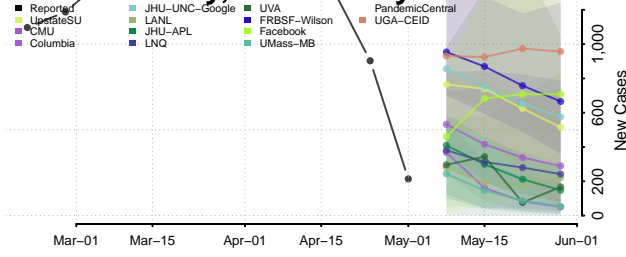

Morris County, New Jersey