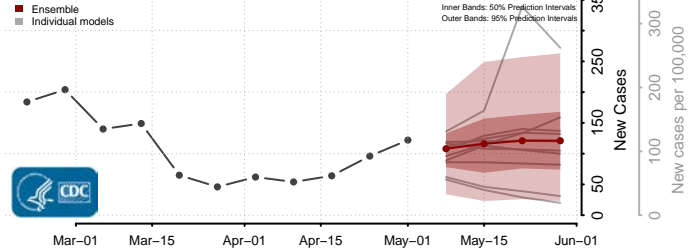

Flathead County, Montana