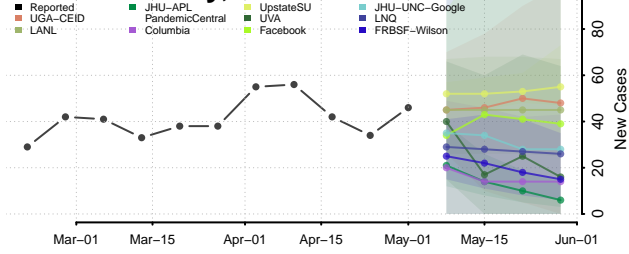

Brown County, South Dakota