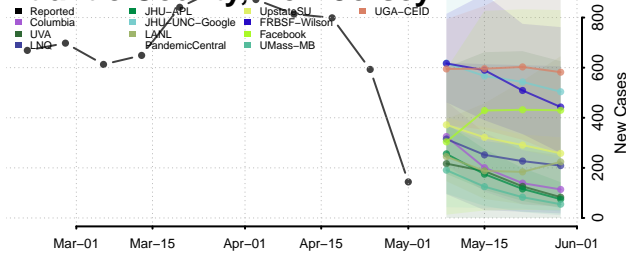

Atlantic County, New Jersey