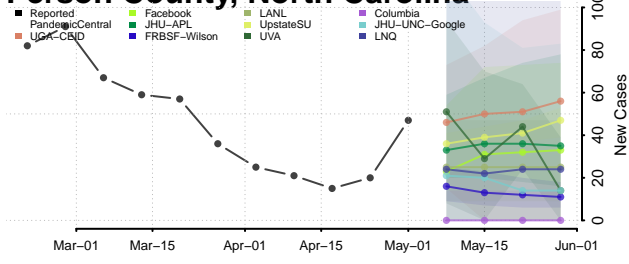

Person County, North Carolina