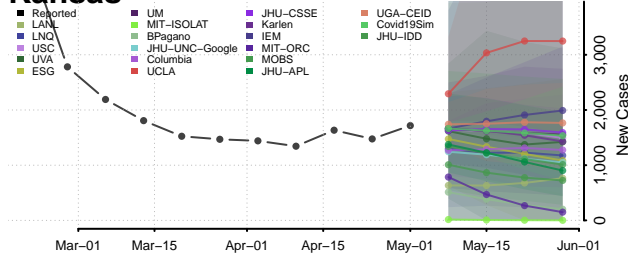

Worth County, Iowa

Wright County, Iowa

Kansas*

Allen County, Kansas

Anderson County, Kansas

Atchison County, Kansas

*New weekly cases may decrease in this location over the next four weeks. For these locations, the ensemble forecast indicates a probability of 0.75 or greater that fewer cases will be reported in week four of the forecast than in the last reported week.