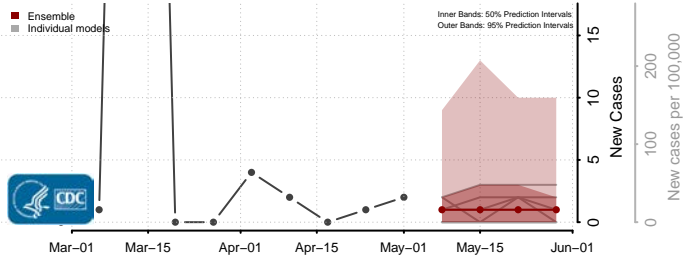

Reynolds County, Missouri