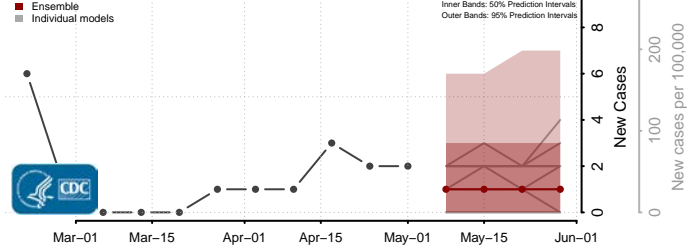

Catron County, New Mexico