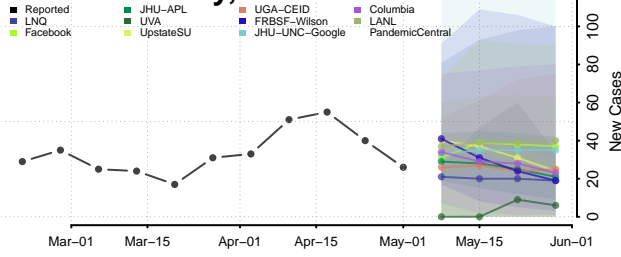

Brown County, Indiana

Carroll County, Indiana

Cass County, Indiana

Clark County, Indiana

Clay County, Indiana

Clinton County, Indiana

Crawford County, Indiana

Daviess County, Indiana