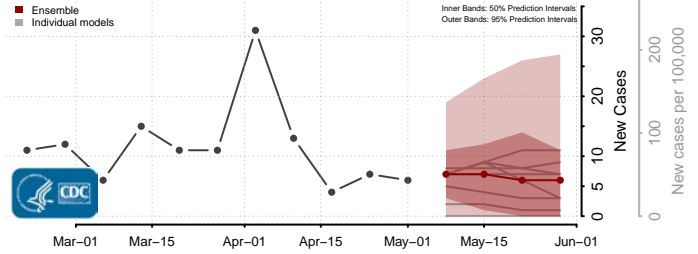

Franklin County, Idaho