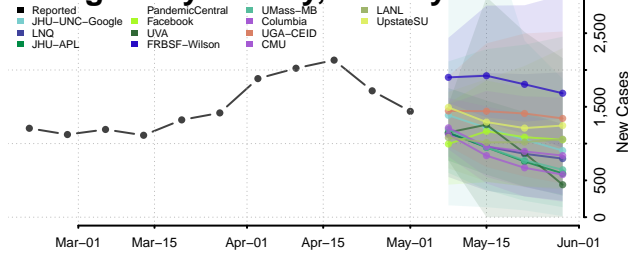

Montgomery County, Pennsylvania