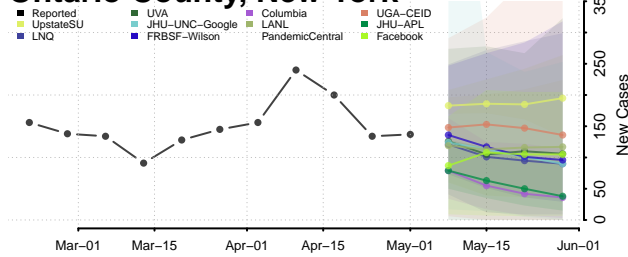

Ontario County, New York