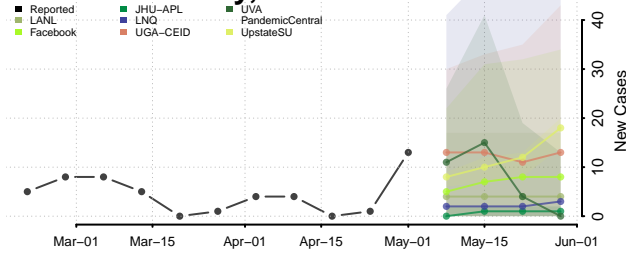

Runnels County, Texas