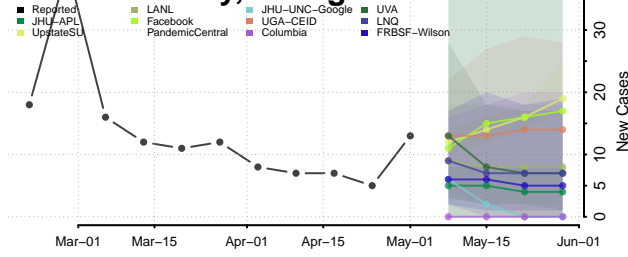

Rockdale County, Georgia

Schley County, Georgia

Scriven County, Georgia

Seminole County, Georgia

Spalding County, Georgia

Stephens County, Georgia

Stewart County, Georgia

Sumter County, Georgia