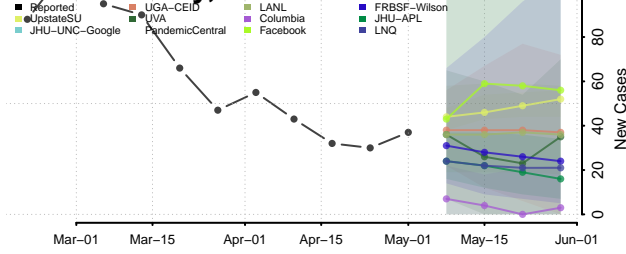

Otero County, New Mexico