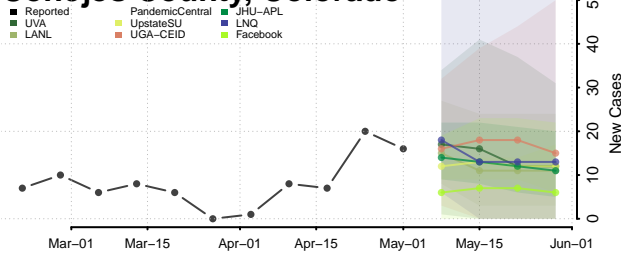

Bent County, Colorado

Boulder County, Colorado

Broomfield County, Colorado

Chaffee County, Colorado

Cheyenne County, Colorado

Clear Creek County, Colorado

Conejos County, Colorado

Costilla County, Colorado