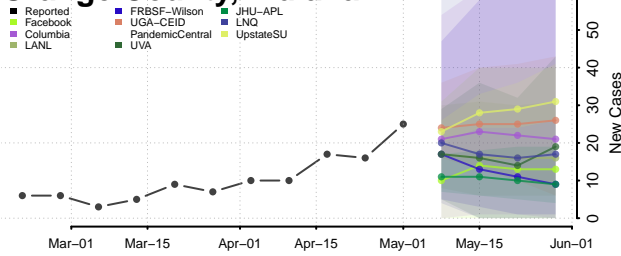

Morgan County, Indiana

Newton County, Indiana

Noble County, Indiana

Ohio County, Indiana

Orange County, Indiana

Owen County, Indiana

Parke County, Indiana

Perry County, Indiana