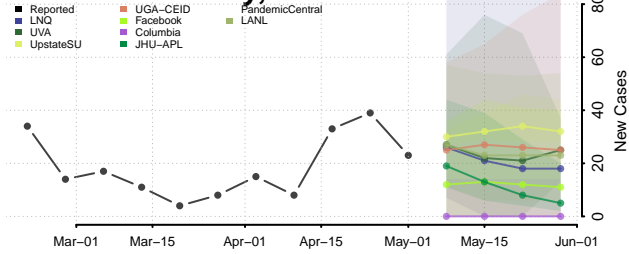

Richland County, Montana