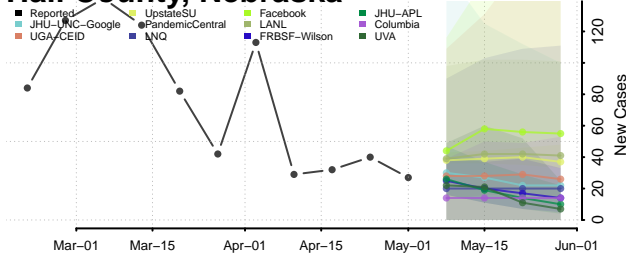

Furnas County, Nebraska

Gage County, Nebraska

Garden County, Nebraska

Garfield County, Nebraska

Gosper County, Nebraska

Grant County, Nebraska

Greeley County, Nebraska

Hall County, Nebraska