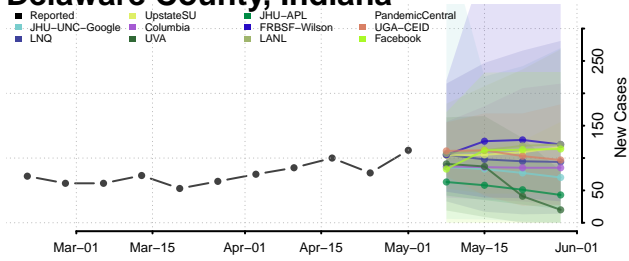

Dearborn County, Indiana

Decatur County, Indiana

DeKalb County, Indiana

Delaware County, Indiana

Dubois County, Indiana

Elkhart County, Indiana

Fayette County, Indiana

Floyd County, Indiana