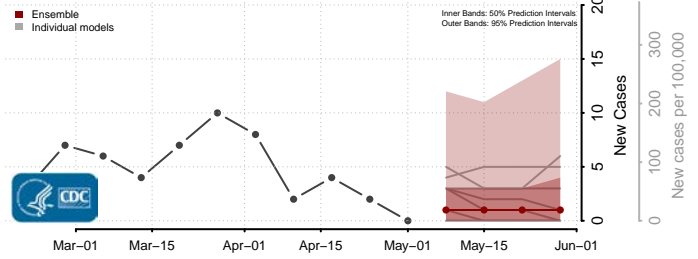

Walworth County, South Dakota