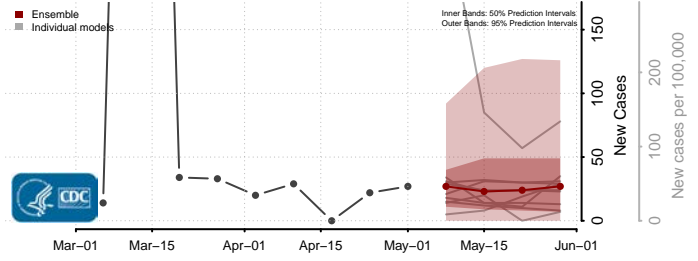

Newton County, Missouri