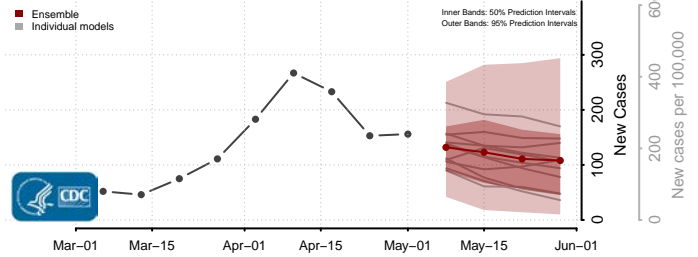

Crow Wing County, Minnesota