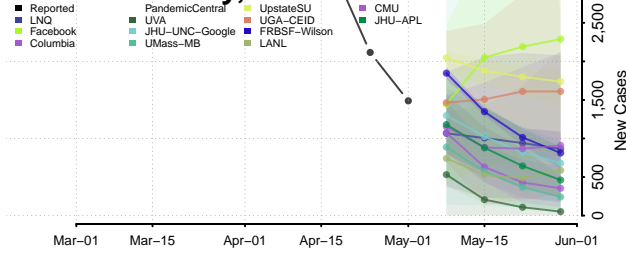

Livingston County, New York

Madison County, New York

Monroe County, New York

Montgomery County, New York

Nassau County, New York

New York City County, New York

Niagara County, New York

Oneida County, New York