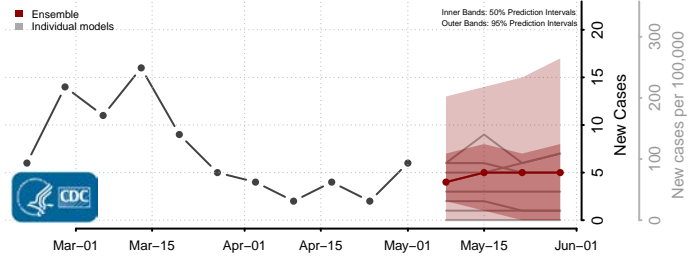

Surry County, Virginia