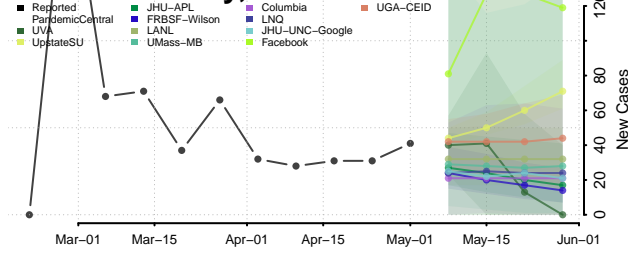

Wichita County, Texas