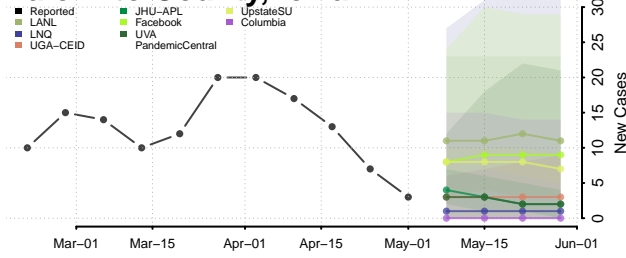

Palo Alto County, Iowa