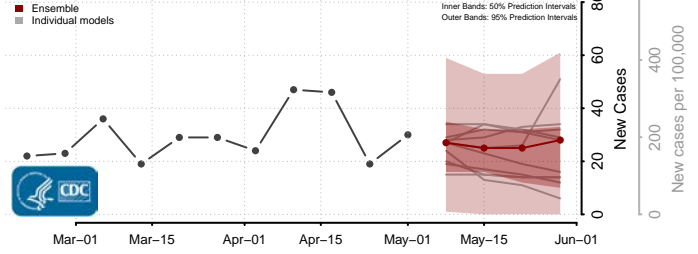

Renville County, Minnesota