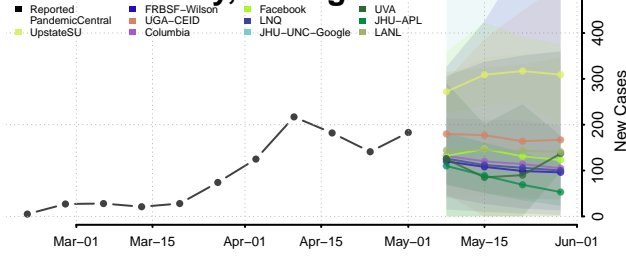

Gratiot County, Michigan