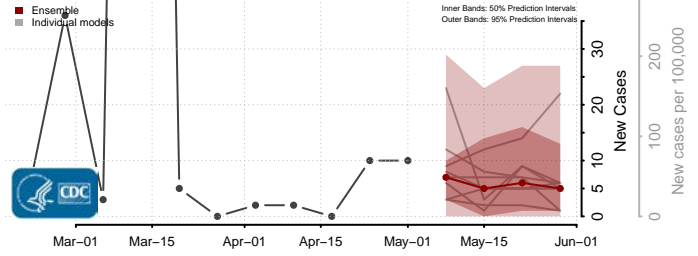

Cedar County, Missouri