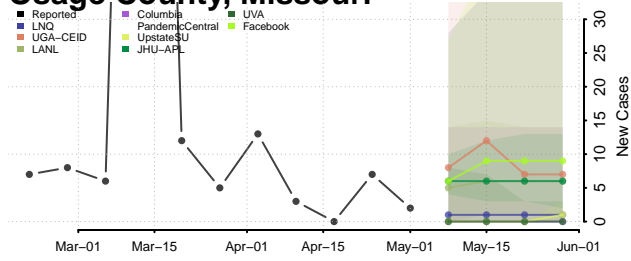

Osage County, Missouri