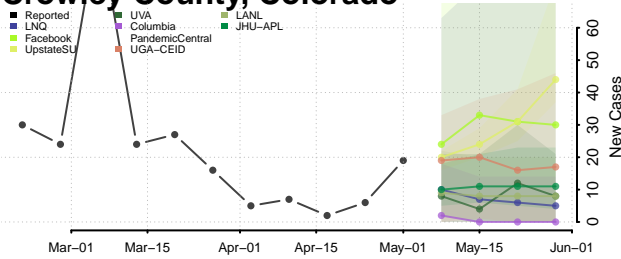

Crowley County, Colorado