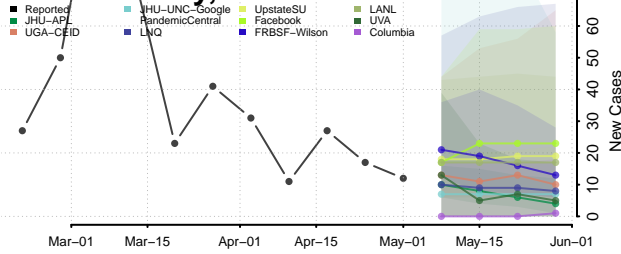

Union County, Arkansas