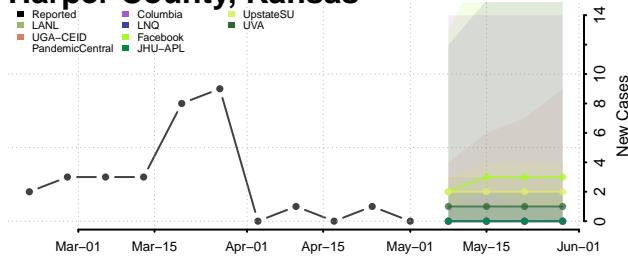

Greeley County, Kansas

Greenwood County, Kansas

Hamilton County, Kansas

Harper County, Kansas

Harvey County, Kansas

Haskell County, Kansas

Hodgeman County, Kansas

Jackson County, Kansas