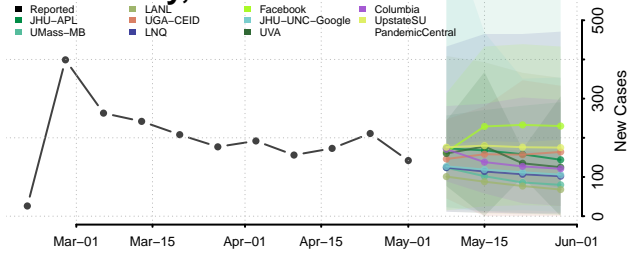

Bell County, Texas