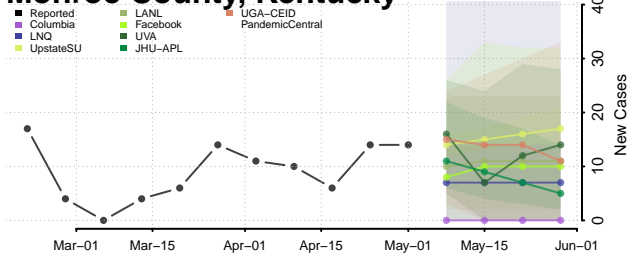

Meade County, Kentucky

Menifee County, Kentucky

Mercer County, Kentucky

Metcalfe County, Kentucky

Monroe County, Kentucky

Montgomery County, Kentucky

Morgan County, Kentucky

Muhlenberg County, Kentucky