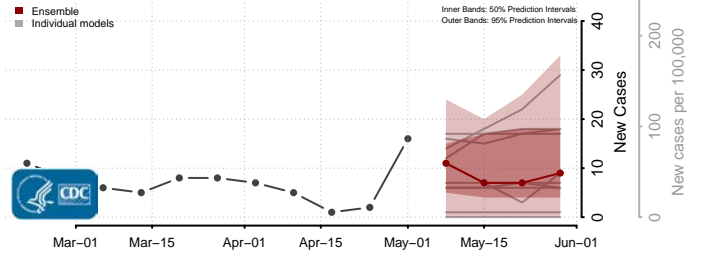

Roosevelt County, New Mexico