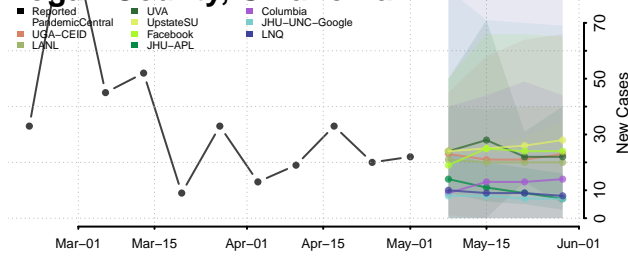

Kiowa County, Oklahoma

Latimer County, Oklahoma

Le Flore County, Oklahoma

Lincoln County, Oklahoma

Logan County, Oklahoma

Love County, Oklahoma

Major County, Oklahoma

Marshall County, Oklahoma