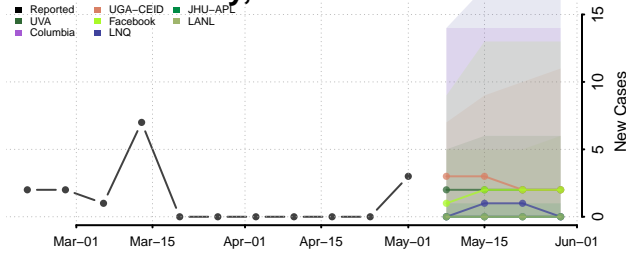

Rawlins County, Kansas