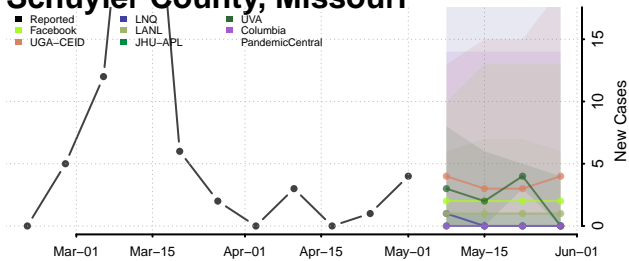

Schuyler County, Missouri