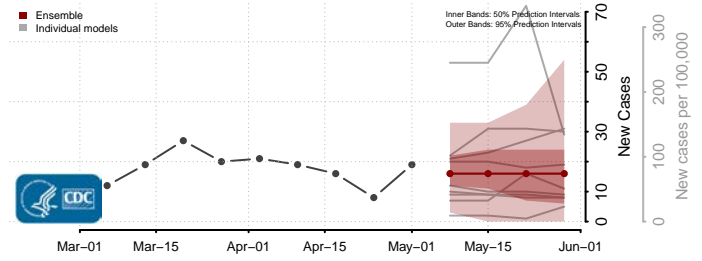

Wabasha County, Minnesota