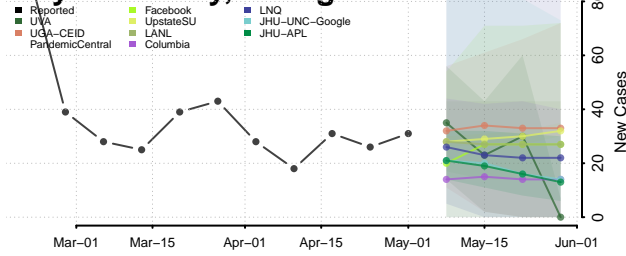

Walker County, Georgia

Walton County, Georgia

Ware County, Georgia

Warren County, Georgia

Washington County, Georgia

Wayne County, Georgia

Webster County, Georgia

Wheeler County, Georgia