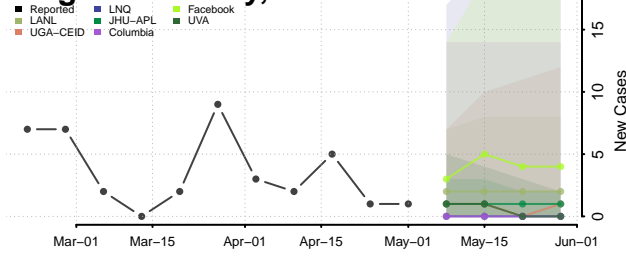

Jefferson County, Kansas

Jewell County, Kansas

Johnson County, Kansas

Kearyn County, Kansas

Kingman County, Kansas

Kiowa County, Kansas

Labette County, Kansas

Lane County, Kansas