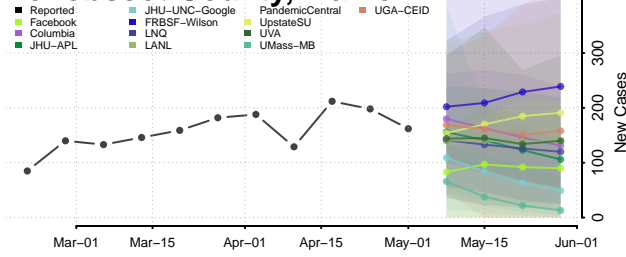

Kennebec County, Maine

Knox County, Maine

Lincoln County, Maine

Oxford County, Maine

Penobscot County, Maine

Piscataquis County, Maine

Sagadahoc County, Maine

Somerset County, Maine