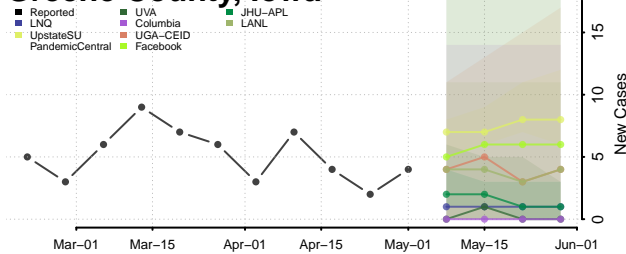

Floyd County, Iowa

Franklin County, Iowa

Fremont County, Iowa

Greene County, Iowa

Grundy County, Iowa

Guthrie County, Iowa

Hamilton County, Iowa

Hancock County, Iowa