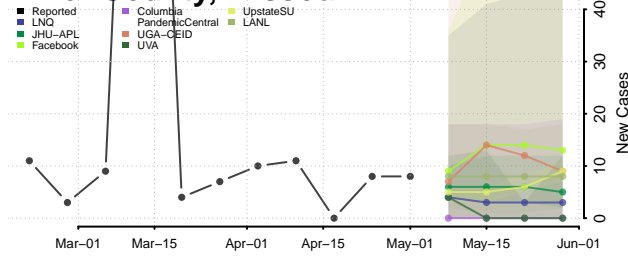

Miller County, Missouri