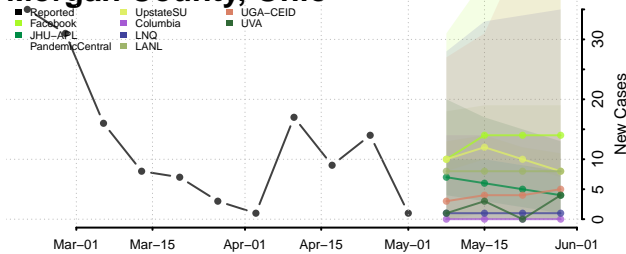

Meigs County, Ohio

Mercer County, Ohio

Miami County, Ohio

Monroe County, Ohio

Montgomery County, Ohio

Morgan County, Ohio

Morrow County, Ohio

Muskingum County, Ohio