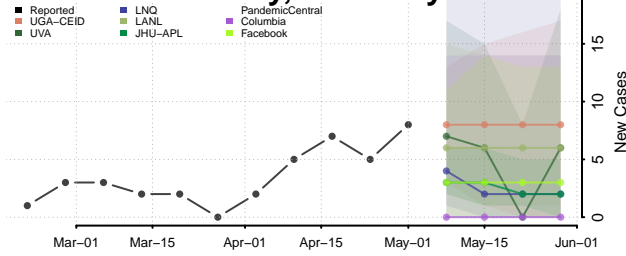

Pike County, Kentucky

Powell County, Kentucky

Pulaski County, Kentucky

Robertson County, Kentucky

Rockcastle County, Kentucky

Rowan County, Kentucky

Russell County, Kentucky

Scott County, Kentucky