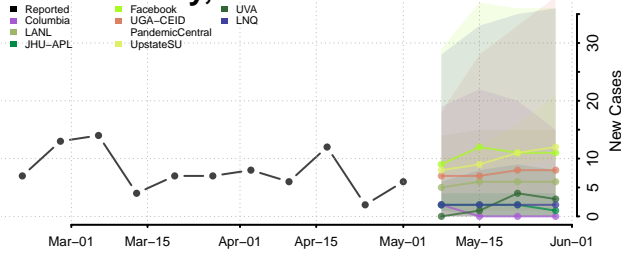

Morgan County, Indiana

Newton County, Indiana

Noble County, Indiana

Ohio County, Indiana

Orange County, Indiana

Owen County, Indiana

Parke County, Indiana

Perry County, Indiana