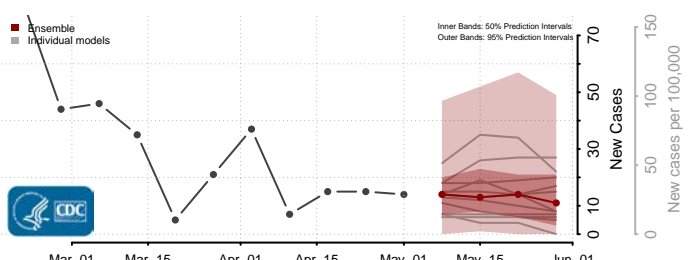

Cherokee County, Oklahoma