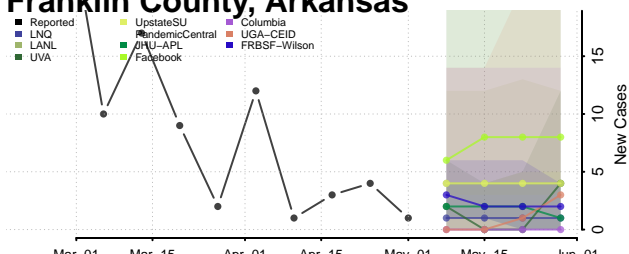

Dallas County, Arkansas

Desha County, Arkansas

Drew County, Arkansas

Faulkner County, Arkansas

Franklin County, Arkansas

Fulton County, Arkansas

Garland County, Arkansas

Grant County, Arkansas