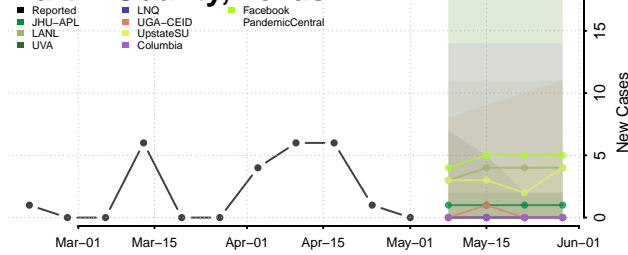

Martin County, Texas