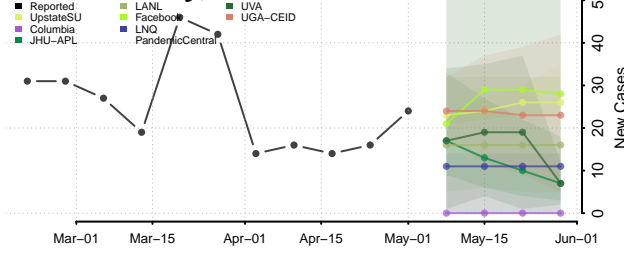

Luna County, New Mexico