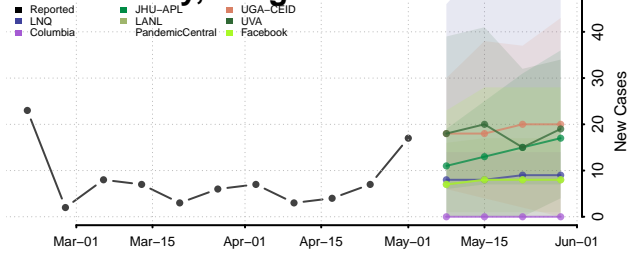

Lake County, Oregon