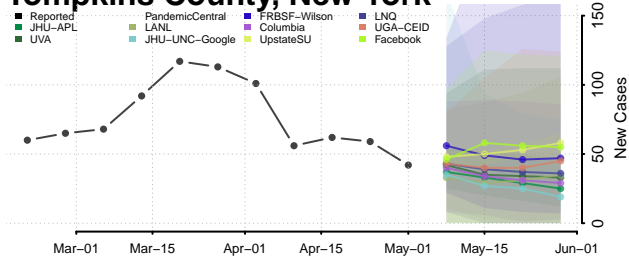

Tompkins County, New York