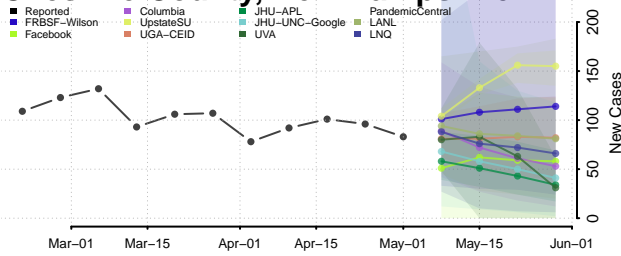

Cheshire County, New Hampshire