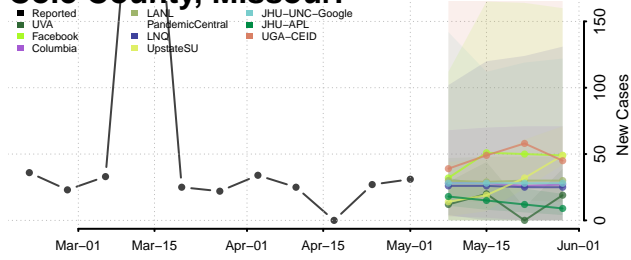

Cole County, Missouri