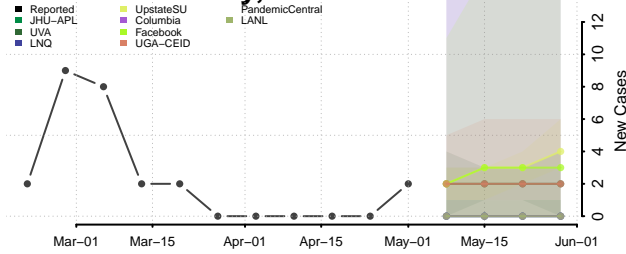

Bowman County, North Dakota