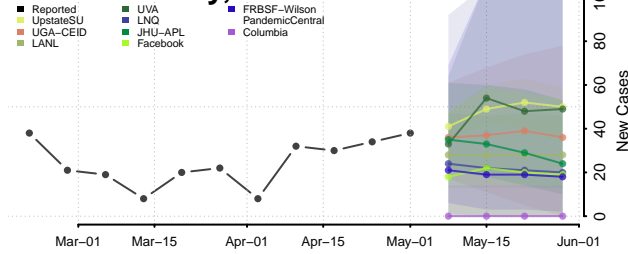

Unicoi County, Tennessee