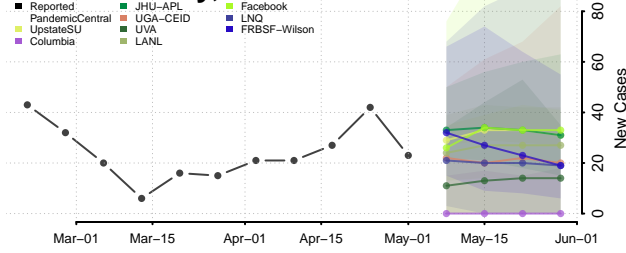

Sussex County, Delaware

District of Columbia*

Florida*

Alachua County, Florida

Baker County, Florida

Bay County, Florida

*New weekly cases may decrease in this location over the next four weeks. For these locations, the ensemble forecast indicates a probability of 0.75 or greater that fewer cases will be reported in week four of the forecast than in the last reported week.