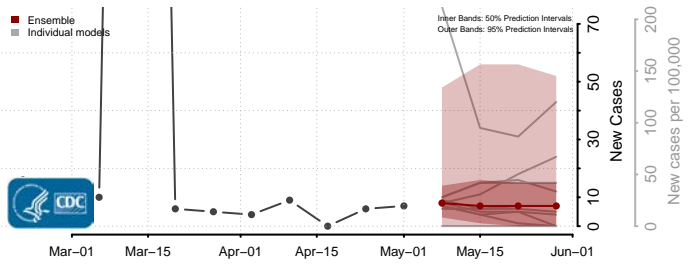

Barry County, Missouri