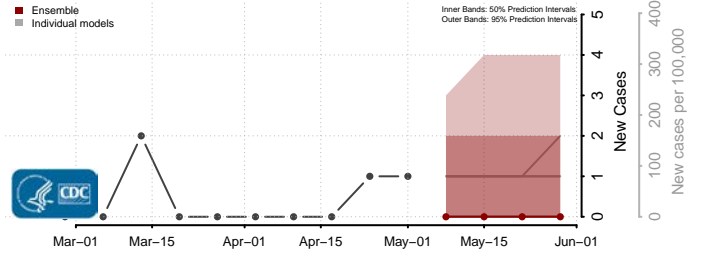

Garfield County, Montana