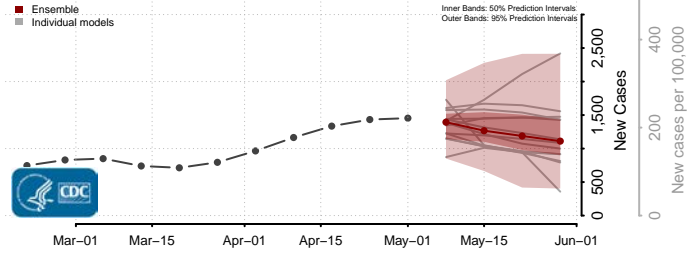

Arapahoe County, Colorado