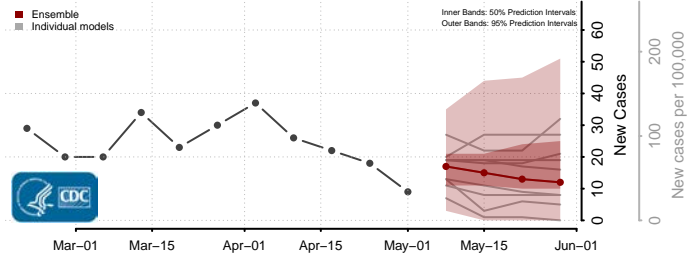

Russell County, Virginia