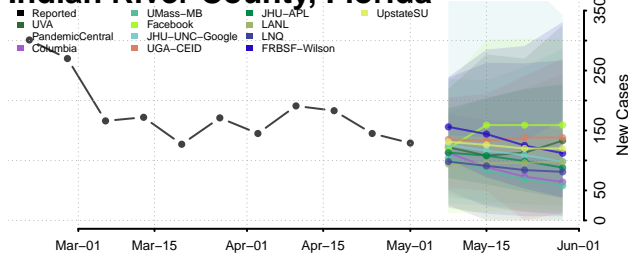

Indian River County, Florida