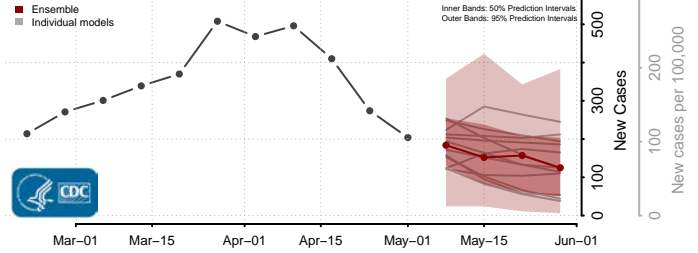

Minnehaha County, South Dakota