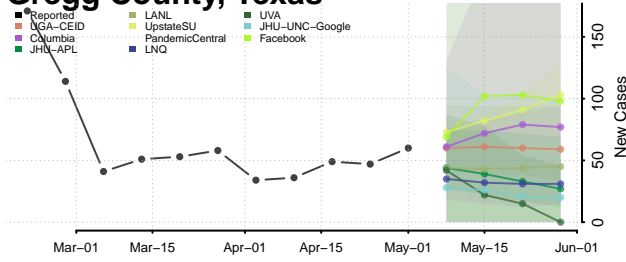

Gregg County, Texas