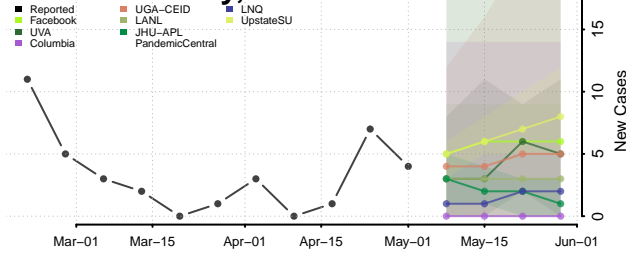

Logan County, Nebraska

Loup County, Nebraska

Madison County, Nebraska

McPherson County, Nebraska

Merrick County, Nebraska

Morrill County, Nebraska

Nance County, Nebraska

Nemaha County, Nebraska