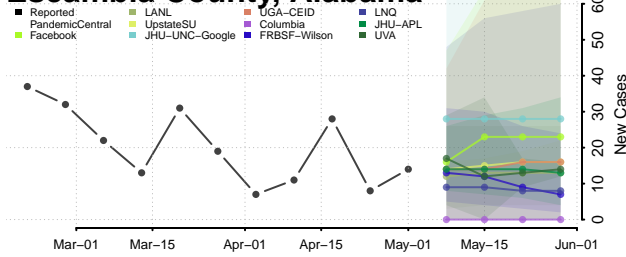

Crenshaw County, Alabama

Cullman County, Alabama

Dale County, Alabama

Dallas County, Alabama

DeKalb County, Alabama

Elmore County, Alabama

Escambia County, Alabama

Etowah County, Alabama