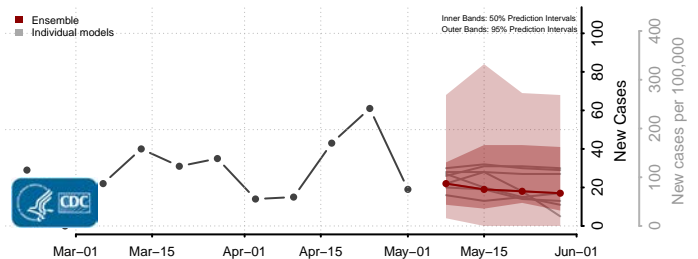

Salem County, Virginia