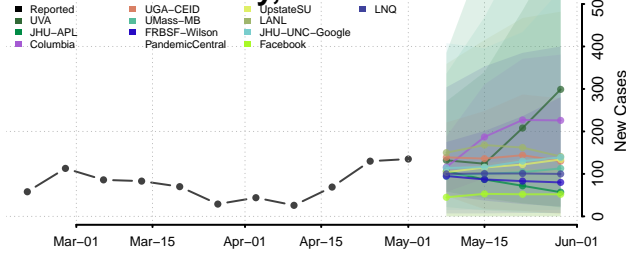

Humboldt County, California