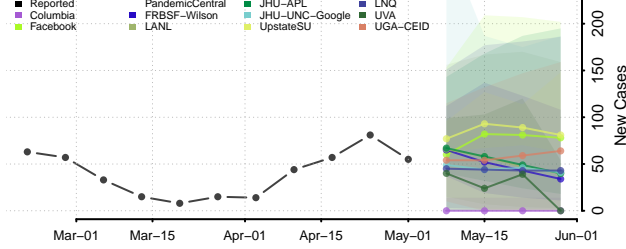

Adams County, Illinois