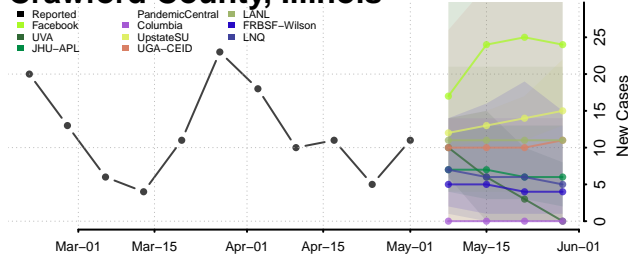

Crawford County, Illinois