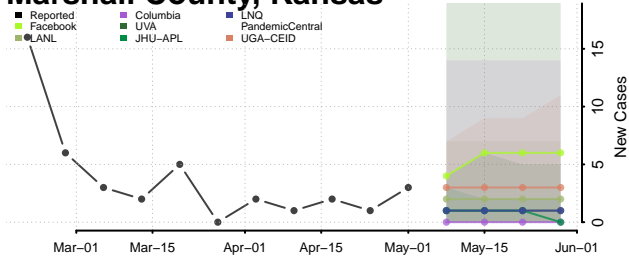

Leavenworth County, Kansas

Lincoln County, Kansas

Linn County, Kansas

Logan County, Kansas

Lyon County, Kansas

Marion County, Kansas

Marshall County, Kansas

McPherson County, Kansas