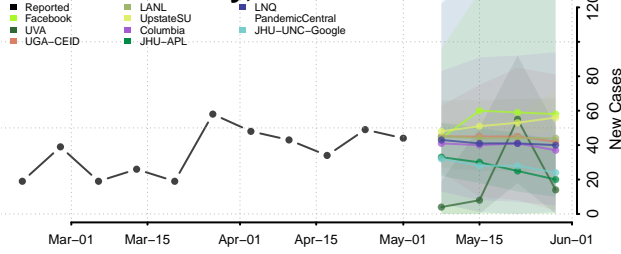

Jackson County, Illinois