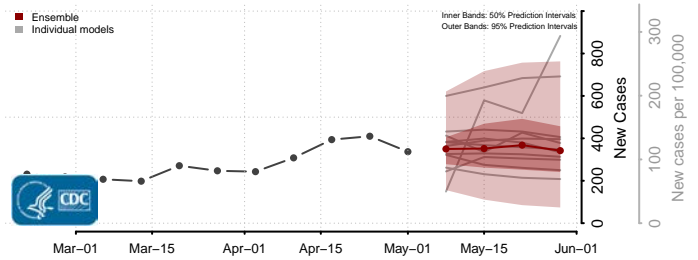

St. Louis City County, Missouri