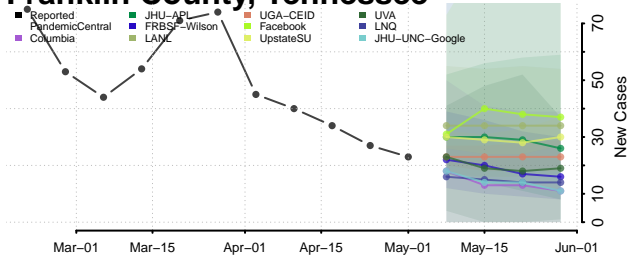

Franklin County, Tennessee