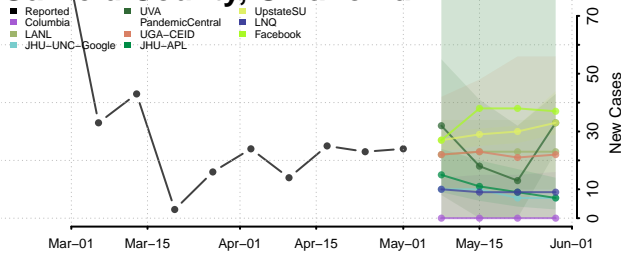

Dewey County, Oklahoma

Ellis County, Oklahoma

Garfield County, Oklahoma

Garvin County, Oklahoma

Grady County, Oklahoma

Grant County, Oklahoma

Greer County, Oklahoma

Harmon County, Oklahoma