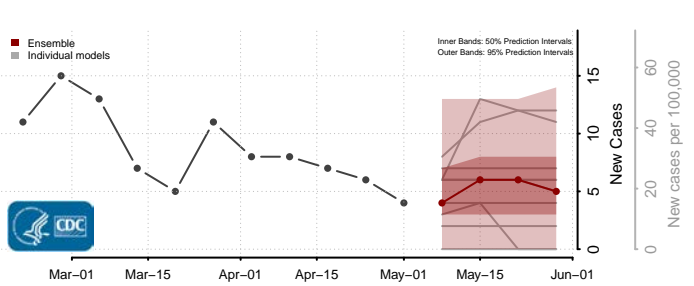

Cherokee County, Alabama