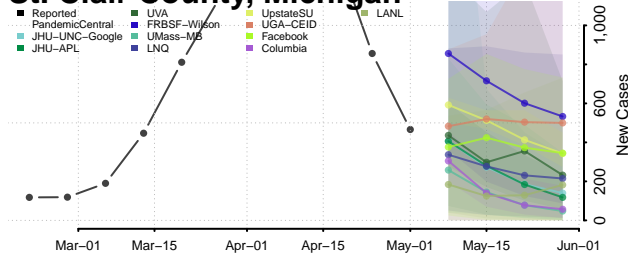

St. Clair County, Michigan