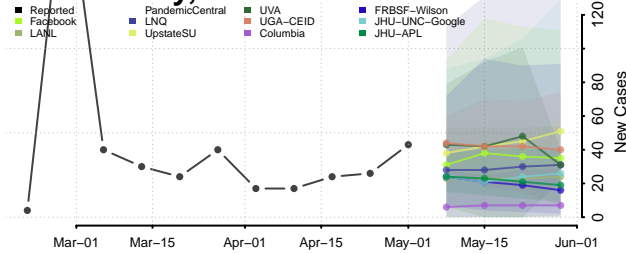

Kerr County, Texas