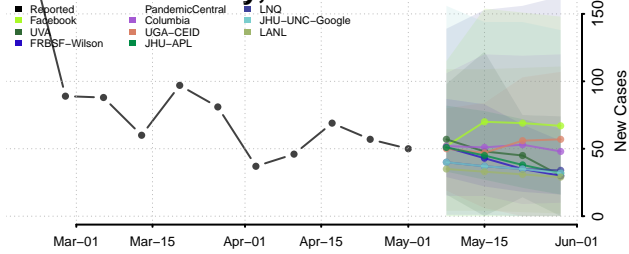

Hamblen County, Tennessee