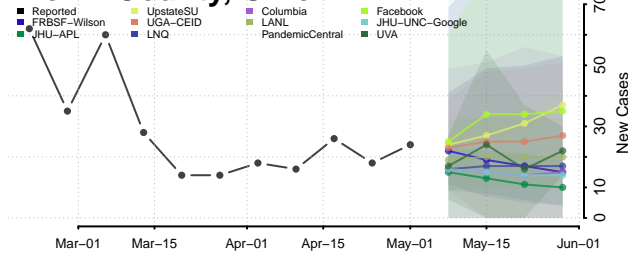

Brown County, Ohio