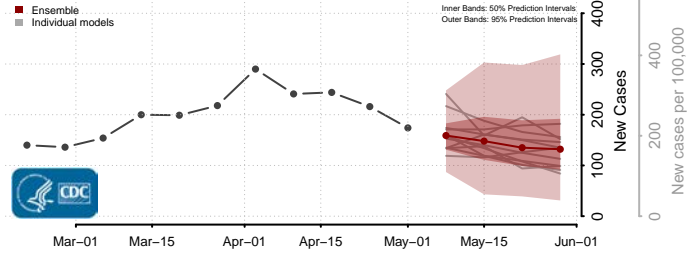

Cambria County, Pennsylvania

Cameron County, Pennsylvania

Carbon County, Pennsylvania

Centre County, Pennsylvania

Chester County, Pennsylvania

Clarion County, Pennsylvania

Clearfield County, Pennsylvania

Clinton County, Pennsylvania