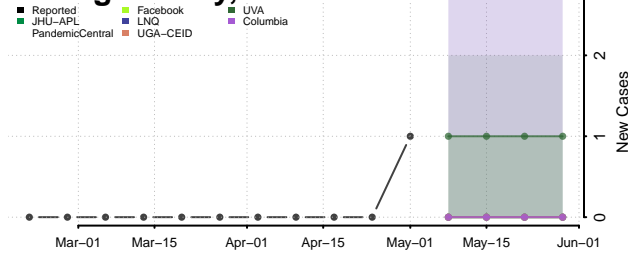

Loving County, Texas