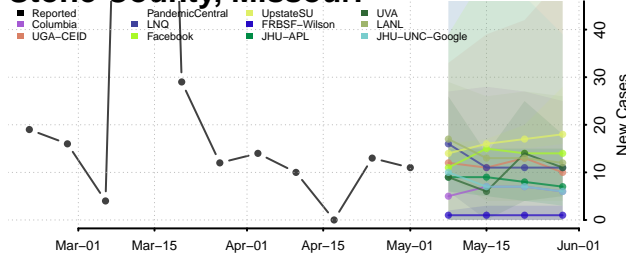

Stone County, Missouri