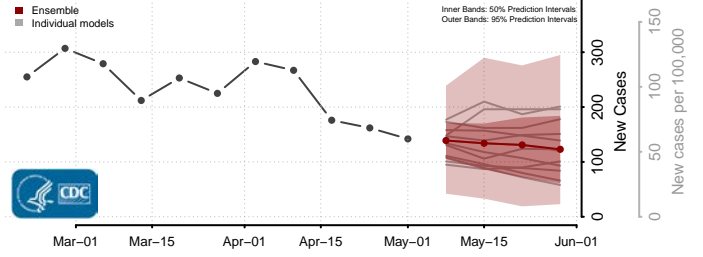

Arlington County, Virginia