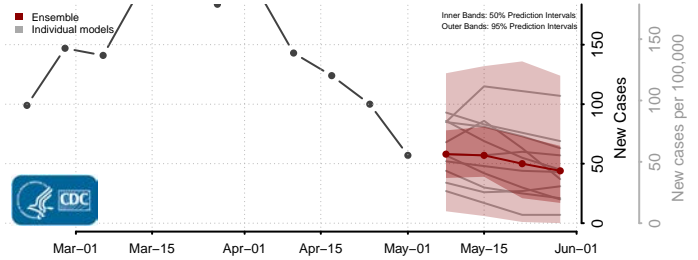

Wapello County, Iowa

Warren County, Iowa

Washington County, Iowa

Wayne County, Iowa

Webster County, Iowa

Winnebago County, Iowa

Winneshiek County, Iowa

Woodbury County, Iowa