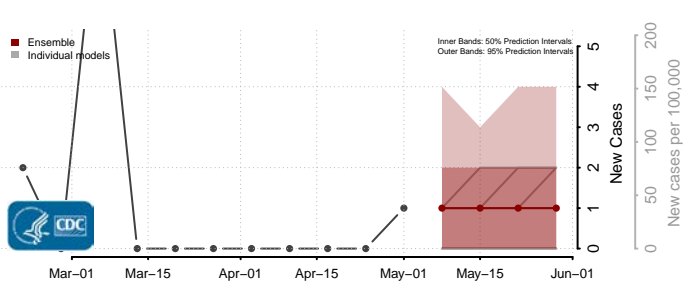

Gove County, Kansas