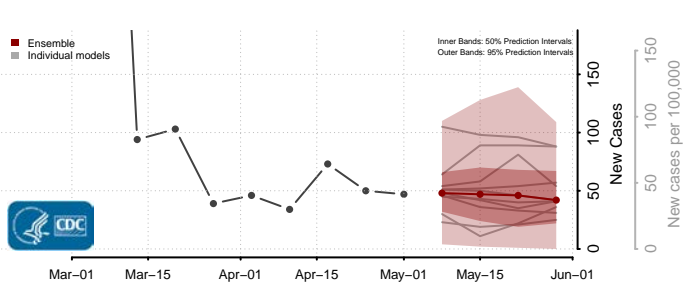

Calhoun County, Alabama