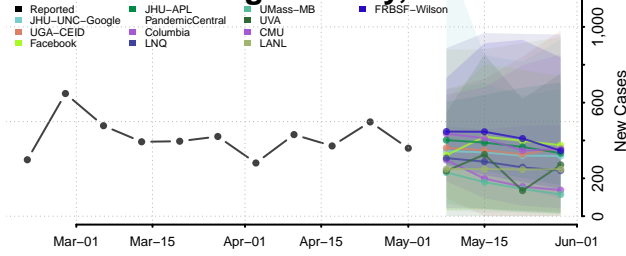

East Baton Rouge County, Louisiana