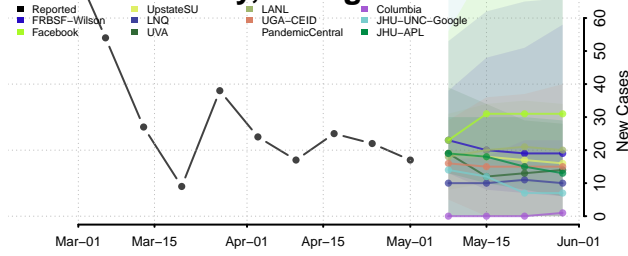

Camden County, Georgia