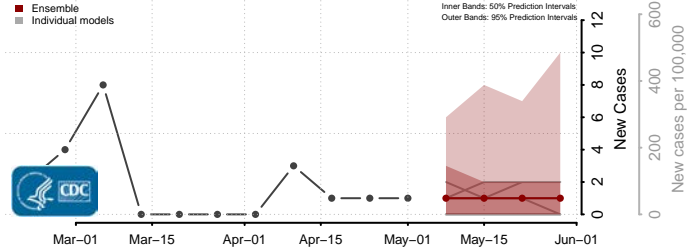

Mellette County, South Dakota