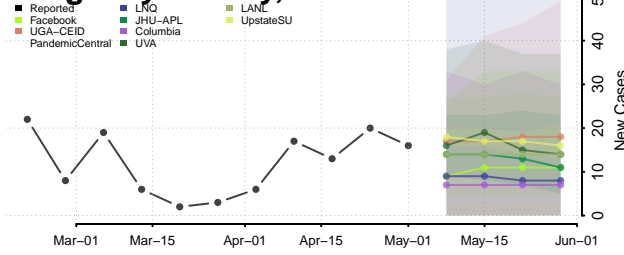

Alleghany County, North Carolina