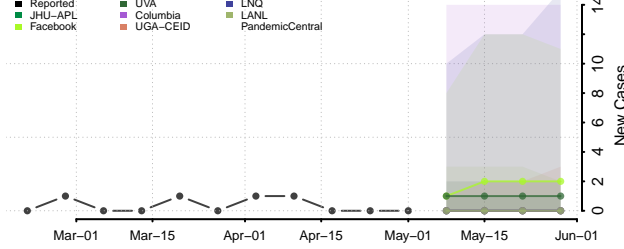

Adams County, North Dakota