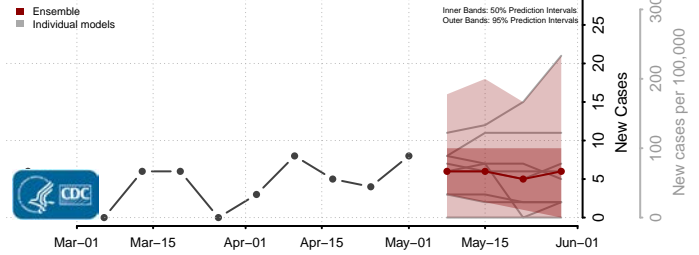

Forest County, Wisconsin