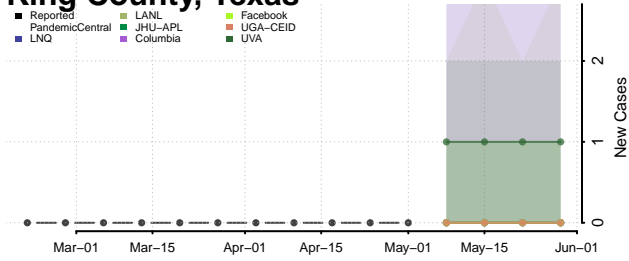

King County, Texas