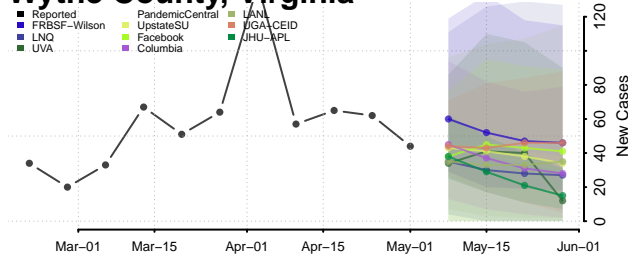

Williamsburg County, Virginia

Winchester County, Virginia

Wise County, Virginia

Wythe County, Virginia

York County, Virginia

Washington

Adams County, Washington

Asotin County, Washington