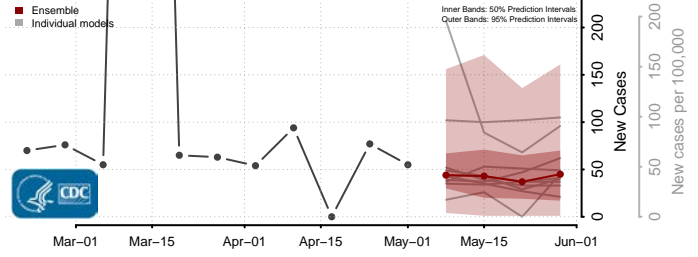

Cass County, Missouri