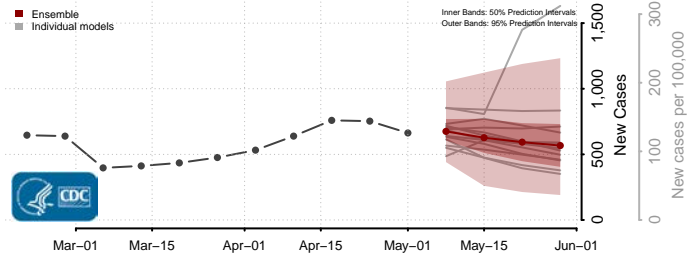

Pierce County, Washington

San Juan County, Washington

Skagit County, Washington

Skamania County, Washington

Snohomish County, Washington

Spokane County, Washington

Stevens County, Washington

Thurston County, Washington