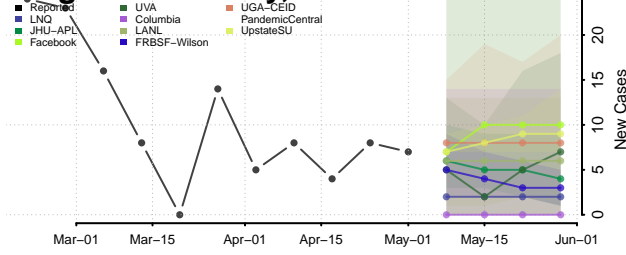

Kingfisher County, Oklahoma