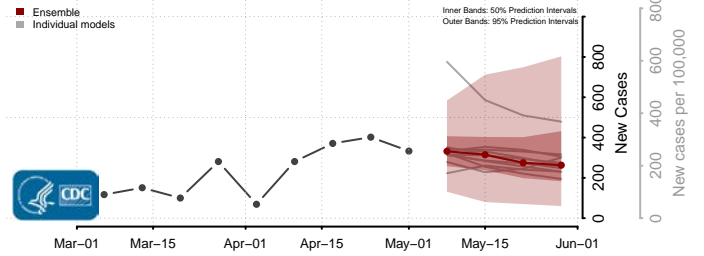

Cambria County, Pennsylvania