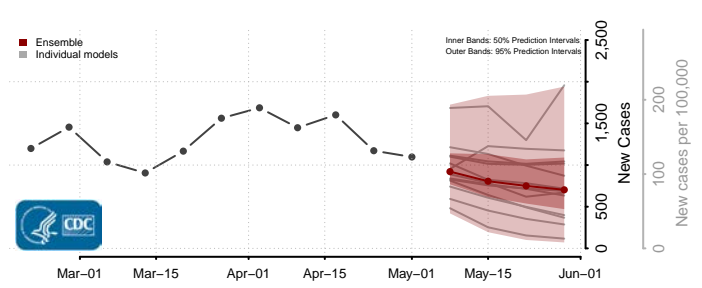

Hartford County, Connecticut