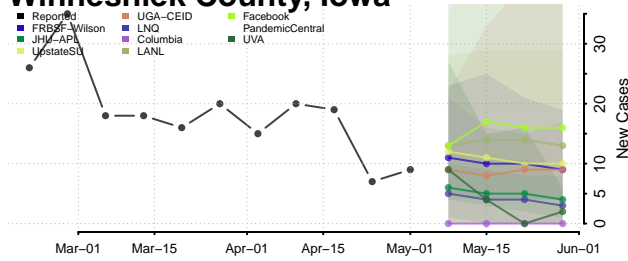

Wapello County, Iowa

Warren County, Iowa

Washington County, Iowa

Wayne County, Iowa

Webster County, Iowa

Winnebago County, Iowa

Winneshiek County, Iowa

Woodbury County, Iowa