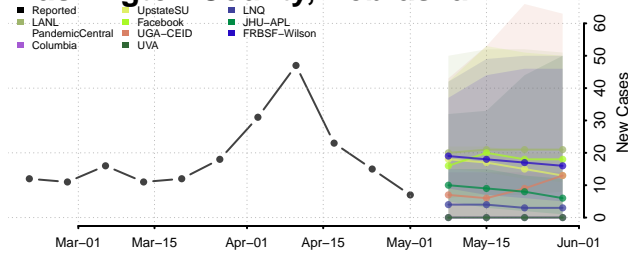

Washington County, Nebraska