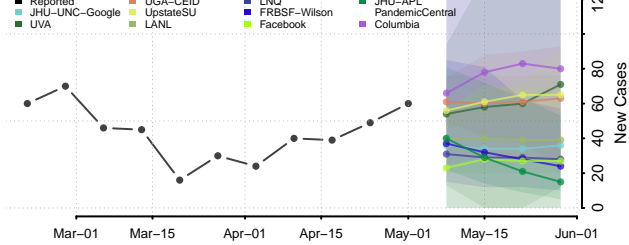

Finney County, Kansas

Ford County, Kansas

Franklin County, Kansas

Geary County, Kansas

Gove County, Kansas

Graham County, Kansas

Grant County, Kansas

Gray County, Kansas