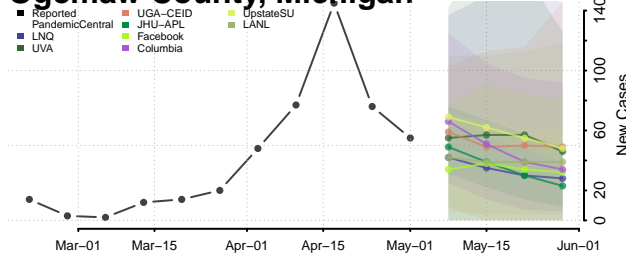

Montcalm County, Michigan

Montmorency County, Michigan

Muskegon County, Michigan

Newaygo County, Michigan

Oakland County, Michigan

Oceana County, Michigan

Ogemaw County, Michigan

Ontonagon County, Michigan