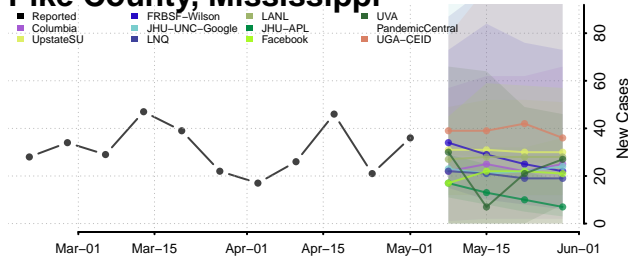

Oktibbeha County, Mississippi

Panola County, Mississippi

Pearl River County, Mississippi

Perry County, Mississippi

Pike County, Mississippi

Pontotoc County, Mississippi

Prentiss County, Mississippi

Quitman County, Mississippi