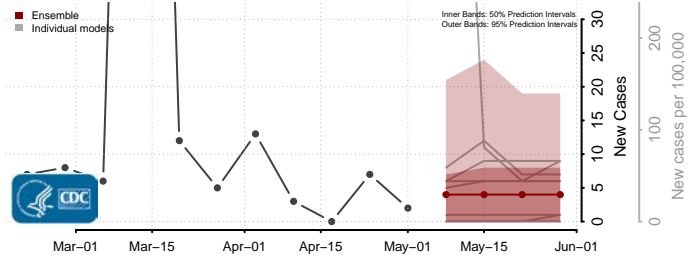

Osage County, Missouri