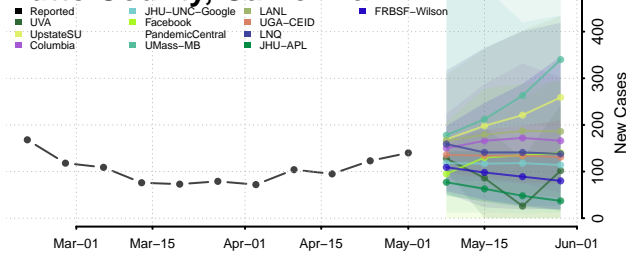

Butte County, California