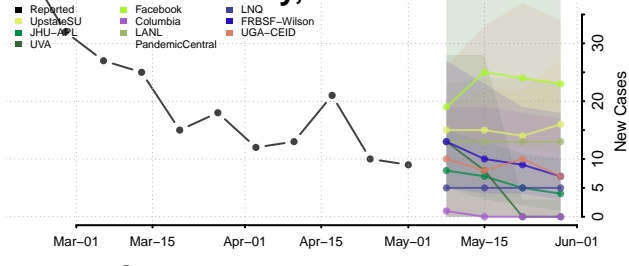

Leavenworth County, Kansas

Lincoln County, Kansas

Linn County, Kansas

Logan County, Kansas

Lyon County, Kansas

Marion County, Kansas

Marshall County, Kansas

McPherson County, Kansas