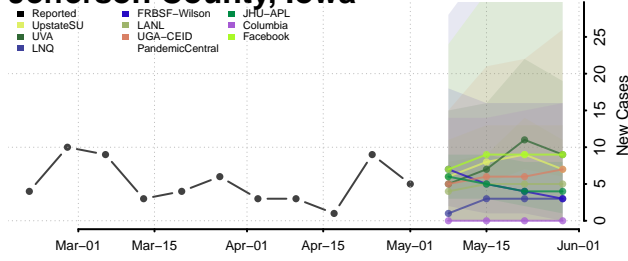

Jefferson County, Iowa