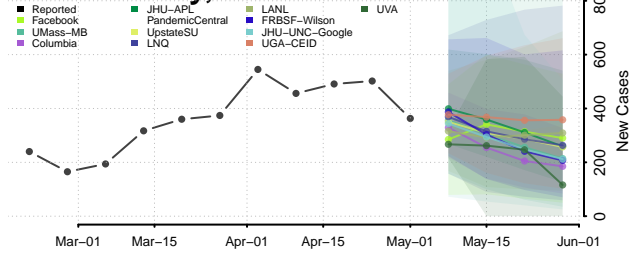

Scott County, Minnesota