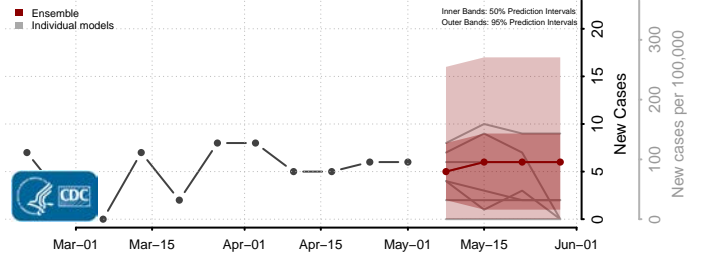

Bland County, Virginia