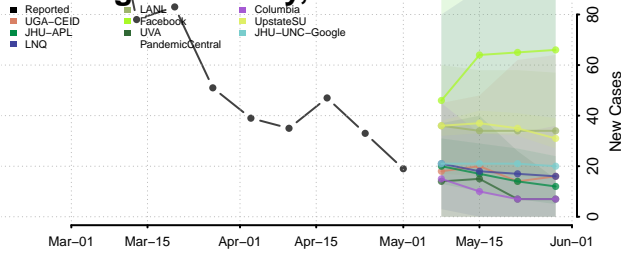

Wayne County, Ohio

Williams County, Ohio

Wood County, Ohio

Wyandot County, Ohio

Oklahoma*

Adair County, Oklahoma

Alfalfa County, Oklahoma

Atoka County, Oklahoma