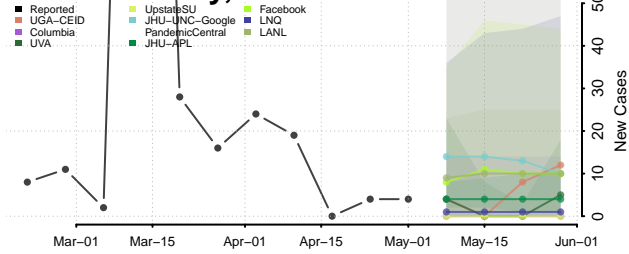

Macon County, Missouri