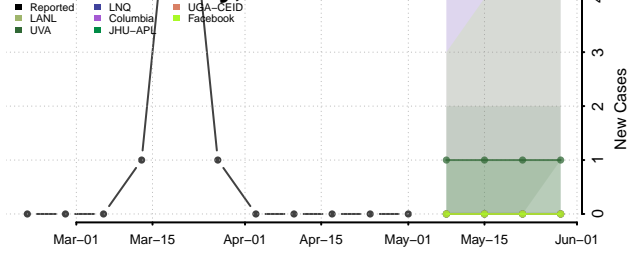

Borden County, Texas