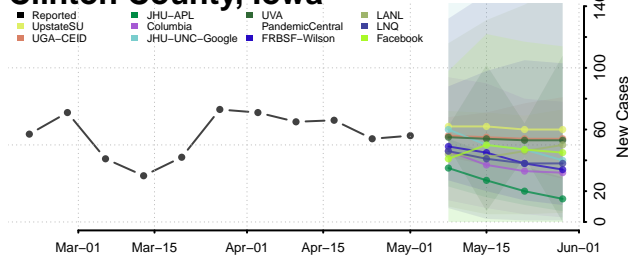

Cherokee County, Iowa

Chickasaw County, Iowa

Clarke County, Iowa

Clay County, Iowa

Clayton County, Iowa

Clinton County, Iowa

Crawford County, Iowa

Dallas County, Iowa