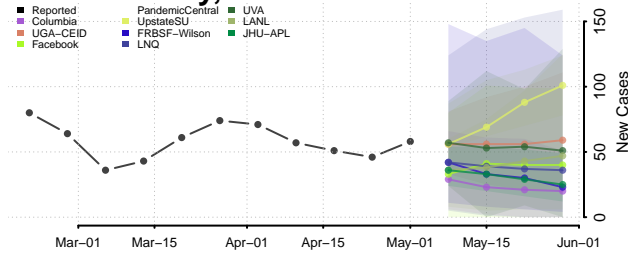

Fulton County, New York

Genesee County, New York

Greene County, New York

Hamilton County, New York

Herkimer County, New York

Jefferson County, New York

Kings County, New York

Lewis County, New York