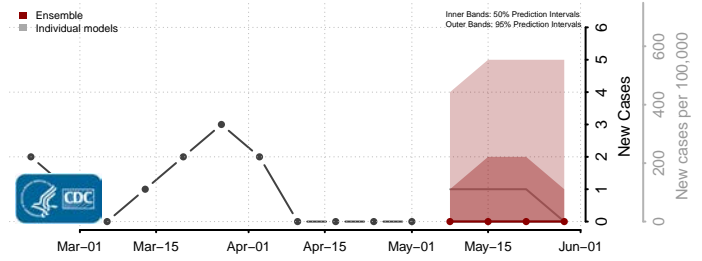

Jones County, South Dakota