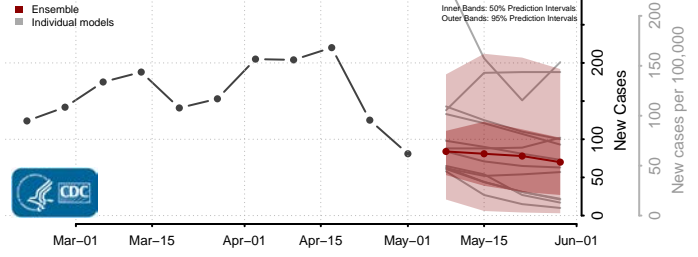

Wood County, Ohio