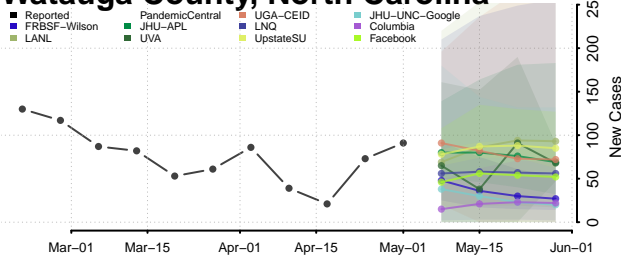

Watauga County, North Carolina