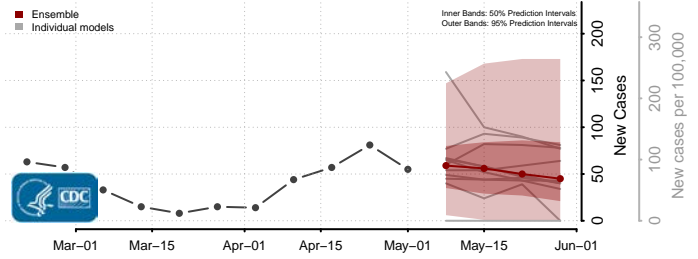

Adams County, Illinois