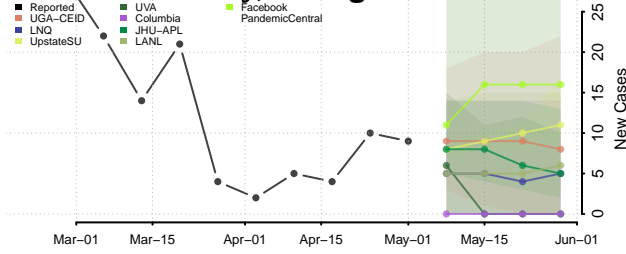

Emanuel County, Georgia