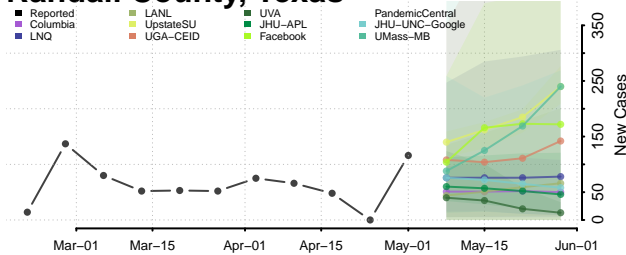

Randall County, Texas