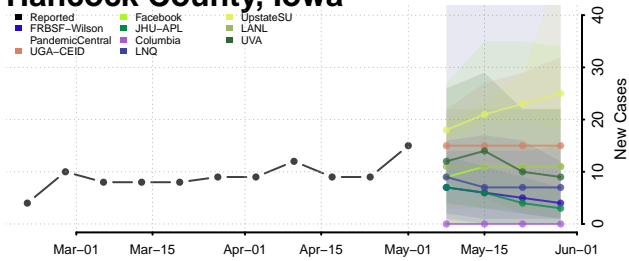

Floyd County, Iowa

Franklin County, Iowa

Fremont County, Iowa

Greene County, Iowa

Grundy County, Iowa

Guthrie County, Iowa

Hamilton County, Iowa

Hancock County, Iowa