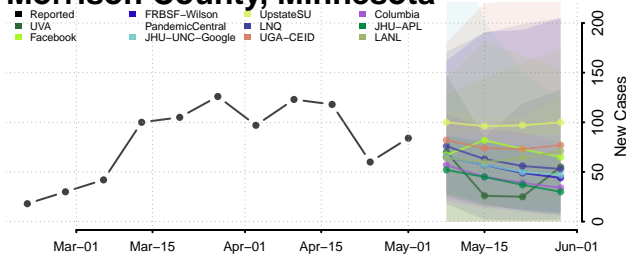

Morrison County, Minnesota