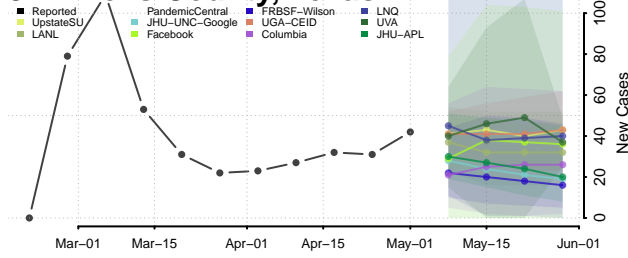

Jim Wells County, Texas