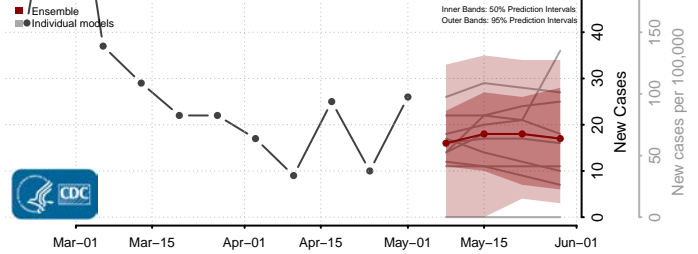

Rankin County, Mississippi

Scott County, Mississippi

Sharkey County, Mississippi

Simpson County, Mississippi

Smith County, Mississippi

Stone County, Mississippi

Sunflower County, Mississippi

Tallahatchie County, Mississippi