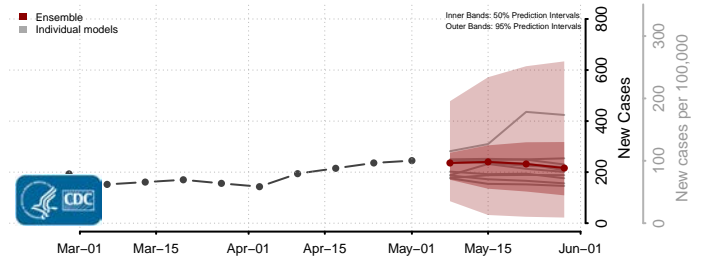

Lafayette County, Louisiana