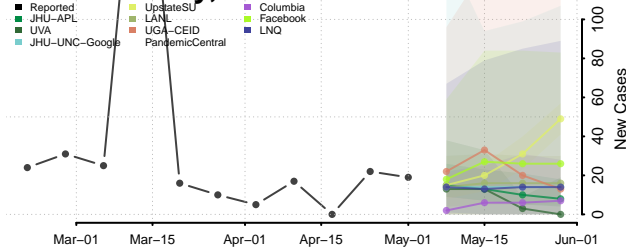

Pettis County, Missouri