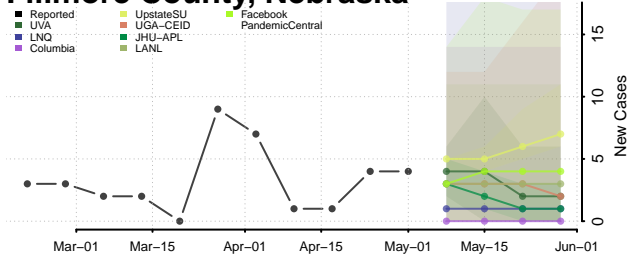

Deuel County, Nebraska

Dixon County, Nebraska

Dodge County, Nebraska

Douglas County, Nebraska

Dundy County, Nebraska

Fillmore County, Nebraska

Franklin County, Nebraska

Frontier County, Nebraska