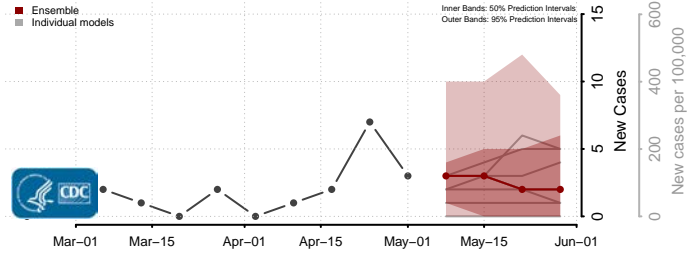

Kidder County, North Dakota

LaMoure County, North Dakota

Logan County, North Dakota

McHenry County, North Dakota

McIntosh County, North Dakota

McKenzie County, North Dakota

McLean County, North Dakota

Mercer County, North Dakota