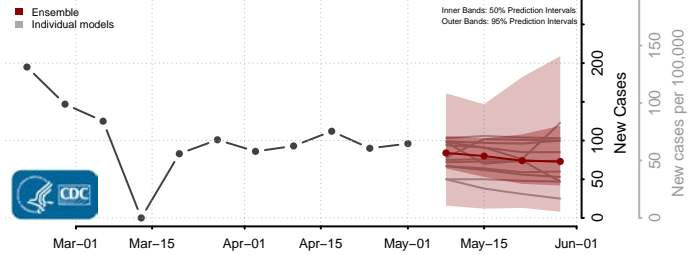

Orange County, North Carolina