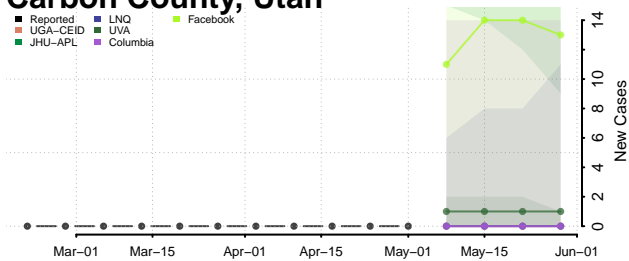

Carbon County, Utah