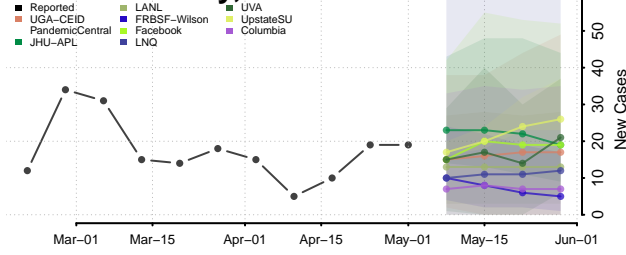

Cocke County, Tennessee

Coffee County, Tennessee

Crockett County, Tennessee

Cumberland County, Tennessee

Davidson County, Tennessee

Decatur County, Tennessee

DeKalb County, Tennessee

Dickson County, Tennessee