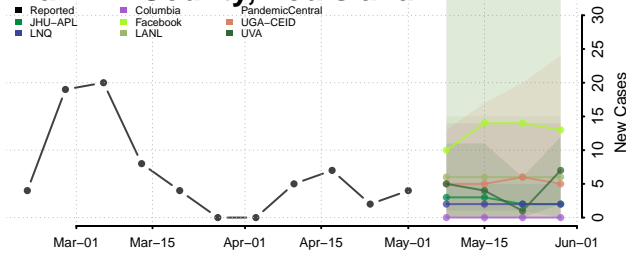

East Baton Rouge County, Louisiana

East Carroll County, Louisiana

East Feliciana County, Louisiana

Evangeline County, Louisiana

Franklin County, Louisiana

Grant County, Louisiana

Iberia County, Louisiana

Iberville County, Louisiana