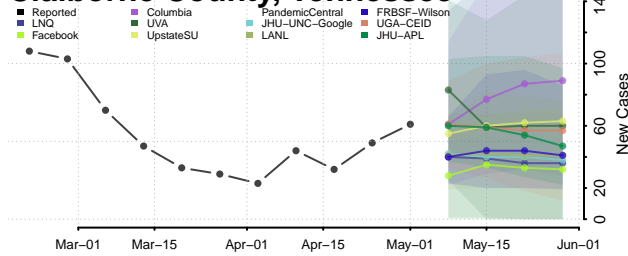

Claiborne County, Tennessee