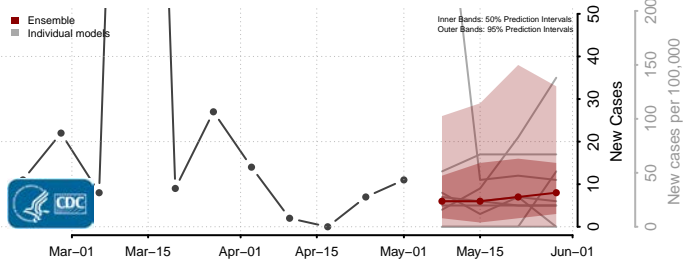

Adair County, Missouri