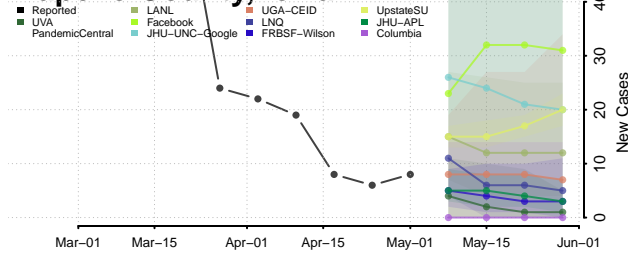

Wapello County, Iowa