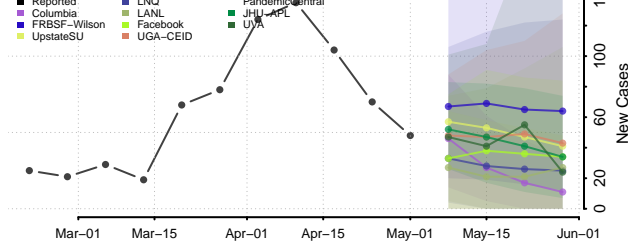

Wyoming County, Pennsylvania