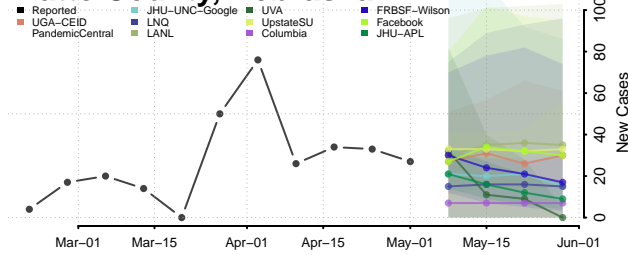

Nuckolls County, Nebraska

Otoe County, Nebraska

Pawnee County, Nebraska

Perkins County, Nebraska

Phelps County, Nebraska

Pierce County, Nebraska

Platte County, Nebraska

Polk County, Nebraska