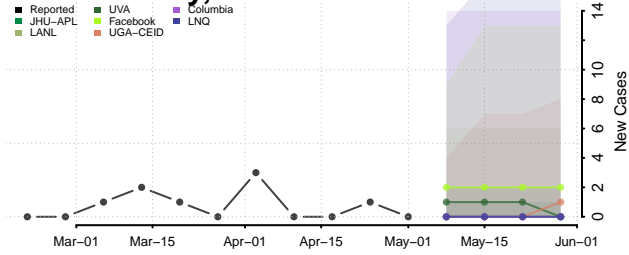

Pratt County, Kansas

Rawlins County, Kansas

Reno County, Kansas

Republic County, Kansas

Rice County, Kansas

Riley County, Kansas

Rooks County, Kansas

Rush County, Kansas