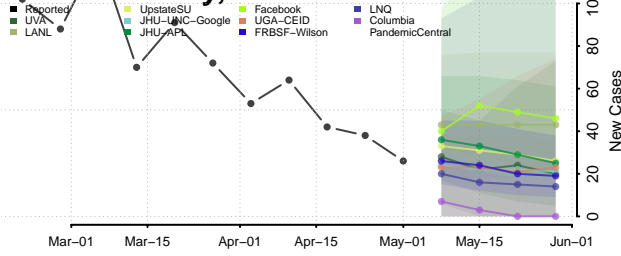

Cocke County, Tennessee

Coffee County, Tennessee

Crockett County, Tennessee

Cumberland County, Tennessee

Davidson County, Tennessee

Decatur County, Tennessee

DeKalb County, Tennessee

Dickson County, Tennessee