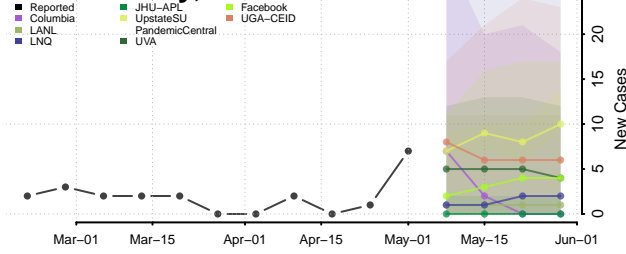

Jack County, Texas