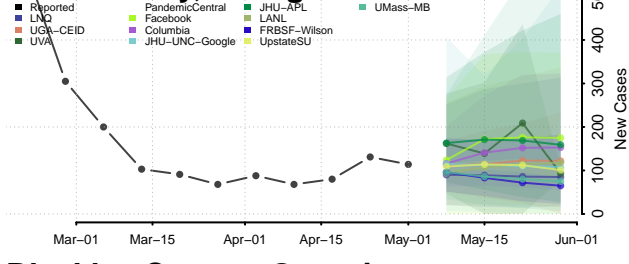

Berrien County, Georgia

Bibb County, Georgia

Bleckley County, Georgia

Brantley County, Georgia

Brooks County, Georgia

Bryan County, Georgia

Bulloch County, Georgia

Burke County, Georgia