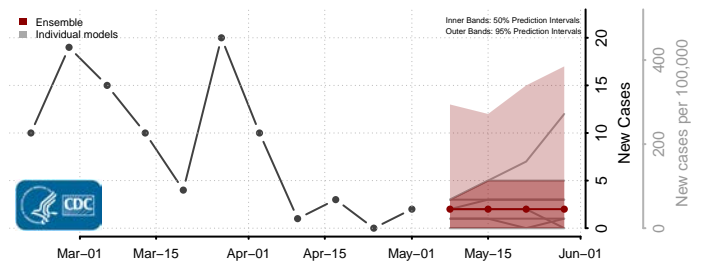

Owsley County, Kentucky