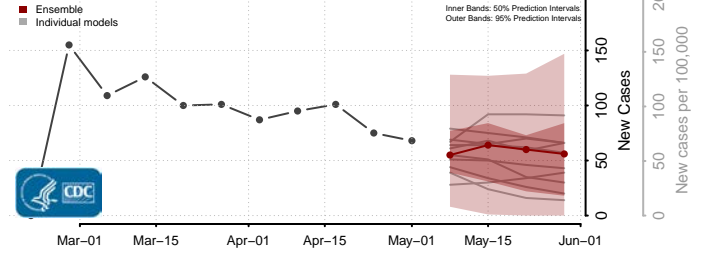

Roanoke City County, Virginia