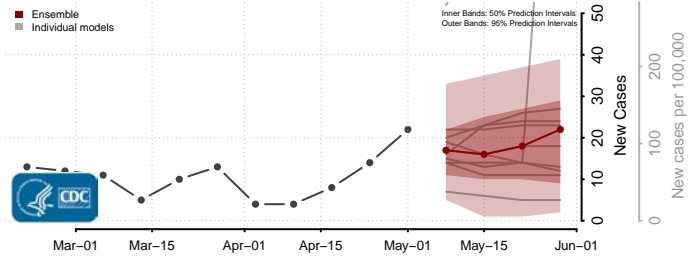

Hennepin County, Minnesota

Houston County, Minnesota

Hubbard County, Minnesota

Isanti County, Minnesota

Itasca County, Minnesota

Jackson County, Minnesota

Lake of the Woods County, Minnesota

Le Sueur County, Minnesota