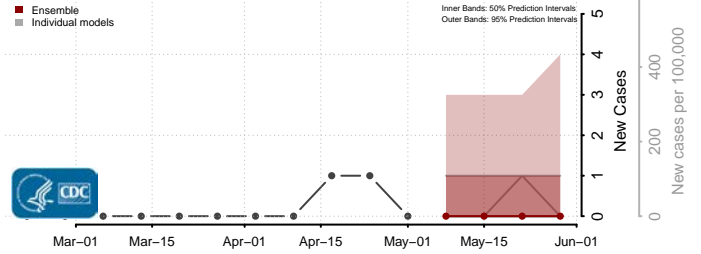

Hayes County, Nebraska