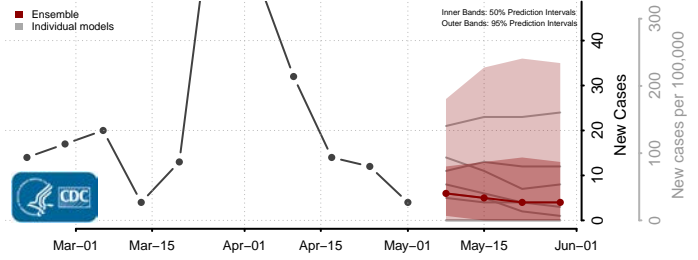

Williamsburg County, Virginia

Winchester County, Virginia

Wise County, Virginia

Wythe County, Virginia

York County, Virginia

Washington

Adams County, Washington

Asotin County, Washington