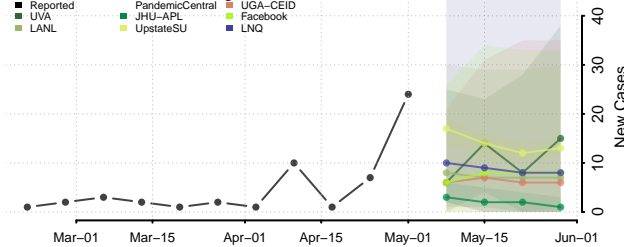

Benson County, North Dakota