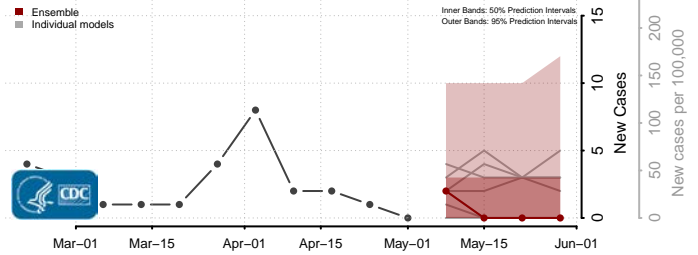

Scott County, Iowa

Shelby County, Iowa

Sioux County, Iowa

Story County, Iowa

Tama County, Iowa

Taylor County, Iowa

Union County, Iowa

Van Buren County, Iowa