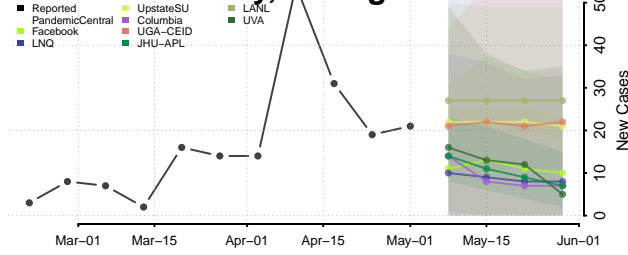

Lake County, Michigan

Lapeer County, Michigan

Leelanau County, Michigan

Lenawee County, Michigan

Livingston County, Michigan

Luce County, Michigan

Mackinac County, Michigan

Macomb County, Michigan