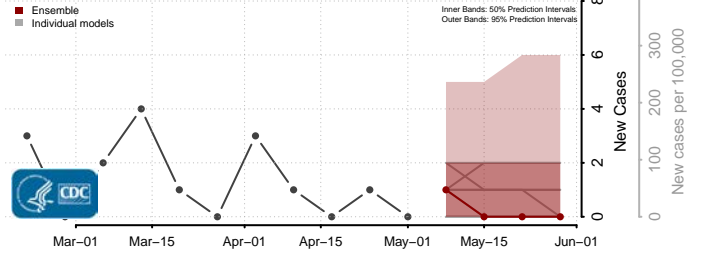

Burke County, North Dakota