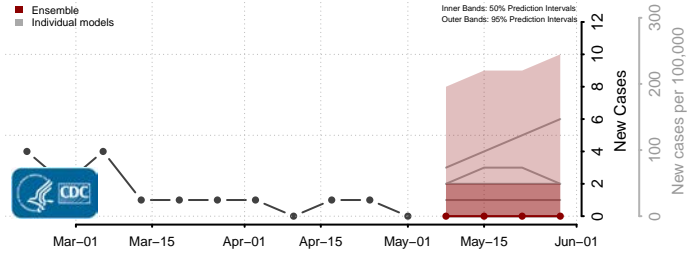

Corson County, South Dakota