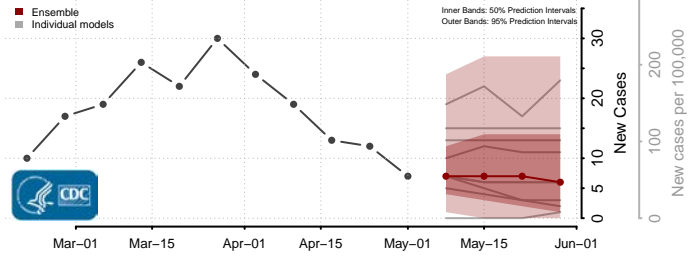

Lake County, South Dakota