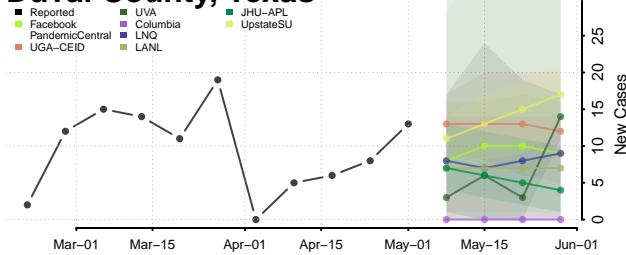

Duval County, Texas