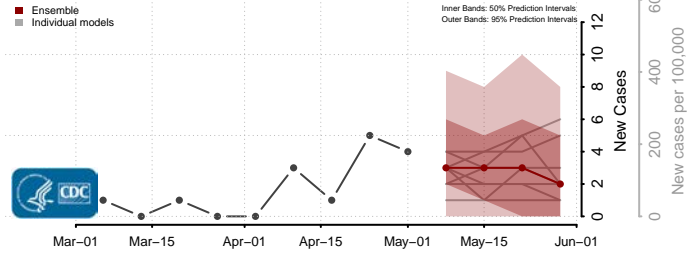

Eddy County, North Dakota

Emmons County, North Dakota

Foster County, North Dakota

Golden Valley County, North Dakota

Grand Forks County, North Dakota

Grant County, North Dakota

Griggs County, North Dakota

Hettinger County, North Dakota