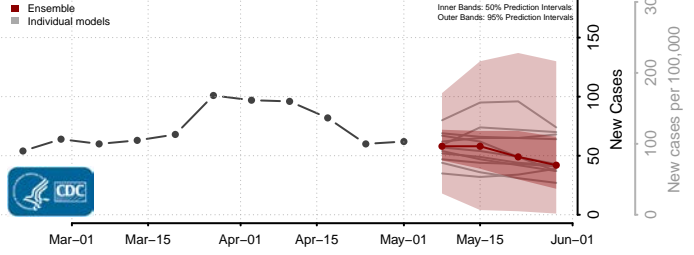

Garfield County, Colorado