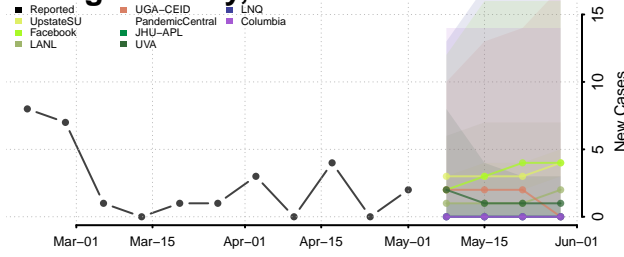

Hidalgo County, New Mexico