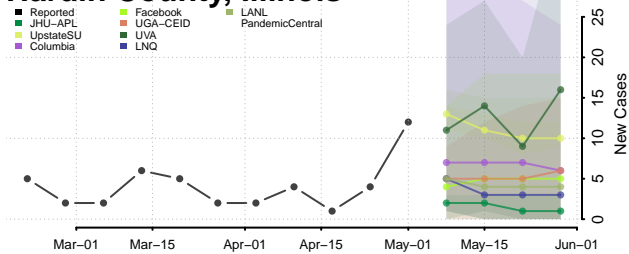

Gallatin County, Illinois

Greene County, Illinois

Grundy County, Illinois

Hamilton County, Illinois

Hancock County, Illinois

Hardin County, Illinois

Henderson County, Illinois

Henry County, Illinois