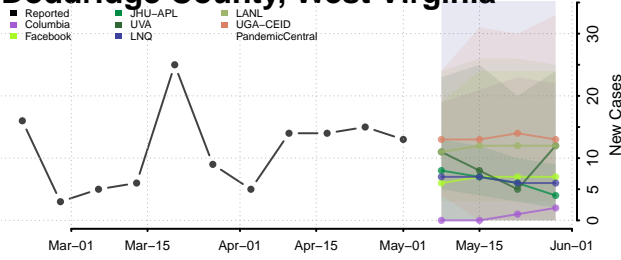

Doddridge County, West Virginia