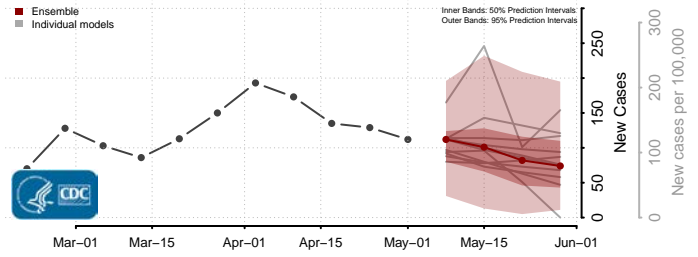

Pottawattamie County, Iowa