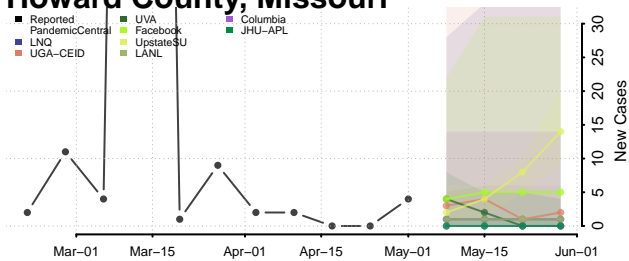

Howard County, Missouri