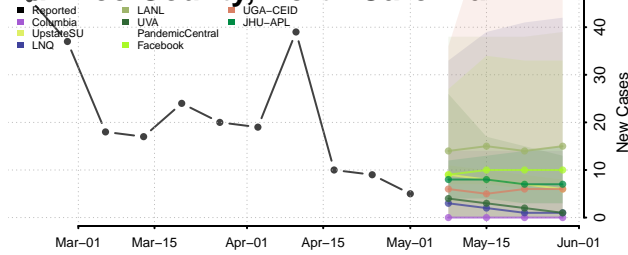

Pamlico County, North Carolina