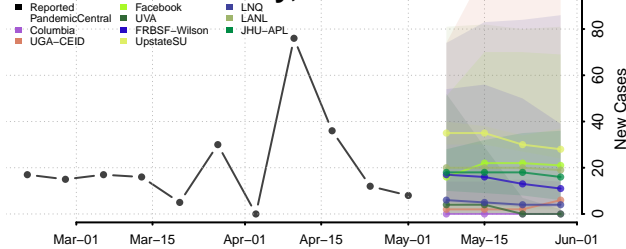

Deaf Smith County, Texas