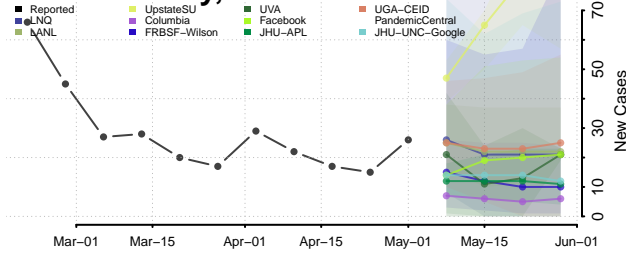

Clinton County, New York

Columbia County, New York

Cortland County, New York

Delaware County, New York

Dutchess County, New York

Erie County, New York

Essex County, New York

Franklin County, New York