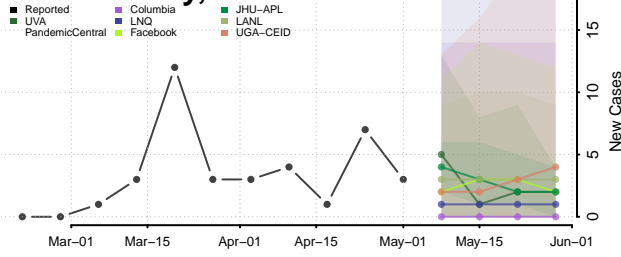

Cook County, Minnesota