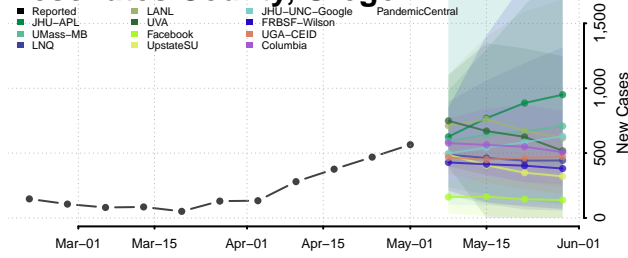

Deschutes County, Oregon