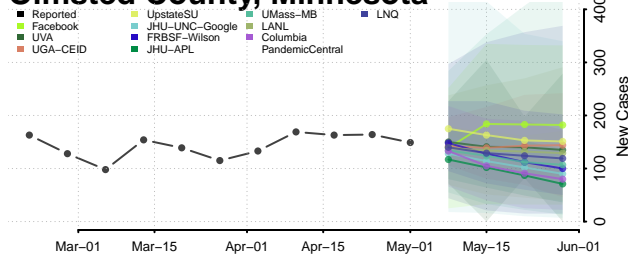

Olmsted County, Minnesota