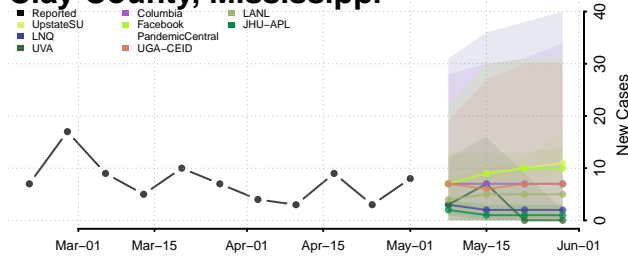

Clay County, Mississippi