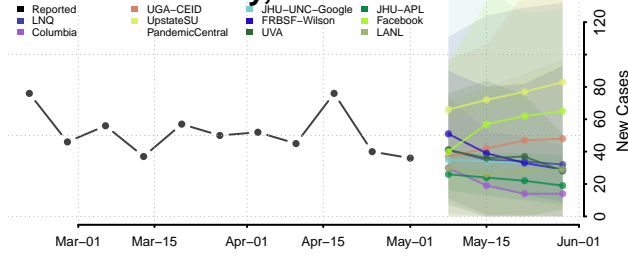

Fulton County, New York

Genesee County, New York

Greene County, New York

Hamilton County, New York

Herkimer County, New York

Jefferson County, New York

Kings County, New York

Lewis County, New York