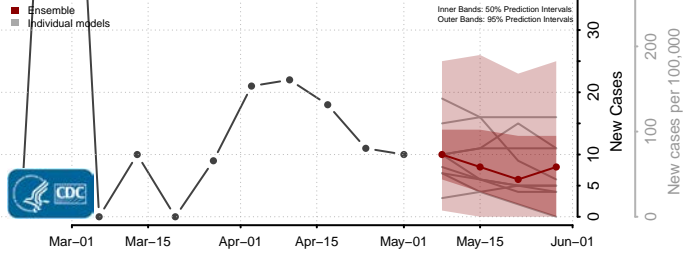

Roane County, West Virginia