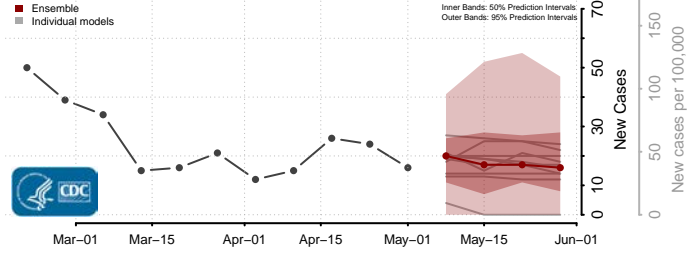

St. John the Baptist County, Louisiana