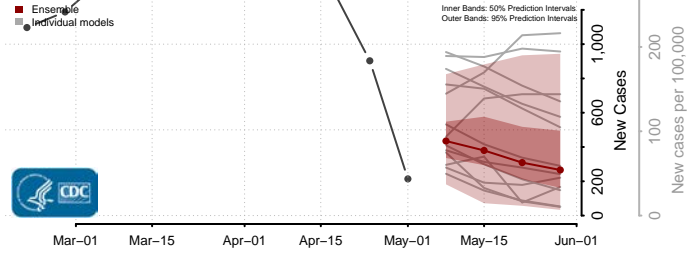

Morris County, New Jersey