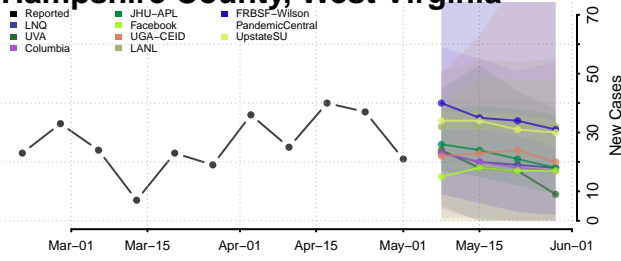

Clay County, West Virginia

Doddridge County, West Virginia

Fayette County, West Virginia

Gilmer County, West Virginia

Grant County, West Virginia

Greenbrier County, West Virginia

Hampshire County, West Virginia