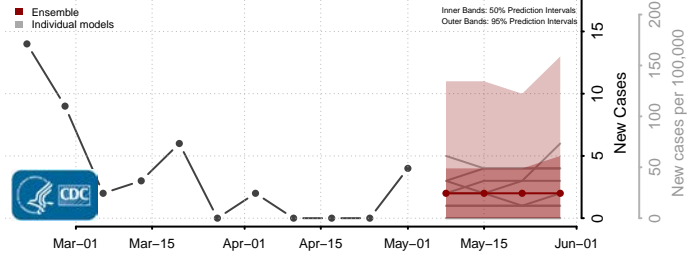

Coffey County, Kansas