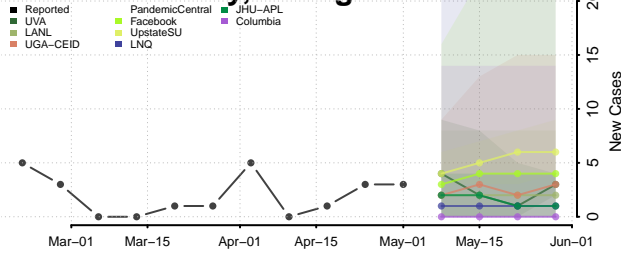

Walker County, Georgia

Walton County, Georgia

Ware County, Georgia

Warren County, Georgia

Washington County, Georgia

Wayne County, Georgia

Webster County, Georgia

Wheeler County, Georgia