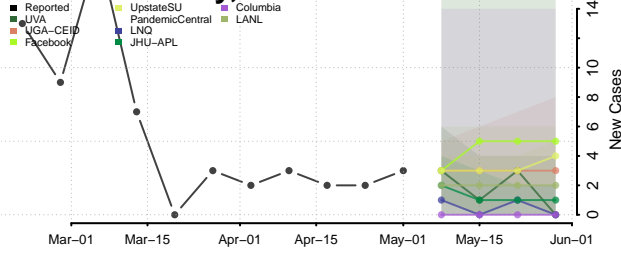

Haskell County, Oklahoma