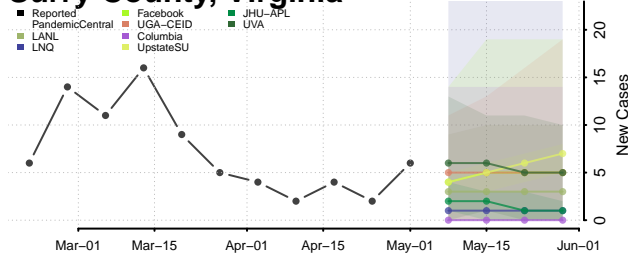

Surry County, Virginia