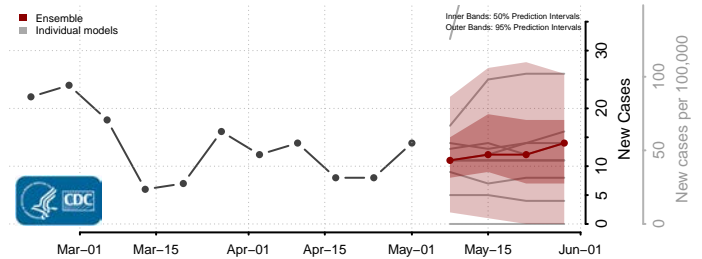

Georgia*

Appling County, Georgia

*New weekly cases may decrease in this location over the next four weeks. For these locations, the ensemble forecast indicates a probability of 0.75 or greater that fewer cases will be reported in week four of the forecast than in the last reported week.