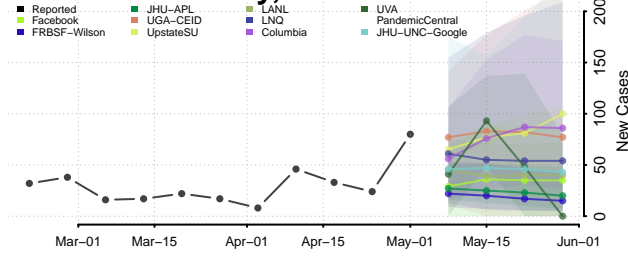

Lawrence County, Indiana