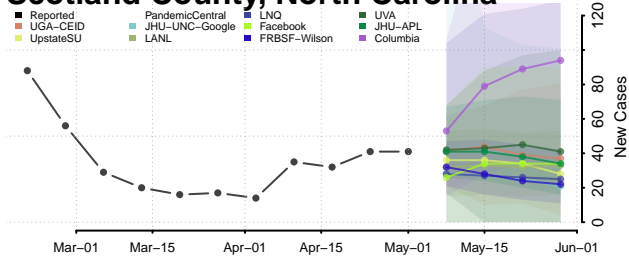

Rowan County, North Carolina

Rutherford County, North Carolina

Sampson County, North Carolina

Scotland County, North Carolina

Stanly County, North Carolina

Stokes County, North Carolina

Surry County, North Carolina