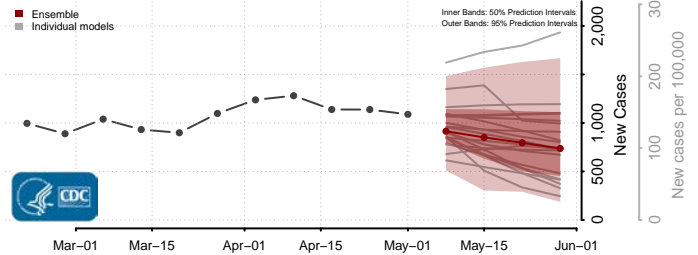

Washington County, Alabama

Wilcox County, Alabama

Winston County, Alabama

Alaska

Aleutians East County, Alaska

Aleutians West County, Alaska