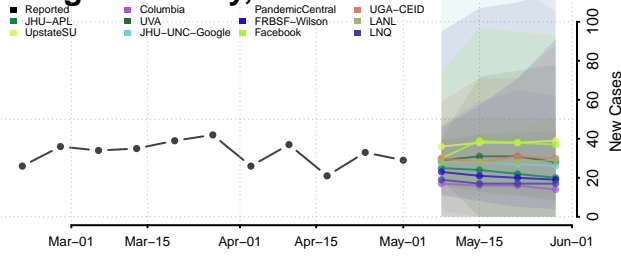

Douglas County, Nevada