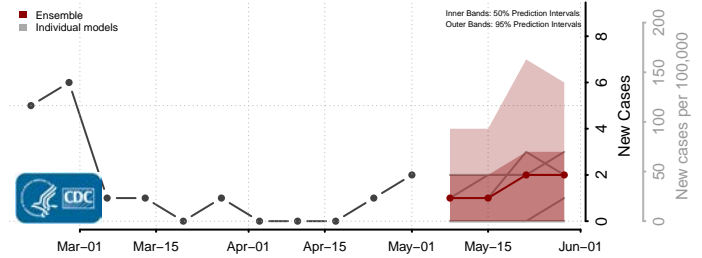

*New weekly cases may decrease in this location over the next four weeks. For these locations, the ensemble forecast indicates a probability of 0.75 or greater that fewer cases will be reported in week four of the forecast than in the last reported week.