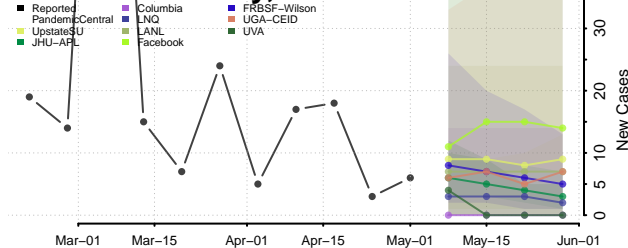

Beckham County, Oklahoma

*New weekly cases may decrease in this location over the next four weeks. For these locations, the ensemble forecast indicates a probability of 0.75 or greater that fewer cases will be reported in week four of the forecast than in the last reported week.