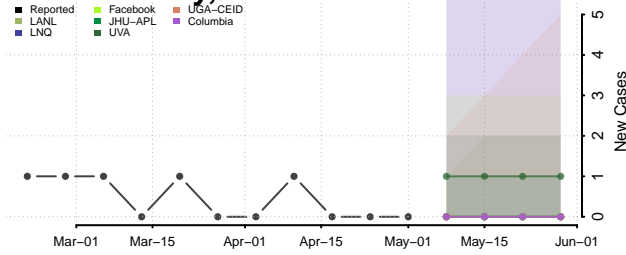

Furnas County, Nebraska

Gage County, Nebraska

Garden County, Nebraska

Garfield County, Nebraska

Gosper County, Nebraska

Grant County, Nebraska

Greeley County, Nebraska

Hall County, Nebraska