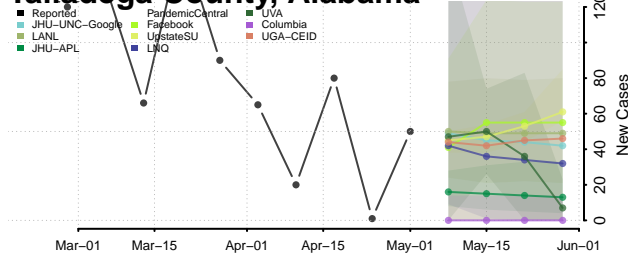

Jefferson County, Alabama

Lamar County, Alabama

Lauderdale County, Alabama

Lawrence County, Alabama

Marion County, Alabama

Marshall County, Alabama

Mobile County, Alabama

Monroe County, Alabama

Montgomery County, Alabama

Morgan County, Alabama

Perry County, Alabama

Pickens County, Alabama

Pike County, Alabama

Randolph County, Alabama

Russell County, Alabama

Shelby County, Alabama

St. Clair County, Alabama

Sumter County, Alabama

Talladega County, Alabama

Tallapoosa County, Alabama

Tuscaloosa County, Alabama

Walker County, Alabama

Washington County, Alabama

Wilcox County, Alabama