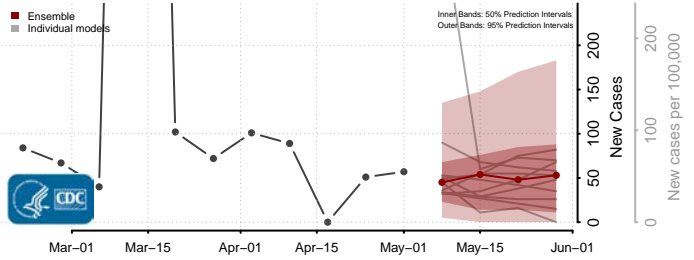

Franklin County, Missouri