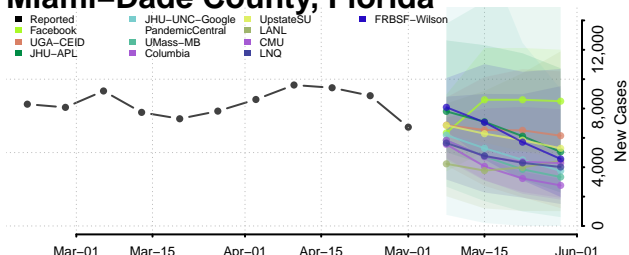

Leon County, Florida

Levy County, Florida

Liberty County, Florida

Madison County, Florida

Manatee County, Florida

Marion County, Florida

Martin County, Florida

Miami-Dade County, Florida