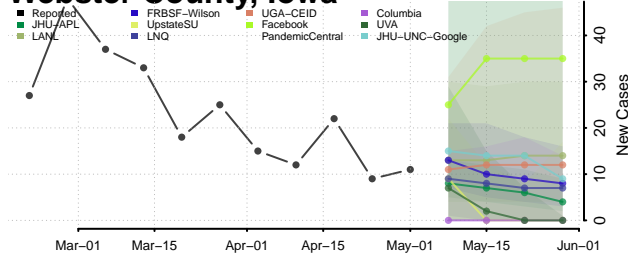

Wapello County, Iowa

Warren County, Iowa

Washington County, Iowa

Wayne County, Iowa

Webster County, Iowa

Winnebago County, Iowa

Winneshiek County, Iowa

Woodbury County, Iowa