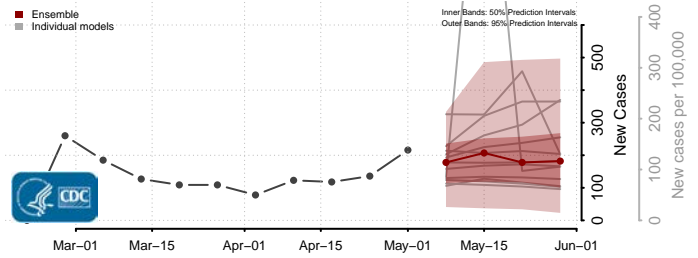

Comal County, Texas