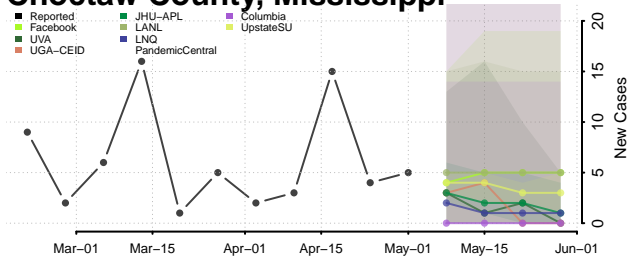

Choctaw County, Mississippi