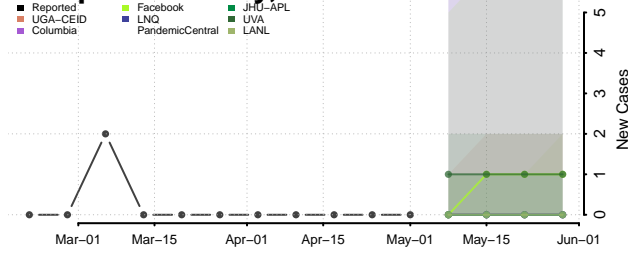

Campbell County, South Dakota