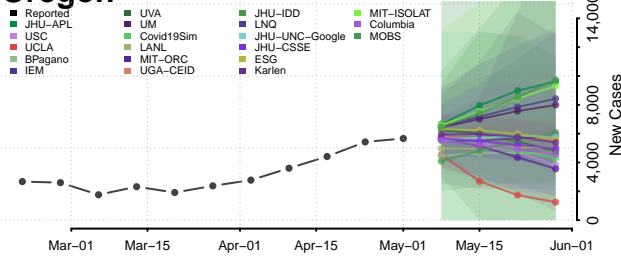

Oregon

Baker County, Oregon

Benton County, Oregon

Clackamas County, Oregon

Clatsop County, Oregon

Columbia County, Oregon