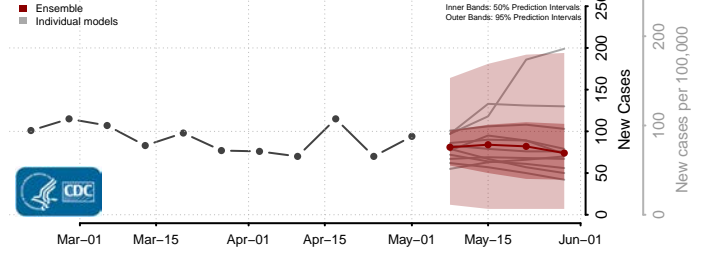

Tippecanoe County, Indiana

Tipton County, Indiana

Union County, Indiana

Vanderburgh County, Indiana

Vermillion County, Indiana

Vigo County, Indiana

Wabash County, Indiana

Warren County, Indiana