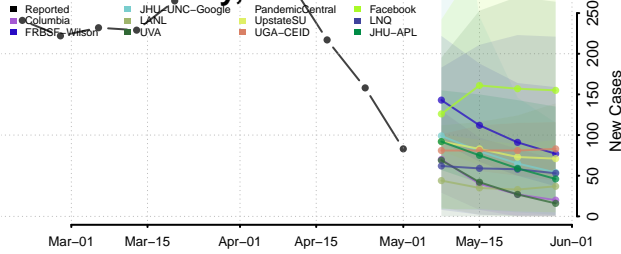

Onondaga County, New York

Ontario County, New York

Orange County, New York

Orleans County, New York

Oswego County, New York

Otsego County, New York

Putnam County, New York

Queens County, New York