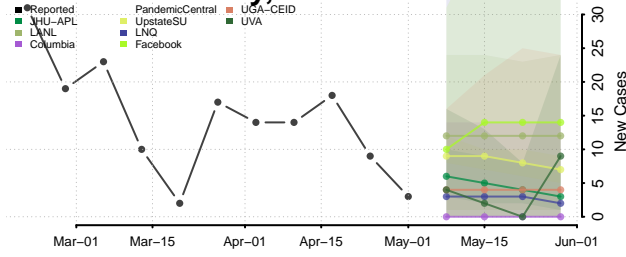

Pontotoc County, Oklahoma

Pottawatomie County, Oklahoma

Pushmataha County, Oklahoma

Roger Mills County, Oklahoma

Rogers County, Oklahoma

Seminole County, Oklahoma

Sequoyah County, Oklahoma

Stephens County, Oklahoma