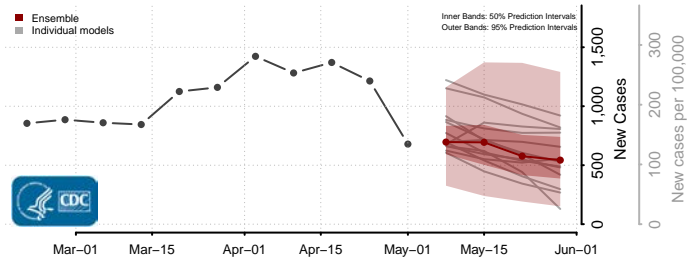

Camden County, New Jersey