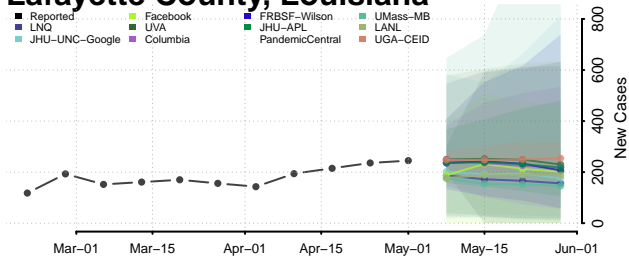

Lafayette County, Louisiana