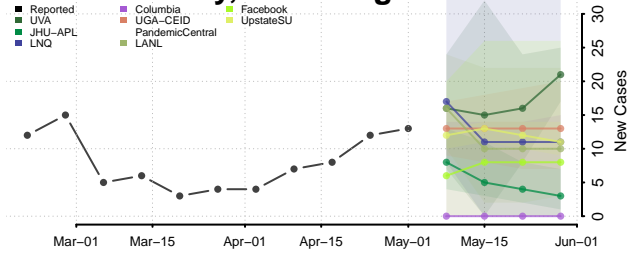

Pleasants County, West Virginia

Pocahontas County, West Virginia

Preston County, West Virginia

Putnam County, West Virginia

Raleigh County, West Virginia

Randolph County, West Virginia

Ritchie County, West Virginia