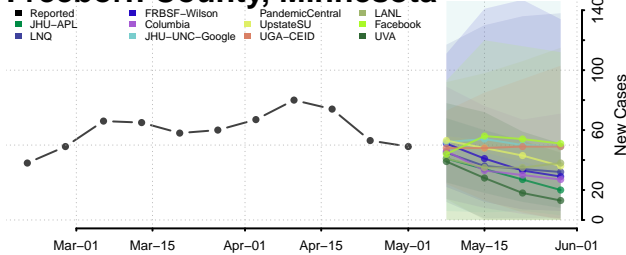

Freeborn County, Minnesota