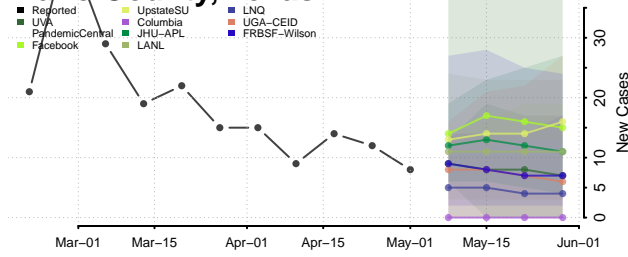

Llano County, Texas