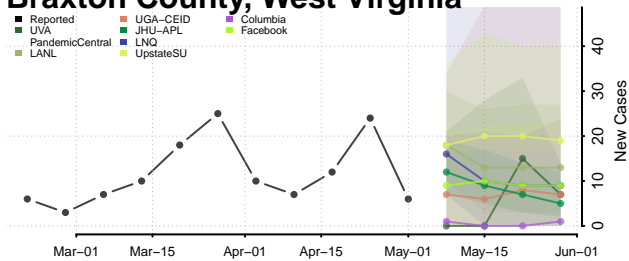

Barbour County, West Virginia

Berkeley County, West Virginia

Boone County, West Virginia

Braxton County, West Virginia

Brooke County, West Virginia

Cabell County, West Virginia

Calhoun County, West Virginia