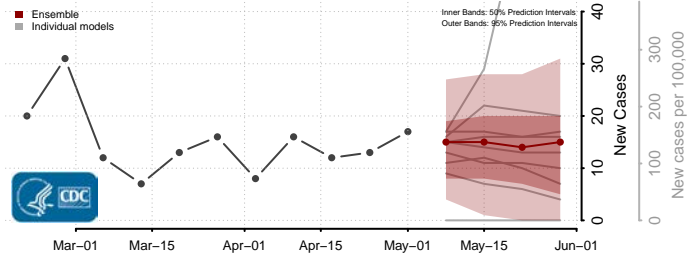

Watonwan County, Minnesota