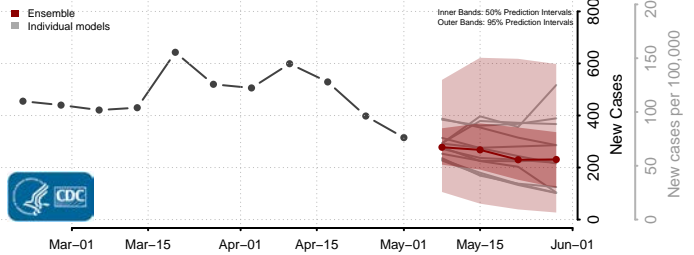

Loudoun County, Virginia