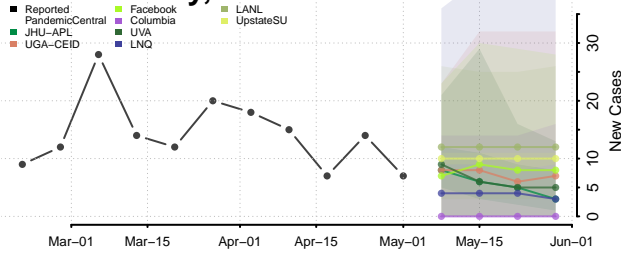

Nez Perce County, Idaho

Oneida County, Idaho

Owyhee County, Idaho

Payette County, Idaho

Power County, Idaho

Shoshone County, Idaho

Teton County, Idaho

Twin Falls County, Idaho