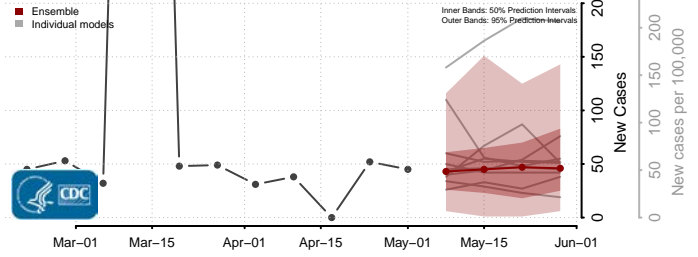

Christian County, Missouri