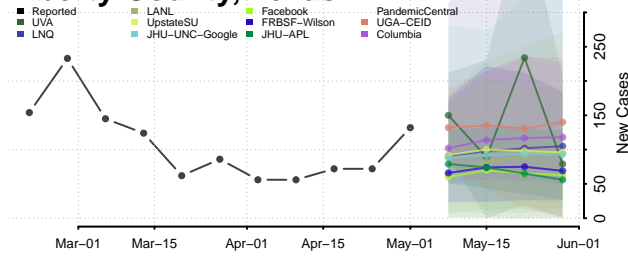

Liberty County, Texas