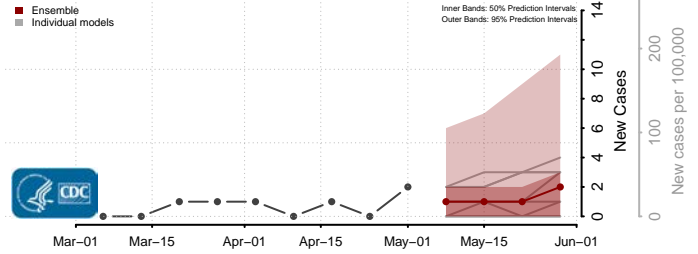

Ottawa County, Kansas