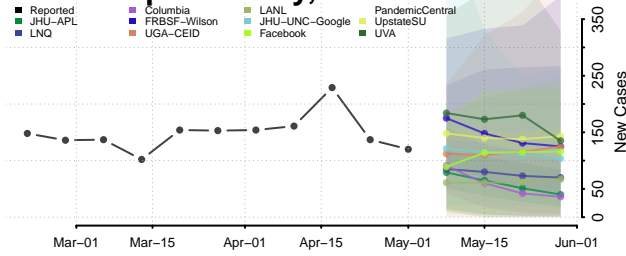

Allegany County, New York

Bronx County, New York

Broome County, New York

Cattaraugus County, New York

Cayuga County, New York

Chautauqua County, New York

Chemung County, New York

Chenango County, New York