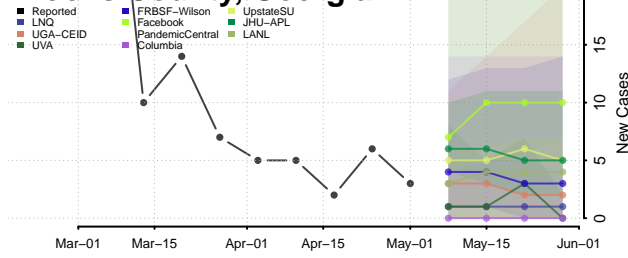

Berrien County, Georgia

Bibb County, Georgia

Bleckley County, Georgia

Brantley County, Georgia

Brooks County, Georgia

Bryan County, Georgia

Bulloch County, Georgia

Burke County, Georgia