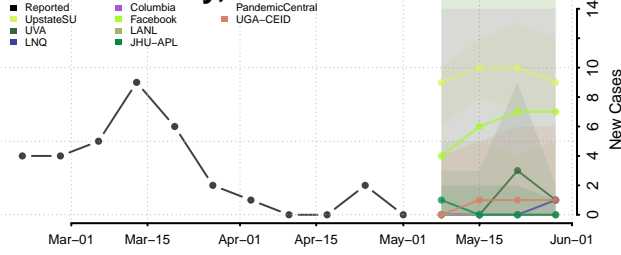

Chicot County, Arkansas