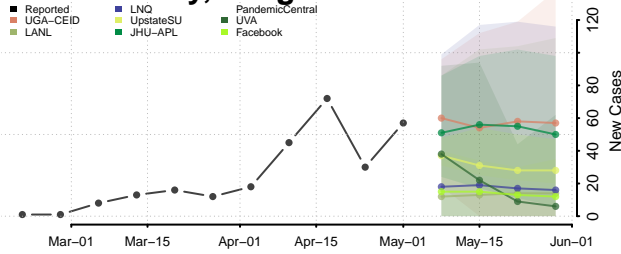

Grant County, Oregon