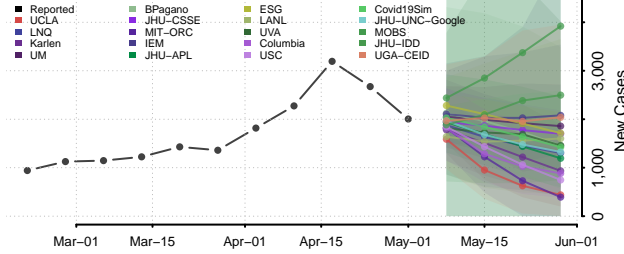

Maine*

Androscoggin County, Maine

Aroostook County, Maine

Cumberland County, Maine

Franklin County, Maine

Hancock County, Maine

*New weekly cases may decrease in this location over the next four weeks. For these locations, the ensemble forecast indicates a probability of 0.75 or greater that fewer cases will be reported in week four of the forecast than in the last reported week.