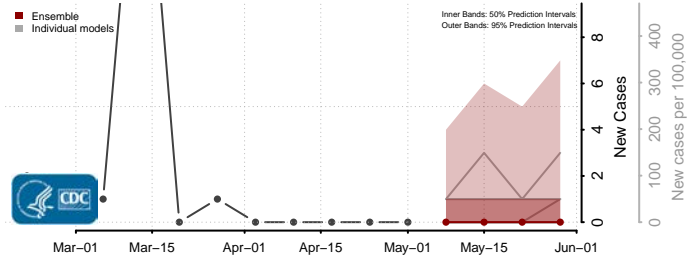

Worth County, Missouri

Wright County, Missouri

Montana*

Beaverhead County, Montana

Big Horn County, Montana

Blaine County, Montana

*New weekly cases may decrease in this location over the next four weeks. For these locations, the ensemble forecast indicates a probability of 0.75 or greater that fewer cases will be reported in week four of the forecast than in the last reported week.