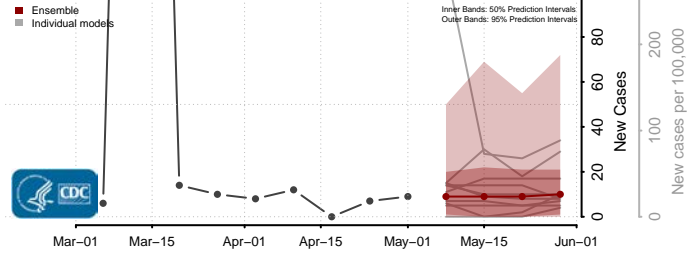

Lawrence County, Missouri