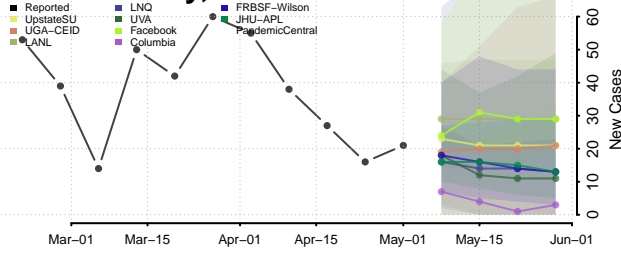

Warrick County, Indiana

Washington County, Indiana

Wayne County, Indiana

Wells County, Indiana

White County, Indiana

Whitley County, Indiana

Iowa*

Adair County, Iowa