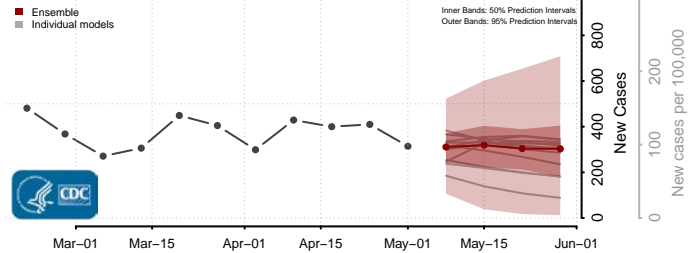

Durham County, North Carolina