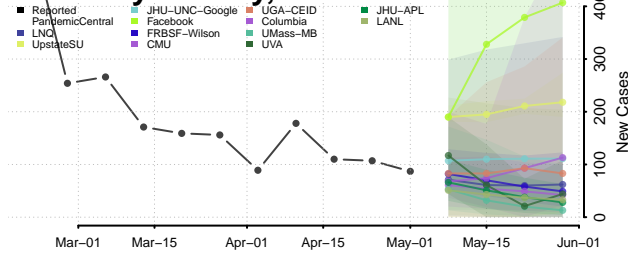

Monterey County, California