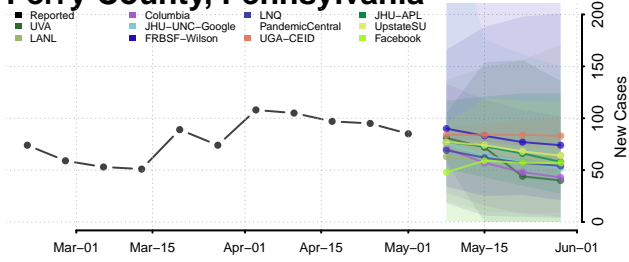

Perry County, Pennsylvania