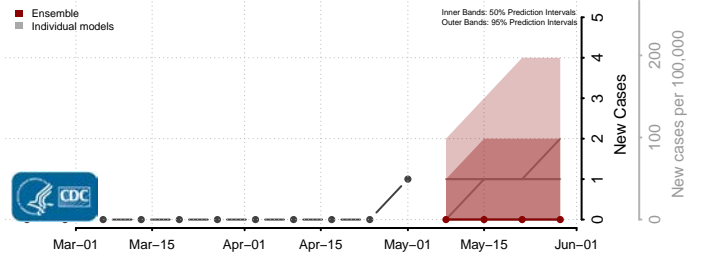

Eureka County, Nevada