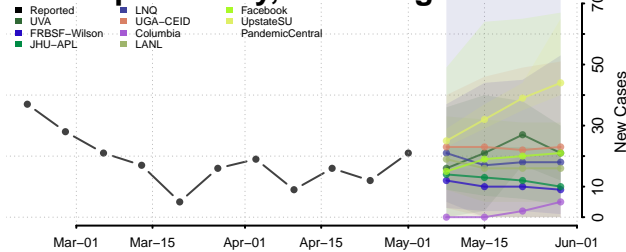

Pleasants County, West Virginia

Pocahontas County, West Virginia

Preston County, West Virginia

Putnam County, West Virginia

Raleigh County, West Virginia

Randolph County, West Virginia

Ritchie County, West Virginia