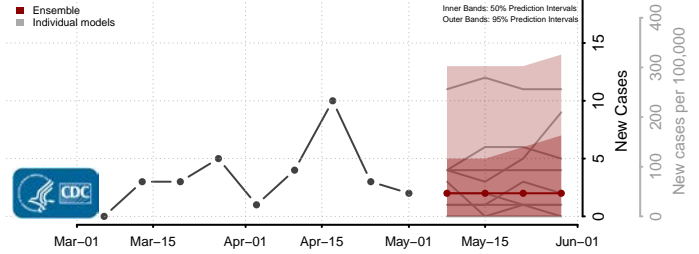

Florence County, Wisconsin