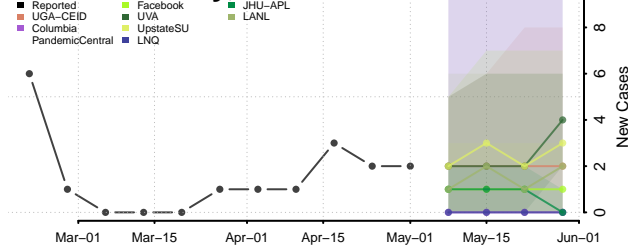

Catron County, New Mexico