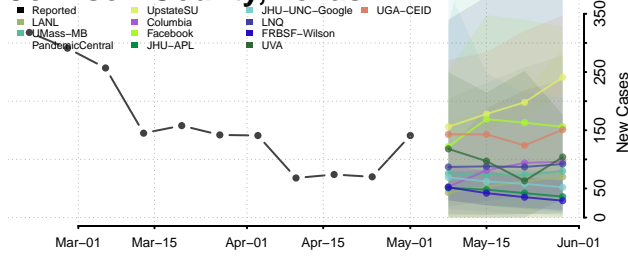

Johnson County, Texas