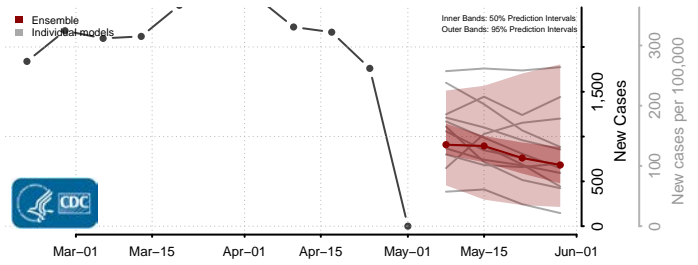

Camden County, New Jersey

Cape May County, New Jersey

Cumberland County, New Jersey

Essex County, New Jersey

Gloucester County, New Jersey

Hudson County, New Jersey

Hunterdon County, New Jersey

Mercer County, New Jersey