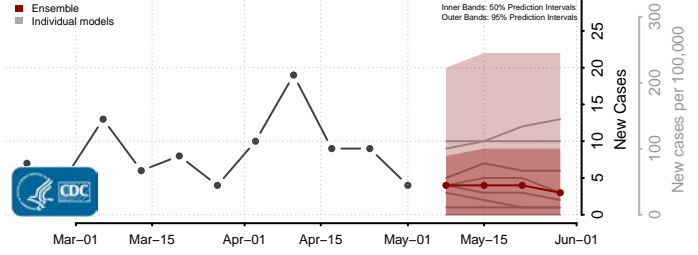

Custer County, South Dakota