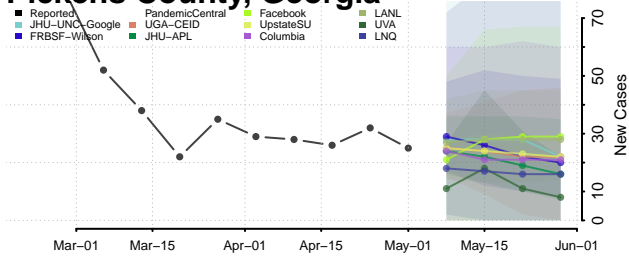

Muscogee County, Georgia

Newton County, Georgia

Oconee County, Georgia

Oglethorpe County, Georgia

Paulding County, Georgia

Peach County, Georgia

Pickens County, Georgia

Pierce County, Georgia