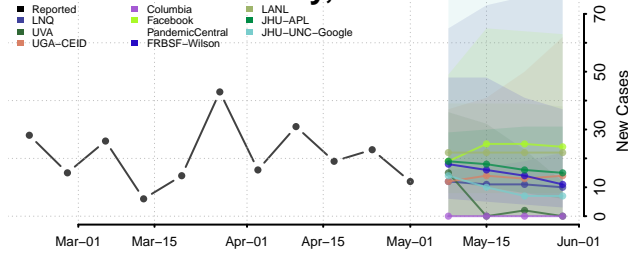

Madison County, Louisiana

Morehouse County, Louisiana

Natchitoches County, Louisiana

Orleans County, Louisiana

Ouachita County, Louisiana

Plaquemines County, Louisiana

Pointe Coupee County, Louisiana

Rapides County, Louisiana