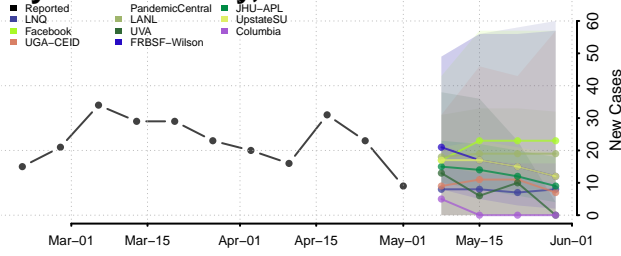

Wayne County, Ohio

Williams County, Ohio

Wood County, Ohio

Wyandot County, Ohio

Oklahoma*

Adair County, Oklahoma

Alfalfa County, Oklahoma

Atoka County, Oklahoma