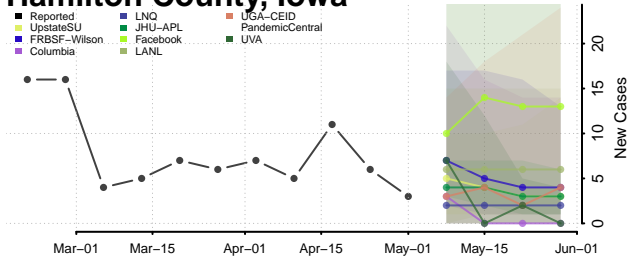

Floyd County, Iowa

Franklin County, Iowa

Fremont County, Iowa

Greene County, Iowa

Grundy County, Iowa

Guthrie County, Iowa

Hamilton County, Iowa

Hancock County, Iowa