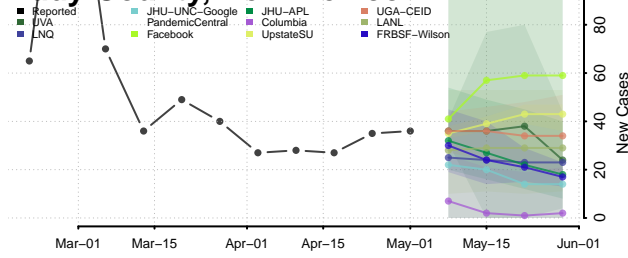

Eddy County, New Mexico