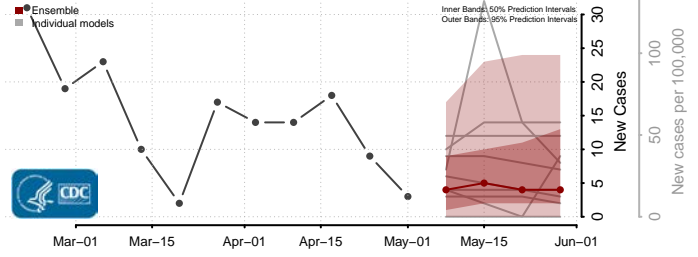

Pontotoc County, Oklahoma

Pottawatomie County, Oklahoma

Pushmataha County, Oklahoma

Roger Mills County, Oklahoma

Rogers County, Oklahoma

Seminole County, Oklahoma

Sequoyah County, Oklahoma

Stephens County, Oklahoma