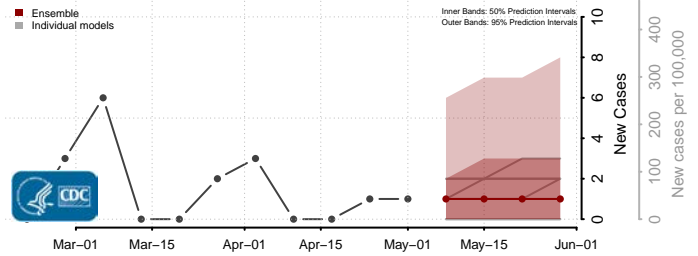

Sanborn County, South Dakota