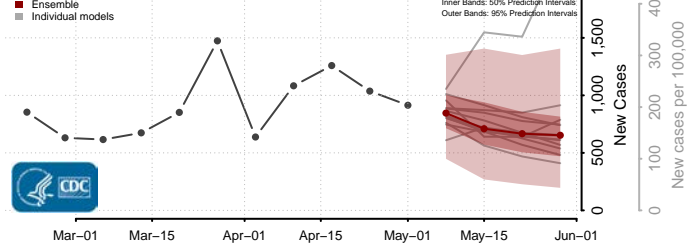

Wayne County, Pennsylvania

Westmoreland County, Pennsylvania

Wyoming County, Pennsylvania

York County, Pennsylvania

Puerto Rico

Rhode Island*

Bristol County, Rhode Island

*New weekly cases may decrease in this location over the next four weeks. For these locations, the ensemble forecast indicates a probability of 0.75 or greater that fewer cases will be reported in week four of the forecast than in the last reported week.