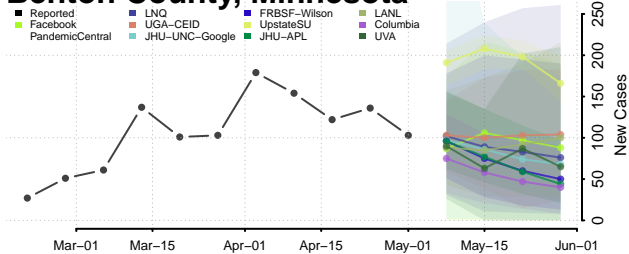

Benton County, Minnesota