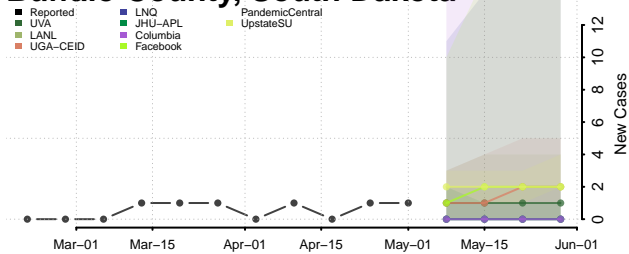

Buffalo County, South Dakota