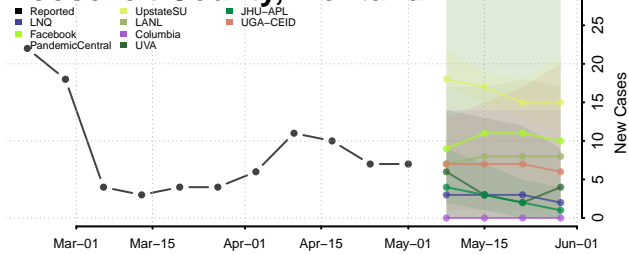

Roosevelt County, Montana