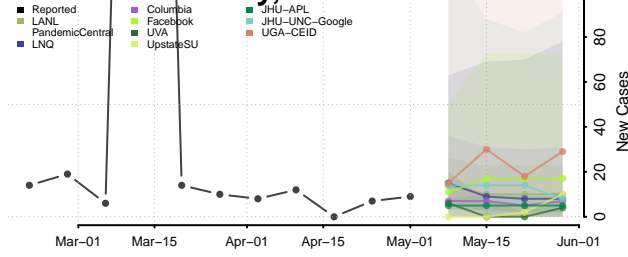

Lawrence County, Missouri