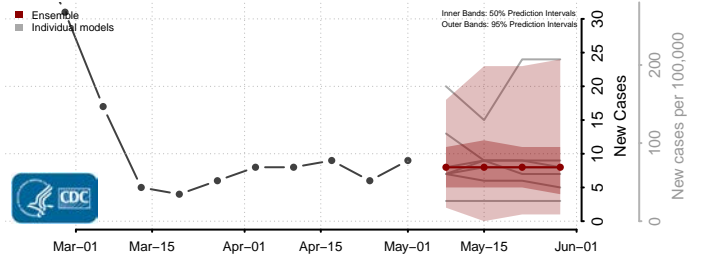

Washington County, North Carolina