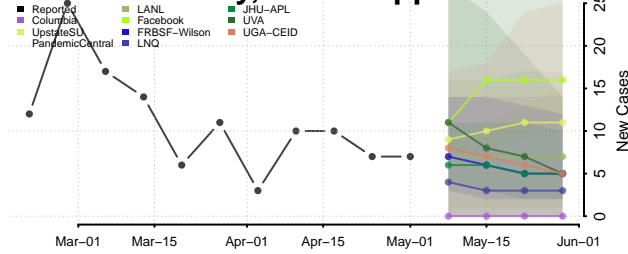

Oktibbeha County, Mississippi

Panola County, Mississippi

Pearl River County, Mississippi

Perry County, Mississippi

Pike County, Mississippi

Pontotoc County, Mississippi

Prentiss County, Mississippi

Quitman County, Mississippi