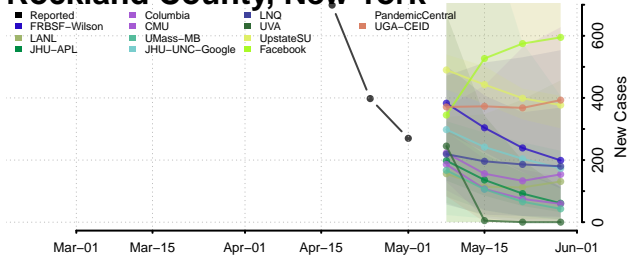

Rockland County, New York