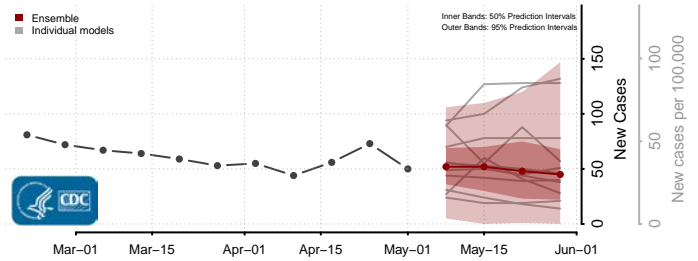

Santa Fe County, New Mexico