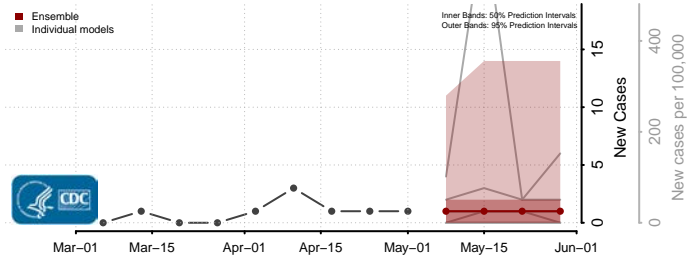

Hardeman County, Texas