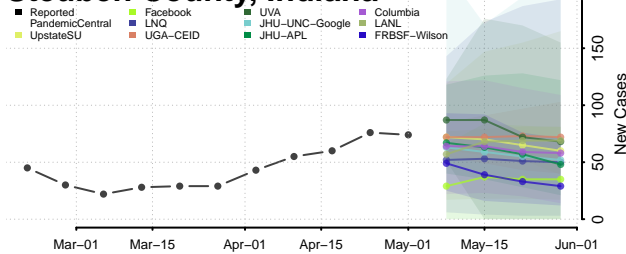

Scott County, Indiana

Shelby County, Indiana

Spencer County, Indiana

St. Joseph County, Indiana

Starke County, Indiana

Steuben County, Indiana

Sullivan County, Indiana

Switzerland County, Indiana