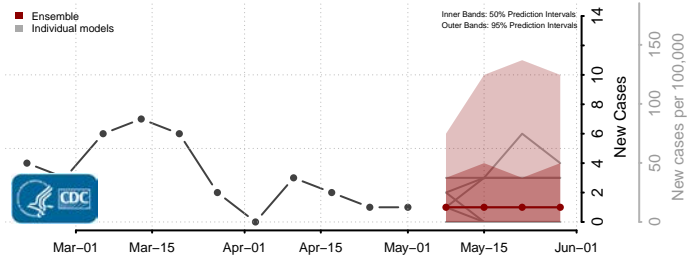

Jerome County, Idaho

Kootenai County, Idaho

Latah County, Idaho

Lemhi County, Idaho

Lewis County, Idaho

Lincoln County, Idaho

Madison County, Idaho

Minidoka County, Idaho