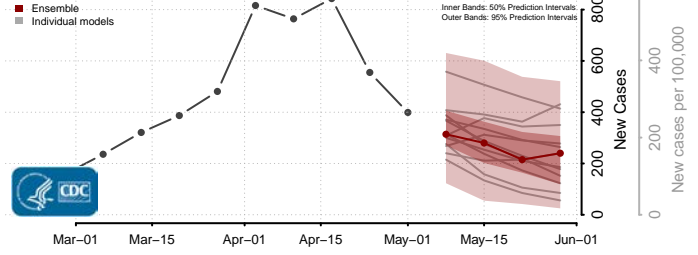

Monroe County, Michigan