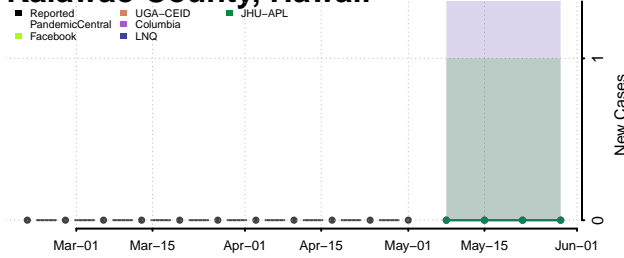

Kalawao County, Hawaii