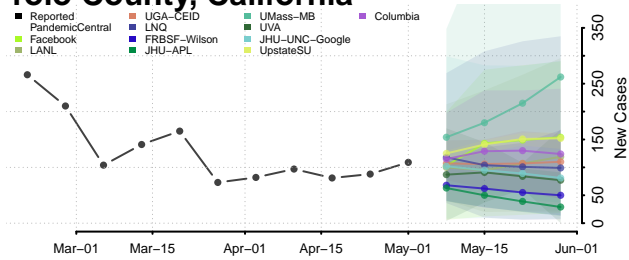

Yolo County, California