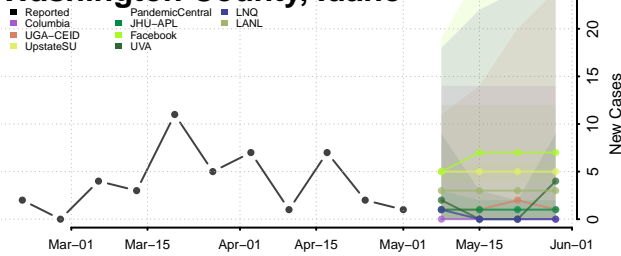

Washington County, Idaho