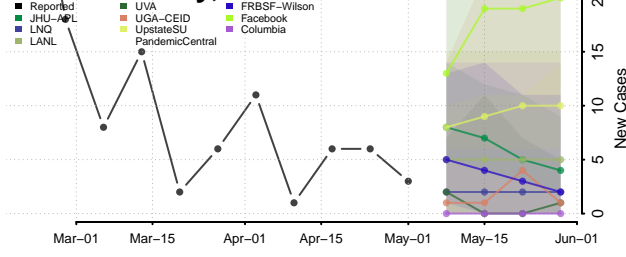

Texas County, Oklahoma