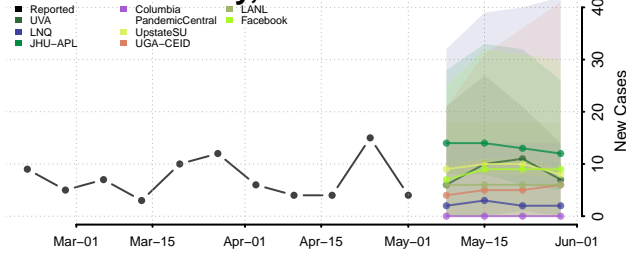

Jackson County, Tennessee