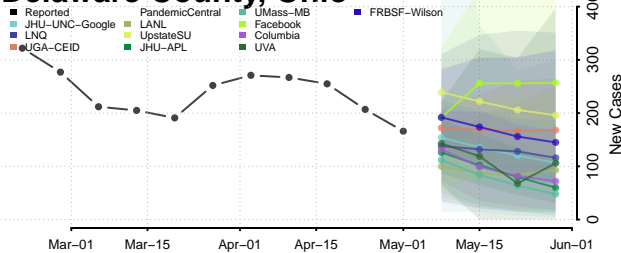

Delaware County, Ohio