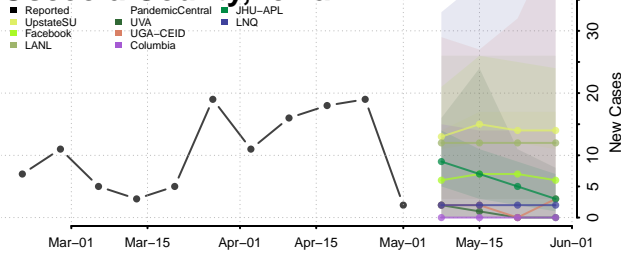

Mitchell County, Iowa

Monona County, Iowa

Monroe County, Iowa

Montgomery County, Iowa

Muscatine County, Iowa

O'Brien County, Iowa

Osceola County, Iowa

Page County, Iowa