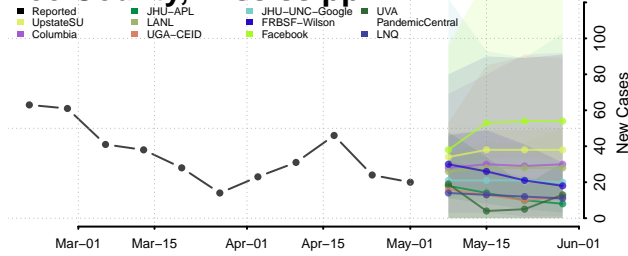

Lee County, Mississippi