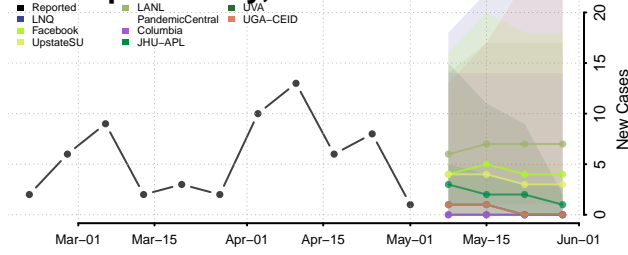

Antelope County, Nebraska