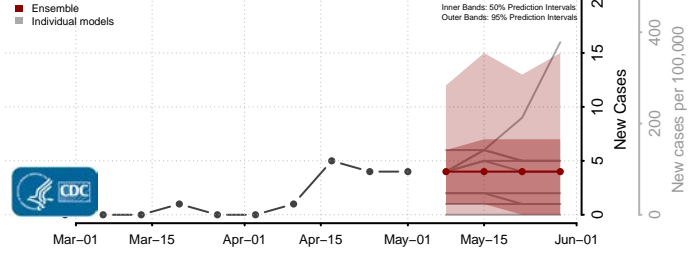

Sioux County, North Dakota