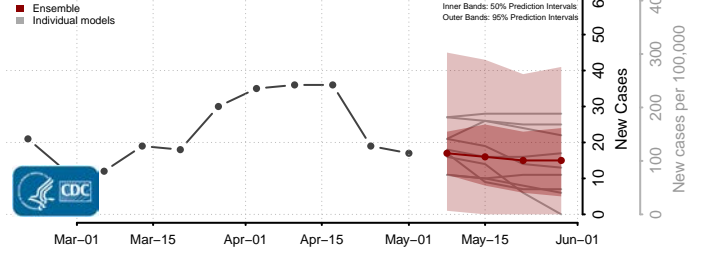

Sibley County, Minnesota