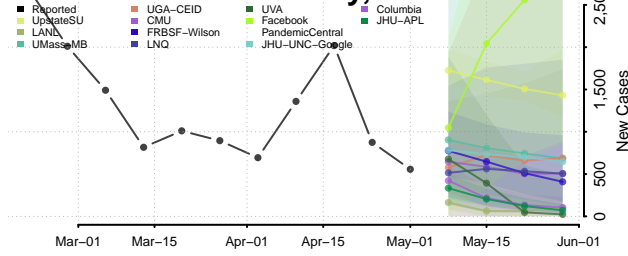

San Bernardino County, California