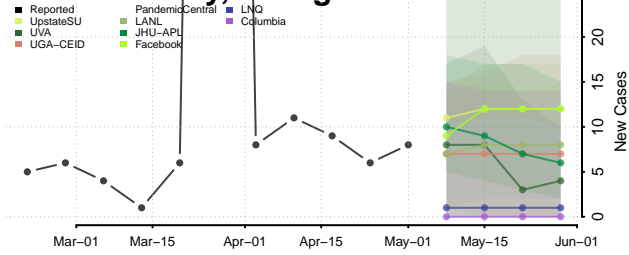

Bacon County, Georgia