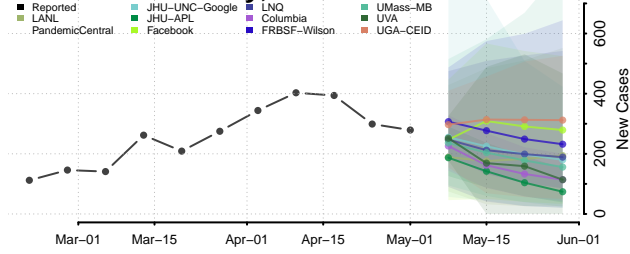

St. Louis County, Minnesota