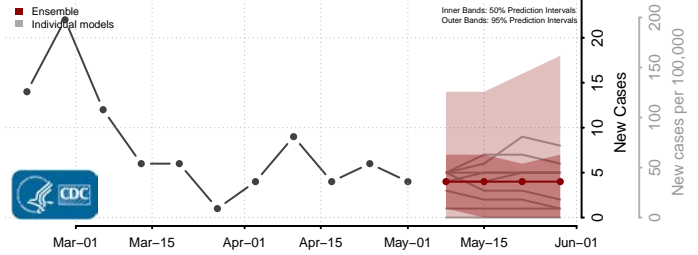

Jefferson Davis County, Mississippi