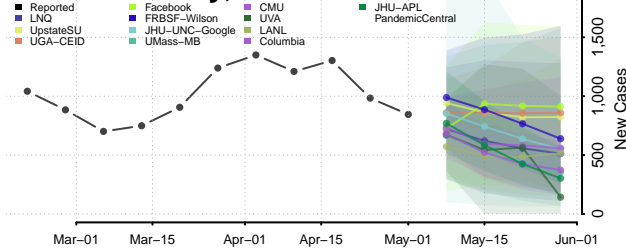

Bristol County, Massachusetts