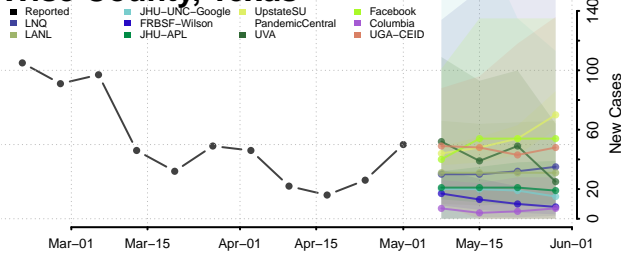

Wilson County, Texas

Winkler County, Texas

Wise County, Texas

Wood County, Texas

Yoakum County, Texas

Young County, Texas

Zapata County, Texas

Zavala County, Texas