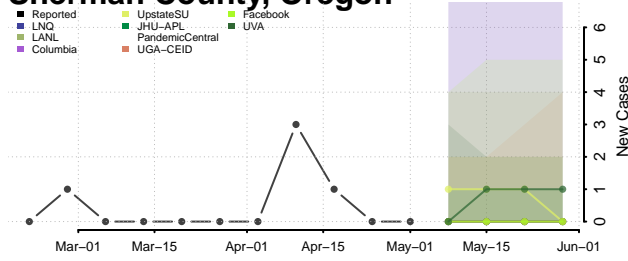

Marion County, Oregon

Morrow County, Oregon

Multnomah County, Oregon

Polk County, Oregon

Sherman County, Oregon

Tillamook County, Oregon

Umatilla County, Oregon

Union County, Oregon