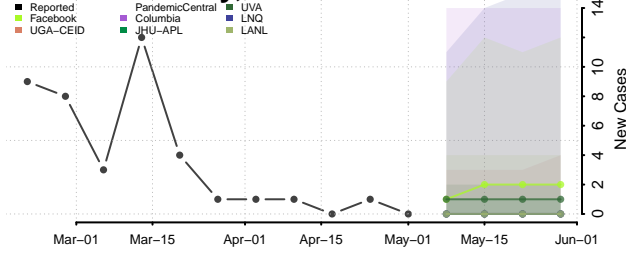

Mineral County, Montana