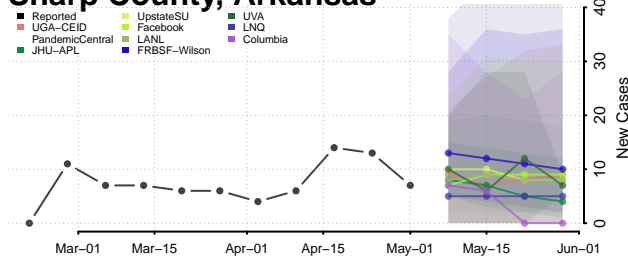

Sharp County, Arkansas