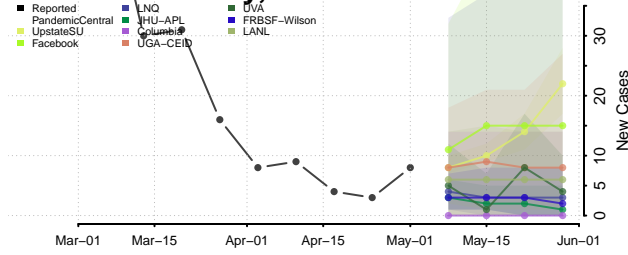

Johnson County, Arkansas