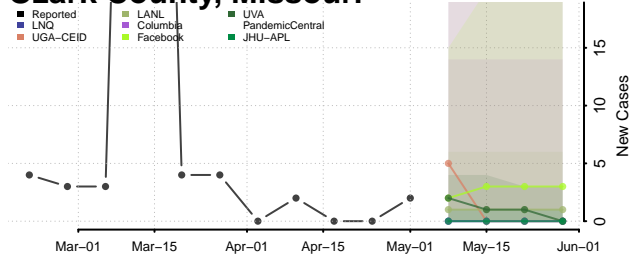

Ozark County, Missouri