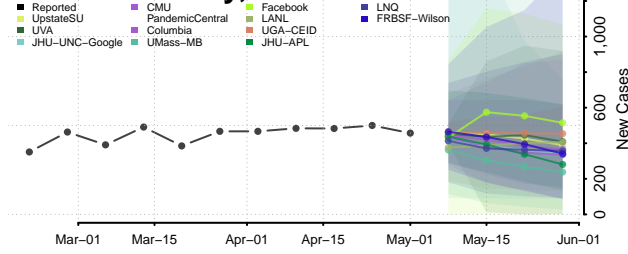

Nueces County, Texas