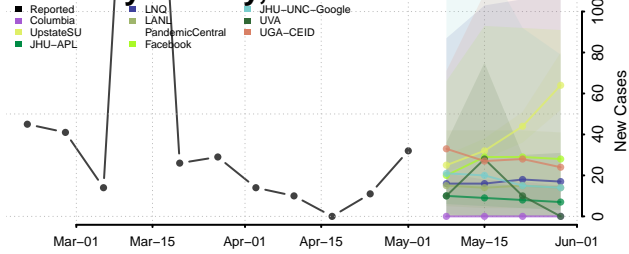

Callaway County, Missouri