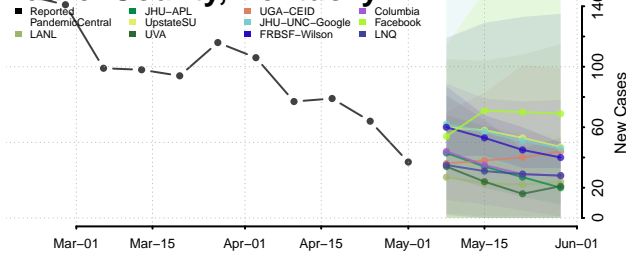

Johnson County, Kentucky

Kenton County, Kentucky

Knott County, Kentucky

Knox County, Kentucky

Larue County, Kentucky

Laurel County, Kentucky

Lawrence County, Kentucky

Lee County, Kentucky