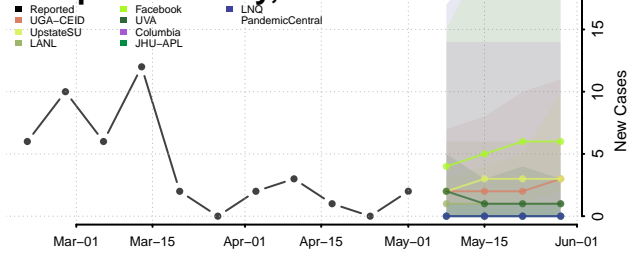

Doniphan County, Kansas