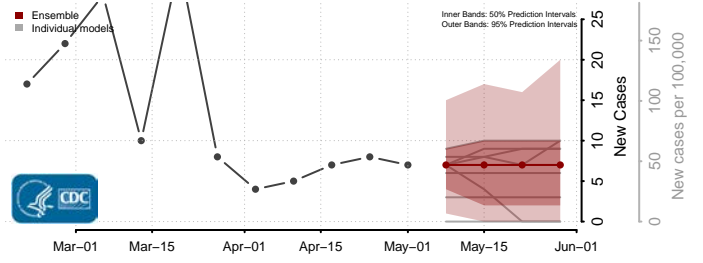

Cleburne County, Alabama