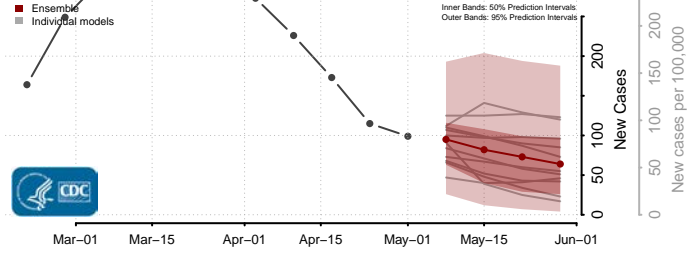

Bannock County, Idaho

Bear Lake County, Idaho

Benewah County, Idaho

Bingham County, Idaho

Blaine County, Idaho

Boise County, Idaho

Bonner County, Idaho

Bonneville County, Idaho