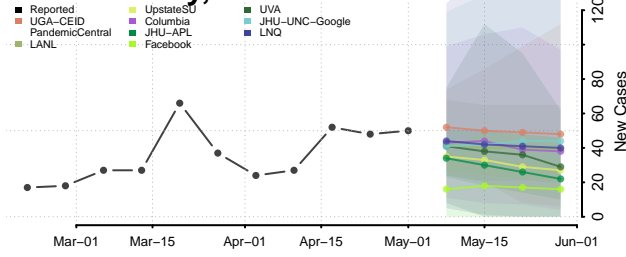

Knox County, Maine