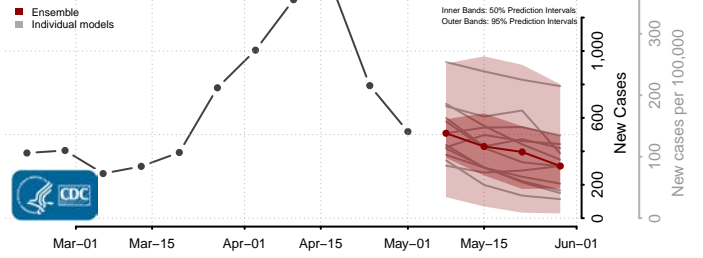

Washtenaw County, Michigan