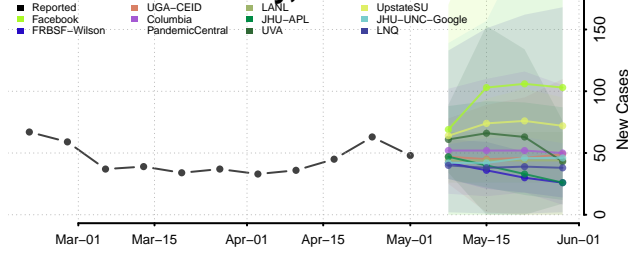

Manitowoc County, Wisconsin