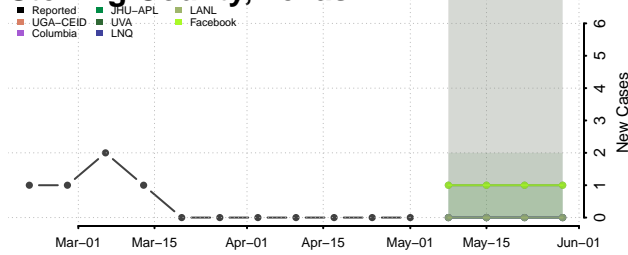

Sterling County, Texas