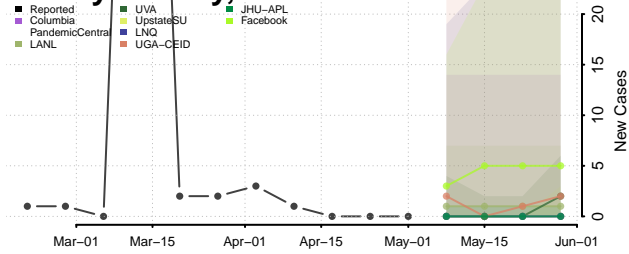

Gentry County, Missouri