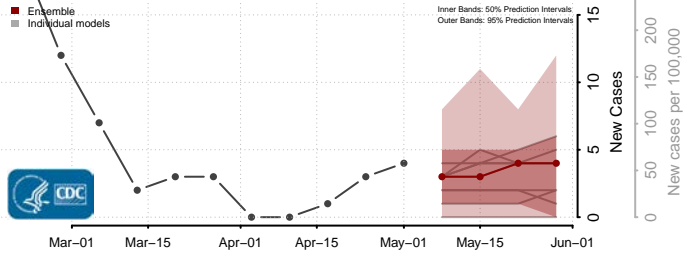

Smith County, Kansas

Stafford County, Kansas

Stanton County, Kansas

Stevens County, Kansas

Sumner County, Kansas

Thomas County, Kansas

Trego County, Kansas

Wabaunsee County, Kansas