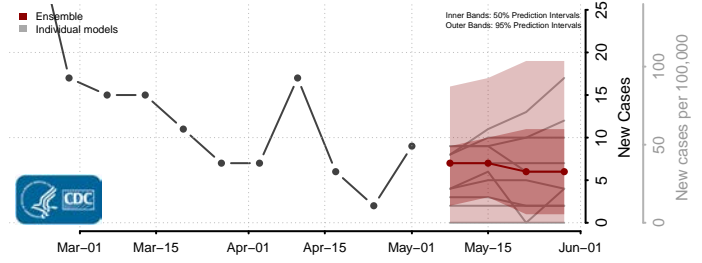

Rankin County, Mississippi

Scott County, Mississippi

Sharkey County, Mississippi

Simpson County, Mississippi

Smith County, Mississippi

Stone County, Mississippi

Sunflower County, Mississippi

Tallahatchie County, Mississippi