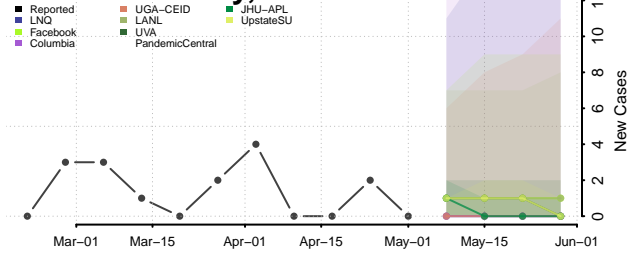

Franklin County, Nebraska