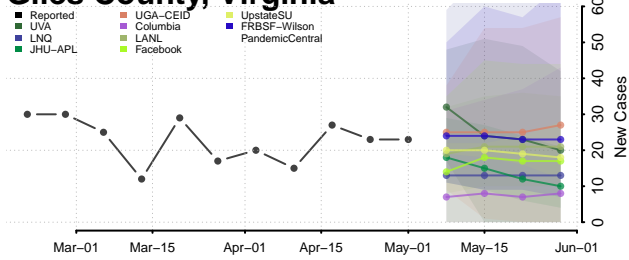

Giles County, Virginia