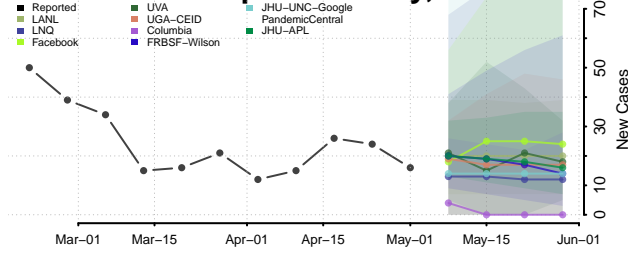

St. John the Baptist County, Louisiana