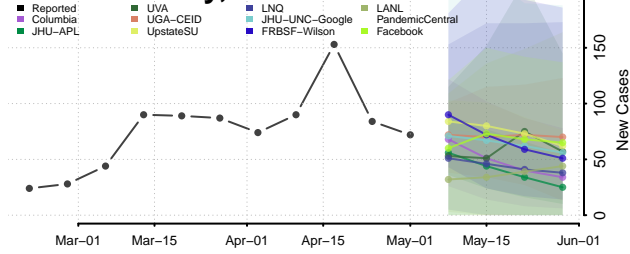

Steele County, Minnesota