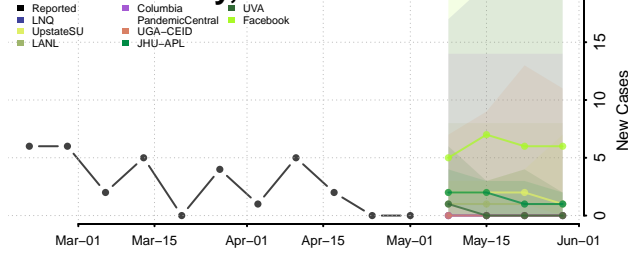

Texas County, Oklahoma

Tillman County, Oklahoma

Tulsa County, Oklahoma

Wagoner County, Oklahoma

Washington County, Oklahoma

Washita County, Oklahoma

Woods County, Oklahoma

Woodward County, Oklahoma