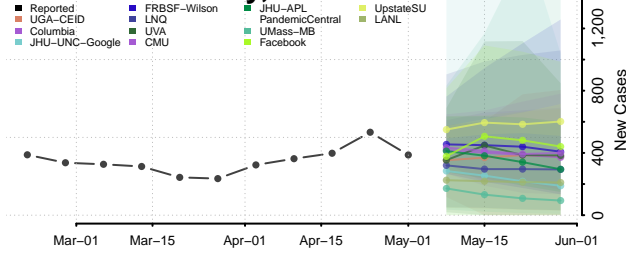

Cameron County, Texas