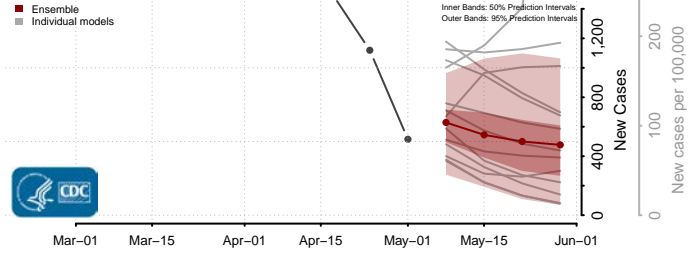

Ocean County, New Jersey