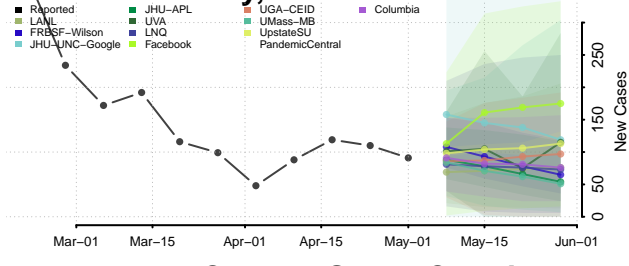

Georgetown County, South Carolina

Greenville County, South Carolina

Greenwood County, South Carolina

Hampton County, South Carolina

Horry County, South Carolina

Jasper County, South Carolina

Kershaw County, South Carolina