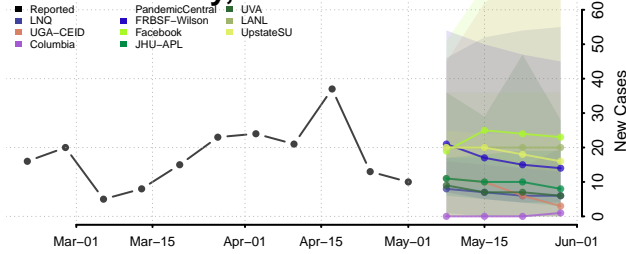

Carroll County, Illinois