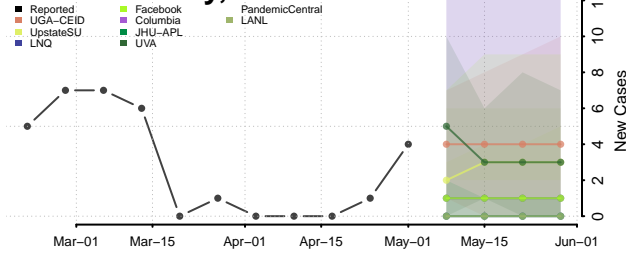

Divide County, North Dakota