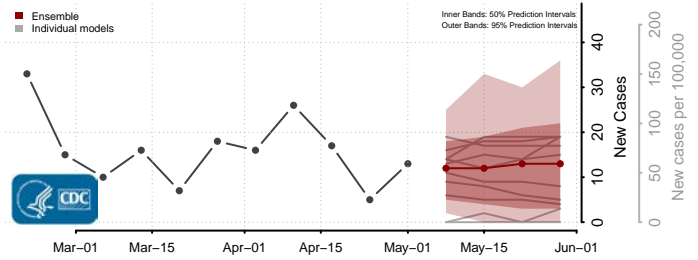

Washington County, Iowa