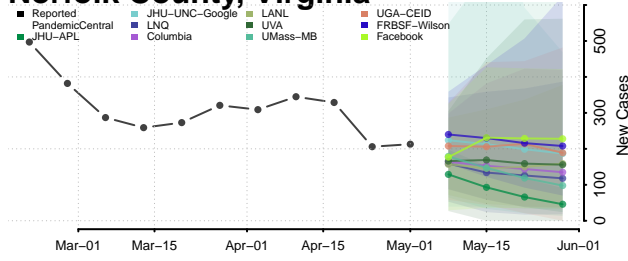

Norfolk County, Virginia