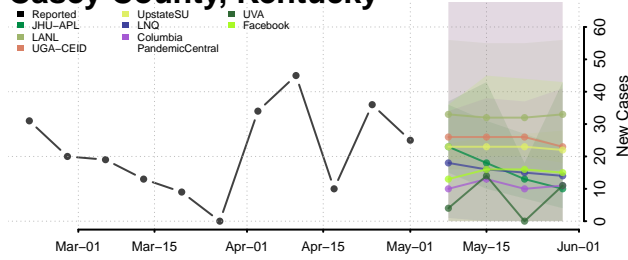

Casey County, Kentucky