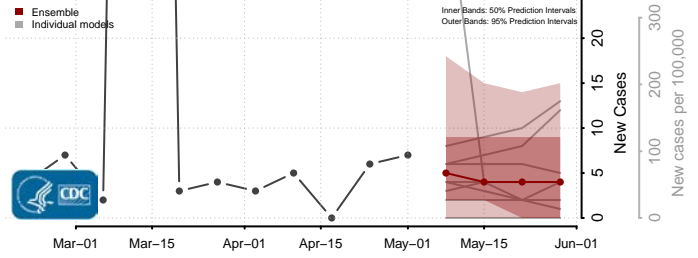

Chariton County, Missouri