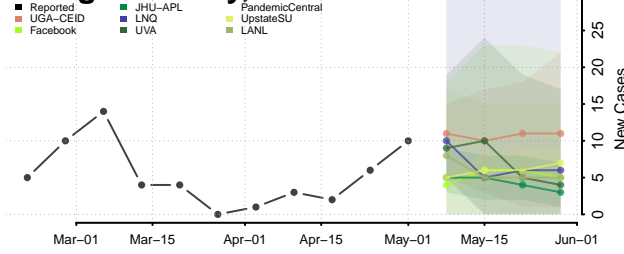

Refugio County, Texas