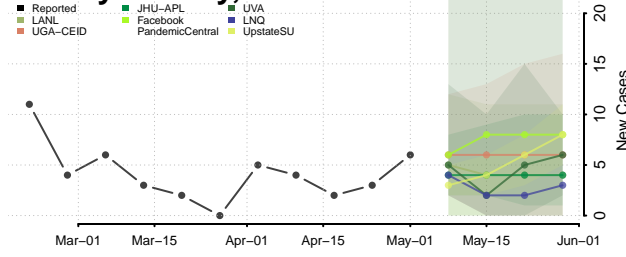

Liberty County, Florida