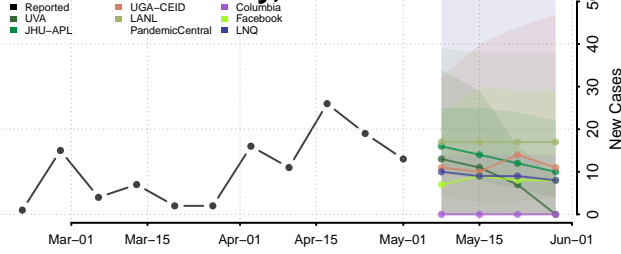

Caddo County, Louisiana

Calcasieu County, Louisiana

Caldwell County, Louisiana

Cameron County, Louisiana

Catahoula County, Louisiana

Claiborne County, Louisiana

Concordia County, Louisiana

De Soto County, Louisiana