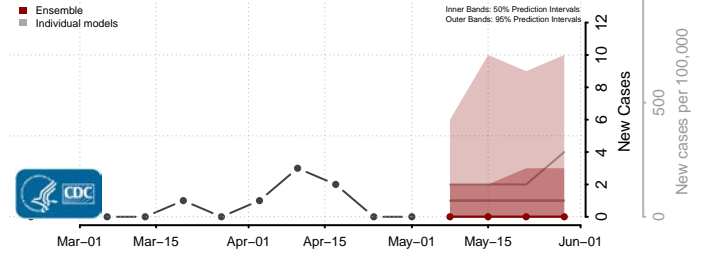

Gaines County, Texas

Galveston County, Texas

Garza County, Texas

Gillespie County, Texas

Glasscock County, Texas

Goliad County, Texas

Gonzales County, Texas

Gray County, Texas