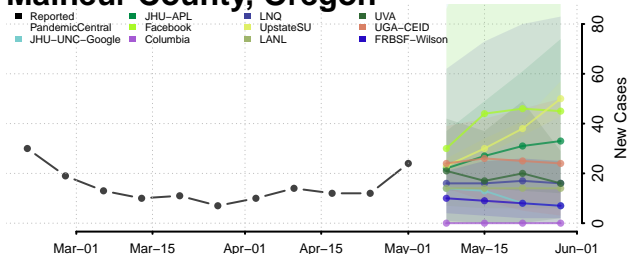

Malheur County, Oregon