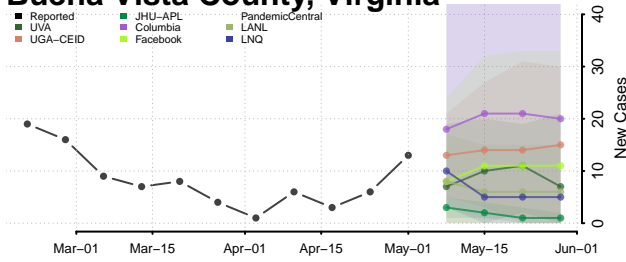

Bedford County, Virginia

Bland County, Virginia

Botetourt County, Virginia

Bristol County, Virginia

Brunswick County, Virginia

Buchanan County, Virginia

Buckingham County, Virginia

Buena Vista County, Virginia