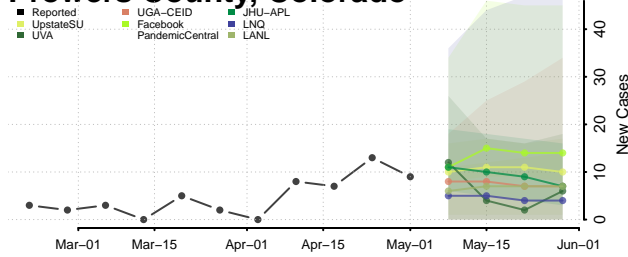

Otero County, Colorado

Ouray County, Colorado

Park County, Colorado

Phillips County, Colorado

Pitkin County, Colorado

Prowers County, Colorado

Pueblo County, Colorado

Rio Blanco County, Colorado