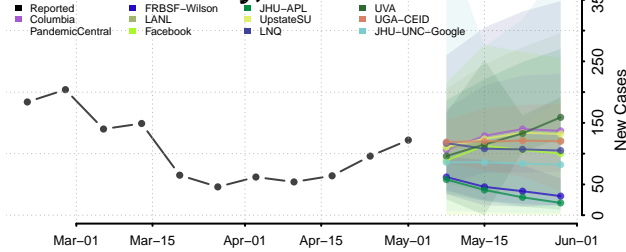

Flathead County, Montana