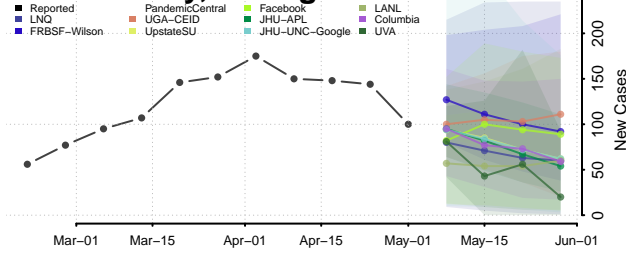

Berrien County, Michigan

Branch County, Michigan

Calhoun County, Michigan

Cass County, Michigan

Charlevoix County, Michigan

Cheboygan County, Michigan

Chippewa County, Michigan

Clare County, Michigan