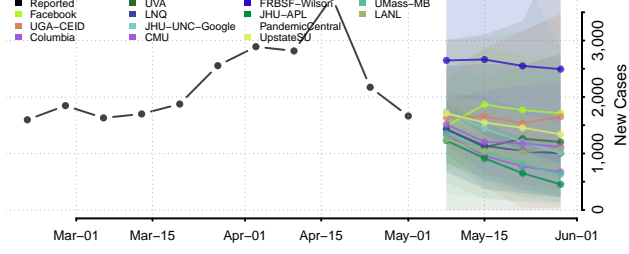

Allegheny County, Pennsylvania