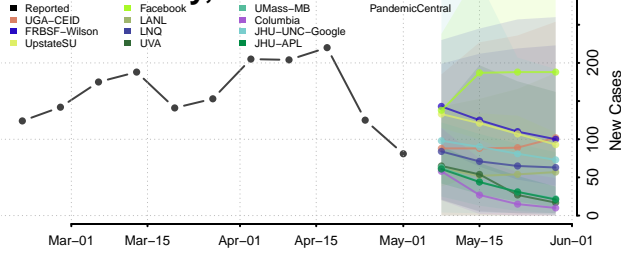

Wayne County, Ohio

Williams County, Ohio

Wood County, Ohio

Wyandot County, Ohio

Oklahoma*

Adair County, Oklahoma

Alfalfa County, Oklahoma

Atoka County, Oklahoma