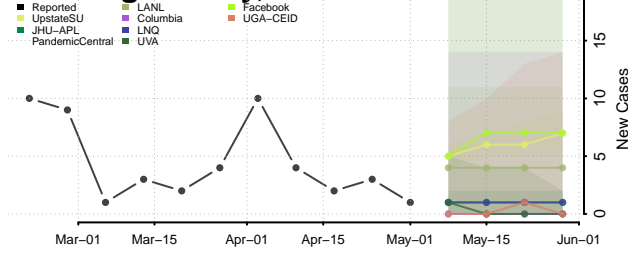

Custer County, Idaho

Elmore County, Idaho

Franklin County, Idaho

Fremont County, Idaho

Gem County, Idaho

Gooding County, Idaho

Idaho County, Idaho

Jefferson County, Idaho