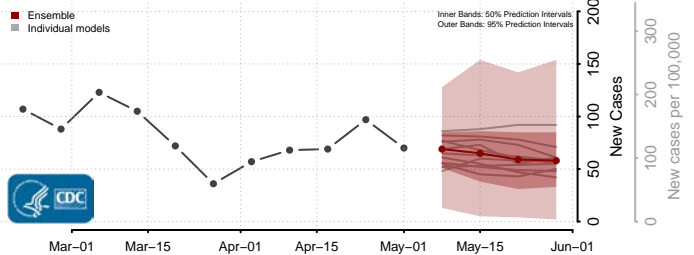

Granville County, North Carolina