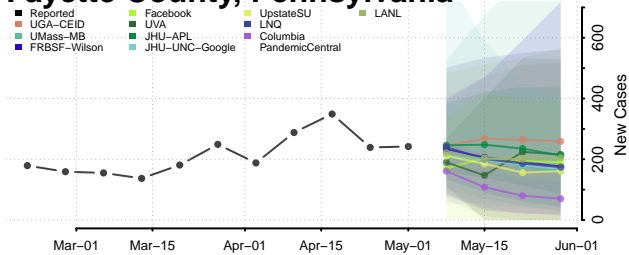

Fayette County, Pennsylvania