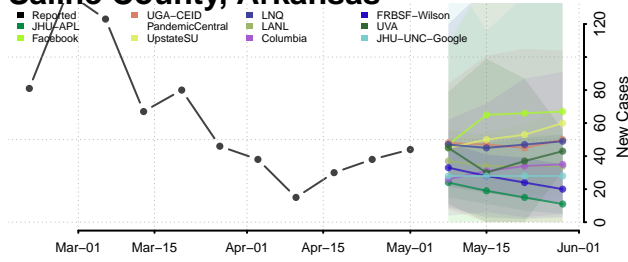

Pope County, Arkansas

Prairie County, Arkansas

Pulaski County, Arkansas

Randolph County, Arkansas

Saline County, Arkansas

Scott County, Arkansas

Searcy County, Arkansas

Sebastian County, Arkansas