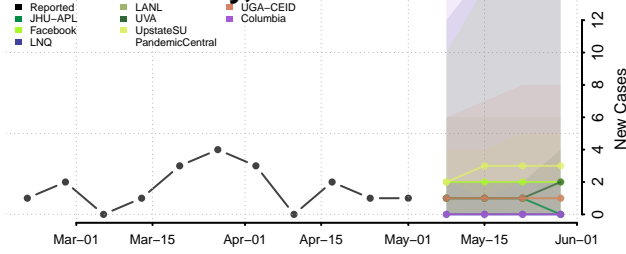

Renville County, North Dakota