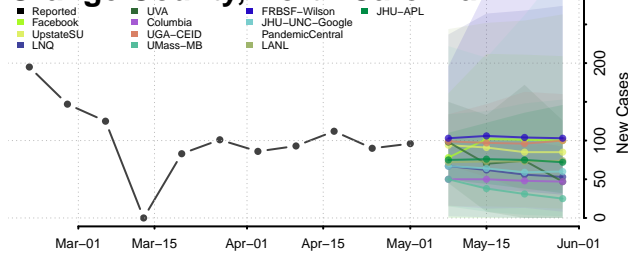

Orange County, North Carolina