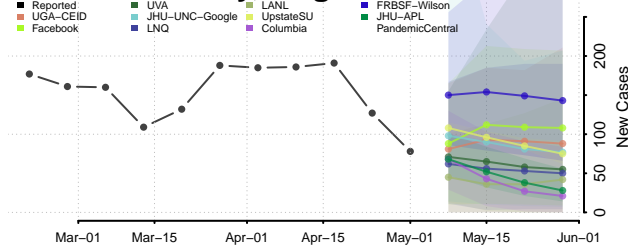

Goochland County, Virginia

Grayson County, Virginia

Greene County, Virginia

Greensville County, Virginia

Halifax County, Virginia

Hampton County, Virginia

Hanover County, Virginia

Harrisonburg County, Virginia