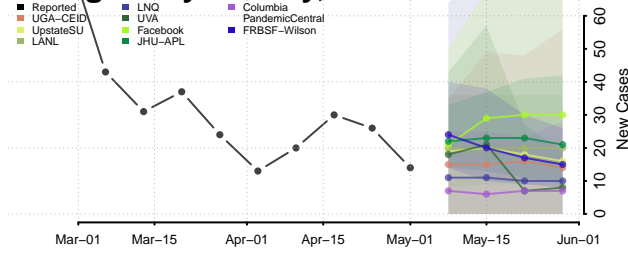

McDowell County, North Carolina

Mecklenburg County, North Carolina

Mitchell County, North Carolina

Montgomery County, North Carolina

Moore County, North Carolina

Nash County, North Carolina

New Hanover County, North Carolina