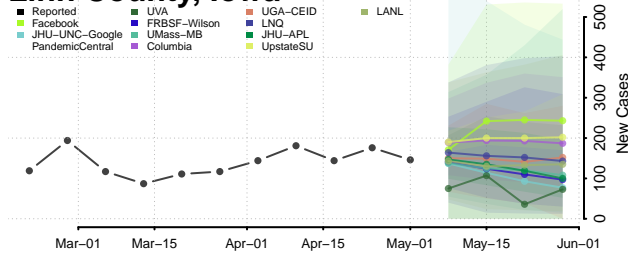

Jasper County, Iowa

Jefferson County, Iowa

Johnson County, Iowa

Jones County, Iowa

Keokuk County, Iowa

Kossuth County, Iowa

Lee County, Iowa

Linn County, Iowa