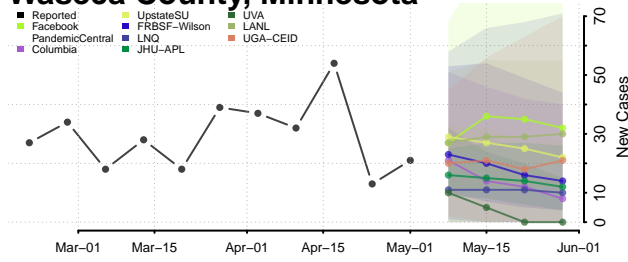

Waseca County, Minnesota