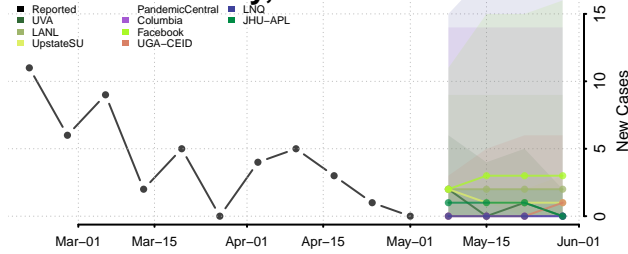

Woodruff County, Arkansas

Yell County, Arkansas

California*

Alameda County, California

Alpine County, California

Amador County, California

*New weekly cases may decrease in this location over the next four weeks. For these locations, the ensemble forecast indicates a probability of 0.75 or greater that fewer cases will be reported in week four of the forecast than in the last reported week.