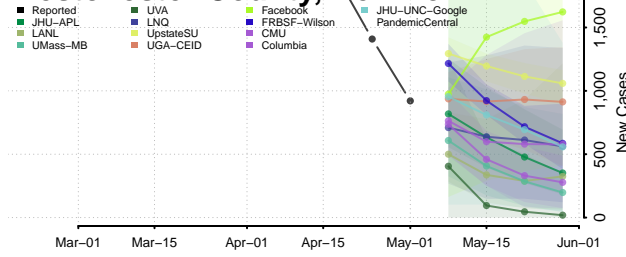

Westchester County, New York