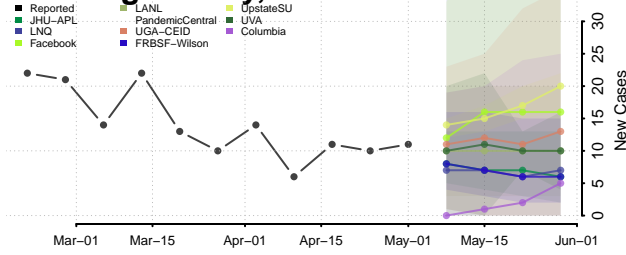

Paulding County, Ohio