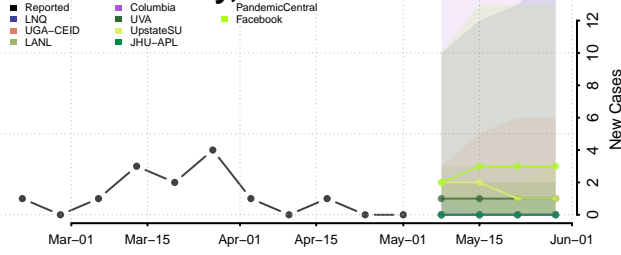

Greeley County, Kansas

Greenwood County, Kansas

Hamilton County, Kansas

Harper County, Kansas

Harvey County, Kansas

Haskell County, Kansas

Hodgeman County, Kansas

Jackson County, Kansas