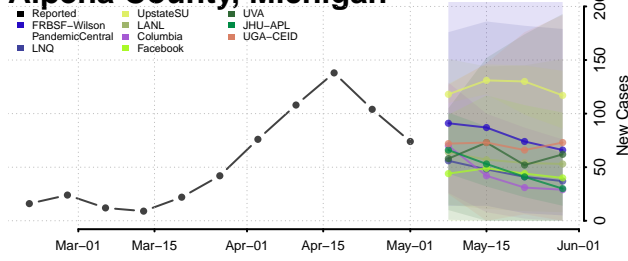

Alpena County, Michigan