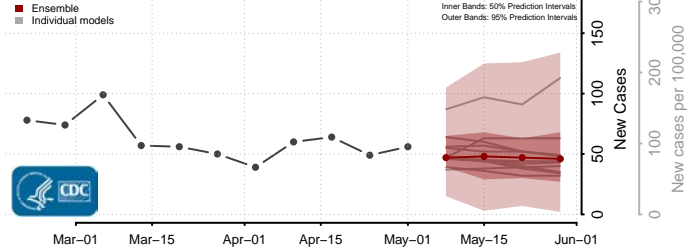

Duplin County, North Carolina