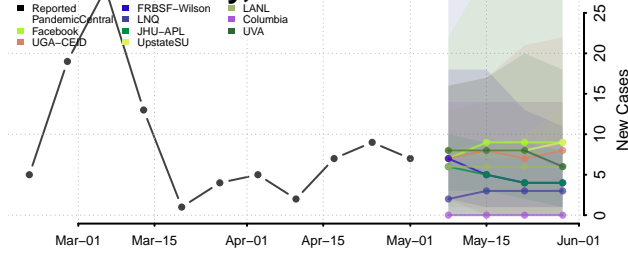

Okfuskee County, Oklahoma

Oklahoma County, Oklahoma

Okmulgee County, Oklahoma

Osage County, Oklahoma

Ottawa County, Oklahoma

Pawnee County, Oklahoma

Payne County, Oklahoma

Pittsburg County, Oklahoma