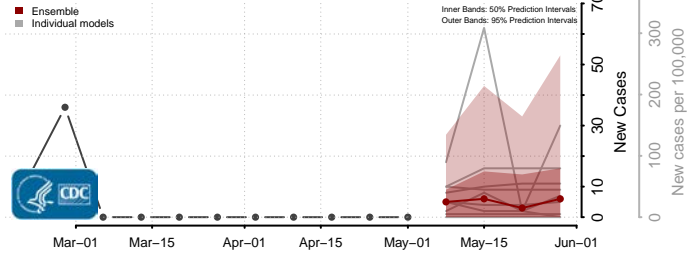

Jones County, Texas