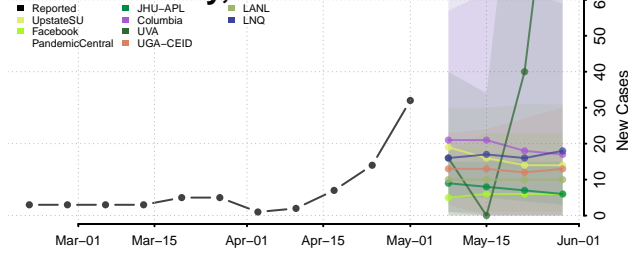

Lawrence County, Indiana

Madison County, Indiana

Marion County, Indiana

Marshall County, Indiana

Martin County, Indiana

Miami County, Indiana

Monroe County, Indiana

Montgomery County, Indiana