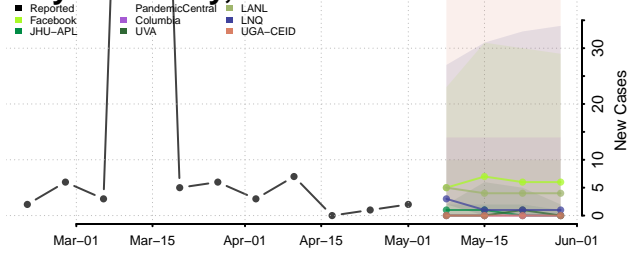

Wayne County, Missouri