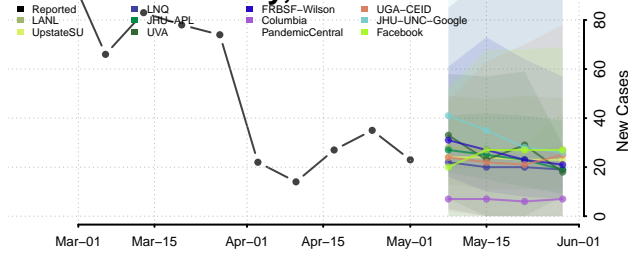

Clarendon County, South Carolina