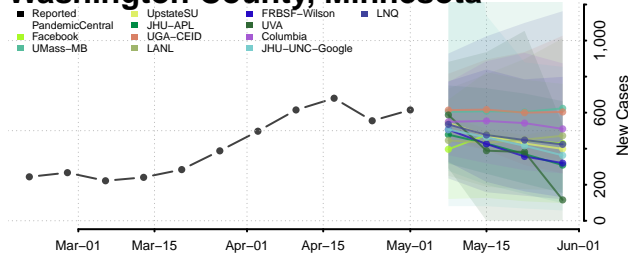

Washington County, Minnesota