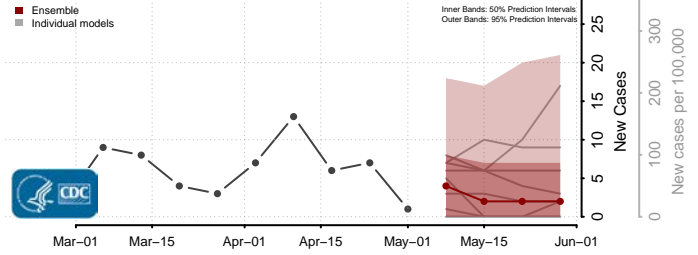

Trail County, North Dakota