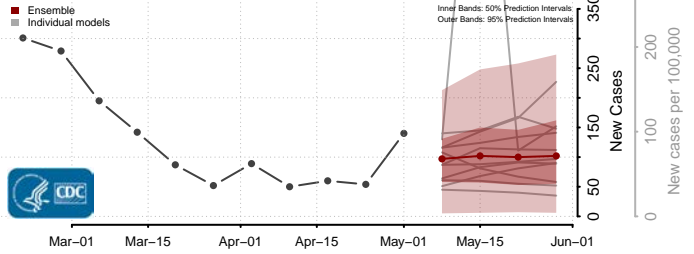

Parker County, Texas