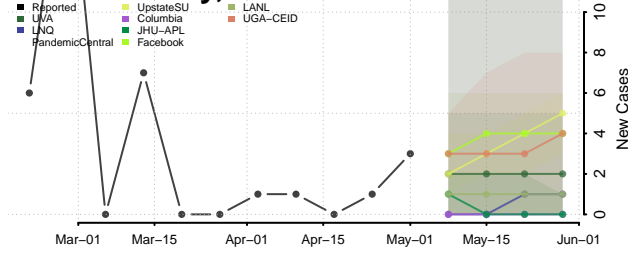

Union County, New Mexico