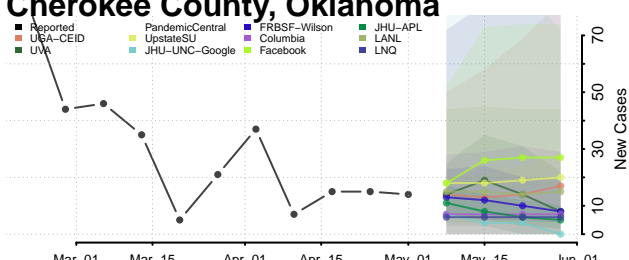

Blaine County, Oklahoma

Bryan County, Oklahoma

Caddo County, Oklahoma

Canadian County, Oklahoma

Carter County, Oklahoma

Cherokee County, Oklahoma

Choctaw County, Oklahoma

Cimarron County, Oklahoma