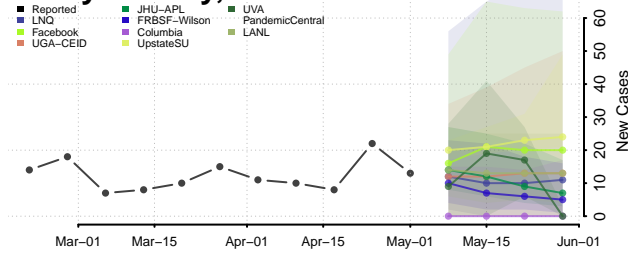

Henry County, Iowa