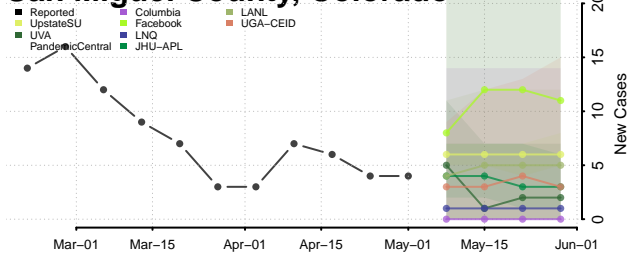

Rio Grande County, Colorado

Routt County, Colorado

Saguache County, Colorado

San Juan County, Colorado

San Miguel County, Colorado

Sedgwick County, Colorado

Summit County, Colorado

Teller County, Colorado