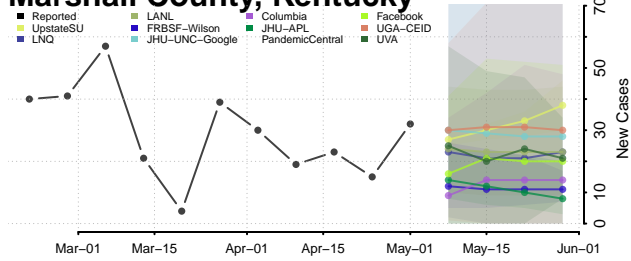

Marshall County, Kentucky