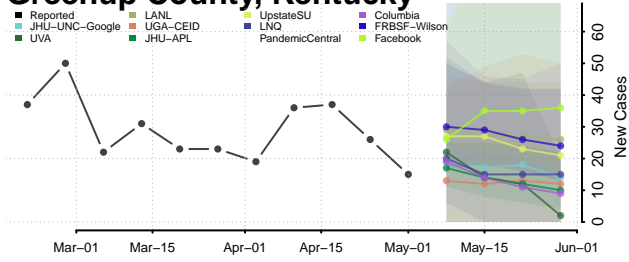

Graves County, Kentucky

Grayson County, Kentucky

Green County, Kentucky

Greenup County, Kentucky

Hancock County, Kentucky

Hardin County, Kentucky

Harlan County, Kentucky

Harrison County, Kentucky