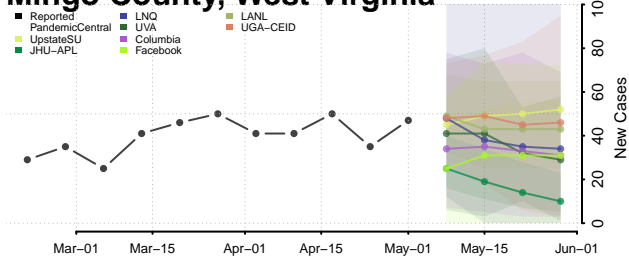

Mingo County, West Virginia