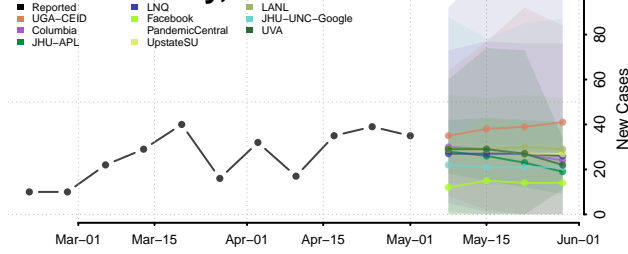

Waldo County, Maine