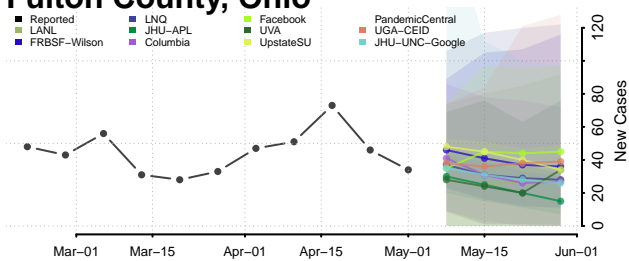

Fulton County, Ohio