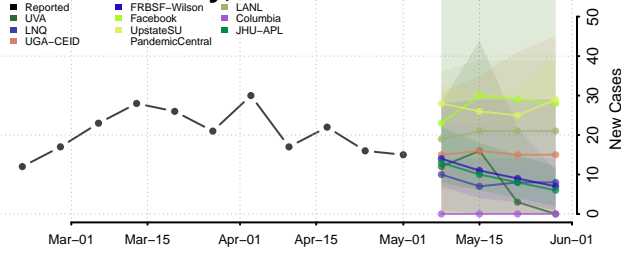

Cheyenne County, Nebraska

Clay County, Nebraska

Colfax County, Nebraska

Cuming County, Nebraska

Custer County, Nebraska

Dakota County, Nebraska

Dawes County, Nebraska

Dawson County, Nebraska