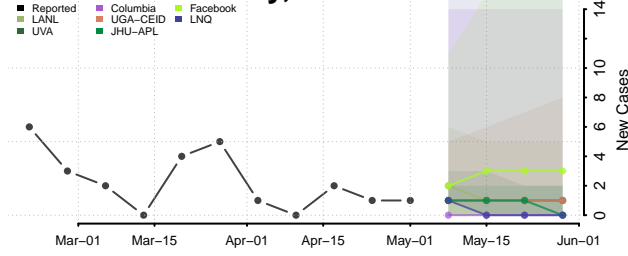

Culberson County, Texas