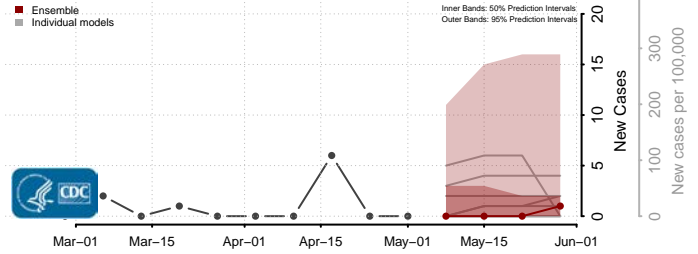

Lander County, Nevada