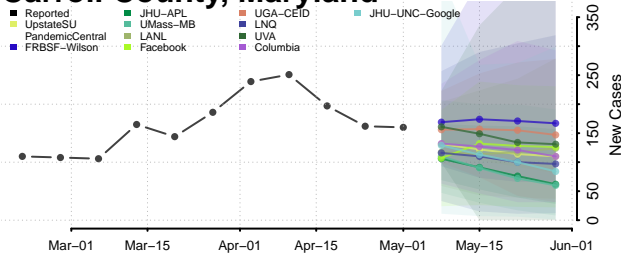

Carroll County, Maryland