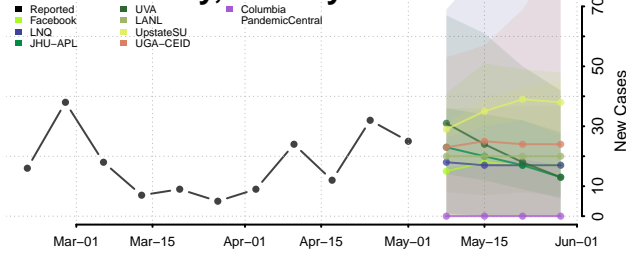

Potter County, Pennsylvania