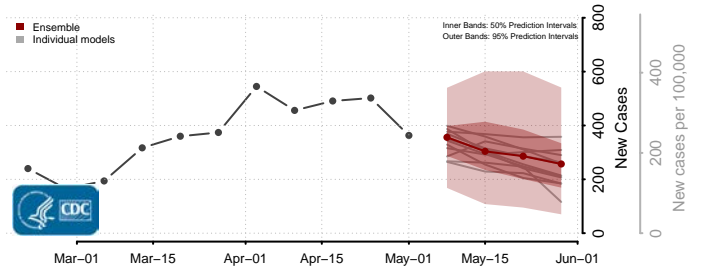

Scott County, Minnesota