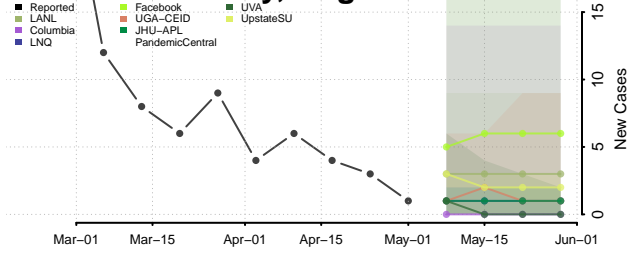

Madison County, Virginia

Manassas County, Virginia

Manassas Park County, Virginia

Martinsville County, Virginia

Mathews County, Virginia

Mecklenburg County, Virginia

Middlesex County, Virginia

Montgomery County, Virginia