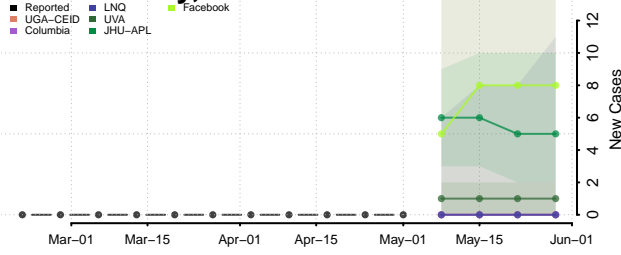

Juab County, Utah