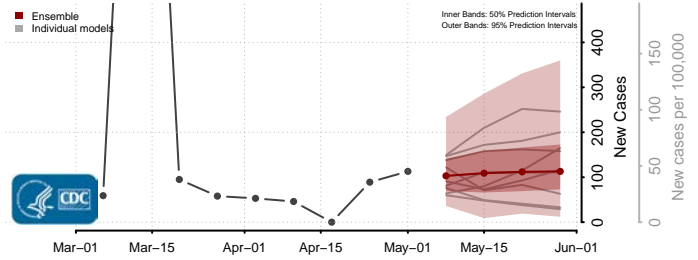

Clay County, Missouri