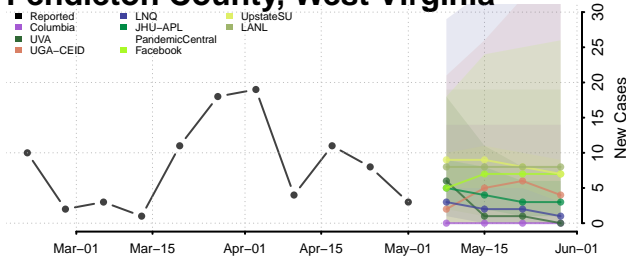

Pleasants County, West Virginia

Pocahontas County, West Virginia

Preston County, West Virginia

Putnam County, West Virginia

Raleigh County, West Virginia

Randolph County, West Virginia

Ritchie County, West Virginia