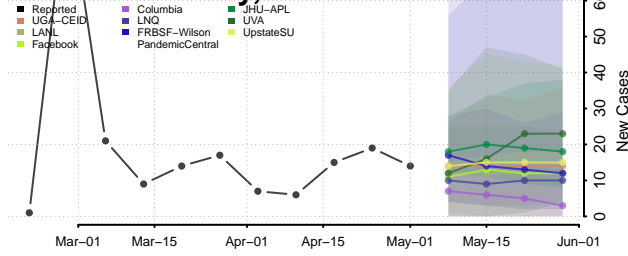

Bandera County, Texas