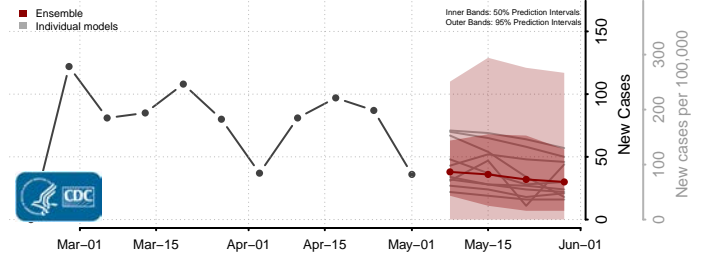

Chambers County, Texas