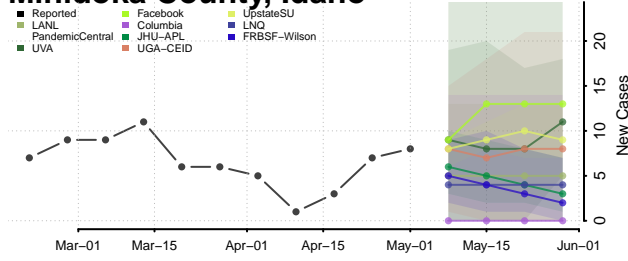

Jerome County, Idaho

Kootenai County, Idaho

Latah County, Idaho

Lemhi County, Idaho

Lewis County, Idaho

Lincoln County, Idaho

Madison County, Idaho

Minidoka County, Idaho