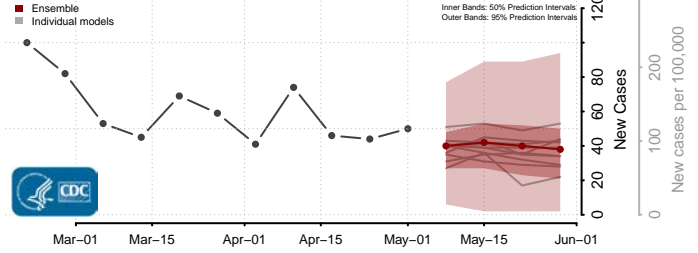

Columbus County, North Carolina

Craven County, North Carolina

Cumberland County, North Carolina

Currituck County, North Carolina

Dare County, North Carolina

Davidson County, North Carolina

Davie County, North Carolina