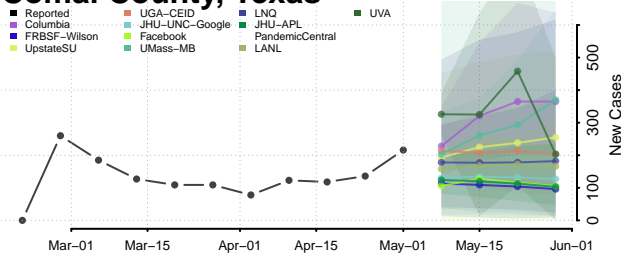

Comal County, Texas