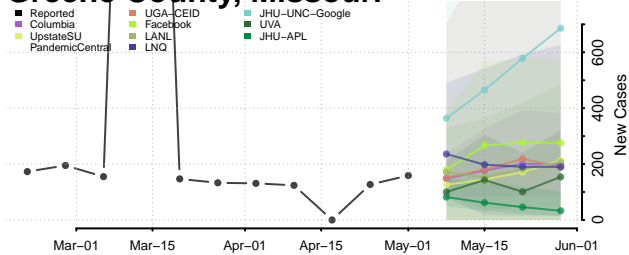

Greene County, Missouri