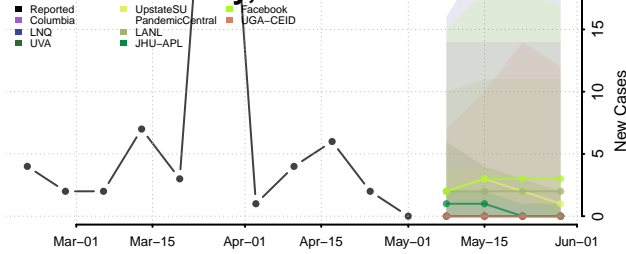

Webster County, Nebraska