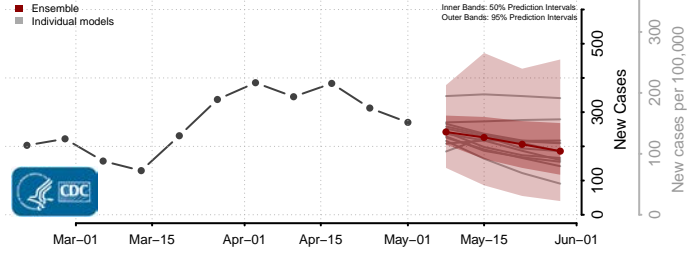

Hancock County, West Virginia

Hardy County, West Virginia

Harrison County, West Virginia

Jackson County, West Virginia

Jefferson County, West Virginia

Kanawha County, West Virginia

Lewis County, West Virginia