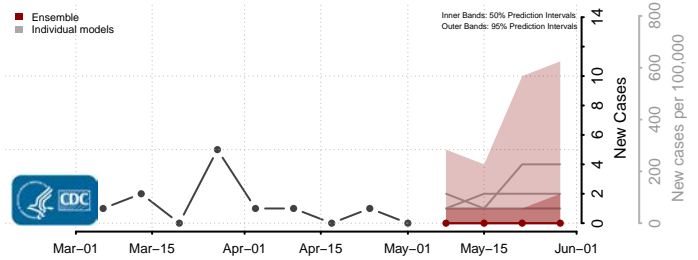

Eddy County, North Dakota

Emmons County, North Dakota

Foster County, North Dakota

Golden Valley County, North Dakota

Grand Forks County, North Dakota

Grant County, North Dakota

Griggs County, North Dakota

Hettinger County, North Dakota