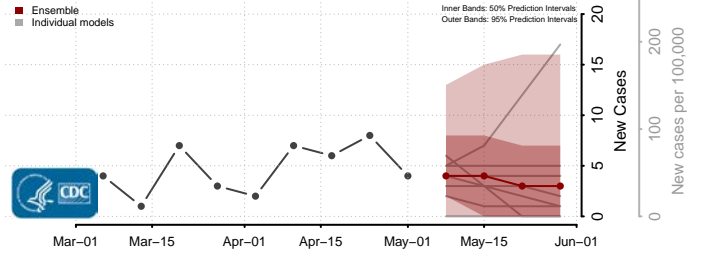

Wilkinson County, Mississippi