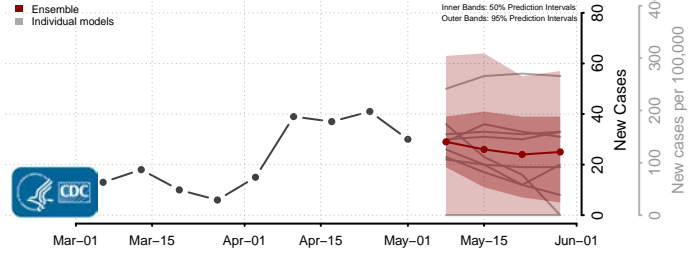

Stutsman County, North Dakota