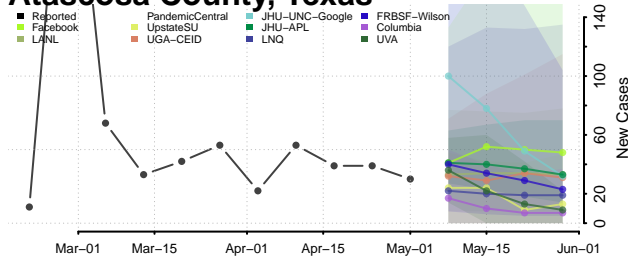

Atascosa County, Texas