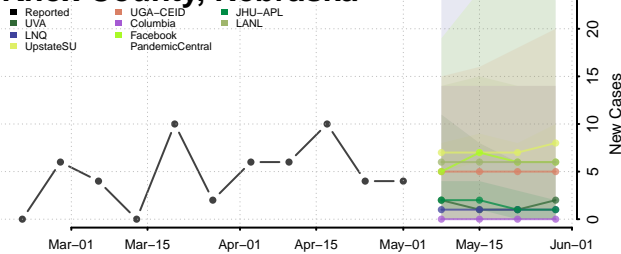

Knox County, Nebraska