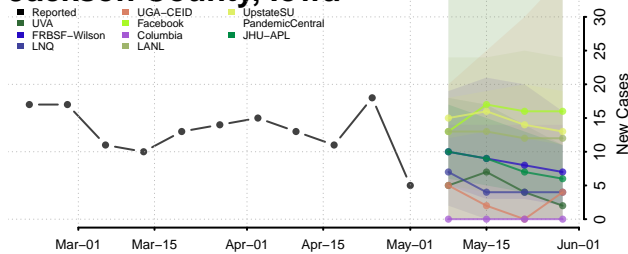

Hardin County, Iowa

Harrison County, Iowa

Henry County, Iowa

Howard County, Iowa

Humboldt County, Iowa

Ida County, Iowa

Iowa County, Iowa

Jackson County, Iowa