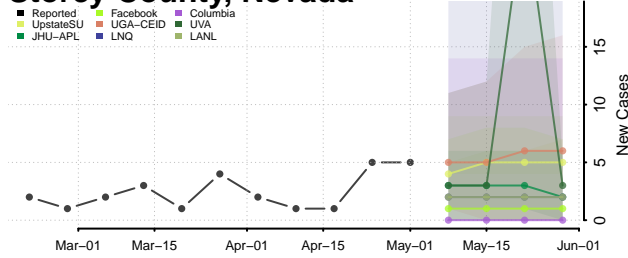

Storey County, Nevada