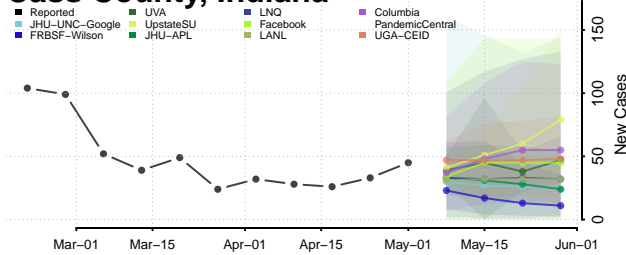

Cass County, Indiana