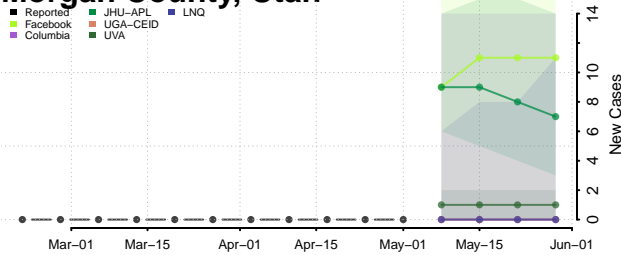

Morgan County, Utah