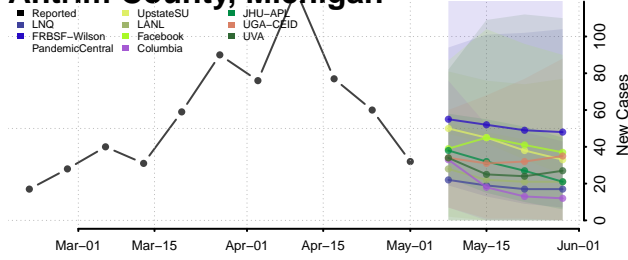

Antrim County, Michigan