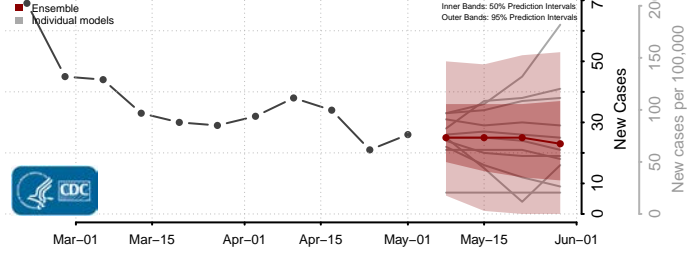

Wasatch County, Utah