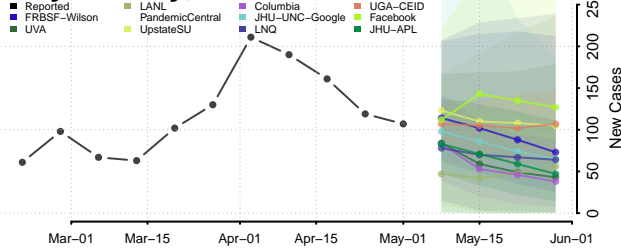

Clay County, Minnesota