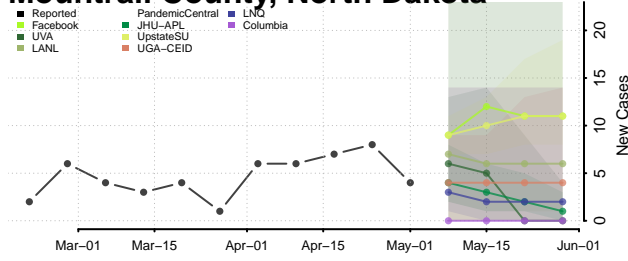

Mountrail County, North Dakota