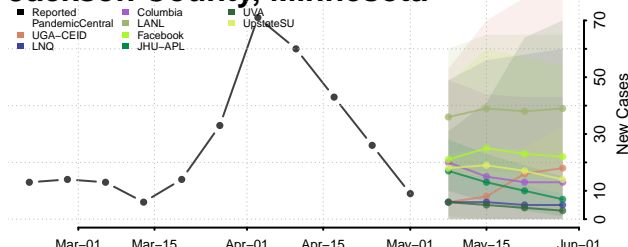

Hennepin County, Minnesota

Houston County, Minnesota

Hubbard County, Minnesota

Isanti County, Minnesota

Itasca County, Minnesota

Jackson County, Minnesota

Lake of the Woods County, Minnesota

Le Sueur County, Minnesota