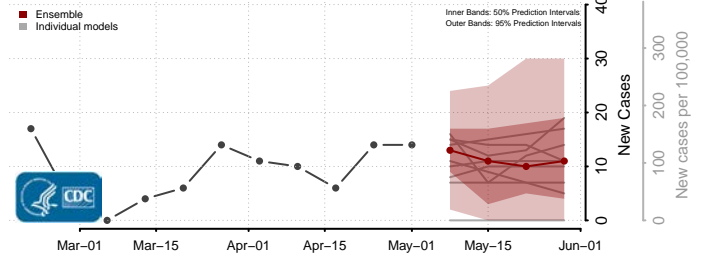

Meade County, Kentucky

Menifee County, Kentucky

Mercer County, Kentucky

Metcalfe County, Kentucky

Monroe County, Kentucky

Montgomery County, Kentucky

Morgan County, Kentucky

Muhlenberg County, Kentucky