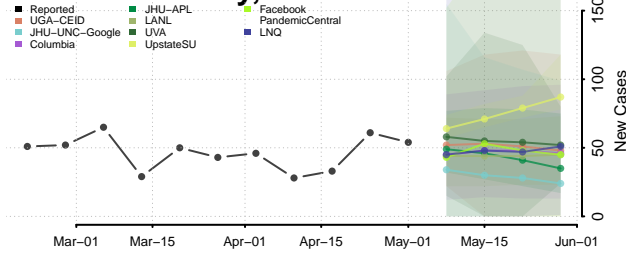

Caldwell County, Texas