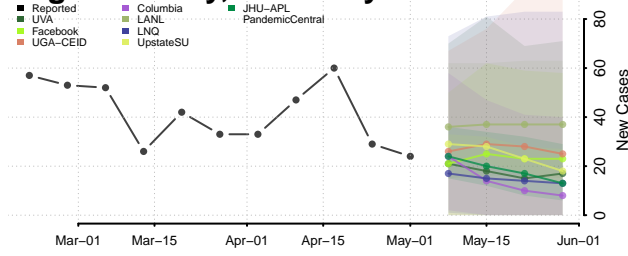

Leslie County, Kentucky

Letcher County, Kentucky

Lewis County, Kentucky

Lincoln County, Kentucky

Livingston County, Kentucky

Logan County, Kentucky

Lyon County, Kentucky

Madison County, Kentucky