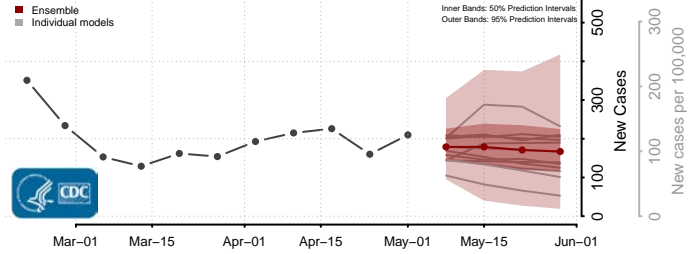

Columbus County, North Carolina

Craven County, North Carolina

Cumberland County, North Carolina

Currituck County, North Carolina

Dare County, North Carolina

Davidson County, North Carolina

Davie County, North Carolina