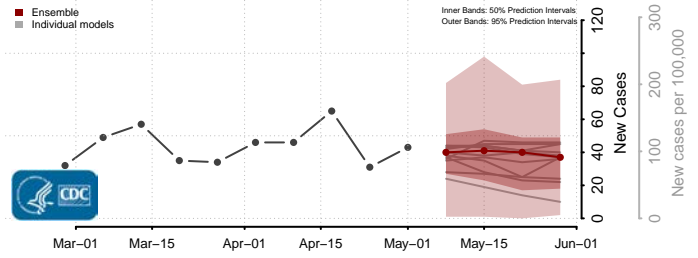

Tazewell County, Virginia