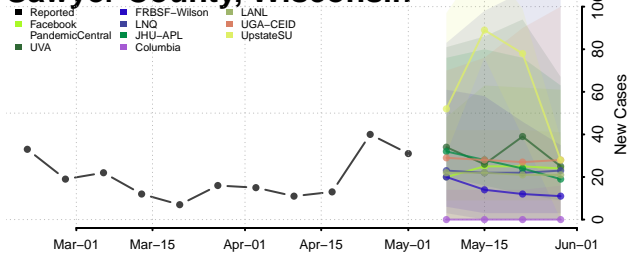

Sawyer County, Wisconsin