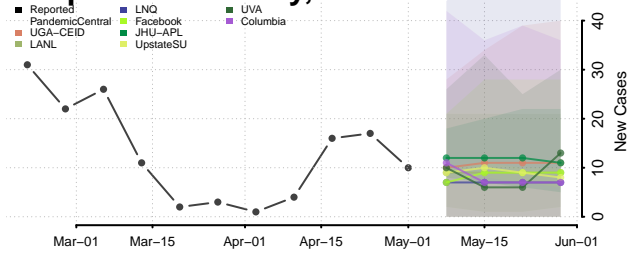

Northampton County, North Carolina

Onslow County, North Carolina

Orange County, North Carolina

Pamlico County, North Carolina

Pasquotank County, North Carolina

Pender County, North Carolina

Perquimans County, North Carolina