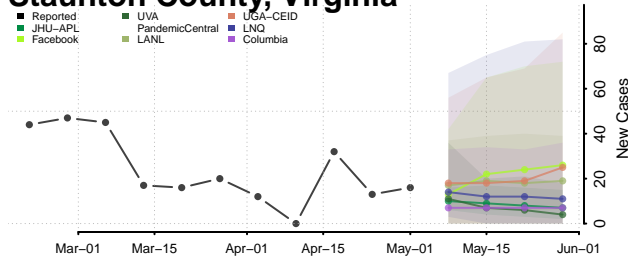

Scott County, Virginia

Shenandoah County, Virginia

Smyth County, Virginia

Southampton County, Virginia

Spotsylvania County, Virginia

Stafford County, Virginia

Staunton County, Virginia

Suffolk County, Virginia