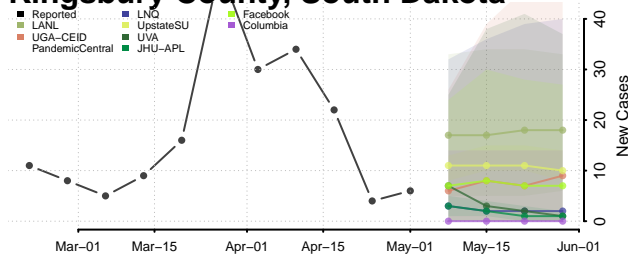

Kingsbury County, South Dakota