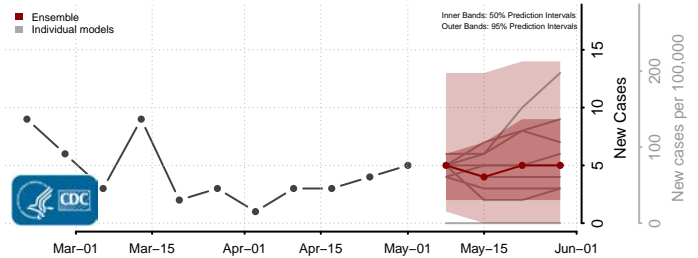

*New weekly cases may decrease in this location over the next four weeks. For these locations, the ensemble forecast indicates a probability of 0.75 or greater that fewer cases will be reported in week four of the forecast than in the last reported week.