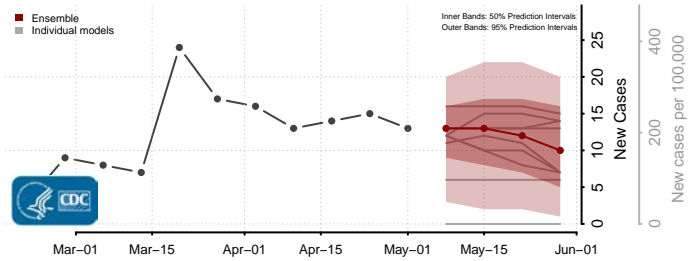

Wilkin County, Minnesota