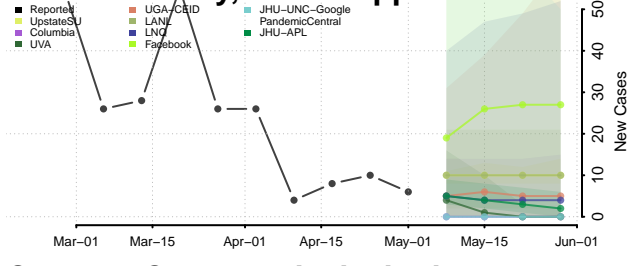

Bolivar County, Mississippi