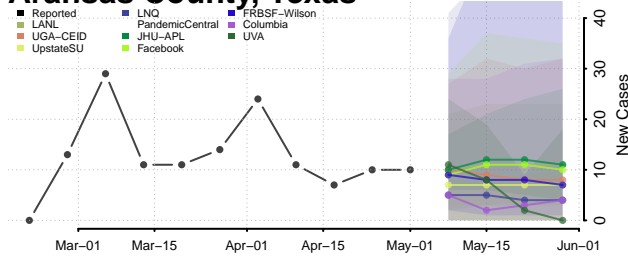

Aransas County, Texas