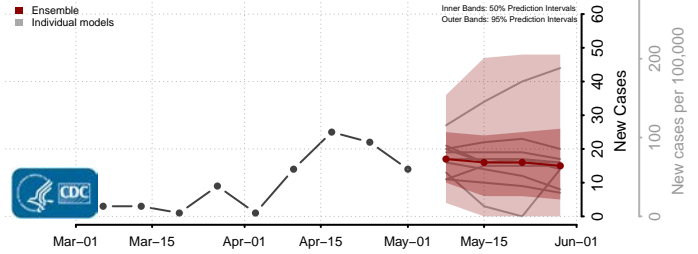

Curry County, Oregon

Deschutes County, Oregon

Douglas County, Oregon

Gilliam County, Oregon

Grant County, Oregon

Harney County, Oregon

Hood River County, Oregon

Jackson County, Oregon