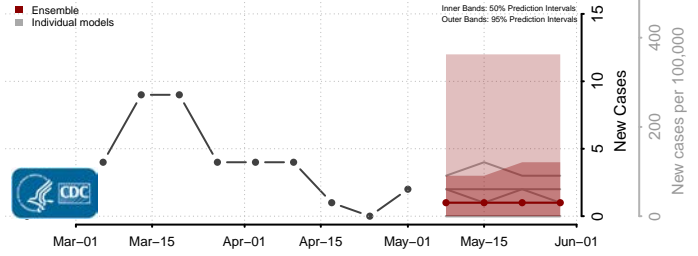

Sheridan County, Montana