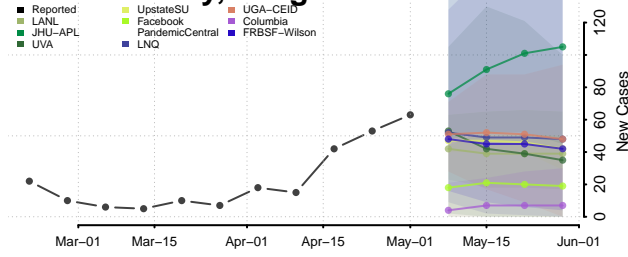

Crook County, Oregon