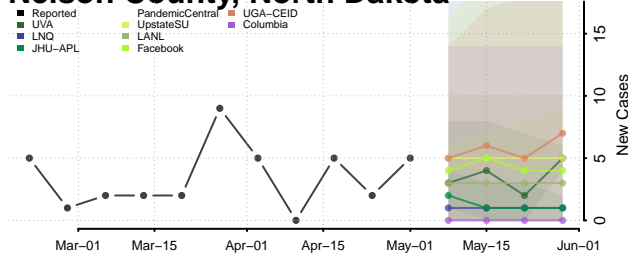

Nelson County, North Dakota