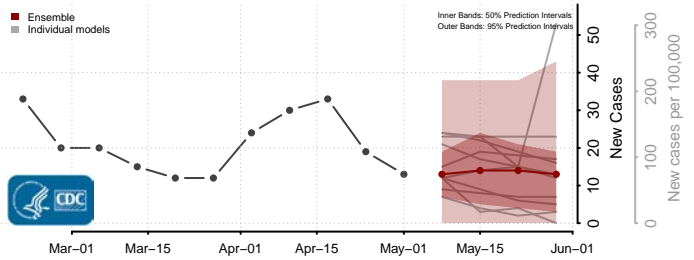

Haakon County, South Dakota

Hamlin County, South Dakota

Hand County, South Dakota

Hanson County, South Dakota

Harding County, South Dakota

Hughes County, South Dakota

Hutchinson County, South Dakota

Hyde County, South Dakota