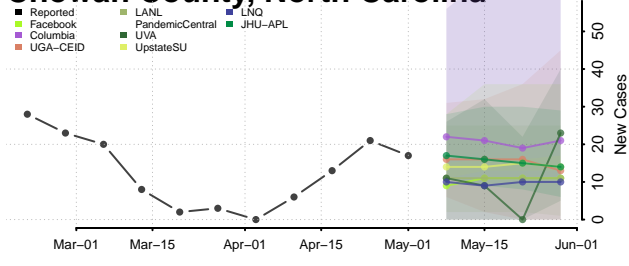

Caswell County, North Carolina

Catawba County, North Carolina

Chatham County, North Carolina

Cherokee County, North Carolina

Chowan County, North Carolina

Clay County, North Carolina

Cleveland County, North Carolina