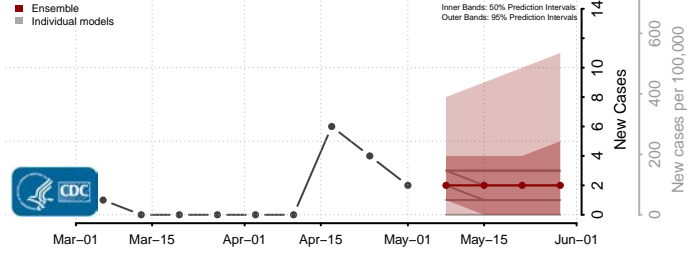

Crowley County, Colorado

Custer County, Colorado

Delta County, Colorado

Denver County, Colorado

Dolores County, Colorado

Douglas County, Colorado

Eagle County, Colorado

El Paso County, Colorado