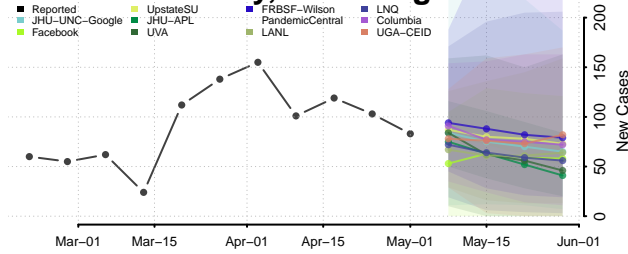

Jefferson County, West Virginia