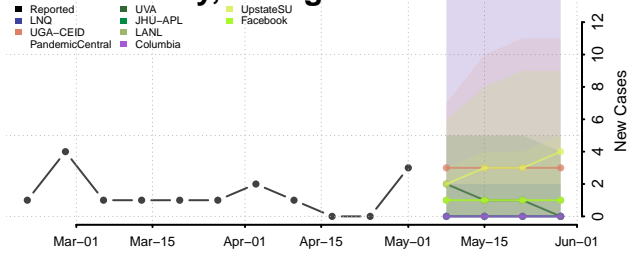

Baker County, Georgia