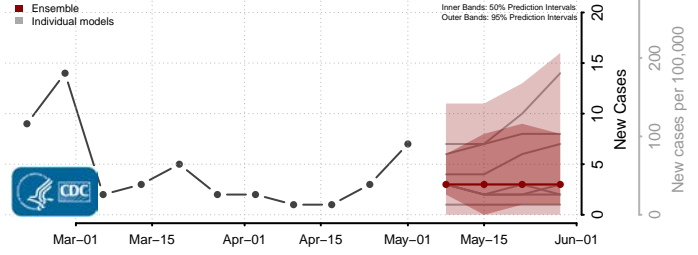

Newton County, Arkansas