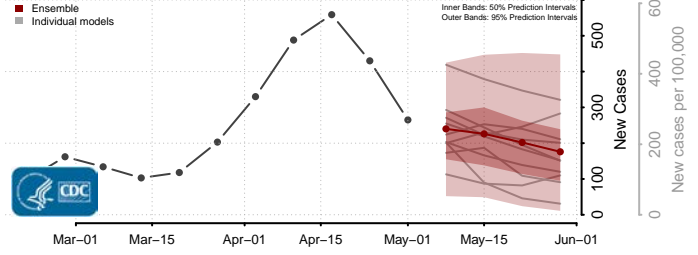

Lake County, Michigan

Lapeer County, Michigan

Leelanau County, Michigan

Lenawee County, Michigan

Livingston County, Michigan

Luce County, Michigan

Mackinac County, Michigan

Macomb County, Michigan