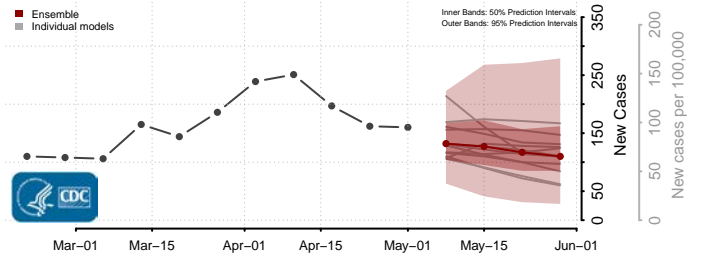

Carroll County, Maryland