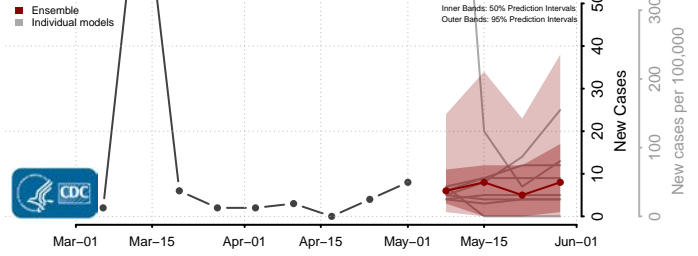

Moniteau County, Missouri