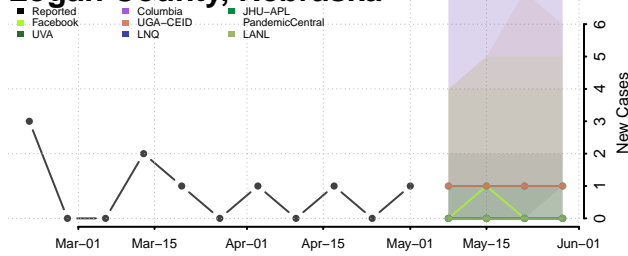

Logan County, Nebraska

Loup County, Nebraska

Madison County, Nebraska

McPherson County, Nebraska

Merrick County, Nebraska

Morrill County, Nebraska

Nance County, Nebraska

Nemaha County, Nebraska