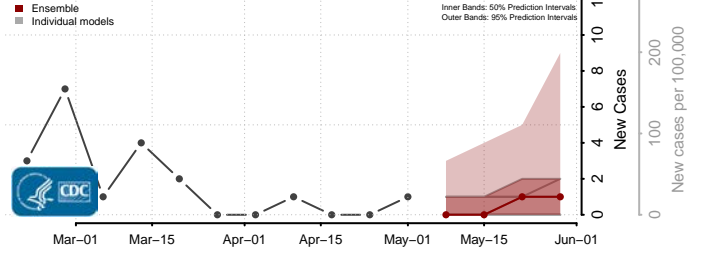

Mora County, New Mexico