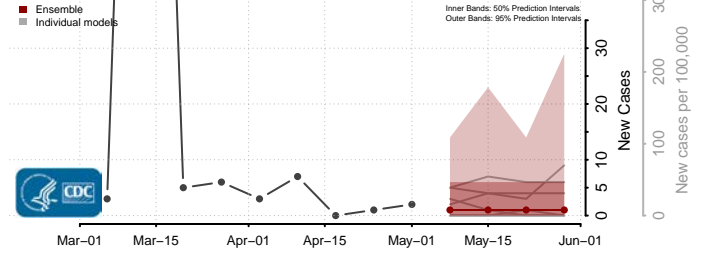

Wayne County, Missouri