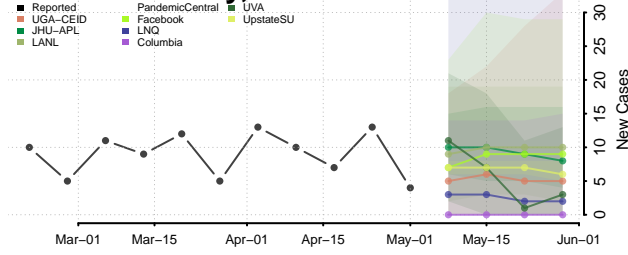

Pickett County, Tennessee

Polk County, Tennessee

Putnam County, Tennessee

Rhea County, Tennessee

Roane County, Tennessee

Smith County, Tennessee

Stewart County, Tennessee

Sullivan County, Tennessee