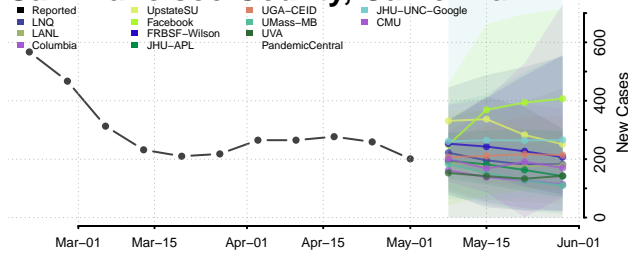

Sacramento County, California

San Benito County, California

San Bernardino County, California

San Diego County, California

San Francisco County, California

San Joaquin County, California

San Luis Obispo County, California