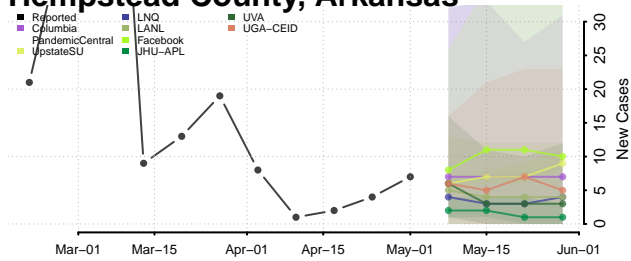

Hempstead County, Arkansas