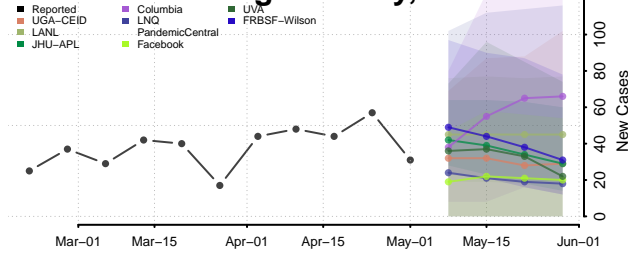

Vermilion County, Louisiana

Vernon County, Louisiana

Washington County, Louisiana

Webster County, Louisiana

West Baton Rouge County, Louisiana

West Carroll County, Louisiana

West Feliciana County, Louisiana