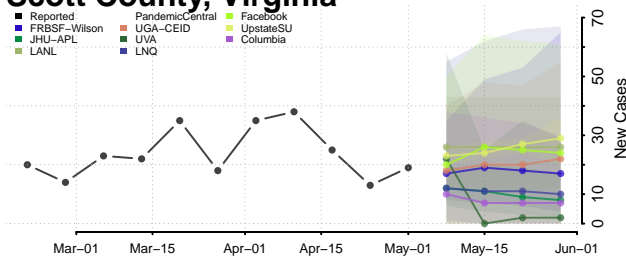

Scott County, Virginia