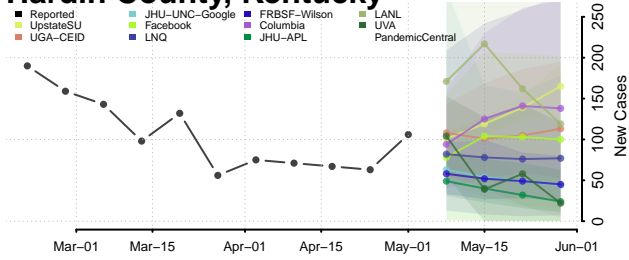

Graves County, Kentucky

Grayson County, Kentucky

Green County, Kentucky

Greenup County, Kentucky

Hancock County, Kentucky

Hardin County, Kentucky

Harlan County, Kentucky

Harrison County, Kentucky