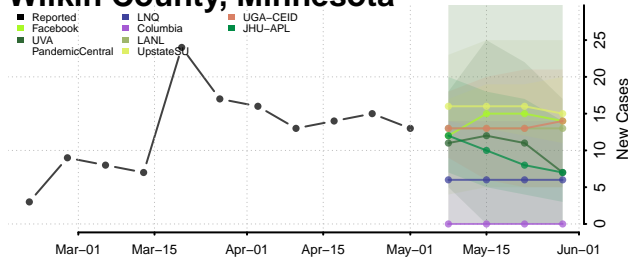

Wilkin County, Minnesota