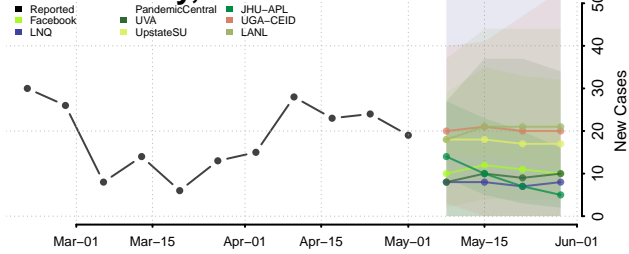

Park County, Montana