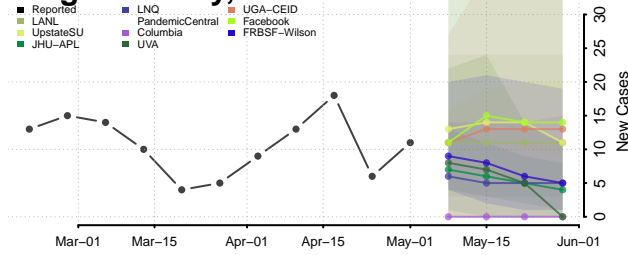

Wright County, Iowa