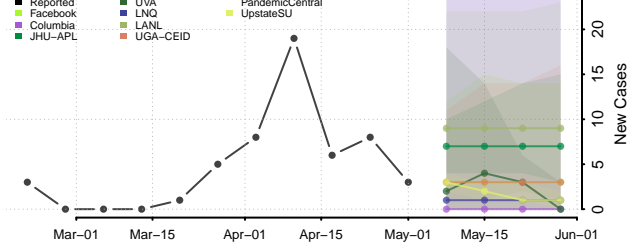

San Juan County, Washington