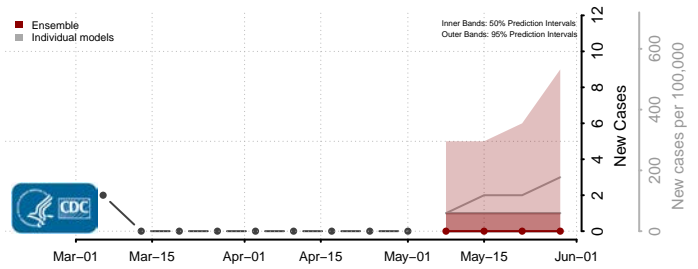

Daniels County, Montana