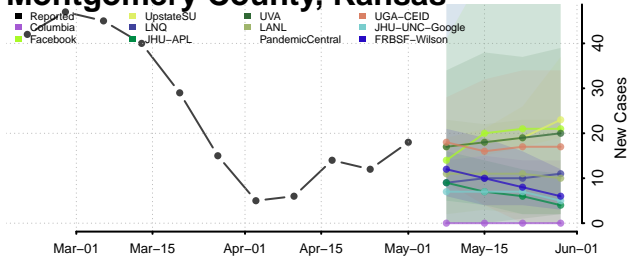

Meade County, Kansas

Miami County, Kansas

Mitchell County, Kansas

Montgomery County, Kansas

Morris County, Kansas

Morton County, Kansas

Nemaha County, Kansas

Neosho County, Kansas