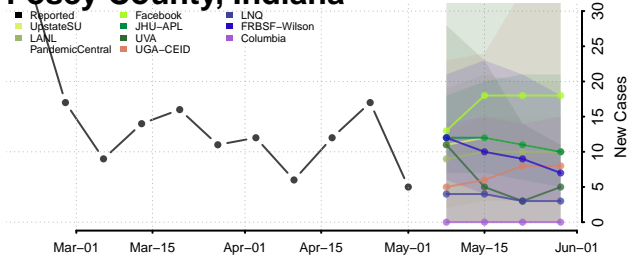

Posey County, Indiana