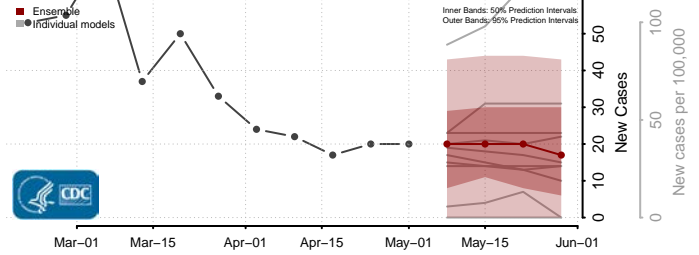

St. Charles County, Louisiana