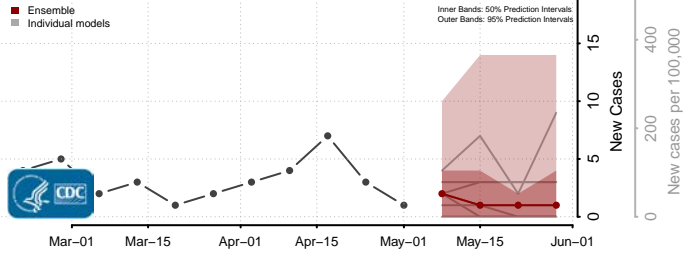

Deuel County, South Dakota

Dewey County, South Dakota

Douglas County, South Dakota

Edmunds County, South Dakota

Fall River County, South Dakota

Faulk County, South Dakota

Grant County, South Dakota

Gregory County, South Dakota