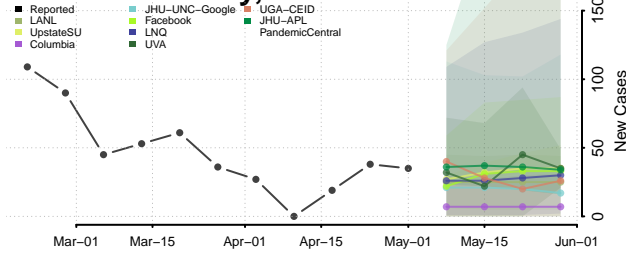

Alleghany County, North Carolina

Anson County, North Carolina

Ashe County, North Carolina

Avery County, North Carolina

Beaufort County, North Carolina

Bertie County, North Carolina

Bladen County, North Carolina