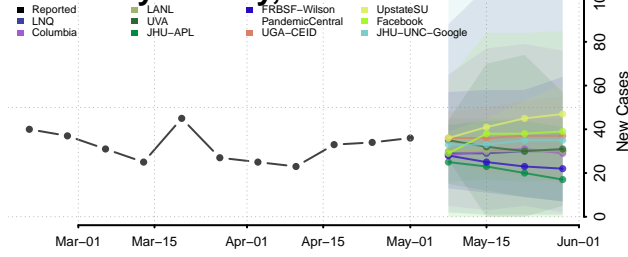

Guernsey County, Ohio