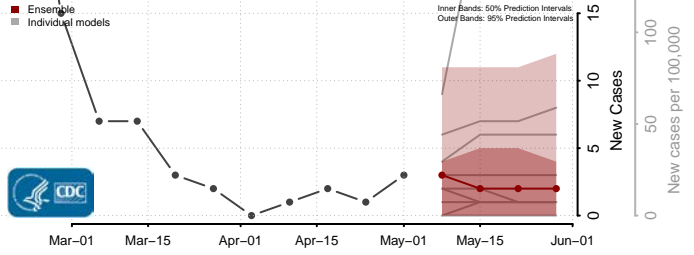

Greene County, Mississippi