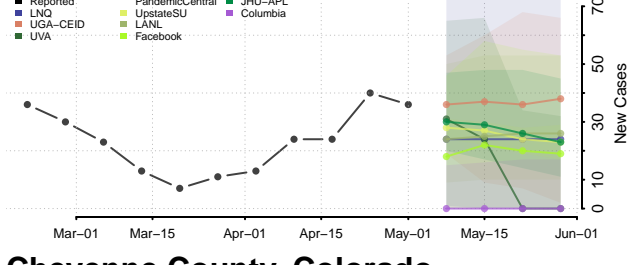

Bent County, Colorado

Boulder County, Colorado

Broomfield County, Colorado

Chaffee County, Colorado

Cheyenne County, Colorado

Clear Creek County, Colorado

Conejos County, Colorado

Costilla County, Colorado