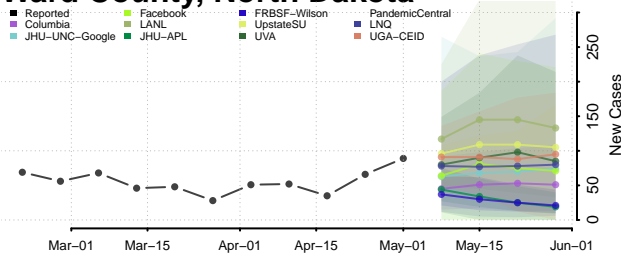

Ward County, North Dakota