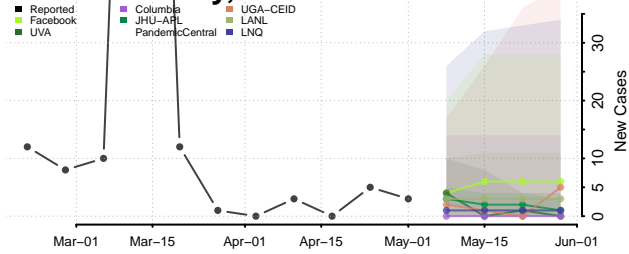

Barton County, Missouri