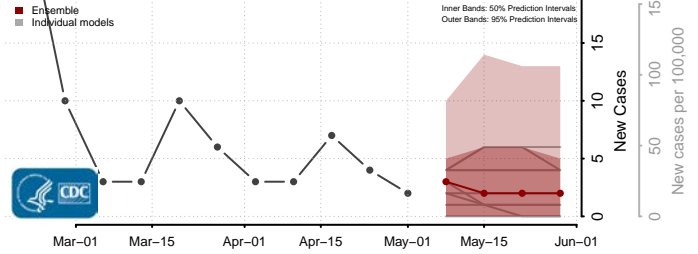

Boundary County, Idaho