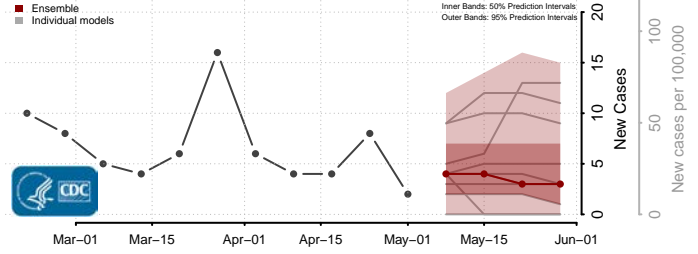

Custer County, Idaho

Elmore County, Idaho

Franklin County, Idaho

Fremont County, Idaho

Gem County, Idaho

Gooding County, Idaho

Idaho County, Idaho

Jefferson County, Idaho