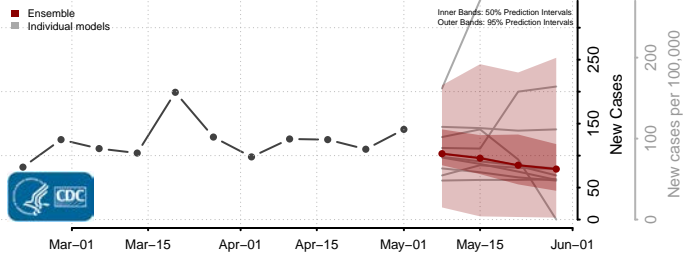

Ascension County, Louisiana