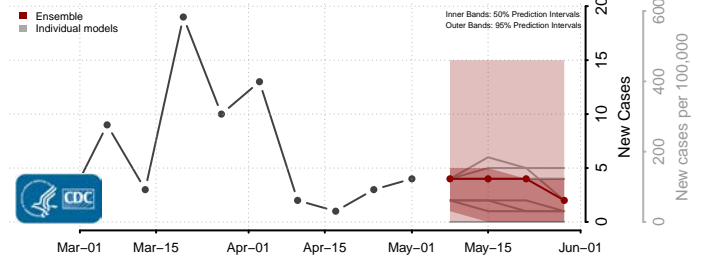

Traverse County, Minnesota