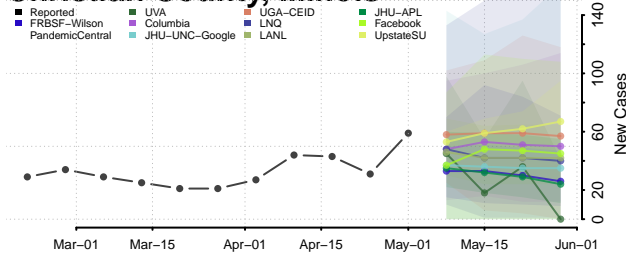

Christian County, Illinois