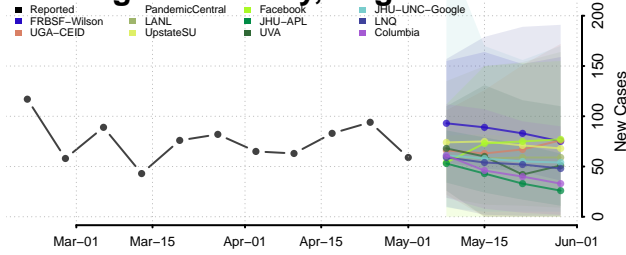

Rockingham County, Virginia