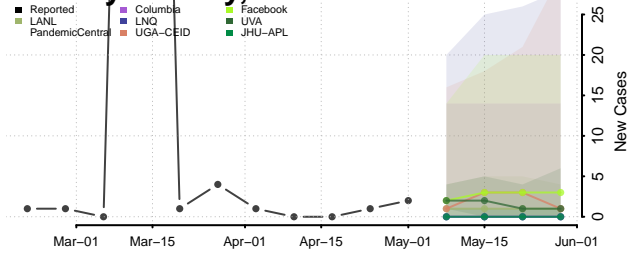

Hickory County, Missouri