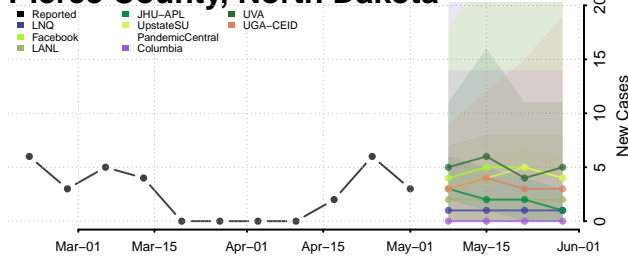

Morton County, North Dakota

Mountrail County, North Dakota

Nelson County, North Dakota

Oliver County, North Dakota

Pembina County, North Dakota

Pierce County, North Dakota

Ramsey County, North Dakota

Ransom County, North Dakota