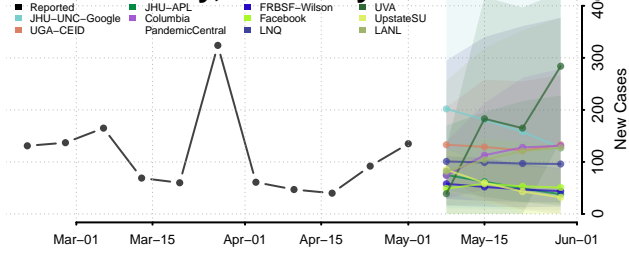

Boyd County, Kentucky

Boyle County, Kentucky

Bracken County, Kentucky

Breathitt County, Kentucky

Breckinridge County, Kentucky

Bullitt County, Kentucky

Butler County, Kentucky

Caldwell County, Kentucky