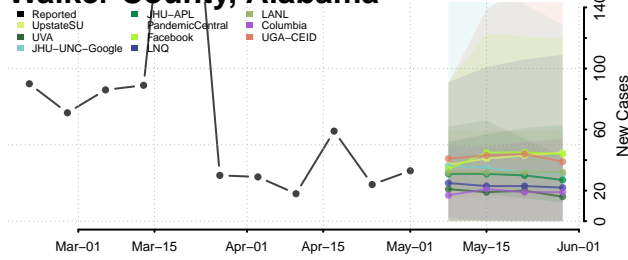

St. Clair County, Alabama

Sumter County, Alabama

Talladega County, Alabama

Tallapoosa County, Alabama

Tuscaloosa County, Alabama

Walker County, Alabama

Washington County, Alabama

Wilcox County, Alabama