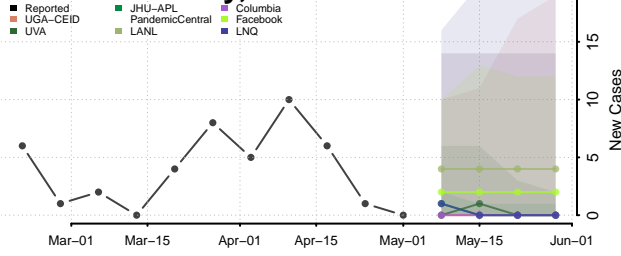

Dewey County, Oklahoma

Ellis County, Oklahoma

Garfield County, Oklahoma

Garvin County, Oklahoma

Grady County, Oklahoma

Grant County, Oklahoma

Greer County, Oklahoma

Harmon County, Oklahoma