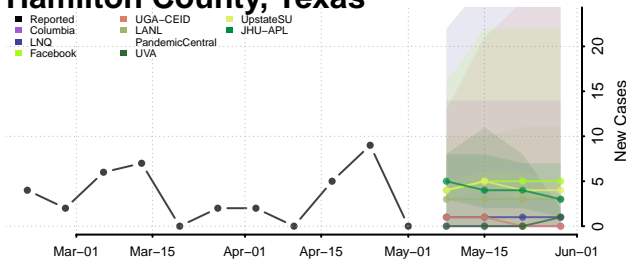

Hamilton County, Texas