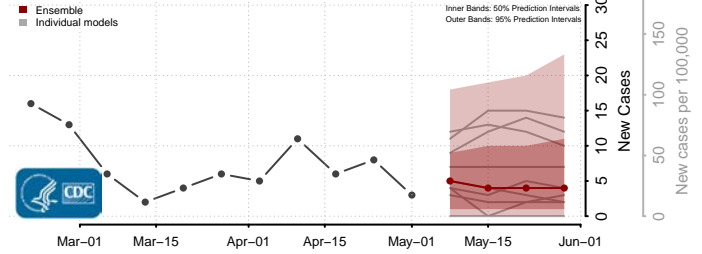

Richland County, Wisconsin