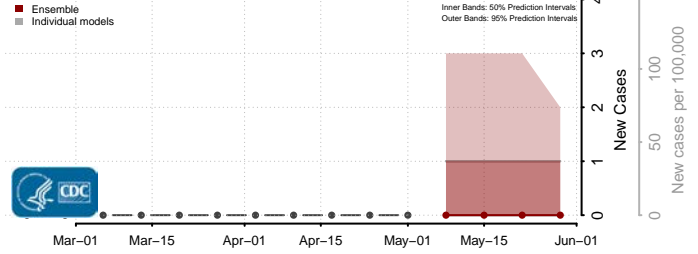

Wayne County, Utah