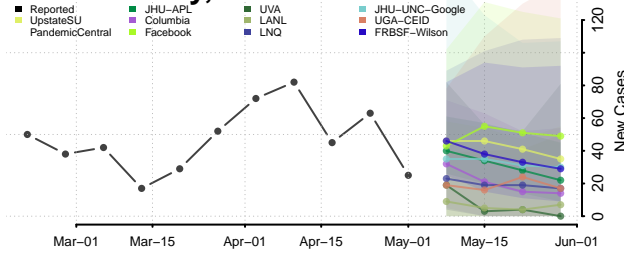

Dunn County, Wisconsin