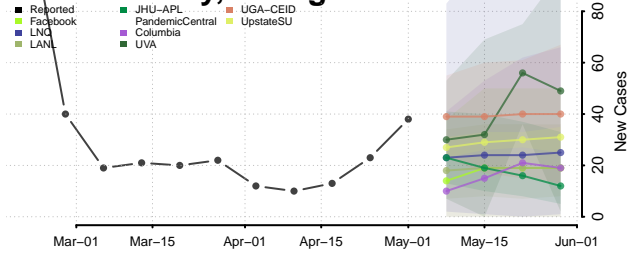

Muscogee County, Georgia

Newton County, Georgia

Oconee County, Georgia

Oglethorpe County, Georgia

Paulding County, Georgia

Peach County, Georgia

Pickens County, Georgia

Pierce County, Georgia