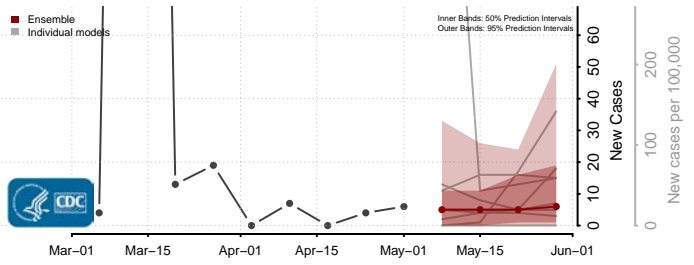

Audrain County, Missouri