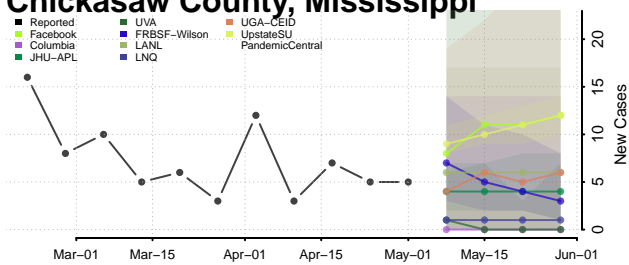

Chickasaw County, Mississippi