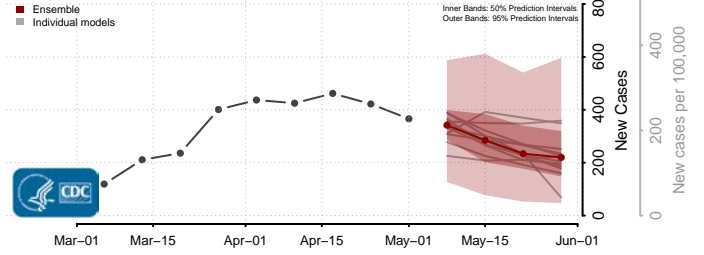

Stearns County, Minnesota