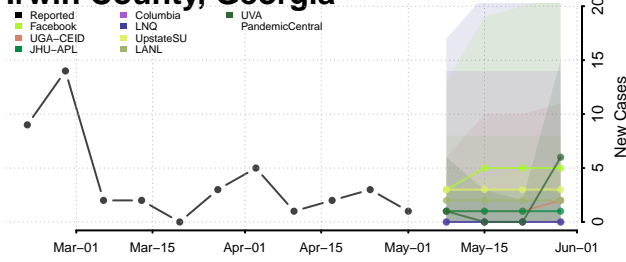

Heard County, Georgia

Henry County, Georgia

Houston County, Georgia

Irwin County, Georgia

Jackson County, Georgia

Jasper County, Georgia

Jeff Davis County, Georgia

Jefferson County, Georgia