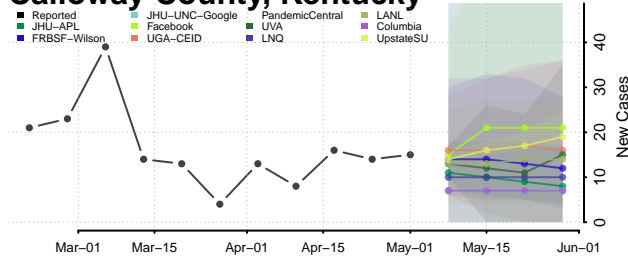

Calloway County, Kentucky