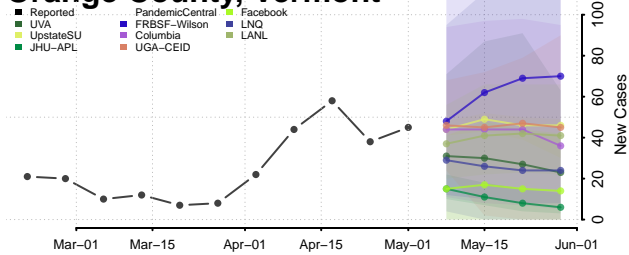

Essex County, Vermont

Franklin County, Vermont

Grand Isle County, Vermont

Lamoille County, Vermont

Orange County, Vermont

Orleans County, Vermont

Accomack County, Virginia

Albemarle County, Virginia