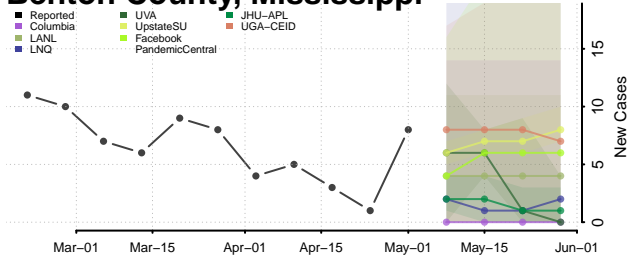

Benton County, Mississippi