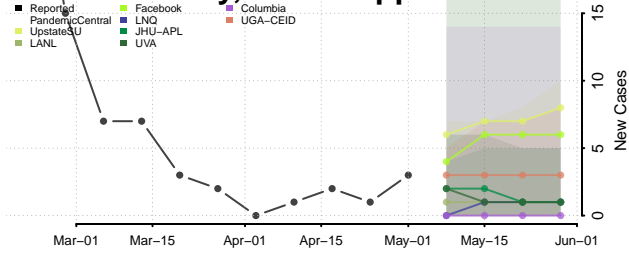

Greene County, Mississippi