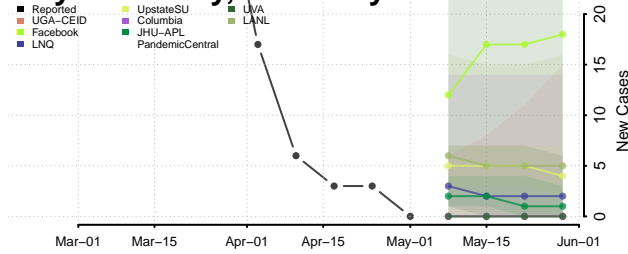

Wayne County, Kentucky