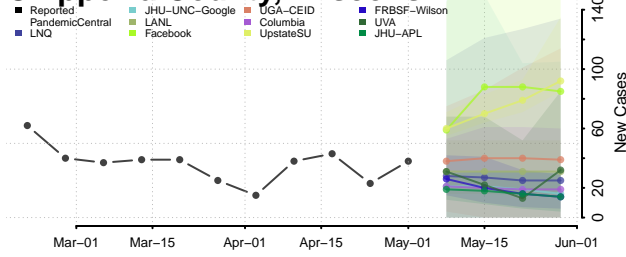

Chippewa County, Wisconsin