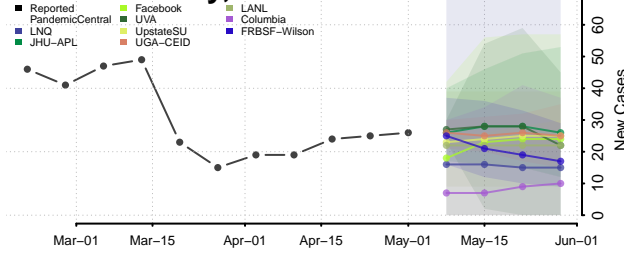

Anson County, North Carolina