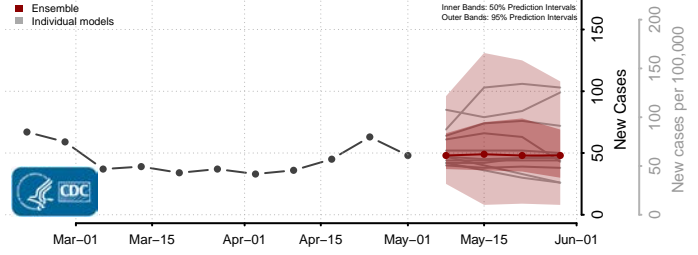

Manitowoc County, Wisconsin