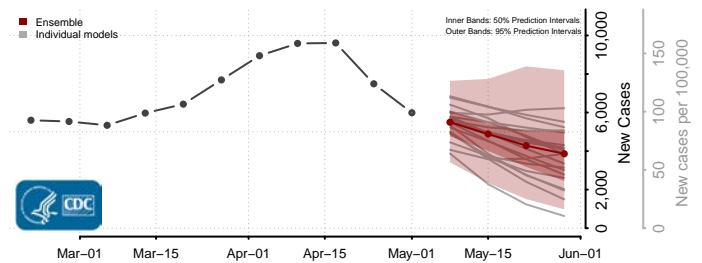

Waldo County, Maine

Washington County, Maine

York County, Maine

Maryland*

*New weekly cases may decrease in this location over the next four weeks. For these locations, the ensemble forecast indicates a probability of 0.75 or greater that fewer cases will be reported in week four of the forecast than in the last reported week.