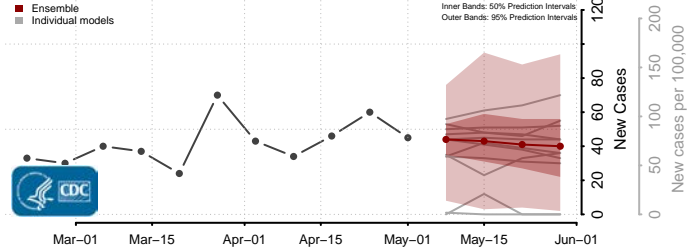

Lyon County, Nevada