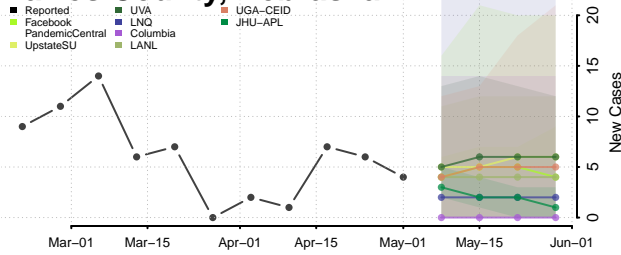

Cheyenne County, Nebraska

Clay County, Nebraska

Colfax County, Nebraska

Cuming County, Nebraska

Custer County, Nebraska

Dakota County, Nebraska

Dawes County, Nebraska

Dawson County, Nebraska