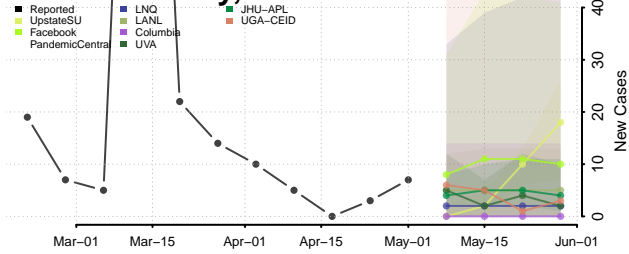

Benton County, Missouri