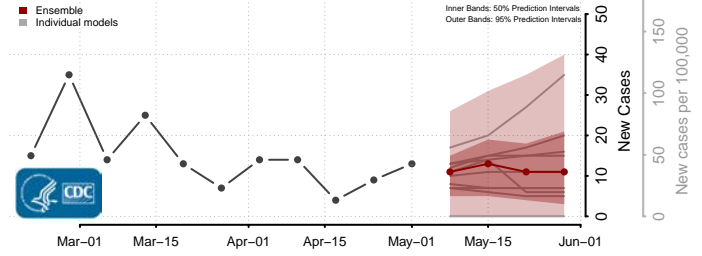

Lake County, Montana