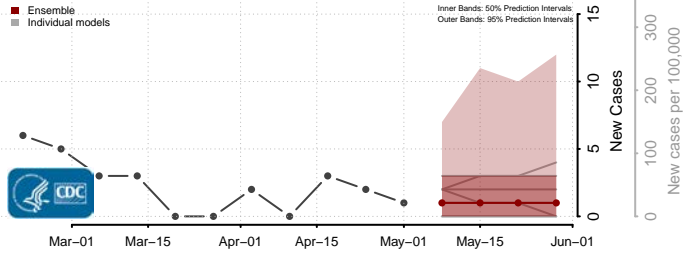

Furnas County, Nebraska

Gage County, Nebraska

Garden County, Nebraska

Garfield County, Nebraska

Gosper County, Nebraska

Grant County, Nebraska

Greeley County, Nebraska

Hall County, Nebraska