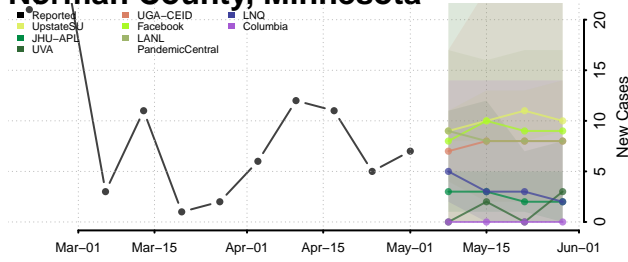

Norman County, Minnesota