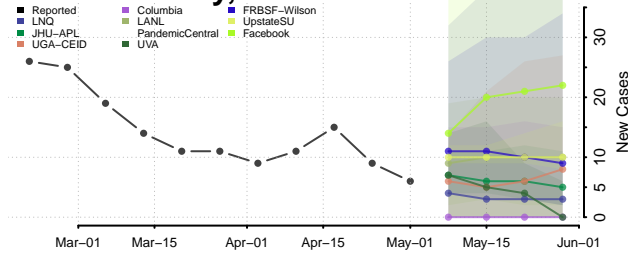

Carroll County, Ohio