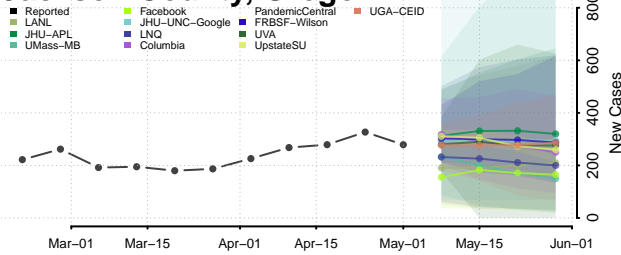

Jackson County, Oregon