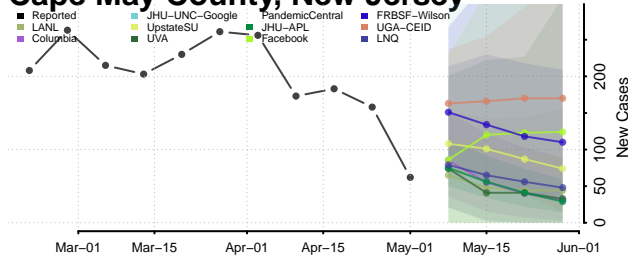

Cape May County, New Jersey