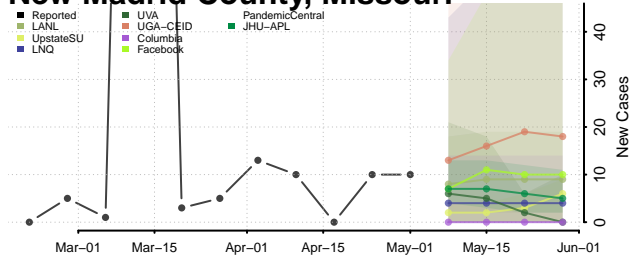

New Madrid County, Missouri