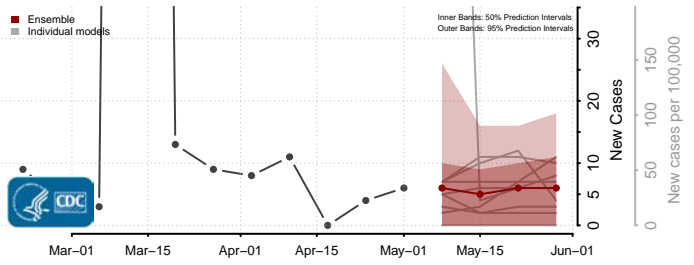

Andrew County, Missouri