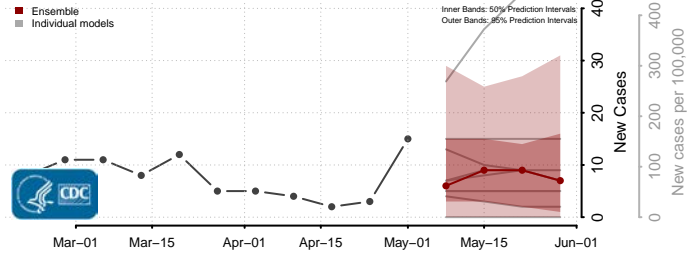

Buchanan County, Iowa

Buena Vista County, Iowa

Butler County, Iowa

Calhoun County, Iowa

Carroll County, Iowa

Cass County, Iowa

Cedar County, Iowa

Cerro Gordo County, Iowa