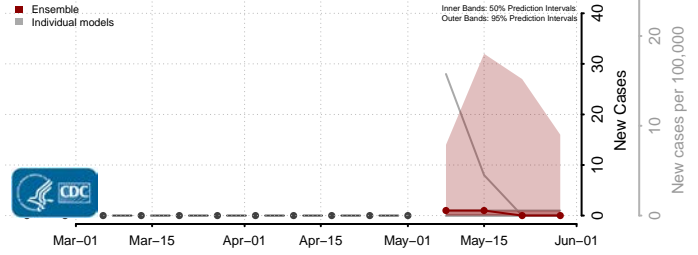

Washington County, Utah