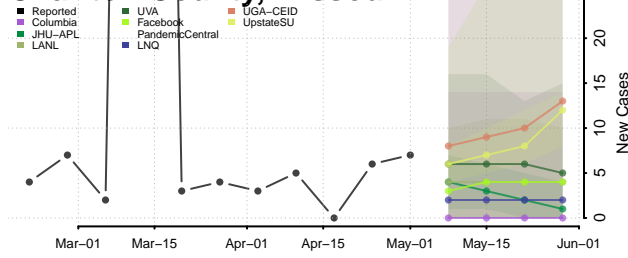

Chariton County, Missouri