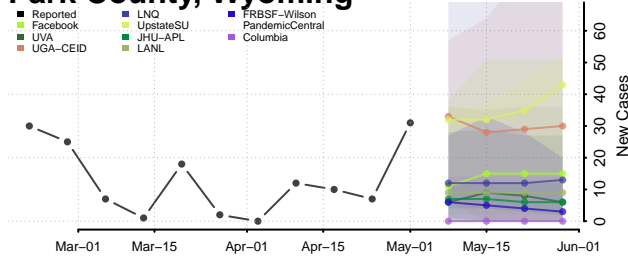

Park County, Wyoming