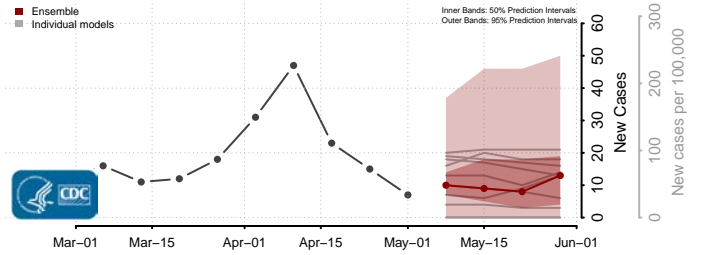

Washington County, Nebraska