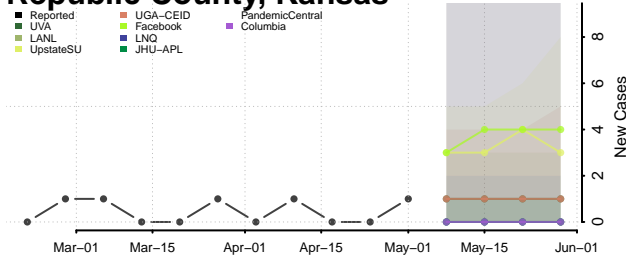

Pratt County, Kansas

Rawlins County, Kansas

Reno County, Kansas

Republic County, Kansas

Rice County, Kansas

Riley County, Kansas

Rooks County, Kansas

Rush County, Kansas