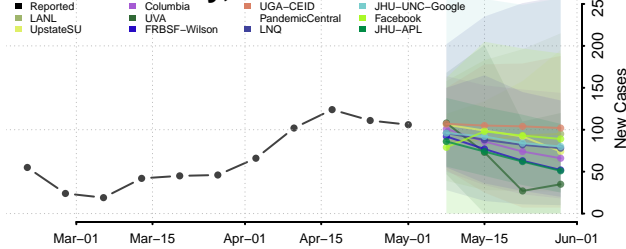

Boone County, Illinois