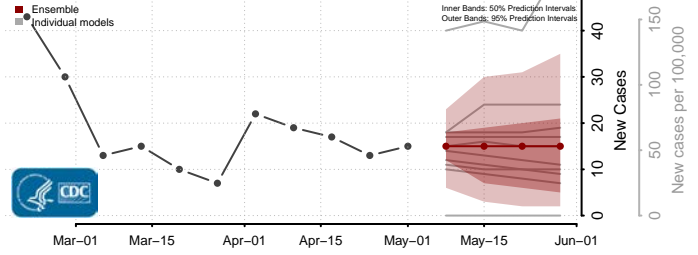

Van Wert County, Ohio