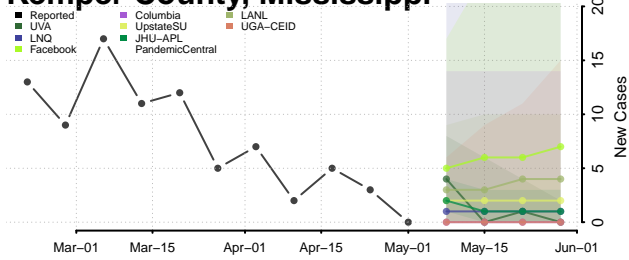

Itawamba County, Mississippi

Jackson County, Mississippi

Jasper County, Mississippi

Jefferson County, Mississippi

Jefferson Davis County, Mississippi

Jones County, Mississippi

Kemper County, Mississippi

Lafayette County, Mississippi