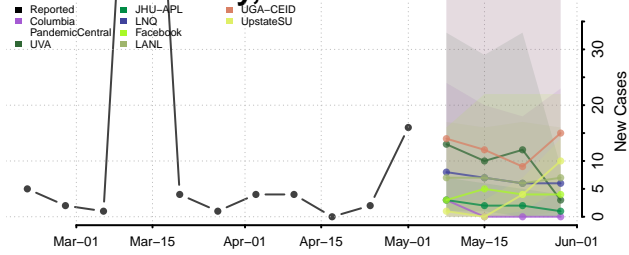

Caldwell County, Missouri