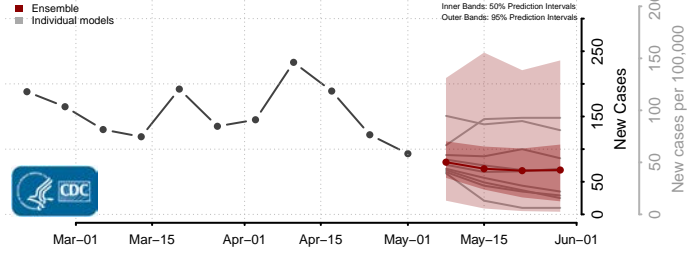

Alexandria County, Virginia