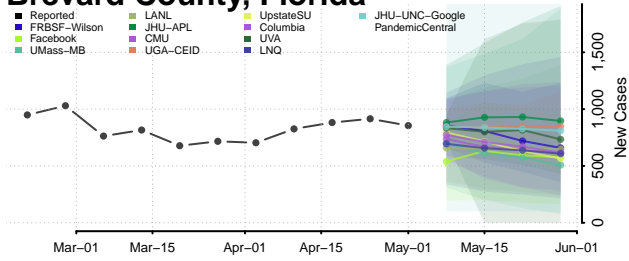

Brevard County, Florida