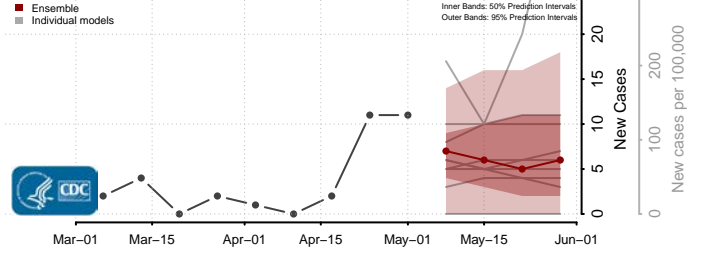

Quay County, New Mexico