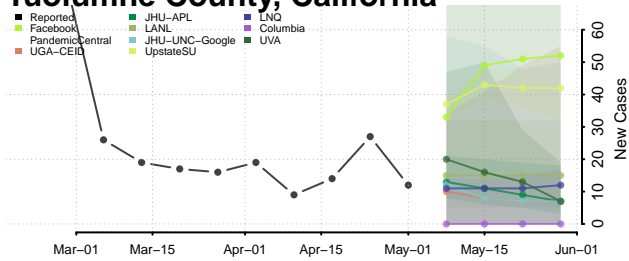

Sonoma County, California

Stanislaus County, California

Sutter County, California

Tehama County, California

Trinity County, California

Tulare County, California

Tuolumne County, California

Ventura County, California