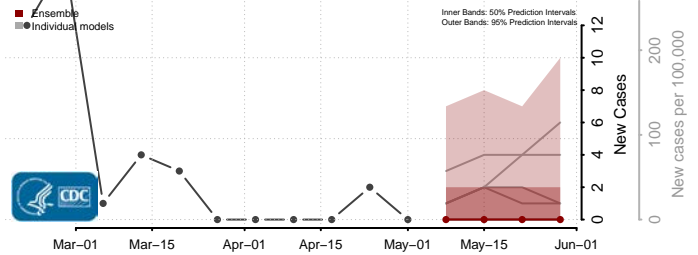

Phillips County, Kansas