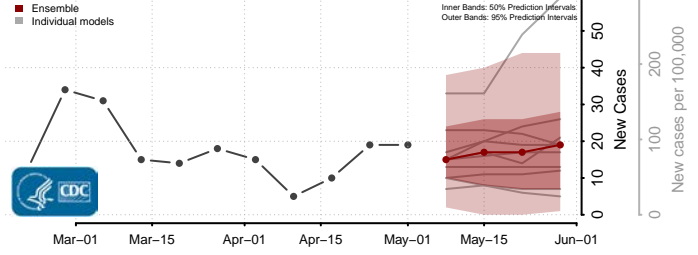

Cocke County, Tennessee

Coffee County, Tennessee

Crockett County, Tennessee

Cumberland County, Tennessee

Davidson County, Tennessee

Decatur County, Tennessee

DeKalb County, Tennessee

Dickson County, Tennessee