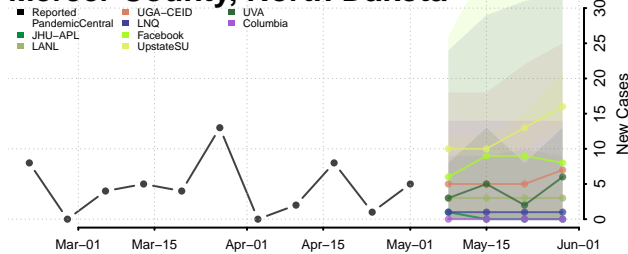

Kidder County, North Dakota

LaMoure County, North Dakota

Logan County, North Dakota

McHenry County, North Dakota

McIntosh County, North Dakota

McKenzie County, North Dakota

McLean County, North Dakota

Mercer County, North Dakota