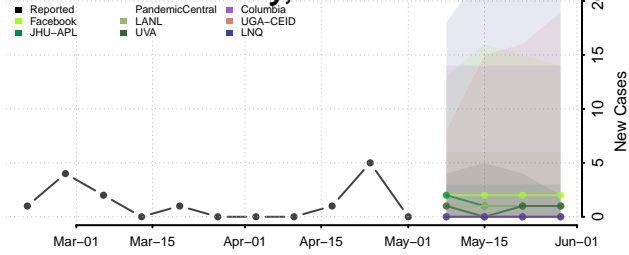

Schleicher County, Texas