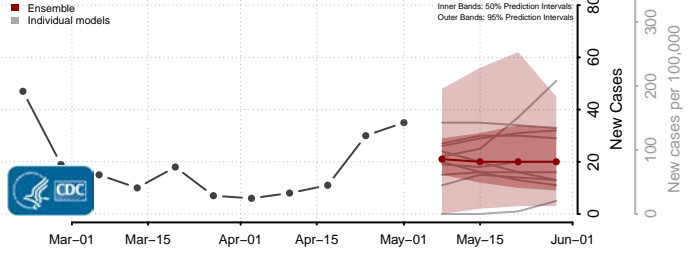

George County, Mississippi