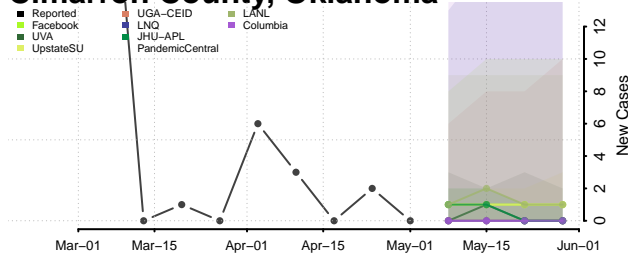

Blaine County, Oklahoma

Bryan County, Oklahoma

Caddo County, Oklahoma

Canadian County, Oklahoma

Carter County, Oklahoma

Cherokee County, Oklahoma

Choctaw County, Oklahoma

Cimarron County, Oklahoma