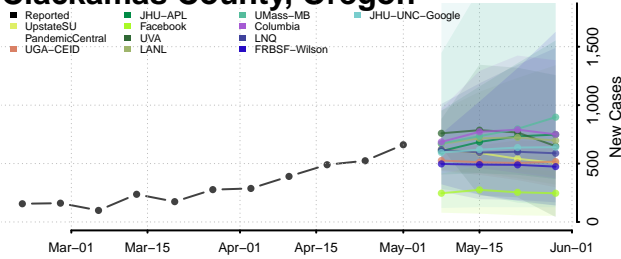

Clackamas County, Oregon