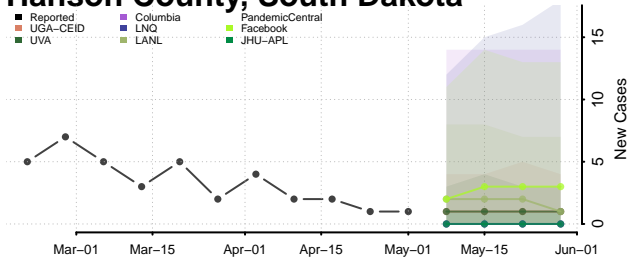

Hanson County, South Dakota