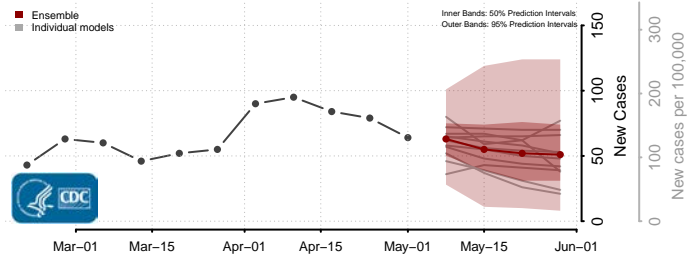

Carroll County, New Hampshire