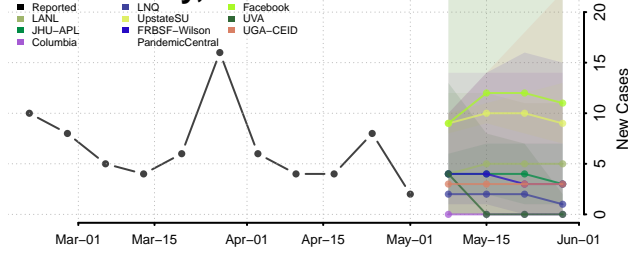

Custer County, Idaho

Elmore County, Idaho

Franklin County, Idaho

Fremont County, Idaho

Gem County, Idaho

Gooding County, Idaho

Idaho County, Idaho

Jefferson County, Idaho