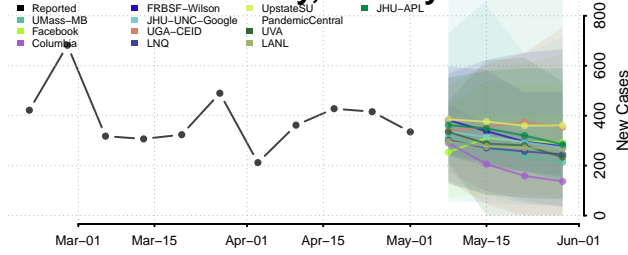

Cumberland County, Pennsylvania