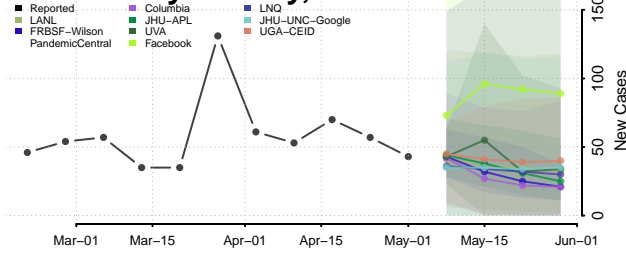

Carson City County, Nevada