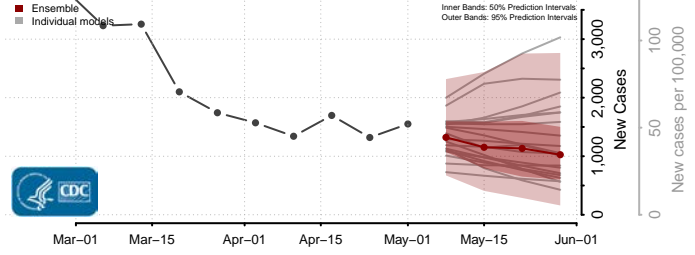

Adams County, Mississippi

Alcorn County, Mississippi

Amite County, Mississippi

Attala County, Mississippi

*New weekly cases may decrease in this location over the next four weeks. For these locations, the ensemble forecast indicates a probability of 0.75 or greater that fewer cases will be reported in week four of the forecast than in the last reported week.