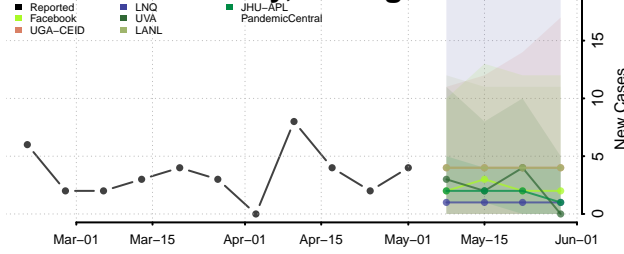

Iosco County, Michigan

Iron County, Michigan

Isabella County, Michigan

Jackson County, Michigan

Kalamazoo County, Michigan

Kalkaska County, Michigan

Kent County, Michigan

Keweenaw County, Michigan