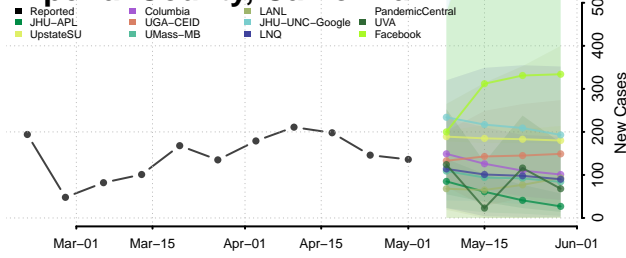

Imperial County, California