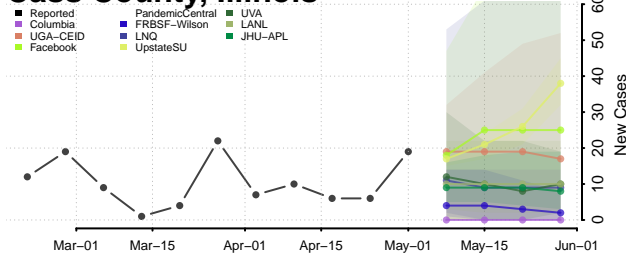

Cass County, Illinois