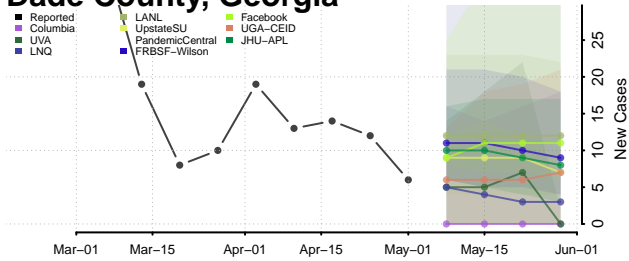

Coffee County, Georgia

Colquitt County, Georgia

Columbia County, Georgia

Cook County, Georgia

Coweta County, Georgia

Crawford County, Georgia

Crisp County, Georgia

Dade County, Georgia