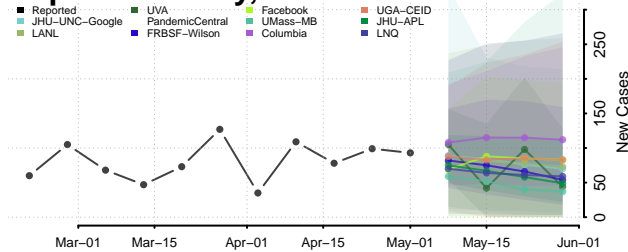

Madison County, Louisiana

Morehouse County, Louisiana

Natchitoches County, Louisiana

Orleans County, Louisiana

Ouachita County, Louisiana

Plaquemines County, Louisiana

Pointe Coupee County, Louisiana

Rapides County, Louisiana