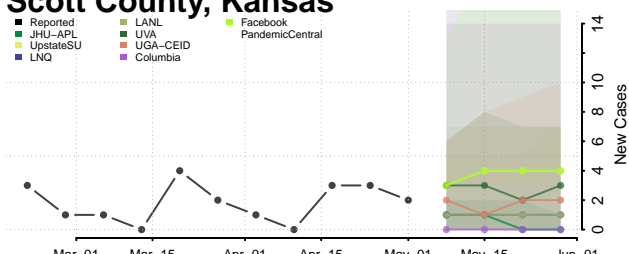

Scott County, Kansas