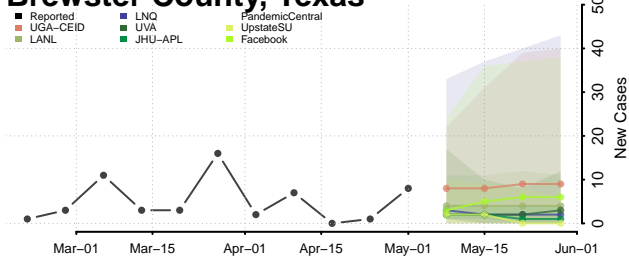

Brewster County, Texas