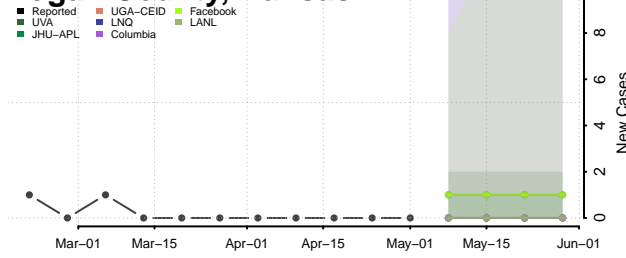

Leavenworth County, Kansas

Lincoln County, Kansas

Linn County, Kansas

Logan County, Kansas

Lyon County, Kansas

Marion County, Kansas

Marshall County, Kansas

McPherson County, Kansas