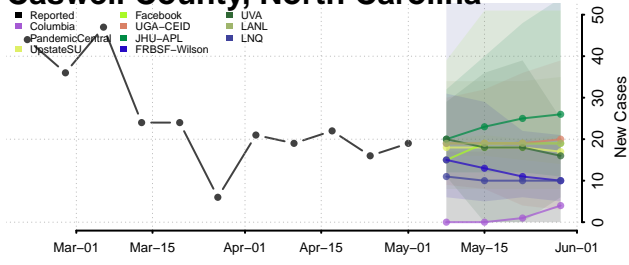

Caswell County, North Carolina