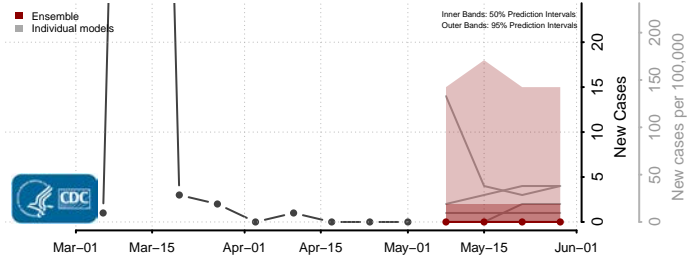

Oregon County, Missouri