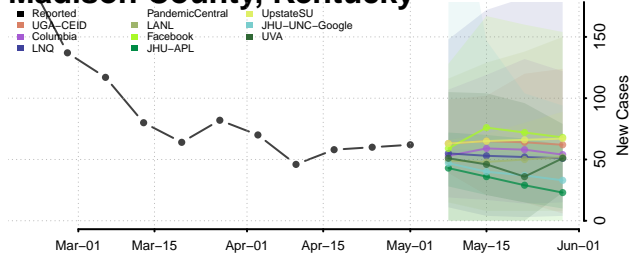

Leslie County, Kentucky

Letcher County, Kentucky

Lewis County, Kentucky

Lincoln County, Kentucky

Livingston County, Kentucky

Logan County, Kentucky

Lyon County, Kentucky

Madison County, Kentucky