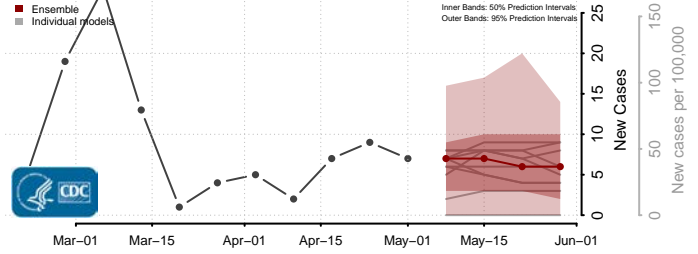

Pawnee County, Oklahoma