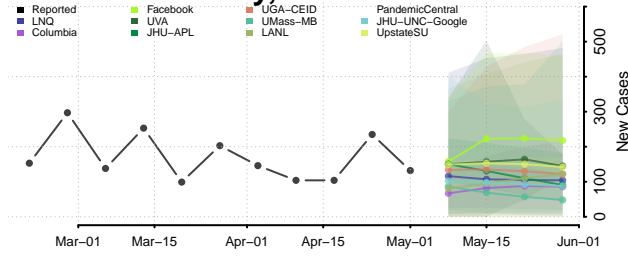

Jefferson County, Texas