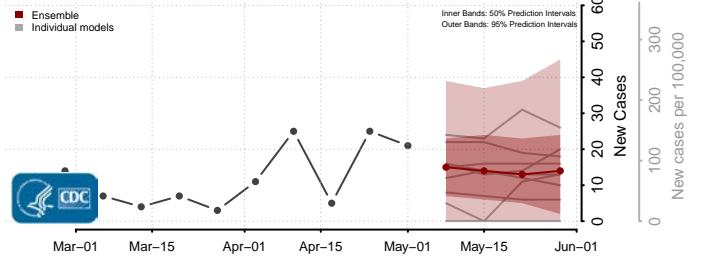

Humboldt County, Nevada