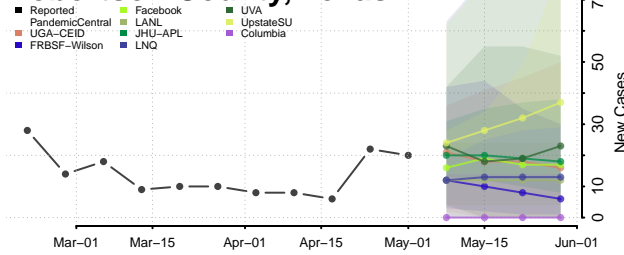

Robertson County, Texas