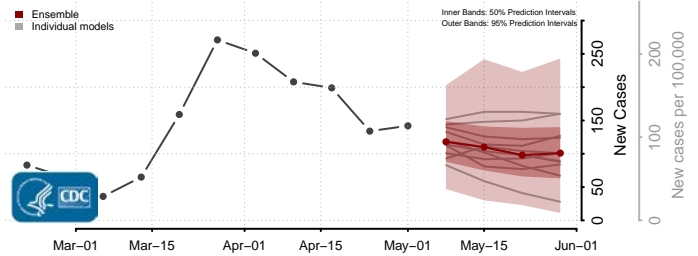

Berkshire County, Massachusetts