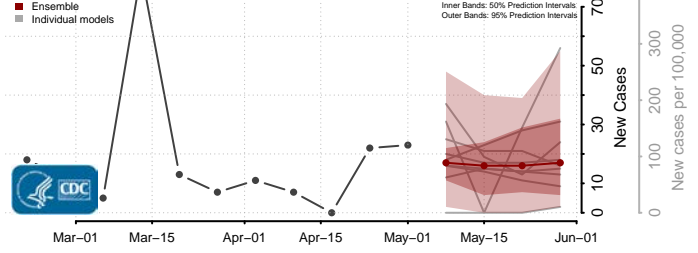

Perry County, Missouri