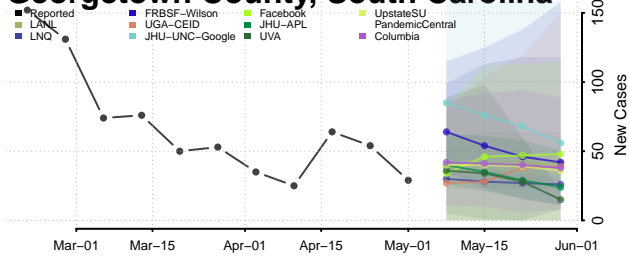

Georgetown County, South Carolina

Greenville County, South Carolina

Greenwood County, South Carolina

Hampton County, South Carolina

Horry County, South Carolina

Jasper County, South Carolina

Kershaw County, South Carolina