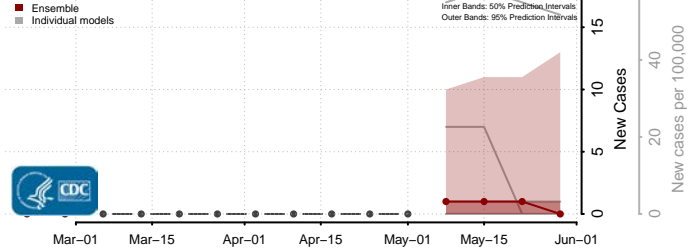

Millard County, Utah

Morgan County, Utah

Piute County, Utah

Rich County, Utah

Salt Lake County, Utah

San Juan County, Utah

Sanpete County, Utah

Sevier County, Utah