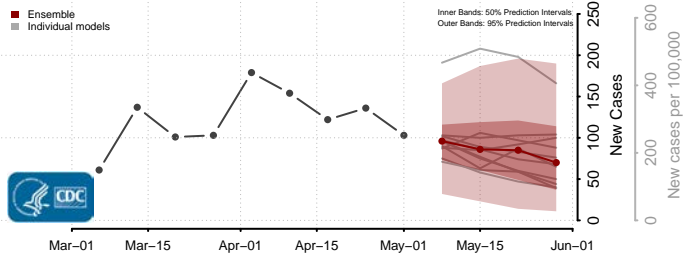

Benton County, Minnesota