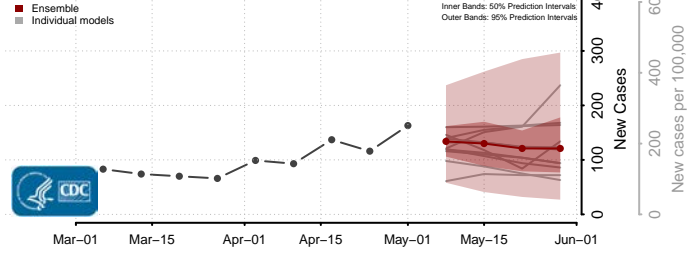

Columbia County, Pennsylvania