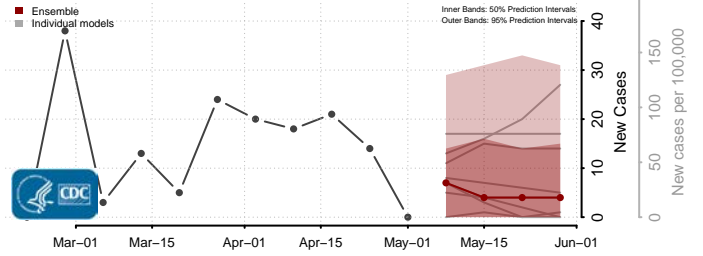

Grant County, Louisiana