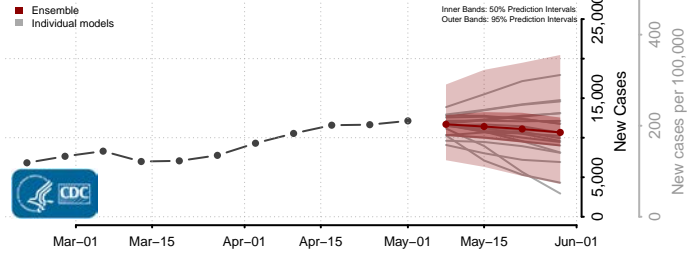

Yuba County, California

Colorado

Adams County, Colorado

Alamosa County, Colorado

Arapahoe County, Colorado

Archuleta County, Colorado