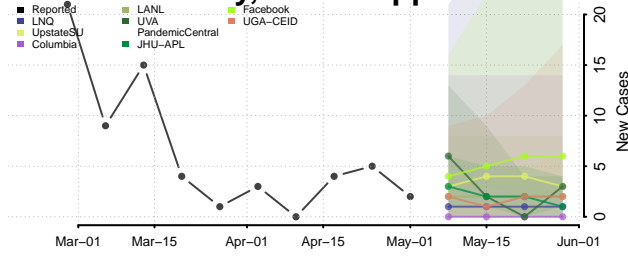

Webster County, Mississippi