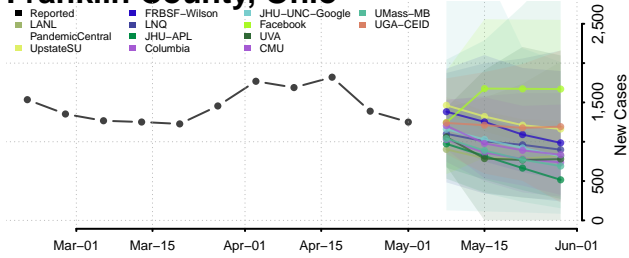

Franklin County, Ohio