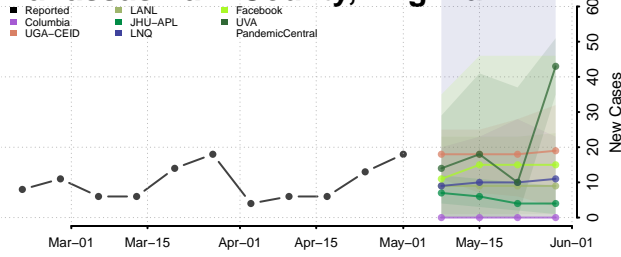

Manassas Park County, Virginia