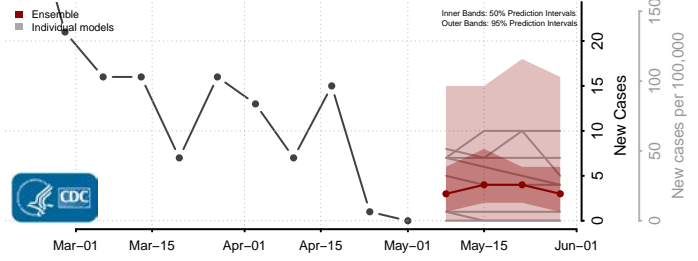

Clarke County, Mississippi