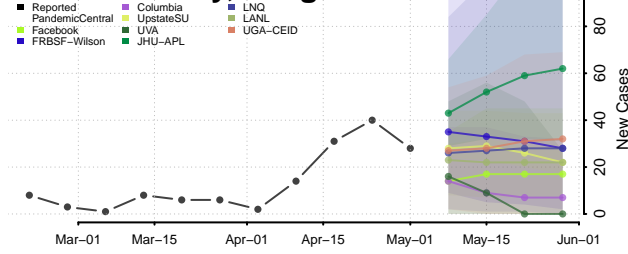

Wasco County, Oregon