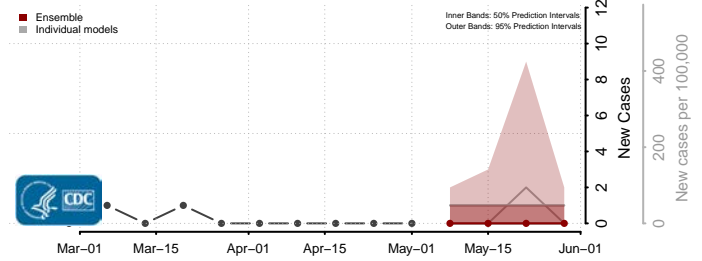

Wichita County, Kansas