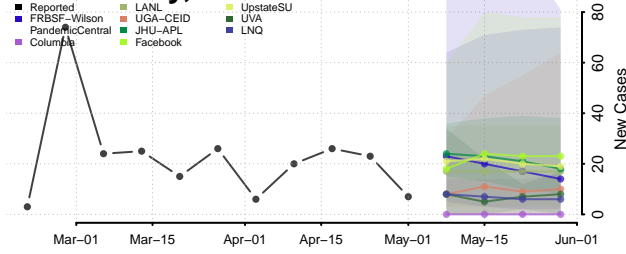

Frio County, Texas