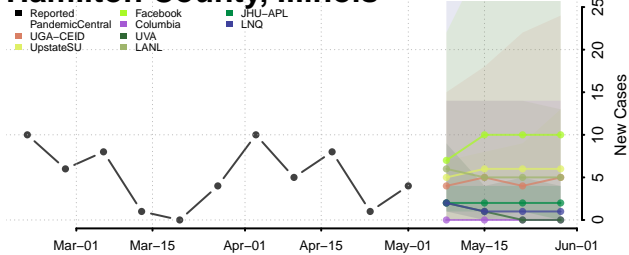

Gallatin County, Illinois

Greene County, Illinois

Grundy County, Illinois

Hamilton County, Illinois

Hancock County, Illinois

Hardin County, Illinois

Henderson County, Illinois

Henry County, Illinois