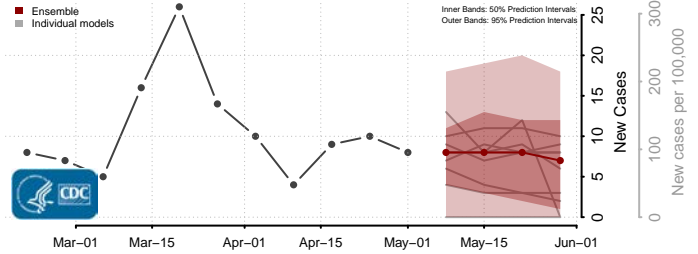

Turner County, South Dakota