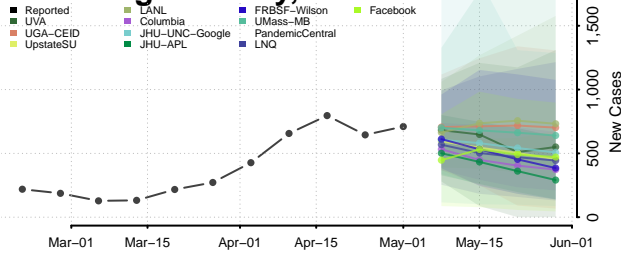

Warren County, Illinois

Washington County, Illinois

Wayne County, Illinois

White County, Illinois

Whiteside County, Illinois

Will County, Illinois

Williamson County, Illinois

Winnebago County, Illinois