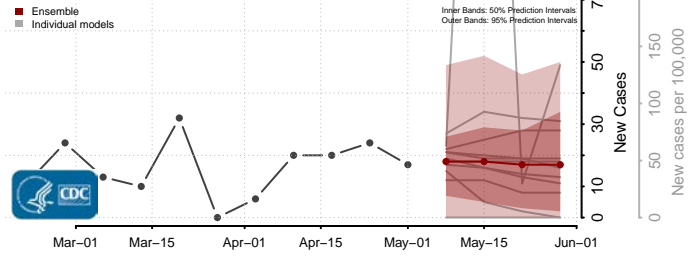

Hudspeth County, Texas

Hunt County, Texas

Hutchinson County, Texas

Irion County, Texas

Jack County, Texas

Jackson County, Texas

Jasper County, Texas

Jeff Davis County, Texas