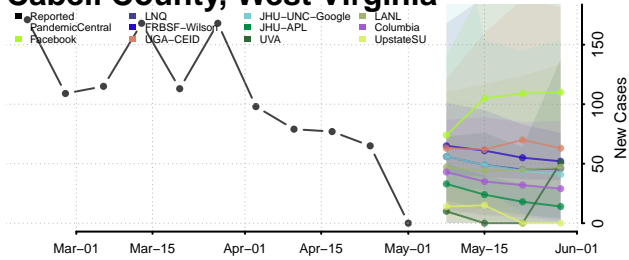

Barbour County, West Virginia

Berkeley County, West Virginia

Boone County, West Virginia

Braxton County, West Virginia

Brooke County, West Virginia

Cabell County, West Virginia

Calhoun County, West Virginia