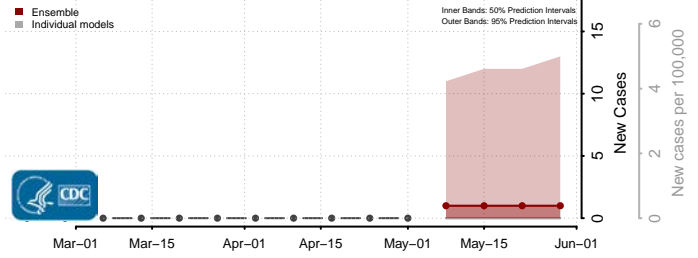

Weber County, Utah