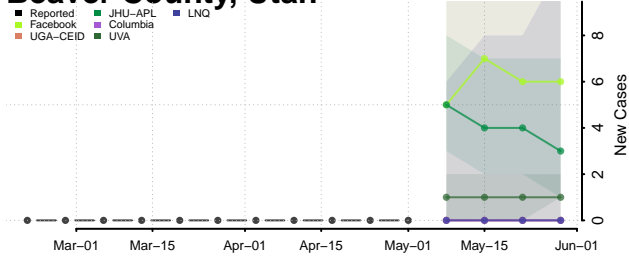

Beaver County, Utah