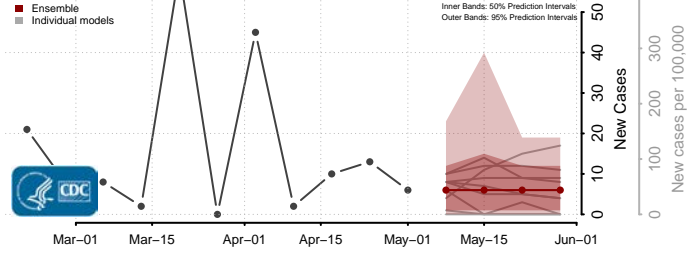

York County, Nebraska