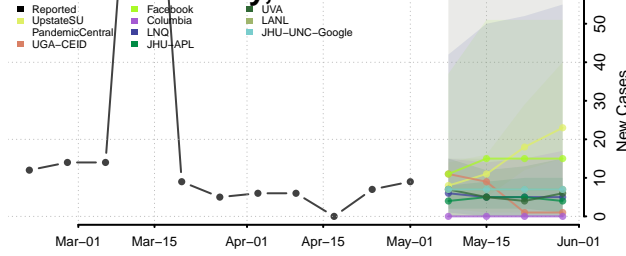

Stoddard County, Missouri