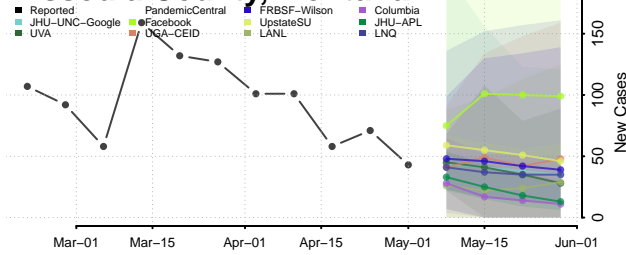

Missoula County, Montana