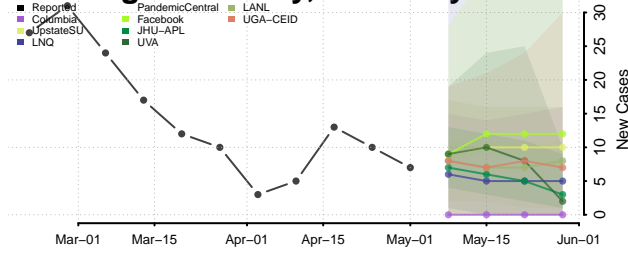

Washington County, Kentucky