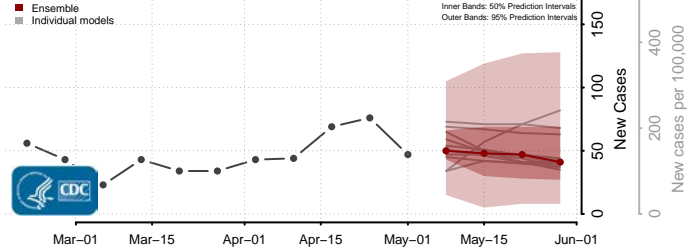

Whitley County, Indiana