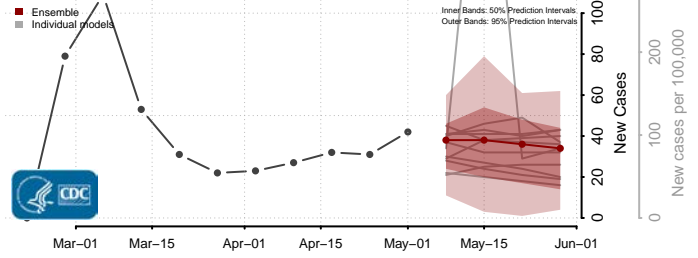

Jim Wells County, Texas