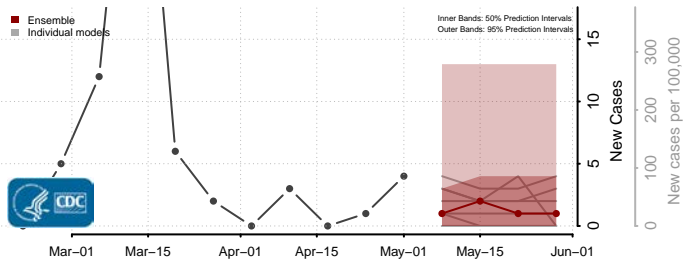

Schuyler County, Missouri