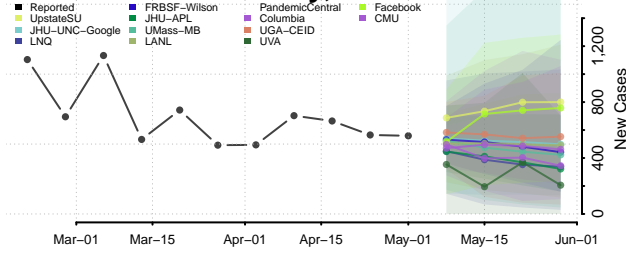

Contra Costa County, California