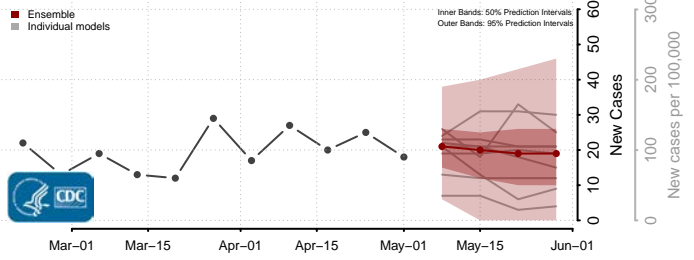

Williamsburg County, Virginia

Winchester County, Virginia

Wise County, Virginia

Wythe County, Virginia

York County, Virginia

Washington

Adams County, Washington

Asotin County, Washington