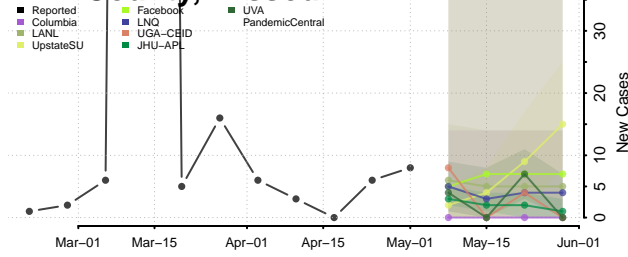

Linn County, Missouri