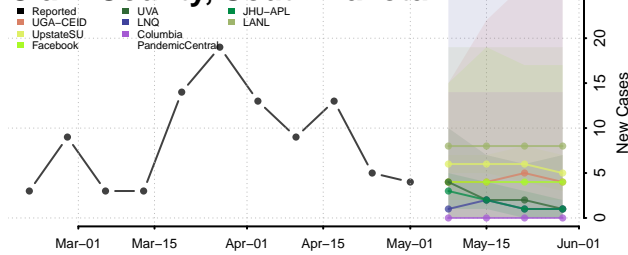

Clark County, South Dakota