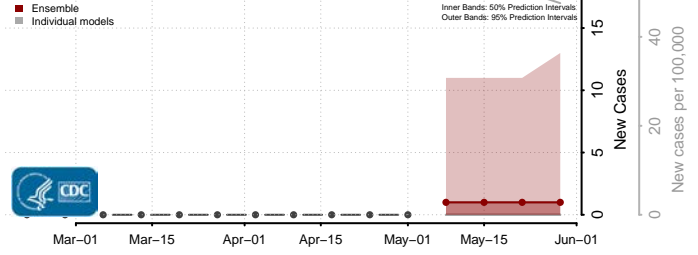

Uintah County, Utah