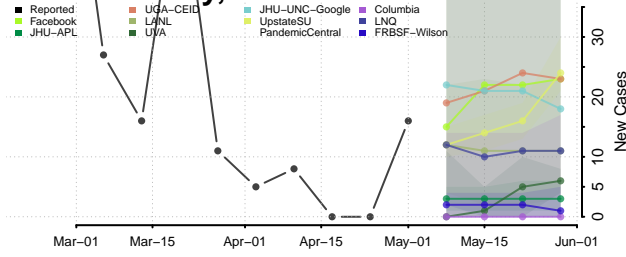

Crenshaw County, Alabama

Cullman County, Alabama

Dale County, Alabama

Dallas County, Alabama

DeKalb County, Alabama

Elmore County, Alabama

Escambia County, Alabama

Etowah County, Alabama