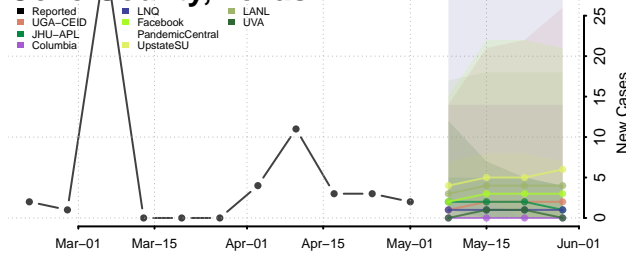

Coke County, Texas