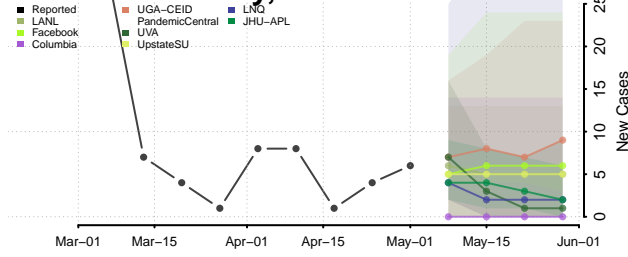

Allendale County, South Carolina