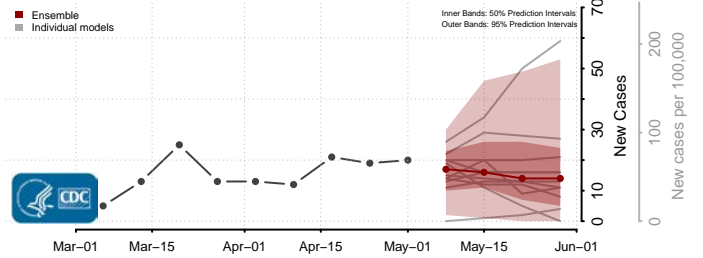

Charles County, Maryland

Dorchester County, Maryland

Frederick County, Maryland

Garrett County, Maryland

Harford County, Maryland

Howard County, Maryland

Kent County, Maryland

Montgomery County, Maryland