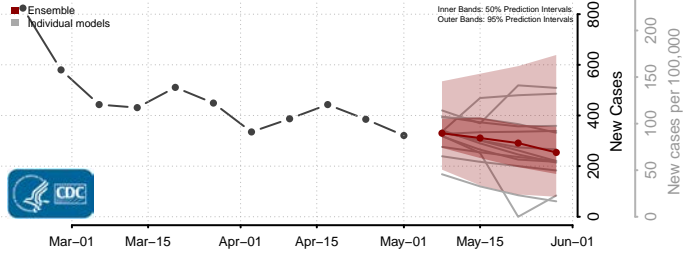

Hamilton County, Tennessee