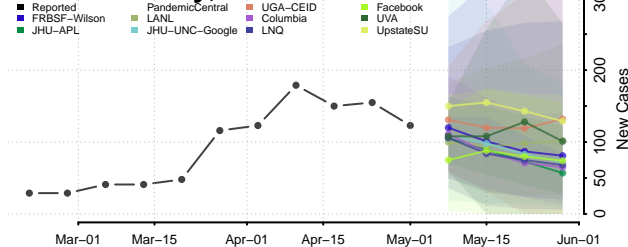

Hennepin County, Minnesota

Houston County, Minnesota

Hubbard County, Minnesota

Isanti County, Minnesota

Itasca County, Minnesota

Jackson County, Minnesota

Lake of the Woods County, Minnesota

Le Sueur County, Minnesota