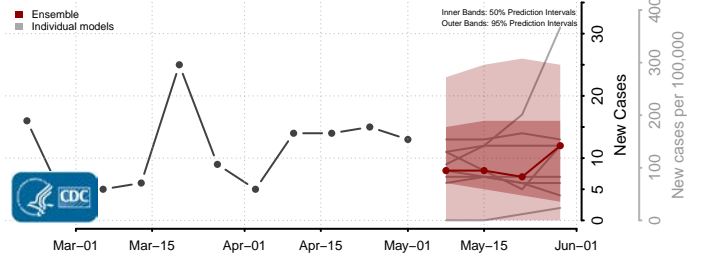

Doddridge County, West Virginia