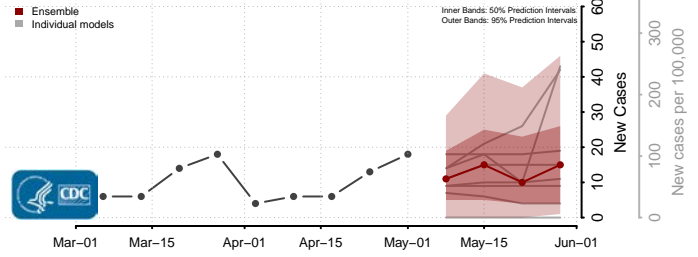

Manassas Park County, Virginia