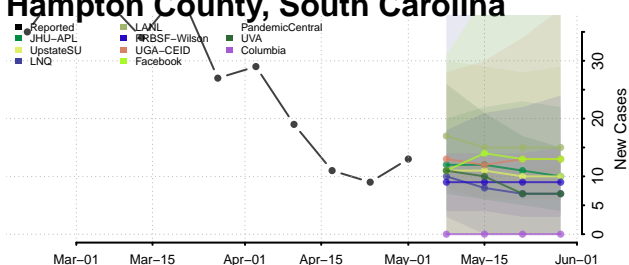

Georgetown County, South Carolina

Greenville County, South Carolina

Greenwood County, South Carolina

Hampton County, South Carolina

Horry County, South Carolina

Jasper County, South Carolina

Kershaw County, South Carolina