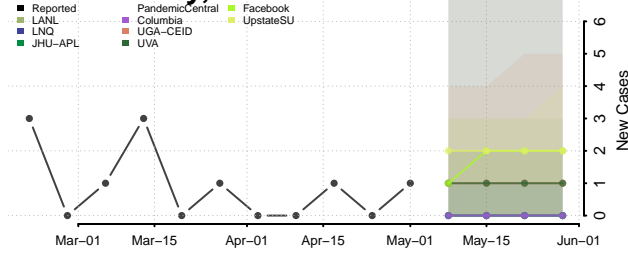

Ness County, Kansas