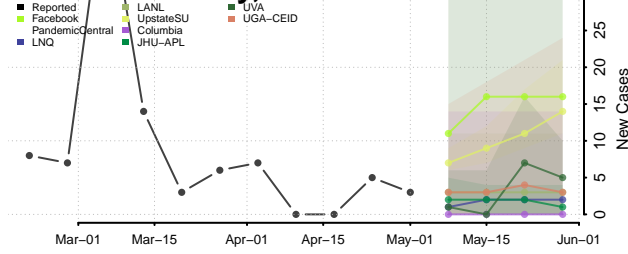

Greene County, Arkansas

Hempstead County, Arkansas

Hot Spring County, Arkansas

Howard County, Arkansas

Independence County, Arkansas

Izard County, Arkansas

Jackson County, Arkansas

Jefferson County, Arkansas