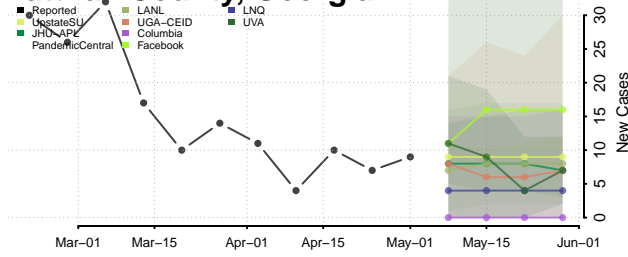

Tattnall County, Georgia