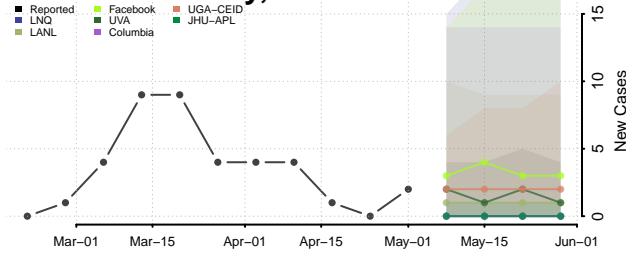

Sheridan County, Montana