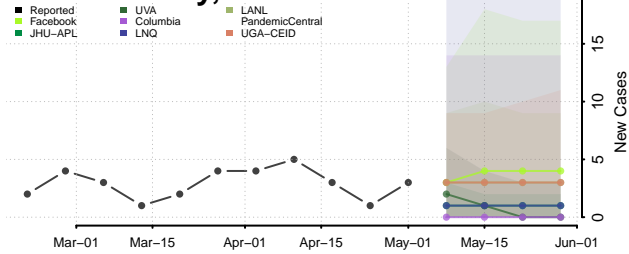

Ketchikan Gateway County, Alaska

Kodiak Island County, Alaska

Kusilvak County, Alaska

Lake and Peninsula County, Alaska

Matanuska-Susitna County, Alaska

Nome County, Alaska

North Slope County, Alaska

Northwest Arctic County, Alaska