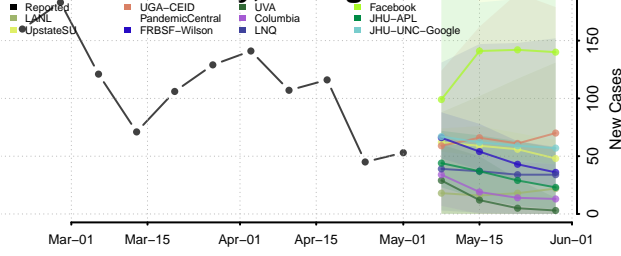

Whitfield County, Georgia