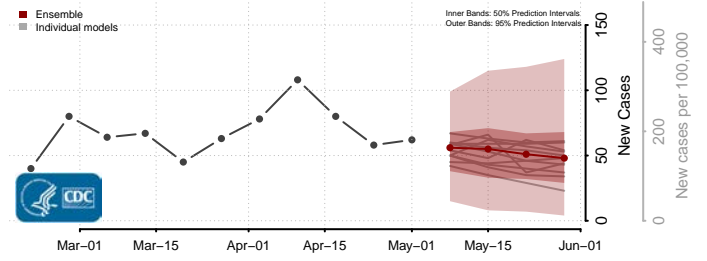

Nicollet County, Minnesota