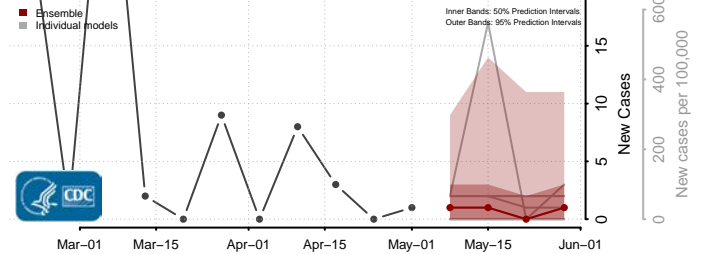

Sherman County, Texas