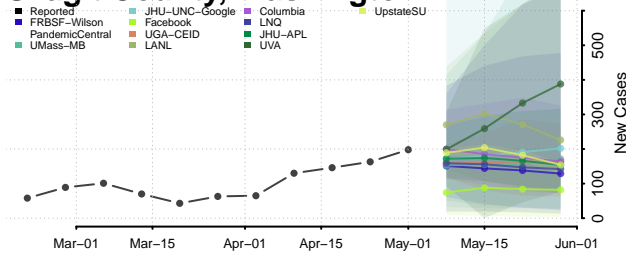

Skagit County, Washington