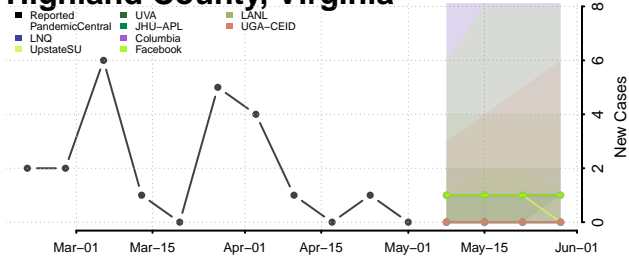

Highland County, Virginia