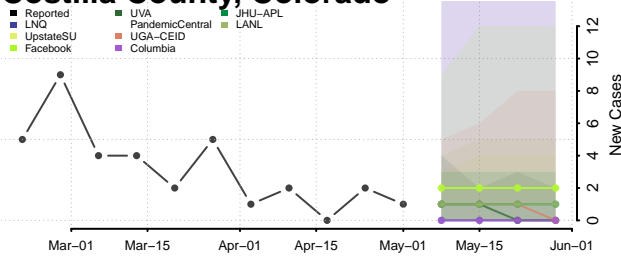

Bent County, Colorado

Boulder County, Colorado

Broomfield County, Colorado

Chaffee County, Colorado

Cheyenne County, Colorado

Clear Creek County, Colorado

Conejos County, Colorado

Costilla County, Colorado