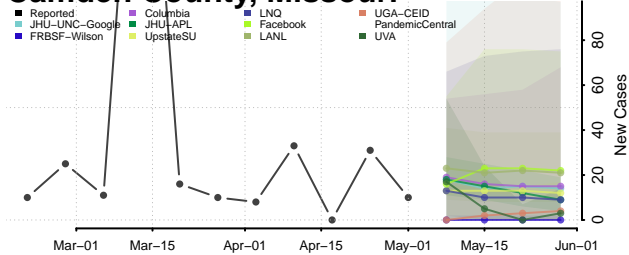

Camden County, Missouri