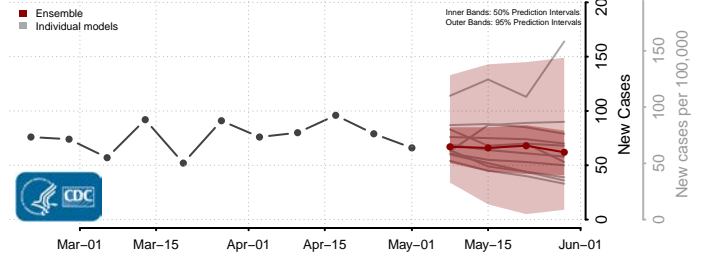

Prince George's County, Maryland

Queen Anne's County, Maryland

Somerset County, Maryland

St. Mary's County, Maryland

Talbot County, Maryland

Washington County, Maryland

Wicomico County, Maryland

Worcester County, Maryland