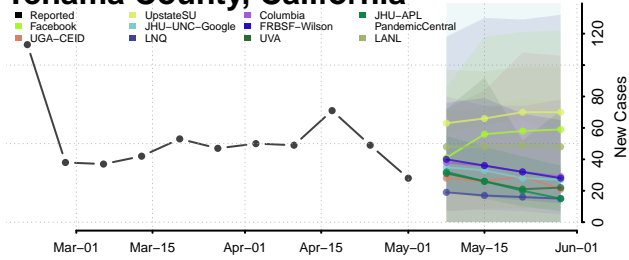

Sonoma County, California

Stanislaus County, California

Sutter County, California

Tehama County, California

Trinity County, California

Tulare County, California

Tuolumne County, California

Ventura County, California