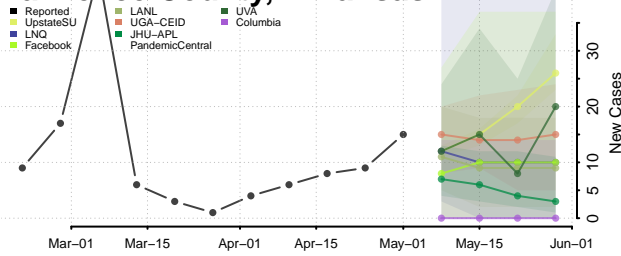

Lawrence County, Arkansas