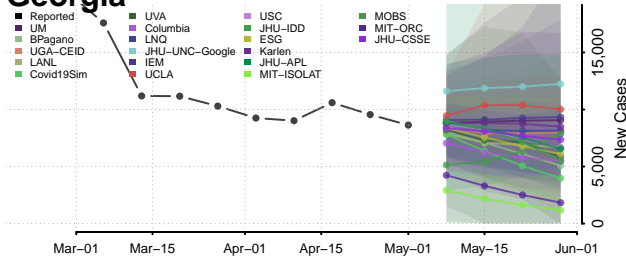

Volusia County, Florida

Wakulla County, Florida

Walton County, Florida

Washington County, Florida

Georgia*

Appling County, Georgia

*New weekly cases may decrease in this location over the next four weeks. For these locations, the ensemble forecast indicates a probability of 0.75 or greater that fewer cases will be reported in week four of the forecast than in the last reported week.