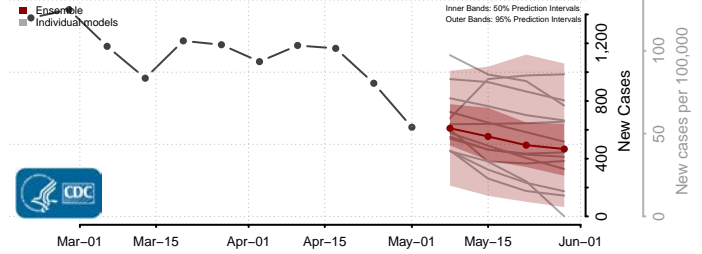

Dinwiddie County, Virginia

Emporia County, Virginia

Essex County, Virginia

Fairfax City County, Virginia

Fairfax County, Virginia

Falls Church County, Virginia

Fauquier County, Virginia

Floyd County, Virginia