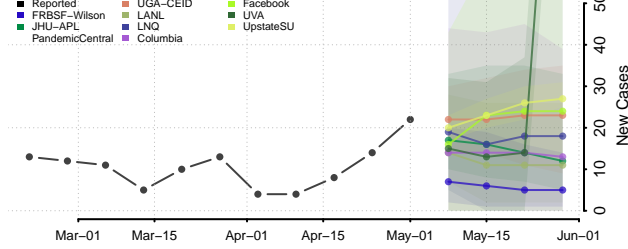

Hennepin County, Minnesota

Houston County, Minnesota

Hubbard County, Minnesota

Isanti County, Minnesota

Itasca County, Minnesota

Jackson County, Minnesota

Lake of the Woods County, Minnesota

Le Sueur County, Minnesota