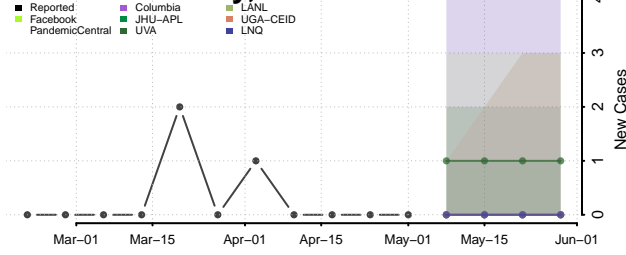

Wheeler County, Nebraska