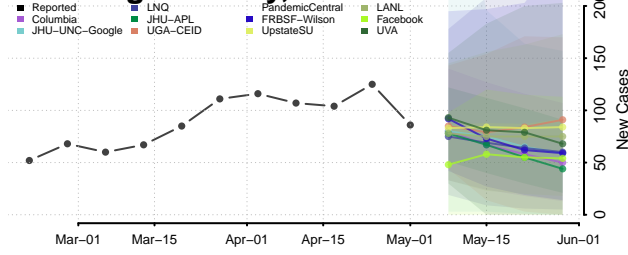

Clinton County, New York

Columbia County, New York

Cortland County, New York

Delaware County, New York

Dutchess County, New York

Erie County, New York

Essex County, New York

Franklin County, New York