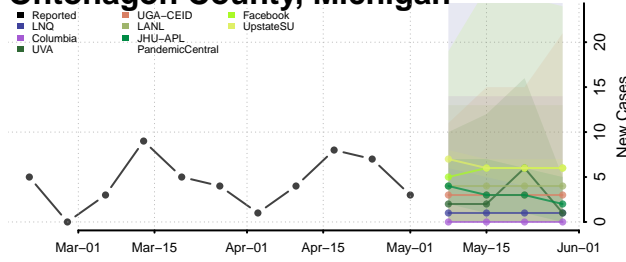

Montcalm County, Michigan

Montmorency County, Michigan

Muskegon County, Michigan

Newaygo County, Michigan

Oakland County, Michigan

Oceana County, Michigan

Ogemaw County, Michigan

Ontonagon County, Michigan