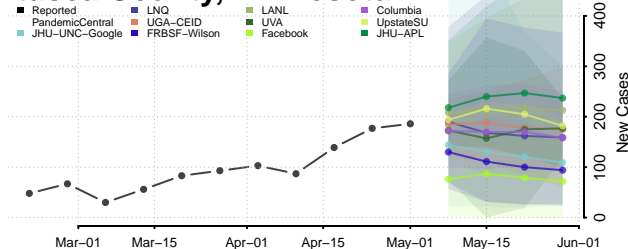

Hennepin County, Minnesota

Houston County, Minnesota

Hubbard County, Minnesota

Isanti County, Minnesota

Itasca County, Minnesota

Jackson County, Minnesota

Lake of the Woods County, Minnesota

Le Sueur County, Minnesota