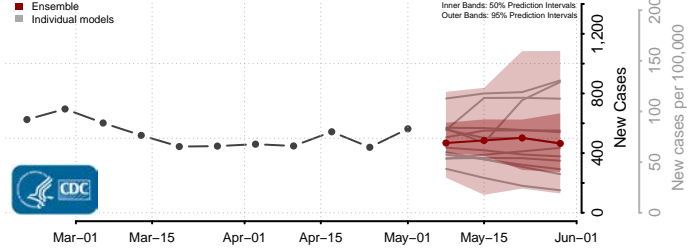

Bernalillo County, New Mexico