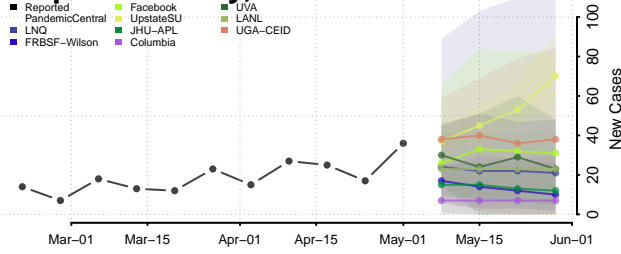

Iroquois County, Illinois