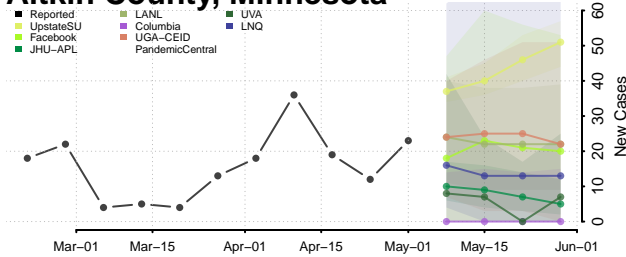

Wexford County, Michigan

Minnesota*

Aitkin County, Minnesota

Anoka County, Minnesota

*New weekly cases may decrease in this location over the next four weeks. For these locations, the ensemble forecast indicates a probability of 0.75 or greater that fewer cases will be reported in week four of the forecast than in the last reported week.