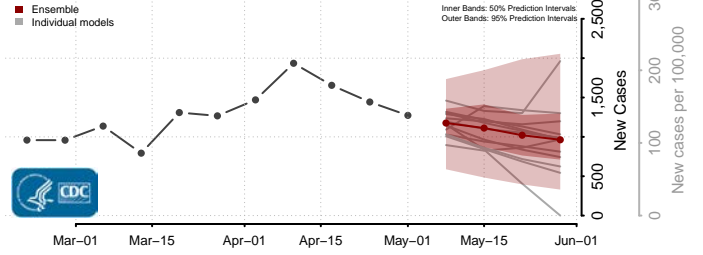

DuPage County, Illinois