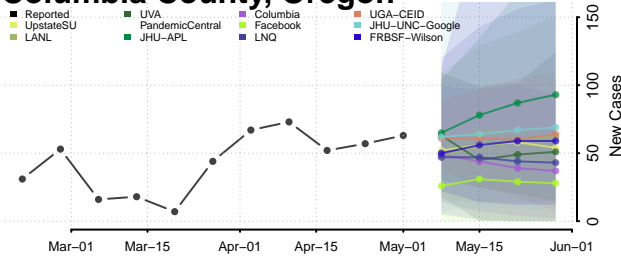

Columbia County, Oregon