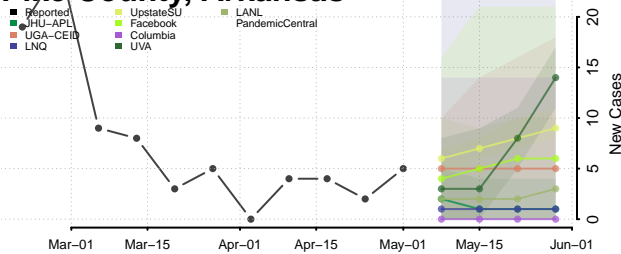

Neyada County, Arkansas

Newton County, Arkansas

Ouachita County, Arkansas

Perry County, Arkansas

Phillips County, Arkansas

Pike County, Arkansas

Poinsett County, Arkansas

Polk County, Arkansas