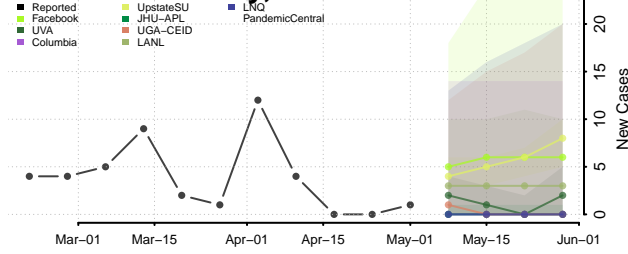

Thurston County, Nebraska