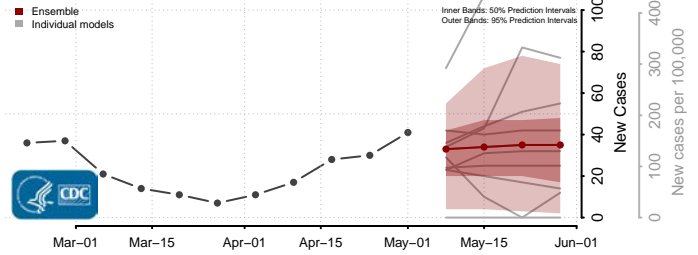

Jefferson County, Oregon