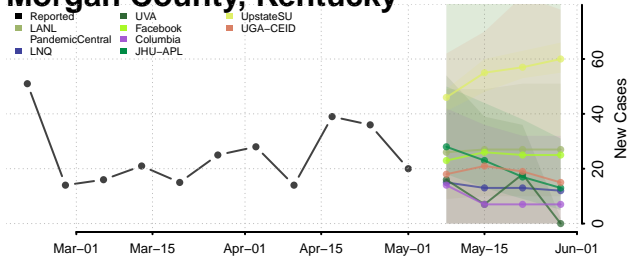

Meade County, Kentucky

Menifee County, Kentucky

Mercer County, Kentucky

Metcalfe County, Kentucky

Monroe County, Kentucky

Montgomery County, Kentucky

Morgan County, Kentucky

Muhlenberg County, Kentucky