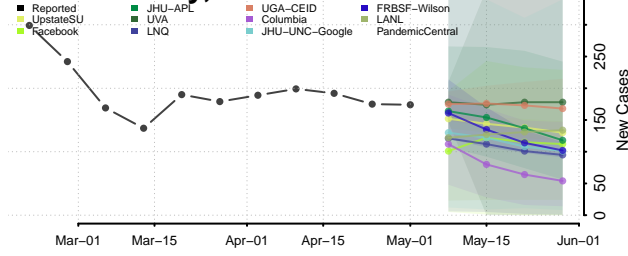

Nash County, North Carolina