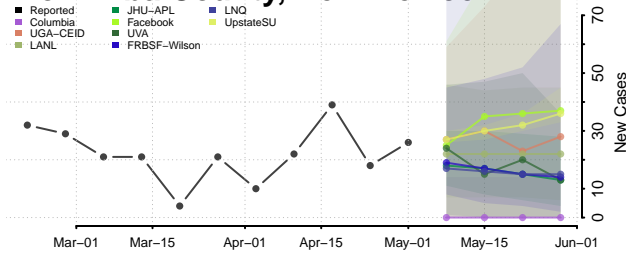

Rio Arriba County, New Mexico