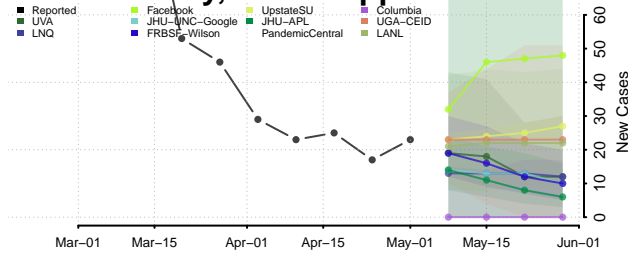

Jones County, Mississippi