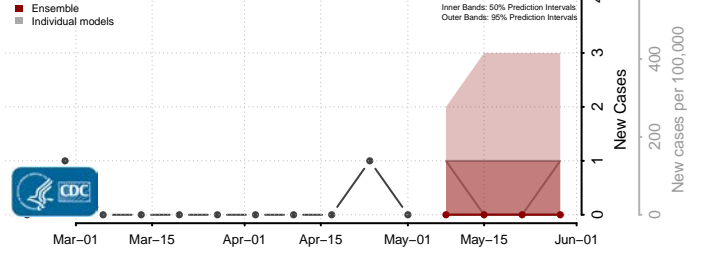

Thomas County, Nebraska