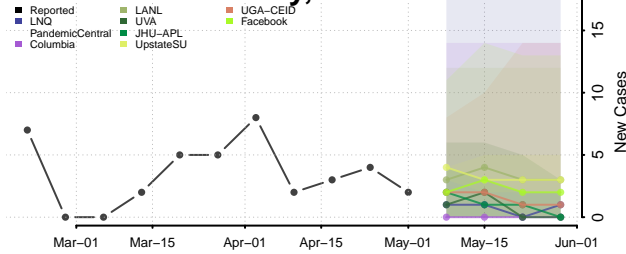

Musselshell County, Montana