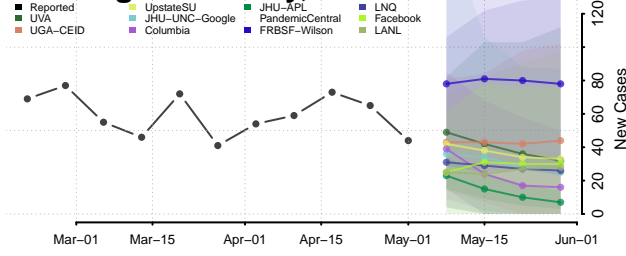

Bennington County, Vermont