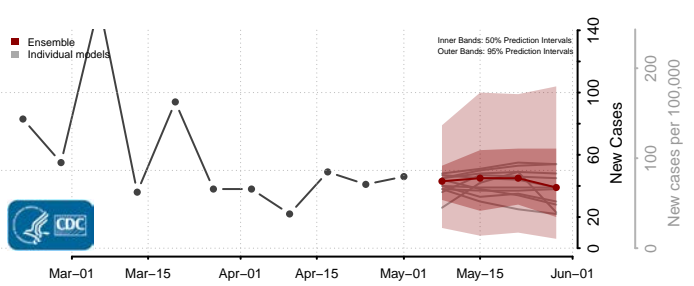

Blount County, Alabama