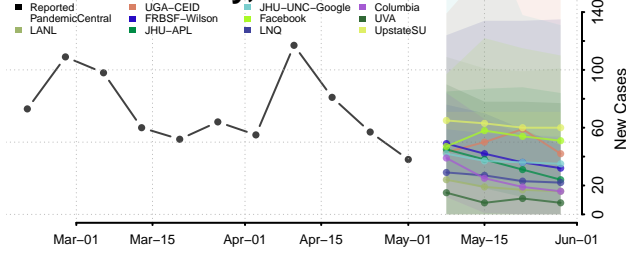

Cocke County, Tennessee

Coffee County, Tennessee

Crockett County, Tennessee

Cumberland County, Tennessee

Davidson County, Tennessee

Decatur County, Tennessee

DeKalb County, Tennessee

Dickson County, Tennessee