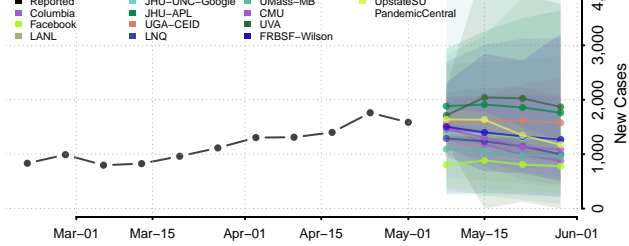

Pierce County, Washington