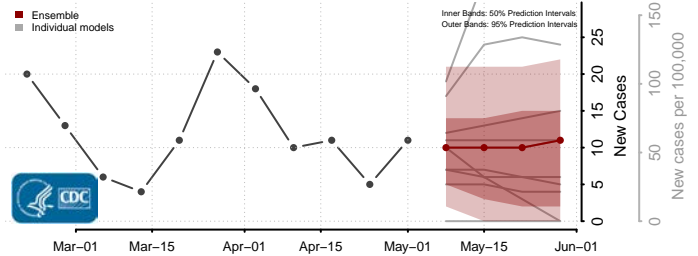

Crawford County, Illinois