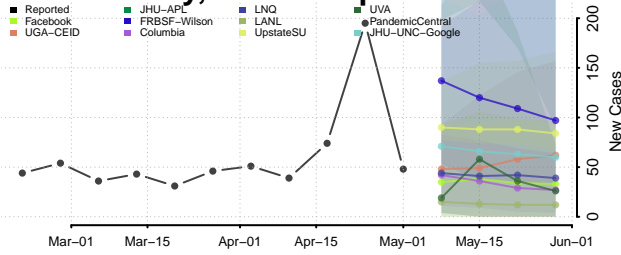

Belknap County, New Hampshire

Carroll County, New Hampshire

Cheshire County, New Hampshire

Coos County, New Hampshire

Grafton County, New Hampshire

Hillsborough County, New Hampshire

Merrimack County, New Hampshire