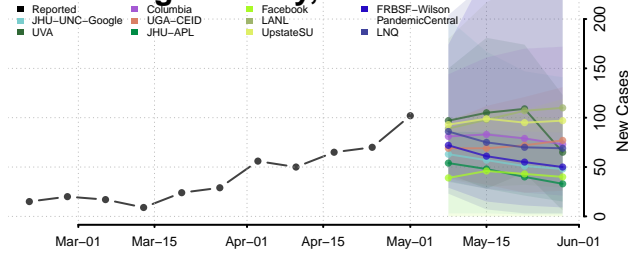

McDonough County, Illinois