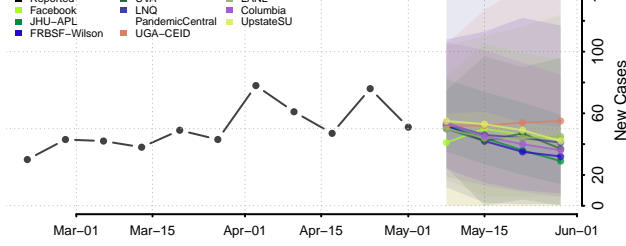

Hennepin County, Minnesota

Houston County, Minnesota

Hubbard County, Minnesota

Isanti County, Minnesota

Itasca County, Minnesota

Jackson County, Minnesota

Lake of the Woods County, Minnesota

Le Sueur County, Minnesota