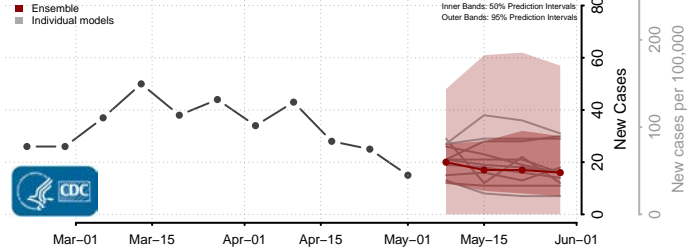

Pleasants County, West Virginia

Pocahontas County, West Virginia

Preston County, West Virginia

Putnam County, West Virginia

Raleigh County, West Virginia

Randolph County, West Virginia

Ritchie County, West Virginia