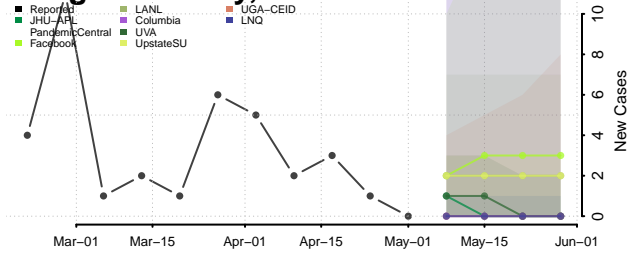

Douglas County, South Dakota