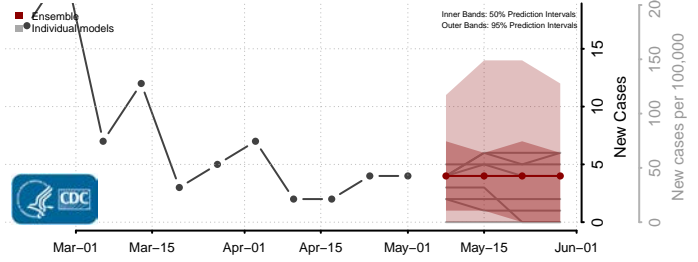

Clarke County, Iowa