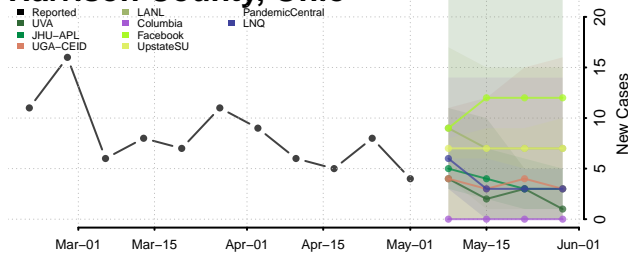

Greene County, Ohio

Guernsey County, Ohio

Hamilton County, Ohio

Hancock County, Ohio

Hardin County, Ohio

Harrison County, Ohio

Henry County, Ohio

Highland County, Ohio