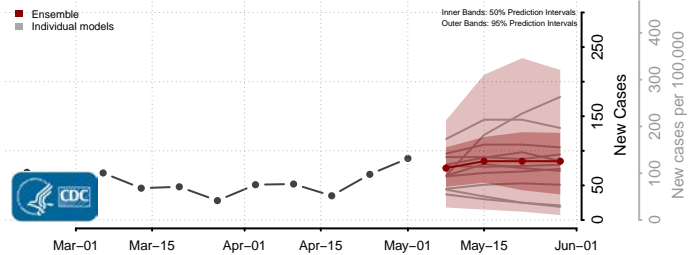

Ward County, North Dakota