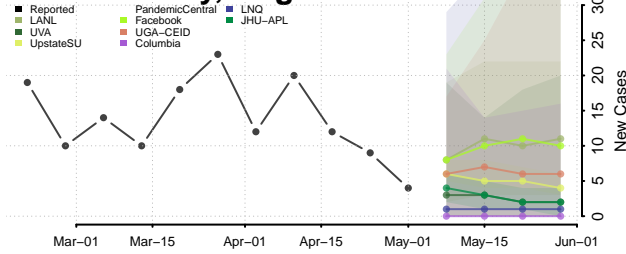

Essex County, Virginia