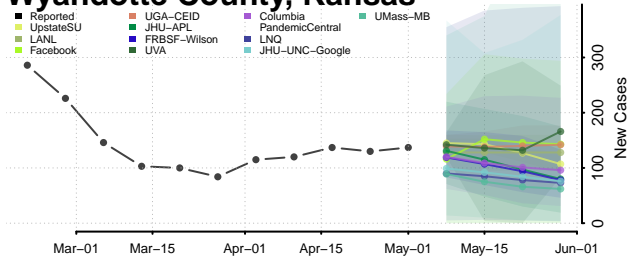

Wyandotte County, Kansas