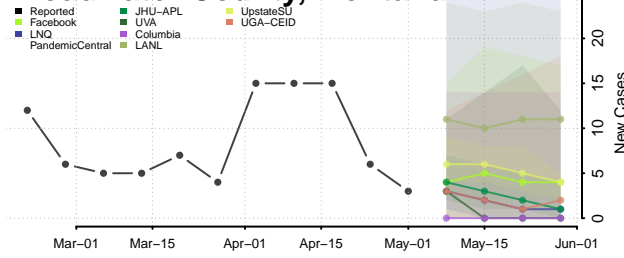

Broadwater County, Montana