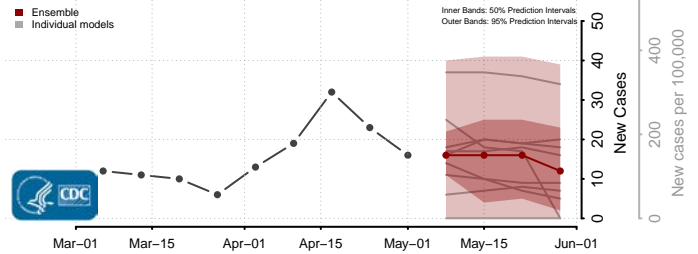

Walsh County, North Dakota