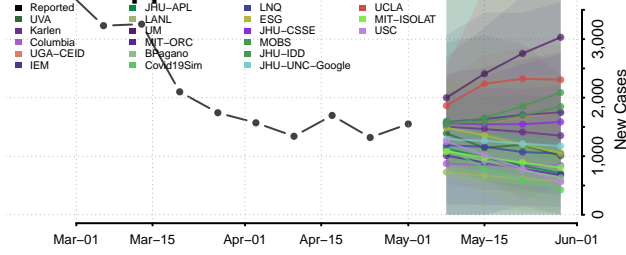

Waseca County, Minnesota

Washington County, Minnesota

Watonwan County, Minnesota

Wilkin County, Minnesota

Winona County, Minnesota

Wright County, Minnesota

Yellow Medicine County, Minnesota

Mississippi*