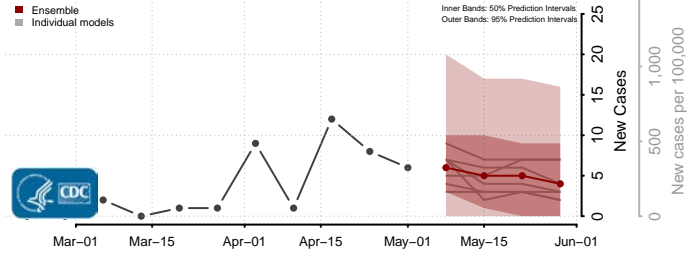

Logan County, North Dakota