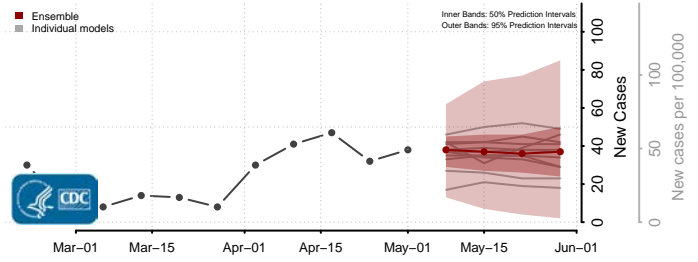

Clallam County, Washington