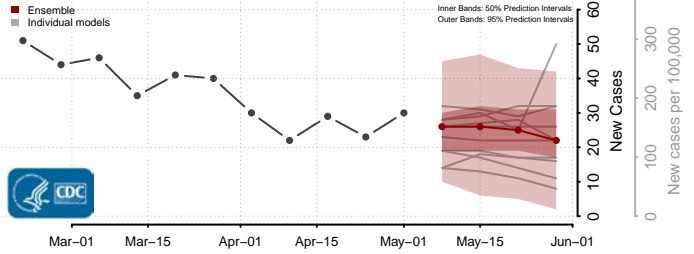

King William County, Virginia