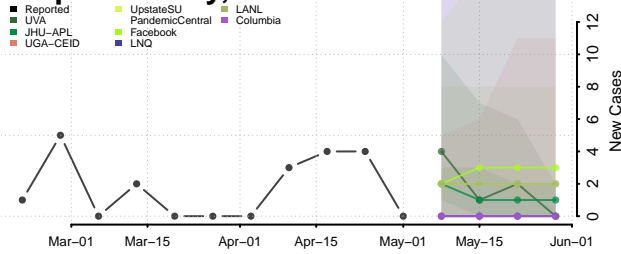

Harper County, Oklahoma