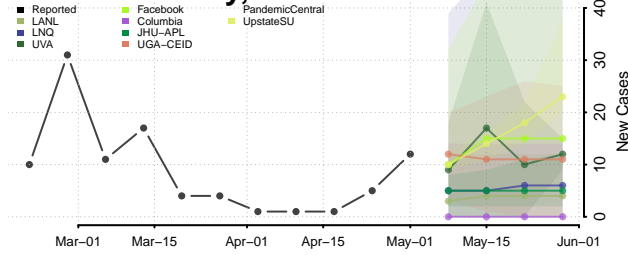

Logan County, Illinois

Macon County, Illinois

Macoupin County, Illinois

Madison County, Illinois

Marion County, Illinois

Marshall County, Illinois

Mason County, Illinois

Massac County, Illinois