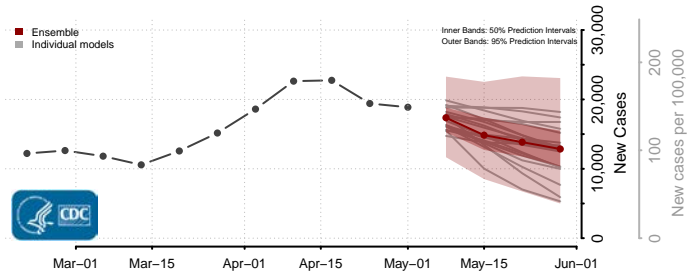

Illinois*

Adams County, Illinois

Alexander County, Illinois

Bond County, Illinois

Boone County, Illinois

Brown County, Illinois

*New weekly cases may decrease in this location over the next four weeks. For these locations, the ensemble forecast indicates a probability of 0.75 or greater that fewer cases will be reported in week four of the forecast than in the last reported week.