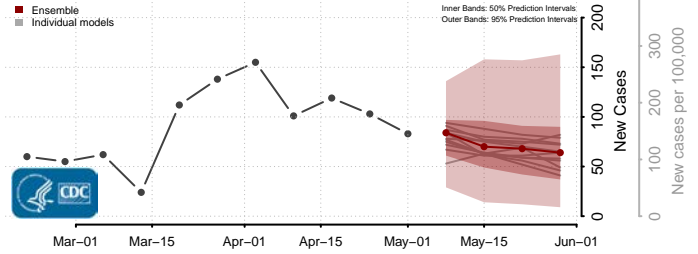

Hancock County, West Virginia

Hardy County, West Virginia

Harrison County, West Virginia

Jackson County, West Virginia

Jefferson County, West Virginia

Kanawha County, West Virginia

Lewis County, West Virginia