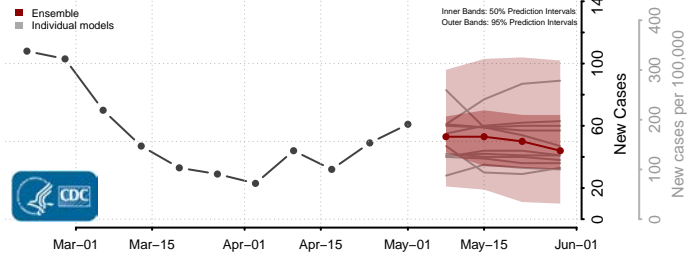

Claiborne County, Tennessee