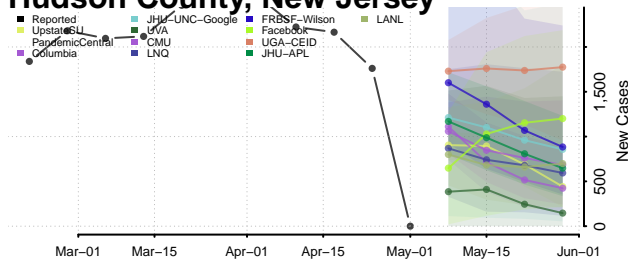

Camden County, New Jersey

Cape May County, New Jersey

Cumberland County, New Jersey

Essex County, New Jersey

Gloucester County, New Jersey

Hudson County, New Jersey

Hunterdon County, New Jersey

Mercer County, New Jersey