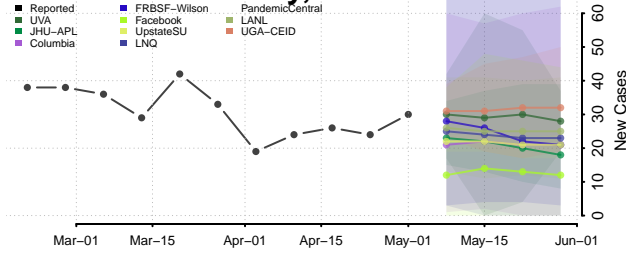

San Jacinto County, Texas