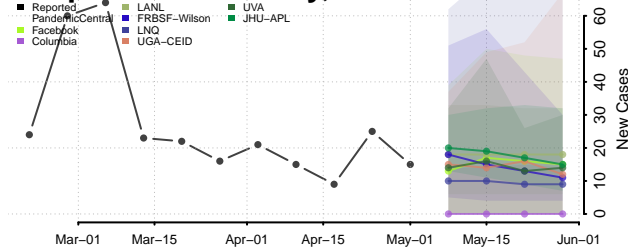

Madison County, Louisiana

Morehouse County, Louisiana

Natchitoches County, Louisiana

Orleans County, Louisiana

Ouachita County, Louisiana

Plaquemines County, Louisiana

Pointe Coupee County, Louisiana

Rapides County, Louisiana