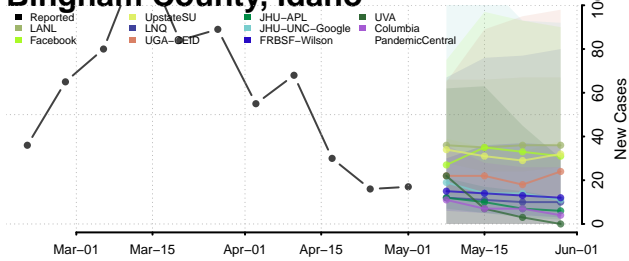

Bannock County, Idaho

Bear Lake County, Idaho

Benewah County, Idaho

Bingham County, Idaho

Blaine County, Idaho

Boise County, Idaho

Bonner County, Idaho

Bonneville County, Idaho