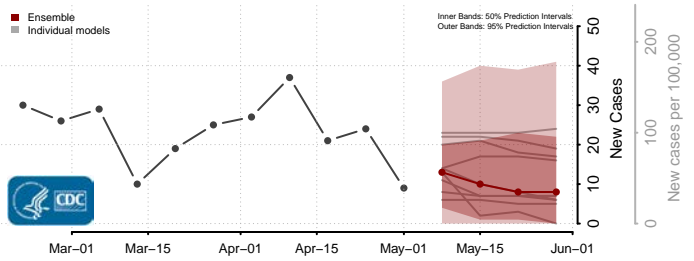

Blaine County, Idaho