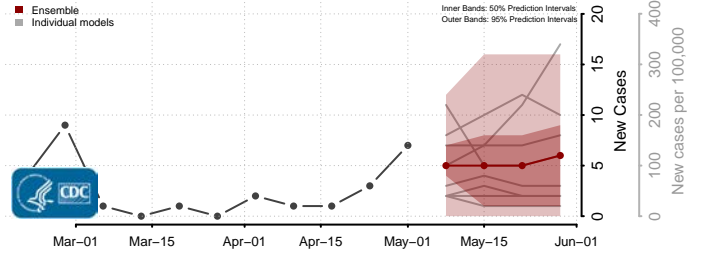

Thayer County, Nebraska