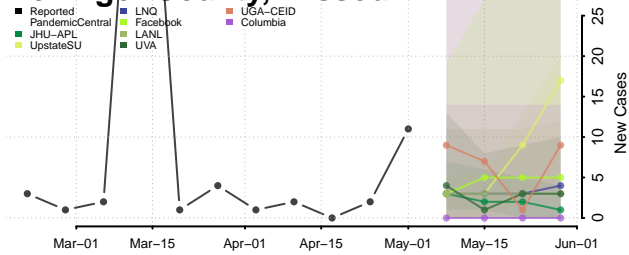

Bollinger County, Missouri