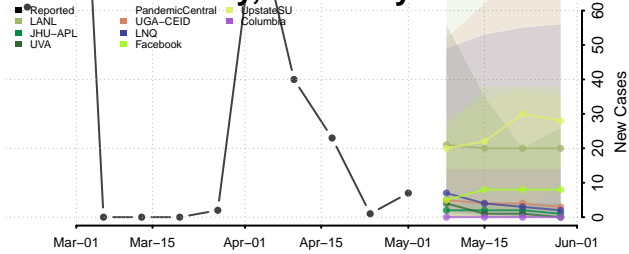

Boyd County, Kentucky

Boyle County, Kentucky

Bracken County, Kentucky

Breathitt County, Kentucky

Breckinridge County, Kentucky

Bullitt County, Kentucky

Butler County, Kentucky

Caldwell County, Kentucky