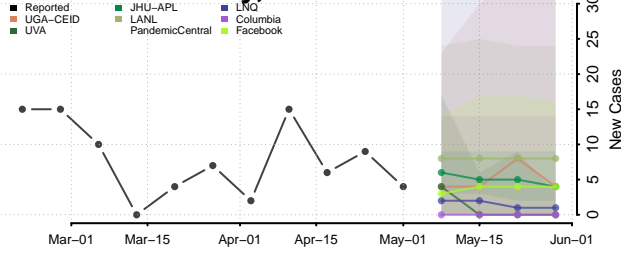

Caddo County, Louisiana

Calcasieu County, Louisiana

Caldwell County, Louisiana

Cameron County, Louisiana

Catahoula County, Louisiana

Claiborne County, Louisiana

Concordia County, Louisiana

De Soto County, Louisiana