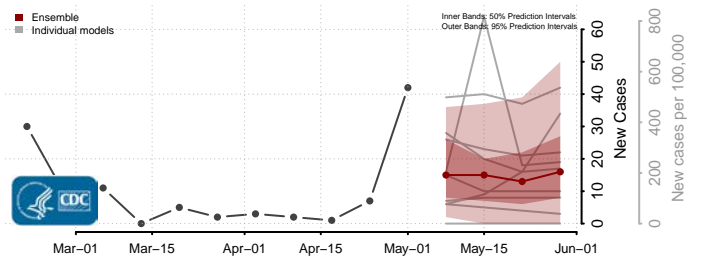

Clay County, West Virginia

Doddridge County, West Virginia

Fayette County, West Virginia

Gilmer County, West Virginia

Grant County, West Virginia

Greenbrier County, West Virginia

Hampshire County, West Virginia