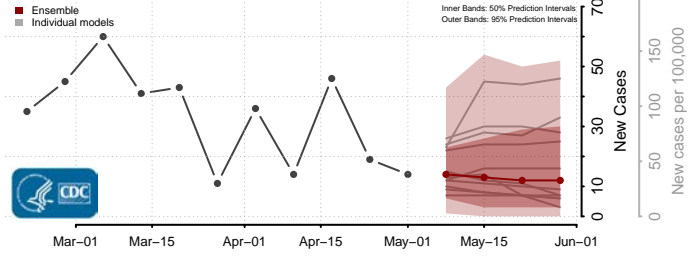

Addison County, Vermont