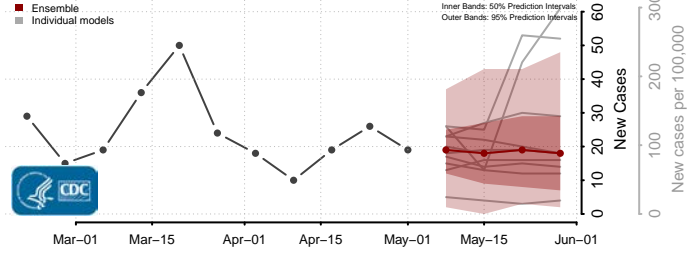

Lincoln County, West Virginia