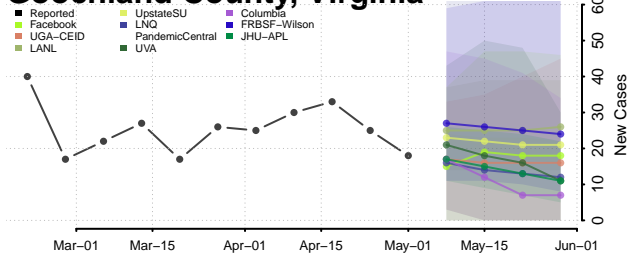

Goochland County, Virginia

Grayson County, Virginia

Greene County, Virginia

Greensville County, Virginia

Halifax County, Virginia

Hampton County, Virginia

Hanover County, Virginia

Harrisonburg County, Virginia