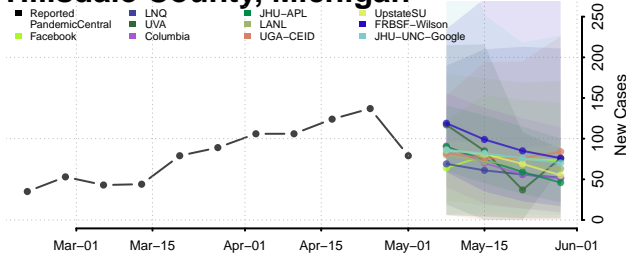

Gogebic County, Michigan

Grand Traverse County, Michigan

Gratiot County, Michigan

Hillsdale County, Michigan

Houghton County, Michigan

Huron County, Michigan

Ingham County, Michigan

Ionia County, Michigan