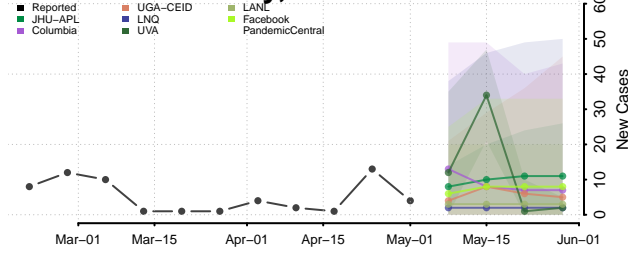

Somervell County, Texas