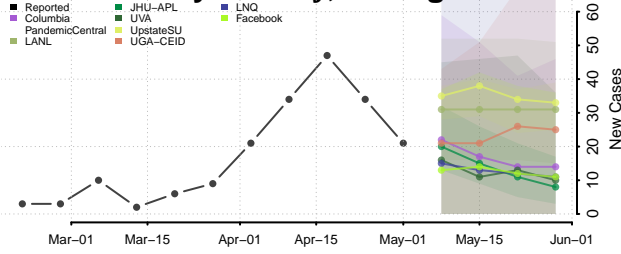

Montmorency County, Michigan