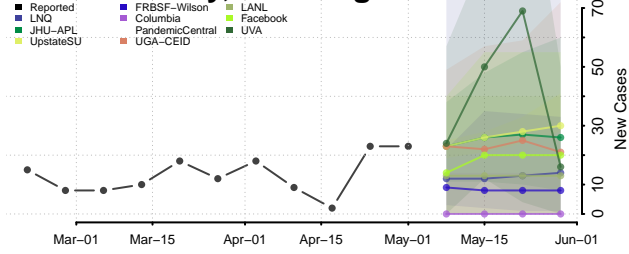

Williamsburg County, Virginia

Winchester County, Virginia

Wise County, Virginia

Wythe County, Virginia

York County, Virginia

Washington

Adams County, Washington

Asotin County, Washington