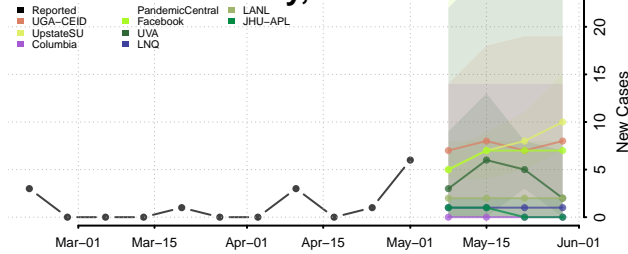

Marinette County, Wisconsin

Marquette County, Wisconsin

Menominee County, Wisconsin

Pepin County, Wisconsin

Pierce County, Wisconsin

Polk County, Wisconsin

Portage County, Wisconsin

Price County, Wisconsin