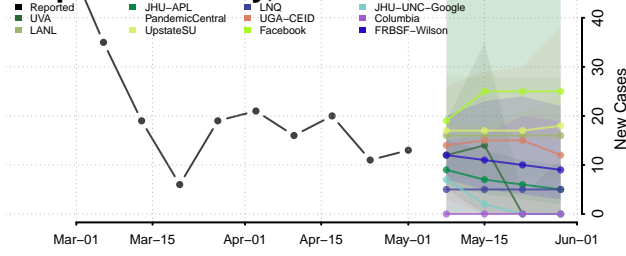

Pontotoc County, Oklahoma

Pottawatomie County, Oklahoma

Pushmataha County, Oklahoma

Roger Mills County, Oklahoma

Rogers County, Oklahoma

Seminole County, Oklahoma

Sequoyah County, Oklahoma

Stephens County, Oklahoma