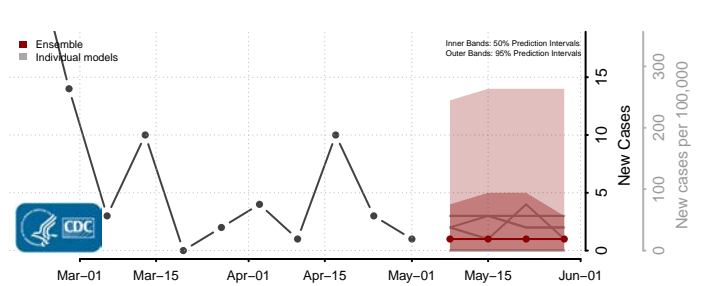

Beaver County, Oklahoma

Beckham County, Oklahoma

*New weekly cases may decrease in this location over the next four weeks. For these locations, the ensemble forecast indicates a probability of 0.75 or greater that fewer cases will be reported in week four of the forecast than in the last reported week.