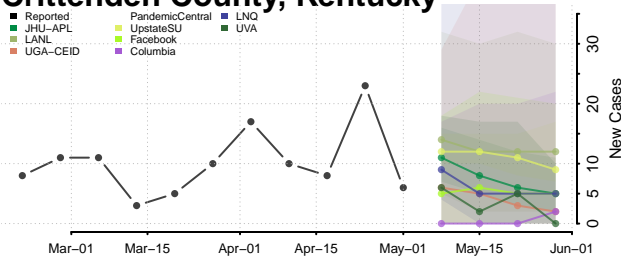

Crittenden County, Kentucky