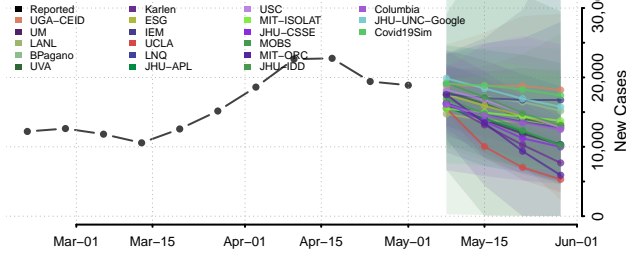

Illinois*

Adams County, Illinois

Alexander County, Illinois

Bond County, Illinois

Boone County, Illinois

Brown County, Illinois

*New weekly cases may decrease in this location over the next four weeks. For these locations, the ensemble forecast indicates a probability of 0.75 or greater that fewer cases will be reported in week four of the forecast than in the last reported week.