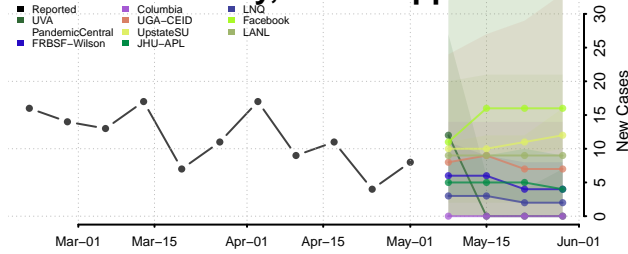

Itawamba County, Mississippi