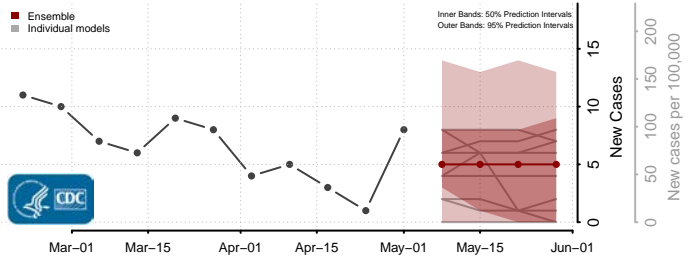

Benton County, Mississippi