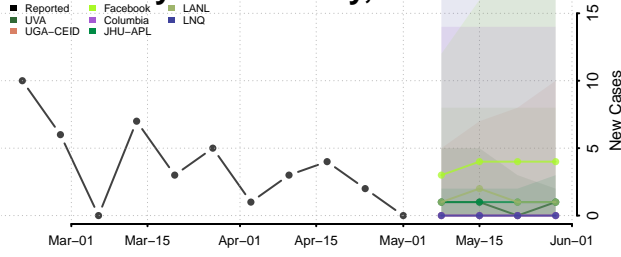

Yukon-Koyukuk County, Alaska