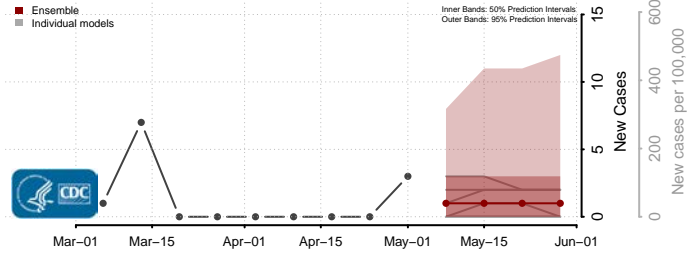

Rawlins County, Kansas