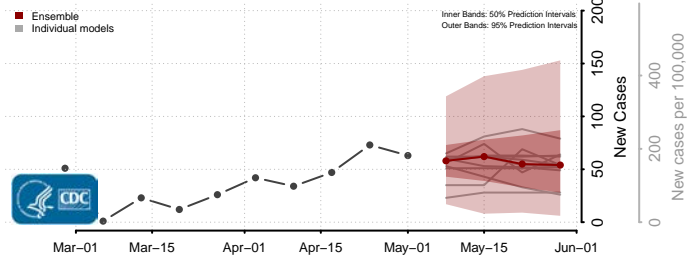

Clay County, West Virginia

Doddridge County, West Virginia

Fayette County, West Virginia

Gilmer County, West Virginia

Grant County, West Virginia

Greenbrier County, West Virginia

Hampshire County, West Virginia