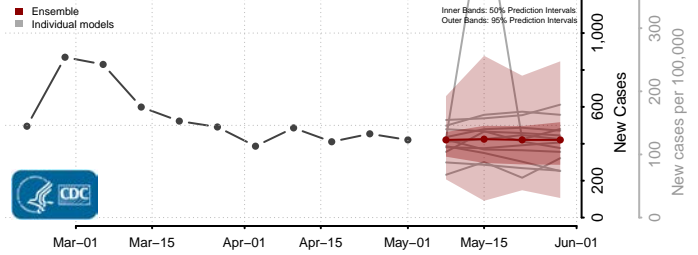

Galveston County, Texas