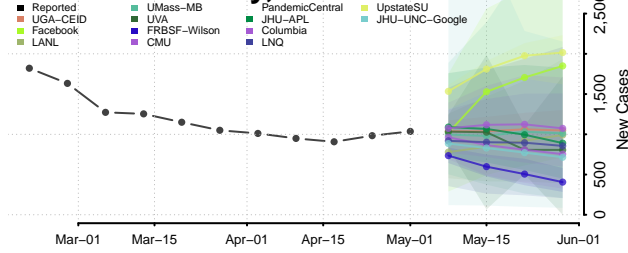

Salt Lake County, Utah