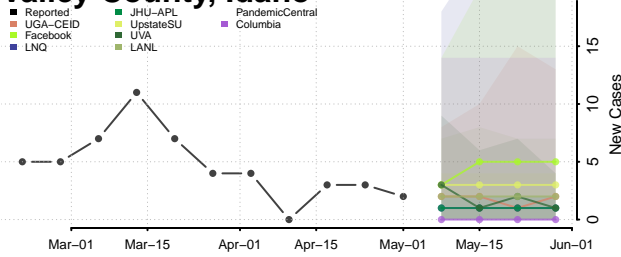

Valley County, Idaho