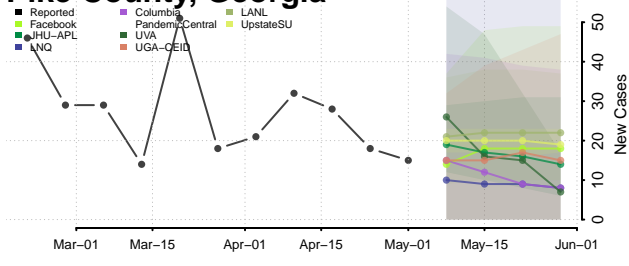

Pike County, Georgia