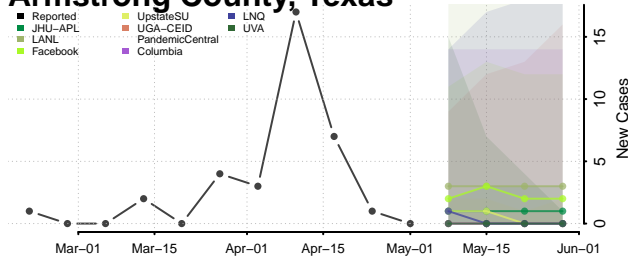

Armstrong County, Texas