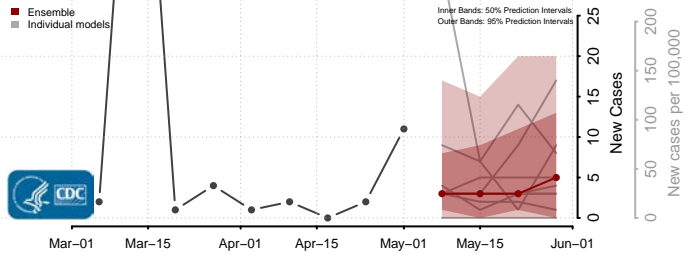

Bollinger County, Missouri