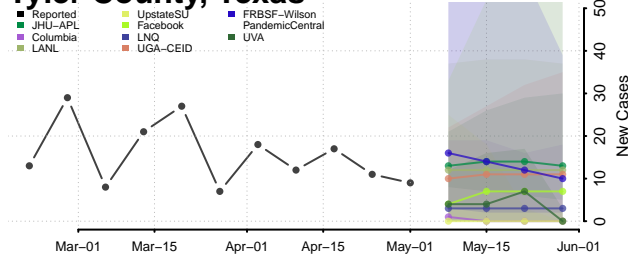

Tyler County, Texas