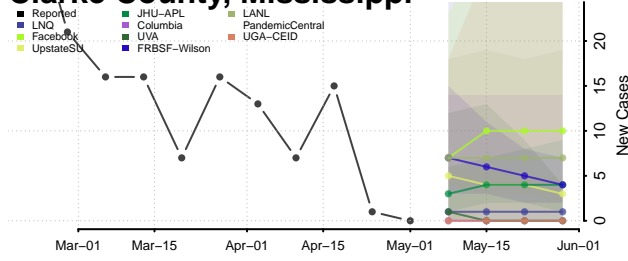

Clarke County, Mississippi