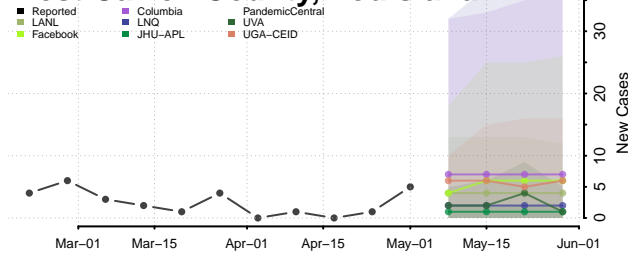

Vermilion County, Louisiana

Vernon County, Louisiana

Washington County, Louisiana

Webster County, Louisiana

West Baton Rouge County, Louisiana

West Carroll County, Louisiana

West Feliciana County, Louisiana