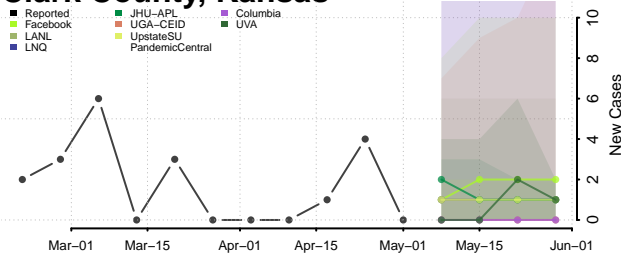

Clark County, Kansas