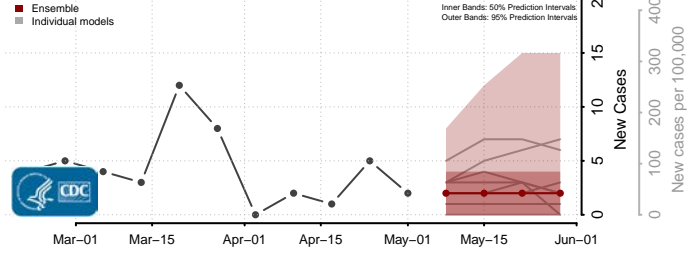

Calhoun County, Illinois