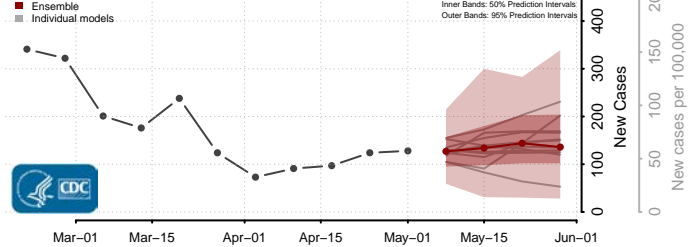

National*

Alabama

Autauga County, Alabama

Baldwin County, Alabama

Barbour County, Alabama

Bibb County, Alabama

*New weekly cases may decrease in this location over the next four weeks. For these locations, the ensemble forecast indicates a probability of 0.75 or greater that fewer cases will be reported in week four of the forecast than in the last reported week.