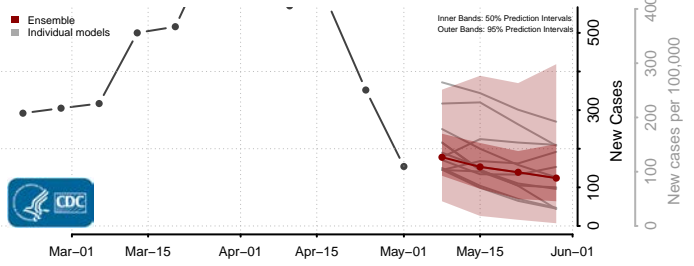

Sussex County, New Jersey