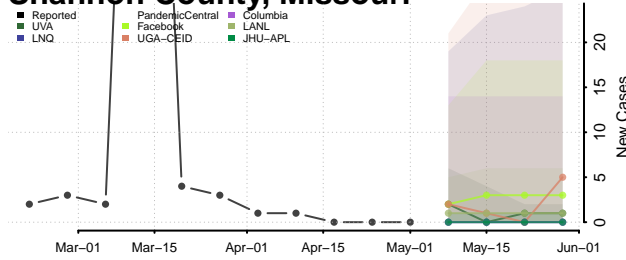

Shannon County, Missouri