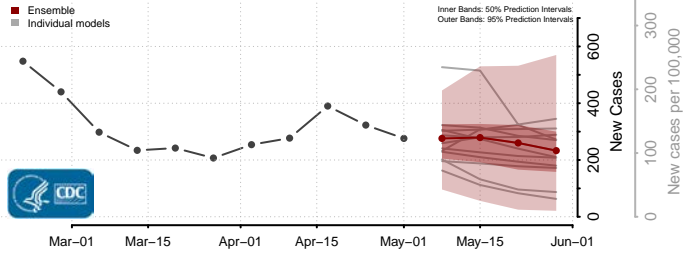

Duplin County, North Carolina

Durham County, North Carolina

Edgecombe County, North Carolina

Forsyth County, North Carolina

Franklin County, North Carolina

Gaston County, North Carolina

Gates County, North Carolina