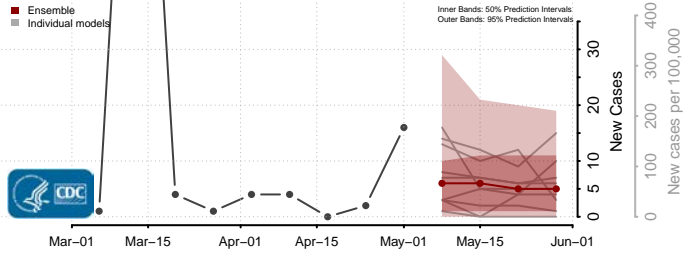

Caldwell County, Missouri