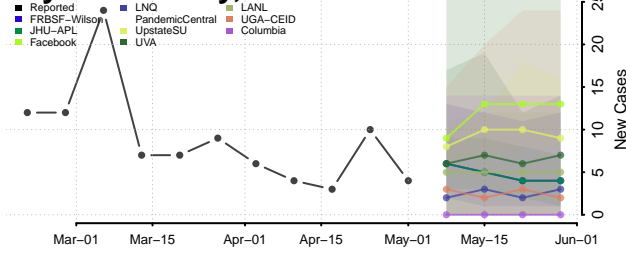

Davis County, Iowa

Decatur County, Iowa

Delaware County, Iowa

Des Moines County, Iowa

Dickinson County, Iowa

Dubuque County, Iowa

Emmet County, Iowa

Fayette County, Iowa