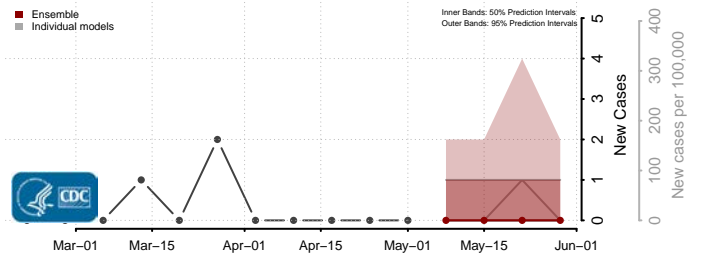

Greeley County, Kansas