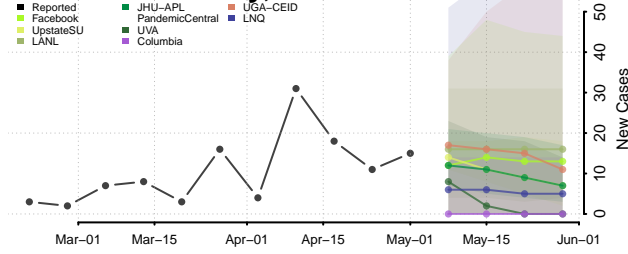

Ochiltree County, Texas