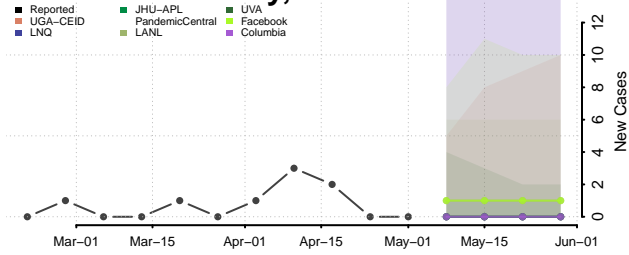

Glasscock County, Texas