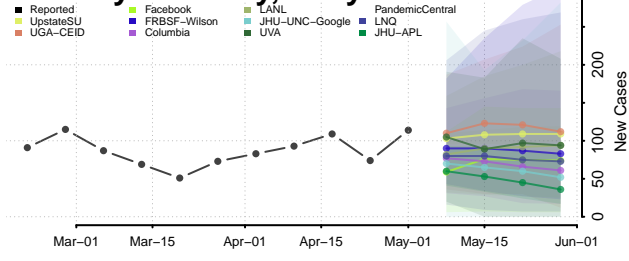

Prince George's County, Maryland

Queen Anne's County, Maryland

Somerset County, Maryland

St. Mary's County, Maryland

Talbot County, Maryland

Washington County, Maryland

Wicomico County, Maryland

Worcester County, Maryland