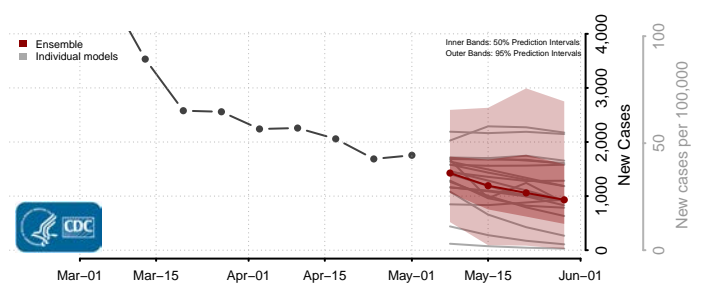

Oklahoma*

Adair County, Oklahoma

Alfalfa County, Oklahoma

Atoka County, Oklahoma

Beaver County, Oklahoma

Beckham County, Oklahoma

*New weekly cases may decrease in this location over the next four weeks. For these locations, the ensemble forecast indicates a probability of 0.75 or greater that fewer cases will be reported in week four of the forecast than in the last reported week.