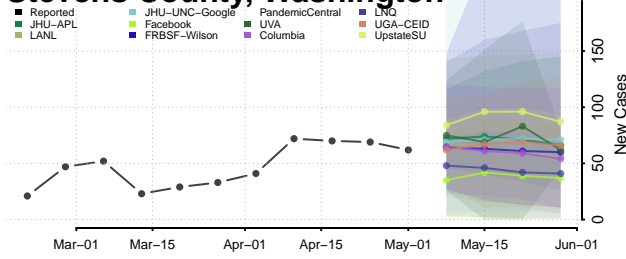

Pierce County, Washington

San Juan County, Washington

Skagit County, Washington

Skamania County, Washington

Snohomish County, Washington

Spokane County, Washington

Stevens County, Washington

Thurston County, Washington