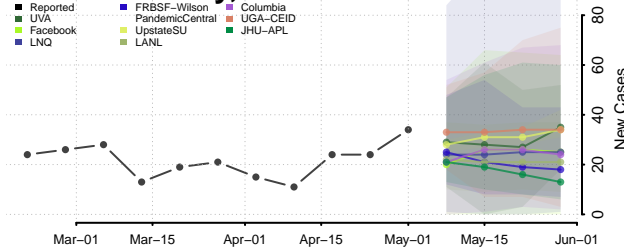

Adams County, Ohio