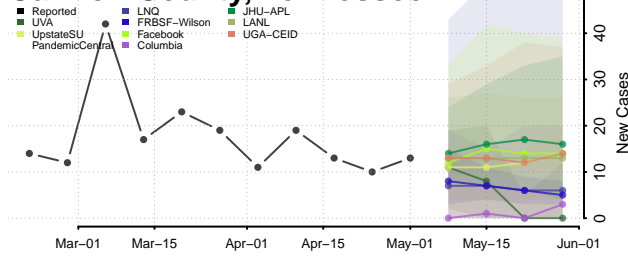

Cannon County, Tennessee