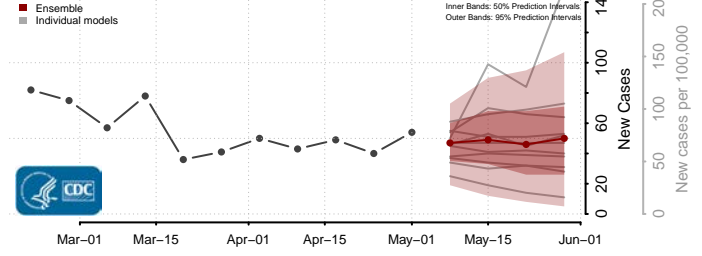

Lewis and Clark County, Montana