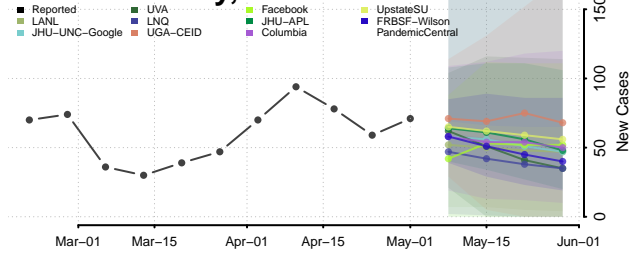

Graham County, North Carolina

Granville County, North Carolina

Greene County, North Carolina

Guilford County, North Carolina

Halifax County, North Carolina

Harnett County, North Carolina

Haywood County, North Carolina