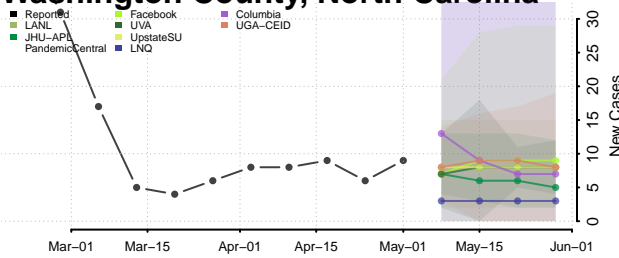

Washington County, North Carolina