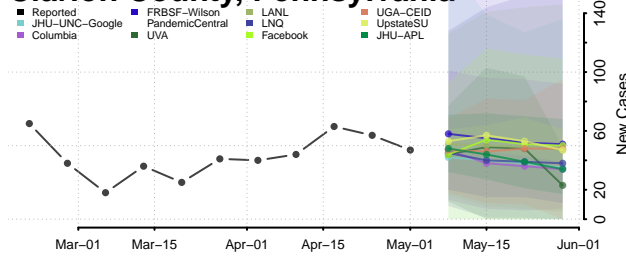

Clarion County, Pennsylvania