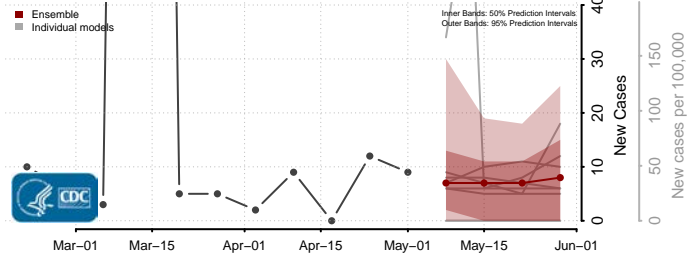

Clinton County, Missouri