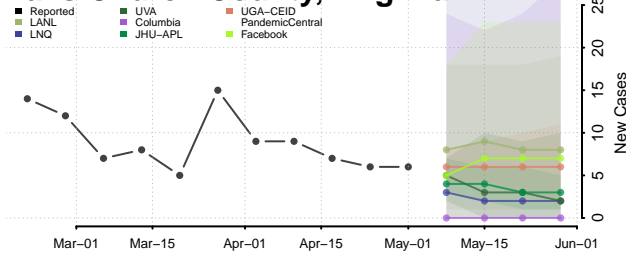

Dinwiddie County, Virginia

Emporia County, Virginia

Essex County, Virginia

Fairfax City County, Virginia

Fairfax County, Virginia

Falls Church County, Virginia

Fauquier County, Virginia

Floyd County, Virginia