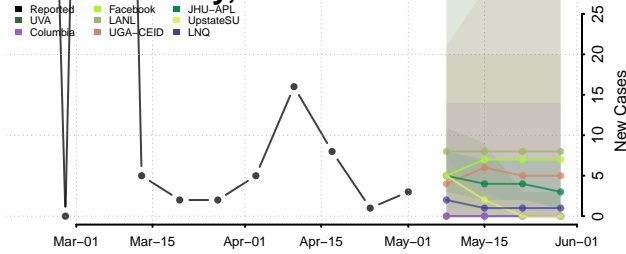

Dallam County, Texas