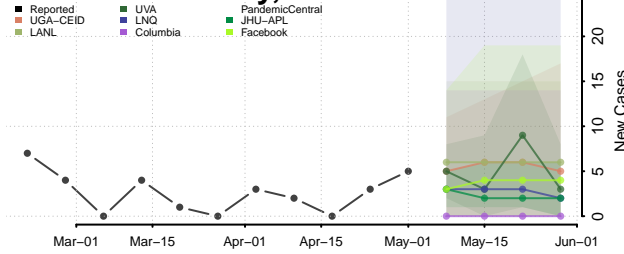

Red River County, Louisiana