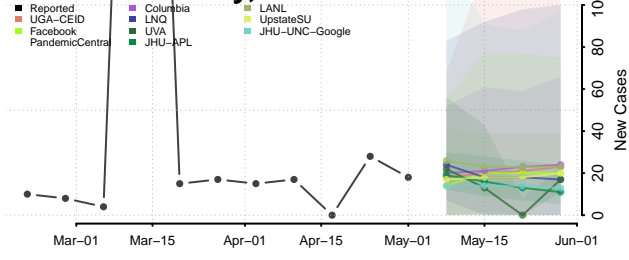

Webster County, Missouri