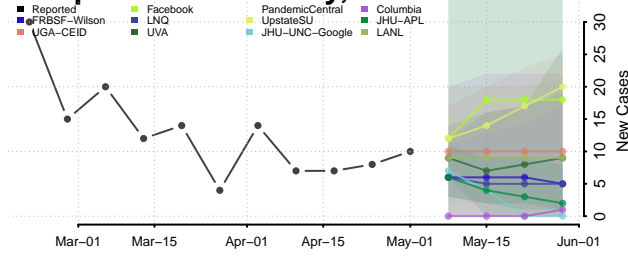

Greene County, Arkansas

Hempstead County, Arkansas

Hot Spring County, Arkansas

Howard County, Arkansas

Independence County, Arkansas

Izard County, Arkansas

Jackson County, Arkansas

Jefferson County, Arkansas