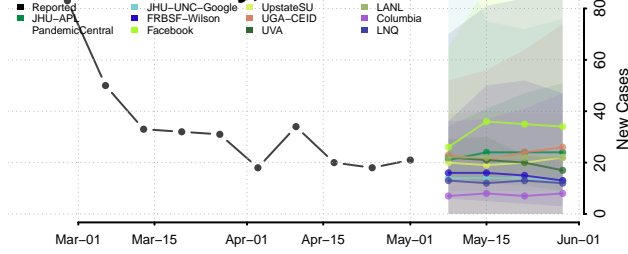

Jackson County, North Carolina