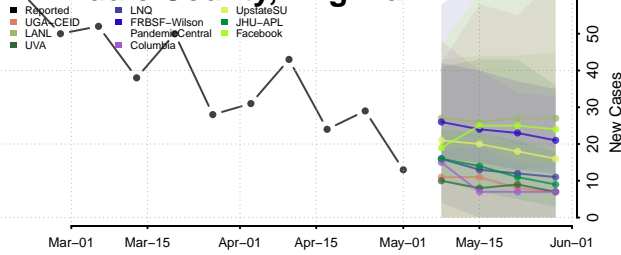

Dinwiddie County, Virginia