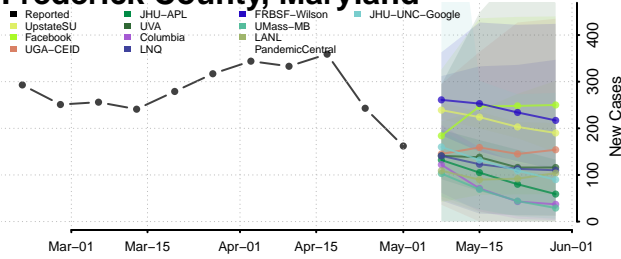

Frederick County, Maryland