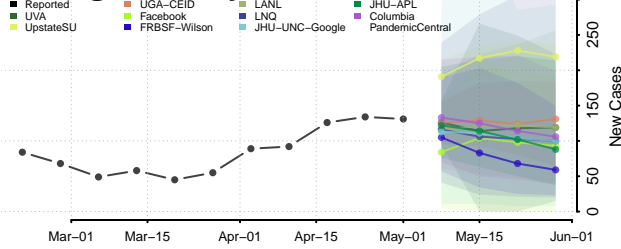

Chisago County, Minnesota