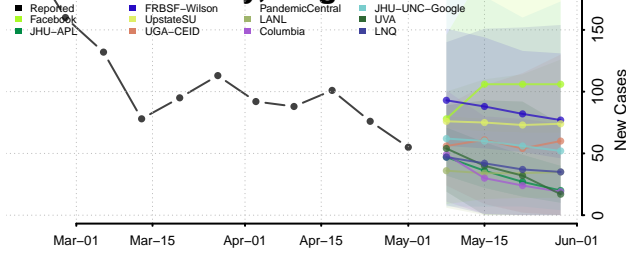

Roanoke County, Virginia