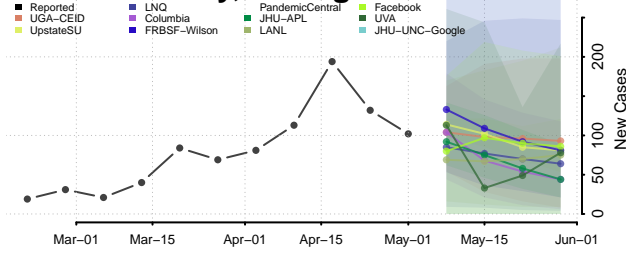

Branch County, Michigan