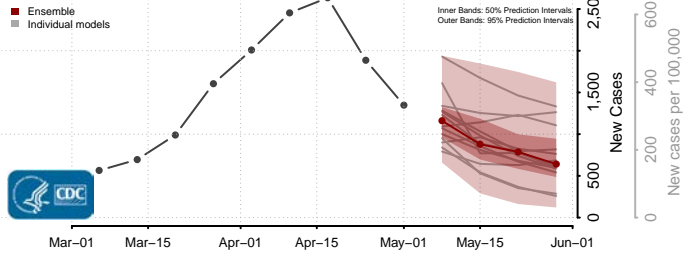

Clinton County, Michigan

Crawford County, Michigan

Delta County, Michigan

Dickinson County, Michigan

Eaton County, Michigan

Emmet County, Michigan

Genesee County, Michigan

Gladwin County, Michigan