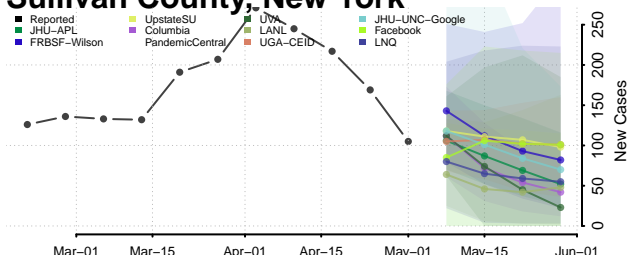

Sullivan County, New York