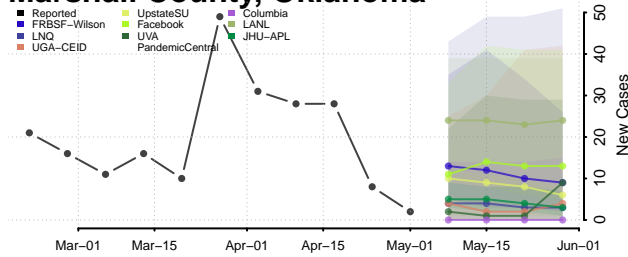

Kiowa County, Oklahoma

Latimer County, Oklahoma

Le Flore County, Oklahoma

Lincoln County, Oklahoma

Logan County, Oklahoma

Love County, Oklahoma

Major County, Oklahoma

Marshall County, Oklahoma