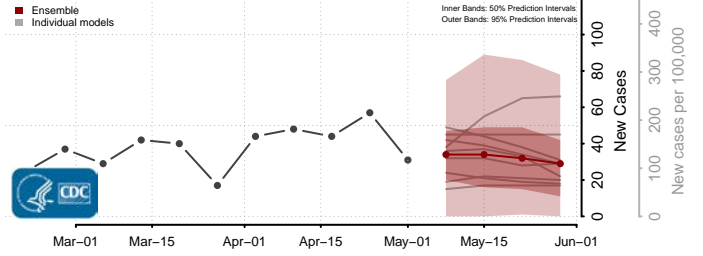

Vermilion County, Louisiana

Vernon County, Louisiana

Washington County, Louisiana

Webster County, Louisiana

West Baton Rouge County, Louisiana

West Carroll County, Louisiana

West Feliciana County, Louisiana