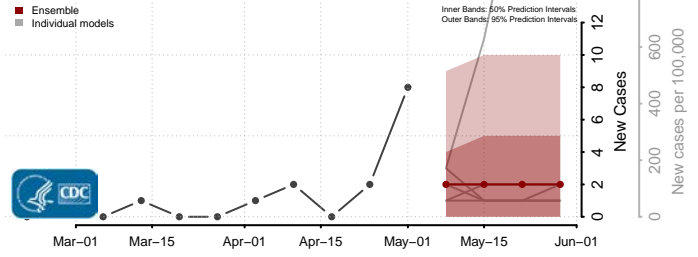

De Baca County, New Mexico