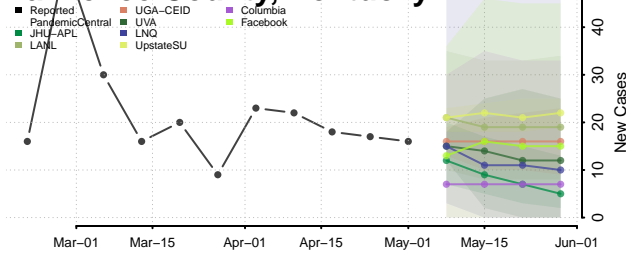

Johnson County, Kentucky

Kenton County, Kentucky

Knott County, Kentucky

Knox County, Kentucky

Larue County, Kentucky

Laurel County, Kentucky

Lawrence County, Kentucky

Lee County, Kentucky