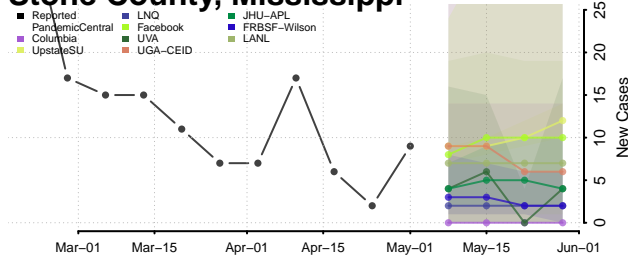

Stone County, Mississippi