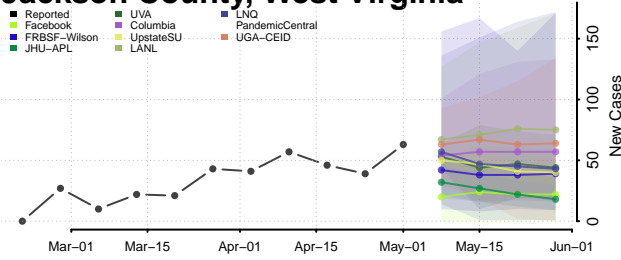

Jackson County, West Virginia