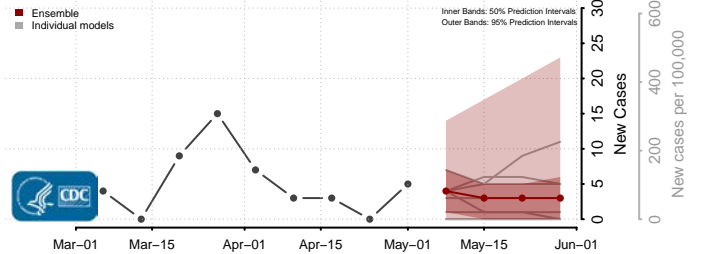

Dickey County, North Dakota