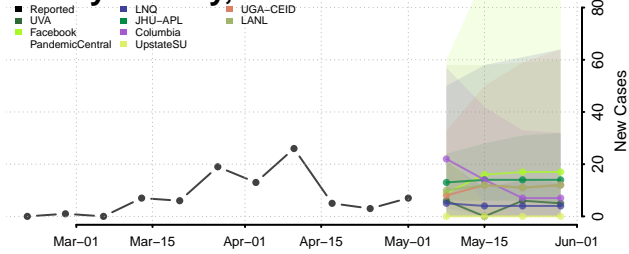

Scurry County, Texas