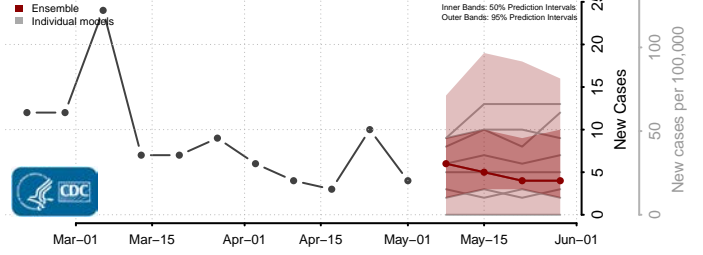

Floyd County, Iowa

Franklin County, Iowa

Fremont County, Iowa

Greene County, Iowa

Grundy County, Iowa

Guthrie County, Iowa

Hamilton County, Iowa

Hancock County, Iowa