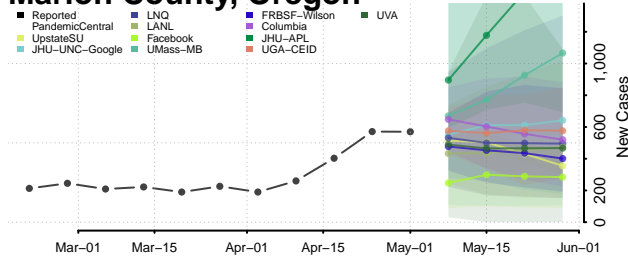

Marion County, Oregon

Morrow County, Oregon

Multnomah County, Oregon

Polk County, Oregon

Sherman County, Oregon

Tillamook County, Oregon

Umatilla County, Oregon

Union County, Oregon