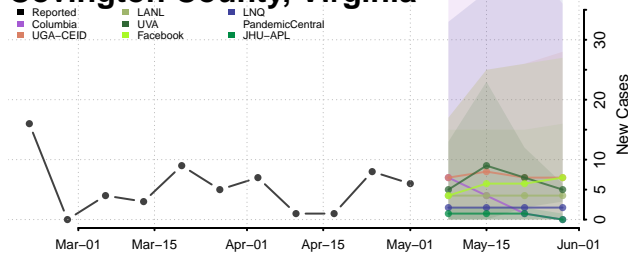

Covington County, Virginia