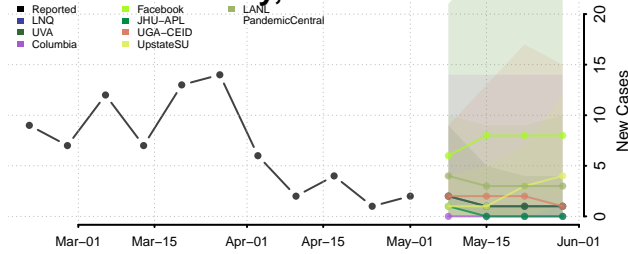

Hardin County, Iowa

Harrison County, Iowa

Henry County, Iowa

Howard County, Iowa

Humboldt County, Iowa

Ida County, Iowa

Iowa County, Iowa

Jackson County, Iowa