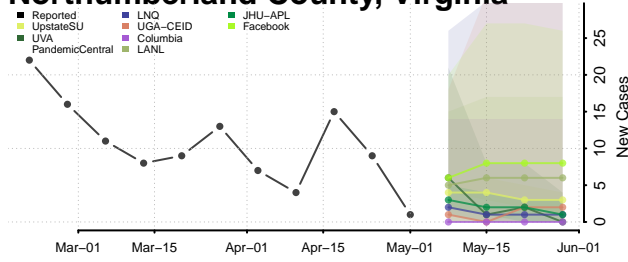

Northumberland County, Virginia