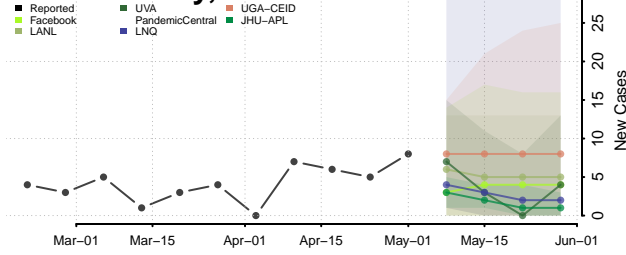

Teton County, Montana