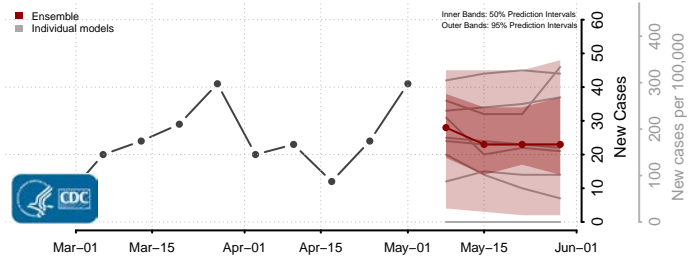

Hardy County, West Virginia