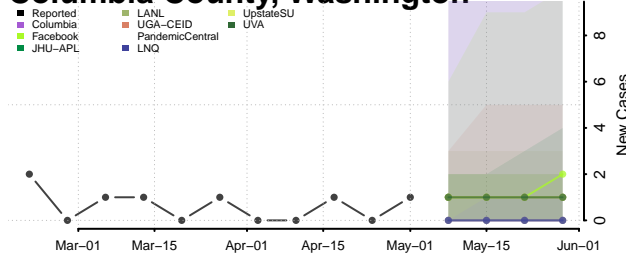

Columbia County, Washington