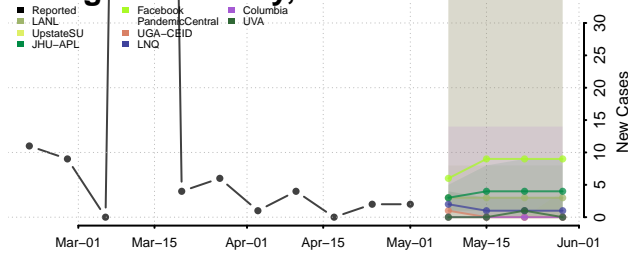

Livingston County, Missouri