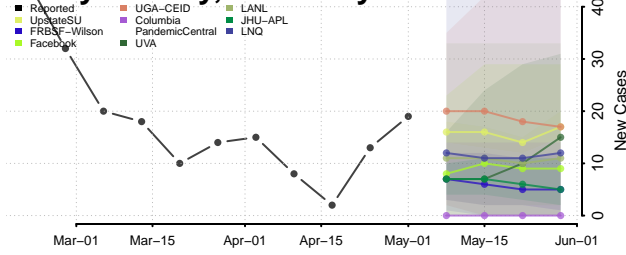

Henry County, Kentucky