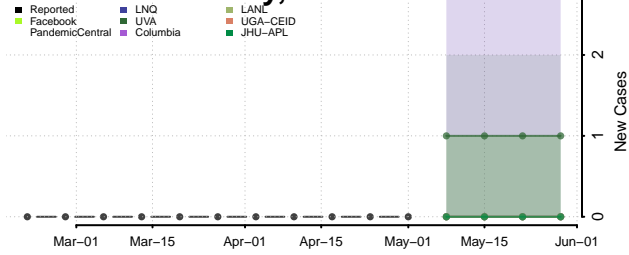

Petroleum County, Montana