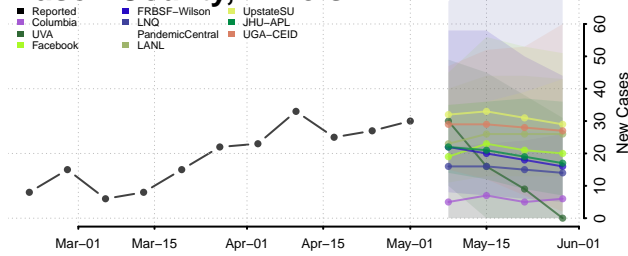

Logan County, Illinois

Macon County, Illinois

Macoupin County, Illinois

Madison County, Illinois

Marion County, Illinois

Marshall County, Illinois

Mason County, Illinois

Massac County, Illinois