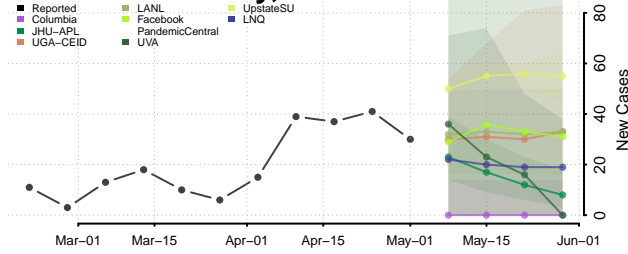

Stutsman County, North Dakota