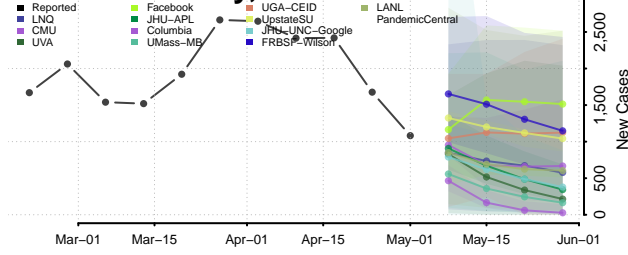

Washington County, Colorado

Weld County, Colorado

Yuma County, Colorado

Connecticut*

Fairfield County, Connecticut

Hartford County, Connecticut

Litchfield County, Connecticut

Middlesex County, Connecticut