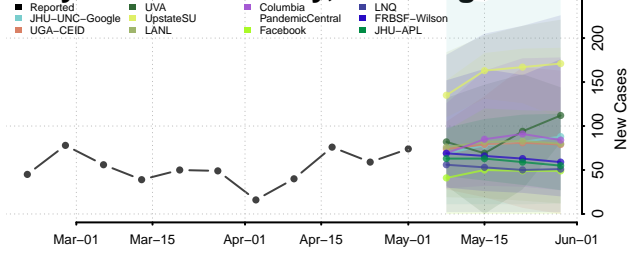

Franklin County, Washington

Garfield County, Washington

Grant County, Washington

Grays Harbor County, Washington

Island County, Washington

Jefferson County, Washington

King County, Washington

Kitsap County, Washington