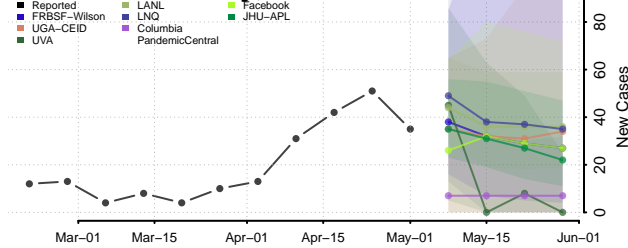

Hennepin County, Minnesota

Houston County, Minnesota

Hubbard County, Minnesota

Isanti County, Minnesota

Itasca County, Minnesota

Jackson County, Minnesota

Lake of the Woods County, Minnesota

Le Sueur County, Minnesota