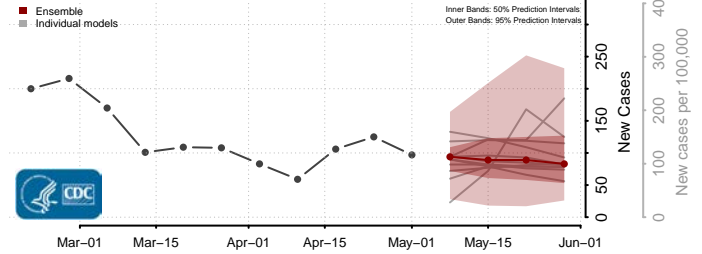

Barrow County, Georgia