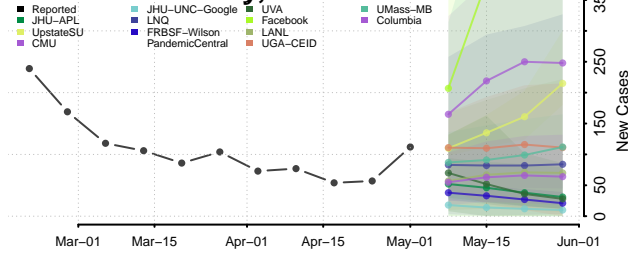

Lubbock County, Texas