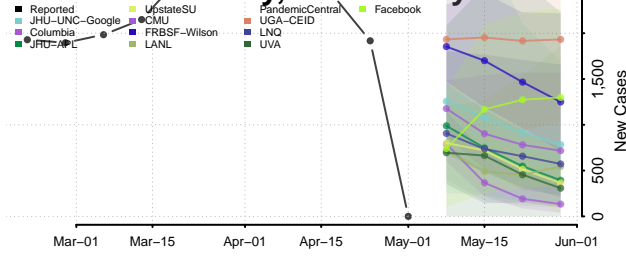

Middlesex County, New Jersey