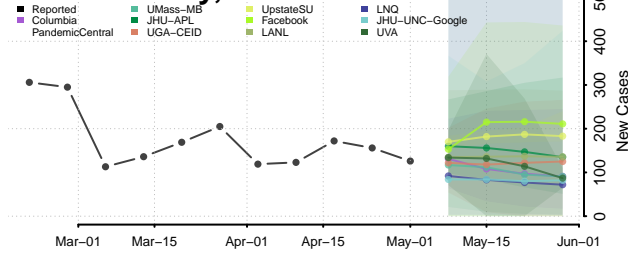

Smith County, Texas