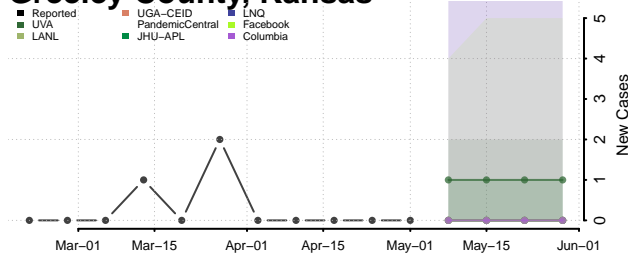

Greeley County, Kansas