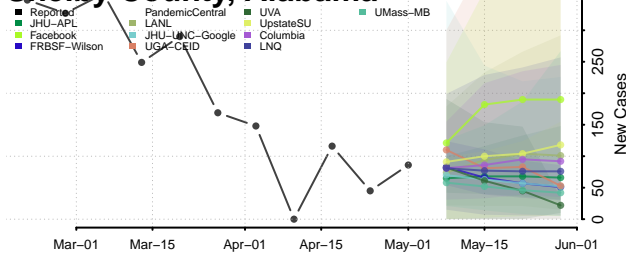

Jefferson County, Alabama

Lamar County, Alabama

Lauderdale County, Alabama

Lawrence County, Alabama

Marion County, Alabama

Marshall County, Alabama

Mobile County, Alabama

Monroe County, Alabama

Montgomery County, Alabama

Morgan County, Alabama

Perry County, Alabama

Pickens County, Alabama

Pike County, Alabama

Randolph County, Alabama

Russell County, Alabama

Shelby County, Alabama

St. Clair County, Alabama

Sumter County, Alabama

Talladega County, Alabama

Tallapoosa County, Alabama

Tuscaloosa County, Alabama

Walker County, Alabama

Washington County, Alabama

Wilcox County, Alabama