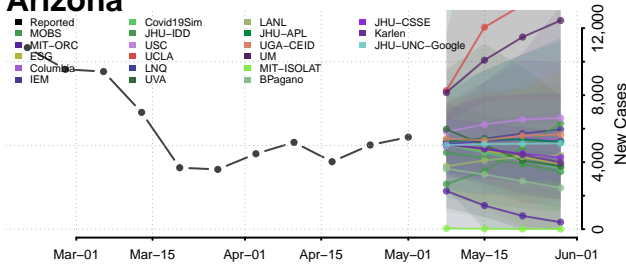

Arizona

Apache County, Arizona

Cochise County, Arizona

Coconino County, Arizona

Gila County, Arizona

Graham County, Arizona