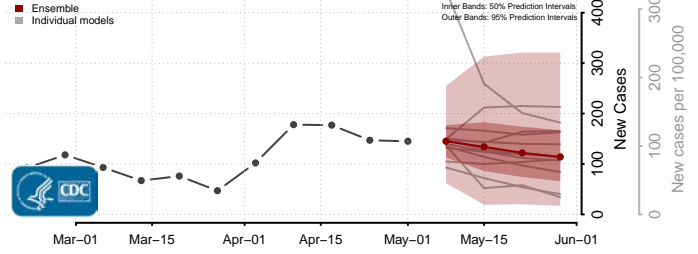

Marinette County, Wisconsin

Marquette County, Wisconsin

Menominee County, Wisconsin

Pepin County, Wisconsin

Pierce County, Wisconsin

Polk County, Wisconsin

Portage County, Wisconsin

Price County, Wisconsin