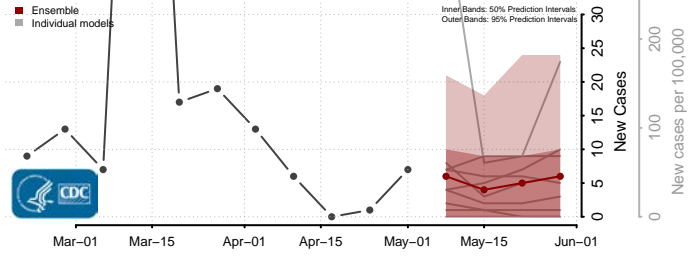

Mississippi County, Missouri