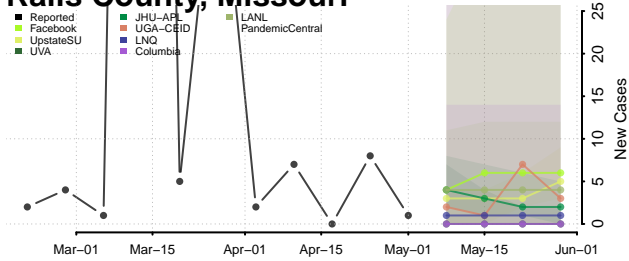

Ralls County, Missouri