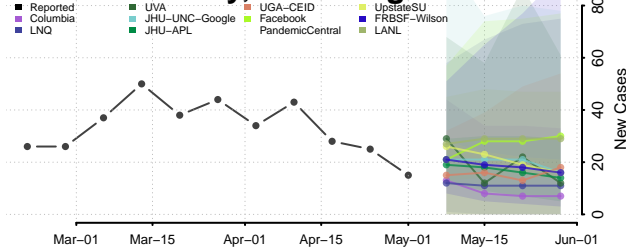

Pleasants County, West Virginia

Pocahontas County, West Virginia

Preston County, West Virginia

Putnam County, West Virginia

Raleigh County, West Virginia

Randolph County, West Virginia

Ritchie County, West Virginia