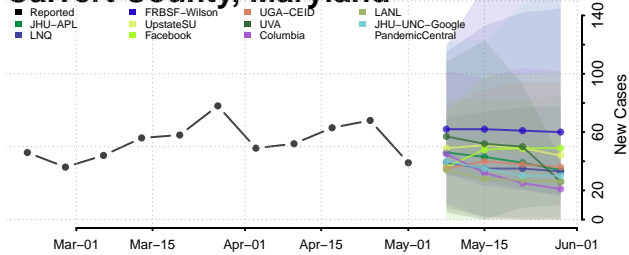

Calvert County, Maryland