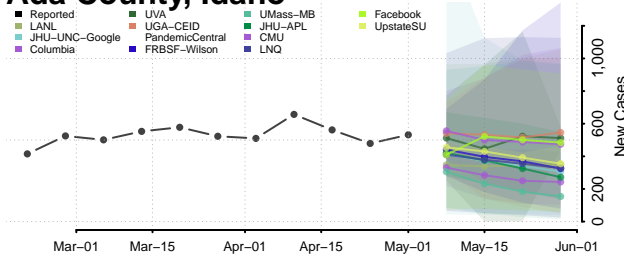

Ada County, Idaho