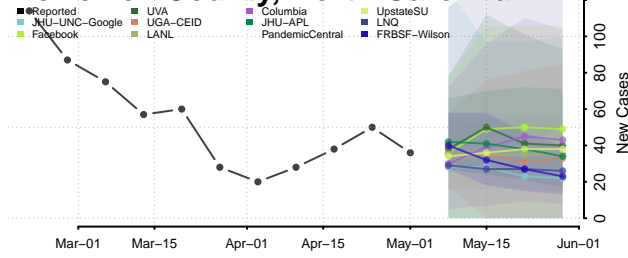

McDowell County, North Carolina