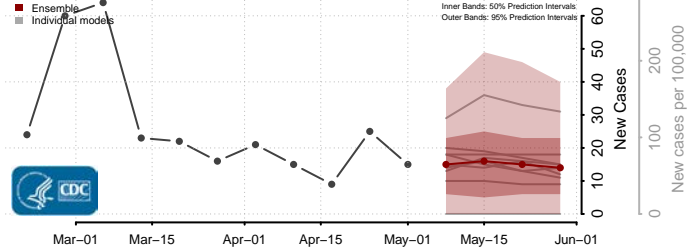

Madison County, Louisiana

Morehouse County, Louisiana

Natchitoches County, Louisiana

Orleans County, Louisiana

Ouachita County, Louisiana

Plaquemines County, Louisiana

Pointe Coupee County, Louisiana

Rapides County, Louisiana