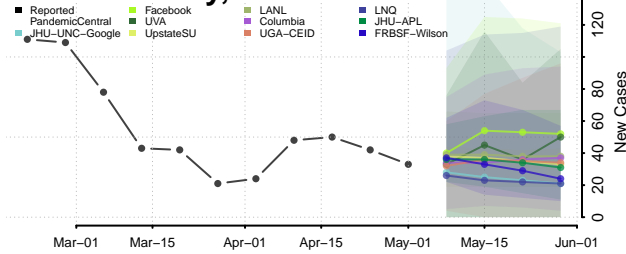

Pickett County, Tennessee

Polk County, Tennessee

Putnam County, Tennessee

Rhea County, Tennessee

Roane County, Tennessee

Smith County, Tennessee

Stewart County, Tennessee

Sullivan County, Tennessee