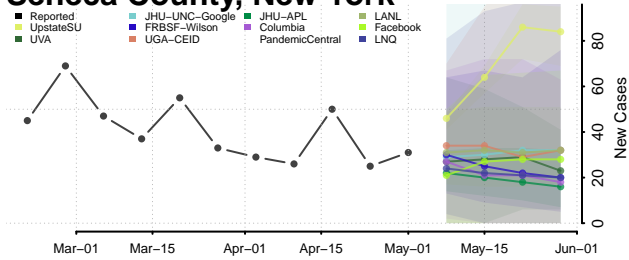

Seneca County, New York