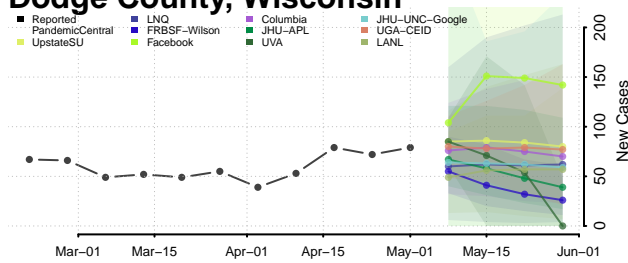

Dodge County, Wisconsin