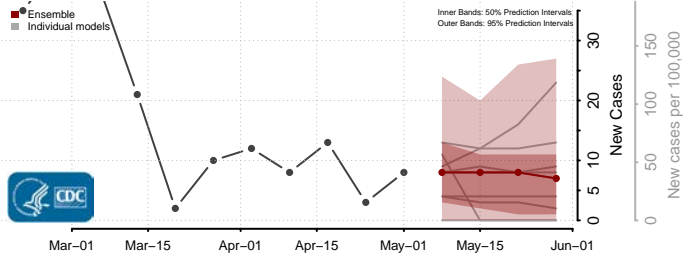

Berrien County, Georgia