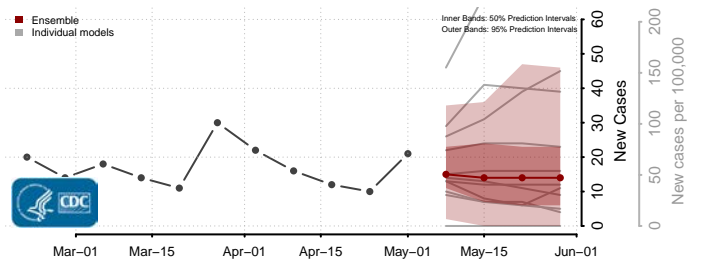

Trempealeau County, Wisconsin