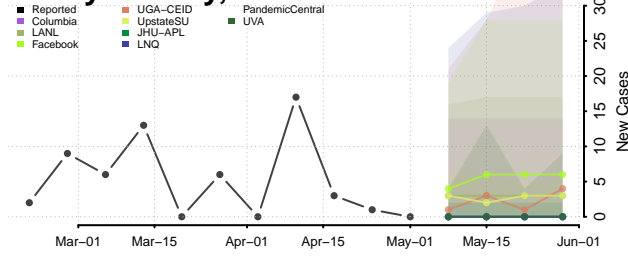

Bailey County, Texas