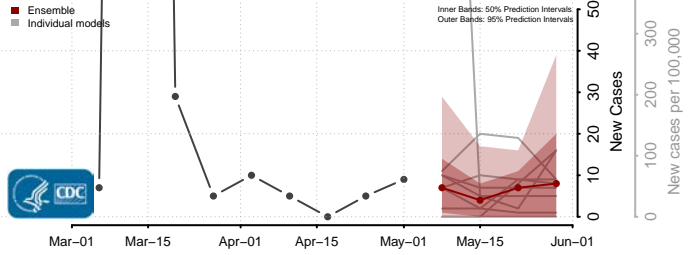

Gasconade County, Missouri