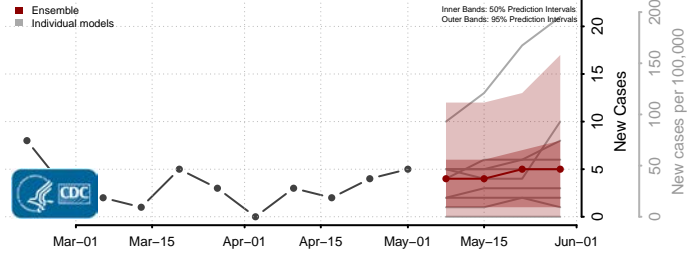

Scott County, Indiana

Shelby County, Indiana

Spencer County, Indiana

St. Joseph County, Indiana

Starke County, Indiana

Steuben County, Indiana

Sullivan County, Indiana

Switzerland County, Indiana