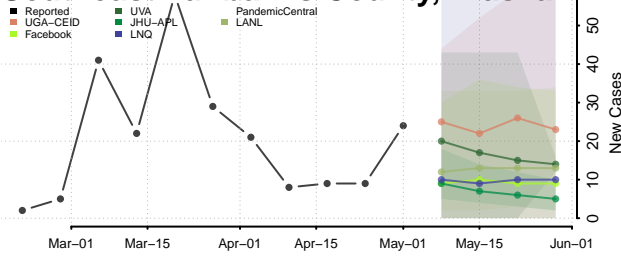

Petersburg County, Alaska

Prince of Wales-Hyder County, Alaska

Sitka County, Alaska

Skagway County, Alaska

Southeast Fairbanks County, Alaska

Valdez-Cordova County, Alaska

Wrangell County, Alaska

Yakutat County, Alaska