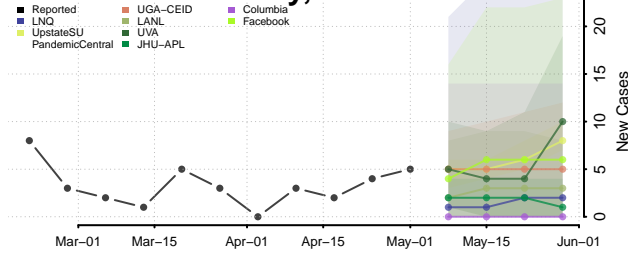

Scott County, Indiana

Shelby County, Indiana

Spencer County, Indiana

St. Joseph County, Indiana

Starke County, Indiana

Steuben County, Indiana

Sullivan County, Indiana

Switzerland County, Indiana