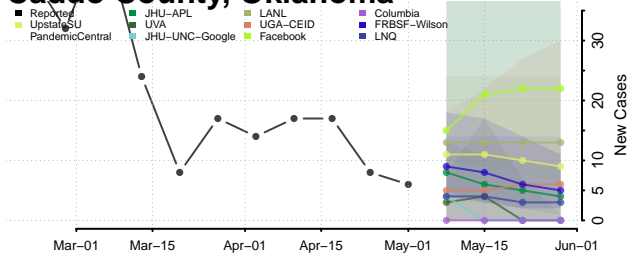

Caddo County, Oklahoma