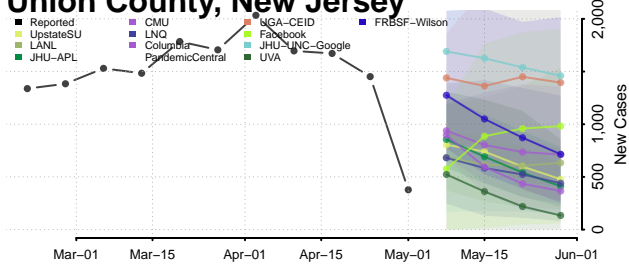

Union County, New Jersey