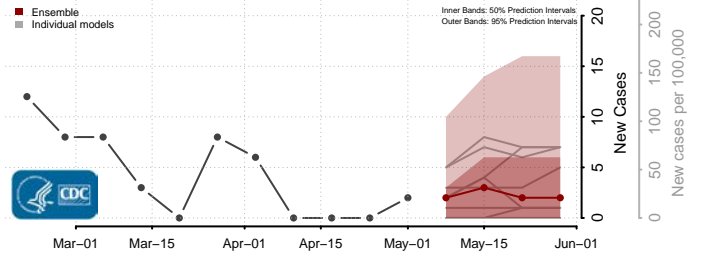

Brown County, Kansas