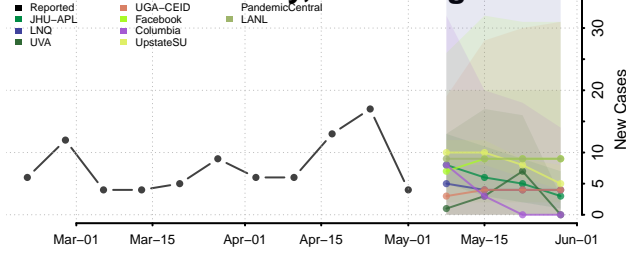

Pleasants County, West Virginia

Pocahontas County, West Virginia

Preston County, West Virginia

Putnam County, West Virginia

Raleigh County, West Virginia

Randolph County, West Virginia

Ritchie County, West Virginia