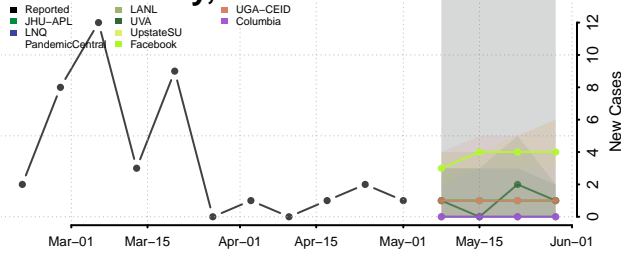

Stone County, Arkansas