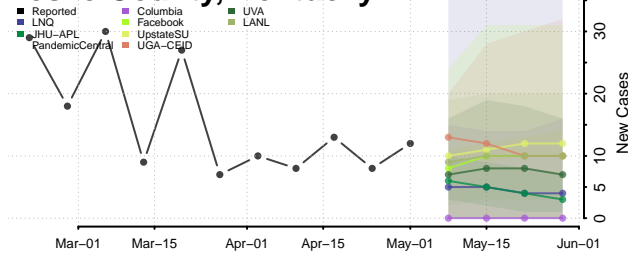

Leslie County, Kentucky