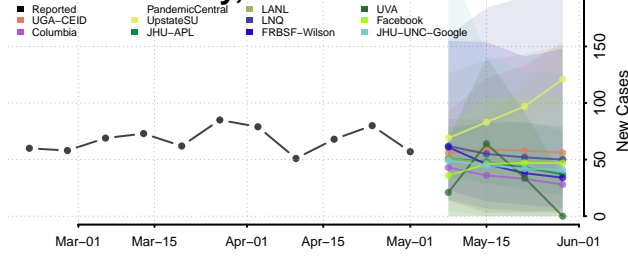

Greene County, New York