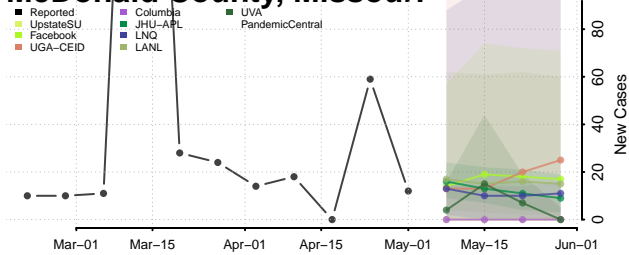

McDonald County, Missouri