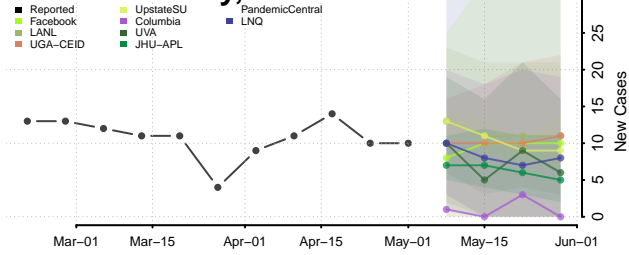

Pike County, Indiana

Porter County, Indiana

Posey County, Indiana

Pulaski County, Indiana

Putnam County, Indiana

Randolph County, Indiana

Ripley County, Indiana

Rush County, Indiana