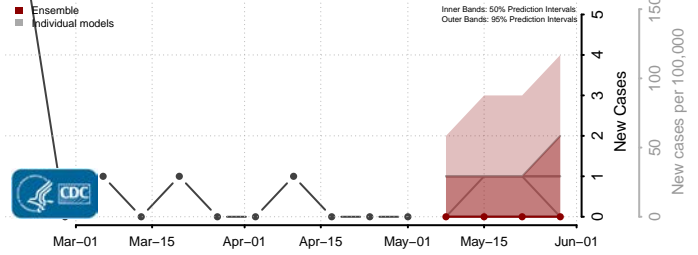

Osborne County, Kansas