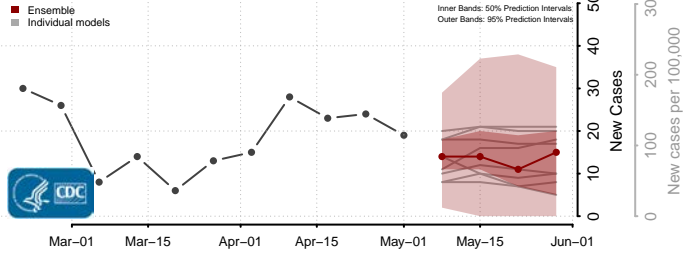

Park County, Montana