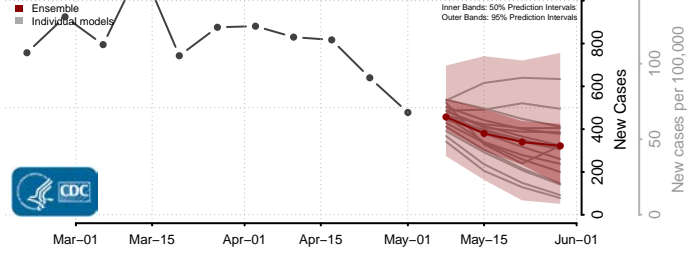

District of Columbia*