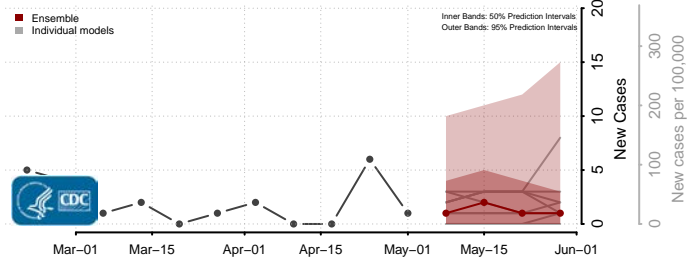

Coal County, Oklahoma