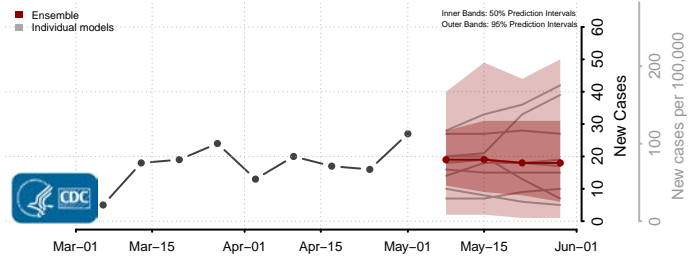

Nez Perce County, Idaho

Oneida County, Idaho

Owyhee County, Idaho

Payette County, Idaho

Power County, Idaho

Shoshone County, Idaho

Teton County, Idaho

Twin Falls County, Idaho