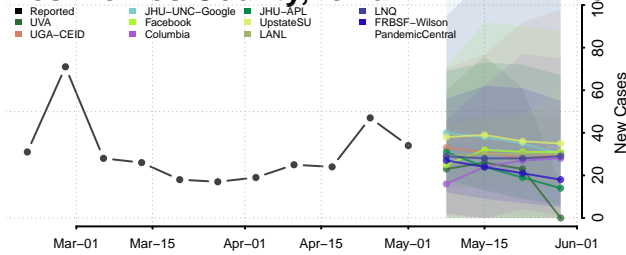

Des Moines County, Iowa