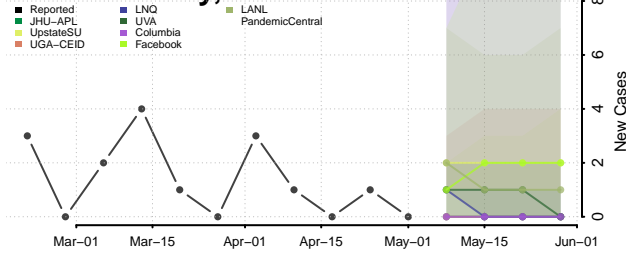

Burke County, North Dakota