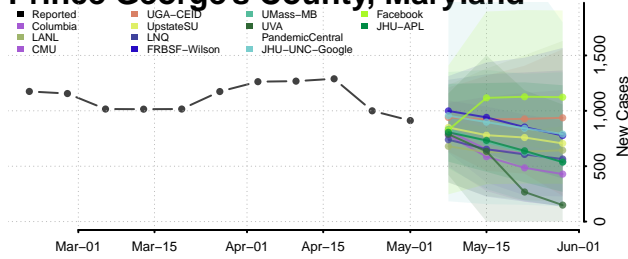

Prince George's County, Maryland