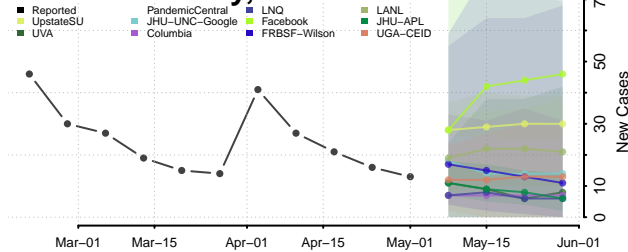

Woodruff County, Arkansas

Yell County, Arkansas

California*

Alameda County, California

Alpine County, California

Amador County, California

*New weekly cases may decrease in this location over the next four weeks. For these locations, the ensemble forecast indicates a probability of 0.75 or greater that fewer cases will be reported in week four of the forecast than in the last reported week.