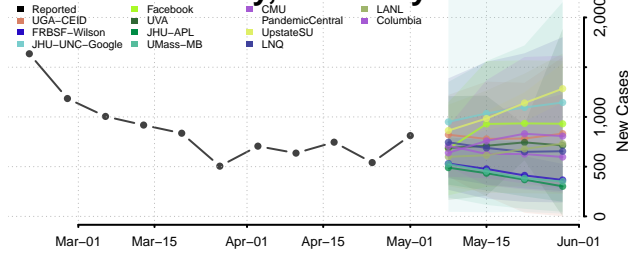

Hart County, Kentucky

Henderson County, Kentucky

Henry County, Kentucky

Hickman County, Kentucky

Hopkins County, Kentucky

Jackson County, Kentucky

Jefferson County, Kentucky

Jessamine County, Kentucky