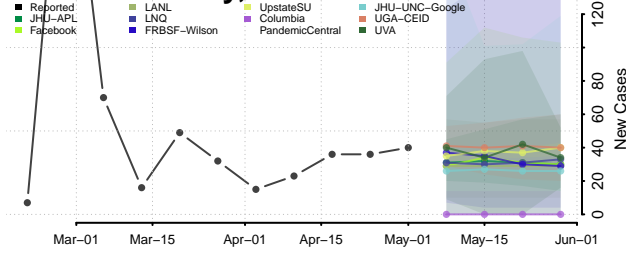

Kendall County, Texas