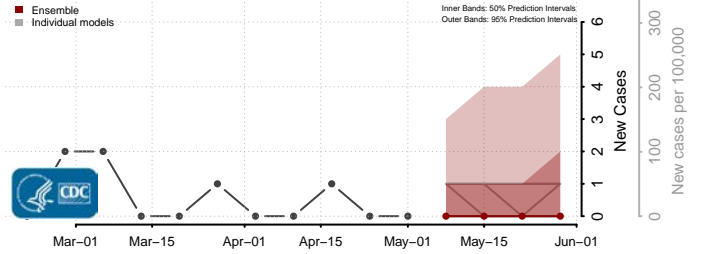

Furnas County, Nebraska

Gage County, Nebraska

Garden County, Nebraska

Garfield County, Nebraska

Gosper County, Nebraska

Grant County, Nebraska

Greeley County, Nebraska

Hall County, Nebraska