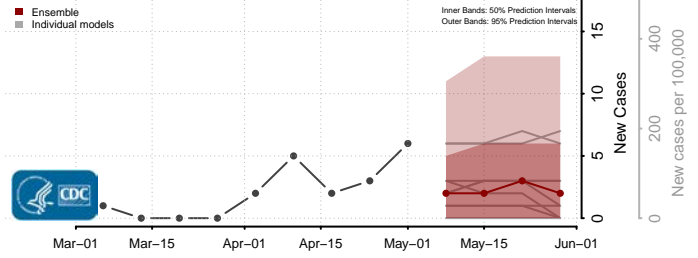

Adams County, Iowa