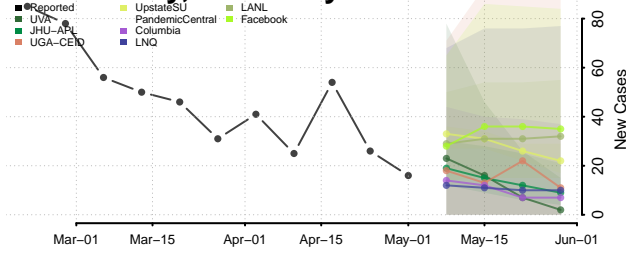

Allen County, Kentucky

Anderson County, Kentucky

Ballard County, Kentucky

Barren County, Kentucky

Bath County, Kentucky

Bell County, Kentucky

Boone County, Kentucky

Bourbon County, Kentucky