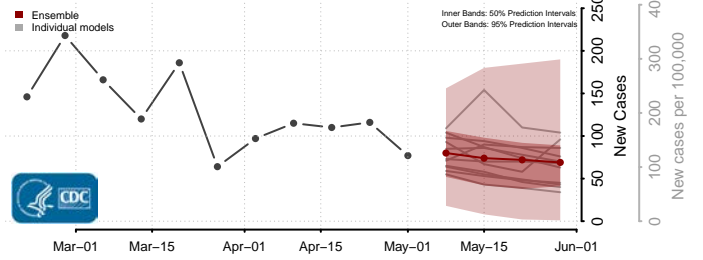

Rowan County, North Carolina

Rutherford County, North Carolina

Sampson County, North Carolina

Scotland County, North Carolina

Stanly County, North Carolina

Stokes County, North Carolina

Surry County, North Carolina