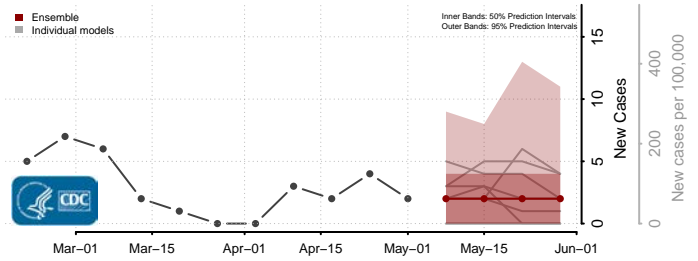

Eddy County, North Dakota

Emmons County, North Dakota

Foster County, North Dakota

Golden Valley County, North Dakota

Grand Forks County, North Dakota

Grant County, North Dakota

Griggs County, North Dakota

Hettinger County, North Dakota