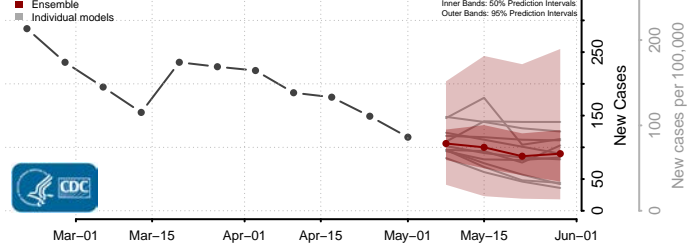

Goochland County, Virginia

Grayson County, Virginia

Greene County, Virginia

Greensville County, Virginia

Halifax County, Virginia

Hampton County, Virginia

Hanover County, Virginia

Harrisonburg County, Virginia