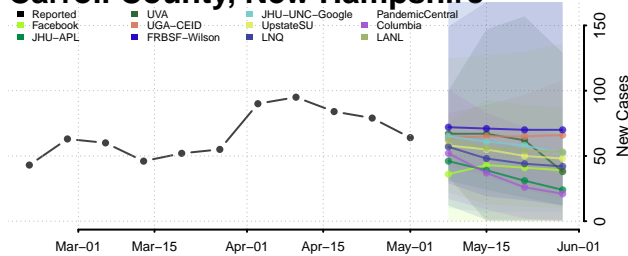

Carroll County, New Hampshire