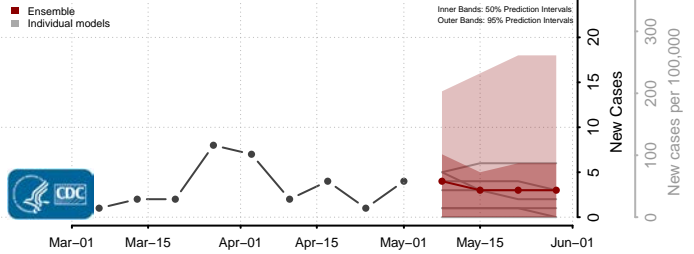

Powell County, Montana