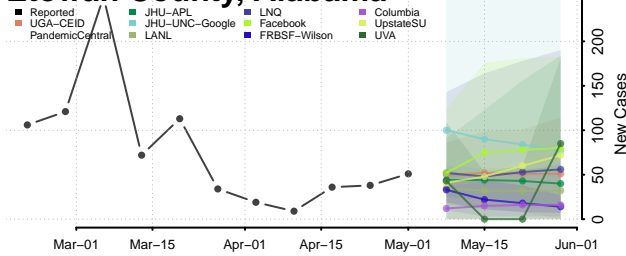

Crenshaw County, Alabama

Cullman County, Alabama

Dale County, Alabama

Dallas County, Alabama

DeKalb County, Alabama

Elmore County, Alabama

Escambia County, Alabama

Etowah County, Alabama