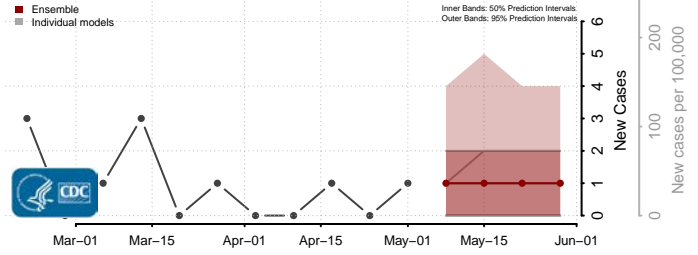

Ness County, Kansas