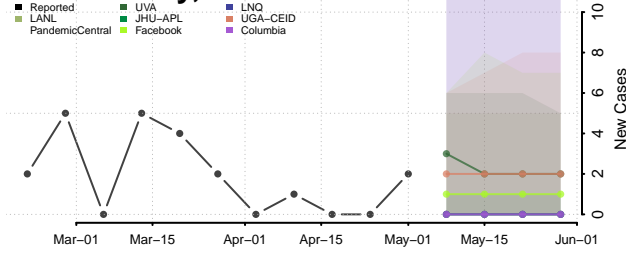

Irion County, Texas