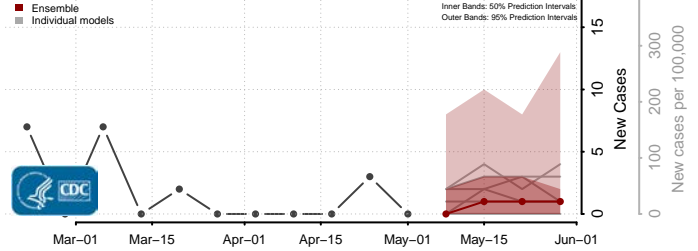

Mineral County, Nevada