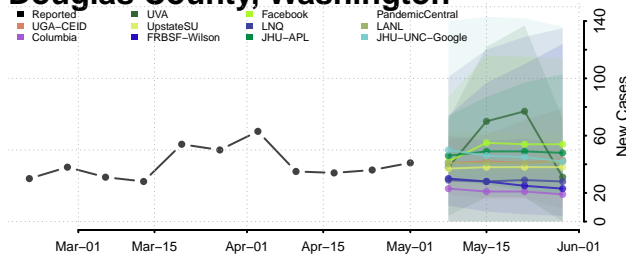

Douglas County, Washington