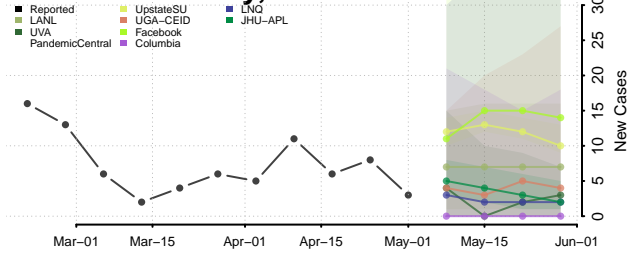

Richland County, Wisconsin