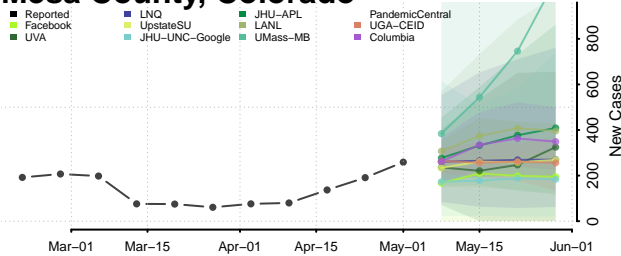

Mesa County, Colorado