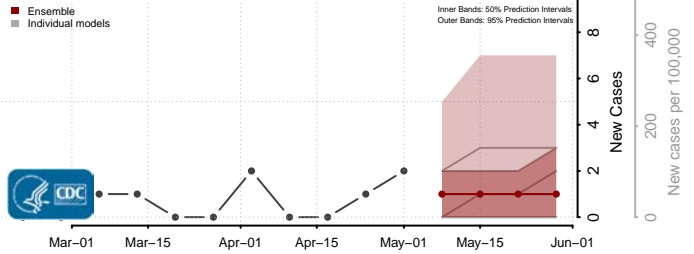

Furnas County, Nebraska

Gage County, Nebraska

Garden County, Nebraska

Garfield County, Nebraska

Gosper County, Nebraska

Grant County, Nebraska

Greeley County, Nebraska

Hall County, Nebraska