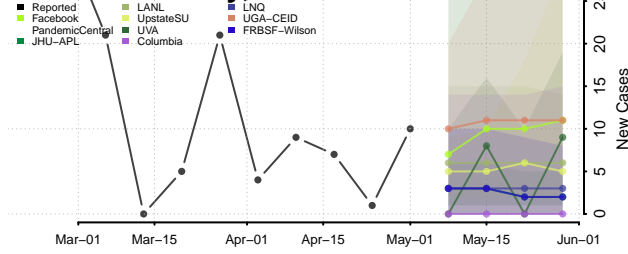

Meade County, Kansas

Miami County, Kansas

Mitchell County, Kansas

Montgomery County, Kansas

Morris County, Kansas

Morton County, Kansas

Nemaha County, Kansas

Neosho County, Kansas