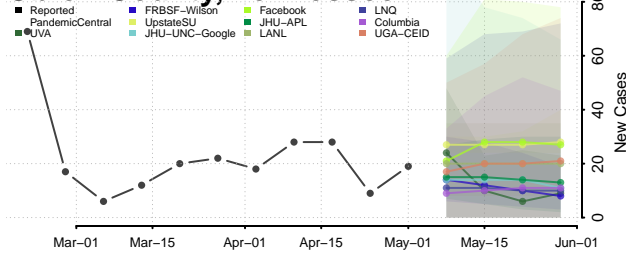

Madison County, Tennessee

Monroe County, Tennessee

Montgomery County, Tennessee

Moore County, Tennessee

Morgan County, Tennessee

Obion County, Tennessee

Overton County, Tennessee

Perry County, Tennessee