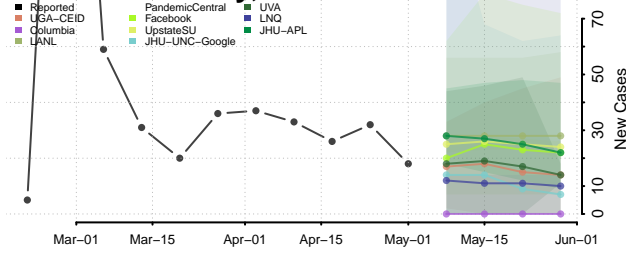

Calhoun County, Texas