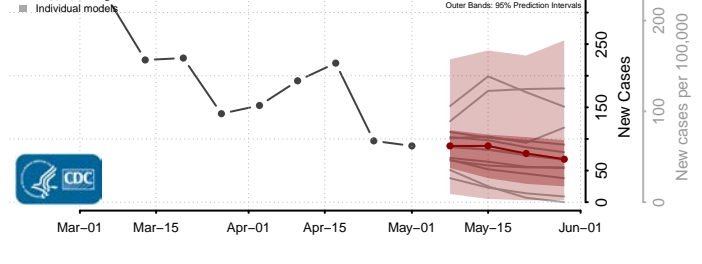

Randolph County, North Carolina