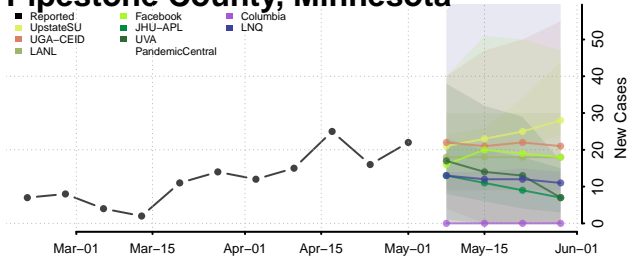

Pipestone County, Minnesota