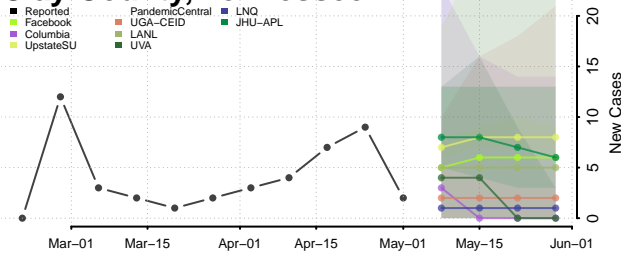

Cocke County, Tennessee

Coffee County, Tennessee

Crockett County, Tennessee

Cumberland County, Tennessee

Davidson County, Tennessee

Decatur County, Tennessee

DeKalb County, Tennessee

Dickson County, Tennessee