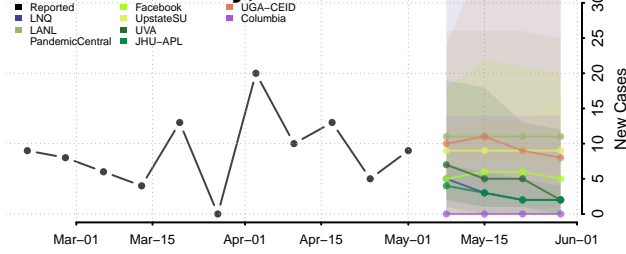

Logan County, Nebraska

Loup County, Nebraska

Madison County, Nebraska

McPherson County, Nebraska

Merrick County, Nebraska

Morrill County, Nebraska

Nance County, Nebraska

Nemaha County, Nebraska