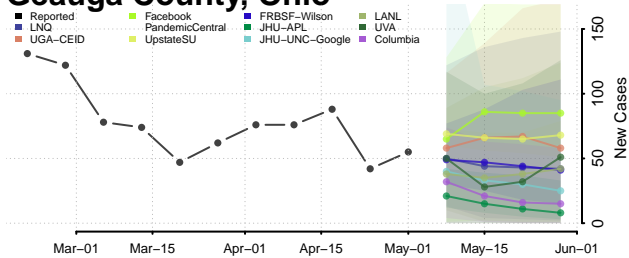

Geauga County, Ohio