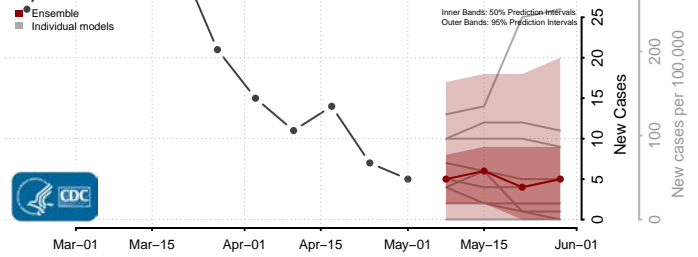

Roberts County, South Dakota