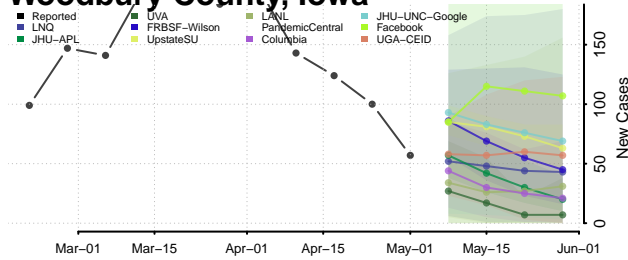

Wapello County, Iowa

Warren County, Iowa

Washington County, Iowa

Wayne County, Iowa

Webster County, Iowa

Winnebago County, Iowa

Winneshiek County, Iowa

Woodbury County, Iowa