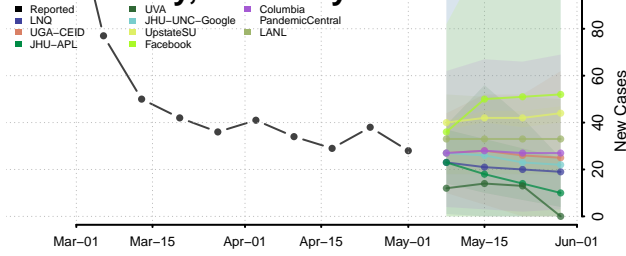

Pike County, Kentucky