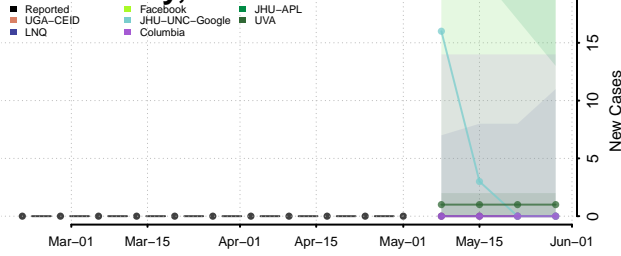

Iron County, Utah