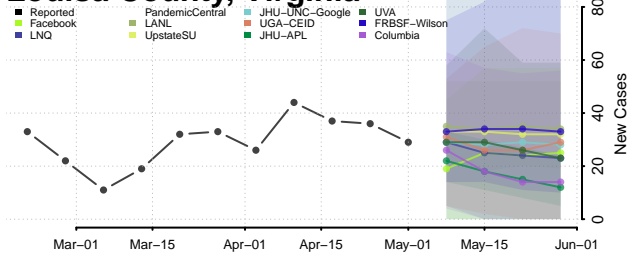

Louisa County, Virginia