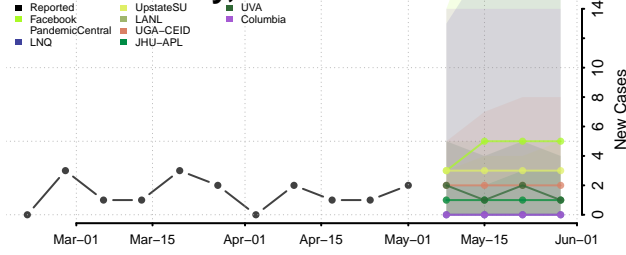

Pickett County, Tennessee