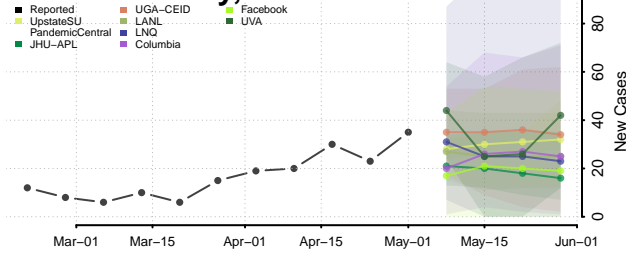

De Witt County, Illinois