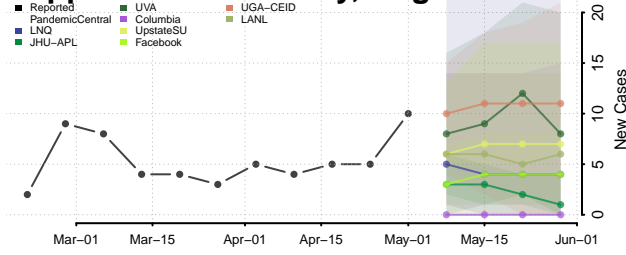

Portsmouth County, Virginia

Powhatan County, Virginia

Prince Edward County, Virginia

Prince George County, Virginia

Prince William County, Virginia

Pulaski County, Virginia

Radford County, Virginia

Rappahannock County, Virginia