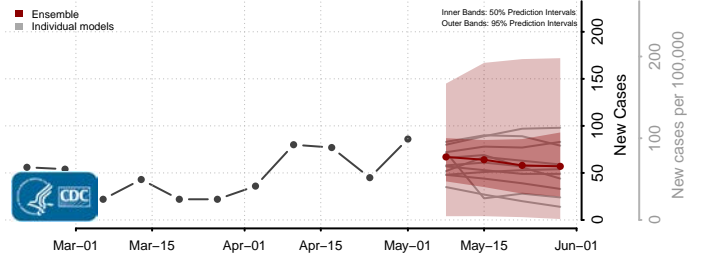

Nez Perce County, Idaho

Oneida County, Idaho

Owyhee County, Idaho

Payette County, Idaho

Power County, Idaho

Shoshone County, Idaho

Teton County, Idaho

Twin Falls County, Idaho