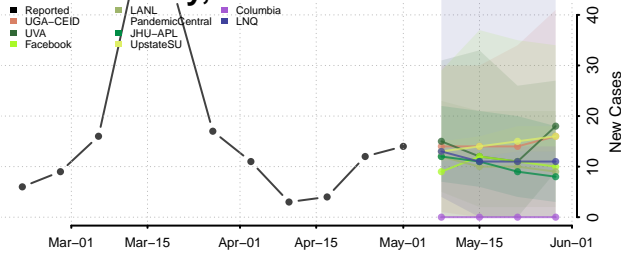

Yuma County, Colorado