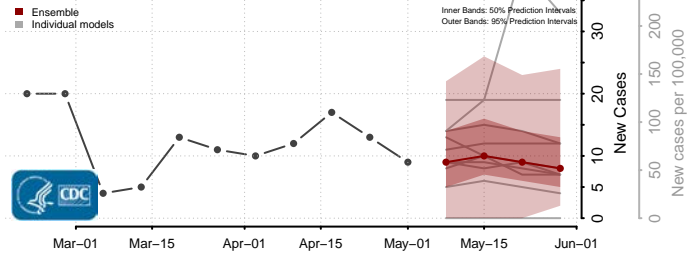

Clark County, Illinois