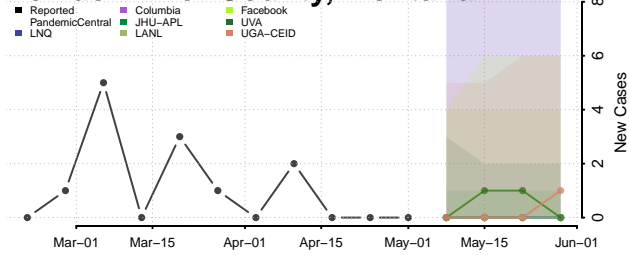

Powder River County, Montana