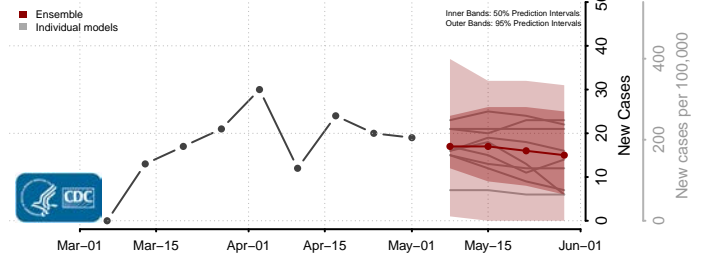

Swift County, Minnesota