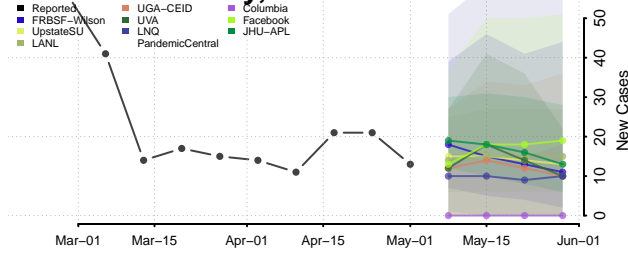

Barnwell County, South Carolina