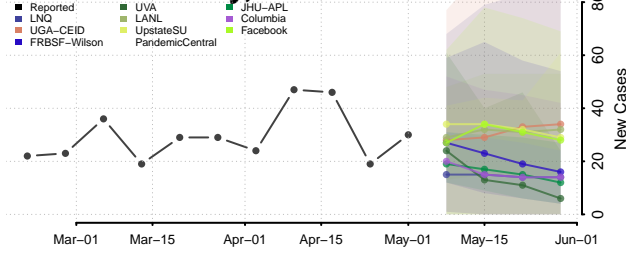

Renville County, Minnesota