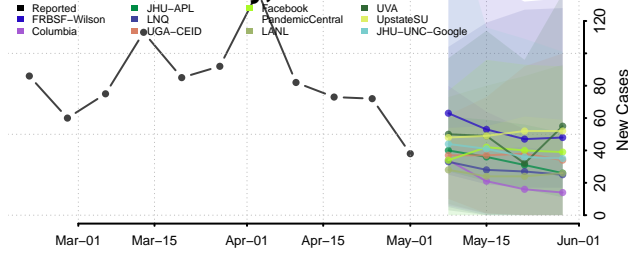

Clinton County, New York

Columbia County, New York

Cortland County, New York

Delaware County, New York

Dutchess County, New York

Erie County, New York

Essex County, New York

Franklin County, New York