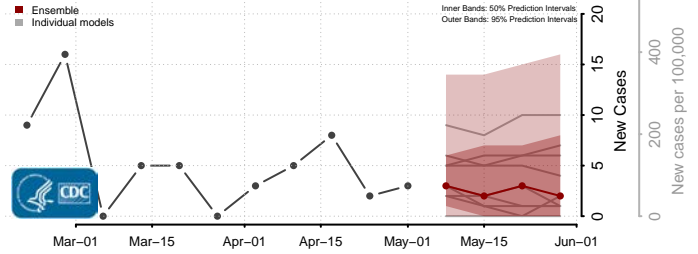

Red Lake County, Minnesota