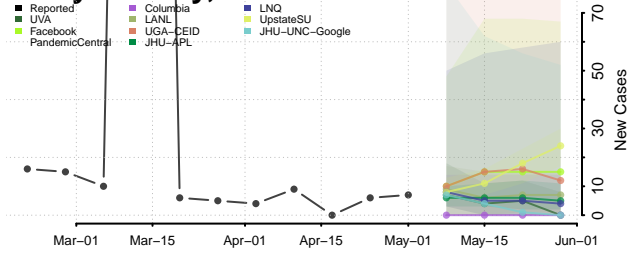

Barry County, Missouri