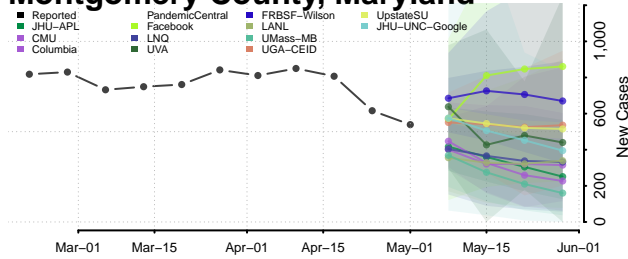

Charles County, Maryland

Dorchester County, Maryland

Frederick County, Maryland

Garrett County, Maryland

Harford County, Maryland

Howard County, Maryland

Kent County, Maryland

Montgomery County, Maryland