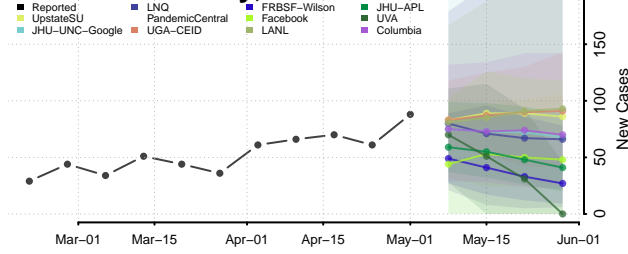

Lawrence County, Indiana

Madison County, Indiana

Marion County, Indiana

Marshall County, Indiana

Martin County, Indiana

Miami County, Indiana

Monroe County, Indiana

Montgomery County, Indiana