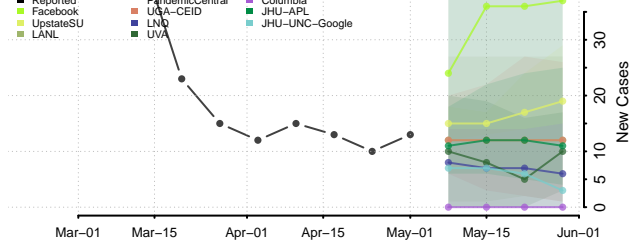

Lamar County, Texas