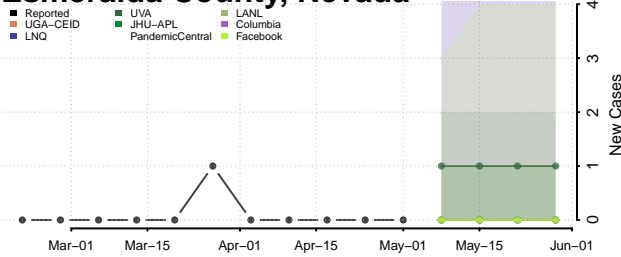

Esmeralda County, Nevada