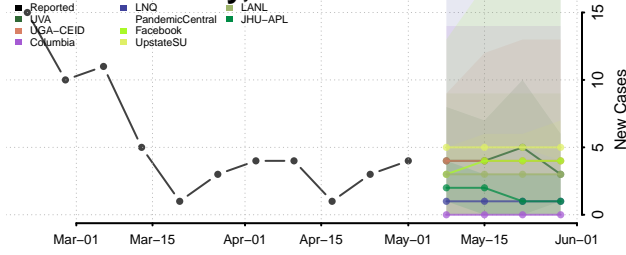

Decatur County, Iowa