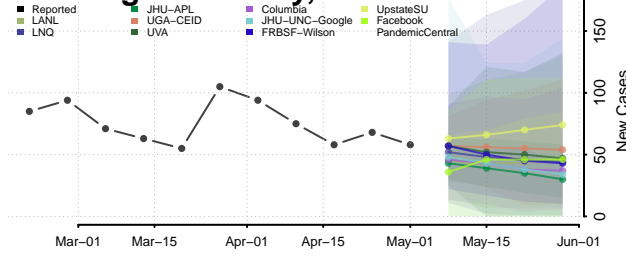

Washington County, New York

Wayne County, New York

Westchester County, New York

Wyoming County, New York

Yates County, New York

North Carolina

Alamance County, North Carolina

Alexander County, North Carolina