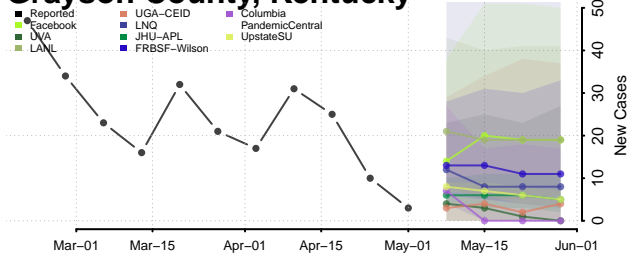

Graves County, Kentucky

Grayson County, Kentucky

Green County, Kentucky

Greenup County, Kentucky

Hancock County, Kentucky

Hardin County, Kentucky

Harlan County, Kentucky

Harrison County, Kentucky