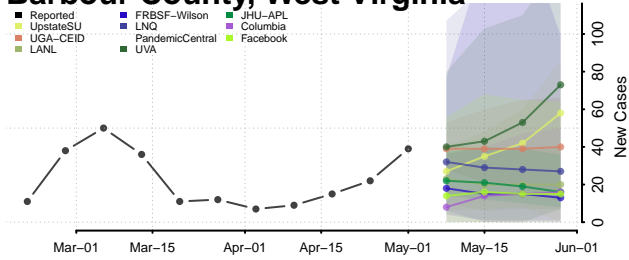

Barbour County, West Virginia