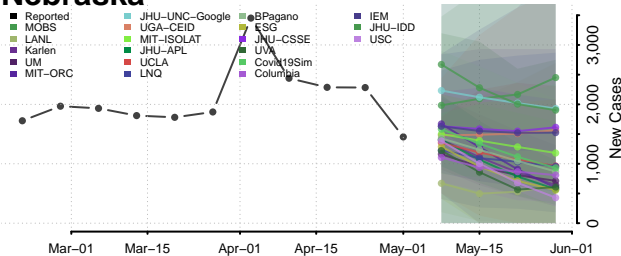

Treasure County, Montana

Valley County, Montana

Wheatland County, Montana

Wibaux County, Montana

Yellowstone County, Montana

Nebraska*

*New weekly cases may decrease in this location over the next four weeks. For these locations, the ensemble forecast indicates a probability of 0.75 or greater that fewer cases will be reported in week four of the forecast than in the last reported week.