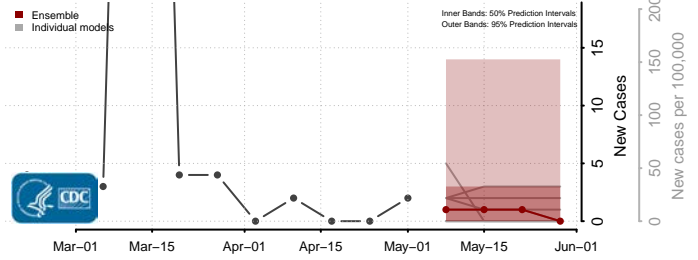

Ozark County, Missouri