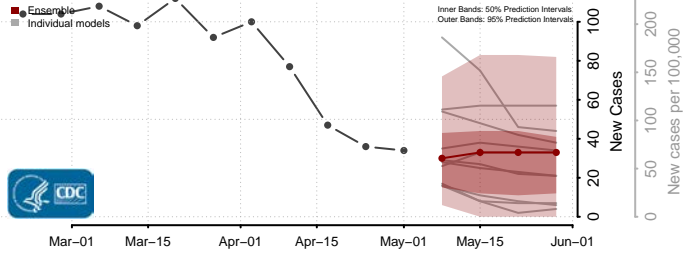

Essex County, Vermont

Franklin County, Vermont

Grand Isle County, Vermont

Lamoille County, Vermont

Orange County, Vermont

Orleans County, Vermont

Accomack County, Virginia

Albemarle County, Virginia