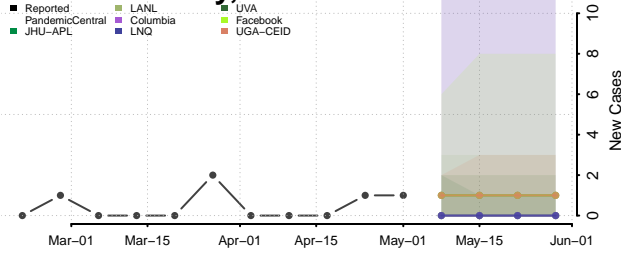

Granite County, Montana