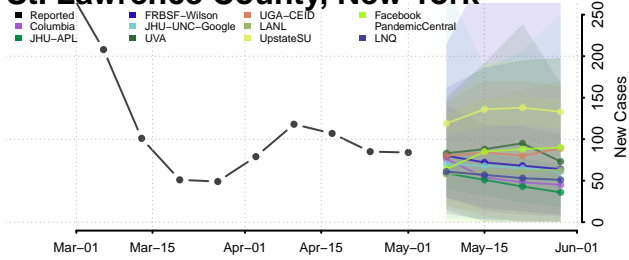

St. Lawrence County, New York