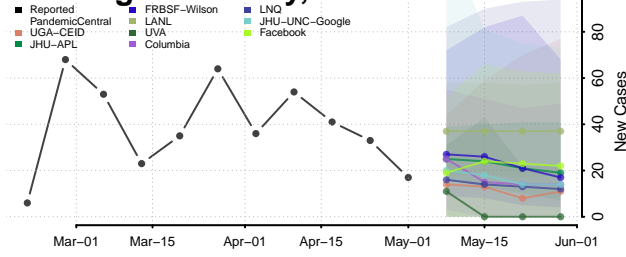

Acadia County, Louisiana

Allen County, Louisiana

Ascension County, Louisiana

Assumption County, Louisiana

Avoyelles County, Louisiana

Beauregard County, Louisiana

Bienville County, Louisiana

Bossier County, Louisiana