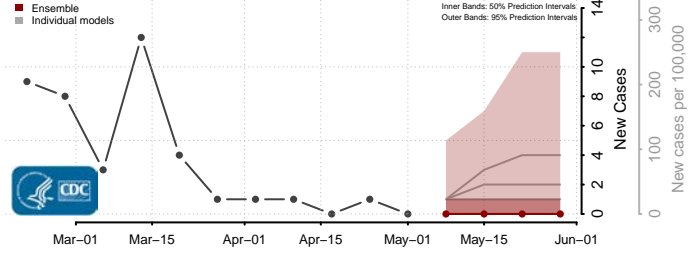

Mineral County, Montana