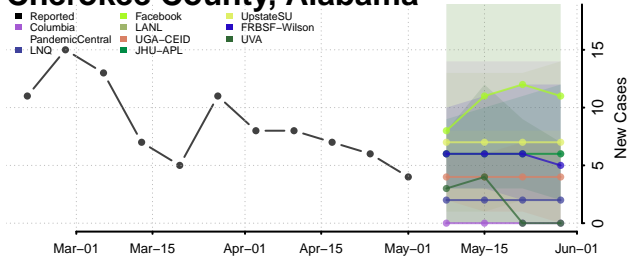

National*

Alabama

Autauga County, Alabama

Baldwin County, Alabama

Barbour County, Alabama

Bibb County, Alabama

*New weekly cases may decrease in this location over the next four weeks. For these locations, the ensemble forecast indicates a probability of 0.75 or greater that fewer cases will be reported in week four of the forecast than in the last reported week.

Blount County, Alabama

Bullock County, Alabama

Butler County, Alabama

Calhoun County, Alabama

Chambers County, Alabama

Cherokee County, Alabama

Chilton County, Alabama

Choctaw County, Alabama