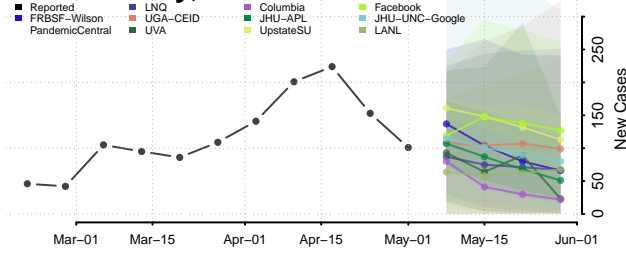

Rice County, Minnesota