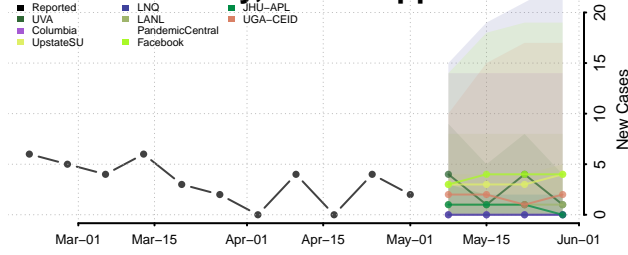

Oktibbeha County, Mississippi

Panola County, Mississippi

Pearl River County, Mississippi

Perry County, Mississippi

Pike County, Mississippi

Pontotoc County, Mississippi

Prentiss County, Mississippi

Quitman County, Mississippi