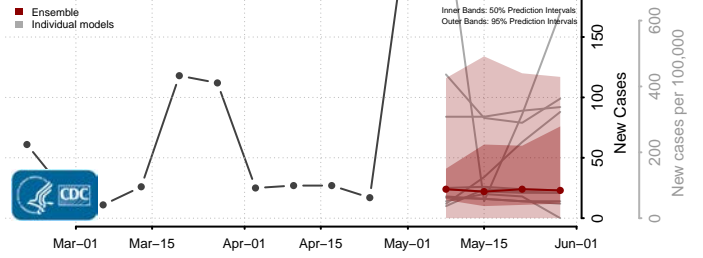

Fluvanna County, Virginia