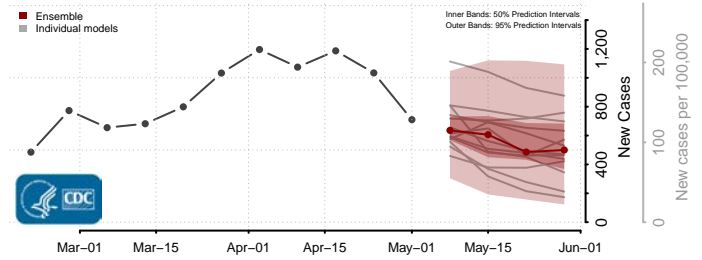

Volusia County, Florida