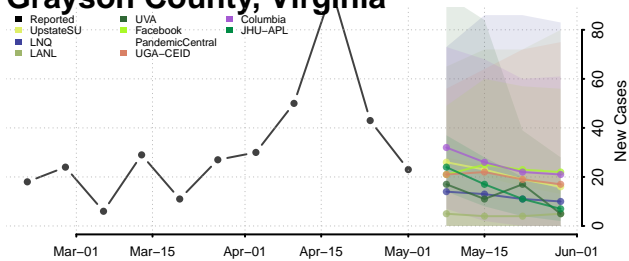

Goochland County, Virginia

Grayson County, Virginia

Greene County, Virginia

Greensville County, Virginia

Halifax County, Virginia

Hampton County, Virginia

Hanover County, Virginia

Harrisonburg County, Virginia