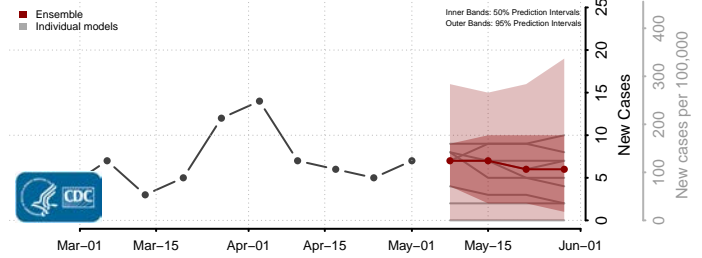

Lincoln County, Minnesota