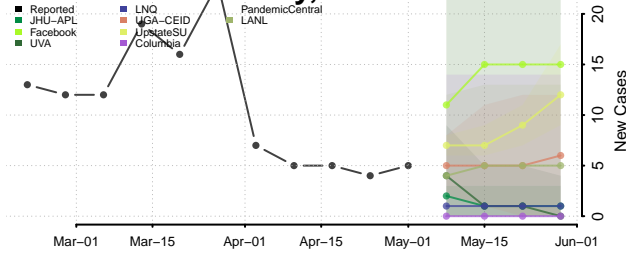

Cumberland County, Illinois