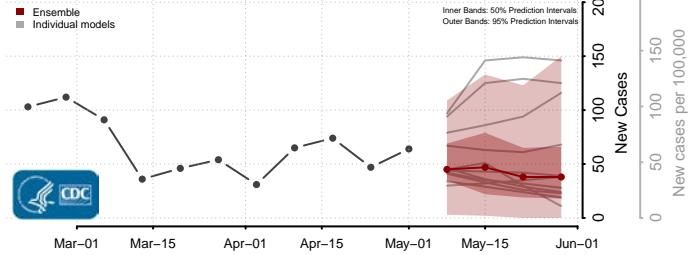

Fond du Lac County, Wisconsin