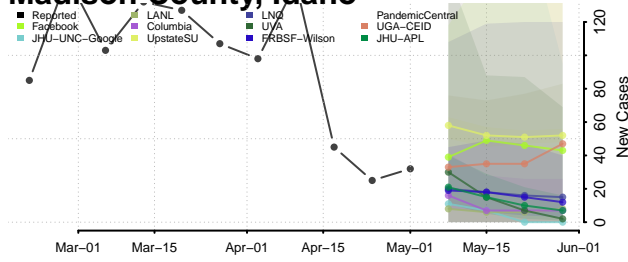

Jerome County, Idaho

Kootenai County, Idaho

Latah County, Idaho

Lemhi County, Idaho

Lewis County, Idaho

Lincoln County, Idaho

Madison County, Idaho

Minidoka County, Idaho