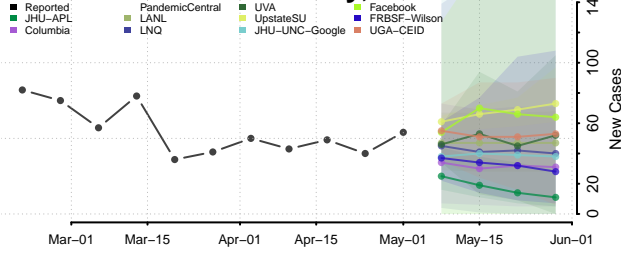

Lewis and Clark County, Montana