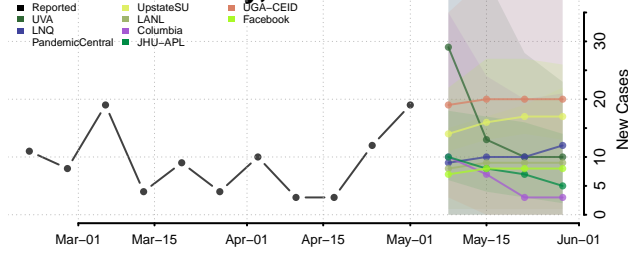

Torrance County, New Mexico