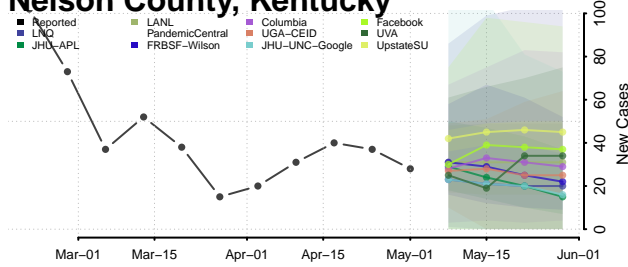

Nelson County, Kentucky