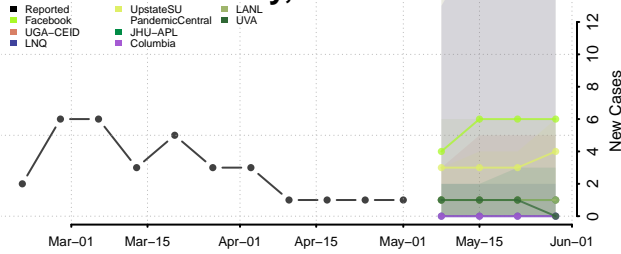

Gallatin County, Illinois

Greene County, Illinois

Grundy County, Illinois

Hamilton County, Illinois

Hancock County, Illinois

Hardin County, Illinois

Henderson County, Illinois

Henry County, Illinois