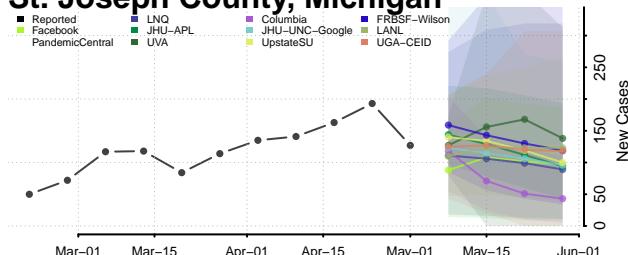

St. Joseph County, Michigan