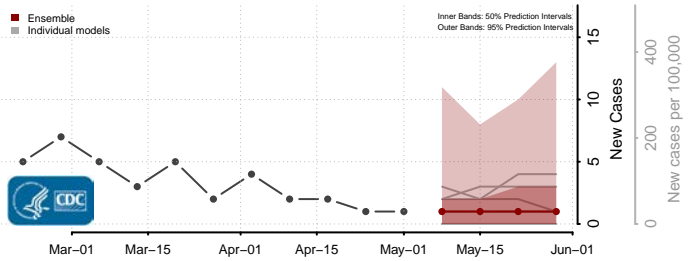

Haakon County, South Dakota

Hamlin County, South Dakota

Hand County, South Dakota

Hanson County, South Dakota

Harding County, South Dakota

Hughes County, South Dakota

Hutchinson County, South Dakota

Hyde County, South Dakota