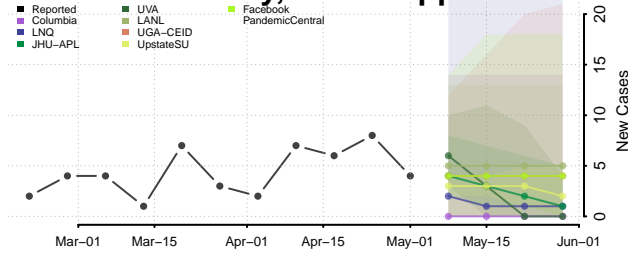

Wilkinson County, Mississippi