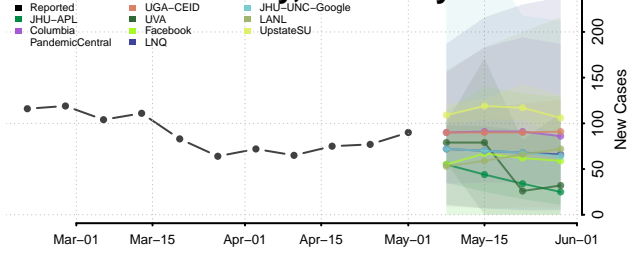

Magoffin County, Kentucky

Marion County, Kentucky

Marshall County, Kentucky

Martin County, Kentucky

Mason County, Kentucky

McCracken County, Kentucky

McCreary County, Kentucky

McLean County, Kentucky