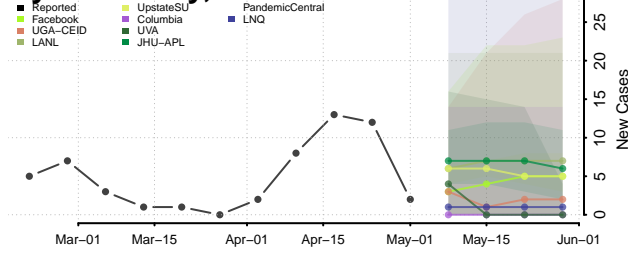

Hyde County, North Carolina