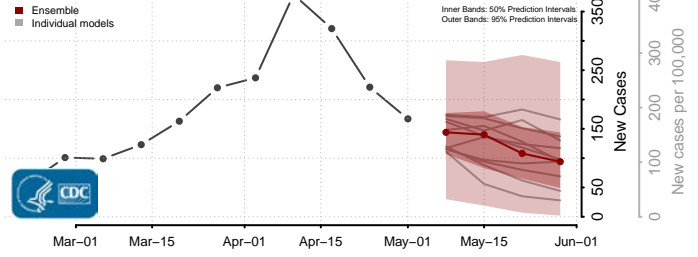

Grand Traverse County, Michigan