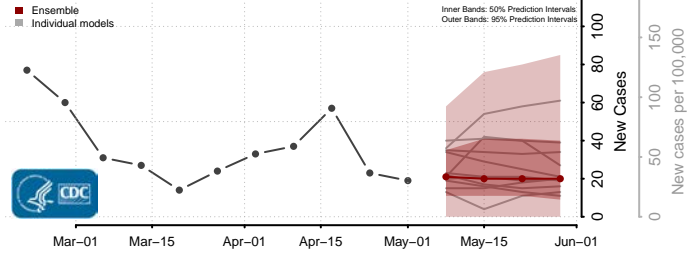

San Benito County, California