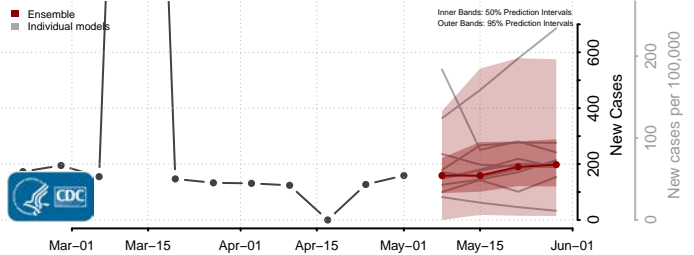

Greene County, Missouri