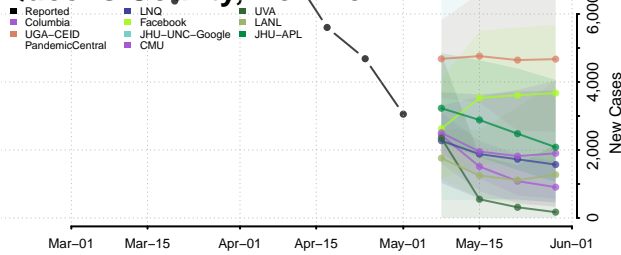

Onondaga County, New York

Ontario County, New York

Orange County, New York

Orleans County, New York

Oswego County, New York

Otsego County, New York

Putnam County, New York

Queens County, New York