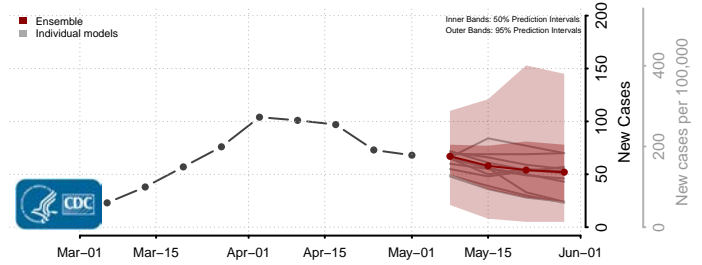

Douglas County, Minnesota