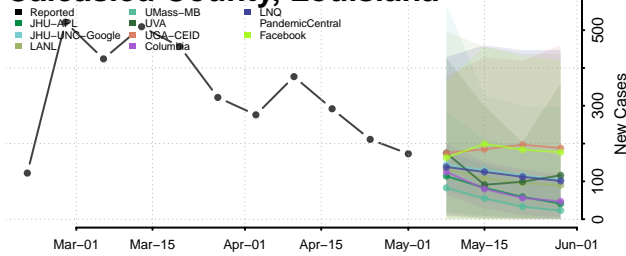

Calcasieu County, Louisiana