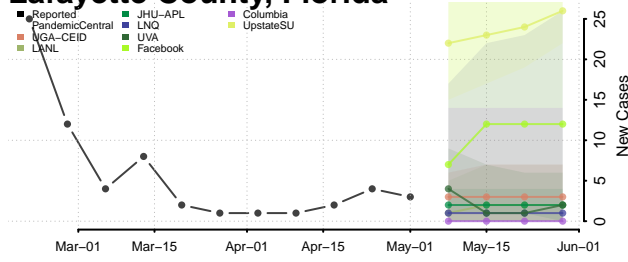

Hillsborough County, Florida

Holmes County, Florida

Indian River County, Florida

Jackson County, Florida

Jefferson County, Florida

Lafayette County, Florida

Lake County, Florida

Lee County, Florida