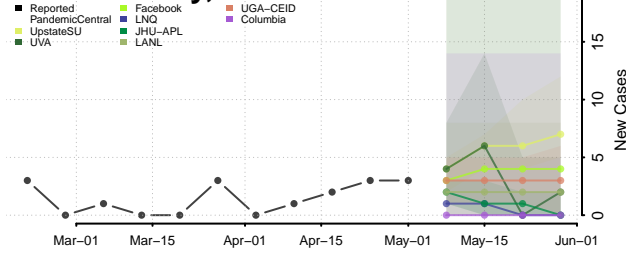

Rosebud County, Montana

Sanders County, Montana

Sheridan County, Montana

Silver Bow County, Montana

Stillwater County, Montana

Sweet Grass County, Montana

Teton County, Montana

Toole County, Montana