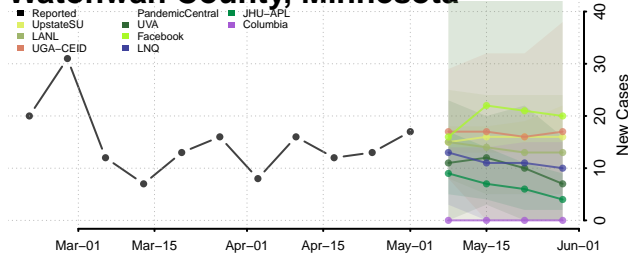

Watonwan County, Minnesota