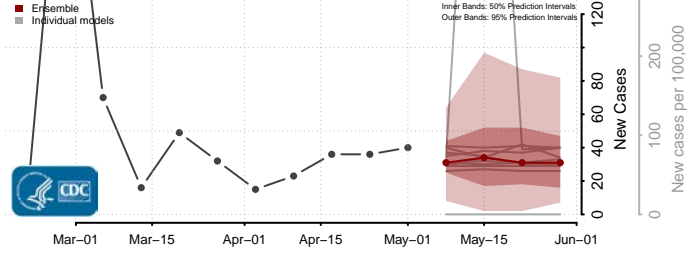

Kendall County, Texas