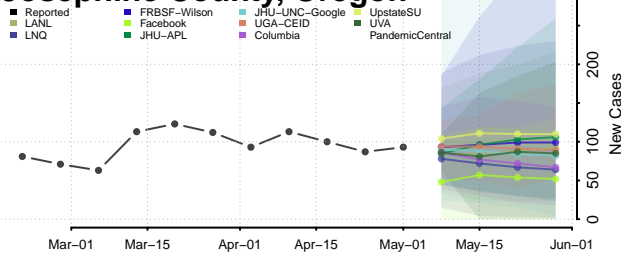

Josephine County, Oregon