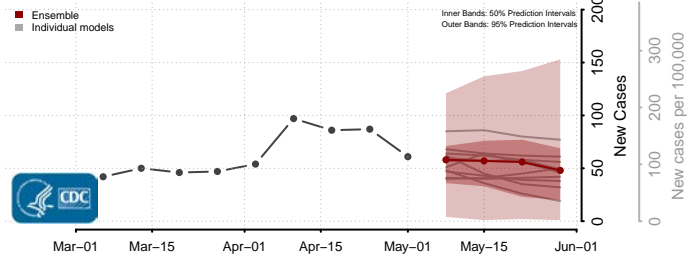

Washington County, Virginia