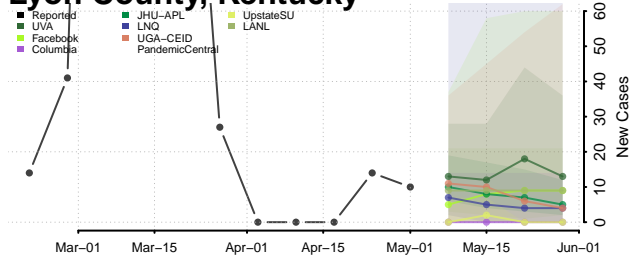

Leslie County, Kentucky

Letcher County, Kentucky

Lewis County, Kentucky

Lincoln County, Kentucky

Livingston County, Kentucky

Logan County, Kentucky

Lyon County, Kentucky

Madison County, Kentucky