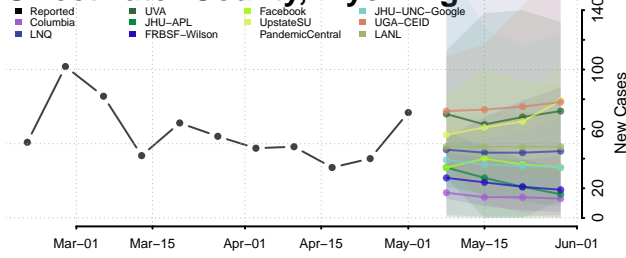

Sweetwater County, Wyoming