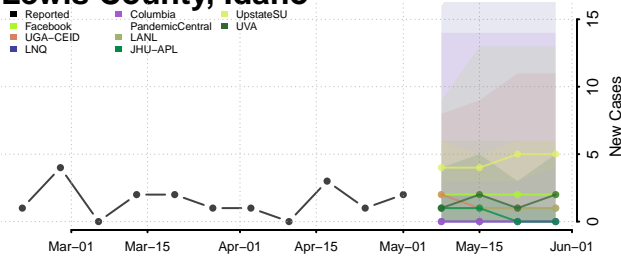

Jerome County, Idaho

Kootenai County, Idaho

Latah County, Idaho

Lemhi County, Idaho

Lewis County, Idaho

Lincoln County, Idaho

Madison County, Idaho

Minidoka County, Idaho