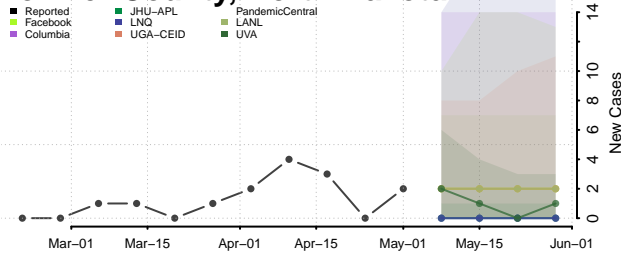

Towner County, North Dakota