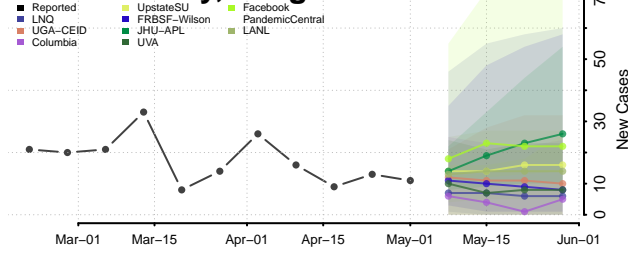

Marion County, Oregon

Morrow County, Oregon

Multnomah County, Oregon

Polk County, Oregon

Sherman County, Oregon

Tillamook County, Oregon

Umatilla County, Oregon

Union County, Oregon