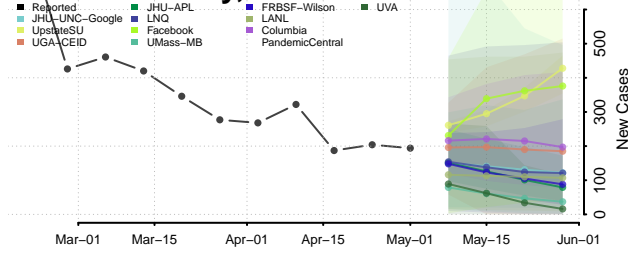

Humboldt County, California

Imperial County, California

Inyo County, California

Kern County, California

Mariposa County, California

Mendocino County, California

Merced County, California

Modoc County, California