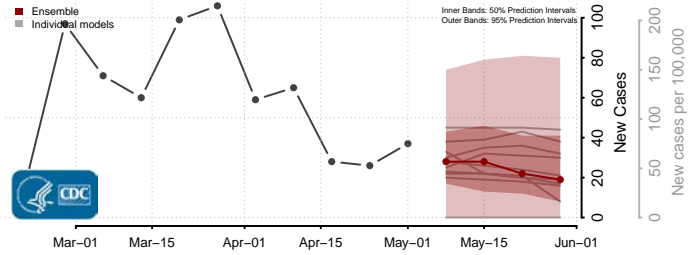

St. Mary County, Louisiana