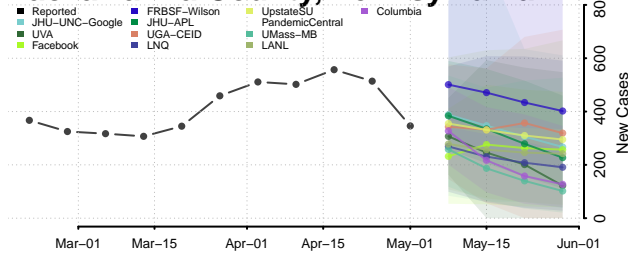

Lackawanna County, Pennsylvania