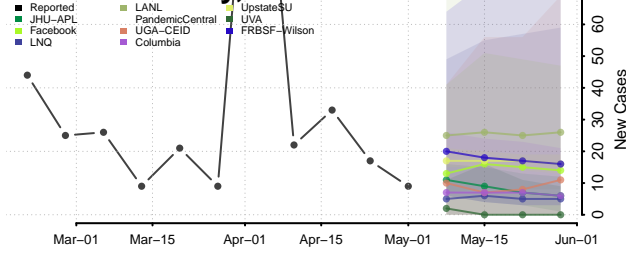

Red Willow County, Nebraska

Richardson County, Nebraska

Rock County, Nebraska

Saline County, Nebraska

Sarpy County, Nebraska

Saunders County, Nebraska

Scotts Bluff County, Nebraska

Seward County, Nebraska