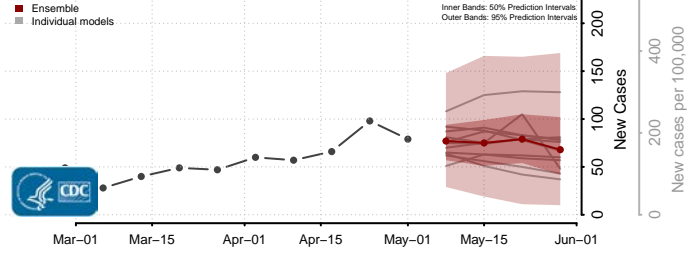

Marinette County, Wisconsin

Marquette County, Wisconsin

Menominee County, Wisconsin

Pepin County, Wisconsin

Pierce County, Wisconsin

Polk County, Wisconsin

Portage County, Wisconsin

Price County, Wisconsin