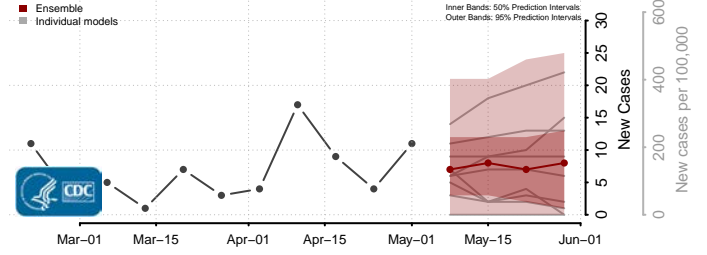

Morton County, North Dakota

Mountrail County, North Dakota

Nelson County, North Dakota

Oliver County, North Dakota

Pembina County, North Dakota

Pierce County, North Dakota

Ramsey County, North Dakota

Ransom County, North Dakota