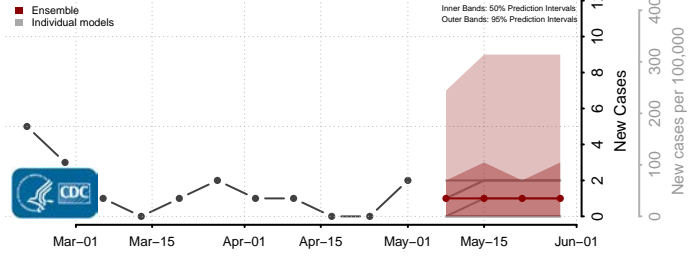

Perkins County, South Dakota