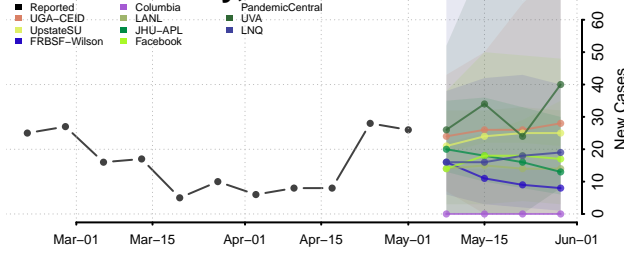

Lincoln County, New Mexico