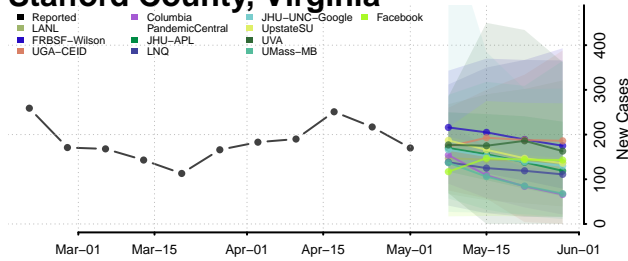

Scott County, Virginia

Shenandoah County, Virginia

Smyth County, Virginia

Southampton County, Virginia

Spotsylvania County, Virginia

Stafford County, Virginia

Staunton County, Virginia

Suffolk County, Virginia