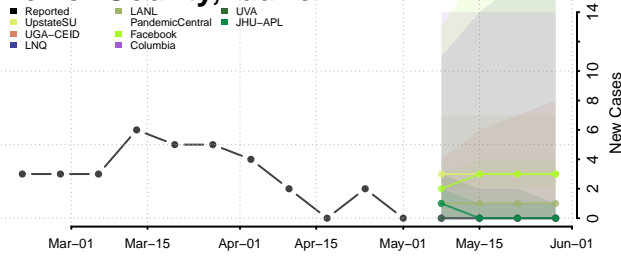

Nez Perce County, Idaho

Oneida County, Idaho

Owyhee County, Idaho

Payette County, Idaho

Power County, Idaho

Shoshone County, Idaho

Teton County, Idaho

Twin Falls County, Idaho