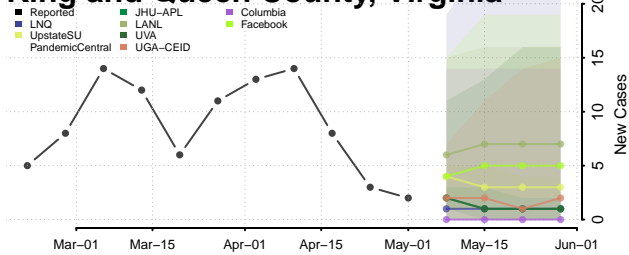

Henrico County, Virginia

Henry County, Virginia

Highland County, Virginia

Hopewell County, Virginia

Isle of Wight County, Virginia

James City County, Virginia

King and Queen County, Virginia

King George County, Virginia