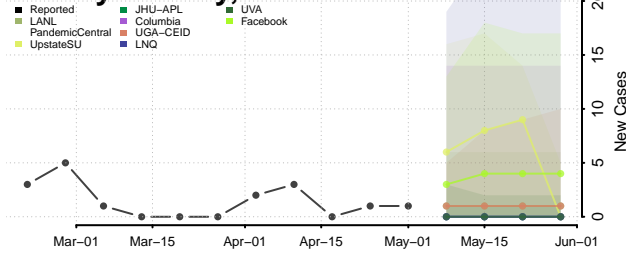

Jefferson County, Kansas

Jewell County, Kansas

Johnson County, Kansas

Kearyn County, Kansas

Kingman County, Kansas

Kiowa County, Kansas

Labette County, Kansas

Lane County, Kansas