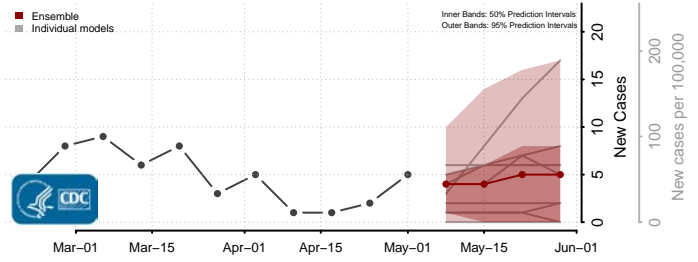

Claiborne County, Mississippi