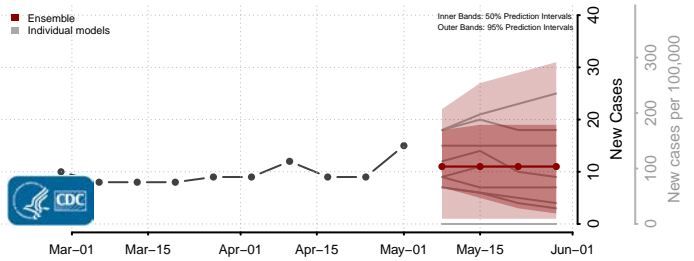

Floyd County, Iowa

Franklin County, Iowa

Fremont County, Iowa

Greene County, Iowa

Grundy County, Iowa

Guthrie County, Iowa

Hamilton County, Iowa

Hancock County, Iowa