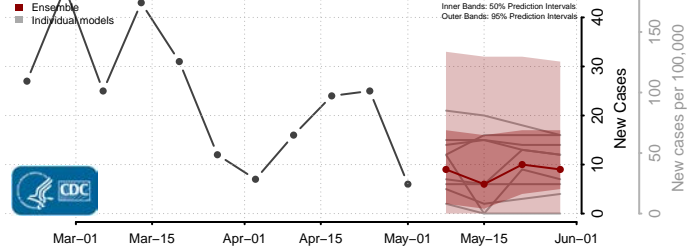

National*

Alabama

Autauga County, Alabama

Baldwin County, Alabama

Barbour County, Alabama

Bibb County, Alabama

*New weekly cases may decrease in this location over the next four weeks. For these locations, the ensemble forecast indicates a probability of 0.75 or greater that fewer cases will be reported in week four of the forecast than in the last reported week.