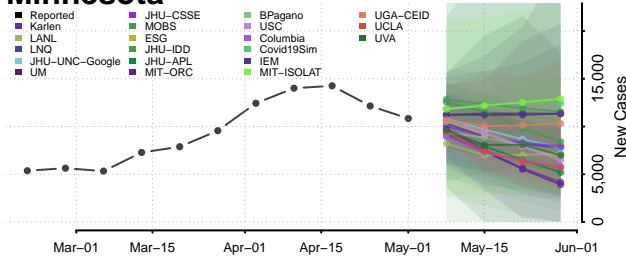

Minnesota*