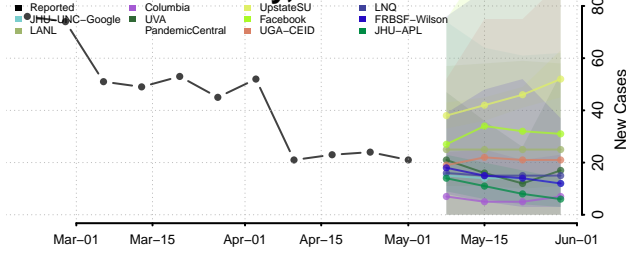

Rosebud County, Montana

Sanders County, Montana

Sheridan County, Montana

Silver Bow County, Montana

Stillwater County, Montana

Sweet Grass County, Montana

Teton County, Montana

Toole County, Montana