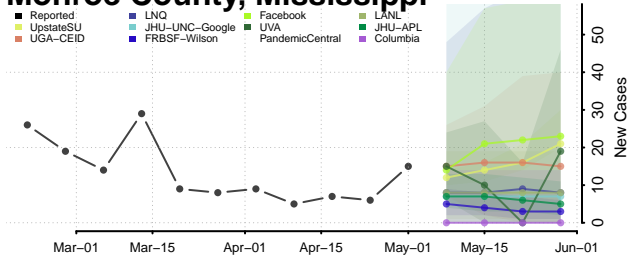

Madison County, Mississippi

Marion County, Mississippi

Marshall County, Mississippi

Monroe County, Mississippi

Montgomery County, Mississippi

Neshoba County, Mississippi

Newton County, Mississippi

Noxubee County, Mississippi