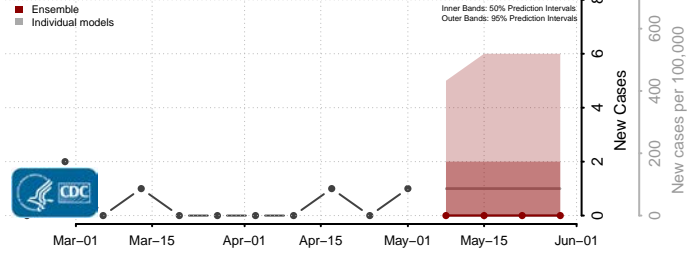

Foard County, Texas