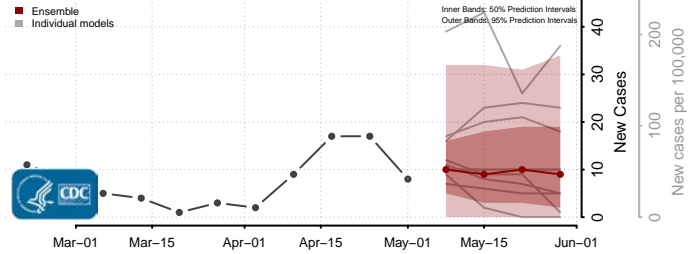

Langlade County, Wisconsin