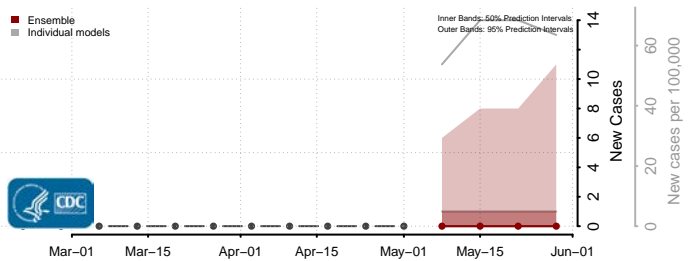

Utah

Beaver County, Utah

Box Elder County, Utah

Cache County, Utah

Carbon County, Utah

Iron County, Utah

Juab County, Utah

Kane County, Utah