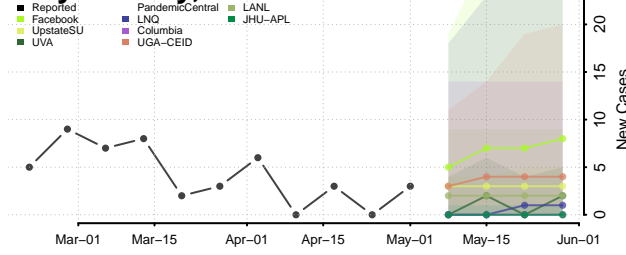

Clay County, Texas