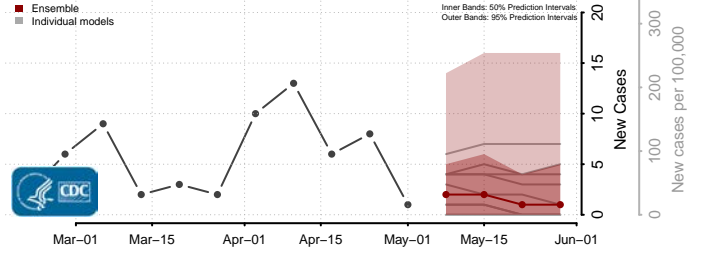

Antelope County, Nebraska