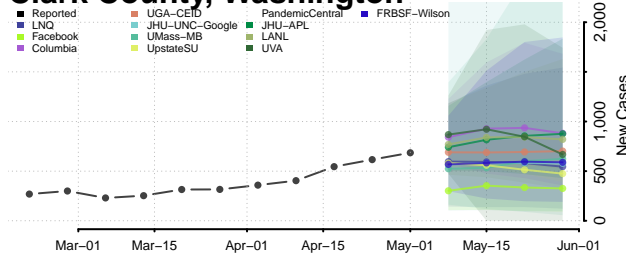

Clark County, Washington