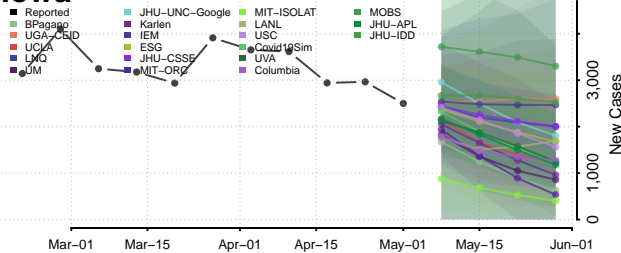

Warrick County, Indiana

Washington County, Indiana

Wayne County, Indiana

Wells County, Indiana

White County, Indiana

Whitley County, Indiana

Iowa*

Adair County, Iowa