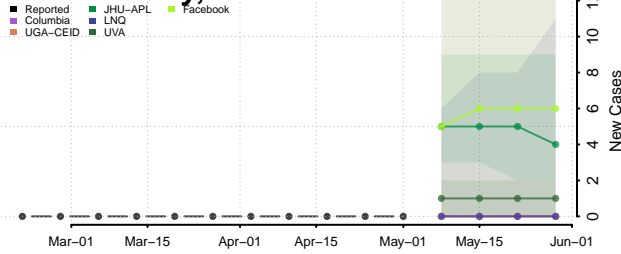

Kane County, Utah