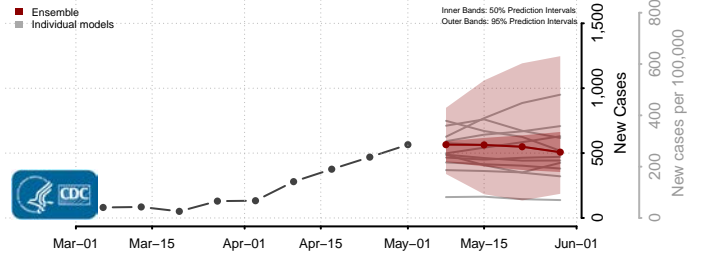

Curry County, Oregon

Deschutes County, Oregon

Douglas County, Oregon

Gilliam County, Oregon

Grant County, Oregon

Harney County, Oregon

Hood River County, Oregon

Jackson County, Oregon