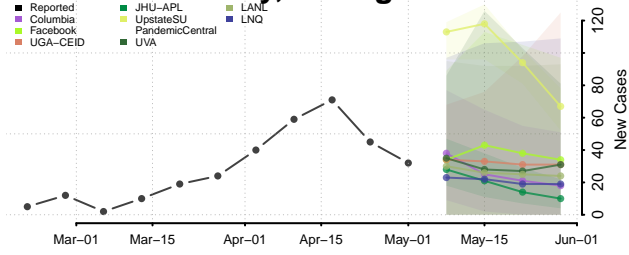

Clinton County, Michigan

Crawford County, Michigan

Delta County, Michigan

Dickinson County, Michigan

Eaton County, Michigan

Emmet County, Michigan

Genesee County, Michigan

Gladwin County, Michigan