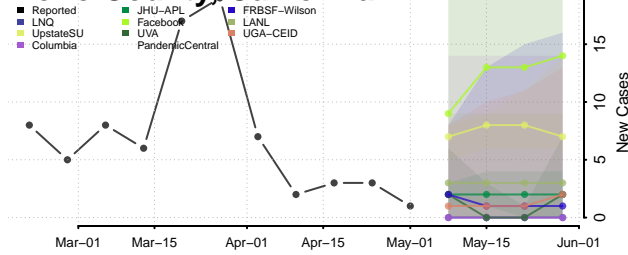

Mono County, California