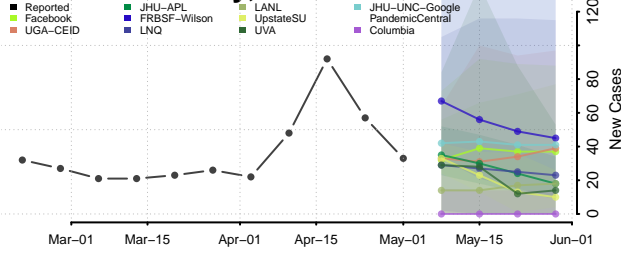

Wayne County, Ohio

Williams County, Ohio

Wood County, Ohio

Wyandot County, Ohio

Oklahoma*

Adair County, Oklahoma

Alfalfa County, Oklahoma

Atoka County, Oklahoma