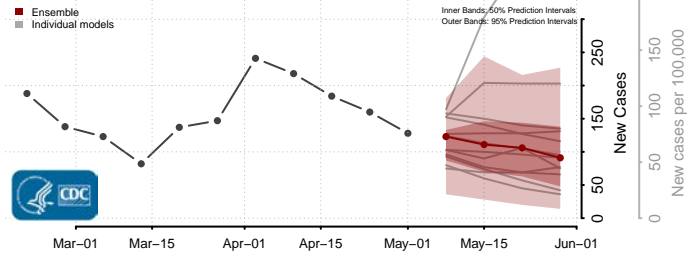

Greene County, Ohio