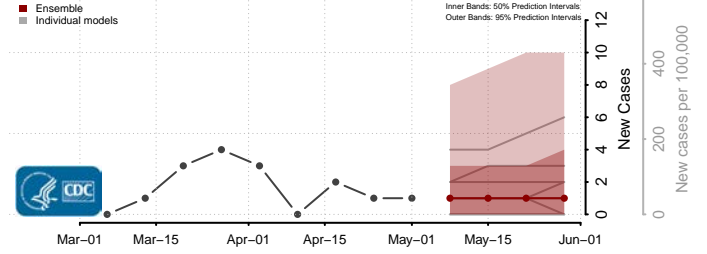

Renville County, North Dakota