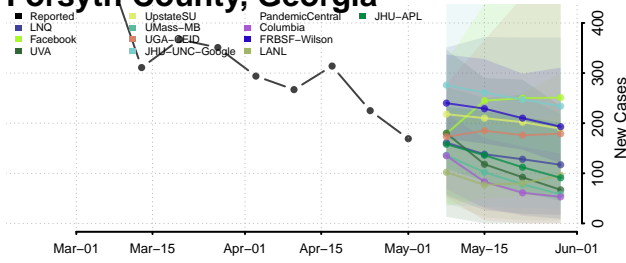

Forsyth County, Georgia

Franklin County, Georgia

Fulton County, Georgia

Gilmer County, Georgia

Glascok County, Georgia

Glynn County, Georgia

Gordon County, Georgia

Grady County, Georgia