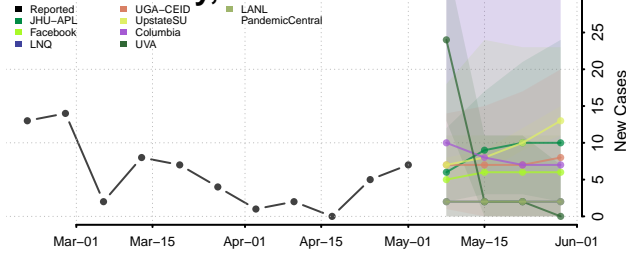

Rains County, Texas