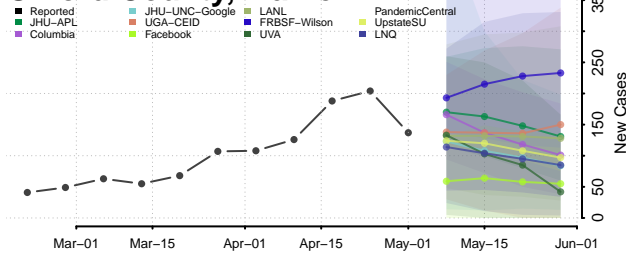

Kennebec County, Maine

Knox County, Maine

Lincoln County, Maine

Oxford County, Maine

Penobscot County, Maine

Piscataquis County, Maine

Sagadahoc County, Maine

Somerset County, Maine