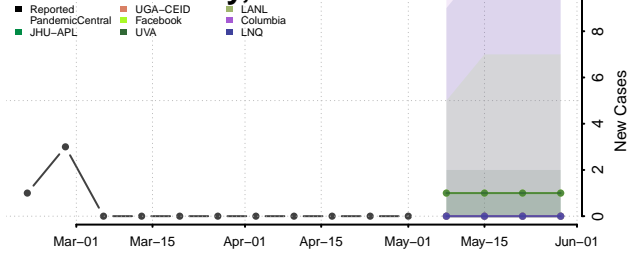

Stanton County, Kansas