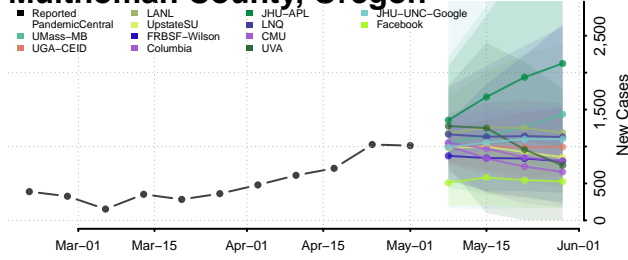

Multnomah County, Oregon