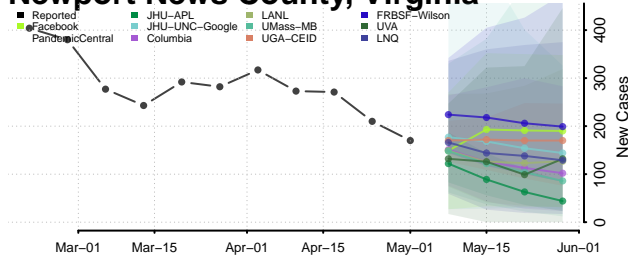

Newport News County, Virginia