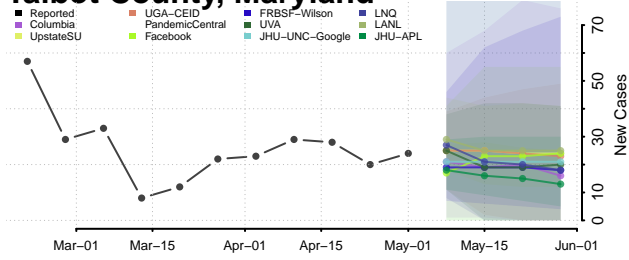

Prince George's County, Maryland

Queen Anne's County, Maryland

Somerset County, Maryland

St. Mary's County, Maryland

Talbot County, Maryland

Washington County, Maryland

Wicomico County, Maryland

Worcester County, Maryland