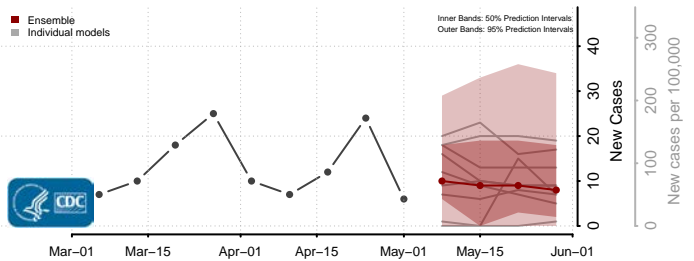

Braxton County, West Virginia