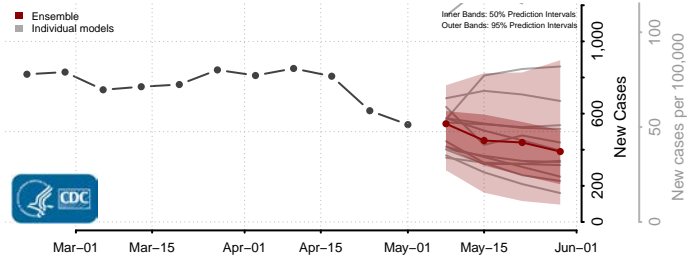

Charles County, Maryland

Dorchester County, Maryland

Frederick County, Maryland

Garrett County, Maryland

Harford County, Maryland

Howard County, Maryland

Kent County, Maryland

Montgomery County, Maryland