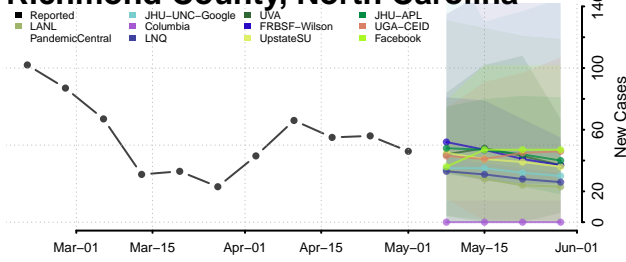

Richmond County, North Carolina