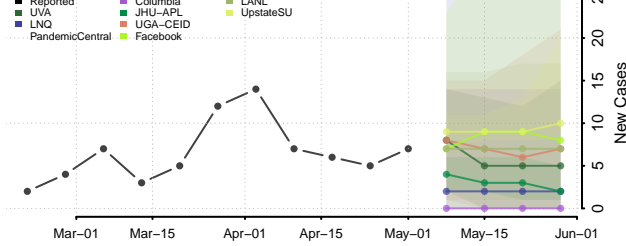

Lincoln County, Minnesota