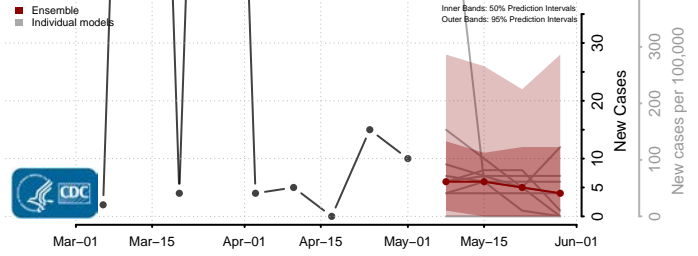

Lewis County, Missouri