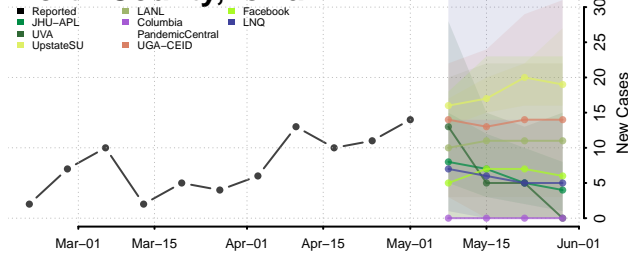

Worth County, Iowa