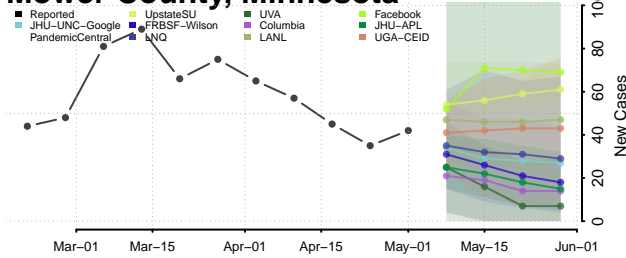

Mower County, Minnesota