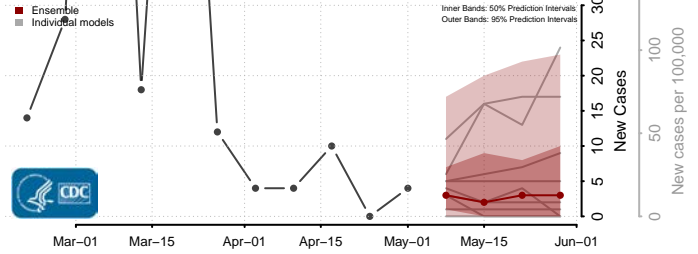

Winston County, Alabama