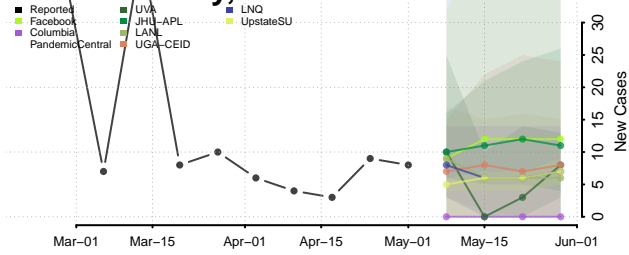

Panola County, Texas