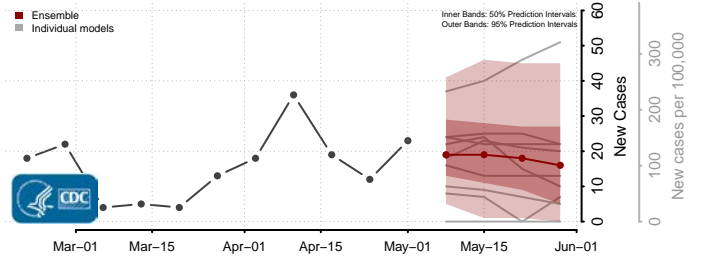

Wexford County, Michigan

Minnesota*

Aitkin County, Minnesota

Anoka County, Minnesota

*New weekly cases may decrease in this location over the next four weeks. For these locations, the ensemble forecast indicates a probability of 0.75 or greater that fewer cases will be reported in week four of the forecast than in the last reported week.