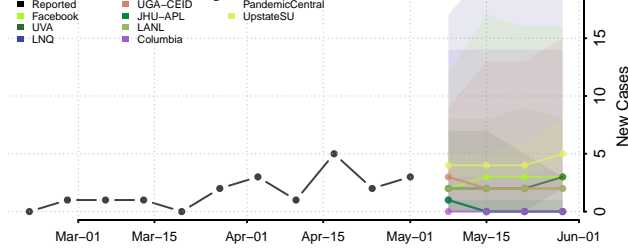

Aurora County, South Dakota