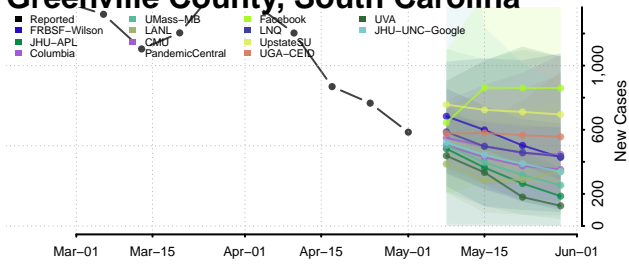

Georgetown County, South Carolina

Greenville County, South Carolina

Greenwood County, South Carolina

Hampton County, South Carolina

Horry County, South Carolina

Jasper County, South Carolina

Kershaw County, South Carolina