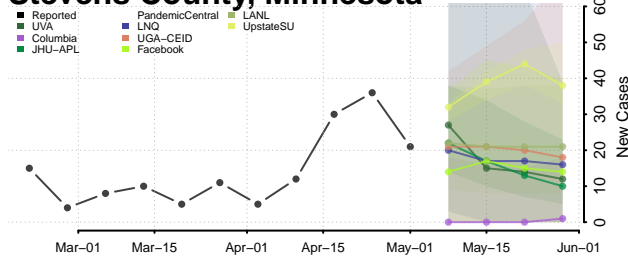

Stevens County, Minnesota