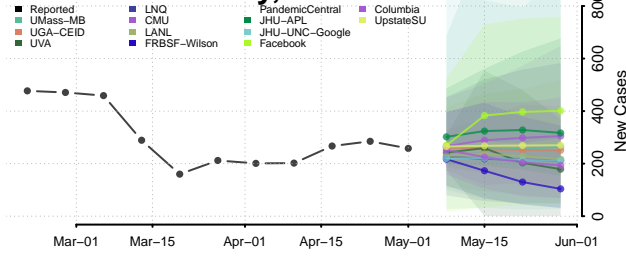

Columbia County, Florida

DeSoto County, Florida

Dixie County, Florida

Duval County, Florida

Escambia County, Florida

Flagler County, Florida

Franklin County, Florida

Gadsden County, Florida