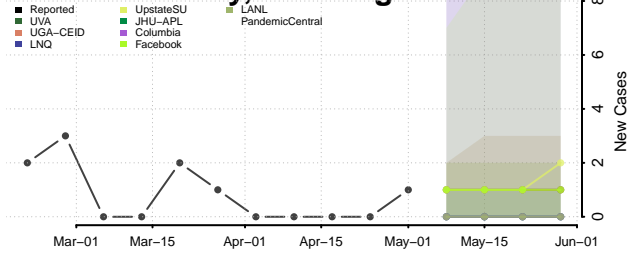

Franklin County, Washington

Garfield County, Washington

Grant County, Washington

Grays Harbor County, Washington

Island County, Washington

Jefferson County, Washington

King County, Washington

Kitsap County, Washington