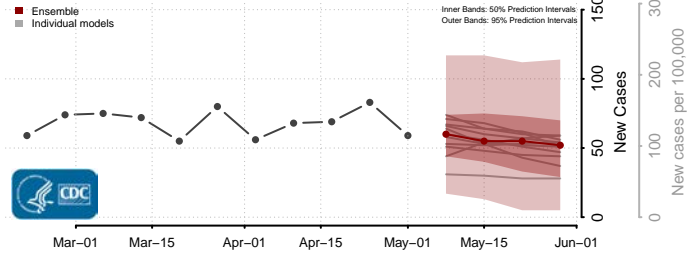

Warren County, Iowa