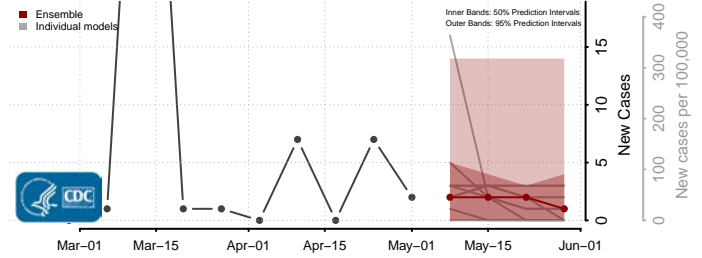

Holt County, Missouri