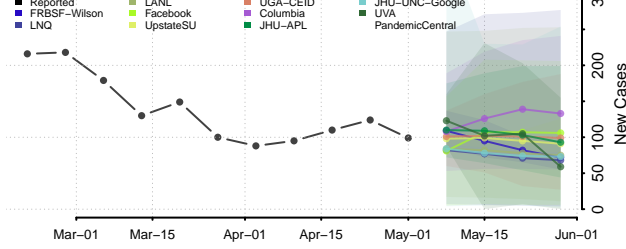

Caswell County, North Carolina

Catawba County, North Carolina

Chatham County, North Carolina

Cherokee County, North Carolina

Chowan County, North Carolina

Clay County, North Carolina

Cleveland County, North Carolina