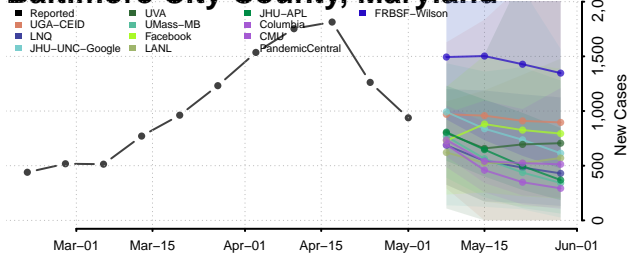

Baltimore City County, Maryland