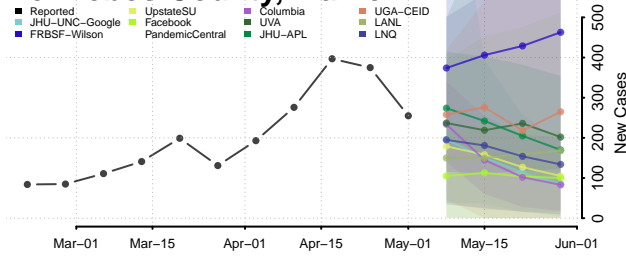

Kennebec County, Maine