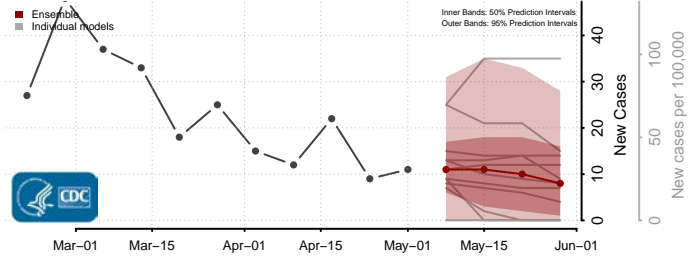

Wapello County, Iowa

Warren County, Iowa

Washington County, Iowa

Wayne County, Iowa

Webster County, Iowa

Winnebago County, Iowa

Winneshiek County, Iowa

Woodbury County, Iowa