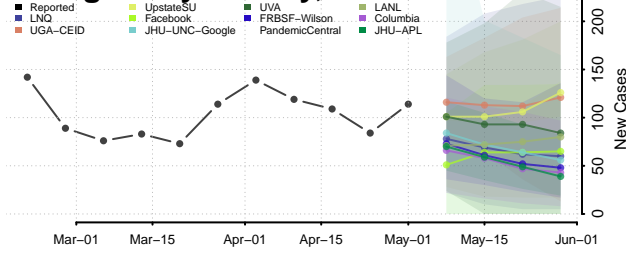

Livingston County, New York

Madison County, New York

Monroe County, New York

Montgomery County, New York

Nassau County, New York

New York City County, New York

Niagara County, New York

Oneida County, New York