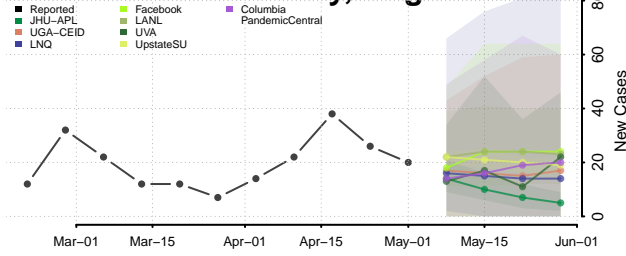

Portsmouth County, Virginia

Powhatan County, Virginia

Prince Edward County, Virginia

Prince George County, Virginia

Prince William County, Virginia

Pulaski County, Virginia

Radford County, Virginia

Rappahannock County, Virginia