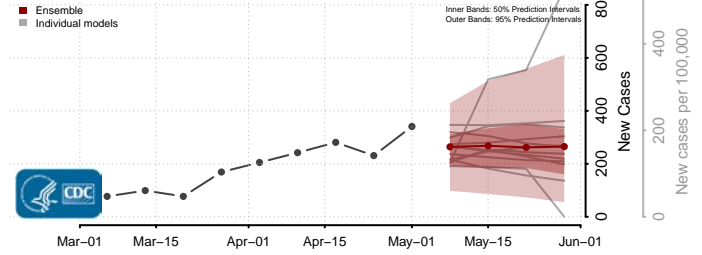

Rock County, Wisconsin