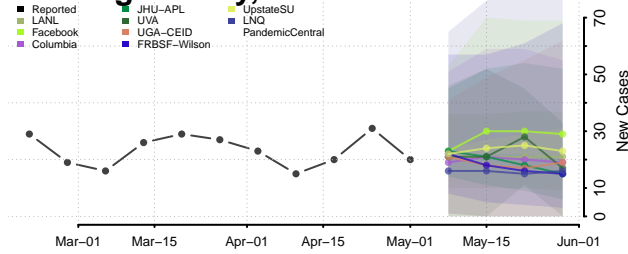

Hocking County, Ohio