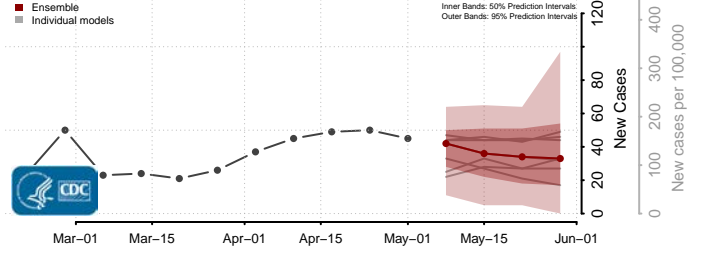

Fredericksburg County, Virginia