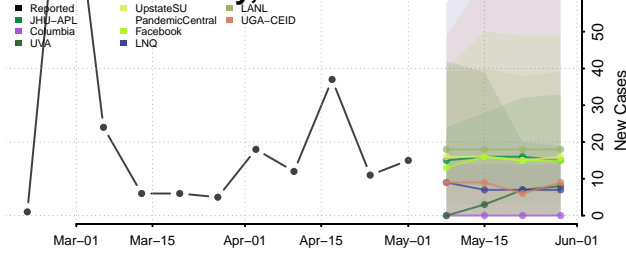

Jackson County, Texas