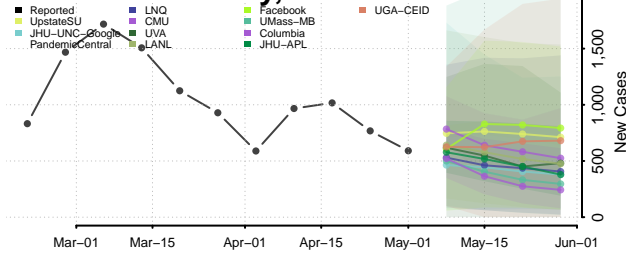

Fort Bend County, Texas