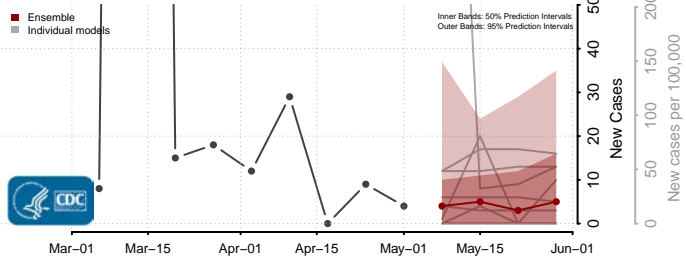

Randolph County, Missouri