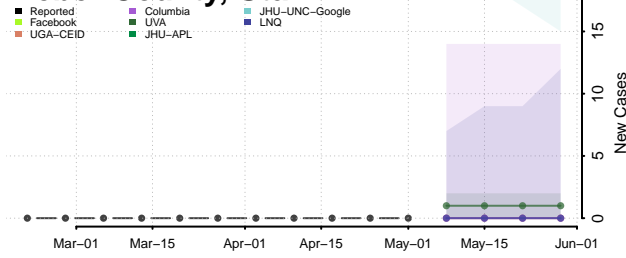

Weber County, Utah