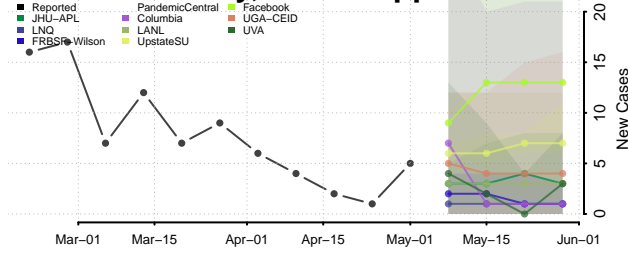

Winston County, Mississippi