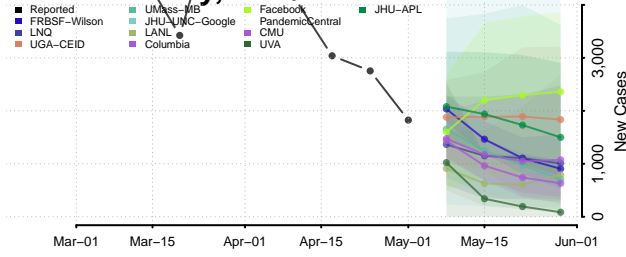

Bronx County, New York