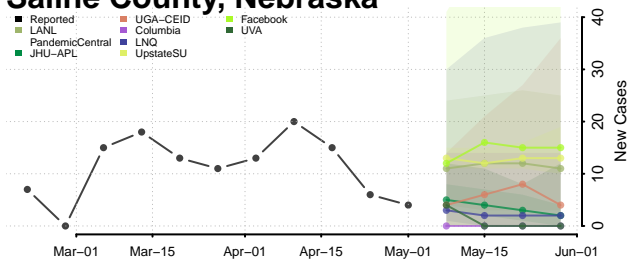

Red Willow County, Nebraska

Richardson County, Nebraska

Rock County, Nebraska

Saline County, Nebraska

Sarpy County, Nebraska

Saunders County, Nebraska

Scotts Bluff County, Nebraska

Seward County, Nebraska