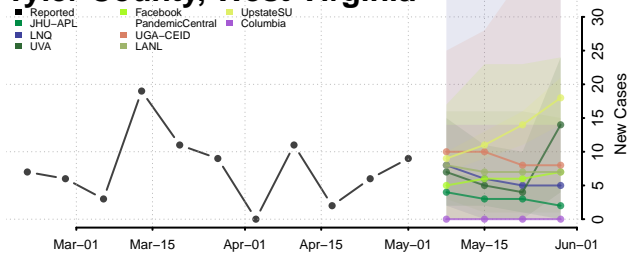

Tyler County, West Virginia