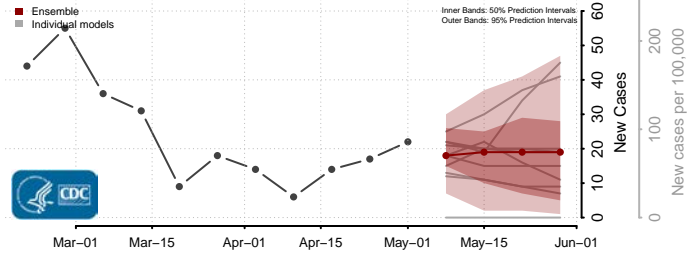

Benton County, Iowa