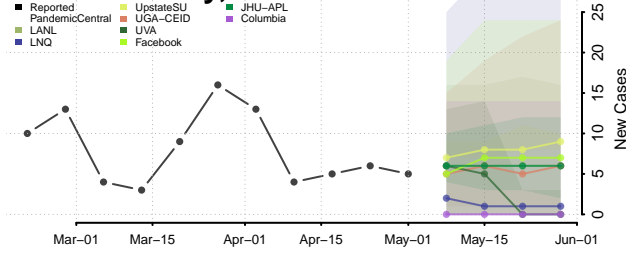

Madison County, Tennessee

Monroe County, Tennessee

Montgomery County, Tennessee

Moore County, Tennessee

Morgan County, Tennessee

Obion County, Tennessee

Overton County, Tennessee

Perry County, Tennessee