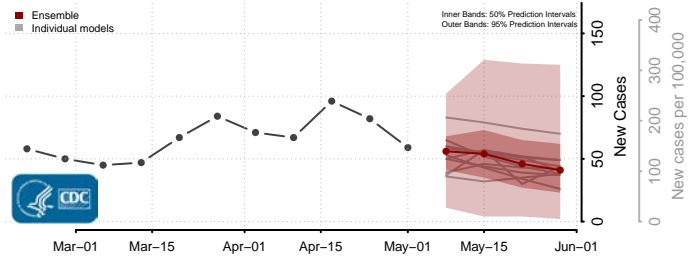

Warren County, Virginia