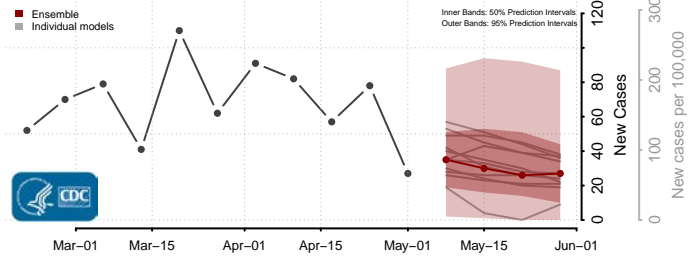

Cheatham County, Tennessee