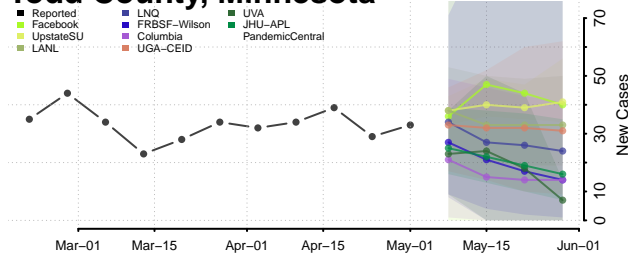

Stearns County, Minnesota

Steele County, Minnesota

Stevens County, Minnesota

Swift County, Minnesota

Todd County, Minnesota

Traverse County, Minnesota

Wabasha County, Minnesota

Wadena County, Minnesota