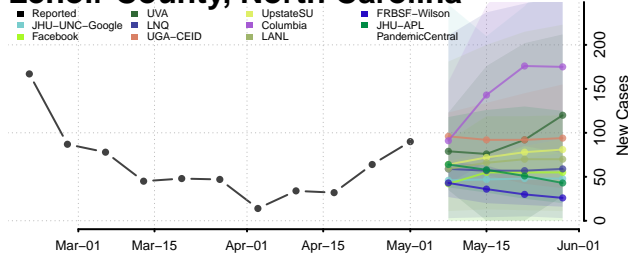

Lenoir County, North Carolina