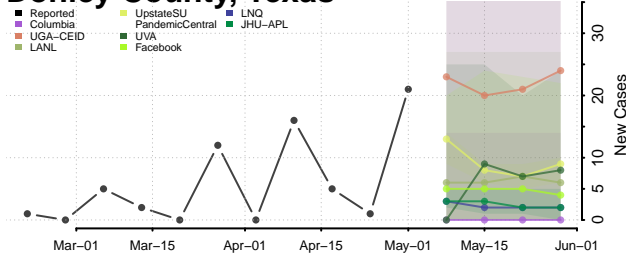

Donley County, Texas