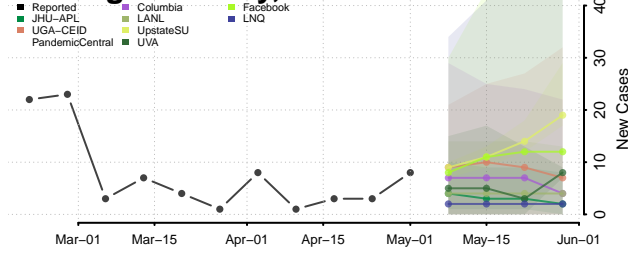

Wilbarger County, Texas