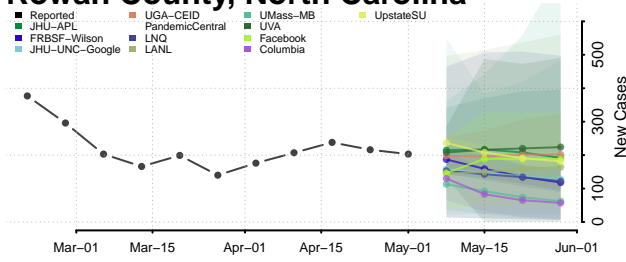

Rowan County, North Carolina