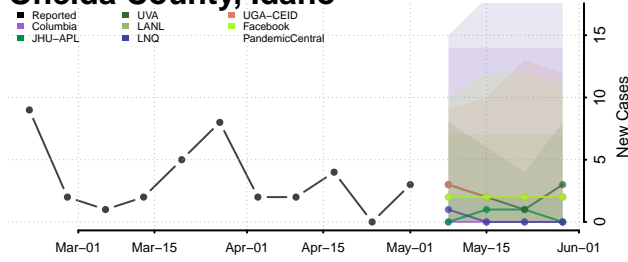

Oneida County, Idaho