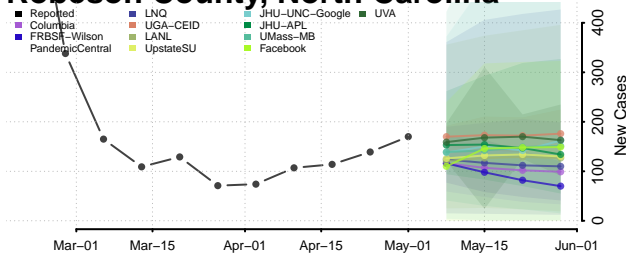

Robeson County, North Carolina