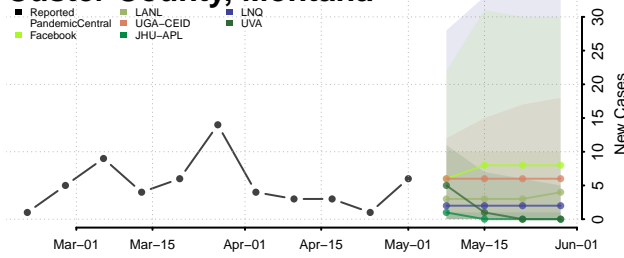

Custer County, Montana