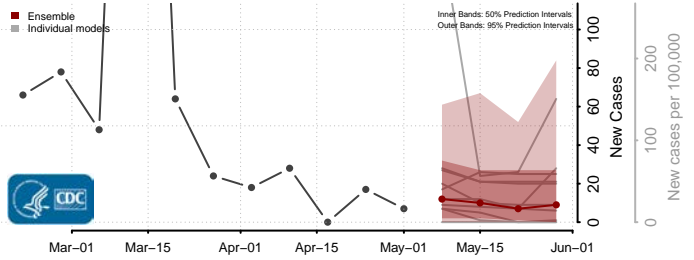

Butler County, Missouri