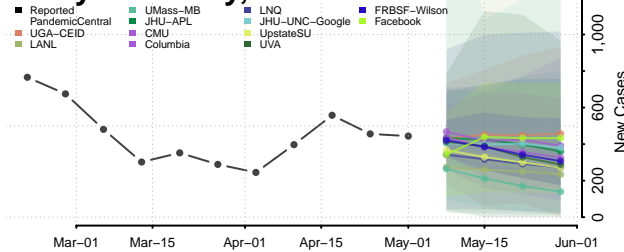

Duplin County, North Carolina

Durham County, North Carolina

Edgecombe County, North Carolina

Forsyth County, North Carolina

Franklin County, North Carolina

Gaston County, North Carolina

Gates County, North Carolina