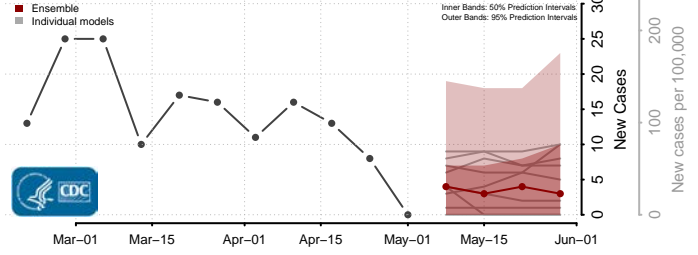

Custer County, Idaho

Elmore County, Idaho

Franklin County, Idaho

Fremont County, Idaho

Gem County, Idaho

Gooding County, Idaho

Idaho County, Idaho

Jefferson County, Idaho