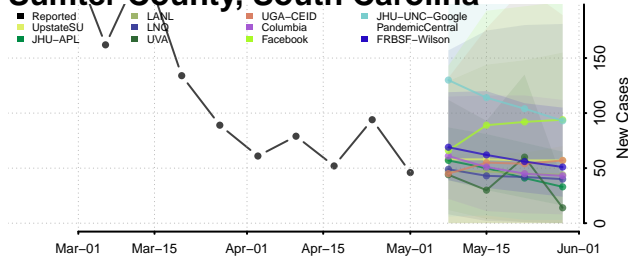

Sumter County, South Carolina