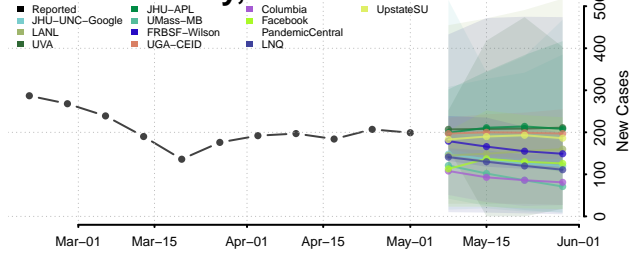

Graham County, North Carolina

Granville County, North Carolina

Greene County, North Carolina

Guilford County, North Carolina

Halifax County, North Carolina

Harnett County, North Carolina

Haywood County, North Carolina