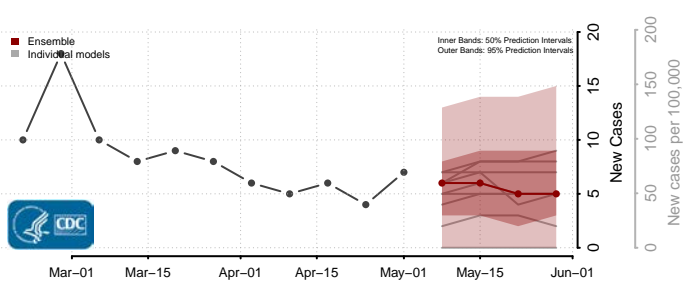

Bullock County, Alabama