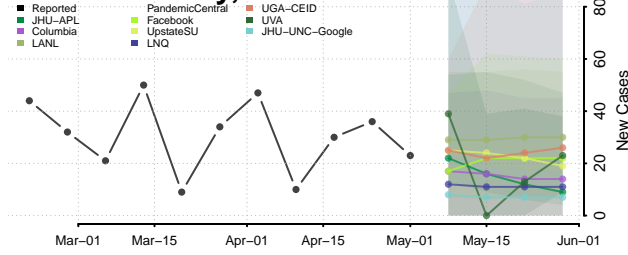

Ottawa County, Oklahoma