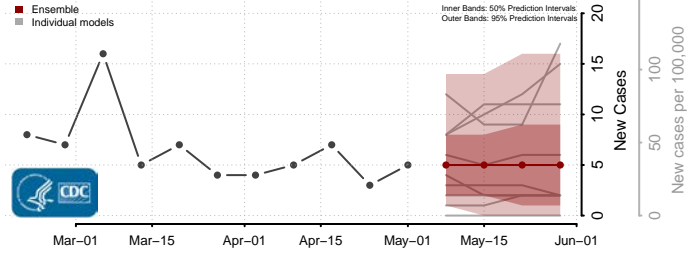

Butler County, Iowa