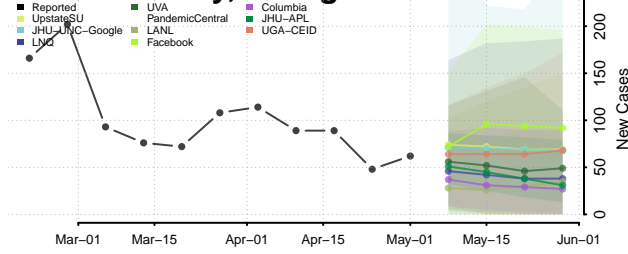

Carroll County, Georgia