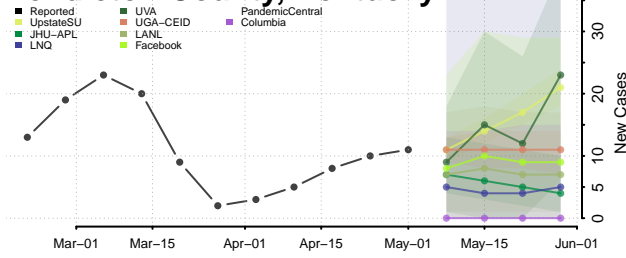

Pendleton County, Kentucky