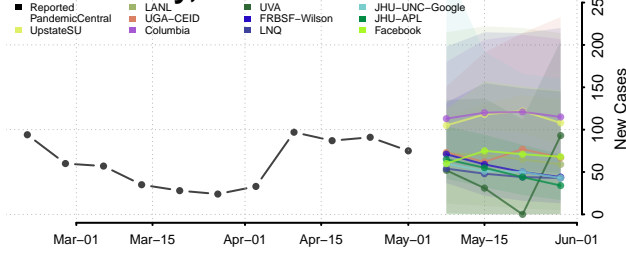

Marinette County, Wisconsin

Marquette County, Wisconsin

Menominee County, Wisconsin

Pepin County, Wisconsin

Pierce County, Wisconsin

Polk County, Wisconsin

Portage County, Wisconsin

Price County, Wisconsin