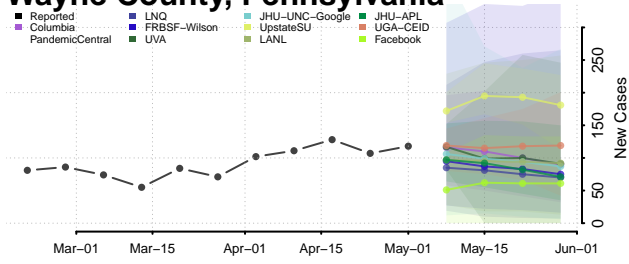

Wayne County, Pennsylvania