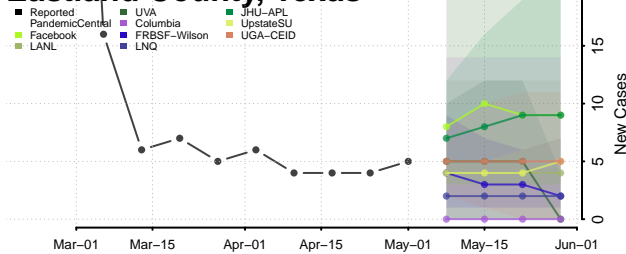

Eastland County, Texas