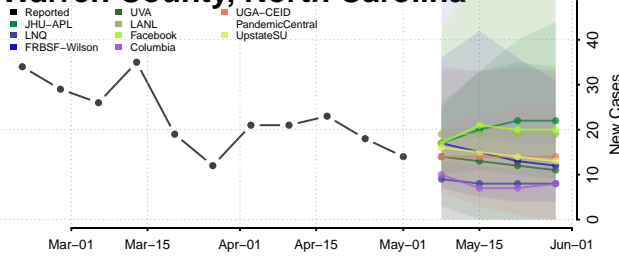

Swain County, North Carolina

Transylvania County, North Carolina

Tyrrell County, North Carolina

Union County, North Carolina

Vance County, North Carolina

Wake County, North Carolina

Warren County, North Carolina