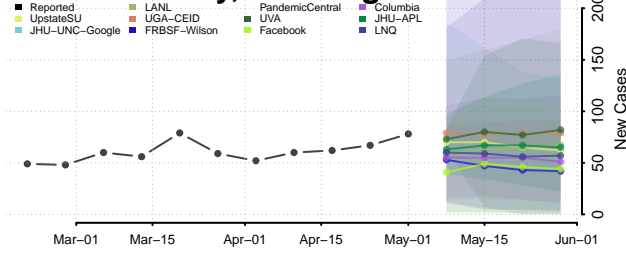

Kittitas County, Washington