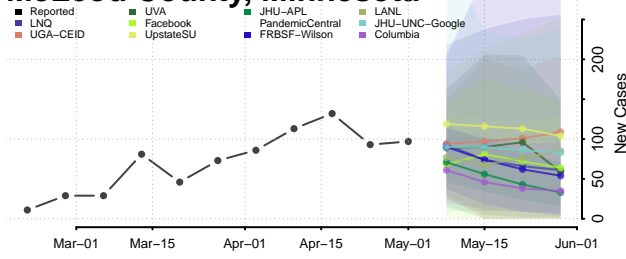

McLeod County, Minnesota