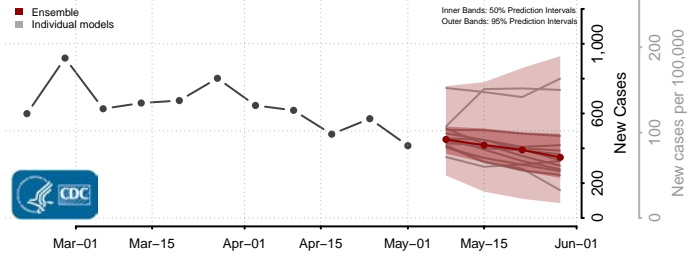

Polk County, Iowa