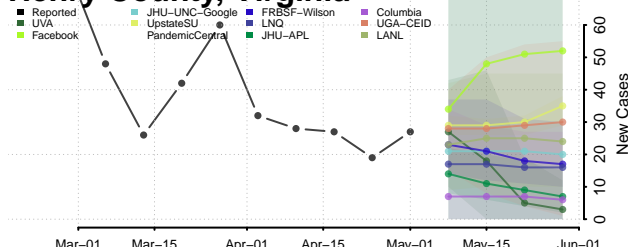

Henry County, Virginia