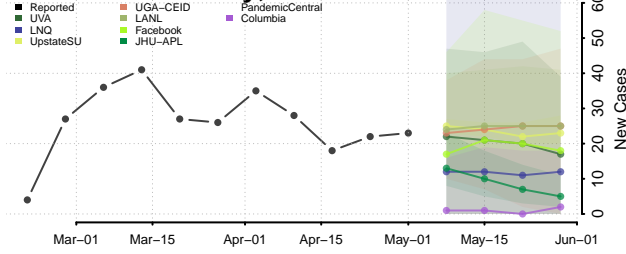

Richland County, North Dakota