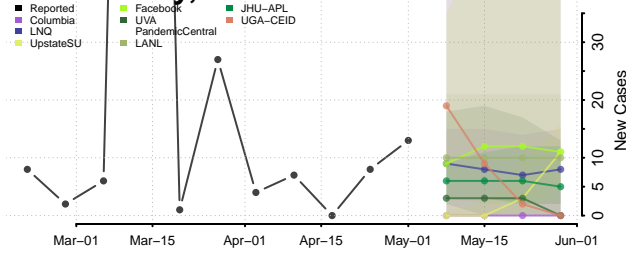

Pike County, Missouri