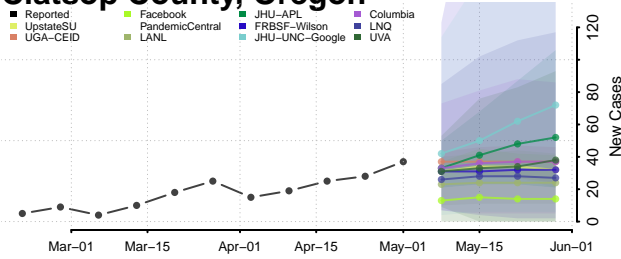

Clatsop County, Oregon