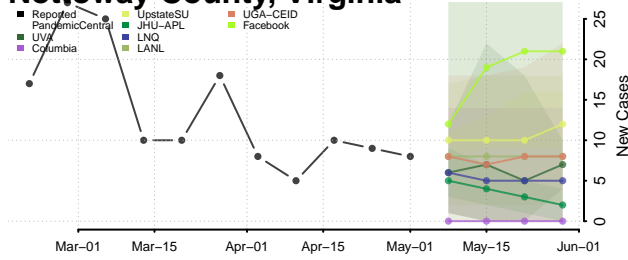

Portsmouth County, Virginia

Powhatan County, Virginia

Prince Edward County, Virginia

Prince George County, Virginia

Prince William County, Virginia

Pulaski County, Virginia

Radford County, Virginia

Rappahannock County, Virginia