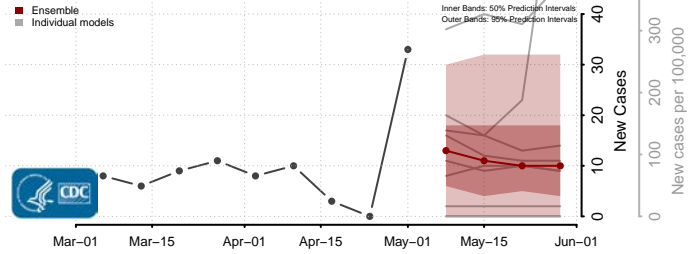

Scott County, Iowa

Shelby County, Iowa

Sioux County, Iowa

Story County, Iowa

Tama County, Iowa

Taylor County, Iowa

Union County, Iowa

Van Buren County, Iowa