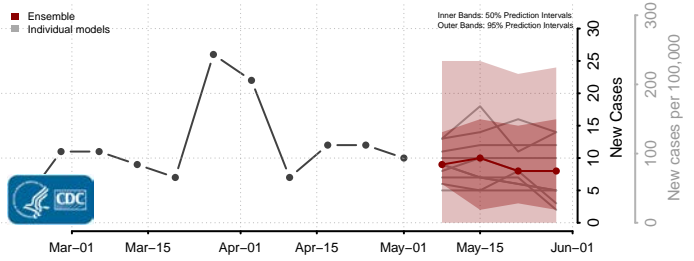

Floyd County, Iowa

Franklin County, Iowa

Fremont County, Iowa

Greene County, Iowa

Grundy County, Iowa

Guthrie County, Iowa

Hamilton County, Iowa

Hancock County, Iowa