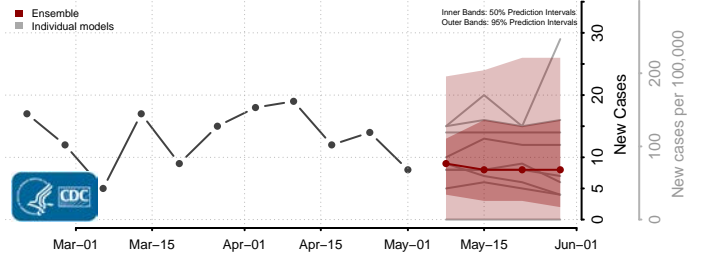

Lyon County, Iowa