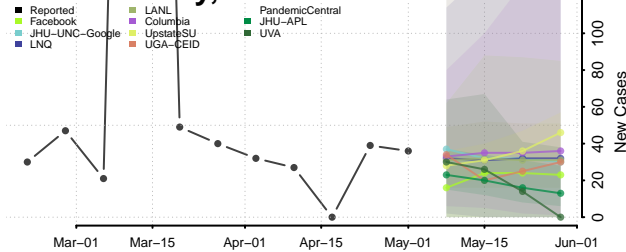

Platte County, Missouri