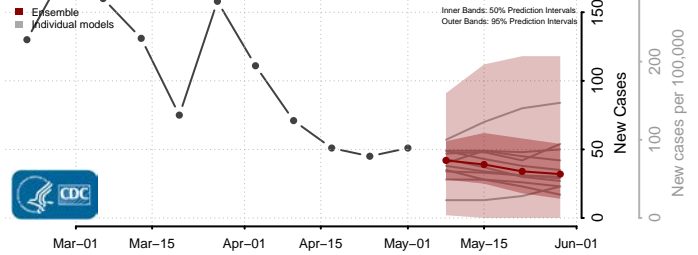

Pike County, Kentucky

Powell County, Kentucky

Pulaski County, Kentucky

Robertson County, Kentucky

Rockcastle County, Kentucky

Rowan County, Kentucky

Russell County, Kentucky

Scott County, Kentucky