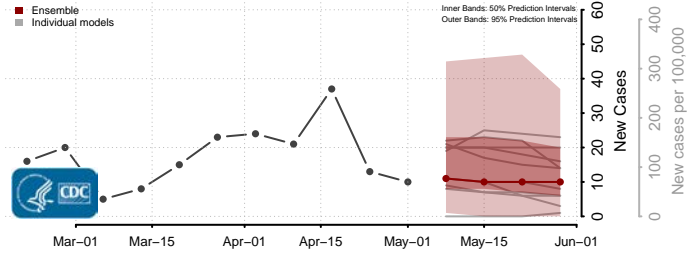

Carroll County, Illinois