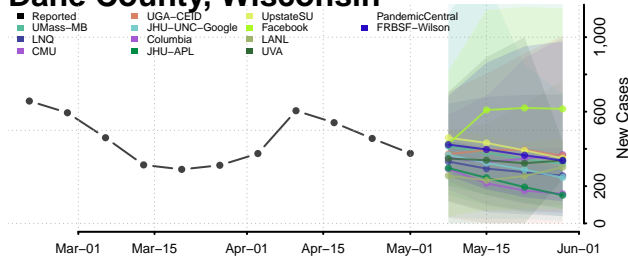

Dane County, Wisconsin