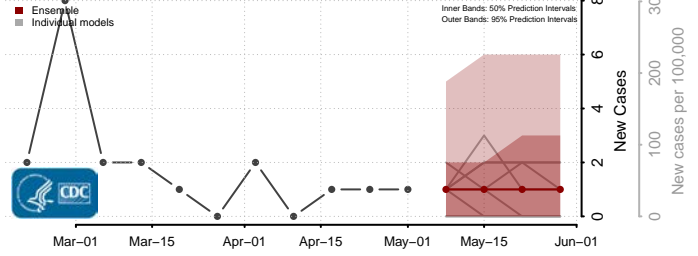

Cheyenne County, Kansas