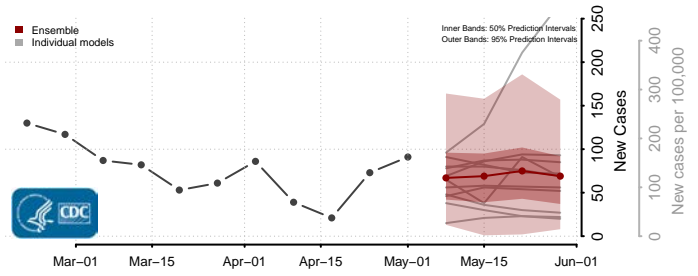

Watauga County, North Carolina