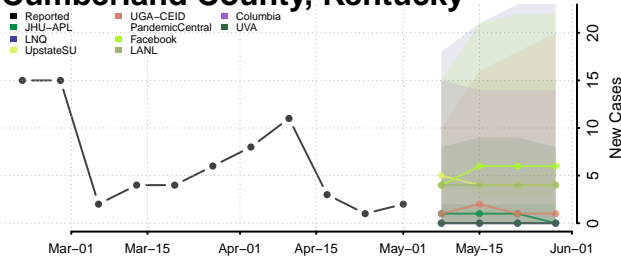

Cumberland County, Kentucky