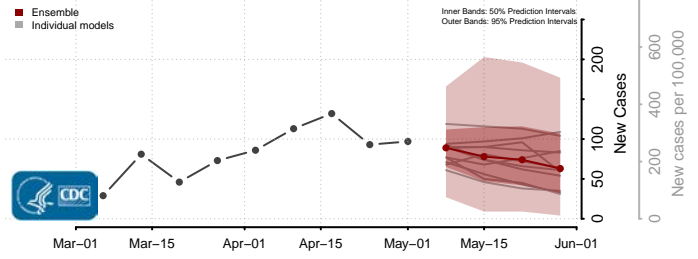

McLeod County, Minnesota