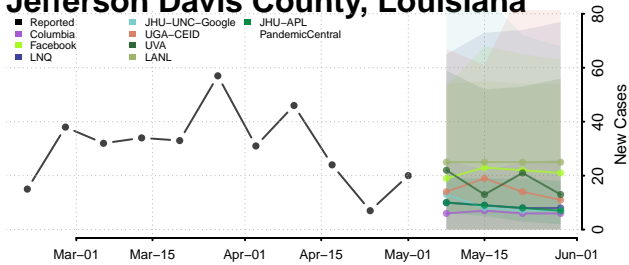

Jefferson Davis County, Louisiana