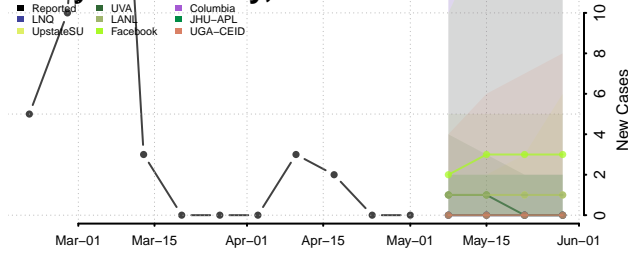

Lafayette County, Arkansas