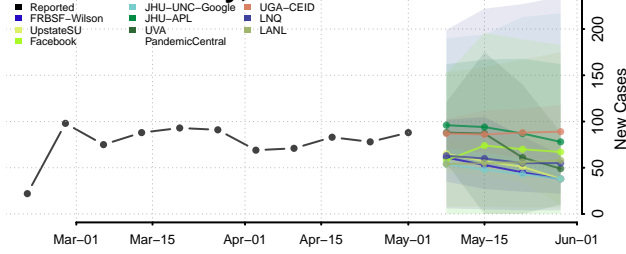

Putnam County, Tennessee