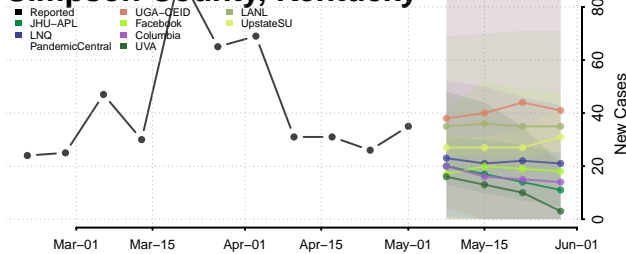

Simpson County, Kentucky