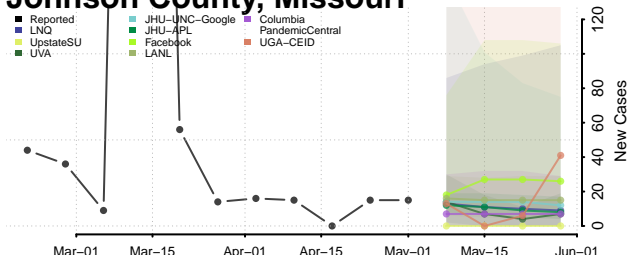

Johnson County, Missouri