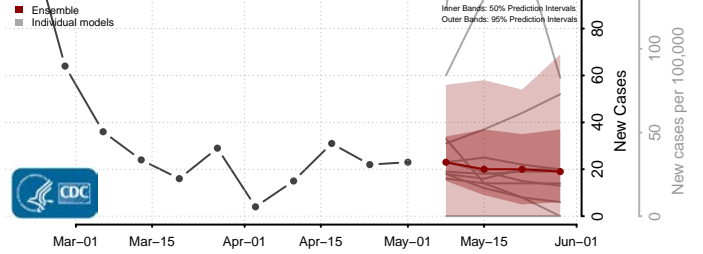

McKinley County, New Mexico