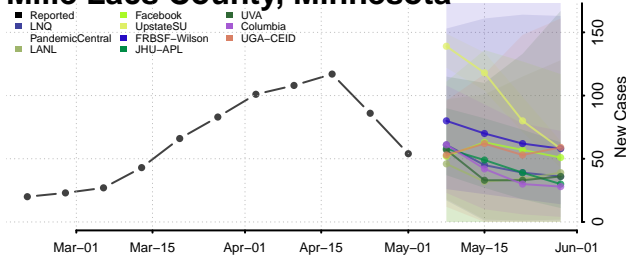

Mille Lacs County, Minnesota