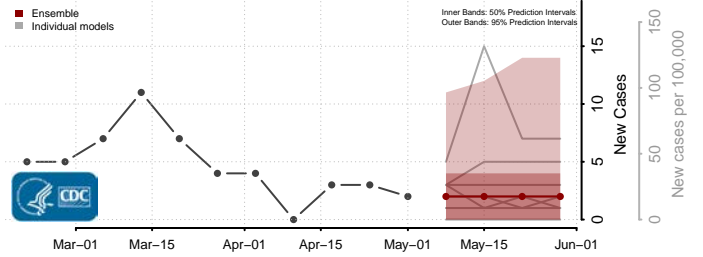

Valley County, Idaho