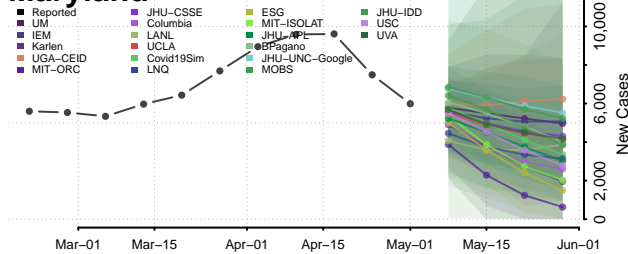

Waldo County, Maine

Washington County, Maine

York County, Maine

Maryland*

*New weekly cases may decrease in this location over the next four weeks. For these locations, the ensemble forecast indicates a probability of 0.75 or greater that fewer cases will be reported in week four of the forecast than in the last reported week.