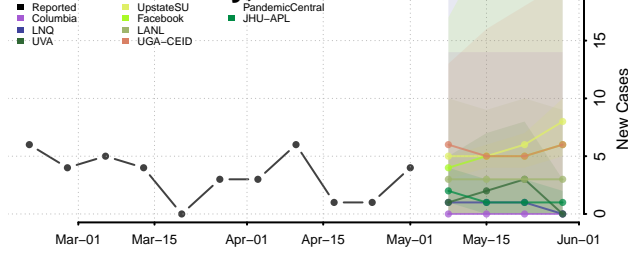

Texas County, Oklahoma

Tillman County, Oklahoma

Tulsa County, Oklahoma

Wagoner County, Oklahoma

Washington County, Oklahoma

Washita County, Oklahoma

Woods County, Oklahoma

Woodward County, Oklahoma