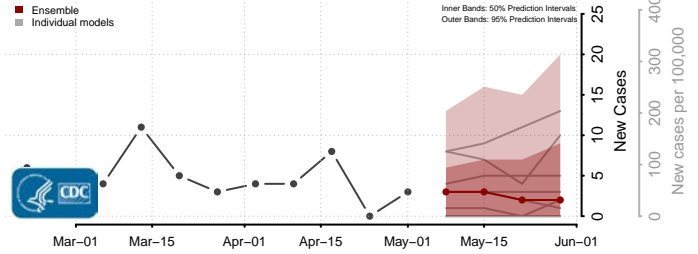

Spink County, South Dakota