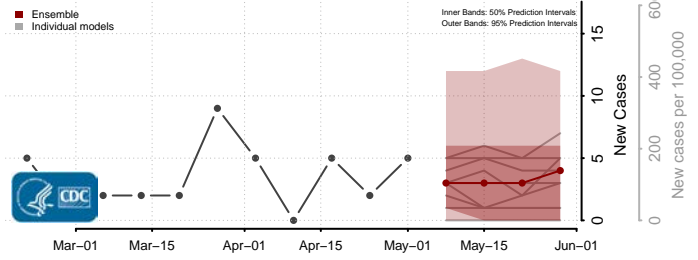

Nelson County, North Dakota