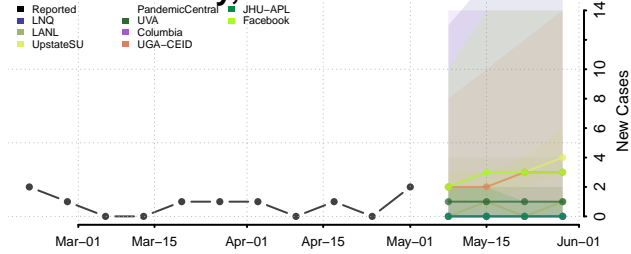

Ottawa County, Kansas