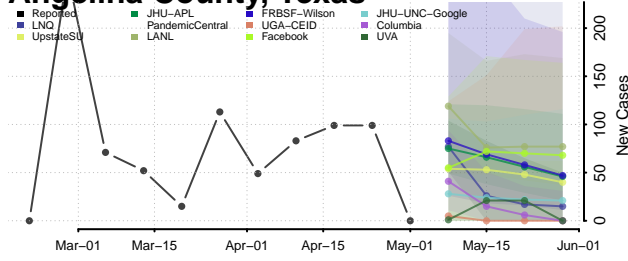

Angelina County, Texas