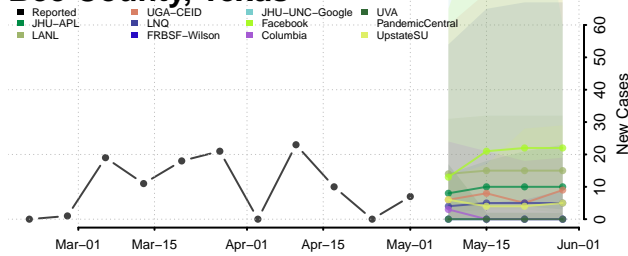

Bee County, Texas