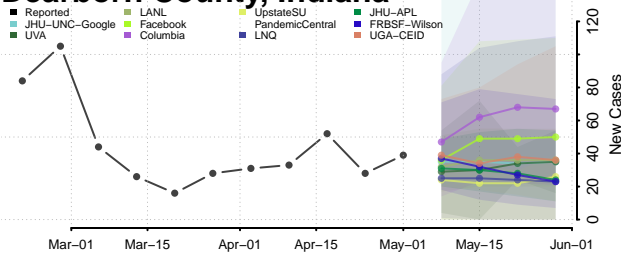

Dearborn County, Indiana