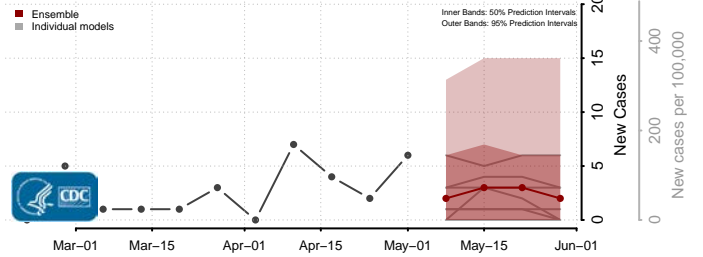

Bath County, Virginia