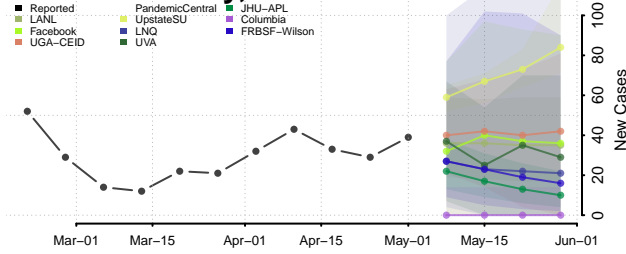

Roseau County, Minnesota