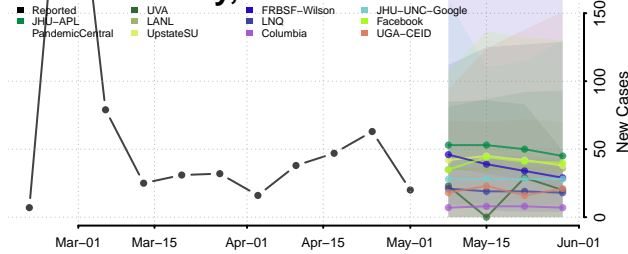

Wilson County, Texas

Winkler County, Texas

Wise County, Texas

Wood County, Texas

Yoakum County, Texas

Young County, Texas

Zapata County, Texas

Zavala County, Texas