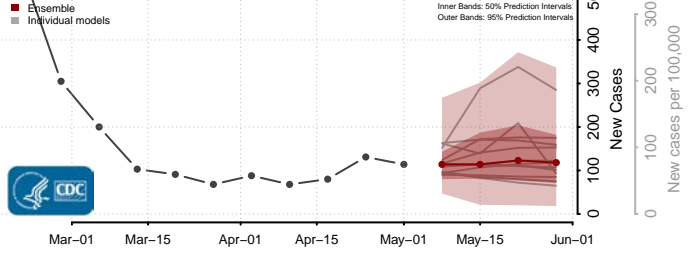

Bibb County, Georgia