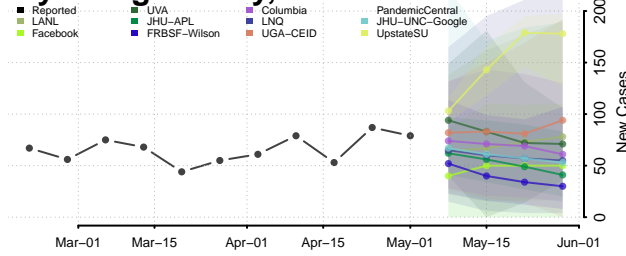

Washington County, New York

Wayne County, New York

Westchester County, New York

Wyoming County, New York

Yates County, New York

North Carolina

Alamance County, North Carolina

Alexander County, North Carolina