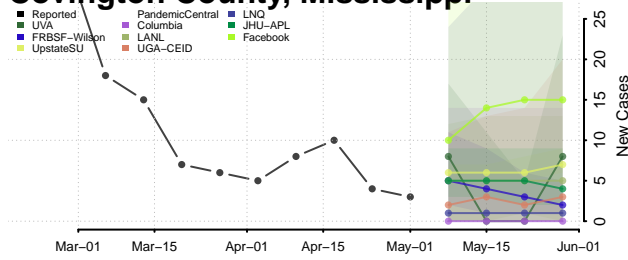

Covington County, Mississippi