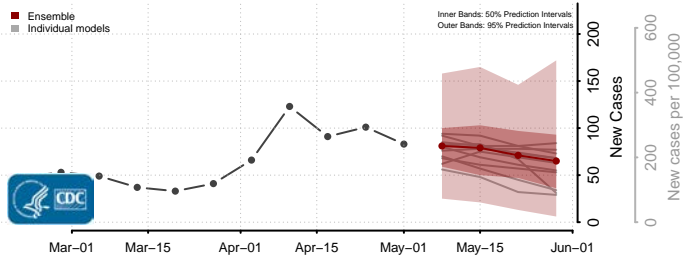

Becker County, Minnesota