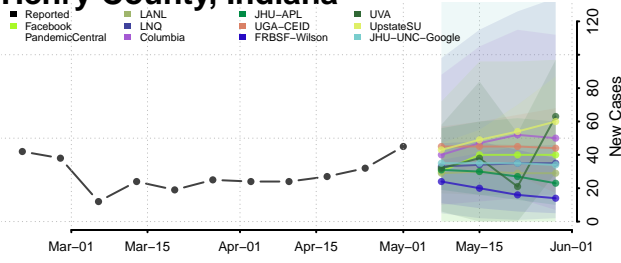

Henry County, Indiana