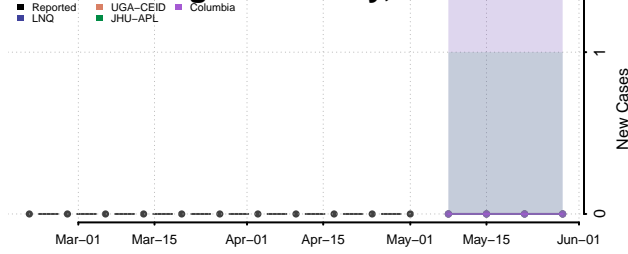

Copper River County, Alaska

Denali County, Alaska

Dillingham County, Alaska

Fairbanks North Star County, Alaska

Haines County, Alaska

Hoonah-Angoon County, Alaska

Juneau County, Alaska

Kenai Peninsula County, Alaska