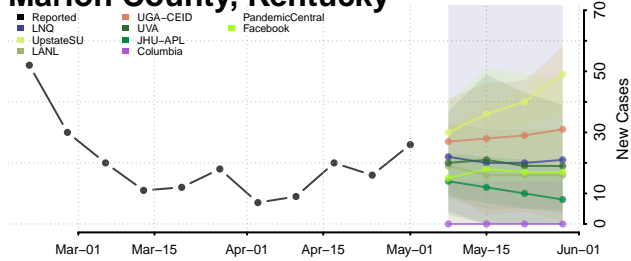

Marion County, Kentucky