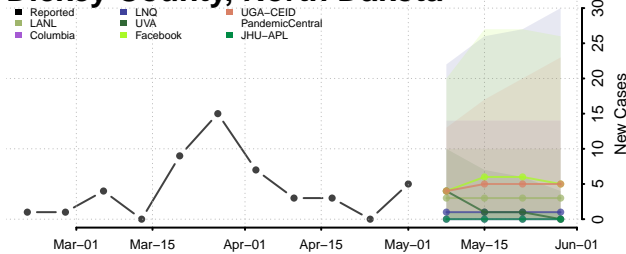

Dickey County, North Dakota