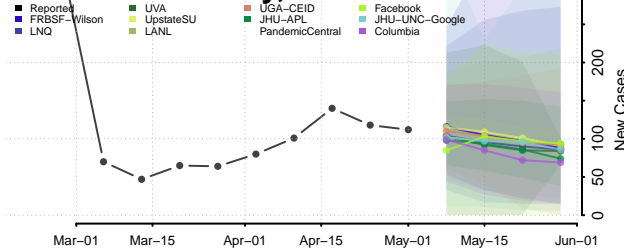

Ashtabula County, Ohio

*New weekly cases may decrease in this location over the next four weeks. For these locations, the ensemble forecast indicates a probability of 0.75 or greater that fewer cases will be reported in week four of the forecast than in the last reported week.