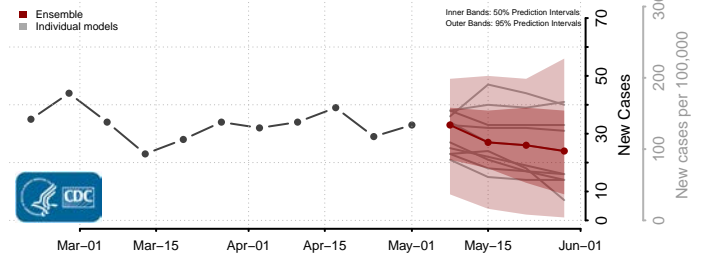

Todd County, Minnesota