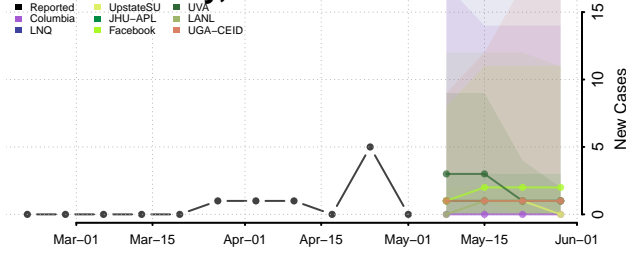

Fisher County, Texas