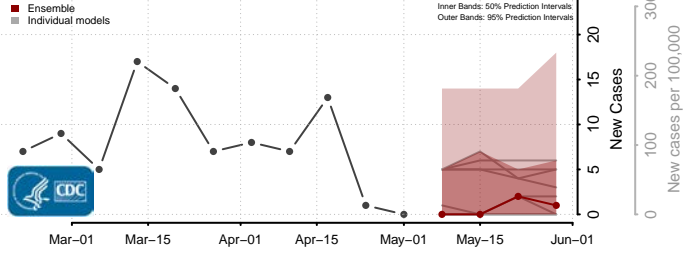

Franklin County, Mississippi