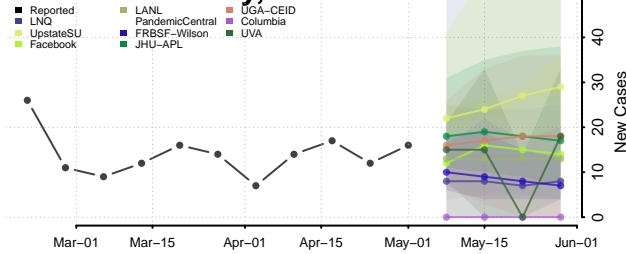

Fentress County, Tennessee