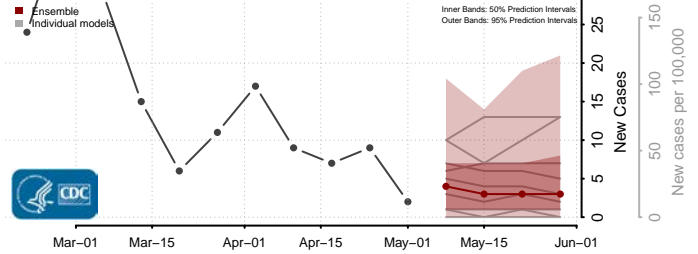

Coffee County, Georgia

Colquitt County, Georgia

Columbia County, Georgia

Cook County, Georgia

Coweta County, Georgia

Crawford County, Georgia

Crisp County, Georgia

Dade County, Georgia