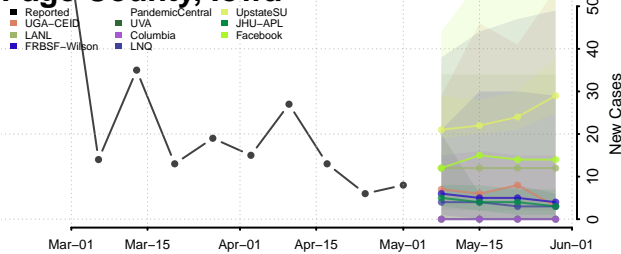

Mitchell County, Iowa

Monona County, Iowa

Monroe County, Iowa

Montgomery County, Iowa

Muscatine County, Iowa

O'Brien County, Iowa

Osceola County, Iowa

Page County, Iowa