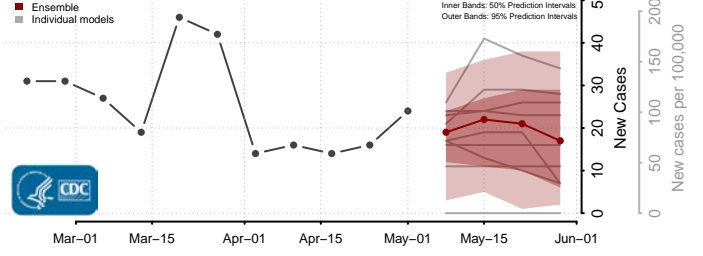

Luna County, New Mexico