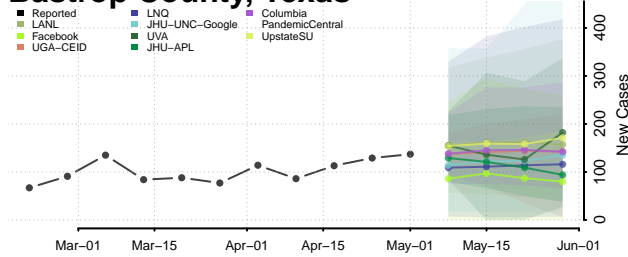

Bastrop County, Texas