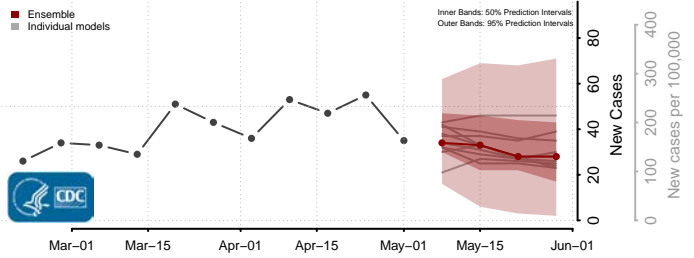

Boone County, West Virginia