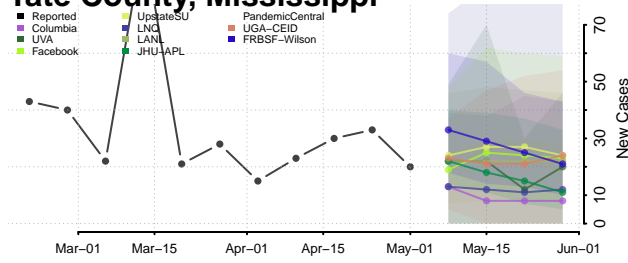

Tate County, Mississippi

Tippah County, Mississippi

Tishomingo County, Mississippi

Tunica County, Mississippi

Union County, Mississippi

Walthall County, Mississippi

Warren County, Mississippi

Washington County, Mississippi