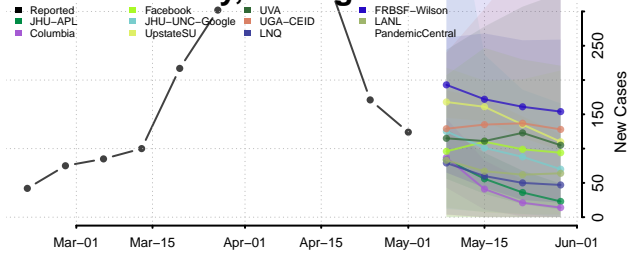

Osceola County, Michigan

Oscoda County, Michigan

Otsego County, Michigan

Ottawa County, Michigan

Presque Isle County, Michigan

Roscommon County, Michigan

Saginaw County, Michigan

Sanilac County, Michigan