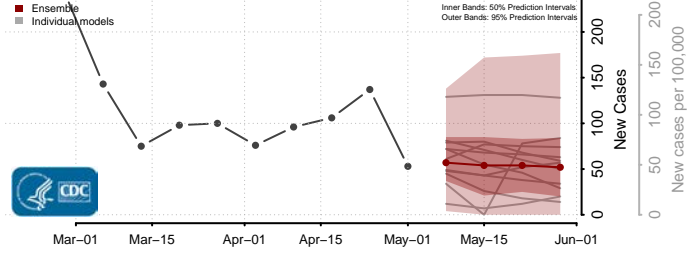

Essex County, Vermont

Franklin County, Vermont

Grand Isle County, Vermont

Lamoille County, Vermont

Orange County, Vermont

Orleans County, Vermont

Accomack County, Virginia

Albemarle County, Virginia