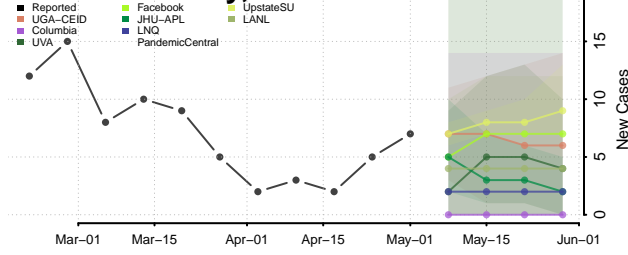

Hardin County, Iowa

Harrison County, Iowa

Henry County, Iowa

Howard County, Iowa

Humboldt County, Iowa

Ida County, Iowa

Iowa County, Iowa

Jackson County, Iowa