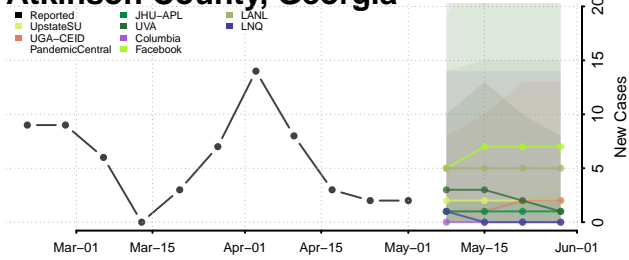

Atkinson County, Georgia