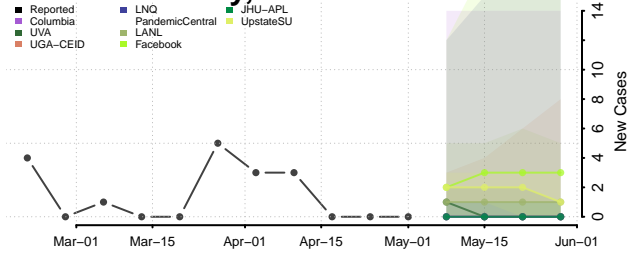

Smith County, Kansas

Stafford County, Kansas

Stanton County, Kansas

Stevens County, Kansas

Sumner County, Kansas

Thomas County, Kansas

Trego County, Kansas

Wabaunsee County, Kansas