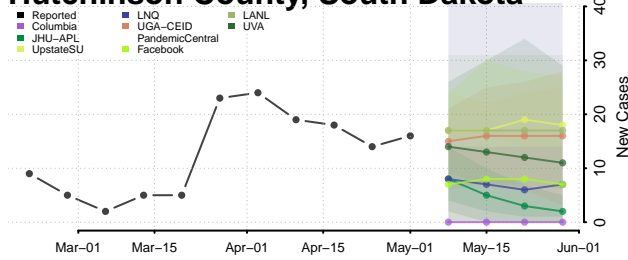

Hutchinson County, South Dakota