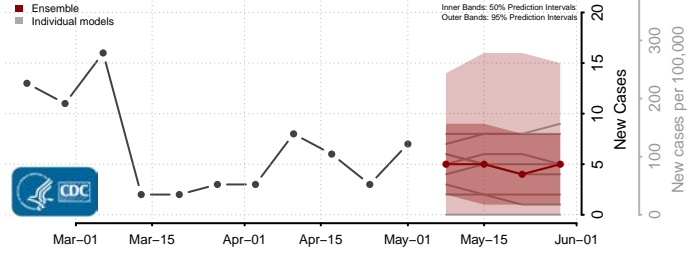

Kidder County, North Dakota

LaMoure County, North Dakota

Logan County, North Dakota

McHenry County, North Dakota

McIntosh County, North Dakota

McKenzie County, North Dakota

McLean County, North Dakota

Mercer County, North Dakota