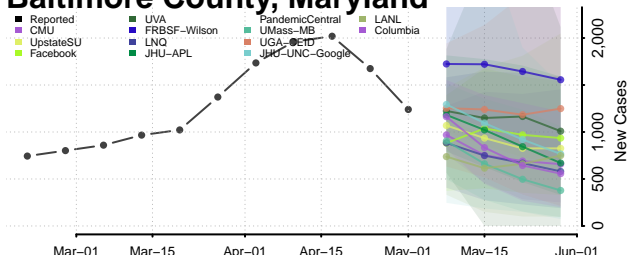

Baltimore County, Maryland