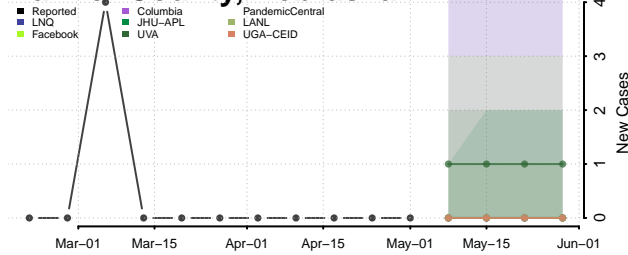

Adams County, Nebraska

Antelope County, Nebraska

Arthur County, Nebraska

Banner County, Nebraska

Blaine County, Nebraska

Boone County, Nebraska

Box Butte County, Nebraska

Boyd County, Nebraska