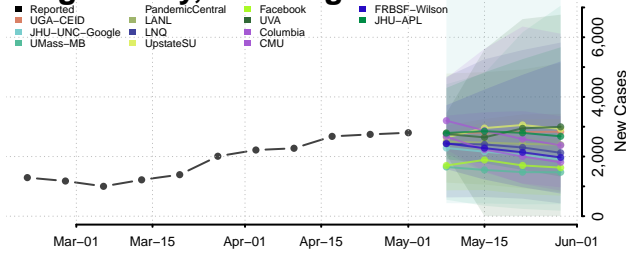

Franklin County, Washington

Garfield County, Washington

Grant County, Washington

Grays Harbor County, Washington

Island County, Washington

Jefferson County, Washington

King County, Washington

Kitsap County, Washington