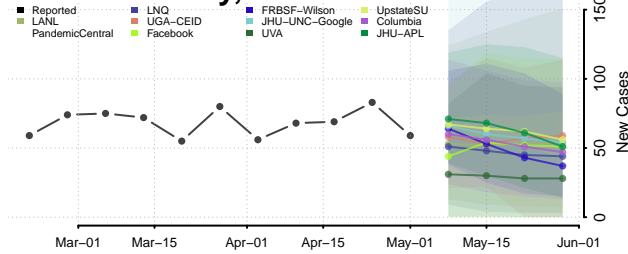

Warren County, Iowa