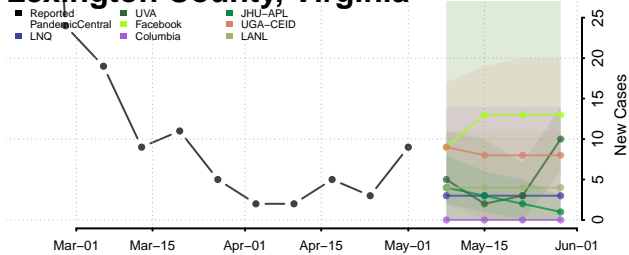

King William County, Virginia

Lancaster County, Virginia

Lee County, Virginia

Lexington County, Virginia

Loudoun County, Virginia

Louisa County, Virginia

Lunenburg County, Virginia

Lynchburg County, Virginia