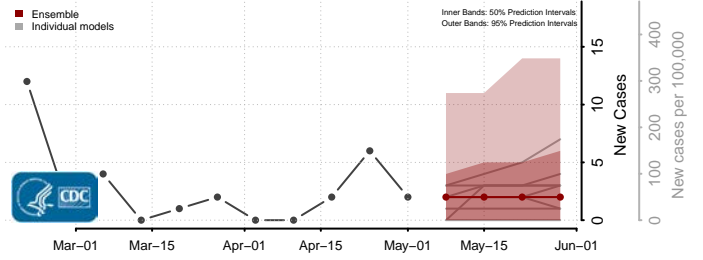

Tyrrell County, North Carolina