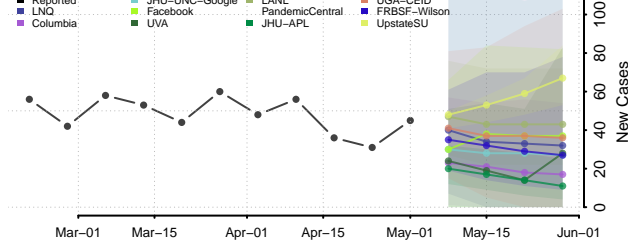

Champaign County, Ohio