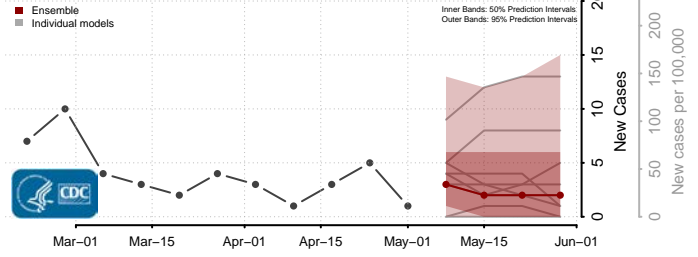

Johnson County, Arkansas

Lafayette County, Arkansas

Lawrence County, Arkansas

Lee County, Arkansas

Lincoln County, Arkansas

Little River County, Arkansas

Logan County, Arkansas

Lonoke County, Arkansas