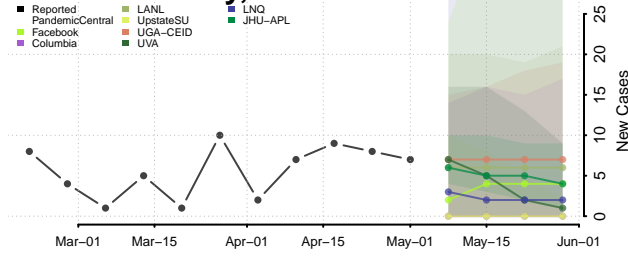

Newton County, Texas