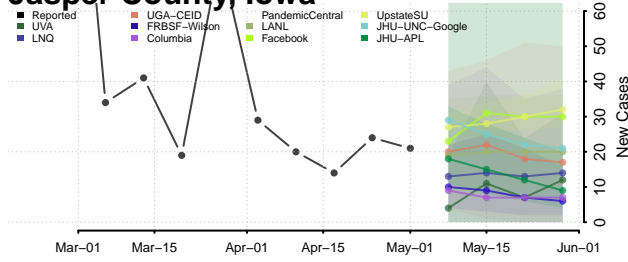

Jasper County, Iowa