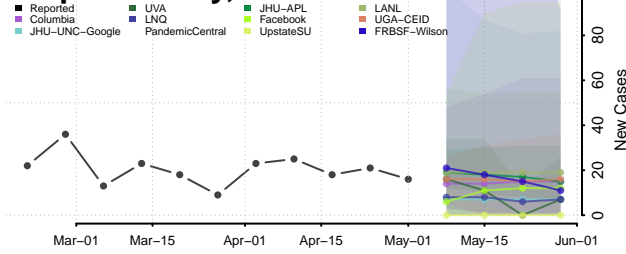

Jasper County, Texas