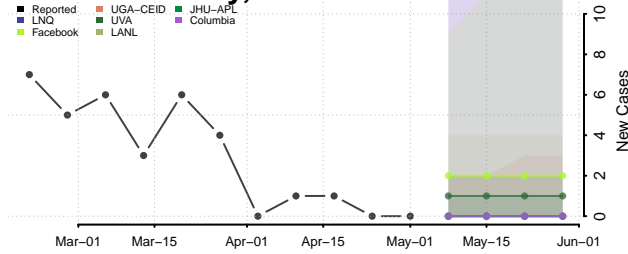

Pawnee County, Nebraska