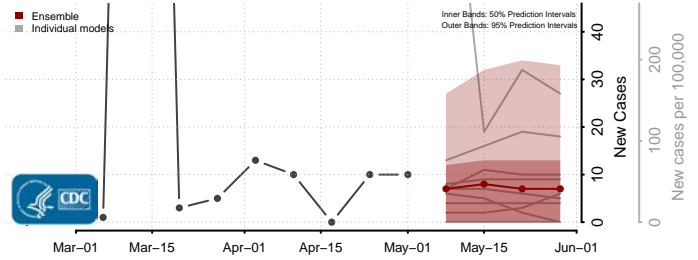

New Madrid County, Missouri