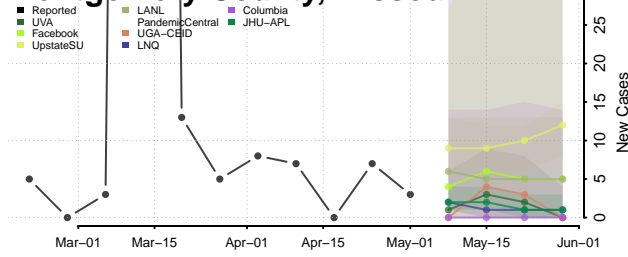

Montgomery County, Missouri