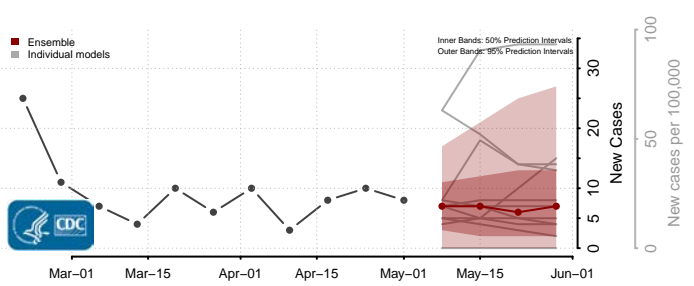

Finney County, Kansas