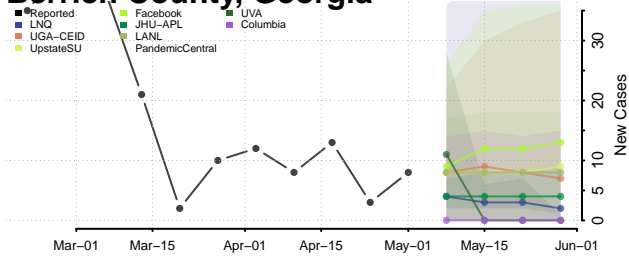

Berrien County, Georgia