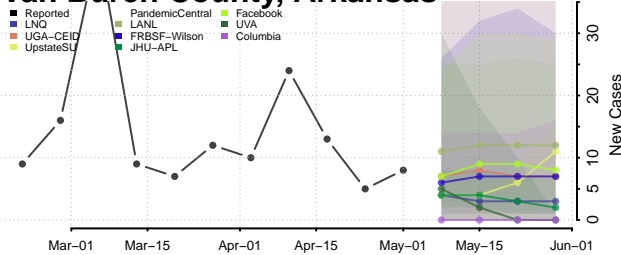

Van Buren County, Arkansas