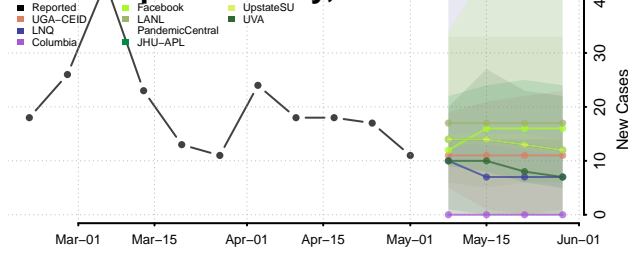

Northampton County, North Carolina