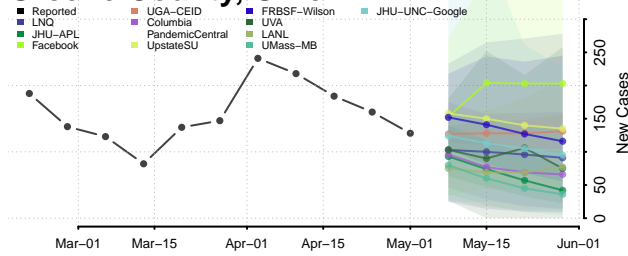

Greene County, Ohio