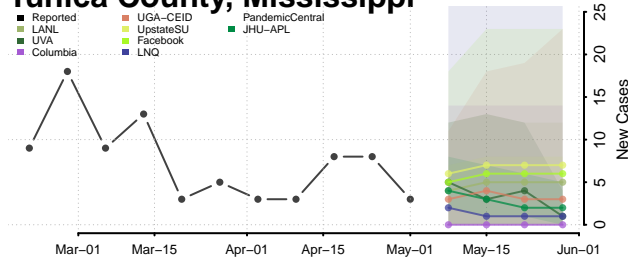

Tate County, Mississippi

Tippah County, Mississippi

Tishomingo County, Mississippi

Tunica County, Mississippi

Union County, Mississippi

Walthall County, Mississippi

Warren County, Mississippi

Washington County, Mississippi