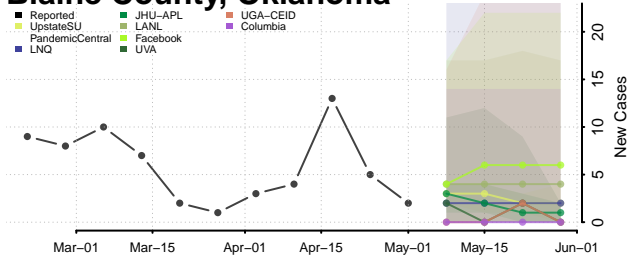

Blaine County, Oklahoma