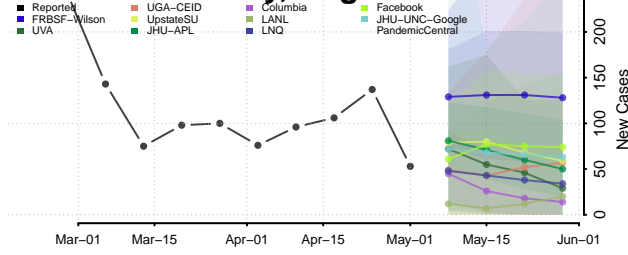

Essex County, Vermont

Franklin County, Vermont

Grand Isle County, Vermont

Lamoille County, Vermont

Orange County, Vermont

Orleans County, Vermont

Accomack County, Virginia

Albemarle County, Virginia