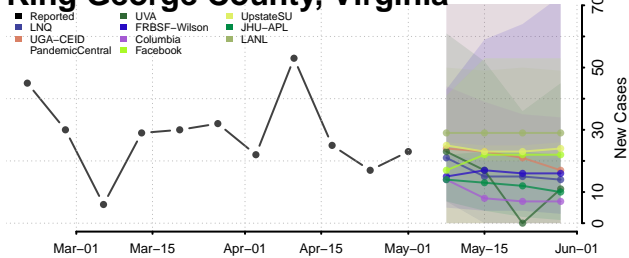

Henrico County, Virginia

Henry County, Virginia

Highland County, Virginia

Hopewell County, Virginia

Isle of Wight County, Virginia

James City County, Virginia

King and Queen County, Virginia

King George County, Virginia