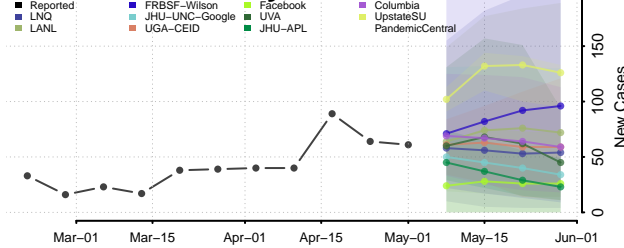

Winn County, Louisiana

Maine*

Androscoggin County, Maine

Aroostook County, Maine

Cumberland County, Maine

Franklin County, Maine

Hancock County, Maine

*New weekly cases may decrease in this location over the next four weeks. For these locations, the ensemble forecast indicates a probability of 0.75 or greater that fewer cases will be reported in week four of the forecast than in the last reported week.