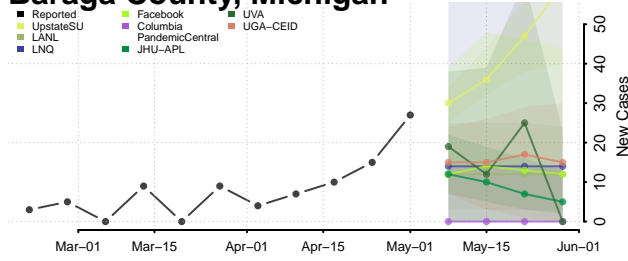

Allegan County, Michigan

Alpena County, Michigan

Antrim County, Michigan

Arenac County, Michigan

Baraga County, Michigan

Barry County, Michigan

Bay County, Michigan

Benzie County, Michigan