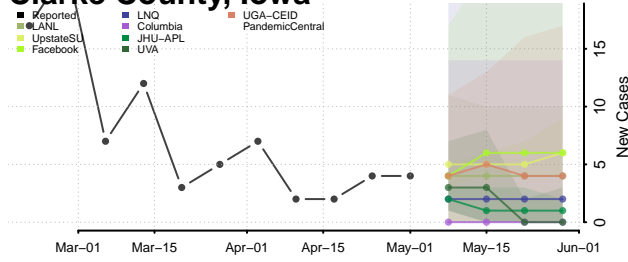

Clarke County, Iowa