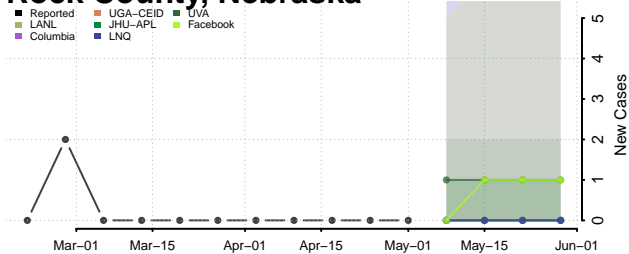

Rock County, Nebraska