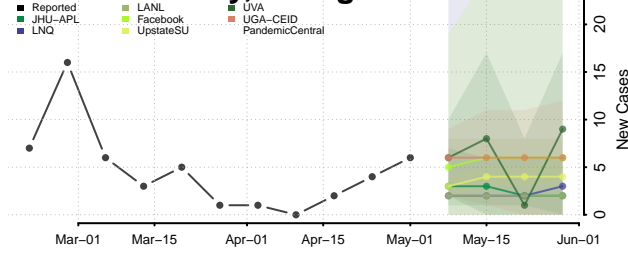

Candler County, Georgia