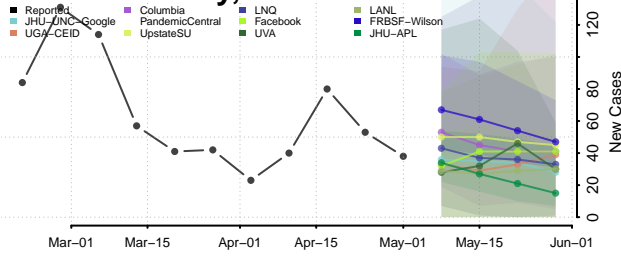

Johnson County, Arkansas

Lafayette County, Arkansas

Lawrence County, Arkansas

Lee County, Arkansas

Lincoln County, Arkansas

Little River County, Arkansas

Logan County, Arkansas

Lonoke County, Arkansas