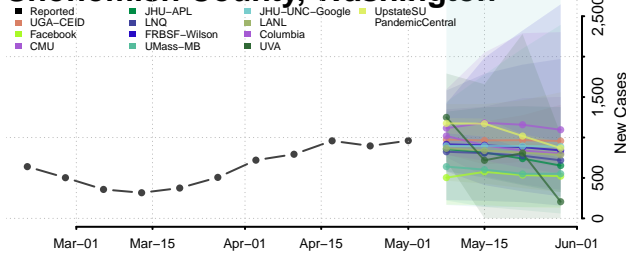

Pierce County, Washington

San Juan County, Washington

Skagit County, Washington

Skamania County, Washington

Snohomish County, Washington

Spokane County, Washington

Stevens County, Washington

Thurston County, Washington