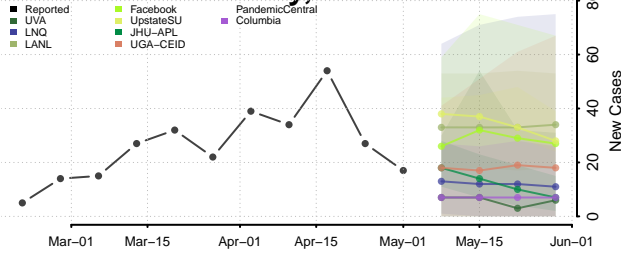

Cottonwood County, Minnesota