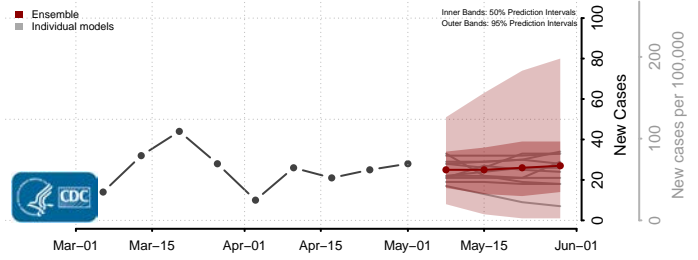

Nez Perce County, Idaho