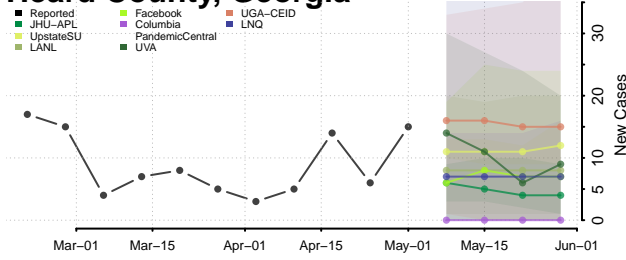

Heard County, Georgia