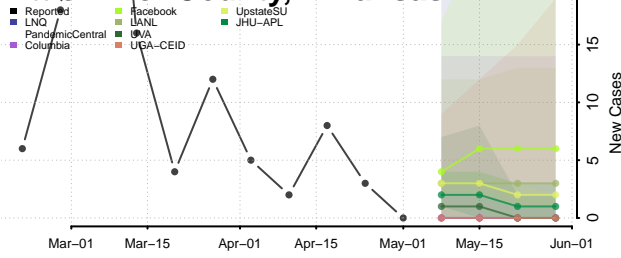

Johnson County, Arkansas

Lafayette County, Arkansas

Lawrence County, Arkansas

Lee County, Arkansas

Lincoln County, Arkansas

Little River County, Arkansas

Logan County, Arkansas

Lonoke County, Arkansas