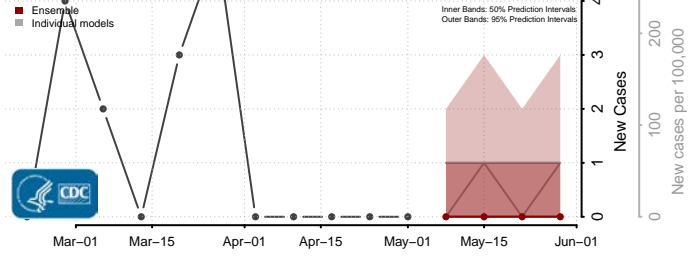

Comanche County, Kansas