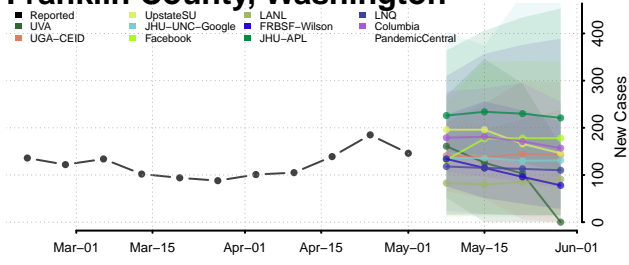

Franklin County, Washington

Garfield County, Washington

Grant County, Washington

Grays Harbor County, Washington

Island County, Washington

Jefferson County, Washington

King County, Washington

Kitsap County, Washington