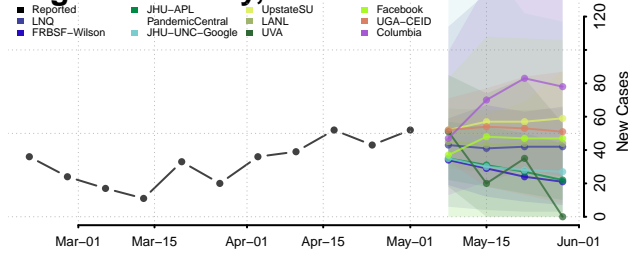

Auglaize County, Ohio