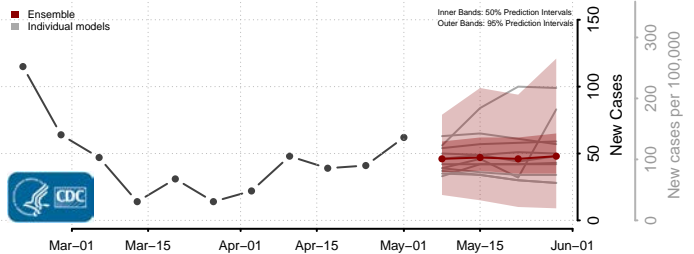

Rowan County, North Carolina

Rutherford County, North Carolina

Sampson County, North Carolina

Scotland County, North Carolina

Stanly County, North Carolina

Stokes County, North Carolina

Surry County, North Carolina