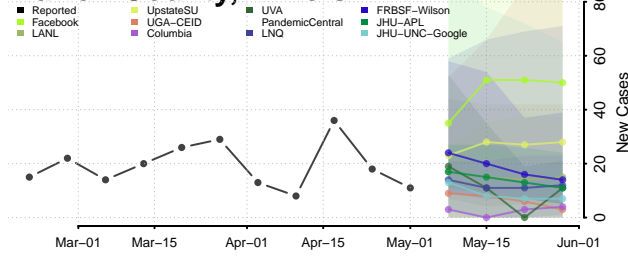

Logan County, Illinois

Macon County, Illinois

Macoupin County, Illinois

Madison County, Illinois

Marion County, Illinois

Marshall County, Illinois

Mason County, Illinois

Massac County, Illinois