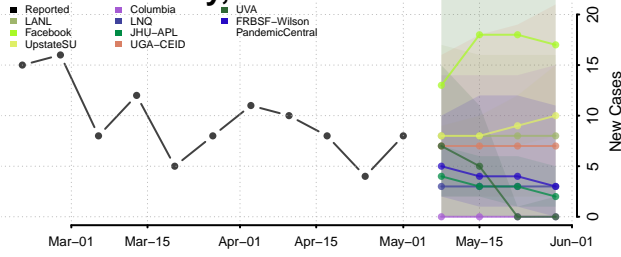

Boundary County, Idaho

Butte County, Idaho

Camas County, Idaho

Canyon County, Idaho

Caribou County, Idaho

Cassia County, Idaho

Clark County, Idaho

Clearwater County, Idaho