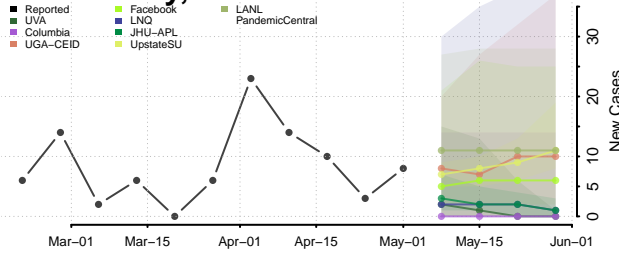

Hamilton County, Nebraska

Harlan County, Nebraska

Hayes County, Nebraska

Hitchcock County, Nebraska

Holt County, Nebraska

Hooker County, Nebraska

Howard County, Nebraska

Jefferson County, Nebraska