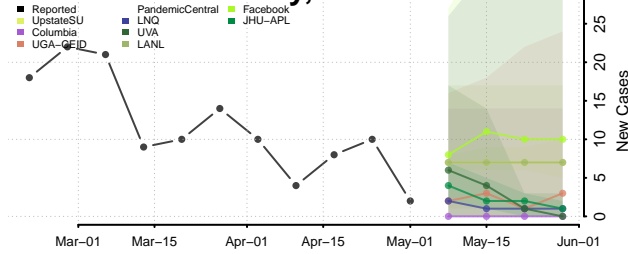

Charles Mix County, South Dakota