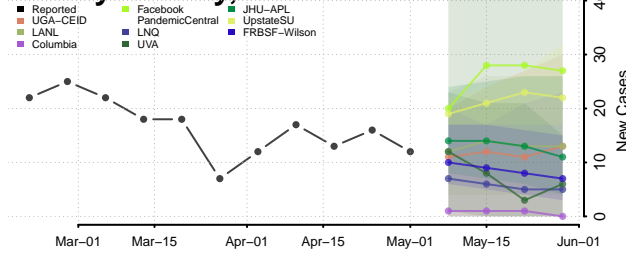

Shelby County, Illinois