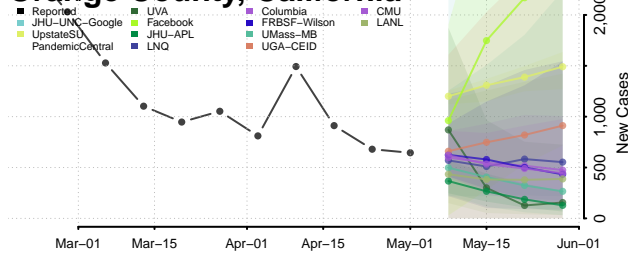

Mono County, California

Monterey County, California

Napa County, California

Nevada County, California

Orange County, California

Placer County, California

Plumas County, California

Riverside County, California