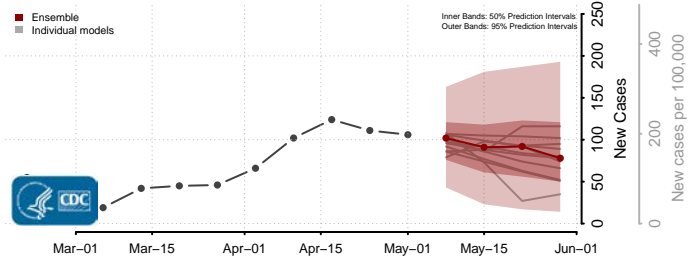

Boone County, Illinois