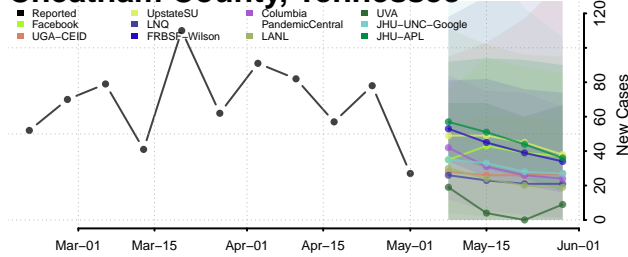

Cheatham County, Tennessee