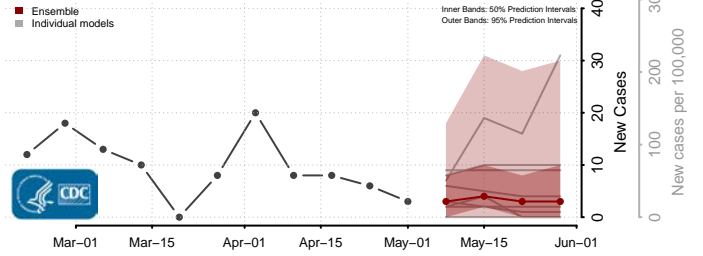

Winn County, Louisiana