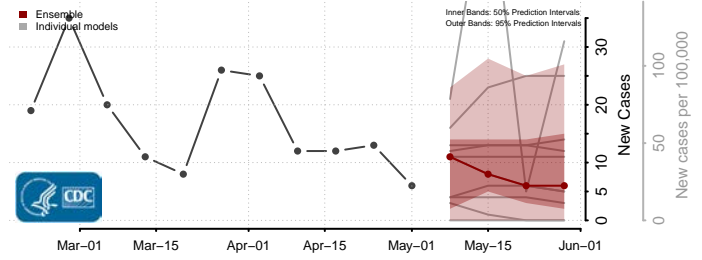

Upton County, Texas

Uvalde County, Texas

Val Verde County, Texas

Van Zandt County, Texas

Victoria County, Texas

Walker County, Texas

Waller County, Texas

Ward County, Texas