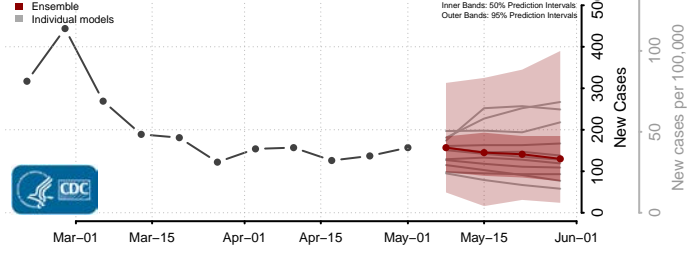

Madison County, Louisiana

Morehouse County, Louisiana

Natchitoches County, Louisiana

Orleans County, Louisiana

Ouachita County, Louisiana

Plaquemines County, Louisiana

Pointe Coupee County, Louisiana

Rapides County, Louisiana