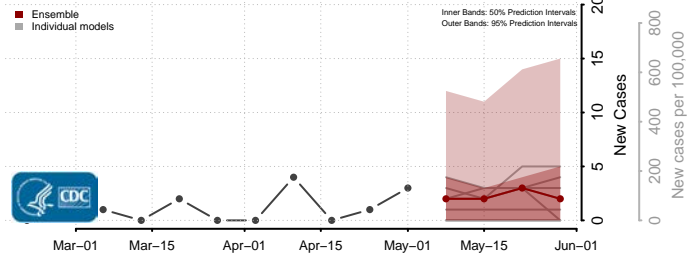

Eddy County, North Dakota

Emmons County, North Dakota

Foster County, North Dakota

Golden Valley County, North Dakota

Grand Forks County, North Dakota

Grant County, North Dakota

Griggs County, North Dakota

Hettinger County, North Dakota