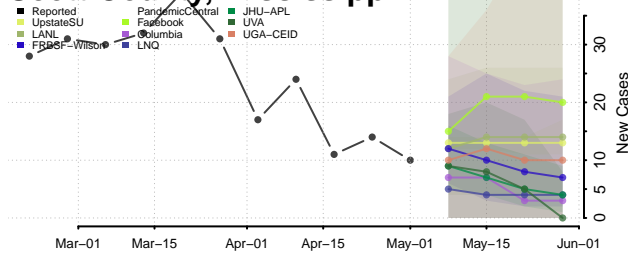

Scott County, Mississippi