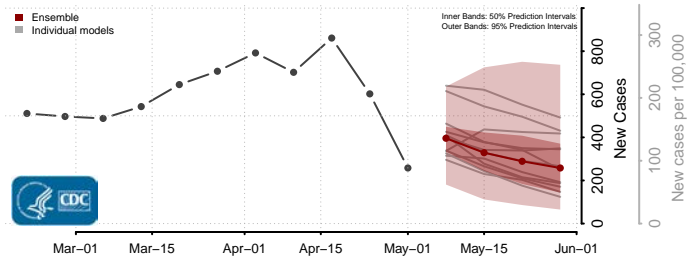

Camden County, New Jersey

Cape May County, New Jersey

Cumberland County, New Jersey

Essex County, New Jersey

Gloucester County, New Jersey

Hudson County, New Jersey

Hunterdon County, New Jersey

Mercer County, New Jersey