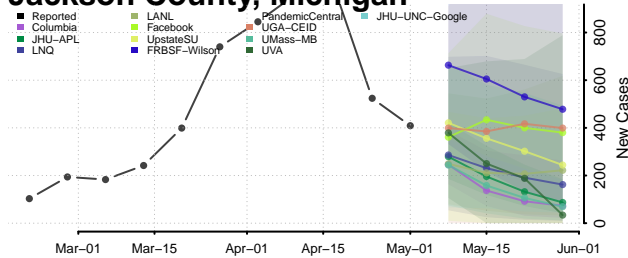

Iosco County, Michigan

Iron County, Michigan

Isabella County, Michigan

Jackson County, Michigan

Kalamazoo County, Michigan

Kalkaska County, Michigan

Kent County, Michigan

Keweenaw County, Michigan