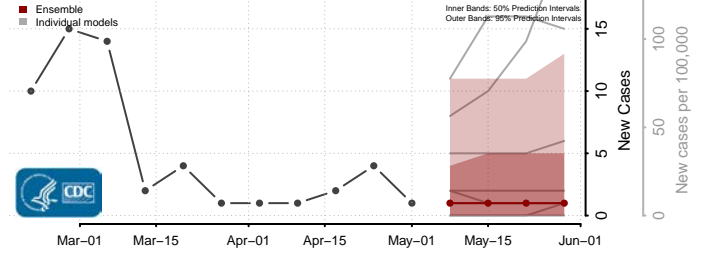

Rolette County, North Dakota