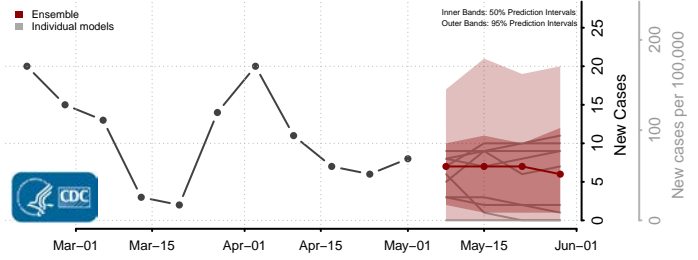

Northampton County, Virginia