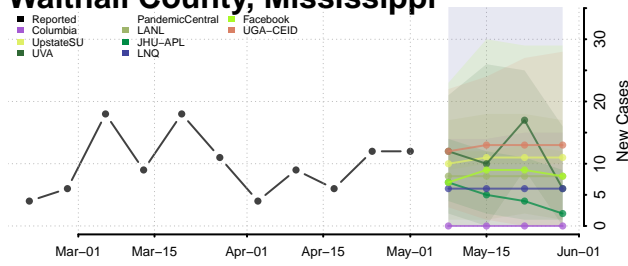

Tate County, Mississippi

Tippah County, Mississippi

Tishomingo County, Mississippi

Tunica County, Mississippi

Union County, Mississippi

Walthall County, Mississippi

Warren County, Mississippi

Washington County, Mississippi