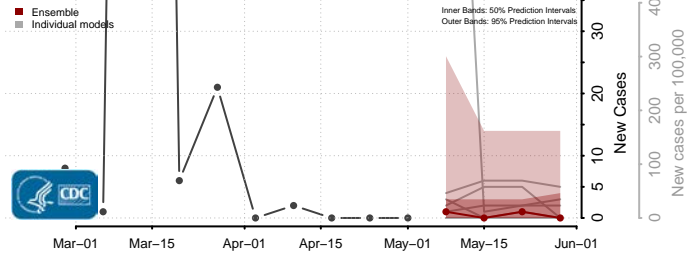

Monroe County, Missouri