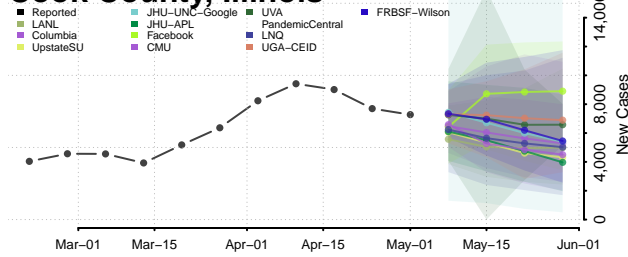

Cook County, Illinois