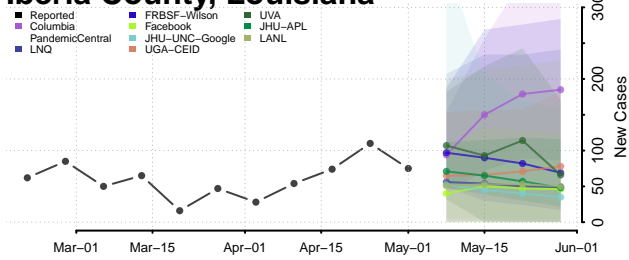

East Baton Rouge County, Louisiana

East Carroll County, Louisiana

East Feliciana County, Louisiana

Evangeline County, Louisiana

Franklin County, Louisiana

Grant County, Louisiana

Iberia County, Louisiana

Iberville County, Louisiana