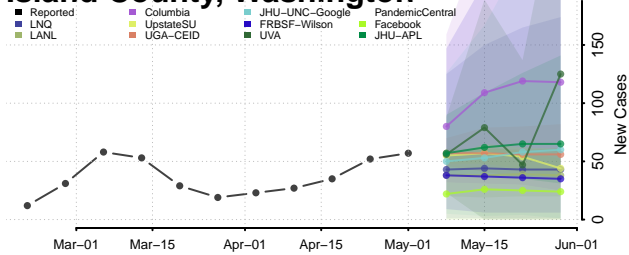

Franklin County, Washington

Garfield County, Washington

Grant County, Washington

Grays Harbor County, Washington

Island County, Washington

Jefferson County, Washington

King County, Washington

Kitsap County, Washington