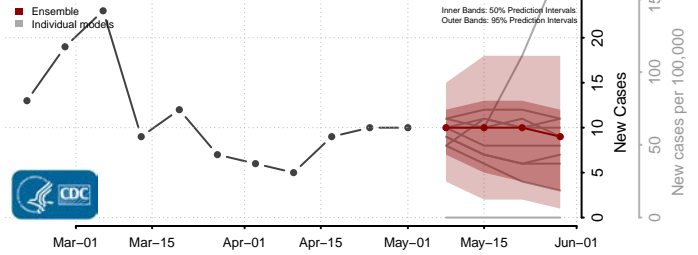

Hardin County, Iowa

Harrison County, Iowa

Henry County, Iowa

Howard County, Iowa

Humboldt County, Iowa

Ida County, Iowa

Iowa County, Iowa

Jackson County, Iowa