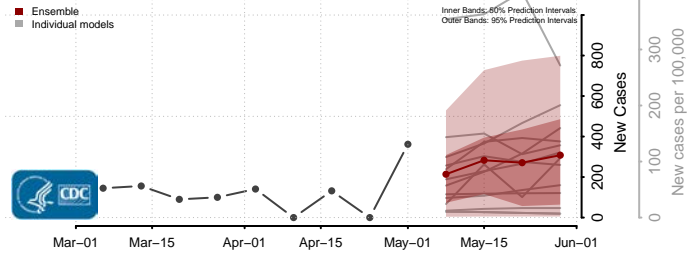

Webb County, Texas