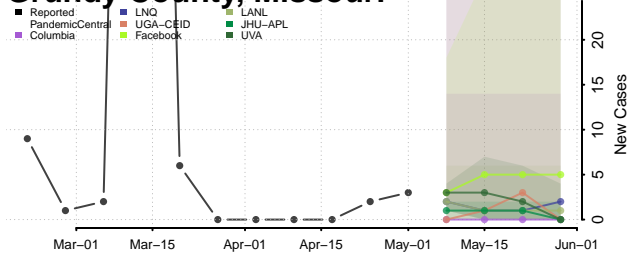

Grundy County, Missouri