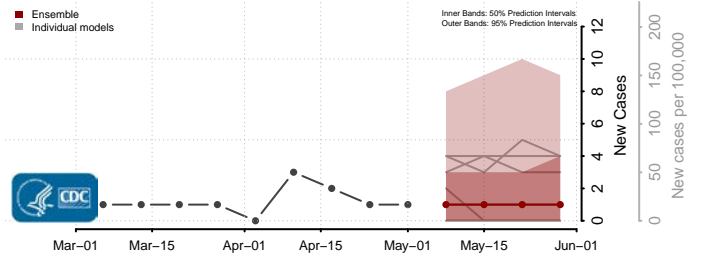

Gray County, Kansas