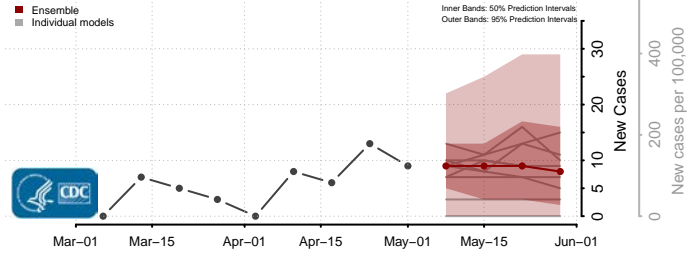

Marinette County, Wisconsin

Marquette County, Wisconsin

Menominee County, Wisconsin

Pepin County, Wisconsin

Pierce County, Wisconsin

Polk County, Wisconsin

Portage County, Wisconsin

Price County, Wisconsin