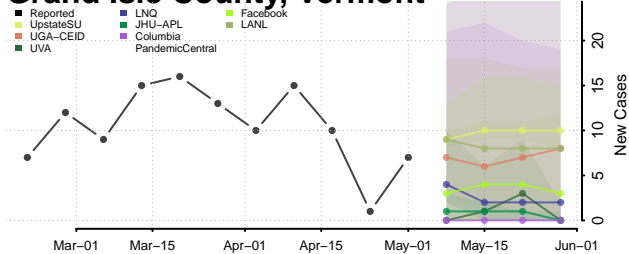

Essex County, Vermont

Franklin County, Vermont

Grand Isle County, Vermont

Lamoille County, Vermont

Orange County, Vermont

Orleans County, Vermont

Accomack County, Virginia

Albemarle County, Virginia