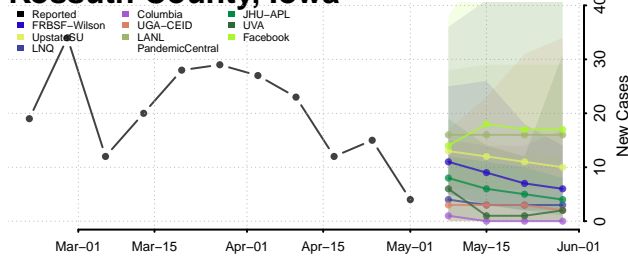

Jasper County, Iowa

Jefferson County, Iowa

Johnson County, Iowa

Jones County, Iowa

Keokuk County, Iowa

Kossuth County, Iowa

Lee County, Iowa

Linn County, Iowa