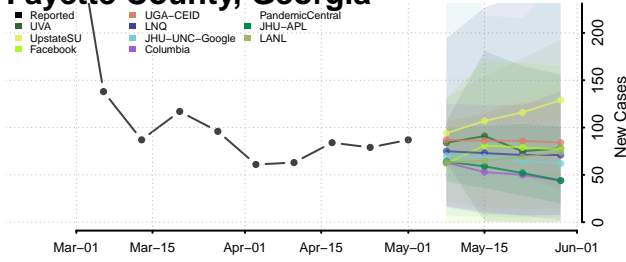

Fayette County, Georgia