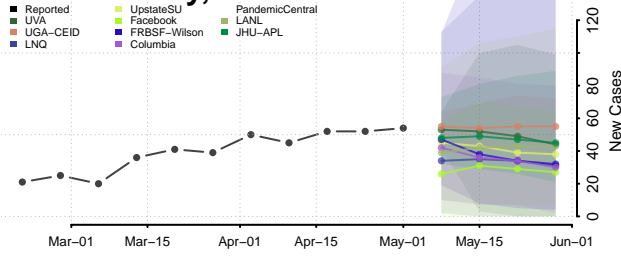

Rio Grande County, Colorado

Routt County, Colorado

Saguache County, Colorado

San Juan County, Colorado

San Miguel County, Colorado

Sedgwick County, Colorado

Summit County, Colorado

Teller County, Colorado