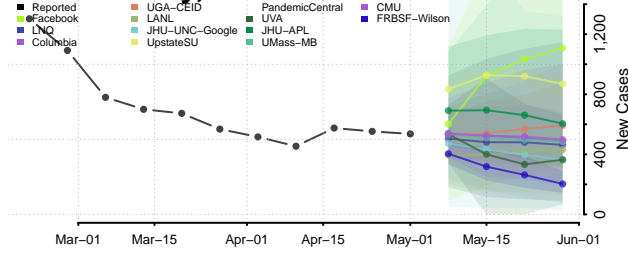

Utah County, Utah