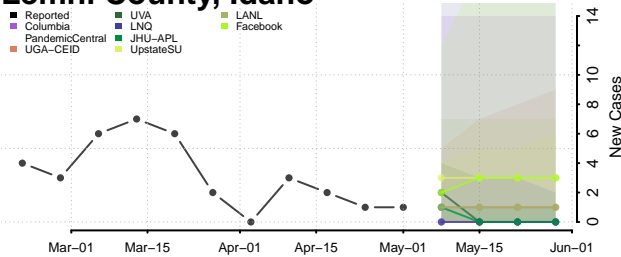

Jerome County, Idaho

Kootenai County, Idaho

Latah County, Idaho

Lemhi County, Idaho

Lewis County, Idaho

Lincoln County, Idaho

Madison County, Idaho

Minidoka County, Idaho