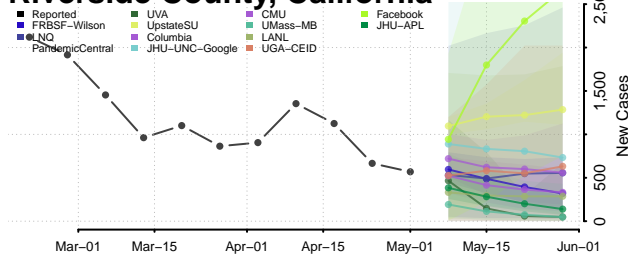

Mono County, California

Monterey County, California

Napa County, California

Nevada County, California

Orange County, California

Placer County, California

Plumas County, California

Riverside County, California