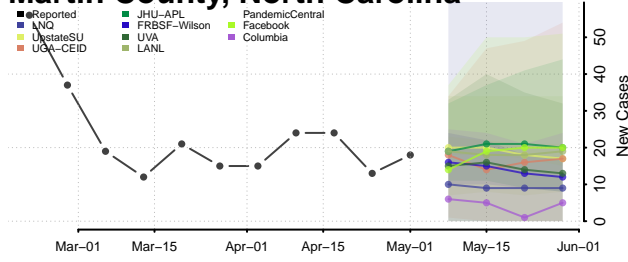

Martin County, North Carolina