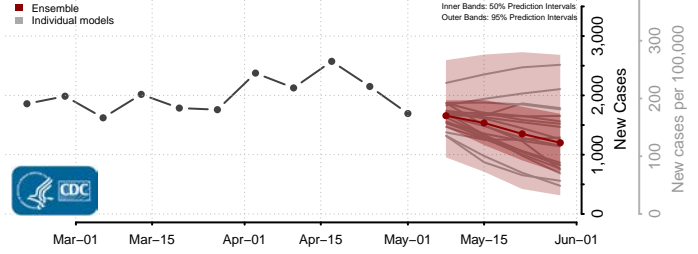

New London County, Connecticut

Tolland County, Connecticut

Windham County, Connecticut

Delaware*

Kent County, Delaware

New Castle County, Delaware

*New weekly cases may decrease in this location over the next four weeks. For these locations, the ensemble forecast indicates a probability of 0.75 or greater that fewer cases will be reported in week four of the forecast than in the last reported week.