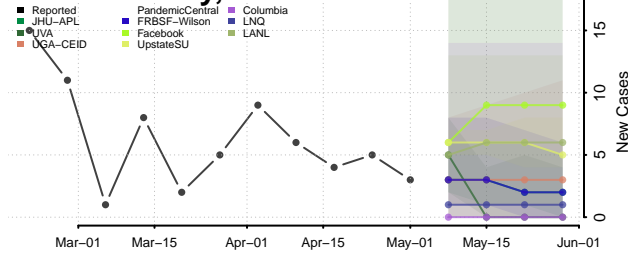

Cleburne County, Arkansas

Cleveland County, Arkansas

Columbia County, Arkansas

Conway County, Arkansas

Craighead County, Arkansas

Crawford County, Arkansas

Crittenden County, Arkansas

Cross County, Arkansas