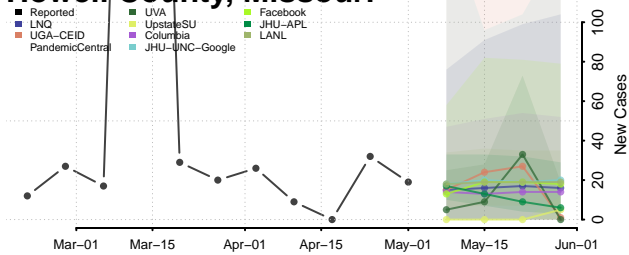

Howell County, Missouri