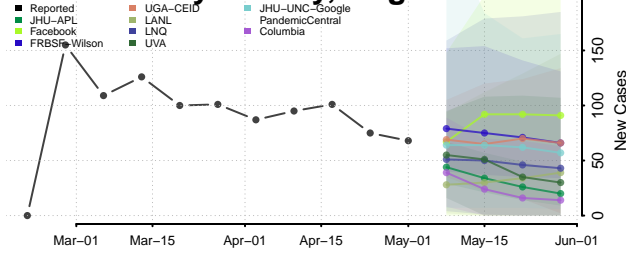

Roanoke City County, Virginia