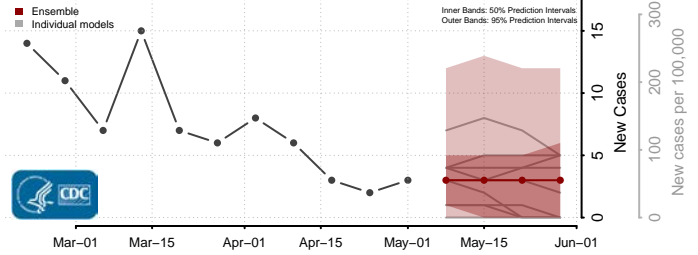

Tripp County, South Dakota