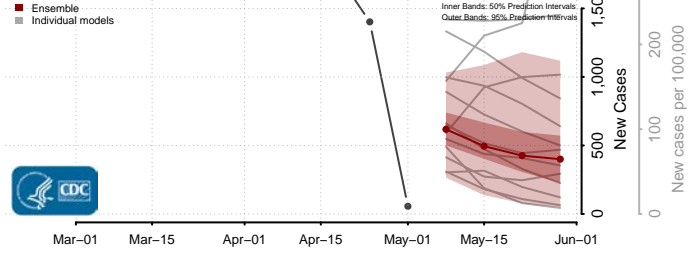

Monmouth County, New Jersey