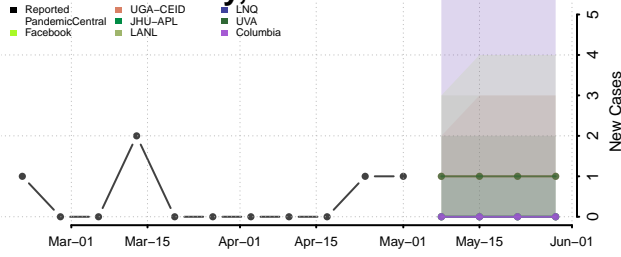

Garfield County, Montana