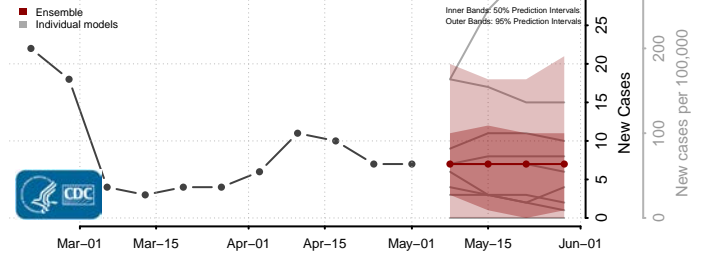

Roosevelt County, Montana