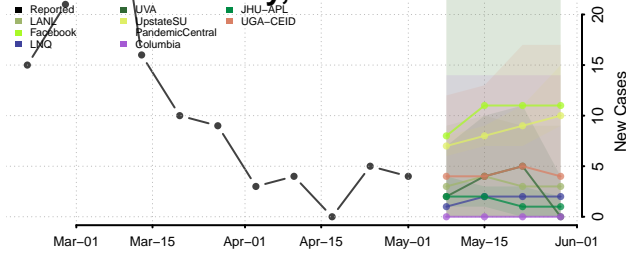

Allamakee County, Iowa