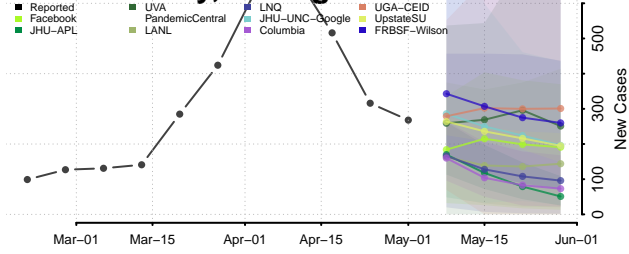

Clinton County, Michigan

Crawford County, Michigan

Delta County, Michigan

Dickinson County, Michigan

Eaton County, Michigan

Emmet County, Michigan

Genesee County, Michigan

Gladwin County, Michigan