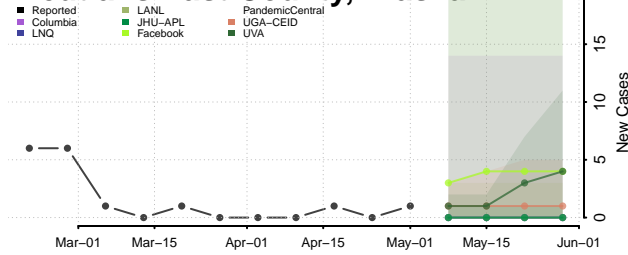

Aleutians East County, Alaska