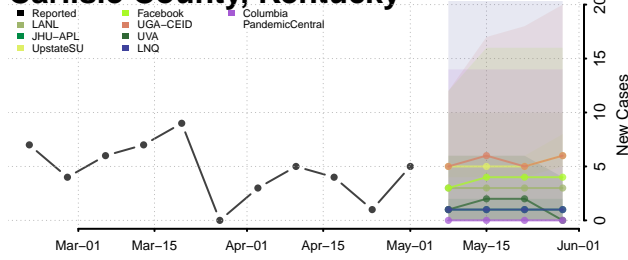

Carlisle County, Kentucky