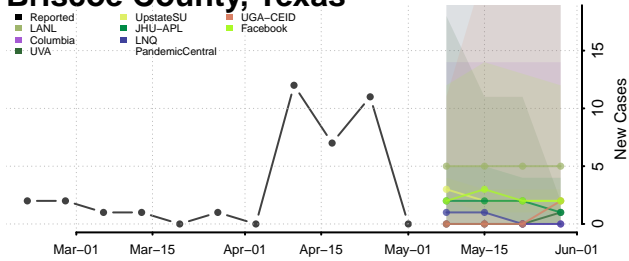

Briscoe County, Texas