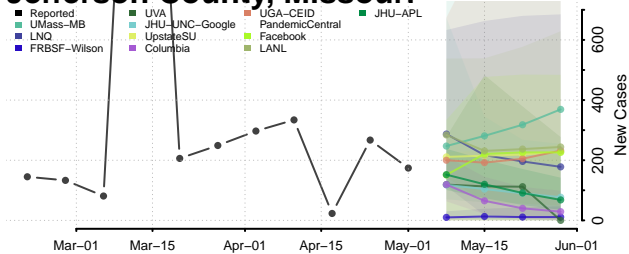

Jefferson County, Missouri