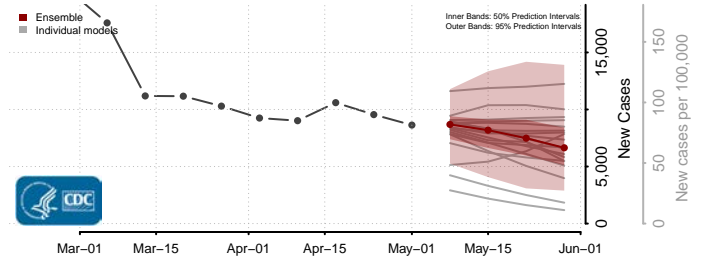

Georgia*

Appling County, Georgia

*New weekly cases may decrease in this location over the next four weeks. For these locations, the ensemble forecast indicates a probability of 0.75 or greater that fewer cases will be reported in week four of the forecast than in the last reported week.