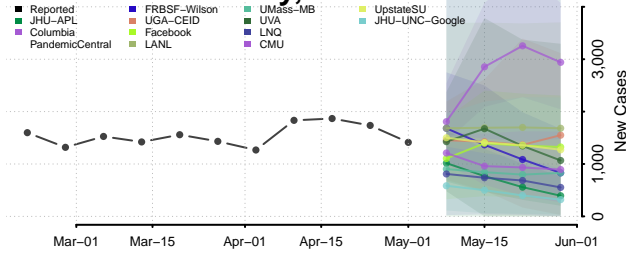

Providence County, Rhode Island