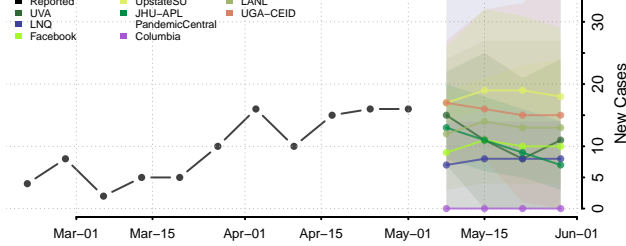

Mahnomen County, Minnesota