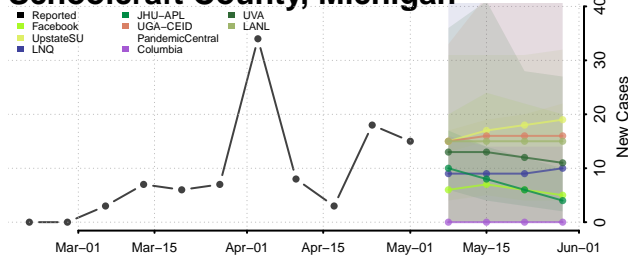

Schoolcraft County, Michigan