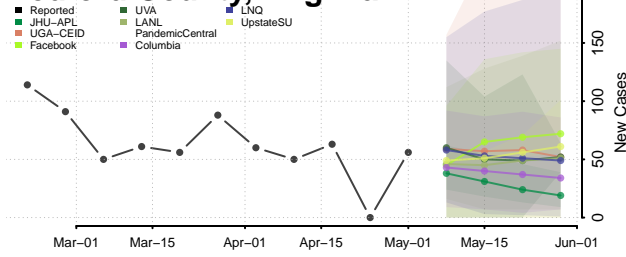

Bedford County, Virginia