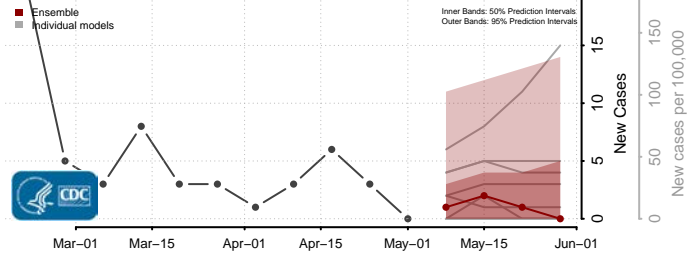

Carbon County, Montana