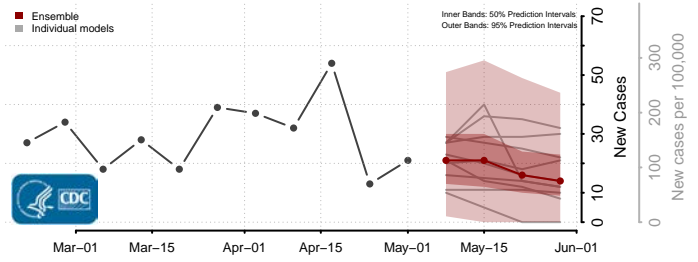

Waseca County, Minnesota