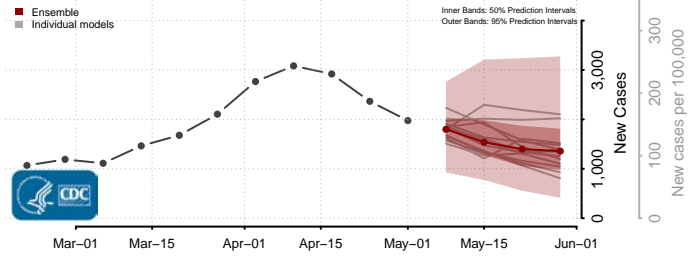

Hennepin County, Minnesota

Houston County, Minnesota

Hubbard County, Minnesota

Isanti County, Minnesota

Itasca County, Minnesota

Jackson County, Minnesota

Lake of the Woods County, Minnesota

Le Sueur County, Minnesota