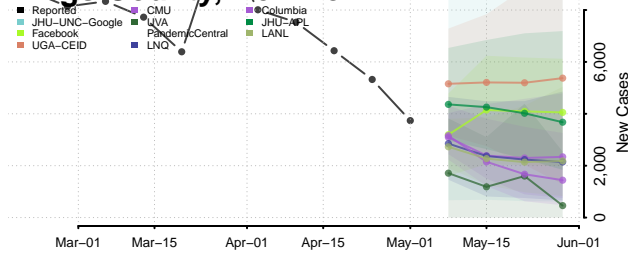

Fulton County, New York

Genesee County, New York

Greene County, New York

Hamilton County, New York

Herkimer County, New York

Jefferson County, New York

Kings County, New York

Lewis County, New York