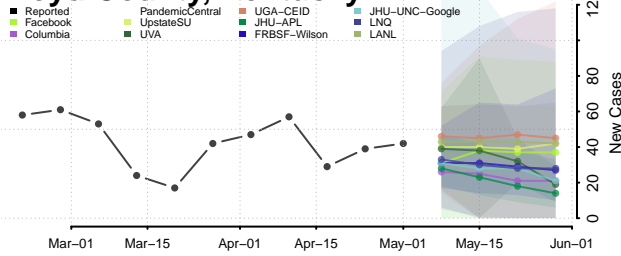

Floyd County, Kentucky