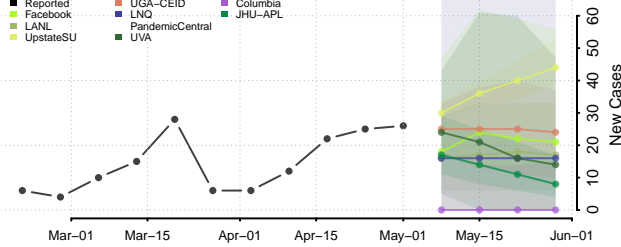

Chippewa County, Minnesota