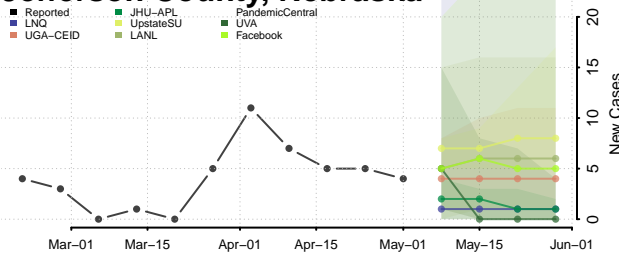

Hamilton County, Nebraska

Harlan County, Nebraska

Hayes County, Nebraska

Hitchcock County, Nebraska

Holt County, Nebraska

Hooker County, Nebraska

Howard County, Nebraska

Jefferson County, Nebraska