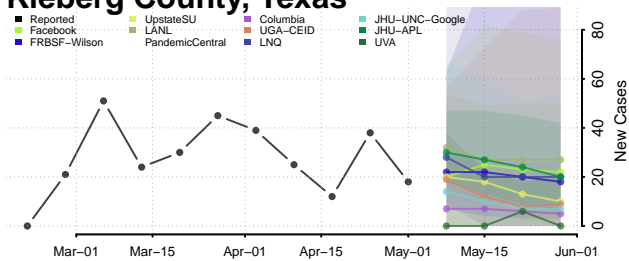

Kleberg County, Texas