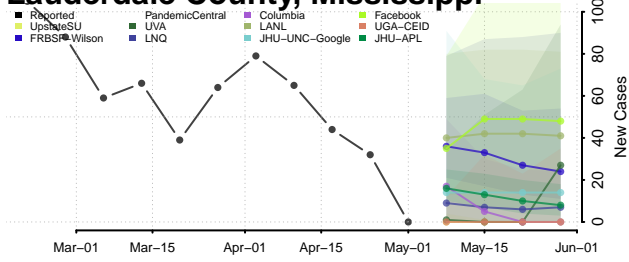

Lauderdale County, Mississippi