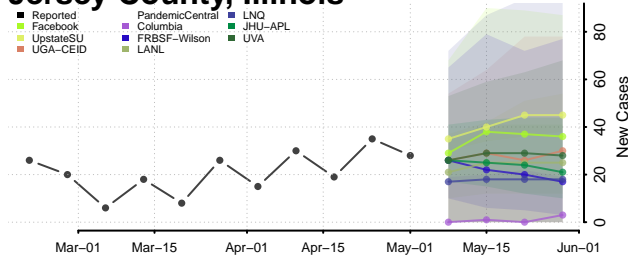

Iroquois County, Illinois

Jackson County, Illinois

Jasper County, Illinois

Jefferson County, Illinois

Jersey County, Illinois

Jo Daviess County, Illinois

Johnson County, Illinois

Kane County, Illinois