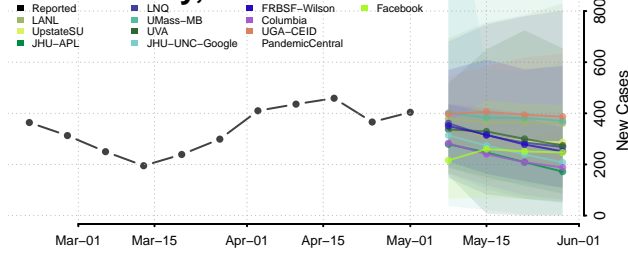

New London County, Connecticut

Tolland County, Connecticut

Windham County, Connecticut

Delaware*

Kent County, Delaware

New Castle County, Delaware

*New weekly cases may decrease in this location over the next four weeks. For these locations, the ensemble forecast indicates a probability of 0.75 or greater that fewer cases will be reported in week four of the forecast than in the last reported week.