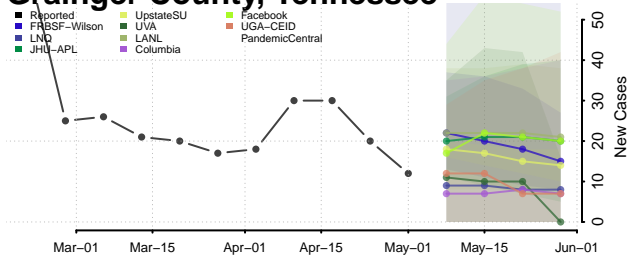

Grainger County, Tennessee