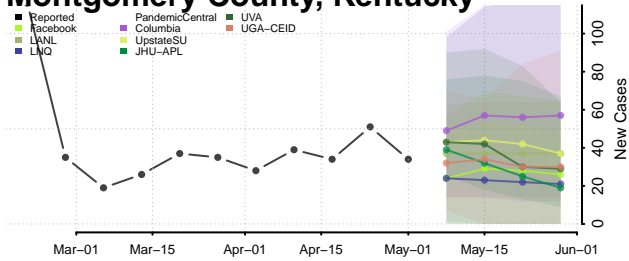

Meade County, Kentucky

Menifee County, Kentucky

Mercer County, Kentucky

Metcalfe County, Kentucky

Monroe County, Kentucky

Montgomery County, Kentucky

Morgan County, Kentucky

Muhlenberg County, Kentucky