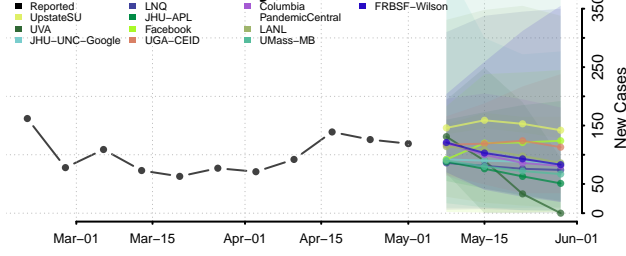

El Dorado County, California