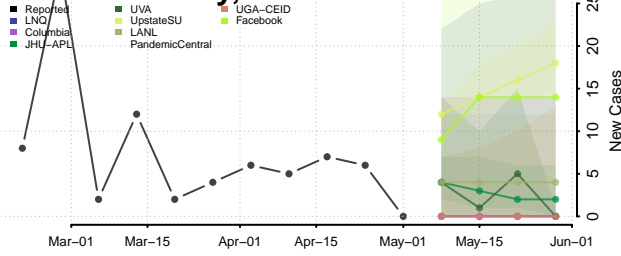

Johnson County, Arkansas

Lafayette County, Arkansas

Lawrence County, Arkansas

Lee County, Arkansas

Lincoln County, Arkansas

Little River County, Arkansas

Logan County, Arkansas

Lonoke County, Arkansas