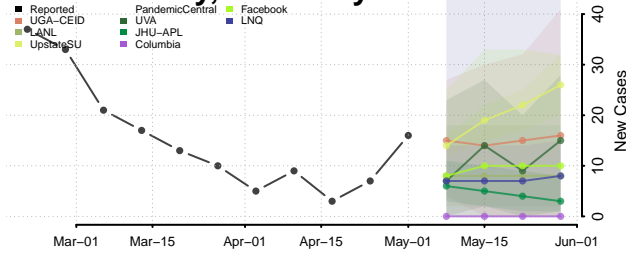

Johnson County, Kentucky

Kenton County, Kentucky

Knott County, Kentucky

Knox County, Kentucky

Larue County, Kentucky

Laurel County, Kentucky

Lawrence County, Kentucky

Lee County, Kentucky