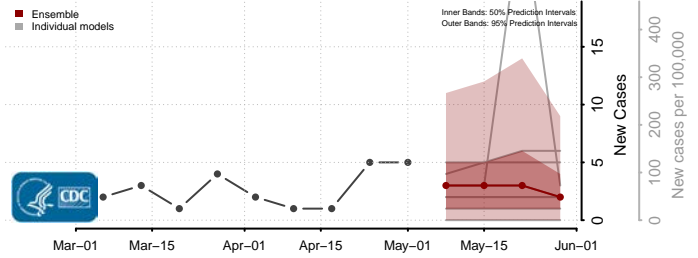

Storey County, Nevada