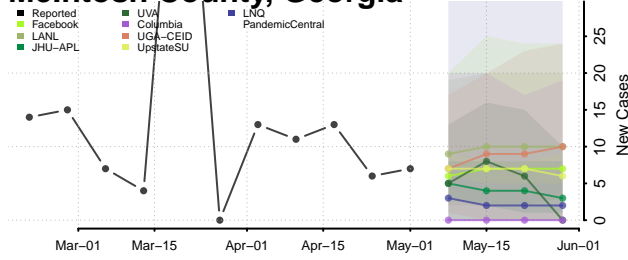

McIntosh County, Georgia