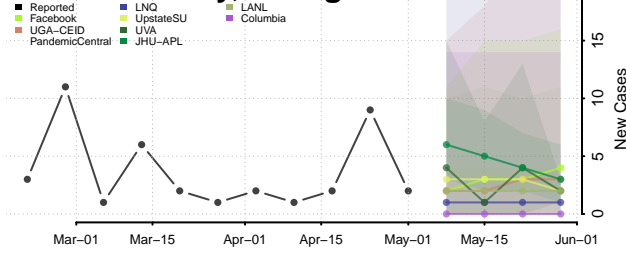

Walker County, Georgia

Walton County, Georgia

Ware County, Georgia

Warren County, Georgia

Washington County, Georgia

Wayne County, Georgia

Webster County, Georgia

Wheeler County, Georgia