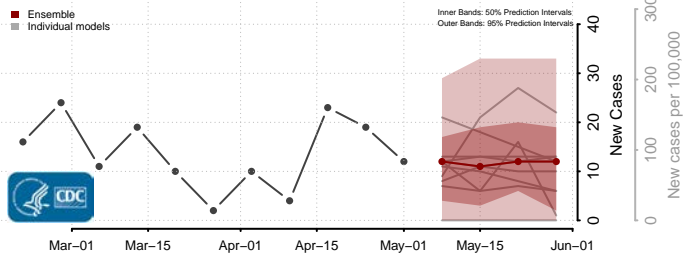

Calhoun County, Mississippi