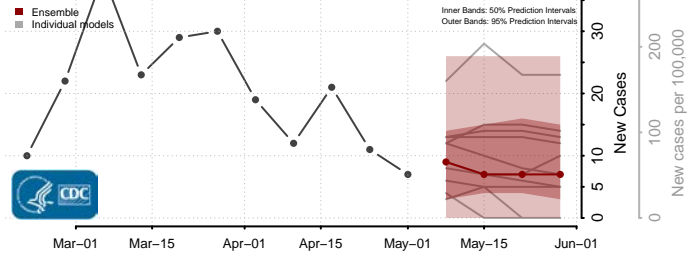

Mitchell County, Iowa

Monona County, Iowa

Monroe County, Iowa

Montgomery County, Iowa

Muscatine County, Iowa

O'Brien County, Iowa

Osceola County, Iowa

Page County, Iowa