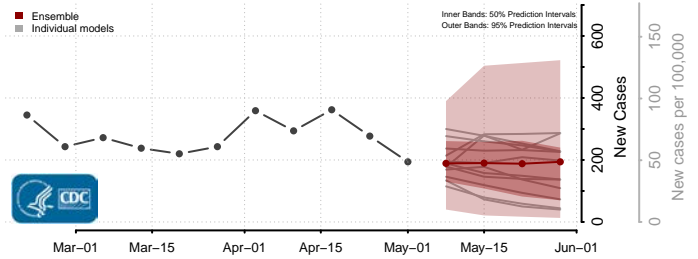

Mono County, California

Monterey County, California

Napa County, California

Nevada County, California

Orange County, California

Placer County, California

Plumas County, California

Riverside County, California