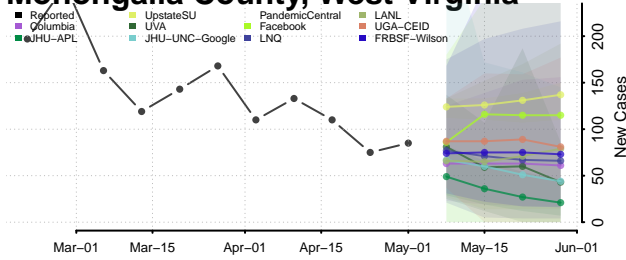

Monongalia County, West Virginia