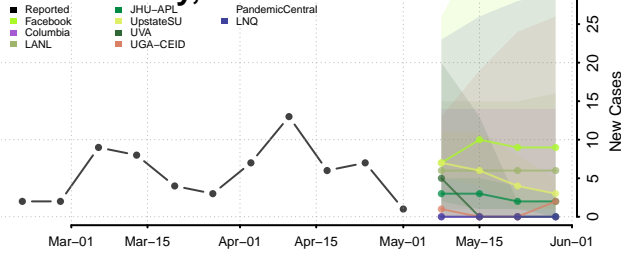

Trail County, North Dakota