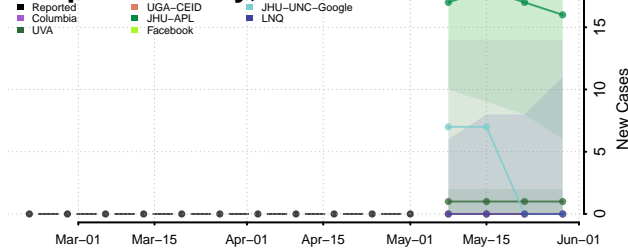

Sanpete County, Utah