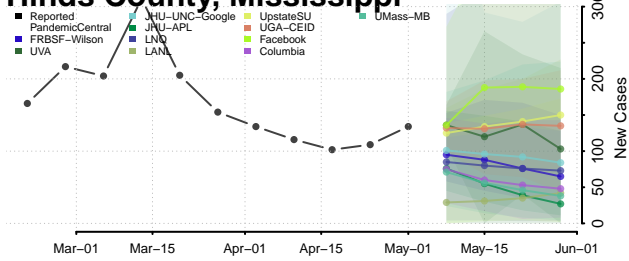

Greene County, Mississippi

Grenada County, Mississippi

Hancock County, Mississippi

Harrison County, Mississippi

Hinds County, Mississippi

Holmes County, Mississippi

Humphreys County, Mississippi

Issaquena County, Mississippi