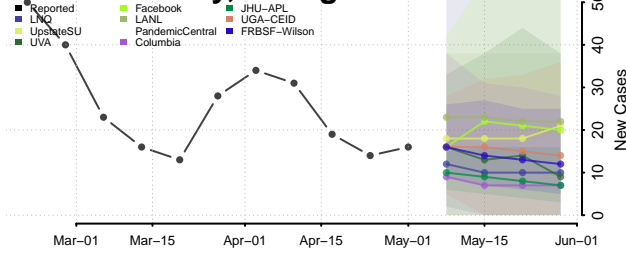

Fannin County, Georgia