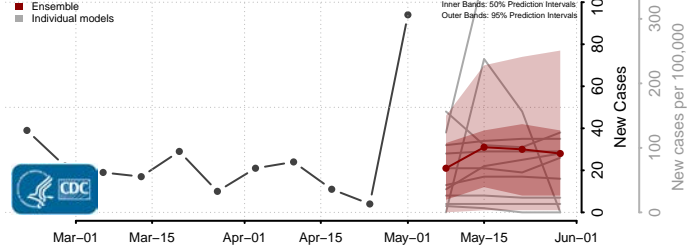

Adams County, Mississippi

Alcorn County, Mississippi

Amite County, Mississippi

Attala County, Mississippi

*New weekly cases may decrease in this location over the next four weeks. For these locations, the ensemble forecast indicates a probability of 0.75 or greater that fewer cases will be reported in week four of the forecast than in the last reported week.