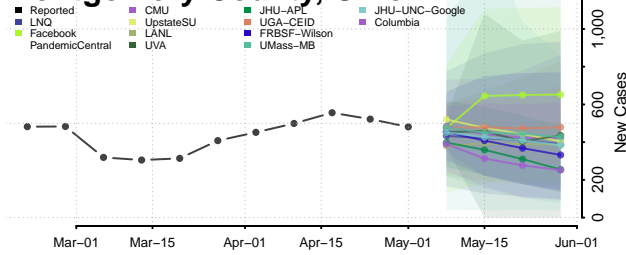

Meigs County, Ohio

Mercer County, Ohio

Miami County, Ohio

Monroe County, Ohio

Montgomery County, Ohio

Morgan County, Ohio

Morrow County, Ohio

Muskingum County, Ohio