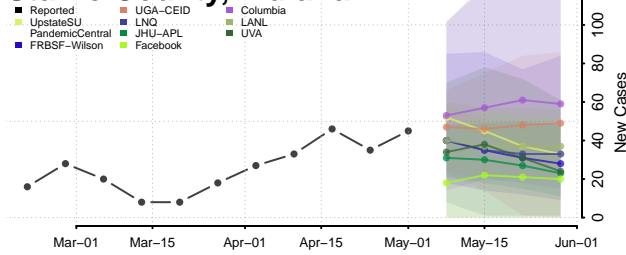

Scott County, Indiana

Shelby County, Indiana

Spencer County, Indiana

St. Joseph County, Indiana

Starke County, Indiana

Steuben County, Indiana

Sullivan County, Indiana

Switzerland County, Indiana