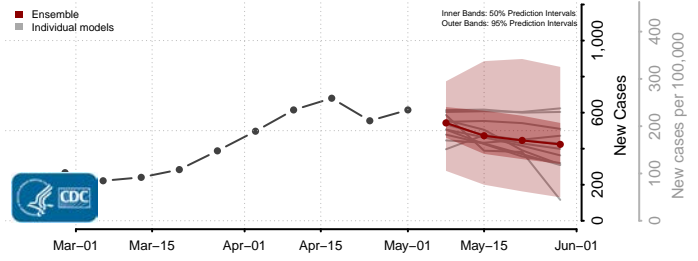

Washington County, Minnesota