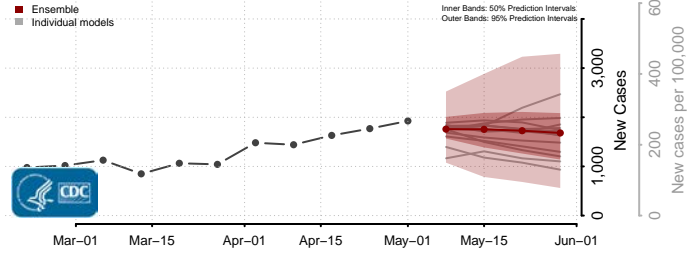

Crowley County, Colorado

Custer County, Colorado

Delta County, Colorado

Denver County, Colorado

Dolores County, Colorado

Douglas County, Colorado

Eagle County, Colorado

El Paso County, Colorado