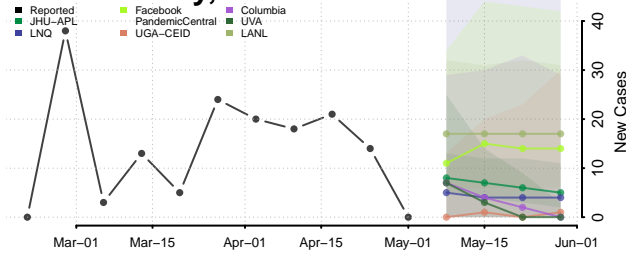

East Baton Rouge County, Louisiana

East Carroll County, Louisiana

East Feliciana County, Louisiana

Evangeline County, Louisiana

Franklin County, Louisiana

Grant County, Louisiana

Iberia County, Louisiana

Iberville County, Louisiana