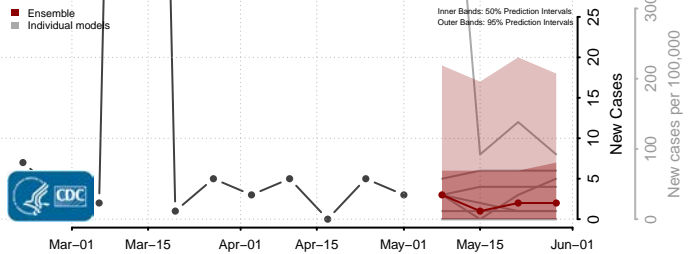

Carroll County, Missouri