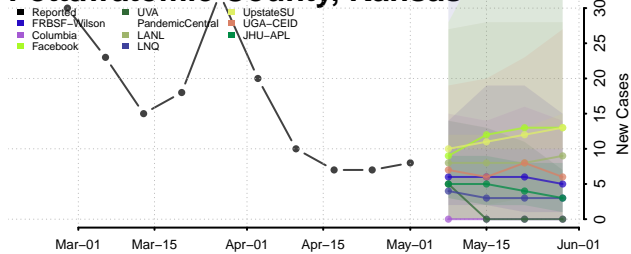

Pottawatomie County, Kansas