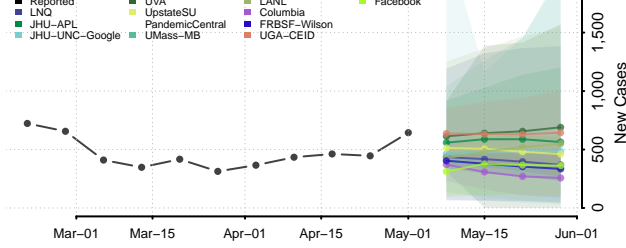

Cumberland County, North Carolina