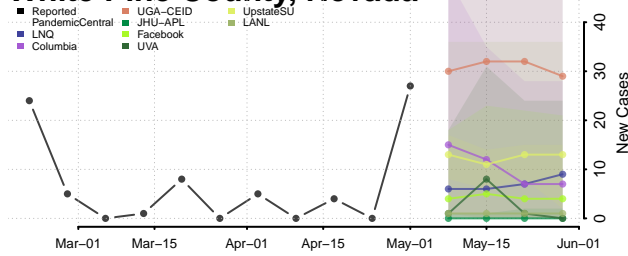

White Pine County, Nevada