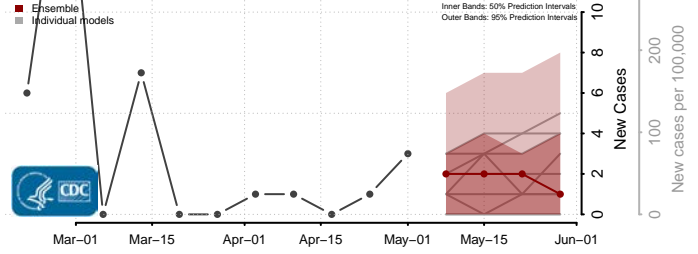

Union County, New Mexico