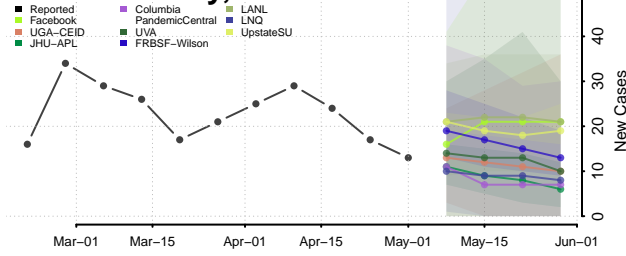

Boone County, Iowa