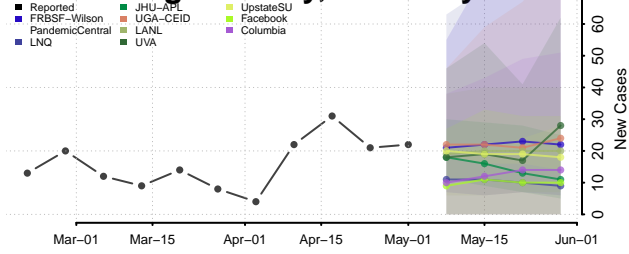

Boyd County, Kentucky

Boyle County, Kentucky

Bracken County, Kentucky

Breathitt County, Kentucky

Breckinridge County, Kentucky

Bullitt County, Kentucky

Butler County, Kentucky

Caldwell County, Kentucky