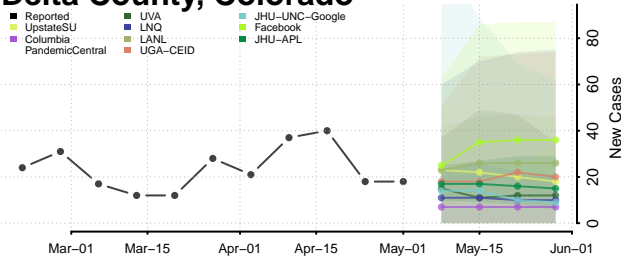

Delta County, Colorado