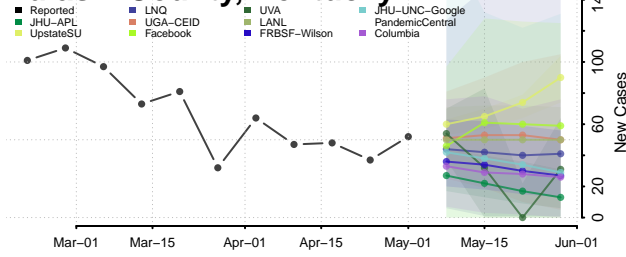

Pulaski County, Kentucky