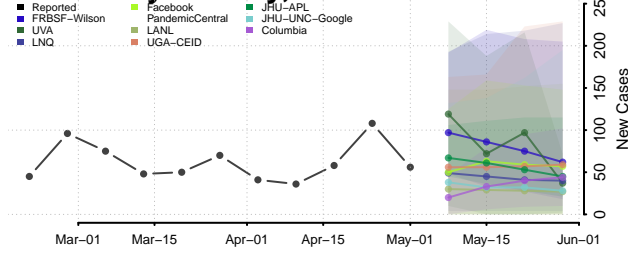

St. Landry County, Louisiana