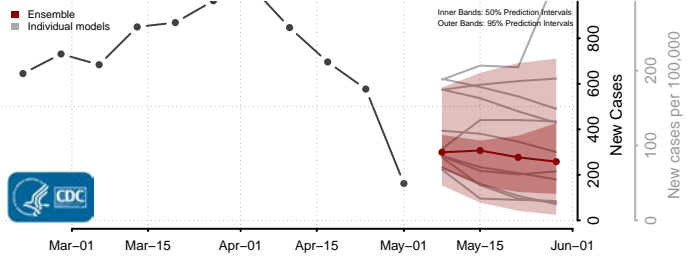

Somerset County, New Jersey