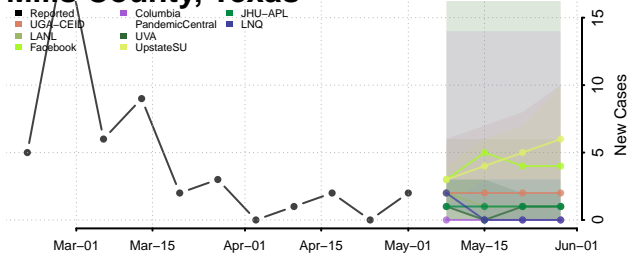

Mills County, Texas