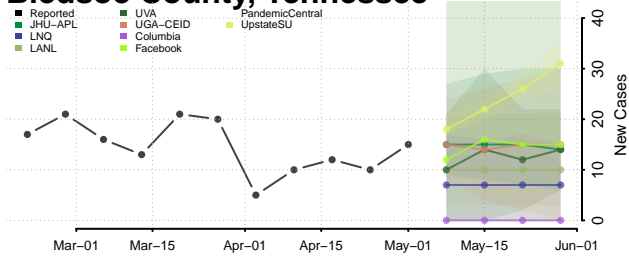

Bledsoe County, Tennessee