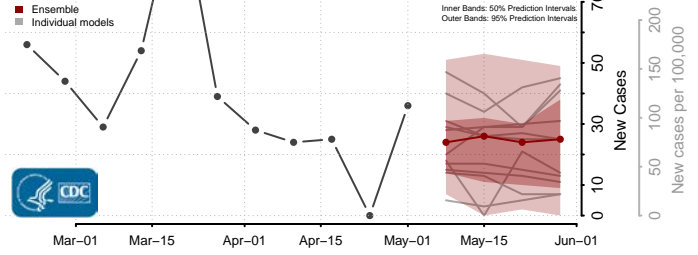

Logan County, West Virginia