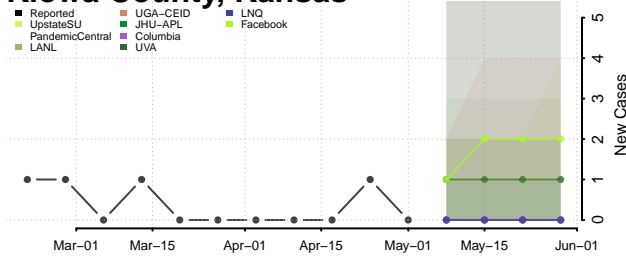

Jefferson County, Kansas

Jewell County, Kansas

Johnson County, Kansas

Kearyn County, Kansas

Kingman County, Kansas

Kiowa County, Kansas

Labette County, Kansas

Lane County, Kansas