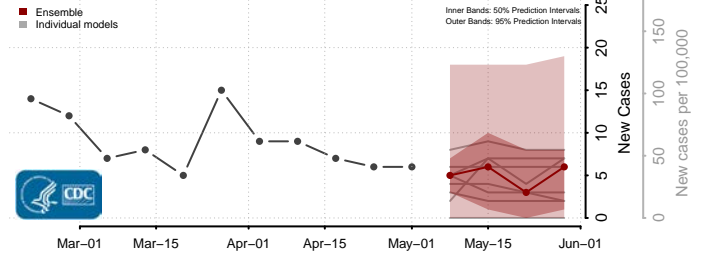

Dinwiddie County, Virginia

Emporia County, Virginia

Essex County, Virginia

Fairfax City County, Virginia

Fairfax County, Virginia

Falls Church County, Virginia

Fauquier County, Virginia

Floyd County, Virginia