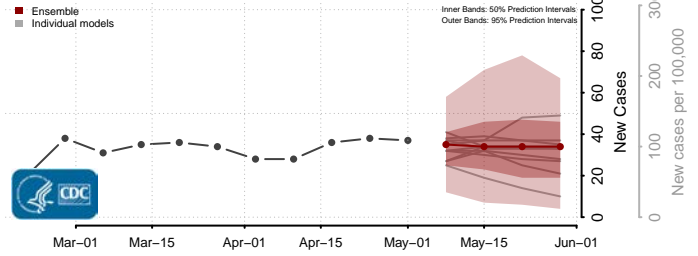

Portsmouth County, Virginia

Powhatan County, Virginia

Prince Edward County, Virginia

Prince George County, Virginia

Prince William County, Virginia

Pulaski County, Virginia

Radford County, Virginia

Rappahannock County, Virginia