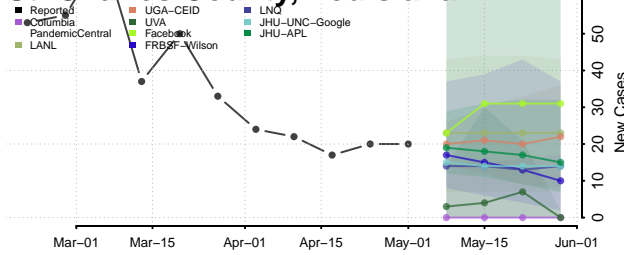

St. Charles County, Louisiana