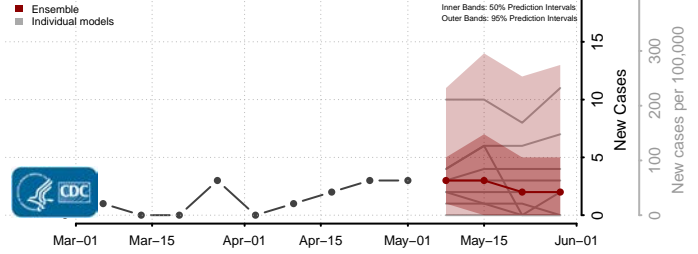

Treasure County, Montana

Valley County, Montana

Wheatland County, Montana

Wibaux County, Montana

Yellowstone County, Montana

Nebraska*

*New weekly cases may decrease in this location over the next four weeks. For these locations, the ensemble forecast indicates a probability of 0.75 or greater that fewer cases will be reported in week four of the forecast than in the last reported week.