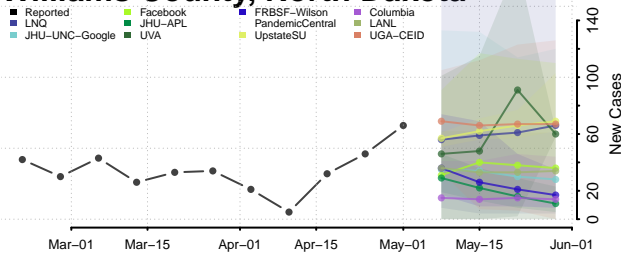

Williams County, North Dakota