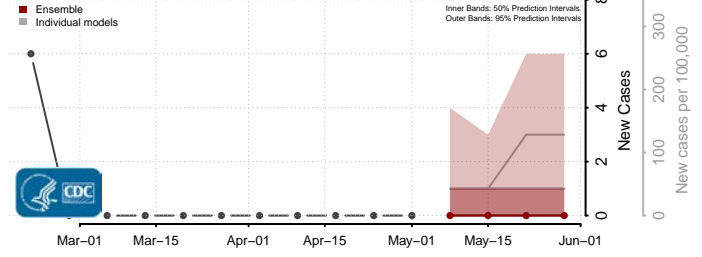

Liberty County, Montana