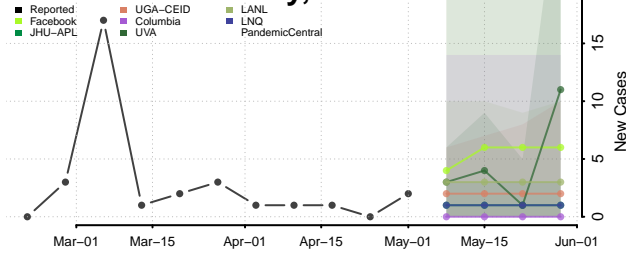

East Carroll County, Louisiana