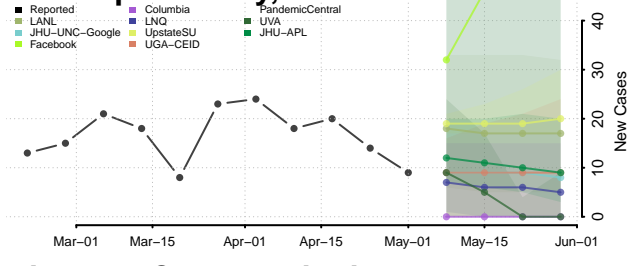

Randolph County, Illinois