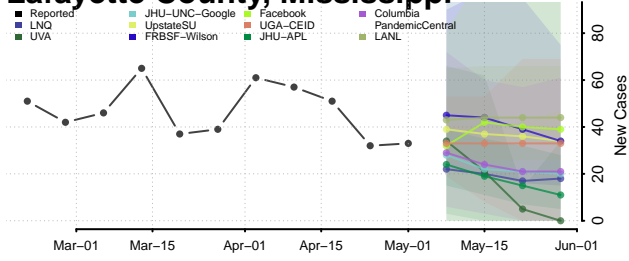

Lafayette County, Mississippi