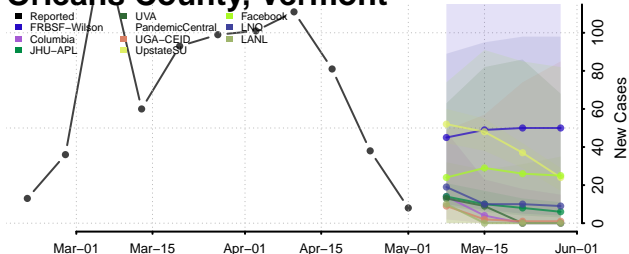

Essex County, Vermont

Franklin County, Vermont

Grand Isle County, Vermont

Lamoille County, Vermont

Orange County, Vermont

Orleans County, Vermont

Accomack County, Virginia

Albemarle County, Virginia