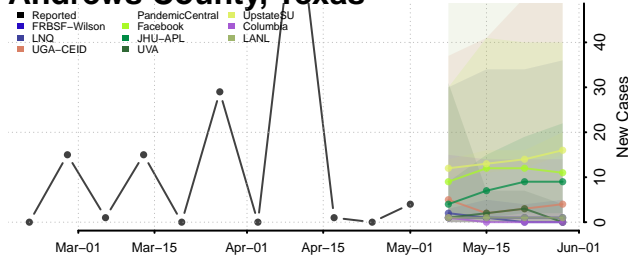

Andrews County, Texas