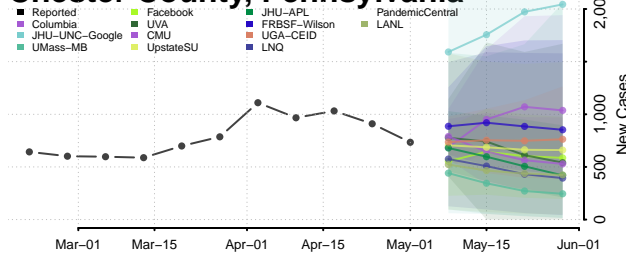

Chester County, Pennsylvania