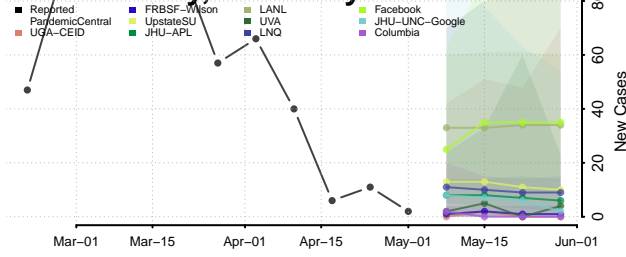

Johnson County, Kentucky

Kenton County, Kentucky

Knott County, Kentucky

Knox County, Kentucky

Larue County, Kentucky

Laurel County, Kentucky

Lawrence County, Kentucky

Lee County, Kentucky