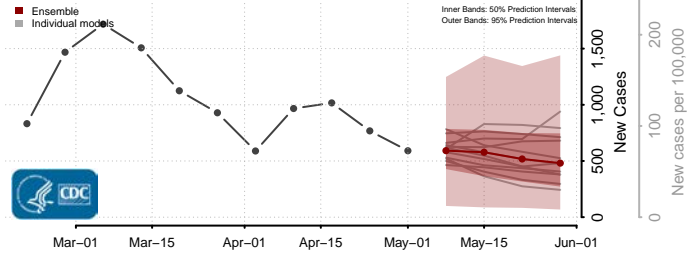

Fort Bend County, Texas