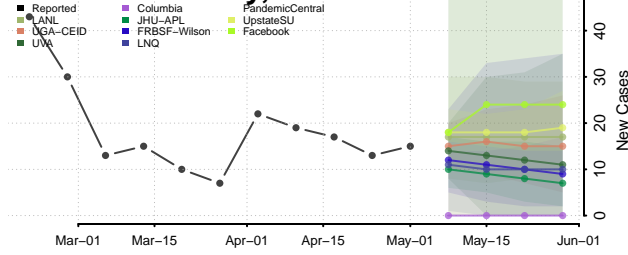

Van Wert County, Ohio