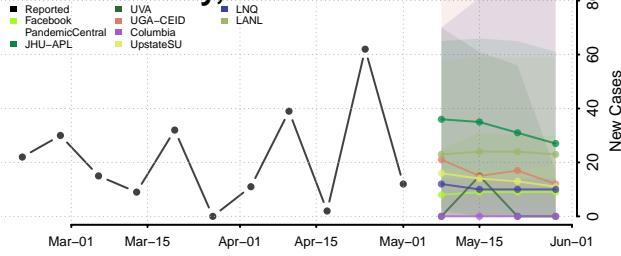

Clarke County, Alabama

Clay County, Alabama

Cleburne County, Alabama

Coffee County, Alabama

Colbert County, Alabama

Conecuh County, Alabama

Coosa County, Alabama

Covington County, Alabama