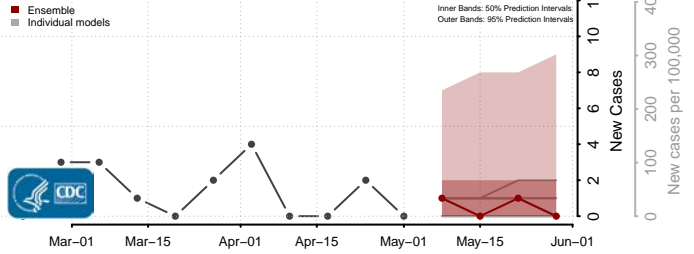

Franklin County, Nebraska