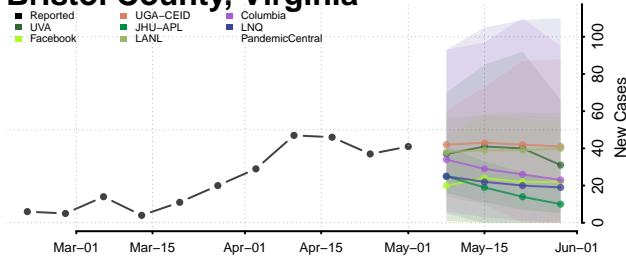

Bedford County, Virginia

Bland County, Virginia

Botetourt County, Virginia

Bristol County, Virginia

Brunswick County, Virginia

Buchanan County, Virginia

Buckingham County, Virginia

Buena Vista County, Virginia