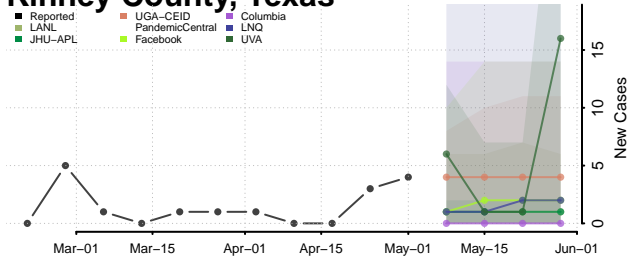

Kinney County, Texas