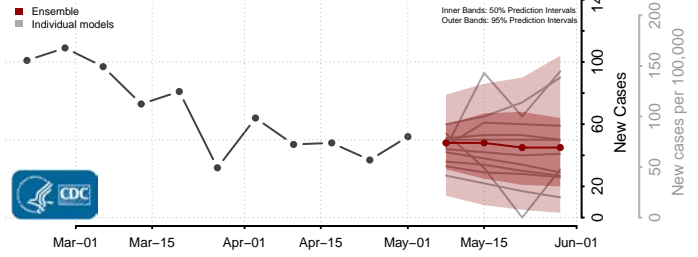

Pulaski County, Kentucky