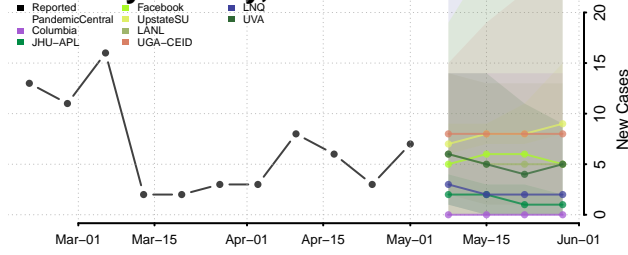

Kidder County, North Dakota

LaMoure County, North Dakota

Logan County, North Dakota

McHenry County, North Dakota

McIntosh County, North Dakota

McKenzie County, North Dakota

McLean County, North Dakota

Mercer County, North Dakota