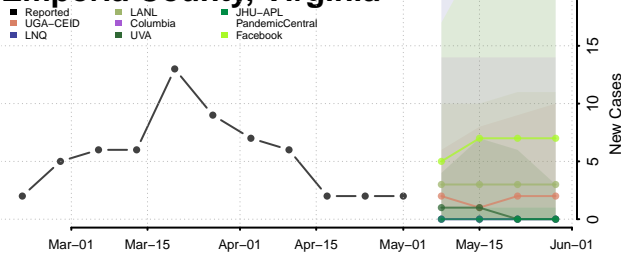

Emporia County, Virginia