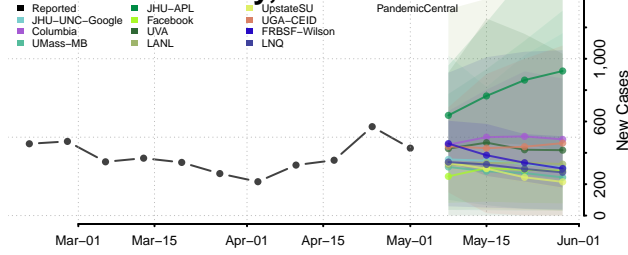

Johnston County, North Carolina