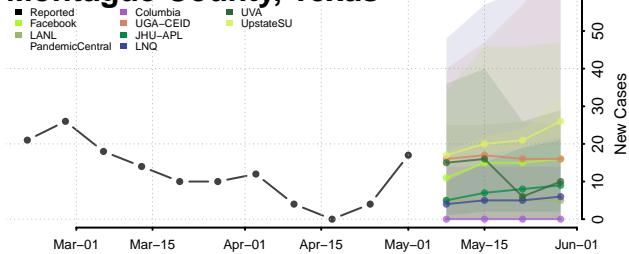

Montague County, Texas