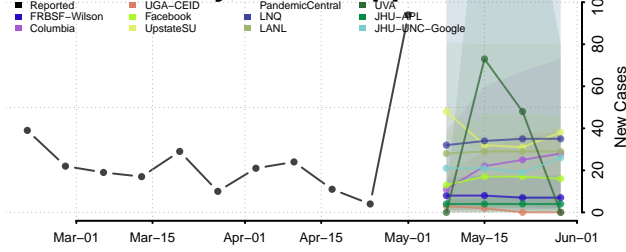

Adams County, Mississippi

Alcorn County, Mississippi

Amite County, Mississippi

Attala County, Mississippi

*New weekly cases may decrease in this location over the next four weeks. For these locations, the ensemble forecast indicates a probability of 0.75 or greater that fewer cases will be reported in week four of the forecast than in the last reported week.