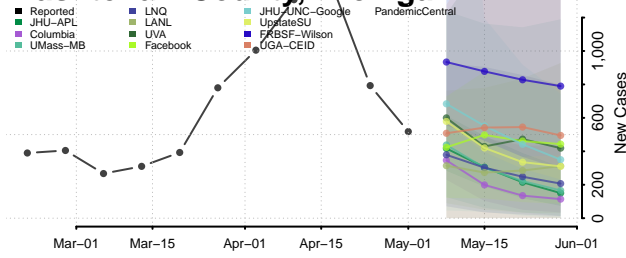

Washtenaw County, Michigan