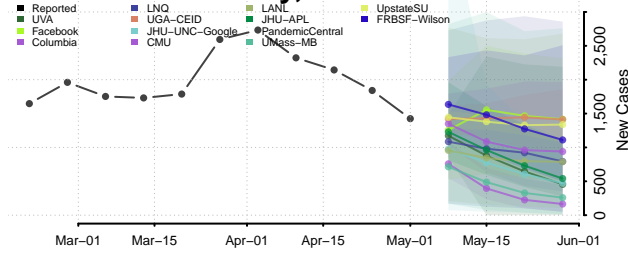

New Haven County, Connecticut

*New weekly cases may decrease in this location over the next four weeks. For these locations, the ensemble forecast indicates a probability of 0.75 or greater that fewer cases will be reported in week four of the forecast than in the last reported week.