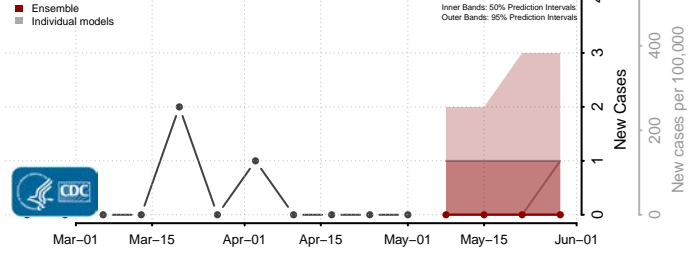

Wheeler County, Nebraska