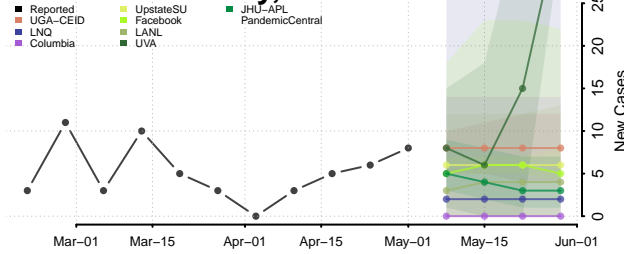

Red River County, Texas