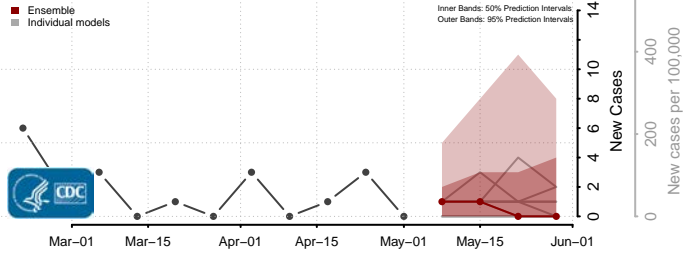

Edwards County, Kansas