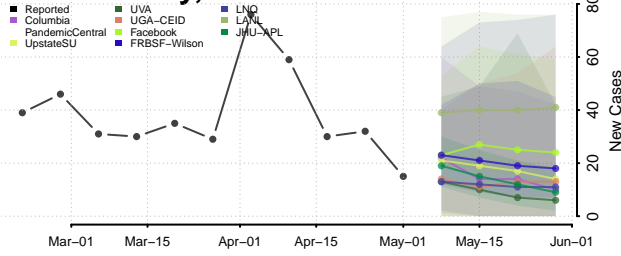

Brown County, Nebraska

Buffalo County, Nebraska

Burt County, Nebraska

Butler County, Nebraska

Cass County, Nebraska

Cedar County, Nebraska

Chase County, Nebraska

Cherry County, Nebraska