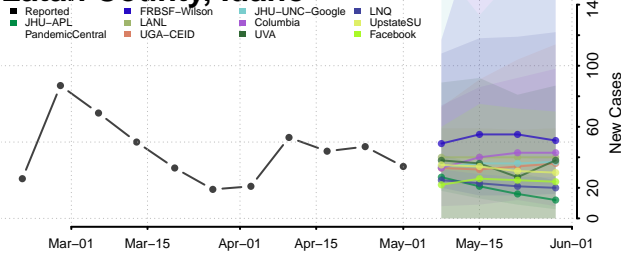

Latah County, Idaho