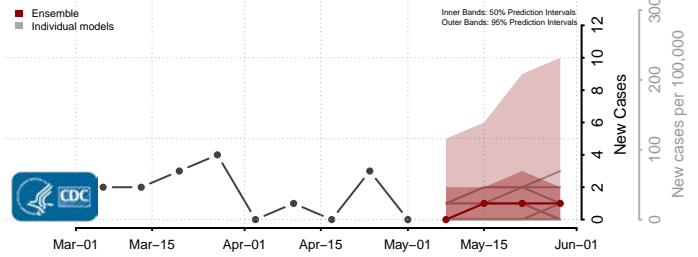

Custer County, Idaho