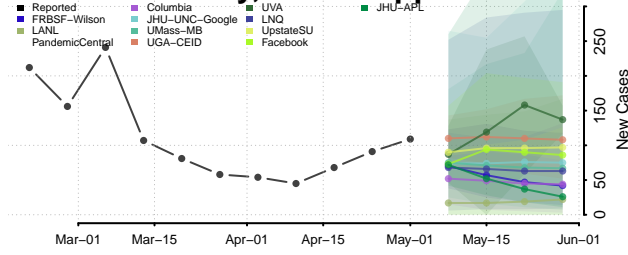

Jackson County, Mississippi