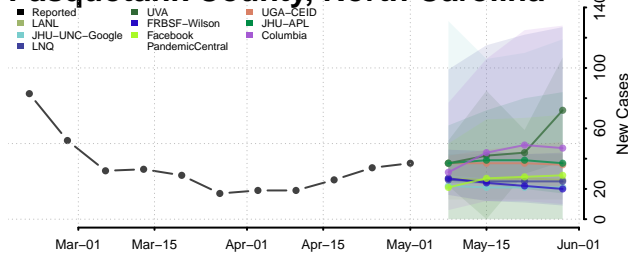

Pasquotank County, North Carolina