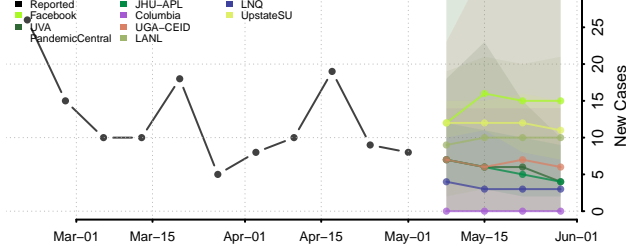

Marshall County, Minnesota