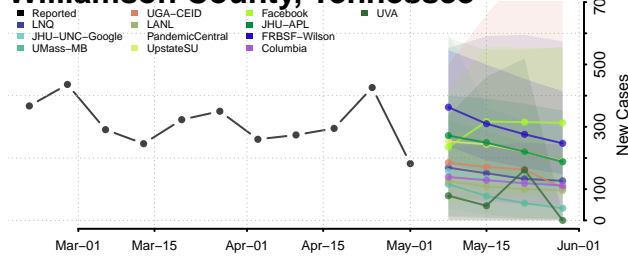

Williamson County, Tennessee