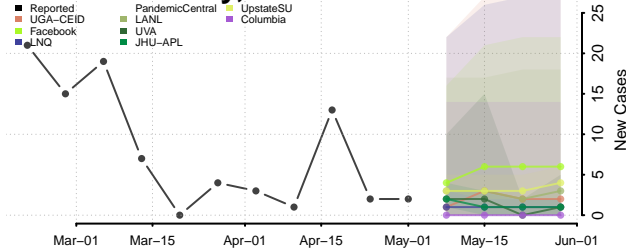

Nowata County, Oklahoma