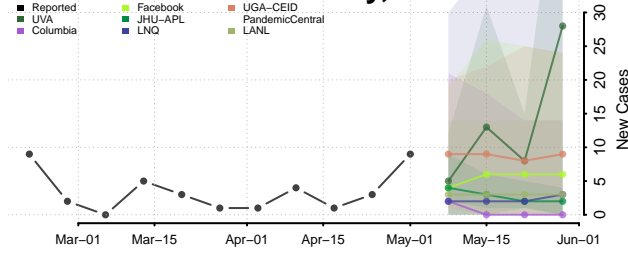

Ketchikan Gateway County, Alaska

Kodiak Island County, Alaska

Kusilvak County, Alaska

Lake and Peninsula County, Alaska

Matanuska-Susitna County, Alaska

Nome County, Alaska

North Slope County, Alaska

Northwest Arctic County, Alaska