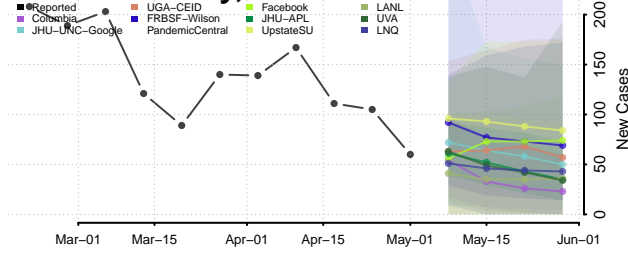

Clinton County, New York

Columbia County, New York

Cortland County, New York

Delaware County, New York

Dutchess County, New York

Erie County, New York

Essex County, New York

Franklin County, New York