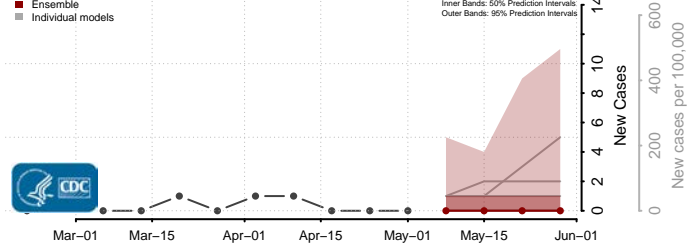

Adams County, North Dakota