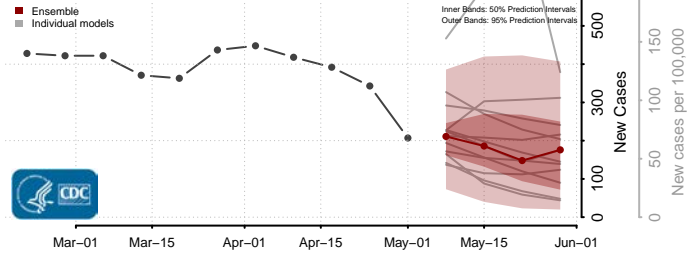

Taos County, New Mexico

Torrance County, New Mexico

Union County, New Mexico

Valencia County, New Mexico

New York*

Albany County, New York

*New weekly cases may decrease in this location over the next four weeks. For these locations, the ensemble forecast indicates a probability of 0.75 or greater that fewer cases will be reported in week four of the forecast than in the last reported week.