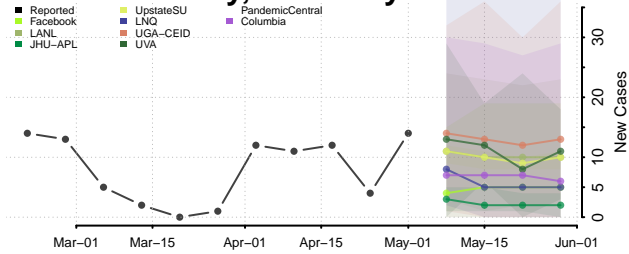

Menifee County, Kentucky