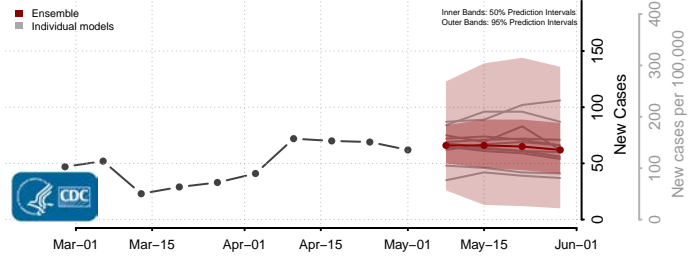

Pierce County, Washington

San Juan County, Washington

Skagit County, Washington

Skamania County, Washington

Snohomish County, Washington

Spokane County, Washington

Stevens County, Washington

Thurston County, Washington