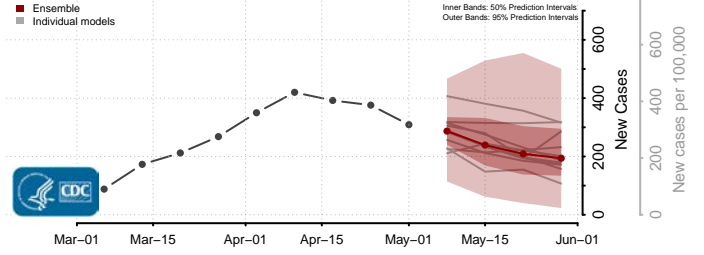

Sherburne County, Minnesota