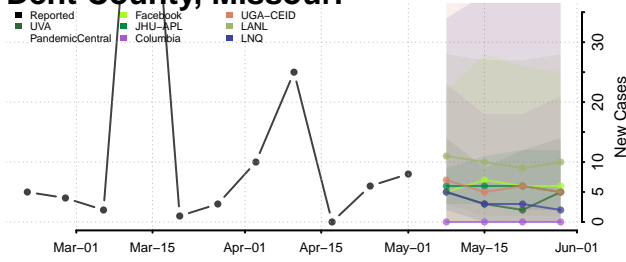

Dent County, Missouri