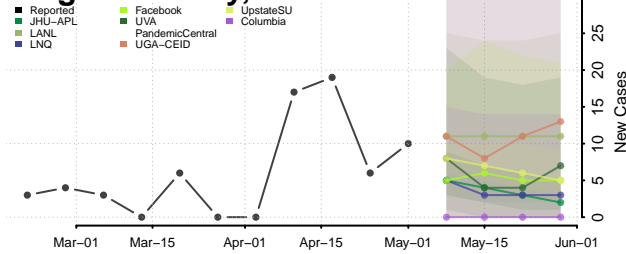

Sargent County, North Dakota