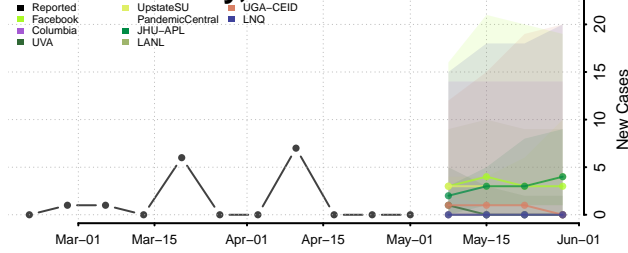

Lincoln County, Nevada