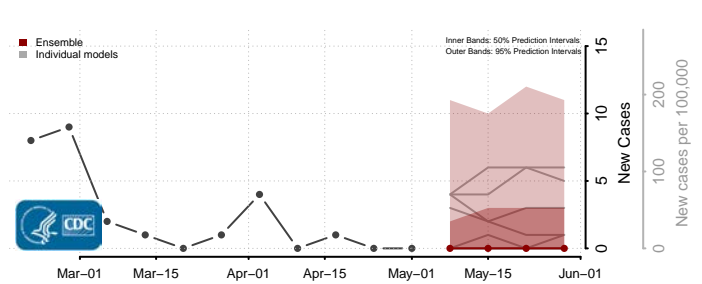

Alfalfa County, Oklahoma