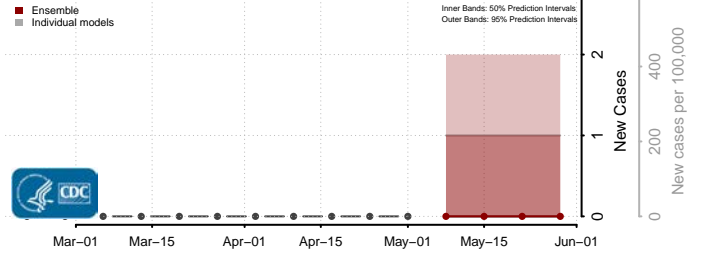

Arthur County, Nebraska