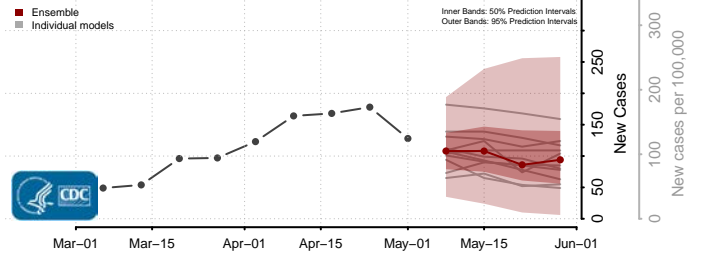

Cecil County, Maryland