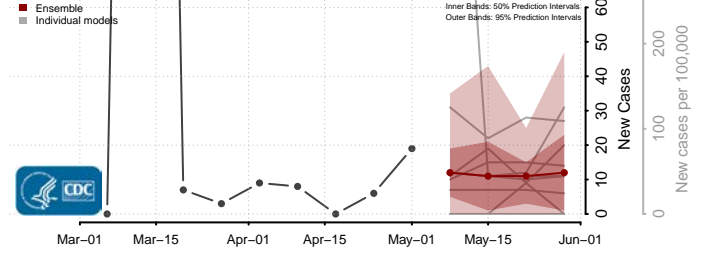

Washington County, Missouri