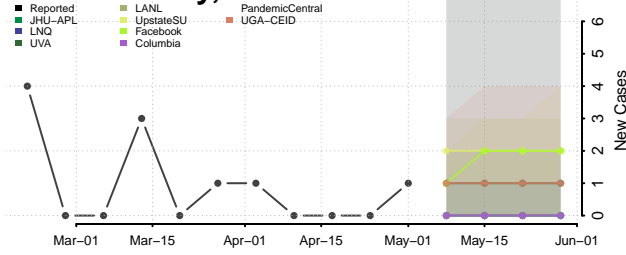

Smith County, Kansas