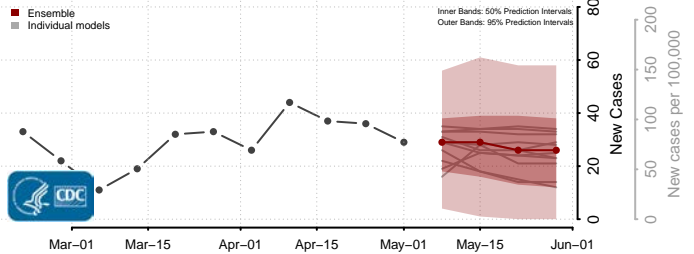

Louisa County, Virginia