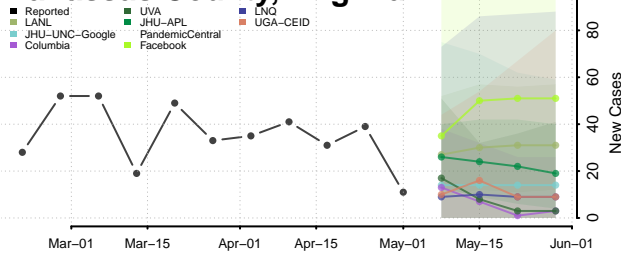

Manassas County, Virginia