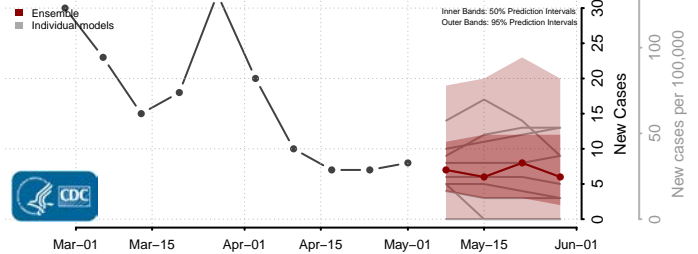

Pottawatomie County, Kansas