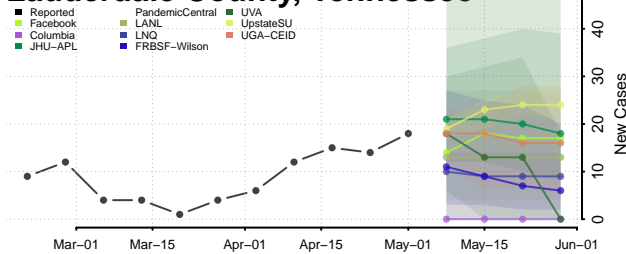

Lauderdale County, Tennessee