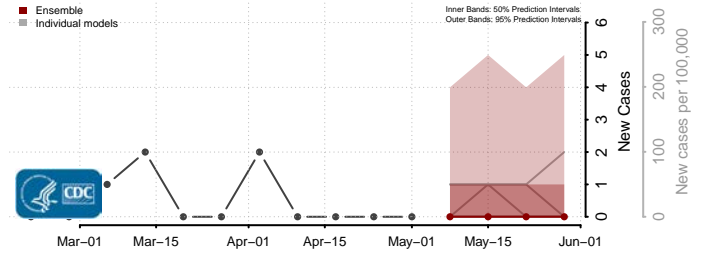

Judith Basin County, Montana