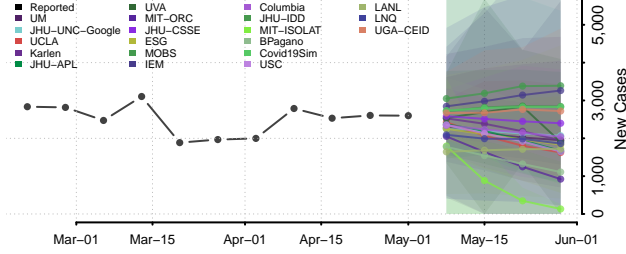

Webster County, Nebraska

Wheeler County, Nebraska

York County, Nebraska

Nevada*

Carson City County, Nevada

Churchill County, Nevada

*New weekly cases may decrease in this location over the next four weeks. For these locations, the ensemble forecast indicates a probability of 0.75 or greater that fewer cases will be reported in week four of the forecast than in the last reported week.