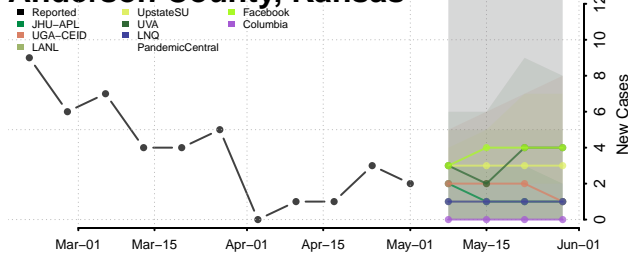

Worth County, Iowa

Wright County, Iowa

Kansas*

Allen County, Kansas

Anderson County, Kansas

Atchison County, Kansas

*New weekly cases may decrease in this location over the next four weeks. For these locations, the ensemble forecast indicates a probability of 0.75 or greater that fewer cases will be reported in week four of the forecast than in the last reported week.