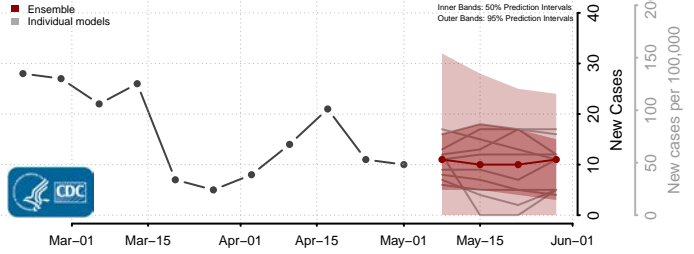

Grenada County, Mississippi