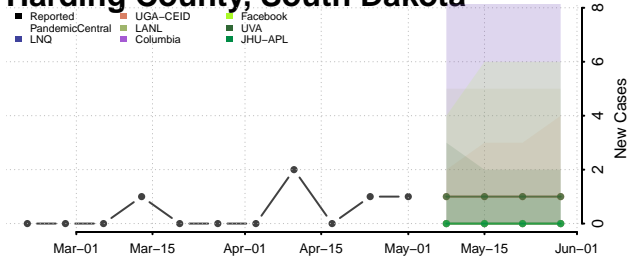

Harding County, South Dakota