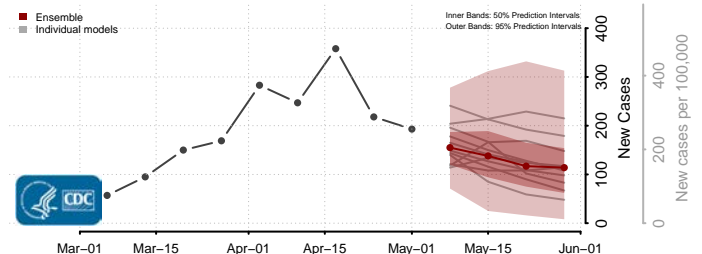

Van Buren County, Michigan