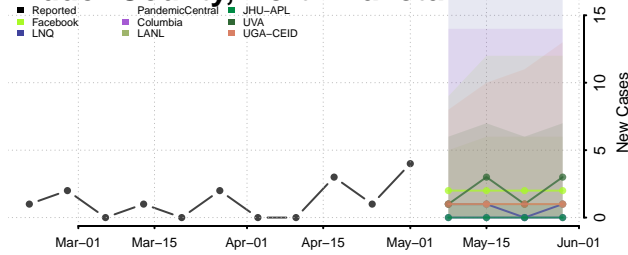

Kidder County, North Dakota