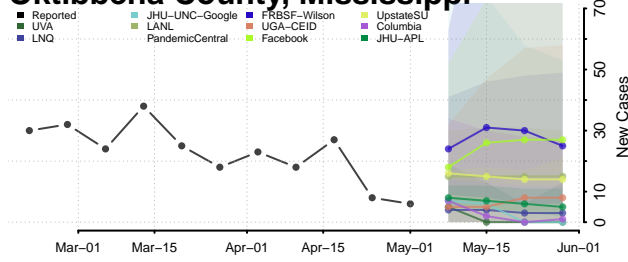

Oktibbeha County, Mississippi