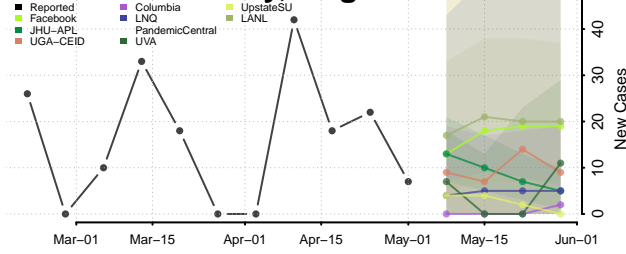

Richmond County, Virginia