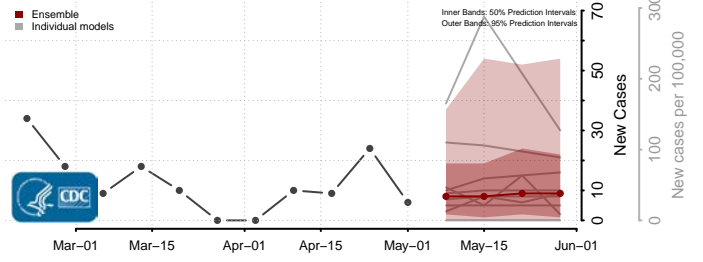

Clarke County, Alabama