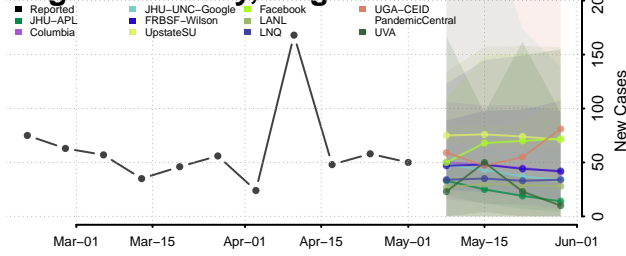

Augusta County, Virginia