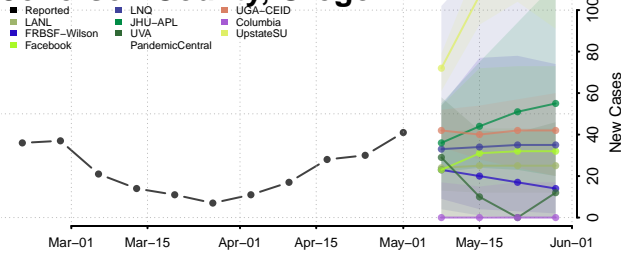

Jefferson County, Oregon