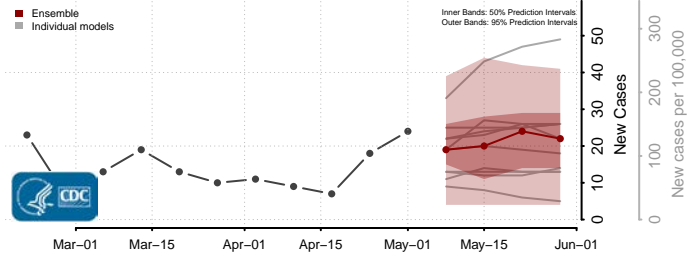

Chester County, Tennessee