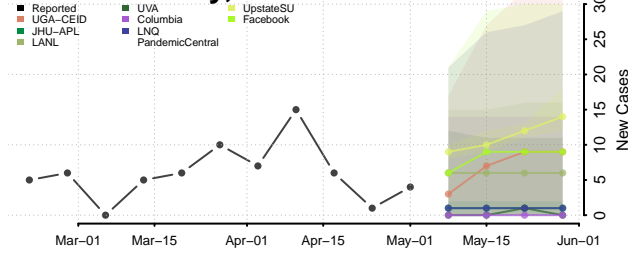

Vinton County, Ohio