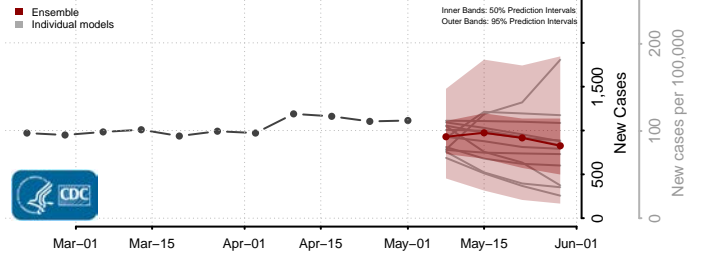

St. Louis County, Missouri