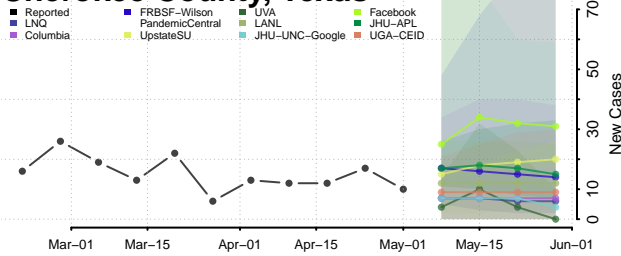

Cherokee County, Texas