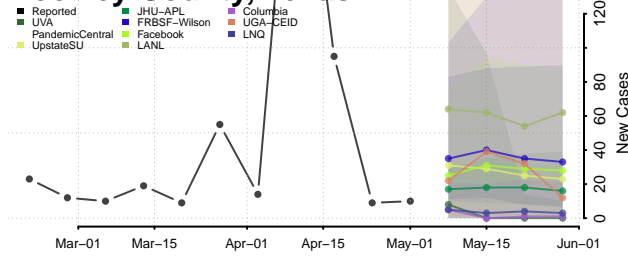

Hockley County, Texas