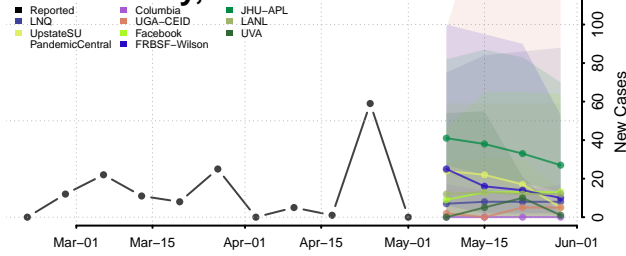

Falls County, Texas