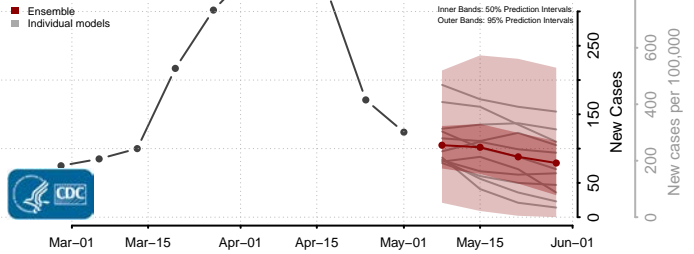

Sanilac County, Michigan