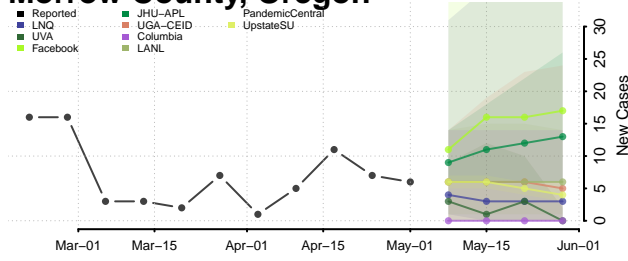

Morrow County, Oregon