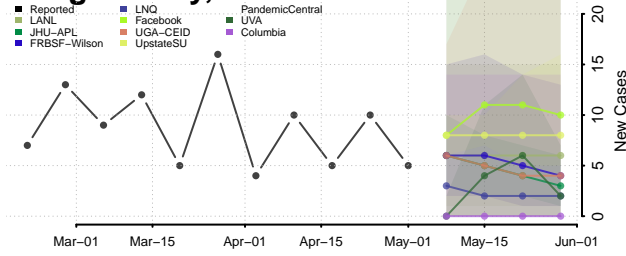

Craig County, Oklahoma