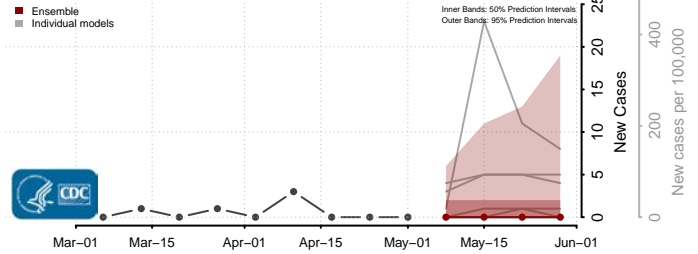

Norton County, Kansas