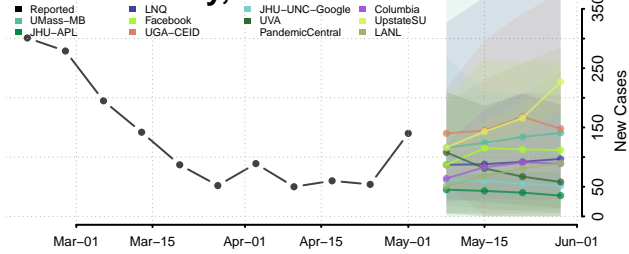

Parker County, Texas