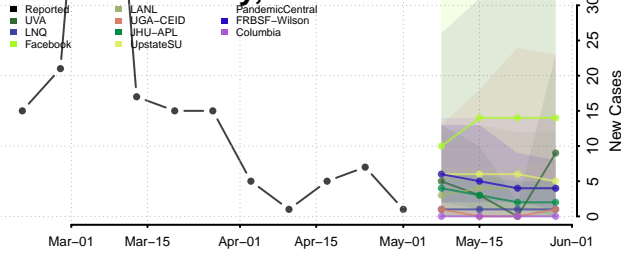

Ouachita County, Arkansas