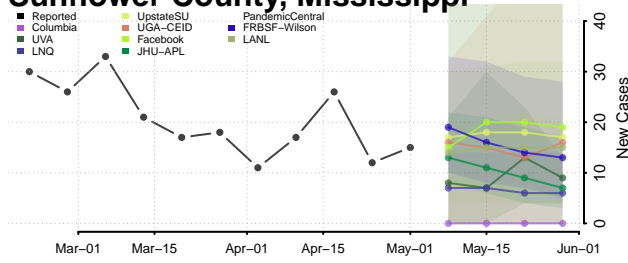

Sunflower County, Mississippi