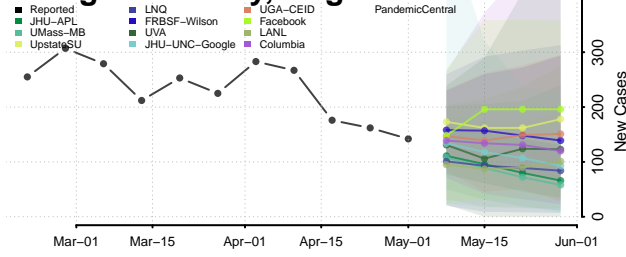

Arlington County, Virginia