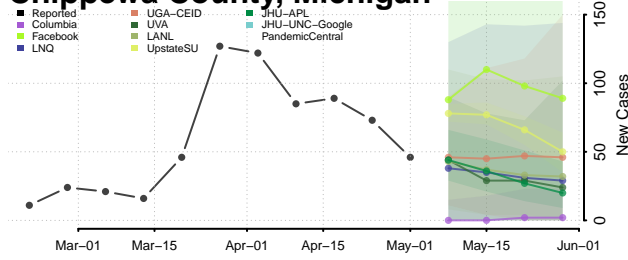

Berrien County, Michigan

Branch County, Michigan

Calhoun County, Michigan

Cass County, Michigan

Charlevoix County, Michigan

Cheboygan County, Michigan

Chippewa County, Michigan

Clare County, Michigan