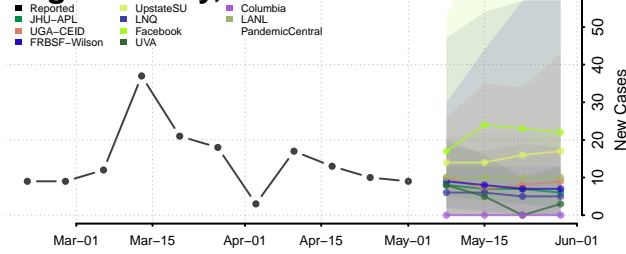

Edgar County, Illinois