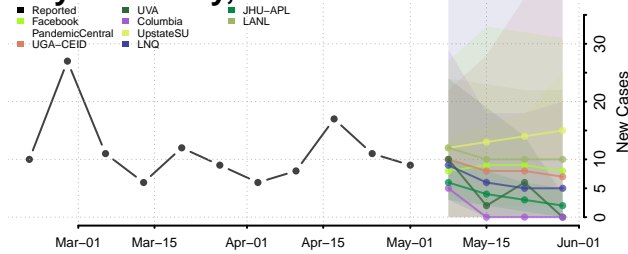

Wayne County, Nebraska