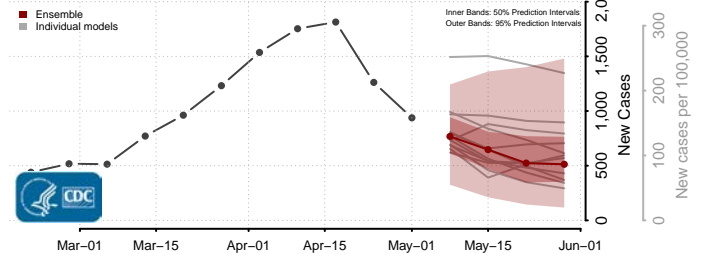

Baltimore City County, Maryland