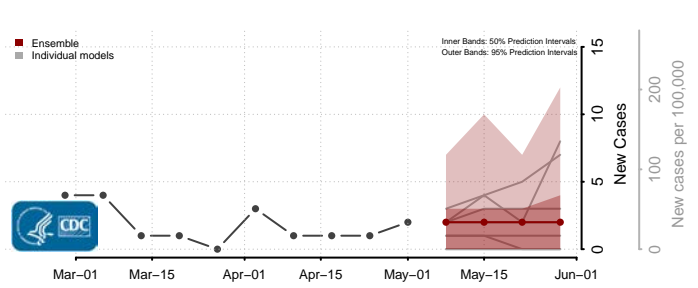

Stanton County, Nebraska