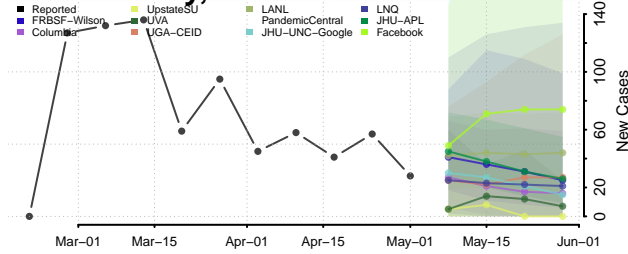

Starr County, Texas