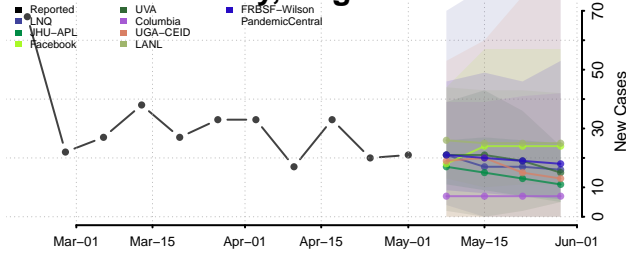

Portsmouth County, Virginia

Powhatan County, Virginia

Prince Edward County, Virginia

Prince George County, Virginia

Prince William County, Virginia

Pulaski County, Virginia

Radford County, Virginia

Rappahannock County, Virginia