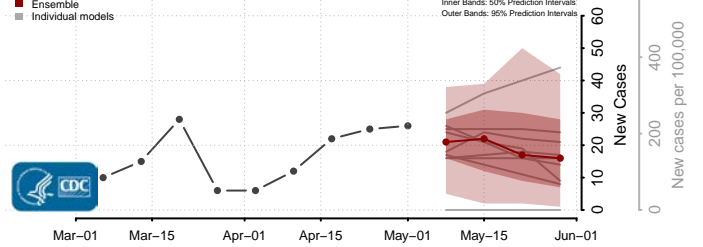

Chippewa County, Minnesota