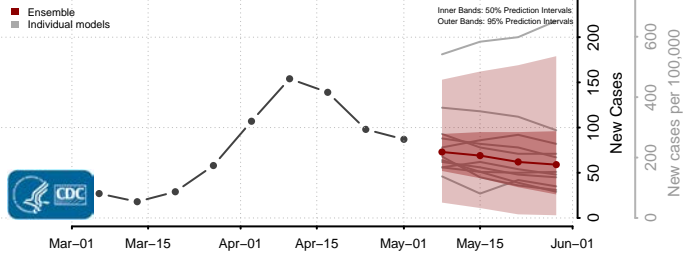

Clinton County, Michigan

Crawford County, Michigan

Delta County, Michigan

Dickinson County, Michigan

Eaton County, Michigan

Emmet County, Michigan

Genesee County, Michigan

Gladwin County, Michigan