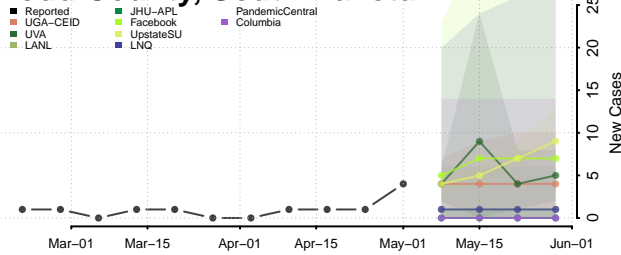

Todd County, South Dakota