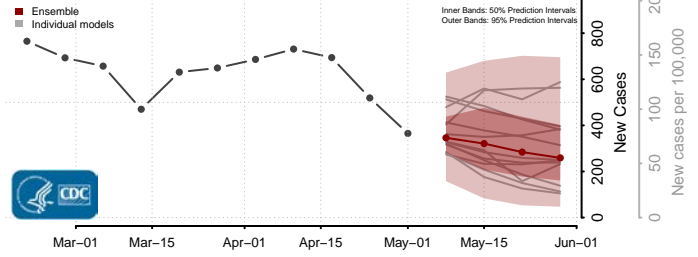

Portsmouth County, Virginia

Powhatan County, Virginia

Prince Edward County, Virginia

Prince George County, Virginia

Prince William County, Virginia

Pulaski County, Virginia

Radford County, Virginia

Rappahannock County, Virginia