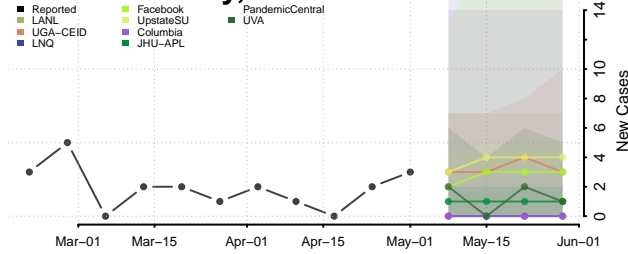

Haskell County, Texas