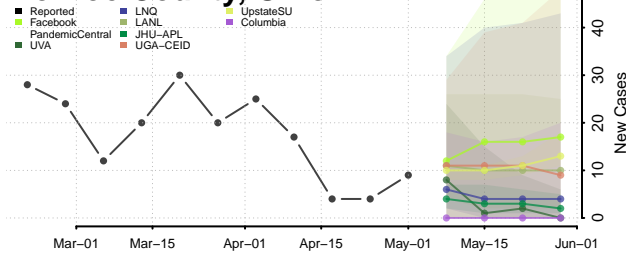

Meigs County, Ohio

Mercer County, Ohio

Miami County, Ohio

Monroe County, Ohio

Montgomery County, Ohio

Morgan County, Ohio

Morrow County, Ohio

Muskingum County, Ohio