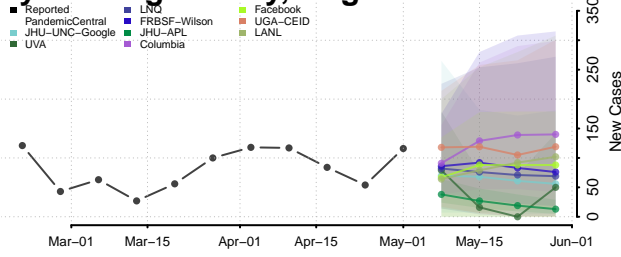

Lynchburg County, Virginia