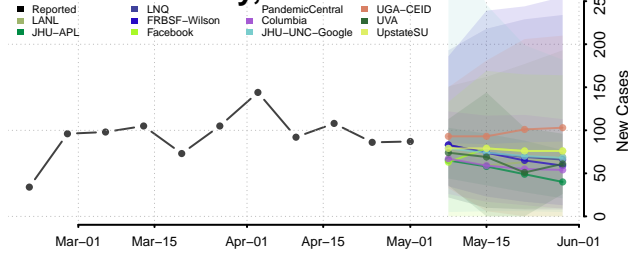

Belmont County, Ohio