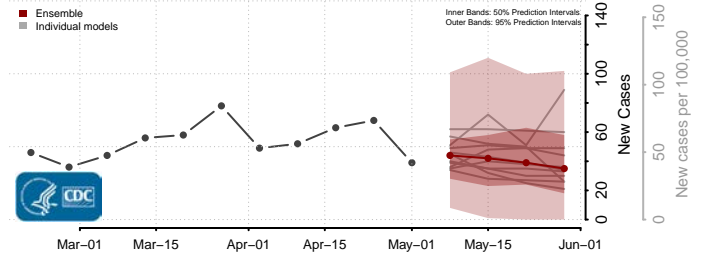

Calvert County, Maryland