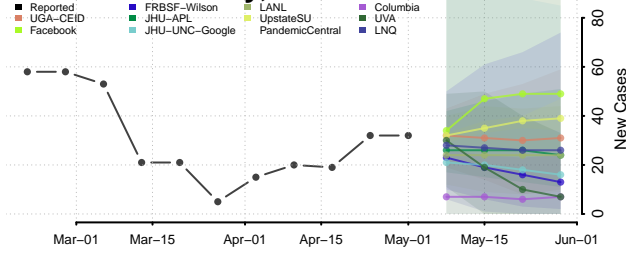

Columbia County, Florida

DeSoto County, Florida

Dixie County, Florida

Duval County, Florida

Escambia County, Florida

Flagler County, Florida

Franklin County, Florida

Gadsden County, Florida