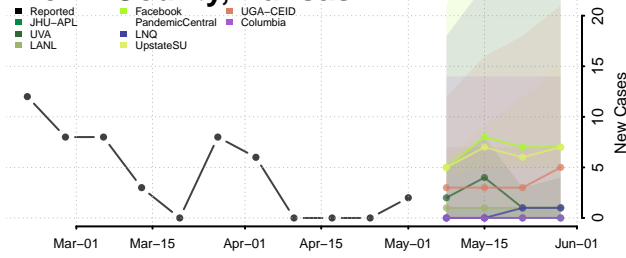

Barber County, Kansas

Barton County, Kansas

Bourbon County, Kansas

Brown County, Kansas

Butler County, Kansas

Chase County, Kansas

Chautauqua County, Kansas

Cherokee County, Kansas