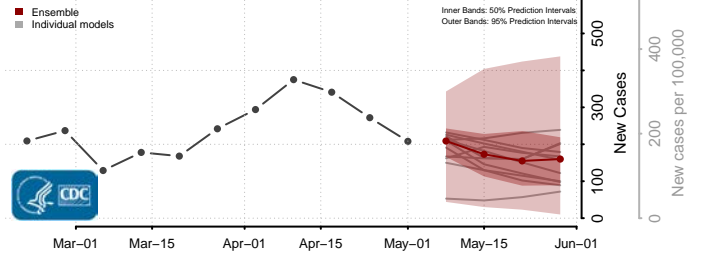

Gallatin County, Montana