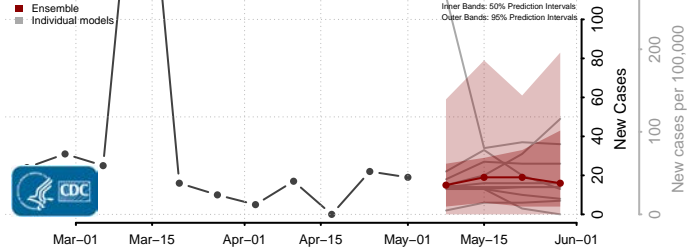

Pettis County, Missouri