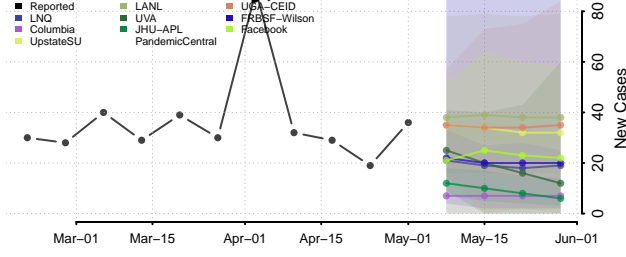

Del Norte County, California