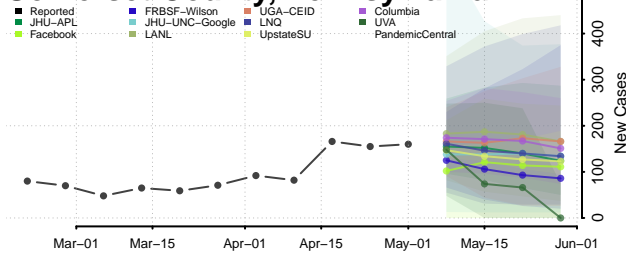

Somerset County, Pennsylvania