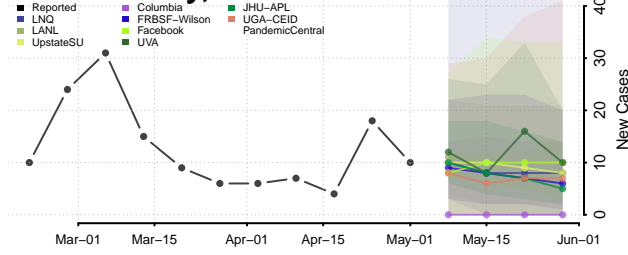

Buchanan County, Iowa

Buena Vista County, Iowa

Butler County, Iowa

Calhoun County, Iowa

Carroll County, Iowa

Cass County, Iowa

Cedar County, Iowa

Cerro Gordo County, Iowa