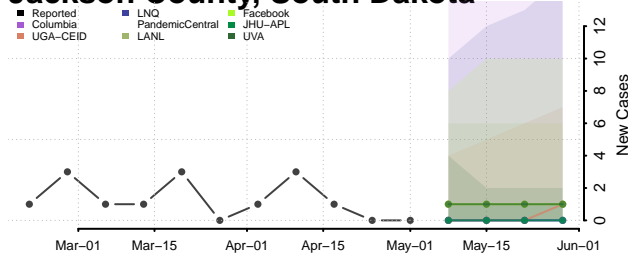

Jackson County, South Dakota