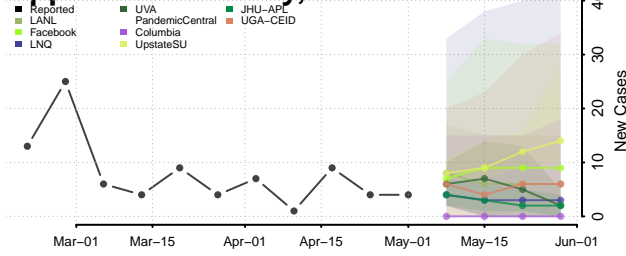

Appanoose County, Iowa