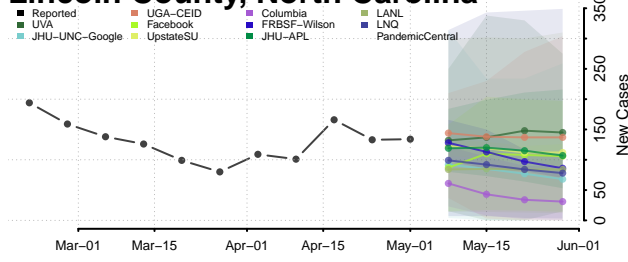

Lincoln County, North Carolina