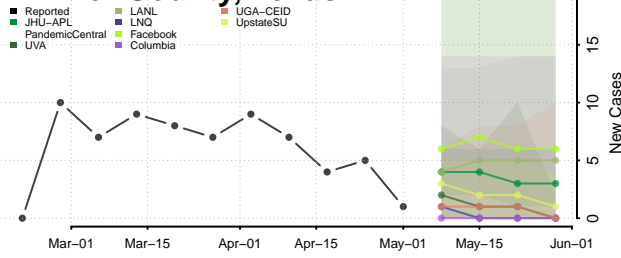

Wilson County, Texas

Winkler County, Texas

Wise County, Texas

Wood County, Texas

Yoakum County, Texas

Young County, Texas

Zapata County, Texas

Zavala County, Texas