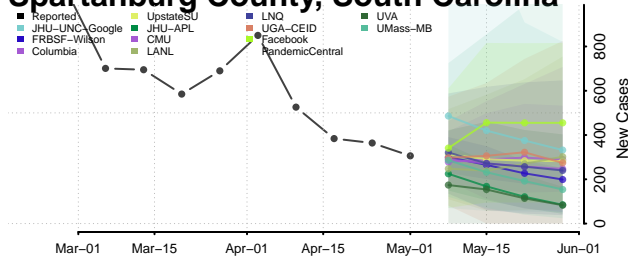

Spartanburg County, South Carolina