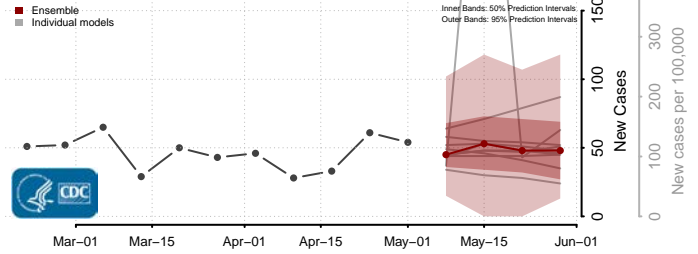

Caldwell County, Texas