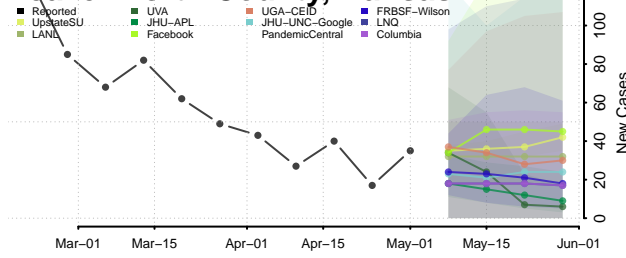

Leavenworth County, Kansas