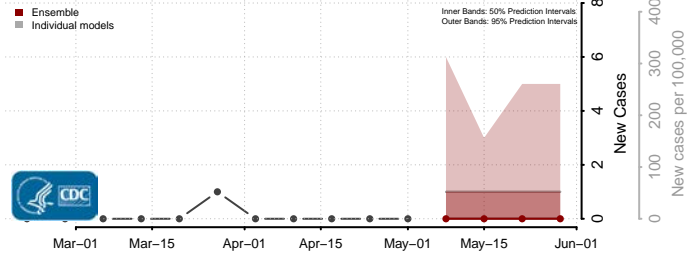

Adams County, Nebraska

Antelope County, Nebraska

Arthur County, Nebraska

Banner County, Nebraska

Blaine County, Nebraska

Boone County, Nebraska

Box Butte County, Nebraska

Boyd County, Nebraska