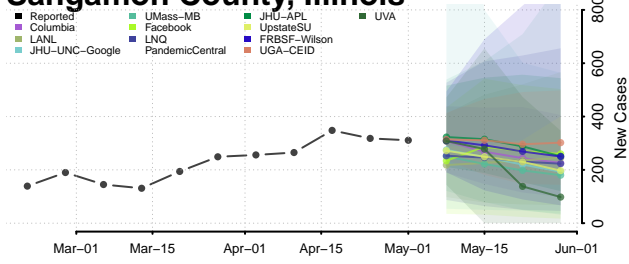

Putnam County, Illinois

Randolph County, Illinois

Richland County, Illinois

Rock Island County, Illinois

Saline County, Illinois

Sangamon County, Illinois

Schuyler County, Illinois

Scott County, Illinois