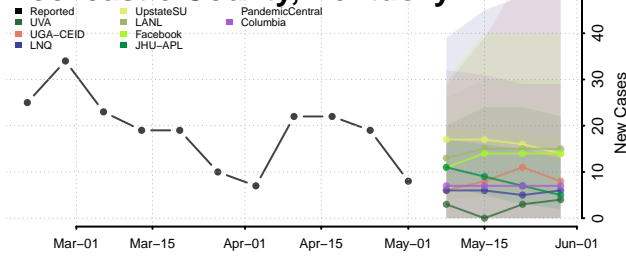

Pike County, Kentucky

Powell County, Kentucky

Pulaski County, Kentucky

Robertson County, Kentucky

Rockcastle County, Kentucky

Rowan County, Kentucky

Russell County, Kentucky

Scott County, Kentucky