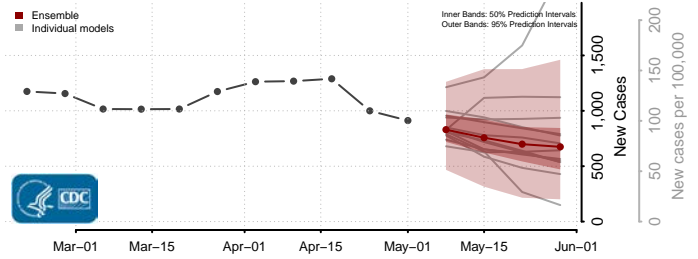

Prince George's County, Maryland