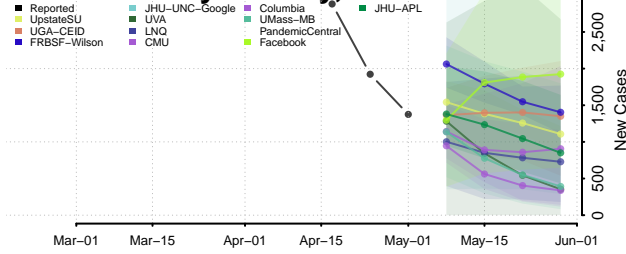

Livingston County, New York

Madison County, New York

Monroe County, New York

Montgomery County, New York

Nassau County, New York

New York City County, New York

Niagara County, New York

Oneida County, New York