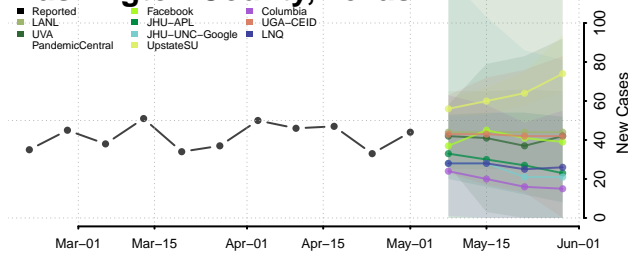

Washington County, Texas