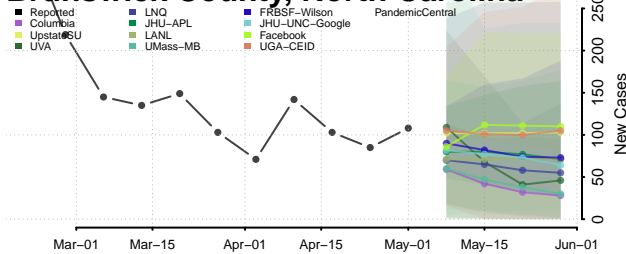

Brunswick County, North Carolina