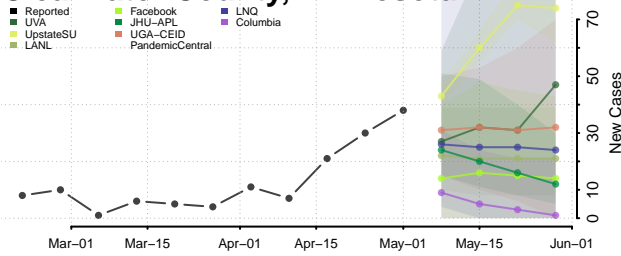

Clearwater County, Minnesota