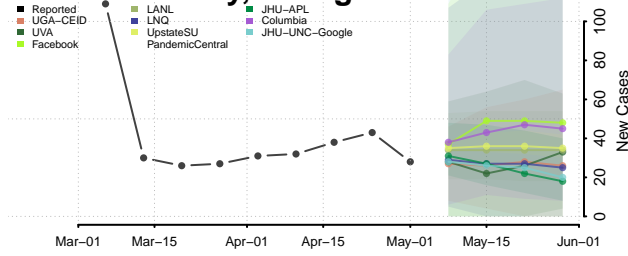

Berrien County, Georgia

Bibb County, Georgia

Bleckley County, Georgia

Brantley County, Georgia

Brooks County, Georgia

Bryan County, Georgia

Bulloch County, Georgia

Burke County, Georgia