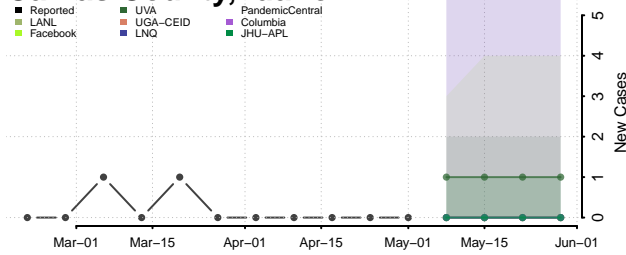

Camas County, Idaho