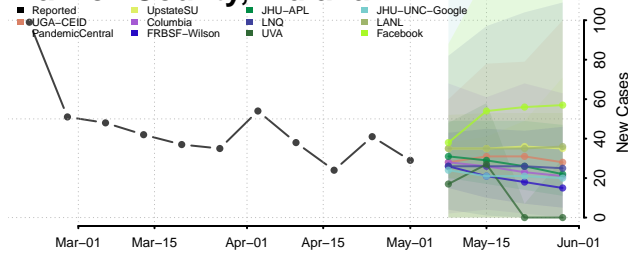

Warrick County, Indiana