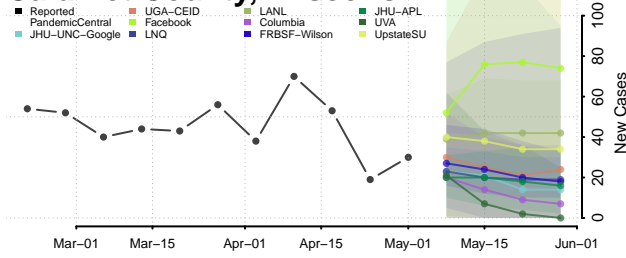

Calumet County, Wisconsin