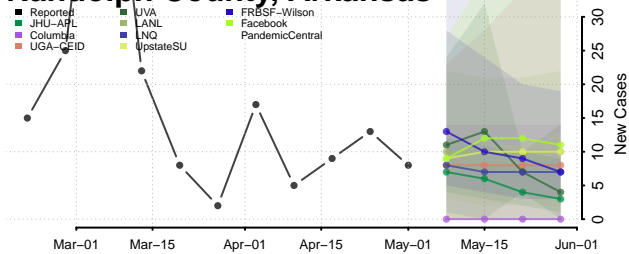

Pope County, Arkansas

Prairie County, Arkansas

Pulaski County, Arkansas

Randolph County, Arkansas

Saline County, Arkansas

Scott County, Arkansas

Searcy County, Arkansas

Sebastian County, Arkansas