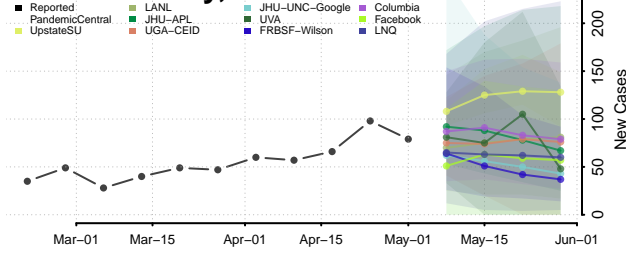

Marinette County, Wisconsin

Marquette County, Wisconsin

Menominee County, Wisconsin

Pepin County, Wisconsin

Pierce County, Wisconsin

Polk County, Wisconsin

Portage County, Wisconsin

Price County, Wisconsin