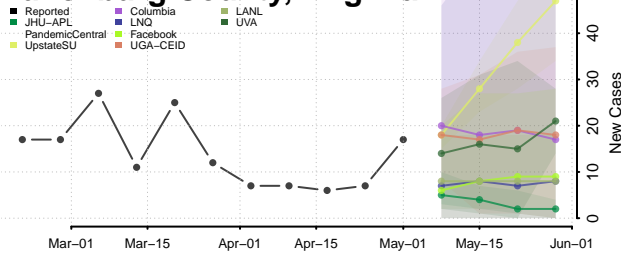

Lunenburg County, Virginia