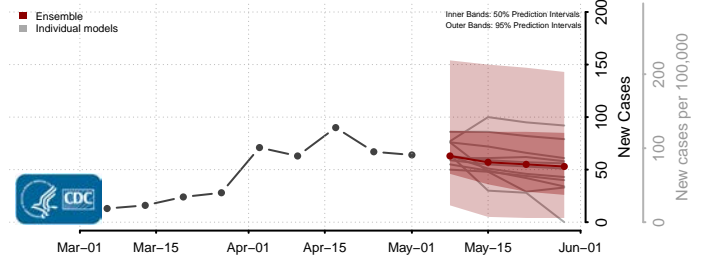

Allegany County, Maryland