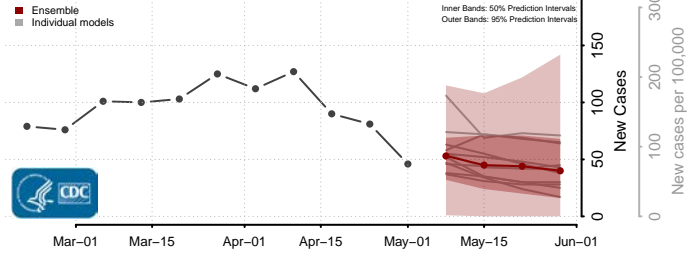

Lincoln County, South Dakota