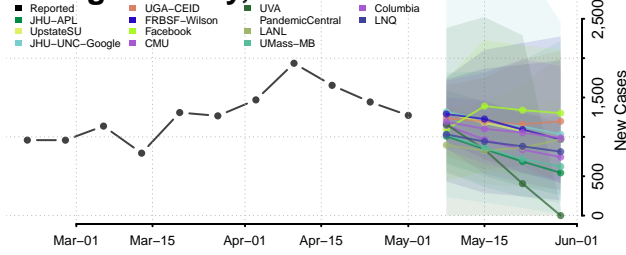

DuPage County, Illinois