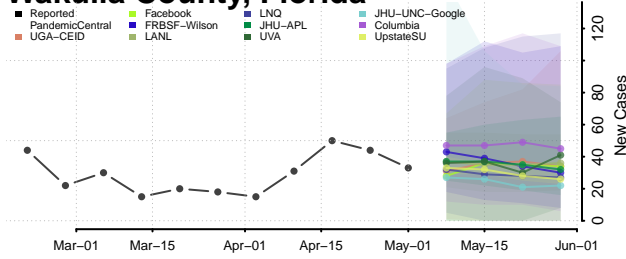

Wakulla County, Florida