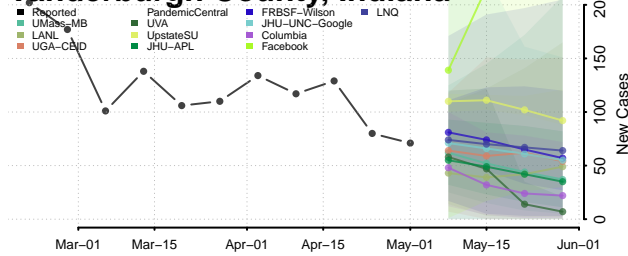

Tippecanoe County, Indiana

Tipton County, Indiana

Union County, Indiana

Vanderburgh County, Indiana

Vermillion County, Indiana

Vigo County, Indiana

Wabash County, Indiana

Warren County, Indiana