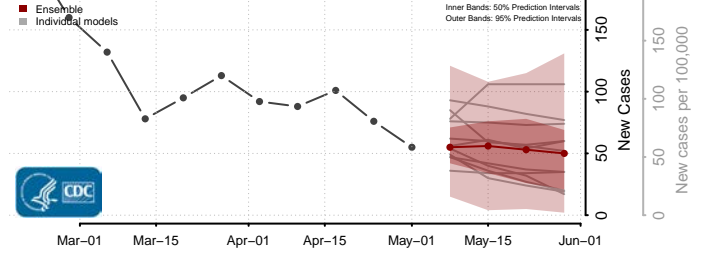

Roanoke County, Virginia