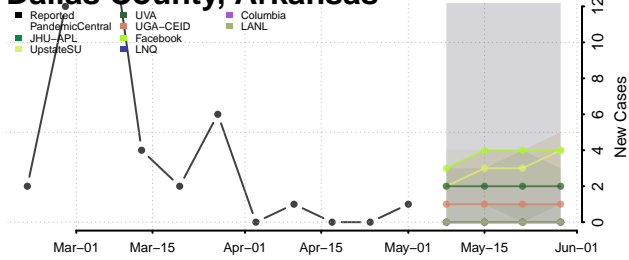

Dallas County, Arkansas