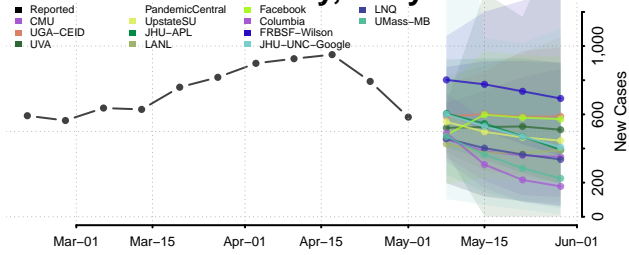

Anne Arundel County, Maryland