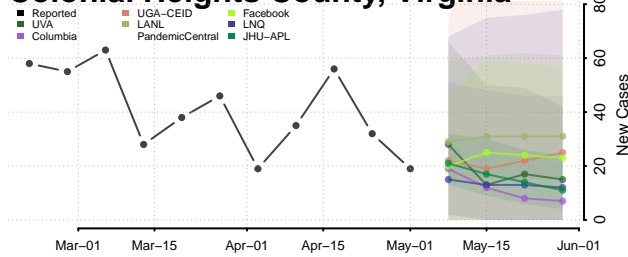

Colonial Heights County, Virginia