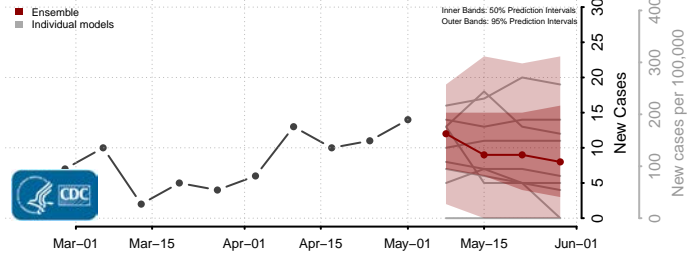

Worth County, Iowa