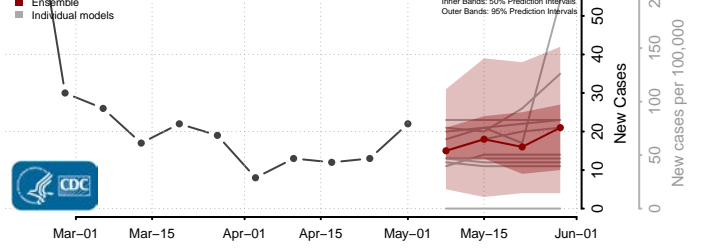

Columbus County, North Carolina

Craven County, North Carolina

Cumberland County, North Carolina

Currituck County, North Carolina

Dare County, North Carolina

Davidson County, North Carolina

Davie County, North Carolina