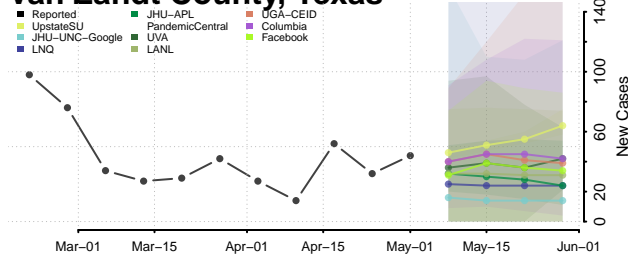

Van Zandt County, Texas