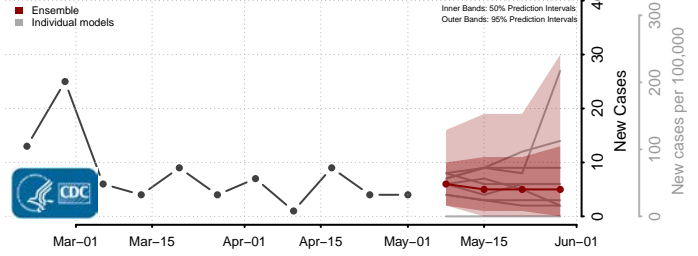

Appanoose County, Iowa