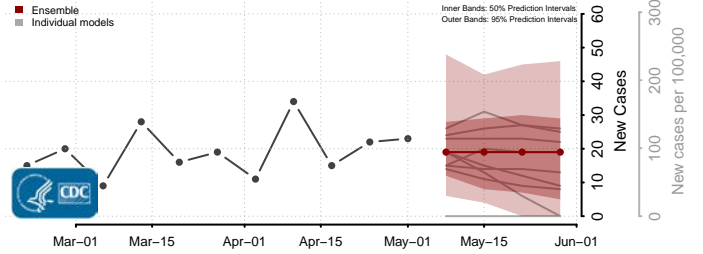

Buchanan County, Iowa

Buena Vista County, Iowa

Butler County, Iowa

Calhoun County, Iowa

Carroll County, Iowa

Cass County, Iowa

Cedar County, Iowa

Cerro Gordo County, Iowa