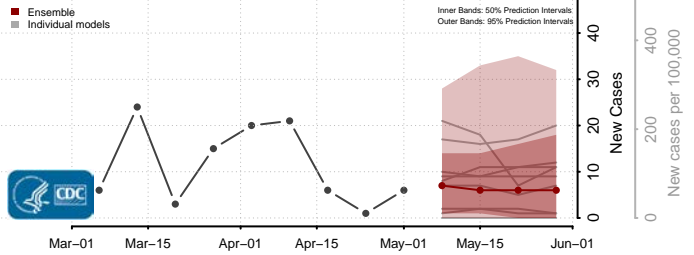

Parmer County, Texas