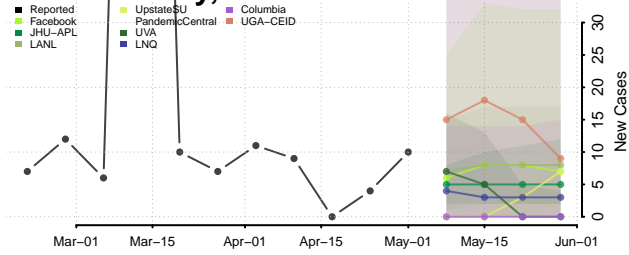

Bates County, Missouri