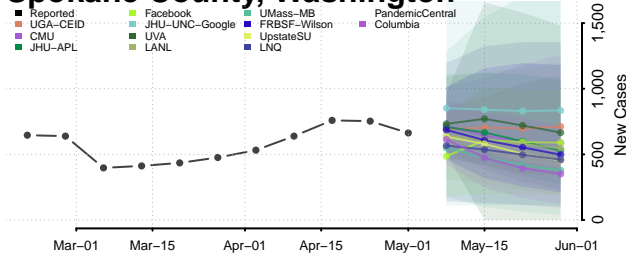

Pierce County, Washington

San Juan County, Washington

Skagit County, Washington

Skamania County, Washington

Snohomish County, Washington

Spokane County, Washington

Stevens County, Washington

Thurston County, Washington