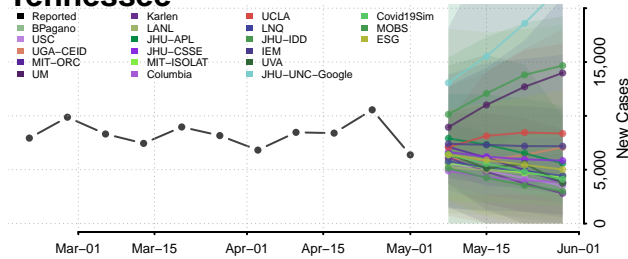

Union County, South Dakota

Walworth County, South Dakota

Yankton County, South Dakota

Ziebach County, South Dakota

Tennessee

Anderson County, Tennessee