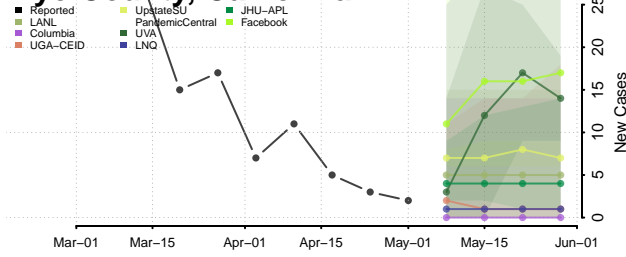

Inyo County, California