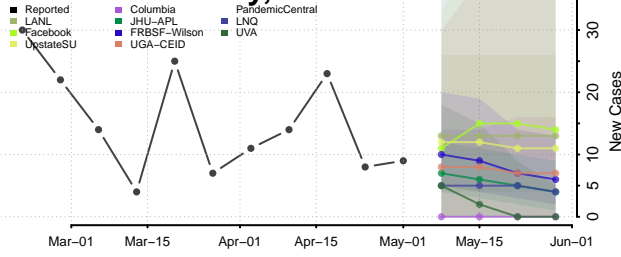

Barber County, Kansas

Barton County, Kansas

Bourbon County, Kansas

Brown County, Kansas

Butler County, Kansas

Chase County, Kansas

Chautauqua County, Kansas

Cherokee County, Kansas