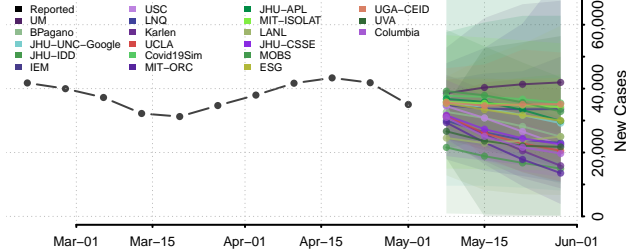

Sussex County, Delaware

District of Columbia*

Florida*

Alachua County, Florida

Baker County, Florida

Bay County, Florida

*New weekly cases may decrease in this location over the next four weeks. For these locations, the ensemble forecast indicates a probability of 0.75 or greater that fewer cases will be reported in week four of the forecast than in the last reported week.