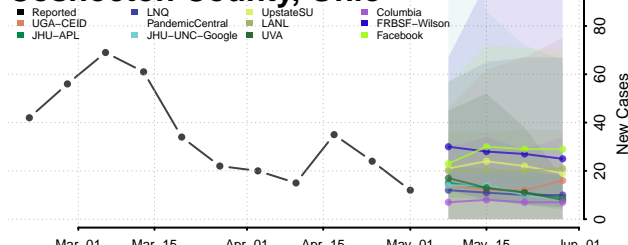

Clermont County, Ohio

Clinton County, Ohio

Columbiana County, Ohio

Coshocton County, Ohio

Crawford County, Ohio

Cuyahoga County, Ohio

Darke County, Ohio

Defiance County, Ohio