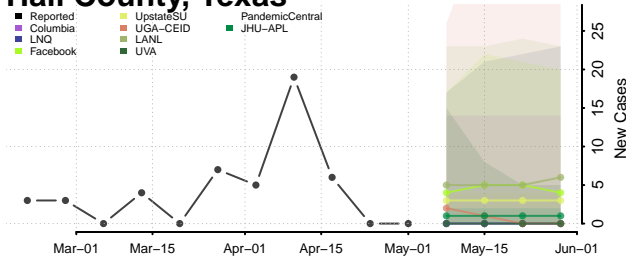

Hall County, Texas