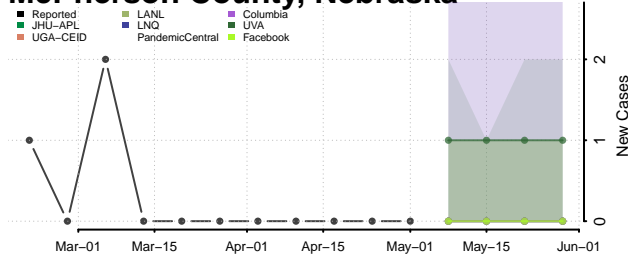

Logan County, Nebraska

Loup County, Nebraska

Madison County, Nebraska

McPherson County, Nebraska

Merrick County, Nebraska

Morrill County, Nebraska

Nance County, Nebraska

Nemaha County, Nebraska