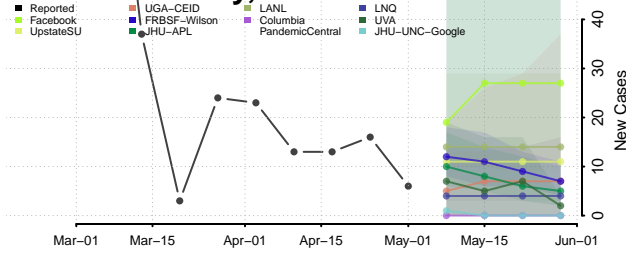

Le Flore County, Oklahoma