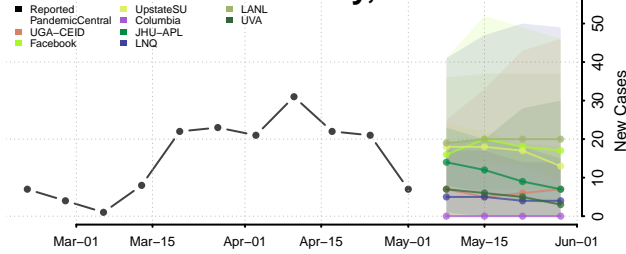

Yellow Medicine County, Minnesota