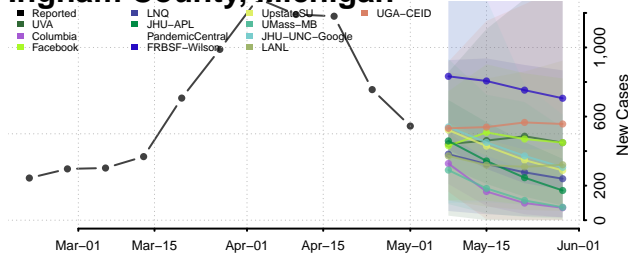

Gogebic County, Michigan

Grand Traverse County, Michigan

Gratiot County, Michigan

Hillsdale County, Michigan

Houghton County, Michigan

Huron County, Michigan

Ingham County, Michigan

Ionia County, Michigan