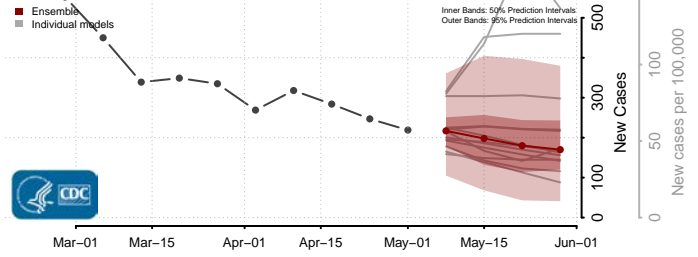

Butler County, Ohio