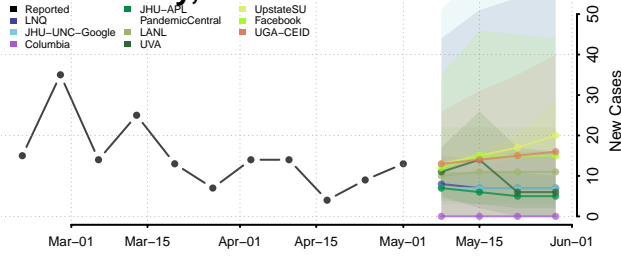

Lake County, Montana