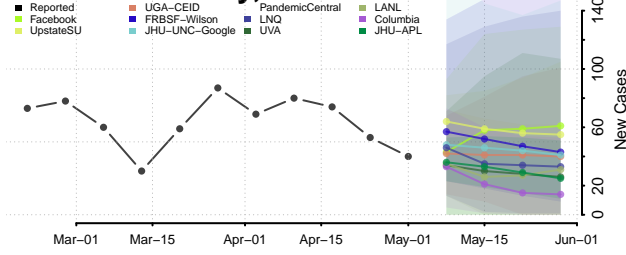

Madison County, New York