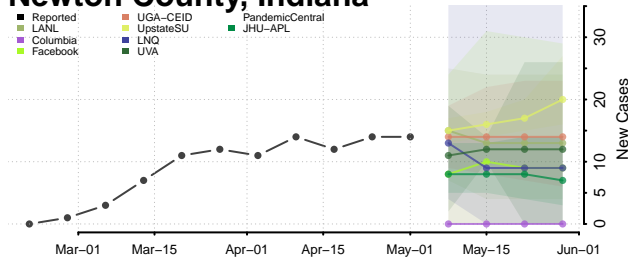

Newton County, Indiana