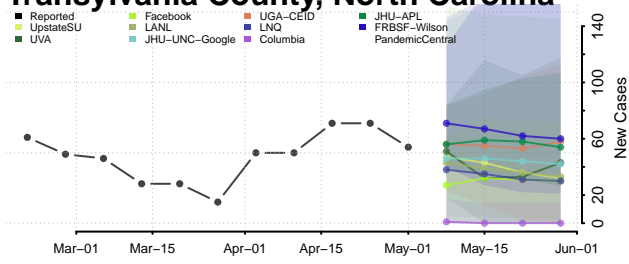

Transylvania County, North Carolina