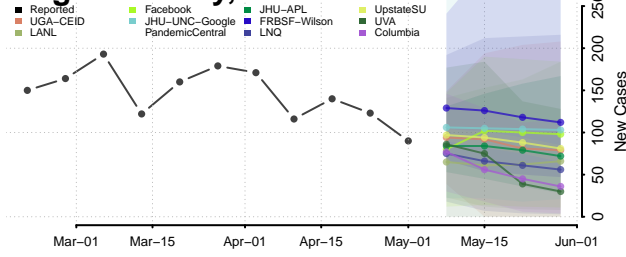

Columbia County, Florida

DeSoto County, Florida

Dixie County, Florida

Duval County, Florida

Escambia County, Florida

Flagler County, Florida

Franklin County, Florida

Gadsden County, Florida