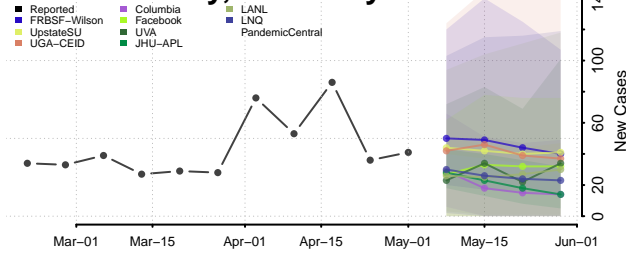

Graves County, Kentucky

Grayson County, Kentucky

Green County, Kentucky

Greenup County, Kentucky

Hancock County, Kentucky

Hardin County, Kentucky

Harlan County, Kentucky

Harrison County, Kentucky