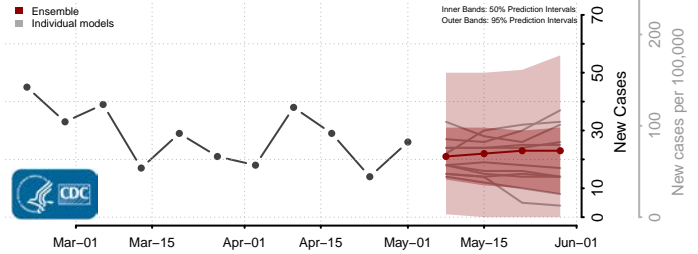

Amherst County, Virginia