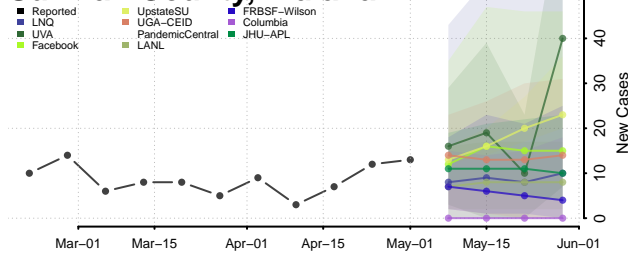

Scott County, Indiana

Shelby County, Indiana

Spencer County, Indiana

St. Joseph County, Indiana

Starke County, Indiana

Steuben County, Indiana

Sullivan County, Indiana

Switzerland County, Indiana