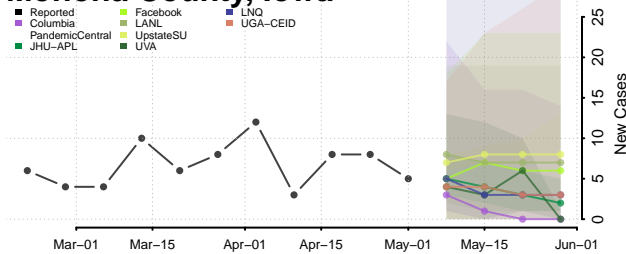

Monona County, Iowa