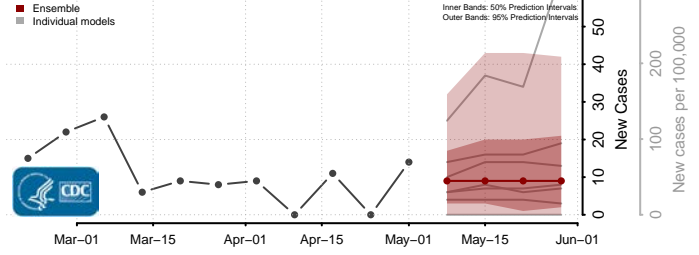

Richland County, Louisiana