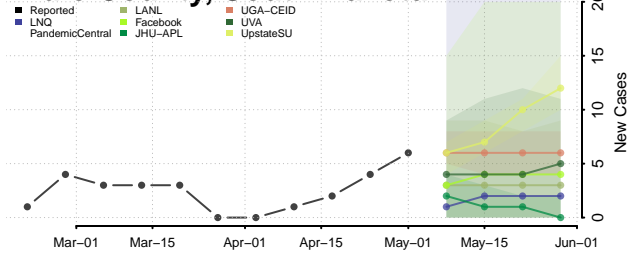

Brule County, South Dakota