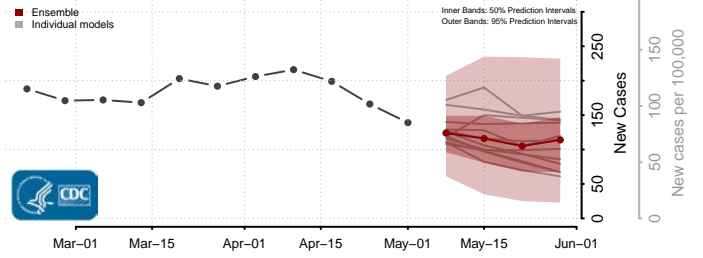

Charles County, Maryland