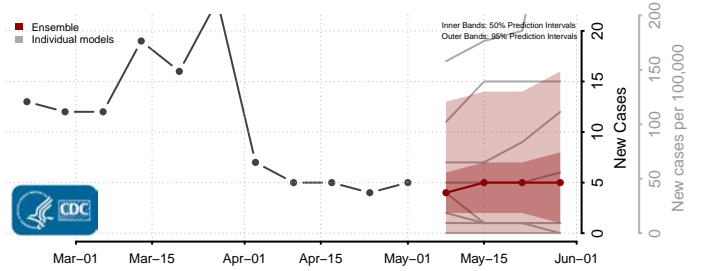

Cumberland County, Illinois