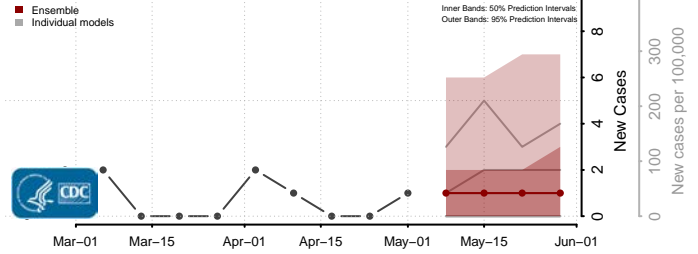

McPherson County, South Dakota