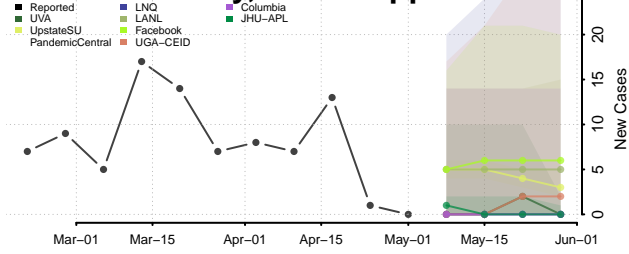

Franklin County, Mississippi