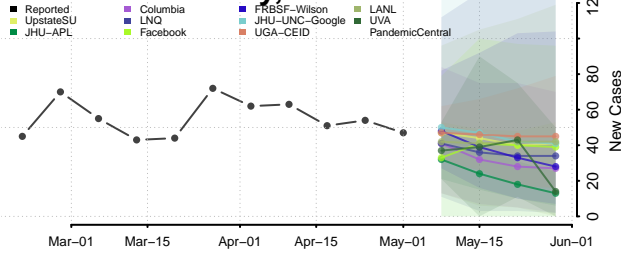

Mitchell County, Iowa

Monona County, Iowa

Monroe County, Iowa

Montgomery County, Iowa

Muscatine County, Iowa

O'Brien County, Iowa

Osceola County, Iowa

Page County, Iowa