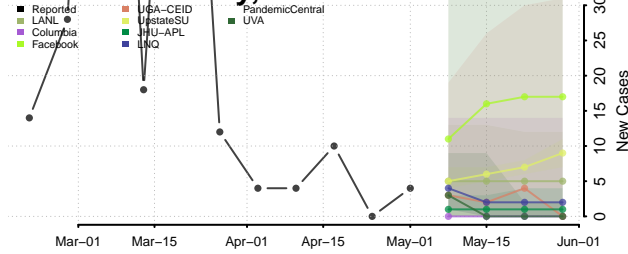

Winston County, Alabama