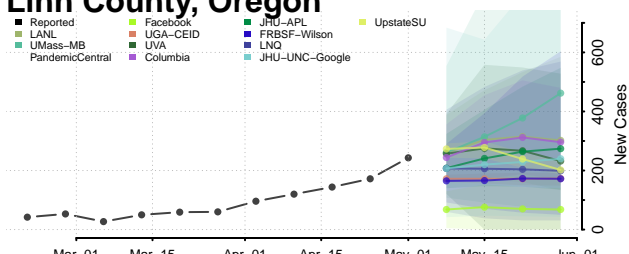

Linn County, Oregon