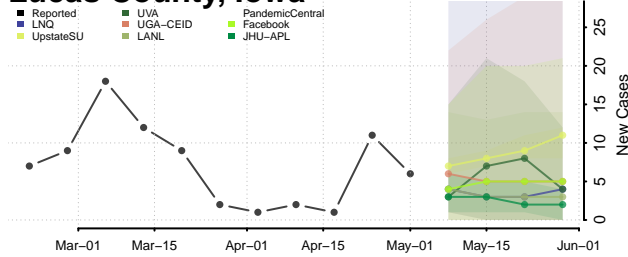

Lucas County, Iowa