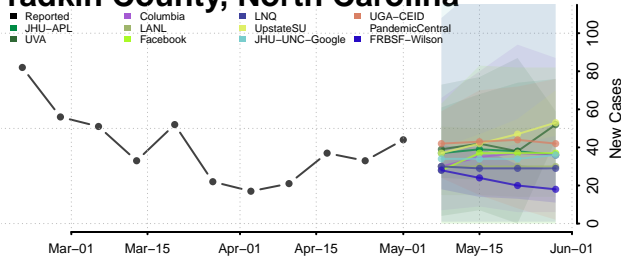

Washington County, North Carolina

Watauga County, North Carolina

Wayne County, North Carolina

Wilkes County, North Carolina

Wilson County, North Carolina

Yadkin County, North Carolina

Yancey County, North Carolina