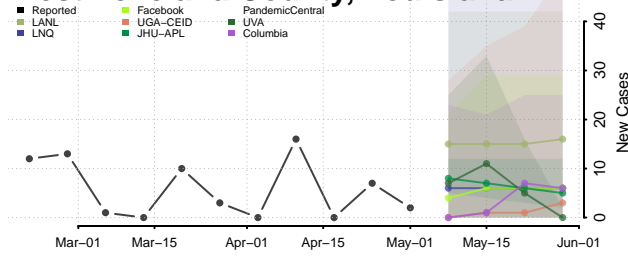

Vermilion County, Louisiana

Vernon County, Louisiana

Washington County, Louisiana

Webster County, Louisiana

West Baton Rouge County, Louisiana

West Carroll County, Louisiana

West Feliciana County, Louisiana