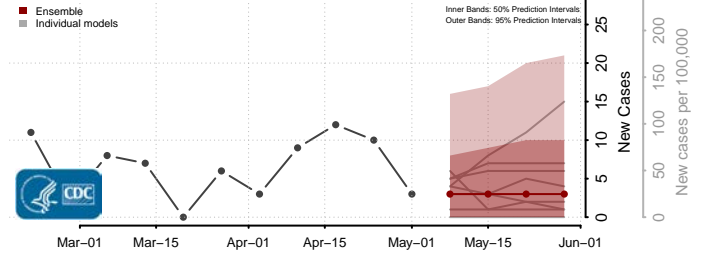

Sanders County, Montana