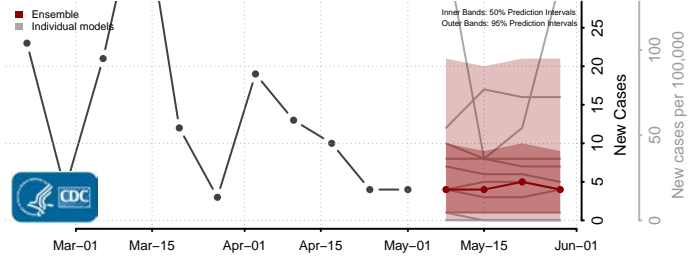

Nodaway County, Missouri