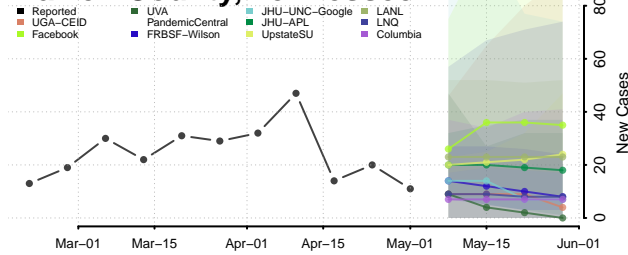

Warren County, Tennessee