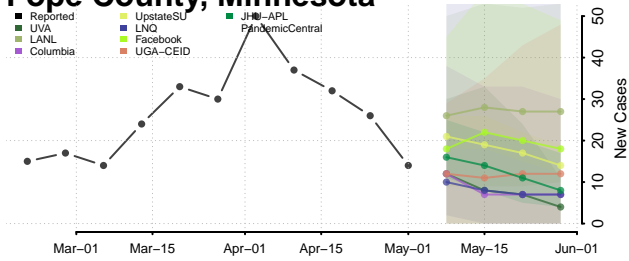

Pope County, Minnesota