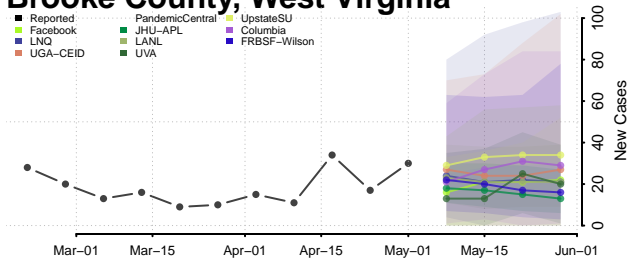

Barbour County, West Virginia

Berkeley County, West Virginia

Boone County, West Virginia

Braxton County, West Virginia

Brooke County, West Virginia

Cabell County, West Virginia

Calhoun County, West Virginia