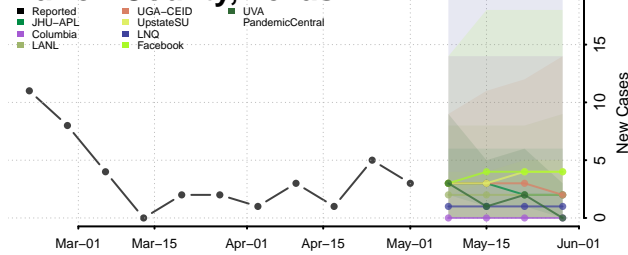

Marion County, Texas