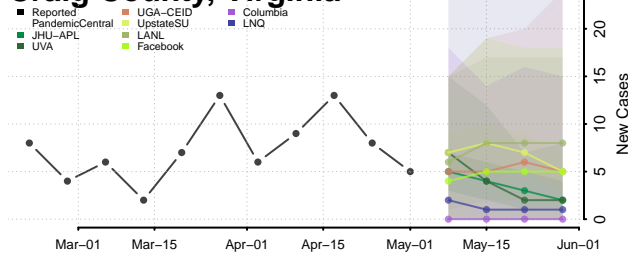

Craig County, Virginia