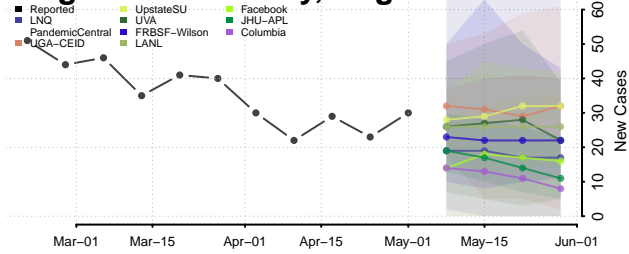

King William County, Virginia