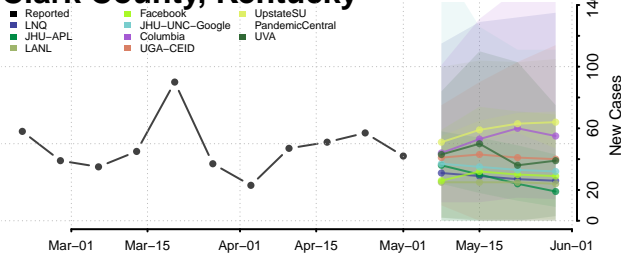

Clark County, Kentucky