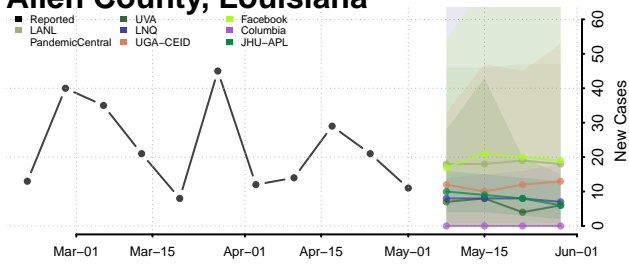

Allen County, Louisiana