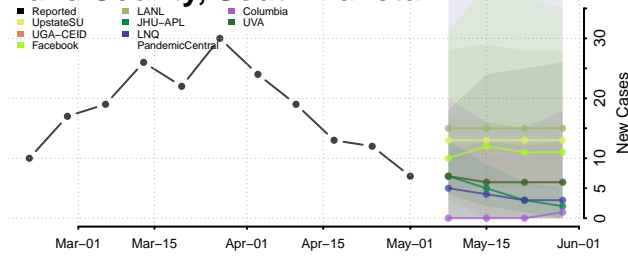

Lake County, South Dakota