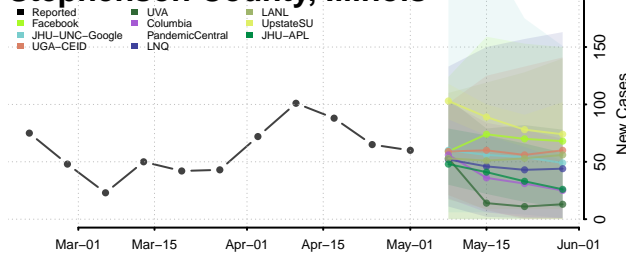

Shelby County, Illinois

St. Clair County, Illinois

Stark County, Illinois

Stephenson County, Illinois

Tazewell County, Illinois

Union County, Illinois

Vermilion County, Illinois

Wabash County, Illinois