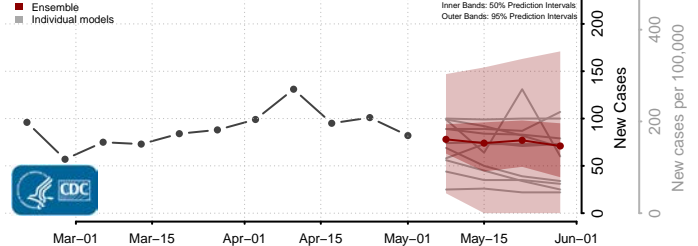

Wayne County, Pennsylvania

Westmoreland County, Pennsylvania

Wyoming County, Pennsylvania

York County, Pennsylvania

Puerto Rico

Rhode Island*

Bristol County, Rhode Island

*New weekly cases may decrease in this location over the next four weeks. For these locations, the ensemble forecast indicates a probability of 0.75 or greater that fewer cases will be reported in week four of the forecast than in the last reported week.