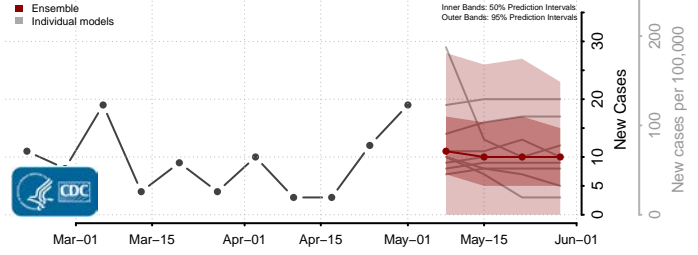

Taos County, New Mexico

Torrance County, New Mexico

Union County, New Mexico

Valencia County, New Mexico

New York*

Albany County, New York

*New weekly cases may decrease in this location over the next four weeks. For these locations, the ensemble forecast indicates a probability of 0.75 or greater that fewer cases will be reported in week four of the forecast than in the last reported week.