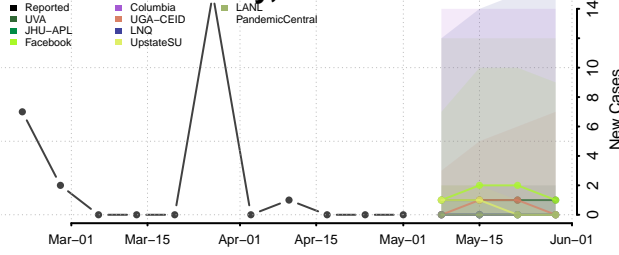

Hamilton County, Nebraska

Harlan County, Nebraska

Hayes County, Nebraska

Hitchcock County, Nebraska

Holt County, Nebraska

Hooker County, Nebraska

Howard County, Nebraska

Jefferson County, Nebraska