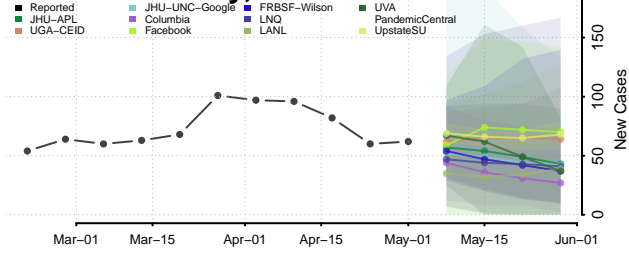

Garfield County, Colorado