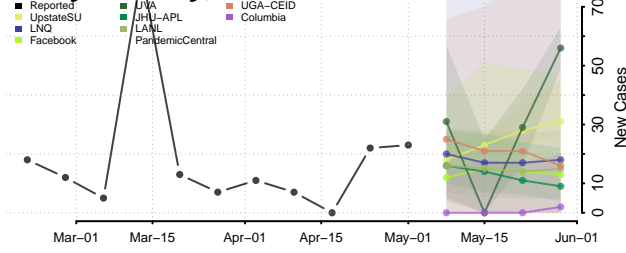

Perry County, Missouri