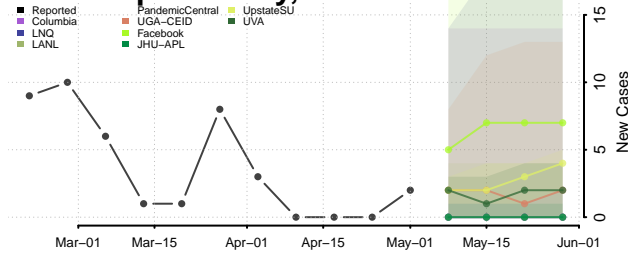

Guadalupe County, New Mexico