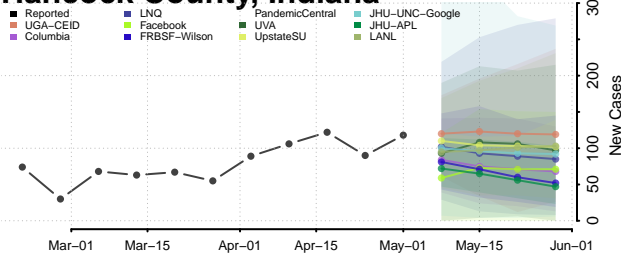

Fountain County, Indiana

Franklin County, Indiana

Fulton County, Indiana

Gibson County, Indiana

Grant County, Indiana

Greene County, Indiana

Hamilton County, Indiana

Hancock County, Indiana