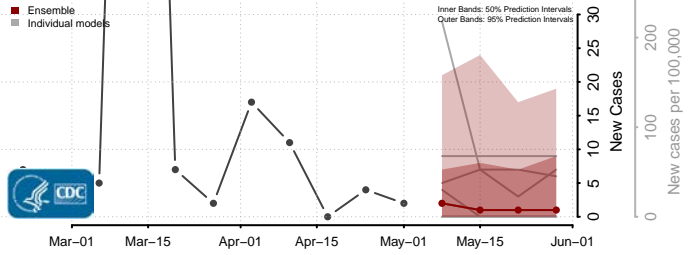

Ripley County, Missouri