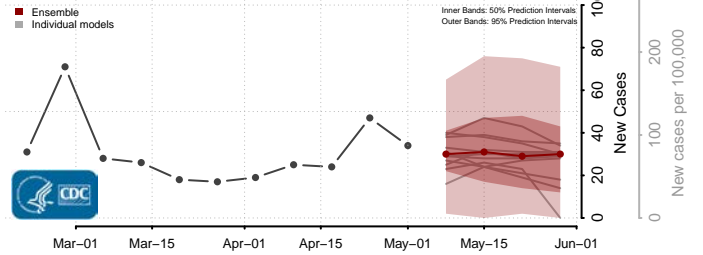

Des Moines County, Iowa