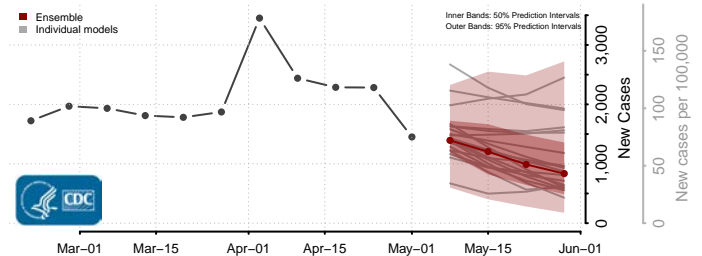

Treasure County, Montana

Valley County, Montana

Wheatland County, Montana

Wibaux County, Montana

Yellowstone County, Montana

Nebraska*

*New weekly cases may decrease in this location over the next four weeks. For these locations, the ensemble forecast indicates a probability of 0.75 or greater that fewer cases will be reported in week four of the forecast than in the last reported week.