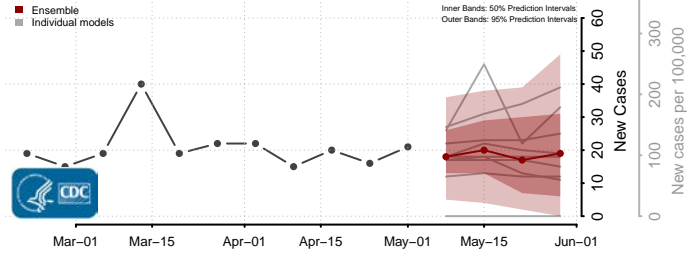

Burleson County, Texas