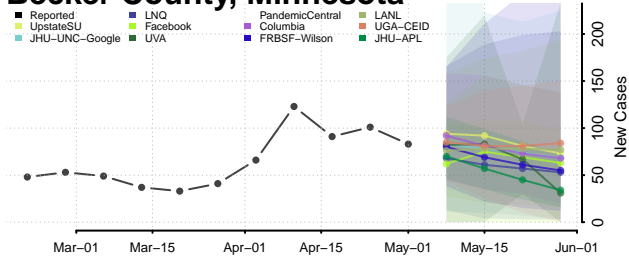

Becker County, Minnesota