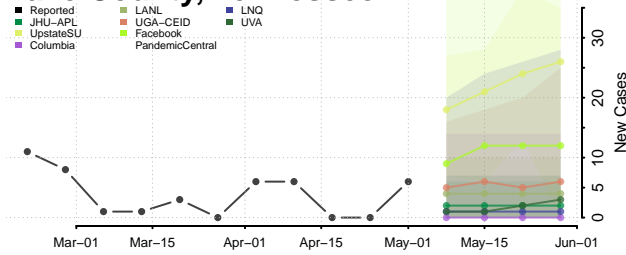

Lake County, Tennessee