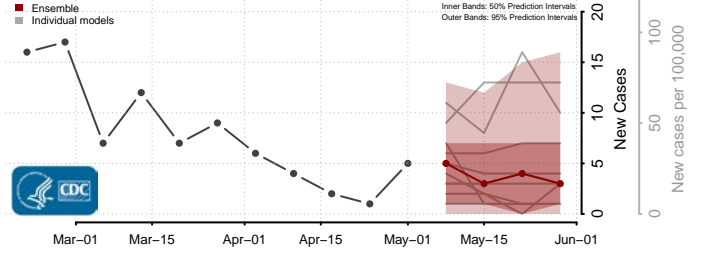

Winston County, Mississippi