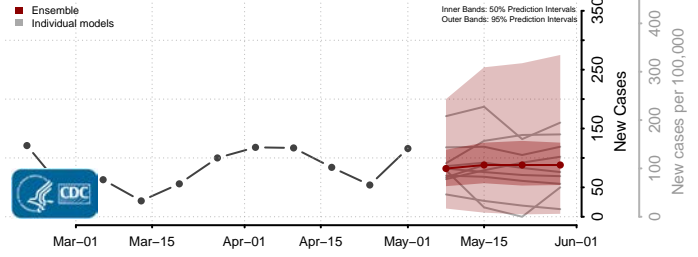

Lynchburg County, Virginia