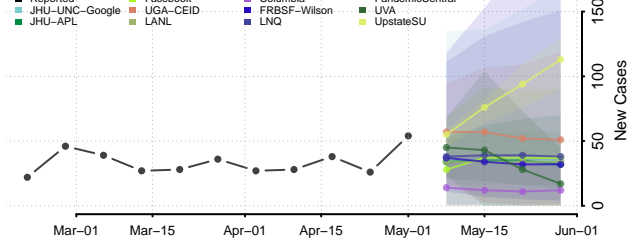

Okanogan County, Washington