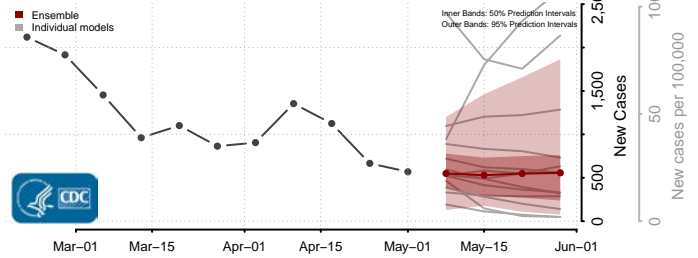

Mono County, California

Monterey County, California

Napa County, California

Nevada County, California

Orange County, California

Placer County, California

Plumas County, California

Riverside County, California