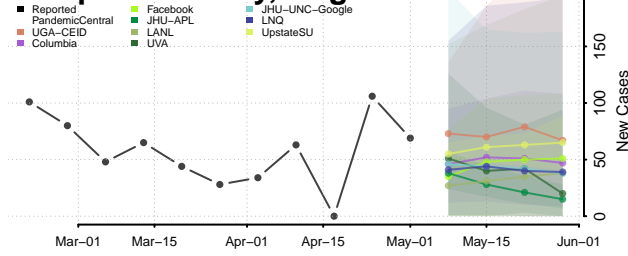

Campbell County, Virginia