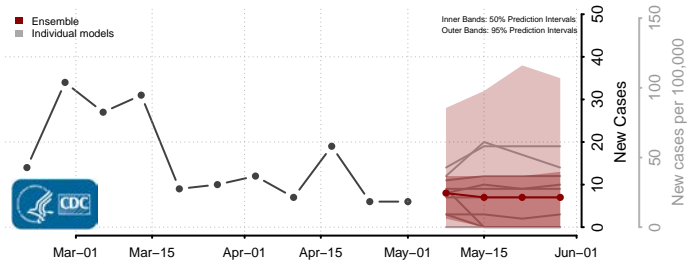

Taos County, New Mexico