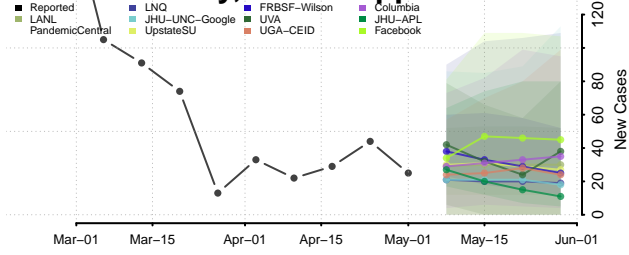

Forrest County, Mississippi