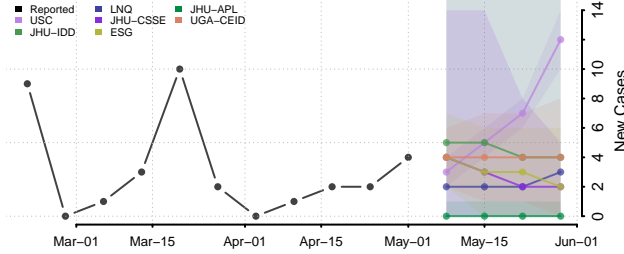

Northern Mariana Islands