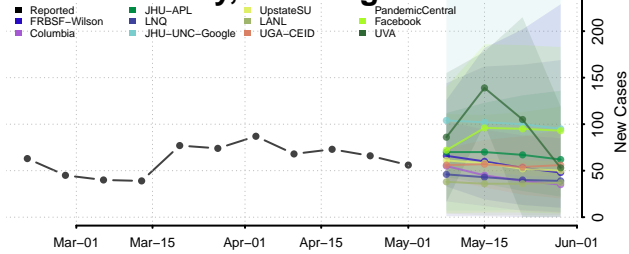

Chelan County, Washington