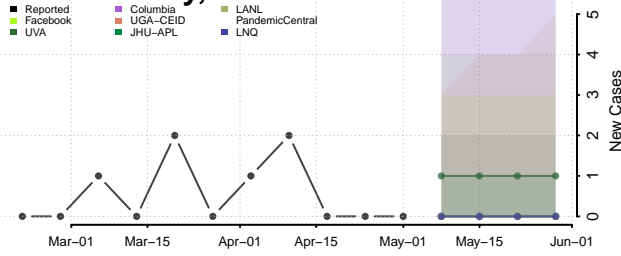

Boundary County, Idaho

Butte County, Idaho

Camas County, Idaho

Canyon County, Idaho

Caribou County, Idaho

Cassia County, Idaho

Clark County, Idaho

Clearwater County, Idaho