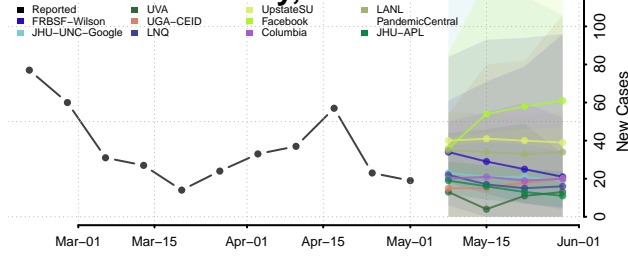

San Benito County, California