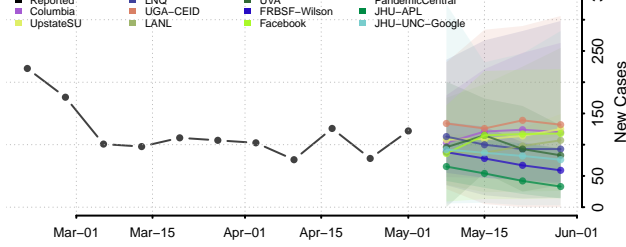

Daviess County, Kentucky