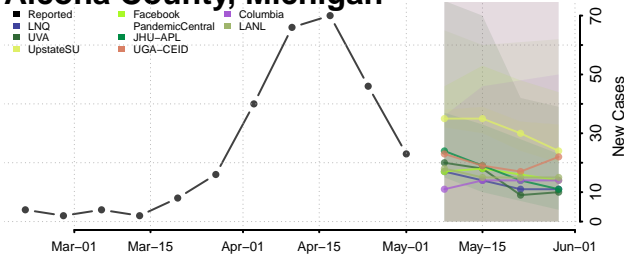

Plymouth County, Massachusetts

Suffolk County, Massachusetts

Worcester County, Massachusetts

Michigan*

Alcona County, Michigan

Alger County, Michigan

*New weekly cases may decrease in this location over the next four weeks. For these locations, the ensemble forecast indicates a probability of 0.75 or greater that fewer cases will be reported in week four of the forecast than in the last reported week.