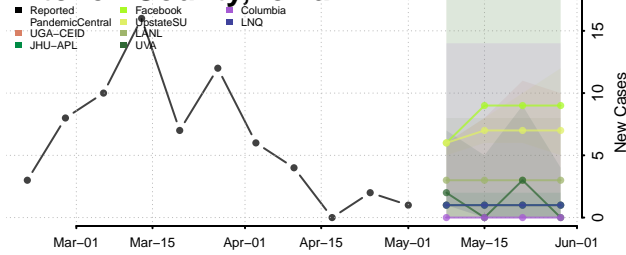

Mitchell County, Iowa