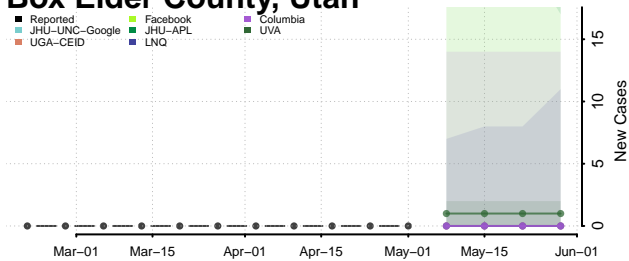

Box Elder County, Utah