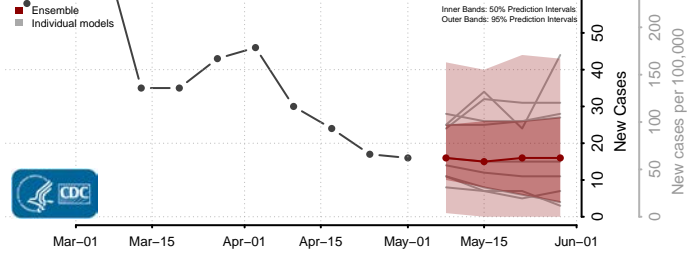

Perry County, Kentucky