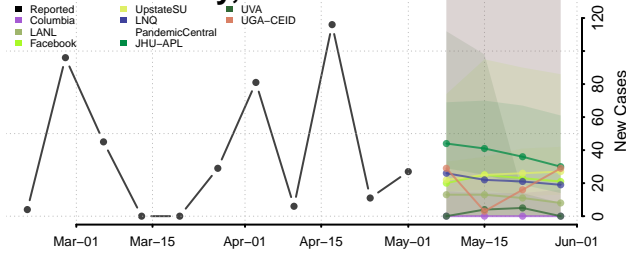

Karnes County, Texas