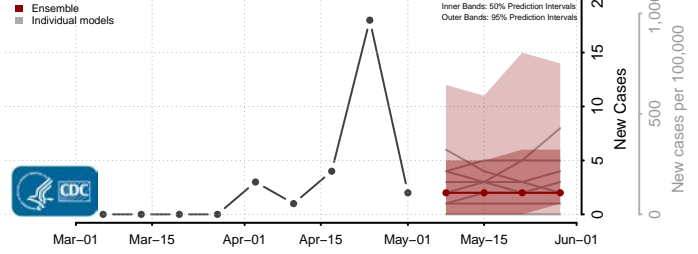

Meagher County, Montana