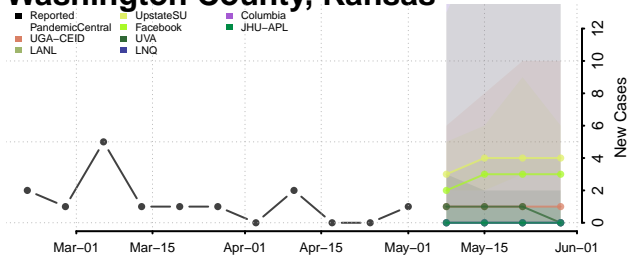

Washington County, Kansas