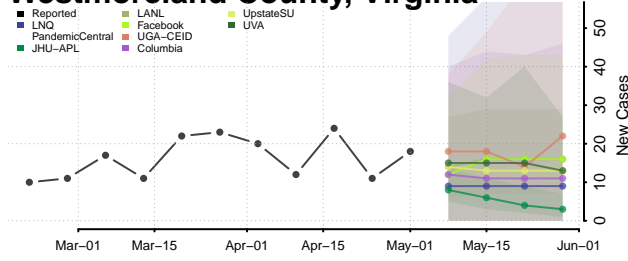

Williamsburg County, Virginia

Winchester County, Virginia

Wise County, Virginia

Wythe County, Virginia

York County, Virginia

Washington

Adams County, Washington

Asotin County, Washington