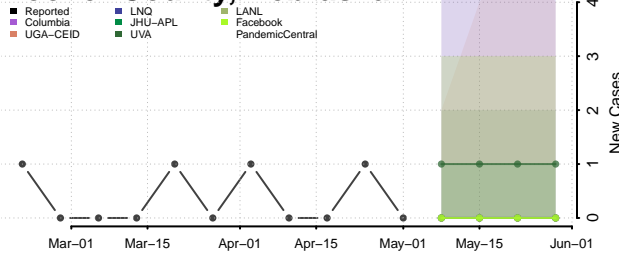

Hamilton County, Nebraska

Harlan County, Nebraska

Hayes County, Nebraska

Hitchcock County, Nebraska

Holt County, Nebraska

Hooker County, Nebraska

Howard County, Nebraska

Jefferson County, Nebraska