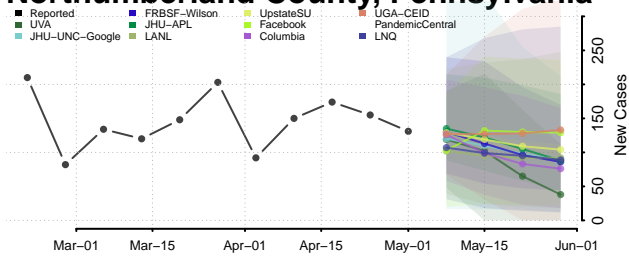

Northumberland County, Pennsylvania