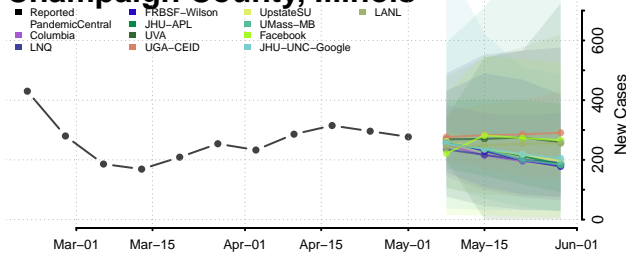

Champaign County, Illinois