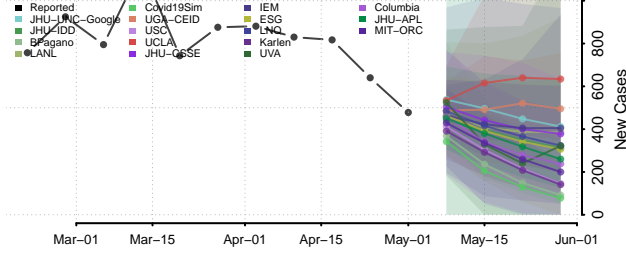

District of Columbia*