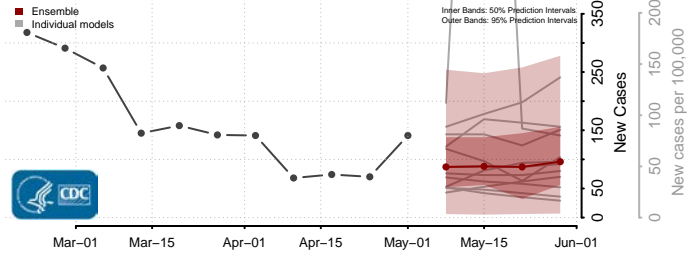

Johnson County, Texas