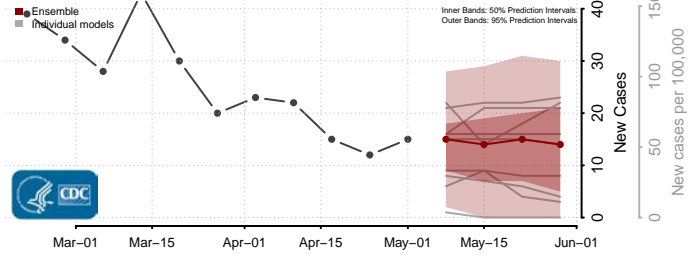

Grant County, New Mexico