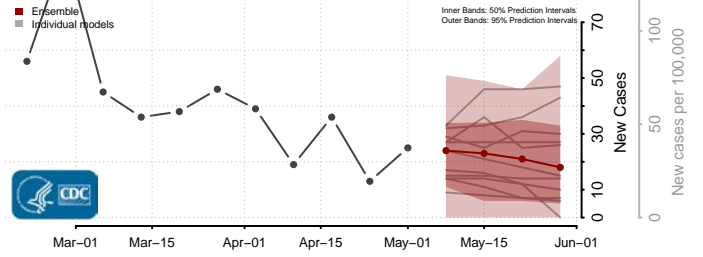

Butler County, Kansas