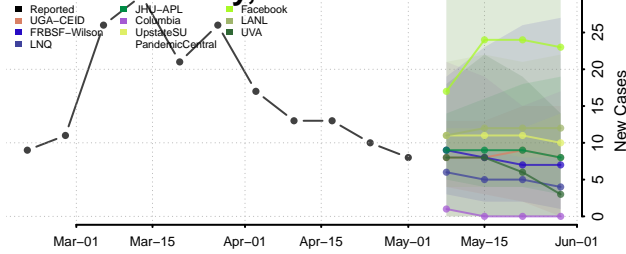

Fillmore County, Minnesota