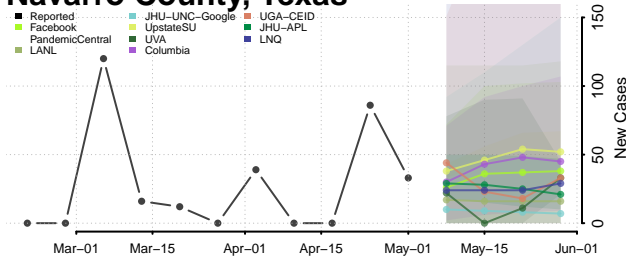

Navarro County, Texas