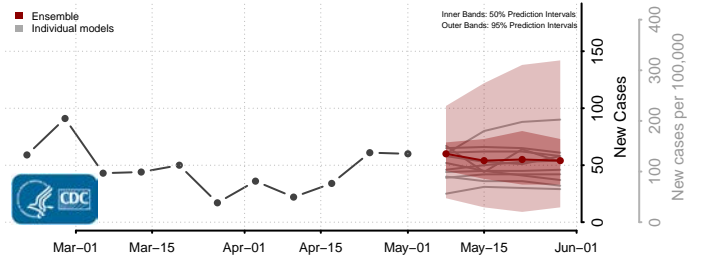

Chilton County, Alabama