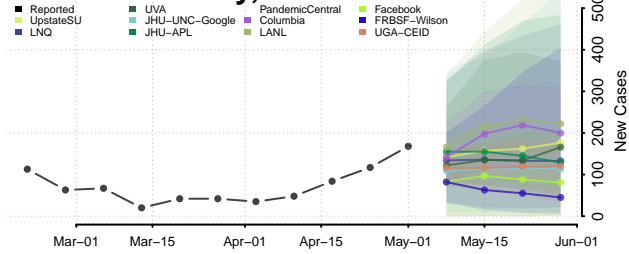

Fremont County, Colorado