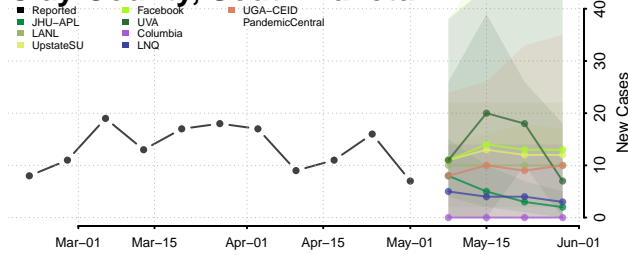

Clay County, South Dakota