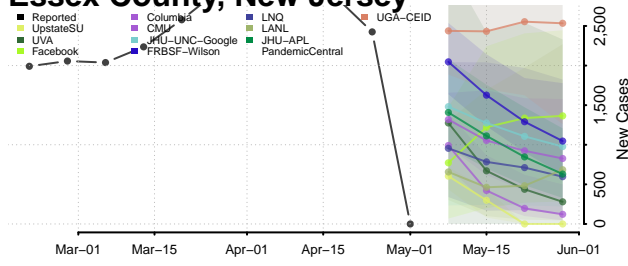

Camden County, New Jersey

Cape May County, New Jersey

Cumberland County, New Jersey

Essex County, New Jersey

Gloucester County, New Jersey

Hudson County, New Jersey

Hunterdon County, New Jersey

Mercer County, New Jersey