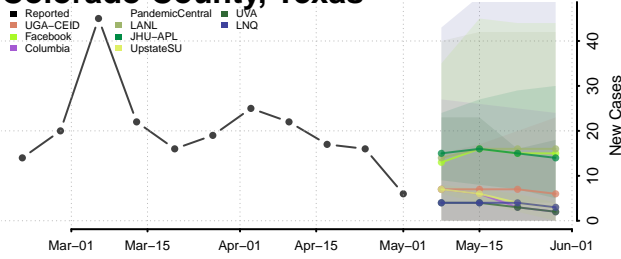

Colorado County, Texas