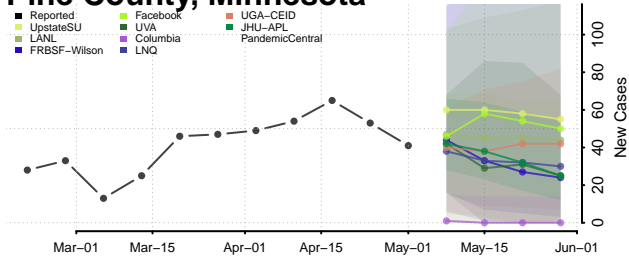

Pine County, Minnesota