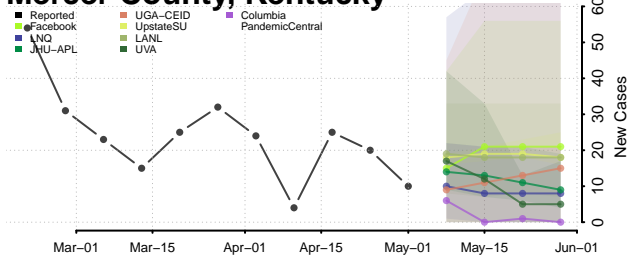

Mercer County, Kentucky