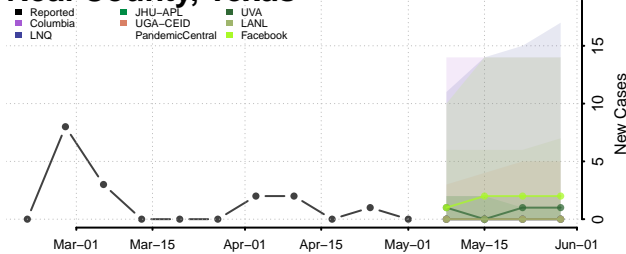

Real County, Texas