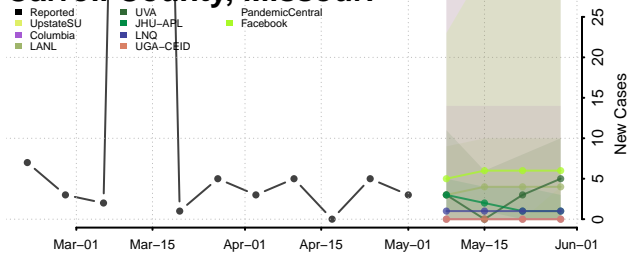

Carroll County, Missouri