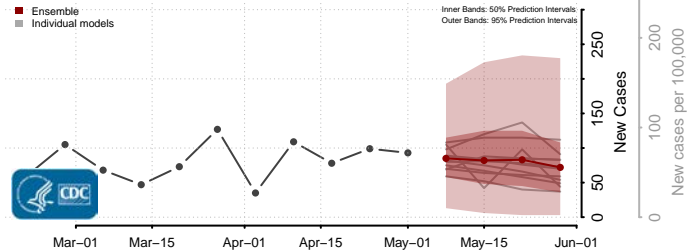

Madison County, Louisiana

Morehouse County, Louisiana

Natchitoches County, Louisiana

Orleans County, Louisiana

Ouachita County, Louisiana

Plaquemines County, Louisiana

Pointe Coupee County, Louisiana

Rapides County, Louisiana