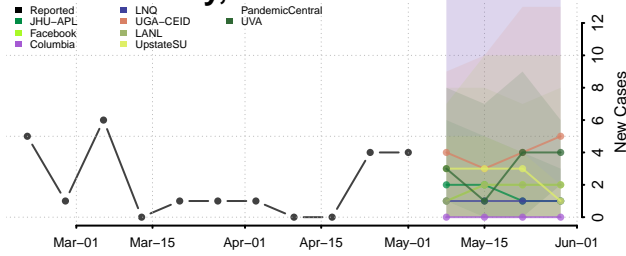

Barber County, Kansas

Barton County, Kansas

Bourbon County, Kansas

Brown County, Kansas

Butler County, Kansas

Chase County, Kansas

Chautauqua County, Kansas

Cherokee County, Kansas