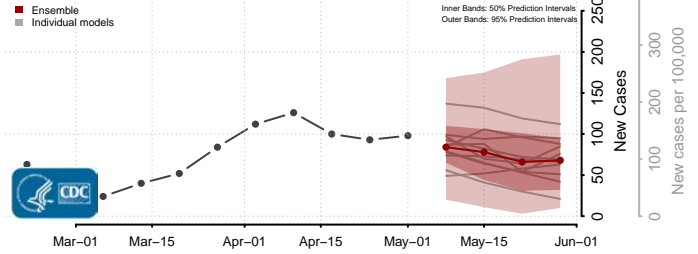

Eddy County, North Dakota

Emmons County, North Dakota

Foster County, North Dakota

Golden Valley County, North Dakota

Grand Forks County, North Dakota

Grant County, North Dakota

Griggs County, North Dakota

Hettinger County, North Dakota