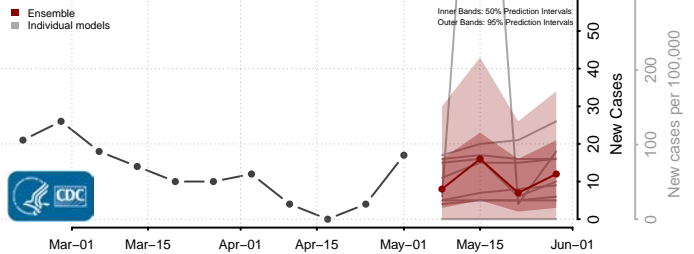

Montague County, Texas