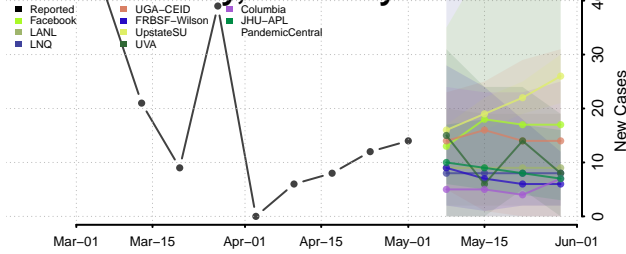

Russell County, Kentucky