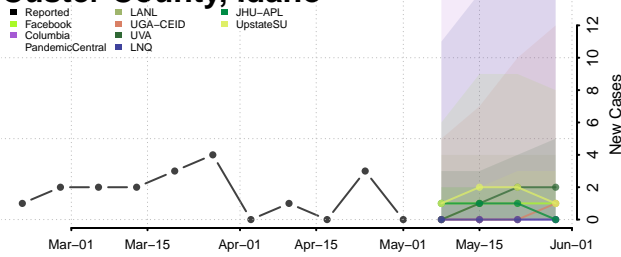

Custer County, Idaho