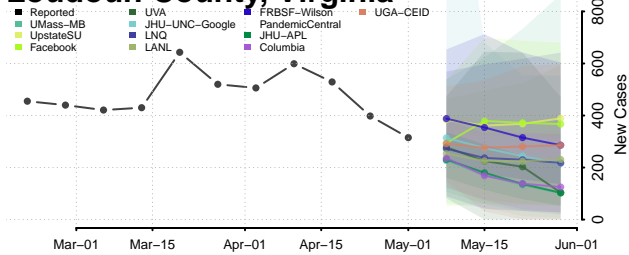

Loudoun County, Virginia