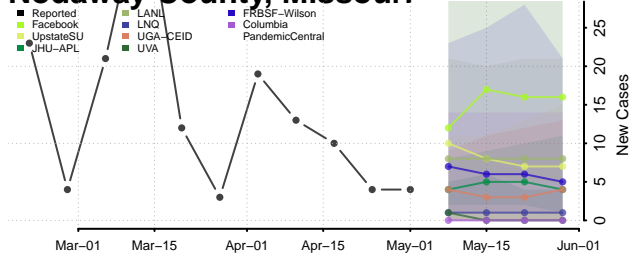

Nodaway County, Missouri