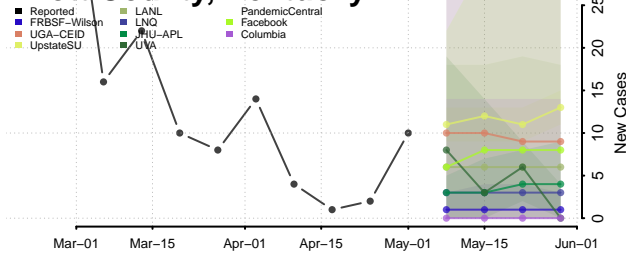

Knott County, Kentucky