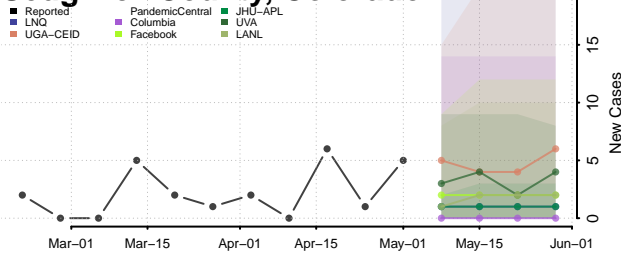

Rio Grande County, Colorado

Routt County, Colorado

Saguache County, Colorado

San Juan County, Colorado

San Miguel County, Colorado

Sedgwick County, Colorado

Summit County, Colorado

Teller County, Colorado