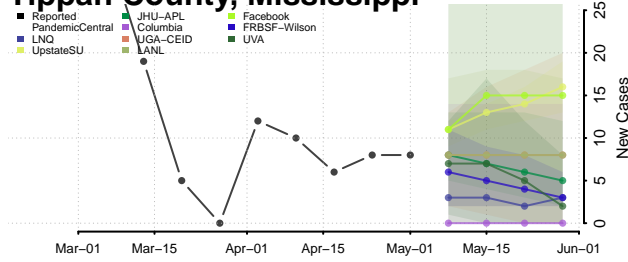

Tippah County, Mississippi