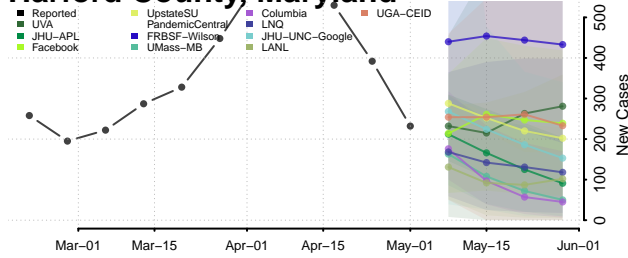

Charles County, Maryland

Dorchester County, Maryland

Frederick County, Maryland

Garrett County, Maryland

Harford County, Maryland

Howard County, Maryland

Kent County, Maryland

Montgomery County, Maryland