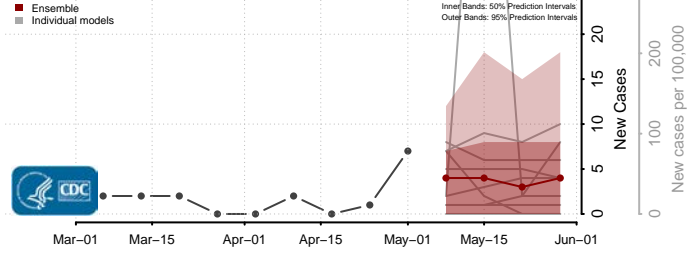

Hudspeth County, Texas

Hunt County, Texas

Hutchinson County, Texas

Irion County, Texas

Jack County, Texas

Jackson County, Texas

Jasper County, Texas

Jeff Davis County, Texas