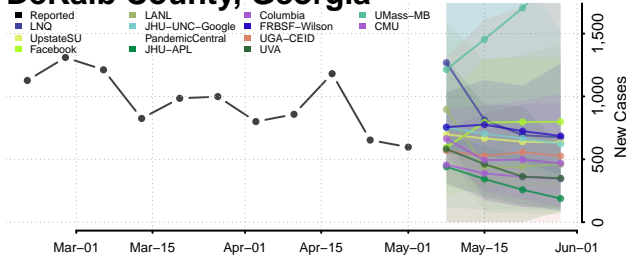

DeKalb County, Georgia