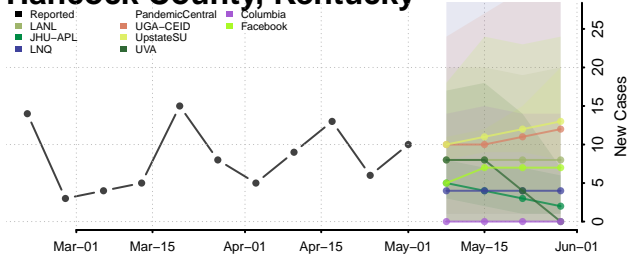

Graves County, Kentucky

Grayson County, Kentucky

Green County, Kentucky

Greenup County, Kentucky

Hancock County, Kentucky

Hardin County, Kentucky

Harlan County, Kentucky

Harrison County, Kentucky