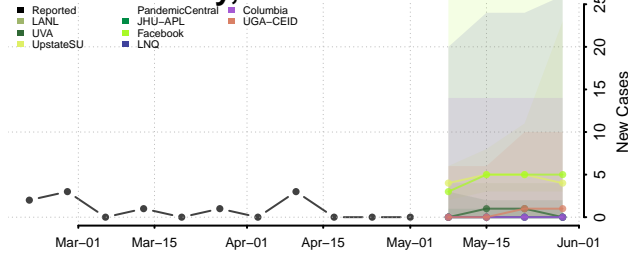

Norton County, Kansas