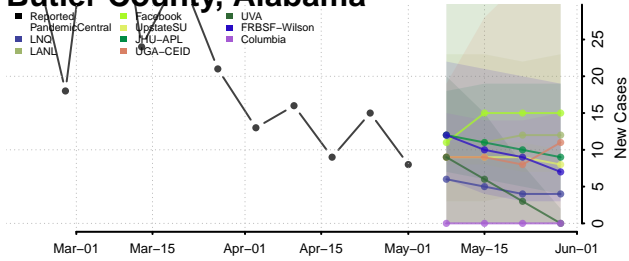

Butler County, Alabama