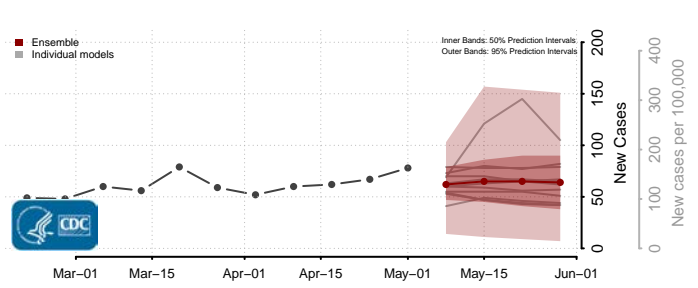

Kittitas County, Washington