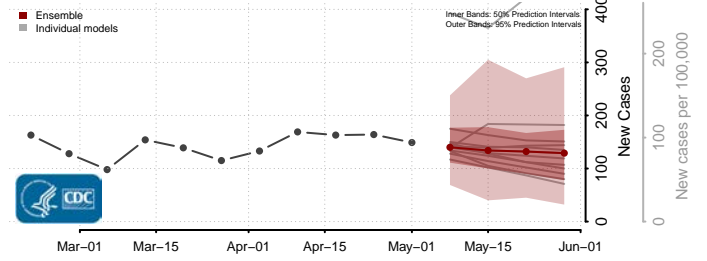

Olmsted County, Minnesota