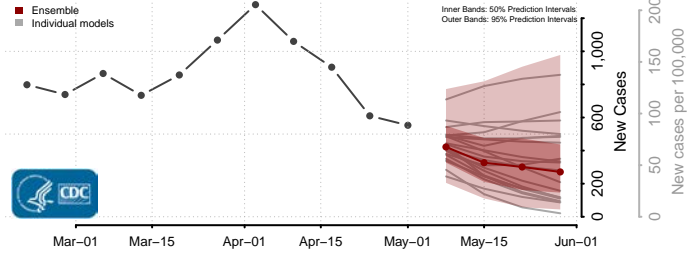

Weber County, Utah

Vermont*

Addison County, Vermont

Bennington County, Vermont

Caledonia County, Vermont

Chittenden County, Vermont

*New weekly cases may decrease in this location over the next four weeks. For these locations, the ensemble forecast indicates a probability of 0.75 or greater that fewer cases will be reported in week four of the forecast than in the last reported week.