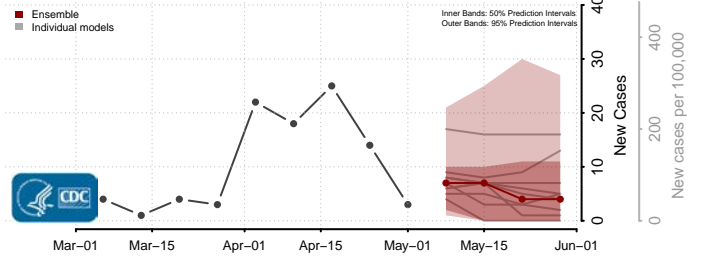

Clay County, West Virginia