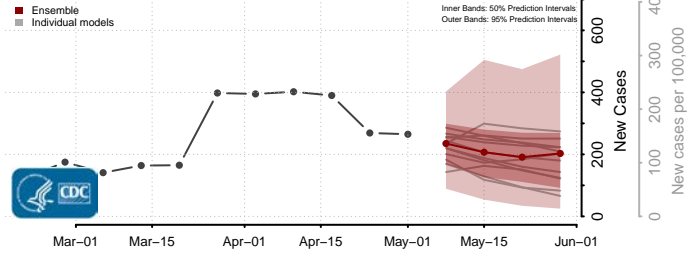

Scott County, Iowa

Shelby County, Iowa

Sioux County, Iowa

Story County, Iowa

Tama County, Iowa

Taylor County, Iowa

Union County, Iowa

Van Buren County, Iowa