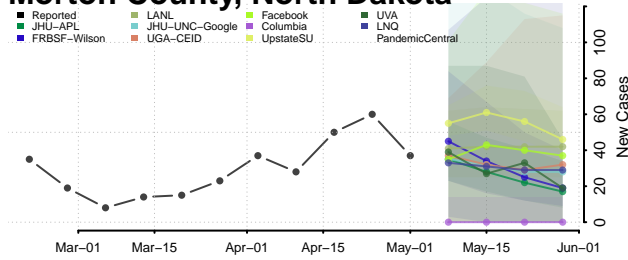

Morton County, North Dakota