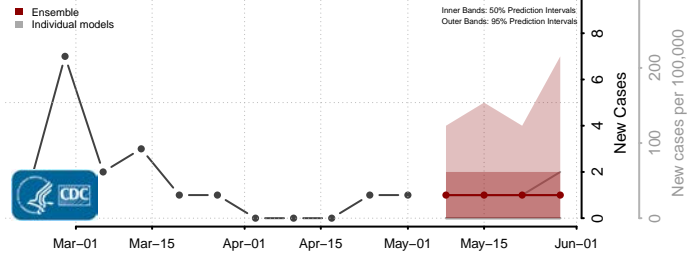

Chautauqua County, Kansas