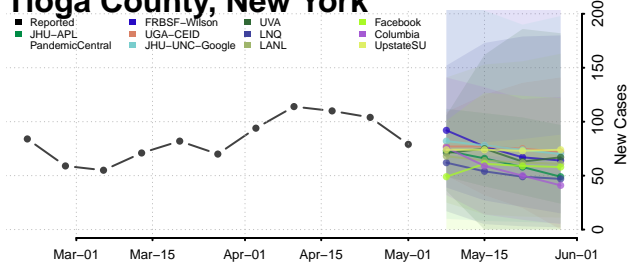

Tioga County, New York