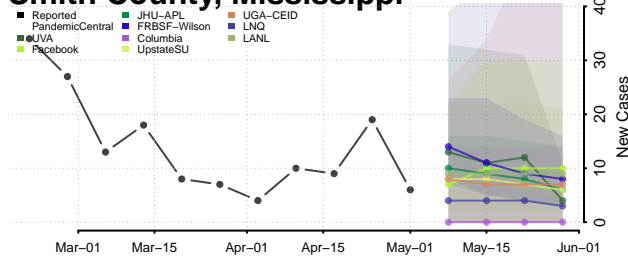

Smith County, Mississippi