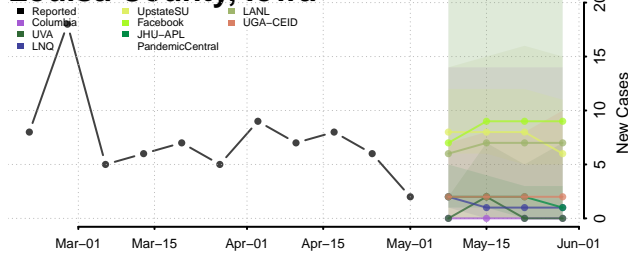

Louisa County, Iowa