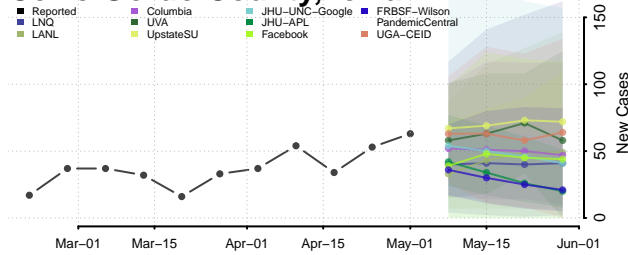

Buchanan County, Iowa

Buena Vista County, Iowa

Butler County, Iowa

Calhoun County, Iowa

Carroll County, Iowa

Cass County, Iowa

Cedar County, Iowa

Cerro Gordo County, Iowa