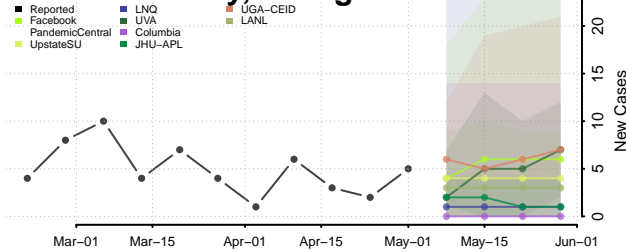

Jenkins County, Georgia