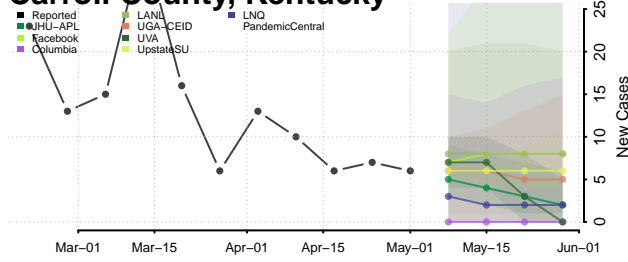

Carroll County, Kentucky