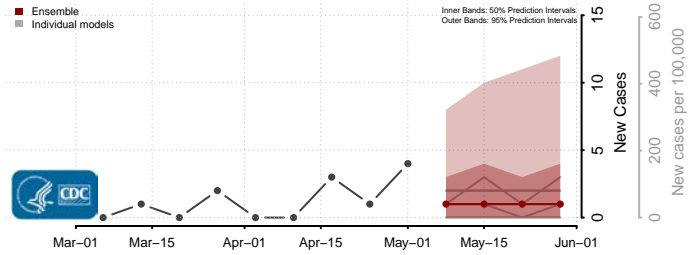

Kidder County, North Dakota