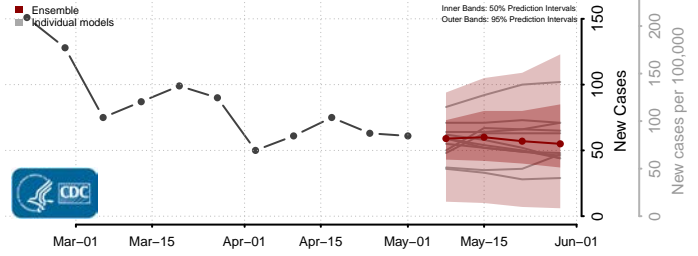

Tooele County, Utah