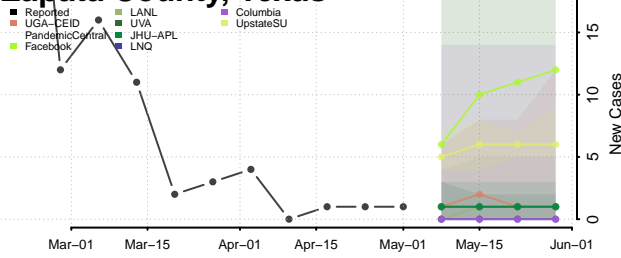

Wilson County, Texas

Winkler County, Texas

Wise County, Texas

Wood County, Texas

Yoakum County, Texas

Young County, Texas

Zapata County, Texas

Zavala County, Texas