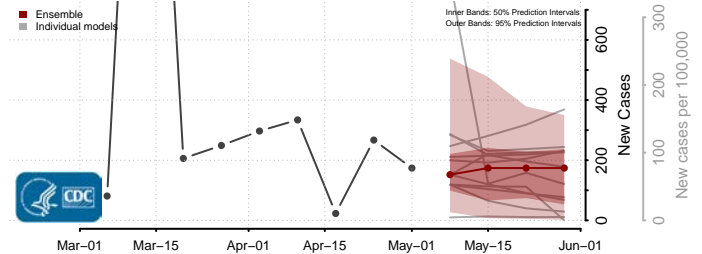

Jefferson County, Missouri