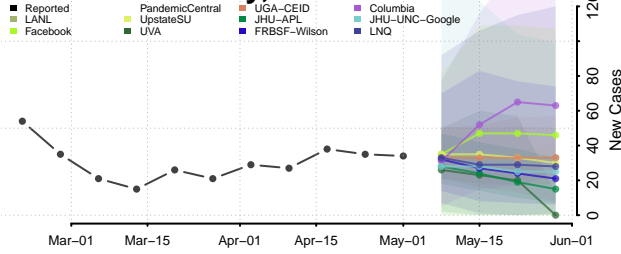

Iroquois County, Illinois

Jackson County, Illinois

Jasper County, Illinois

Jefferson County, Illinois

Jersey County, Illinois

Jo Daviess County, Illinois

Johnson County, Illinois

Kane County, Illinois