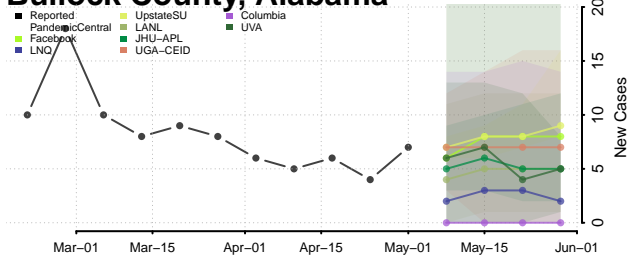

Bullock County, Alabama