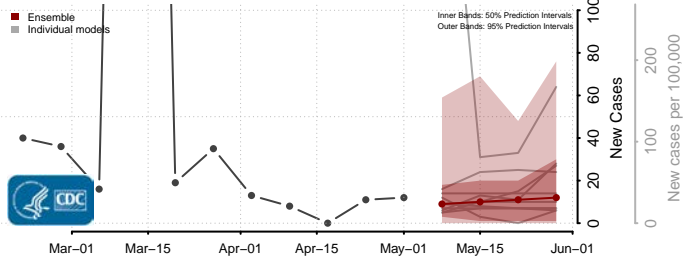

Scott County, Missouri