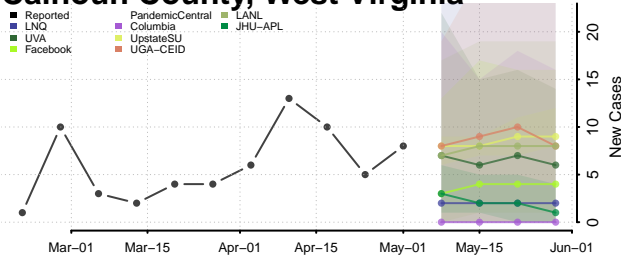

Calhoun County, West Virginia