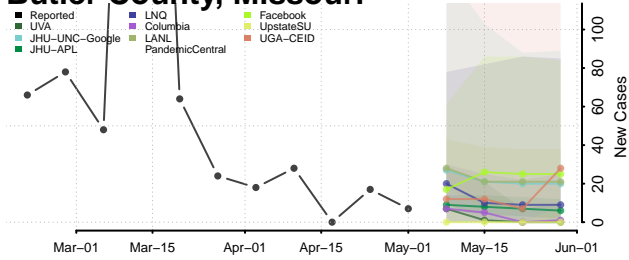

Butler County, Missouri