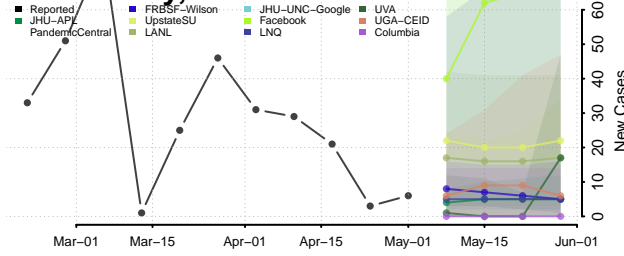

Lea County, New Mexico