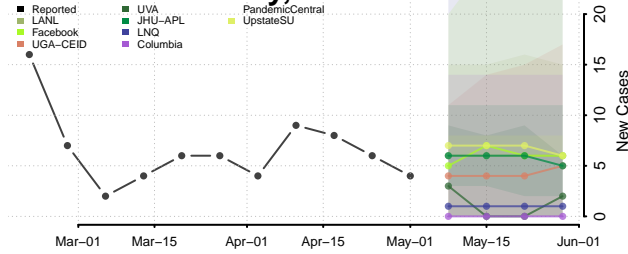

Van Buren County, Tennessee