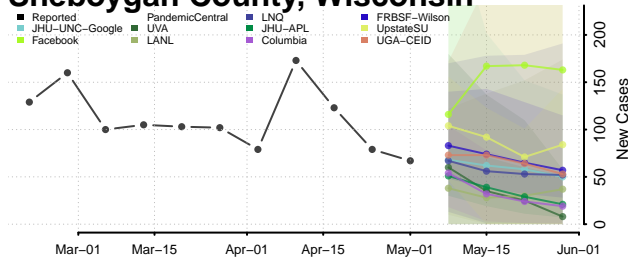

Sheboygan County, Wisconsin