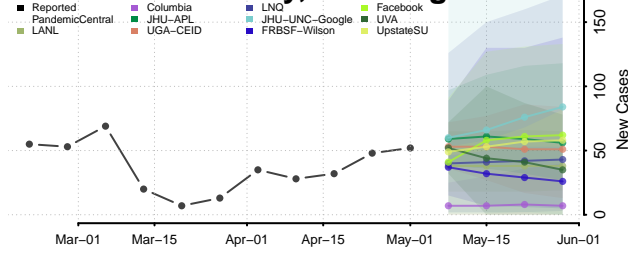

Walla Walla County, Washington