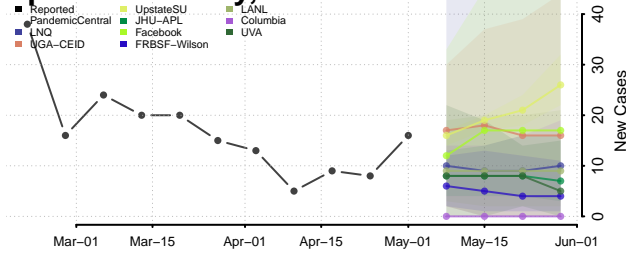

Spencer County, Indiana