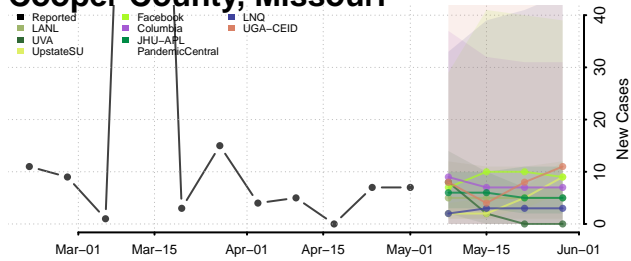

Cooper County, Missouri