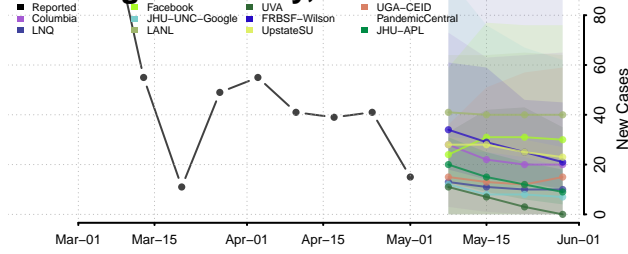

Texas County, Oklahoma

Tillman County, Oklahoma

Tulsa County, Oklahoma

Wagoner County, Oklahoma

Washington County, Oklahoma

Washita County, Oklahoma

Woods County, Oklahoma

Woodward County, Oklahoma