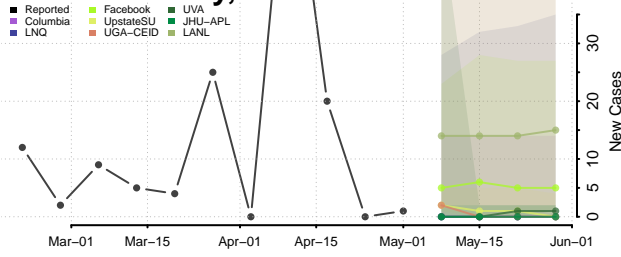

Carson County, Texas