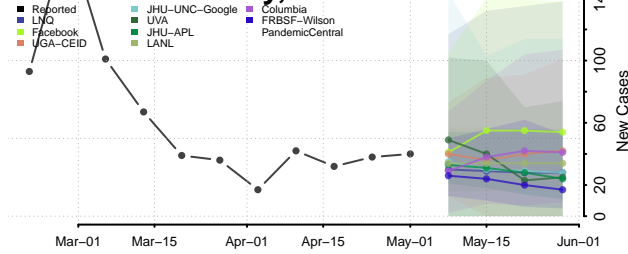

Lafourche County, Louisiana