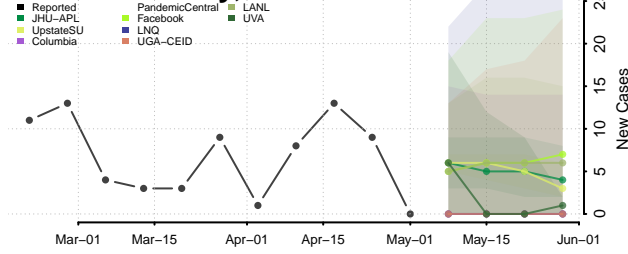

Tippecanoe County, Indiana

Tipton County, Indiana

Union County, Indiana

Vanderburgh County, Indiana

Vermillion County, Indiana

Vigo County, Indiana

Wabash County, Indiana

Warren County, Indiana