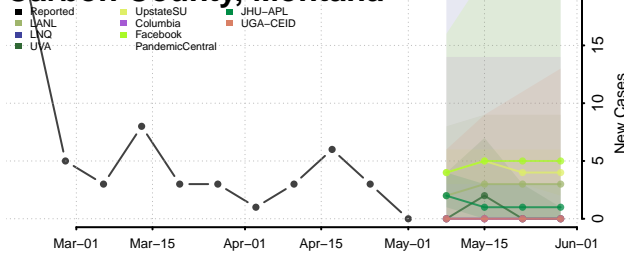

Carbon County, Montana