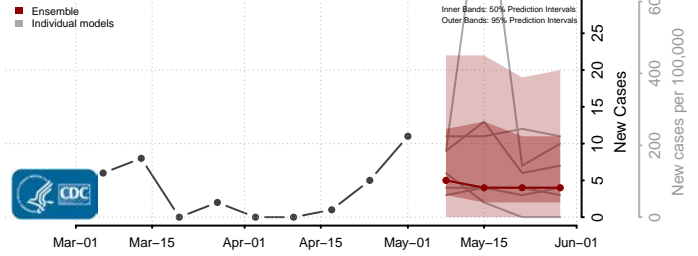

Hudspeth County, Texas