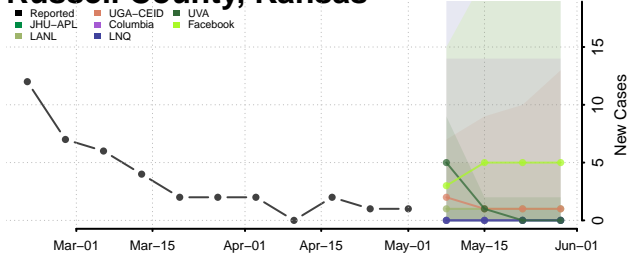

Russell County, Kansas