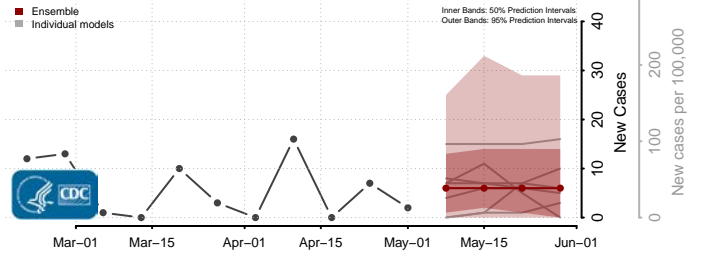

Vermilion County, Louisiana

Vernon County, Louisiana

Washington County, Louisiana

Webster County, Louisiana

West Baton Rouge County, Louisiana

West Carroll County, Louisiana

West Feliciana County, Louisiana