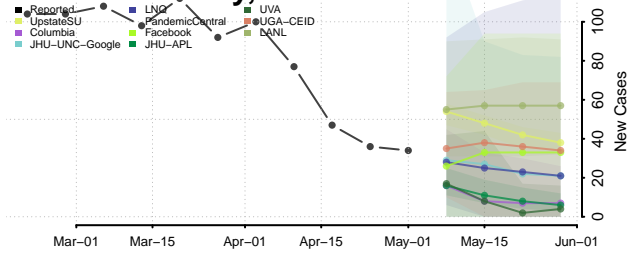

Essex County, Vermont

Franklin County, Vermont

Grand Isle County, Vermont

Lamoille County, Vermont

Orange County, Vermont

Orleans County, Vermont

Accomack County, Virginia

Albemarle County, Virginia