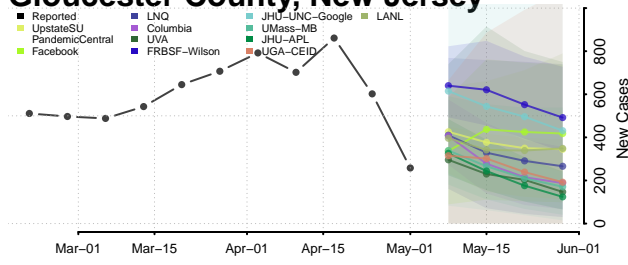

Gloucester County, New Jersey