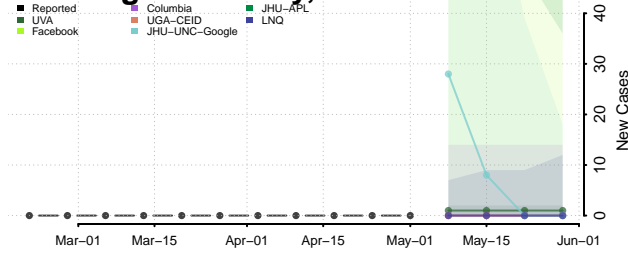

Washington County, Utah