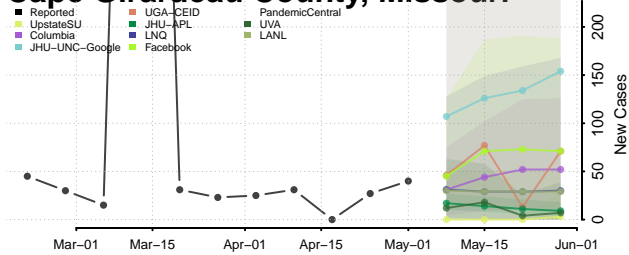

Cape Girardeau County, Missouri