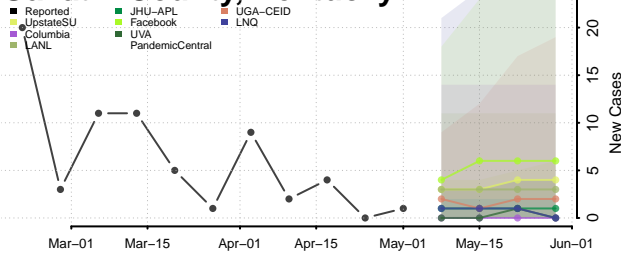

Gallatin County, Kentucky