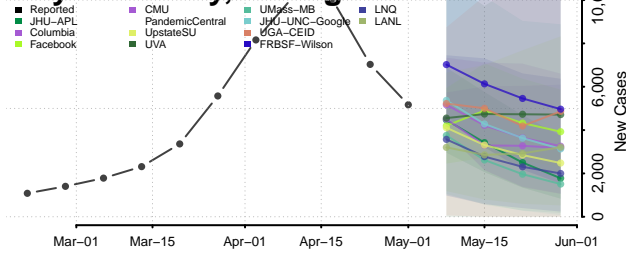

Wexford County, Michigan

Minnesota*

Aitkin County, Minnesota

Anoka County, Minnesota

*New weekly cases may decrease in this location over the next four weeks. For these locations, the ensemble forecast indicates a probability of 0.75 or greater that fewer cases will be reported in week four of the forecast than in the last reported week.