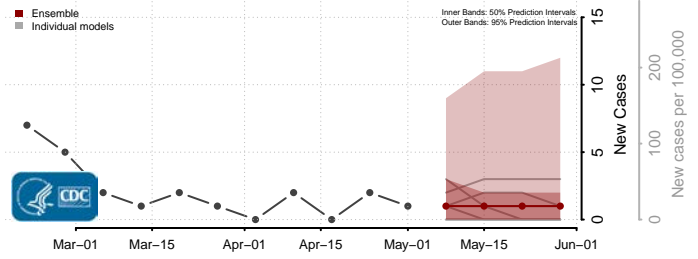

Chouteau County, Montana