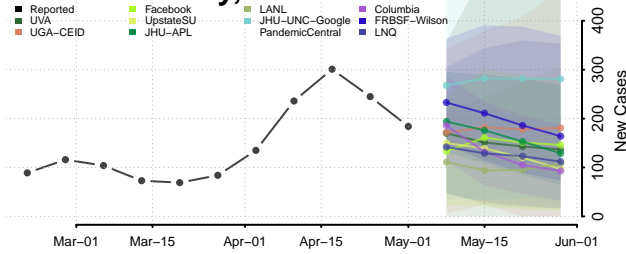

DeKalb County, Illinois