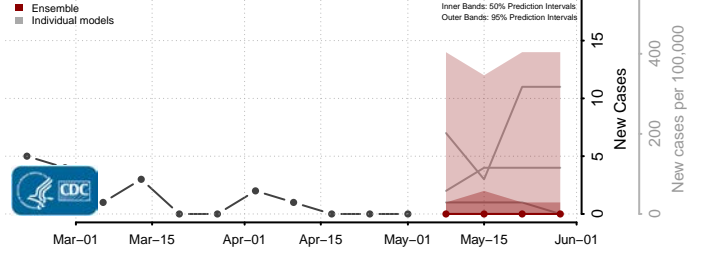

Crockett County, Texas