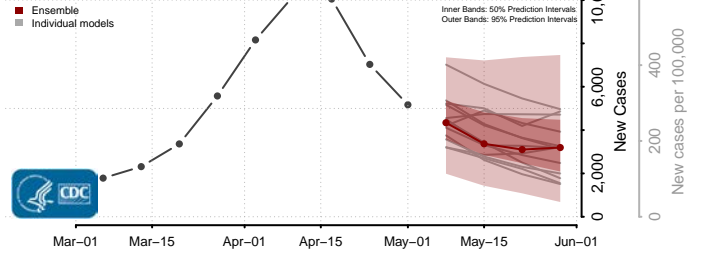

Wexford County, Michigan

Minnesota*

Aitkin County, Minnesota

Anoka County, Minnesota

*New weekly cases may decrease in this location over the next four weeks. For these locations, the ensemble forecast indicates a probability of 0.75 or greater that fewer cases will be reported in week four of the forecast than in the last reported week.