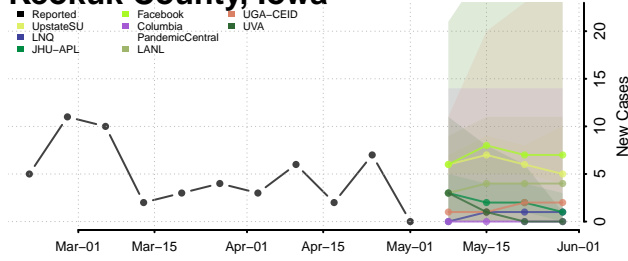

Jasper County, Iowa

Jefferson County, Iowa

Johnson County, Iowa

Jones County, Iowa

Keokuk County, Iowa

Kossuth County, Iowa

Lee County, Iowa

Linn County, Iowa