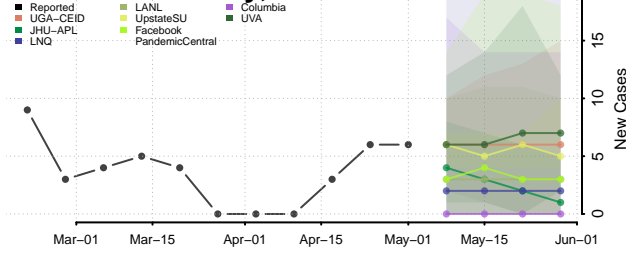

Russell County, Kansas

Saline County, Kansas

Scott County, Kansas

Sedgwick County, Kansas

Seward County, Kansas

Shawnee County, Kansas

Sheridan County, Kansas

Sherman County, Kansas