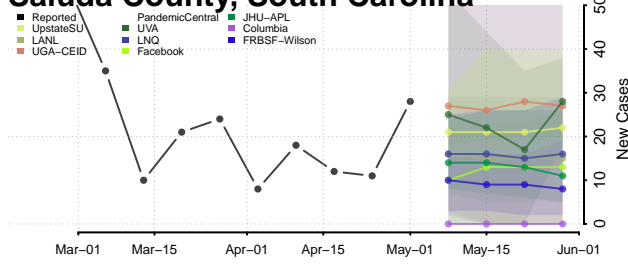

Saluda County, South Carolina