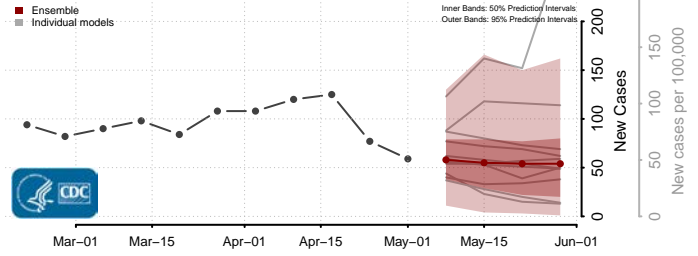

Wayne County, Ohio