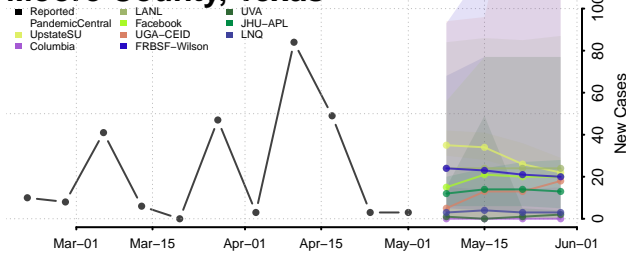

Moore County, Texas