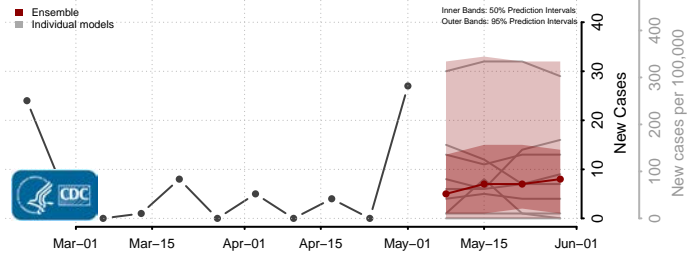

White Pine County, Nevada