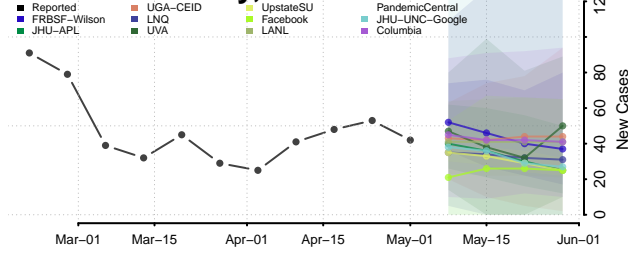

Colleton County, South Carolina