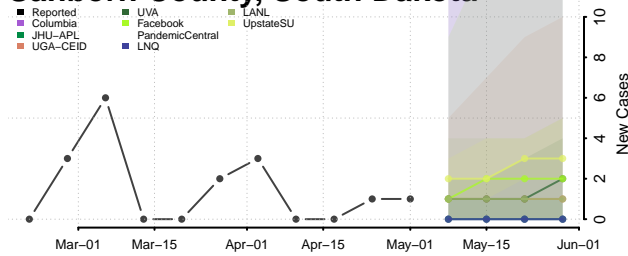

Sanborn County, South Dakota