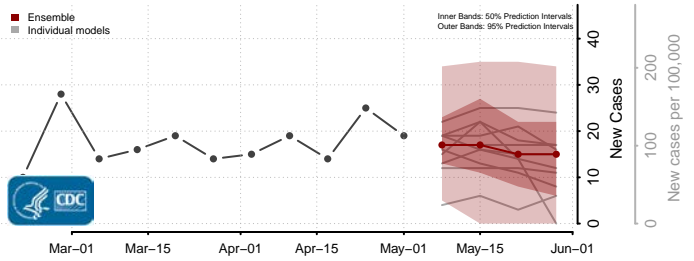

Hardin County, Iowa