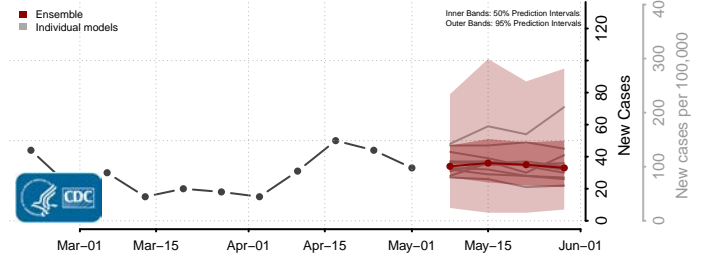

Wakulla County, Florida