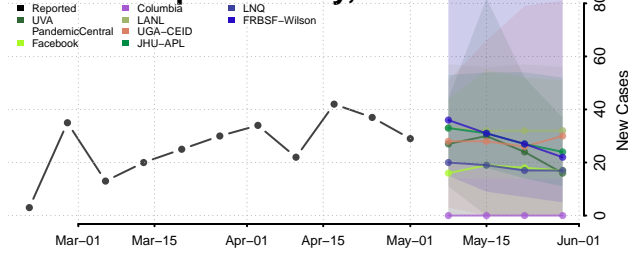

Madison County, Louisiana

Morehouse County, Louisiana

Natchitoches County, Louisiana

Orleans County, Louisiana

Ouachita County, Louisiana

Plaquemines County, Louisiana

Pointe Coupee County, Louisiana

Rapides County, Louisiana