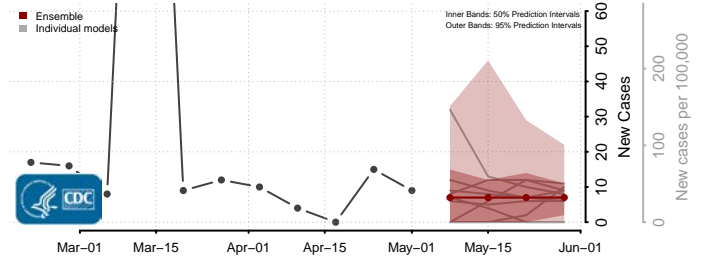

Henry County, Missouri