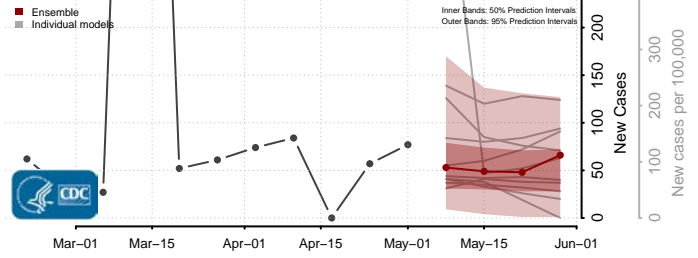

Lincoln County, Missouri