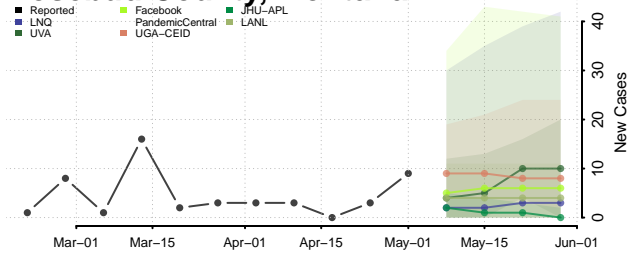

Rosebud County, Montana