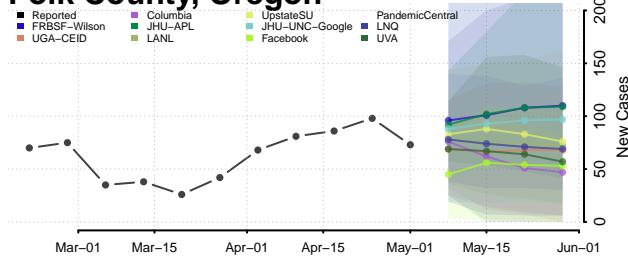

Marion County, Oregon

Morrow County, Oregon

Multnomah County, Oregon

Polk County, Oregon

Sherman County, Oregon

Tillamook County, Oregon

Umatilla County, Oregon

Union County, Oregon