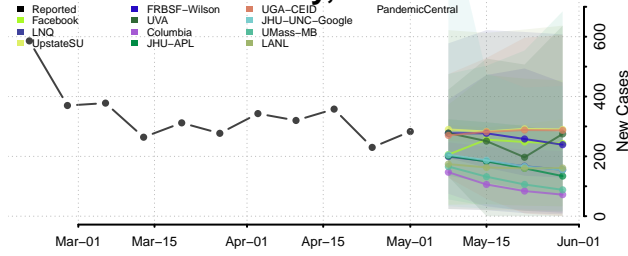

New Hanover County, North Carolina