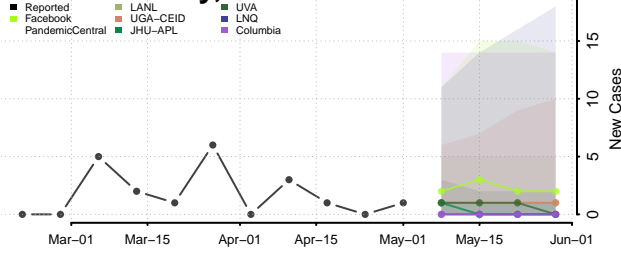

Brown County, Nebraska

Buffalo County, Nebraska

Burt County, Nebraska

Butler County, Nebraska

Cass County, Nebraska

Cedar County, Nebraska

Chase County, Nebraska

Cherry County, Nebraska