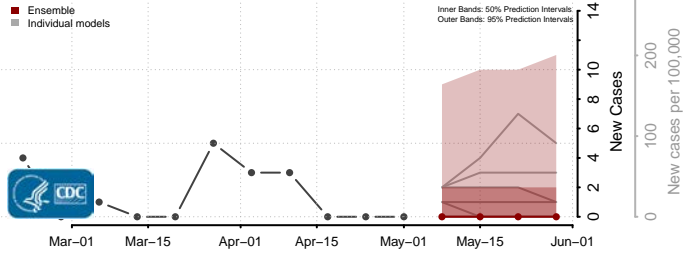

Smith County, Kansas

Stafford County, Kansas

Stanton County, Kansas

Stevens County, Kansas

Sumner County, Kansas

Thomas County, Kansas

Trego County, Kansas

Wabaunsee County, Kansas