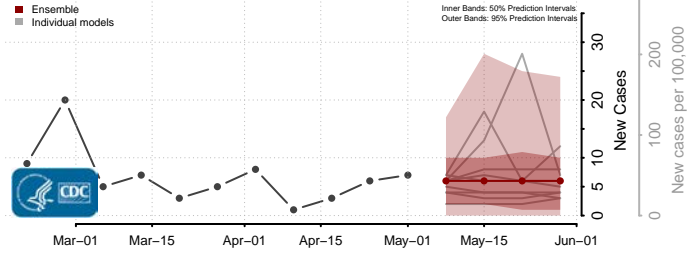

Callahan County, Texas