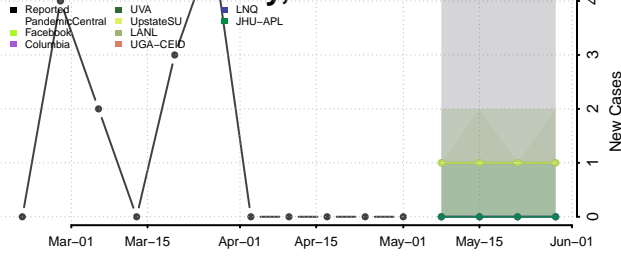

Comanche County, Kansas