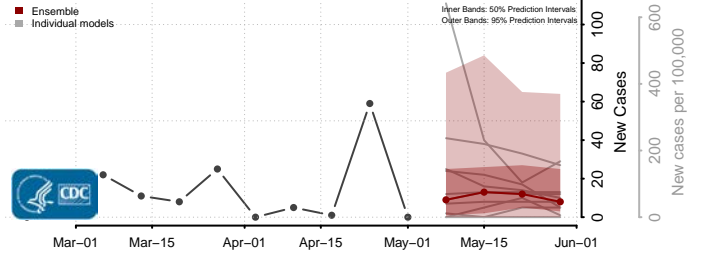

Falls County, Texas