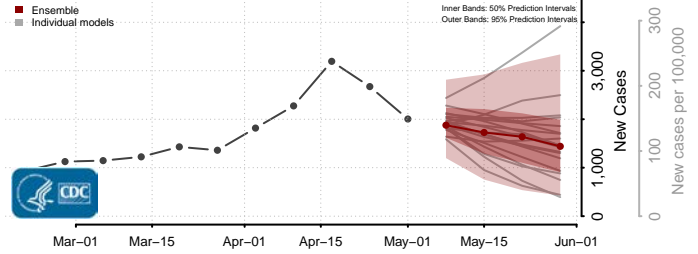

Maine*

Androscoggin County, Maine

Aroostook County, Maine

Cumberland County, Maine

Franklin County, Maine

Hancock County, Maine

*New weekly cases may decrease in this location over the next four weeks. For these locations, the ensemble forecast indicates a probability of 0.75 or greater that fewer cases will be reported in week four of the forecast than in the last reported week.