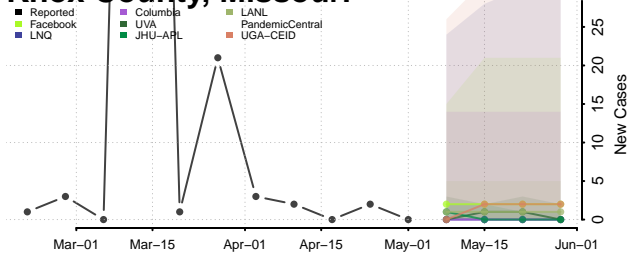

Knox County, Missouri