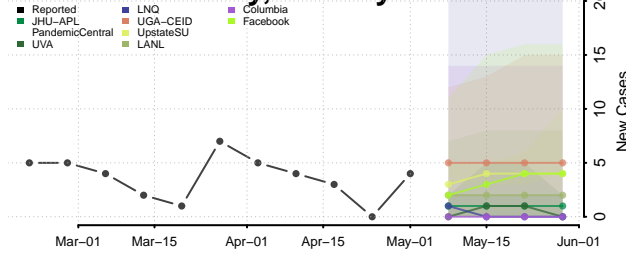

Cameron County, Pennsylvania