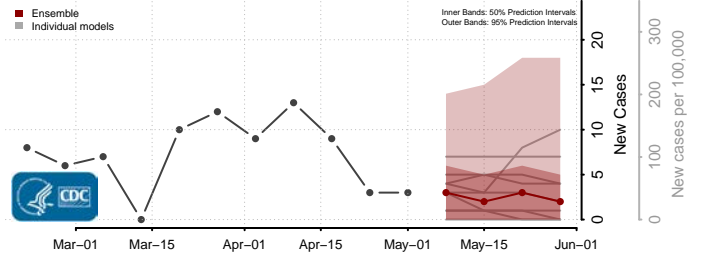

Fremont County, Iowa