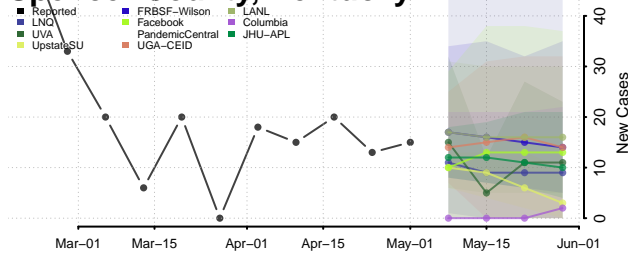

Spencer County, Kentucky