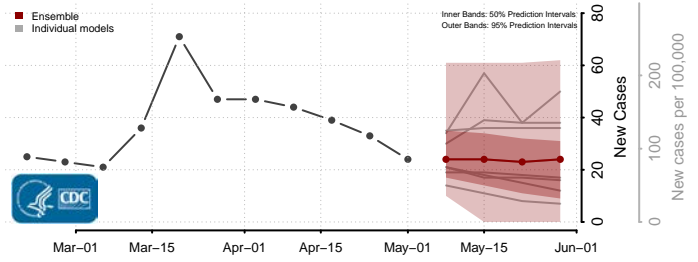

Williamsburg County, Virginia

Winchester County, Virginia

Wise County, Virginia

Wythe County, Virginia

York County, Virginia

Washington

Adams County, Washington

Asotin County, Washington