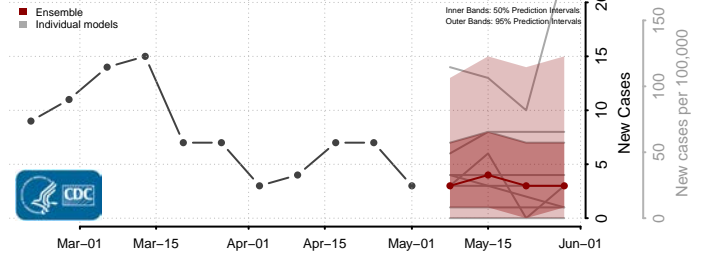

Jefferson County, Montana