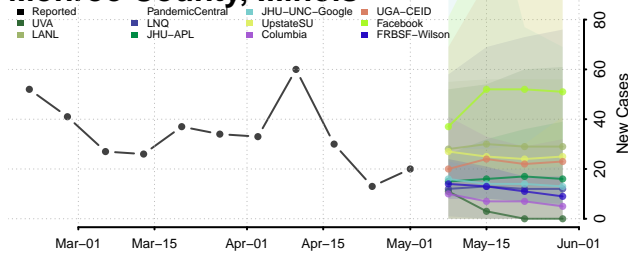

McDonough County, Illinois

McHenry County, Illinois

McLean County, Illinois

Menard County, Illinois

Mercer County, Illinois

Monroe County, Illinois

Montgomery County, Illinois

Morgan County, Illinois