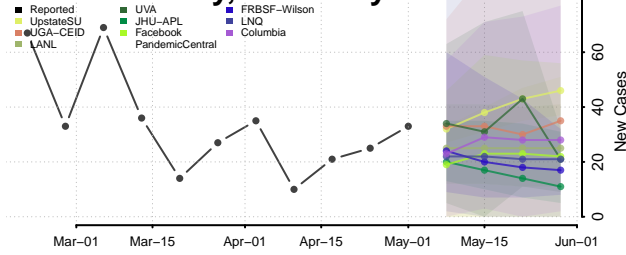

Rowan County, Kentucky