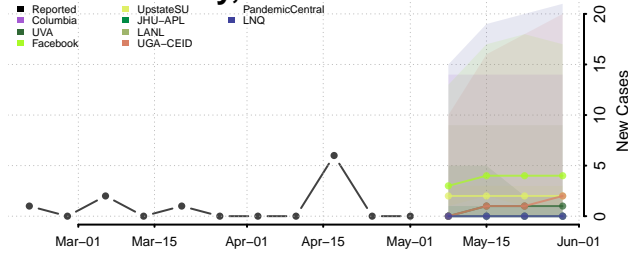

Lander County, Nevada