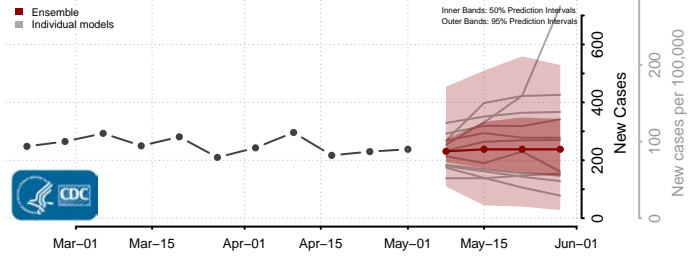

Brown County, Wisconsin