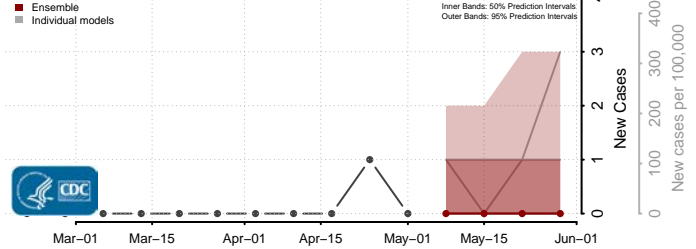

Billings County, North Dakota