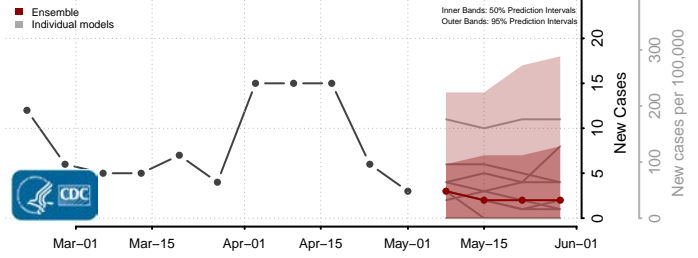

Broadwater County, Montana