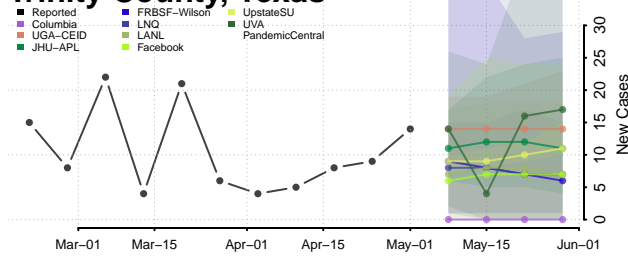

Trinity County, Texas