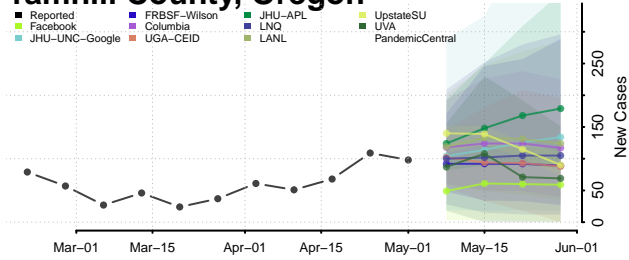

Yamhill County, Oregon