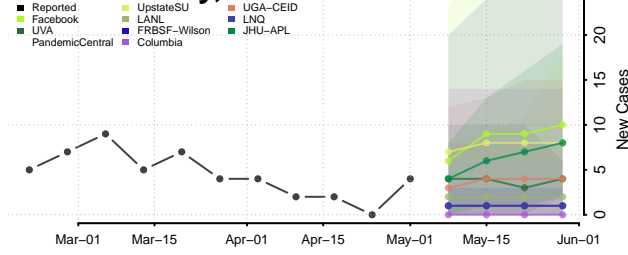

Nolan County, Texas