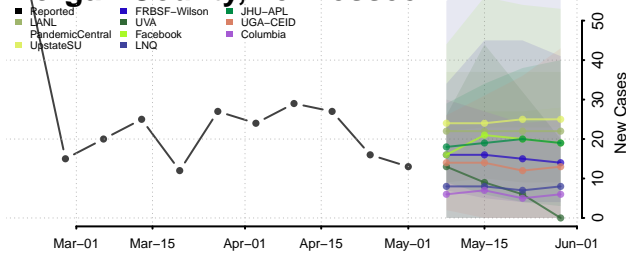

Madison County, Tennessee

Monroe County, Tennessee

Montgomery County, Tennessee

Moore County, Tennessee

Morgan County, Tennessee

Obion County, Tennessee

Overton County, Tennessee

Perry County, Tennessee