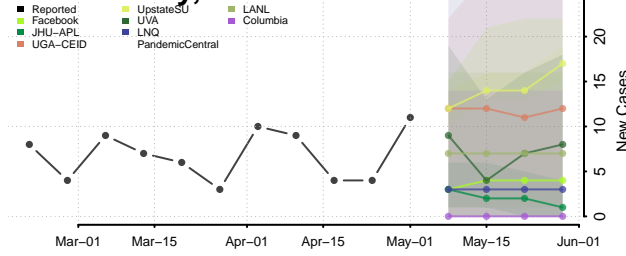

Linn County, Kansas