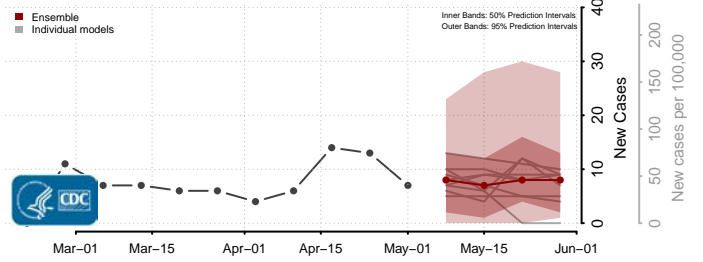

Sharp County, Arkansas