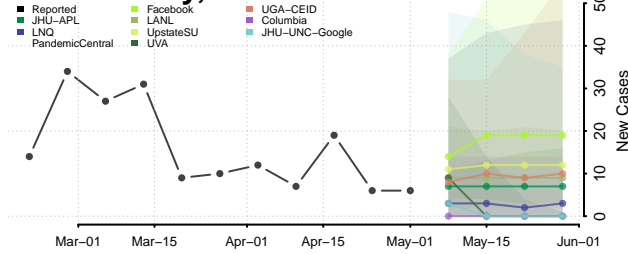

Taos County, New Mexico