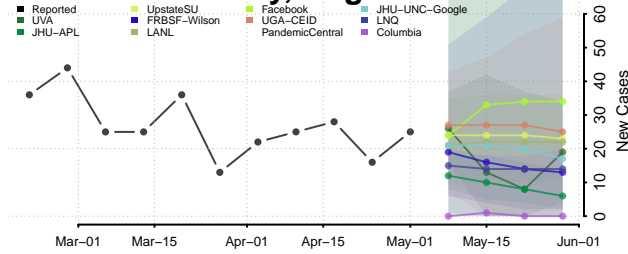

Essex County, Vermont

Franklin County, Vermont

Grand Isle County, Vermont

Lamoille County, Vermont

Orange County, Vermont

Orleans County, Vermont

Accomack County, Virginia

Albemarle County, Virginia