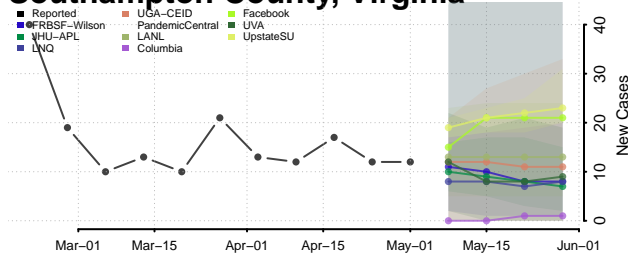

Scott County, Virginia

Shenandoah County, Virginia

Smyth County, Virginia

Southampton County, Virginia

Spotsylvania County, Virginia

Stafford County, Virginia

Staunton County, Virginia

Suffolk County, Virginia