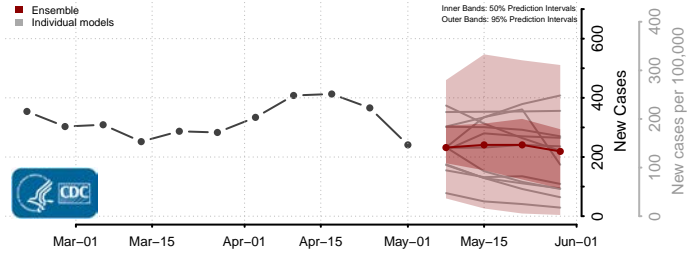

Kent County, Rhode Island