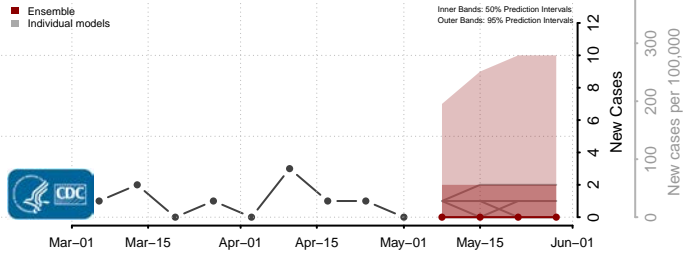

Pontotoc County, Oklahoma

Pottawatomie County, Oklahoma

Pushmataha County, Oklahoma

Roger Mills County, Oklahoma

Rogers County, Oklahoma

Seminole County, Oklahoma

Sequoyah County, Oklahoma

Stephens County, Oklahoma