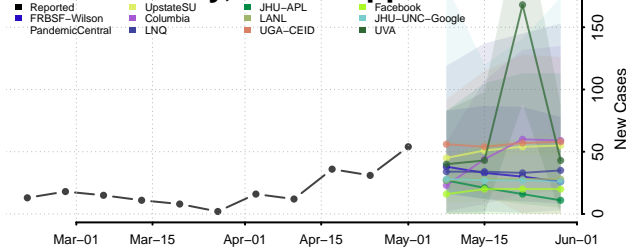

Alcorn County, Mississippi