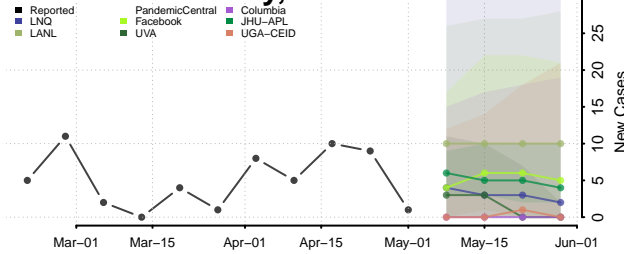

St. Helena County, Louisiana