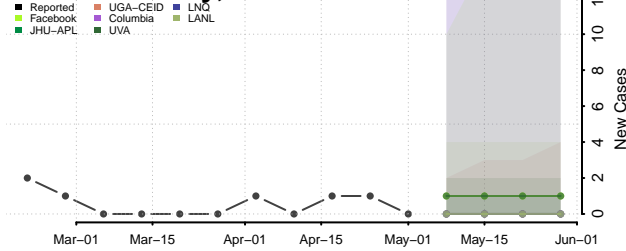

Fallon County, Montana