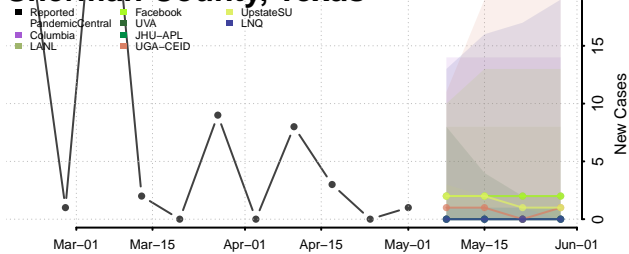

Sherman County, Texas