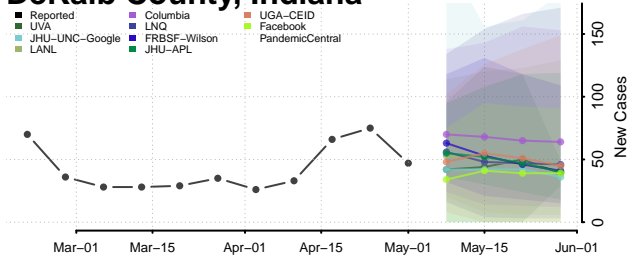

DeKalb County, Indiana