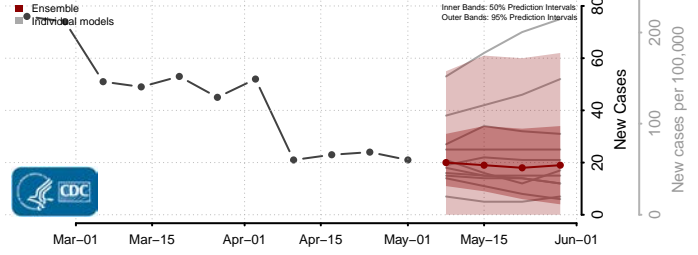

Silver Bow County, Montana