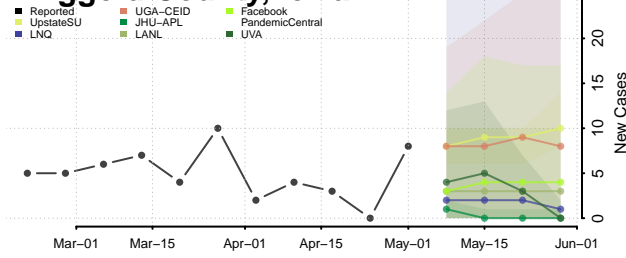

Ringgold County, Iowa