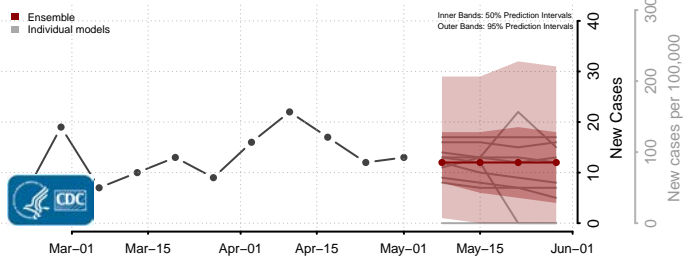

Harrison County, Iowa