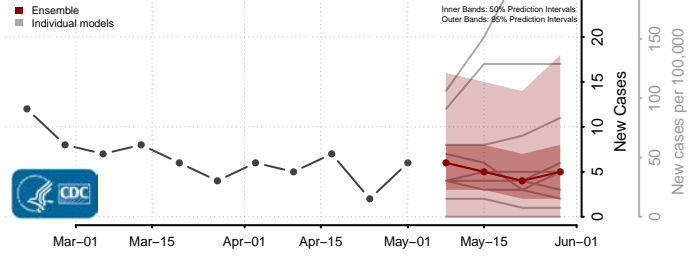

Clay County, Illinois