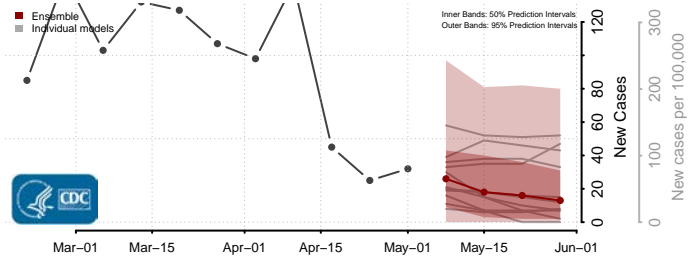

Jerome County, Idaho

Kootenai County, Idaho

Latah County, Idaho

Lemhi County, Idaho

Lewis County, Idaho

Lincoln County, Idaho

Madison County, Idaho

Minidoka County, Idaho