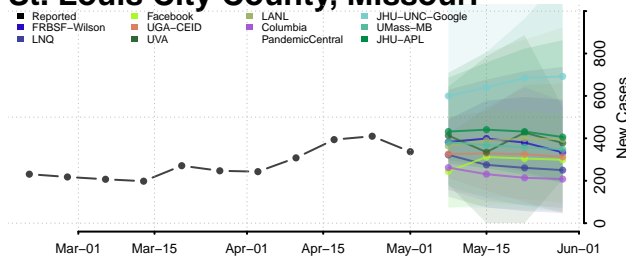

St. Louis City County, Missouri