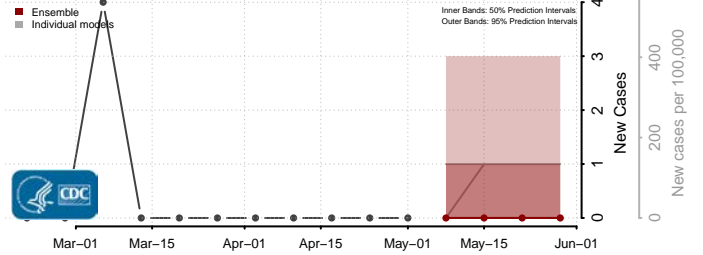

Banner County, Nebraska