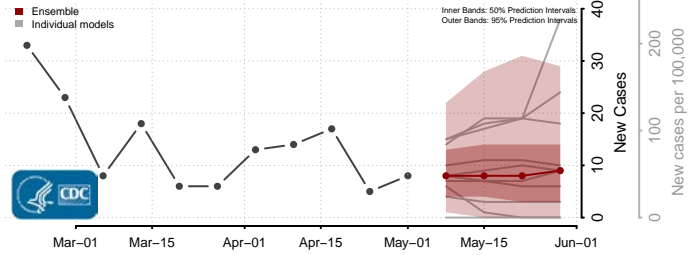

Lafayette County, Wisconsin