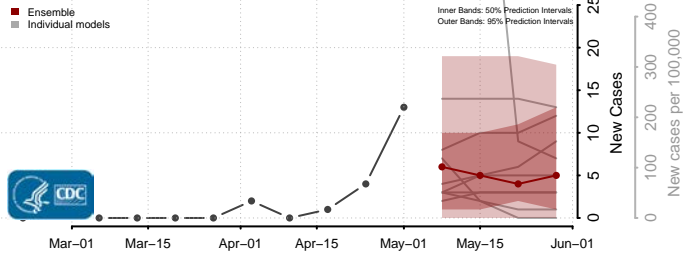

Pondera County, Montana