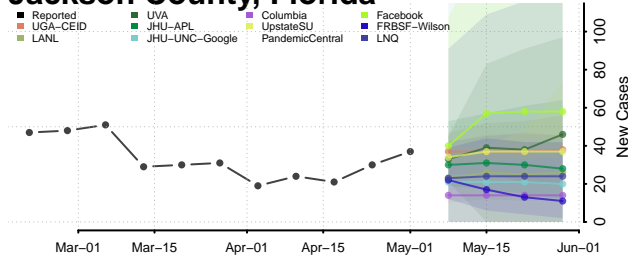

Hillsborough County, Florida

Holmes County, Florida

Indian River County, Florida

Jackson County, Florida

Jefferson County, Florida

Lafayette County, Florida

Lake County, Florida

Lee County, Florida