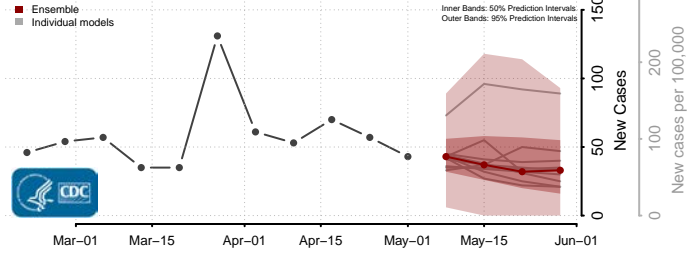

Carson City County, Nevada