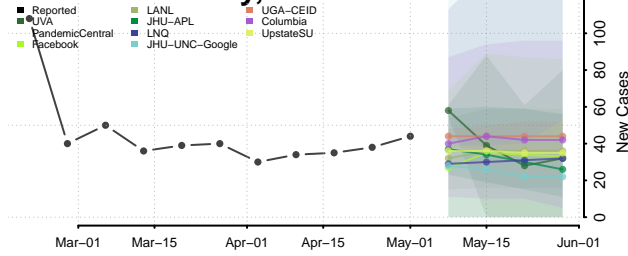

Wharton County, Texas