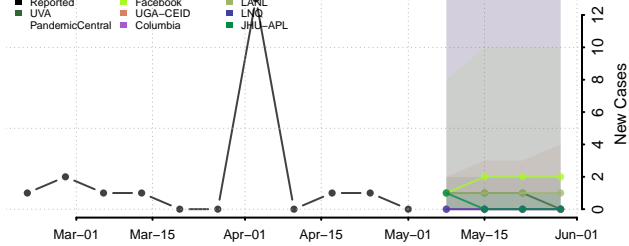

Finney County, Kansas

Ford County, Kansas

Franklin County, Kansas

Geary County, Kansas

Gove County, Kansas

Graham County, Kansas

Grant County, Kansas

Gray County, Kansas