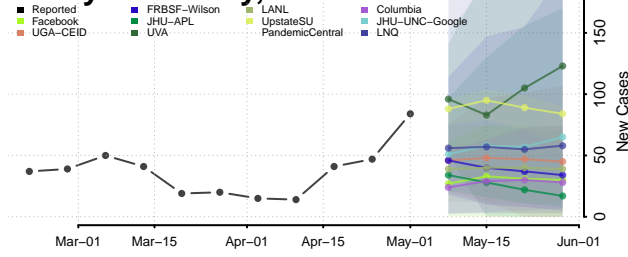

San Mateo County, California

Santa Barbara County, California

Santa Clara County, California

Santa Cruz County, California

Shasta County, California

Sierra County, California

Siskiyou County, California

Solano County, California