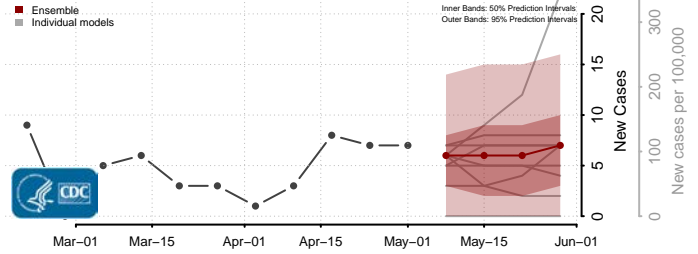

Edwards County, Illinois