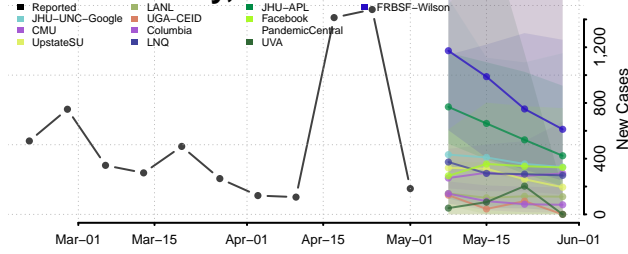

Jefferson County, Alabama

Lamar County, Alabama

Lauderdale County, Alabama

Lawrence County, Alabama

Marion County, Alabama

Marshall County, Alabama

Mobile County, Alabama

Monroe County, Alabama