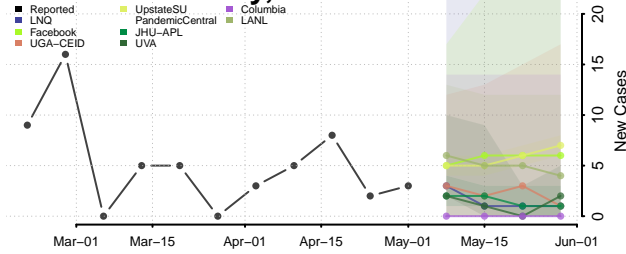

Red Lake County, Minnesota