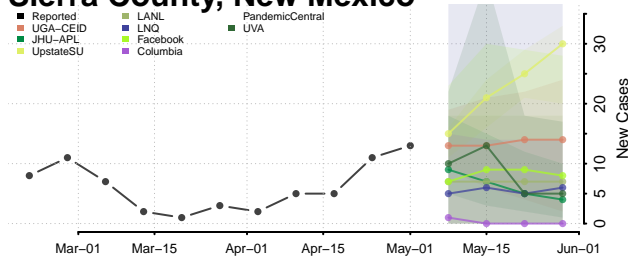

Sierra County, New Mexico