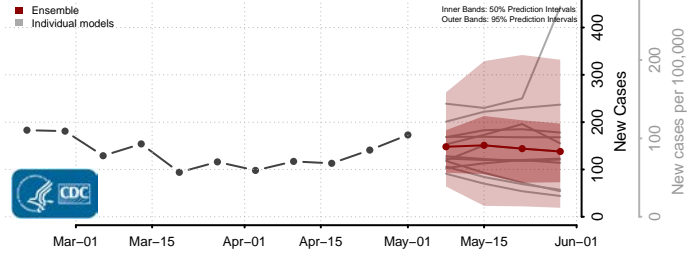

Kootenai County, Idaho