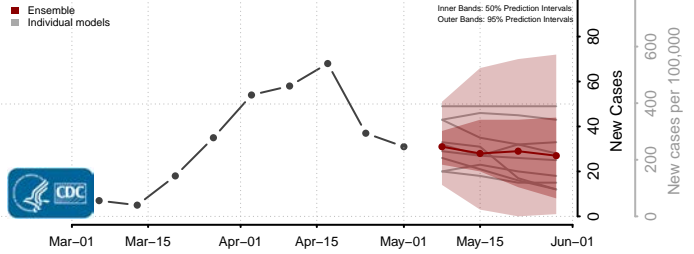

Presque Isle County, Michigan