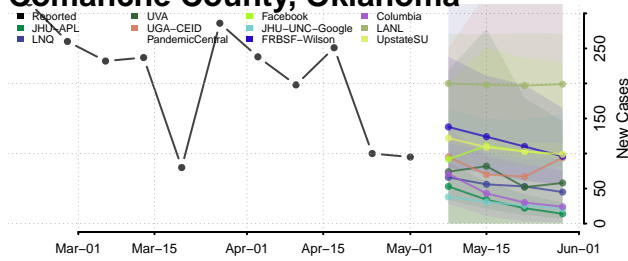

Comanche County, Oklahoma