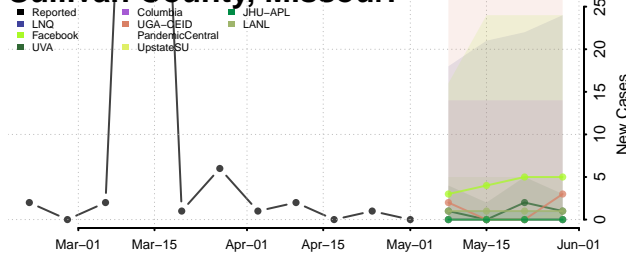

Sullivan County, Missouri