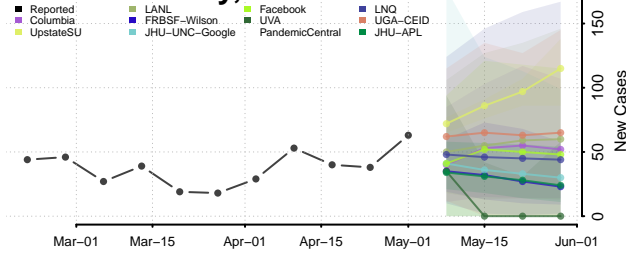

Bureau County, Illinois