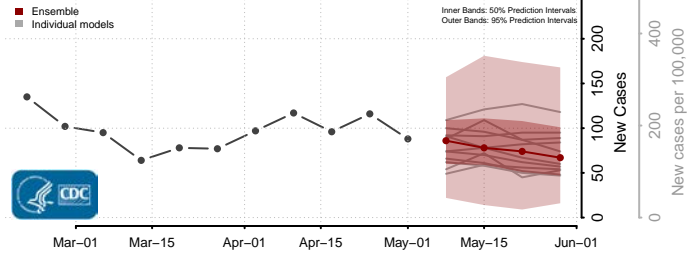

Edgecombe County, North Carolina