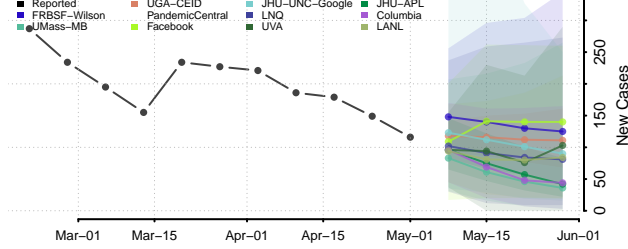

Goochland County, Virginia

Grayson County, Virginia

Greene County, Virginia

Greensville County, Virginia

Halifax County, Virginia

Hampton County, Virginia

Hanover County, Virginia

Harrisonburg County, Virginia