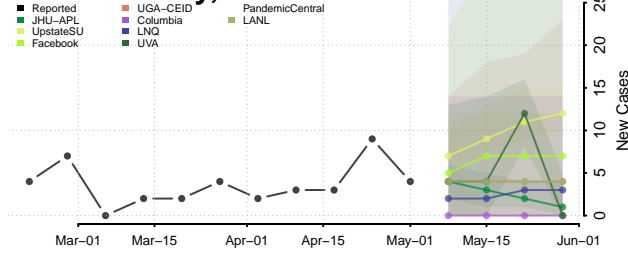

Custer County, Idaho

Elmore County, Idaho

Franklin County, Idaho

Fremont County, Idaho

Gem County, Idaho

Gooding County, Idaho

Idaho County, Idaho

Jefferson County, Idaho