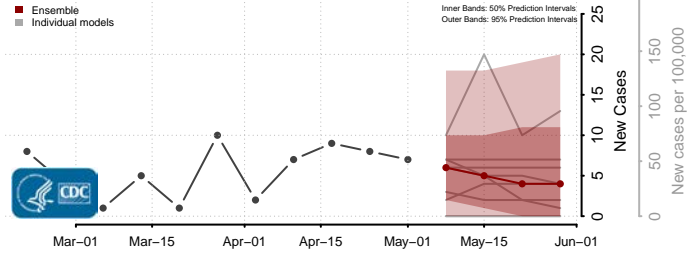

Newton County, Texas