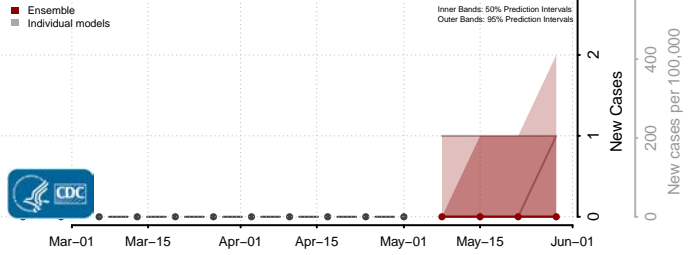

Petroleum County, Montana