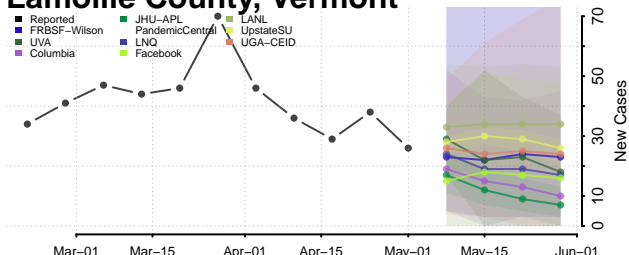

Essex County, Vermont

Franklin County, Vermont

Grand Isle County, Vermont

Lamoille County, Vermont

Orange County, Vermont

Orleans County, Vermont

Accomack County, Virginia

Albemarle County, Virginia