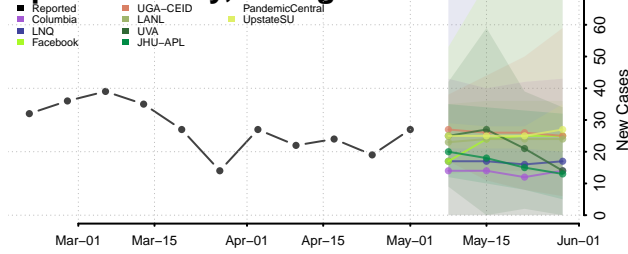

Toombs County, Georgia

Towns County, Georgia

Treutlen County, Georgia

Troup County, Georgia

Turner County, Georgia

Twiggs County, Georgia

Union County, Georgia

Upson County, Georgia