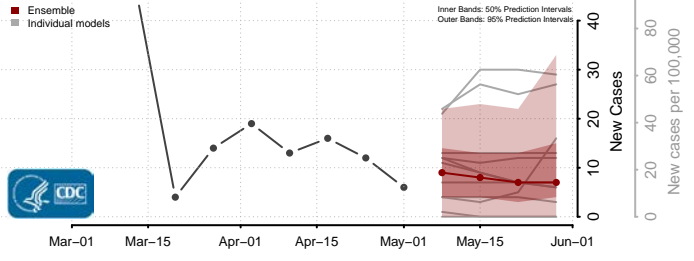

Bryan County, Oklahoma