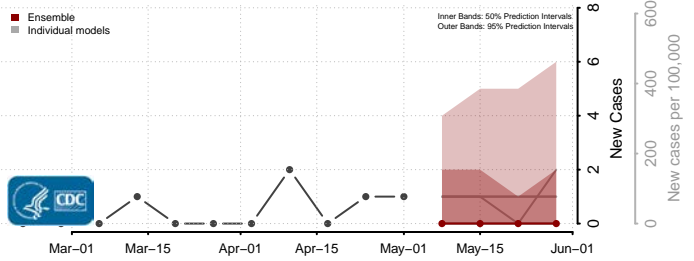

Haakon County, South Dakota

Hamlin County, South Dakota

Hand County, South Dakota

Hanson County, South Dakota

Harding County, South Dakota

Hughes County, South Dakota

Hutchinson County, South Dakota

Hyde County, South Dakota