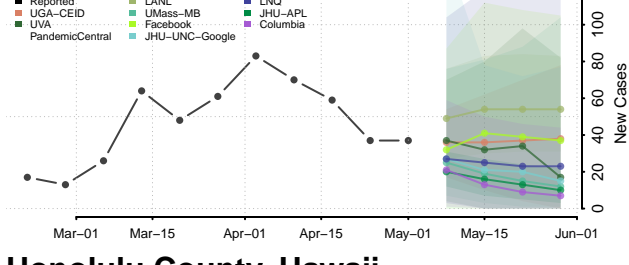

Hawaii County, Hawaii