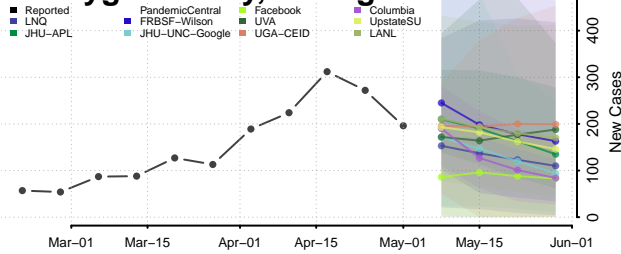

Montcalm County, Michigan

Montmorency County, Michigan

Muskegon County, Michigan

Newaygo County, Michigan

Oakland County, Michigan

Oceana County, Michigan

Ogemaw County, Michigan

Ontonagon County, Michigan