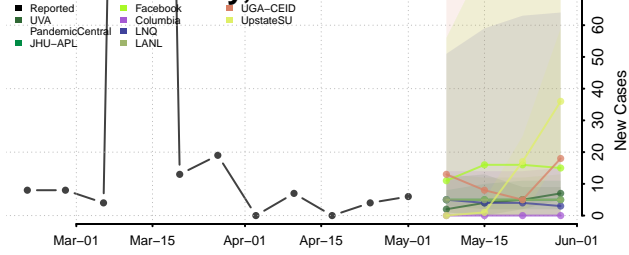

Audrain County, Missouri