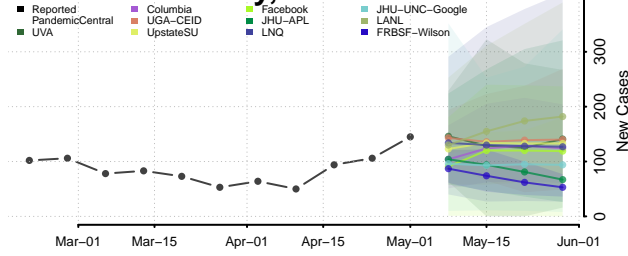

Shelby County, Illinois

St. Clair County, Illinois

Stark County, Illinois

Stephenson County, Illinois

Tazewell County, Illinois

Union County, Illinois

Vermilion County, Illinois

Wabash County, Illinois