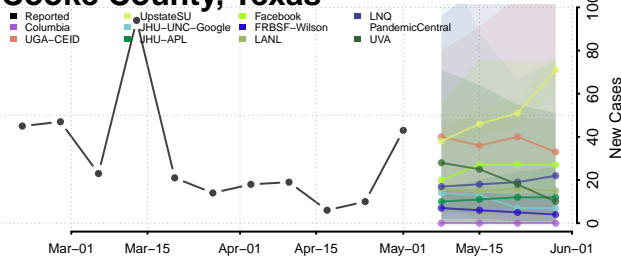

Cooke County, Texas