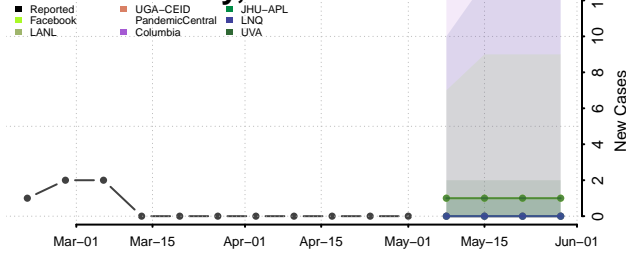

Daniels County, Montana