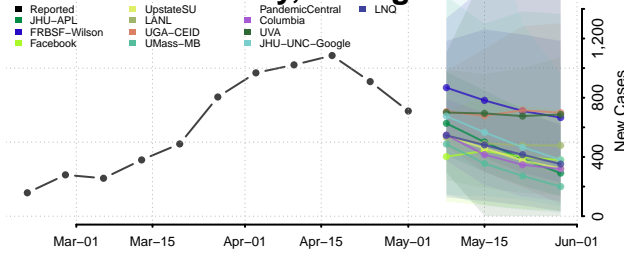

Iosco County, Michigan

Iron County, Michigan

Isabella County, Michigan

Jackson County, Michigan

Kalamazoo County, Michigan

Kalkaska County, Michigan

Kent County, Michigan

Keweenaw County, Michigan