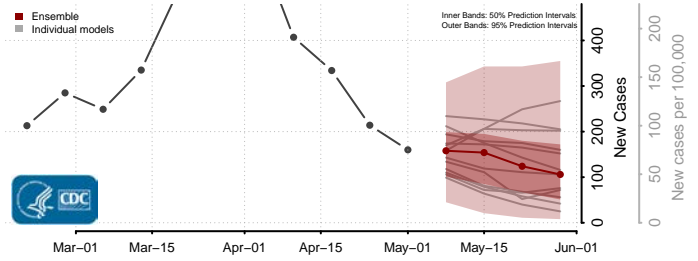

Barnstable County, Massachusetts