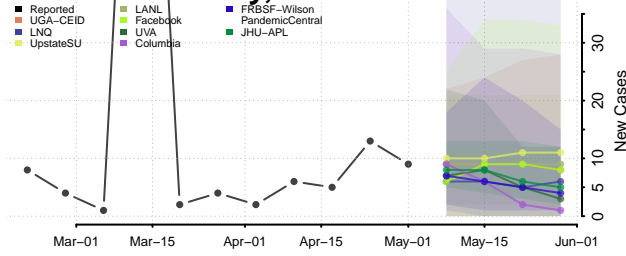

Pemiscot County, Missouri