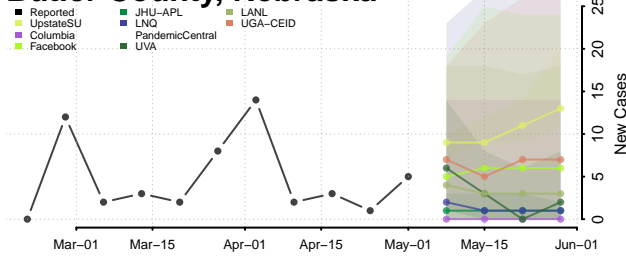

Brown County, Nebraska

Buffalo County, Nebraska

Burt County, Nebraska

Butler County, Nebraska

Cass County, Nebraska

Cedar County, Nebraska

Chase County, Nebraska

Cherry County, Nebraska