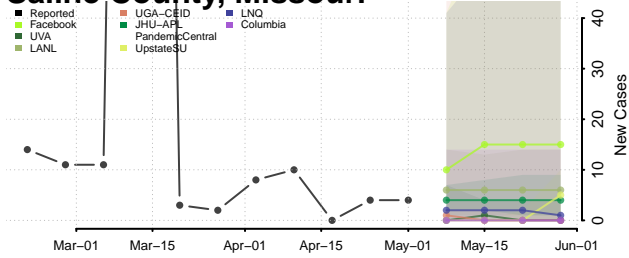

Saline County, Missouri