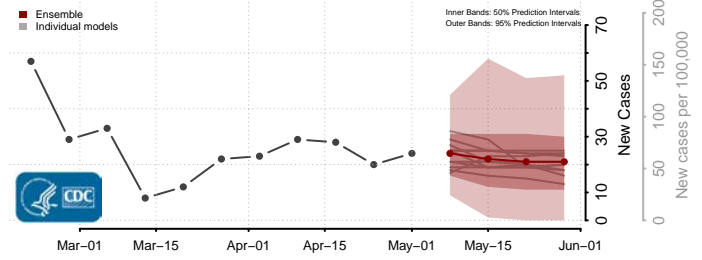

Prince George's County, Maryland

Queen Anne's County, Maryland

Somerset County, Maryland

St. Mary's County, Maryland

Talbot County, Maryland

Washington County, Maryland

Wicomico County, Maryland

Worcester County, Maryland