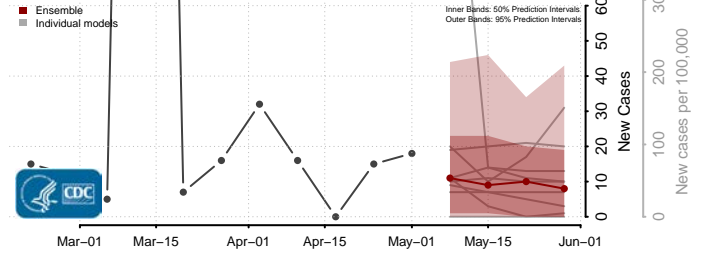

Vernon County, Missouri