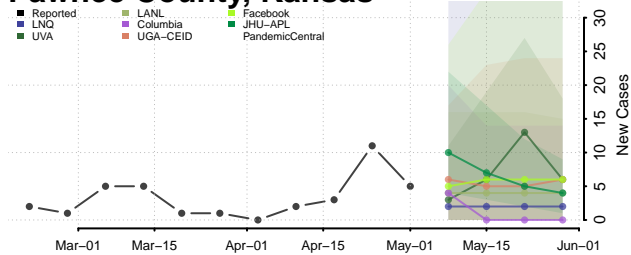

Pawnee County, Kansas