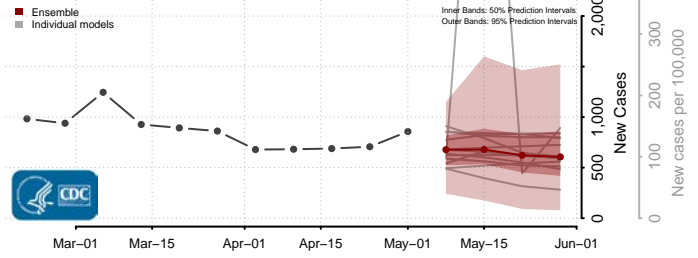

Montgomery County, Texas