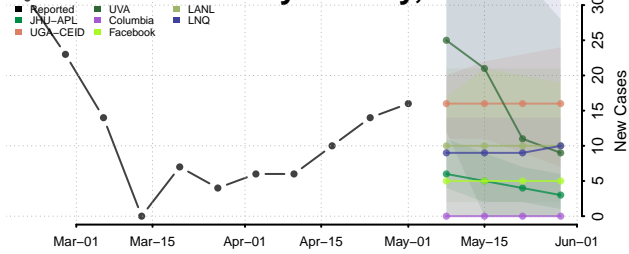

Ketchikan Gateway County, Alaska