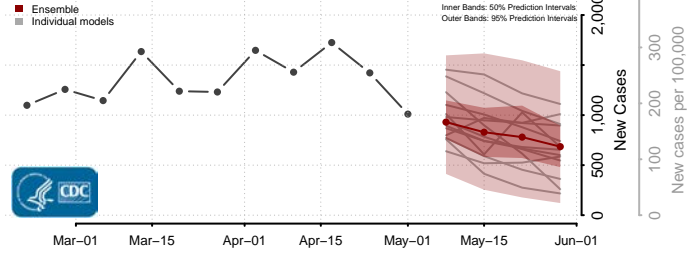

New London County, Connecticut

Tolland County, Connecticut

Windham County, Connecticut

Delaware*

Kent County, Delaware

New Castle County, Delaware

*New weekly cases may decrease in this location over the next four weeks. For these locations, the ensemble forecast indicates a probability of 0.75 or greater that fewer cases will be reported in week four of the forecast than in the last reported week.