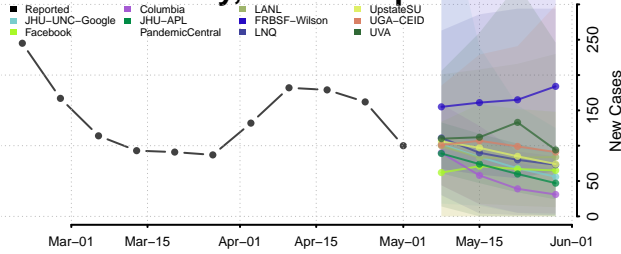

Belknap County, New Hampshire

Carroll County, New Hampshire

Cheshire County, New Hampshire

Coos County, New Hampshire

Grafton County, New Hampshire

Hillsborough County, New Hampshire

Merrimack County, New Hampshire