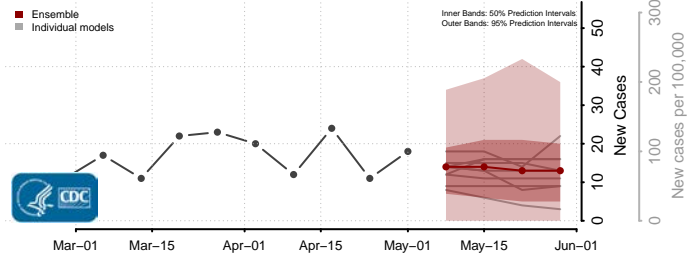

Williamsburg County, Virginia

Winchester County, Virginia

Wise County, Virginia

Wythe County, Virginia

York County, Virginia

Washington

Adams County, Washington

Asotin County, Washington