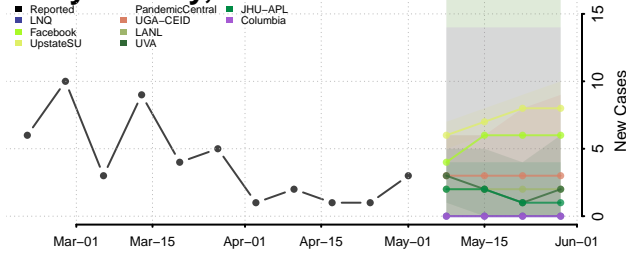

Madison County, Tennessee

Monroe County, Tennessee

Montgomery County, Tennessee

Moore County, Tennessee

Morgan County, Tennessee

Obion County, Tennessee

Overton County, Tennessee

Perry County, Tennessee