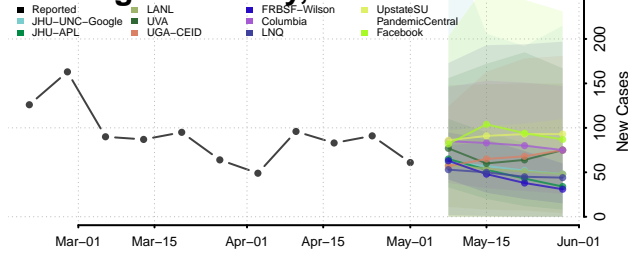

Pennington County, South Dakota