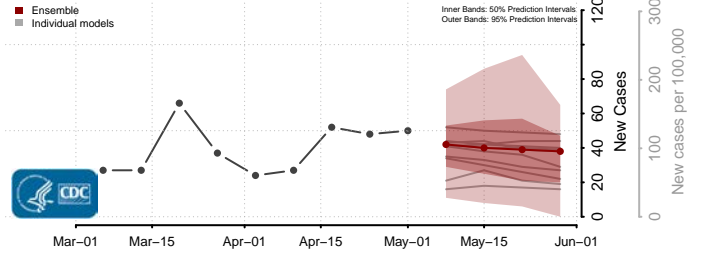

Knox County, Maine