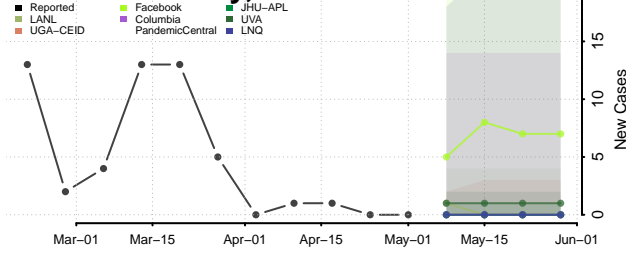

Dawson County, Montana