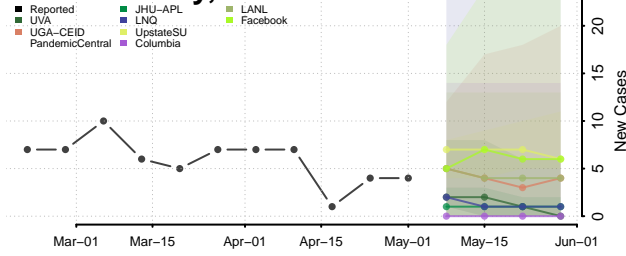

Davis County, Iowa