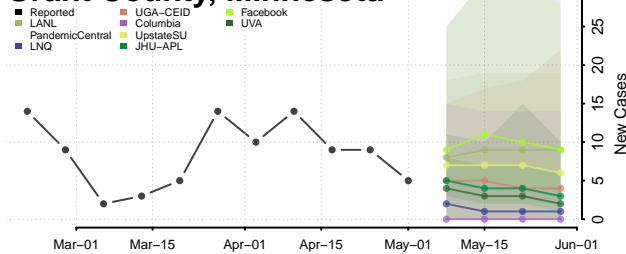

Hennepin County, Minnesota

Houston County, Minnesota

Hubbard County, Minnesota

Isanti County, Minnesota

Itasca County, Minnesota

Jackson County, Minnesota

Lake of the Woods County, Minnesota

Le Sueur County, Minnesota