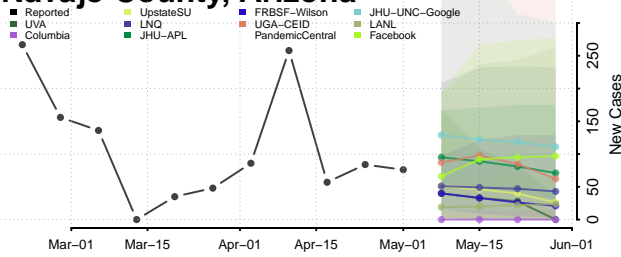

Greenlee County, Arizona

La Paz County, Arizona

Maricopa County, Arizona

Mohave County, Arizona

Navajo County, Arizona

Pima County, Arizona

Ashley County, Arkansas

Baxter County, Arkansas