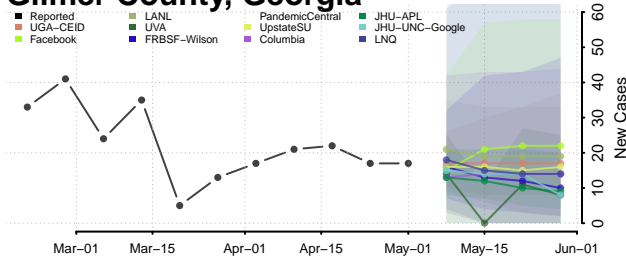

Forsyth County, Georgia

Franklin County, Georgia

Fulton County, Georgia

Gilmer County, Georgia

Glascok County, Georgia

Glynn County, Georgia

Gordon County, Georgia

Grady County, Georgia