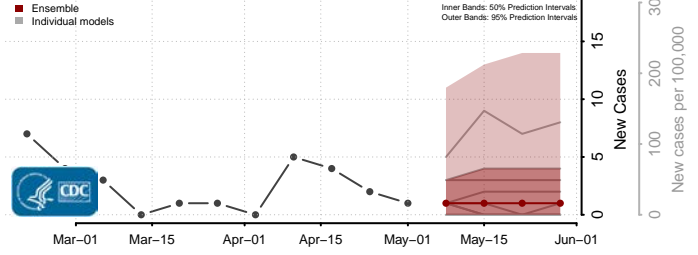

Scott County, Iowa

Shelby County, Iowa

Sioux County, Iowa

Story County, Iowa

Tama County, Iowa

Taylor County, Iowa

Union County, Iowa

Van Buren County, Iowa