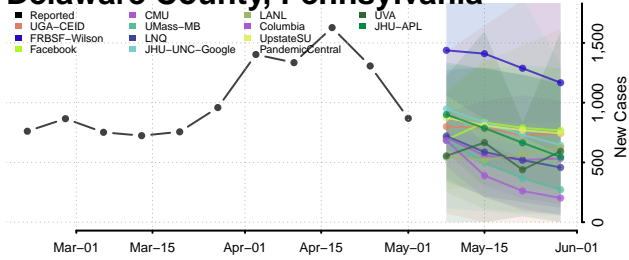

Delaware County, Pennsylvania