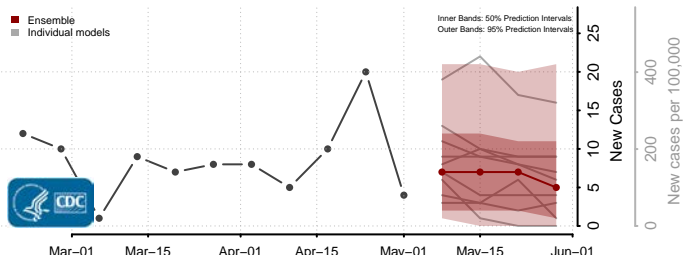

Big Stone County, Minnesota