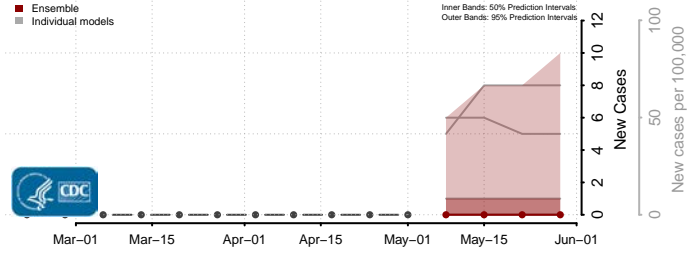

Utah

Beaver County, Utah

Box Elder County, Utah

Cache County, Utah

Carbon County, Utah

Iron County, Utah

Juab County, Utah

Kane County, Utah