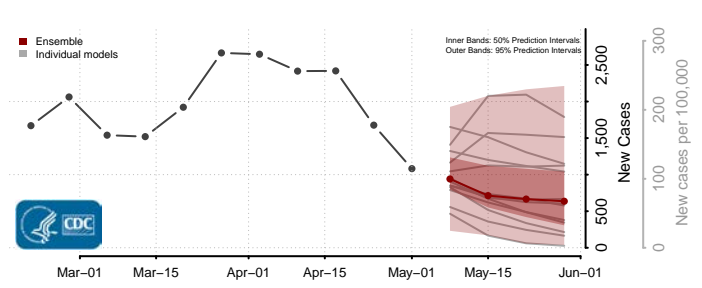

Fairfield County, Connecticut