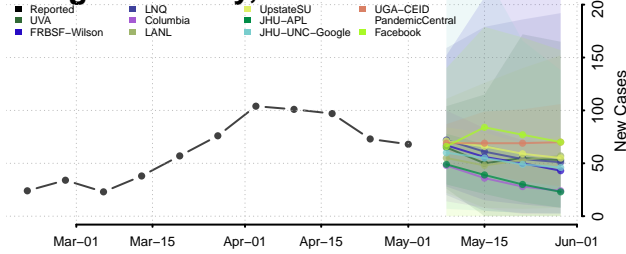

Douglas County, Minnesota