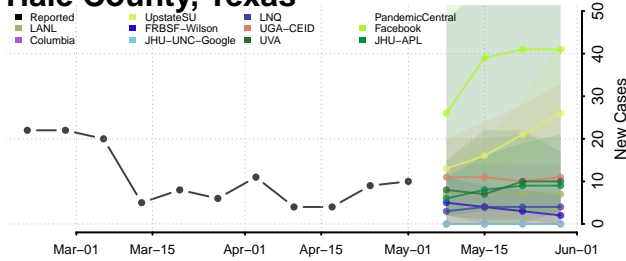

Hale County, Texas