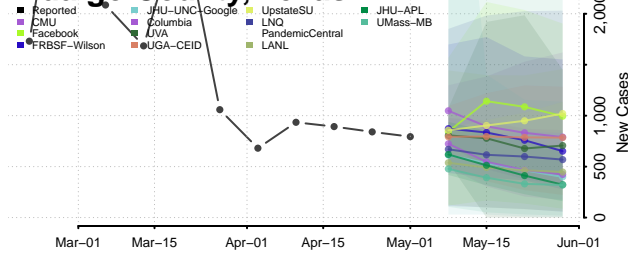

Hidalgo County, Texas