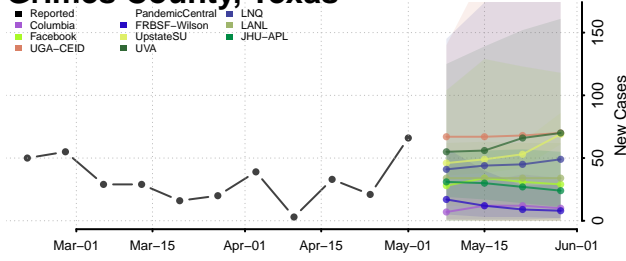

Grimes County, Texas