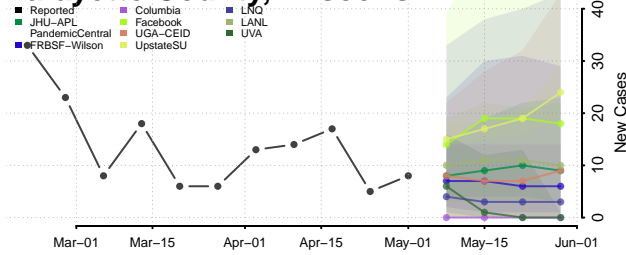

Lafayette County, Wisconsin