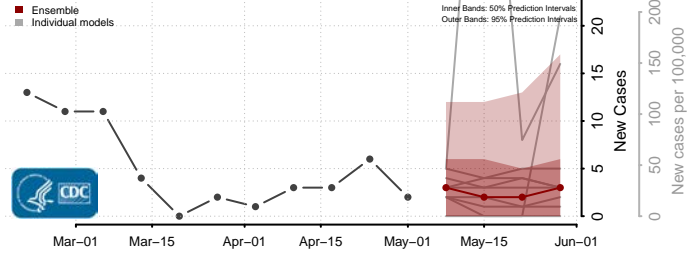

Franklin County, Texas