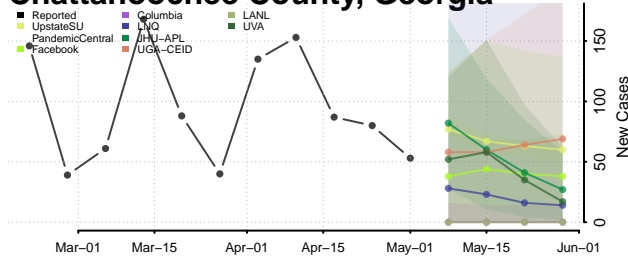

Chattahoochee County, Georgia