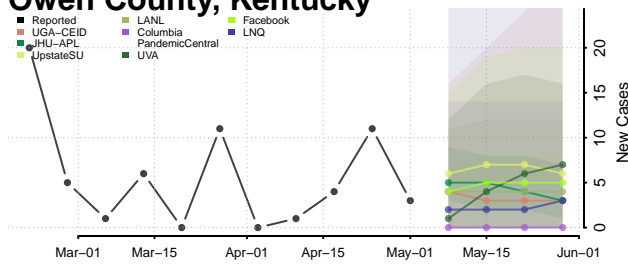

Owen County, Kentucky