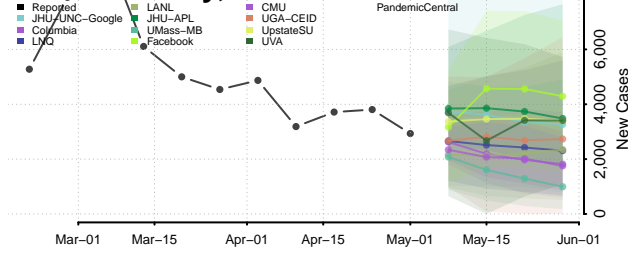

Harris County, Texas