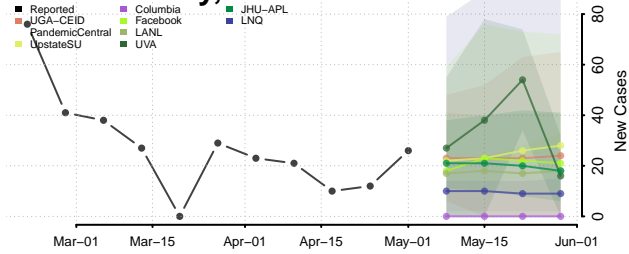

Milam County, Texas