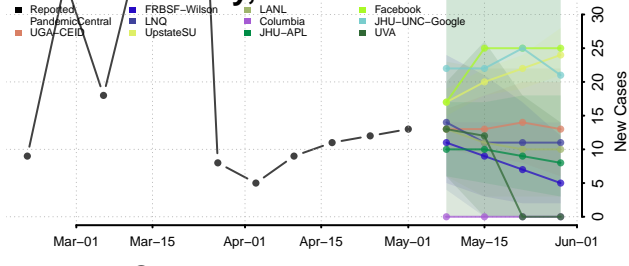

Franklin County, Alabama