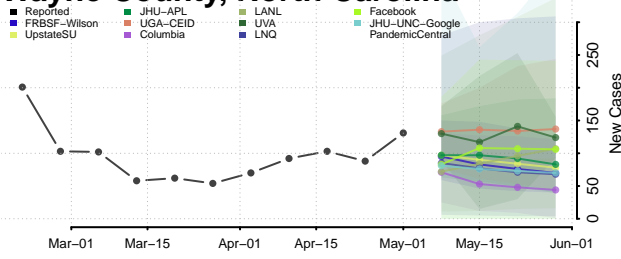

Wayne County, North Carolina