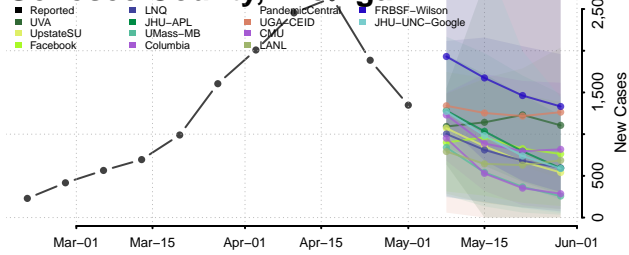

Clinton County, Michigan

Crawford County, Michigan

Delta County, Michigan

Dickinson County, Michigan

Eaton County, Michigan

Emmet County, Michigan

Genesee County, Michigan

Gladwin County, Michigan