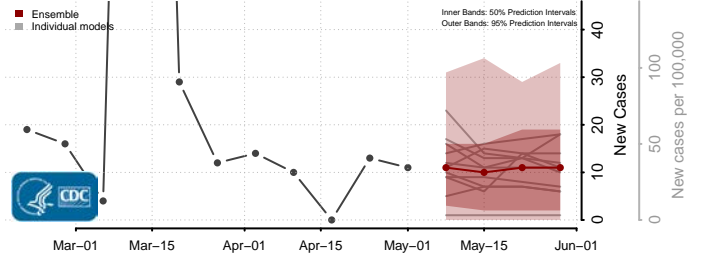

Stone County, Missouri