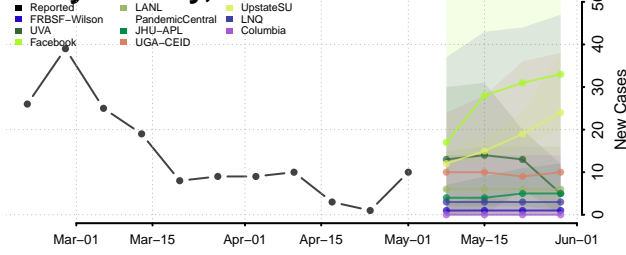

Moultrie County, Illinois

Ogle County, Illinois

Peoria County, Illinois

Perry County, Illinois

Piatt County, Illinois

Pike County, Illinois

Pope County, Illinois

Pulaski County, Illinois