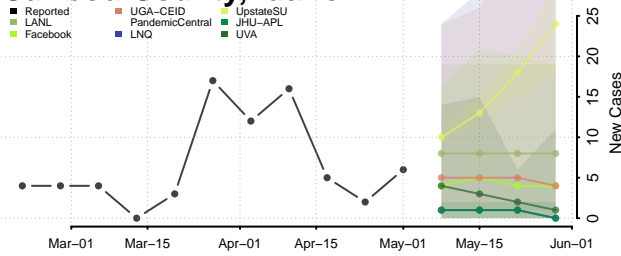

Boundary County, Idaho

Butte County, Idaho

Camas County, Idaho

Canyon County, Idaho

Caribou County, Idaho

Cassia County, Idaho

Clark County, Idaho

Clearwater County, Idaho