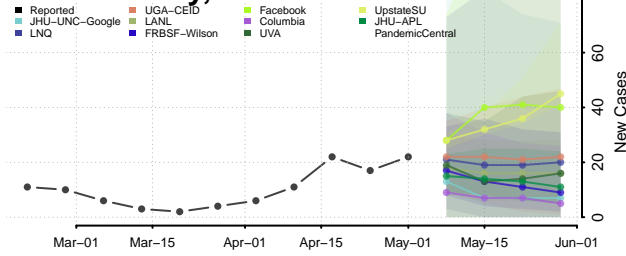

Clark County, Wisconsin