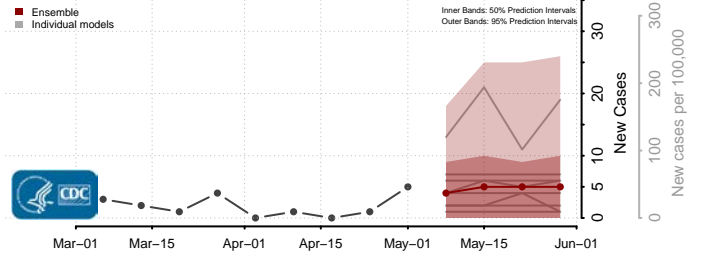

Vermilion County, Louisiana

Vernon County, Louisiana

Washington County, Louisiana

Webster County, Louisiana

West Baton Rouge County, Louisiana

West Carroll County, Louisiana

West Feliciana County, Louisiana