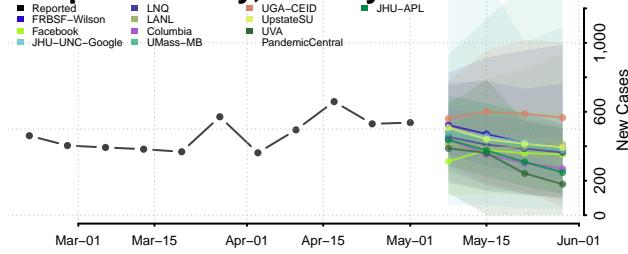

Dauphin County, Pennsylvania