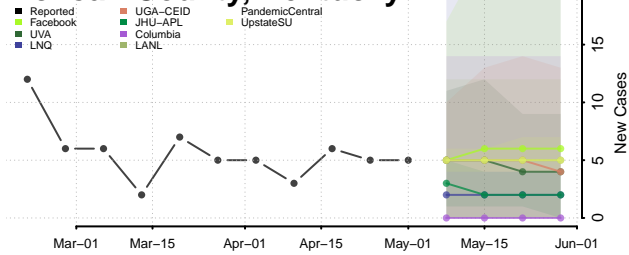

Magoffin County, Kentucky

Marion County, Kentucky

Marshall County, Kentucky

Martin County, Kentucky

Mason County, Kentucky

McCracken County, Kentucky

McCreary County, Kentucky

McLean County, Kentucky