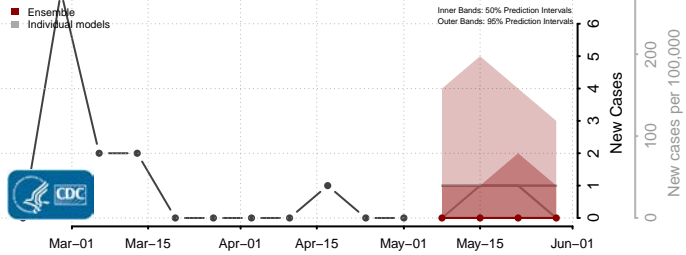

Elk County, Kansas