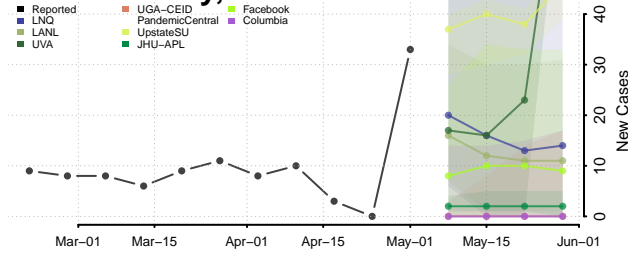

Scott County, Iowa

Shelby County, Iowa

Sioux County, Iowa

Story County, Iowa

Tama County, Iowa

Taylor County, Iowa

Union County, Iowa

Van Buren County, Iowa