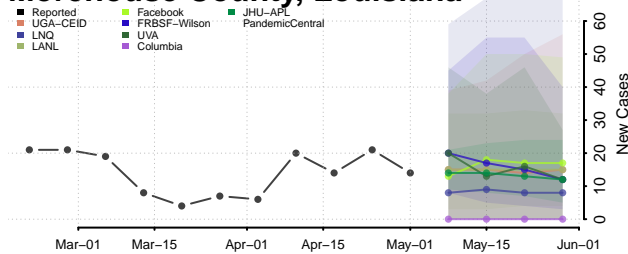

Madison County, Louisiana

Morehouse County, Louisiana

Natchitoches County, Louisiana

Orleans County, Louisiana

Ouachita County, Louisiana

Plaquemines County, Louisiana

Pointe Coupee County, Louisiana

Rapides County, Louisiana