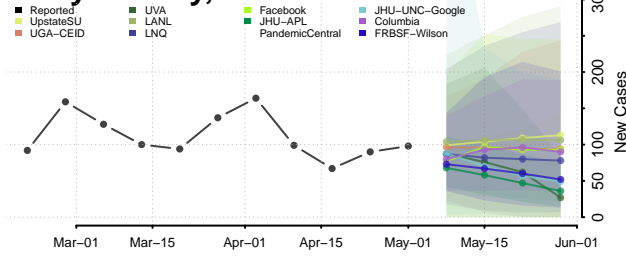

Scott County, Iowa

Shelby County, Iowa

Sioux County, Iowa

Story County, Iowa

Tama County, Iowa

Taylor County, Iowa

Union County, Iowa

Van Buren County, Iowa