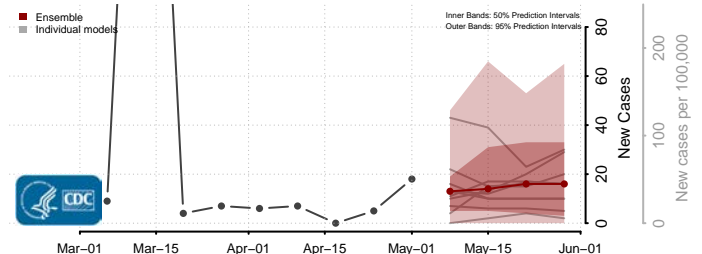

Laclede County, Missouri