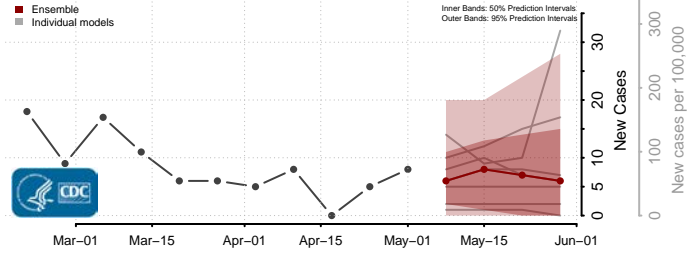

Fergus County, Montana