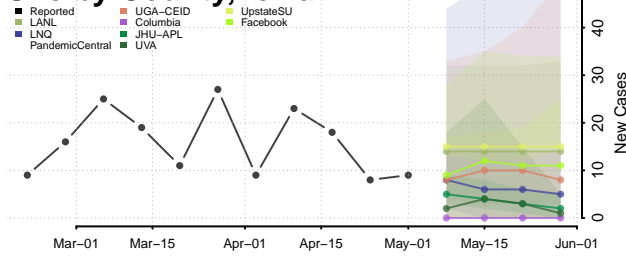

Scott County, Iowa

Shelby County, Iowa

Sioux County, Iowa

Story County, Iowa

Tama County, Iowa

Taylor County, Iowa

Union County, Iowa

Van Buren County, Iowa