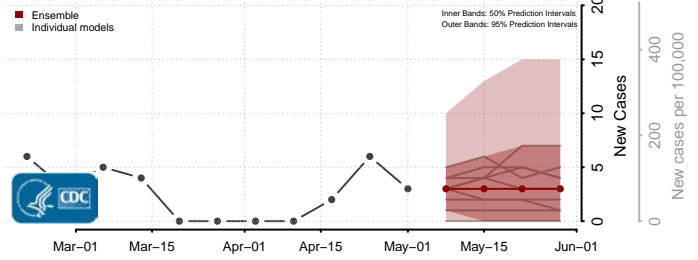

Morton County, North Dakota

Mountrail County, North Dakota

Nelson County, North Dakota

Oliver County, North Dakota

Pembina County, North Dakota

Pierce County, North Dakota

Ramsey County, North Dakota

Ransom County, North Dakota