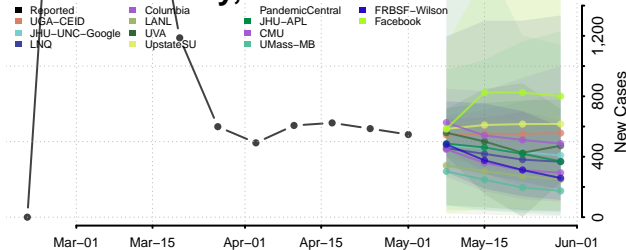

Denton County, Texas