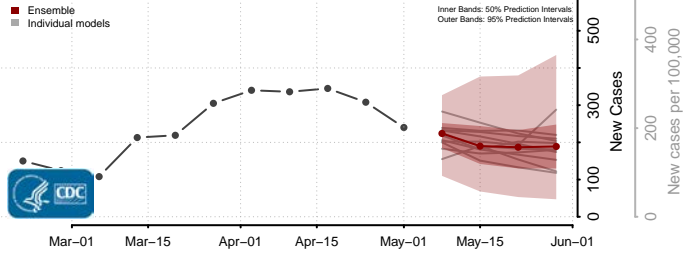

Berkeley County, West Virginia