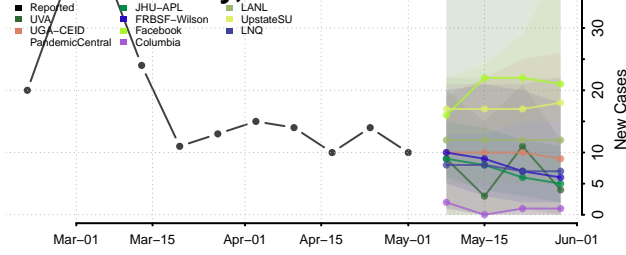

Bremer County, Iowa