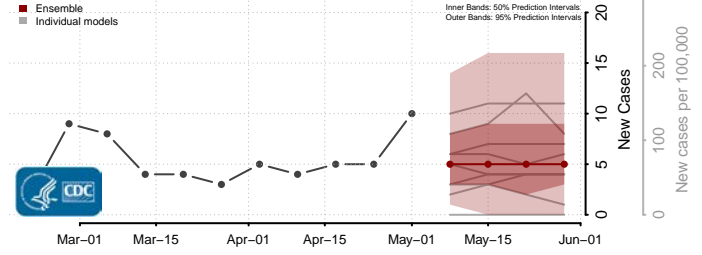

Portsmouth County, Virginia

Powhatan County, Virginia

Prince Edward County, Virginia

Prince George County, Virginia

Prince William County, Virginia

Pulaski County, Virginia

Radford County, Virginia

Rappahannock County, Virginia