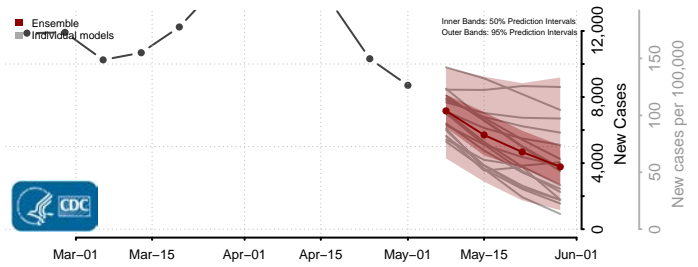

Massachusetts*