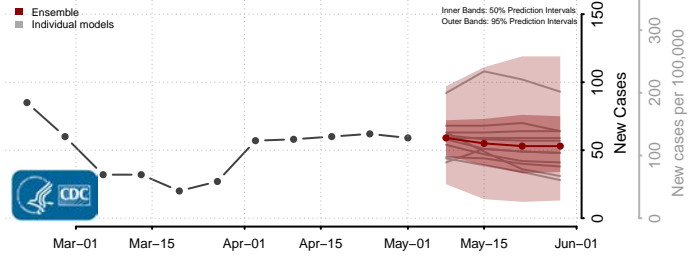

Allegany County, New York