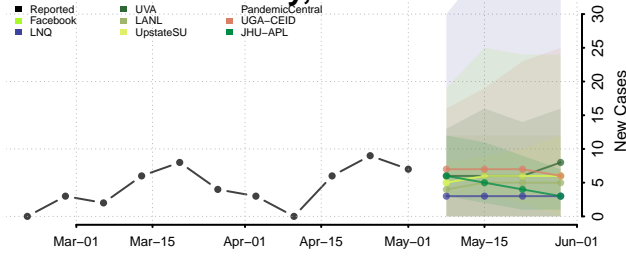

Pocahontas County, Iowa