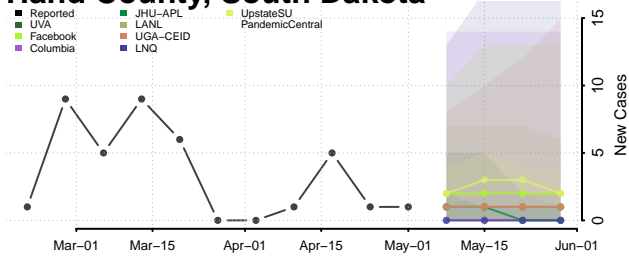

Hand County, South Dakota