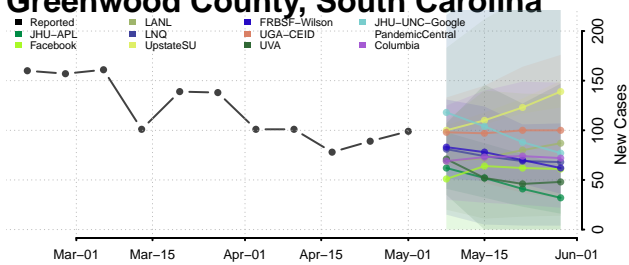

Georgetown County, South Carolina

Greenville County, South Carolina

Greenwood County, South Carolina

Hampton County, South Carolina

Horry County, South Carolina

Jasper County, South Carolina

Kershaw County, South Carolina