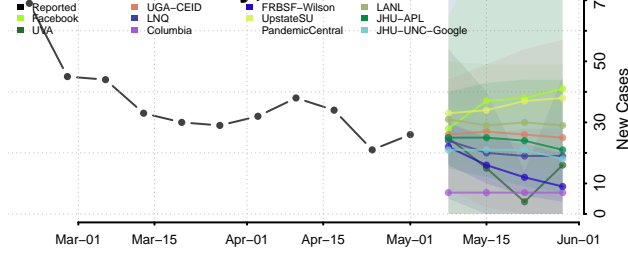

Wasatch County, Utah