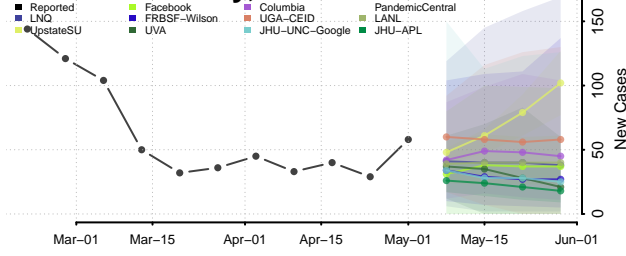

Clinton County, New York

Columbia County, New York

Cortland County, New York

Delaware County, New York

Dutchess County, New York

Erie County, New York

Essex County, New York

Franklin County, New York