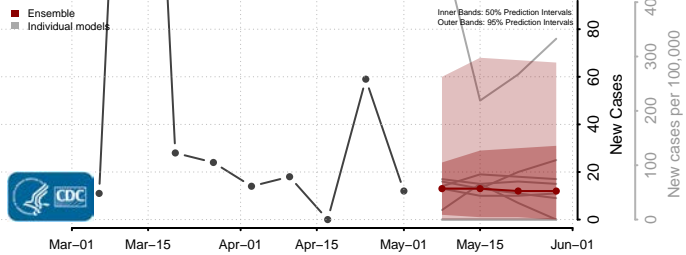

McDonald County, Missouri