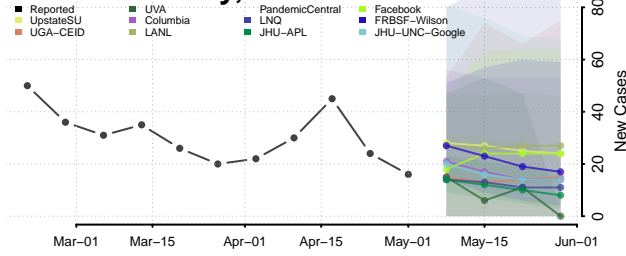

Bannock County, Idaho

Bear Lake County, Idaho

Benewah County, Idaho

Bingham County, Idaho

Blaine County, Idaho

Boise County, Idaho

Bonner County, Idaho

Bonneville County, Idaho