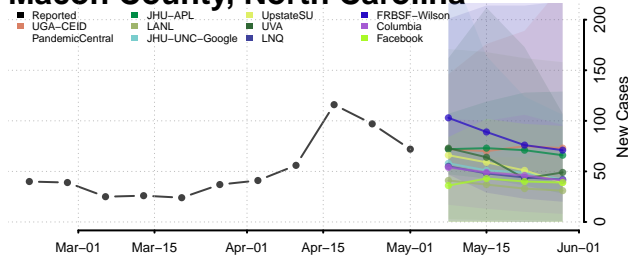

Macon County, North Carolina