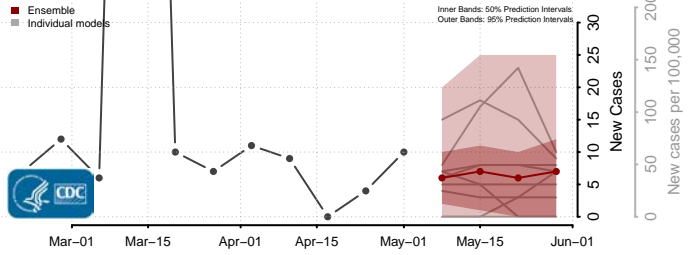

Bates County, Missouri