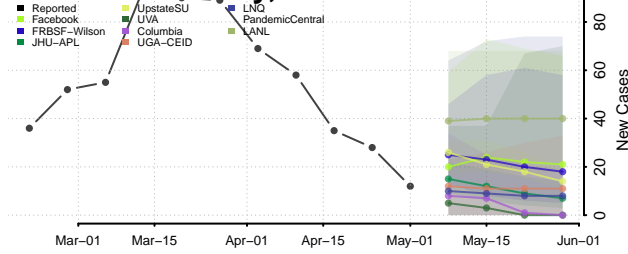

Custer County, Idaho

Elmore County, Idaho

Franklin County, Idaho

Fremont County, Idaho

Gem County, Idaho

Gooding County, Idaho

Idaho County, Idaho

Jefferson County, Idaho