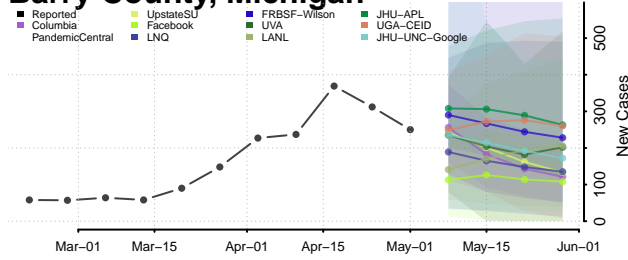

Allegan County, Michigan

Alpena County, Michigan

Antrim County, Michigan

Arenac County, Michigan

Baraga County, Michigan

Barry County, Michigan

Bay County, Michigan

Benzie County, Michigan