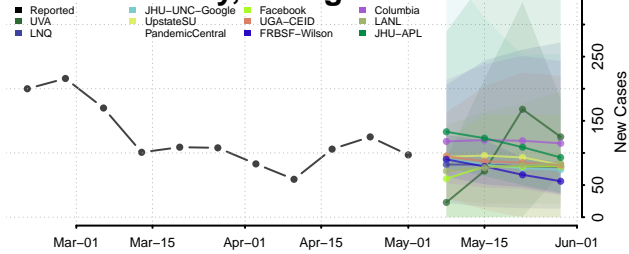

Barrow County, Georgia