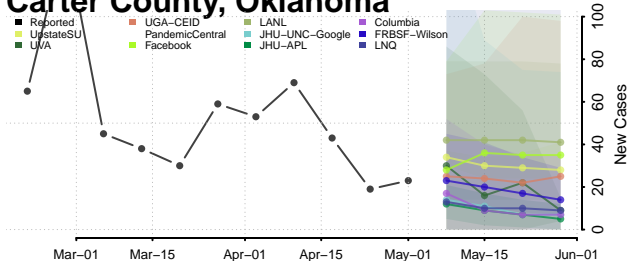

Blaine County, Oklahoma

Bryan County, Oklahoma

Caddo County, Oklahoma

Canadian County, Oklahoma

Carter County, Oklahoma

Cherokee County, Oklahoma

Choctaw County, Oklahoma

Cimarron County, Oklahoma