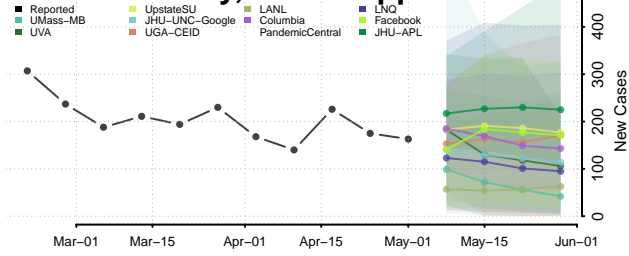

DeSoto County, Mississippi