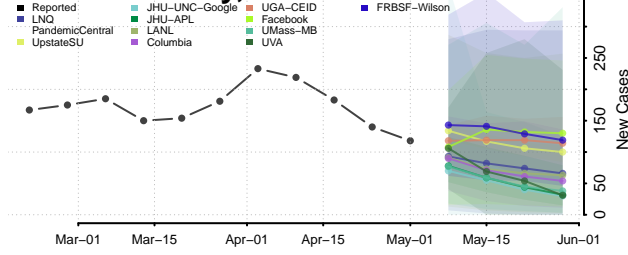

Tolland County, Connecticut