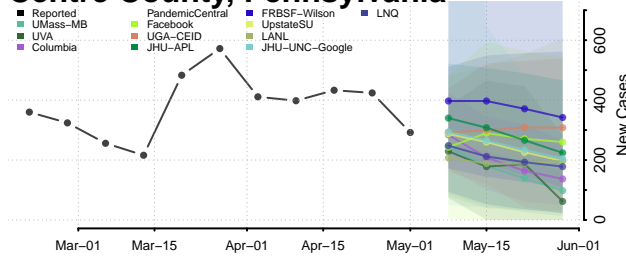

Centre County, Pennsylvania