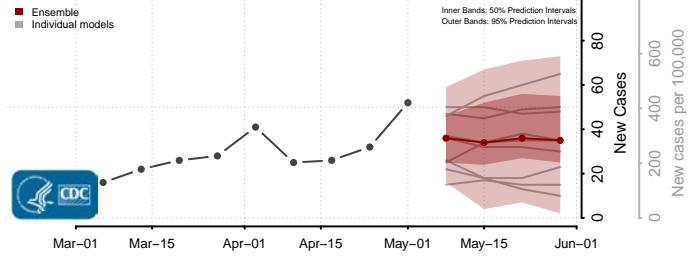

Powell County, Kentucky