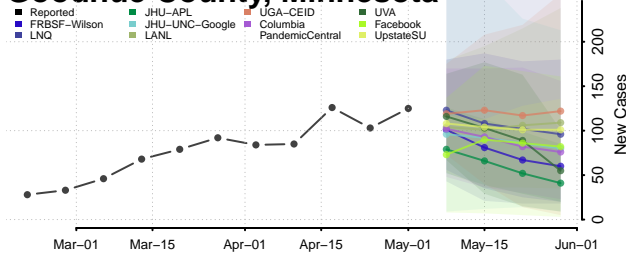

Goodhue County, Minnesota