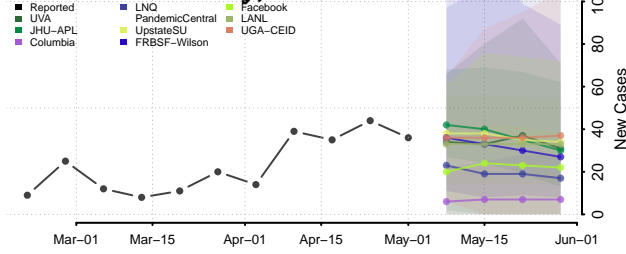

Johnson County, Tennessee