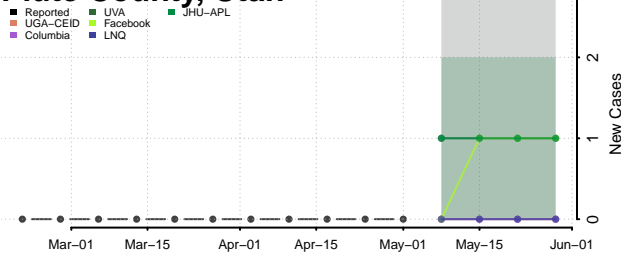

Piute County, Utah