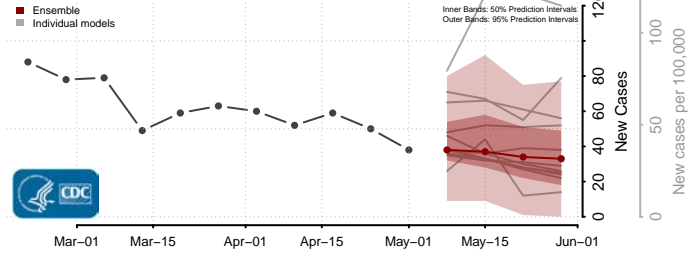

Eau Claire County, Wisconsin