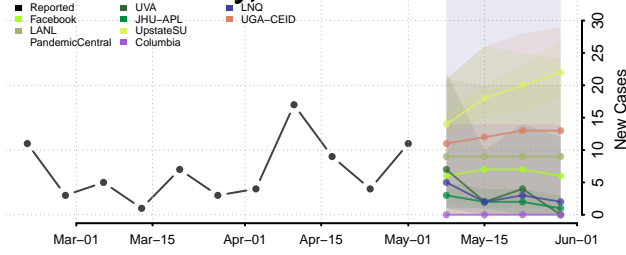

Morton County, North Dakota

Mountrail County, North Dakota

Nelson County, North Dakota

Oliver County, North Dakota

Pembina County, North Dakota

Pierce County, North Dakota

Ramsey County, North Dakota

Ransom County, North Dakota