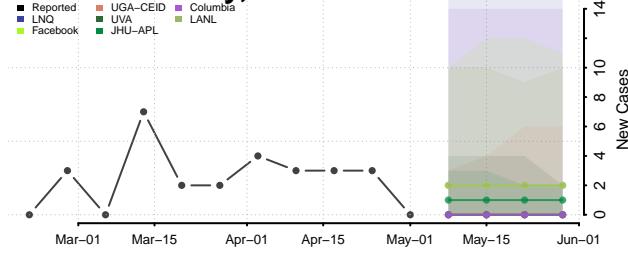

Nuckolls County, Nebraska

Otoe County, Nebraska

Pawnee County, Nebraska

Perkins County, Nebraska

Phelps County, Nebraska

Pierce County, Nebraska

Platte County, Nebraska

Polk County, Nebraska