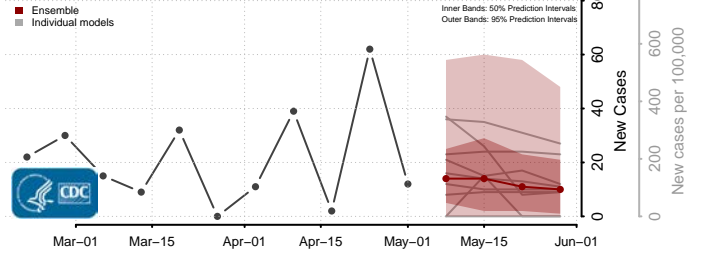

Clarke County, Alabama

Clay County, Alabama

Cleburne County, Alabama

Coffee County, Alabama

Colbert County, Alabama

Conecuh County, Alabama

Coosa County, Alabama

Covington County, Alabama