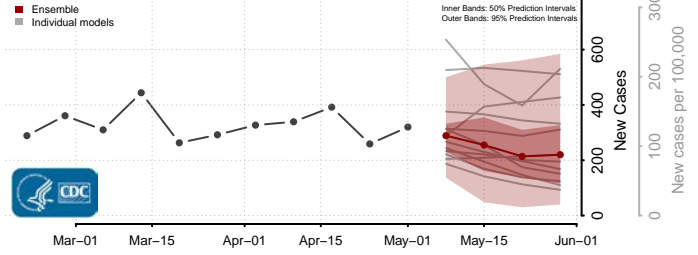

Wahkiakum County, Washington

Walla Walla County, Washington

Whatcom County, Washington

Whitman County, Washington

Yakima County, Washington

West Virginia*

*New weekly cases may decrease in this location over the next four weeks. For these locations, the ensemble forecast indicates a probability of 0.75 or greater that fewer cases will be reported in week four of the forecast than in the last reported week.