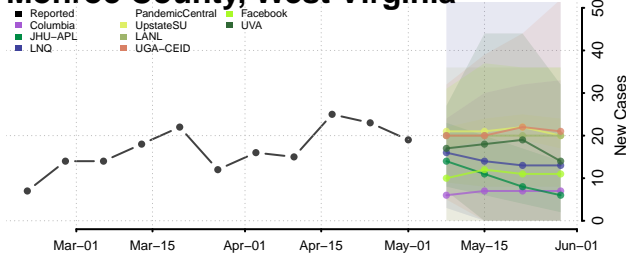

Monroe County, West Virginia