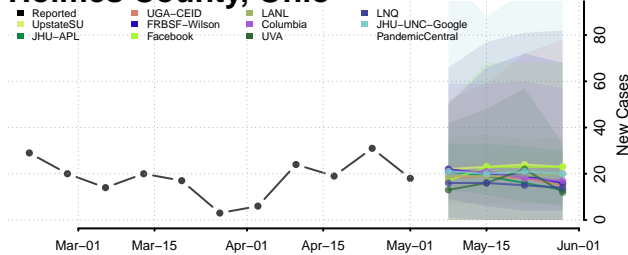

Holmes County, Ohio