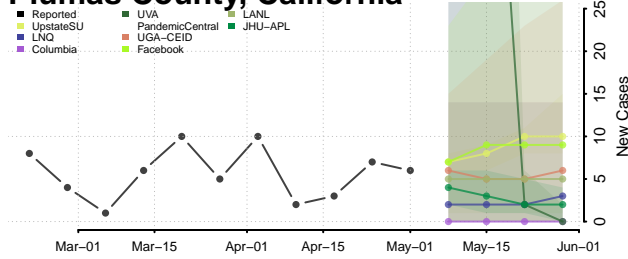

Mono County, California

Monterey County, California

Napa County, California

Nevada County, California

Orange County, California

Placer County, California

Plumas County, California

Riverside County, California