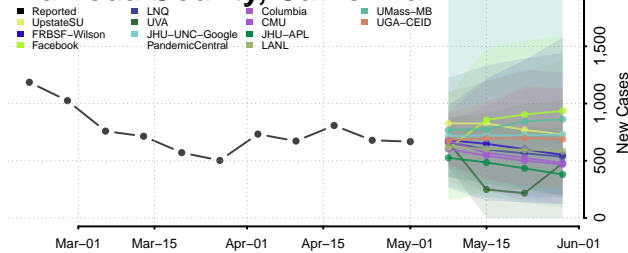

Woodruff County, Arkansas

Yell County, Arkansas

California*

Alameda County, California

Alpine County, California

Amador County, California

*New weekly cases may decrease in this location over the next four weeks. For these locations, the ensemble forecast indicates a probability of 0.75 or greater that fewer cases will be reported in week four of the forecast than in the last reported week.