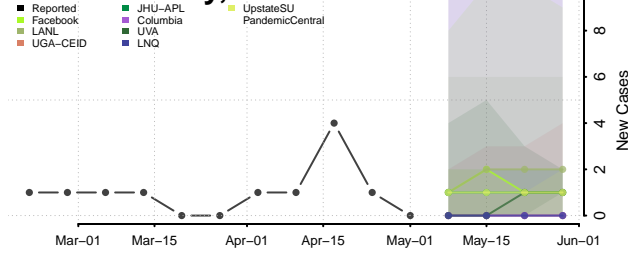

Steele County, North Dakota