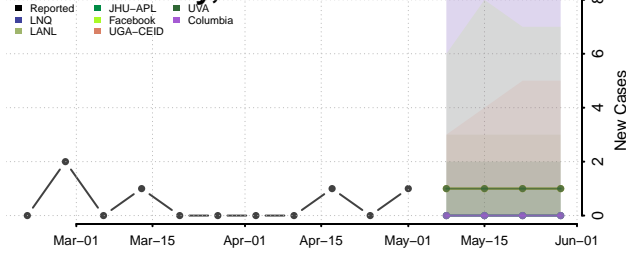

Foard County, Texas