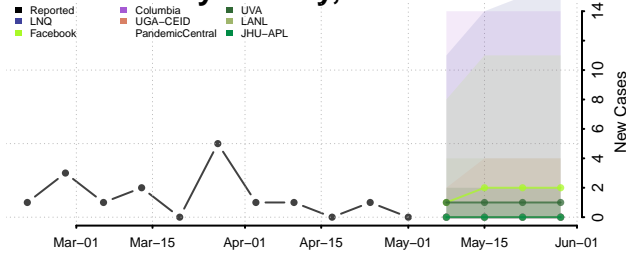

Eddy County, North Dakota

Emmons County, North Dakota

Foster County, North Dakota

Golden Valley County, North Dakota

Grand Forks County, North Dakota

Grant County, North Dakota

Griggs County, North Dakota

Hettinger County, North Dakota