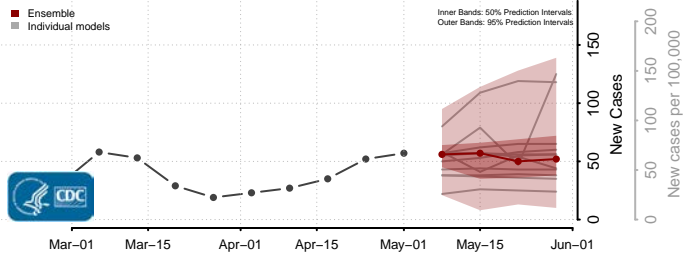

Franklin County, Washington

Garfield County, Washington

Grant County, Washington

Grays Harbor County, Washington

Island County, Washington

Jefferson County, Washington

King County, Washington

Kitsap County, Washington