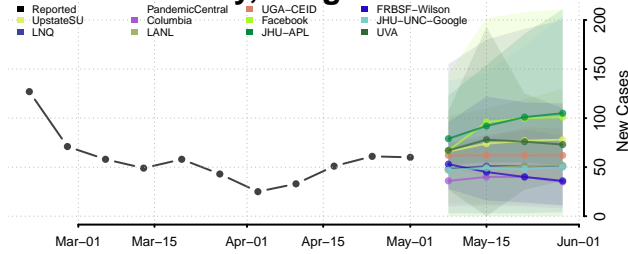

Marion County, Oregon

Morrow County, Oregon

Multnomah County, Oregon

Polk County, Oregon

Sherman County, Oregon

Tillamook County, Oregon

Umatilla County, Oregon

Union County, Oregon