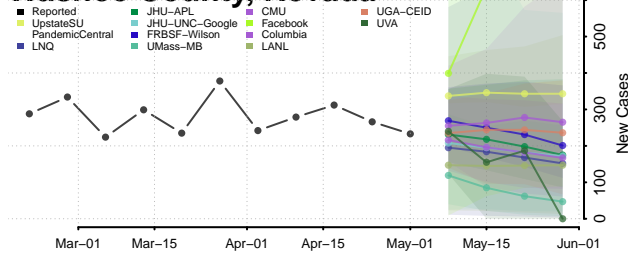

Washoe County, Nevada