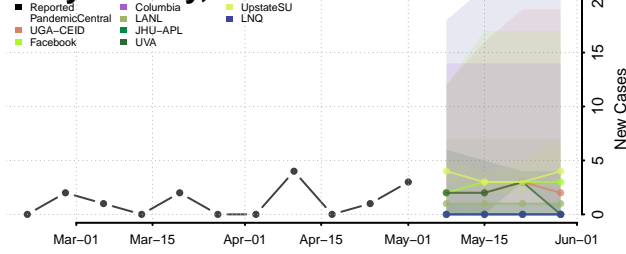

Eddy County, North Dakota

Emmons County, North Dakota

Foster County, North Dakota

Golden Valley County, North Dakota

Grand Forks County, North Dakota

Grant County, North Dakota

Griggs County, North Dakota

Hettinger County, North Dakota