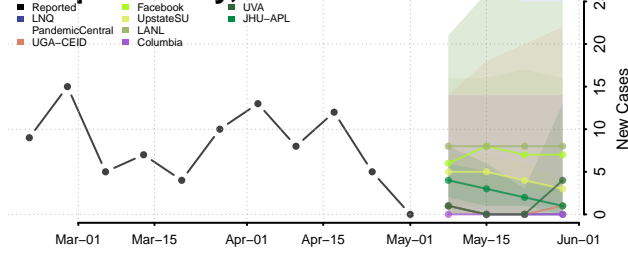

Nuckolls County, Nebraska

Otoe County, Nebraska

Pawnee County, Nebraska

Perkins County, Nebraska

Phelps County, Nebraska

Pierce County, Nebraska

Platte County, Nebraska

Polk County, Nebraska