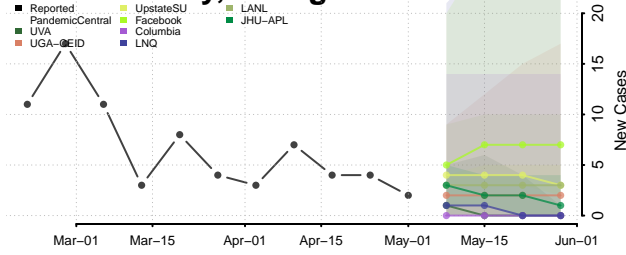

Evans County, Georgia