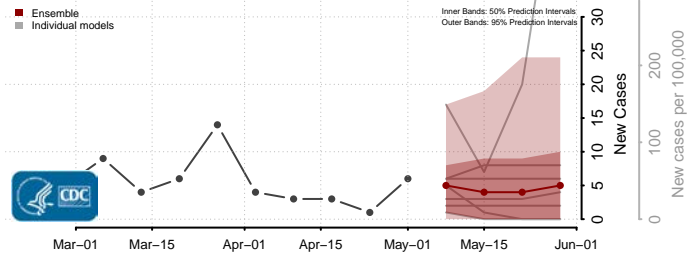

Custer County, Montana