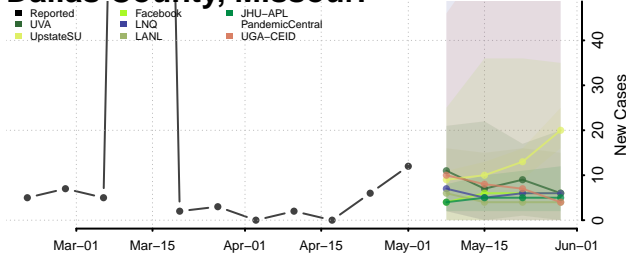

Dallas County, Missouri