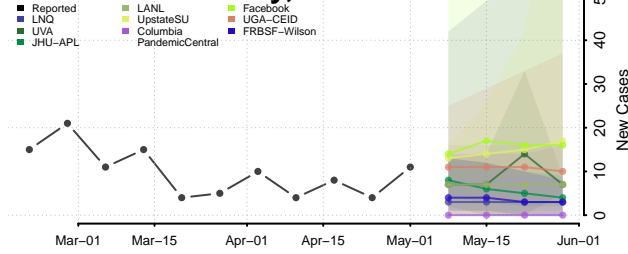

Texas County, Oklahoma

Tillman County, Oklahoma

Tulsa County, Oklahoma

Wagoner County, Oklahoma

Washington County, Oklahoma

Washita County, Oklahoma

Woods County, Oklahoma

Woodward County, Oklahoma