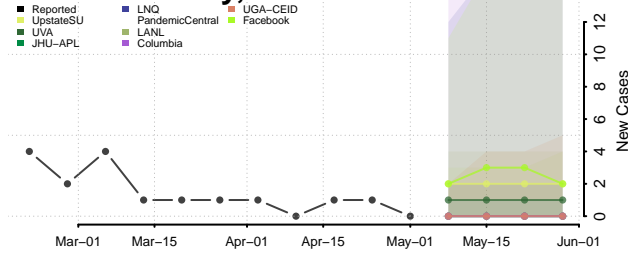

Corson County, South Dakota