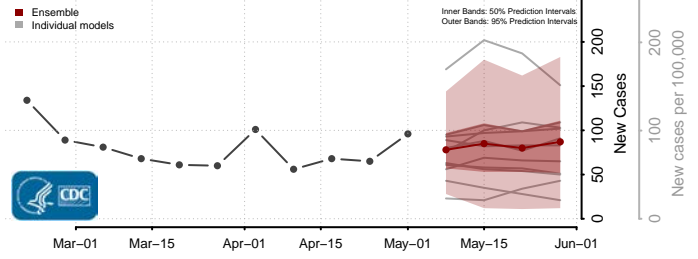

Mono County, California

Monterey County, California

Napa County, California

Nevada County, California

Orange County, California

Placer County, California

Plumas County, California

Riverside County, California