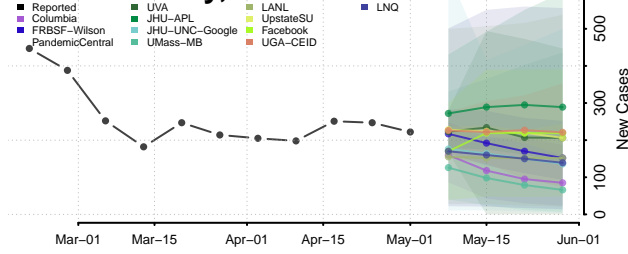

Iredell County, North Carolina