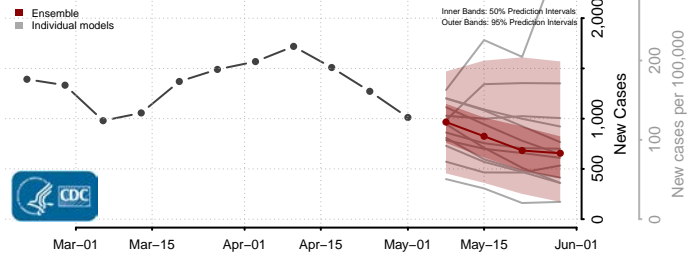

Essex County, Massachusetts

*New weekly cases may decrease in this location over the next four weeks. For these locations, the ensemble forecast indicates a probability of 0.75 or greater that fewer cases will be reported in week four of the forecast than in the last reported week.