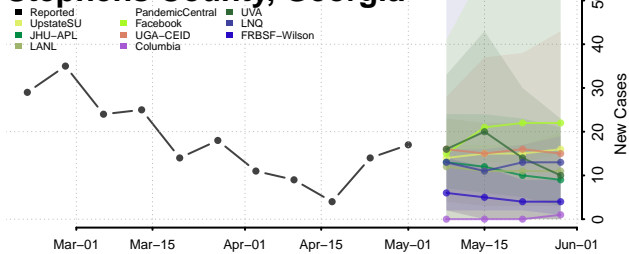

Rockdale County, Georgia

Schley County, Georgia

Scriven County, Georgia

Seminole County, Georgia

Spalding County, Georgia

Stephens County, Georgia

Stewart County, Georgia

Sumter County, Georgia