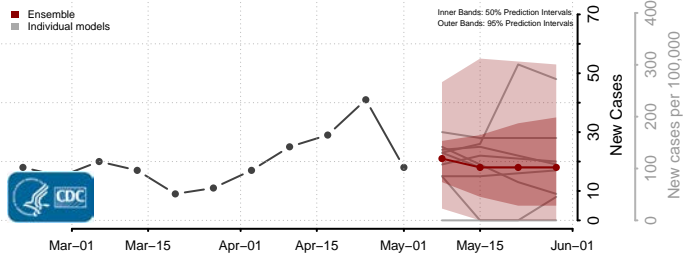

McDowell County, West Virginia