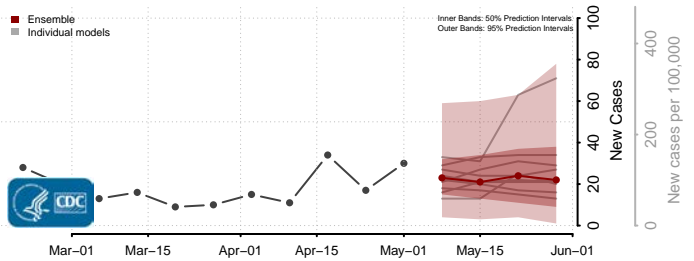

Brooke County, West Virginia