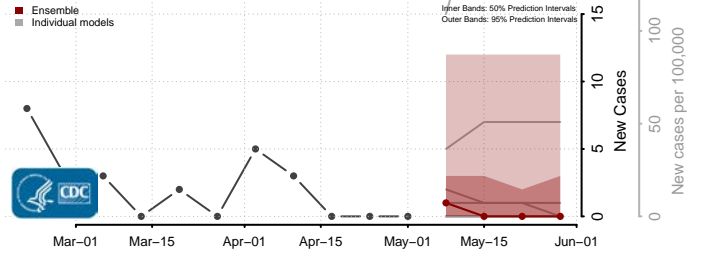

Glacier County, Montana