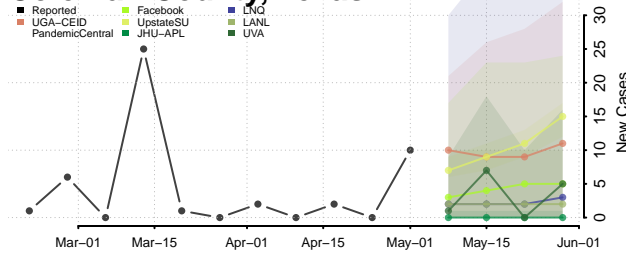

Coleman County, Texas