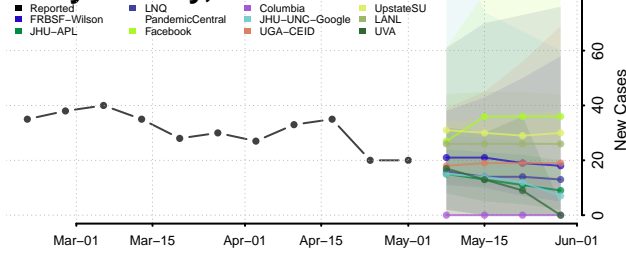

Perry County, Ohio