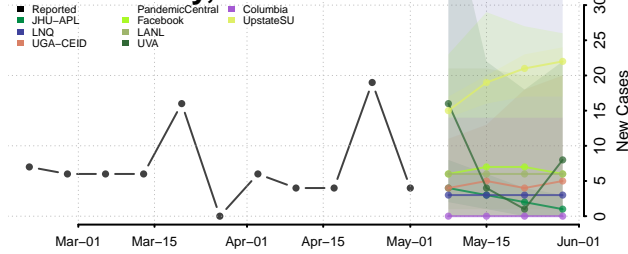

Butte County, South Dakota