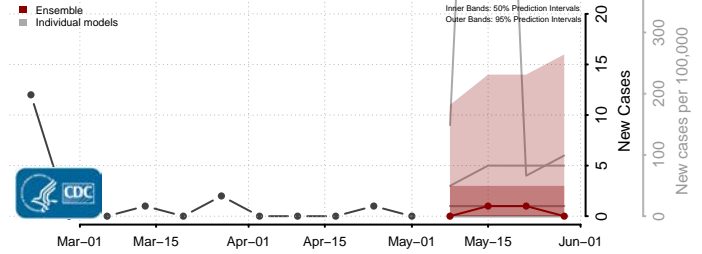

Rusk County, Texas

Sabine County, Texas

San Augustine County, Texas

San Jacinto County, Texas

San Patricio County, Texas

San Saba County, Texas

Schleicher County, Texas

Scurry County, Texas