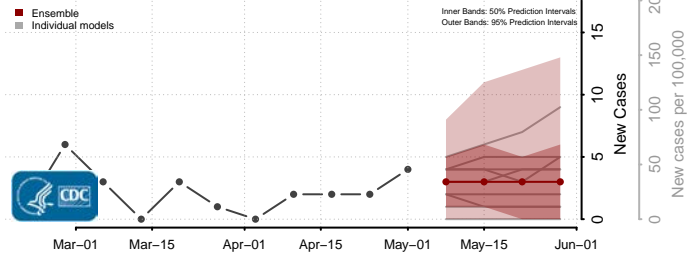

Cloud County, Kansas