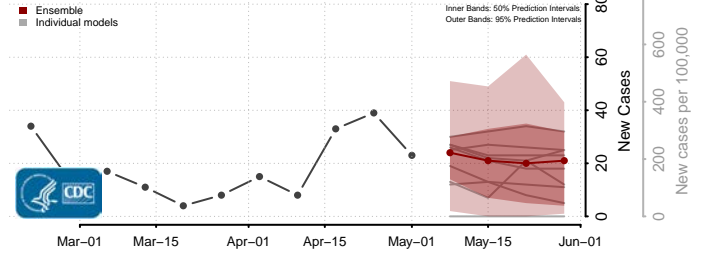

Richland County, Montana