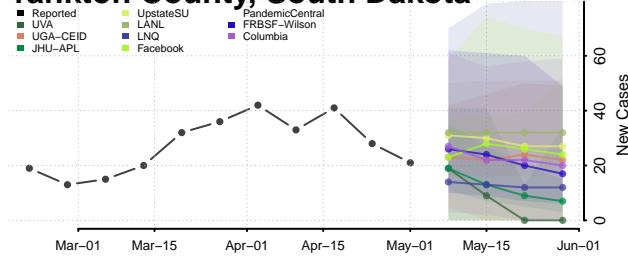

Yankton County, South Dakota