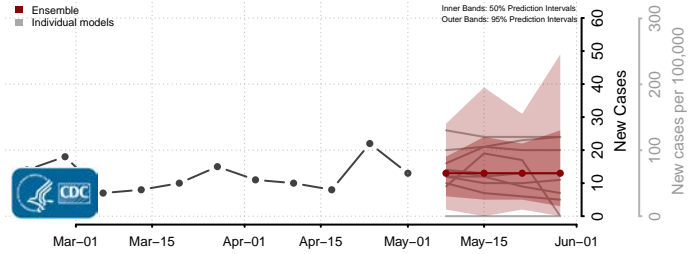

Henry County, Iowa