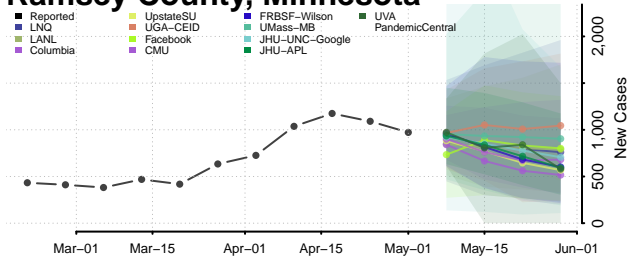

Ramsey County, Minnesota