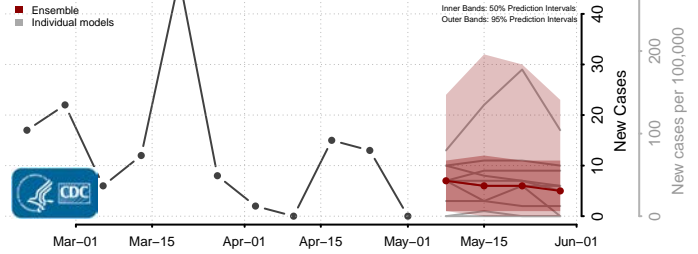

St. Clair County, Alabama

Sumter County, Alabama

Talladega County, Alabama

Tallapoosa County, Alabama

Tuscaloosa County, Alabama

Walker County, Alabama

Washington County, Alabama

Wilcox County, Alabama