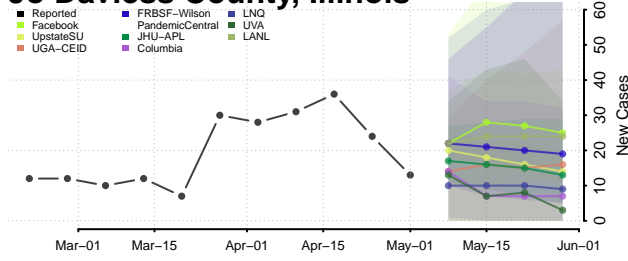

Iroquois County, Illinois

Jackson County, Illinois

Jasper County, Illinois

Jefferson County, Illinois

Jersey County, Illinois

Jo Daviess County, Illinois

Johnson County, Illinois

Kane County, Illinois