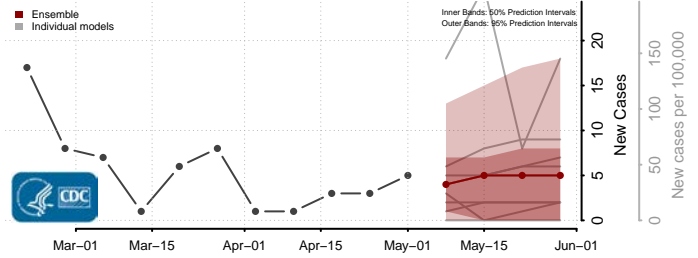

Morris County, Texas