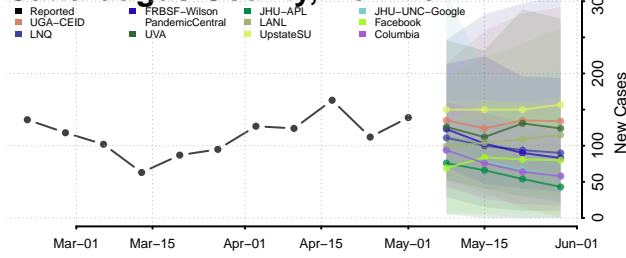

Cattaraugus County, New York