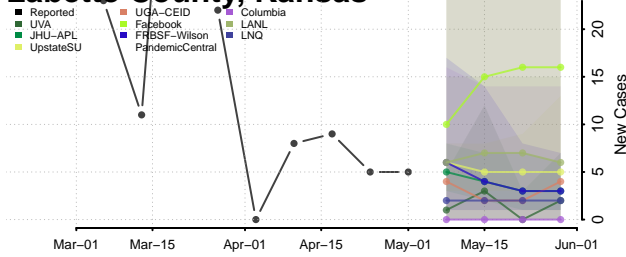

Jefferson County, Kansas

Jewell County, Kansas

Johnson County, Kansas

Kearyn County, Kansas

Kingman County, Kansas

Kiowa County, Kansas

Labette County, Kansas

Lane County, Kansas