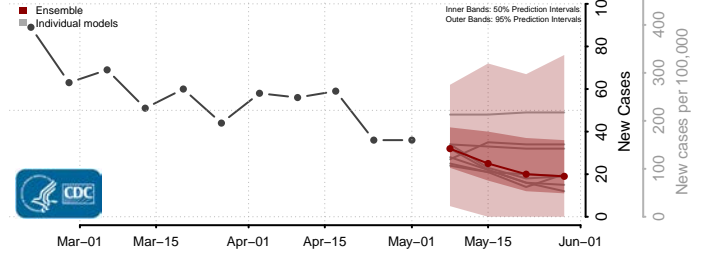

Henrico County, Virginia

Henry County, Virginia

Highland County, Virginia

Hopewell County, Virginia

Isle of Wight County, Virginia

James City County, Virginia

King and Queen County, Virginia

King George County, Virginia