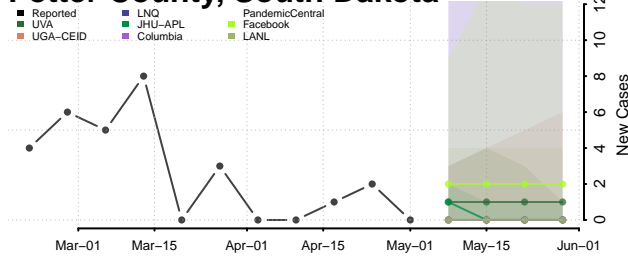

Potter County, South Dakota