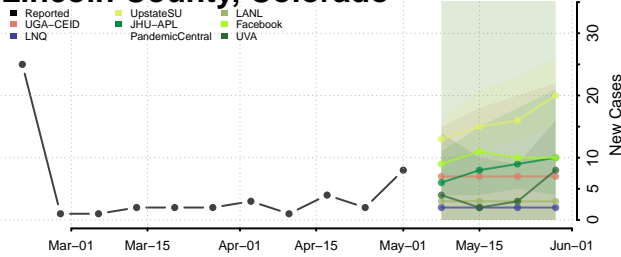

Lincoln County, Colorado