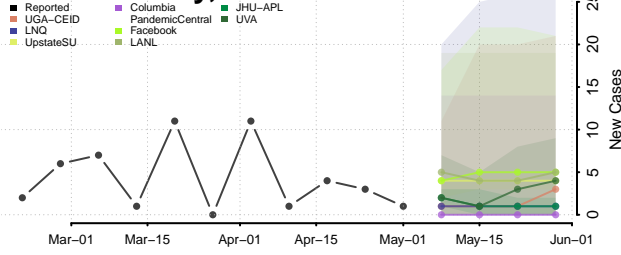

Brown County, Nebraska

Buffalo County, Nebraska

Burt County, Nebraska

Butler County, Nebraska

Cass County, Nebraska

Cedar County, Nebraska

Chase County, Nebraska

Cherry County, Nebraska