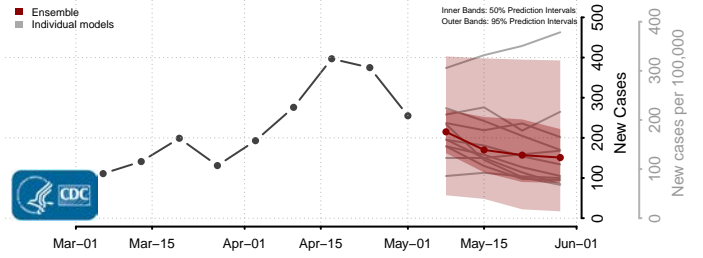

Kennebec County, Maine