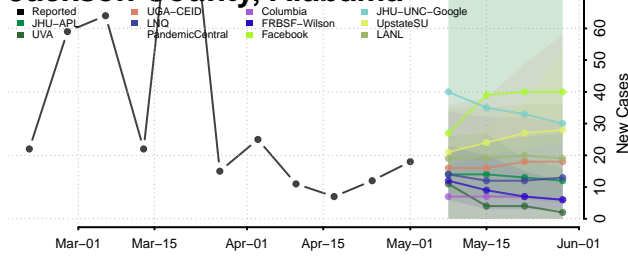

Crenshaw County, Alabama

Cullman County, Alabama

Dale County, Alabama

Dallas County, Alabama

DeKalb County, Alabama

Elmore County, Alabama

Escambia County, Alabama

Etowah County, Alabama

Fayette County, Alabama

Franklin County, Alabama

Geneva County, Alabama

Greene County, Alabama

Hale County, Alabama

Henry County, Alabama

Houston County, Alabama

Jackson County, Alabama

Jefferson County, Alabama

Lamar County, Alabama

Lauderdale County, Alabama

Lawrence County, Alabama

Marion County, Alabama

Marshall County, Alabama

Mobile County, Alabama

Monroe County, Alabama