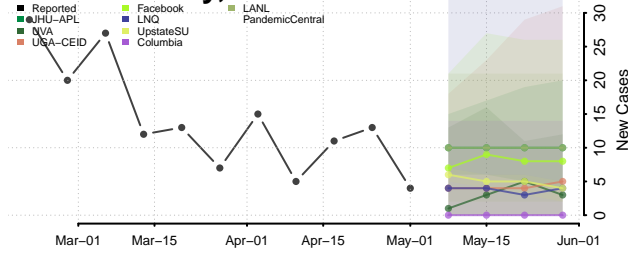

Jones County, North Carolina