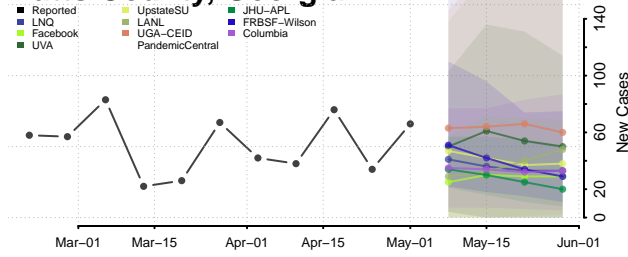

Butts County, Georgia