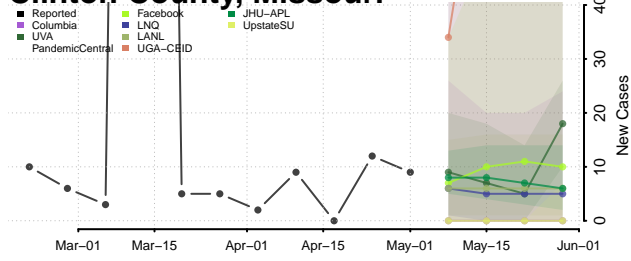

Clinton County, Missouri