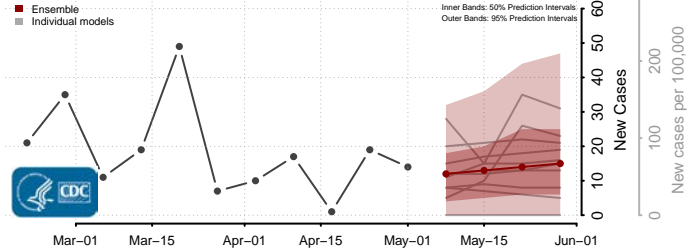

National*

Alabama

Autauga County, Alabama

Baldwin County, Alabama

Barbour County, Alabama

Bibb County, Alabama

*New weekly cases may decrease in this location over the next four weeks. For these locations, the ensemble forecast indicates a probability of 0.75 or greater that fewer cases will be reported in week four of the forecast than in the last reported week.