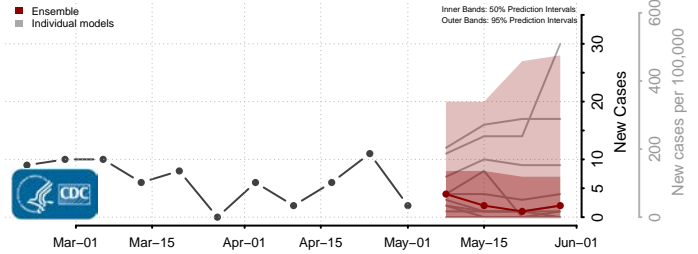

Dewey County, South Dakota