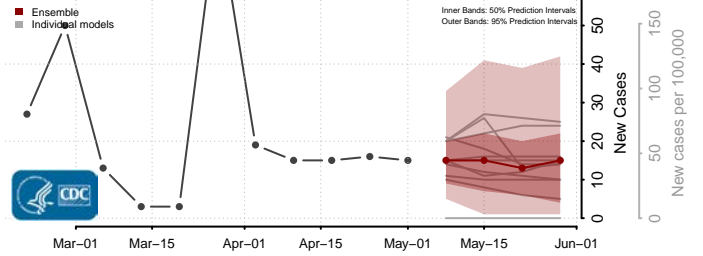

Jasper County, Iowa

Jefferson County, Iowa

Johnson County, Iowa

Jones County, Iowa

Keokuk County, Iowa

Kossuth County, Iowa

Lee County, Iowa

Linn County, Iowa