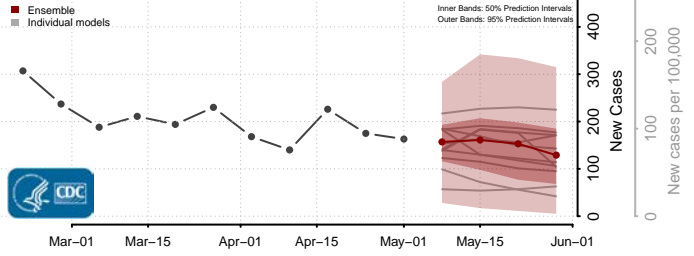

DeSoto County, Mississippi