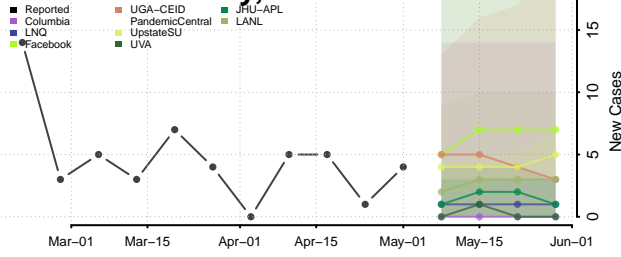

Clarke County, Alabama

Clay County, Alabama

Cleburne County, Alabama

Coffee County, Alabama

Colbert County, Alabama

Conecuh County, Alabama

Coosa County, Alabama

Covington County, Alabama