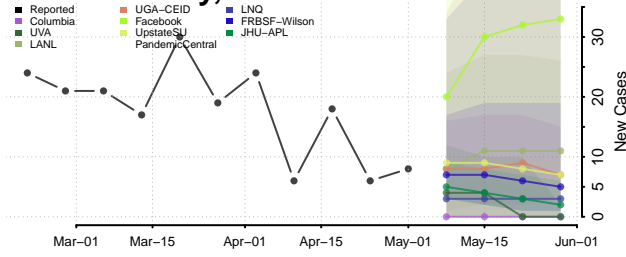

Glenn County, California