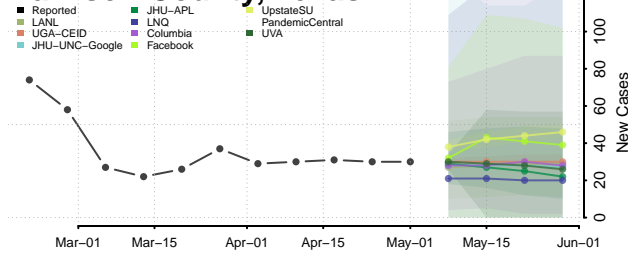

Harrison County, Texas