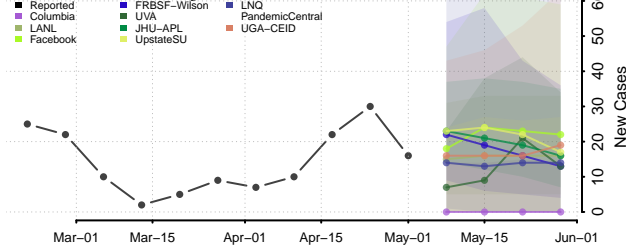

Bond County, Illinois