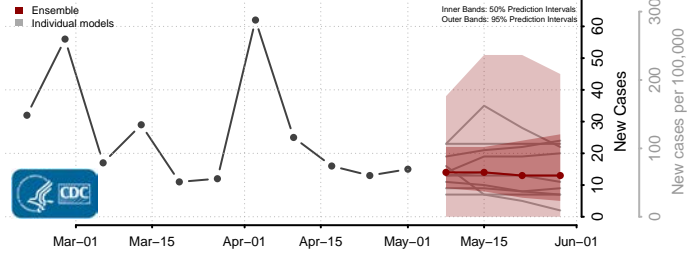

Letcher County, Kentucky