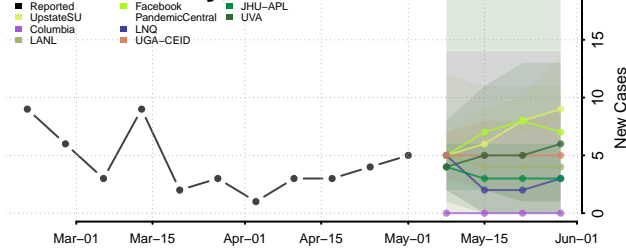

*New weekly cases may decrease in this location over the next four weeks. For these locations, the ensemble forecast indicates a probability of 0.75 or greater that fewer cases will be reported in week four of the forecast than in the last reported week.