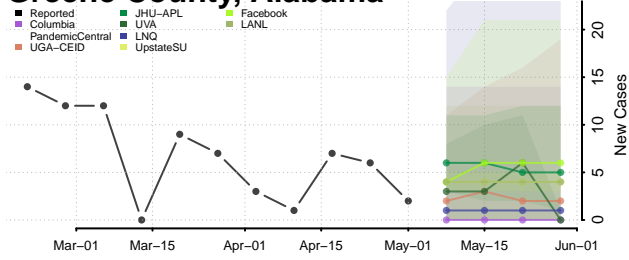

Crenshaw County, Alabama

Cullman County, Alabama

Dale County, Alabama

Dallas County, Alabama

DeKalb County, Alabama

Elmore County, Alabama

Escambia County, Alabama

Etowah County, Alabama

Fayette County, Alabama

Franklin County, Alabama

Geneva County, Alabama

Greene County, Alabama

Hale County, Alabama

Henry County, Alabama

Houston County, Alabama

Jackson County, Alabama

Jefferson County, Alabama

Lamar County, Alabama

Lauderdale County, Alabama

Lawrence County, Alabama

Marion County, Alabama

Marshall County, Alabama

Mobile County, Alabama

Monroe County, Alabama