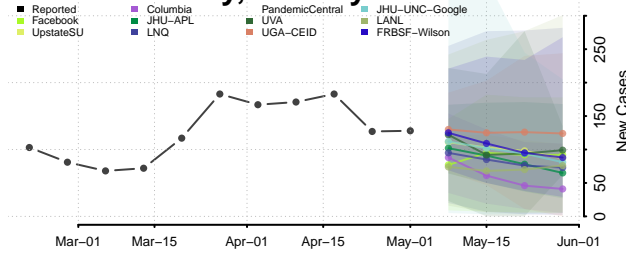

Carbon County, Pennsylvania