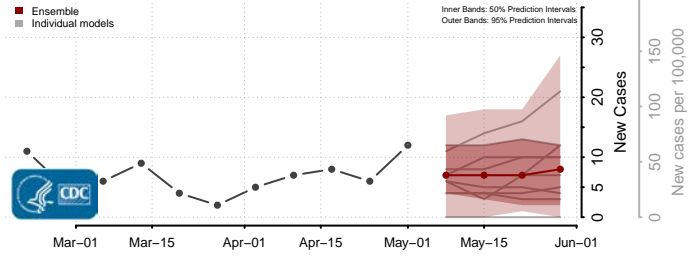

Dickinson County, Kansas