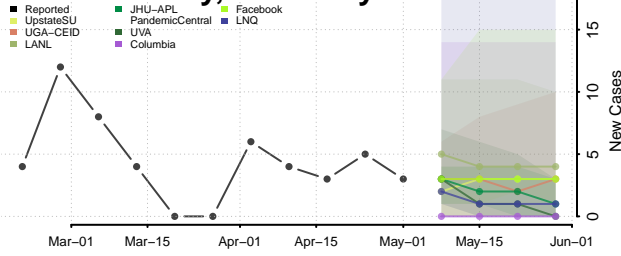

Fulton County, Kentucky