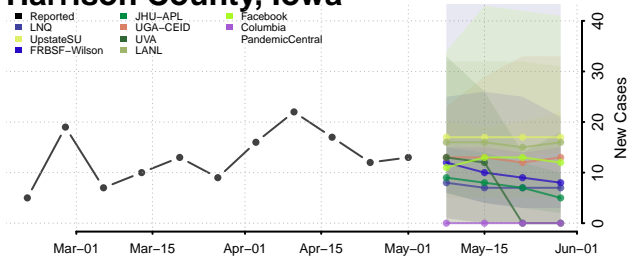

Harrison County, Iowa