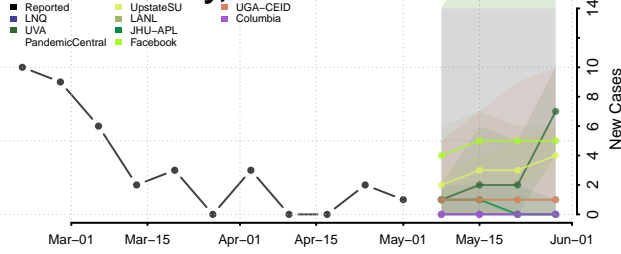

Cheyenne County, Nebraska

Clay County, Nebraska

Colfax County, Nebraska

Cuming County, Nebraska

Custer County, Nebraska

Dakota County, Nebraska

Dawes County, Nebraska

Dawson County, Nebraska