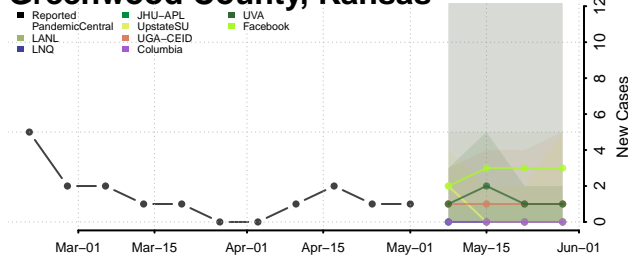

Greenwood County, Kansas