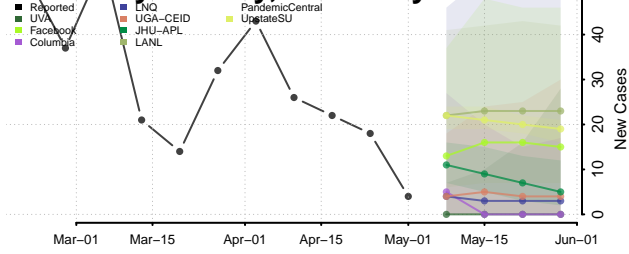

Magoffin County, Kentucky

Marion County, Kentucky

Marshall County, Kentucky

Martin County, Kentucky

Mason County, Kentucky

McCracken County, Kentucky

McCreary County, Kentucky

McLean County, Kentucky