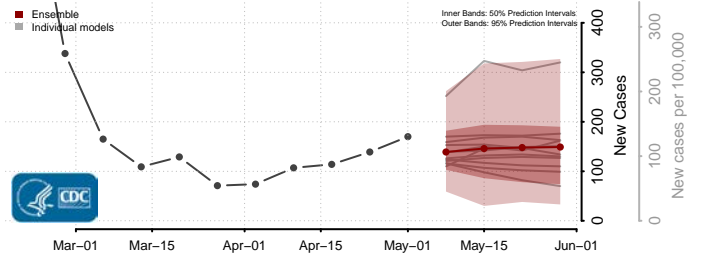

Robeson County, North Carolina