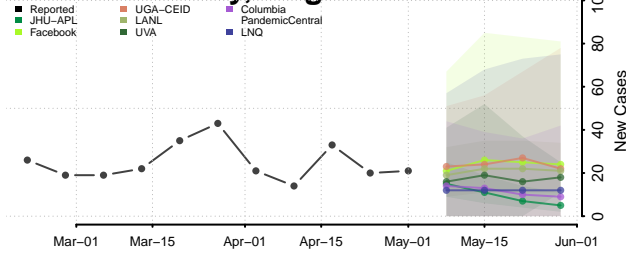

Portsmouth County, Virginia

Powhatan County, Virginia

Prince Edward County, Virginia

Prince George County, Virginia

Prince William County, Virginia

Pulaski County, Virginia

Radford County, Virginia

Rappahannock County, Virginia