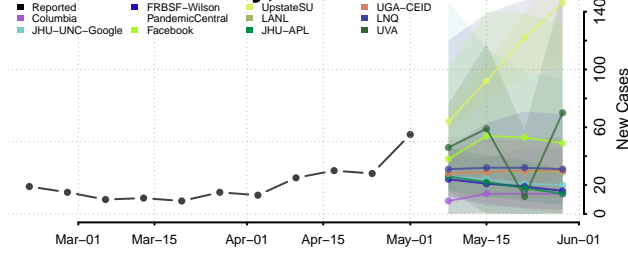

Marinette County, Wisconsin

Marquette County, Wisconsin

Menominee County, Wisconsin

Pepin County, Wisconsin

Pierce County, Wisconsin

Polk County, Wisconsin

Portage County, Wisconsin

Price County, Wisconsin