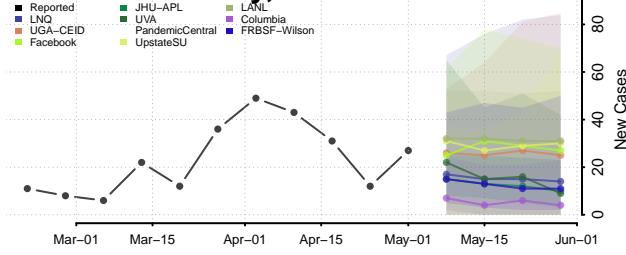

Redwood County, Minnesota