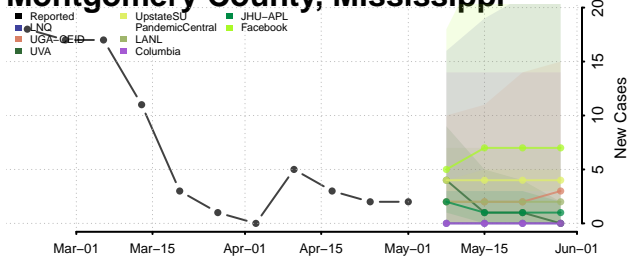

Madison County, Mississippi

Marion County, Mississippi

Marshall County, Mississippi

Monroe County, Mississippi

Montgomery County, Mississippi

Neshoba County, Mississippi

Newton County, Mississippi

Noxubee County, Mississippi