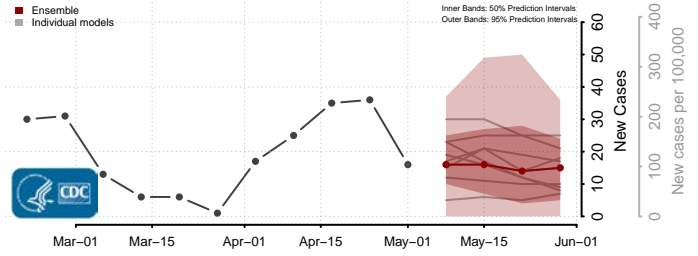

Burnett County, Wisconsin