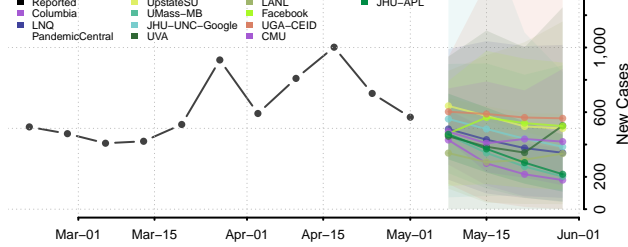

Westmoreland County, Pennsylvania