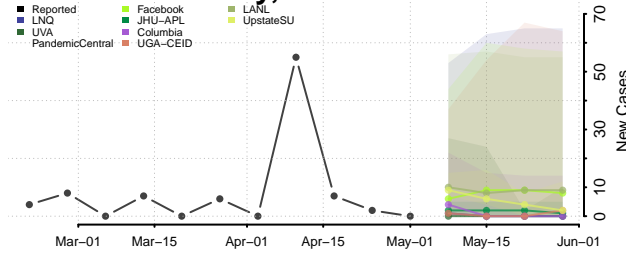

Childress County, Texas