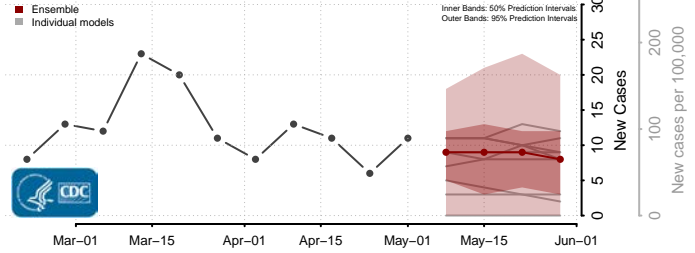

Adams County, Mississippi

Alcorn County, Mississippi

Amite County, Mississippi

Attala County, Mississippi

*New weekly cases may decrease in this location over the next four weeks. For these locations, the ensemble forecast indicates a probability of 0.75 or greater that fewer cases will be reported in week four of the forecast than in the last reported week.