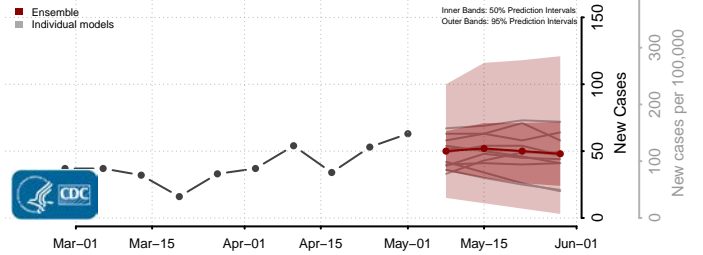

Buchanan County, Iowa

Buena Vista County, Iowa

Butler County, Iowa

Calhoun County, Iowa

Carroll County, Iowa

Cass County, Iowa

Cedar County, Iowa

Cerro Gordo County, Iowa