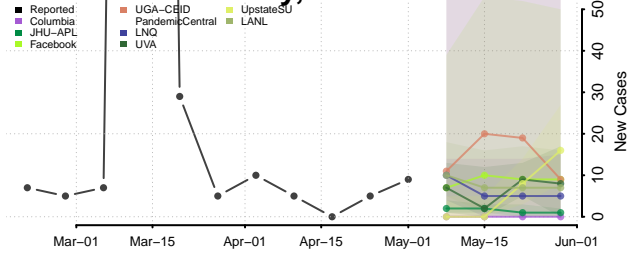

Gasconade County, Missouri