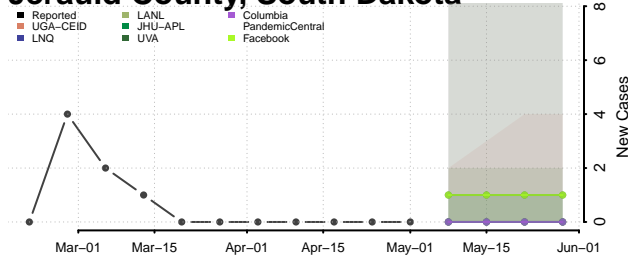

Jerauld County, South Dakota