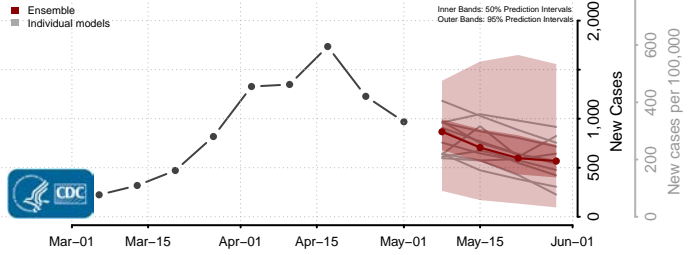

Ottawa County, Michigan