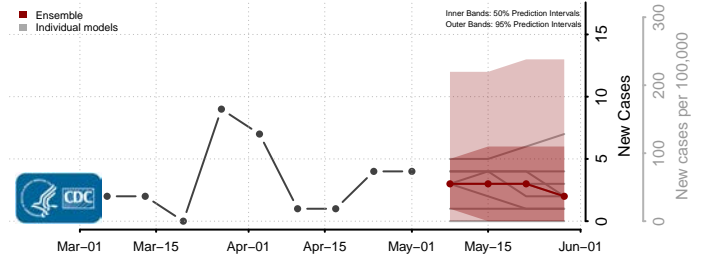

Fillmore County, Nebraska