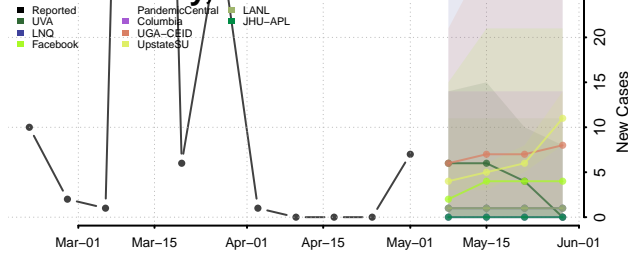

Clark County, Missouri