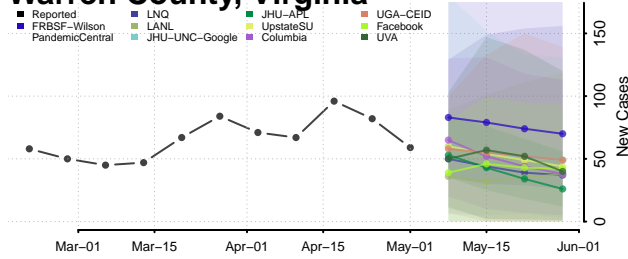

Warren County, Virginia