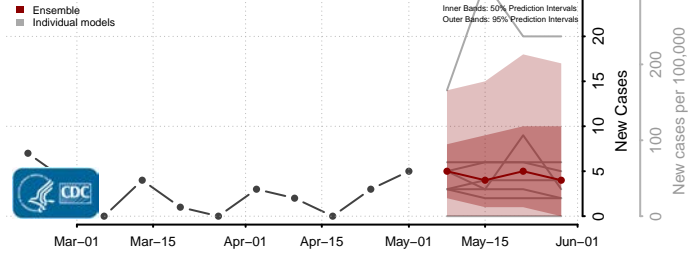

Red River County, Louisiana