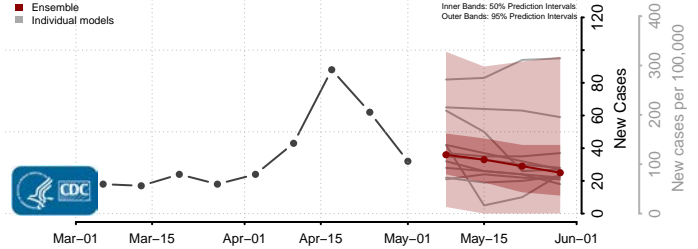

Winn County, Louisiana

Maine*

Androscoggin County, Maine

Aroostook County, Maine

Cumberland County, Maine

Franklin County, Maine

Hancock County, Maine

*New weekly cases may decrease in this location over the next four weeks. For these locations, the ensemble forecast indicates a probability of 0.75 or greater that fewer cases will be reported in week four of the forecast than in the last reported week.