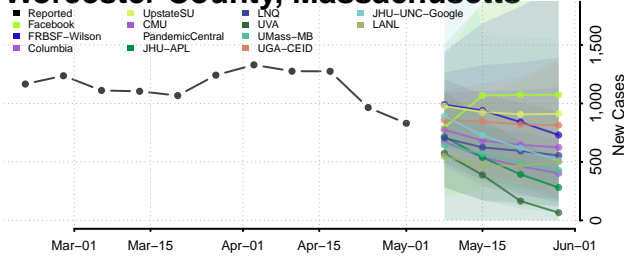

Plymouth County, Massachusetts

Suffolk County, Massachusetts

Worcester County, Massachusetts

Michigan*

Alcona County, Michigan

Alger County, Michigan

*New weekly cases may decrease in this location over the next four weeks. For these locations, the ensemble forecast indicates a probability of 0.75 or greater that fewer cases will be reported in week four of the forecast than in the last reported week.