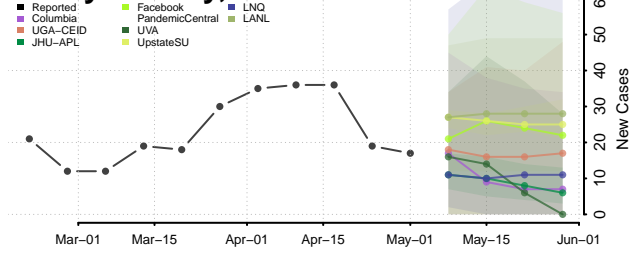

Sibley County, Minnesota