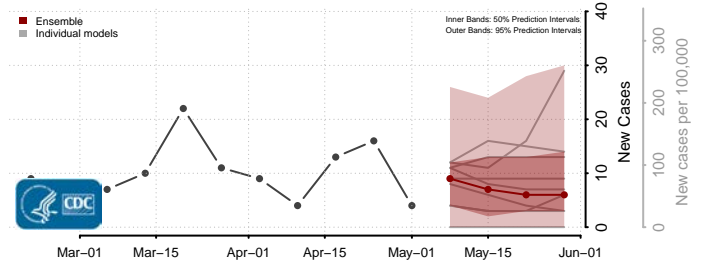

Morton County, North Dakota

Mountrail County, North Dakota

Nelson County, North Dakota

Oliver County, North Dakota

Pembina County, North Dakota

Pierce County, North Dakota

Ramsey County, North Dakota

Ransom County, North Dakota