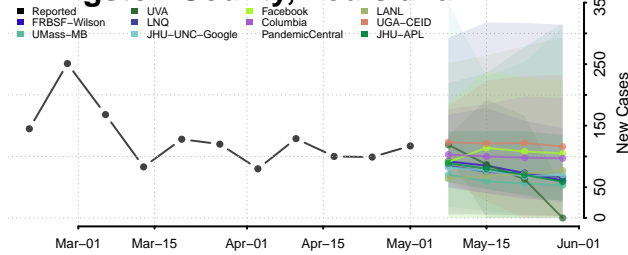

Madison County, Louisiana

Morehouse County, Louisiana

Natchitoches County, Louisiana

Orleans County, Louisiana

Ouachita County, Louisiana

Plaquemines County, Louisiana

Pointe Coupee County, Louisiana

Rapides County, Louisiana