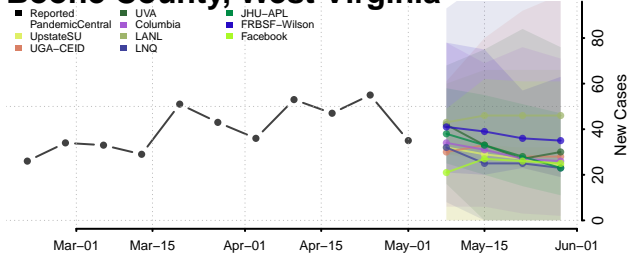

Boone County, West Virginia