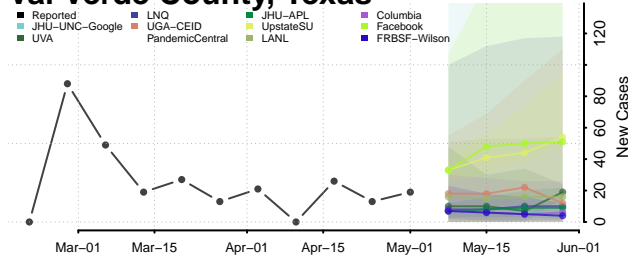

Val Verde County, Texas