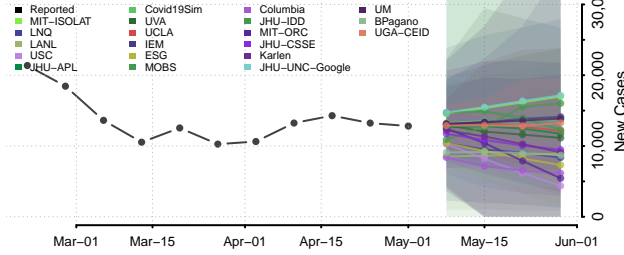

Washington County, New York

Wayne County, New York

Westchester County, New York

Wyoming County, New York

Yates County, New York

North Carolina

Alamance County, North Carolina

Alexander County, North Carolina