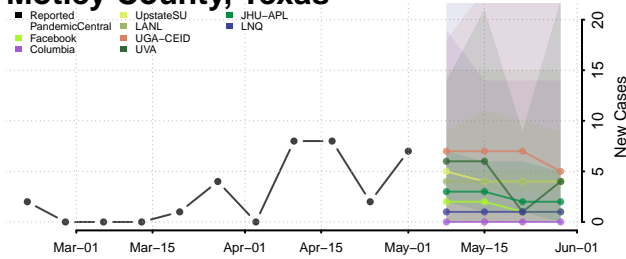

Motley County, Texas