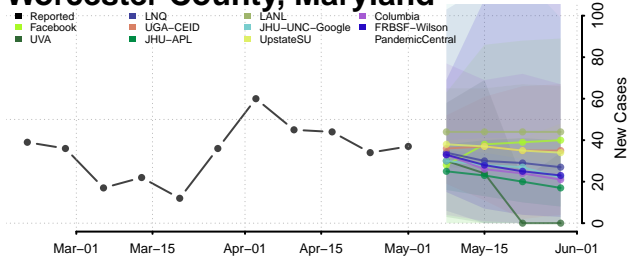

Prince George's County, Maryland

Queen Anne's County, Maryland

Somerset County, Maryland

St. Mary's County, Maryland

Talbot County, Maryland

Washington County, Maryland

Wicomico County, Maryland

Worcester County, Maryland