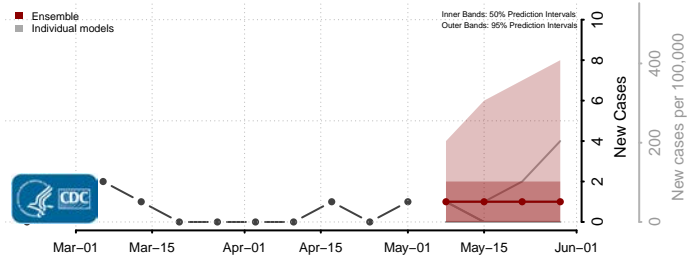

Morton County, North Dakota

Mountrail County, North Dakota

Nelson County, North Dakota

Oliver County, North Dakota

Pembina County, North Dakota

Pierce County, North Dakota

Ramsey County, North Dakota

Ransom County, North Dakota