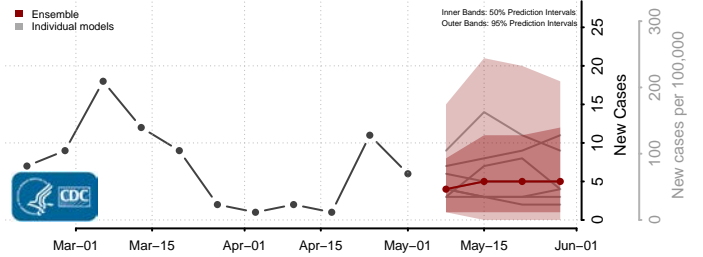

Lucas County, Iowa