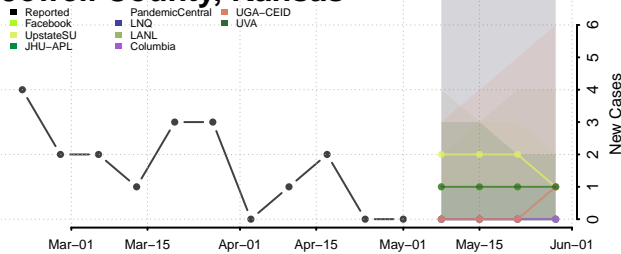

Jewell County, Kansas