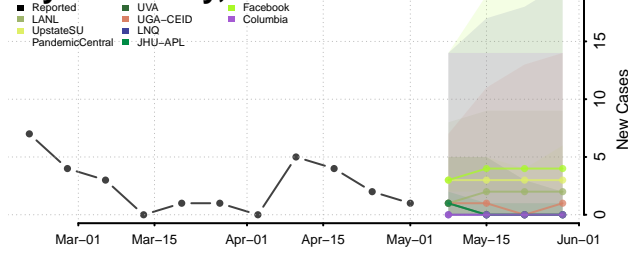

Scott County, Iowa

Shelby County, Iowa

Sioux County, Iowa

Story County, Iowa

Tama County, Iowa

Taylor County, Iowa

Union County, Iowa

Van Buren County, Iowa