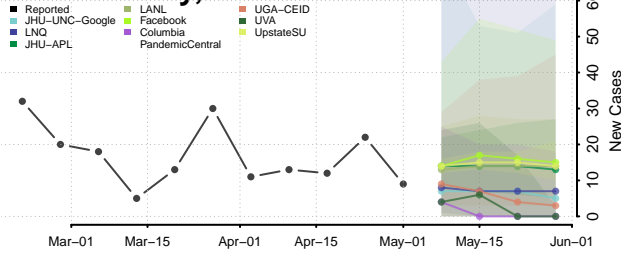

Cass County, Texas