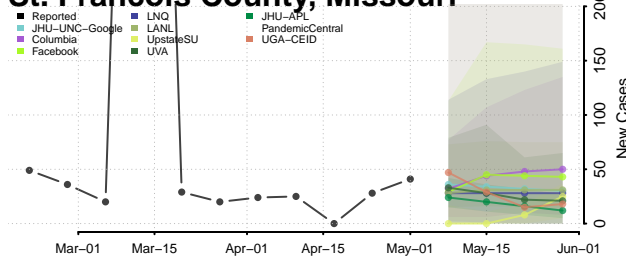

St. Francois County, Missouri