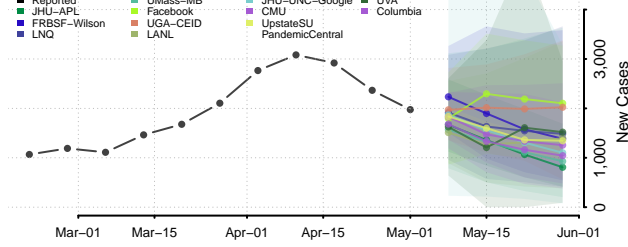

Hennepin County, Minnesota

Houston County, Minnesota

Hubbard County, Minnesota

Isanti County, Minnesota

Itasca County, Minnesota

Jackson County, Minnesota

Lake of the Woods County, Minnesota

Le Sueur County, Minnesota