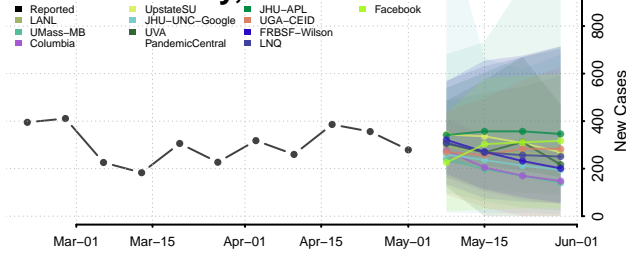

Sussex County, Delaware