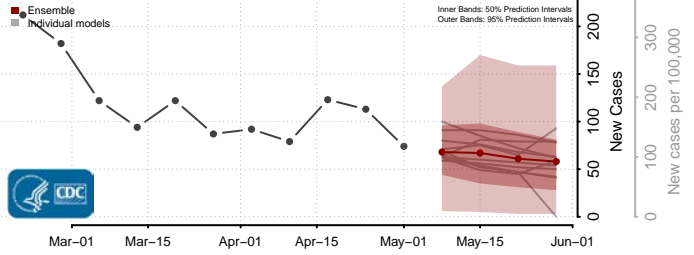

Rowan County, North Carolina

Rutherford County, North Carolina

Sampson County, North Carolina

Scotland County, North Carolina

Stanly County, North Carolina

Stokes County, North Carolina

Surry County, North Carolina