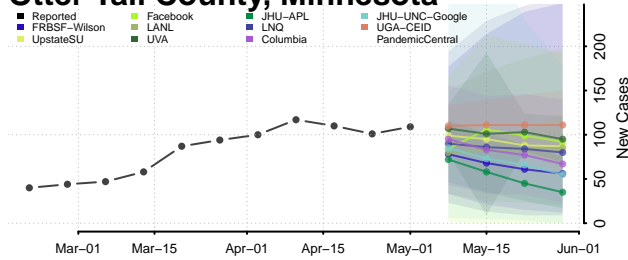

Otter Tail County, Minnesota