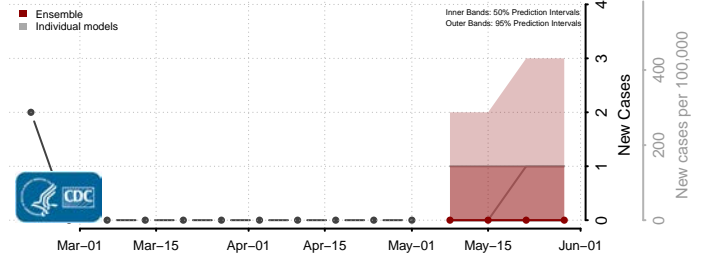

Treasure County, Montana

Valley County, Montana

Wheatland County, Montana

Wibaux County, Montana

Yellowstone County, Montana

Nebraska*

*New weekly cases may decrease in this location over the next four weeks. For these locations, the ensemble forecast indicates a probability of 0.75 or greater that fewer cases will be reported in week four of the forecast than in the last reported week.