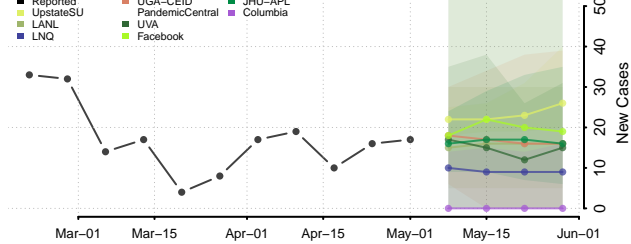

Lampasas County, Texas