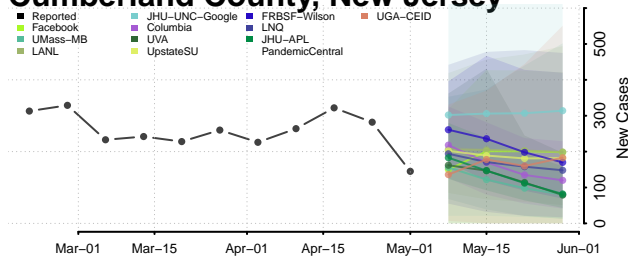

Cumberland County, New Jersey