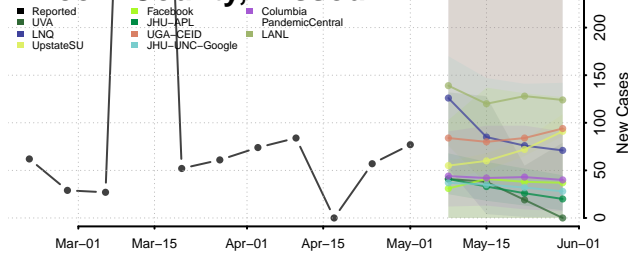

Lincoln County, Missouri