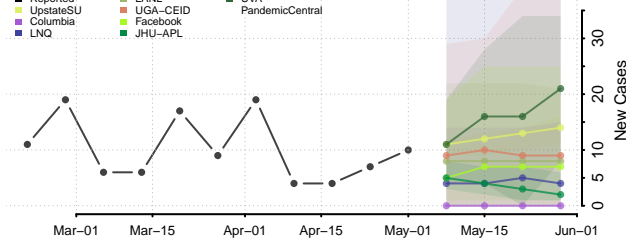

Edmonson County, Kentucky