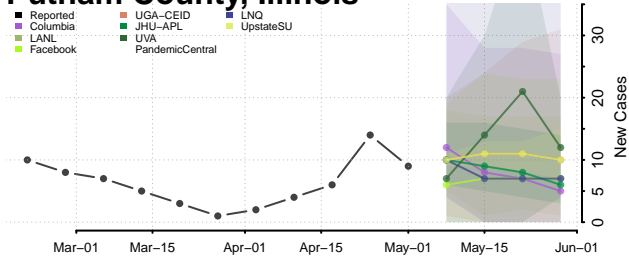

Putnam County, Illinois