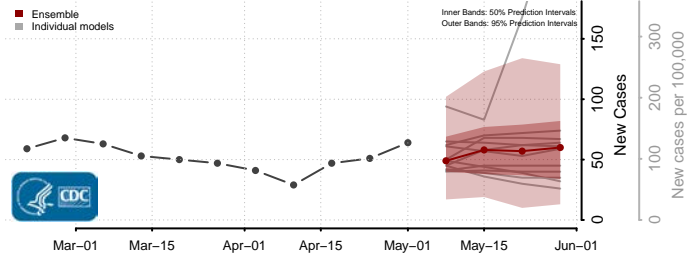

Coles County, Illinois