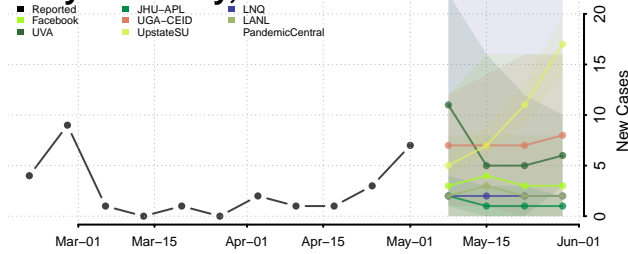

Thayer County, Nebraska