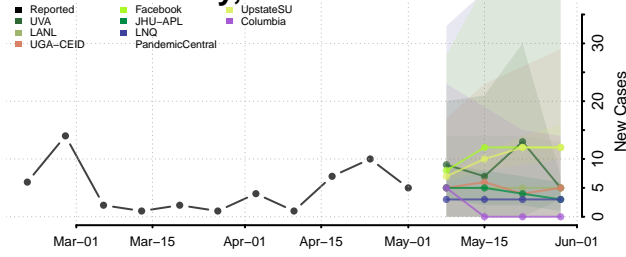

Buffalo County, Wisconsin