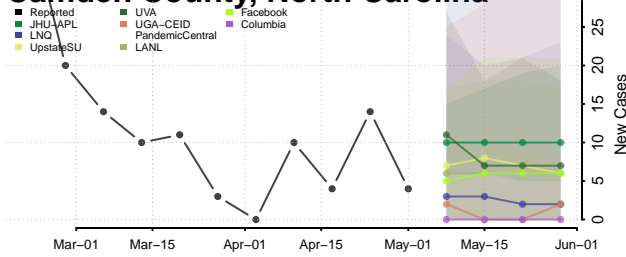

Brunswick County, North Carolina

Buncombe County, North Carolina

Burke County, North Carolina

Cabarrus County, North Carolina

Caldwell County, North Carolina

Camden County, North Carolina

Carteret County, North Carolina