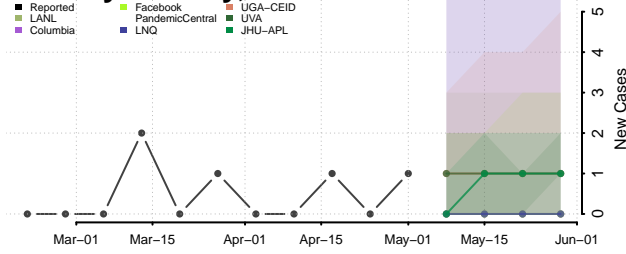

Kenedy County, Texas