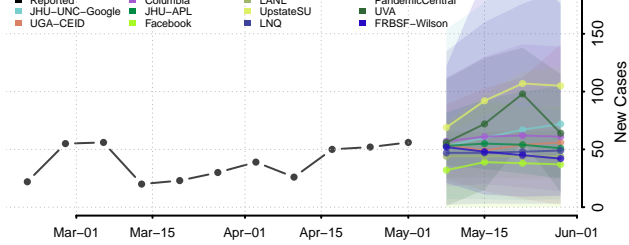

Mason County, Washington