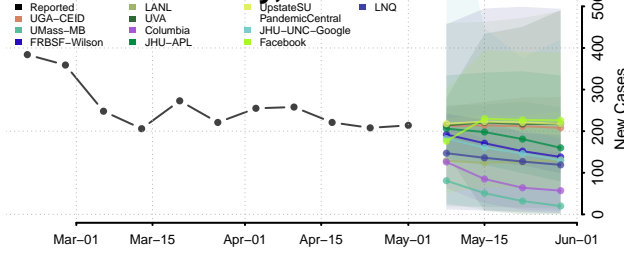

Washington County, New York

Wayne County, New York

Westchester County, New York

Wyoming County, New York

Yates County, New York

North Carolina

Alamance County, North Carolina

Alexander County, North Carolina