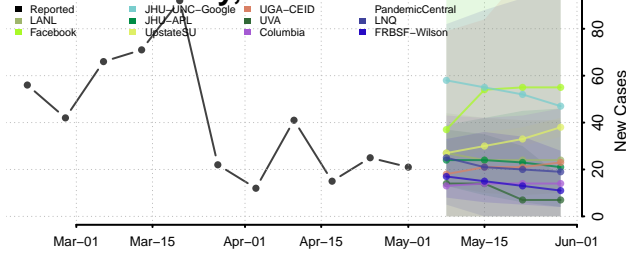

Crenshaw County, Alabama

Cullman County, Alabama

Dale County, Alabama

Dallas County, Alabama

DeKalb County, Alabama

Elmore County, Alabama

Escambia County, Alabama

Etowah County, Alabama