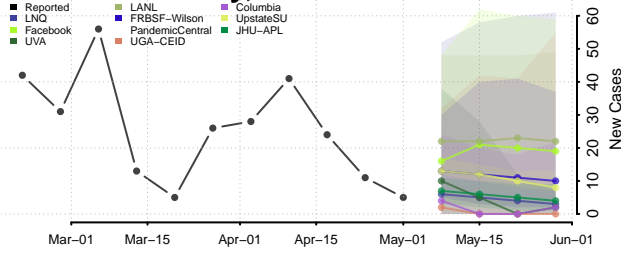

Jackson County, Oklahoma