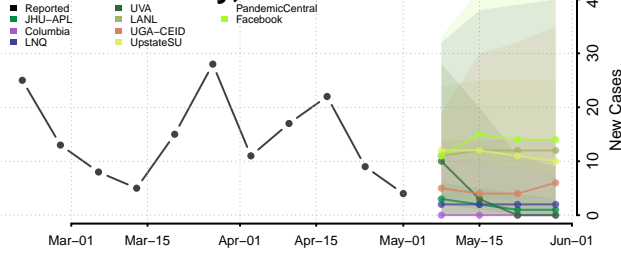

Lincoln County, Montana