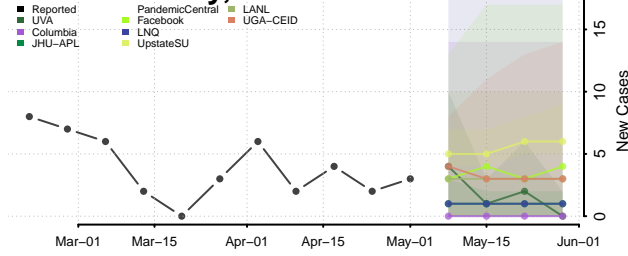

Meade County, Kansas

Miami County, Kansas

Mitchell County, Kansas

Montgomery County, Kansas

Morris County, Kansas

Morton County, Kansas

Nemaha County, Kansas

Neosho County, Kansas