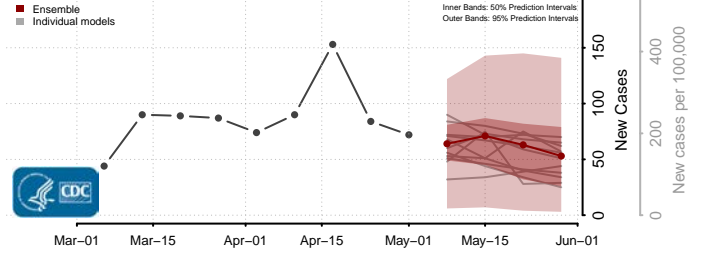

Steele County, Minnesota