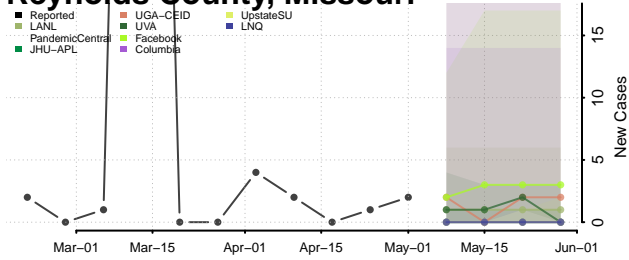

Reynolds County, Missouri