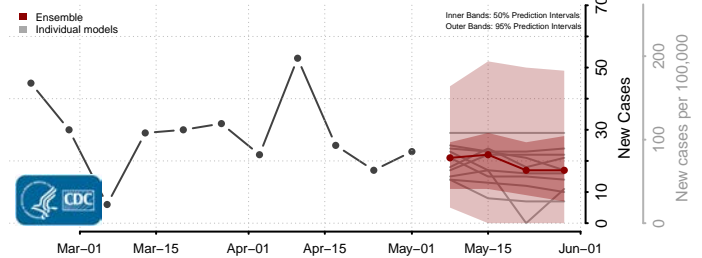

Henrico County, Virginia

Henry County, Virginia

Highland County, Virginia

Hopewell County, Virginia

Isle of Wight County, Virginia

James City County, Virginia

King and Queen County, Virginia

King George County, Virginia