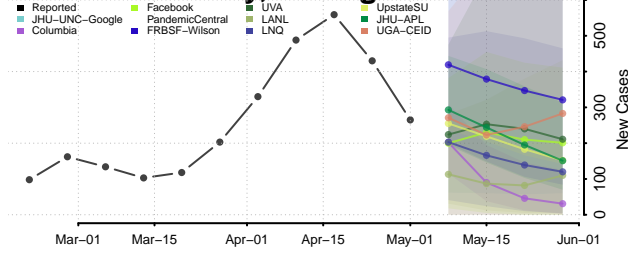

Lake County, Michigan

Lapeer County, Michigan

Leelanau County, Michigan

Lenawee County, Michigan

Livingston County, Michigan

Luce County, Michigan

Mackinac County, Michigan

Macomb County, Michigan