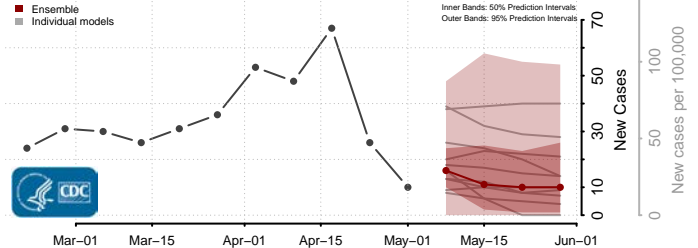

Winn County, Louisiana

Maine*

Androscoggin County, Maine

Aroostook County, Maine

Cumberland County, Maine

Franklin County, Maine

Hancock County, Maine

*New weekly cases may decrease in this location over the next four weeks. For these locations, the ensemble forecast indicates a probability of 0.75 or greater that fewer cases will be reported in week four of the forecast than in the last reported week.