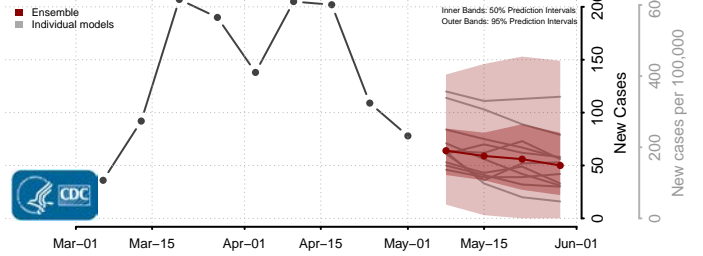

Wexford County, Michigan

Minnesota*

Aitkin County, Minnesota

Anoka County, Minnesota

*New weekly cases may decrease in this location over the next four weeks. For these locations, the ensemble forecast indicates a probability of 0.75 or greater that fewer cases will be reported in week four of the forecast than in the last reported week.