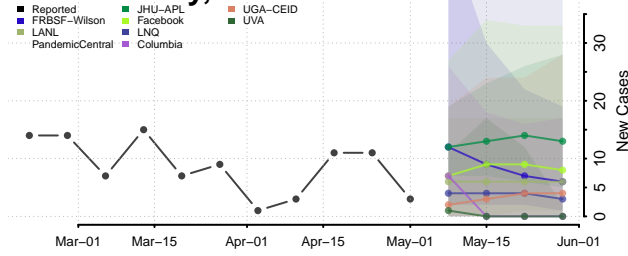

Ward County, Texas