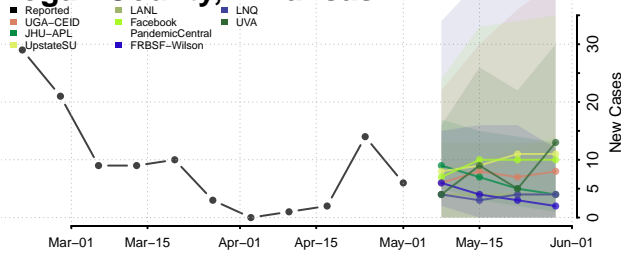

Johnson County, Arkansas

Lafayette County, Arkansas

Lawrence County, Arkansas

Lee County, Arkansas

Lincoln County, Arkansas

Little River County, Arkansas

Logan County, Arkansas

Lonoke County, Arkansas