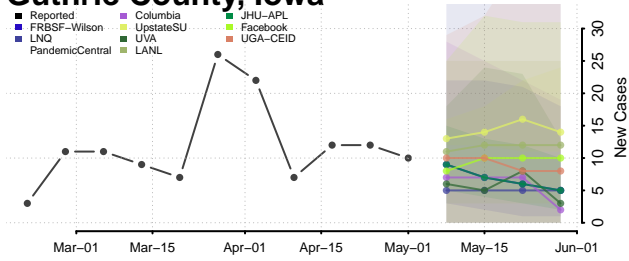

Floyd County, Iowa

Franklin County, Iowa

Fremont County, Iowa

Greene County, Iowa

Grundy County, Iowa

Guthrie County, Iowa

Hamilton County, Iowa

Hancock County, Iowa