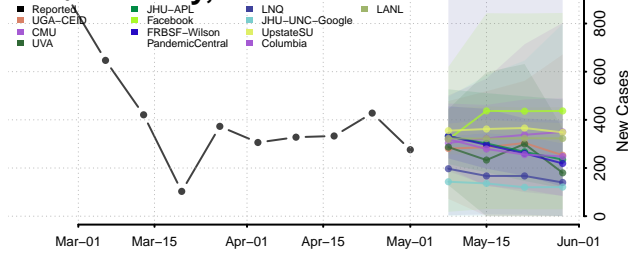

Tulsa County, Oklahoma