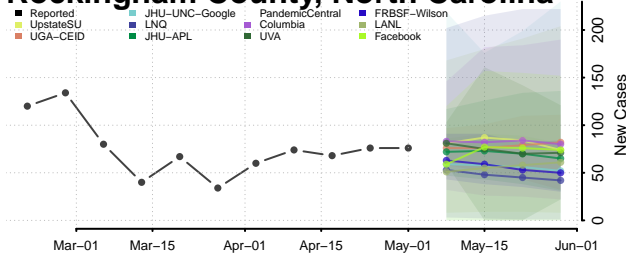

Rockingham County, North Carolina