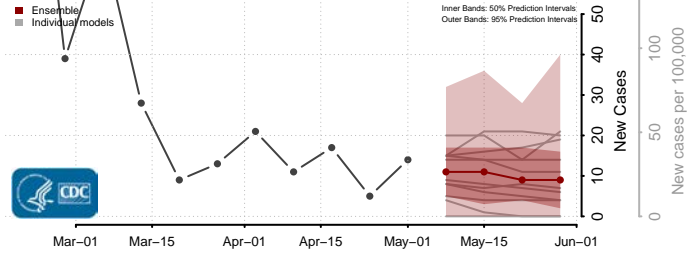

Pontotoc County, Oklahoma

Pottawatomie County, Oklahoma

Pushmataha County, Oklahoma

Roger Mills County, Oklahoma

Rogers County, Oklahoma

Seminole County, Oklahoma

Sequoyah County, Oklahoma

Stephens County, Oklahoma