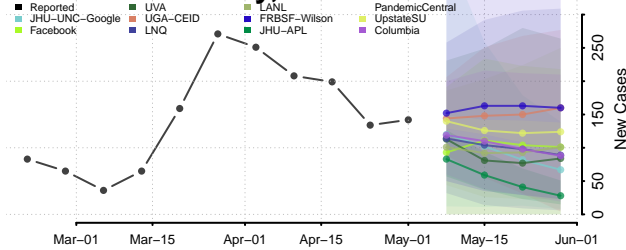

Berkshire County, Massachusetts