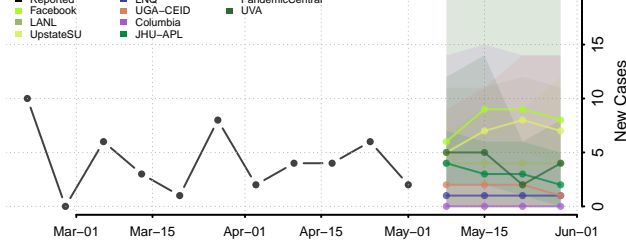

Elliott County, Kentucky