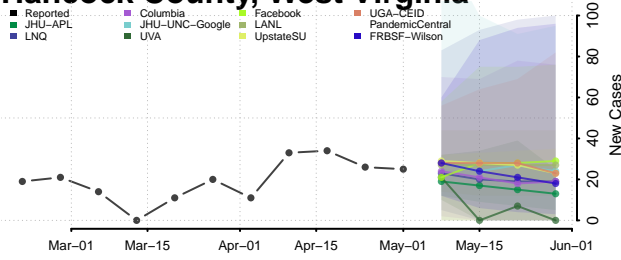

Hancock County, West Virginia