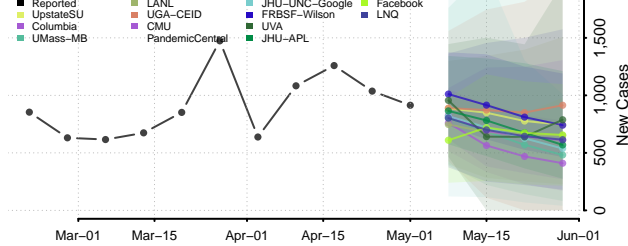

York County, Pennsylvania