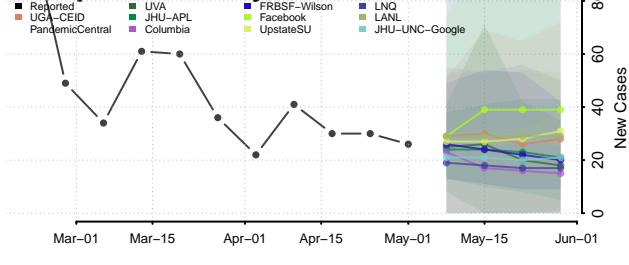

Campbell County, Tennessee