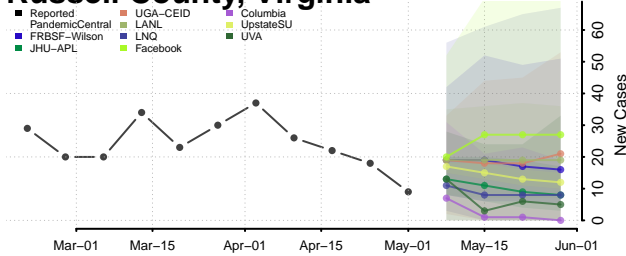

Russell County, Virginia