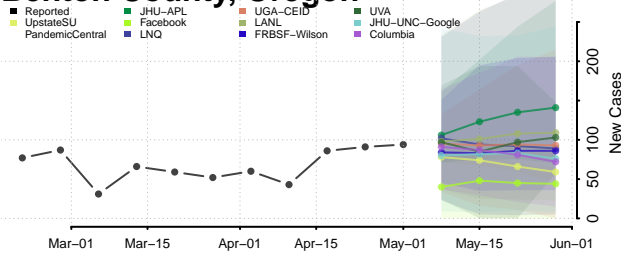

Benton County, Oregon