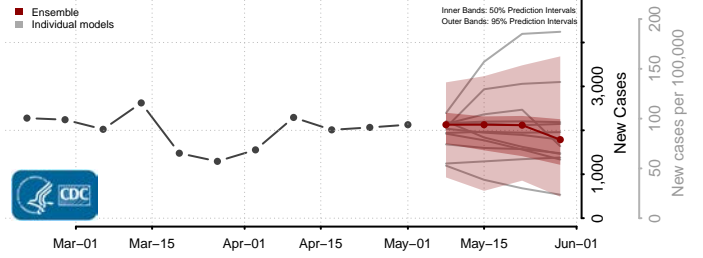

Clark County, Nevada