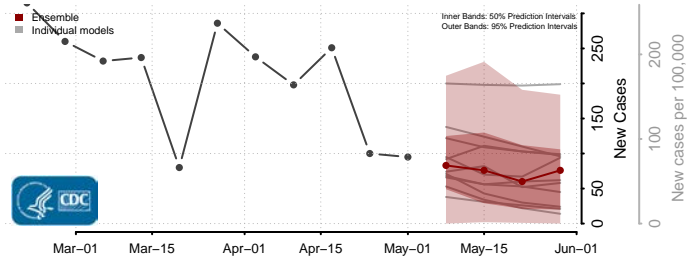

Comanche County, Oklahoma