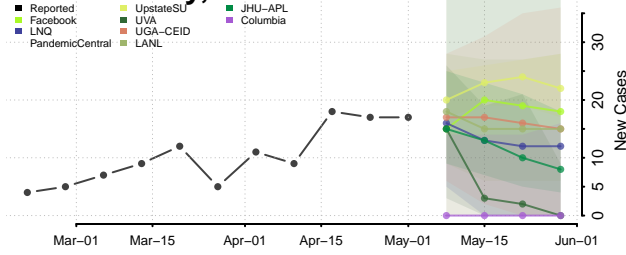

Rock County, Minnesota