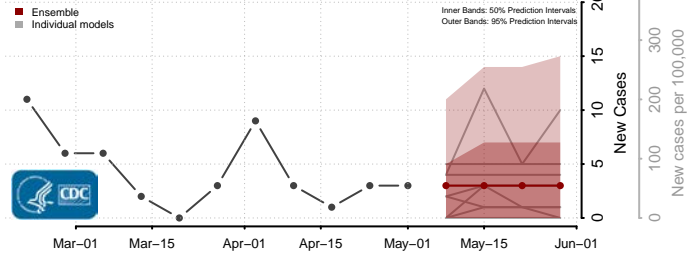

Audubon County, Iowa