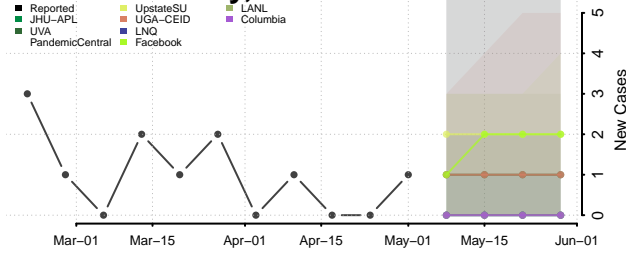

Stafford County, Kansas