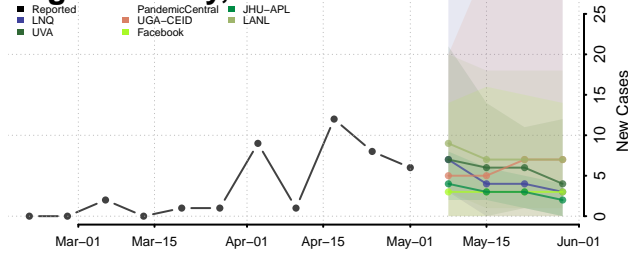

Logan County, North Dakota