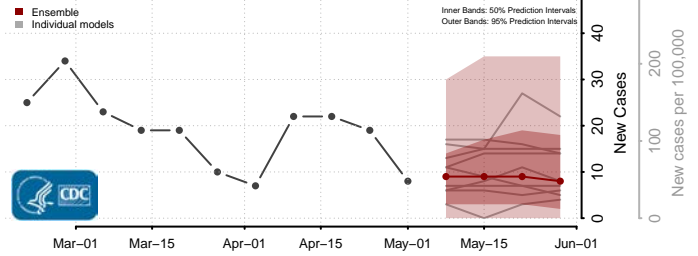

Pike County, Kentucky

Powell County, Kentucky

Pulaski County, Kentucky

Robertson County, Kentucky

Rockcastle County, Kentucky

Rowan County, Kentucky

Russell County, Kentucky

Scott County, Kentucky