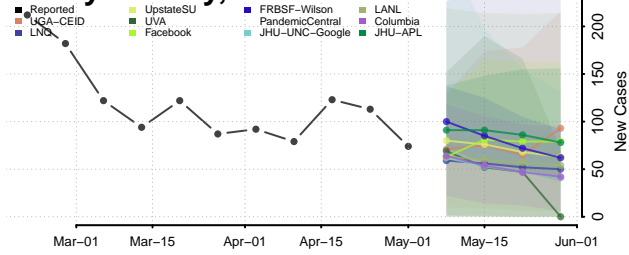

Rowan County, North Carolina

Rutherford County, North Carolina

Sampson County, North Carolina

Scotland County, North Carolina

Stanly County, North Carolina

Stokes County, North Carolina

Surry County, North Carolina