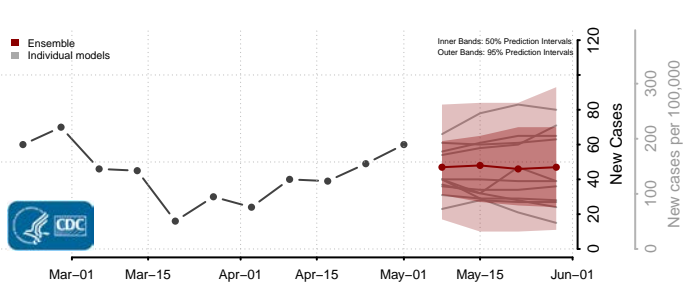

Geary County, Kansas