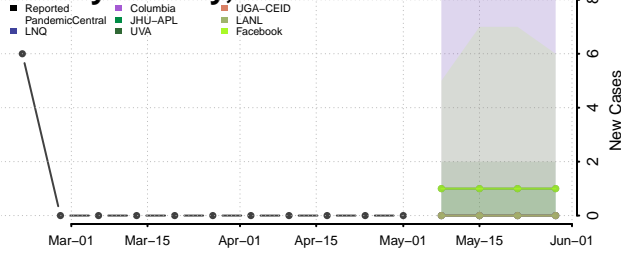

Liberty County, Montana