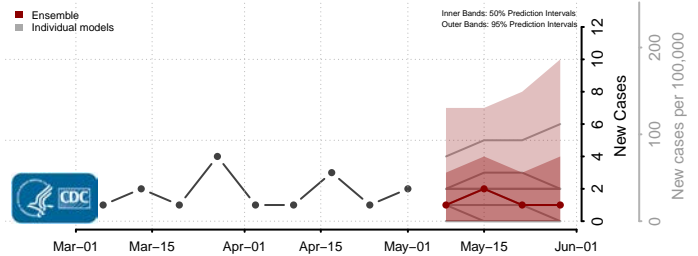

Jerome County, Idaho

Kootenai County, Idaho

Latah County, Idaho

Lemhi County, Idaho

Lewis County, Idaho

Lincoln County, Idaho

Madison County, Idaho

Minidoka County, Idaho