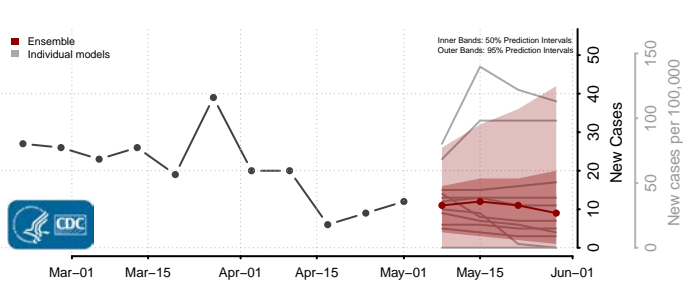

Ford County, Kansas