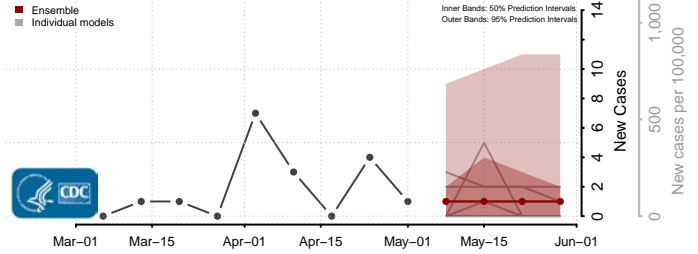

Sheridan County, North Dakota