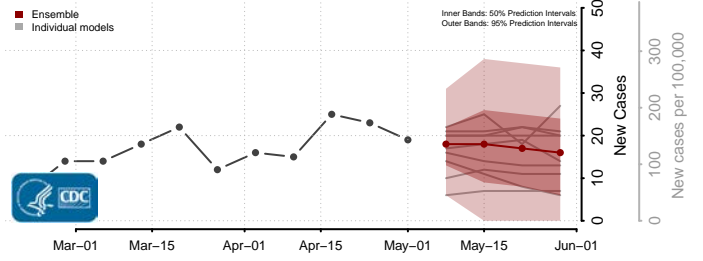

Monroe County, West Virginia