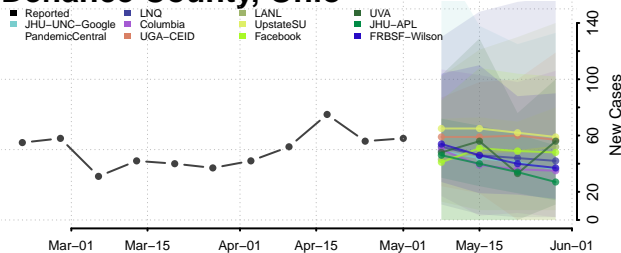

Clermont County, Ohio

Clinton County, Ohio

Columbiana County, Ohio

Coshocton County, Ohio

Crawford County, Ohio

Cuyahoga County, Ohio

Darke County, Ohio

Defiance County, Ohio