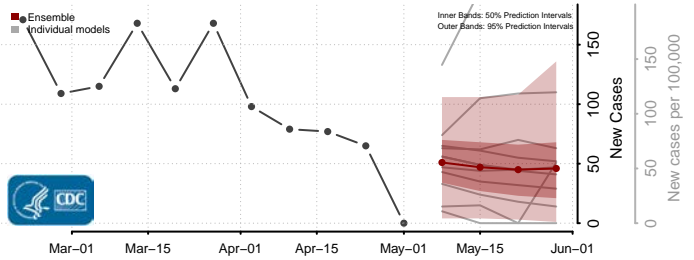

Cabell County, West Virginia