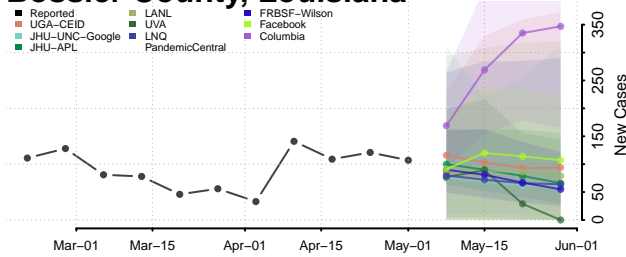

Acadia County, Louisiana

Allen County, Louisiana

Ascension County, Louisiana

Assumption County, Louisiana

Avoyelles County, Louisiana

Beauregard County, Louisiana

Bienville County, Louisiana

Bossier County, Louisiana