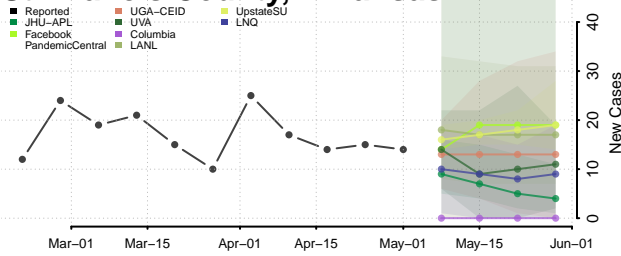

St. Francis County, Arkansas