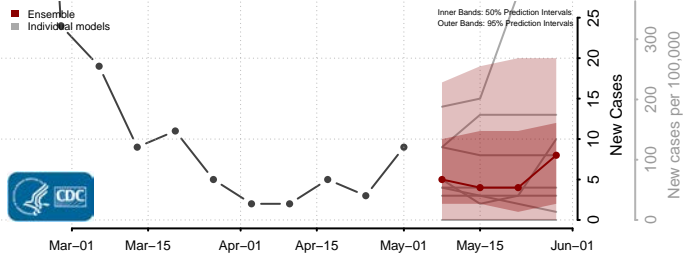

Lexington County, Virginia