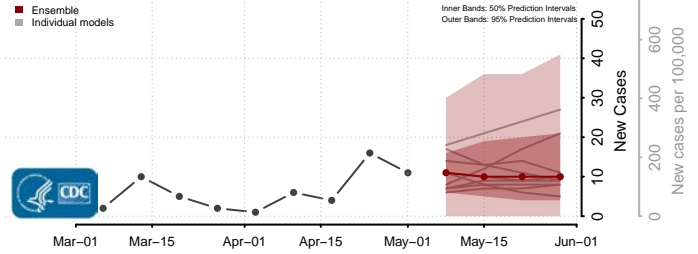

Pleasants County, West Virginia

Pocahontas County, West Virginia

Preston County, West Virginia

Putnam County, West Virginia

Raleigh County, West Virginia

Randolph County, West Virginia

Ritchie County, West Virginia