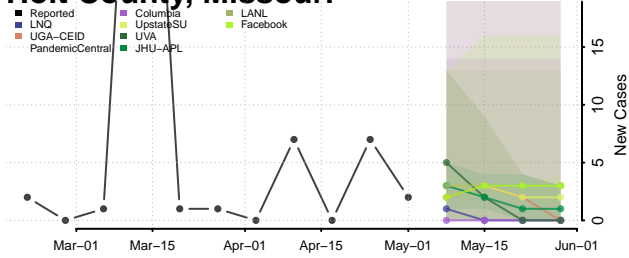

Holt County, Missouri