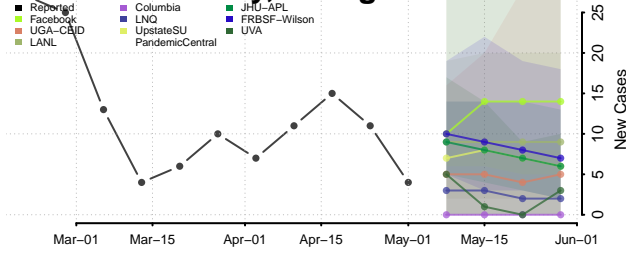

Heard County, Georgia

Henry County, Georgia

Houston County, Georgia

Irwin County, Georgia

Jackson County, Georgia

Jasper County, Georgia

Jeff Davis County, Georgia

Jefferson County, Georgia