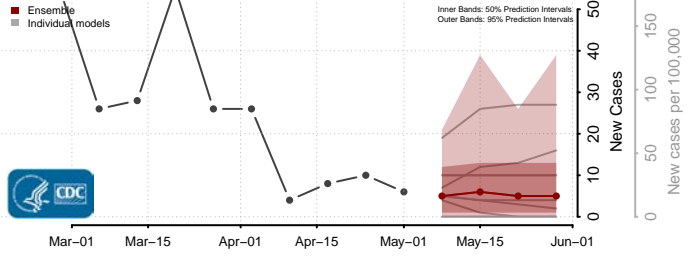

Bolivar County, Mississippi