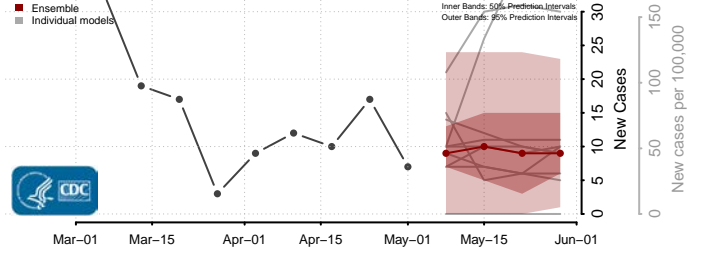

Douglas County, Illinois