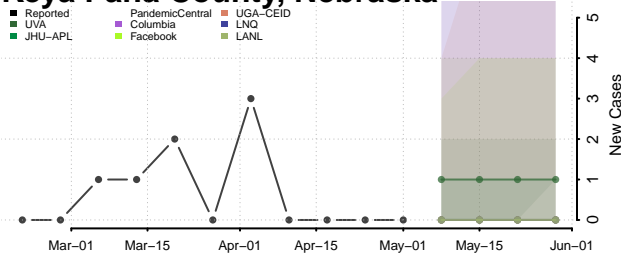

Keya Paha County, Nebraska