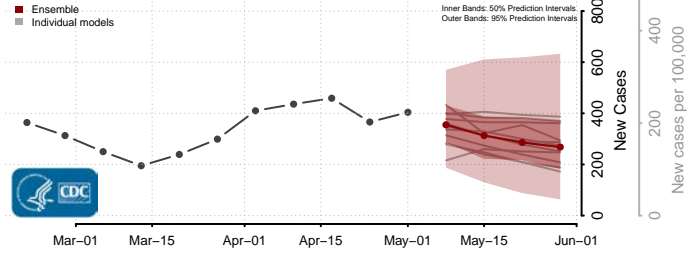

New London County, Connecticut

Tolland County, Connecticut

Windham County, Connecticut

Delaware*

Kent County, Delaware

New Castle County, Delaware

*New weekly cases may decrease in this location over the next four weeks. For these locations, the ensemble forecast indicates a probability of 0.75 or greater that fewer cases will be reported in week four of the forecast than in the last reported week.