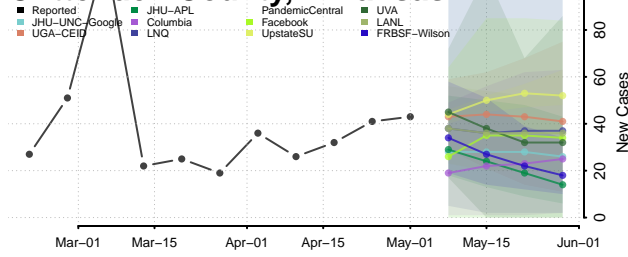

Cleburne County, Arkansas

Cleveland County, Arkansas

Columbia County, Arkansas

Conway County, Arkansas

Craighead County, Arkansas

Crawford County, Arkansas

Crittenden County, Arkansas

Cross County, Arkansas