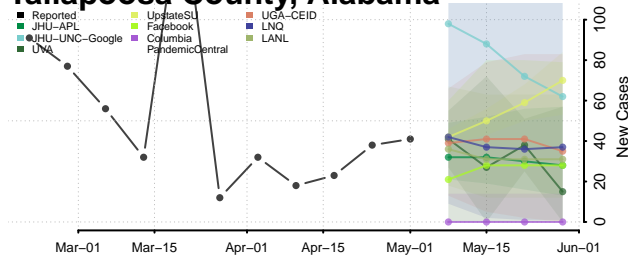

St. Clair County, Alabama

Sumter County, Alabama

Talladega County, Alabama

Tallapoosa County, Alabama

Tuscaloosa County, Alabama

Walker County, Alabama

Washington County, Alabama

Wilcox County, Alabama