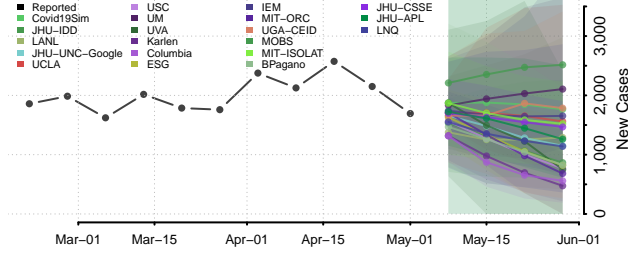

New London County, Connecticut

Tolland County, Connecticut

Windham County, Connecticut

Delaware*

Kent County, Delaware

New Castle County, Delaware

*New weekly cases may decrease in this location over the next four weeks. For these locations, the ensemble forecast indicates a probability of 0.75 or greater that fewer cases will be reported in week four of the forecast than in the last reported week.