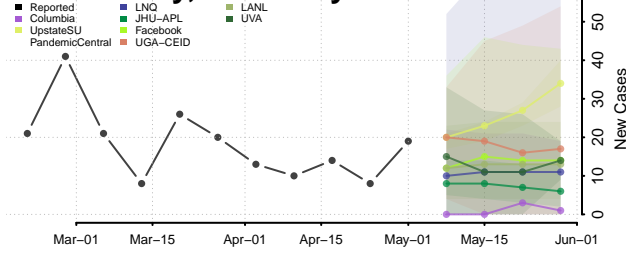

Hart County, Kentucky