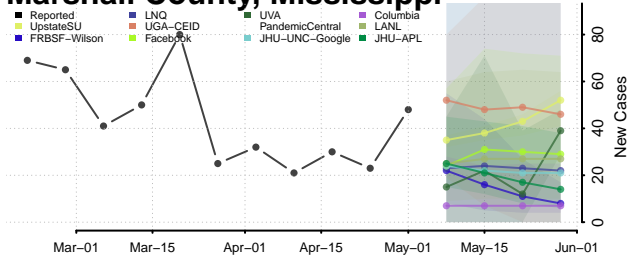

Madison County, Mississippi

Marion County, Mississippi

Marshall County, Mississippi

Monroe County, Mississippi

Montgomery County, Mississippi

Neshoba County, Mississippi

Newton County, Mississippi

Noxubee County, Mississippi