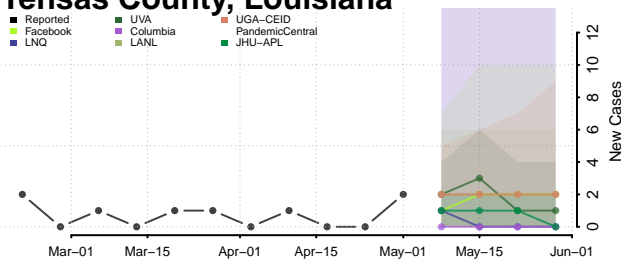

St. Landry County, Louisiana

St. Martin County, Louisiana

St. Mary County, Louisiana

St. Tammany County, Louisiana

Tangipahoa County, Louisiana

Tensas County, Louisiana

Terrebonne County, Louisiana

Union County, Louisiana