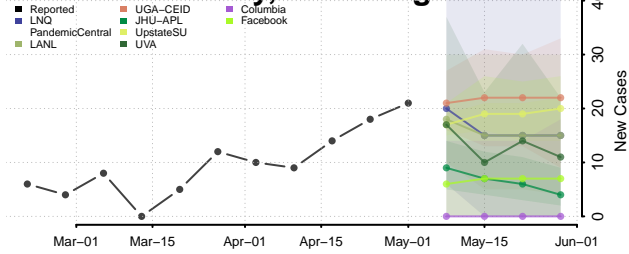

Summers County, West Virginia