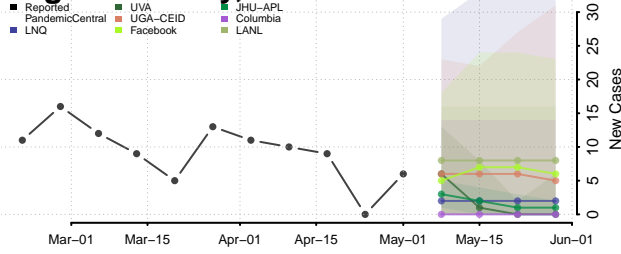

Hughes County, Oklahoma