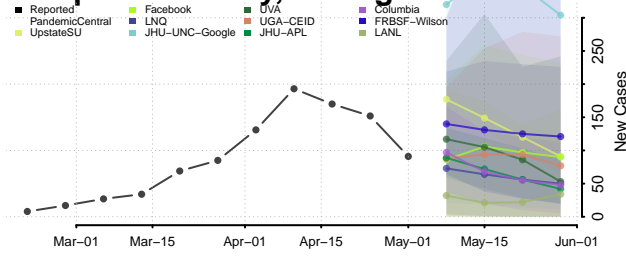

Marquette County, Michigan