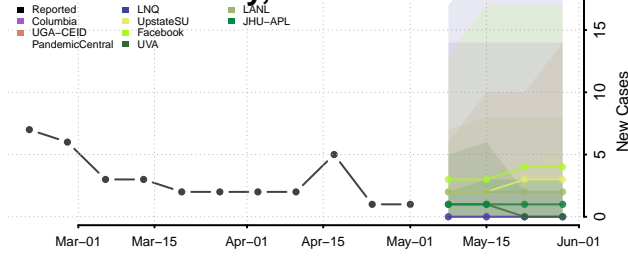

Fulton County, New York

Genesee County, New York

Greene County, New York

Hamilton County, New York

Herkimer County, New York

Jefferson County, New York

Kings County, New York

Lewis County, New York