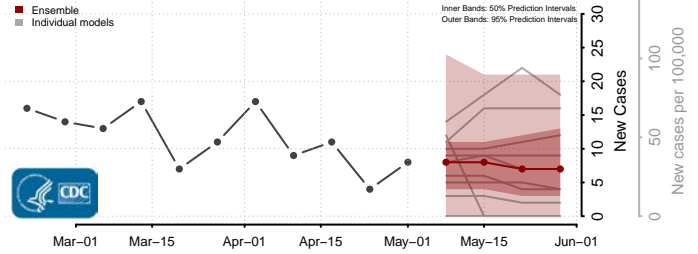

Itawamba County, Mississippi