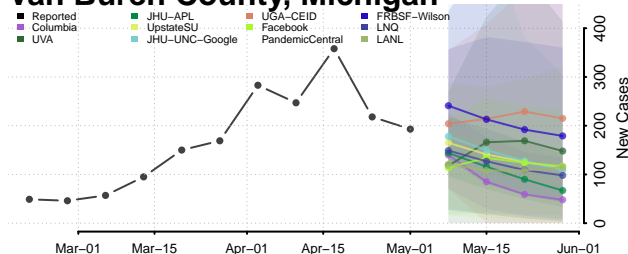

Van Buren County, Michigan