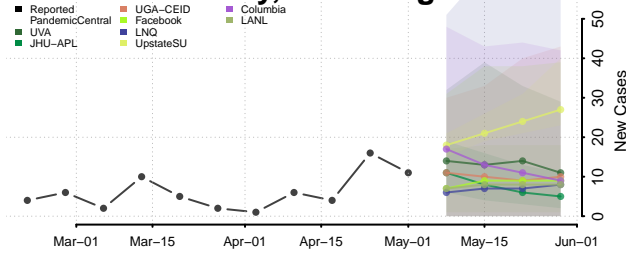

Pleasants County, West Virginia

Pocahontas County, West Virginia

Preston County, West Virginia

Putnam County, West Virginia

Raleigh County, West Virginia

Randolph County, West Virginia

Ritchie County, West Virginia