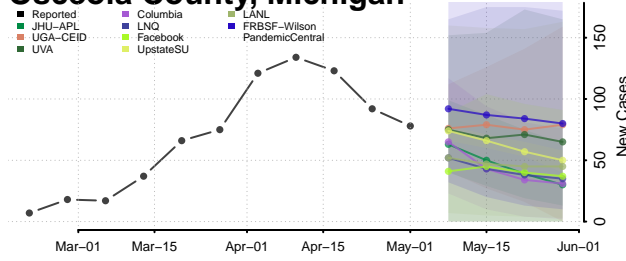

Osceola County, Michigan