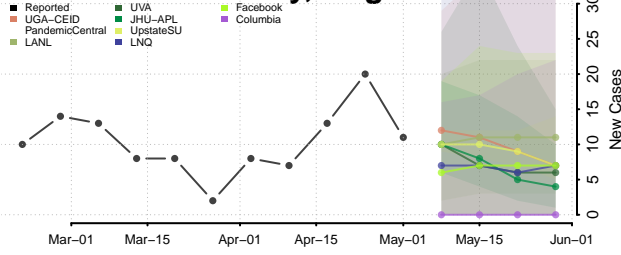

Cumberland County, Virginia