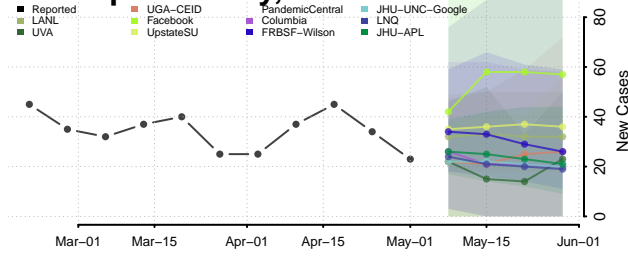

Logan County, Illinois

Macon County, Illinois

Macoupin County, Illinois

Madison County, Illinois

Marion County, Illinois

Marshall County, Illinois

Mason County, Illinois

Massac County, Illinois