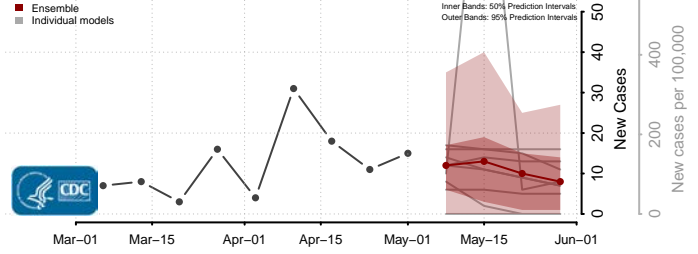

Ochiltree County, Texas