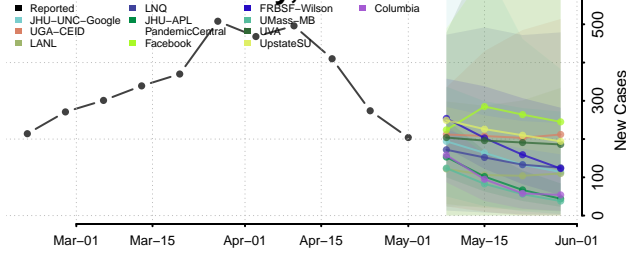

Minnehaha County, South Dakota