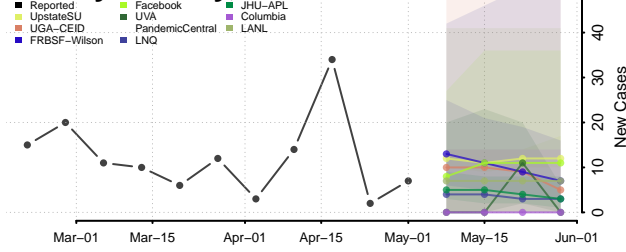

Murray County, Oklahoma