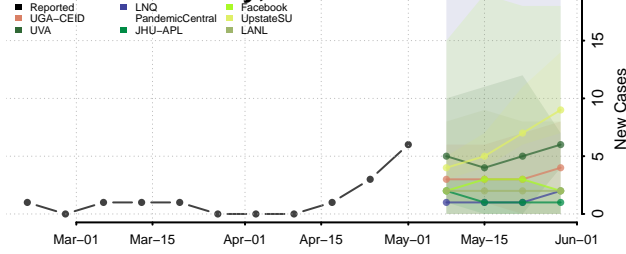

Eddy County, North Dakota

Emmons County, North Dakota

Foster County, North Dakota

Golden Valley County, North Dakota

Grand Forks County, North Dakota

Grant County, North Dakota

Griggs County, North Dakota

Hettinger County, North Dakota