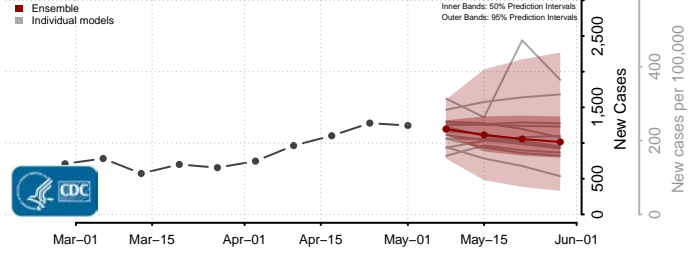

Adams County, Colorado