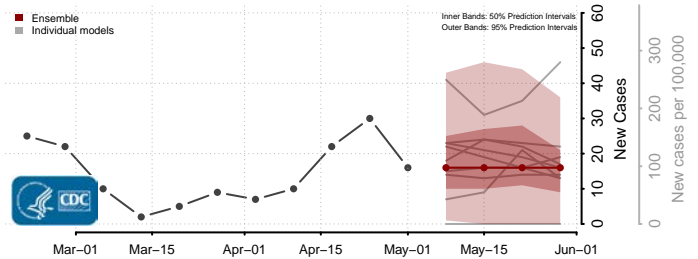

Bond County, Illinois