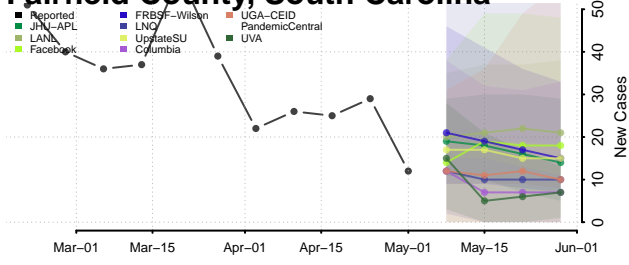

Fairfield County, South Carolina