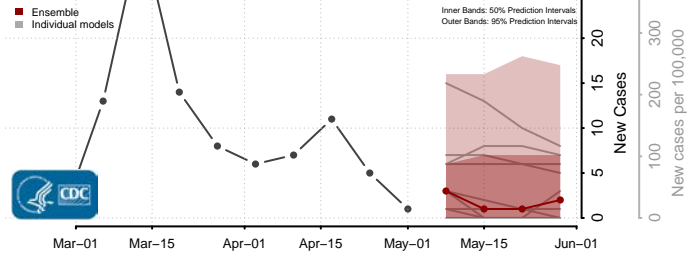

Hardin County, Iowa

Harrison County, Iowa

Henry County, Iowa

Howard County, Iowa

Humboldt County, Iowa

Ida County, Iowa

Iowa County, Iowa

Jackson County, Iowa