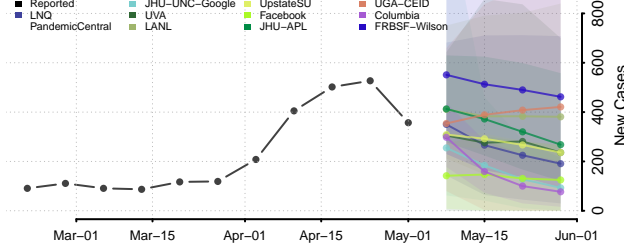

Androscoggin County, Maine