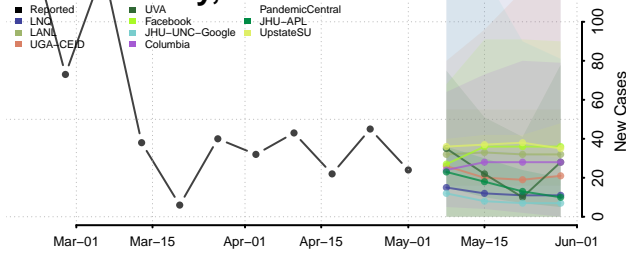

Creek County, Oklahoma