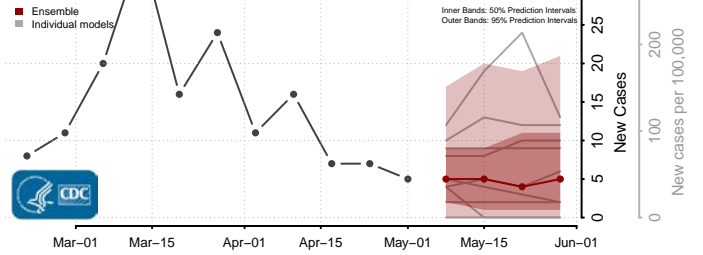

Cherokee County, Iowa