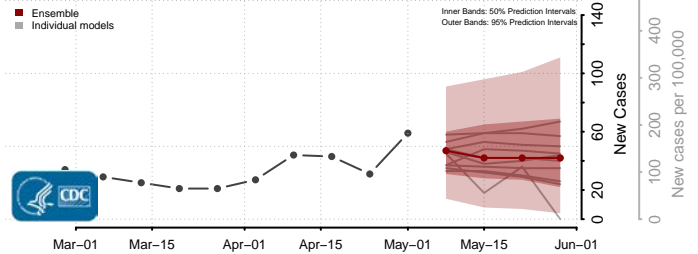

Christian County, Illinois