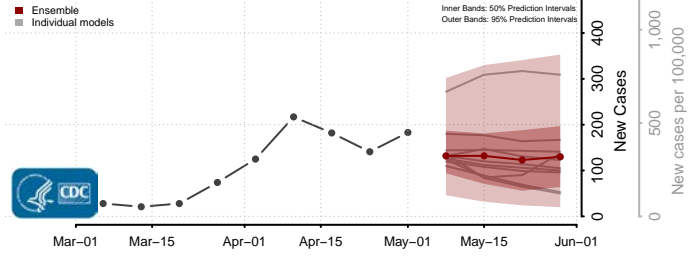

Gratiot County, Michigan