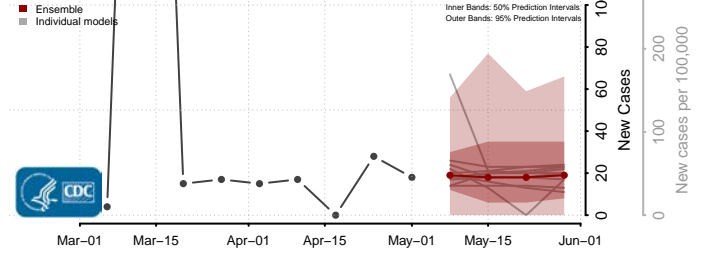

Worth County, Missouri

Wright County, Missouri

Montana*

Beaverhead County, Montana

Big Horn County, Montana

Blaine County, Montana

*New weekly cases may decrease in this location over the next four weeks. For these locations, the ensemble forecast indicates a probability of 0.75 or greater that fewer cases will be reported in week four of the forecast than in the last reported week.