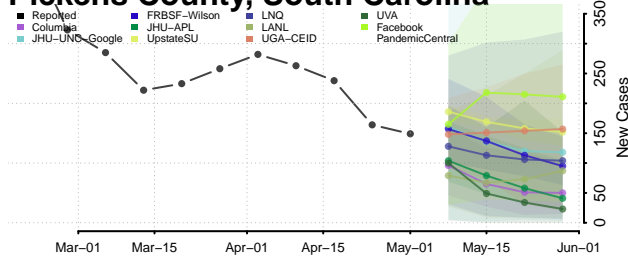

Pickens County, South Carolina