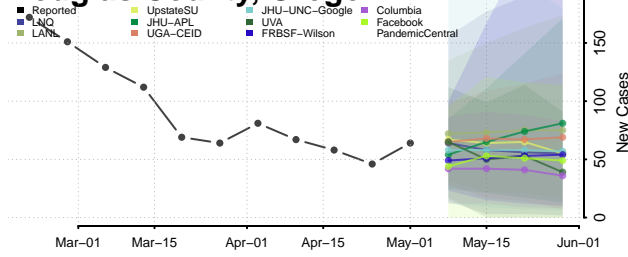

Douglas County, Oregon