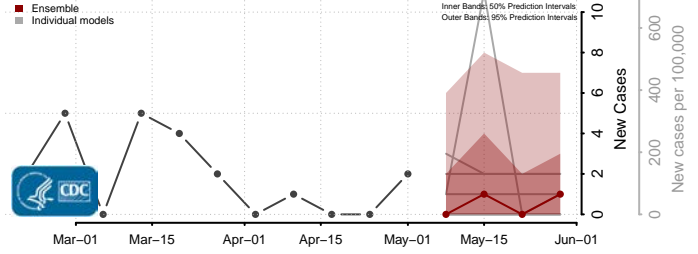

Hudspeth County, Texas

Hunt County, Texas

Hutchinson County, Texas

Irion County, Texas

Jack County, Texas

Jackson County, Texas

Jasper County, Texas

Jeff Davis County, Texas