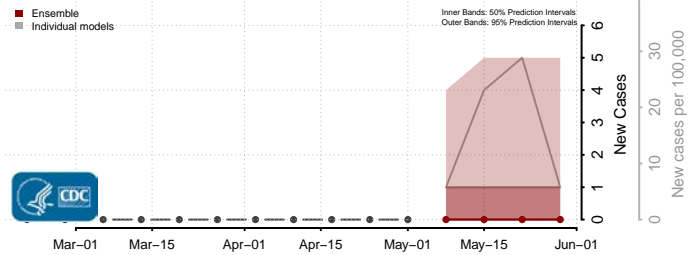

Dukes County, Massachusetts