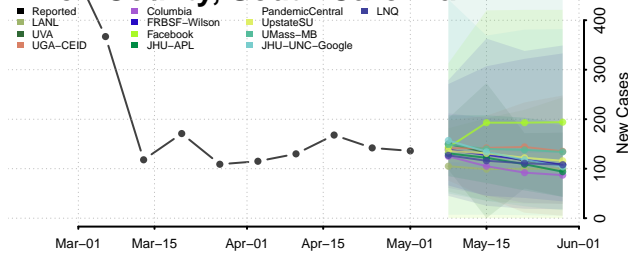

Aiken County, South Carolina