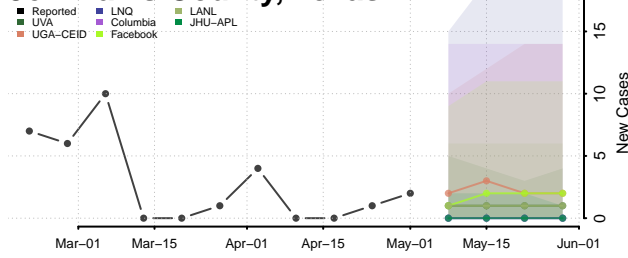

Jeff Davis County, Texas