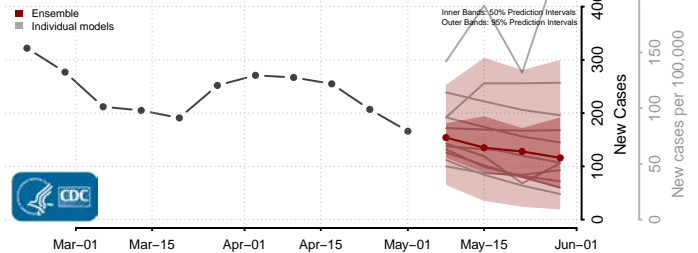

Delaware County, Ohio