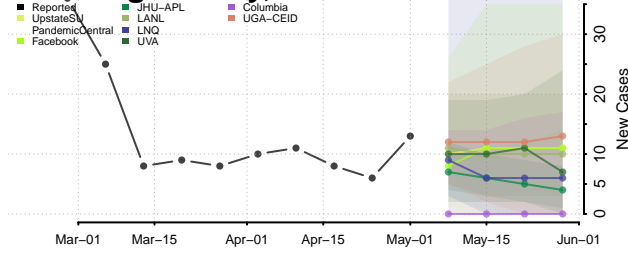

Bamberg County, South Carolina