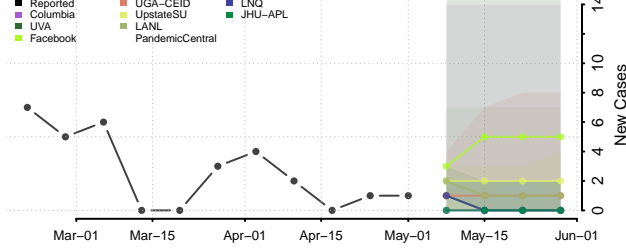

Alexander County, Illinois