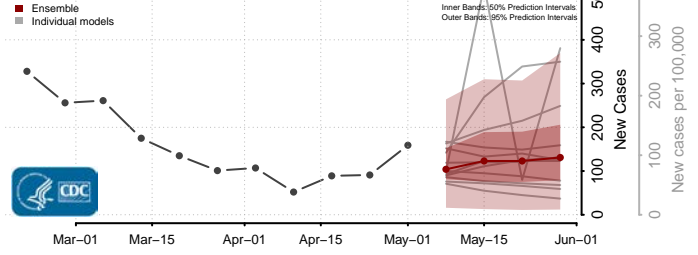

Kaufman County, Texas