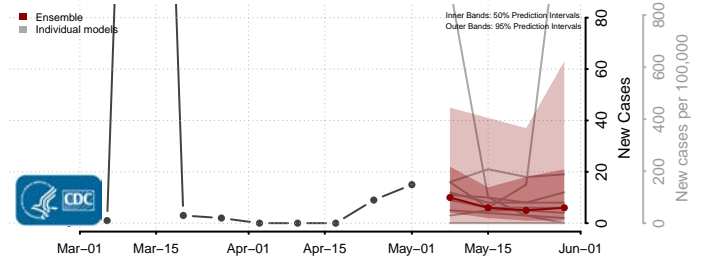

Iron County, Missouri