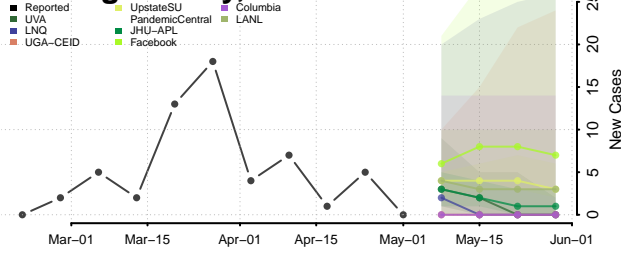

Cheyenne County, Nebraska

Clay County, Nebraska

Colfax County, Nebraska

Cuming County, Nebraska

Custer County, Nebraska

Dakota County, Nebraska

Dawes County, Nebraska

Dawson County, Nebraska