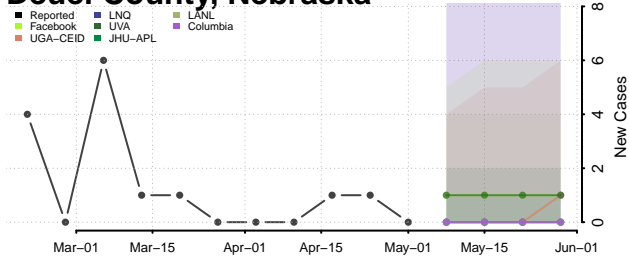

Deuel County, Nebraska