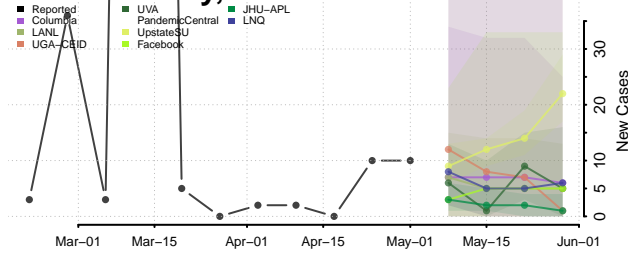

Cedar County, Missouri