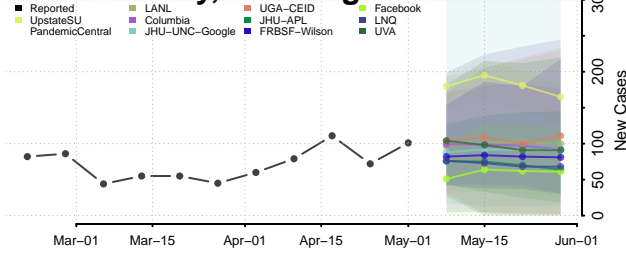

Lewis County, Washington