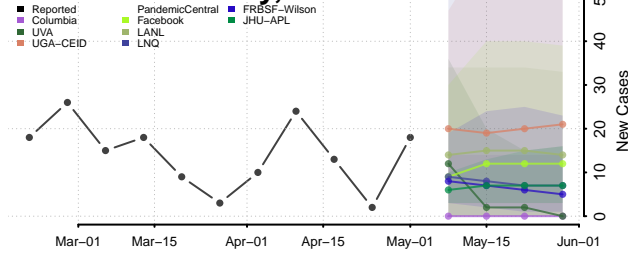

St. James County, Louisiana