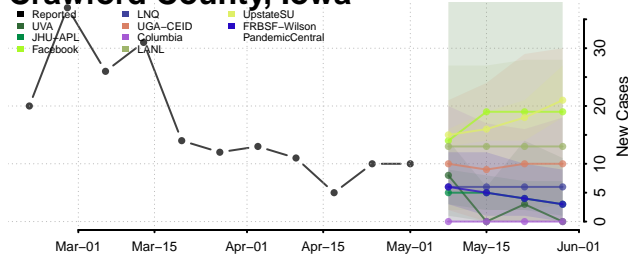

Cherokee County, Iowa

Chickasaw County, Iowa

Clarke County, Iowa

Clay County, Iowa

Clayton County, Iowa

Clinton County, Iowa

Crawford County, Iowa

Dallas County, Iowa