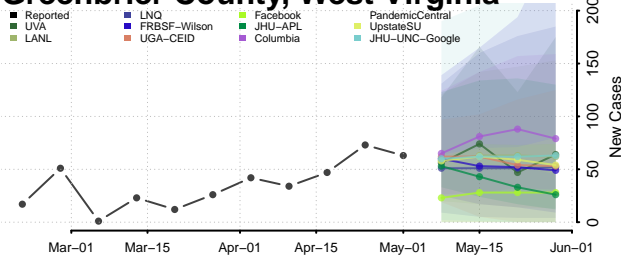

Clay County, West Virginia

Doddridge County, West Virginia

Fayette County, West Virginia

Gilmer County, West Virginia

Grant County, West Virginia

Greenbrier County, West Virginia

Hampshire County, West Virginia