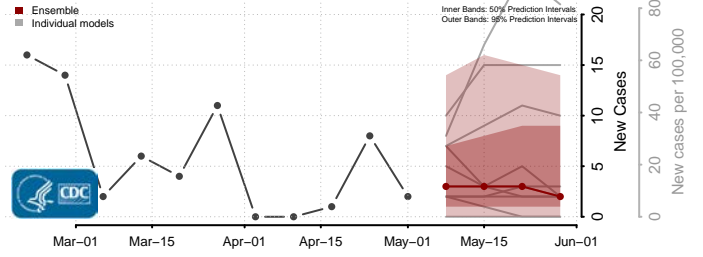

Barton County, Kansas