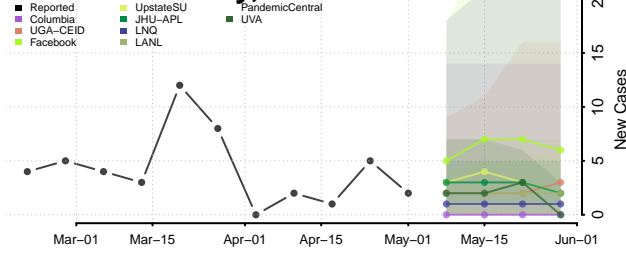

Calhoun County, Illinois