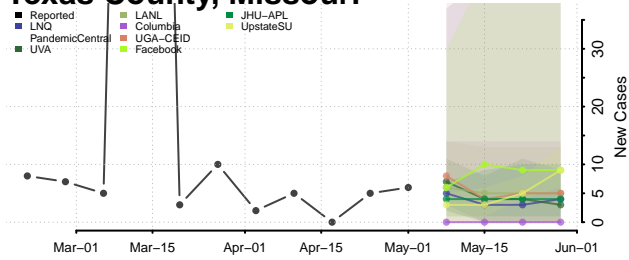

Texas County, Missouri