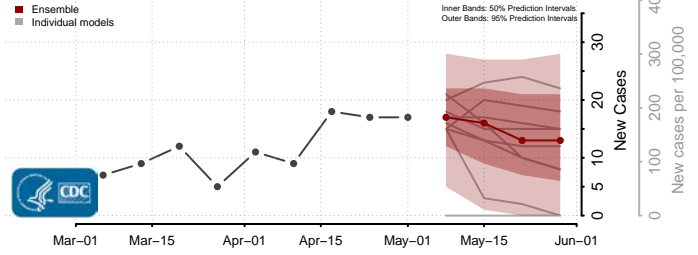

Rock County, Minnesota