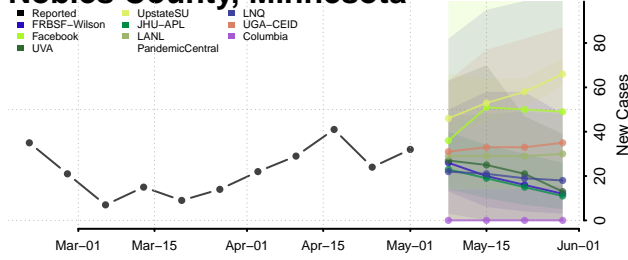

Nobles County, Minnesota