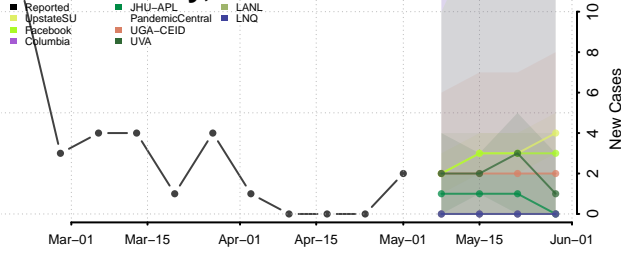

Dewey County, Oklahoma

Ellis County, Oklahoma

Garfield County, Oklahoma

Garvin County, Oklahoma

Grady County, Oklahoma

Grant County, Oklahoma

Greer County, Oklahoma

Harmon County, Oklahoma