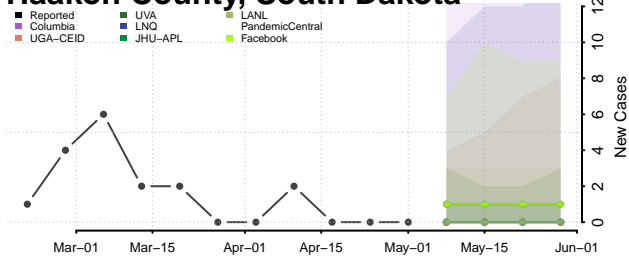

Haakon County, South Dakota