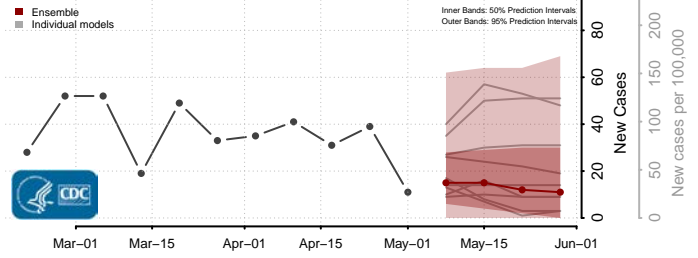

Manassas County, Virginia