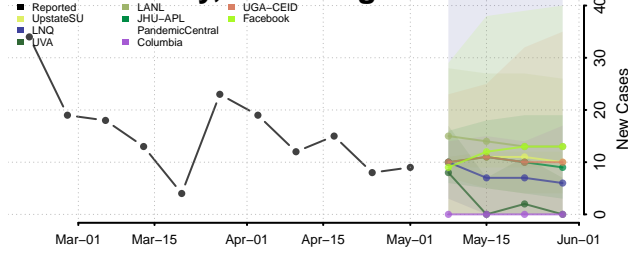

Lewis County, West Virginia