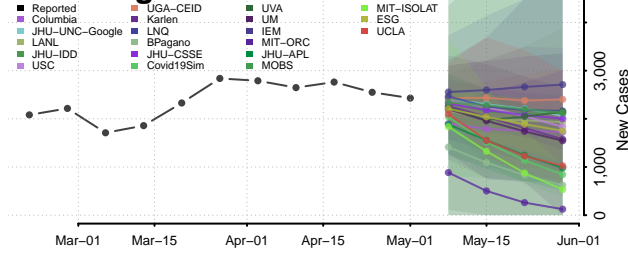

West Virginia*

*New weekly cases may decrease in this location over the next four weeks. For these locations, the ensemble forecast indicates a probability of 0.75 or greater that fewer cases will be reported in week four of the forecast than in the last reported week.