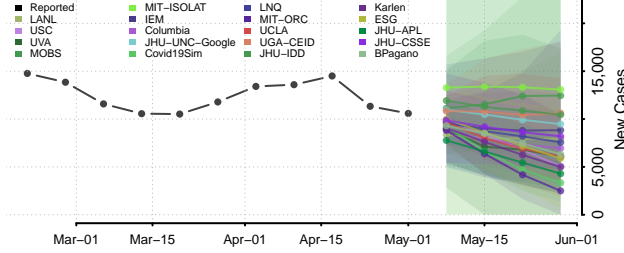

Northern Mariana Islands

Ohio*

Adams County, Ohio

Allen County, Ohio

Ashland County, Ohio

Ashtabula County, Ohio

*New weekly cases may decrease in this location over the next four weeks. For these locations, the ensemble forecast indicates a probability of 0.75 or greater that fewer cases will be reported in week four of the forecast than in the last reported week.