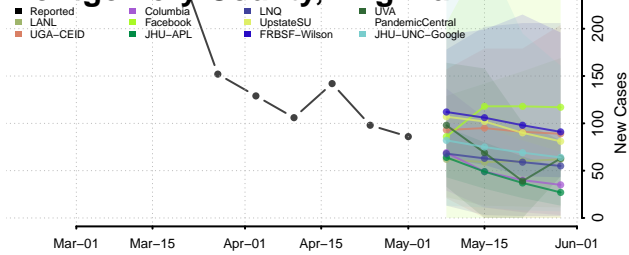

Madison County, Virginia

Manassas County, Virginia

Manassas Park County, Virginia

Martinsville County, Virginia

Mathews County, Virginia

Mecklenburg County, Virginia

Middlesex County, Virginia

Montgomery County, Virginia