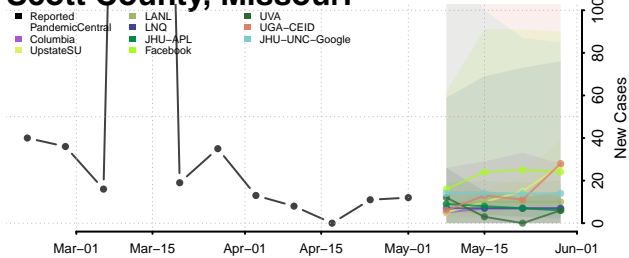

Scott County, Missouri