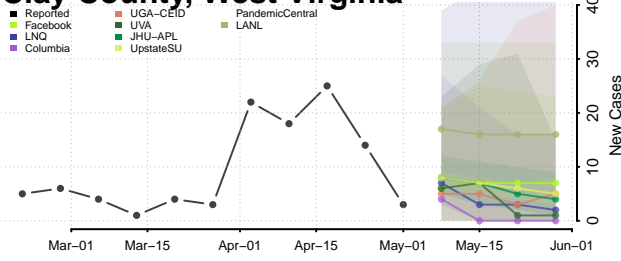

Clay County, West Virginia