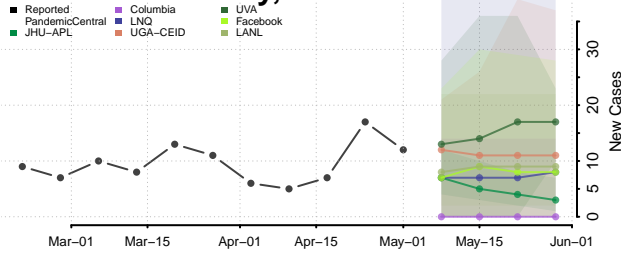

Nez Perce County, Idaho

Oneida County, Idaho

Owyhee County, Idaho

Payette County, Idaho

Power County, Idaho

Shoshone County, Idaho

Teton County, Idaho

Twin Falls County, Idaho