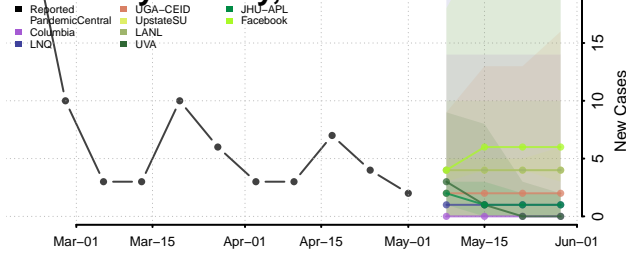

Boundary County, Idaho