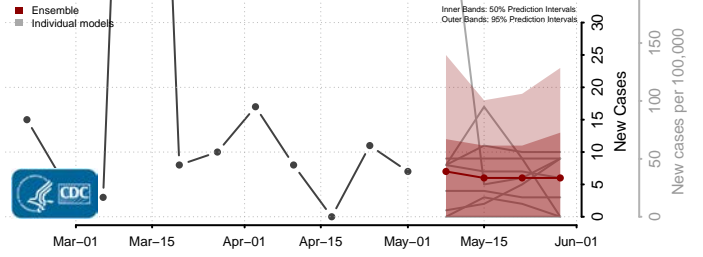

Ste. Genevieve County, Missouri