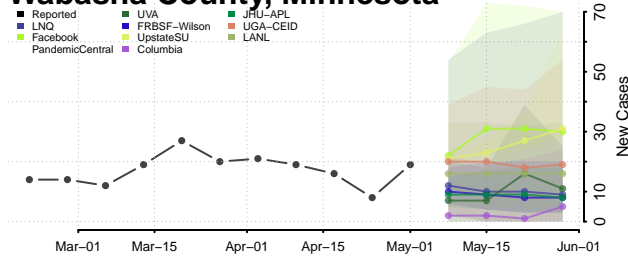

Stearns County, Minnesota

Steele County, Minnesota

Stevens County, Minnesota

Swift County, Minnesota

Todd County, Minnesota

Traverse County, Minnesota

Wabasha County, Minnesota

Wadena County, Minnesota