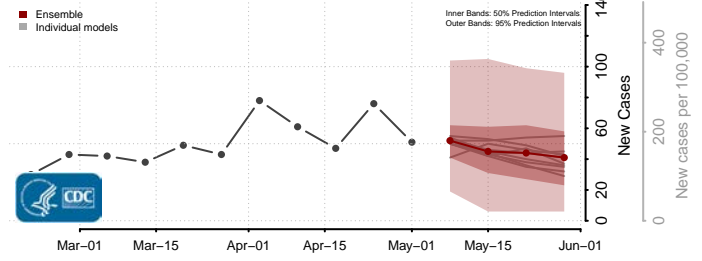

Hennepin County, Minnesota

Houston County, Minnesota

Hubbard County, Minnesota

Isanti County, Minnesota

Itasca County, Minnesota

Jackson County, Minnesota

Lake of the Woods County, Minnesota

Le Sueur County, Minnesota