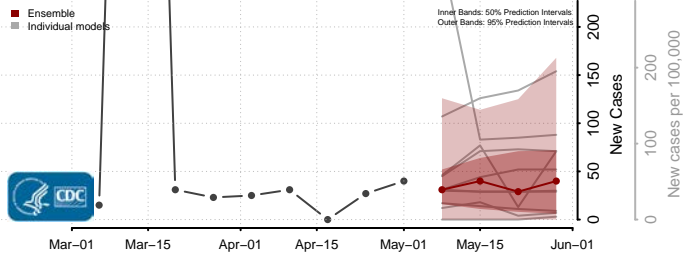

Cape Girardeau County, Missouri