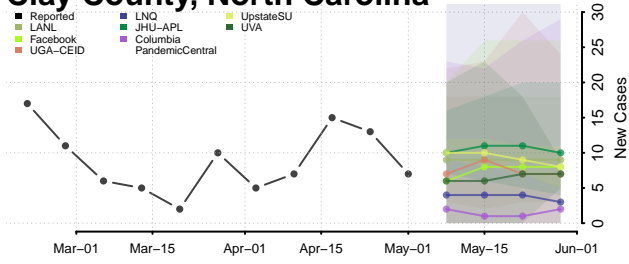

Caswell County, North Carolina

Catawba County, North Carolina

Chatham County, North Carolina

Cherokee County, North Carolina

Chowan County, North Carolina

Clay County, North Carolina

Cleveland County, North Carolina