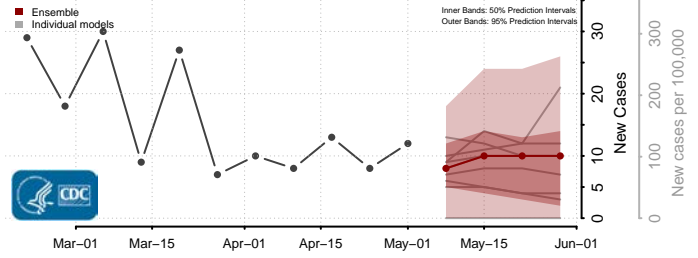

Leslie County, Kentucky