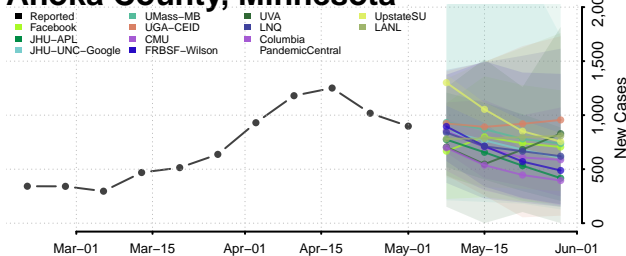

Wexford County, Michigan

Minnesota*

Aitkin County, Minnesota

Anoka County, Minnesota

*New weekly cases may decrease in this location over the next four weeks. For these locations, the ensemble forecast indicates a probability of 0.75 or greater that fewer cases will be reported in week four of the forecast than in the last reported week.