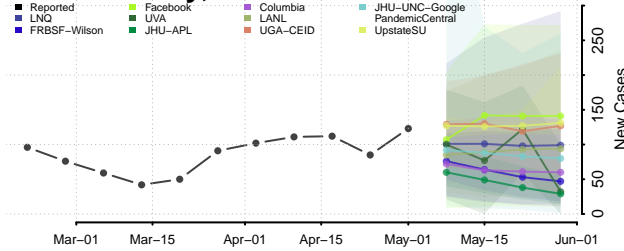

Allen County, Ohio