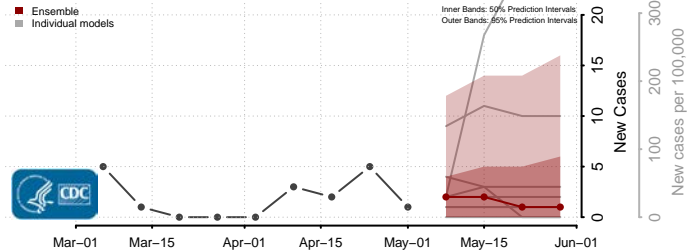

Pershing County, Nevada