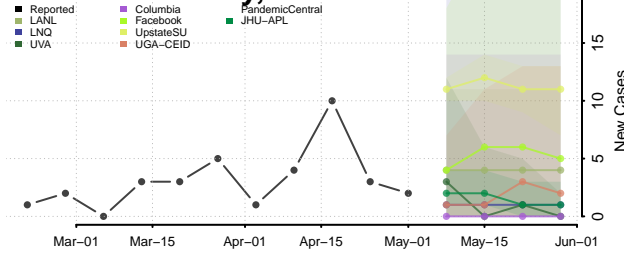

Florence County, Wisconsin