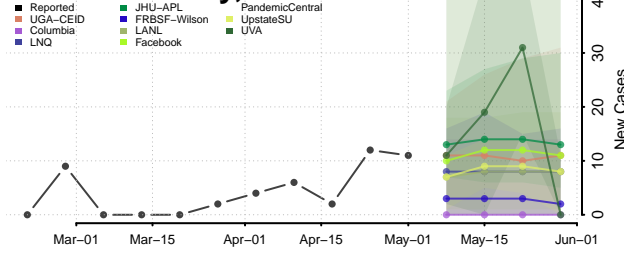

Reeves County, Texas