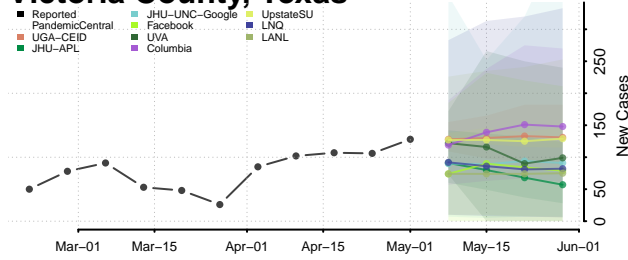

Upton County, Texas

Uvalde County, Texas

Val Verde County, Texas

Van Zandt County, Texas

Victoria County, Texas

Walker County, Texas

Waller County, Texas

Ward County, Texas