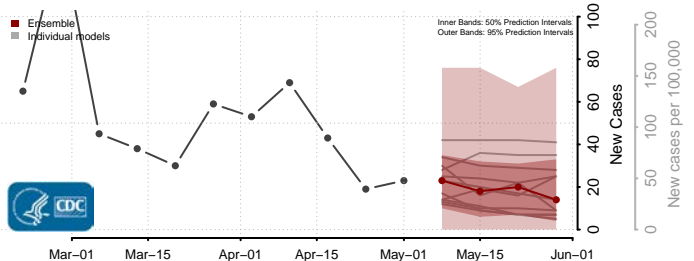

Carter County, Oklahoma