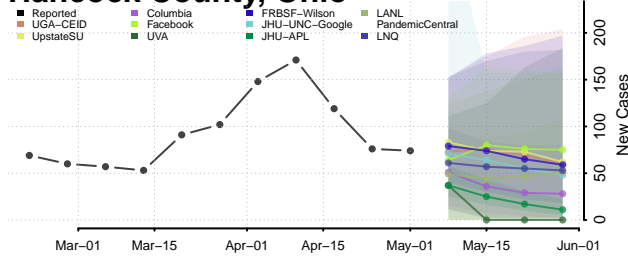

Greene County, Ohio

Guernsey County, Ohio

Hamilton County, Ohio

Hancock County, Ohio

Hardin County, Ohio

Harrison County, Ohio

Henry County, Ohio

Highland County, Ohio