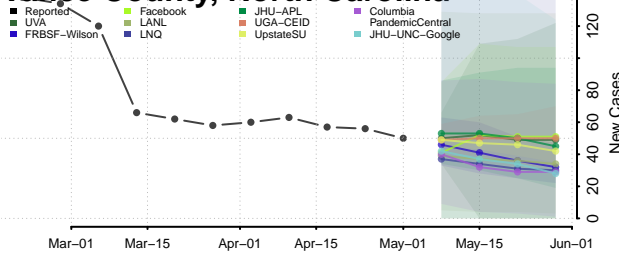

Swain County, North Carolina

Transylvania County, North Carolina

Tyrrell County, North Carolina

Union County, North Carolina

Vance County, North Carolina

Wake County, North Carolina

Warren County, North Carolina