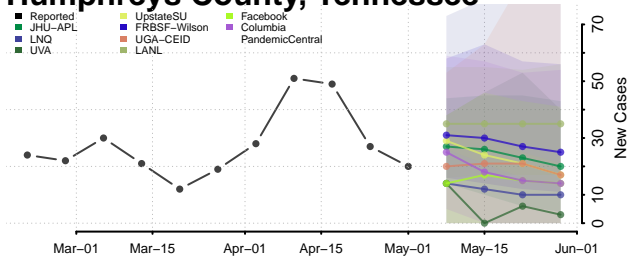

Humphreys County, Tennessee