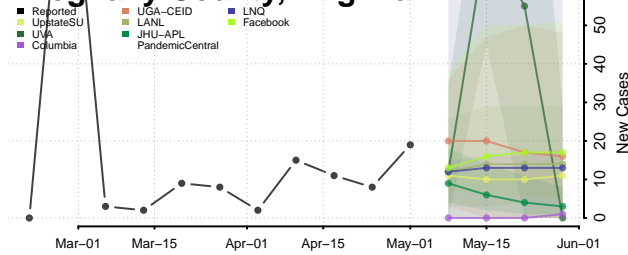

Alleghany County, Virginia