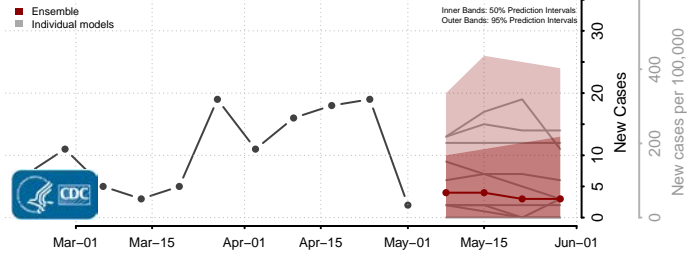

Mitchell County, Iowa

Monona County, Iowa

Monroe County, Iowa

Montgomery County, Iowa

Muscatine County, Iowa

O'Brien County, Iowa

Osceola County, Iowa

Page County, Iowa