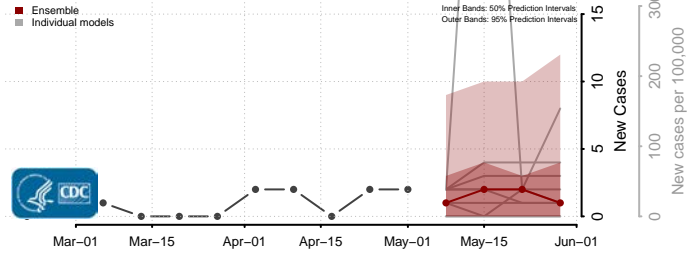

Jim Hogg County, Texas