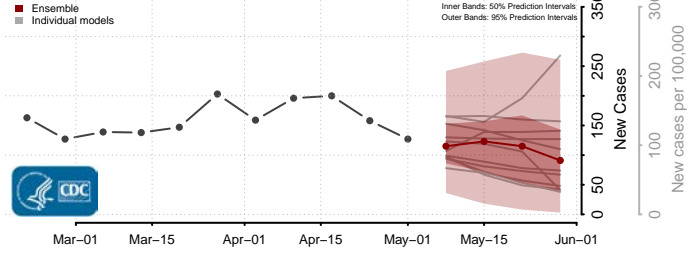

Windham County, Connecticut