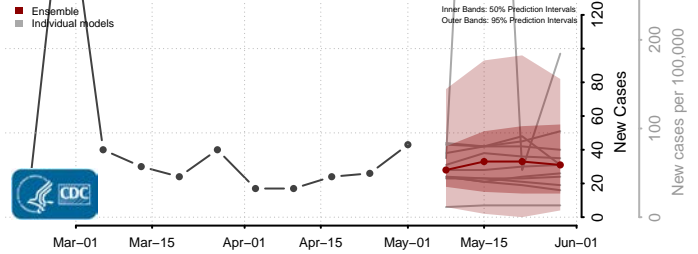

Kerr County, Texas