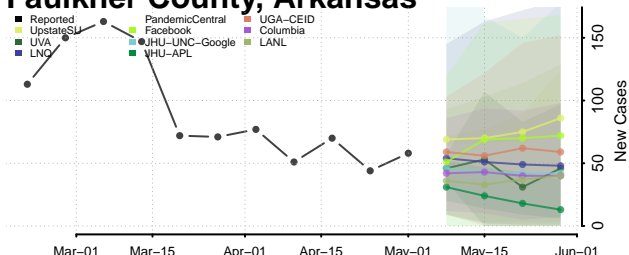

Dallas County, Arkansas

Desha County, Arkansas

Drew County, Arkansas

Faulkner County, Arkansas

Franklin County, Arkansas

Fulton County, Arkansas

Garland County, Arkansas

Grant County, Arkansas