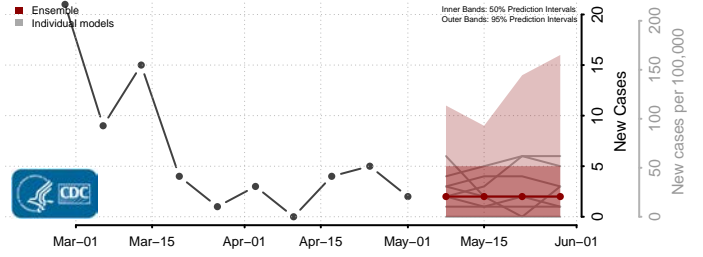

Webster County, Mississippi