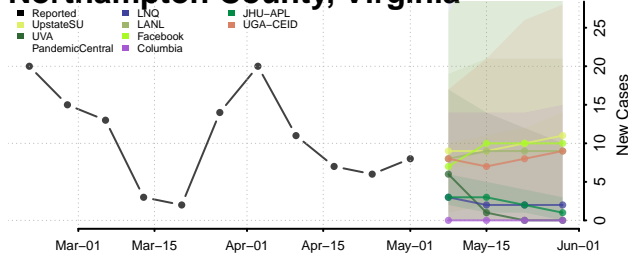

Northampton County, Virginia