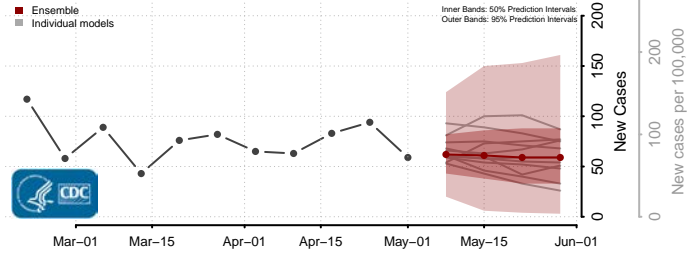

Rockingham County, Virginia