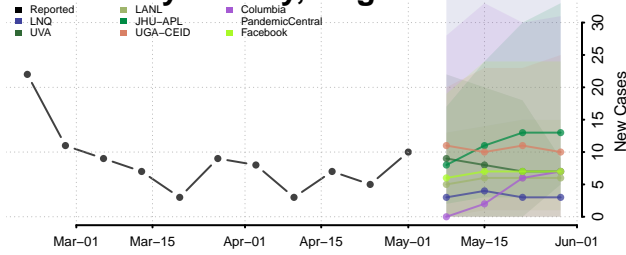

Dinwiddie County, Virginia

Emporia County, Virginia

Essex County, Virginia

Fairfax City County, Virginia

Fairfax County, Virginia

Falls Church County, Virginia

Fauquier County, Virginia

Floyd County, Virginia