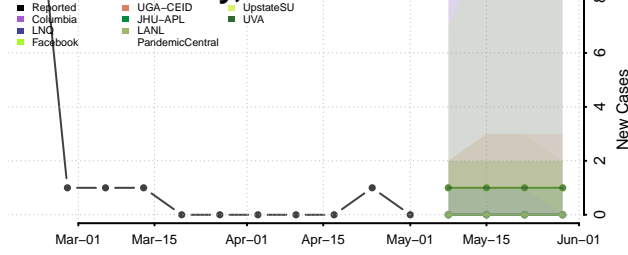

Meade County, Kansas

Miami County, Kansas

Mitchell County, Kansas

Montgomery County, Kansas

Morris County, Kansas

Morton County, Kansas

Nemaha County, Kansas

Neosho County, Kansas