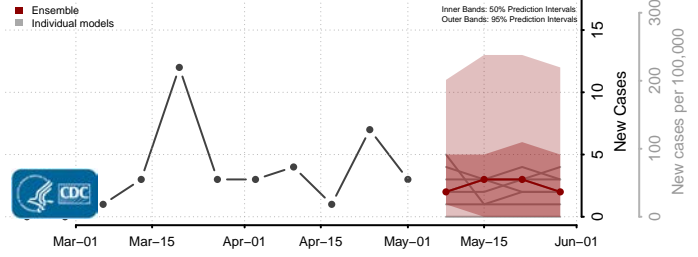

Cook County, Minnesota