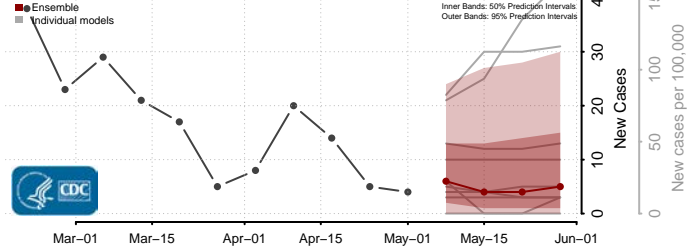

Cibola County, New Mexico