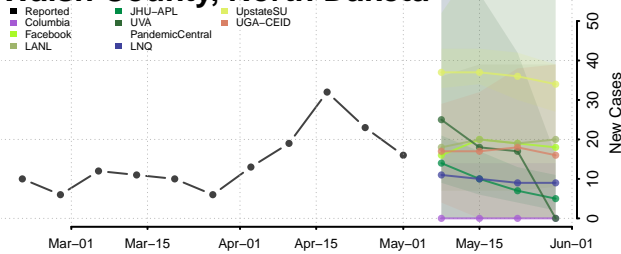

Walsh County, North Dakota