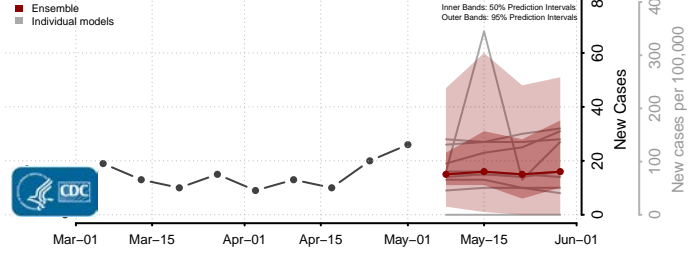

Freestone County, Texas