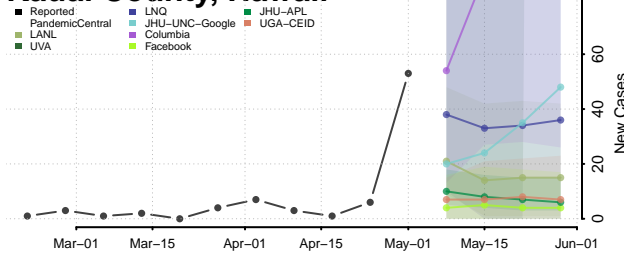

Kauai County, Hawaii