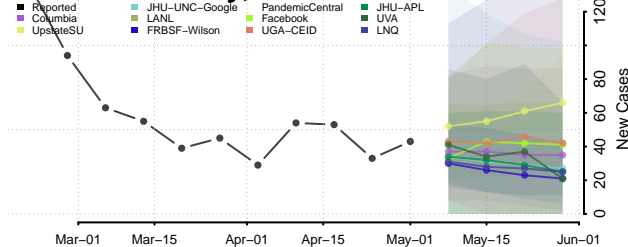

Loudon County, Tennessee