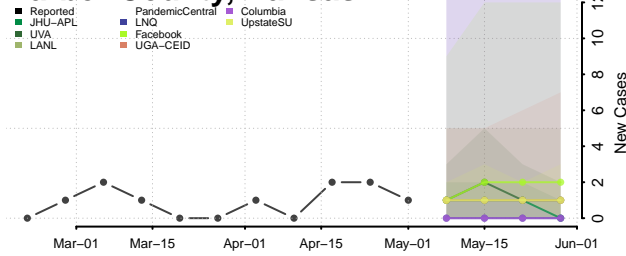

Barber County, Kansas