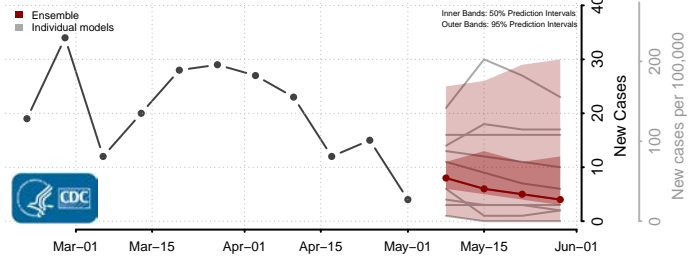

Jasper County, Iowa

Jefferson County, Iowa

Johnson County, Iowa

Jones County, Iowa

Keokuk County, Iowa

Kossuth County, Iowa

Lee County, Iowa

Linn County, Iowa