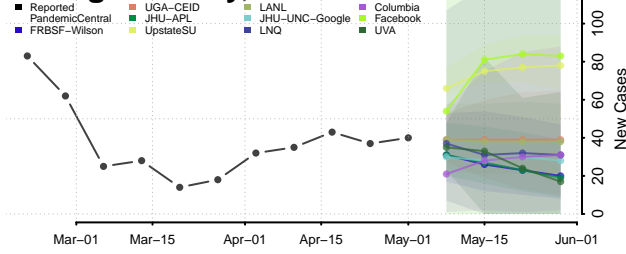

Marinette County, Wisconsin

Marquette County, Wisconsin

Menominee County, Wisconsin

Pepin County, Wisconsin

Pierce County, Wisconsin

Polk County, Wisconsin

Portage County, Wisconsin

Price County, Wisconsin