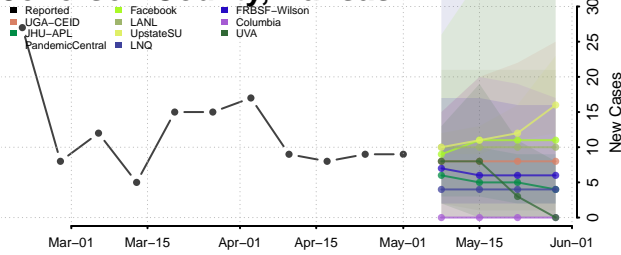

Jefferson County, Kansas