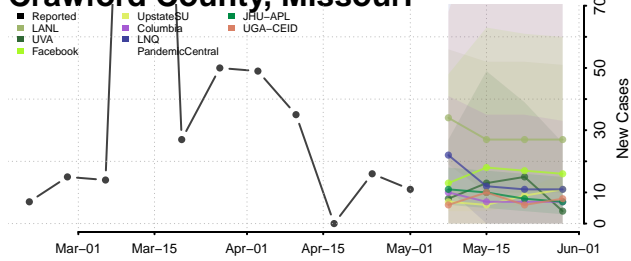

Crawford County, Missouri