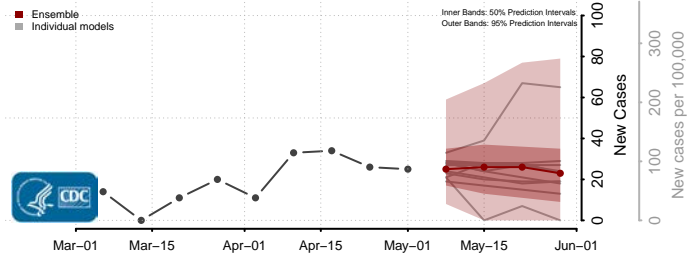

Hancock County, West Virginia