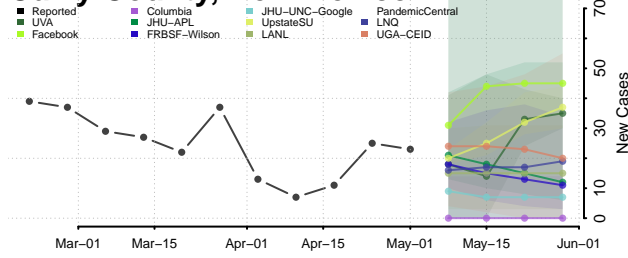

Curry County, New Mexico