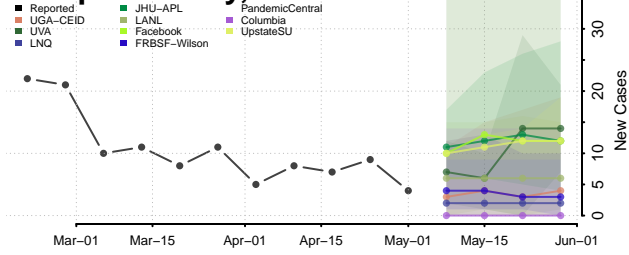

Bosque County, Texas