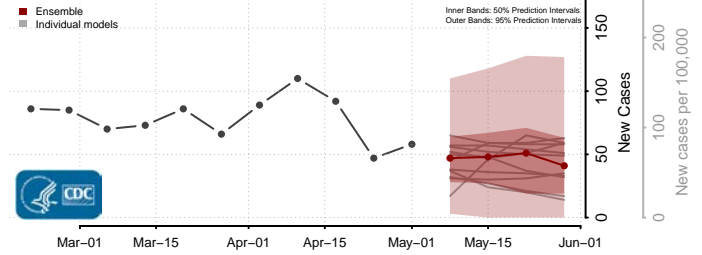

Dinwiddie County, Virginia

Emporia County, Virginia

Essex County, Virginia

Fairfax City County, Virginia

Fairfax County, Virginia

Falls Church County, Virginia

Fauquier County, Virginia

Floyd County, Virginia