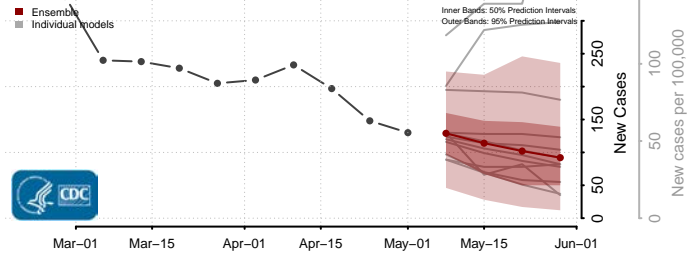

Warren County, Ohio