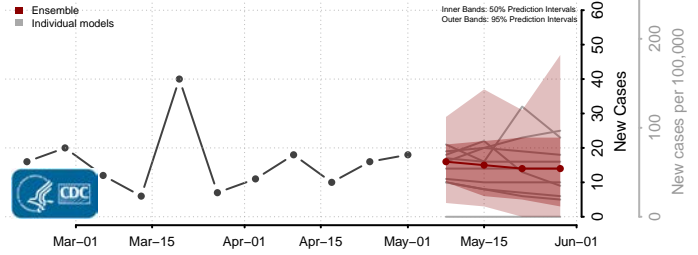

Lawrence County, South Dakota