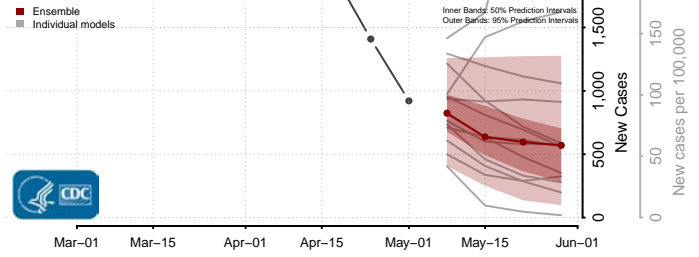

Washington County, New York

Wayne County, New York

Westchester County, New York

Wyoming County, New York

Yates County, New York

North Carolina

Alamance County, North Carolina

Alexander County, North Carolina