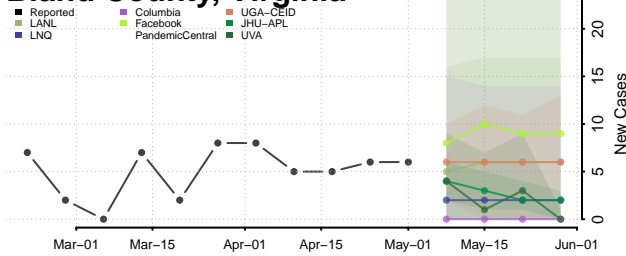

Bland County, Virginia