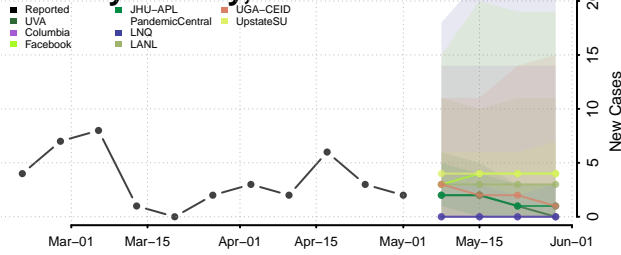

Kearney County, Nebraska