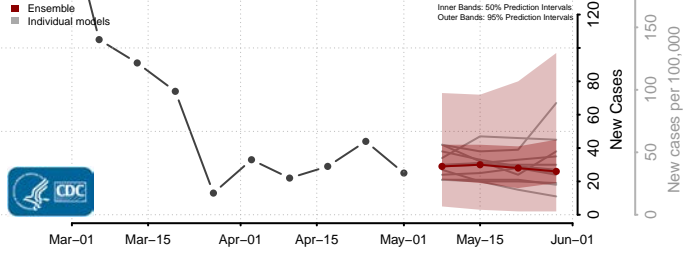

Forrest County, Mississippi