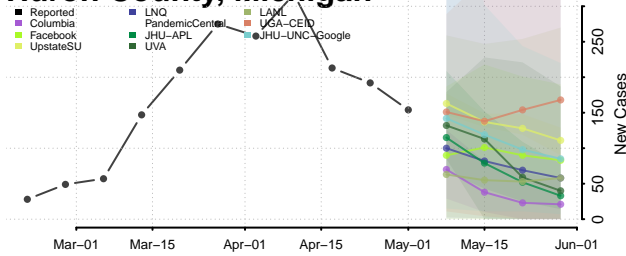

Gogebic County, Michigan

Grand Traverse County, Michigan

Gratiot County, Michigan

Hillsdale County, Michigan

Houghton County, Michigan

Huron County, Michigan

Ingham County, Michigan

Ionia County, Michigan