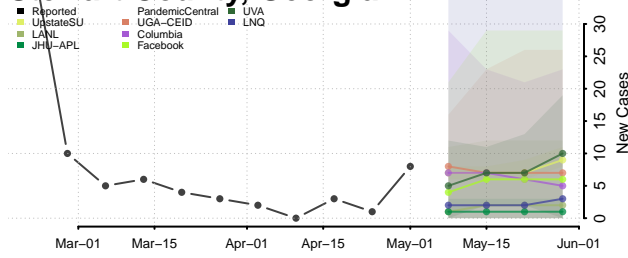

Rockdale County, Georgia

Schley County, Georgia

Scriven County, Georgia

Seminole County, Georgia

Spalding County, Georgia

Stephens County, Georgia

Stewart County, Georgia

Sumter County, Georgia