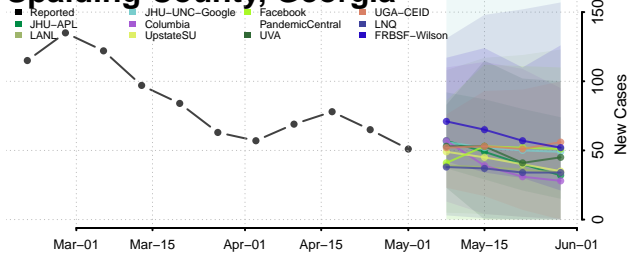

Rockdale County, Georgia

Schley County, Georgia

Scriven County, Georgia

Seminole County, Georgia

Spalding County, Georgia

Stephens County, Georgia

Stewart County, Georgia

Sumter County, Georgia