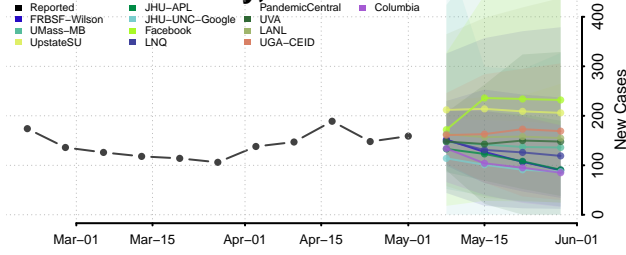

Kenosha County, Wisconsin