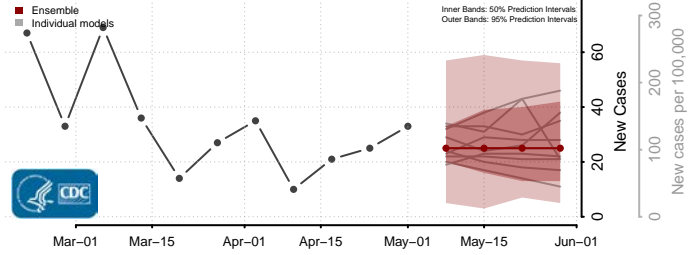

Pike County, Kentucky

Powell County, Kentucky

Pulaski County, Kentucky

Robertson County, Kentucky

Rockcastle County, Kentucky

Rowan County, Kentucky

Russell County, Kentucky

Scott County, Kentucky