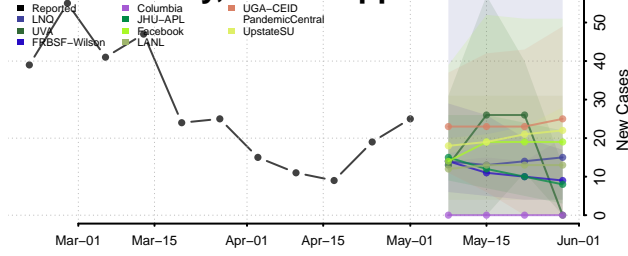

Yazoo County, Mississippi