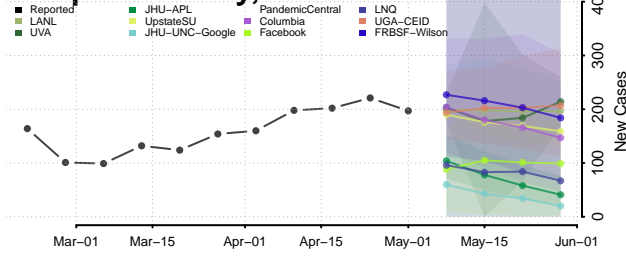

Newport County, Rhode Island