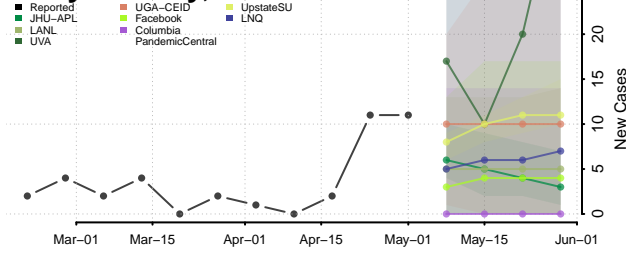

Quay County, New Mexico