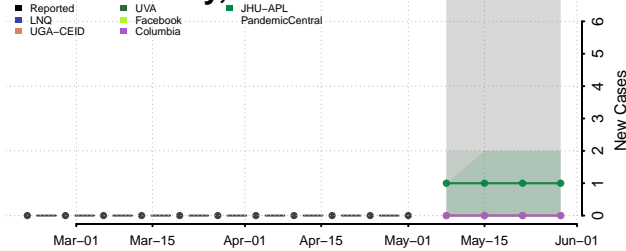

Dukes County, Massachusetts