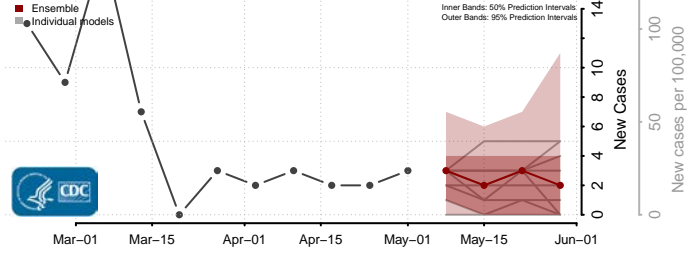

Haskell County, Oklahoma