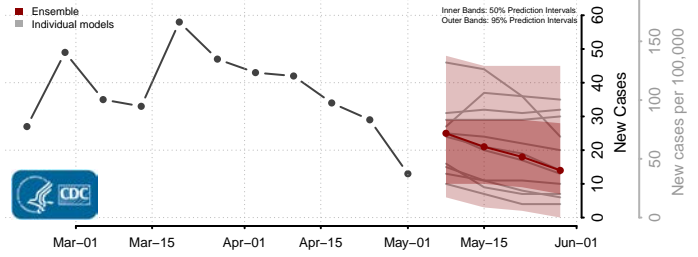

Scott County, Iowa

Shelby County, Iowa

Sioux County, Iowa

Story County, Iowa

Tama County, Iowa

Taylor County, Iowa

Union County, Iowa

Van Buren County, Iowa