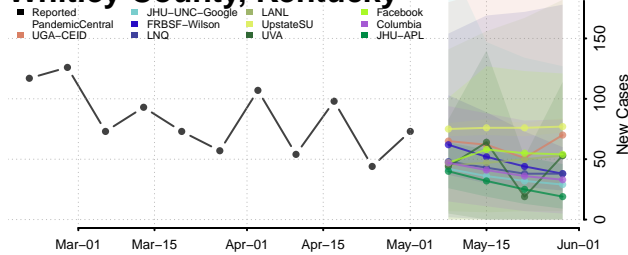

Warren County, Kentucky

Washington County, Kentucky

Wayne County, Kentucky

Webster County, Kentucky

Whitley County, Kentucky

Wolfe County, Kentucky

Woodford County, Kentucky

Louisiana