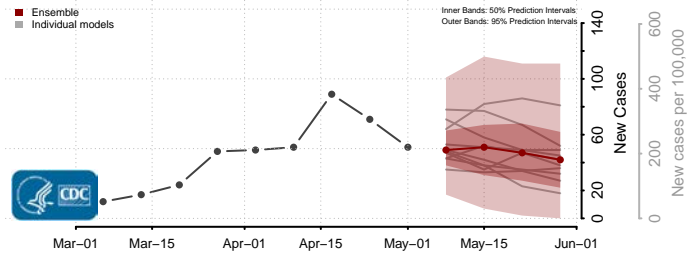

Meeker County, Minnesota