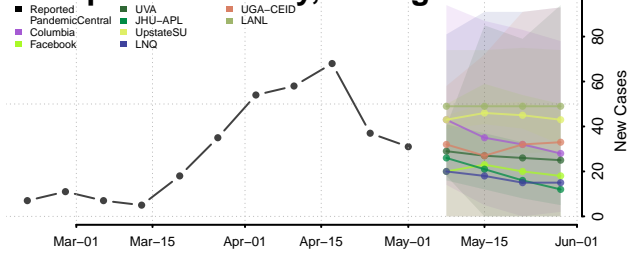

Osceola County, Michigan

Oscoda County, Michigan

Otsego County, Michigan

Ottawa County, Michigan

Presque Isle County, Michigan

Roscommon County, Michigan

Saginaw County, Michigan

Sanilac County, Michigan