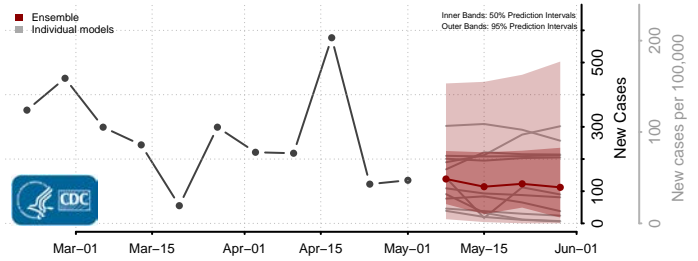

Cleveland County, Oklahoma