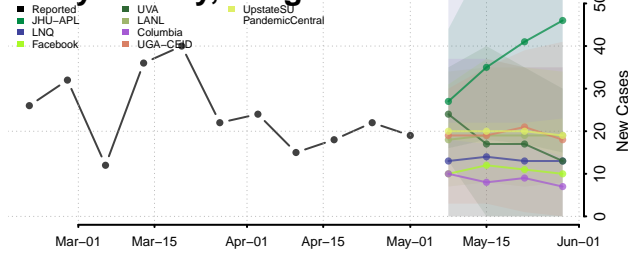

Curry County, Oregon