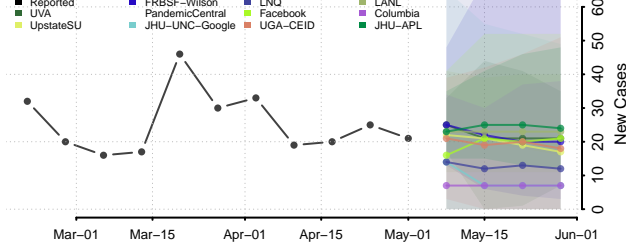

Columbus County, North Carolina

Craven County, North Carolina

Cumberland County, North Carolina

Currituck County, North Carolina

Dare County, North Carolina

Davidson County, North Carolina

Davie County, North Carolina