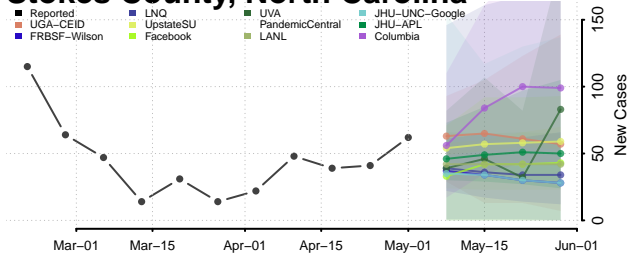

Rowan County, North Carolina

Rutherford County, North Carolina

Sampson County, North Carolina

Scotland County, North Carolina

Stanly County, North Carolina

Stokes County, North Carolina

Surry County, North Carolina