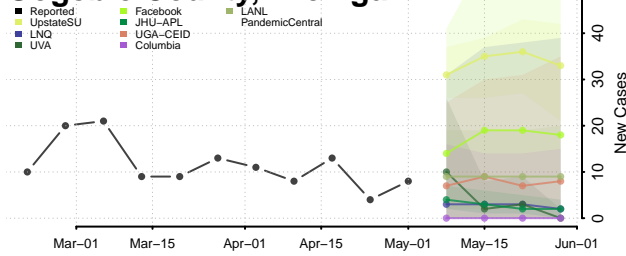

Gogebic County, Michigan