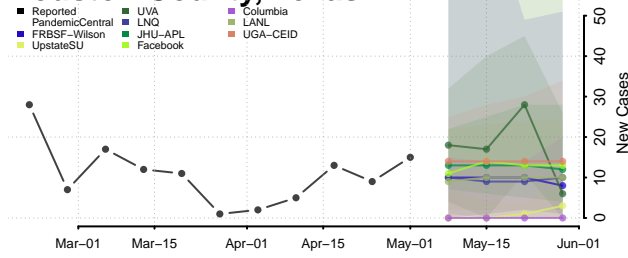

Houston County, Texas