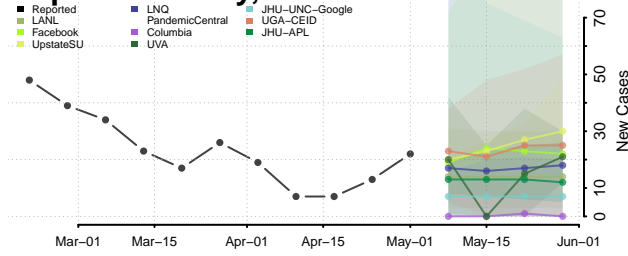

Hopkins County, Texas