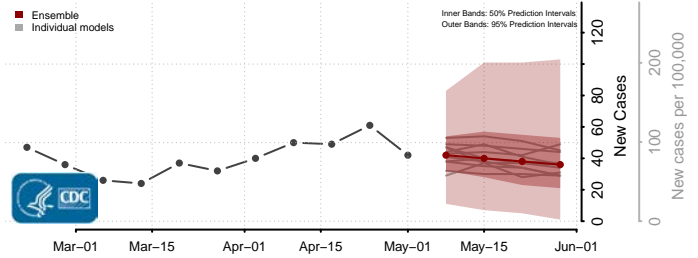

Queen Anne's County, Maryland