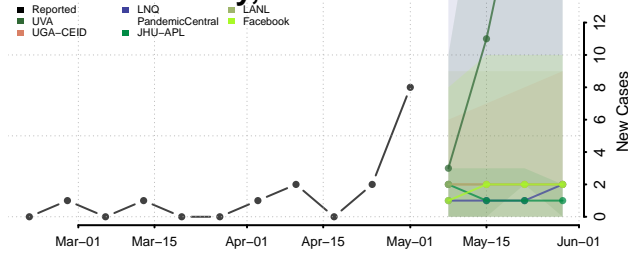

De Baca County, New Mexico