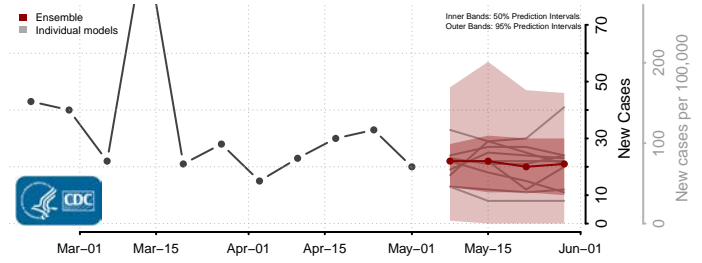

Tate County, Mississippi