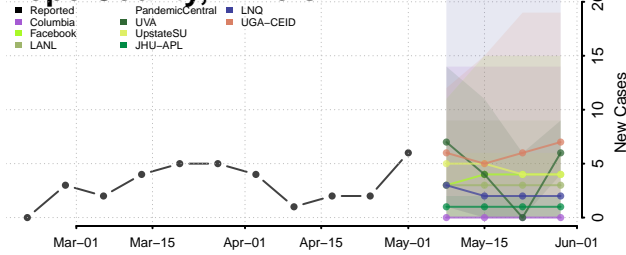

Moultrie County, Illinois

Ogle County, Illinois

Peoria County, Illinois

Perry County, Illinois

Piatt County, Illinois

Pike County, Illinois

Pope County, Illinois

Pulaski County, Illinois