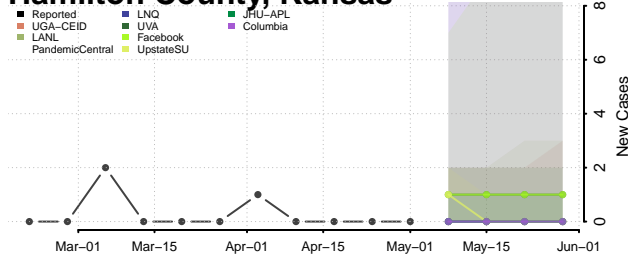

Hamilton County, Kansas