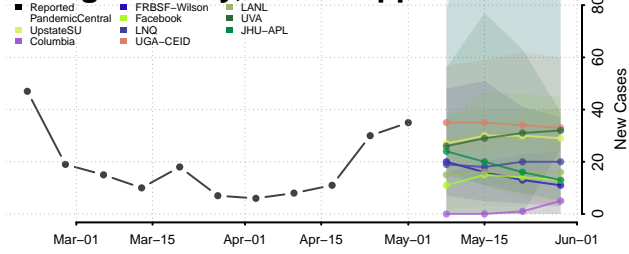

George County, Mississippi