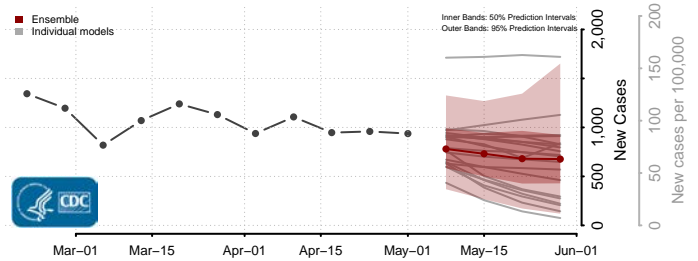

Worth County, Missouri

Wright County, Missouri

Montana*

Beaverhead County, Montana

Big Horn County, Montana

Blaine County, Montana

*New weekly cases may decrease in this location over the next four weeks. For these locations, the ensemble forecast indicates a probability of 0.75 or greater that fewer cases will be reported in week four of the forecast than in the last reported week.