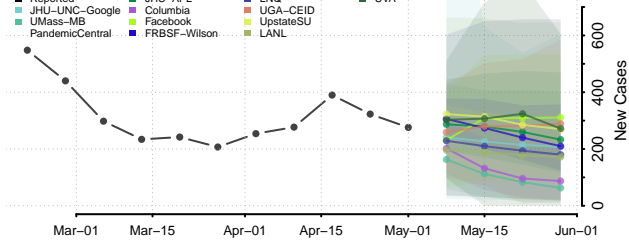

Duplin County, North Carolina

Durham County, North Carolina

Edgecombe County, North Carolina

Forsyth County, North Carolina

Franklin County, North Carolina

Gaston County, North Carolina

Gates County, North Carolina