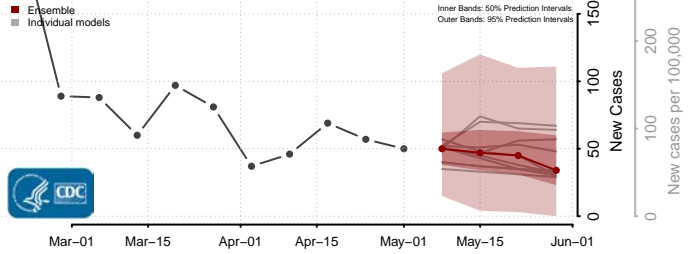

Hamblen County, Tennessee