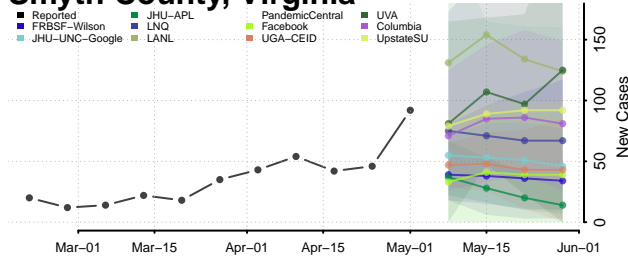

Smyth County, Virginia