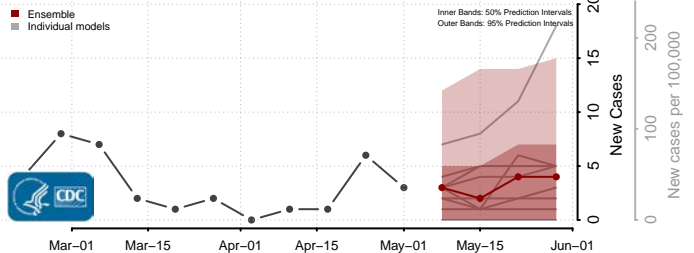

Graham County, North Carolina