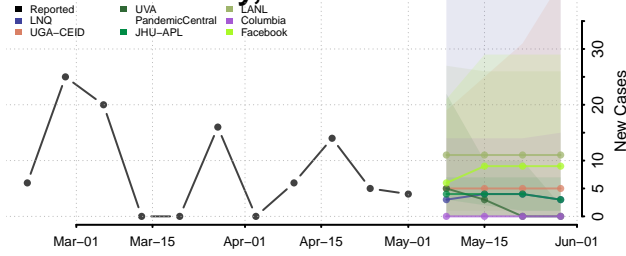

Acadia County, Louisiana

Allen County, Louisiana

Ascension County, Louisiana

Assumption County, Louisiana

Avoyelles County, Louisiana

Beauregard County, Louisiana

Bienville County, Louisiana

Bossier County, Louisiana