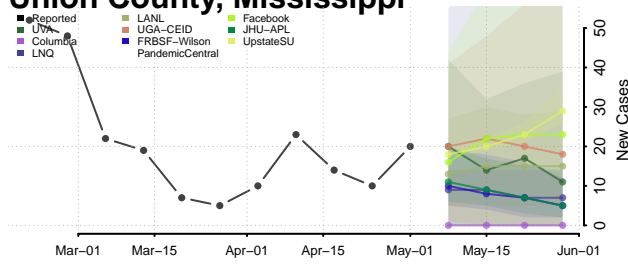

Tate County, Mississippi

Tippah County, Mississippi

Tishomingo County, Mississippi

Tunica County, Mississippi

Union County, Mississippi

Walthall County, Mississippi

Warren County, Mississippi

Washington County, Mississippi