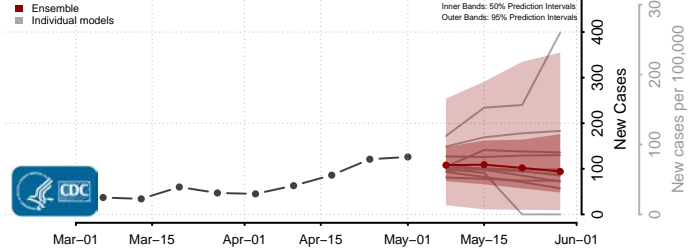

Madison County, Louisiana

Morehouse County, Louisiana

Natchitoches County, Louisiana

Orleans County, Louisiana

Ouachita County, Louisiana

Plaquemines County, Louisiana

Pointe Coupee County, Louisiana

Rapides County, Louisiana