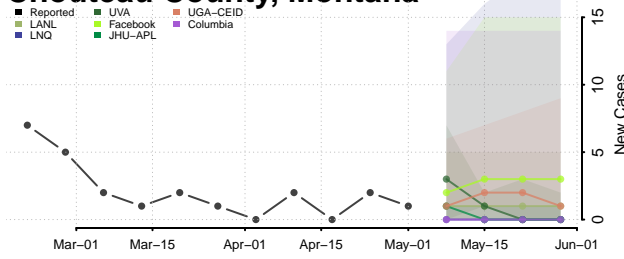

Chouteau County, Montana