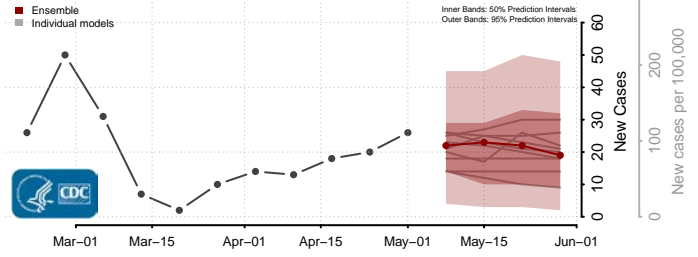

Limestone County, Texas