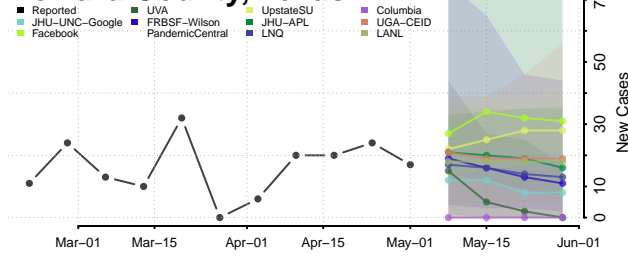

Howard County, Texas