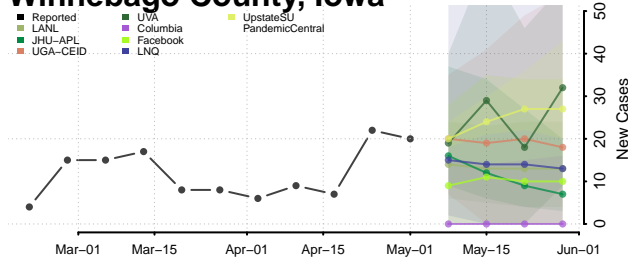

Wapello County, Iowa

Warren County, Iowa

Washington County, Iowa

Wayne County, Iowa

Webster County, Iowa

Winnebago County, Iowa

Winneshiek County, Iowa

Woodbury County, Iowa