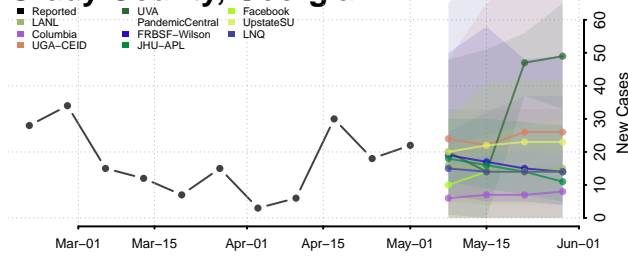

Forsyth County, Georgia

Franklin County, Georgia

Fulton County, Georgia

Gilmer County, Georgia

Glascok County, Georgia

Glynn County, Georgia

Gordon County, Georgia

Grady County, Georgia