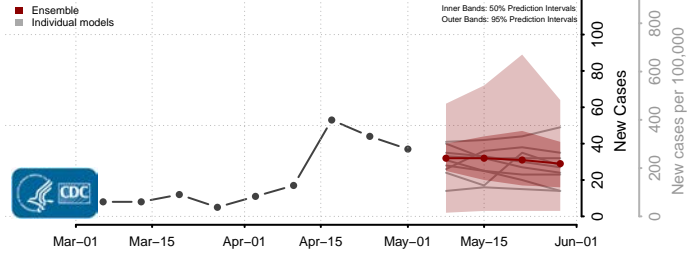

Lewis County, Kentucky