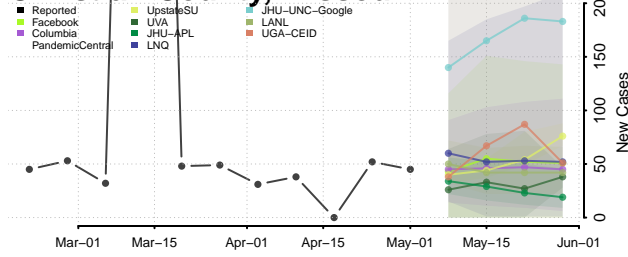

Christian County, Missouri