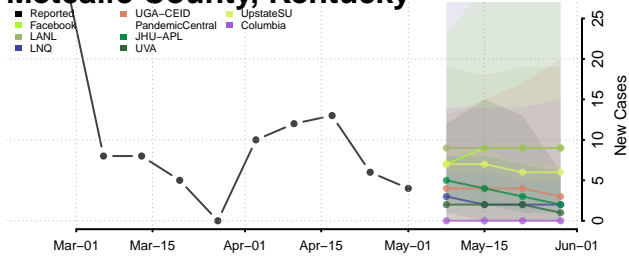

Meade County, Kentucky

Menifee County, Kentucky

Mercer County, Kentucky

Metcalfe County, Kentucky

Monroe County, Kentucky

Montgomery County, Kentucky

Morgan County, Kentucky

Muhlenberg County, Kentucky