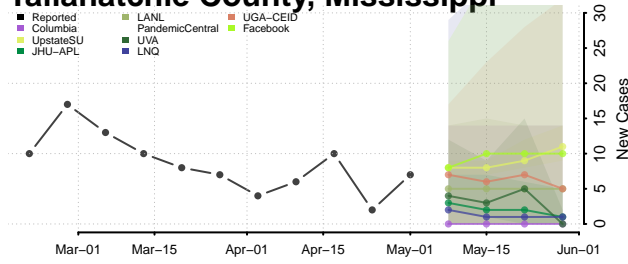

Rankin County, Mississippi

Scott County, Mississippi

Sharkey County, Mississippi

Simpson County, Mississippi

Smith County, Mississippi

Stone County, Mississippi

Sunflower County, Mississippi

Tallahatchie County, Mississippi