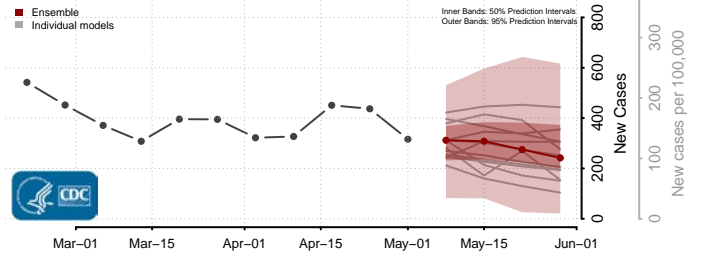

Swain County, North Carolina

Transylvania County, North Carolina

Tyrrell County, North Carolina

Union County, North Carolina

Vance County, North Carolina

Wake County, North Carolina

Warren County, North Carolina