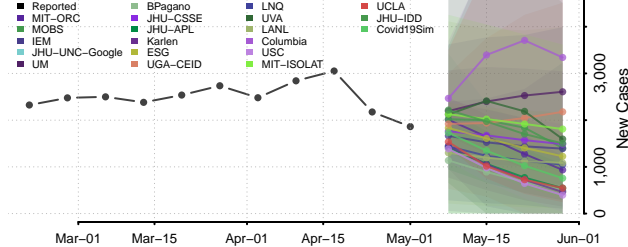

Rhode Island*