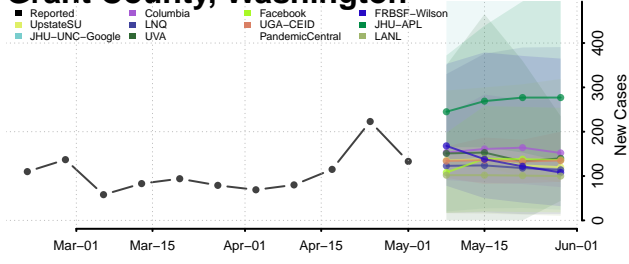

Franklin County, Washington

Garfield County, Washington

Grant County, Washington

Grays Harbor County, Washington

Island County, Washington

Jefferson County, Washington

King County, Washington

Kitsap County, Washington