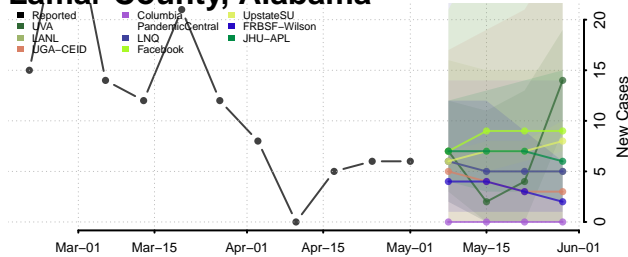

Fayette County, Alabama

Franklin County, Alabama

Geneva County, Alabama

Greene County, Alabama

Hale County, Alabama

Henry County, Alabama

Houston County, Alabama

Jackson County, Alabama

Jefferson County, Alabama

Lamar County, Alabama

Lauderdale County, Alabama

Lawrence County, Alabama

Marion County, Alabama

Marshall County, Alabama

Mobile County, Alabama

Monroe County, Alabama