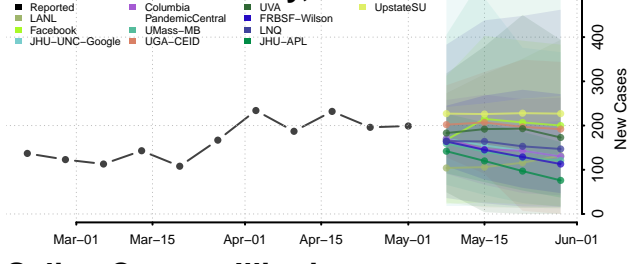

Putnam County, Illinois

Randolph County, Illinois

Richland County, Illinois

Rock Island County, Illinois

Saline County, Illinois

Sangamon County, Illinois

Schuyler County, Illinois

Scott County, Illinois