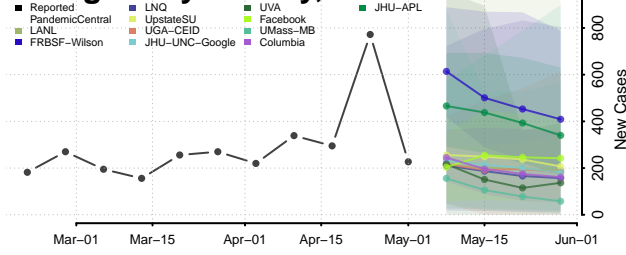

Montgomery County, Tennessee