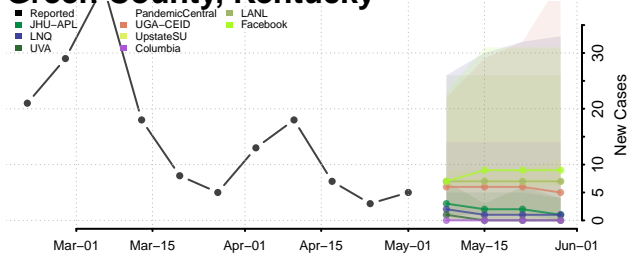

Graves County, Kentucky

Grayson County, Kentucky

Green County, Kentucky

Greenup County, Kentucky

Hancock County, Kentucky

Hardin County, Kentucky

Harlan County, Kentucky

Harrison County, Kentucky