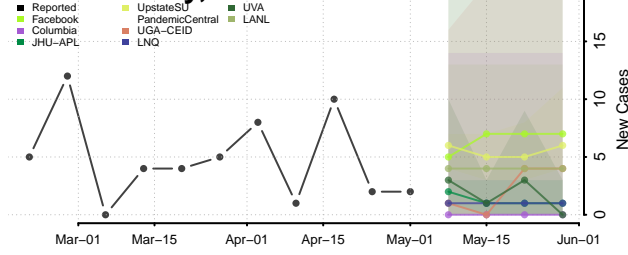

Greene County, Arkansas

Hempstead County, Arkansas

Hot Spring County, Arkansas

Howard County, Arkansas

Independence County, Arkansas

Izard County, Arkansas

Jackson County, Arkansas

Jefferson County, Arkansas