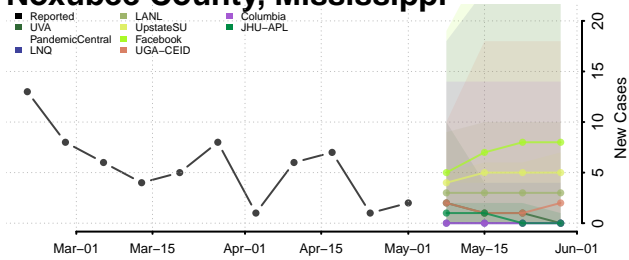

Madison County, Mississippi

Marion County, Mississippi

Marshall County, Mississippi

Monroe County, Mississippi

Montgomery County, Mississippi

Neshoba County, Mississippi

Newton County, Mississippi

Noxubee County, Mississippi