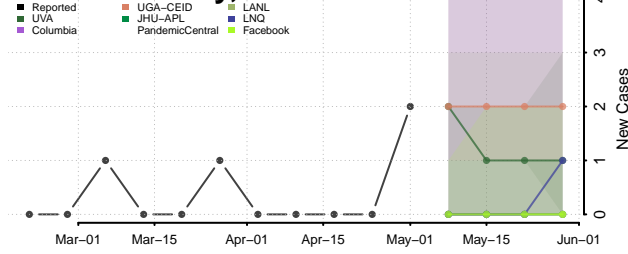

Copper River County, Alaska

Denali County, Alaska

Dillingham County, Alaska

Fairbanks North Star County, Alaska

Haines County, Alaska

Hoonah-Angoon County, Alaska

Juneau County, Alaska

Kenai Peninsula County, Alaska