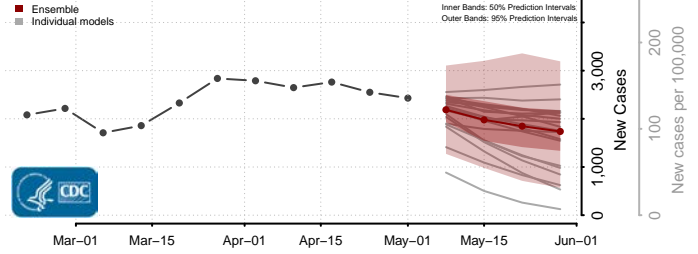

Wahkiakum County, Washington

Walla Walla County, Washington

Whatcom County, Washington

Whitman County, Washington

Yakima County, Washington

West Virginia*

*New weekly cases may decrease in this location over the next four weeks. For these locations, the ensemble forecast indicates a probability of 0.75 or greater that fewer cases will be reported in week four of the forecast than in the last reported week.