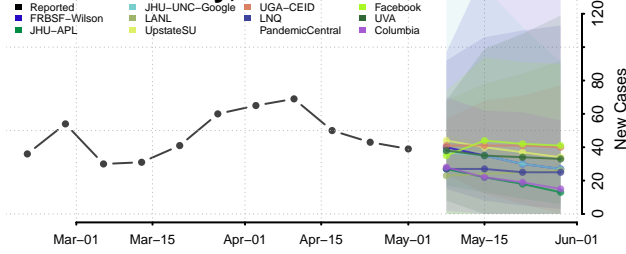

Ottawa County, Ohio