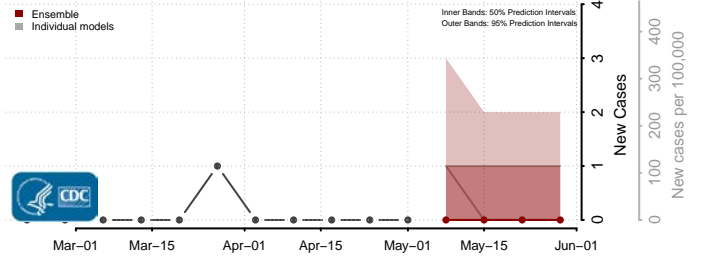

Esmeralda County, Nevada