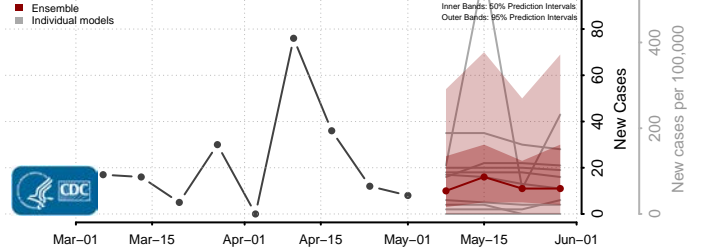

Deaf Smith County, Texas