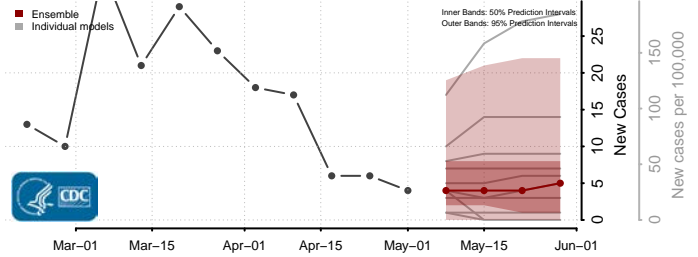

Tipton County, Indiana