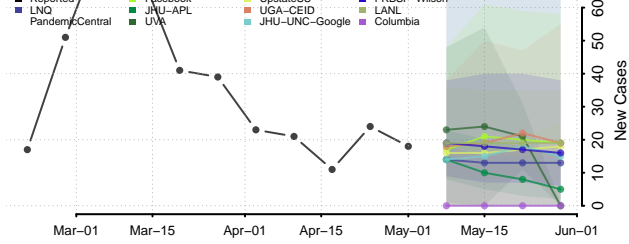

Greenlee County, Arizona

La Paz County, Arizona

Maricopa County, Arizona

Mohave County, Arizona

Navajo County, Arizona

Pima County, Arizona

Ashley County, Arkansas

Baxter County, Arkansas