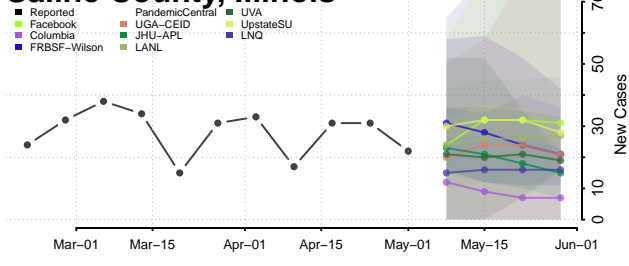

Putnam County, Illinois

Randolph County, Illinois

Richland County, Illinois

Rock Island County, Illinois

Saline County, Illinois

Sangamon County, Illinois

Schuyler County, Illinois

Scott County, Illinois