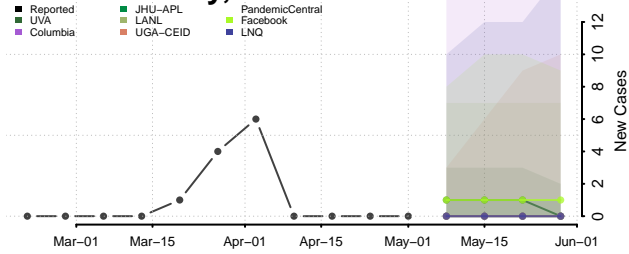

Prairie County, Montana