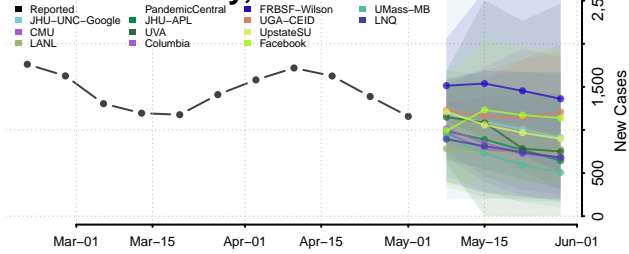

Pinellas County, Florida