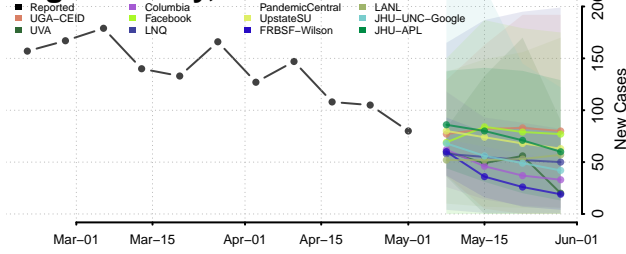

Crowley County, Colorado

Custer County, Colorado

Delta County, Colorado

Denver County, Colorado

Dolores County, Colorado

Douglas County, Colorado

Eagle County, Colorado

El Paso County, Colorado