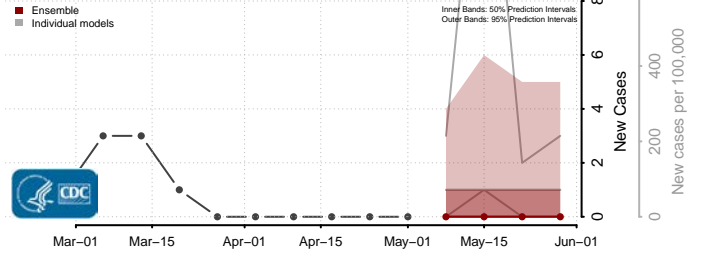

Cottle County, Texas