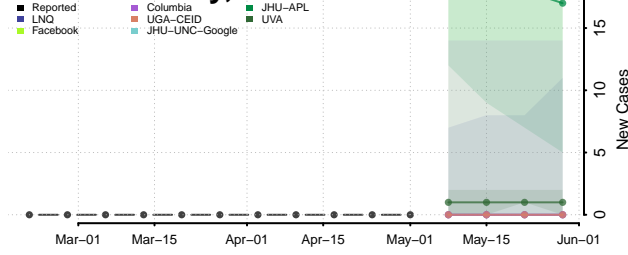

Uintah County, Utah