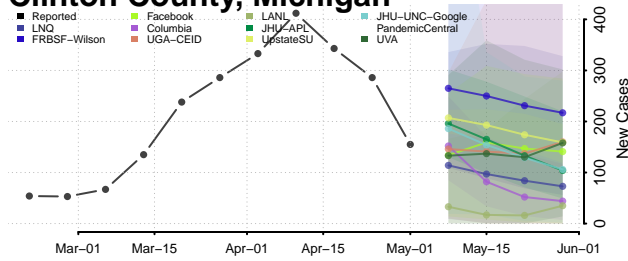

Clinton County, Michigan