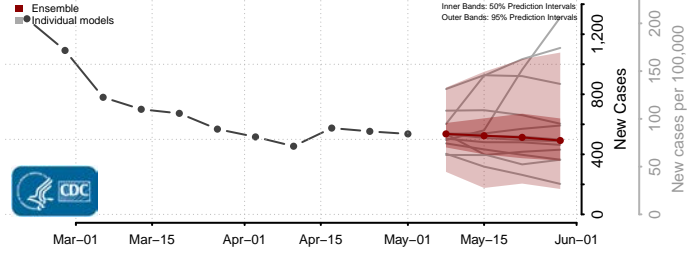

Utah County, Utah