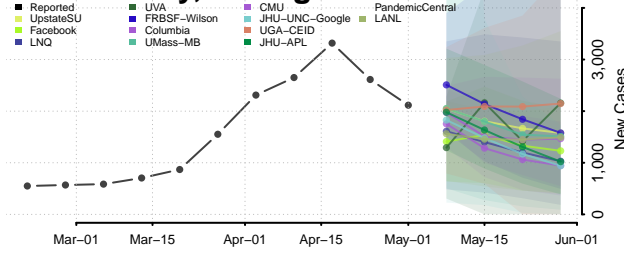

Iosco County, Michigan

Iron County, Michigan

Isabella County, Michigan

Jackson County, Michigan

Kalamazoo County, Michigan

Kalkaska County, Michigan

Kent County, Michigan

Keweenaw County, Michigan