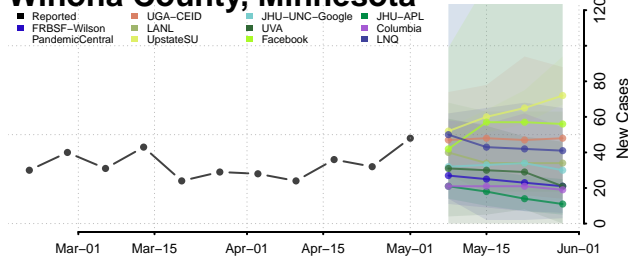

Winona County, Minnesota