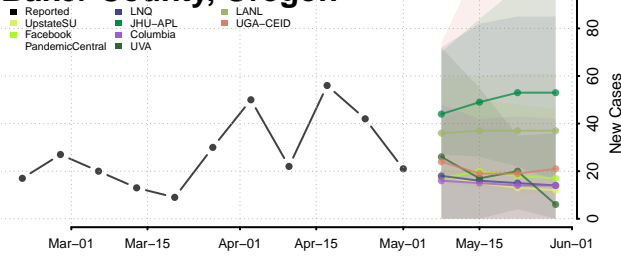

Baker County, Oregon