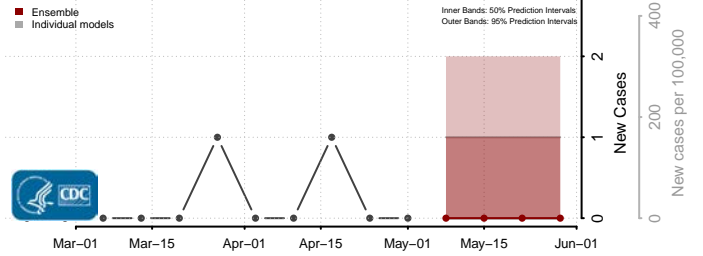

Harding County, New Mexico