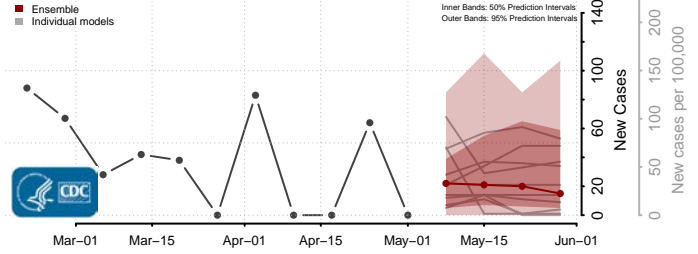

Rusk County, Texas

Sabine County, Texas

San Augustine County, Texas

San Jacinto County, Texas

San Patricio County, Texas

San Saba County, Texas

Schleicher County, Texas

Scurry County, Texas