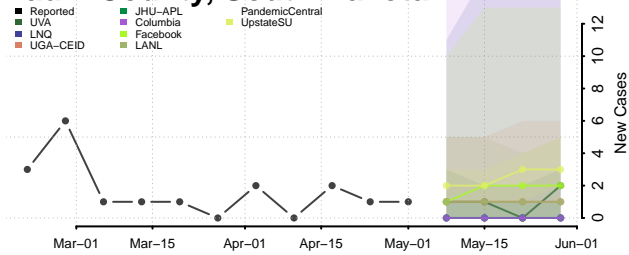

Faulk County, South Dakota