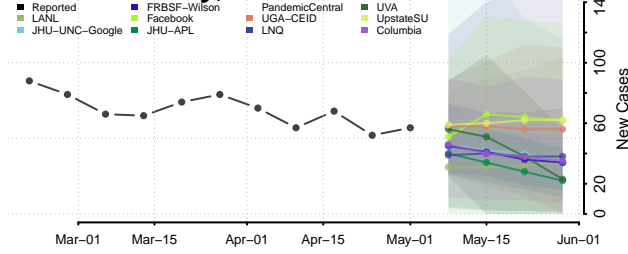

Union County, Ohio