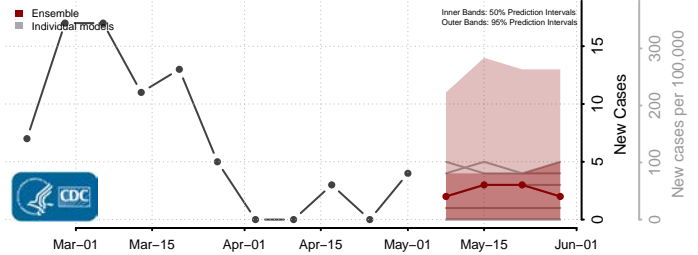

Marshall County, South Dakota