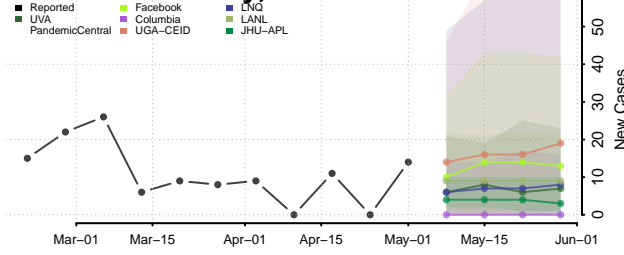

Richland County, Louisiana