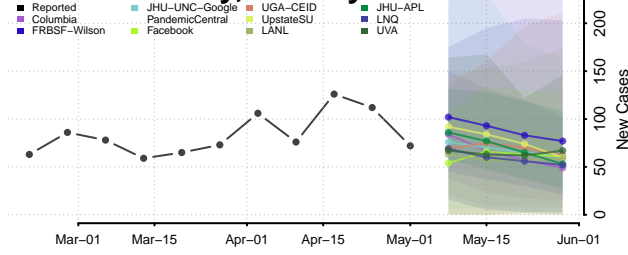

Clinton County, Pennsylvania