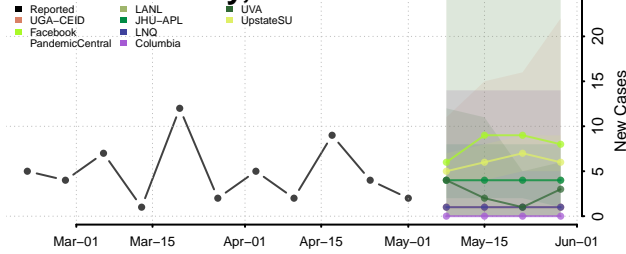

Cocke County, Tennessee

Coffee County, Tennessee

Crockett County, Tennessee

Cumberland County, Tennessee

Davidson County, Tennessee

Decatur County, Tennessee

DeKalb County, Tennessee

Dickson County, Tennessee