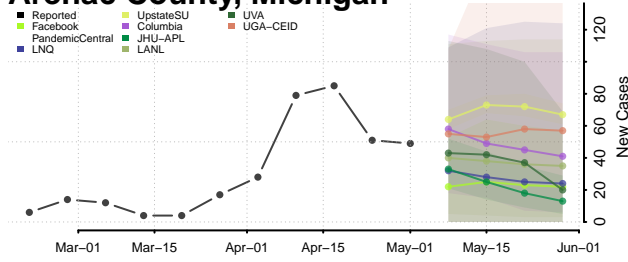

Allegan County, Michigan

Alpena County, Michigan

Antrim County, Michigan

Arenac County, Michigan

Baraga County, Michigan

Barry County, Michigan

Bay County, Michigan

Benzie County, Michigan