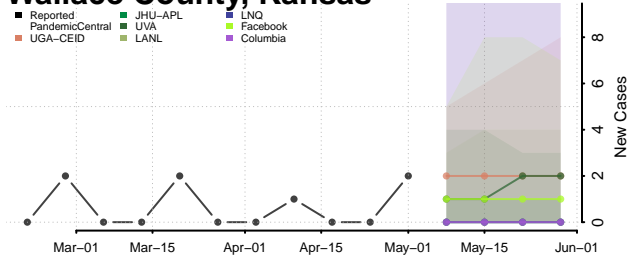

Wallace County, Kansas