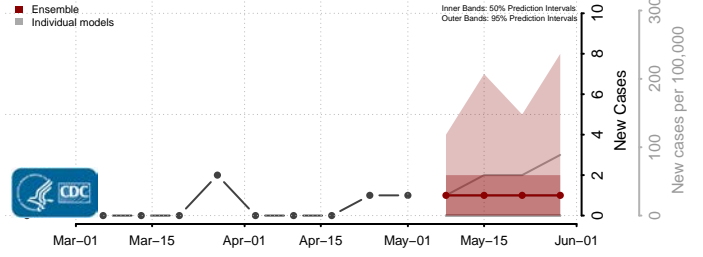

Granite County, Montana