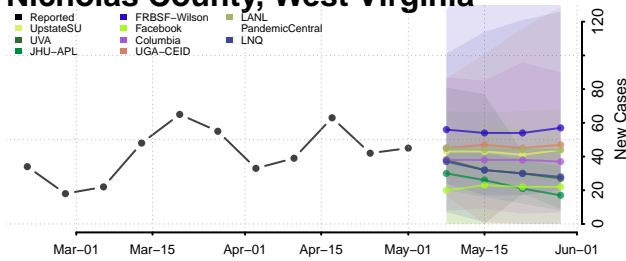

Nicholas County, West Virginia