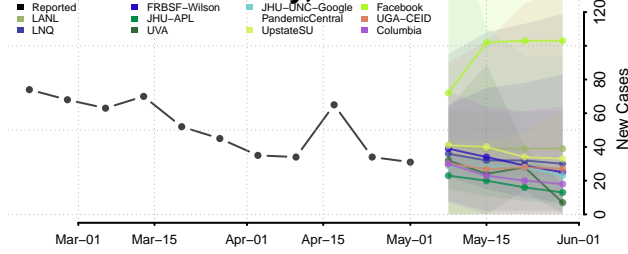

Tuscarawas County, Ohio