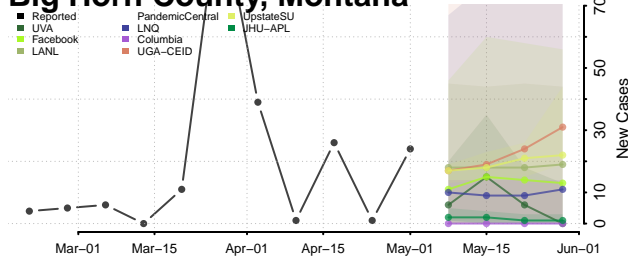

Worth County, Missouri

Wright County, Missouri

Montana*

Beaverhead County, Montana

Big Horn County, Montana

Blaine County, Montana

*New weekly cases may decrease in this location over the next four weeks. For these locations, the ensemble forecast indicates a probability of 0.75 or greater that fewer cases will be reported in week four of the forecast than in the last reported week.