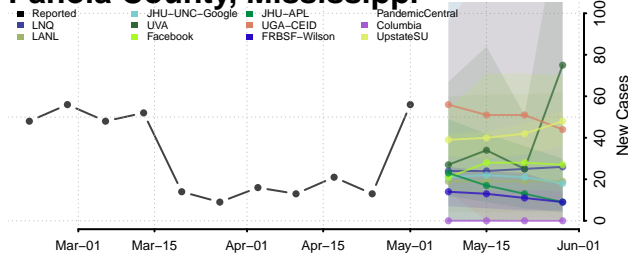

Panola County, Mississippi