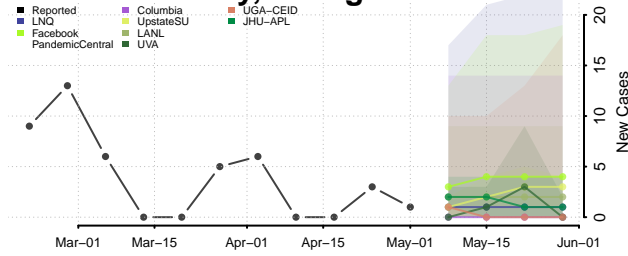

Calhoun County, Georgia