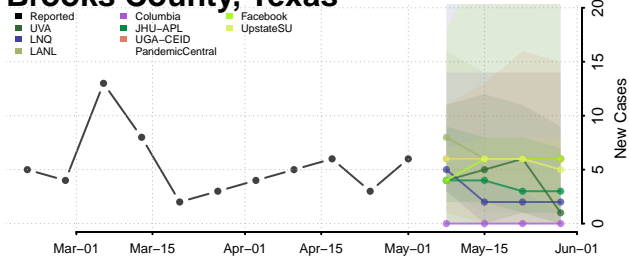

Brooks County, Texas