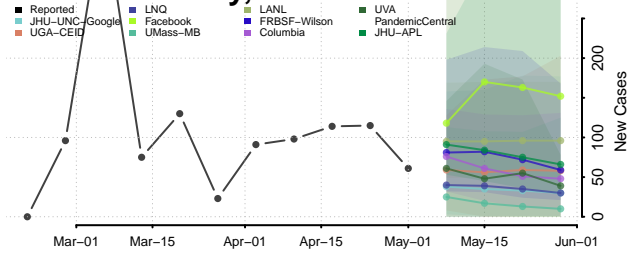

Midland County, Texas