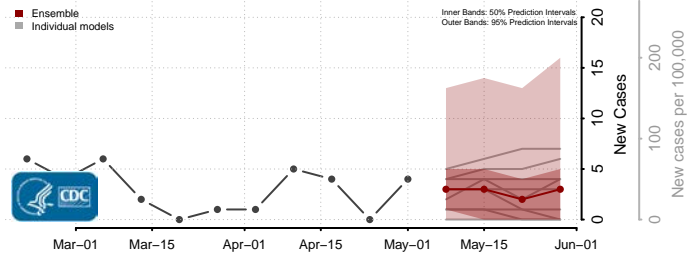

Clay County, Kansas