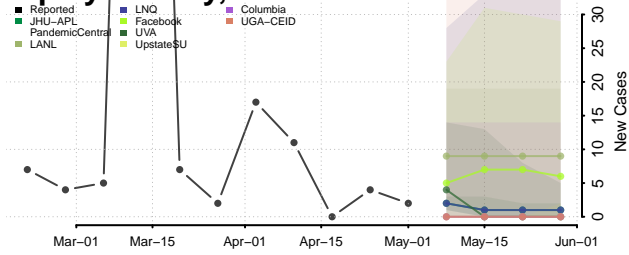

Ripley County, Missouri