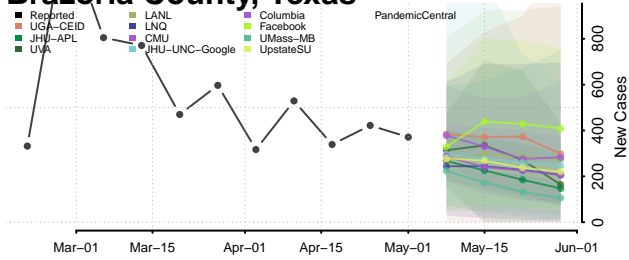

Brazoria County, Texas