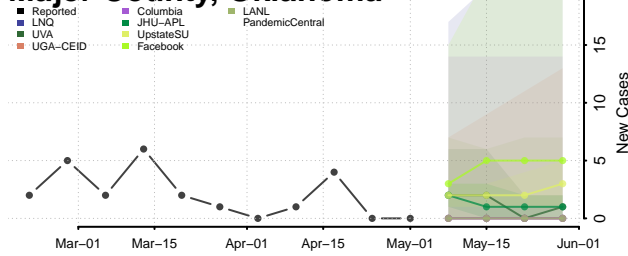

Kiowa County, Oklahoma

Latimer County, Oklahoma

Le Flore County, Oklahoma

Lincoln County, Oklahoma

Logan County, Oklahoma

Love County, Oklahoma

Major County, Oklahoma

Marshall County, Oklahoma