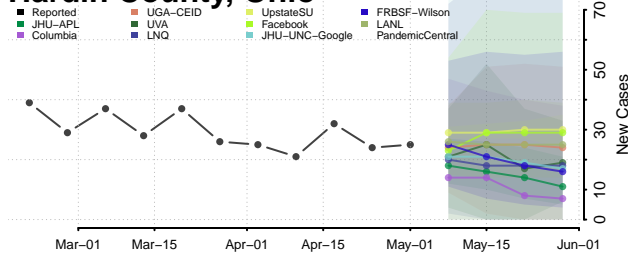

Greene County, Ohio

Guernsey County, Ohio

Hamilton County, Ohio

Hancock County, Ohio

Hardin County, Ohio

Harrison County, Ohio

Henry County, Ohio

Highland County, Ohio