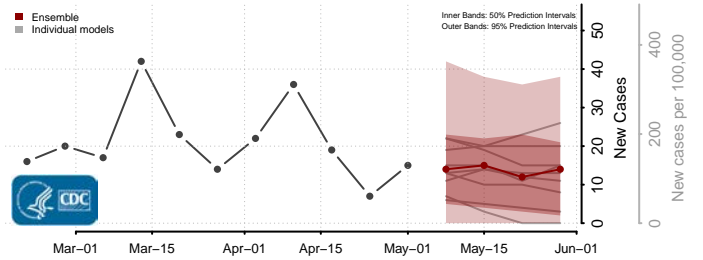

Clay County, West Virginia

Doddridge County, West Virginia

Fayette County, West Virginia

Gilmer County, West Virginia

Grant County, West Virginia

Greenbrier County, West Virginia

Hampshire County, West Virginia