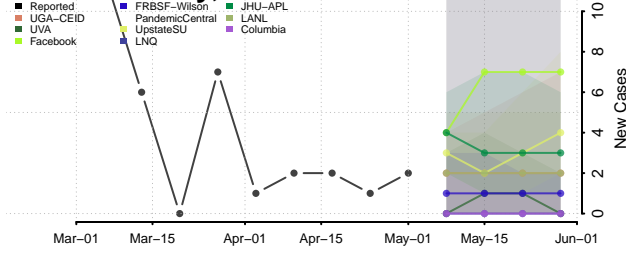

Noble County, Oklahoma