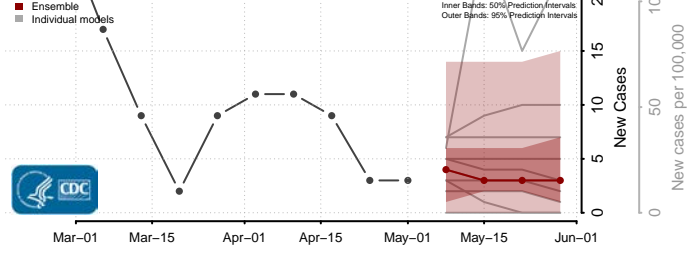

McIntosh County, Oklahoma