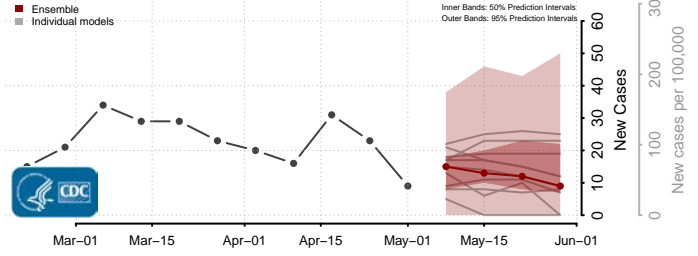

Wyandot County, Ohio