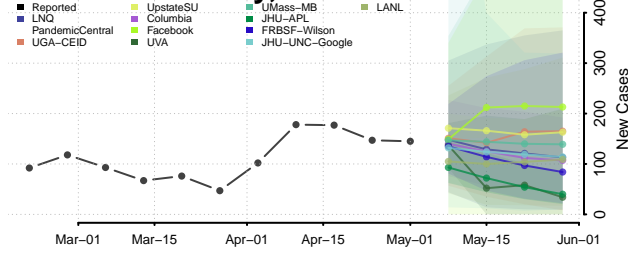

Marinette County, Wisconsin

Marquette County, Wisconsin

Menominee County, Wisconsin

Pepin County, Wisconsin

Pierce County, Wisconsin

Polk County, Wisconsin

Portage County, Wisconsin

Price County, Wisconsin