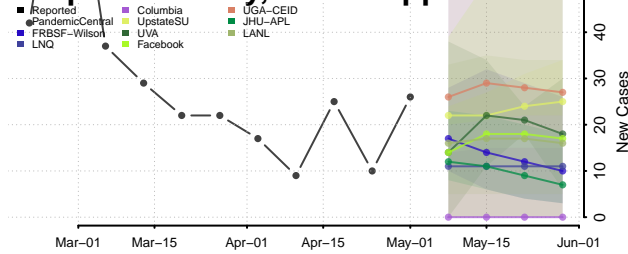

Simpson County, Mississippi