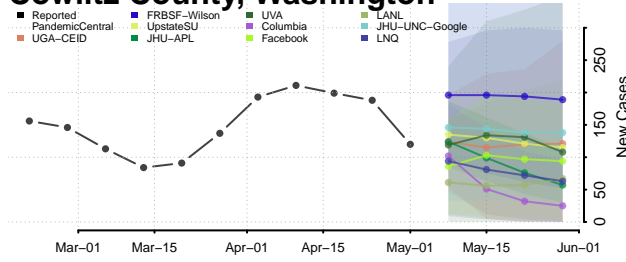

Cowlitz County, Washington