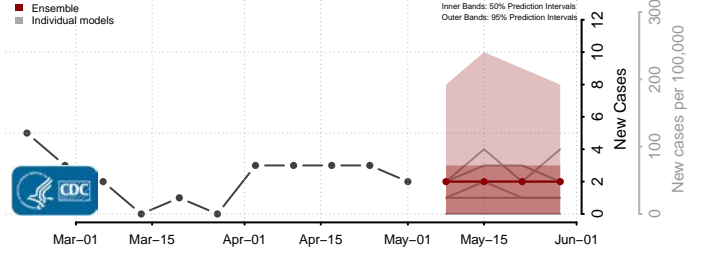

Valley County, Nebraska