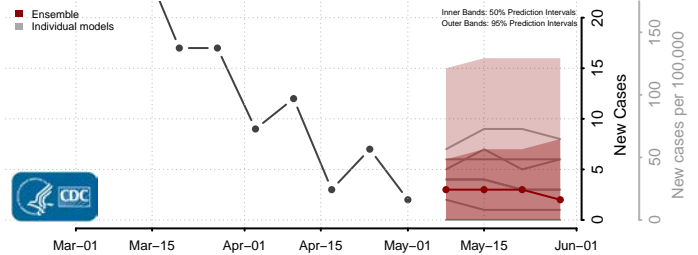

Worth County, Iowa

Wright County, Iowa

Kansas*

Allen County, Kansas

Anderson County, Kansas

Atchison County, Kansas

*New weekly cases may decrease in this location over the next four weeks. For these locations, the ensemble forecast indicates a probability of 0.75 or greater that fewer cases will be reported in week four of the forecast than in the last reported week.