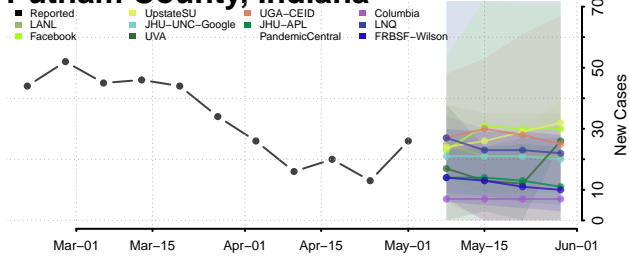

Pike County, Indiana

Porter County, Indiana

Posey County, Indiana

Pulaski County, Indiana

Putnam County, Indiana

Randolph County, Indiana

Ripley County, Indiana

Rush County, Indiana