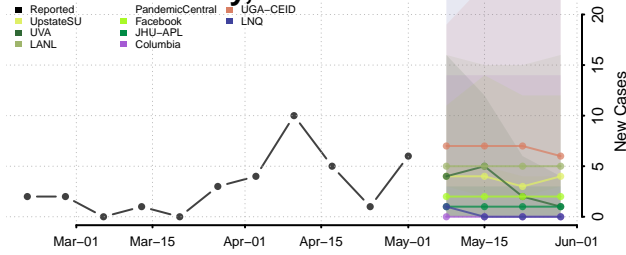

Dickens County, Texas