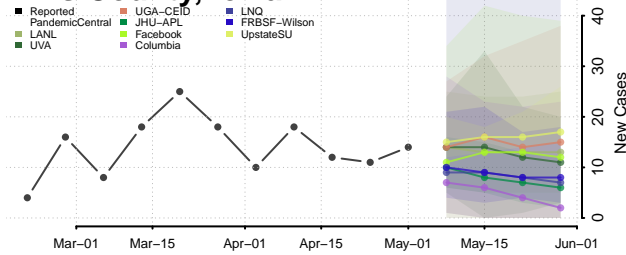

Louisa County, Iowa

Lucas County, Iowa

Lyon County, Iowa

Madison County, Iowa

Mahaska County, Iowa

Marion County, Iowa

Marshall County, Iowa

Mills County, Iowa