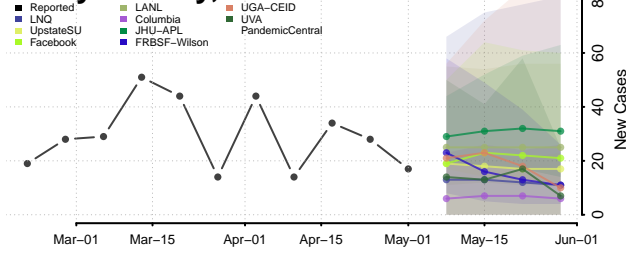

Alleghany County, North Carolina

Anson County, North Carolina

Ashe County, North Carolina

Avery County, North Carolina

Beaufort County, North Carolina

Bertie County, North Carolina

Bladen County, North Carolina