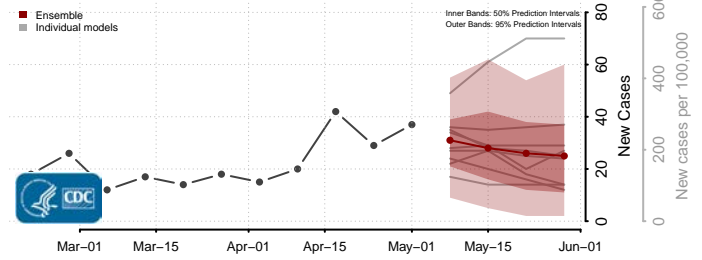

Wadena County, Minnesota