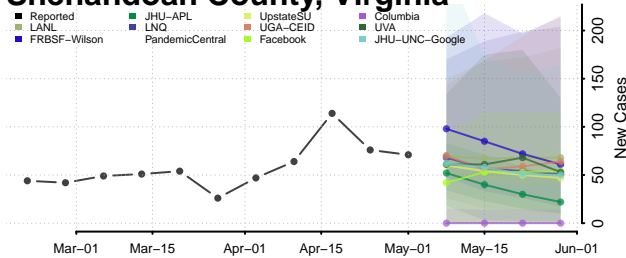

Shenandoah County, Virginia