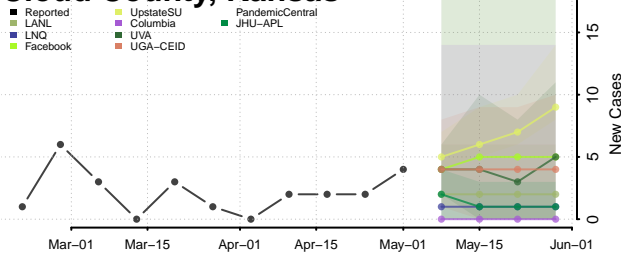

Cloud County, Kansas