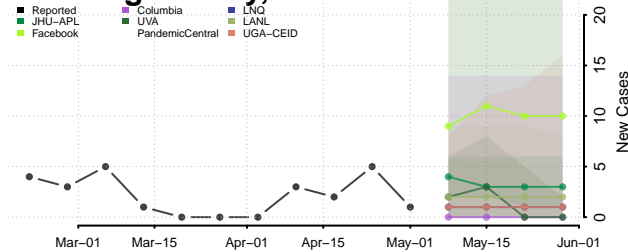

Pershing County, Nevada