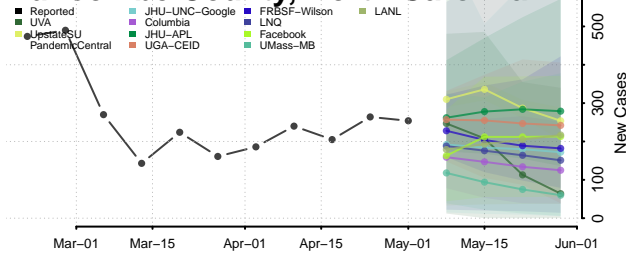

Buncombe County, North Carolina