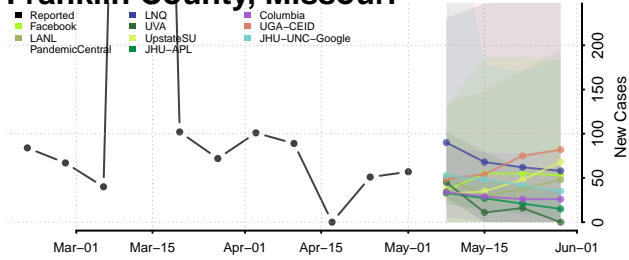

Franklin County, Missouri