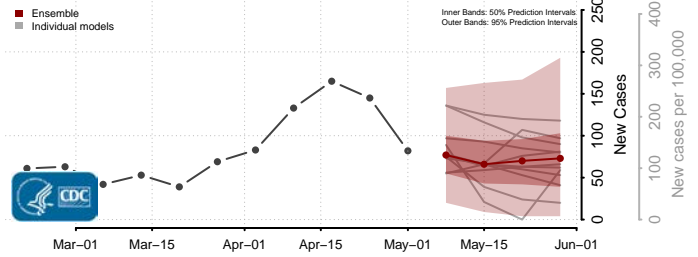

Belknap County, New Hampshire