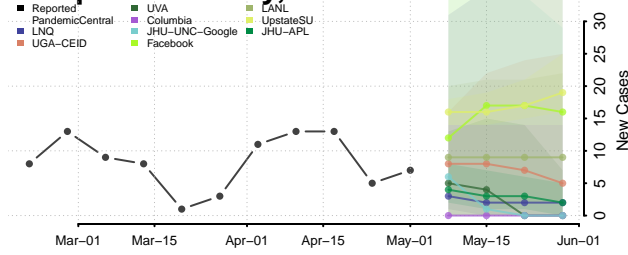

Marinette County, Wisconsin

Marquette County, Wisconsin

Menominee County, Wisconsin

Pepin County, Wisconsin

Pierce County, Wisconsin

Polk County, Wisconsin

Portage County, Wisconsin

Price County, Wisconsin