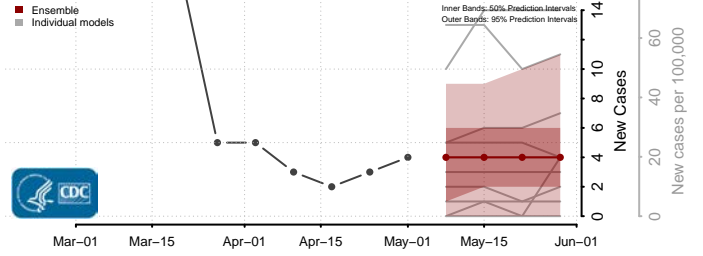

Wayne County, Mississippi