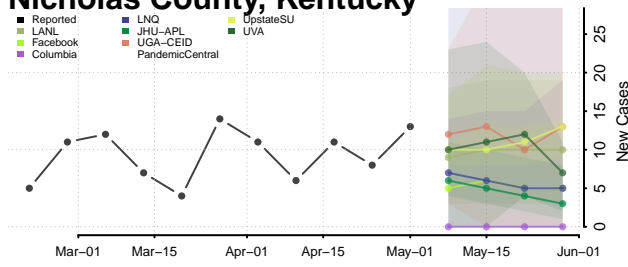

Nicholas County, Kentucky