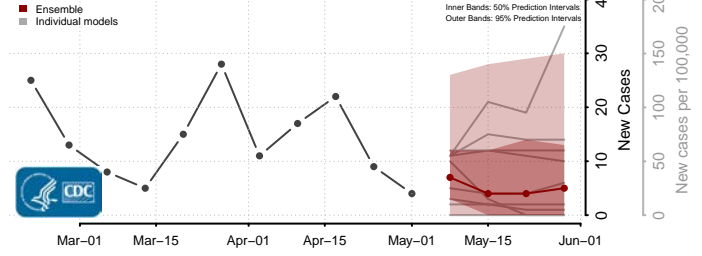

Lincoln County, Montana