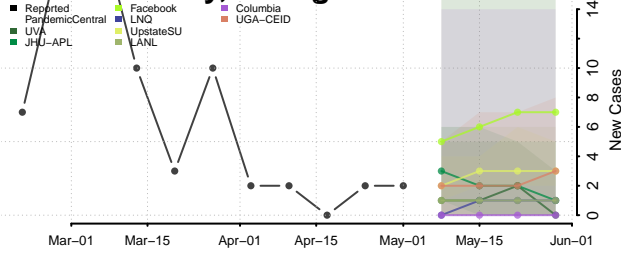

White County, Georgia

Whitfield County, Georgia

Wilcox County, Georgia

Wilkes County, Georgia

Wilkinson County, Georgia

Worth County, Georgia

Guam

Hawaii