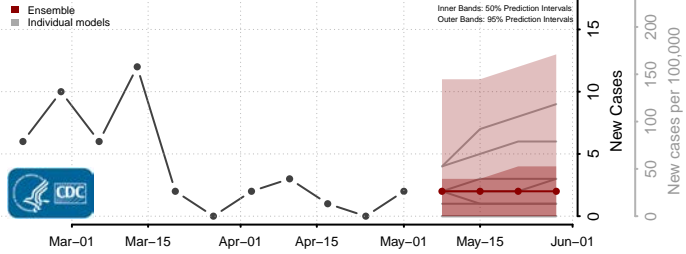

Doniphan County, Kansas