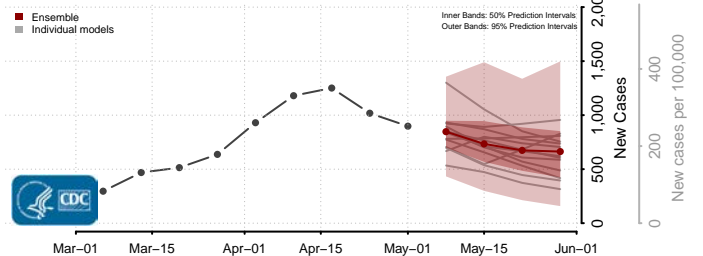

Wexford County, Michigan

Minnesota*

Aitkin County, Minnesota

Anoka County, Minnesota

*New weekly cases may decrease in this location over the next four weeks. For these locations, the ensemble forecast indicates a probability of 0.75 or greater that fewer cases will be reported in week four of the forecast than in the last reported week.