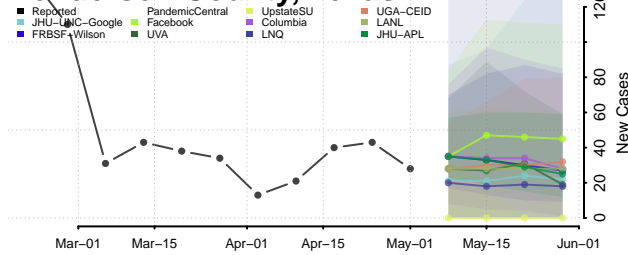

Henderson County, Texas