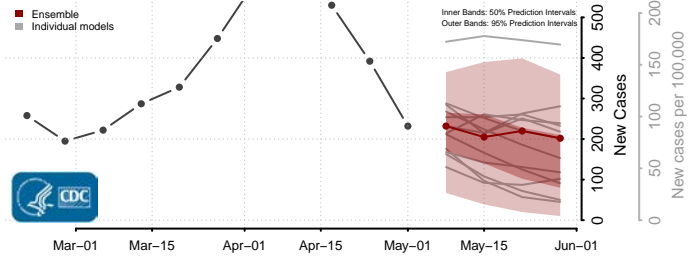

Charles County, Maryland

Dorchester County, Maryland

Frederick County, Maryland

Garrett County, Maryland

Harford County, Maryland

Howard County, Maryland

Kent County, Maryland

Montgomery County, Maryland