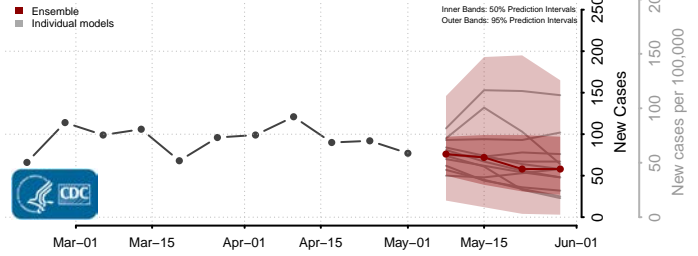

Black Hawk County, Iowa