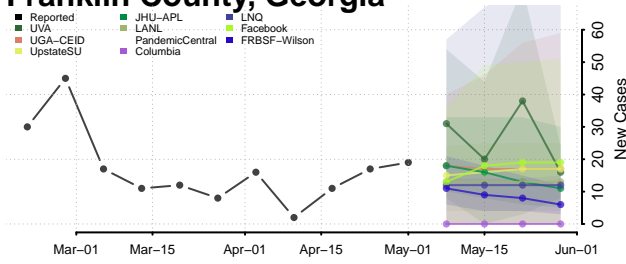

Forsyth County, Georgia

Franklin County, Georgia

Fulton County, Georgia

Gilmer County, Georgia

Glascok County, Georgia

Glynn County, Georgia

Gordon County, Georgia

Grady County, Georgia