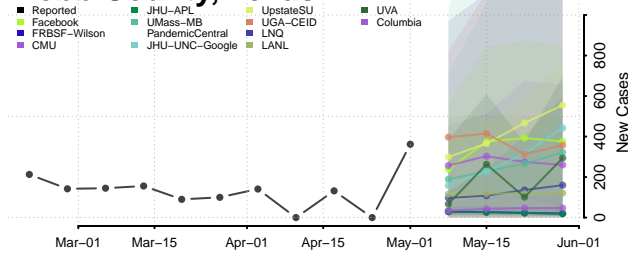

Webb County, Texas