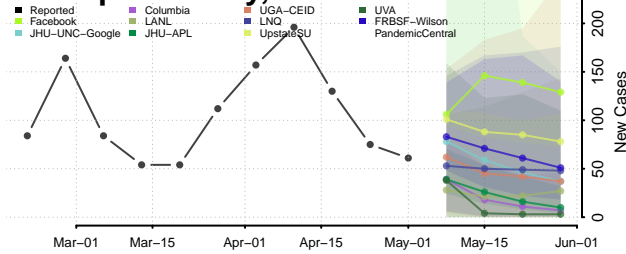

Dubuque County, Iowa