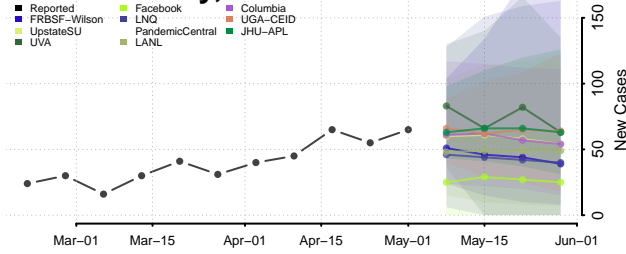

Elbert County, Colorado