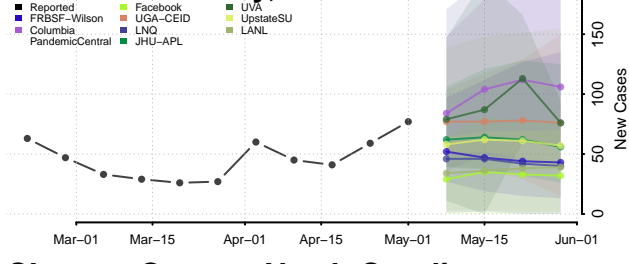

Caswell County, North Carolina

Catawba County, North Carolina

Chatham County, North Carolina

Cherokee County, North Carolina

Chowan County, North Carolina

Clay County, North Carolina

Cleveland County, North Carolina