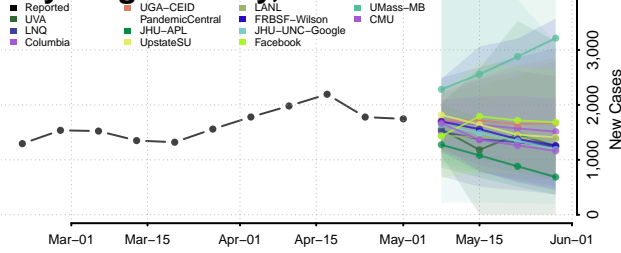

Clermont County, Ohio

Clinton County, Ohio

Columbiana County, Ohio

Coshocton County, Ohio

Crawford County, Ohio

Cuyahoga County, Ohio

Darke County, Ohio

Defiance County, Ohio