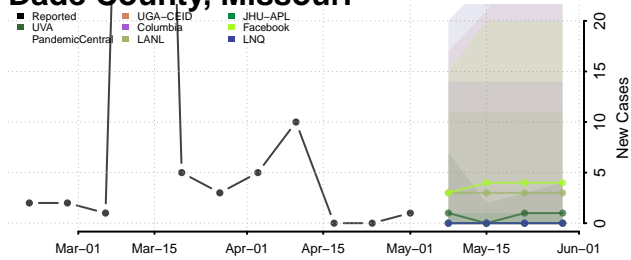

Dade County, Missouri