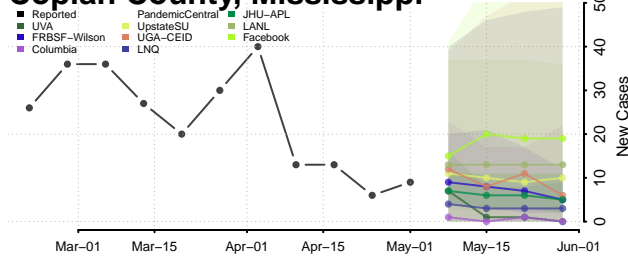

Copiah County, Mississippi