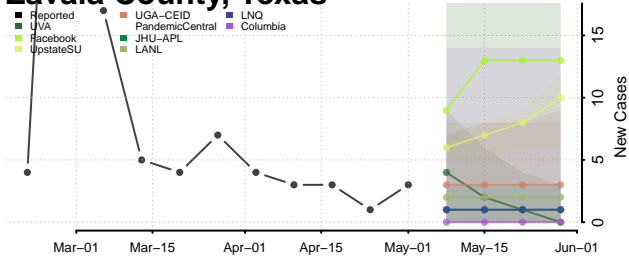

Wilson County, Texas

Winkler County, Texas

Wise County, Texas

Wood County, Texas

Yoakum County, Texas

Young County, Texas

Zapata County, Texas

Zavala County, Texas