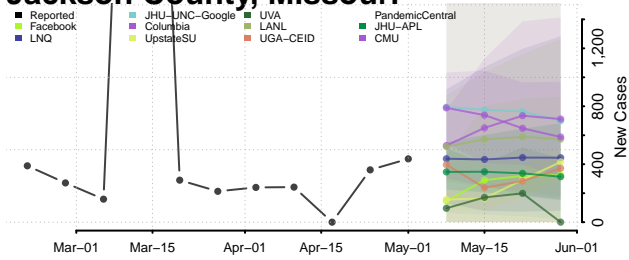

Jackson County, Missouri