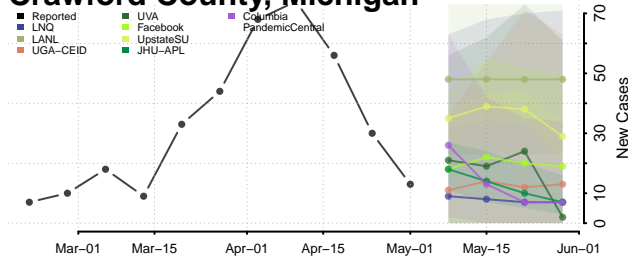

Crawford County, Michigan