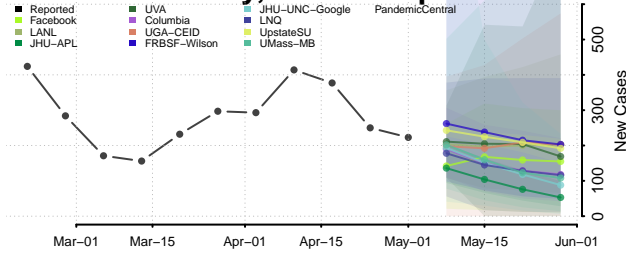

Strafford County, New Hampshire