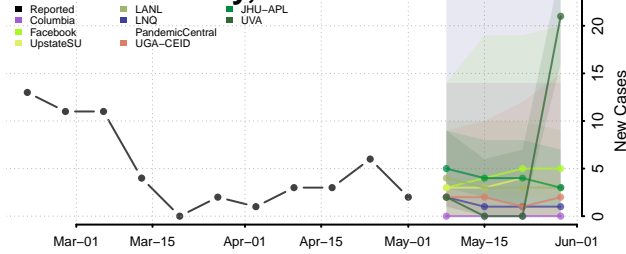

Franklin County, Texas