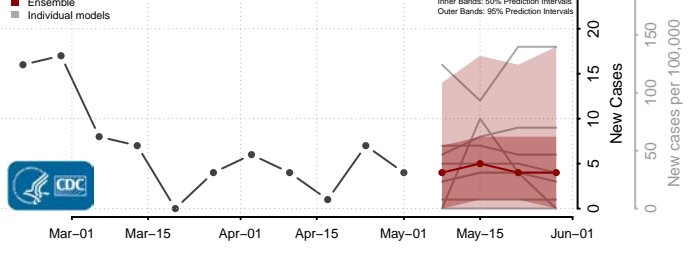

Bleckley County, Georgia