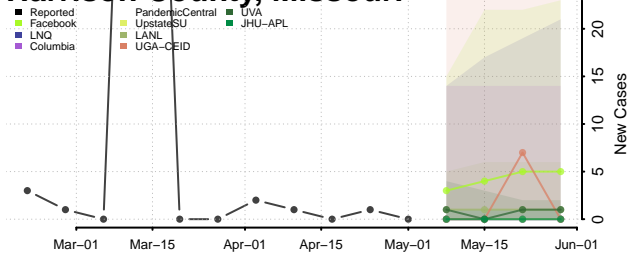

Harrison County, Missouri