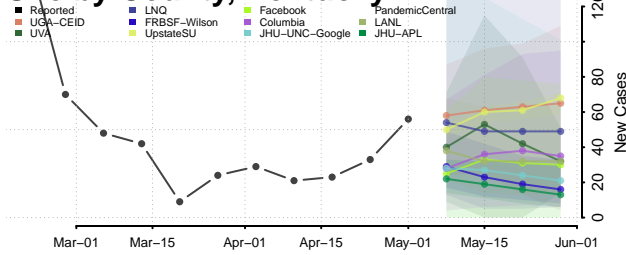

Shelby County, Kentucky