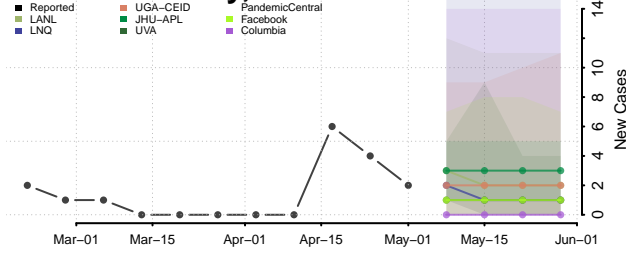

Crowley County, Colorado

Custer County, Colorado

Delta County, Colorado

Denver County, Colorado

Dolores County, Colorado

Douglas County, Colorado

Eagle County, Colorado

El Paso County, Colorado