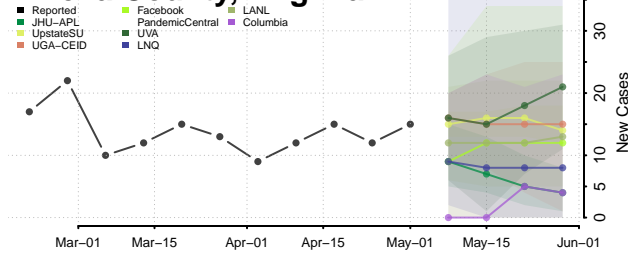

Amelia County, Virginia