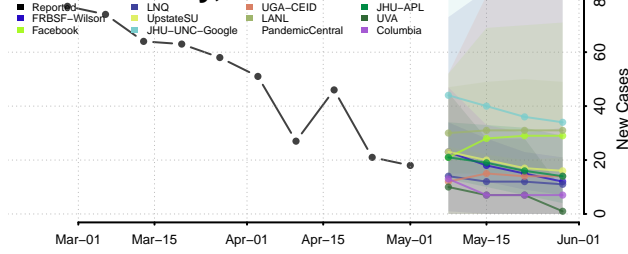

Dillon County, South Carolina