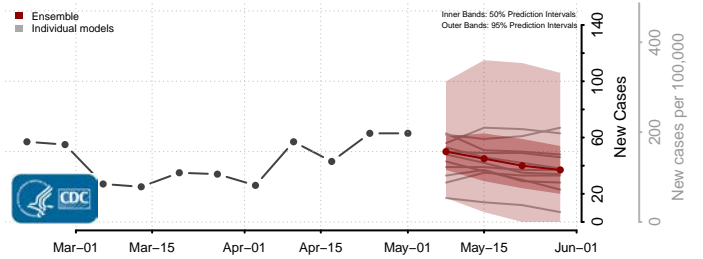

Dorchester County, Maryland