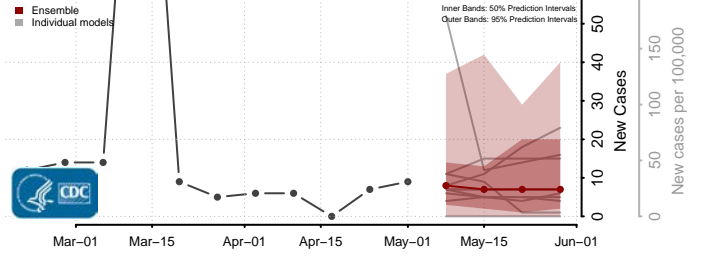

Stoddard County, Missouri