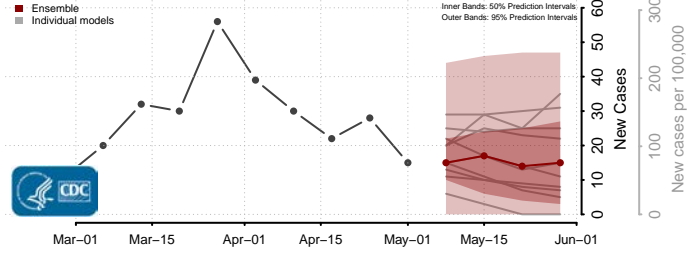

Davison County, South Dakota