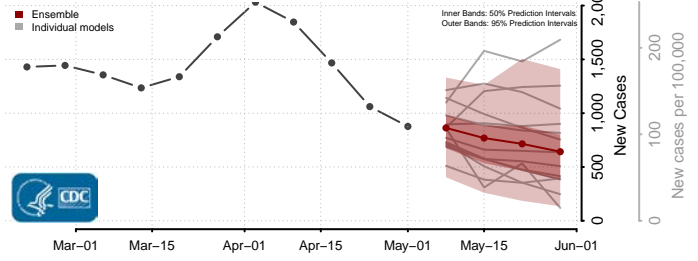

Plymouth County, Massachusetts

Suffolk County, Massachusetts

Worcester County, Massachusetts

Michigan*

Alcona County, Michigan

Alger County, Michigan

*New weekly cases may decrease in this location over the next four weeks. For these locations, the ensemble forecast indicates a probability of 0.75 or greater that fewer cases will be reported in week four of the forecast than in the last reported week.