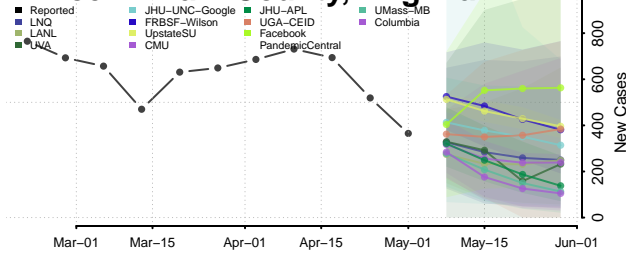

Portsmouth County, Virginia

Powhatan County, Virginia

Prince Edward County, Virginia

Prince George County, Virginia

Prince William County, Virginia

Pulaski County, Virginia

Radford County, Virginia

Rappahannock County, Virginia