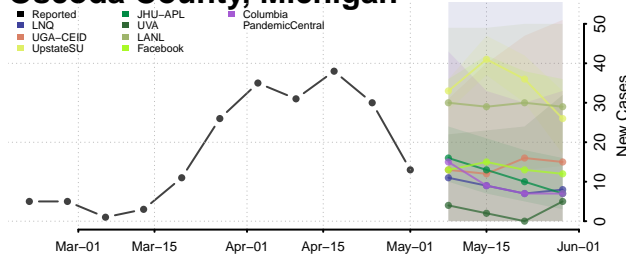

Oscoda County, Michigan