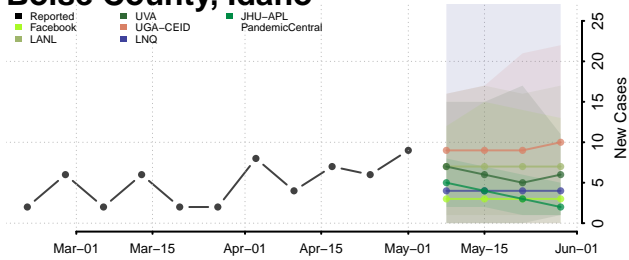

Bannock County, Idaho

Bear Lake County, Idaho

Benewah County, Idaho

Bingham County, Idaho

Blaine County, Idaho

Boise County, Idaho

Bonner County, Idaho

Bonneville County, Idaho