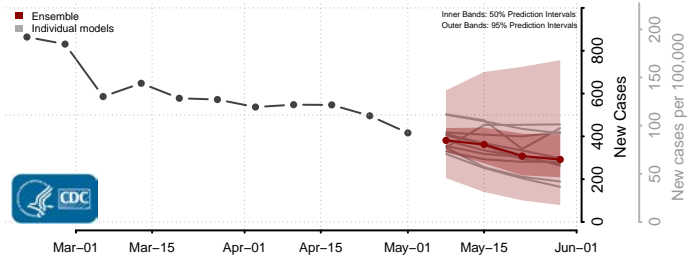

Virginia Beach County, Virginia