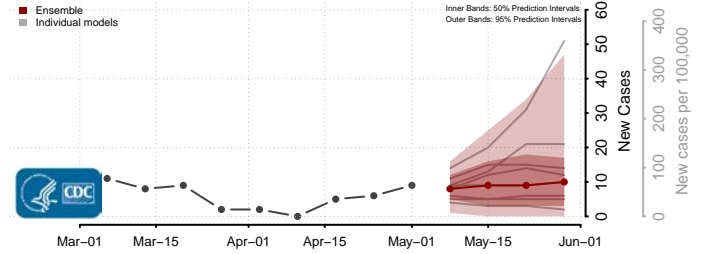

Rusk County, Wisconsin