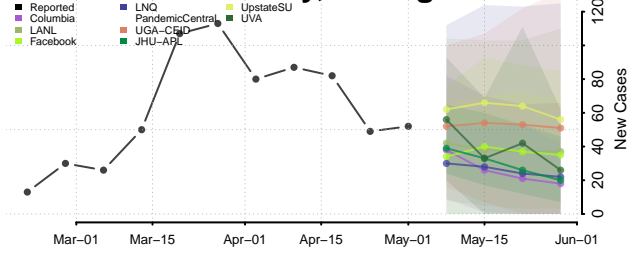

Osceola County, Michigan

Oscoda County, Michigan

Otsego County, Michigan

Ottawa County, Michigan

Presque Isle County, Michigan

Roscommon County, Michigan

Saginaw County, Michigan

Sanilac County, Michigan