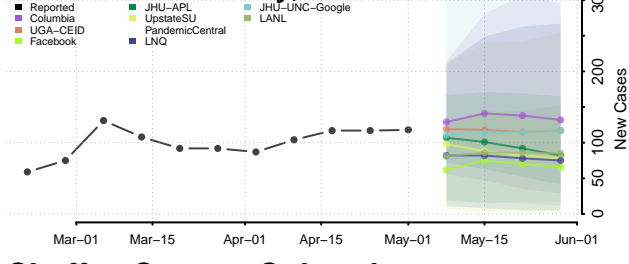

Bent County, Colorado

Boulder County, Colorado

Broomfield County, Colorado

Chaffee County, Colorado

Cheyenne County, Colorado

Clear Creek County, Colorado

Conejos County, Colorado

Costilla County, Colorado