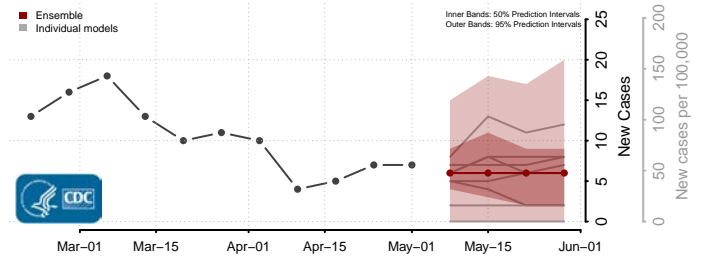

Lawrence County, Mississippi