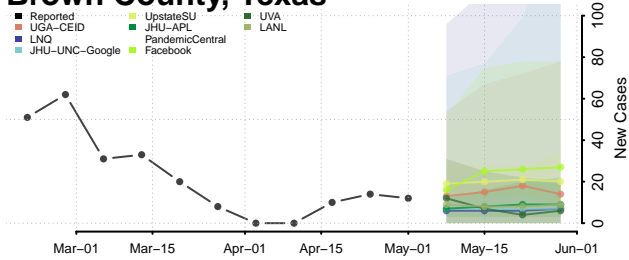

Brown County, Texas