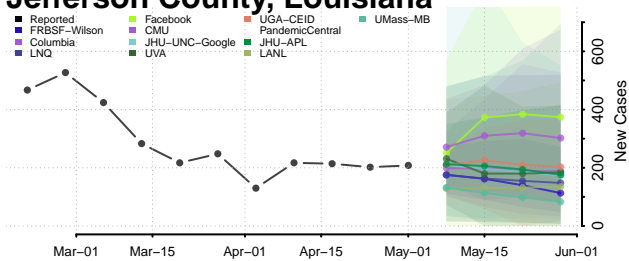

Jefferson County, Louisiana