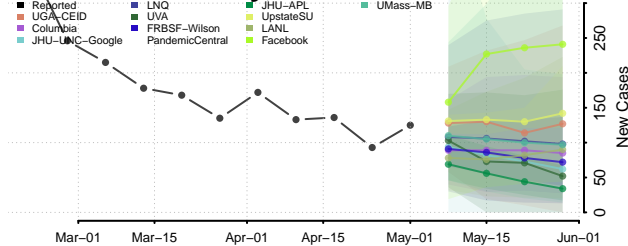

Clermont County, Ohio

Clinton County, Ohio

Columbiana County, Ohio

Coshocton County, Ohio

Crawford County, Ohio

Cuyahoga County, Ohio

Darke County, Ohio

Defiance County, Ohio