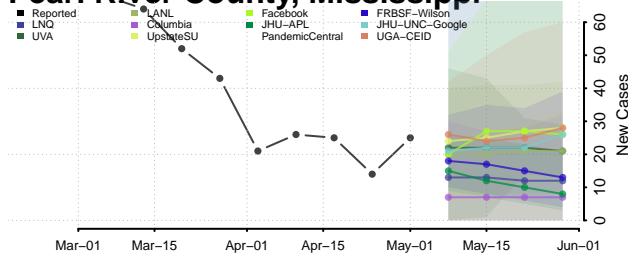

Pearl River County, Mississippi