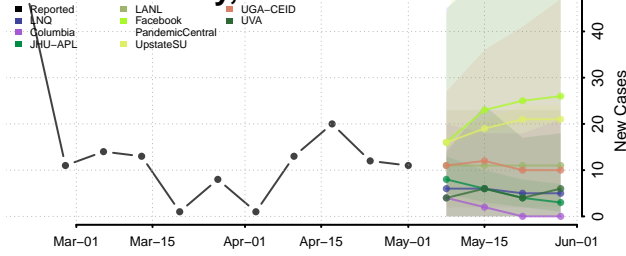

Colusa County, California