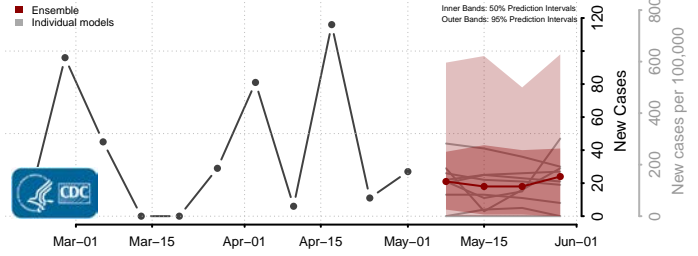

Karnes County, Texas