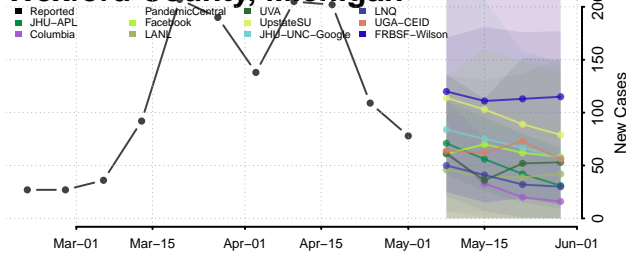

Wexford County, Michigan

Minnesota*

Aitkin County, Minnesota

Anoka County, Minnesota

*New weekly cases may decrease in this location over the next four weeks. For these locations, the ensemble forecast indicates a probability of 0.75 or greater that fewer cases will be reported in week four of the forecast than in the last reported week.