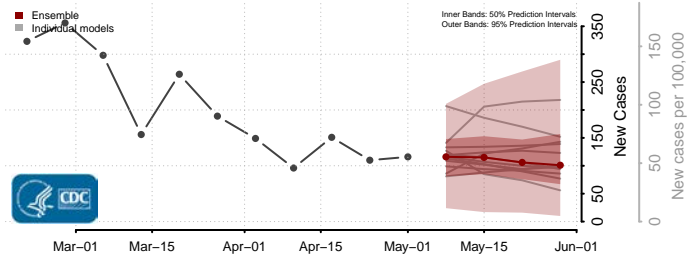

St. Clair County, Alabama

Sumter County, Alabama

Talladega County, Alabama

Tallapoosa County, Alabama

Tuscaloosa County, Alabama

Walker County, Alabama

Washington County, Alabama

Wilcox County, Alabama