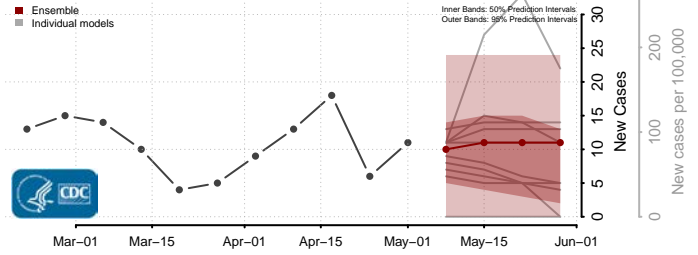

Wright County, Iowa