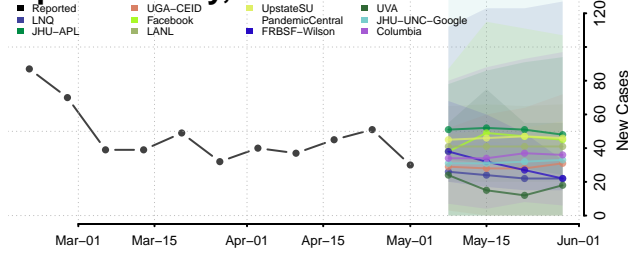

Tipton County, Tennessee