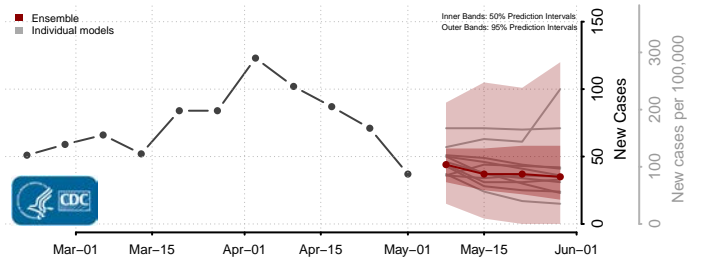

Fayette County, West Virginia