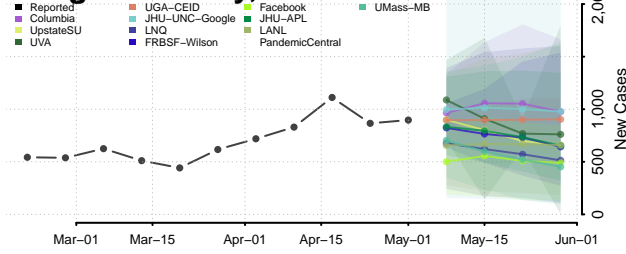

Crowley County, Colorado

Custer County, Colorado

Delta County, Colorado

Denver County, Colorado

Dolores County, Colorado

Douglas County, Colorado

Eagle County, Colorado

El Paso County, Colorado