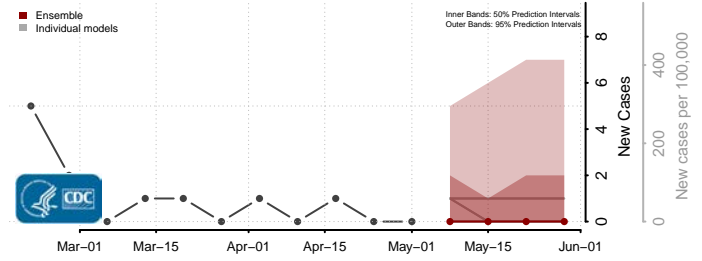

Dundy County, Nebraska