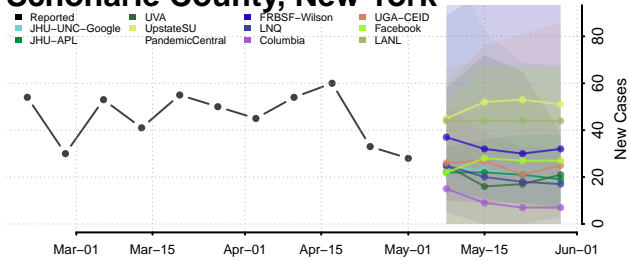

Schoharie County, New York