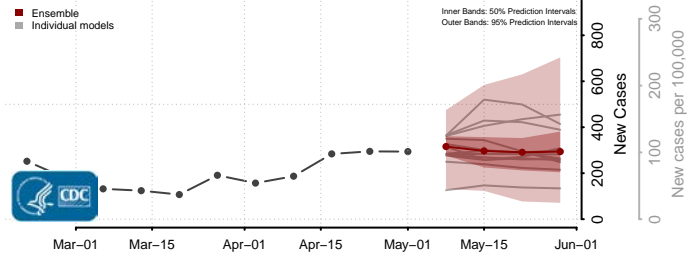

Pierce County, Washington

San Juan County, Washington

Skagit County, Washington

Skamania County, Washington

Snohomish County, Washington

Spokane County, Washington

Stevens County, Washington

Thurston County, Washington