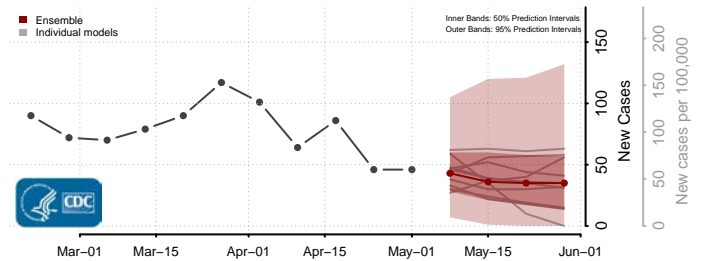

Henrico County, Virginia

Henry County, Virginia

Highland County, Virginia

Hopewell County, Virginia

Isle of Wight County, Virginia

James City County, Virginia

King and Queen County, Virginia

King George County, Virginia