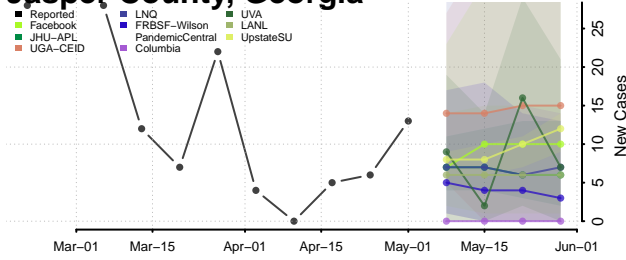

Heard County, Georgia

Henry County, Georgia

Houston County, Georgia

Irwin County, Georgia

Jackson County, Georgia

Jasper County, Georgia

Jeff Davis County, Georgia

Jefferson County, Georgia