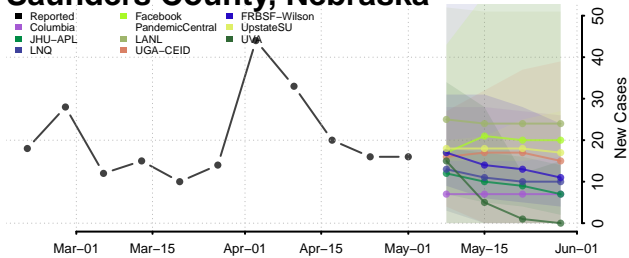

Red Willow County, Nebraska

Richardson County, Nebraska

Rock County, Nebraska

Saline County, Nebraska

Sarpy County, Nebraska

Saunders County, Nebraska

Scotts Bluff County, Nebraska

Seward County, Nebraska