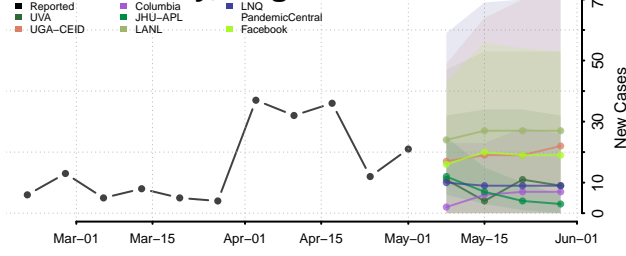

Galax County, Virginia