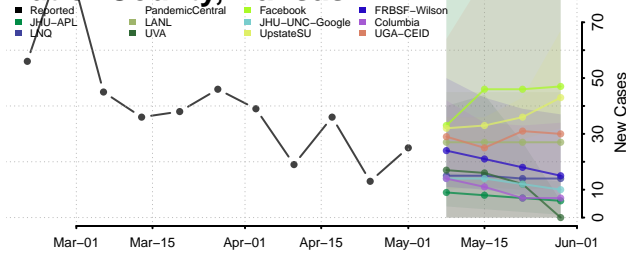

Barber County, Kansas

Barton County, Kansas

Bourbon County, Kansas

Brown County, Kansas

Butler County, Kansas

Chase County, Kansas

Chautauqua County, Kansas

Cherokee County, Kansas