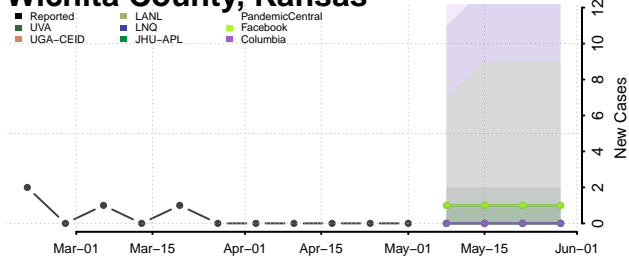

Wichita County, Kansas