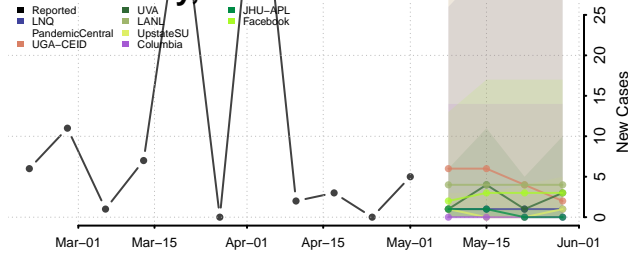

Nuckolls County, Nebraska

Otoe County, Nebraska

Pawnee County, Nebraska

Perkins County, Nebraska

Phelps County, Nebraska

Pierce County, Nebraska

Platte County, Nebraska

Polk County, Nebraska