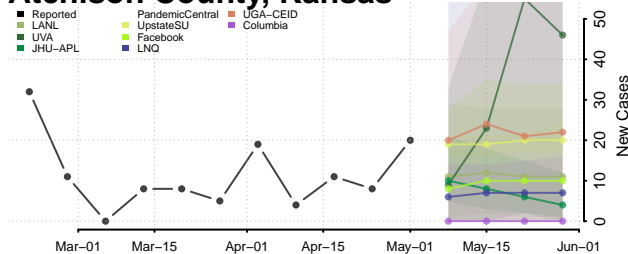

Worth County, Iowa

Wright County, Iowa

Kansas*

Allen County, Kansas

Anderson County, Kansas

Atchison County, Kansas

*New weekly cases may decrease in this location over the next four weeks. For these locations, the ensemble forecast indicates a probability of 0.75 or greater that fewer cases will be reported in week four of the forecast than in the last reported week.