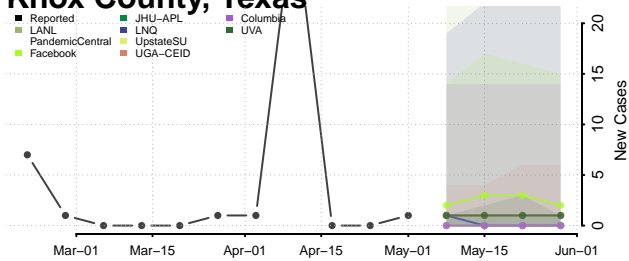

Knox County, Texas