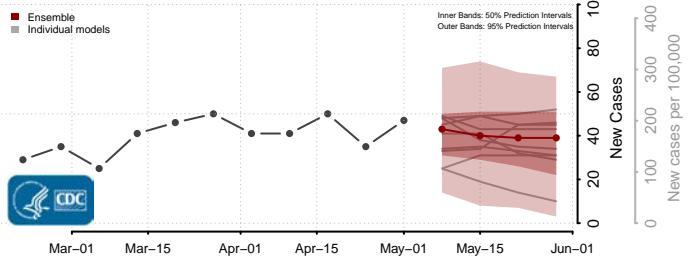

Mingo County, West Virginia