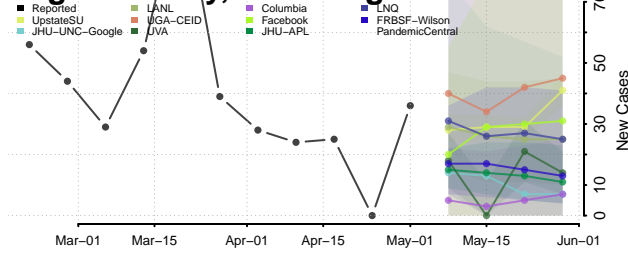

Logan County, West Virginia