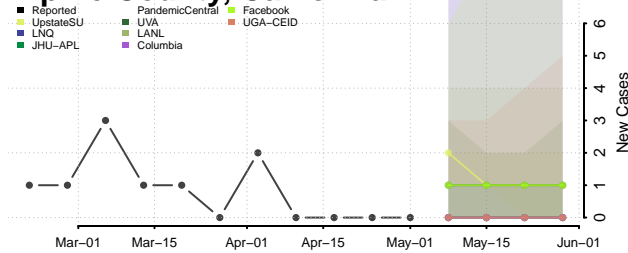

Woodruff County, Arkansas

Yell County, Arkansas

California*

Alameda County, California

Alpine County, California

Amador County, California

*New weekly cases may decrease in this location over the next four weeks. For these locations, the ensemble forecast indicates a probability of 0.75 or greater that fewer cases will be reported in week four of the forecast than in the last reported week.