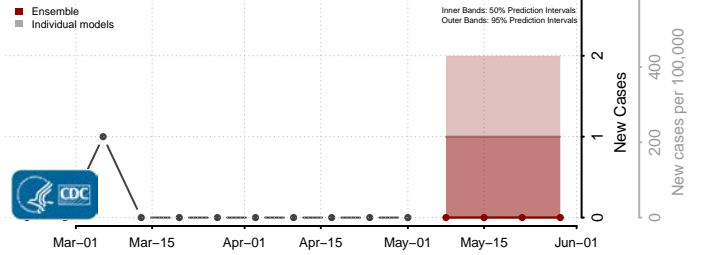

Adams County, Nebraska

Antelope County, Nebraska

Arthur County, Nebraska

Banner County, Nebraska

Blaine County, Nebraska

Boone County, Nebraska

Box Butte County, Nebraska

Boyd County, Nebraska