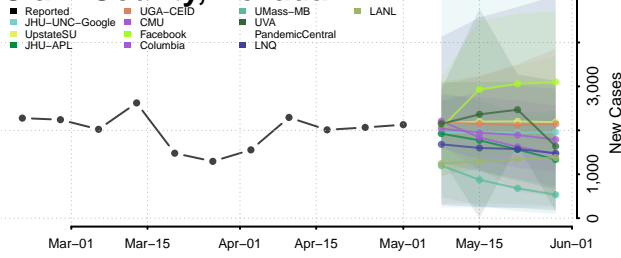

Clark County, Nevada