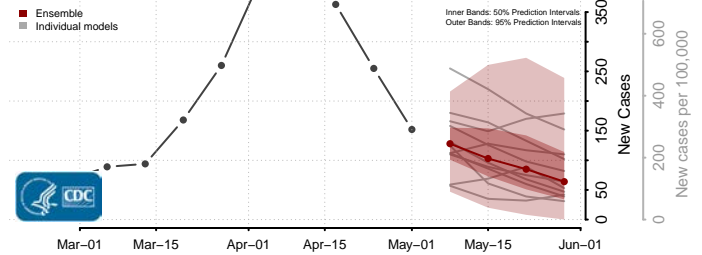

Tuscola County, Michigan