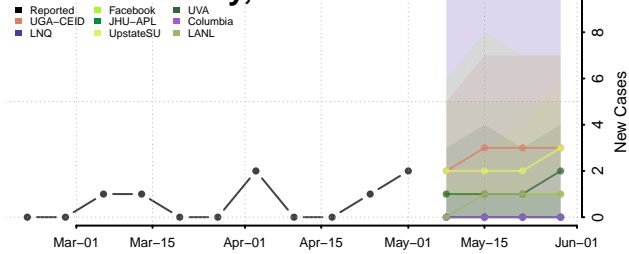

Furnas County, Nebraska

Gage County, Nebraska

Garden County, Nebraska

Garfield County, Nebraska

Gosper County, Nebraska

Grant County, Nebraska

Greeley County, Nebraska

Hall County, Nebraska