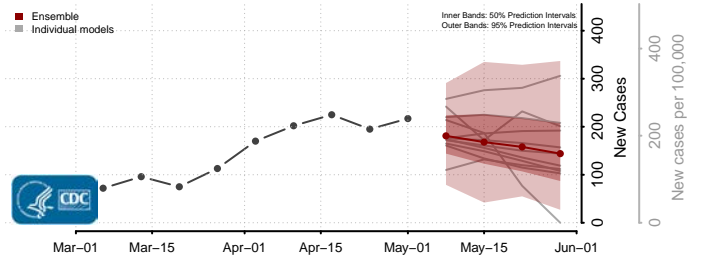

St. Croix County, Wisconsin