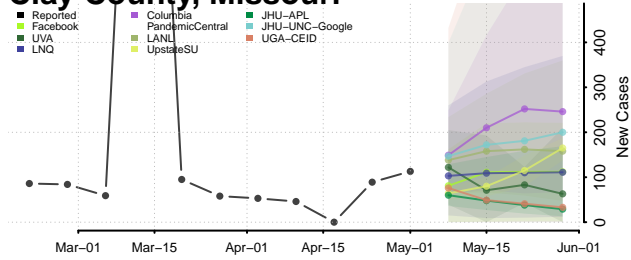

Clay County, Missouri