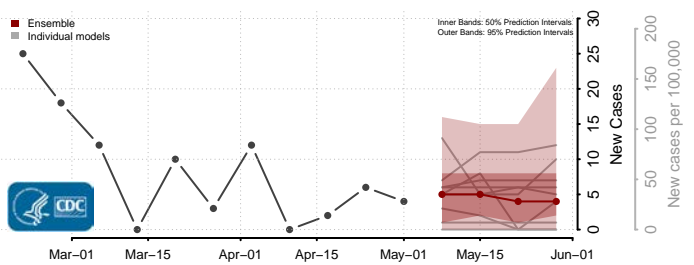

Swain County, North Carolina