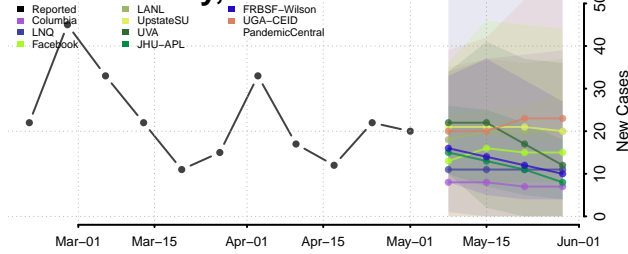

Buchanan County, Iowa

Buena Vista County, Iowa

Butler County, Iowa

Calhoun County, Iowa

Carroll County, Iowa

Cass County, Iowa

Cedar County, Iowa

Cerro Gordo County, Iowa