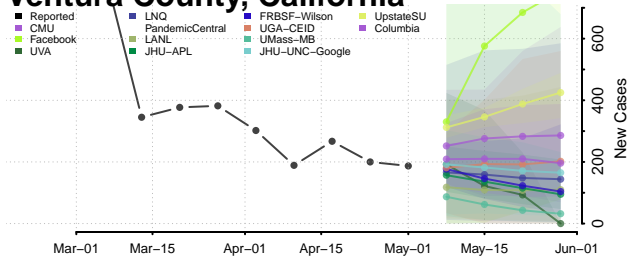

Sonoma County, California

Stanislaus County, California

Sutter County, California

Tehama County, California

Trinity County, California

Tulare County, California

Tuolumne County, California

Ventura County, California