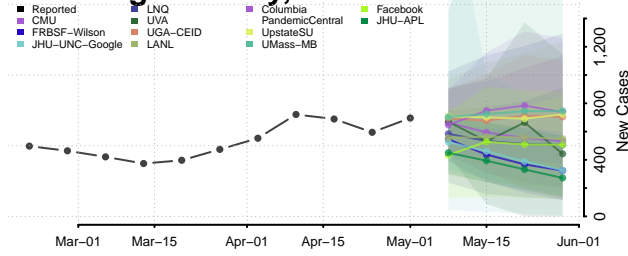

Onondaga County, New York