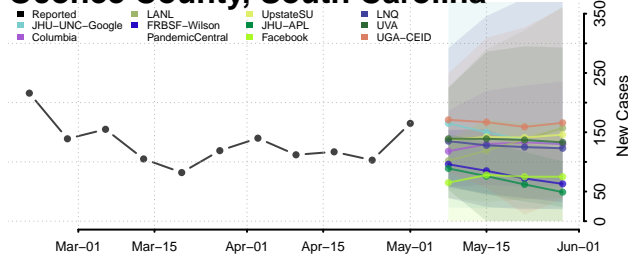

Oconee County, South Carolina