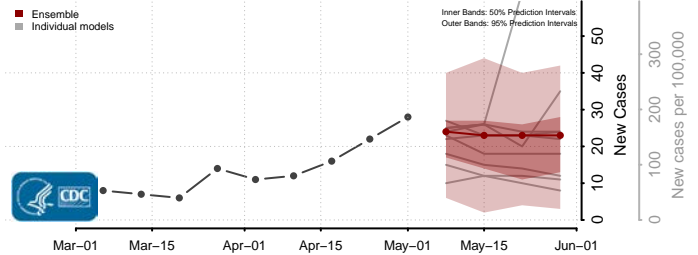

Kidder County, North Dakota

LaMoure County, North Dakota

Logan County, North Dakota

McHenry County, North Dakota

McIntosh County, North Dakota

McKenzie County, North Dakota

McLean County, North Dakota

Mercer County, North Dakota