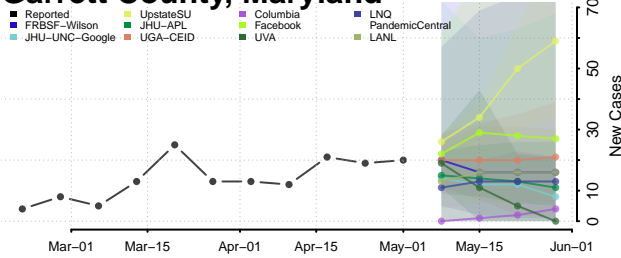

Charles County, Maryland

Dorchester County, Maryland

Frederick County, Maryland

Garrett County, Maryland

Harford County, Maryland

Howard County, Maryland

Kent County, Maryland

Montgomery County, Maryland