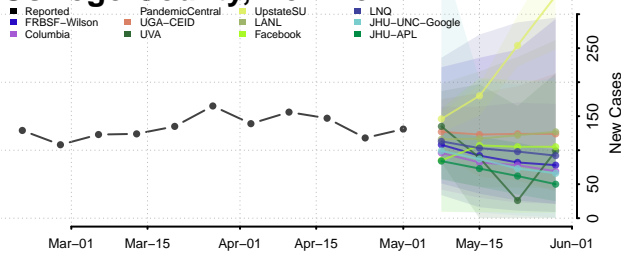

Onondaga County, New York

Ontario County, New York

Orange County, New York

Orleans County, New York

Oswego County, New York

Otsego County, New York

Putnam County, New York

Queens County, New York