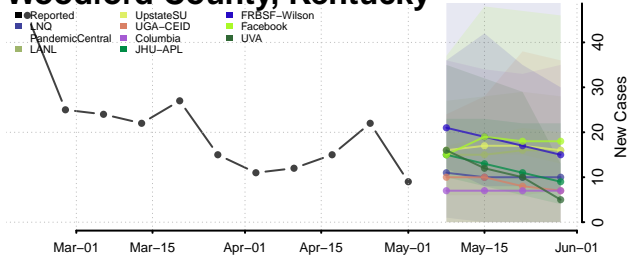

Warren County, Kentucky

Washington County, Kentucky

Wayne County, Kentucky

Webster County, Kentucky

Whitley County, Kentucky

Wolfe County, Kentucky

Woodford County, Kentucky

Louisiana