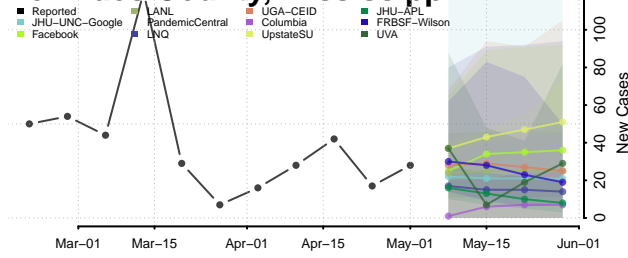

Madison County, Mississippi

Marion County, Mississippi

Marshall County, Mississippi

Monroe County, Mississippi

Montgomery County, Mississippi

Neshoba County, Mississippi

Newton County, Mississippi

Noxubee County, Mississippi