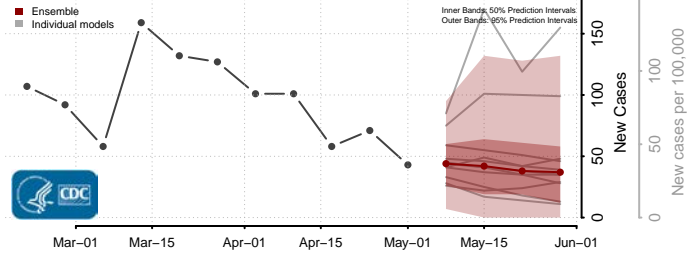

Missoula County, Montana