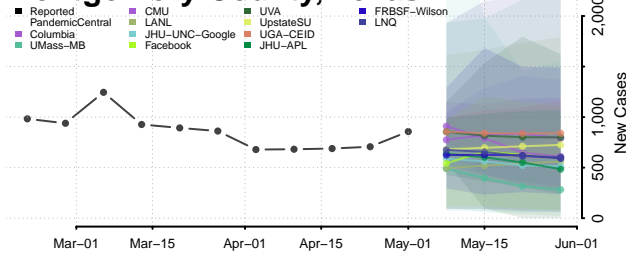

Montgomery County, Texas