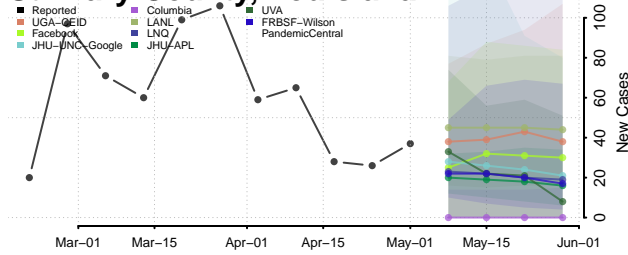

St. Mary County, Louisiana