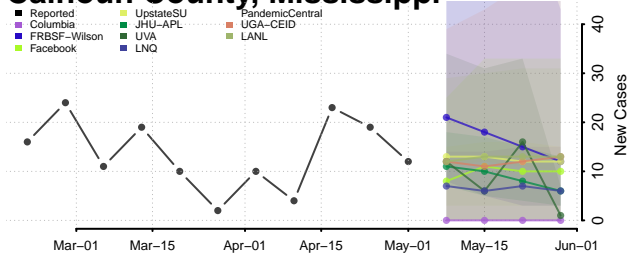

Calhoun County, Mississippi