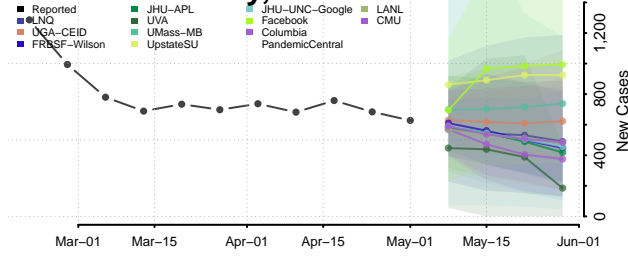

Hamilton County, Ohio