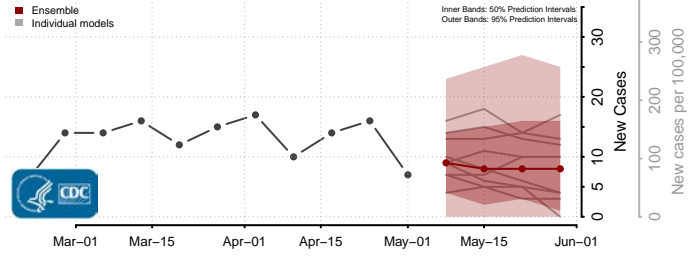

Scott County, Iowa

Shelby County, Iowa

Sioux County, Iowa

Story County, Iowa

Tama County, Iowa

Taylor County, Iowa

Union County, Iowa

Van Buren County, Iowa