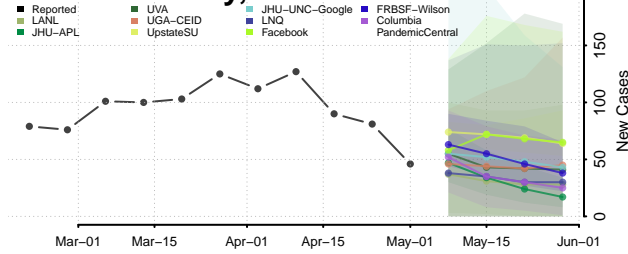

Lincoln County, South Dakota