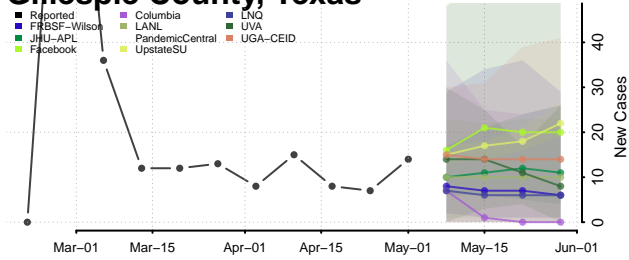

Gillespie County, Texas