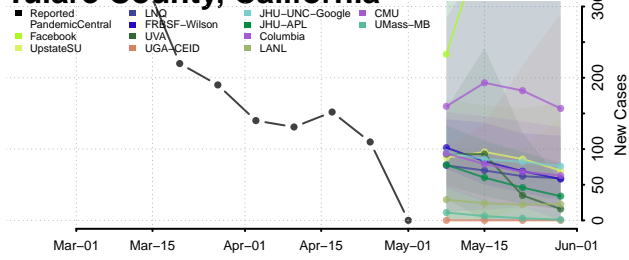

Sonoma County, California

Stanislaus County, California

Sutter County, California

Tehama County, California

Trinity County, California

Tulare County, California

Tuolumne County, California

Ventura County, California