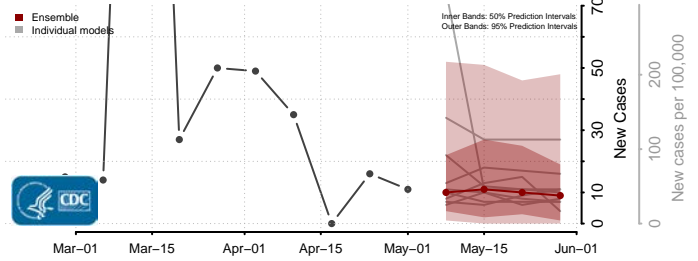

Crawford County, Missouri