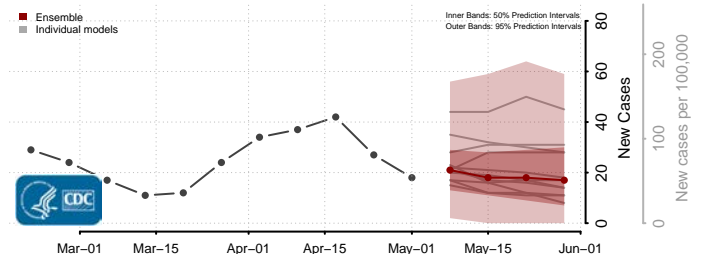

Caroline County, Maryland