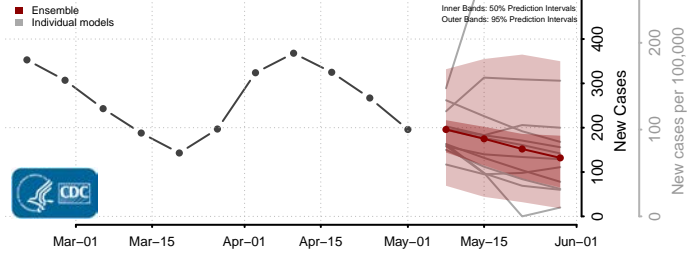

Tippecanoe County, Indiana