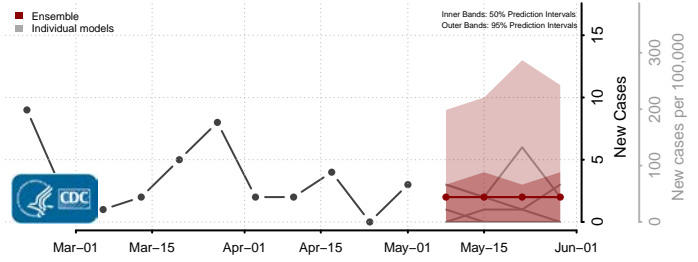

Oneida County, Idaho