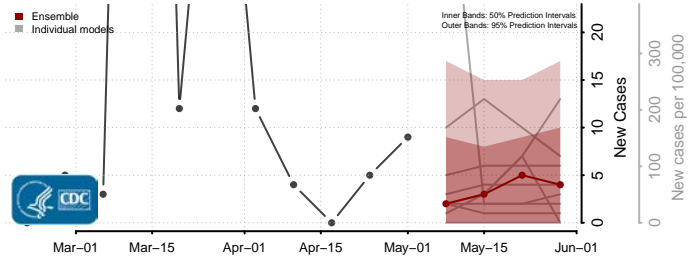

Shelby County, Missouri