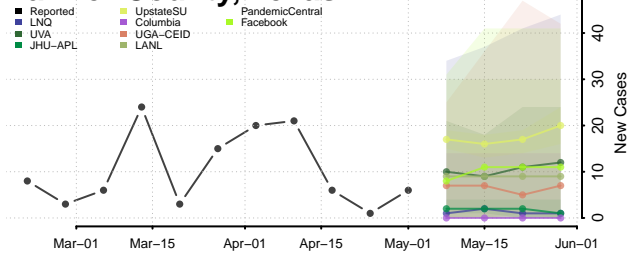

Parmer County, Texas