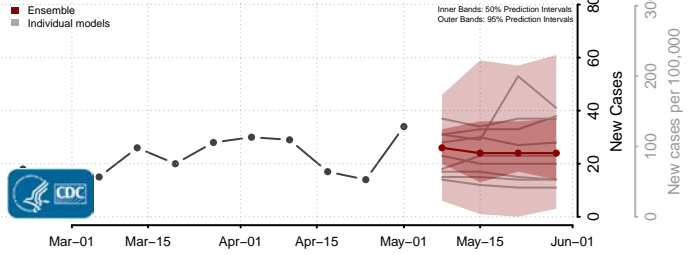

Mason County, West Virginia