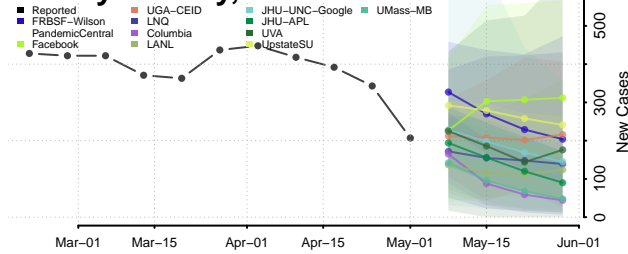

Taos County, New Mexico

Torrance County, New Mexico

Union County, New Mexico

Valencia County, New Mexico

New York*

Albany County, New York

*New weekly cases may decrease in this location over the next four weeks. For these locations, the ensemble forecast indicates a probability of 0.75 or greater that fewer cases will be reported in week four of the forecast than in the last reported week.