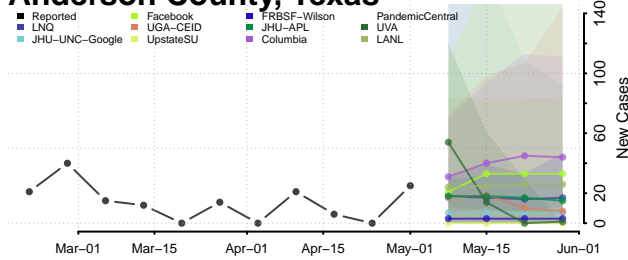

Anderson County, Texas