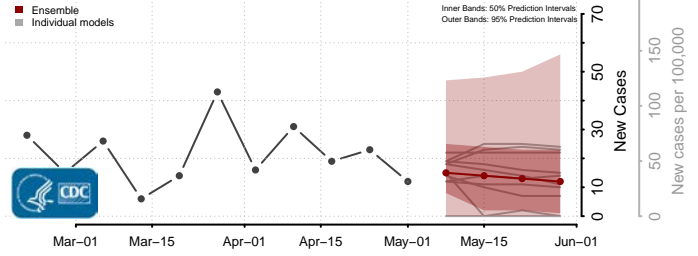

Madison County, Louisiana

Morehouse County, Louisiana

Natchitoches County, Louisiana

Orleans County, Louisiana

Ouachita County, Louisiana

Plaquemines County, Louisiana

Pointe Coupee County, Louisiana

Rapides County, Louisiana