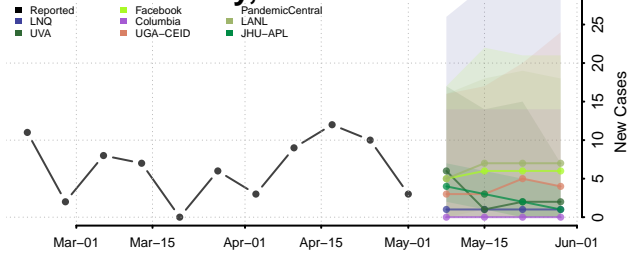

Sanders County, Montana