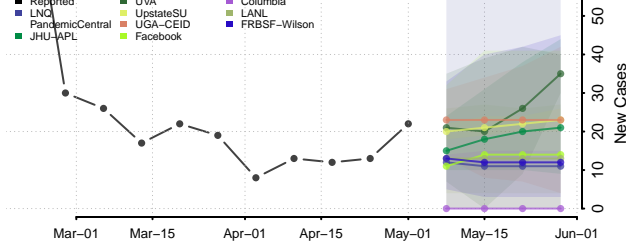

Columbus County, North Carolina

Craven County, North Carolina

Cumberland County, North Carolina

Currituck County, North Carolina

Dare County, North Carolina

Davidson County, North Carolina

Davie County, North Carolina