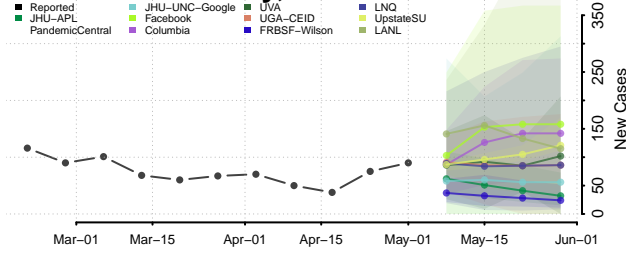

La Crosse County, Wisconsin