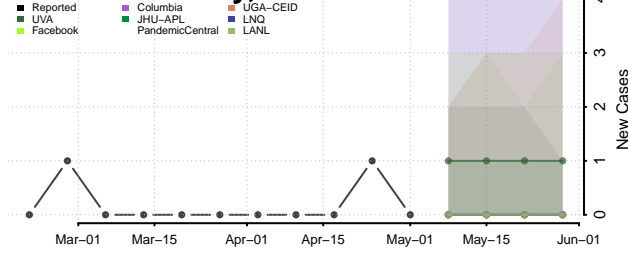

Thomas County, Nebraska