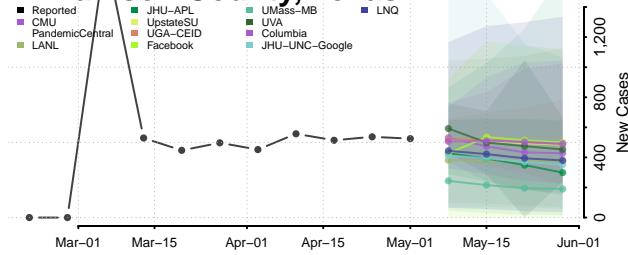

Wilson County, Texas

Winkler County, Texas

Wise County, Texas

Wood County, Texas

Yoakum County, Texas

Young County, Texas

Zapata County, Texas

Zavala County, Texas