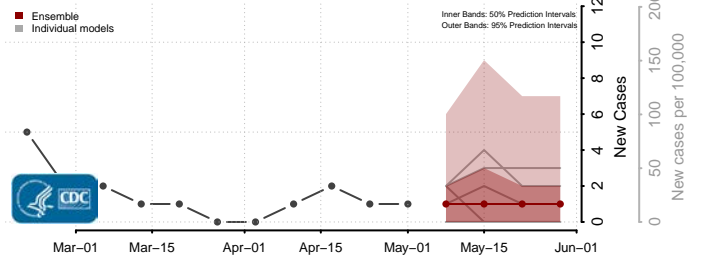

Greenwood County, Kansas