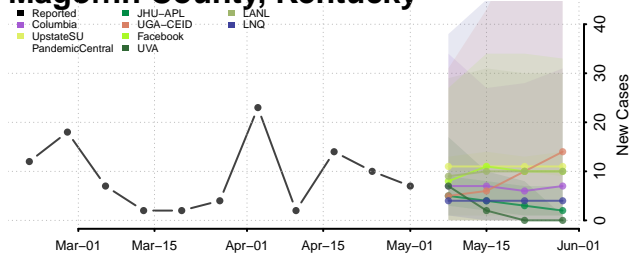

Magoffin County, Kentucky