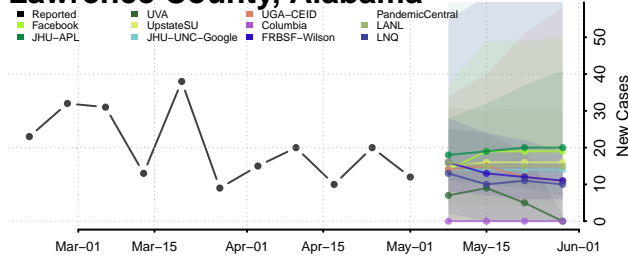

Jefferson County, Alabama

Lamar County, Alabama

Lauderdale County, Alabama

Lawrence County, Alabama

Marion County, Alabama

Marshall County, Alabama

Mobile County, Alabama

Monroe County, Alabama