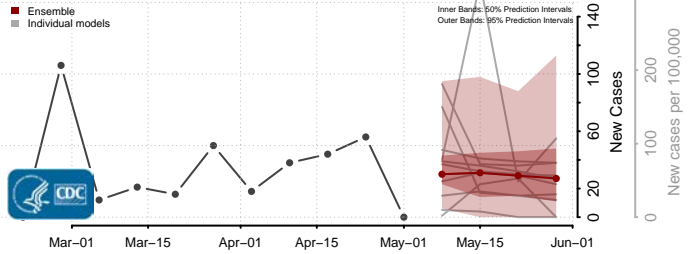

Polk County, Texas