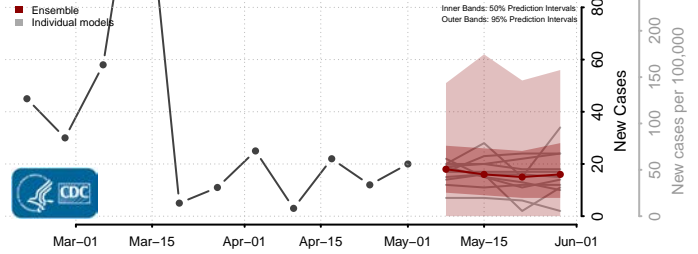

Fannin County, Texas