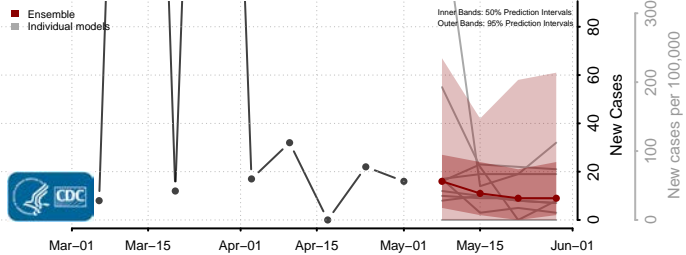

Marion County, Missouri