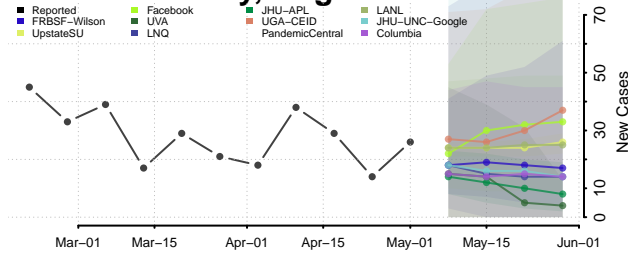

Amherst County, Virginia