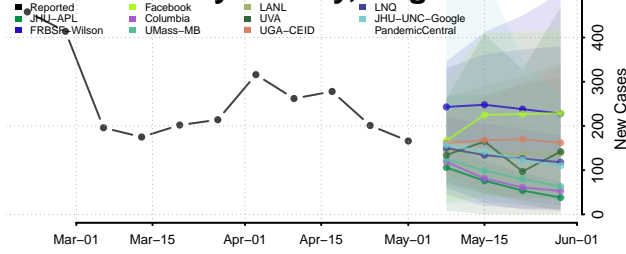

Richmond City County, Virginia