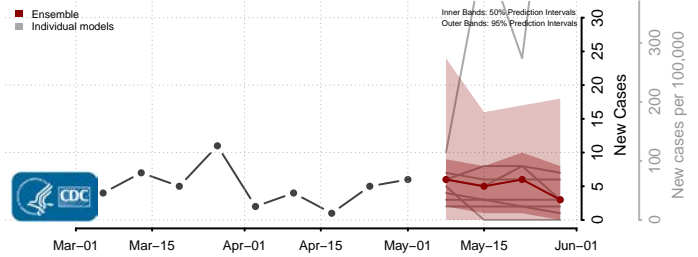

Boundary County, Idaho

Butte County, Idaho

Camas County, Idaho

Canyon County, Idaho

Caribou County, Idaho

Cassia County, Idaho

Clark County, Idaho

Clearwater County, Idaho