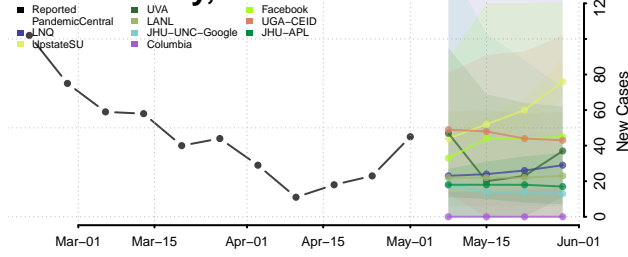

Hood County, Texas