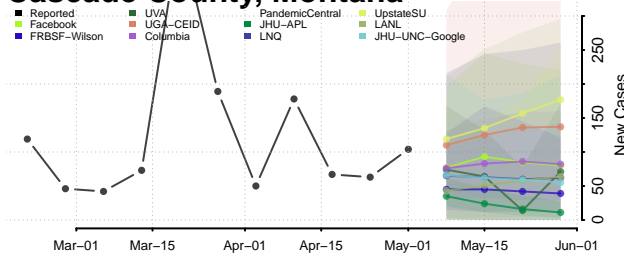

Cascade County, Montana