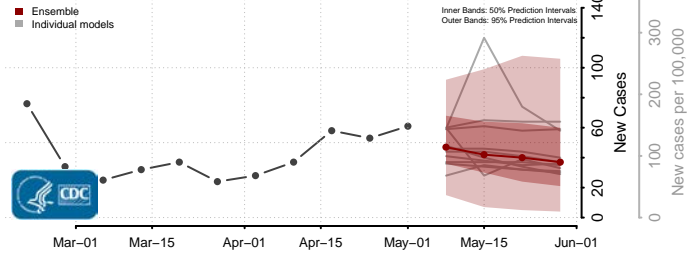

Fayette County, Tennessee