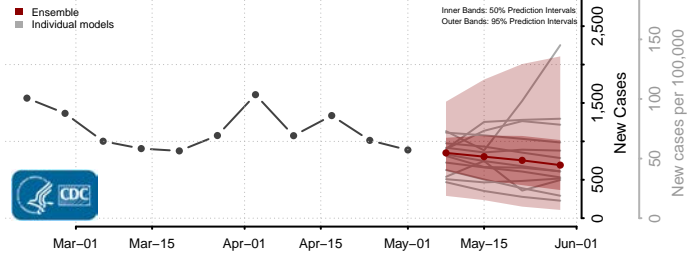

Sacramento County, California