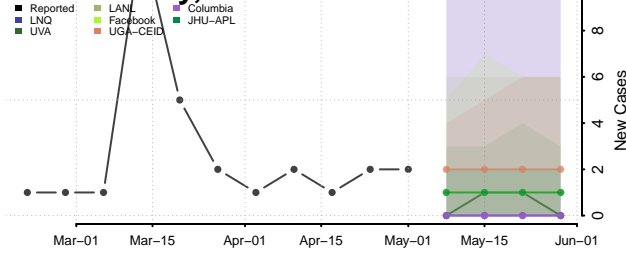

Kent County, Texas