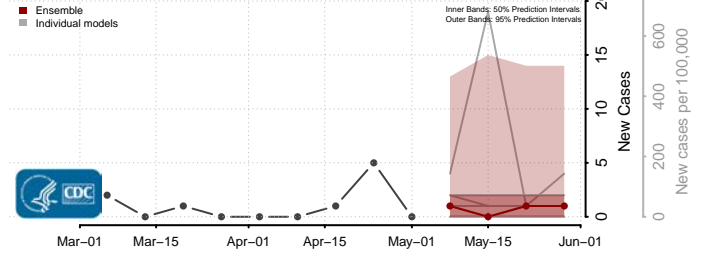

Rusk County, Texas

Sabine County, Texas

San Augustine County, Texas

San Jacinto County, Texas

San Patricio County, Texas

San Saba County, Texas

Schleicher County, Texas

Scurry County, Texas