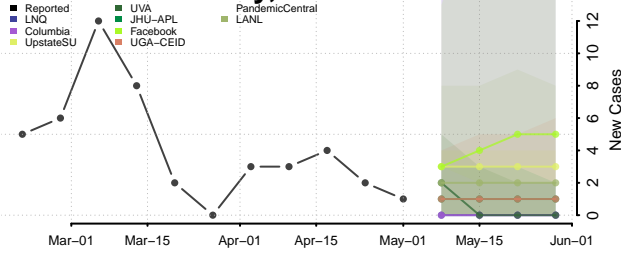

Cleveland County, Arkansas