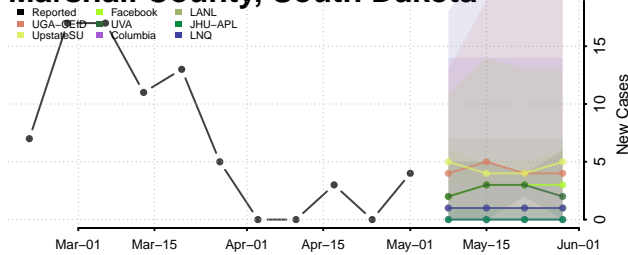

Marshall County, South Dakota