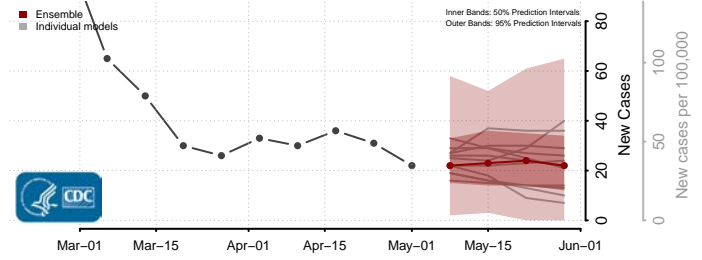

Lamar County, Mississippi