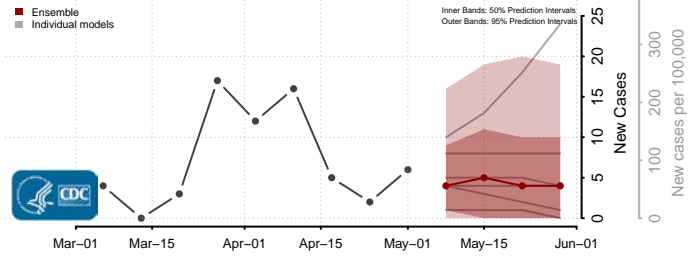

Boundary County, Idaho

Butte County, Idaho

Camas County, Idaho

Canyon County, Idaho

Caribou County, Idaho

Cassia County, Idaho

Clark County, Idaho

Clearwater County, Idaho