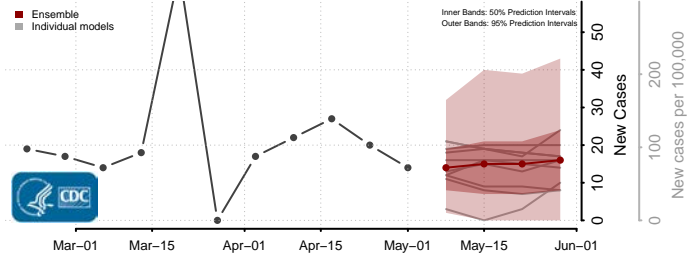

Charles County, Maryland

Dorchester County, Maryland

Frederick County, Maryland

Garrett County, Maryland

Harford County, Maryland

Howard County, Maryland

Kent County, Maryland

Montgomery County, Maryland