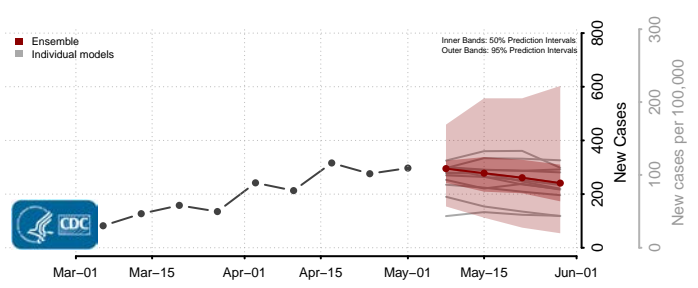

Franklin County, Washington

Garfield County, Washington

Grant County, Washington

Grays Harbor County, Washington

Island County, Washington

Jefferson County, Washington

King County, Washington

Kitsap County, Washington