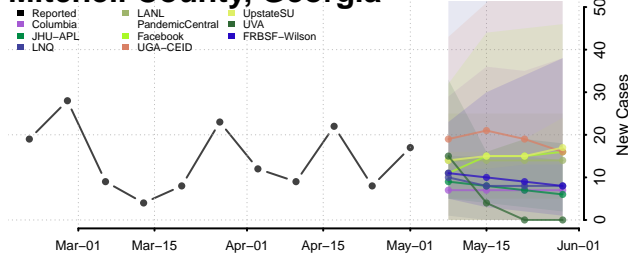

McIntosh County, Georgia

Meriwether County, Georgia

Miller County, Georgia

Mitchell County, Georgia

Monroe County, Georgia

Montgomery County, Georgia

Morgan County, Georgia

Murray County, Georgia