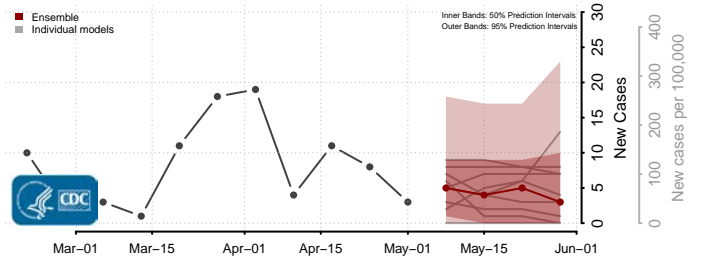

Pleasants County, West Virginia

Pocahontas County, West Virginia

Preston County, West Virginia

Putnam County, West Virginia

Raleigh County, West Virginia

Randolph County, West Virginia

Ritchie County, West Virginia