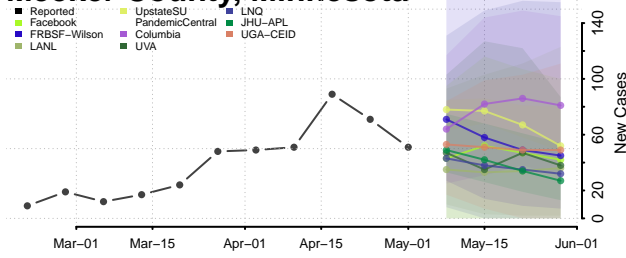

Meeker County, Minnesota