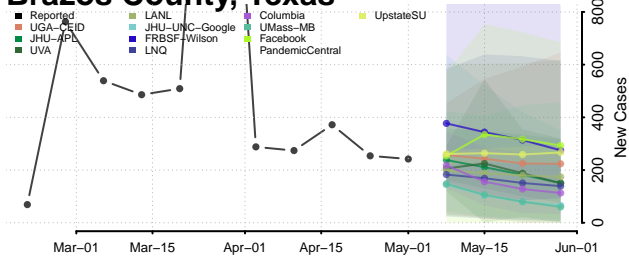

Brazos County, Texas