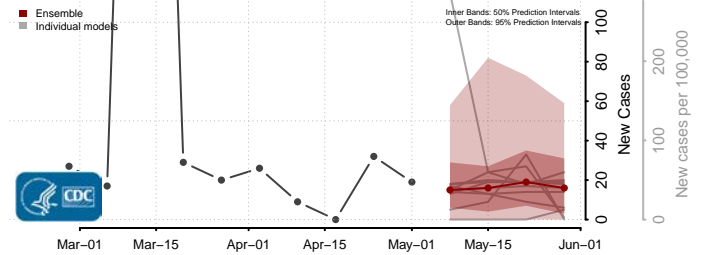

Howell County, Missouri