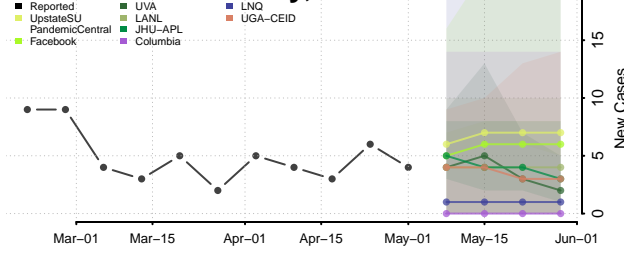

Los Alamos County, New Mexico