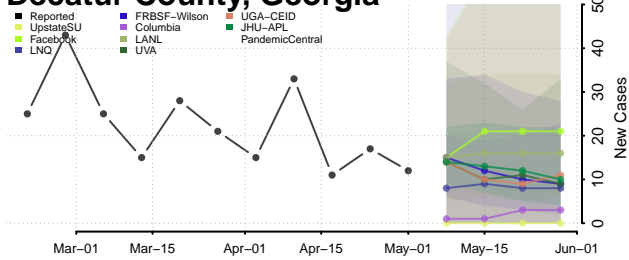

Decatur County, Georgia