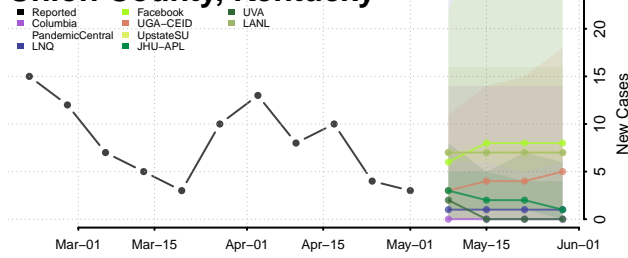

Shelby County, Kentucky

Simpson County, Kentucky

Spencer County, Kentucky

Taylor County, Kentucky

Todd County, Kentucky

Trigg County, Kentucky

Trimble County, Kentucky

Union County, Kentucky