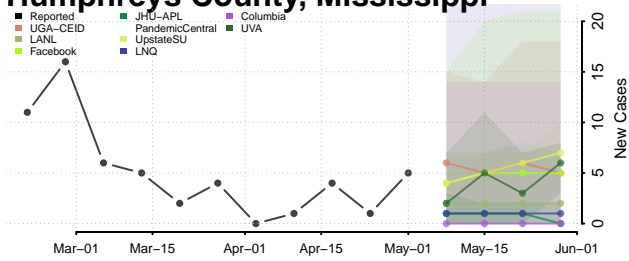

Greene County, Mississippi

Grenada County, Mississippi

Hancock County, Mississippi

Harrison County, Mississippi

Hinds County, Mississippi

Holmes County, Mississippi

Humphreys County, Mississippi

Issaquena County, Mississippi