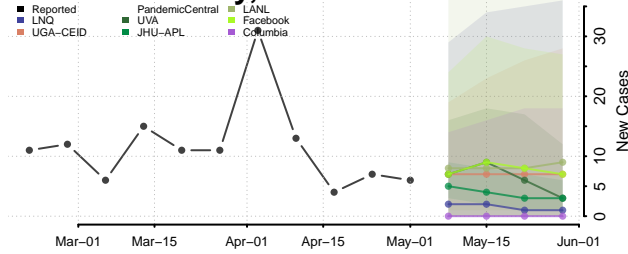

Franklin County, Idaho