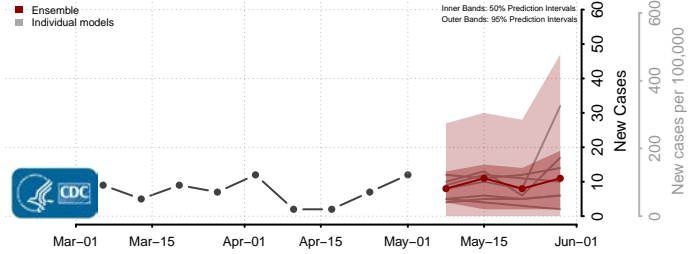

Ketchikan Gateway County, Alaska

Kodiak Island County, Alaska

Kusilvak County, Alaska

Lake and Peninsula County, Alaska

Matanuska-Susitna County, Alaska

Nome County, Alaska

North Slope County, Alaska

Northwest Arctic County, Alaska