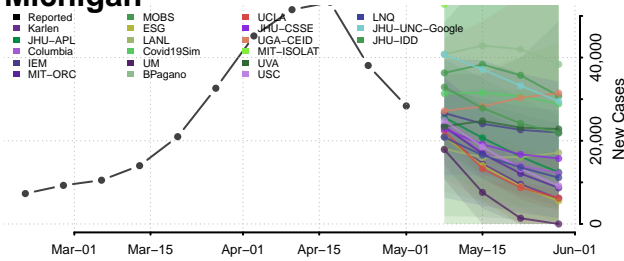

Plymouth County, Massachusetts

Suffolk County, Massachusetts

Worcester County, Massachusetts

Michigan*

Alcona County, Michigan

Alger County, Michigan

*New weekly cases may decrease in this location over the next four weeks. For these locations, the ensemble forecast indicates a probability of 0.75 or greater that fewer cases will be reported in week four of the forecast than in the last reported week.