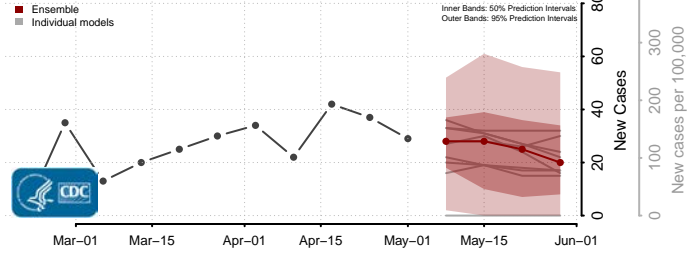

Madison County, Louisiana

Morehouse County, Louisiana

Natchitoches County, Louisiana

Orleans County, Louisiana

Ouachita County, Louisiana

Plaquemines County, Louisiana

Pointe Coupee County, Louisiana

Rapides County, Louisiana