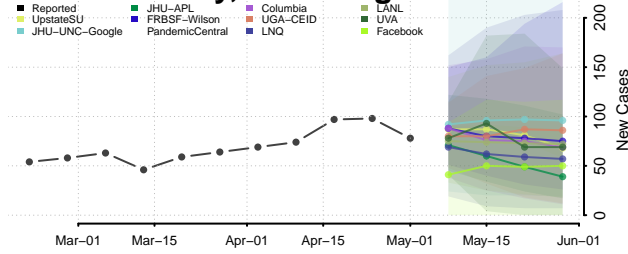

Marion County, West Virginia