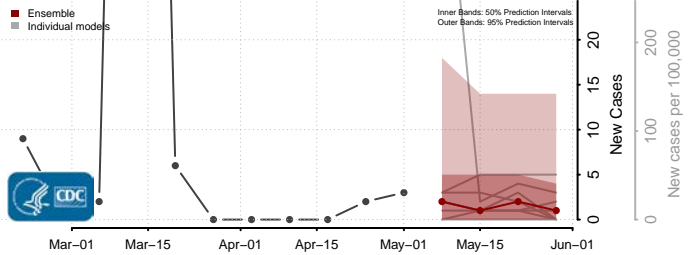

Grundy County, Missouri