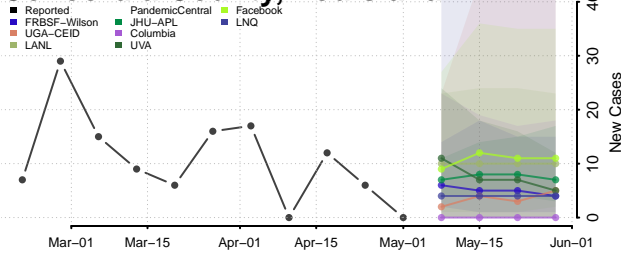

Caddo County, Louisiana

Calcasieu County, Louisiana

Caldwell County, Louisiana

Cameron County, Louisiana

Catahoula County, Louisiana

Claiborne County, Louisiana

Concordia County, Louisiana

De Soto County, Louisiana