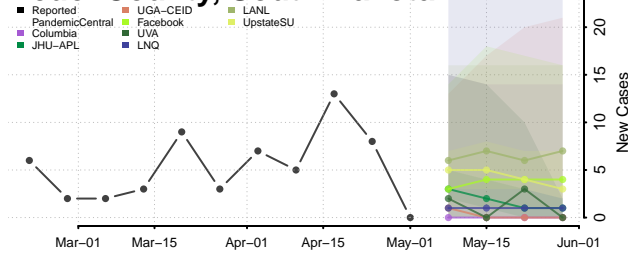

Deuel County, South Dakota