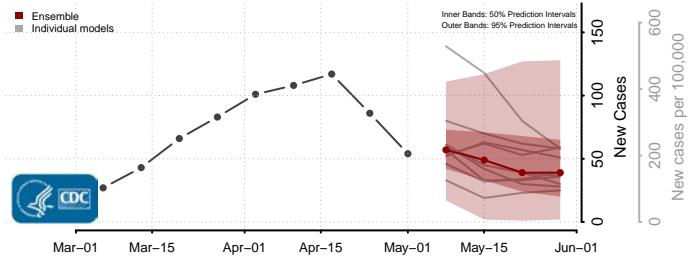

Mille Lacs County, Minnesota