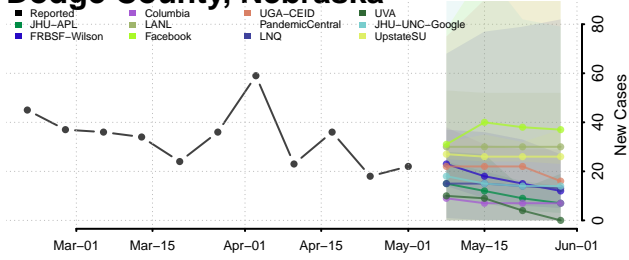

Dodge County, Nebraska