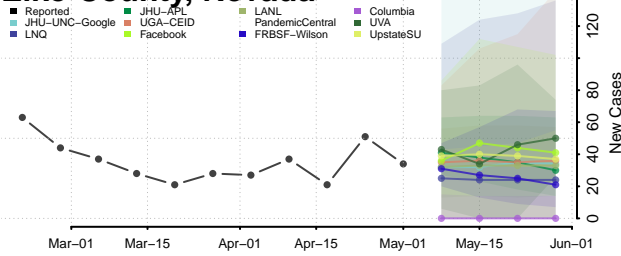

Elko County, Nevada