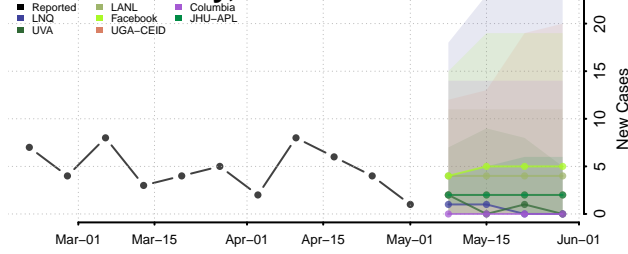

Humboldt County, California

Imperial County, California

Inyo County, California

Kern County, California

Mariposa County, California

Mendocino County, California

Merced County, California

Modoc County, California