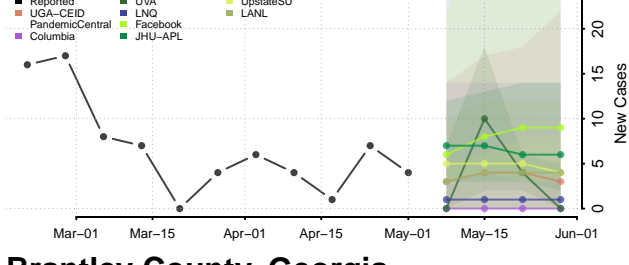

Berrien County, Georgia

Bibb County, Georgia

Bleckley County, Georgia

Brantley County, Georgia

Brooks County, Georgia

Bryan County, Georgia

Bulloch County, Georgia

Burke County, Georgia