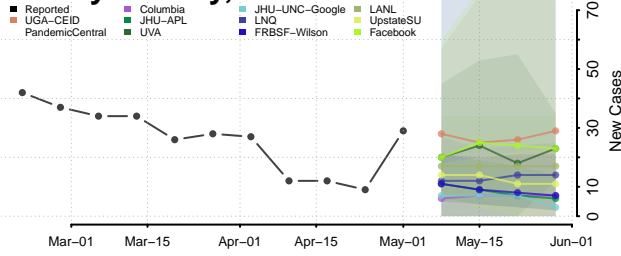

Greeley County, Kansas

Greenwood County, Kansas

Hamilton County, Kansas

Harper County, Kansas

Harvey County, Kansas

Haskell County, Kansas

Hodgeman County, Kansas

Jackson County, Kansas