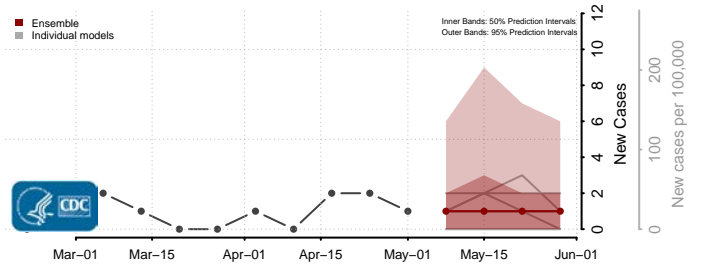

Barber County, Kansas