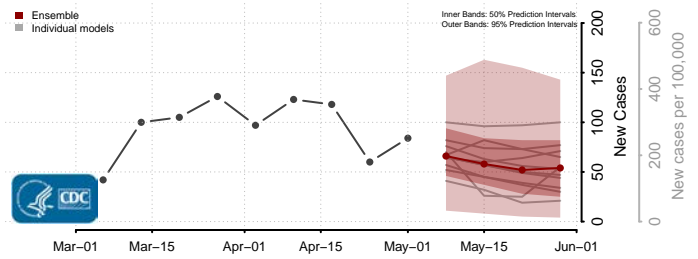

Morrison County, Minnesota