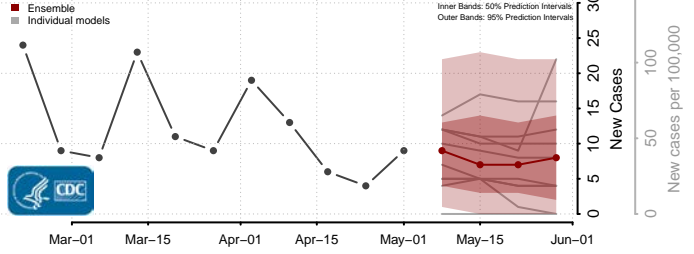

Furnas County, Nebraska

Gage County, Nebraska

Garden County, Nebraska

Garfield County, Nebraska

Gosper County, Nebraska

Grant County, Nebraska

Greeley County, Nebraska

Hall County, Nebraska