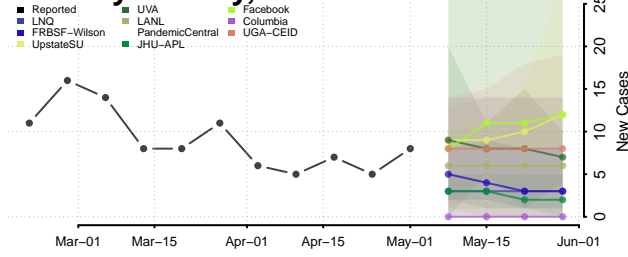

Cleburne County, Arkansas

Cleveland County, Arkansas

Columbia County, Arkansas

Conway County, Arkansas

Craighead County, Arkansas

Crawford County, Arkansas

Crittenden County, Arkansas

Cross County, Arkansas