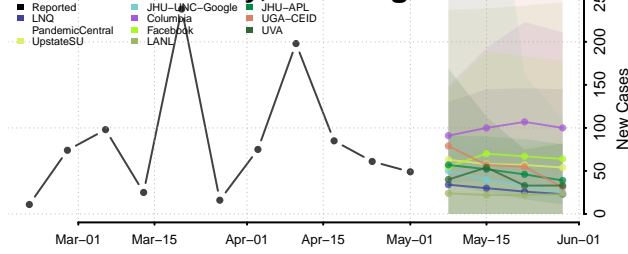

Whitman County, Washington