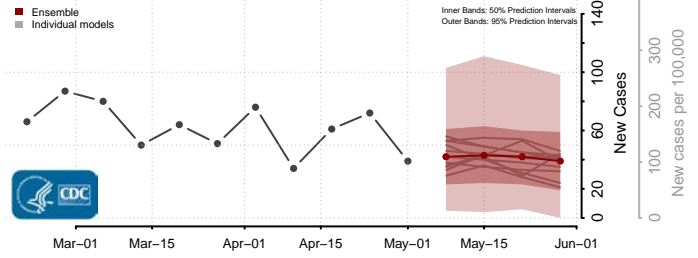

Portsmouth County, Virginia

Powhatan County, Virginia

Prince Edward County, Virginia

Prince George County, Virginia

Prince William County, Virginia

Pulaski County, Virginia

Radford County, Virginia

Rappahannock County, Virginia