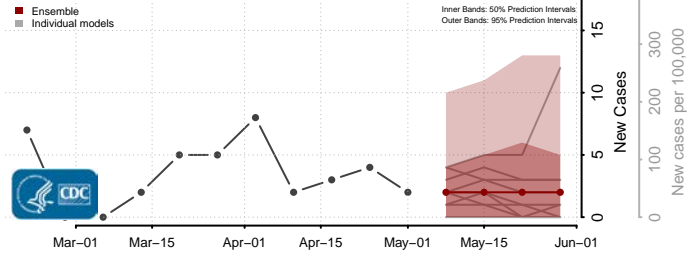

Musselshell County, Montana