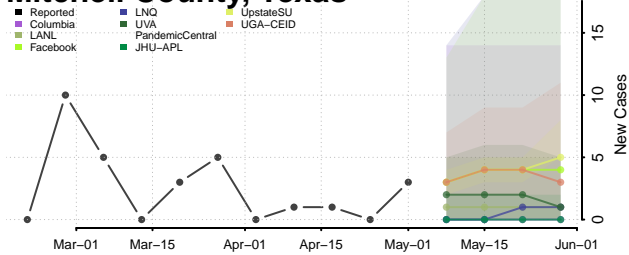

Mitchell County, Texas