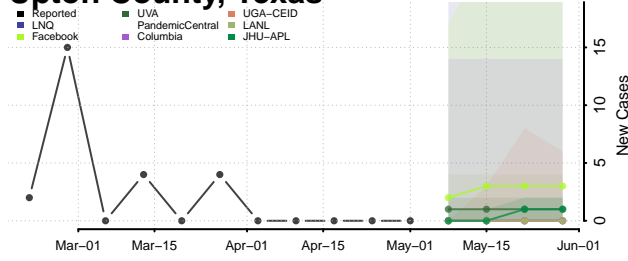

Upton County, Texas