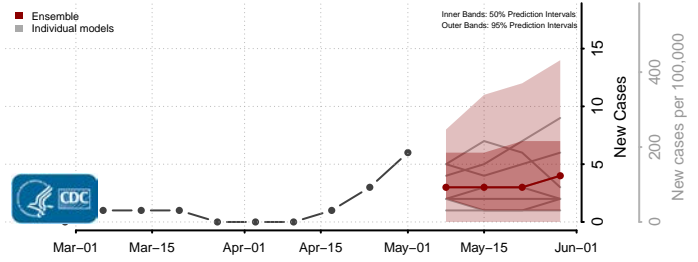

Eddy County, North Dakota

Emmons County, North Dakota

Foster County, North Dakota

Golden Valley County, North Dakota

Grand Forks County, North Dakota

Grant County, North Dakota

Griggs County, North Dakota

Hettinger County, North Dakota