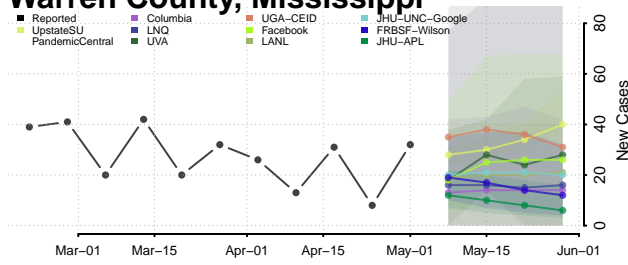

Tate County, Mississippi

Tippah County, Mississippi

Tishomingo County, Mississippi

Tunica County, Mississippi

Union County, Mississippi

Walthall County, Mississippi

Warren County, Mississippi

Washington County, Mississippi