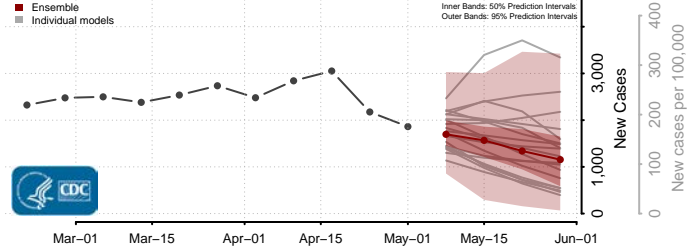

Wayne County, Pennsylvania

Westmoreland County, Pennsylvania

Wyoming County, Pennsylvania

York County, Pennsylvania

Puerto Rico

Rhode Island*

Bristol County, Rhode Island

*New weekly cases may decrease in this location over the next four weeks. For these locations, the ensemble forecast indicates a probability of 0.75 or greater that fewer cases will be reported in week four of the forecast than in the last reported week.