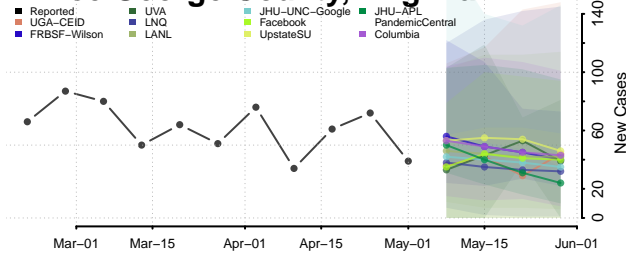

Portsmouth County, Virginia

Powhatan County, Virginia

Prince Edward County, Virginia

Prince George County, Virginia

Prince William County, Virginia

Pulaski County, Virginia

Radford County, Virginia

Rappahannock County, Virginia