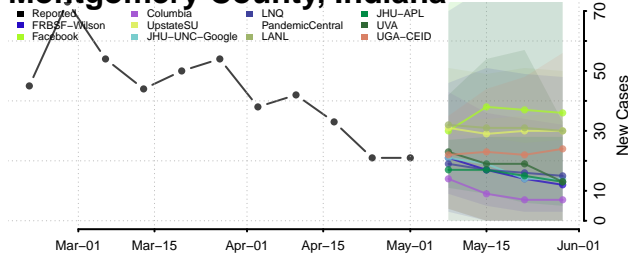

Lawrence County, Indiana

Madison County, Indiana

Marion County, Indiana

Marshall County, Indiana

Martin County, Indiana

Miami County, Indiana

Monroe County, Indiana

Montgomery County, Indiana