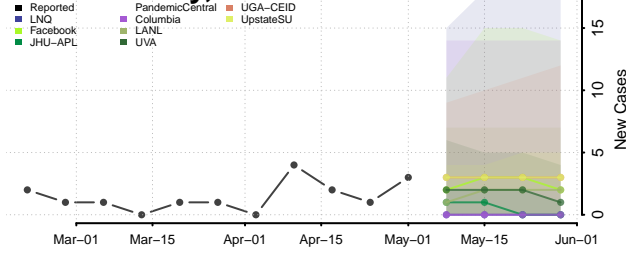

Eddy County, North Dakota

Emmons County, North Dakota

Foster County, North Dakota

Golden Valley County, North Dakota

Grand Forks County, North Dakota

Grant County, North Dakota

Griggs County, North Dakota

Hettinger County, North Dakota