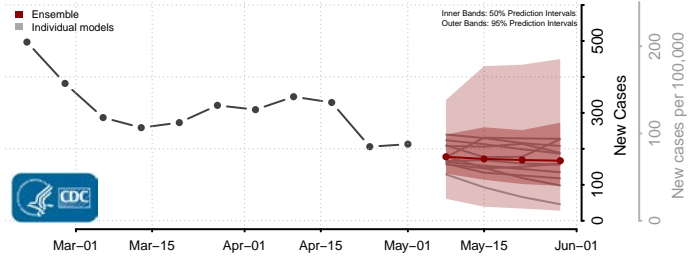

Norfolk County, Virginia