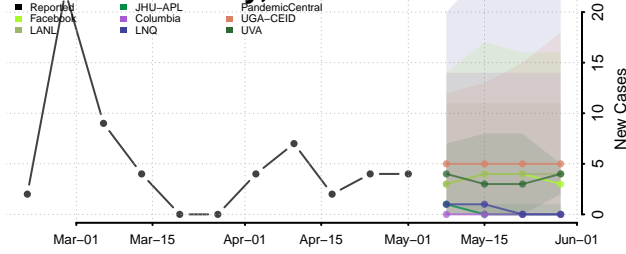

Sheridan County, Nebraska