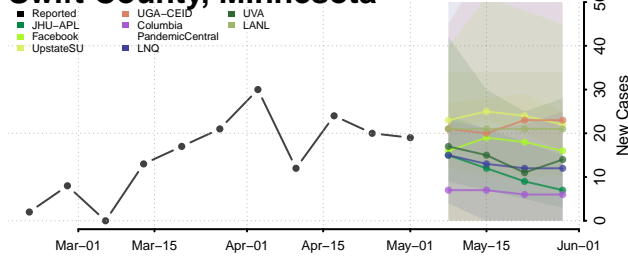

Stearns County, Minnesota

Steele County, Minnesota

Stevens County, Minnesota

Swift County, Minnesota

Todd County, Minnesota

Traverse County, Minnesota

Wabasha County, Minnesota

Wadena County, Minnesota