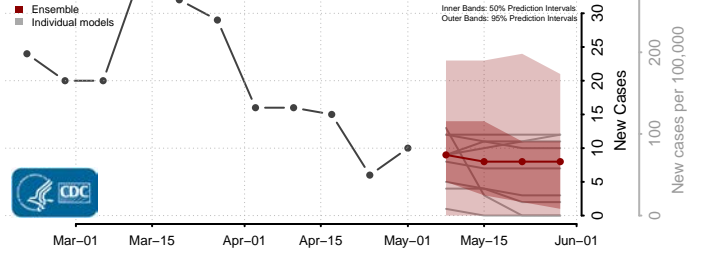

Yalobusha County, Mississippi