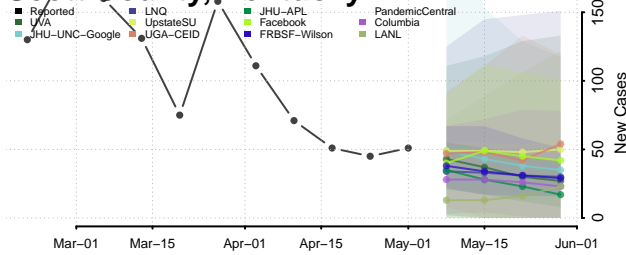

Scott County, Kentucky