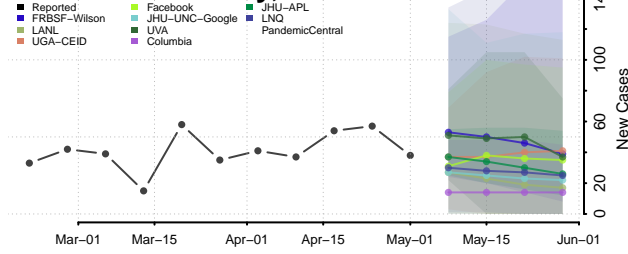

St. Martin County, Louisiana