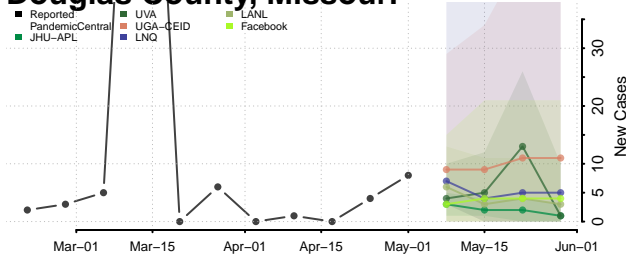

Douglas County, Missouri