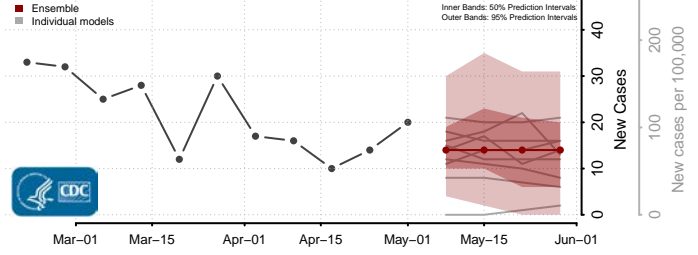

Graves County, Kentucky

Grayson County, Kentucky

Green County, Kentucky

Greenup County, Kentucky

Hancock County, Kentucky

Hardin County, Kentucky

Harlan County, Kentucky

Harrison County, Kentucky