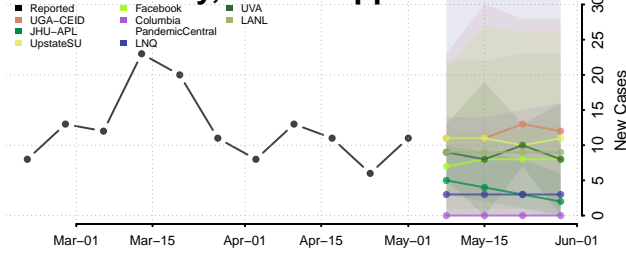

Amite County, Mississippi