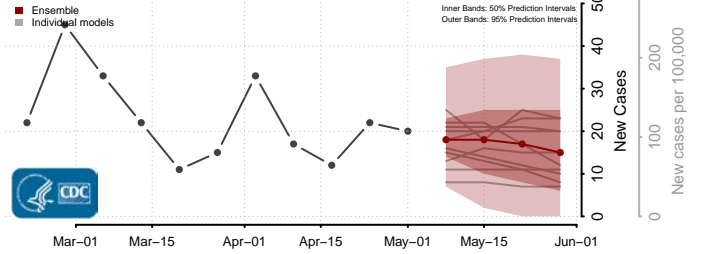

Buchanan County, Iowa

Buena Vista County, Iowa

Butler County, Iowa

Calhoun County, Iowa

Carroll County, Iowa

Cass County, Iowa

Cedar County, Iowa

Cerro Gordo County, Iowa