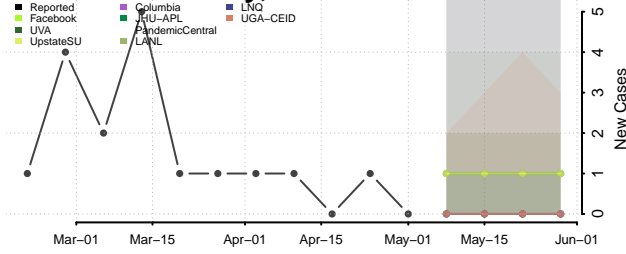

Sherman County, Nebraska