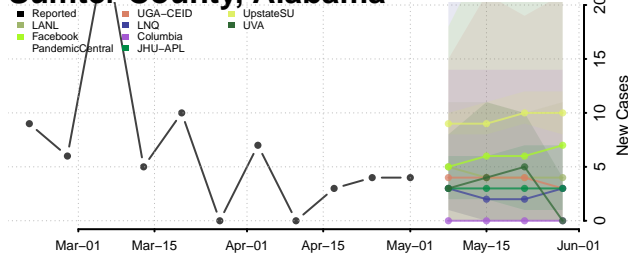

Jefferson County, Alabama

Lamar County, Alabama

Lauderdale County, Alabama

Lawrence County, Alabama

Marion County, Alabama

Marshall County, Alabama

Mobile County, Alabama

Monroe County, Alabama

Montgomery County, Alabama

Morgan County, Alabama

Perry County, Alabama

Pickens County, Alabama

Pike County, Alabama

Randolph County, Alabama

Russell County, Alabama

Shelby County, Alabama

St. Clair County, Alabama

Sumter County, Alabama

Talladega County, Alabama

Tallapoosa County, Alabama

Tuscaloosa County, Alabama

Walker County, Alabama

Washington County, Alabama

Wilcox County, Alabama