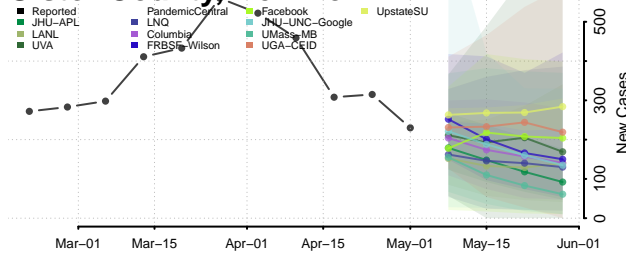

Ulster County, New York