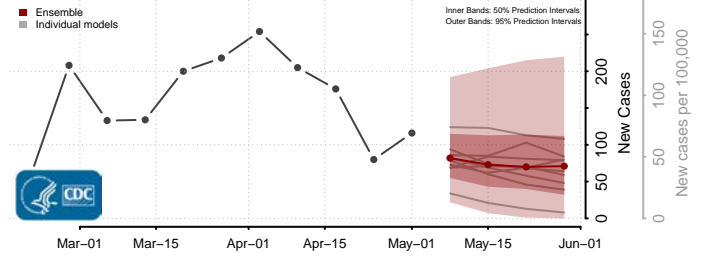

Maui County, Hawaii