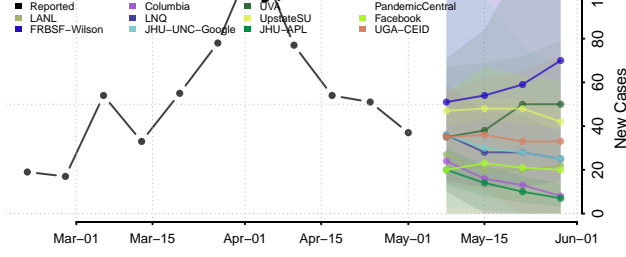

Caledonia County, Vermont