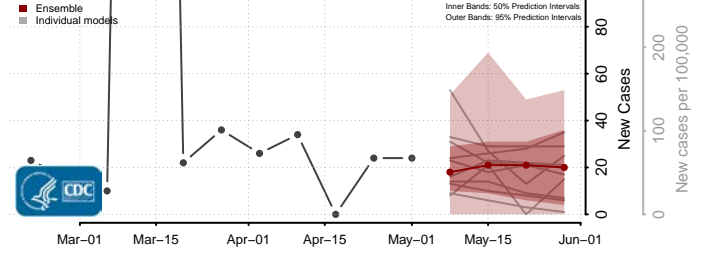

Warren County, Missouri