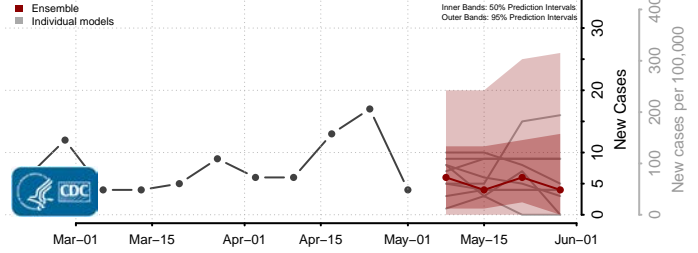

Pleasants County, West Virginia

Pocahontas County, West Virginia

Preston County, West Virginia

Putnam County, West Virginia

Raleigh County, West Virginia

Randolph County, West Virginia

Ritchie County, West Virginia