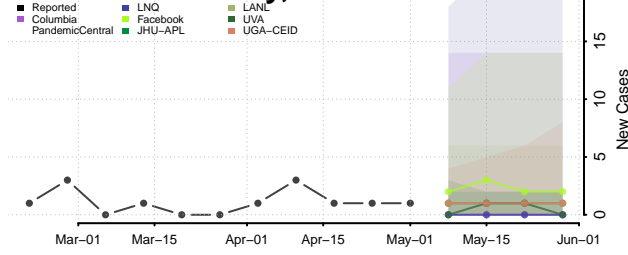

Hardeman County, Texas