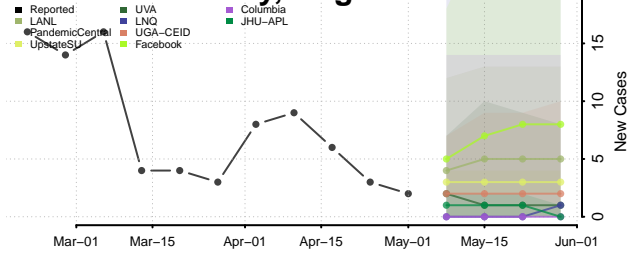

Lancaster County, Virginia