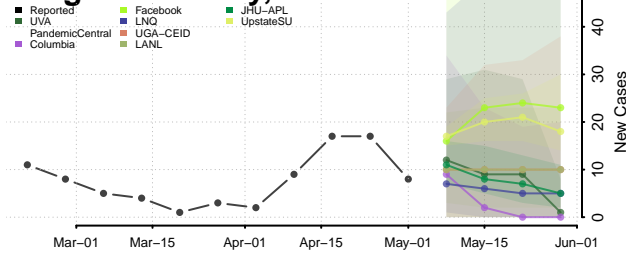

Langlade County, Wisconsin