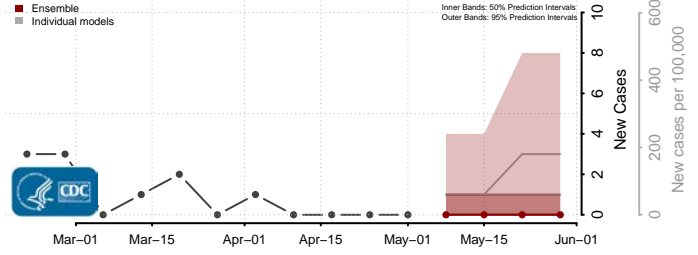

McCone County, Montana