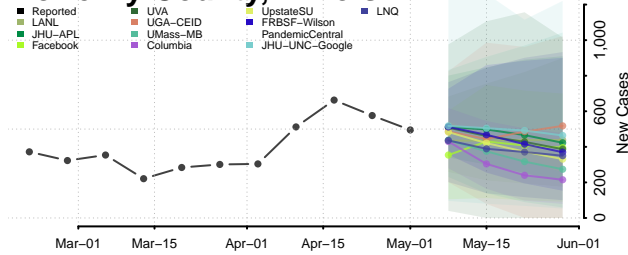

McHenry County, Illinois