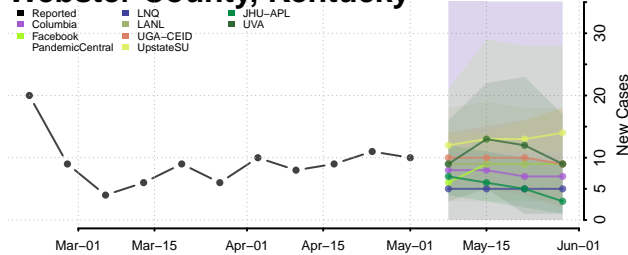

Warren County, Kentucky

Washington County, Kentucky

Wayne County, Kentucky

Webster County, Kentucky

Whitley County, Kentucky

Wolfe County, Kentucky

Woodford County, Kentucky

Louisiana