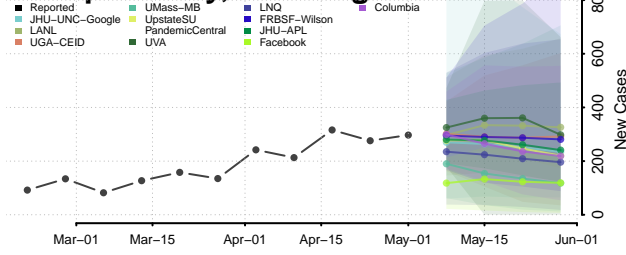

Franklin County, Washington

Garfield County, Washington

Grant County, Washington

Grays Harbor County, Washington

Island County, Washington

Jefferson County, Washington

King County, Washington

Kitsap County, Washington