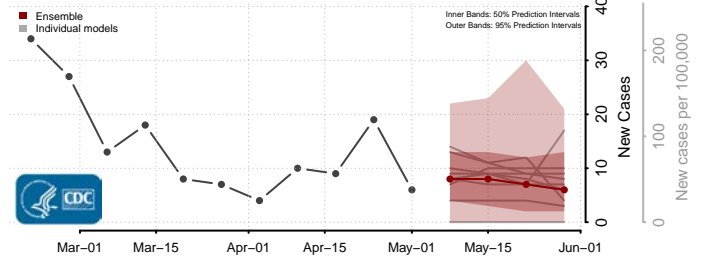

Rankin County, Mississippi

Scott County, Mississippi

Sharkey County, Mississippi

Simpson County, Mississippi

Smith County, Mississippi

Stone County, Mississippi

Sunflower County, Mississippi

Tallahatchie County, Mississippi