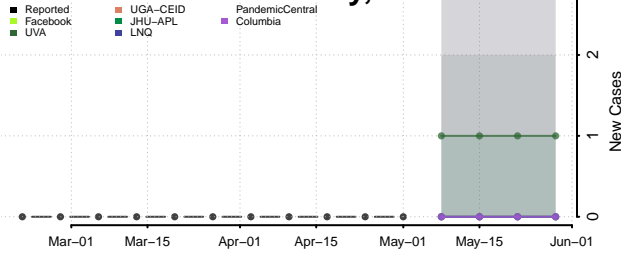

Petersburg County, Alaska

Prince of Wales-Hyder County, Alaska

Sitka County, Alaska

Skagway County, Alaska

Southeast Fairbanks County, Alaska

Valdez-Cordova County, Alaska

Wrangell County, Alaska

Yakutat County, Alaska