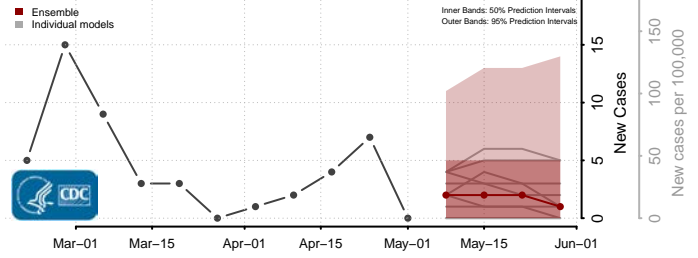

Box Butte County, Nebraska