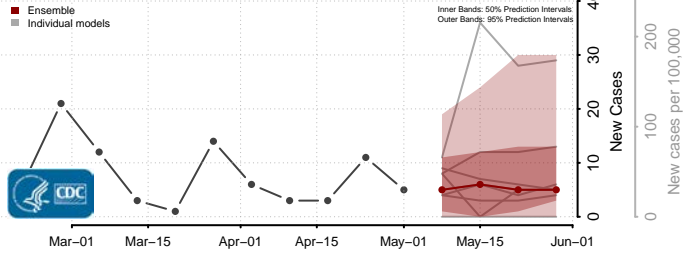

Ben Hill County, Georgia