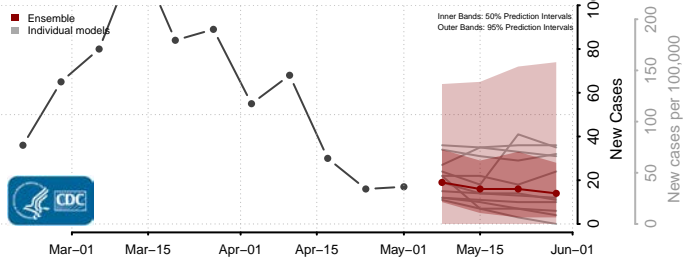

Bingham County, Idaho