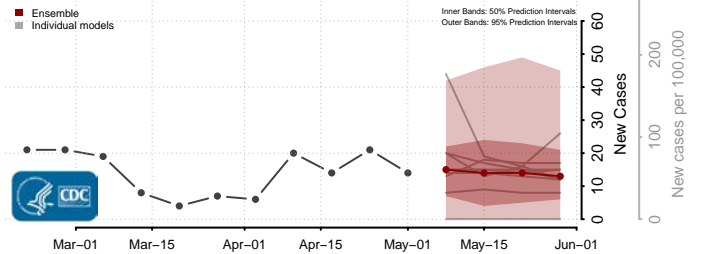

Madison County, Louisiana

Morehouse County, Louisiana

Natchitoches County, Louisiana

Orleans County, Louisiana

Ouachita County, Louisiana

Plaquemines County, Louisiana

Pointe Coupee County, Louisiana

Rapides County, Louisiana