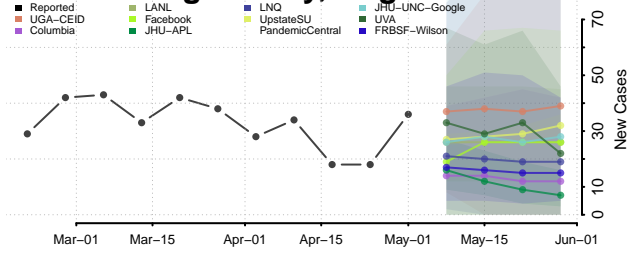

Madison County, Virginia

Manassas County, Virginia

Manassas Park County, Virginia

Martinsville County, Virginia

Mathews County, Virginia

Mecklenburg County, Virginia

Middlesex County, Virginia

Montgomery County, Virginia