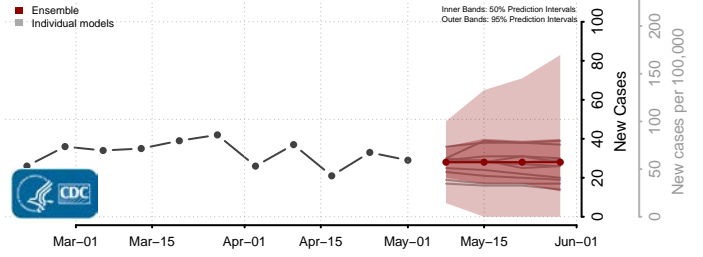

Douglas County, Nevada