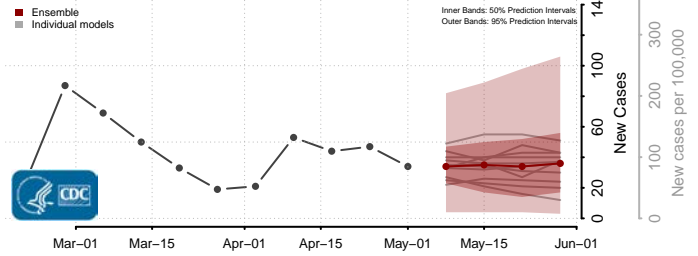

Latah County, Idaho