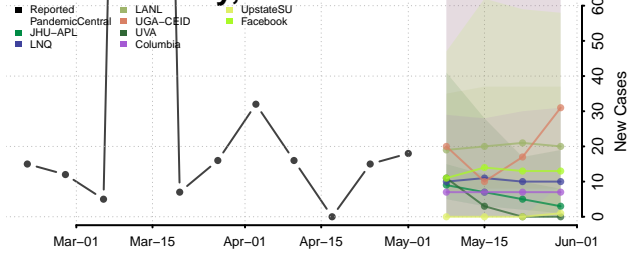

Vernon County, Missouri