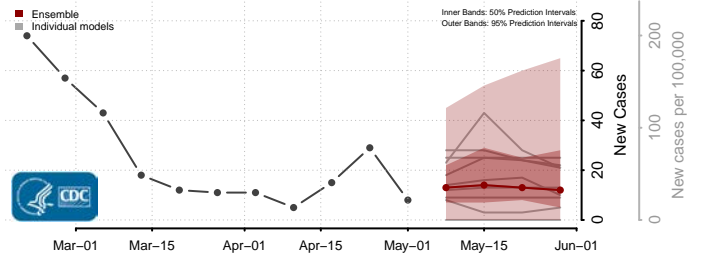

Clarke County, Alabama

Clay County, Alabama

Cleburne County, Alabama

Coffee County, Alabama

Colbert County, Alabama

Conecuh County, Alabama

Coosa County, Alabama

Covington County, Alabama