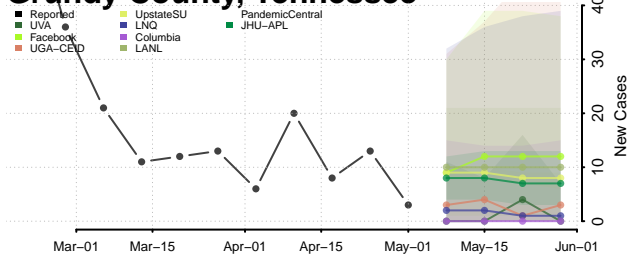

Grundy County, Tennessee