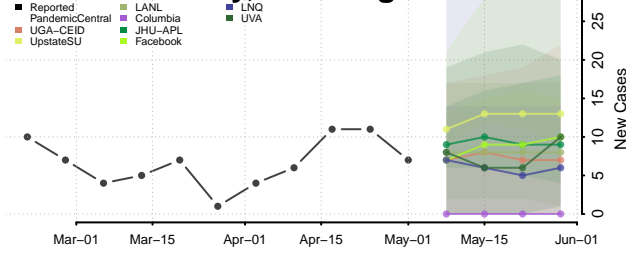

Klickitat County, Washington