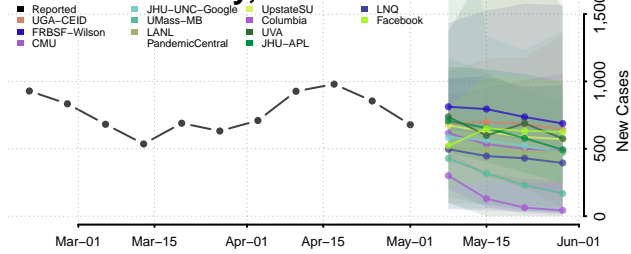

Graham County, North Carolina

Granville County, North Carolina

Greene County, North Carolina

Guilford County, North Carolina

Halifax County, North Carolina

Harnett County, North Carolina

Haywood County, North Carolina