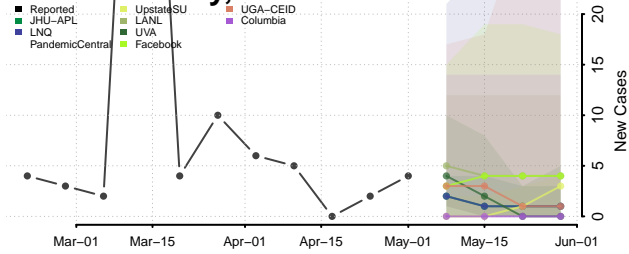

Maries County, Missouri