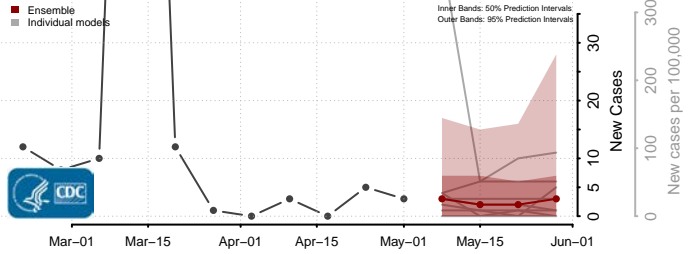

Barton County, Missouri