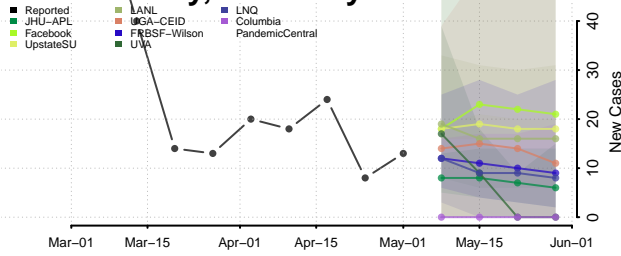

Graves County, Kentucky

Grayson County, Kentucky

Green County, Kentucky

Greenup County, Kentucky

Hancock County, Kentucky

Hardin County, Kentucky

Harlan County, Kentucky

Harrison County, Kentucky