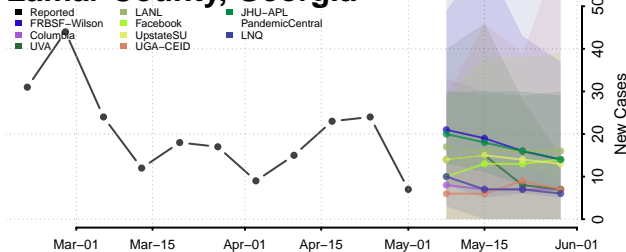

Jenkins County, Georgia

Johnson County, Georgia

Jones County, Georgia

Lamar County, Georgia

Lanier County, Georgia

Laurens County, Georgia

Lee County, Georgia

Liberty County, Georgia