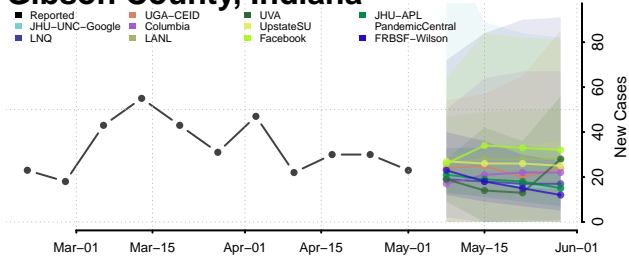

Fountain County, Indiana

Franklin County, Indiana

Fulton County, Indiana

Gibson County, Indiana

Grant County, Indiana

Greene County, Indiana

Hamilton County, Indiana

Hancock County, Indiana