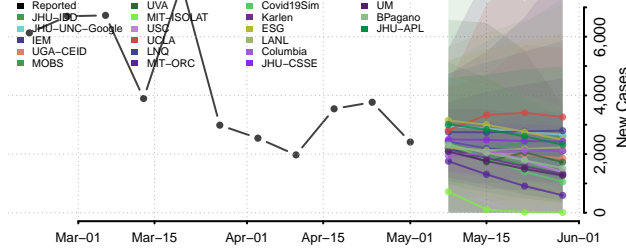

National*

Alabama

Autauga County, Alabama

Baldwin County, Alabama

Barbour County, Alabama

Bibb County, Alabama

*New weekly cases may decrease in this location over the next four weeks. For these locations, the ensemble forecast indicates a probability of 0.75 or greater that fewer cases will be reported in week four of the forecast than in the last reported week.