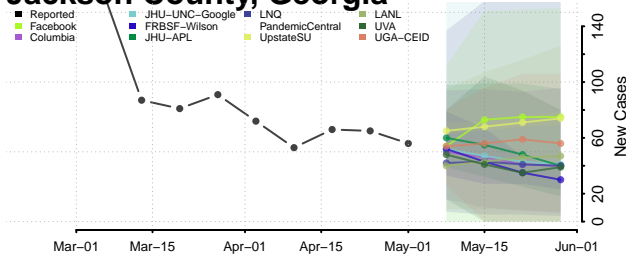

Heard County, Georgia

Henry County, Georgia

Houston County, Georgia

Irwin County, Georgia

Jackson County, Georgia

Jasper County, Georgia

Jeff Davis County, Georgia

Jefferson County, Georgia