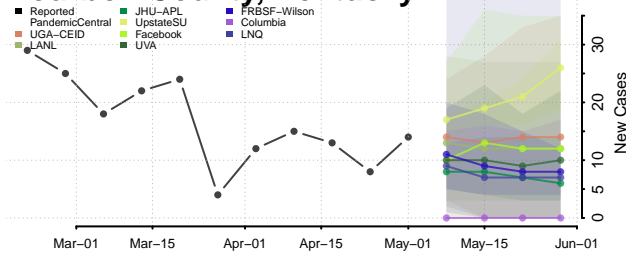

Allen County, Kentucky

Anderson County, Kentucky

Ballard County, Kentucky

Barren County, Kentucky

Bath County, Kentucky

Bell County, Kentucky

Boone County, Kentucky

Bourbon County, Kentucky