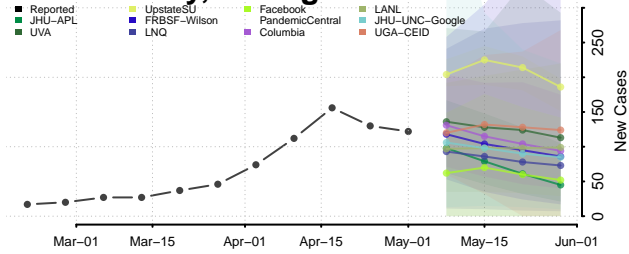

Delta County, Michigan