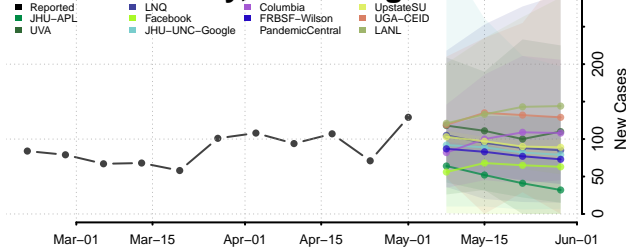

Pleasants County, West Virginia

Pocahontas County, West Virginia

Preston County, West Virginia

Putnam County, West Virginia

Raleigh County, West Virginia

Randolph County, West Virginia

Ritchie County, West Virginia