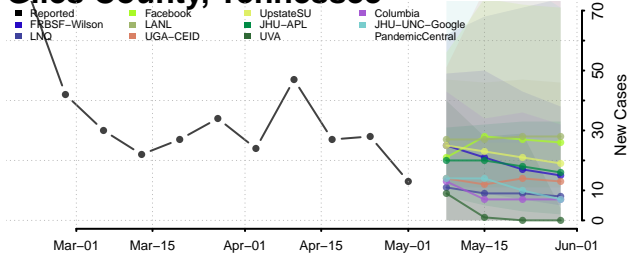

Giles County, Tennessee