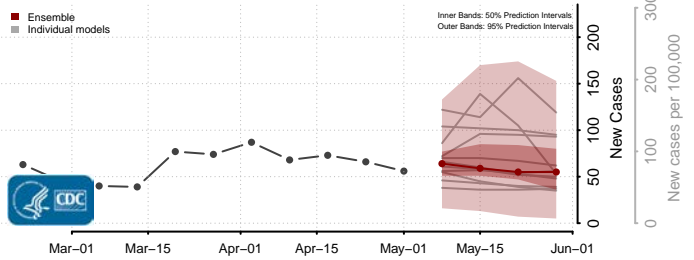

Chelan County, Washington