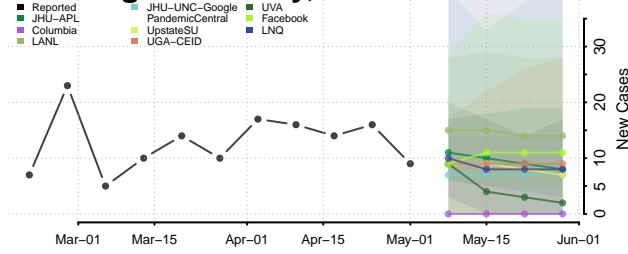

Washington County, Maine