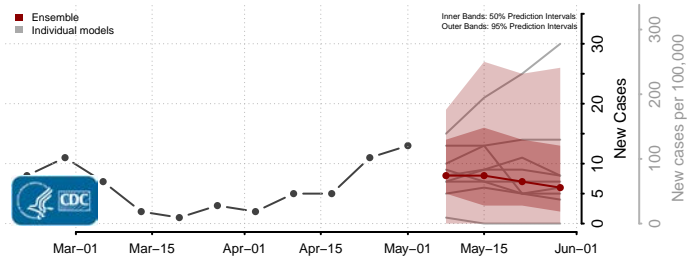

Sierra County, New Mexico