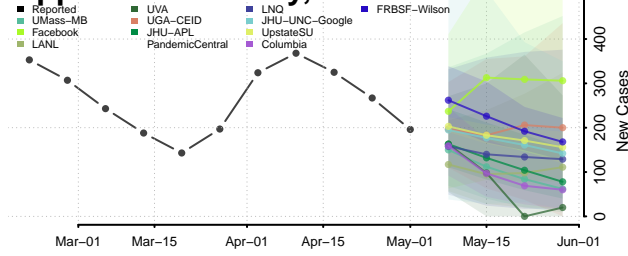

Tippecanoe County, Indiana