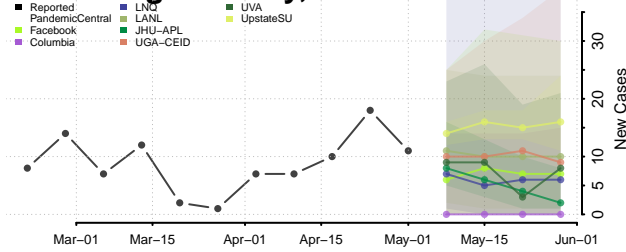

Deer Lodge County, Montana