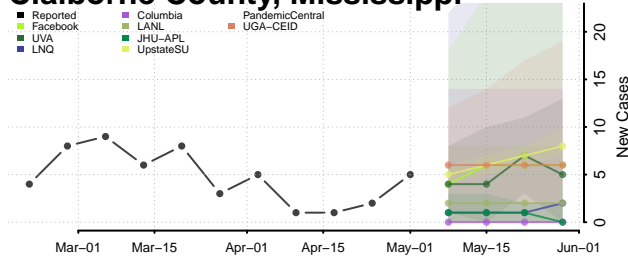

Claiborne County, Mississippi