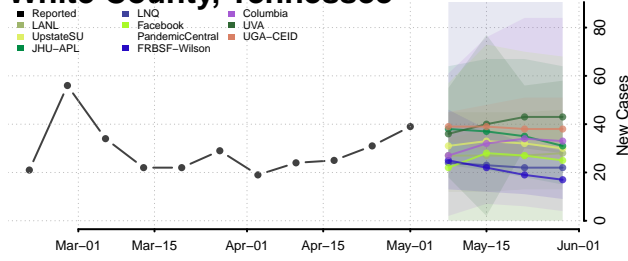

White County, Tennessee