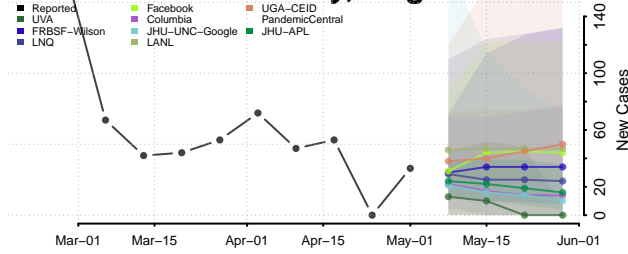

Campbell County, Virginia

Caroline County, Virginia

Carroll County, Virginia

Charles City County, Virginia

Charlotte County, Virginia

Charlottesville County, Virginia

Chesapeake County, Virginia

Chesterfield County, Virginia