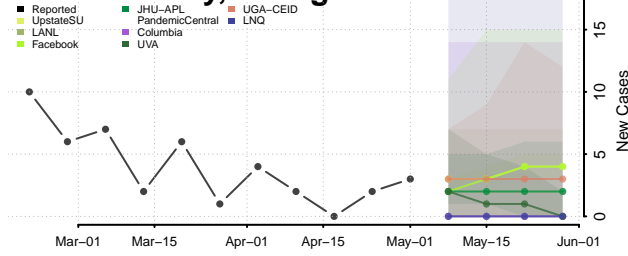

Talbot County, Georgia