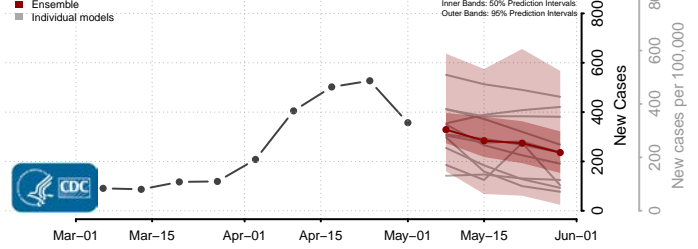

Androscoggin County, Maine