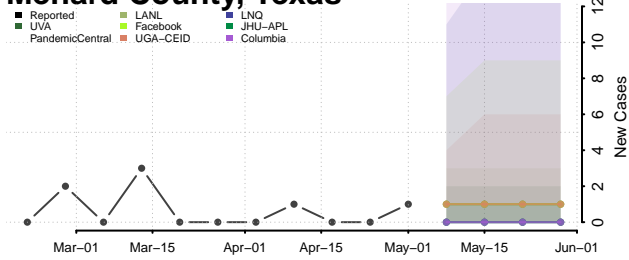

Menard County, Texas