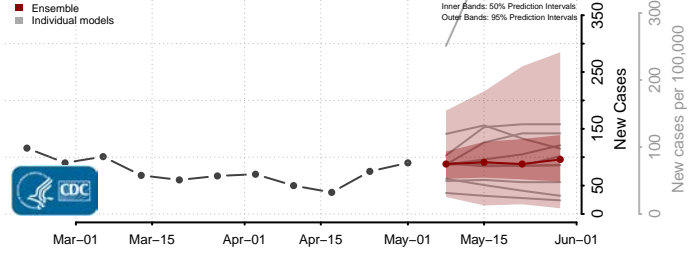

La Crosse County, Wisconsin