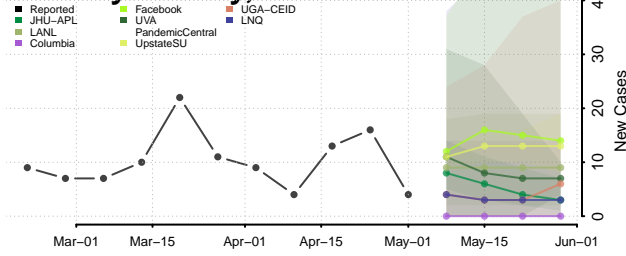

Morton County, North Dakota

Mountrail County, North Dakota

Nelson County, North Dakota

Oliver County, North Dakota

Pembina County, North Dakota

Pierce County, North Dakota

Ramsey County, North Dakota

Ransom County, North Dakota