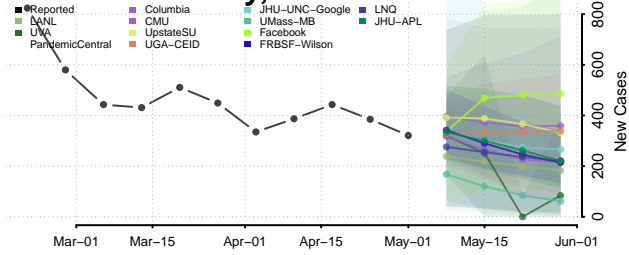

Hamilton County, Tennessee