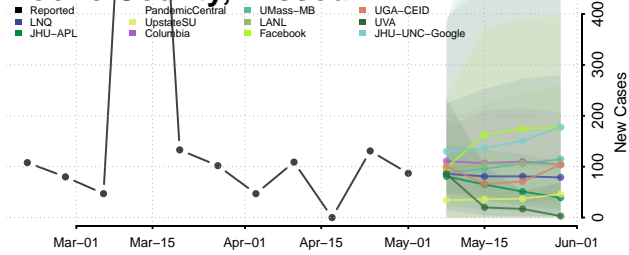

Boone County, Missouri