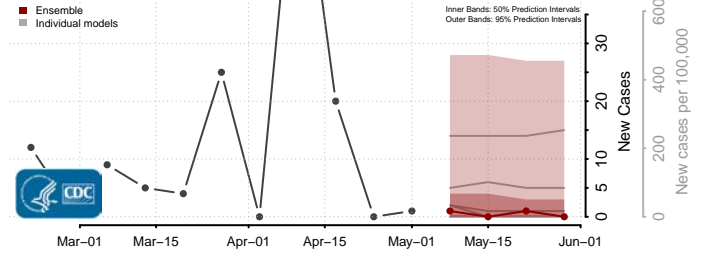

Carson County, Texas