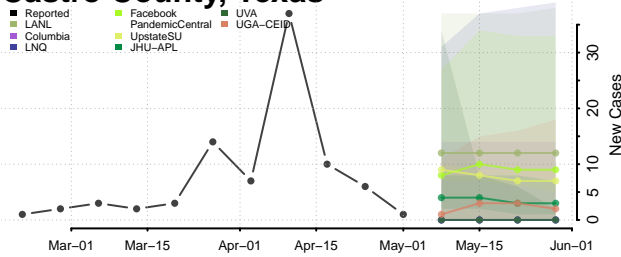

Castro County, Texas