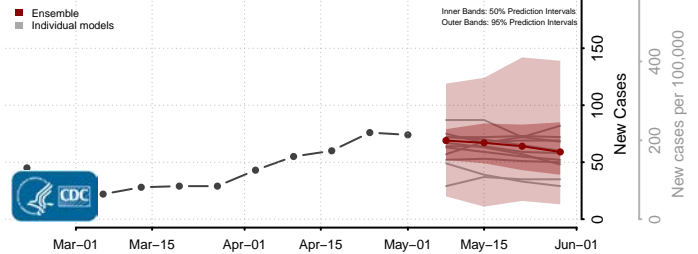

Scott County, Indiana

Shelby County, Indiana

Spencer County, Indiana

St. Joseph County, Indiana

Starke County, Indiana

Steuben County, Indiana

Sullivan County, Indiana

Switzerland County, Indiana