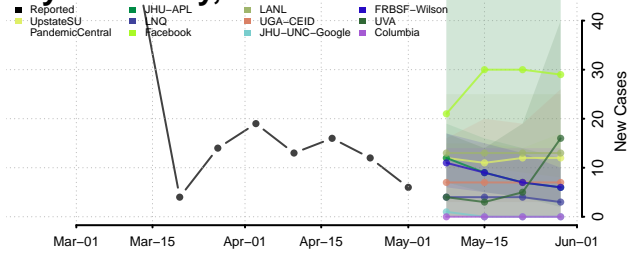

Bryan County, Oklahoma