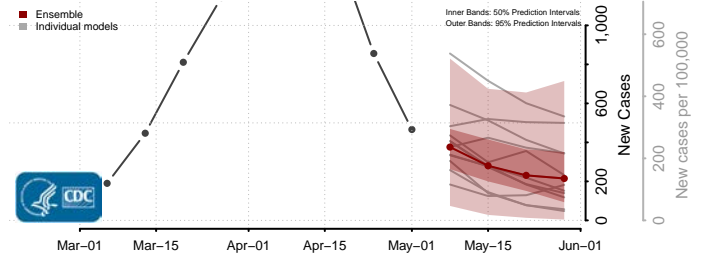

St. Clair County, Michigan