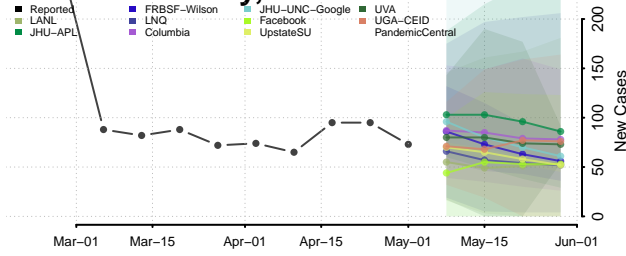

Georgetown County, South Carolina

Greenville County, South Carolina

Greenwood County, South Carolina

Hampton County, South Carolina

Horry County, South Carolina

Jasper County, South Carolina

Kershaw County, South Carolina