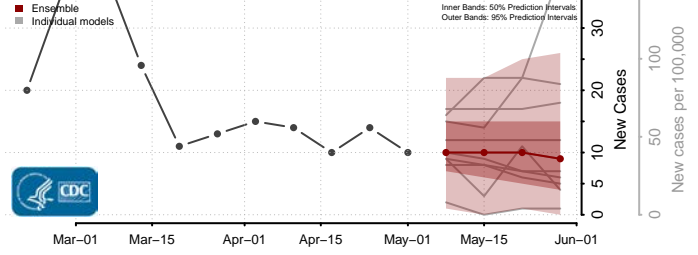

Bremer County, Iowa