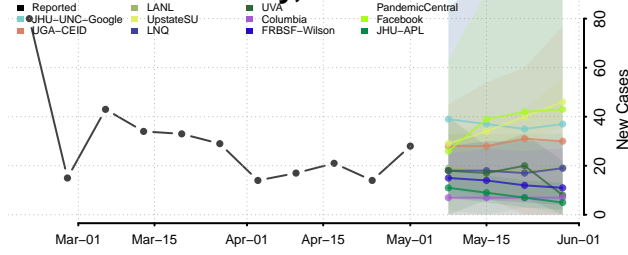

Humboldt County, California

Imperial County, California

Inyo County, California

Kern County, California

Mariposa County, California

Mendocino County, California

Merced County, California

Modoc County, California