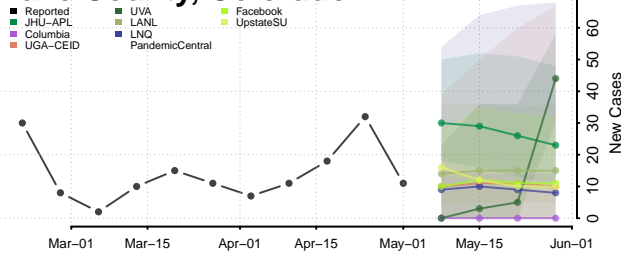

Jackson County, Colorado

Jefferson County, Colorado

Kiowa County, Colorado

Kit Carson County, Colorado

La Plata County, Colorado

Lake County, Colorado

Larimer County, Colorado

Las Animas County, Colorado