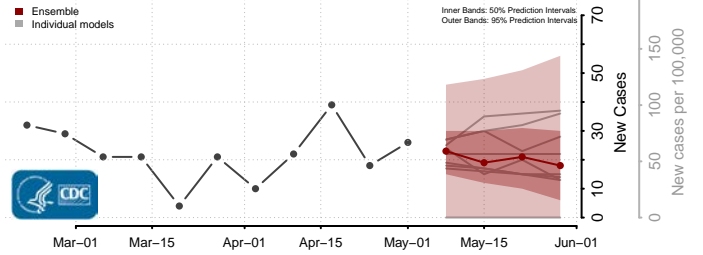

Rio Arriba County, New Mexico