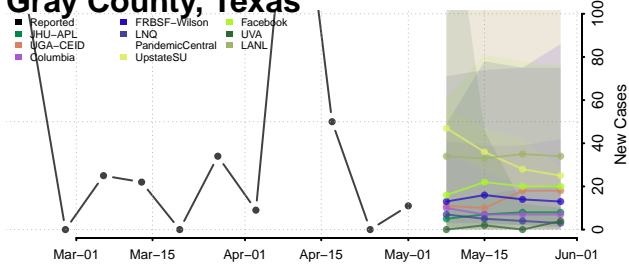

Gray County, Texas