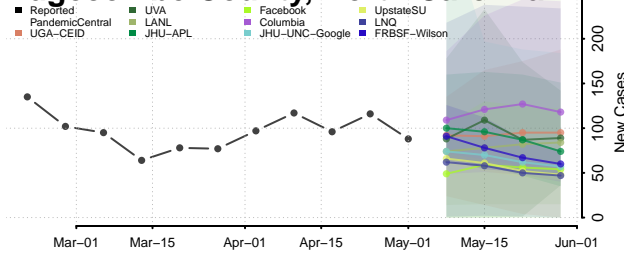

Edgecombe County, North Carolina