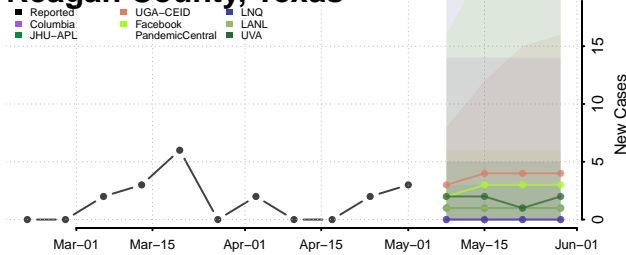

Reagan County, Texas