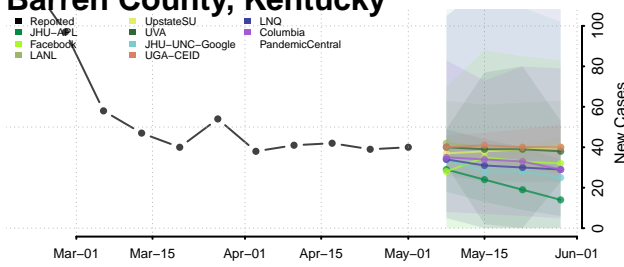

Allen County, Kentucky

Anderson County, Kentucky

Ballard County, Kentucky

Barren County, Kentucky

Bath County, Kentucky

Bell County, Kentucky

Boone County, Kentucky

Bourbon County, Kentucky