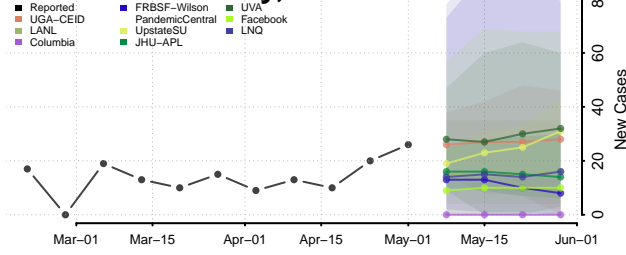

Freestone County, Texas