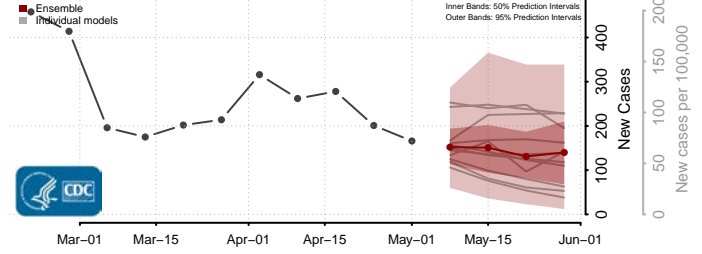

Richmond City County, Virginia