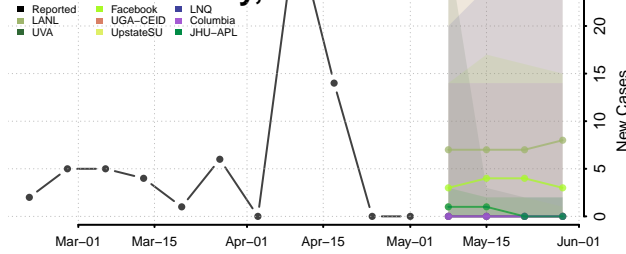

Cochran County, Texas