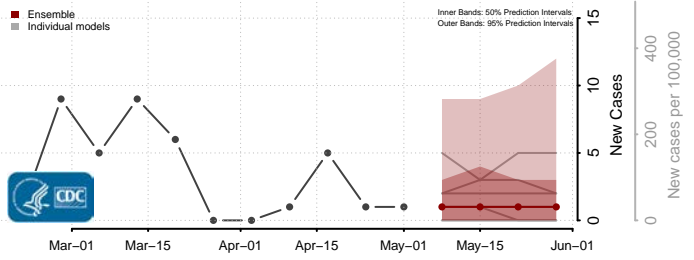

Hand County, South Dakota