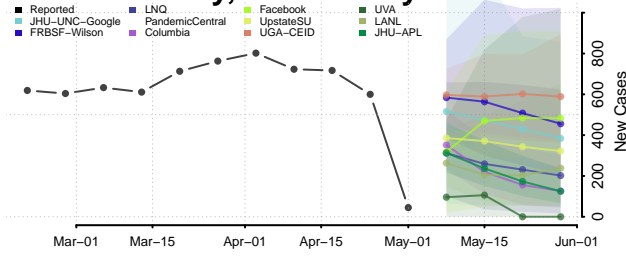

Camden County, New Jersey

Cape May County, New Jersey

Cumberland County, New Jersey

Essex County, New Jersey

Gloucester County, New Jersey

Hudson County, New Jersey

Hunterdon County, New Jersey

Mercer County, New Jersey