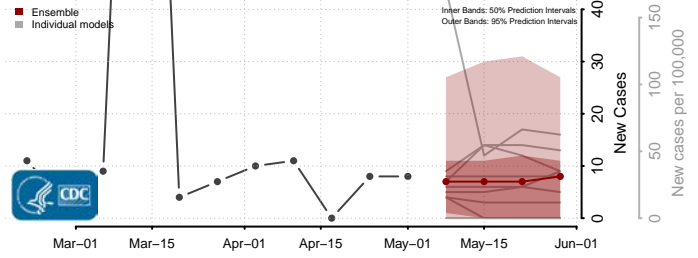

Miller County, Missouri