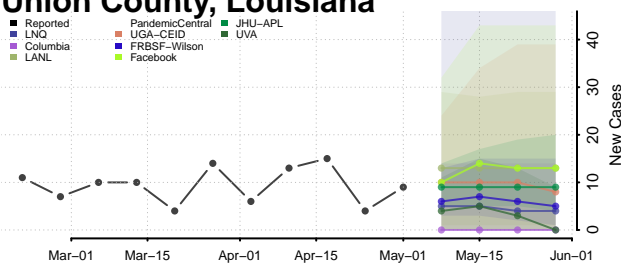

St. Landry County, Louisiana

St. Martin County, Louisiana

St. Mary County, Louisiana

St. Tammany County, Louisiana

Tangipahoa County, Louisiana

Tensas County, Louisiana

Terrebonne County, Louisiana

Union County, Louisiana