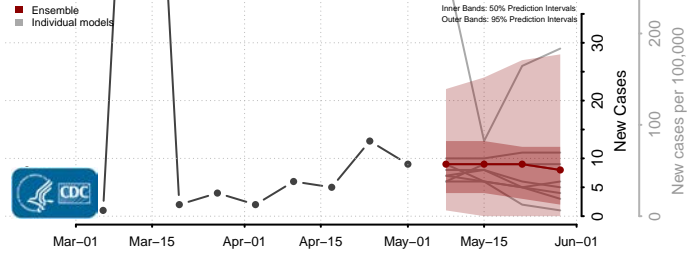

Pemiscot County, Missouri