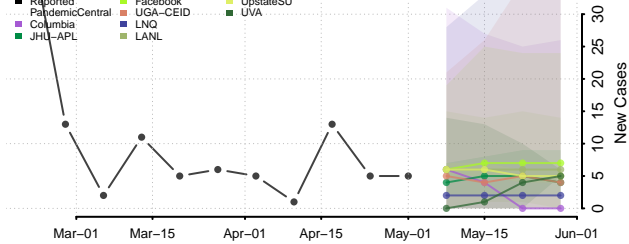

Duplin County, North Carolina

Durham County, North Carolina

Edgecombe County, North Carolina

Forsyth County, North Carolina

Franklin County, North Carolina

Gaston County, North Carolina

Gates County, North Carolina