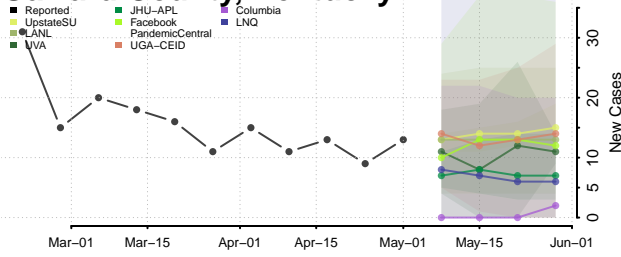

Garrard County, Kentucky