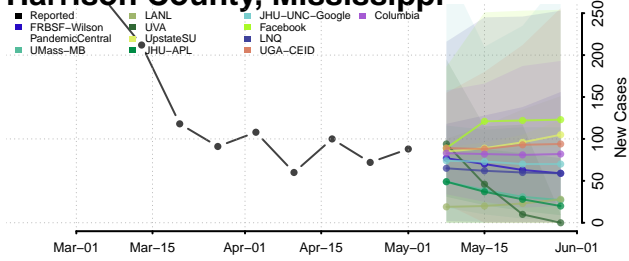

Greene County, Mississippi

Grenada County, Mississippi

Hancock County, Mississippi

Harrison County, Mississippi

Hinds County, Mississippi

Holmes County, Mississippi

Humphreys County, Mississippi

Issaquena County, Mississippi