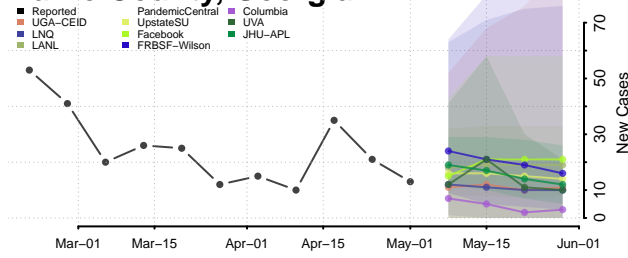

Berrien County, Georgia

Bibb County, Georgia

Bleckley County, Georgia

Brantley County, Georgia

Brooks County, Georgia

Bryan County, Georgia

Bulloch County, Georgia

Burke County, Georgia