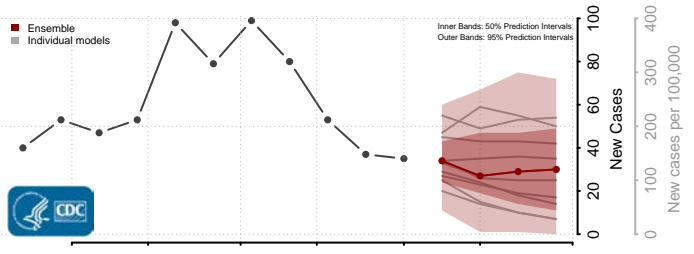

Brown County, Minnesota