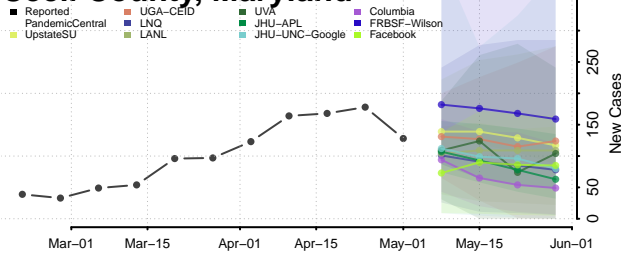

Cecil County, Maryland