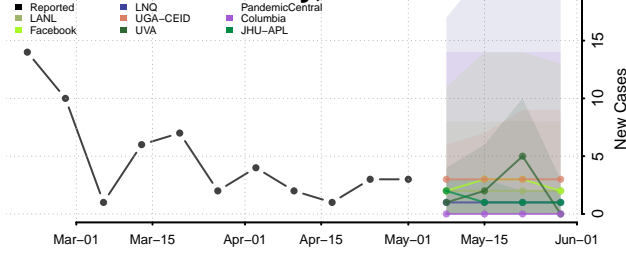

Sweet Grass County, Montana