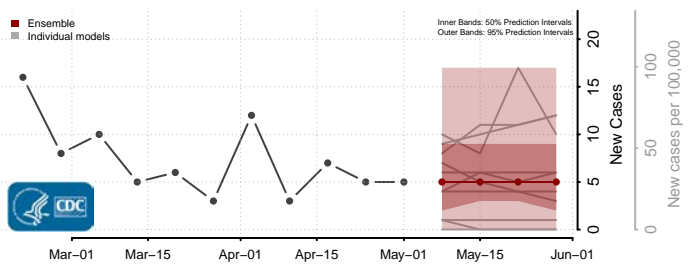

Chickasaw County, Mississippi