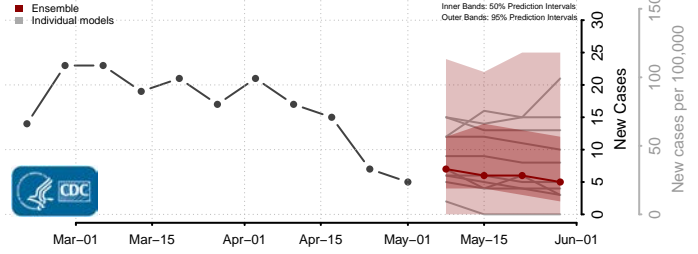

Buchanan County, Iowa