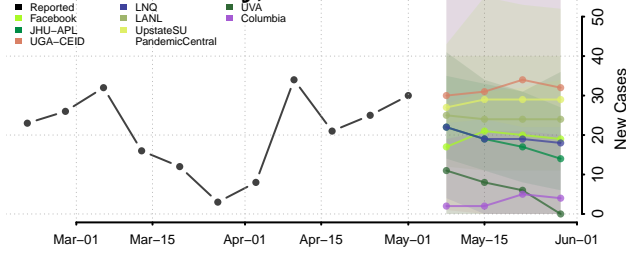

Alamosa County, Colorado