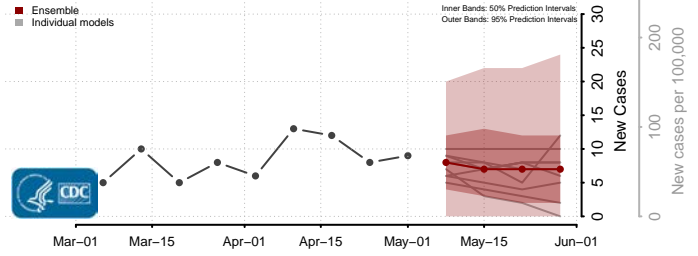

Madison County, Virginia