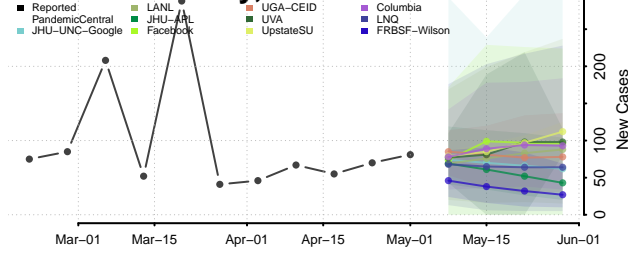

Jefferson County, Alabama

Lamar County, Alabama

Lauderdale County, Alabama

Lawrence County, Alabama

Marion County, Alabama

Marshall County, Alabama

Mobile County, Alabama

Monroe County, Alabama