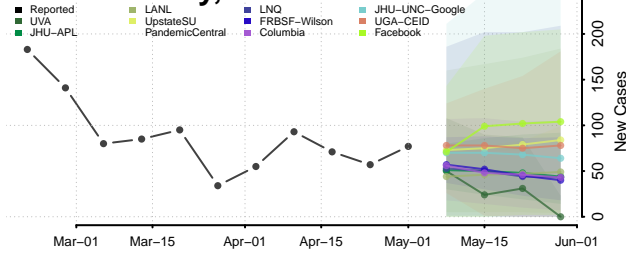

Burke County, North Carolina