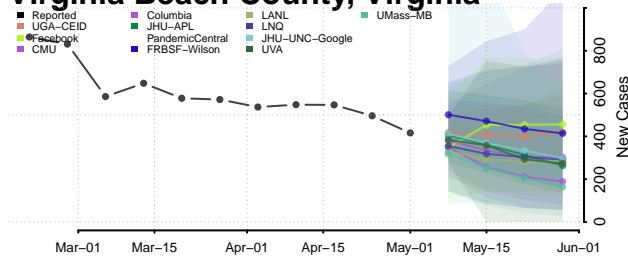

Virginia Beach County, Virginia