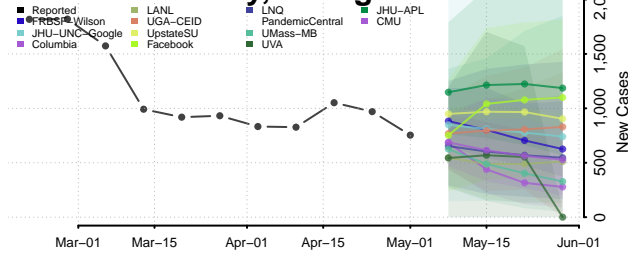

Gwinnett County, Georgia