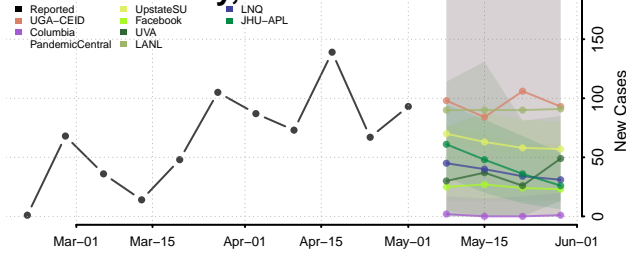

Dimmit County, Texas