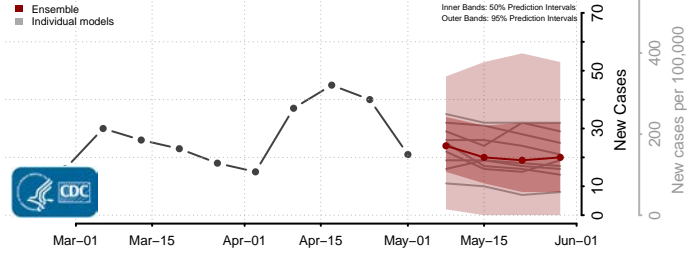

Archuleta County, Colorado