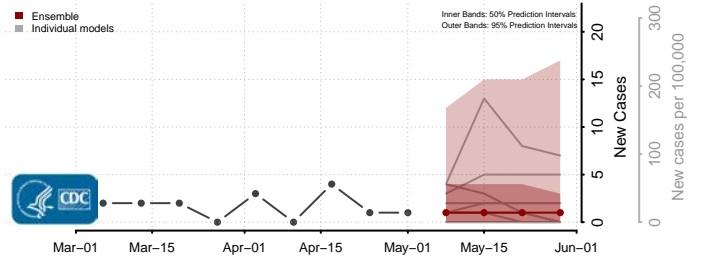

Grant County, Kansas