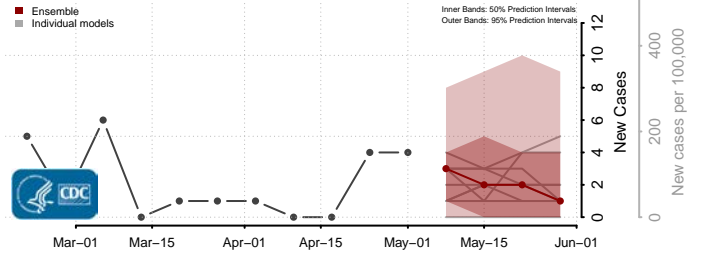

Chase County, Kansas