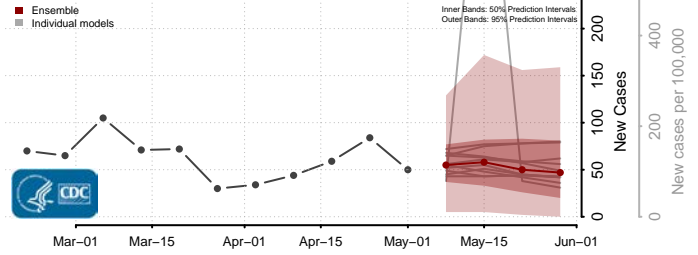

Burnet County, Texas