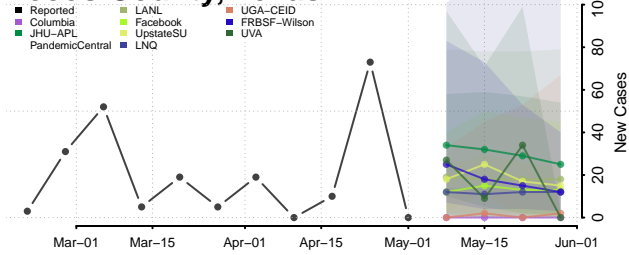

Pecos County, Texas