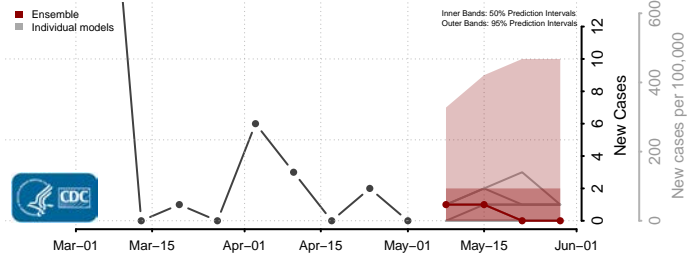

Cimarron County, Oklahoma