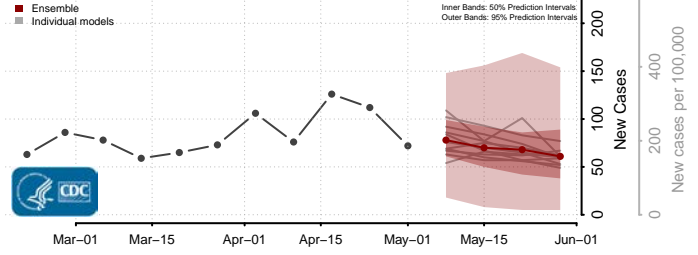

Cambria County, Pennsylvania

Cameron County, Pennsylvania

Carbon County, Pennsylvania

Centre County, Pennsylvania

Chester County, Pennsylvania

Clarion County, Pennsylvania

Clearfield County, Pennsylvania

Clinton County, Pennsylvania