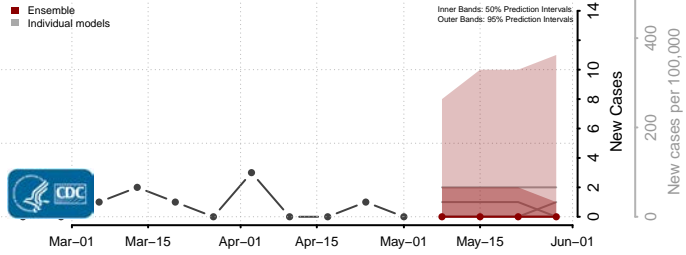

Pratt County, Kansas

Rawlins County, Kansas

Reno County, Kansas

Republic County, Kansas

Rice County, Kansas

Riley County, Kansas

Rooks County, Kansas

Rush County, Kansas