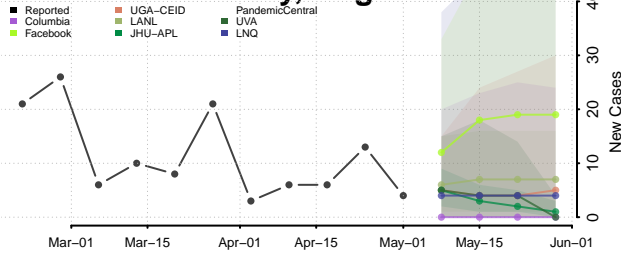

Madison County, Virginia

Manassas County, Virginia

Manassas Park County, Virginia

Martinsville County, Virginia

Mathews County, Virginia

Mecklenburg County, Virginia

Middlesex County, Virginia

Montgomery County, Virginia