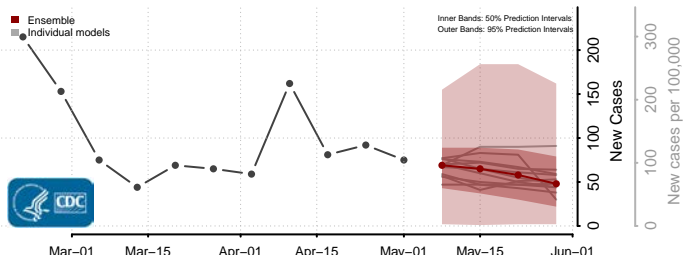

Rowan County, North Carolina

Rutherford County, North Carolina

Sampson County, North Carolina

Scotland County, North Carolina

Stanly County, North Carolina

Stokes County, North Carolina

Surry County, North Carolina