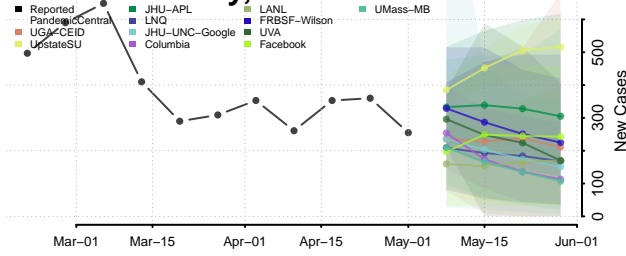

Broome County, New York