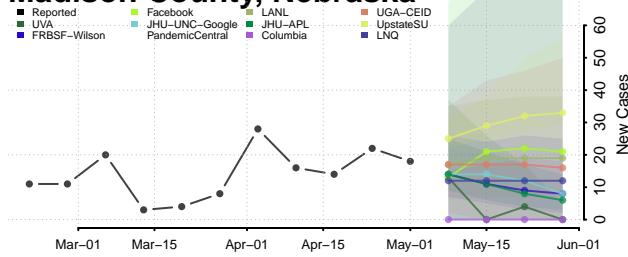

Logan County, Nebraska

Loup County, Nebraska

Madison County, Nebraska

McPherson County, Nebraska

Merrick County, Nebraska

Morrill County, Nebraska

Nance County, Nebraska

Nemaha County, Nebraska