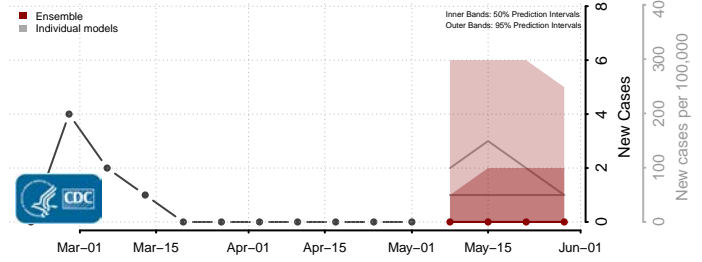

Jerauld County, South Dakota