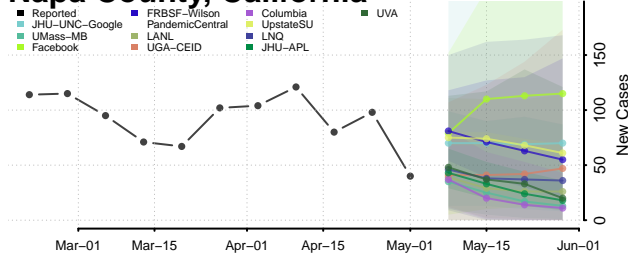

Napa County, California