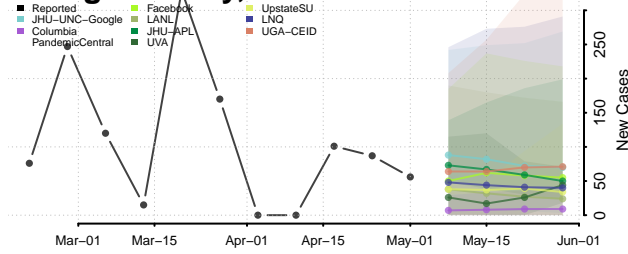

Orange County, Texas