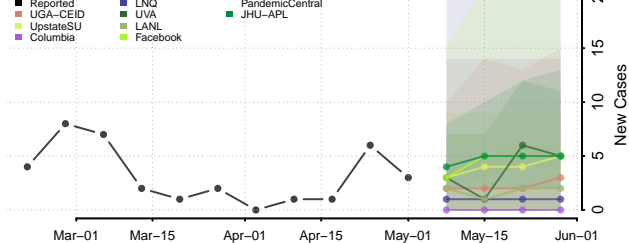

Graham County, North Carolina