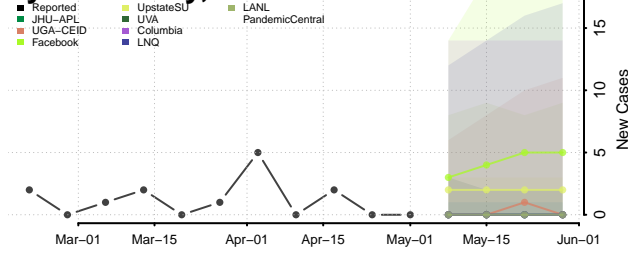

Lynn County, Texas