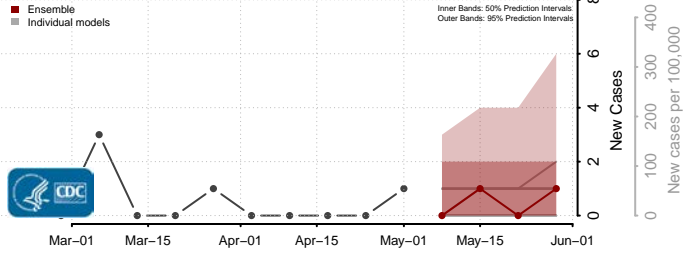

Furnas County, Nebraska

Gage County, Nebraska

Garden County, Nebraska

Garfield County, Nebraska

Gosper County, Nebraska

Grant County, Nebraska

Greeley County, Nebraska

Hall County, Nebraska