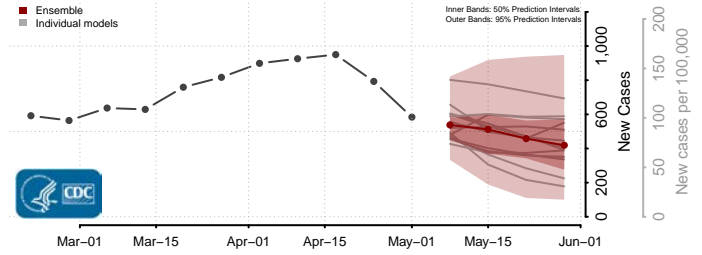

Anne Arundel County, Maryland