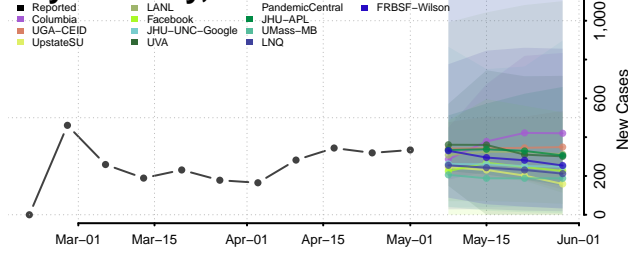

Hays County, Texas