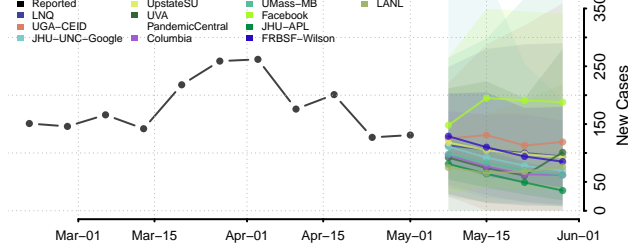

Clermont County, Ohio

Clinton County, Ohio

Columbiana County, Ohio

Coshocton County, Ohio

Crawford County, Ohio

Cuyahoga County, Ohio

Darke County, Ohio

Defiance County, Ohio