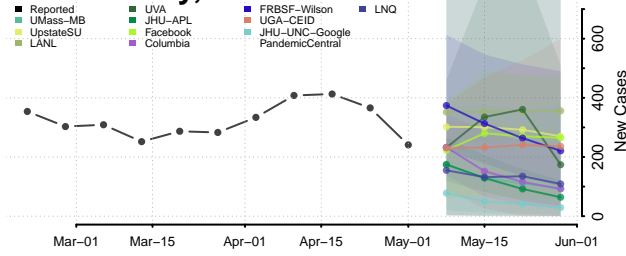

Kent County, Rhode Island