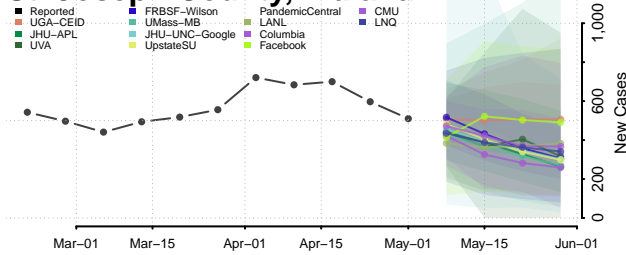

Scott County, Indiana

Shelby County, Indiana

Spencer County, Indiana

St. Joseph County, Indiana

Starke County, Indiana

Steuben County, Indiana

Sullivan County, Indiana

Switzerland County, Indiana