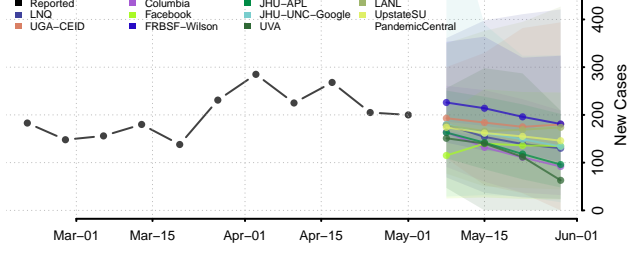

Adams County, Pennsylvania