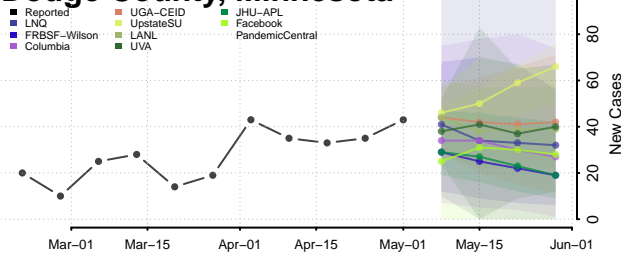

Dodge County, Minnesota