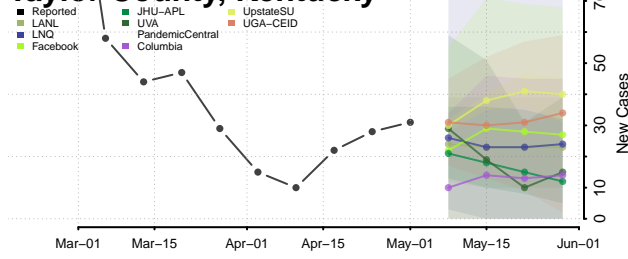

Shelby County, Kentucky

Simpson County, Kentucky

Spencer County, Kentucky

Taylor County, Kentucky

Todd County, Kentucky

Trigg County, Kentucky

Trimble County, Kentucky

Union County, Kentucky