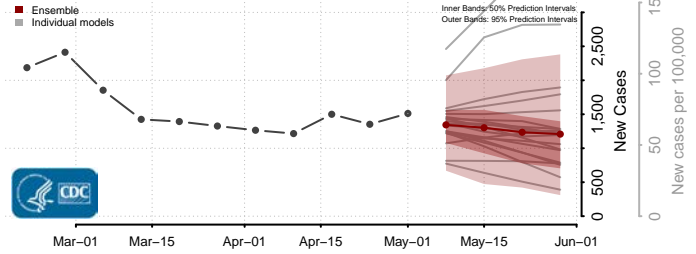

New Mexico*