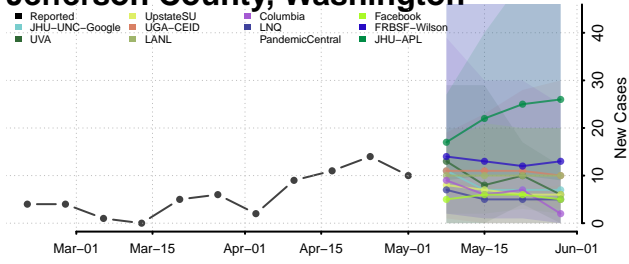

Franklin County, Washington

Garfield County, Washington

Grant County, Washington

Grays Harbor County, Washington

Island County, Washington

Jefferson County, Washington

King County, Washington

Kitsap County, Washington