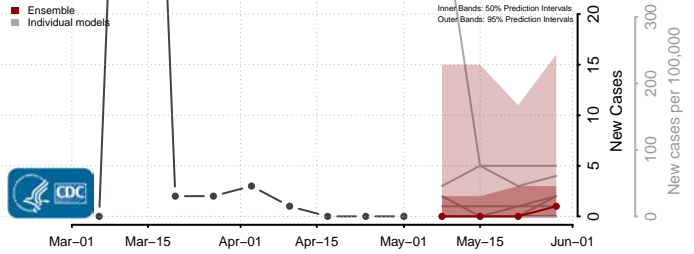

Gentry County, Missouri