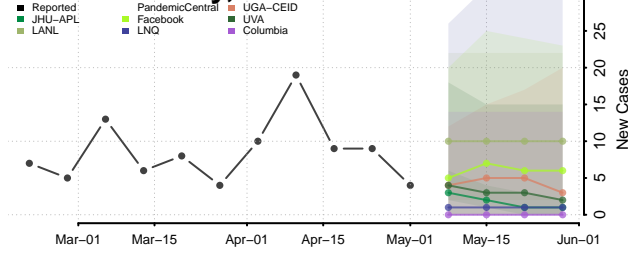

Custer County, South Dakota