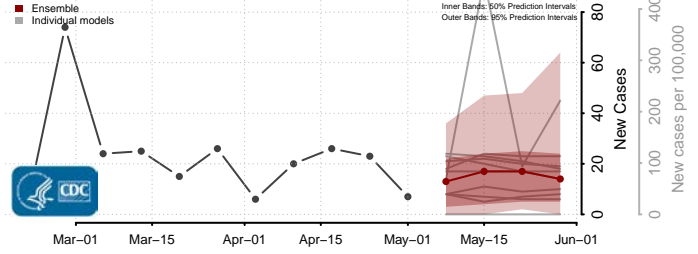

Frio County, Texas