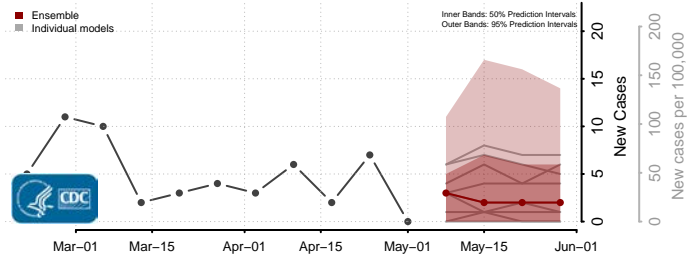

Jasper County, Iowa

Jefferson County, Iowa

Johnson County, Iowa

Jones County, Iowa

Keokuk County, Iowa

Kossuth County, Iowa

Lee County, Iowa

Linn County, Iowa