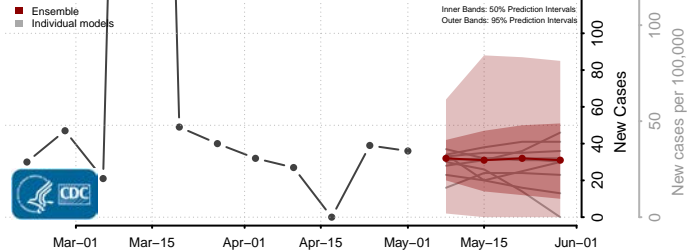

Platte County, Missouri