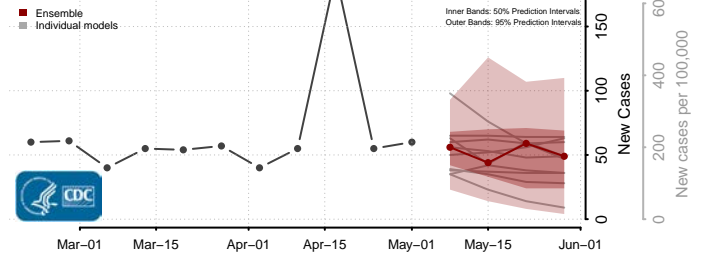

Codington County, South Dakota