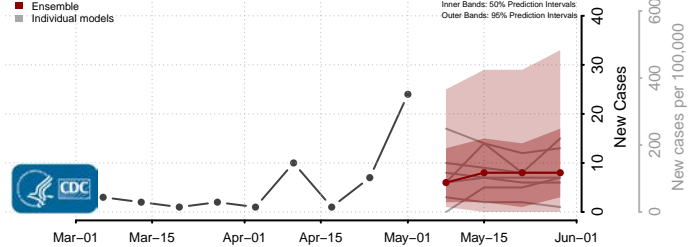

Benson County, North Dakota