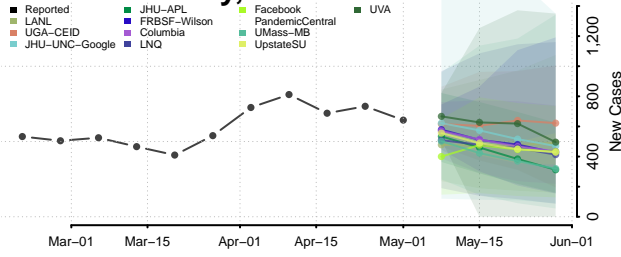

Jackson County, Colorado

Jefferson County, Colorado

Kiowa County, Colorado

Kit Carson County, Colorado

La Plata County, Colorado

Lake County, Colorado

Larimer County, Colorado

Las Animas County, Colorado