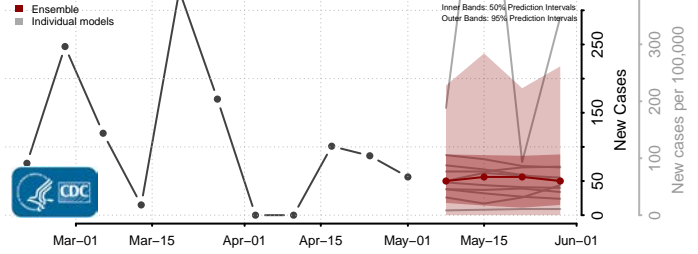

Orange County, Texas