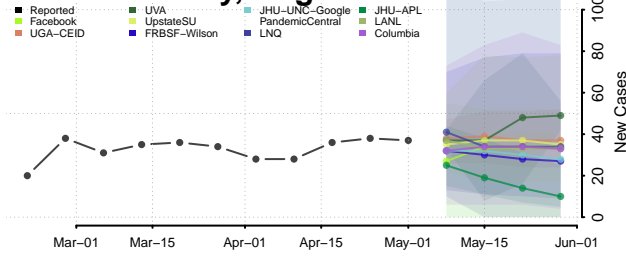

Portsmouth County, Virginia

Powhatan County, Virginia

Prince Edward County, Virginia

Prince George County, Virginia

Prince William County, Virginia

Pulaski County, Virginia

Radford County, Virginia

Rappahannock County, Virginia