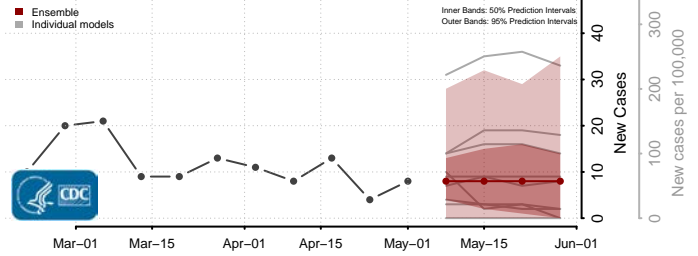

Gogebic County, Michigan