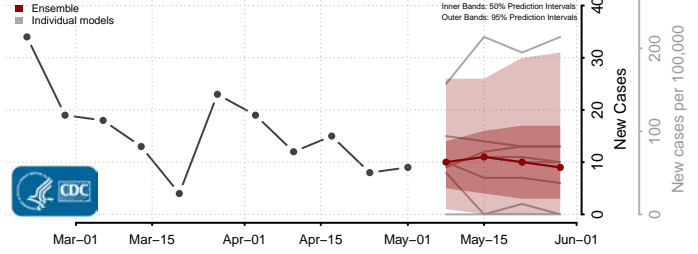

Hancock County, West Virginia

Hardy County, West Virginia

Harrison County, West Virginia

Jackson County, West Virginia

Jefferson County, West Virginia

Kanawha County, West Virginia

Lewis County, West Virginia