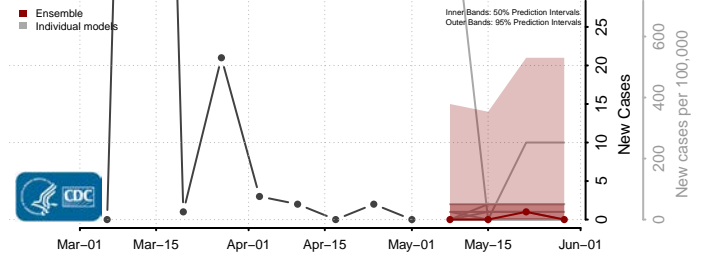

Knox County, Missouri