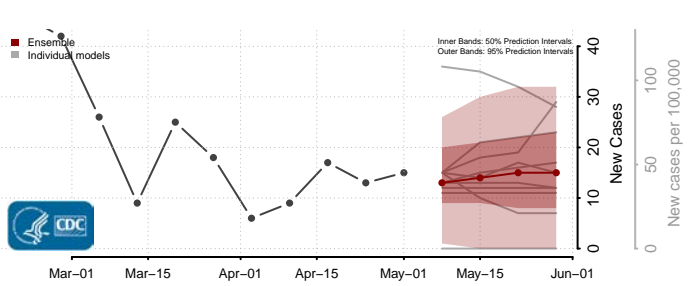

Chambers County, Alabama