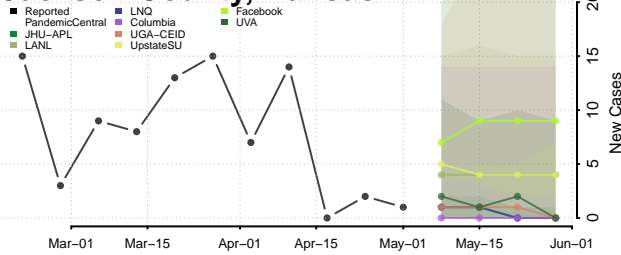

Greeley County, Kansas

Greenwood County, Kansas

Hamilton County, Kansas

Harper County, Kansas

Harvey County, Kansas

Haskell County, Kansas

Hodgeman County, Kansas

Jackson County, Kansas