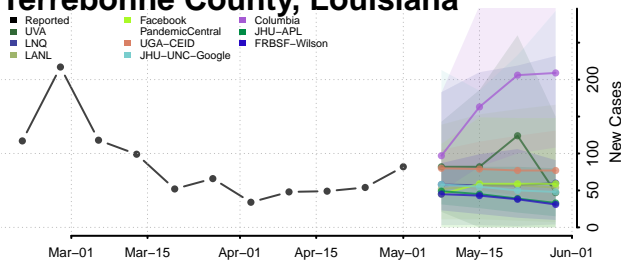

St. Landry County, Louisiana

St. Martin County, Louisiana

St. Mary County, Louisiana

St. Tammany County, Louisiana

Tangipahoa County, Louisiana

Tensas County, Louisiana

Terrebonne County, Louisiana

Union County, Louisiana