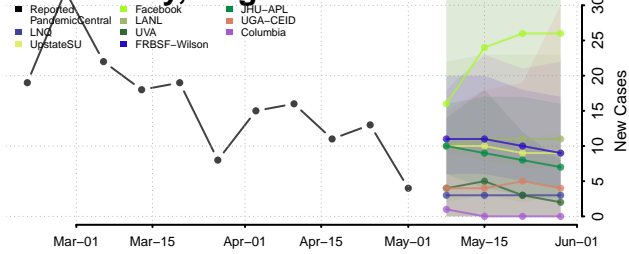

Lee County, Virginia