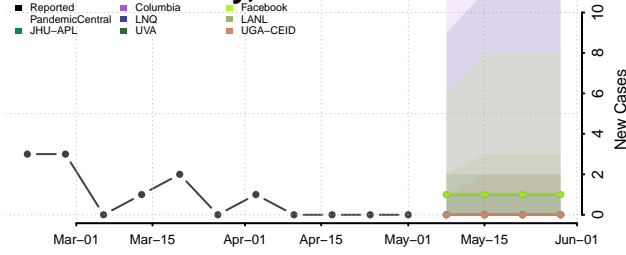

McCone County, Montana