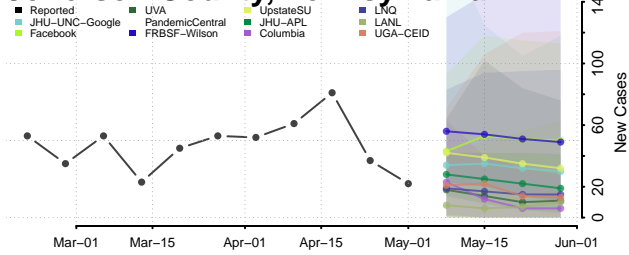

Forest County, Pennsylvania

Franklin County, Pennsylvania

Fulton County, Pennsylvania

Greene County, Pennsylvania

Huntingdon County, Pennsylvania

Indiana County, Pennsylvania

Jefferson County, Pennsylvania

Juniata County, Pennsylvania