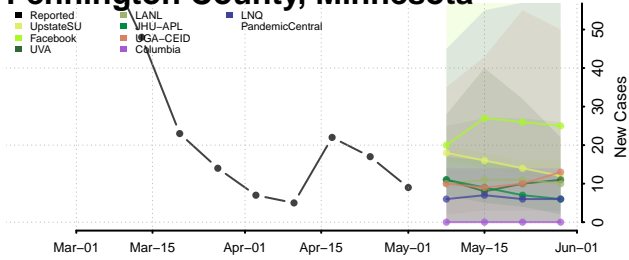

Pennington County, Minnesota