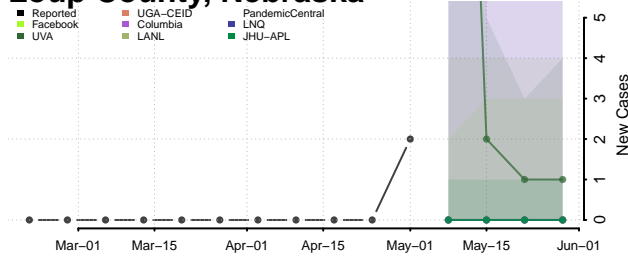

Logan County, Nebraska

Loup County, Nebraska

Madison County, Nebraska

McPherson County, Nebraska

Merrick County, Nebraska

Morrill County, Nebraska

Nance County, Nebraska

Nemaha County, Nebraska