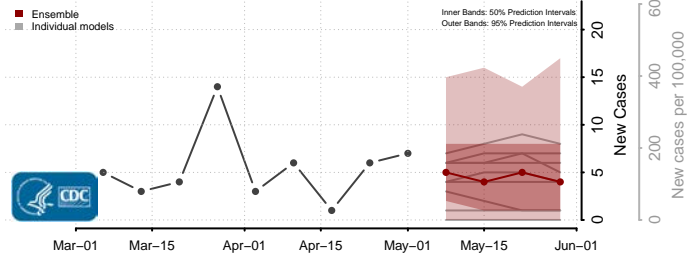

Lyman County, South Dakota