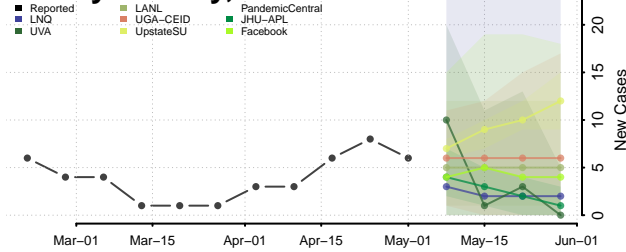

Moody County, South Dakota