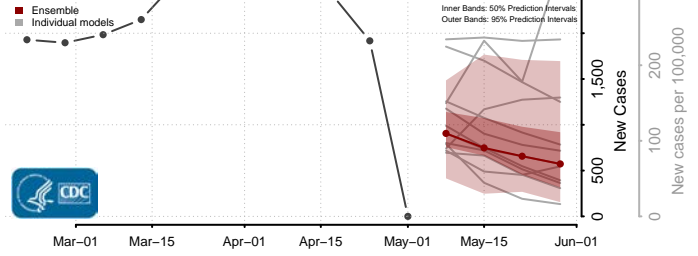

Middlesex County, New Jersey