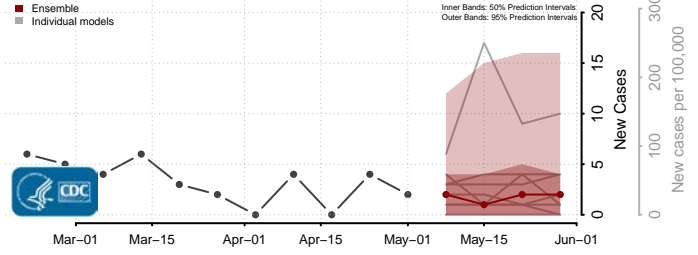

Oktibbeha County, Mississippi

Panola County, Mississippi

Pearl River County, Mississippi

Perry County, Mississippi

Pike County, Mississippi

Pontotoc County, Mississippi

Prentiss County, Mississippi

Quitman County, Mississippi