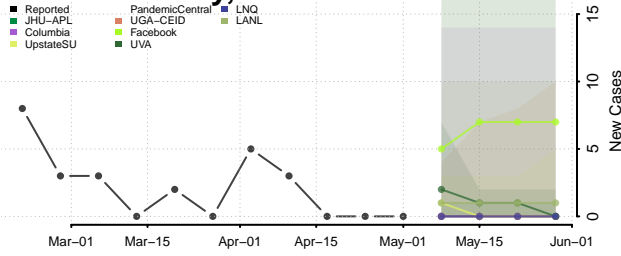

Glacier County, Montana