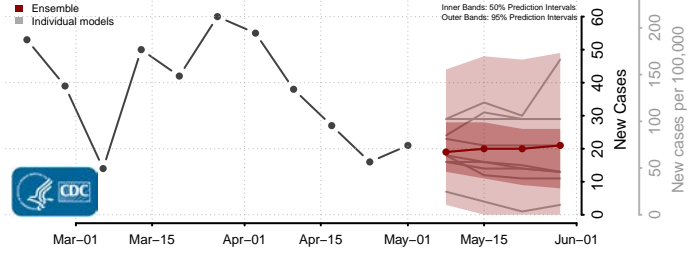

Wells County, Indiana