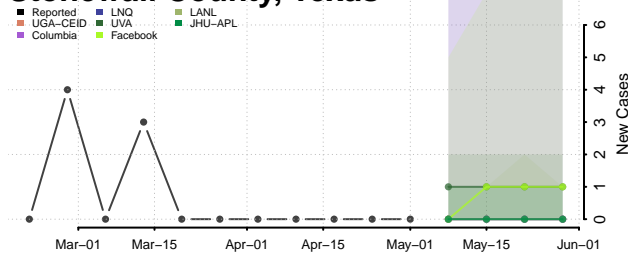

Stonewall County, Texas