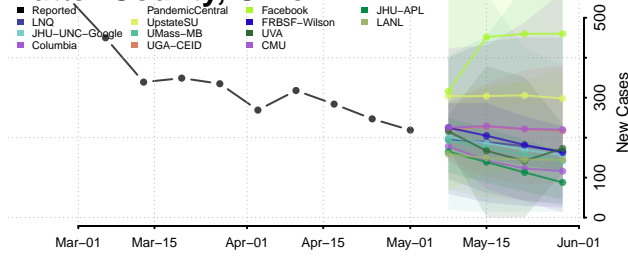

Butler County, Ohio