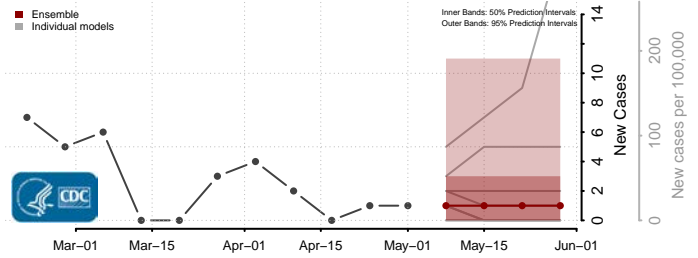

Alexander County, Illinois