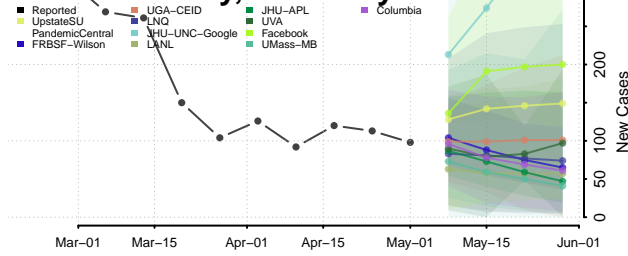

Kenton County, Kentucky