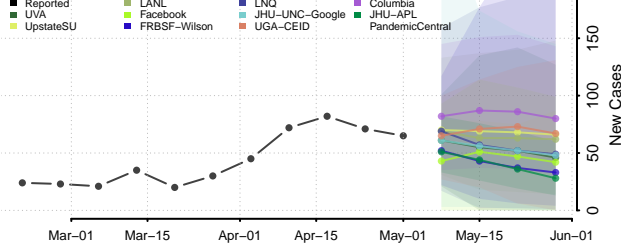

Cass County, Minnesota