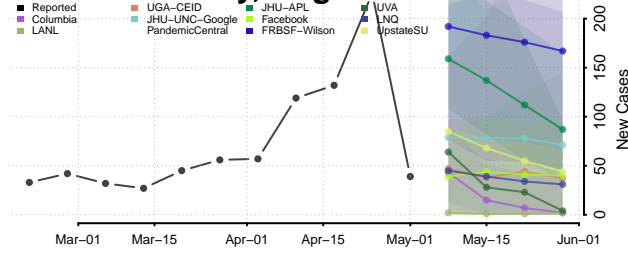

Caroline County, Virginia