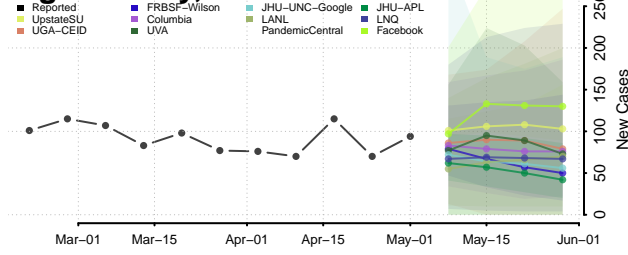

Tippecanoe County, Indiana

Tipton County, Indiana

Union County, Indiana

Vanderburgh County, Indiana

Vermillion County, Indiana

Vigo County, Indiana

Wabash County, Indiana

Warren County, Indiana