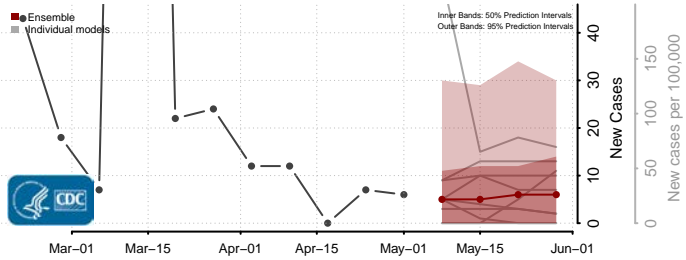

Ray County, Missouri