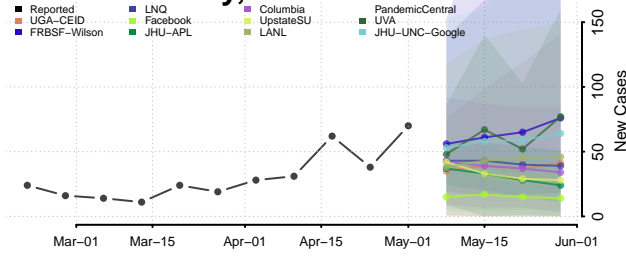

Lincoln County, Maine