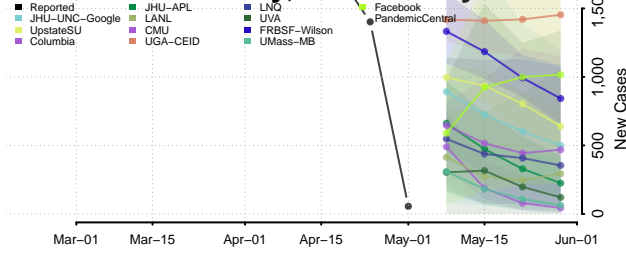

Monmouth County, New Jersey