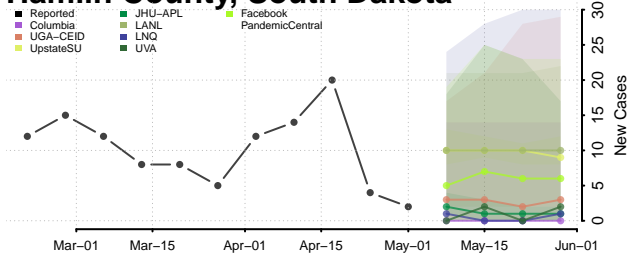

Hamlin County, South Dakota