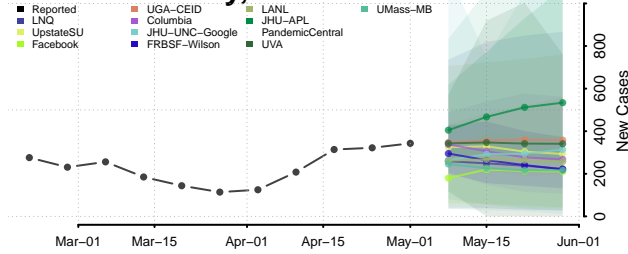

Onslow County, North Carolina