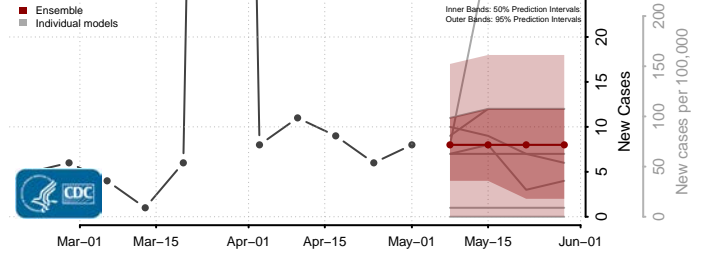

Bacon County, Georgia