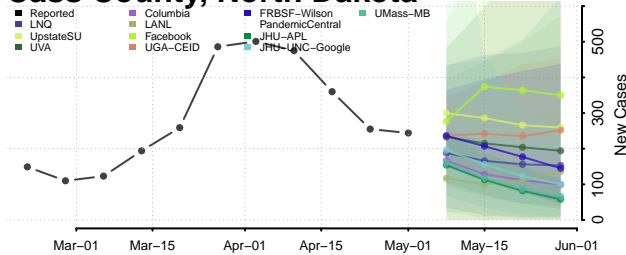

Cass County, North Dakota