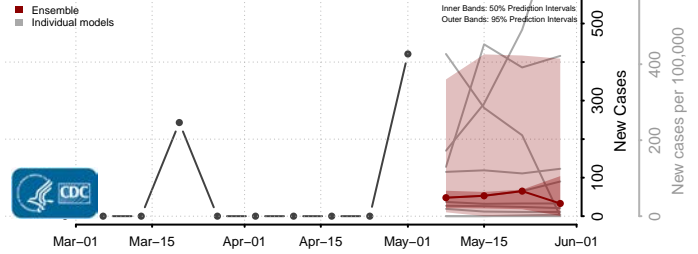

Hudspeth County, Texas

Hunt County, Texas

Hutchinson County, Texas

Irion County, Texas

Jack County, Texas

Jackson County, Texas

Jasper County, Texas

Jeff Davis County, Texas