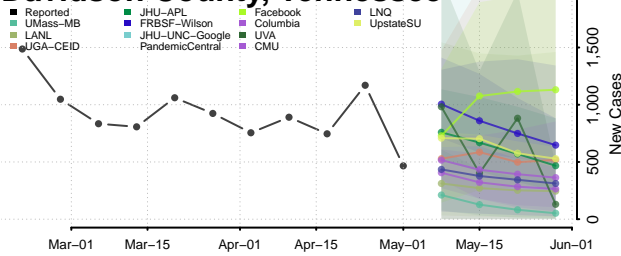

Cocke County, Tennessee

Coffee County, Tennessee

Crockett County, Tennessee

Cumberland County, Tennessee

Davidson County, Tennessee

Decatur County, Tennessee

DeKalb County, Tennessee

Dickson County, Tennessee