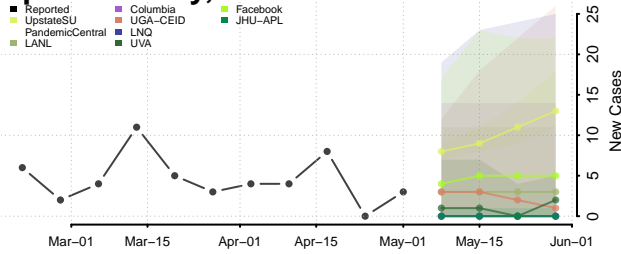

Spink County, South Dakota