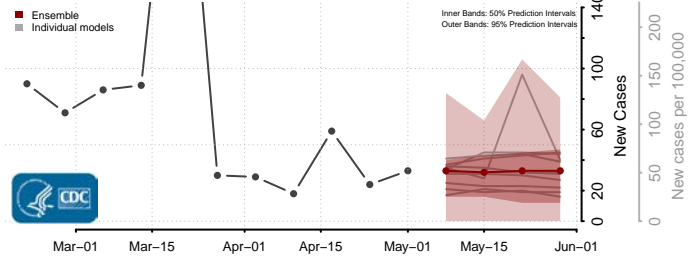

St. Clair County, Alabama

Sumter County, Alabama

Talladega County, Alabama

Tallapoosa County, Alabama

Tuscaloosa County, Alabama

Walker County, Alabama

Washington County, Alabama

Wilcox County, Alabama