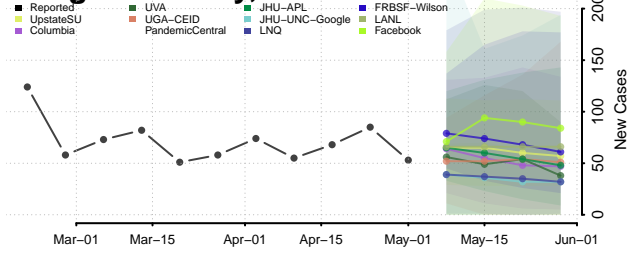

Douglas County, Kansas