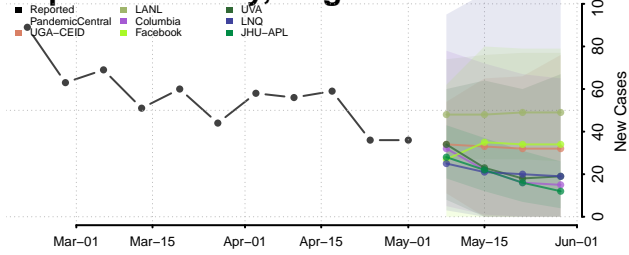

Henrico County, Virginia

Henry County, Virginia

Highland County, Virginia

Hopewell County, Virginia

Isle of Wight County, Virginia

James City County, Virginia

King and Queen County, Virginia

King George County, Virginia