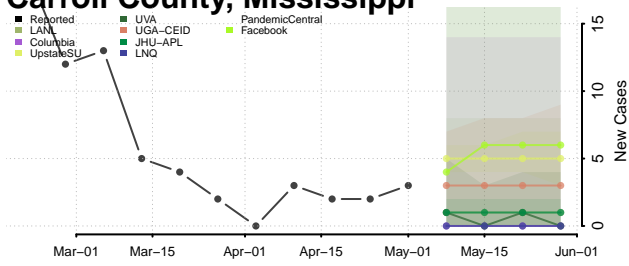

Carroll County, Mississippi