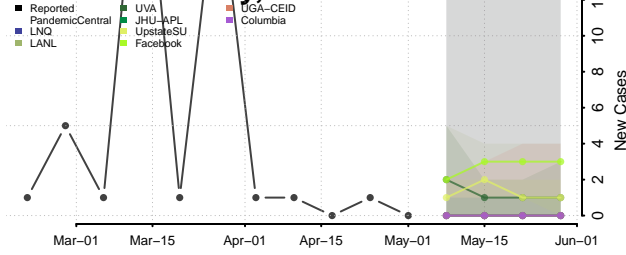

Nuckolls County, Nebraska