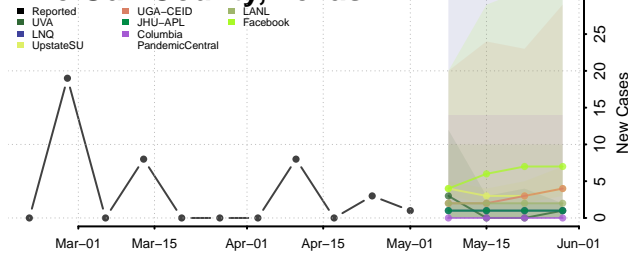

Live Oak County, Texas