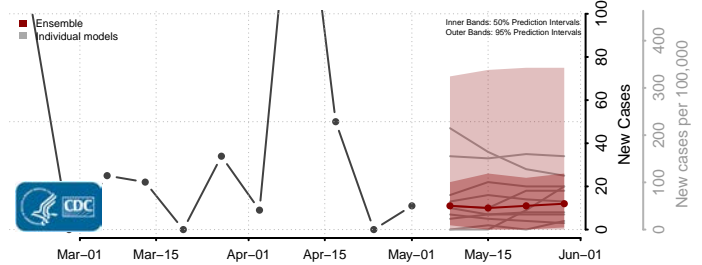

Gaines County, Texas

Galveston County, Texas

Garza County, Texas

Gillespie County, Texas

Glasscock County, Texas

Goliad County, Texas

Gonzales County, Texas

Gray County, Texas