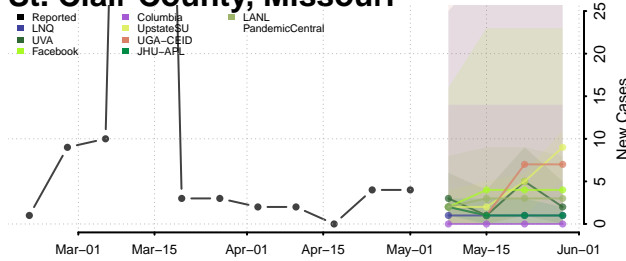

St. Clair County, Missouri