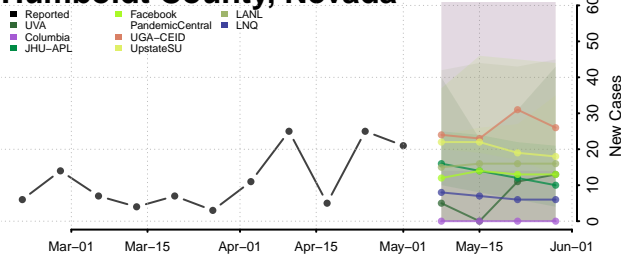

Humboldt County, Nevada