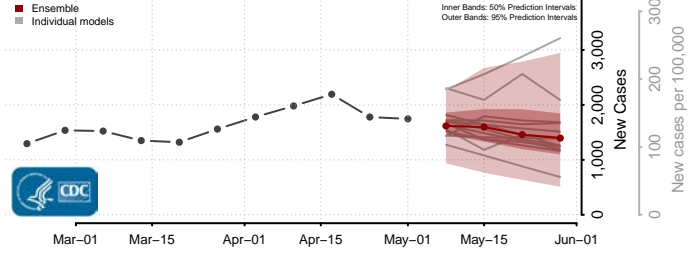

Clermont County, Ohio

Clinton County, Ohio

Columbiana County, Ohio

Coshocton County, Ohio

Crawford County, Ohio

Cuyahoga County, Ohio

Darke County, Ohio

Defiance County, Ohio