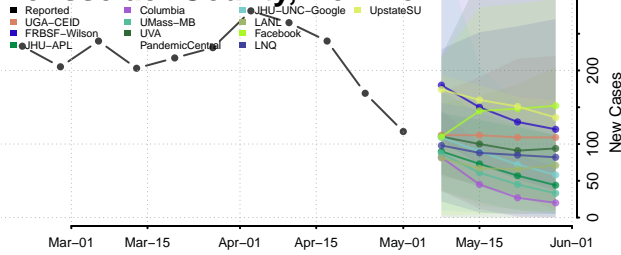

Rensselaer County, New York