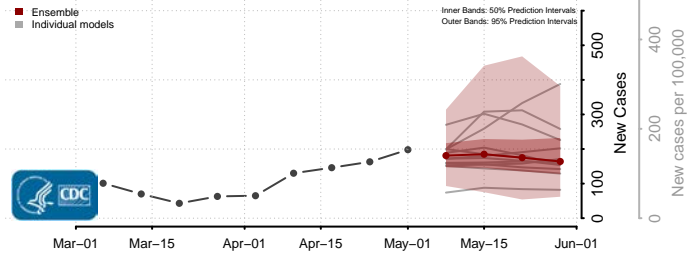

Skagit County, Washington