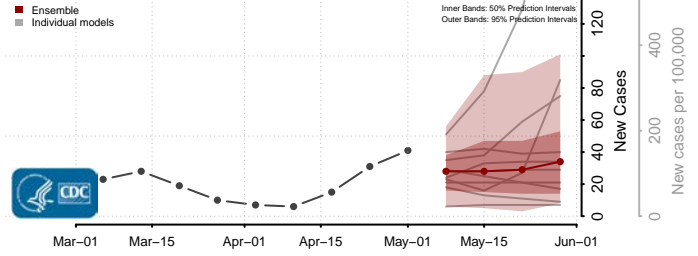

Juneau County, Wisconsin