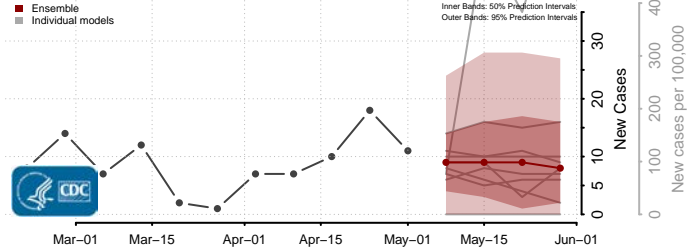

Deer Lodge County, Montana