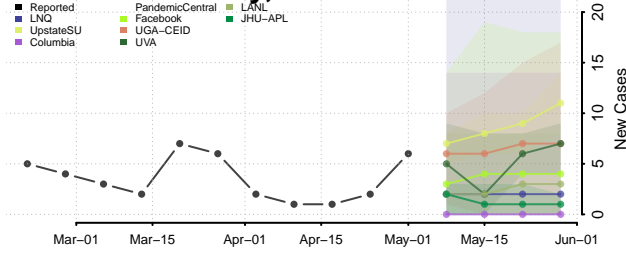

Stillwater County, Montana