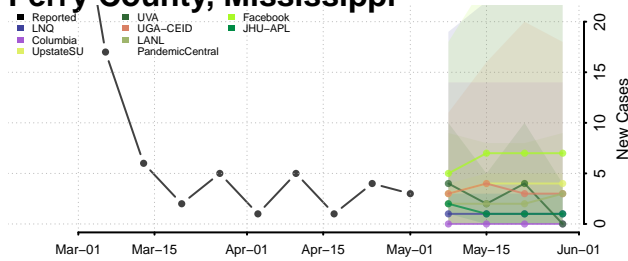

Oktibbeha County, Mississippi

Panola County, Mississippi

Pearl River County, Mississippi

Perry County, Mississippi

Pike County, Mississippi

Pontotoc County, Mississippi

Prentiss County, Mississippi

Quitman County, Mississippi