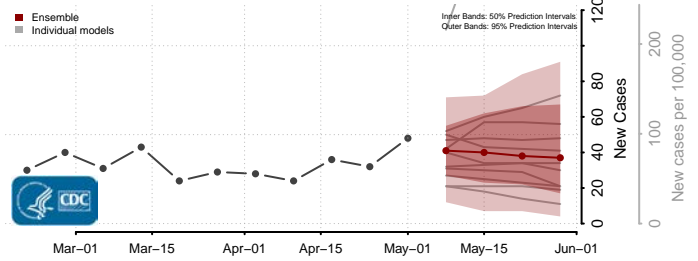

Winona County, Minnesota