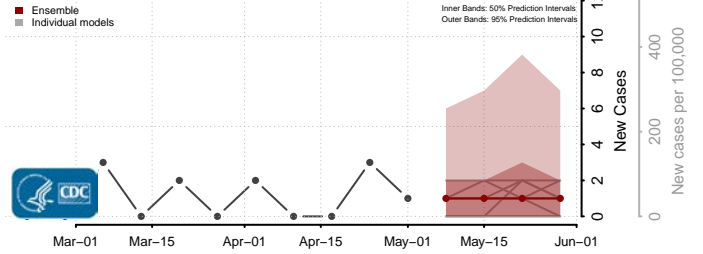

Furnas County, Nebraska

Gage County, Nebraska

Garden County, Nebraska

Garfield County, Nebraska

Gosper County, Nebraska

Grant County, Nebraska

Greeley County, Nebraska

Hall County, Nebraska