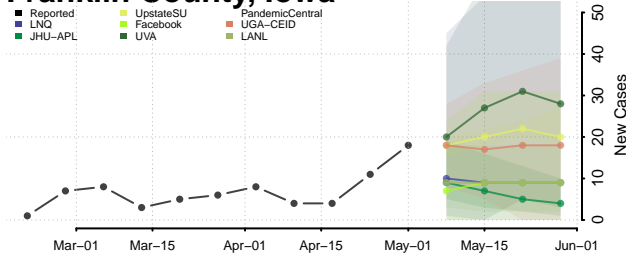

Franklin County, Iowa