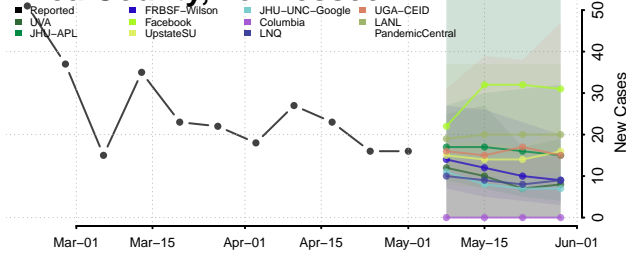

Pickett County, Tennessee

Polk County, Tennessee

Putnam County, Tennessee

Rhea County, Tennessee

Roane County, Tennessee

Smith County, Tennessee

Stewart County, Tennessee

Sullivan County, Tennessee