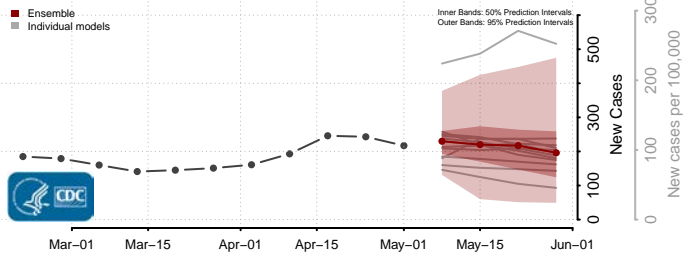

Benton County, Washington