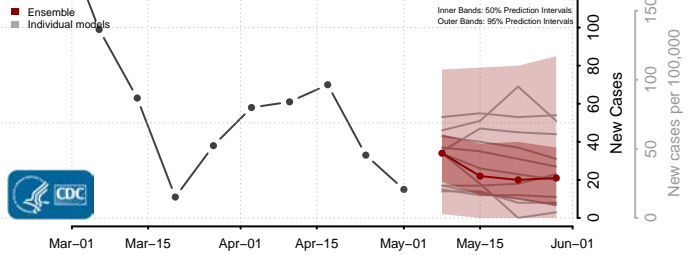

Pottawatomie County, Oklahoma