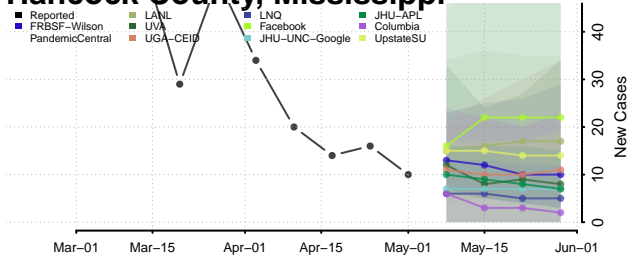

Hancock County, Mississippi