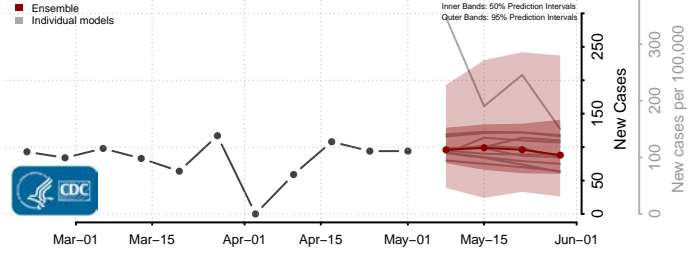

Crawford County, Pennsylvania