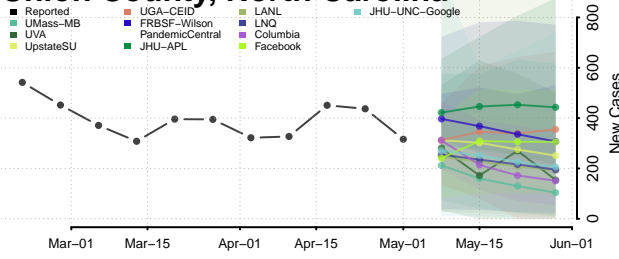

Swain County, North Carolina

Transylvania County, North Carolina

Tyrrell County, North Carolina

Union County, North Carolina

Vance County, North Carolina

Wake County, North Carolina

Warren County, North Carolina