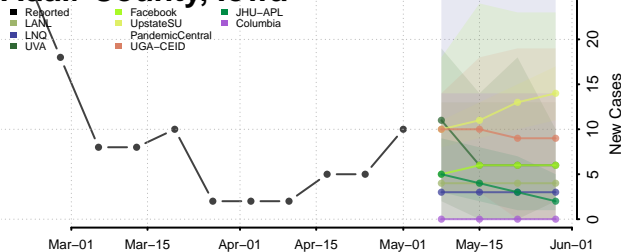

Warrick County, Indiana

Washington County, Indiana

Wayne County, Indiana

Wells County, Indiana

White County, Indiana

Whitley County, Indiana

Iowa*

Adair County, Iowa