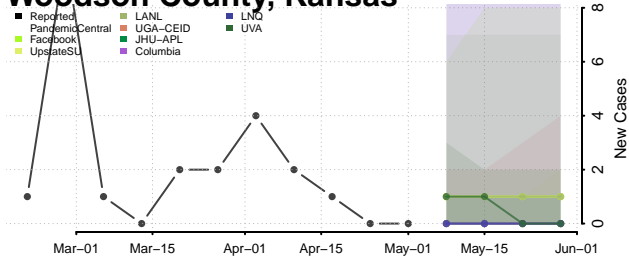

Woodson County, Kansas