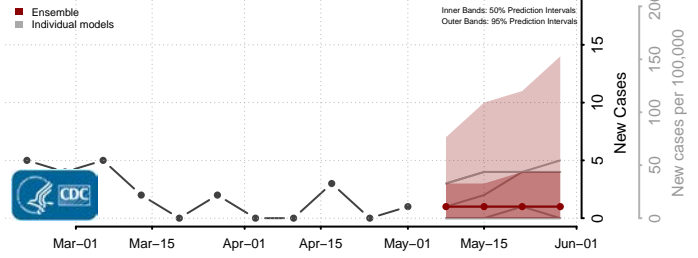

Pratt County, Kansas