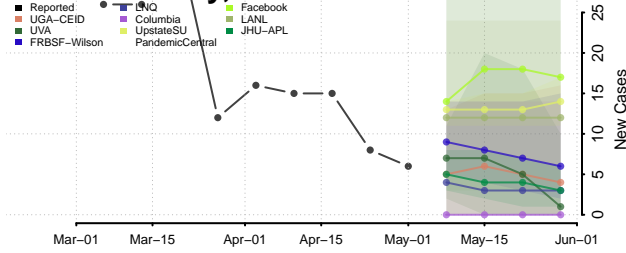

Meade County, South Dakota