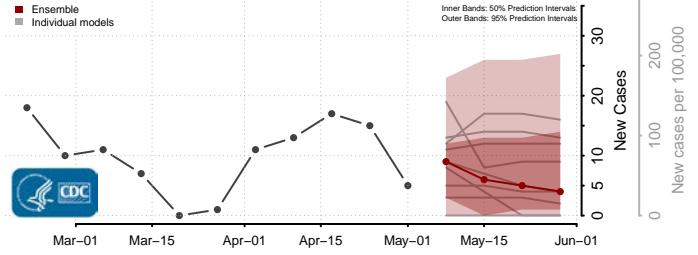

Marinette County, Wisconsin

Marquette County, Wisconsin

Menominee County, Wisconsin

Pepin County, Wisconsin

Pierce County, Wisconsin

Polk County, Wisconsin

Portage County, Wisconsin

Price County, Wisconsin