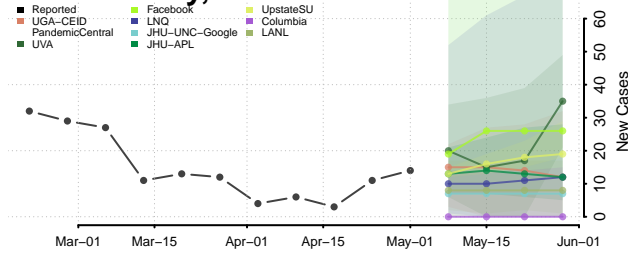

Titus County, Texas