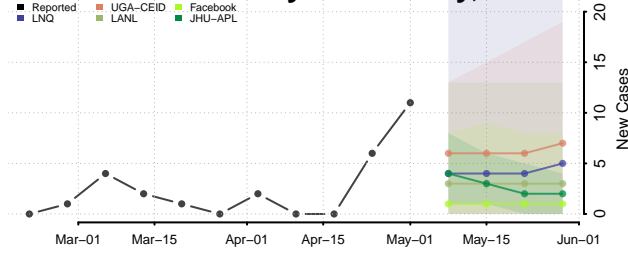

Prince of Wales-Hyder County, Alaska