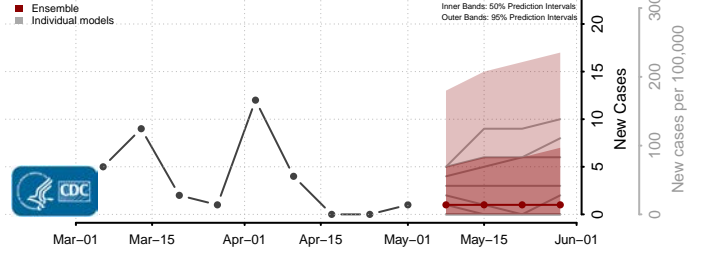

Thurston County, Nebraska