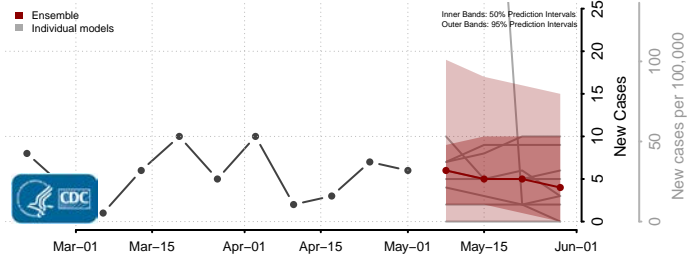

Mono County, California

Monterey County, California

Napa County, California

Nevada County, California

Orange County, California

Placer County, California

Plumas County, California

Riverside County, California