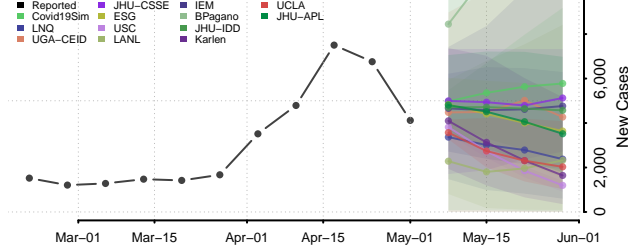

Puerto Rico