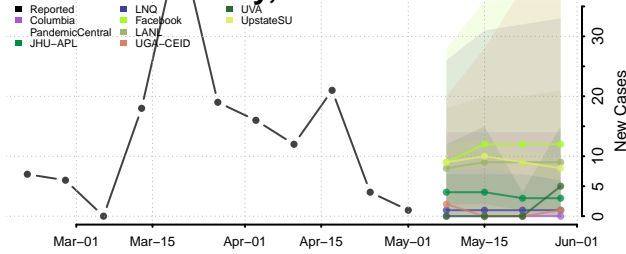

Woodford County, Illinois

Indiana

Adams County, Indiana

Allen County, Indiana

Bartholomew County, Indiana

Benton County, Indiana

Blackford County, Indiana

Boone County, Indiana