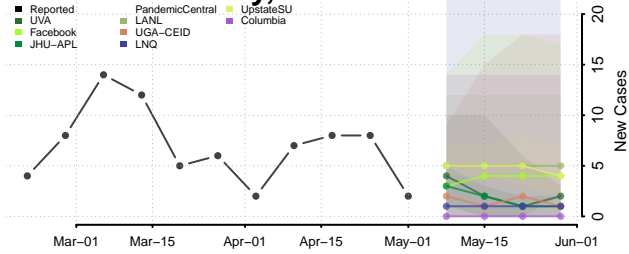

Fall River County, South Dakota