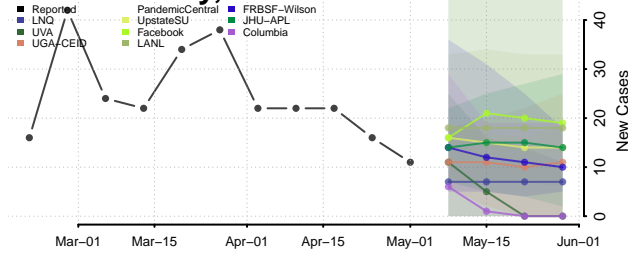

Pickett County, Tennessee

Polk County, Tennessee

Putnam County, Tennessee

Rhea County, Tennessee

Roane County, Tennessee

Smith County, Tennessee

Stewart County, Tennessee

Sullivan County, Tennessee