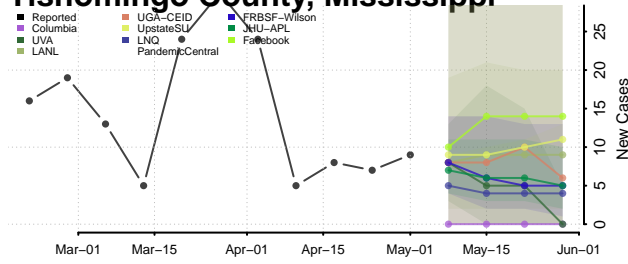

Tishomingo County, Mississippi