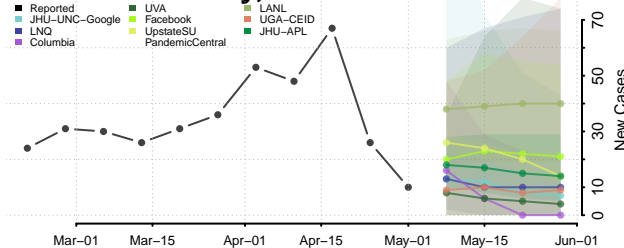

Winn County, Louisiana

Maine*

Androscoggin County, Maine

Aroostook County, Maine

Cumberland County, Maine

Franklin County, Maine

Hancock County, Maine

*New weekly cases may decrease in this location over the next four weeks. For these locations, the ensemble forecast indicates a probability of 0.75 or greater that fewer cases will be reported in week four of the forecast than in the last reported week.