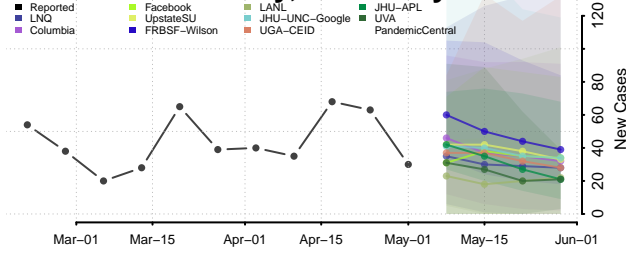

Henderson County, Kentucky