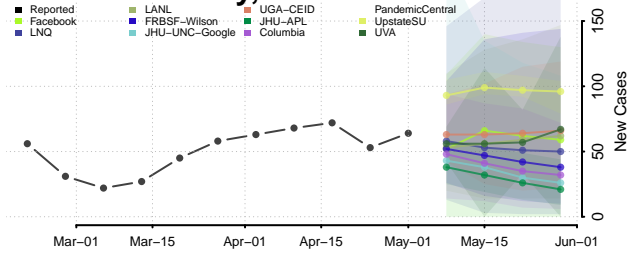

Beltrami County, Minnesota