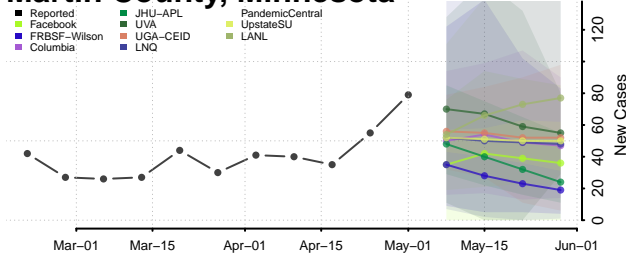

Martin County, Minnesota