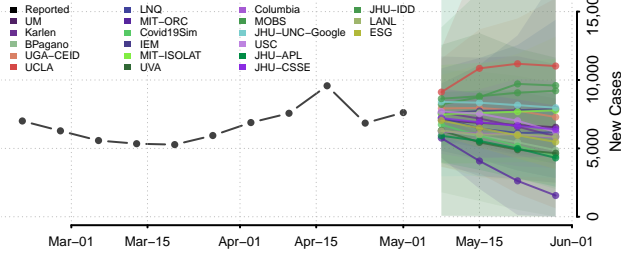

Woodford County, Illinois

Indiana

Adams County, Indiana

Allen County, Indiana

Bartholomew County, Indiana

Benton County, Indiana