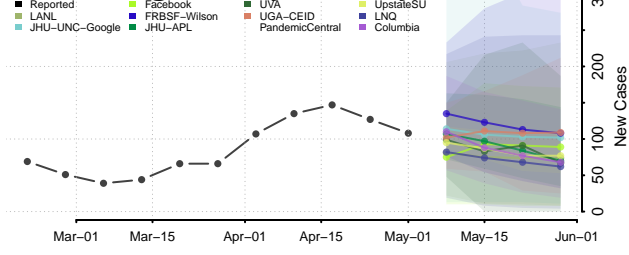

Armstrong County, Pennsylvania