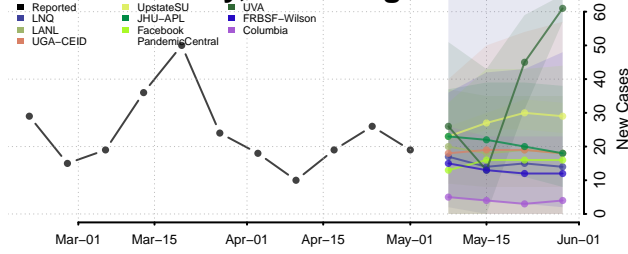

Lincoln County, West Virginia