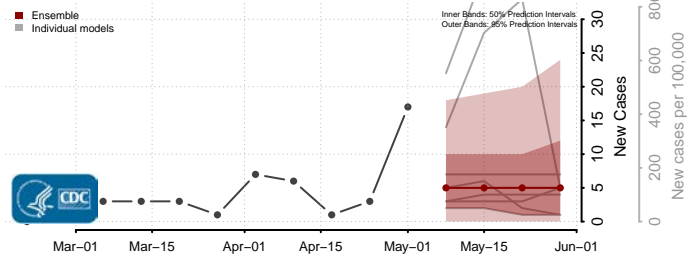

Norton County, Virginia