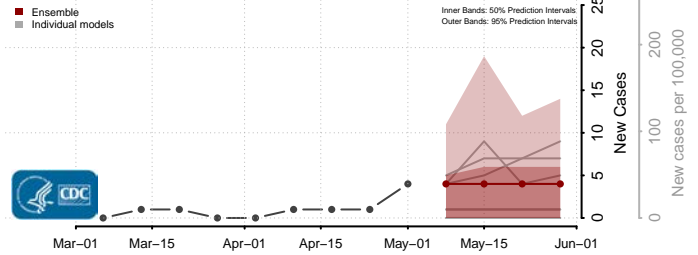

Todd County, South Dakota