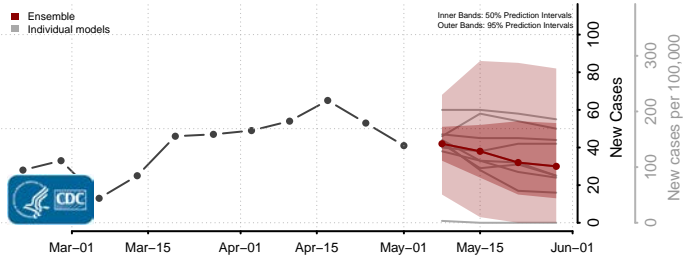

Pine County, Minnesota