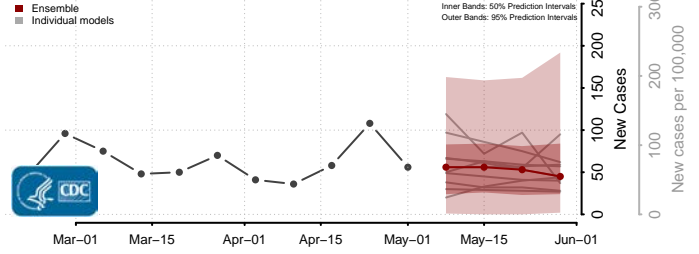

St. Landry County, Louisiana