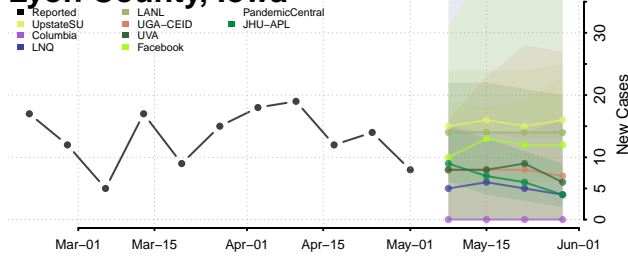

Lyon County, Iowa