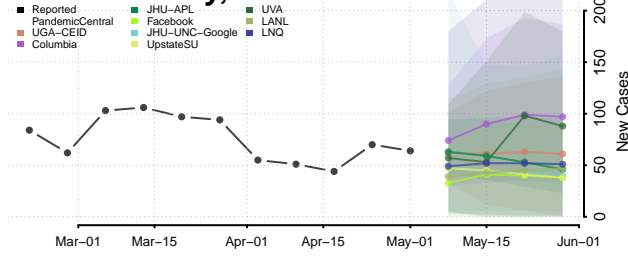

Waller County, Texas