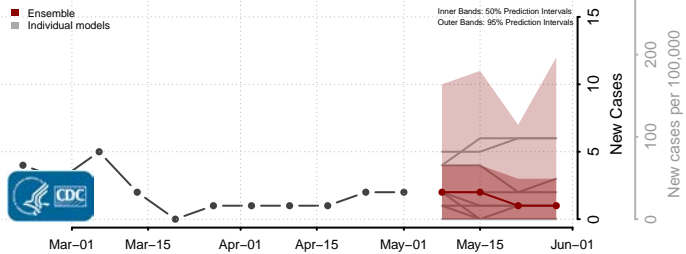

Ellsworth County, Kansas