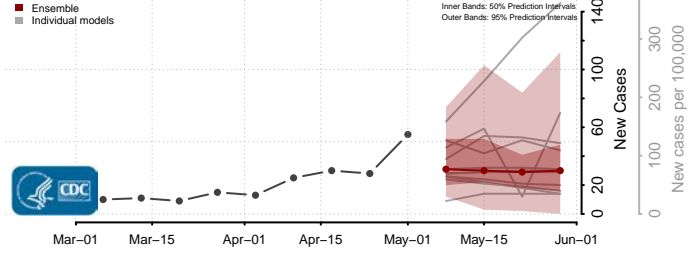

Marinette County, Wisconsin

Marquette County, Wisconsin

Menominee County, Wisconsin

Pepin County, Wisconsin

Pierce County, Wisconsin

Polk County, Wisconsin

Portage County, Wisconsin

Price County, Wisconsin