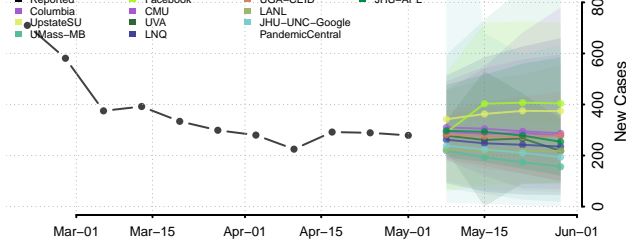

Fayette County, Kentucky