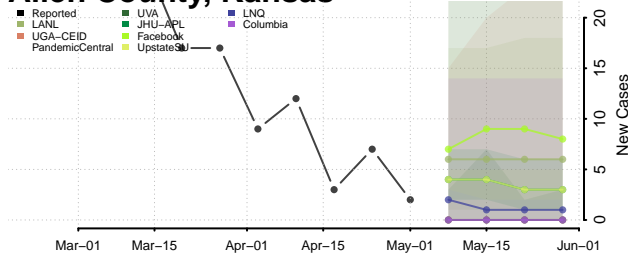

Worth County, Iowa

Wright County, Iowa

Kansas*

Allen County, Kansas

Anderson County, Kansas

Atchison County, Kansas

*New weekly cases may decrease in this location over the next four weeks. For these locations, the ensemble forecast indicates a probability of 0.75 or greater that fewer cases will be reported in week four of the forecast than in the last reported week.