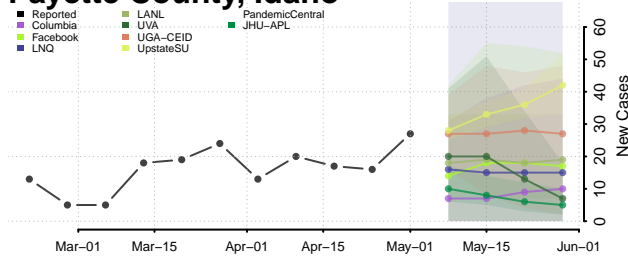

Nez Perce County, Idaho

Oneida County, Idaho

Owyhee County, Idaho

Payette County, Idaho

Power County, Idaho

Shoshone County, Idaho

Teton County, Idaho

Twin Falls County, Idaho