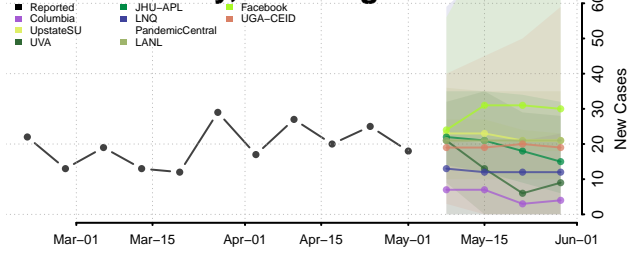

Williamsburg County, Virginia

Winchester County, Virginia

Wise County, Virginia

Wythe County, Virginia

York County, Virginia

Washington

Adams County, Washington

Asotin County, Washington