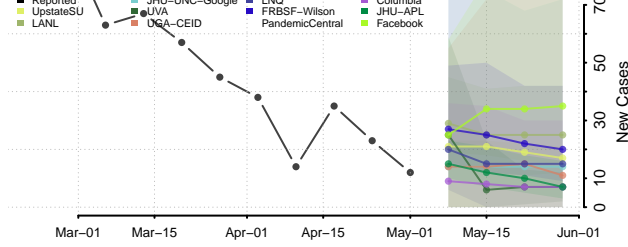

Goochland County, Virginia

Grayson County, Virginia

Greene County, Virginia

Greensville County, Virginia

Halifax County, Virginia

Hampton County, Virginia

Hanover County, Virginia

Harrisonburg County, Virginia