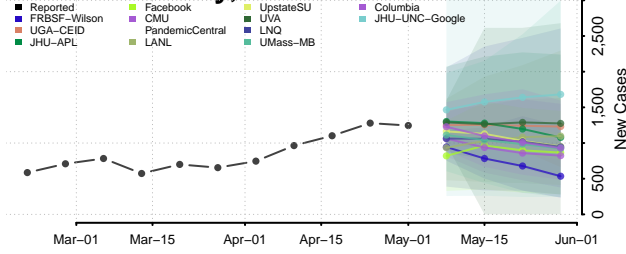

Adams County, Colorado