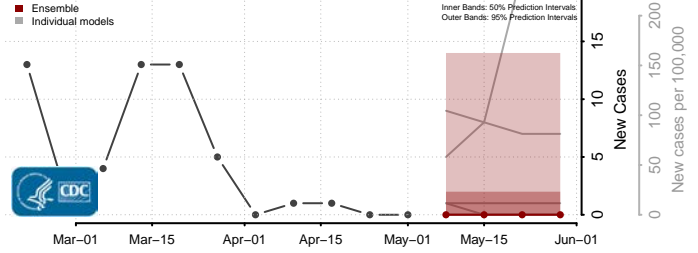

Dawson County, Montana