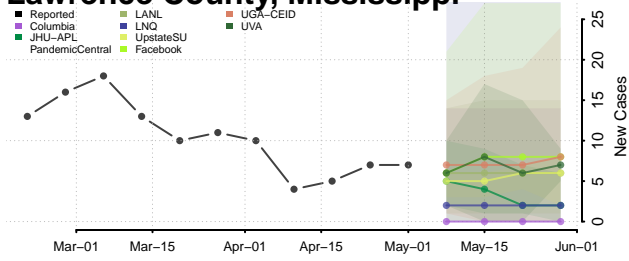

Lawrence County, Mississippi