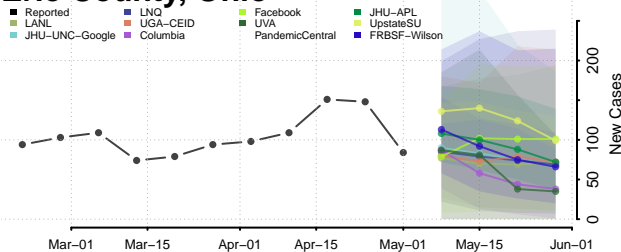

Erie County, Ohio