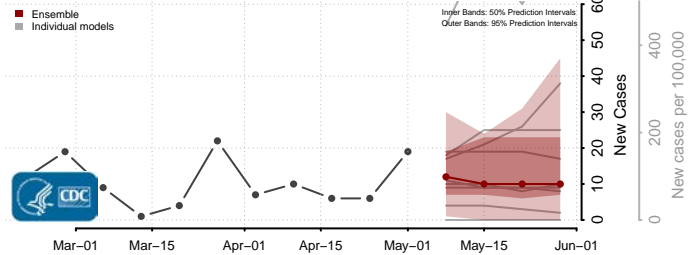

Cass County, Illinois