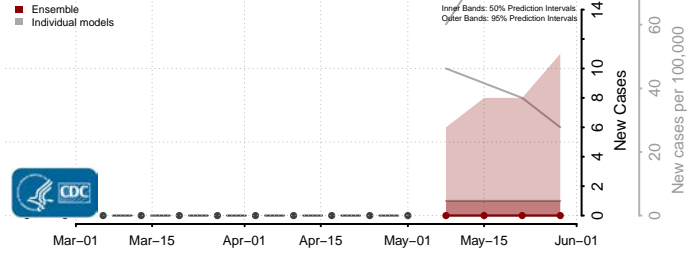

Millard County, Utah

Morgan County, Utah

Piute County, Utah

Rich County, Utah

Salt Lake County, Utah

San Juan County, Utah

Sanpete County, Utah

Sevier County, Utah