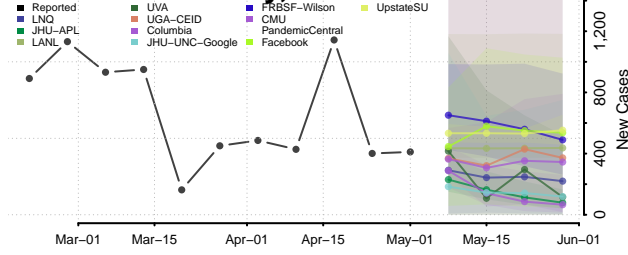

Oklahoma County, Oklahoma