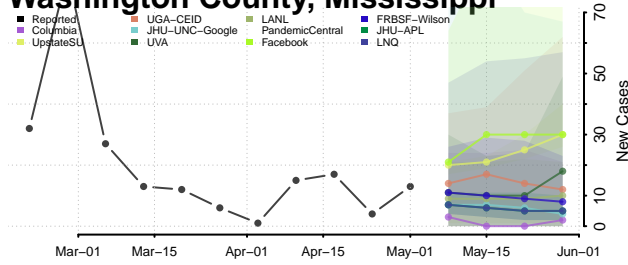

Tate County, Mississippi

Tippah County, Mississippi

Tishomingo County, Mississippi

Tunica County, Mississippi

Union County, Mississippi

Walthall County, Mississippi

Warren County, Mississippi

Washington County, Mississippi