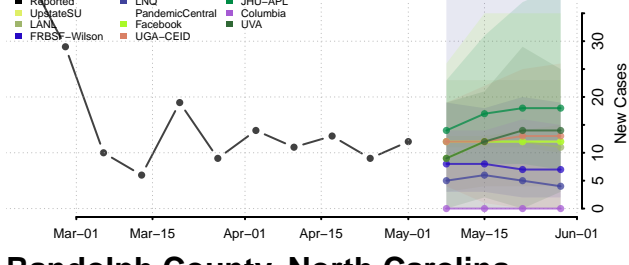

Polk County, North Carolina