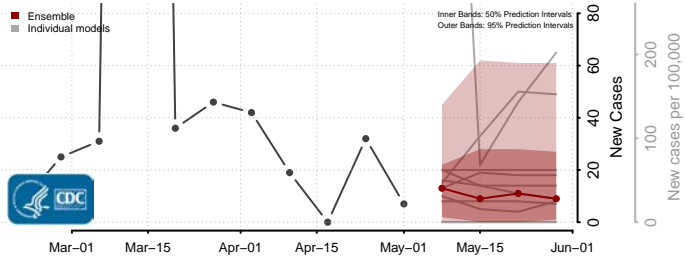

Polk County, Missouri