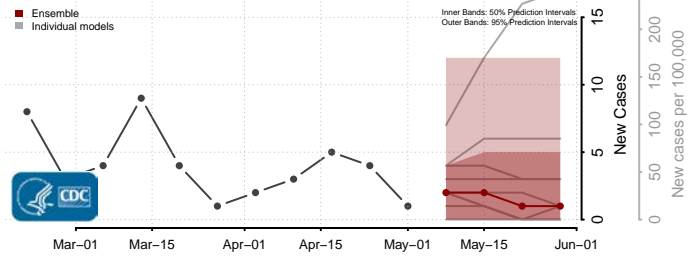

Union County, Indiana