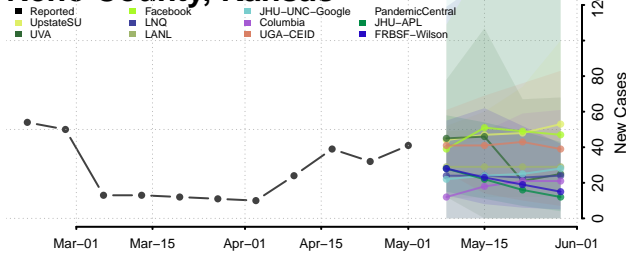

Reno County, Kansas