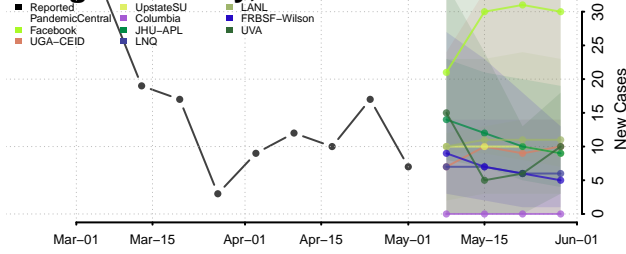

Douglas County, Illinois