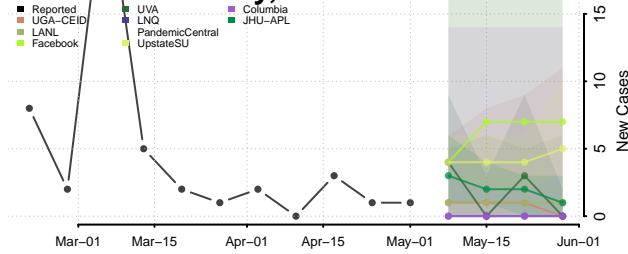

Okfuskee County, Oklahoma