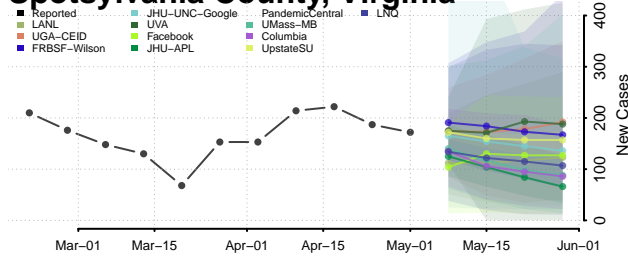

Scott County, Virginia

Shenandoah County, Virginia

Smyth County, Virginia

Southampton County, Virginia

Spotsylvania County, Virginia

Stafford County, Virginia

Staunton County, Virginia

Suffolk County, Virginia