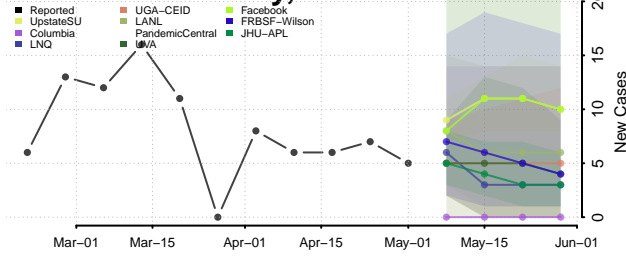

Poweshiek County, Iowa