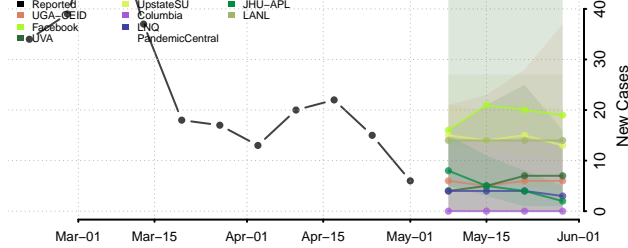

Beadle County, South Dakota

*New weekly cases may decrease in this location over the next four weeks. For these locations, the ensemble forecast indicates a probability of 0.75 or greater that fewer cases will be reported in week four of the forecast than in the last reported week.