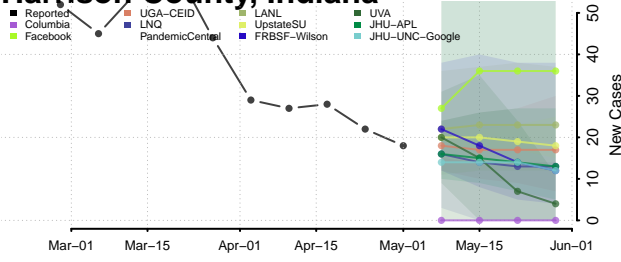

Harrison County, Indiana