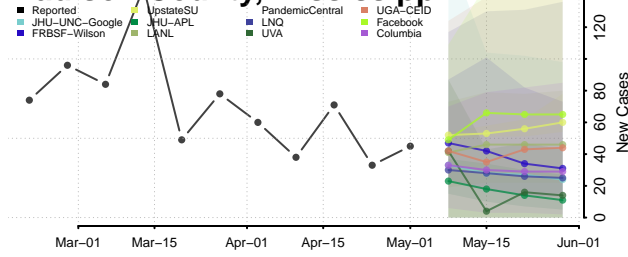

Madison County, Mississippi

Marion County, Mississippi

Marshall County, Mississippi

Monroe County, Mississippi

Montgomery County, Mississippi

Neshoba County, Mississippi

Newton County, Mississippi

Noxubee County, Mississippi