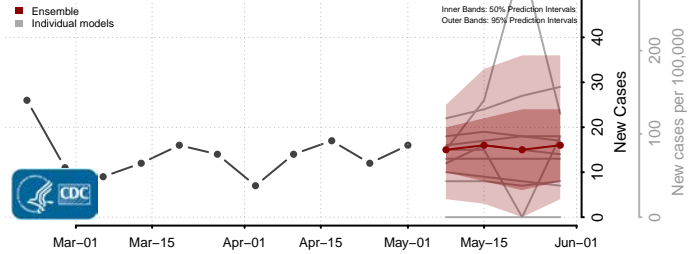

Fentress County, Tennessee