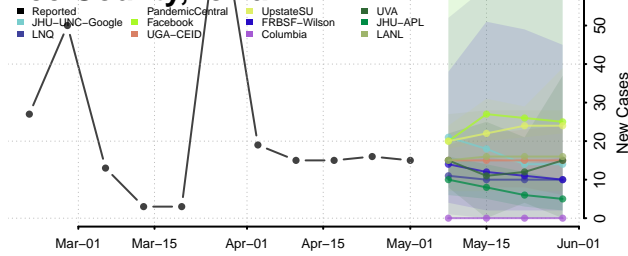

Jasper County, Iowa

Jefferson County, Iowa

Johnson County, Iowa

Jones County, Iowa

Keokuk County, Iowa

Kossuth County, Iowa

Lee County, Iowa

Linn County, Iowa