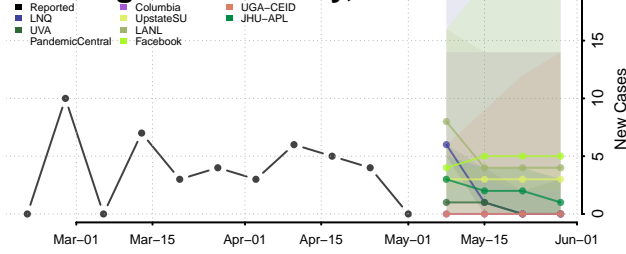

San Augustine County, Texas