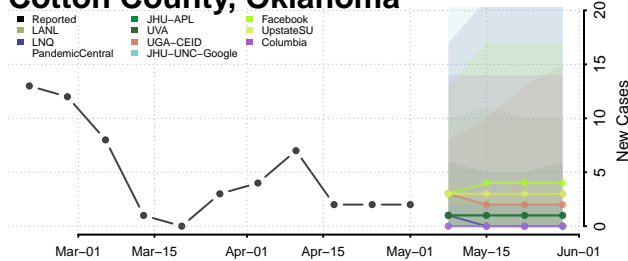

Cotton County, Oklahoma