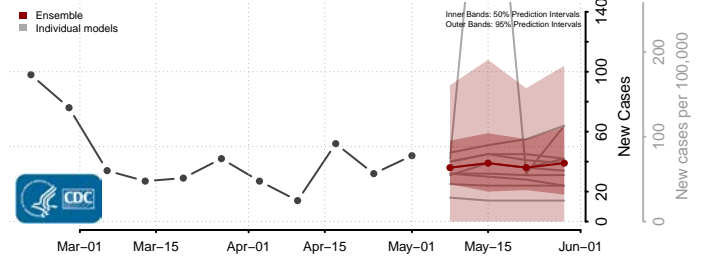

Upton County, Texas

Uvalde County, Texas

Val Verde County, Texas

Van Zandt County, Texas

Victoria County, Texas

Walker County, Texas

Waller County, Texas

Ward County, Texas