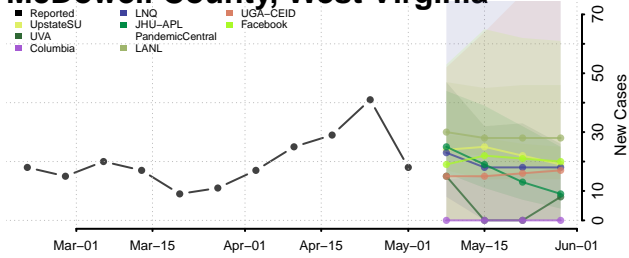

McDowell County, West Virginia