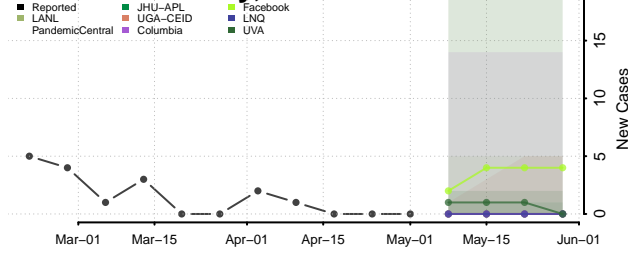

Crockett County, Texas