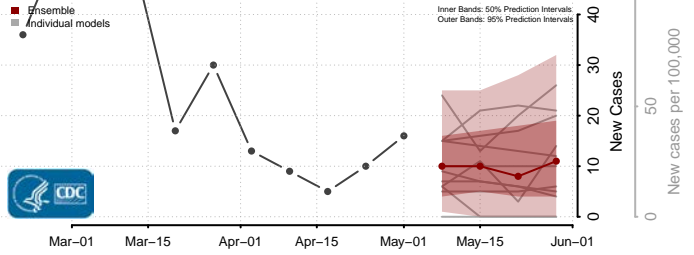

Pittsburg County, Oklahoma