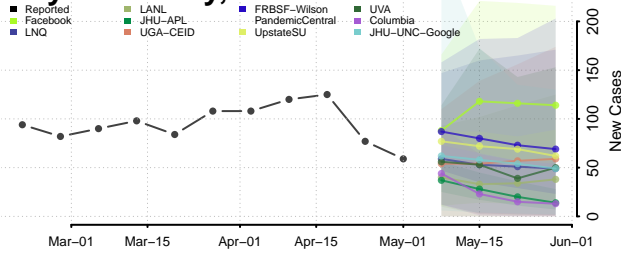

Wayne County, Ohio

Williams County, Ohio

Wood County, Ohio

Wyandot County, Ohio

Oklahoma*

Adair County, Oklahoma

Alfalfa County, Oklahoma

Atoka County, Oklahoma