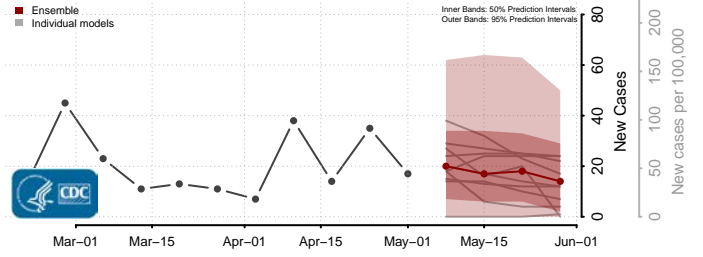

Vermilion County, Louisiana

Vernon County, Louisiana

Washington County, Louisiana

Webster County, Louisiana

West Baton Rouge County, Louisiana

West Carroll County, Louisiana

West Feliciana County, Louisiana