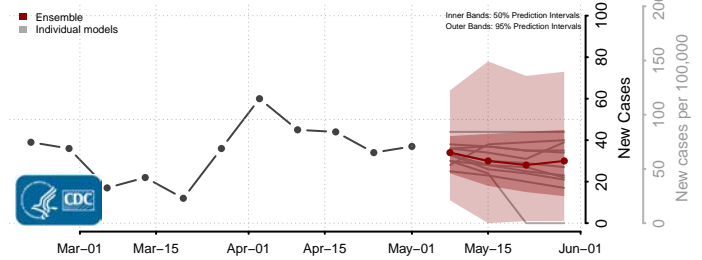

Prince George's County, Maryland

Queen Anne's County, Maryland

Somerset County, Maryland

St. Mary's County, Maryland

Talbot County, Maryland

Washington County, Maryland

Wicomico County, Maryland

Worcester County, Maryland