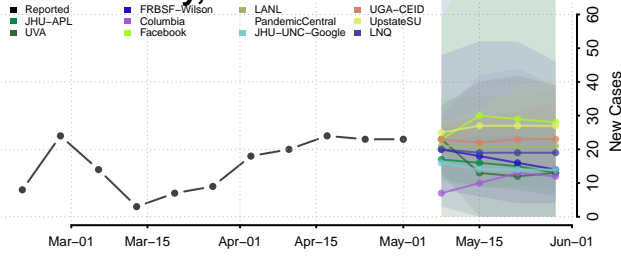

Jefferson County, Indiana

Jennings County, Indiana

Johnson County, Indiana

Knox County, Indiana

Kosciusko County, Indiana

LaGrange County, Indiana

Lake County, Indiana

LaPorte County, Indiana