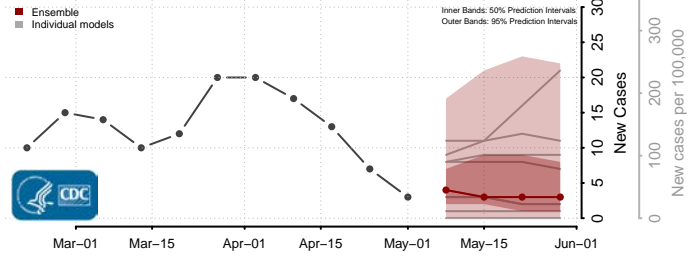

Palo Alto County, Iowa