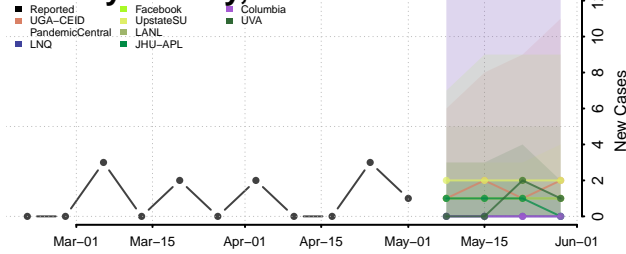

Furnas County, Nebraska

Gage County, Nebraska

Garden County, Nebraska

Garfield County, Nebraska

Gosper County, Nebraska

Grant County, Nebraska

Greeley County, Nebraska

Hall County, Nebraska