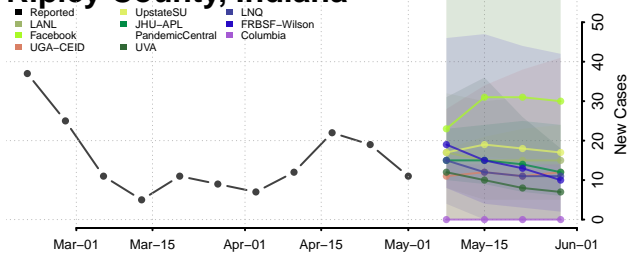

Pike County, Indiana

Porter County, Indiana

Posey County, Indiana

Pulaski County, Indiana

Putnam County, Indiana

Randolph County, Indiana

Ripley County, Indiana

Rush County, Indiana