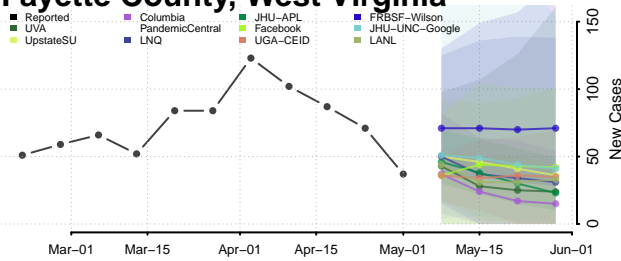

Fayette County, West Virginia