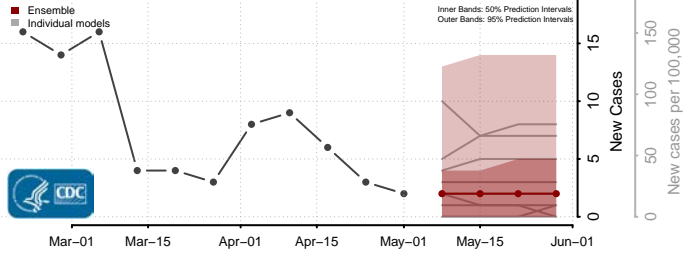

Lancaster County, Virginia