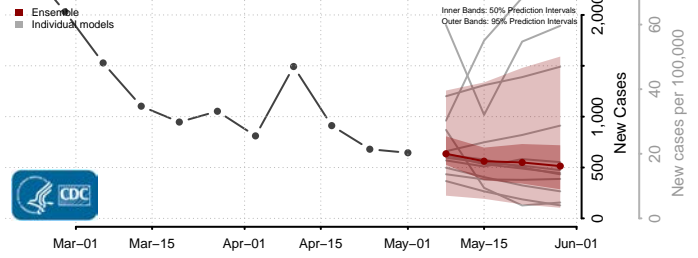

Mono County, California

Monterey County, California

Napa County, California

Nevada County, California

Orange County, California

Placer County, California

Plumas County, California

Riverside County, California