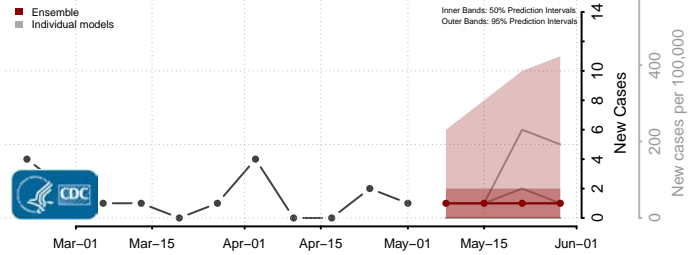

Butte County, Idaho