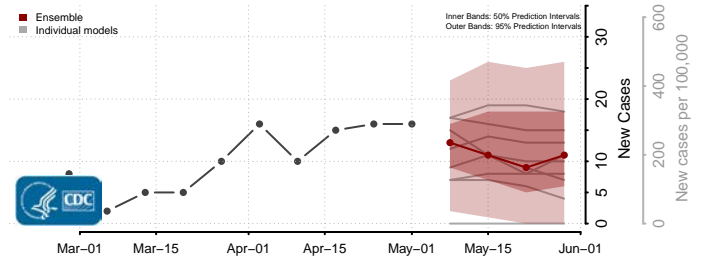

Mahnomen County, Minnesota