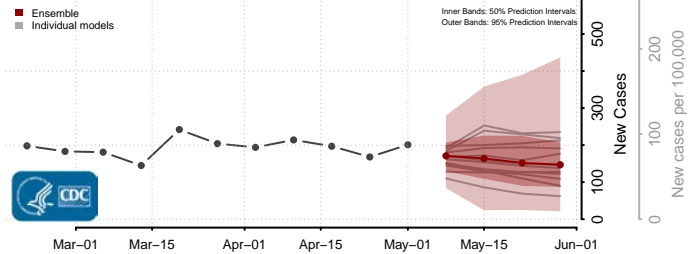

Boundary County, Idaho

Butte County, Idaho

Camas County, Idaho

Canyon County, Idaho

Caribou County, Idaho

Cassia County, Idaho

Clark County, Idaho

Clearwater County, Idaho