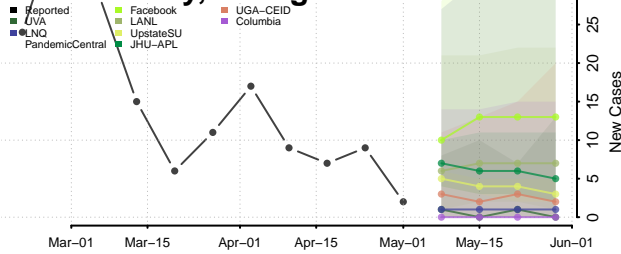

Coffee County, Georgia

Colquitt County, Georgia

Columbia County, Georgia

Cook County, Georgia

Coweta County, Georgia

Crawford County, Georgia

Crisp County, Georgia

Dade County, Georgia