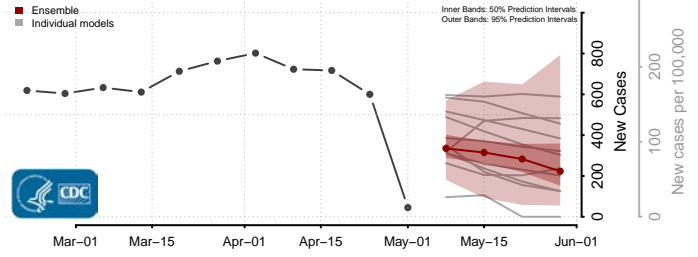

Camden County, New Jersey

Cape May County, New Jersey

Cumberland County, New Jersey

Essex County, New Jersey

Gloucester County, New Jersey

Hudson County, New Jersey

Hunterdon County, New Jersey

Mercer County, New Jersey