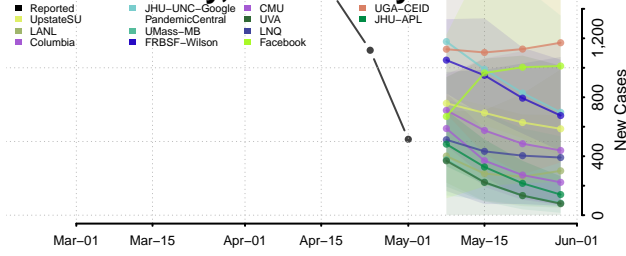

Ocean County, New Jersey