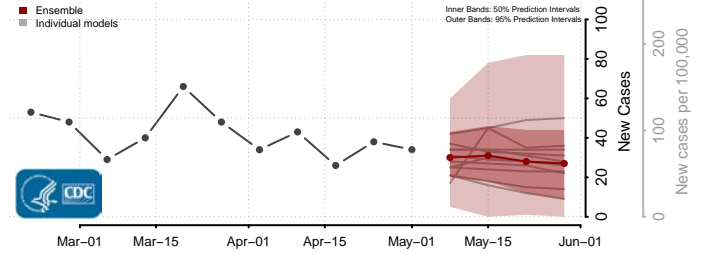

Ravalli County, Montana