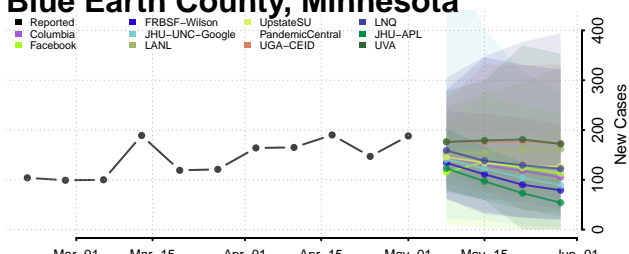

Becker County, Minnesota

Beltrami County, Minnesota

Benton County, Minnesota

Big Stone County, Minnesota

Blue Earth County, Minnesota

Brown County, Minnesota

Carlton County, Minnesota

Carver County, Minnesota