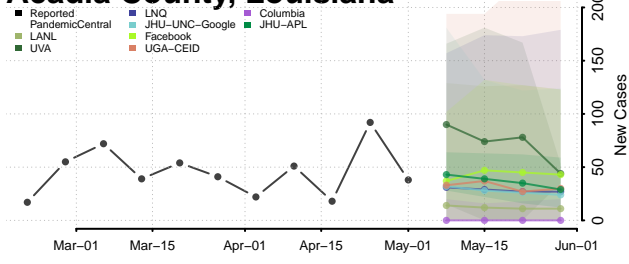

Acadia County, Louisiana