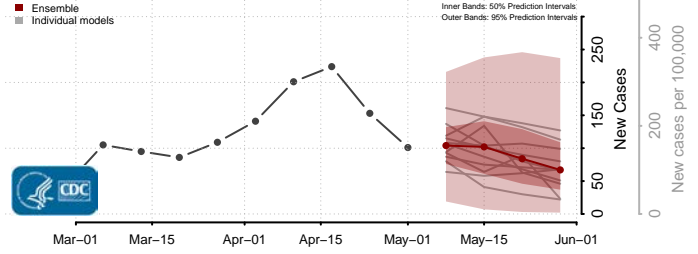

Rice County, Minnesota