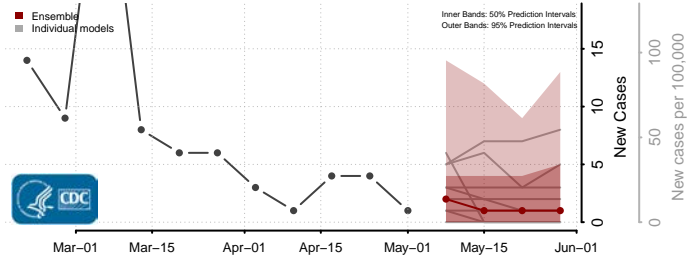

Choctaw County, Oklahoma