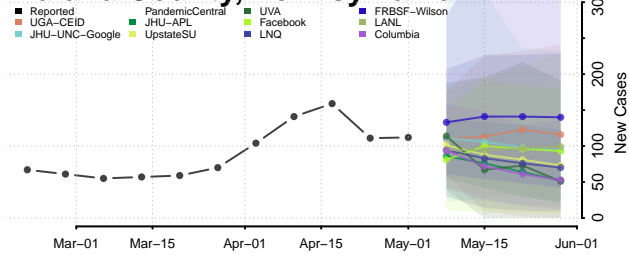

Forest County, Pennsylvania

Franklin County, Pennsylvania

Fulton County, Pennsylvania

Greene County, Pennsylvania

Huntingdon County, Pennsylvania

Indiana County, Pennsylvania

Jefferson County, Pennsylvania

Juniata County, Pennsylvania