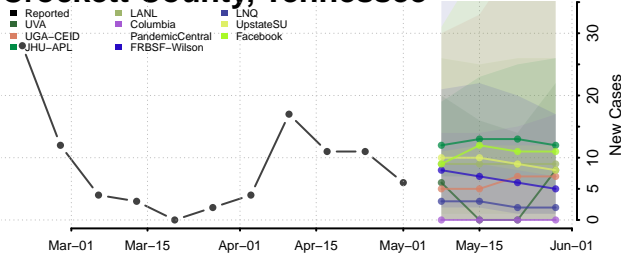

Cocke County, Tennessee

Coffee County, Tennessee

Crockett County, Tennessee

Cumberland County, Tennessee

Davidson County, Tennessee

Decatur County, Tennessee

DeKalb County, Tennessee

Dickson County, Tennessee