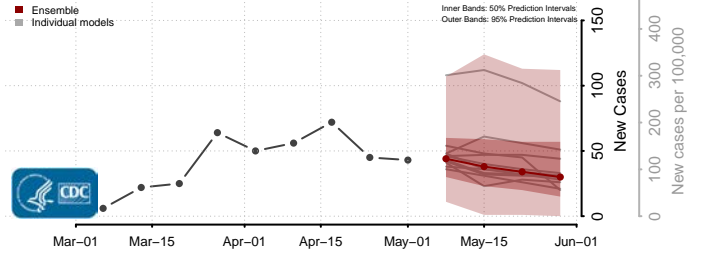

Carlton County, Minnesota