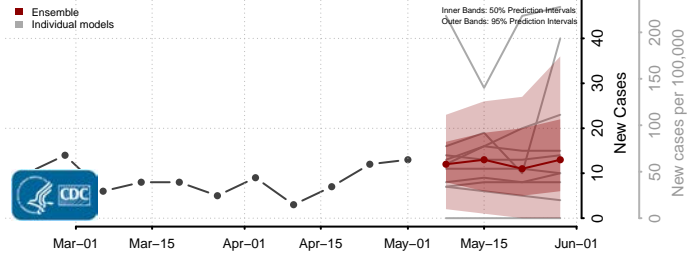

Scott County, Indiana

Shelby County, Indiana

Spencer County, Indiana

St. Joseph County, Indiana

Starke County, Indiana

Steuben County, Indiana

Sullivan County, Indiana

Switzerland County, Indiana