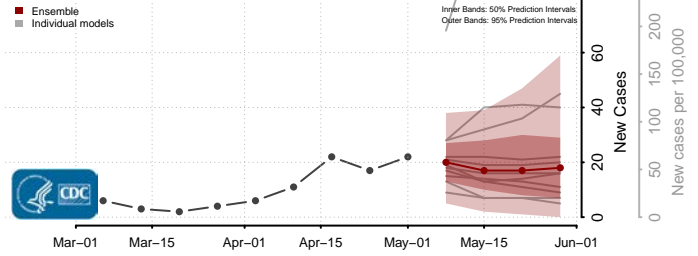

Clark County, Wisconsin