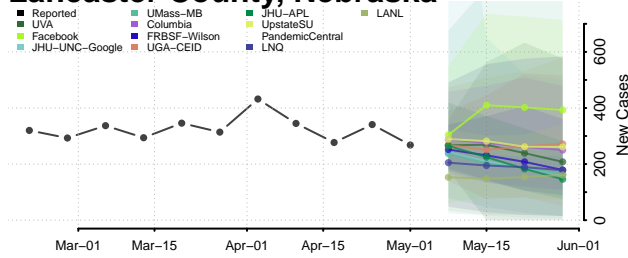

Lancaster County, Nebraska