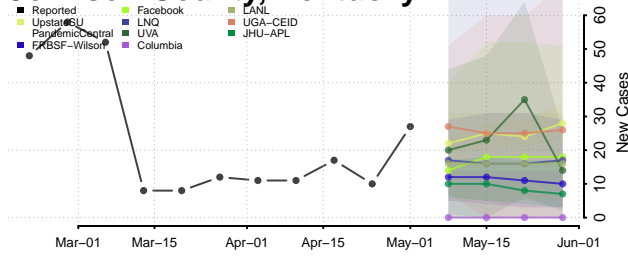

Johnson County, Kentucky