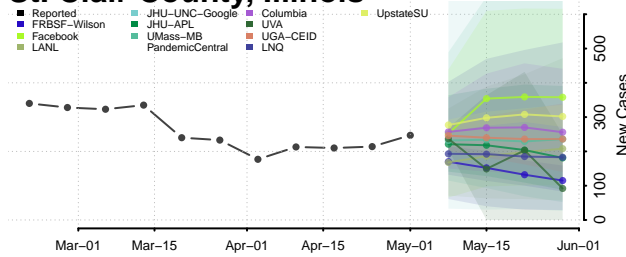

St. Clair County, Illinois