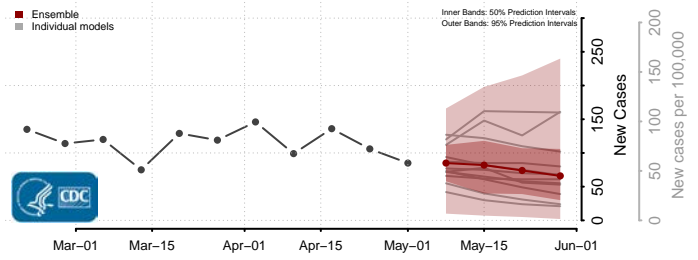

Sandoval County, New Mexico