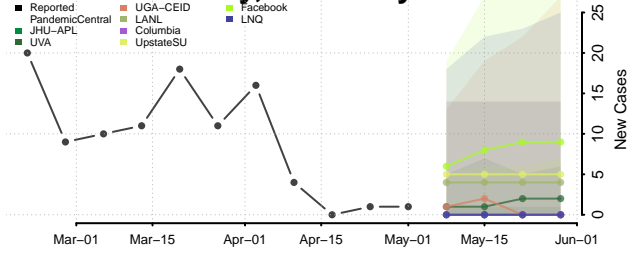

Boyd County, Kentucky

Boyle County, Kentucky

Bracken County, Kentucky

Breathitt County, Kentucky

Breckinridge County, Kentucky

Bullitt County, Kentucky

Butler County, Kentucky

Caldwell County, Kentucky