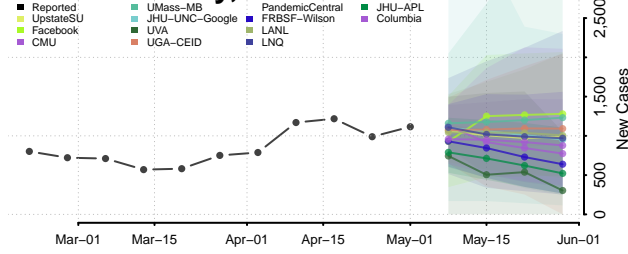

Lawrence County, Indiana

Madison County, Indiana

Marion County, Indiana

Marshall County, Indiana

Martin County, Indiana

Miami County, Indiana

Monroe County, Indiana

Montgomery County, Indiana