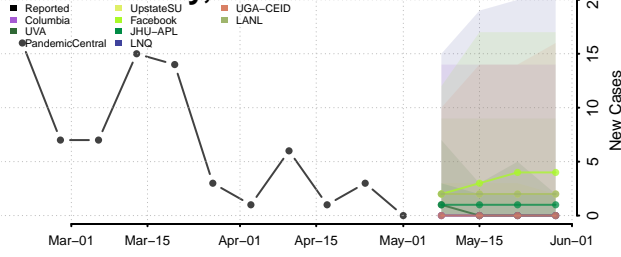

Dewey County, Oklahoma

Ellis County, Oklahoma

Garfield County, Oklahoma

Garvin County, Oklahoma

Grady County, Oklahoma

Grant County, Oklahoma

Greer County, Oklahoma

Harmon County, Oklahoma