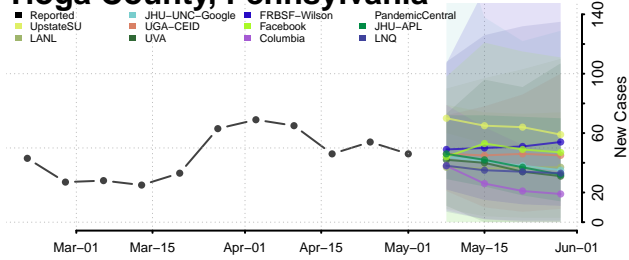

Tioga County, Pennsylvania