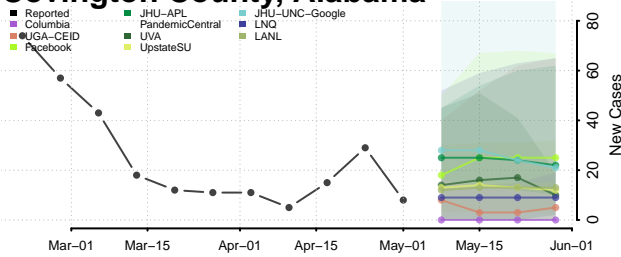

Clarke County, Alabama

Clay County, Alabama

Cleburne County, Alabama

Coffee County, Alabama

Colbert County, Alabama

Conecuh County, Alabama

Coosa County, Alabama

Covington County, Alabama