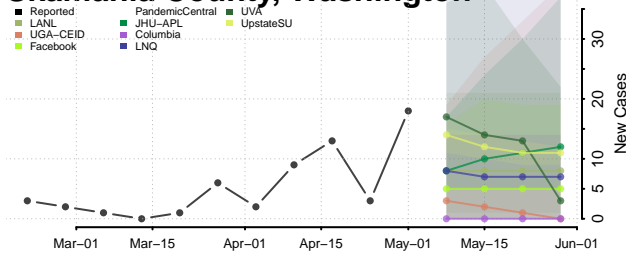

Pierce County, Washington

San Juan County, Washington

Skagit County, Washington

Skamania County, Washington

Snohomish County, Washington

Spokane County, Washington

Stevens County, Washington

Thurston County, Washington