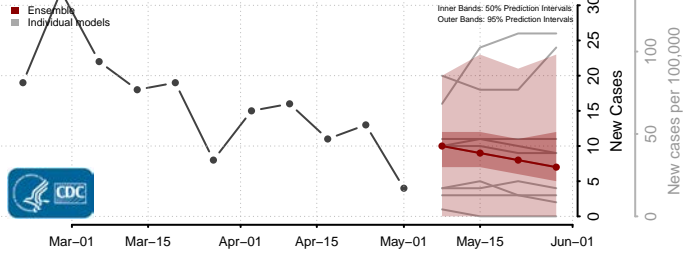

Lee County, Virginia