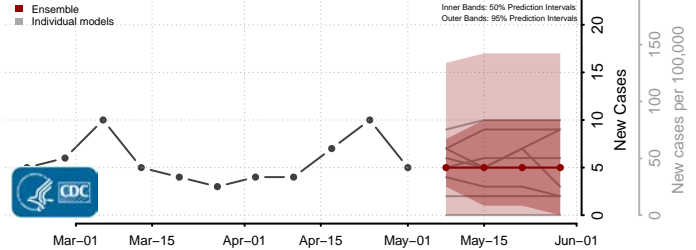

*New weekly cases may decrease in this location over the next four weeks. For these locations, the ensemble forecast indicates a probability of 0.75 or greater that fewer cases will be reported in week four of the forecast than in the last reported week.