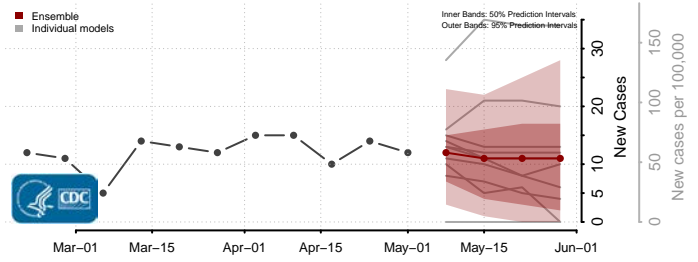

Jasper County, Iowa

Jefferson County, Iowa

Johnson County, Iowa

Jones County, Iowa

Keokuk County, Iowa

Kossuth County, Iowa

Lee County, Iowa

Linn County, Iowa