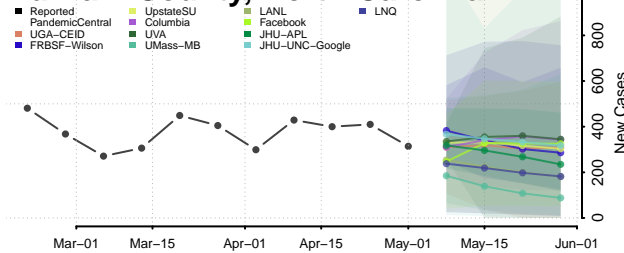

Durham County, North Carolina