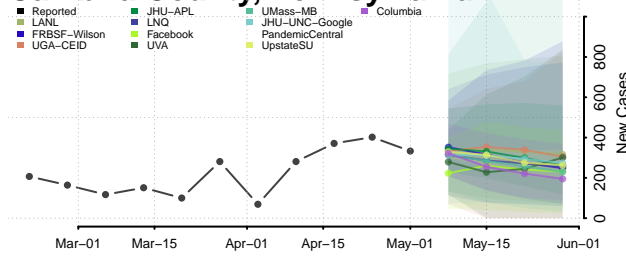

Cambria County, Pennsylvania