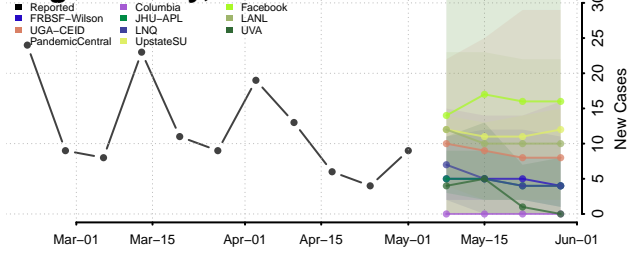

Furnas County, Nebraska

Gage County, Nebraska

Garden County, Nebraska

Garfield County, Nebraska

Gosper County, Nebraska

Grant County, Nebraska

Greeley County, Nebraska

Hall County, Nebraska