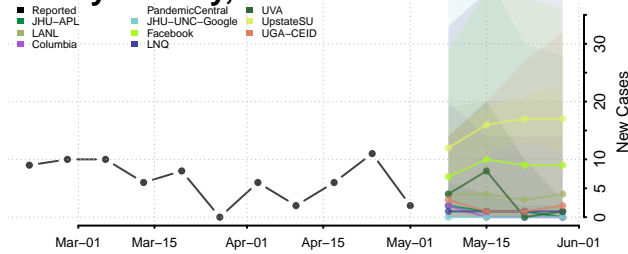

Dewey County, South Dakota