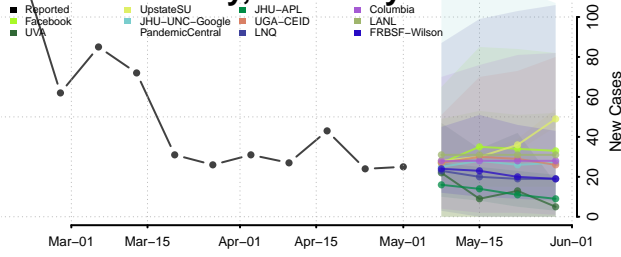

Franklin County, Kentucky