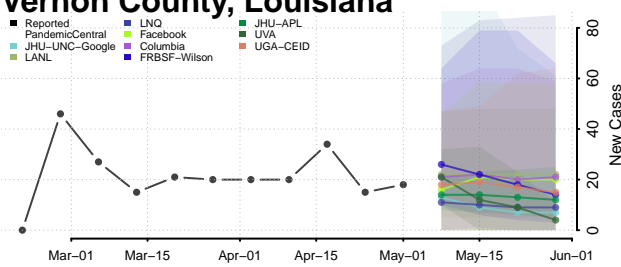

Vernon County, Louisiana