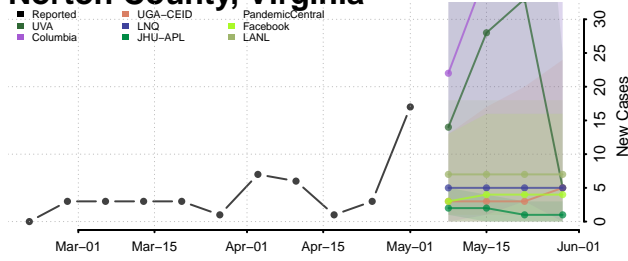

Norton County, Virginia