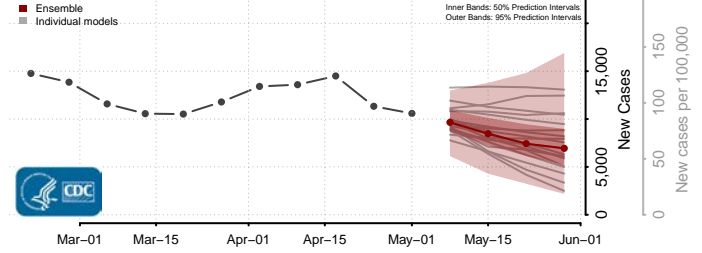

Northern Mariana Islands

Ohio*

Adams County, Ohio

Allen County, Ohio

Ashland County, Ohio

Ashtabula County, Ohio

*New weekly cases may decrease in this location over the next four weeks. For these locations, the ensemble forecast indicates a probability of 0.75 or greater that fewer cases will be reported in week four of the forecast than in the last reported week.