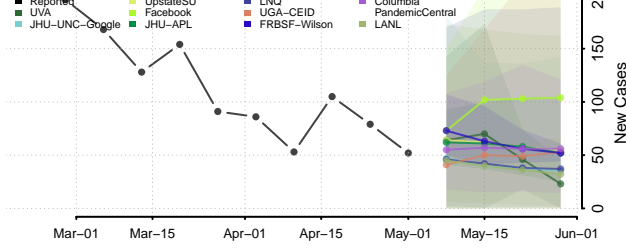

Craven County, North Carolina