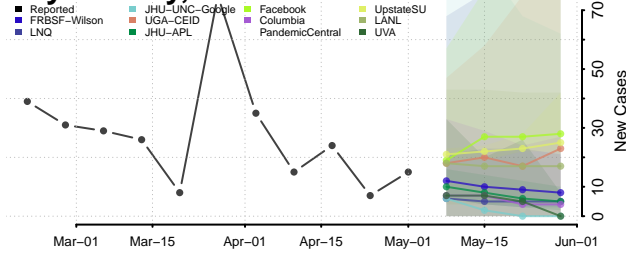

Key County, Oklahoma