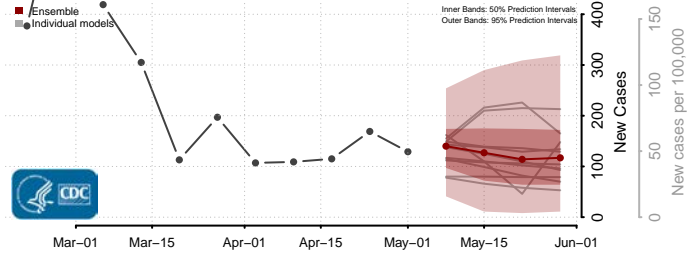

St. Tammany County, Louisiana