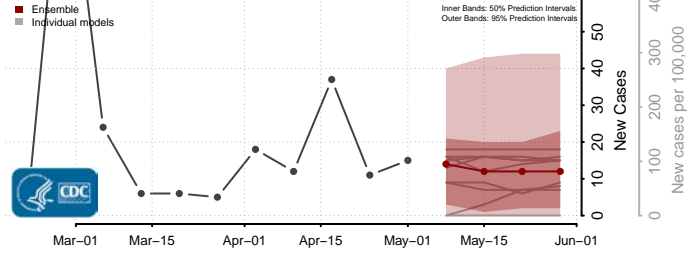

Hudspeth County, Texas

Hunt County, Texas

Hutchinson County, Texas

Irion County, Texas

Jack County, Texas

Jackson County, Texas

Jasper County, Texas

Jeff Davis County, Texas