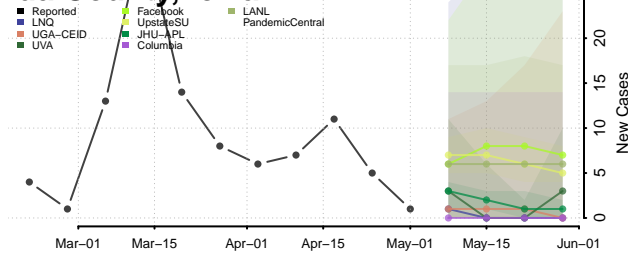

Hardin County, Iowa

Harrison County, Iowa

Henry County, Iowa

Howard County, Iowa

Humboldt County, Iowa

Ida County, Iowa

Iowa County, Iowa

Jackson County, Iowa