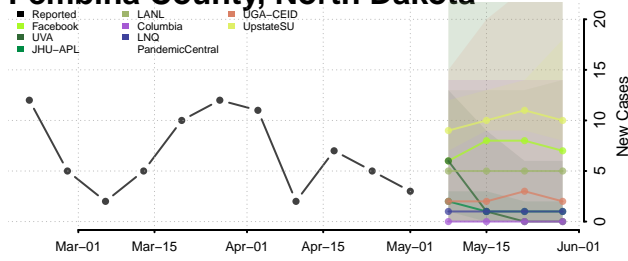

Morton County, North Dakota

Mountrail County, North Dakota

Nelson County, North Dakota

Oliver County, North Dakota

Pembina County, North Dakota

Pierce County, North Dakota

Ramsey County, North Dakota

Ransom County, North Dakota