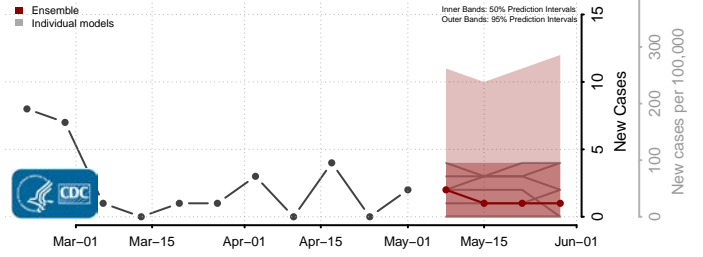

Hidalgo County, New Mexico