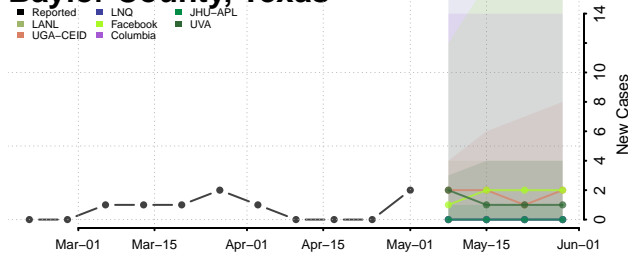

Baylor County, Texas