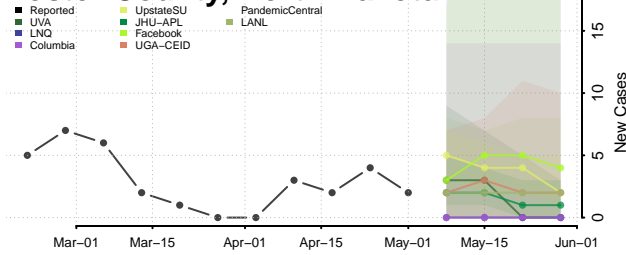

Eddy County, North Dakota

Emmons County, North Dakota

Foster County, North Dakota

Golden Valley County, North Dakota

Grand Forks County, North Dakota

Grant County, North Dakota

Griggs County, North Dakota

Hettinger County, North Dakota