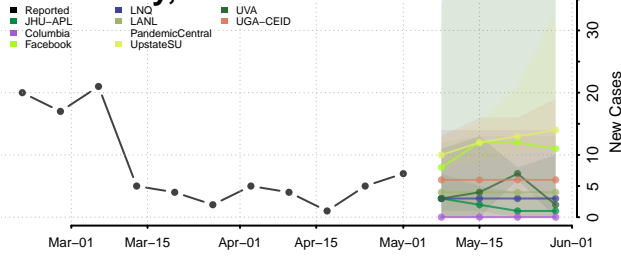

Hill County, Montana