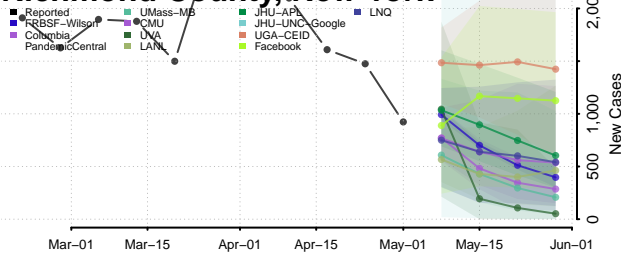

Richmond County, New York