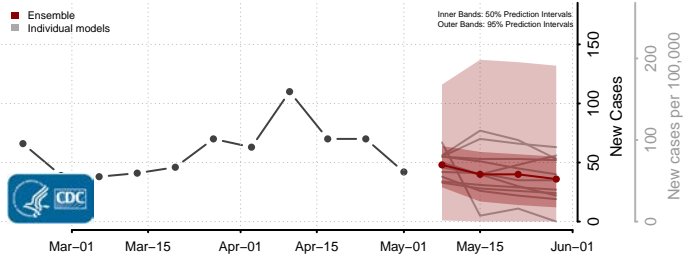

Greene County, Tennessee