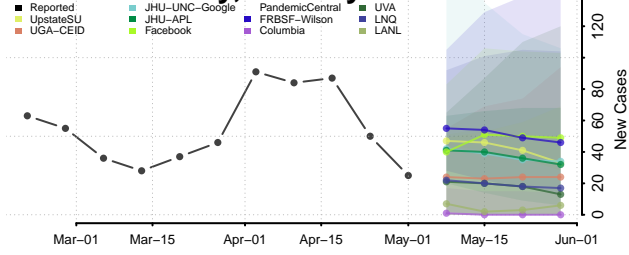

Forest County, Pennsylvania

Franklin County, Pennsylvania

Fulton County, Pennsylvania

Greene County, Pennsylvania

Huntingdon County, Pennsylvania

Indiana County, Pennsylvania

Jefferson County, Pennsylvania

Juniata County, Pennsylvania