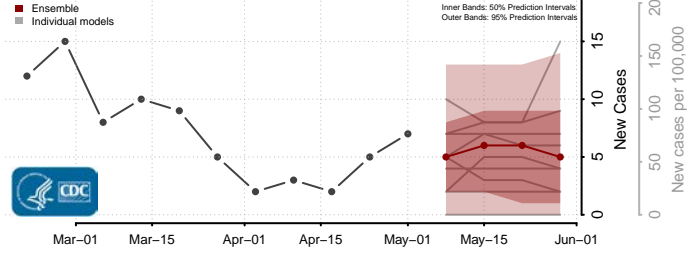

Hardin County, Iowa

Harrison County, Iowa

Henry County, Iowa

Howard County, Iowa

Humboldt County, Iowa

Ida County, Iowa

Iowa County, Iowa

Jackson County, Iowa