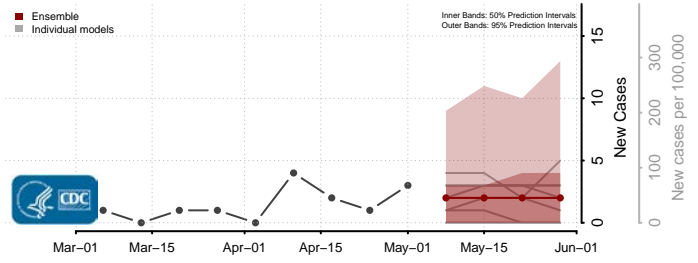

Eddy County, North Dakota

Emmons County, North Dakota

Foster County, North Dakota

Golden Valley County, North Dakota

Grand Forks County, North Dakota

Grant County, North Dakota

Griggs County, North Dakota

Hettinger County, North Dakota