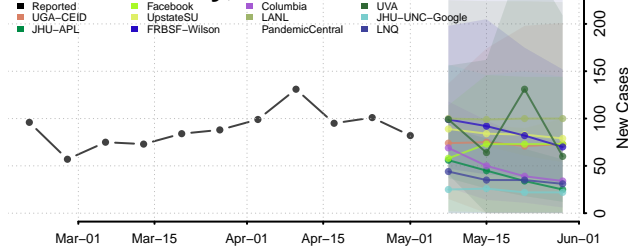

Bristol County, Rhode Island

*New weekly cases may decrease in this location over the next four weeks. For these locations, the ensemble forecast indicates a probability of 0.75 or greater that fewer cases will be reported in week four of the forecast than in the last reported week.