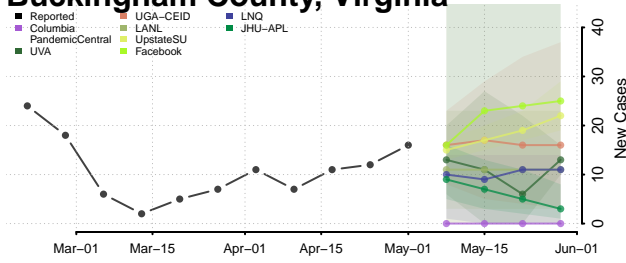

Bedford County, Virginia

Bland County, Virginia

Botetourt County, Virginia

Bristol County, Virginia

Brunswick County, Virginia

Buchanan County, Virginia

Buckingham County, Virginia

Buena Vista County, Virginia