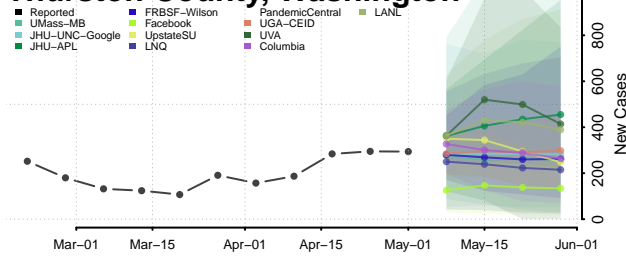

Pierce County, Washington

San Juan County, Washington

Skagit County, Washington

Skamania County, Washington

Snohomish County, Washington

Spokane County, Washington

Stevens County, Washington

Thurston County, Washington