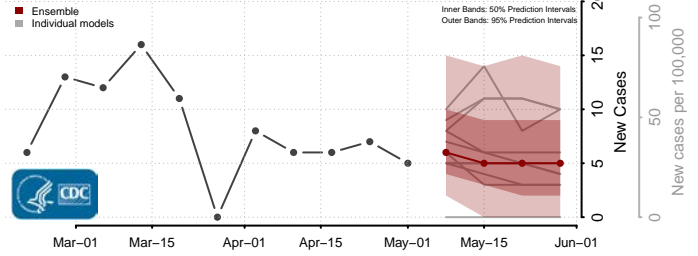

Poweshiek County, Iowa