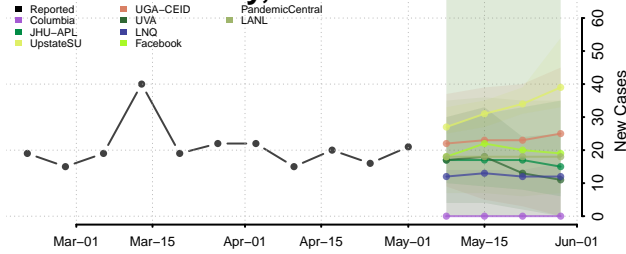

Burleson County, Texas