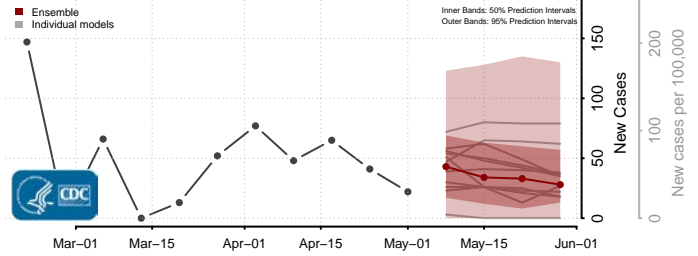

Upton County, Texas

Uvalde County, Texas

Val Verde County, Texas

Van Zandt County, Texas

Victoria County, Texas

Walker County, Texas

Waller County, Texas

Ward County, Texas