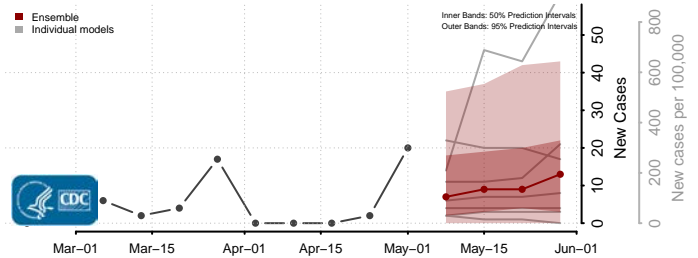

Worth County, Missouri

Wright County, Missouri

Montana*

Beaverhead County, Montana

Big Horn County, Montana

Blaine County, Montana

*New weekly cases may decrease in this location over the next four weeks. For these locations, the ensemble forecast indicates a probability of 0.75 or greater that fewer cases will be reported in week four of the forecast than in the last reported week.