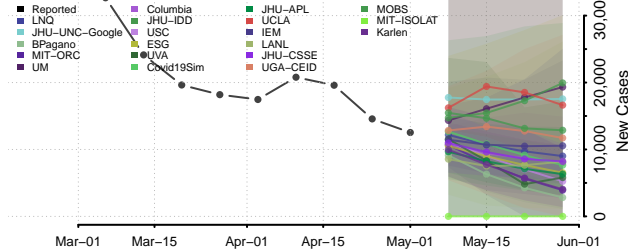

Woodruff County, Arkansas

Yell County, Arkansas

California*

Alameda County, California

Alpine County, California

Amador County, California

*New weekly cases may decrease in this location over the next four weeks. For these locations, the ensemble forecast indicates a probability of 0.75 or greater that fewer cases will be reported in week four of the forecast than in the last reported week.