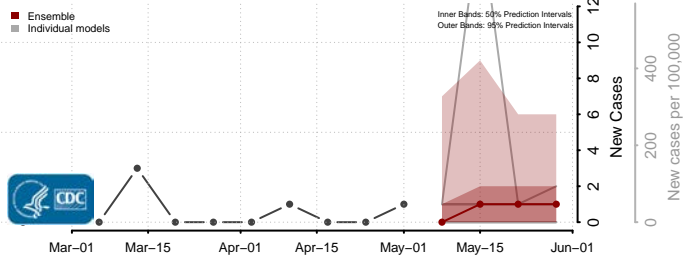

Menard County, Texas