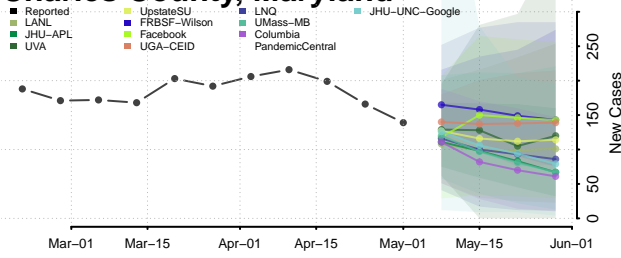

Charles County, Maryland