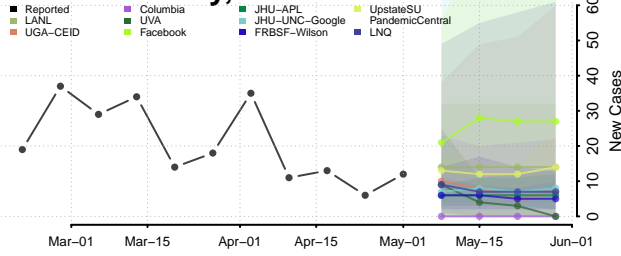

Adams County, Indiana