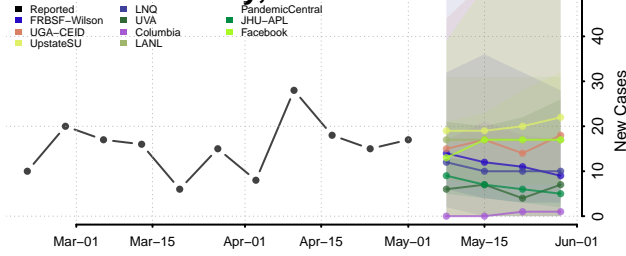

Louisa County, Iowa

Lucas County, Iowa

Lyon County, Iowa

Madison County, Iowa

Mahaska County, Iowa

Marion County, Iowa

Marshall County, Iowa

Mills County, Iowa