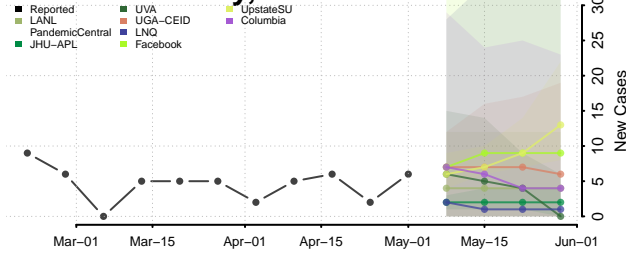

Columbia County, Florida

DeSoto County, Florida

Dixie County, Florida

Duval County, Florida

Escambia County, Florida

Flagler County, Florida

Franklin County, Florida

Gadsden County, Florida