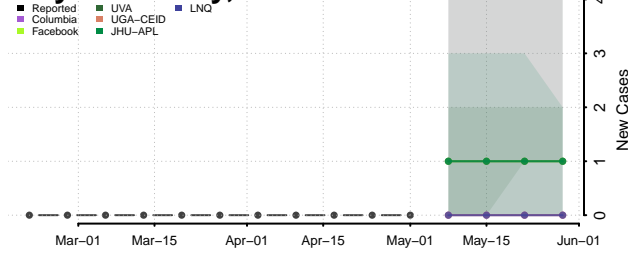

Wayne County, Utah