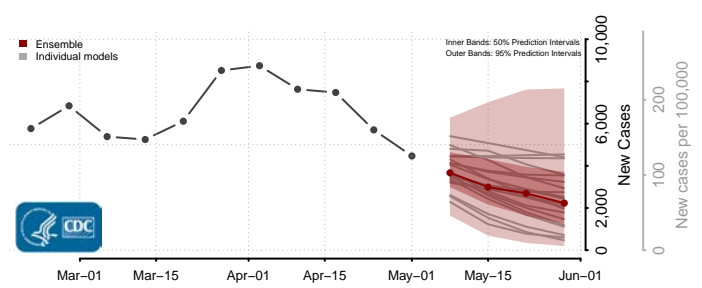

Connecticut*