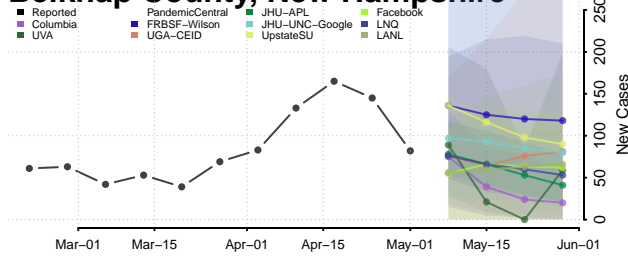

Belknap County, New Hampshire