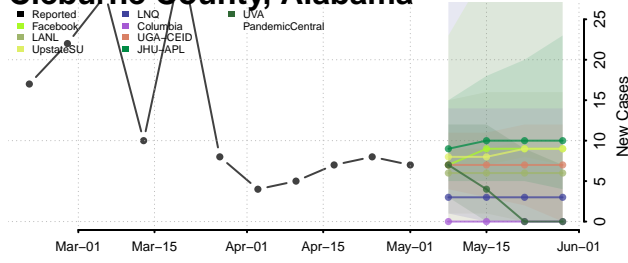

Cleburne County, Alabama