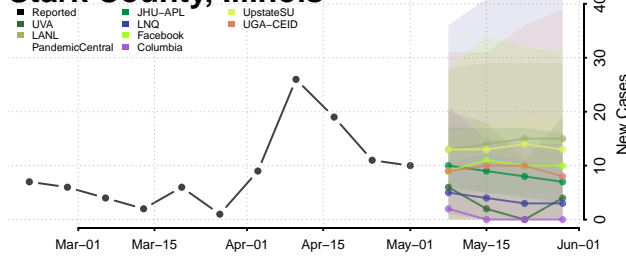

Stark County, Illinois