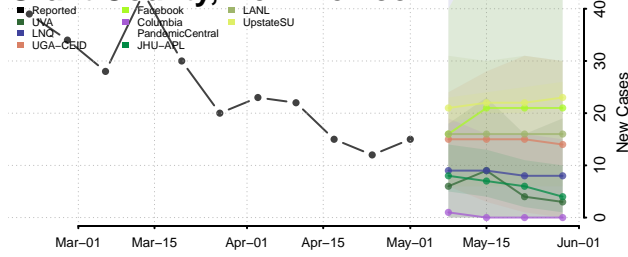

Grant County, New Mexico