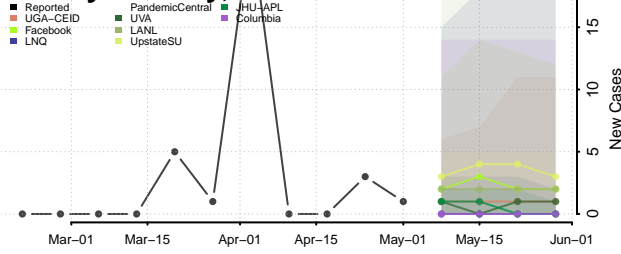

Brown County, Nebraska

Buffalo County, Nebraska

Burt County, Nebraska

Butler County, Nebraska

Cass County, Nebraska

Cedar County, Nebraska

Chase County, Nebraska

Cherry County, Nebraska