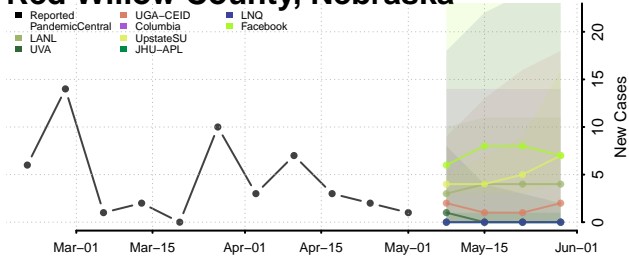

Red Willow County, Nebraska