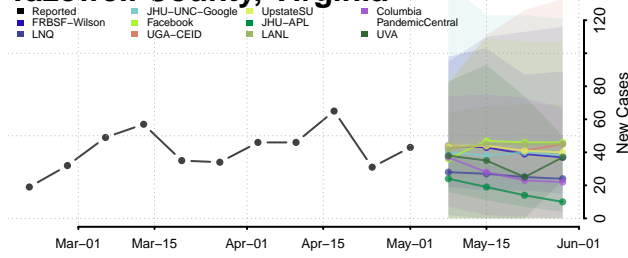

Tazewell County, Virginia