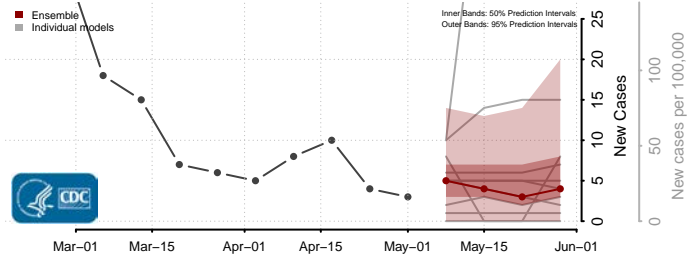

Covington County, Mississippi