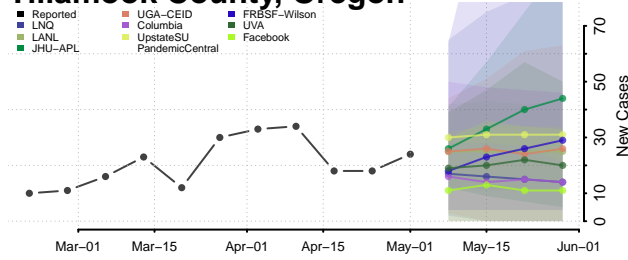

Marion County, Oregon

Morrow County, Oregon

Multnomah County, Oregon

Polk County, Oregon

Sherman County, Oregon

Tillamook County, Oregon

Umatilla County, Oregon

Union County, Oregon