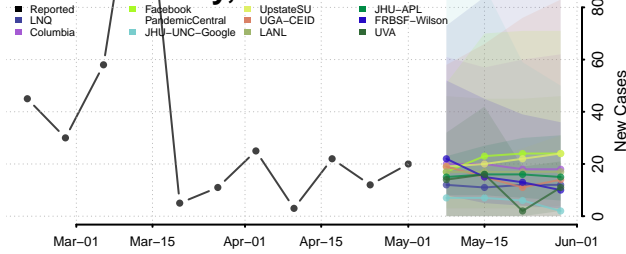

Fannin County, Texas