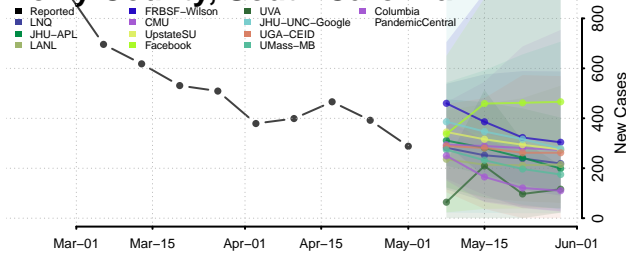

Georgetown County, South Carolina

Greenville County, South Carolina

Greenwood County, South Carolina

Hampton County, South Carolina

Horry County, South Carolina

Jasper County, South Carolina

Kershaw County, South Carolina