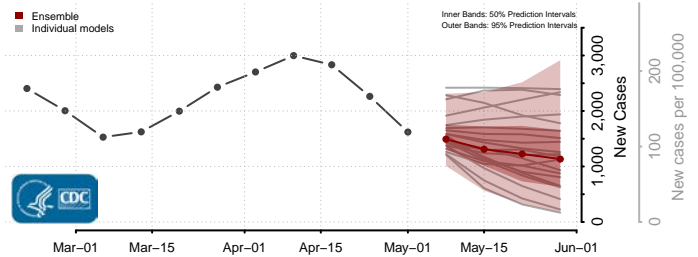

New Hampshire