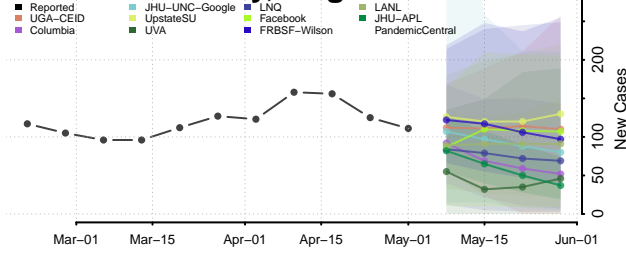

Frederick County, Virginia