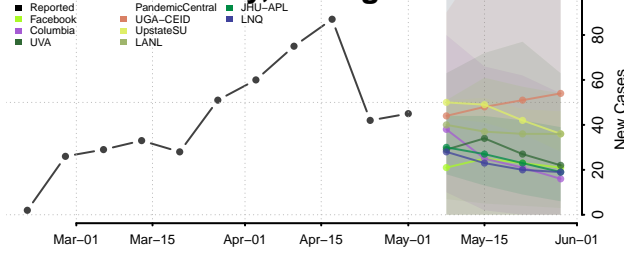

Iosco County, Michigan

Iron County, Michigan

Isabella County, Michigan

Jackson County, Michigan

Kalamazoo County, Michigan

Kalkaska County, Michigan

Kent County, Michigan

Keweenaw County, Michigan