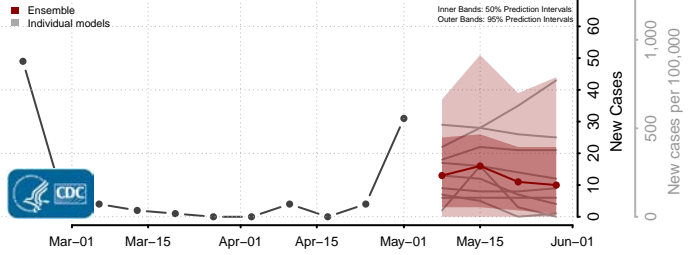

Bent County, Colorado