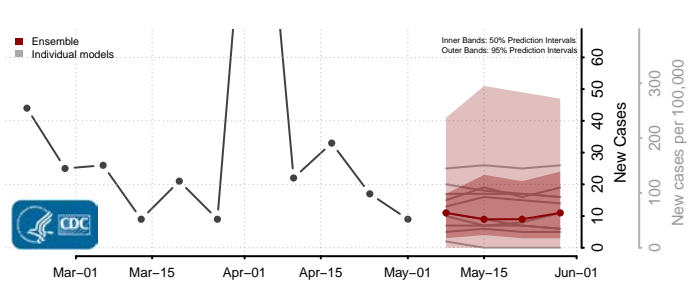

Red Willow County, Nebraska

Richardson County, Nebraska

Rock County, Nebraska

Saline County, Nebraska

Sarpy County, Nebraska

Saunders County, Nebraska

Scotts Bluff County, Nebraska

Seward County, Nebraska