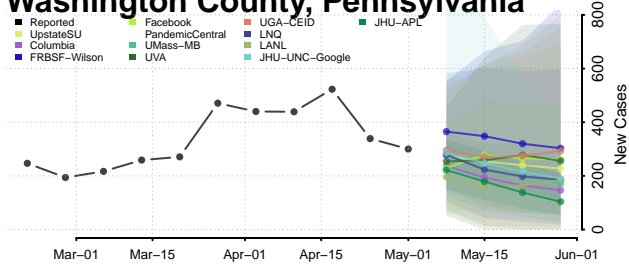

Washington County, Pennsylvania