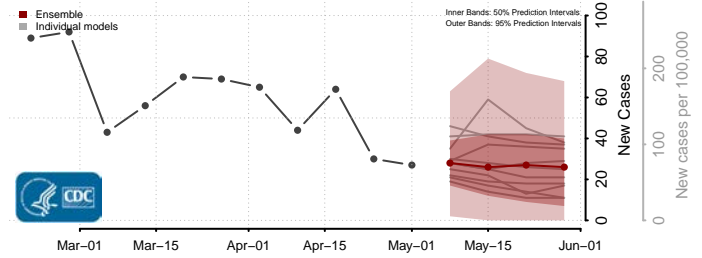

Henrico County, Virginia

Henry County, Virginia

Highland County, Virginia

Hopewell County, Virginia

Isle of Wight County, Virginia

James City County, Virginia

King and Queen County, Virginia

King George County, Virginia