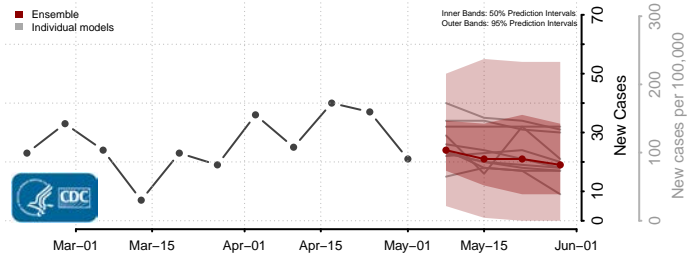

Clay County, West Virginia

Doddridge County, West Virginia

Fayette County, West Virginia

Gilmer County, West Virginia

Grant County, West Virginia

Greenbrier County, West Virginia

Hampshire County, West Virginia