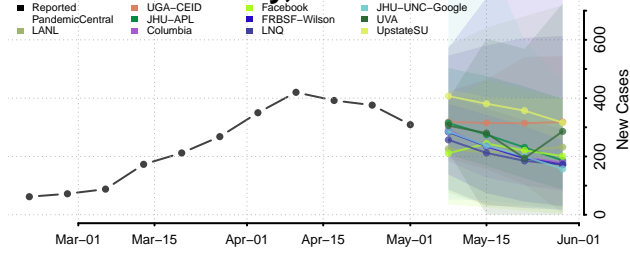

Sherburne County, Minnesota