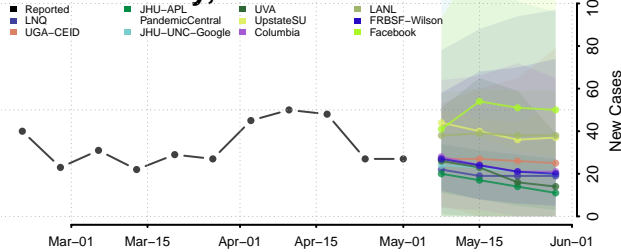

Clermont County, Ohio

Clinton County, Ohio

Columbiana County, Ohio

Coshocton County, Ohio

Crawford County, Ohio

Cuyahoga County, Ohio

Darke County, Ohio

Defiance County, Ohio