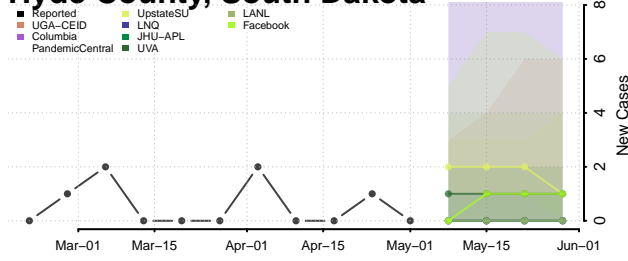

Hyde County, South Dakota