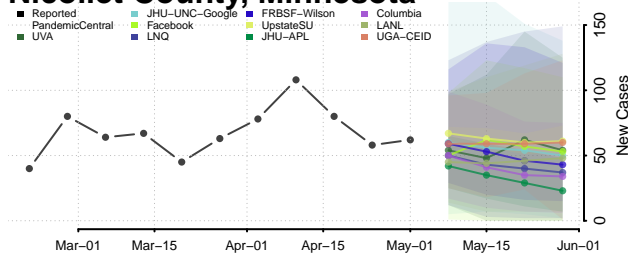

Nicollet County, Minnesota