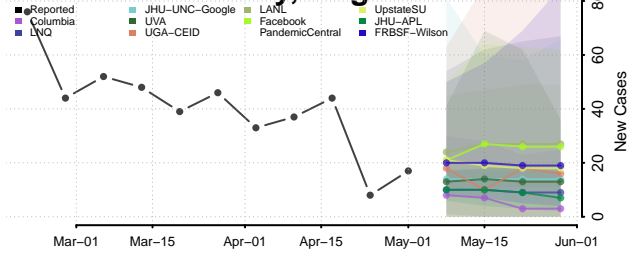

Goochland County, Virginia

Grayson County, Virginia

Greene County, Virginia

Greensville County, Virginia

Halifax County, Virginia

Hampton County, Virginia

Hanover County, Virginia

Harrisonburg County, Virginia