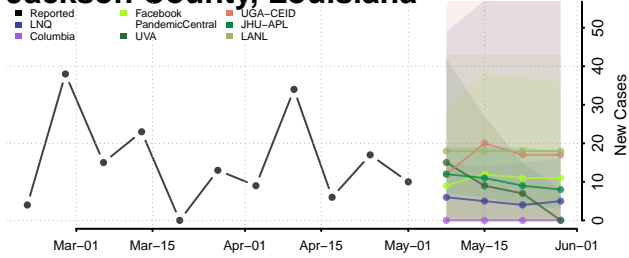

Jackson County, Louisiana