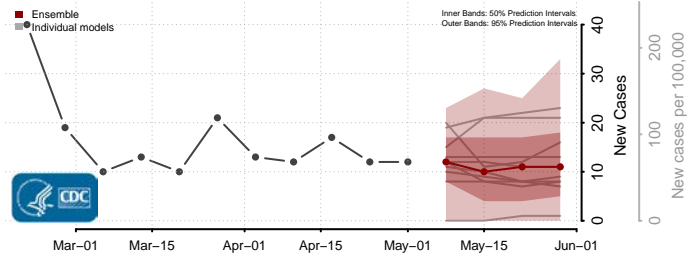

Scott County, Virginia

Shenandoah County, Virginia

Smyth County, Virginia

Southampton County, Virginia

Spotsylvania County, Virginia

Stafford County, Virginia

Staunton County, Virginia

Suffolk County, Virginia