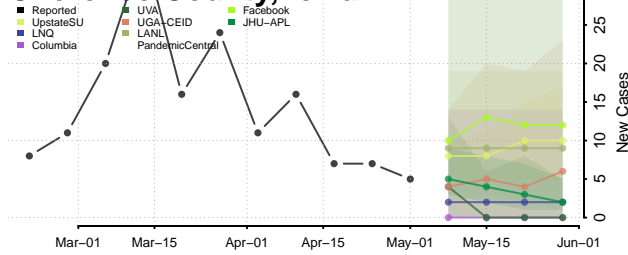

Cherokee County, Iowa