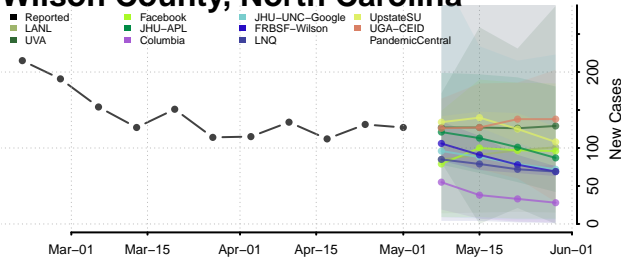

Washington County, North Carolina

Watauga County, North Carolina

Wayne County, North Carolina

Wilkes County, North Carolina

Wilson County, North Carolina

Yadkin County, North Carolina

Yancey County, North Carolina