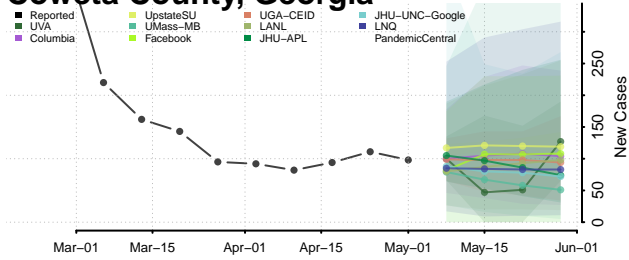

Coffee County, Georgia

Colquitt County, Georgia

Columbia County, Georgia

Cook County, Georgia

Coweta County, Georgia

Crawford County, Georgia

Crisp County, Georgia

Dade County, Georgia