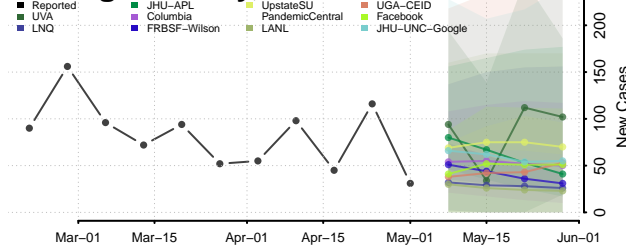

National*

Alabama

Autauga County, Alabama

Baldwin County, Alabama

Barbour County, Alabama

Bibb County, Alabama

*New weekly cases may decrease in this location over the next four weeks. For these locations, the ensemble forecast indicates a probability of 0.75 or greater that fewer cases will be reported in week four of the forecast than in the last reported week.