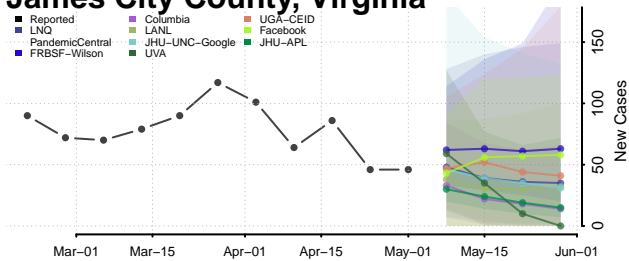

Henrico County, Virginia

Henry County, Virginia

Highland County, Virginia

Hopewell County, Virginia

Isle of Wight County, Virginia

James City County, Virginia

King and Queen County, Virginia

King George County, Virginia