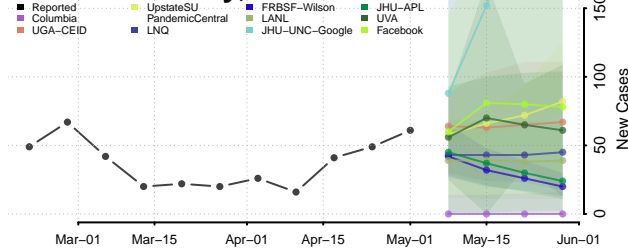

Chaves County, New Mexico