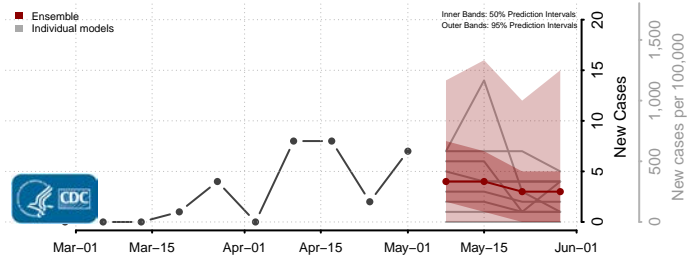

Motley County, Texas