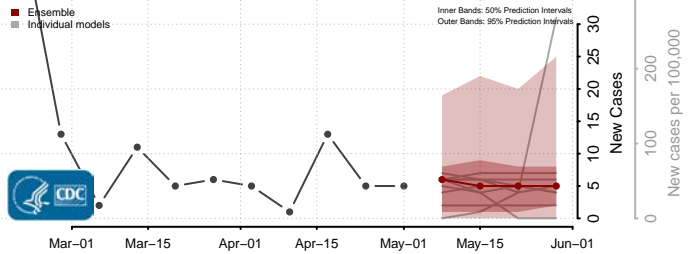

Duplin County, North Carolina

Durham County, North Carolina

Edgecombe County, North Carolina

Forsyth County, North Carolina

Franklin County, North Carolina

Gaston County, North Carolina

Gates County, North Carolina