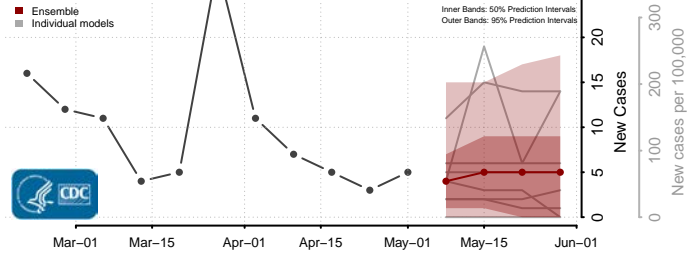

Johnson County, Kentucky

Kenton County, Kentucky

Knott County, Kentucky

Knox County, Kentucky

Larue County, Kentucky

Laurel County, Kentucky

Lawrence County, Kentucky

Lee County, Kentucky