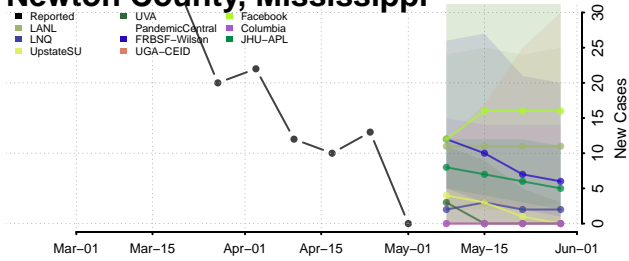

Madison County, Mississippi

Marion County, Mississippi

Marshall County, Mississippi

Monroe County, Mississippi

Montgomery County, Mississippi

Neshoba County, Mississippi

Newton County, Mississippi

Noxubee County, Mississippi