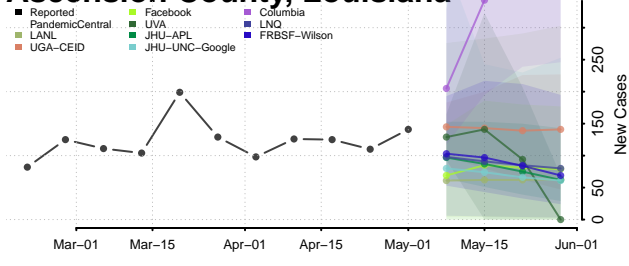

Ascension County, Louisiana