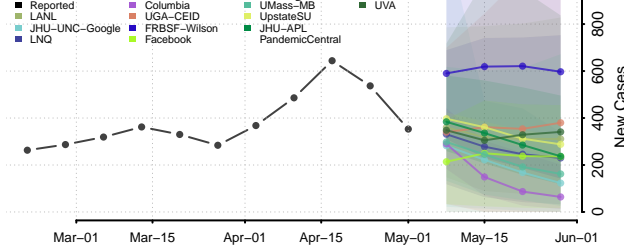

Winn County, Louisiana

Maine*

Androscoggin County, Maine

Aroostook County, Maine

Cumberland County, Maine

Franklin County, Maine

Hancock County, Maine

*New weekly cases may decrease in this location over the next four weeks. For these locations, the ensemble forecast indicates a probability of 0.75 or greater that fewer cases will be reported in week four of the forecast than in the last reported week.