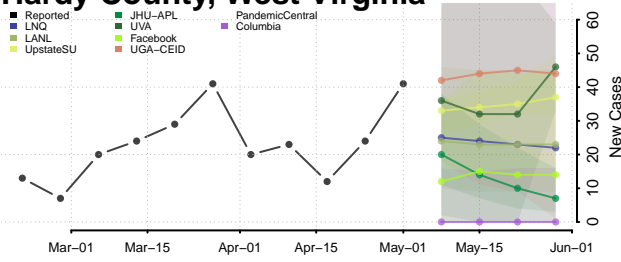

Hardy County, West Virginia