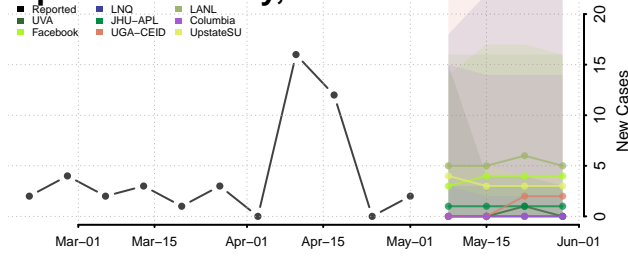

Lipscomb County, Texas