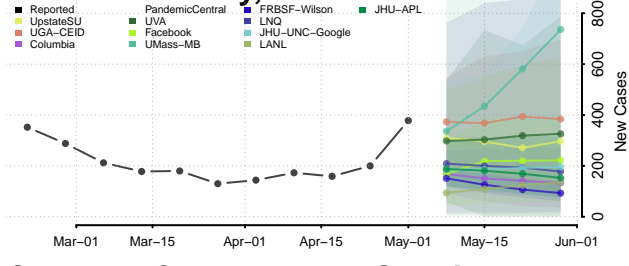

Catawba County, North Carolina