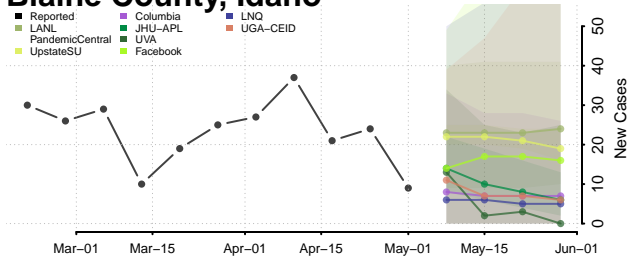

Bannock County, Idaho

Bear Lake County, Idaho

Benewah County, Idaho

Bingham County, Idaho

Blaine County, Idaho

Boise County, Idaho

Bonner County, Idaho

Bonneville County, Idaho