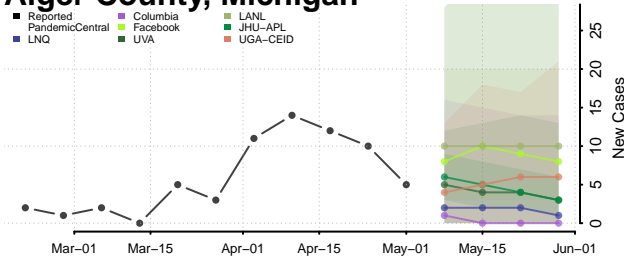

Plymouth County, Massachusetts

Suffolk County, Massachusetts

Worcester County, Massachusetts

Michigan*

Alcona County, Michigan

Alger County, Michigan

*New weekly cases may decrease in this location over the next four weeks. For these locations, the ensemble forecast indicates a probability of 0.75 or greater that fewer cases will be reported in week four of the forecast than in the last reported week.