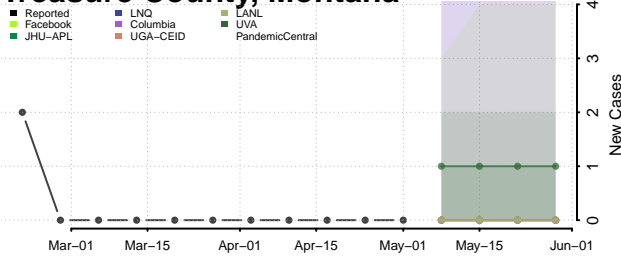

Treasure County, Montana