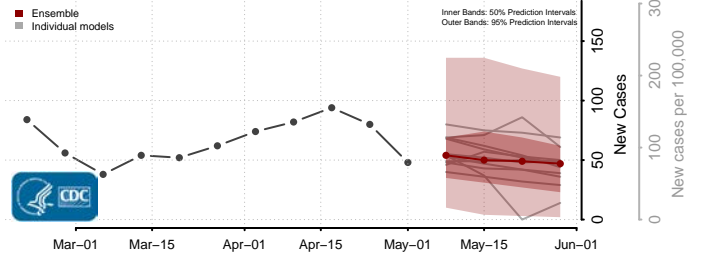

Cocke County, Tennessee

Coffee County, Tennessee

Crockett County, Tennessee

Cumberland County, Tennessee

Davidson County, Tennessee

Decatur County, Tennessee

DeKalb County, Tennessee

Dickson County, Tennessee