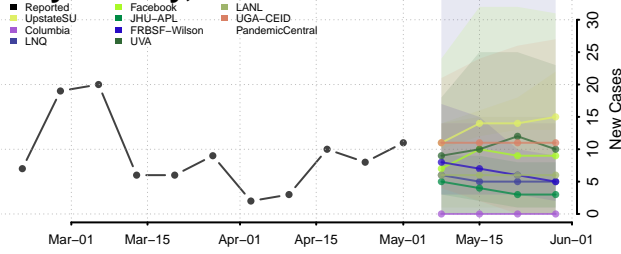

Clay County, Arkansas