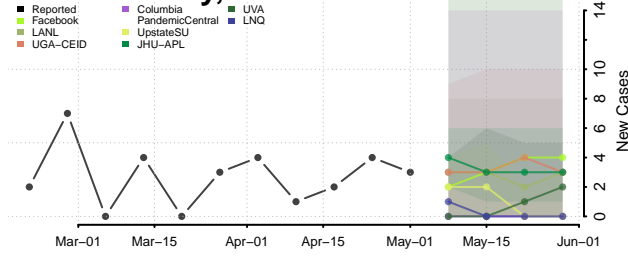

Crane County, Texas