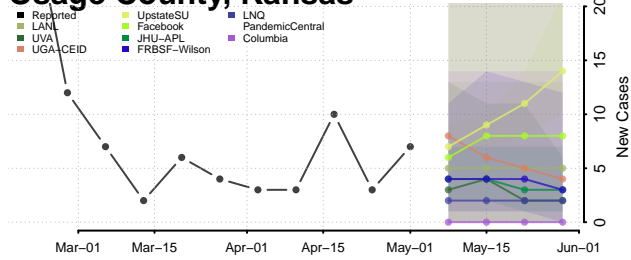

Osage County, Kansas