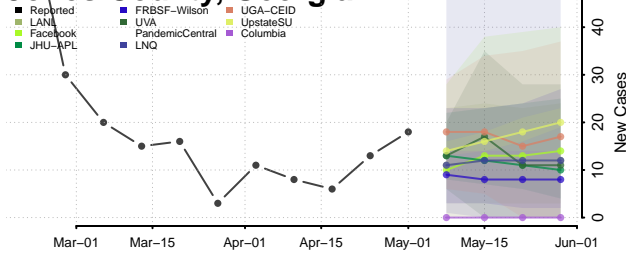

Jones County, Georgia