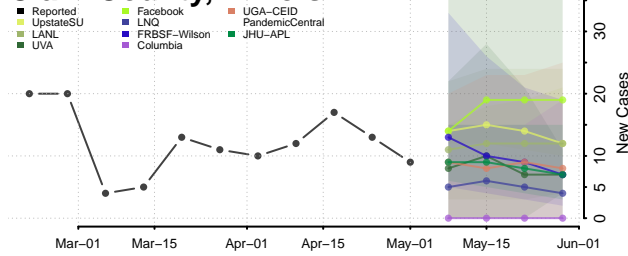

Clark County, Illinois