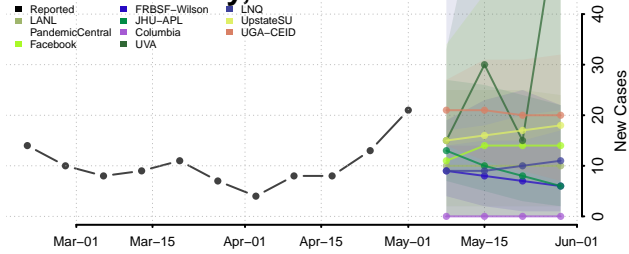

Smith County, Kansas

Stafford County, Kansas

Stanton County, Kansas

Stevens County, Kansas

Sumner County, Kansas

Thomas County, Kansas

Trego County, Kansas

Wabaunsee County, Kansas