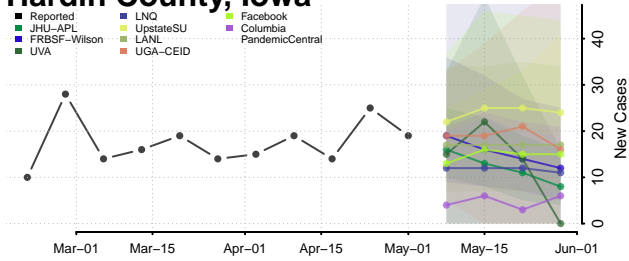

Hardin County, Iowa