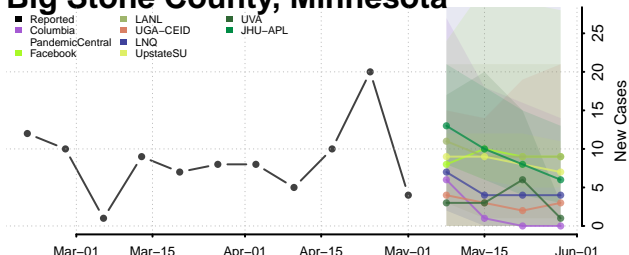

Big Stone County, Minnesota