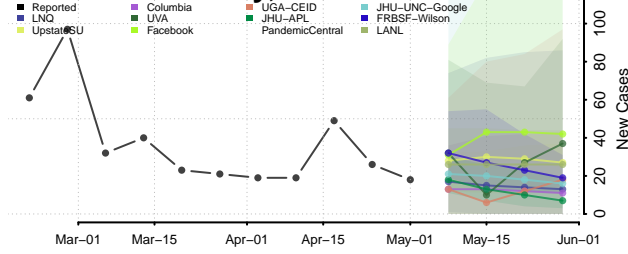

Greene County, Arkansas

Hempstead County, Arkansas

Hot Spring County, Arkansas

Howard County, Arkansas

Independence County, Arkansas

Izard County, Arkansas

Jackson County, Arkansas

Jefferson County, Arkansas