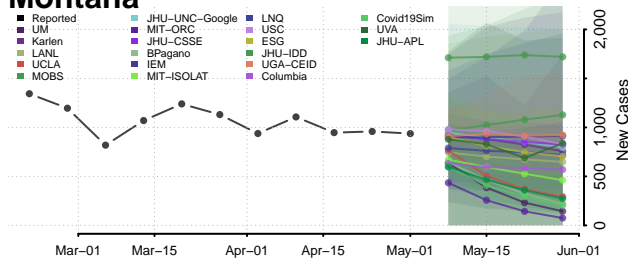

Worth County, Missouri

Wright County, Missouri

Montana*

Beaverhead County, Montana

Big Horn County, Montana

Blaine County, Montana

*New weekly cases may decrease in this location over the next four weeks. For these locations, the ensemble forecast indicates a probability of 0.75 or greater that fewer cases will be reported in week four of the forecast than in the last reported week.