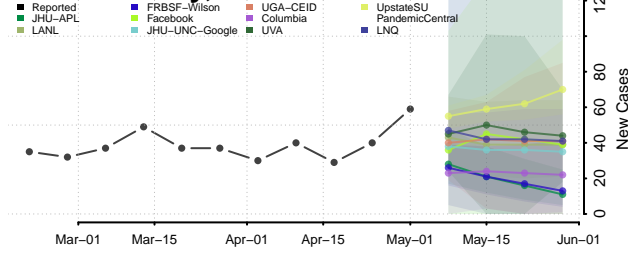

Stark County, North Dakota