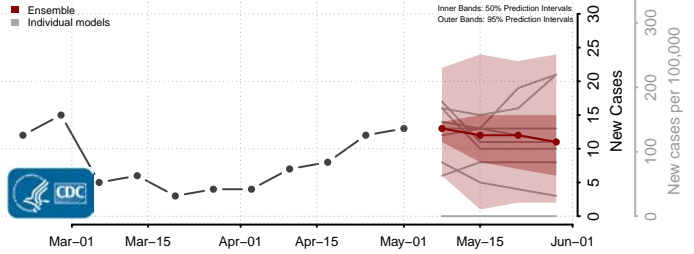

Pleasants County, West Virginia

Pocahontas County, West Virginia

Preston County, West Virginia

Putnam County, West Virginia

Raleigh County, West Virginia

Randolph County, West Virginia

Ritchie County, West Virginia