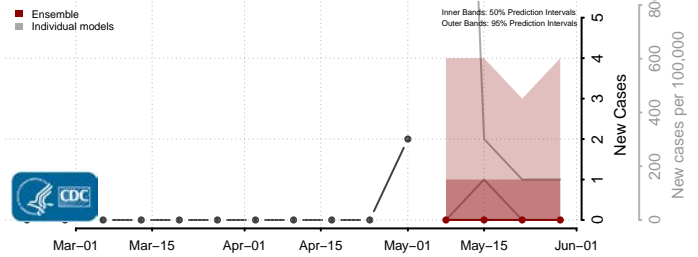

Logan County, Nebraska

Loup County, Nebraska

Madison County, Nebraska

McPherson County, Nebraska

Merrick County, Nebraska

Morrill County, Nebraska

Nance County, Nebraska

Nemaha County, Nebraska