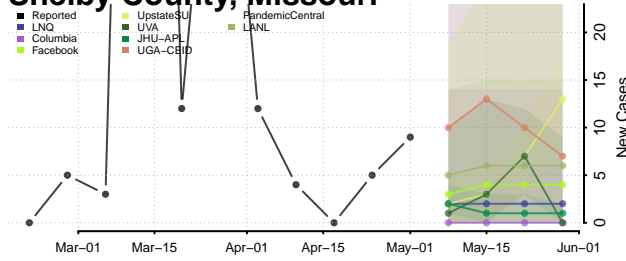

Shelby County, Missouri