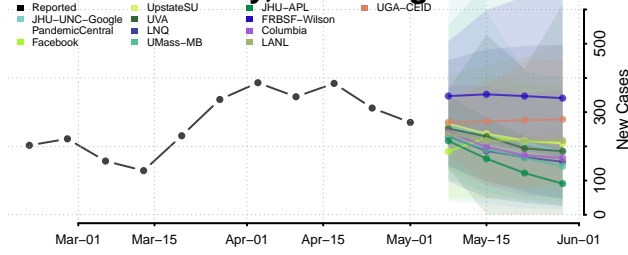

Hancock County, West Virginia

Hardy County, West Virginia

Harrison County, West Virginia

Jackson County, West Virginia

Jefferson County, West Virginia

Kanawha County, West Virginia

Lewis County, West Virginia