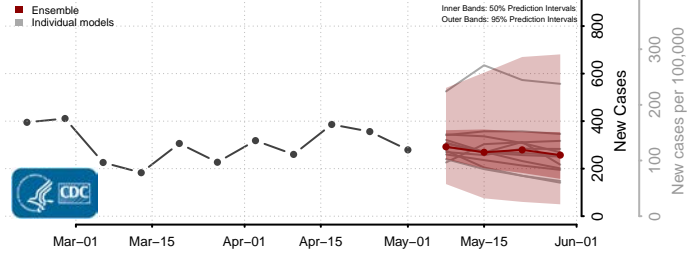

Sussex County, Delaware