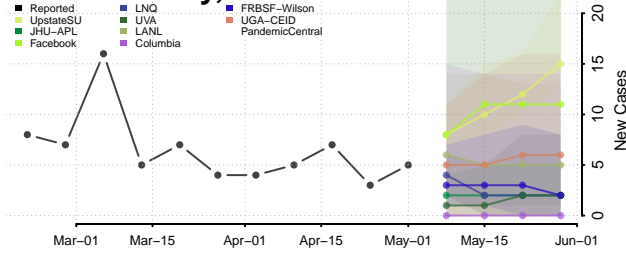

Butler County, Iowa