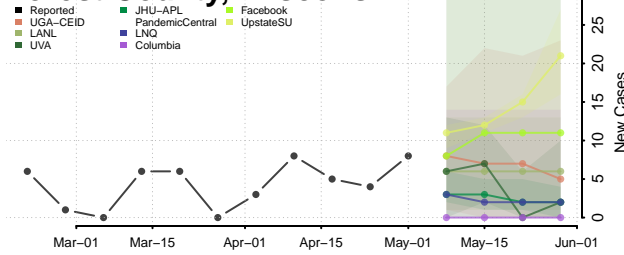

Forest County, Wisconsin