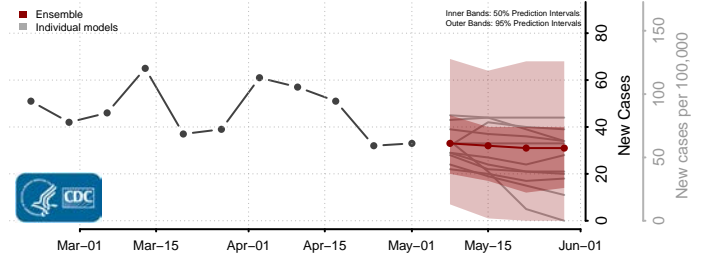

Lafayette County, Mississippi