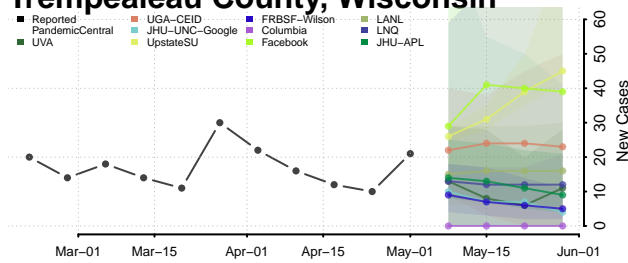

Trempealeau County, Wisconsin