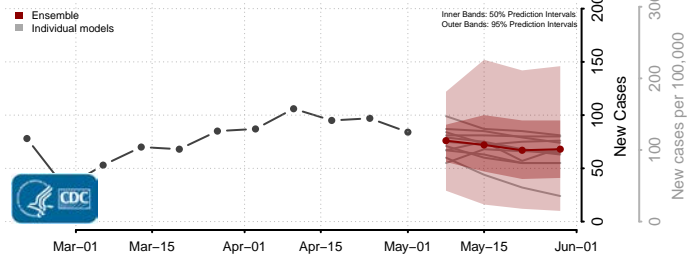

Harrison County, West Virginia