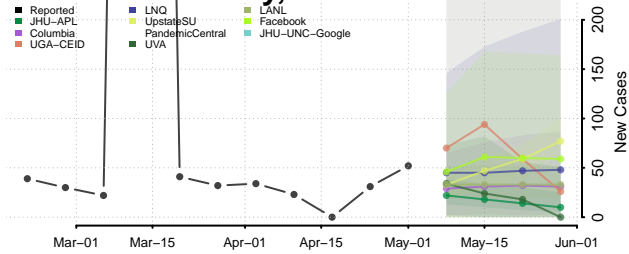

Buchanan County, Missouri