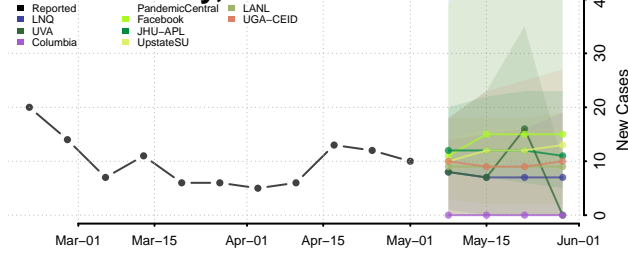

Union County, Florida