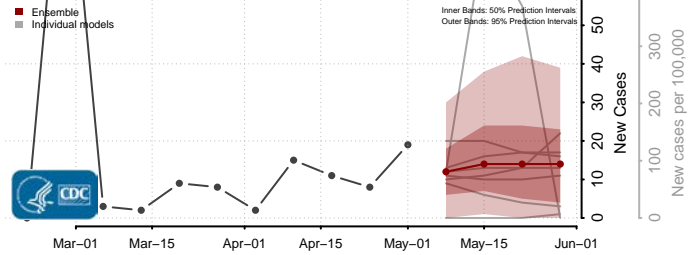

Alleghany County, Virginia