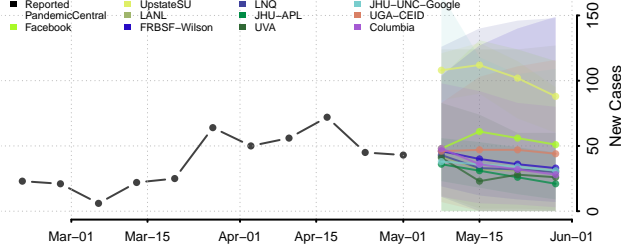

Carlton County, Minnesota