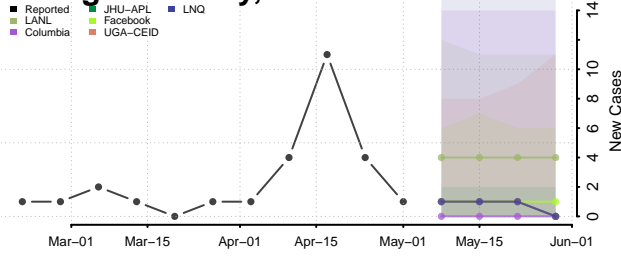

Petersburg County, Alaska

Prince of Wales-Hyder County, Alaska

Sitka County, Alaska

Skagway County, Alaska

Southeast Fairbanks County, Alaska

Valdez-Cordova County, Alaska

Wrangell County, Alaska

Yakutat County, Alaska