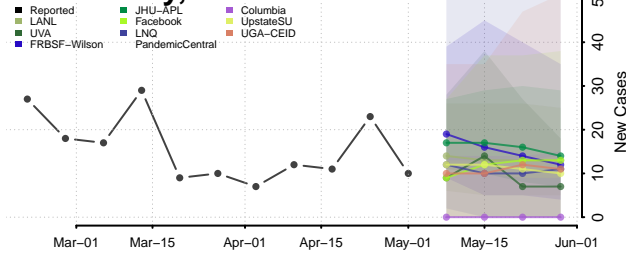

Lee County, South Carolina