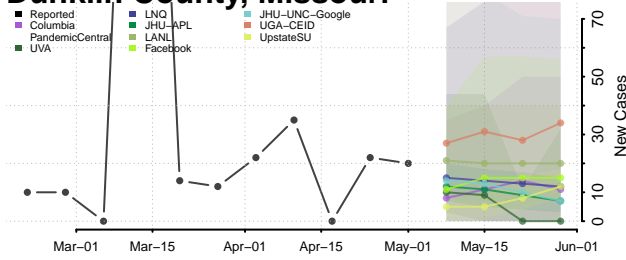

Dunklin County, Missouri