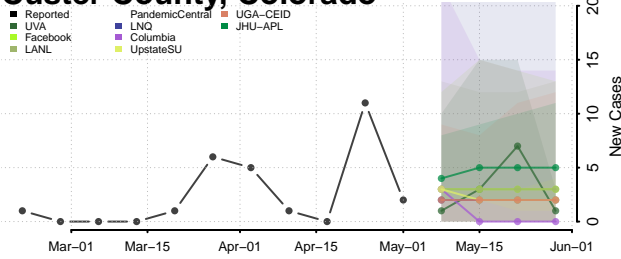

Custer County, Colorado