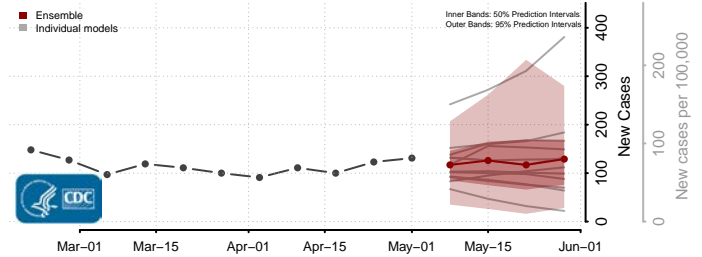

Treasure County, Montana

Valley County, Montana

Wheatland County, Montana

Wibaux County, Montana

Yellowstone County, Montana

Nebraska*

*New weekly cases may decrease in this location over the next four weeks. For these locations, the ensemble forecast indicates a probability of 0.75 or greater that fewer cases will be reported in week four of the forecast than in the last reported week.