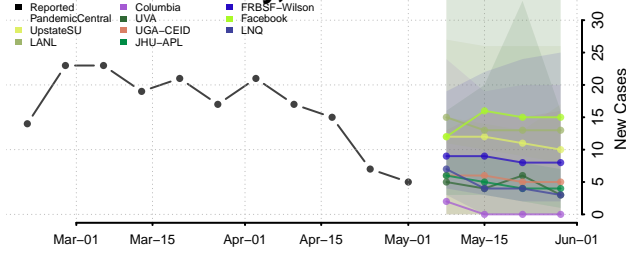

Buchanan County, Iowa