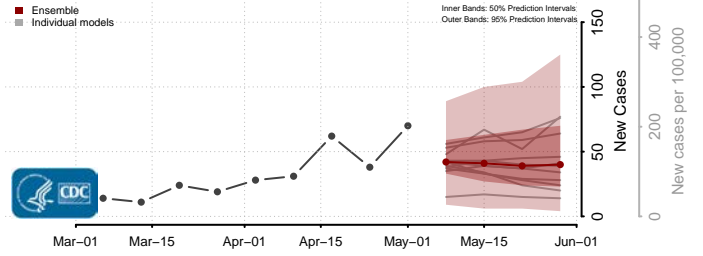

Lincoln County, Maine