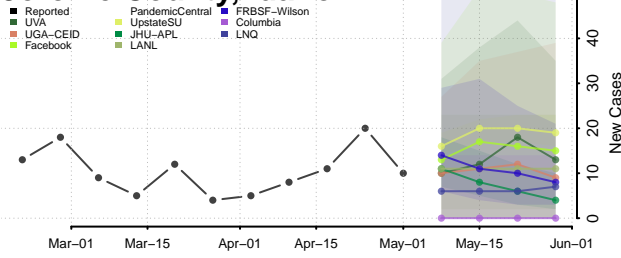

Jerome County, Idaho