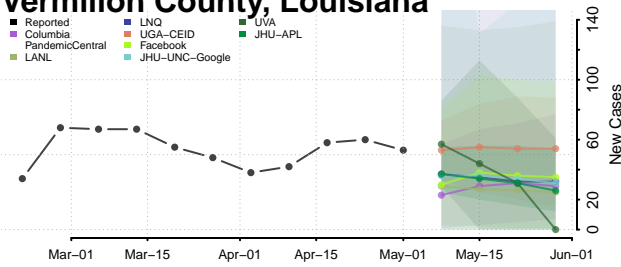

Vermilion County, Louisiana