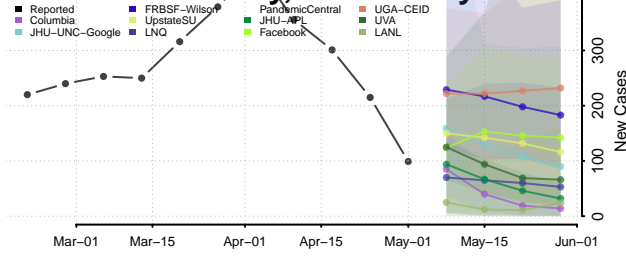

Camden County, New Jersey

Cape May County, New Jersey

Cumberland County, New Jersey

Essex County, New Jersey

Gloucester County, New Jersey

Hudson County, New Jersey

Hunterdon County, New Jersey

Mercer County, New Jersey