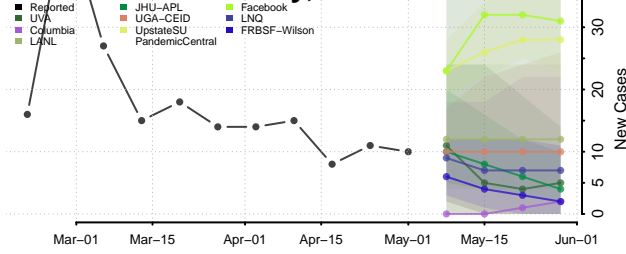

Buena Vista County, Iowa