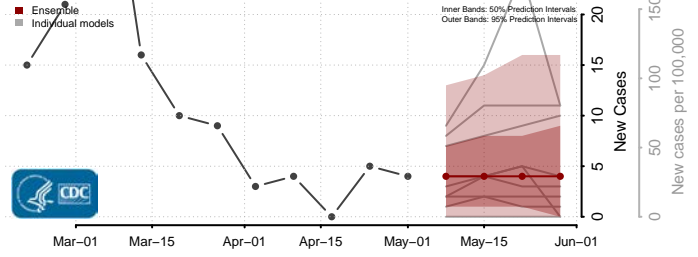

Allamakee County, Iowa