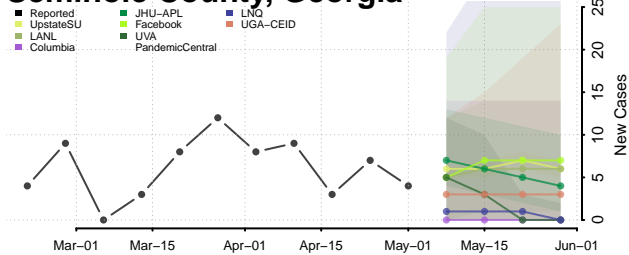

Rockdale County, Georgia

Schley County, Georgia

Scriven County, Georgia

Seminole County, Georgia

Spalding County, Georgia

Stephens County, Georgia

Stewart County, Georgia

Sumter County, Georgia