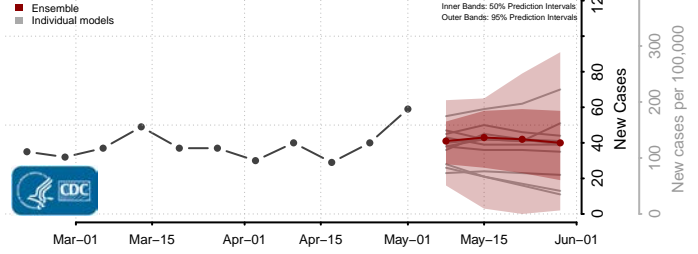

Stark County, North Dakota