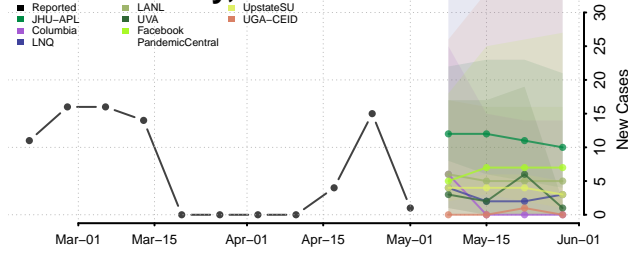

St. Clair County, Alabama

Sumter County, Alabama

Talladega County, Alabama

Tallapoosa County, Alabama

Tuscaloosa County, Alabama

Walker County, Alabama

Washington County, Alabama

Wilcox County, Alabama