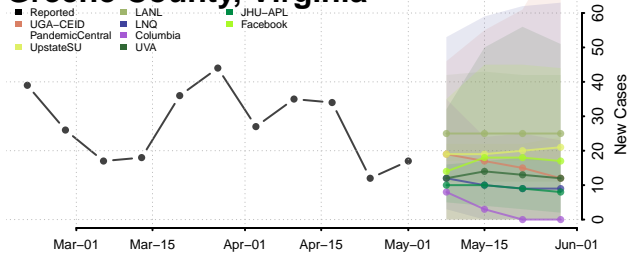

Goochland County, Virginia

Grayson County, Virginia

Greene County, Virginia

Greensville County, Virginia

Halifax County, Virginia

Hampton County, Virginia

Hanover County, Virginia

Harrisonburg County, Virginia