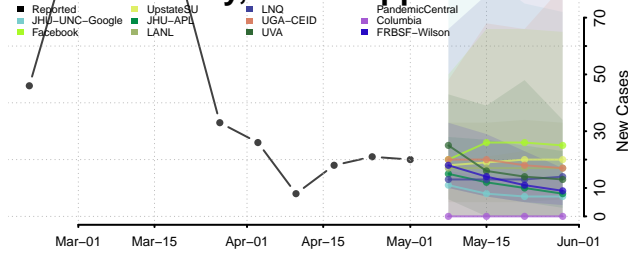

Lincoln County, Mississippi