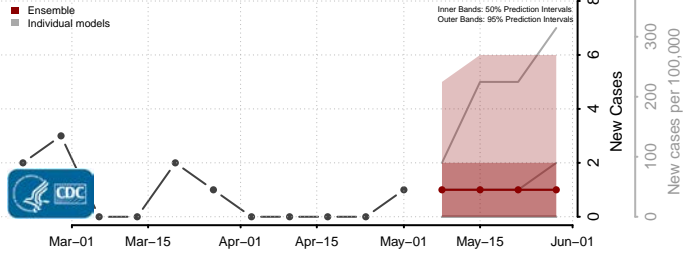

Franklin County, Washington

Garfield County, Washington

Grant County, Washington

Grays Harbor County, Washington

Island County, Washington

Jefferson County, Washington

King County, Washington

Kitsap County, Washington