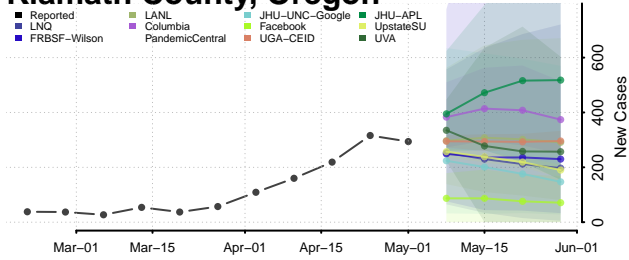

Klamath County, Oregon