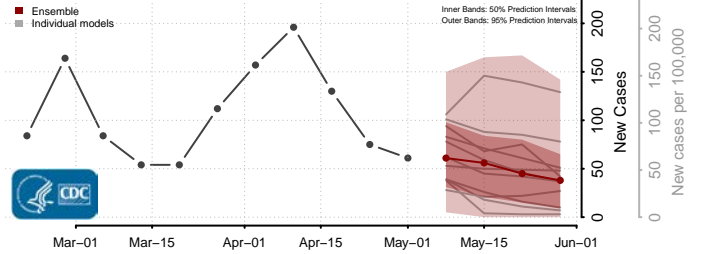

Dubuque County, Iowa