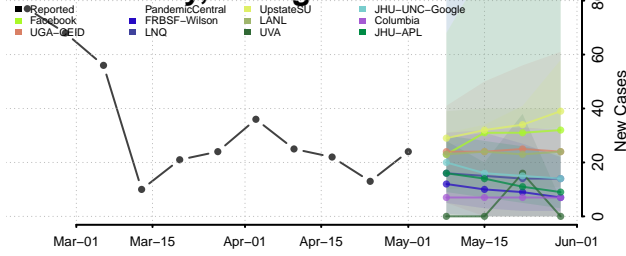

Ware County, Georgia