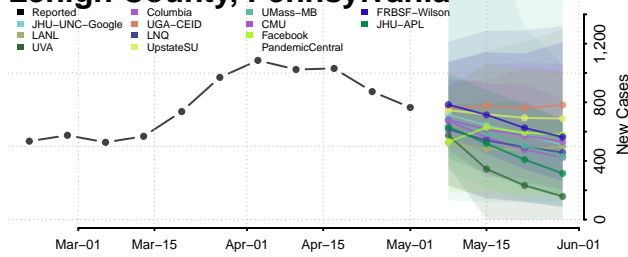

Lackawanna County, Pennsylvania

Lancaster County, Pennsylvania

Lawrence County, Pennsylvania

Lebanon County, Pennsylvania

Lehigh County, Pennsylvania

Luzerne County, Pennsylvania

Lycoming County, Pennsylvania