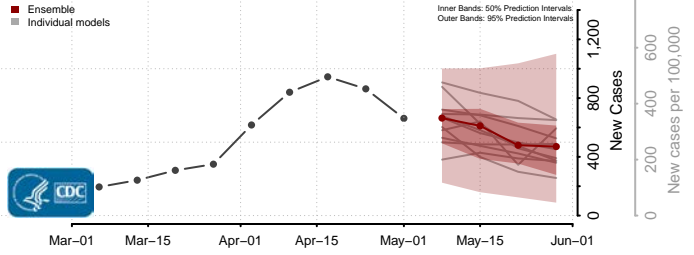

Saginaw County, Michigan