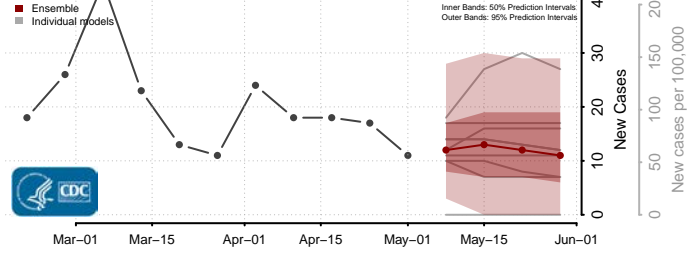

Northampton County, North Carolina