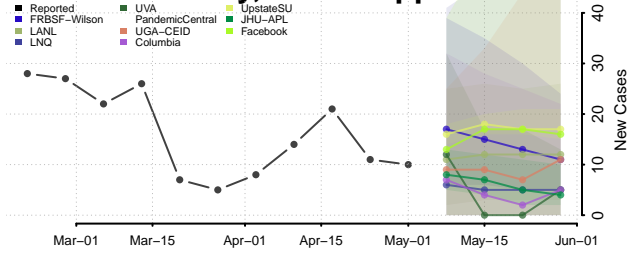

Grenada County, Mississippi