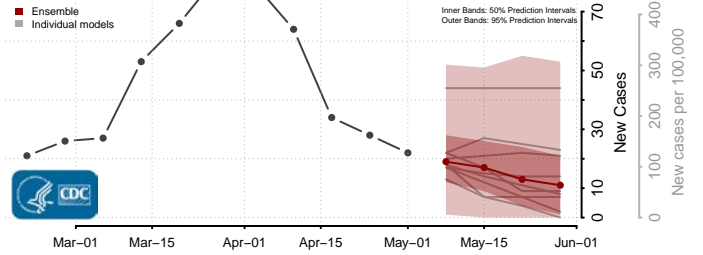

Dickinson County, Iowa