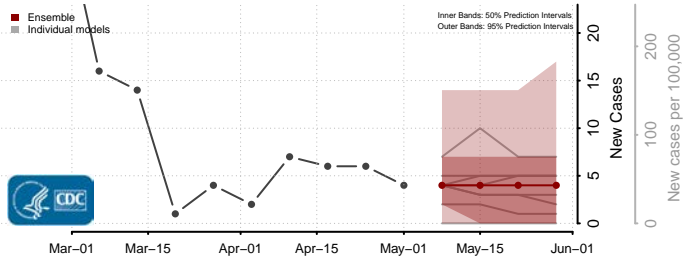

Benewah County, Idaho