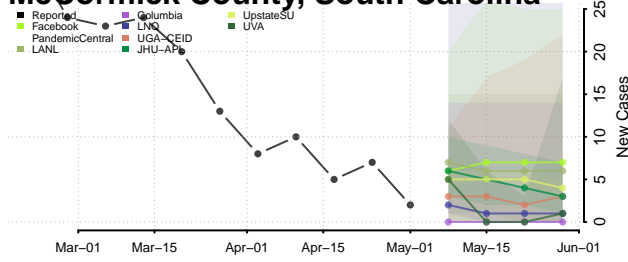

McCormick County, South Carolina