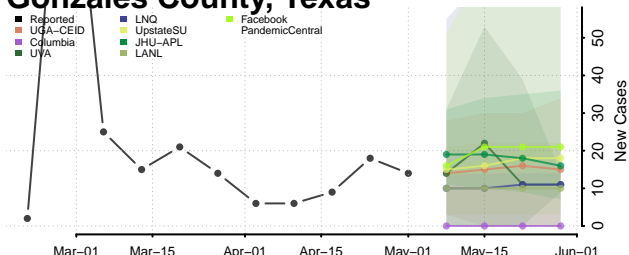

Gonzales County, Texas