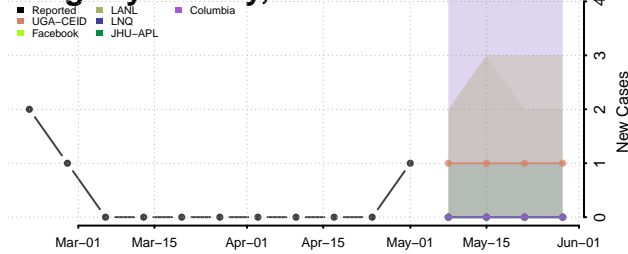

Petersburg County, Alaska

Prince of Wales-Hyder County, Alaska

Sitka County, Alaska

Skagway County, Alaska

Southeast Fairbanks County, Alaska

Valdez-Cordova County, Alaska

Wrangell County, Alaska

Yakutat County, Alaska