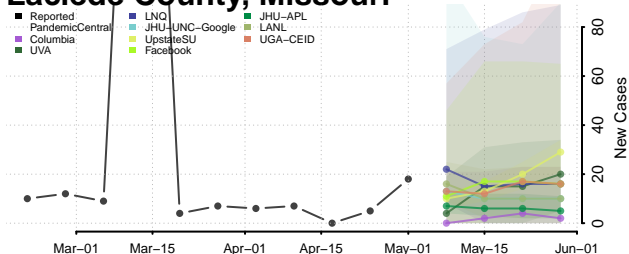

Laclede County, Missouri