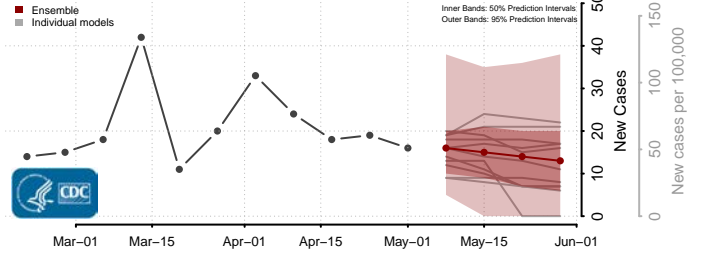

Adams County, Nebraska