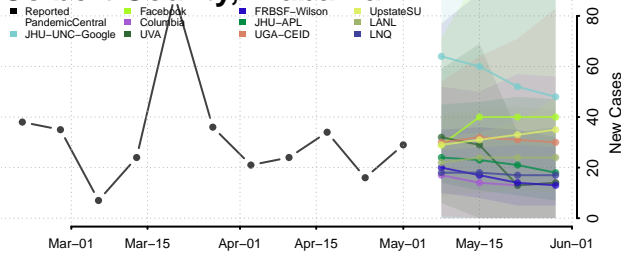

Clarke County, Alabama

Clay County, Alabama

Cleburne County, Alabama

Coffee County, Alabama

Colbert County, Alabama

Conecuh County, Alabama

Coosa County, Alabama

Covington County, Alabama