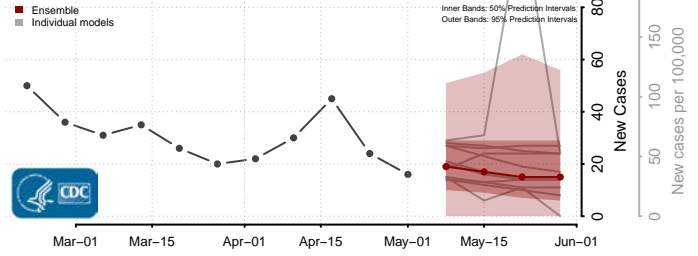

Bannock County, Idaho

Bear Lake County, Idaho

Benewah County, Idaho

Bingham County, Idaho

Blaine County, Idaho

Boise County, Idaho

Bonner County, Idaho

Bonneville County, Idaho