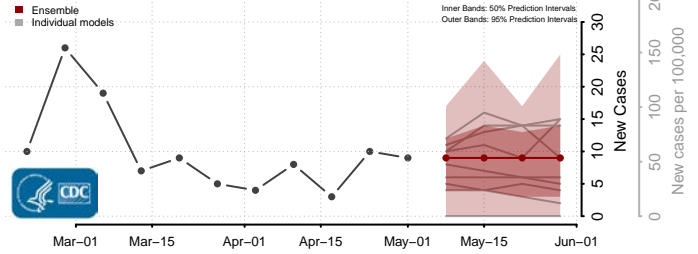

Scott County, Iowa

Shelby County, Iowa

Sioux County, Iowa

Story County, Iowa

Tama County, Iowa

Taylor County, Iowa

Union County, Iowa

Van Buren County, Iowa