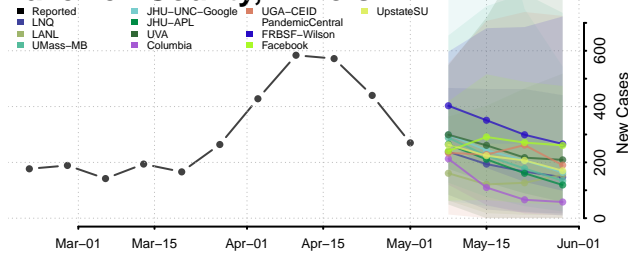

Shelby County, Illinois

St. Clair County, Illinois

Stark County, Illinois

Stephenson County, Illinois

Tazewell County, Illinois

Union County, Illinois

Vermilion County, Illinois

Wabash County, Illinois