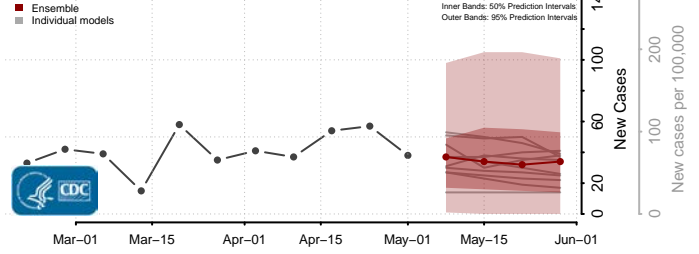

St. Martin County, Louisiana