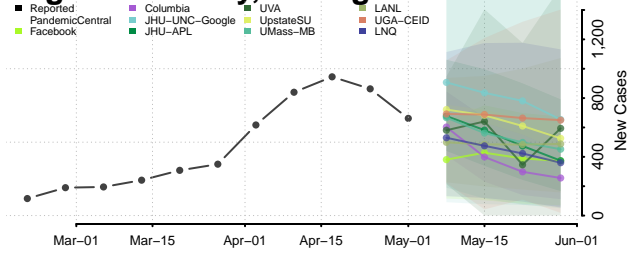

Osceola County, Michigan

Oscoda County, Michigan

Otsego County, Michigan

Ottawa County, Michigan

Presque Isle County, Michigan

Roscommon County, Michigan

Saginaw County, Michigan

Sanilac County, Michigan