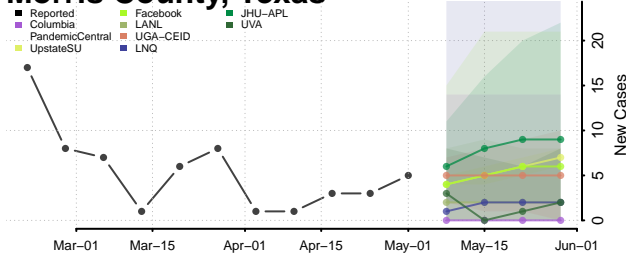

Morris County, Texas