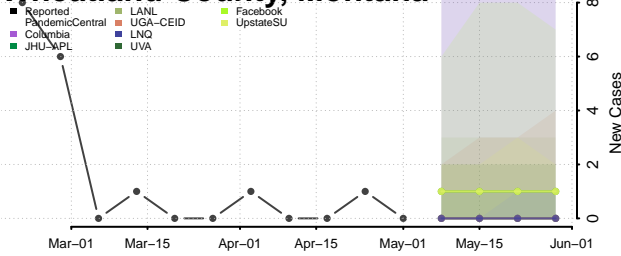

Treasure County, Montana

Valley County, Montana

Wheatland County, Montana

Wibaux County, Montana

Yellowstone County, Montana

Nebraska*

*New weekly cases may decrease in this location over the next four weeks. For these locations, the ensemble forecast indicates a probability of 0.75 or greater that fewer cases will be reported in week four of the forecast than in the last reported week.