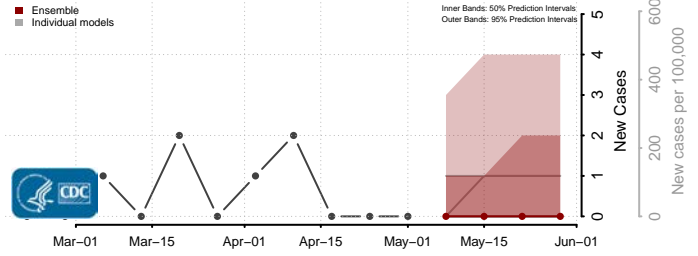

Boundary County, Idaho

Butte County, Idaho

Camas County, Idaho

Canyon County, Idaho

Caribou County, Idaho

Cassia County, Idaho

Clark County, Idaho

Clearwater County, Idaho