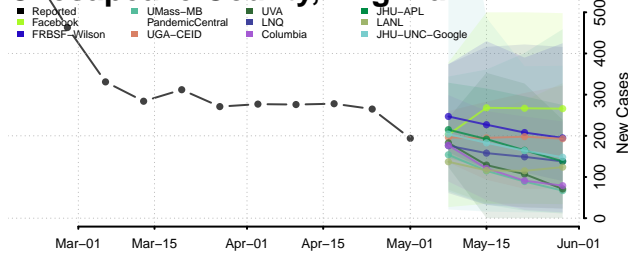

Campbell County, Virginia

Caroline County, Virginia

Carroll County, Virginia

Charles City County, Virginia

Charlotte County, Virginia

Charlottesville County, Virginia

Chesapeake County, Virginia

Chesterfield County, Virginia