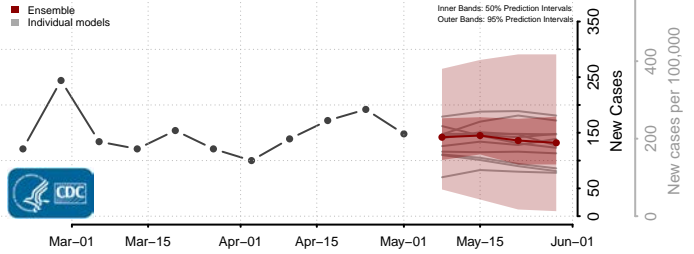

Duplin County, North Carolina

Durham County, North Carolina

Edgecombe County, North Carolina

Forsyth County, North Carolina

Franklin County, North Carolina

Gaston County, North Carolina

Gates County, North Carolina