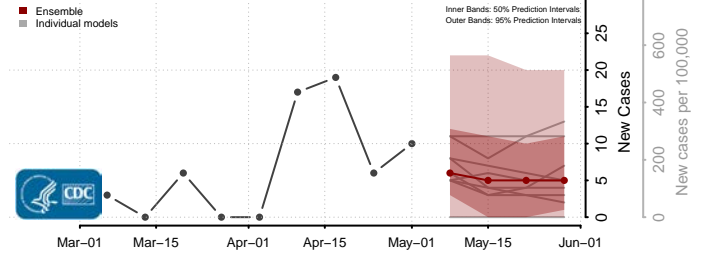

Sargent County, North Dakota