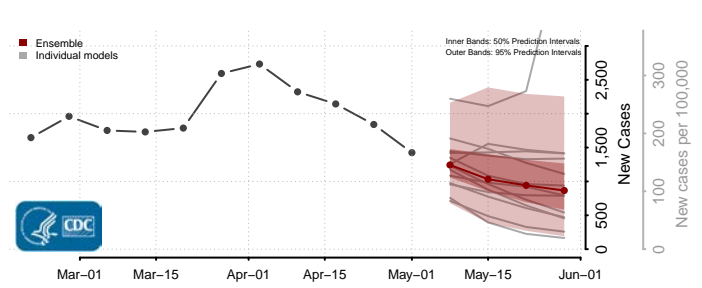

New Haven County, Connecticut

*New weekly cases may decrease in this location over the next four weeks. For these locations, the ensemble forecast indicates a probability of 0.75 or greater that fewer cases will be reported in week four of the forecast than in the last reported week.