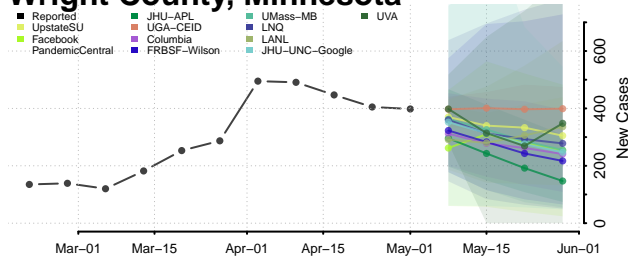

Wright County, Minnesota