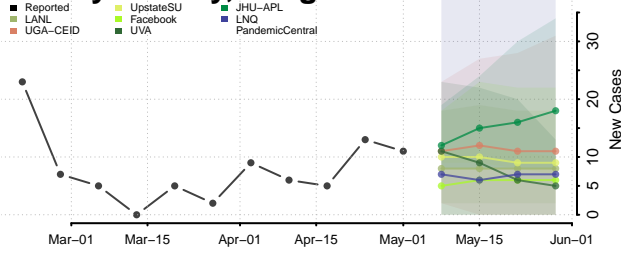

Harney County, Oregon