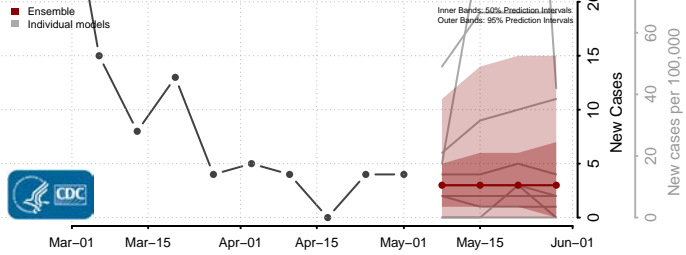

Ellis County, Kansas