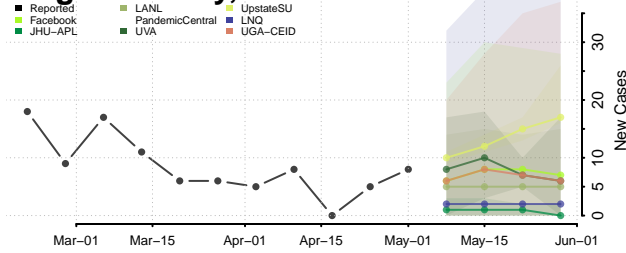

Fergus County, Montana