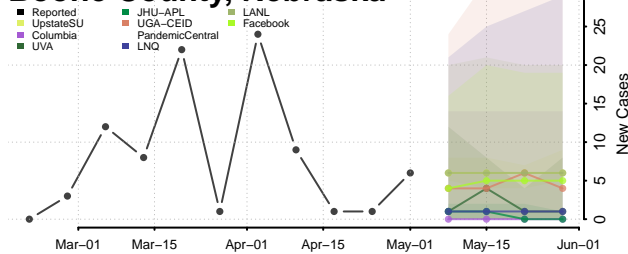

Adams County, Nebraska

Antelope County, Nebraska

Arthur County, Nebraska

Banner County, Nebraska

Blaine County, Nebraska

Boone County, Nebraska

Box Butte County, Nebraska

Boyd County, Nebraska