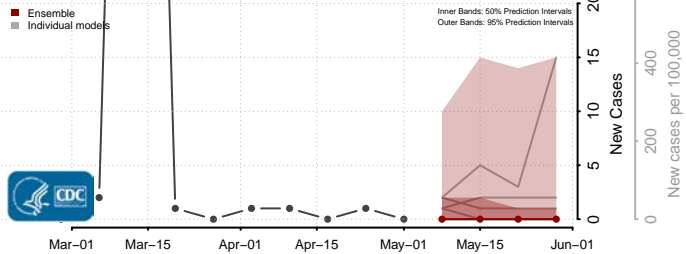

Mercer County, Missouri