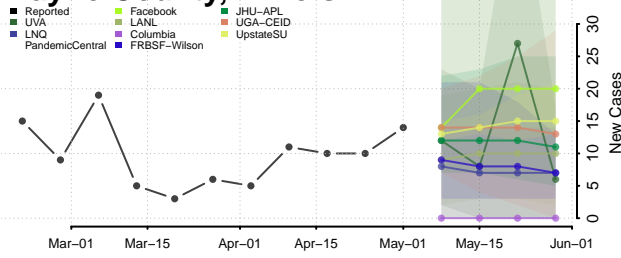

Wayne County, Illinois