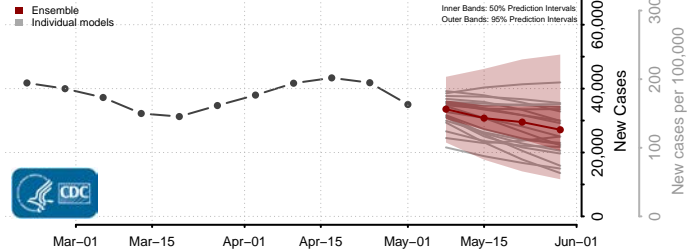

Sussex County, Delaware

District of Columbia*

Florida*

Alachua County, Florida

Baker County, Florida

Bay County, Florida

*New weekly cases may decrease in this location over the next four weeks. For these locations, the ensemble forecast indicates a probability of 0.75 or greater that fewer cases will be reported in week four of the forecast than in the last reported week.