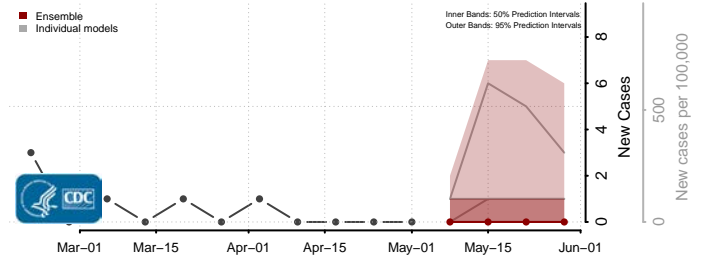

Treasure County, Montana

Valley County, Montana

Wheatland County, Montana

Wibaux County, Montana

Yellowstone County, Montana

Nebraska*

*New weekly cases may decrease in this location over the next four weeks. For these locations, the ensemble forecast indicates a probability of 0.75 or greater that fewer cases will be reported in week four of the forecast than in the last reported week.