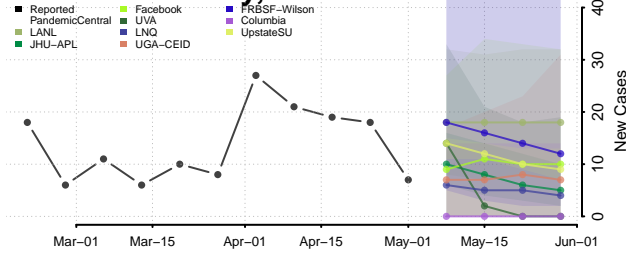

Bourbon County, Kansas