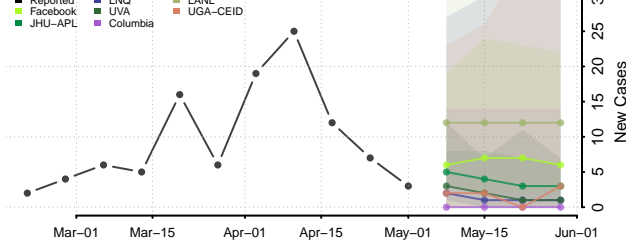

Hennepin County, Minnesota

Houston County, Minnesota

Hubbard County, Minnesota

Isanti County, Minnesota

Itasca County, Minnesota

Jackson County, Minnesota

Lake of the Woods County, Minnesota

Le Sueur County, Minnesota