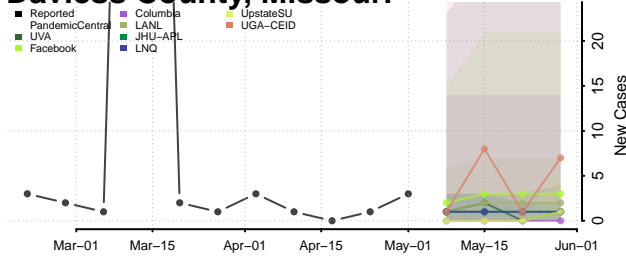

Daviess County, Missouri