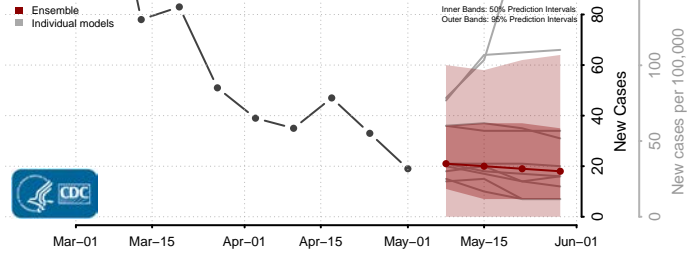

Washington County, Ohio