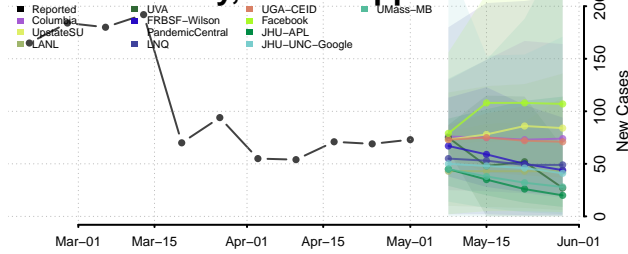

Rankin County, Mississippi