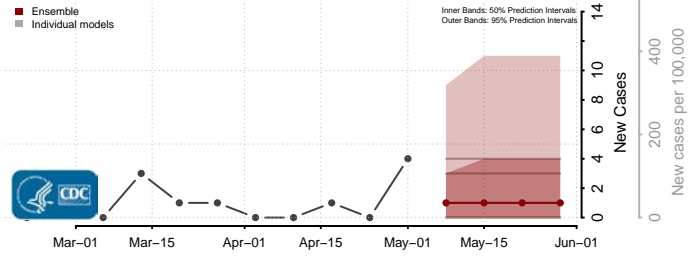

Decatur County, Kansas