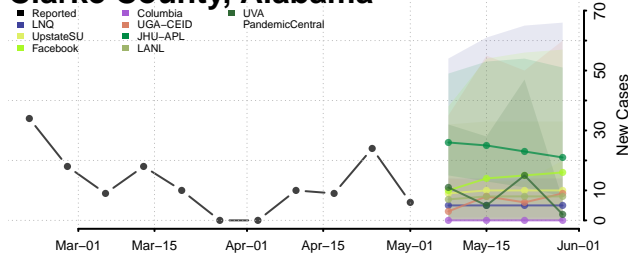

Clarke County, Alabama