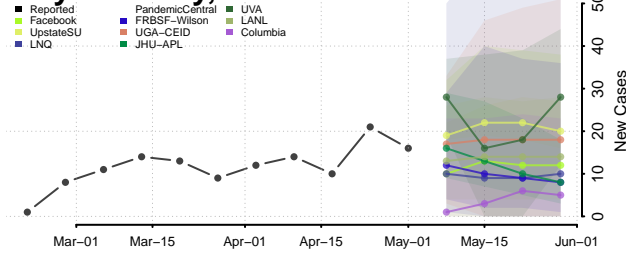

Floyd County, Iowa