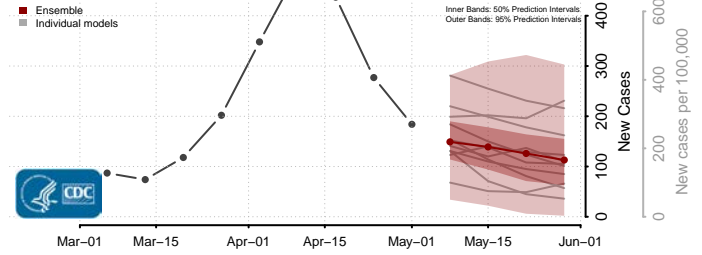

Shiawassee County, Michigan