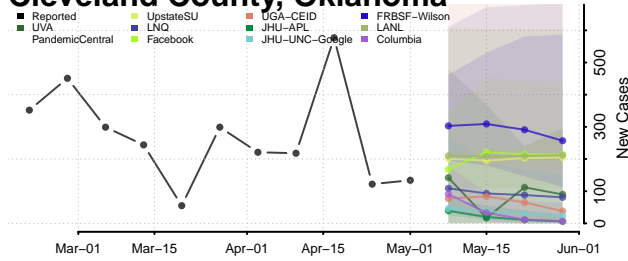

Cleveland County, Oklahoma