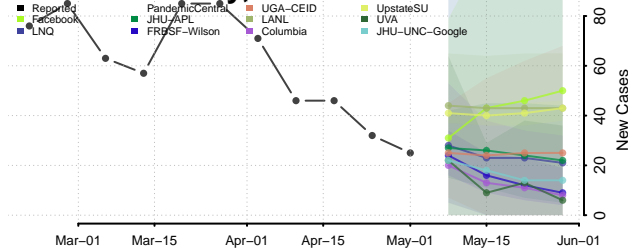

Summit County, Utah