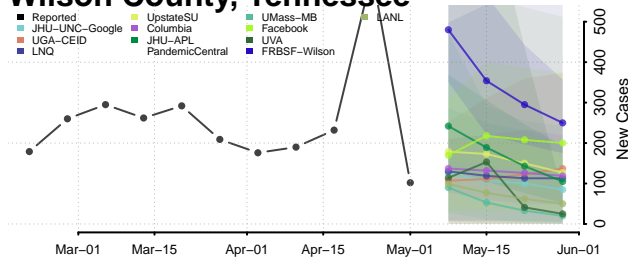

Wilson County, Tennessee