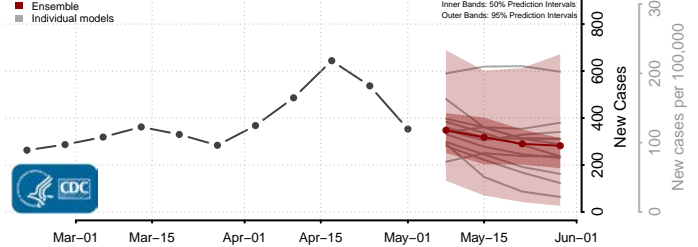

Winn County, Louisiana

Maine*

Androscoggin County, Maine

Aroostook County, Maine

Cumberland County, Maine

Franklin County, Maine

Hancock County, Maine

*New weekly cases may decrease in this location over the next four weeks. For these locations, the ensemble forecast indicates a probability of 0.75 or greater that fewer cases will be reported in week four of the forecast than in the last reported week.