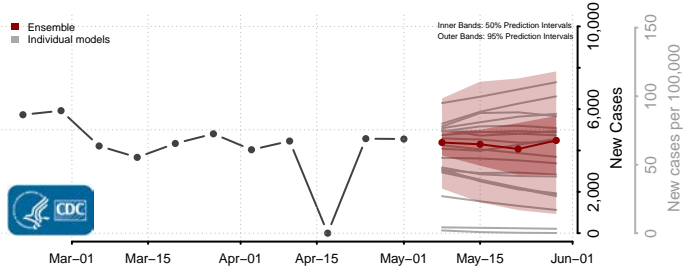

Missouri

Adair County, Missouri

Andrew County, Missouri

Atchison County, Missouri

Audrain County, Missouri

Barry County, Missouri