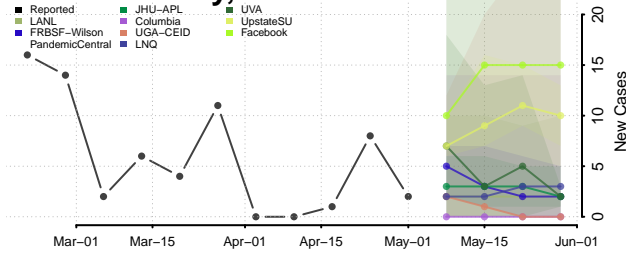

Barton County, Kansas