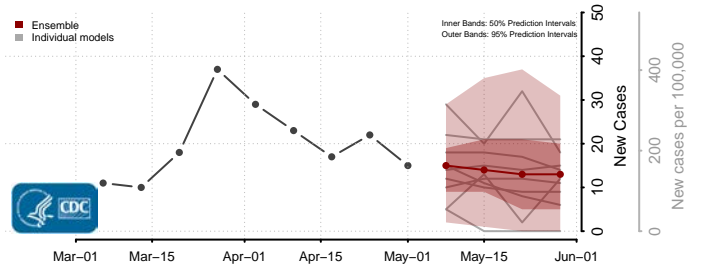

Emmet County, Iowa