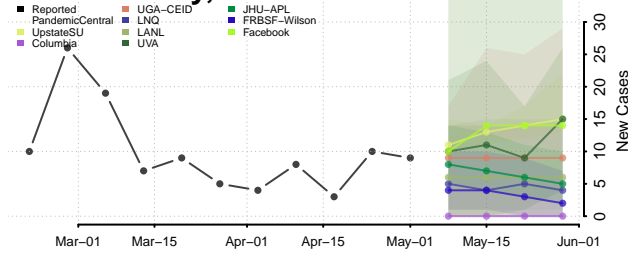

Scott County, Iowa

Shelby County, Iowa

Sioux County, Iowa

Story County, Iowa

Tama County, Iowa

Taylor County, Iowa

Union County, Iowa

Van Buren County, Iowa