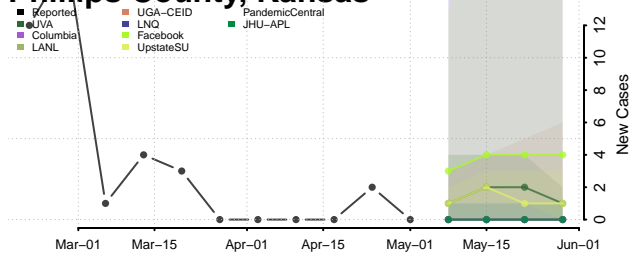

Phillips County, Kansas