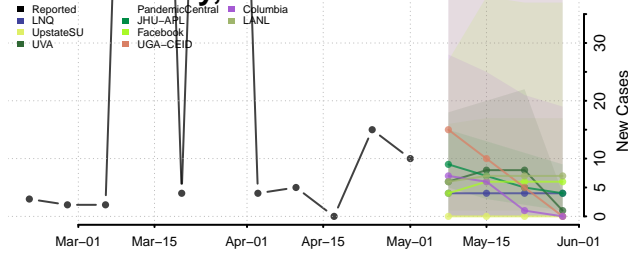

Lewis County, Missouri