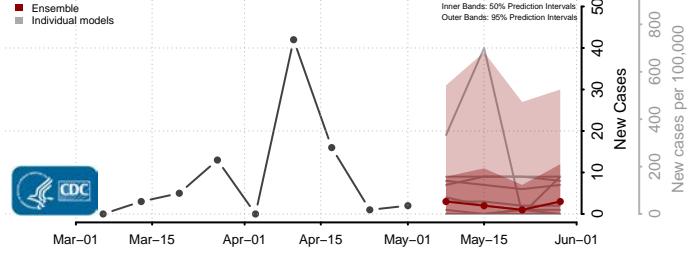

Floyd County, Texas