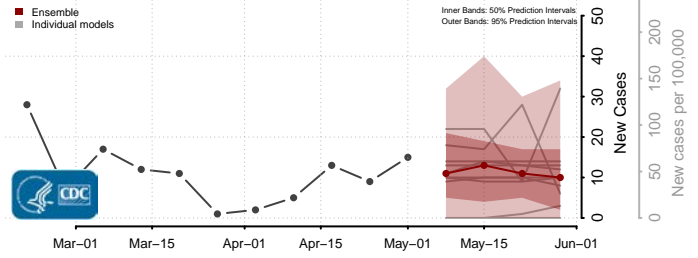

Houston County, Texas