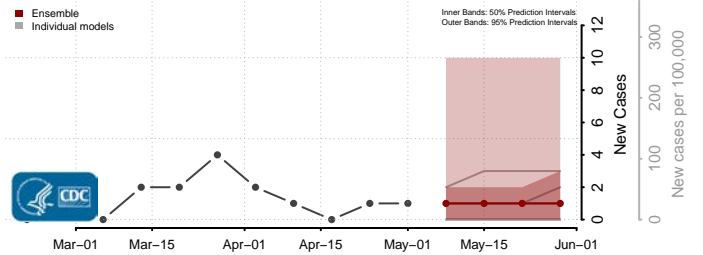

Cavalier County, North Dakota