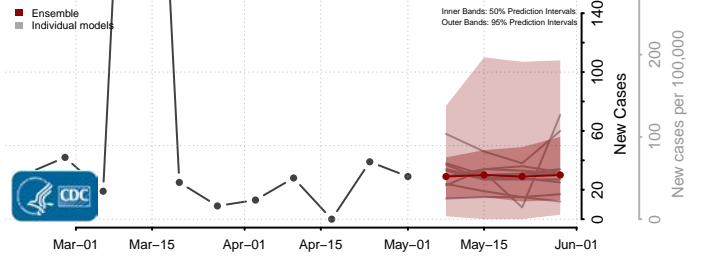

Taney County, Missouri