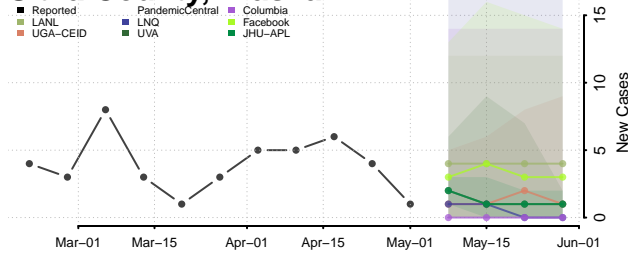

Sitka County, Alaska