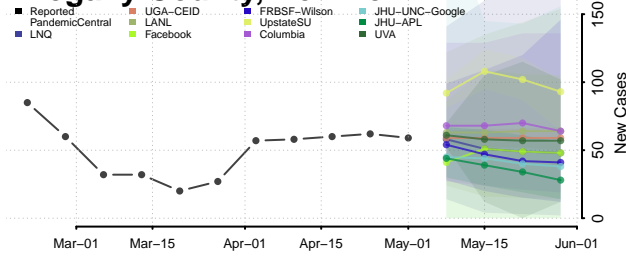

Allegany County, New York