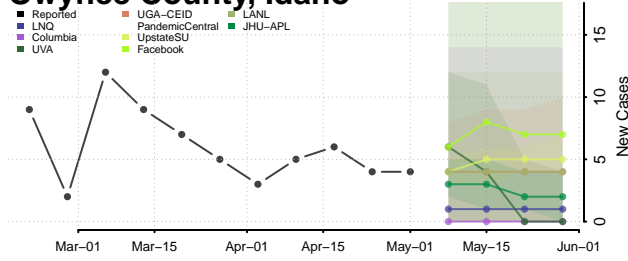

Owyhee County, Idaho