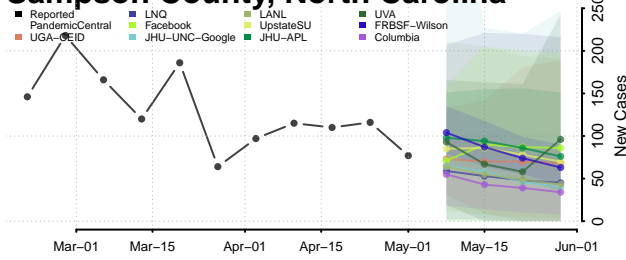

Sampson County, North Carolina