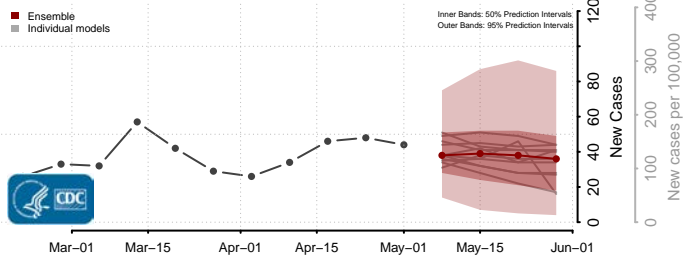

Marshall County, West Virginia