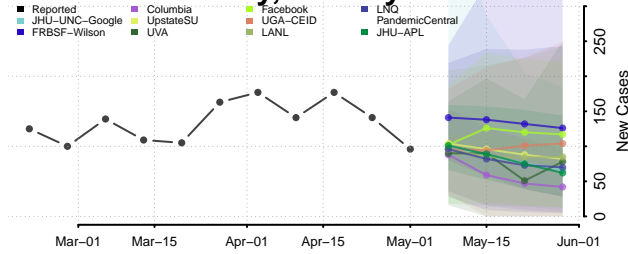

Lawrence County, Pennsylvania