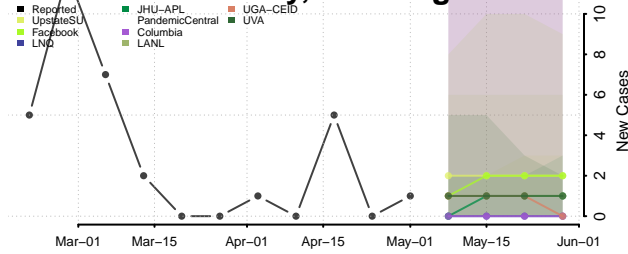

Wahkiakum County, Washington