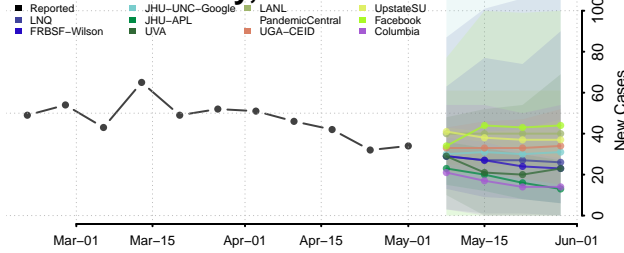

Ashland County, Ohio