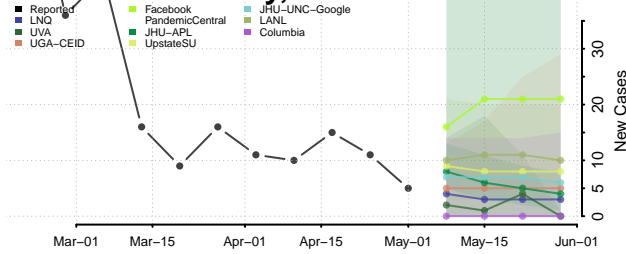

McCurtain County, Oklahoma