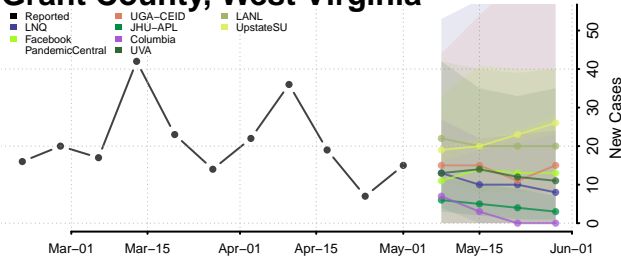

Clay County, West Virginia

Doddridge County, West Virginia

Fayette County, West Virginia

Gilmer County, West Virginia

Grant County, West Virginia

Greenbrier County, West Virginia

Hampshire County, West Virginia