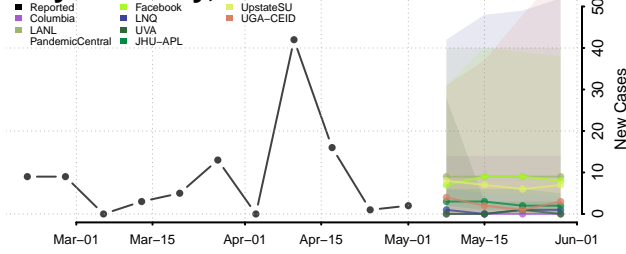

Floyd County, Texas