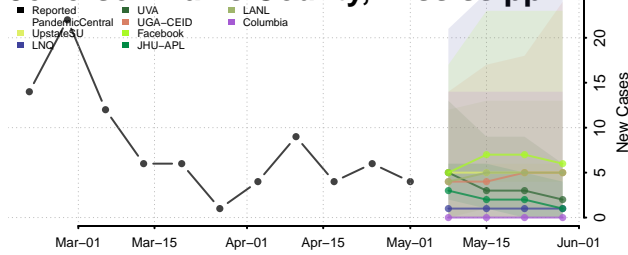

Jefferson Davis County, Mississippi