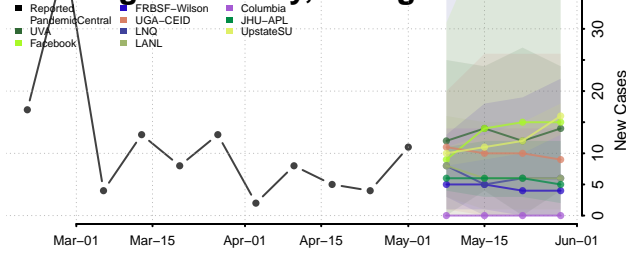

Walker County, Georgia

Walton County, Georgia

Ware County, Georgia

Warren County, Georgia

Washington County, Georgia

Wayne County, Georgia

Webster County, Georgia

Wheeler County, Georgia