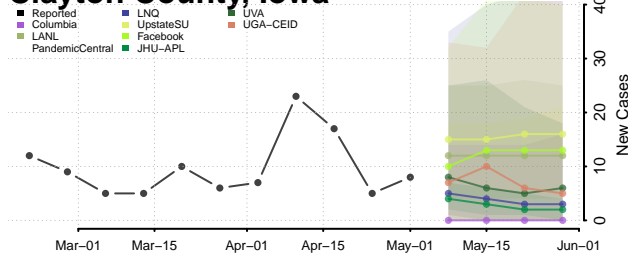

Cherokee County, Iowa

Chickasaw County, Iowa

Clarke County, Iowa

Clay County, Iowa

Clayton County, Iowa

Clinton County, Iowa

Crawford County, Iowa

Dallas County, Iowa