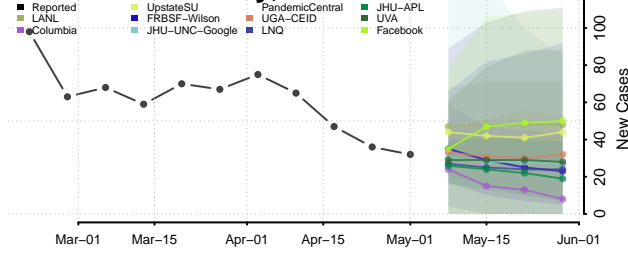

Clinton County, New York

Columbia County, New York

Cortland County, New York

Delaware County, New York

Dutchess County, New York

Erie County, New York

Essex County, New York

Franklin County, New York