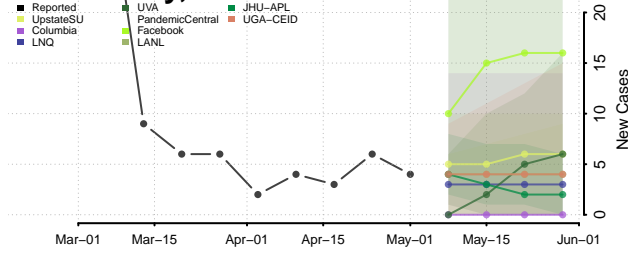

Woodruff County, Arkansas

Yell County, Arkansas

California*

Alameda County, California

Alpine County, California

Amador County, California

*New weekly cases may decrease in this location over the next four weeks. For these locations, the ensemble forecast indicates a probability of 0.75 or greater that fewer cases will be reported in week four of the forecast than in the last reported week.