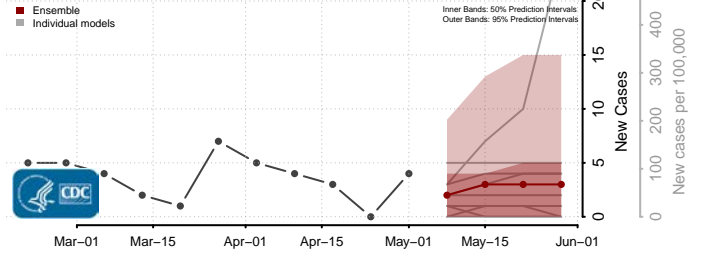

Cameron County, Pennsylvania