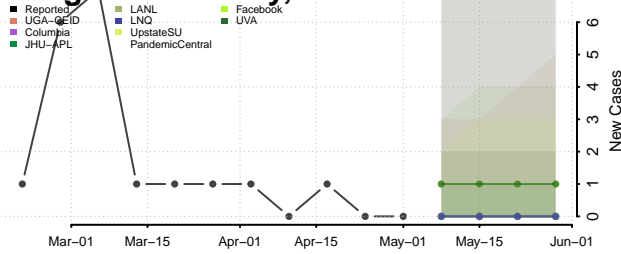

Greeley County, Kansas

Greenwood County, Kansas

Hamilton County, Kansas

Harper County, Kansas

Harvey County, Kansas

Haskell County, Kansas

Hodgeman County, Kansas

Jackson County, Kansas