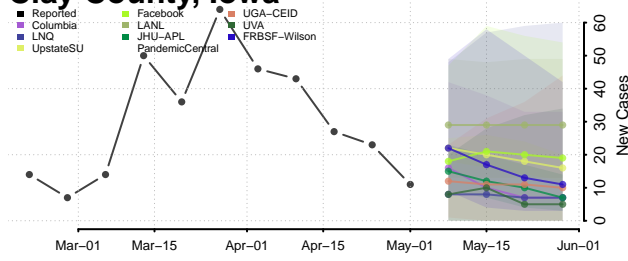

Cherokee County, Iowa

Chickasaw County, Iowa

Clarke County, Iowa

Clay County, Iowa

Clayton County, Iowa

Clinton County, Iowa

Crawford County, Iowa

Dallas County, Iowa