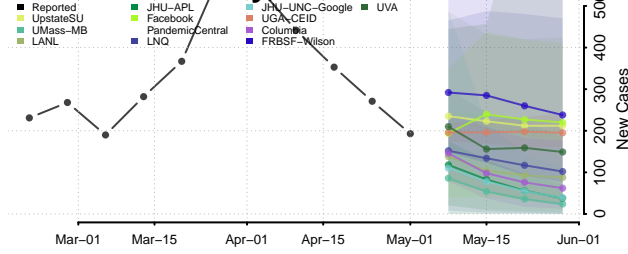

Washington County, Colorado

Weld County, Colorado

Yuma County, Colorado

Connecticut*

Fairfield County, Connecticut

Hartford County, Connecticut

Litchfield County, Connecticut

Middlesex County, Connecticut