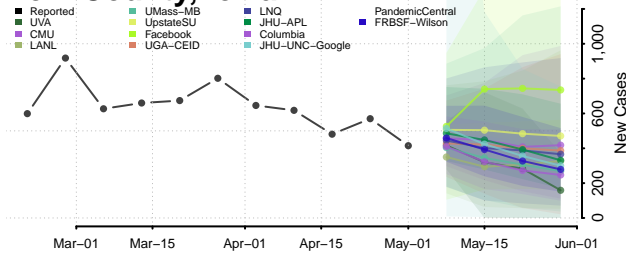

Polk County, Iowa