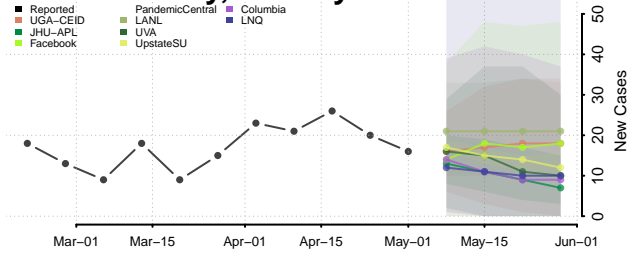

Forest County, Pennsylvania

Franklin County, Pennsylvania

Fulton County, Pennsylvania

Greene County, Pennsylvania

Huntingdon County, Pennsylvania

Indiana County, Pennsylvania

Jefferson County, Pennsylvania

Juniata County, Pennsylvania