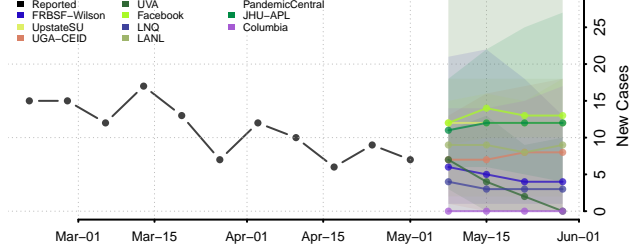

Leon County, Texas