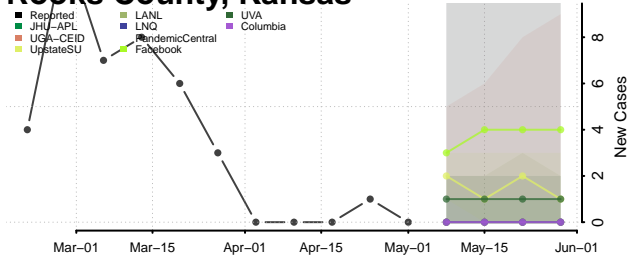

Pratt County, Kansas

Rawlins County, Kansas

Reno County, Kansas

Republic County, Kansas

Rice County, Kansas

Riley County, Kansas

Rooks County, Kansas

Rush County, Kansas