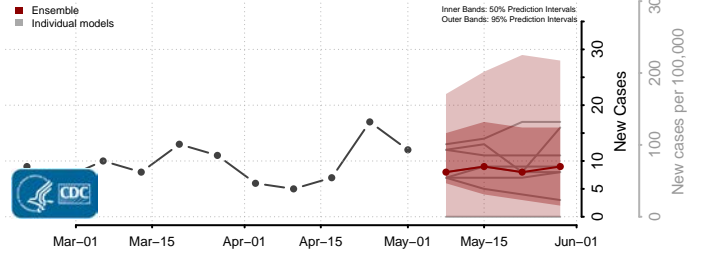

Nez Perce County, Idaho

Oneida County, Idaho

Owyhee County, Idaho

Payette County, Idaho

Power County, Idaho

Shoshone County, Idaho

Teton County, Idaho

Twin Falls County, Idaho