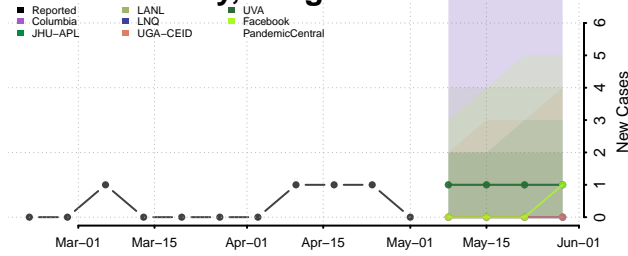

Gilliam County, Oregon