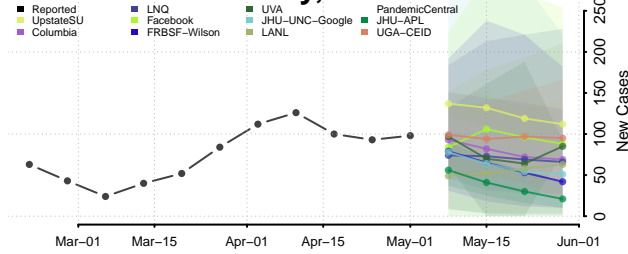

Eddy County, North Dakota

Emmons County, North Dakota

Foster County, North Dakota

Golden Valley County, North Dakota

Grand Forks County, North Dakota

Grant County, North Dakota

Griggs County, North Dakota

Hettinger County, North Dakota