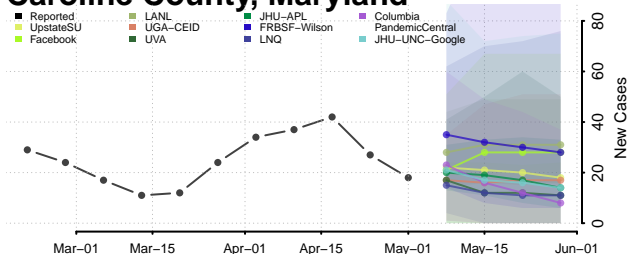

Caroline County, Maryland