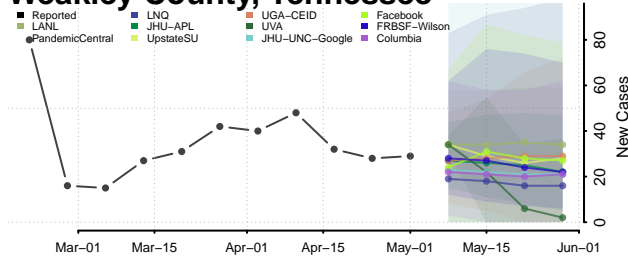

Weakley County, Tennessee