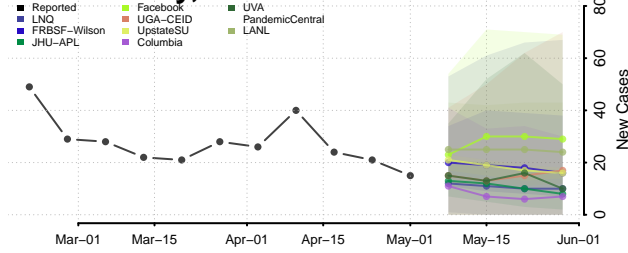

Pike County, Ohio