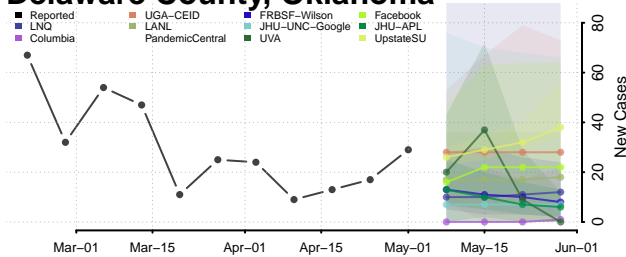

Dewey County, Oklahoma

Ellis County, Oklahoma

Garfield County, Oklahoma

Garvin County, Oklahoma

Grady County, Oklahoma

Grant County, Oklahoma

Greer County, Oklahoma

Harmon County, Oklahoma