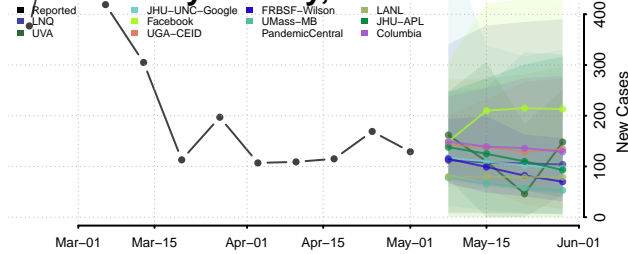

St. Landry County, Louisiana

St. Martin County, Louisiana

St. Mary County, Louisiana

St. Tammany County, Louisiana

Tangipahoa County, Louisiana

Tensas County, Louisiana

Terrebonne County, Louisiana

Union County, Louisiana