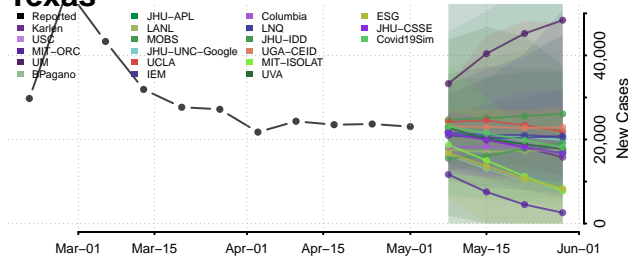

Weakley County, Tennessee

White County, Tennessee

Williamson County, Tennessee

Wilson County, Tennessee

Texas

Anderson County, Texas