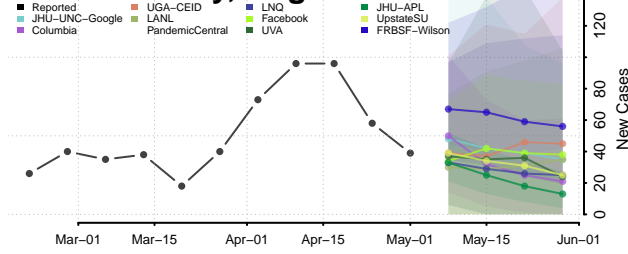

Carroll County, Virginia