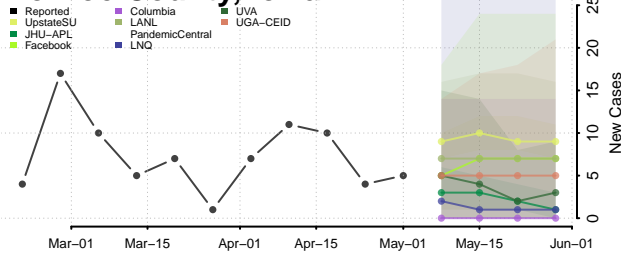

Monroe County, Iowa