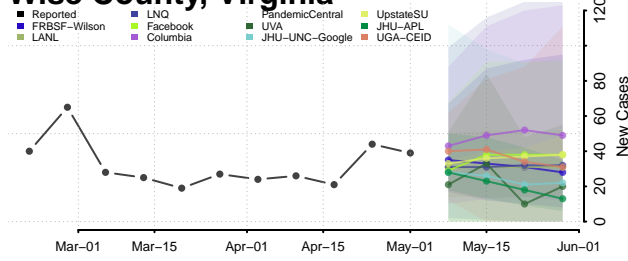

Williamsburg County, Virginia

Winchester County, Virginia

Wise County, Virginia

Wythe County, Virginia

York County, Virginia

Washington

Adams County, Washington

Asotin County, Washington