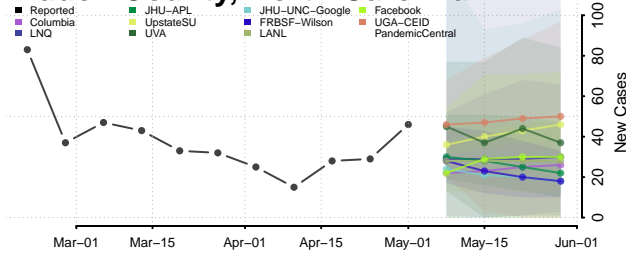

Alleghany County, North Carolina

Anson County, North Carolina

Ashe County, North Carolina

Avery County, North Carolina

Beaufort County, North Carolina

Bertie County, North Carolina

Bladen County, North Carolina