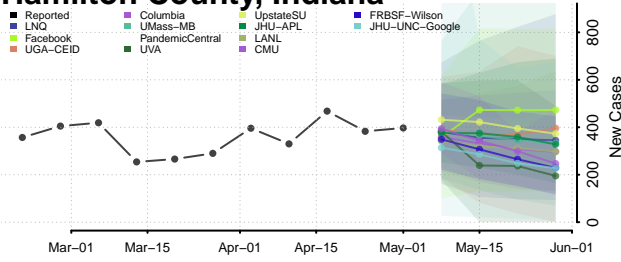

Fountain County, Indiana

Franklin County, Indiana

Fulton County, Indiana

Gibson County, Indiana

Grant County, Indiana

Greene County, Indiana

Hamilton County, Indiana

Hancock County, Indiana