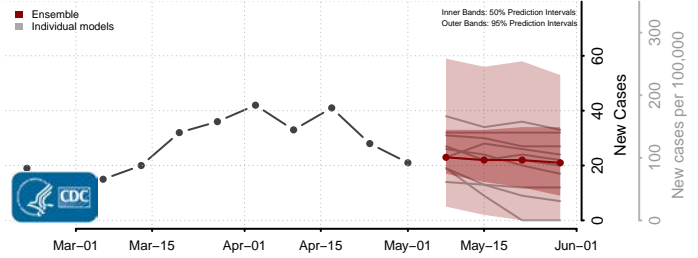

Yankton County, South Dakota