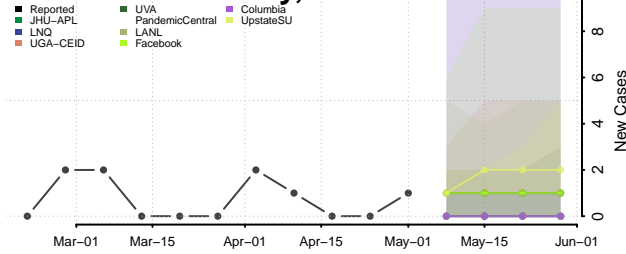

McPherson County, South Dakota