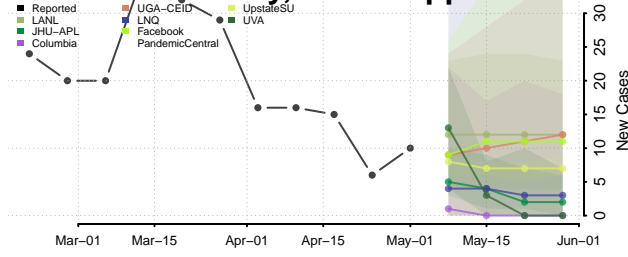

Yalobusha County, Mississippi