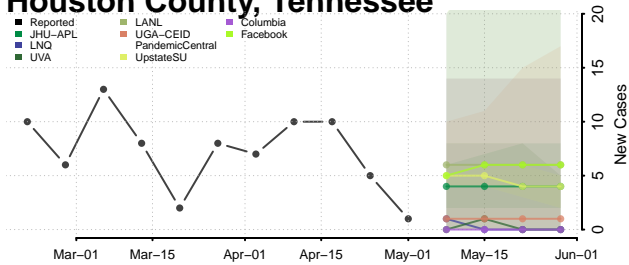

Houston County, Tennessee