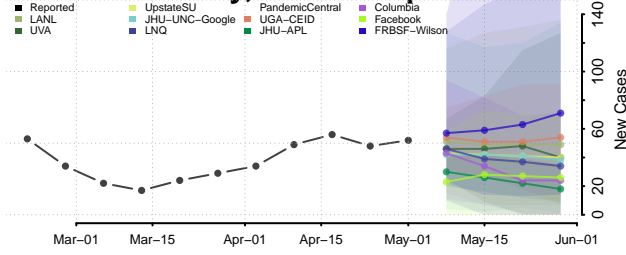

Sullivan County, New Hampshire