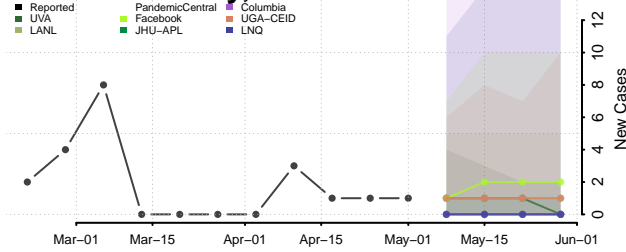

Mellette County, South Dakota