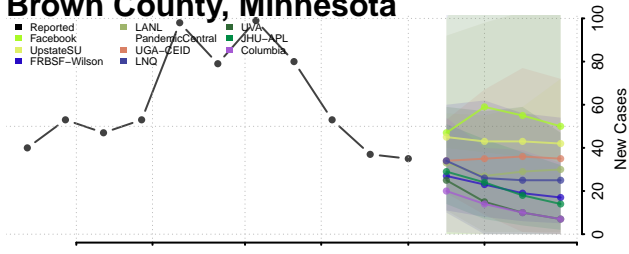

Becker County, Minnesota

Beltrami County, Minnesota

Benton County, Minnesota

Big Stone County, Minnesota

Blue Earth County, Minnesota

Brown County, Minnesota

Carlton County, Minnesota

Carver County, Minnesota