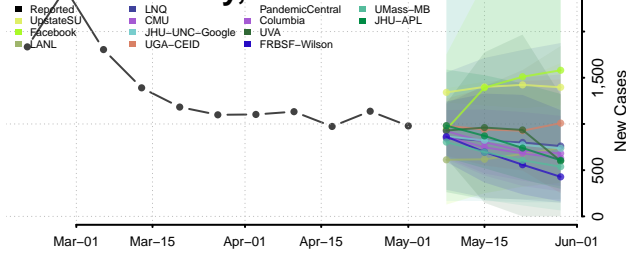

El Paso County, Texas