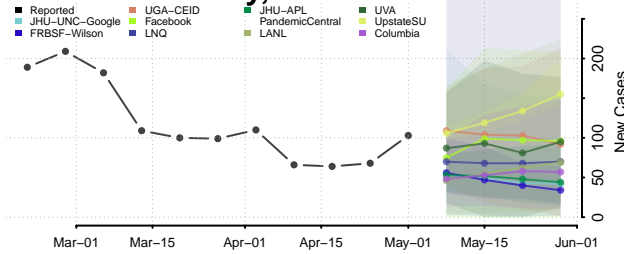

Rockwall County, Texas