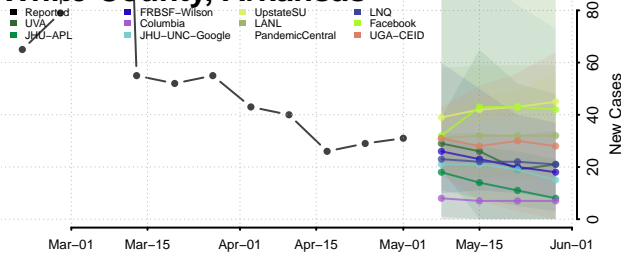

Woodruff County, Arkansas

Yell County, Arkansas

California*

Alameda County, California

Alpine County, California

Amador County, California

*New weekly cases may decrease in this location over the next four weeks. For these locations, the ensemble forecast indicates a probability of 0.75 or greater that fewer cases will be reported in week four of the forecast than in the last reported week.