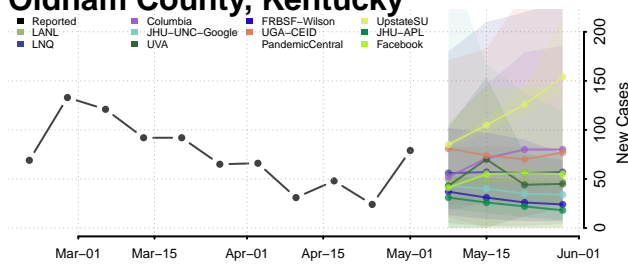

Oldham County, Kentucky