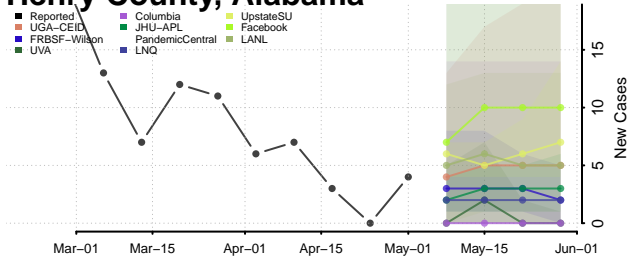

Crenshaw County, Alabama

Cullman County, Alabama

Dale County, Alabama

Dallas County, Alabama

DeKalb County, Alabama

Elmore County, Alabama

Escambia County, Alabama

Etowah County, Alabama

Fayette County, Alabama

Franklin County, Alabama

Geneva County, Alabama

Greene County, Alabama

Hale County, Alabama

Henry County, Alabama

Houston County, Alabama

Jackson County, Alabama

Jefferson County, Alabama

Lamar County, Alabama

Lauderdale County, Alabama

Lawrence County, Alabama

Marion County, Alabama

Marshall County, Alabama

Mobile County, Alabama

Monroe County, Alabama