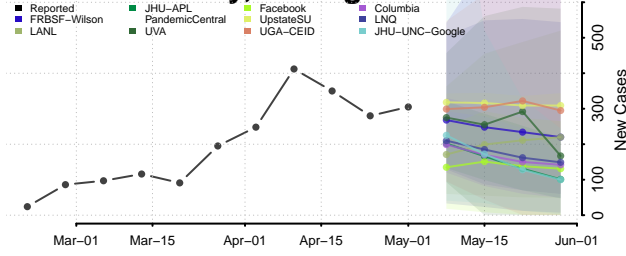

Midland County, Michigan