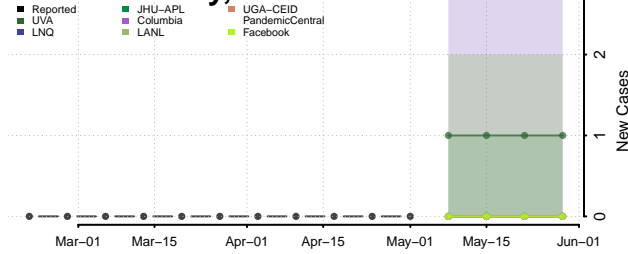

Arthur County, Nebraska