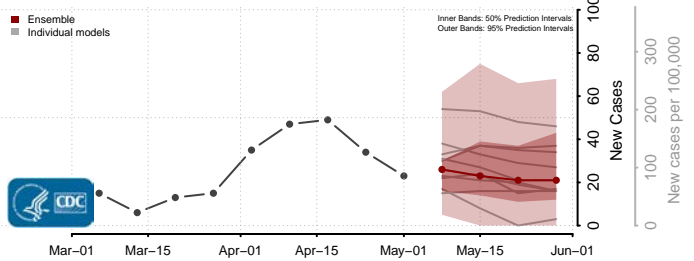

Mineral County, West Virginia