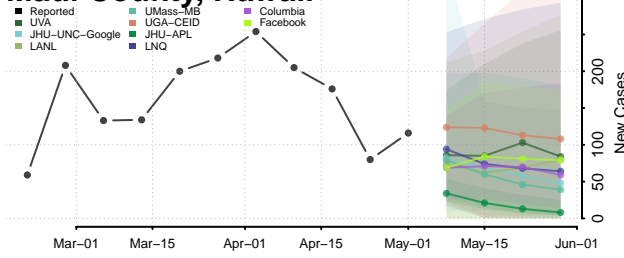

Maui County, Hawaii