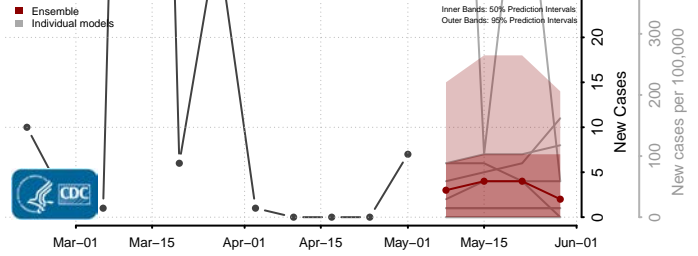

Clark County, Missouri