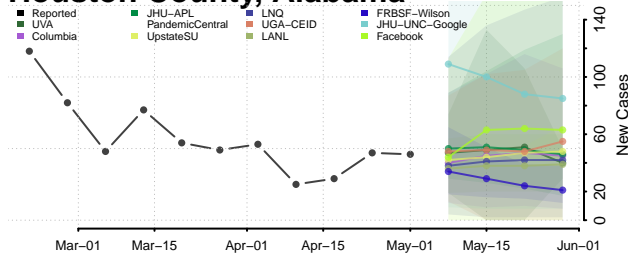

Fayette County, Alabama

Franklin County, Alabama

Geneva County, Alabama

Greene County, Alabama

Hale County, Alabama

Henry County, Alabama

Houston County, Alabama

Jackson County, Alabama