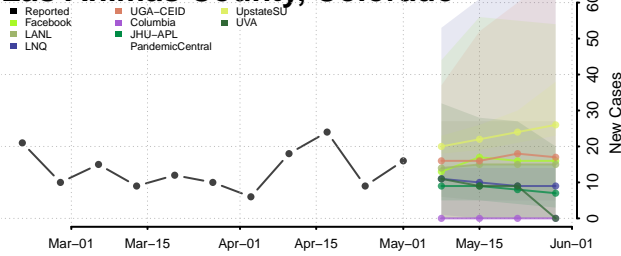

Jackson County, Colorado

Jefferson County, Colorado

Kiowa County, Colorado

Kit Carson County, Colorado

La Plata County, Colorado

Lake County, Colorado

Larimer County, Colorado

Las Animas County, Colorado