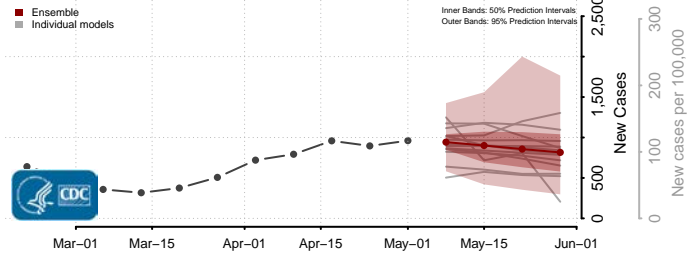

Pierce County, Washington

San Juan County, Washington

Skagit County, Washington

Skamania County, Washington

Snohomish County, Washington

Spokane County, Washington

Stevens County, Washington

Thurston County, Washington