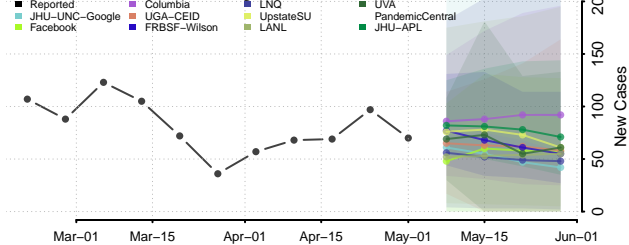

Granville County, North Carolina