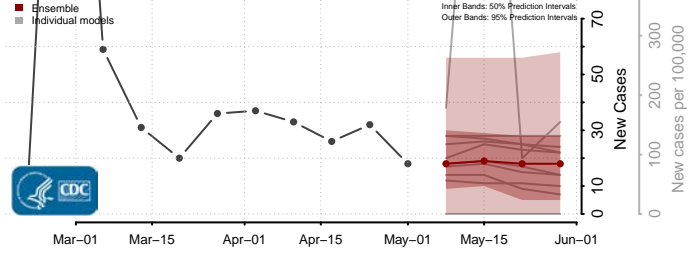

Calhoun County, Texas