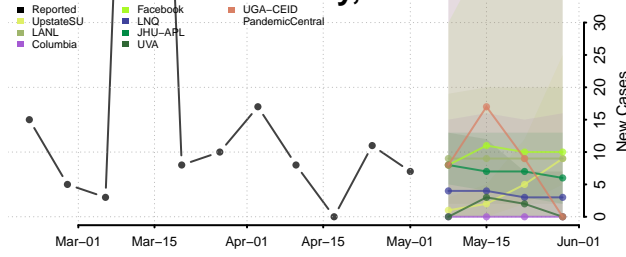

Ste. Genevieve County, Missouri