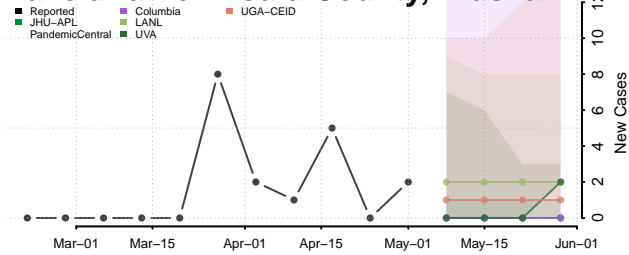

Ketchikan Gateway County, Alaska

Kodiak Island County, Alaska

Kusilvak County, Alaska

Lake and Peninsula County, Alaska

Matanuska-Susitna County, Alaska

Nome County, Alaska

North Slope County, Alaska

Northwest Arctic County, Alaska