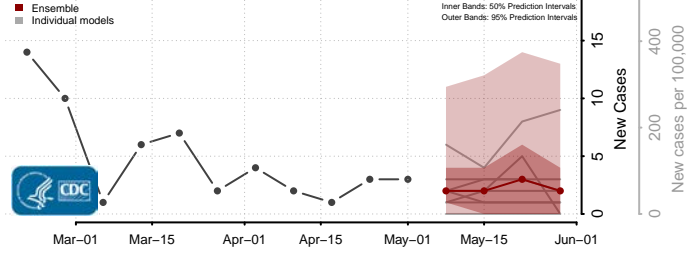

Sweet Grass County, Montana