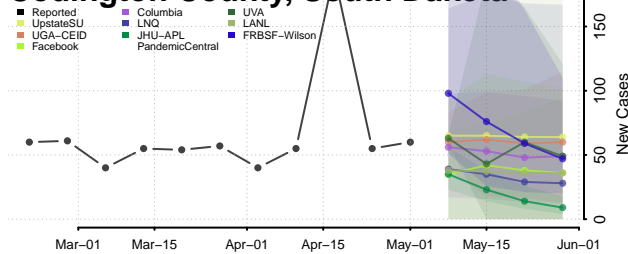

Codington County, South Dakota