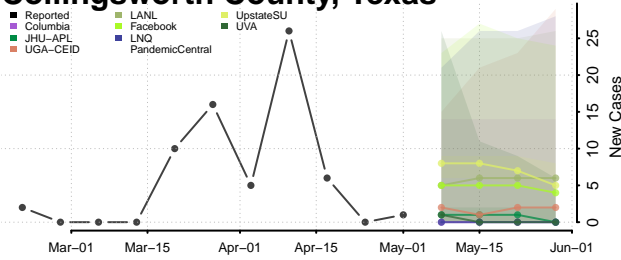

Collingsworth County, Texas