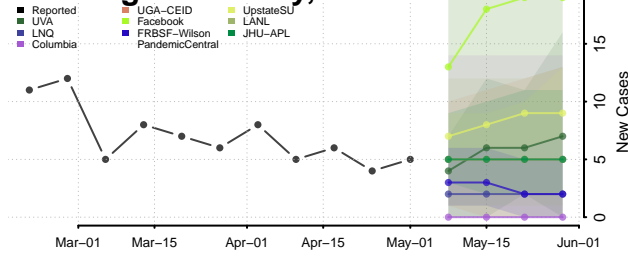

Washington County, Illinois