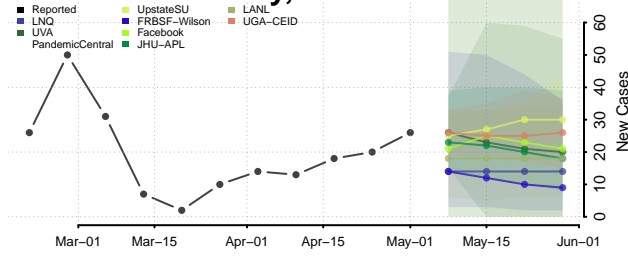

Limestone County, Texas