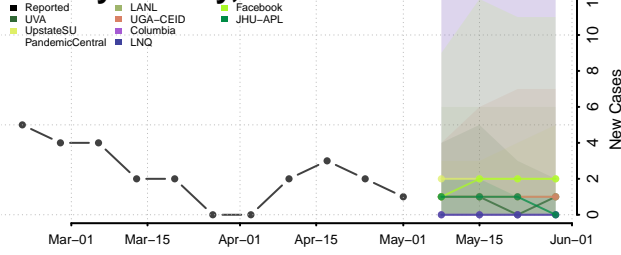

Stanley County, South Dakota