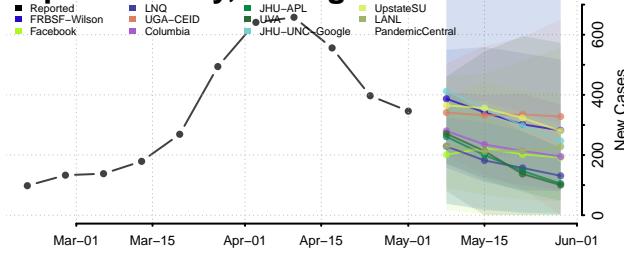

Lapeer County, Michigan