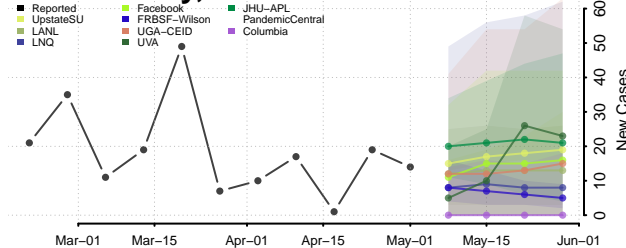

National*

Alabama

Autauga County, Alabama

Baldwin County, Alabama

Barbour County, Alabama

Bibb County, Alabama

*New weekly cases may decrease in this location over the next four weeks. For these locations, the ensemble forecast indicates a probability of 0.75 or greater that fewer cases will be reported in week four of the forecast than in the last reported week.