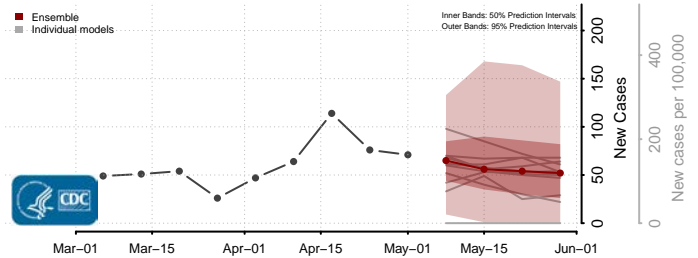

Shenandoah County, Virginia