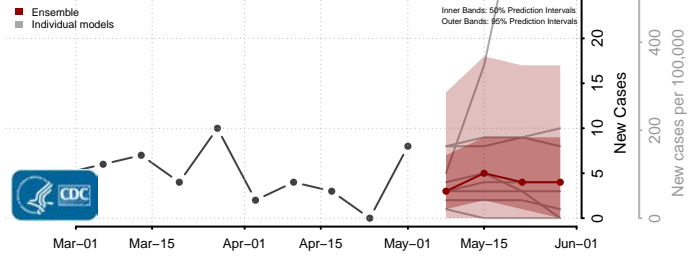

Ringgold County, Iowa