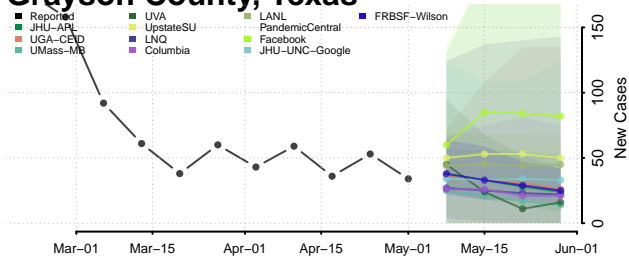

Grayson County, Texas