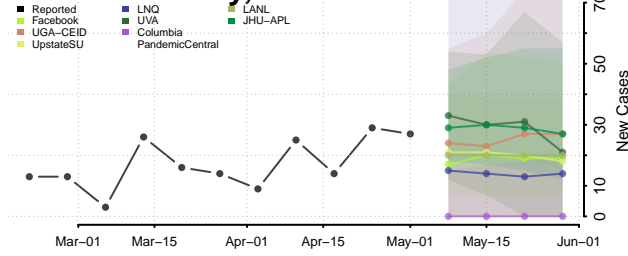

Mitchell County, North Carolina