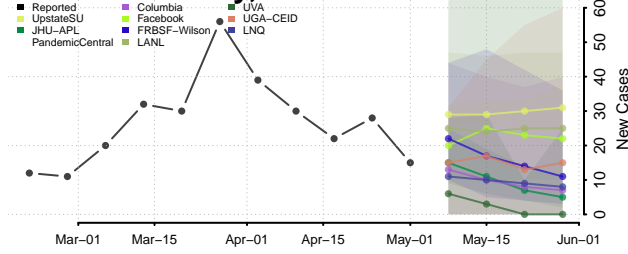

Davison County, South Dakota