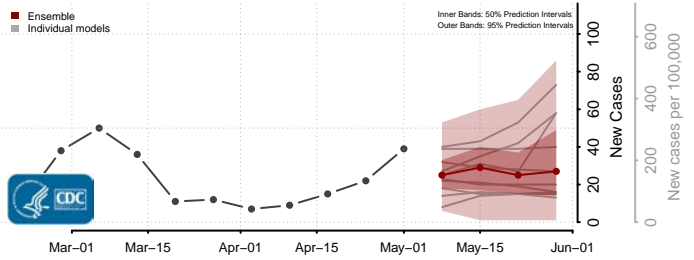

Barbour County, West Virginia