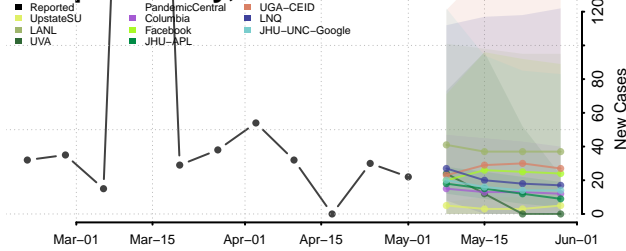

Phelps County, Missouri