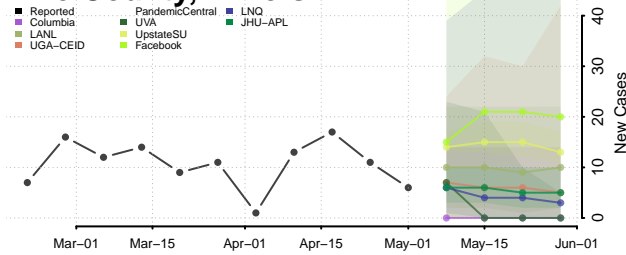

Moultrie County, Illinois

Ogle County, Illinois

Peoria County, Illinois

Perry County, Illinois

Piatt County, Illinois

Pike County, Illinois

Pope County, Illinois

Pulaski County, Illinois