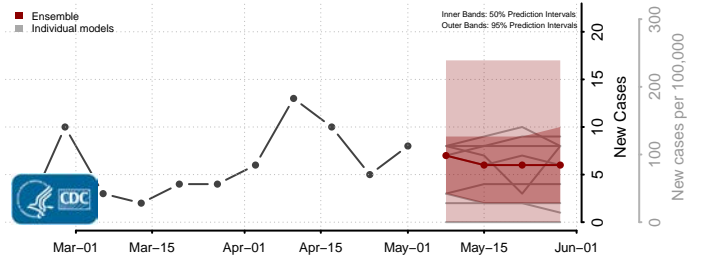

Barbour County, West Virginia

Berkeley County, West Virginia

Boone County, West Virginia

Braxton County, West Virginia

Brooke County, West Virginia

Cabell County, West Virginia

Calhoun County, West Virginia