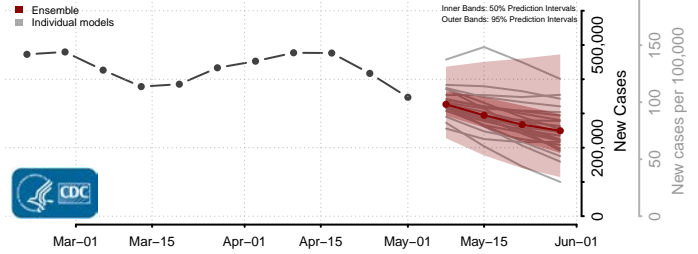

National*

Alabama

Autauga County, Alabama

Baldwin County, Alabama

Barbour County, Alabama

Bibb County, Alabama

*New weekly cases may decrease in this location over the next four weeks. For these locations, the ensemble forecast indicates a probability of 0.75 or greater that fewer cases will be reported in week four of the forecast than in the last reported week.