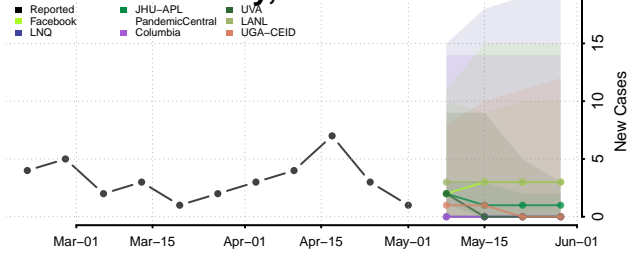

Edmunds County, South Dakota