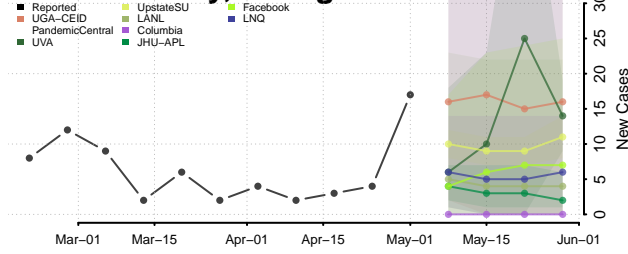

Toombs County, Georgia

Towns County, Georgia

Treutlen County, Georgia

Troup County, Georgia

Turner County, Georgia

Twiggs County, Georgia

Union County, Georgia

Upson County, Georgia