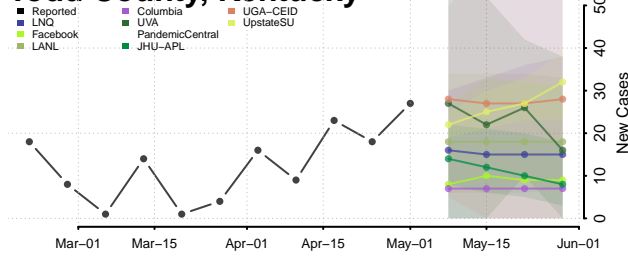

Shelby County, Kentucky

Simpson County, Kentucky

Spencer County, Kentucky

Taylor County, Kentucky

Todd County, Kentucky

Trigg County, Kentucky

Trimble County, Kentucky

Union County, Kentucky