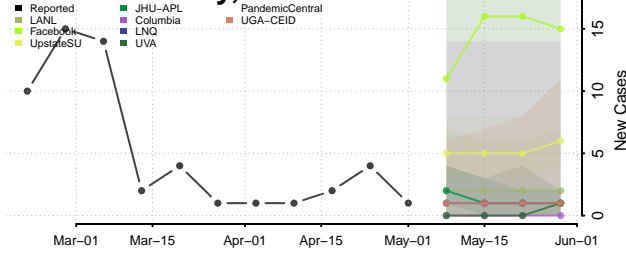

Rolette County, North Dakota