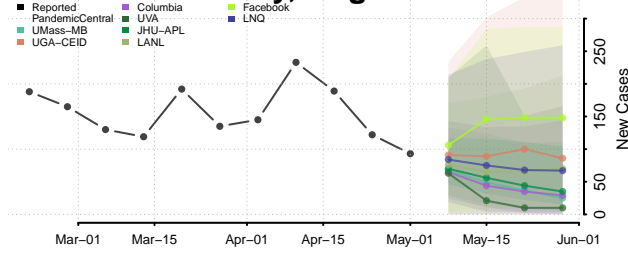

Alexandria County, Virginia