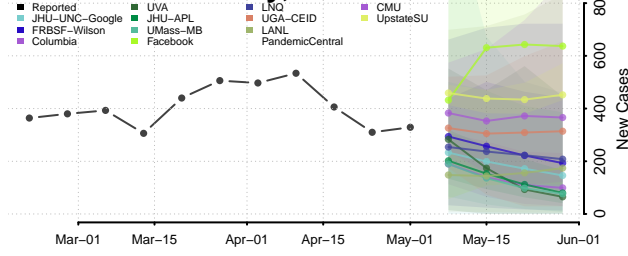

Waukesha County, Wisconsin

Waupaca County, Wisconsin

Waushara County, Wisconsin

Winnebago County, Wisconsin

Wood County, Wisconsin

Wyoming

Albany County, Wyoming

Big Horn County, Wyoming