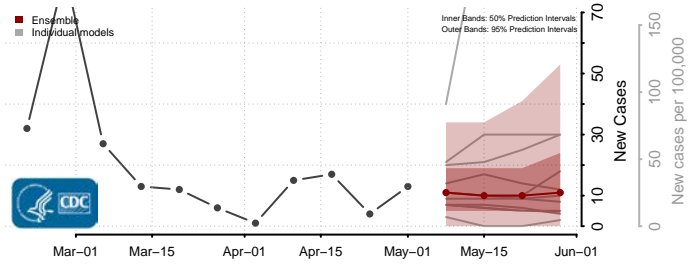

Tate County, Mississippi

Tippah County, Mississippi

Tishomingo County, Mississippi

Tunica County, Mississippi

Union County, Mississippi

Walthall County, Mississippi

Warren County, Mississippi

Washington County, Mississippi