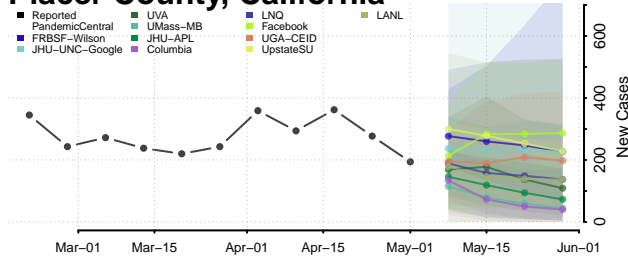

Mono County, California

Monterey County, California

Napa County, California

Nevada County, California

Orange County, California

Placer County, California

Plumas County, California

Riverside County, California