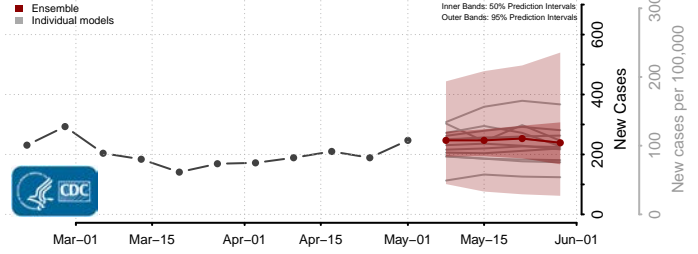

Whatcom County, Washington