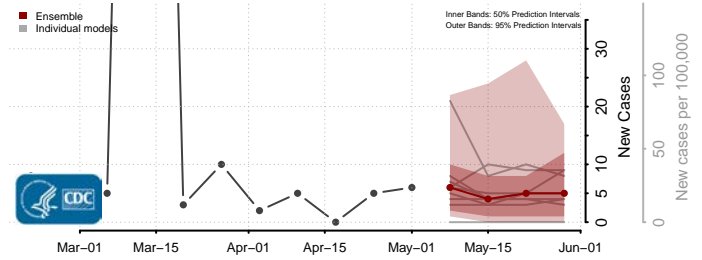

Texas County, Missouri