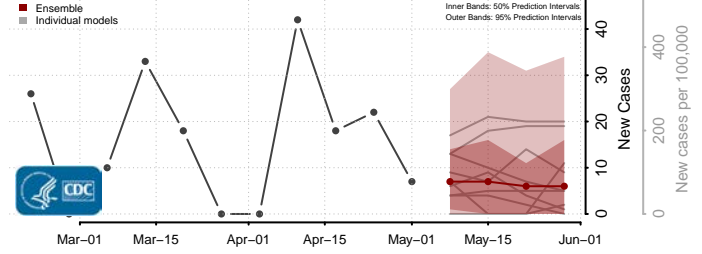

Richmond County, Virginia