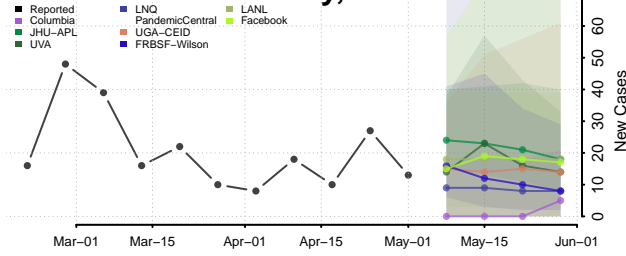

East Feliciana County, Louisiana