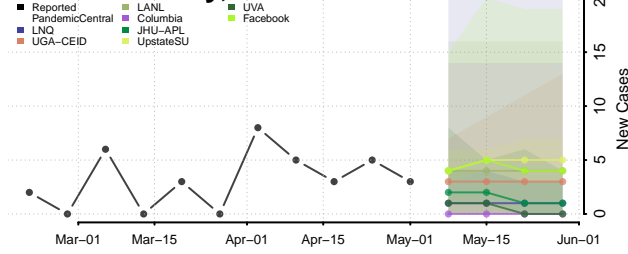

Nuckolls County, Nebraska

Otoe County, Nebraska

Pawnee County, Nebraska

Perkins County, Nebraska

Phelps County, Nebraska

Pierce County, Nebraska

Platte County, Nebraska

Polk County, Nebraska