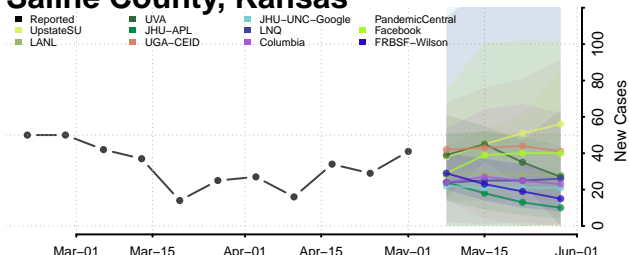

Saline County, Kansas