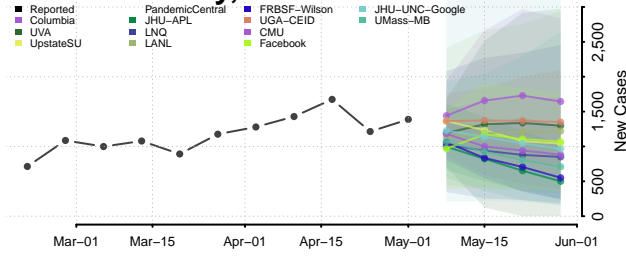

Crowley County, Colorado

Custer County, Colorado

Delta County, Colorado

Denver County, Colorado

Dolores County, Colorado

Douglas County, Colorado

Eagle County, Colorado

El Paso County, Colorado