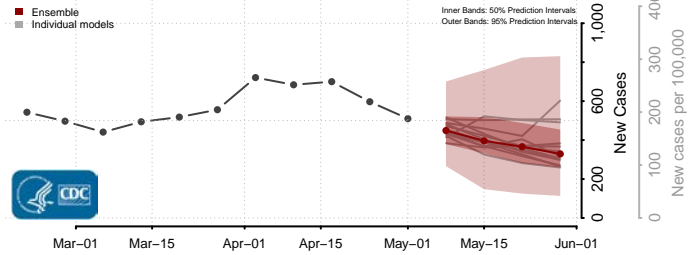

Scott County, Indiana

Shelby County, Indiana

Spencer County, Indiana

St. Joseph County, Indiana

Starke County, Indiana

Steuben County, Indiana

Sullivan County, Indiana

Switzerland County, Indiana