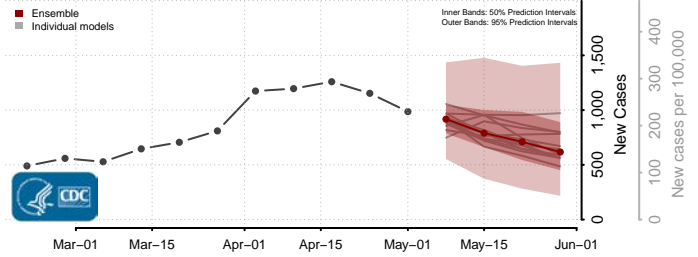

Dakota County, Minnesota