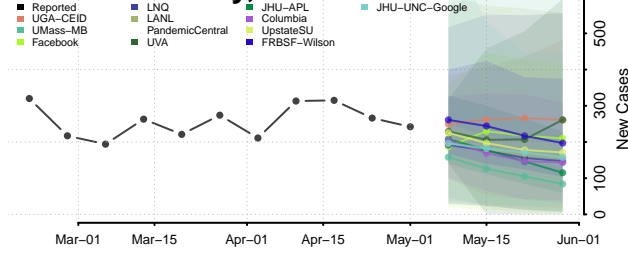

Pickett County, Tennessee

Polk County, Tennessee

Putnam County, Tennessee

Rhea County, Tennessee

Roane County, Tennessee

Smith County, Tennessee

Stewart County, Tennessee

Sullivan County, Tennessee