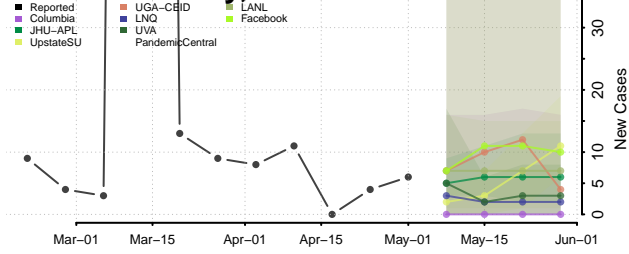

Andrew County, Missouri