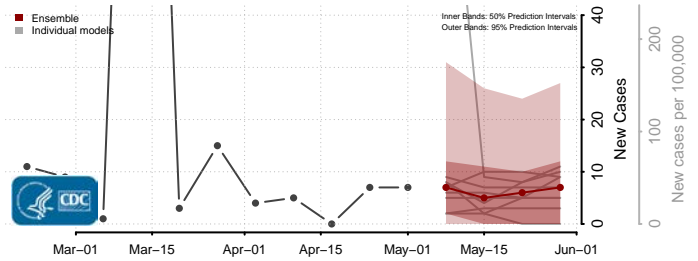

Cooper County, Missouri