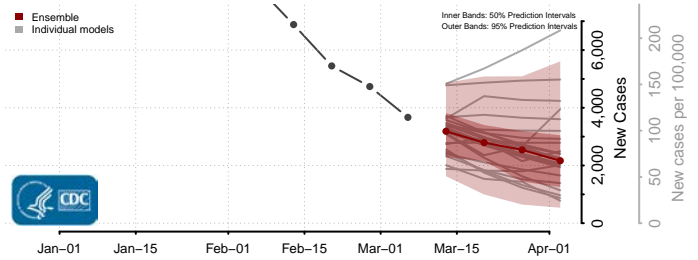

Wood County, Texas

Yoakum County, Texas

Young County, Texas

Zapata County, Texas

Zavala County, Texas

Utah*

*New weekly cases may decrease in this location over the next four weeks. For these locations, the ensemble forecast indicates a probability of 0.75 or greater that fewer cases will be reported in week four of the forecast than in the last reported week.