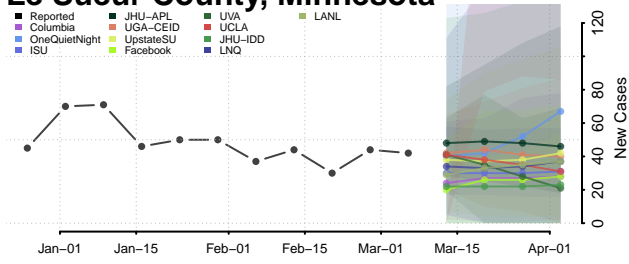

Le Sueur County, Minnesota