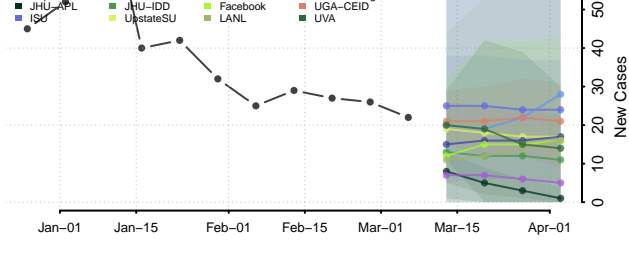

Faribault County, Minnesota