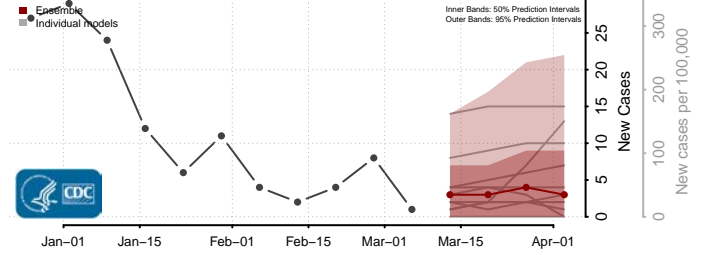

Monroe County, Missouri