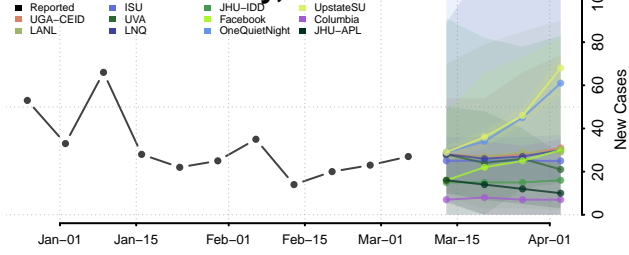

Mille Lacs County, Minnesota