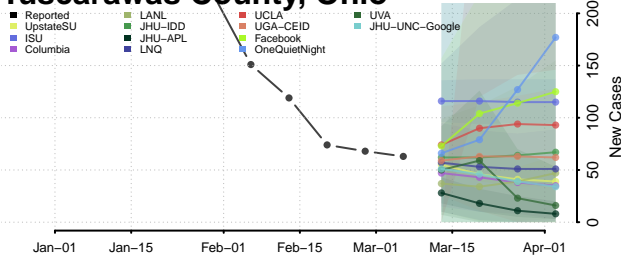

Tuscarawas County, Ohio