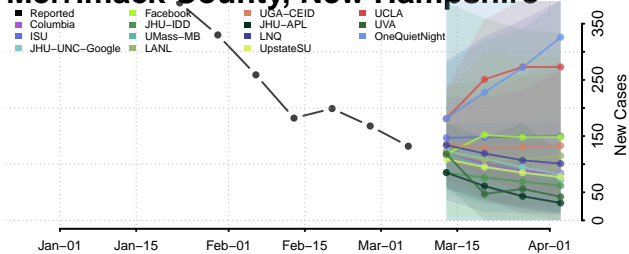

Merrimack County, New Hampshire