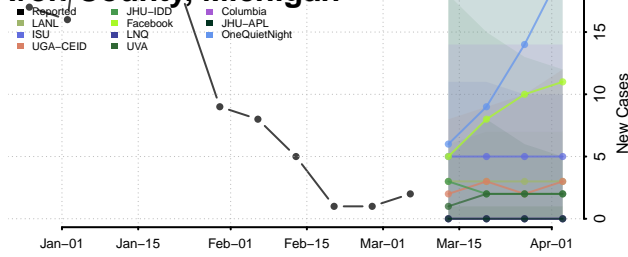

Isabella County, Michigan

Jackson County, Michigan

Kalamazoo County, Michigan

Kalkaska County, Michigan

Kent County, Michigan

Keweenaw County, Michigan

Lake County, Michigan

Lapeer County, Michigan