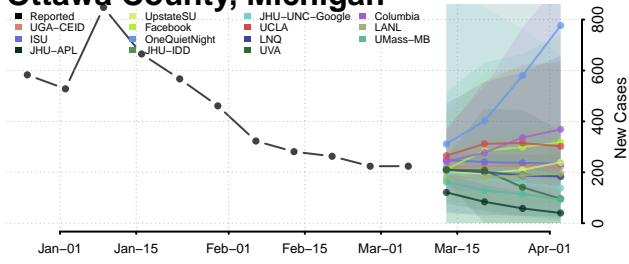

Ottawa County, Michigan