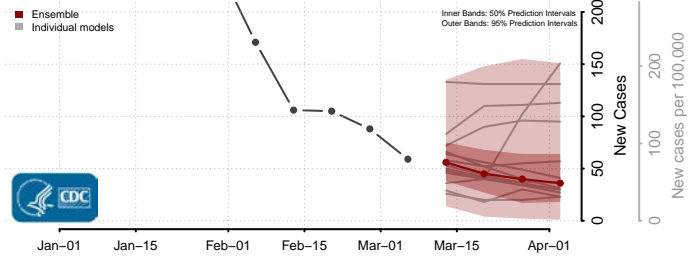

Lauderdale County, Mississippi