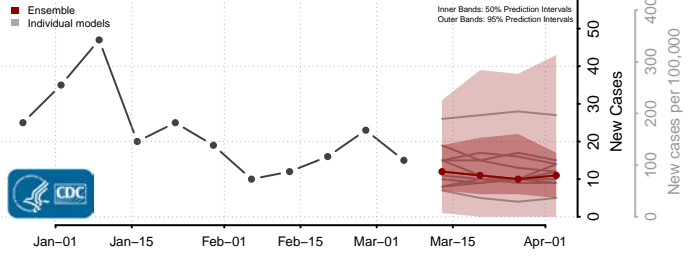

Pend Oreille County, Washington