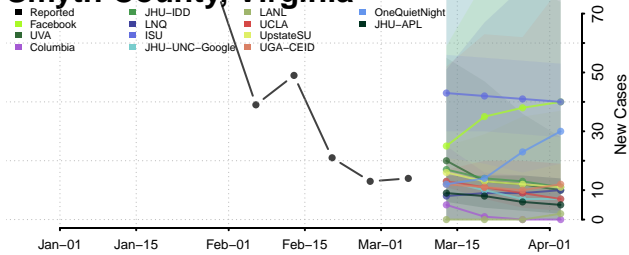

Smyth County, Virginia