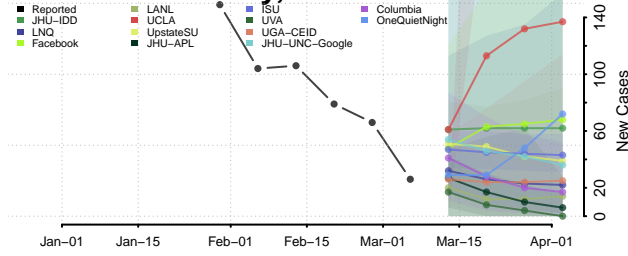

Warren County, Illinois

Washington County, Illinois

Wayne County, Illinois

White County, Illinois

Whiteside County, Illinois

Will County, Illinois

Williamson County, Illinois

Winnebago County, Illinois