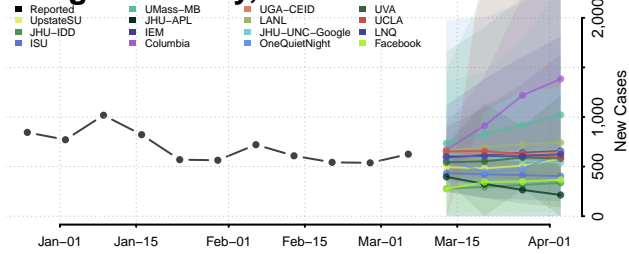

Douglas County, Colorado