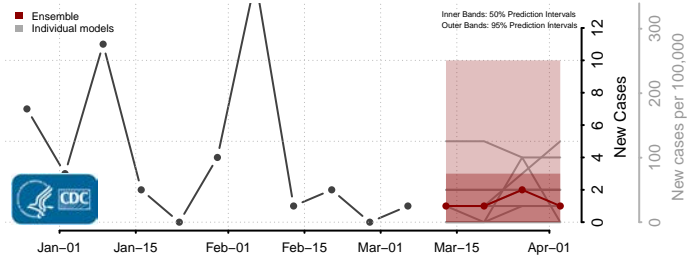

Columbia County, Washington