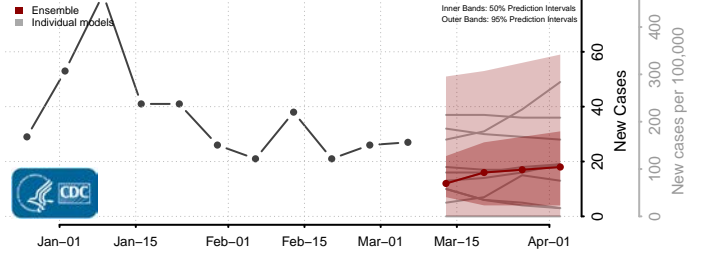

Dickinson County, Iowa