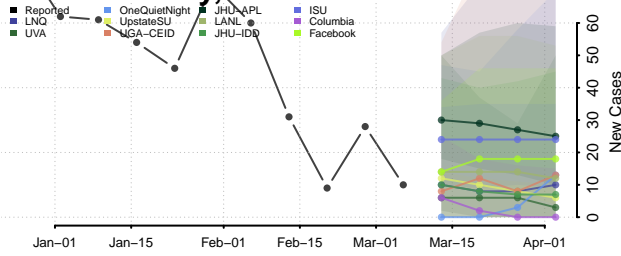

Crittenden County, Arkansas

Cross County, Arkansas

Dallas County, Arkansas

Desha County, Arkansas

Drew County, Arkansas

Faulkner County, Arkansas

Franklin County, Arkansas

Fulton County, Arkansas