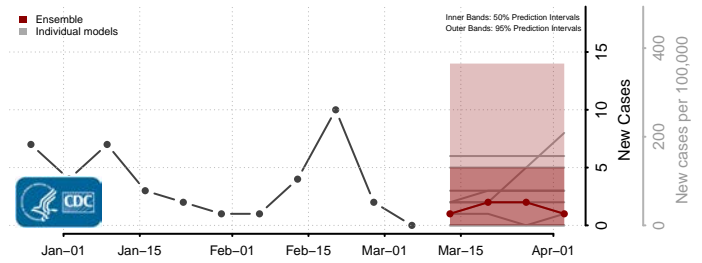

Williams County, North Dakota

Northern Mariana Islands

Ohio*

*New weekly cases may decrease in this location over the next four weeks. For these locations, the ensemble forecast indicates a probability of 0.75 or greater that fewer cases will be reported in week four of the forecast than in the last reported week.