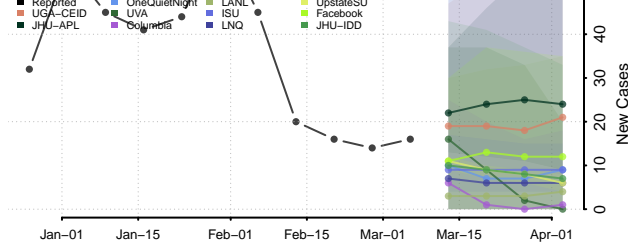

Isle of Wight County, Virginia

James City County, Virginia

King and Queen County, Virginia

King George County, Virginia

King William County, Virginia

Lancaster County, Virginia

Lee County, Virginia

Lexington County, Virginia