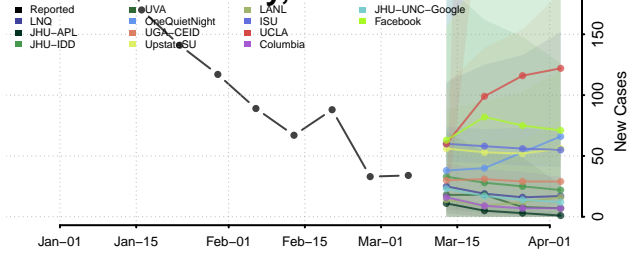

Putnam County, Florida

Santa Rosa County, Florida

Sarasota County, Florida

Seminole County, Florida

St. Johns County, Florida

St. Lucie County, Florida

Sumter County, Florida

Suwannee County, Florida