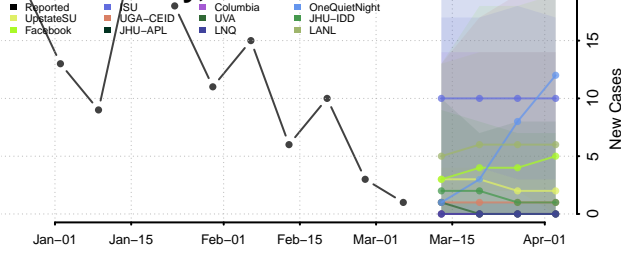

Clark County, Missouri