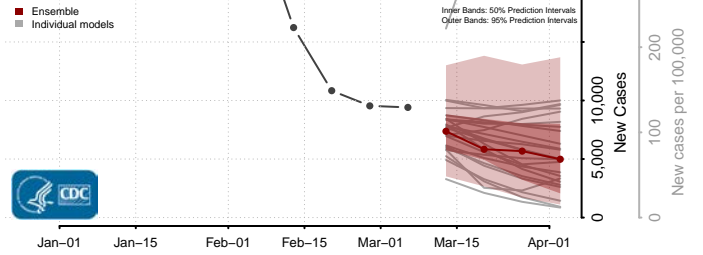

Wrangell County, Alaska

Yakutat County, Alaska

Yukon-Koyukuk County, Alaska

American Samoa

Arizona*

Apache County, Arizona

*New weekly cases may decrease in this location over the next four weeks. For these locations, the ensemble forecast indicates a probability of 0.75 or greater that fewer cases will be reported in week four of the forecast than in the last reported week.