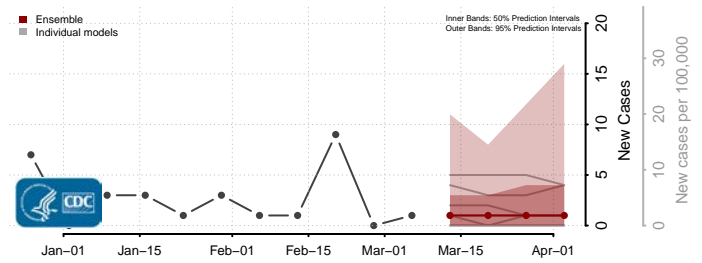

Williams County, North Dakota

Northern Mariana Islands

Ohio*

*New weekly cases may decrease in this location over the next four weeks. For these locations, the ensemble forecast indicates a probability of 0.75 or greater that fewer cases will be reported in week four of the forecast than in the last reported week.