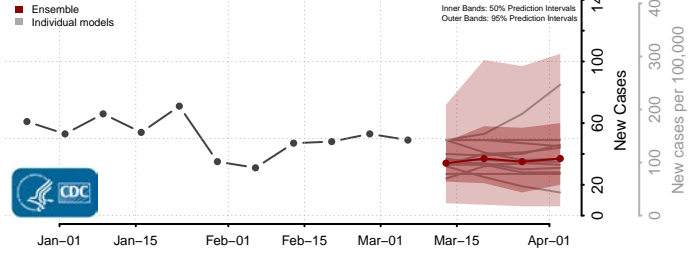

Becker County, Minnesota