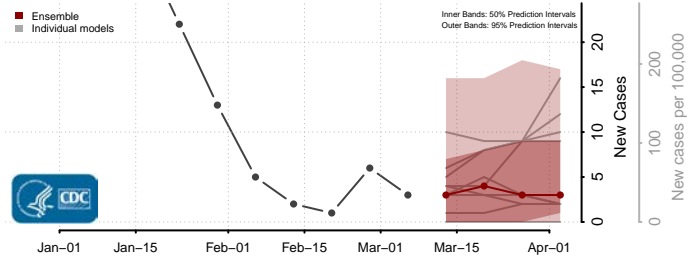

Cloud County, Kansas