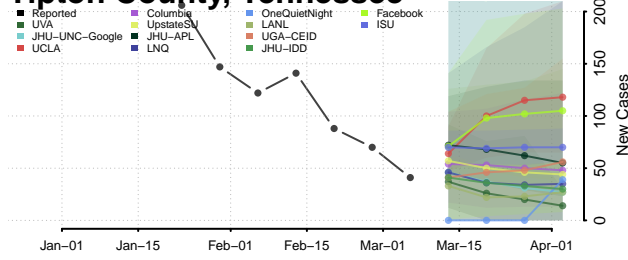

Tipton County, Tennessee