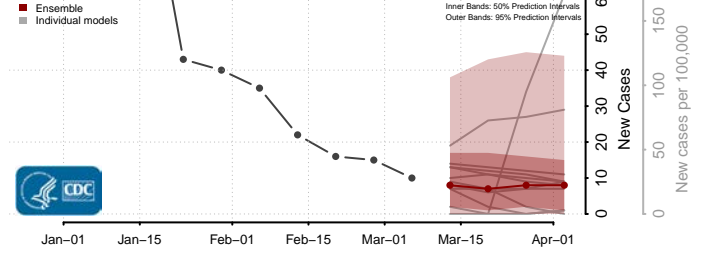

Barry County, Missouri