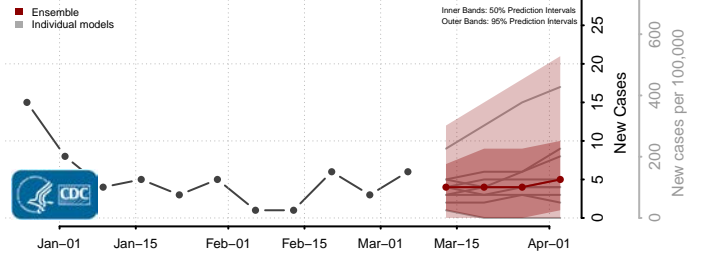

Mercer County, North Dakota

Morton County, North Dakota

Mountrail County, North Dakota

Nelson County, North Dakota

Oliver County, North Dakota

Pembina County, North Dakota

Pierce County, North Dakota

Ramsey County, North Dakota