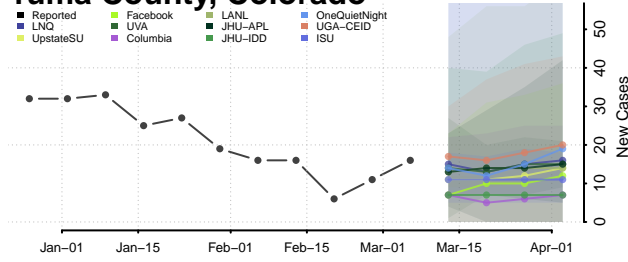

San Miguel County, Colorado

Sedgwick County, Colorado

Summit County, Colorado

Teller County, Colorado

Washington County, Colorado

Weld County, Colorado

Yuma County, Colorado

Connecticut