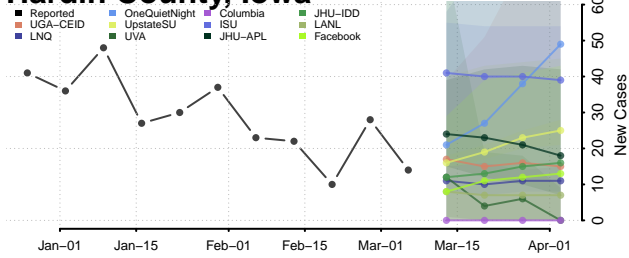

Hardin County, Iowa