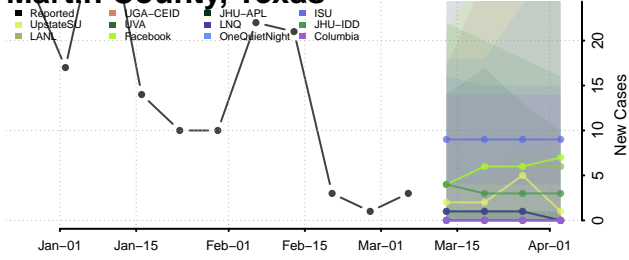

Martin County, Texas