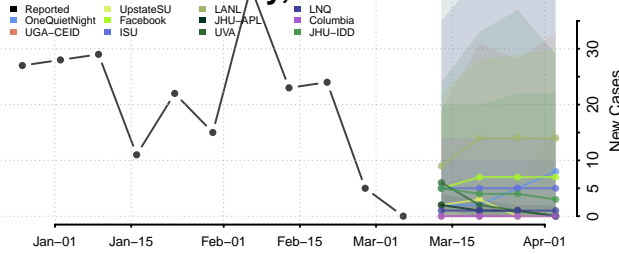

White Pine County, Nevada