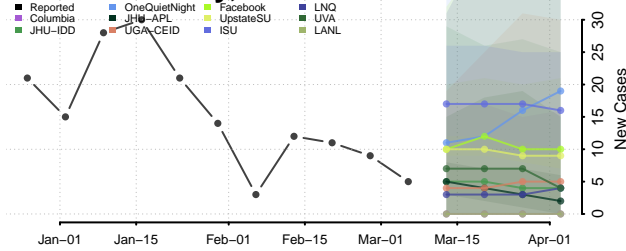

Dixie County, Florida

Duval County, Florida

Escambia County, Florida

Flagler County, Florida

Franklin County, Florida

Gadsden County, Florida

Gilchrist County, Florida

Glades County, Florida