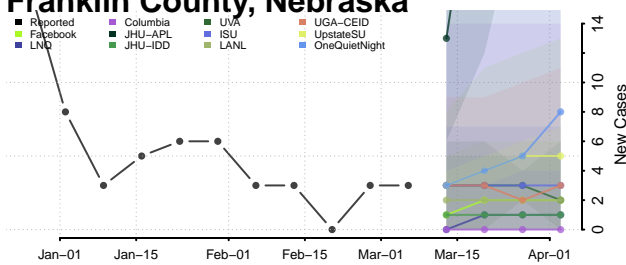

Franklin County, Nebraska