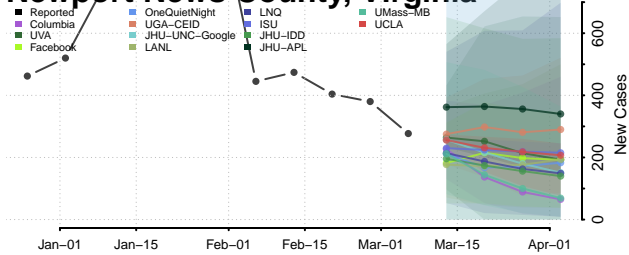

Mathews County, Virginia

Mecklenburg County, Virginia

Middlesex County, Virginia

Montgomery County, Virginia

Nelson County, Virginia

New Kent County, Virginia

Newport News County, Virginia

Norfolk County, Virginia