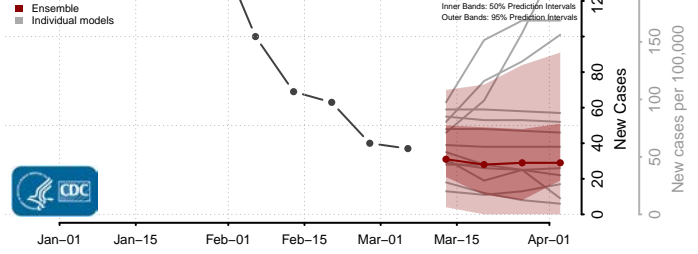

Buffalo County, Wisconsin

Burnett County, Wisconsin

Calumet County, Wisconsin

Chippewa County, Wisconsin

Clark County, Wisconsin

Columbia County, Wisconsin

Crawford County, Wisconsin

Dane County, Wisconsin