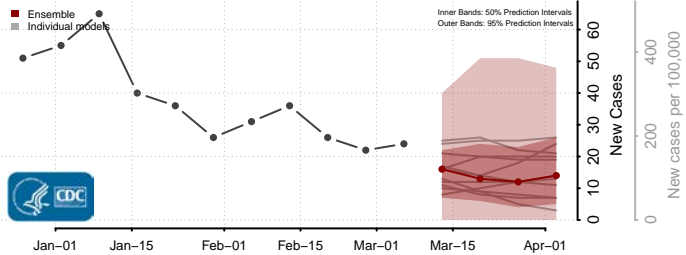

Clay County, Alabama