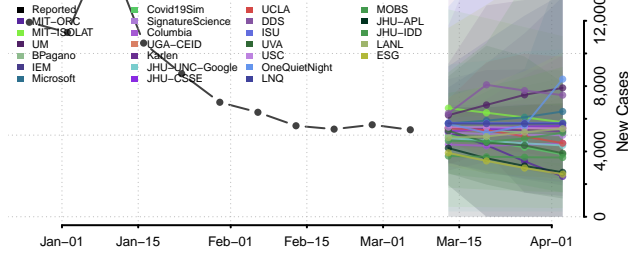

St. Clair County, Michigan

St. Joseph County, Michigan

Tuscola County, Michigan

Van Buren County, Michigan

Washtenaw County, Michigan

Wayne County, Michigan

Wexford County, Michigan

Minnesota