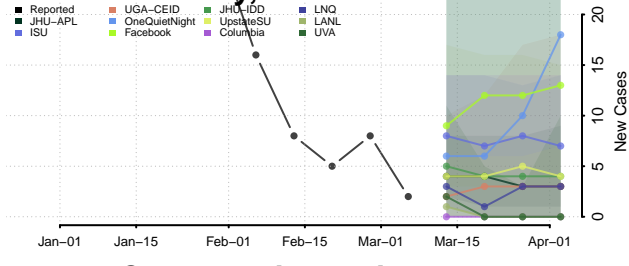

Wood County, West Virginia

Wyoming County, West Virginia

Wisconsin

Adams County, Wisconsin

Ashland County, Wisconsin

Barron County, Wisconsin

Bayfield County, Wisconsin

Brown County, Wisconsin