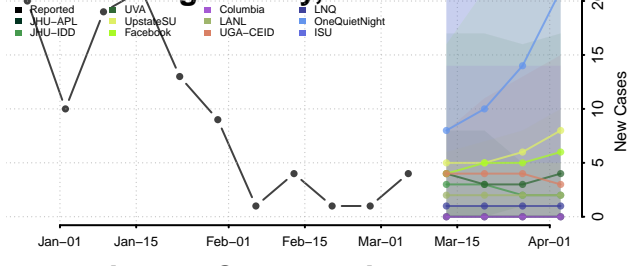

Koochiching County, Minnesota