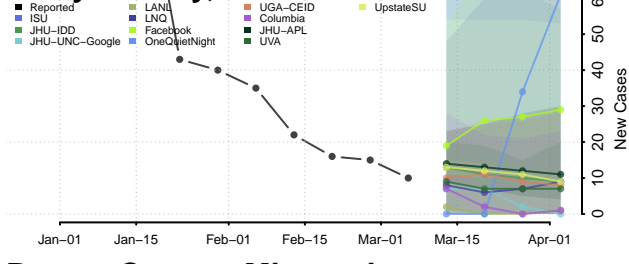

Barry County, Missouri