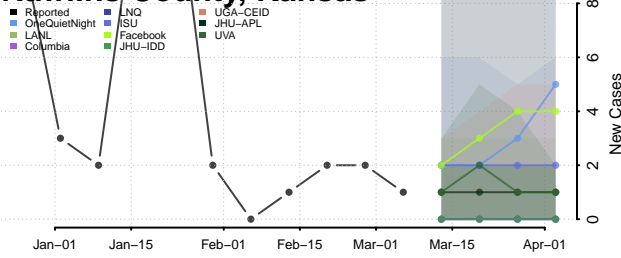

Rawlins County, Kansas