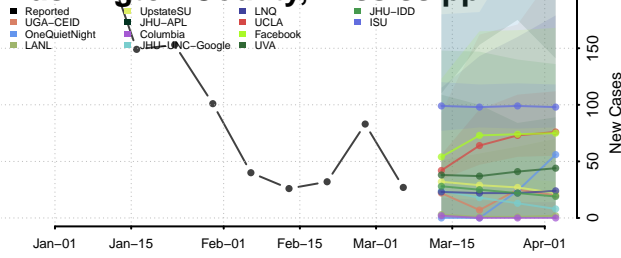

Union County, Mississippi

Walthall County, Mississippi

Warren County, Mississippi

Washington County, Mississippi

Wayne County, Mississippi

Webster County, Mississippi

Wilkinson County, Mississippi

Winston County, Mississippi