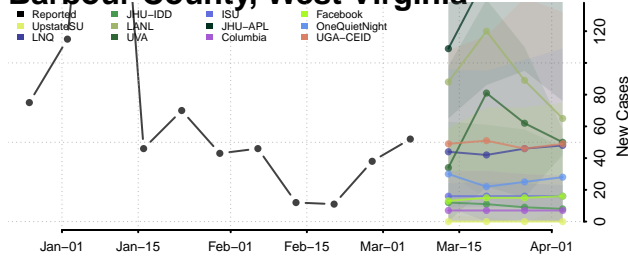

Skagit County, Washington

Skamania County, Washington

Whatcom County, Washington

Whitman County, Washington

Yakima County, Washington

West Virginia

Barbour County, West Virginia

Berkeley County, West Virginia