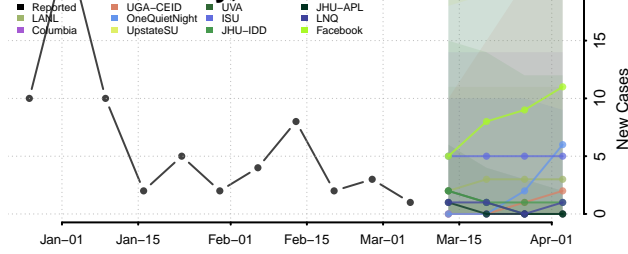

Mitchell County, Kansas

Montgomery County, Kansas

Morris County, Kansas

Morton County, Kansas

Nemaha County, Kansas

Neosho County, Kansas

Ness County, Kansas

Norton County, Kansas