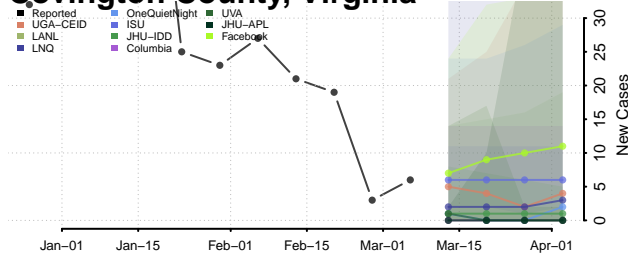

Covington County, Virginia