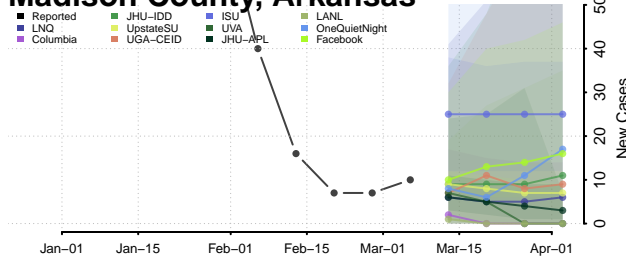

Madison County, Arkansas