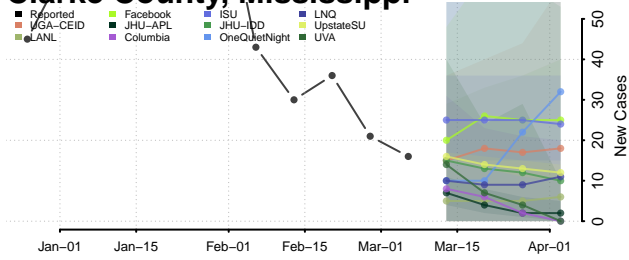

Clarke County, Mississippi