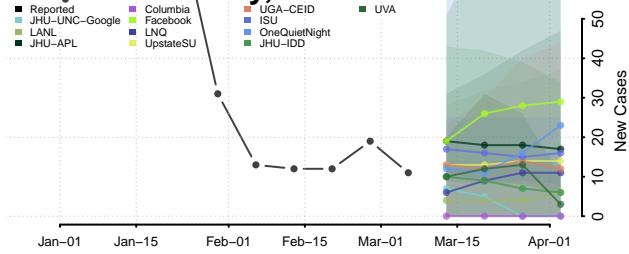

San Juan County, Utah