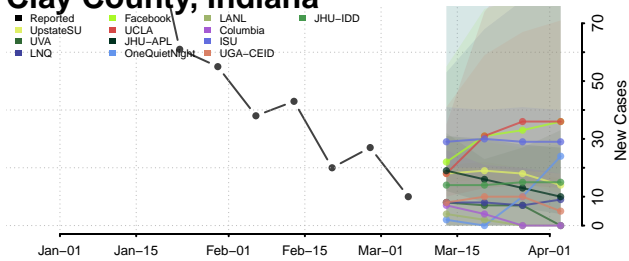

Brown County, Indiana

Carroll County, Indiana

Cass County, Indiana

Clark County, Indiana

Clay County, Indiana

Clinton County, Indiana

Crawford County, Indiana

Daviess County, Indiana