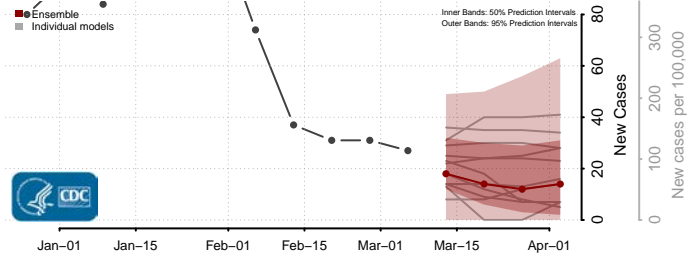

Grant County, New Mexico

Guadalupe County, New Mexico

Harding County, New Mexico

Hidalgo County, New Mexico

Lea County, New Mexico

Lincoln County, New Mexico

Los Alamos County, New Mexico

Luna County, New Mexico