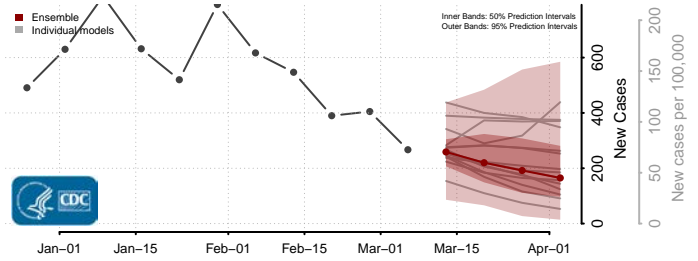

St. Clair County, Michigan

St. Joseph County, Michigan

Tuscola County, Michigan

Van Buren County, Michigan

Washtenaw County, Michigan

Wayne County, Michigan

Wexford County, Michigan

Minnesota