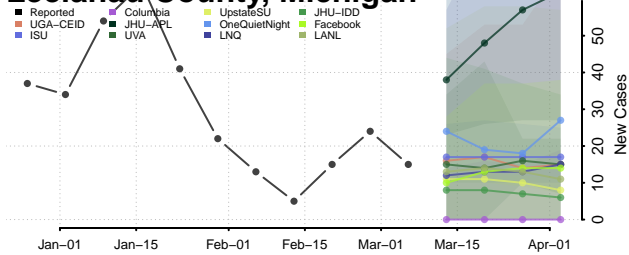

Leelanau County, Michigan