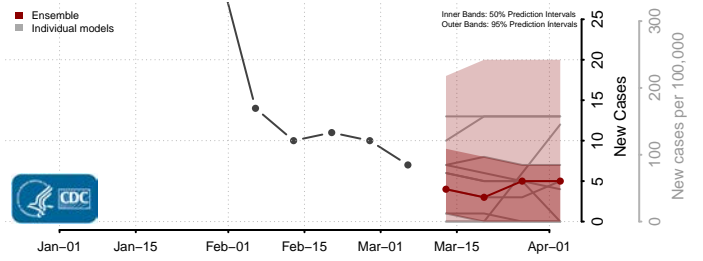

Benton County, Mississippi