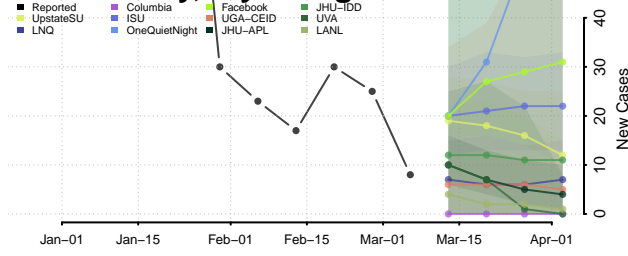

Park County, Wyoming