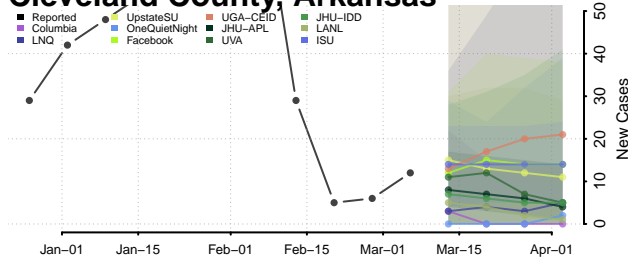

Clark County, Arkansas

Clay County, Arkansas

Cleburne County, Arkansas

Cleveland County, Arkansas

Columbia County, Arkansas

Conway County, Arkansas

Craighead County, Arkansas

Crawford County, Arkansas