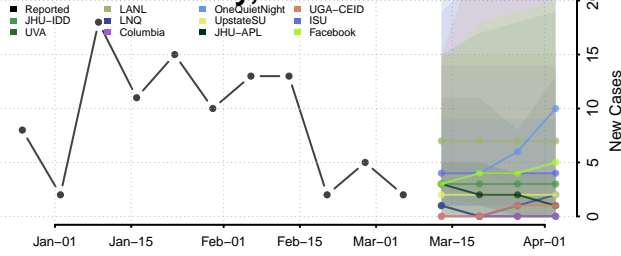

Nuckolls County, Nebraska