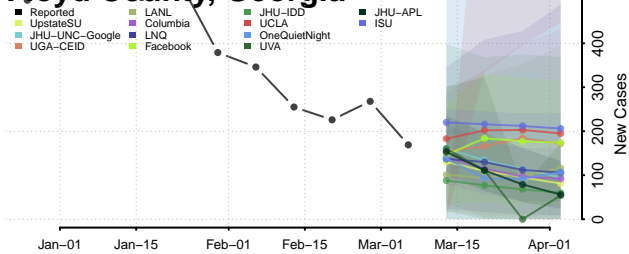

Elbert County, Georgia

Emanuel County, Georgia

Evans County, Georgia

Fannin County, Georgia

Fayette County, Georgia

Floyd County, Georgia

Forsyth County, Georgia

Franklin County, Georgia