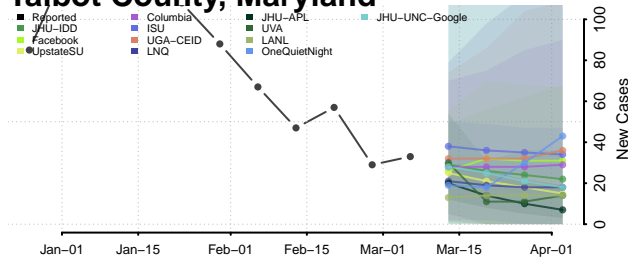

Howard County, Maryland

Kent County, Maryland

Montgomery County, Maryland

Prince George's County, Maryland

Queen Anne's County, Maryland

Somerset County, Maryland

St. Mary's County, Maryland

Talbot County, Maryland