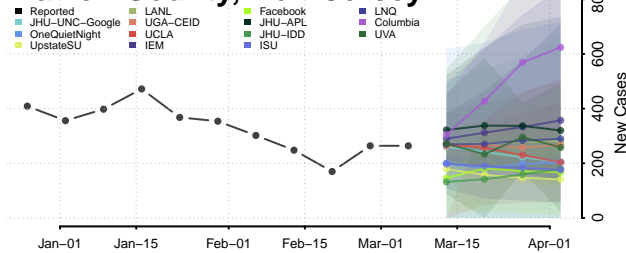

Somerset County, New Jersey

Sussex County, New Jersey

Union County, New Jersey

Warren County, New Jersey

New Mexico*

Bernalillo County, New Mexico

*New weekly cases may decrease in this location over the next four weeks. For these locations, the ensemble forecast indicates a probability of 0.75 or greater that fewer cases will be reported in week four of the forecast than in the last reported week.