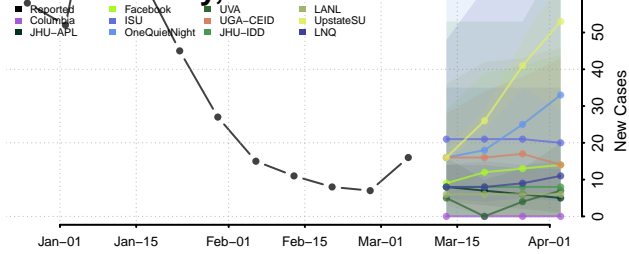

Butler County, Iowa