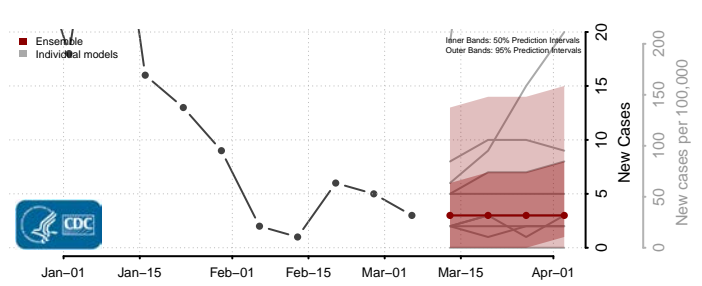

Big Horn County, Montana

Blaine County, Montana

Broadwater County, Montana

Carbon County, Montana

Carter County, Montana

Cascade County, Montana

Chouteau County, Montana

Custer County, Montana