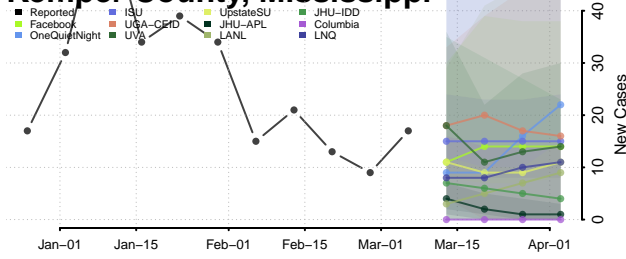

Kemper County, Mississippi