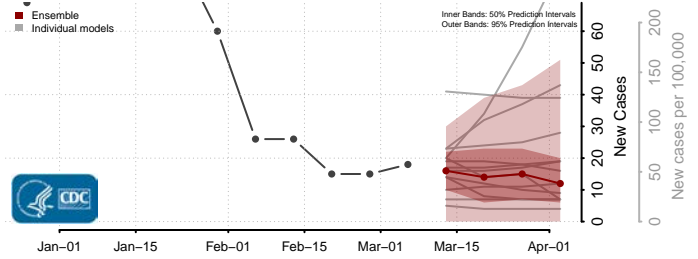

Adams County, Nebraska