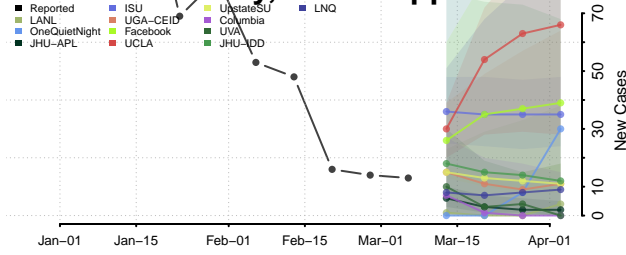

Hinds County, Mississippi

Holmes County, Mississippi

Humphreys County, Mississippi

Issaquena County, Mississippi

Itawamba County, Mississippi

Jackson County, Mississippi

Jasper County, Mississippi

Jefferson County, Mississippi