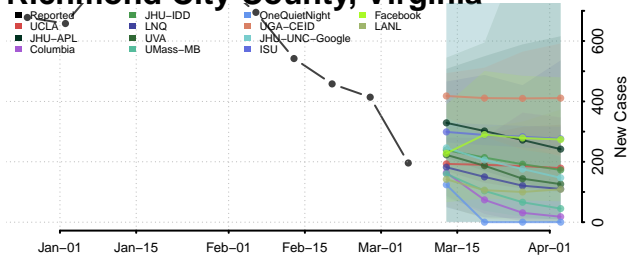

Richmond City County, Virginia