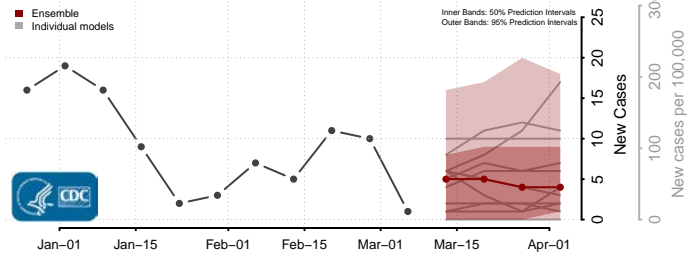

Clearwater County, Minnesota