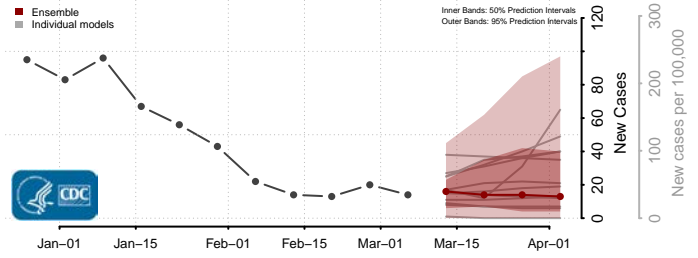

Nez Perce County, Idaho