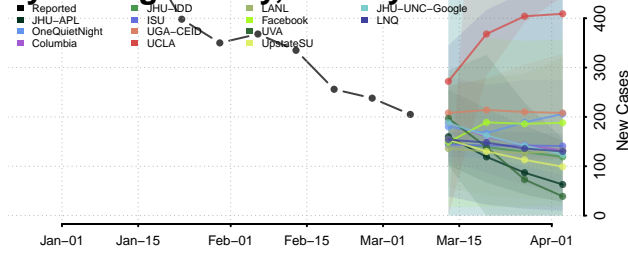

Lycoming County, Pennsylvania