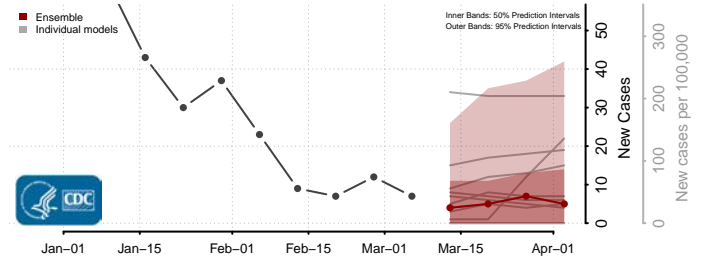

Bates County, Missouri