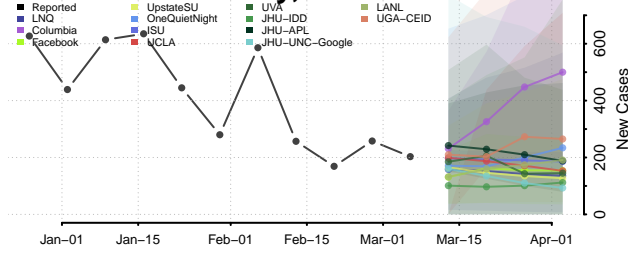

Henderson County, North Carolina