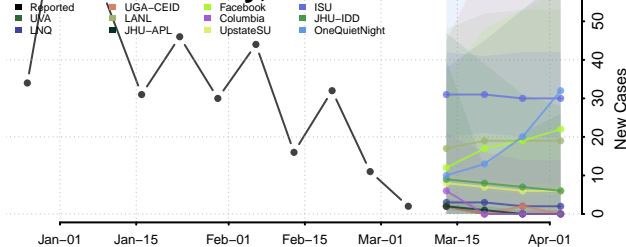

Barber County, Kansas

Barton County, Kansas

*New weekly cases may decrease in this location over the next four weeks. For these locations, the ensemble forecast indicates a probability of 0.75 or greater that fewer cases will be reported in week four of the forecast than in the last reported week.