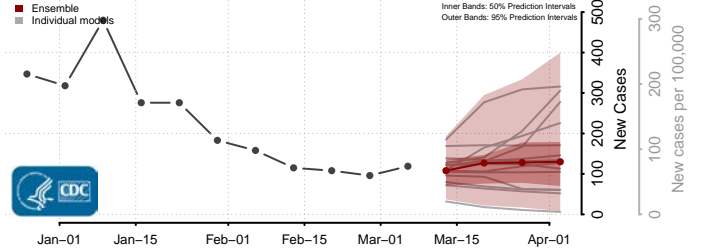

Stearns County, Minnesota

Steele County, Minnesota

Stevens County, Minnesota

Swift County, Minnesota

Todd County, Minnesota

Traverse County, Minnesota

Wabasha County, Minnesota

Wadena County, Minnesota