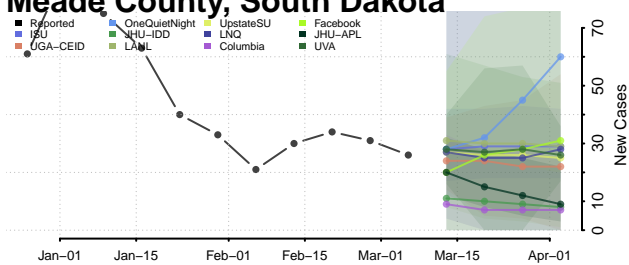

Meade County, South Dakota