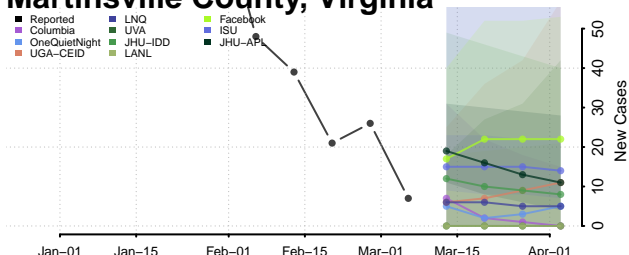

Loudoun County, Virginia

Louisa County, Virginia

Lunenburg County, Virginia

Lynchburg County, Virginia

Madison County, Virginia

Manassas County, Virginia

Manassas Park County, Virginia

Martinsville County, Virginia