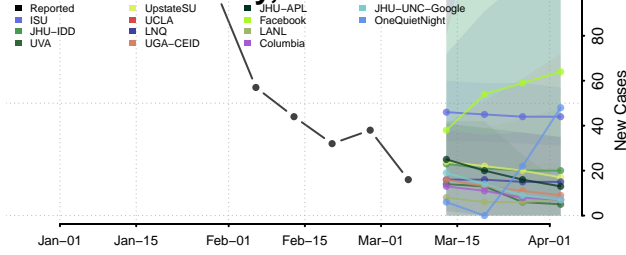

Lawrence County, Indiana

Madison County, Indiana

Marion County, Indiana

Marshall County, Indiana

Martin County, Indiana

Miami County, Indiana

Monroe County, Indiana

Montgomery County, Indiana