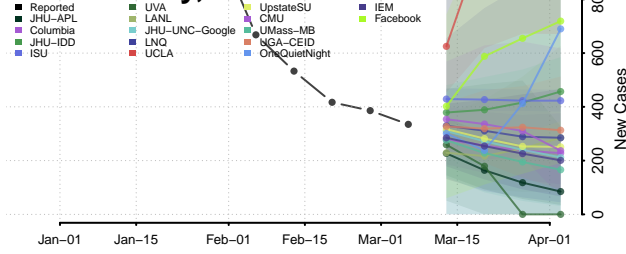

Lake County, Indiana