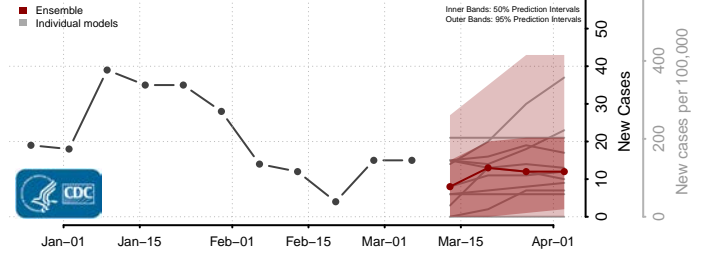

Union County, Iowa

Van Buren County, Iowa

Wapello County, Iowa

Warren County, Iowa

Washington County, Iowa

Wayne County, Iowa

Webster County, Iowa

Winnebago County, Iowa