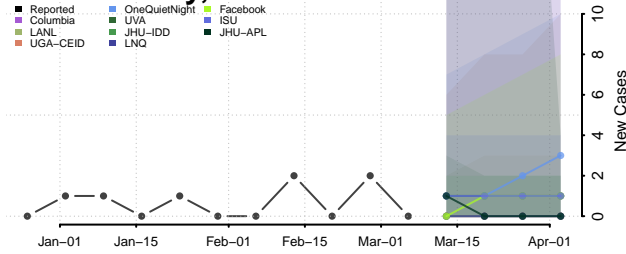

Rock County, Nebraska