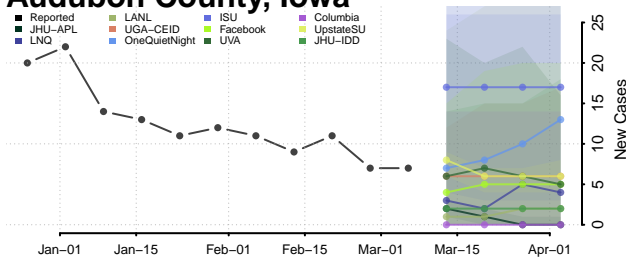

Adams County, Iowa

Allamakee County, Iowa

Appanoose County, Iowa

Audubon County, Iowa

Benton County, Iowa

Black Hawk County, Iowa

Boone County, Iowa

Bremer County, Iowa