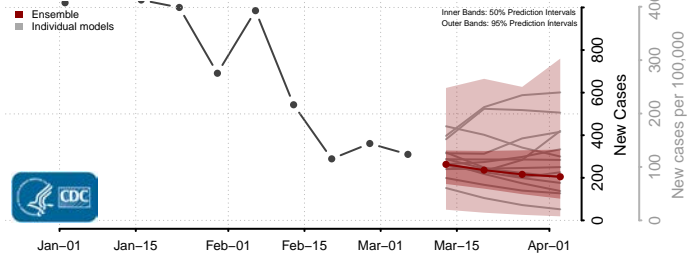

Skagit County, Washington

Skamania County, Washington

Whatcom County, Washington

Whitman County, Washington

Yakima County, Washington

West Virginia

Barbour County, West Virginia

Berkeley County, West Virginia