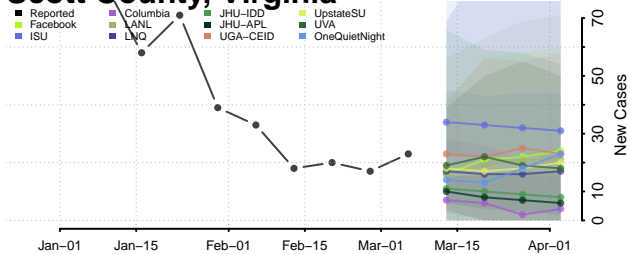

Scott County, Virginia