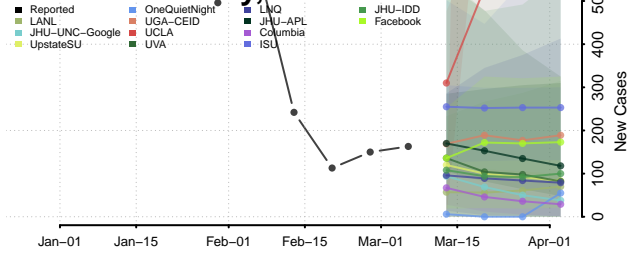

Crittenden County, Arkansas

Cross County, Arkansas

Dallas County, Arkansas

Desha County, Arkansas

Drew County, Arkansas

Faulkner County, Arkansas

Franklin County, Arkansas

Fulton County, Arkansas