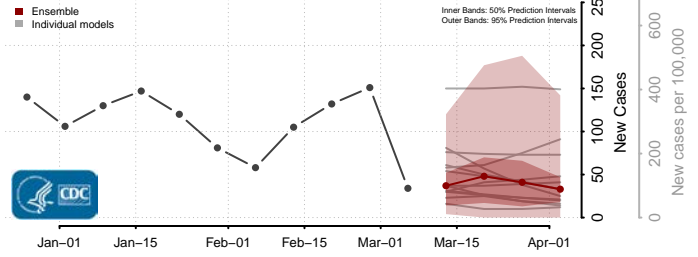

Jasper County, Iowa