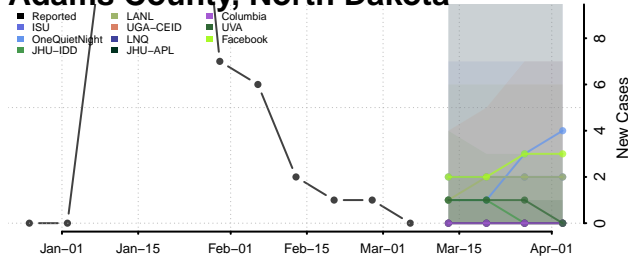

Adams County, North Dakota