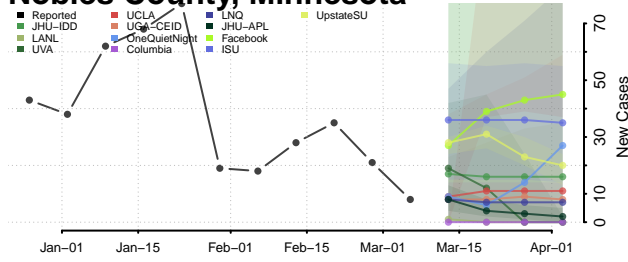

Morrison County, Minnesota

Mower County, Minnesota

Murray County, Minnesota

Nicollet County, Minnesota

Nobles County, Minnesota

Norman County, Minnesota

Olmsted County, Minnesota

Otter Tail County, Minnesota