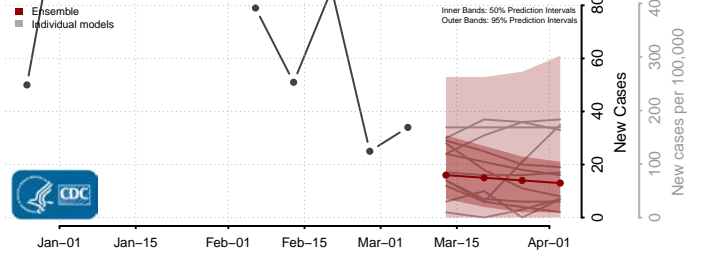

Wayne County, Mississippi