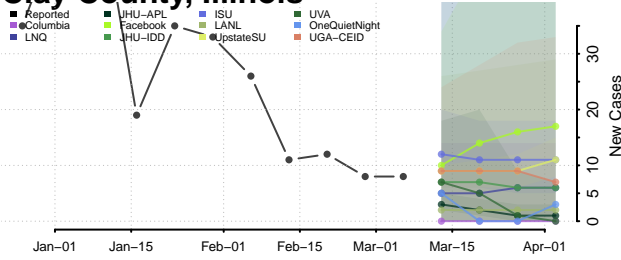

Clay County, Illinois