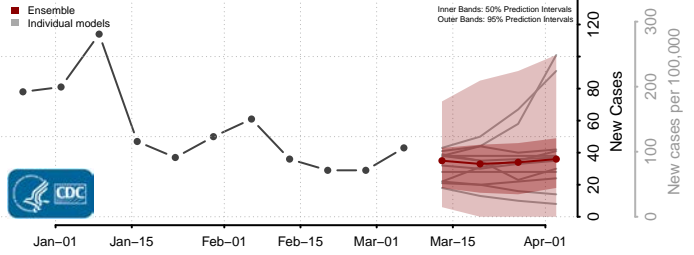

Goodhue County, Minnesota

Grant County, Minnesota

Hennepin County, Minnesota

Houston County, Minnesota

Hubbard County, Minnesota

Isanti County, Minnesota

Itasca County, Minnesota

Jackson County, Minnesota