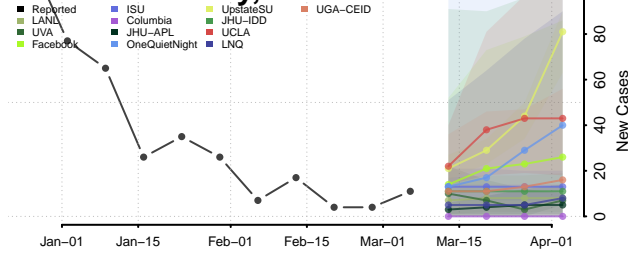

Jackson County, Wisconsin