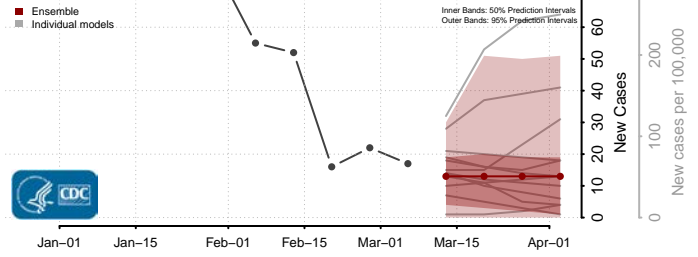

Howard County, Maryland

Kent County, Maryland

Montgomery County, Maryland

Prince George's County, Maryland

Queen Anne's County, Maryland

Somerset County, Maryland

St. Mary's County, Maryland

Talbot County, Maryland