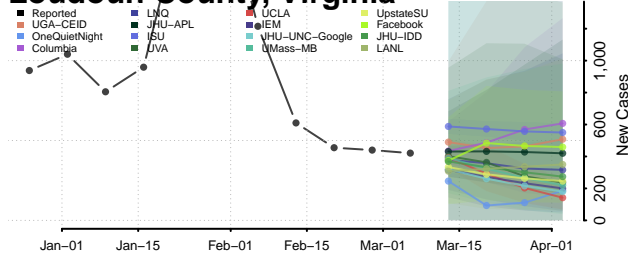

Loudoun County, Virginia