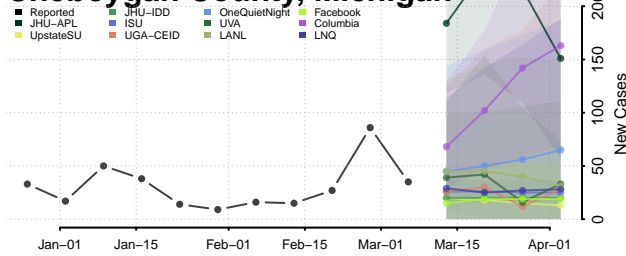

Cheboygan County, Michigan