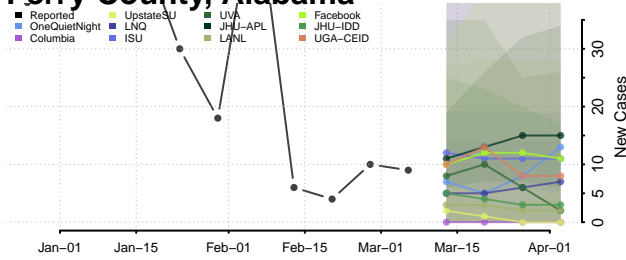

Perry County, Alabama