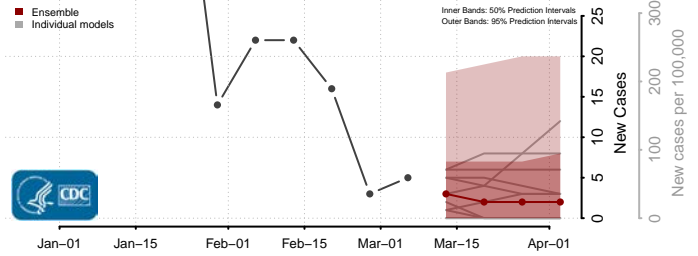

Doddridge County, West Virginia