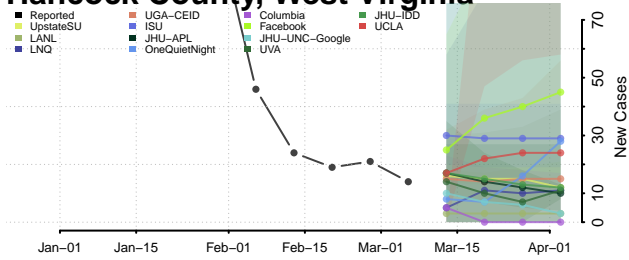

Gilmer County, West Virginia

Grant County, West Virginia

Greenbrier County, West Virginia

Hampshire County, West Virginia

Hancock County, West Virginia

Hardy County, West Virginia

Harrison County, West Virginia