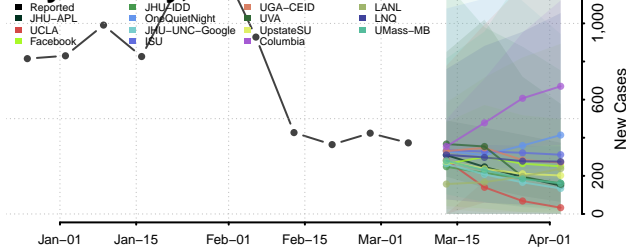

Florida*

Alachua County, Florida

Baker County, Florida

Bay County, Florida

Bradford County, Florida

Brevard County, Florida

*New weekly cases may decrease in this location over the next four weeks. For these locations, the ensemble forecast indicates a probability of 0.75 or greater that fewer cases will be reported in week four of the forecast than in the last reported week.