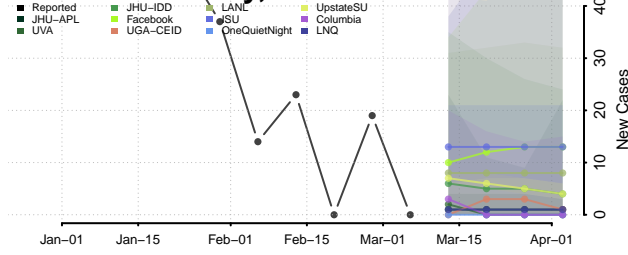

Lampasas County, Texas

Lavaca County, Texas

Lee County, Texas

Leon County, Texas

Liberty County, Texas

Limestone County, Texas

Lipscomb County, Texas

Live Oak County, Texas