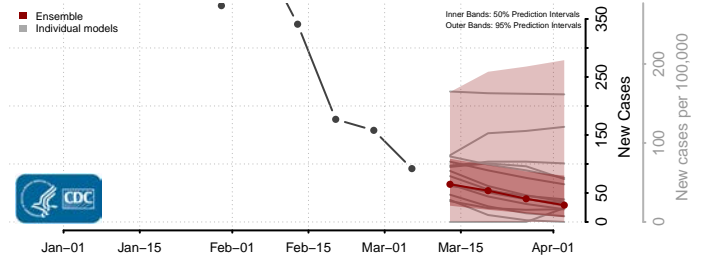

Gillespie County, Texas

Glasscock County, Texas

Goliad County, Texas

Gonzales County, Texas

Gray County, Texas

Grayson County, Texas

Gregg County, Texas

Grimes County, Texas