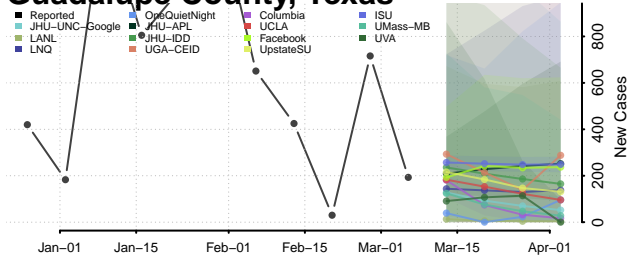

Guadalupe County, Texas