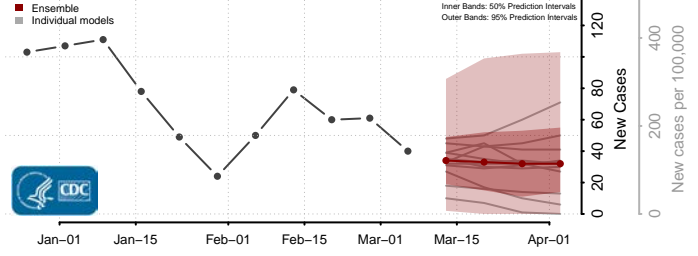

Corson County, South Dakota

Custer County, South Dakota

Davison County, South Dakota

Day County, South Dakota

Deuel County, South Dakota

Dewey County, South Dakota

Douglas County, South Dakota

Edmunds County, South Dakota