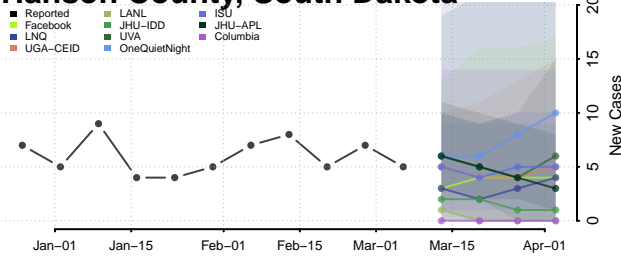

Hanson County, South Dakota