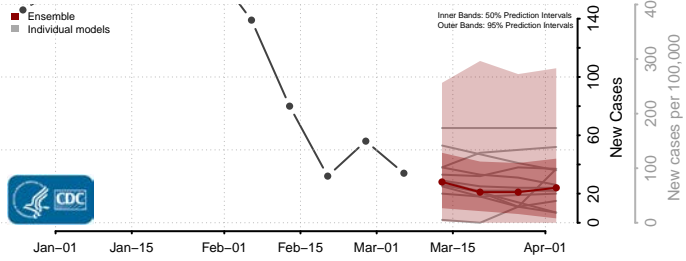

Boone County, Arkansas