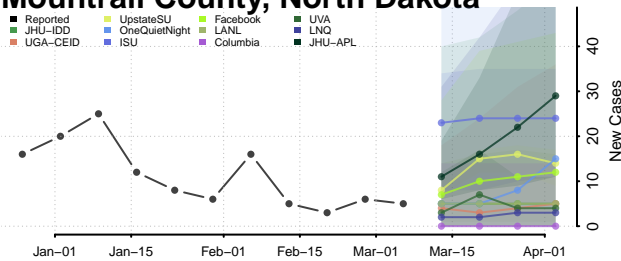

Mountrail County, North Dakota