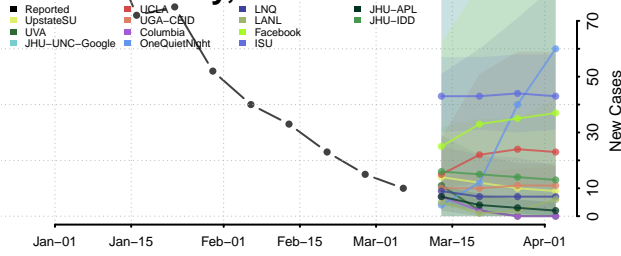

Warren County, Missouri