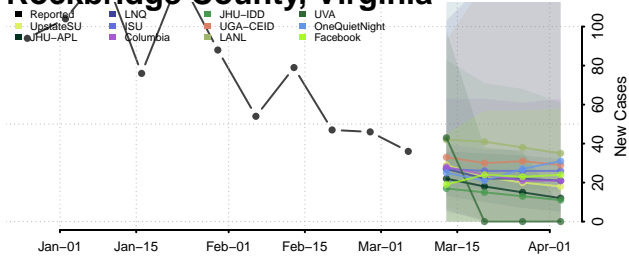

Rockbridge County, Virginia