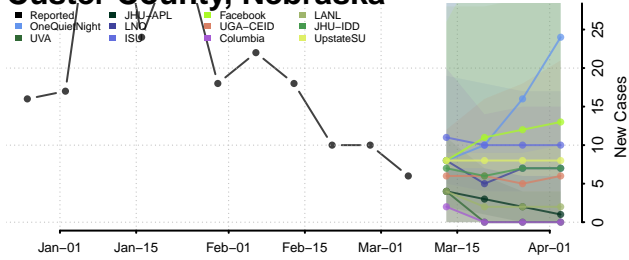

Custer County, Nebraska