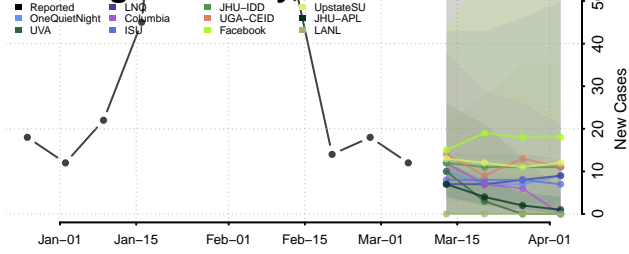

San Miguel County, Colorado