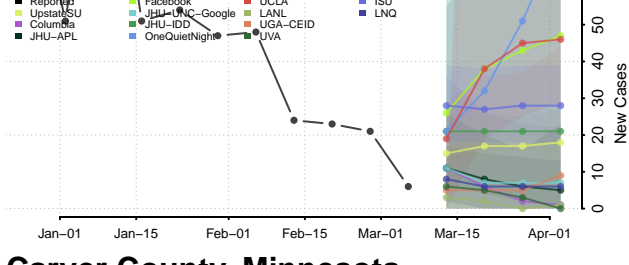

Carlton County, Minnesota