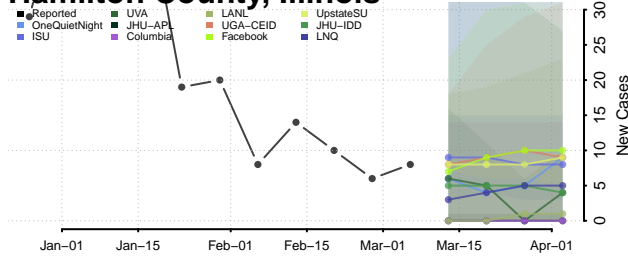

Gallatin County, Illinois

Greene County, Illinois

Grundy County, Illinois

Hamilton County, Illinois

Hancock County, Illinois

Hardin County, Illinois

Henderson County, Illinois

Henry County, Illinois