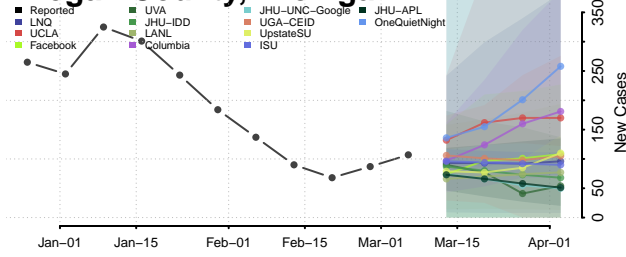

Plymouth County, Massachusetts

Suffolk County, Massachusetts

Worcester County, Massachusetts

Michigan

Alcona County, Michigan

Alger County, Michigan

Allegan County, Michigan

Alpena County, Michigan