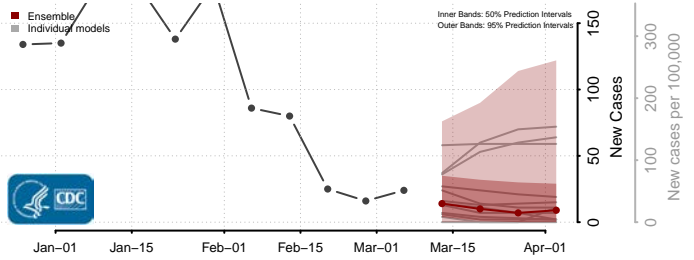

Lincoln County, Louisiana