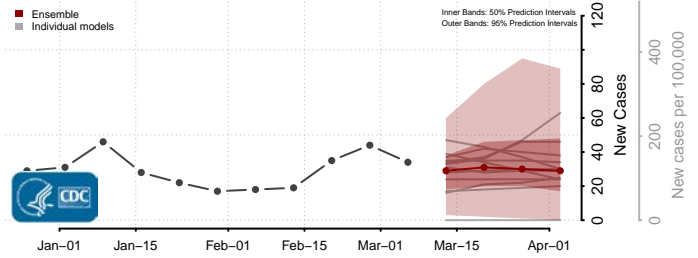

Stearns County, Minnesota

Steele County, Minnesota

Stevens County, Minnesota

Swift County, Minnesota

Todd County, Minnesota

Traverse County, Minnesota

Wabasha County, Minnesota

Wadena County, Minnesota