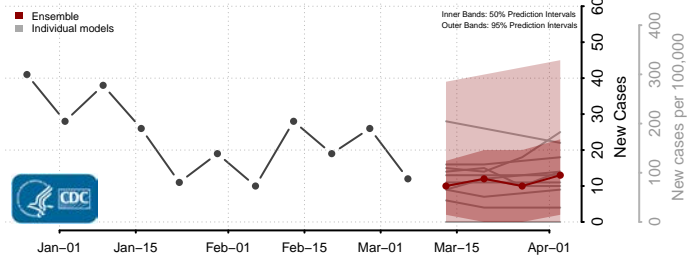

Stearns County, Minnesota

Steele County, Minnesota

Stevens County, Minnesota

Swift County, Minnesota

Todd County, Minnesota

Traverse County, Minnesota

Wabasha County, Minnesota

Wadena County, Minnesota