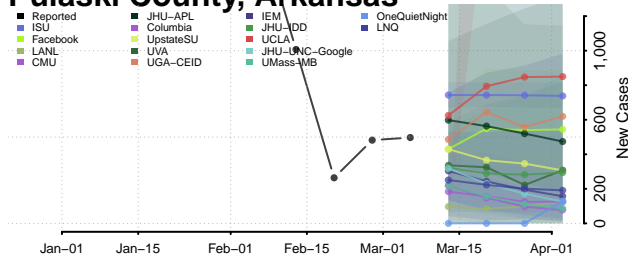

Pulaski County, Arkansas