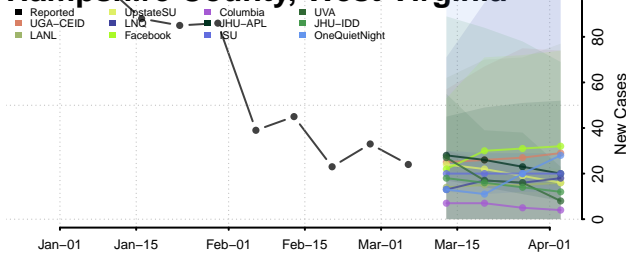

Gilmer County, West Virginia

Grant County, West Virginia

Greenbrier County, West Virginia

Hampshire County, West Virginia

Hancock County, West Virginia

Hardy County, West Virginia

Harrison County, West Virginia