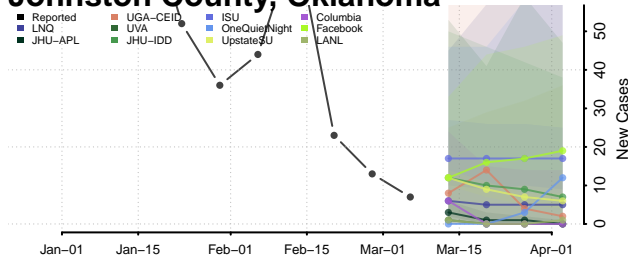

Johnston County, Oklahoma