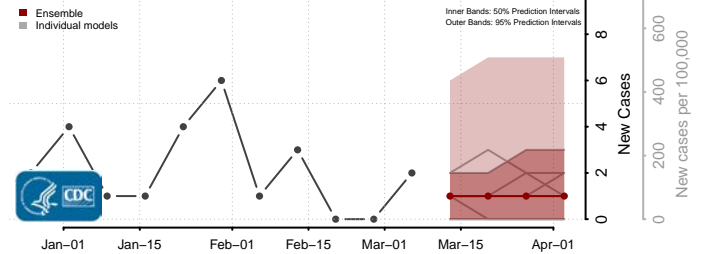

Campbell County, South Dakota