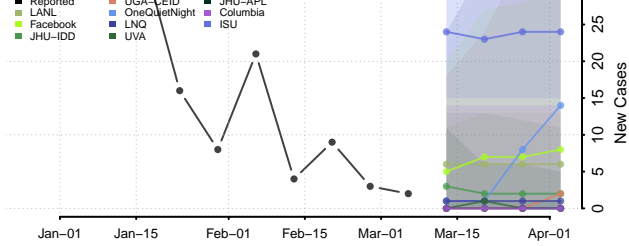

Gentry County, Missouri

Greene County, Missouri

Grundy County, Missouri

Harrison County, Missouri

Henry County, Missouri

Hickory County, Missouri

Holt County, Missouri

Howard County, Missouri