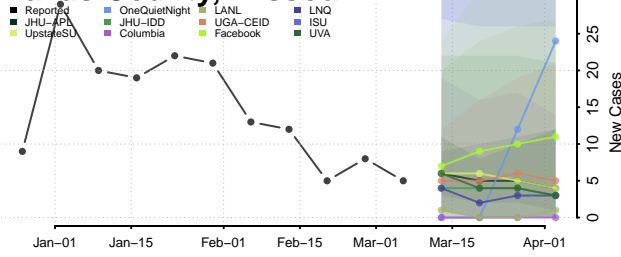

Dallas County, Missouri