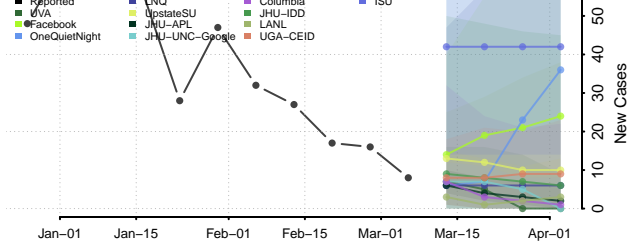

Gentry County, Missouri

Greene County, Missouri

Grundy County, Missouri

Harrison County, Missouri

Henry County, Missouri

Hickory County, Missouri

Holt County, Missouri

Howard County, Missouri