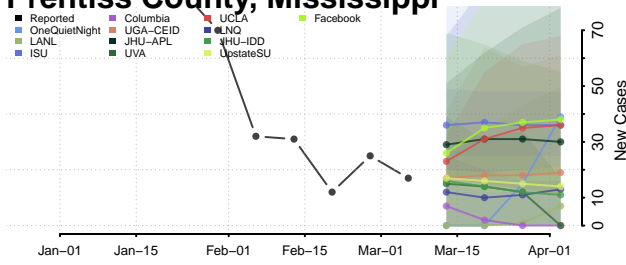

Prentiss County, Mississippi