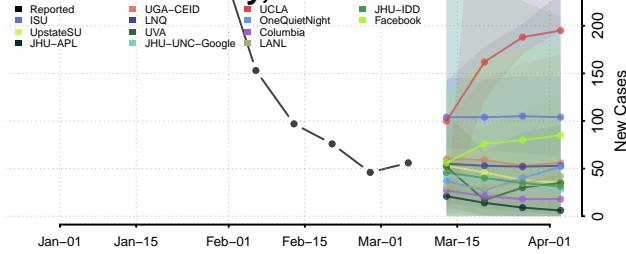

Essex County, New York

Franklin County, New York

Fulton County, New York

Genesee County, New York

Greene County, New York

Hamilton County, New York

Herkimer County, New York

Jefferson County, New York