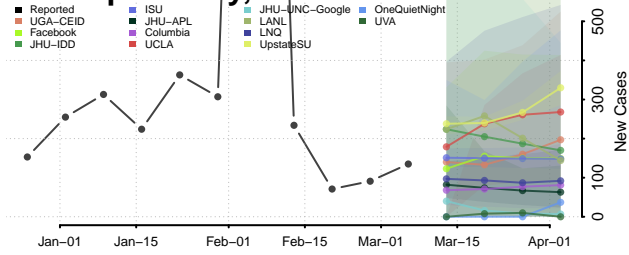

Bastrop County, Texas