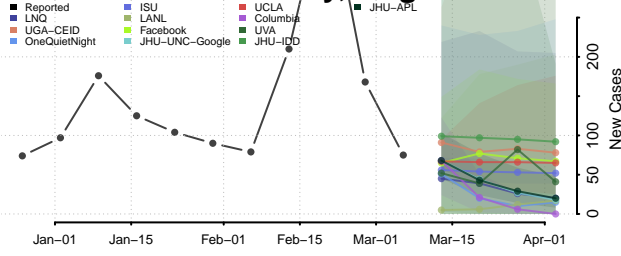

Charlottesville County, Virginia