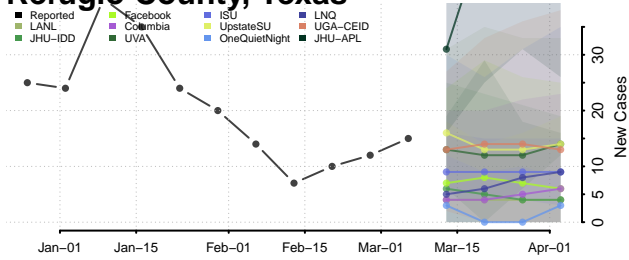

Refugio County, Texas