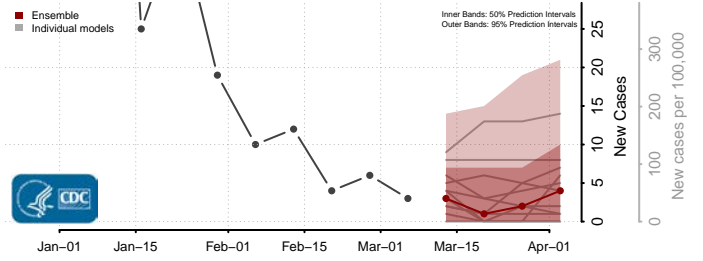

Pleasants County, West Virginia