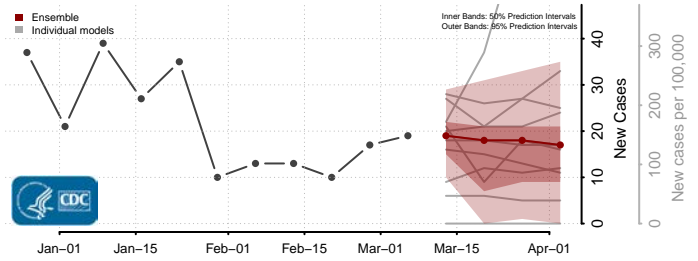

Lake County, South Dakota