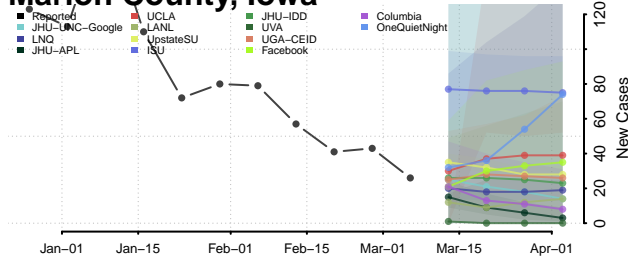

Jasper County, Iowa

Jefferson County, Iowa

Louisa County, Iowa

Lucas County, Iowa

Lyon County, Iowa

Madison County, Iowa

Mahaska County, Iowa

Marion County, Iowa