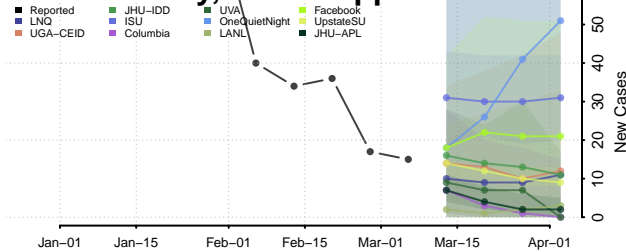

Stone County, Mississippi