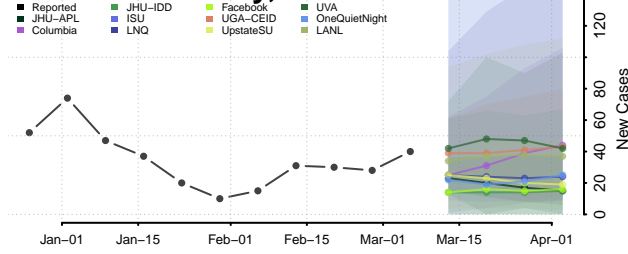

Del Norte County, California