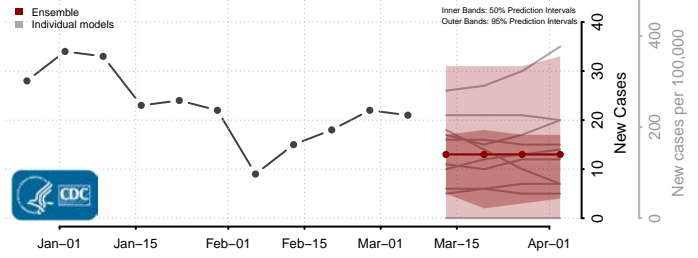

Charles Mix County, South Dakota