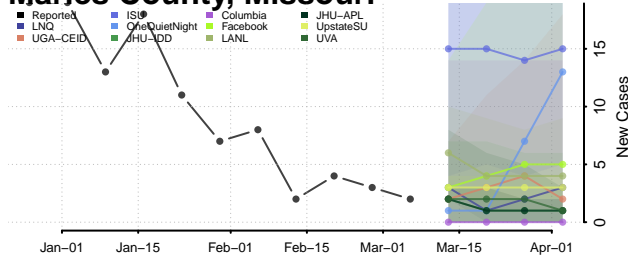

Maries County, Missouri