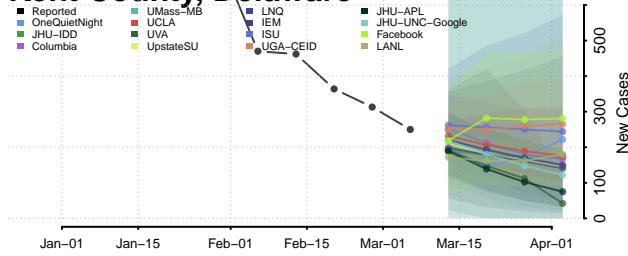

Kent County, Delaware