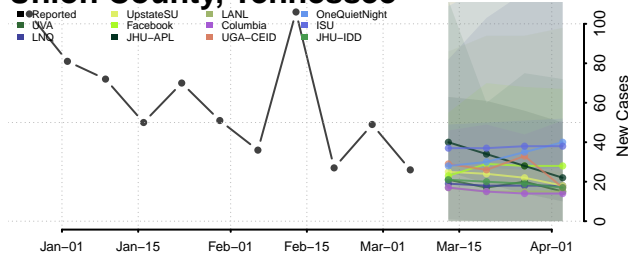

Union County, Tennessee