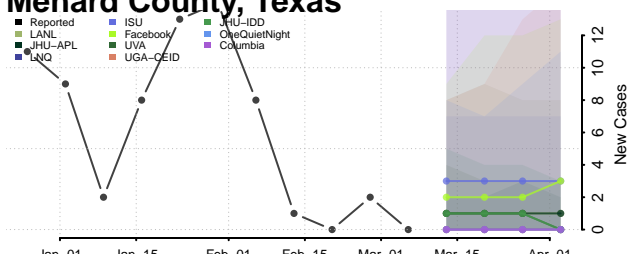

Menard County, Texas