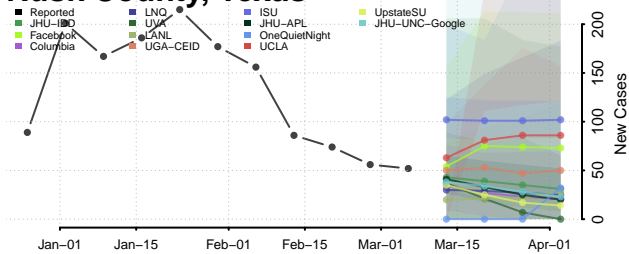

Rusk County, Texas