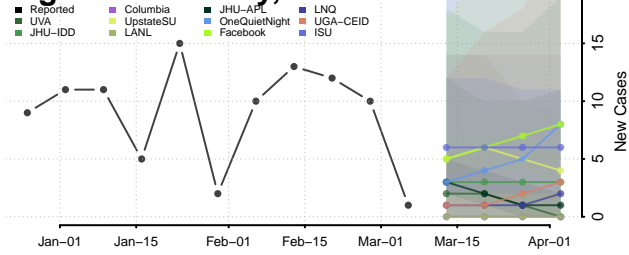

Aitkin County, Minnesota

Anoka County, Minnesota

Becker County, Minnesota

Beltrami County, Minnesota

Benton County, Minnesota

Big Stone County, Minnesota

Blue Earth County, Minnesota

Brown County, Minnesota