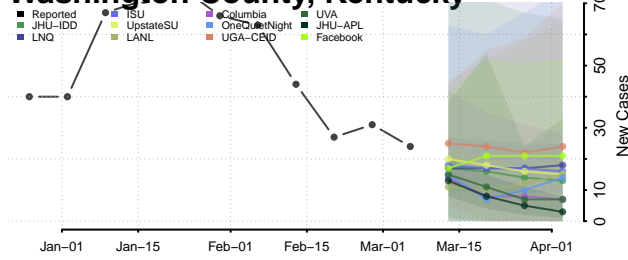

Washington County, Kentucky