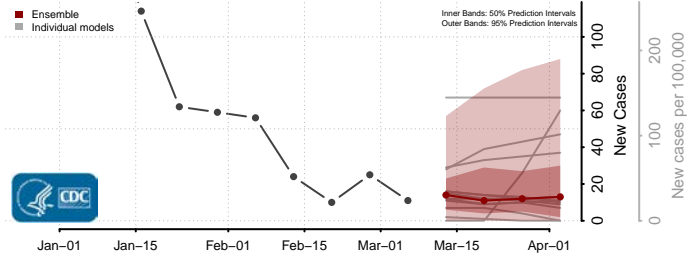

Camden County, Missouri