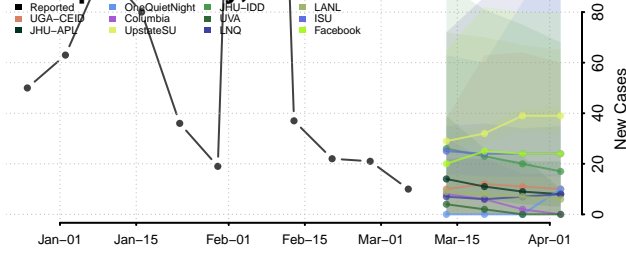

Bosque County, Texas