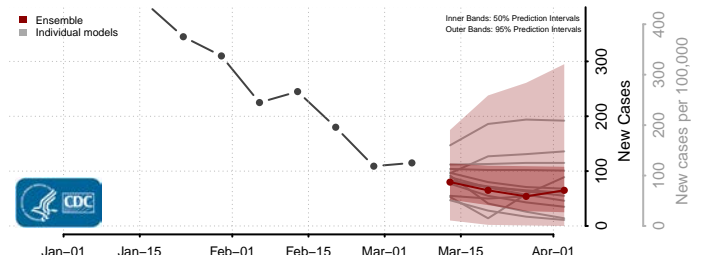

Cabell County, West Virginia