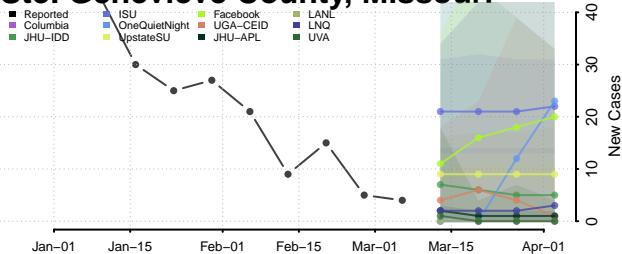

Ste. Genevieve County, Missouri