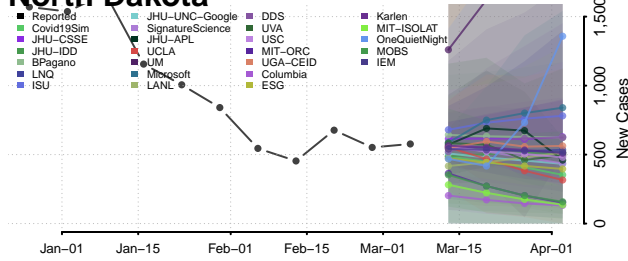

North Dakota