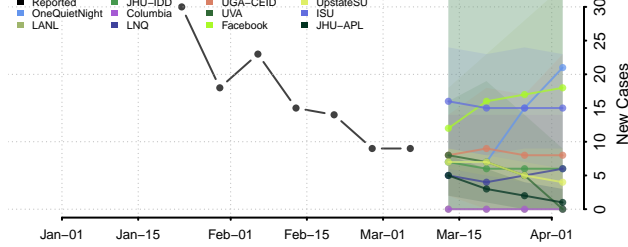

Montgomery County, Ohio

Morgan County, Ohio

Morrow County, Ohio

Muskingum County, Ohio

Noble County, Ohio

Ottawa County, Ohio

Paulding County, Ohio

Perry County, Ohio