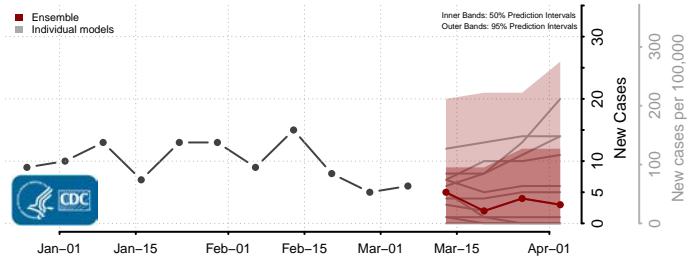

Hettinger County, North Dakota

Kidder County, North Dakota

LaMoure County, North Dakota

Logan County, North Dakota

McHenry County, North Dakota

McIntosh County, North Dakota

McKenzie County, North Dakota

McLean County, North Dakota