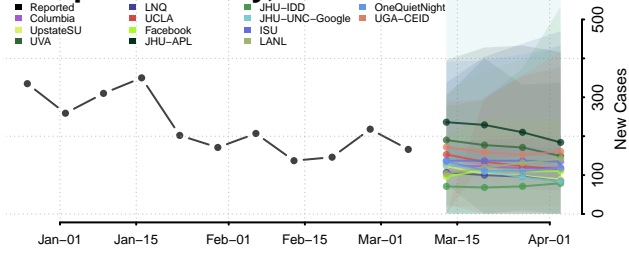

Robeson County, North Carolina

Rockingham County, North Carolina

Rowan County, North Carolina

Rutherford County, North Carolina

Sampson County, North Carolina

Scotland County, North Carolina

Stanly County, North Carolina