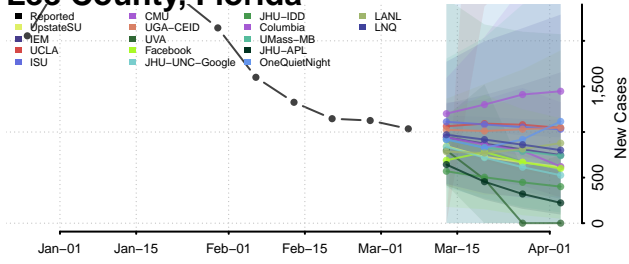

Indian River County, Florida

Jackson County, Florida

Jefferson County, Florida

Lafayette County, Florida

Lake County, Florida

Lee County, Florida

Leon County, Florida

Levy County, Florida