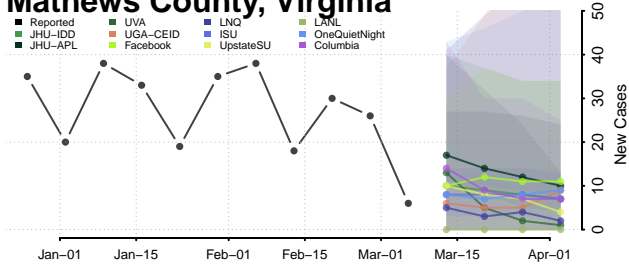

Mathews County, Virginia