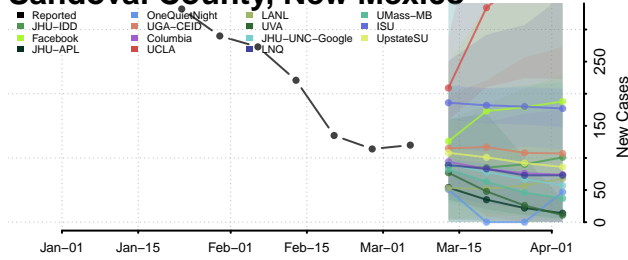

Sandoval County, New Mexico