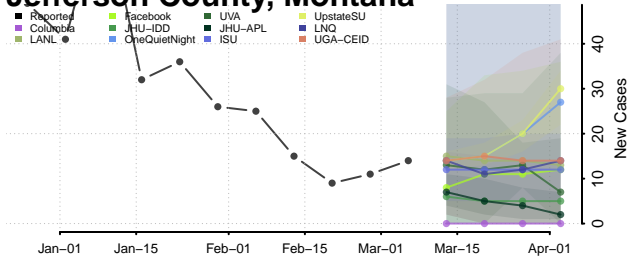

Jefferson County, Montana