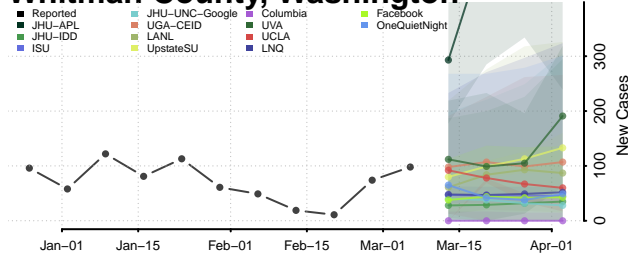

Skagit County, Washington

Skamania County, Washington

Whatcom County, Washington

Whitman County, Washington

Yakima County, Washington

West Virginia

Barbour County, West Virginia

Berkeley County, West Virginia