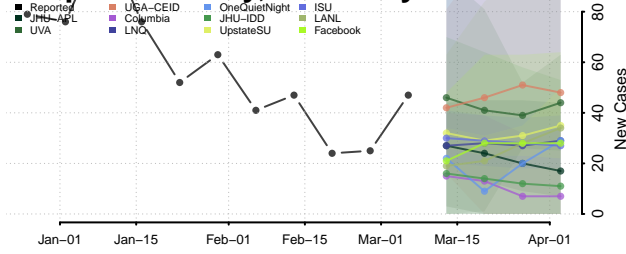

Simpson County, Kentucky