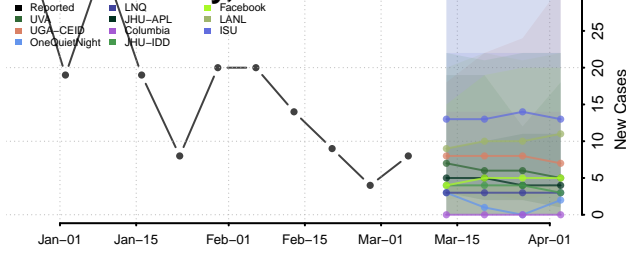

Mariposa County, California

Mendocino County, California

Merced County, California

Modoc County, California

Mono County, California

Monterey County, California

Napa County, California

Nevada County, California