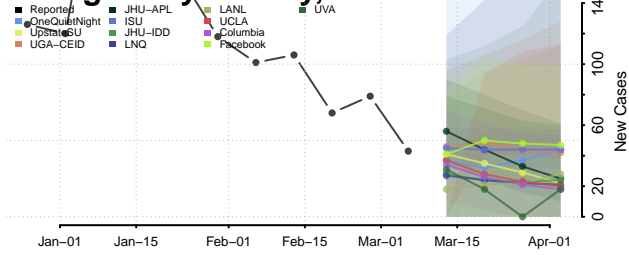

Madison County, North Carolina

Martin County, North Carolina

McDowell County, North Carolina

Mecklenburg County, North Carolina

Mitchell County, North Carolina

Montgomery County, North Carolina

Moore County, North Carolina