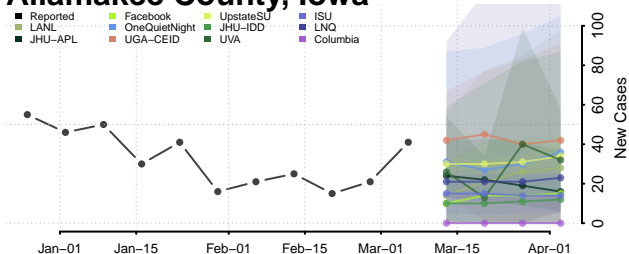

Allamakee County, Iowa