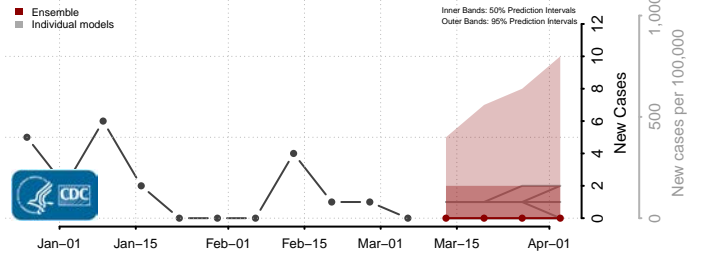

Big Horn County, Montana

Blaine County, Montana

Broadwater County, Montana

Carbon County, Montana

Carter County, Montana

Cascade County, Montana

Chouteau County, Montana

Custer County, Montana