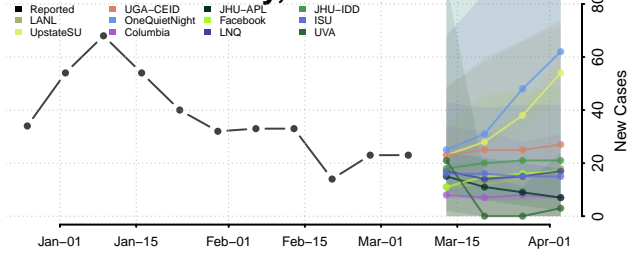

Buchanan County, Iowa