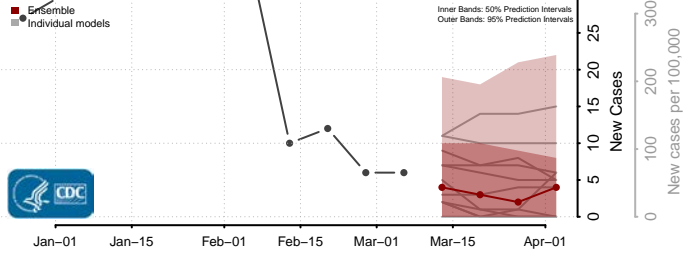

Meade County, Kentucky

Menifee County, Kentucky

Mercer County, Kentucky

Metcalfe County, Kentucky

Monroe County, Kentucky

Montgomery County, Kentucky

Morgan County, Kentucky

Muhlenberg County, Kentucky