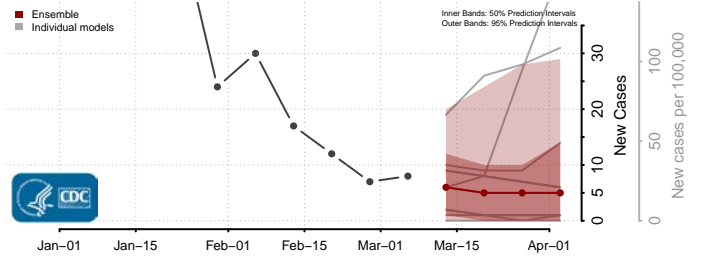

Marion County, Missouri