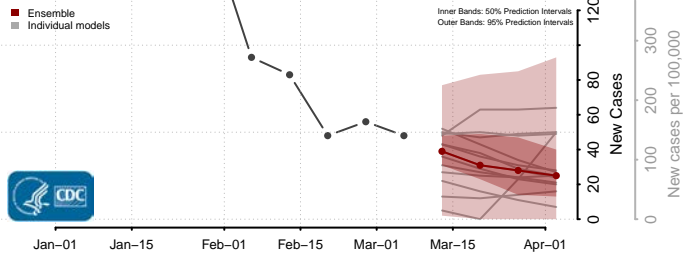

Montgomery County, Mississippi

Neshoba County, Mississippi

Newton County, Mississippi

Noxubee County, Mississippi

Oktibbeha County, Mississippi

Panola County, Mississippi

Pearl River County, Mississippi

Perry County, Mississippi