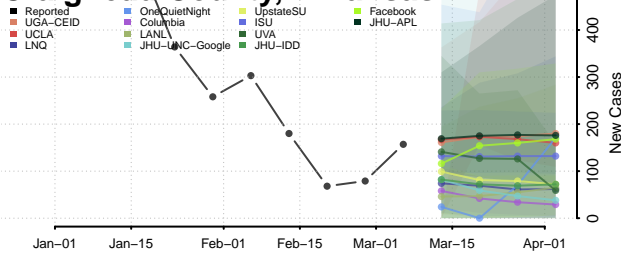

Clark County, Arkansas

Clay County, Arkansas

Cleburne County, Arkansas

Cleveland County, Arkansas

Columbia County, Arkansas

Conway County, Arkansas

Craighead County, Arkansas

Crawford County, Arkansas