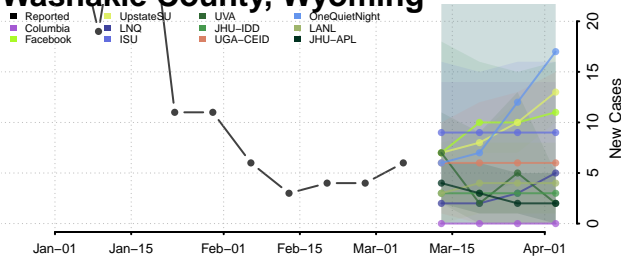

Washakie County, Wyoming