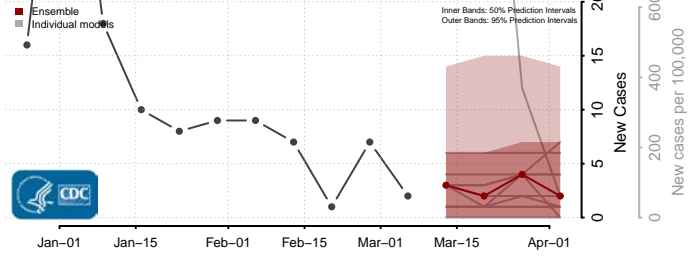

Chautauqua County, Kansas