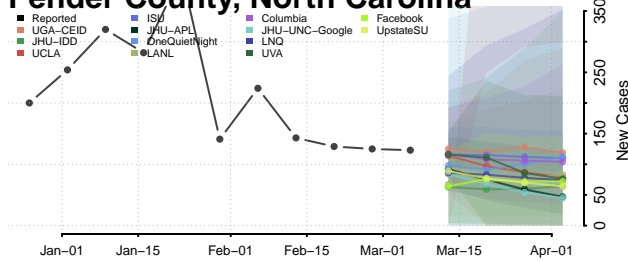

Pender County, North Carolina