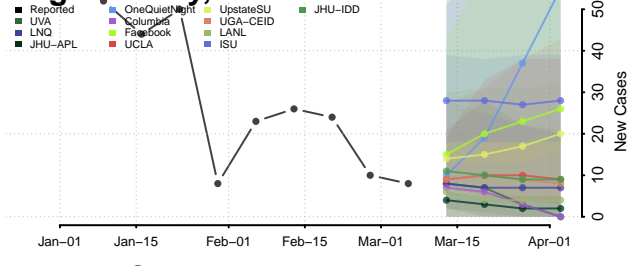

Furnas County, Nebraska

Gage County, Nebraska

Garden County, Nebraska

Garfield County, Nebraska

Gosper County, Nebraska

Grant County, Nebraska

Greeley County, Nebraska

Hall County, Nebraska