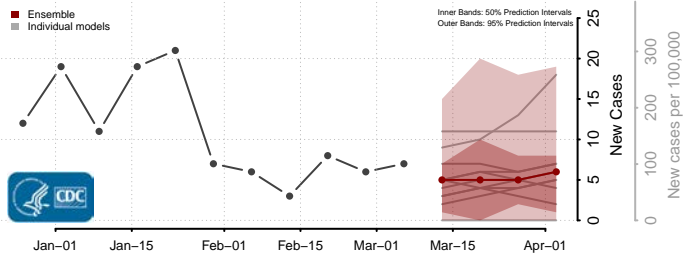

Floyd County, Iowa

Franklin County, Iowa

Fremont County, Iowa

Greene County, Iowa

Grundy County, Iowa

Guthrie County, Iowa

Hamilton County, Iowa

Hancock County, Iowa