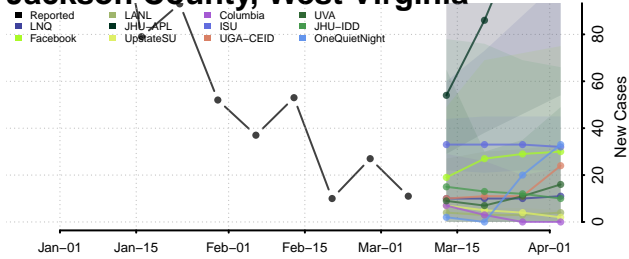

Jackson County, West Virginia