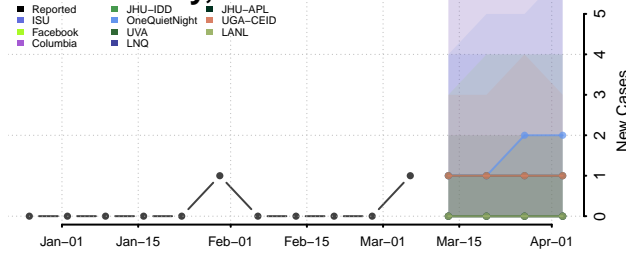

Boundary County, Idaho

Butte County, Idaho

Camas County, Idaho

Canyon County, Idaho

Caribou County, Idaho

Cassia County, Idaho

Clark County, Idaho

Clearwater County, Idaho