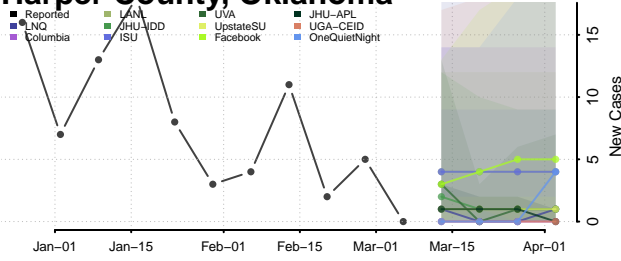

Grady County, Oklahoma

Grant County, Oklahoma

Greer County, Oklahoma

Harmon County, Oklahoma

Harper County, Oklahoma

Haskell County, Oklahoma

Hughes County, Oklahoma

Jackson County, Oklahoma