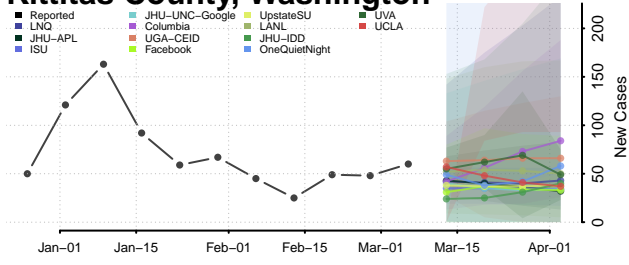

Grant County, Washington

Grays Harbor County, Washington

Island County, Washington

Jefferson County, Washington

King County, Washington

Kitsap County, Washington

Kittitas County, Washington

Klickitat County, Washington