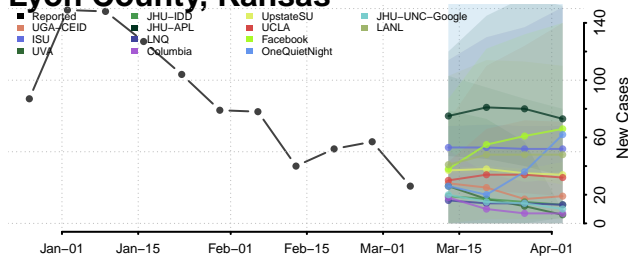

Lyon County, Kansas