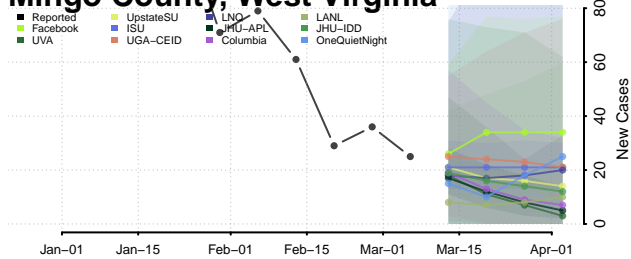

Mingo County, West Virginia