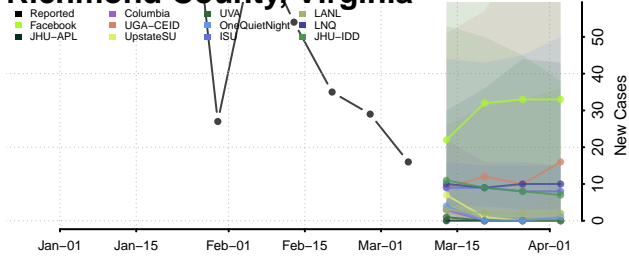

Richmond County, Virginia