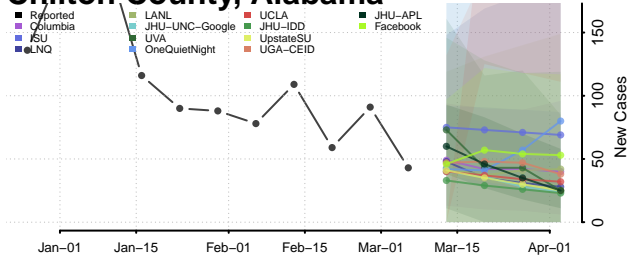

National*

Alabama

Autauga County, Alabama

Baldwin County, Alabama

Barbour County, Alabama

Bibb County, Alabama

*New weekly cases may decrease in this location over the next four weeks. For these locations, the ensemble forecast indicates a probability of 0.75 or greater that fewer cases will be reported in week four of the forecast than in the last reported week.

Blount County, Alabama

Bullock County, Alabama

Butler County, Alabama

Calhoun County, Alabama

Chambers County, Alabama

Cherokee County, Alabama

Chilton County, Alabama

Choctaw County, Alabama