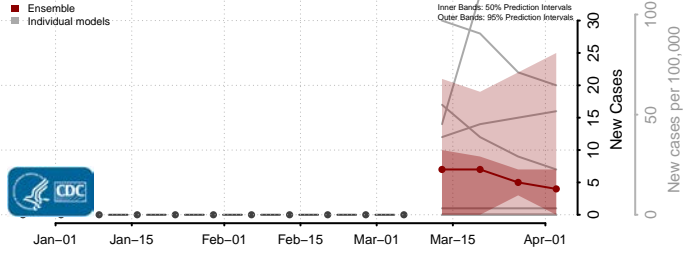

Sanpete County, Utah