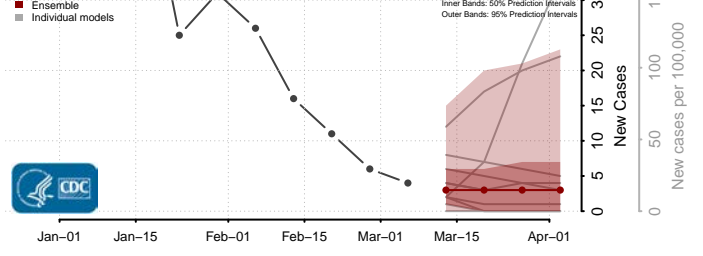

Clinton County, Missouri