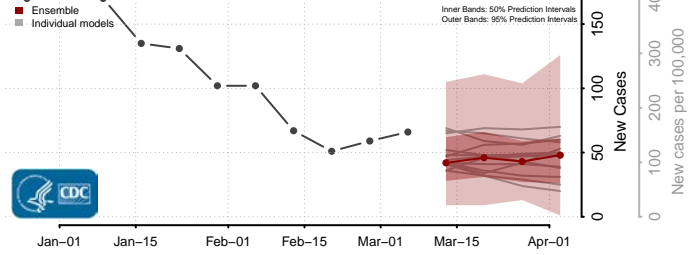

Fayette County, West Virginia