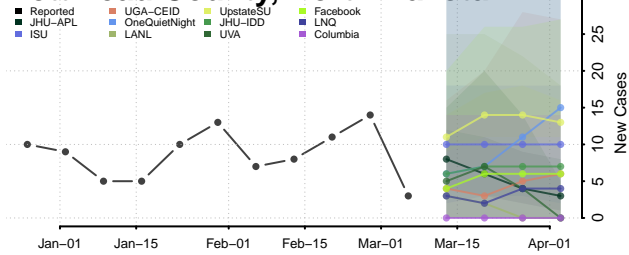

Bottineau County, North Dakota