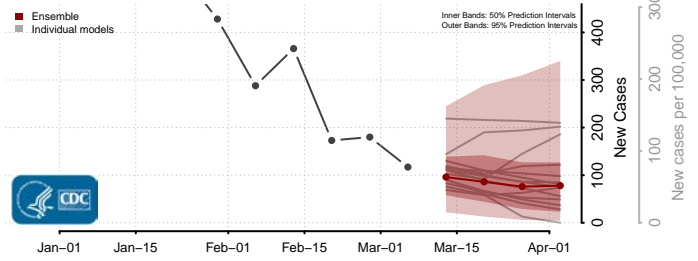

Washington County, Maryland