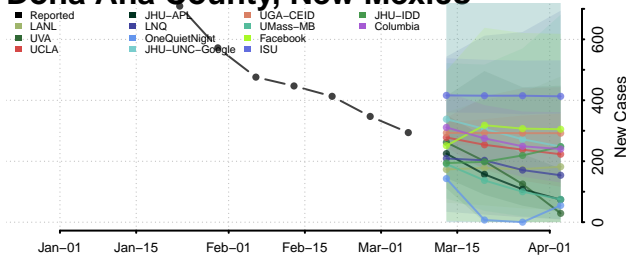

Dona Ana County, New Mexico