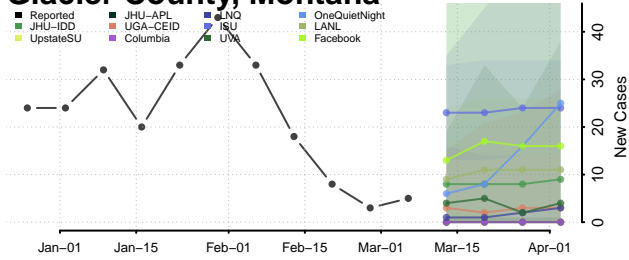

Glacier County, Montana