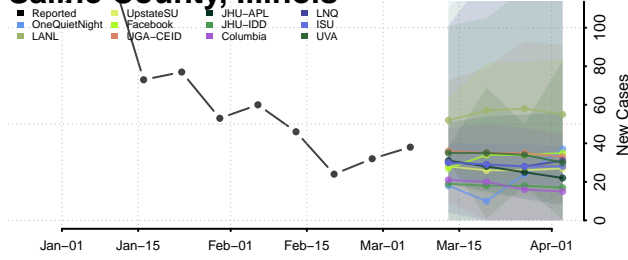

Putnam County, Illinois

Randolph County, Illinois

Richland County, Illinois

Rock Island County, Illinois

Saline County, Illinois

Sangamon County, Illinois

Schuyler County, Illinois

Scott County, Illinois