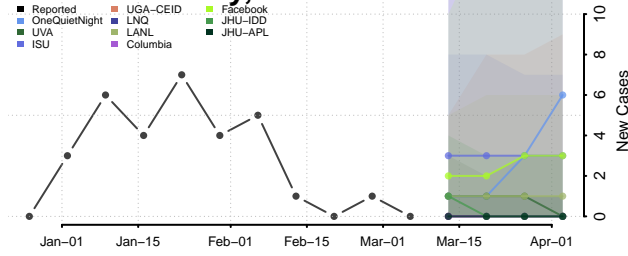

Decatur County, Kansas