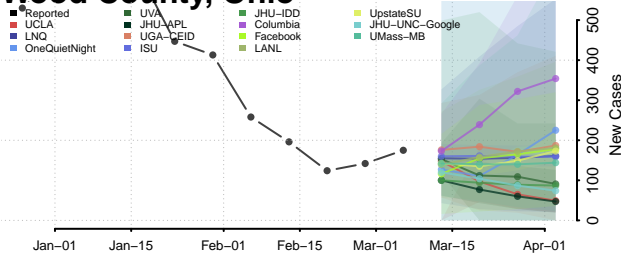

Van Wert County, Ohio

Vinton County, Ohio

Warren County, Ohio

Washington County, Ohio

Wayne County, Ohio

Williams County, Ohio

Wood County, Ohio

Wyandot County, Ohio