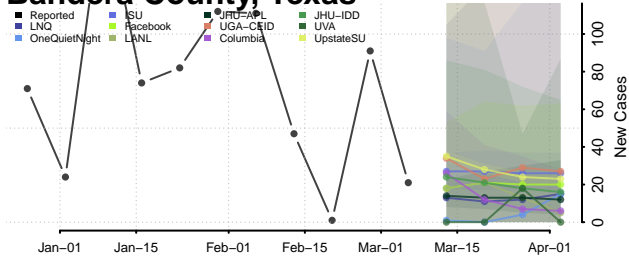

Bandera County, Texas