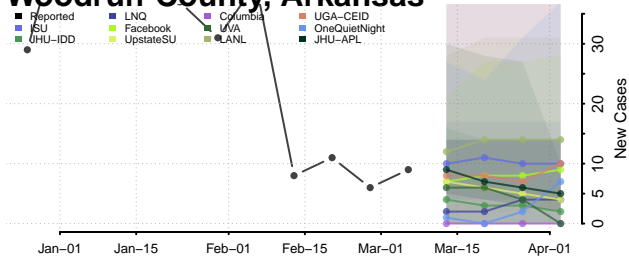

Woodruff County, Arkansas