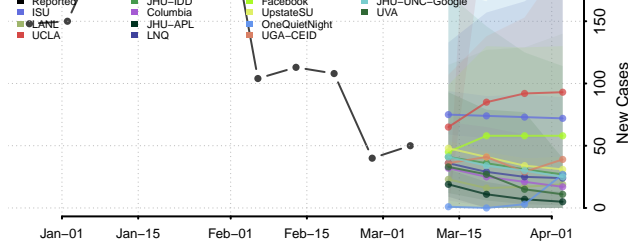

Wharton County, Texas