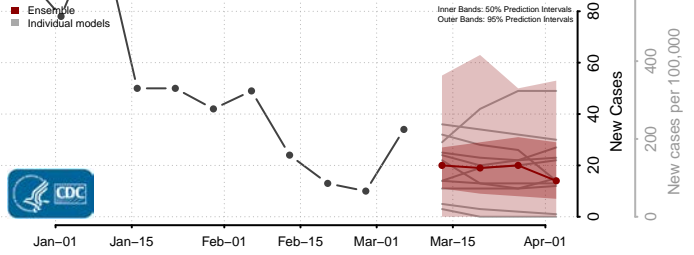

Tipton County, Indiana