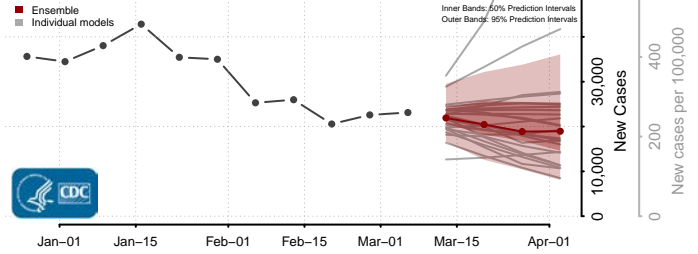

New Jersey

Atlantic County, New Jersey

Bergen County, New Jersey

Burlington County, New Jersey

Camden County, New Jersey

Cape May County, New Jersey