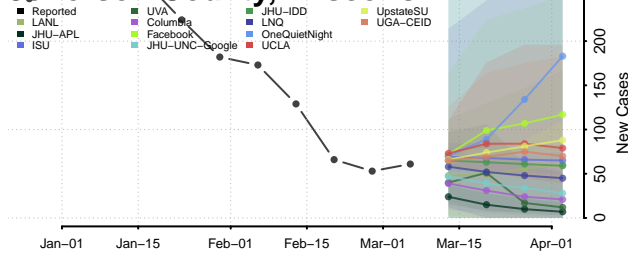

Jefferson County, Wisconsin