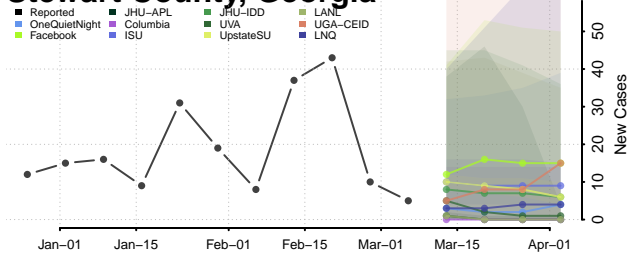

Pulaski County, Georgia

Putnam County, Georgia

Screven County, Georgia

Seminole County, Georgia

Spalding County, Georgia

Stephens County, Georgia

Stewart County, Georgia

Sumter County, Georgia