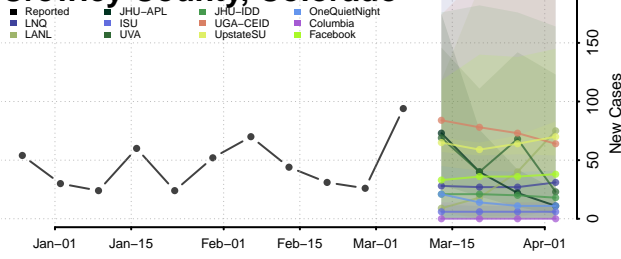

Cheyenne County, Colorado

Clear Creek County, Colorado

Conejos County, Colorado

Costilla County, Colorado

Crowley County, Colorado

Custer County, Colorado

Delta County, Colorado

Denver County, Colorado