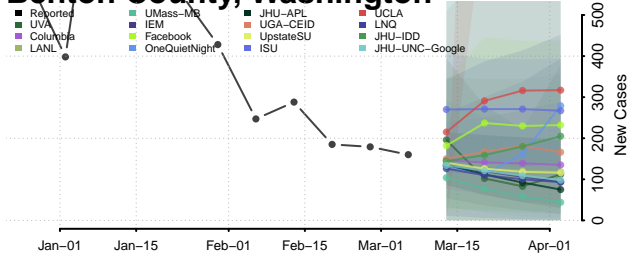

Wise County, Virginia

Wythe County, Virginia

York County, Virginia

Washington

Adams County, Washington

Asotin County, Washington

Benton County, Washington

Chelan County, Washington