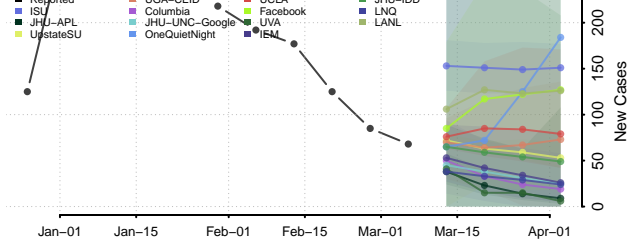

Johnson County, Kansas

Keary County, Kansas

Kingman County, Kansas

Kiowa County, Kansas

Labette County, Kansas

Lane County, Kansas

Leavenworth County, Kansas

Lincoln County, Kansas