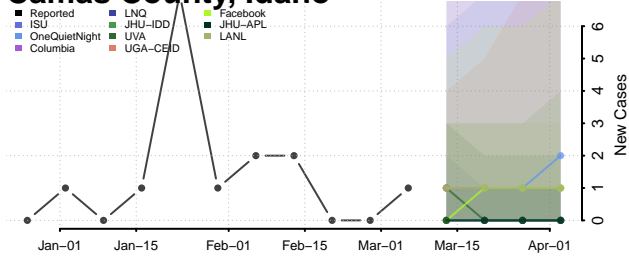

Camas County, Idaho