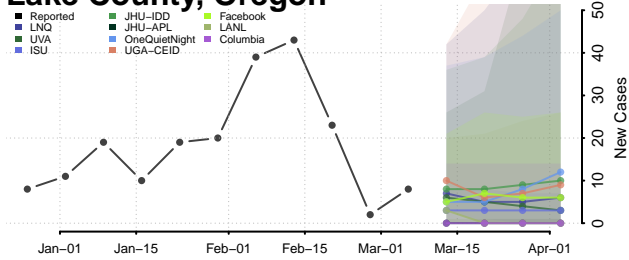

Grant County, Oregon

Harney County, Oregon

Hood River County, Oregon

Jackson County, Oregon

Jefferson County, Oregon

Josephine County, Oregon

Klamath County, Oregon

Lake County, Oregon