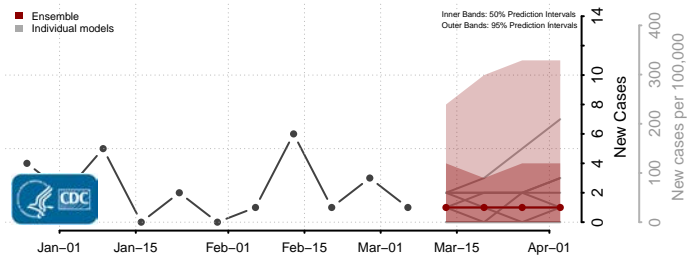

Harding County, South Dakota

Hughes County, South Dakota

Hutchinson County, South Dakota

Hyde County, South Dakota

Jackson County, South Dakota

Jerauld County, South Dakota

Jones County, South Dakota

Kingsbury County, South Dakota