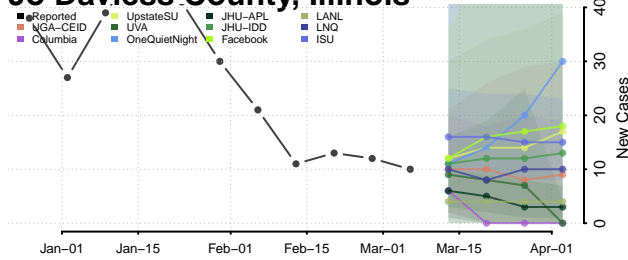

Iroquois County, Illinois

Jackson County, Illinois

Jasper County, Illinois

Jefferson County, Illinois

Jersey County, Illinois

Jo Daviess County, Illinois

Johnson County, Illinois

Kane County, Illinois