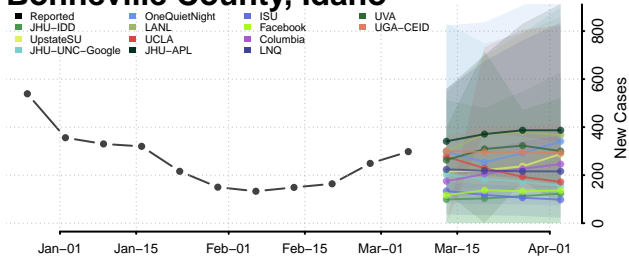

Bannock County, Idaho

Bear Lake County, Idaho

Benewah County, Idaho

Bingham County, Idaho

Blaine County, Idaho

Boise County, Idaho

Bonner County, Idaho

Bonneville County, Idaho