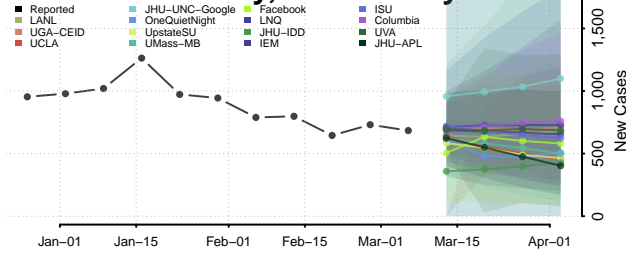

Somerset County, New Jersey