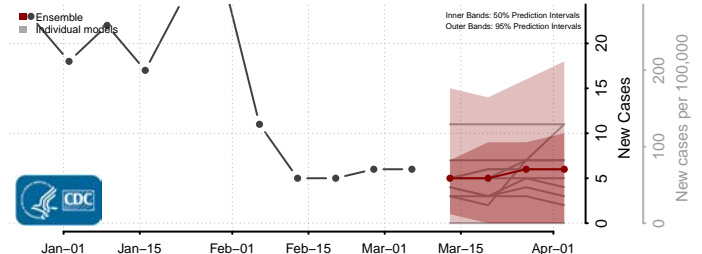

Clay County, West Virginia