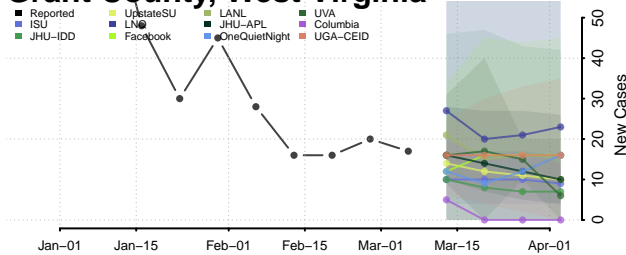

Grant County, West Virginia