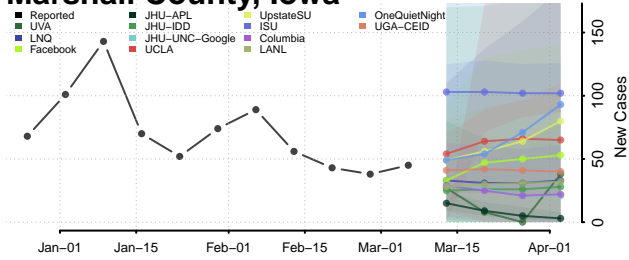

Marshall County, Iowa