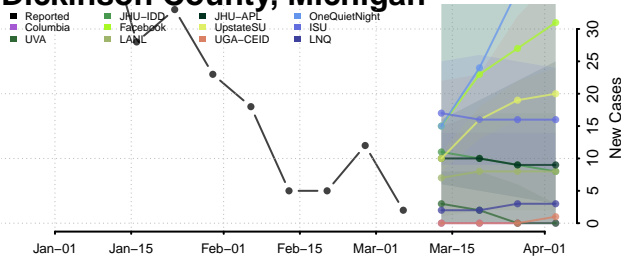

Delta County, Michigan

Dickinson County, Michigan

Eaton County, Michigan

Emmet County, Michigan

Genesee County, Michigan

Gladwin County, Michigan

Gogebic County, Michigan

Grand Traverse County, Michigan