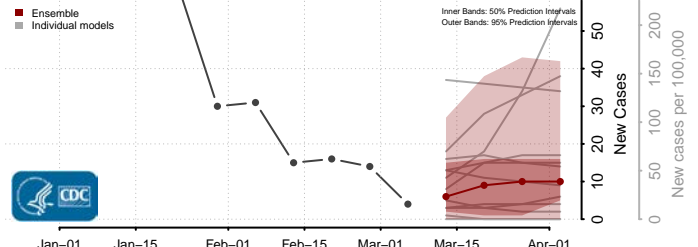

Barber County, Kansas

Barton County, Kansas

*New weekly cases may decrease in this location over the next four weeks. For these locations, the ensemble forecast indicates a probability of 0.75 or greater that fewer cases will be reported in week four of the forecast than in the last reported week.