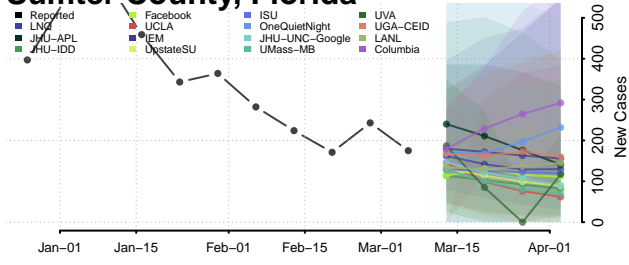

Putnam County, Florida

Santa Rosa County, Florida

Sarasota County, Florida

Seminole County, Florida

St. Johns County, Florida

St. Lucie County, Florida

Sumter County, Florida

Suwannee County, Florida