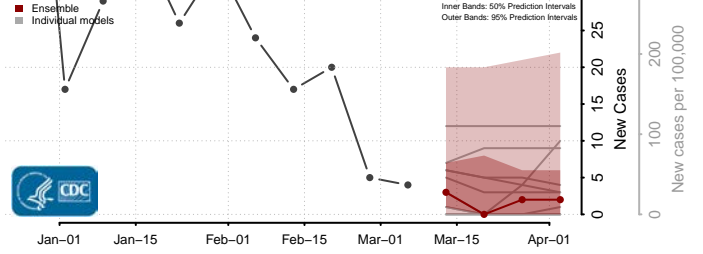

Owen County, Kentucky