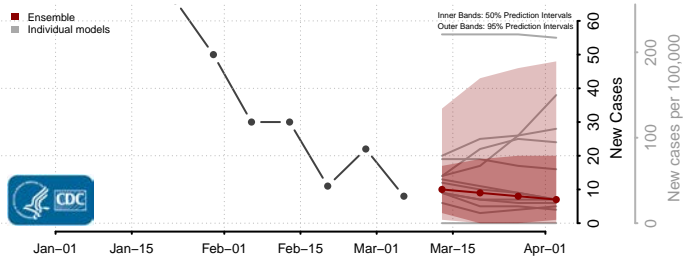

Adair County, Missouri