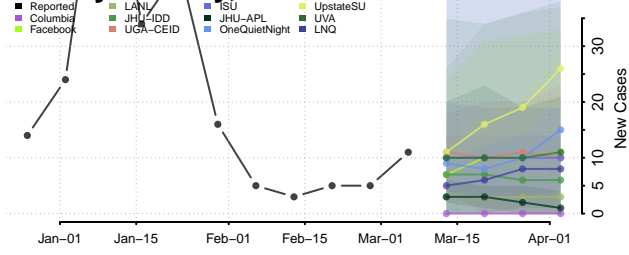

Murray County, Minnesota