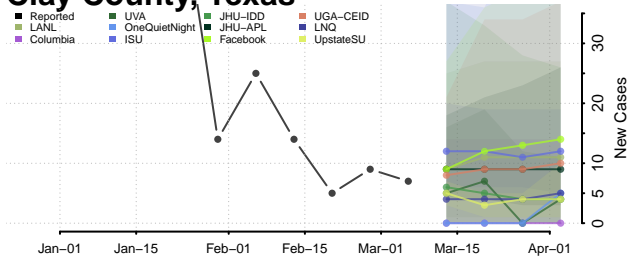

Clay County, Texas