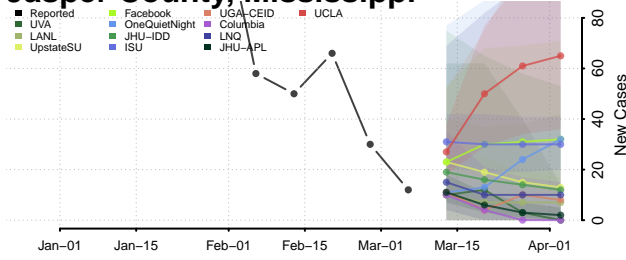

Hinds County, Mississippi

Holmes County, Mississippi

Humphreys County, Mississippi

Issaquena County, Mississippi

Itawamba County, Mississippi

Jackson County, Mississippi

Jasper County, Mississippi

Jefferson County, Mississippi