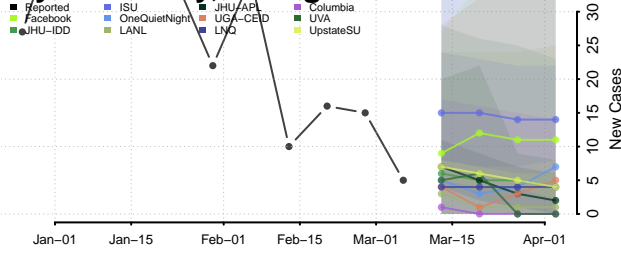

Taylor County, Georgia