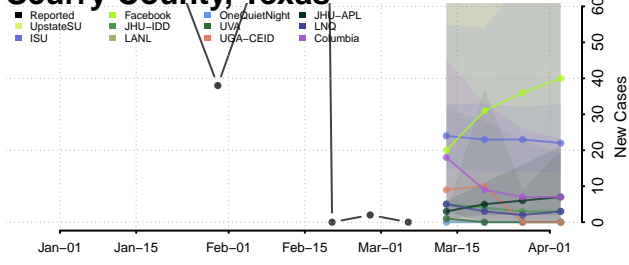

Scurry County, Texas