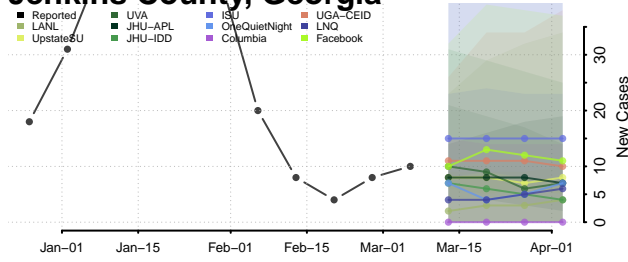

Houston County, Georgia

Irwin County, Georgia

Jackson County, Georgia

Jasper County, Georgia

Jeff Davis County, Georgia

Jefferson County, Georgia

Jenkins County, Georgia

Johnson County, Georgia