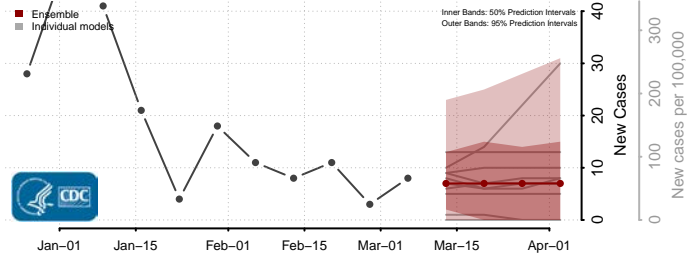

Silver Bow County, Montana