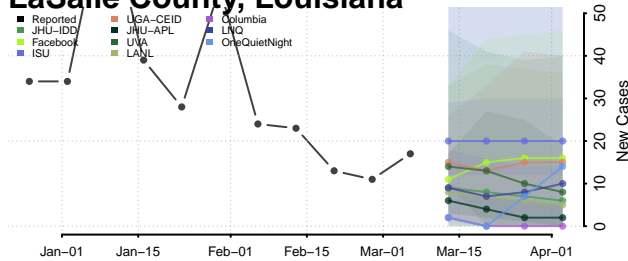

LaSalle County, Louisiana