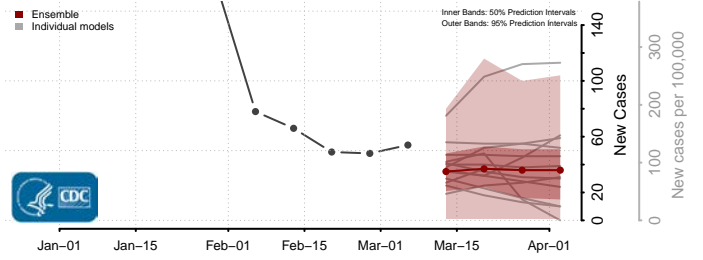

Ohio County, West Virginia