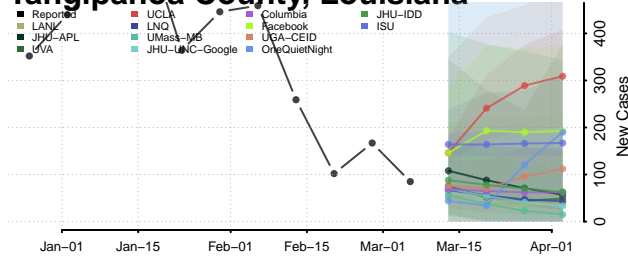

St. Landry County, Louisiana

St. Martin County, Louisiana

St. Mary County, Louisiana

St. Tammany County, Louisiana

Tangipahoa County, Louisiana

Tensas County, Louisiana

Terrebonne County, Louisiana

Union County, Louisiana