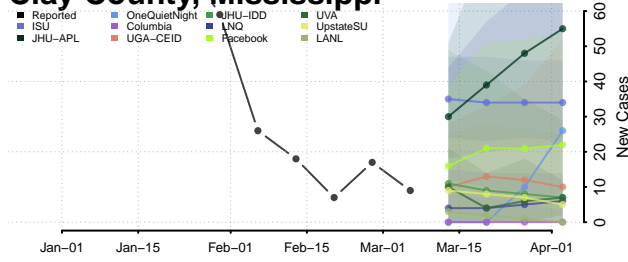

Clay County, Mississippi