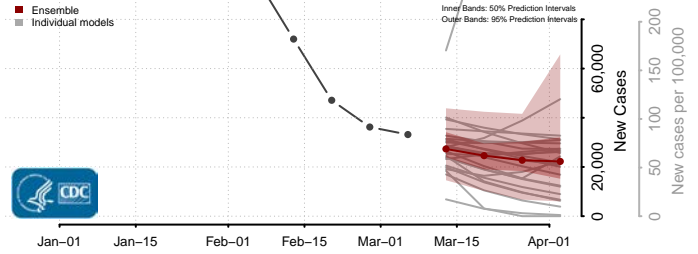

California*