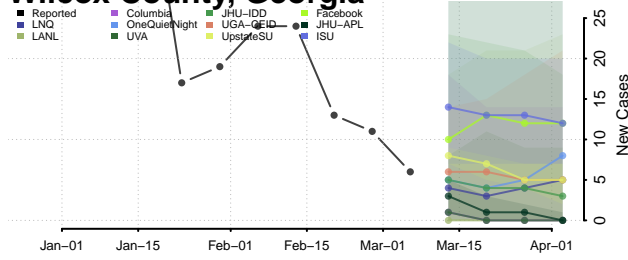

Wilcox County, Georgia