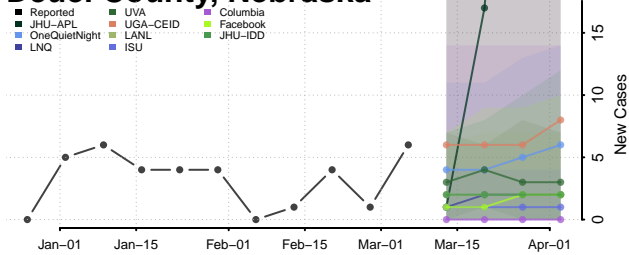

Deuel County, Nebraska