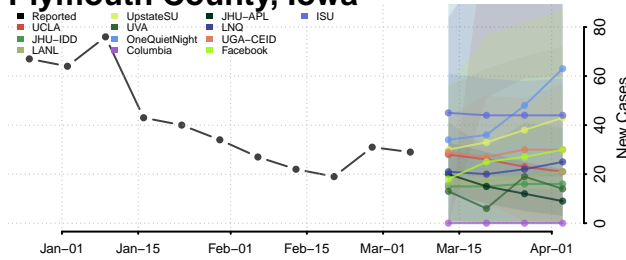

Plymouth County, Iowa