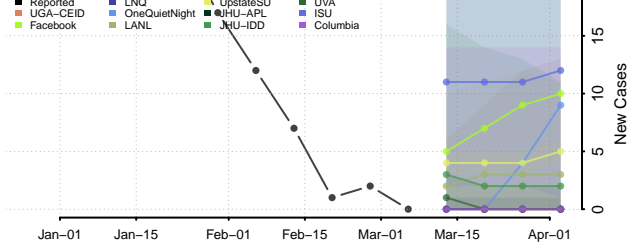

Gentry County, Missouri

Greene County, Missouri

Grundy County, Missouri

Harrison County, Missouri

Henry County, Missouri

Hickory County, Missouri

Holt County, Missouri

Howard County, Missouri