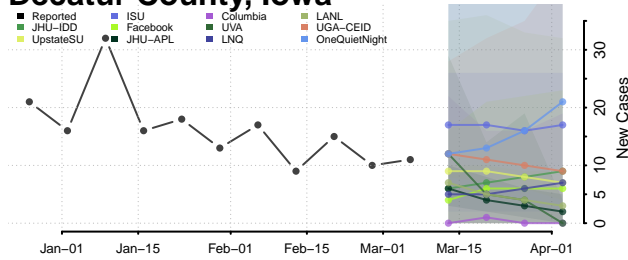

Decatur County, Iowa