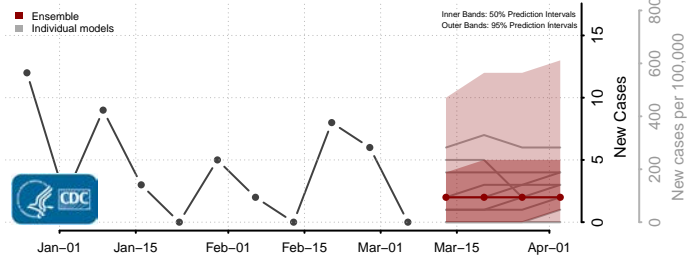

Teton County, Montana

Toole County, Montana

Treasure County, Montana

Valley County, Montana

Wheatland County, Montana

Wibaux County, Montana

Yellowstone County, Montana

Nebraska