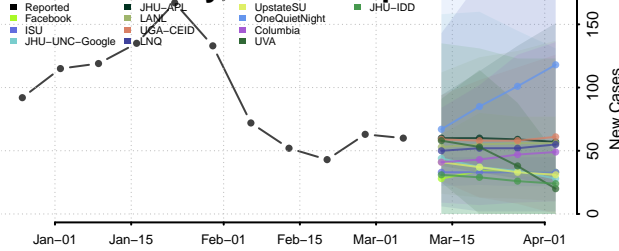

Belknap County, New Hampshire

Carroll County, New Hampshire

Cheshire County, New Hampshire

Coos County, New Hampshire

*New weekly cases may decrease in this location over the next four weeks. For these locations, the ensemble forecast indicates a probability of 0.75 or greater that fewer cases will be reported in week four of the forecast than in the last reported week.