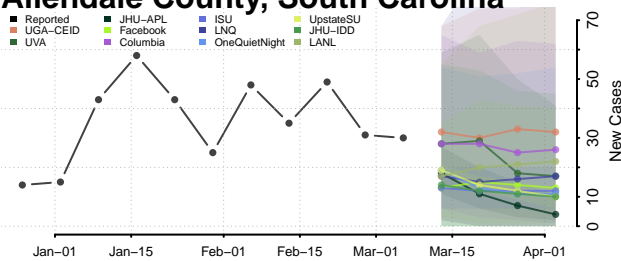

Allendale County, South Carolina

*New weekly cases may decrease in this location over the next four weeks. For these locations, the ensemble forecast indicates a probability of 0.75 or greater that fewer cases will be reported in week four of the forecast than in the last reported week.