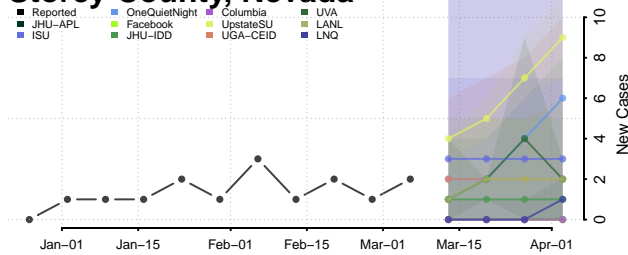

Storey County, Nevada