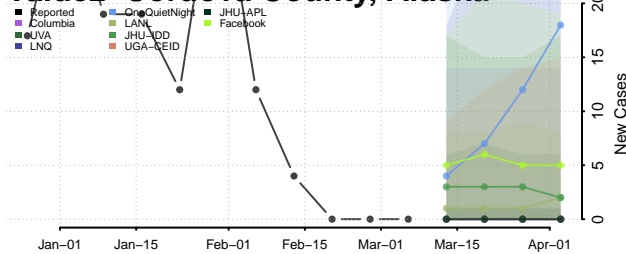

Valdez-Cordova County, Alaska