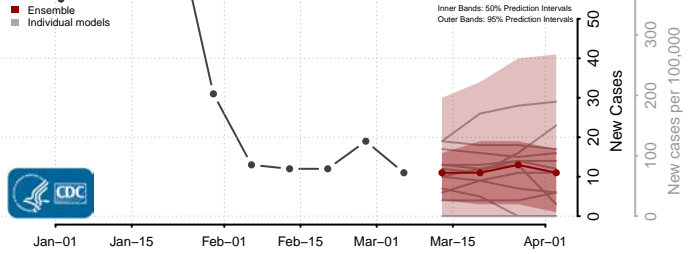

San Juan County, Utah