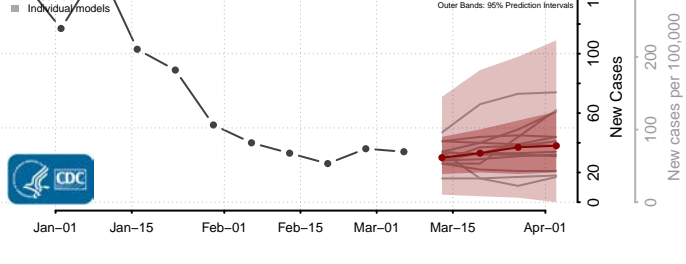

Douglas County, Nevada