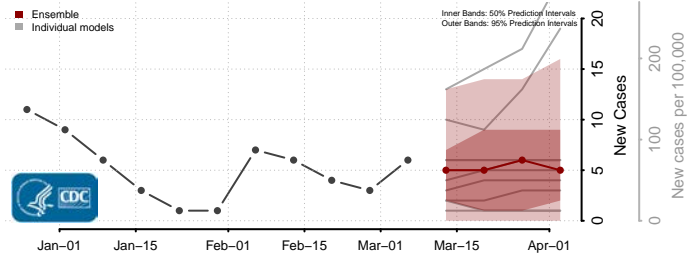

Jerome County, Idaho

Kootenai County, Idaho

Latah County, Idaho

Lemhi County, Idaho

Lewis County, Idaho

Lincoln County, Idaho

Madison County, Idaho

Minidoka County, Idaho