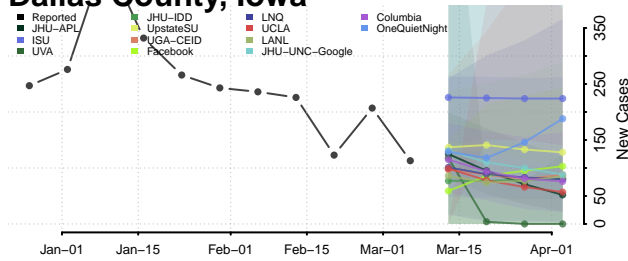

Cherokee County, Iowa

Chickasaw County, Iowa

Clarke County, Iowa

Clay County, Iowa

Clayton County, Iowa

Clinton County, Iowa

Crawford County, Iowa

Dallas County, Iowa