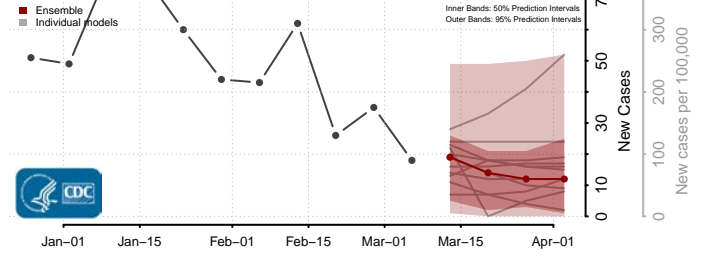

Winneshiek County, Iowa