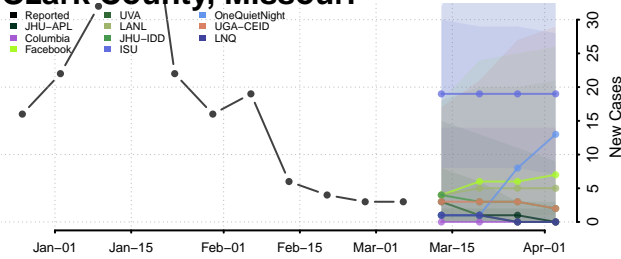

Montgomery County, Missouri

Morgan County, Missouri

New Madrid County, Missouri

Newton County, Missouri

Nodaway County, Missouri

Oregon County, Missouri

Osage County, Missouri

Ozark County, Missouri