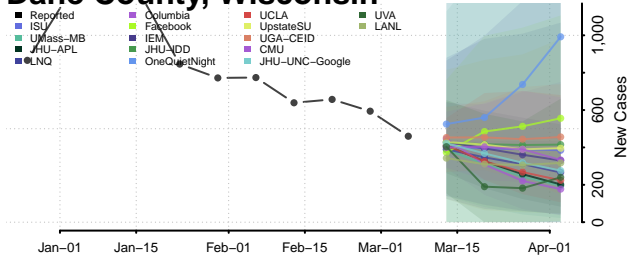

Dane County, Wisconsin