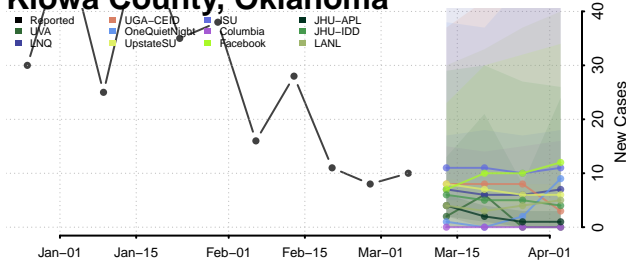

Kiowa County, Oklahoma