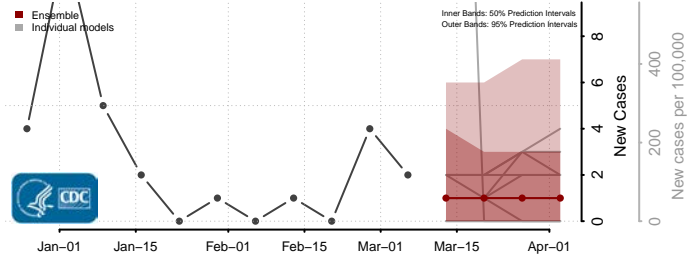

Comanche County, Kansas