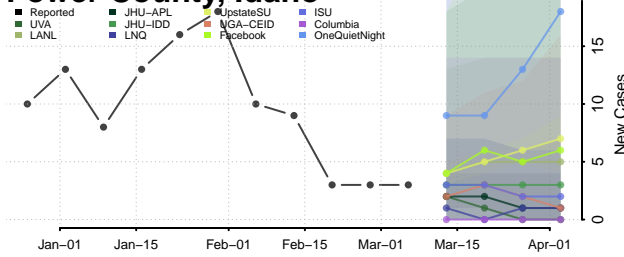

Nez Perce County, Idaho

Oneida County, Idaho

Owyhee County, Idaho

Payette County, Idaho

Power County, Idaho

Shoshone County, Idaho

Teton County, Idaho

Twin Falls County, Idaho