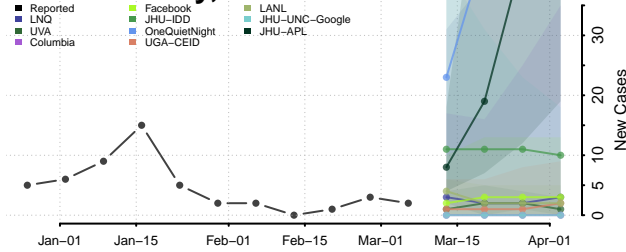

Kauai County, Hawaii