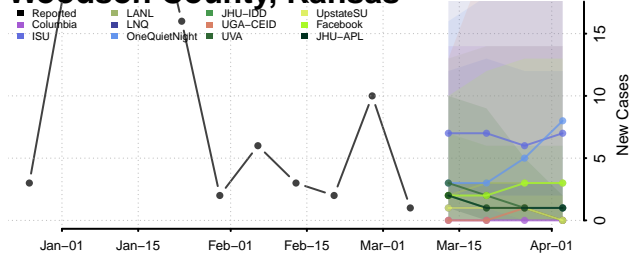

Wichita County, Kansas

Wilson County, Kansas

Woodson County, Kansas

Wyandotte County, Kansas

Kentucky*

Adair County, Kentucky

*New weekly cases may decrease in this location over the next four weeks. For these locations, the ensemble forecast indicates a probability of 0.75 or greater that fewer cases will be reported in week four of the forecast than in the last reported week.