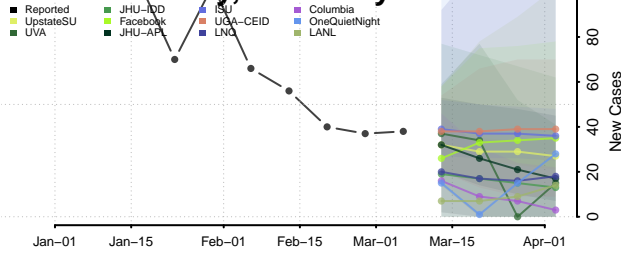

Leslie County, Kentucky

Letcher County, Kentucky

Lewis County, Kentucky

Lincoln County, Kentucky

Livingston County, Kentucky

Logan County, Kentucky

Lyon County, Kentucky

Madison County, Kentucky