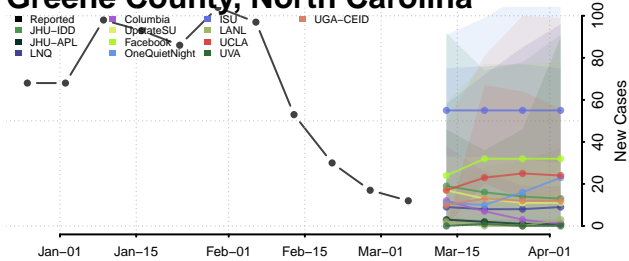

Gaston County, North Carolina

Gates County, North Carolina

Graham County, North Carolina

Granville County, North Carolina

Greene County, North Carolina

Guilford County, North Carolina

Halifax County, North Carolina