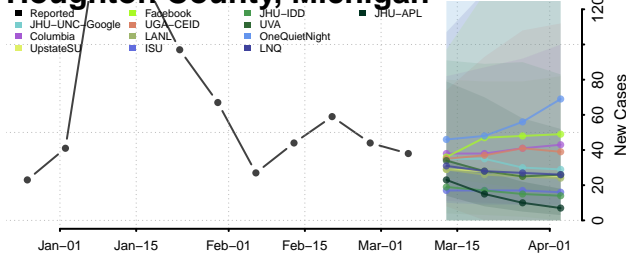

Houghton County, Michigan