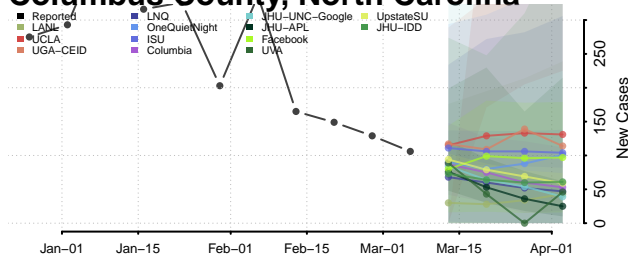

Columbus County, North Carolina