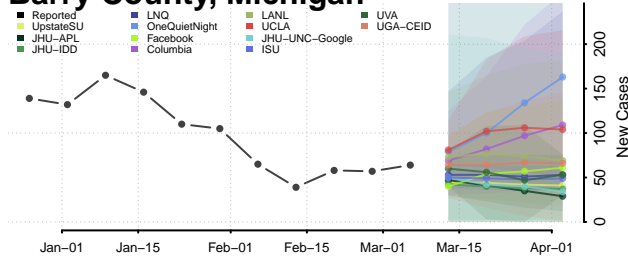

Antrim County, Michigan

Arenac County, Michigan

Baraga County, Michigan

Barry County, Michigan

Bay County, Michigan

Benzie County, Michigan

Berrien County, Michigan

Branch County, Michigan