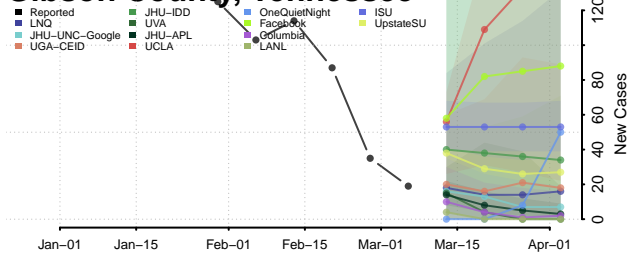

Gibson County, Tennessee