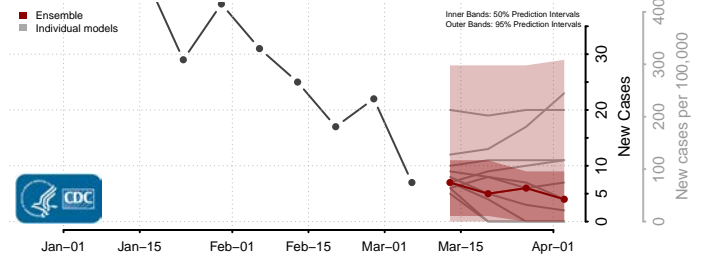

Clarke County, Iowa