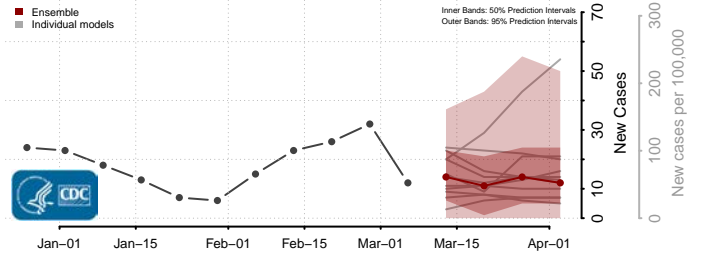

Curry County, Oregon