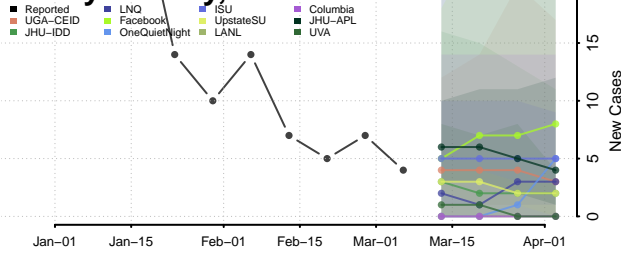

Craig County, Oklahoma

Creek County, Oklahoma

Custer County, Oklahoma

Delaware County, Oklahoma

Dewey County, Oklahoma

Ellis County, Oklahoma

Garfield County, Oklahoma

Garvin County, Oklahoma