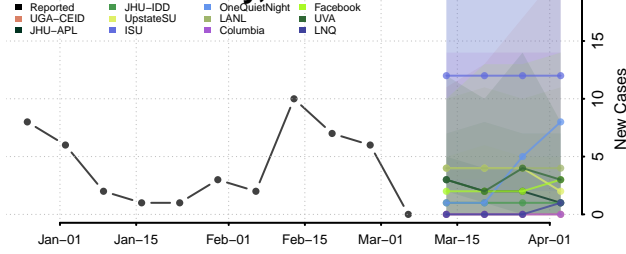

Scotland County, Missouri