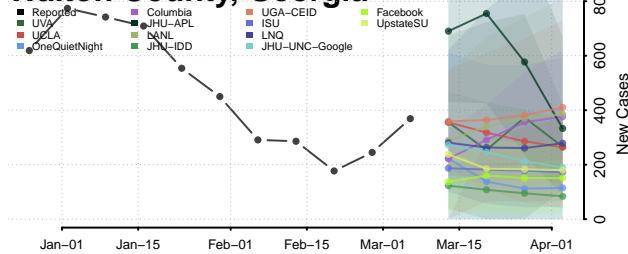

Walton County, Georgia