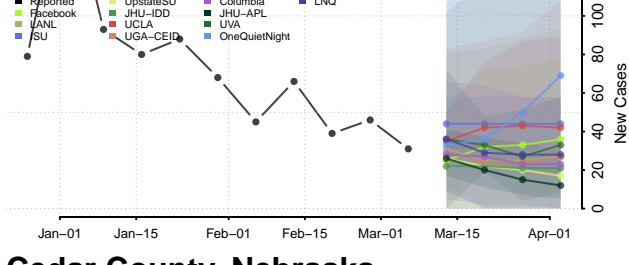

Brown County, Nebraska

Buffalo County, Nebraska

Burt County, Nebraska

Butler County, Nebraska

Cass County, Nebraska

Cedar County, Nebraska

Chase County, Nebraska

Cherry County, Nebraska