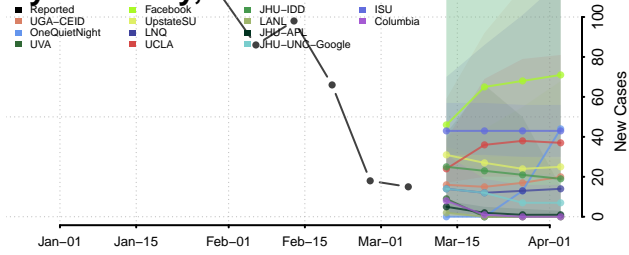

Cumberland County, Tennessee

Davidson County, Tennessee

Decatur County, Tennessee

DeKalb County, Tennessee

Dickson County, Tennessee

Dyer County, Tennessee

Fayette County, Tennessee

Fentress County, Tennessee