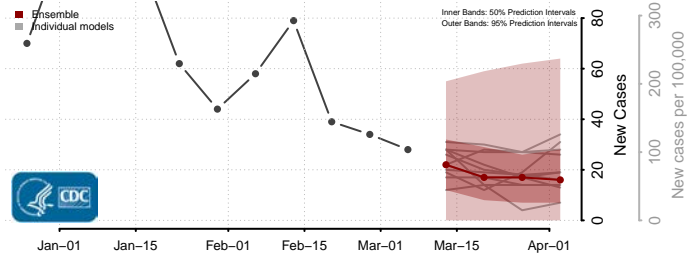

Grant County, New Mexico