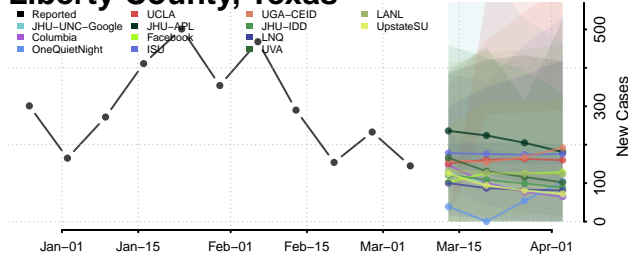

Lampasas County, Texas

Lavaca County, Texas

Lee County, Texas

Leon County, Texas

Liberty County, Texas

Limestone County, Texas

Lipscomb County, Texas

Live Oak County, Texas