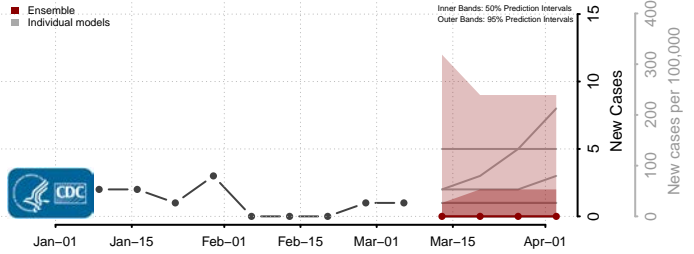

Bottineau County, North Dakota

Bowman County, North Dakota

Burke County, North Dakota

Burleigh County, North Dakota

Cass County, North Dakota

Cavalier County, North Dakota

Dickey County, North Dakota

Divide County, North Dakota