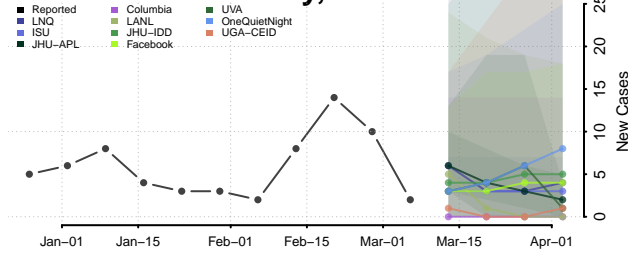

Teton County, Montana

Toole County, Montana

Treasure County, Montana

Valley County, Montana

Wheatland County, Montana

Wibaux County, Montana

Yellowstone County, Montana

Nebraska