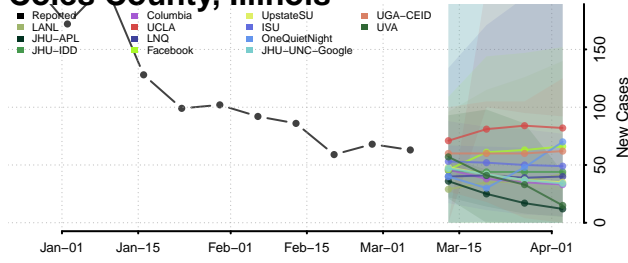

Coles County, Illinois