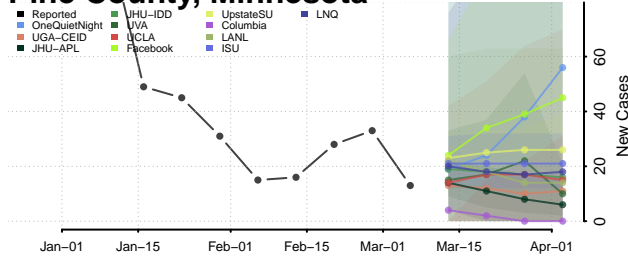

Pine County, Minnesota