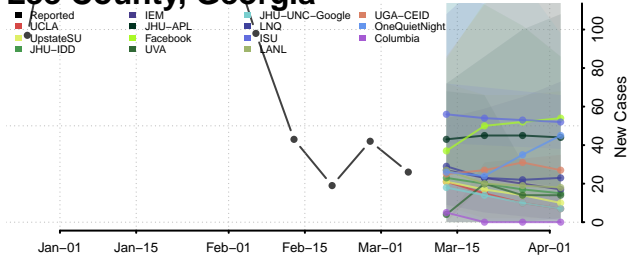

Jones County, Georgia

Lamar County, Georgia

Lanier County, Georgia

Laurens County, Georgia

Lee County, Georgia

Liberty County, Georgia

Lincoln County, Georgia

Long County, Georgia