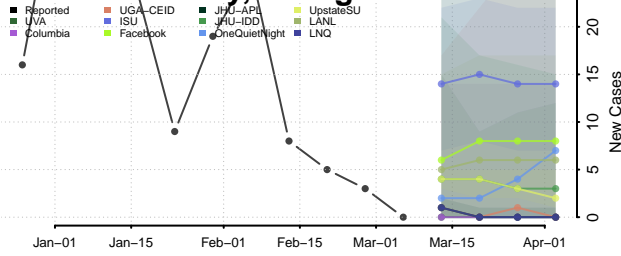

Walker County, Georgia

Walton County, Georgia

Ware County, Georgia

Warren County, Georgia

Washington County, Georgia

Wayne County, Georgia

Webster County, Georgia

Wheeler County, Georgia