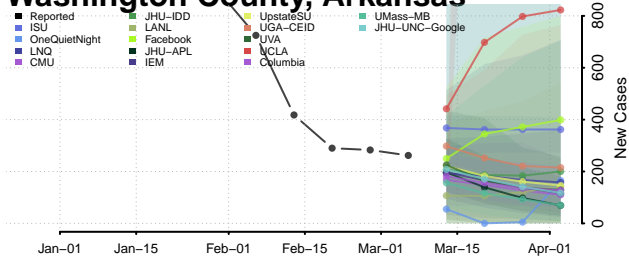

Sevier County, Arkansas

Sharp County, Arkansas

St. Francis County, Arkansas

Stone County, Arkansas

Union County, Arkansas

Van Buren County, Arkansas

Washington County, Arkansas

White County, Arkansas