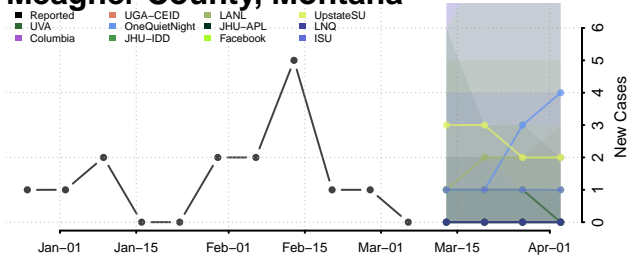

Liberty County, Montana

Lincoln County, Montana

Madison County, Montana

McCone County, Montana

Meagher County, Montana

Mineral County, Montana

Missoula County, Montana

Musselshell County, Montana