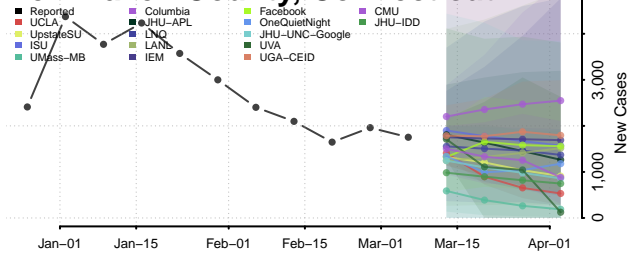

Fairfield County, Connecticut

Hartford County, Connecticut

Litchfield County, Connecticut

Middlesex County, Connecticut

New Haven County, Connecticut

New London County, Connecticut

Tolland County, Connecticut