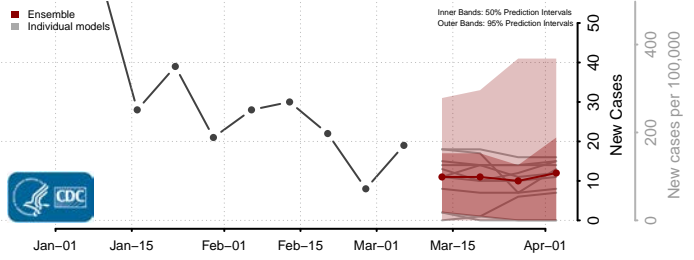

Alleghany County, North Carolina