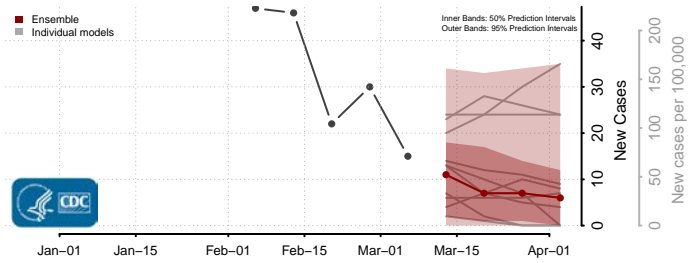

St. James County, Louisiana