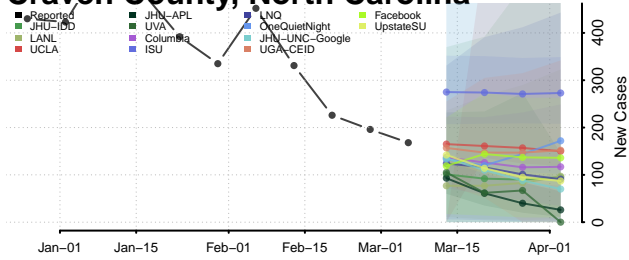

Clay County, North Carolina

Cleveland County, North Carolina

Columbus County, North Carolina

Craven County, North Carolina

Cumberland County, North Carolina

Currituck County, North Carolina

Dare County, North Carolina