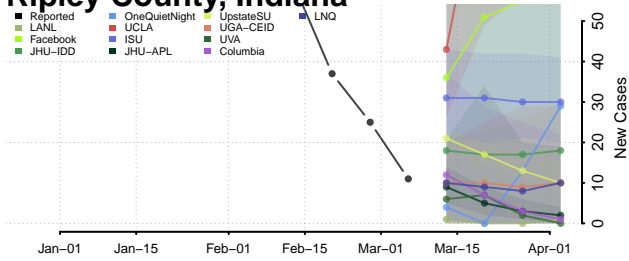

Pike County, Indiana

Porter County, Indiana

Posey County, Indiana

Pulaski County, Indiana

Putnam County, Indiana

Randolph County, Indiana

Ripley County, Indiana

Rush County, Indiana