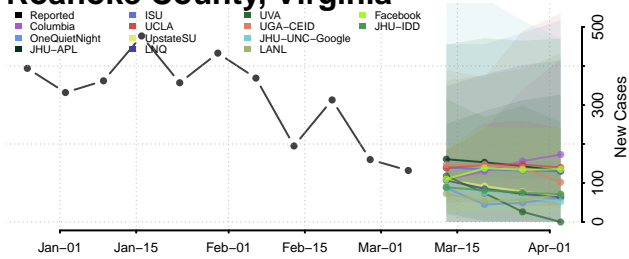

Pittsylvania County, Virginia

Poquoson County, Virginia

Portsmouth County, Virginia

Powhatan County, Virginia

Richmond City County, Virginia

Richmond County, Virginia

Roanoke City County, Virginia

Roanoke County, Virginia