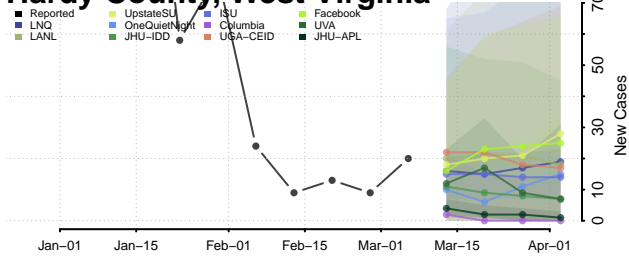

Gilmer County, West Virginia

Grant County, West Virginia

Greenbrier County, West Virginia

Hampshire County, West Virginia

Hancock County, West Virginia

Hardy County, West Virginia

Harrison County, West Virginia