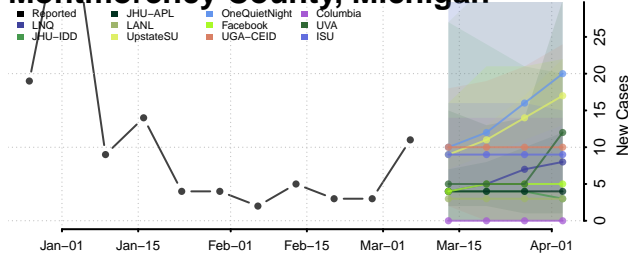

Montmorency County, Michigan