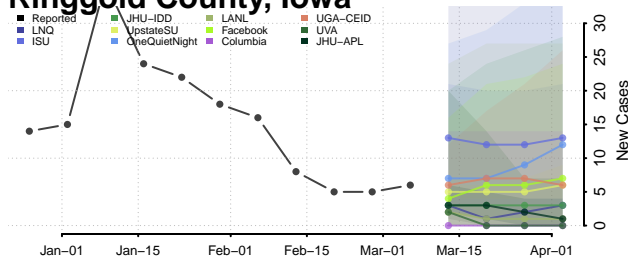

Ringgold County, Iowa

Sac County, Iowa

Scott County, Iowa

Shelby County, Iowa

Sioux County, Iowa

Story County, Iowa

Tama County, Iowa

Taylor County, Iowa