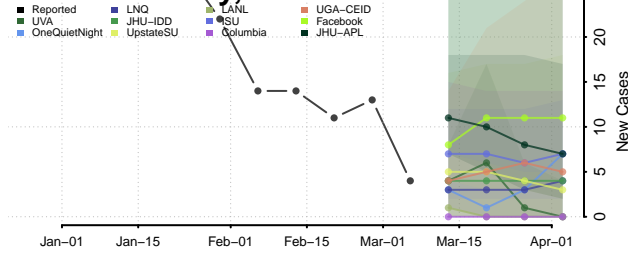

Tippecanoe County, Indiana

Tipton County, Indiana

Union County, Indiana

Vanderburgh County, Indiana

Vermillion County, Indiana

Vigo County, Indiana

Wabash County, Indiana

Warren County, Indiana