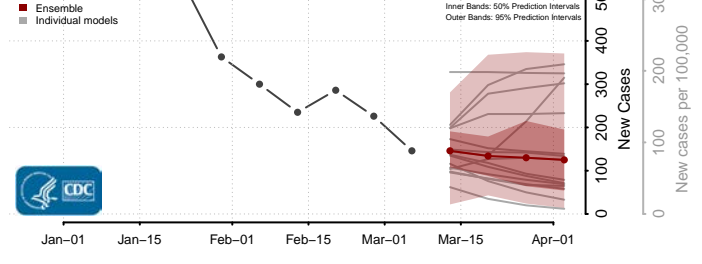

Wichita County, Kansas

Wilson County, Kansas

Woodson County, Kansas

Wyandotte County, Kansas

Kentucky*

Adair County, Kentucky

*New weekly cases may decrease in this location over the next four weeks. For these locations, the ensemble forecast indicates a probability of 0.75 or greater that fewer cases will be reported in week four of the forecast than in the last reported week.