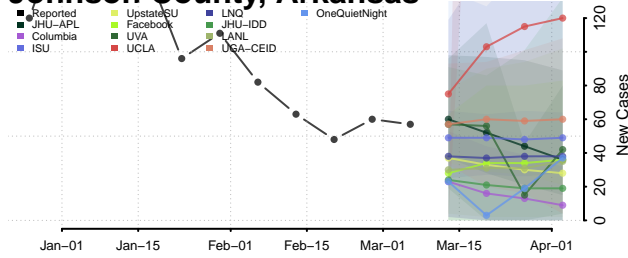

Johnson County, Arkansas