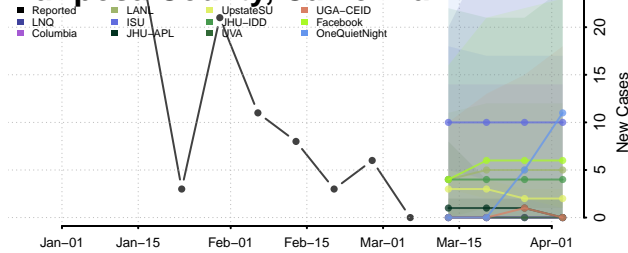

Mariposa County, California