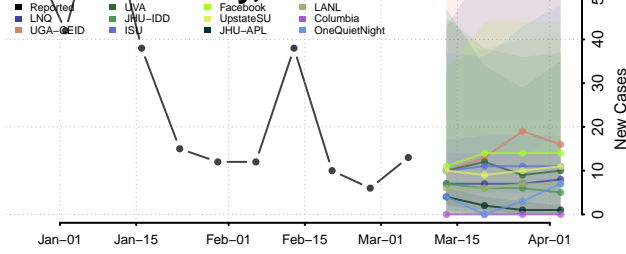

Houston County, Tennessee