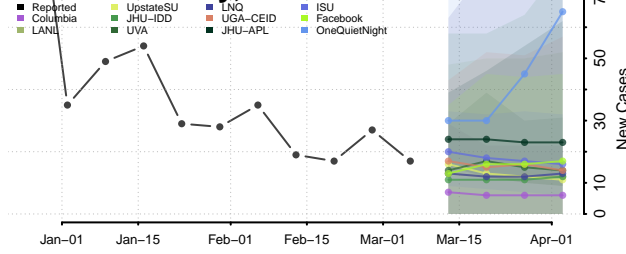

Elmore County, Idaho