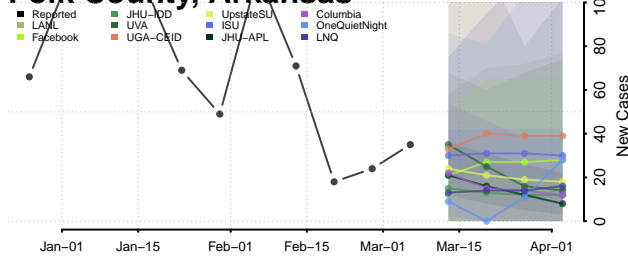

Nevada County, Arkansas

Newton County, Arkansas

Ouachita County, Arkansas

Perry County, Arkansas

Phillips County, Arkansas

Pike County, Arkansas

Poinsett County, Arkansas

Polk County, Arkansas