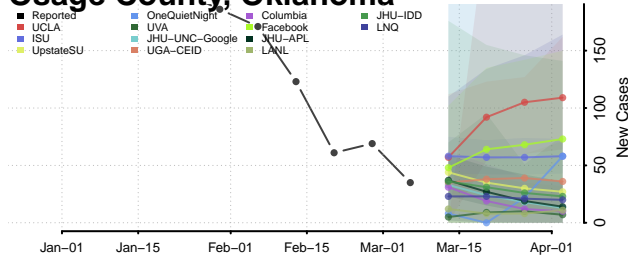

Osage County, Oklahoma