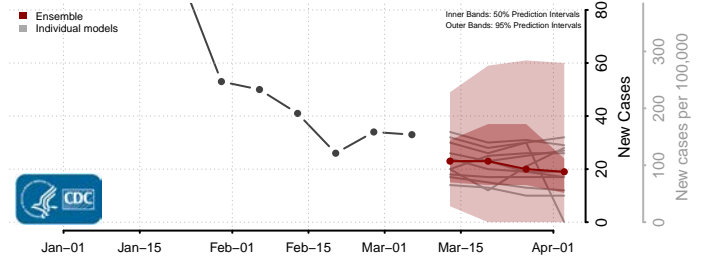

Boone County, West Virginia