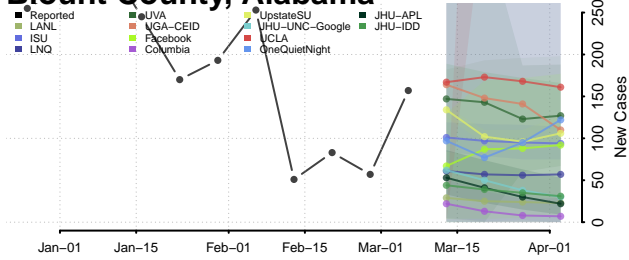

Blount County, Alabama