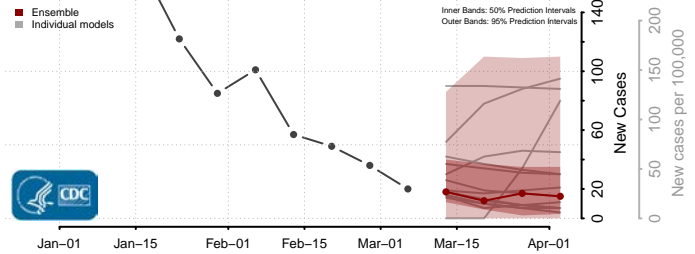

Scotland County, Missouri

Scott County, Missouri

Shannon County, Missouri

Shelby County, Missouri

St. Charles County, Missouri

St. Clair County, Missouri

St. Francois County, Missouri

St. Louis City County, Missouri