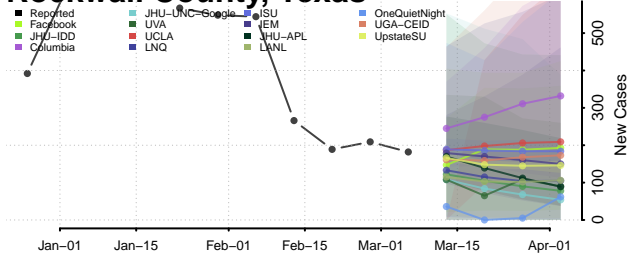

Rockwall County, Texas