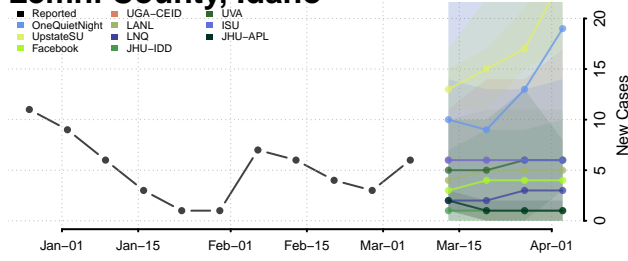

Jerome County, Idaho

Kootenai County, Idaho

Latah County, Idaho

Lemhi County, Idaho

Lewis County, Idaho

Lincoln County, Idaho

Madison County, Idaho

Minidoka County, Idaho