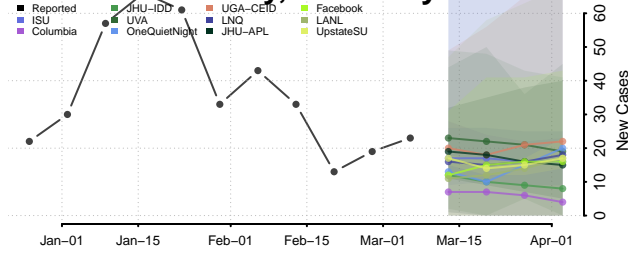

Pendleton County, Kentucky