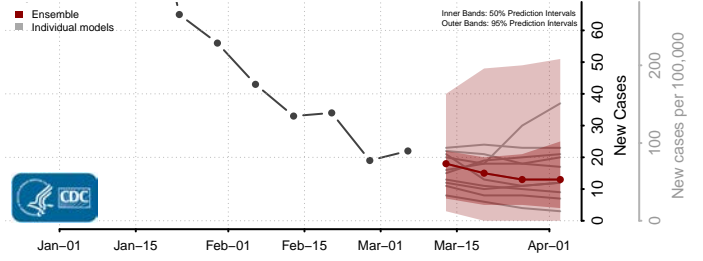

Nicholas County, West Virginia