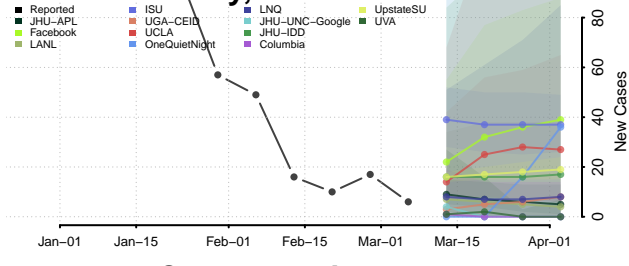

Brown County, Indiana

Carroll County, Indiana

Cass County, Indiana

Clark County, Indiana

Clay County, Indiana

Clinton County, Indiana

Crawford County, Indiana

Daviess County, Indiana