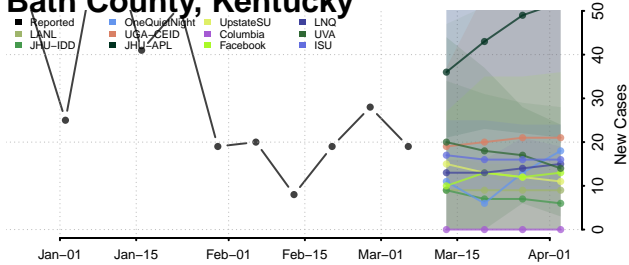

Allen County, Kentucky

Anderson County, Kentucky

Ballard County, Kentucky

Barren County, Kentucky

Bath County, Kentucky

Bell County, Kentucky

Boone County, Kentucky

Bourbon County, Kentucky