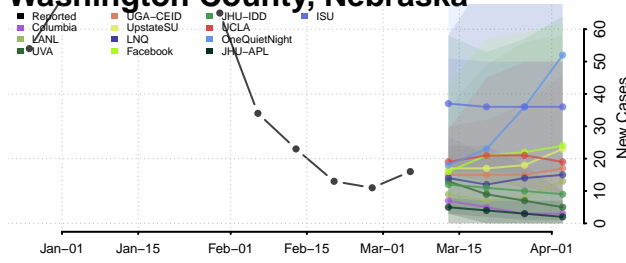

Washington County, Nebraska