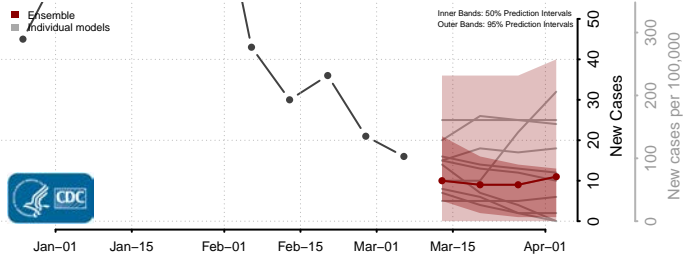

Clarke County, Mississippi