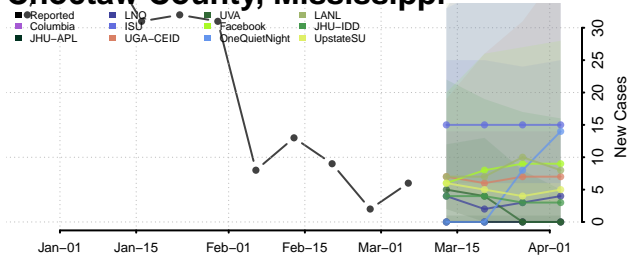

Choctaw County, Mississippi