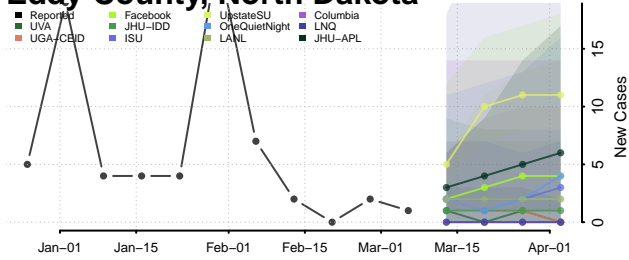

Eddy County, North Dakota