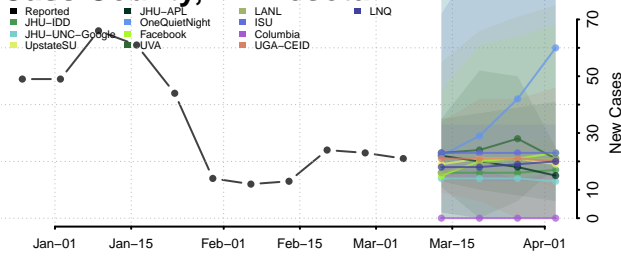

Cass County, Minnesota