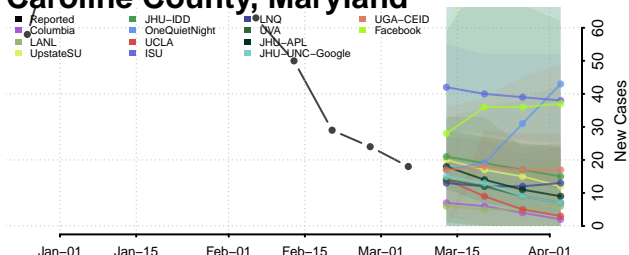

Caroline County, Maryland