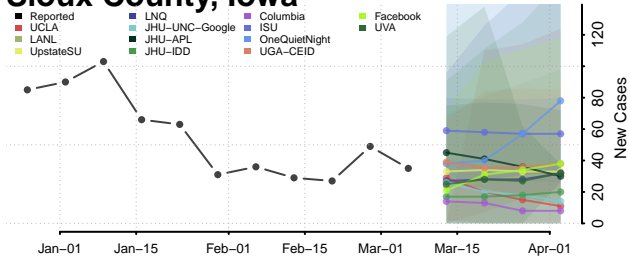

Ringgold County, Iowa

Sac County, Iowa

Scott County, Iowa

Shelby County, Iowa

Sioux County, Iowa

Story County, Iowa

Tama County, Iowa

Taylor County, Iowa