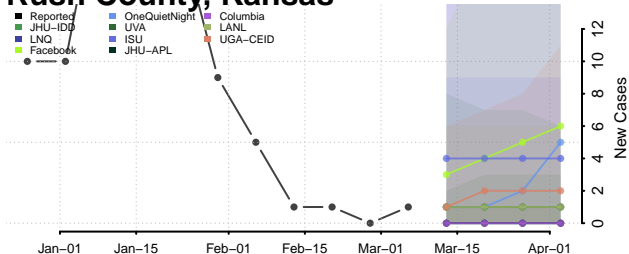

Rush County, Kansas