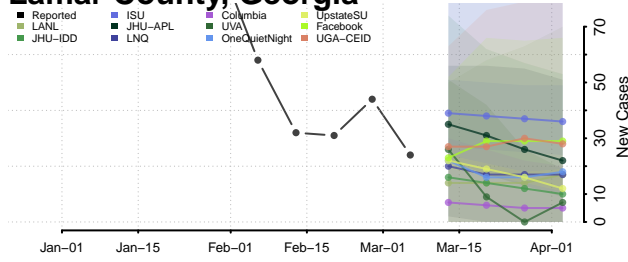

Lamar County, Georgia