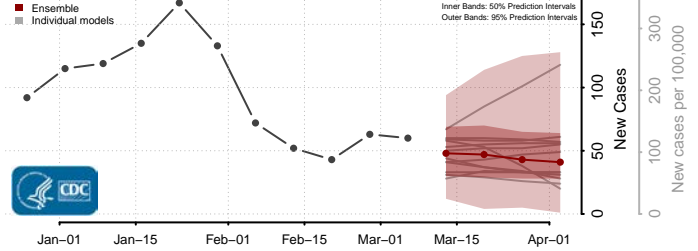

Belknap County, New Hampshire

Carroll County, New Hampshire

Cheshire County, New Hampshire

Coos County, New Hampshire

*New weekly cases may decrease in this location over the next four weeks. For these locations, the ensemble forecast indicates a probability of 0.75 or greater that fewer cases will be reported in week four of the forecast than in the last reported week.