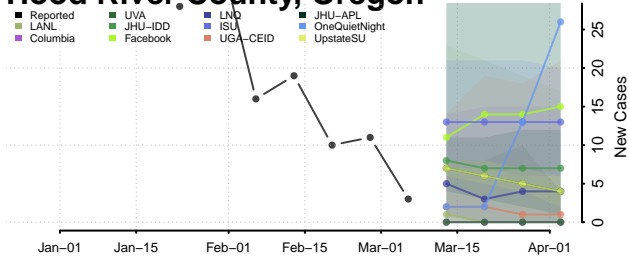

Grant County, Oregon

Harney County, Oregon

Hood River County, Oregon

Jackson County, Oregon

Jefferson County, Oregon

Josephine County, Oregon

Klamath County, Oregon

Lake County, Oregon