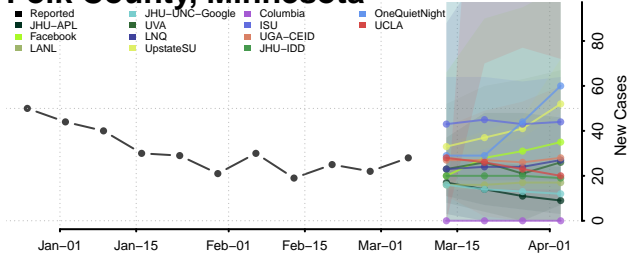

Pennington County, Minnesota

Pine County, Minnesota

Pipestone County, Minnesota

Polk County, Minnesota

Pope County, Minnesota

Ramsey County, Minnesota

Red Lake County, Minnesota

Redwood County, Minnesota