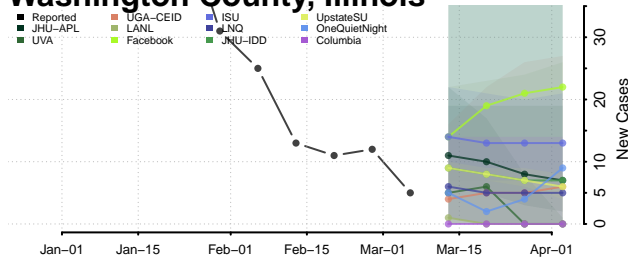

Washington County, Illinois