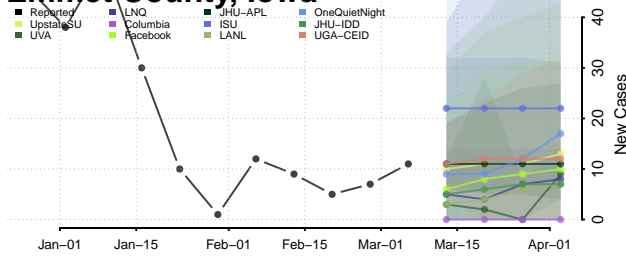

Emmet County, Iowa