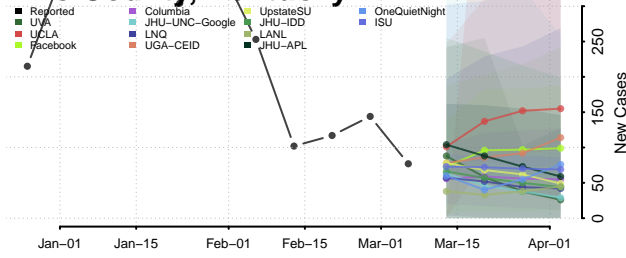

Pike County, Kentucky