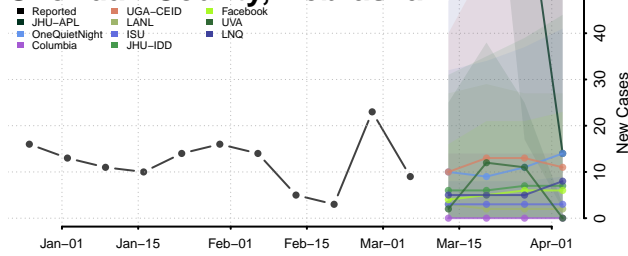

Sheridan County, Nebraska