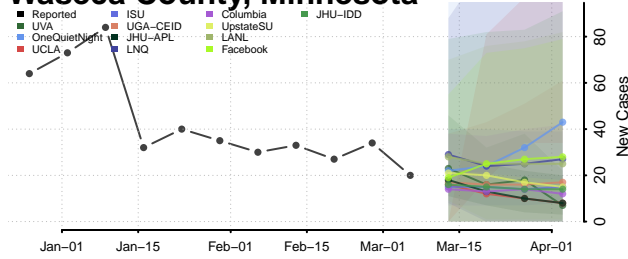

Waseca County, Minnesota