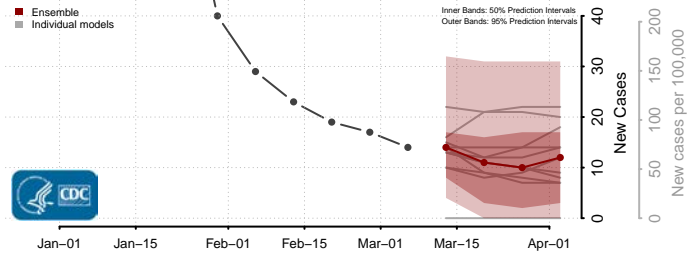

Kent County, Maryland