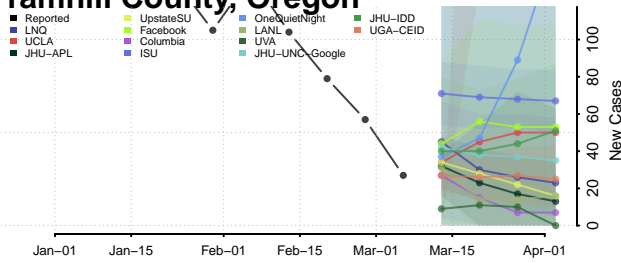

Yamhill County, Oregon