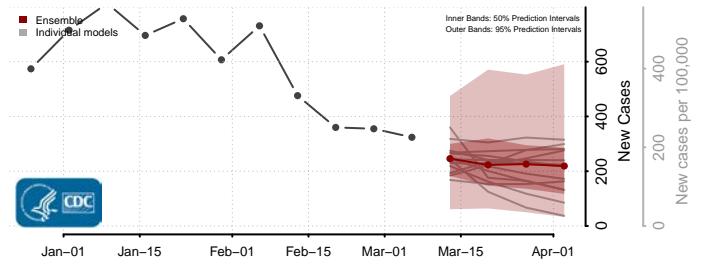

Randolph County, North Carolina