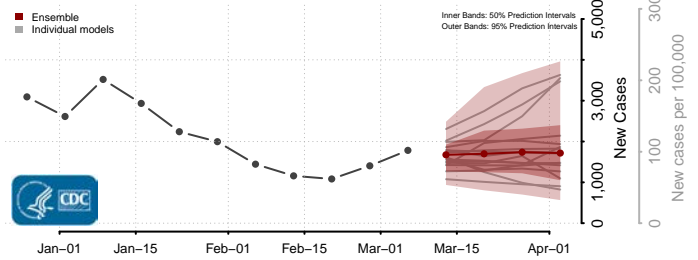

St. Clair County, Michigan

St. Joseph County, Michigan

Tuscola County, Michigan

Van Buren County, Michigan

Washtenaw County, Michigan

Wayne County, Michigan

Wexford County, Michigan

Minnesota