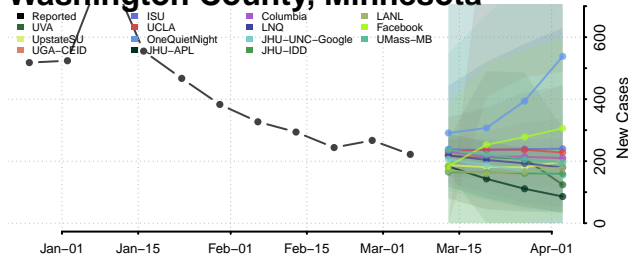

Washington County, Minnesota