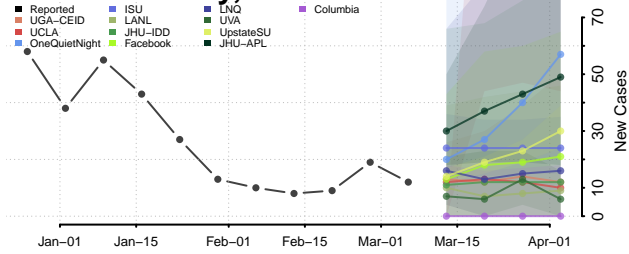

Meeker County, Minnesota