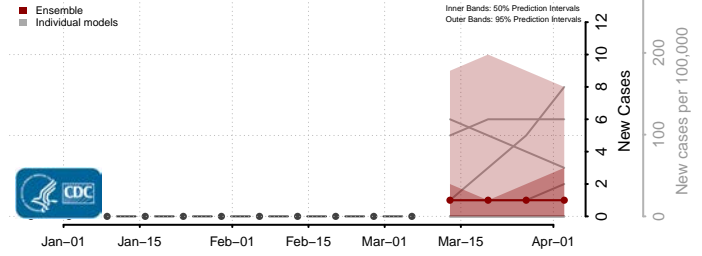

Garfield County, Utah