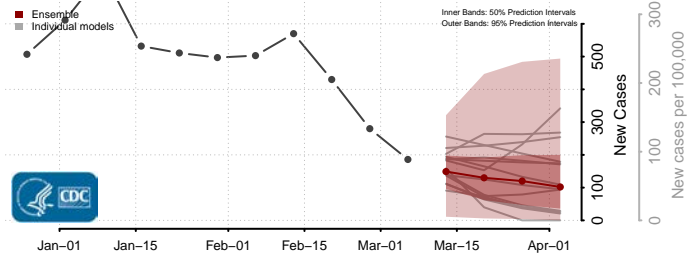

Champaign County, Illinois