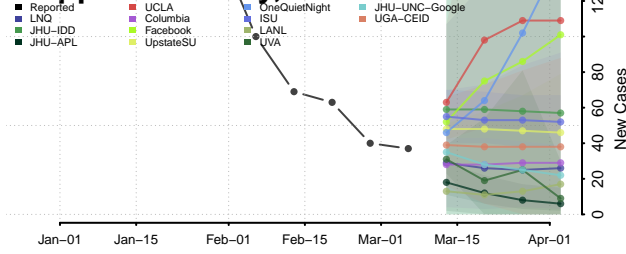

Chippewa County, Wisconsin