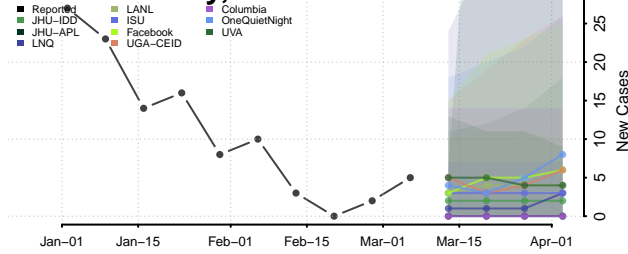

Brown County, Nebraska

Buffalo County, Nebraska

Burt County, Nebraska

Butler County, Nebraska

Cass County, Nebraska

Cedar County, Nebraska

Chase County, Nebraska

Cherry County, Nebraska