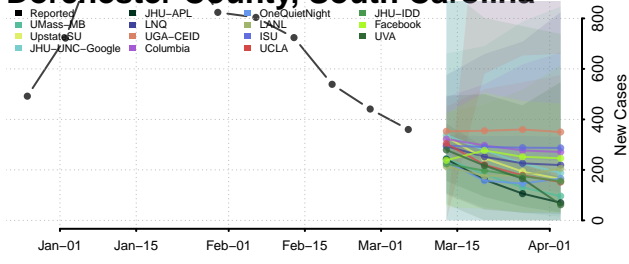

Dorchester County, South Carolina