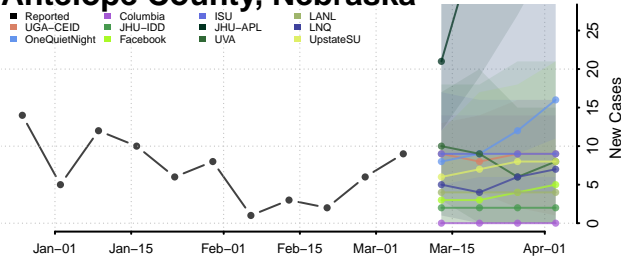

Antelope County, Nebraska