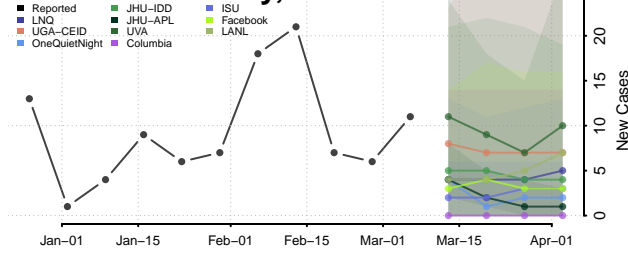

Jeff Davis County, Texas