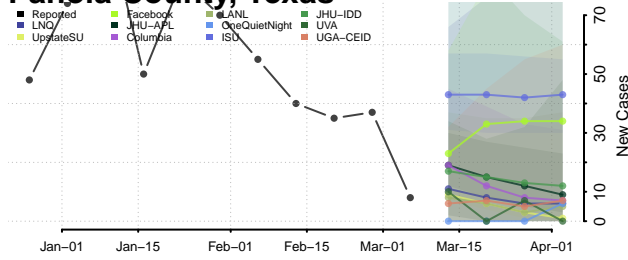

Oldham County, Texas

Orange County, Texas

Palo Pinto County, Texas

Panola County, Texas

Parker County, Texas

Parmer County, Texas

Pecos County, Texas

Polk County, Texas