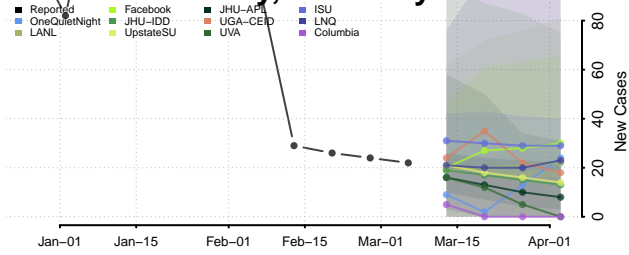

Anderson County, Kentucky