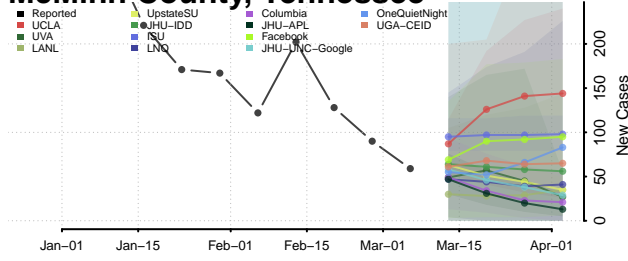

Maury County, Tennessee

McMinn County, Tennessee

McNairy County, Tennessee

Meigs County, Tennessee

Monroe County, Tennessee

Montgomery County, Tennessee

Moore County, Tennessee

Morgan County, Tennessee