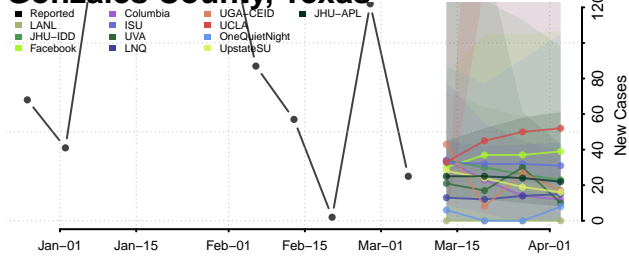

Gillespie County, Texas

Glasscock County, Texas

Goliad County, Texas

Gonzales County, Texas

Gray County, Texas

Grayson County, Texas

Gregg County, Texas

Grimes County, Texas