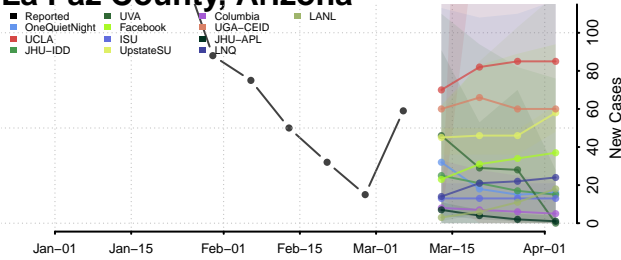

*New weekly cases may decrease in this location over the next four weeks. For these locations, the ensemble forecast indicates a probability of 0.75 or greater that fewer cases will be reported in week four of the forecast than in the last reported week.

Cochise County, Arizona

Coconino County, Arizona

Gila County, Arizona

Graham County, Arizona

Greenlee County, Arizona

La Paz County, Arizona

Maricopa County, Arizona

Mohave County, Arizona