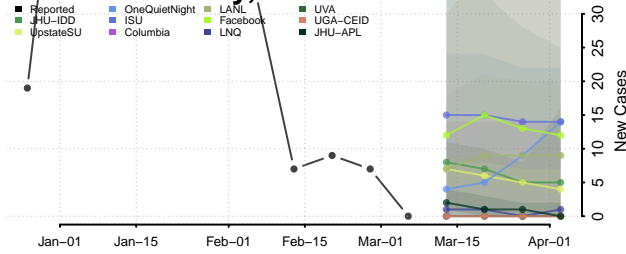

Dixie County, Florida

Duval County, Florida

Escambia County, Florida

Flagler County, Florida

Franklin County, Florida

Gadsden County, Florida

Gilchrist County, Florida

Glades County, Florida