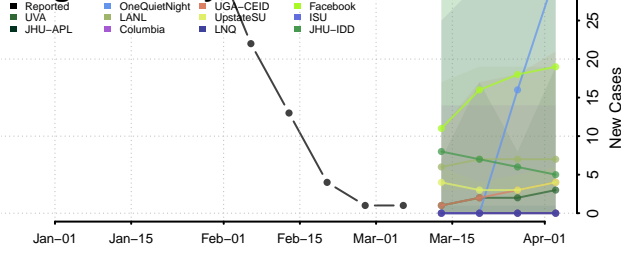

Wright County, Missouri