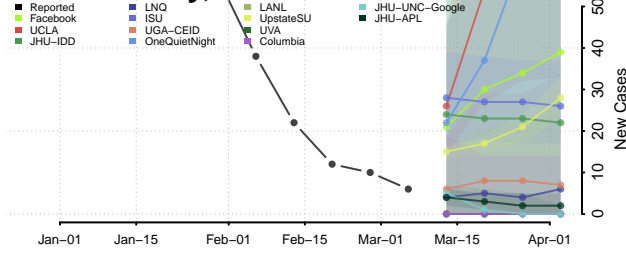

Clark County, Wisconsin