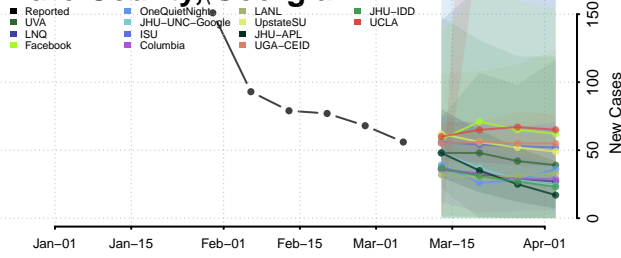

Ware County, Georgia