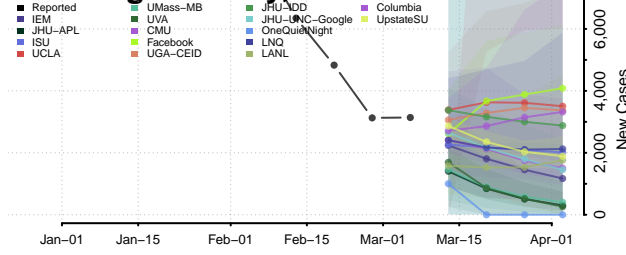

Orange County, California

Placer County, California

Plumas County, California

Riverside County, California

Sacramento County, California

San Benito County, California

San Bernardino County, California

San Diego County, California