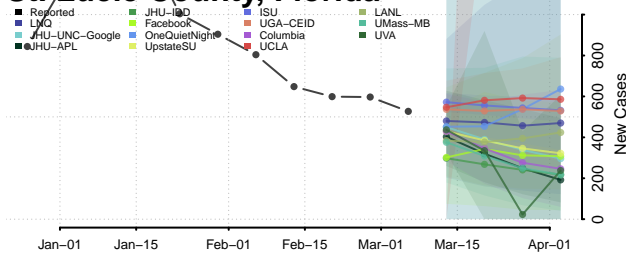

Putnam County, Florida

Santa Rosa County, Florida

Sarasota County, Florida

Seminole County, Florida

St. Johns County, Florida

St. Lucie County, Florida

Sumter County, Florida

Suwannee County, Florida