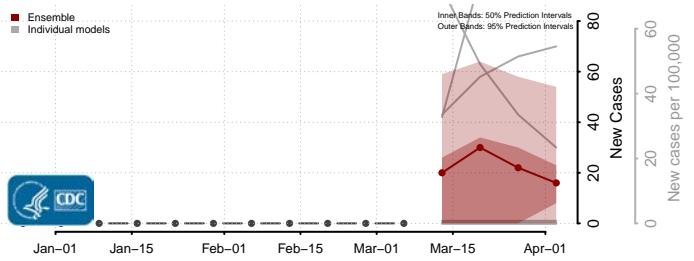

Cache County, Utah