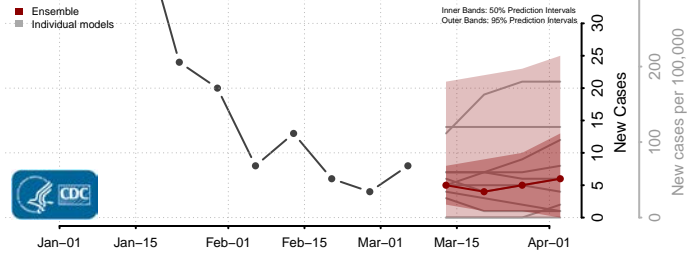

Decatur County, Tennessee