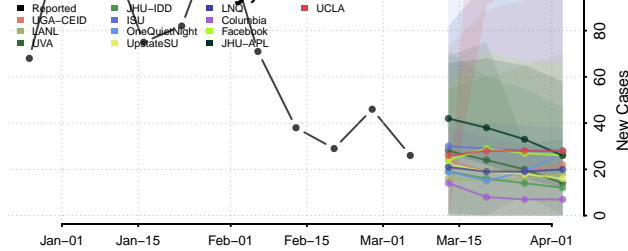

National*

Alabama

Autauga County, Alabama

Baldwin County, Alabama

Barbour County, Alabama

Bibb County, Alabama

*New weekly cases may decrease in this location over the next four weeks. For these locations, the ensemble forecast indicates a probability of 0.75 or greater that fewer cases will be reported in week four of the forecast than in the last reported week.