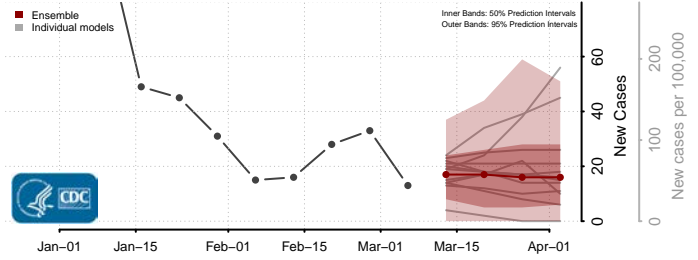

Pine County, Minnesota