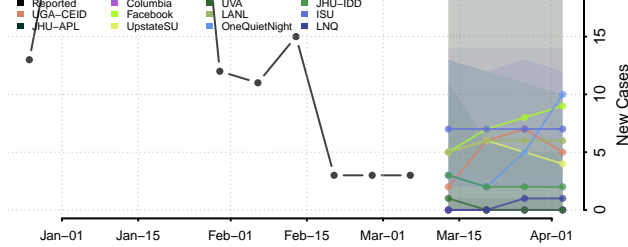

Harper County, Kansas