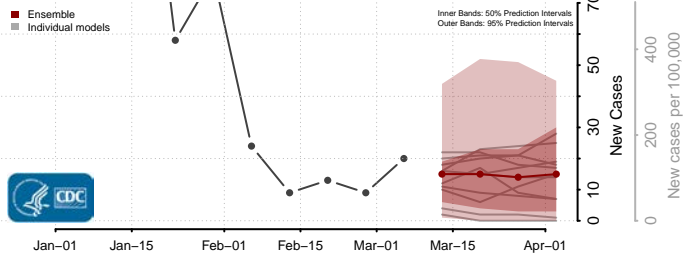

Gilmer County, West Virginia

Grant County, West Virginia

Greenbrier County, West Virginia

Hampshire County, West Virginia

Hancock County, West Virginia

Hardy County, West Virginia

Harrison County, West Virginia