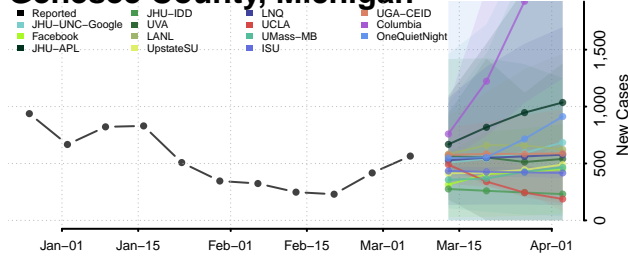

Delta County, Michigan

Dickinson County, Michigan

Eaton County, Michigan

Emmet County, Michigan

Genesee County, Michigan

Gladwin County, Michigan

Gogebic County, Michigan

Grand Traverse County, Michigan