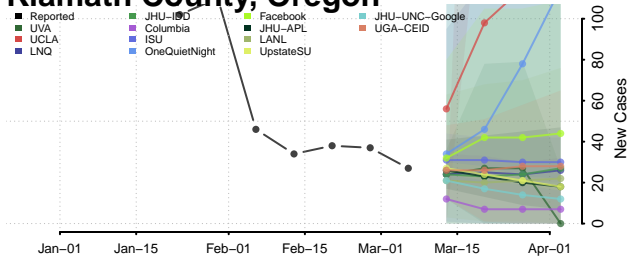

Grant County, Oregon

Harney County, Oregon

Hood River County, Oregon

Jackson County, Oregon

Jefferson County, Oregon

Josephine County, Oregon

Klamath County, Oregon

Lake County, Oregon