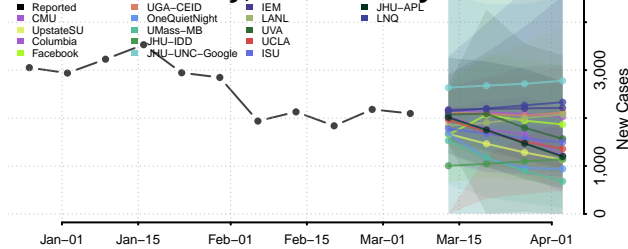

Bergen County, New Jersey

Burlington County, New Jersey

Camden County, New Jersey

Cape May County, New Jersey

Cumberland County, New Jersey

Essex County, New Jersey

Gloucester County, New Jersey

Hudson County, New Jersey