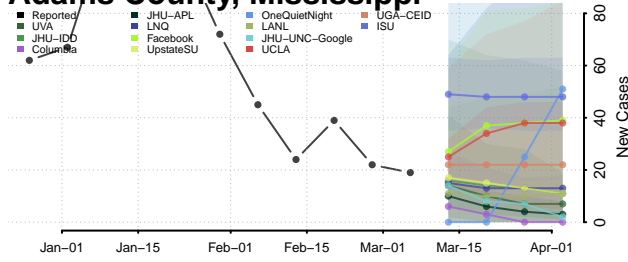

Adams County, Mississippi