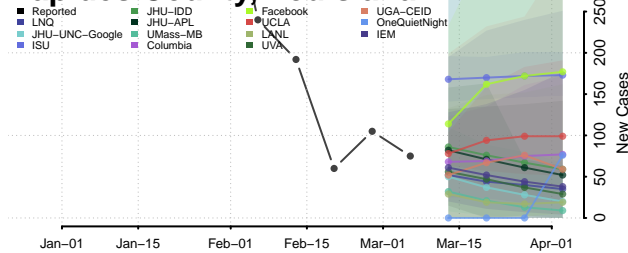

Madison County, Louisiana

Morehouse County, Louisiana

Natchitoches County, Louisiana

Orleans County, Louisiana

Ouachita County, Louisiana

Plaquemines County, Louisiana

Pointe Coupee County, Louisiana

Rapides County, Louisiana