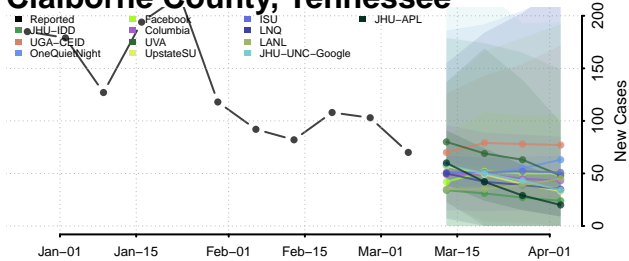

Carter County, Tennessee

Cheatham County, Tennessee

Chester County, Tennessee

Claiborne County, Tennessee

Clay County, Tennessee

Cocke County, Tennessee

Coffee County, Tennessee

Crockett County, Tennessee