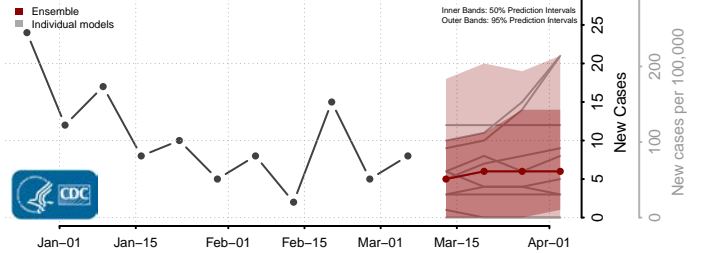

Stearns County, Minnesota

Steele County, Minnesota

Stevens County, Minnesota

Swift County, Minnesota

Todd County, Minnesota

Traverse County, Minnesota

Wabasha County, Minnesota

Wadena County, Minnesota