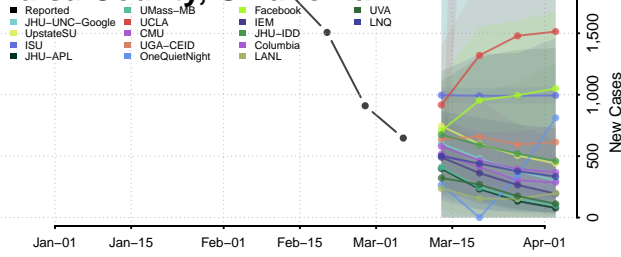

Rogers County, Oklahoma

Seminole County, Oklahoma

Sequoyah County, Oklahoma

Stephens County, Oklahoma

Texas County, Oklahoma

Tillman County, Oklahoma

Tulsa County, Oklahoma

Wagoner County, Oklahoma