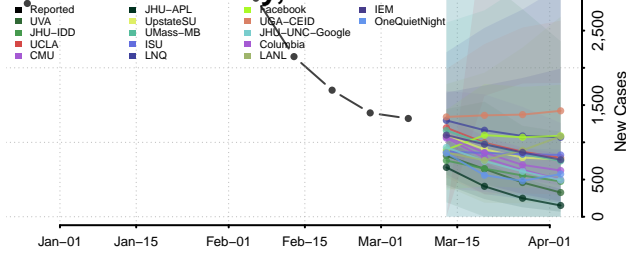

Dorchester County, South Carolina

Edgefield County, South Carolina

Fairfield County, South Carolina

Florence County, South Carolina

Georgetown County, South Carolina

Greenville County, South Carolina

Greenwood County, South Carolina