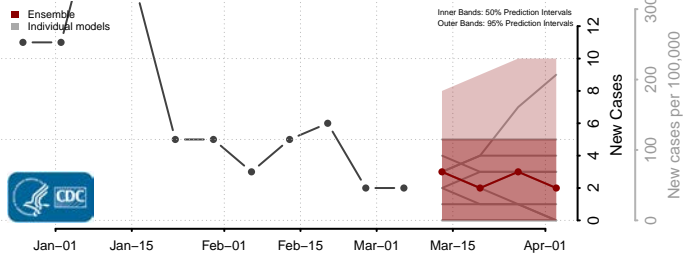

Corson County, South Dakota

Custer County, South Dakota

Davison County, South Dakota

Day County, South Dakota

Deuel County, South Dakota

Dewey County, South Dakota

Douglas County, South Dakota

Edmunds County, South Dakota