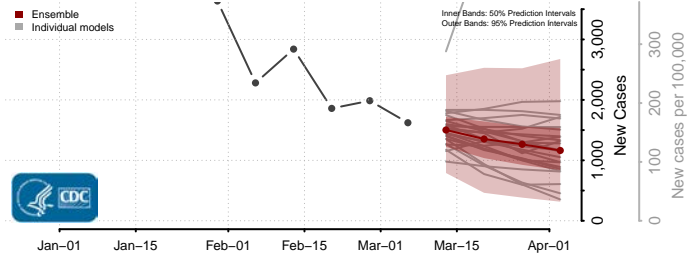

Windham County, Connecticut

Delaware*

Kent County, Delaware

New Castle County, Delaware

Sussex County, Delaware

District of Columbia

*New weekly cases may decrease in this location over the next four weeks. For these locations, the ensemble forecast indicates a probability of 0.75 or greater that fewer cases will be reported in week four of the forecast than in the last reported week.