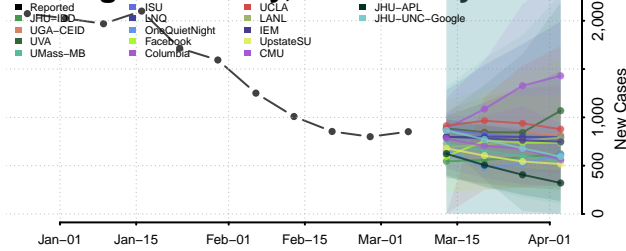

Burlington County, New Jersey