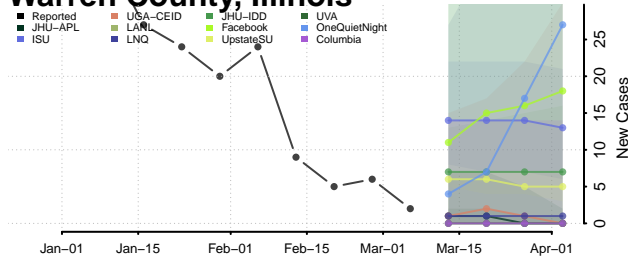

Warren County, Illinois