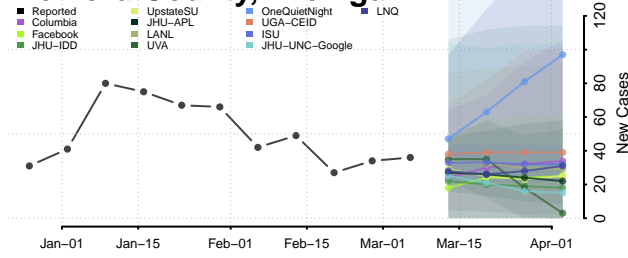

St. Clair County, Michigan

St. Joseph County, Michigan

Tuscola County, Michigan

Van Buren County, Michigan

Washtenaw County, Michigan

Wayne County, Michigan

Wexford County, Michigan

Minnesota