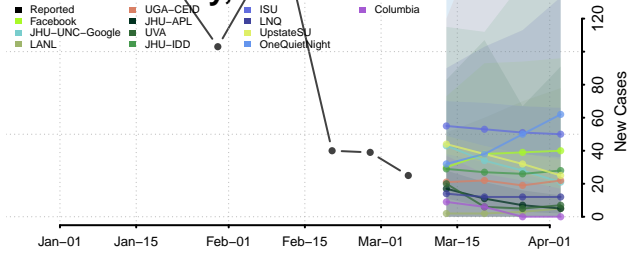

Macon County, North Carolina