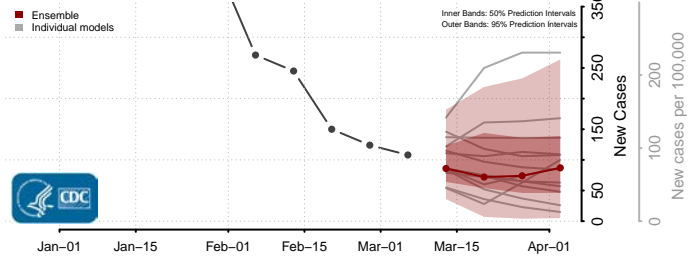

Skagit County, Washington

Skamania County, Washington

Whatcom County, Washington

Whitman County, Washington

Yakima County, Washington

West Virginia

Barbour County, West Virginia

Berkeley County, West Virginia