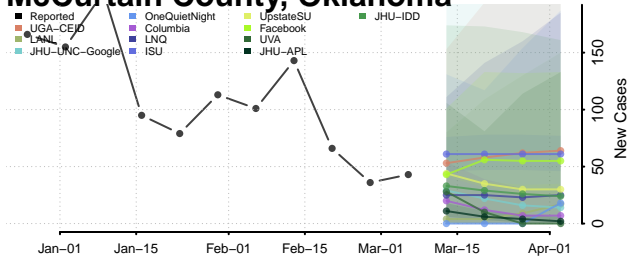

Logan County, Oklahoma

Love County, Oklahoma

Major County, Oklahoma

Marshall County, Oklahoma

Mayes County, Oklahoma

McClain County, Oklahoma

McCurtain County, Oklahoma

McIntosh County, Oklahoma