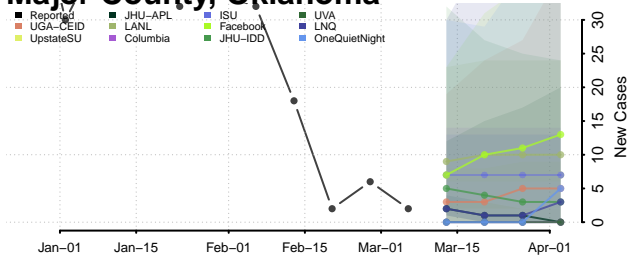

Major County, Oklahoma