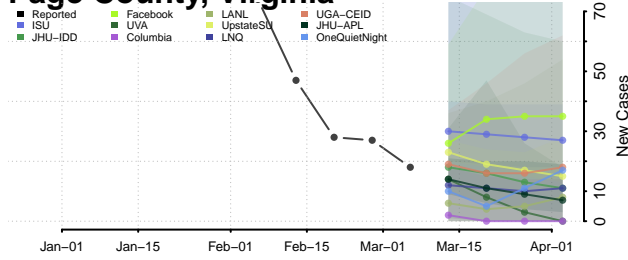

Northampton County, Virginia

Northumberland County, Virginia

Norton County, Virginia

Nottoway County, Virginia

Orange County, Virginia

Page County, Virginia

Patrick County, Virginia

Petersburg County, Virginia