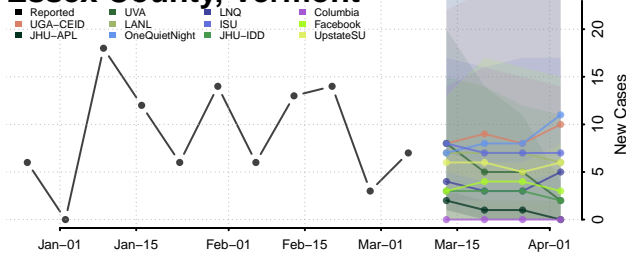

Caledonia County, Vermont

Chittenden County, Vermont

Essex County, Vermont

Franklin County, Vermont

Grand Isle County, Vermont

Lamoille County, Vermont

Orange County, Vermont

Orleans County, Vermont