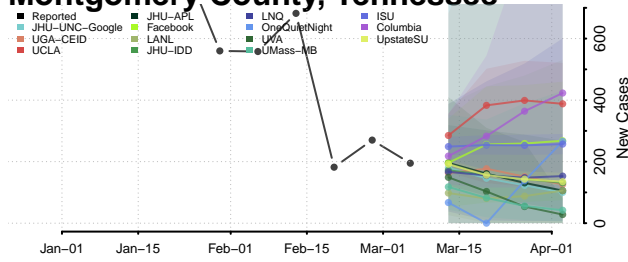

Maury County, Tennessee

McMinn County, Tennessee

McNairy County, Tennessee

Meigs County, Tennessee

Monroe County, Tennessee

Montgomery County, Tennessee

Moore County, Tennessee

Morgan County, Tennessee