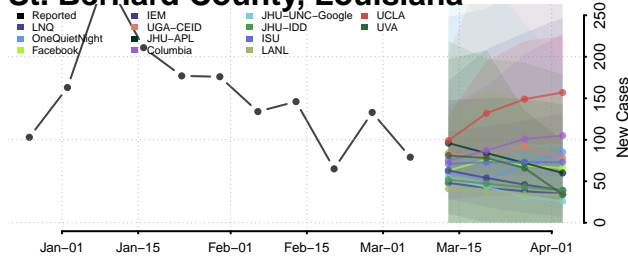

St. Bernard County, Louisiana