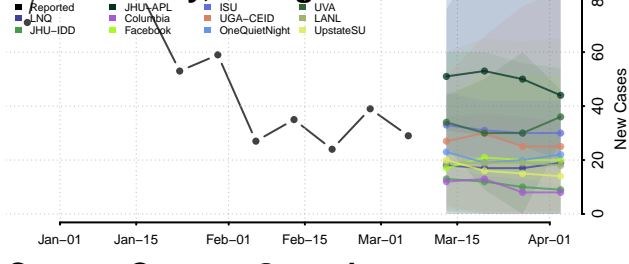

Cook County, Georgia