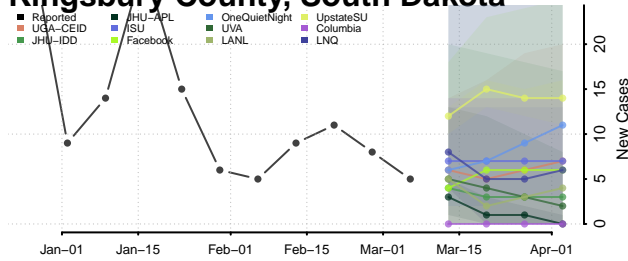

Kingsbury County, South Dakota