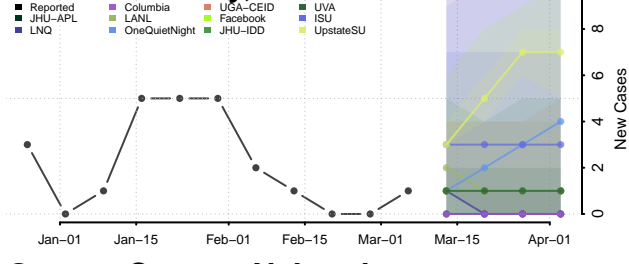

Furnas County, Nebraska

Gage County, Nebraska

Garden County, Nebraska

Garfield County, Nebraska

Gosper County, Nebraska

Grant County, Nebraska

Greeley County, Nebraska

Hall County, Nebraska