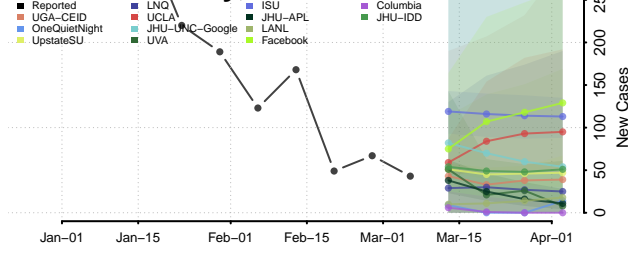

Chaves County, New Mexico