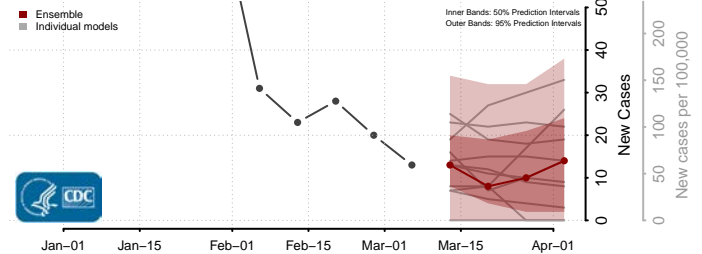

Brooke County, West Virginia