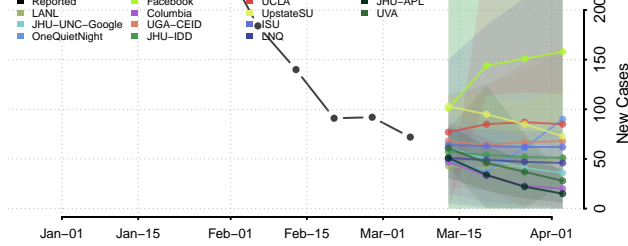

Pickaway County, Ohio