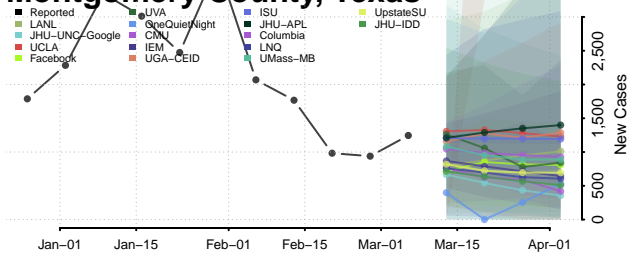

Montgomery County, Texas