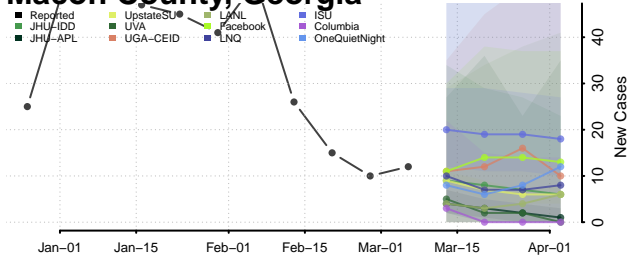

Macon County, Georgia