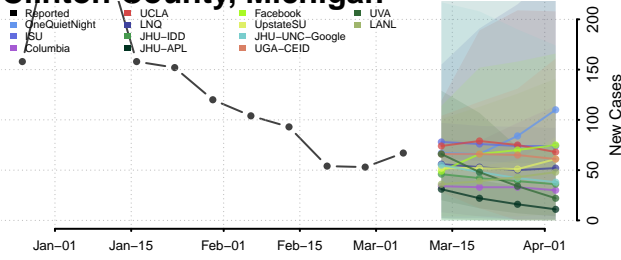

Clinton County, Michigan