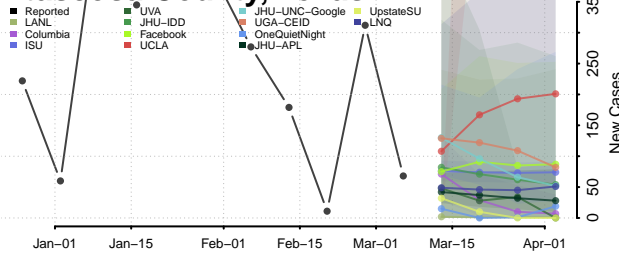

Atascosa County, Texas