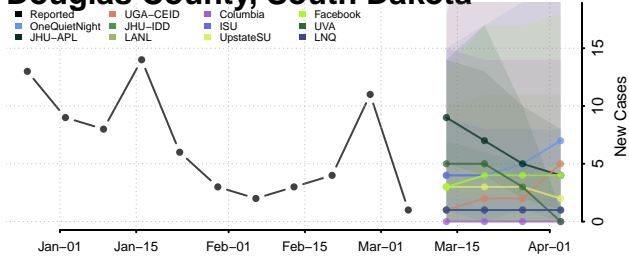

Corson County, South Dakota

Custer County, South Dakota

Davison County, South Dakota

Day County, South Dakota

Deuel County, South Dakota

Dewey County, South Dakota

Douglas County, South Dakota

Edmunds County, South Dakota