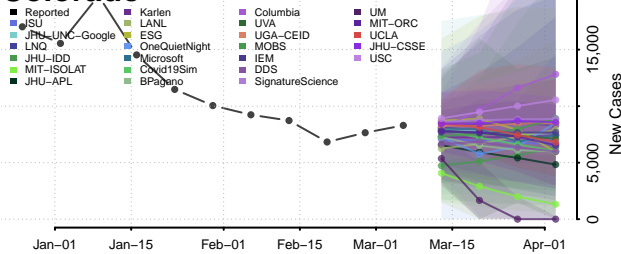

Trinity County, California

Tulare County, California

Tuolumne County, California

Ventura County, California

Yolo County, California

Yuba County, California

Colorado

Adams County, Colorado