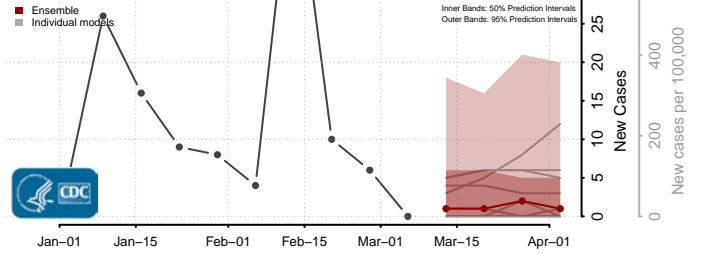

Yukon-Koyukuk County, Alaska