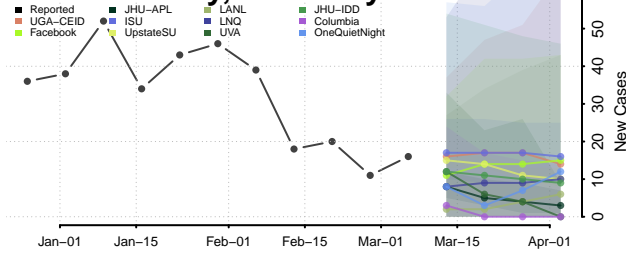

Powell County, Kentucky