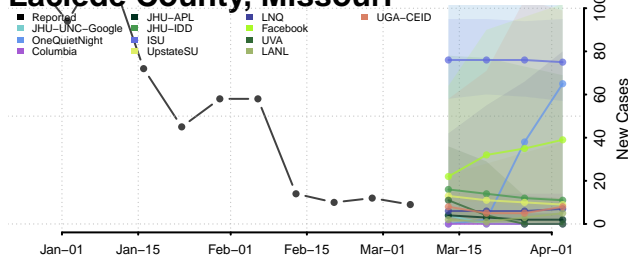

Laclede County, Missouri