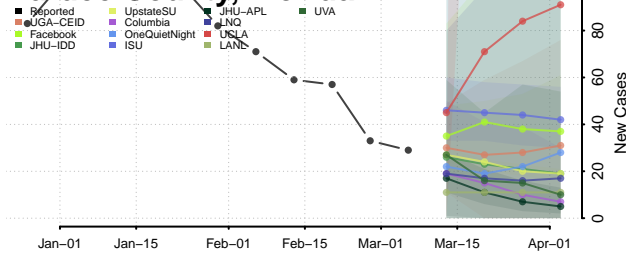

Hardee County, Florida