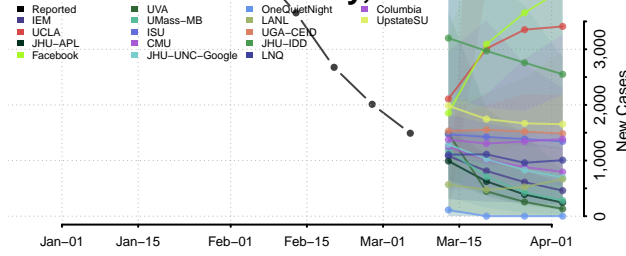

Orange County, California

Placer County, California

Plumas County, California

Riverside County, California

Sacramento County, California

San Benito County, California

San Bernardino County, California

San Diego County, California