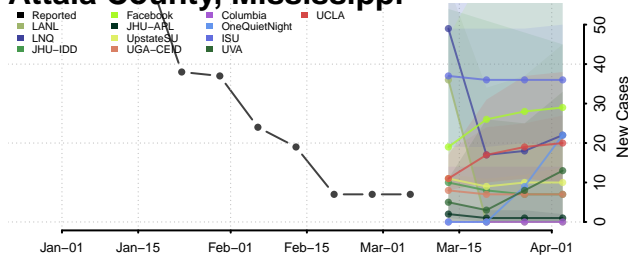

Attala County, Mississippi