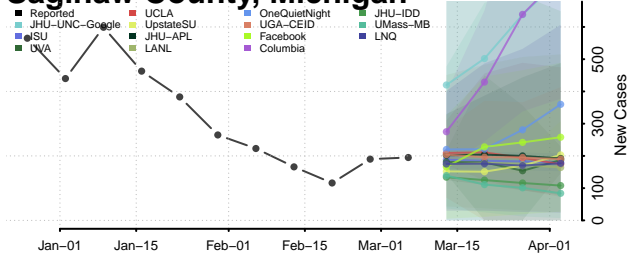

Otsego County, Michigan

Ottawa County, Michigan

Presque Isle County, Michigan

Roscommon County, Michigan

Saginaw County, Michigan

Sanilac County, Michigan

Schoolcraft County, Michigan

Shiawassee County, Michigan