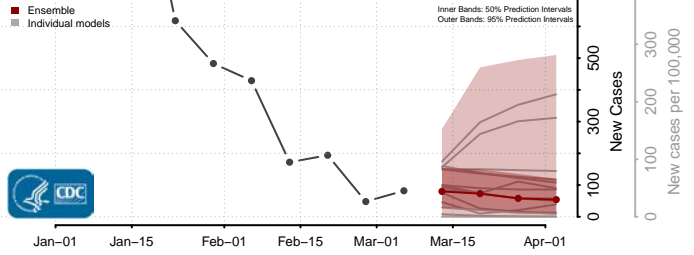

Imperial County, California