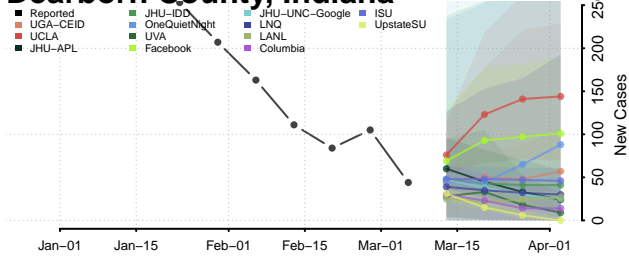

Dearborn County, Indiana