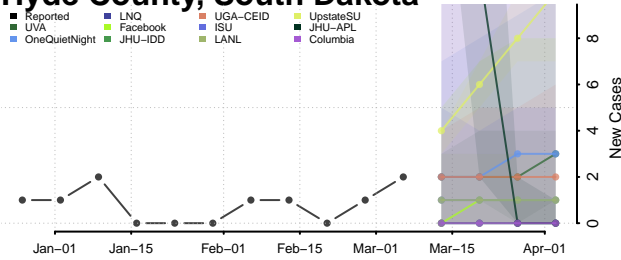

Hyde County, South Dakota