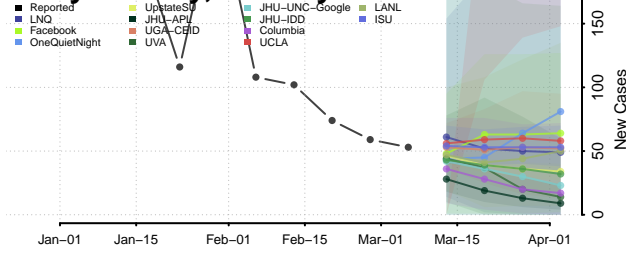

Perry County, Pennsylvania