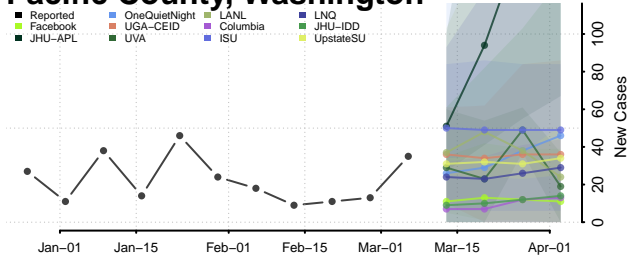

Pacific County, Washington