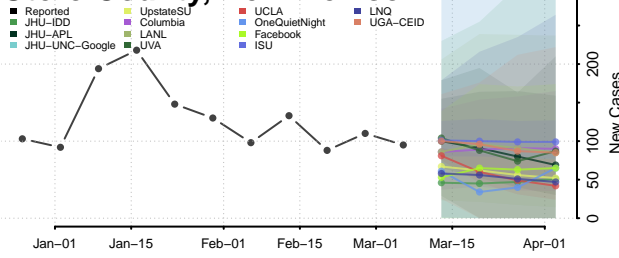

Otero County, New Mexico