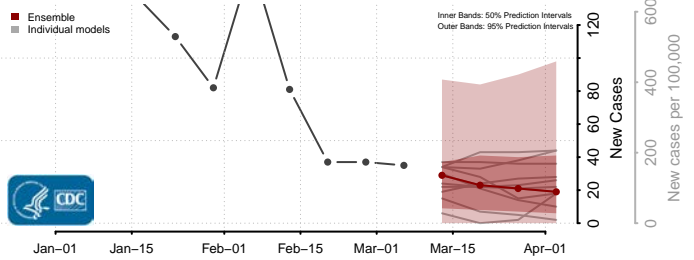

Yell County, Arkansas