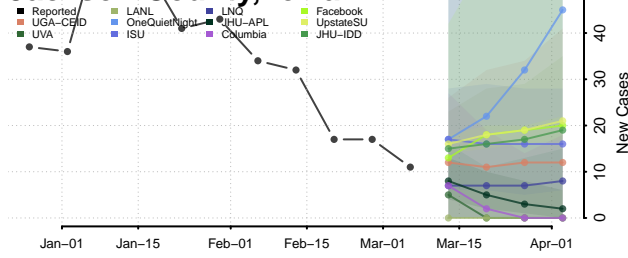

Hardin County, Iowa

Harrison County, Iowa

Henry County, Iowa

Howard County, Iowa

Humboldt County, Iowa

Ida County, Iowa

Iowa County, Iowa

Jackson County, Iowa