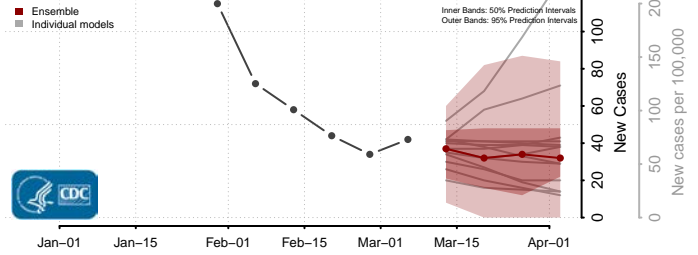

Buffalo County, Wisconsin

Burnett County, Wisconsin

Calumet County, Wisconsin

Chippewa County, Wisconsin

Clark County, Wisconsin

Columbia County, Wisconsin

Crawford County, Wisconsin

Dane County, Wisconsin