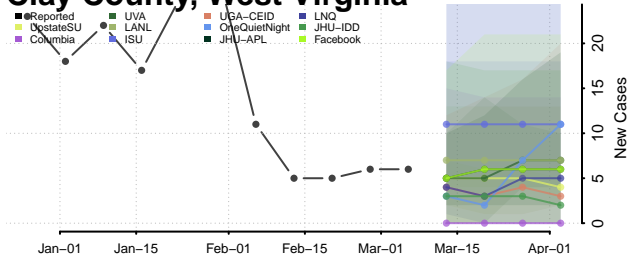

Clay County, West Virginia