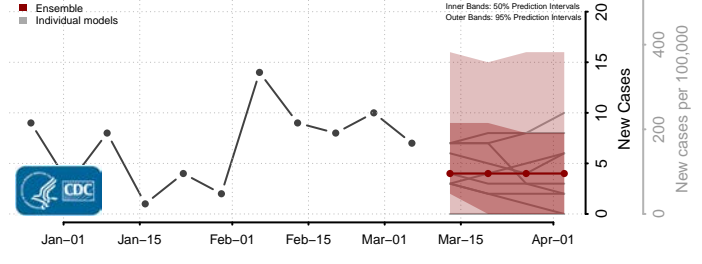

Fall River County, South Dakota

Faulk County, South Dakota

Grant County, South Dakota

Gregory County, South Dakota

Haakon County, South Dakota

Hamlin County, South Dakota

Hand County, South Dakota

Hanson County, South Dakota