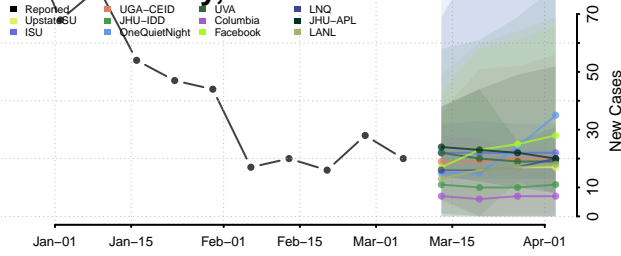

Scott County, Indiana

Shelby County, Indiana

Spencer County, Indiana

St. Joseph County, Indiana

Starke County, Indiana

Steuben County, Indiana

Sullivan County, Indiana

Switzerland County, Indiana