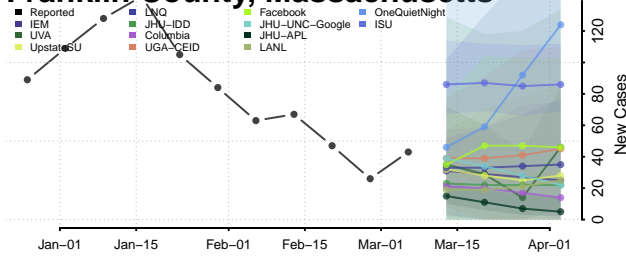

Franklin County, Massachusetts