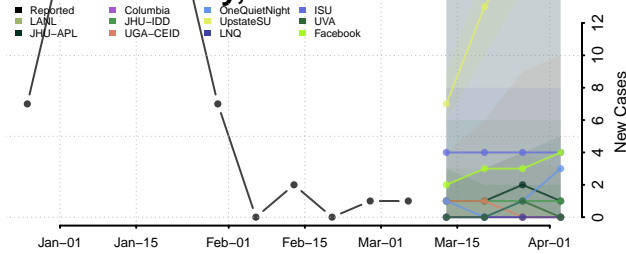

Lincoln County, Nevada