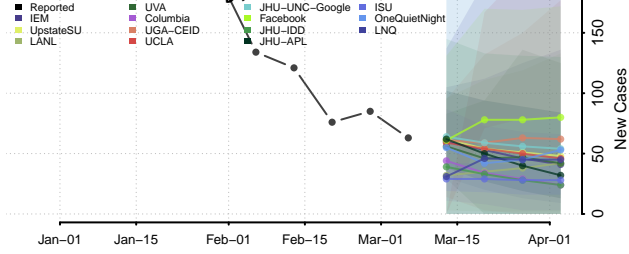

Summit County, Utah