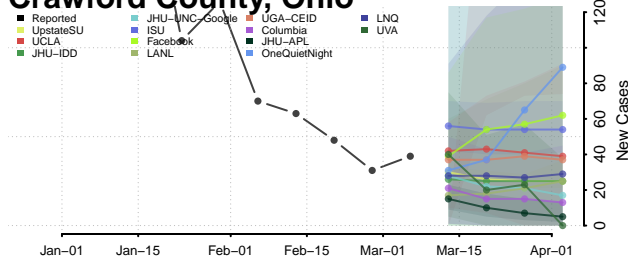

Crawford County, Ohio

Cuyahoga County, Ohio

Darke County, Ohio

Defiance County, Ohio

Delaware County, Ohio

Erie County, Ohio

Fairfield County, Ohio

Fayette County, Ohio