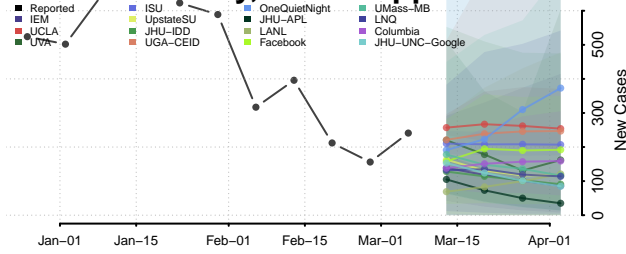

Hinds County, Mississippi

Holmes County, Mississippi

Humphreys County, Mississippi

Issaquena County, Mississippi

Itawamba County, Mississippi

Jackson County, Mississippi

Jasper County, Mississippi

Jefferson County, Mississippi