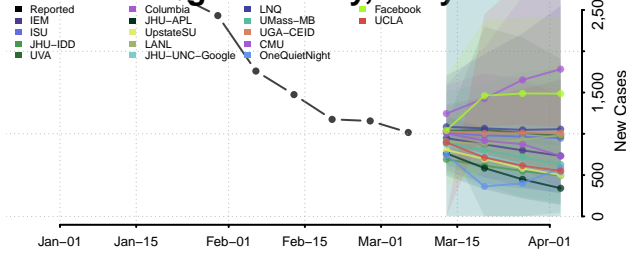

Howard County, Maryland

Kent County, Maryland

Montgomery County, Maryland

Prince George's County, Maryland

Queen Anne's County, Maryland

Somerset County, Maryland

St. Mary's County, Maryland

Talbot County, Maryland