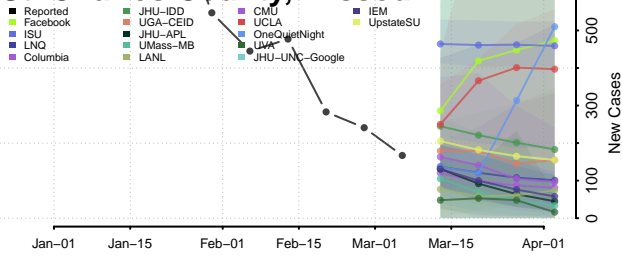

St. Charles County, Missouri