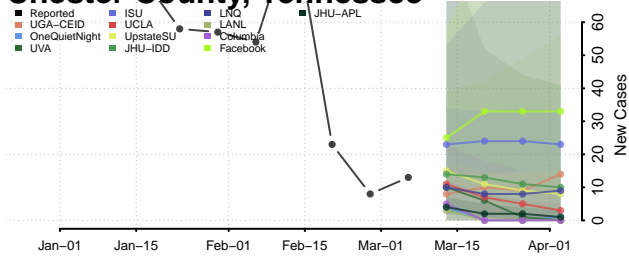

Carter County, Tennessee

Cheatham County, Tennessee

Chester County, Tennessee

Claiborne County, Tennessee

Clay County, Tennessee

Cocke County, Tennessee

Coffee County, Tennessee

Crockett County, Tennessee