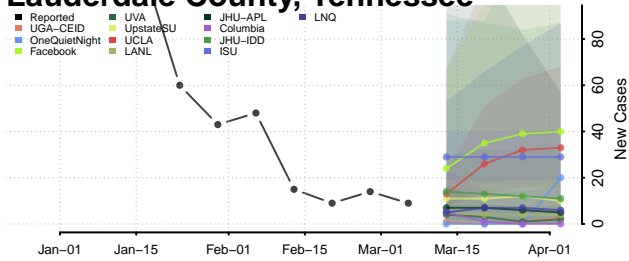

Houston County, Tennessee

Humphreys County, Tennessee

Jackson County, Tennessee

Jefferson County, Tennessee

Johnson County, Tennessee

Knox County, Tennessee

Lake County, Tennessee

Lauderdale County, Tennessee