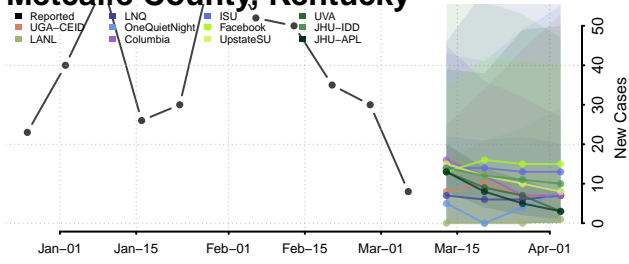

Meade County, Kentucky

Menifee County, Kentucky

Mercer County, Kentucky

Metcalfe County, Kentucky

Monroe County, Kentucky

Montgomery County, Kentucky

Morgan County, Kentucky

Muhlenberg County, Kentucky