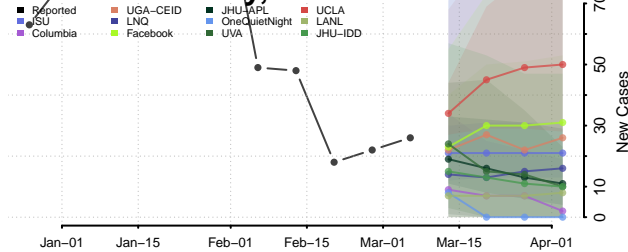

Richland County, Louisiana