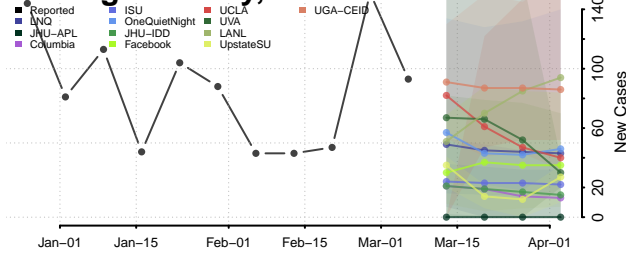

Jefferson County, Alabama

Lamar County, Alabama

Lauderdale County, Alabama

Lawrence County, Alabama

Lee County, Alabama

Limestone County, Alabama

Lowndes County, Alabama

Macon County, Alabama

Madison County, Alabama

Marengo County, Alabama

Marion County, Alabama

Marshall County, Alabama

Mobile County, Alabama

Monroe County, Alabama

Montgomery County, Alabama

Morgan County, Alabama