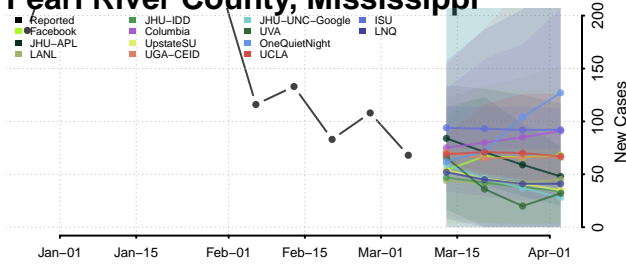

Montgomery County, Mississippi

Neshoba County, Mississippi

Newton County, Mississippi

Noxubee County, Mississippi

Oktibbeha County, Mississippi

Panola County, Mississippi

Pearl River County, Mississippi

Perry County, Mississippi