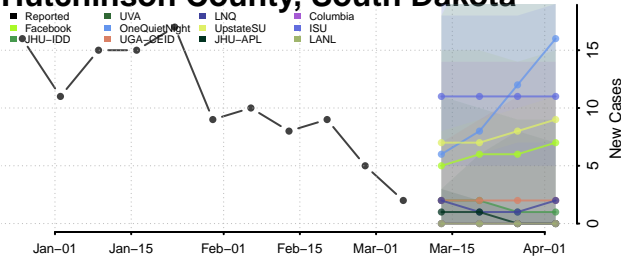

Hutchinson County, South Dakota