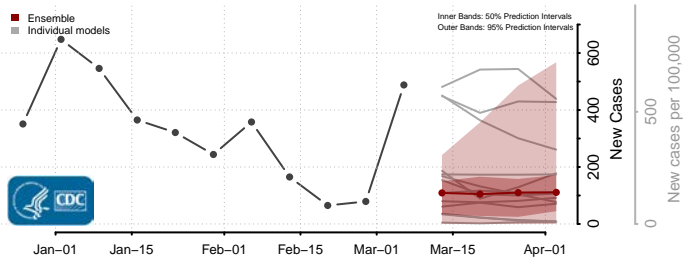

White County, Arkansas