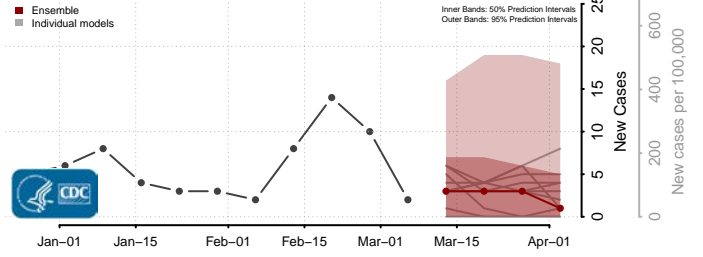

Teton County, Montana

Toole County, Montana

Treasure County, Montana

Valley County, Montana

Wheatland County, Montana

Wibaux County, Montana

Yellowstone County, Montana

Nebraska