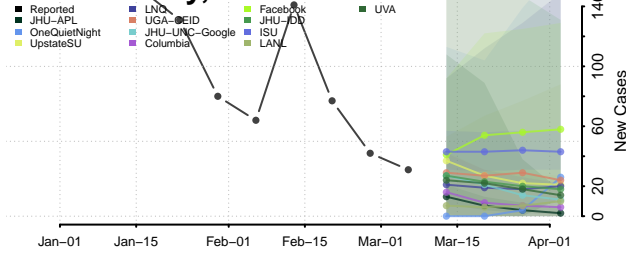

Giles County, Tennessee