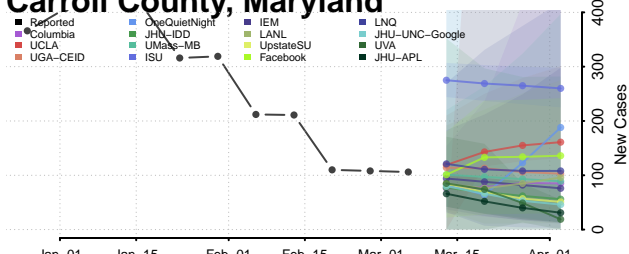

Carroll County, Maryland