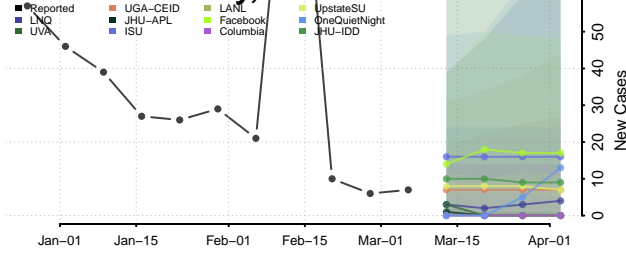

Jackson County, Tennessee