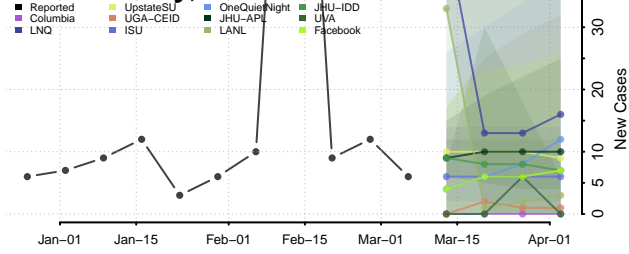

Nuckolls County, Nebraska

Otoe County, Nebraska

Pawnee County, Nebraska

Perkins County, Nebraska

Phelps County, Nebraska

Pierce County, Nebraska

Platte County, Nebraska

Polk County, Nebraska