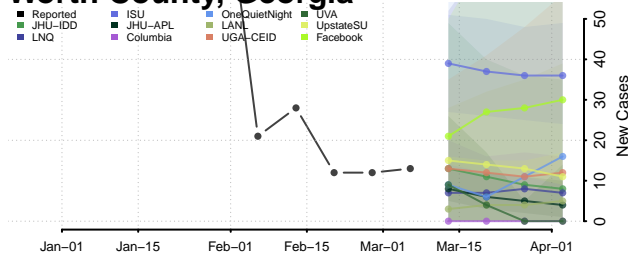

White County, Georgia

Whitfield County, Georgia

Wilcox County, Georgia

Wilkes County, Georgia

Wilkinson County, Georgia

Worth County, Georgia

Guam

Hawaii