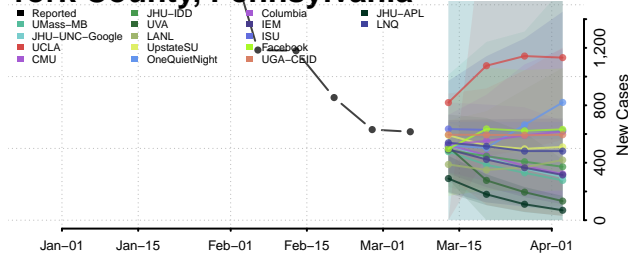

York County, Pennsylvania