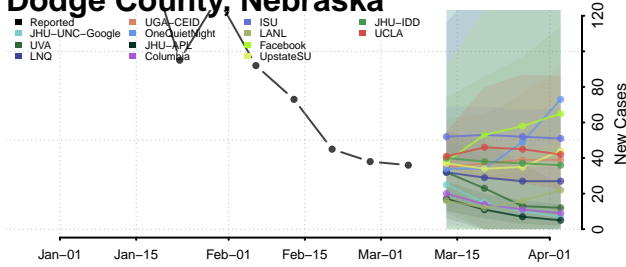

Dodge County, Nebraska