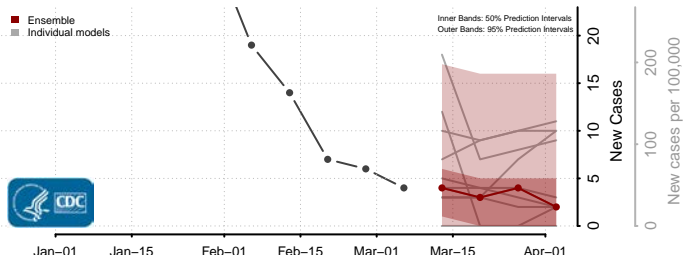

Tyler County, West Virginia