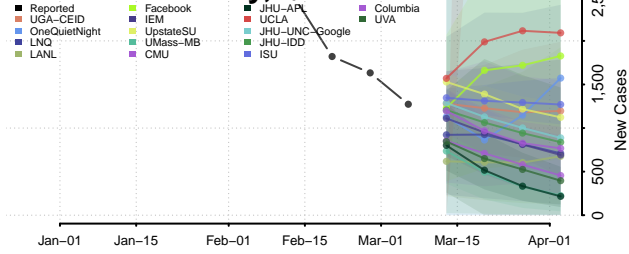

Salt Lake County, Utah