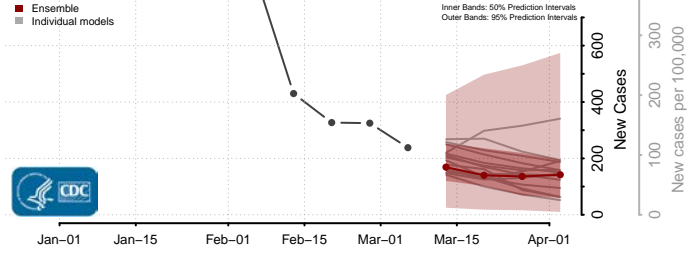

Mohave County, Arizona