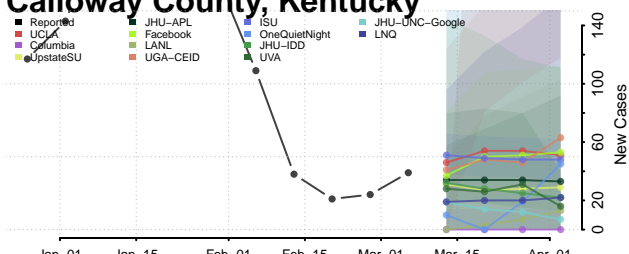

Calloway County, Kentucky