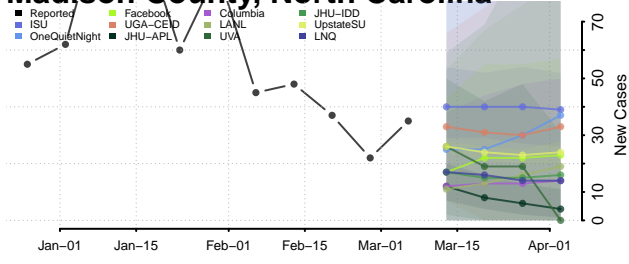

Madison County, North Carolina