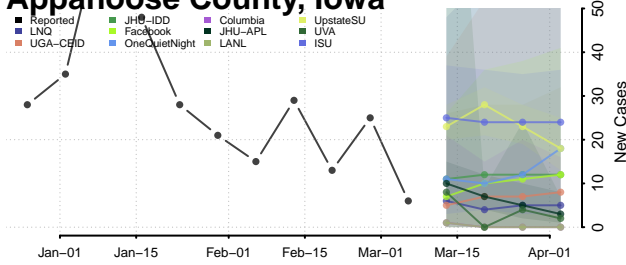

Appanoose County, Iowa