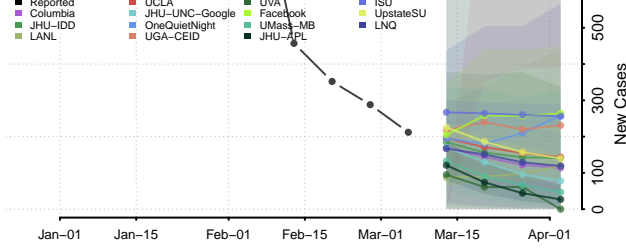

Camden County, North Carolina

Carteret County, North Carolina

Caswell County, North Carolina

Catawba County, North Carolina

Chatham County, North Carolina

Cherokee County, North Carolina

Chowan County, North Carolina