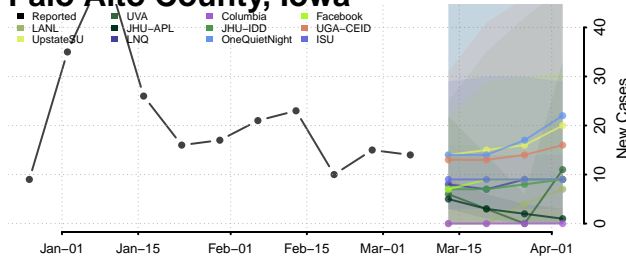

Palo Alto County, Iowa