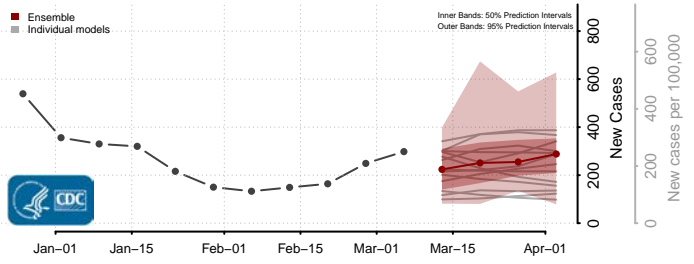

Bannock County, Idaho

Bear Lake County, Idaho

Benewah County, Idaho

Bingham County, Idaho

Blaine County, Idaho

Boise County, Idaho

Bonner County, Idaho

Bonneville County, Idaho