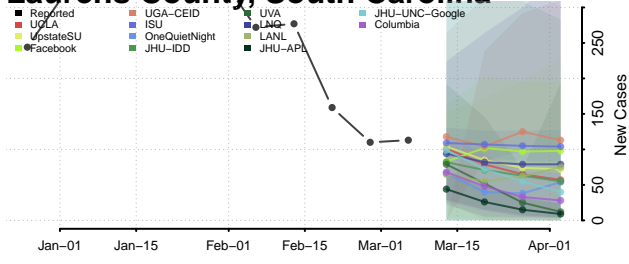

Hampton County, South Carolina

Horry County, South Carolina

Jasper County, South Carolina

Kershaw County, South Carolina

Lancaster County, South Carolina

Laurens County, South Carolina

Lee County, South Carolina