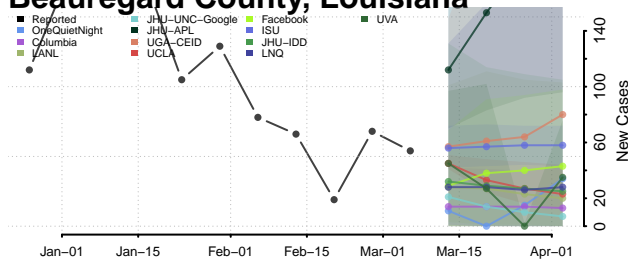

Acadia County, Louisiana

Allen County, Louisiana

Ascension County, Louisiana

Assumption County, Louisiana

Avoyelles County, Louisiana

Beauregard County, Louisiana

Bienville County, Louisiana

Bossier County, Louisiana