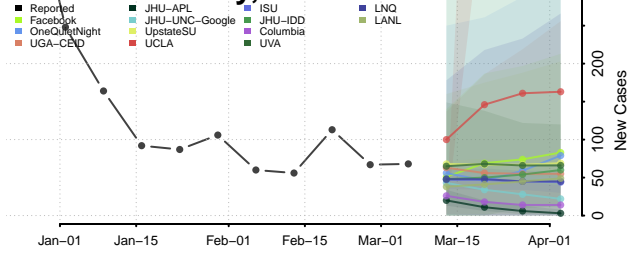

Dolores County, Colorado

Douglas County, Colorado

Eagle County, Colorado

EI Paso County, Colorado

Elbert County, Colorado

Fremont County, Colorado

Garfield County, Colorado

Gilpin County, Colorado