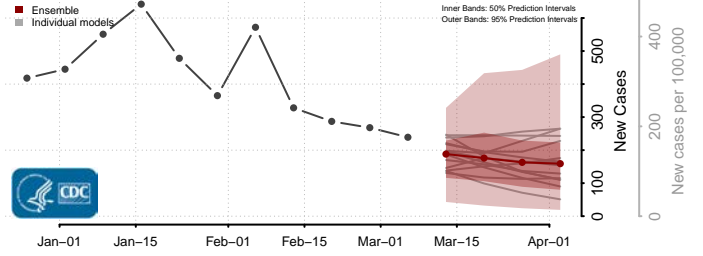

Harnett County, North Carolina