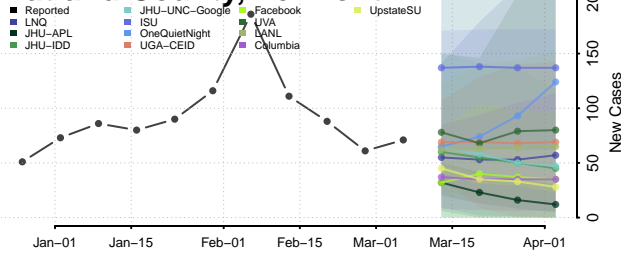

Rutland County, Vermont