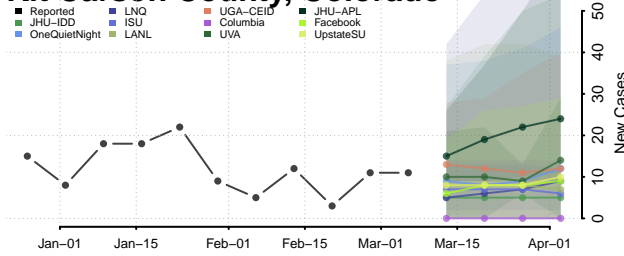

La Plata County, Colorado

Lake County, Colorado

Larimer County, Colorado

Las Animas County, Colorado

Lincoln County, Colorado

Logan County, Colorado

Mesa County, Colorado

Mineral County, Colorado