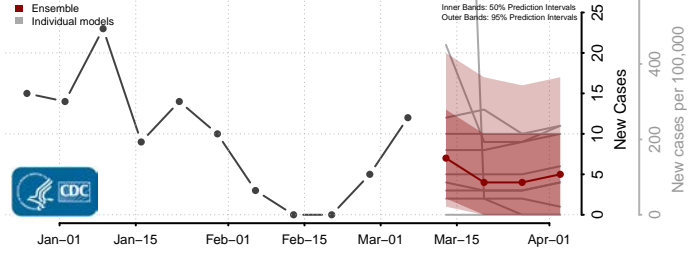

Schuyler County, Missouri