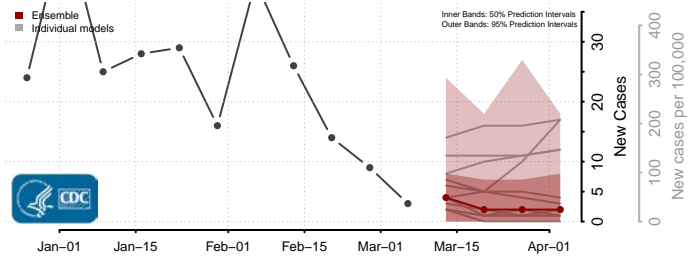

Coffey County, Kansas