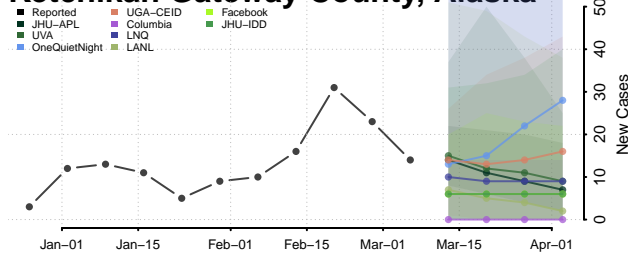

Haines County, Alaska

Hoonah-Angoon County, Alaska

Juneau County, Alaska

Kenai Peninsula County, Alaska

Ketchikan Gateway County, Alaska

Kodiak Island County, Alaska

Kusilvak County, Alaska

Lake and Peninsula County, Alaska