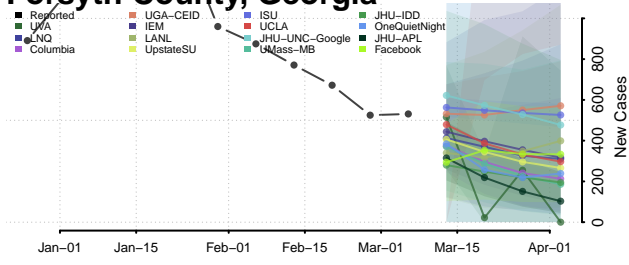

Elbert County, Georgia

Emanuel County, Georgia

Evans County, Georgia

Fannin County, Georgia

Fayette County, Georgia

Floyd County, Georgia

Forsyth County, Georgia

Franklin County, Georgia