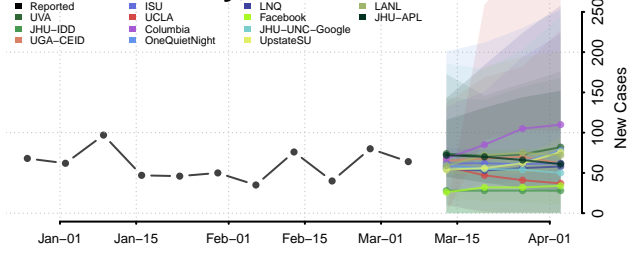

Morrison County, Minnesota

Mower County, Minnesota

Murray County, Minnesota

Nicollet County, Minnesota

Nobles County, Minnesota

Norman County, Minnesota

Olmsted County, Minnesota

Otter Tail County, Minnesota