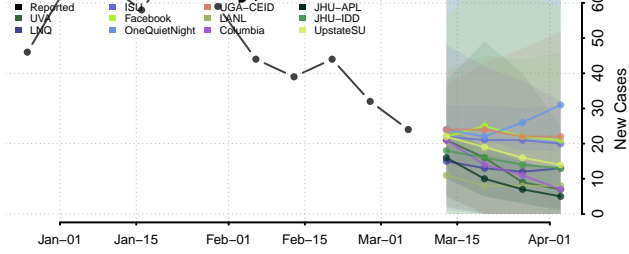

Madison County, Florida