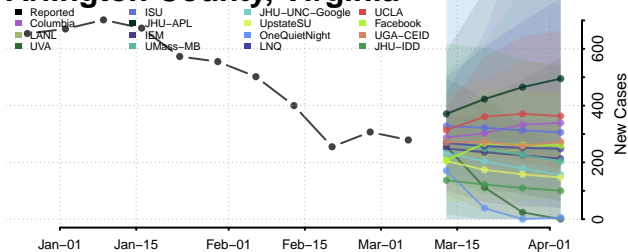

Arlington County, Virginia