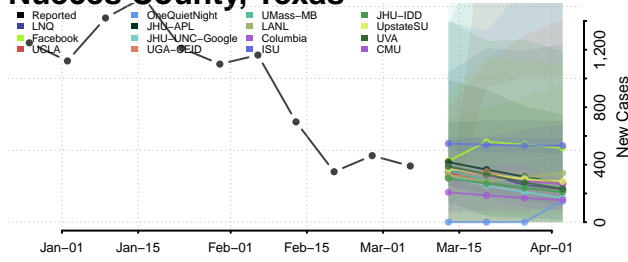

Nueces County, Texas