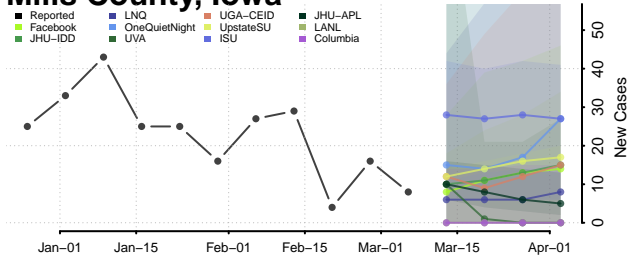

Mills County, Iowa