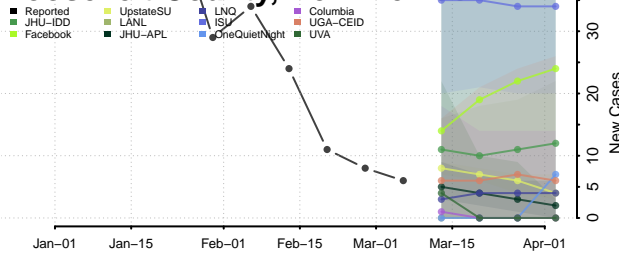

McKinley County, New Mexico

Mora County, New Mexico

Otero County, New Mexico

Quay County, New Mexico

Rio Arriba County, New Mexico

Roosevelt County, New Mexico

San Juan County, New Mexico

San Miguel County, New Mexico