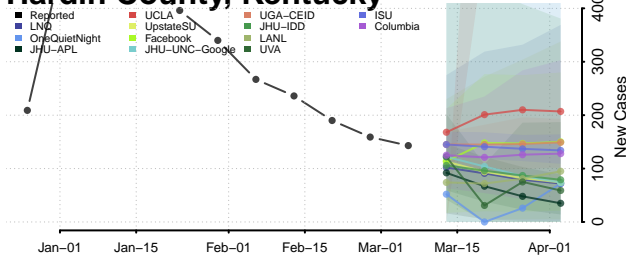

Graves County, Kentucky

Grayson County, Kentucky

Green County, Kentucky

Greenup County, Kentucky

Hancock County, Kentucky

Hardin County, Kentucky

Harlan County, Kentucky

Harrison County, Kentucky