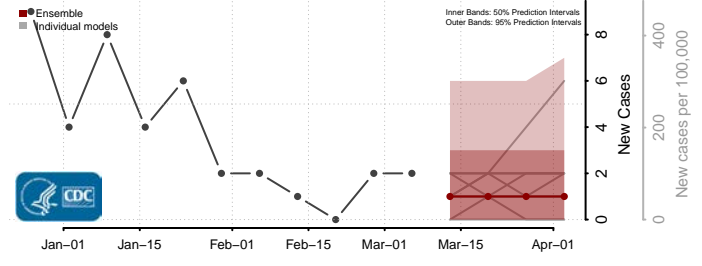

Furnas County, Nebraska

Gage County, Nebraska

Garden County, Nebraska

Garfield County, Nebraska

Gosper County, Nebraska

Grant County, Nebraska

Greeley County, Nebraska

Hall County, Nebraska