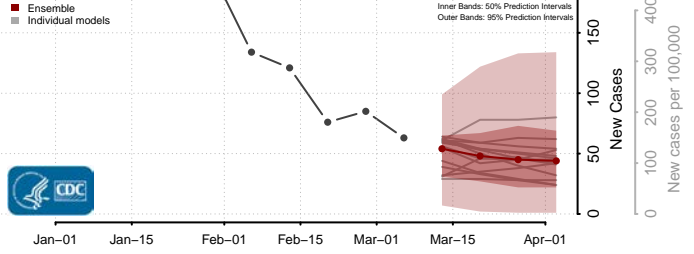

Summit County, Utah