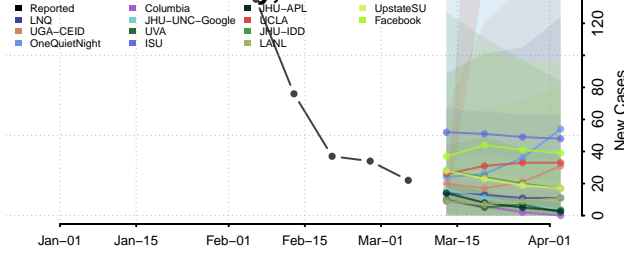

Crenshaw County, Alabama

Cullman County, Alabama

Dale County, Alabama

Dallas County, Alabama

DeKalb County, Alabama

Elmore County, Alabama

Escambia County, Alabama

Etowah County, Alabama