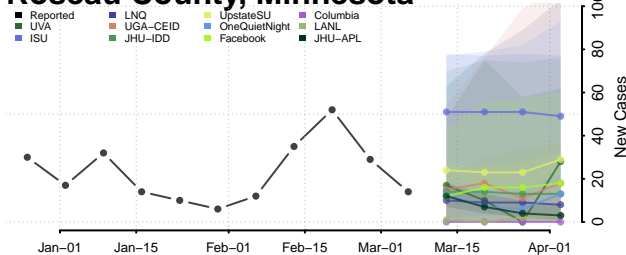

Roseau County, Minnesota