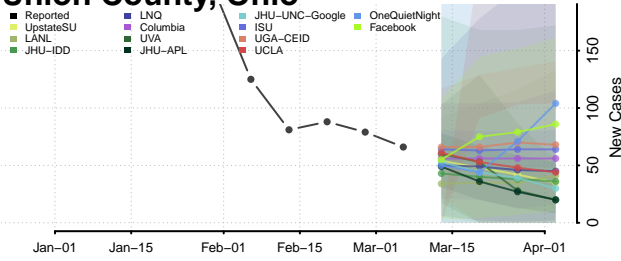

Van Wert County, Ohio

Vinton County, Ohio

Warren County, Ohio

Washington County, Ohio

Wayne County, Ohio

Williams County, Ohio

Wood County, Ohio

Wyandot County, Ohio