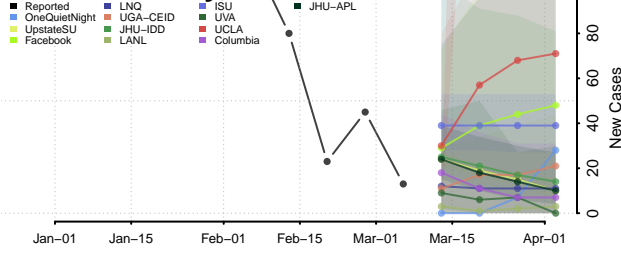

Craig County, Oklahoma

Creek County, Oklahoma

Custer County, Oklahoma

Delaware County, Oklahoma

Dewey County, Oklahoma

Ellis County, Oklahoma

Garfield County, Oklahoma

Garvin County, Oklahoma