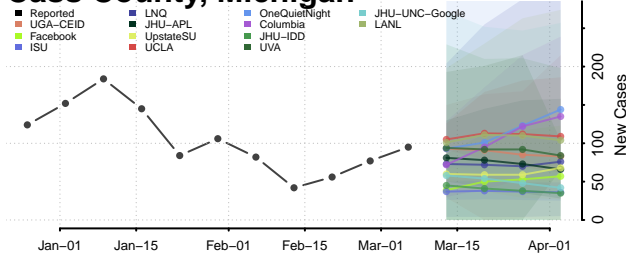

Cass County, Michigan