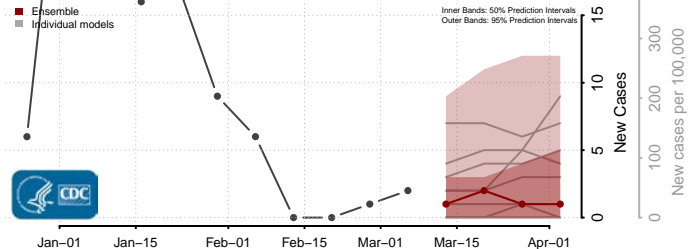

Barber County, Kansas

Barton County, Kansas

*New weekly cases may decrease in this location over the next four weeks. For these locations, the ensemble forecast indicates a probability of 0.75 or greater that fewer cases will be reported in week four of the forecast than in the last reported week.