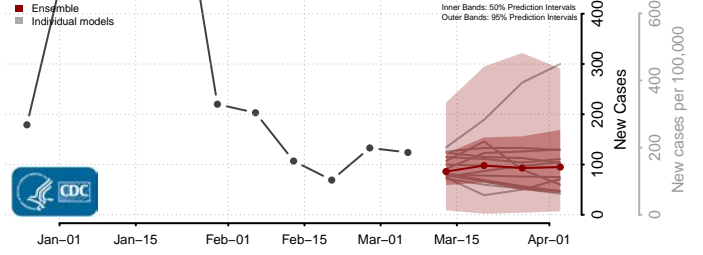

Oldham County, Kentucky