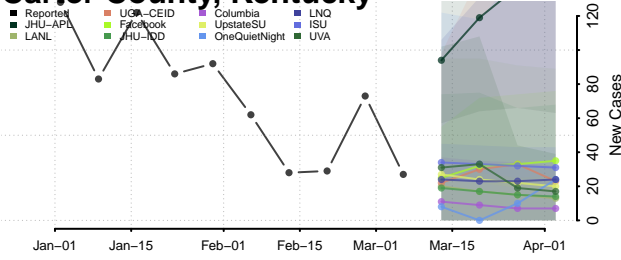

Carter County, Kentucky