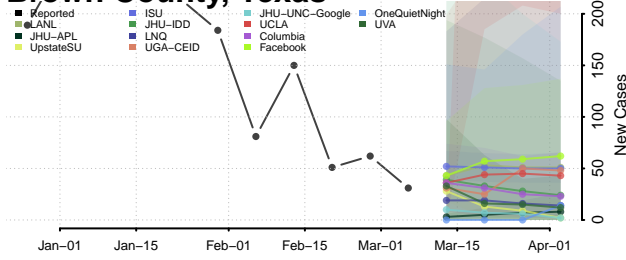

Brown County, Texas