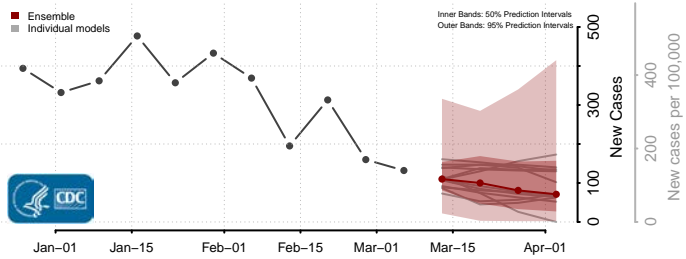

Pittsylvania County, Virginia

Poquoson County, Virginia

Portsmouth County, Virginia

Powhatan County, Virginia

Richmond City County, Virginia

Richmond County, Virginia

Roanoke City County, Virginia

Roanoke County, Virginia