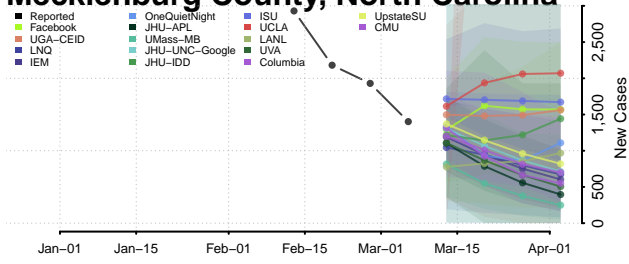

Madison County, North Carolina

Martin County, North Carolina

McDowell County, North Carolina

Mecklenburg County, North Carolina

Mitchell County, North Carolina

Montgomery County, North Carolina

Moore County, North Carolina