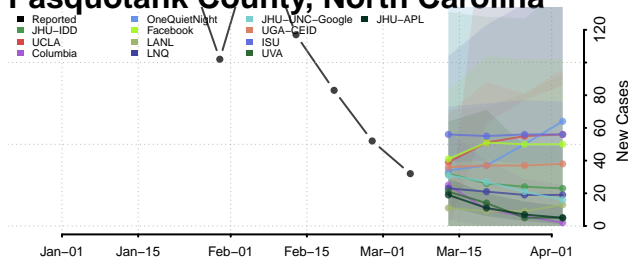

Nash County, North Carolina

New Hanover County, North Carolina

Northampton County, North Carolina

Onslow County, North Carolina

Orange County, North Carolina

Pamlico County, North Carolina

Pasquotank County, North Carolina