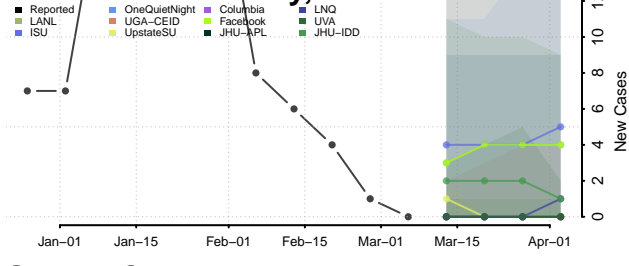

Shackelford County, Texas