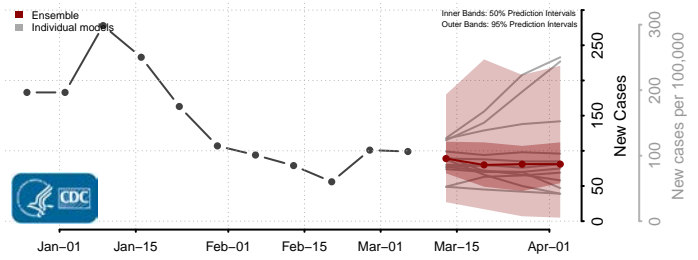

Delta County, Michigan

Dickinson County, Michigan

Eaton County, Michigan

Emmet County, Michigan

Genesee County, Michigan

Gladwin County, Michigan

Gogebic County, Michigan

Grand Traverse County, Michigan