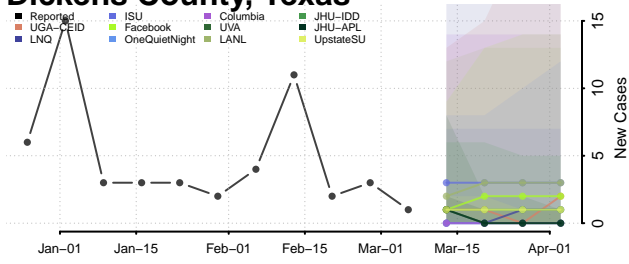

Dickens County, Texas