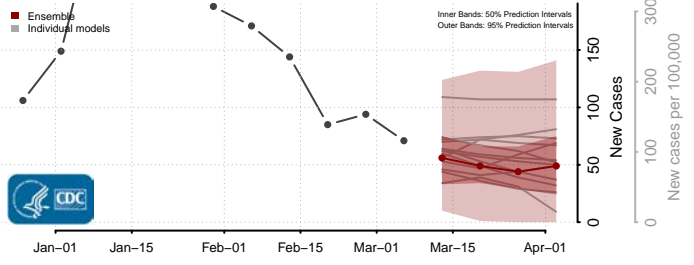

Washington County, New York