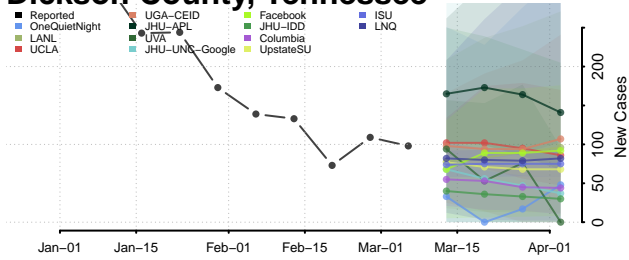

Cumberland County, Tennessee

Davidson County, Tennessee

Decatur County, Tennessee

DeKalb County, Tennessee

Dickson County, Tennessee

Dyer County, Tennessee

Fayette County, Tennessee

Fentress County, Tennessee