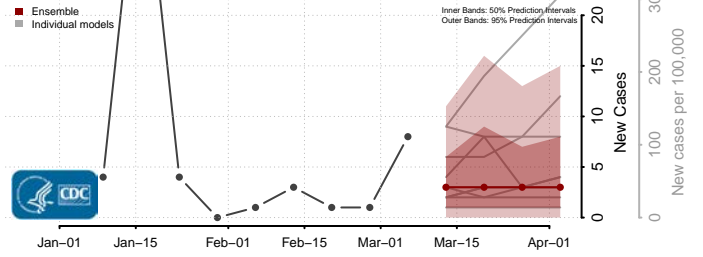

Grant County, Oregon

Harney County, Oregon

Hood River County, Oregon

Jackson County, Oregon

Jefferson County, Oregon

Josephine County, Oregon

Klamath County, Oregon

Lake County, Oregon