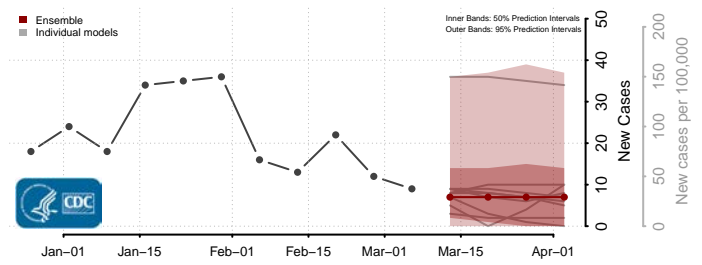

Culpeper County, Virginia

Cumberland County, Virginia

Danville County, Virginia

Dickenson County, Virginia

Dinwiddie County, Virginia

Emporia County, Virginia

Essex County, Virginia

Fairfax City County, Virginia