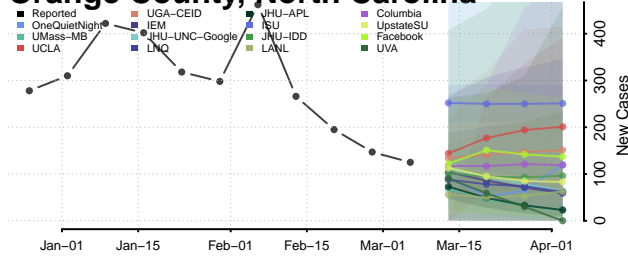

Nash County, North Carolina

New Hanover County, North Carolina

Northampton County, North Carolina

Onslow County, North Carolina

Orange County, North Carolina

Pamlico County, North Carolina

Pasquotank County, North Carolina