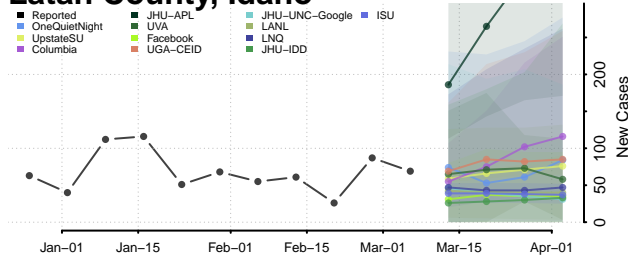

Latah County, Idaho