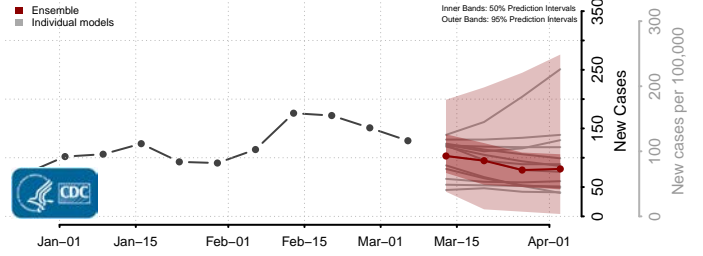

Douglas County, Oregon