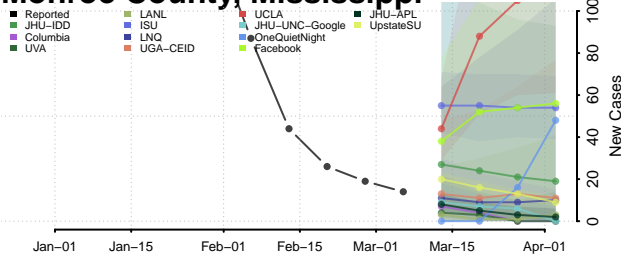

Lee County, Mississippi

Leflore County, Mississippi

Lincoln County, Mississippi

Lowndes County, Mississippi

Madison County, Mississippi

Marion County, Mississippi

Marshall County, Mississippi

Monroe County, Mississippi