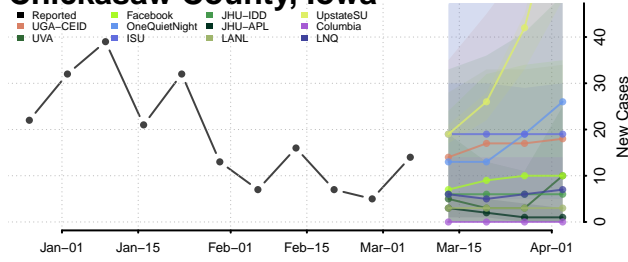

Chickasaw County, Iowa