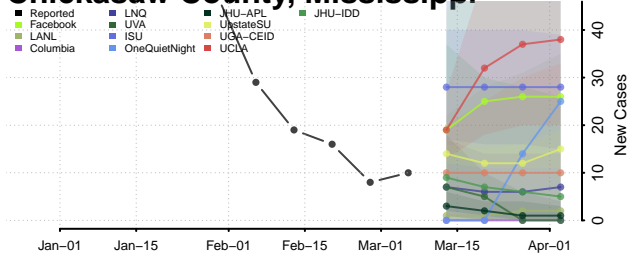

Chickasaw County, Mississippi