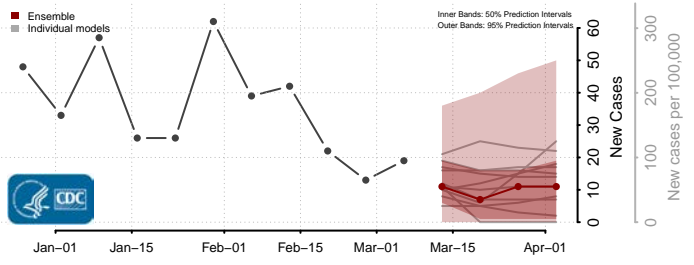

Wise County, Virginia

Wythe County, Virginia

York County, Virginia

Washington

Adams County, Washington

Asotin County, Washington

Benton County, Washington

Chelan County, Washington