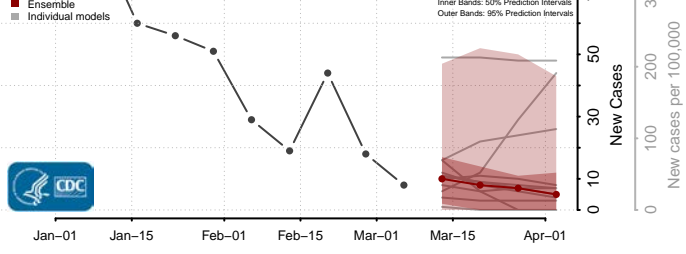

Putnam County, Missouri

Ralls County, Missouri

Randolph County, Missouri

Ray County, Missouri

Reynolds County, Missouri

Ripley County, Missouri

Saline County, Missouri

Schuyler County, Missouri