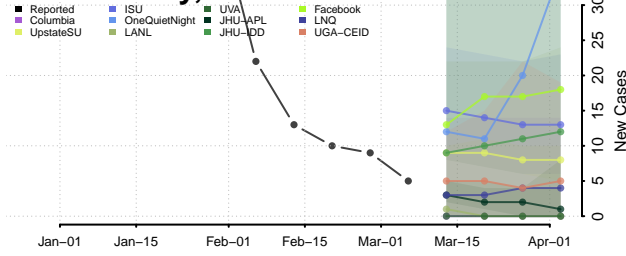

Custer County, Idaho

Elmore County, Idaho

Franklin County, Idaho

Fremont County, Idaho

Gem County, Idaho

Gooding County, Idaho

Idaho County, Idaho

Jefferson County, Idaho