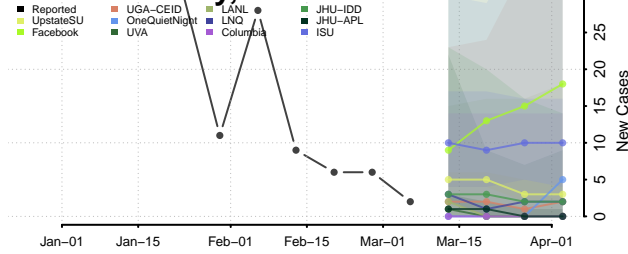

Woods County, Oklahoma