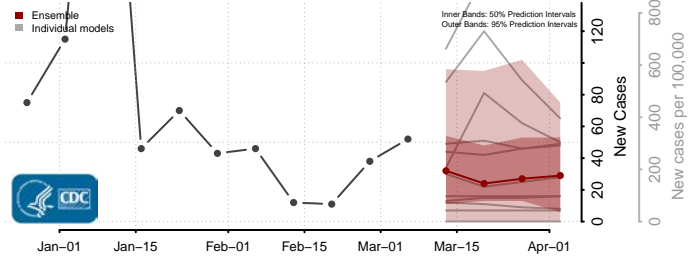

Skagit County, Washington

Skamania County, Washington

Whatcom County, Washington

Whitman County, Washington

Yakima County, Washington

West Virginia

Barbour County, West Virginia

Berkeley County, West Virginia