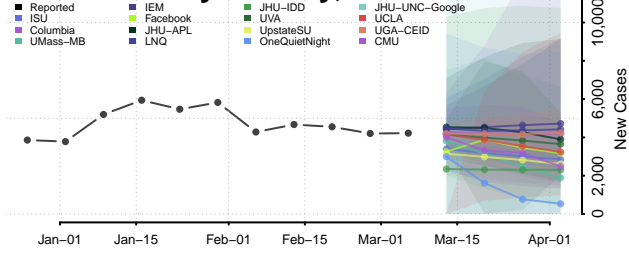

Kings County, New York

Lewis County, New York

Livingston County, New York

Madison County, New York

Monroe County, New York

Montgomery County, New York

Nassau County, New York

New York City County, New York