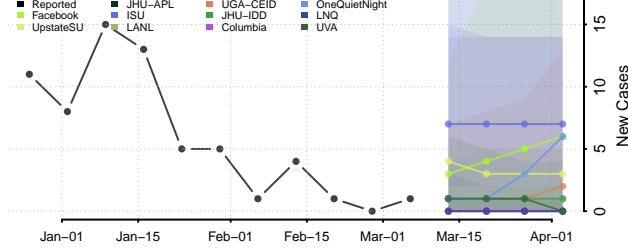

Hamilton County, Kansas

Harper County, Kansas

Harvey County, Kansas

Haskell County, Kansas

Hodgeman County, Kansas

Jackson County, Kansas

Jefferson County, Kansas

Jewell County, Kansas