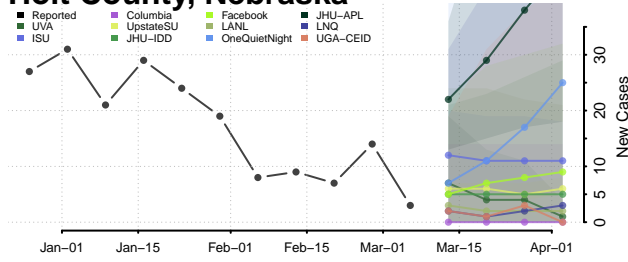

Hamilton County, Nebraska

Harlan County, Nebraska

Hayes County, Nebraska

Hitchcock County, Nebraska

Holt County, Nebraska

Hooker County, Nebraska

Howard County, Nebraska

Jefferson County, Nebraska