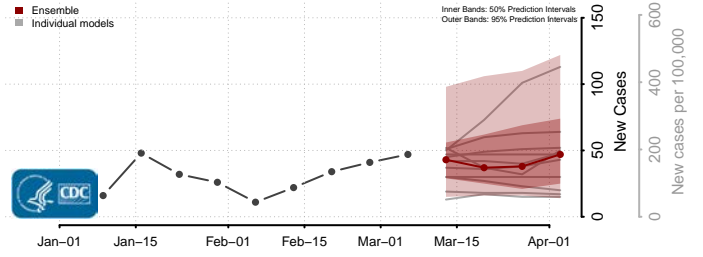

Caledonia County, Vermont

Chittenden County, Vermont

Essex County, Vermont

Franklin County, Vermont

Grand Isle County, Vermont

Lamoille County, Vermont

Orange County, Vermont

Orleans County, Vermont