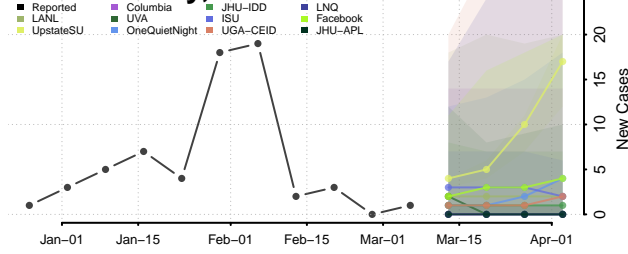

Mitchell County, Kansas

Montgomery County, Kansas

Morris County, Kansas

Morton County, Kansas

Nemaha County, Kansas

Neosho County, Kansas

Ness County, Kansas

Norton County, Kansas