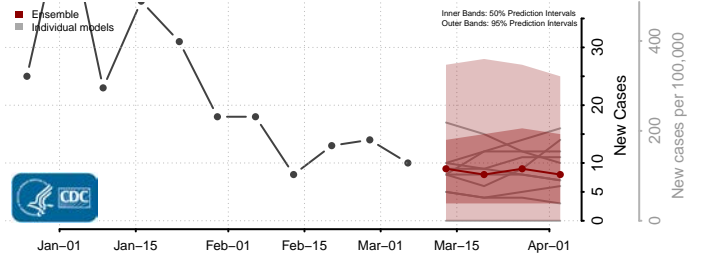

Thomas County, Kansas