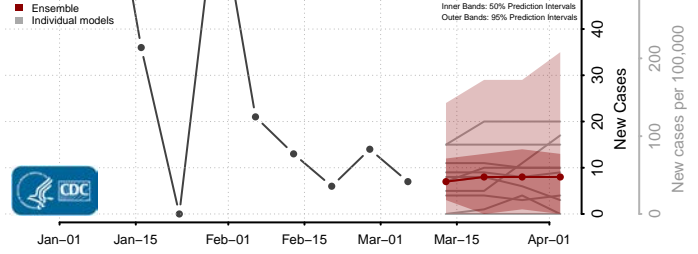

Humboldt County, Nevada