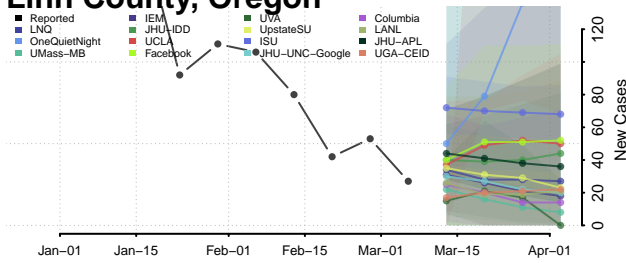

Lane County, Oregon

Lincoln County, Oregon

Linn County, Oregon

Malheur County, Oregon

Marion County, Oregon

Morrow County, Oregon

Multnomah County, Oregon

Polk County, Oregon