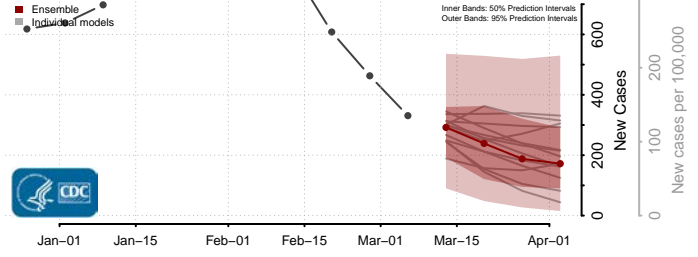

Chesapeake County, Virginia