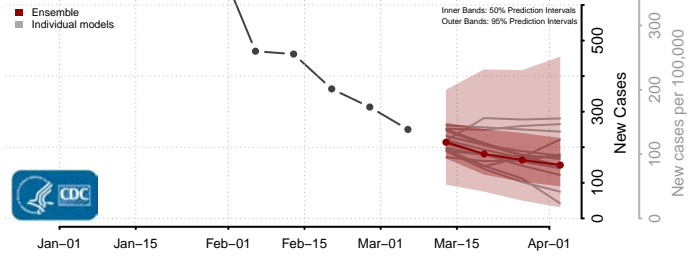

Windham County, Connecticut

Delaware*

Kent County, Delaware

New Castle County, Delaware

Sussex County, Delaware

District of Columbia

*New weekly cases may decrease in this location over the next four weeks. For these locations, the ensemble forecast indicates a probability of 0.75 or greater that fewer cases will be reported in week four of the forecast than in the last reported week.