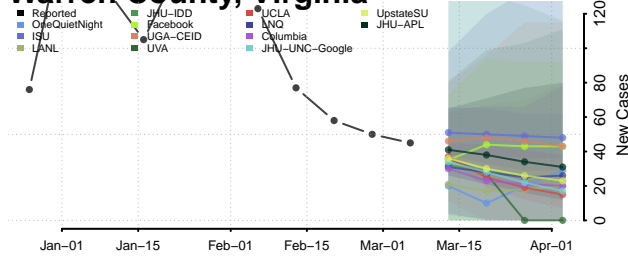

Warren County, Virginia