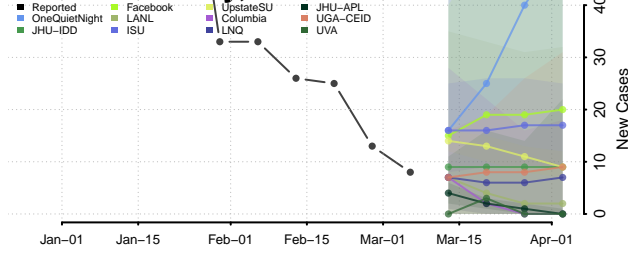

Lincoln County, Montana