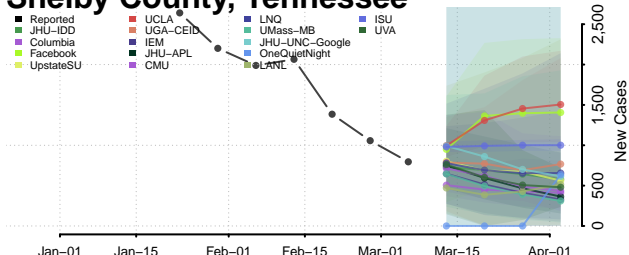

Robertson County, Tennessee

Rutherford County, Tennessee

Scott County, Tennessee

Sequatchie County, Tennessee

Sevier County, Tennessee

Shelby County, Tennessee

Smith County, Tennessee

Stewart County, Tennessee