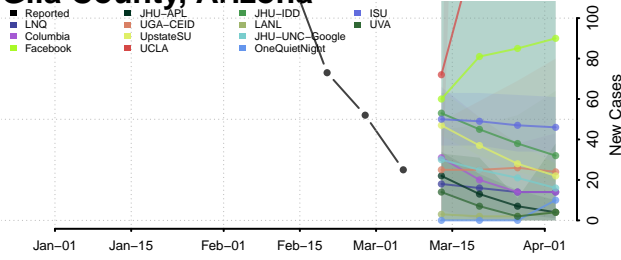

Gila County, Arizona