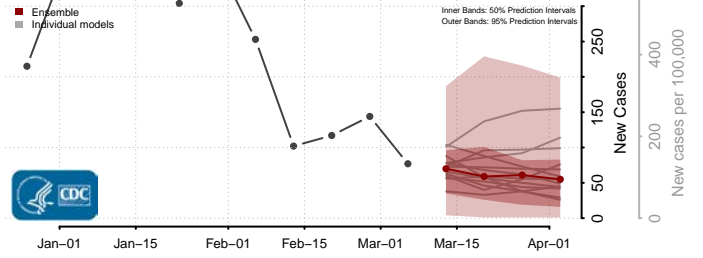

Pike County, Kentucky