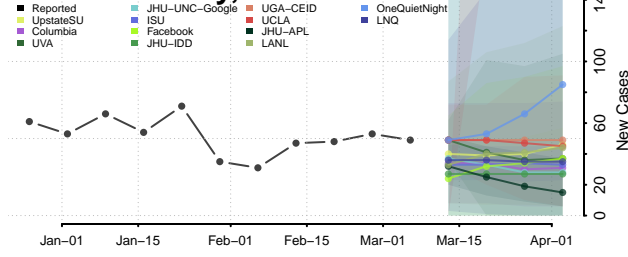

Becker County, Minnesota