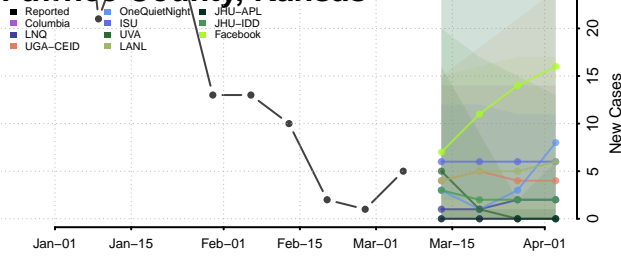

Pawnee County, Kansas