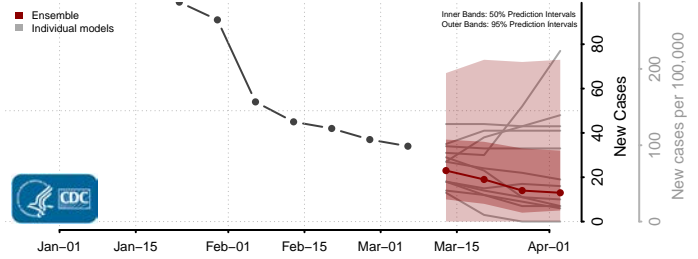

Harvey County, Kansas