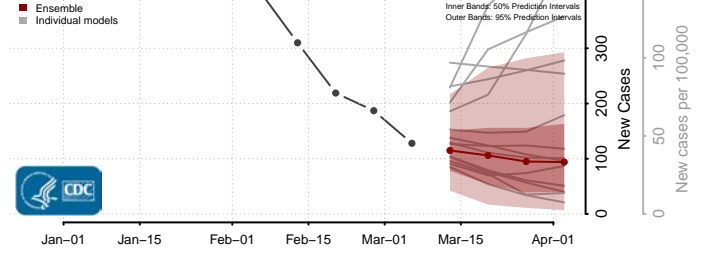

Warren County, Illinois

Washington County, Illinois

Wayne County, Illinois

White County, Illinois

Whiteside County, Illinois

Will County, Illinois

Williamson County, Illinois

Winnebago County, Illinois