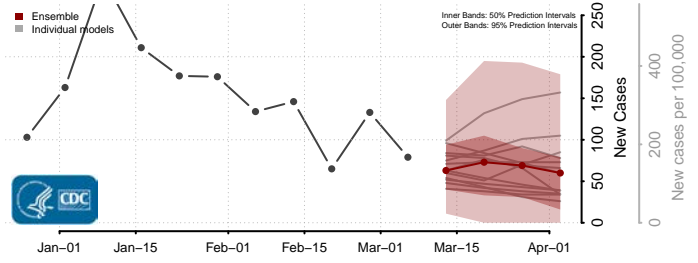

St. Bernard County, Louisiana