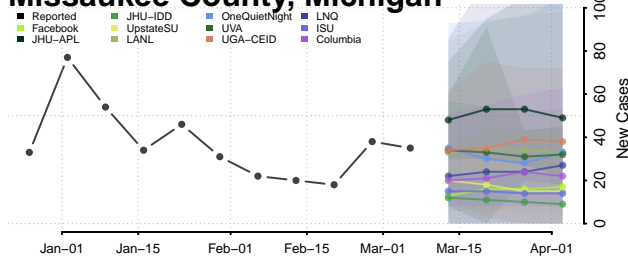

Missaukee County, Michigan