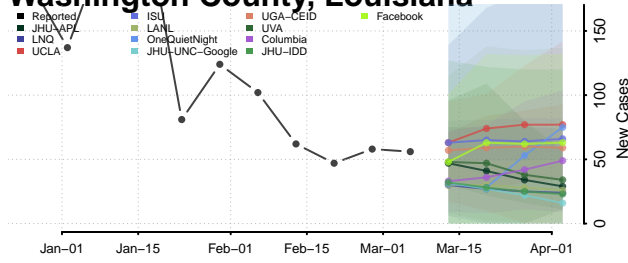

Washington County, Louisiana