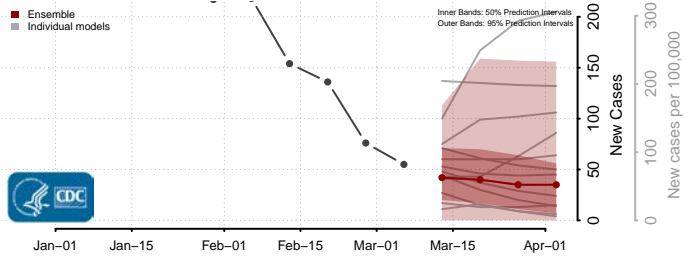

Robeson County, North Carolina

Rockingham County, North Carolina

Rowan County, North Carolina

Rutherford County, North Carolina

Sampson County, North Carolina

Scotland County, North Carolina

Stanly County, North Carolina