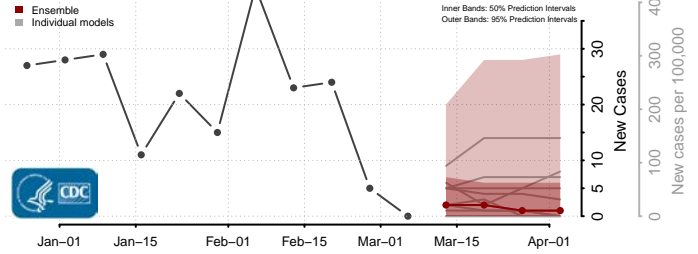

White Pine County, Nevada