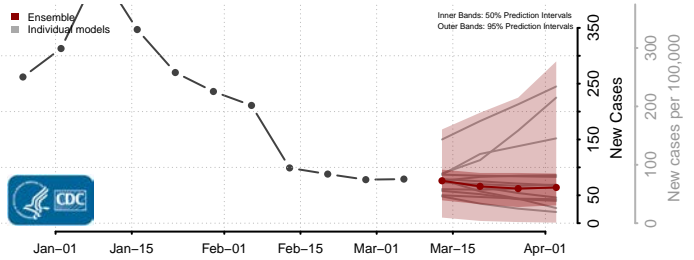

Dodge County, Wisconsin

Door County, Wisconsin

Douglas County, Wisconsin

Dunn County, Wisconsin

Eau Claire County, Wisconsin

Florence County, Wisconsin

Fond du Lac County, Wisconsin

Forest County, Wisconsin