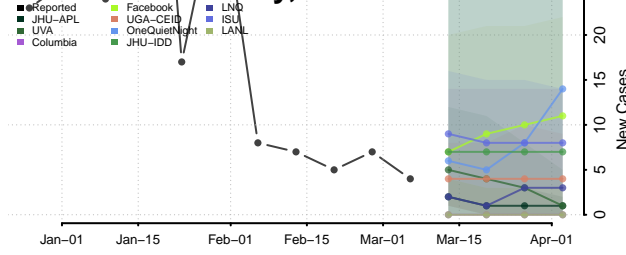

Boundary County, Idaho

Butte County, Idaho

Camas County, Idaho

Canyon County, Idaho

Caribou County, Idaho

Cassia County, Idaho

Clark County, Idaho

Clearwater County, Idaho