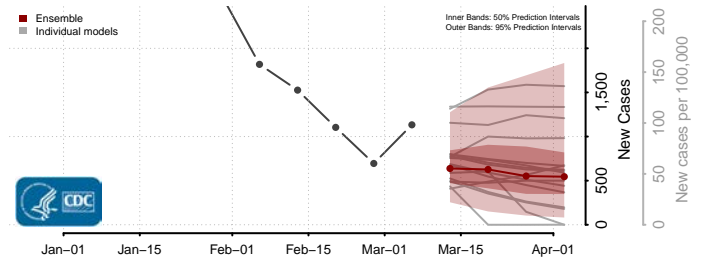

Contra Costa County, California