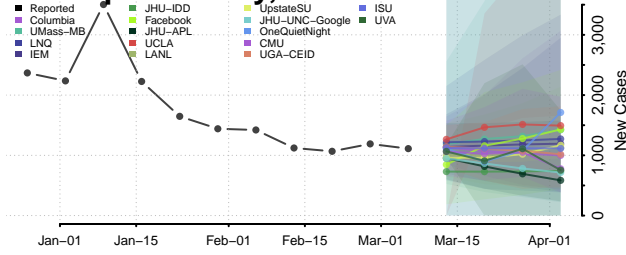

Goodhue County, Minnesota

Grant County, Minnesota

Hennepin County, Minnesota

Houston County, Minnesota

Hubbard County, Minnesota

Isanti County, Minnesota

Itasca County, Minnesota

Jackson County, Minnesota