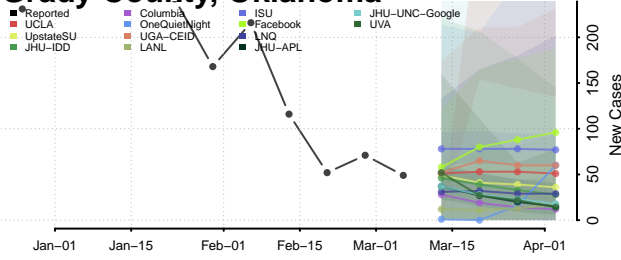

Grady County, Oklahoma