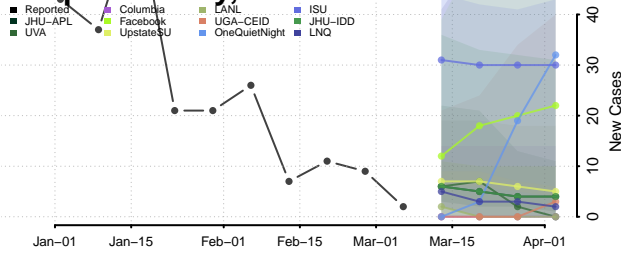

Cooper County, Missouri