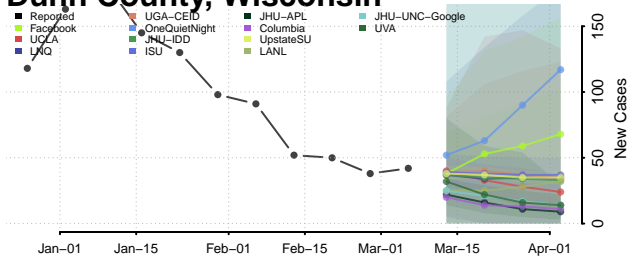

Dodge County, Wisconsin

Door County, Wisconsin

Douglas County, Wisconsin

Dunn County, Wisconsin

Eau Claire County, Wisconsin

Florence County, Wisconsin

Fond du Lac County, Wisconsin

Forest County, Wisconsin