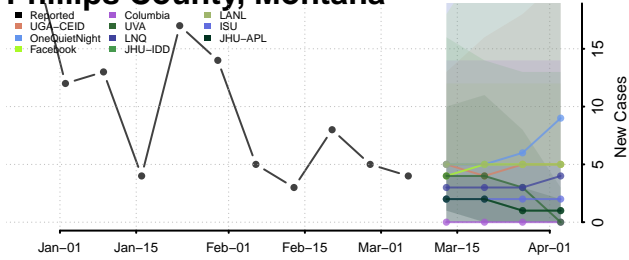

Phillips County, Montana