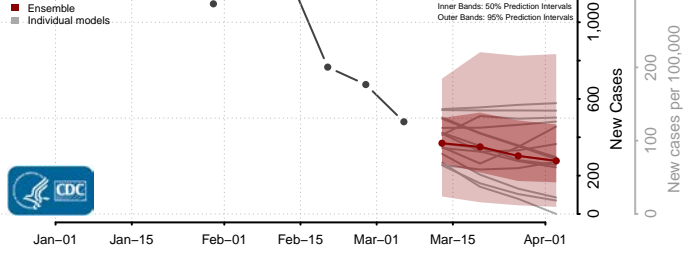

Davidson County, North Carolina

Davie County, North Carolina

Duplin County, North Carolina

Durham County, North Carolina

Edgecombe County, North Carolina

Forsyth County, North Carolina

Franklin County, North Carolina