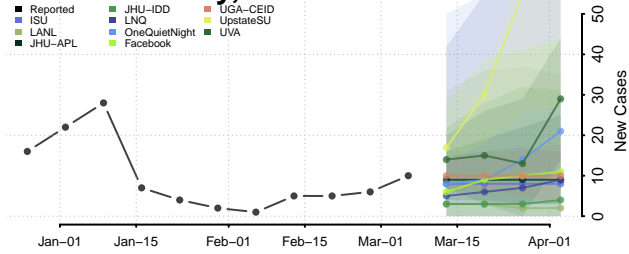

Barnes County, North Dakota