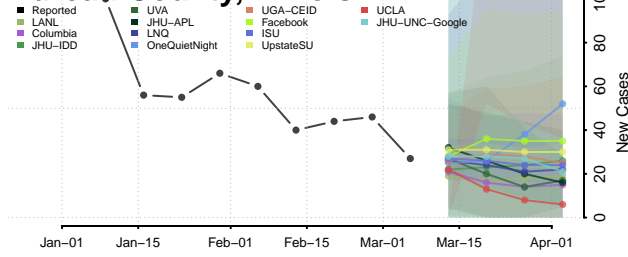

Bureau County, Illinois