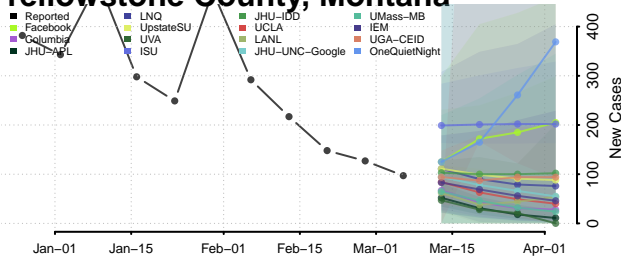

Teton County, Montana

Toole County, Montana

Treasure County, Montana

Valley County, Montana

Wheatland County, Montana

Wibaux County, Montana

Yellowstone County, Montana

Nebraska