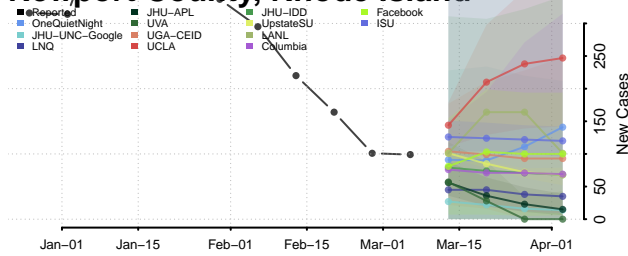

Newport County, Rhode Island