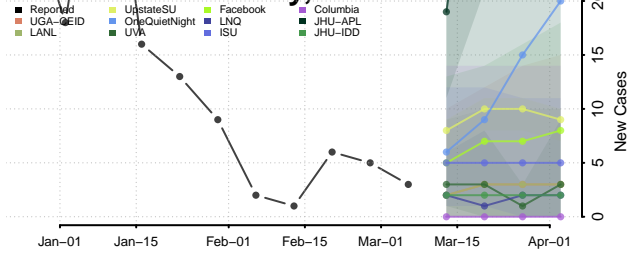

Big Horn County, Montana

Blaine County, Montana

Broadwater County, Montana

Carbon County, Montana

Carter County, Montana

Cascade County, Montana

Chouteau County, Montana

Custer County, Montana