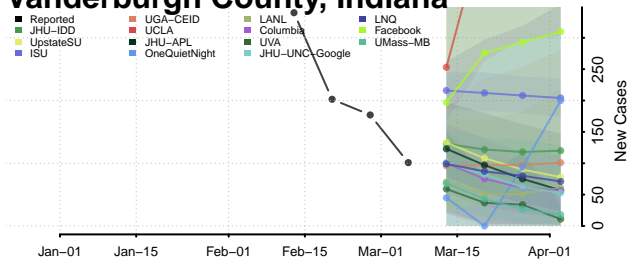

Tippecanoe County, Indiana

Tipton County, Indiana

Union County, Indiana

Vanderburgh County, Indiana

Vermillion County, Indiana

Vigo County, Indiana

Wabash County, Indiana

Warren County, Indiana