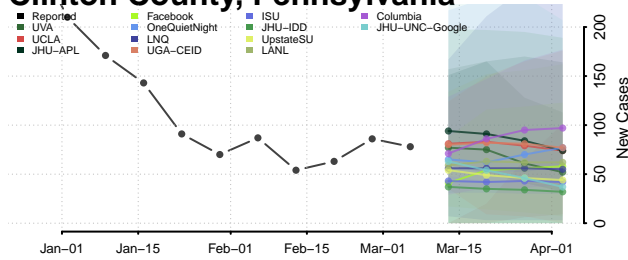

Clinton County, Pennsylvania