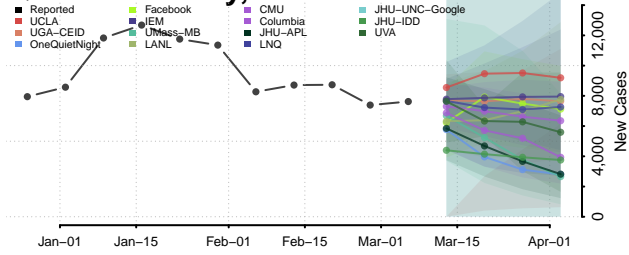

Queens County, New York