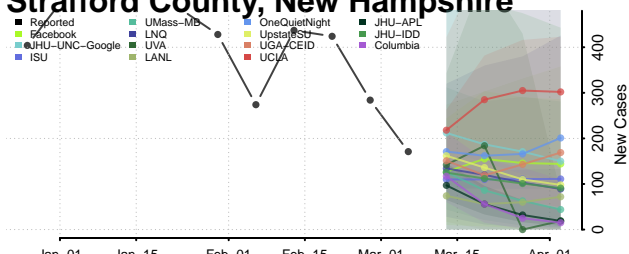

Grafton County, New Hampshire

Hillsborough County, New Hampshire

Merrimack County, New Hampshire

Rockingham County, New Hampshire

Strafford County, New Hampshire

Sullivan County, New Hampshire

New Jersey

Atlantic County, New Jersey