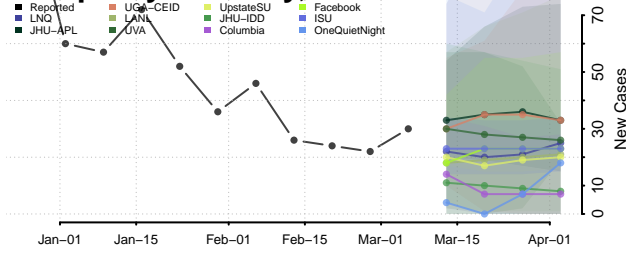

Humphreys County, Tennessee