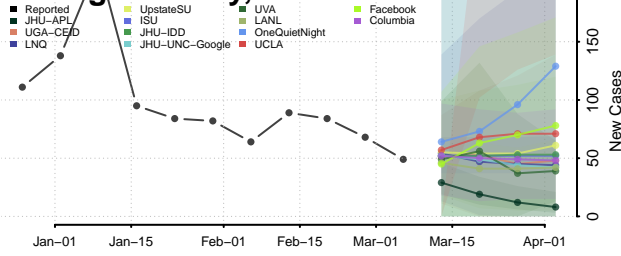

Chisago County, Minnesota