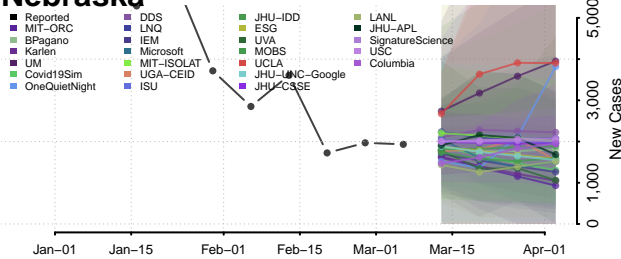

Teton County, Montana

Toole County, Montana

Treasure County, Montana

Valley County, Montana

Wheatland County, Montana

Wibaux County, Montana

Yellowstone County, Montana

Nebraska