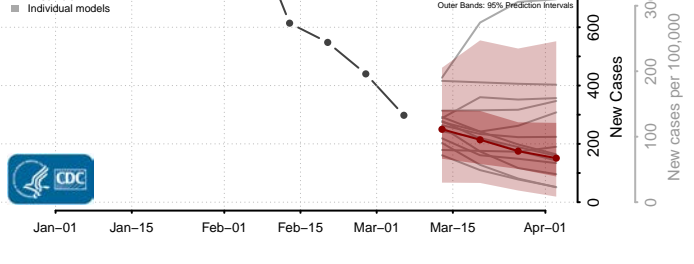

Gaston County, North Carolina