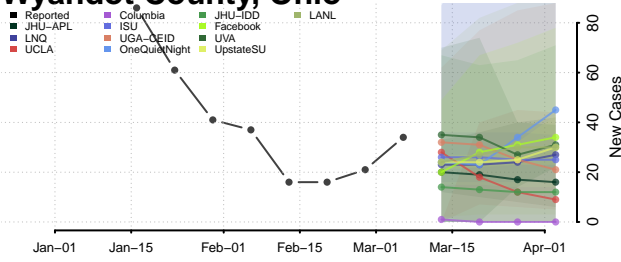

Van Wert County, Ohio

Vinton County, Ohio

Warren County, Ohio

Washington County, Ohio

Wayne County, Ohio

Williams County, Ohio

Wood County, Ohio

Wyandot County, Ohio