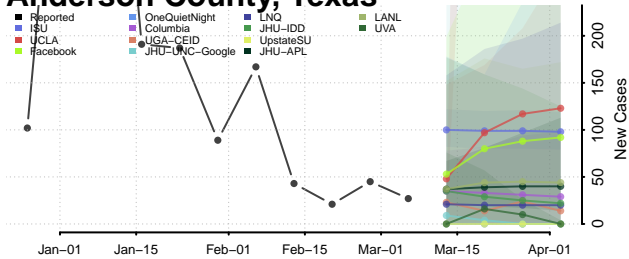

Anderson County, Texas