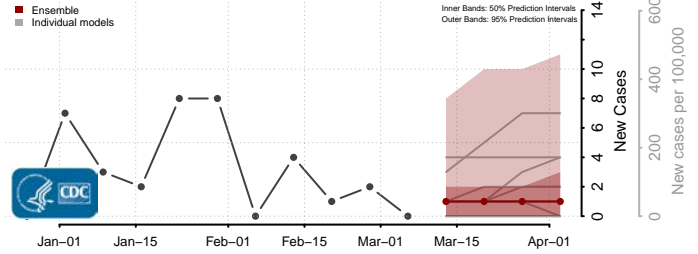

Renville County, North Dakota