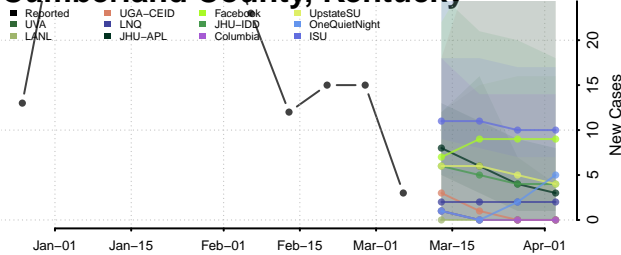

Cumberland County, Kentucky