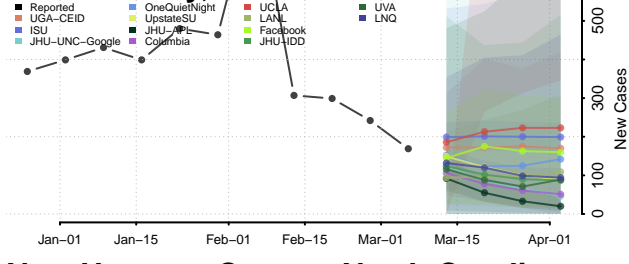

Nash County, North Carolina