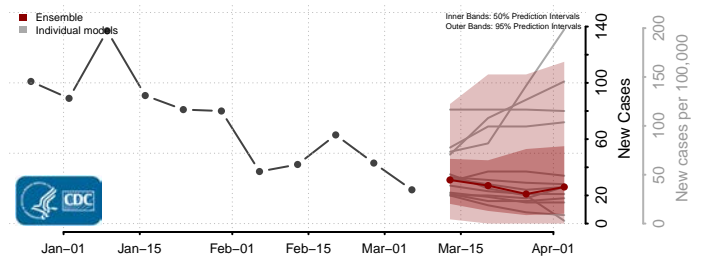

Dunn County, North Dakota

Eddy County, North Dakota

Emmons County, North Dakota

Foster County, North Dakota

Golden Valley County, North Dakota

Grand Forks County, North Dakota

Grant County, North Dakota

Griggs County, North Dakota