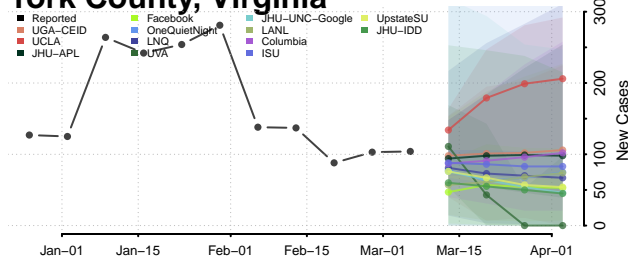

York County, Virginia