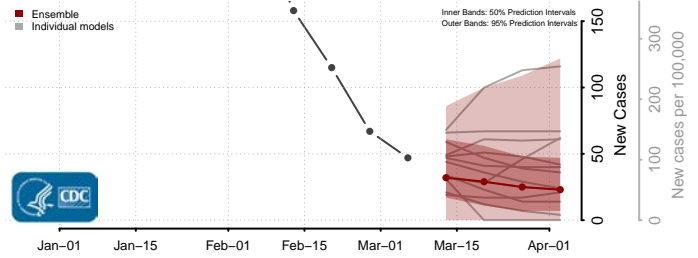

Stokes County, North Carolina