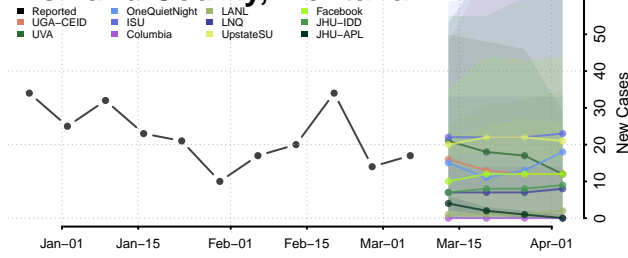

Richland County, Montana