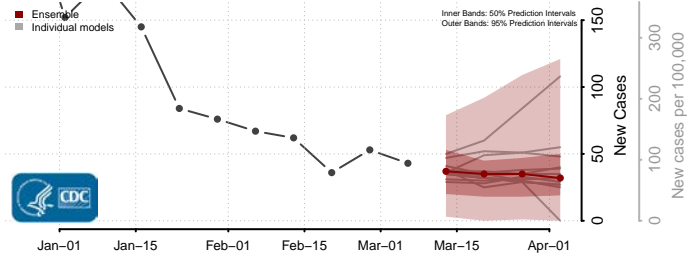

Hillsdale County, Michigan