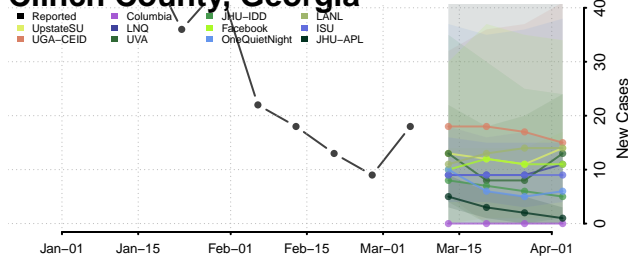

Cherokee County, Georgia

Clarke County, Georgia

Clay County, Georgia

Clayton County, Georgia

Clinch County, Georgia

Cobb County, Georgia

Coffee County, Georgia

Colquitt County, Georgia