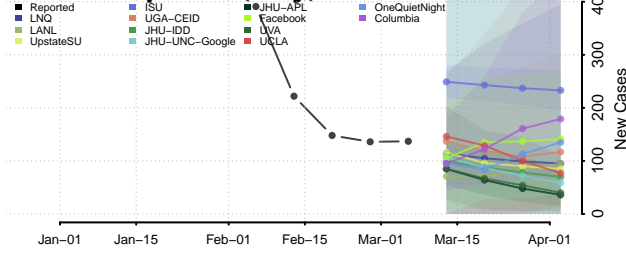

New York

Albany County, New York

Allegany County, New York

Bronx County, New York

Broome County, New York

Cattaraugus County, New York

Cayuga County, New York

Chautauqua County, New York