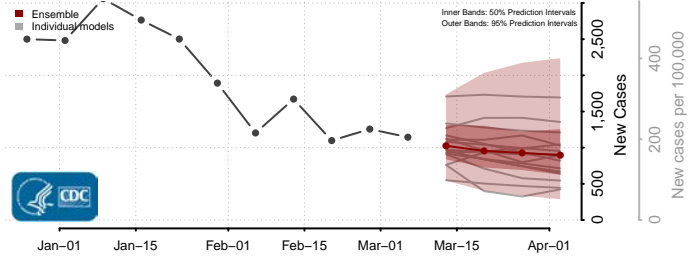

Windham County, Connecticut

Delaware*

Kent County, Delaware

New Castle County, Delaware

Sussex County, Delaware

District of Columbia

*New weekly cases may decrease in this location over the next four weeks. For these locations, the ensemble forecast indicates a probability of 0.75 or greater that fewer cases will be reported in week four of the forecast than in the last reported week.