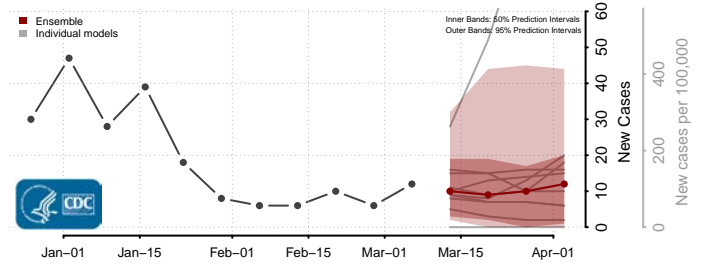

Walsh County, North Dakota