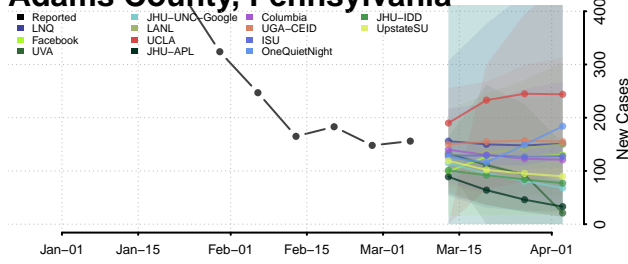

Adams County, Pennsylvania