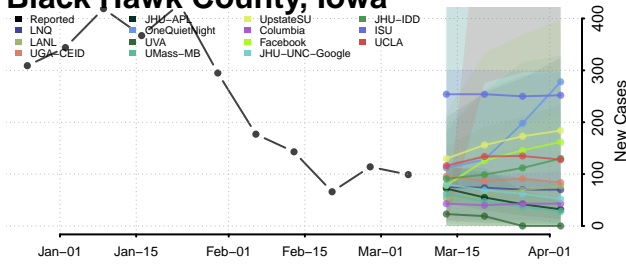

Adams County, Iowa

Allamakee County, Iowa

Appanoose County, Iowa

Audubon County, Iowa

Benton County, Iowa

Black Hawk County, Iowa

Boone County, Iowa

Bremer County, Iowa