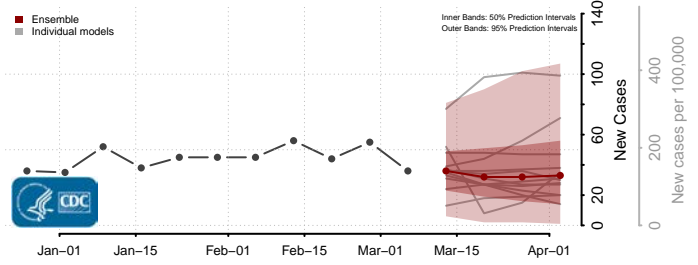

Adams County, Iowa

Allamakee County, Iowa

Appanoose County, Iowa

Audubon County, Iowa

Benton County, Iowa

Black Hawk County, Iowa

Boone County, Iowa

Bremer County, Iowa