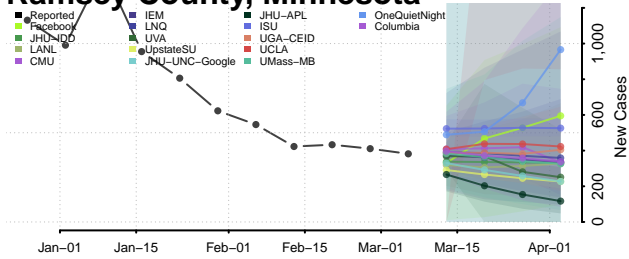

Pennington County, Minnesota

Pine County, Minnesota

Pipestone County, Minnesota

Polk County, Minnesota

Pope County, Minnesota

Ramsey County, Minnesota

Red Lake County, Minnesota

Redwood County, Minnesota