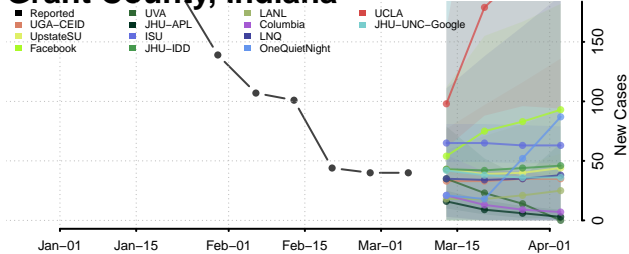

Fountain County, Indiana

Franklin County, Indiana

Fulton County, Indiana

Gibson County, Indiana

Grant County, Indiana

Greene County, Indiana

Hamilton County, Indiana

Hancock County, Indiana