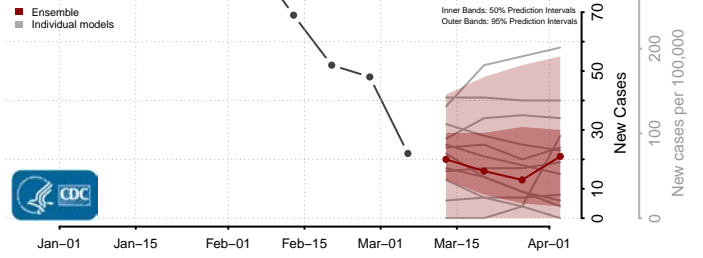

Union County, Mississippi