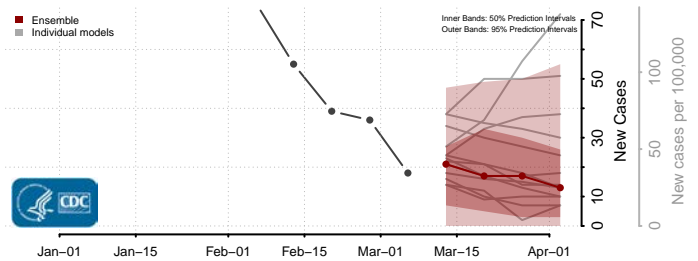

Worcester County, Maryland