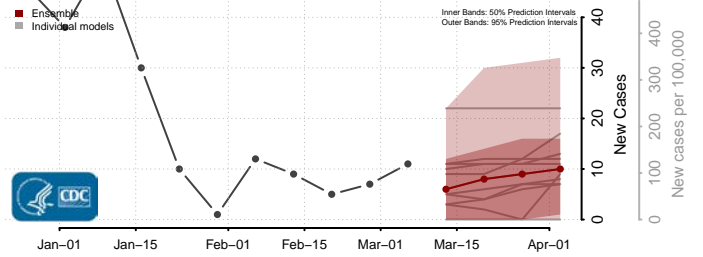

Davis County, Iowa

Decatur County, Iowa

Delaware County, Iowa

Des Moines County, Iowa

Dickinson County, Iowa

Dubuque County, Iowa

Emmet County, Iowa

Fayette County, Iowa