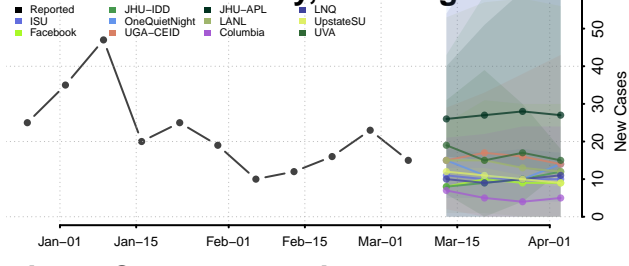

Pend Oreille County, Washington