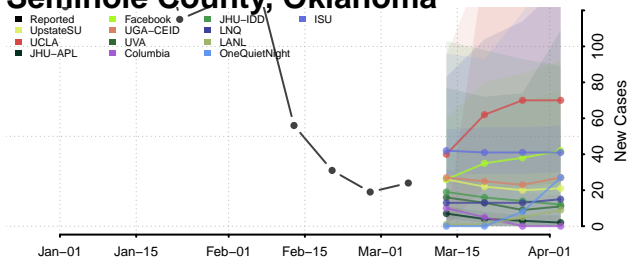

Rogers County, Oklahoma

Seminole County, Oklahoma

Sequoyah County, Oklahoma

Stephens County, Oklahoma

Texas County, Oklahoma

Tillman County, Oklahoma

Tulsa County, Oklahoma

Wagoner County, Oklahoma