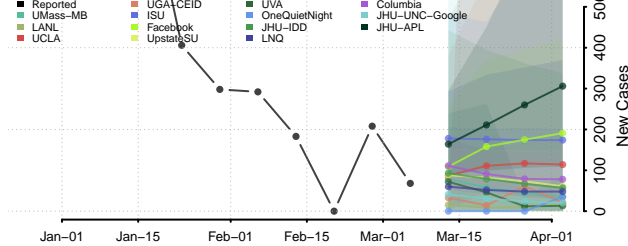

Wichita County, Texas