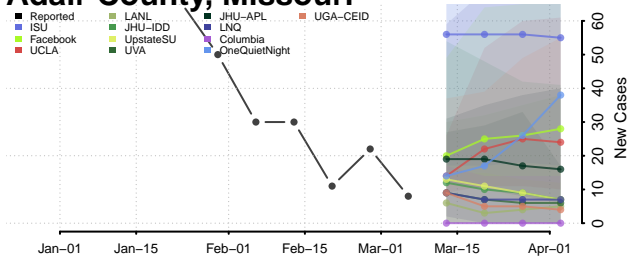

Adair County, Missouri