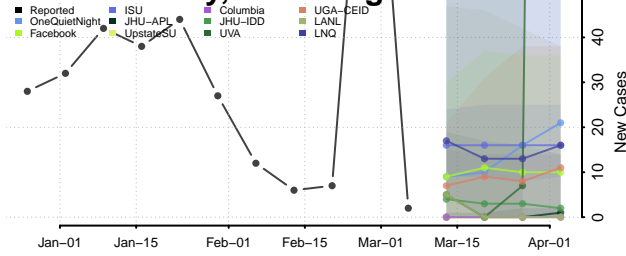

Roane County, West Virginia