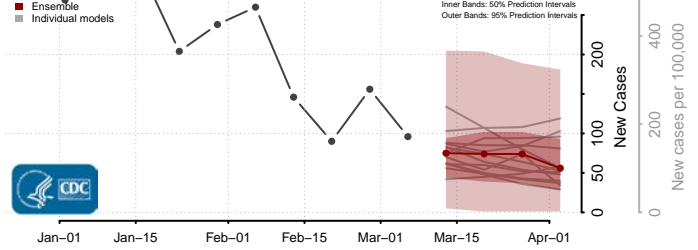

National*

Alabama

Autauga County, Alabama

Baldwin County, Alabama

Barbour County, Alabama

Bibb County, Alabama

*New weekly cases may decrease in this location over the next four weeks. For these locations, the ensemble forecast indicates a probability of 0.75 or greater that fewer cases will be reported in week four of the forecast than in the last reported week.