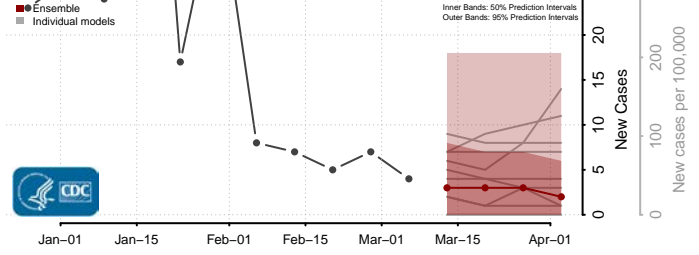

Boundary County, Idaho

Butte County, Idaho

Camas County, Idaho

Canyon County, Idaho

Caribou County, Idaho

Cassia County, Idaho

Clark County, Idaho

Clearwater County, Idaho