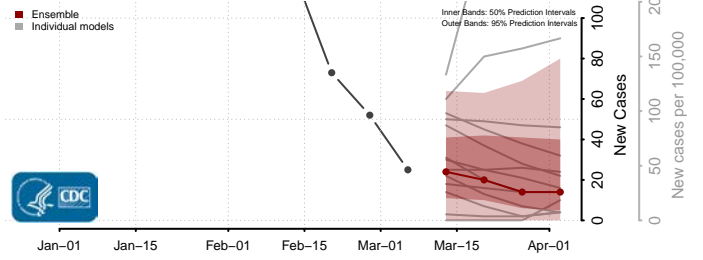

Gila County, Arizona