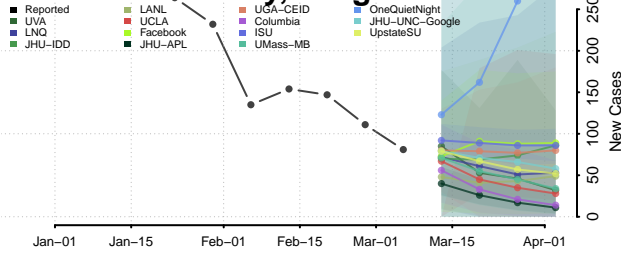

Deschutes County, Oregon