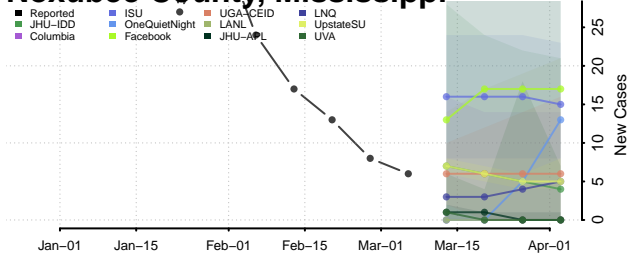

Montgomery County, Mississippi

Neshoba County, Mississippi

Newton County, Mississippi

Noxubee County, Mississippi

Oktibbeha County, Mississippi

Panola County, Mississippi

Pearl River County, Mississippi

Perry County, Mississippi