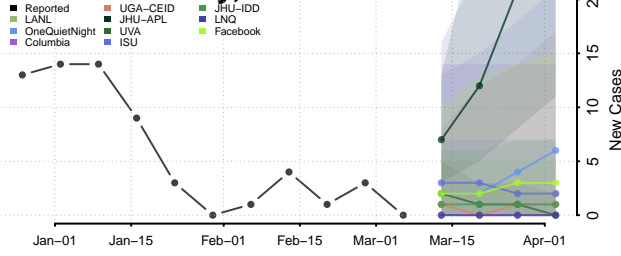

Nuckolls County, Nebraska

Otoe County, Nebraska

Pawnee County, Nebraska

Perkins County, Nebraska

Phelps County, Nebraska

Pierce County, Nebraska

Platte County, Nebraska

Polk County, Nebraska