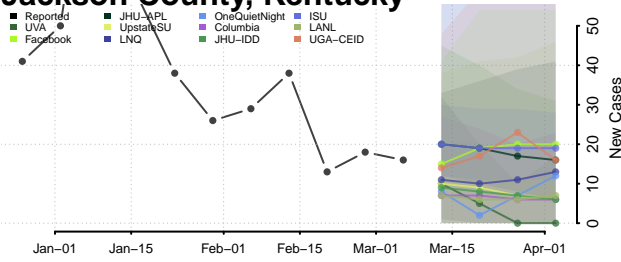

Jackson County, Kentucky