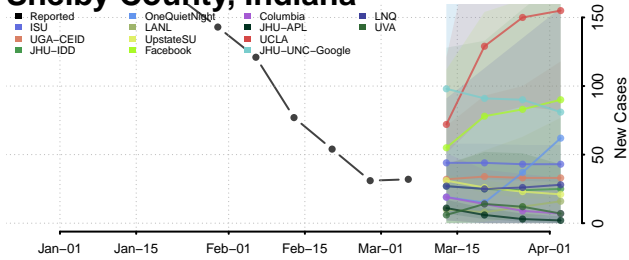

Shelby County, Indiana