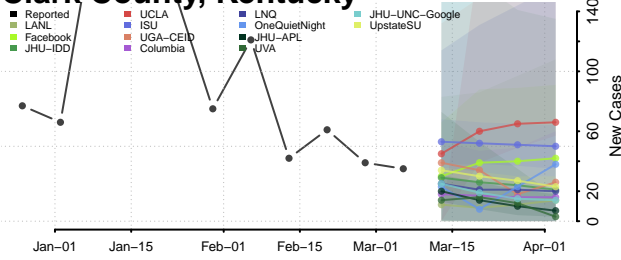

Clark County, Kentucky