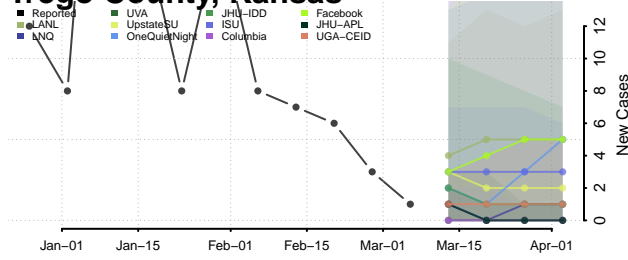

Trego County, Kansas