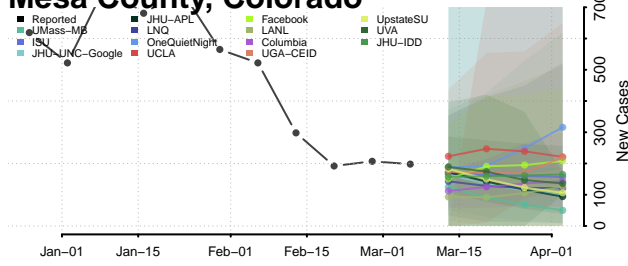

La Plata County, Colorado

Lake County, Colorado

Larimer County, Colorado

Las Animas County, Colorado

Lincoln County, Colorado

Logan County, Colorado

Mesa County, Colorado

Mineral County, Colorado