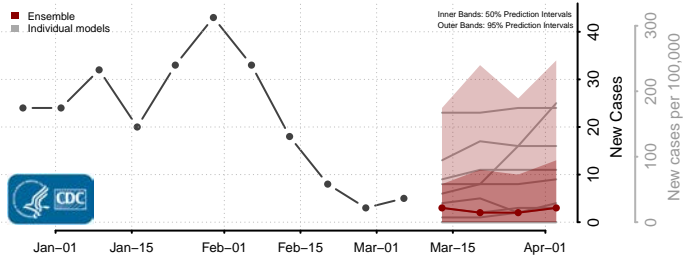

Glacier County, Montana