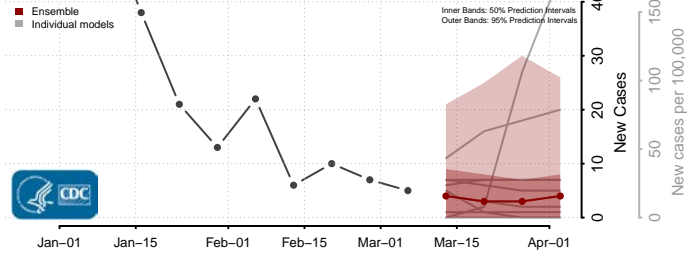

St. Louis County, Missouri

Ste. Genevieve County, Missouri

Stoddard County, Missouri

Stone County, Missouri

Sullivan County, Missouri

Taney County, Missouri

Texas County, Missouri

Vernon County, Missouri