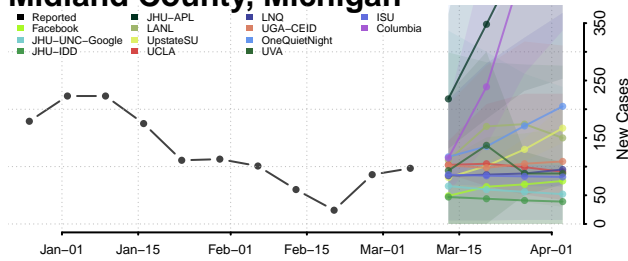

Midland County, Michigan