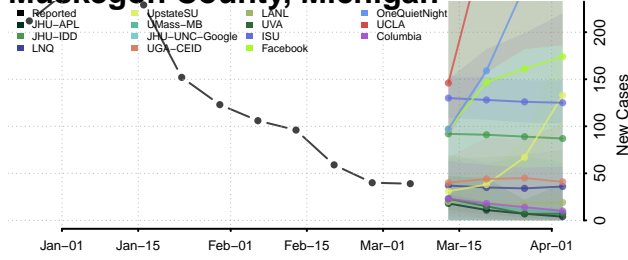

Muskegon County, Michigan