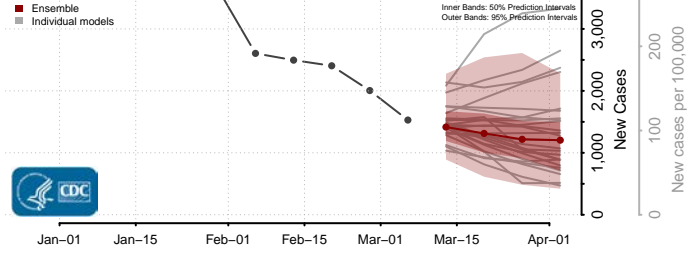

Belknap County, New Hampshire

Carroll County, New Hampshire

Cheshire County, New Hampshire

Coos County, New Hampshire

*New weekly cases may decrease in this location over the next four weeks. For these locations, the ensemble forecast indicates a probability of 0.75 or greater that fewer cases will be reported in week four of the forecast than in the last reported week.