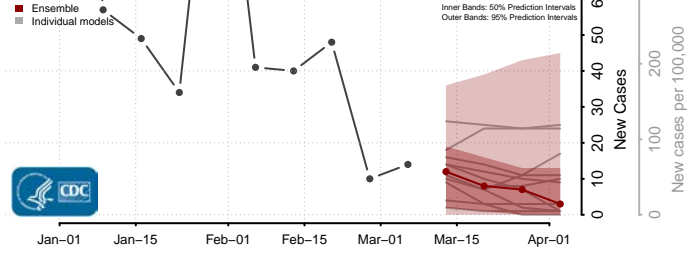

Buchanan County, Virginia