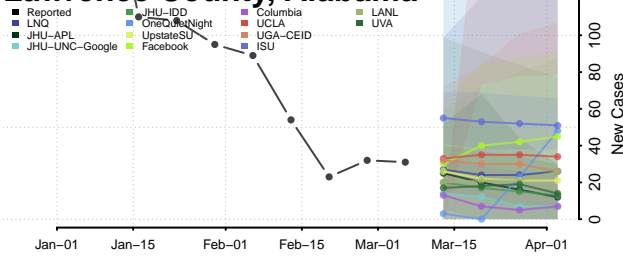

Jefferson County, Alabama

Lamar County, Alabama

Lauderdale County, Alabama

Lawrence County, Alabama

Lee County, Alabama

Limestone County, Alabama

Lowndes County, Alabama

Macon County, Alabama

Madison County, Alabama

Marengo County, Alabama

Marion County, Alabama

Marshall County, Alabama

Mobile County, Alabama

Monroe County, Alabama

Montgomery County, Alabama

Morgan County, Alabama