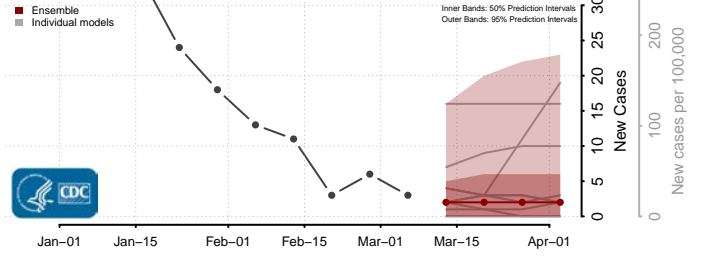

Wayne County, Missouri