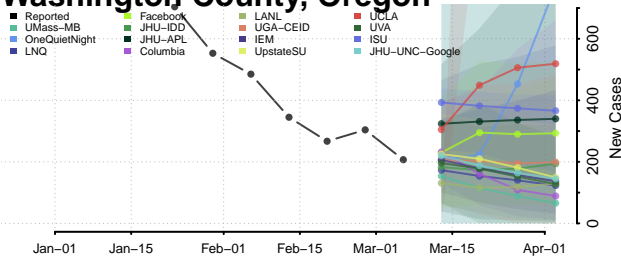

Washington County, Oregon