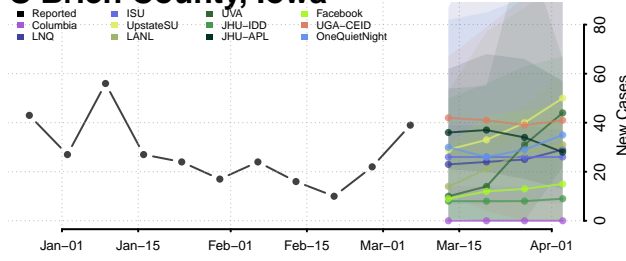

Marshall County, Iowa

Mills County, Iowa

Mitchell County, Iowa

Monona County, Iowa

Monroe County, Iowa

Montgomery County, Iowa

Muscatine County, Iowa

O'Brien County, Iowa