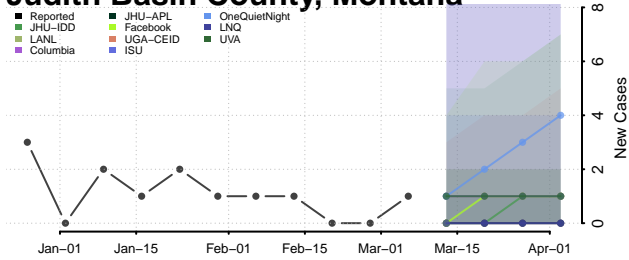

Glacier County, Montana

Golden Valley County, Montana

Granite County, Montana

Hill County, Montana

Jefferson County, Montana

Judith Basin County, Montana

Lake County, Montana

Lewis and Clark County, Montana