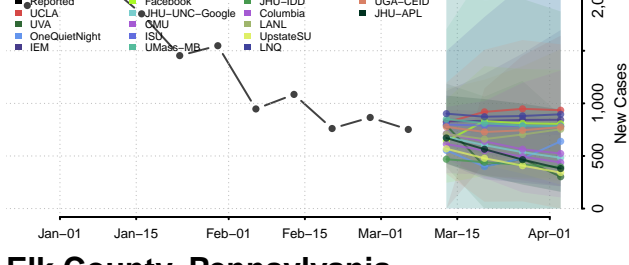

Delaware County, Pennsylvania