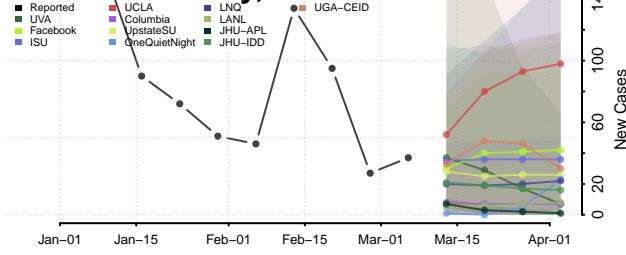

Hancock County, Tennessee

Hardeman County, Tennessee

Hardin County, Tennessee

Hawkins County, Tennessee

Haywood County, Tennessee

Henderson County, Tennessee

Henry County, Tennessee

Hickman County, Tennessee