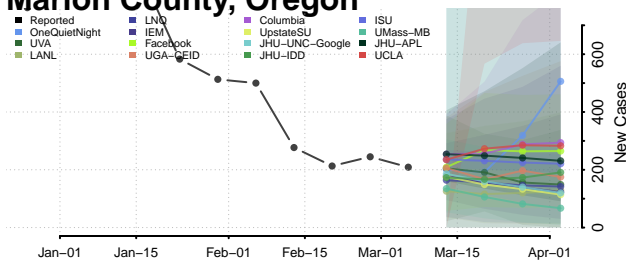

Lane County, Oregon

Lincoln County, Oregon

Linn County, Oregon

Malheur County, Oregon

Marion County, Oregon

Morrow County, Oregon

Multnomah County, Oregon

Polk County, Oregon