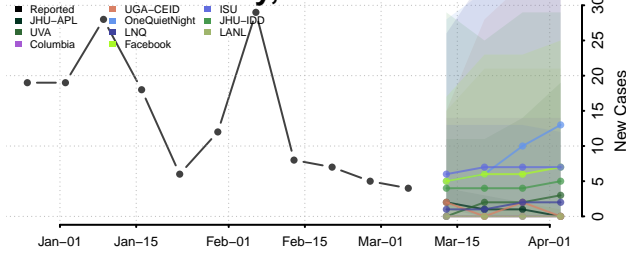

Big Horn County, Montana

Blaine County, Montana

Broadwater County, Montana

Carbon County, Montana

Carter County, Montana

Cascade County, Montana

Chouteau County, Montana

Custer County, Montana