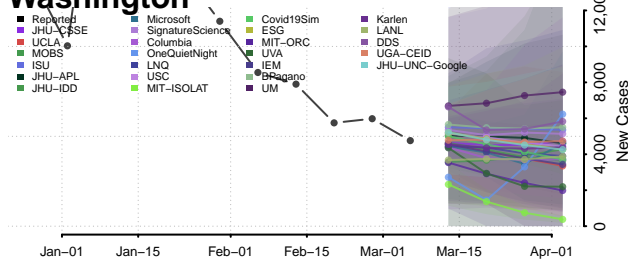

Wise County, Virginia

Wythe County, Virginia

York County, Virginia

Washington

Adams County, Washington

Asotin County, Washington

Benton County, Washington

Chelan County, Washington