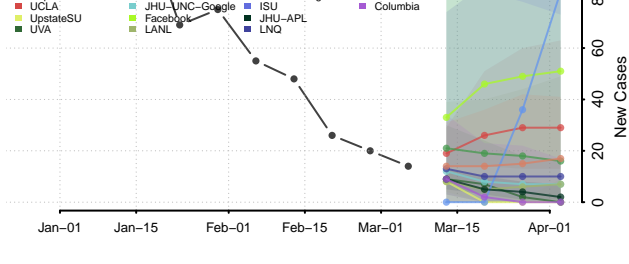

Montgomery County, Missouri

Morgan County, Missouri

New Madrid County, Missouri

Newton County, Missouri

Nodaway County, Missouri

Oregon County, Missouri

Osage County, Missouri

Ozark County, Missouri