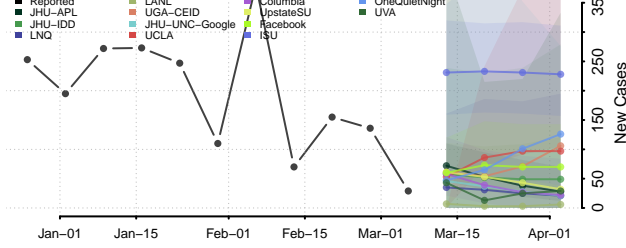

Carteret County, North Carolina