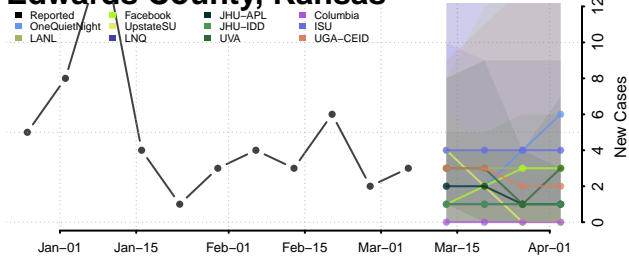

Edwards County, Kansas