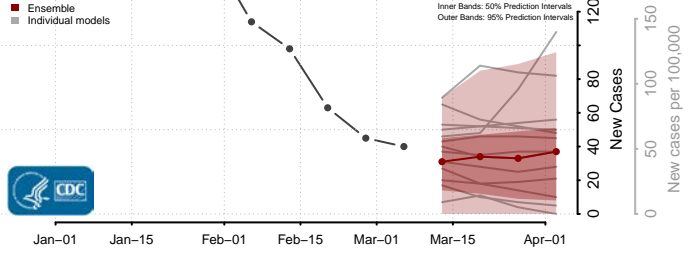

Wise County, Virginia

Wythe County, Virginia

York County, Virginia

Washington

Adams County, Washington

Asotin County, Washington

Benton County, Washington

Chelan County, Washington