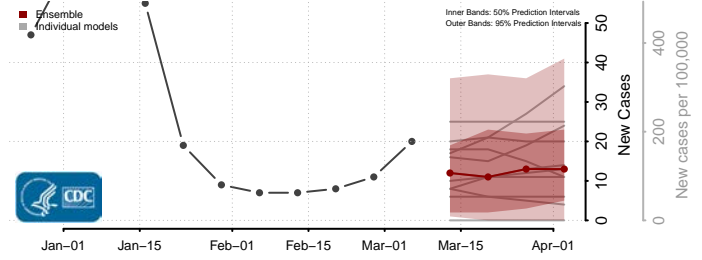

Cherokee County, Iowa