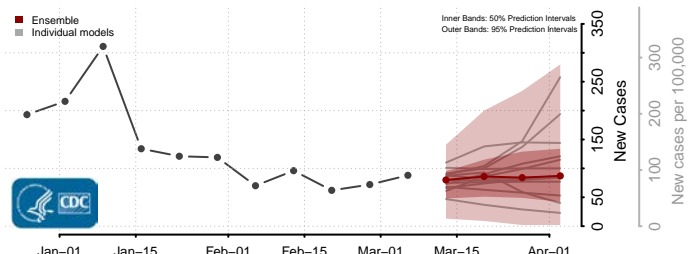

Sherburne County, Minnesota