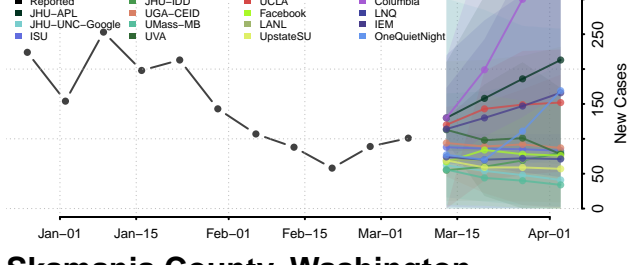

Skagit County, Washington

Skamania County, Washington

Whatcom County, Washington

Whitman County, Washington

Yakima County, Washington

West Virginia

Barbour County, West Virginia

Berkeley County, West Virginia