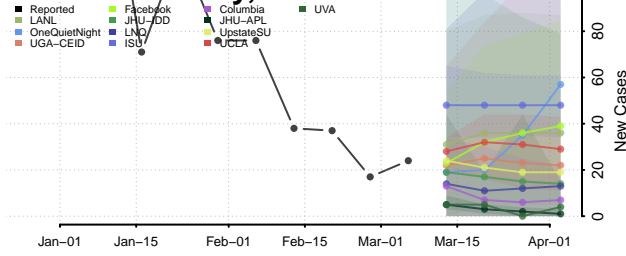

Franklin County, Kansas