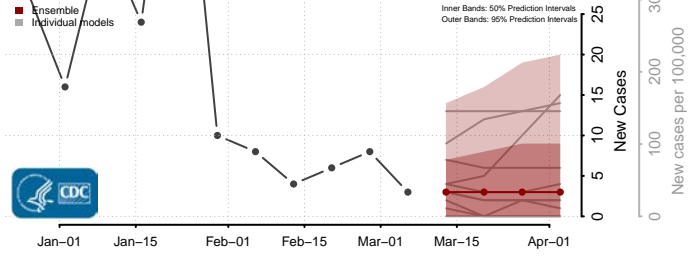

Silver Bow County, Montana