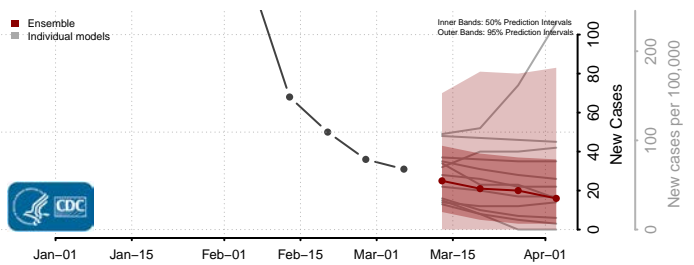

Bannock County, Idaho

Bear Lake County, Idaho

Benewah County, Idaho

Bingham County, Idaho

Blaine County, Idaho

Boise County, Idaho

Bonner County, Idaho

Bonneville County, Idaho