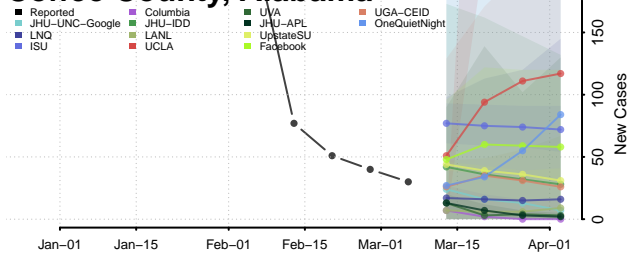

Clarke County, Alabama

Clay County, Alabama

Cleburne County, Alabama

Coffee County, Alabama

Colbert County, Alabama

Conecuh County, Alabama

Coosa County, Alabama

Covington County, Alabama