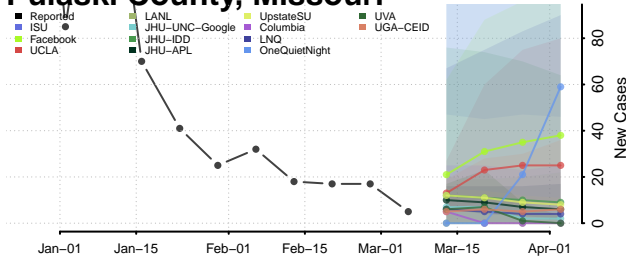

Pulaski County, Missouri