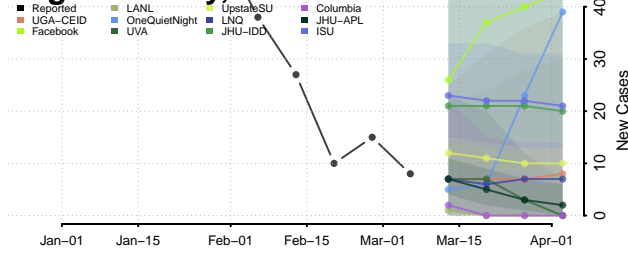

Logan County, Illinois

Macon County, Illinois

Macoupin County, Illinois

Madison County, Illinois

Marion County, Illinois

Marshall County, Illinois

Mason County, Illinois

Massac County, Illinois