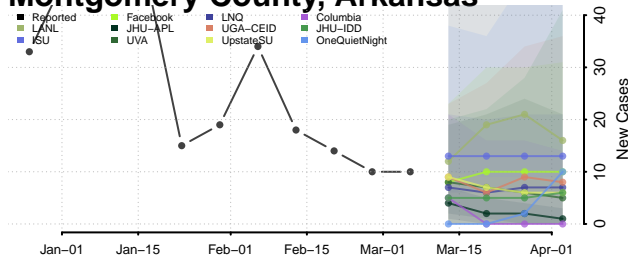

Logan County, Arkansas

Lonoke County, Arkansas

Madison County, Arkansas

Marion County, Arkansas

Miller County, Arkansas

Mississippi County, Arkansas

Monroe County, Arkansas

Montgomery County, Arkansas