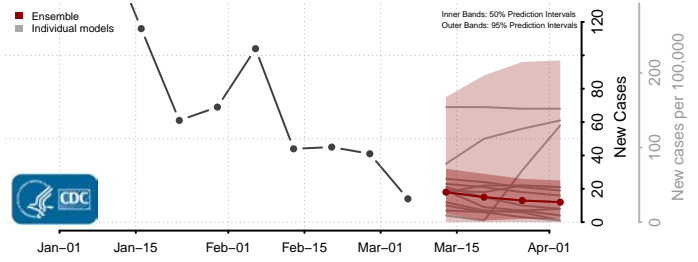

Callaway County, Missouri