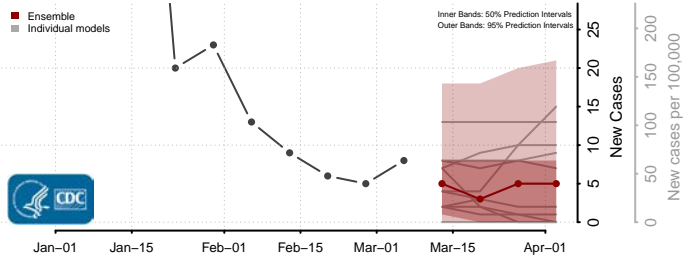

Preston County, West Virginia

Putnam County, West Virginia

Raleigh County, West Virginia

Randolph County, West Virginia

Ritchie County, West Virginia

Roane County, West Virginia

Summers County, West Virginia