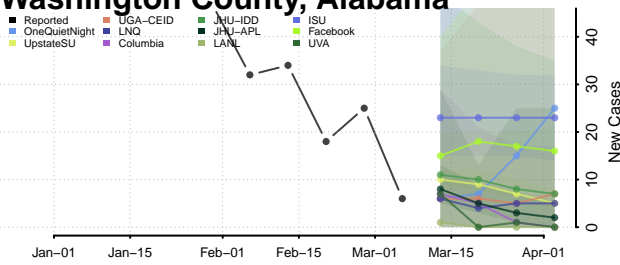

Talladega County, Alabama

Tallapoosa County, Alabama

Tuscaloosa County, Alabama

Walker County, Alabama

Washington County, Alabama

Wilcox County, Alabama

Winston County, Alabama

Alaska