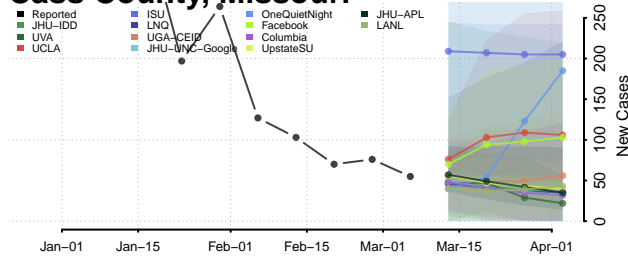

Cass County, Missouri