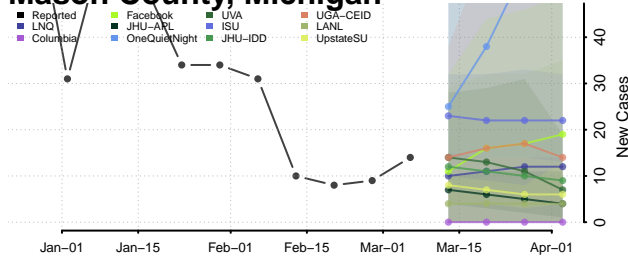

Mason County, Michigan