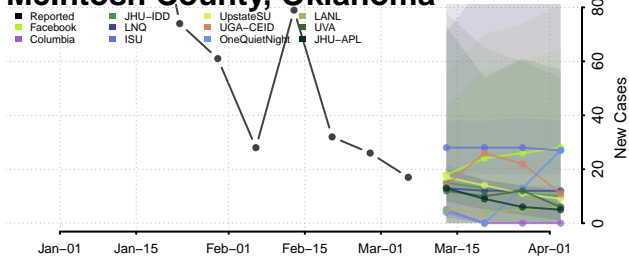

Logan County, Oklahoma

Love County, Oklahoma

Major County, Oklahoma

Marshall County, Oklahoma

Mayes County, Oklahoma

McClain County, Oklahoma

McCurtain County, Oklahoma

McIntosh County, Oklahoma