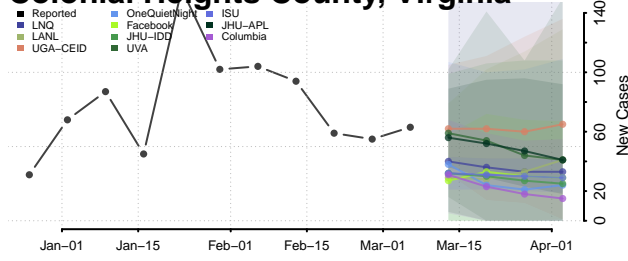

Colonial Heights County, Virginia