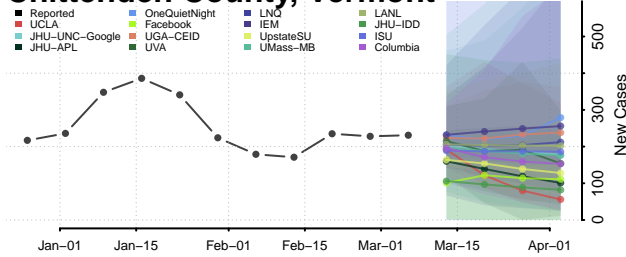

Caledonia County, Vermont

Chittenden County, Vermont

Essex County, Vermont

Franklin County, Vermont

Grand Isle County, Vermont

Lamoille County, Vermont

Orange County, Vermont

Orleans County, Vermont