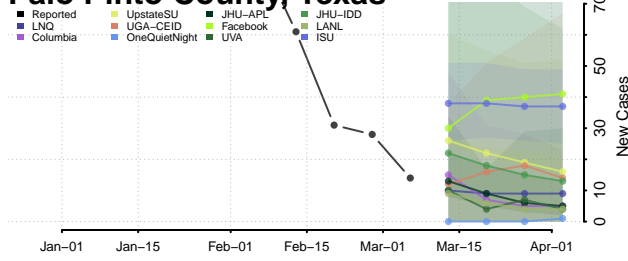

Palo Pinto County, Texas