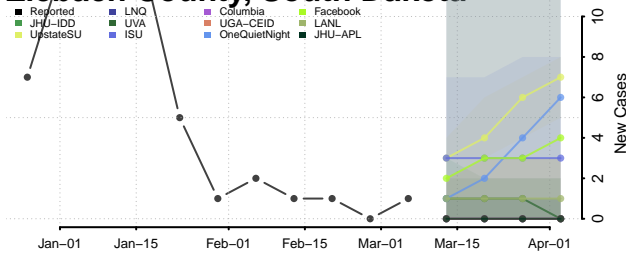

Ziebach County, South Dakota