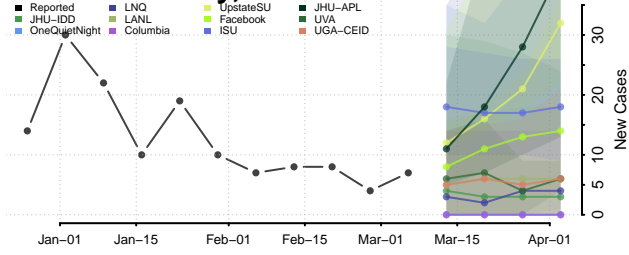

Oldham County, Texas

Orange County, Texas

Palo Pinto County, Texas

Panola County, Texas

Parker County, Texas

Parmer County, Texas

Pecos County, Texas

Polk County, Texas