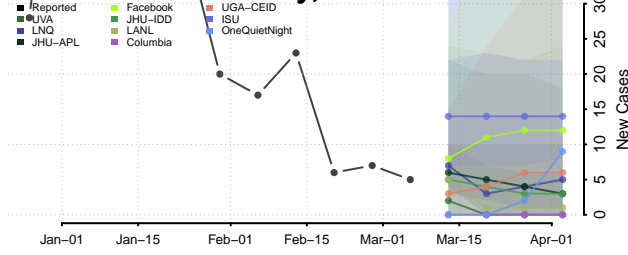

Vermilion County, Louisiana

Vernon County, Louisiana

Washington County, Louisiana

Webster County, Louisiana

West Baton Rouge County, Louisiana

West Carroll County, Louisiana

West Feliciana County, Louisiana