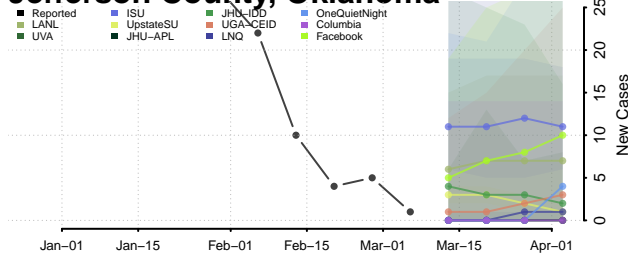

Jefferson County, Oklahoma