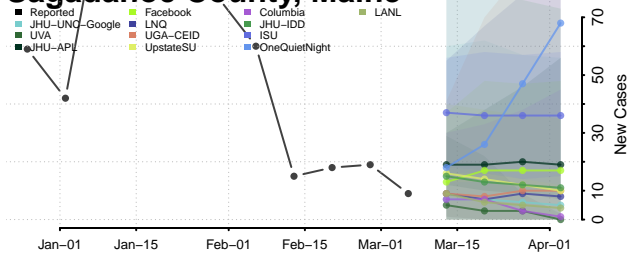

Knox County, Maine

Lincoln County, Maine

Oxford County, Maine

Penobscot County, Maine

Piscataquis County, Maine

Sagadahoc County, Maine

Somerset County, Maine

Waldo County, Maine