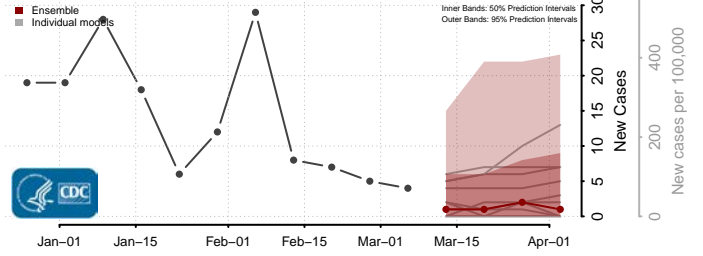

Big Horn County, Montana

Blaine County, Montana

Broadwater County, Montana

Carbon County, Montana

Carter County, Montana

Cascade County, Montana

Chouteau County, Montana

Custer County, Montana