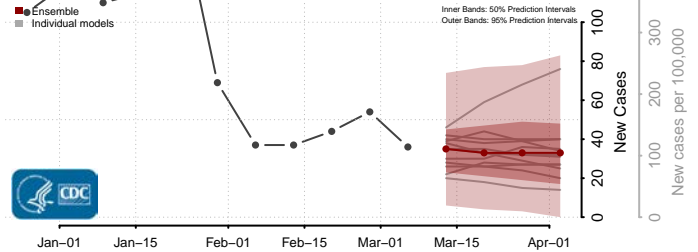

Belknap County, New Hampshire

Carroll County, New Hampshire

Cheshire County, New Hampshire

Coos County, New Hampshire

*New weekly cases may decrease in this location over the next four weeks. For these locations, the ensemble forecast indicates a probability of 0.75 or greater that fewer cases will be reported in week four of the forecast than in the last reported week.