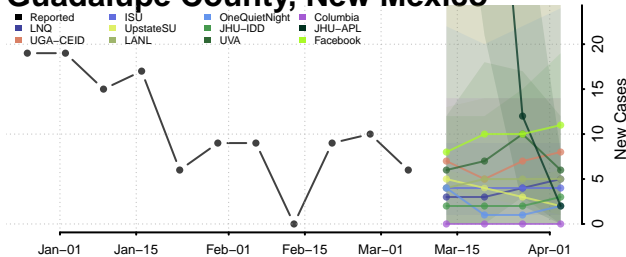

Grant County, New Mexico

Guadalupe County, New Mexico

Harding County, New Mexico

Hidalgo County, New Mexico

Lea County, New Mexico

Lincoln County, New Mexico

Los Alamos County, New Mexico

Luna County, New Mexico