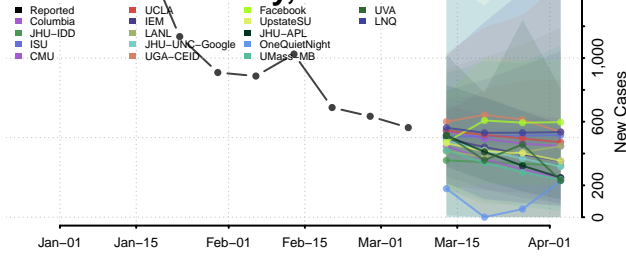

Rutherford County, Tennessee