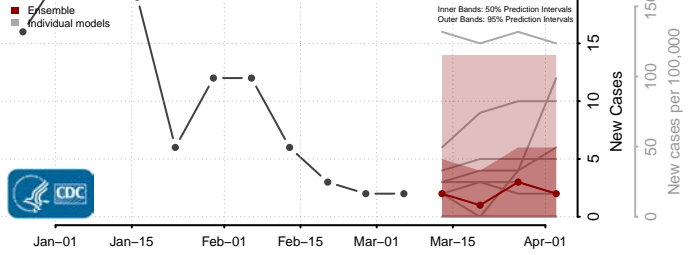

Bollinger County, Missouri