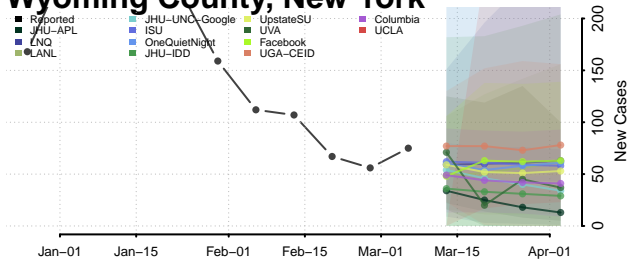

Tioga County, New York

Tompkins County, New York

Ulster County, New York

Warren County, New York

Washington County, New York

Wayne County, New York

Westchester County, New York

Wyoming County, New York