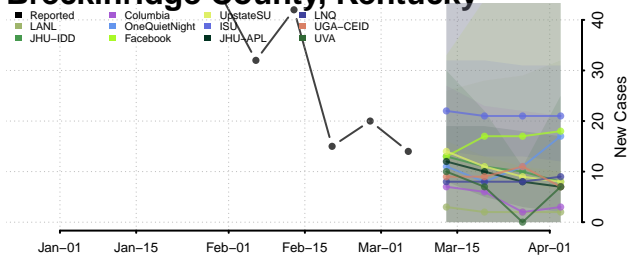

Boyd County, Kentucky

Boyle County, Kentucky

Bracken County, Kentucky

Breathitt County, Kentucky

Breckinridge County, Kentucky

Bullitt County, Kentucky

Butler County, Kentucky

Caldwell County, Kentucky