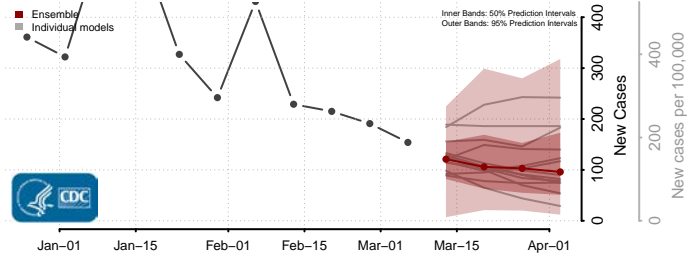

Wilson County, North Carolina