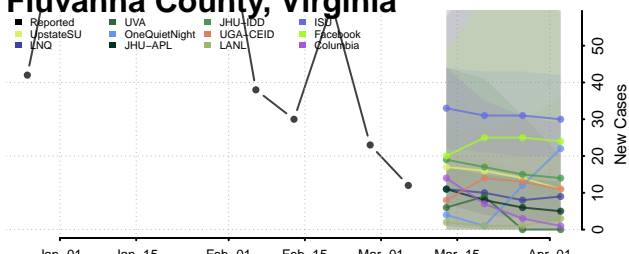

Fluvanna County, Virginia