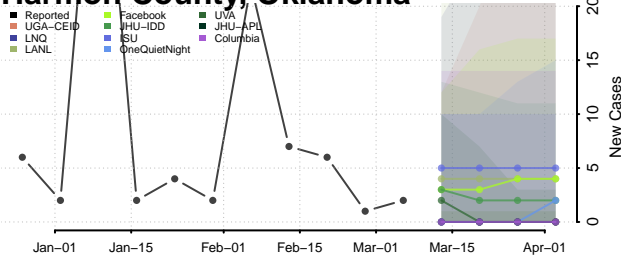

Grady County, Oklahoma

Grant County, Oklahoma

Greer County, Oklahoma

Harmon County, Oklahoma

Harper County, Oklahoma

Haskell County, Oklahoma

Hughes County, Oklahoma

Jackson County, Oklahoma