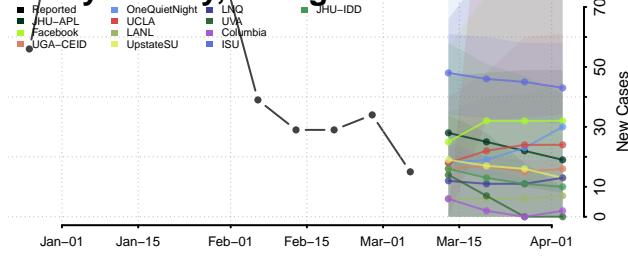

Fulton County, Georgia

Gilmer County, Georgia

Glascocock County, Georgia

Glynn County, Georgia

Gordon County, Georgia

Grady County, Georgia

Greene County, Georgia

Gwinnett County, Georgia