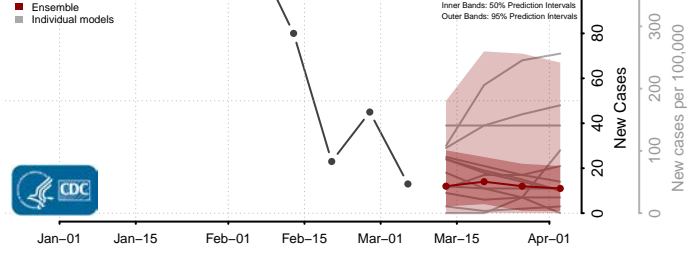

Craig County, Oklahoma

Creek County, Oklahoma

Custer County, Oklahoma

Delaware County, Oklahoma

Dewey County, Oklahoma

Ellis County, Oklahoma

Garfield County, Oklahoma

Garvin County, Oklahoma