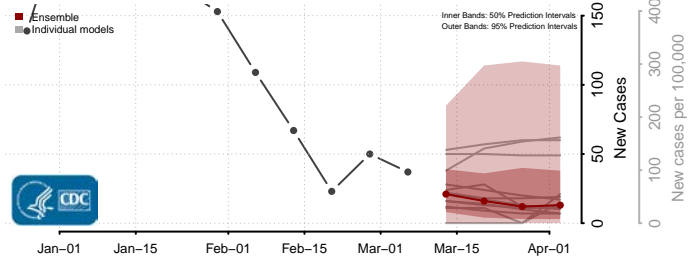

Vermilion County, Louisiana

Vernon County, Louisiana

Washington County, Louisiana

Webster County, Louisiana

West Baton Rouge County, Louisiana

West Carroll County, Louisiana

West Feliciana County, Louisiana