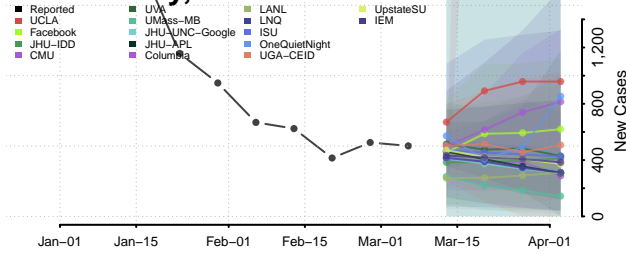

Ada County, Idaho