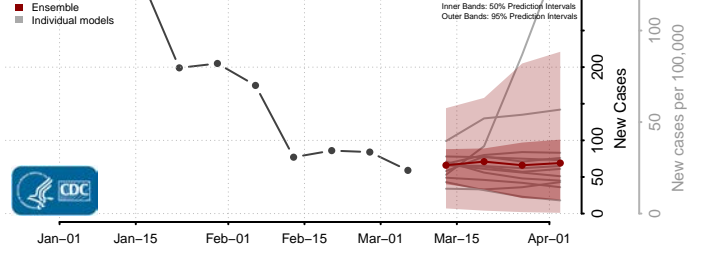

Clay County, Missouri