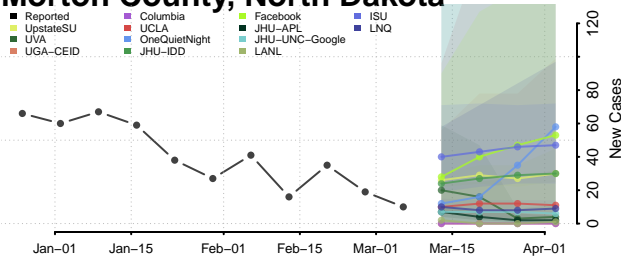

Morton County, North Dakota