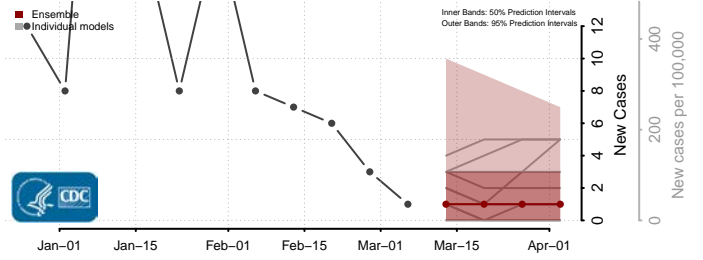

Trego County, Kansas