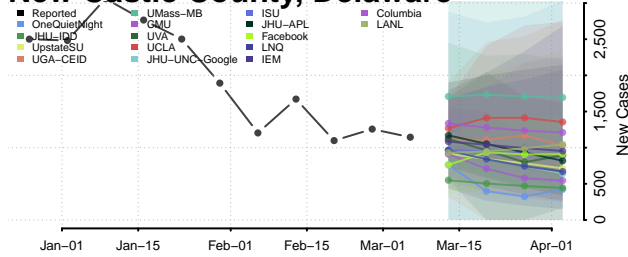

Windham County, Connecticut

Delaware*

Kent County, Delaware

New Castle County, Delaware

Sussex County, Delaware

District of Columbia

*New weekly cases may decrease in this location over the next four weeks. For these locations, the ensemble forecast indicates a probability of 0.75 or greater that fewer cases will be reported in week four of the forecast than in the last reported week.