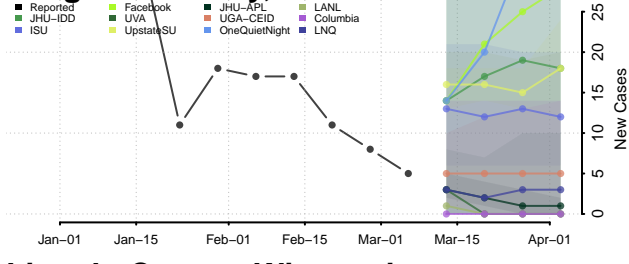

Langlade County, Wisconsin