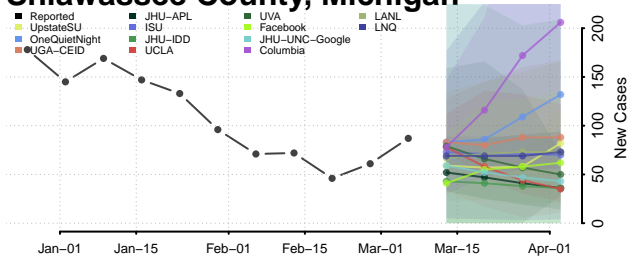

Otsego County, Michigan

Ottawa County, Michigan

Presque Isle County, Michigan

Roscommon County, Michigan

Saginaw County, Michigan

Sanilac County, Michigan

Schoolcraft County, Michigan

Shiawassee County, Michigan