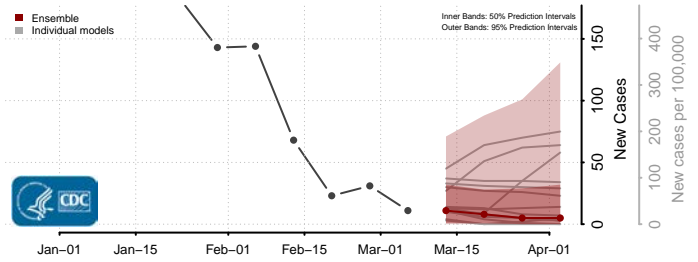

Clinton County, Illinois