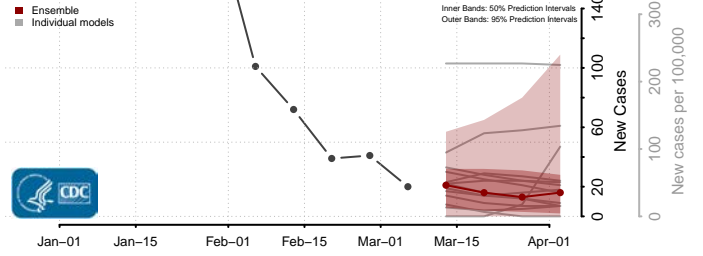

Warren County, Mississippi