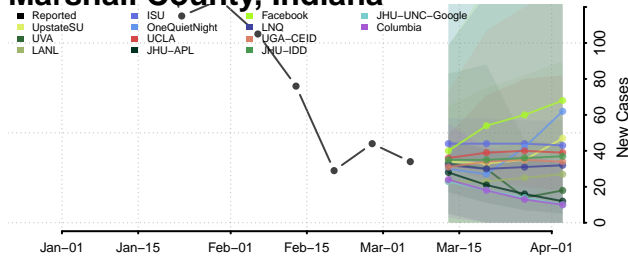

Lawrence County, Indiana

Madison County, Indiana

Marion County, Indiana

Marshall County, Indiana

Martin County, Indiana

Miami County, Indiana

Monroe County, Indiana

Montgomery County, Indiana