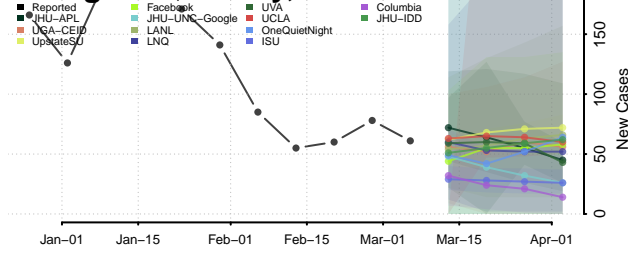

Logan County, Illinois

Macon County, Illinois

Macoupin County, Illinois

Madison County, Illinois

Marion County, Illinois

Marshall County, Illinois

Mason County, Illinois

Massac County, Illinois