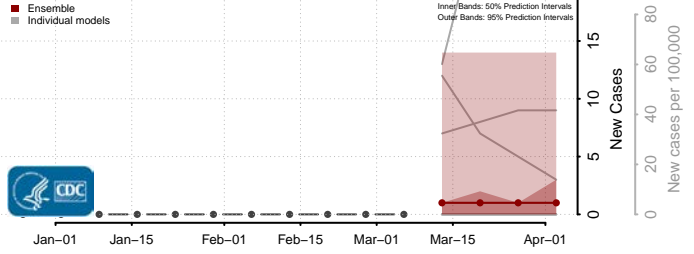

Sevier County, Utah