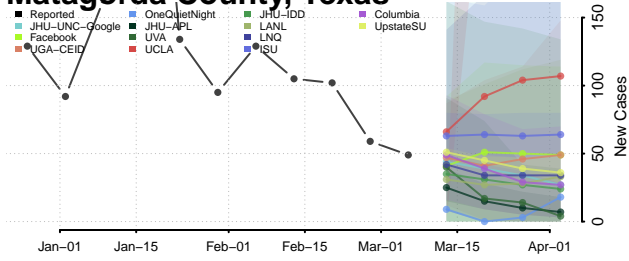

Matagorda County, Texas