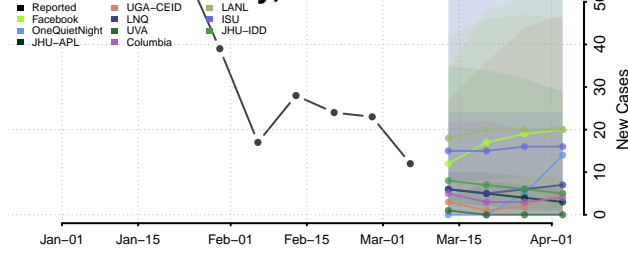

Caddo County, Louisiana

Calcasieu County, Louisiana

Caldwell County, Louisiana

Cameron County, Louisiana

Catahoula County, Louisiana

Claiborne County, Louisiana

Concordia County, Louisiana

De Soto County, Louisiana