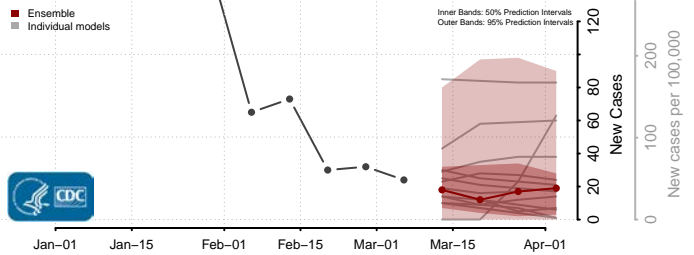

Montgomery County, Mississippi

Neshoba County, Mississippi

Newton County, Mississippi

Noxubee County, Mississippi

Oktibbeha County, Mississippi

Panola County, Mississippi

Pearl River County, Mississippi

Perry County, Mississippi