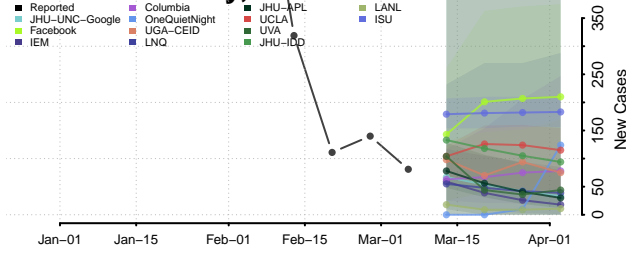

Acadia County, Louisiana

Allen County, Louisiana

Ascension County, Louisiana

Assumption County, Louisiana

Avoyelles County, Louisiana

Beauregard County, Louisiana

Bienville County, Louisiana

Bossier County, Louisiana