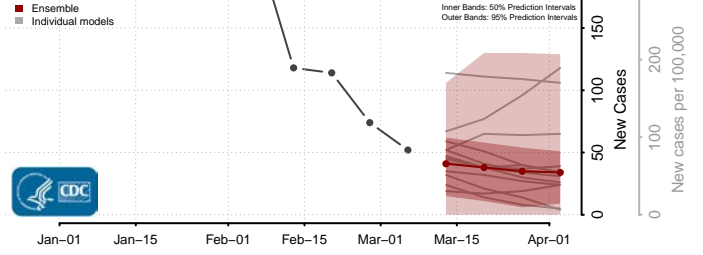

Harnett County, North Carolina

Haywood County, North Carolina

Henderson County, North Carolina

Hertford County, North Carolina

Hoke County, North Carolina

Hyde County, North Carolina

Iredell County, North Carolina