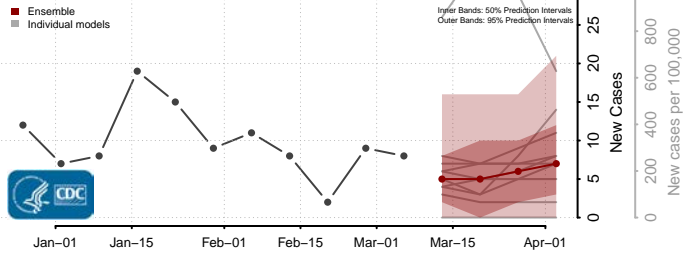

Bowman County, North Dakota