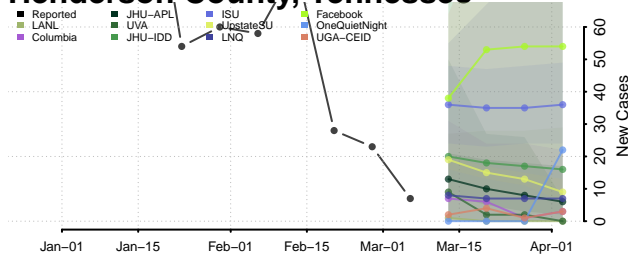

Hancock County, Tennessee

Hardeman County, Tennessee

Hardin County, Tennessee

Hawkins County, Tennessee

Haywood County, Tennessee

Henderson County, Tennessee

Henry County, Tennessee

Hickman County, Tennessee