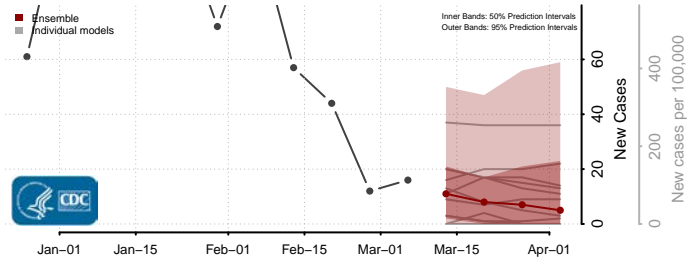

Wood County, Texas

Yoakum County, Texas

Young County, Texas

Zapata County, Texas

Zavala County, Texas

Utah*

*New weekly cases may decrease in this location over the next four weeks. For these locations, the ensemble forecast indicates a probability of 0.75 or greater that fewer cases will be reported in week four of the forecast than in the last reported week.