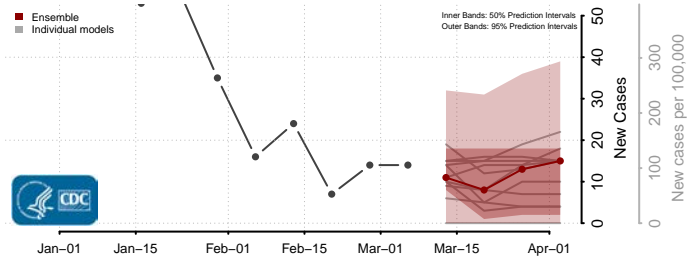

Monroe County, West Virginia