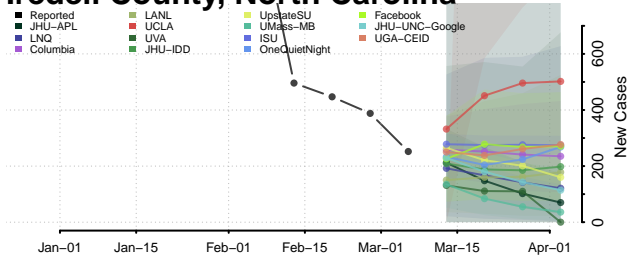

Harnett County, North Carolina

Haywood County, North Carolina

Henderson County, North Carolina

Hertford County, North Carolina

Hoke County, North Carolina

Hyde County, North Carolina

Iredell County, North Carolina