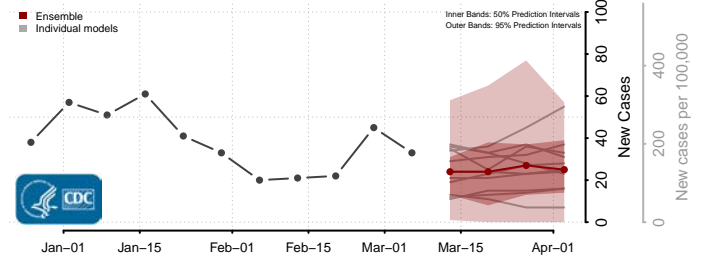

Buchanan County, Iowa

Buena Vista County, Iowa

Butler County, Iowa

Calhoun County, Iowa

Carroll County, Iowa

Cass County, Iowa

Cedar County, Iowa

Cerro Gordo County, Iowa