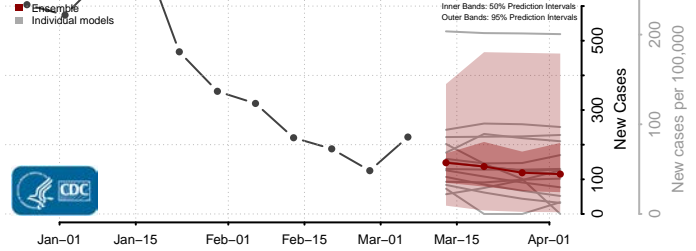

Marin County, California