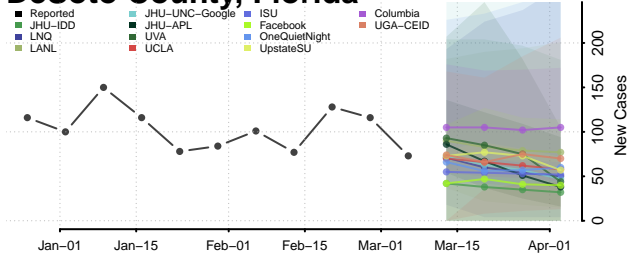

Broward County, Florida

Calhoun County, Florida

Charlotte County, Florida

Citrus County, Florida

Clay County, Florida

Collier County, Florida

Columbia County, Florida

DeSoto County, Florida