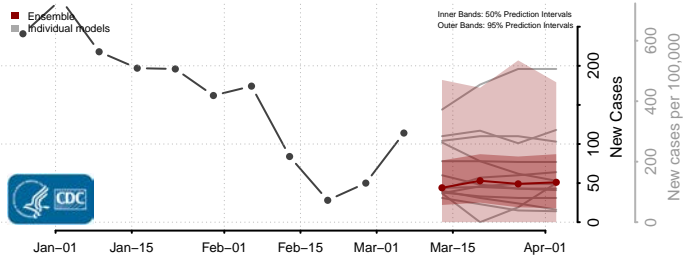

Union County, Arkansas