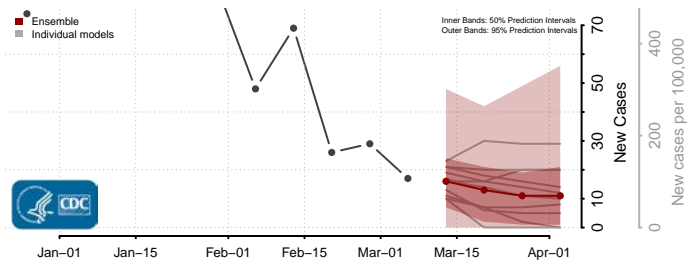

Appomattox County, Virginia