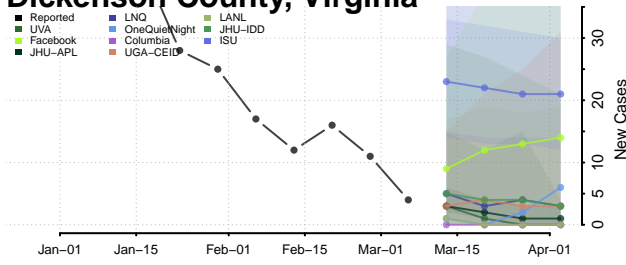

Dickenson County, Virginia