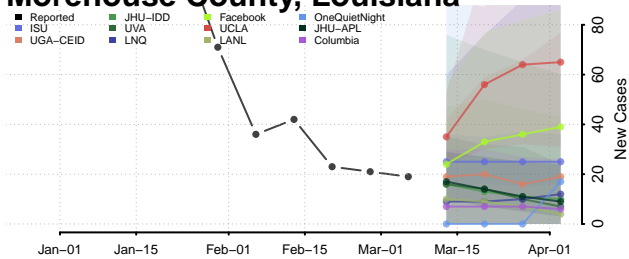

Madison County, Louisiana

Morehouse County, Louisiana

Natchitoches County, Louisiana

Orleans County, Louisiana

Ouachita County, Louisiana

Plaquemines County, Louisiana

Pointe Coupee County, Louisiana

Rapides County, Louisiana