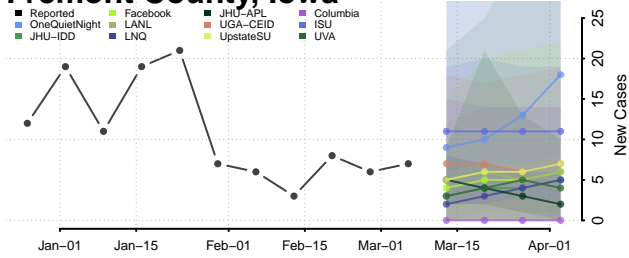

Fremont County, Iowa