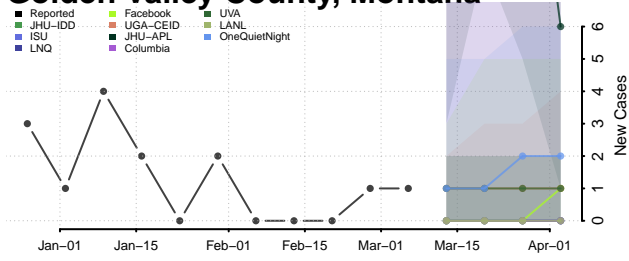

Golden Valley County, Montana