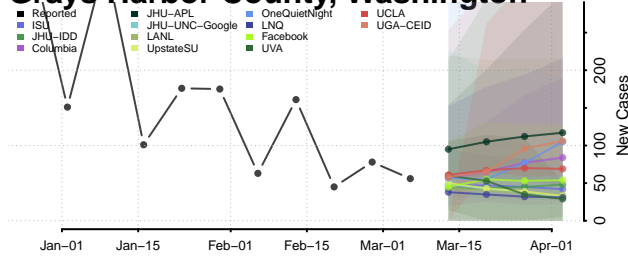

Grant County, Washington

Grays Harbor County, Washington

Island County, Washington

Jefferson County, Washington

King County, Washington

Kitsap County, Washington

Kittitas County, Washington

Klickitat County, Washington