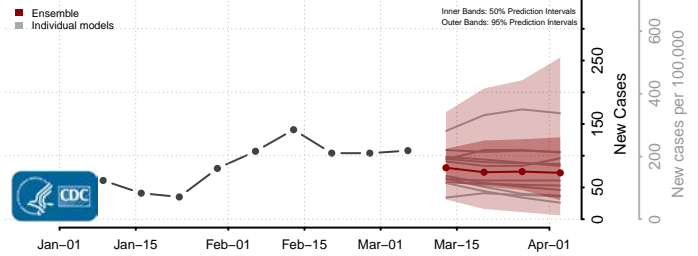

Caledonia County, Vermont

Chittenden County, Vermont

Essex County, Vermont

Franklin County, Vermont

Grand Isle County, Vermont

Lamoille County, Vermont

Orange County, Vermont

Orleans County, Vermont