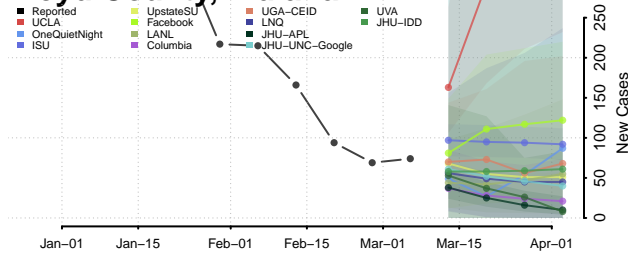

Dearborn County, Indiana

Decatur County, Indiana

DeKalb County, Indiana

Delaware County, Indiana

Dubois County, Indiana

Elkhart County, Indiana

Fayette County, Indiana

Floyd County, Indiana