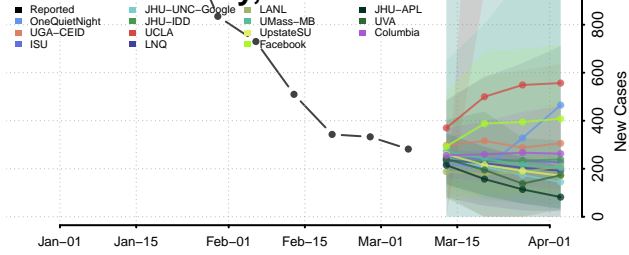

Logan County, Illinois

Macon County, Illinois

Macoupin County, Illinois

Madison County, Illinois

Marion County, Illinois

Marshall County, Illinois

Mason County, Illinois

Massac County, Illinois