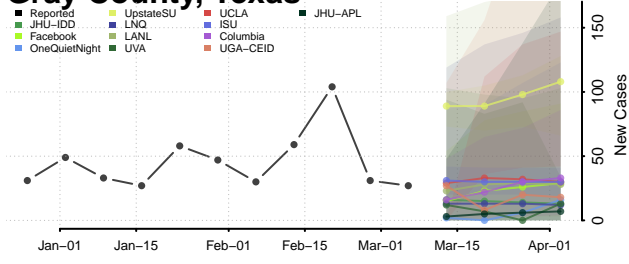

Gillespie County, Texas

Glasscock County, Texas

Goliad County, Texas

Gonzales County, Texas

Gray County, Texas

Grayson County, Texas

Gregg County, Texas

Grimes County, Texas