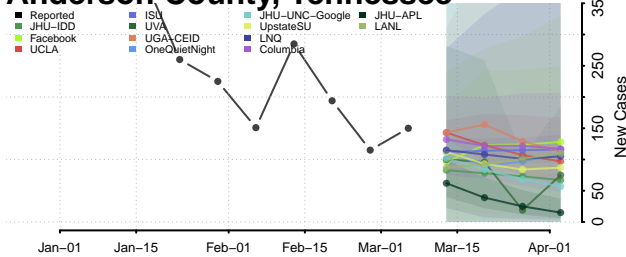

Anderson County, Tennessee