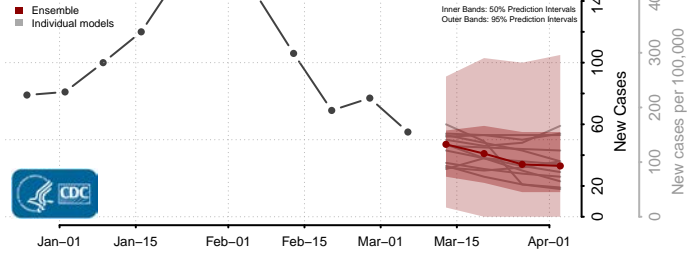

Caledonia County, Vermont

Chittenden County, Vermont

Essex County, Vermont

Franklin County, Vermont

Grand Isle County, Vermont

Lamoille County, Vermont

Orange County, Vermont

Orleans County, Vermont