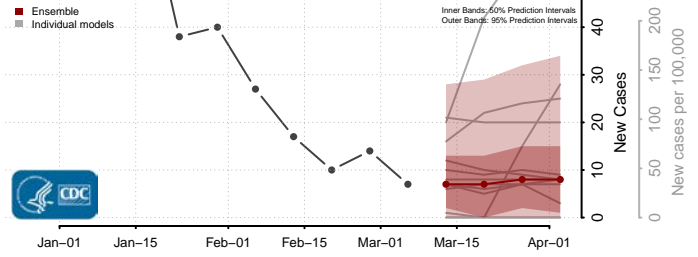

Scott County, Indiana

Shelby County, Indiana

Spencer County, Indiana

St. Joseph County, Indiana

Starke County, Indiana

Steuben County, Indiana

Sullivan County, Indiana

Switzerland County, Indiana