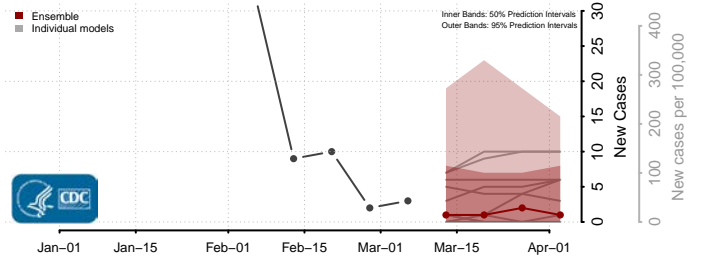

Pendleton County, West Virginia