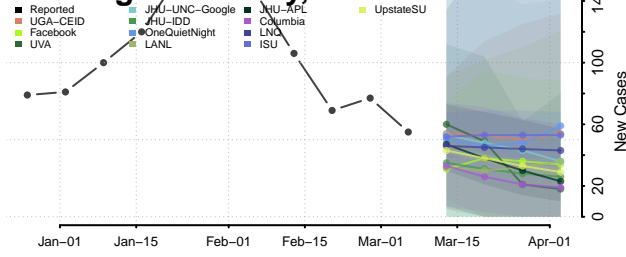

Caledonia County, Vermont

Chittenden County, Vermont

Essex County, Vermont

Franklin County, Vermont

Grand Isle County, Vermont

Lamoille County, Vermont

Orange County, Vermont

Orleans County, Vermont