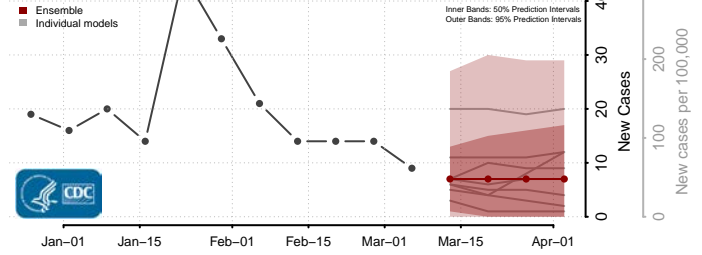

Falls Church County, Virginia