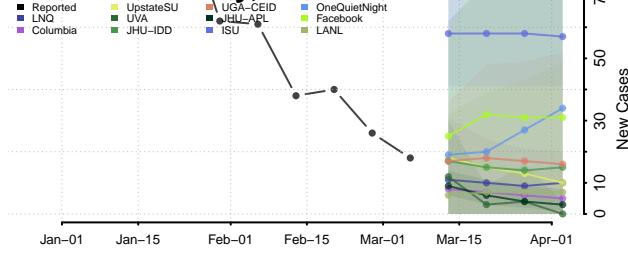

Harnett County, North Carolina

Haywood County, North Carolina

Henderson County, North Carolina

Hertford County, North Carolina

Hoke County, North Carolina

Hyde County, North Carolina

Iredell County, North Carolina