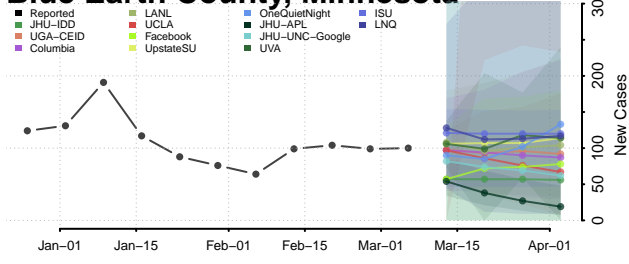

Aitkin County, Minnesota

Anoka County, Minnesota

Becker County, Minnesota

Beltrami County, Minnesota

Benton County, Minnesota

Big Stone County, Minnesota

Blue Earth County, Minnesota

Brown County, Minnesota