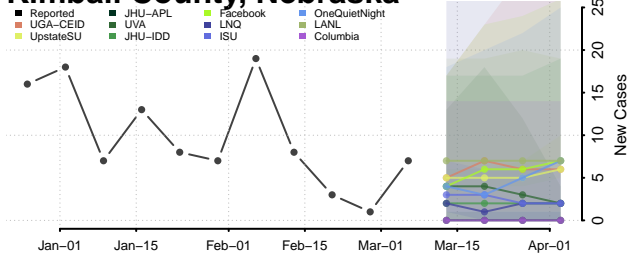

Kimball County, Nebraska