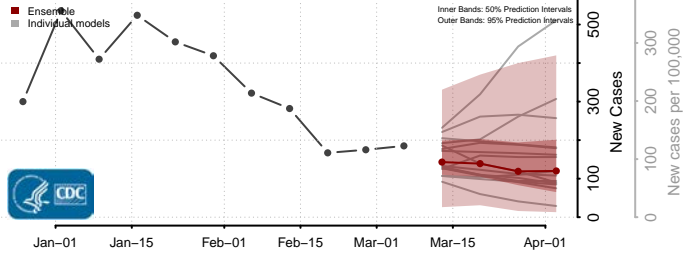

Windham County, Connecticut

Delaware*

Kent County, Delaware

New Castle County, Delaware

Sussex County, Delaware

District of Columbia

*New weekly cases may decrease in this location over the next four weeks. For these locations, the ensemble forecast indicates a probability of 0.75 or greater that fewer cases will be reported in week four of the forecast than in the last reported week.