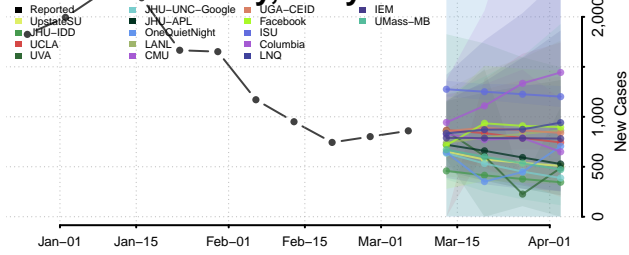

Baltimore County, Maryland