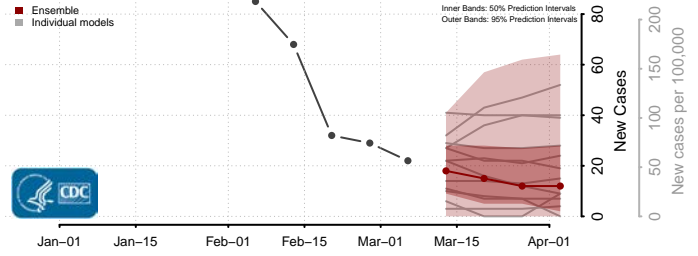

McKinley County, New Mexico

Mora County, New Mexico

Otero County, New Mexico

Quay County, New Mexico

Rio Arriba County, New Mexico

Roosevelt County, New Mexico

San Juan County, New Mexico

San Miguel County, New Mexico