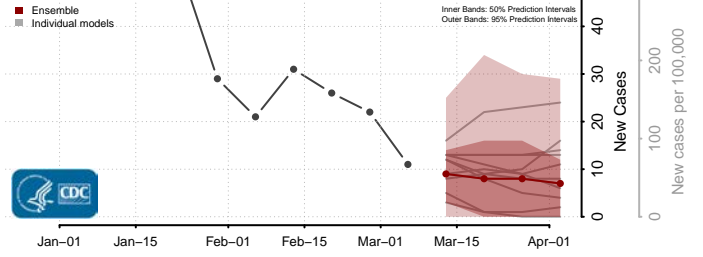

Bond County, Illinois