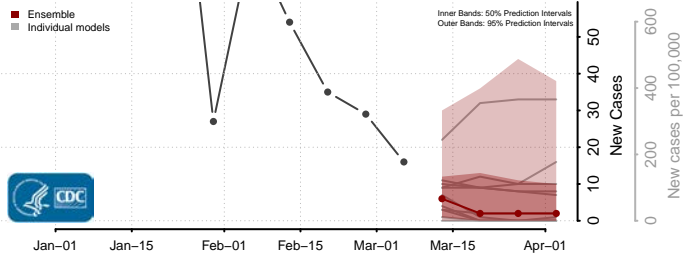

Pittsylvania County, Virginia

Poquoson County, Virginia

Portsmouth County, Virginia

Powhatan County, Virginia

Richmond City County, Virginia

Richmond County, Virginia

Roanoke City County, Virginia

Roanoke County, Virginia