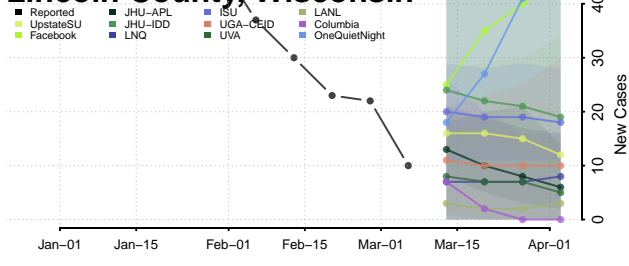

Lincoln County, Wisconsin