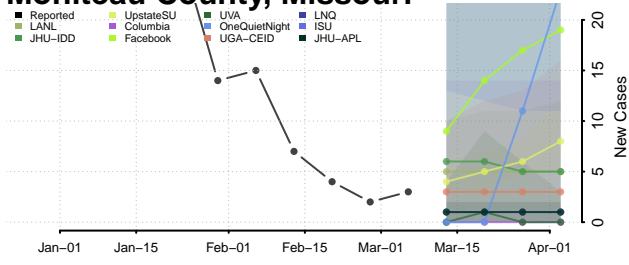

Moniteau County, Missouri