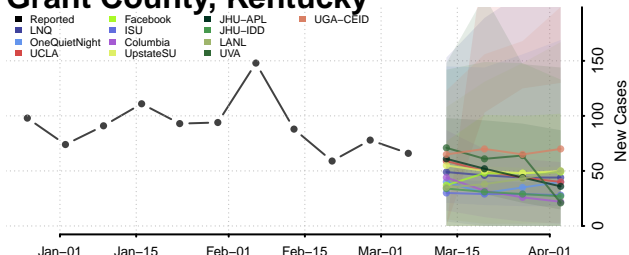

Graves County, Kentucky

Grayson County, Kentucky

Green County, Kentucky

Greenup County, Kentucky

Hancock County, Kentucky

Hardin County, Kentucky

Harlan County, Kentucky

Harrison County, Kentucky