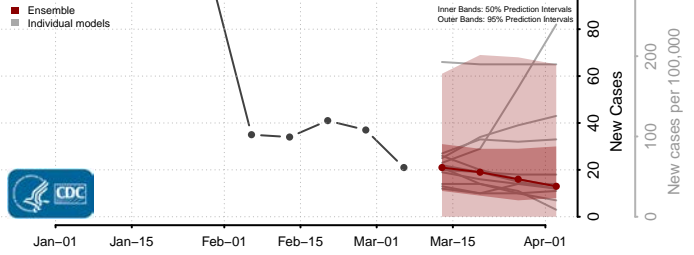

Linn County, Kansas

Logan County, Kansas

Lyon County, Kansas

Marion County, Kansas

Marshall County, Kansas

McPherson County, Kansas

Meade County, Kansas

Miami County, Kansas