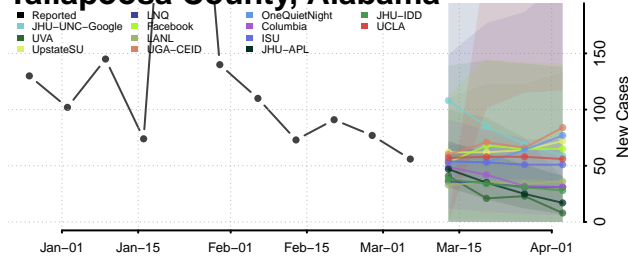

Perry County, Alabama

Pickens County, Alabama

Pike County, Alabama

Randolph County, Alabama

Russell County, Alabama

Shelby County, Alabama

St. Clair County, Alabama

Sumter County, Alabama

Talladega County, Alabama

Tallapoosa County, Alabama

Tuscaloosa County, Alabama

Walker County, Alabama

Washington County, Alabama

Wilcox County, Alabama

Winston County, Alabama

Alaska