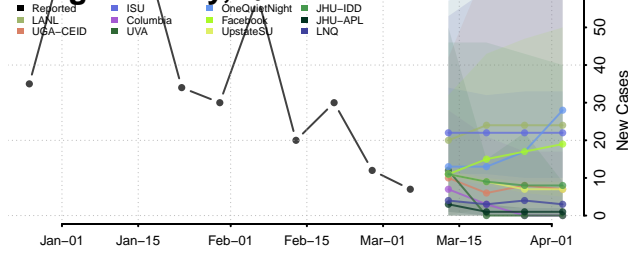

Osage County, Kansas