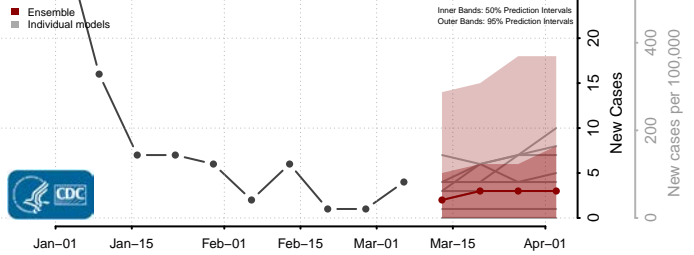

Bottineau County, North Dakota

Bowman County, North Dakota

Burke County, North Dakota

Burleigh County, North Dakota

Cass County, North Dakota

Cavalier County, North Dakota

Dickey County, North Dakota

Divide County, North Dakota