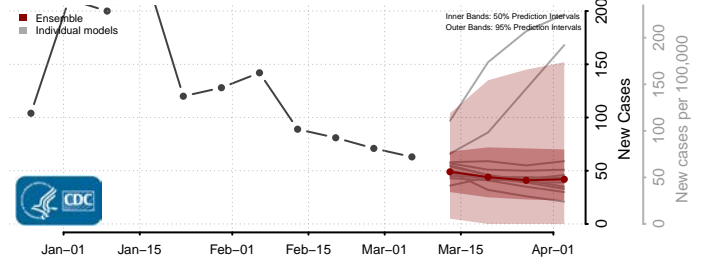

Grant County, Oregon

Harney County, Oregon

Hood River County, Oregon

Jackson County, Oregon

Jefferson County, Oregon

Josephine County, Oregon

Klamath County, Oregon

Lake County, Oregon