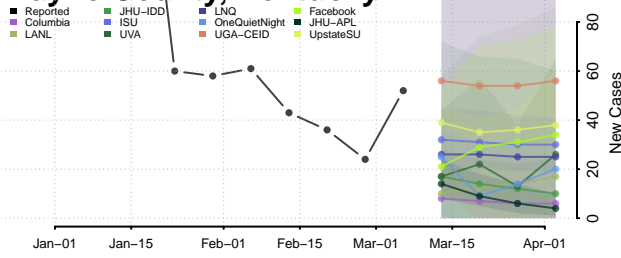

Wayne County, Kentucky