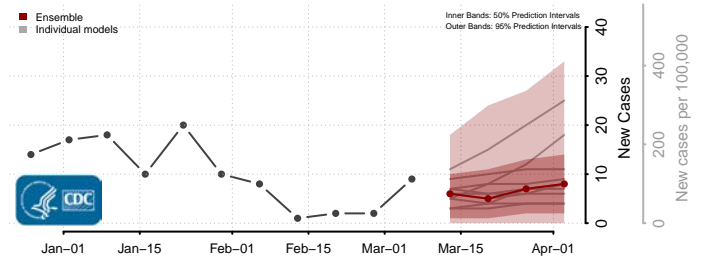

Trail County, North Dakota