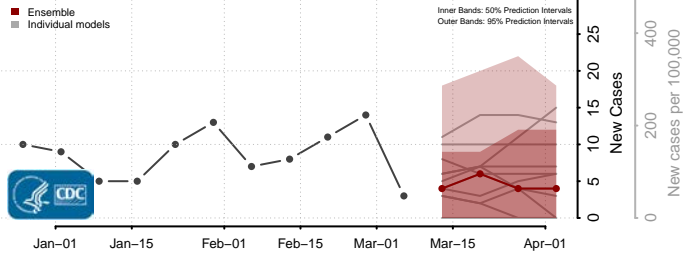

Bottineau County, North Dakota