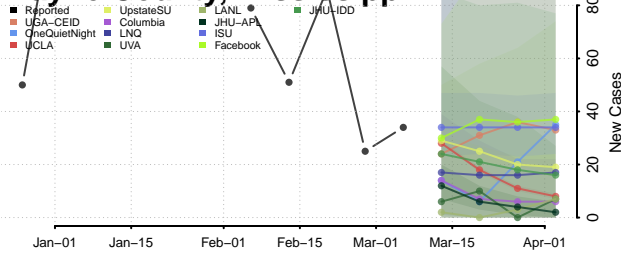

Wayne County, Mississippi