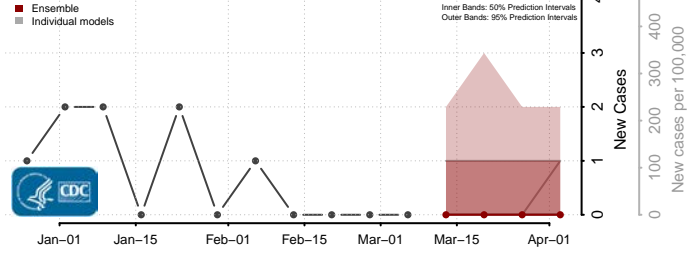

Clark County, Nevada

Douglas County, Nevada

Elko County, Nevada

Esmeralda County, Nevada

Eureka County, Nevada

Humboldt County, Nevada

Lander County, Nevada

Lincoln County, Nevada