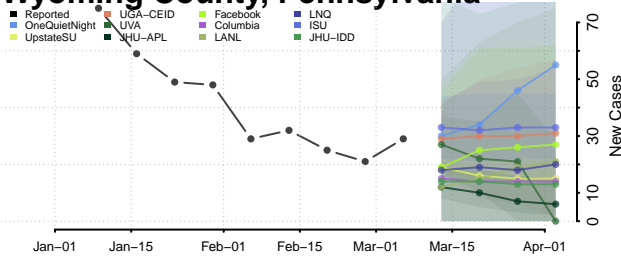

Wyoming County, Pennsylvania