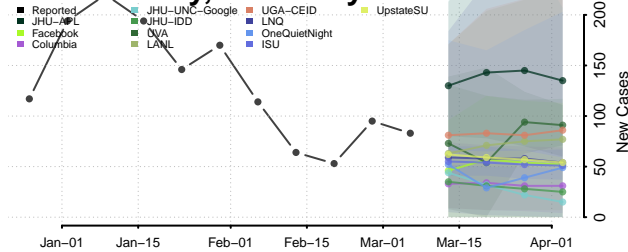

Johnson County, Kentucky

Kenton County, Kentucky

Knott County, Kentucky

Knox County, Kentucky

Larue County, Kentucky

Laurel County, Kentucky

Lawrence County, Kentucky

Lee County, Kentucky