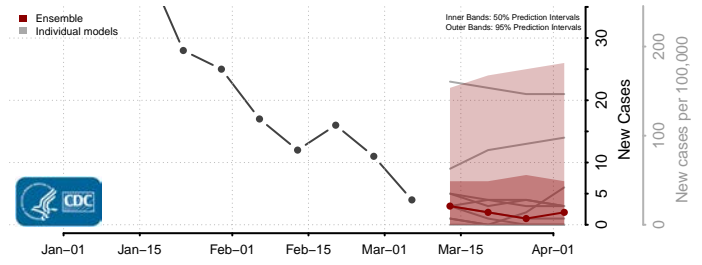

Culpeper County, Virginia

Cumberland County, Virginia

Danville County, Virginia

Dickenson County, Virginia

Dinwiddie County, Virginia

Emporia County, Virginia

Essex County, Virginia

Fairfax City County, Virginia