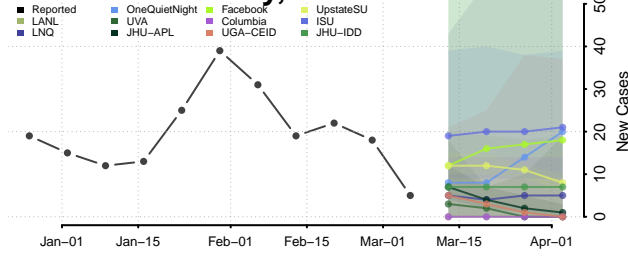

Roosevelt County, Montana