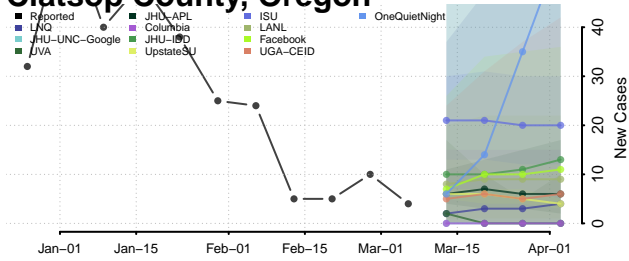

Clatsop County, Oregon