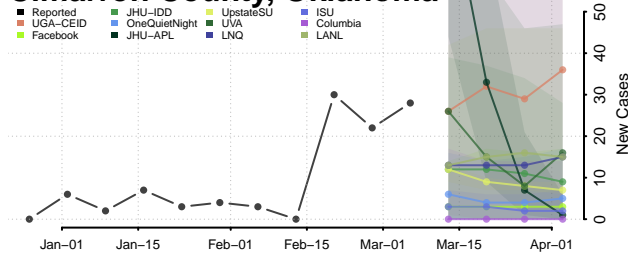

Carter County, Oklahoma

Cherokee County, Oklahoma

Choctaw County, Oklahoma

Cimarron County, Oklahoma

Cleveland County, Oklahoma

Coal County, Oklahoma

Comanche County, Oklahoma

Cotton County, Oklahoma