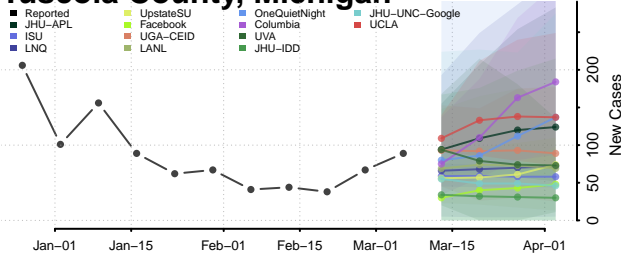

Tuscola County, Michigan