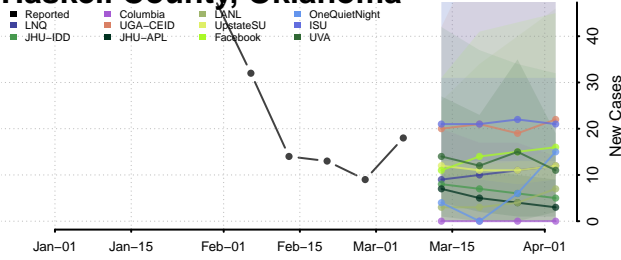

Grady County, Oklahoma

Grant County, Oklahoma

Greer County, Oklahoma

Harmon County, Oklahoma

Harper County, Oklahoma

Haskell County, Oklahoma

Hughes County, Oklahoma

Jackson County, Oklahoma