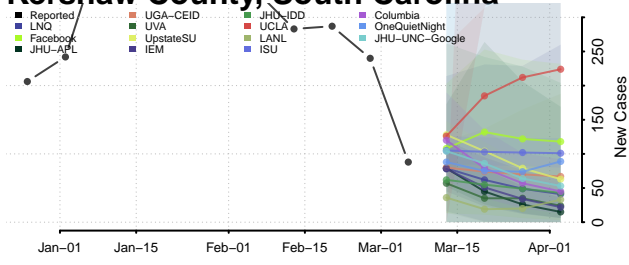

Hampton County, South Carolina

Horry County, South Carolina

Jasper County, South Carolina

Kershaw County, South Carolina

Lancaster County, South Carolina

Laurens County, South Carolina

Lee County, South Carolina