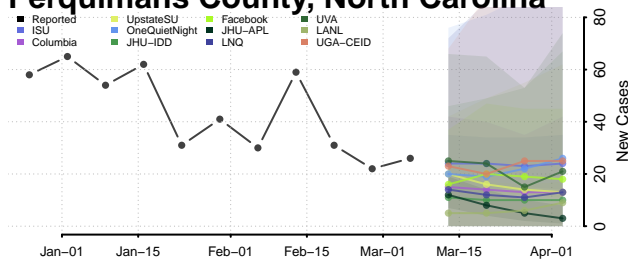

Perquimans County, North Carolina