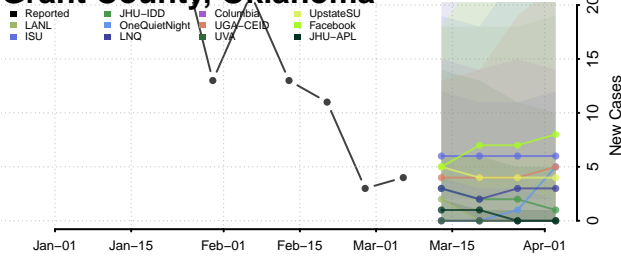

Grant County, Oklahoma