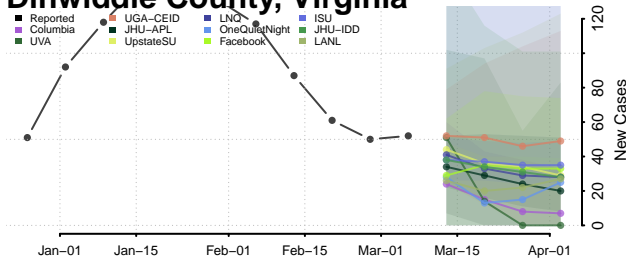

Dinwiddie County, Virginia