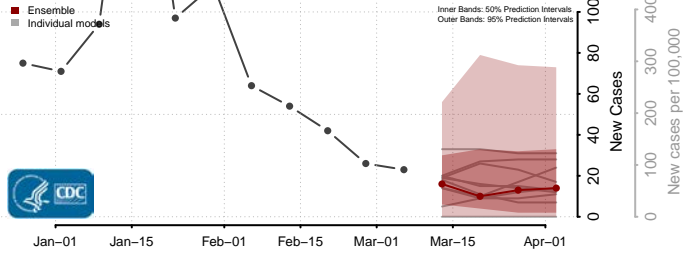

Salem County, Virginia