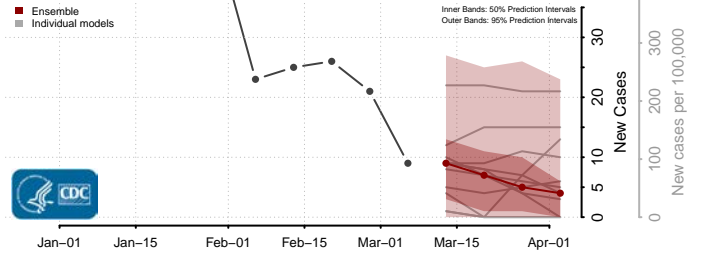

Webster County, Mississippi