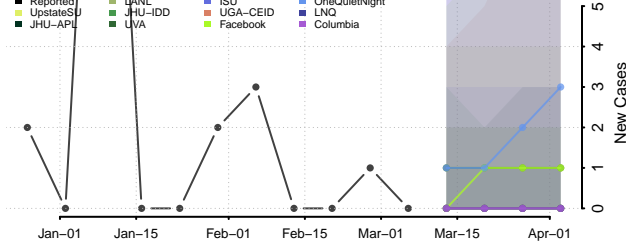

Sherman County, Oregon