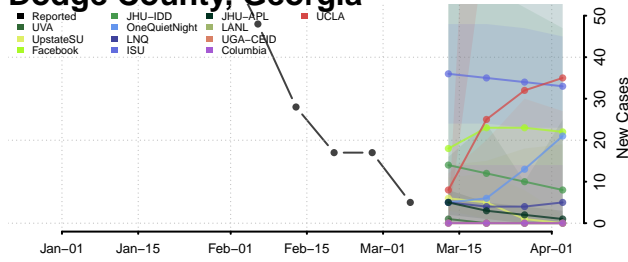

Dodge County, Georgia