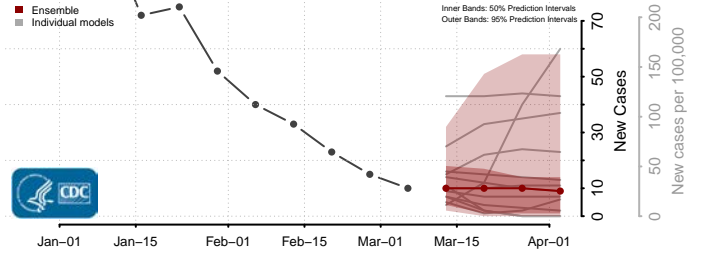

Warren County, Missouri