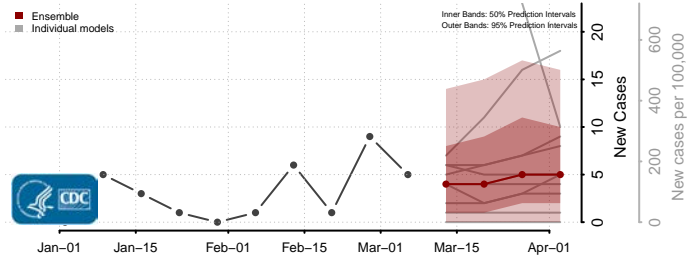

Fall River County, South Dakota

Faulk County, South Dakota

Grant County, South Dakota

Gregory County, South Dakota

Haakon County, South Dakota

Hamlin County, South Dakota

Hand County, South Dakota

Hanson County, South Dakota