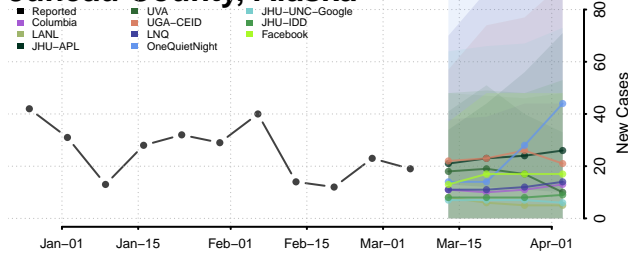

Juneau County, Alaska