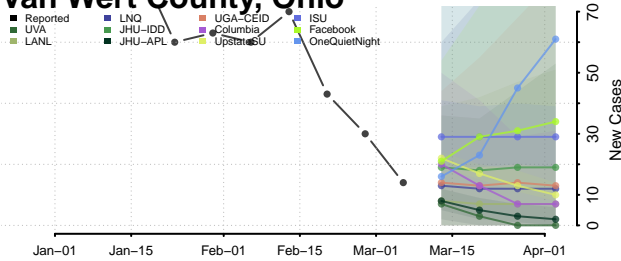

Van Wert County, Ohio

Vinton County, Ohio

Warren County, Ohio

Washington County, Ohio

Wayne County, Ohio

Williams County, Ohio

Wood County, Ohio

Wyandot County, Ohio