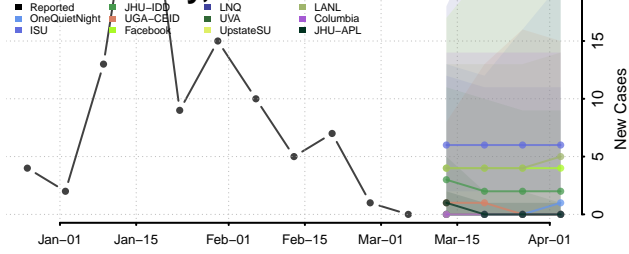

Knox County, Texas