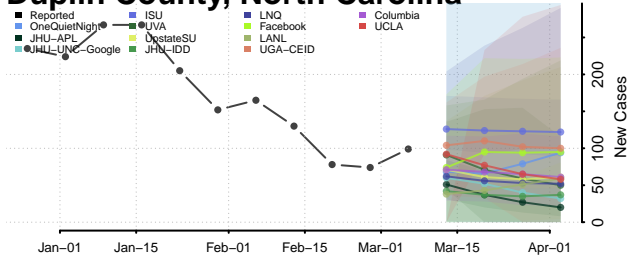

Duplin County, North Carolina