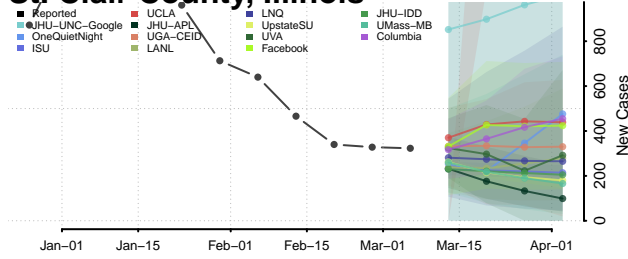

St. Clair County, Illinois