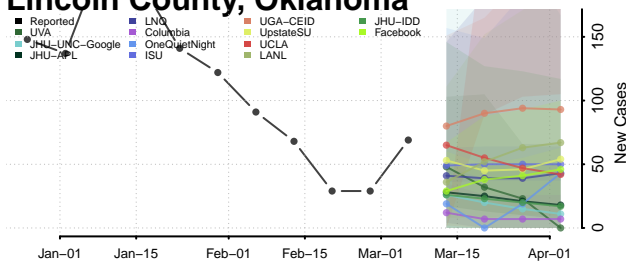

Lincoln County, Oklahoma