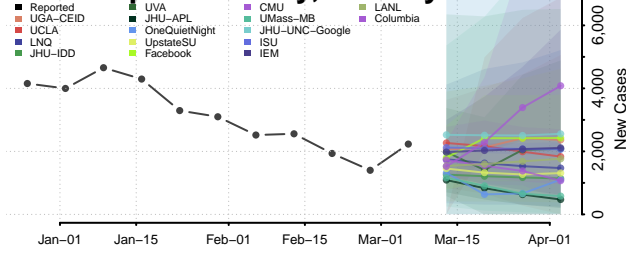

Philadelphia County, Pennsylvania