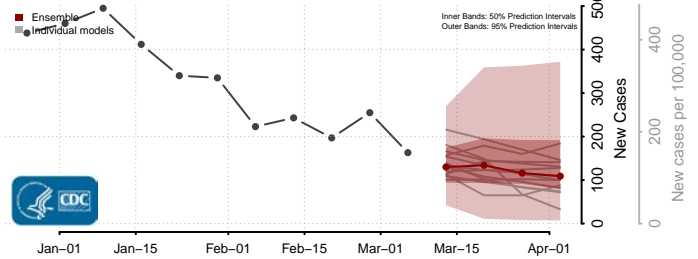

Monongalia County, West Virginia