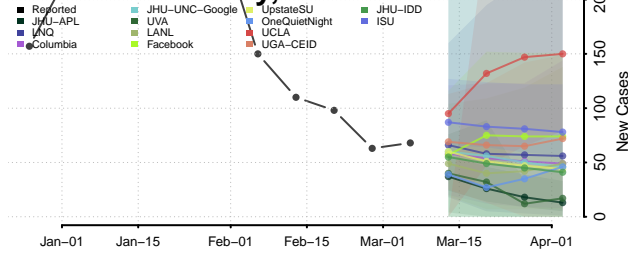

Chemung County, New York

Chenango County, New York

Clinton County, New York

Columbia County, New York

Cortland County, New York

Delaware County, New York

Dutchess County, New York

Erie County, New York