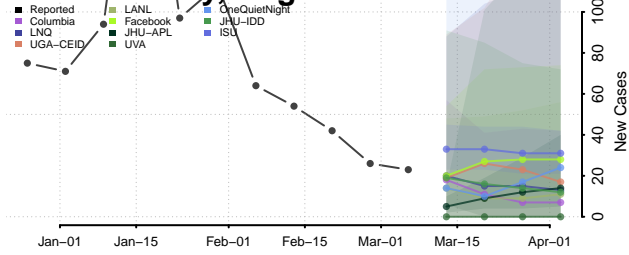

Salem County, Virginia