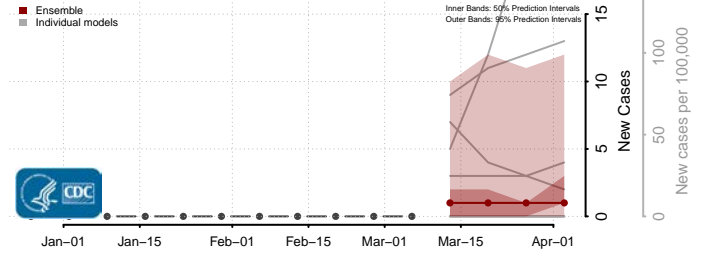

Garfield County, Utah

Grand County, Utah

Iron County, Utah

Juab County, Utah

Kane County, Utah

Millard County, Utah

Morgan County, Utah

Piute County, Utah