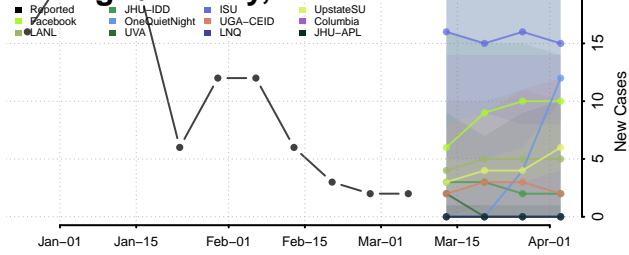

Bollinger County, Missouri