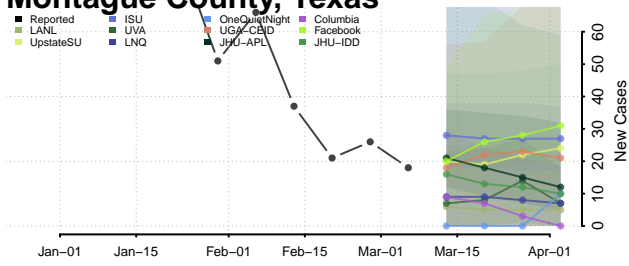

Montague County, Texas