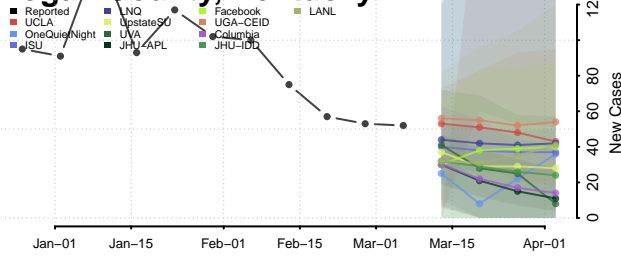

Leslie County, Kentucky

Letcher County, Kentucky

Lewis County, Kentucky

Lincoln County, Kentucky

Livingston County, Kentucky

Logan County, Kentucky

Lyon County, Kentucky

Madison County, Kentucky