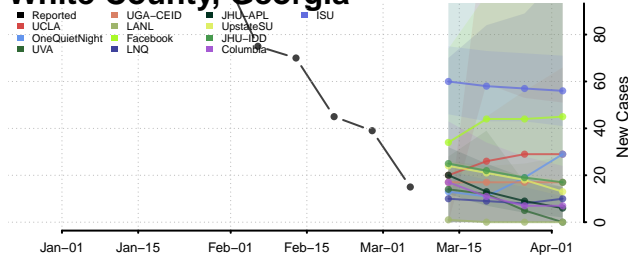

White County, Georgia