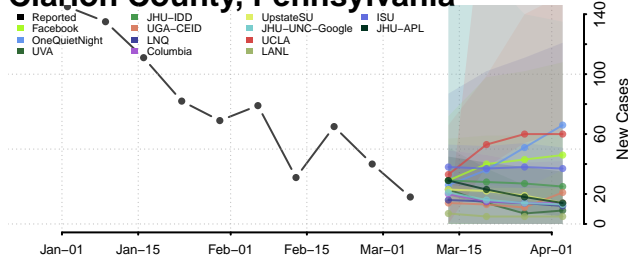

Clarion County, Pennsylvania