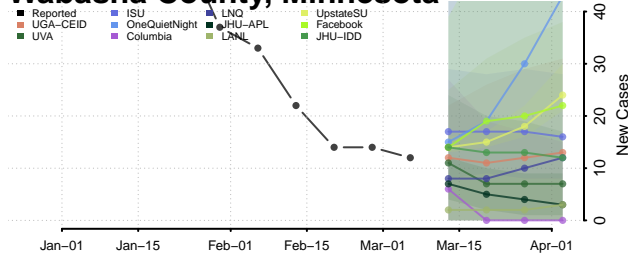

Stearns County, Minnesota

Steele County, Minnesota

Stevens County, Minnesota

Swift County, Minnesota

Todd County, Minnesota

Traverse County, Minnesota

Wabasha County, Minnesota

Wadena County, Minnesota