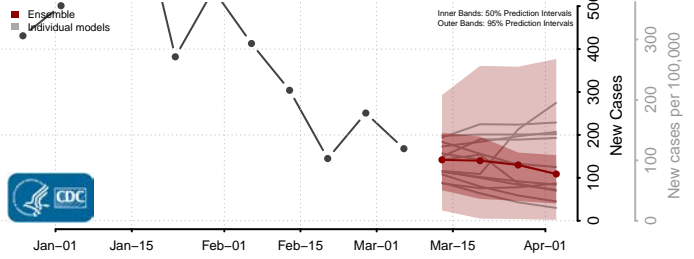

Madison County, Louisiana

Morehouse County, Louisiana

Natchitoches County, Louisiana

Orleans County, Louisiana

Ouachita County, Louisiana

Plaquemines County, Louisiana

Pointe Coupee County, Louisiana

Rapides County, Louisiana