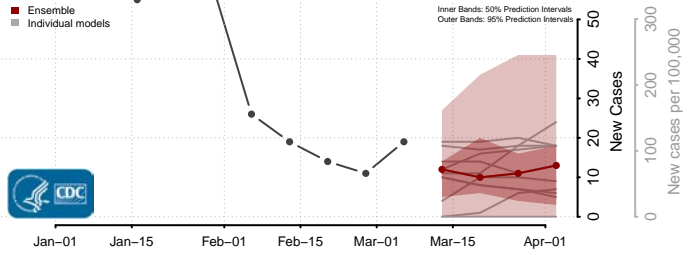

Taylor County, West Virginia