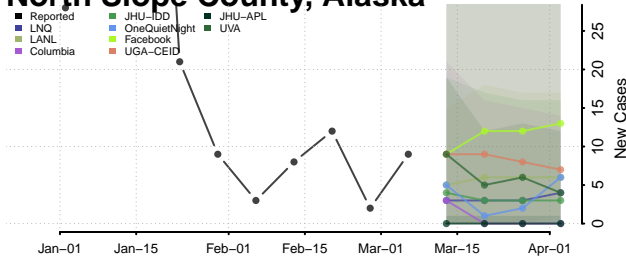

North Slope County, Alaska