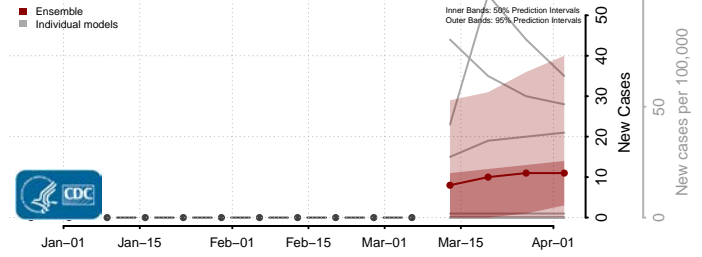

Iron County, Utah