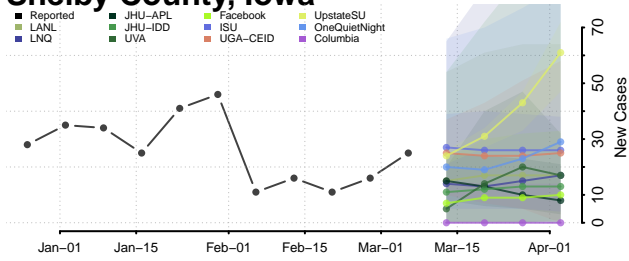

Ringgold County, Iowa

Sac County, Iowa

Scott County, Iowa

Shelby County, Iowa

Sioux County, Iowa

Story County, Iowa

Tama County, Iowa

Taylor County, Iowa