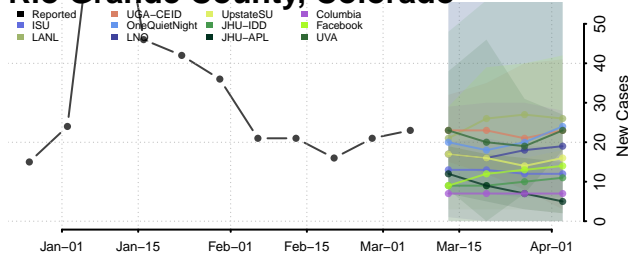

Pitkin County, Colorado

Prowers County, Colorado

Pueblo County, Colorado

Rio Blanco County, Colorado

Rio Grande County, Colorado

Routt County, Colorado

Saguache County, Colorado

San Juan County, Colorado