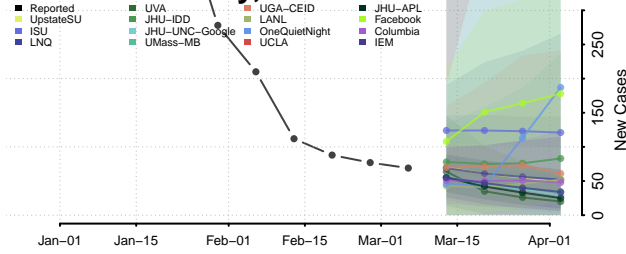

Madison County, Indiana