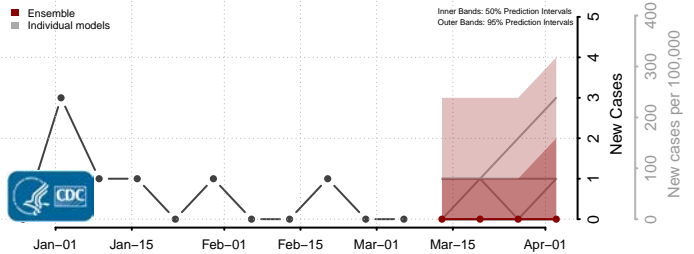

Daniels County, Montana

Dawson County, Montana

Deer Lodge County, Montana

Fallon County, Montana

Fergus County, Montana

Flathead County, Montana

Gallatin County, Montana

Garfield County, Montana