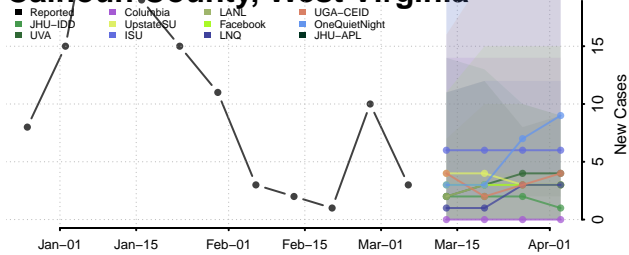

Calhoun County, West Virginia