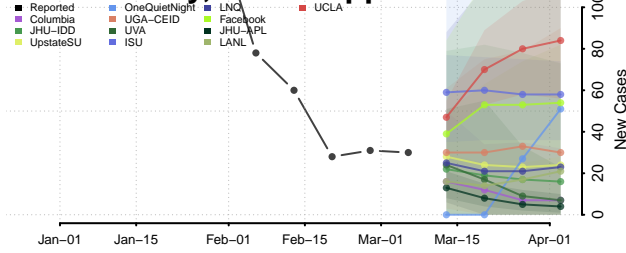

Pike County, Mississippi

Pontotoc County, Mississippi

Prentiss County, Mississippi

Quitman County, Mississippi

Rankin County, Mississippi

Scott County, Mississippi

Sharkey County, Mississippi

Simpson County, Mississippi