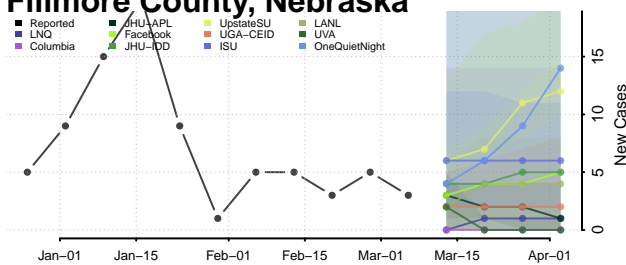

Fillmore County, Nebraska