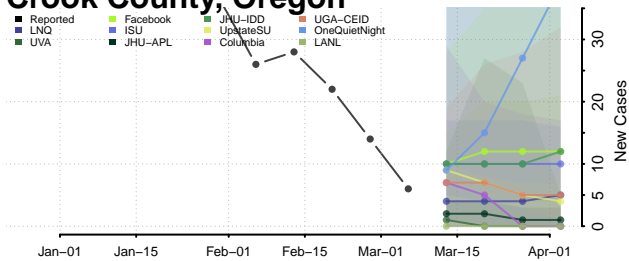

Crook County, Oregon