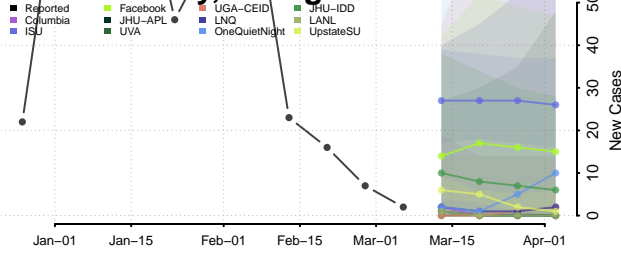

Talbot County, Georgia

Taliaferro County, Georgia

Tattnall County, Georgia

Taylor County, Georgia

Telfair County, Georgia

Terrell County, Georgia

Thomas County, Georgia

Tift County, Georgia