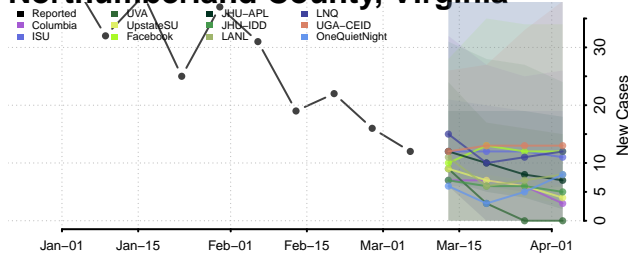

Northumberland County, Virginia