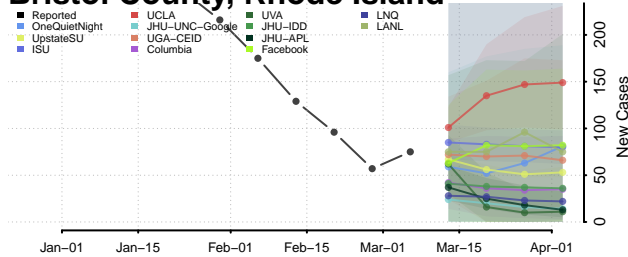

Bristol County, Rhode Island