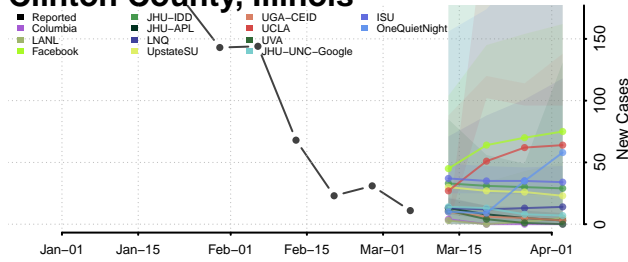

Clinton County, Illinois