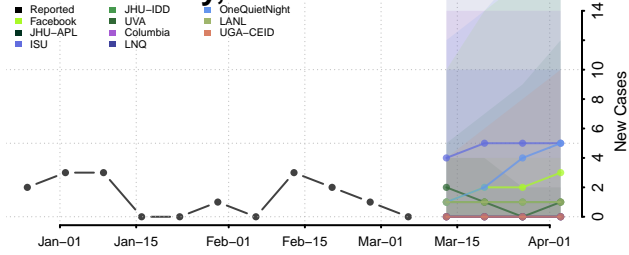

Fallon County, Montana