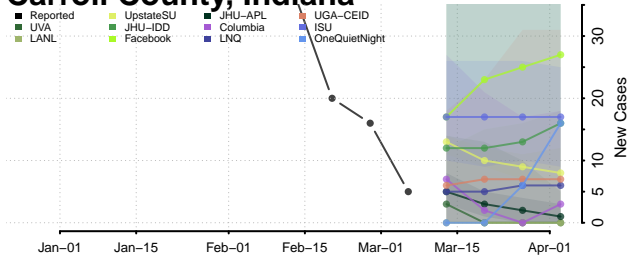

Carroll County, Indiana