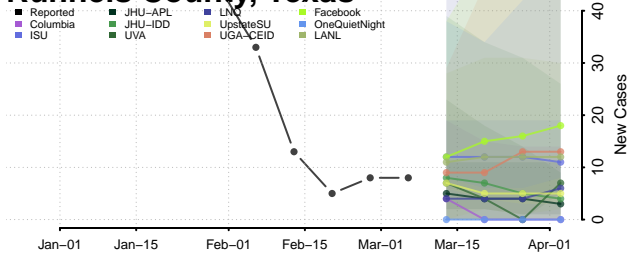

Runnels County, Texas