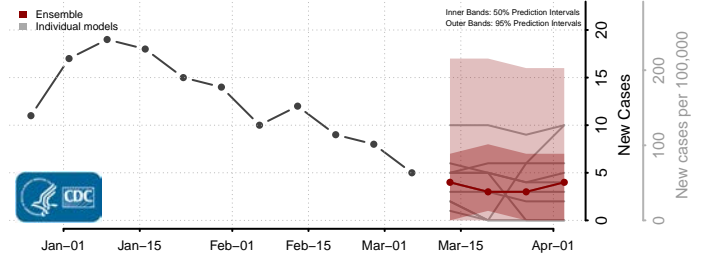

Ballard County, Kentucky