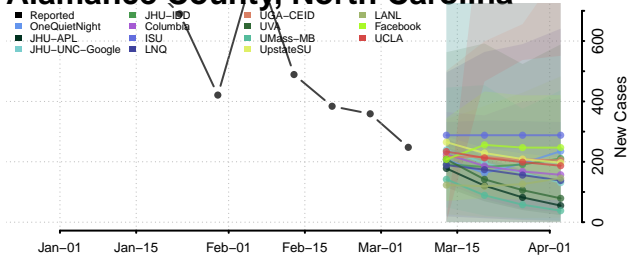

Alamance County, North Carolina