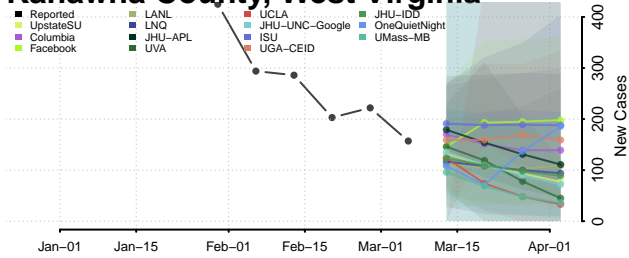

Kanawha County, West Virginia