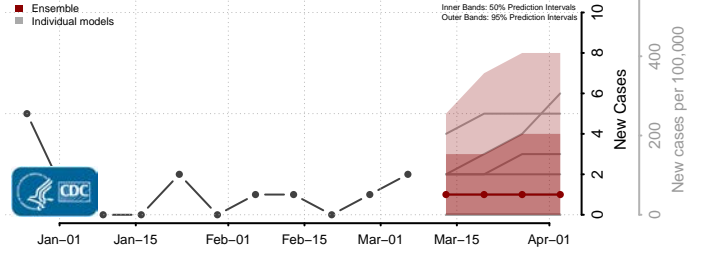

Mercer County, North Dakota

Morton County, North Dakota

Mountrail County, North Dakota

Nelson County, North Dakota

Oliver County, North Dakota

Pembina County, North Dakota

Pierce County, North Dakota

Ramsey County, North Dakota