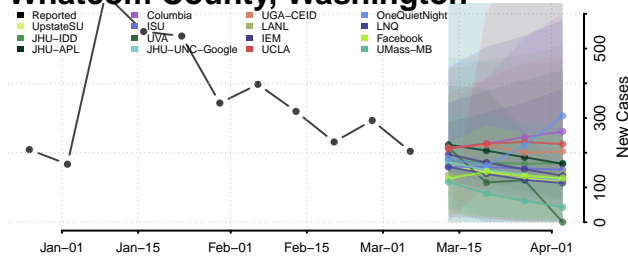

Whatcom County, Washington