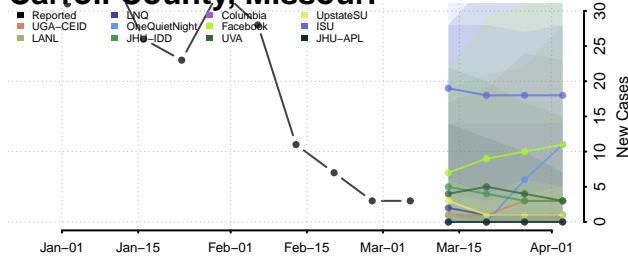

Carroll County, Missouri