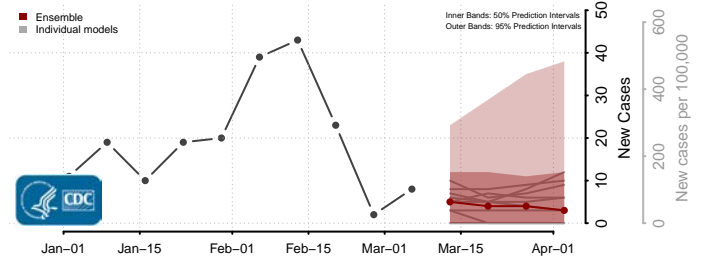

Grant County, Oregon

Harney County, Oregon

Hood River County, Oregon

Jackson County, Oregon

Jefferson County, Oregon

Josephine County, Oregon

Klamath County, Oregon

Lake County, Oregon