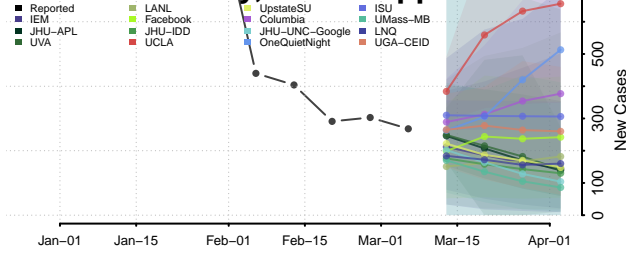

DeSoto County, Mississippi

Forrest County, Mississippi

Franklin County, Mississippi

George County, Mississippi

Greene County, Mississippi

Grenada County, Mississippi

Hancock County, Mississippi

Harrison County, Mississippi