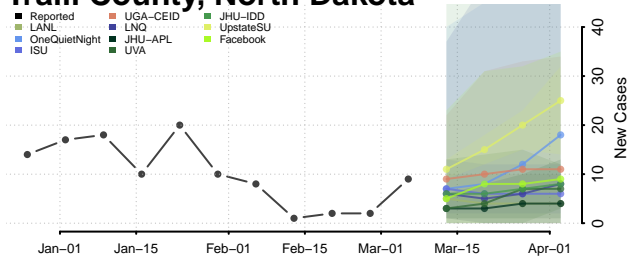

Trail County, North Dakota