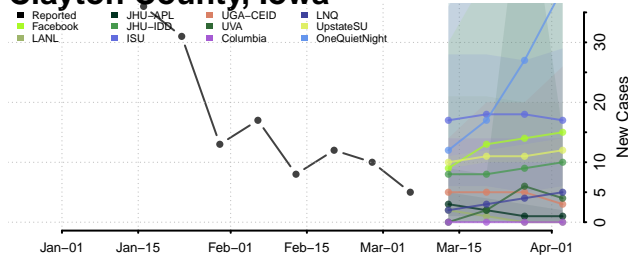

Cherokee County, Iowa

Chickasaw County, Iowa

Clarke County, Iowa

Clay County, Iowa

Clayton County, Iowa

Clinton County, Iowa

Crawford County, Iowa

Dallas County, Iowa