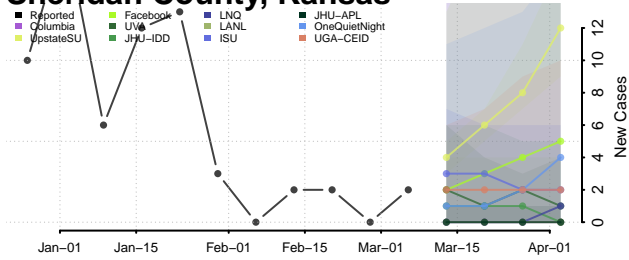

Scott County, Kansas

Sedgwick County, Kansas

Seward County, Kansas

Shawnee County, Kansas

Sheridan County, Kansas

Sherman County, Kansas

Smith County, Kansas

Stafford County, Kansas