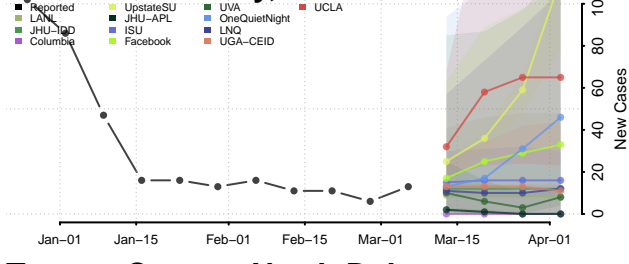

Stutsman County, North Dakota