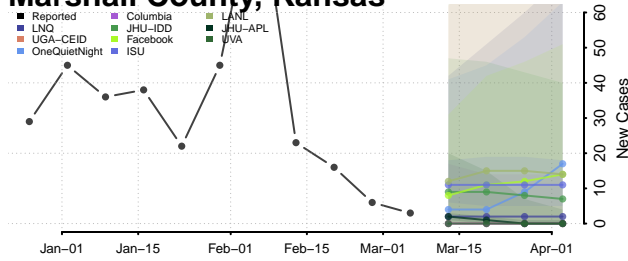

Linn County, Kansas

Logan County, Kansas

Lyon County, Kansas

Marion County, Kansas

Marshall County, Kansas

McPherson County, Kansas

Meade County, Kansas

Miami County, Kansas