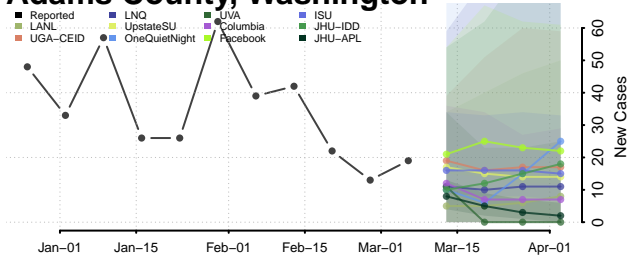

Wise County, Virginia

Wythe County, Virginia

York County, Virginia

Washington

Adams County, Washington

Asotin County, Washington

Benton County, Washington

Chelan County, Washington