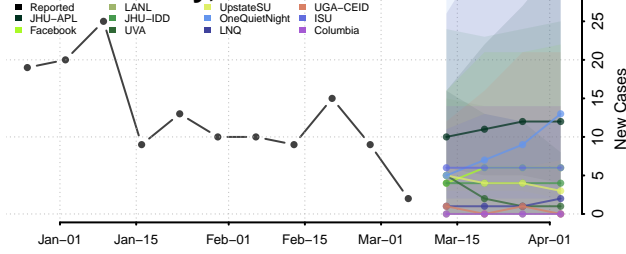

Goodhue County, Minnesota

Grant County, Minnesota

Hennepin County, Minnesota

Houston County, Minnesota

Hubbard County, Minnesota

Isanti County, Minnesota

Itasca County, Minnesota

Jackson County, Minnesota