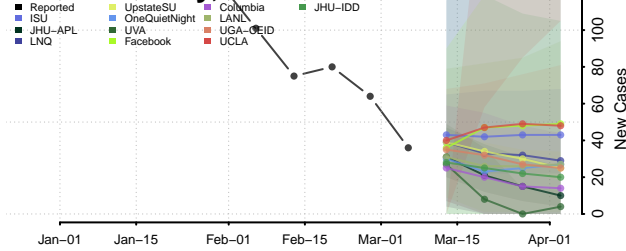

Lewis County, New York