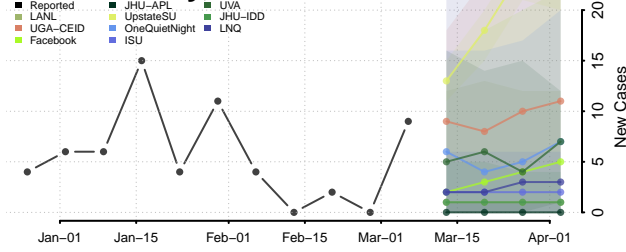

Gove County, Kansas