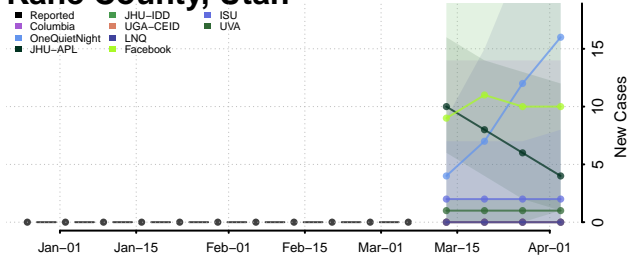

Kane County, Utah