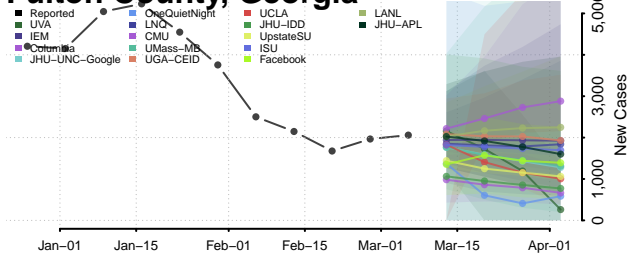

Fulton County, Georgia