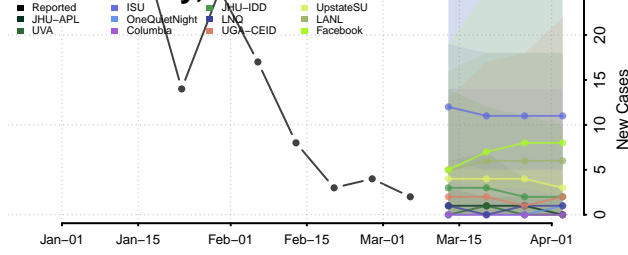

Jack County, Texas