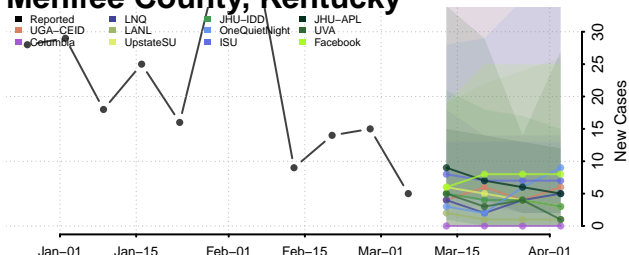

Meade County, Kentucky

Menifee County, Kentucky

Mercer County, Kentucky

Metcalfe County, Kentucky

Monroe County, Kentucky

Montgomery County, Kentucky

Morgan County, Kentucky

Muhlenberg County, Kentucky