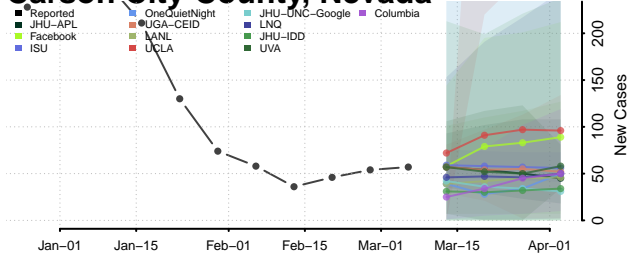

Carson City County, Nevada