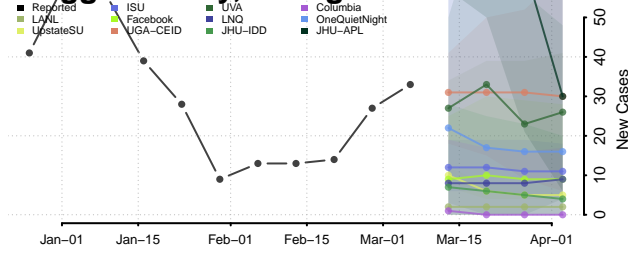

Toombs County, Georgia

Towns County, Georgia

Treutlen County, Georgia

Troup County, Georgia

Turner County, Georgia

Twiggs County, Georgia

Union County, Georgia

Upson County, Georgia