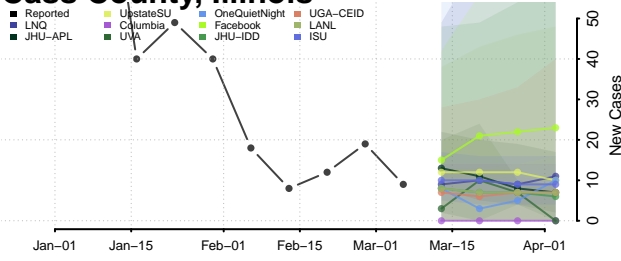

Cass County, Illinois