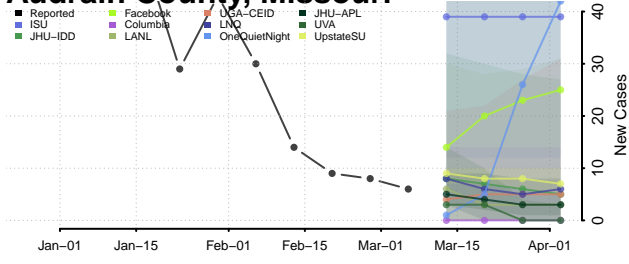

Audrain County, Missouri