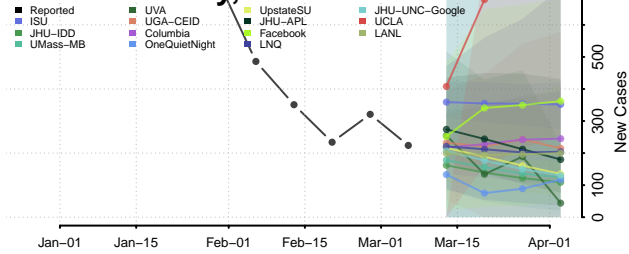

Oneida County, New York