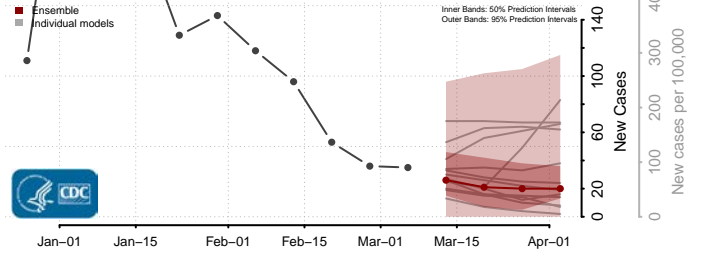

Crawford County, Kansas