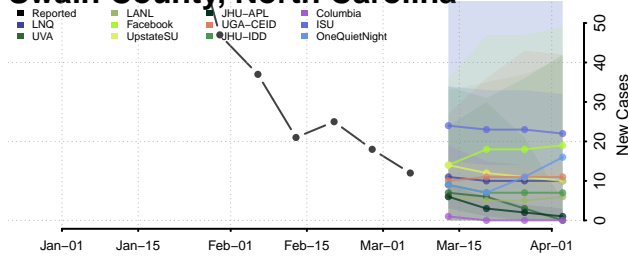

Swain County, North Carolina