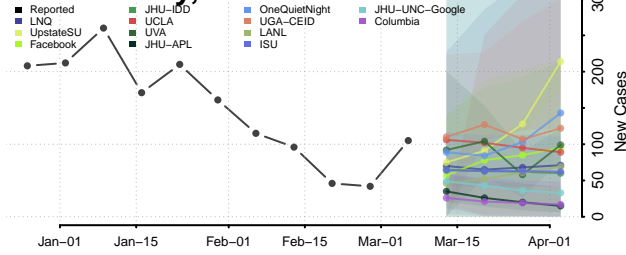

Rice County, Minnesota