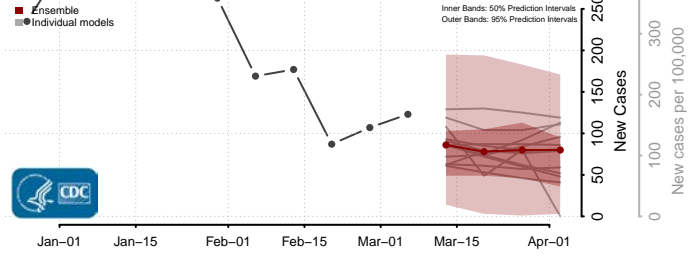

Preston County, West Virginia

Putnam County, West Virginia

Raleigh County, West Virginia

Randolph County, West Virginia

Ritchie County, West Virginia

Roane County, West Virginia

Summers County, West Virginia