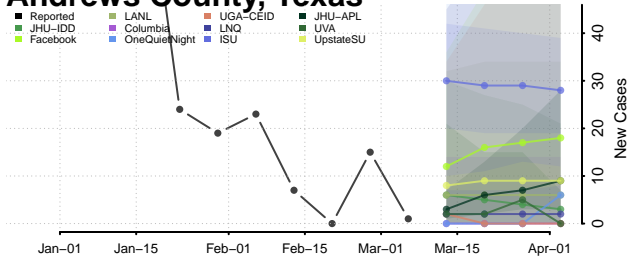

Andrews County, Texas