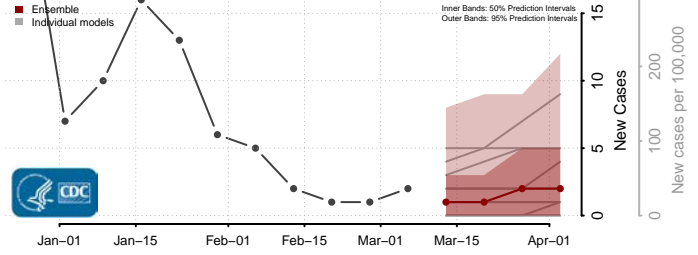

Clark County, Nevada

Douglas County, Nevada

Elko County, Nevada

Esmeralda County, Nevada

Eureka County, Nevada

Humboldt County, Nevada

Lander County, Nevada

Lincoln County, Nevada