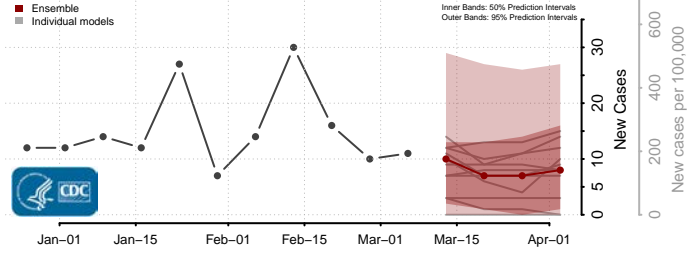

Iron County, Wisconsin