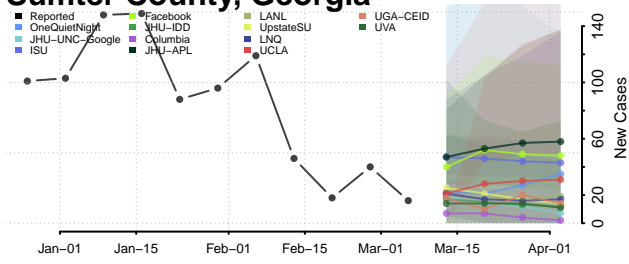

Pulaski County, Georgia

Putnam County, Georgia

Screven County, Georgia

Seminole County, Georgia

Spalding County, Georgia

Stephens County, Georgia

Stewart County, Georgia

Sumter County, Georgia