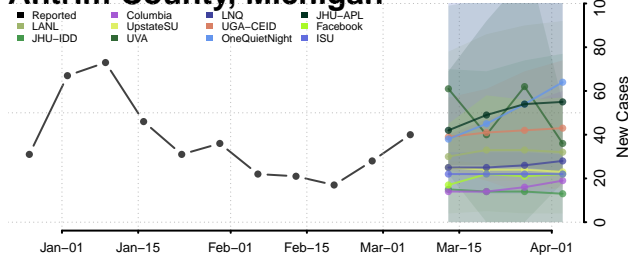

Antrim County, Michigan

Arenac County, Michigan

Baraga County, Michigan

Barry County, Michigan

Bay County, Michigan

Benzie County, Michigan

Berrien County, Michigan

Branch County, Michigan