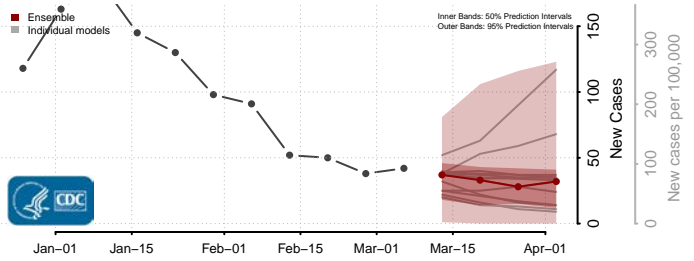

Dodge County, Wisconsin

Door County, Wisconsin

Douglas County, Wisconsin

Dunn County, Wisconsin

Eau Claire County, Wisconsin

Florence County, Wisconsin

Fond du Lac County, Wisconsin

Forest County, Wisconsin