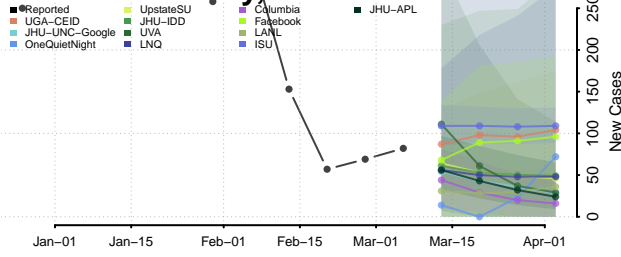

Clark County, Arkansas

Clay County, Arkansas

Cleburne County, Arkansas

Cleveland County, Arkansas

Columbia County, Arkansas

Conway County, Arkansas

Craighead County, Arkansas

Crawford County, Arkansas