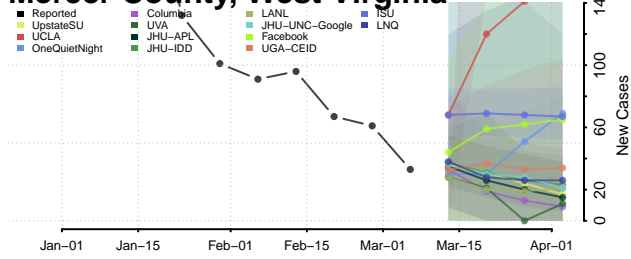

Mercer County, West Virginia