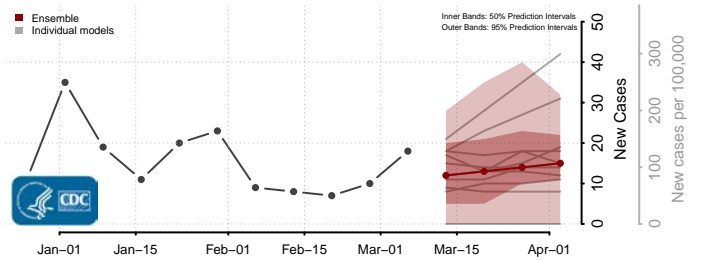

Delta County, Michigan

Dickinson County, Michigan

Eaton County, Michigan

Emmet County, Michigan

Genesee County, Michigan

Gladwin County, Michigan

Gogebic County, Michigan

Grand Traverse County, Michigan