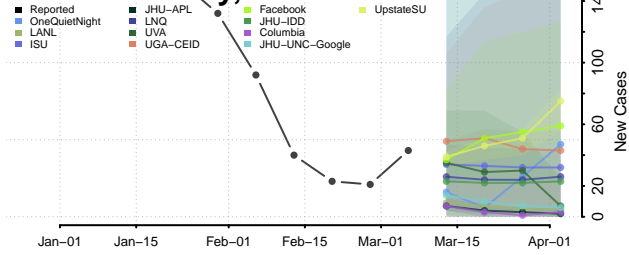

Fountain County, Indiana

Franklin County, Indiana

Fulton County, Indiana

Gibson County, Indiana

Grant County, Indiana

Greene County, Indiana

Hamilton County, Indiana

Hancock County, Indiana