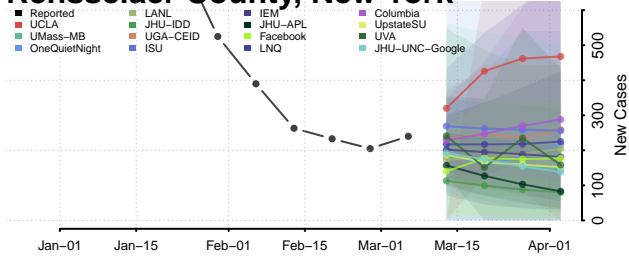

Rensselaer County, New York