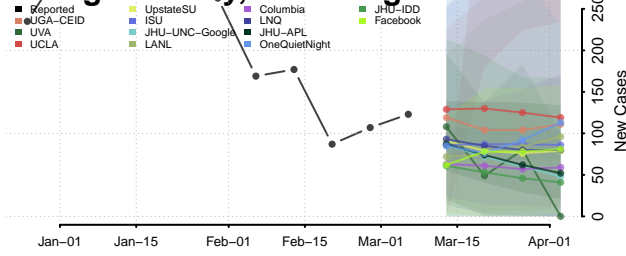

Raleigh County, West Virginia