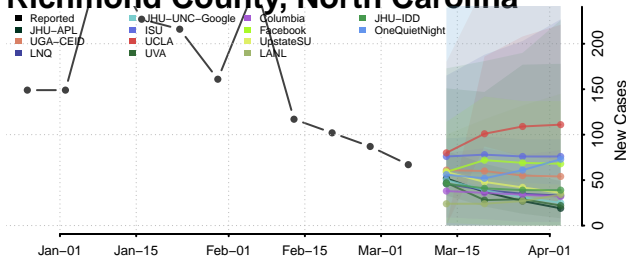

Richmond County, North Carolina