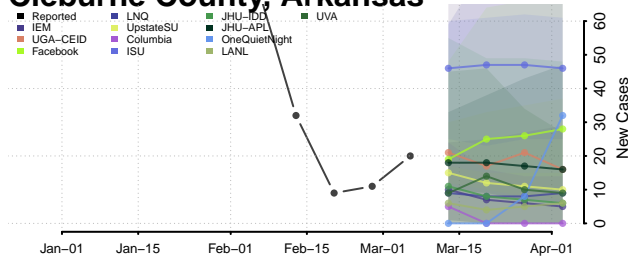

Cleburne County, Arkansas