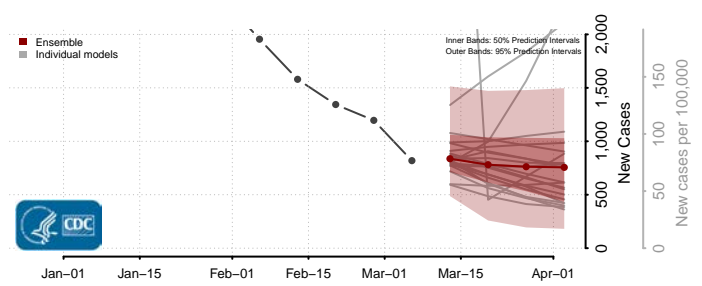

Montana

Beaverhead County, Montana

Big Horn County, Montana

Blaine County, Montana

Broadwater County, Montana

Carbon County, Montana