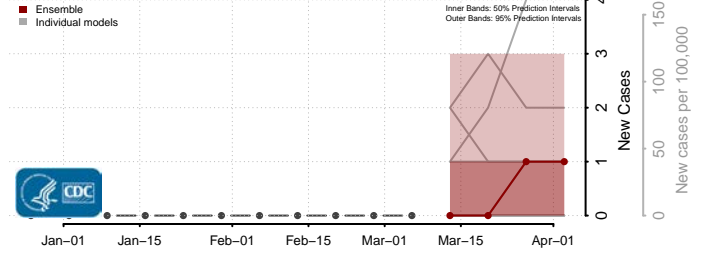

Rich County, Utah