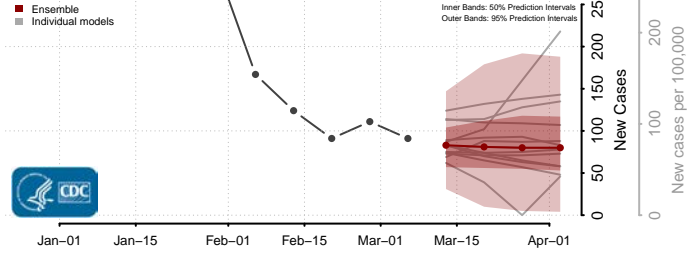

Androscoggin County, Maine