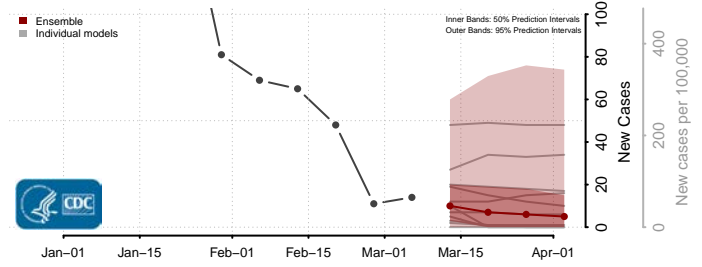

Colusa County, California