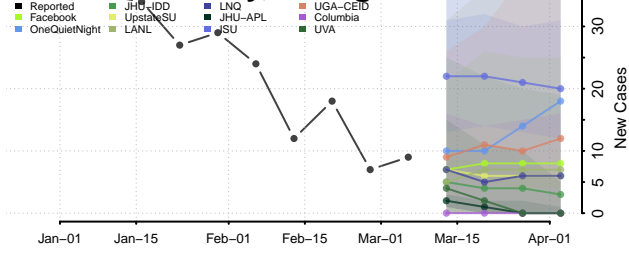

Columbia County, Georgia

Cook County, Georgia

Coweta County, Georgia

Crawford County, Georgia

Crisp County, Georgia

Dade County, Georgia

Dawson County, Georgia

Decatur County, Georgia