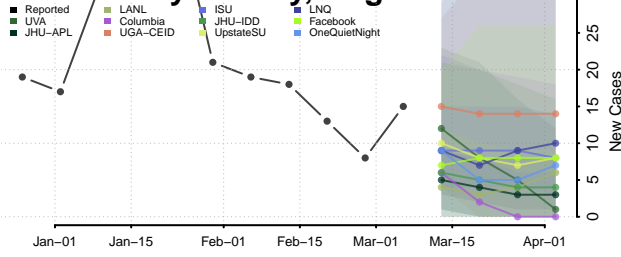

Charles City County, Virginia