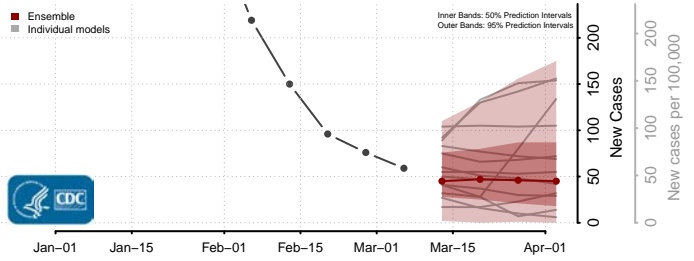

Allen County, Ohio