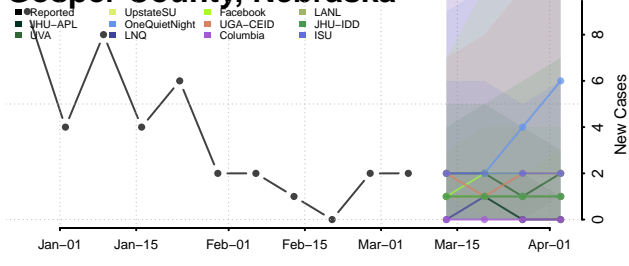

Furnas County, Nebraska

Gage County, Nebraska

Garden County, Nebraska

Garfield County, Nebraska

Gosper County, Nebraska

Grant County, Nebraska

Greeley County, Nebraska

Hall County, Nebraska