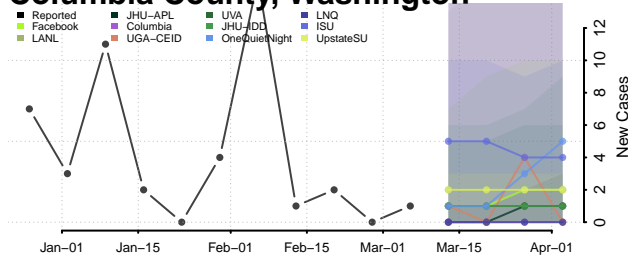

Columbia County, Washington