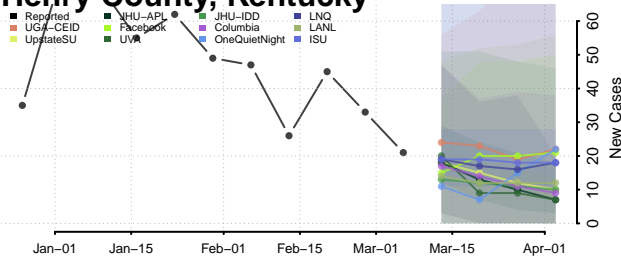

Henry County, Kentucky