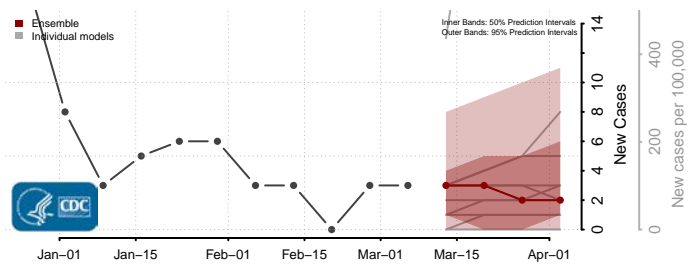

Franklin County, Nebraska