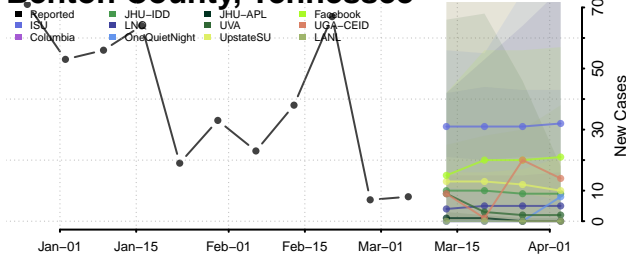

Benton County, Tennessee

*New weekly cases may decrease in this location over the next four weeks. For these locations, the ensemble forecast indicates a probability of 0.75 or greater that fewer cases will be reported in week four of the forecast than in the last reported week.