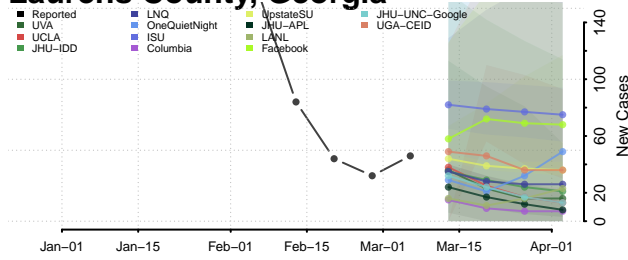

Jones County, Georgia

Lamar County, Georgia

Lanier County, Georgia

Laurens County, Georgia

Lee County, Georgia

Liberty County, Georgia

Lincoln County, Georgia

Long County, Georgia