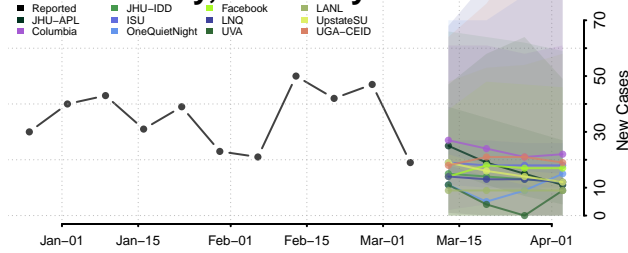

Knott County, Kentucky