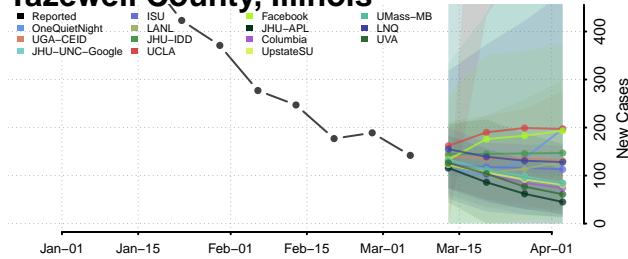

Shelby County, Illinois

St. Clair County, Illinois

Stark County, Illinois

Stephenson County, Illinois

Tazewell County, Illinois

Union County, Illinois

Vermilion County, Illinois

Wabash County, Illinois