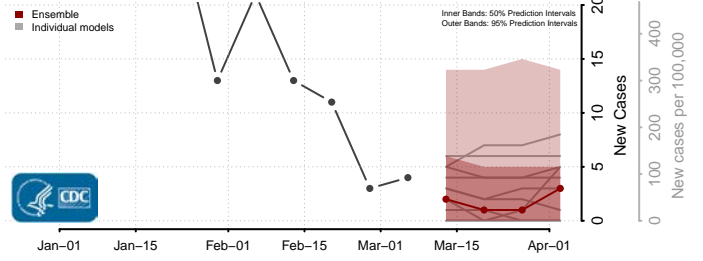

Grant County, Oklahoma