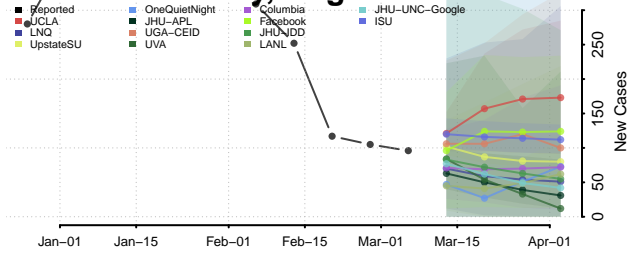

Frederick County, Virginia