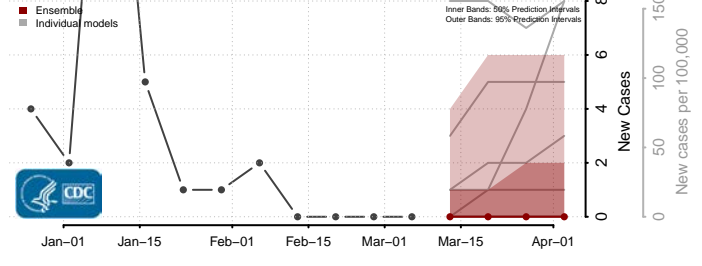

Atchison County, Missouri