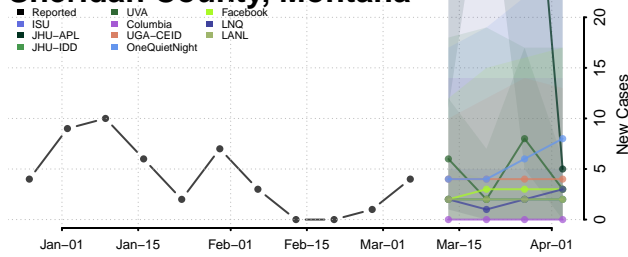

Sheridan County, Montana