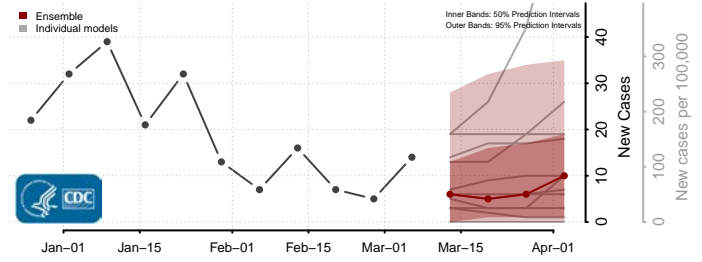

Chickasaw County, Iowa