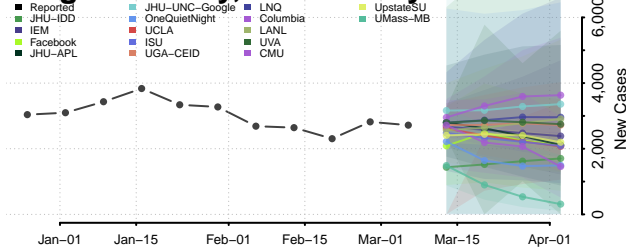

Bergen County, New Jersey