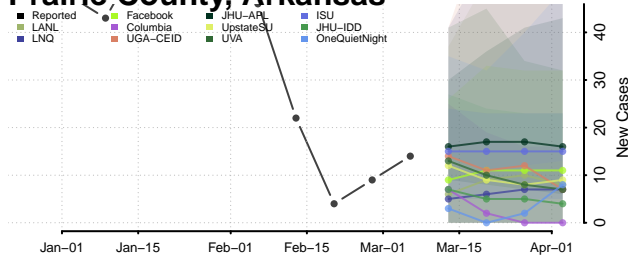

Prairie County, Arkansas