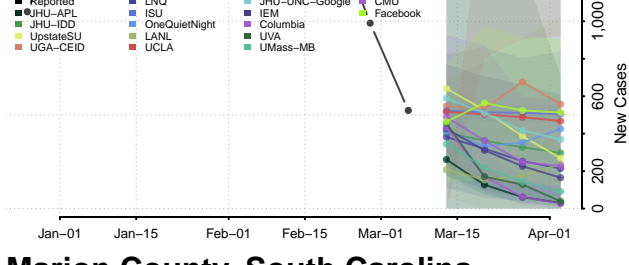

Lexington County, South Carolina