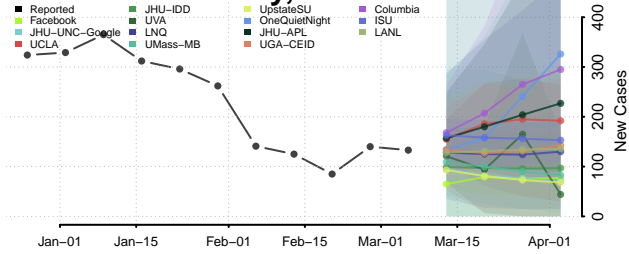

Knox County, Maine

Lincoln County, Maine

Oxford County, Maine

Penobscot County, Maine

Piscataquis County, Maine

Sagadahoc County, Maine

Somerset County, Maine

Waldo County, Maine