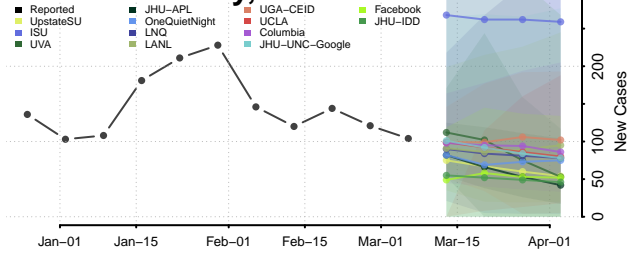

Franklin County, New York