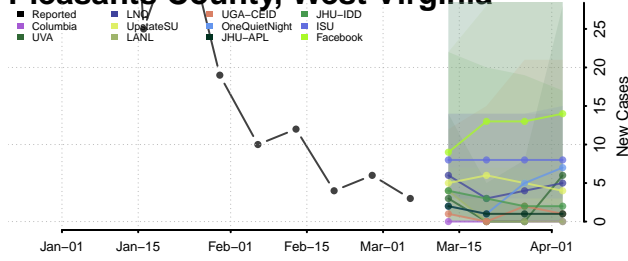

Pleasants County, West Virginia