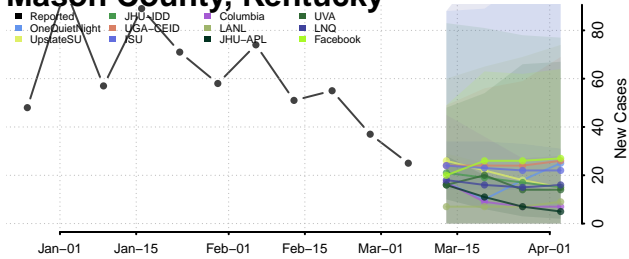

Magoffin County, Kentucky

Marion County, Kentucky

Marshall County, Kentucky

Martin County, Kentucky

Mason County, Kentucky

McCracken County, Kentucky

McCreary County, Kentucky

McLean County, Kentucky