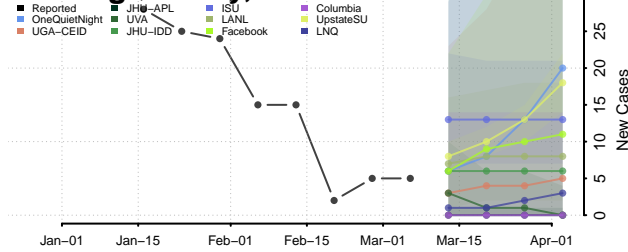

Cheyenne County, Nebraska

Clay County, Nebraska

Colfax County, Nebraska

Cuming County, Nebraska

Custer County, Nebraska

Dakota County, Nebraska

Dawes County, Nebraska

Dawson County, Nebraska