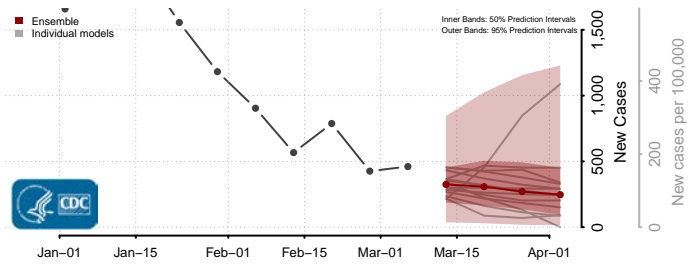

Merced County, California