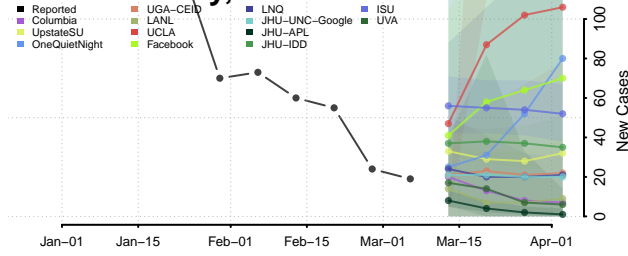

Valley County, Idaho

Washington County, Idaho

Illinois

Adams County, Illinois

Alexander County, Illinois

Bond County, Illinois

Boone County, Illinois

Brown County, Illinois