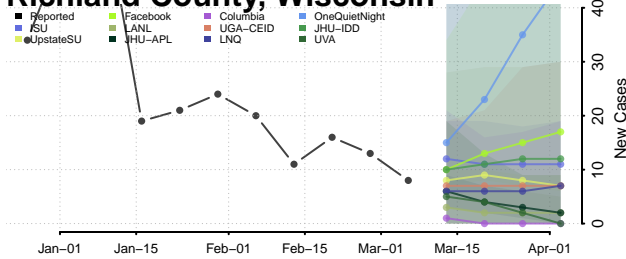

Richland County, Wisconsin