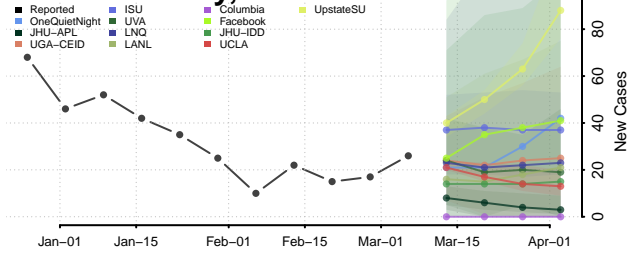

Cheyenne County, Nebraska

Clay County, Nebraska

Colfax County, Nebraska

Cuming County, Nebraska

Custer County, Nebraska

Dakota County, Nebraska

Dawes County, Nebraska

Dawson County, Nebraska