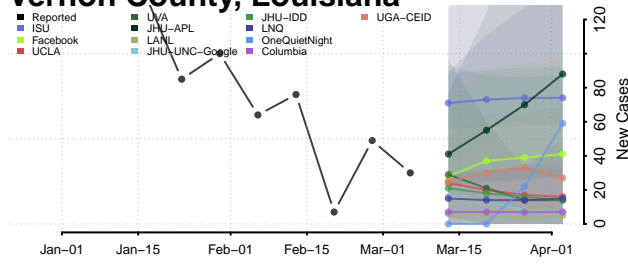

Vernon County, Louisiana