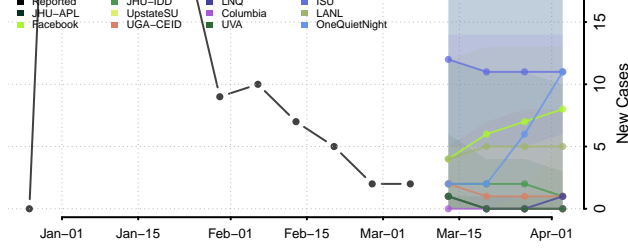

Franklin County, Kansas

Geary County, Kansas

Gove County, Kansas

Graham County, Kansas

Grant County, Kansas

Gray County, Kansas

Greeley County, Kansas

Greenwood County, Kansas