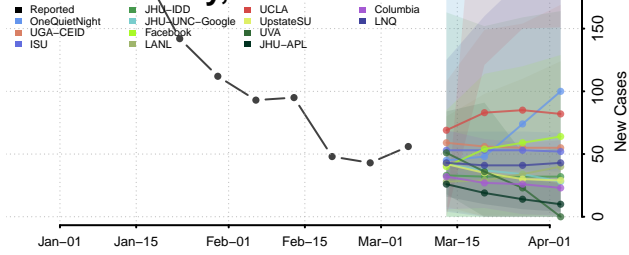

Fulton County, Ohio