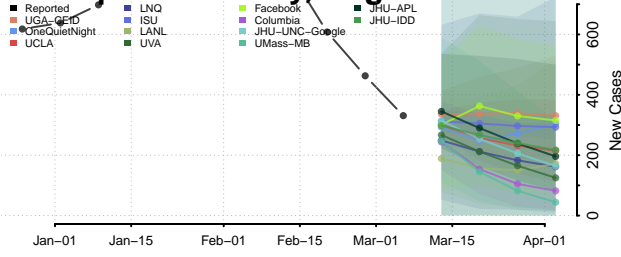

Chesapeake County, Virginia