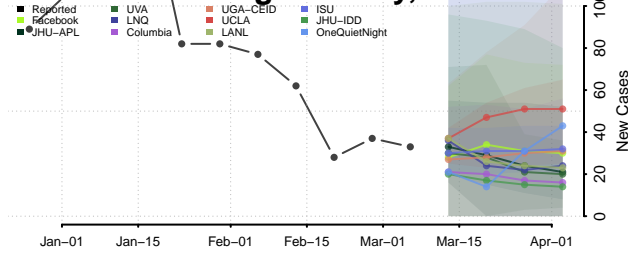

Vermilion County, Louisiana

Vernon County, Louisiana

Washington County, Louisiana

Webster County, Louisiana

West Baton Rouge County, Louisiana

West Carroll County, Louisiana

West Feliciana County, Louisiana