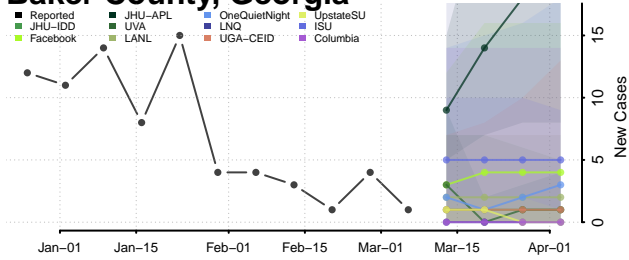

Baker County, Georgia