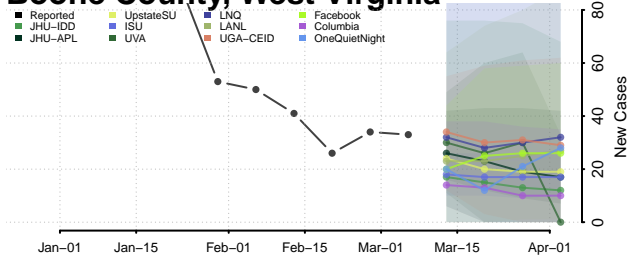

Boone County, West Virginia