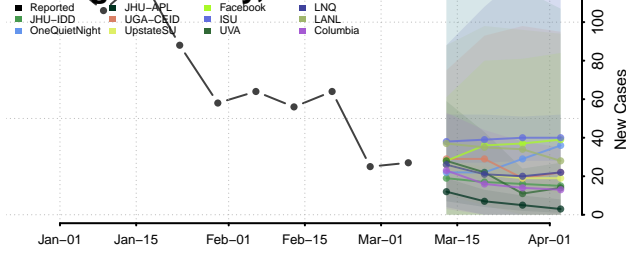

Franklin County, Tennessee

Gibson County, Tennessee

Giles County, Tennessee

Grainger County, Tennessee

Greene County, Tennessee

Grundy County, Tennessee

Hamblen County, Tennessee

Hamilton County, Tennessee