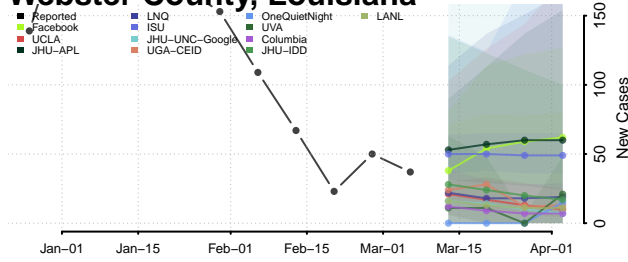

Vermilion County, Louisiana

Vernon County, Louisiana

Washington County, Louisiana

Webster County, Louisiana

West Baton Rouge County, Louisiana

West Carroll County, Louisiana

West Feliciana County, Louisiana