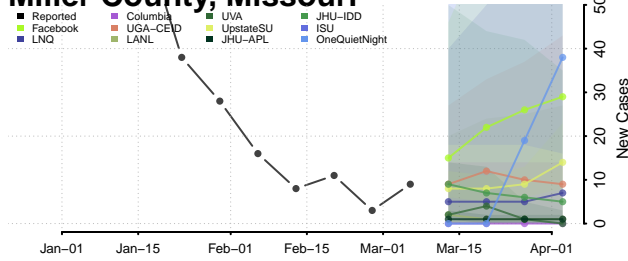

Miller County, Missouri