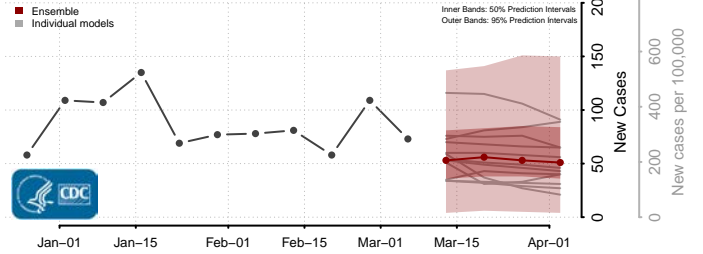

Perry County, Kentucky