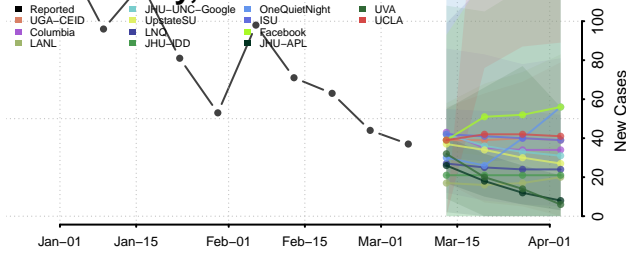

Elko County, Nevada