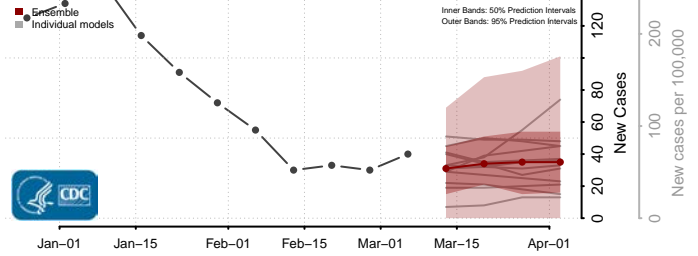

Lyon County, Nevada