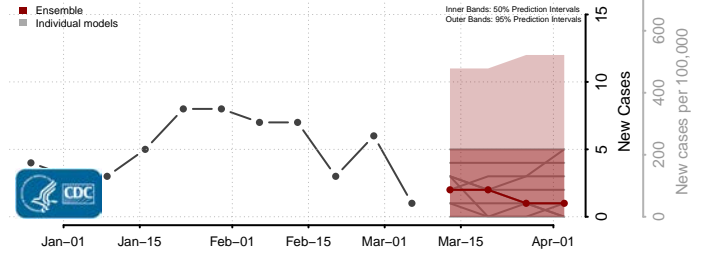

Faulk County, South Dakota