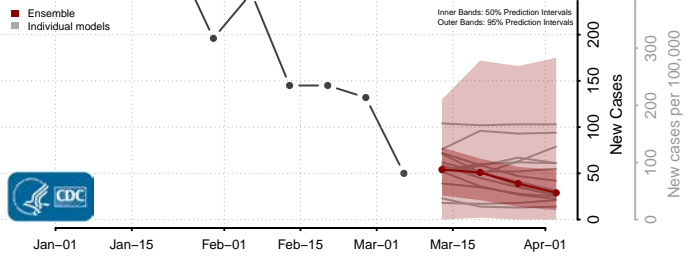

Lee County, North Carolina