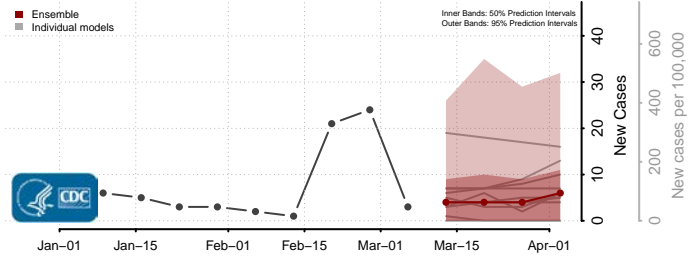

Morrison County, Minnesota

Mower County, Minnesota

Murray County, Minnesota

Nicollet County, Minnesota

Nobles County, Minnesota

Norman County, Minnesota

Olmsted County, Minnesota

Otter Tail County, Minnesota