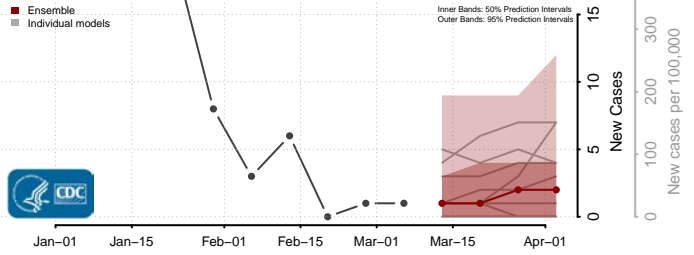

Republic County, Kansas