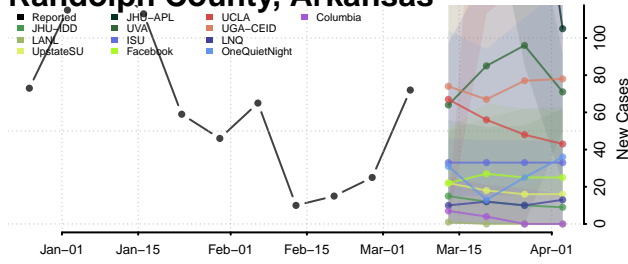

Pope County, Arkansas

Prairie County, Arkansas

Pulaski County, Arkansas

Randolph County, Arkansas

Saline County, Arkansas

Scott County, Arkansas

Searcy County, Arkansas

Sebastian County, Arkansas