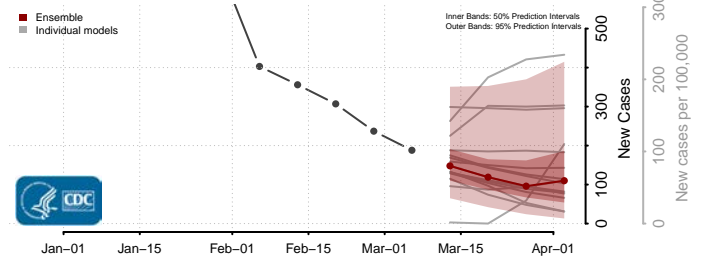

DeSoto County, Mississippi

Forrest County, Mississippi

Franklin County, Mississippi

George County, Mississippi

Greene County, Mississippi

Grenada County, Mississippi

Hancock County, Mississippi

Harrison County, Mississippi