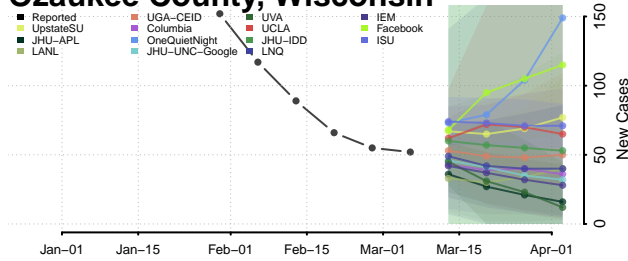

Oneida County, Wisconsin

Outagamie County, Wisconsin

Ozaukee County, Wisconsin

Pepin County, Wisconsin

Pierce County, Wisconsin

Polk County, Wisconsin

Portage County, Wisconsin

Price County, Wisconsin