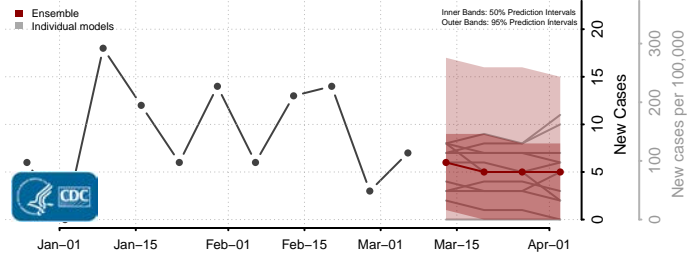

Caledonia County, Vermont

Chittenden County, Vermont

Essex County, Vermont

Franklin County, Vermont

Grand Isle County, Vermont

Lamoille County, Vermont

Orange County, Vermont

Orleans County, Vermont