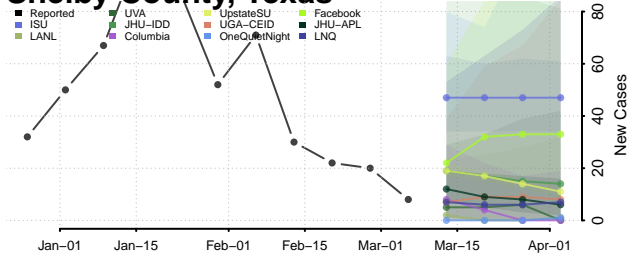

San Jacinto County, Texas

San Patricio County, Texas

San Saba County, Texas

Schleicher County, Texas

Scurry County, Texas

Shackelford County, Texas

Shelby County, Texas

Sherman County, Texas