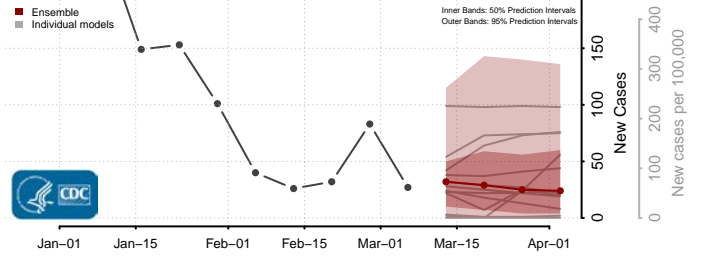

Washington County, Mississippi