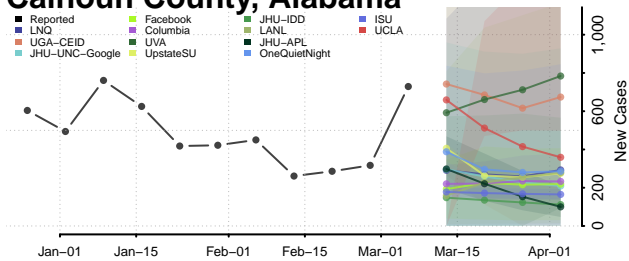

National*

Alabama

Autauga County, Alabama

Baldwin County, Alabama

Barbour County, Alabama

Bibb County, Alabama

*New weekly cases may decrease in this location over the next four weeks. For these locations, the ensemble forecast indicates a probability of 0.75 or greater that fewer cases will be reported in week four of the forecast than in the last reported week.

Blount County, Alabama

Bullock County, Alabama

Butler County, Alabama

Calhoun County, Alabama

Chambers County, Alabama

Cherokee County, Alabama

Chilton County, Alabama

Choctaw County, Alabama

Clarke County, Alabama

Clay County, Alabama

Cleburne County, Alabama

Coffee County, Alabama

Colbert County, Alabama

Conecuh County, Alabama

Coosa County, Alabama

Covington County, Alabama