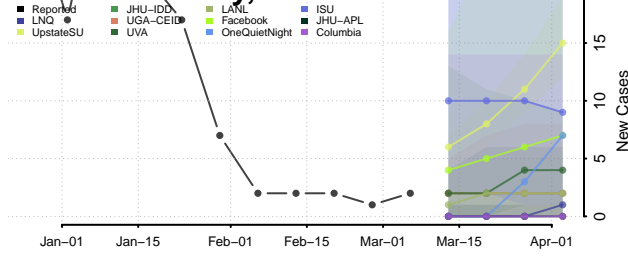

Sullivan County, Missouri