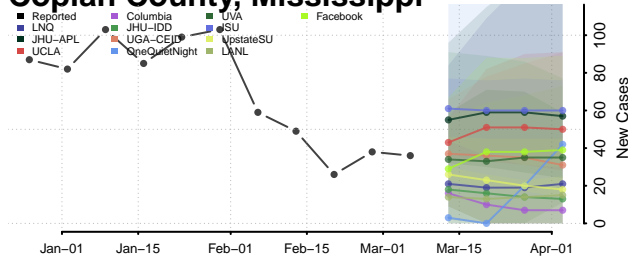

Copiah County, Mississippi