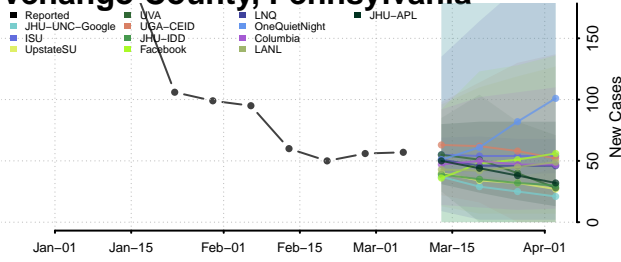

Susquehanna County, Pennsylvania

Tioga County, Pennsylvania

Union County, Pennsylvania

Venango County, Pennsylvania

Warren County, Pennsylvania

Washington County, Pennsylvania

Wayne County, Pennsylvania

Westmoreland County, Pennsylvania