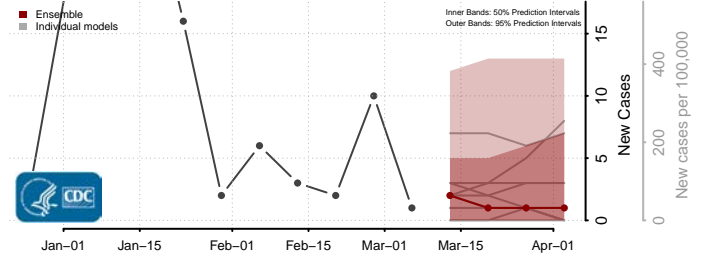

Wichita County, Kansas

Wilson County, Kansas

Woodson County, Kansas

Wyandotte County, Kansas

Kentucky*

Adair County, Kentucky

*New weekly cases may decrease in this location over the next four weeks. For these locations, the ensemble forecast indicates a probability of 0.75 or greater that fewer cases will be reported in week four of the forecast than in the last reported week.