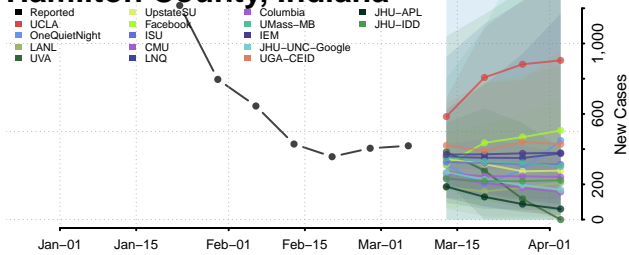

Fountain County, Indiana

Franklin County, Indiana

Fulton County, Indiana

Gibson County, Indiana

Grant County, Indiana

Greene County, Indiana

Hamilton County, Indiana

Hancock County, Indiana