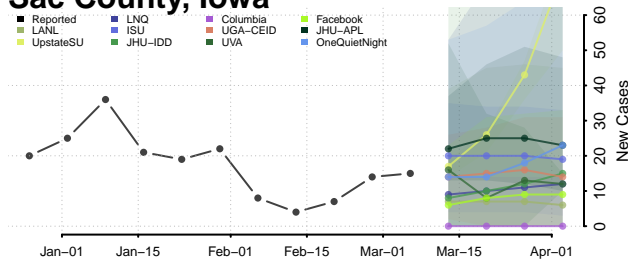

Ringgold County, Iowa

Sac County, Iowa

Scott County, Iowa

Shelby County, Iowa

Sioux County, Iowa

Story County, Iowa

Tama County, Iowa

Taylor County, Iowa