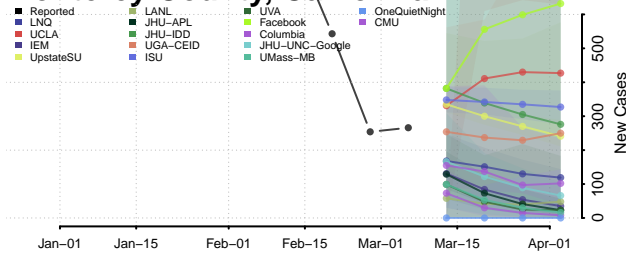

Mariposa County, California

Mendocino County, California

Merced County, California

Modoc County, California

Mono County, California

Monterey County, California

Napa County, California

Nevada County, California