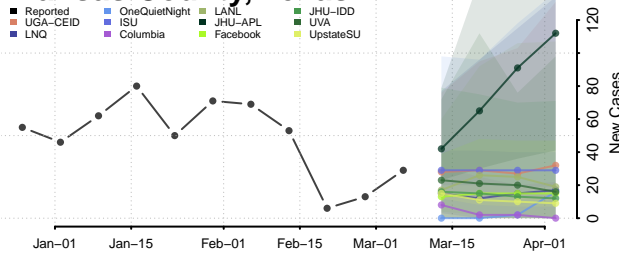

Aransas County, Texas