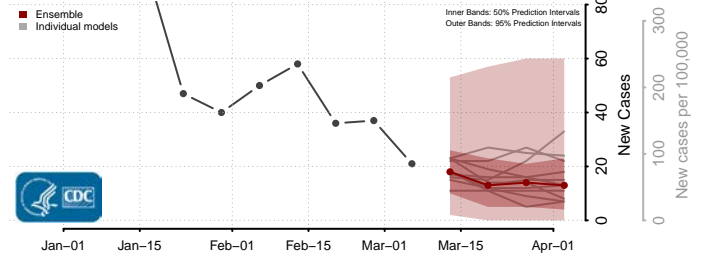

Grant County, Oregon

Harney County, Oregon

Hood River County, Oregon

Jackson County, Oregon

Jefferson County, Oregon

Josephine County, Oregon

Klamath County, Oregon

Lake County, Oregon