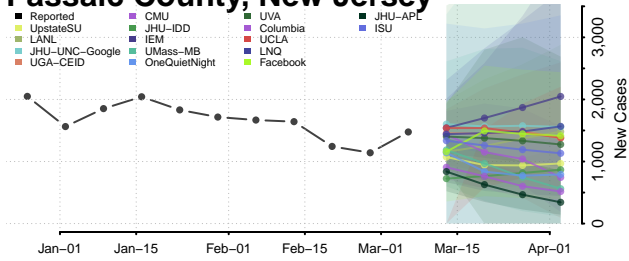

Hunterdon County, New Jersey

Mercer County, New Jersey

Middlesex County, New Jersey

Monmouth County, New Jersey

Morris County, New Jersey

Ocean County, New Jersey

Passaic County, New Jersey

Salem County, New Jersey