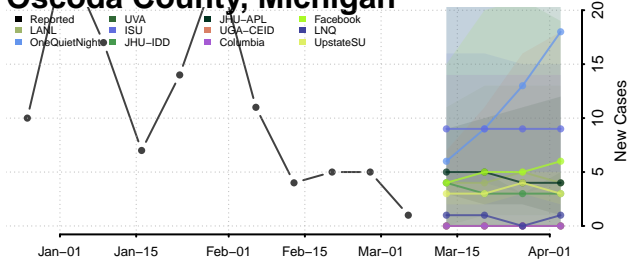

Muskegon County, Michigan

Newaygo County, Michigan

Oakland County, Michigan

Oceana County, Michigan

Ogemaw County, Michigan

Ontonagon County, Michigan

Osceola County, Michigan

Oscoda County, Michigan