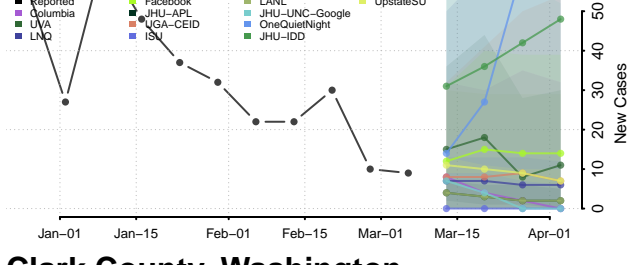

Clallam County, Washington