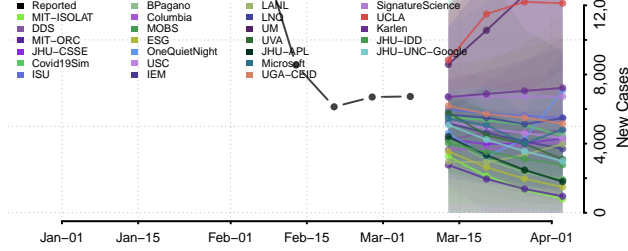

National*

Alabama

Autauga County, Alabama

Baldwin County, Alabama

Barbour County, Alabama

Bibb County, Alabama

*New weekly cases may decrease in this location over the next four weeks. For these locations, the ensemble forecast indicates a probability of 0.75 or greater that fewer cases will be reported in week four of the forecast than in the last reported week.