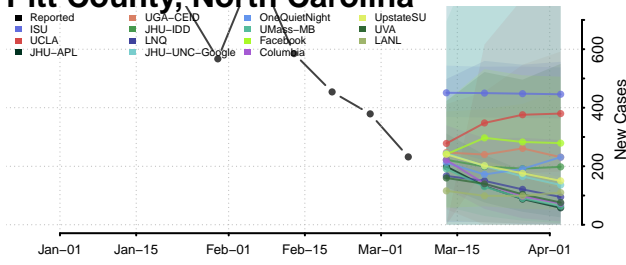

Pitt County, North Carolina