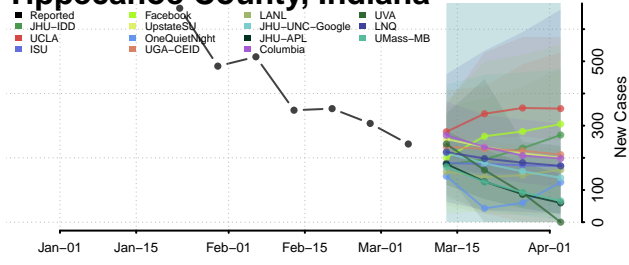

Tippecanoe County, Indiana