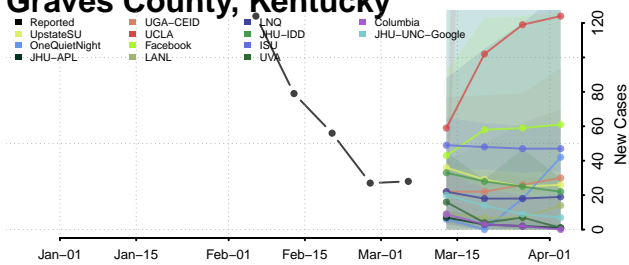

Graves County, Kentucky

Grayson County, Kentucky

Green County, Kentucky

Greenup County, Kentucky

Hancock County, Kentucky

Hardin County, Kentucky

Harlan County, Kentucky

Harrison County, Kentucky