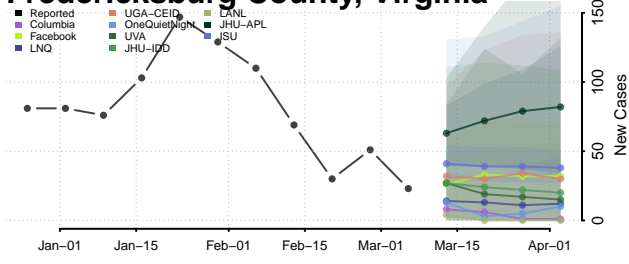

Fredericksburg County, Virginia