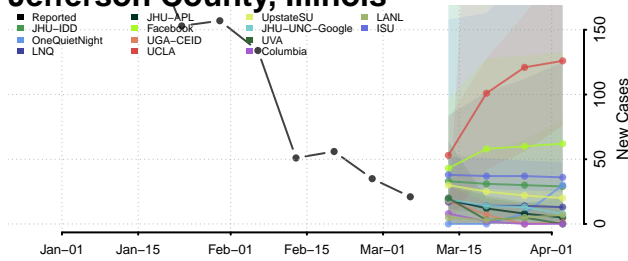

Iroquois County, Illinois

Jackson County, Illinois

Jasper County, Illinois

Jefferson County, Illinois

Jersey County, Illinois

Jo Daviess County, Illinois

Johnson County, Illinois

Kane County, Illinois