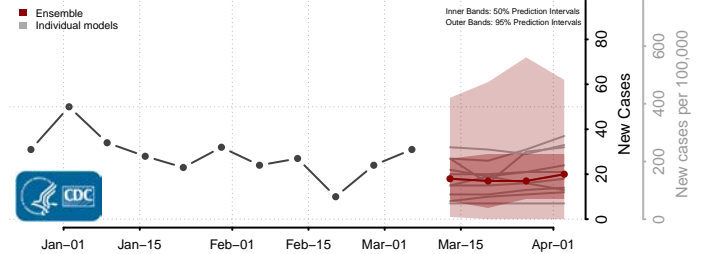

Buchanan County, Iowa

Buena Vista County, Iowa

Butler County, Iowa

Calhoun County, Iowa

Carroll County, Iowa

Cass County, Iowa

Cedar County, Iowa

Cerro Gordo County, Iowa