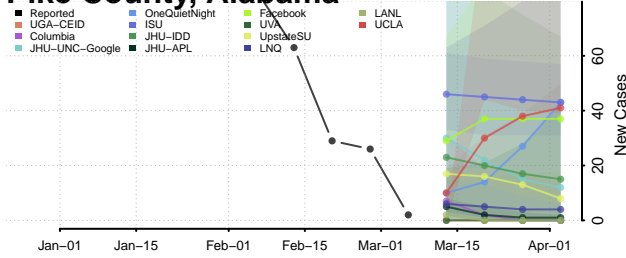

Madison County, Alabama

Marengo County, Alabama

Marion County, Alabama

Marshall County, Alabama

Mobile County, Alabama

Monroe County, Alabama

Montgomery County, Alabama

Morgan County, Alabama

Perry County, Alabama

Pickens County, Alabama

Pike County, Alabama

Randolph County, Alabama

Russell County, Alabama

Shelby County, Alabama

St. Clair County, Alabama

Sumter County, Alabama