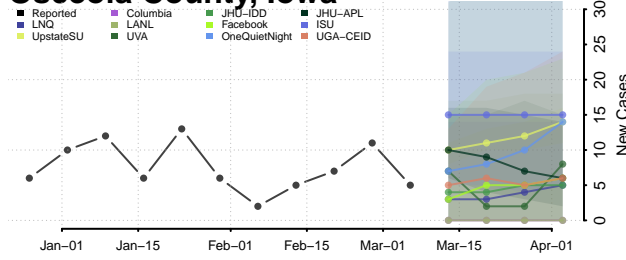

Osceola County, Iowa