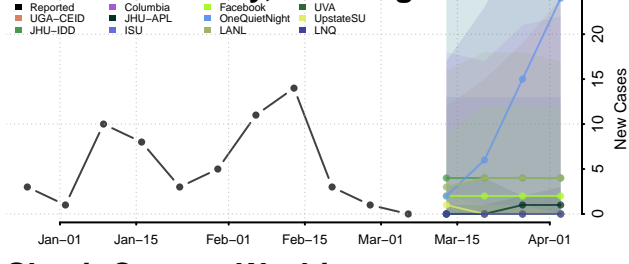

San Juan County, Washington