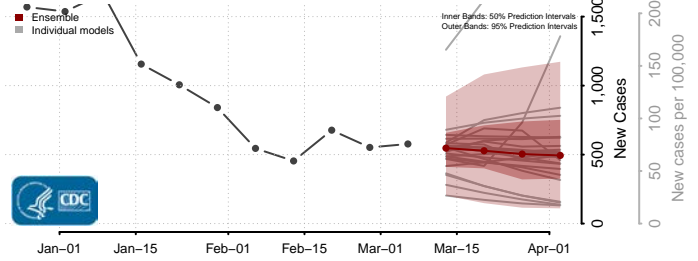

North Dakota