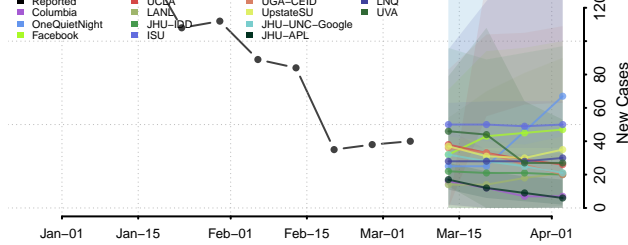

Montgomery County, Ohio

Morgan County, Ohio

Morrow County, Ohio

Muskingum County, Ohio

Noble County, Ohio

Ottawa County, Ohio

Paulding County, Ohio

Perry County, Ohio