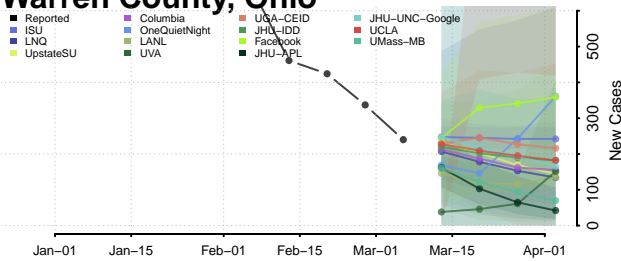

Van Wert County, Ohio

Vinton County, Ohio

Warren County, Ohio

Washington County, Ohio

Wayne County, Ohio

Williams County, Ohio

Wood County, Ohio

Wyandot County, Ohio