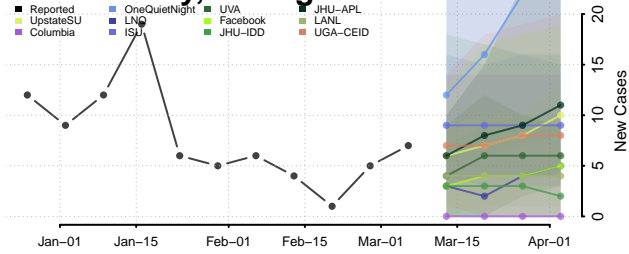

Isabella County, Michigan

Jackson County, Michigan

Kalamazoo County, Michigan

Kalkaska County, Michigan

Kent County, Michigan

Keweenaw County, Michigan

Lake County, Michigan

Lapeer County, Michigan