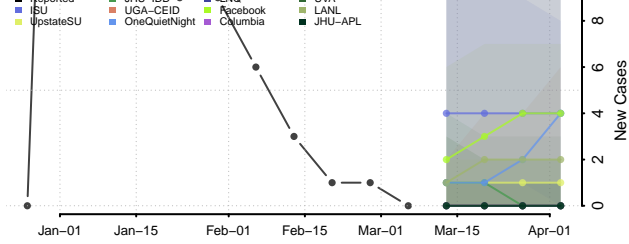

Johnson County, Kansas

Keary County, Kansas

Kingman County, Kansas

Kiowa County, Kansas

Labette County, Kansas

Lane County, Kansas

Leavenworth County, Kansas

Lincoln County, Kansas