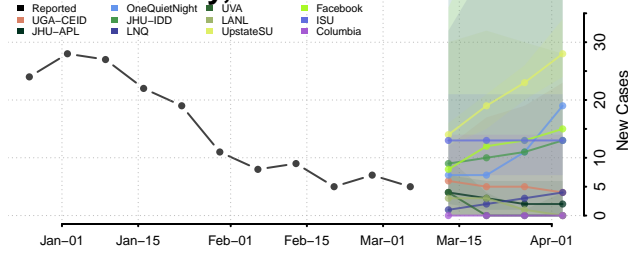

Colfax County, Nebraska