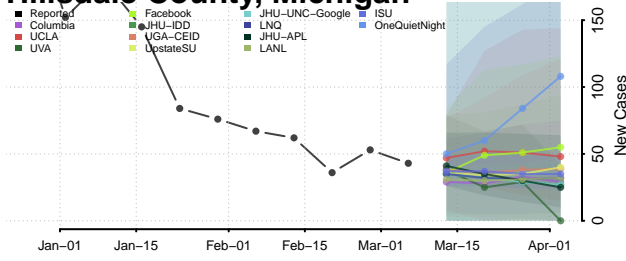

Hillsdale County, Michigan