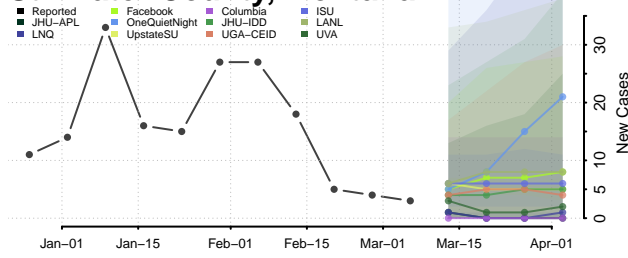

Stillwater County, Montana