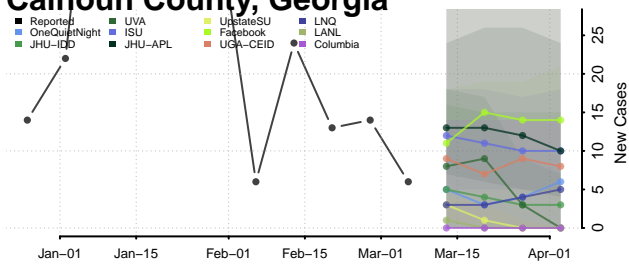

Bleckley County, Georgia

Brantley County, Georgia

Brooks County, Georgia

Bryan County, Georgia

Bulloch County, Georgia

Burke County, Georgia

Butts County, Georgia

Calhoun County, Georgia