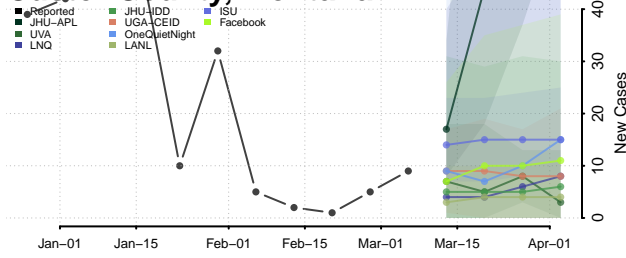

Big Horn County, Montana

Blaine County, Montana

Broadwater County, Montana

Carbon County, Montana

Carter County, Montana

Cascade County, Montana

Chouteau County, Montana

Custer County, Montana