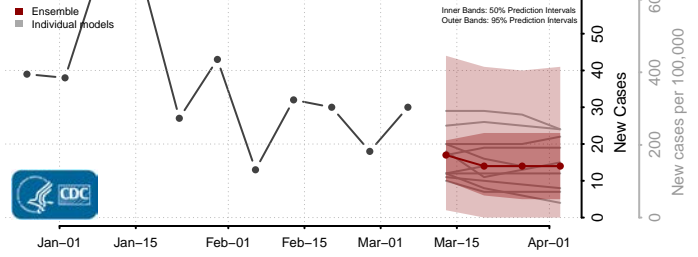

Leslie County, Kentucky