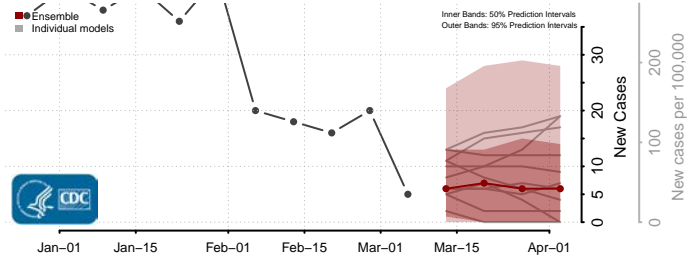

Carroll County, Illinois