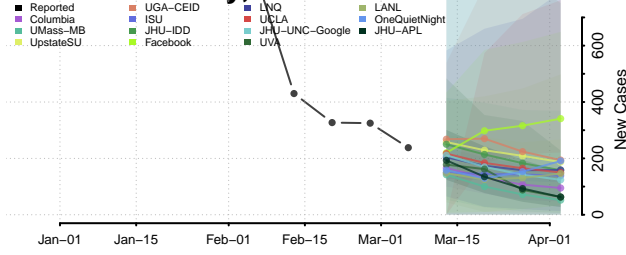

Cochise County, Arizona

Coconino County, Arizona

Gila County, Arizona

Graham County, Arizona

Greenlee County, Arizona

La Paz County, Arizona

Maricopa County, Arizona

Mohave County, Arizona