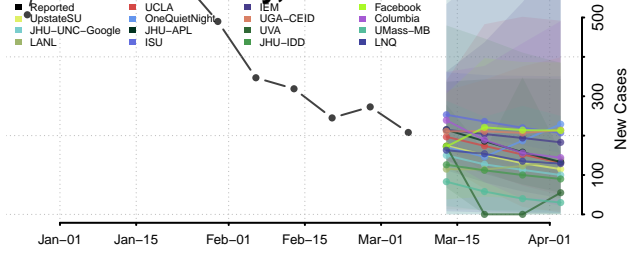

Fairfield County, Connecticut

Hartford County, Connecticut

Litchfield County, Connecticut

Middlesex County, Connecticut

New Haven County, Connecticut

New London County, Connecticut

Tolland County, Connecticut