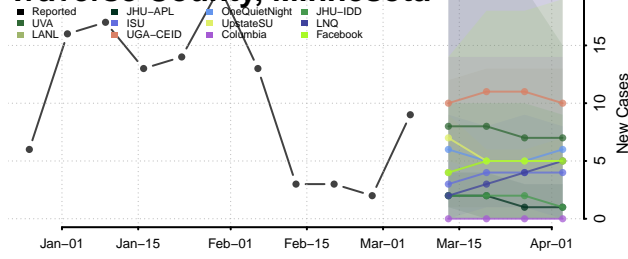

Stearns County, Minnesota

Steele County, Minnesota

Stevens County, Minnesota

Swift County, Minnesota

Todd County, Minnesota

Traverse County, Minnesota

Wabasha County, Minnesota

Wadena County, Minnesota