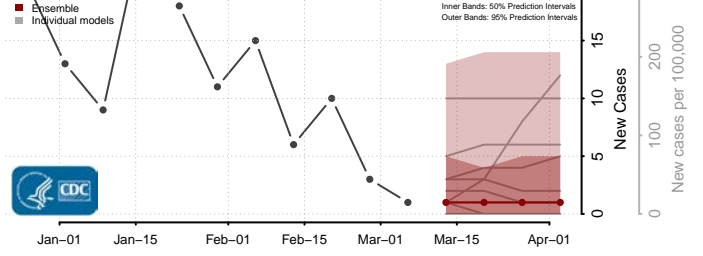

Clark County, Missouri