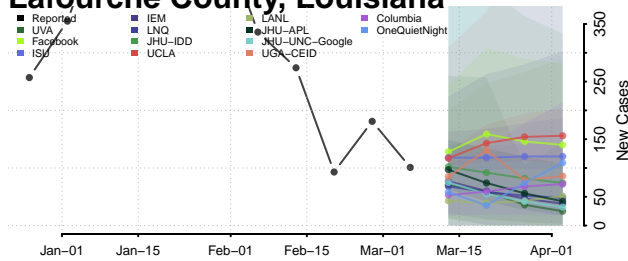

Lafourche County, Louisiana