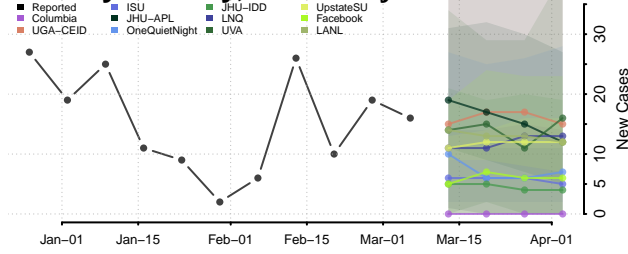

Owsley County, Kentucky