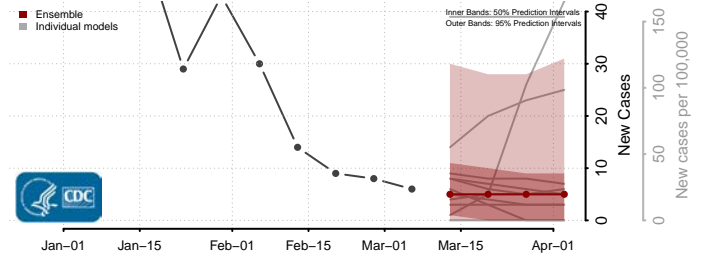

Audrain County, Missouri