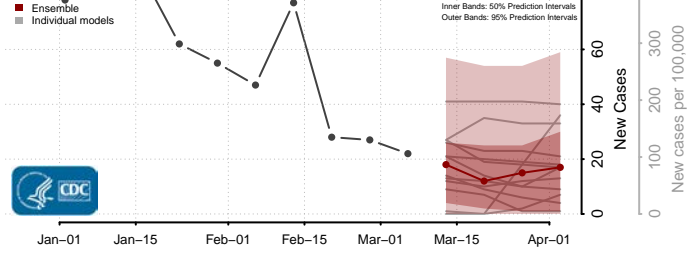

DeSoto County, Mississippi

Forrest County, Mississippi

Franklin County, Mississippi

George County, Mississippi

Greene County, Mississippi

Grenada County, Mississippi

Hancock County, Mississippi

Harrison County, Mississippi