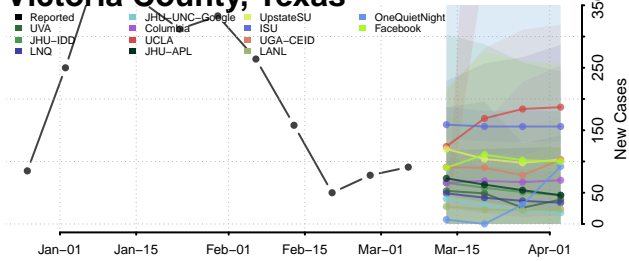

Victoria County, Texas