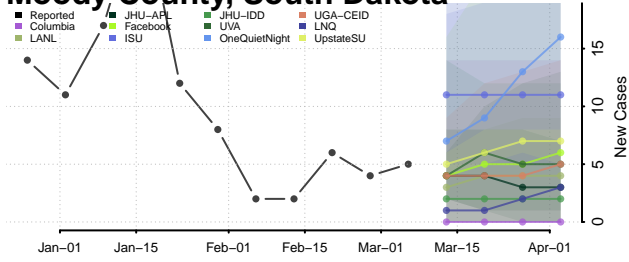

Moody County, South Dakota