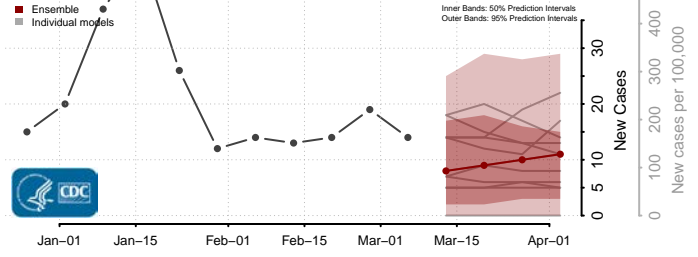

Madison County, Montana