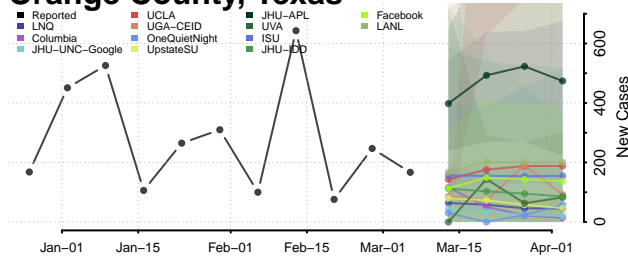

Orange County, Texas