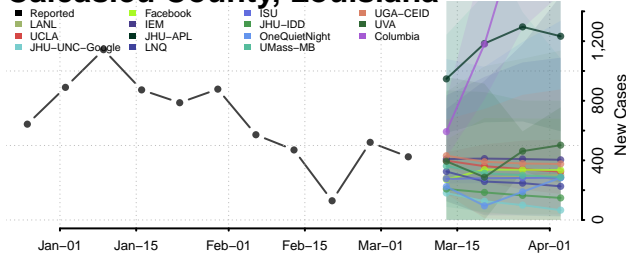

Calcasieu County, Louisiana