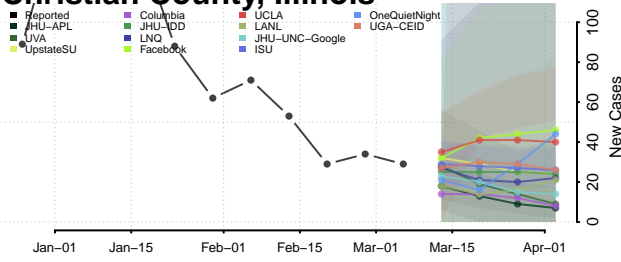

Christian County, Illinois