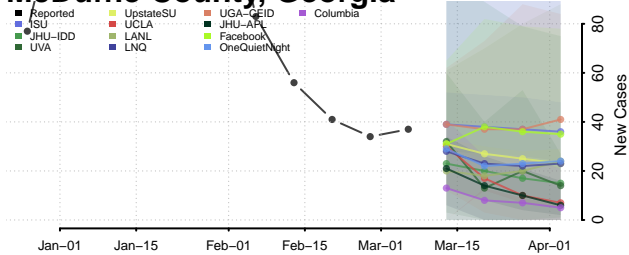

Lowndes County, Georgia

Lumpkin County, Georgia

Macon County, Georgia

Madison County, Georgia

Marion County, Georgia

McDuffie County, Georgia

McIntosh County, Georgia

Meriwether County, Georgia