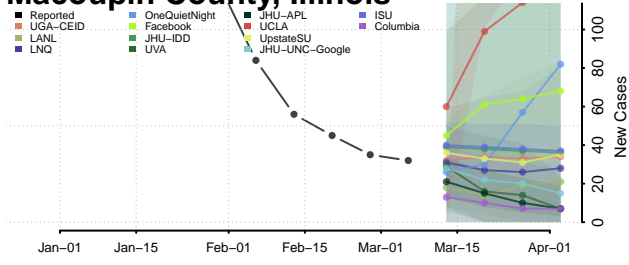

Logan County, Illinois

Macon County, Illinois

Macoupin County, Illinois

Madison County, Illinois

Marion County, Illinois

Marshall County, Illinois

Mason County, Illinois

Massac County, Illinois