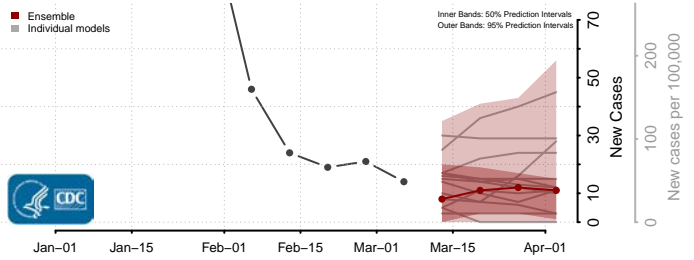

Gilmer County, West Virginia

Grant County, West Virginia

Greenbrier County, West Virginia

Hampshire County, West Virginia

Hancock County, West Virginia

Hardy County, West Virginia

Harrison County, West Virginia