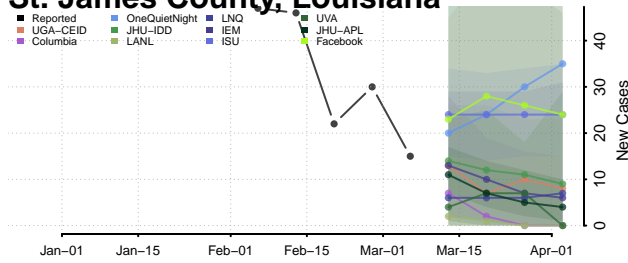

St. James County, Louisiana