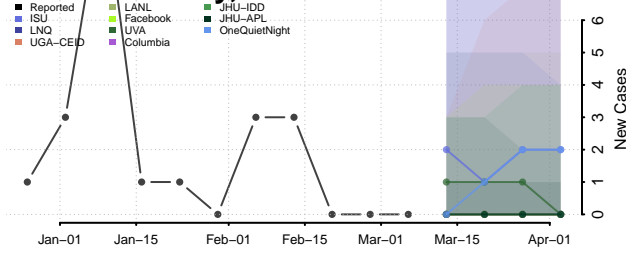

Eureka County, Nevada