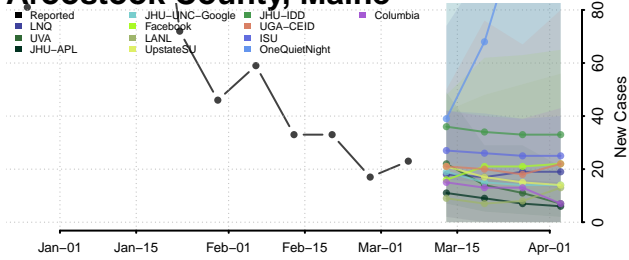

Winn County, Louisiana

Maine

Androscoggin County, Maine

Aroostook County, Maine

Cumberland County, Maine

Franklin County, Maine

Hancock County, Maine

Kennebec County, Maine