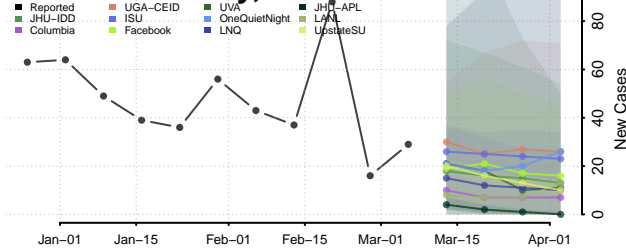

Dixie County, Florida

Duval County, Florida

Escambia County, Florida

Flagler County, Florida

Franklin County, Florida

Gadsden County, Florida

Gilchrist County, Florida

Glades County, Florida