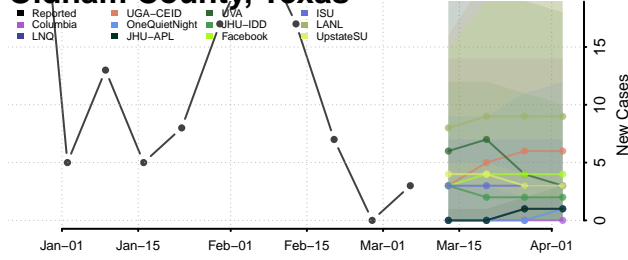

Oldham County, Texas

Orange County, Texas

Palo Pinto County, Texas

Panola County, Texas

Parker County, Texas

Parmer County, Texas

Pecos County, Texas

Polk County, Texas