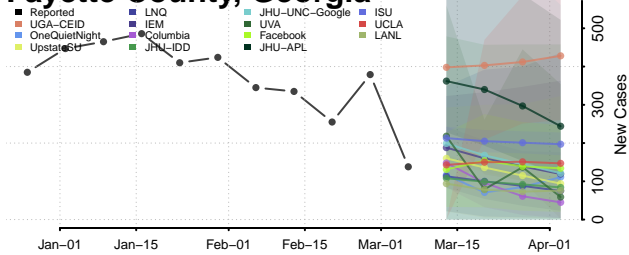

Elbert County, Georgia

Emanuel County, Georgia

Evans County, Georgia

Fannin County, Georgia

Fayette County, Georgia

Floyd County, Georgia

Forsyth County, Georgia

Franklin County, Georgia