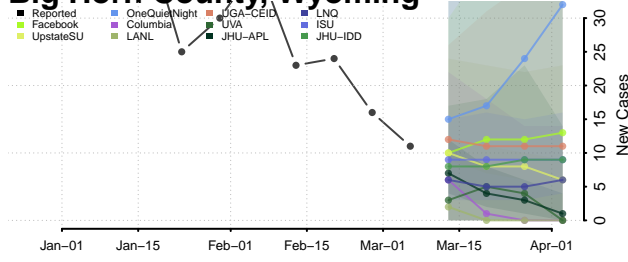

Waukesha County, Wisconsin

Waupaca County, Wisconsin

Waushara County, Wisconsin

Winnebago County, Wisconsin

Wood County, Wisconsin

Wyoming

Albany County, Wyoming

Big Horn County, Wyoming