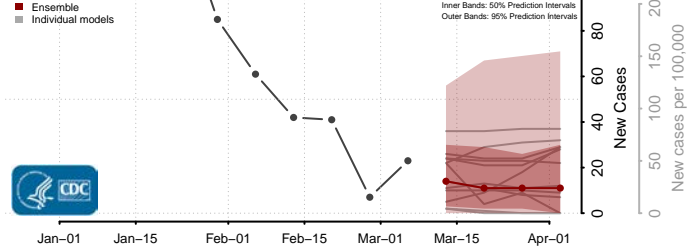

*New weekly cases may decrease in this location over the next four weeks. For these locations, the ensemble forecast indicates a probability of 0.75 or greater that fewer cases will be reported in week four of the forecast than in the last reported week.