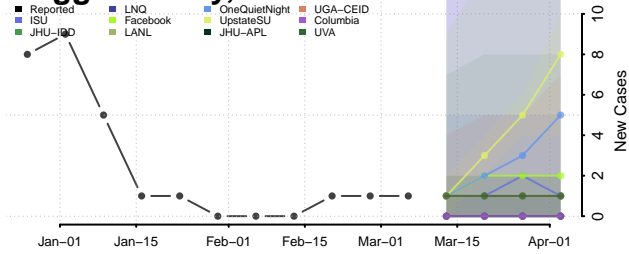

Dunn County, North Dakota

Eddy County, North Dakota

Emmons County, North Dakota

Foster County, North Dakota

Golden Valley County, North Dakota

Grand Forks County, North Dakota

Grant County, North Dakota

Griggs County, North Dakota