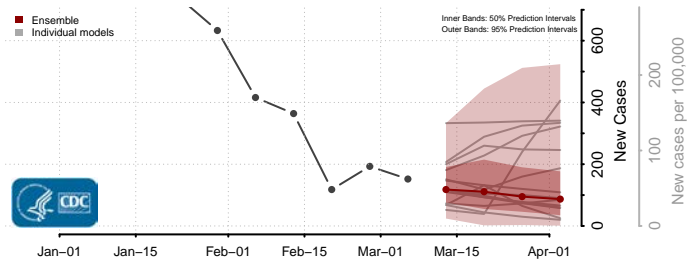

Lafayette County, Louisiana