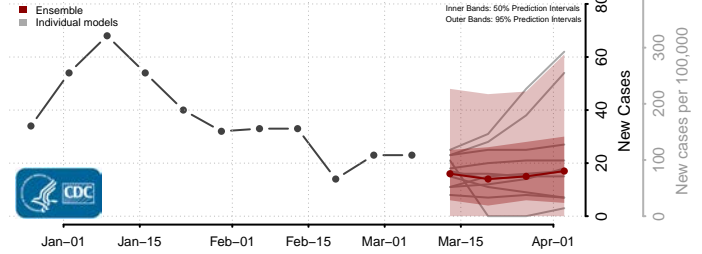

Buchanan County, Iowa