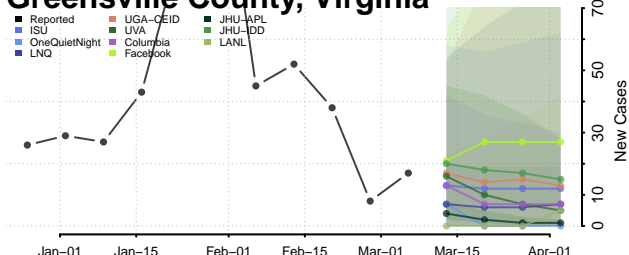

Halifax County, Virginia

Hampton County, Virginia

Hanover County, Virginia

Harrisonburg County, Virginia

Henrico County, Virginia

Henry County, Virginia

Highland County, Virginia

Hopewell County, Virginia