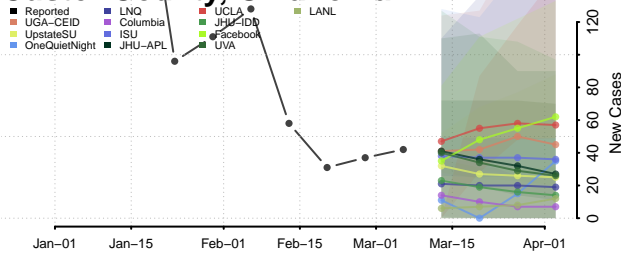

Custer County, Oklahoma