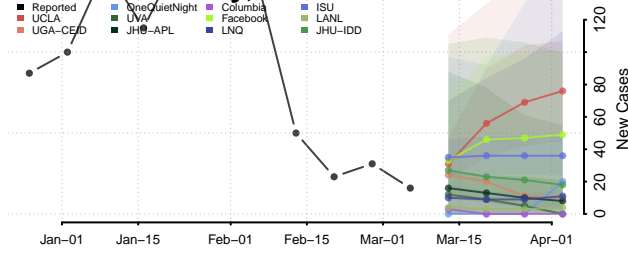

Caddo County, Louisiana

Calcasieu County, Louisiana

Caldwell County, Louisiana

Cameron County, Louisiana

Catahoula County, Louisiana

Claiborne County, Louisiana

Concordia County, Louisiana

De Soto County, Louisiana