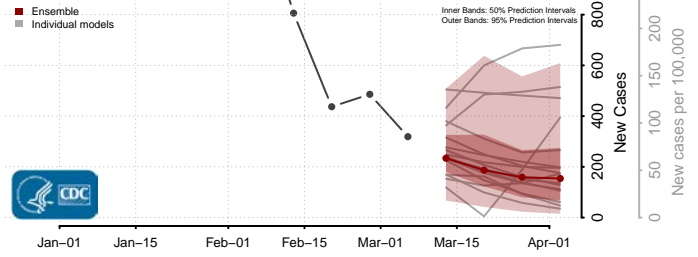

Madison County, Alabama