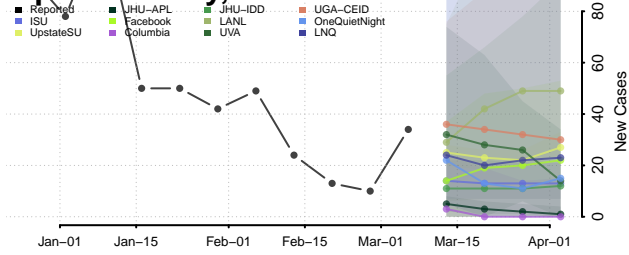

Tipton County, Indiana