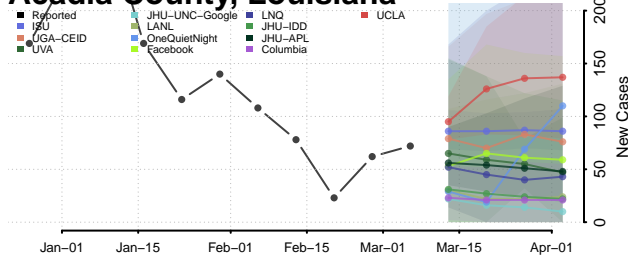

Acadia County, Louisiana