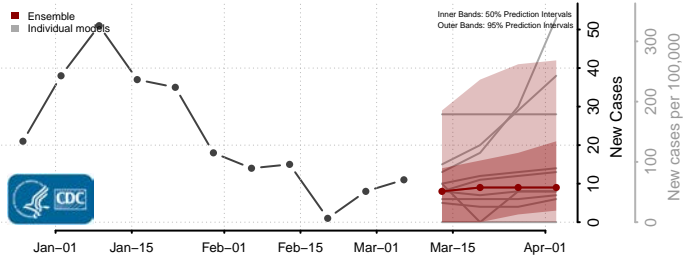

Floyd County, Iowa

Franklin County, Iowa

Fremont County, Iowa

Greene County, Iowa

Grundy County, Iowa

Guthrie County, Iowa

Hamilton County, Iowa

Hancock County, Iowa