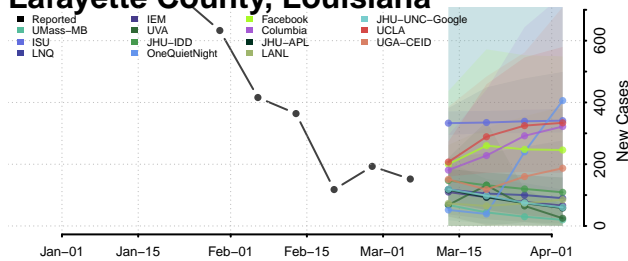

Lafayette County, Louisiana