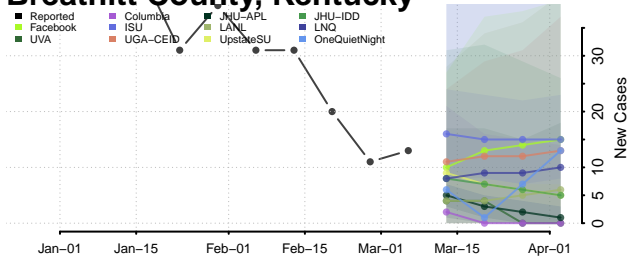

Boyd County, Kentucky

Boyle County, Kentucky

Bracken County, Kentucky

Breathitt County, Kentucky

Breckinridge County, Kentucky

Bullitt County, Kentucky

Butler County, Kentucky

Caldwell County, Kentucky