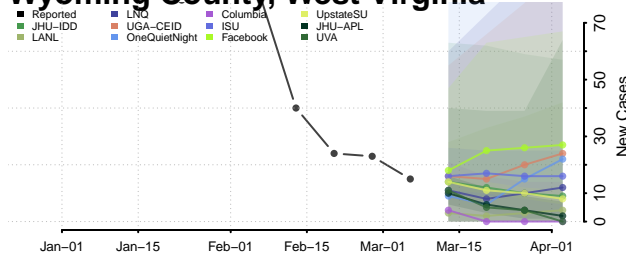

Wood County, West Virginia

Wyoming County, West Virginia

Wisconsin

Adams County, Wisconsin

Ashland County, Wisconsin

Barron County, Wisconsin

Bayfield County, Wisconsin

Brown County, Wisconsin