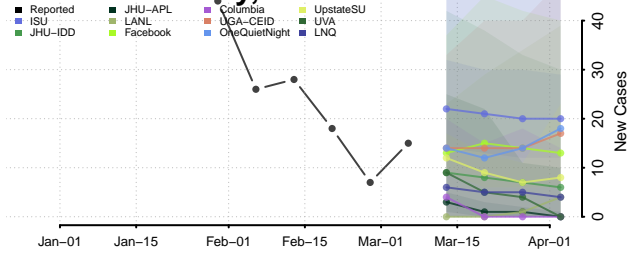

Calhoun County, Florida