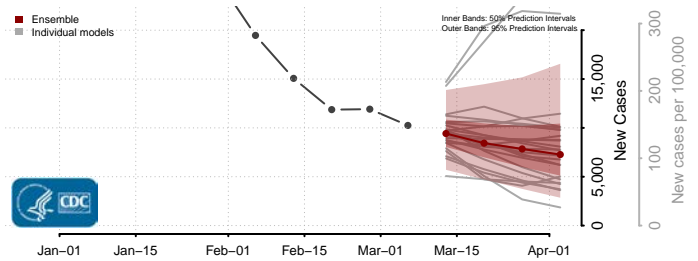

Massachusetts