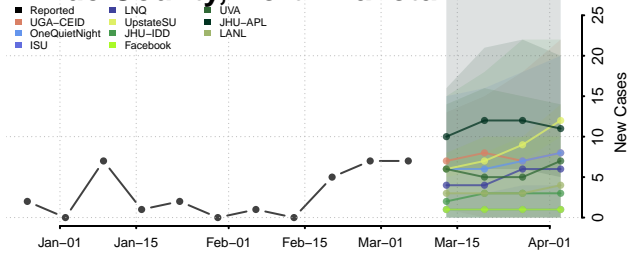

Bottineau County, North Dakota

Bowman County, North Dakota

Burke County, North Dakota

Burleigh County, North Dakota

Cass County, North Dakota

Cavalier County, North Dakota

Dickey County, North Dakota

Divide County, North Dakota