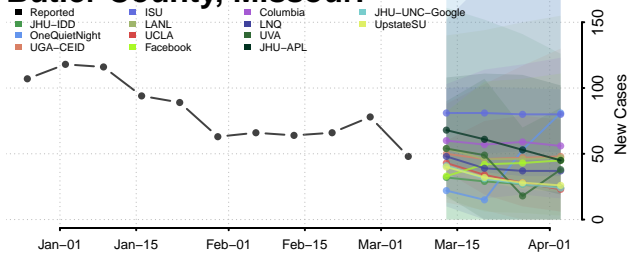

Butler County, Missouri