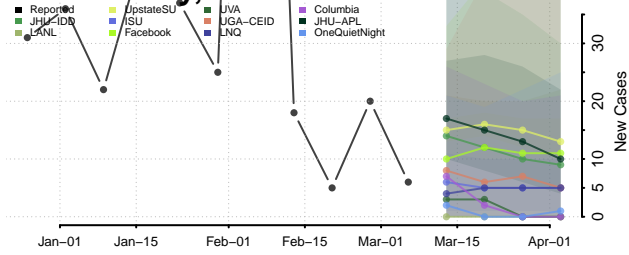

Mills County, Texas