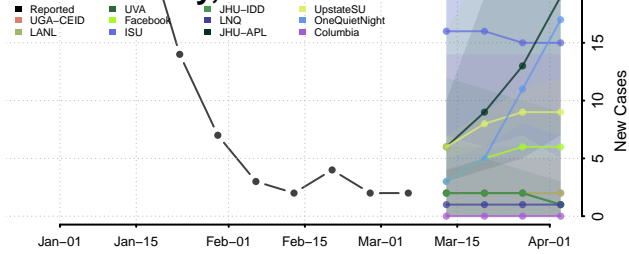

Lewis County, Missouri