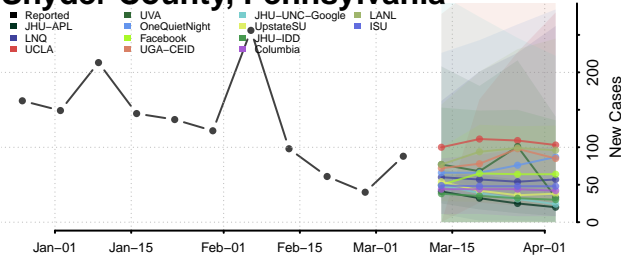

Snyder County, Pennsylvania