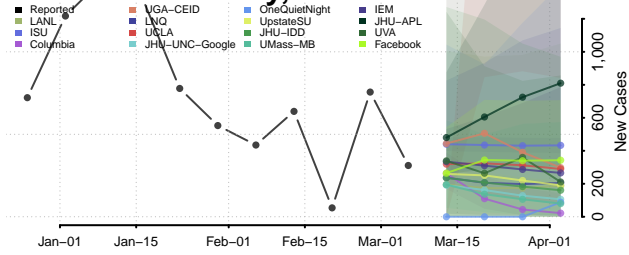

McLennan County, Texas