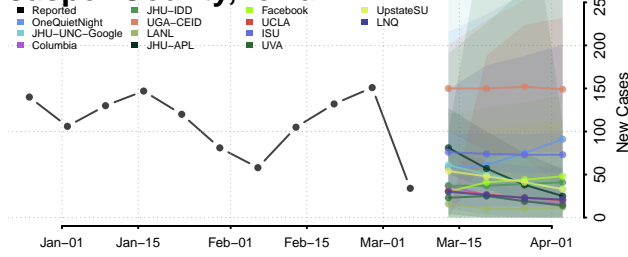

Jasper County, Iowa