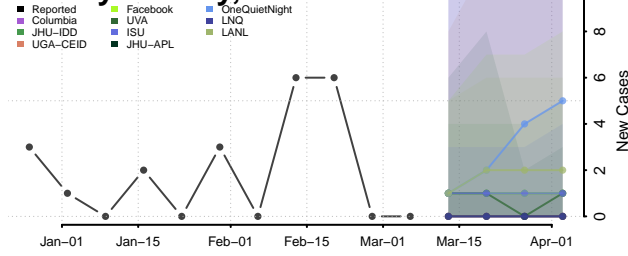

Liberty County, Montana