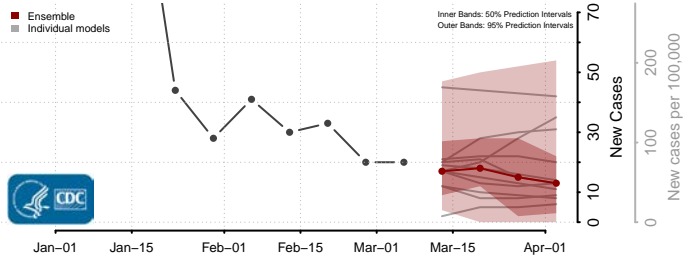

Russell County, Virginia