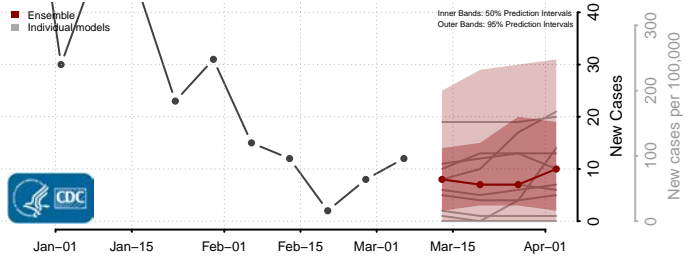

Stone County, Arkansas