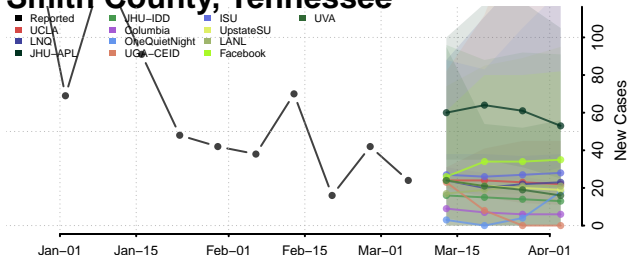

Robertson County, Tennessee

Rutherford County, Tennessee

Scott County, Tennessee

Sequatchie County, Tennessee

Sevier County, Tennessee

Shelby County, Tennessee

Smith County, Tennessee

Stewart County, Tennessee