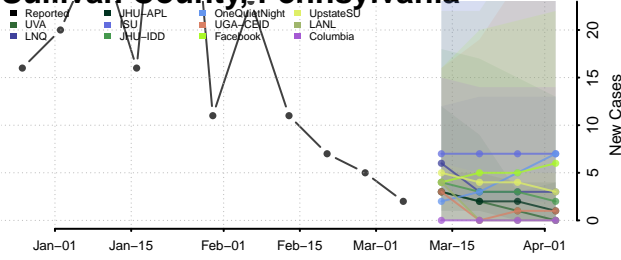

Sullivan County, Pennsylvania