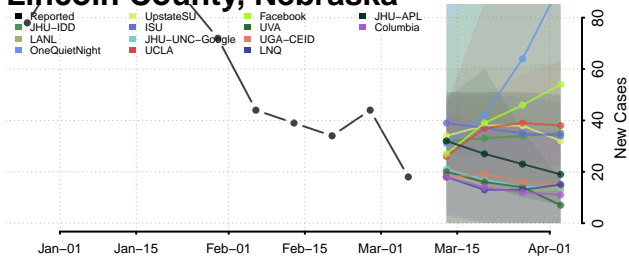

Logan County, Nebraska

Loup County, Nebraska

Madison County, Nebraska

McPherson County, Nebraska

Merrick County, Nebraska

Morrill County, Nebraska

Nance County, Nebraska

Nemaha County, Nebraska