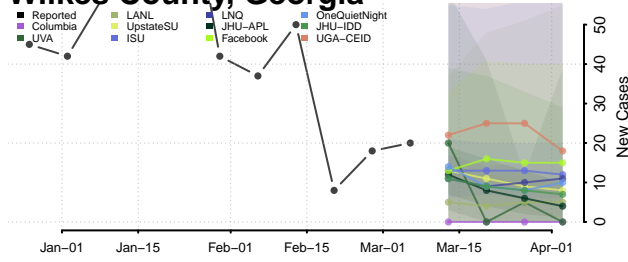

White County, Georgia

Whitfield County, Georgia

Wilcox County, Georgia

Wilkes County, Georgia

Wilkinson County, Georgia

Worth County, Georgia

Guam

Hawaii