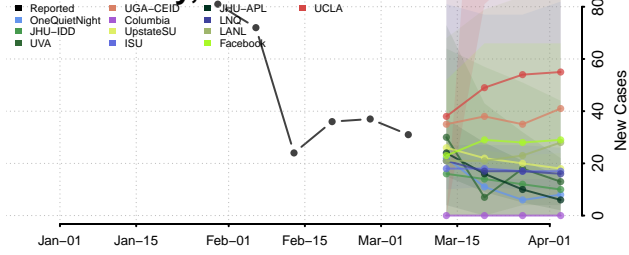

Fayette County, Alabama

Franklin County, Alabama

Geneva County, Alabama

Greene County, Alabama

Hale County, Alabama

Henry County, Alabama

Houston County, Alabama

Jackson County, Alabama