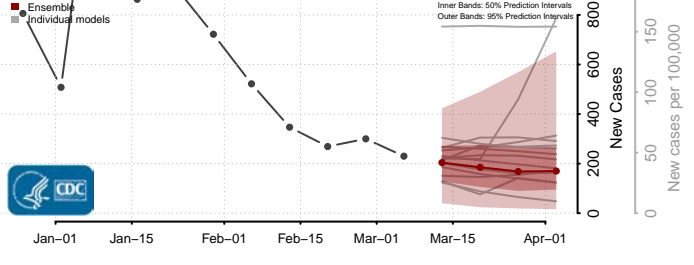

Clark County, Washington