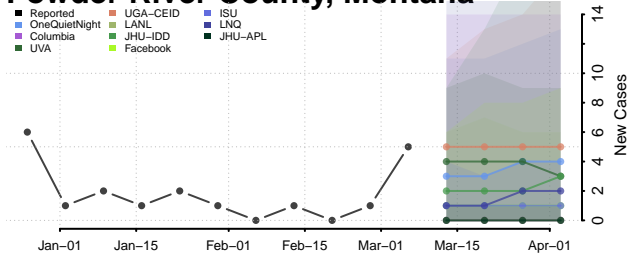

Powder River County, Montana