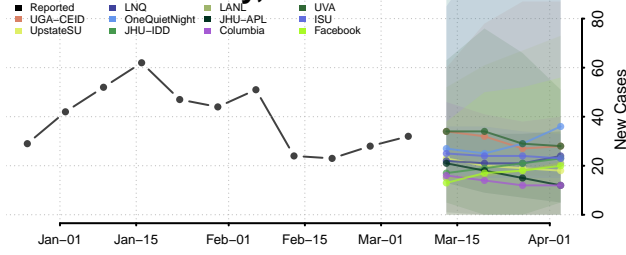

Alamosa County, Colorado