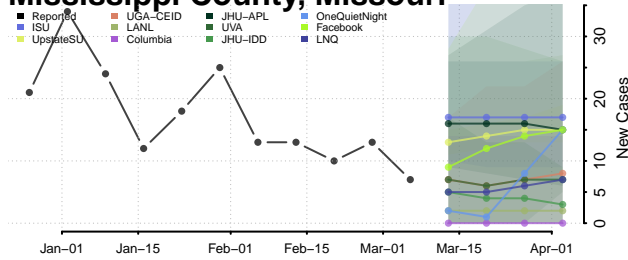

Mississippi County, Missouri