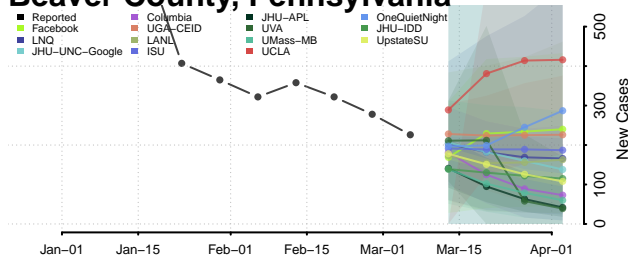

Beaver County, Pennsylvania