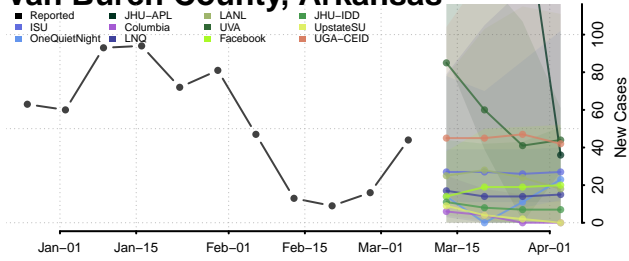

Sevier County, Arkansas

Sharp County, Arkansas

St. Francis County, Arkansas

Stone County, Arkansas

Union County, Arkansas

Van Buren County, Arkansas

Washington County, Arkansas

White County, Arkansas