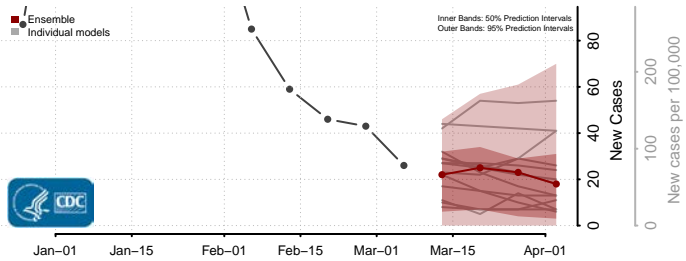

Chambers County, Alabama