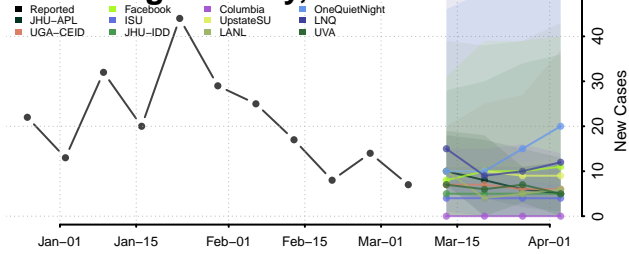

Deer Lodge County, Montana