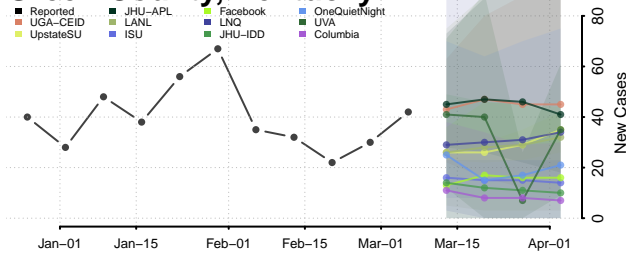

Graves County, Kentucky

Grayson County, Kentucky

Green County, Kentucky

Greenup County, Kentucky

Hancock County, Kentucky

Hardin County, Kentucky

Harlan County, Kentucky

Harrison County, Kentucky