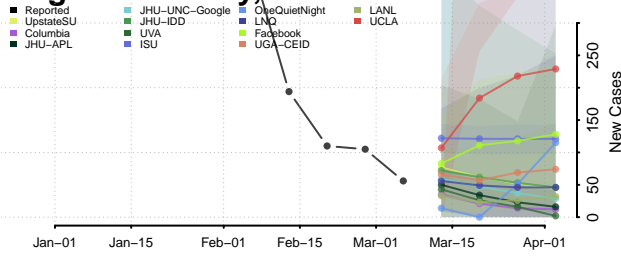

Rogers County, Oklahoma

Seminole County, Oklahoma

Sequoyah County, Oklahoma

Stephens County, Oklahoma

Texas County, Oklahoma

Tillman County, Oklahoma

Tulsa County, Oklahoma

Wagoner County, Oklahoma