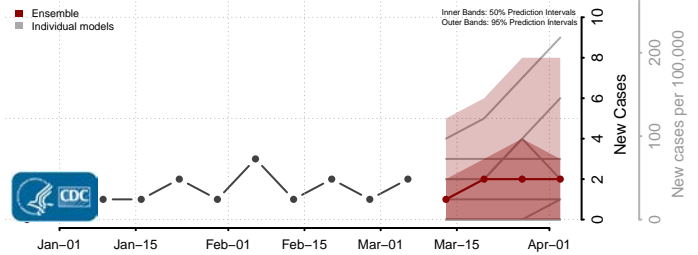

Storey County, Nevada