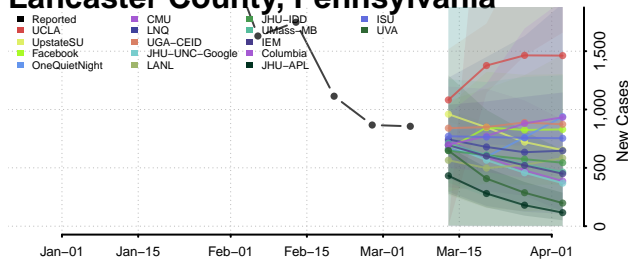

Lancaster County, Pennsylvania