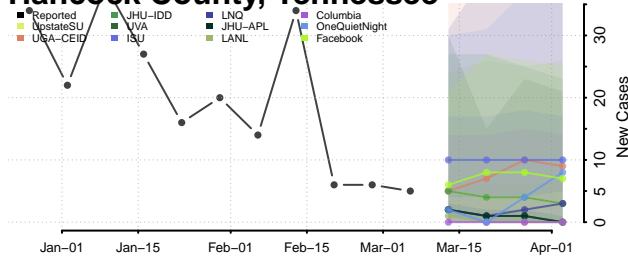

Hancock County, Tennessee