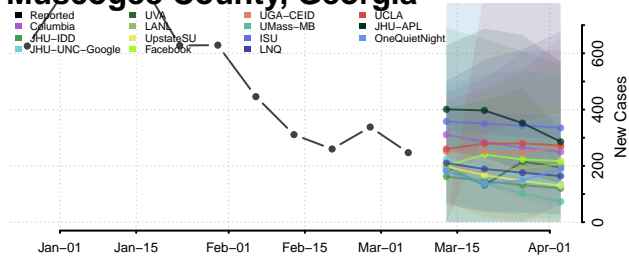

Miller County, Georgia

Mitchell County, Georgia

Monroe County, Georgia

Montgomery County, Georgia

Morgan County, Georgia

Murray County, Georgia

Muscogee County, Georgia

Newton County, Georgia