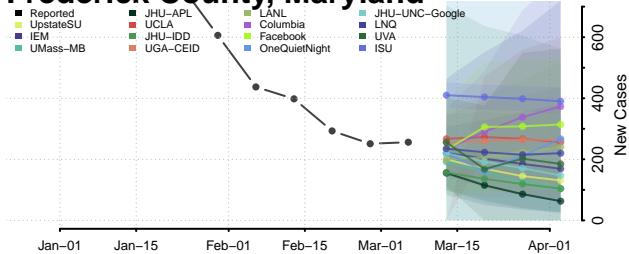

Caroline County, Maryland

Carroll County, Maryland

Cecil County, Maryland

Charles County, Maryland

Dorchester County, Maryland

Frederick County, Maryland

Garrett County, Maryland

Harford County, Maryland