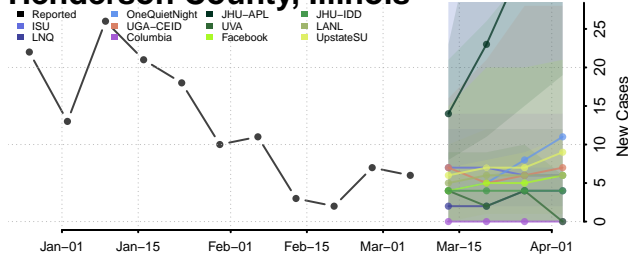

Gallatin County, Illinois

Greene County, Illinois

Grundy County, Illinois

Hamilton County, Illinois

Hancock County, Illinois

Hardin County, Illinois

Henderson County, Illinois

Henry County, Illinois