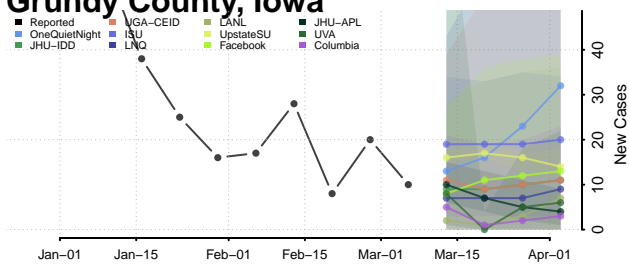

Floyd County, Iowa

Franklin County, Iowa

Fremont County, Iowa

Greene County, Iowa

Grundy County, Iowa

Guthrie County, Iowa

Hamilton County, Iowa

Hancock County, Iowa