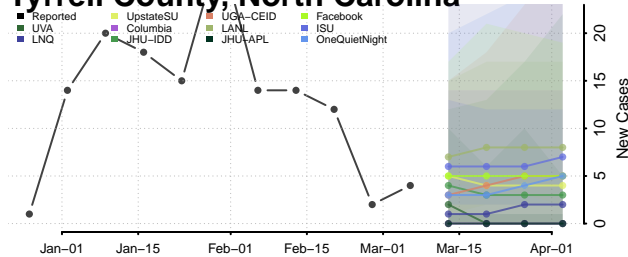

Stokes County, North Carolina

Surry County, North Carolina

Swain County, North Carolina

Transylvania County, North Carolina

Tyrrell County, North Carolina

Union County, North Carolina

Wilkes County, North Carolina