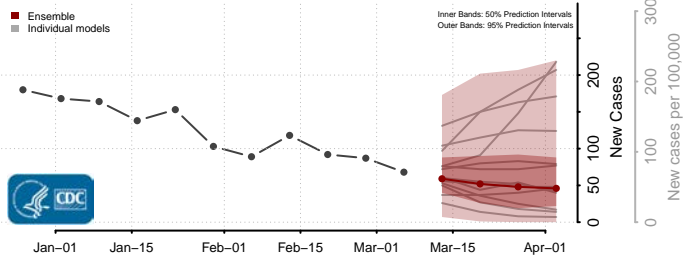

Bottineau County, North Dakota

Bowman County, North Dakota

Burke County, North Dakota

Burleigh County, North Dakota

Cass County, North Dakota

Cavalier County, North Dakota

Dickey County, North Dakota

Divide County, North Dakota