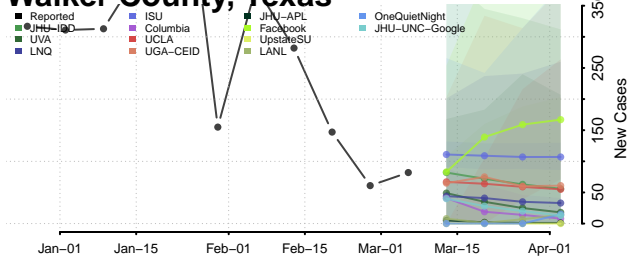

Walker County, Texas