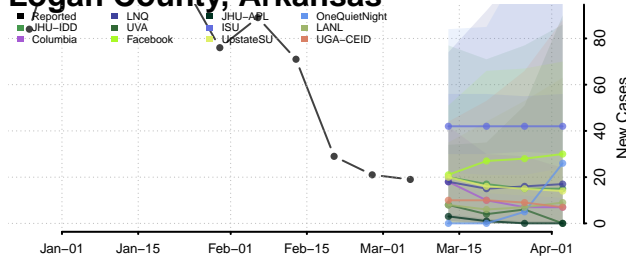

Logan County, Arkansas