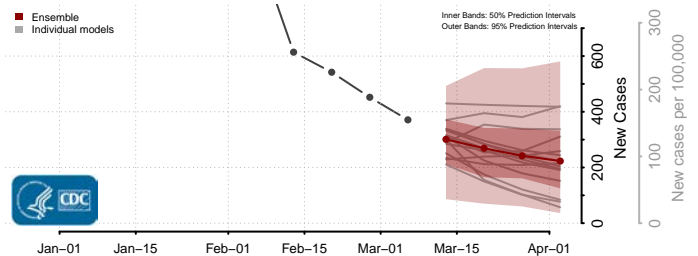

Stokes County, North Carolina

Surry County, North Carolina

Swain County, North Carolina

Transylvania County, North Carolina

Tyrrell County, North Carolina

Union County, North Carolina

Wilkes County, North Carolina