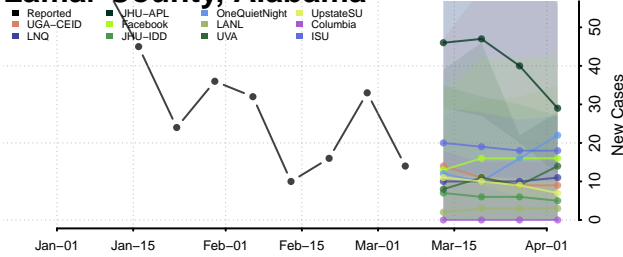

Lamar County, Alabama