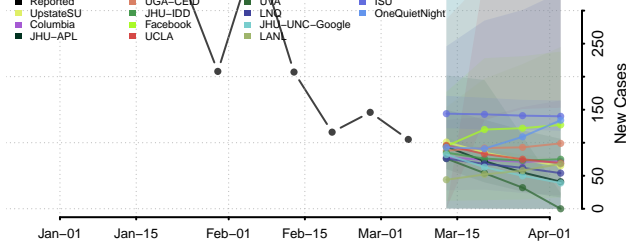

Bertie County, North Carolina

Bladen County, North Carolina

Brunswick County, North Carolina

Buncombe County, North Carolina

Burke County, North Carolina

Cabarrus County, North Carolina

Caldwell County, North Carolina