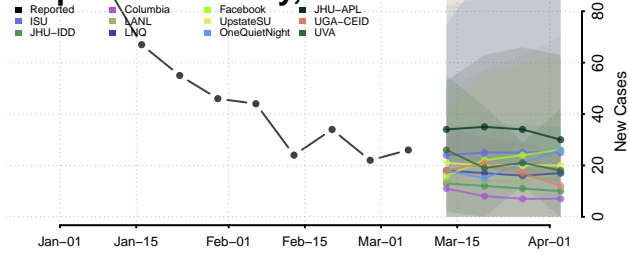

Robertson County, Tennessee

Rutherford County, Tennessee

Scott County, Tennessee

Sequatchie County, Tennessee

Sevier County, Tennessee

Shelby County, Tennessee

Smith County, Tennessee

Stewart County, Tennessee