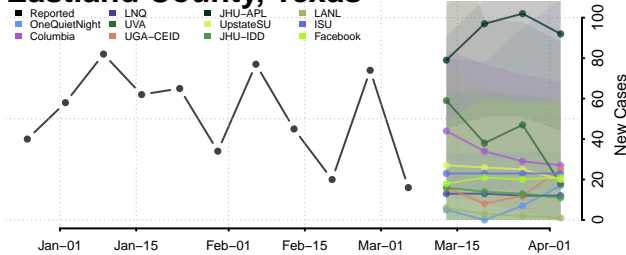

DeWitt County, Texas

Dickens County, Texas

Dimmit County, Texas

Donley County, Texas

Duval County, Texas

Eastland County, Texas

Ector County, Texas

Edwards County, Texas