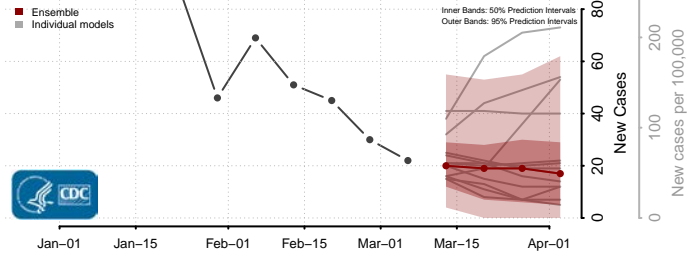

Scott County, Indiana

Shelby County, Indiana

Spencer County, Indiana

St. Joseph County, Indiana

Starke County, Indiana

Steuben County, Indiana

Sullivan County, Indiana

Switzerland County, Indiana