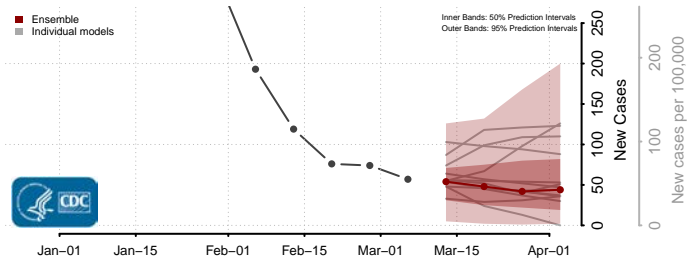

Wicomico County, Maryland