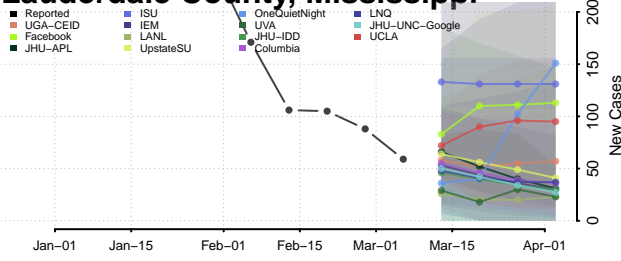

Lauderdale County, Mississippi