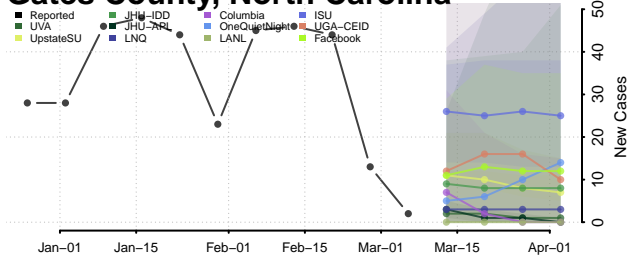

Gates County, North Carolina