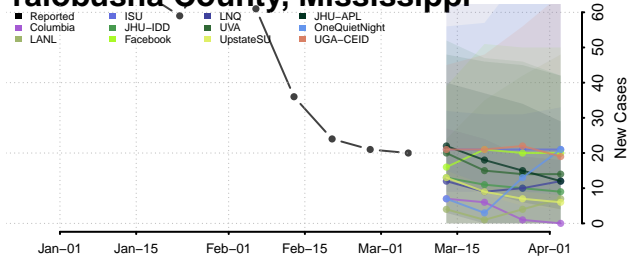

Yalobusha County, Mississippi