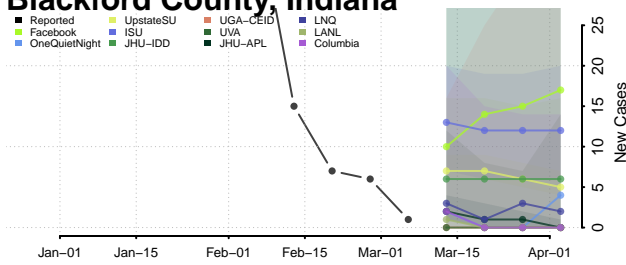

Woodford County, Illinois

Indiana

Adams County, Indiana

Allen County, Indiana

Bartholomew County, Indiana

Benton County, Indiana

Blackford County, Indiana

Boone County, Indiana