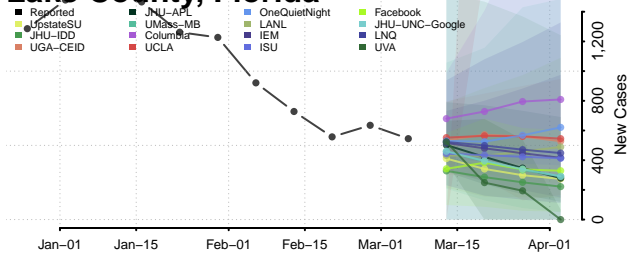

Indian River County, Florida

Jackson County, Florida

Jefferson County, Florida

Lafayette County, Florida

Lake County, Florida

Lee County, Florida

Leon County, Florida

Levy County, Florida