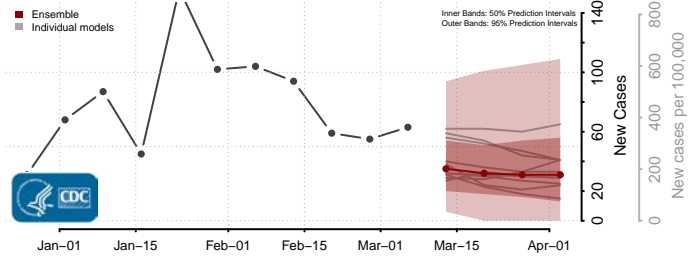

Colonial Heights County, Virginia