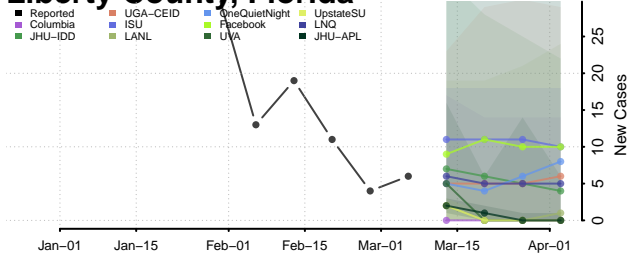

Liberty County, Florida