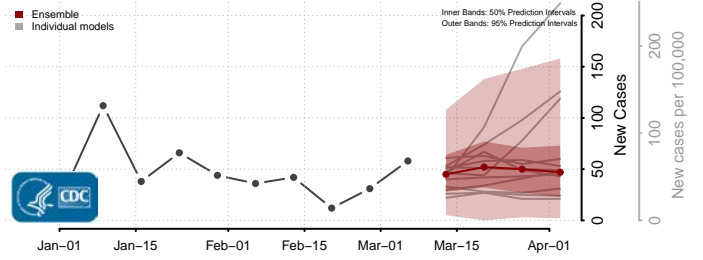

Grant County, Washington

Grays Harbor County, Washington

Island County, Washington

Jefferson County, Washington

King County, Washington

Kitsap County, Washington

Kittitas County, Washington

Klickitat County, Washington