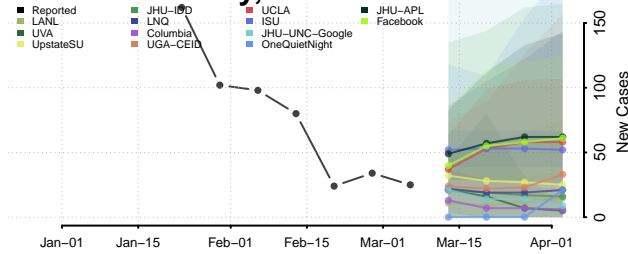

Maury County, Tennessee

McMinn County, Tennessee

McNairy County, Tennessee

Meigs County, Tennessee

Monroe County, Tennessee

Montgomery County, Tennessee

Moore County, Tennessee

Morgan County, Tennessee