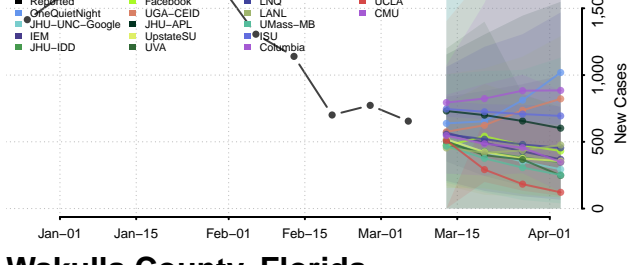

Volusia County, Florida