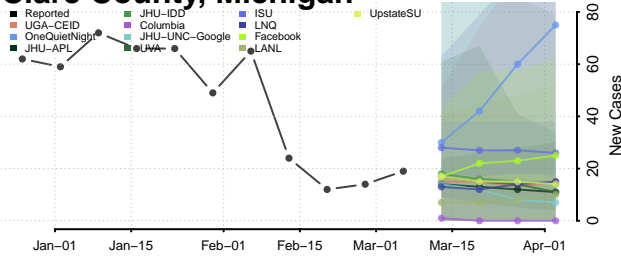

Clare County, Michigan