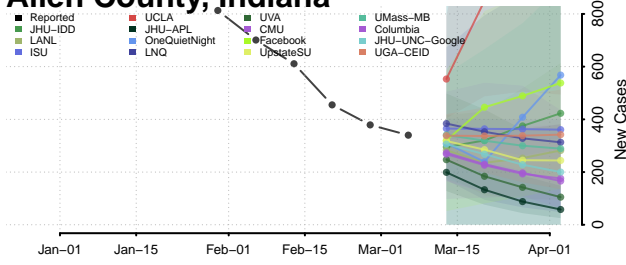

Woodford County, Illinois

Indiana

Adams County, Indiana

Allen County, Indiana

Bartholomew County, Indiana

Benton County, Indiana

Blackford County, Indiana

Boone County, Indiana