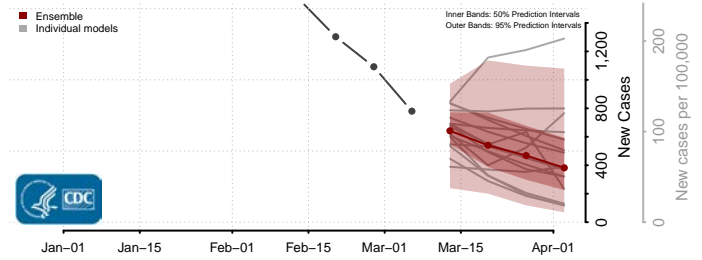

Utah County, Utah