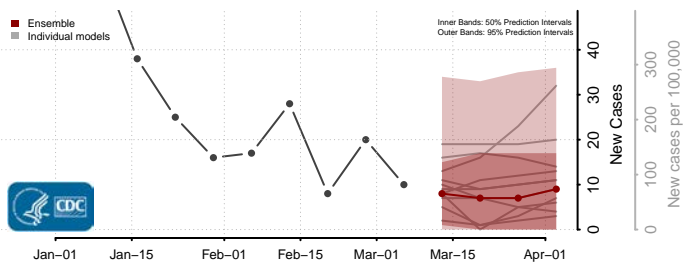

Floyd County, Iowa

Franklin County, Iowa

Fremont County, Iowa

Greene County, Iowa

Grundy County, Iowa

Guthrie County, Iowa

Hamilton County, Iowa

Hancock County, Iowa