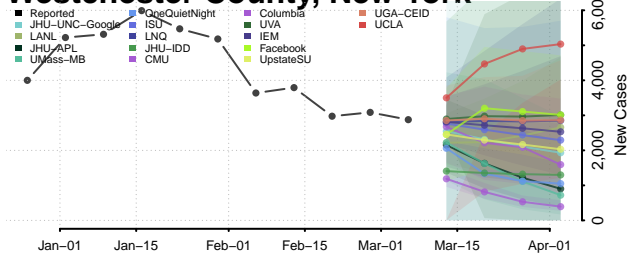

Tioga County, New York

Tompkins County, New York

Ulster County, New York

Warren County, New York

Washington County, New York

Wayne County, New York

Westchester County, New York

Wyoming County, New York