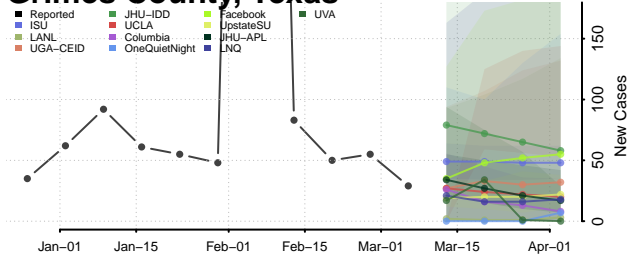

Gillespie County, Texas

Glasscock County, Texas

Goliad County, Texas

Gonzales County, Texas

Gray County, Texas

Grayson County, Texas

Gregg County, Texas

Grimes County, Texas