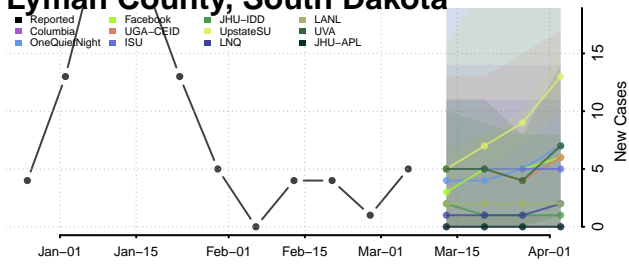

Lyman County, South Dakota