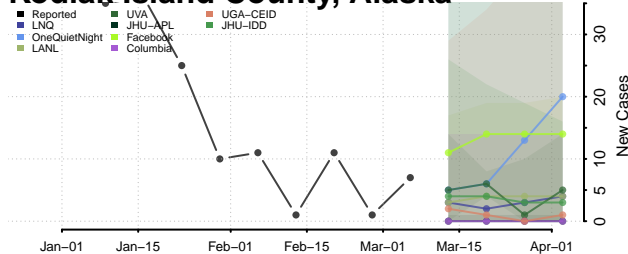

Haines County, Alaska

Hoonah-Angoon County, Alaska

Juneau County, Alaska

Kenai Peninsula County, Alaska

Ketchikan Gateway County, Alaska

Kodiak Island County, Alaska

Kusilvak County, Alaska

Lake and Peninsula County, Alaska