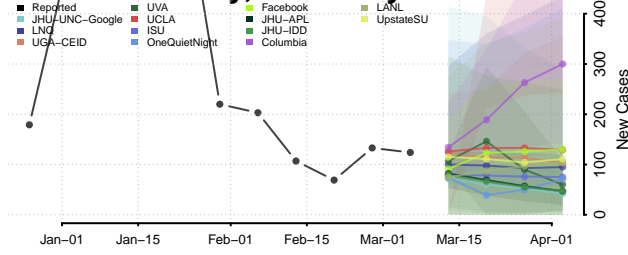

Oldham County, Kentucky