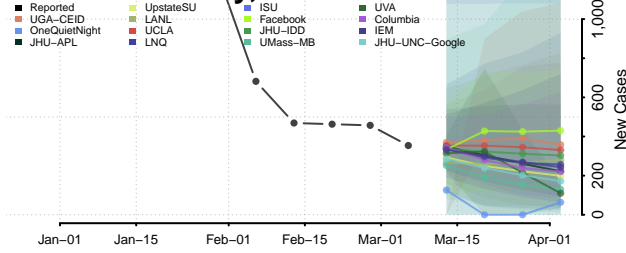

Shasta County, California

Sierra County, California

Siskiyou County, California

Solano County, California

Sonoma County, California

Stanislaus County, California

Sutter County, California

Tehama County, California