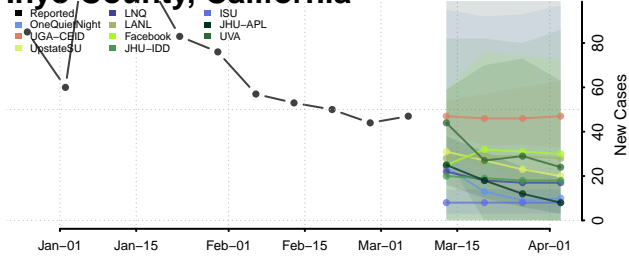

Inyo County, California