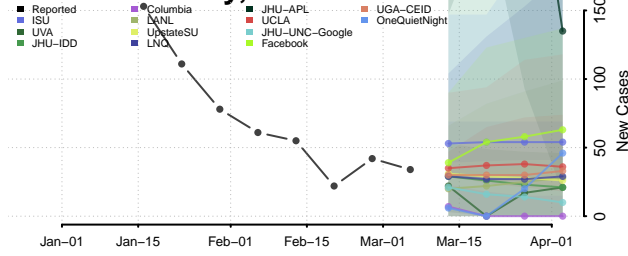

Lincoln County, Tennessee