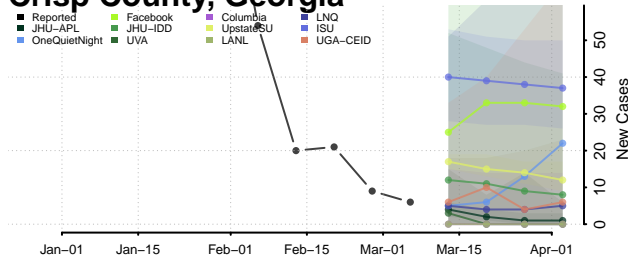

Columbia County, Georgia

Cook County, Georgia

Coweta County, Georgia

Crawford County, Georgia

Crisp County, Georgia

Dade County, Georgia

Dawson County, Georgia

Decatur County, Georgia