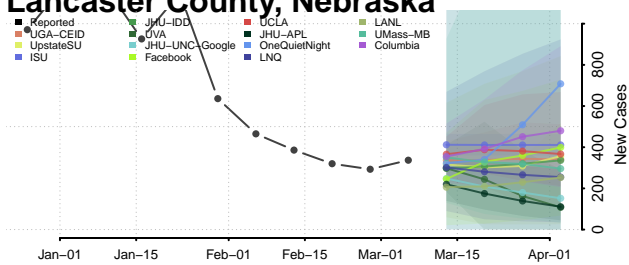

Johnson County, Nebraska

Kearney County, Nebraska

Keith County, Nebraska

Keya Paha County, Nebraska

Kimball County, Nebraska

Knox County, Nebraska

Lancaster County, Nebraska

Lincoln County, Nebraska