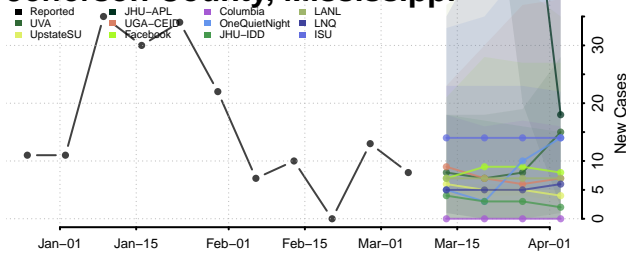

Hinds County, Mississippi

Holmes County, Mississippi

Humphreys County, Mississippi

Issaquena County, Mississippi

Itawamba County, Mississippi

Jackson County, Mississippi

Jasper County, Mississippi

Jefferson County, Mississippi