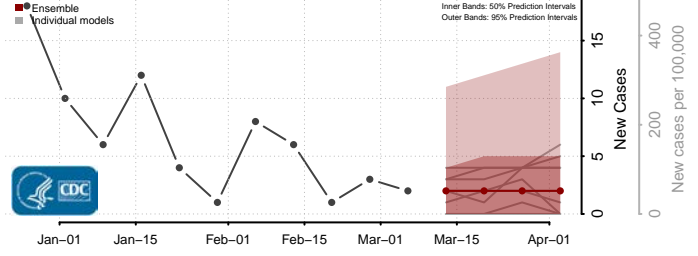

Craig County, Oklahoma

Creek County, Oklahoma

Custer County, Oklahoma

Delaware County, Oklahoma

Dewey County, Oklahoma

Ellis County, Oklahoma

Garfield County, Oklahoma

Garvin County, Oklahoma