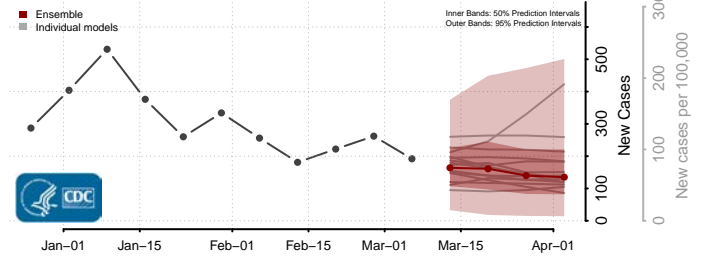

Grant County, Oregon

Harney County, Oregon

Hood River County, Oregon

Jackson County, Oregon

Jefferson County, Oregon

Josephine County, Oregon

Klamath County, Oregon

Lake County, Oregon