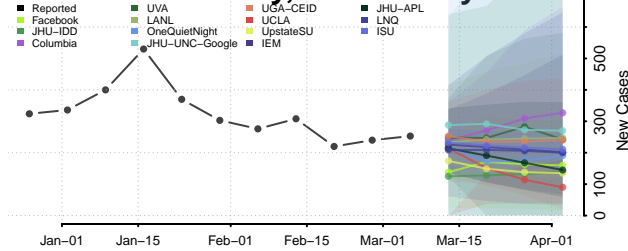

Hunterdon County, New Jersey