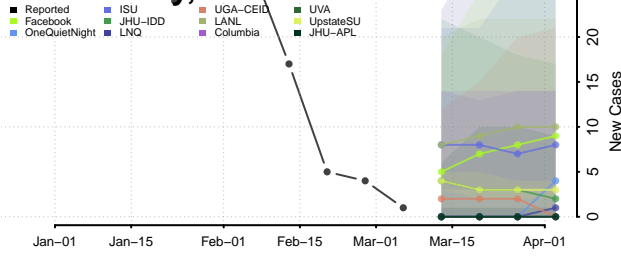

Carter County, Oklahoma

Cherokee County, Oklahoma

Choctaw County, Oklahoma

Cimarron County, Oklahoma

Cleveland County, Oklahoma

Coal County, Oklahoma

Comanche County, Oklahoma

Cotton County, Oklahoma