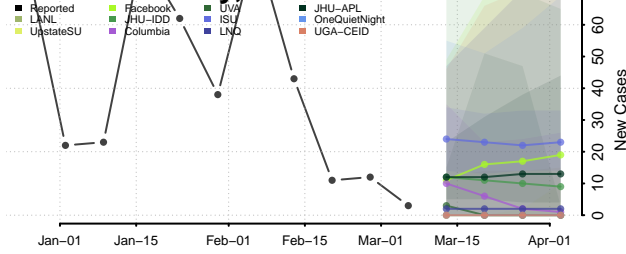

Reeves County, Texas