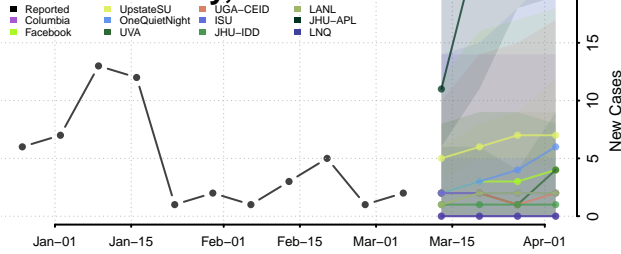

Mercer County, North Dakota

Morton County, North Dakota

Mountrail County, North Dakota

Nelson County, North Dakota

Oliver County, North Dakota

Pembina County, North Dakota

Pierce County, North Dakota

Ramsey County, North Dakota