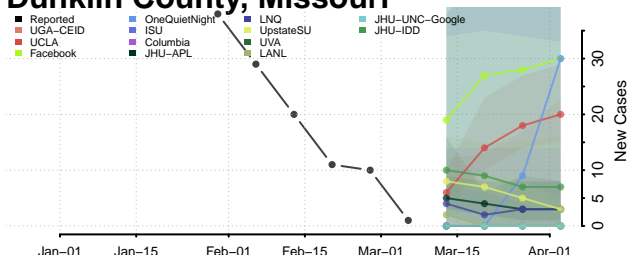

Dunklin County, Missouri