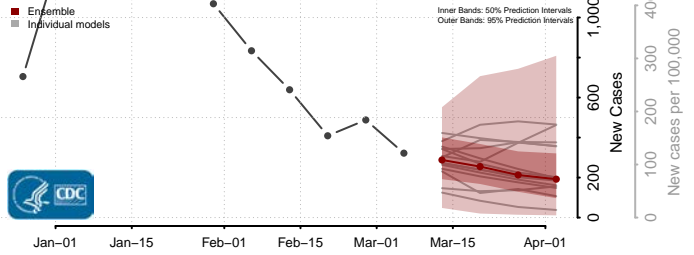

New London County, Connecticut