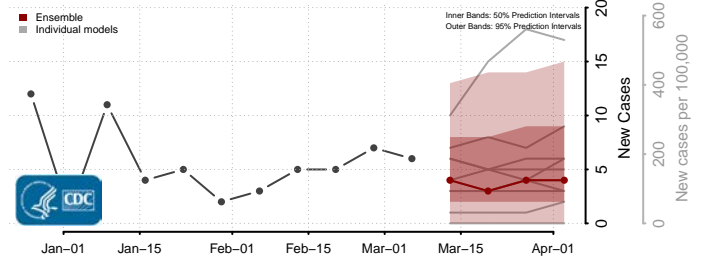

Dunn County, North Dakota

Eddy County, North Dakota

Emmons County, North Dakota

Foster County, North Dakota

Golden Valley County, North Dakota

Grand Forks County, North Dakota

Grant County, North Dakota

Griggs County, North Dakota