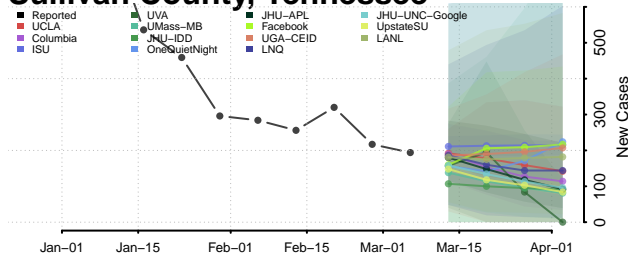

Sullivan County, Tennessee