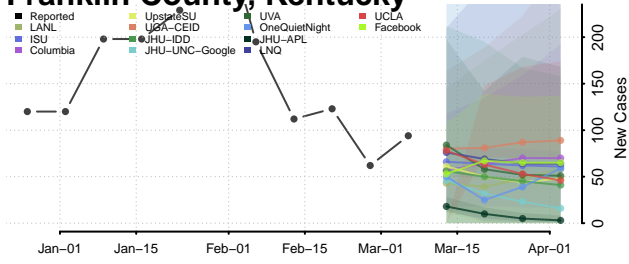

Franklin County, Kentucky