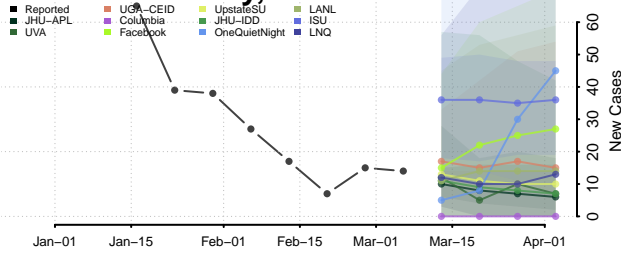

Crawford County, Missouri