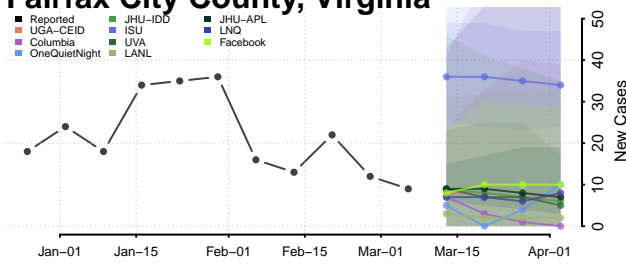

Fairfax City County, Virginia