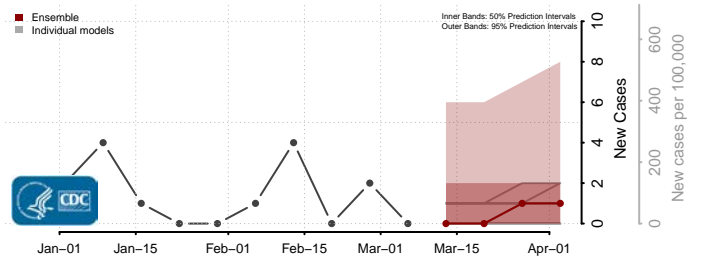

Wallace County, Kansas