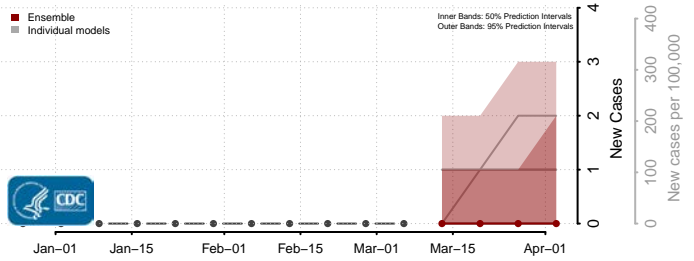

Beaver County, Utah

Box Elder County, Utah

Cache County, Utah

Carbon County, Utah

Daggett County, Utah

Davis County, Utah

Duchesne County, Utah

Emery County, Utah