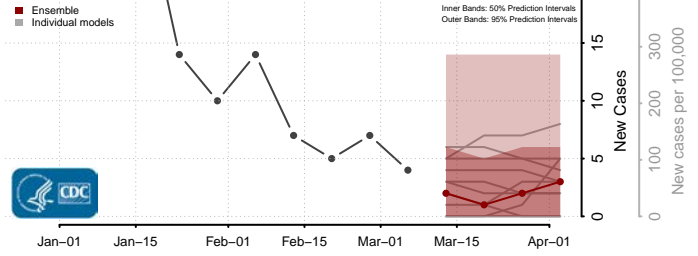

Craig County, Oklahoma

Creek County, Oklahoma

Custer County, Oklahoma

Delaware County, Oklahoma

Dewey County, Oklahoma

Ellis County, Oklahoma

Garfield County, Oklahoma

Garvin County, Oklahoma