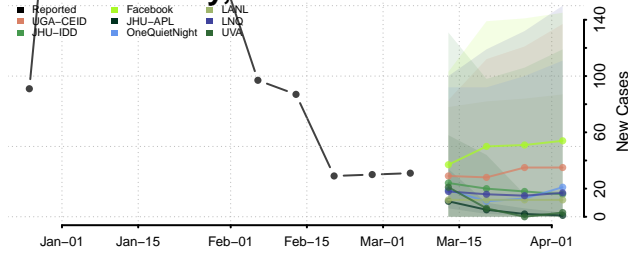

Aleutians East County, Alaska

Aleutians West County, Alaska

Anchorage County, Alaska

Bethel County, Alaska

Bristol Bay County, Alaska

Denali County, Alaska

Dillingham County, Alaska

Fairbanks North Star County, Alaska