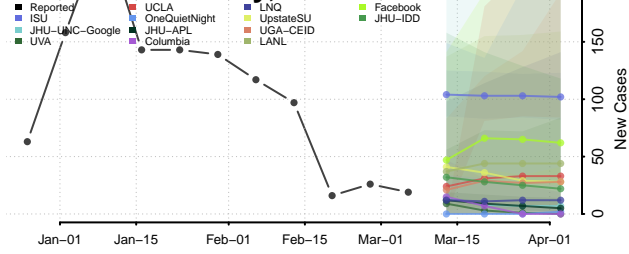

Cherokee County, Texas