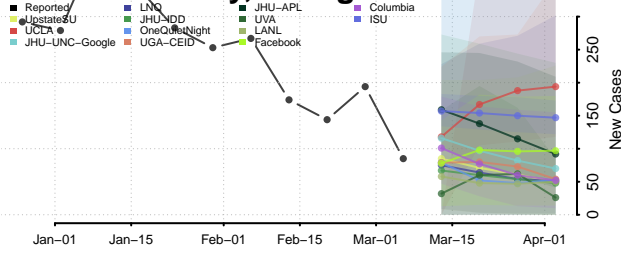

Camden County, Georgia

Candler County, Georgia

Carroll County, Georgia

Catoosa County, Georgia

Charlton County, Georgia

Chatham County, Georgia

Chattahoochee County, Georgia

Chattooga County, Georgia