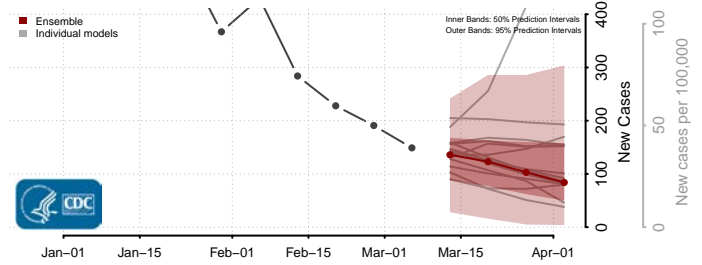

Lane County, Oregon