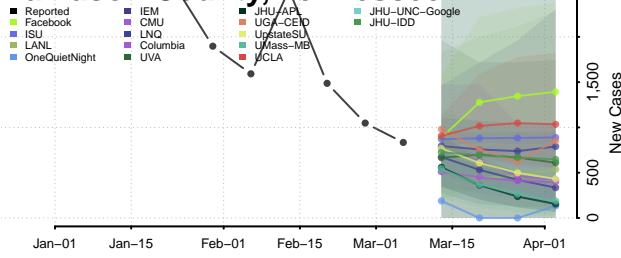

Davidson County, Tennessee