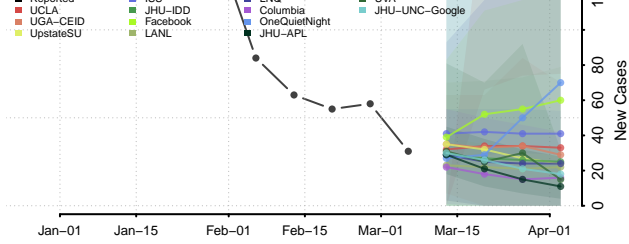

Crawford County, Ohio

Cuyahoga County, Ohio

Darke County, Ohio

Defiance County, Ohio

Delaware County, Ohio

Erie County, Ohio

Fairfield County, Ohio

Fayette County, Ohio