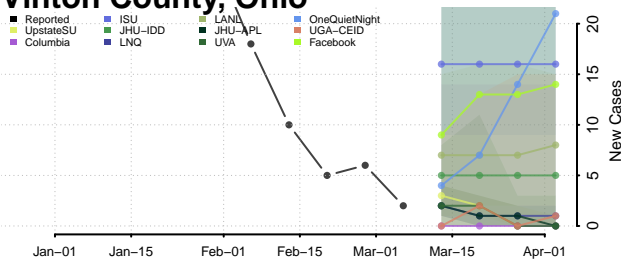

Van Wert County, Ohio

Vinton County, Ohio

Warren County, Ohio

Washington County, Ohio

Wayne County, Ohio

Williams County, Ohio

Wood County, Ohio

Wyandot County, Ohio