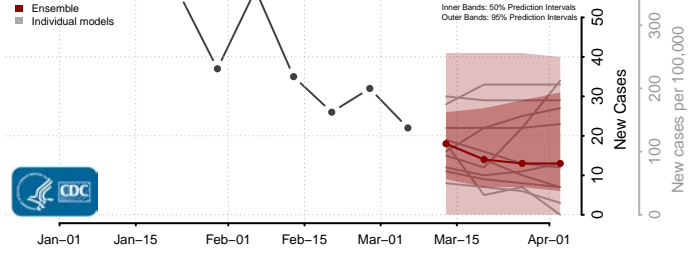

Mitchell County, Kansas

Montgomery County, Kansas

Morris County, Kansas

Morton County, Kansas

Nemaha County, Kansas

Neosho County, Kansas

Ness County, Kansas

Norton County, Kansas