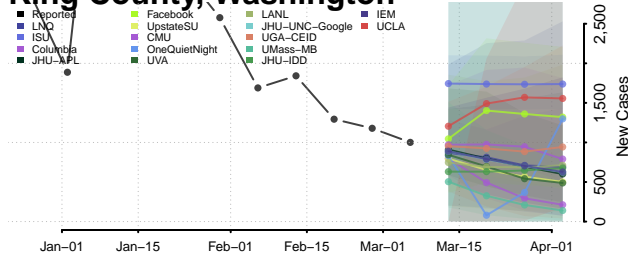

Grant County, Washington

Grays Harbor County, Washington

Island County, Washington

Jefferson County, Washington

King County, Washington

Kitsap County, Washington

Kittitas County, Washington

Klickitat County, Washington