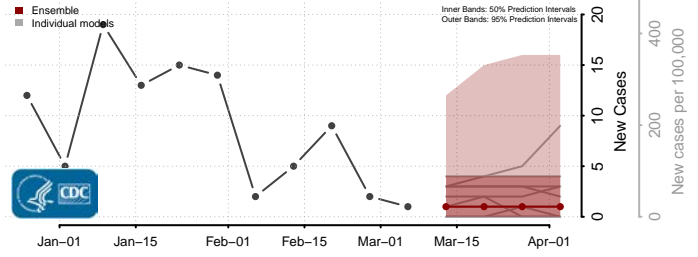

Oneida County, Idaho