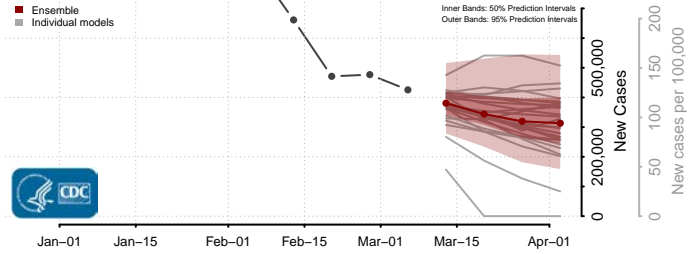

National*

Alabama

Autauga County, Alabama

Baldwin County, Alabama

Barbour County, Alabama

Bibb County, Alabama

*New weekly cases may decrease in this location over the next four weeks. For these locations, the ensemble forecast indicates a probability of 0.75 or greater that fewer cases will be reported in week four of the forecast than in the last reported week.