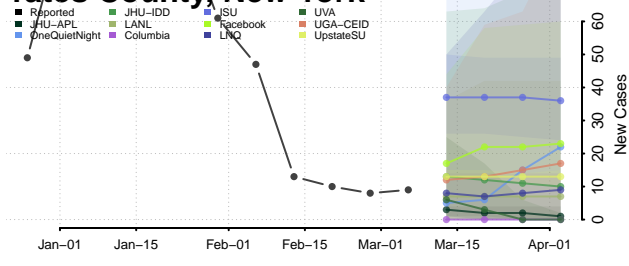

Yates County, New York