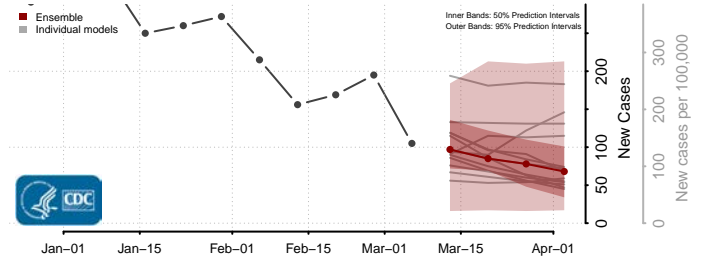

DeSoto County, Mississippi

Forrest County, Mississippi

Franklin County, Mississippi

George County, Mississippi

Greene County, Mississippi

Grenada County, Mississippi

Hancock County, Mississippi

Harrison County, Mississippi