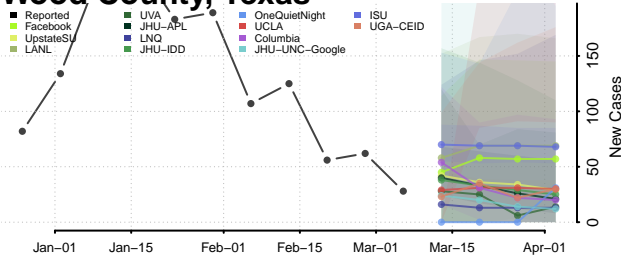

Wood County, Texas