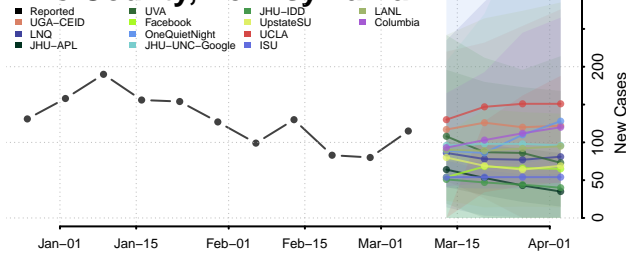

Pike County, Pennsylvania