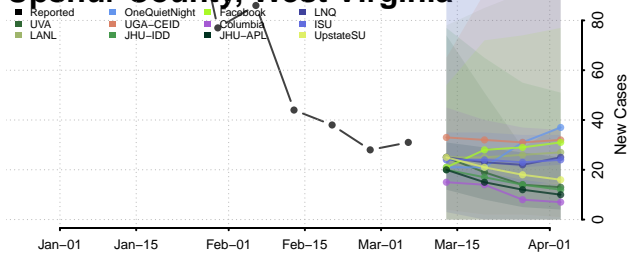

Upshur County, West Virginia