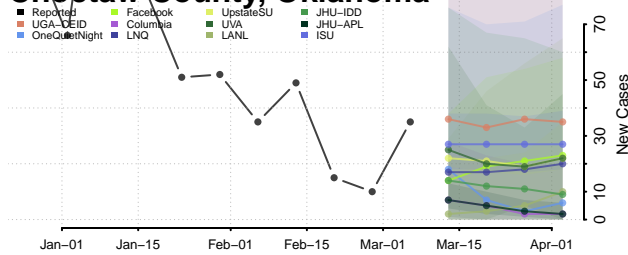

Choctaw County, Oklahoma