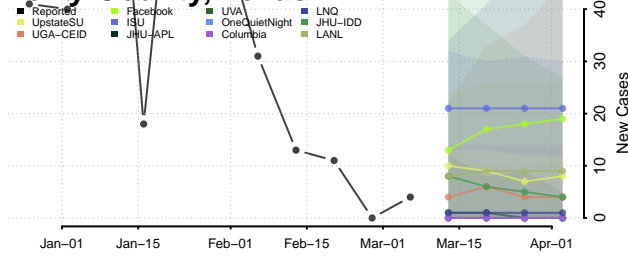

Terry County, Texas