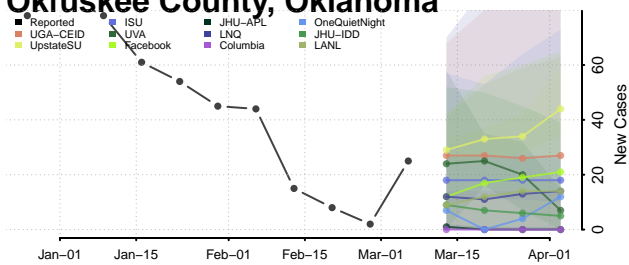

Okfuskee County, Oklahoma