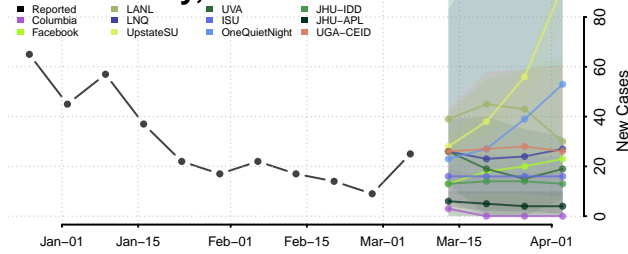

Iowa County, Wisconsin