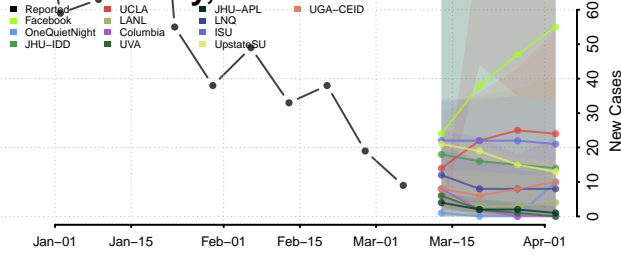

Rogers County, Oklahoma

Seminole County, Oklahoma

Sequoyah County, Oklahoma

Stephens County, Oklahoma

Texas County, Oklahoma

Tillman County, Oklahoma

Tulsa County, Oklahoma

Wagoner County, Oklahoma