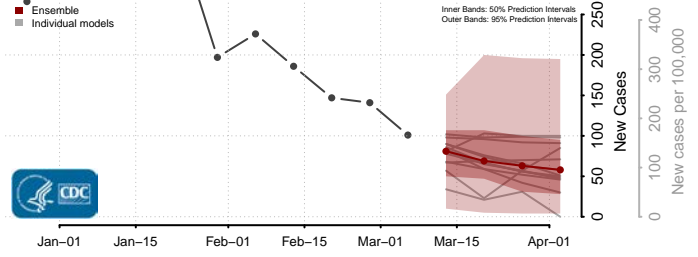

Johnson County, Kentucky

Kenton County, Kentucky

Knott County, Kentucky

Knox County, Kentucky

Larue County, Kentucky

Laurel County, Kentucky

Lawrence County, Kentucky

Lee County, Kentucky