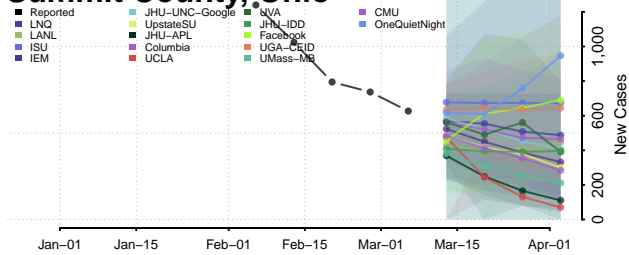

Summit County, Ohio