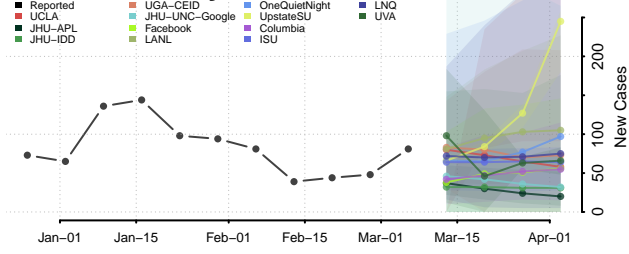

Mower County, Minnesota