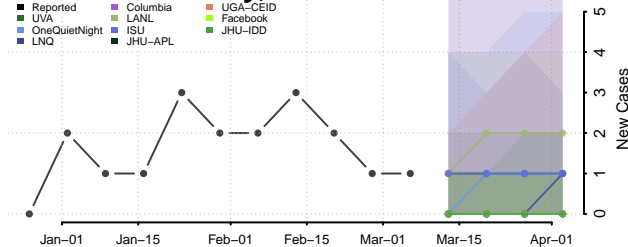

Hinsdale County, Colorado