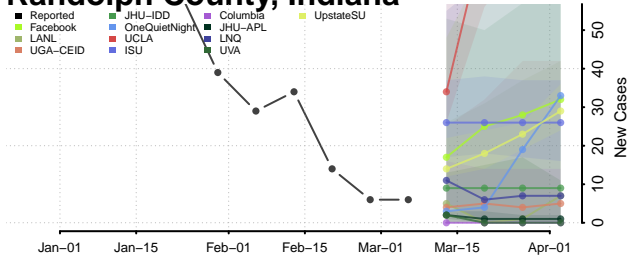

Pike County, Indiana

Porter County, Indiana

Posey County, Indiana

Pulaski County, Indiana

Putnam County, Indiana

Randolph County, Indiana

Ripley County, Indiana

Rush County, Indiana