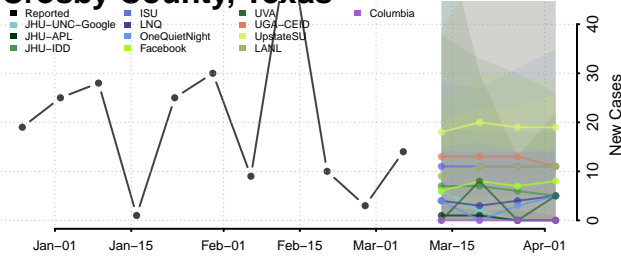

Crosby County, Texas