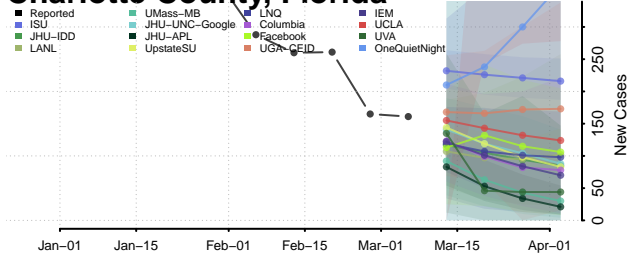

Charlotte County, Florida