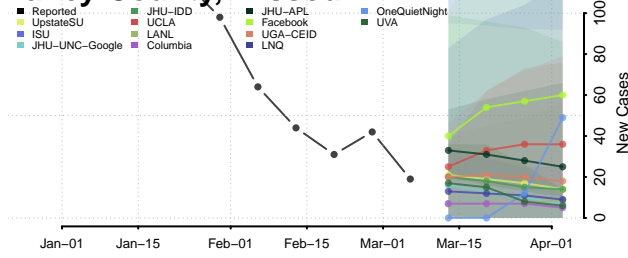

Taney County, Missouri