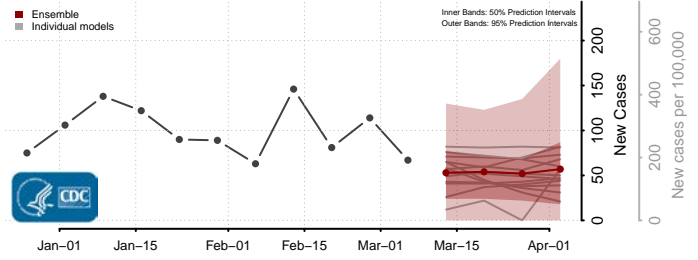

Wapello County, Iowa