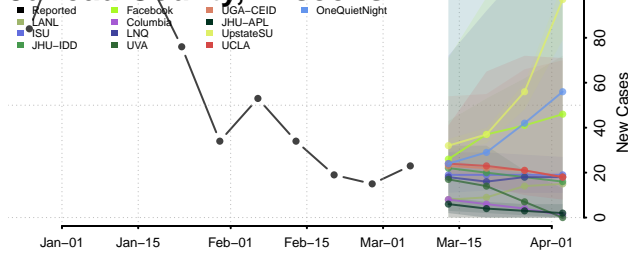

Juneau County, Wisconsin