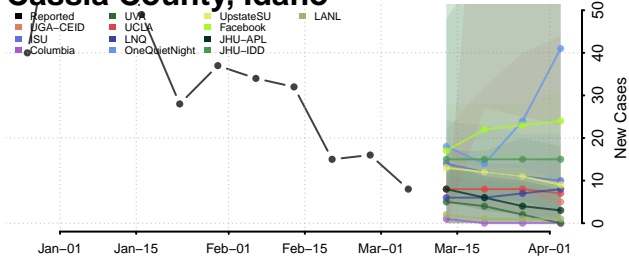

Boundary County, Idaho

Butte County, Idaho

Camas County, Idaho

Canyon County, Idaho

Caribou County, Idaho

Cassia County, Idaho

Clark County, Idaho

Clearwater County, Idaho