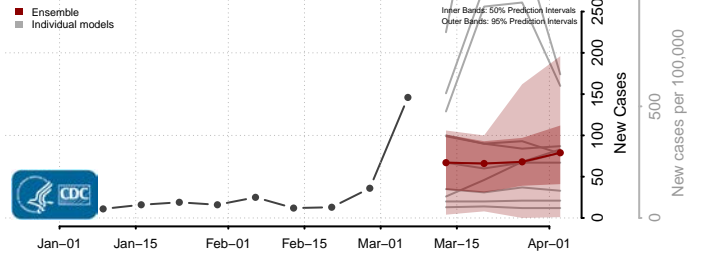

Caledonia County, Vermont

Chittenden County, Vermont

Essex County, Vermont

Franklin County, Vermont

Grand Isle County, Vermont

Lamoille County, Vermont

Orange County, Vermont

Orleans County, Vermont