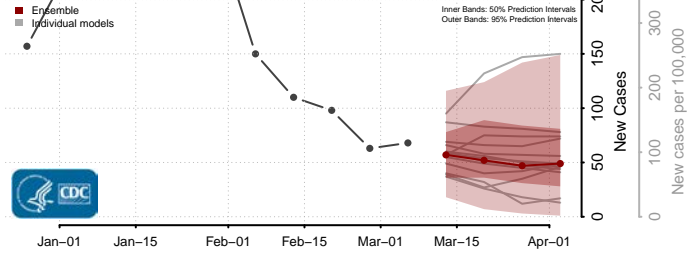

Chemung County, New York

Chenango County, New York

Clinton County, New York

Columbia County, New York

Cortland County, New York

Delaware County, New York

Dutchess County, New York

Erie County, New York