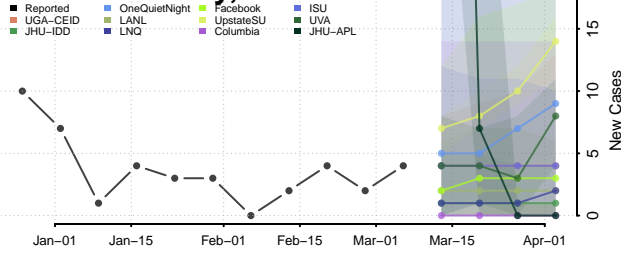

Corson County, South Dakota