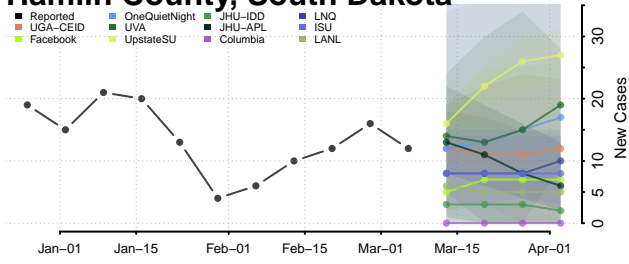

Hamlin County, South Dakota