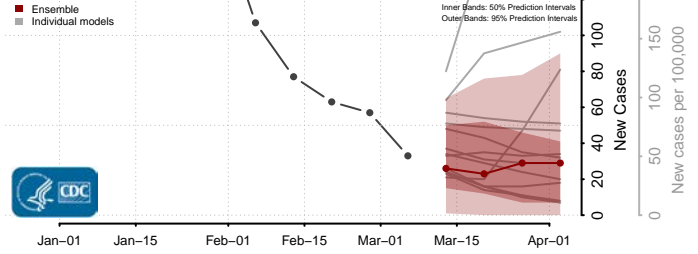

Adams County, Illinois