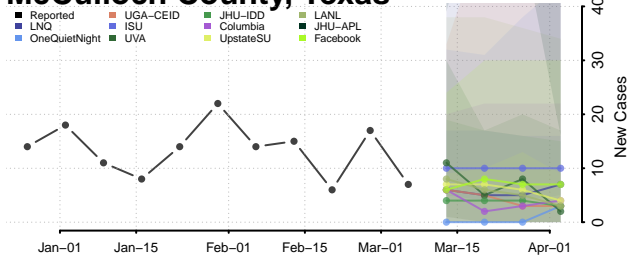

McCulloch County, Texas