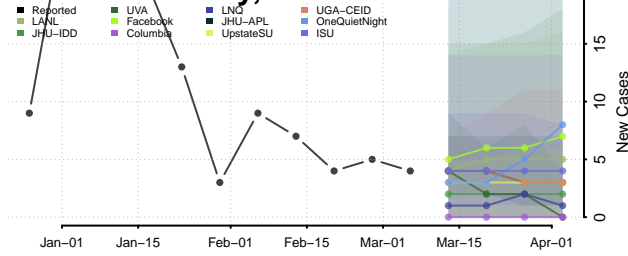

Calhoun County, Illinois