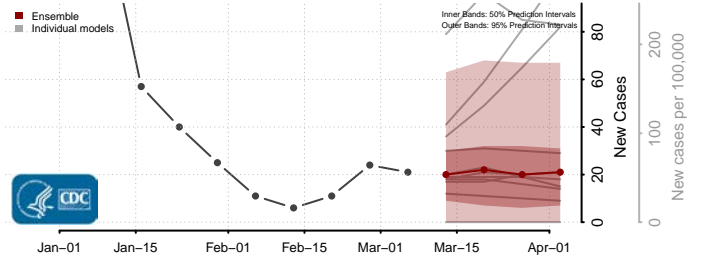

Chippewa County, Michigan