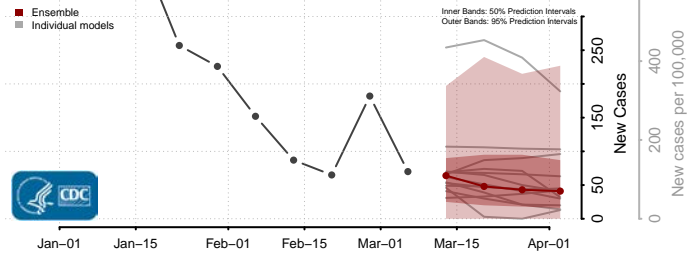

Catron County, New Mexico

Chaves County, New Mexico

Cibola County, New Mexico

Colfax County, New Mexico

Curry County, New Mexico

De Baca County, New Mexico

Dona Ana County, New Mexico

Eddy County, New Mexico