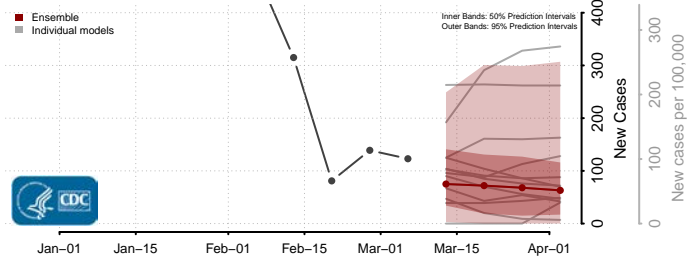

Pope County, Arkansas

Prairie County, Arkansas

Pulaski County, Arkansas

Randolph County, Arkansas

Saline County, Arkansas

Scott County, Arkansas

Searcy County, Arkansas

Sebastian County, Arkansas