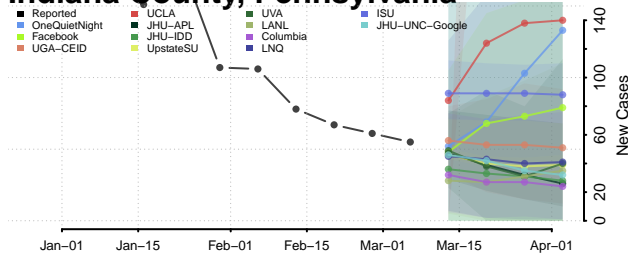

Dauphin County, Pennsylvania

Delaware County, Pennsylvania

Elk County, Pennsylvania

Huntingdon County, Pennsylvania

Indiana County, Pennsylvania

Jefferson County, Pennsylvania

Juniata County, Pennsylvania

Lackawanna County, Pennsylvania