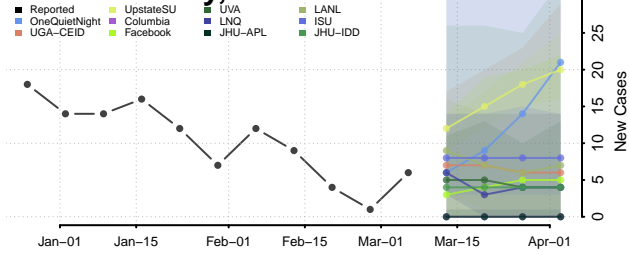

Nuckolls County, Nebraska

Otoe County, Nebraska

Pawnee County, Nebraska

Perkins County, Nebraska

Phelps County, Nebraska

Pierce County, Nebraska

Platte County, Nebraska

Polk County, Nebraska