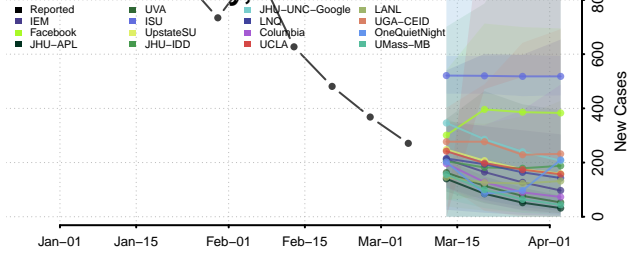

Davidson County, North Carolina

Davie County, North Carolina

Duplin County, North Carolina

Durham County, North Carolina

Edgecombe County, North Carolina

Forsyth County, North Carolina

Franklin County, North Carolina