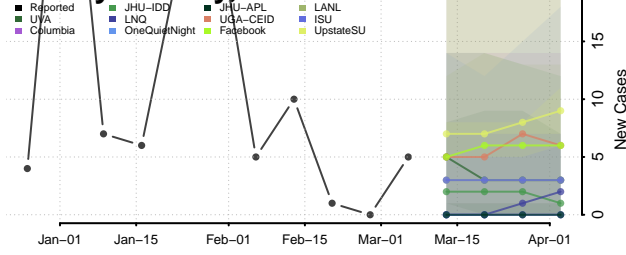

DeWitt County, Texas

Dickens County, Texas

Dimmit County, Texas

Donley County, Texas

Duval County, Texas

Eastland County, Texas

Ector County, Texas

Edwards County, Texas