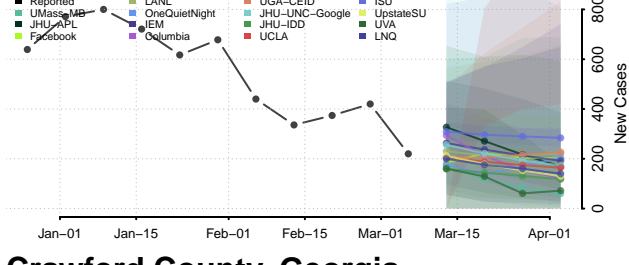

Coweta County, Georgia