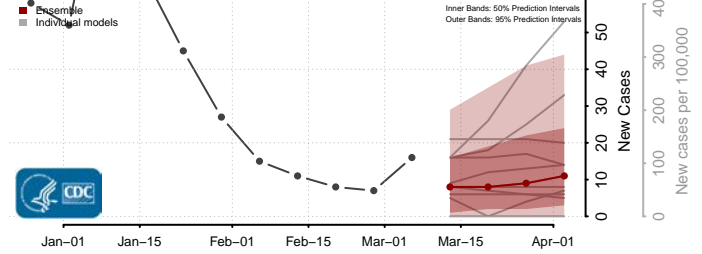

Butler County, Iowa