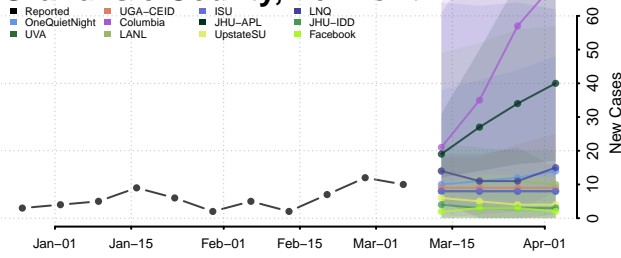

Caledonia County, Vermont

Chittenden County, Vermont

Essex County, Vermont

Franklin County, Vermont

Grand Isle County, Vermont

Lamoille County, Vermont

Orange County, Vermont

Orleans County, Vermont