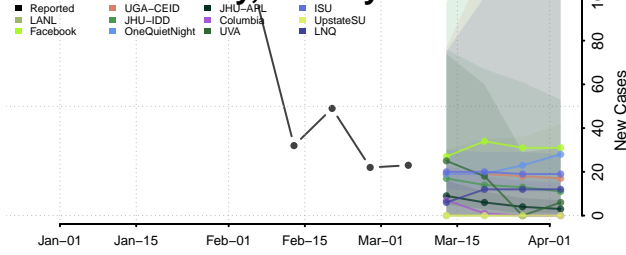

Montour County, Pennsylvania