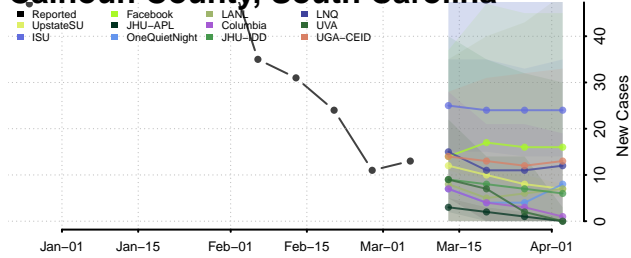

Calhoun County, South Carolina