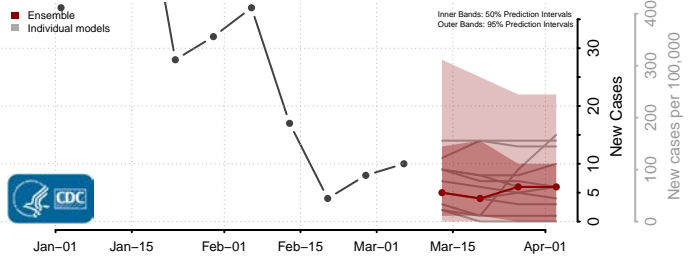

Claiborne County, Mississippi