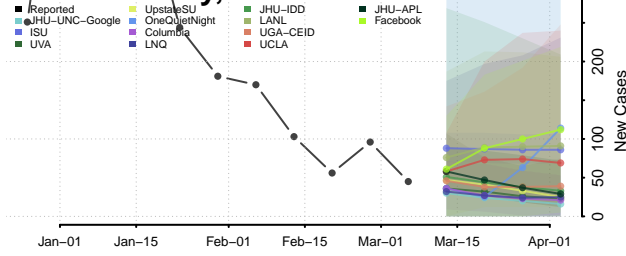

Butler County, Kansas