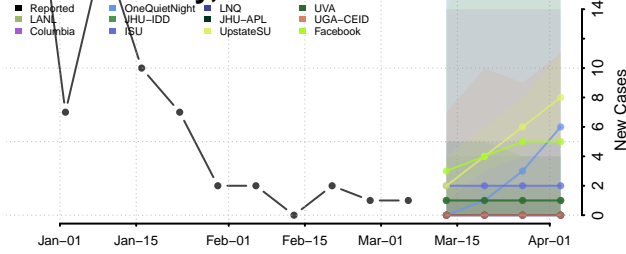

Sioux County, North Dakota