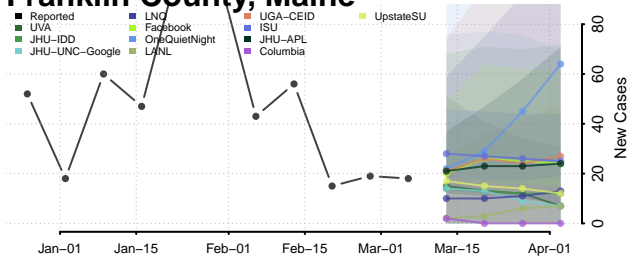

Winn County, Louisiana

Maine

Androscoggin County, Maine

Aroostook County, Maine

Cumberland County, Maine

Franklin County, Maine

Hancock County, Maine

Kennebec County, Maine