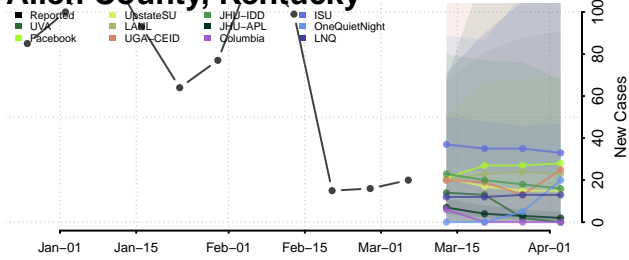

Allen County, Kentucky