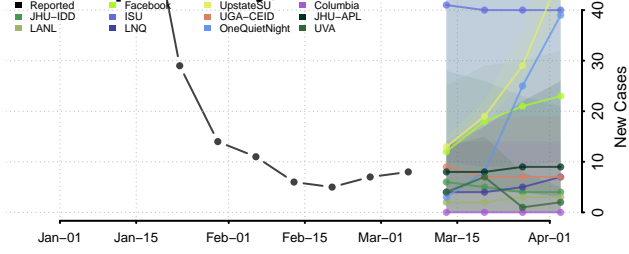

Randolph County, Missouri