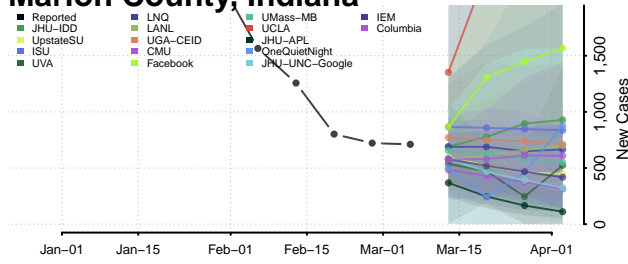

Marion County, Indiana