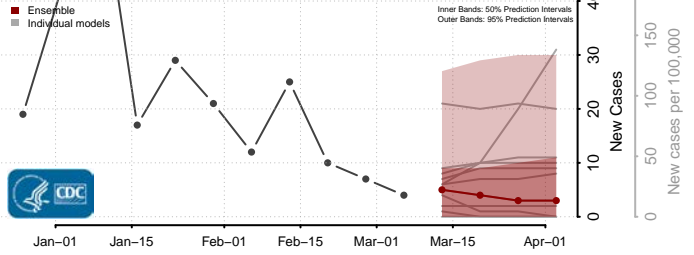

Grant County, Washington

Grays Harbor County, Washington

Island County, Washington

Jefferson County, Washington

King County, Washington

Kitsap County, Washington

Kittitas County, Washington

Klickitat County, Washington