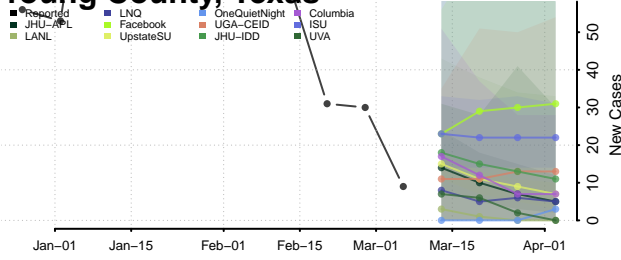

Young County, Texas