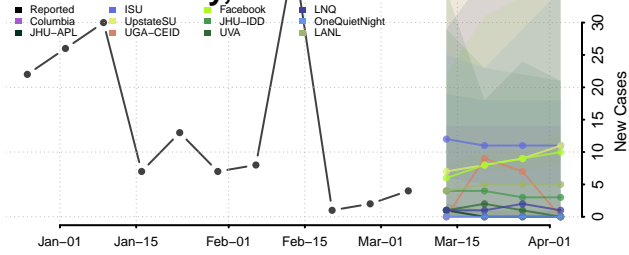

Castro County, Texas