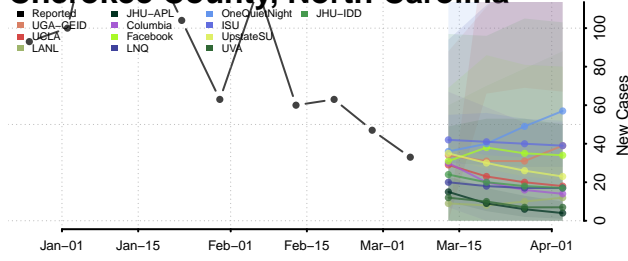

Camden County, North Carolina

Carteret County, North Carolina

Caswell County, North Carolina

Catawba County, North Carolina

Chatham County, North Carolina

Cherokee County, North Carolina

Chowan County, North Carolina