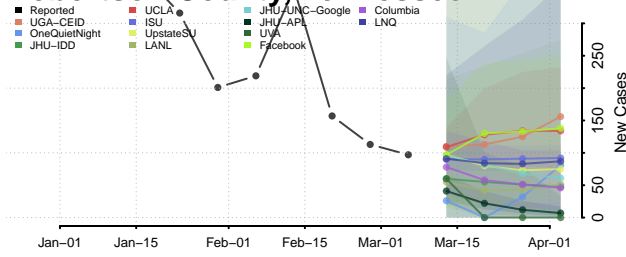

Robertson County, Tennessee