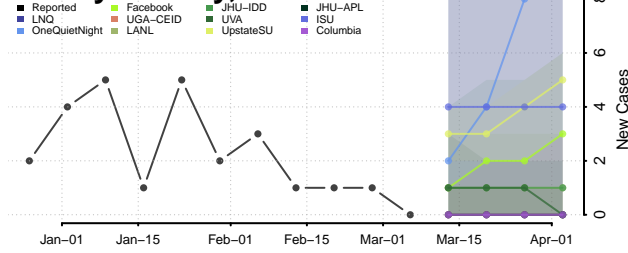

Brown County, Nebraska

Buffalo County, Nebraska

Burt County, Nebraska

Butler County, Nebraska

Cass County, Nebraska

Cedar County, Nebraska

Chase County, Nebraska

Cherry County, Nebraska