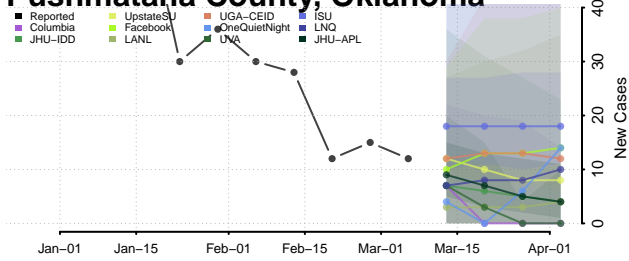

Pushmataha County, Oklahoma