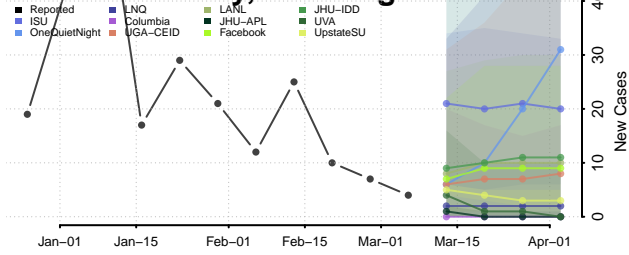

Grant County, Washington

Grays Harbor County, Washington

Island County, Washington

Jefferson County, Washington

King County, Washington

Kitsap County, Washington

Kittitas County, Washington

Klickitat County, Washington