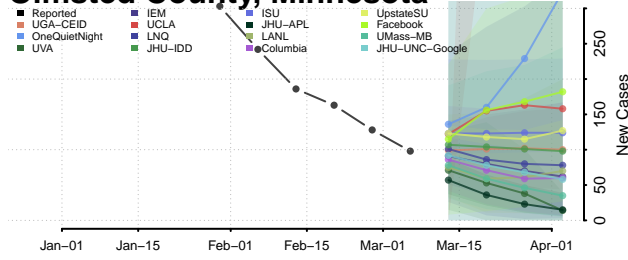

Morrison County, Minnesota

Mower County, Minnesota

Murray County, Minnesota

Nicollet County, Minnesota

Nobles County, Minnesota

Norman County, Minnesota

Olmsted County, Minnesota

Otter Tail County, Minnesota