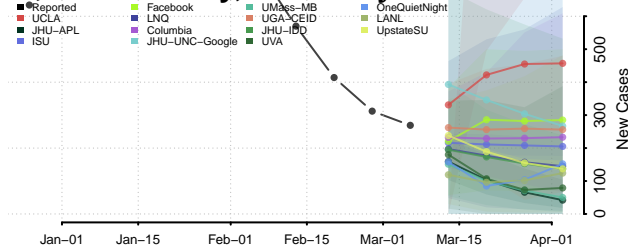

Kenton County, Kentucky