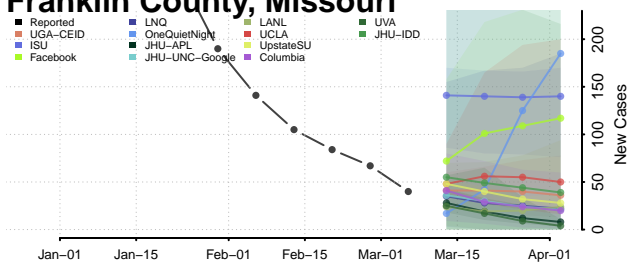

Franklin County, Missouri