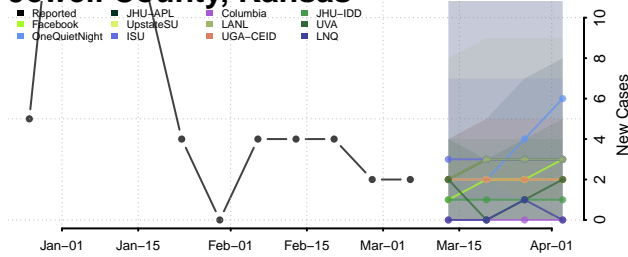

Hamilton County, Kansas

Harper County, Kansas

Harvey County, Kansas

Haskell County, Kansas

Hodgeman County, Kansas

Jackson County, Kansas

Jefferson County, Kansas

Jewell County, Kansas