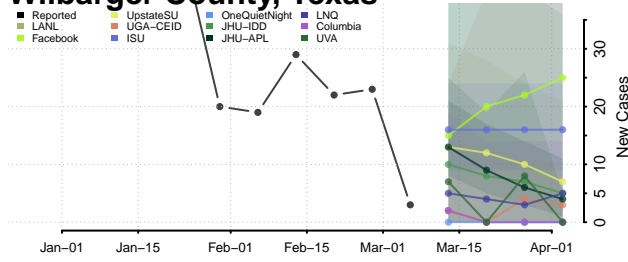

Wilbarger County, Texas