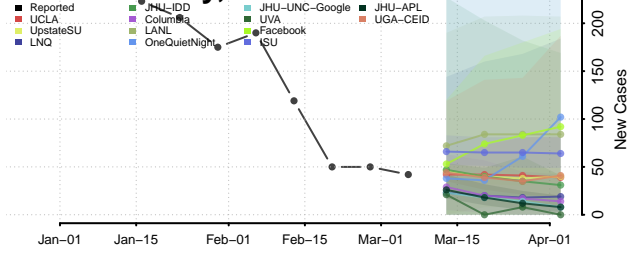

Scott County, Kansas

Sedgwick County, Kansas

Seward County, Kansas

Shawnee County, Kansas

Sheridan County, Kansas

Sherman County, Kansas

Smith County, Kansas

Stafford County, Kansas