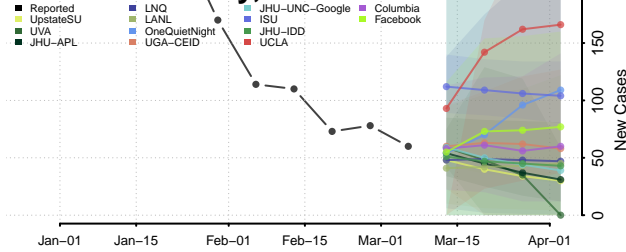

Kings County, New York

Lewis County, New York

Livingston County, New York

Madison County, New York

Monroe County, New York

Montgomery County, New York

Nassau County, New York

New York City County, New York