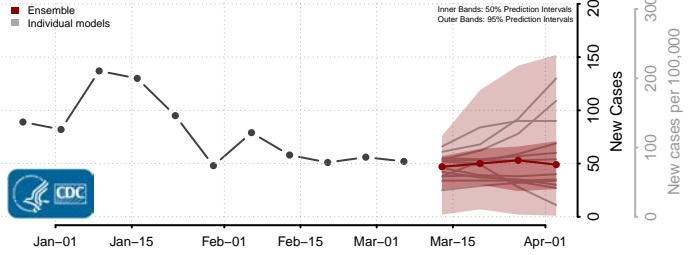

Crow Wing County, Minnesota