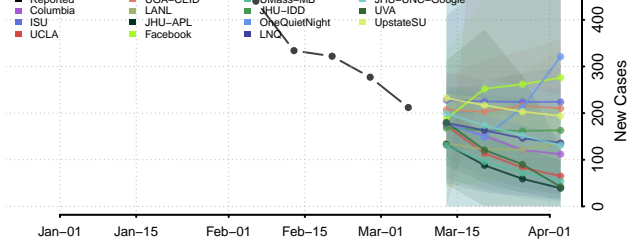

Crawford County, Ohio

Cuyahoga County, Ohio

Darke County, Ohio

Defiance County, Ohio

Delaware County, Ohio

Erie County, Ohio

Fairfield County, Ohio

Fayette County, Ohio