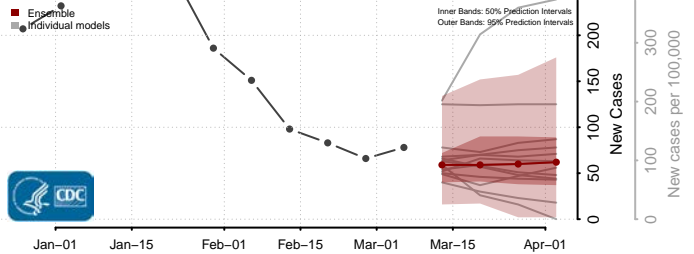

Warren County, New York