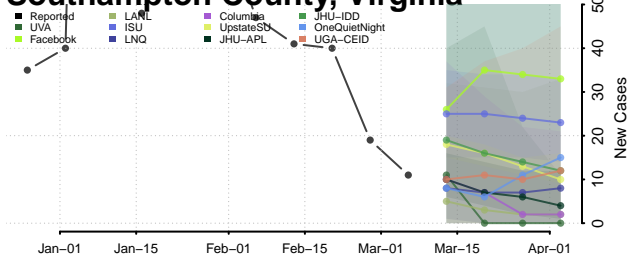

Tazewell County, Virginia

Virginia Beach County, Virginia

Warren County, Virginia

Washington County, Virginia

Waynesboro County, Virginia

Westmoreland County, Virginia

Williamsburg County, Virginia

Winchester County, Virginia