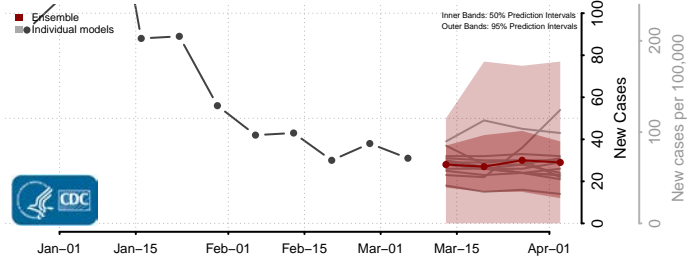

Douglas County, Washington