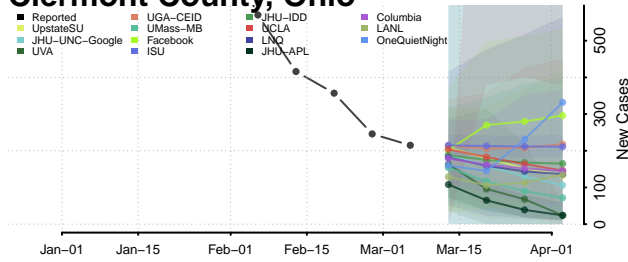

Clermont County, Ohio