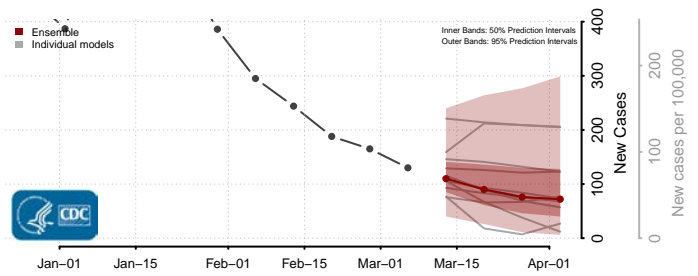

Alexandria County, Virginia