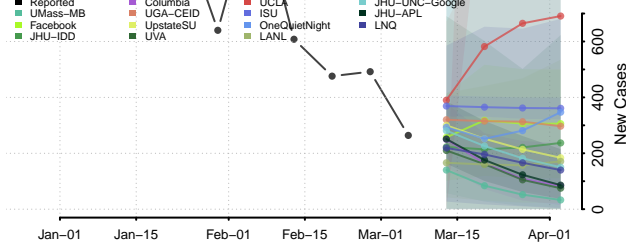

Bertie County, North Carolina

Bladen County, North Carolina

Brunswick County, North Carolina

Buncombe County, North Carolina

Burke County, North Carolina

Cabarrus County, North Carolina

Caldwell County, North Carolina