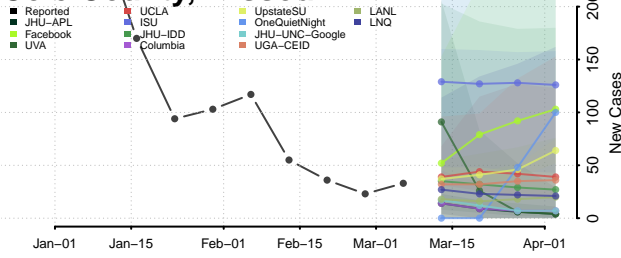

Cole County, Missouri