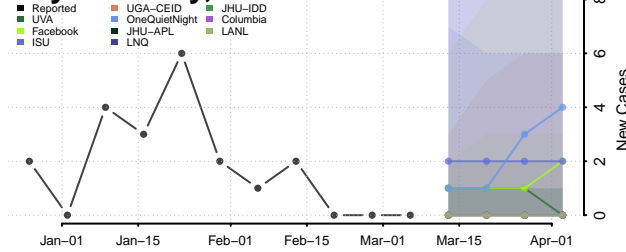

Adams County, Nebraska

Antelope County, Nebraska

Arthur County, Nebraska

Banner County, Nebraska

Blaine County, Nebraska

Boone County, Nebraska

Box Butte County, Nebraska

Boyd County, Nebraska