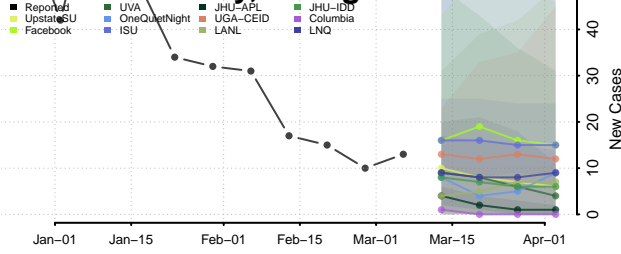

Camden County, Georgia

Candler County, Georgia

Carroll County, Georgia

Catoosa County, Georgia

Charlton County, Georgia

Chatham County, Georgia

Chattahoochee County, Georgia

Chattooga County, Georgia