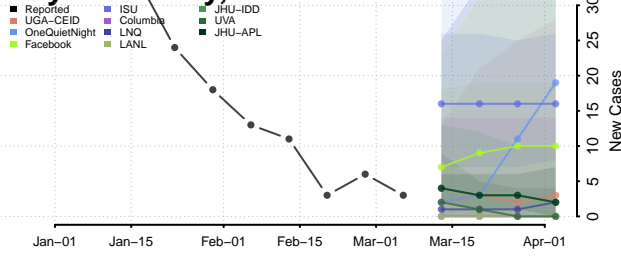

Wayne County, Missouri