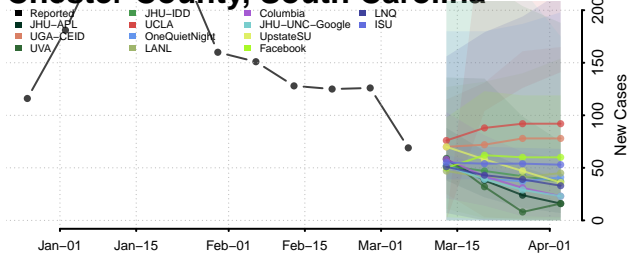

Cherokee County, South Carolina

Chester County, South Carolina

Chesterfield County, South Carolina

Clarendon County, South Carolina

Colleton County, South Carolina

Darlington County, South Carolina

Dillon County, South Carolina