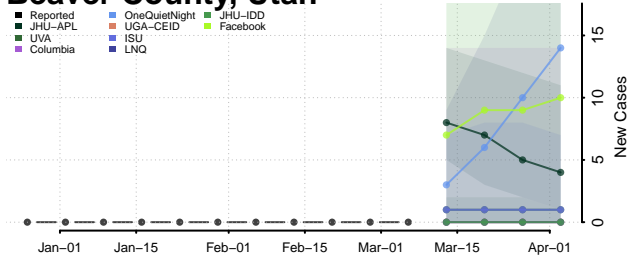

Beaver County, Utah