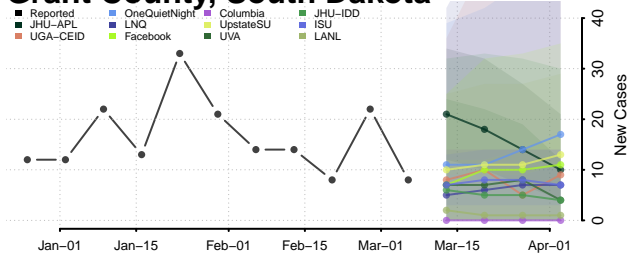

Grant County, South Dakota