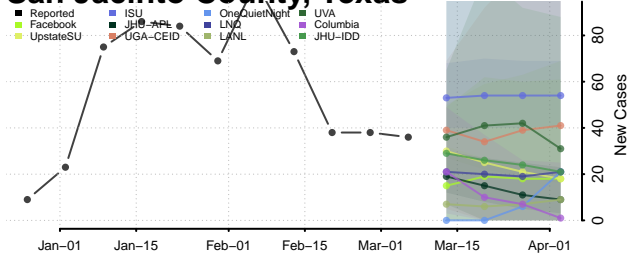

San Jacinto County, Texas