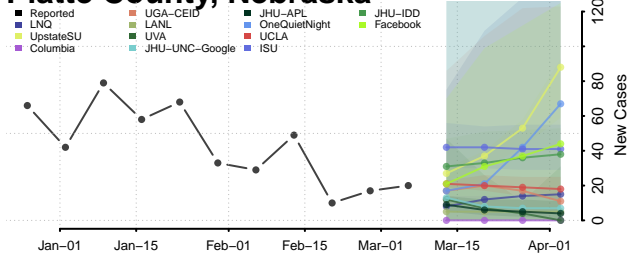

Nuckolls County, Nebraska

Otoe County, Nebraska

Pawnee County, Nebraska

Perkins County, Nebraska

Phelps County, Nebraska

Pierce County, Nebraska

Platte County, Nebraska

Polk County, Nebraska