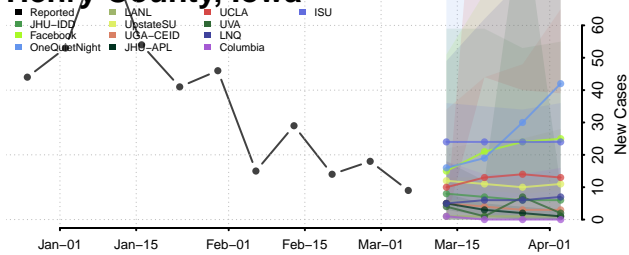

Henry County, Iowa