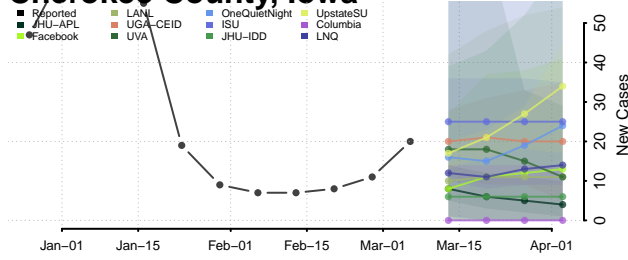

Cherokee County, Iowa