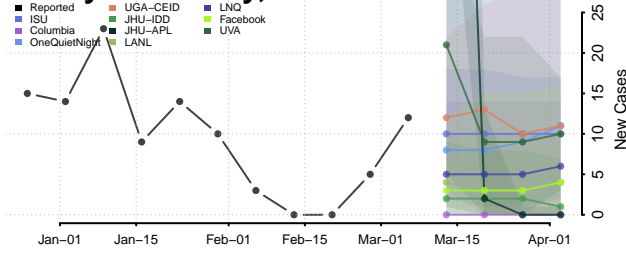

Schuyler County, Missouri