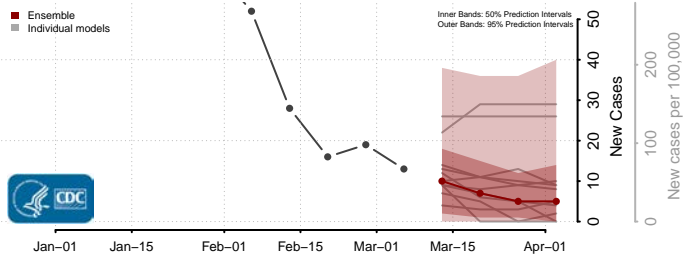

Smith County, Mississippi

Stone County, Mississippi

Sunflower County, Mississippi

Tallahatchie County, Mississippi

Tate County, Mississippi

Tippah County, Mississippi

Tishomingo County, Mississippi

Tunica County, Mississippi