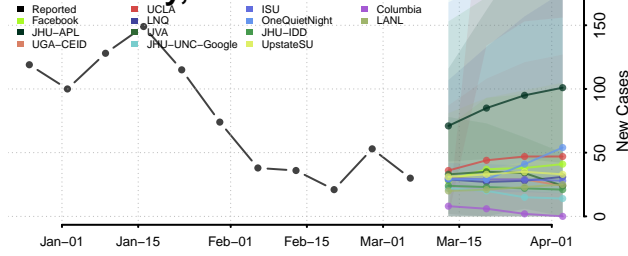

Lee County, Illinois