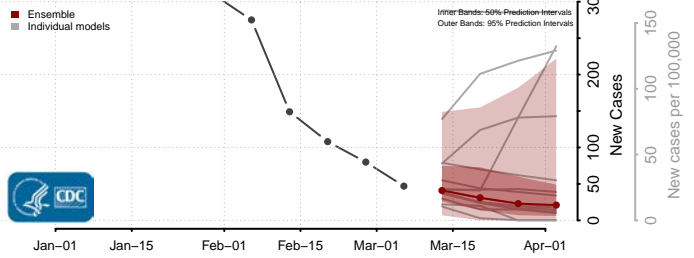

Boone County, Missouri