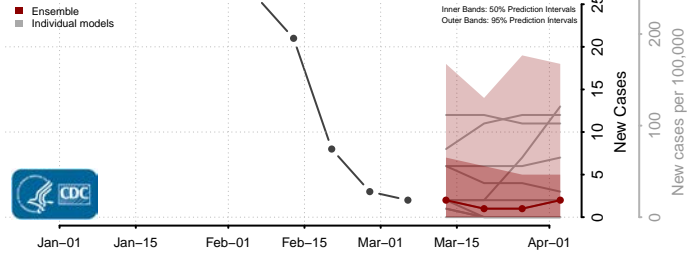

Scott County, Indiana

Shelby County, Indiana

Spencer County, Indiana

St. Joseph County, Indiana

Starke County, Indiana

Steuben County, Indiana

Sullivan County, Indiana

Switzerland County, Indiana