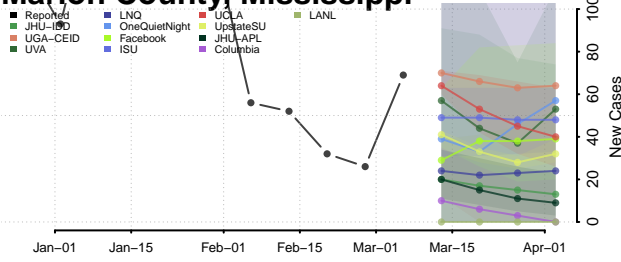

Lee County, Mississippi

Leflore County, Mississippi

Lincoln County, Mississippi

Lowndes County, Mississippi

Madison County, Mississippi

Marion County, Mississippi

Marshall County, Mississippi

Monroe County, Mississippi