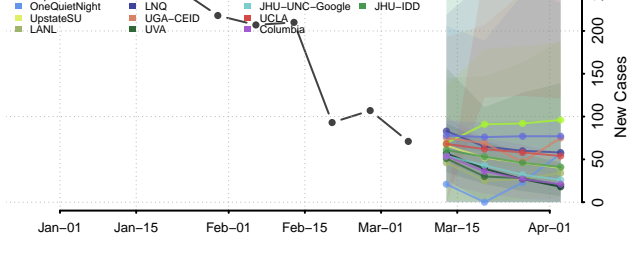

Alfalfa County, Oklahoma

Atoka County, Oklahoma

Beaver County, Oklahoma

Beckham County, Oklahoma

Blaine County, Oklahoma

Bryan County, Oklahoma

Caddo County, Oklahoma

Canadian County, Oklahoma