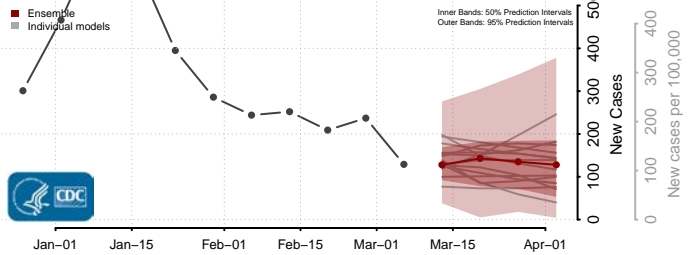

Daniels County, Montana

Dawson County, Montana

Deer Lodge County, Montana

Fallon County, Montana

Fergus County, Montana

Flathead County, Montana

Gallatin County, Montana

Garfield County, Montana