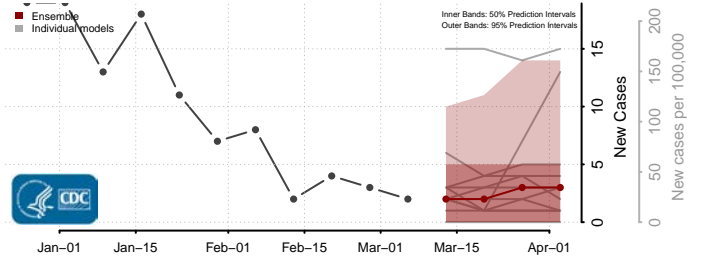

Maries County, Missouri