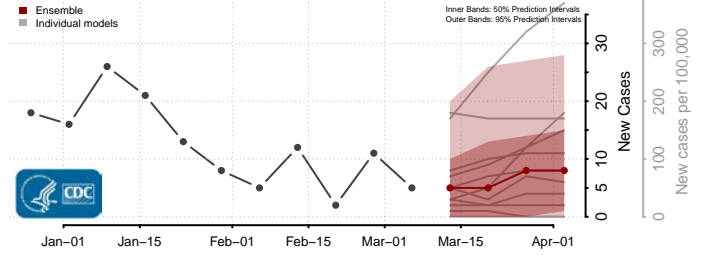

Gentry County, Missouri

Greene County, Missouri

Grundy County, Missouri

Harrison County, Missouri

Henry County, Missouri

Hickory County, Missouri

Holt County, Missouri

Howard County, Missouri