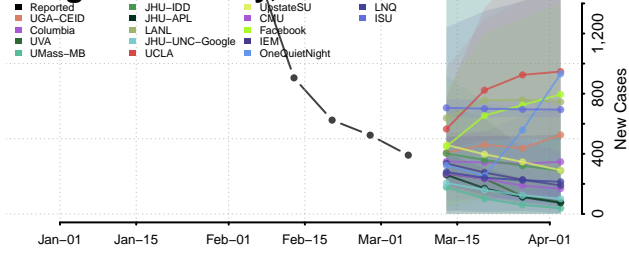

Scott County, Kansas

Sedgwick County, Kansas

Seward County, Kansas

Shawnee County, Kansas

Sheridan County, Kansas

Sherman County, Kansas

Smith County, Kansas

Stafford County, Kansas