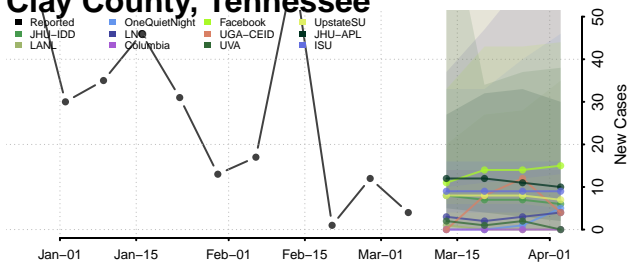

Carter County, Tennessee

Cheatham County, Tennessee

Chester County, Tennessee

Claiborne County, Tennessee

Clay County, Tennessee

Cocke County, Tennessee

Coffee County, Tennessee

Crockett County, Tennessee