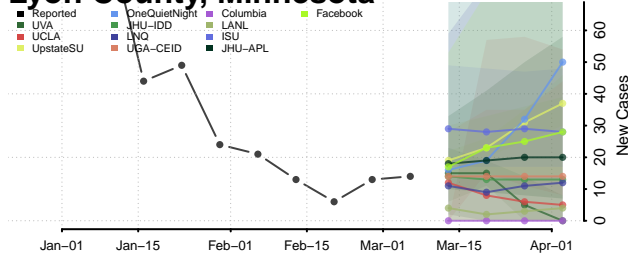

Lyon County, Minnesota