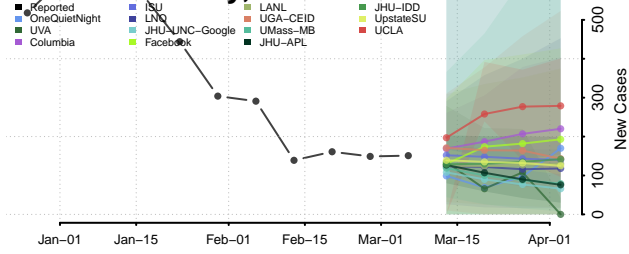

McLean County, Illinois