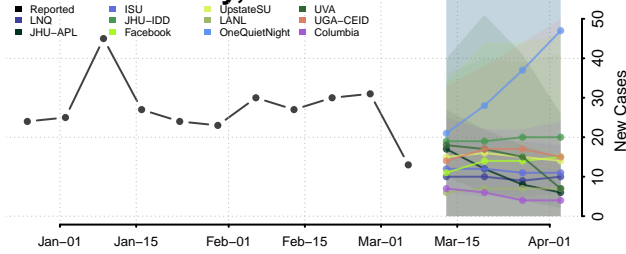

Burnett County, Wisconsin