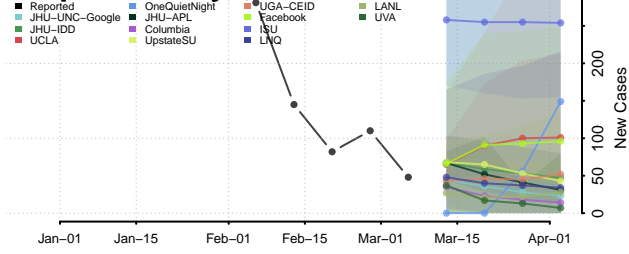

Jasper County, Missouri