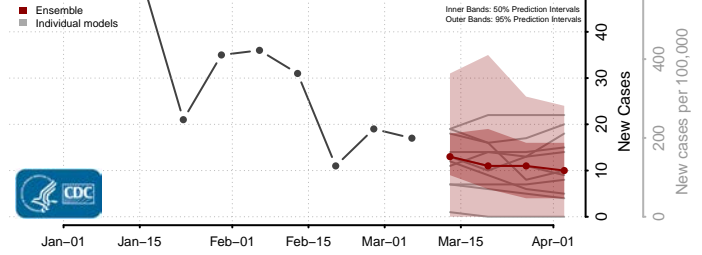

Wichita County, Kansas

Wilson County, Kansas

Woodson County, Kansas

Wyandotte County, Kansas

Kentucky*

Adair County, Kentucky

*New weekly cases may decrease in this location over the next four weeks. For these locations, the ensemble forecast indicates a probability of 0.75 or greater that fewer cases will be reported in week four of the forecast than in the last reported week.