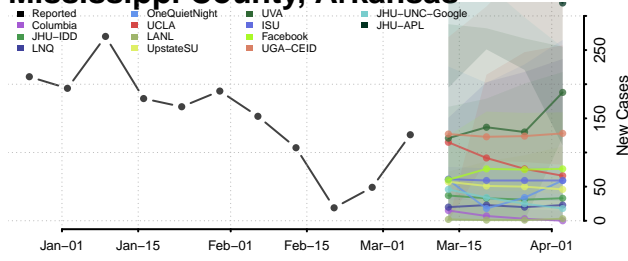

Logan County, Arkansas

Lonoke County, Arkansas

Madison County, Arkansas

Marion County, Arkansas

Miller County, Arkansas

Mississippi County, Arkansas

Monroe County, Arkansas

Montgomery County, Arkansas