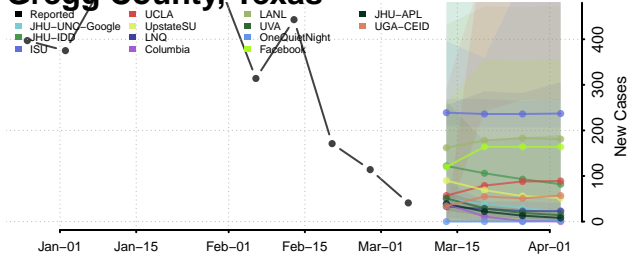

Gillespie County, Texas

Glasscock County, Texas

Goliad County, Texas

Gonzales County, Texas

Gray County, Texas

Grayson County, Texas

Gregg County, Texas

Grimes County, Texas