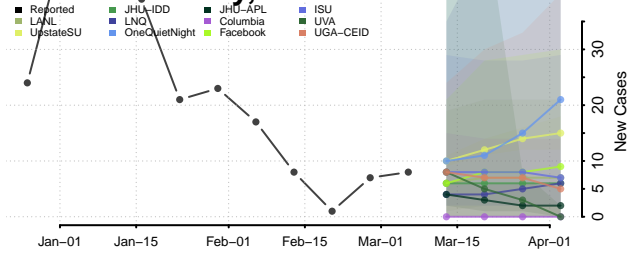

Franklin County, Iowa