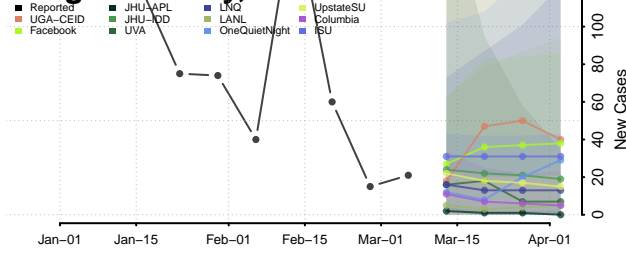

Maury County, Tennessee

McMinn County, Tennessee

McNairy County, Tennessee

Meigs County, Tennessee

Monroe County, Tennessee

Montgomery County, Tennessee

Moore County, Tennessee

Morgan County, Tennessee