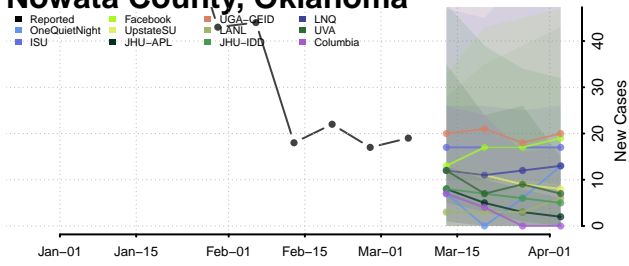

Nowata County, Oklahoma