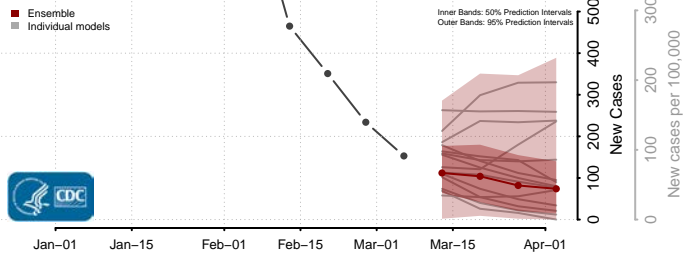

Davidson County, North Carolina