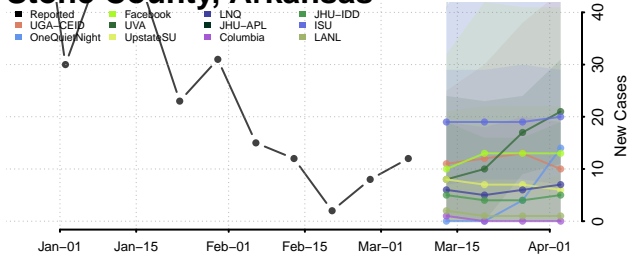

Sevier County, Arkansas

Sharp County, Arkansas

St. Francis County, Arkansas

Stone County, Arkansas

Union County, Arkansas

Van Buren County, Arkansas

Washington County, Arkansas

White County, Arkansas