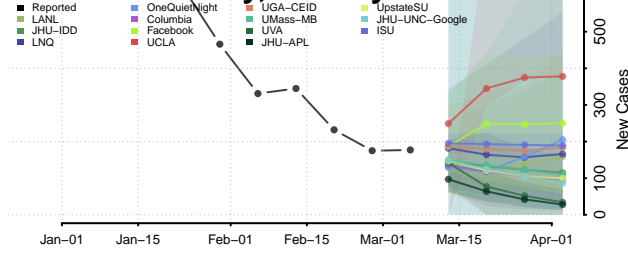

Lebanon County, Pennsylvania