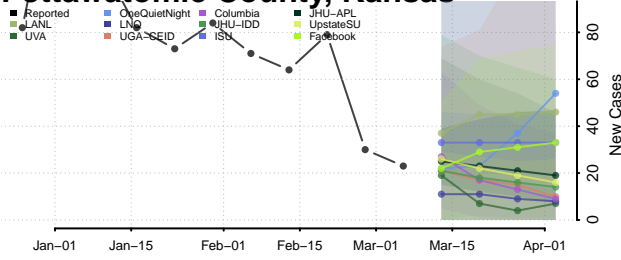

Pottawatomie County, Kansas