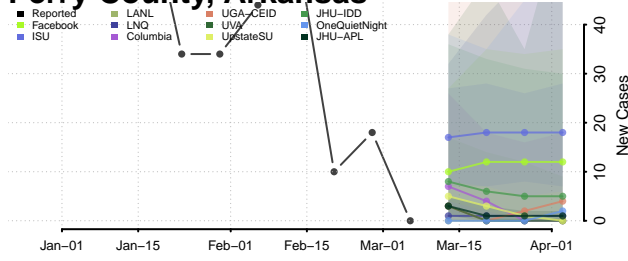

Nevada County, Arkansas

Newton County, Arkansas

Ouachita County, Arkansas

Perry County, Arkansas

Phillips County, Arkansas

Pike County, Arkansas

Poinsett County, Arkansas

Polk County, Arkansas