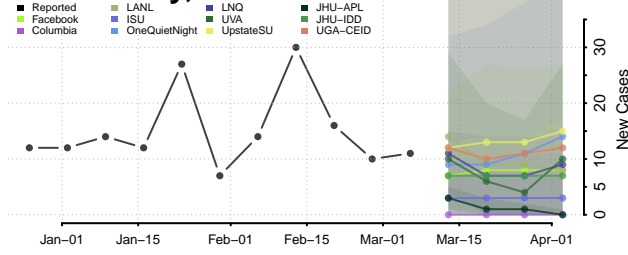

Iron County, Wisconsin