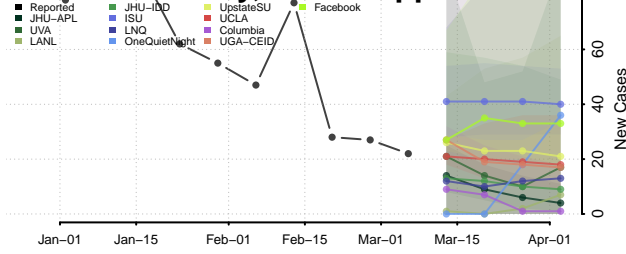

DeSoto County, Mississippi

Forrest County, Mississippi

Franklin County, Mississippi

George County, Mississippi

Greene County, Mississippi

Grenada County, Mississippi

Hancock County, Mississippi

Harrison County, Mississippi