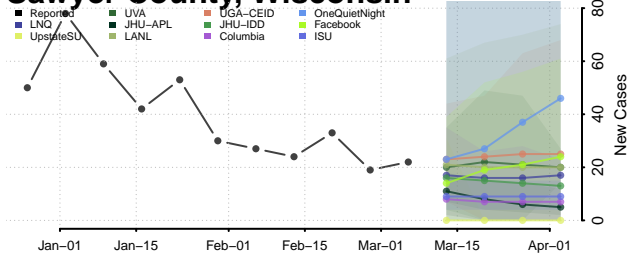

Sawyer County, Wisconsin