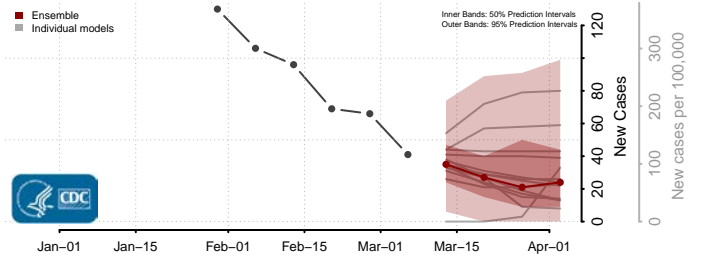

Lee County, Mississippi

Leflore County, Mississippi

Lincoln County, Mississippi

Lowndes County, Mississippi

Madison County, Mississippi

Marion County, Mississippi

Marshall County, Mississippi

Monroe County, Mississippi