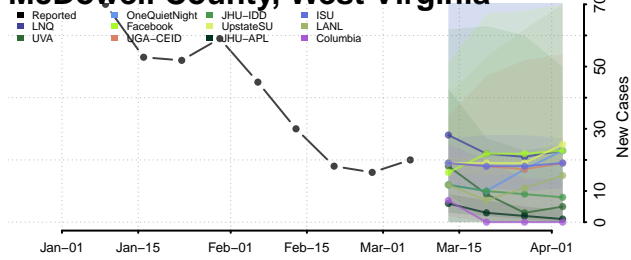

McDowell County, West Virginia