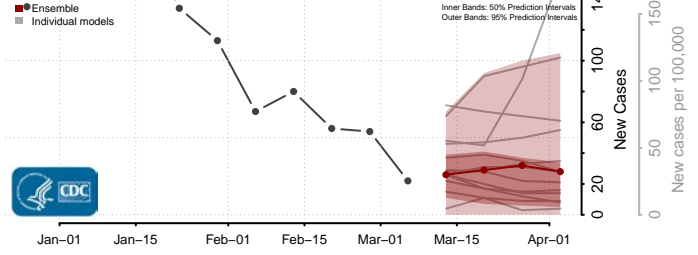

Nez Perce County, Idaho

Oneida County, Idaho

Owyhee County, Idaho

Payette County, Idaho

Power County, Idaho

Shoshone County, Idaho

Teton County, Idaho

Twin Falls County, Idaho