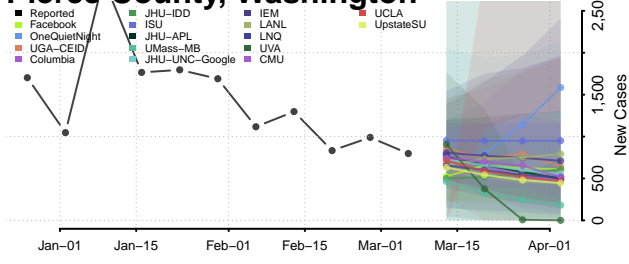

Pierce County, Washington