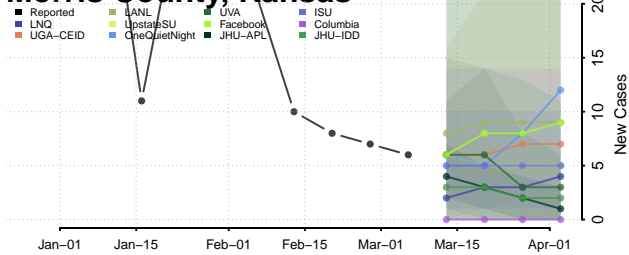

Morris County, Kansas