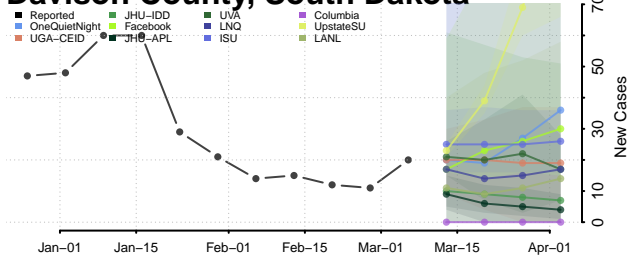

Corson County, South Dakota

Custer County, South Dakota

Davison County, South Dakota

Day County, South Dakota

Deuel County, South Dakota

Dewey County, South Dakota

Douglas County, South Dakota

Edmunds County, South Dakota