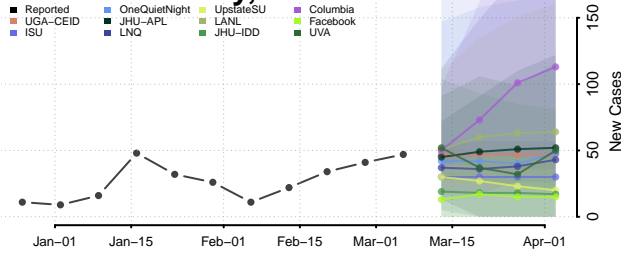

Caledonia County, Vermont

Chittenden County, Vermont

Essex County, Vermont

Franklin County, Vermont

Grand Isle County, Vermont

Lamoille County, Vermont

Orange County, Vermont

Orleans County, Vermont