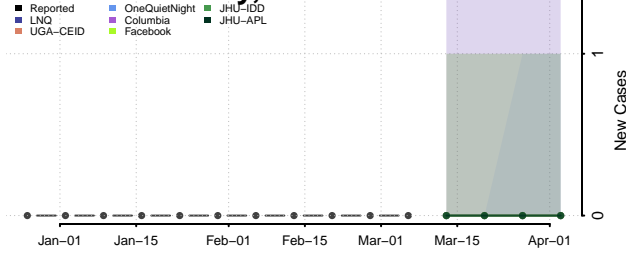

Kalawao County, Hawaii