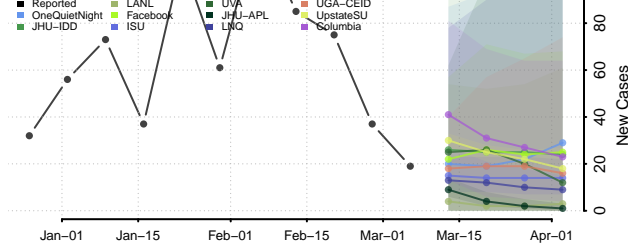

Grand County, Colorado