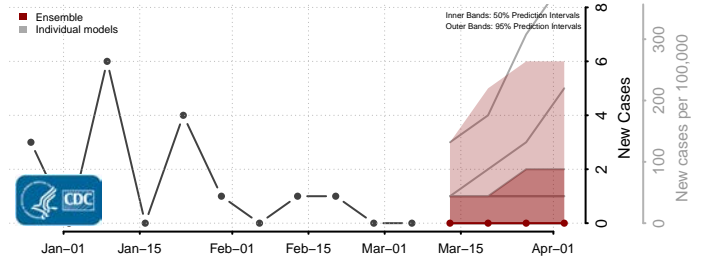

Dunn County, North Dakota

Eddy County, North Dakota

Emmons County, North Dakota

Foster County, North Dakota

Golden Valley County, North Dakota

Grand Forks County, North Dakota

Grant County, North Dakota

Griggs County, North Dakota