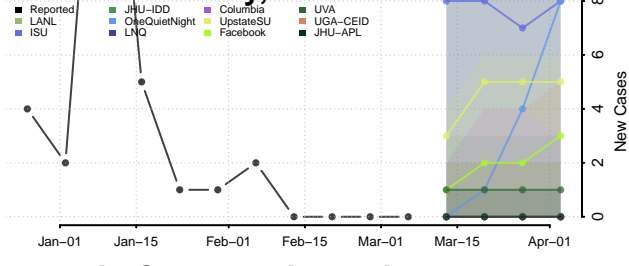

Atchison County, Missouri