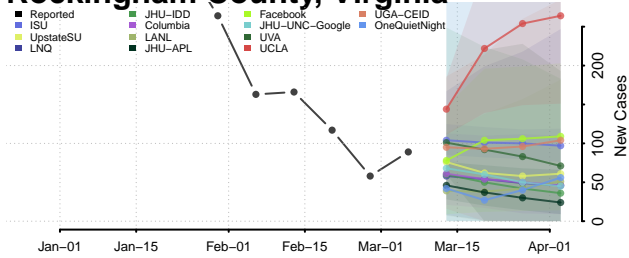

Rockingham County, Virginia