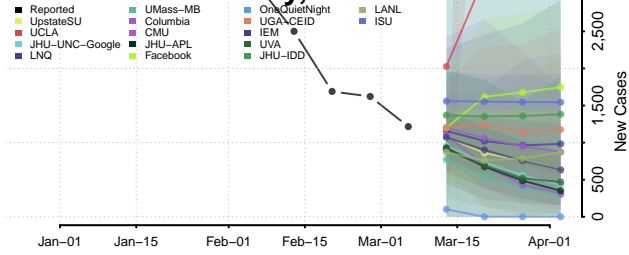

San Francisco County, California

San Joaquin County, California

San Luis Obispo County, California

San Mateo County, California

Santa Barbara County, California

Santa Clara County, California

Santa Cruz County, California