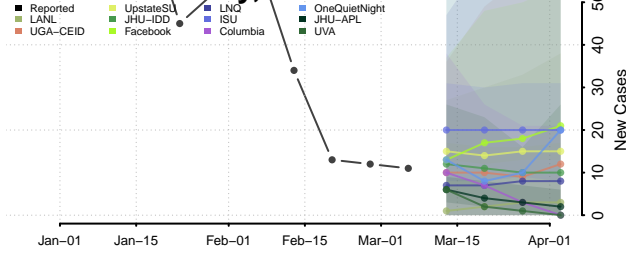

Goodhue County, Minnesota

Grant County, Minnesota

Hennepin County, Minnesota

Houston County, Minnesota

Hubbard County, Minnesota

Isanti County, Minnesota

Itasca County, Minnesota

Jackson County, Minnesota