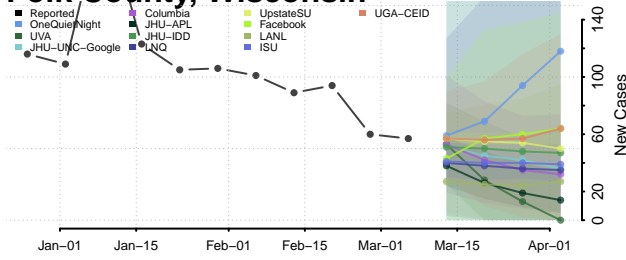

Oneida County, Wisconsin

Outagamie County, Wisconsin

Ozaukee County, Wisconsin

Pepin County, Wisconsin

Pierce County, Wisconsin

Polk County, Wisconsin

Portage County, Wisconsin

Price County, Wisconsin