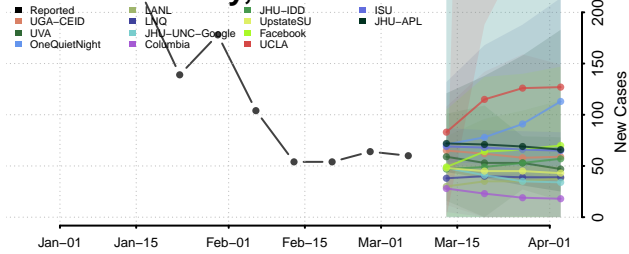

Dolores County, Colorado

Douglas County, Colorado

Eagle County, Colorado

EI Paso County, Colorado

Elbert County, Colorado

Fremont County, Colorado

Garfield County, Colorado

Gilpin County, Colorado