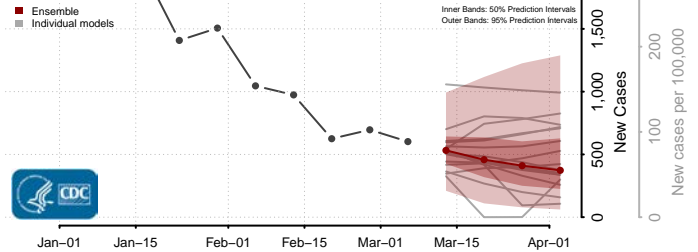

Somerset County, New Jersey

Sussex County, New Jersey

Union County, New Jersey

Warren County, New Jersey

New Mexico*

Bernalillo County, New Mexico

*New weekly cases may decrease in this location over the next four weeks. For these locations, the ensemble forecast indicates a probability of 0.75 or greater that fewer cases will be reported in week four of the forecast than in the last reported week.