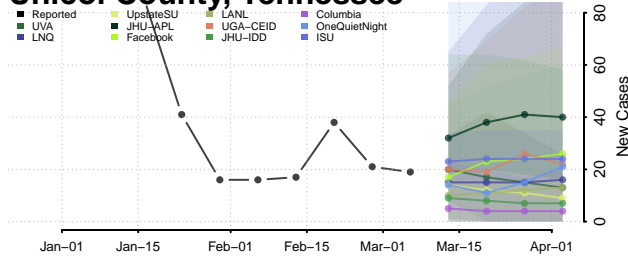

Unicoi County, Tennessee