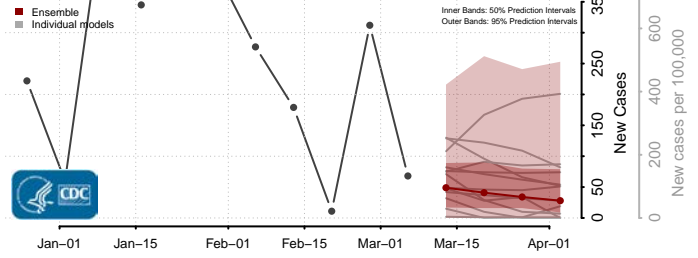

Atascosa County, Texas