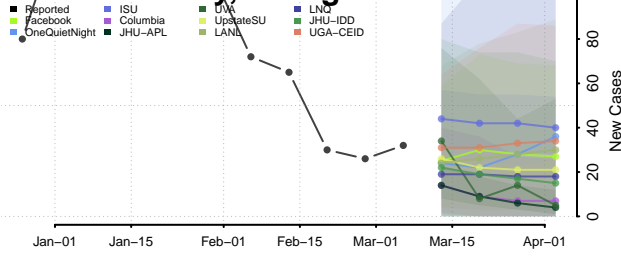

Tattnall County, Georgia