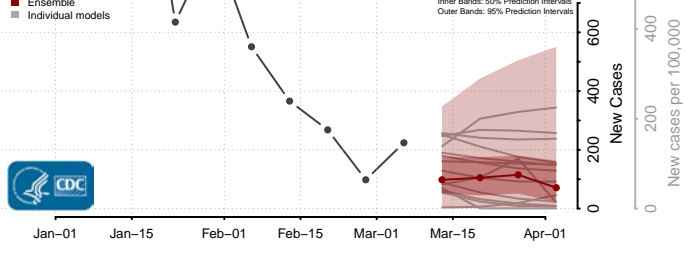

Kings County, California