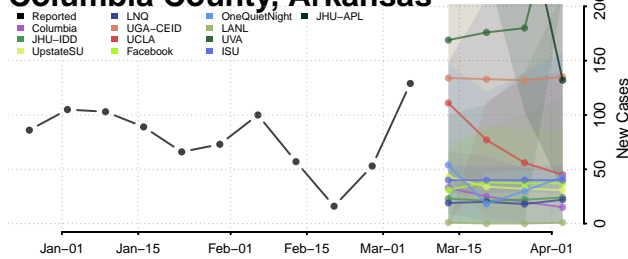

Clark County, Arkansas

Clay County, Arkansas

Cleburne County, Arkansas

Cleveland County, Arkansas

Columbia County, Arkansas

Conway County, Arkansas

Craighead County, Arkansas

Crawford County, Arkansas