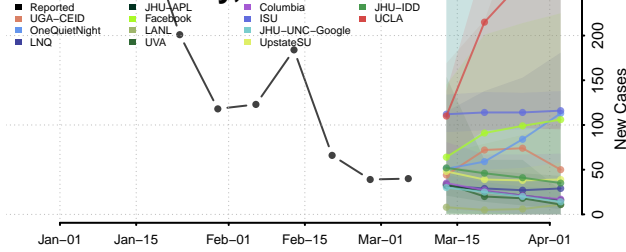

Franklin County, Tennessee

Gibson County, Tennessee

Giles County, Tennessee

Grainger County, Tennessee

Greene County, Tennessee

Grundy County, Tennessee

Hamblen County, Tennessee

Hamilton County, Tennessee