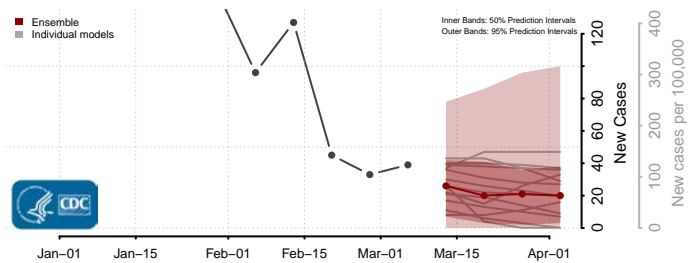

Amherst County, Virginia