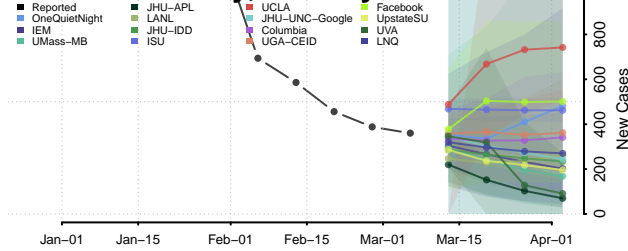

Luzerne County, Pennsylvania