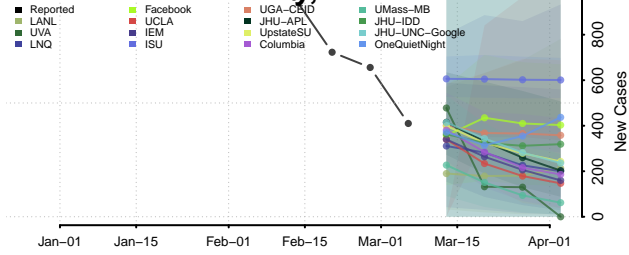

Clay County, North Carolina

Cleveland County, North Carolina

Columbus County, North Carolina

Craven County, North Carolina

Cumberland County, North Carolina

Currituck County, North Carolina

Dare County, North Carolina