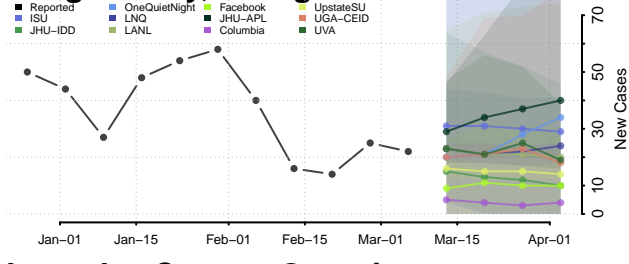

Jones County, Georgia

Lamar County, Georgia

Lanier County, Georgia

Laurens County, Georgia

Lee County, Georgia

Liberty County, Georgia

Lincoln County, Georgia

Long County, Georgia