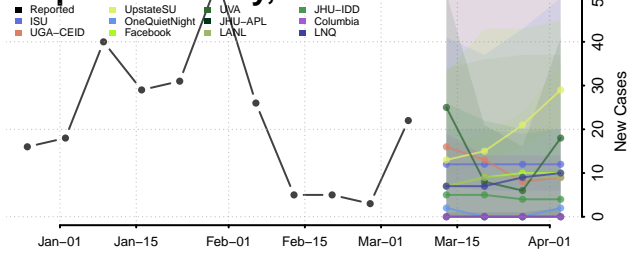

Stephens County, Texas