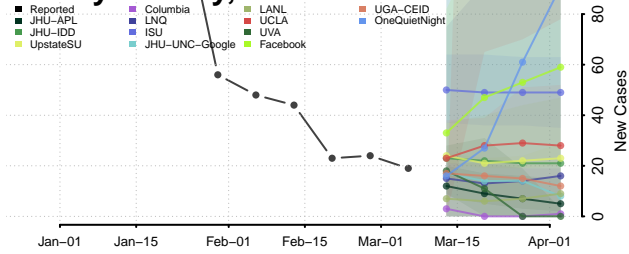

Shelby County, Ohio