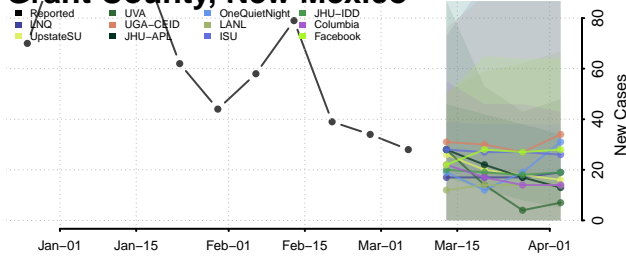

Grant County, New Mexico

Guadalupe County, New Mexico

Harding County, New Mexico

Hidalgo County, New Mexico

Lea County, New Mexico

Lincoln County, New Mexico

Los Alamos County, New Mexico

Luna County, New Mexico