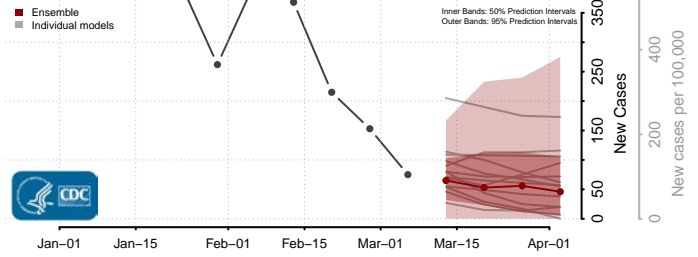

Surry County, North Carolina