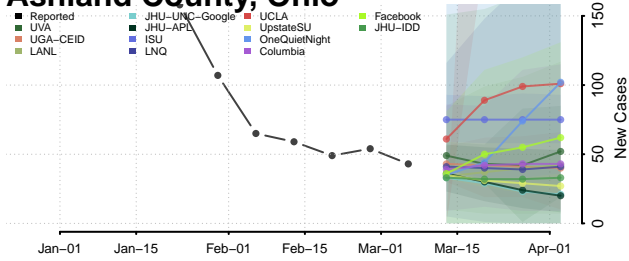

Ashland County, Ohio