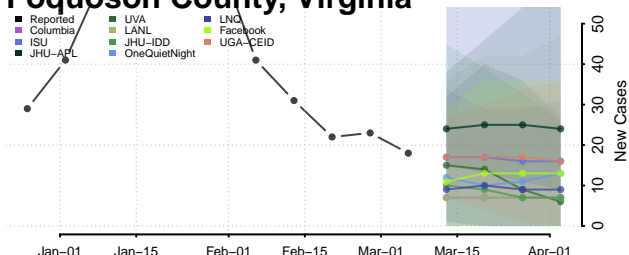

Poquoson County, Virginia