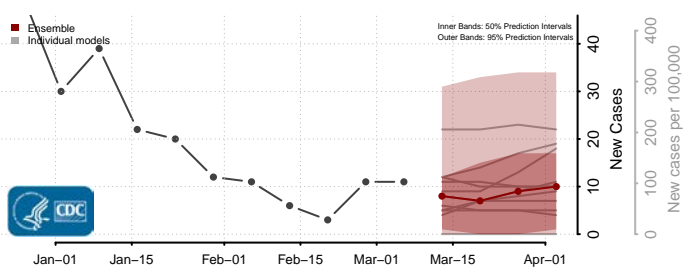

Floyd County, Iowa

Franklin County, Iowa

Fremont County, Iowa

Greene County, Iowa

Grundy County, Iowa

Guthrie County, Iowa

Hamilton County, Iowa

Hancock County, Iowa