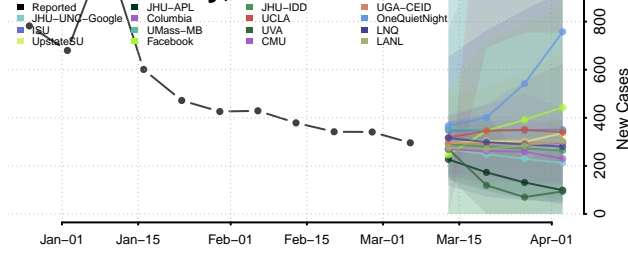

Anoka County, Minnesota