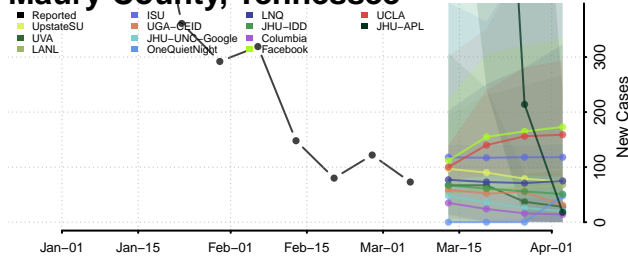

Maury County, Tennessee

McMinn County, Tennessee

McNairy County, Tennessee

Meigs County, Tennessee

Monroe County, Tennessee

Montgomery County, Tennessee

Moore County, Tennessee

Morgan County, Tennessee