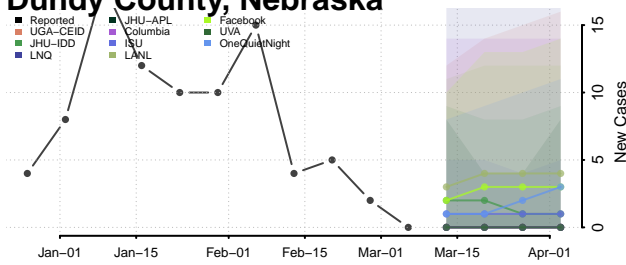

Dundy County, Nebraska