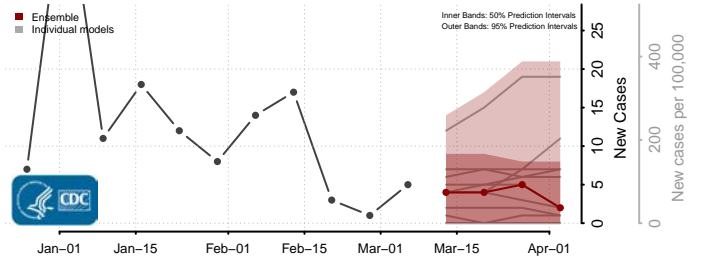

Wichita County, Kansas

Wilson County, Kansas

Woodson County, Kansas

Wyandotte County, Kansas

Kentucky*

Adair County, Kentucky

*New weekly cases may decrease in this location over the next four weeks. For these locations, the ensemble forecast indicates a probability of 0.75 or greater that fewer cases will be reported in week four of the forecast than in the last reported week.