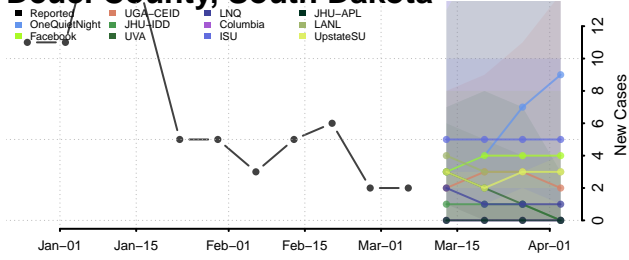

Corson County, South Dakota

Custer County, South Dakota

Davison County, South Dakota

Day County, South Dakota

Deuel County, South Dakota

Dewey County, South Dakota

Douglas County, South Dakota

Edmunds County, South Dakota