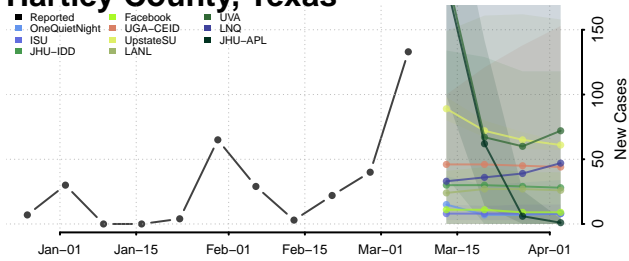

Hartley County, Texas