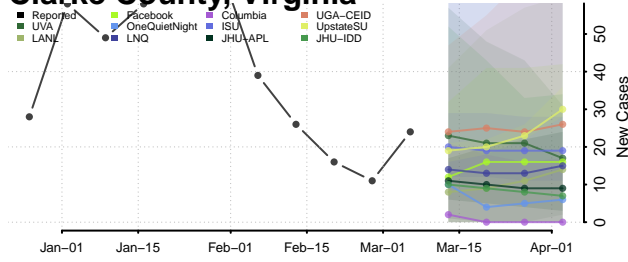

Clarke County, Virginia