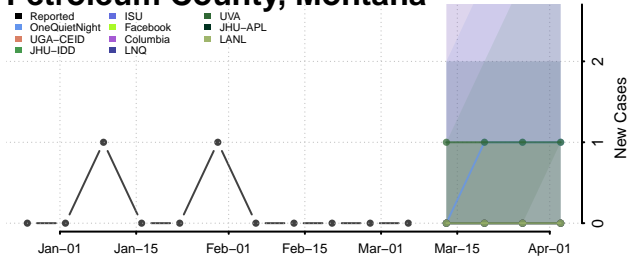

Petroleum County, Montana