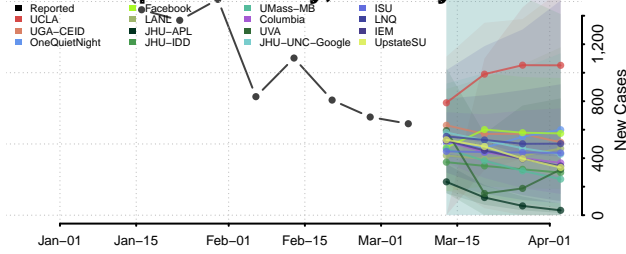

Northampton County, Pennsylvania