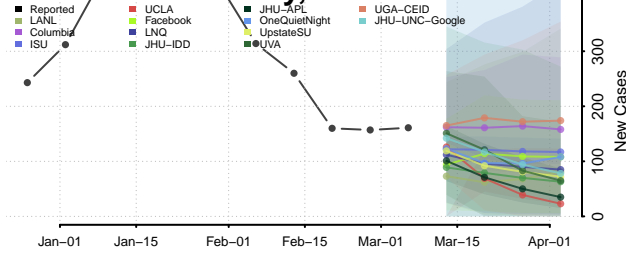

Dorchester County, South Carolina

Edgefield County, South Carolina

Fairfield County, South Carolina

Florence County, South Carolina

Georgetown County, South Carolina

Greenville County, South Carolina

Greenwood County, South Carolina