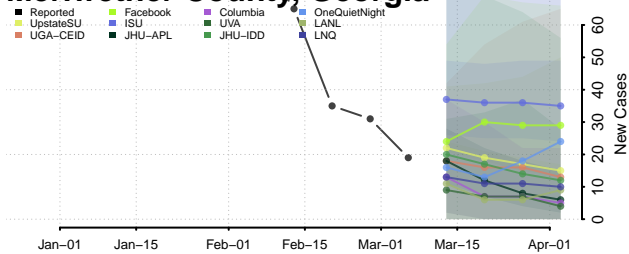

Lowndes County, Georgia

Lumpkin County, Georgia

Macon County, Georgia

Madison County, Georgia

Marion County, Georgia

McDuffie County, Georgia

McIntosh County, Georgia

Meriwether County, Georgia