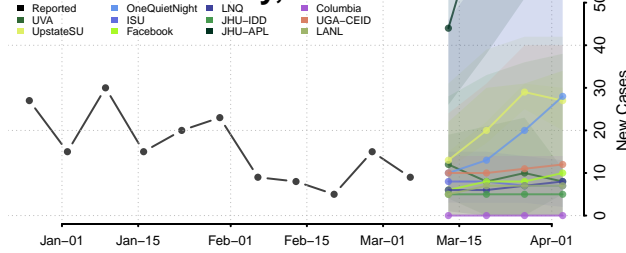

Adams County, Nebraska

Antelope County, Nebraska

Arthur County, Nebraska

Banner County, Nebraska

Blaine County, Nebraska

Boone County, Nebraska

Box Butte County, Nebraska

Boyd County, Nebraska