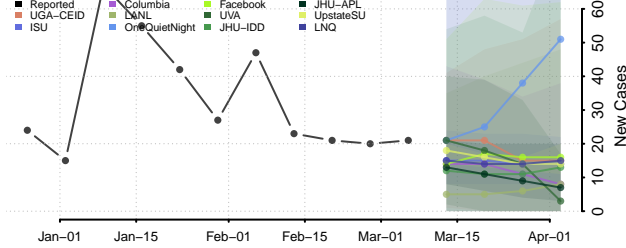

Union County, Oregon