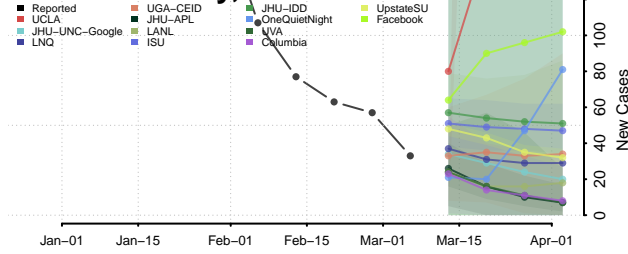

Valley County, Idaho

Washington County, Idaho

Illinois

Adams County, Illinois

Alexander County, Illinois

Bond County, Illinois

Boone County, Illinois

Brown County, Illinois