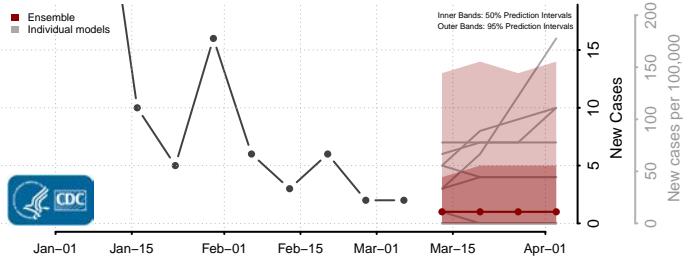

Dodge County, Wisconsin

Door County, Wisconsin

Douglas County, Wisconsin

Dunn County, Wisconsin

Eau Claire County, Wisconsin

Florence County, Wisconsin

Fond du Lac County, Wisconsin

Forest County, Wisconsin