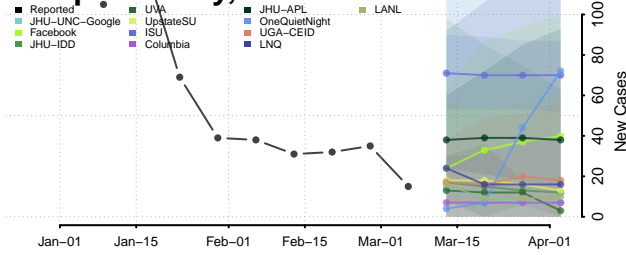

Pemiscot County, Missouri

Perry County, Missouri

Pettis County, Missouri

Phelps County, Missouri

Pike County, Missouri

Platte County, Missouri

Polk County, Missouri

Pulaski County, Missouri