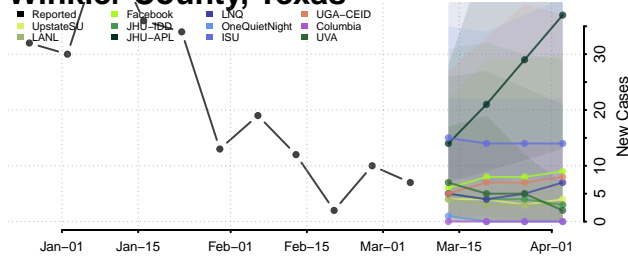

Winkler County, Texas