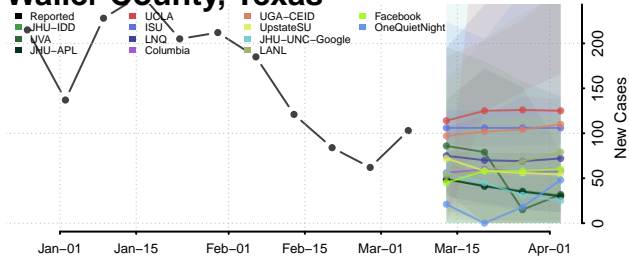

Van Zandt County, Texas

Victoria County, Texas

Walker County, Texas

Waller County, Texas

Ward County, Texas

Washington County, Texas

Webb County, Texas

Wharton County, Texas