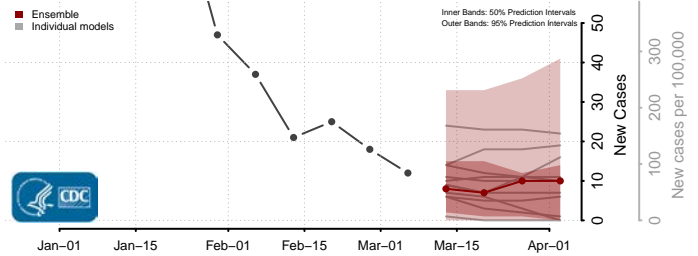

Swain County, North Carolina