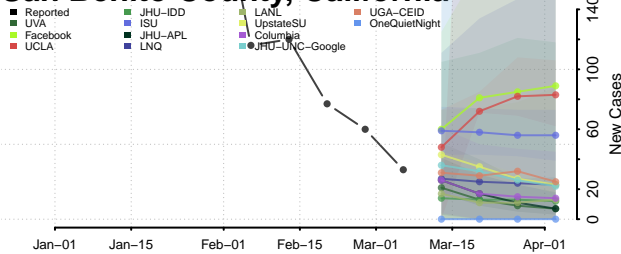

Orange County, California

Placer County, California

Plumas County, California

Riverside County, California

Sacramento County, California

San Benito County, California

San Bernardino County, California

San Diego County, California