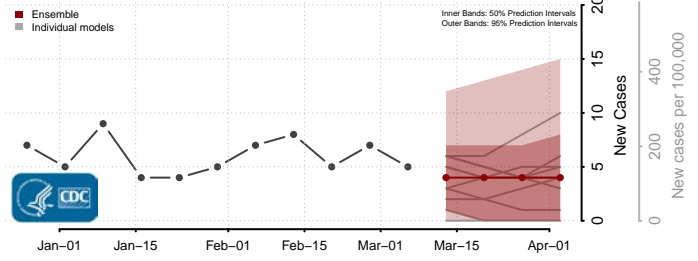

Fall River County, South Dakota

Faulk County, South Dakota

Grant County, South Dakota

Gregory County, South Dakota

Haakon County, South Dakota

Hamlin County, South Dakota

Hand County, South Dakota

Hanson County, South Dakota