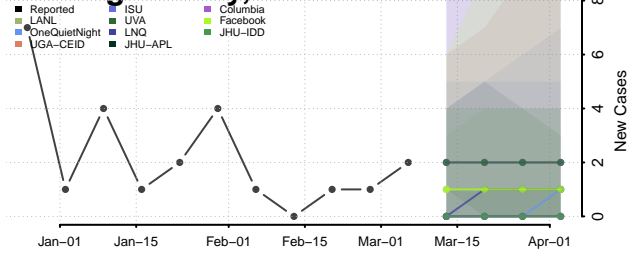

Sterling County, Texas