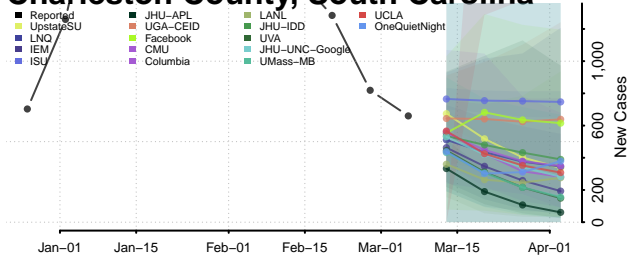

Cherokee County, South Carolina

Chester County, South Carolina

Chesterfield County, South Carolina

Clarendon County, South Carolina

Colleton County, South Carolina

Darlington County, South Carolina

Dillon County, South Carolina