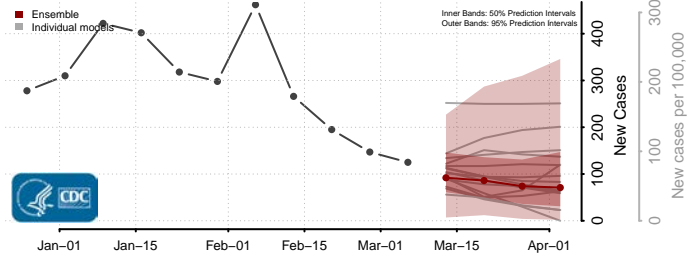

Nash County, North Carolina

New Hanover County, North Carolina

Northampton County, North Carolina

Onslow County, North Carolina

Orange County, North Carolina

Pamlico County, North Carolina

Pasquotank County, North Carolina