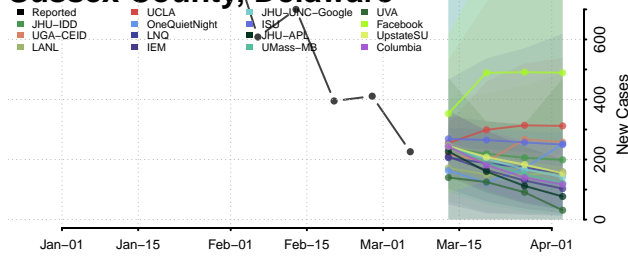

Windham County, Connecticut

Delaware*

Kent County, Delaware

New Castle County, Delaware

Sussex County, Delaware

District of Columbia

*New weekly cases may decrease in this location over the next four weeks. For these locations, the ensemble forecast indicates a probability of 0.75 or greater that fewer cases will be reported in week four of the forecast than in the last reported week.