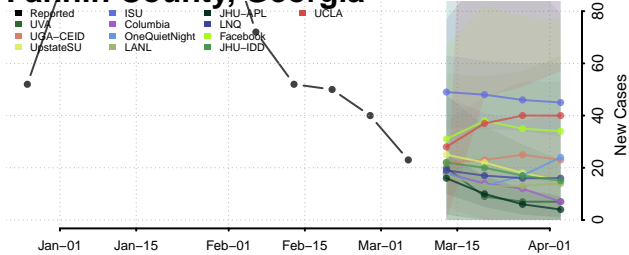

Elbert County, Georgia

Emanuel County, Georgia

Evans County, Georgia

Fannin County, Georgia

Fayette County, Georgia

Floyd County, Georgia

Forsyth County, Georgia

Franklin County, Georgia