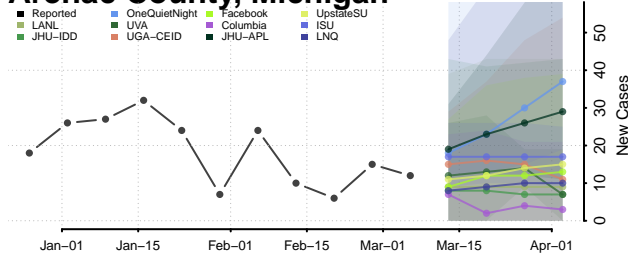

Antrim County, Michigan

Arenac County, Michigan

Baraga County, Michigan

Barry County, Michigan

Bay County, Michigan

Benzie County, Michigan

Berrien County, Michigan

Branch County, Michigan