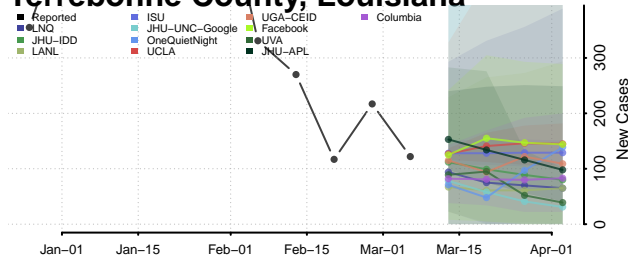

Terrebonne County, Louisiana