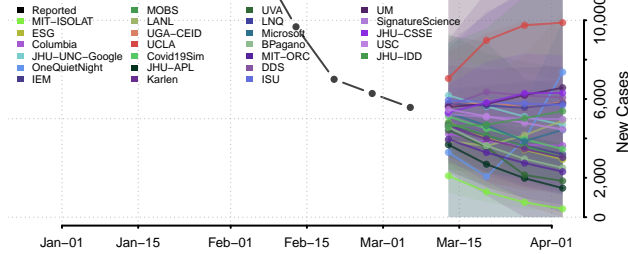

Whiteside County, Illinois

Will County, Illinois

Williamson County, Illinois

Winnebago County, Illinois

Woodford County, Illinois

Indiana