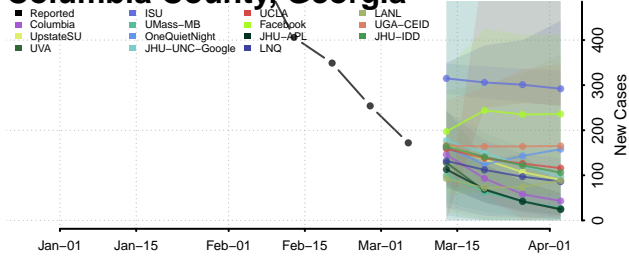

Columbia County, Georgia