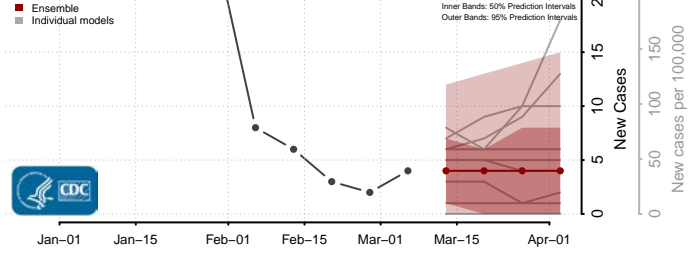

Washington County, Idaho