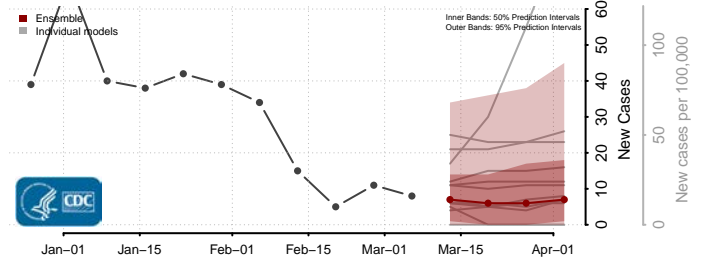

Lincoln County, Oregon