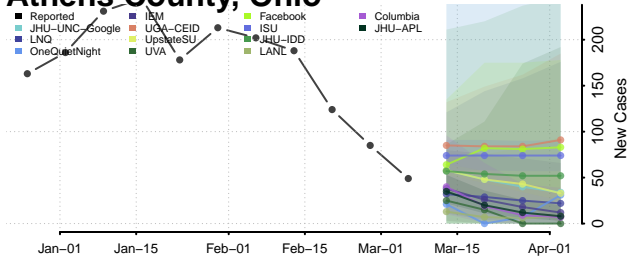

Adams County, Ohio

Allen County, Ohio

Ashland County, Ohio

Ashtabula County, Ohio

Athens County, Ohio

Auglaize County, Ohio

Belmont County, Ohio

Brown County, Ohio