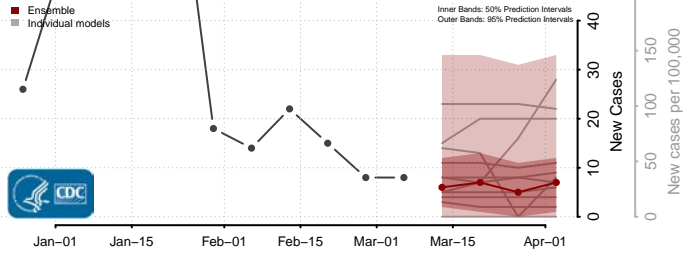

Wise County, Virginia

Wythe County, Virginia

York County, Virginia

Washington

Adams County, Washington

Asotin County, Washington

Benton County, Washington

Chelan County, Washington