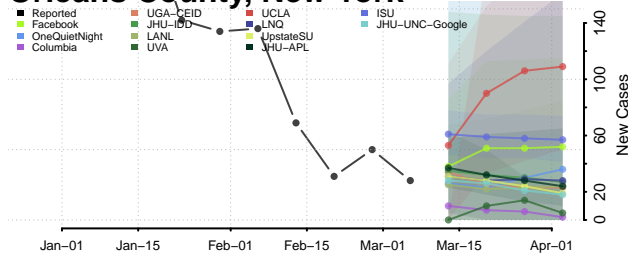

Niagara County, New York

Oneida County, New York

Onondaga County, New York

Ontario County, New York

Orange County, New York

Orleans County, New York

Oswego County, New York

Otsego County, New York