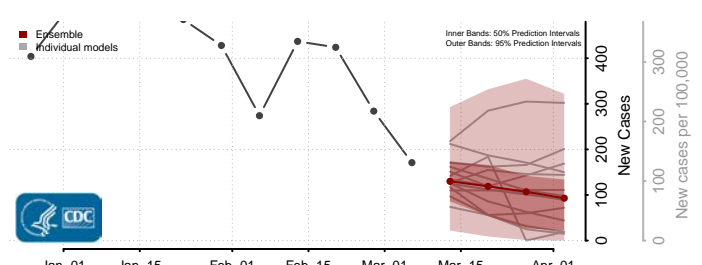

Strafford County, New Hampshire