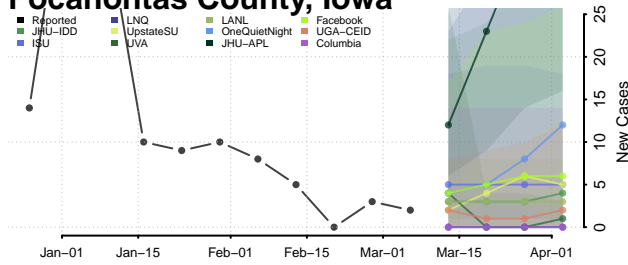

Pocahontas County, Iowa