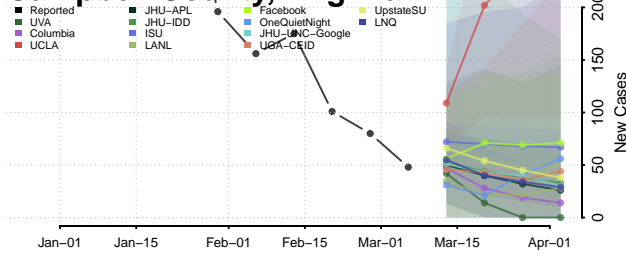

Campbell County, Virginia