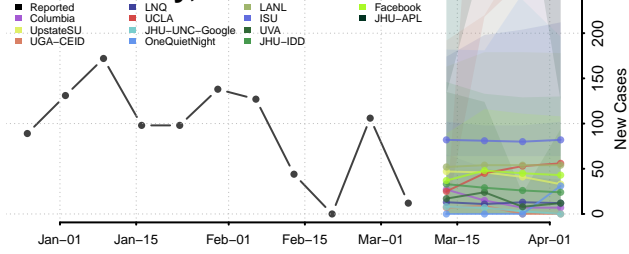

Oldham County, Texas

Orange County, Texas

Palo Pinto County, Texas

Panola County, Texas

Parker County, Texas

Parmer County, Texas

Pecos County, Texas

Polk County, Texas