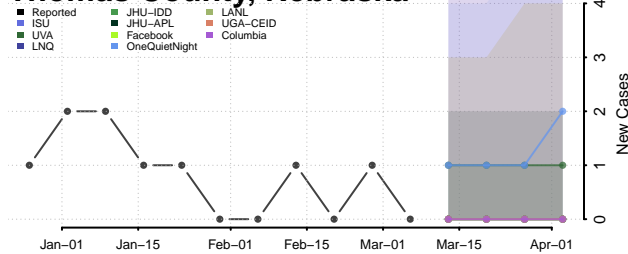

Thomas County, Nebraska