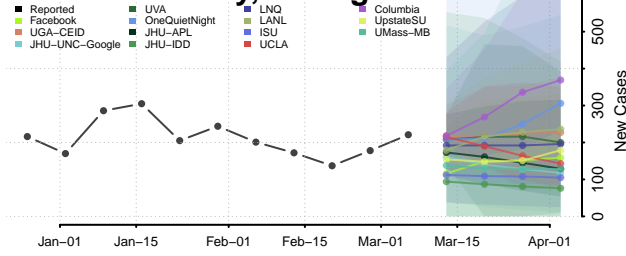

Calhoun County, Michigan