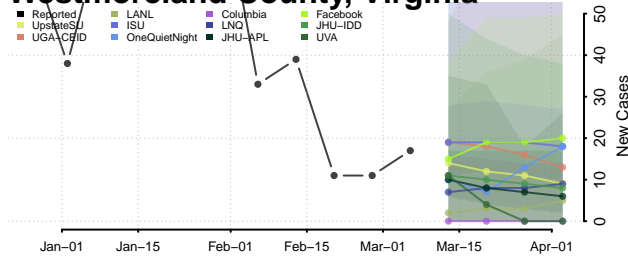

Tazewell County, Virginia

Virginia Beach County, Virginia

Warren County, Virginia

Washington County, Virginia

Waynesboro County, Virginia

Westmoreland County, Virginia

Williamsburg County, Virginia

Winchester County, Virginia