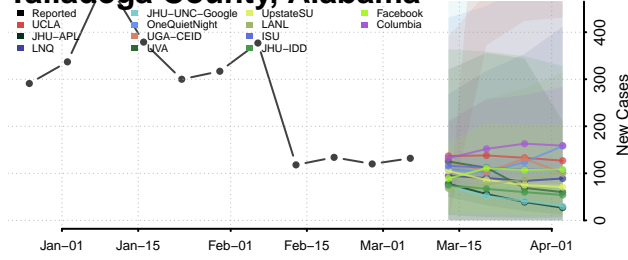

Perry County, Alabama

Pickens County, Alabama

Pike County, Alabama

Randolph County, Alabama

Russell County, Alabama

Shelby County, Alabama

St. Clair County, Alabama

Sumter County, Alabama

Talladega County, Alabama

Tallapoosa County, Alabama

Tuscaloosa County, Alabama

Walker County, Alabama

Washington County, Alabama

Wilcox County, Alabama

Winston County, Alabama

Alaska