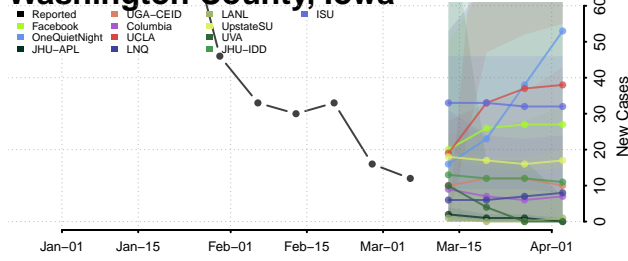

Union County, Iowa

Van Buren County, Iowa

Wapello County, Iowa

Warren County, Iowa

Washington County, Iowa

Wayne County, Iowa

Webster County, Iowa

Winnebago County, Iowa