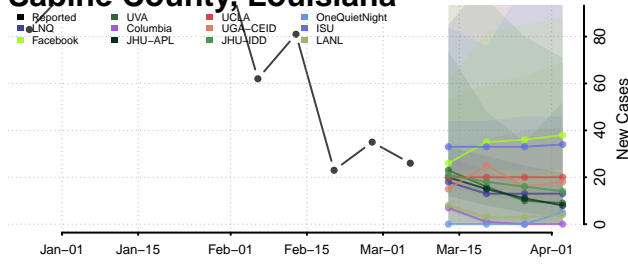

Sabine County, Louisiana