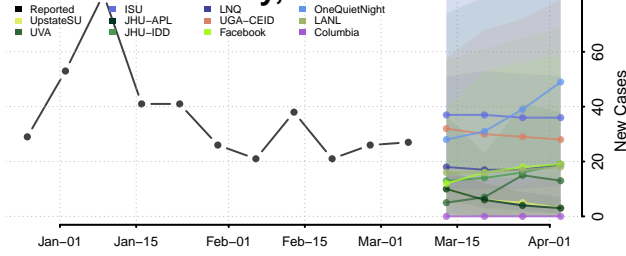

Dickinson County, Iowa