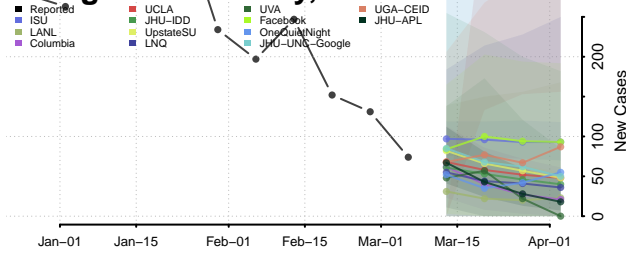

Dorchester County, South Carolina

Edgefield County, South Carolina

Fairfield County, South Carolina

Florence County, South Carolina

Georgetown County, South Carolina

Greenville County, South Carolina

Greenwood County, South Carolina