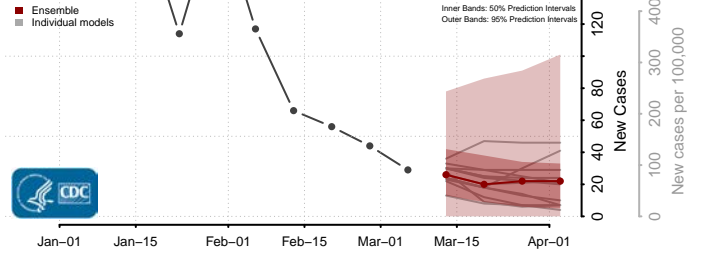

Logan County, West Virginia