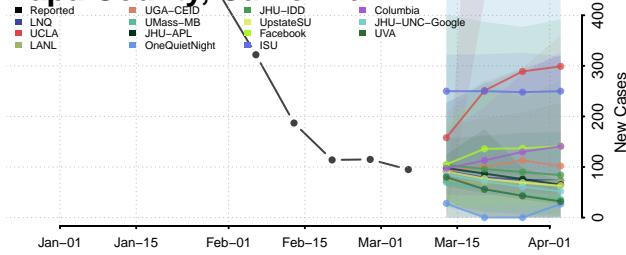

Mariposa County, California

Mendocino County, California

Merced County, California

Modoc County, California

Mono County, California

Monterey County, California

Napa County, California

Nevada County, California