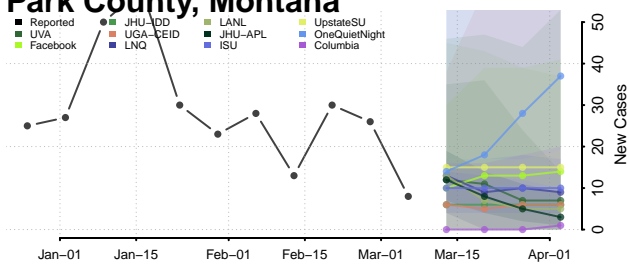

Park County, Montana