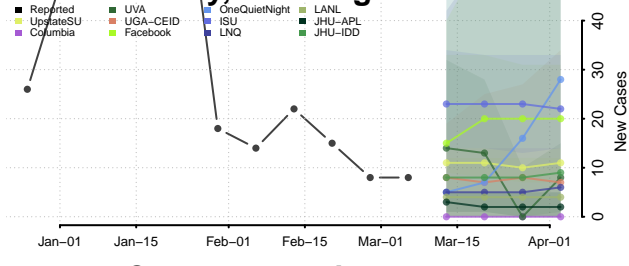

Wise County, Virginia

Wythe County, Virginia

York County, Virginia

Washington

Adams County, Washington

Asotin County, Washington

Benton County, Washington

Chelan County, Washington