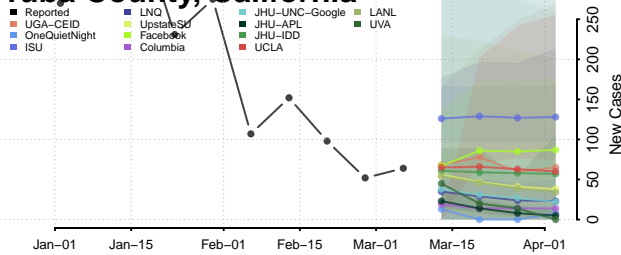

Trinity County, California

Tulare County, California

Tuolumne County, California

Ventura County, California

Yolo County, California

Yuba County, California

Colorado

Adams County, Colorado