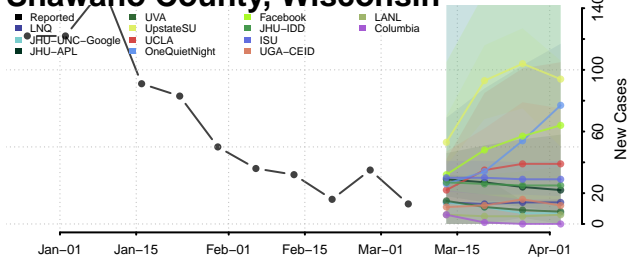

Shawano County, Wisconsin