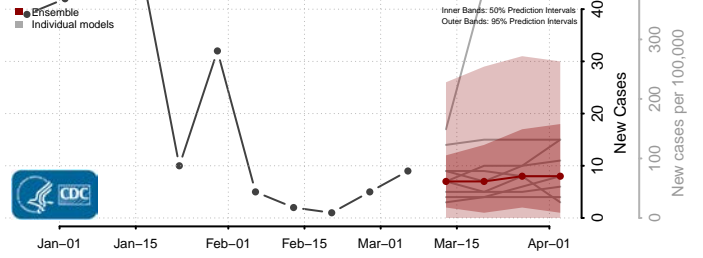

Big Horn County, Montana

Blaine County, Montana

Broadwater County, Montana

Carbon County, Montana

Carter County, Montana

Cascade County, Montana

Chouteau County, Montana

Custer County, Montana