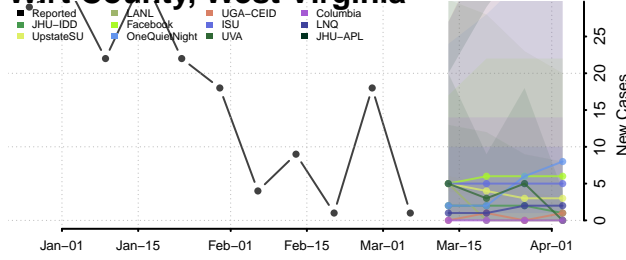

Wood County, West Virginia

Wyoming County, West Virginia

Wisconsin

Adams County, Wisconsin

Ashland County, Wisconsin

Barron County, Wisconsin

Bayfield County, Wisconsin

Brown County, Wisconsin