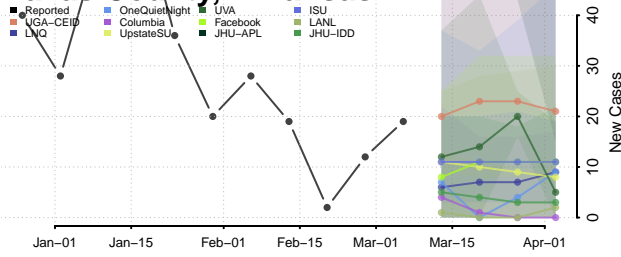

Dallas County, Arkansas