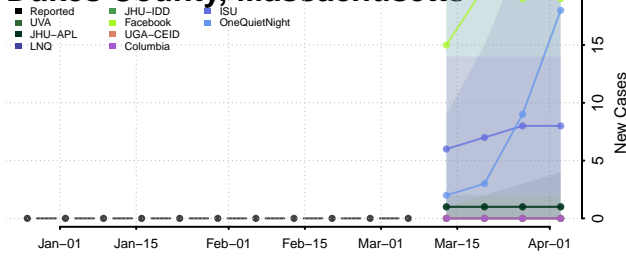

Dukes County, Massachusetts