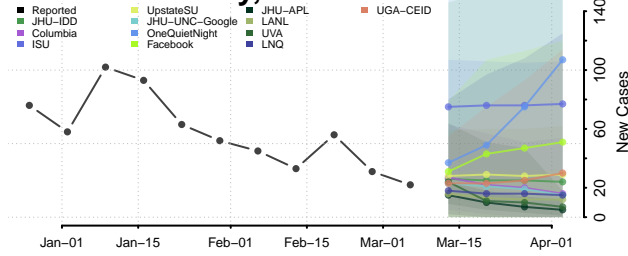

Aitkin County, Minnesota

Anoka County, Minnesota

Becker County, Minnesota

Beltrami County, Minnesota

Benton County, Minnesota

Big Stone County, Minnesota

Blue Earth County, Minnesota

Brown County, Minnesota