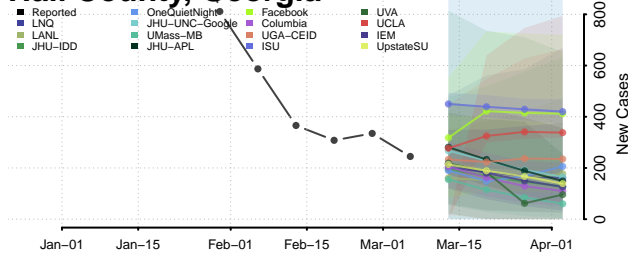

Hall County, Georgia