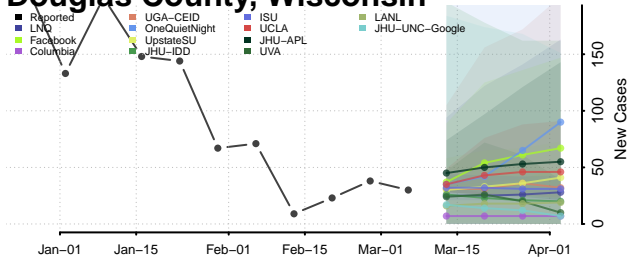

Douglas County, Wisconsin