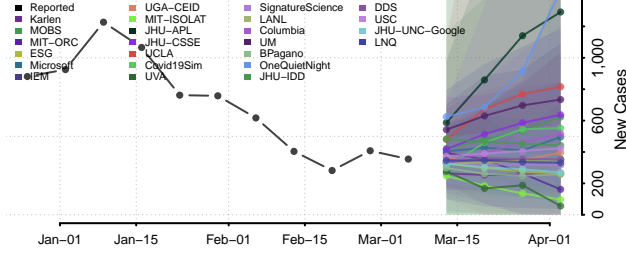

White County, Georgia

Whitfield County, Georgia

Wilcox County, Georgia

Wilkes County, Georgia

Wilkinson County, Georgia

Worth County, Georgia

Guam

Hawaii