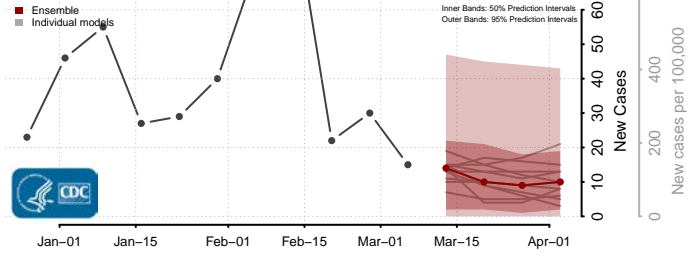

Clarke County, Alabama

Clay County, Alabama

Cleburne County, Alabama

Coffee County, Alabama

Colbert County, Alabama

Conecuh County, Alabama

Coosa County, Alabama

Covington County, Alabama