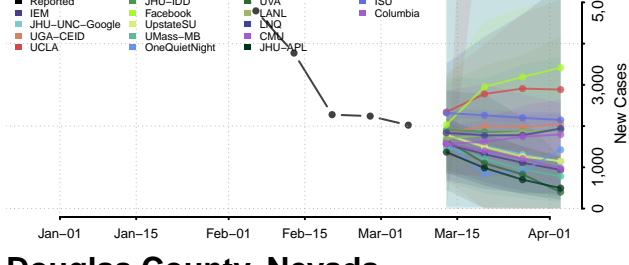

Clark County, Nevada