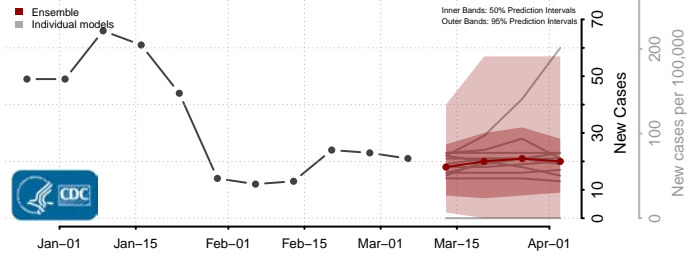

Cass County, Minnesota