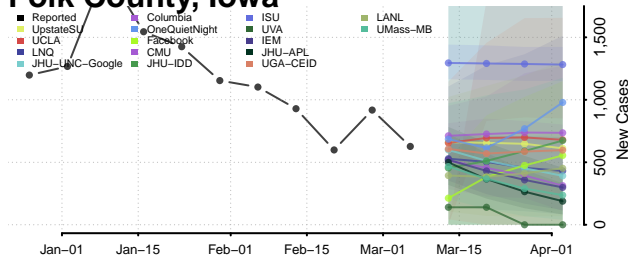

Polk County, Iowa