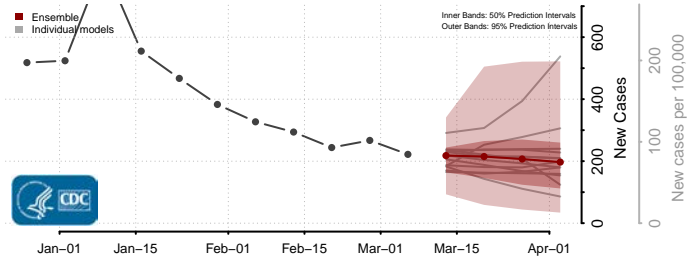

Washington County, Minnesota