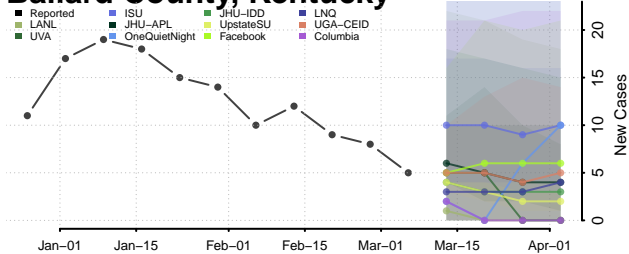

Ballard County, Kentucky