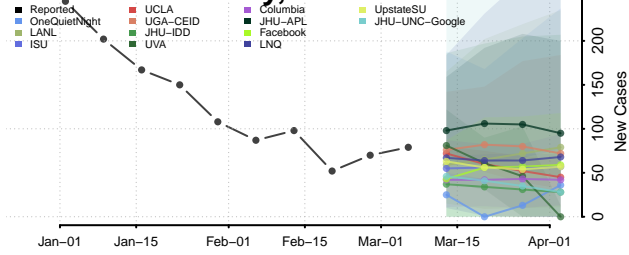

Carter County, Tennessee

Cheatham County, Tennessee

Chester County, Tennessee

Claiborne County, Tennessee

Clay County, Tennessee

Cocke County, Tennessee

Coffee County, Tennessee

Crockett County, Tennessee