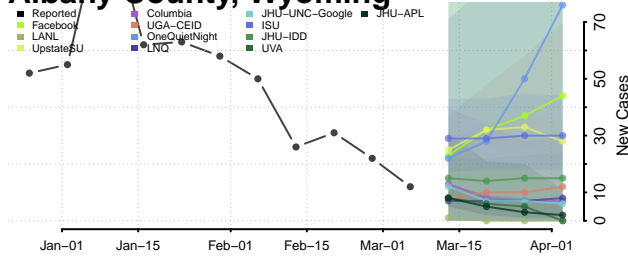

Waukesha County, Wisconsin

Waupaca County, Wisconsin

Waushara County, Wisconsin

Winnebago County, Wisconsin

Wood County, Wisconsin

Wyoming

Albany County, Wyoming

Big Horn County, Wyoming