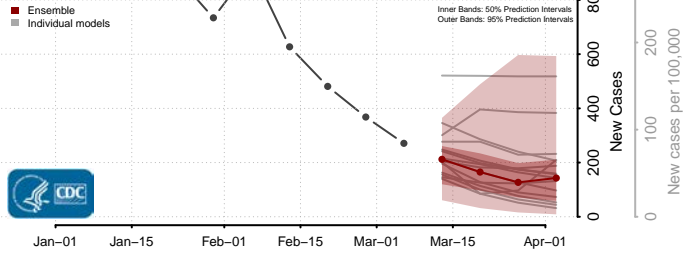

Davidson County, North Carolina

Davie County, North Carolina

Duplin County, North Carolina

Durham County, North Carolina

Edgecombe County, North Carolina

Forsyth County, North Carolina

Franklin County, North Carolina