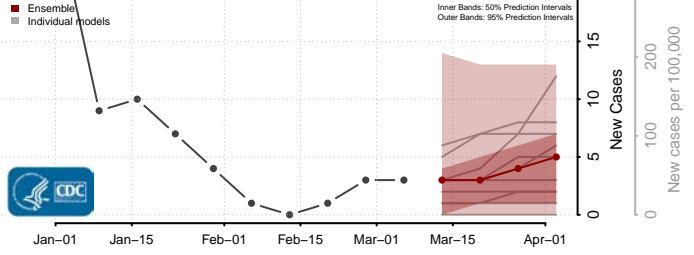

Benson County, North Dakota