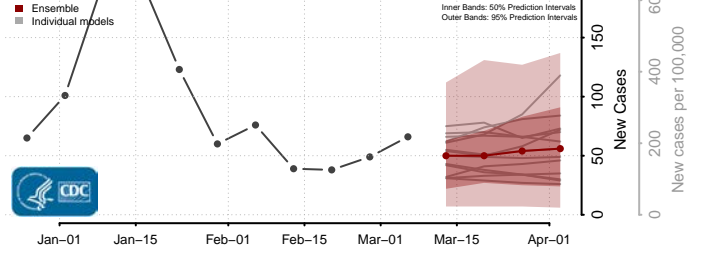

Goodhue County, Minnesota

Grant County, Minnesota

Hennepin County, Minnesota

Houston County, Minnesota

Hubbard County, Minnesota

Isanti County, Minnesota

Itasca County, Minnesota

Jackson County, Minnesota