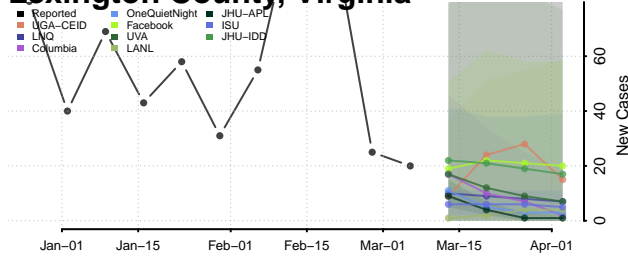

Lexington County, Virginia