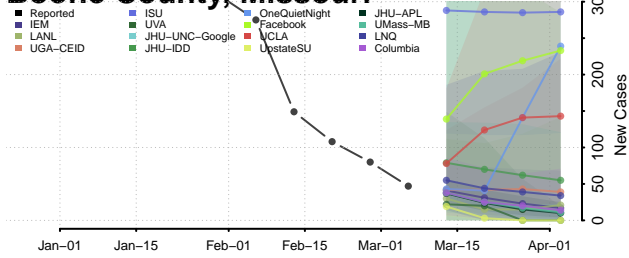

Boone County, Missouri