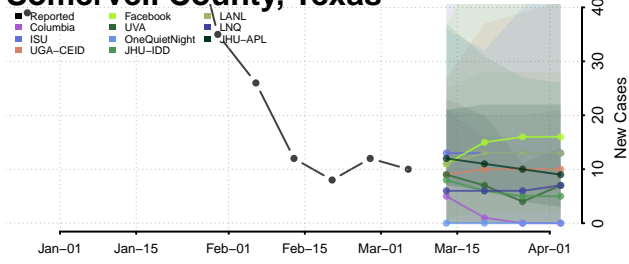

Somervell County, Texas