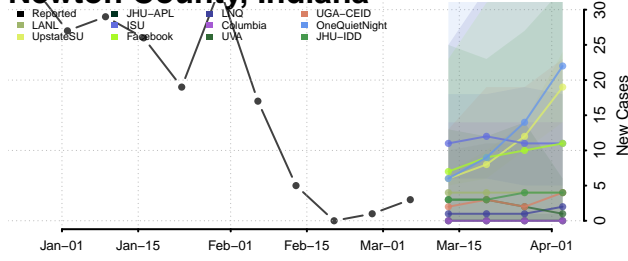

Newton County, Indiana