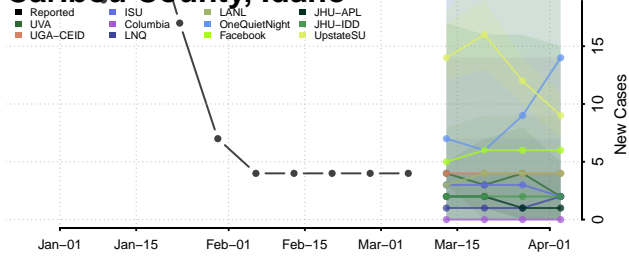

Boundary County, Idaho

Butte County, Idaho

Camas County, Idaho

Canyon County, Idaho

Caribou County, Idaho

Cassia County, Idaho

Clark County, Idaho

Clearwater County, Idaho