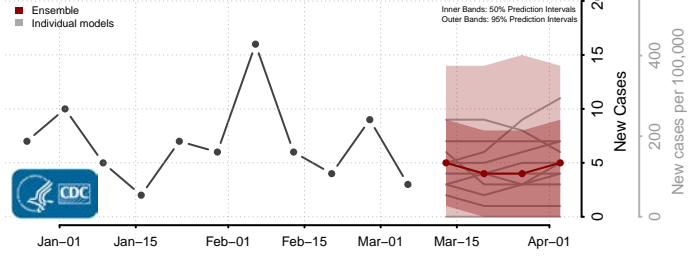

Clark County, South Dakota