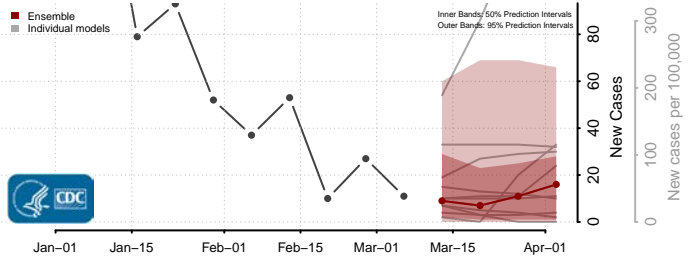

Jackson County, West Virginia