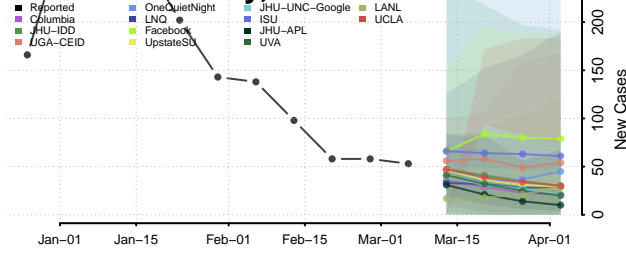

Dixie County, Florida

Duval County, Florida

Escambia County, Florida

Flagler County, Florida

Franklin County, Florida

Gadsden County, Florida

Gilchrist County, Florida

Glades County, Florida