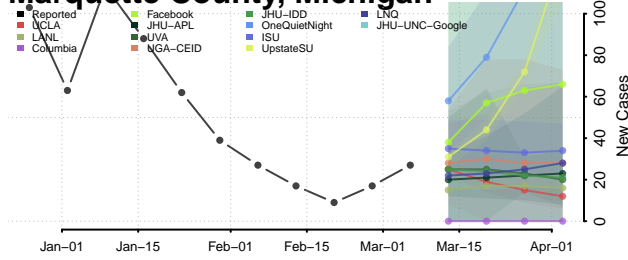

Leelanau County, Michigan

Lenawee County, Michigan

Livingston County, Michigan

Luce County, Michigan

Mackinac County, Michigan

Macomb County, Michigan

Manistee County, Michigan

Marquette County, Michigan