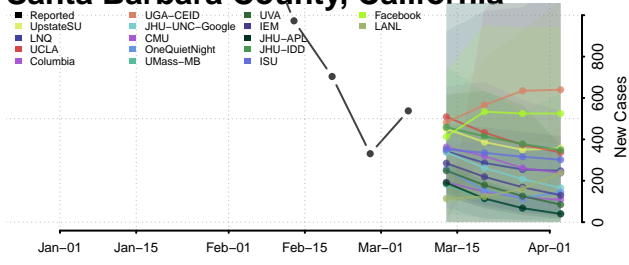

San Francisco County, California

San Joaquin County, California

San Luis Obispo County, California

San Mateo County, California

Santa Barbara County, California

Santa Clara County, California

Santa Cruz County, California