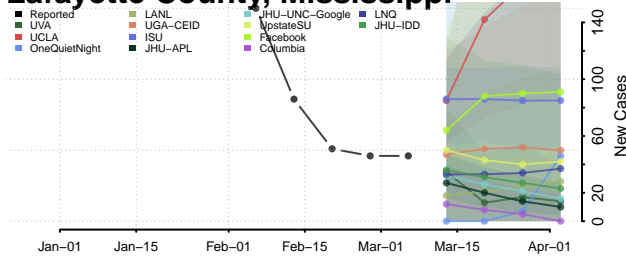

Lafayette County, Mississippi