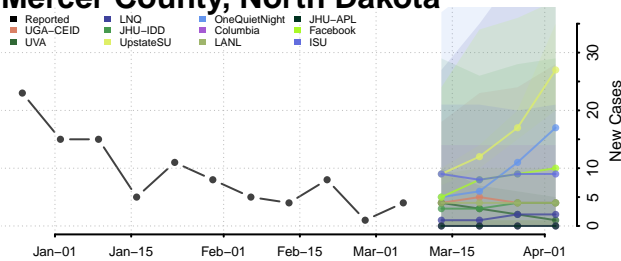

Mercer County, North Dakota