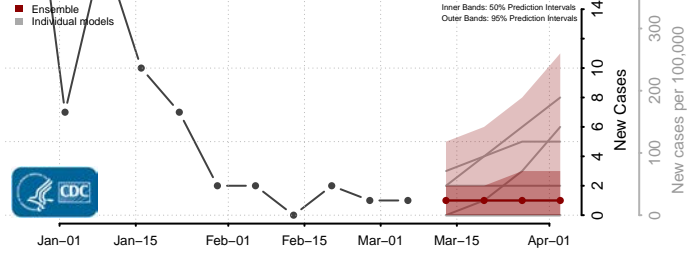

Sioux County, North Dakota