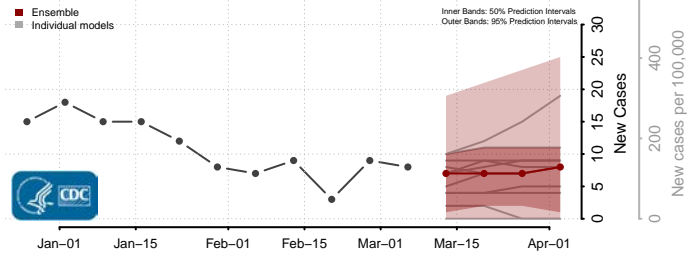

Wilkin County, Minnesota