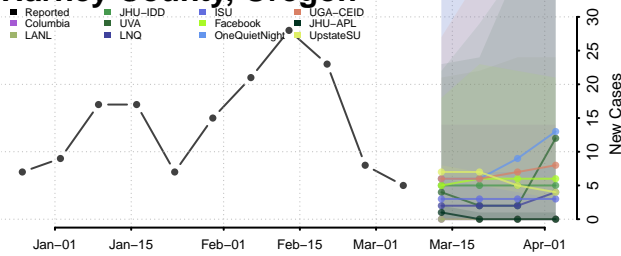

Harney County, Oregon