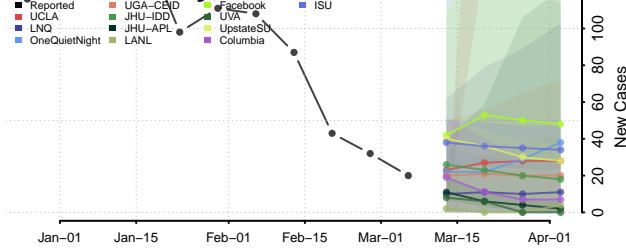

Baker County, Florida