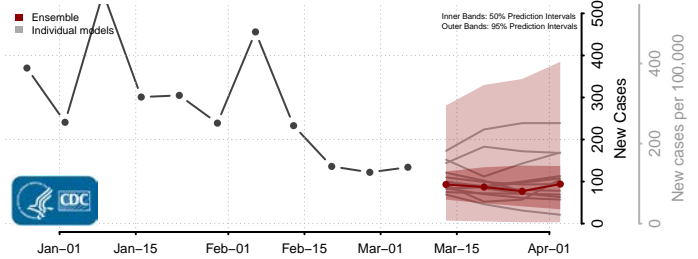

Franklin County, Washington