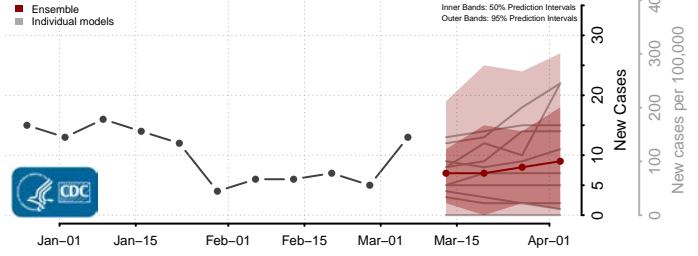

Corson County, South Dakota

Custer County, South Dakota

Davison County, South Dakota

Day County, South Dakota

Deuel County, South Dakota

Dewey County, South Dakota

Douglas County, South Dakota

Edmunds County, South Dakota