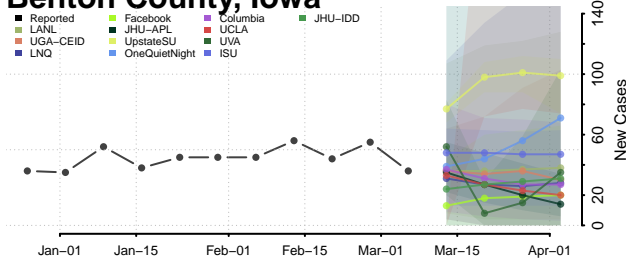

Adams County, Iowa

Allamakee County, Iowa

Appanoose County, Iowa

Audubon County, Iowa

Benton County, Iowa

Black Hawk County, Iowa

Boone County, Iowa

Bremer County, Iowa