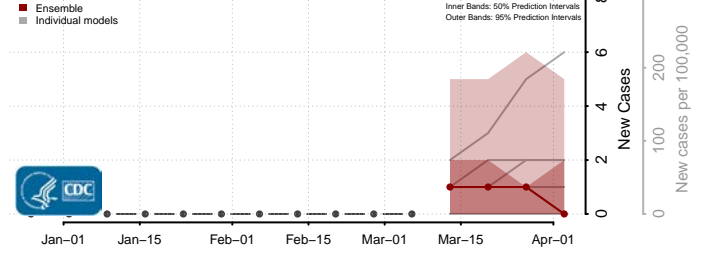

Wayne County, Utah