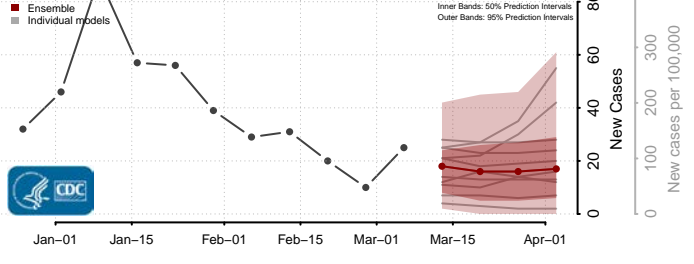

Dodge County, Minnesota