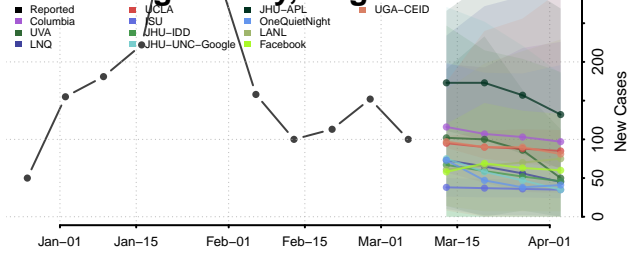

Northampton County, Virginia

Northumberland County, Virginia

Norton County, Virginia

Nottoway County, Virginia

Orange County, Virginia

Page County, Virginia

Patrick County, Virginia

Petersburg County, Virginia