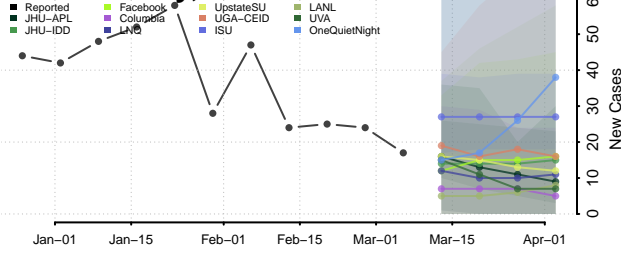

Otoe County, Nebraska