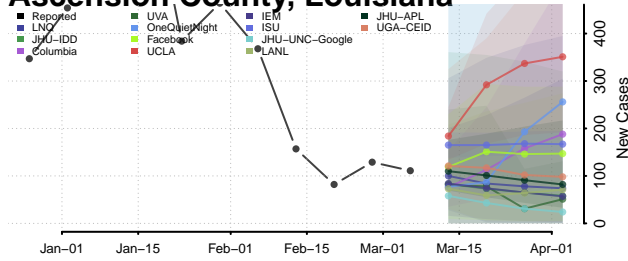

Ascension County, Louisiana