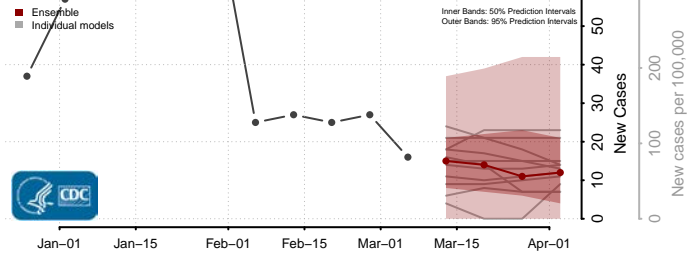

Grant County, New Mexico

Guadalupe County, New Mexico

Harding County, New Mexico

Hidalgo County, New Mexico

Lea County, New Mexico

Lincoln County, New Mexico

Los Alamos County, New Mexico

Luna County, New Mexico