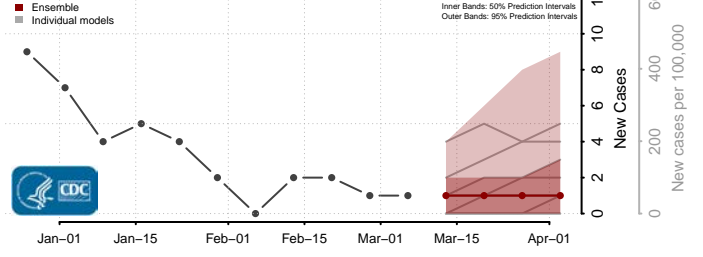

Worth County, Missouri