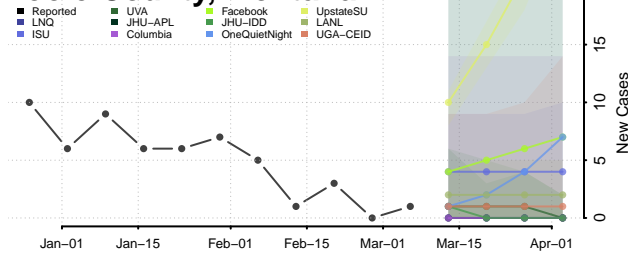

Teton County, Montana

Toole County, Montana

Treasure County, Montana

Valley County, Montana

Wheatland County, Montana

Wibaux County, Montana

Yellowstone County, Montana

Nebraska