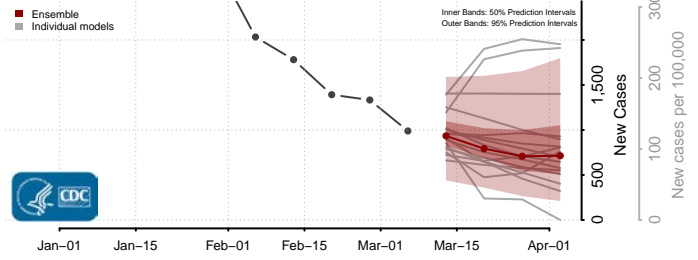

Essex County, Massachusetts