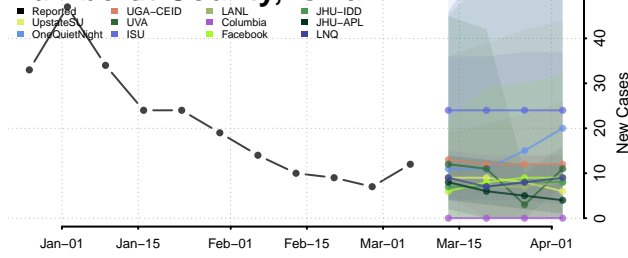

Hardin County, Iowa

Harrison County, Iowa

Henry County, Iowa

Howard County, Iowa

Humboldt County, Iowa

Ida County, Iowa

Iowa County, Iowa

Jackson County, Iowa