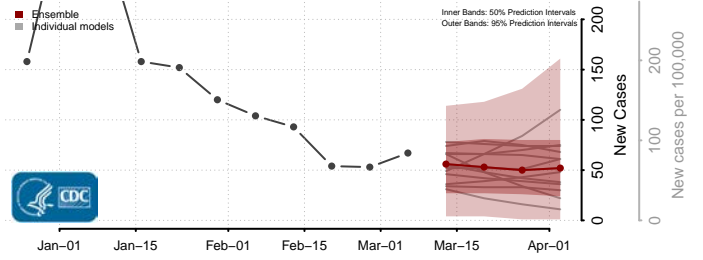

Clinton County, Michigan