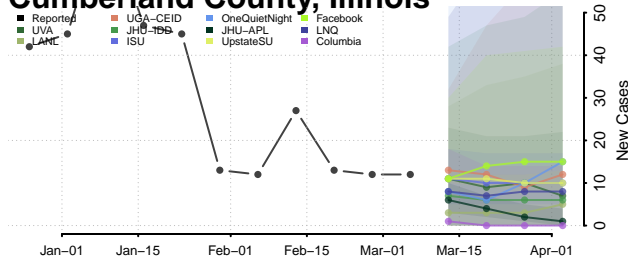

Cumberland County, Illinois