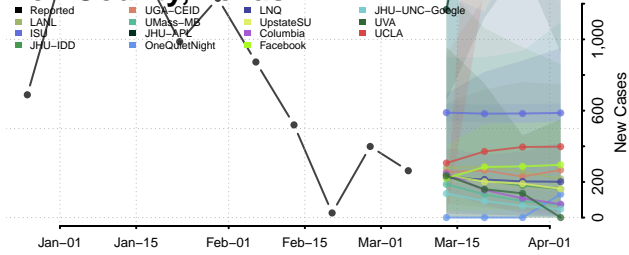

Bell County, Texas