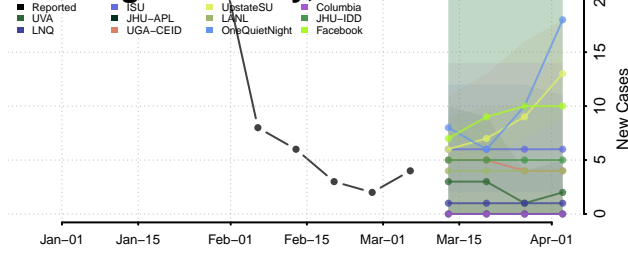

Washington County, Idaho