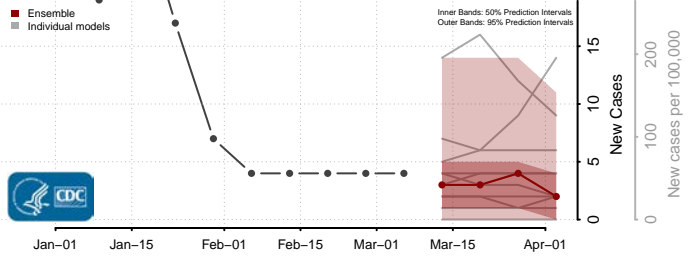

Boundary County, Idaho

Butte County, Idaho

Camas County, Idaho

Canyon County, Idaho

Caribou County, Idaho

Cassia County, Idaho

Clark County, Idaho

Clearwater County, Idaho