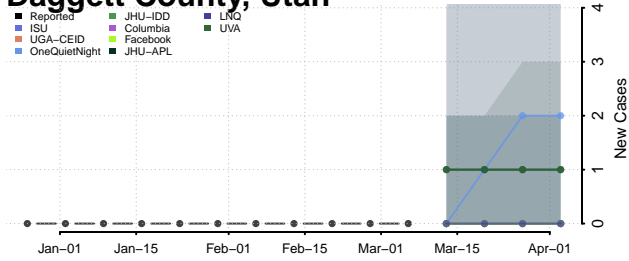

Beaver County, Utah

Box Elder County, Utah

Cache County, Utah

Carbon County, Utah

Daggett County, Utah

Davis County, Utah

Duchesne County, Utah

Emery County, Utah