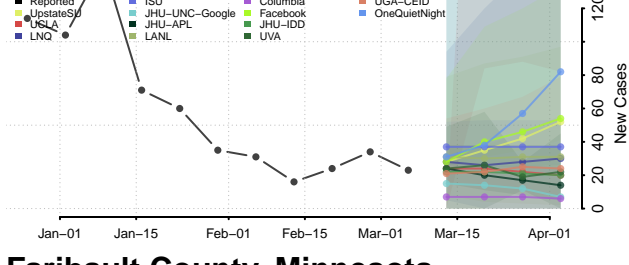

Douglas County, Minnesota