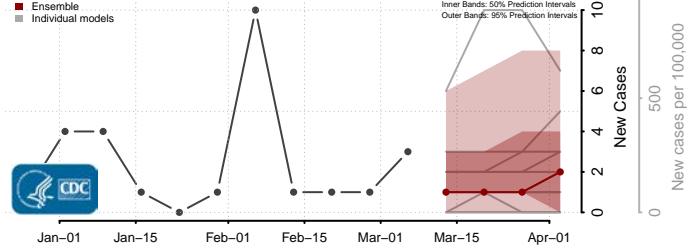

Alpine County, California