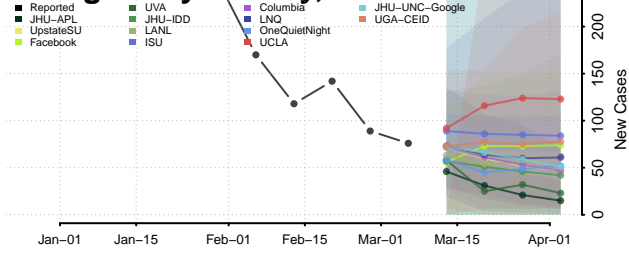

Kings County, New York

Lewis County, New York

Livingston County, New York

Madison County, New York

Monroe County, New York

Montgomery County, New York

Nassau County, New York

New York City County, New York