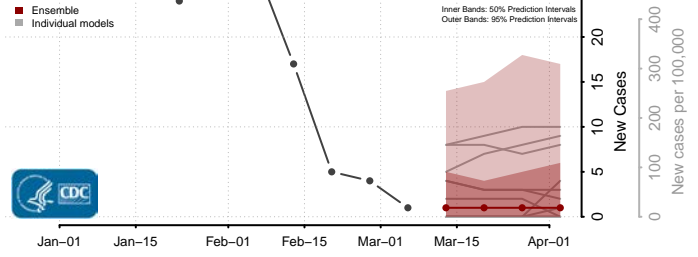

Carter County, Oklahoma

Cherokee County, Oklahoma

Choctaw County, Oklahoma

Cimarron County, Oklahoma

Cleveland County, Oklahoma

Coal County, Oklahoma

Comanche County, Oklahoma

Cotton County, Oklahoma