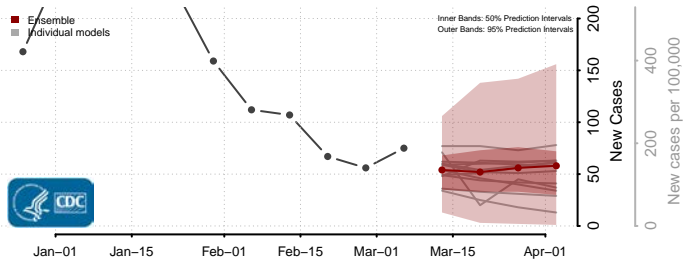

Yates County, New York

North Carolina*

*New weekly cases may decrease in this location over the next four weeks. For these locations, the ensemble forecast indicates a probability of 0.75 or greater that fewer cases will be reported in week four of the forecast than in the last reported week.