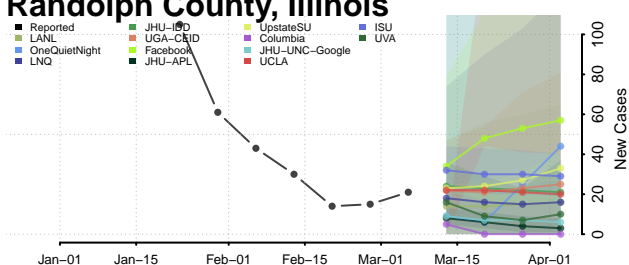

Randolph County, Illinois