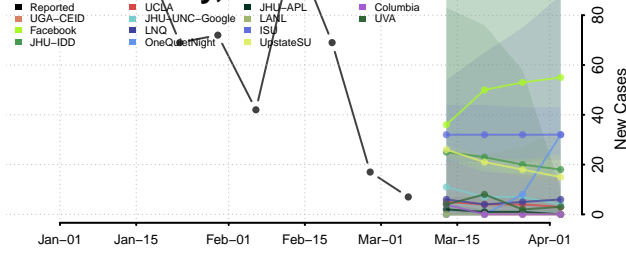

Obion County, Tennessee