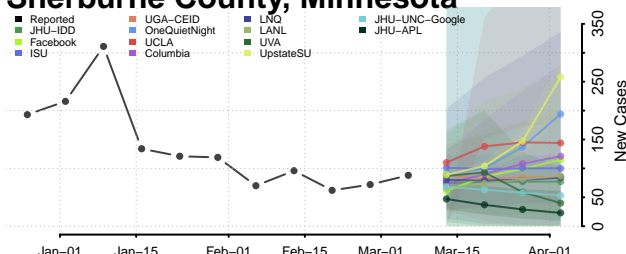

Sherburne County, Minnesota