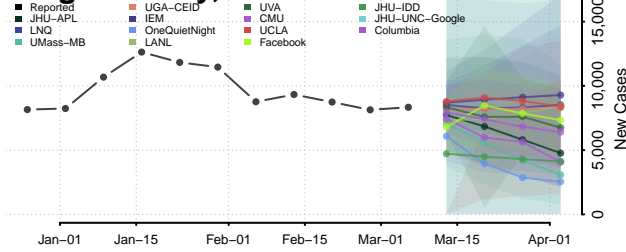

Kings County, New York