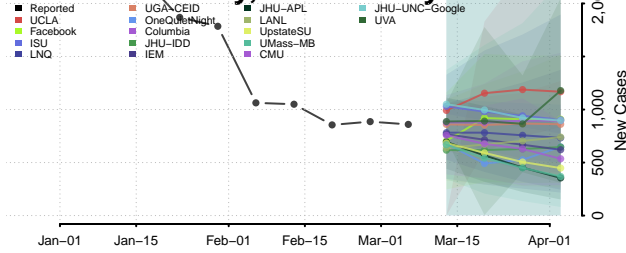

Camden County, New Jersey