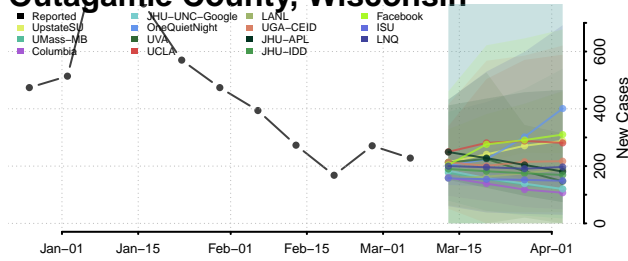

Oneida County, Wisconsin

Outagamie County, Wisconsin

Ozaukee County, Wisconsin

Pepin County, Wisconsin

Pierce County, Wisconsin

Polk County, Wisconsin

Portage County, Wisconsin

Price County, Wisconsin