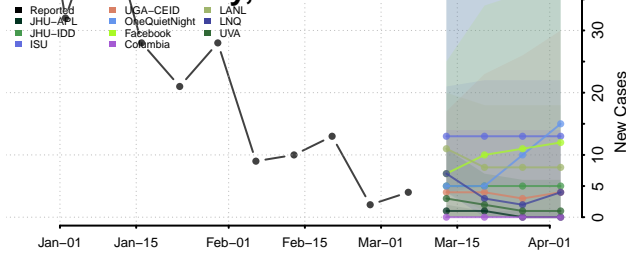

Dawson County, Montana