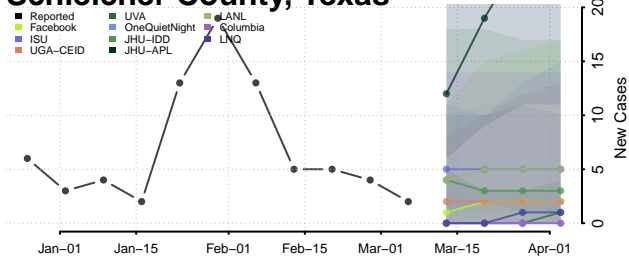

Schleicher County, Texas