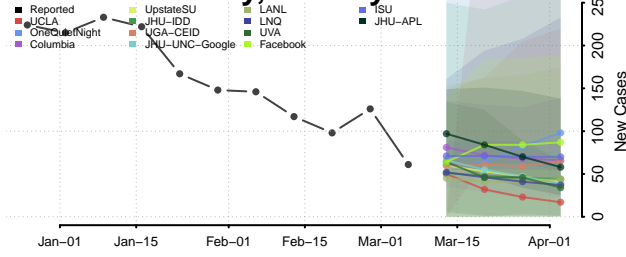

Bradford County, Pennsylvania