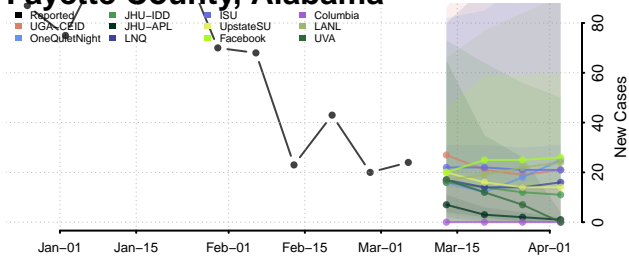

Fayette County, Alabama