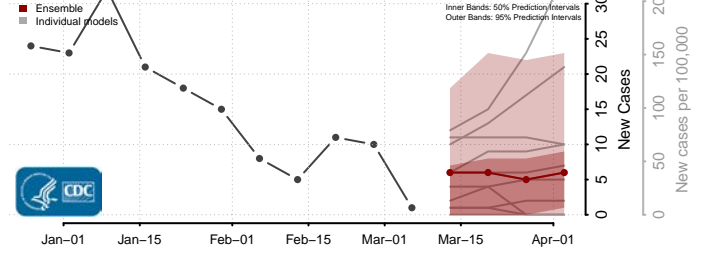

Custer County, Idaho

Elmore County, Idaho

Franklin County, Idaho

Fremont County, Idaho

Gem County, Idaho

Gooding County, Idaho

Idaho County, Idaho

Jefferson County, Idaho