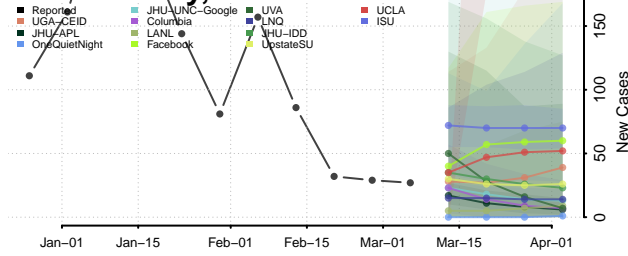

Titus County, Texas