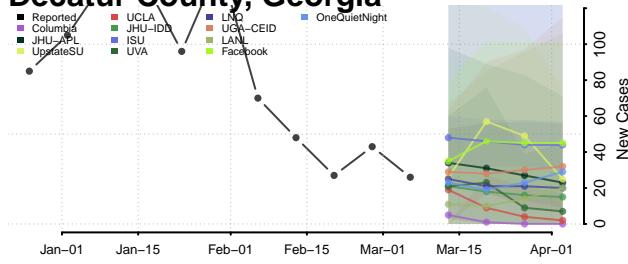

Columbia County, Georgia

Cook County, Georgia

Coweta County, Georgia

Crawford County, Georgia

Crisp County, Georgia

Dade County, Georgia

Dawson County, Georgia

Decatur County, Georgia