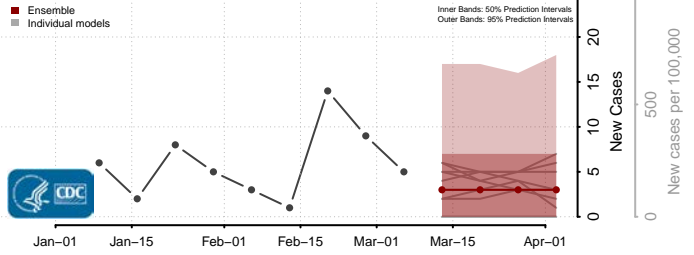

Hettinger County, North Dakota