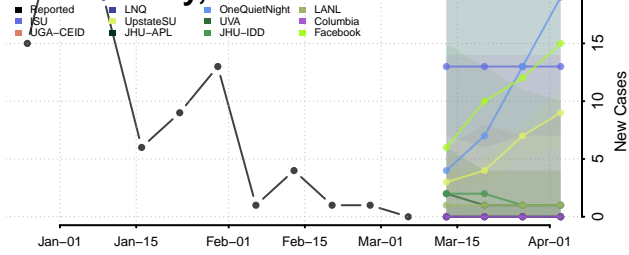

Todd County, South Dakota