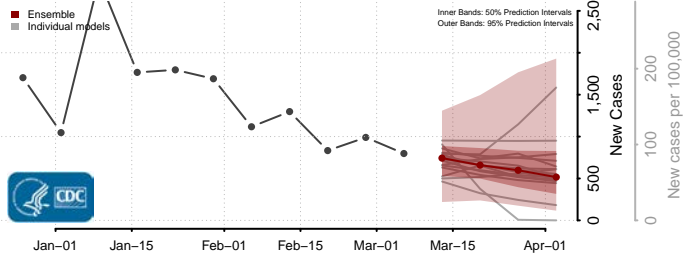

Pierce County, Washington