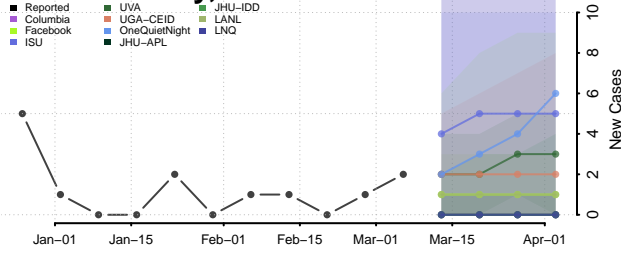

Mercer County, North Dakota

Morton County, North Dakota

Mountrail County, North Dakota

Nelson County, North Dakota

Oliver County, North Dakota

Pembina County, North Dakota

Pierce County, North Dakota

Ramsey County, North Dakota