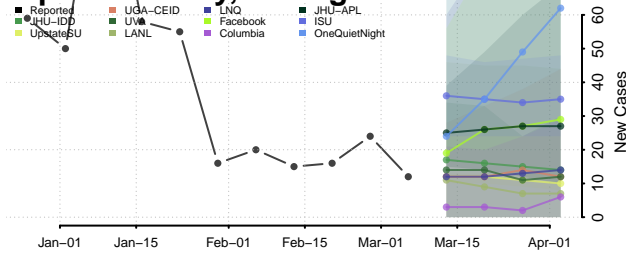

Antrim County, Michigan

Arenac County, Michigan

Baraga County, Michigan

Barry County, Michigan

Bay County, Michigan

Benzie County, Michigan

Berrien County, Michigan

Branch County, Michigan