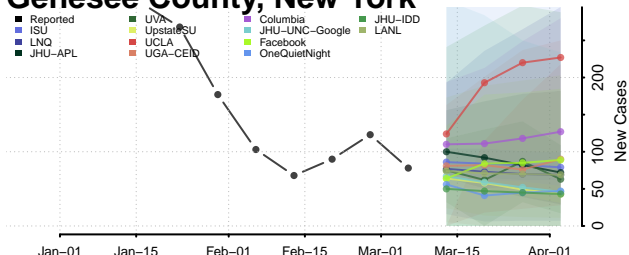

Essex County, New York

Franklin County, New York

Fulton County, New York

Genesee County, New York

Greene County, New York

Hamilton County, New York

Herkimer County, New York

Jefferson County, New York