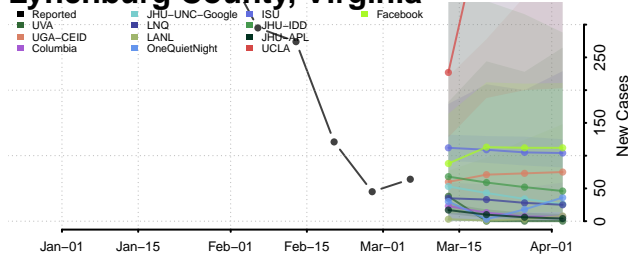

Loudoun County, Virginia

Louisa County, Virginia

Lunenburg County, Virginia

Lynchburg County, Virginia

Madison County, Virginia

Manassas County, Virginia

Manassas Park County, Virginia

Martinsville County, Virginia