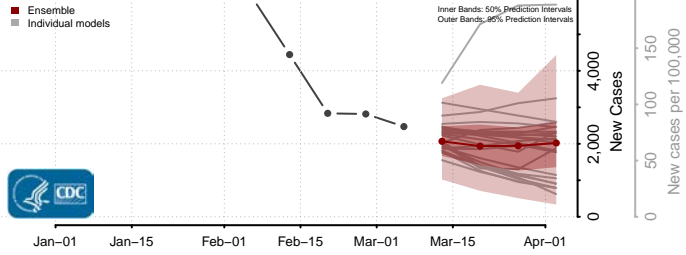

York County, Nebraska

Nevada

Carson City County, Nevada

Churchill County, Nevada

Clark County, Nevada

Douglas County, Nevada