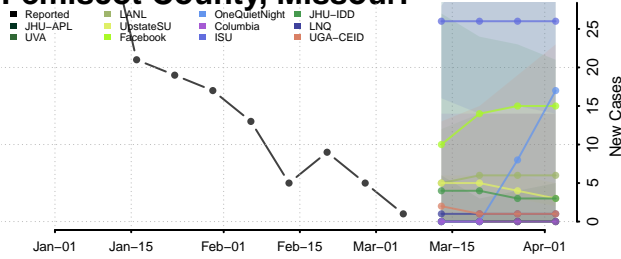

Pemiscot County, Missouri