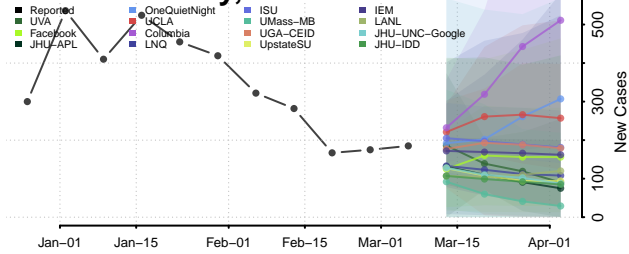

Fairfield County, Connecticut

Hartford County, Connecticut

Litchfield County, Connecticut

Middlesex County, Connecticut

New Haven County, Connecticut

New London County, Connecticut

Tolland County, Connecticut