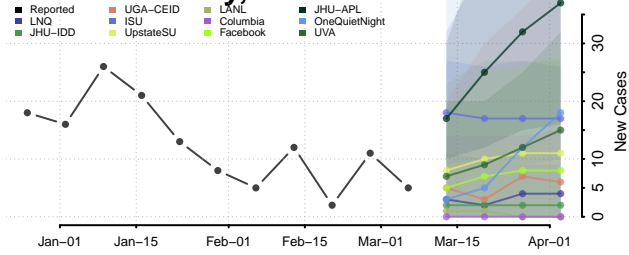

Gentry County, Missouri

Greene County, Missouri

Grundy County, Missouri

Harrison County, Missouri

Henry County, Missouri

Hickory County, Missouri

Holt County, Missouri

Howard County, Missouri