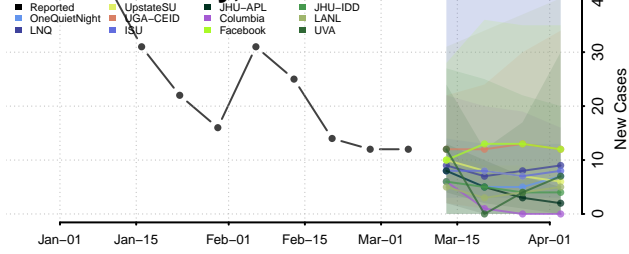

Fayette County, Alabama

Franklin County, Alabama

Geneva County, Alabama

Greene County, Alabama

Hale County, Alabama

Henry County, Alabama

Houston County, Alabama

Jackson County, Alabama