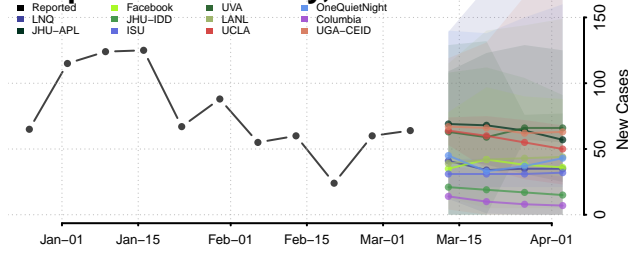

Madison County, Louisiana

Morehouse County, Louisiana

Natchitoches County, Louisiana

Orleans County, Louisiana

Ouachita County, Louisiana

Plaquemines County, Louisiana

Pointe Coupee County, Louisiana

Rapides County, Louisiana