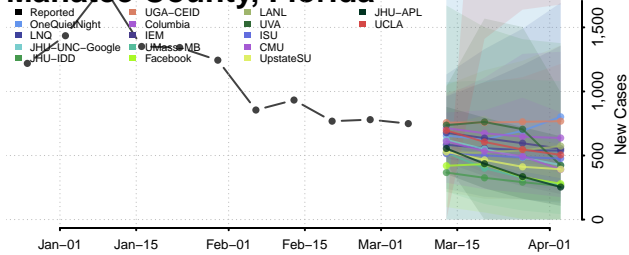

Manatee County, Florida