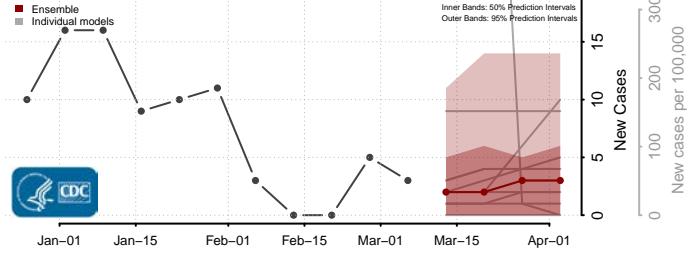

Scotland County, Missouri

Scott County, Missouri

Shannon County, Missouri

Shelby County, Missouri

St. Charles County, Missouri

St. Clair County, Missouri

St. Francois County, Missouri

St. Louis City County, Missouri