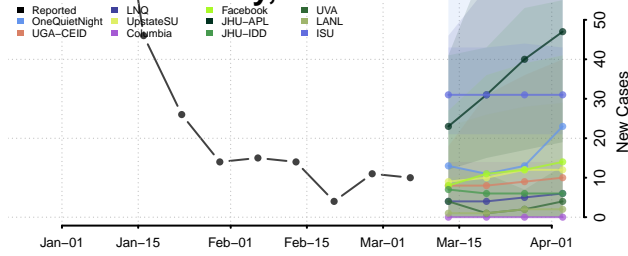

Jefferson County, Iowa