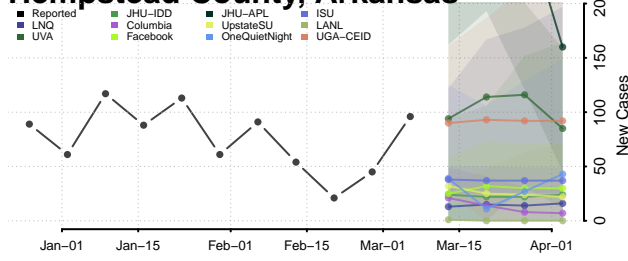

Garland County, Arkansas

Grant County, Arkansas

Greene County, Arkansas

Hempstead County, Arkansas

Hot Spring County, Arkansas

Howard County, Arkansas

Independence County, Arkansas

Izard County, Arkansas