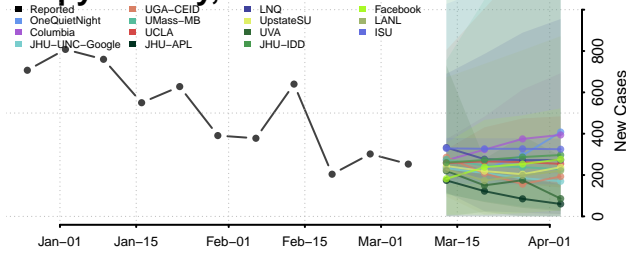

Red Willow County, Nebraska

Richardson County, Nebraska

Rock County, Nebraska

Saline County, Nebraska

Sarpy County, Nebraska

Saunders County, Nebraska

Scotts Bluff County, Nebraska

Seward County, Nebraska