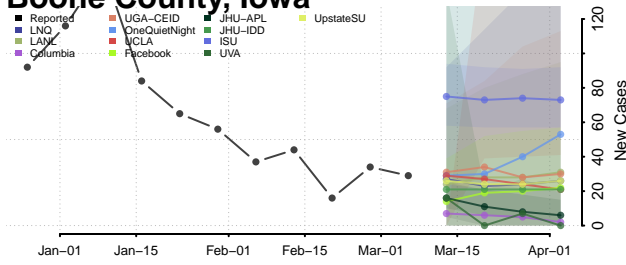

Adams County, Iowa

Allamakee County, Iowa

Appanoose County, Iowa

Audubon County, Iowa

Benton County, Iowa

Black Hawk County, Iowa

Boone County, Iowa

Bremer County, Iowa