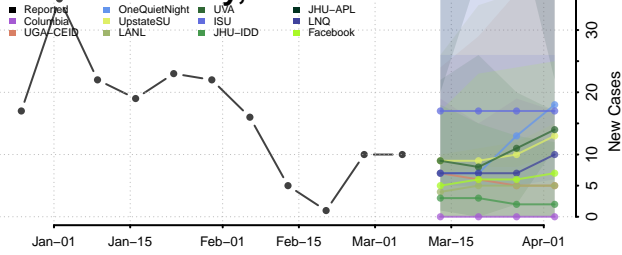

St. Clair County, Missouri