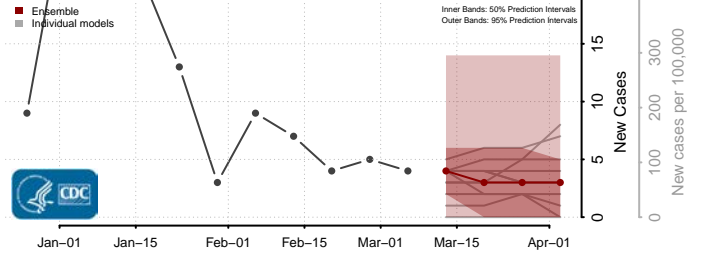

Calhoun County, Illinois