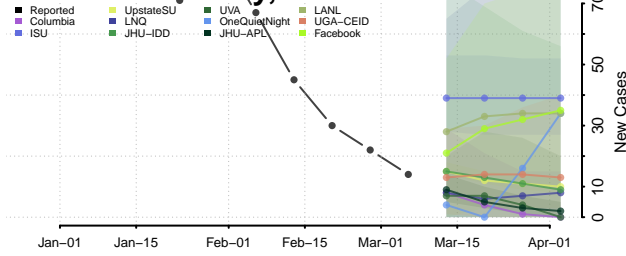

Bourbon County, Kansas

Brown County, Kansas

Butler County, Kansas

Chase County, Kansas

Chautauqua County, Kansas

Cherokee County, Kansas

Cheyenne County, Kansas

Clark County, Kansas