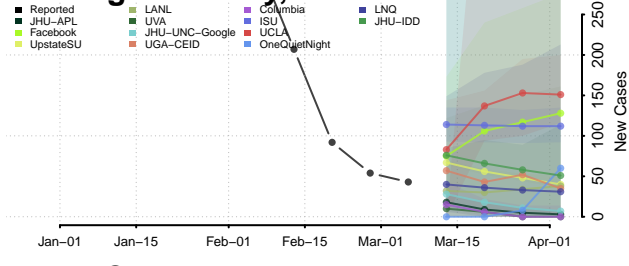

Muskogee County, Oklahoma