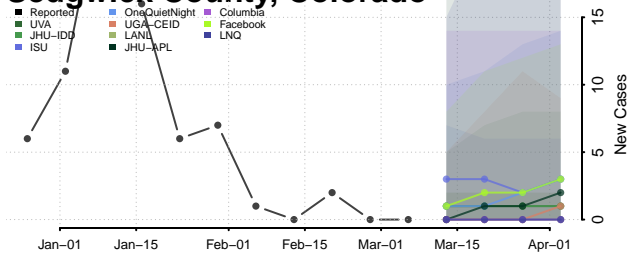

Sedgwick County, Colorado