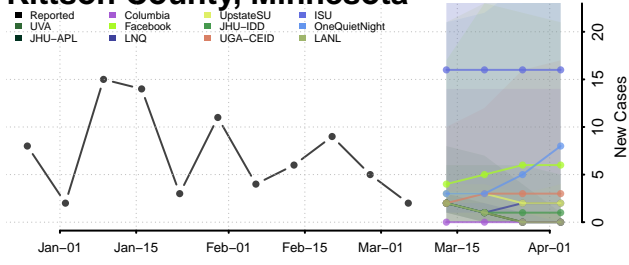

Kittson County, Minnesota