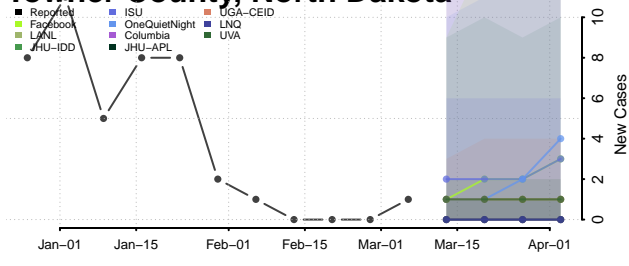

Towner County, North Dakota