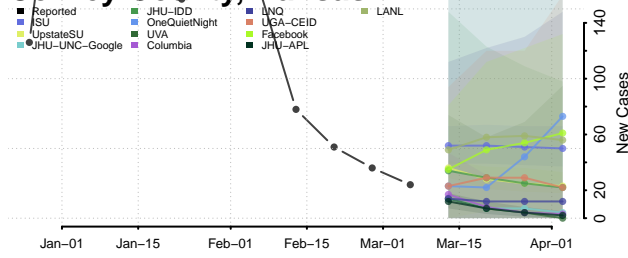

Cowley County, Kansas