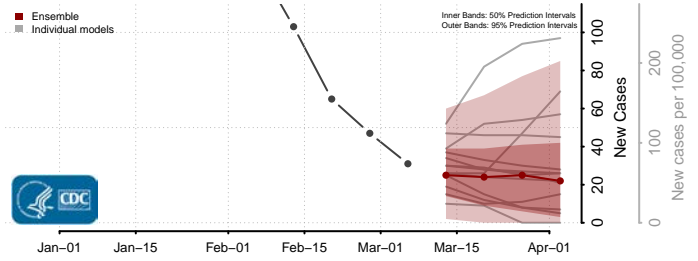

Clinton County, Ohio