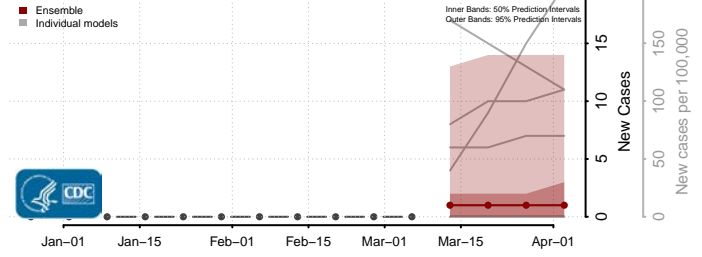

Beaver County, Utah

Box Elder County, Utah

Cache County, Utah

Carbon County, Utah

Daggett County, Utah

Davis County, Utah

Duchesne County, Utah

Emery County, Utah