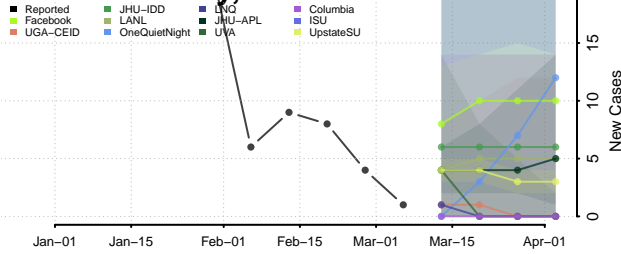

Plumas County, California