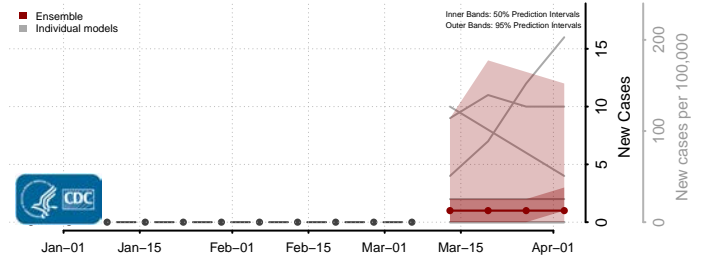

Garfield County, Utah

Grand County, Utah

Iron County, Utah

Juab County, Utah

Kane County, Utah

Millard County, Utah

Morgan County, Utah

Piute County, Utah