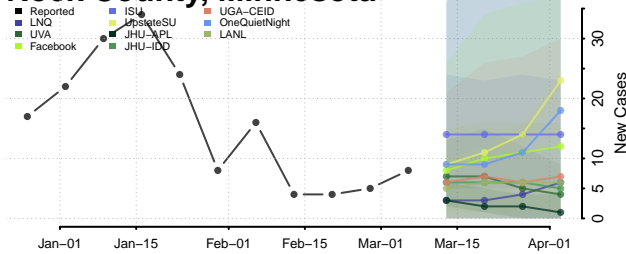

Rock County, Minnesota