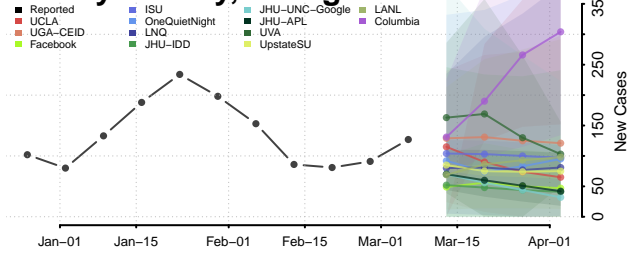

Jones County, Georgia

Lamar County, Georgia

Lanier County, Georgia

Laurens County, Georgia

Lee County, Georgia

Liberty County, Georgia

Lincoln County, Georgia

Long County, Georgia