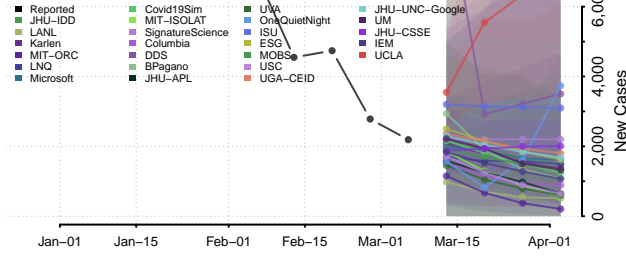

Winneshiek County, Iowa

Woodbury County, Iowa

Worth County, Iowa

Wright County, Iowa

Kansas*

Allen County, Kansas

Anderson County, Kansas

Atchison County, Kansas