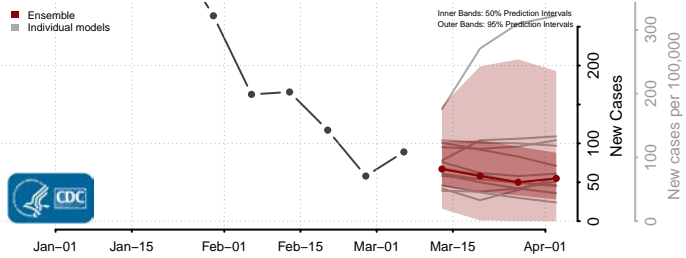

Rockingham County, Virginia