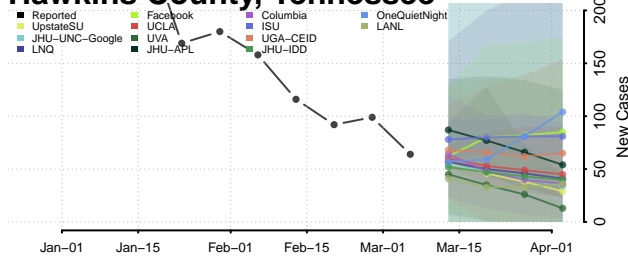

Hancock County, Tennessee

Hardeman County, Tennessee

Hardin County, Tennessee

Hawkins County, Tennessee

Haywood County, Tennessee

Henderson County, Tennessee

Henry County, Tennessee

Hickman County, Tennessee