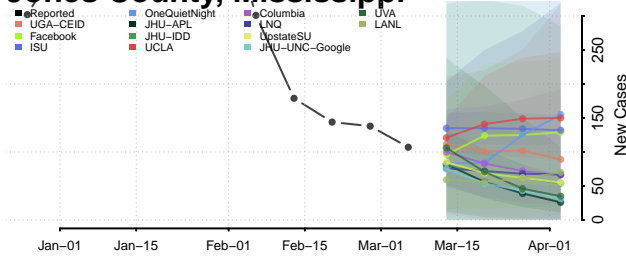

Jones County, Mississippi