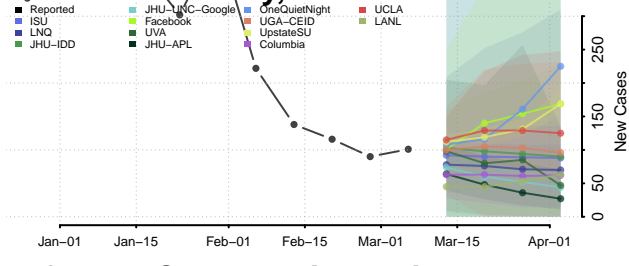

La Crosse County, Wisconsin