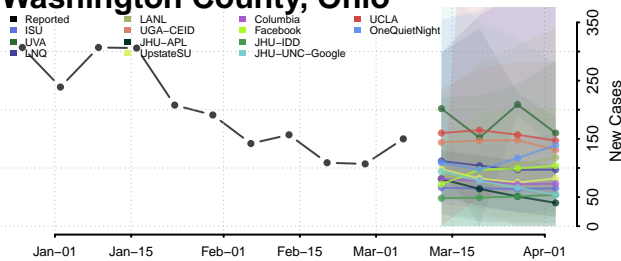

Van Wert County, Ohio

Vinton County, Ohio

Warren County, Ohio

Washington County, Ohio

Wayne County, Ohio

Williams County, Ohio

Wood County, Ohio

Wyandot County, Ohio