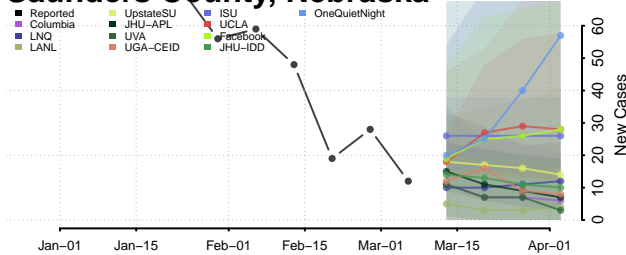

Red Willow County, Nebraska

Richardson County, Nebraska

Rock County, Nebraska

Saline County, Nebraska

Sarpy County, Nebraska

Saunders County, Nebraska

Scotts Bluff County, Nebraska

Seward County, Nebraska