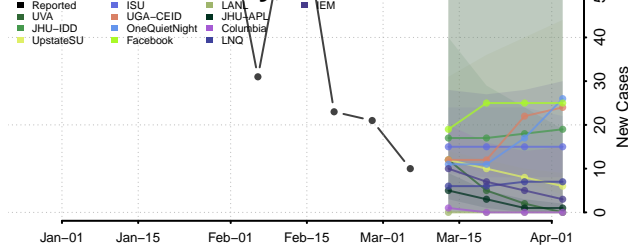

Gunnison County, Colorado