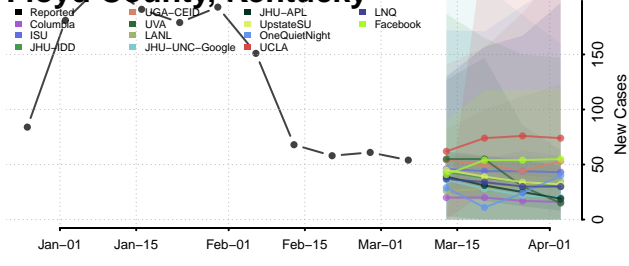

Floyd County, Kentucky