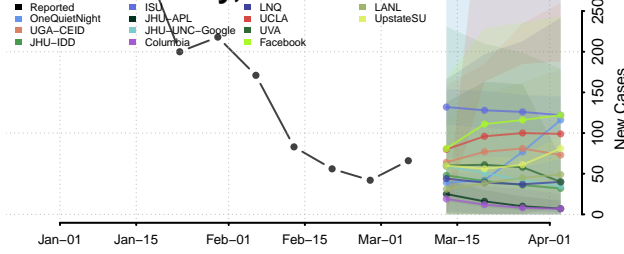

Crenshaw County, Alabama

Cullman County, Alabama

Dale County, Alabama

Dallas County, Alabama

DeKalb County, Alabama

Elmore County, Alabama

Escambia County, Alabama

Etowah County, Alabama