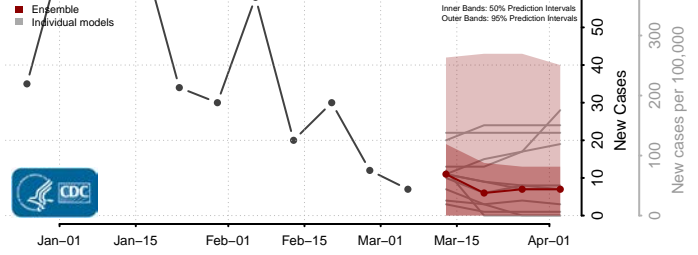

Osage County, Kansas