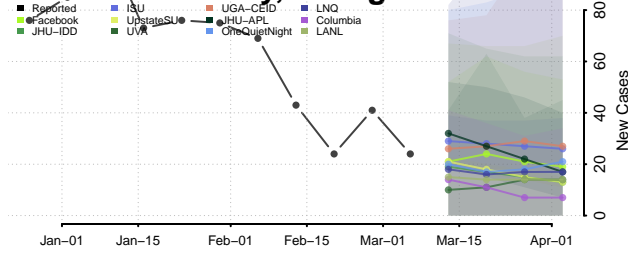

Houston County, Georgia

Irwin County, Georgia

Jackson County, Georgia

Jasper County, Georgia

Jeff Davis County, Georgia

Jefferson County, Georgia

Jenkins County, Georgia

Johnson County, Georgia