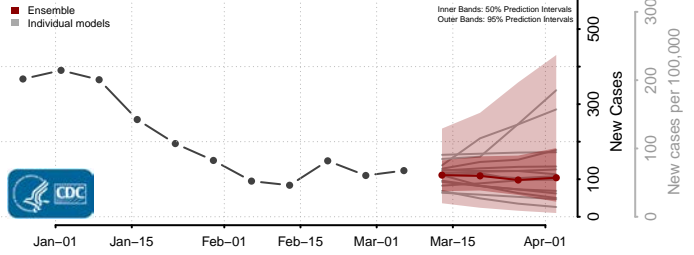

Bottineau County, North Dakota

Bowman County, North Dakota

Burke County, North Dakota

Burleigh County, North Dakota

Cass County, North Dakota

Cavalier County, North Dakota

Dickey County, North Dakota

Divide County, North Dakota