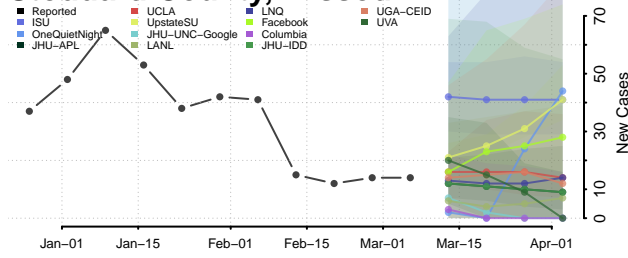

Stoddard County, Missouri