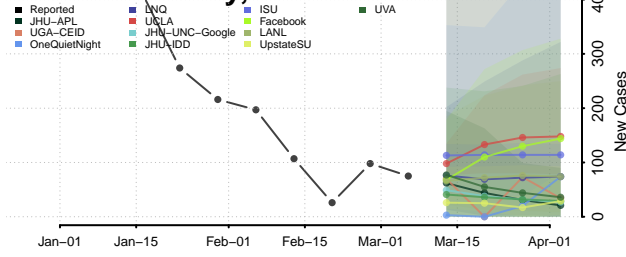

Obion County, Tennessee

Overton County, Tennessee

Perry County, Tennessee

Pickett County, Tennessee

Polk County, Tennessee

Putnam County, Tennessee

Rhea County, Tennessee

Roane County, Tennessee