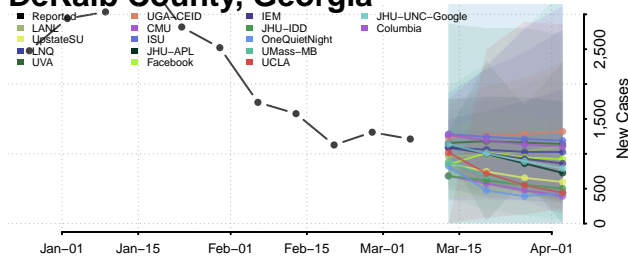

DeKalb County, Georgia