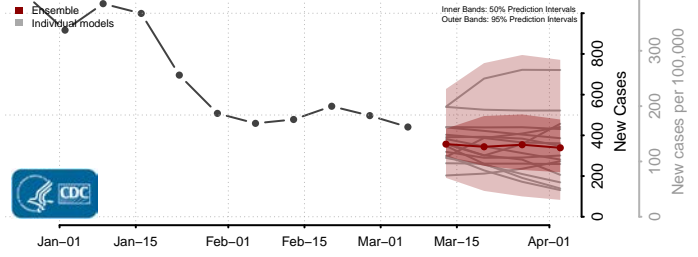

Scott County, Indiana

Shelby County, Indiana

Spencer County, Indiana

St. Joseph County, Indiana

Starke County, Indiana

Steuben County, Indiana

Sullivan County, Indiana

Switzerland County, Indiana