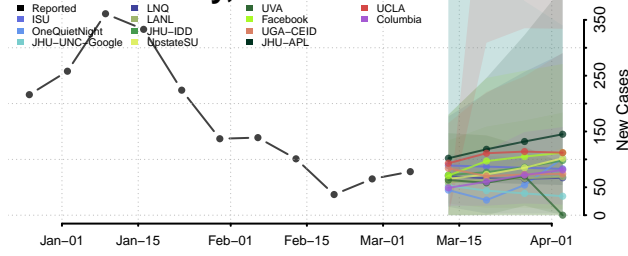

Logan County, Illinois

Macon County, Illinois

Macoupin County, Illinois

Madison County, Illinois

Marion County, Illinois

Marshall County, Illinois

Mason County, Illinois

Massac County, Illinois