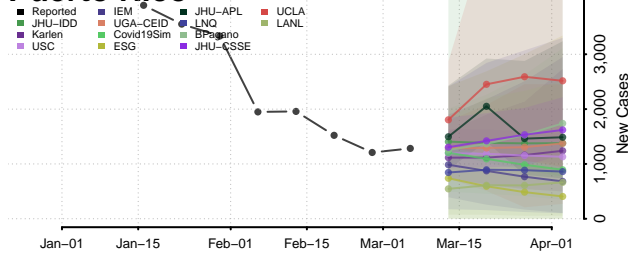

Puerto Rico