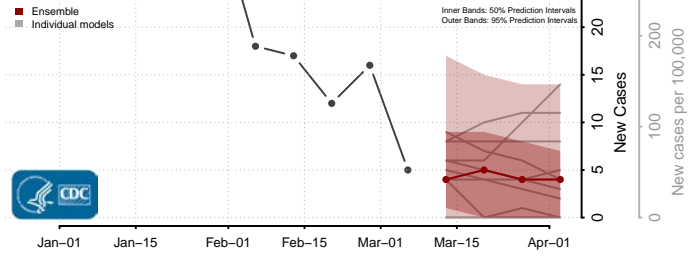

Preston County, West Virginia

Putnam County, West Virginia

Raleigh County, West Virginia

Randolph County, West Virginia

Ritchie County, West Virginia

Roane County, West Virginia

Summers County, West Virginia