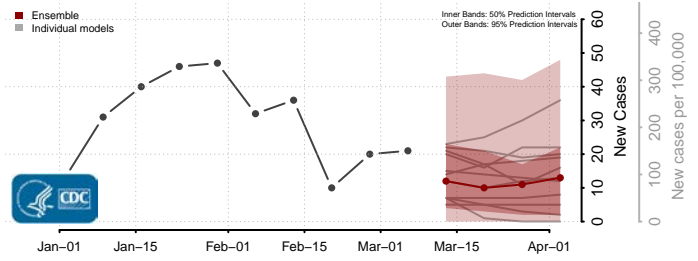

Delta County, Michigan

Dickinson County, Michigan

Eaton County, Michigan

Emmet County, Michigan

Genesee County, Michigan

Gladwin County, Michigan

Gogebic County, Michigan

Grand Traverse County, Michigan