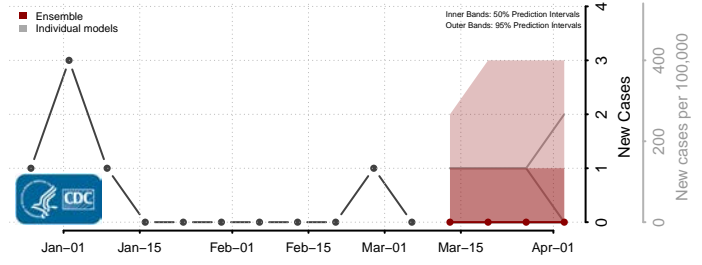

Slope County, North Dakota