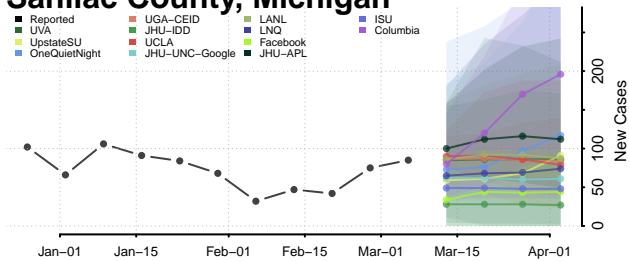

Otsego County, Michigan

Ottawa County, Michigan

Presque Isle County, Michigan

Roscommon County, Michigan

Saginaw County, Michigan

Sanilac County, Michigan

Schoolcraft County, Michigan

Shiawassee County, Michigan