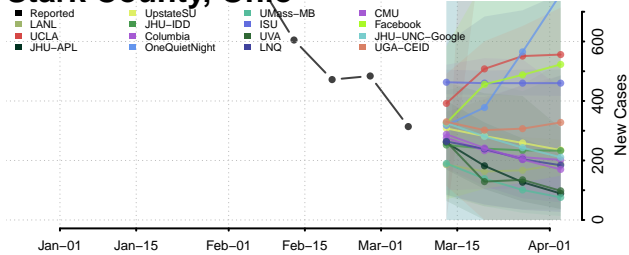

Stark County, Ohio