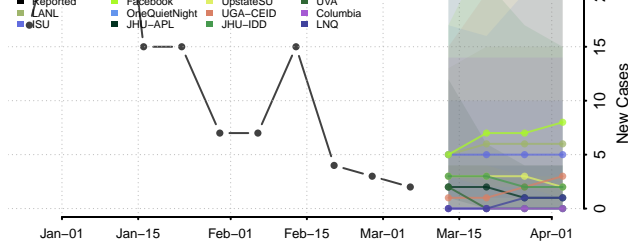

Wheeler County, Texas