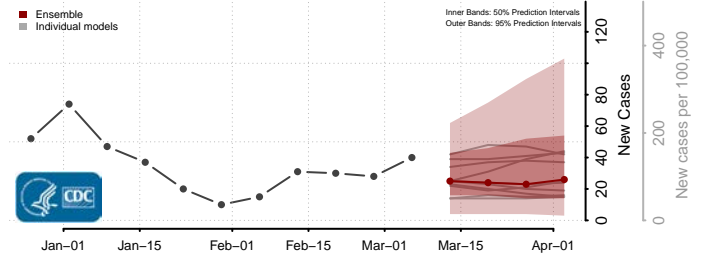

Del Norte County, California