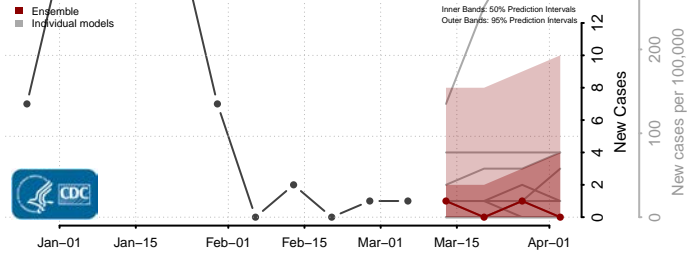

Clark County, Nevada

Douglas County, Nevada

Elko County, Nevada

Esmeralda County, Nevada

Eureka County, Nevada

Humboldt County, Nevada

Lander County, Nevada

Lincoln County, Nevada