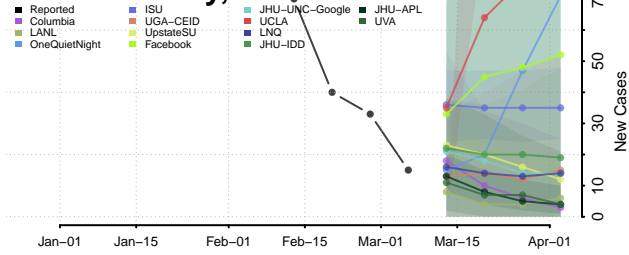

Preble County, Ohio