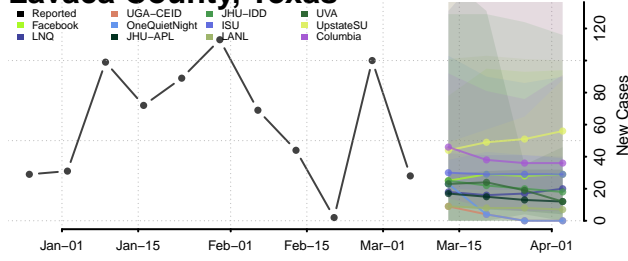

Lampasas County, Texas

Lavaca County, Texas

Lee County, Texas

Leon County, Texas

Liberty County, Texas

Limestone County, Texas

Lipscomb County, Texas

Live Oak County, Texas