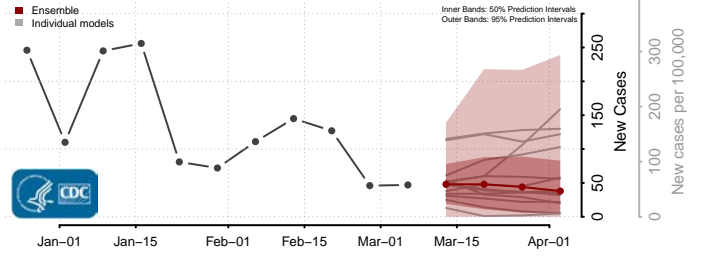

Big Horn County, Montana

Blaine County, Montana

Broadwater County, Montana

Carbon County, Montana

Carter County, Montana

Cascade County, Montana

Chouteau County, Montana

Custer County, Montana