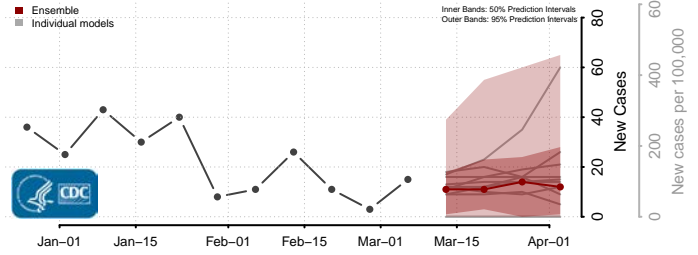

Red Willow County, Nebraska

Richardson County, Nebraska

Rock County, Nebraska

Saline County, Nebraska

Sarpy County, Nebraska

Saunders County, Nebraska

Scotts Bluff County, Nebraska

Seward County, Nebraska