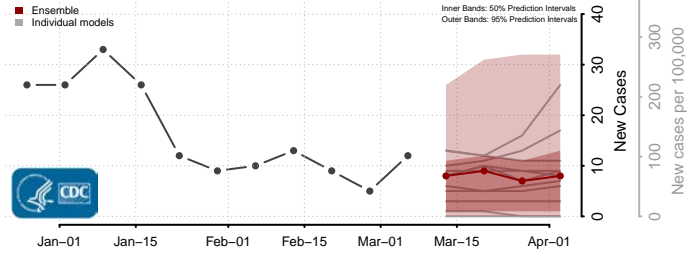

Owyhee County, Idaho