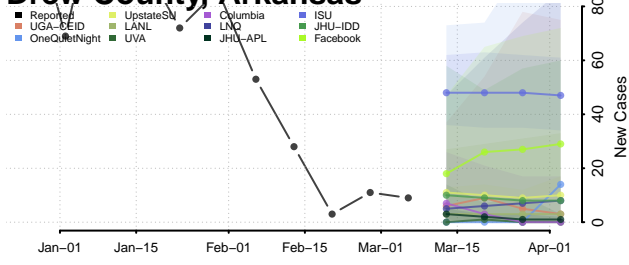

Crittenden County, Arkansas

Cross County, Arkansas

Dallas County, Arkansas

Desha County, Arkansas

Drew County, Arkansas

Faulkner County, Arkansas

Franklin County, Arkansas

Fulton County, Arkansas