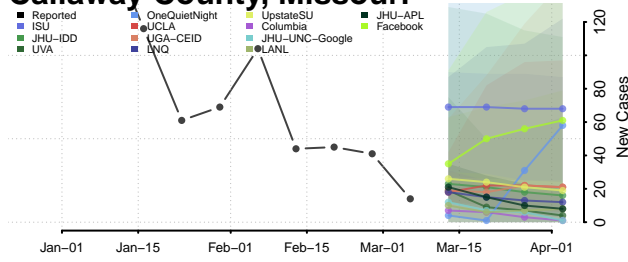

Callaway County, Missouri