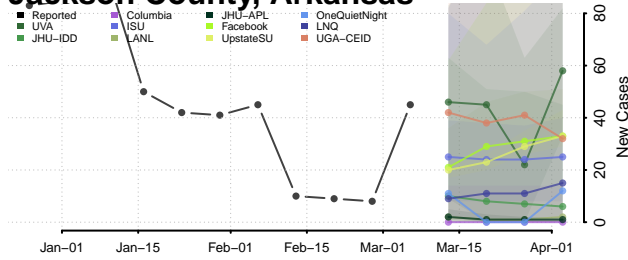

Jackson County, Arkansas