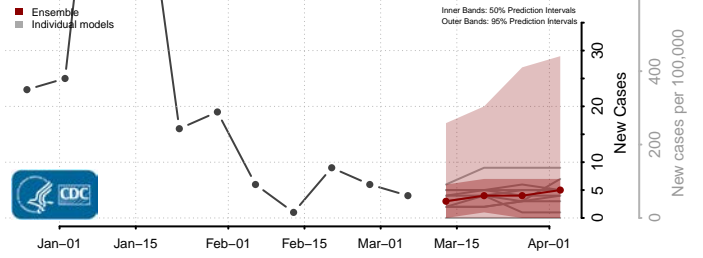

Brown County, Illinois