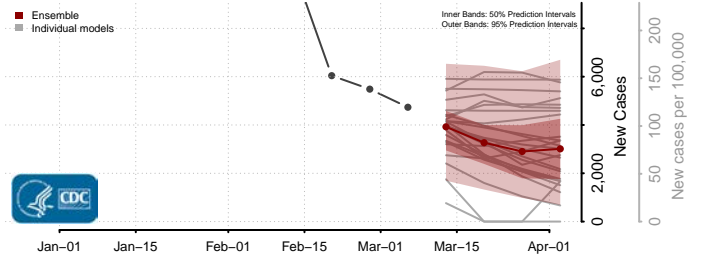

Wayne County, Ohio

Williams County, Ohio

Wood County, Ohio

Wyandot County, Ohio

Oklahoma*

Adair County, Oklahoma

*New weekly cases may decrease in this location over the next four weeks. For these locations, the ensemble forecast indicates a probability of 0.75 or greater that fewer cases will be reported in week four of the forecast than in the last reported week.