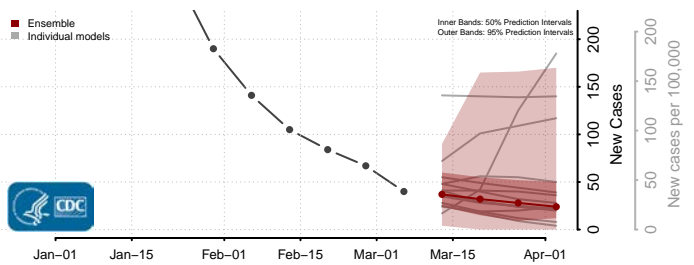

Franklin County, Missouri