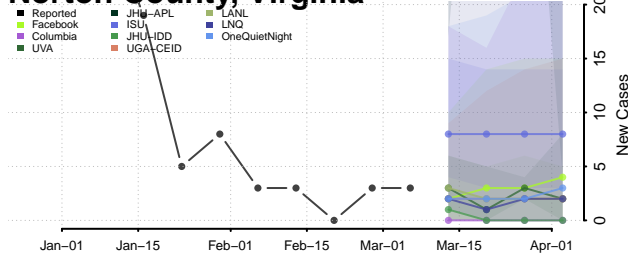

Norton County, Virginia