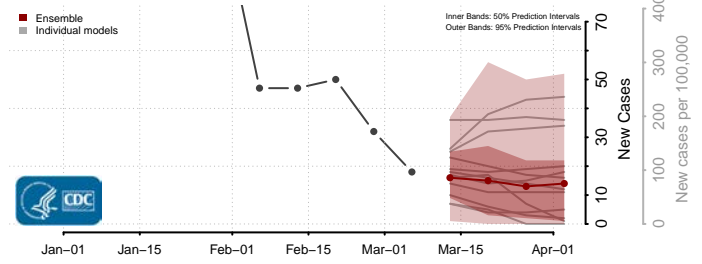

DeSoto County, Mississippi

Forrest County, Mississippi

Franklin County, Mississippi

George County, Mississippi

Greene County, Mississippi

Grenada County, Mississippi

Hancock County, Mississippi

Harrison County, Mississippi