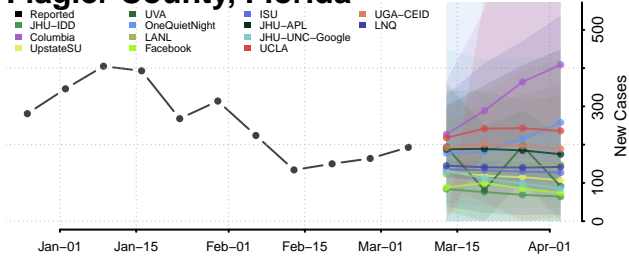

Dixie County, Florida

Duval County, Florida

Escambia County, Florida

Flagler County, Florida

Franklin County, Florida

Gadsden County, Florida

Gilchrist County, Florida

Glades County, Florida