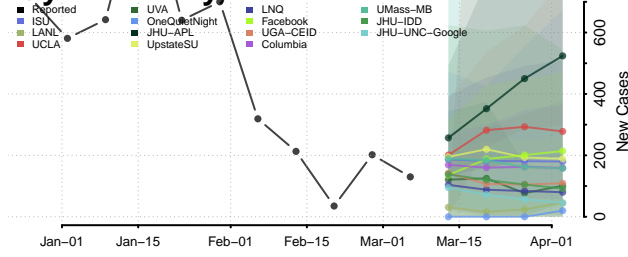

Taylor County, Texas