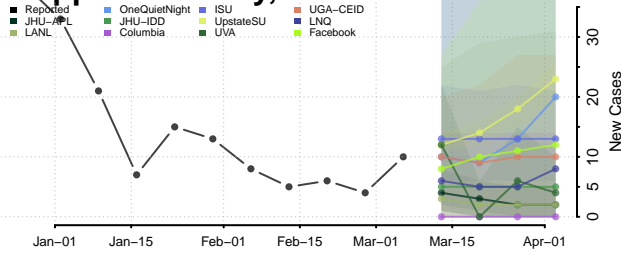

Chippewa County, Minnesota