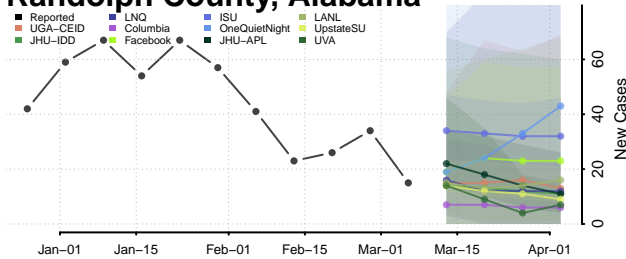

Perry County, Alabama

Pickens County, Alabama

Pike County, Alabama

Randolph County, Alabama

Russell County, Alabama

Shelby County, Alabama

St. Clair County, Alabama

Sumter County, Alabama