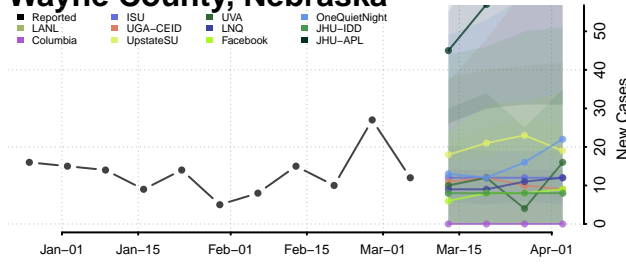

Wayne County, Nebraska