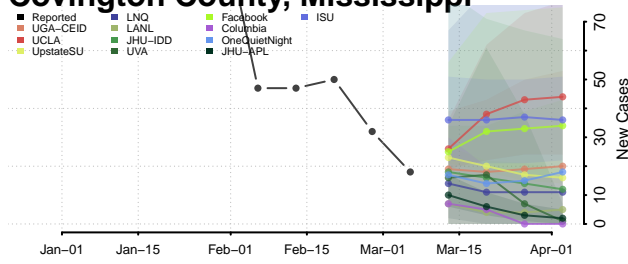

DeSoto County, Mississippi

Forrest County, Mississippi

Franklin County, Mississippi

George County, Mississippi

Greene County, Mississippi

Grenada County, Mississippi

Hancock County, Mississippi

Harrison County, Mississippi