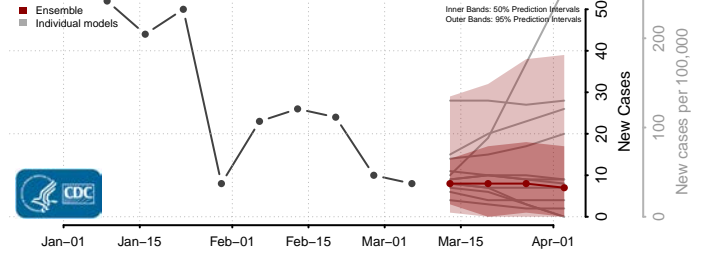

Furnas County, Nebraska

Gage County, Nebraska

Garden County, Nebraska

Garfield County, Nebraska

Gosper County, Nebraska

Grant County, Nebraska

Greeley County, Nebraska

Hall County, Nebraska