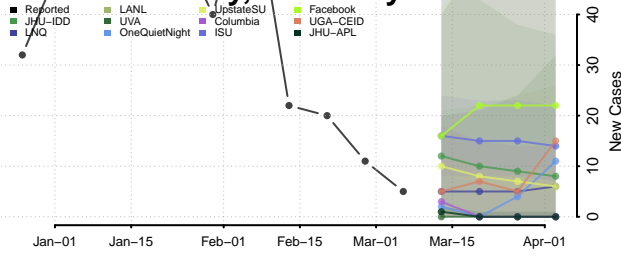

Warren County, Kentucky

Washington County, Kentucky

Wayne County, Kentucky

Webster County, Kentucky

Whitley County, Kentucky

Wolfe County, Kentucky

Woodford County, Kentucky

Louisiana