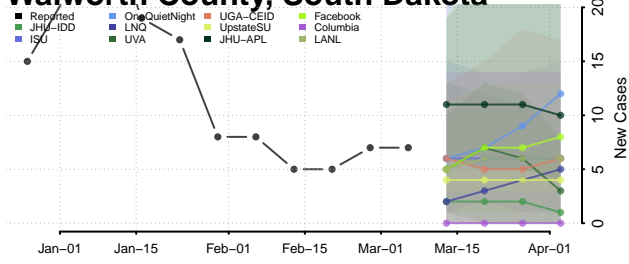

Walworth County, South Dakota