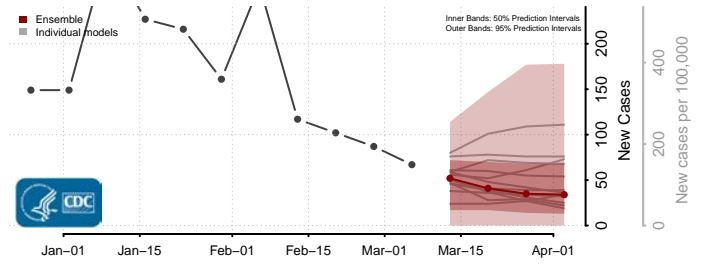

Richmond County, North Carolina