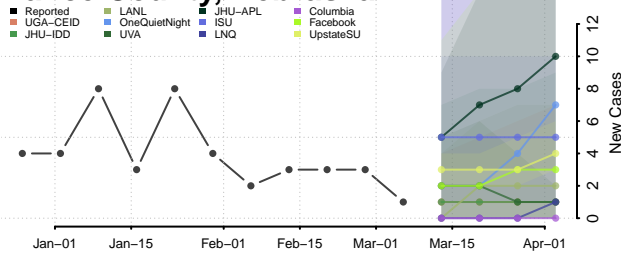

Logan County, Nebraska

Loup County, Nebraska

Madison County, Nebraska

McPherson County, Nebraska

Merrick County, Nebraska

Morrill County, Nebraska

Nance County, Nebraska

Nemaha County, Nebraska