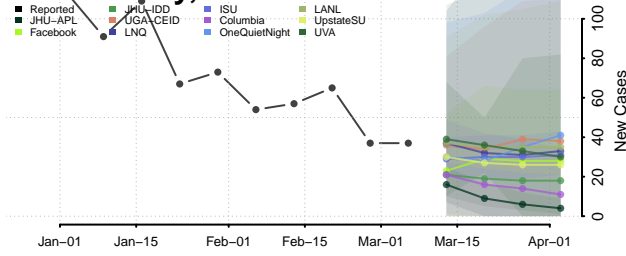

Polk County, Tennessee