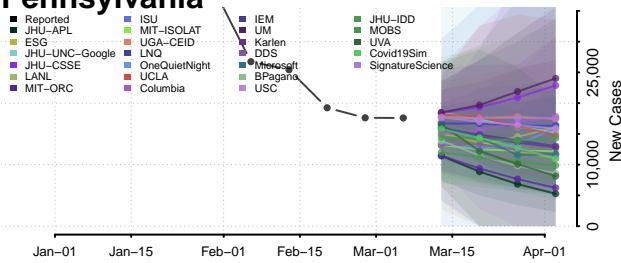

Pennsylvania