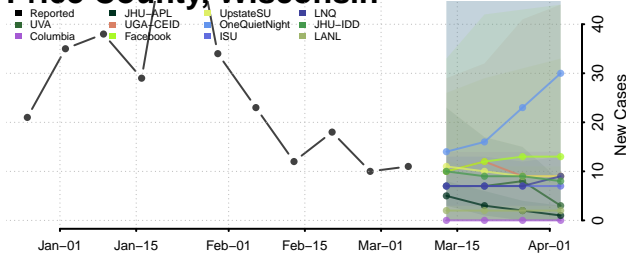

Oneida County, Wisconsin

Outagamie County, Wisconsin

Ozaukee County, Wisconsin

Pepin County, Wisconsin

Pierce County, Wisconsin

Polk County, Wisconsin

Portage County, Wisconsin

Price County, Wisconsin