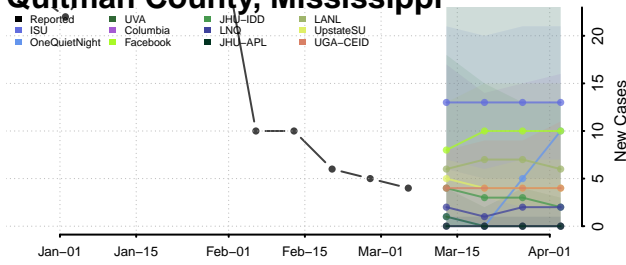

Pike County, Mississippi

Pontotoc County, Mississippi

Prentiss County, Mississippi

Quitman County, Mississippi

Rankin County, Mississippi

Scott County, Mississippi

Sharkey County, Mississippi

Simpson County, Mississippi