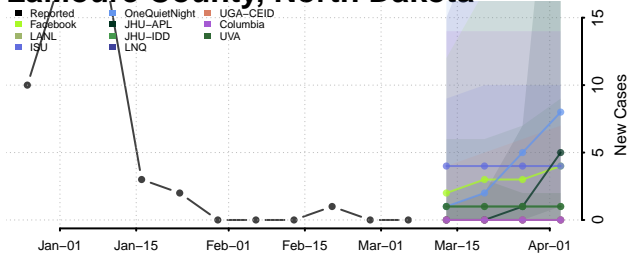

LaMoure County, North Dakota