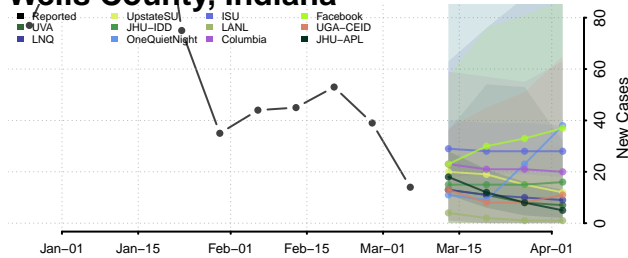

Warrick County, Indiana

Washington County, Indiana

Wayne County, Indiana

Wells County, Indiana

White County, Indiana

Whitley County, Indiana

Iowa

Adair County, Iowa