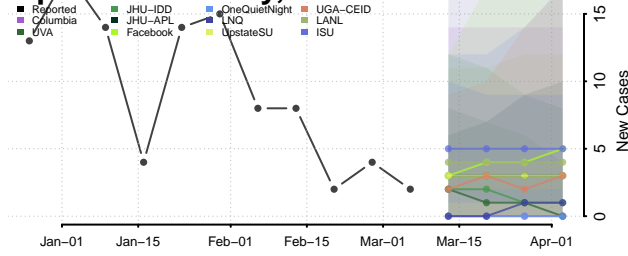

Lampasas County, Texas

Lavaca County, Texas

Lee County, Texas

Leon County, Texas

Liberty County, Texas

Limestone County, Texas

Lipscomb County, Texas

Live Oak County, Texas