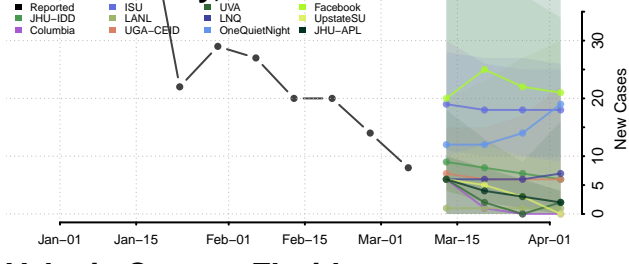

Union County, Florida