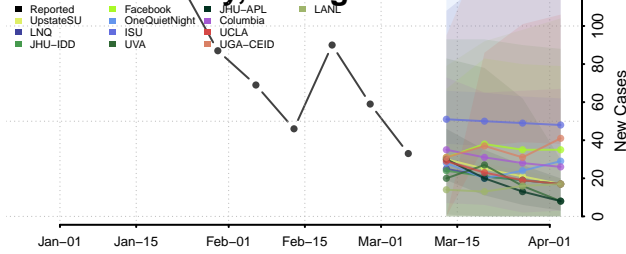

Monroe County, Georgia