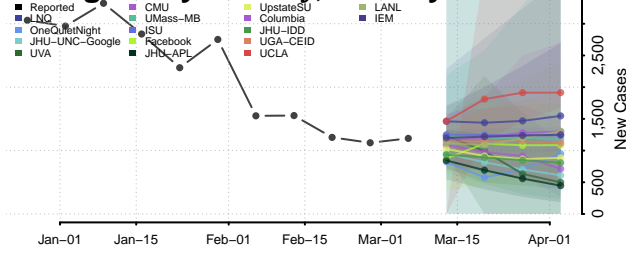

Montgomery County, Pennsylvania