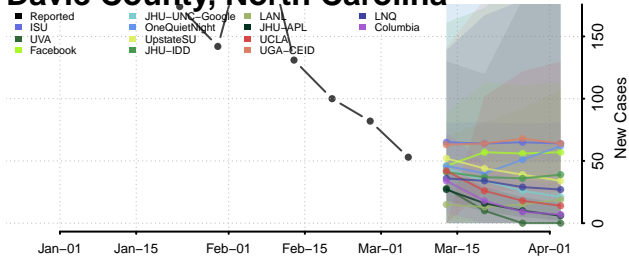

Davie County, North Carolina