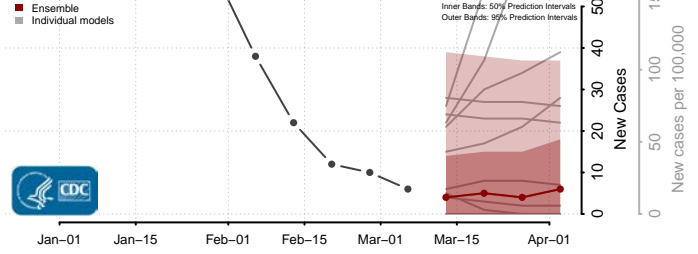

Buffalo County, Wisconsin

Burnett County, Wisconsin

Calumet County, Wisconsin

Chippewa County, Wisconsin

Clark County, Wisconsin

Columbia County, Wisconsin

Crawford County, Wisconsin

Dane County, Wisconsin