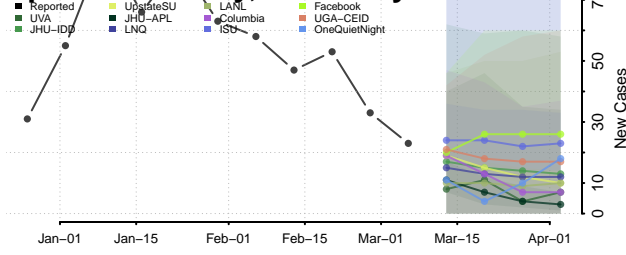

Spencer County, Kentucky