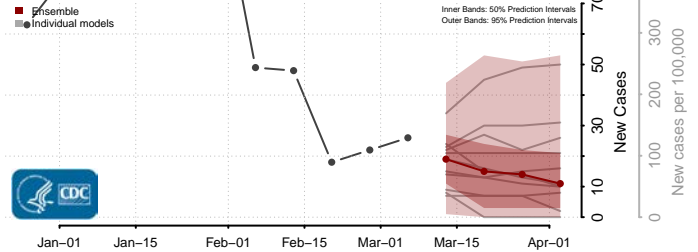

Richland County, Louisiana