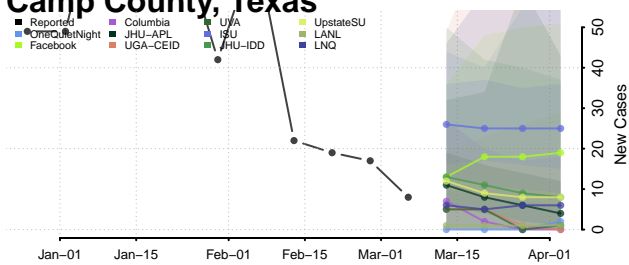

Camp County, Texas