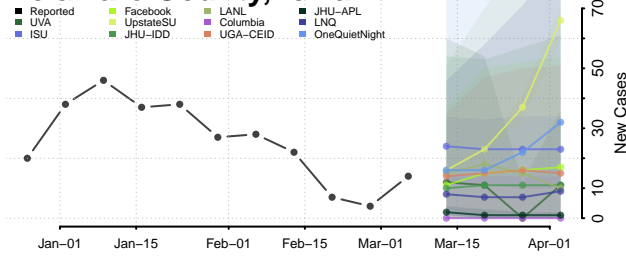

Delaware County, Iowa