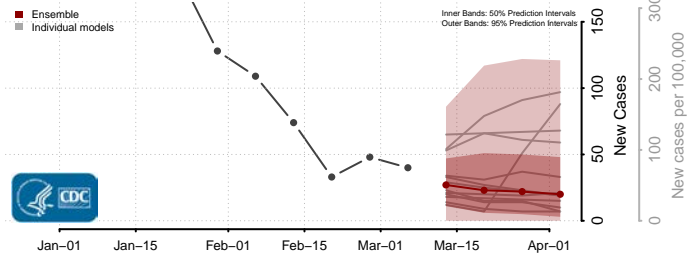

St. Martin County, Louisiana