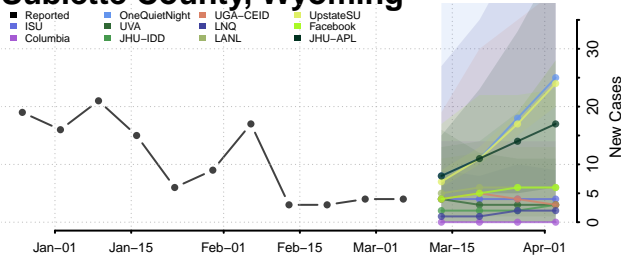

Sublette County, Wyoming