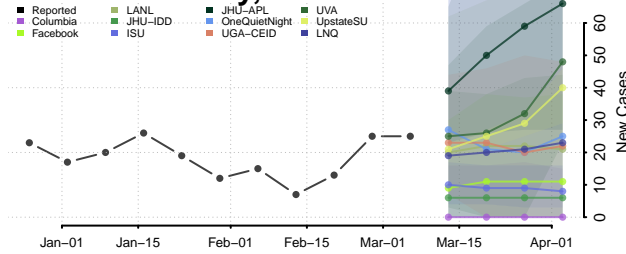

Custer County, Idaho

Elmore County, Idaho

Franklin County, Idaho

Fremont County, Idaho

Gem County, Idaho

Gooding County, Idaho

Idaho County, Idaho

Jefferson County, Idaho