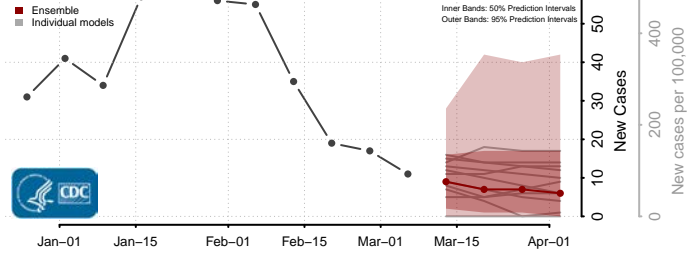

Charlotte County, Virginia