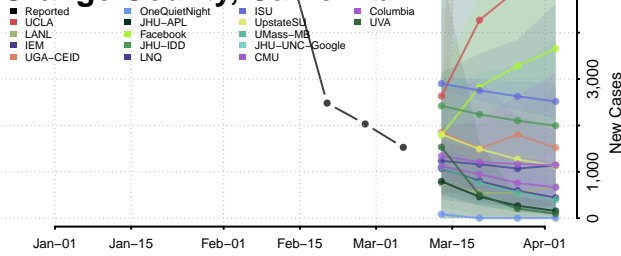

Orange County, California