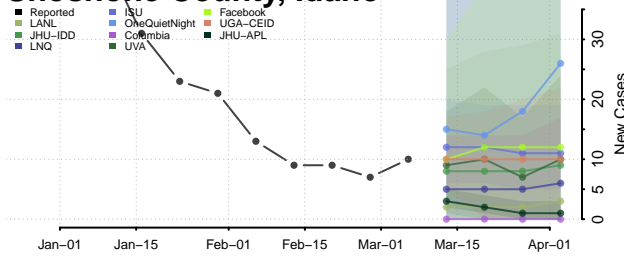

Nez Perce County, Idaho

Oneida County, Idaho

Owyhee County, Idaho

Payette County, Idaho

Power County, Idaho

Shoshone County, Idaho

Teton County, Idaho

Twin Falls County, Idaho