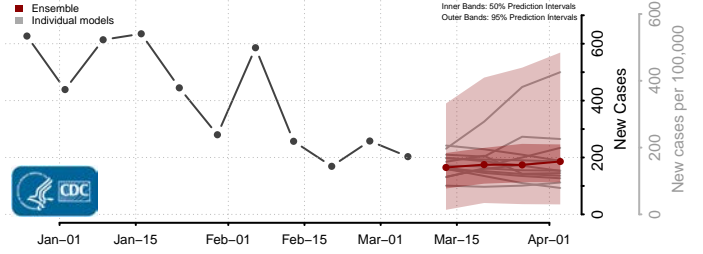

Henderson County, North Carolina