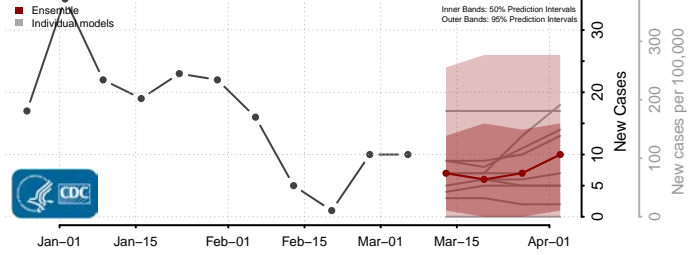

Scotland County, Missouri

Scott County, Missouri

Shannon County, Missouri

Shelby County, Missouri

St. Charles County, Missouri

St. Clair County, Missouri

St. Francois County, Missouri

St. Louis City County, Missouri