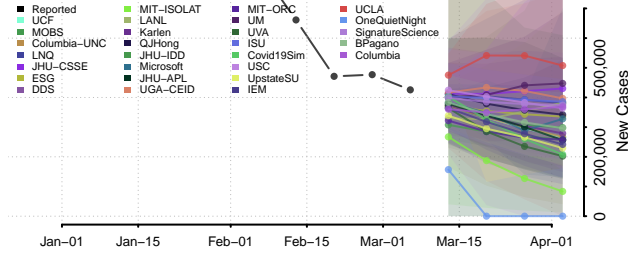

National*

Alabama

Autauga County, Alabama

Baldwin County, Alabama

Barbour County, Alabama

Bibb County, Alabama

*New weekly cases may decrease in this location over the next four weeks. For these locations, the ensemble forecast indicates a probability of 0.75 or greater that fewer cases will be reported in week four of the forecast than in the last reported week.