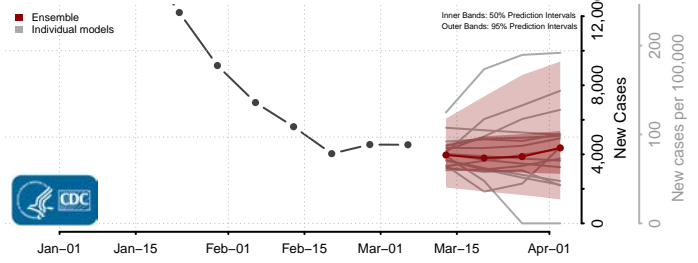

Cook County, Illinois