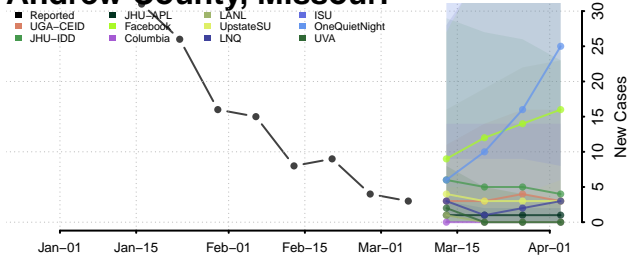

Andrew County, Missouri