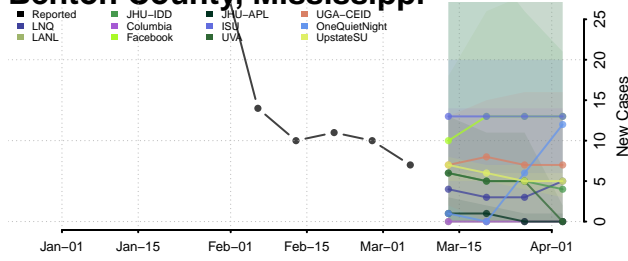

Adams County, Mississippi

Alcorn County, Mississippi

Amite County, Mississippi

Attala County, Mississippi

Benton County, Mississippi

Bolivar County, Mississippi

Calhoun County, Mississippi

Carroll County, Mississippi