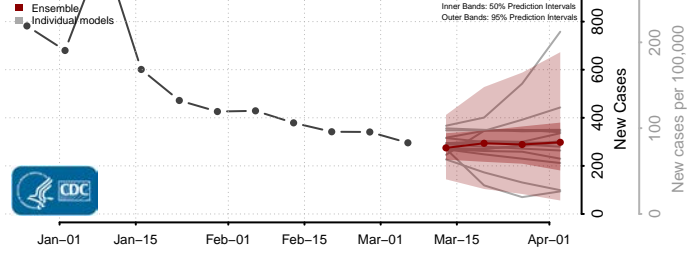

Anoka County, Minnesota