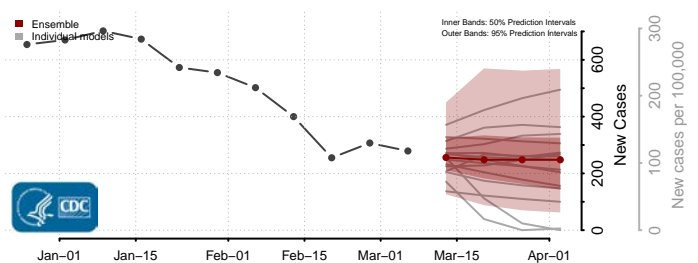

Arlington County, Virginia