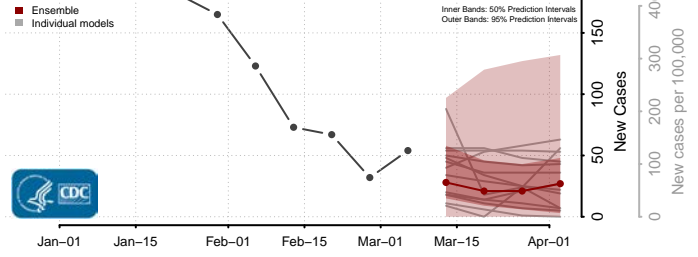

Craig County, Oklahoma

Creek County, Oklahoma

Custer County, Oklahoma

Delaware County, Oklahoma

Dewey County, Oklahoma

Ellis County, Oklahoma

Garfield County, Oklahoma

Garvin County, Oklahoma