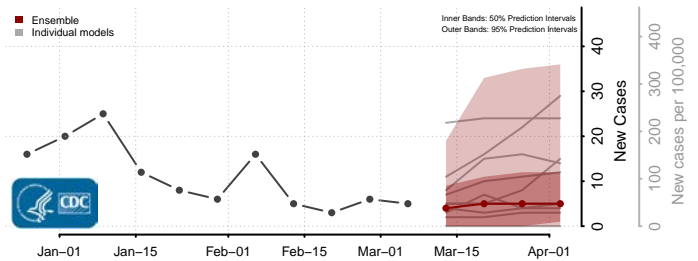

Mountrail County, North Dakota