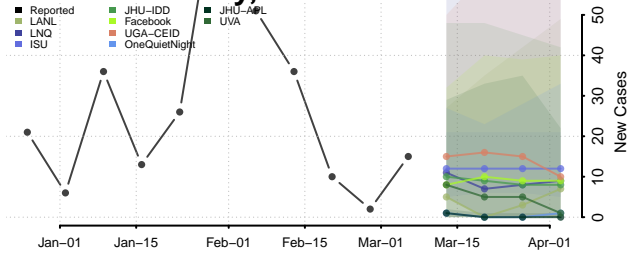

Presidio County, Texas