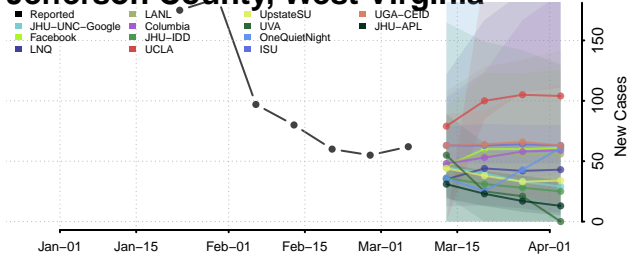

Jefferson County, West Virginia