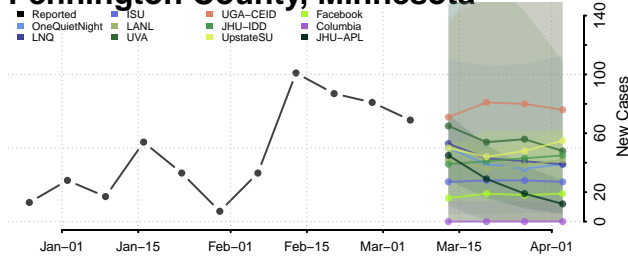

Pennington County, Minnesota