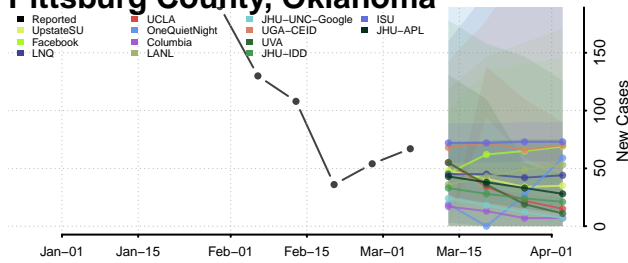

Pittsburg County, Oklahoma