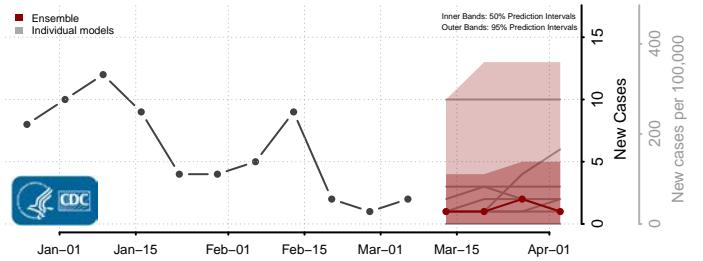

Mercer County, Missouri