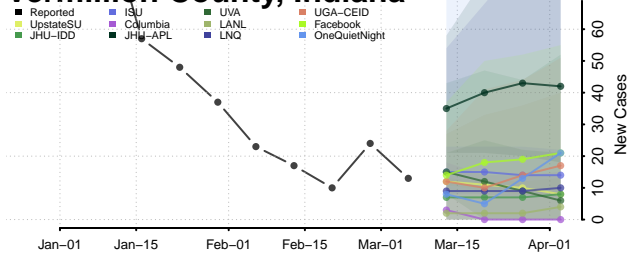

Tippecanoe County, Indiana

Tipton County, Indiana

Union County, Indiana

Vanderburgh County, Indiana

Vermillion County, Indiana

Vigo County, Indiana

Wabash County, Indiana

Warren County, Indiana