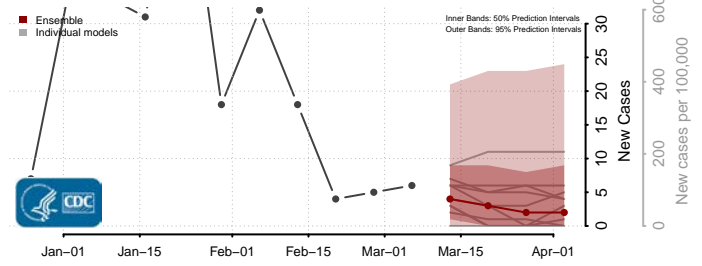

Culpeper County, Virginia

Cumberland County, Virginia

Danville County, Virginia

Dickenson County, Virginia

Dinwiddie County, Virginia

Emporia County, Virginia

Essex County, Virginia

Fairfax City County, Virginia