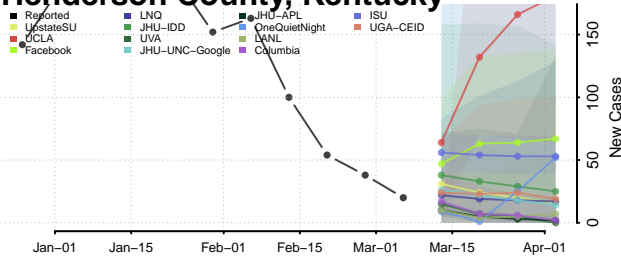

Henderson County, Kentucky