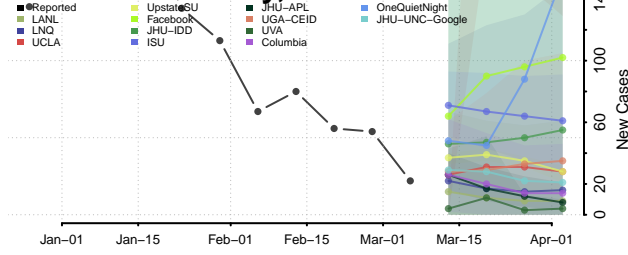

Nez Perce County, Idaho

Oneida County, Idaho

Owyhee County, Idaho

Payette County, Idaho

Power County, Idaho

Shoshone County, Idaho

Teton County, Idaho

Twin Falls County, Idaho