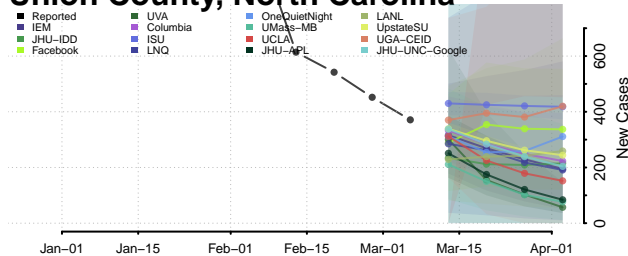

Stokes County, North Carolina

Surry County, North Carolina

Swain County, North Carolina

Transylvania County, North Carolina

Tyrrell County, North Carolina

Union County, North Carolina

Wilkes County, North Carolina