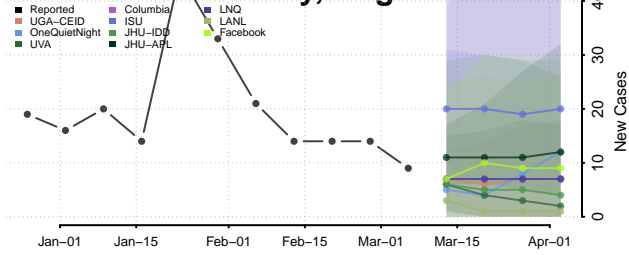

Falls Church County, Virginia