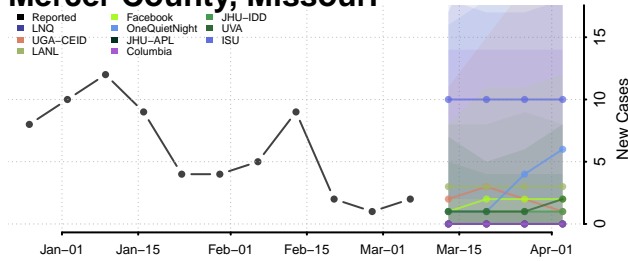

Mercer County, Missouri