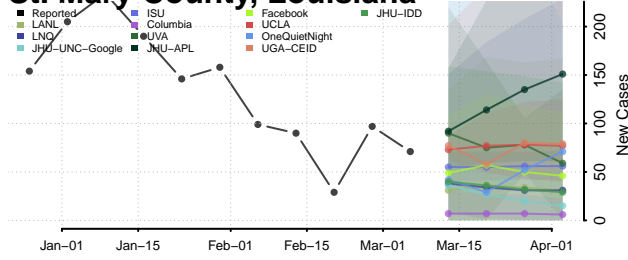

St. Mary County, Louisiana