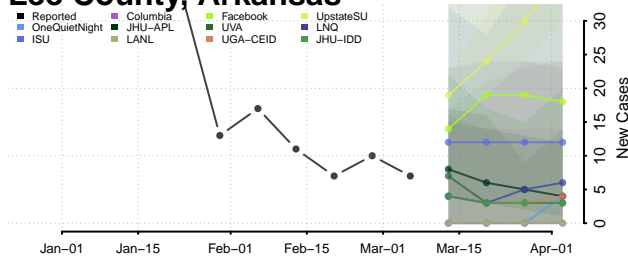

Jackson County, Arkansas

Jefferson County, Arkansas

Johnson County, Arkansas

Lafayette County, Arkansas

Lawrence County, Arkansas

Lee County, Arkansas

Lincoln County, Arkansas

Little River County, Arkansas