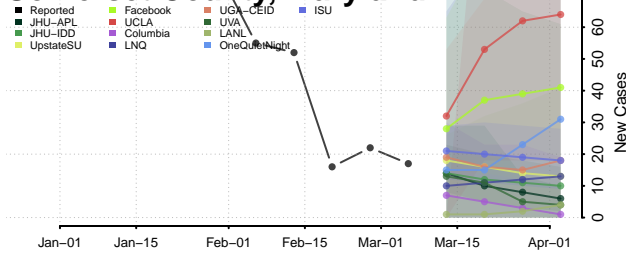

Howard County, Maryland

Kent County, Maryland

Montgomery County, Maryland

Prince George's County, Maryland

Queen Anne's County, Maryland

Somerset County, Maryland

St. Mary's County, Maryland

Talbot County, Maryland