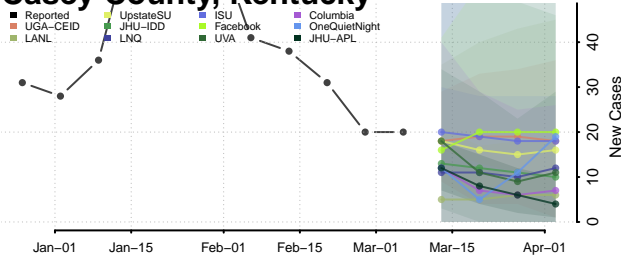

Casey County, Kentucky