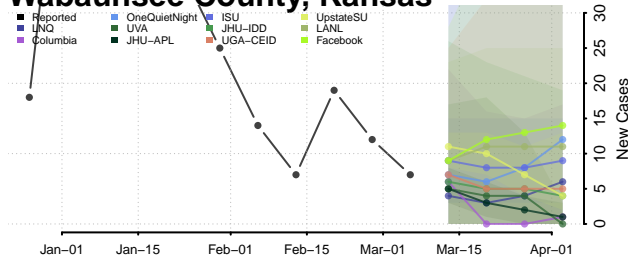

Wabaunsee County, Kansas