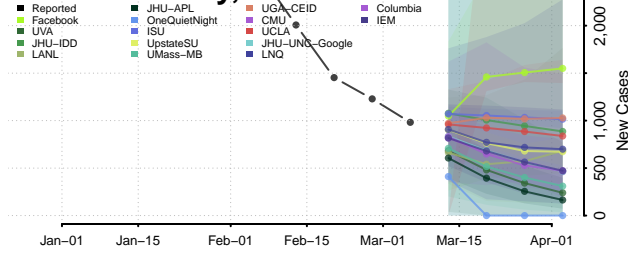

Fresno County, California