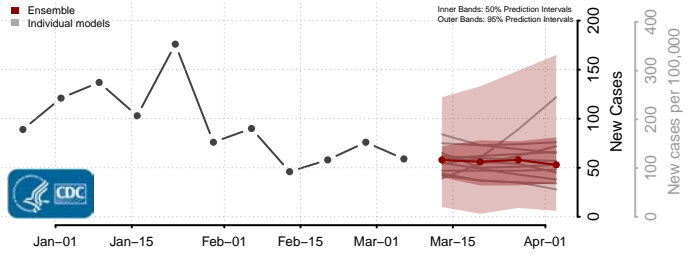

Buffalo County, Nebraska