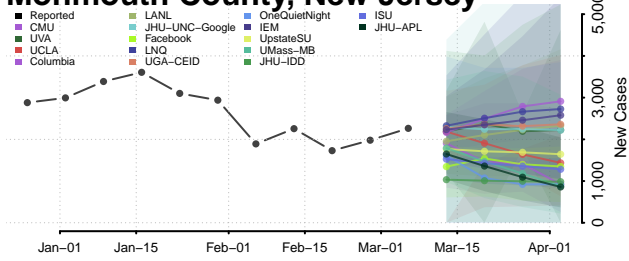

Hunterdon County, New Jersey

Mercer County, New Jersey

Middlesex County, New Jersey

Monmouth County, New Jersey

Morris County, New Jersey

Ocean County, New Jersey

Passaic County, New Jersey

Salem County, New Jersey