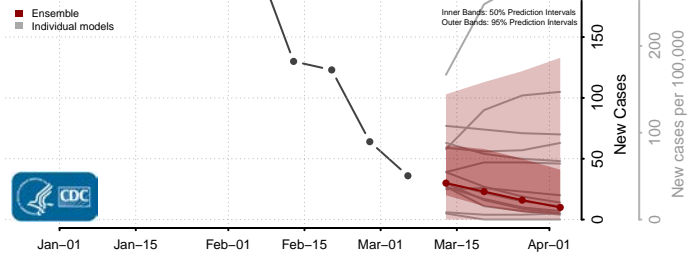

McKinley County, New Mexico