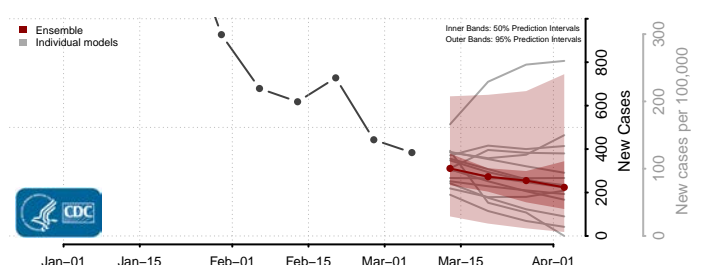

Rockingham County, New Hampshire