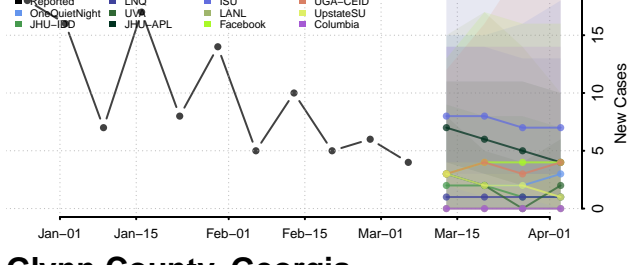

Glascocock County, Georgia