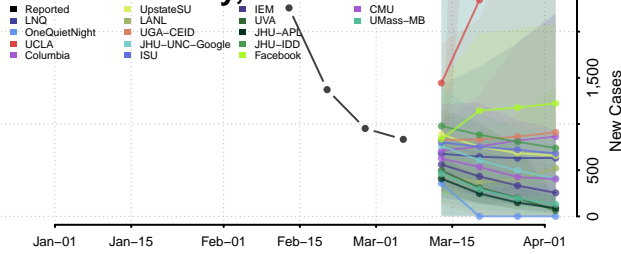

Trinity County, California

Tulare County, California

Tuolumne County, California

Ventura County, California

Yolo County, California

Yuba County, California

Colorado

Adams County, Colorado