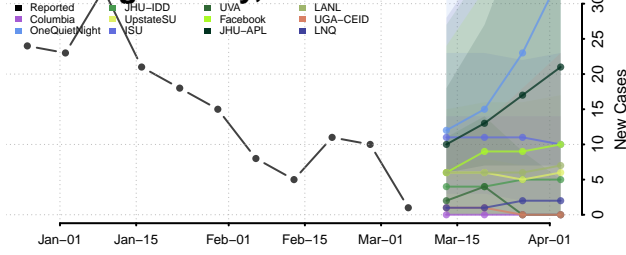

Custer County, Idaho

Elmore County, Idaho

Franklin County, Idaho

Fremont County, Idaho

Gem County, Idaho

Gooding County, Idaho

Idaho County, Idaho

Jefferson County, Idaho