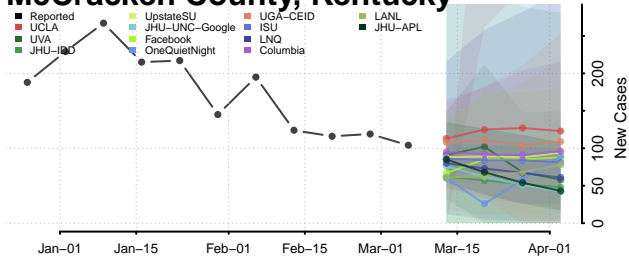

Magoffin County, Kentucky

Marion County, Kentucky

Marshall County, Kentucky

Martin County, Kentucky

Mason County, Kentucky

McCracken County, Kentucky

McCreary County, Kentucky

McLean County, Kentucky