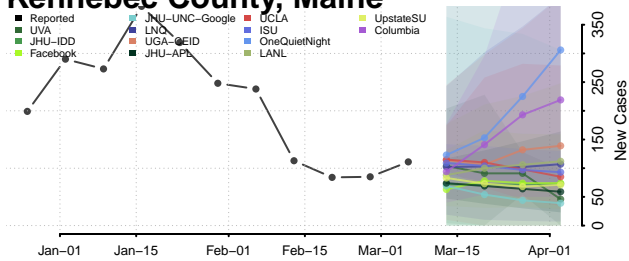

Winn County, Louisiana

Maine

Androscoggin County, Maine

Aroostook County, Maine

Cumberland County, Maine

Franklin County, Maine

Hancock County, Maine

Kennebec County, Maine