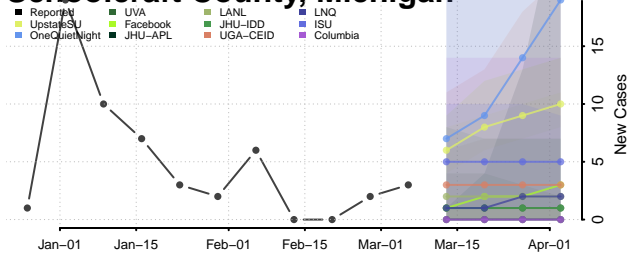

Otsego County, Michigan

Ottawa County, Michigan

Presque Isle County, Michigan

Roscommon County, Michigan

Saginaw County, Michigan

Sanilac County, Michigan

Schoolcraft County, Michigan

Shiawassee County, Michigan