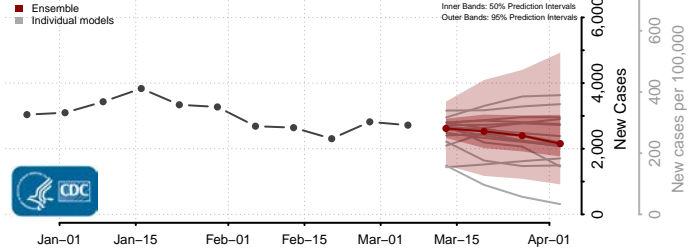

Bergen County, New Jersey