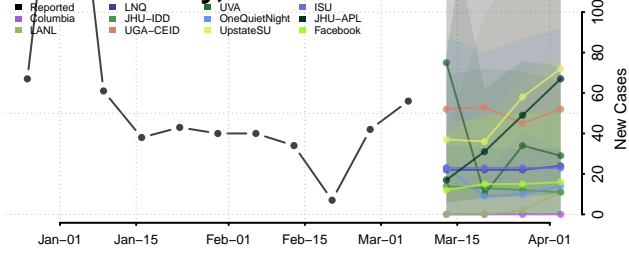

Oldham County, Texas

Orange County, Texas

Palo Pinto County, Texas

Panola County, Texas

Parker County, Texas

Parmer County, Texas

Pecos County, Texas

Polk County, Texas