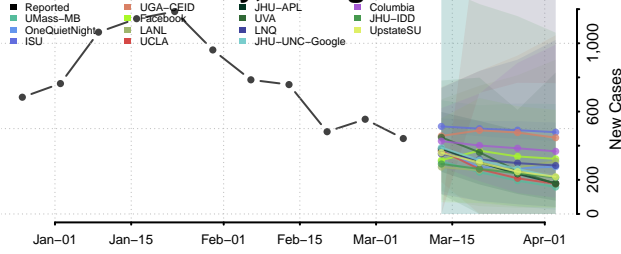

Camden County, Georgia

Candler County, Georgia

Carroll County, Georgia

Catoosa County, Georgia

Charlton County, Georgia

Chatham County, Georgia

Chattahoochee County, Georgia

Chattooga County, Georgia