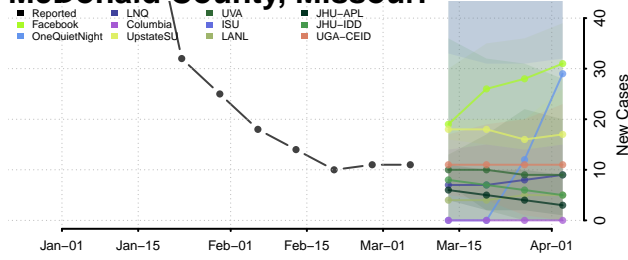

McDonald County, Missouri