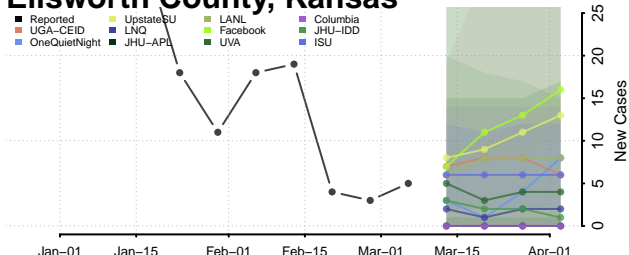

Doniphan County, Kansas

Douglas County, Kansas

Edwards County, Kansas

Elk County, Kansas

Ellis County, Kansas

Ellsworth County, Kansas

Finney County, Kansas

Ford County, Kansas