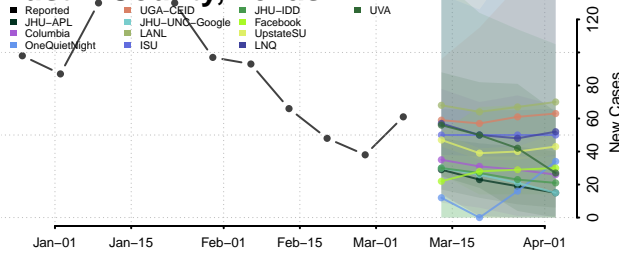

Austin County, Texas