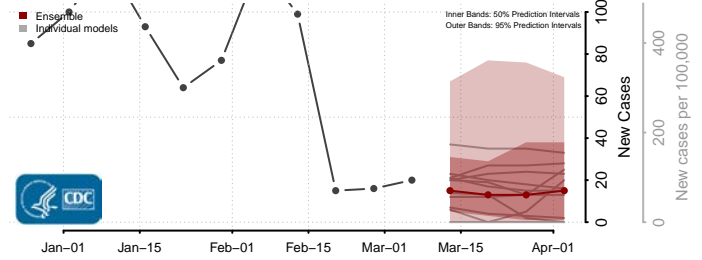

Allen County, Kentucky