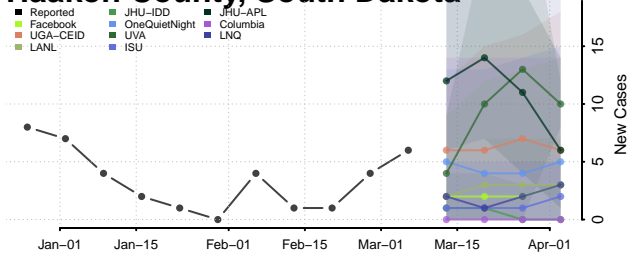

Fall River County, South Dakota

Faulk County, South Dakota

Grant County, South Dakota

Gregory County, South Dakota

Haakon County, South Dakota

Hamlin County, South Dakota

Hand County, South Dakota

Hanson County, South Dakota