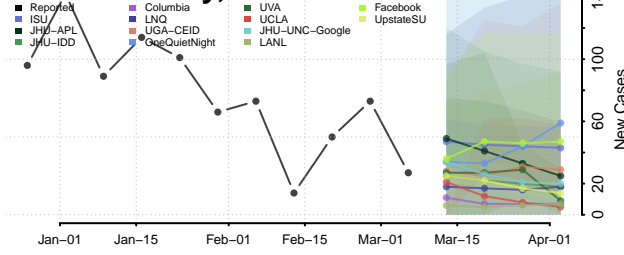

Crenshaw County, Alabama

Cullman County, Alabama

Dale County, Alabama

Dallas County, Alabama

DeKalb County, Alabama

Elmore County, Alabama

Escambia County, Alabama

Etowah County, Alabama