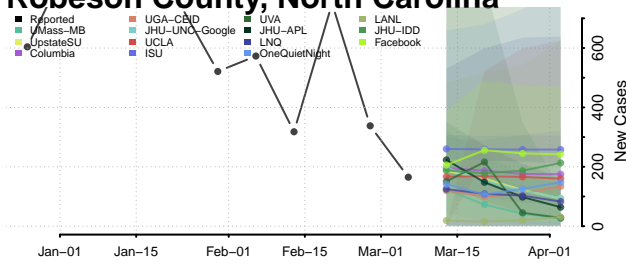

Robeson County, North Carolina