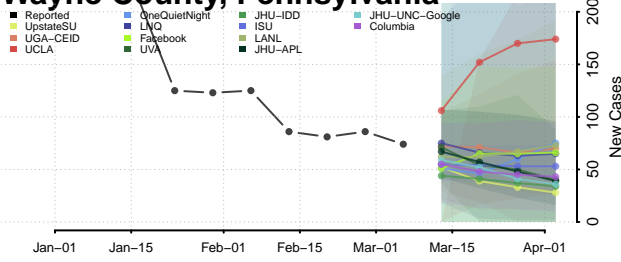

Susquehanna County, Pennsylvania

Tioga County, Pennsylvania

Union County, Pennsylvania

Venango County, Pennsylvania

Warren County, Pennsylvania

Washington County, Pennsylvania

Wayne County, Pennsylvania

Westmoreland County, Pennsylvania