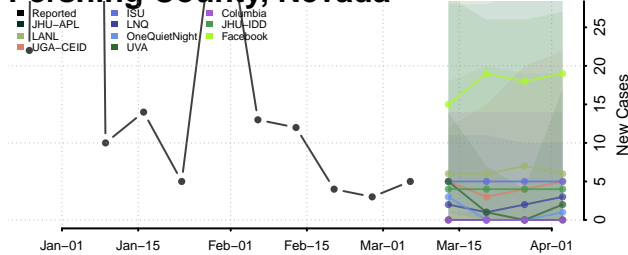

Pershing County, Nevada