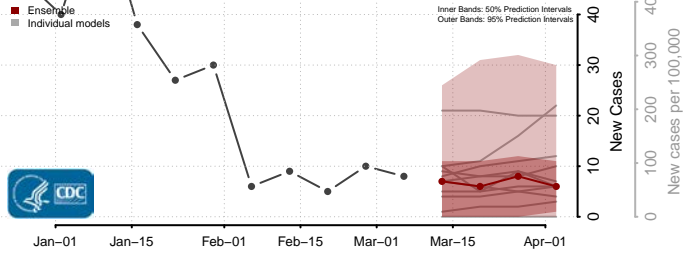

Floyd County, Iowa

Franklin County, Iowa

Fremont County, Iowa

Greene County, Iowa

Grundy County, Iowa

Guthrie County, Iowa

Hamilton County, Iowa

Hancock County, Iowa