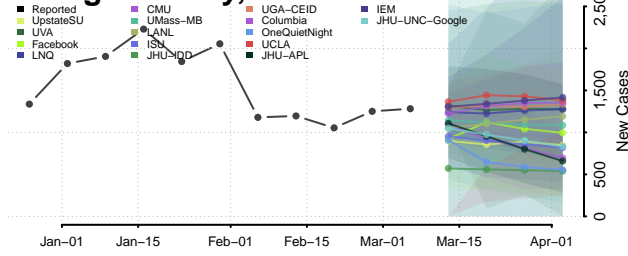

Niagara County, New York

Oneida County, New York

Onondaga County, New York

Ontario County, New York

Orange County, New York

Orleans County, New York

Oswego County, New York

Otsego County, New York