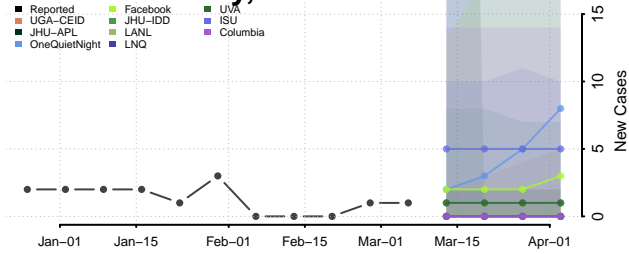

Bottineau County, North Dakota

Bowman County, North Dakota

Burke County, North Dakota

Burleigh County, North Dakota

Cass County, North Dakota

Cavalier County, North Dakota

Dickey County, North Dakota

Divide County, North Dakota