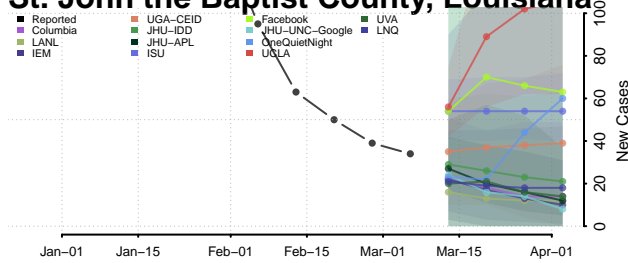

St. John the Baptist County, Louisiana