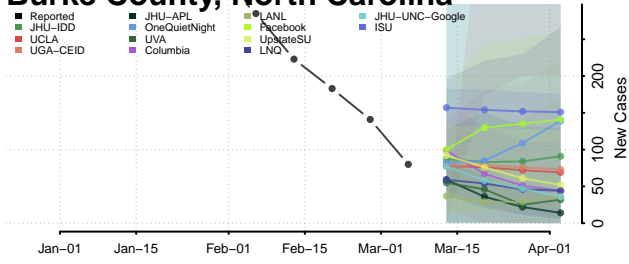

Bertie County, North Carolina

Bladen County, North Carolina

Brunswick County, North Carolina

Buncombe County, North Carolina

Burke County, North Carolina

Cabarrus County, North Carolina

Caldwell County, North Carolina