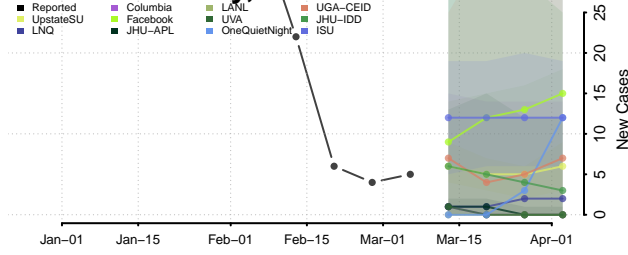

Washita County, Oklahoma