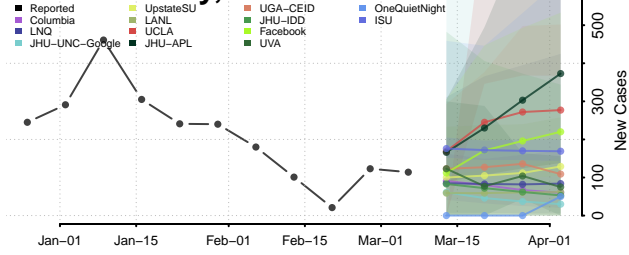

Potter County, Texas