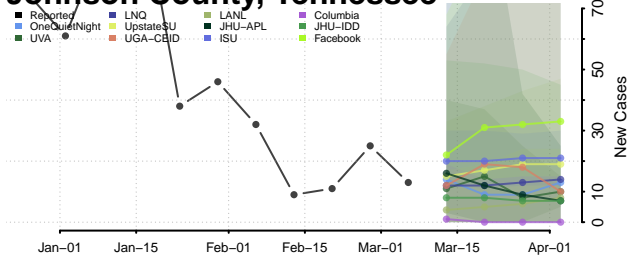

Houston County, Tennessee

Humphreys County, Tennessee

Jackson County, Tennessee

Jefferson County, Tennessee

Johnson County, Tennessee

Knox County, Tennessee

Lake County, Tennessee

Lauderdale County, Tennessee