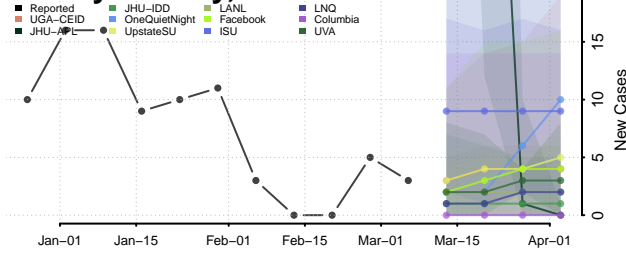

Shelby County, Missouri