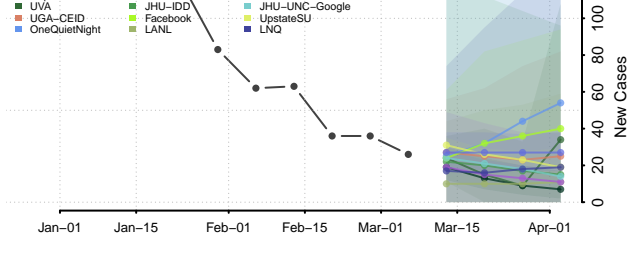

Dauphin County, Pennsylvania

Delaware County, Pennsylvania

Elk County, Pennsylvania

Huntingdon County, Pennsylvania

Indiana County, Pennsylvania

Jefferson County, Pennsylvania

Juniata County, Pennsylvania

Lackawanna County, Pennsylvania