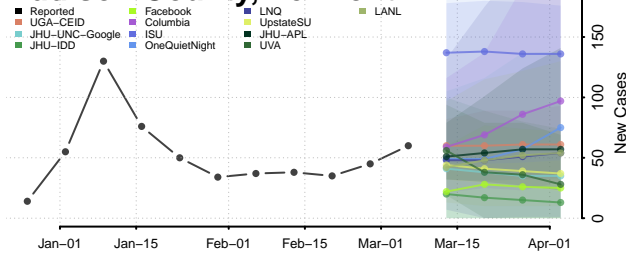

Addison County, Vermont