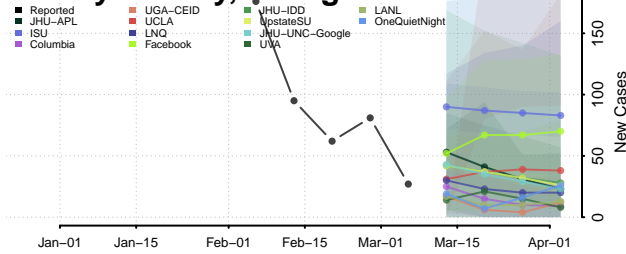

Murray County, Georgia