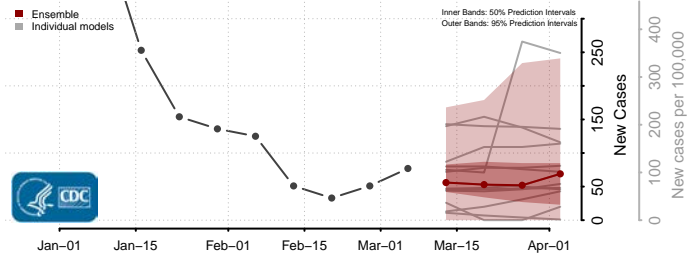

Grant County, New Mexico

Guadalupe County, New Mexico

Harding County, New Mexico

Hidalgo County, New Mexico

Lea County, New Mexico

Lincoln County, New Mexico

Los Alamos County, New Mexico

Luna County, New Mexico