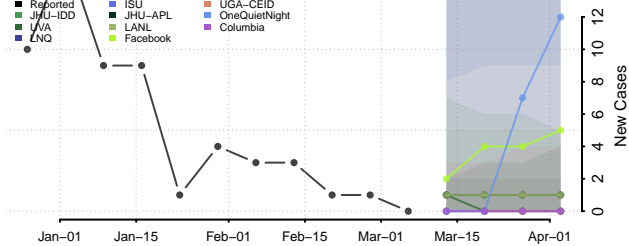

Gentry County, Missouri

Greene County, Missouri

Grundy County, Missouri

Harrison County, Missouri

Henry County, Missouri

Hickory County, Missouri

Holt County, Missouri

Howard County, Missouri