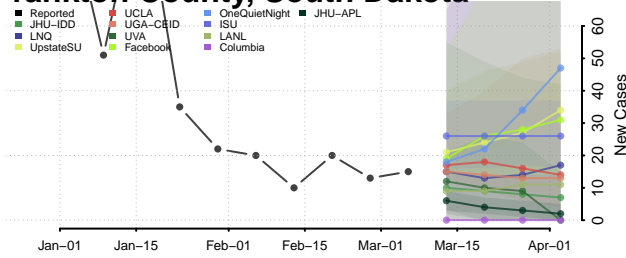

Yankton County, South Dakota