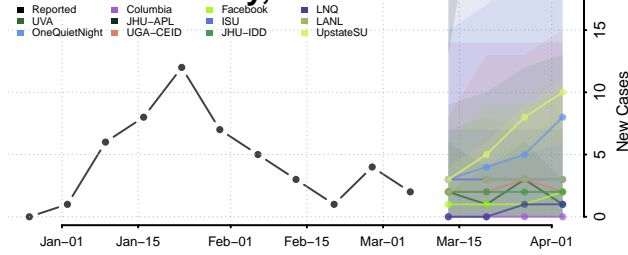

Sherman County, Nebraska