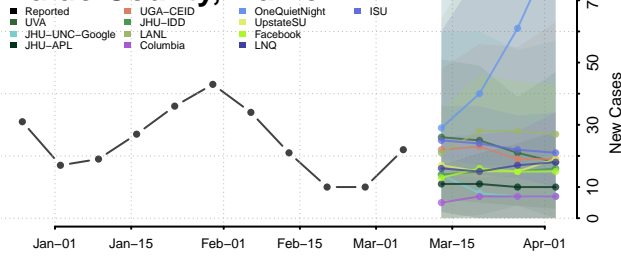

Knox County, Maine

Lincoln County, Maine

Oxford County, Maine

Penobscot County, Maine

Piscataquis County, Maine

Sagadahoc County, Maine

Somerset County, Maine

Waldo County, Maine