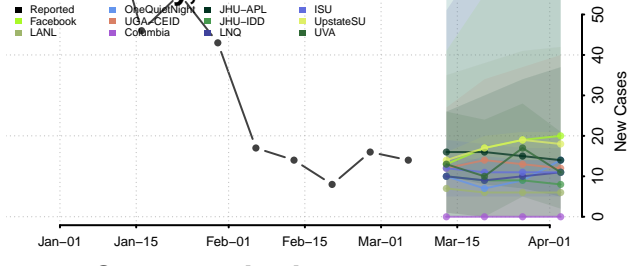

Moultrie County, Illinois

Ogle County, Illinois

Peoria County, Illinois

Perry County, Illinois

Piatt County, Illinois

Pike County, Illinois

Pope County, Illinois

Pulaski County, Illinois