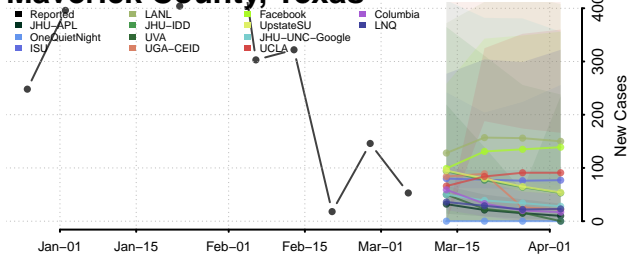

Maverick County, Texas