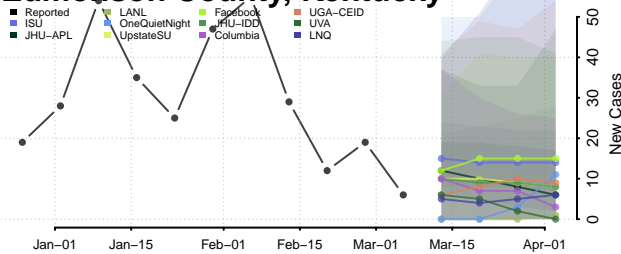

Edmonson County, Kentucky