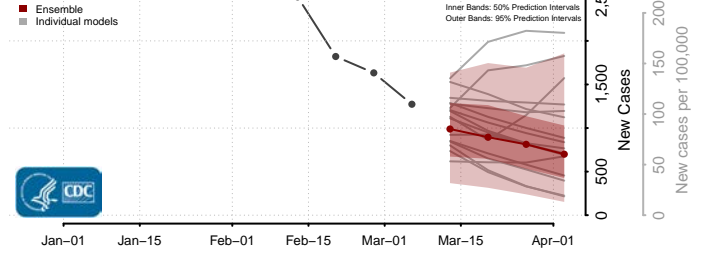

Salt Lake County, Utah