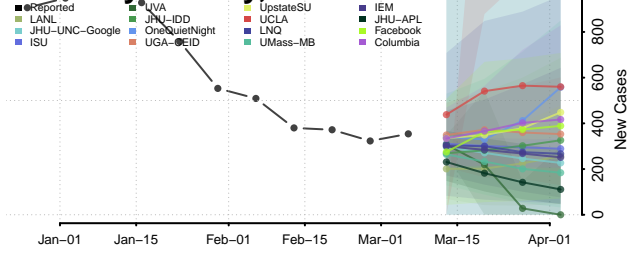

McHenry County, Illinois