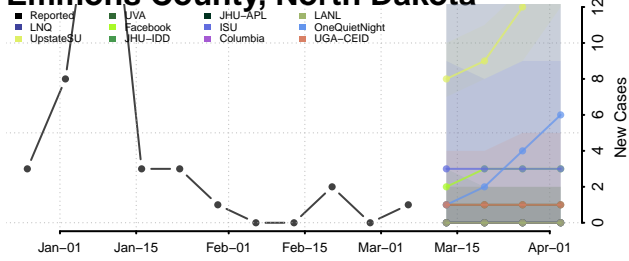

Emmons County, North Dakota