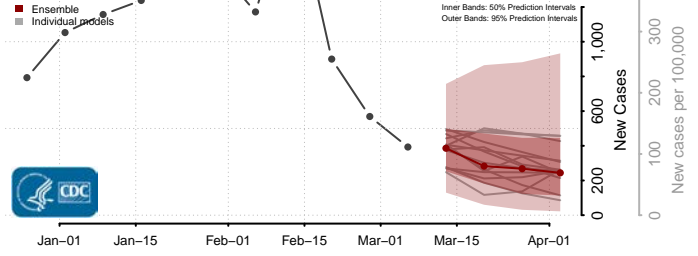

Chesterfield County, Virginia