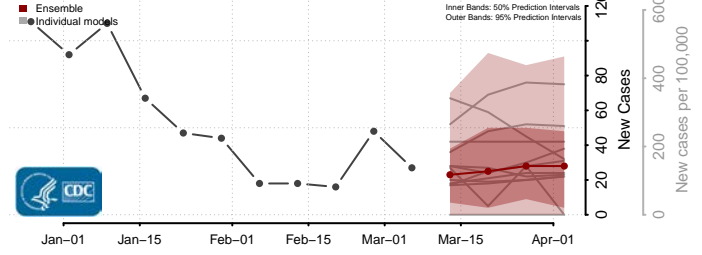

Buena Vista County, Iowa