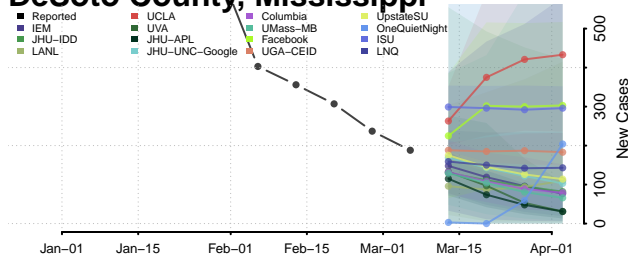

DeSoto County, Mississippi

Forrest County, Mississippi

Franklin County, Mississippi

George County, Mississippi

Greene County, Mississippi

Grenada County, Mississippi

Hancock County, Mississippi

Harrison County, Mississippi