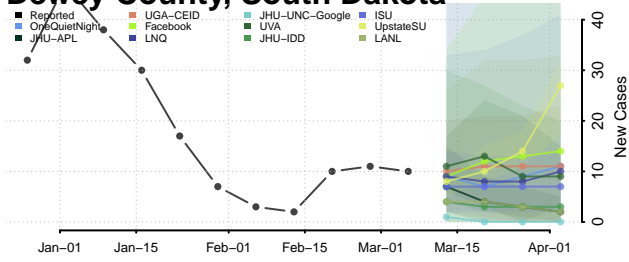

Corson County, South Dakota

Custer County, South Dakota

Davison County, South Dakota

Day County, South Dakota

Deuel County, South Dakota

Dewey County, South Dakota

Douglas County, South Dakota

Edmunds County, South Dakota