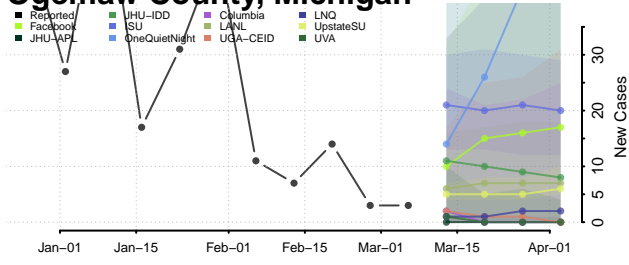

Muskegon County, Michigan

Newaygo County, Michigan

Oakland County, Michigan

Oceana County, Michigan

Ogemaw County, Michigan

Ontonagon County, Michigan

Osceola County, Michigan

Oscoda County, Michigan