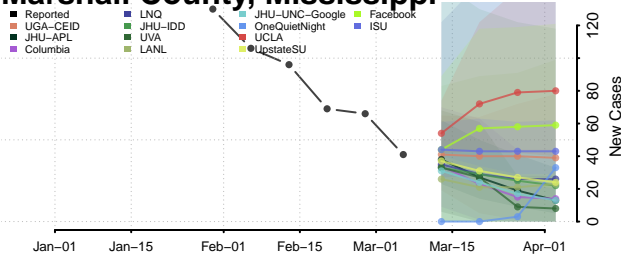

Lee County, Mississippi

Leflore County, Mississippi

Lincoln County, Mississippi

Lowndes County, Mississippi

Madison County, Mississippi

Marion County, Mississippi

Marshall County, Mississippi

Monroe County, Mississippi