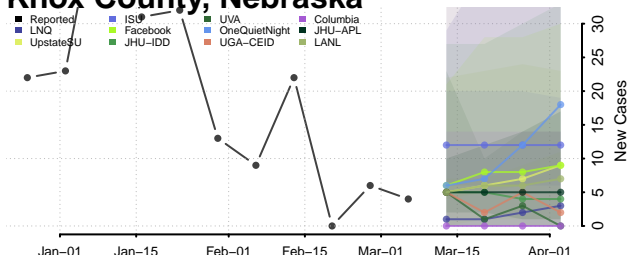

Knox County, Nebraska