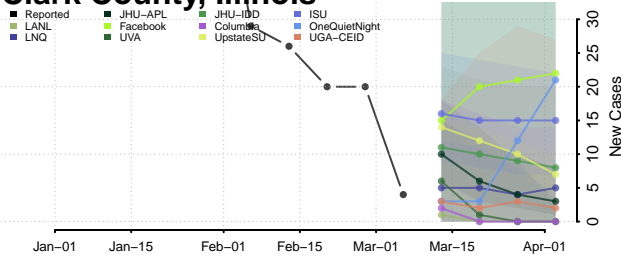

Clark County, Illinois