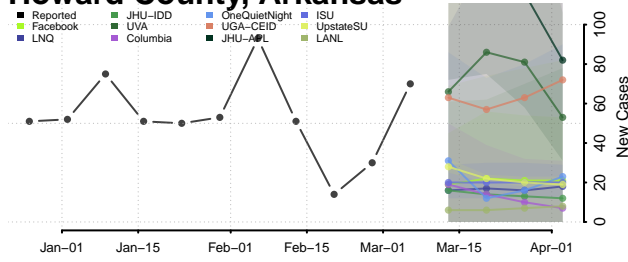

Garland County, Arkansas

Grant County, Arkansas

Greene County, Arkansas

Hempstead County, Arkansas

Hot Spring County, Arkansas

Howard County, Arkansas

Independence County, Arkansas

Izard County, Arkansas