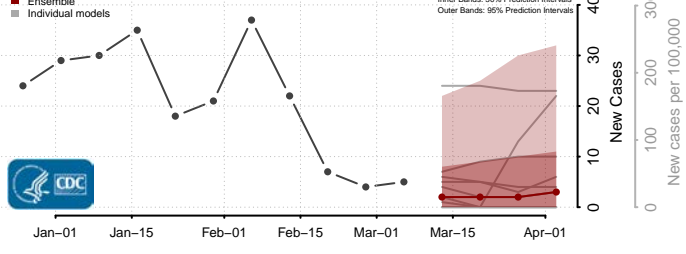

Putnam County, Missouri

Ralls County, Missouri

Randolph County, Missouri

Ray County, Missouri

Reynolds County, Missouri

Ripley County, Missouri

Saline County, Missouri

Schuyler County, Missouri