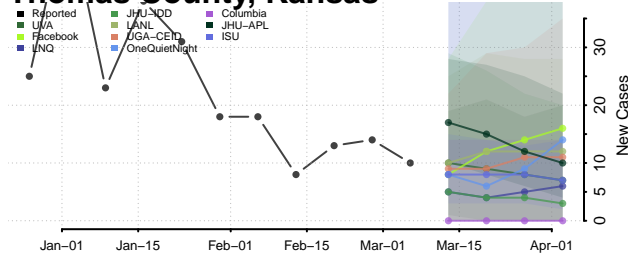

Thomas County, Kansas