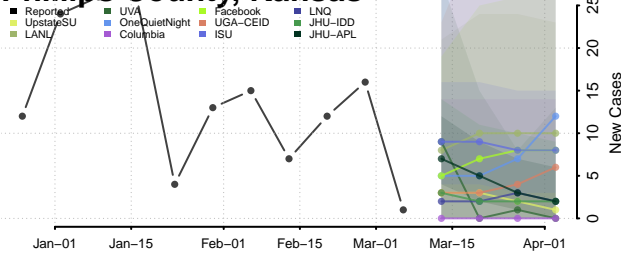

Phillips County, Kansas