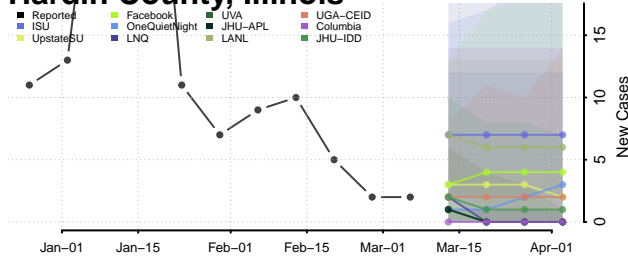

Gallatin County, Illinois

Greene County, Illinois

Grundy County, Illinois

Hamilton County, Illinois

Hancock County, Illinois

Hardin County, Illinois

Henderson County, Illinois

Henry County, Illinois