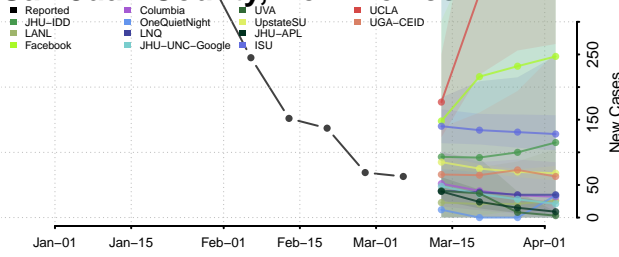

McKinley County, New Mexico

Mora County, New Mexico

Otero County, New Mexico

Quay County, New Mexico

Rio Arriba County, New Mexico

Roosevelt County, New Mexico

San Juan County, New Mexico

San Miguel County, New Mexico