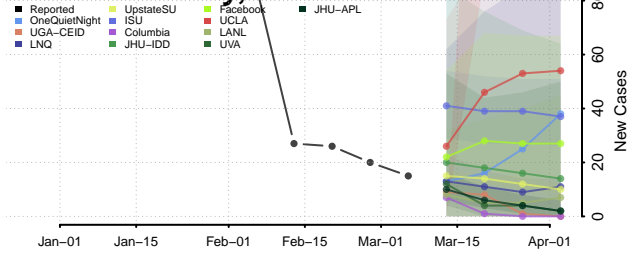

Geneva County, Alabama