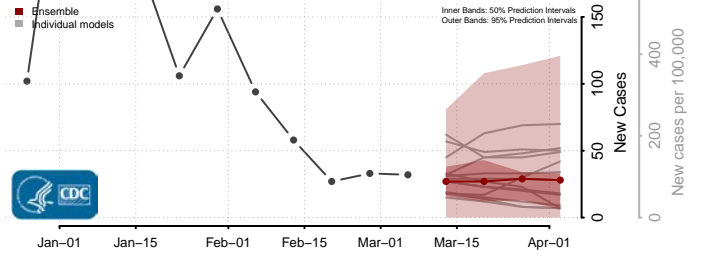

Marshall County, West Virginia