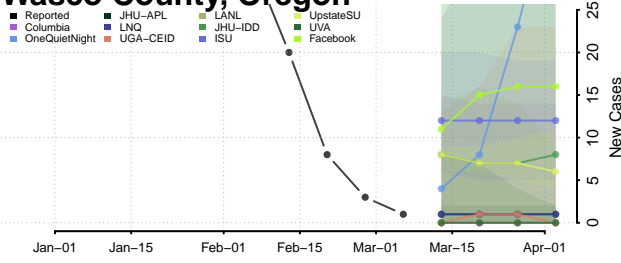

Wasco County, Oregon