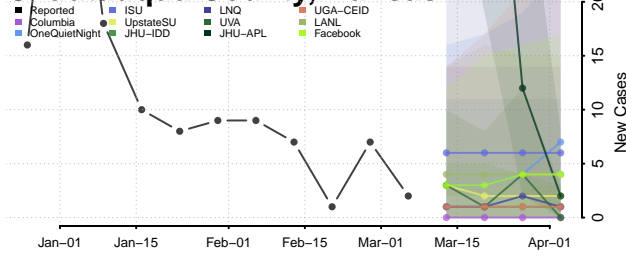

Bourbon County, Kansas

Brown County, Kansas

Butler County, Kansas

Chase County, Kansas

Chautauqua County, Kansas

Cherokee County, Kansas

Cheyenne County, Kansas

Clark County, Kansas