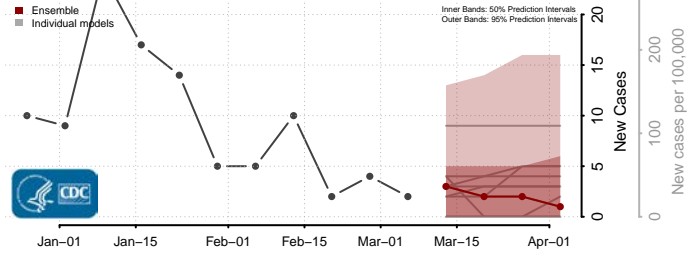

McKinley County, New Mexico

Mora County, New Mexico

Otero County, New Mexico

Quay County, New Mexico

Rio Arriba County, New Mexico

Roosevelt County, New Mexico

San Juan County, New Mexico

San Miguel County, New Mexico