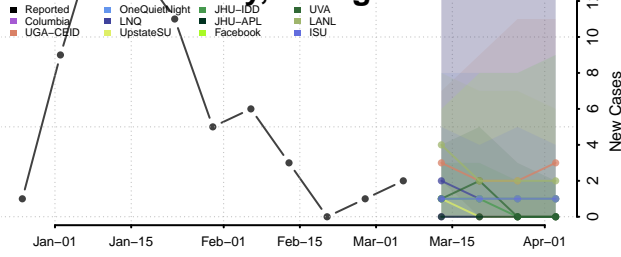

Taliaferro County, Georgia