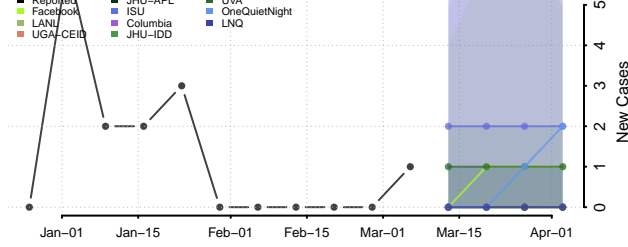

Franklin County, Kansas

Geary County, Kansas

Gove County, Kansas

Graham County, Kansas

Grant County, Kansas

Gray County, Kansas

Greeley County, Kansas

Greenwood County, Kansas