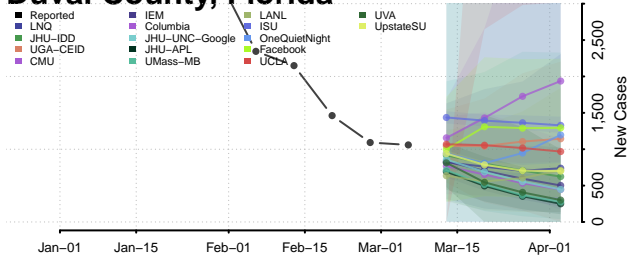

Duval County, Florida