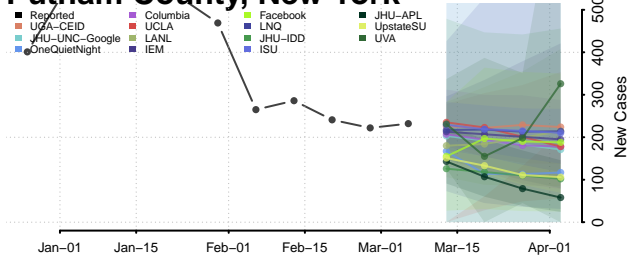

Putnam County, New York