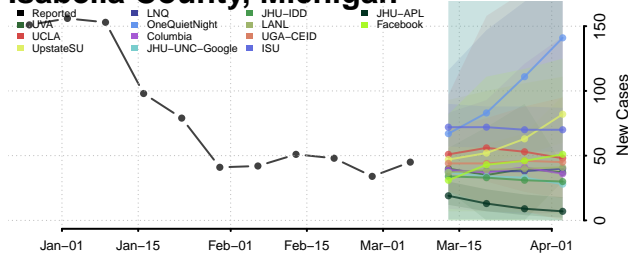

Isabella County, Michigan