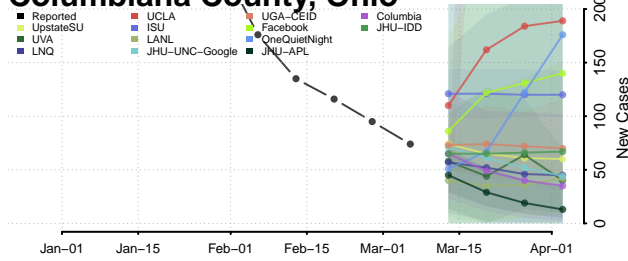

Columbiana County, Ohio