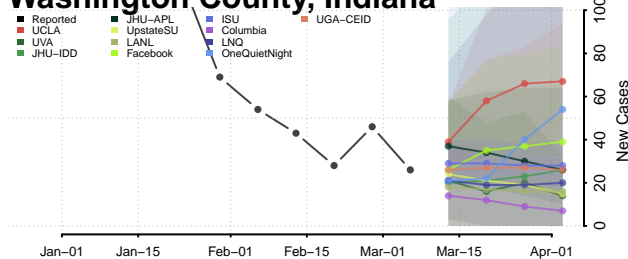

Washington County, Indiana