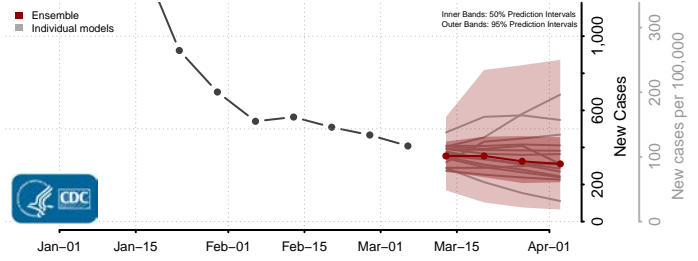

Susquehanna County, Pennsylvania

Tioga County, Pennsylvania

Union County, Pennsylvania

Venango County, Pennsylvania

Warren County, Pennsylvania

Washington County, Pennsylvania

Wayne County, Pennsylvania

Westmoreland County, Pennsylvania