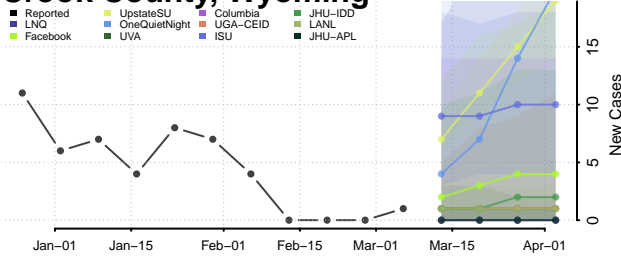

Crook County, Wyoming