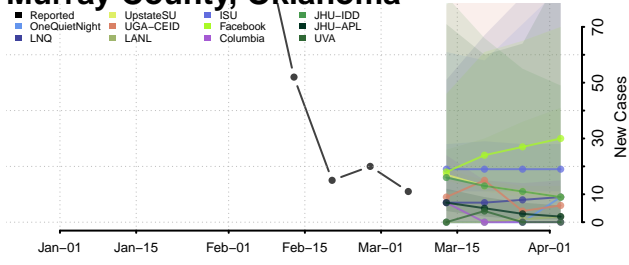

Murray County, Oklahoma