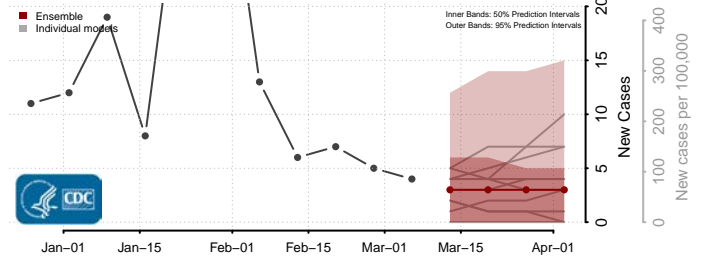

Furnas County, Nebraska

Gage County, Nebraska

Garden County, Nebraska

Garfield County, Nebraska

Gosper County, Nebraska

Grant County, Nebraska

Greeley County, Nebraska

Hall County, Nebraska