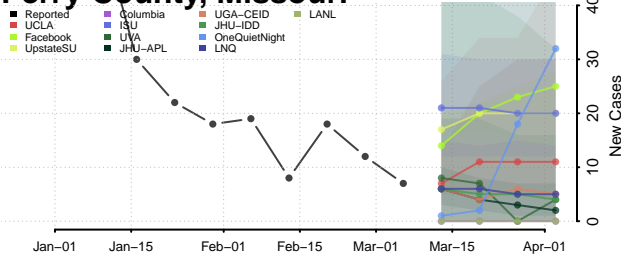

Perry County, Missouri