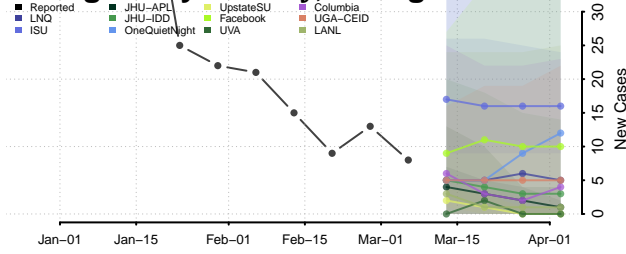

Miller County, Georgia

Mitchell County, Georgia

Monroe County, Georgia

Montgomery County, Georgia

Morgan County, Georgia

Murray County, Georgia

Muscogee County, Georgia

Newton County, Georgia