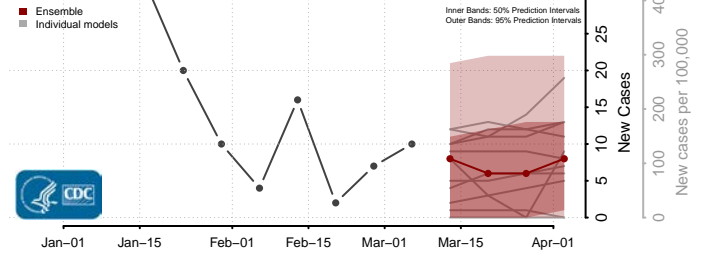

Worth County, Iowa