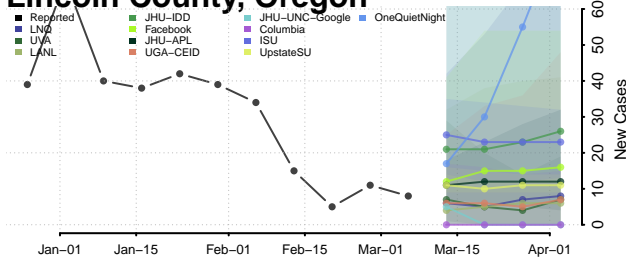

Lane County, Oregon

Lincoln County, Oregon

Linn County, Oregon

Malheur County, Oregon

Marion County, Oregon

Morrow County, Oregon

Multnomah County, Oregon

Polk County, Oregon