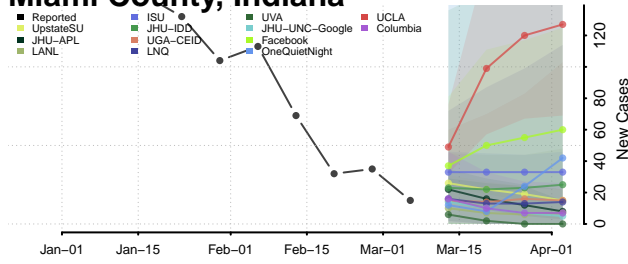

Lawrence County, Indiana

Madison County, Indiana

Marion County, Indiana

Marshall County, Indiana

Martin County, Indiana

Miami County, Indiana

Monroe County, Indiana

Montgomery County, Indiana