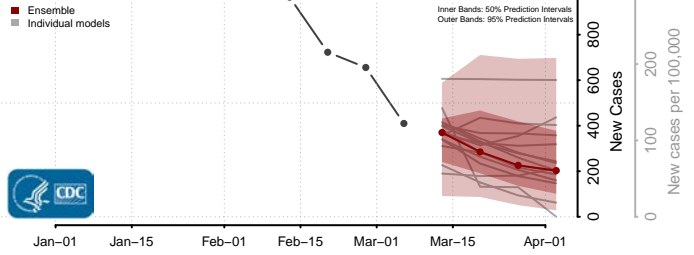

Clay County, North Carolina

Cleveland County, North Carolina

Columbus County, North Carolina

Craven County, North Carolina

Cumberland County, North Carolina

Currituck County, North Carolina

Dare County, North Carolina