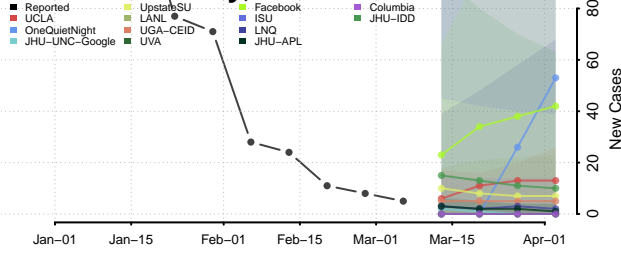

Webster County, Missouri