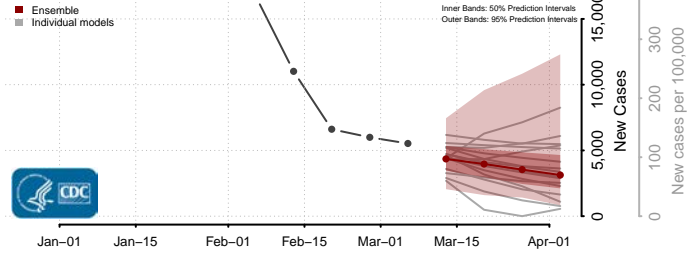

Maricopa County, Arizona