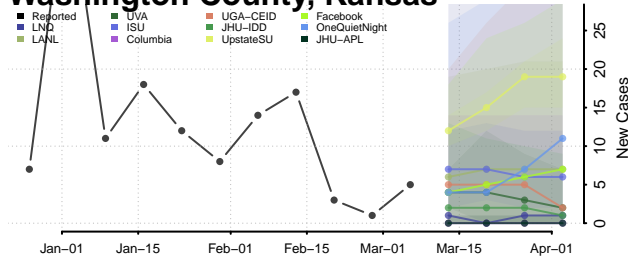

Wichita County, Kansas

Wilson County, Kansas

Woodson County, Kansas

Wyandotte County, Kansas

Kentucky*

Adair County, Kentucky

*New weekly cases may decrease in this location over the next four weeks. For these locations, the ensemble forecast indicates a probability of 0.75 or greater that fewer cases will be reported in week four of the forecast than in the last reported week.