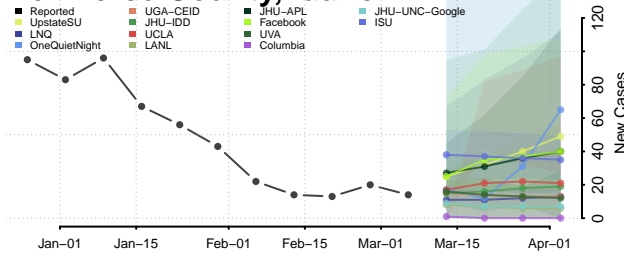

Nez Perce County, Idaho