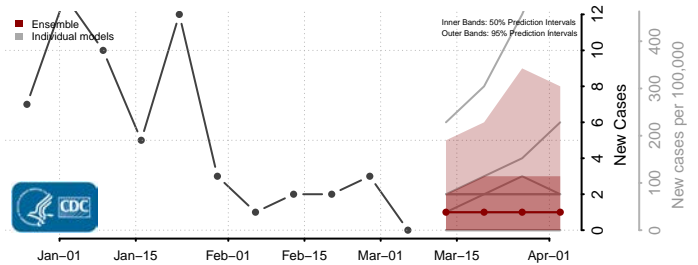

Furnas County, Nebraska

Gage County, Nebraska

Garden County, Nebraska

Garfield County, Nebraska

Gosper County, Nebraska

Grant County, Nebraska

Greeley County, Nebraska

Hall County, Nebraska