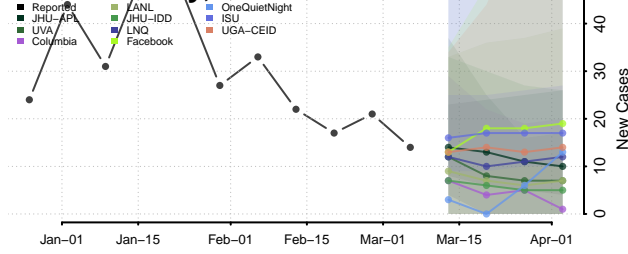

Winn County, Louisiana