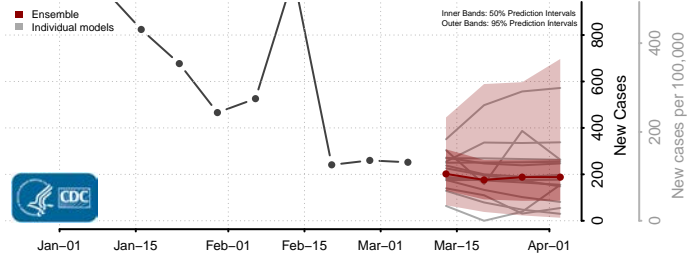

Sumner County, Tennessee