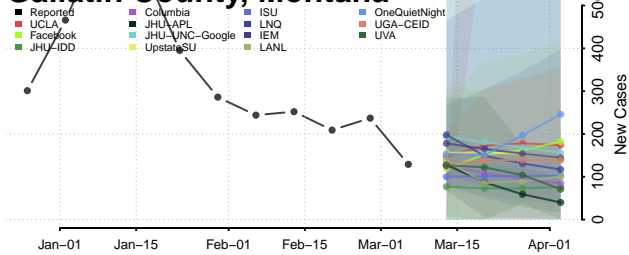

Daniels County, Montana

Dawson County, Montana

Deer Lodge County, Montana

Fallon County, Montana

Fergus County, Montana

Flathead County, Montana

Gallatin County, Montana

Garfield County, Montana