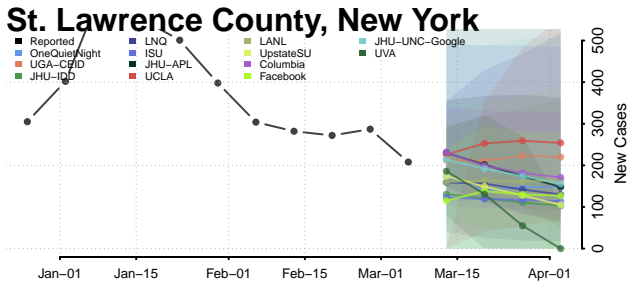

Putnam County, New York

Queens County, New York

Rensselaer County, New York

Richmond County, New York

Rockland County, New York

Saratoga County, New York

Suffolk County, New York

Sullivan County, New York