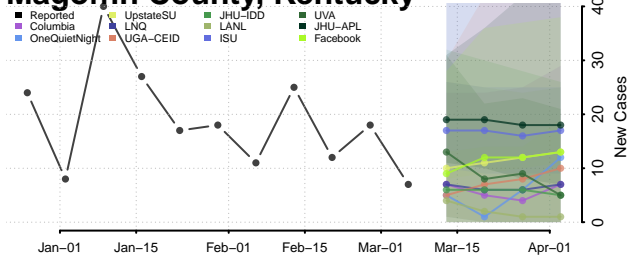

Magoffin County, Kentucky