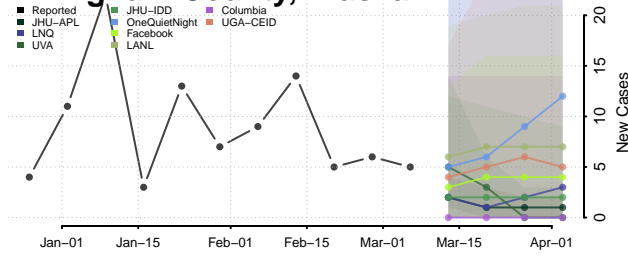

Aleutians East County, Alaska

Aleutians West County, Alaska

Anchorage County, Alaska

Bethel County, Alaska

Bristol Bay County, Alaska

Denali County, Alaska

Dillingham County, Alaska

Fairbanks North Star County, Alaska