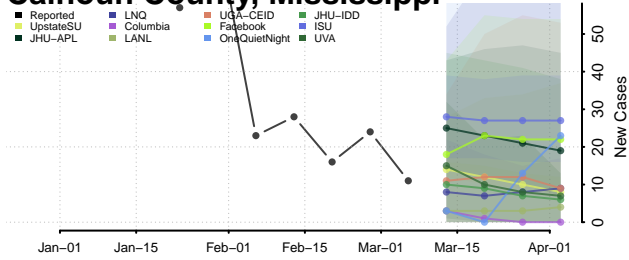

Adams County, Mississippi

Alcorn County, Mississippi

Amite County, Mississippi

Attala County, Mississippi

Benton County, Mississippi

Bolivar County, Mississippi

Calhoun County, Mississippi

Carroll County, Mississippi