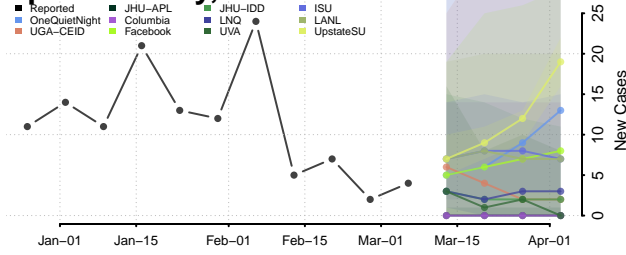

Spink County, South Dakota