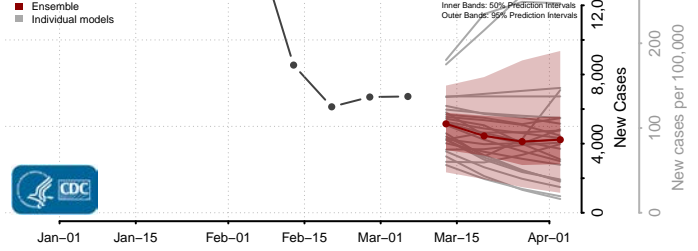

National*

Alabama

Autauga County, Alabama

Baldwin County, Alabama

Barbour County, Alabama

Bibb County, Alabama

*New weekly cases may decrease in this location over the next four weeks. For these locations, the ensemble forecast indicates a probability of 0.75 or greater that fewer cases will be reported in week four of the forecast than in the last reported week.