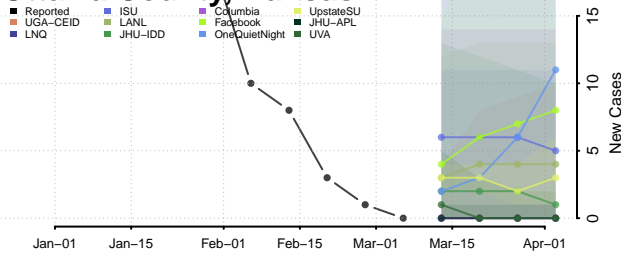

Ottawa County, Kansas