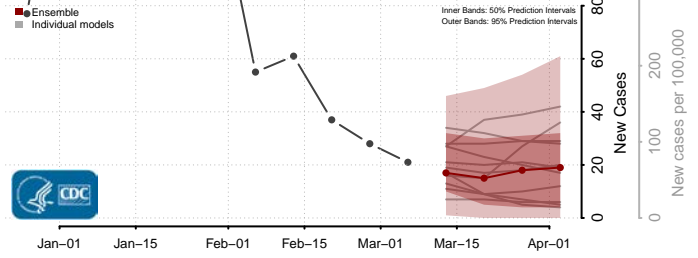

Preston County, West Virginia

Putnam County, West Virginia

Raleigh County, West Virginia

Randolph County, West Virginia

Ritchie County, West Virginia

Roane County, West Virginia

Summers County, West Virginia