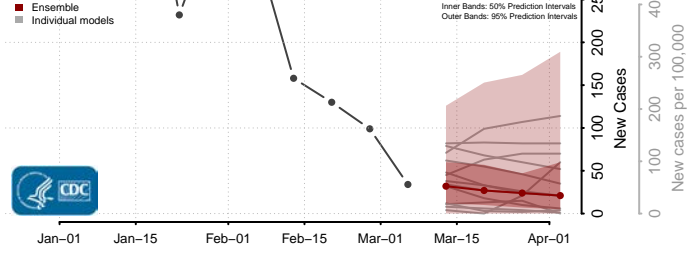

Craig County, Oklahoma

Creek County, Oklahoma

Custer County, Oklahoma

Delaware County, Oklahoma

Dewey County, Oklahoma

Ellis County, Oklahoma

Garfield County, Oklahoma

Garvin County, Oklahoma