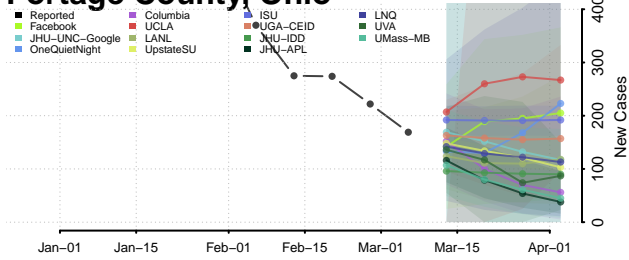

Portage County, Ohio