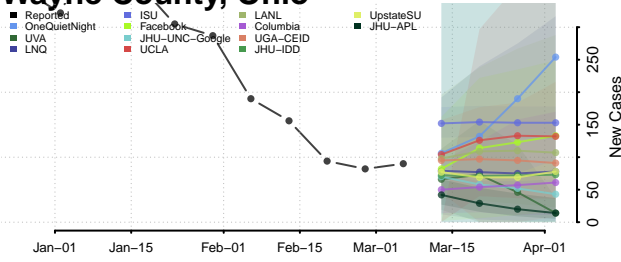

Van Wert County, Ohio

Vinton County, Ohio

Warren County, Ohio

Washington County, Ohio

Wayne County, Ohio

Williams County, Ohio

Wood County, Ohio

Wyandot County, Ohio