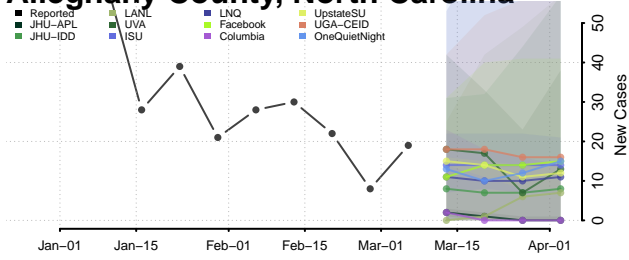

Alleghany County, North Carolina