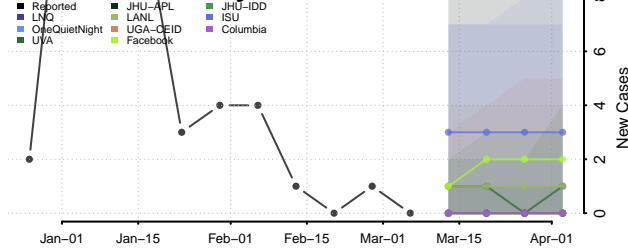

De Baca County, New Mexico