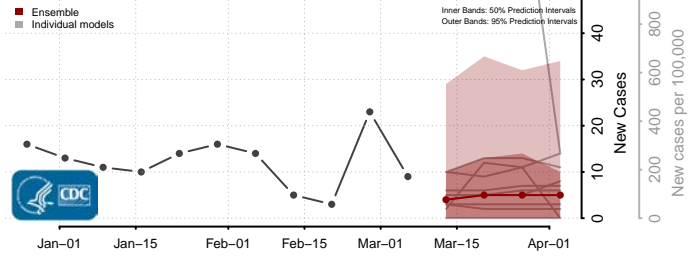

Sheridan County, Nebraska