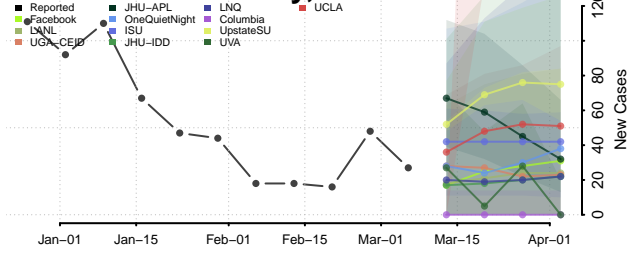

Buena Vista County, Iowa