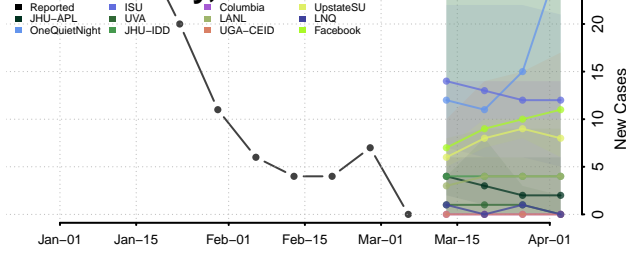

Custer County, Idaho

Elmore County, Idaho

Franklin County, Idaho

Fremont County, Idaho

Gem County, Idaho

Gooding County, Idaho

Idaho County, Idaho

Jefferson County, Idaho