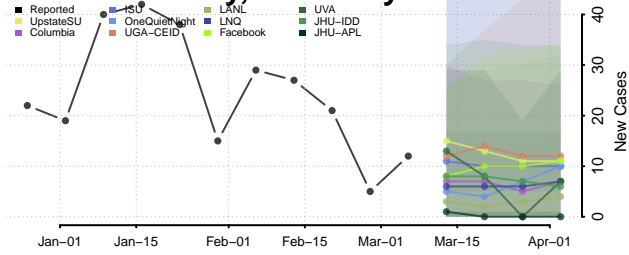

Gallatin County, Kentucky