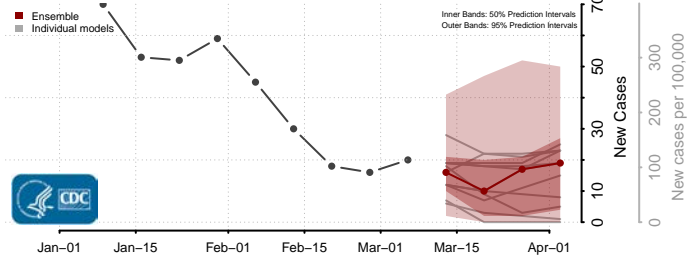

McDowell County, West Virginia