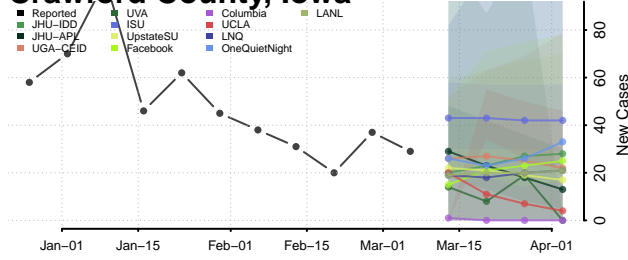

Cherokee County, Iowa

Chickasaw County, Iowa

Clarke County, Iowa

Clay County, Iowa

Clayton County, Iowa

Clinton County, Iowa

Crawford County, Iowa

Dallas County, Iowa