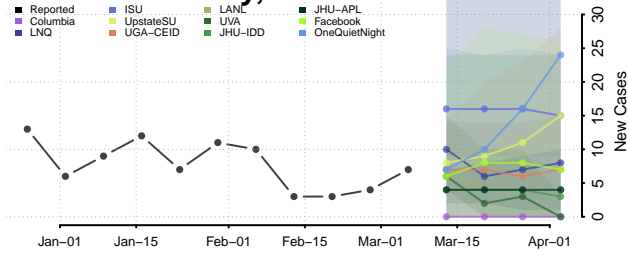

National*

Alabama

Autauga County, Alabama

Baldwin County, Alabama

Barbour County, Alabama

Bibb County, Alabama

*New weekly cases may decrease in this location over the next four weeks. For these locations, the ensemble forecast indicates a probability of 0.75 or greater that fewer cases will be reported in week four of the forecast than in the last reported week.

Blount County, Alabama

Bullock County, Alabama

Butler County, Alabama

Calhoun County, Alabama

Chambers County, Alabama

Cherokee County, Alabama

Chilton County, Alabama

Choctaw County, Alabama