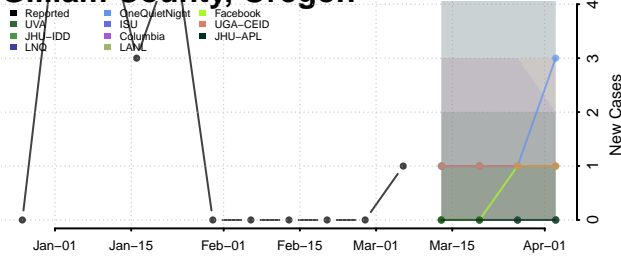

Gilliam County, Oregon