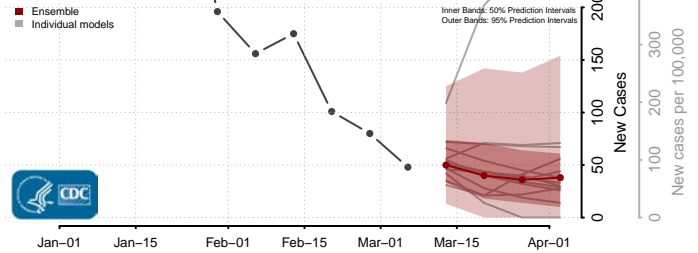

Campbell County, Virginia