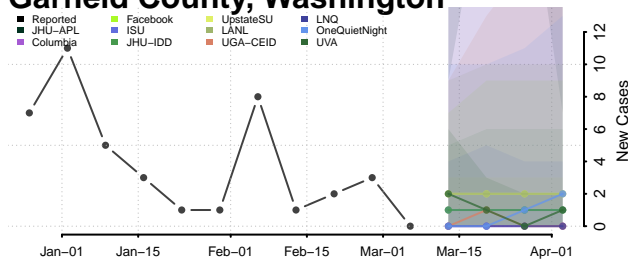

Grant County, Washington

Grays Harbor County, Washington

Island County, Washington

Jefferson County, Washington

King County, Washington

Kitsap County, Washington

Kittitas County, Washington

Klickitat County, Washington