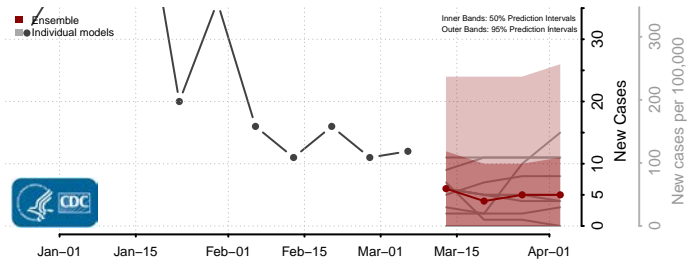

St. Helena County, Louisiana