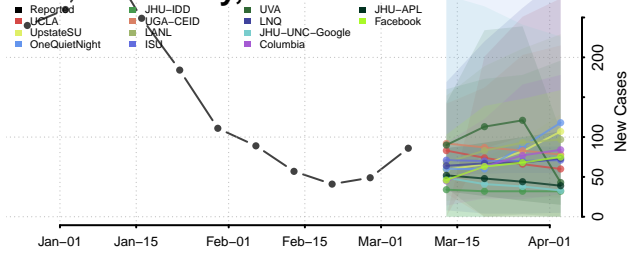

Seneca County, Ohio