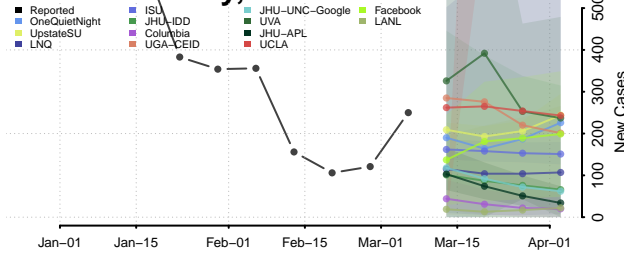

Crenshaw County, Alabama

Cullman County, Alabama

Dale County, Alabama

Dallas County, Alabama

DeKalb County, Alabama

Elmore County, Alabama

Escambia County, Alabama

Etowah County, Alabama