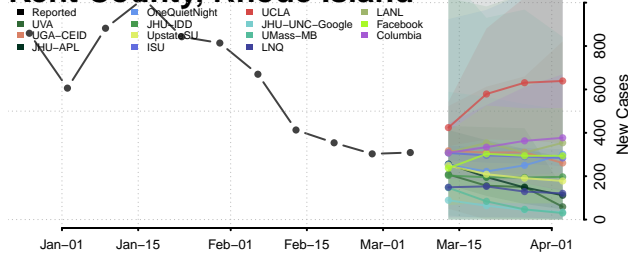

Kent County, Rhode Island