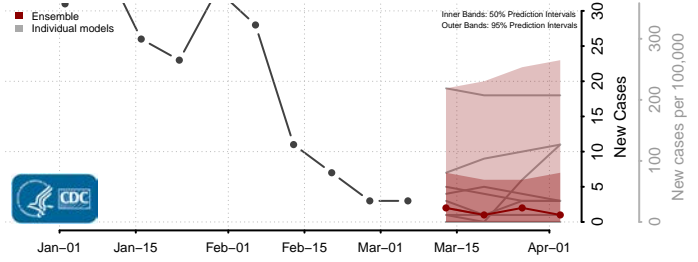

Carroll County, Missouri