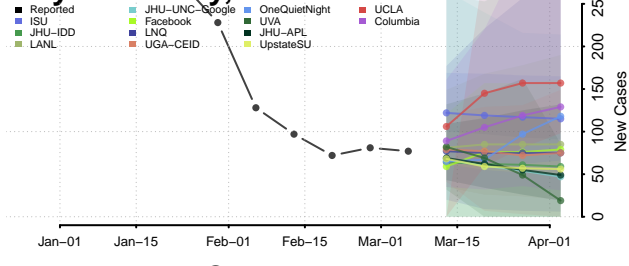

Tioga County, New York

Tompkins County, New York

Ulster County, New York

Warren County, New York

Washington County, New York

Wayne County, New York

Westchester County, New York

Wyoming County, New York