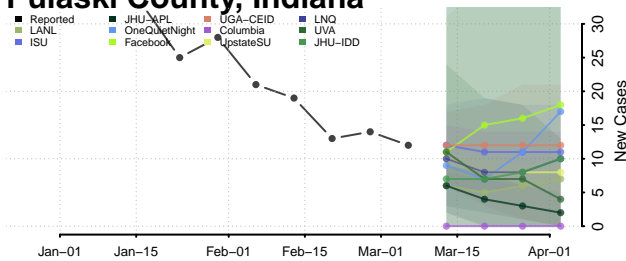

Pike County, Indiana

Porter County, Indiana

Posey County, Indiana

Pulaski County, Indiana

Putnam County, Indiana

Randolph County, Indiana

Ripley County, Indiana

Rush County, Indiana