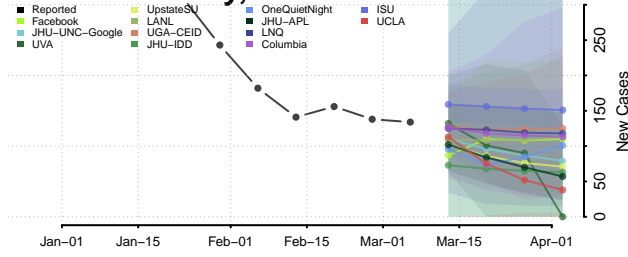

Niagara County, New York

Oneida County, New York

Onondaga County, New York

Ontario County, New York

Orange County, New York

Orleans County, New York

Oswego County, New York

Otsego County, New York