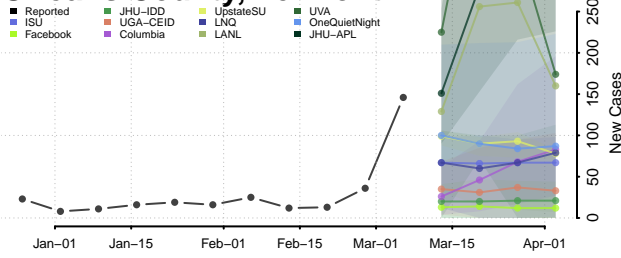

Caledonia County, Vermont

Chittenden County, Vermont

Essex County, Vermont

Franklin County, Vermont

Grand Isle County, Vermont

Lamoille County, Vermont

Orange County, Vermont

Orleans County, Vermont