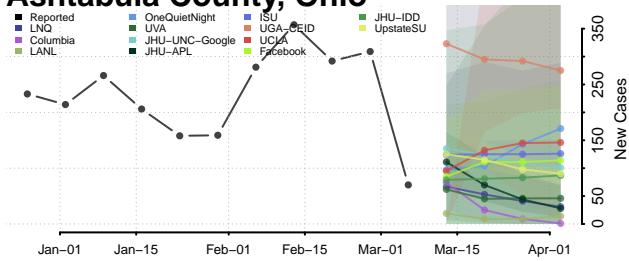

Ashtabula County, Ohio