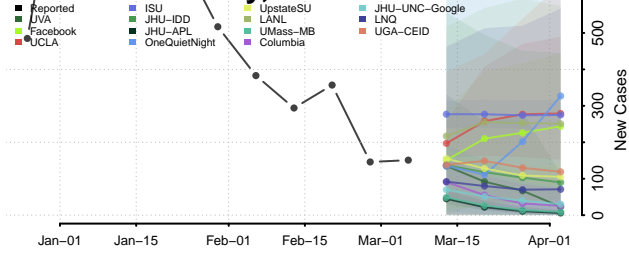

Scott County, Kansas

Sedgwick County, Kansas

Seward County, Kansas

Shawnee County, Kansas

Sheridan County, Kansas

Sherman County, Kansas

Smith County, Kansas

Stafford County, Kansas