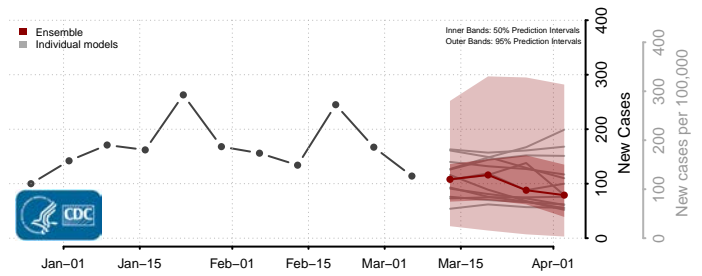

Grafton County, New Hampshire