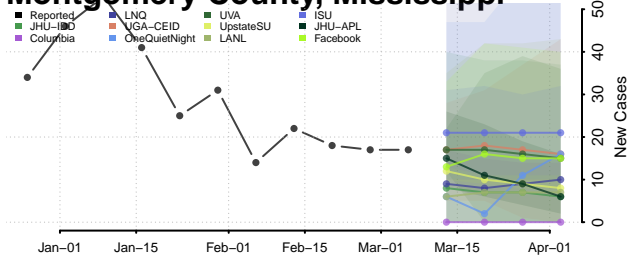

Montgomery County, Mississippi