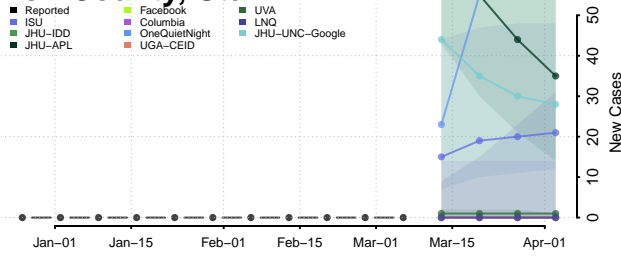

Iron County, Utah