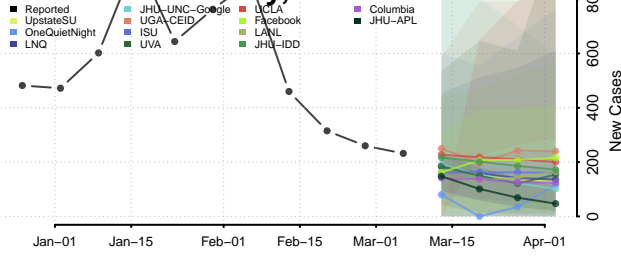

Carter County, Oklahoma

Cherokee County, Oklahoma

Choctaw County, Oklahoma

Cimarron County, Oklahoma

Cleveland County, Oklahoma

Coal County, Oklahoma

Comanche County, Oklahoma

Cotton County, Oklahoma