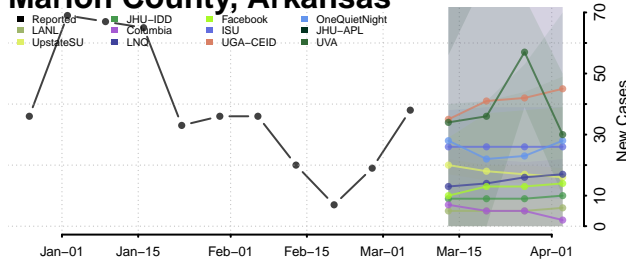

Logan County, Arkansas

Lonoke County, Arkansas

Madison County, Arkansas

Marion County, Arkansas

Miller County, Arkansas

Mississippi County, Arkansas

Monroe County, Arkansas

Montgomery County, Arkansas