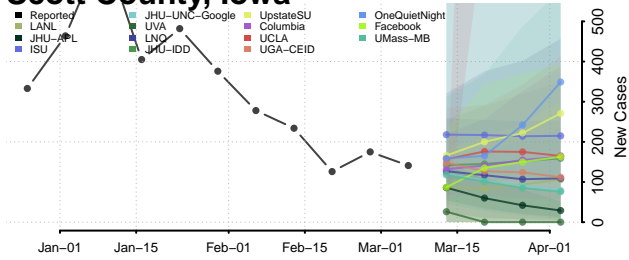

Ringgold County, Iowa

Sac County, Iowa

Scott County, Iowa

Shelby County, Iowa

Sioux County, Iowa

Story County, Iowa

Tama County, Iowa

Taylor County, Iowa