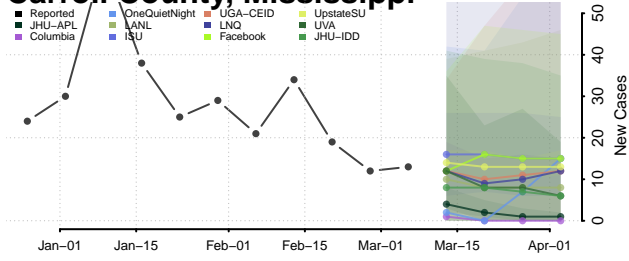

Adams County, Mississippi

Alcorn County, Mississippi

Amite County, Mississippi

Attala County, Mississippi

Benton County, Mississippi

Bolivar County, Mississippi

Calhoun County, Mississippi

Carroll County, Mississippi