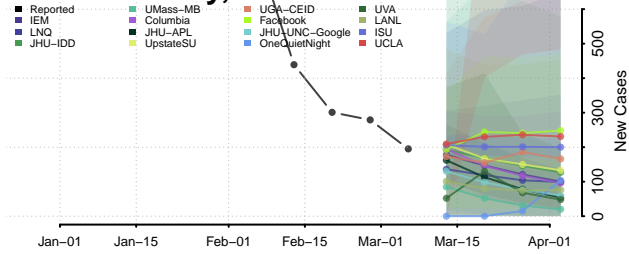

Oldham County, Texas

Orange County, Texas

Palo Pinto County, Texas

Panola County, Texas

Parker County, Texas

Parmer County, Texas

Pecos County, Texas

Polk County, Texas