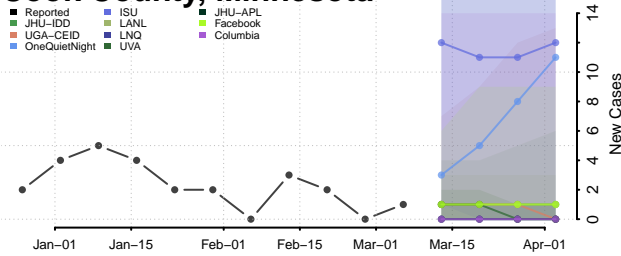

Cook County, Minnesota