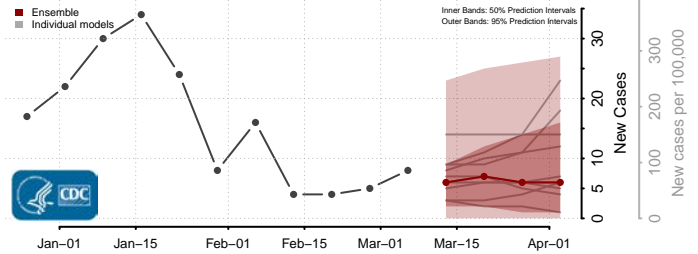

Rock County, Minnesota