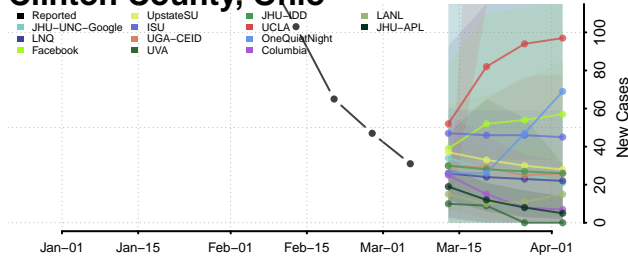

Clinton County, Ohio