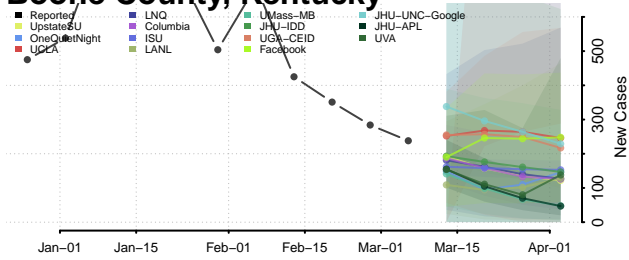

Allen County, Kentucky

Anderson County, Kentucky

Ballard County, Kentucky

Barren County, Kentucky

Bath County, Kentucky

Bell County, Kentucky

Boone County, Kentucky

Bourbon County, Kentucky