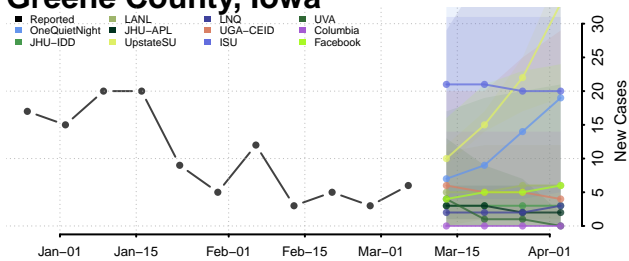

Floyd County, Iowa

Franklin County, Iowa

Fremont County, Iowa

Greene County, Iowa

Grundy County, Iowa

Guthrie County, Iowa

Hamilton County, Iowa

Hancock County, Iowa