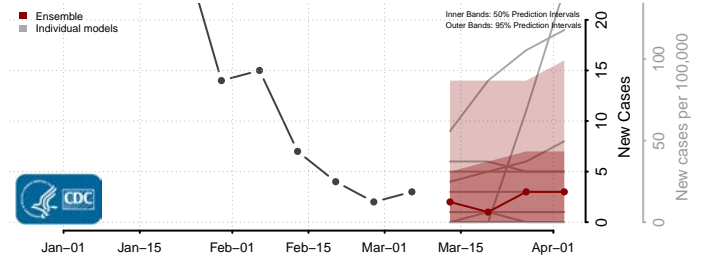

Moniteau County, Missouri