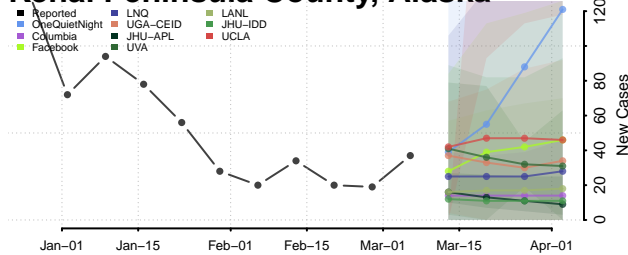

Haines County, Alaska

Hoonah-Angoon County, Alaska

Juneau County, Alaska

Kenai Peninsula County, Alaska

Ketchikan Gateway County, Alaska

Kodiak Island County, Alaska

Kusilvak County, Alaska

Lake and Peninsula County, Alaska