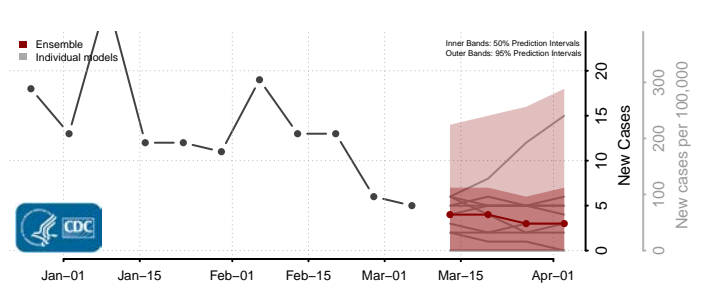

Big Horn County, Montana

Blaine County, Montana

Broadwater County, Montana

Carbon County, Montana

Carter County, Montana

Cascade County, Montana

Chouteau County, Montana

Custer County, Montana