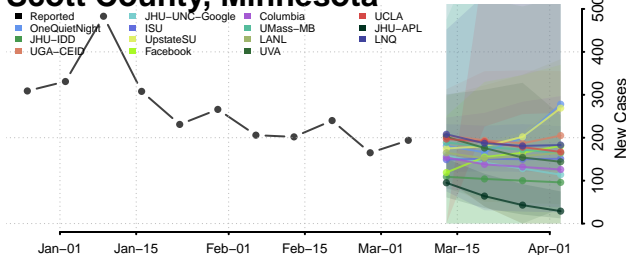

Scott County, Minnesota