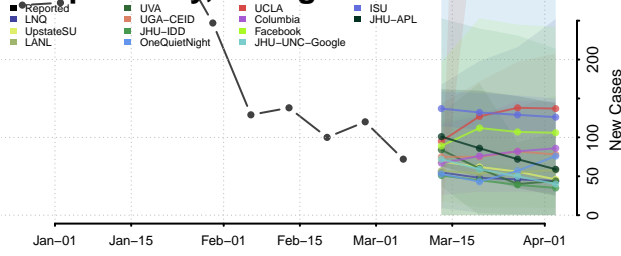

Toombs County, Georgia

Towns County, Georgia

Treutlen County, Georgia

Troup County, Georgia

Turner County, Georgia

Twiggs County, Georgia

Union County, Georgia

Upson County, Georgia