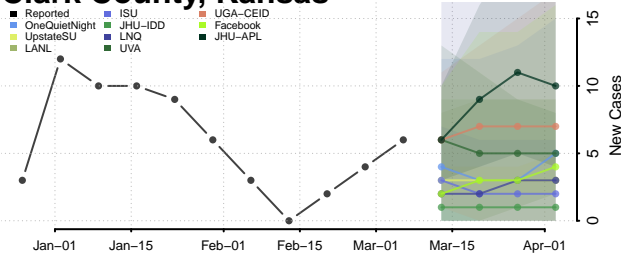

Bourbon County, Kansas

Brown County, Kansas

Butler County, Kansas

Chase County, Kansas

Chautauqua County, Kansas

Cherokee County, Kansas

Cheyenne County, Kansas

Clark County, Kansas