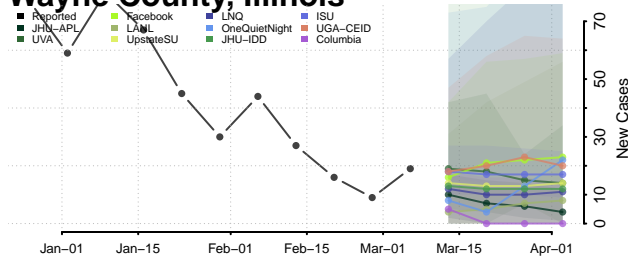

Wayne County, Illinois