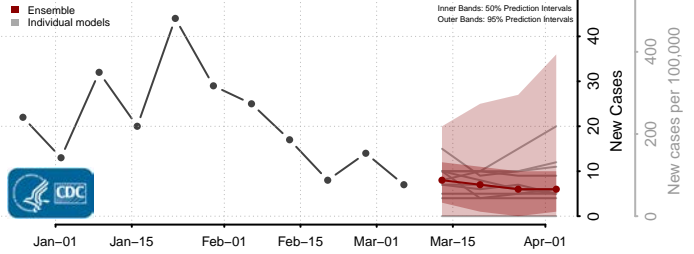

Deer Lodge County, Montana