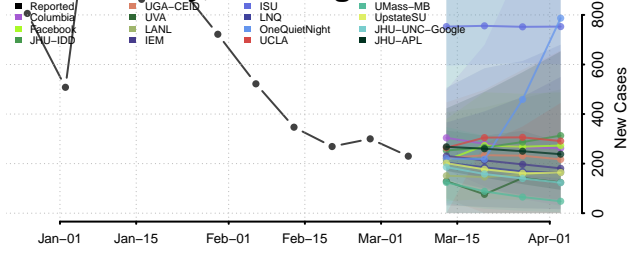

Clark County, Washington