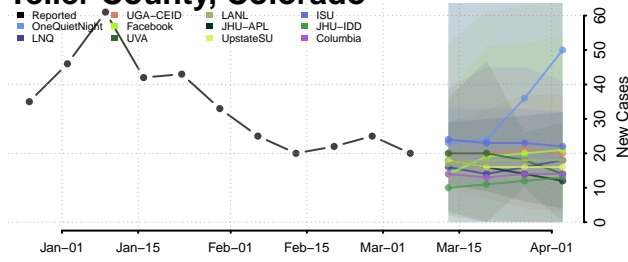

San Miguel County, Colorado

Sedgwick County, Colorado

Summit County, Colorado

Teller County, Colorado

Washington County, Colorado

Weld County, Colorado

Yuma County, Colorado

Connecticut