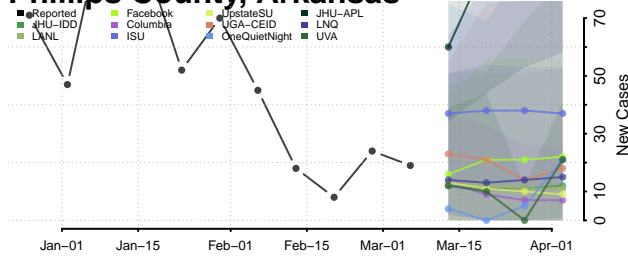

Nevada County, Arkansas

Newton County, Arkansas

Ouachita County, Arkansas

Perry County, Arkansas

Phillips County, Arkansas

Pike County, Arkansas

Poinsett County, Arkansas

Polk County, Arkansas