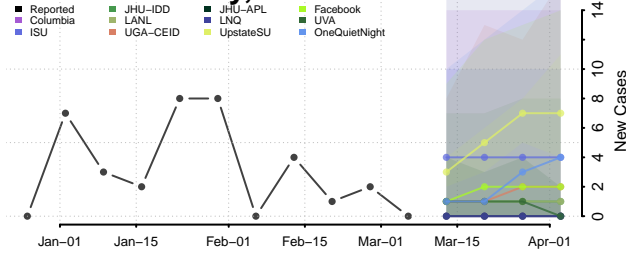

Renville County, North Dakota