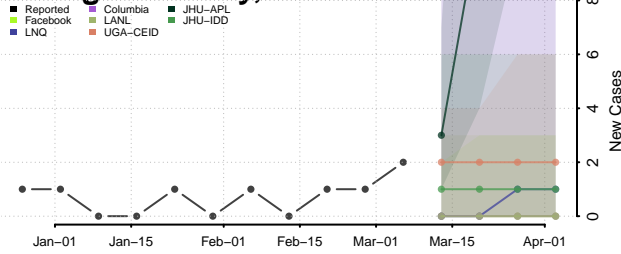

Wrangell County, Alaska