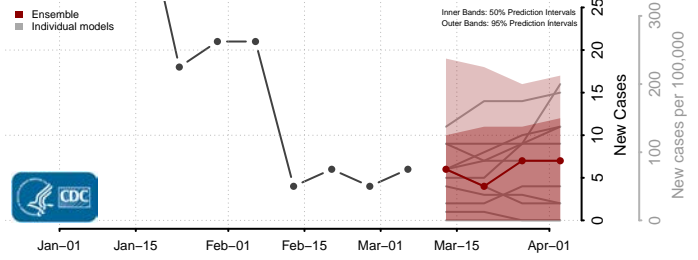

Clay County, Kansas