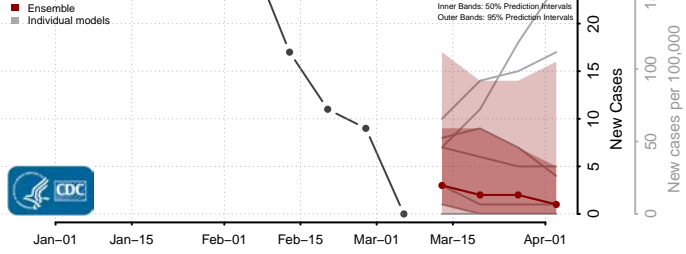

Livingston County, Missouri