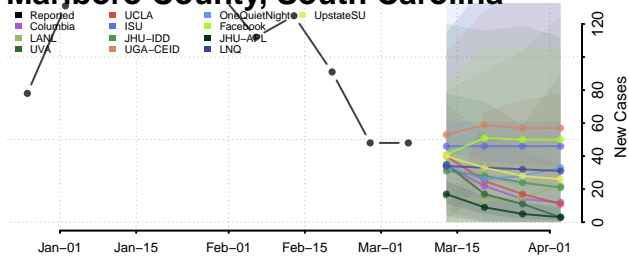

Marlboro County, South Carolina