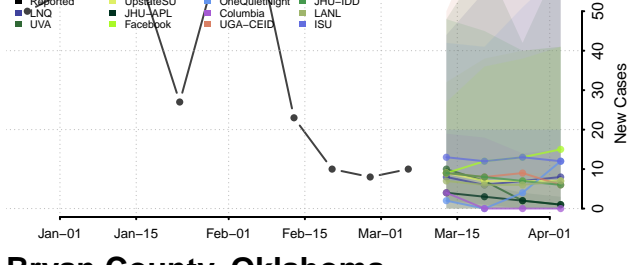

Alfalfa County, Oklahoma

Atoka County, Oklahoma

Beaver County, Oklahoma

Beckham County, Oklahoma

Blaine County, Oklahoma

Bryan County, Oklahoma

Caddo County, Oklahoma

Canadian County, Oklahoma