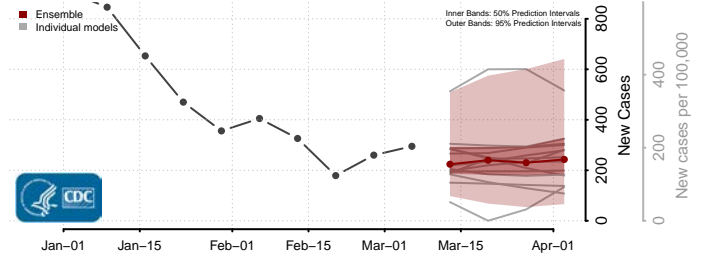

Wilson County, Tennessee