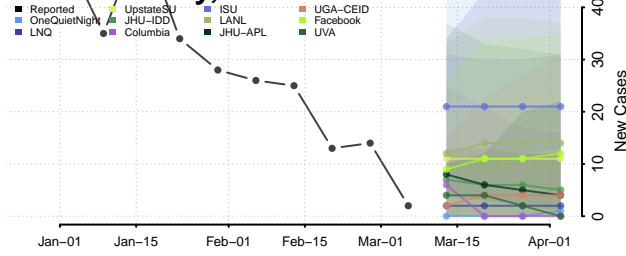

Rains County, Texas