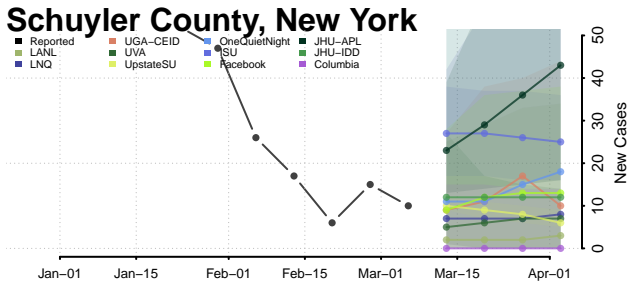

Putnam County, New York

Queens County, New York

Rensselaer County, New York

Richmond County, New York

Rockland County, New York

Saratoga County, New York

Suffolk County, New York

Sullivan County, New York