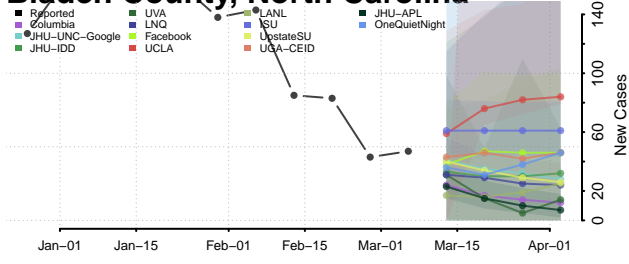

Bertie County, North Carolina

Bladen County, North Carolina

Brunswick County, North Carolina

Buncombe County, North Carolina

Burke County, North Carolina

Cabarrus County, North Carolina

Caldwell County, North Carolina