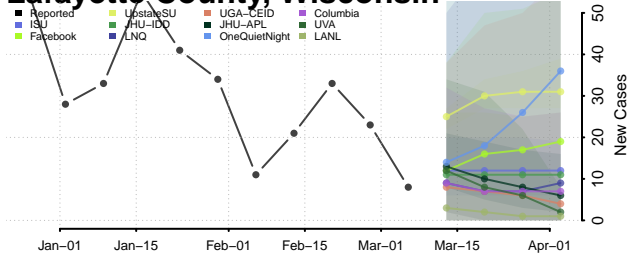

Lafayette County, Wisconsin