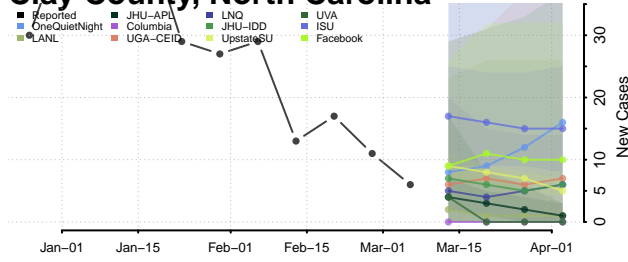

Clay County, North Carolina