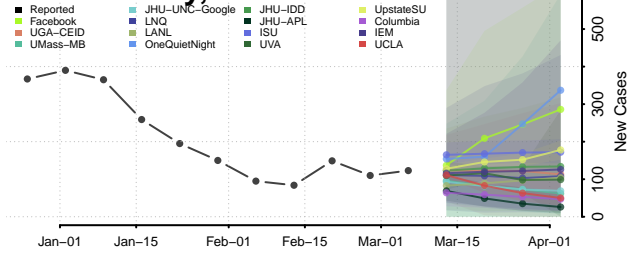

Bottineau County, North Dakota

Bowman County, North Dakota

Burke County, North Dakota

Burleigh County, North Dakota

Cass County, North Dakota

Cavalier County, North Dakota

Dickey County, North Dakota

Divide County, North Dakota