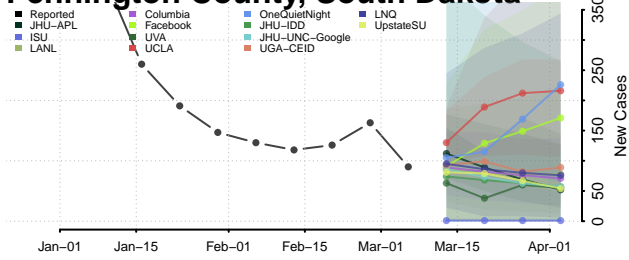

Pennington County, South Dakota