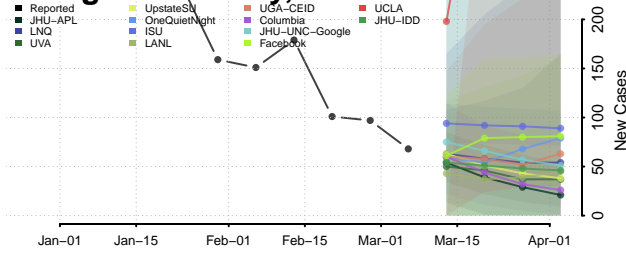

Livingston County, New York