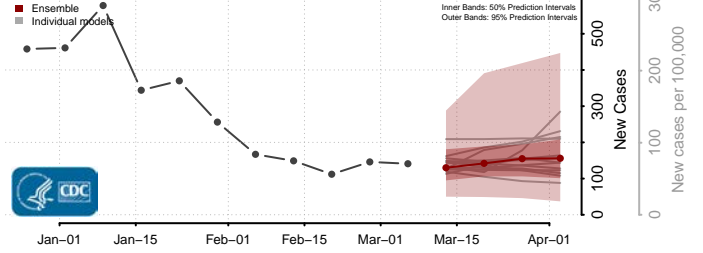

Stearns County, Minnesota

Steele County, Minnesota

Stevens County, Minnesota

Swift County, Minnesota

Todd County, Minnesota

Traverse County, Minnesota

Wabasha County, Minnesota

Wadena County, Minnesota