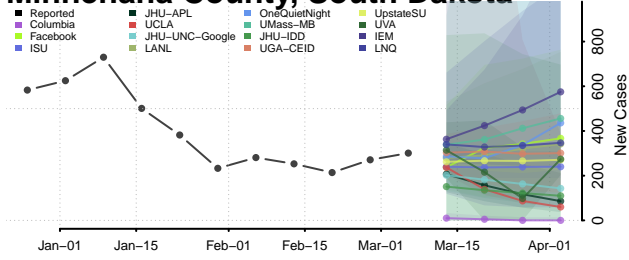

Minnehaha County, South Dakota