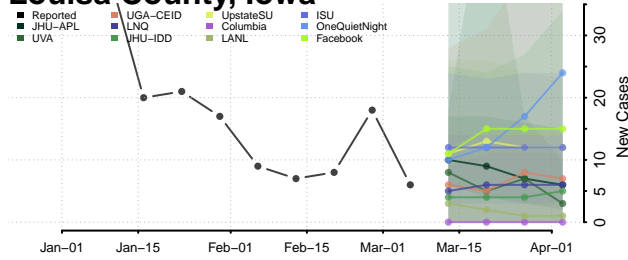

Louisa County, Iowa