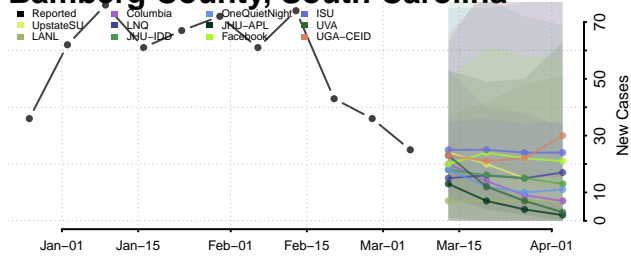

Bamberg County, South Carolina