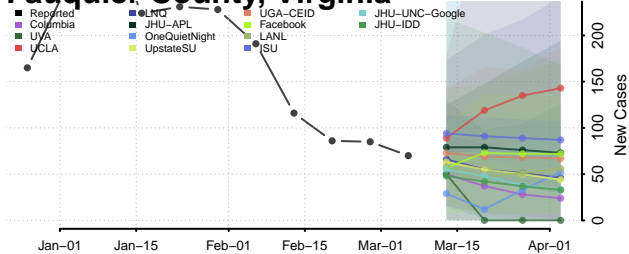

Fauquier County, Virginia