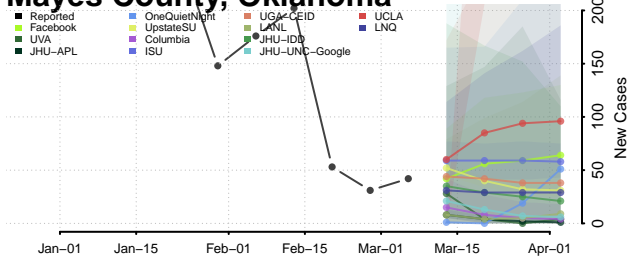

Logan County, Oklahoma

Love County, Oklahoma

Major County, Oklahoma

Marshall County, Oklahoma

Mayes County, Oklahoma

McClain County, Oklahoma

McCurtain County, Oklahoma

McIntosh County, Oklahoma