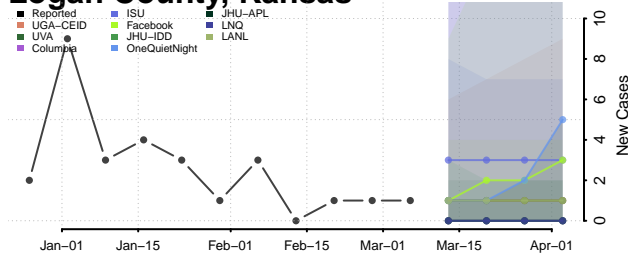

Logan County, Kansas