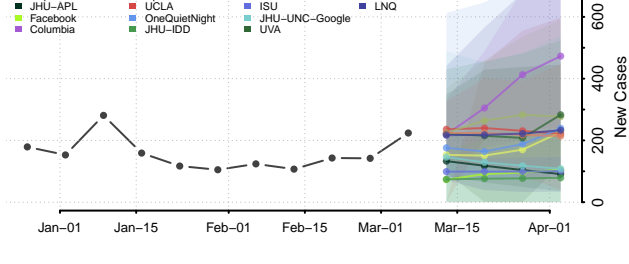

Carver County, Minnesota