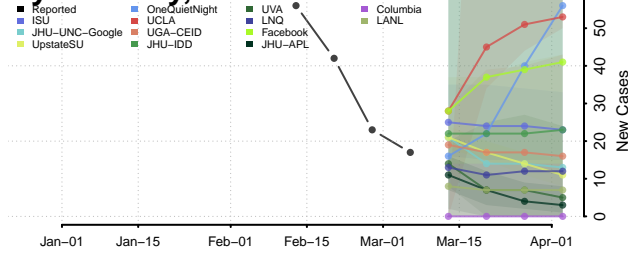

Nye County, Nevada