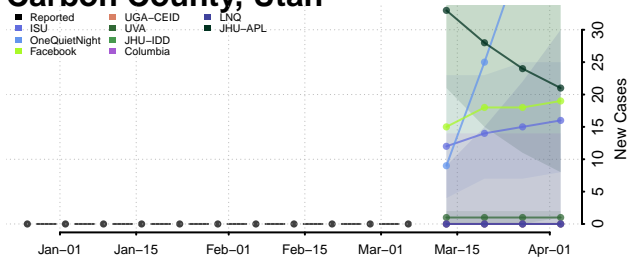

Beaver County, Utah

Box Elder County, Utah

Cache County, Utah

Carbon County, Utah

Daggett County, Utah

Davis County, Utah

Duchesne County, Utah

Emery County, Utah