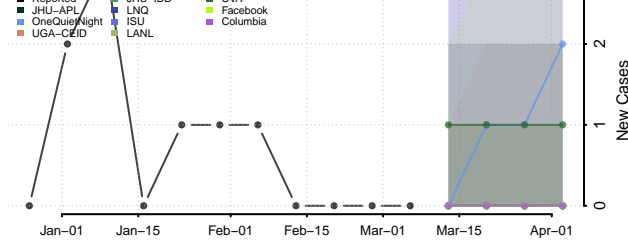

Logan County, Nebraska

Loup County, Nebraska

Madison County, Nebraska

McPherson County, Nebraska

Merrick County, Nebraska

Morrill County, Nebraska

Nance County, Nebraska

Nemaha County, Nebraska