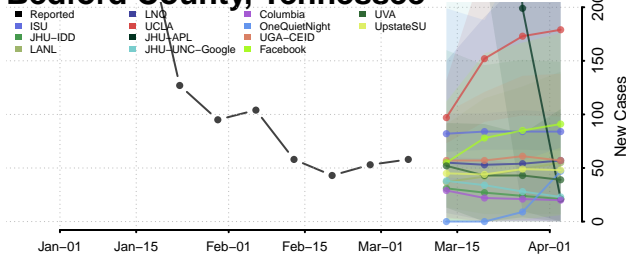

Bedford County, Tennessee