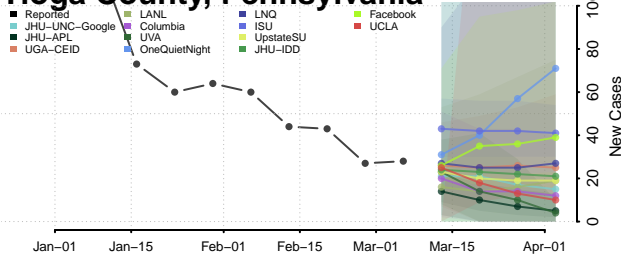

Tioga County, Pennsylvania