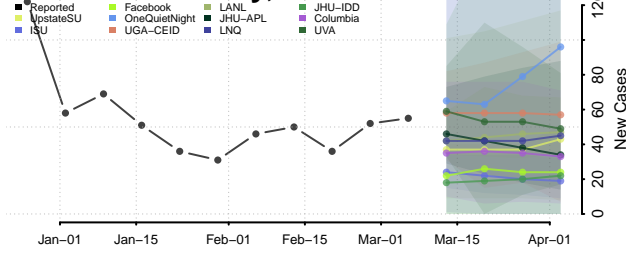

Custer County, Idaho

Elmore County, Idaho

Franklin County, Idaho

Fremont County, Idaho

Gem County, Idaho

Gooding County, Idaho

Idaho County, Idaho

Jefferson County, Idaho