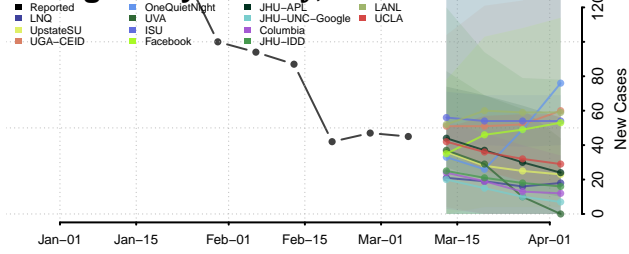

Montgomery County, Kansas