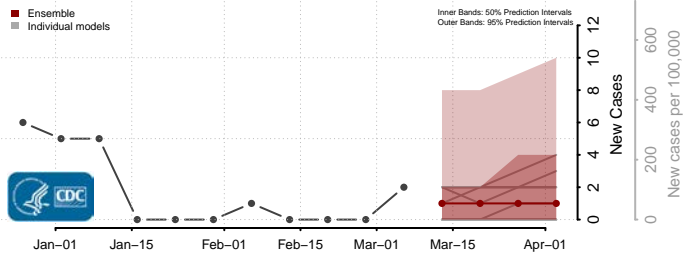

Hettinger County, North Dakota

Kidder County, North Dakota

LaMoure County, North Dakota

Logan County, North Dakota

McHenry County, North Dakota

McIntosh County, North Dakota

McKenzie County, North Dakota

McLean County, North Dakota