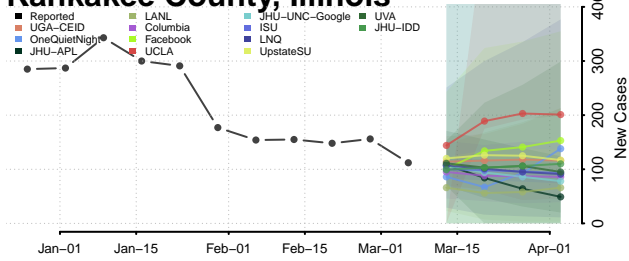

Kankakee County, Illinois