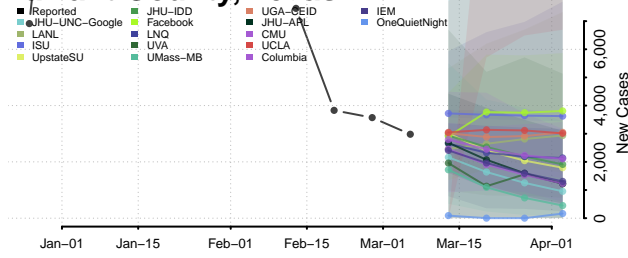

Tarrant County, Texas