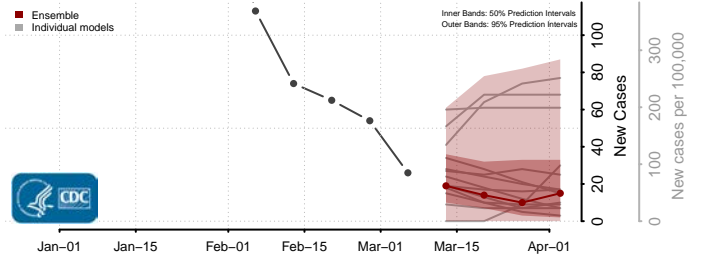

Bolivar County, Mississippi