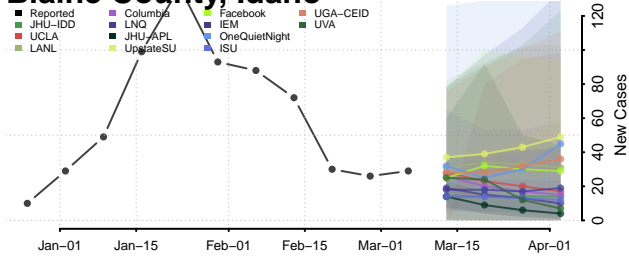

Bannock County, Idaho

Bear Lake County, Idaho

Benewah County, Idaho

Bingham County, Idaho

Blaine County, Idaho

Boise County, Idaho

Bonner County, Idaho

Bonneville County, Idaho