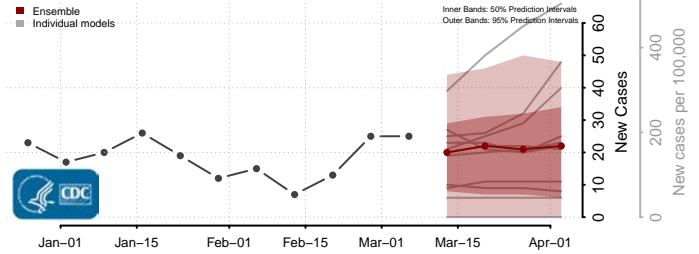

Custer County, Idaho

Elmore County, Idaho

Franklin County, Idaho

Fremont County, Idaho

Gem County, Idaho

Gooding County, Idaho

Idaho County, Idaho

Jefferson County, Idaho