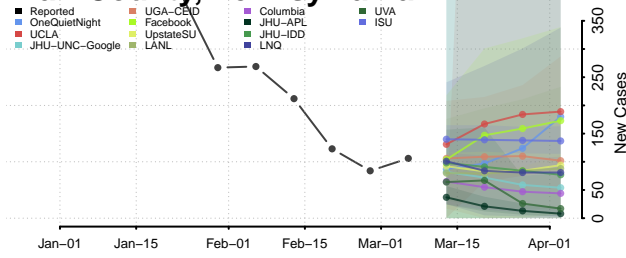

Blair County, Pennsylvania