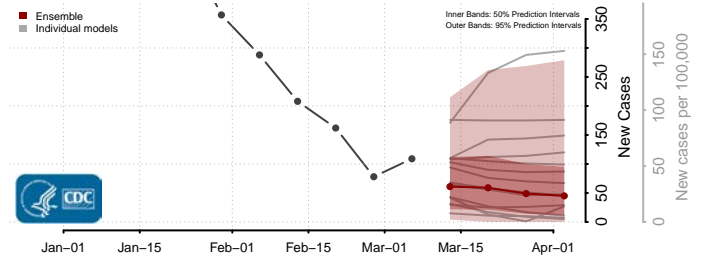

EI Dorado County, California