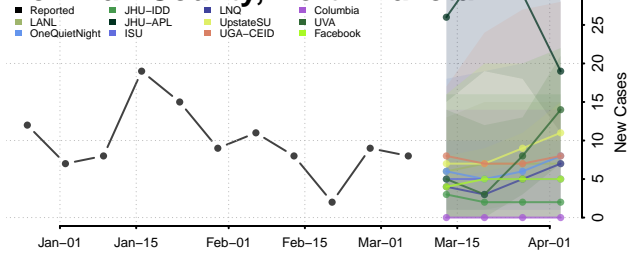

Bowman County, North Dakota