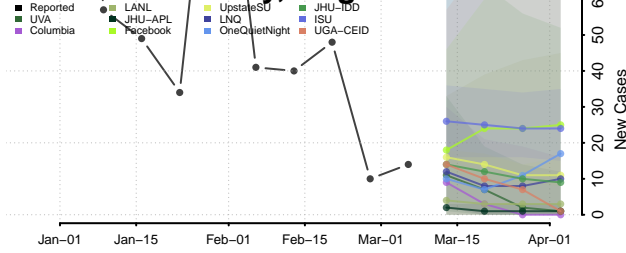

Buchanan County, Virginia