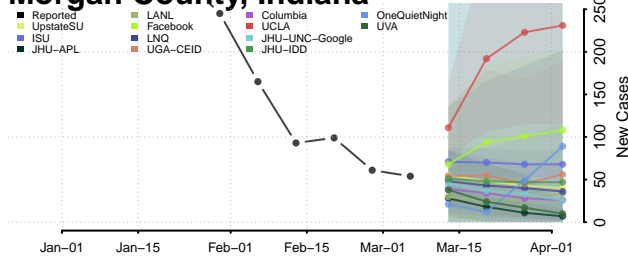

Morgan County, Indiana