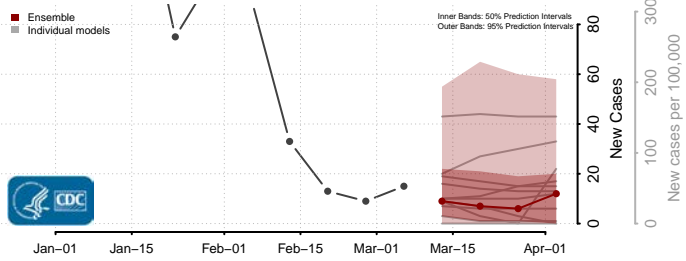

Carroll County, Arkansas