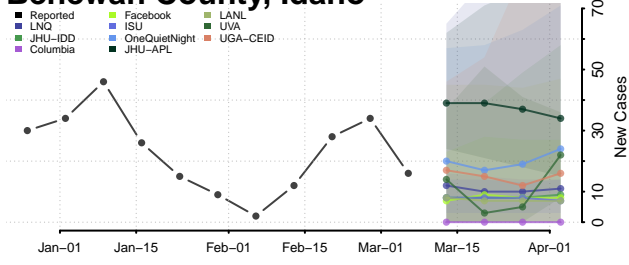

Benewah County, Idaho