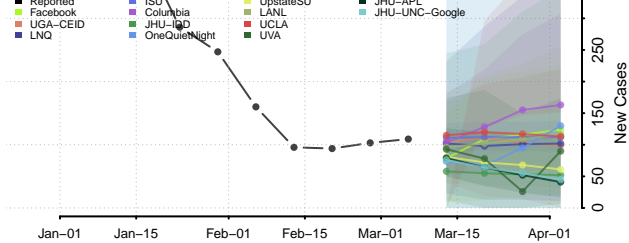

Crawford County, Ohio

Cuyahoga County, Ohio

Darke County, Ohio

Defiance County, Ohio

Delaware County, Ohio

Erie County, Ohio

Fairfield County, Ohio

Fayette County, Ohio