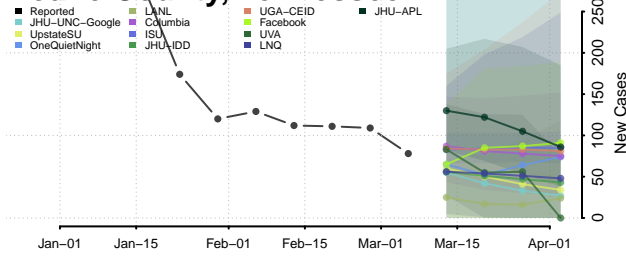

Robertson County, Tennessee

Rutherford County, Tennessee

Scott County, Tennessee

Sequatchie County, Tennessee

Sevier County, Tennessee

Shelby County, Tennessee

Smith County, Tennessee

Stewart County, Tennessee