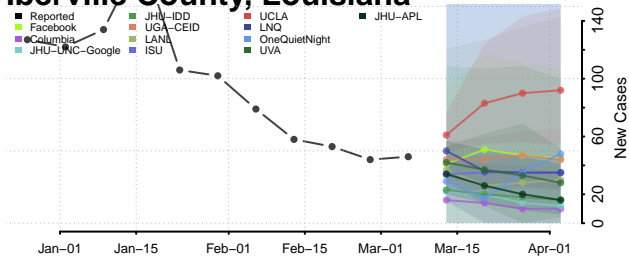

East Baton Rouge County, Louisiana

East Carroll County, Louisiana

East Feliciana County, Louisiana

Evangeline County, Louisiana

Franklin County, Louisiana

Grant County, Louisiana

Iberia County, Louisiana

Iberville County, Louisiana