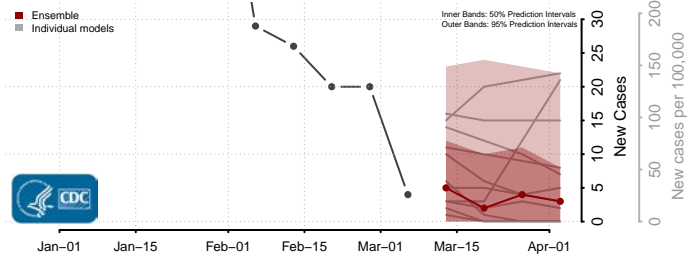

Clark County, Illinois