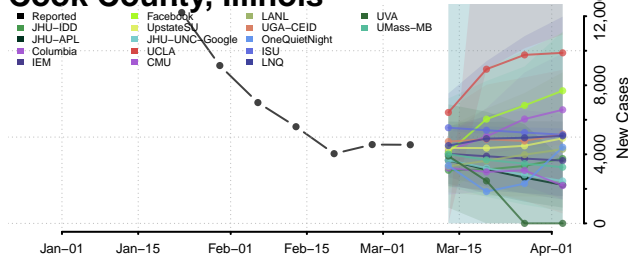

Cook County, Illinois