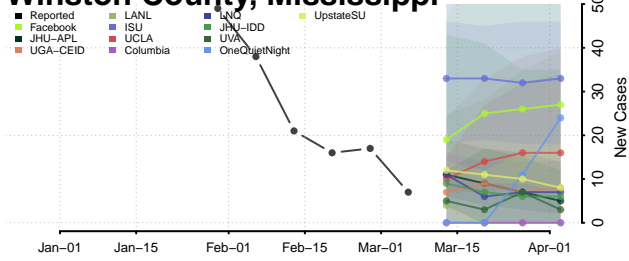

Winston County, Mississippi