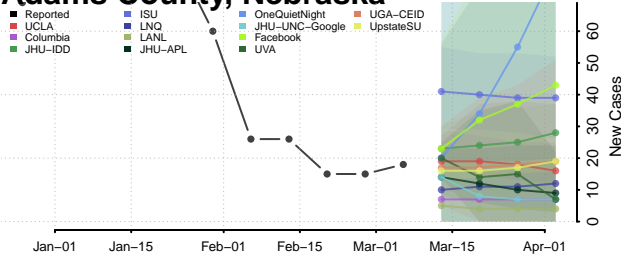

Adams County, Nebraska