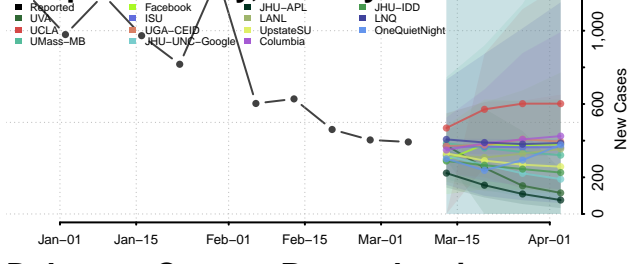

Dauphin County, Pennsylvania