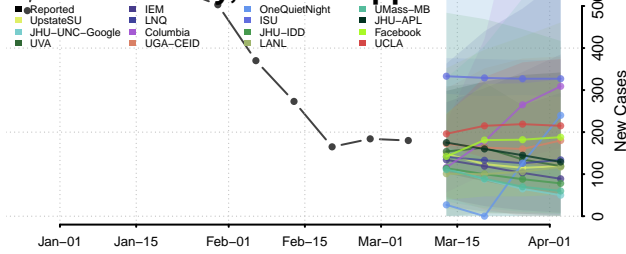

Pike County, Mississippi

Pontotoc County, Mississippi

Prentiss County, Mississippi

Quitman County, Mississippi

Rankin County, Mississippi

Scott County, Mississippi

Sharkey County, Mississippi

Simpson County, Mississippi