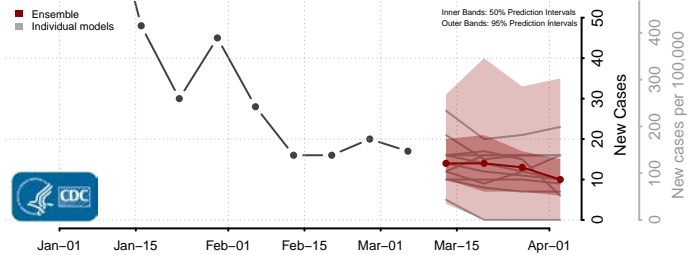

Grant County, West Virginia