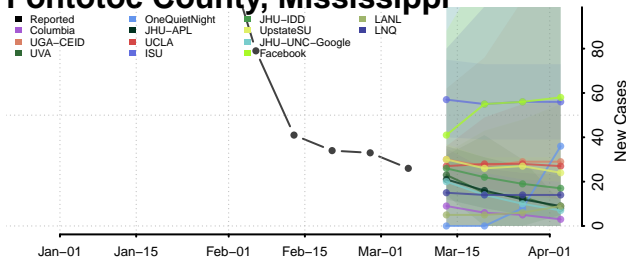

Pontotoc County, Mississippi