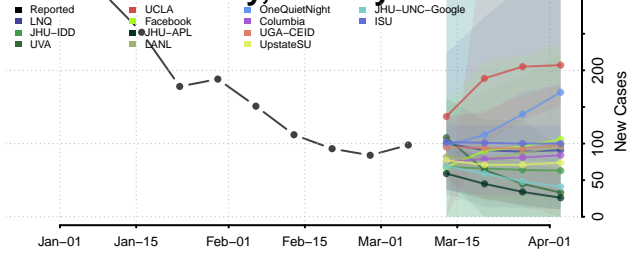

Crawford County, Pennsylvania