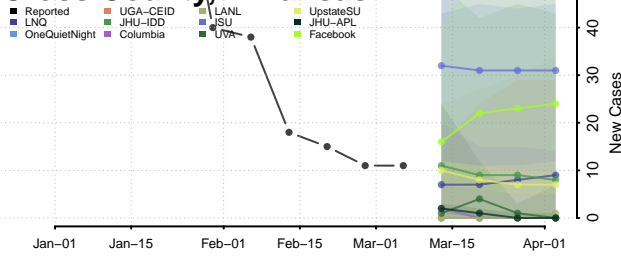

Cross County, Arkansas