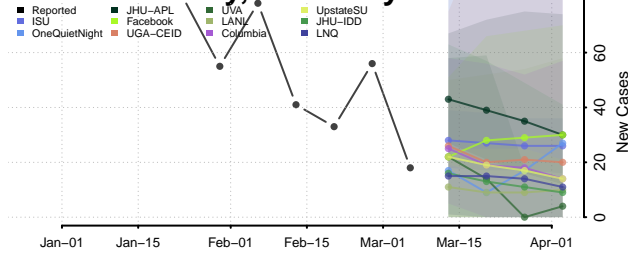

Letcher County, Kentucky