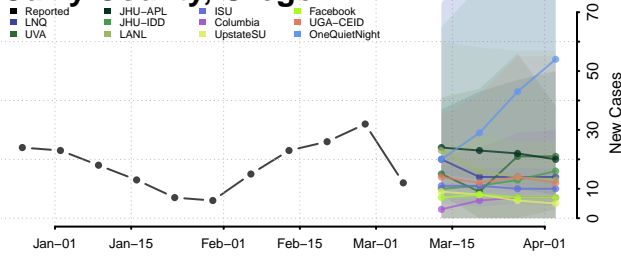

Curry County, Oregon