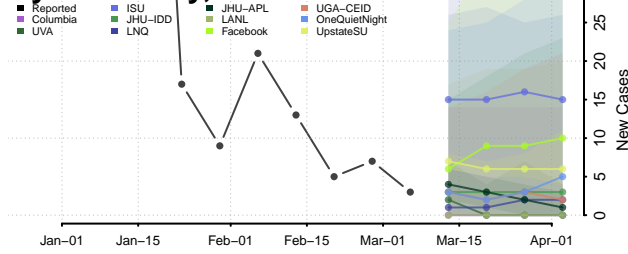

Harnett County, North Carolina

Haywood County, North Carolina

Henderson County, North Carolina

Hertford County, North Carolina

Hoke County, North Carolina

Hyde County, North Carolina

Iredell County, North Carolina