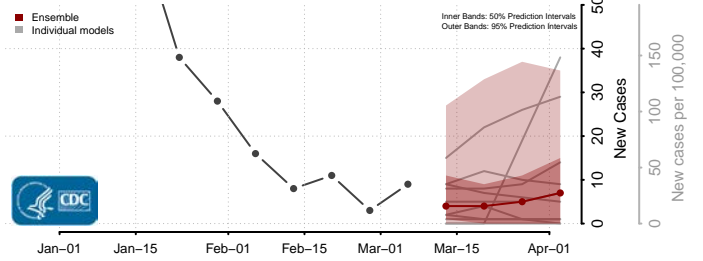

Miller County, Missouri