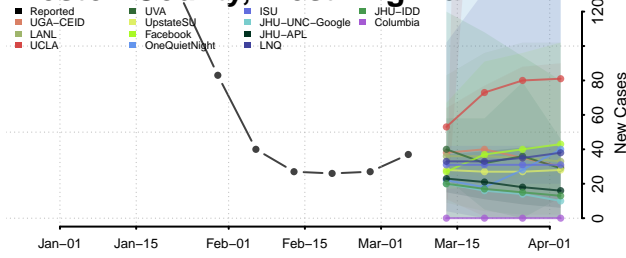

Preston County, West Virginia

Putnam County, West Virginia

Raleigh County, West Virginia

Randolph County, West Virginia

Ritchie County, West Virginia

Roane County, West Virginia

Summers County, West Virginia