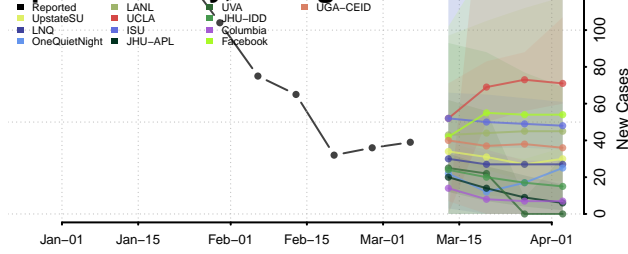

Toombs County, Georgia

Towns County, Georgia

Treutlen County, Georgia

Troup County, Georgia

Turner County, Georgia

Twiggs County, Georgia

Union County, Georgia

Upson County, Georgia