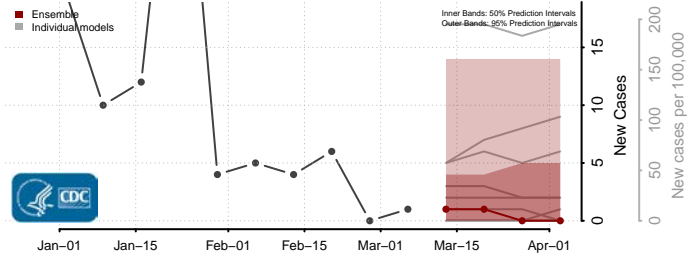

Wood County, Texas

Yoakum County, Texas

Young County, Texas

Zapata County, Texas

Zavala County, Texas

Utah*

*New weekly cases may decrease in this location over the next four weeks. For these locations, the ensemble forecast indicates a probability of 0.75 or greater that fewer cases will be reported in week four of the forecast than in the last reported week.