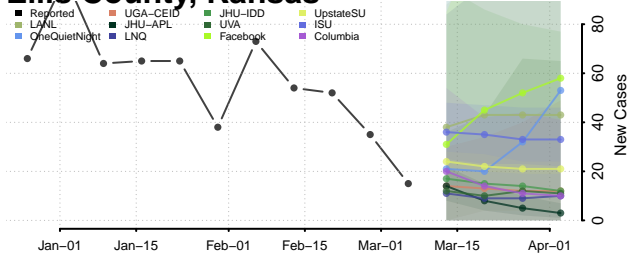

Doniphan County, Kansas

Douglas County, Kansas

Edwards County, Kansas

Elk County, Kansas

Ellis County, Kansas

Ellsworth County, Kansas

Finney County, Kansas

Ford County, Kansas