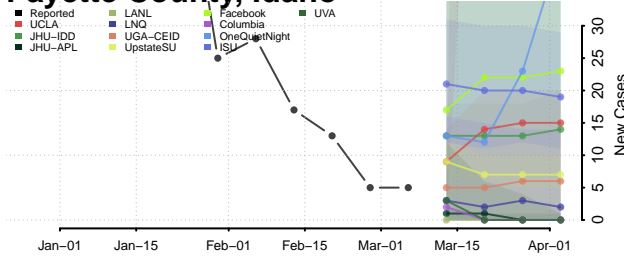

Nez Perce County, Idaho

Oneida County, Idaho

Owyhee County, Idaho

Payette County, Idaho

Power County, Idaho

Shoshone County, Idaho

Teton County, Idaho

Twin Falls County, Idaho