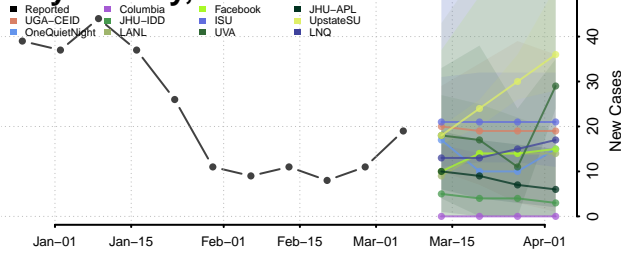

Clay County, South Dakota