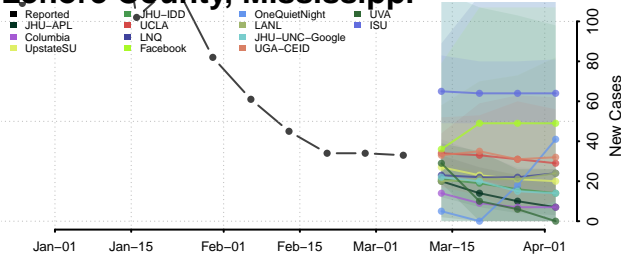

Lee County, Mississippi

Leflore County, Mississippi

Lincoln County, Mississippi

Lowndes County, Mississippi

Madison County, Mississippi

Marion County, Mississippi

Marshall County, Mississippi

Monroe County, Mississippi