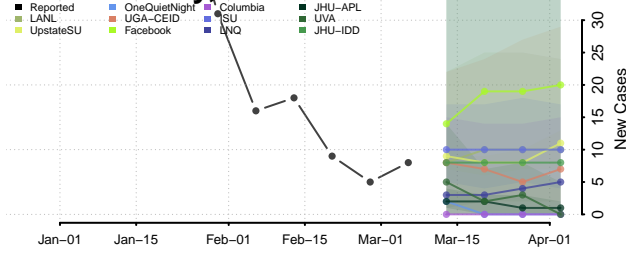

Mariposa County, California

Mendocino County, California

Merced County, California

Modoc County, California

Mono County, California

Monterey County, California

Napa County, California

Nevada County, California