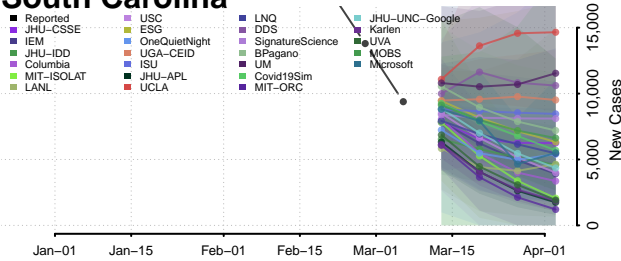

South Carolina*