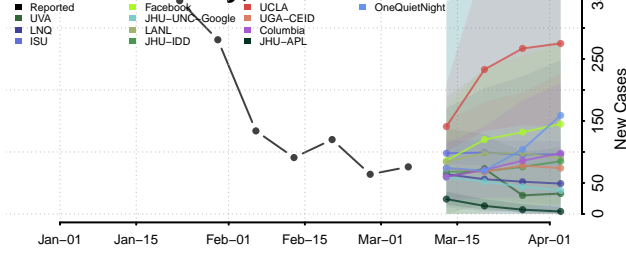

Lawrence County, Indiana

Madison County, Indiana

Marion County, Indiana

Marshall County, Indiana

Martin County, Indiana

Miami County, Indiana

Monroe County, Indiana

Montgomery County, Indiana