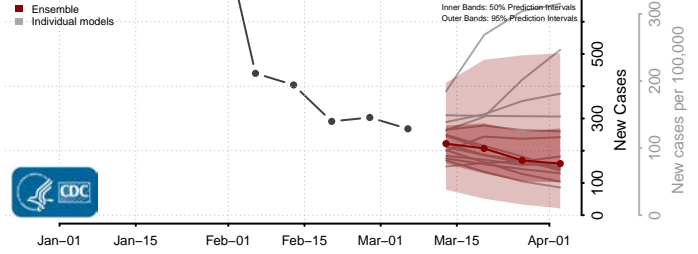

DeSoto County, Mississippi

Forrest County, Mississippi

Franklin County, Mississippi

George County, Mississippi

Greene County, Mississippi

Grenada County, Mississippi

Hancock County, Mississippi

Harrison County, Mississippi