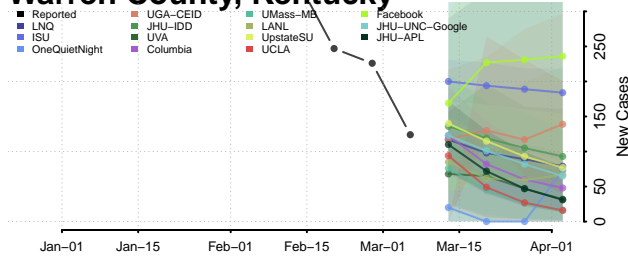

Warren County, Kentucky