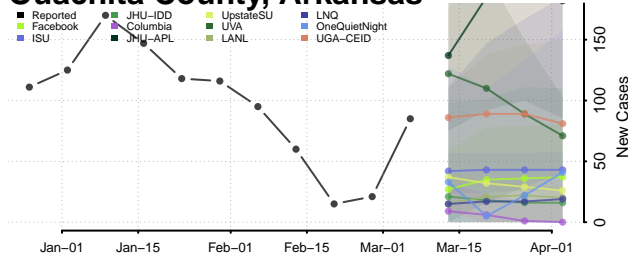

Ouachita County, Arkansas