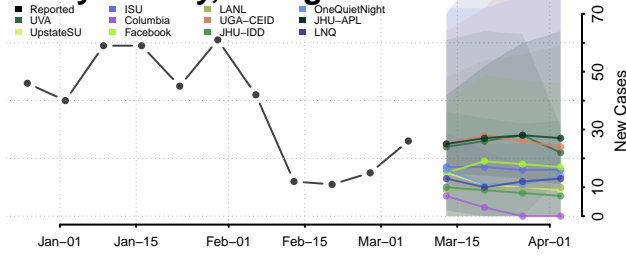

Dooly County, Georgia