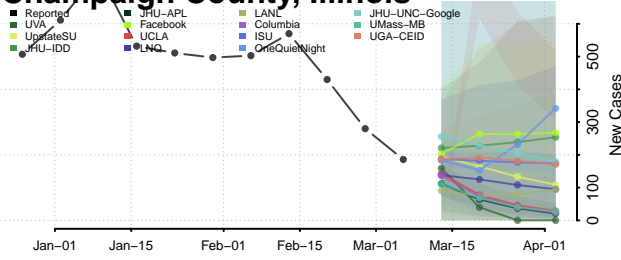

Champaign County, Illinois