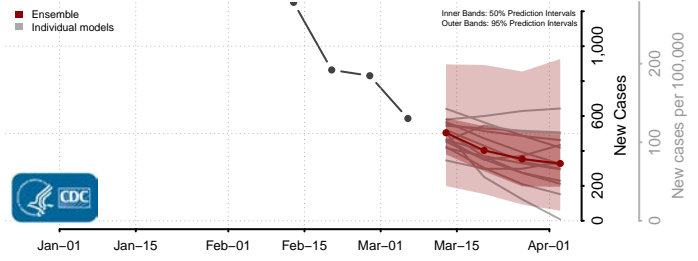

Tazewell County, Virginia

Virginia Beach County, Virginia

Warren County, Virginia

Washington County, Virginia

Waynesboro County, Virginia

Westmoreland County, Virginia

Williamsburg County, Virginia

Winchester County, Virginia