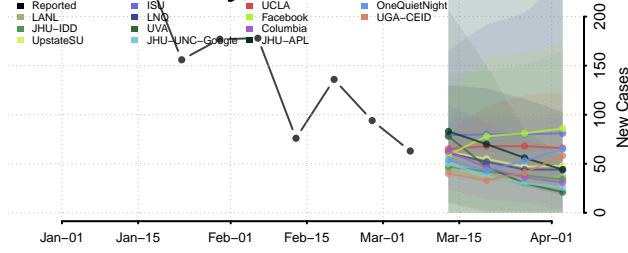

Loudon County, Tennessee