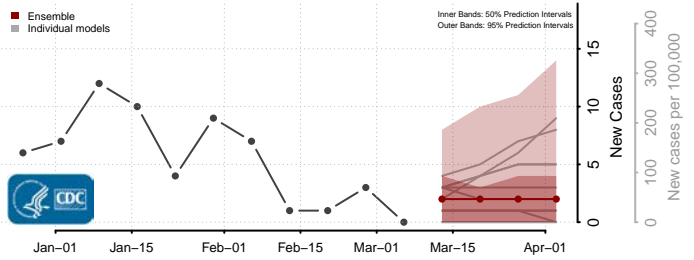

Dodge County, Wisconsin

Door County, Wisconsin

Douglas County, Wisconsin

Dunn County, Wisconsin

Eau Claire County, Wisconsin

Florence County, Wisconsin

Fond du Lac County, Wisconsin

Forest County, Wisconsin