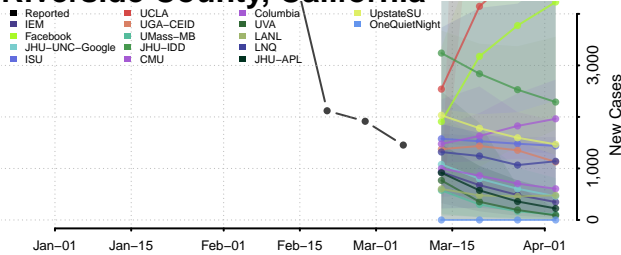

Orange County, California

Placer County, California

Plumas County, California

Riverside County, California

Sacramento County, California

San Benito County, California

San Bernardino County, California

San Diego County, California