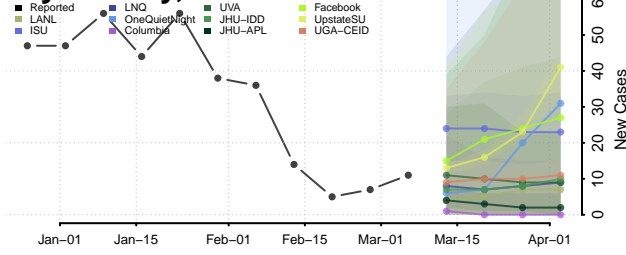

Harrison County, Indiana

Hendricks County, Indiana

Henry County, Indiana

Howard County, Indiana

Huntington County, Indiana

Jackson County, Indiana

Jasper County, Indiana

Jay County, Indiana