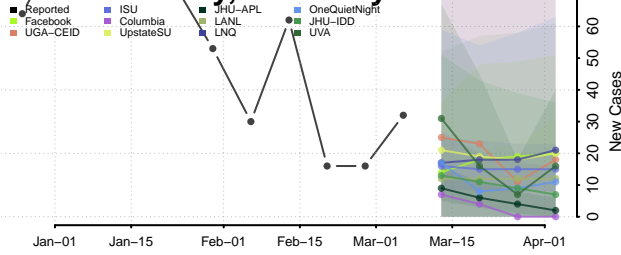

Clinton County, Kentucky