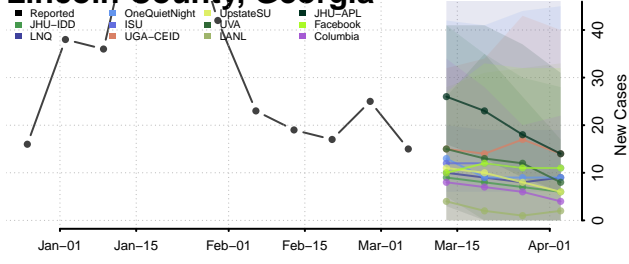

Jones County, Georgia

Lamar County, Georgia

Lanier County, Georgia

Laurens County, Georgia

Lee County, Georgia

Liberty County, Georgia

Lincoln County, Georgia

Long County, Georgia