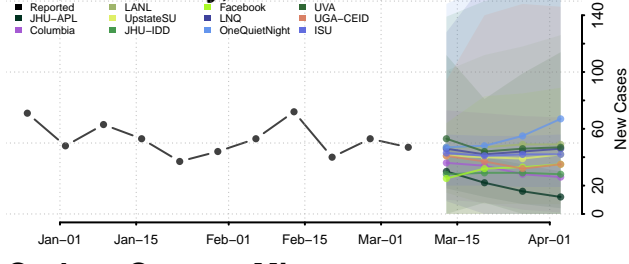

Aitkin County, Minnesota

Anoka County, Minnesota

Becker County, Minnesota

Beltrami County, Minnesota

Benton County, Minnesota

Big Stone County, Minnesota

Blue Earth County, Minnesota

Brown County, Minnesota