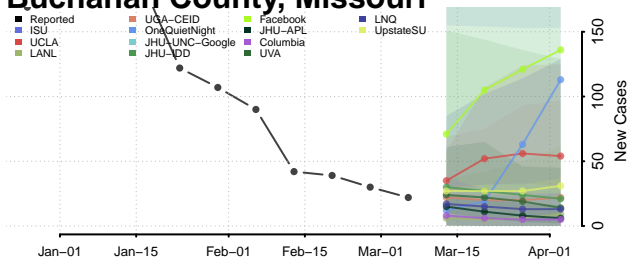

Buchanan County, Missouri