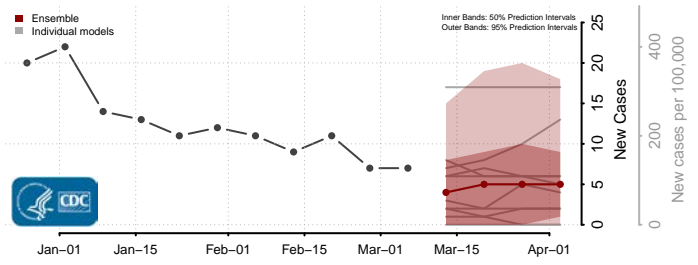

Adams County, Iowa

Allamakee County, Iowa

Appanoose County, Iowa

Audubon County, Iowa

Benton County, Iowa

Black Hawk County, Iowa

Boone County, Iowa

Bremer County, Iowa