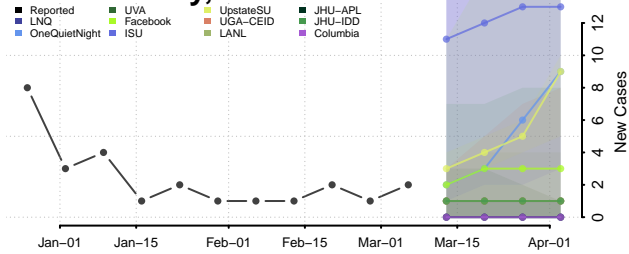

Dunn County, North Dakota