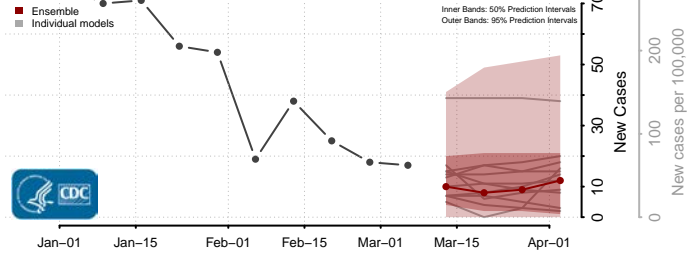

McKinley County, New Mexico

Mora County, New Mexico

Otero County, New Mexico

Quay County, New Mexico

Rio Arriba County, New Mexico

Roosevelt County, New Mexico

San Juan County, New Mexico

San Miguel County, New Mexico