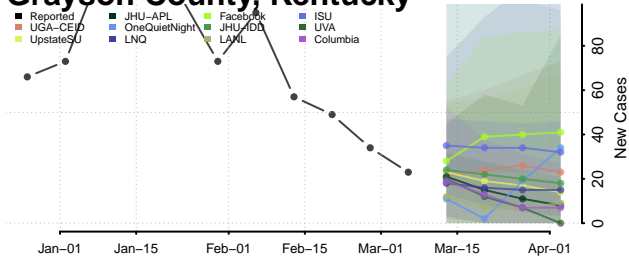

Graves County, Kentucky

Grayson County, Kentucky

Green County, Kentucky

Greenup County, Kentucky

Hancock County, Kentucky

Hardin County, Kentucky

Harlan County, Kentucky

Harrison County, Kentucky