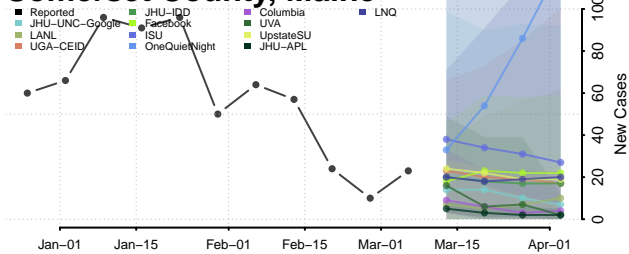

Knox County, Maine

Lincoln County, Maine

Oxford County, Maine

Penobscot County, Maine

Piscataquis County, Maine

Sagadahoc County, Maine

Somerset County, Maine

Waldo County, Maine