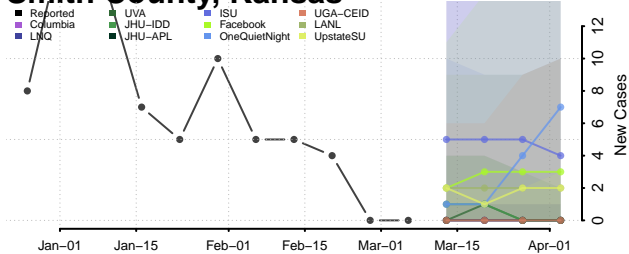

Scott County, Kansas

Sedgwick County, Kansas

Seward County, Kansas

Shawnee County, Kansas

Sheridan County, Kansas

Sherman County, Kansas

Smith County, Kansas

Stafford County, Kansas