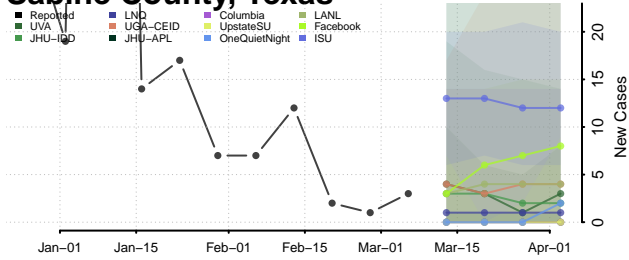

Sabine County, Texas