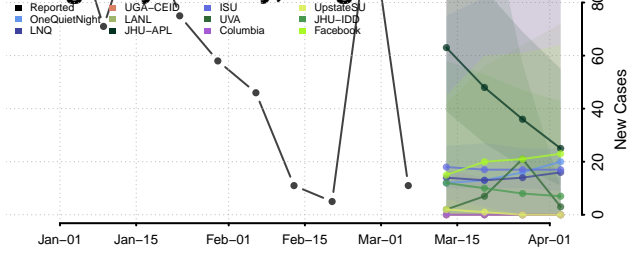

Alleghany County, Virginia