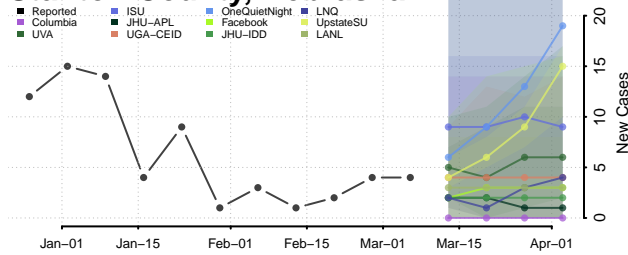

Stanton County, Nebraska