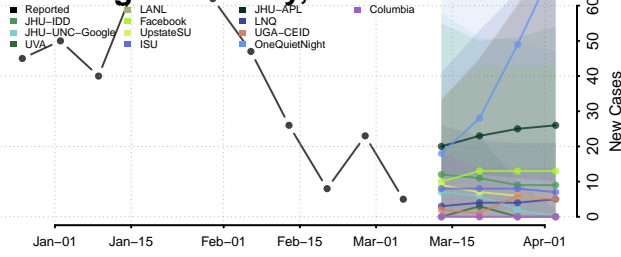

Washington County, Maine