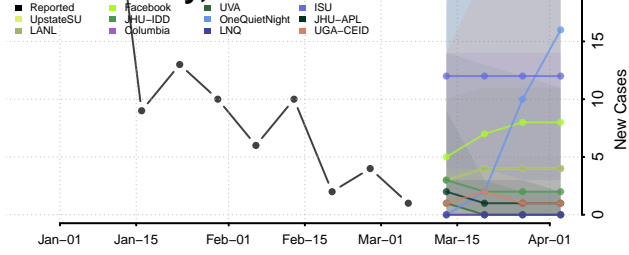

Ralls County, Missouri