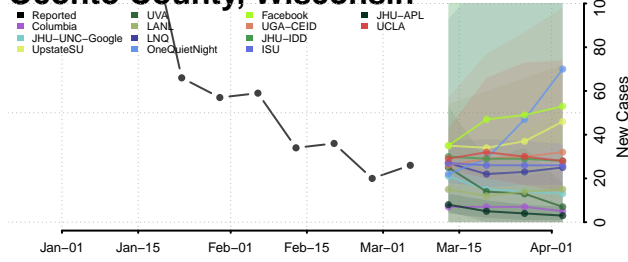

Oneida County, Wisconsin

Outagamie County, Wisconsin

Ozaukee County, Wisconsin

Pepin County, Wisconsin

Pierce County, Wisconsin

Polk County, Wisconsin

Portage County, Wisconsin

Price County, Wisconsin