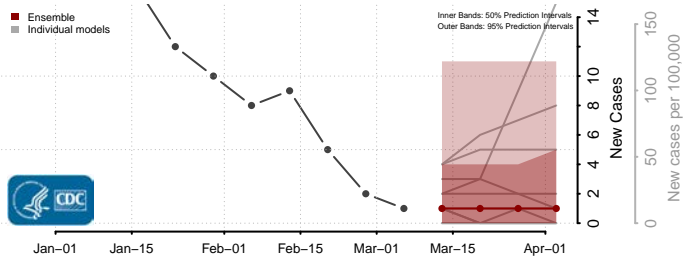

Caldwell County, Missouri