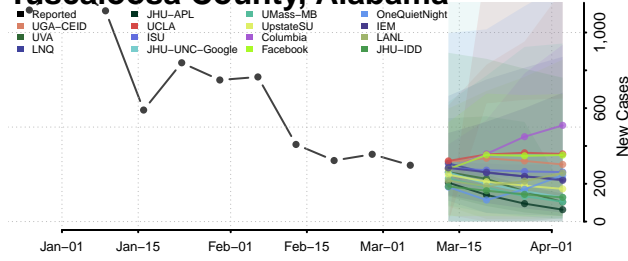

Tuscaloosa County, Alabama