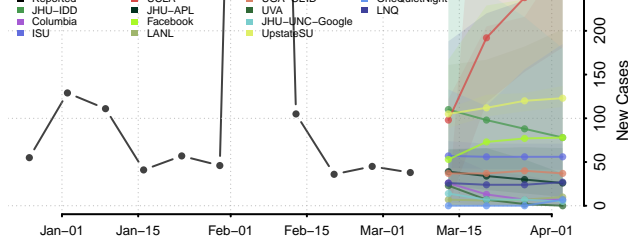

Van Zandt County, Texas

Victoria County, Texas

Walker County, Texas

Waller County, Texas

Ward County, Texas

Washington County, Texas

Webb County, Texas

Wharton County, Texas