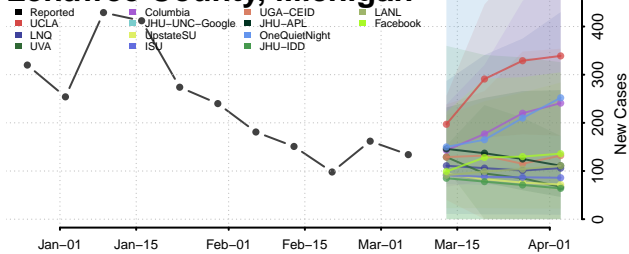

Lenawee County, Michigan