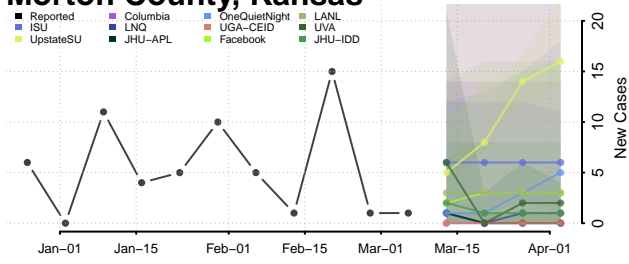

Mitchell County, Kansas

Montgomery County, Kansas

Morris County, Kansas

Morton County, Kansas

Nemaha County, Kansas

Neosho County, Kansas

Ness County, Kansas

Norton County, Kansas