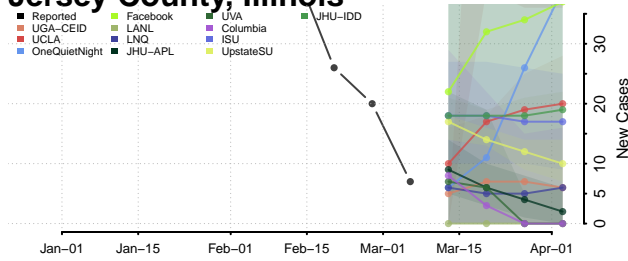

Iroquois County, Illinois

Jackson County, Illinois

Jasper County, Illinois

Jefferson County, Illinois

Jersey County, Illinois

Jo Daviess County, Illinois

Johnson County, Illinois

Kane County, Illinois