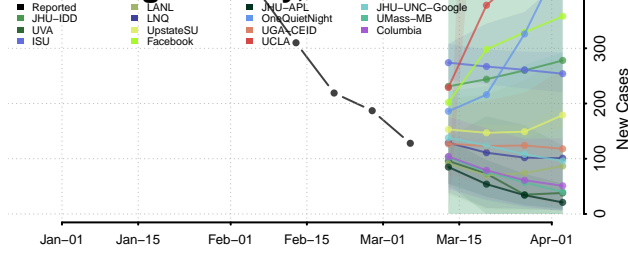

Warren County, Illinois

Washington County, Illinois

Wayne County, Illinois

White County, Illinois

Whiteside County, Illinois

Will County, Illinois

Williamson County, Illinois

Winnebago County, Illinois