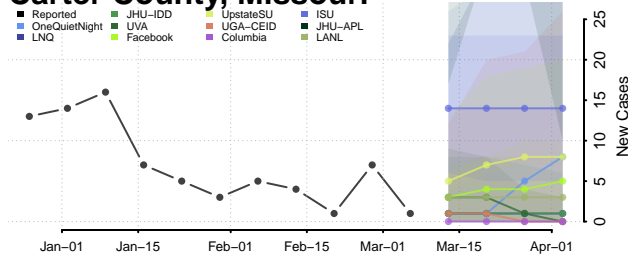

Carter County, Missouri