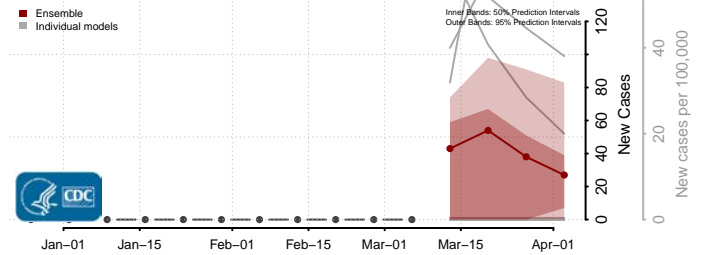

Weber County, Utah