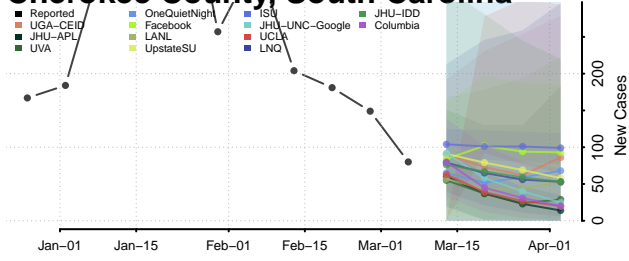

Cherokee County, South Carolina

Chester County, South Carolina

Chesterfield County, South Carolina

Clarendon County, South Carolina

Colleton County, South Carolina

Darlington County, South Carolina

Dillon County, South Carolina