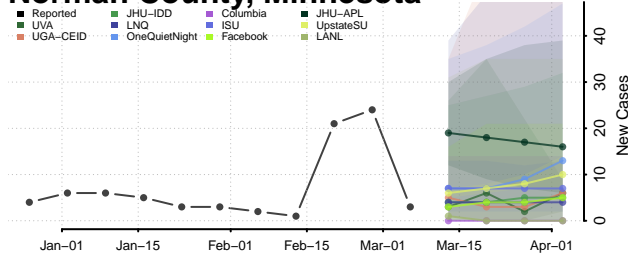

Morrison County, Minnesota

Mower County, Minnesota

Murray County, Minnesota

Nicollet County, Minnesota

Nobles County, Minnesota

Norman County, Minnesota

Olmsted County, Minnesota

Otter Tail County, Minnesota