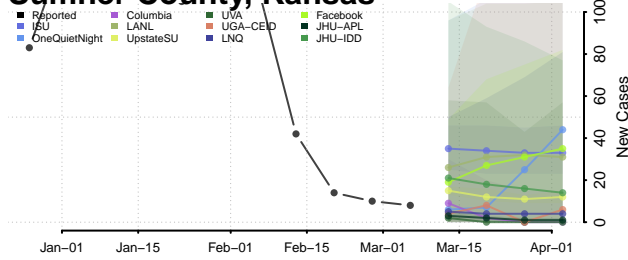

Sumner County, Kansas