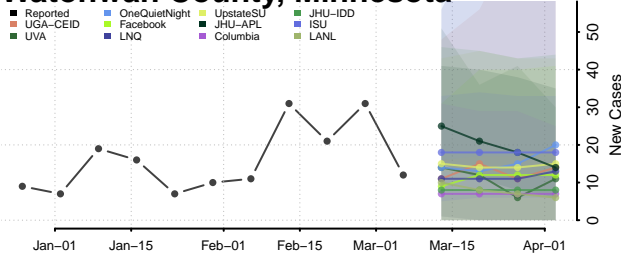

Watonwan County, Minnesota