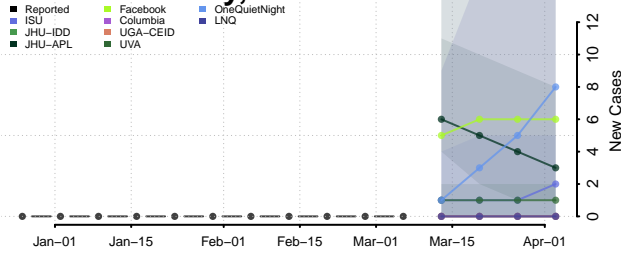

Garfield County, Utah