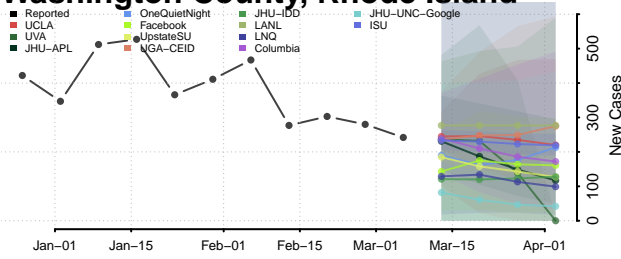

Washington County, Rhode Island