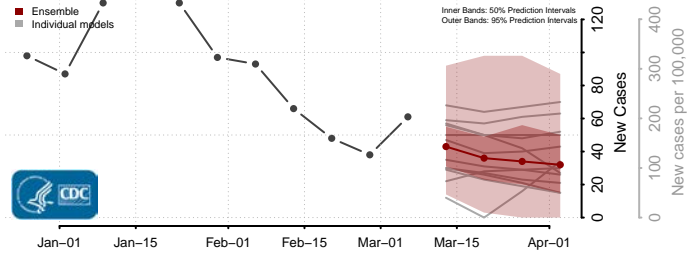

Austin County, Texas