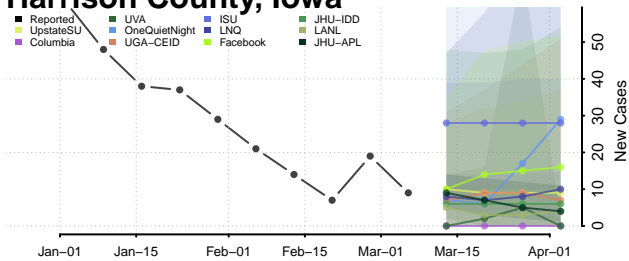

Harrison County, Iowa