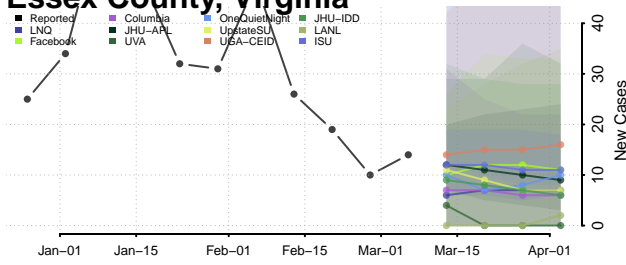

Essex County, Virginia