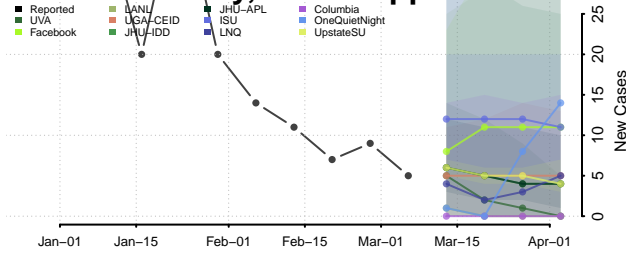

DeSoto County, Mississippi

Forrest County, Mississippi

Franklin County, Mississippi

George County, Mississippi

Greene County, Mississippi

Grenada County, Mississippi

Hancock County, Mississippi

Harrison County, Mississippi