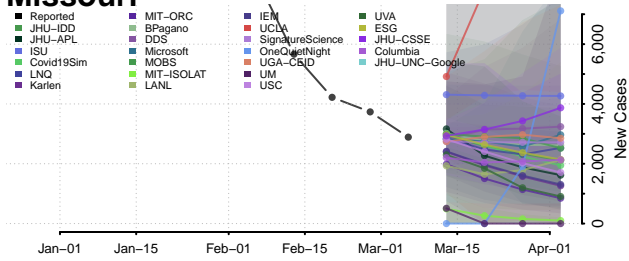

Wilkinson County, Mississippi

Winston County, Mississippi

Yalobusha County, Mississippi

Yazoo County, Mississippi

Missouri

Adair County, Missouri