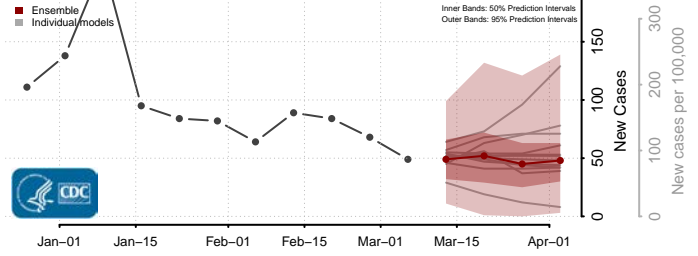

Chisago County, Minnesota