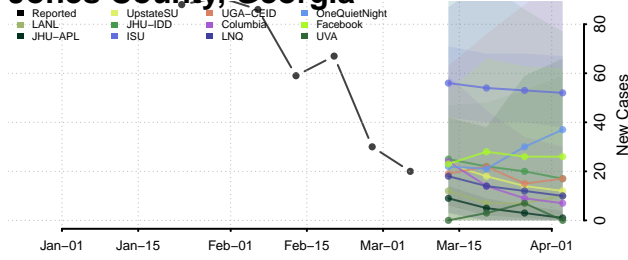

Jones County, Georgia