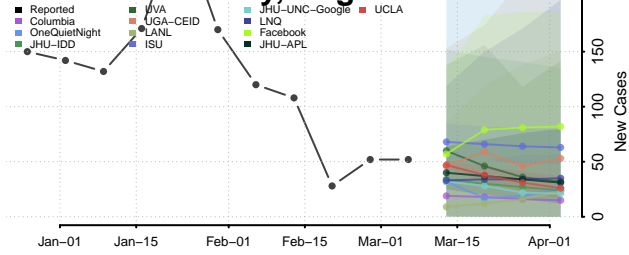

Loudoun County, Virginia

Louisa County, Virginia

Lunenburg County, Virginia

Lynchburg County, Virginia

Madison County, Virginia

Manassas County, Virginia

Manassas Park County, Virginia

Martinsville County, Virginia