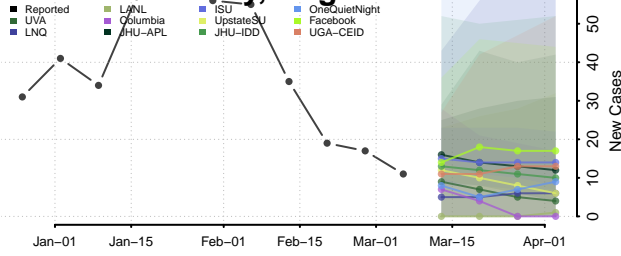

Charlotte County, Virginia