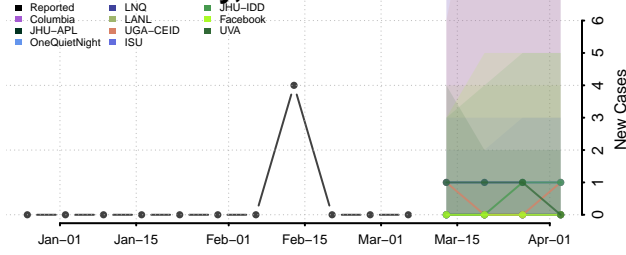

Borden County, Texas