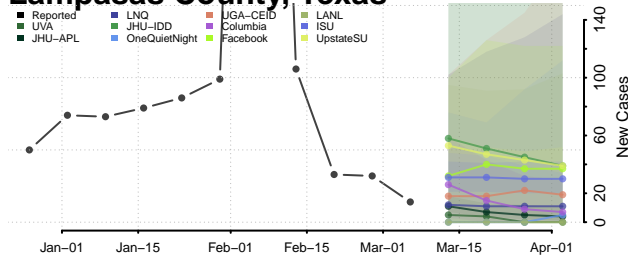

Lampasas County, Texas

Lavaca County, Texas

Lee County, Texas

Leon County, Texas

Liberty County, Texas

Limestone County, Texas

Lipscomb County, Texas

Live Oak County, Texas