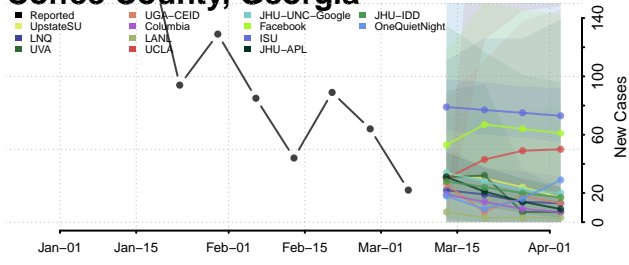

Cherokee County, Georgia

Clarke County, Georgia

Clay County, Georgia

Clayton County, Georgia

Clinch County, Georgia

Cobb County, Georgia

Coffee County, Georgia

Colquitt County, Georgia