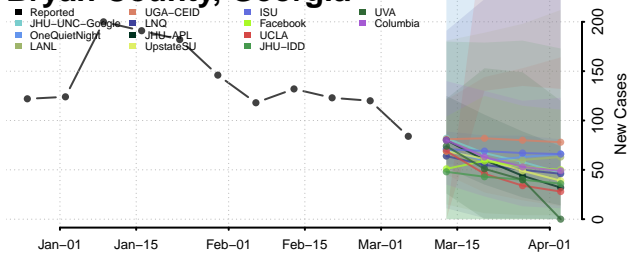

Bleckley County, Georgia

Brantley County, Georgia

Brooks County, Georgia

Bryan County, Georgia

Bulloch County, Georgia

Burke County, Georgia

Butts County, Georgia

Calhoun County, Georgia