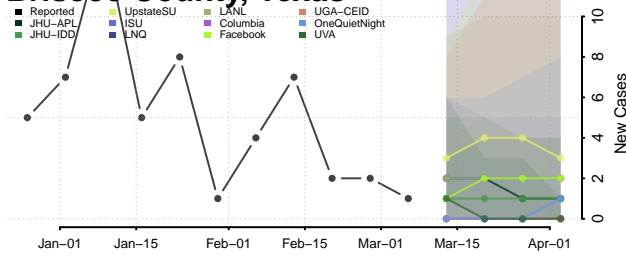

Briscoe County, Texas