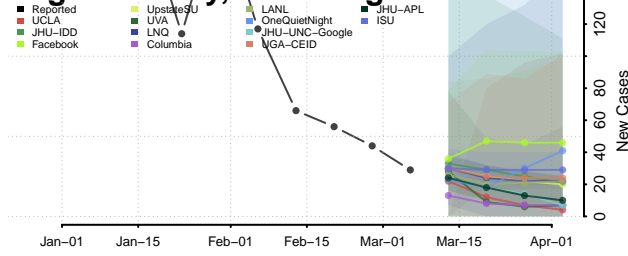

Logan County, West Virginia