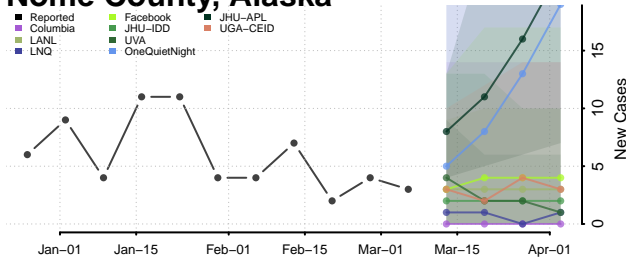

Nome County, Alaska