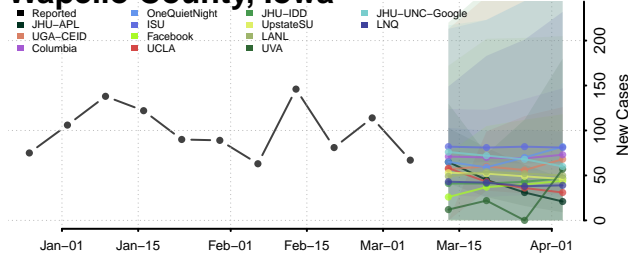

Wapello County, Iowa