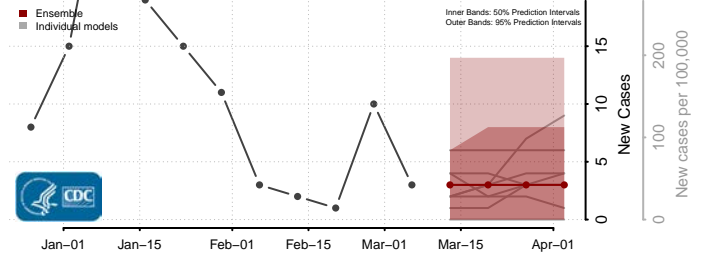

Calhoun County, West Virginia