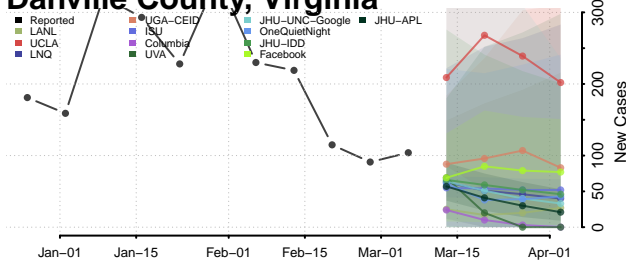

Danville County, Virginia