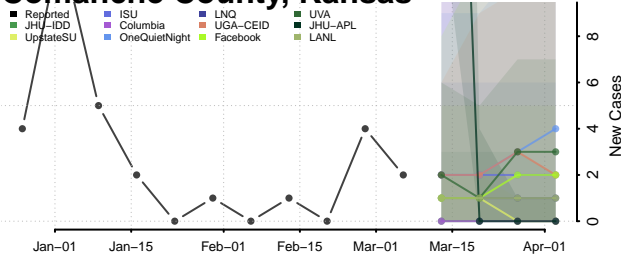

Comanche County, Kansas