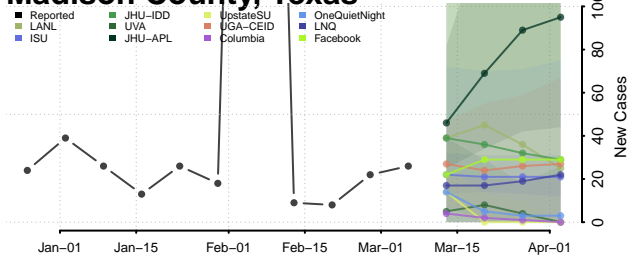

Madison County, Texas