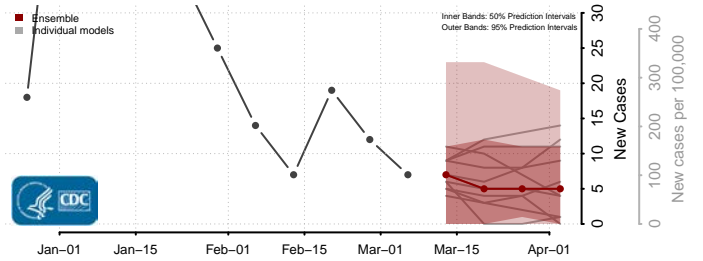

Wabaunsee County, Kansas