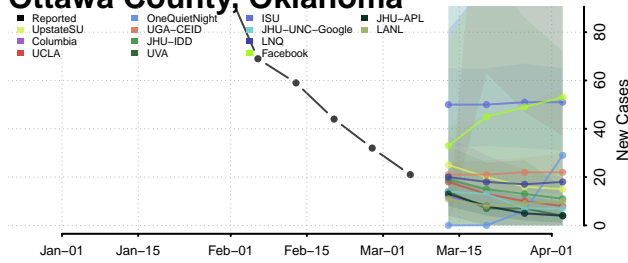

Ottawa County, Oklahoma