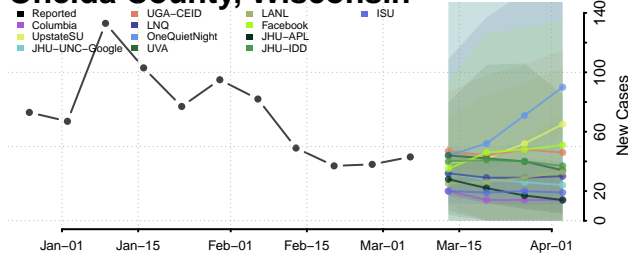

Oneida County, Wisconsin

Outagamie County, Wisconsin

Ozaukee County, Wisconsin

Pepin County, Wisconsin

Pierce County, Wisconsin

Polk County, Wisconsin

Portage County, Wisconsin

Price County, Wisconsin