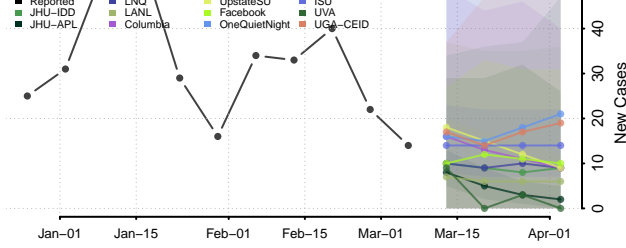

Camden County, North Carolina