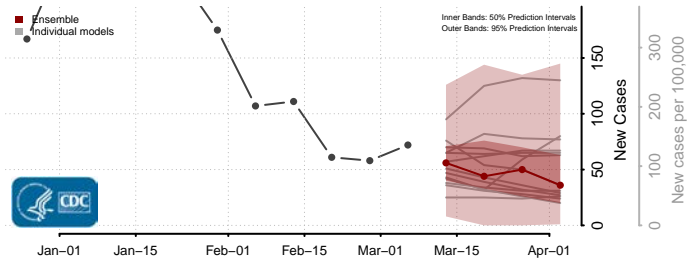

St. Charles County, Louisiana