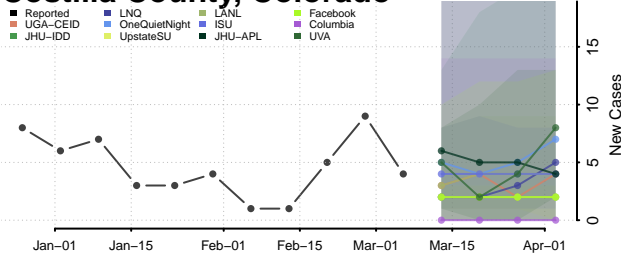

Cheyenne County, Colorado

Clear Creek County, Colorado

Conejos County, Colorado

Costilla County, Colorado

Crowley County, Colorado

Custer County, Colorado

Delta County, Colorado

Denver County, Colorado