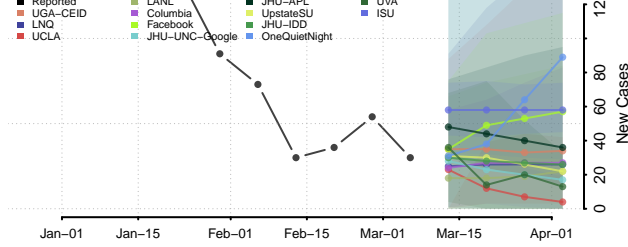

Montgomery County, Ohio

Morgan County, Ohio

Morrow County, Ohio

Muskingum County, Ohio

Noble County, Ohio

Ottawa County, Ohio

Paulding County, Ohio

Perry County, Ohio