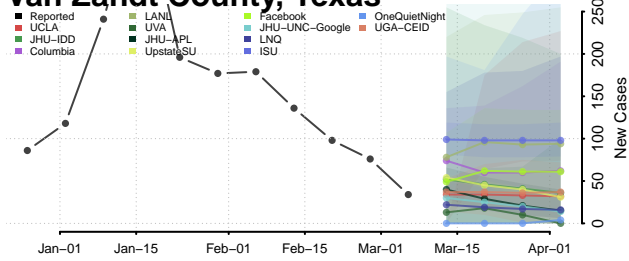

Van Zandt County, Texas