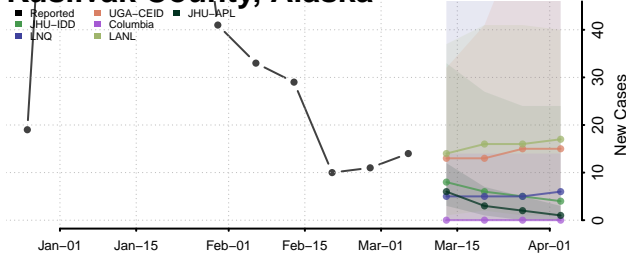

Haines County, Alaska

Hoonah-Angoon County, Alaska

Juneau County, Alaska

Kenai Peninsula County, Alaska

Ketchikan Gateway County, Alaska

Kodiak Island County, Alaska

Kusilvak County, Alaska

Lake and Peninsula County, Alaska