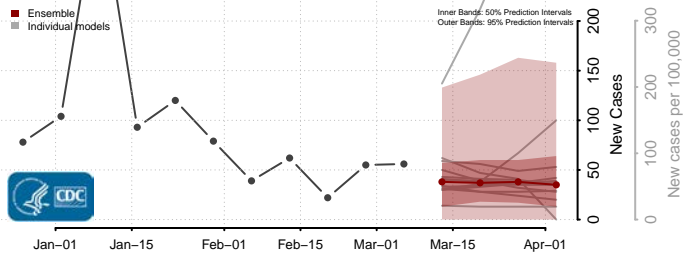

Mason County, Washington