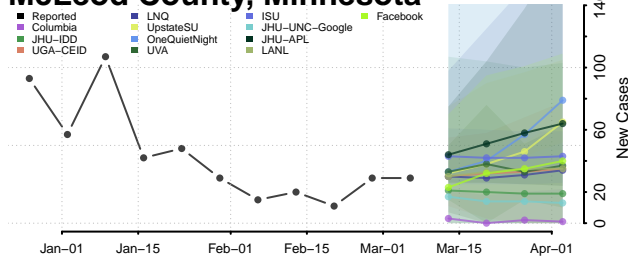

McLeod County, Minnesota