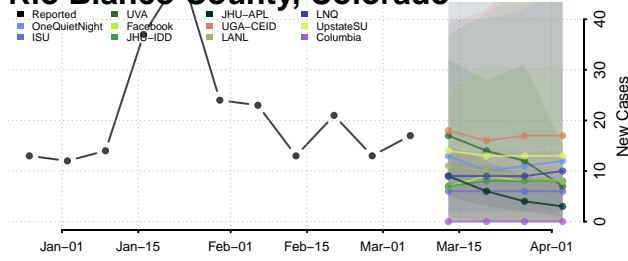

Pitkin County, Colorado

Prowers County, Colorado

Pueblo County, Colorado

Rio Blanco County, Colorado

Rio Grande County, Colorado

Routt County, Colorado

Saguache County, Colorado

San Juan County, Colorado