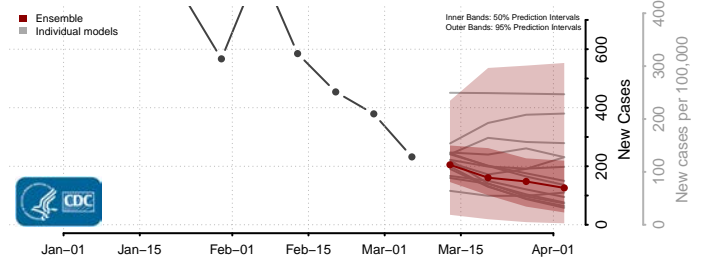

Pitt County, North Carolina