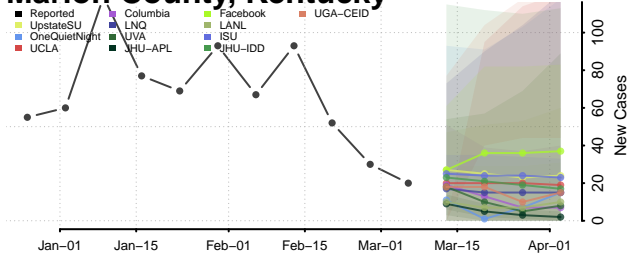

Marion County, Kentucky