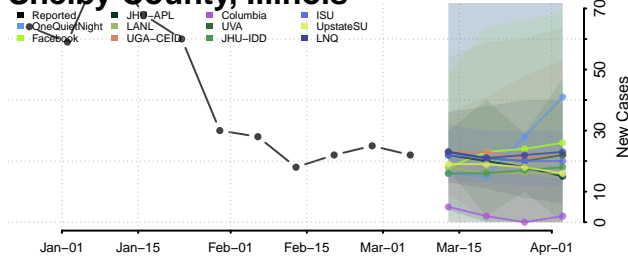

Shelby County, Illinois