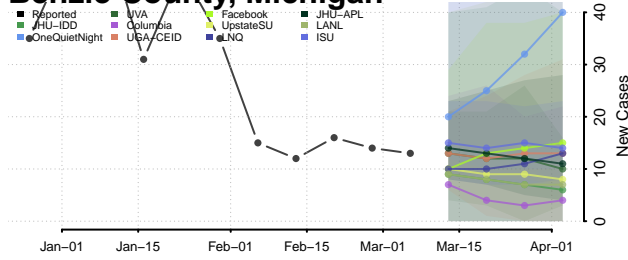

Antrim County, Michigan

Arenac County, Michigan

Baraga County, Michigan

Barry County, Michigan

Bay County, Michigan

Benzie County, Michigan

Berrien County, Michigan

Branch County, Michigan