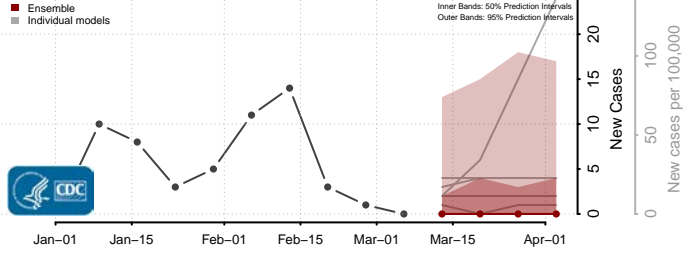

San Juan County, Washington