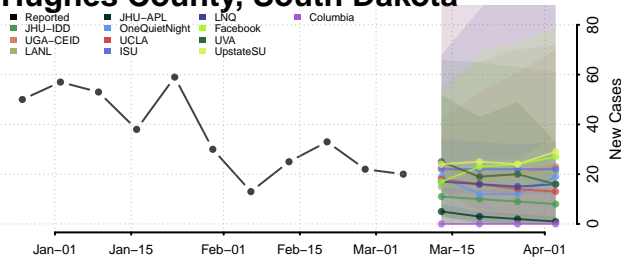

Hughes County, South Dakota