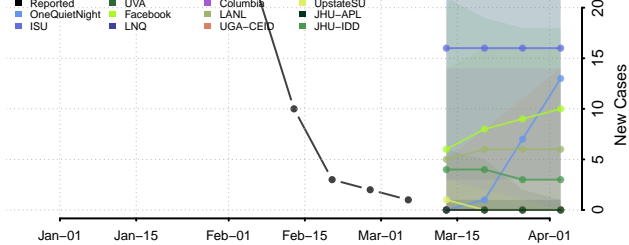

Gentry County, Missouri

Greene County, Missouri

Grundy County, Missouri

Harrison County, Missouri

Henry County, Missouri

Hickory County, Missouri

Holt County, Missouri

Howard County, Missouri