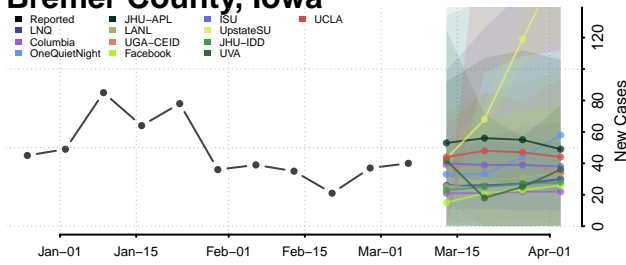

Adams County, Iowa

Allamakee County, Iowa

Appanoose County, Iowa

Audubon County, Iowa

Benton County, Iowa

Black Hawk County, Iowa

Boone County, Iowa

Bremer County, Iowa