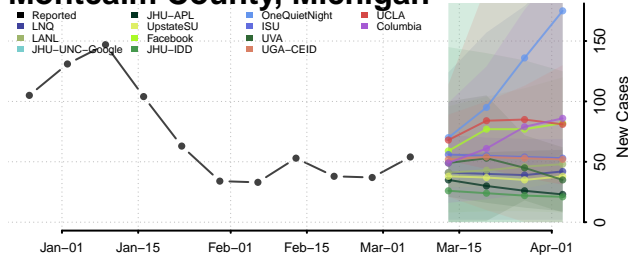

Montcalm County, Michigan