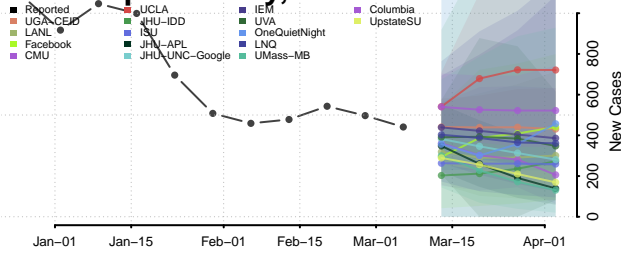

Scott County, Indiana

Shelby County, Indiana

Spencer County, Indiana

St. Joseph County, Indiana

Starke County, Indiana

Steuben County, Indiana

Sullivan County, Indiana

Switzerland County, Indiana