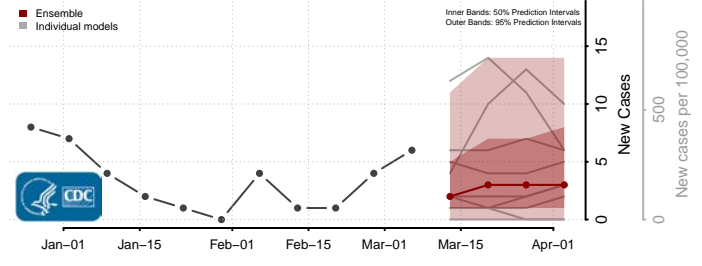

Fall River County, South Dakota

Faulk County, South Dakota

Grant County, South Dakota

Gregory County, South Dakota

Haakon County, South Dakota

Hamlin County, South Dakota

Hand County, South Dakota

Hanson County, South Dakota