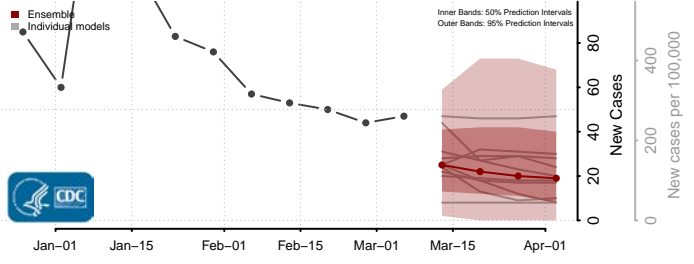

Inyo County, California