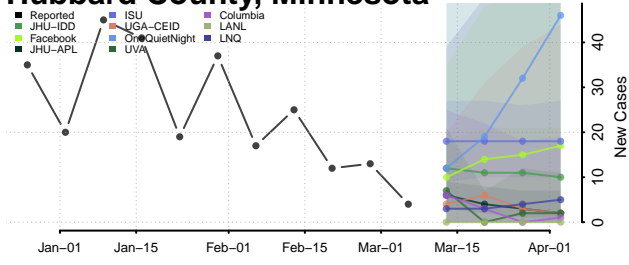

Goodhue County, Minnesota

Grant County, Minnesota

Hennepin County, Minnesota

Houston County, Minnesota

Hubbard County, Minnesota

Isanti County, Minnesota

Itasca County, Minnesota

Jackson County, Minnesota