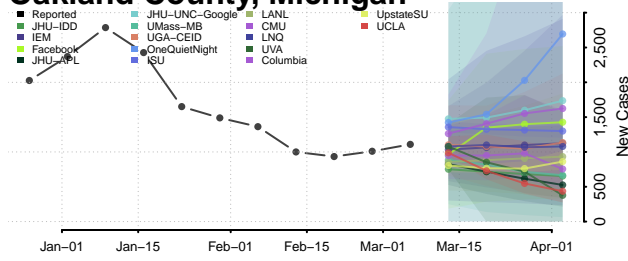

Oakland County, Michigan