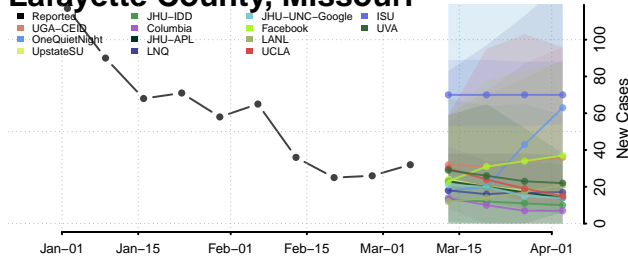

Lafayette County, Missouri