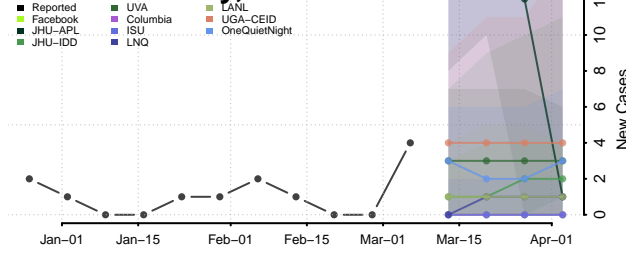

Adams County, Nebraska

Antelope County, Nebraska

Arthur County, Nebraska

Banner County, Nebraska

Blaine County, Nebraska

Boone County, Nebraska

Box Butte County, Nebraska

Boyd County, Nebraska