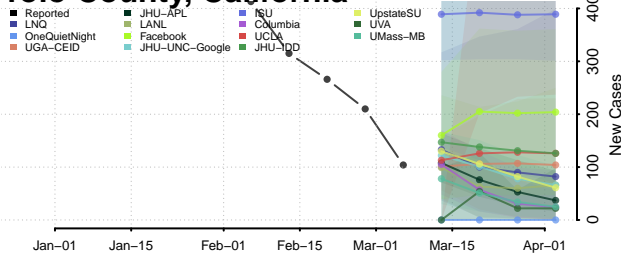

Trinity County, California

Tulare County, California

Tuolumne County, California

Ventura County, California

Yolo County, California

Yuba County, California

Colorado

Adams County, Colorado