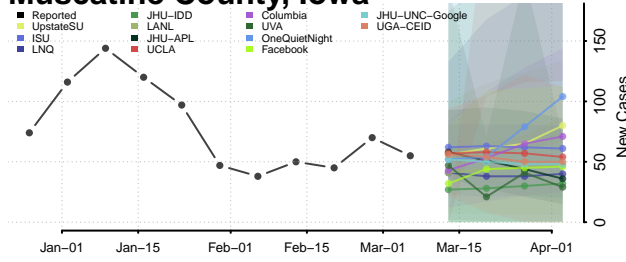

Marshall County, Iowa

Mills County, Iowa

Mitchell County, Iowa

Monona County, Iowa

Monroe County, Iowa

Montgomery County, Iowa

Muscatine County, Iowa

O'Brien County, Iowa