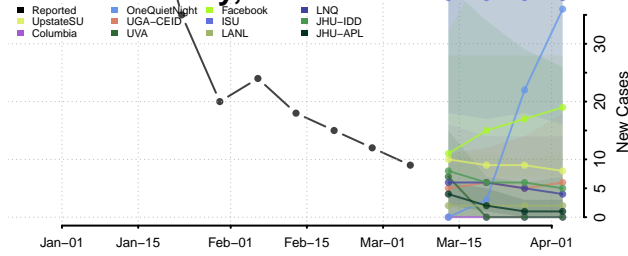

Vernon County, Missouri