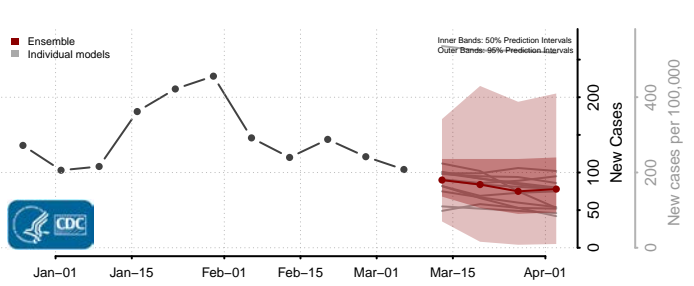

Franklin County, New York