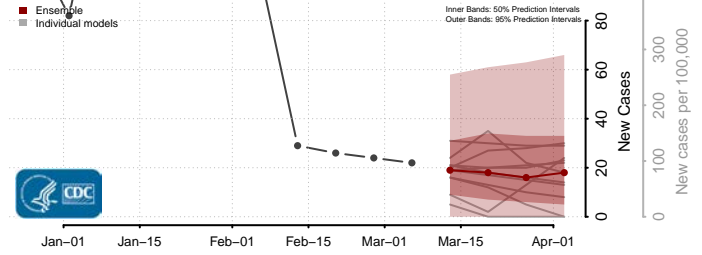

Anderson County, Kentucky