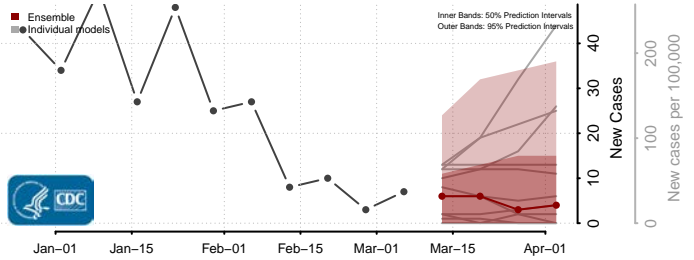

Green Lake County, Wisconsin