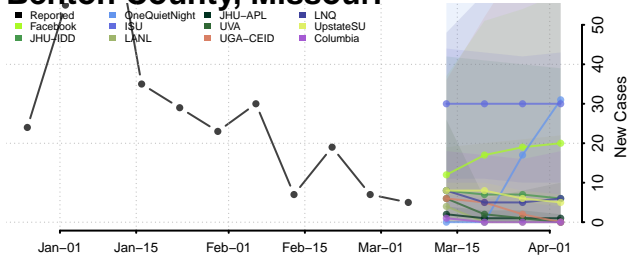

Benton County, Missouri