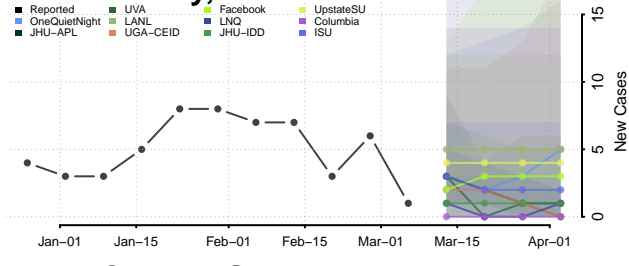

Faulk County, South Dakota