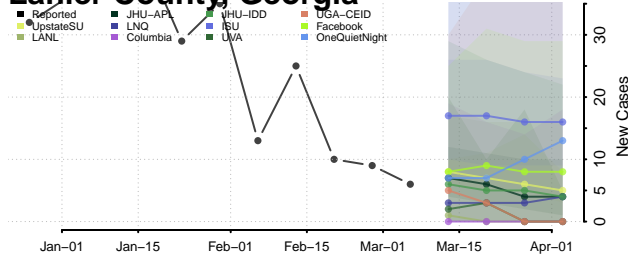

Lanier County, Georgia