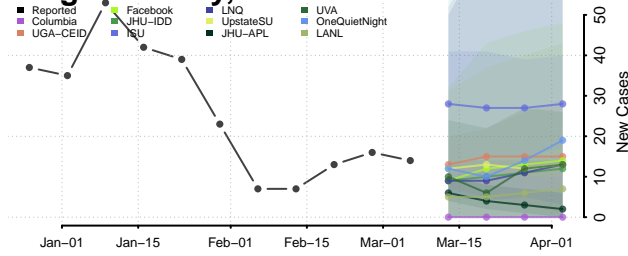

Winneshiek County, Iowa

Woodbury County, Iowa

Worth County, Iowa

Wright County, Iowa

Kansas*

Allen County, Kansas

Anderson County, Kansas

Atchison County, Kansas