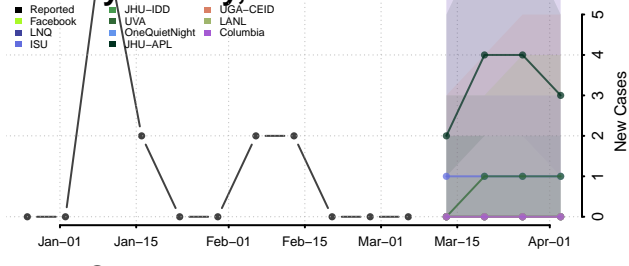

Kenedy County, Texas