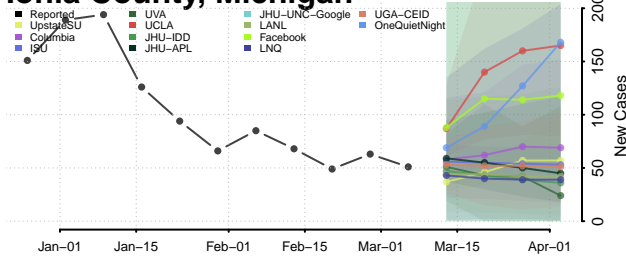

Gratiot County, Michigan

Hillsdale County, Michigan

Houghton County, Michigan

Huron County, Michigan

Ingham County, Michigan

Ionia County, Michigan

Iosco County, Michigan

Iron County, Michigan