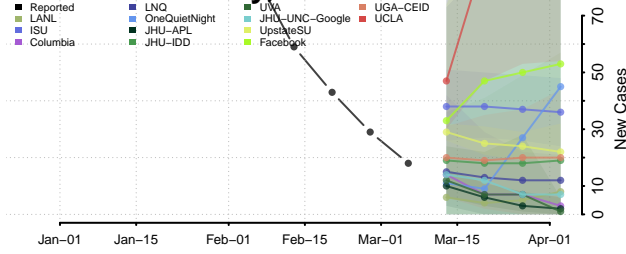

Jefferson County, Indiana