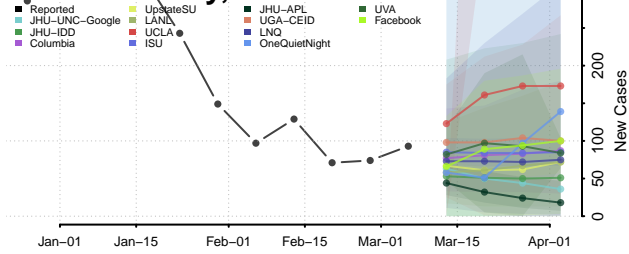

Scioto County, Ohio