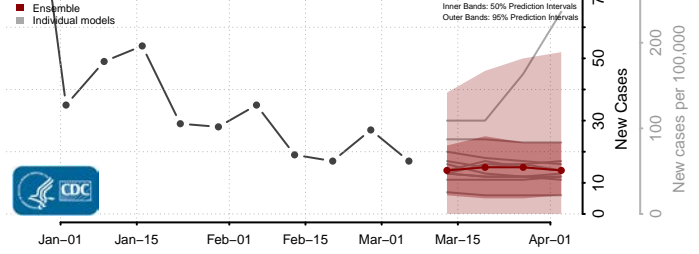

Elmore County, Idaho