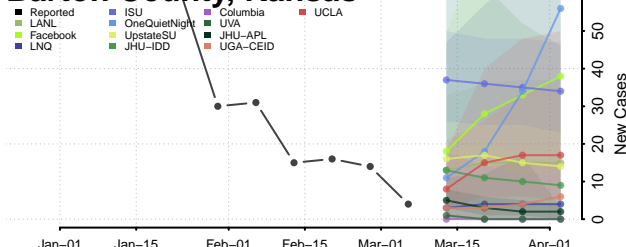

Barton County, Kansas

*New weekly cases may decrease in this location over the next four weeks. For these locations, the ensemble forecast indicates a probability of 0.75 or greater that fewer cases will be reported in week four of the forecast than in the last reported week.