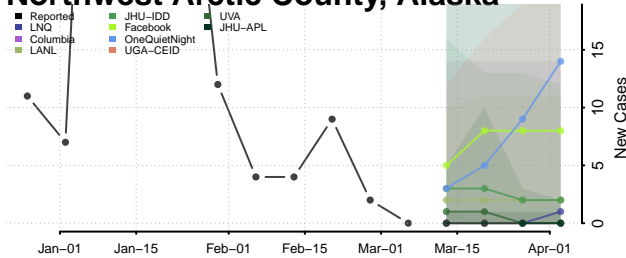

Matanuska-Susitna County, Alaska

Nome County, Alaska

North Slope County, Alaska

Northwest Arctic County, Alaska

Petersburg County, Alaska

Prince of Wales-Hyder County, Alaska

Sitka County, Alaska

Skagway County, Alaska