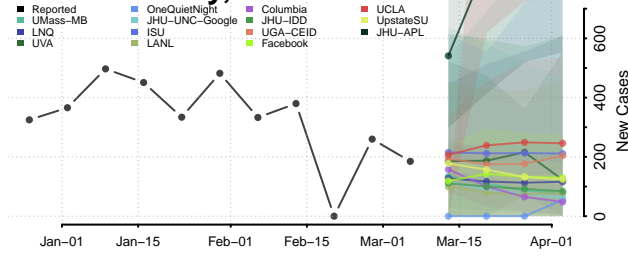

Comal County, Texas