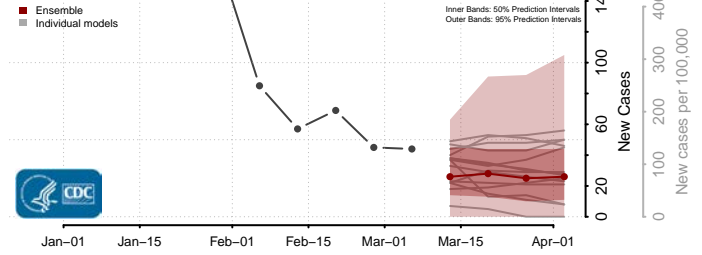

Wasatch County, Utah