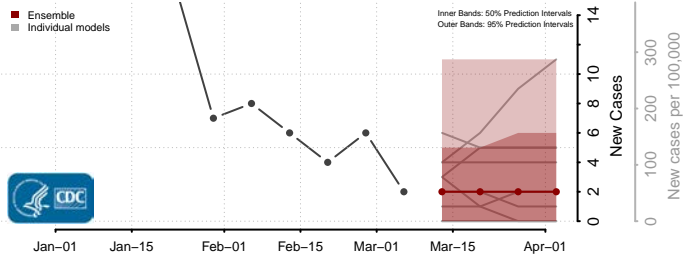

Corson County, South Dakota

Custer County, South Dakota

Davison County, South Dakota

Day County, South Dakota

Deuel County, South Dakota

Dewey County, South Dakota

Douglas County, South Dakota

Edmunds County, South Dakota