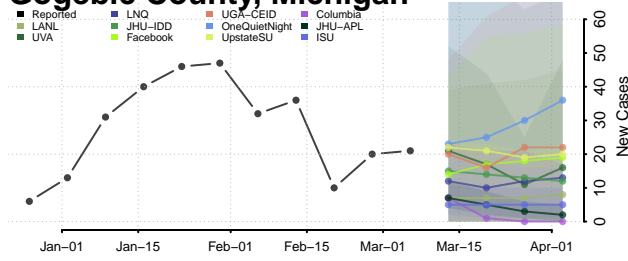

Delta County, Michigan

Dickinson County, Michigan

Eaton County, Michigan

Emmet County, Michigan

Genesee County, Michigan

Gladwin County, Michigan

Gogebic County, Michigan

Grand Traverse County, Michigan