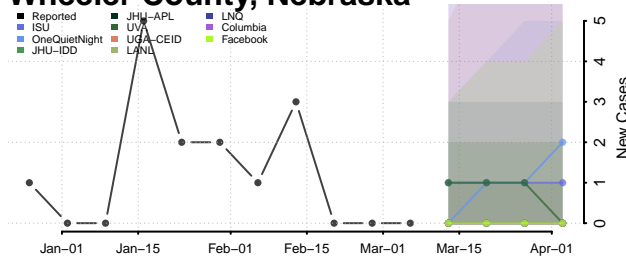

Wheeler County, Nebraska