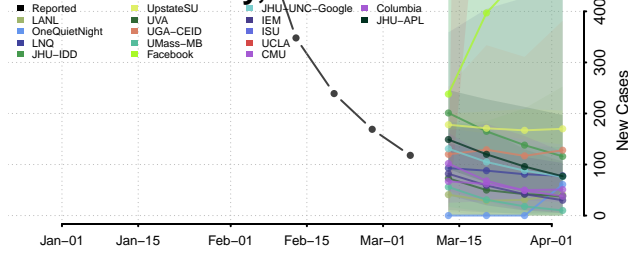

Lubbock County, Texas