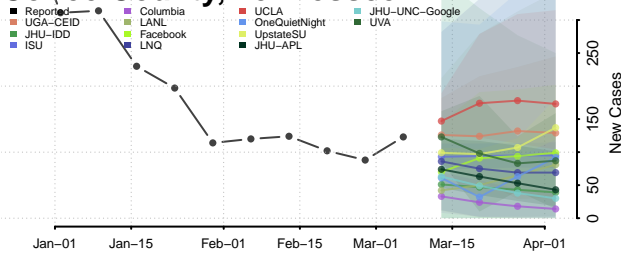

Carter County, Tennessee

Cheatham County, Tennessee

Chester County, Tennessee

Claiborne County, Tennessee

Clay County, Tennessee

Cocke County, Tennessee

Coffee County, Tennessee

Crockett County, Tennessee