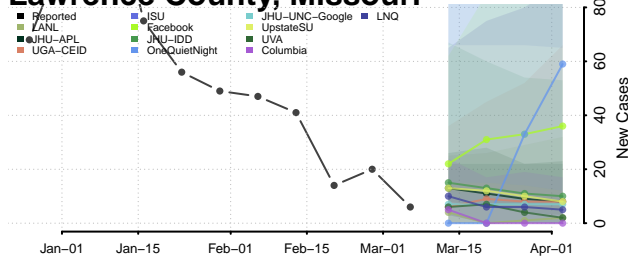

Lawrence County, Missouri