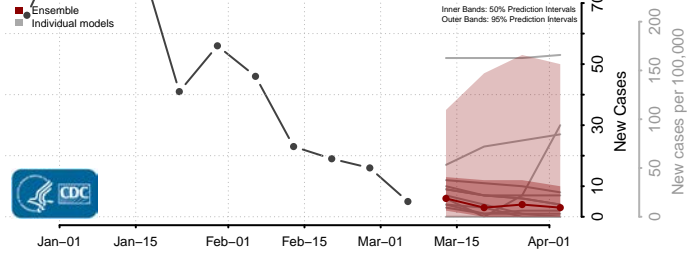

St. Louis County, Missouri

Ste. Genevieve County, Missouri

Stoddard County, Missouri

Stone County, Missouri

Sullivan County, Missouri

Taney County, Missouri

Texas County, Missouri

Vernon County, Missouri