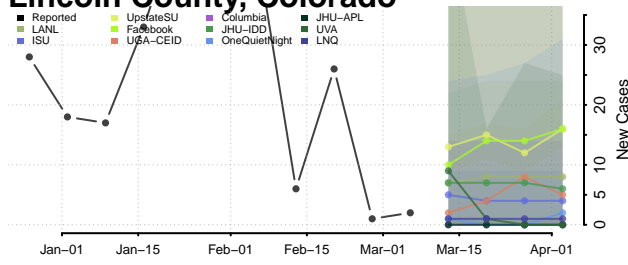

La Plata County, Colorado

Lake County, Colorado

Larimer County, Colorado

Las Animas County, Colorado

Lincoln County, Colorado

Logan County, Colorado

Mesa County, Colorado

Mineral County, Colorado