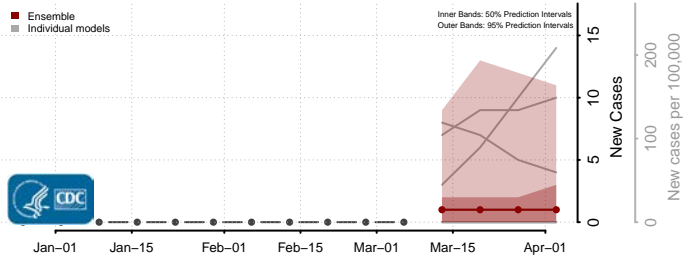

Beaver County, Utah