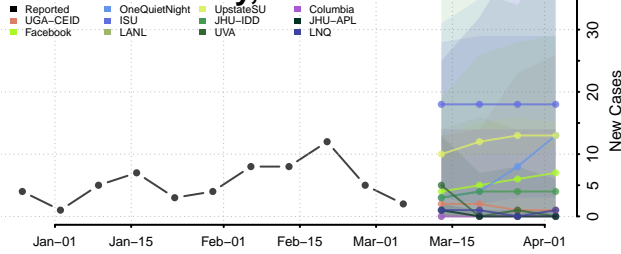

Mercer County, North Dakota

Morton County, North Dakota

Mountrail County, North Dakota

Nelson County, North Dakota

Oliver County, North Dakota

Pembina County, North Dakota

Pierce County, North Dakota

Ramsey County, North Dakota