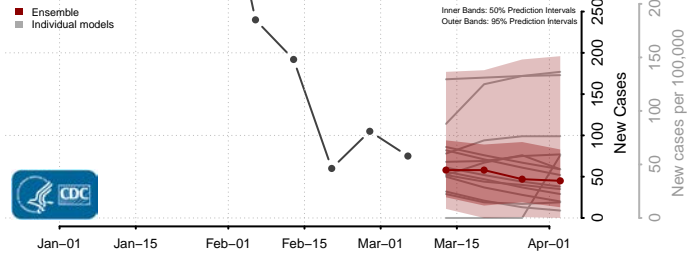

Madison County, Louisiana

Morehouse County, Louisiana

Natchitoches County, Louisiana

Orleans County, Louisiana

Ouachita County, Louisiana

Plaquemines County, Louisiana

Pointe Coupee County, Louisiana

Rapides County, Louisiana