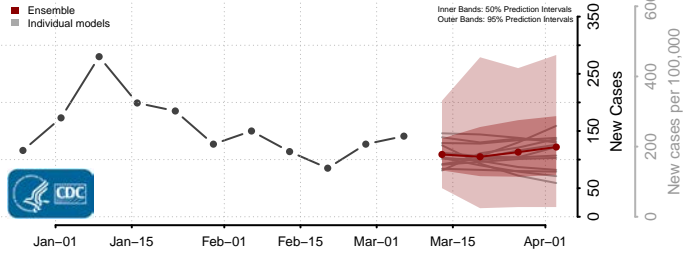

Furnas County, Nebraska

Gage County, Nebraska

Garden County, Nebraska

Garfield County, Nebraska

Gosper County, Nebraska

Grant County, Nebraska

Greeley County, Nebraska

Hall County, Nebraska