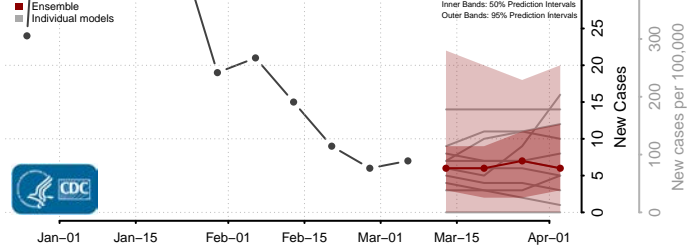

Anderson County, Kansas