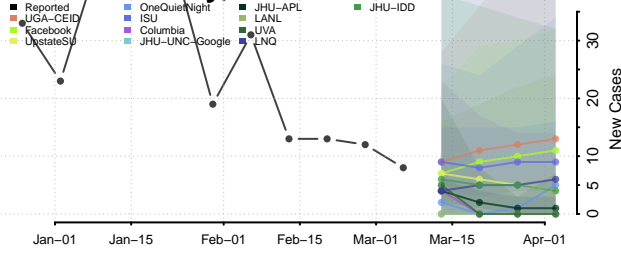

Carter County, Oklahoma

Cherokee County, Oklahoma

Choctaw County, Oklahoma

Cimarron County, Oklahoma

Cleveland County, Oklahoma

Coal County, Oklahoma

Comanche County, Oklahoma

Cotton County, Oklahoma