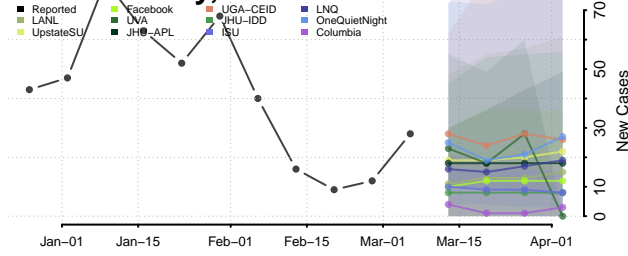

Nez Perce County, Idaho

Oneida County, Idaho

Owyhee County, Idaho

Payette County, Idaho

Power County, Idaho

Shoshone County, Idaho

Teton County, Idaho

Twin Falls County, Idaho