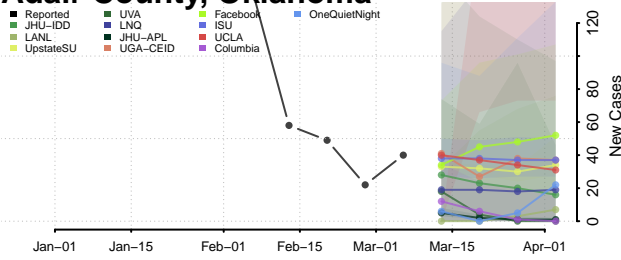

Adair County, Oklahoma

*New weekly cases may decrease in this location over the next four weeks. For these locations, the ensemble forecast indicates a probability of 0.75 or greater that fewer cases will be reported in week four of the forecast than in the last reported week.