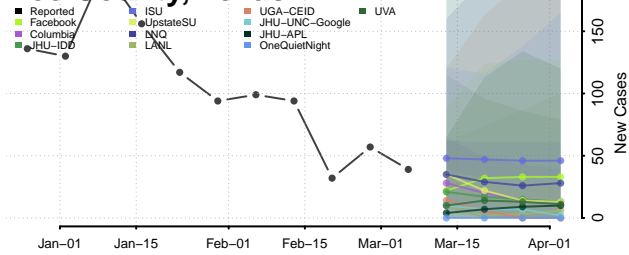

Bee County, Texas