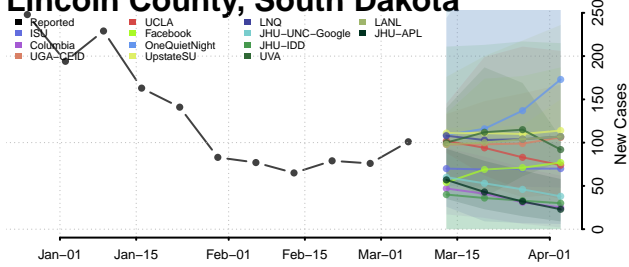

Lincoln County, South Dakota