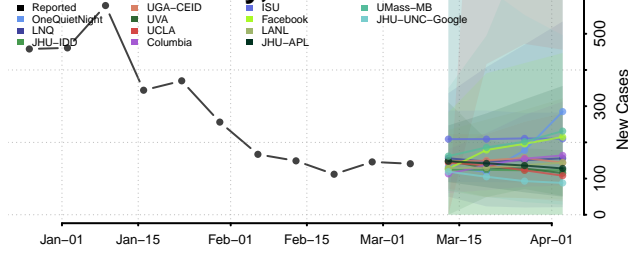

Stearns County, Minnesota

Steele County, Minnesota

Stevens County, Minnesota

Swift County, Minnesota

Todd County, Minnesota

Traverse County, Minnesota

Wabasha County, Minnesota

Wadena County, Minnesota