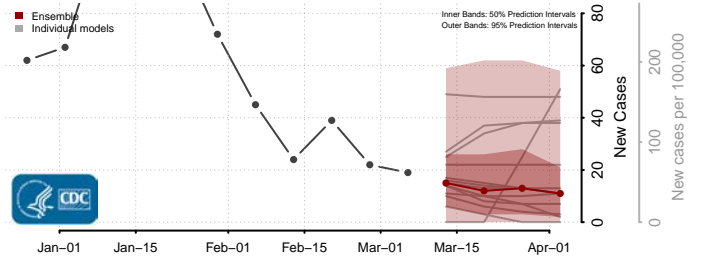

Adams County, Mississippi