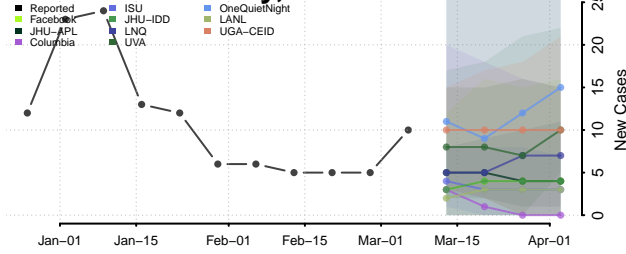

Bear Lake County, Idaho