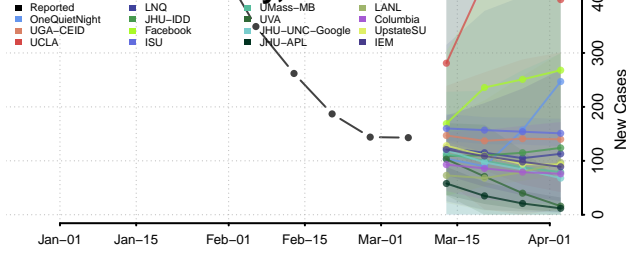

Hendricks County, Indiana