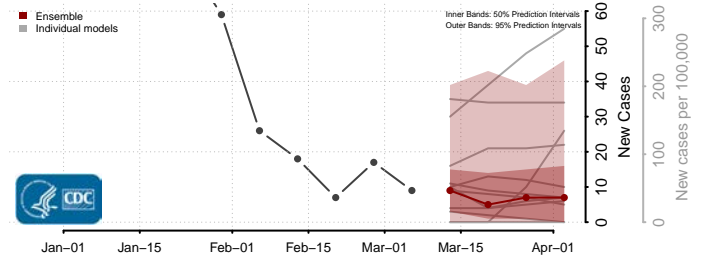

Clay County, Mississippi