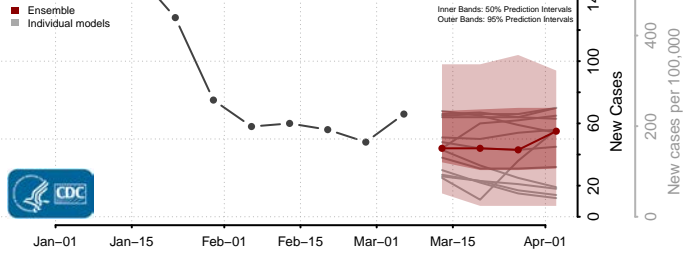

Neshoba County, Mississippi