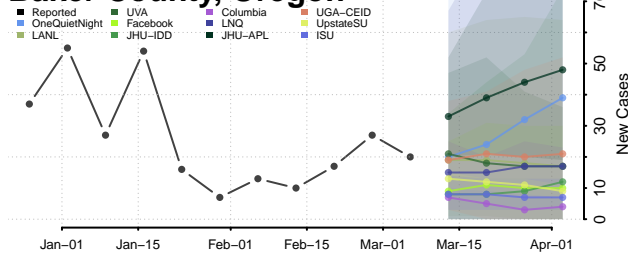

Washington County, Oklahoma

Washita County, Oklahoma

Woods County, Oklahoma

Woodward County, Oklahoma

Oregon

Baker County, Oregon

Benton County, Oregon

Clackamas County, Oregon