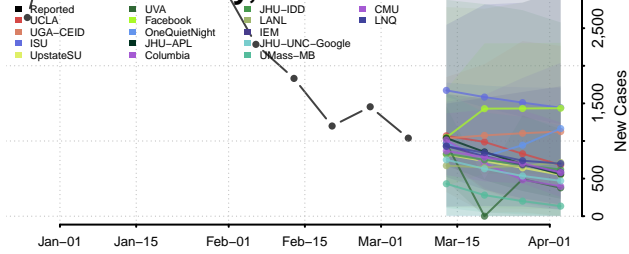

Hartford County, Connecticut