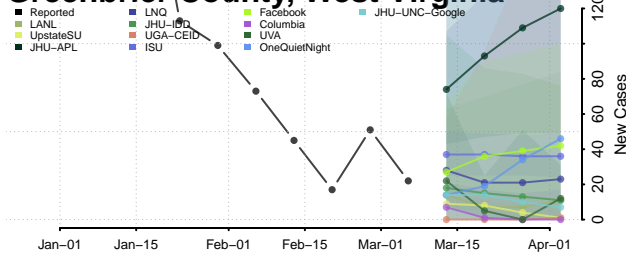

Greenbrier County, West Virginia