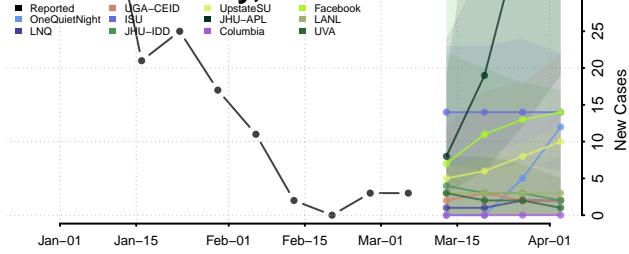

Madison County, Missouri