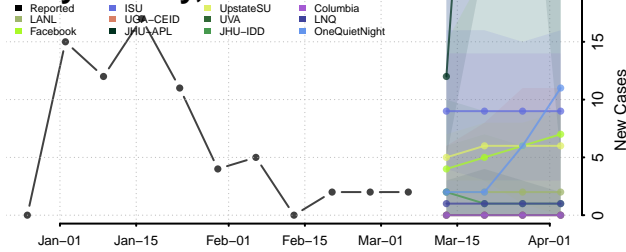

Franklin County, Kansas

Geary County, Kansas

Gove County, Kansas

Graham County, Kansas

Grant County, Kansas

Gray County, Kansas

Greeley County, Kansas

Greenwood County, Kansas