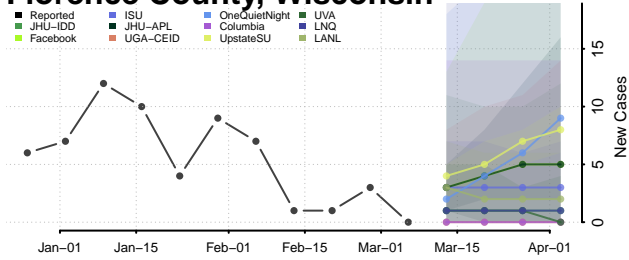

Dodge County, Wisconsin

Door County, Wisconsin

Douglas County, Wisconsin

Dunn County, Wisconsin

Eau Claire County, Wisconsin

Florence County, Wisconsin

Fond du Lac County, Wisconsin

Forest County, Wisconsin