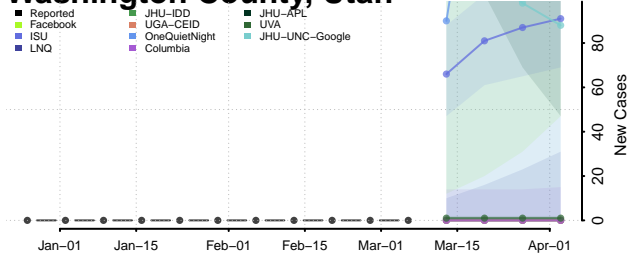

Washington County, Utah