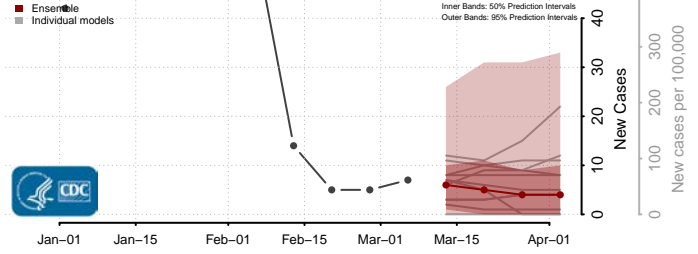

Valley County, Idaho