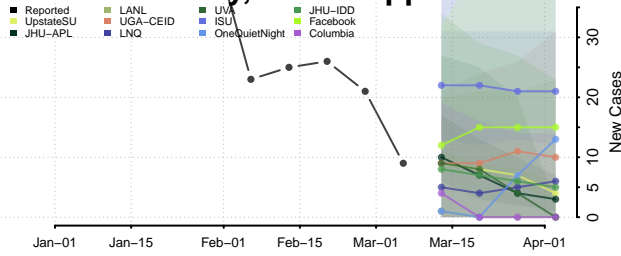

Webster County, Mississippi