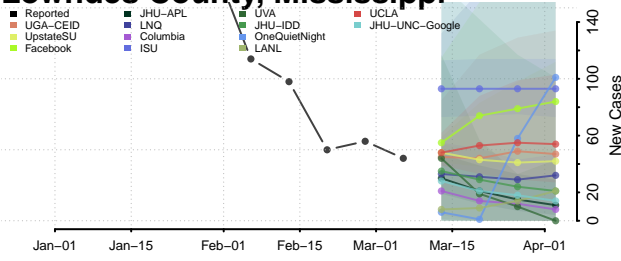

Lee County, Mississippi

Leflore County, Mississippi

Lincoln County, Mississippi

Lowndes County, Mississippi

Madison County, Mississippi

Marion County, Mississippi

Marshall County, Mississippi

Monroe County, Mississippi