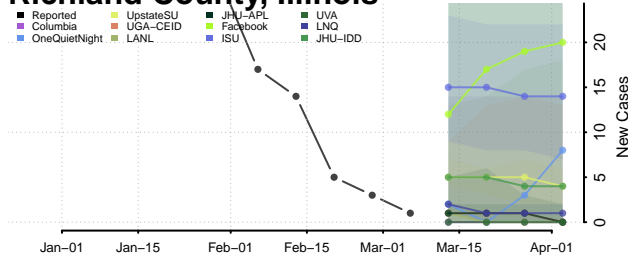

Richland County, Illinois