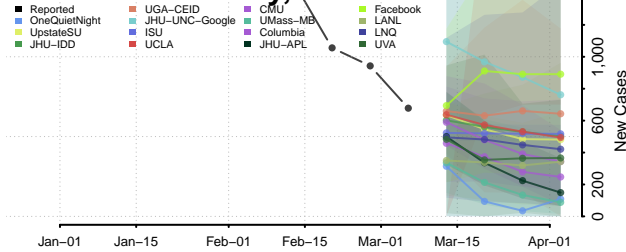

Shasta County, California

Sierra County, California

Siskiyou County, California

Solano County, California

Sonoma County, California

Stanislaus County, California

Sutter County, California

Tehama County, California