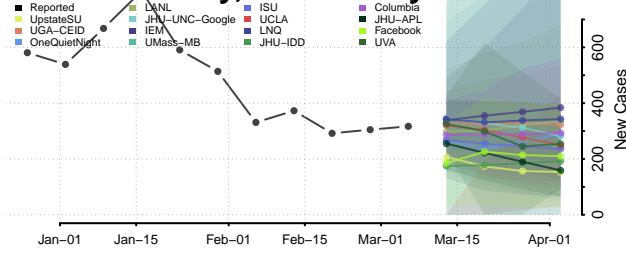

Sussex County, New Jersey