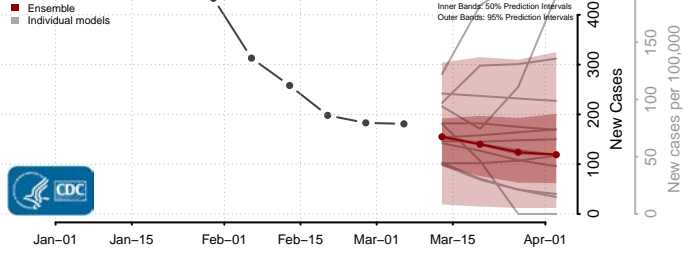

Boundary County, Idaho

Butte County, Idaho

Camas County, Idaho

Canyon County, Idaho

Caribou County, Idaho

Cassia County, Idaho

Clark County, Idaho

Clearwater County, Idaho