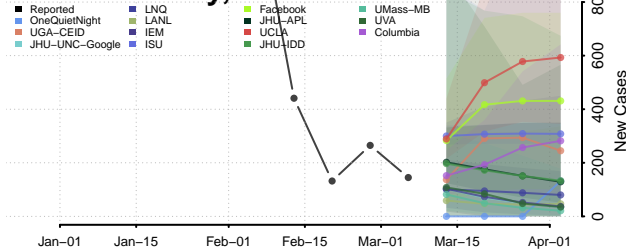

Caddo County, Louisiana