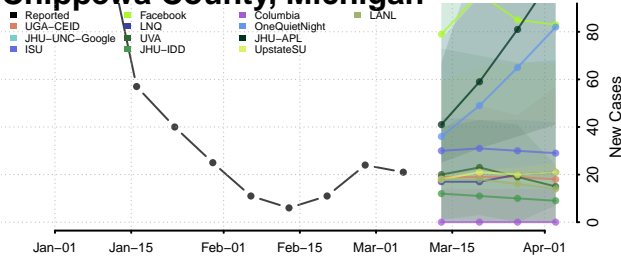

Chippewa County, Michigan