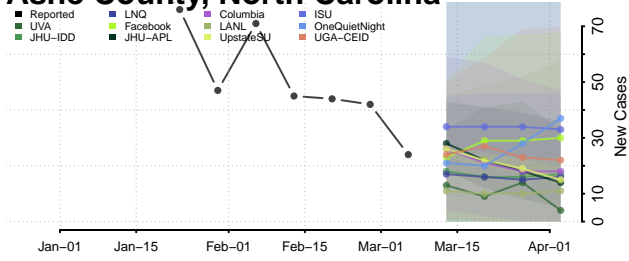

Alamance County, North Carolina

Alexander County, North Carolina

Alleghany County, North Carolina

Anson County, North Carolina

Ashe County, North Carolina

Avery County, North Carolina

Beaufort County, North Carolina