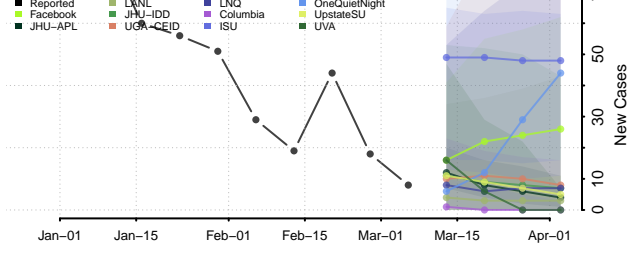

Ray County, Missouri