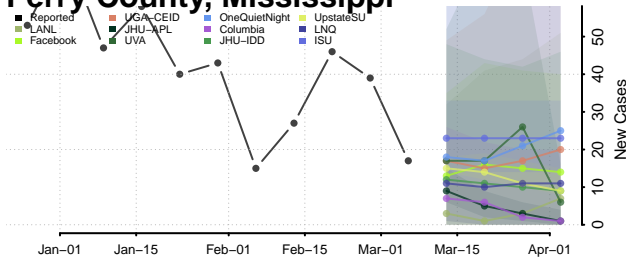

Montgomery County, Mississippi

Neshoba County, Mississippi

Newton County, Mississippi

Noxubee County, Mississippi

Oktibbeha County, Mississippi

Panola County, Mississippi

Pearl River County, Mississippi

Perry County, Mississippi