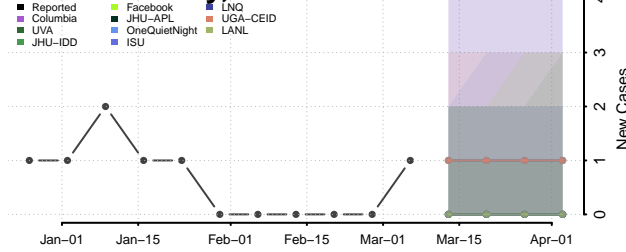

Adams County, Nebraska

Antelope County, Nebraska

Arthur County, Nebraska

Banner County, Nebraska

Blaine County, Nebraska

Boone County, Nebraska

Box Butte County, Nebraska

Boyd County, Nebraska