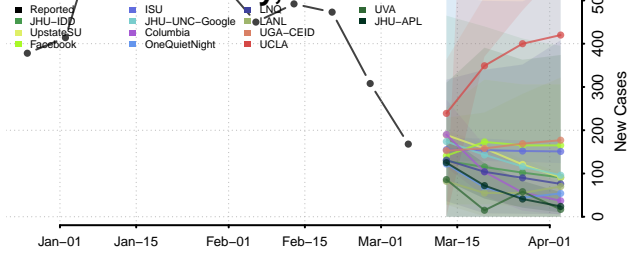

Hampton County, South Carolina

Horry County, South Carolina

Jasper County, South Carolina

Kershaw County, South Carolina

Lancaster County, South Carolina

Laurens County, South Carolina

Lee County, South Carolina