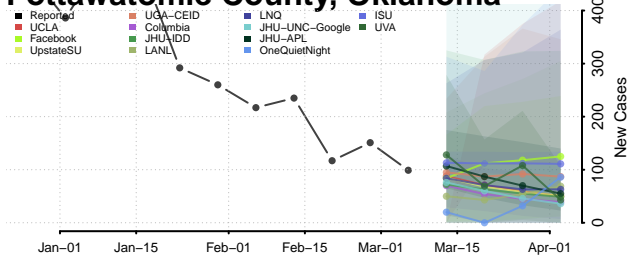

Pottawatomie County, Oklahoma