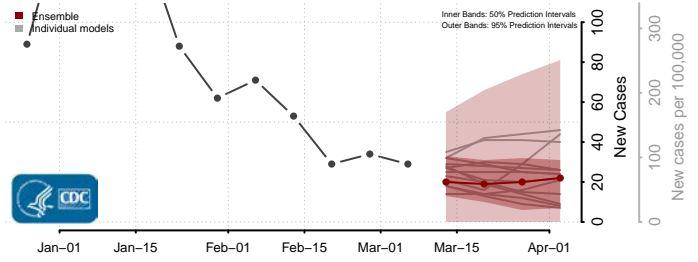

Christian County, Illinois