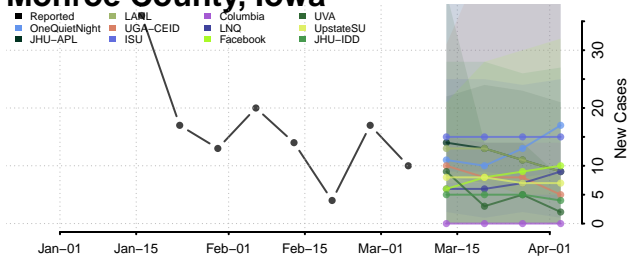

Marshall County, Iowa

Mills County, Iowa

Mitchell County, Iowa

Monona County, Iowa

Monroe County, Iowa

Montgomery County, Iowa

Muscatine County, Iowa

O'Brien County, Iowa