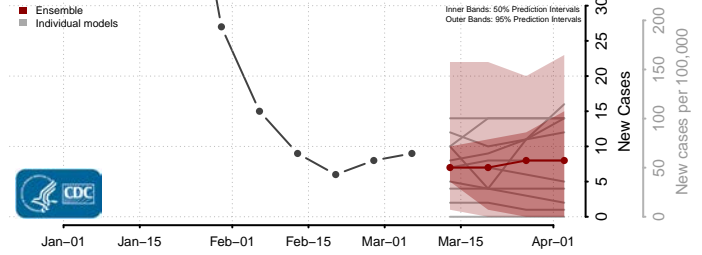

Braxton County, West Virginia