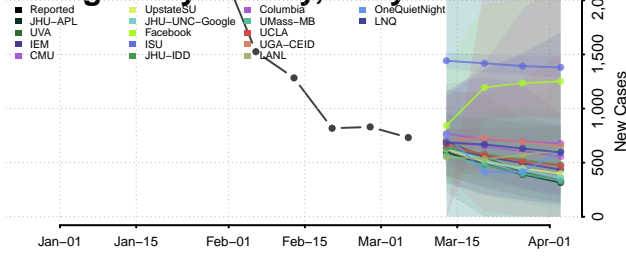

Montgomery County, Maryland