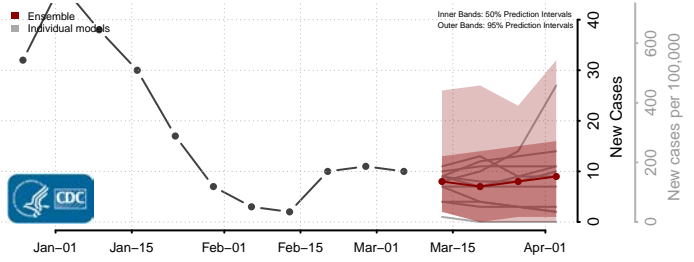

Corson County, South Dakota

Custer County, South Dakota

Davison County, South Dakota

Day County, South Dakota

Deuel County, South Dakota

Dewey County, South Dakota

Douglas County, South Dakota

Edmunds County, South Dakota