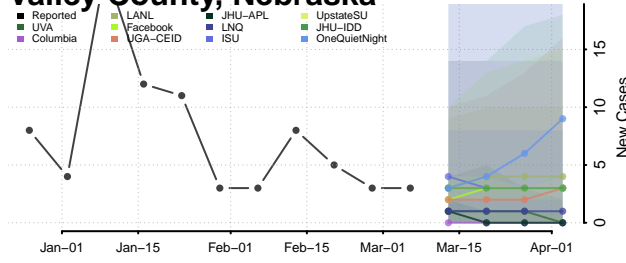

Valley County, Nebraska