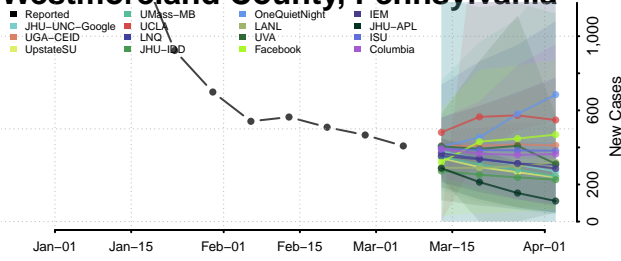

Westmoreland County, Pennsylvania