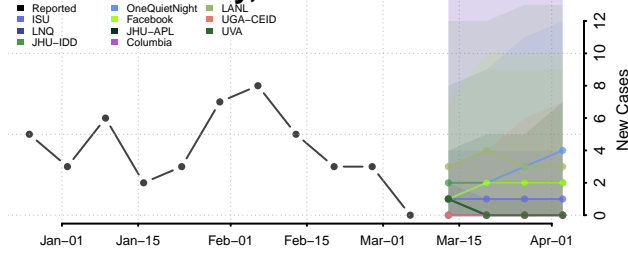

Liberty County, Montana

Lincoln County, Montana

Madison County, Montana

McCone County, Montana

Meagher County, Montana

Mineral County, Montana

Missoula County, Montana

Musselshell County, Montana