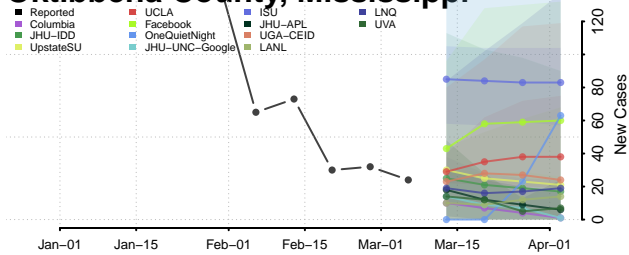

Montgomery County, Mississippi

Neshoba County, Mississippi

Newton County, Mississippi

Noxubee County, Mississippi

Oktibbeha County, Mississippi

Panola County, Mississippi

Pearl River County, Mississippi

Perry County, Mississippi