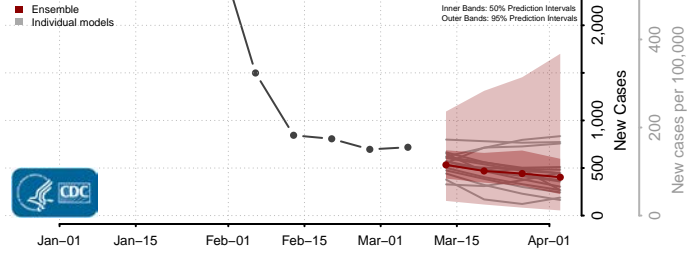

Pinal County, Arizona