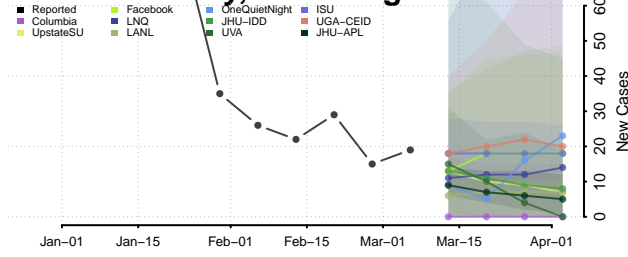

Lincoln County, West Virginia