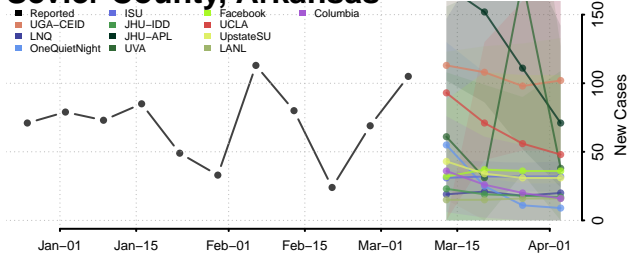

Sevier County, Arkansas