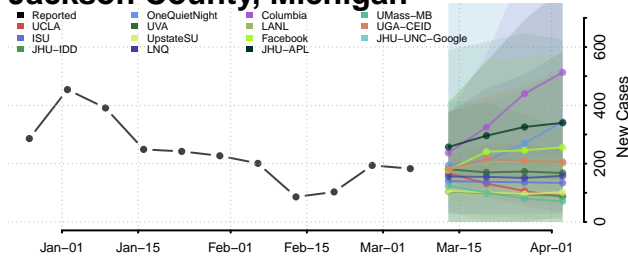

Jackson County, Michigan