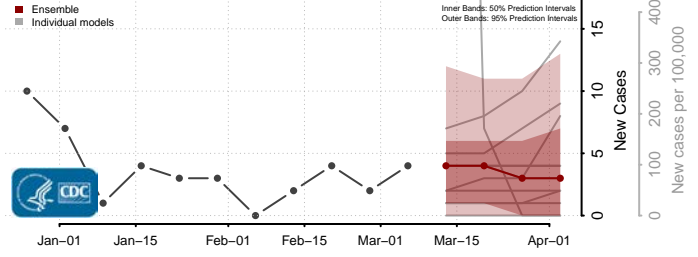

Corson County, South Dakota

Custer County, South Dakota

Davison County, South Dakota

Day County, South Dakota

Deuel County, South Dakota

Dewey County, South Dakota

Douglas County, South Dakota

Edmunds County, South Dakota