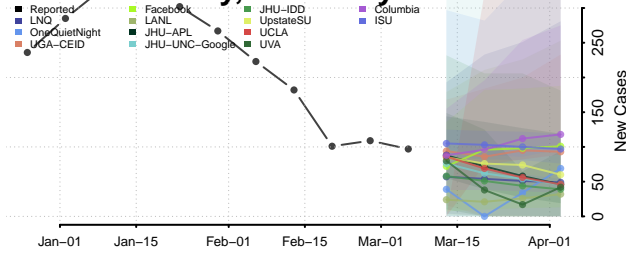

Pulaski County, Kentucky