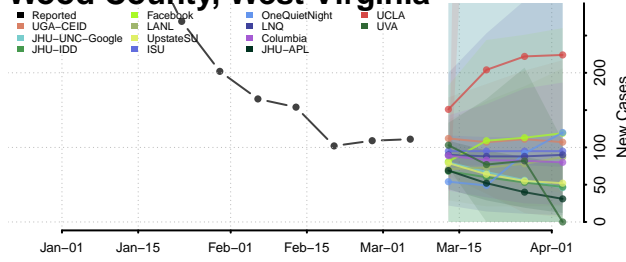

Wood County, West Virginia

Wyoming County, West Virginia

Wisconsin

Adams County, Wisconsin

Ashland County, Wisconsin

Barron County, Wisconsin

Bayfield County, Wisconsin

Brown County, Wisconsin