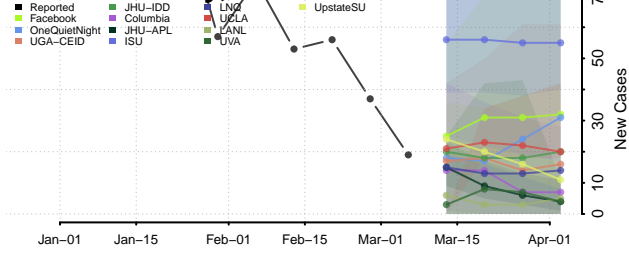

Martin County, North Carolina