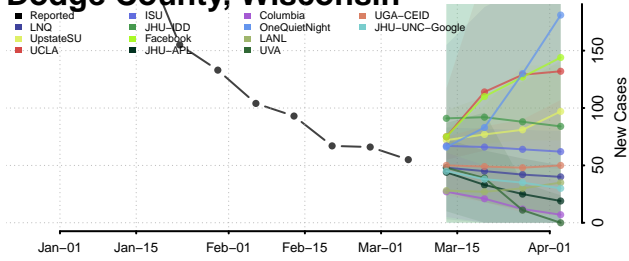

Dodge County, Wisconsin