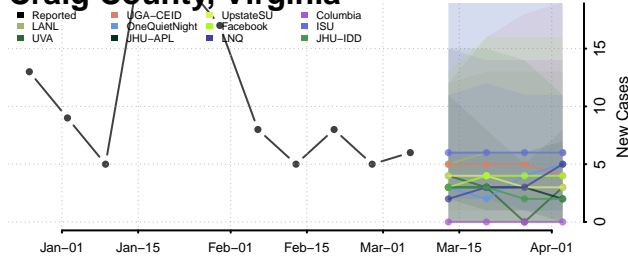

Craig County, Virginia