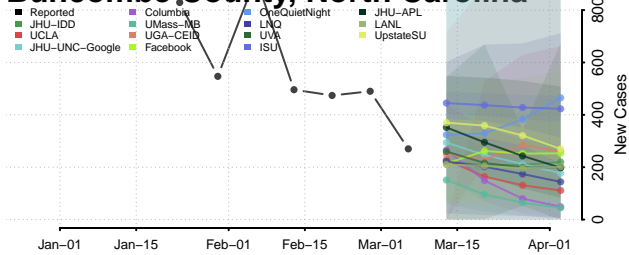

Bertie County, North Carolina

Bladen County, North Carolina

Brunswick County, North Carolina

Buncombe County, North Carolina

Burke County, North Carolina

Cabarrus County, North Carolina

Caldwell County, North Carolina