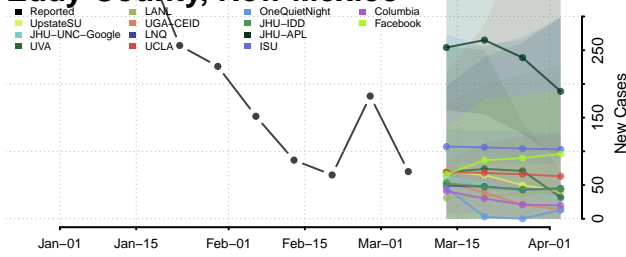

Catron County, New Mexico

Chaves County, New Mexico

Cibola County, New Mexico

Colfax County, New Mexico

Curry County, New Mexico

De Baca County, New Mexico

Dona Ana County, New Mexico

Eddy County, New Mexico