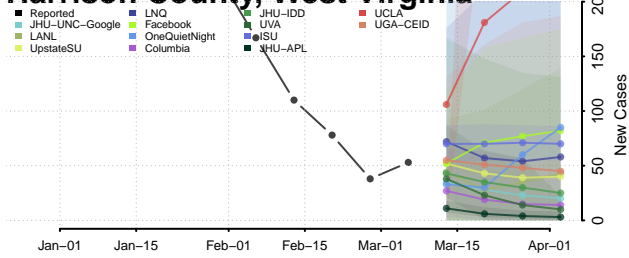

Gilmer County, West Virginia

Grant County, West Virginia

Greenbrier County, West Virginia

Hampshire County, West Virginia

Hancock County, West Virginia

Hardy County, West Virginia

Harrison County, West Virginia