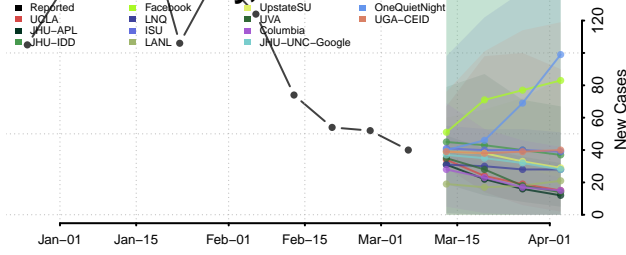

Calumet County, Wisconsin