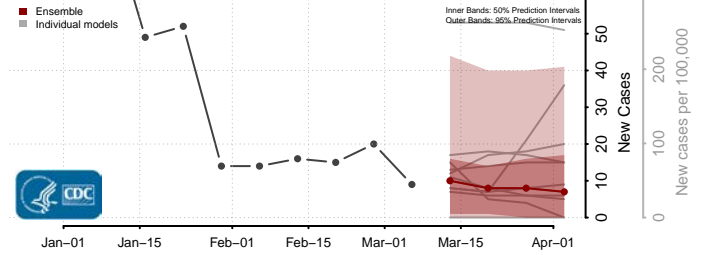

Buchanan County, Iowa

Buena Vista County, Iowa

Butler County, Iowa

Calhoun County, Iowa

Carroll County, Iowa

Cass County, Iowa

Cedar County, Iowa

Cerro Gordo County, Iowa