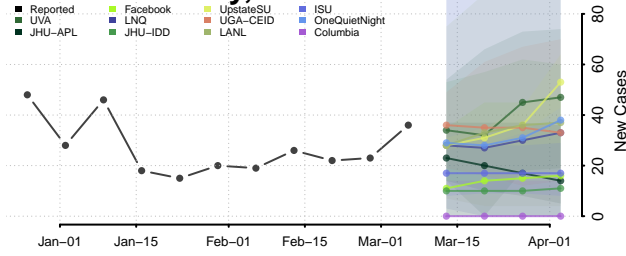

Renville County, Minnesota