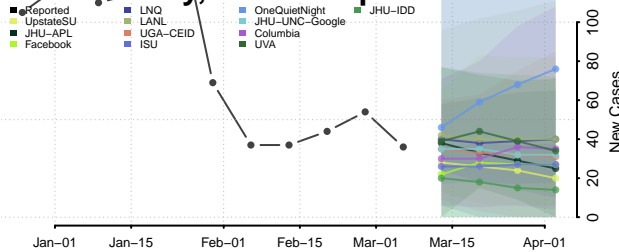

Belknap County, New Hampshire

Carroll County, New Hampshire

Cheshire County, New Hampshire

Coos County, New Hampshire

*New weekly cases may decrease in this location over the next four weeks. For these locations, the ensemble forecast indicates a probability of 0.75 or greater that fewer cases will be reported in week four of the forecast than in the last reported week.