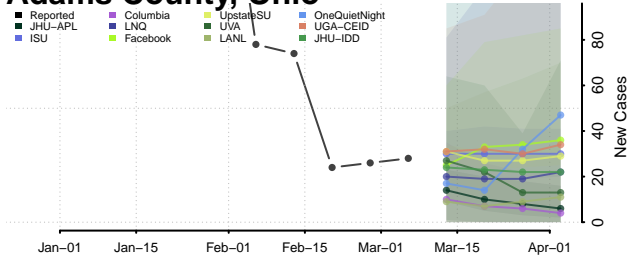

Adams County, Ohio