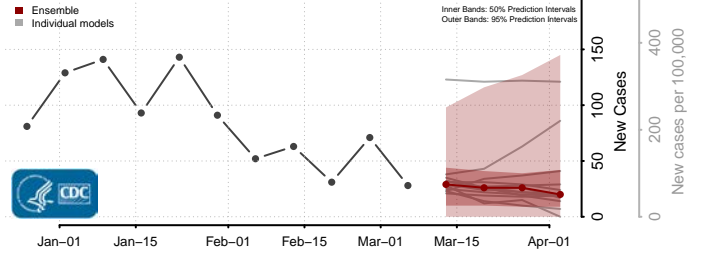

Des Moines County, Iowa