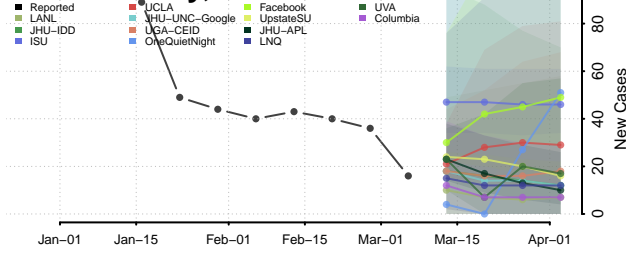

Scott County, Missouri