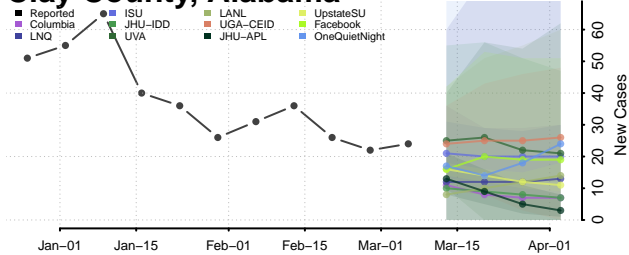

Clay County, Alabama