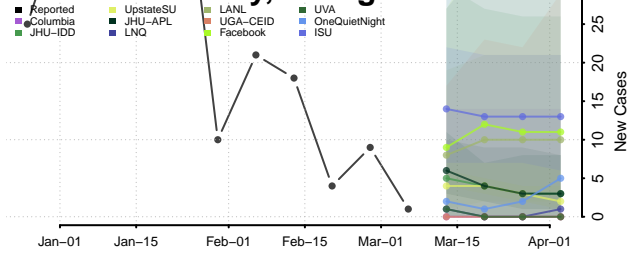

Pulaski County, Georgia

Putnam County, Georgia

Screven County, Georgia

Seminole County, Georgia

Spalding County, Georgia

Stephens County, Georgia

Stewart County, Georgia

Sumter County, Georgia