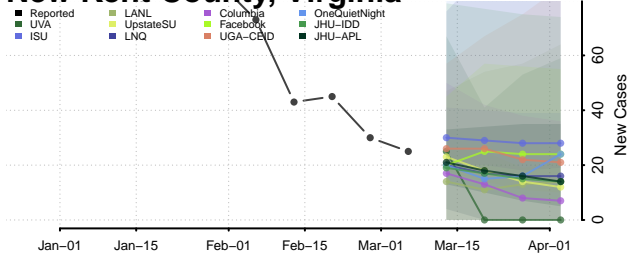

Mathews County, Virginia

Mecklenburg County, Virginia

Middlesex County, Virginia

Montgomery County, Virginia

Nelson County, Virginia

New Kent County, Virginia

Newport News County, Virginia

Norfolk County, Virginia