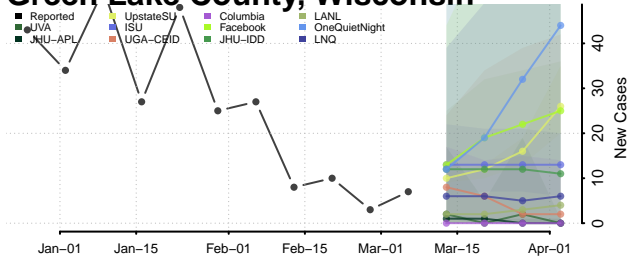

Green Lake County, Wisconsin