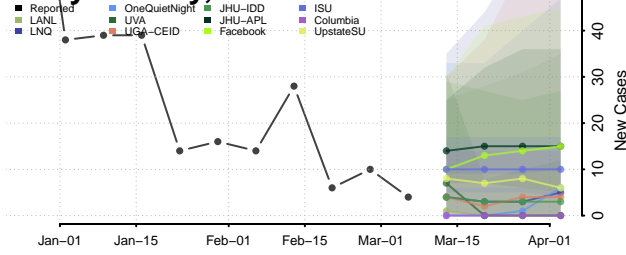

Perry County, Tennessee