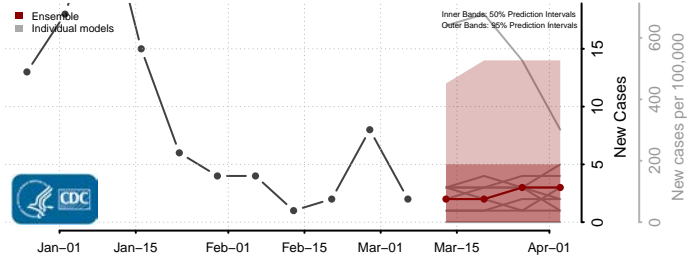

Cheyenne County, Kansas