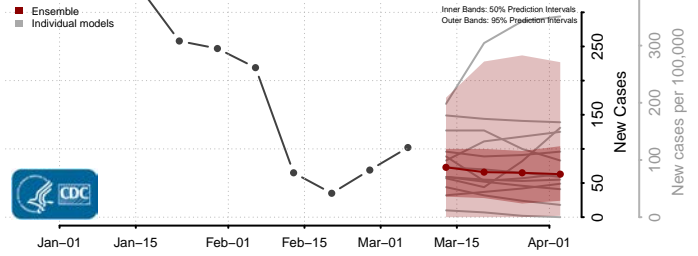

Cullman County, Alabama