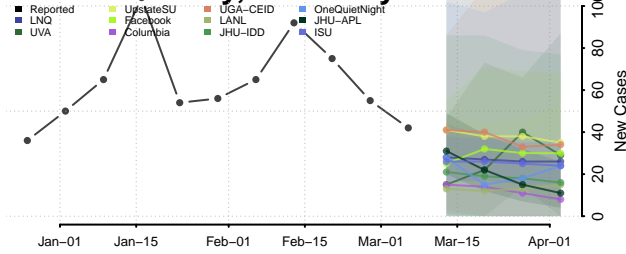

Russell County, Kentucky