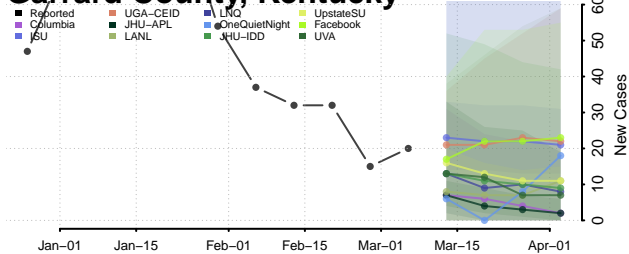

Garrard County, Kentucky