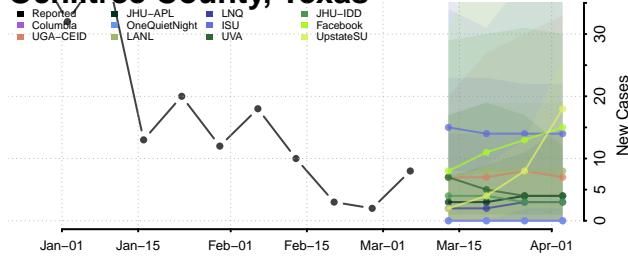

Oldham County, Texas

Orange County, Texas

Palo Pinto County, Texas

Panola County, Texas

Parker County, Texas

Parmer County, Texas

Pecos County, Texas

Polk County, Texas