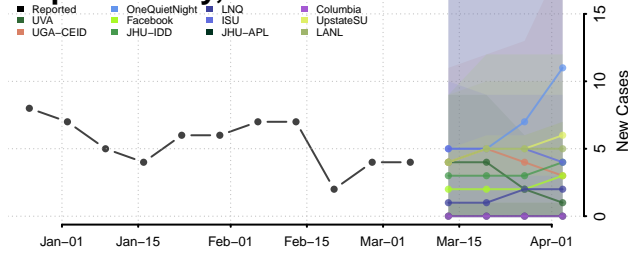

Dolores County, Colorado

Douglas County, Colorado

Eagle County, Colorado

EI Paso County, Colorado

Elbert County, Colorado

Fremont County, Colorado

Garfield County, Colorado

Gilpin County, Colorado