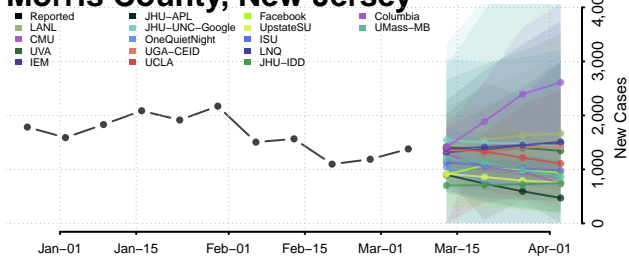

Hunterdon County, New Jersey

Mercer County, New Jersey

Middlesex County, New Jersey

Monmouth County, New Jersey

Morris County, New Jersey

Ocean County, New Jersey

Passaic County, New Jersey

Salem County, New Jersey