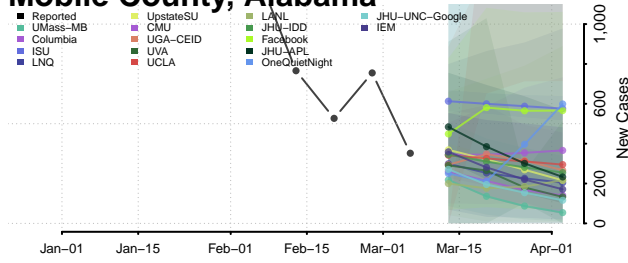

Jefferson County, Alabama

Lamar County, Alabama

Lauderdale County, Alabama

Lawrence County, Alabama

Lee County, Alabama

Limestone County, Alabama

Lowndes County, Alabama

Macon County, Alabama

Madison County, Alabama

Marengo County, Alabama

Marion County, Alabama

Marshall County, Alabama

Mobile County, Alabama

Monroe County, Alabama

Montgomery County, Alabama

Morgan County, Alabama

Perry County, Alabama

Pickens County, Alabama

Pike County, Alabama

Randolph County, Alabama

Russell County, Alabama

Shelby County, Alabama

St. Clair County, Alabama

Sumter County, Alabama