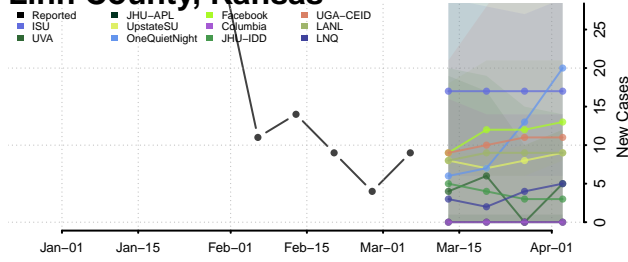

Linn County, Kansas