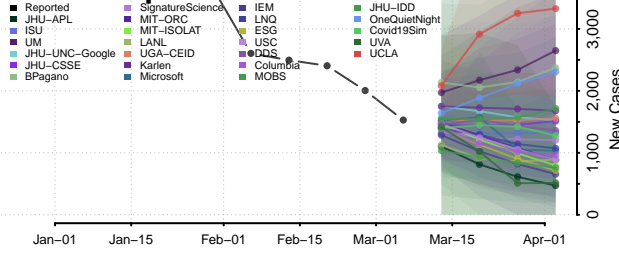

Belknap County, New Hampshire

Carroll County, New Hampshire

Cheshire County, New Hampshire

Coos County, New Hampshire

*New weekly cases may decrease in this location over the next four weeks. For these locations, the ensemble forecast indicates a probability of 0.75 or greater that fewer cases will be reported in week four of the forecast than in the last reported week.