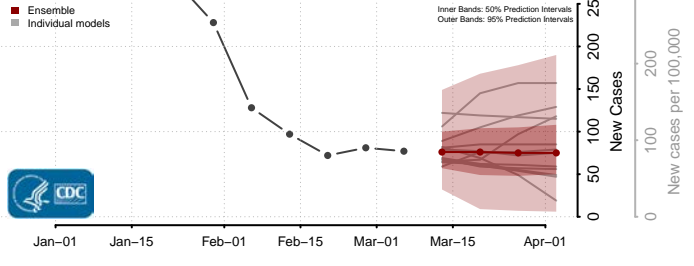

Wayne County, New York