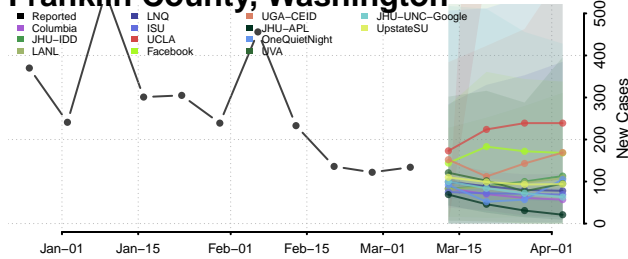

Franklin County, Washington