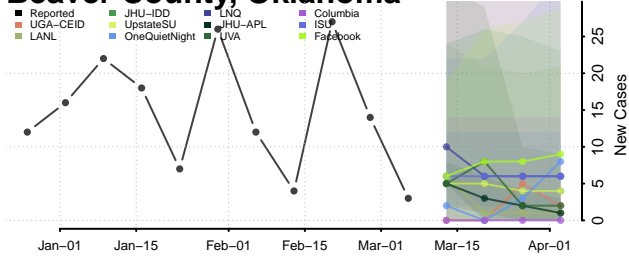

Beaver County, Oklahoma