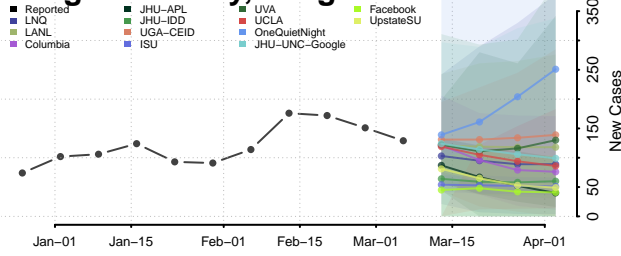

Douglas County, Oregon