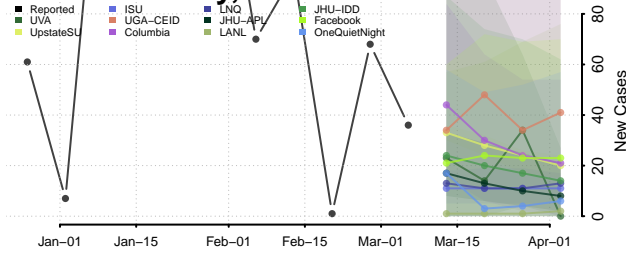

Dimmit County, Texas