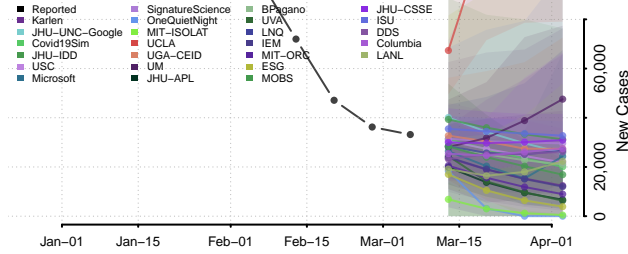

California*