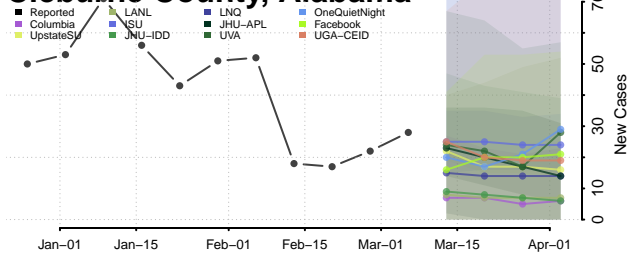

Cleburne County, Alabama