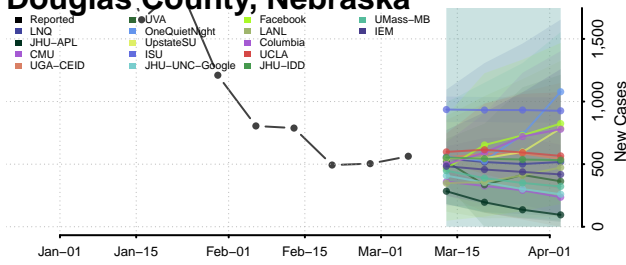

Douglas County, Nebraska