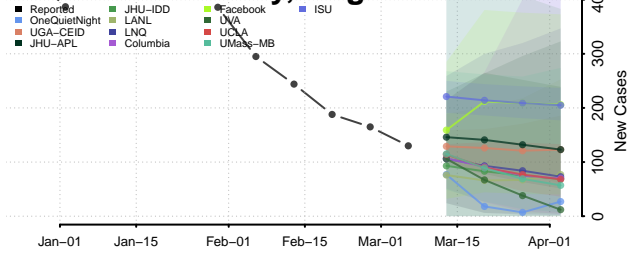

Alexandria County, Virginia