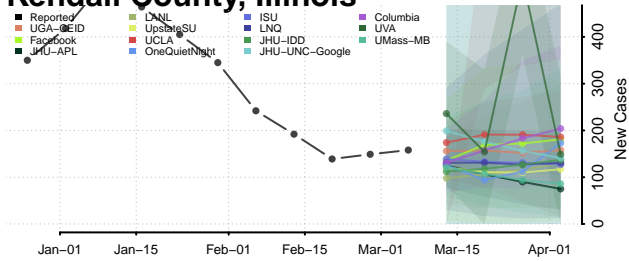

Kendall County, Illinois