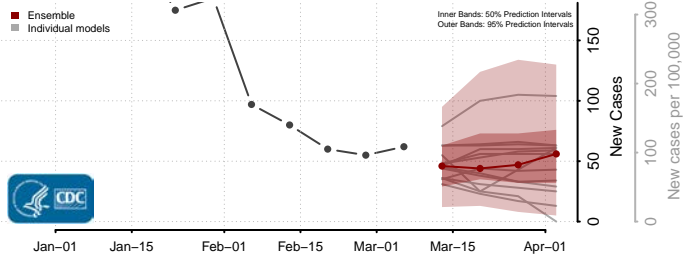

Jefferson County, West Virginia