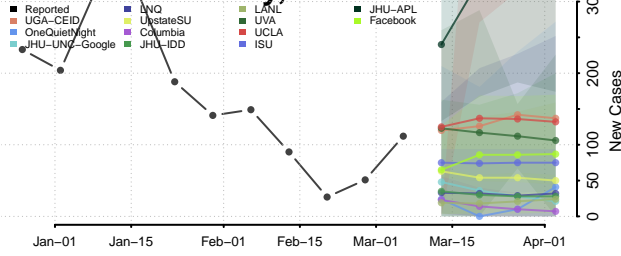

Crittenden County, Arkansas