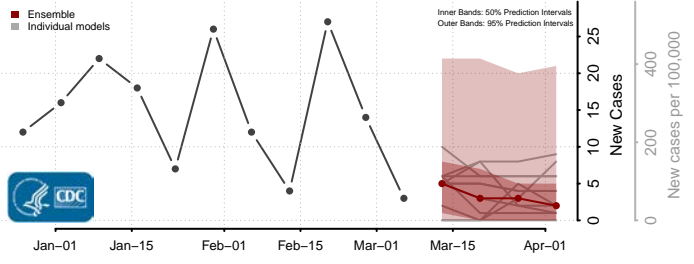

Beaver County, Oklahoma