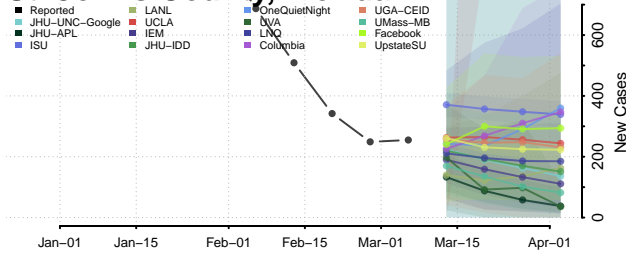

Putnam County, Florida

Santa Rosa County, Florida

Sarasota County, Florida

Seminole County, Florida

St. Johns County, Florida

St. Lucie County, Florida

Sumter County, Florida

Suwannee County, Florida