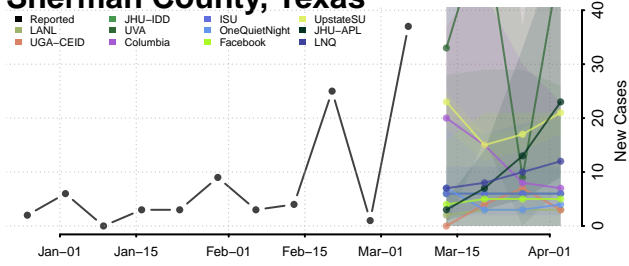

San Jacinto County, Texas

San Patricio County, Texas

San Saba County, Texas

Schleicher County, Texas

Scurry County, Texas

Shackelford County, Texas

Shelby County, Texas

Sherman County, Texas