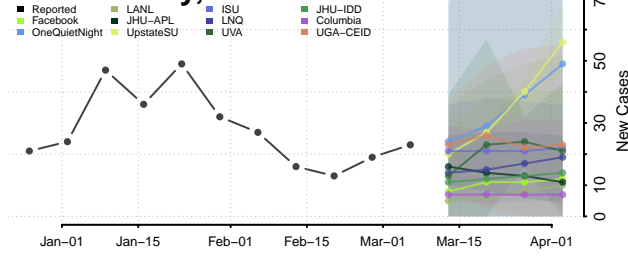

Hardin County, Iowa

Harrison County, Iowa

Henry County, Iowa

Howard County, Iowa

Humboldt County, Iowa

Ida County, Iowa

Iowa County, Iowa

Jackson County, Iowa