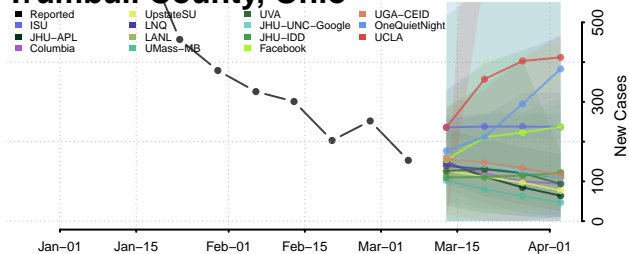

Trumbull County, Ohio