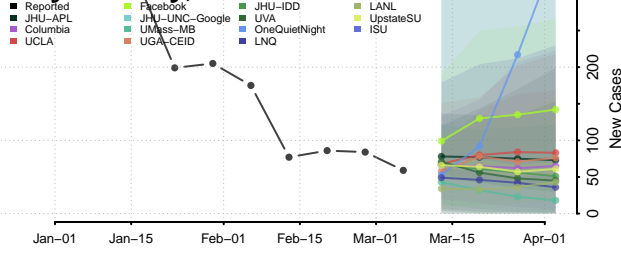

Clay County, Missouri