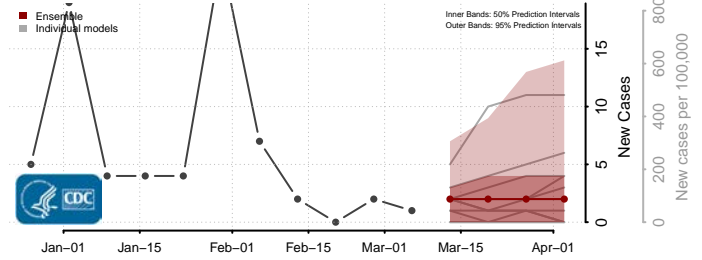

Eddy County, North Dakota