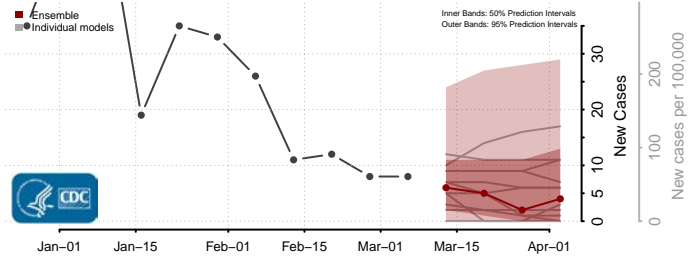

Clay County, Illinois