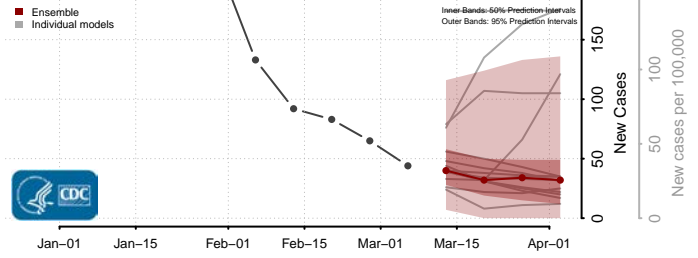

Berkshire County, Massachusetts