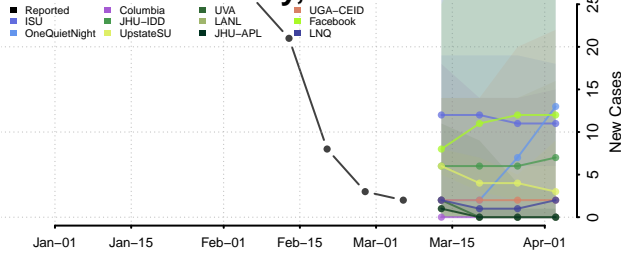

Scott County, Indiana

Shelby County, Indiana

Spencer County, Indiana

St. Joseph County, Indiana

Starke County, Indiana

Steuben County, Indiana

Sullivan County, Indiana

Switzerland County, Indiana