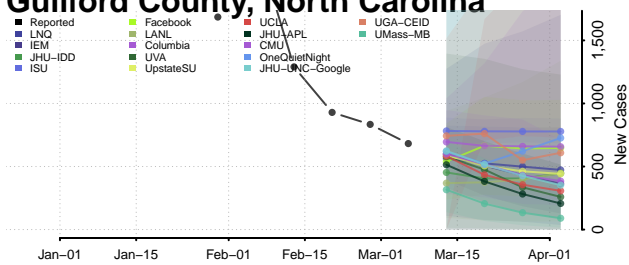

Guilford County, North Carolina