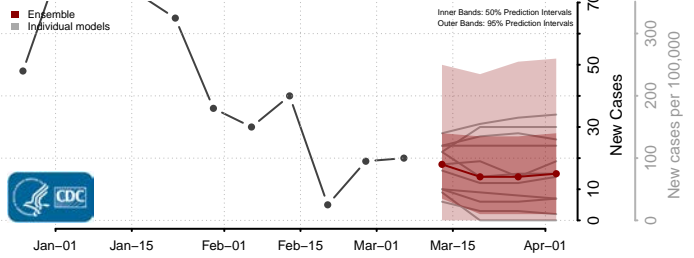

Franklin County, Louisiana