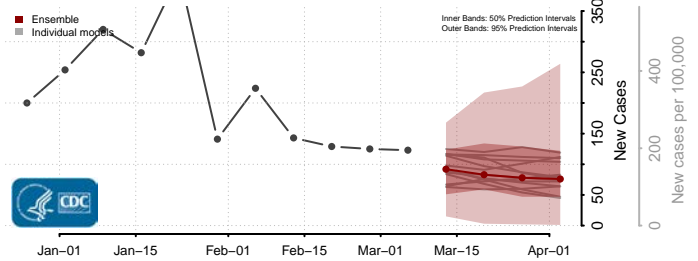

Pender County, North Carolina