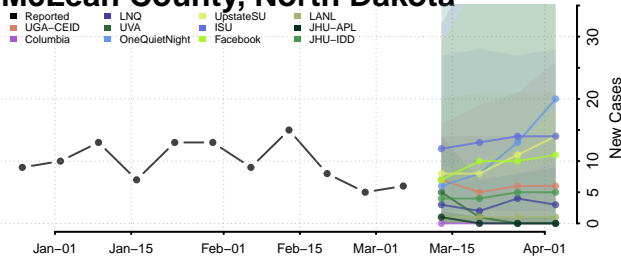

Hettinger County, North Dakota

Kidder County, North Dakota

LaMoure County, North Dakota

Logan County, North Dakota

McHenry County, North Dakota

McIntosh County, North Dakota

McKenzie County, North Dakota

McLean County, North Dakota