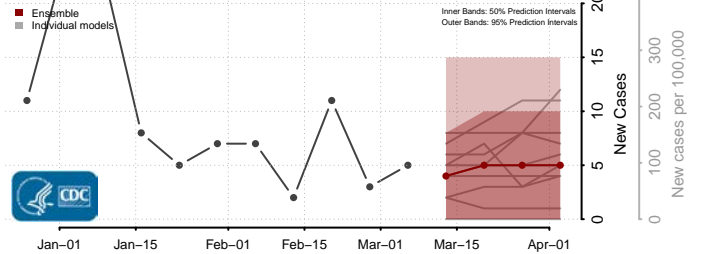

Ransom County, North Dakota