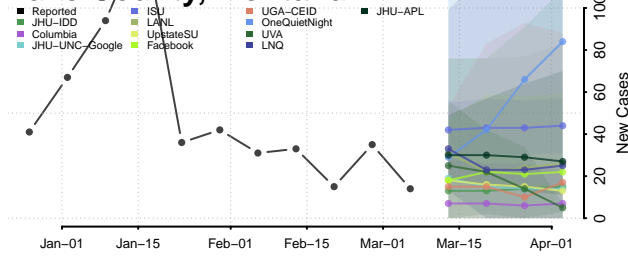

Lake County, Montana