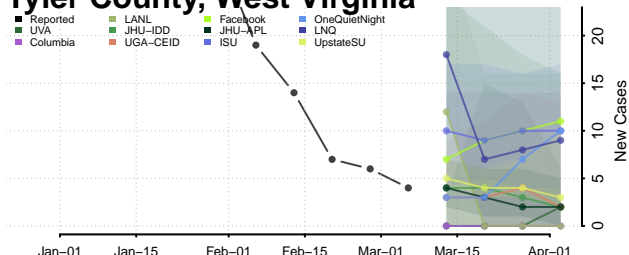

Tyler County, West Virginia