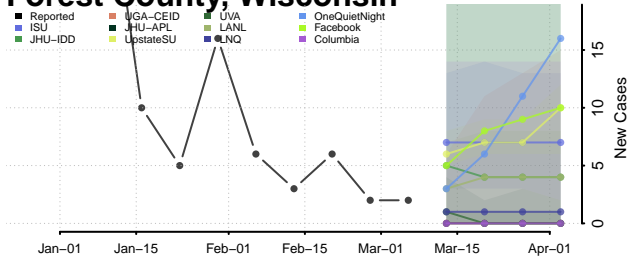

Dodge County, Wisconsin

Door County, Wisconsin

Douglas County, Wisconsin

Dunn County, Wisconsin

Eau Claire County, Wisconsin

Florence County, Wisconsin

Fond du Lac County, Wisconsin

Forest County, Wisconsin