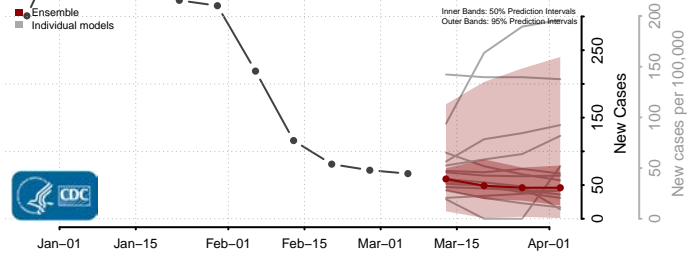

Santa Fe County, New Mexico