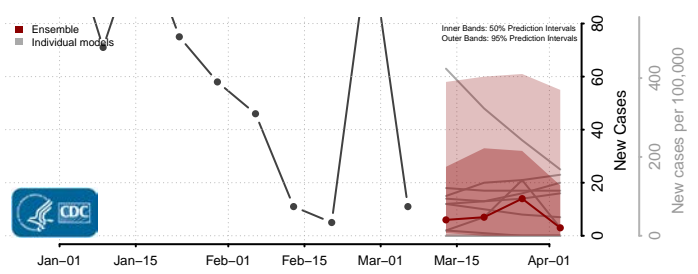

Alleghany County, Virginia