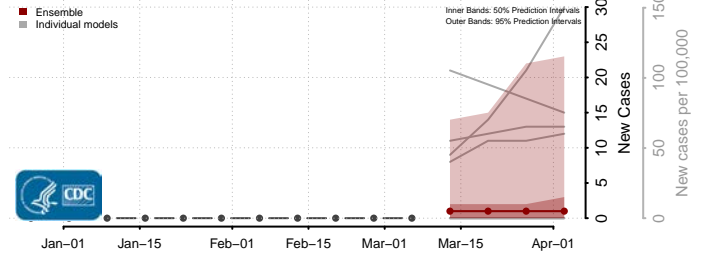

Beaver County, Utah

Box Elder County, Utah

Cache County, Utah

Carbon County, Utah

Daggett County, Utah

Davis County, Utah

Duchesne County, Utah

Emery County, Utah