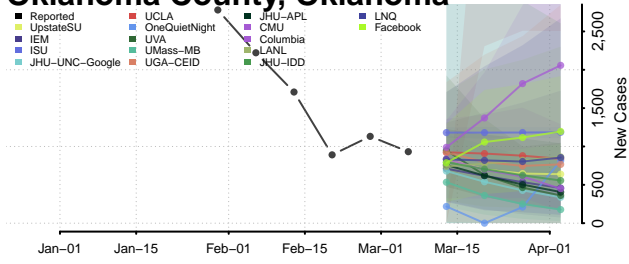

Oklahoma County, Oklahoma