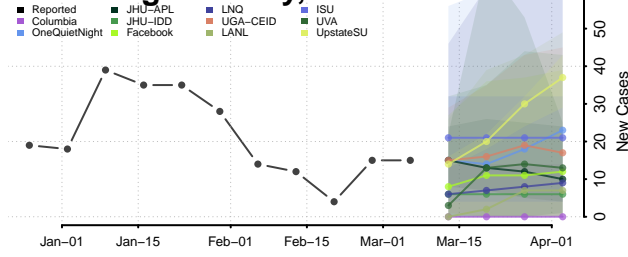

Union County, Iowa

Van Buren County, Iowa

Wapello County, Iowa

Warren County, Iowa

Washington County, Iowa

Wayne County, Iowa

Webster County, Iowa

Winnebago County, Iowa