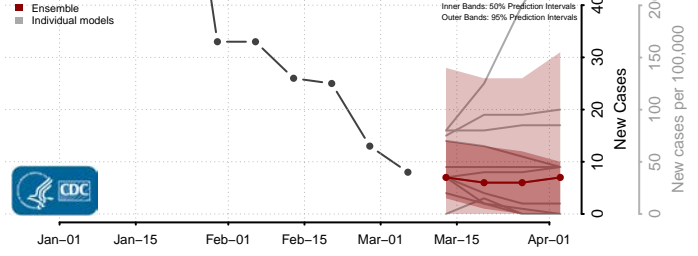

Lincoln County, Montana