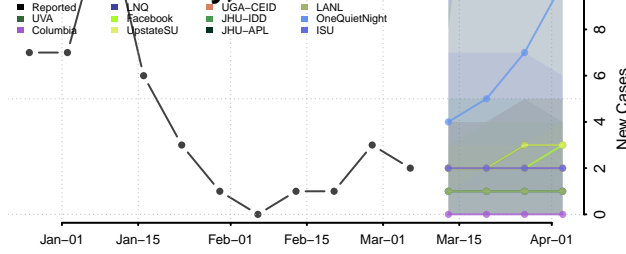

Custer County, Idaho