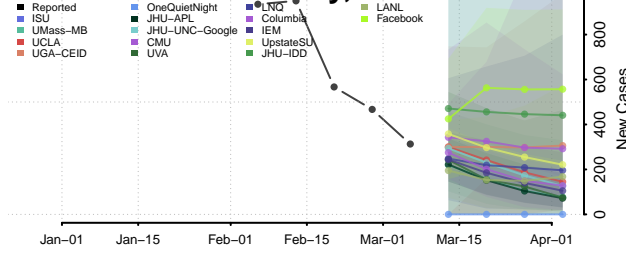

San Francisco County, California