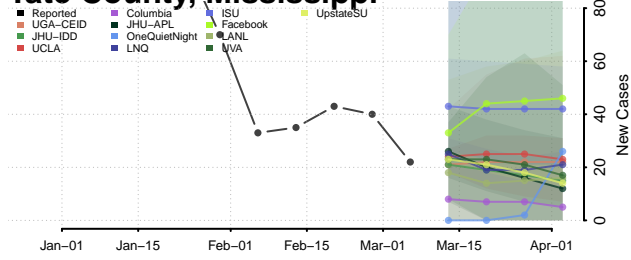

Smith County, Mississippi

Stone County, Mississippi

Sunflower County, Mississippi

Tallahatchie County, Mississippi

Tate County, Mississippi

Tippah County, Mississippi

Tishomingo County, Mississippi

Tunica County, Mississippi