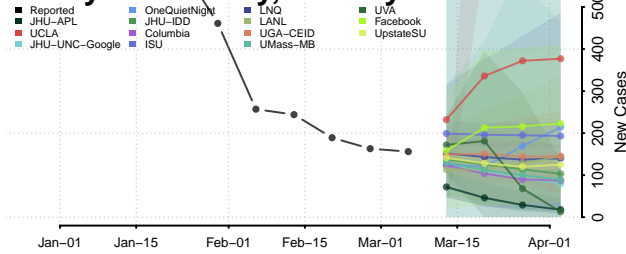

Schuylkill County, Pennsylvania