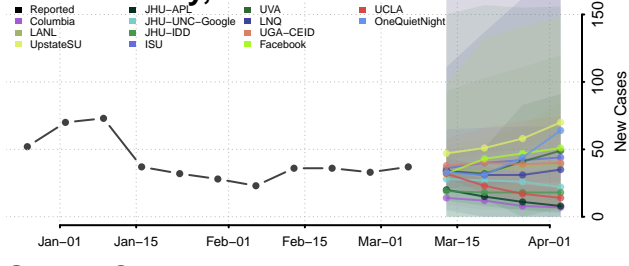

Stark County, North Dakota