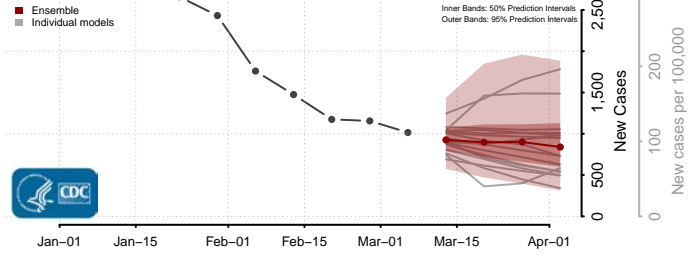

Howard County, Maryland

Kent County, Maryland

Montgomery County, Maryland

Prince George's County, Maryland

Queen Anne's County, Maryland

Somerset County, Maryland

St. Mary's County, Maryland

Talbot County, Maryland