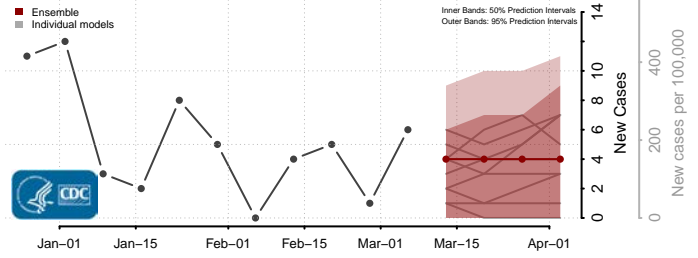

Chase County, Kansas