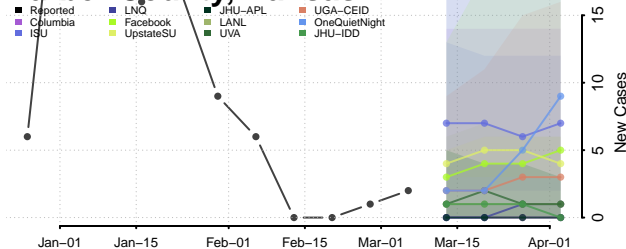

Barber County, Kansas