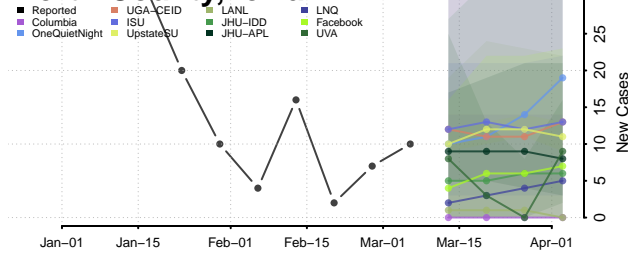

Worth County, Iowa