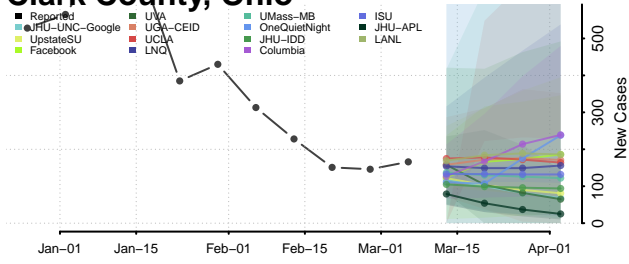

Clark County, Ohio