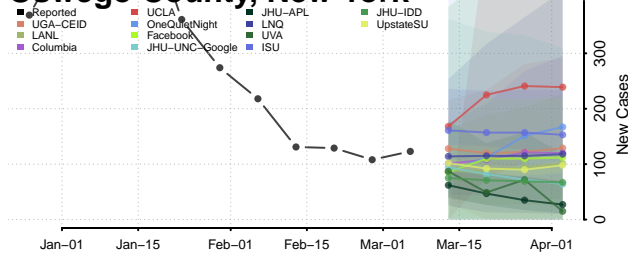

Niagara County, New York

Oneida County, New York

Onondaga County, New York

Ontario County, New York

Orange County, New York

Orleans County, New York

Oswego County, New York

Otsego County, New York