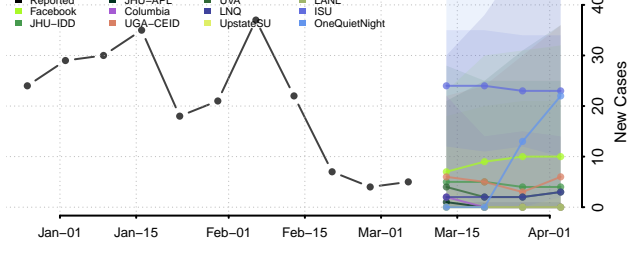

Ripley County, Missouri