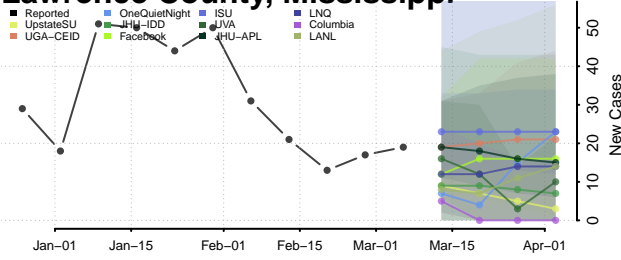

Lawrence County, Mississippi