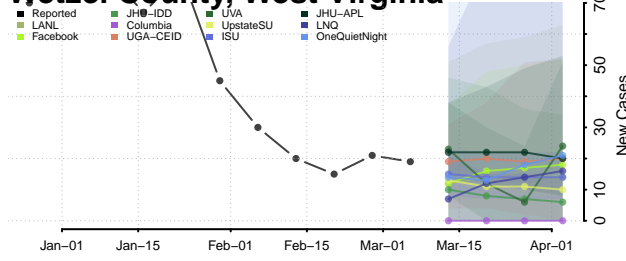

Wetzel County, West Virginia