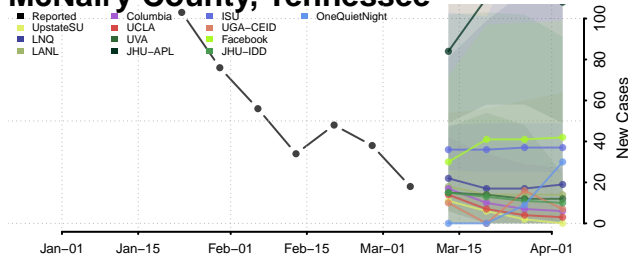

Maury County, Tennessee

McMinn County, Tennessee

McNairy County, Tennessee

Meigs County, Tennessee

Monroe County, Tennessee

Montgomery County, Tennessee

Moore County, Tennessee

Morgan County, Tennessee