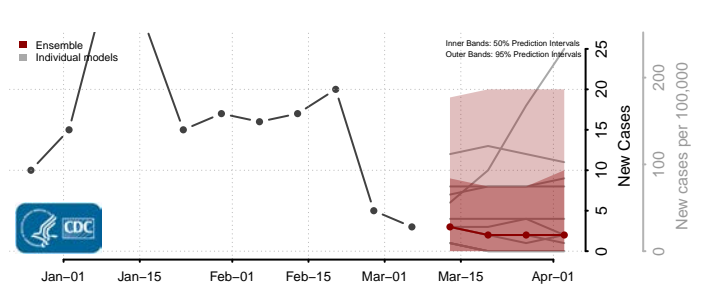

Big Horn County, Montana

Blaine County, Montana

Broadwater County, Montana

Carbon County, Montana

Carter County, Montana

Cascade County, Montana

Chouteau County, Montana

Custer County, Montana