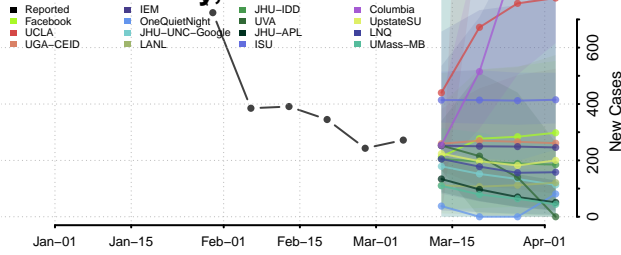

Placer County, California