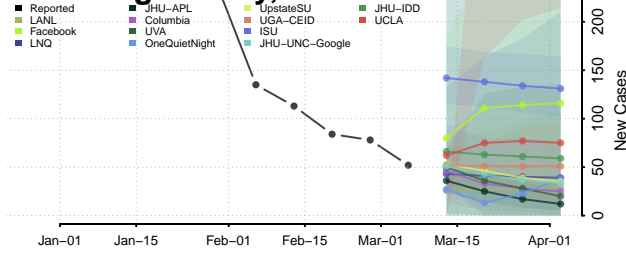

Chemung County, New York