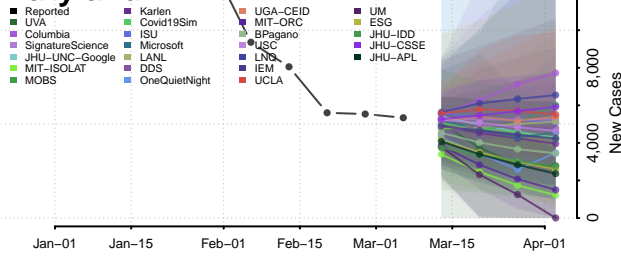

Waldo County, Maine

Washington County, Maine

York County, Maine

Maryland

Allegany County, Maryland

Anne Arundel County, Maryland