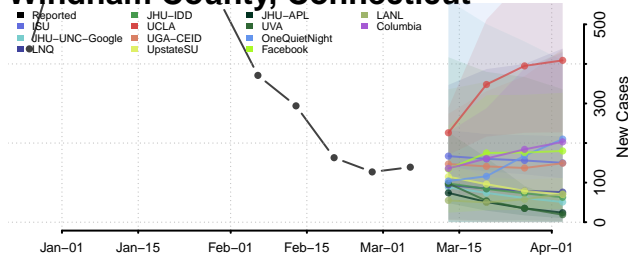

Windham County, Connecticut