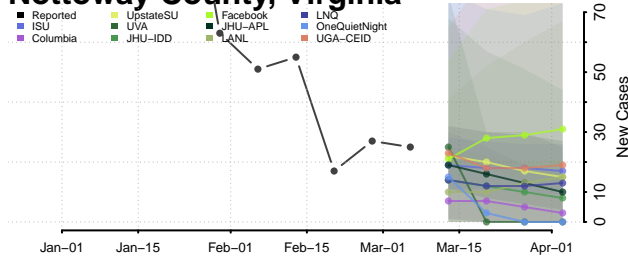

Northampton County, Virginia

Northumberland County, Virginia

Norton County, Virginia

Nottoway County, Virginia

Orange County, Virginia

Page County, Virginia

Patrick County, Virginia

Petersburg County, Virginia