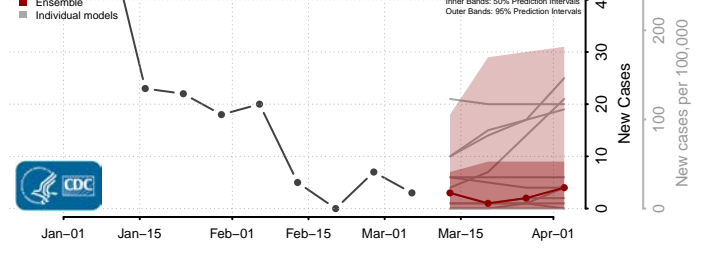

New Madrid County, Missouri