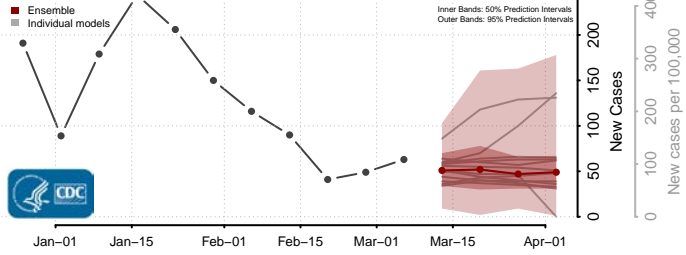

Oxford County, Maine