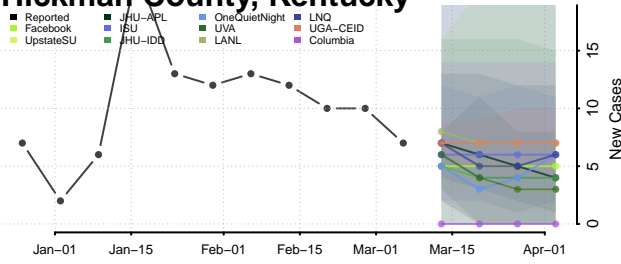

Hart County, Kentucky

Henderson County, Kentucky

Henry County, Kentucky

Hickman County, Kentucky

Hopkins County, Kentucky

Jackson County, Kentucky

Jefferson County, Kentucky

Jessamine County, Kentucky