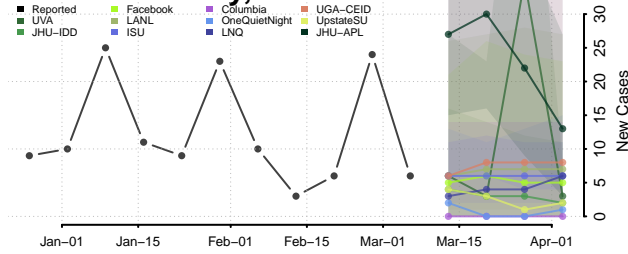

Concho County, Texas