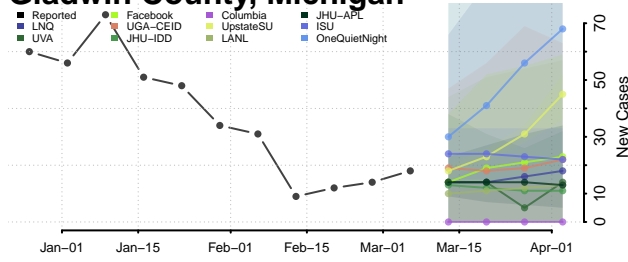

Delta County, Michigan

Dickinson County, Michigan

Eaton County, Michigan

Emmet County, Michigan

Genesee County, Michigan

Gladwin County, Michigan

Gogebic County, Michigan

Grand Traverse County, Michigan