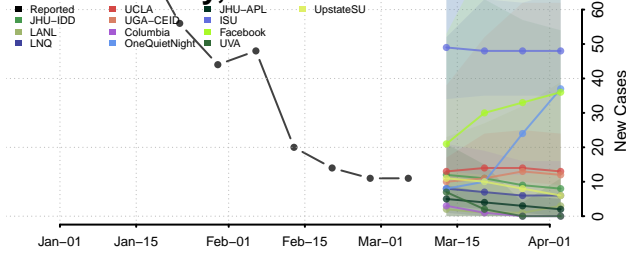

Saline County, Missouri