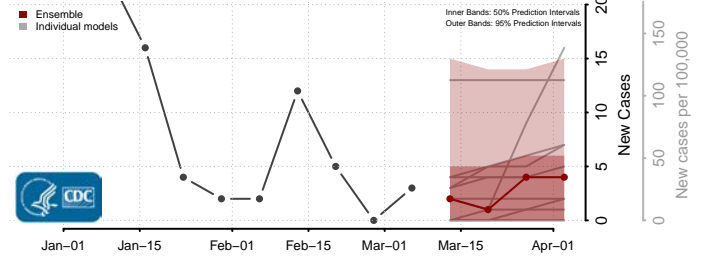

Montgomery County, Missouri