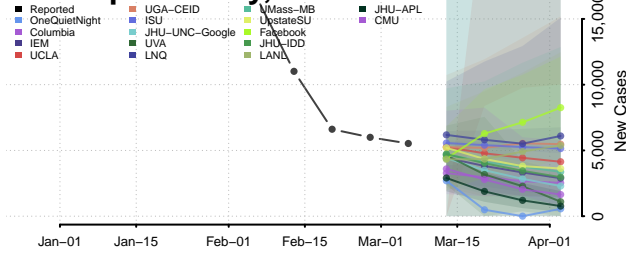

Cochise County, Arizona

Coconino County, Arizona

Gila County, Arizona

Graham County, Arizona

Greenlee County, Arizona

La Paz County, Arizona

Maricopa County, Arizona

Mohave County, Arizona