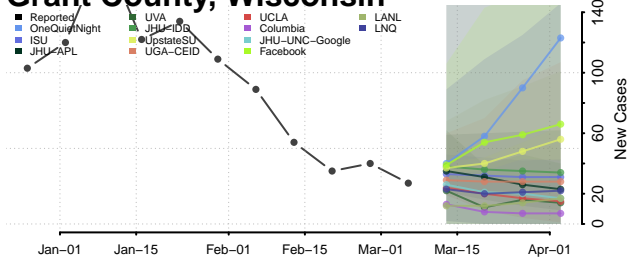

Grant County, Wisconsin