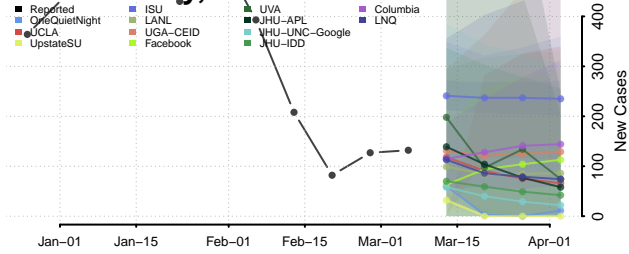

Starr County, Texas