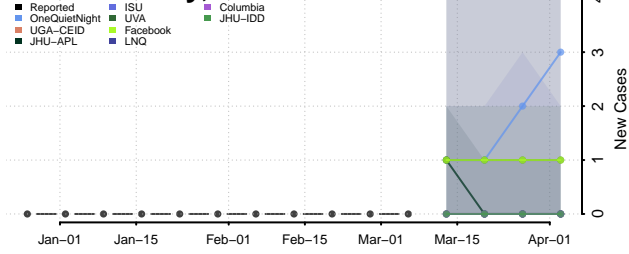

Piute County, Utah