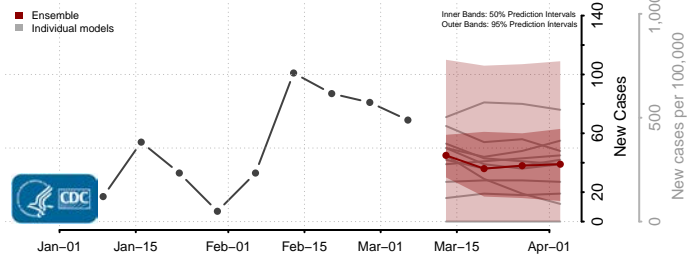

Pennington County, Minnesota