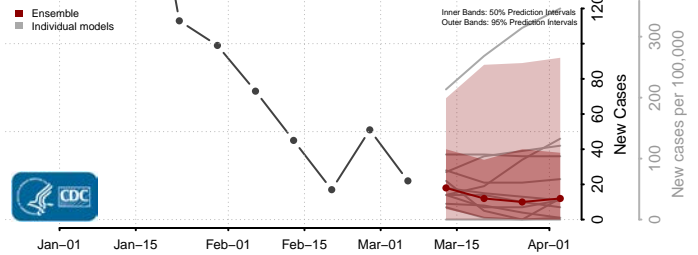

Greenbrier County, West Virginia