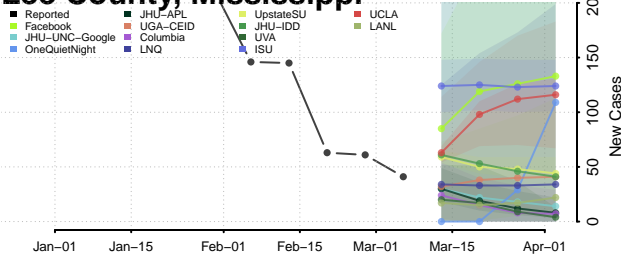

Lee County, Mississippi

Leflore County, Mississippi

Lincoln County, Mississippi

Lowndes County, Mississippi

Madison County, Mississippi

Marion County, Mississippi

Marshall County, Mississippi

Monroe County, Mississippi