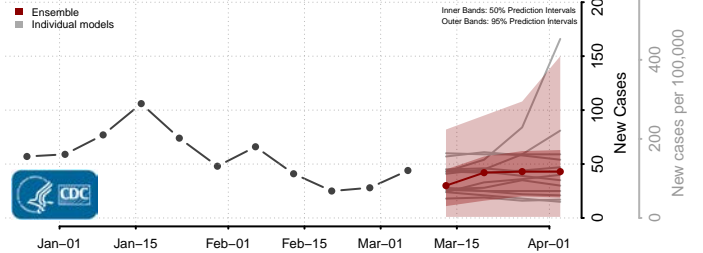

Stearns County, Minnesota

Steele County, Minnesota

Stevens County, Minnesota

Swift County, Minnesota

Todd County, Minnesota

Traverse County, Minnesota

Wabasha County, Minnesota

Wadena County, Minnesota