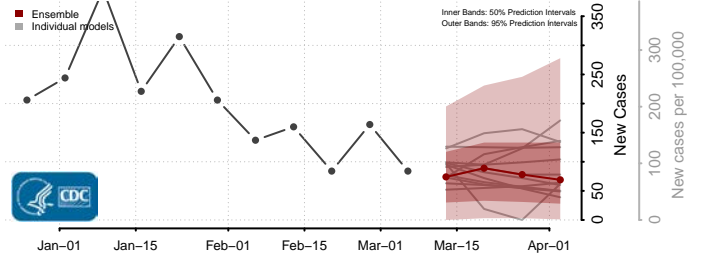

Dubuque County, Iowa