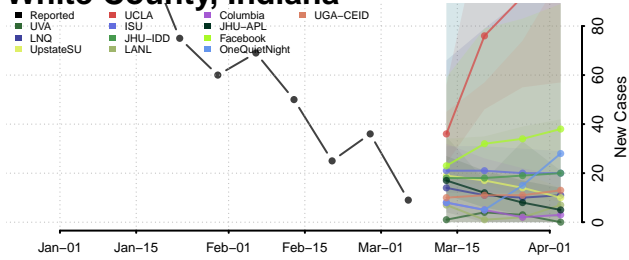

Warrick County, Indiana

Washington County, Indiana

Wayne County, Indiana

Wells County, Indiana

White County, Indiana

Whitley County, Indiana

Iowa

Adair County, Iowa