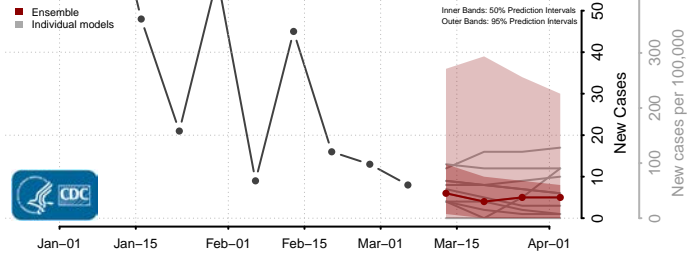

Lewis County, Kentucky