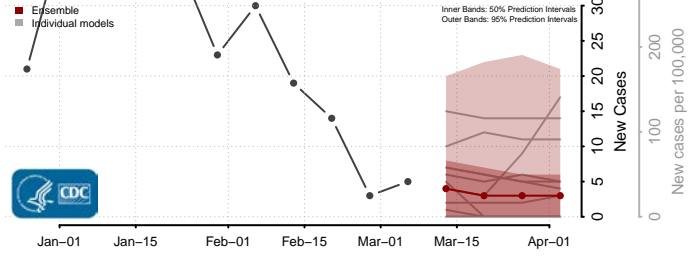

Clarke County, Alabama

Clay County, Alabama

Cleburne County, Alabama

Coffee County, Alabama

Colbert County, Alabama

Conecuh County, Alabama

Coosa County, Alabama

Covington County, Alabama