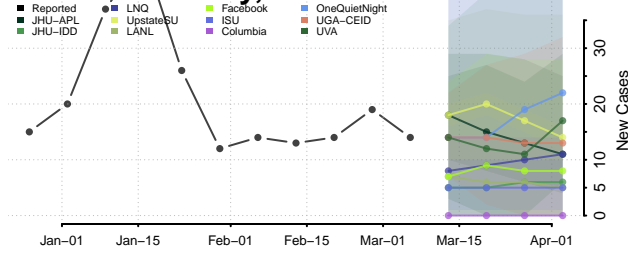

Madison County, Montana