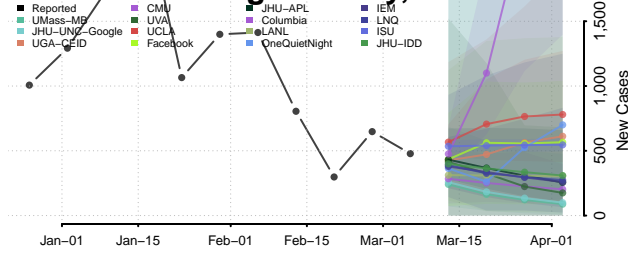

East Baton Rouge County, Louisiana