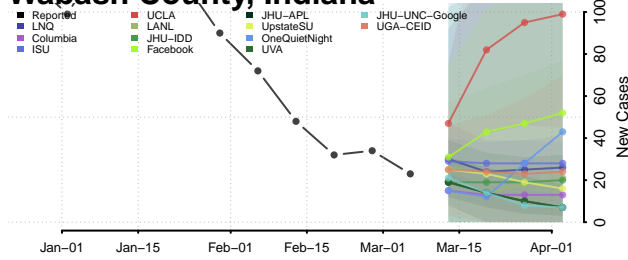

Tippecanoe County, Indiana

Tipton County, Indiana

Union County, Indiana

Vanderburgh County, Indiana

Vermillion County, Indiana

Vigo County, Indiana

Wabash County, Indiana

Warren County, Indiana