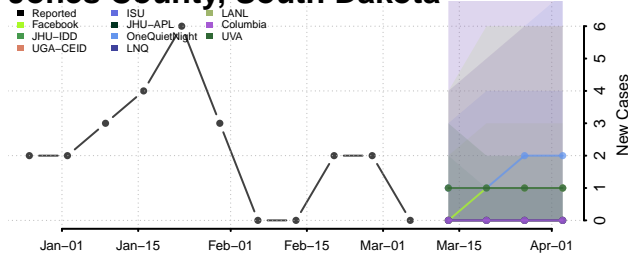

Jones County, South Dakota