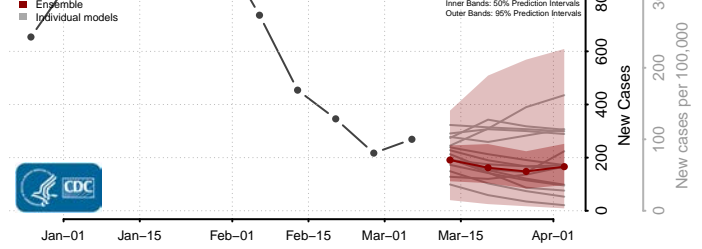

Alachua County, Florida