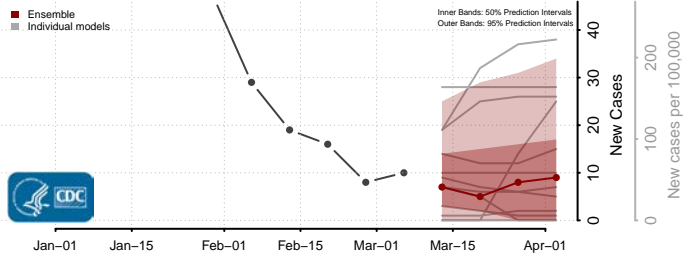

Chickasaw County, Mississippi