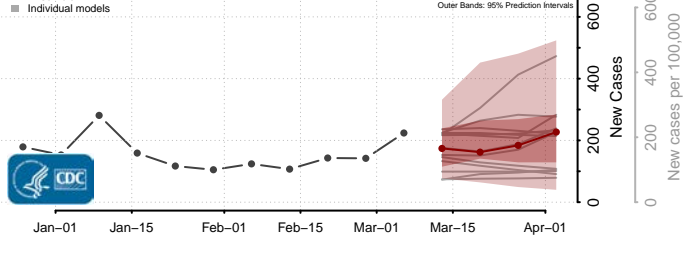

Carver County, Minnesota