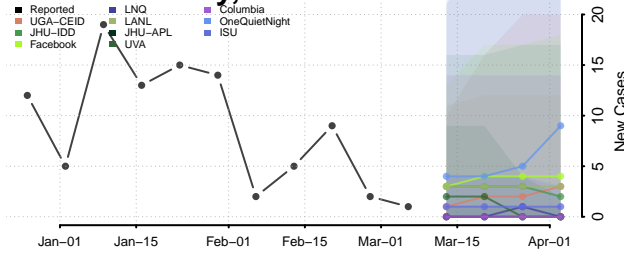

Oneida County, Idaho