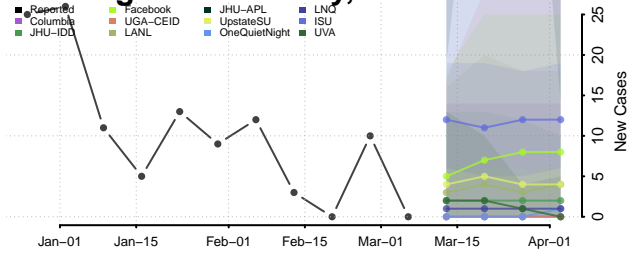

San Augustine County, Texas