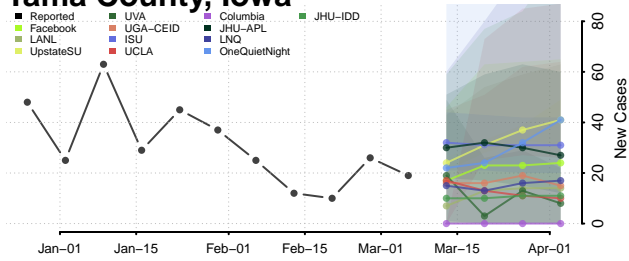

Ringgold County, Iowa

Sac County, Iowa

Scott County, Iowa

Shelby County, Iowa

Sioux County, Iowa

Story County, Iowa

Tama County, Iowa

Taylor County, Iowa