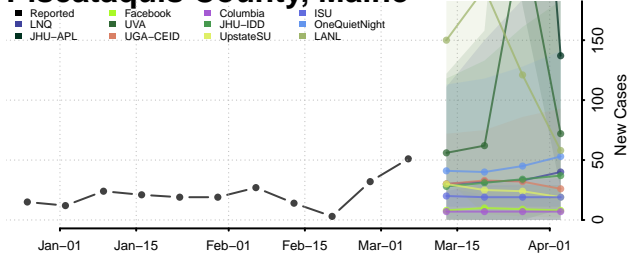

Knox County, Maine

Lincoln County, Maine

Oxford County, Maine

Penobscot County, Maine

Piscataquis County, Maine

Sagadahoc County, Maine

Somerset County, Maine

Waldo County, Maine