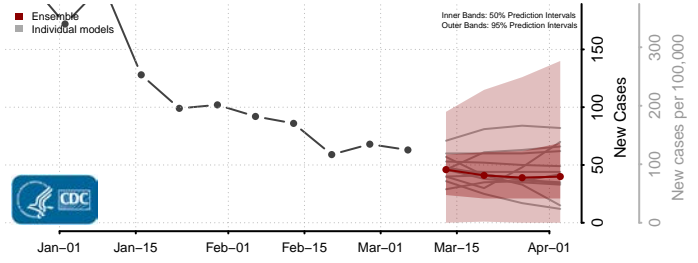

Coles County, Illinois