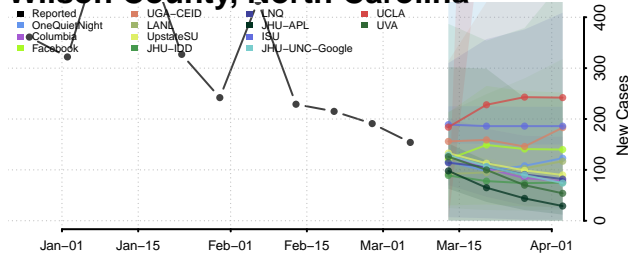

Wilson County, North Carolina