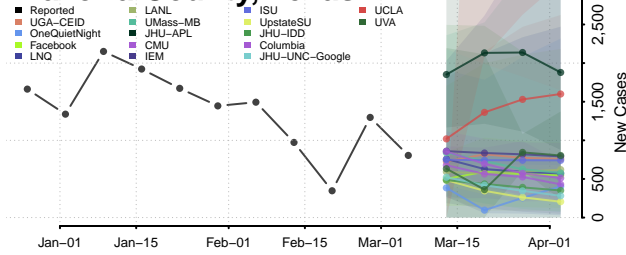

Brazoria County, Texas