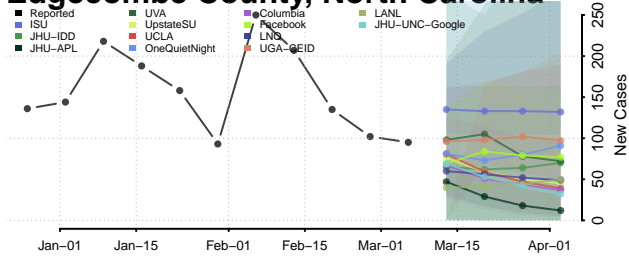

Davidson County, North Carolina

Davie County, North Carolina

Duplin County, North Carolina

Durham County, North Carolina

Edgecombe County, North Carolina

Forsyth County, North Carolina

Franklin County, North Carolina