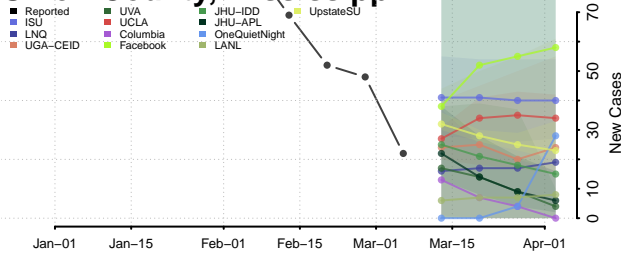

Union County, Mississippi