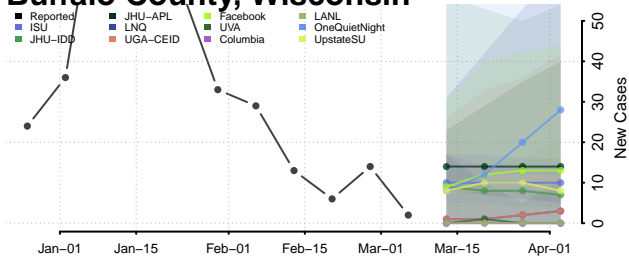

Buffalo County, Wisconsin