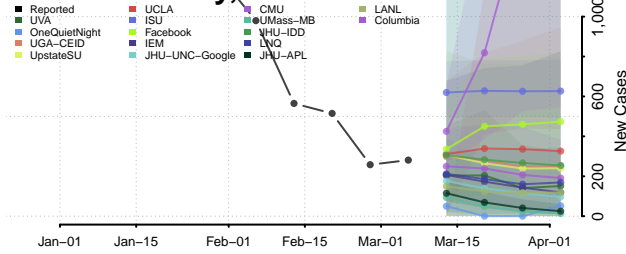

Shasta County, California

Sierra County, California

Siskiyou County, California

Solano County, California

Sonoma County, California

Stanislaus County, California

Sutter County, California

Tehama County, California