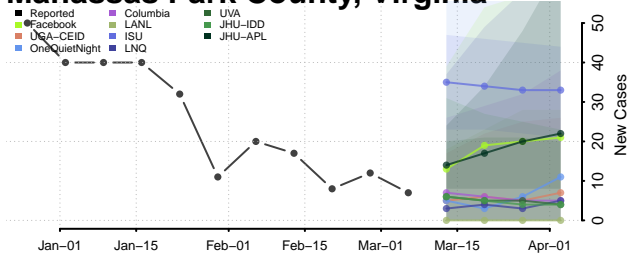

Loudoun County, Virginia

Louisa County, Virginia

Lunenburg County, Virginia

Lynchburg County, Virginia

Madison County, Virginia

Manassas County, Virginia

Manassas Park County, Virginia

Martinsville County, Virginia