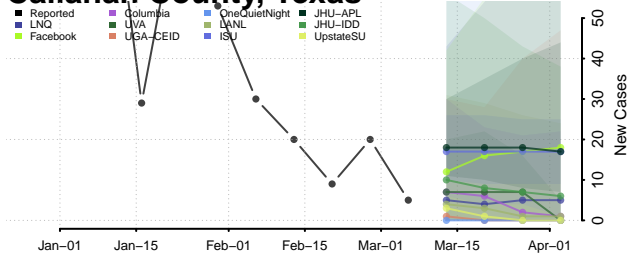

Callahan County, Texas