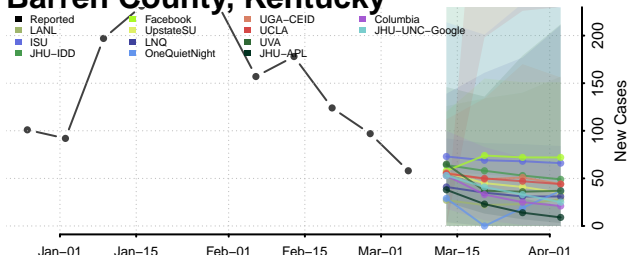

Allen County, Kentucky

Anderson County, Kentucky

Ballard County, Kentucky

Barren County, Kentucky

Bath County, Kentucky

Bell County, Kentucky

Boone County, Kentucky

Bourbon County, Kentucky