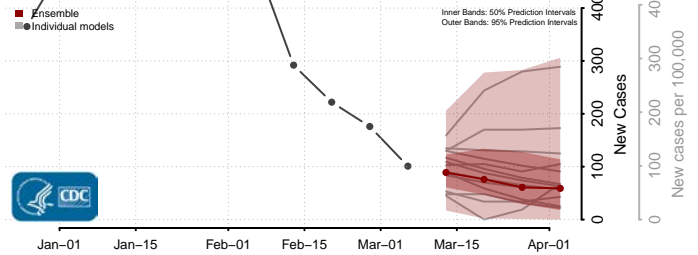

Daviess County, Kentucky