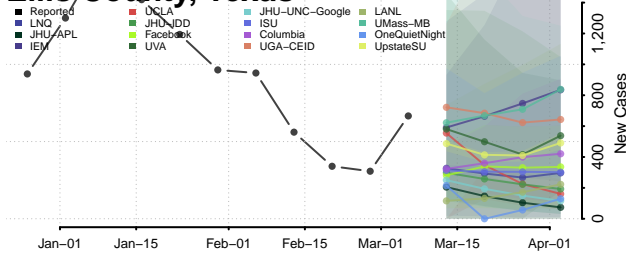

Ellis County, Texas