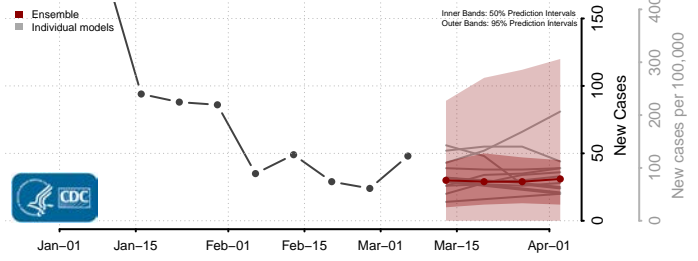

Susquehanna County, Pennsylvania

Tioga County, Pennsylvania

Union County, Pennsylvania

Venango County, Pennsylvania

Warren County, Pennsylvania

Washington County, Pennsylvania

Wayne County, Pennsylvania

Westmoreland County, Pennsylvania