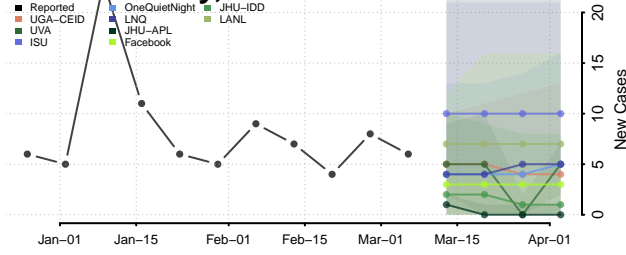

Potter County, South Dakota