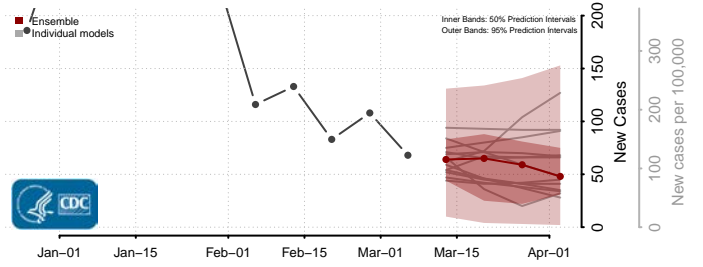

Montgomery County, Mississippi

Neshoba County, Mississippi

Newton County, Mississippi

Noxubee County, Mississippi

Oktibbeha County, Mississippi

Panola County, Mississippi

Pearl River County, Mississippi

Perry County, Mississippi