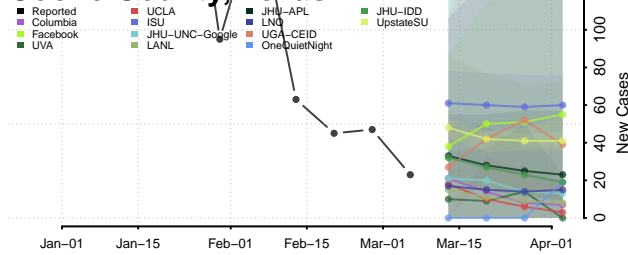

Cooke County, Texas