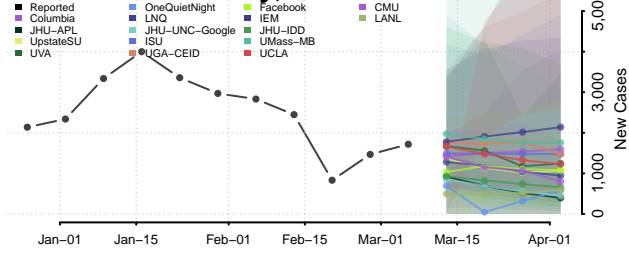

Fort Bend County, Texas