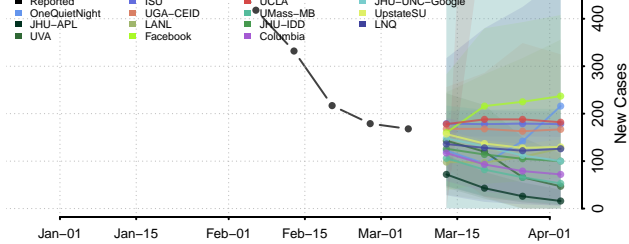

Crawford County, Ohio

Cuyahoga County, Ohio

Darke County, Ohio

Defiance County, Ohio

Delaware County, Ohio

Erie County, Ohio

Fairfield County, Ohio

Fayette County, Ohio