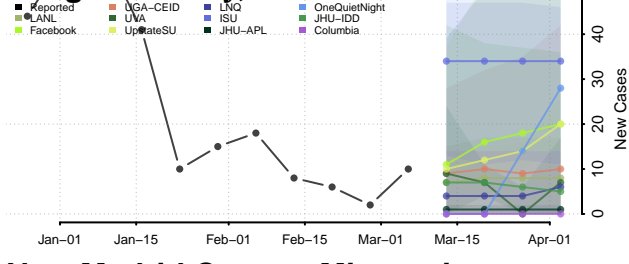

Morgan County, Missouri