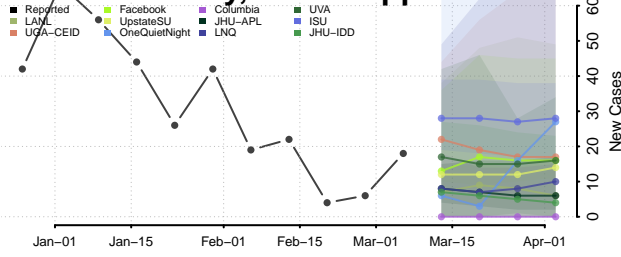

Walthall County, Mississippi