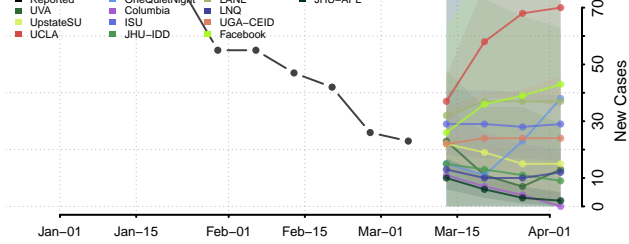

Johnson County, Kansas

Keary County, Kansas

Kingman County, Kansas

Kiowa County, Kansas

Labette County, Kansas

Lane County, Kansas

Leavenworth County, Kansas

Lincoln County, Kansas