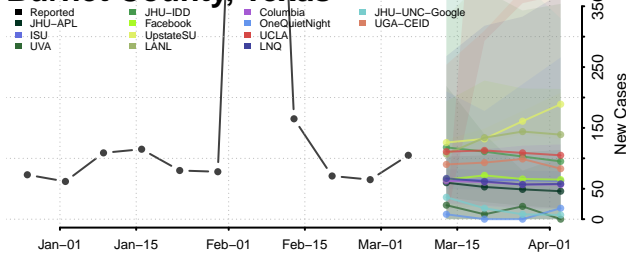

Burnet County, Texas