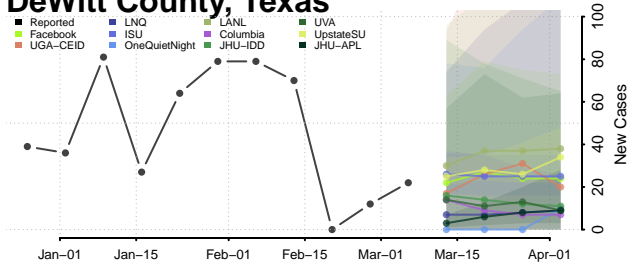

DeWitt County, Texas