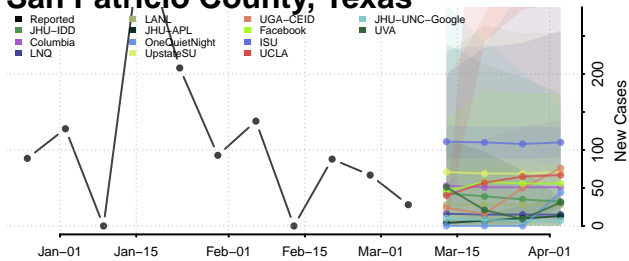

San Patricio County, Texas