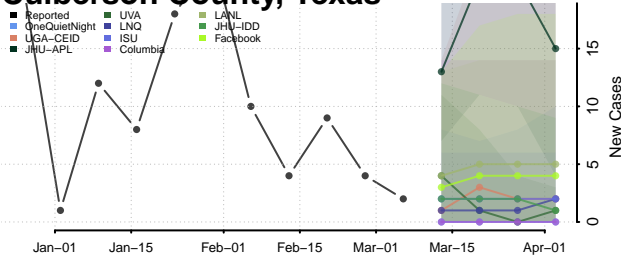

Culberson County, Texas