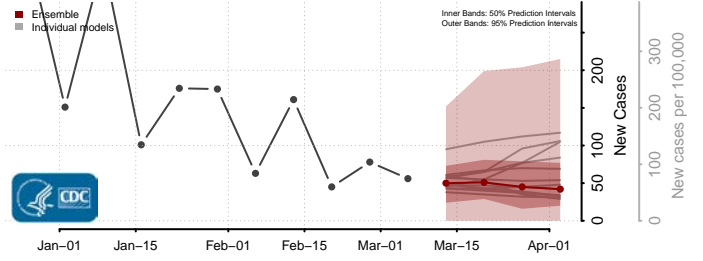

Grant County, Washington

Grays Harbor County, Washington

Island County, Washington

Jefferson County, Washington

King County, Washington

Kitsap County, Washington

Kittitas County, Washington

Klickitat County, Washington