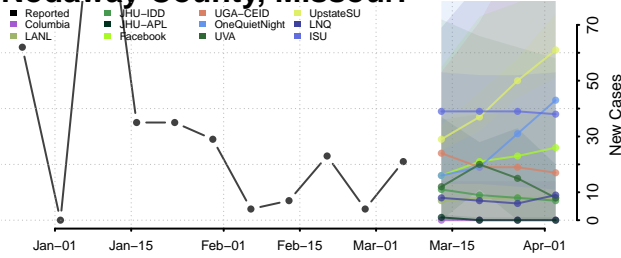

Montgomery County, Missouri

Morgan County, Missouri

New Madrid County, Missouri

Newton County, Missouri

Nodaway County, Missouri

Oregon County, Missouri

Osage County, Missouri

Ozark County, Missouri