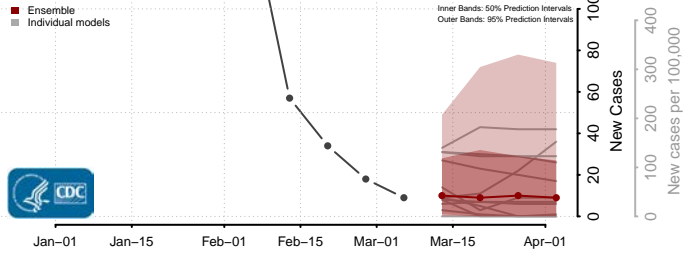

Clarke County, Alabama