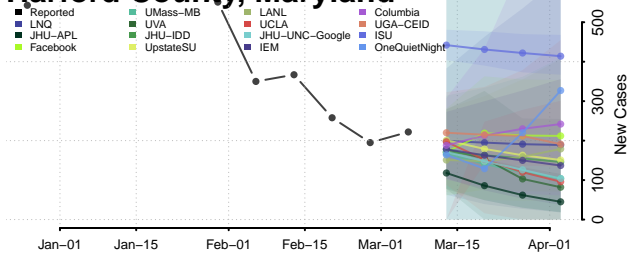

Caroline County, Maryland

Carroll County, Maryland

Cecil County, Maryland

Charles County, Maryland

Dorchester County, Maryland

Frederick County, Maryland

Garrett County, Maryland

Harford County, Maryland