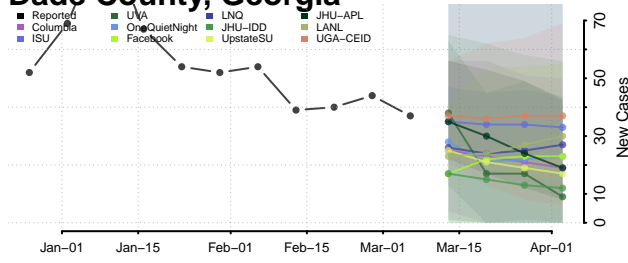

Columbia County, Georgia

Cook County, Georgia

Coweta County, Georgia

Crawford County, Georgia

Crisp County, Georgia

Dade County, Georgia

Dawson County, Georgia

Decatur County, Georgia