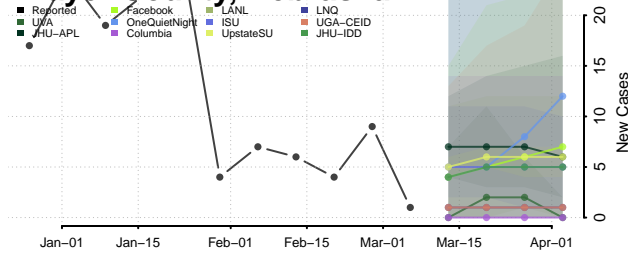

Thayer County, Nebraska