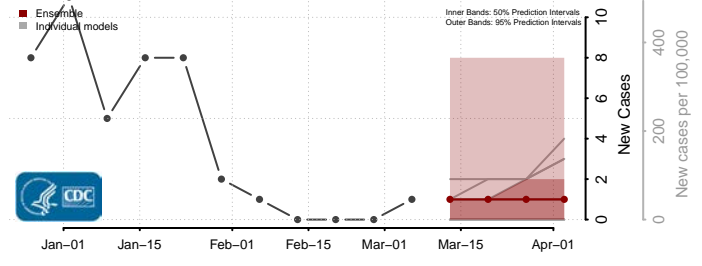

Towner County, North Dakota