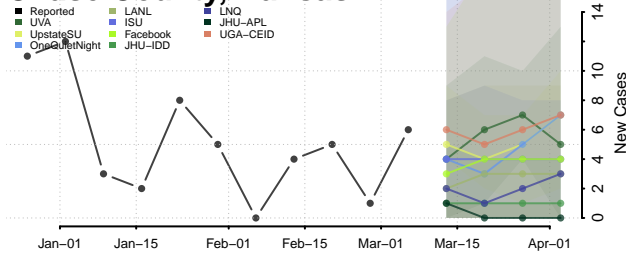

Bourbon County, Kansas

Brown County, Kansas

Butler County, Kansas

Chase County, Kansas

Chautauqua County, Kansas

Cherokee County, Kansas

Cheyenne County, Kansas

Clark County, Kansas