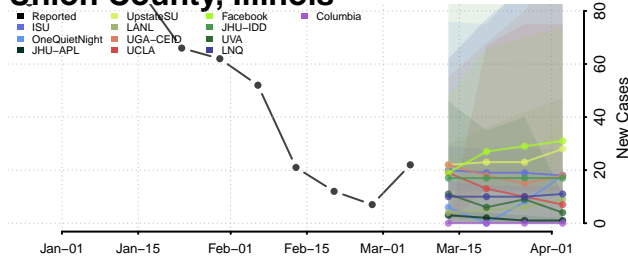

Shelby County, Illinois

St. Clair County, Illinois

Stark County, Illinois

Stephenson County, Illinois

Tazewell County, Illinois

Union County, Illinois

Vermilion County, Illinois

Wabash County, Illinois