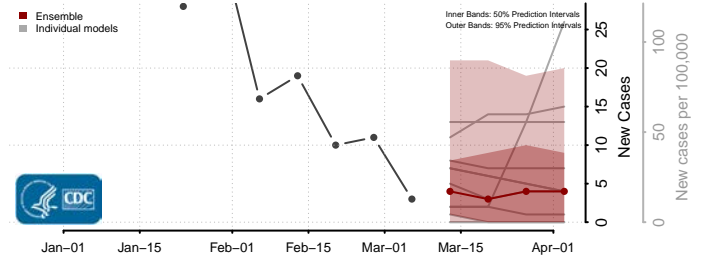

Grant County, Oregon

Harney County, Oregon

Hood River County, Oregon

Jackson County, Oregon

Jefferson County, Oregon

Josephine County, Oregon

Klamath County, Oregon

Lake County, Oregon