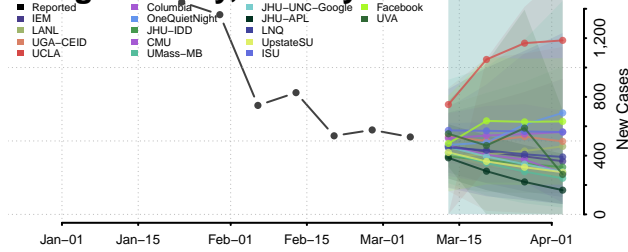

Lehigh County, Pennsylvania