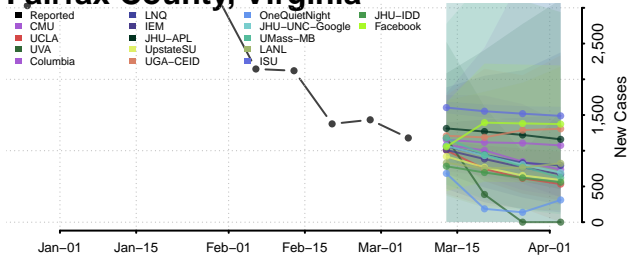

Fairfax County, Virginia