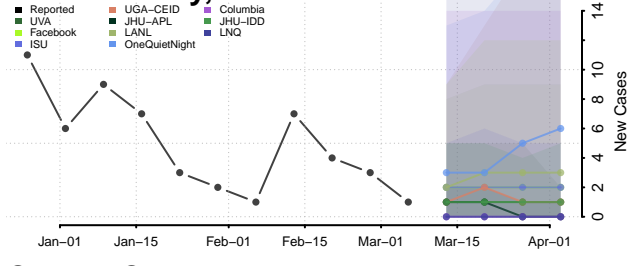

Butte County, Idaho