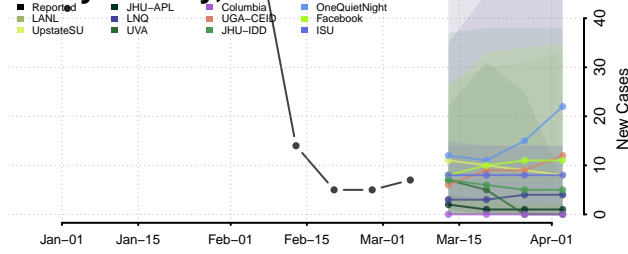

Valley County, Idaho