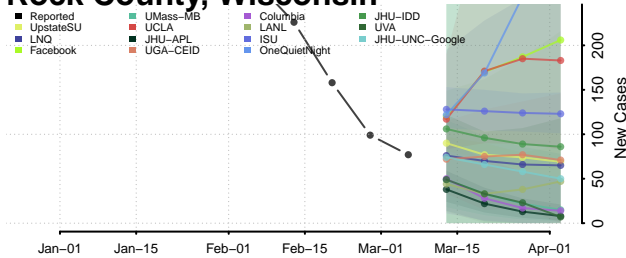

Rock County, Wisconsin