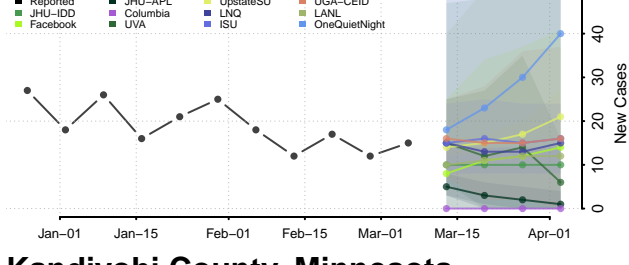

Kanabec County, Minnesota