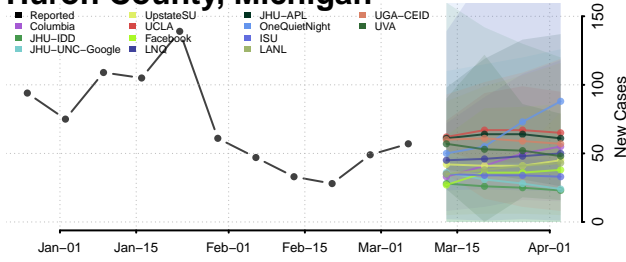

Gratiot County, Michigan

Hillsdale County, Michigan

Houghton County, Michigan

Huron County, Michigan

Ingham County, Michigan

Ionia County, Michigan

Iosco County, Michigan

Iron County, Michigan