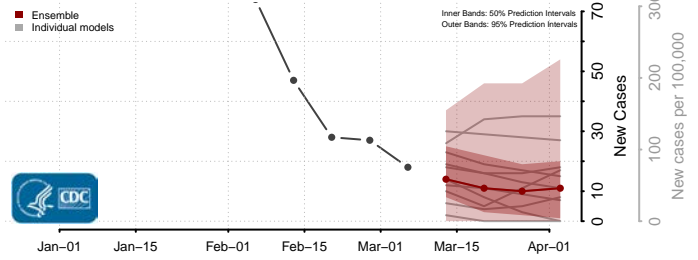

Northampton County, Virginia

Northumberland County, Virginia

Norton County, Virginia

Nottoway County, Virginia

Orange County, Virginia

Page County, Virginia

Patrick County, Virginia

Petersburg County, Virginia