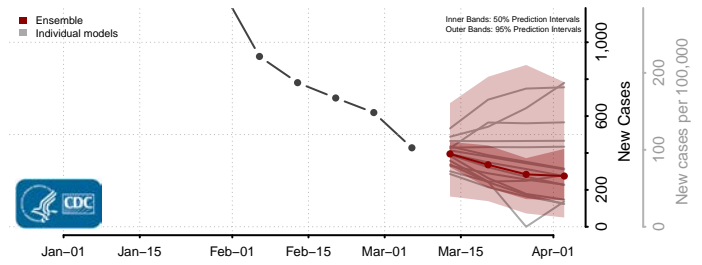

Hillsborough County, New Hampshire