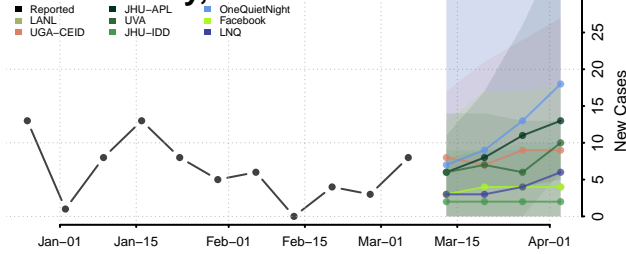

Matanuska-Susitna County, Alaska

Nome County, Alaska

North Slope County, Alaska

Northwest Arctic County, Alaska

Petersburg County, Alaska

Prince of Wales-Hyder County, Alaska

Sitka County, Alaska

Skagway County, Alaska