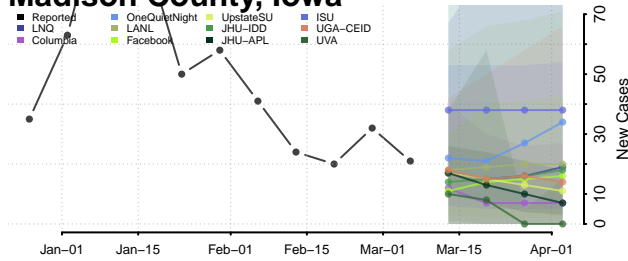

Jasper County, Iowa

Jefferson County, Iowa

Louisa County, Iowa

Lucas County, Iowa

Lyon County, Iowa

Madison County, Iowa

Mahaska County, Iowa

Marion County, Iowa