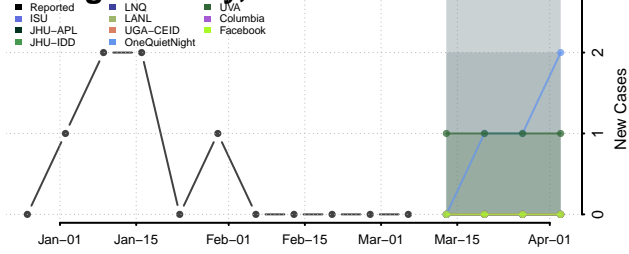

Billings County, North Dakota