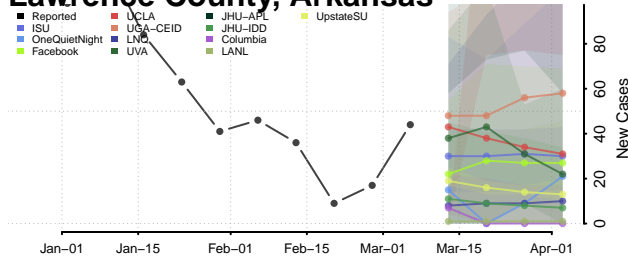

Jackson County, Arkansas

Jefferson County, Arkansas

Johnson County, Arkansas

Lafayette County, Arkansas

Lawrence County, Arkansas

Lee County, Arkansas

Lincoln County, Arkansas

Little River County, Arkansas