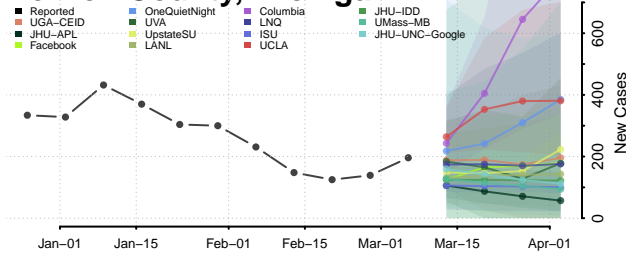

Antrim County, Michigan

Arenac County, Michigan

Baraga County, Michigan

Barry County, Michigan

Bay County, Michigan

Benzie County, Michigan

Berrien County, Michigan

Branch County, Michigan