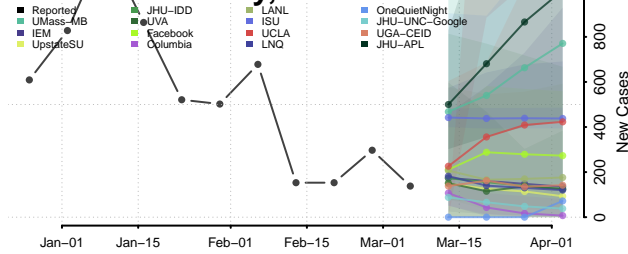

Jefferson County, Texas