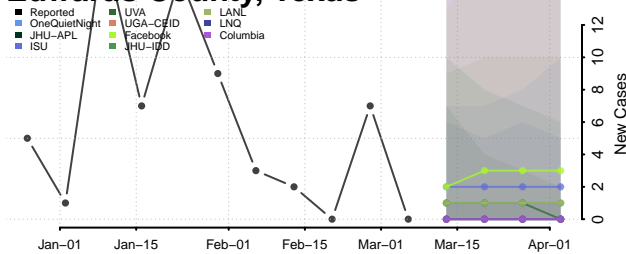

DeWitt County, Texas

Dickens County, Texas

Dimmit County, Texas

Donley County, Texas

Duval County, Texas

Eastland County, Texas

Ector County, Texas

Edwards County, Texas