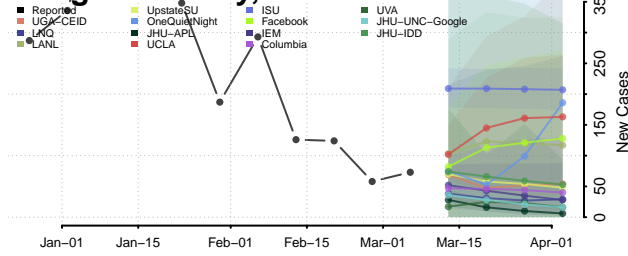

Douglas County, Kansas