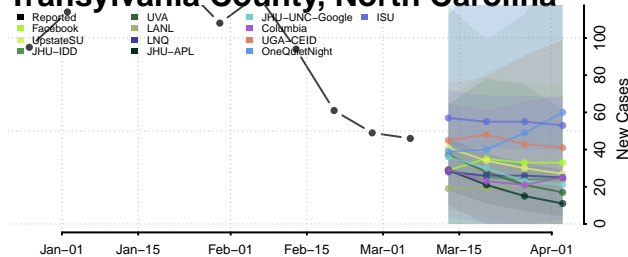

Stokes County, North Carolina

Surry County, North Carolina

Swain County, North Carolina

Transylvania County, North Carolina

Tyrrell County, North Carolina

Union County, North Carolina

Wilkes County, North Carolina