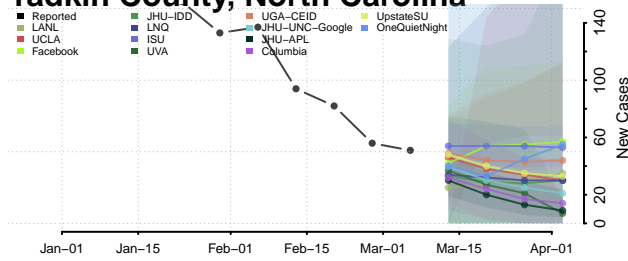

Yadkin County, North Carolina