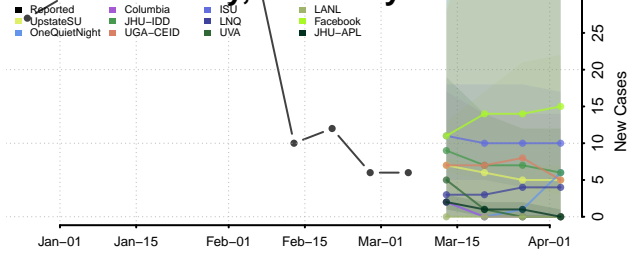

Magoffin County, Kentucky

Marion County, Kentucky

Marshall County, Kentucky

Martin County, Kentucky

Mason County, Kentucky

McCracken County, Kentucky

McCreary County, Kentucky

McLean County, Kentucky