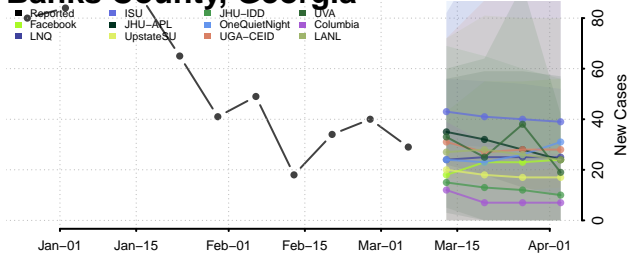

Banks County, Georgia