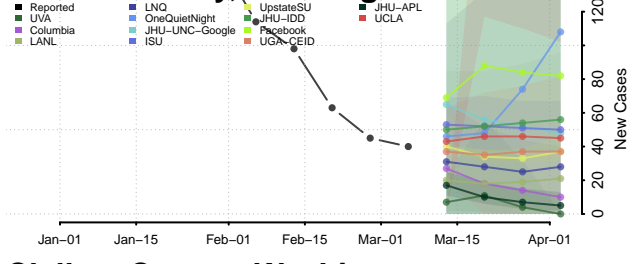

Wise County, Virginia

Wythe County, Virginia

York County, Virginia

Washington

Adams County, Washington

Asotin County, Washington

Benton County, Washington

Chelan County, Washington