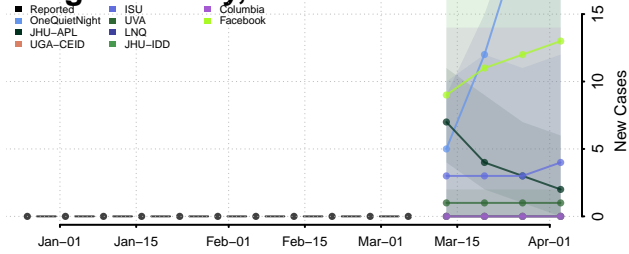

Morgan County, Utah