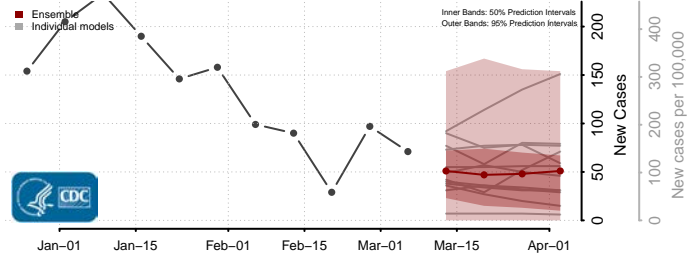

St. Mary County, Louisiana