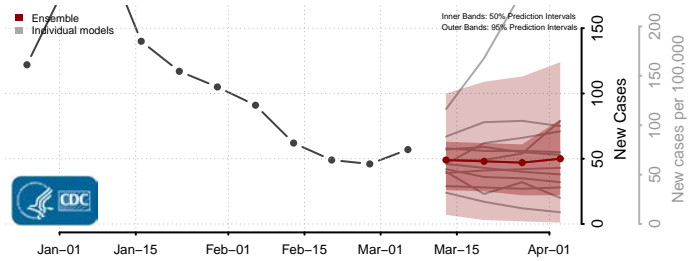

St. Clair County, Michigan

St. Joseph County, Michigan

Tuscola County, Michigan

Van Buren County, Michigan

Washtenaw County, Michigan

Wayne County, Michigan

Wexford County, Michigan

Minnesota