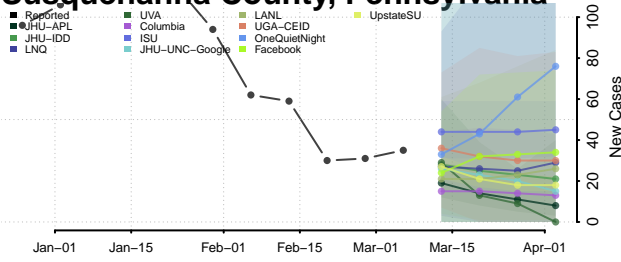

Susquehanna County, Pennsylvania