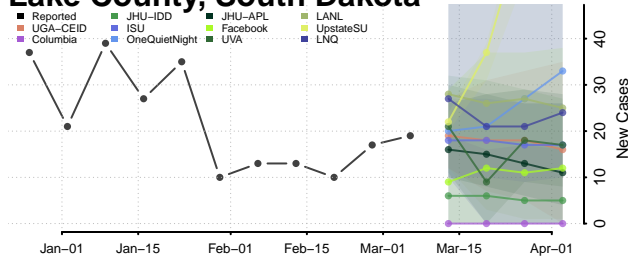

Lake County, South Dakota