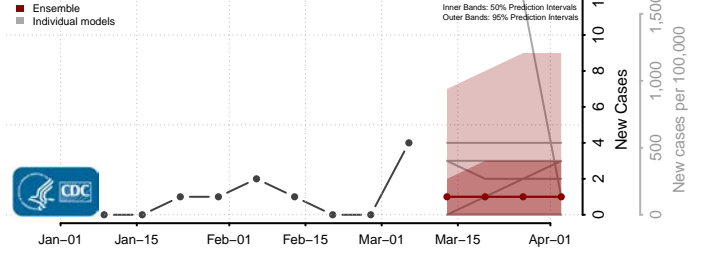

Adams County, Nebraska

Antelope County, Nebraska

Arthur County, Nebraska

Banner County, Nebraska

Blaine County, Nebraska

Boone County, Nebraska

Box Butte County, Nebraska

Boyd County, Nebraska