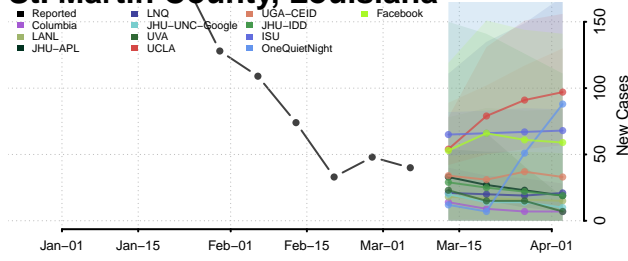

St. Martin County, Louisiana