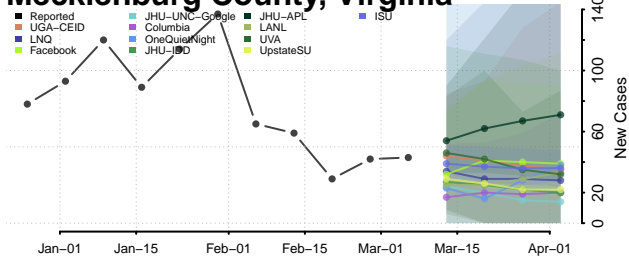

Mecklenburg County, Virginia