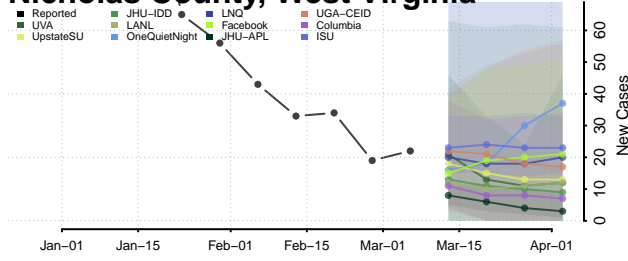

Nicholas County, West Virginia