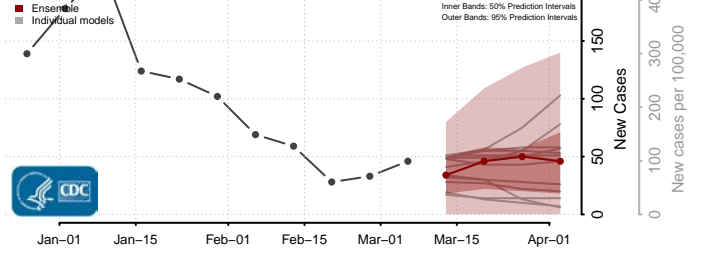

Goodhue County, Minnesota

Grant County, Minnesota

Hennepin County, Minnesota

Houston County, Minnesota

Hubbard County, Minnesota

Isanti County, Minnesota

Itasca County, Minnesota

Jackson County, Minnesota