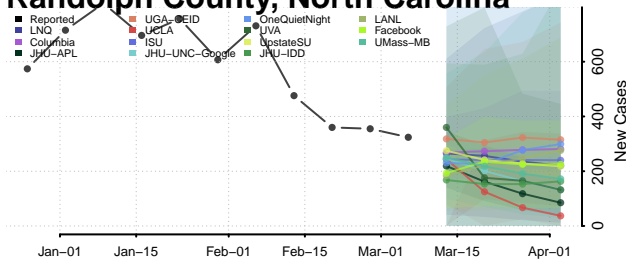

Randolph County, North Carolina