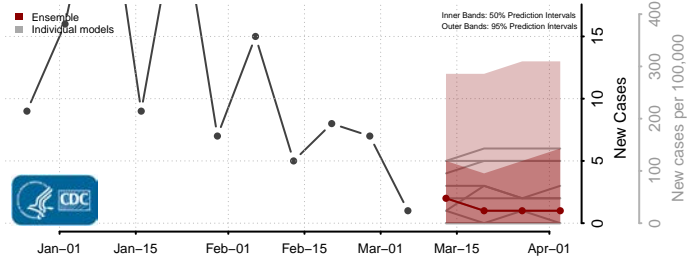

Grant County, New Mexico

Guadalupe County, New Mexico

Harding County, New Mexico

Hidalgo County, New Mexico

Lea County, New Mexico

Lincoln County, New Mexico

Los Alamos County, New Mexico

Luna County, New Mexico