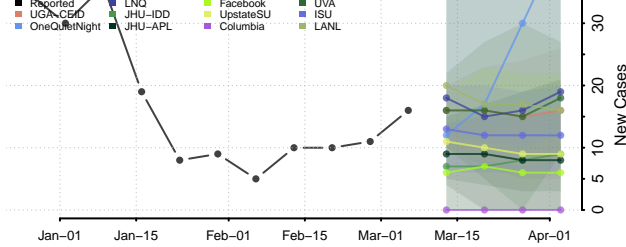

Tillamook County, Oregon