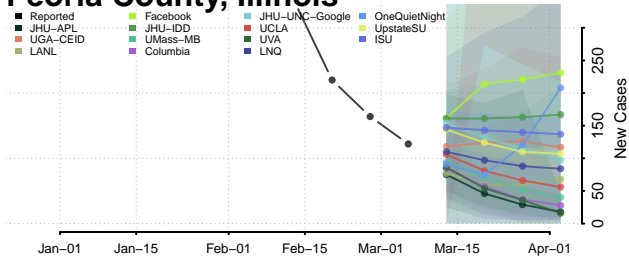

Peoria County, Illinois