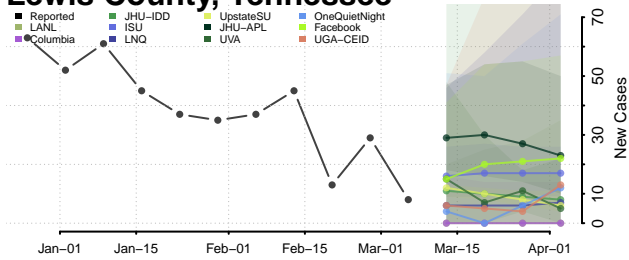

Lewis County, Tennessee