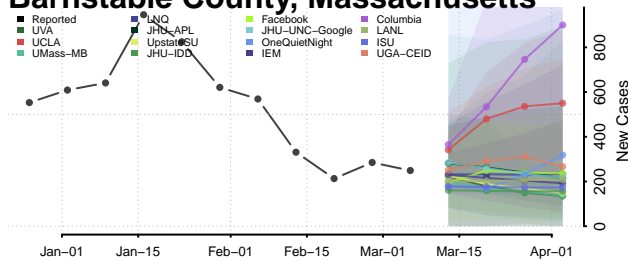

Washington County, Maryland

Wicomico County, Maryland

Worcester County, Maryland

Massachusetts

Barnstable County, Massachusetts

Berkshire County, Massachusetts

Bristol County, Massachusetts

Dukes County, Massachusetts