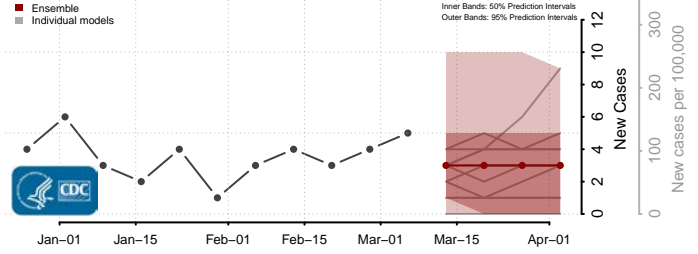

Sargent County, North Dakota