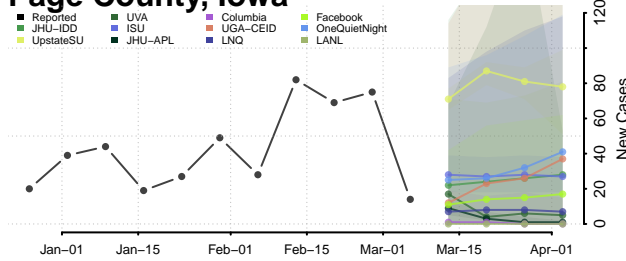

Page County, Iowa