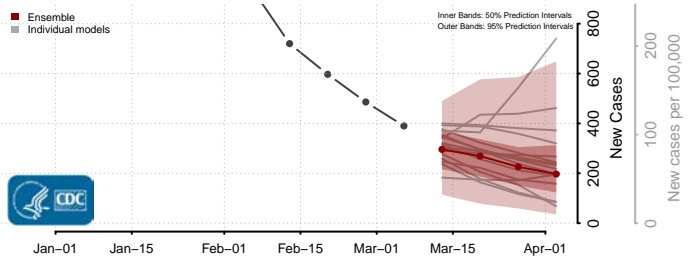

Beaver County, Utah

Box Elder County, Utah

Cache County, Utah

Carbon County, Utah

Daggett County, Utah

Davis County, Utah

Duchesne County, Utah

Emery County, Utah