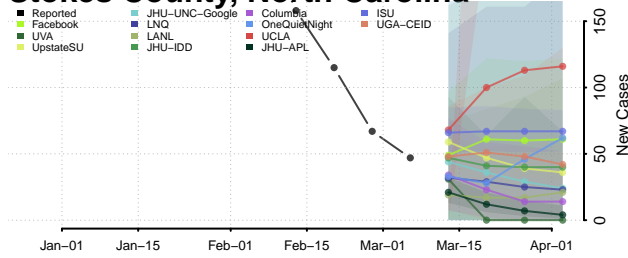

Stokes County, North Carolina