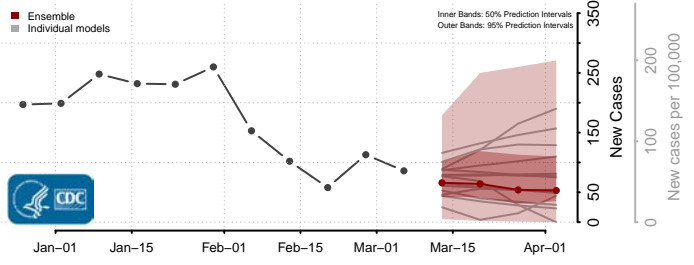

Humboldt County, California