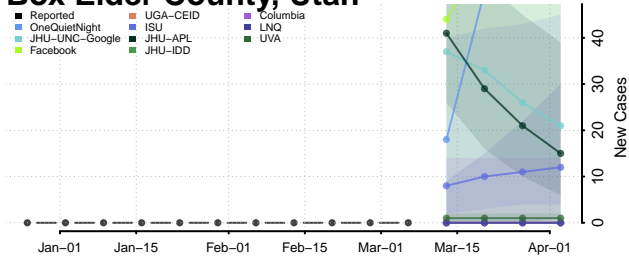

Box Elder County, Utah