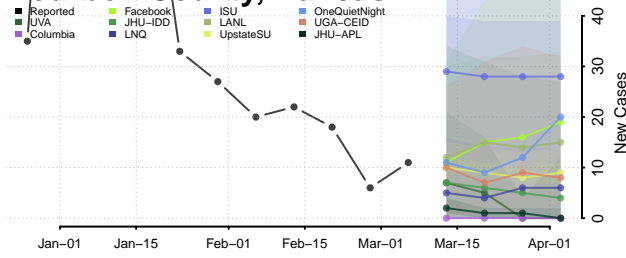

Bourbon County, Kansas