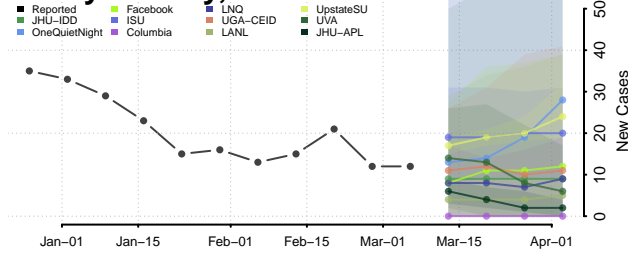

Sibley County, Minnesota