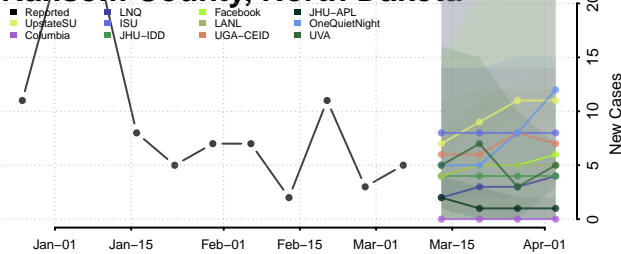

Ransom County, North Dakota