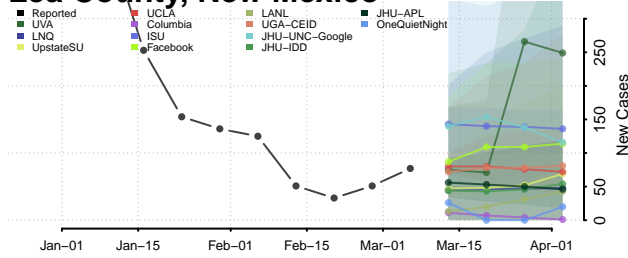

Grant County, New Mexico

Guadalupe County, New Mexico

Harding County, New Mexico

Hidalgo County, New Mexico

Lea County, New Mexico

Lincoln County, New Mexico

Los Alamos County, New Mexico

Luna County, New Mexico