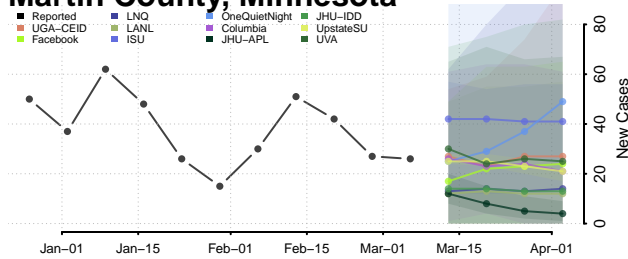

Martin County, Minnesota