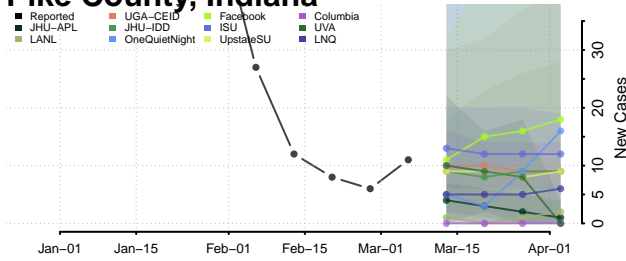

Pike County, Indiana