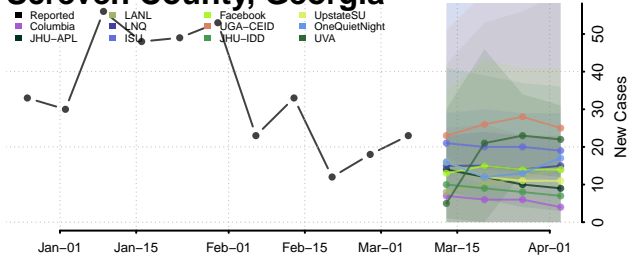

Screven County, Georgia