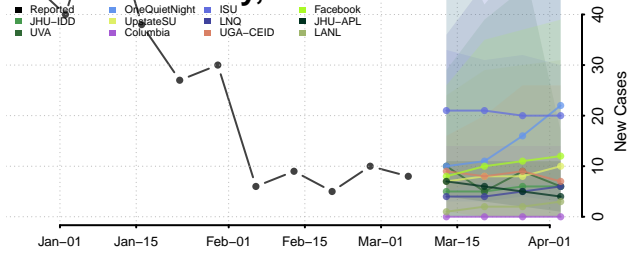

Floyd County, Iowa

Franklin County, Iowa

Fremont County, Iowa

Greene County, Iowa

Grundy County, Iowa

Guthrie County, Iowa

Hamilton County, Iowa

Hancock County, Iowa