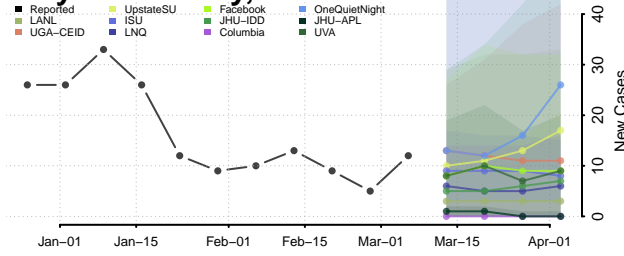

Owyhee County, Idaho