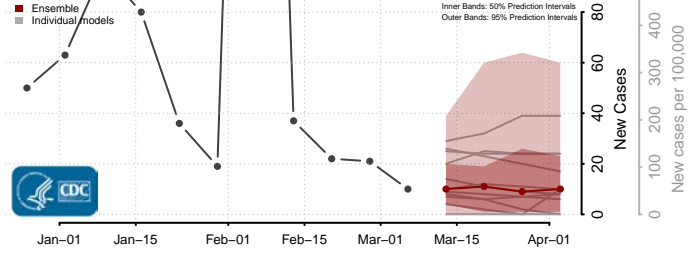

Bosque County, Texas