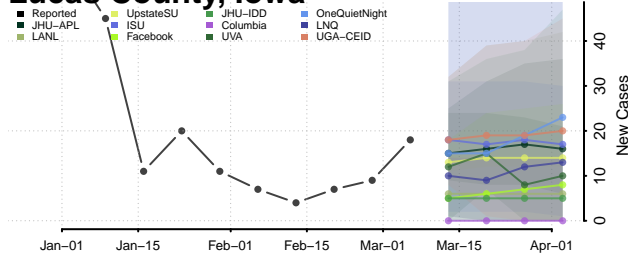

Jasper County, Iowa

Jefferson County, Iowa

Louisa County, Iowa

Lucas County, Iowa

Lyon County, Iowa

Madison County, Iowa

Mahaska County, Iowa

Marion County, Iowa