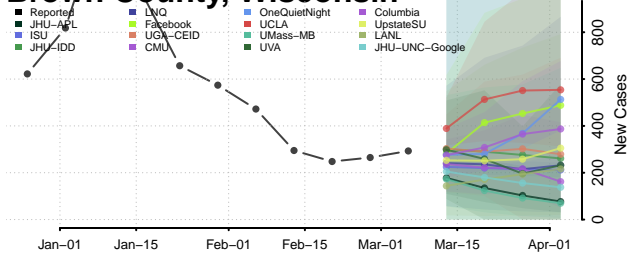

Wood County, West Virginia

Wyoming County, West Virginia

Wisconsin

Adams County, Wisconsin

Ashland County, Wisconsin

Barron County, Wisconsin

Bayfield County, Wisconsin

Brown County, Wisconsin