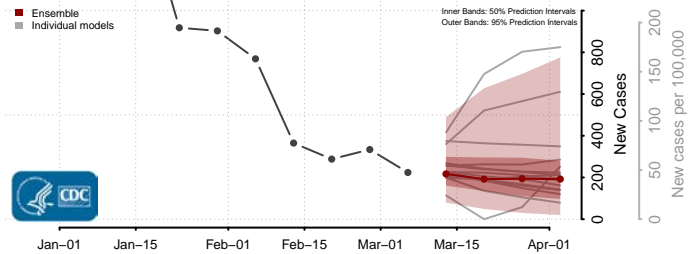

Washoe County, Nevada