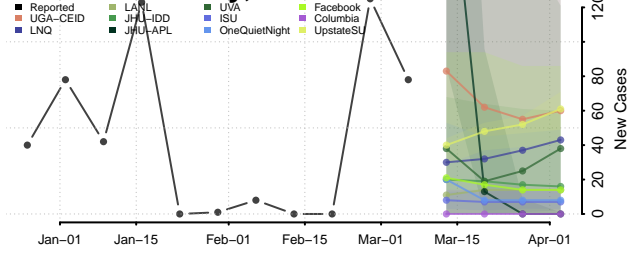

La Salle County, Texas