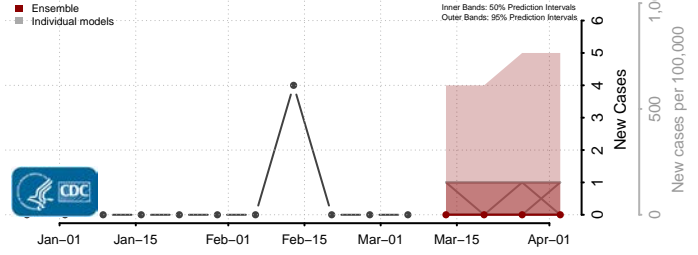

Borden County, Texas