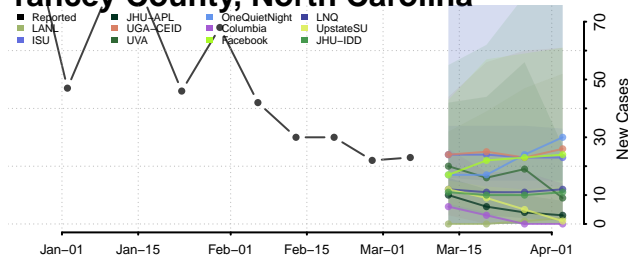

Yancey County, North Carolina