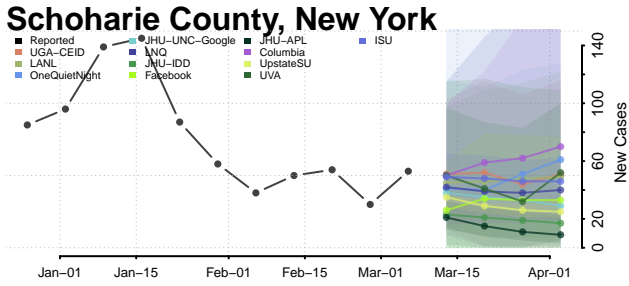

Putnam County, New York

Queens County, New York

Rensselaer County, New York

Richmond County, New York

Rockland County, New York

Saratoga County, New York

Suffolk County, New York

Sullivan County, New York