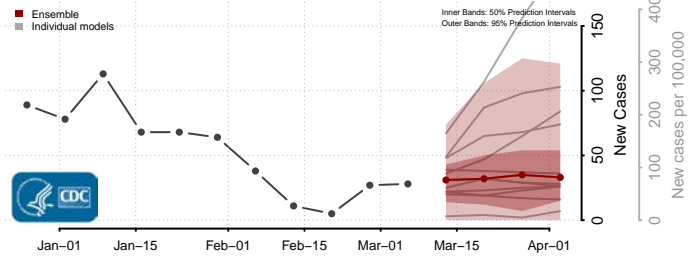

Gratiot County, Michigan