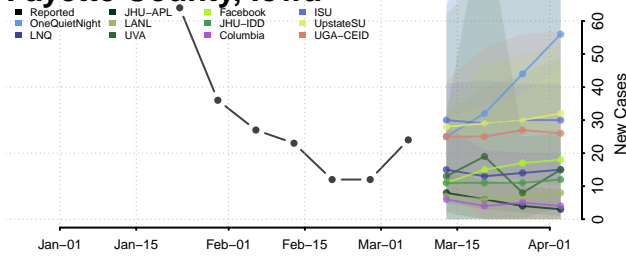

Davis County, Iowa

Decatur County, Iowa

Delaware County, Iowa

Des Moines County, Iowa

Dickinson County, Iowa

Dubuque County, Iowa

Emmet County, Iowa

Fayette County, Iowa