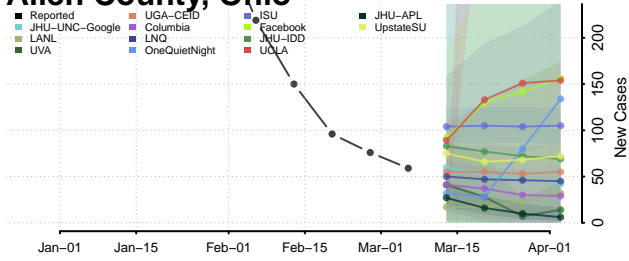

Allen County, Ohio