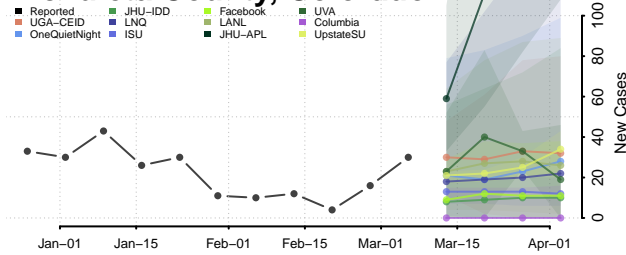

Archuleta County, Colorado