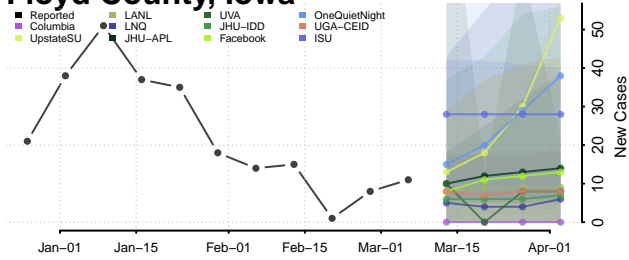

Floyd County, Iowa