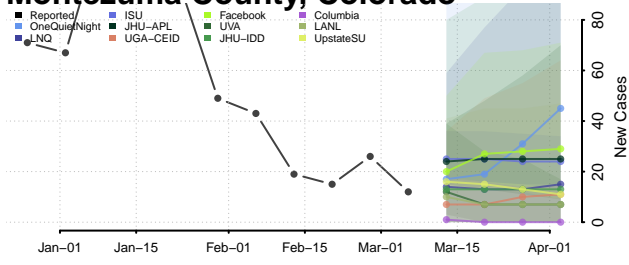

Montezuma County, Colorado