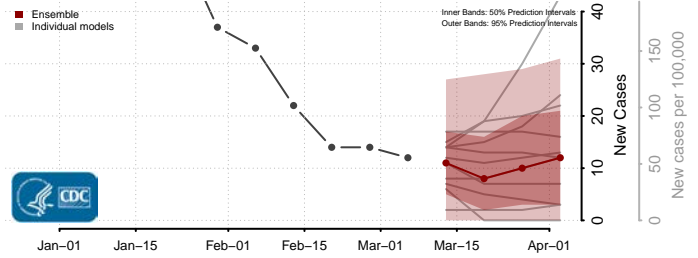

Stearns County, Minnesota

Steele County, Minnesota

Stevens County, Minnesota

Swift County, Minnesota

Todd County, Minnesota

Traverse County, Minnesota

Wabasha County, Minnesota

Wadena County, Minnesota