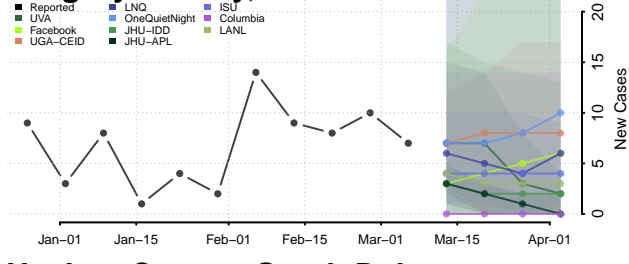

Fall River County, South Dakota

Faulk County, South Dakota

Grant County, South Dakota

Gregory County, South Dakota

Haakon County, South Dakota

Hamlin County, South Dakota

Hand County, South Dakota

Hanson County, South Dakota