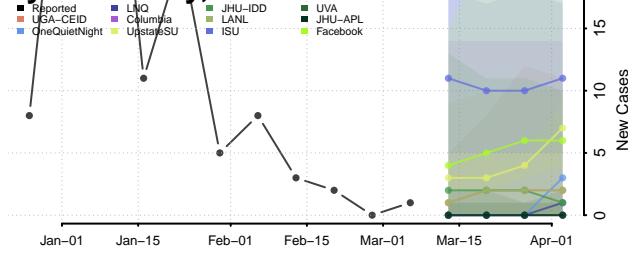

Lynn County, Texas