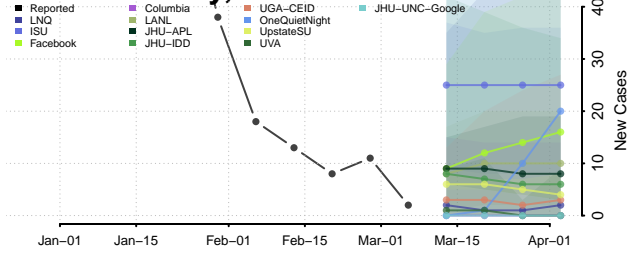

Macon County, Missouri