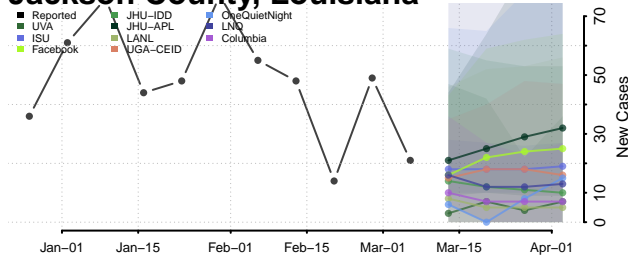

Jackson County, Louisiana