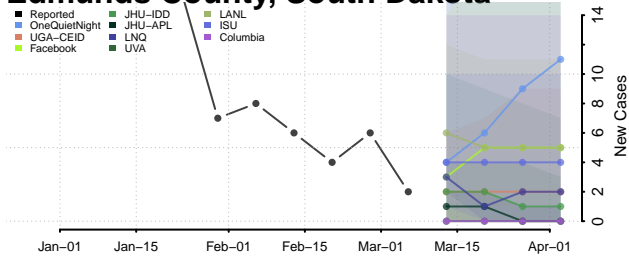

Corson County, South Dakota

Custer County, South Dakota

Davison County, South Dakota

Day County, South Dakota

Deuel County, South Dakota

Dewey County, South Dakota

Douglas County, South Dakota

Edmunds County, South Dakota