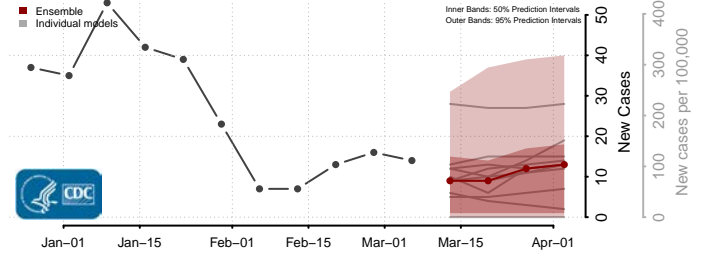

Wright County, Iowa