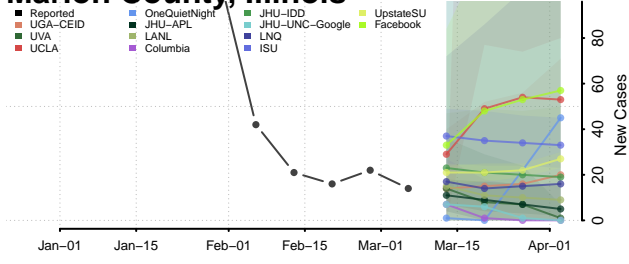

Logan County, Illinois

Macon County, Illinois

Macoupin County, Illinois

Madison County, Illinois

Marion County, Illinois

Marshall County, Illinois

Mason County, Illinois

Massac County, Illinois