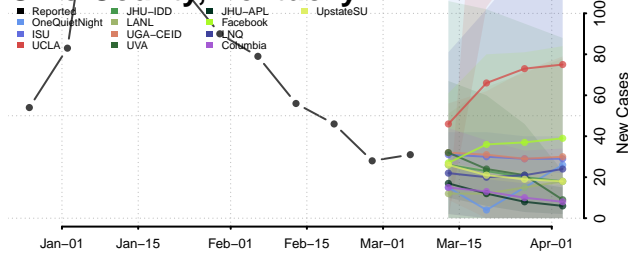

Ohio County, Kentucky