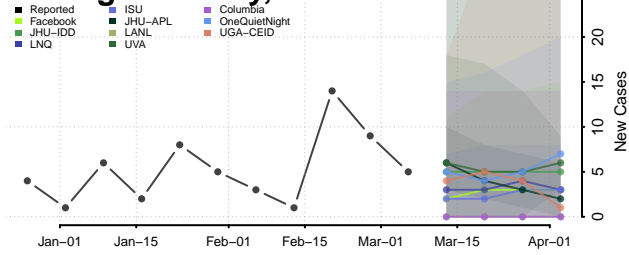

Hettinger County, North Dakota