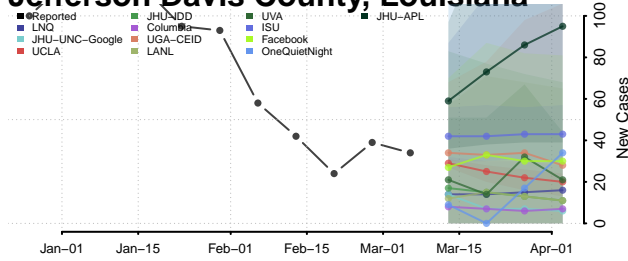

Jefferson Davis County, Louisiana