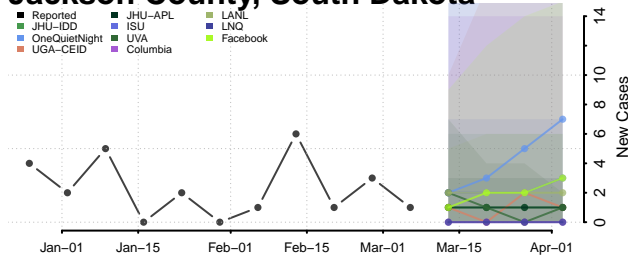

Jackson County, South Dakota