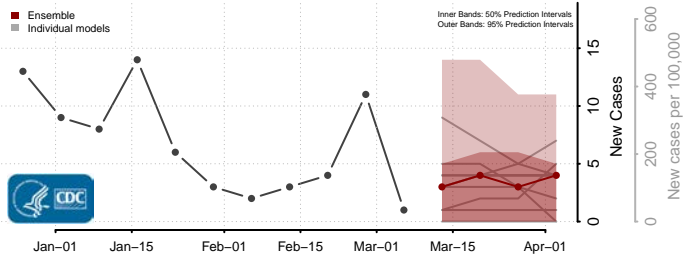

Corson County, South Dakota

Custer County, South Dakota

Davison County, South Dakota

Day County, South Dakota

Deuel County, South Dakota

Dewey County, South Dakota

Douglas County, South Dakota

Edmunds County, South Dakota