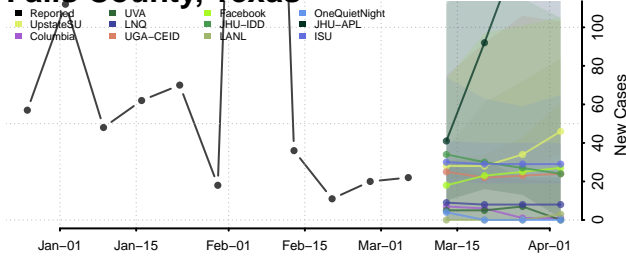

Falls County, Texas