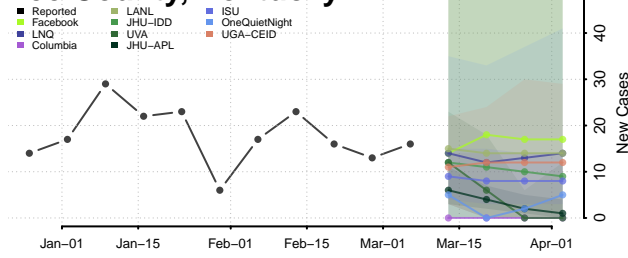

Johnson County, Kentucky

Kenton County, Kentucky

Knott County, Kentucky

Knox County, Kentucky

Larue County, Kentucky

Laurel County, Kentucky

Lawrence County, Kentucky

Lee County, Kentucky