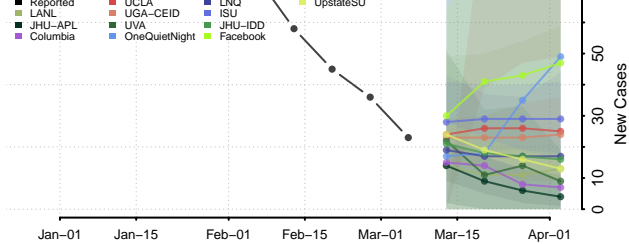

Crawford County, Ohio

Cuyahoga County, Ohio

Darke County, Ohio

Defiance County, Ohio

Delaware County, Ohio

Erie County, Ohio

Fairfield County, Ohio

Fayette County, Ohio