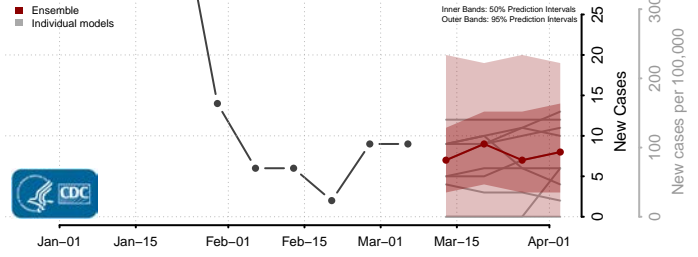

Archer County, Texas