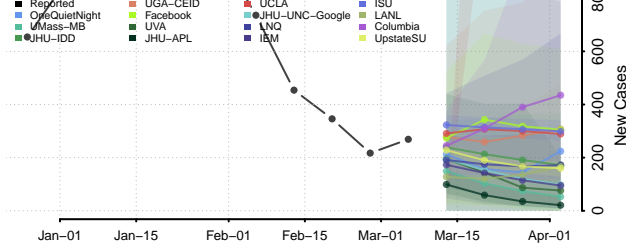

Alachua County, Florida