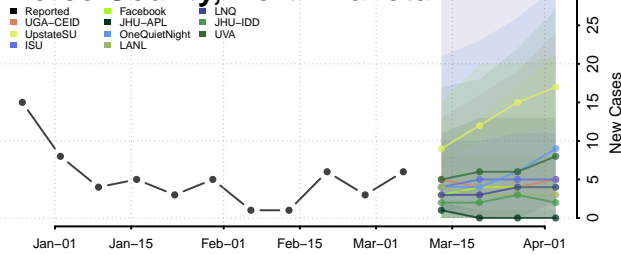

Mercer County, North Dakota

Morton County, North Dakota

Mountrail County, North Dakota

Nelson County, North Dakota

Oliver County, North Dakota

Pembina County, North Dakota

Pierce County, North Dakota

Ramsey County, North Dakota