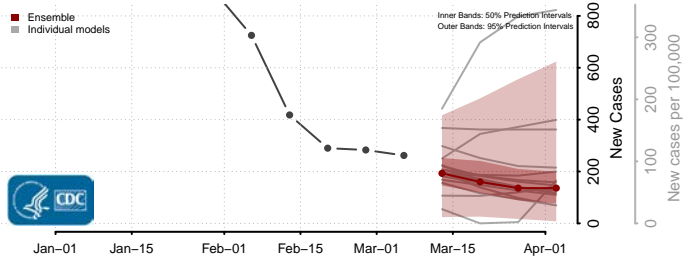

Washington County, Arkansas