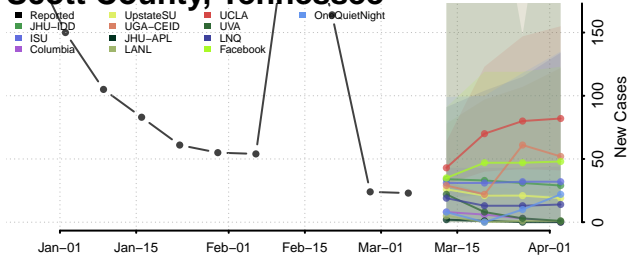

Scott County, Tennessee