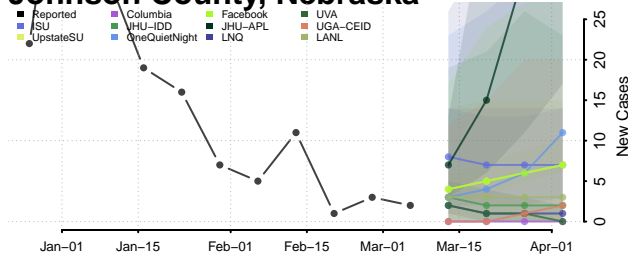

Johnson County, Nebraska