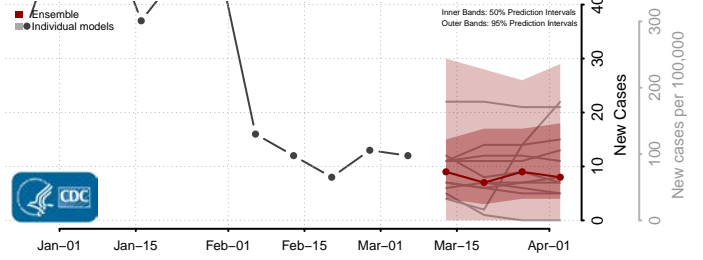

Amite County, Mississippi