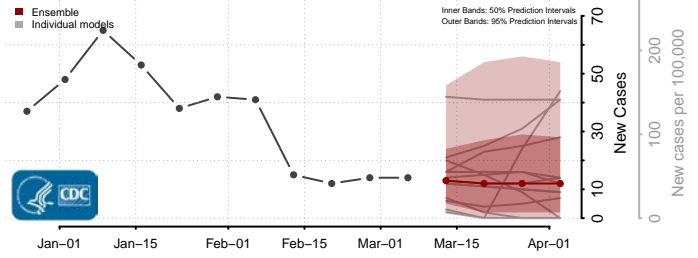

Stoddard County, Missouri