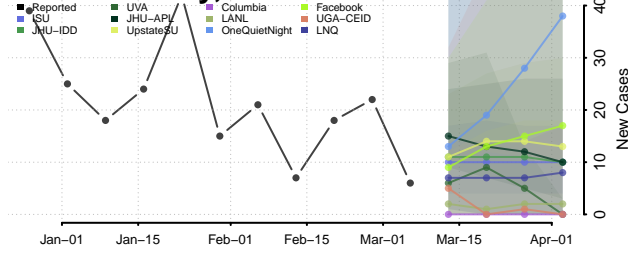

Aitkin County, Minnesota