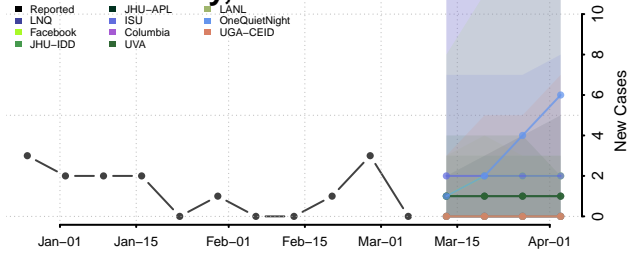

Kidder County, North Dakota