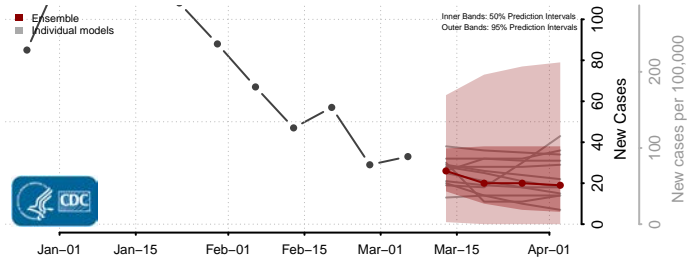

Howard County, Maryland

Kent County, Maryland

Montgomery County, Maryland

Prince George's County, Maryland

Queen Anne's County, Maryland

Somerset County, Maryland

St. Mary's County, Maryland

Talbot County, Maryland