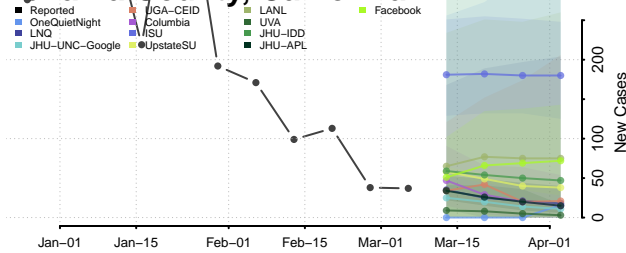

Shasta County, California

Sierra County, California

Siskiyou County, California

Solano County, California

Sonoma County, California

Stanislaus County, California

Sutter County, California

Tehama County, California