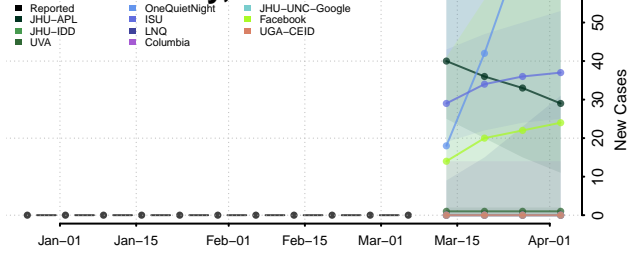

Uintah County, Utah