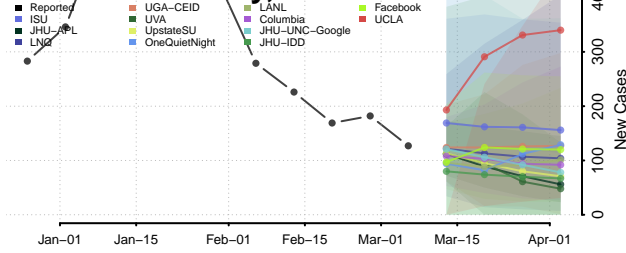

Essex County, New York

Franklin County, New York

Fulton County, New York

Genesee County, New York

Greene County, New York

Hamilton County, New York

Herkimer County, New York

Jefferson County, New York