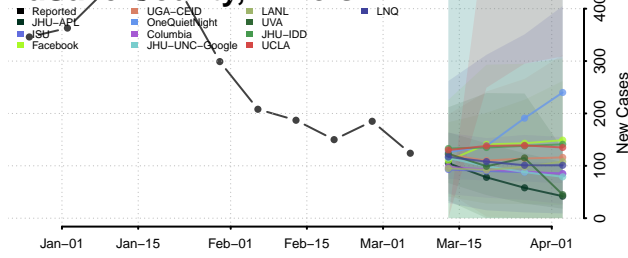

LaSalle County, Illinois