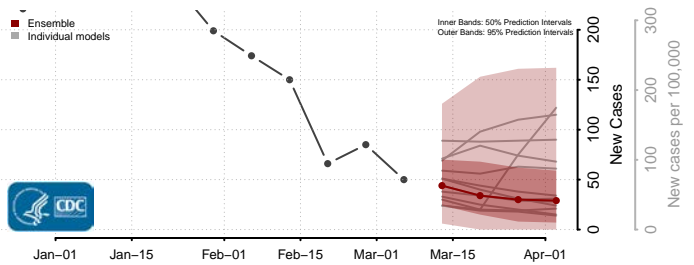

Iberia County, Louisiana