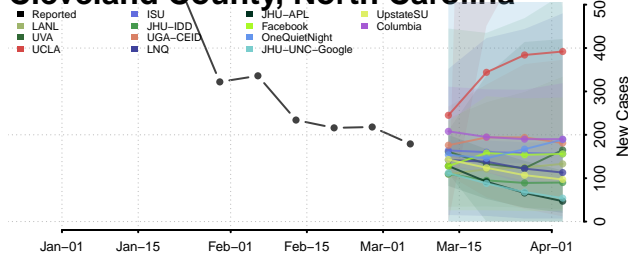

Cleveland County, North Carolina