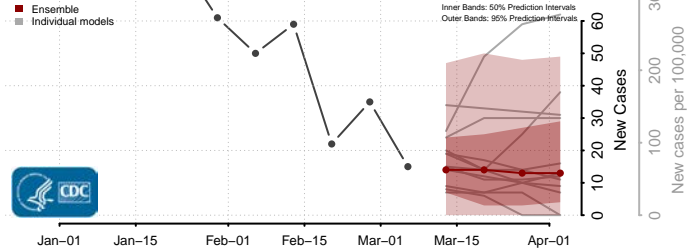

National*

Alabama

Autauga County, Alabama

Baldwin County, Alabama

Barbour County, Alabama

Bibb County, Alabama

*New weekly cases may decrease in this location over the next four weeks. For these locations, the ensemble forecast indicates a probability of 0.75 or greater that fewer cases will be reported in week four of the forecast than in the last reported week.