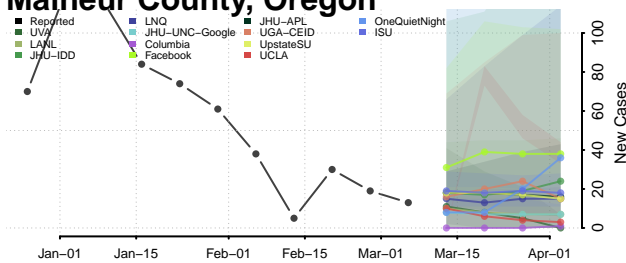

Lane County, Oregon

Lincoln County, Oregon

Linn County, Oregon

Malheur County, Oregon

Marion County, Oregon

Morrow County, Oregon

Multnomah County, Oregon

Polk County, Oregon