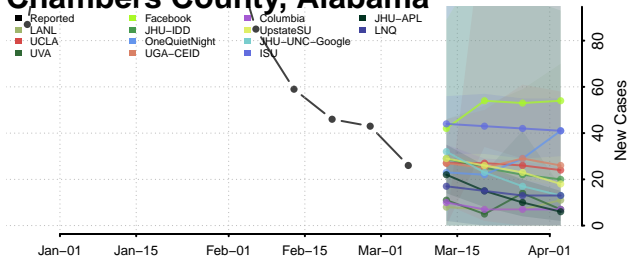

National*

Alabama

Autauga County, Alabama

Baldwin County, Alabama

Barbour County, Alabama

Bibb County, Alabama

*New weekly cases may decrease in this location over the next four weeks. For these locations, the ensemble forecast indicates a probability of 0.75 or greater that fewer cases will be reported in week four of the forecast than in the last reported week.

Blount County, Alabama

Bullock County, Alabama

Butler County, Alabama

Calhoun County, Alabama

Chambers County, Alabama

Cherokee County, Alabama

Chilton County, Alabama

Choctaw County, Alabama