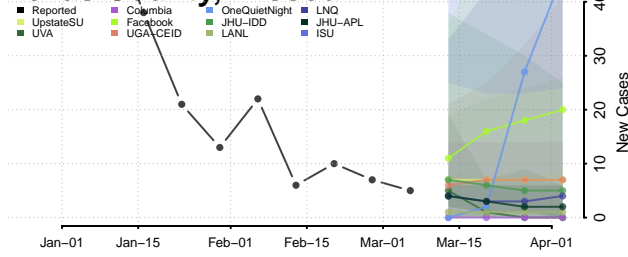

Texas County, Missouri