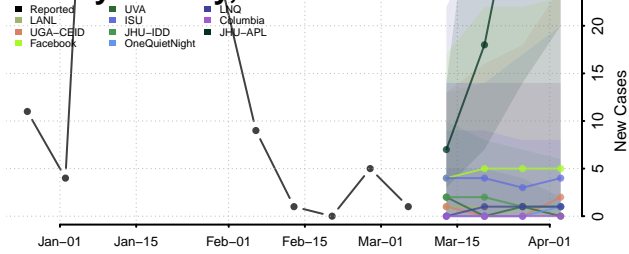

Kinney County, Texas