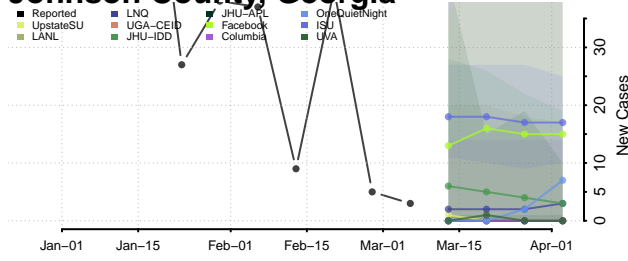

Houston County, Georgia

Irwin County, Georgia

Jackson County, Georgia

Jasper County, Georgia

Jeff Davis County, Georgia

Jefferson County, Georgia

Jenkins County, Georgia

Johnson County, Georgia