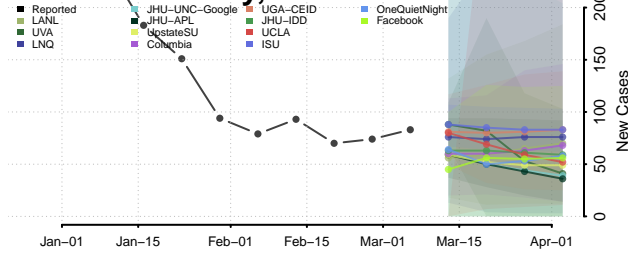

Chemung County, New York

Chenango County, New York

Clinton County, New York

Columbia County, New York

Cortland County, New York

Delaware County, New York

Dutchess County, New York

Erie County, New York