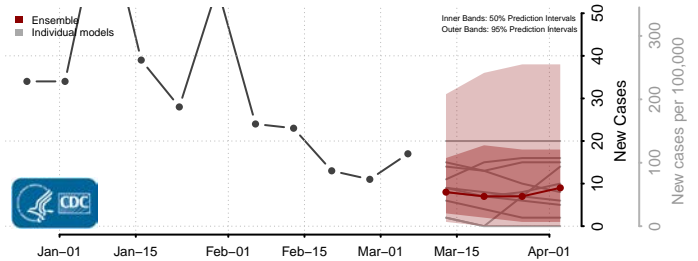

LaSalle County, Louisiana