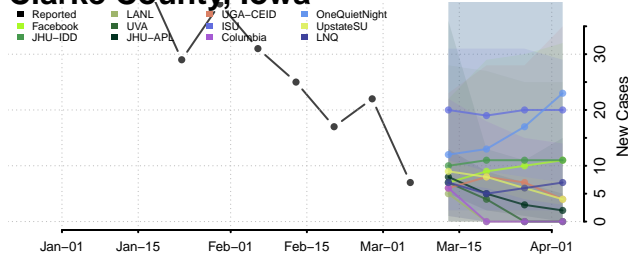

Clarke County, Iowa