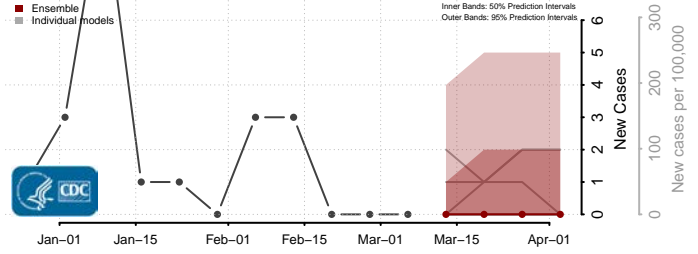

Eureka County, Nevada