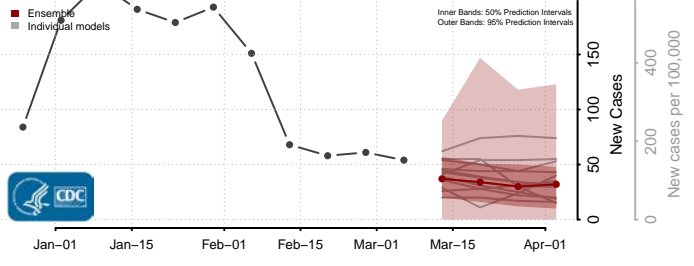

Floyd County, Kentucky