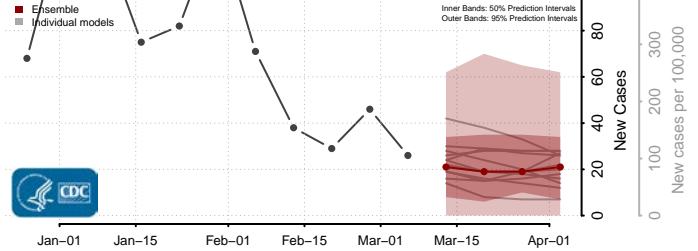

National*

Alabama

Autauga County, Alabama

Baldwin County, Alabama

Barbour County, Alabama

Bibb County, Alabama

*New weekly cases may decrease in this location over the next four weeks. For these locations, the ensemble forecast indicates a probability of 0.75 or greater that fewer cases will be reported in week four of the forecast than in the last reported week.