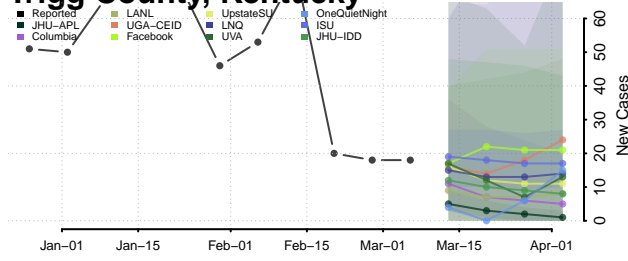

Shelby County, Kentucky

Simpson County, Kentucky

Spencer County, Kentucky

Taylor County, Kentucky

Todd County, Kentucky

Trigg County, Kentucky

Trimble County, Kentucky

Union County, Kentucky