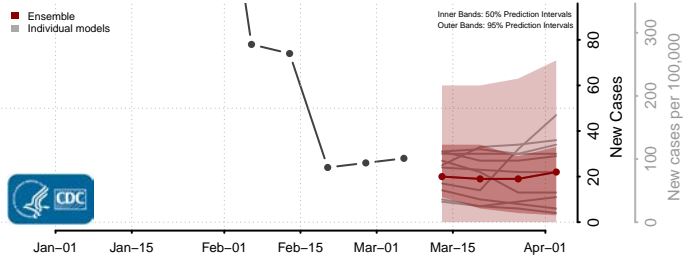

Adams County, Ohio