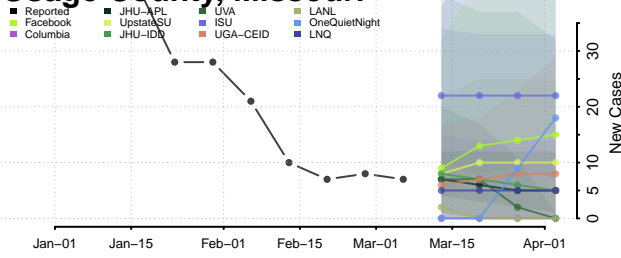

Osage County, Missouri