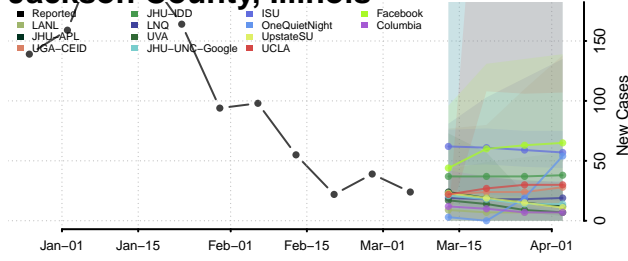

Jackson County, Illinois