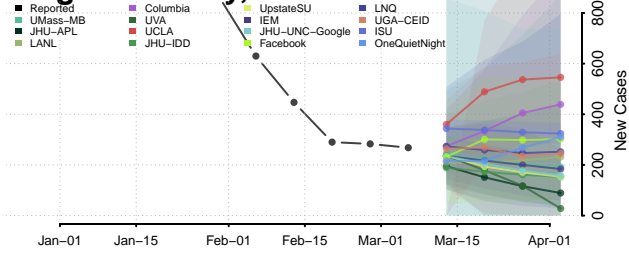

Niagara County, New York