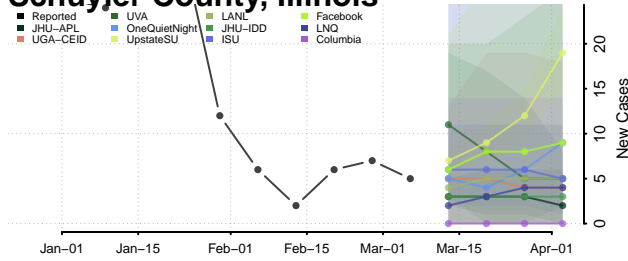

Putnam County, Illinois

Randolph County, Illinois

Richland County, Illinois

Rock Island County, Illinois

Saline County, Illinois

Sangamon County, Illinois

Schuyler County, Illinois

Scott County, Illinois