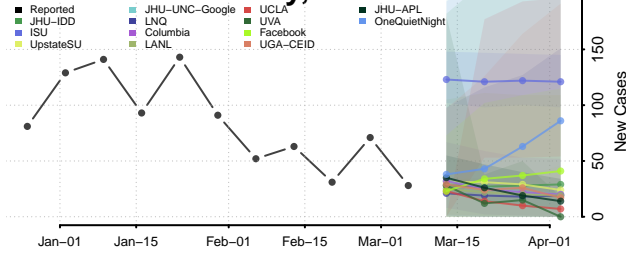

Davis County, Iowa

Decatur County, Iowa

Delaware County, Iowa

Des Moines County, Iowa

Dickinson County, Iowa

Dubuque County, Iowa

Emmet County, Iowa

Fayette County, Iowa