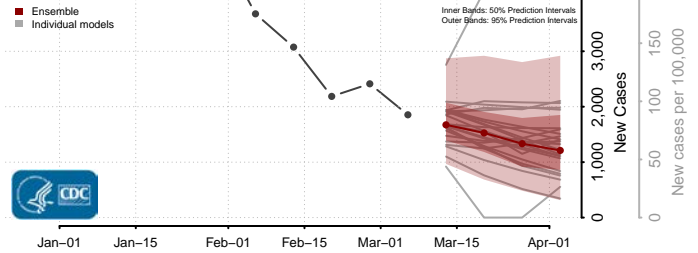

Somerset County, New Jersey

Sussex County, New Jersey

Union County, New Jersey

Warren County, New Jersey

New Mexico*

Bernalillo County, New Mexico

*New weekly cases may decrease in this location over the next four weeks. For these locations, the ensemble forecast indicates a probability of 0.75 or greater that fewer cases will be reported in week four of the forecast than in the last reported week.