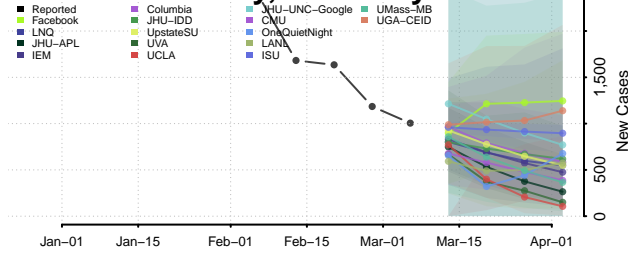

Hart County, Kentucky

Henderson County, Kentucky

Henry County, Kentucky

Hickman County, Kentucky

Hopkins County, Kentucky

Jackson County, Kentucky

Jefferson County, Kentucky

Jessamine County, Kentucky