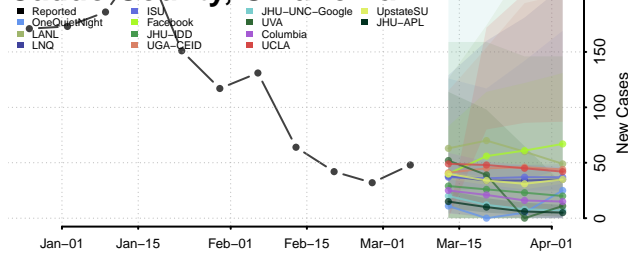

Alfalfa County, Oklahoma

Atoka County, Oklahoma

Beaver County, Oklahoma

Beckham County, Oklahoma

Blaine County, Oklahoma

Bryan County, Oklahoma

Caddo County, Oklahoma

Canadian County, Oklahoma