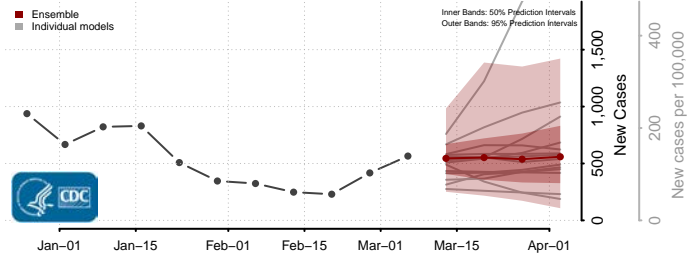

Delta County, Michigan

Dickinson County, Michigan

Eaton County, Michigan

Emmet County, Michigan

Genesee County, Michigan

Gladwin County, Michigan

Gogebic County, Michigan

Grand Traverse County, Michigan