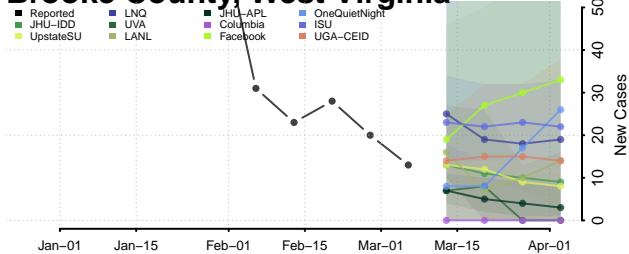

Brooke County, West Virginia