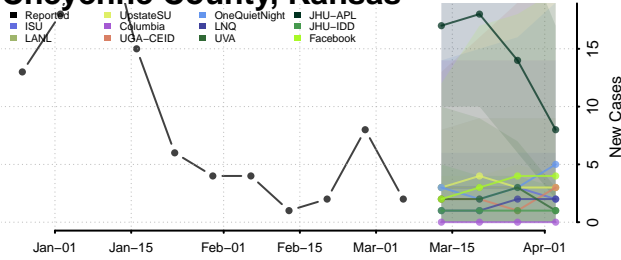

Bourbon County, Kansas

Brown County, Kansas

Butler County, Kansas

Chase County, Kansas

Chautauqua County, Kansas

Cherokee County, Kansas

Cheyenne County, Kansas

Clark County, Kansas