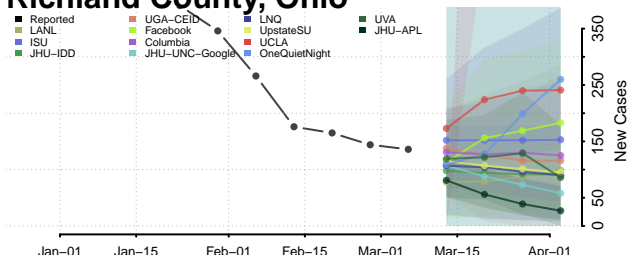

Richland County, Ohio