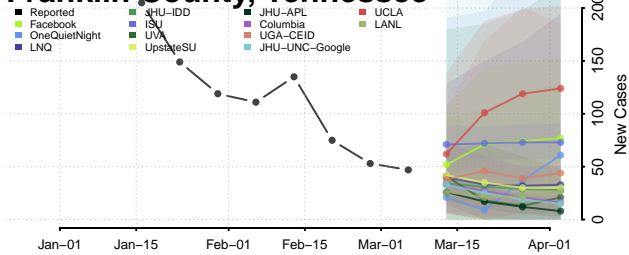

Franklin County, Tennessee