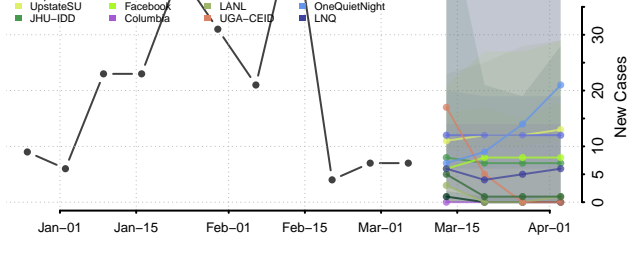

Brown County, Nebraska

Buffalo County, Nebraska

Burt County, Nebraska

Butler County, Nebraska

Cass County, Nebraska

Cedar County, Nebraska

Chase County, Nebraska

Cherry County, Nebraska