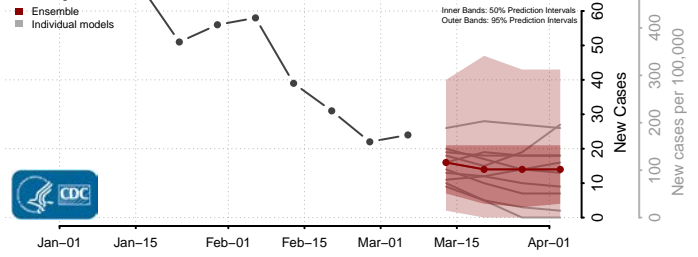

Crenshaw County, Alabama