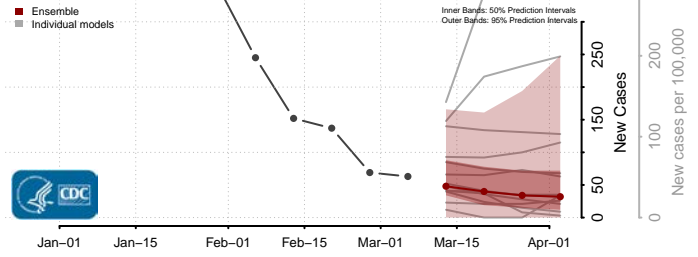

McKinley County, New Mexico

Mora County, New Mexico

Otero County, New Mexico

Quay County, New Mexico

Rio Arriba County, New Mexico

Roosevelt County, New Mexico

San Juan County, New Mexico

San Miguel County, New Mexico