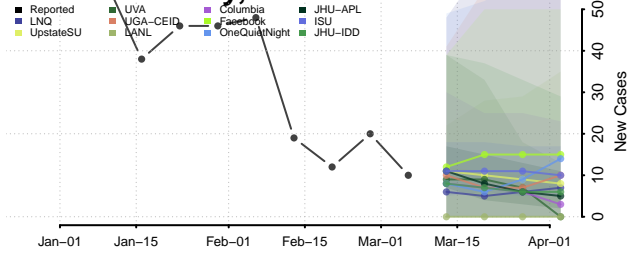

Bullock County, Alabama