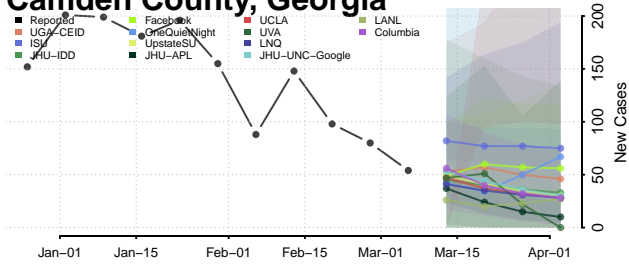

Camden County, Georgia