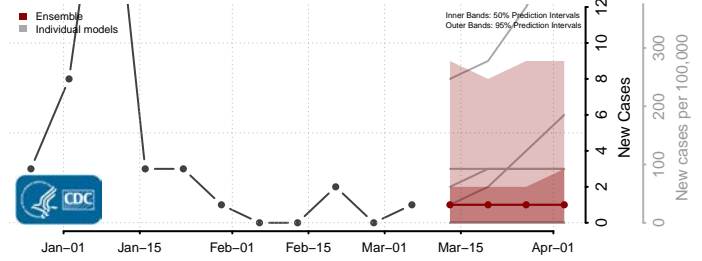

Emmons County, North Dakota