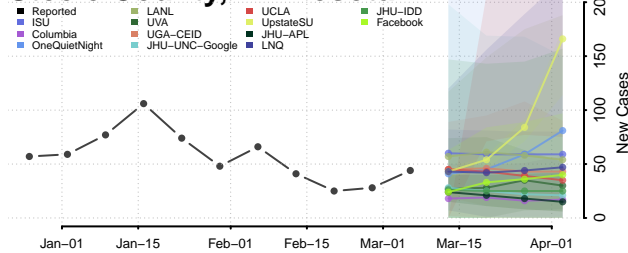

Steele County, Minnesota