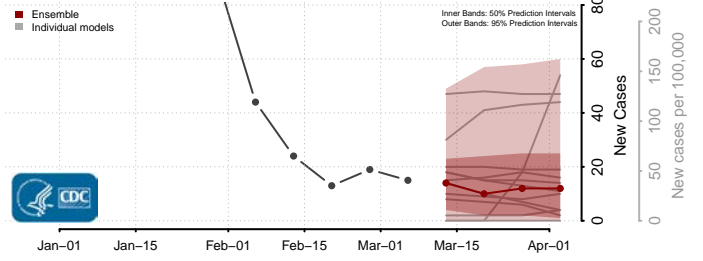

Alcorn County, Mississippi