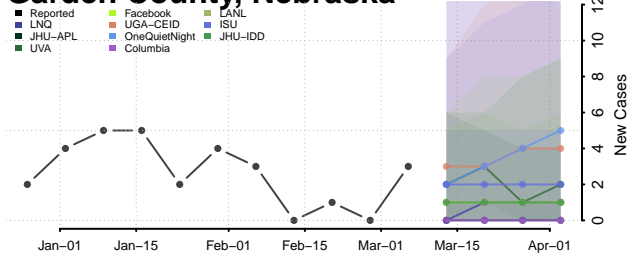

Garden County, Nebraska