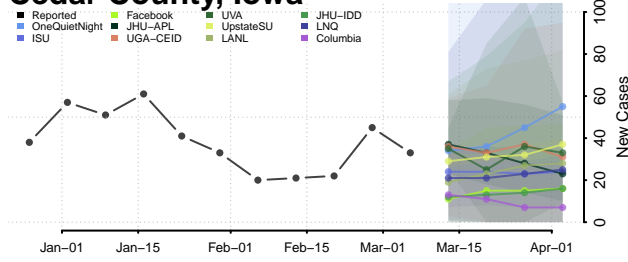

Buchanan County, Iowa

Buena Vista County, Iowa

Butler County, Iowa

Calhoun County, Iowa

Carroll County, Iowa

Cass County, Iowa

Cedar County, Iowa

Cerro Gordo County, Iowa