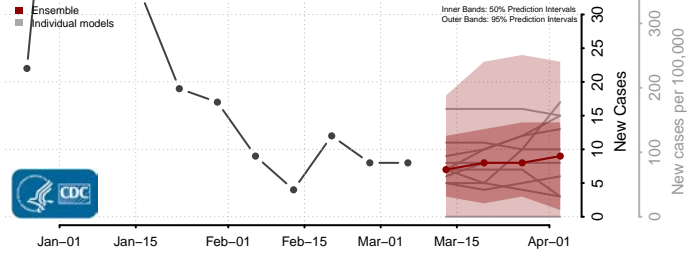

Brown County, Kansas