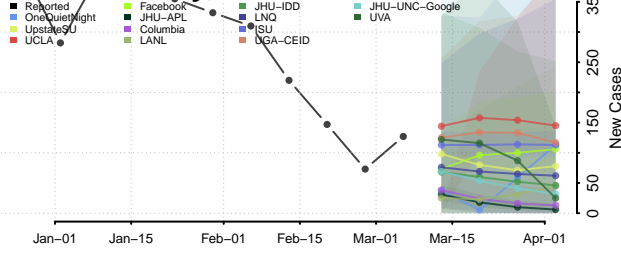

Creek County, Oklahoma