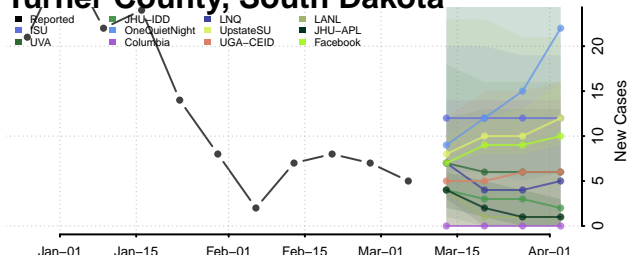

Turner County, South Dakota