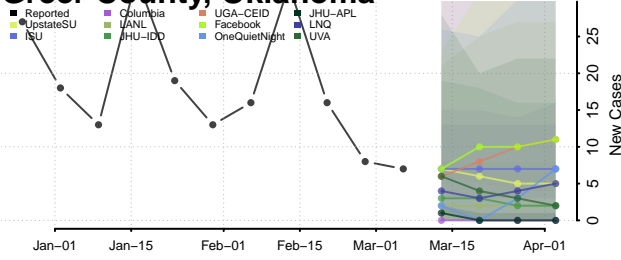

Greer County, Oklahoma