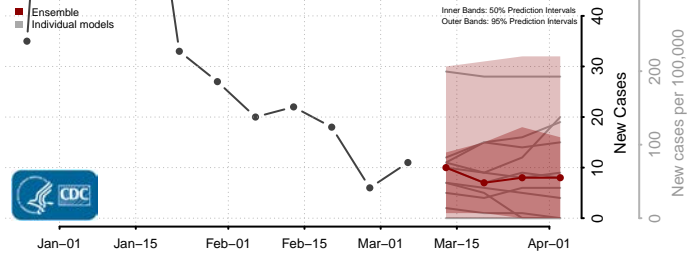

Bourbon County, Kansas