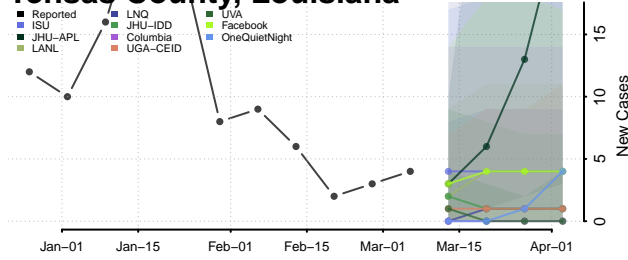

St. Landry County, Louisiana

St. Martin County, Louisiana

St. Mary County, Louisiana

St. Tammany County, Louisiana

Tangipahoa County, Louisiana

Tensas County, Louisiana

Terrebonne County, Louisiana

Union County, Louisiana