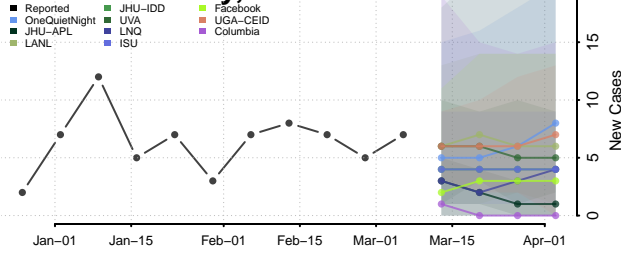

Pawnee County, Nebraska