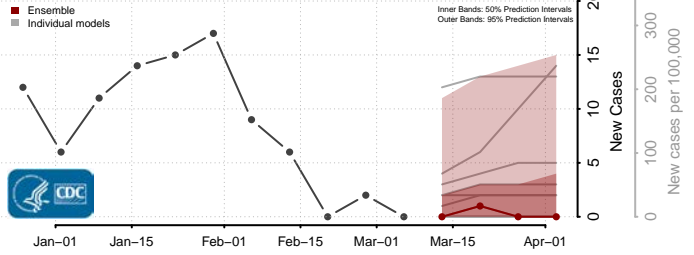

Pondera County, Montana