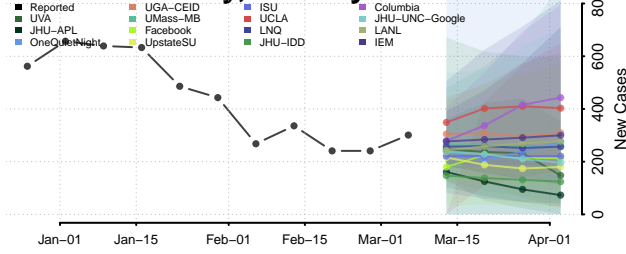

Monroe County, Pennsylvania