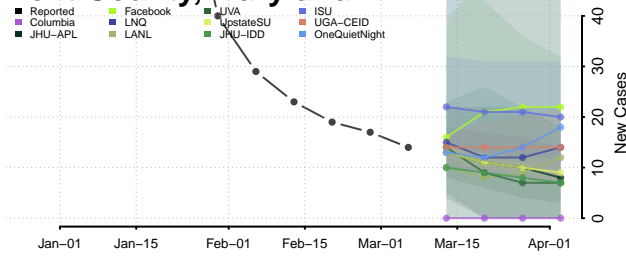

Kent County, Maryland