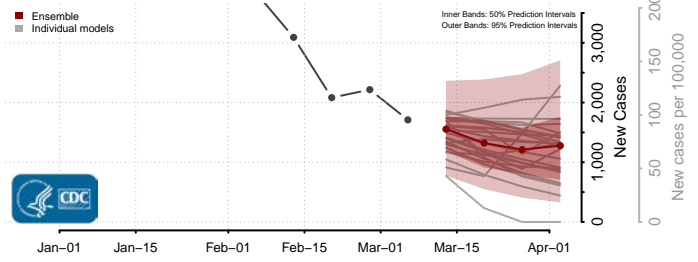

Skagit County, Washington

Skamania County, Washington

Whatcom County, Washington

Whitman County, Washington

Yakima County, Washington

West Virginia

Barbour County, West Virginia

Berkeley County, West Virginia