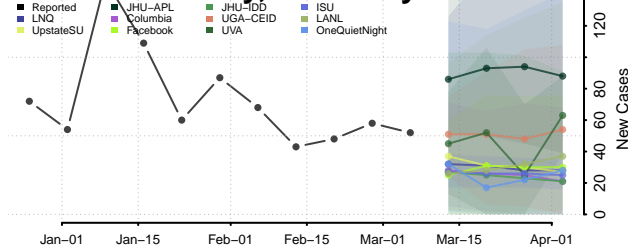

Johnson County, Kentucky