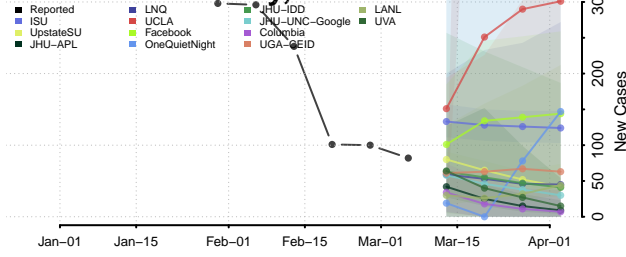

Jefferson County, Alabama

Lamar County, Alabama

Lauderdale County, Alabama

Lawrence County, Alabama

Lee County, Alabama

Limestone County, Alabama

Lowndes County, Alabama

Macon County, Alabama

Madison County, Alabama

Marengo County, Alabama

Marion County, Alabama

Marshall County, Alabama

Mobile County, Alabama

Monroe County, Alabama

Montgomery County, Alabama

Morgan County, Alabama