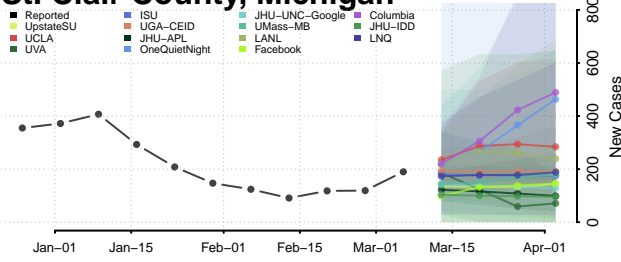

St. Clair County, Michigan