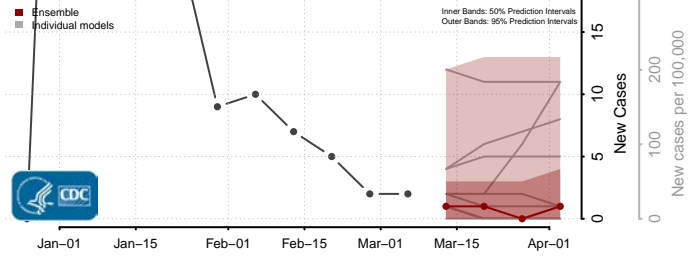

Franklin County, Kansas

Geary County, Kansas

Gove County, Kansas

Graham County, Kansas

Grant County, Kansas

Gray County, Kansas

Greeley County, Kansas

Greenwood County, Kansas