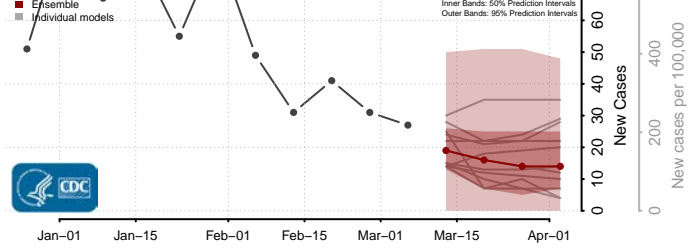

Allen County, Kansas