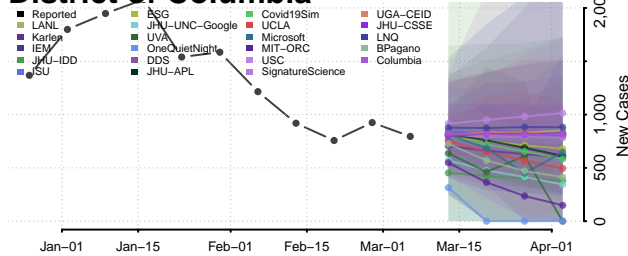

Windham County, Connecticut

Delaware*

Kent County, Delaware

New Castle County, Delaware

Sussex County, Delaware

District of Columbia

*New weekly cases may decrease in this location over the next four weeks. For these locations, the ensemble forecast indicates a probability of 0.75 or greater that fewer cases will be reported in week four of the forecast than in the last reported week.