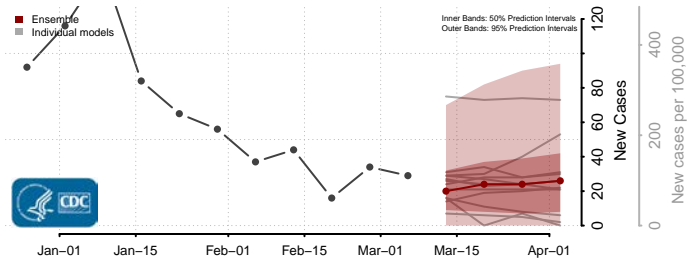

Adams County, Iowa

Allamakee County, Iowa

Appanoose County, Iowa

Audubon County, Iowa

Benton County, Iowa

Black Hawk County, Iowa

Boone County, Iowa

Bremer County, Iowa