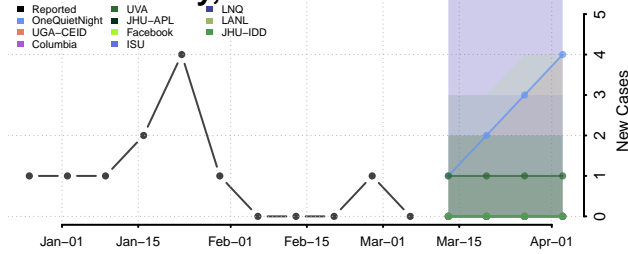

Sioux County, Nebraska