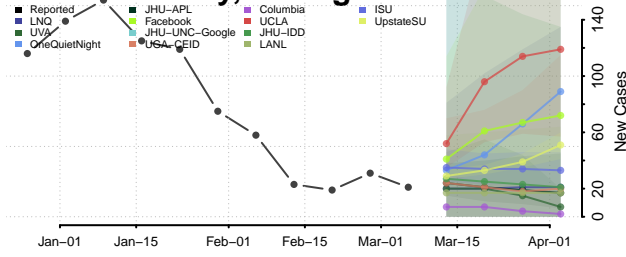

Antrim County, Michigan

Arenac County, Michigan

Baraga County, Michigan

Barry County, Michigan

Bay County, Michigan

Benzie County, Michigan

Berrien County, Michigan

Branch County, Michigan