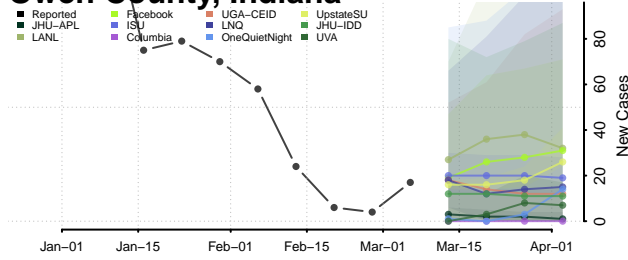

Morgan County, Indiana

Newton County, Indiana

Noble County, Indiana

Ohio County, Indiana

Orange County, Indiana

Owen County, Indiana

Parke County, Indiana

Perry County, Indiana