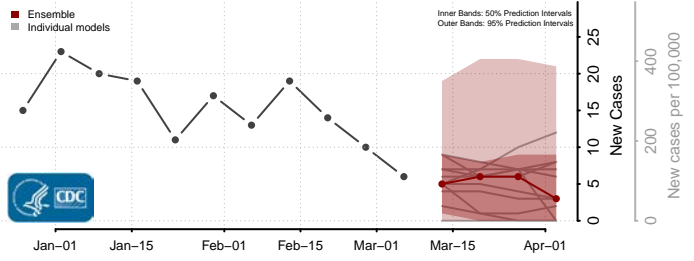

Corson County, South Dakota

Custer County, South Dakota

Davison County, South Dakota

Day County, South Dakota

Deuel County, South Dakota

Dewey County, South Dakota

Douglas County, South Dakota

Edmunds County, South Dakota