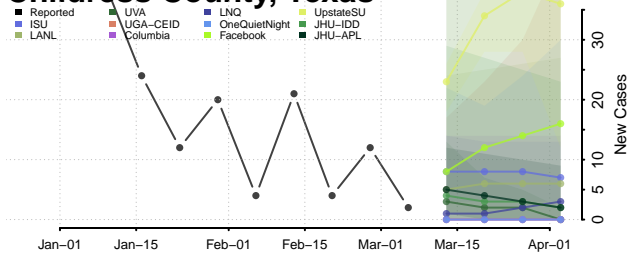

Childress County, Texas