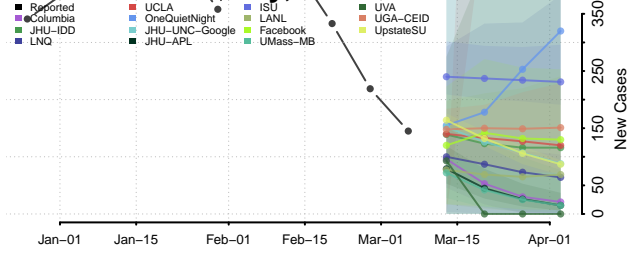

Bertie County, North Carolina

Bladen County, North Carolina

Brunswick County, North Carolina

Buncombe County, North Carolina

Burke County, North Carolina

Cabarrus County, North Carolina

Caldwell County, North Carolina