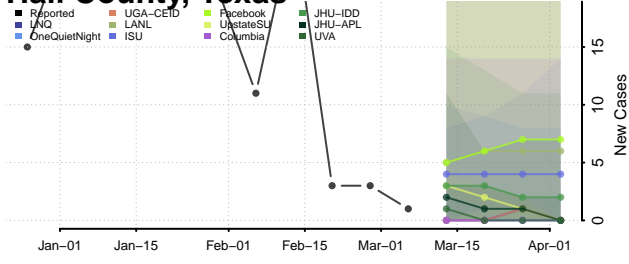

Hall County, Texas