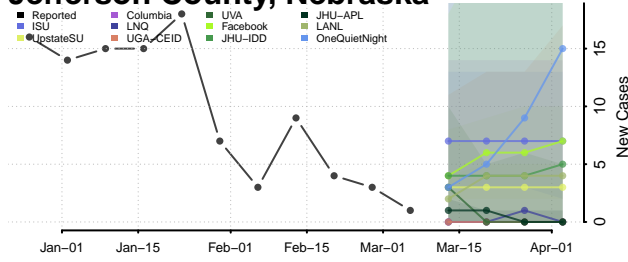

Hamilton County, Nebraska

Harlan County, Nebraska

Hayes County, Nebraska

Hitchcock County, Nebraska

Holt County, Nebraska

Hooker County, Nebraska

Howard County, Nebraska

Jefferson County, Nebraska