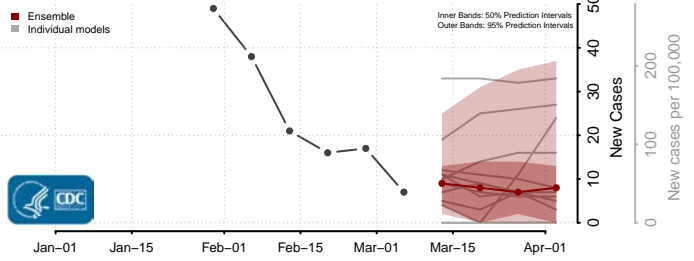

Winston County, Mississippi