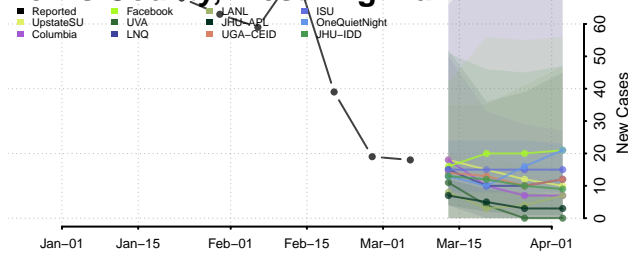

Lewis County, West Virginia