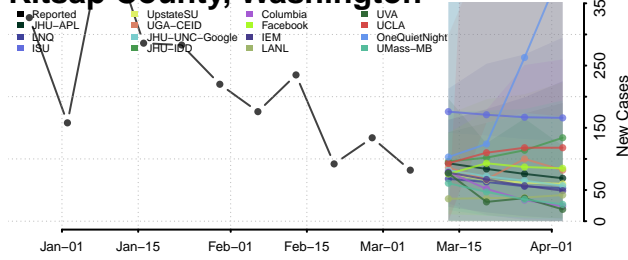

Grant County, Washington

Grays Harbor County, Washington

Island County, Washington

Jefferson County, Washington

King County, Washington

Kitsap County, Washington

Kittitas County, Washington

Klickitat County, Washington