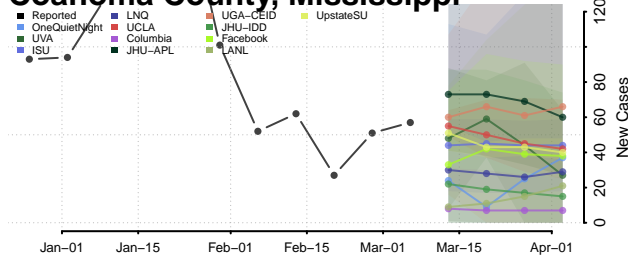

Coahoma County, Mississippi