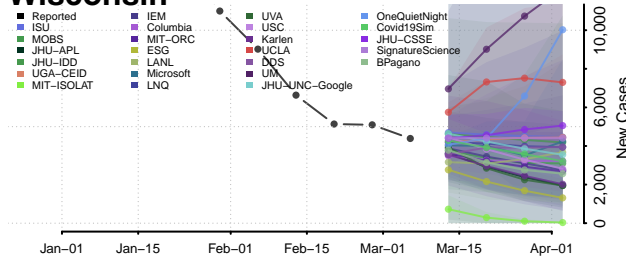

Wood County, West Virginia

Wyoming County, West Virginia

Wisconsin

Adams County, Wisconsin

Ashland County, Wisconsin

Barron County, Wisconsin

Bayfield County, Wisconsin

Brown County, Wisconsin