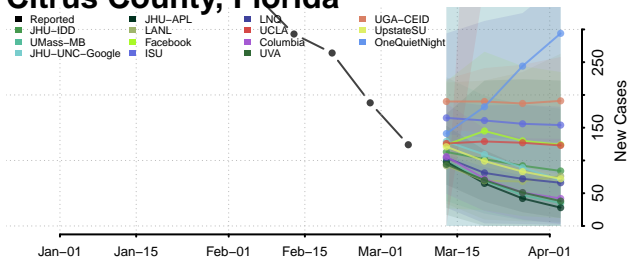

Broward County, Florida

Calhoun County, Florida

Charlotte County, Florida

Citrus County, Florida

Clay County, Florida

Collier County, Florida

Columbia County, Florida

DeSoto County, Florida