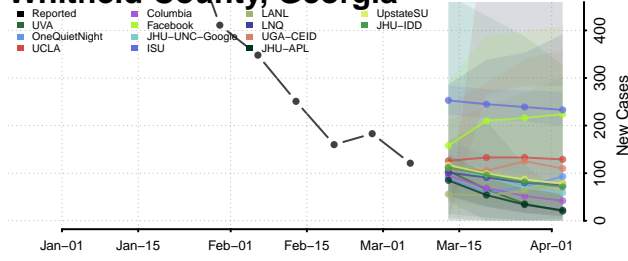

Whitfield County, Georgia