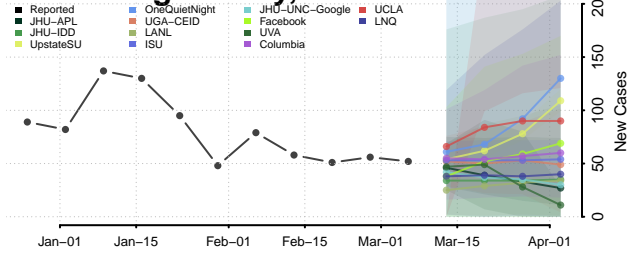

Crow Wing County, Minnesota