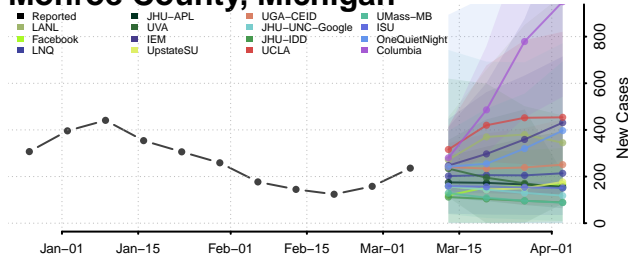

Monroe County, Michigan