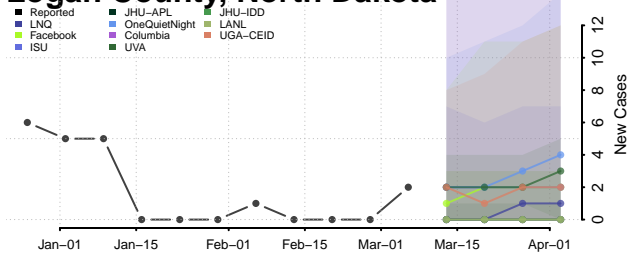

Hettinger County, North Dakota

Kidder County, North Dakota

LaMoure County, North Dakota

Logan County, North Dakota

McHenry County, North Dakota

McIntosh County, North Dakota

McKenzie County, North Dakota

McLean County, North Dakota