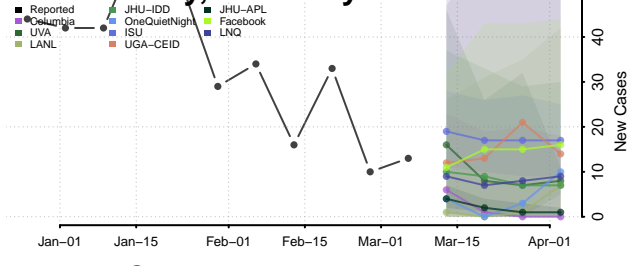

Estill County, Kentucky