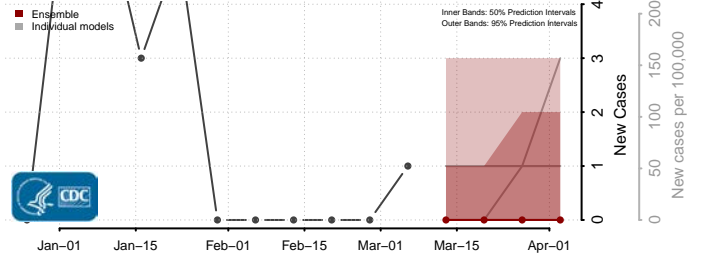

Grant County, Oregon

Harney County, Oregon

Hood River County, Oregon

Jackson County, Oregon

Jefferson County, Oregon

Josephine County, Oregon

Klamath County, Oregon

Lake County, Oregon