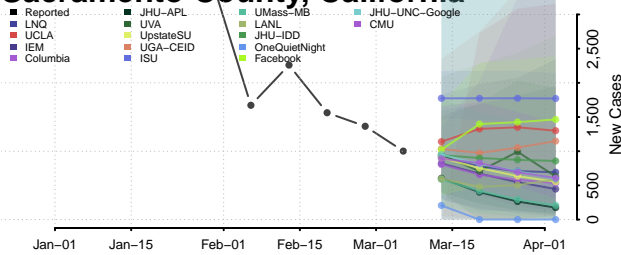

Orange County, California

Placer County, California

Plumas County, California

Riverside County, California

Sacramento County, California

San Benito County, California

San Bernardino County, California

San Diego County, California