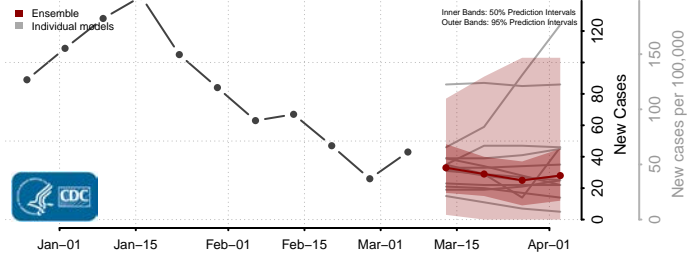

Franklin County, Massachusetts