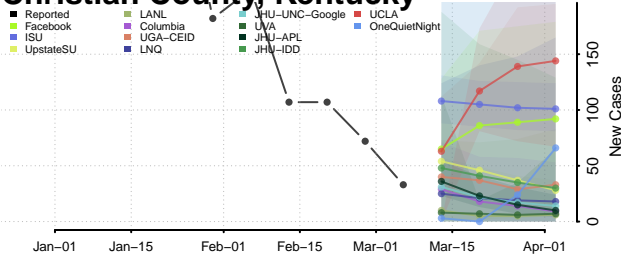

Christian County, Kentucky