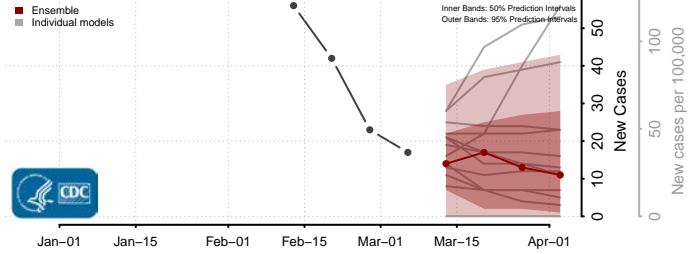

Nye County, Nevada