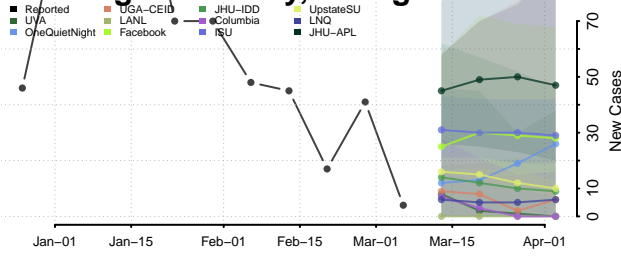

Walker County, Georgia

Walton County, Georgia

Ware County, Georgia

Warren County, Georgia

Washington County, Georgia

Wayne County, Georgia

Webster County, Georgia

Wheeler County, Georgia