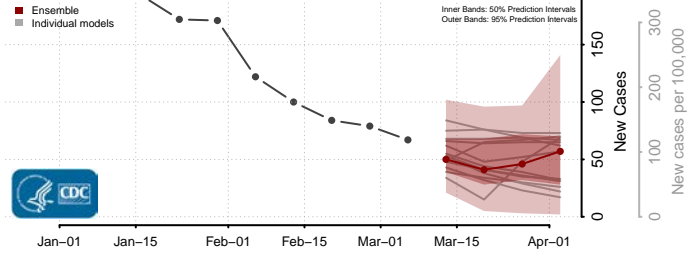

Preston County, West Virginia

Putnam County, West Virginia

Raleigh County, West Virginia

Randolph County, West Virginia

Ritchie County, West Virginia

Roane County, West Virginia

Summers County, West Virginia