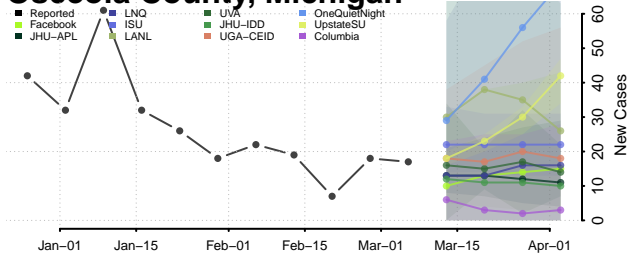

Muskegon County, Michigan

Newaygo County, Michigan

Oakland County, Michigan

Oceana County, Michigan

Ogemaw County, Michigan

Ontonagon County, Michigan

Osceola County, Michigan

Oscoda County, Michigan