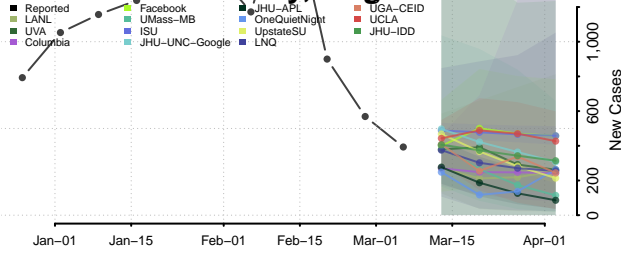

Chesterfield County, Virginia