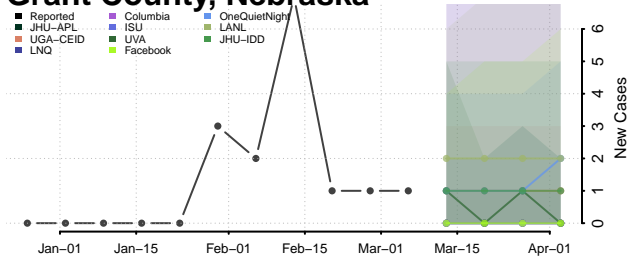

Furnas County, Nebraska

Gage County, Nebraska

Garden County, Nebraska

Garfield County, Nebraska

Gosper County, Nebraska

Grant County, Nebraska

Greeley County, Nebraska

Hall County, Nebraska