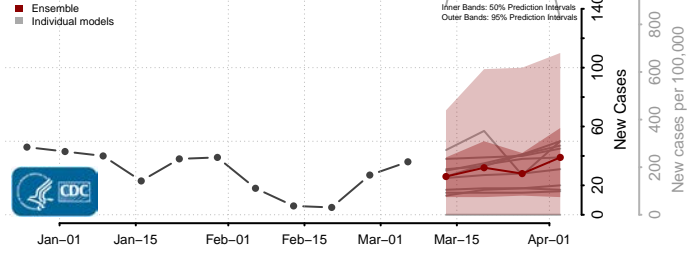

Richland County, North Dakota