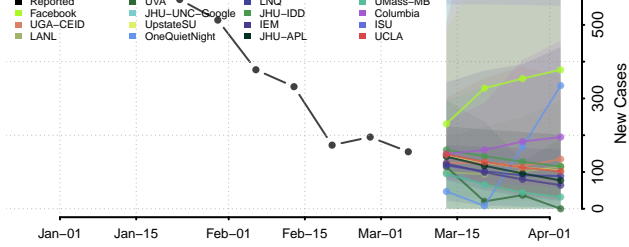

Gentry County, Missouri

Greene County, Missouri

Grundy County, Missouri

Harrison County, Missouri

Henry County, Missouri

Hickory County, Missouri

Holt County, Missouri

Howard County, Missouri