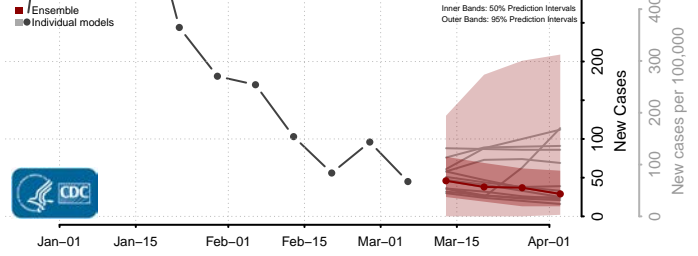

Butler County, Kansas