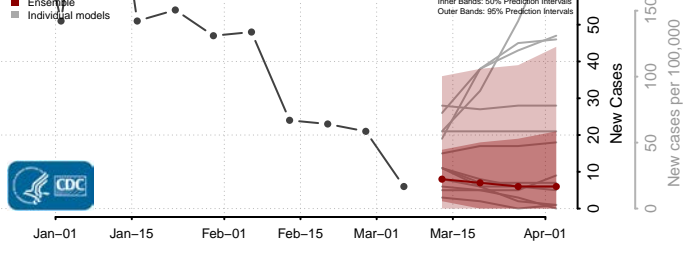

Carlton County, Minnesota