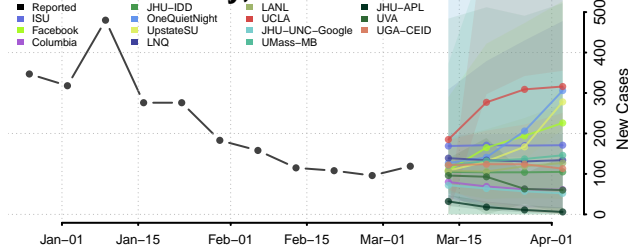

Stearns County, Minnesota

Steele County, Minnesota

Stevens County, Minnesota

Swift County, Minnesota

Todd County, Minnesota

Traverse County, Minnesota

Wabasha County, Minnesota

Wadena County, Minnesota