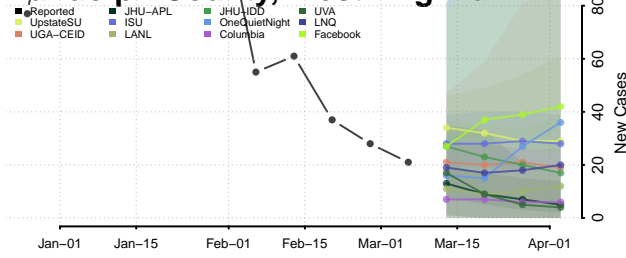

Randolph County, West Virginia