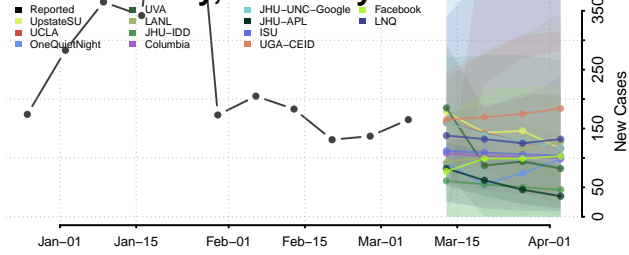

Boyd County, Kentucky

Boyle County, Kentucky

Bracken County, Kentucky

Breathitt County, Kentucky

Breckinridge County, Kentucky

Bullitt County, Kentucky

Butler County, Kentucky

Caldwell County, Kentucky