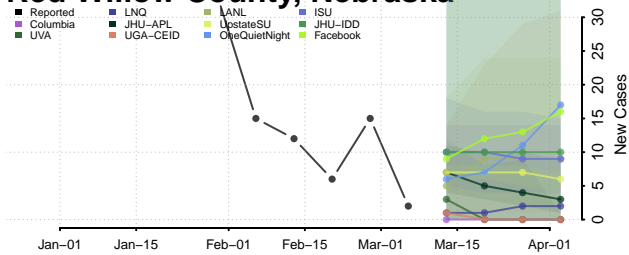

Red Willow County, Nebraska