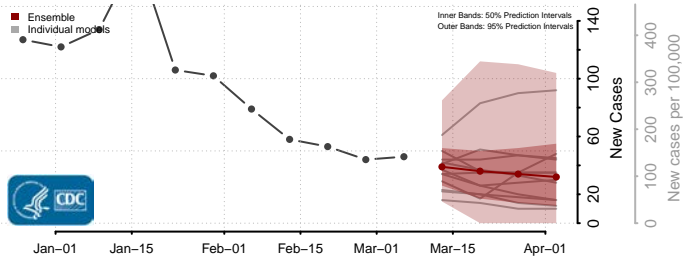

Iberville County, Louisiana