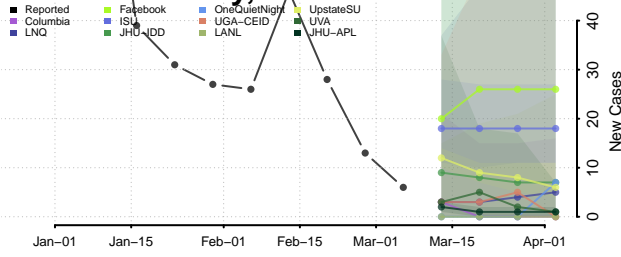

Carter County, Tennessee

Cheatham County, Tennessee

Chester County, Tennessee

Claiborne County, Tennessee

Clay County, Tennessee

Cocke County, Tennessee

Coffee County, Tennessee

Crockett County, Tennessee