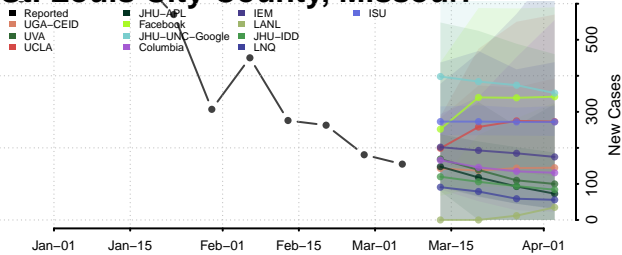

St. Louis City County, Missouri