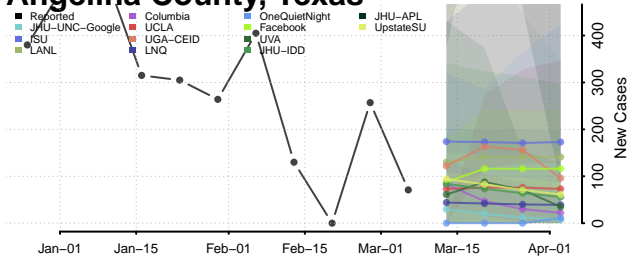

Angelina County, Texas