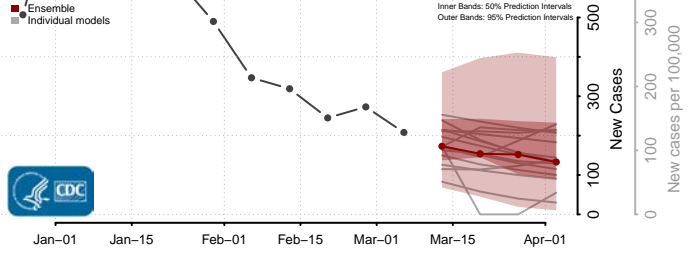

Middlesex County, Connecticut