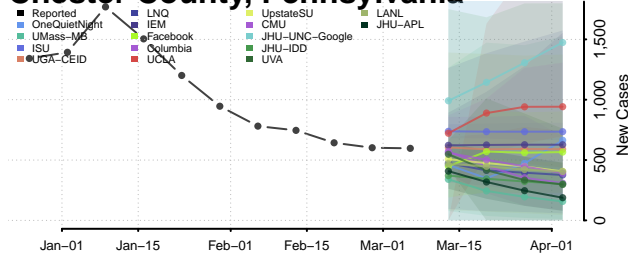

Chester County, Pennsylvania