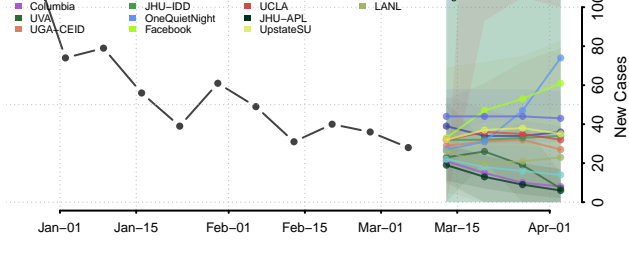

Kandiyohi County, Minnesota