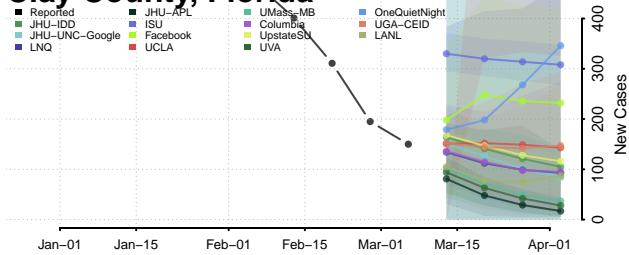

Broward County, Florida

Calhoun County, Florida

Charlotte County, Florida

Citrus County, Florida

Clay County, Florida

Collier County, Florida

Columbia County, Florida

DeSoto County, Florida