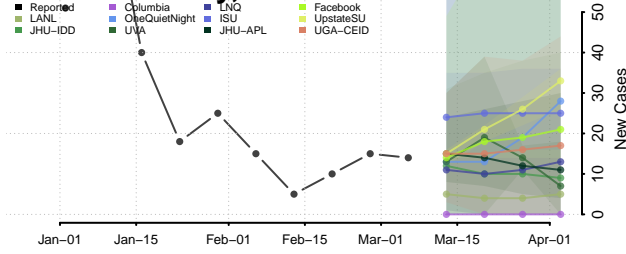

Rolette County, North Dakota