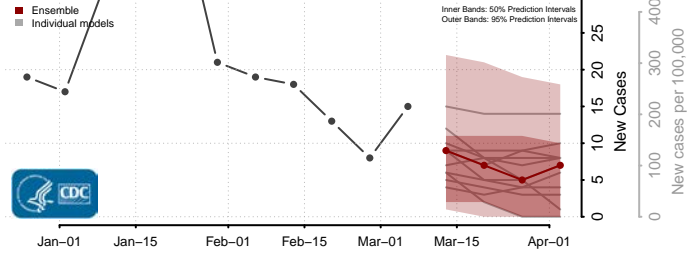

Charles City County, Virginia