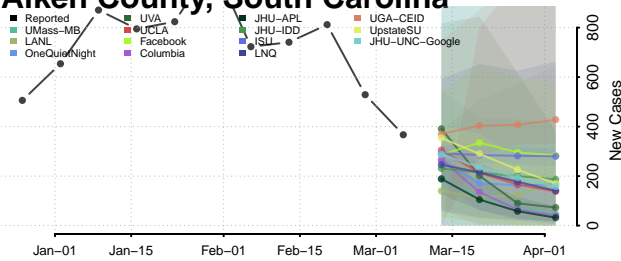

Aiken County, South Carolina