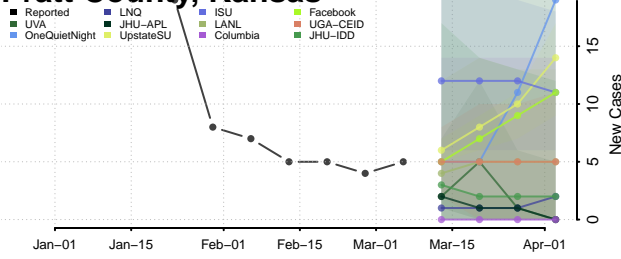

Pratt County, Kansas