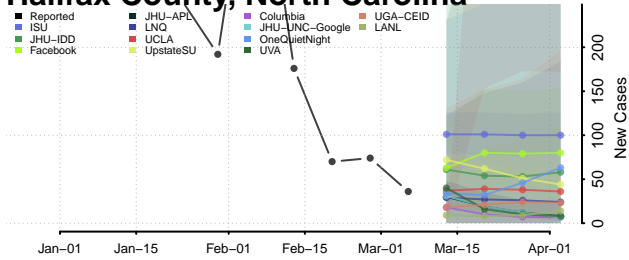

Gaston County, North Carolina

Gates County, North Carolina

Graham County, North Carolina

Granville County, North Carolina

Greene County, North Carolina

Guilford County, North Carolina

Halifax County, North Carolina