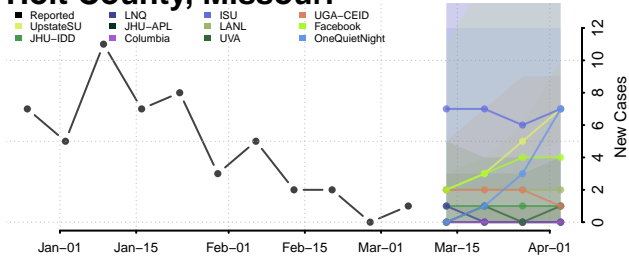

Gentry County, Missouri

Greene County, Missouri

Grundy County, Missouri

Harrison County, Missouri

Henry County, Missouri

Hickory County, Missouri

Holt County, Missouri

Howard County, Missouri