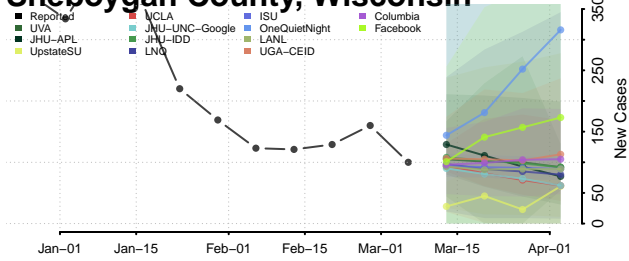

Sheboygan County, Wisconsin