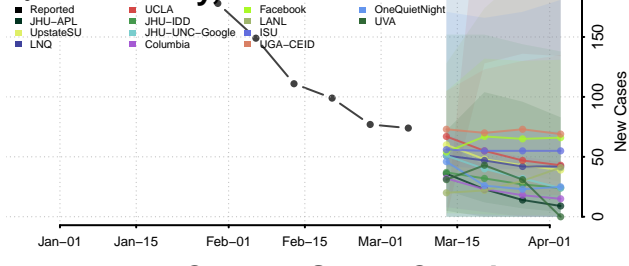

Cherokee County, South Carolina

Chester County, South Carolina

Chesterfield County, South Carolina

Clarendon County, South Carolina

Colleton County, South Carolina

Darlington County, South Carolina

Dillon County, South Carolina