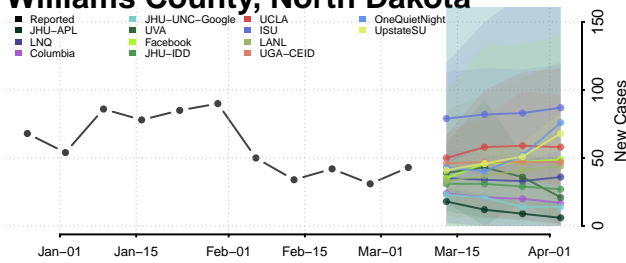

Williams County, North Dakota

Northern Mariana Islands

Ohio*

*New weekly cases may decrease in this location over the next four weeks. For these locations, the ensemble forecast indicates a probability of 0.75 or greater that fewer cases will be reported in week four of the forecast than in the last reported week.