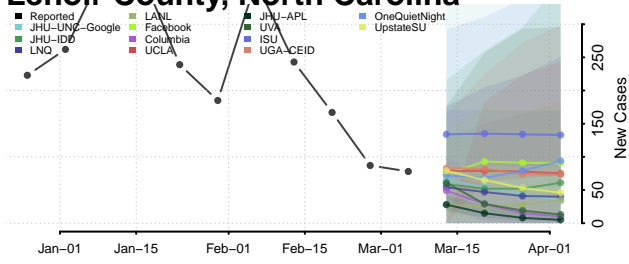

Lenoir County, North Carolina