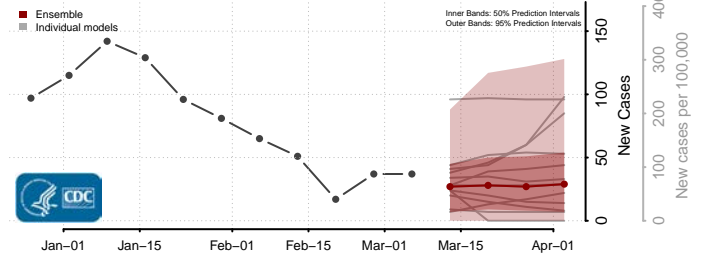

Buchanan County, Iowa

Buena Vista County, Iowa

Butler County, Iowa

Calhoun County, Iowa

Carroll County, Iowa

Cass County, Iowa

Cedar County, Iowa

Cerro Gordo County, Iowa