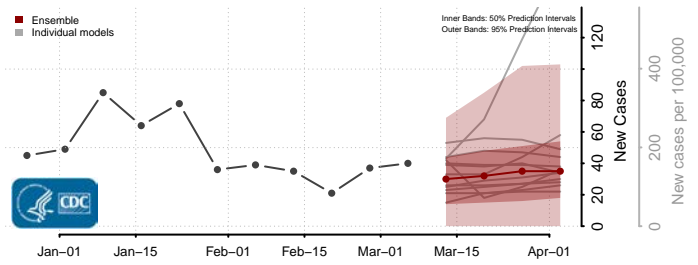

Adams County, Iowa

Allamakee County, Iowa

Appanoose County, Iowa

Audubon County, Iowa

Benton County, Iowa

Black Hawk County, Iowa

Boone County, Iowa

Bremer County, Iowa