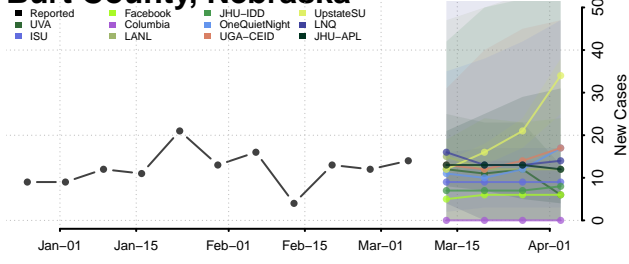

Burt County, Nebraska