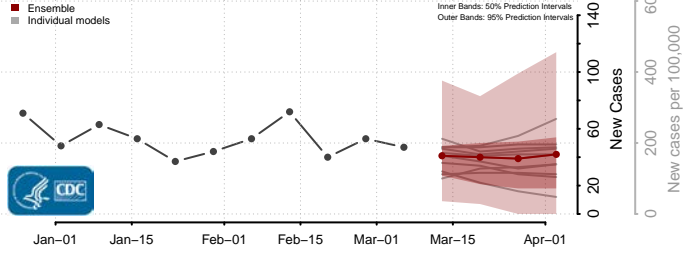

Aitkin County, Minnesota

Anoka County, Minnesota

Becker County, Minnesota

Beltrami County, Minnesota

Benton County, Minnesota

Big Stone County, Minnesota

Blue Earth County, Minnesota

Brown County, Minnesota