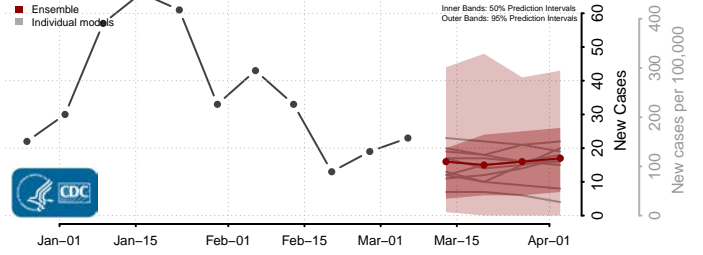

Pendleton County, Kentucky