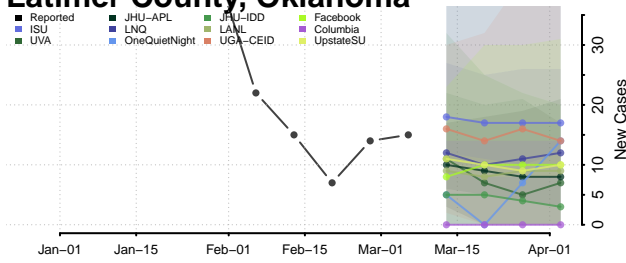

Latimer County, Oklahoma