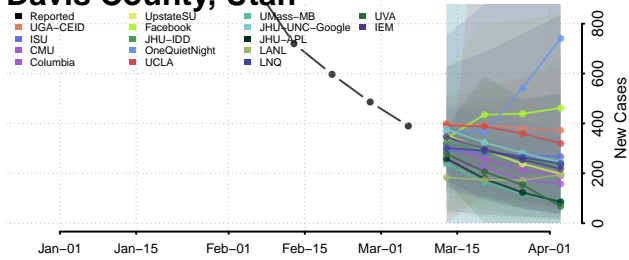

Davis County, Utah