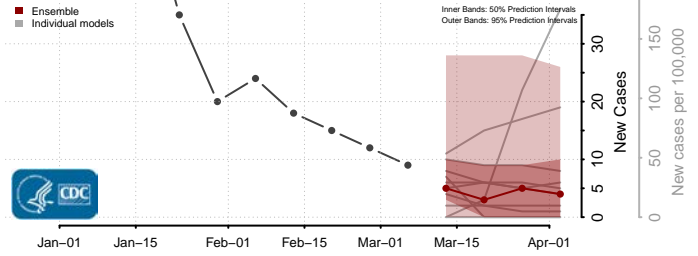

St. Louis County, Missouri

Ste. Genevieve County, Missouri

Stoddard County, Missouri

Stone County, Missouri

Sullivan County, Missouri

Taney County, Missouri

Texas County, Missouri

Vernon County, Missouri