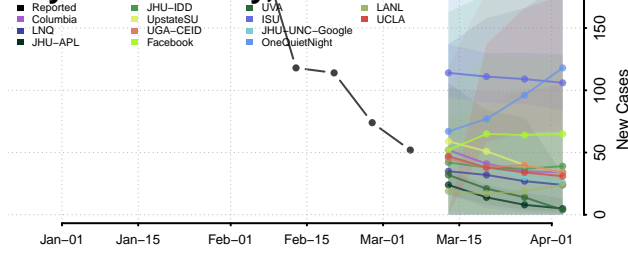

Haywood County, North Carolina