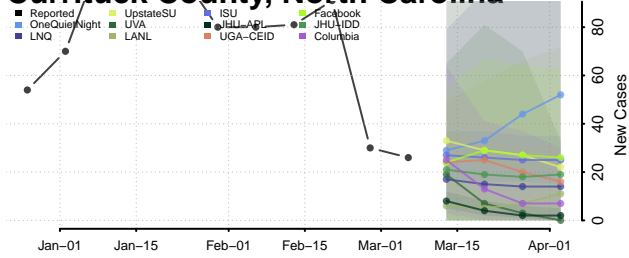

Clay County, North Carolina

Cleveland County, North Carolina

Columbus County, North Carolina

Craven County, North Carolina

Cumberland County, North Carolina

Currituck County, North Carolina

Dare County, North Carolina