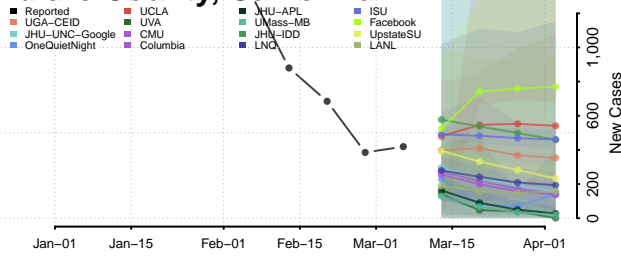

Tulare County, California