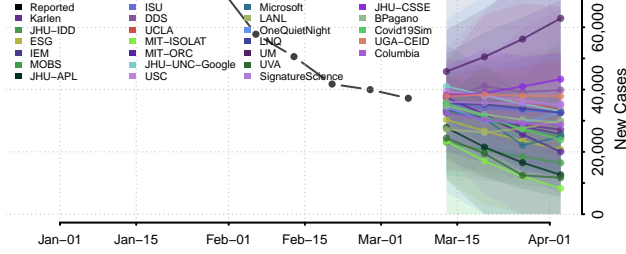

Florida*

Alachua County, Florida

Baker County, Florida

Bay County, Florida

Bradford County, Florida

Brevard County, Florida

*New weekly cases may decrease in this location over the next four weeks. For these locations, the ensemble forecast indicates a probability of 0.75 or greater that fewer cases will be reported in week four of the forecast than in the last reported week.