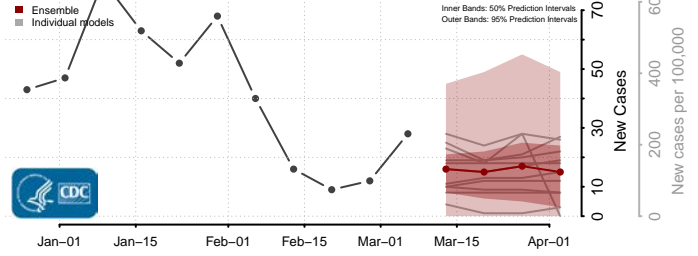

Nez Perce County, Idaho

Oneida County, Idaho

Owyhee County, Idaho

Payette County, Idaho

Power County, Idaho

Shoshone County, Idaho

Teton County, Idaho

Twin Falls County, Idaho