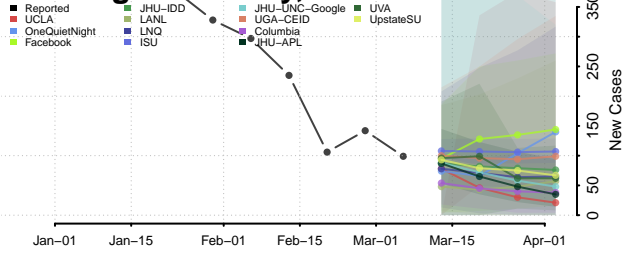

Montgomery County, Ohio

Morgan County, Ohio

Morrow County, Ohio

Muskingum County, Ohio

Noble County, Ohio

Ottawa County, Ohio

Paulding County, Ohio

Perry County, Ohio