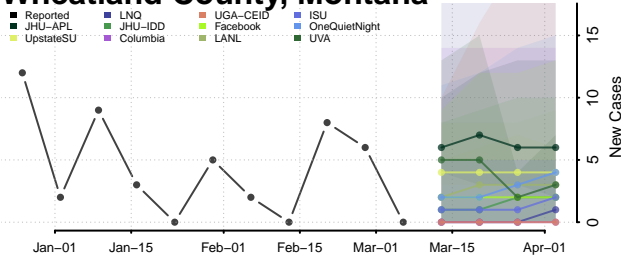

Teton County, Montana

Toole County, Montana

Treasure County, Montana

Valley County, Montana

Wheatland County, Montana

Wibaux County, Montana

Yellowstone County, Montana

Nebraska