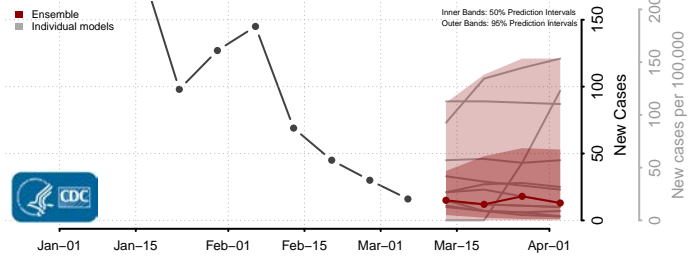

Cape Girardeau County, Missouri