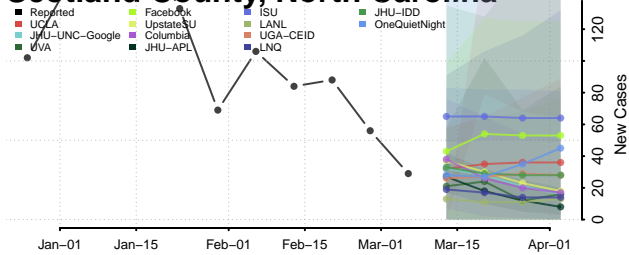

Robeson County, North Carolina

Rockingham County, North Carolina

Rowan County, North Carolina

Rutherford County, North Carolina

Sampson County, North Carolina

Scotland County, North Carolina

Stanly County, North Carolina