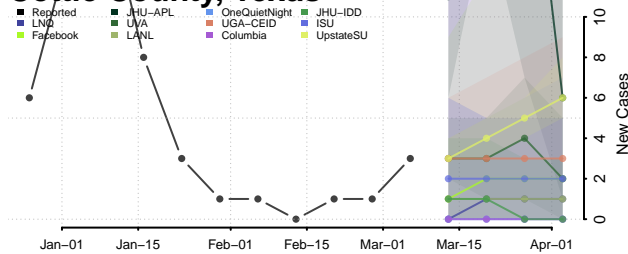

Cottle County, Texas