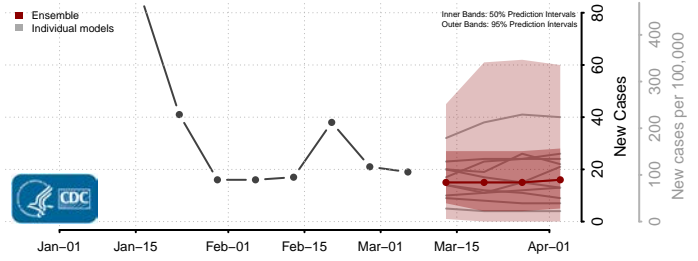

Unicoi County, Tennessee