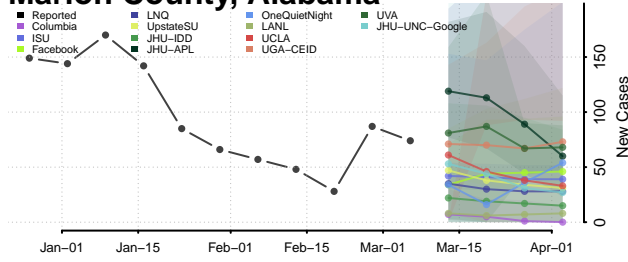

Jefferson County, Alabama

Lamar County, Alabama

Lauderdale County, Alabama

Lawrence County, Alabama

Lee County, Alabama

Limestone County, Alabama

Lowndes County, Alabama

Macon County, Alabama

Madison County, Alabama

Marengo County, Alabama

Marion County, Alabama

Marshall County, Alabama

Mobile County, Alabama

Monroe County, Alabama

Montgomery County, Alabama

Morgan County, Alabama