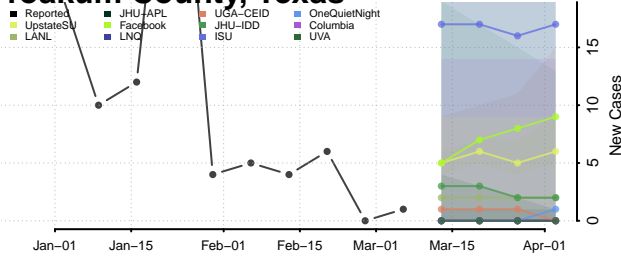

Yoakum County, Texas