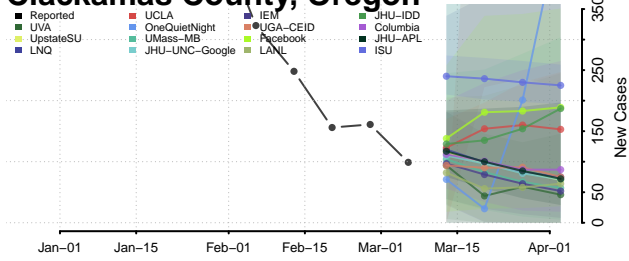

Washington County, Oklahoma

Washita County, Oklahoma

Woods County, Oklahoma

Woodward County, Oklahoma

Oregon

Baker County, Oregon

Benton County, Oregon

Clackamas County, Oregon