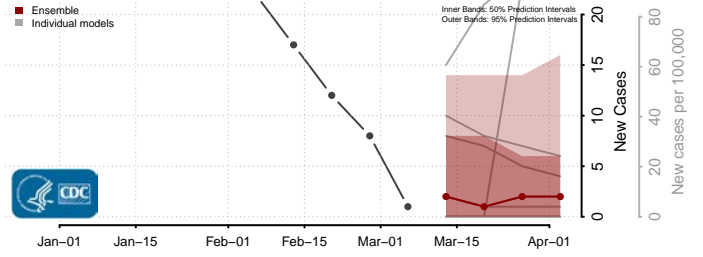

Washington County, Missouri