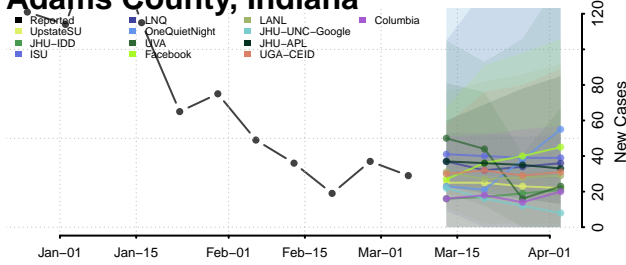

Adams County, Indiana