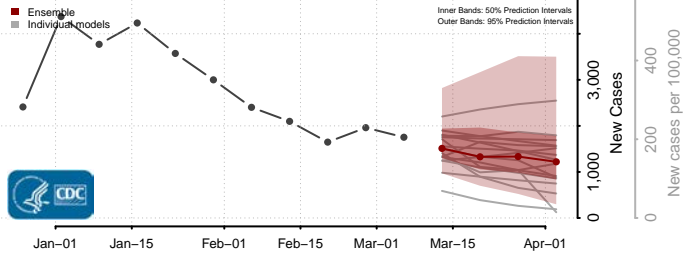

New Haven County, Connecticut