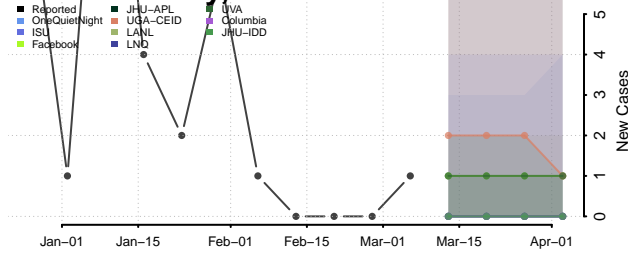

Terrell County, Texas