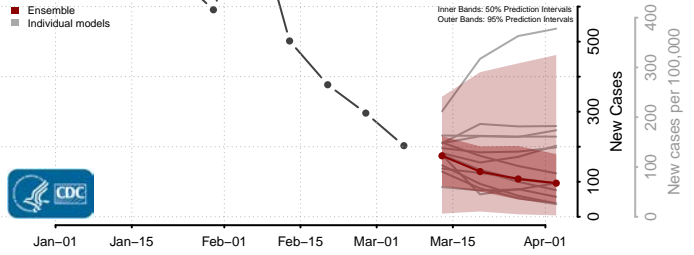

Rowan County, North Carolina