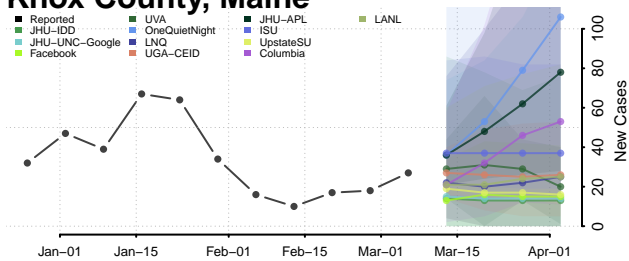

Knox County, Maine