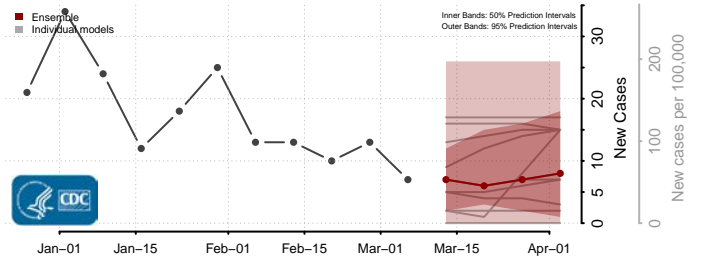

Mississippi County, Missouri