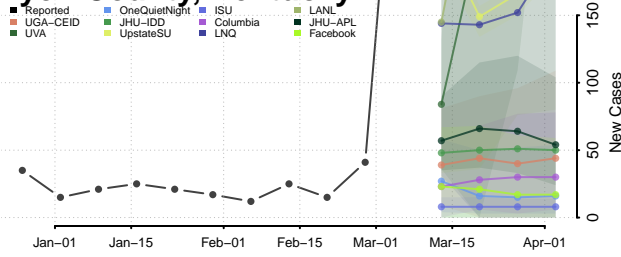

Leslie County, Kentucky

Letcher County, Kentucky

Lewis County, Kentucky

Lincoln County, Kentucky

Livingston County, Kentucky

Logan County, Kentucky

Lyon County, Kentucky

Madison County, Kentucky