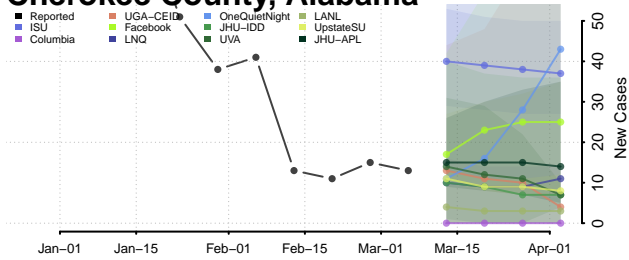

National*

Alabama

Autauga County, Alabama

Baldwin County, Alabama

Barbour County, Alabama

Bibb County, Alabama

*New weekly cases may decrease in this location over the next four weeks. For these locations, the ensemble forecast indicates a probability of 0.75 or greater that fewer cases will be reported in week four of the forecast than in the last reported week.

Blount County, Alabama

Bullock County, Alabama

Butler County, Alabama

Calhoun County, Alabama

Chambers County, Alabama

Cherokee County, Alabama

Chilton County, Alabama

Choctaw County, Alabama

Clarke County, Alabama

Clay County, Alabama

Cleburne County, Alabama

Coffee County, Alabama

Colbert County, Alabama

Conecuh County, Alabama

Coosa County, Alabama

Covington County, Alabama