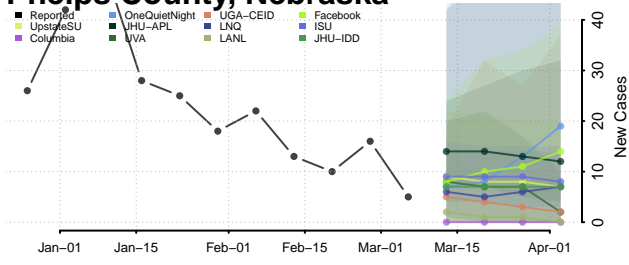

Nuckolls County, Nebraska

Otoe County, Nebraska

Pawnee County, Nebraska

Perkins County, Nebraska

Phelps County, Nebraska

Pierce County, Nebraska

Platte County, Nebraska

Polk County, Nebraska