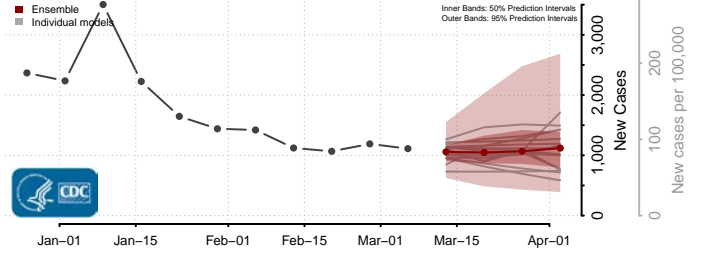

Goodhue County, Minnesota

Grant County, Minnesota

Hennepin County, Minnesota

Houston County, Minnesota

Hubbard County, Minnesota

Isanti County, Minnesota

Itasca County, Minnesota

Jackson County, Minnesota