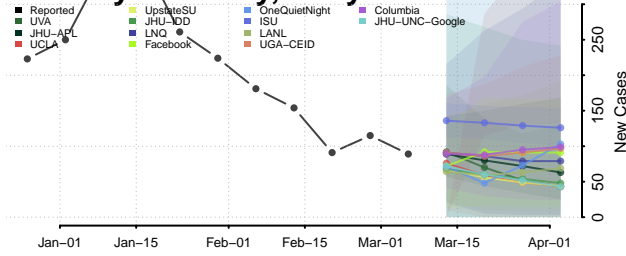

Howard County, Maryland

Kent County, Maryland

Montgomery County, Maryland

Prince George's County, Maryland

Queen Anne's County, Maryland

Somerset County, Maryland

St. Mary's County, Maryland

Talbot County, Maryland