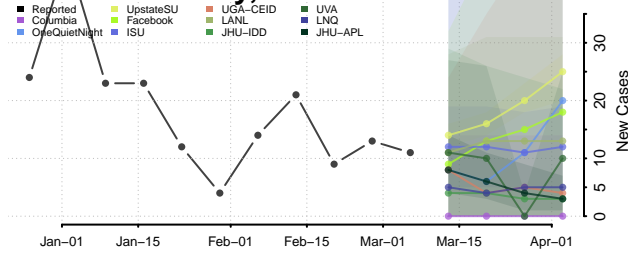

Mitchell County, Kansas

Montgomery County, Kansas

Morris County, Kansas

Morton County, Kansas

Nemaha County, Kansas

Neosho County, Kansas

Ness County, Kansas

Norton County, Kansas