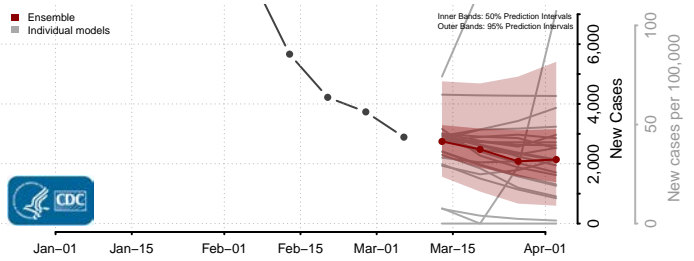

Wilkinson County, Mississippi

Winston County, Mississippi

Yalobusha County, Mississippi

Yazoo County, Mississippi

Missouri

Adair County, Missouri