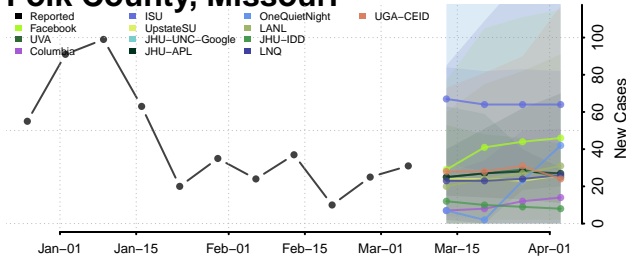

Pemiscot County, Missouri

Perry County, Missouri

Pettis County, Missouri

Phelps County, Missouri

Pike County, Missouri

Platte County, Missouri

Polk County, Missouri

Pulaski County, Missouri