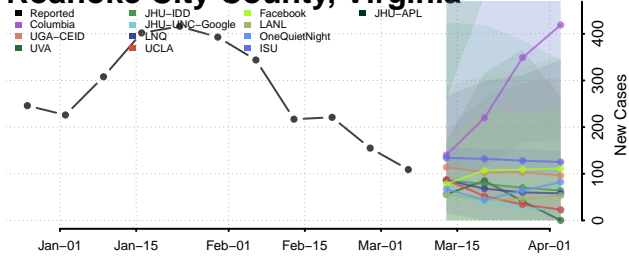

Pittsylvania County, Virginia

Poquoson County, Virginia

Portsmouth County, Virginia

Powhatan County, Virginia

Richmond City County, Virginia

Richmond County, Virginia

Roanoke City County, Virginia

Roanoke County, Virginia