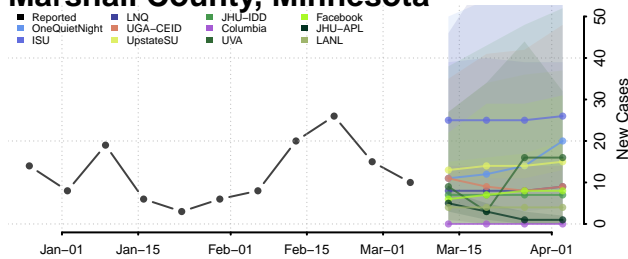

Marshall County, Minnesota