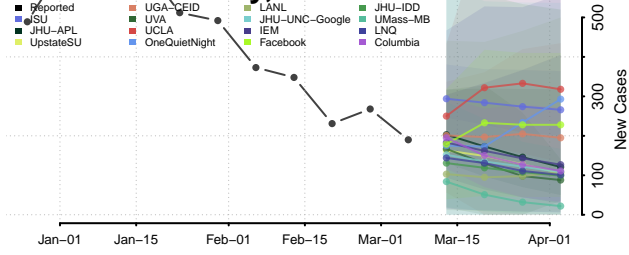

Litchfield County, Connecticut