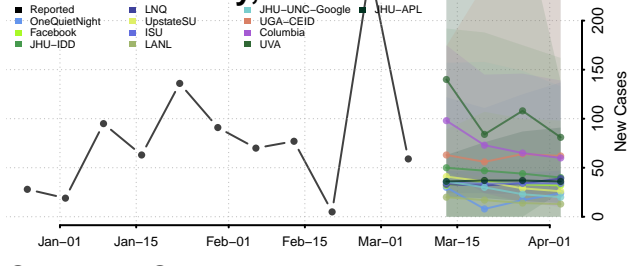

Calhoun County, Texas