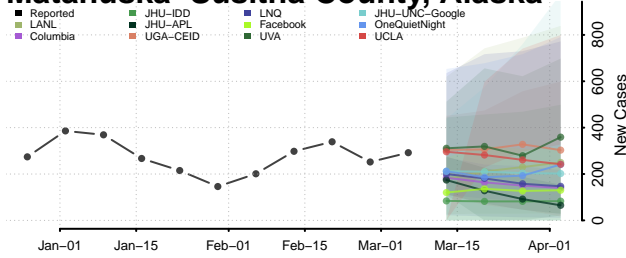

Matanuska-Susitna County, Alaska