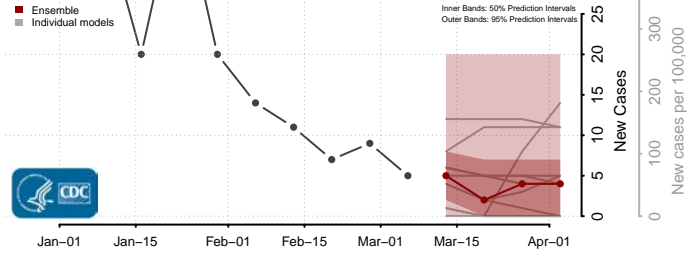

DeSoto County, Mississippi

Forrest County, Mississippi

Franklin County, Mississippi

George County, Mississippi

Greene County, Mississippi

Grenada County, Mississippi

Hancock County, Mississippi

Harrison County, Mississippi