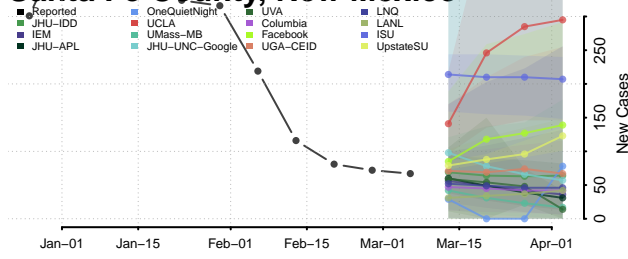

Santa Fe County, New Mexico