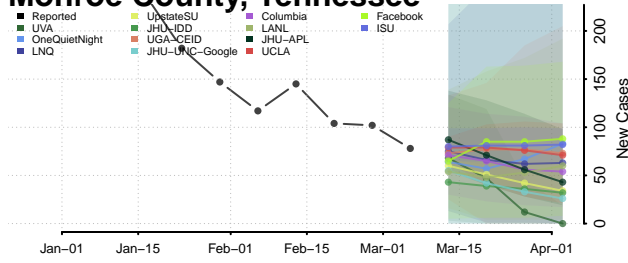

Maury County, Tennessee

McMinn County, Tennessee

McNairy County, Tennessee

Meigs County, Tennessee

Monroe County, Tennessee

Montgomery County, Tennessee

Moore County, Tennessee

Morgan County, Tennessee