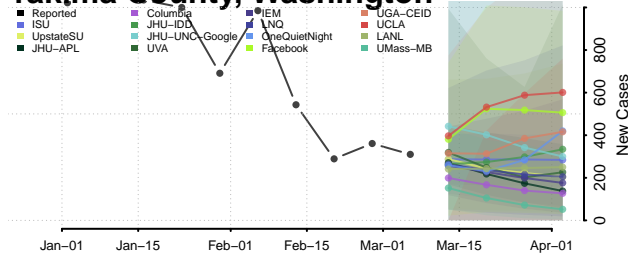

Skagit County, Washington

Skamania County, Washington

Whatcom County, Washington

Whitman County, Washington

Yakima County, Washington

West Virginia

Barbour County, West Virginia

Berkeley County, West Virginia