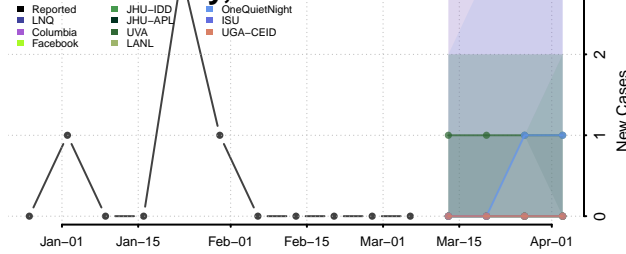

Arthur County, Nebraska