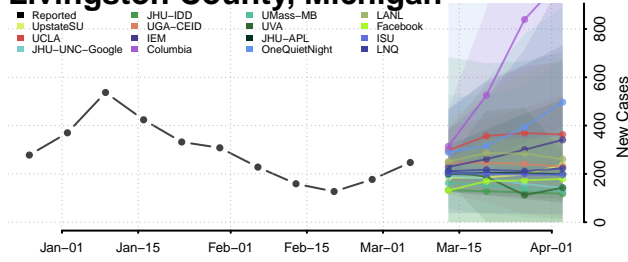

Livingston County, Michigan