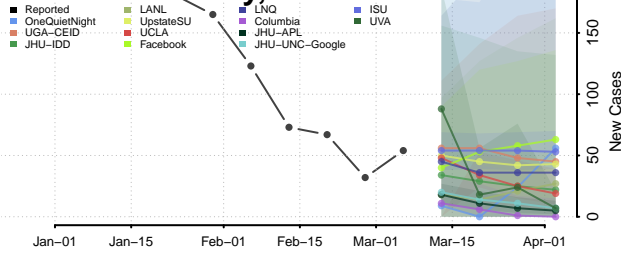

Craig County, Oklahoma

Creek County, Oklahoma

Custer County, Oklahoma

Delaware County, Oklahoma

Dewey County, Oklahoma

Ellis County, Oklahoma

Garfield County, Oklahoma

Garvin County, Oklahoma