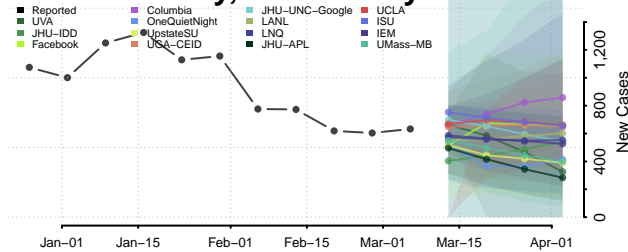

Mercer County, New Jersey