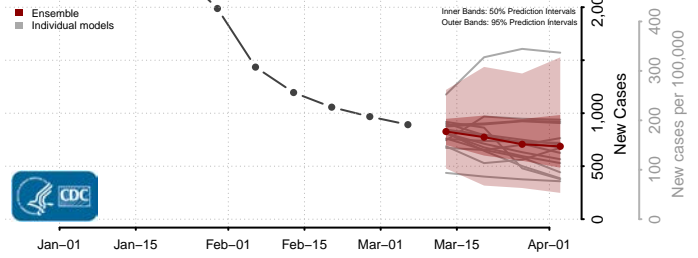

Hampden County, Massachusetts