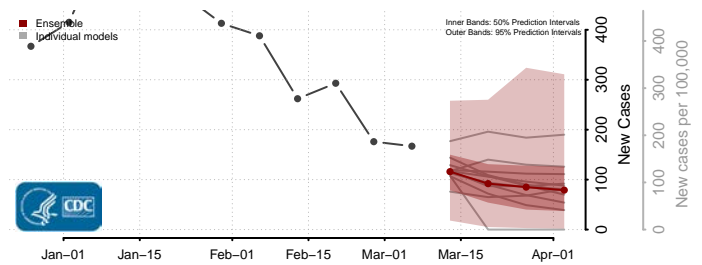

Portsmouth County, Virginia