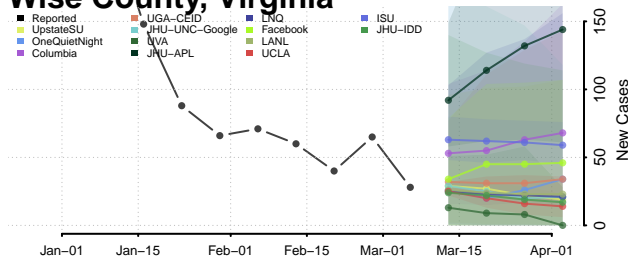

Wise County, Virginia