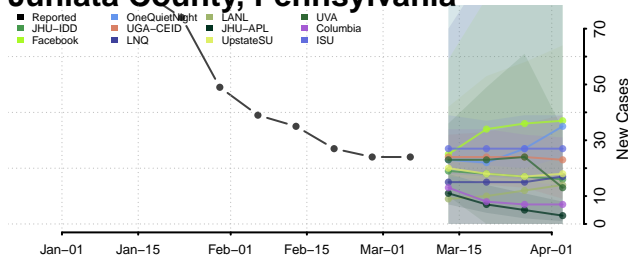

Dauphin County, Pennsylvania

Delaware County, Pennsylvania

Elk County, Pennsylvania

Huntingdon County, Pennsylvania

Indiana County, Pennsylvania

Jefferson County, Pennsylvania

Juniata County, Pennsylvania

Lackawanna County, Pennsylvania