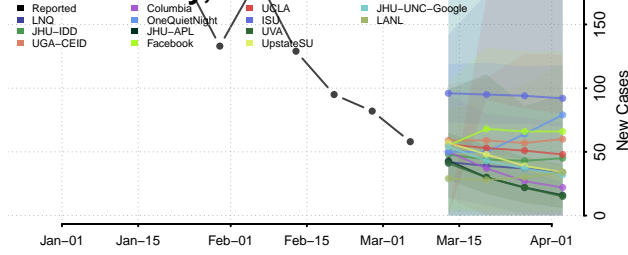

Harnett County, North Carolina

Haywood County, North Carolina

Henderson County, North Carolina

Hertford County, North Carolina

Hoke County, North Carolina

Hyde County, North Carolina

Iredell County, North Carolina