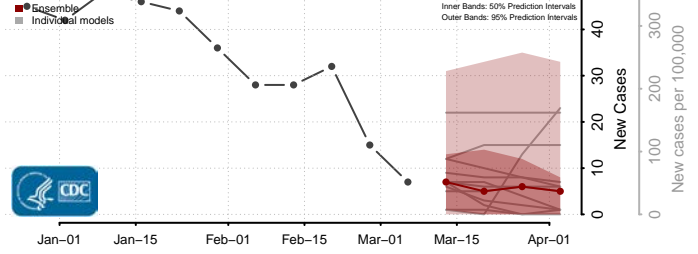

DeSoto County, Mississippi

Forrest County, Mississippi

Franklin County, Mississippi

George County, Mississippi

Greene County, Mississippi

Grenada County, Mississippi

Hancock County, Mississippi

Harrison County, Mississippi