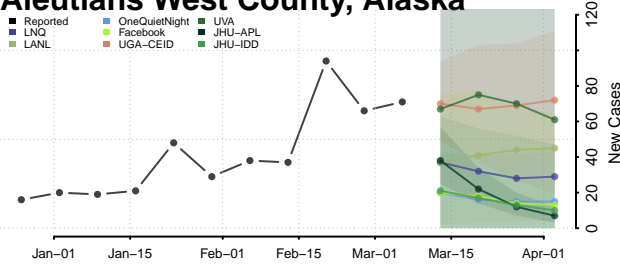

Aleutians West County, Alaska