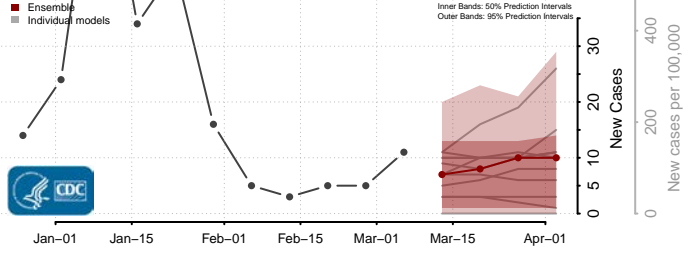

Murray County, Minnesota