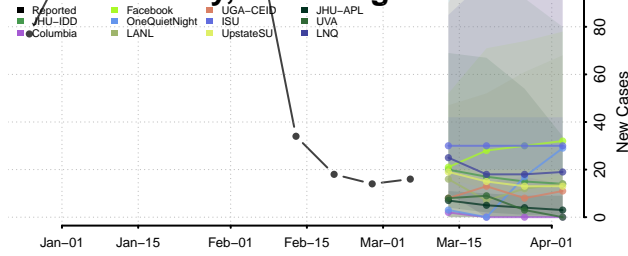

Mason County, West Virginia