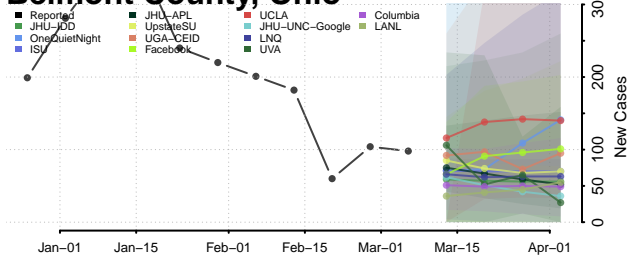

Adams County, Ohio

Allen County, Ohio

Ashland County, Ohio

Ashtabula County, Ohio

Athens County, Ohio

Auglaize County, Ohio

Belmont County, Ohio

Brown County, Ohio