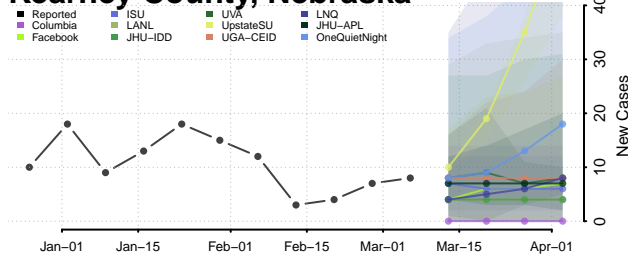

Kearney County, Nebraska