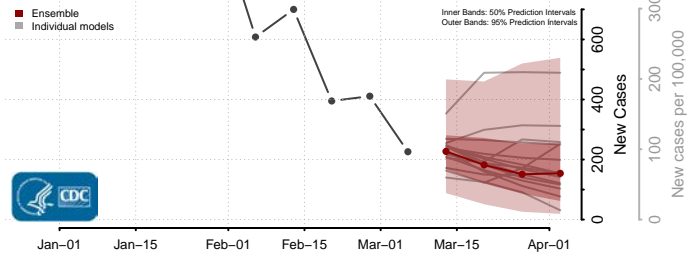

Windham County, Connecticut

Delaware*

Kent County, Delaware

New Castle County, Delaware

Sussex County, Delaware

District of Columbia

*New weekly cases may decrease in this location over the next four weeks. For these locations, the ensemble forecast indicates a probability of 0.75 or greater that fewer cases will be reported in week four of the forecast than in the last reported week.