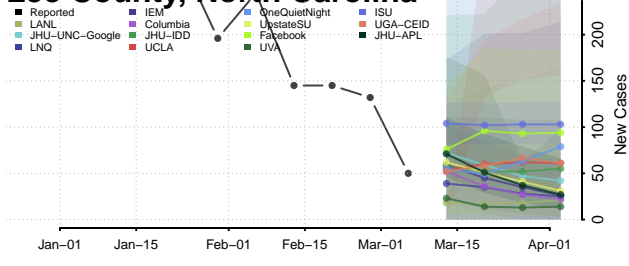

Lee County, North Carolina