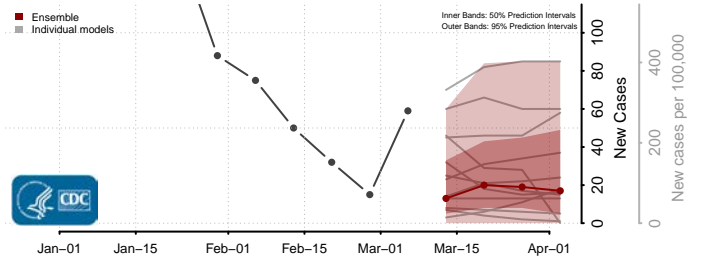

La Paz County, Arizona