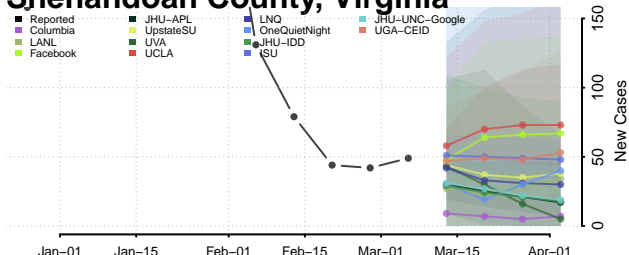

Shenandoah County, Virginia