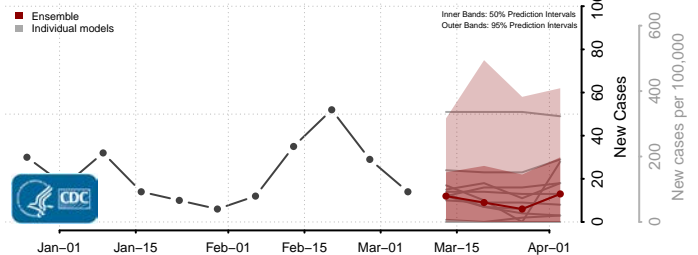

Roseau County, Minnesota