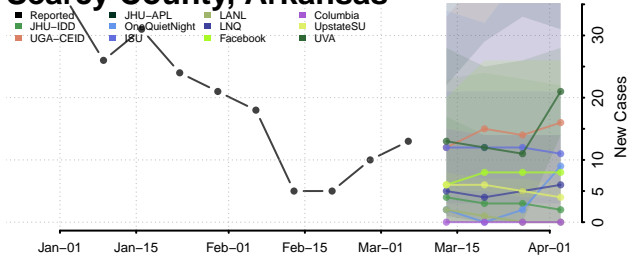

Pope County, Arkansas

Prairie County, Arkansas

Pulaski County, Arkansas

Randolph County, Arkansas

Saline County, Arkansas

Scott County, Arkansas

Searcy County, Arkansas

Sebastian County, Arkansas