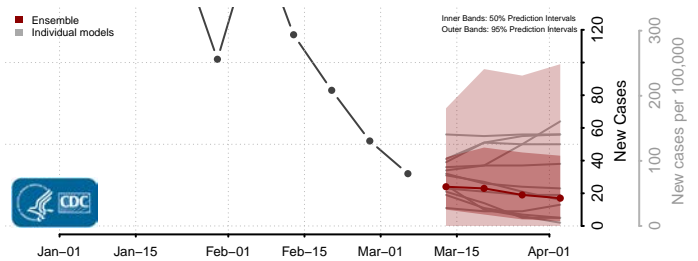

Nash County, North Carolina

New Hanover County, North Carolina

Northampton County, North Carolina

Onslow County, North Carolina

Orange County, North Carolina

Pamlico County, North Carolina

Pasquotank County, North Carolina