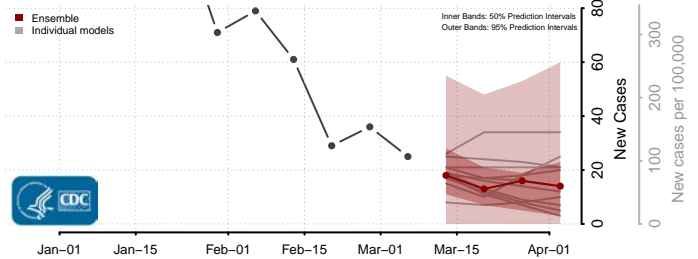

Mingo County, West Virginia