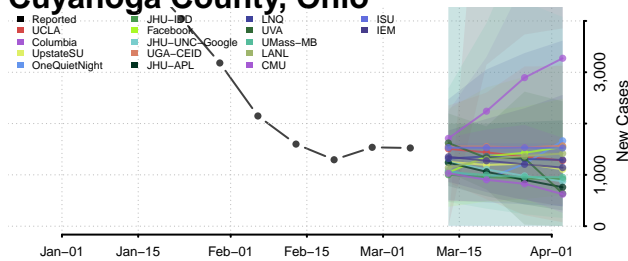

Crawford County, Ohio

Cuyahoga County, Ohio

Darke County, Ohio

Defiance County, Ohio

Delaware County, Ohio

Erie County, Ohio

Fairfield County, Ohio

Fayette County, Ohio