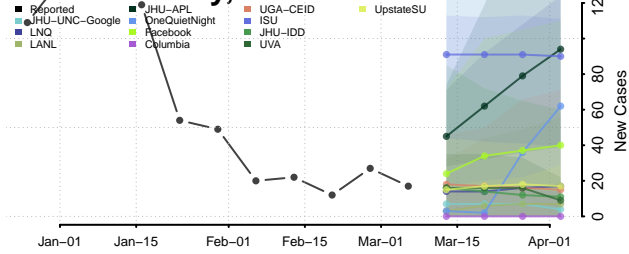

Howell County, Missouri