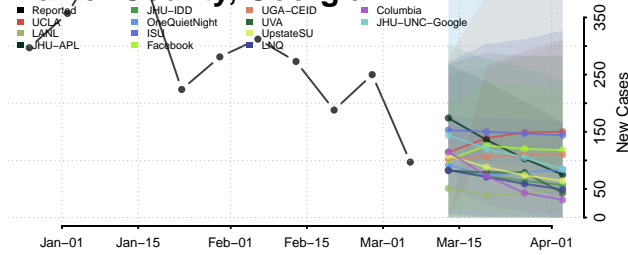

Walker County, Georgia