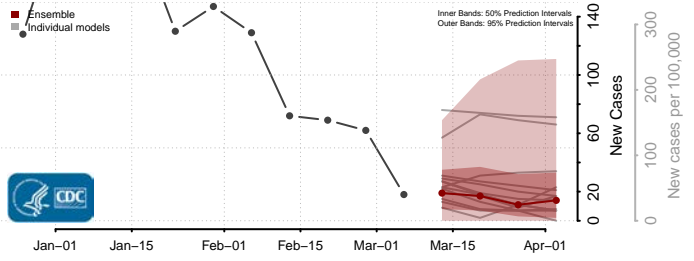

Baldwin County, Georgia