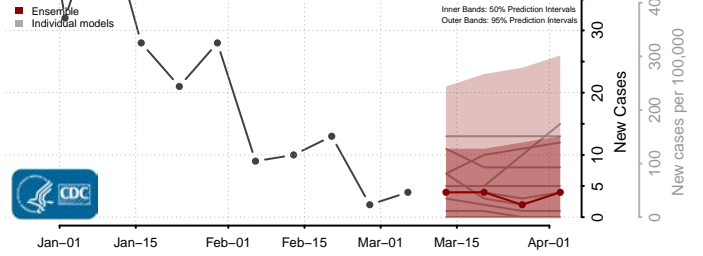

Dawson County, Montana