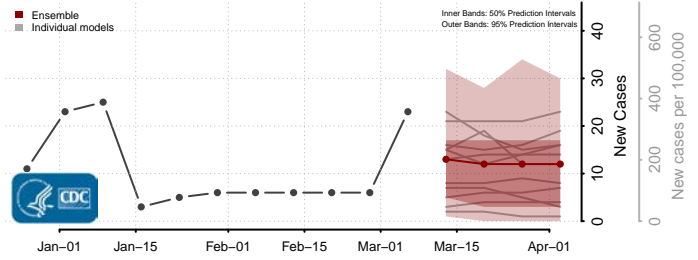

Union County, Iowa

Van Buren County, Iowa

Wapello County, Iowa

Warren County, Iowa

Washington County, Iowa

Wayne County, Iowa

Webster County, Iowa

Winnebago County, Iowa