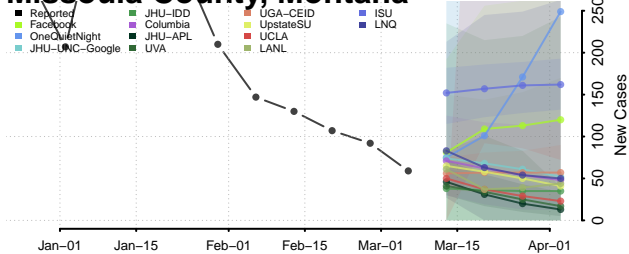

Liberty County, Montana

Lincoln County, Montana

Madison County, Montana

McCone County, Montana

Meagher County, Montana

Mineral County, Montana

Missoula County, Montana

Musselshell County, Montana