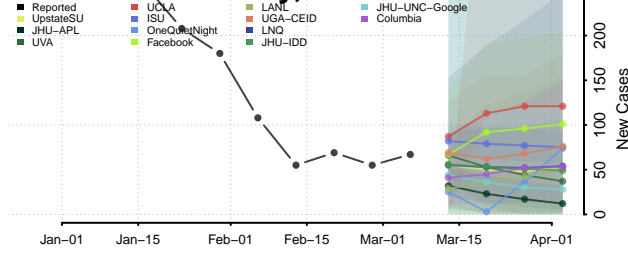

Warren County, Illinois

Washington County, Illinois

Wayne County, Illinois

White County, Illinois

Whiteside County, Illinois

Will County, Illinois

Williamson County, Illinois

Winnebago County, Illinois