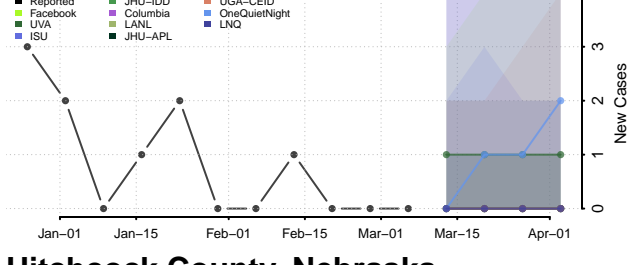

Hayes County, Nebraska