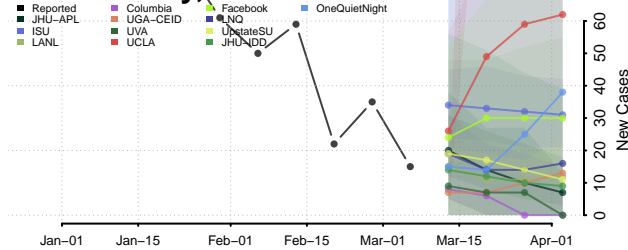

National*

Alabama

Autauga County, Alabama

Baldwin County, Alabama

Barbour County, Alabama

Bibb County, Alabama

*New weekly cases may decrease in this location over the next four weeks. For these locations, the ensemble forecast indicates a probability of 0.75 or greater that fewer cases will be reported in week four of the forecast than in the last reported week.