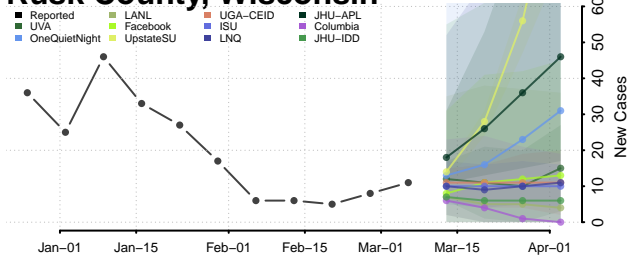

Rusk County, Wisconsin