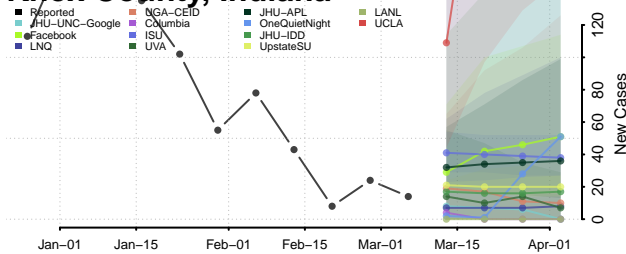

Knox County, Indiana