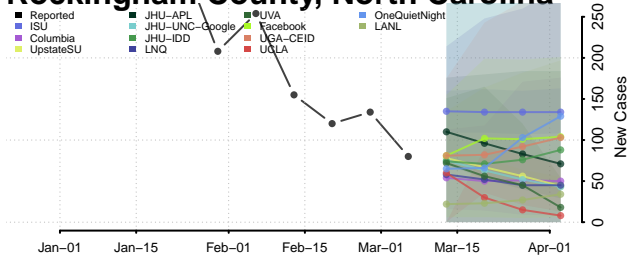

Rockingham County, North Carolina