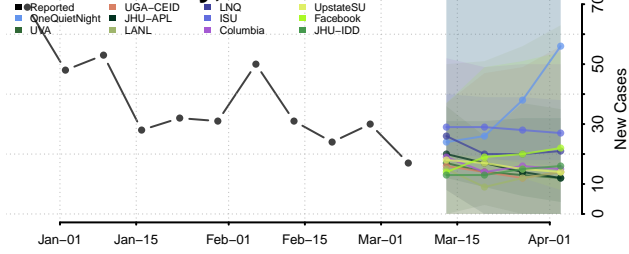

Dolores County, Colorado

Douglas County, Colorado

Eagle County, Colorado

EI Paso County, Colorado

Elbert County, Colorado

Fremont County, Colorado

Garfield County, Colorado

Gilpin County, Colorado