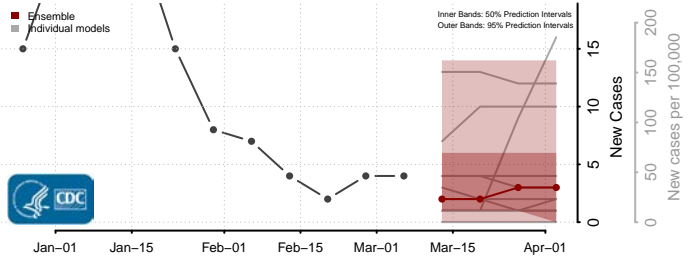

Wilkinson County, Mississippi