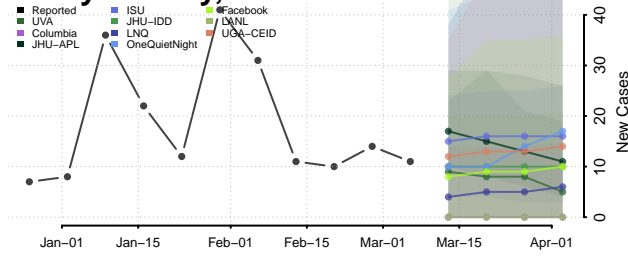

Teton County, Montana

Toole County, Montana

Treasure County, Montana

Valley County, Montana

Wheatland County, Montana

Wibaux County, Montana

Yellowstone County, Montana

Nebraska