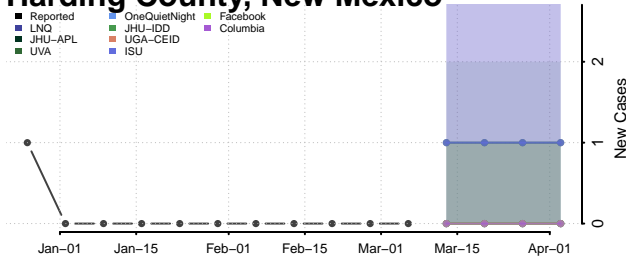

Grant County, New Mexico

Guadalupe County, New Mexico

Harding County, New Mexico

Hidalgo County, New Mexico

Lea County, New Mexico

Lincoln County, New Mexico

Los Alamos County, New Mexico

Luna County, New Mexico