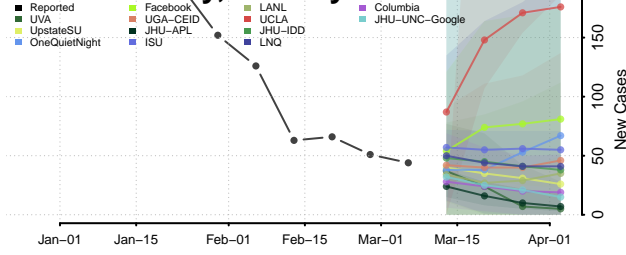

Mifflin County, Pennsylvania