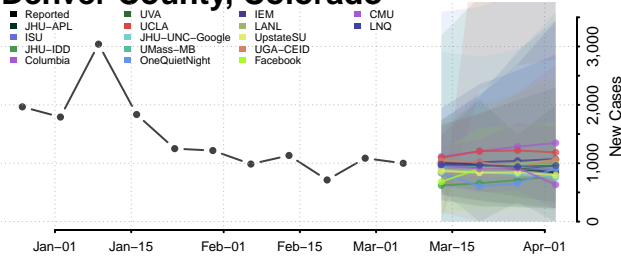

Cheyenne County, Colorado

Clear Creek County, Colorado

Conejos County, Colorado

Costilla County, Colorado

Crowley County, Colorado

Custer County, Colorado

Delta County, Colorado

Denver County, Colorado