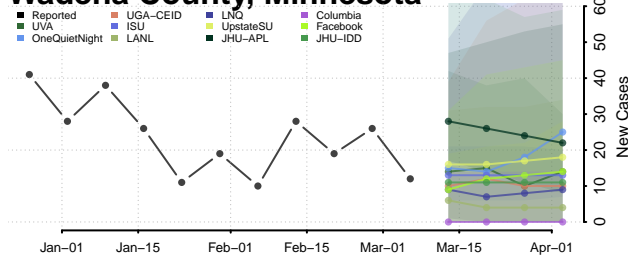

Stearns County, Minnesota

Steele County, Minnesota

Stevens County, Minnesota

Swift County, Minnesota

Todd County, Minnesota

Traverse County, Minnesota

Wabasha County, Minnesota

Wadena County, Minnesota