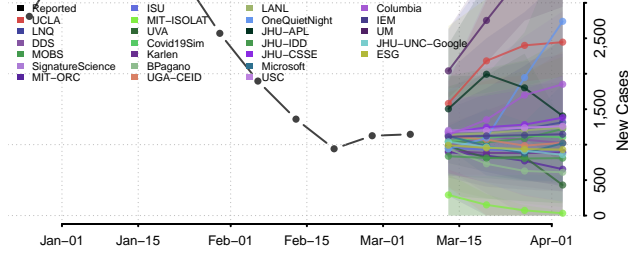

West Baton Rouge County, Louisiana

West Carroll County, Louisiana

West Feliciana County, Louisiana

Winn County, Louisiana

Maine

Androscoggin County, Maine