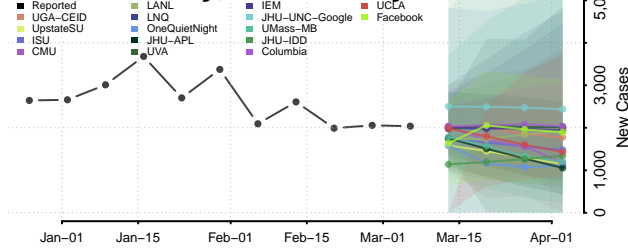

Bergen County, New Jersey

Burlington County, New Jersey

Camden County, New Jersey

Cape May County, New Jersey

Cumberland County, New Jersey

Essex County, New Jersey

Gloucester County, New Jersey

Hudson County, New Jersey