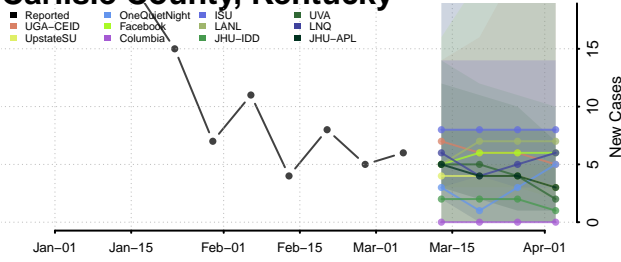

Carlisle County, Kentucky