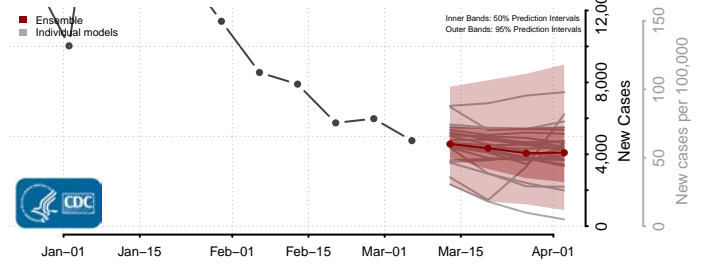

Wise County, Virginia

Wythe County, Virginia

York County, Virginia

Washington

Adams County, Washington

Asotin County, Washington

Benton County, Washington

Chelan County, Washington