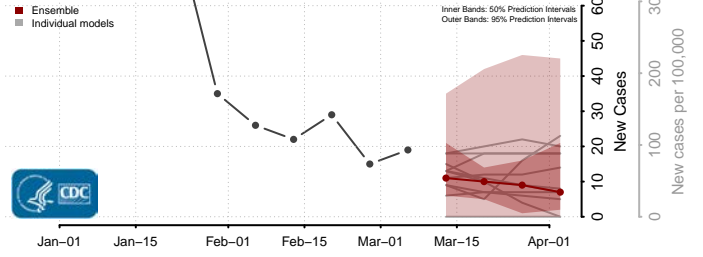

Lincoln County, West Virginia