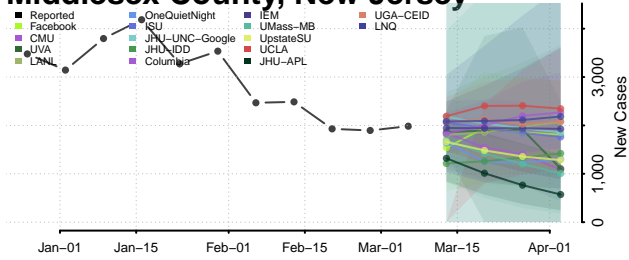

Middlesex County, New Jersey