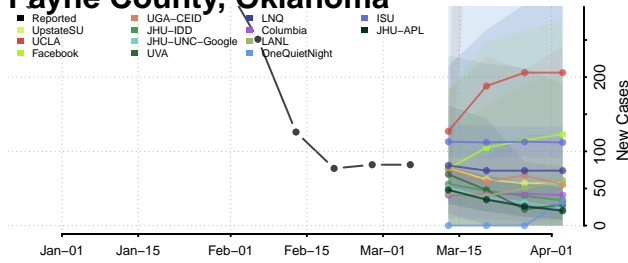

Payne County, Oklahoma