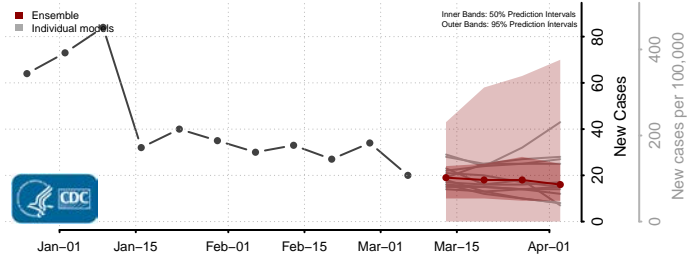

Waseca County, Minnesota