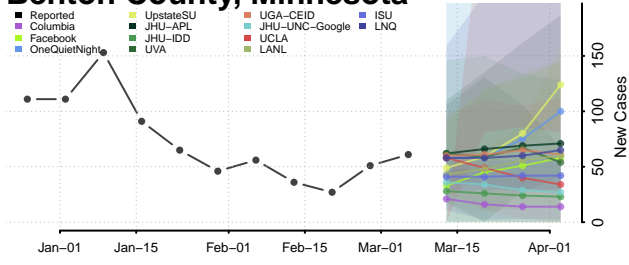

Aitkin County, Minnesota

Anoka County, Minnesota

Becker County, Minnesota

Beltrami County, Minnesota

Benton County, Minnesota

Big Stone County, Minnesota

Blue Earth County, Minnesota

Brown County, Minnesota