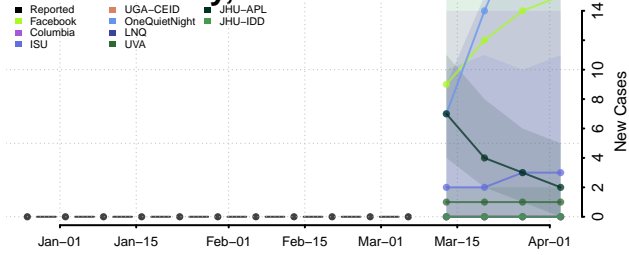

Millard County, Utah