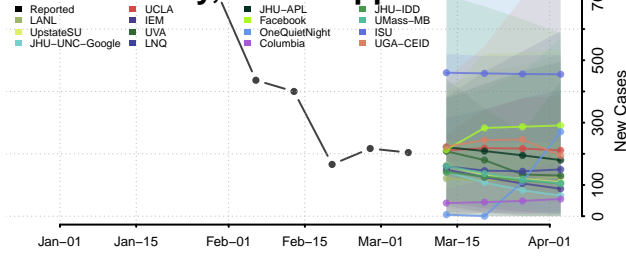

Hinds County, Mississippi