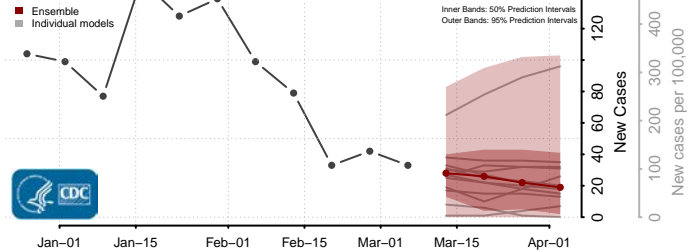

Caroline County, Virginia