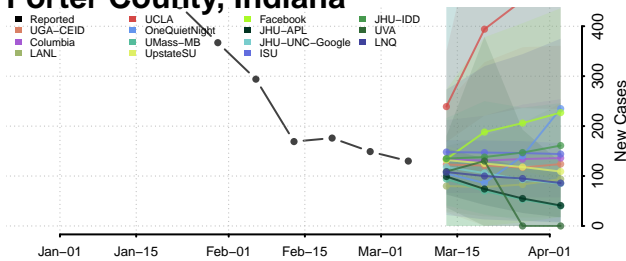

Porter County, Indiana