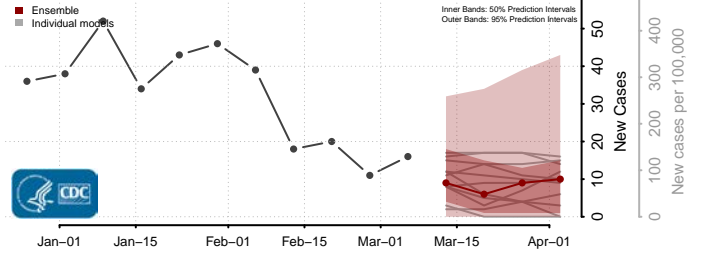

Powell County, Kentucky