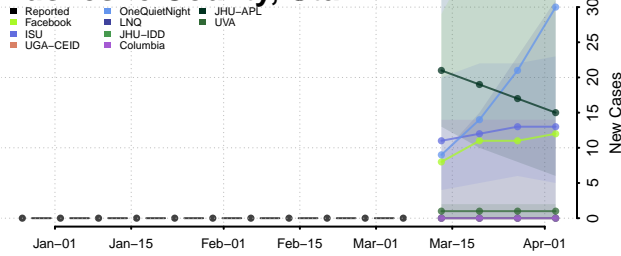

Duchesne County, Utah