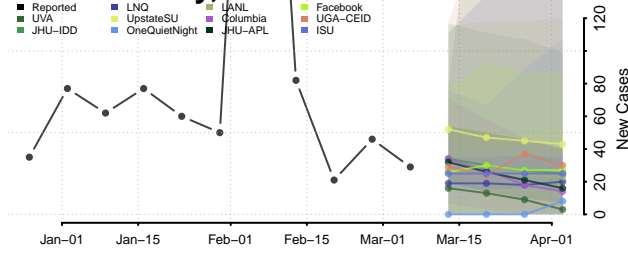

Llano County, Texas