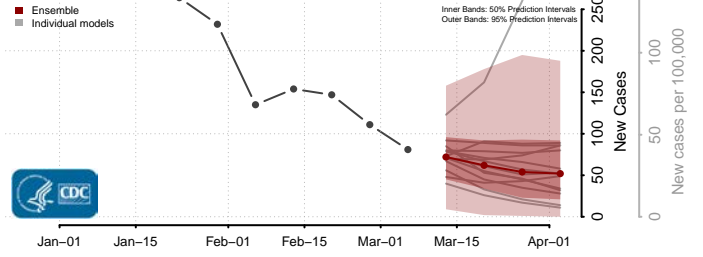

Deschutes County, Oregon