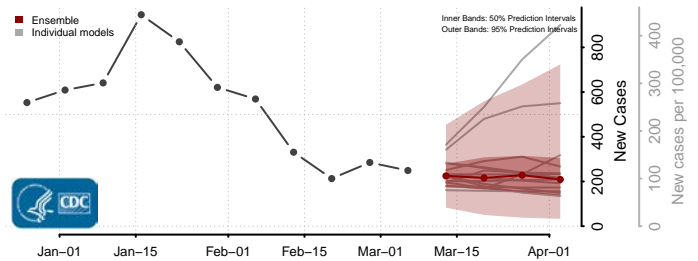

Barnstable County, Massachusetts