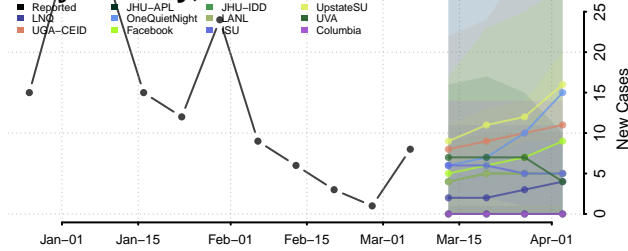

Clay County, Nebraska