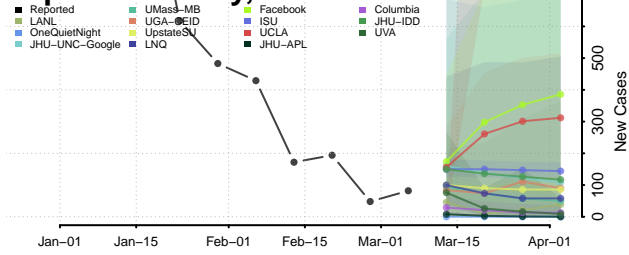

Imperial County, California