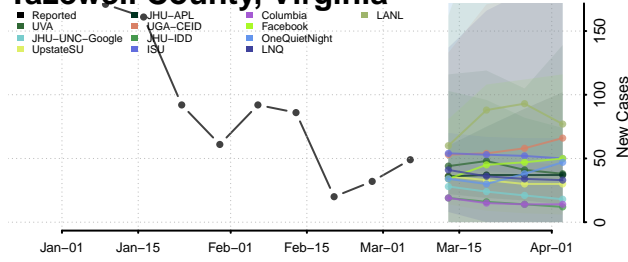

Tazewell County, Virginia

Virginia Beach County, Virginia

Warren County, Virginia

Washington County, Virginia

Waynesboro County, Virginia

Westmoreland County, Virginia

Williamsburg County, Virginia

Winchester County, Virginia