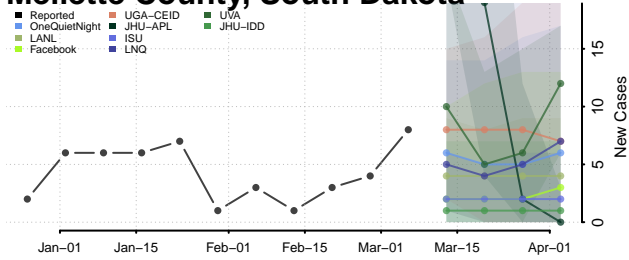

Mellette County, South Dakota