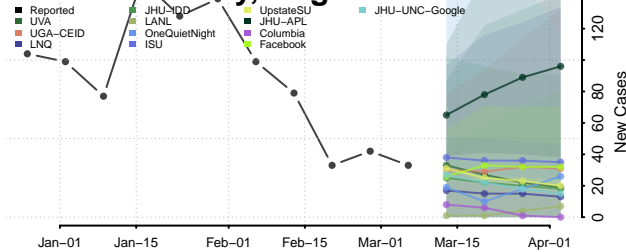

Caroline County, Virginia