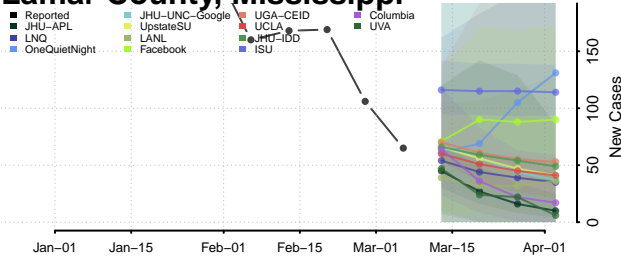

Lamar County, Mississippi