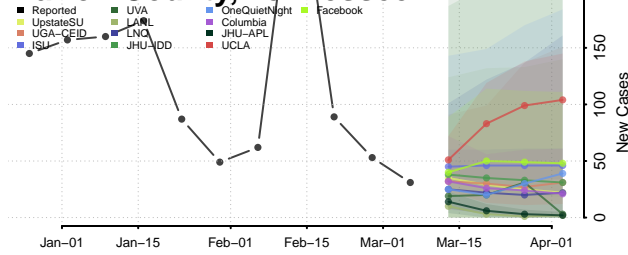

Marion County, Tennessee