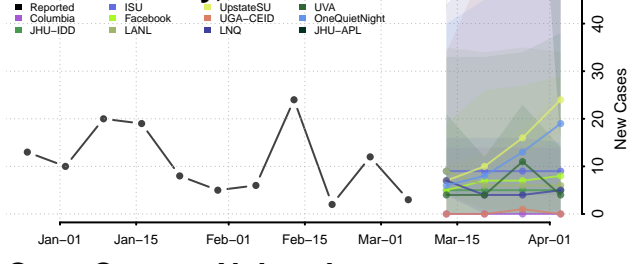

Brown County, Nebraska

Buffalo County, Nebraska

Burt County, Nebraska

Butler County, Nebraska

Cass County, Nebraska

Cedar County, Nebraska

Chase County, Nebraska

Cherry County, Nebraska