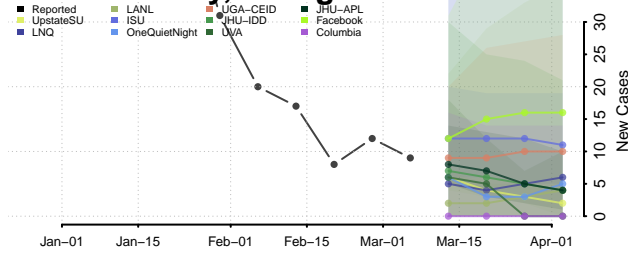

Toombs County, Georgia

Towns County, Georgia

Treutlen County, Georgia

Troup County, Georgia

Turner County, Georgia

Twiggs County, Georgia

Union County, Georgia

Upson County, Georgia