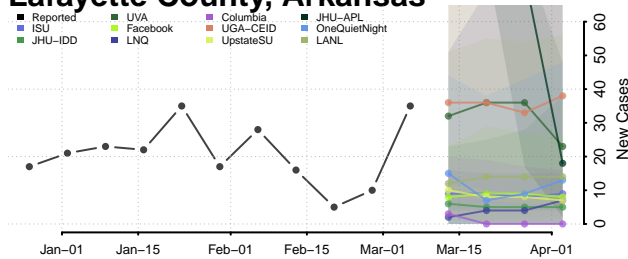

Jackson County, Arkansas

Jefferson County, Arkansas

Johnson County, Arkansas

Lafayette County, Arkansas

Lawrence County, Arkansas

Lee County, Arkansas

Lincoln County, Arkansas

Little River County, Arkansas