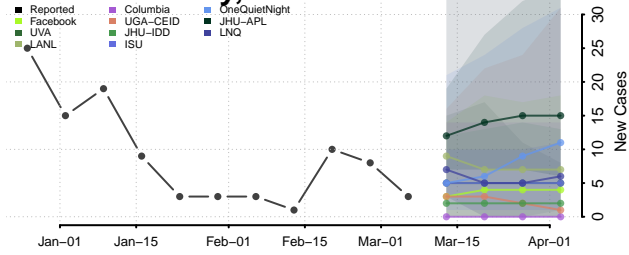

Liberty County, Montana

Lincoln County, Montana

Madison County, Montana

McCone County, Montana

Meagher County, Montana

Mineral County, Montana

Missoula County, Montana

Musselshell County, Montana