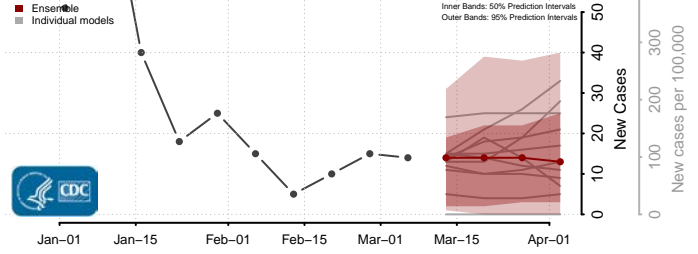

Rolette County, North Dakota