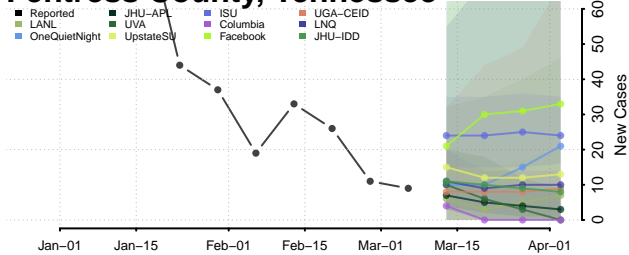

Cumberland County, Tennessee

Davidson County, Tennessee

Decatur County, Tennessee

DeKalb County, Tennessee

Dickson County, Tennessee

Dyer County, Tennessee

Fayette County, Tennessee

Fentress County, Tennessee