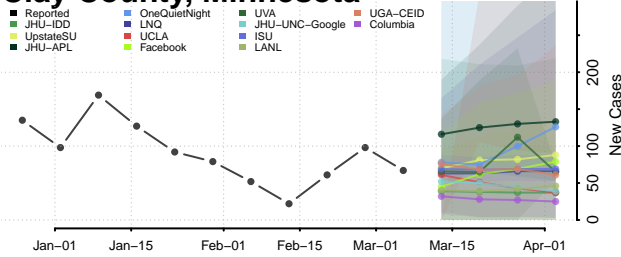

Clay County, Minnesota