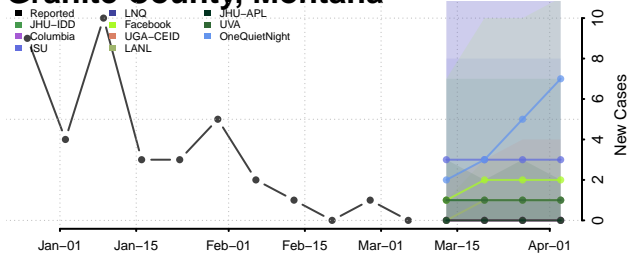

Granite County, Montana