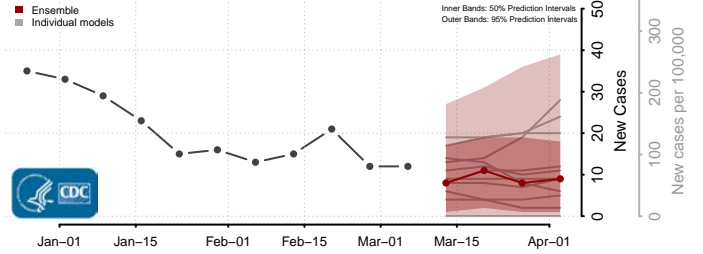

Sibley County, Minnesota