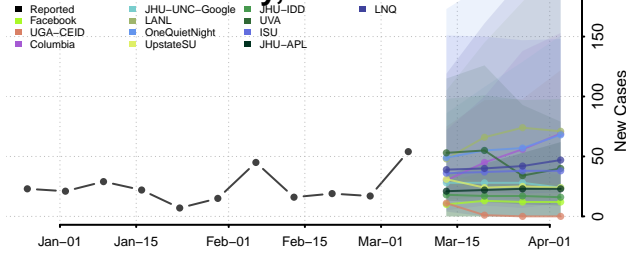

Caledonia County, Vermont

Chittenden County, Vermont

Essex County, Vermont

Franklin County, Vermont

Grand Isle County, Vermont

Lamoille County, Vermont

Orange County, Vermont

Orleans County, Vermont