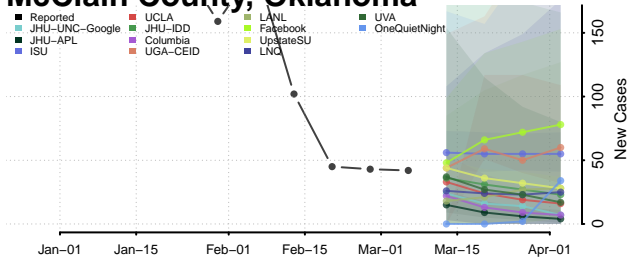

Logan County, Oklahoma

Love County, Oklahoma

Major County, Oklahoma

Marshall County, Oklahoma

Mayes County, Oklahoma

McClain County, Oklahoma

McCurtain County, Oklahoma

McIntosh County, Oklahoma