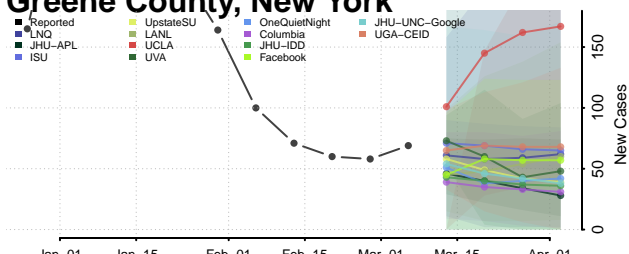

Essex County, New York

Franklin County, New York

Fulton County, New York

Genesee County, New York

Greene County, New York

Hamilton County, New York

Herkimer County, New York

Jefferson County, New York