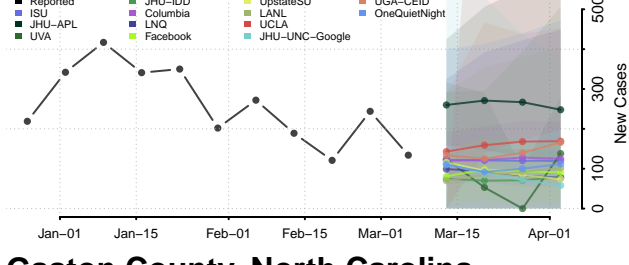

Davidson County, North Carolina

Davie County, North Carolina

Duplin County, North Carolina

Durham County, North Carolina

Edgecombe County, North Carolina

Forsyth County, North Carolina

Franklin County, North Carolina