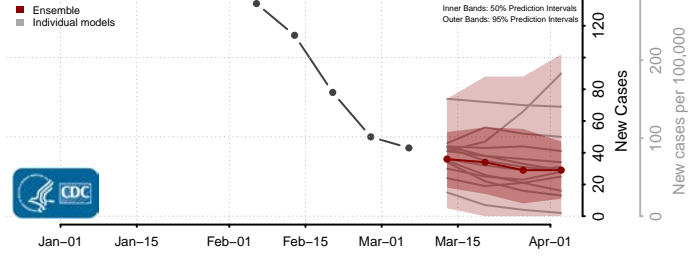

Dale County, Alabama