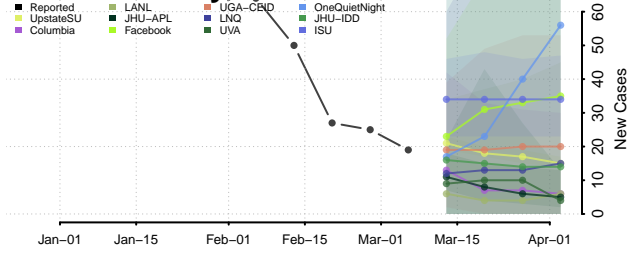

Carroll County, Ohio