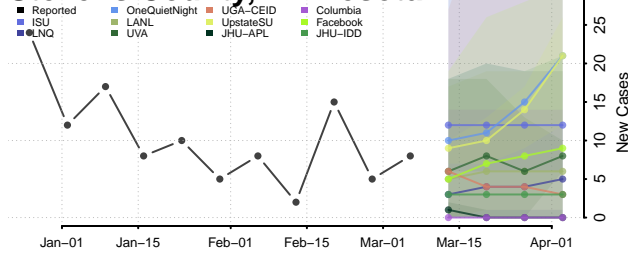

Stearns County, Minnesota

Steele County, Minnesota

Stevens County, Minnesota

Swift County, Minnesota

Todd County, Minnesota

Traverse County, Minnesota

Wabasha County, Minnesota

Wadena County, Minnesota