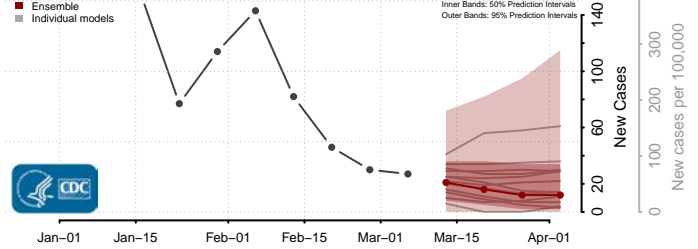

Amador County, California