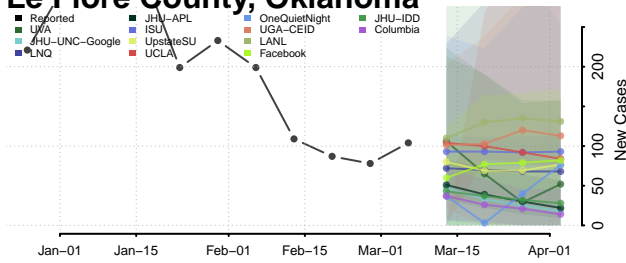

Le Flore County, Oklahoma