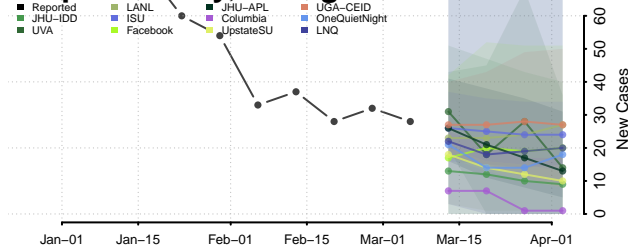

Houston County, Georgia

Irwin County, Georgia

Jackson County, Georgia

Jasper County, Georgia

Jeff Davis County, Georgia

Jefferson County, Georgia

Jenkins County, Georgia

Johnson County, Georgia