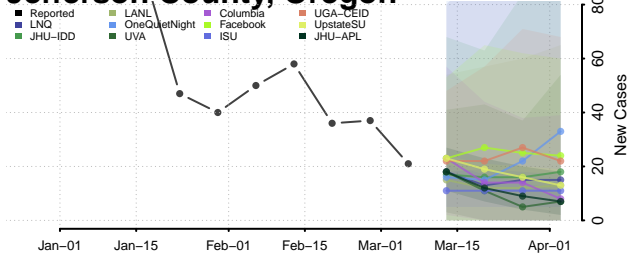

Grant County, Oregon

Harney County, Oregon

Hood River County, Oregon

Jackson County, Oregon

Jefferson County, Oregon

Josephine County, Oregon

Klamath County, Oregon

Lake County, Oregon