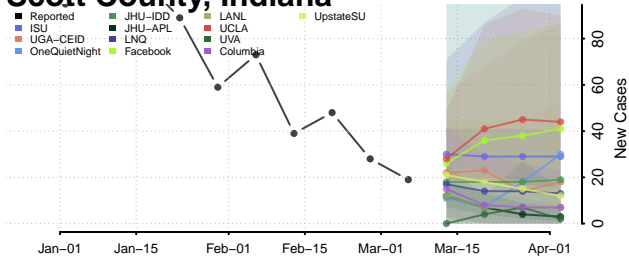

Scott County, Indiana