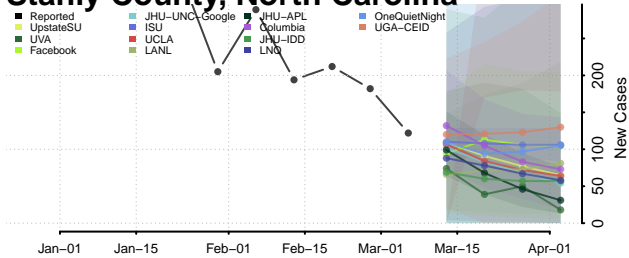

Robeson County, North Carolina

Rockingham County, North Carolina

Rowan County, North Carolina

Rutherford County, North Carolina

Sampson County, North Carolina

Scotland County, North Carolina

Stanly County, North Carolina