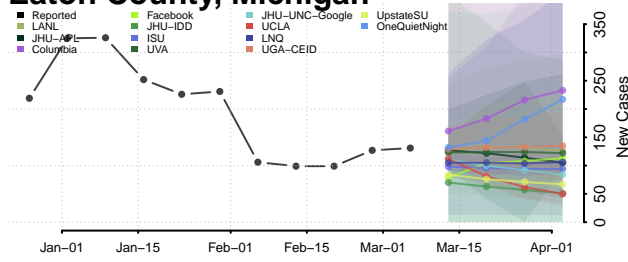

Delta County, Michigan

Dickinson County, Michigan

Eaton County, Michigan

Emmet County, Michigan

Genesee County, Michigan

Gladwin County, Michigan

Gogebic County, Michigan

Grand Traverse County, Michigan