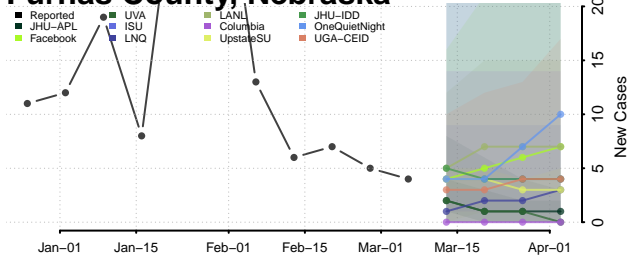

Furnas County, Nebraska

Gage County, Nebraska

Garden County, Nebraska

Garfield County, Nebraska

Gosper County, Nebraska

Grant County, Nebraska

Greeley County, Nebraska

Hall County, Nebraska