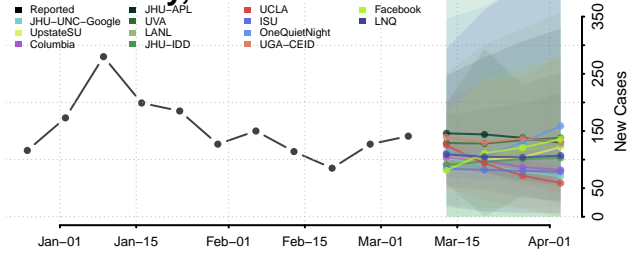

Furnas County, Nebraska

Gage County, Nebraska

Garden County, Nebraska

Garfield County, Nebraska

Gosper County, Nebraska

Grant County, Nebraska

Greeley County, Nebraska

Hall County, Nebraska