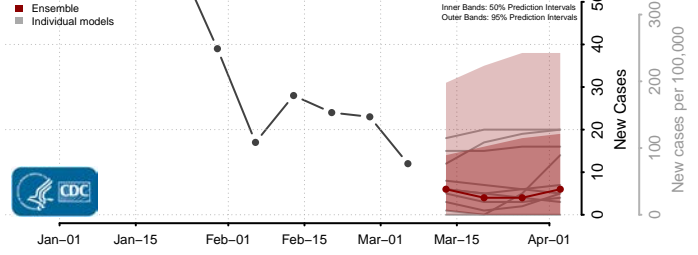

Caddo County, Louisiana

Calcasieu County, Louisiana

Caldwell County, Louisiana

Cameron County, Louisiana

Catahoula County, Louisiana

Claiborne County, Louisiana

Concordia County, Louisiana

De Soto County, Louisiana