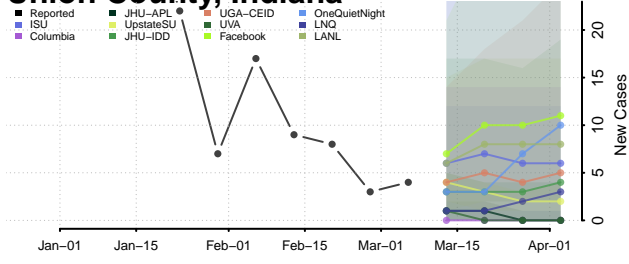

Union County, Indiana