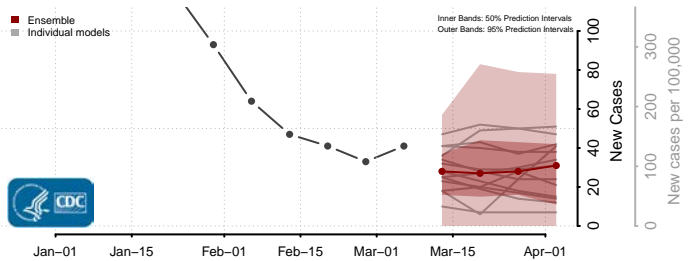

Meade County, Kentucky

Menifee County, Kentucky

Mercer County, Kentucky

Metcalfe County, Kentucky

Monroe County, Kentucky

Montgomery County, Kentucky

Morgan County, Kentucky

Muhlenberg County, Kentucky