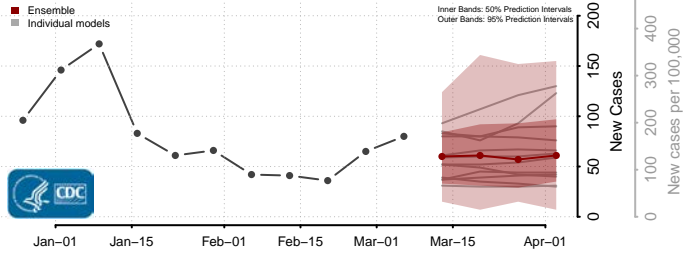

Bannock County, Idaho

Bear Lake County, Idaho

Benewah County, Idaho

Bingham County, Idaho

Blaine County, Idaho

Boise County, Idaho

Bonner County, Idaho

Bonneville County, Idaho