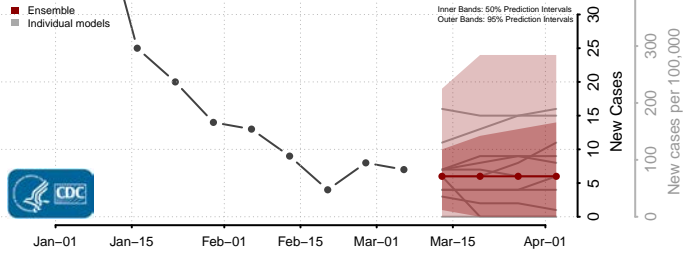

Graham County, North Carolina