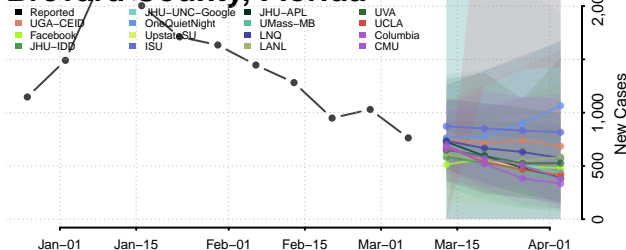

Florida*

Alachua County, Florida

Baker County, Florida

Bay County, Florida

Bradford County, Florida

Brevard County, Florida

*New weekly cases may decrease in this location over the next four weeks. For these locations, the ensemble forecast indicates a probability of 0.75 or greater that fewer cases will be reported in week four of the forecast than in the last reported week.