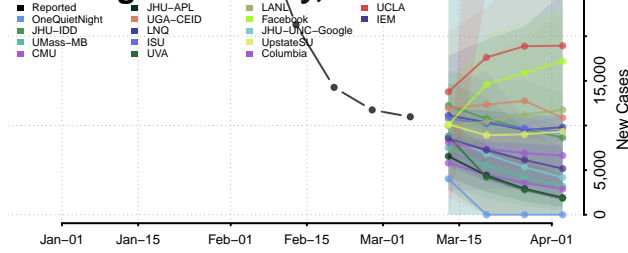

Inyo County, California

Kern County, California

Kings County, California

Lake County, California

Lassen County, California

Los Angeles County, California

Madera County, California

Marin County, California