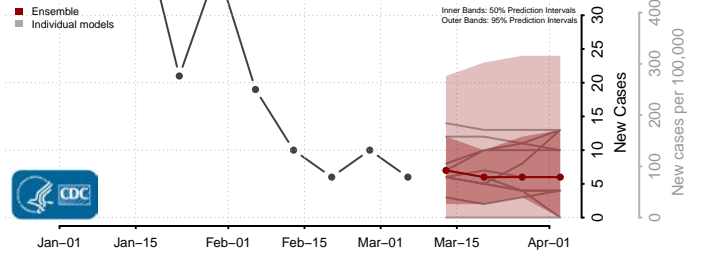

Doniphan County, Kansas