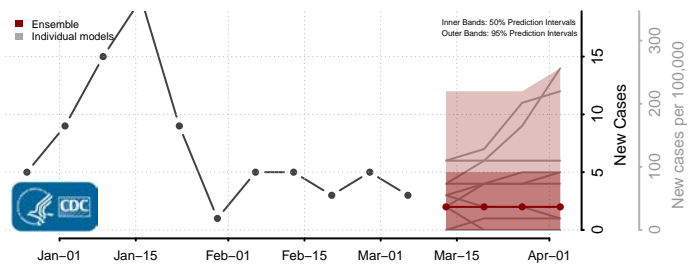

Fillmore County, Nebraska