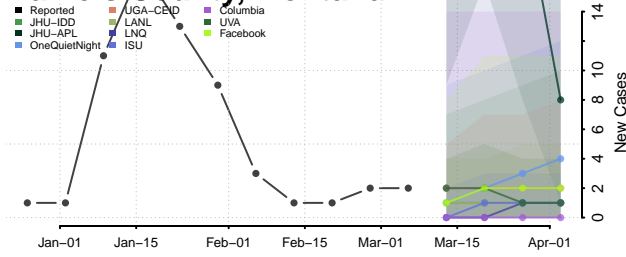

Daniels County, Montana