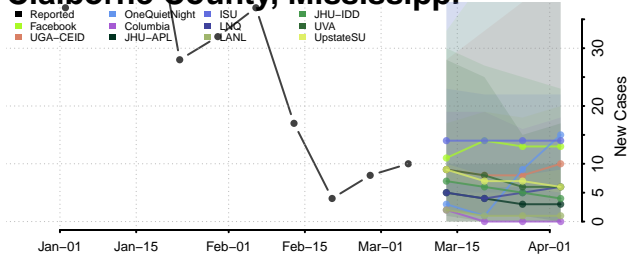

Claiborne County, Mississippi