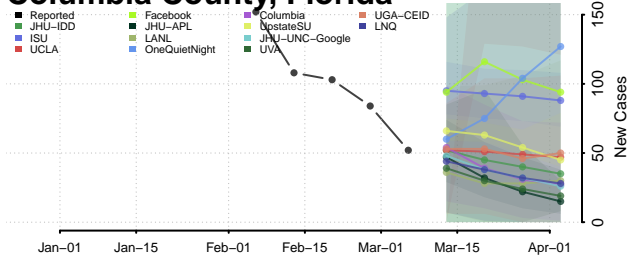

Broward County, Florida

Calhoun County, Florida

Charlotte County, Florida

Citrus County, Florida

Clay County, Florida

Collier County, Florida

Columbia County, Florida

DeSoto County, Florida