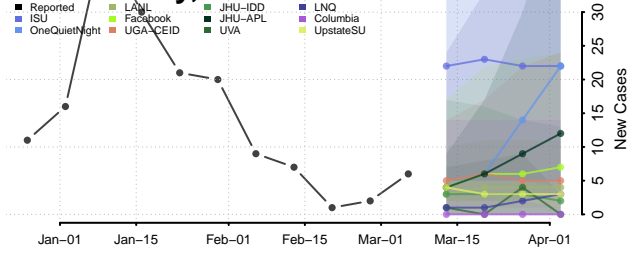

Linn County, Missouri