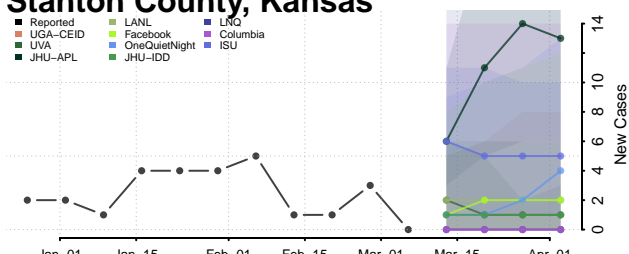

Stanton County, Kansas