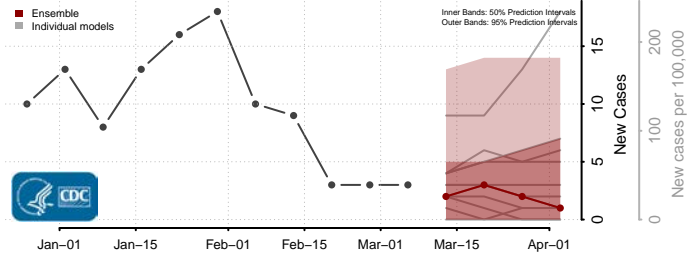

Nez Perce County, Idaho

Oneida County, Idaho

Owyhee County, Idaho

Payette County, Idaho

Power County, Idaho

Shoshone County, Idaho

Teton County, Idaho

Twin Falls County, Idaho