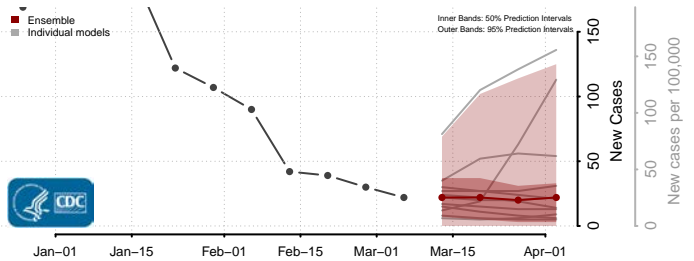

Buchanan County, Missouri