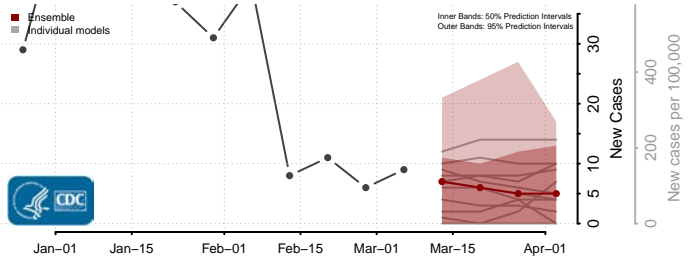

Woodruff County, Arkansas