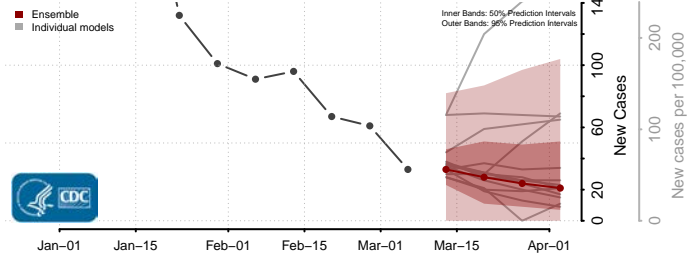

Mercer County, West Virginia