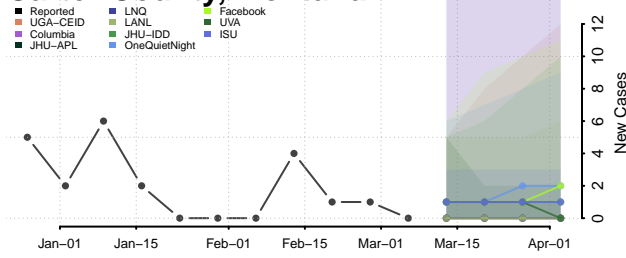

Big Horn County, Montana

Blaine County, Montana

Broadwater County, Montana

Carbon County, Montana

Carter County, Montana

Cascade County, Montana

Chouteau County, Montana

Custer County, Montana