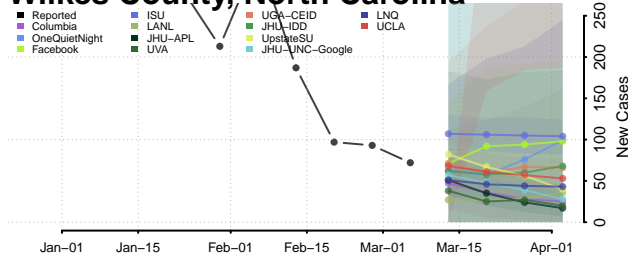

Stokes County, North Carolina

Surry County, North Carolina

Swain County, North Carolina

Transylvania County, North Carolina

Tyrrell County, North Carolina

Union County, North Carolina

Wilkes County, North Carolina