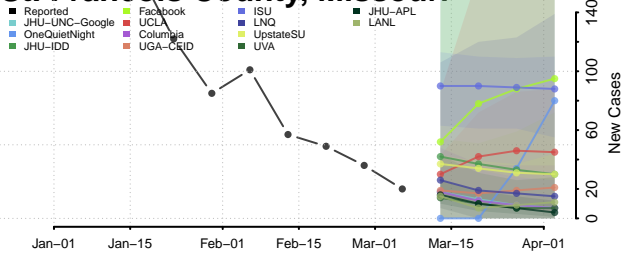

St. Francois County, Missouri