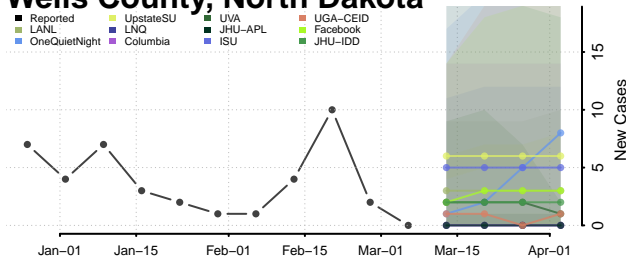

Williams County, North Dakota

Northern Mariana Islands

Ohio*

*New weekly cases may decrease in this location over the next four weeks. For these locations, the ensemble forecast indicates a probability of 0.75 or greater that fewer cases will be reported in week four of the forecast than in the last reported week.