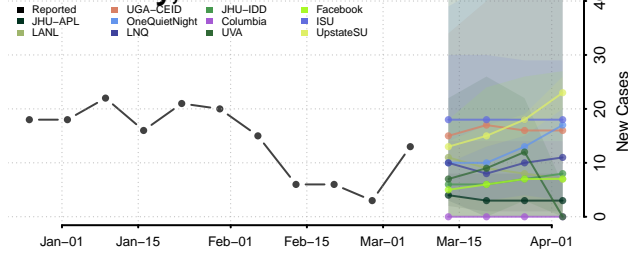

Hardin County, Iowa

Harrison County, Iowa

Henry County, Iowa

Howard County, Iowa

Humboldt County, Iowa

Ida County, Iowa

Iowa County, Iowa

Jackson County, Iowa