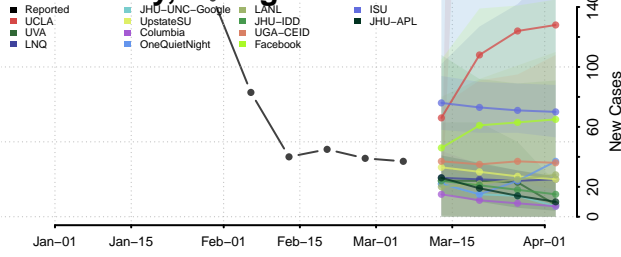

Talbot County, Georgia

Taliaferro County, Georgia

Tattnall County, Georgia

Taylor County, Georgia

Telfair County, Georgia

Terrell County, Georgia

Thomas County, Georgia

Tift County, Georgia