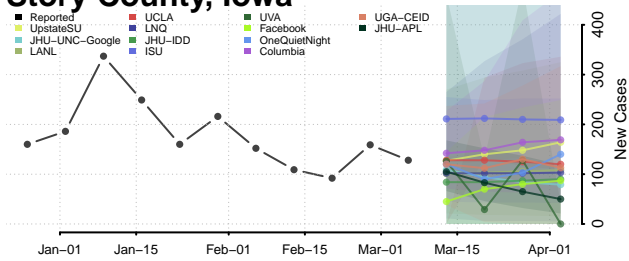

Ringgold County, Iowa

Sac County, Iowa

Scott County, Iowa

Shelby County, Iowa

Sioux County, Iowa

Story County, Iowa

Tama County, Iowa

Taylor County, Iowa