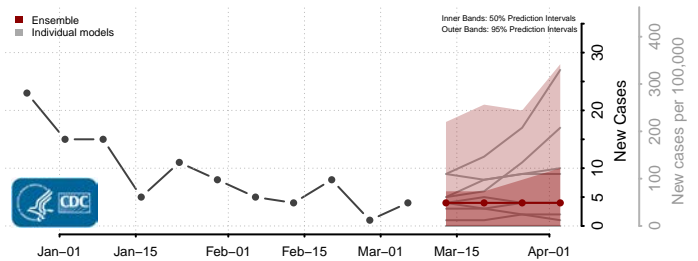

Mercer County, North Dakota