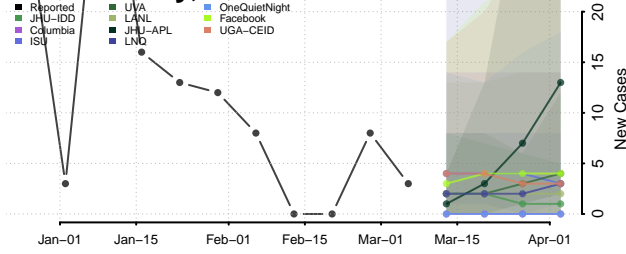

Real County, Texas