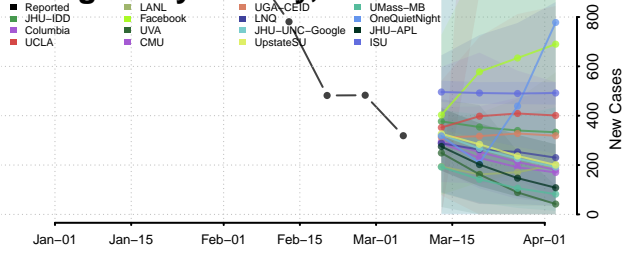

Montgomery County, Ohio