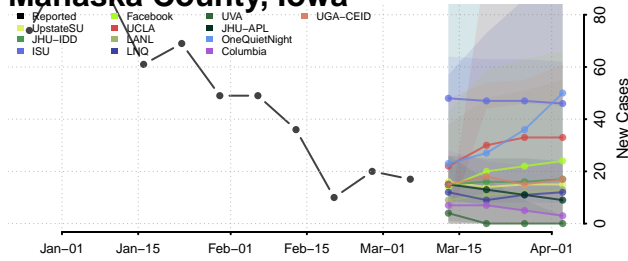

Jasper County, Iowa

Jefferson County, Iowa

Louisa County, Iowa

Lucas County, Iowa

Lyon County, Iowa

Madison County, Iowa

Mahaska County, Iowa

Marion County, Iowa