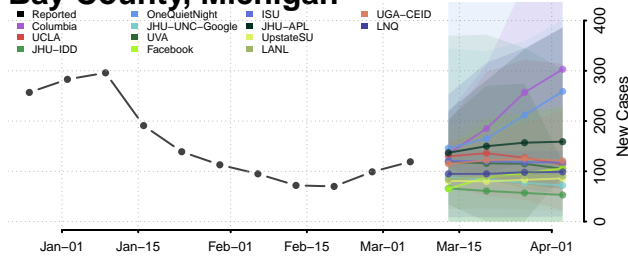

Antrim County, Michigan

Arenac County, Michigan

Baraga County, Michigan

Barry County, Michigan

Bay County, Michigan

Benzie County, Michigan

Berrien County, Michigan

Branch County, Michigan