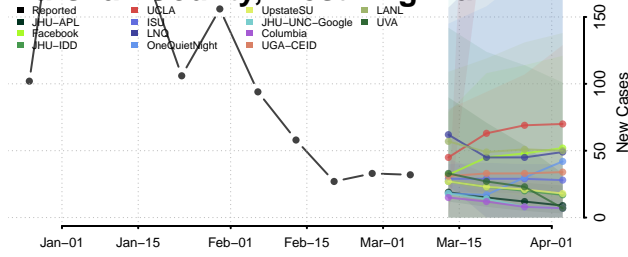

Marshall County, West Virginia