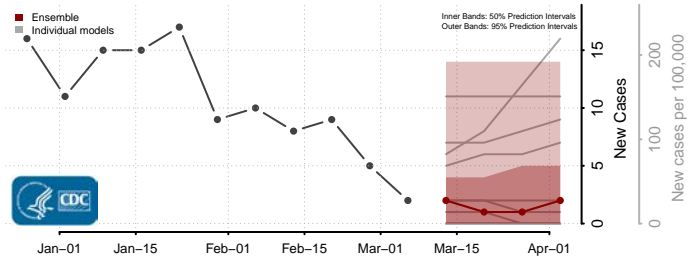

Hutchinson County, South Dakota