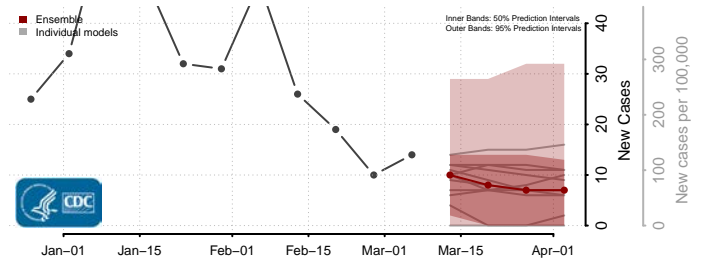

Culpeper County, Virginia

Cumberland County, Virginia

Danville County, Virginia

Dickenson County, Virginia

Dinwiddie County, Virginia

Emporia County, Virginia

Essex County, Virginia

Fairfax City County, Virginia