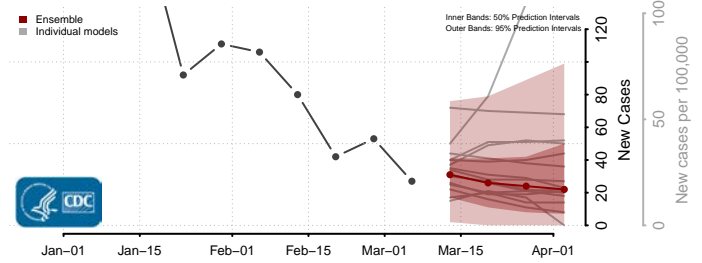

Linn County, Oregon