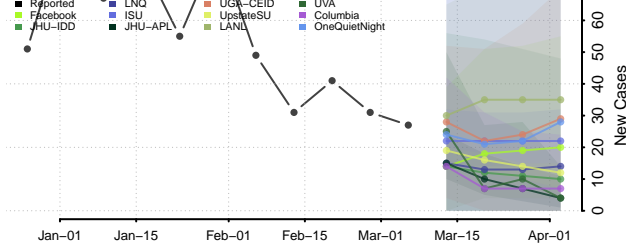

Winneshiek County, Iowa

Woodbury County, Iowa

Worth County, Iowa

Wright County, Iowa

Kansas*

Allen County, Kansas

Anderson County, Kansas

Atchison County, Kansas