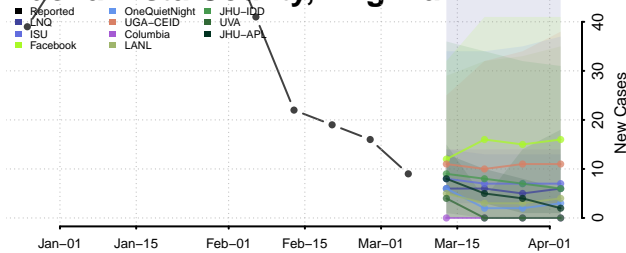

Buena Vista County, Virginia