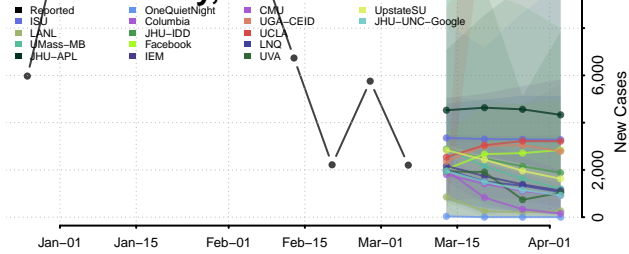

Bexar County, Texas