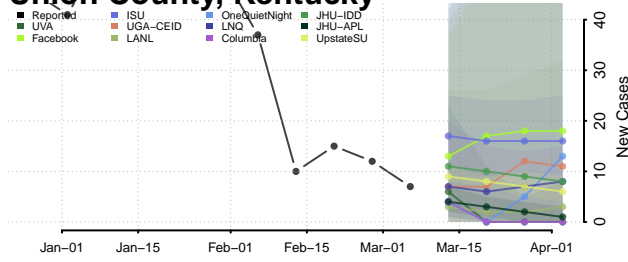

Shelby County, Kentucky

Simpson County, Kentucky

Spencer County, Kentucky

Taylor County, Kentucky

Todd County, Kentucky

Trigg County, Kentucky

Trimble County, Kentucky

Union County, Kentucky