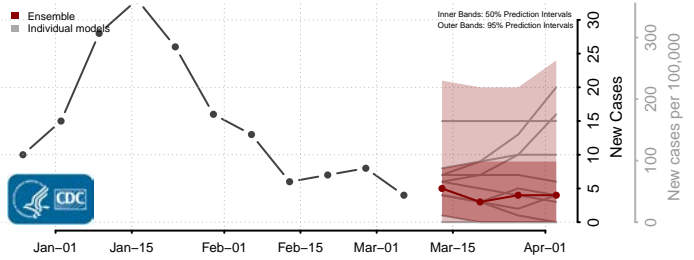

Pipestone County, Minnesota