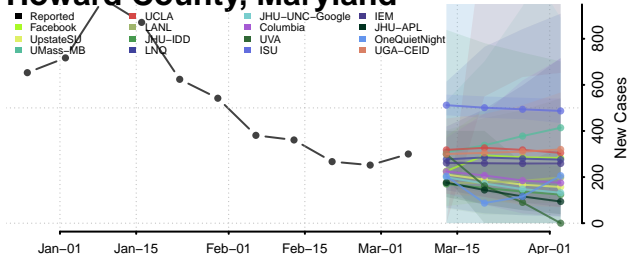

Howard County, Maryland