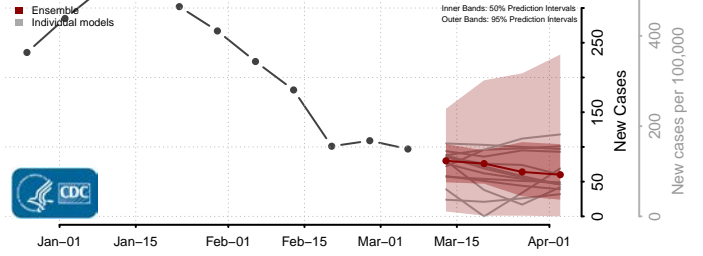

Pulaski County, Kentucky