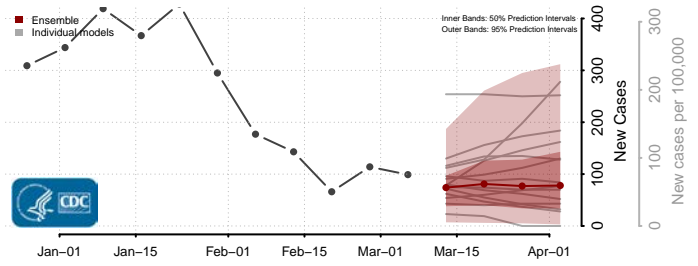

Adams County, Iowa

Allamakee County, Iowa

Appanoose County, Iowa

Audubon County, Iowa

Benton County, Iowa

Black Hawk County, Iowa

Boone County, Iowa

Bremer County, Iowa