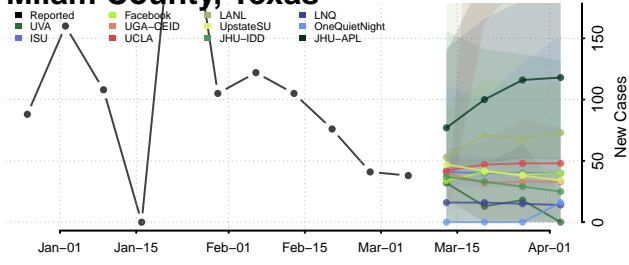

Milam County, Texas