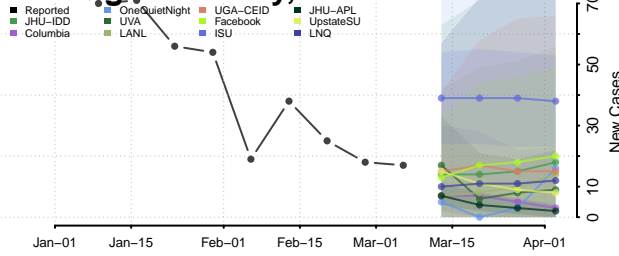

San Miguel County, New Mexico