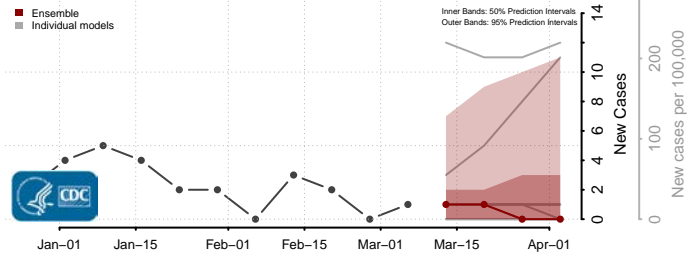

Cook County, Minnesota