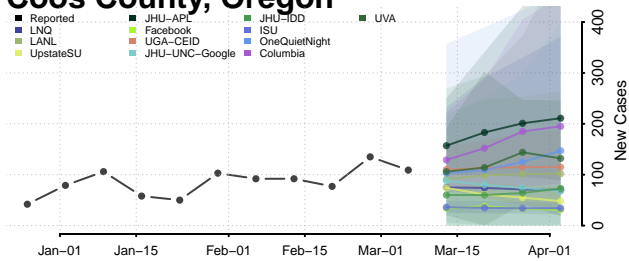

Coos County, Oregon