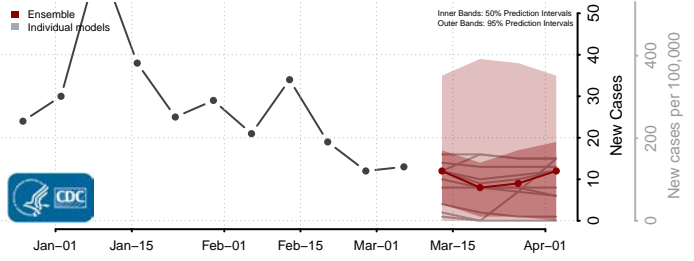

Carroll County, Mississippi