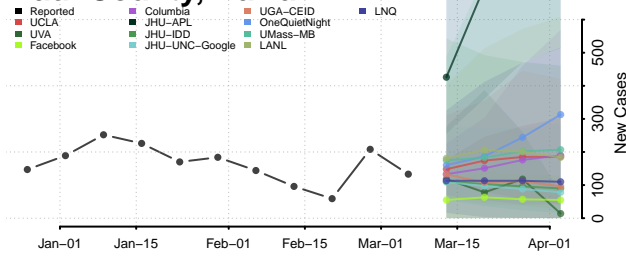

Maui County, Hawaii