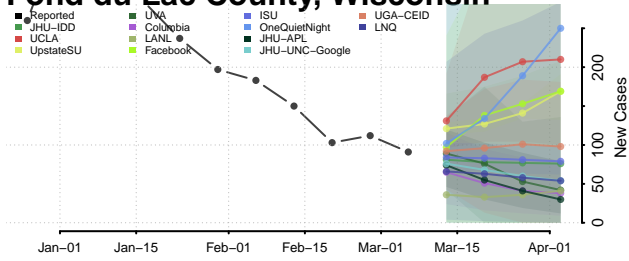

Dodge County, Wisconsin

Door County, Wisconsin

Douglas County, Wisconsin

Dunn County, Wisconsin

Eau Claire County, Wisconsin

Florence County, Wisconsin

Fond du Lac County, Wisconsin

Forest County, Wisconsin