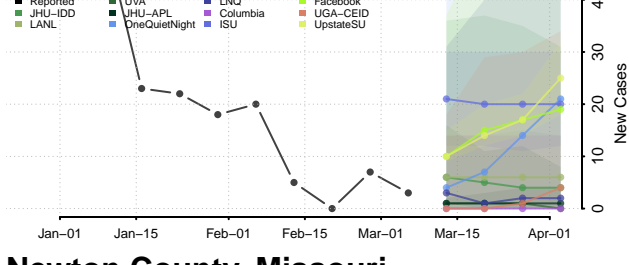

New Madrid County, Missouri