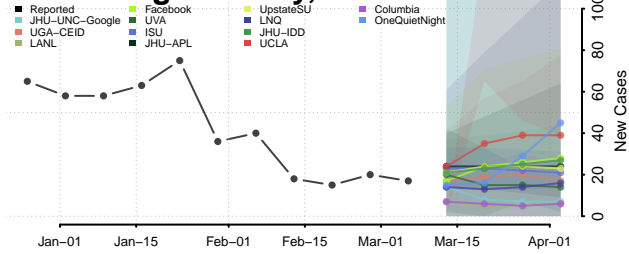

McDonough County, Illinois