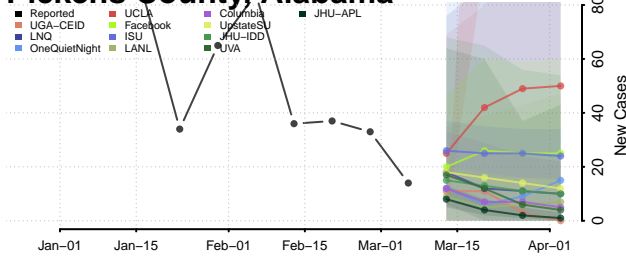

Madison County, Alabama

Marengo County, Alabama

Marion County, Alabama

Marshall County, Alabama

Mobile County, Alabama

Monroe County, Alabama

Montgomery County, Alabama

Morgan County, Alabama

Perry County, Alabama

Pickens County, Alabama

Pike County, Alabama

Randolph County, Alabama

Russell County, Alabama

Shelby County, Alabama

St. Clair County, Alabama

Sumter County, Alabama