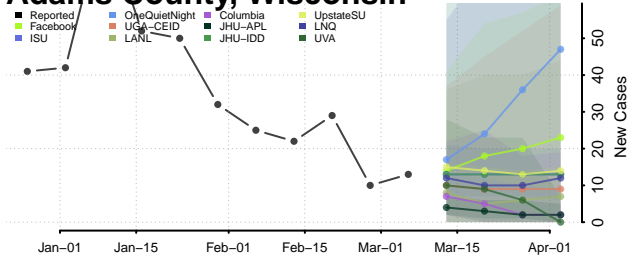

Wood County, West Virginia

Wyoming County, West Virginia

Wisconsin

Adams County, Wisconsin

Ashland County, Wisconsin

Barron County, Wisconsin

Bayfield County, Wisconsin

Brown County, Wisconsin