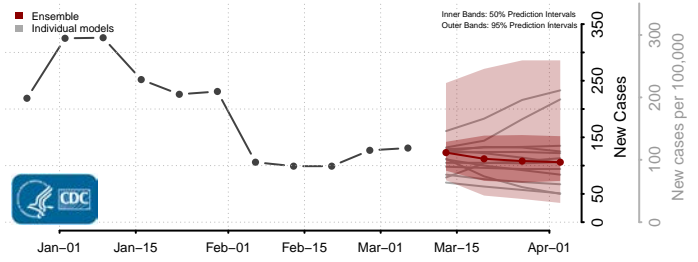

Delta County, Michigan

Dickinson County, Michigan

Eaton County, Michigan

Emmet County, Michigan

Genesee County, Michigan

Gladwin County, Michigan

Gogebic County, Michigan

Grand Traverse County, Michigan