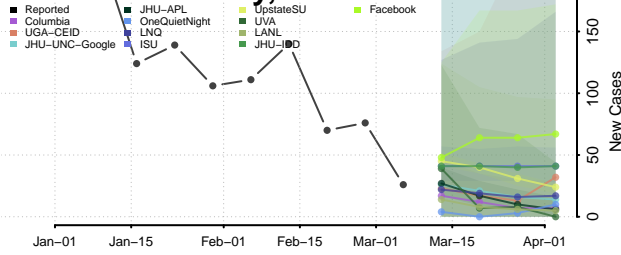

Tuolumne County, California