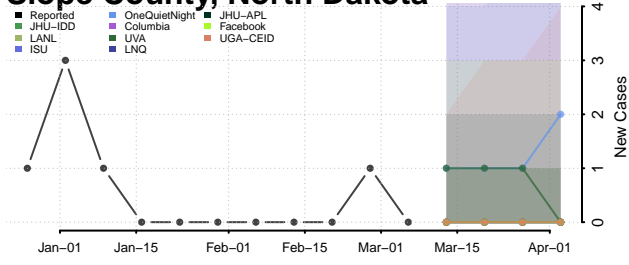

Slope County, North Dakota