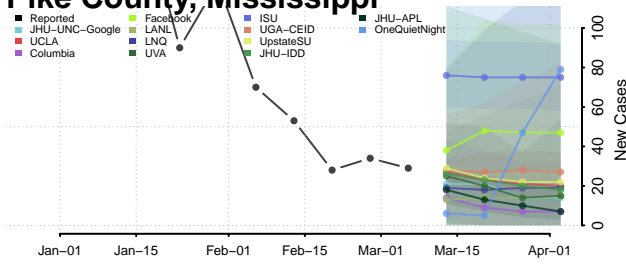

Pike County, Mississippi