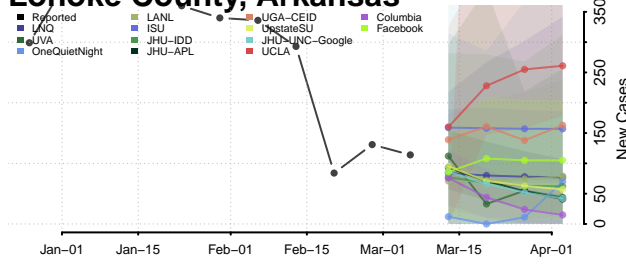

Lonoke County, Arkansas