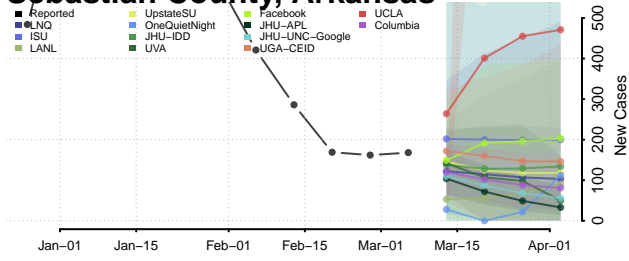

Pope County, Arkansas

Prairie County, Arkansas

Pulaski County, Arkansas

Randolph County, Arkansas

Saline County, Arkansas

Scott County, Arkansas

Searcy County, Arkansas

Sebastian County, Arkansas