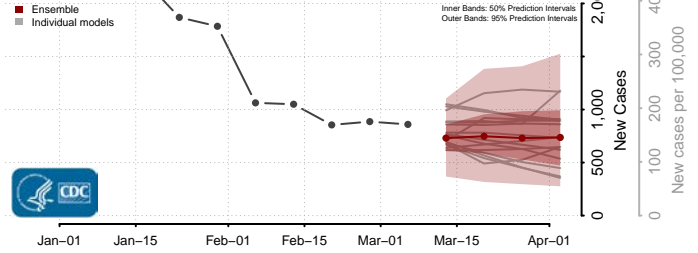

Camden County, New Jersey