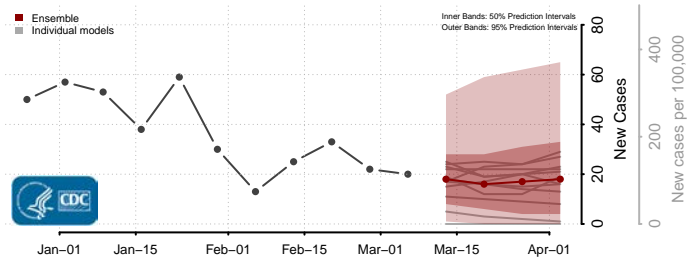

Hughes County, South Dakota