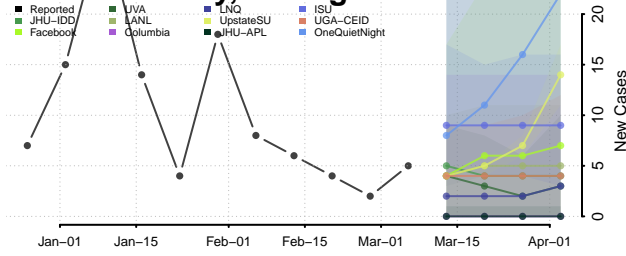

Alcona County, Michigan