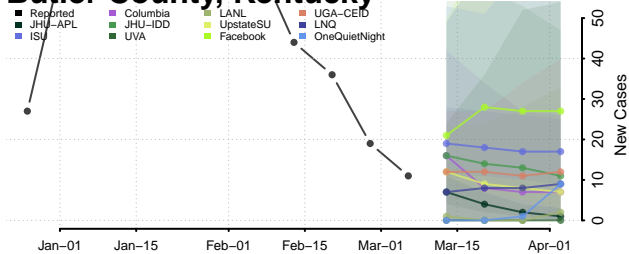

Boyd County, Kentucky

Boyle County, Kentucky

Bracken County, Kentucky

Breathitt County, Kentucky

Breckinridge County, Kentucky

Bullitt County, Kentucky

Butler County, Kentucky

Caldwell County, Kentucky