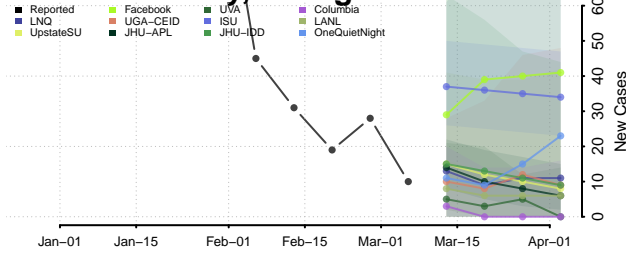

Mitchell County, Georgia