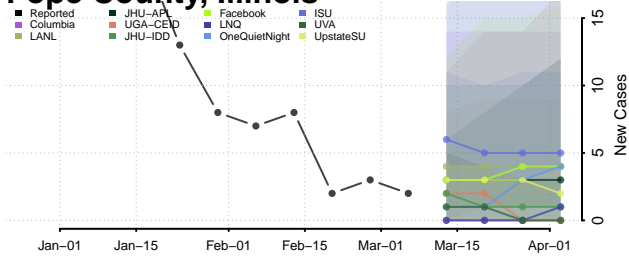

Moultrie County, Illinois

Ogle County, Illinois

Peoria County, Illinois

Perry County, Illinois

Piatt County, Illinois

Pike County, Illinois

Pope County, Illinois

Pulaski County, Illinois