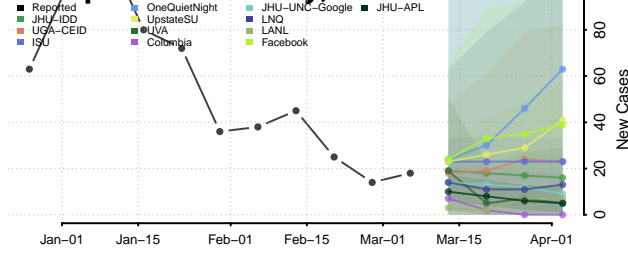

Trempealeau County, Wisconsin