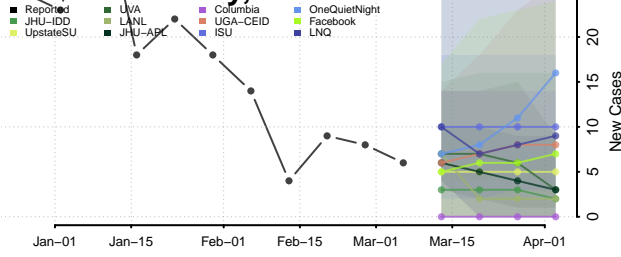

Logan County, Nebraska

Loup County, Nebraska

Madison County, Nebraska

McPherson County, Nebraska

Merrick County, Nebraska

Morrill County, Nebraska

Nance County, Nebraska

Nemaha County, Nebraska