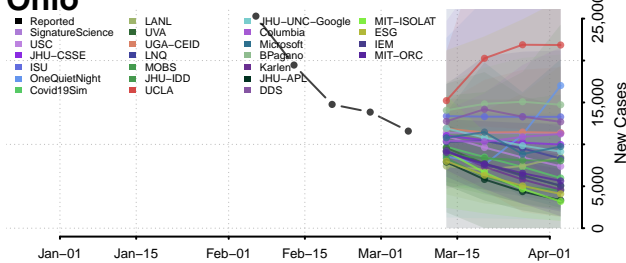

Ohio*

*New weekly cases may decrease in this location over the next four weeks. For these locations, the ensemble forecast indicates a probability of 0.75 or greater that fewer cases will be reported in week four of the forecast than in the last reported week.