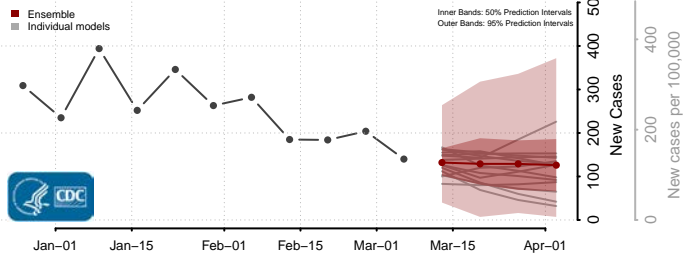

Daniels County, Montana

Dawson County, Montana

Deer Lodge County, Montana

Fallon County, Montana

Fergus County, Montana

Flathead County, Montana

Gallatin County, Montana

Garfield County, Montana