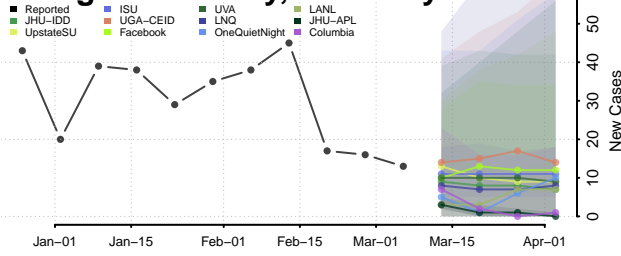

Leslie County, Kentucky

Letcher County, Kentucky

Lewis County, Kentucky

Lincoln County, Kentucky

Livingston County, Kentucky

Logan County, Kentucky

Lyon County, Kentucky

Madison County, Kentucky