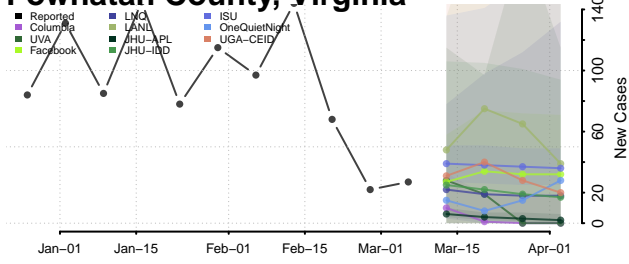

Pittsylvania County, Virginia

Poquoson County, Virginia

Portsmouth County, Virginia

Powhatan County, Virginia

Richmond City County, Virginia

Richmond County, Virginia

Roanoke City County, Virginia

Roanoke County, Virginia