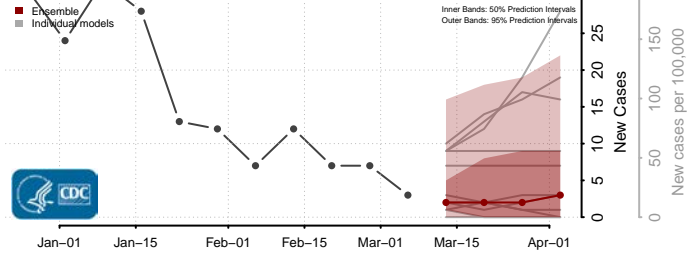

Buffalo County, Wisconsin

Burnett County, Wisconsin

Calumet County, Wisconsin

Chippewa County, Wisconsin

Clark County, Wisconsin

Columbia County, Wisconsin

Crawford County, Wisconsin

Dane County, Wisconsin