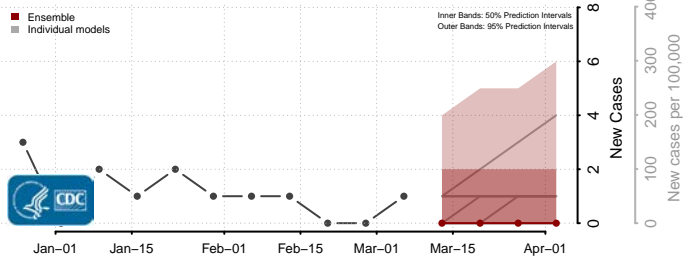

Glacier County, Montana

Golden Valley County, Montana

Granite County, Montana

Hill County, Montana

Jefferson County, Montana

Judith Basin County, Montana

Lake County, Montana

Lewis and Clark County, Montana