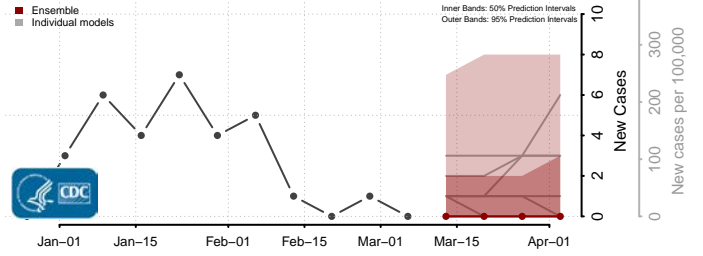

Decatur County, Kansas