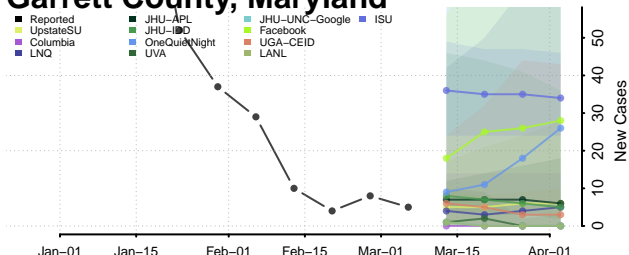

Caroline County, Maryland

Carroll County, Maryland

Cecil County, Maryland

Charles County, Maryland

Dorchester County, Maryland

Frederick County, Maryland

Garrett County, Maryland

Harford County, Maryland