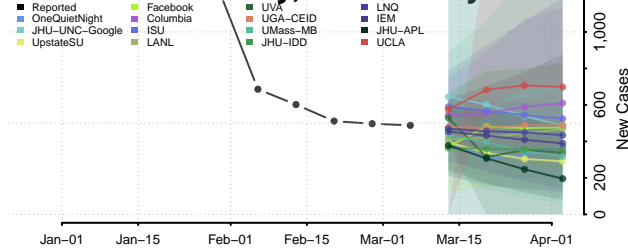

Bergen County, New Jersey

Burlington County, New Jersey

Camden County, New Jersey

Cape May County, New Jersey

Cumberland County, New Jersey

Essex County, New Jersey

Gloucester County, New Jersey

Hudson County, New Jersey