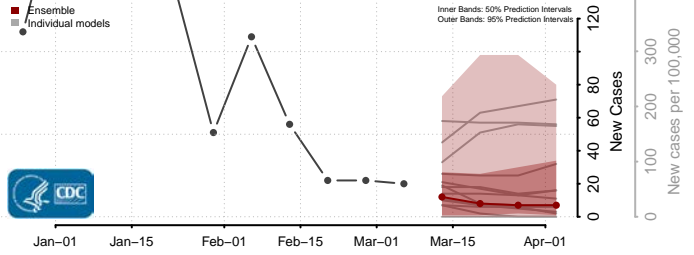

Hale County, Texas