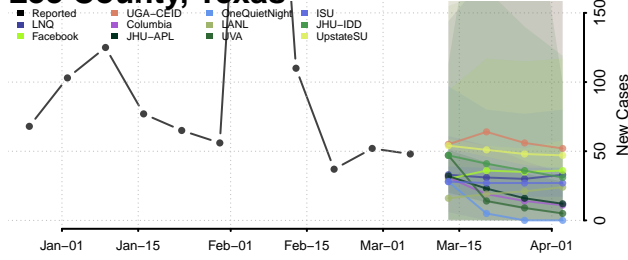

Lampasas County, Texas

Lavaca County, Texas

Lee County, Texas

Leon County, Texas

Liberty County, Texas

Limestone County, Texas

Lipscomb County, Texas

Live Oak County, Texas