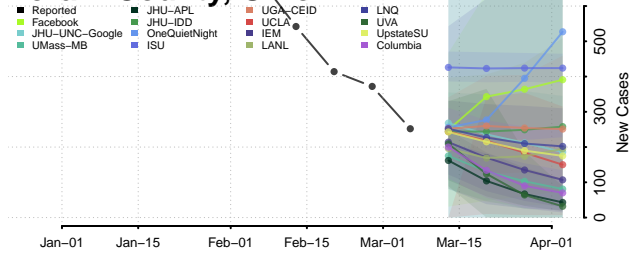

Lorain County, Ohio