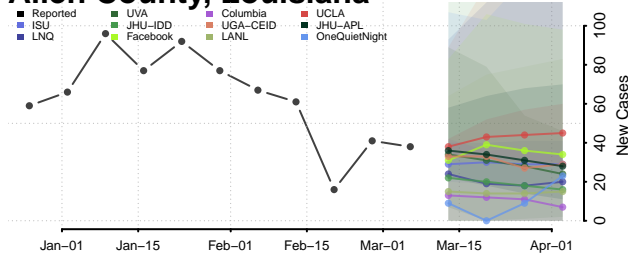

Allen County, Louisiana