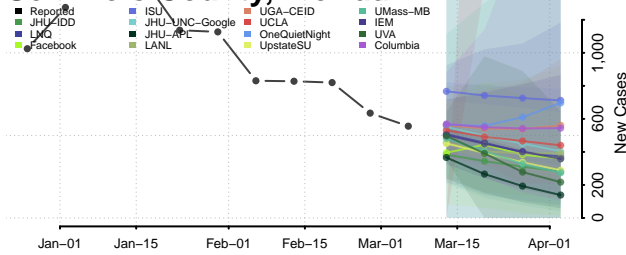

Putnam County, Florida

Santa Rosa County, Florida

Sarasota County, Florida

Seminole County, Florida

St. Johns County, Florida

St. Lucie County, Florida

Sumter County, Florida

Suwannee County, Florida