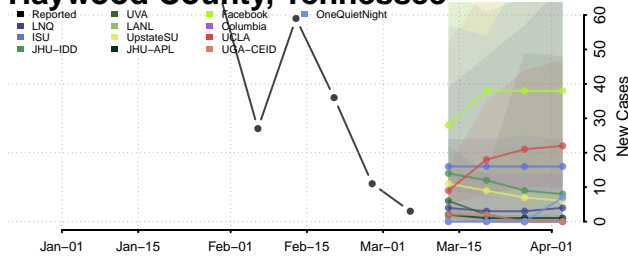

Hancock County, Tennessee

Hardeman County, Tennessee

Hardin County, Tennessee

Hawkins County, Tennessee

Haywood County, Tennessee

Henderson County, Tennessee

Henry County, Tennessee

Hickman County, Tennessee