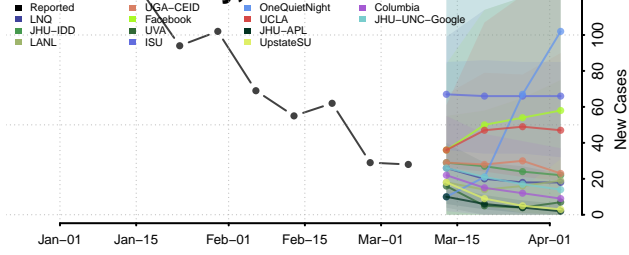

Lincoln County, Missouri