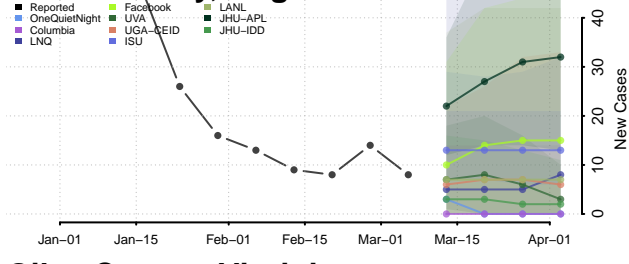

Galax County, Virginia