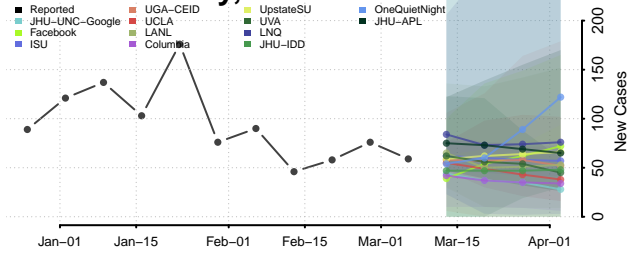

Buffalo County, Nebraska