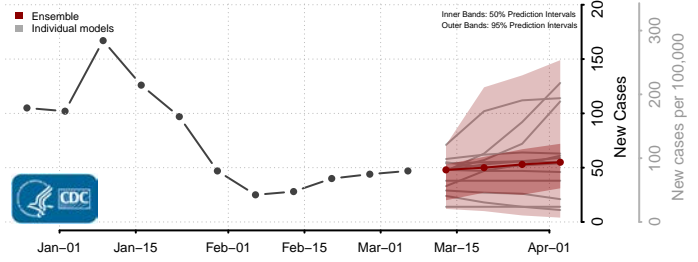

Morrison County, Minnesota

Mower County, Minnesota

Murray County, Minnesota

Nicollet County, Minnesota

Nobles County, Minnesota

Norman County, Minnesota

Olmsted County, Minnesota

Otter Tail County, Minnesota