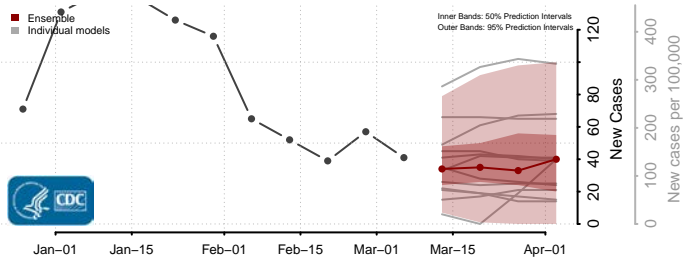

Yazoo County, Mississippi