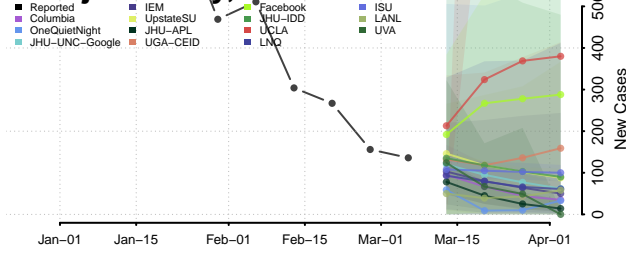

Navajo County, Arizona