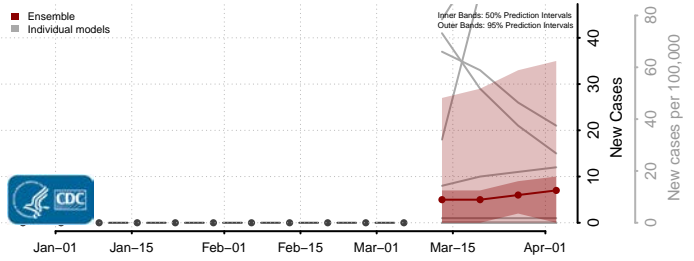

Box Elder County, Utah