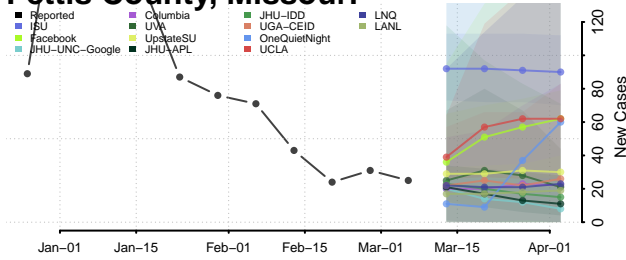

Pettis County, Missouri