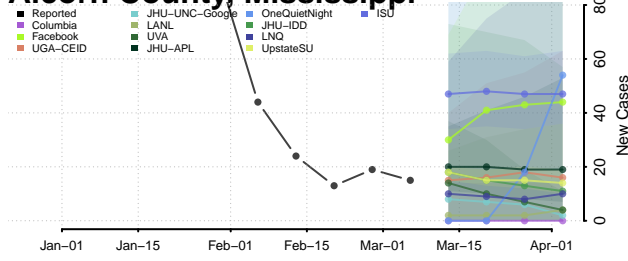

Alcorn County, Mississippi