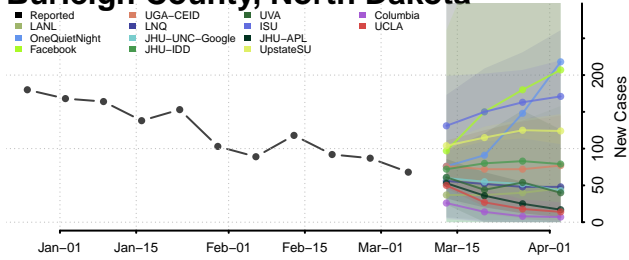

Bottineau County, North Dakota

Bowman County, North Dakota

Burke County, North Dakota

Burleigh County, North Dakota

Cass County, North Dakota

Cavalier County, North Dakota

Dickey County, North Dakota

Divide County, North Dakota