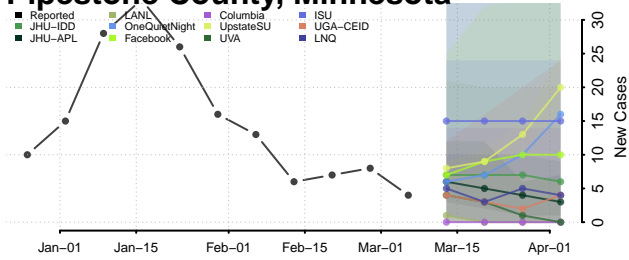

Pipestone County, Minnesota