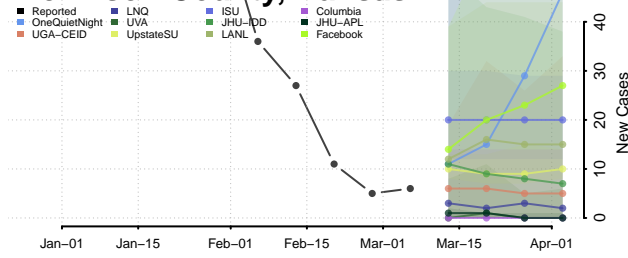

Dickinson County, Kansas