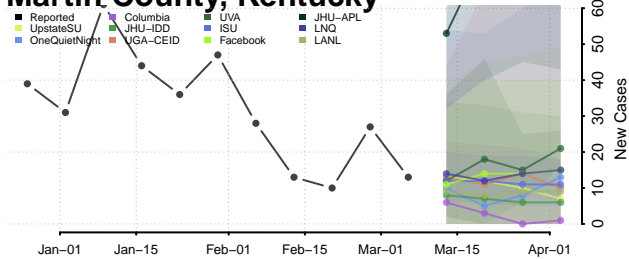

Magoffin County, Kentucky

Marion County, Kentucky

Marshall County, Kentucky

Martin County, Kentucky

Mason County, Kentucky

McCracken County, Kentucky

McCreary County, Kentucky

McLean County, Kentucky