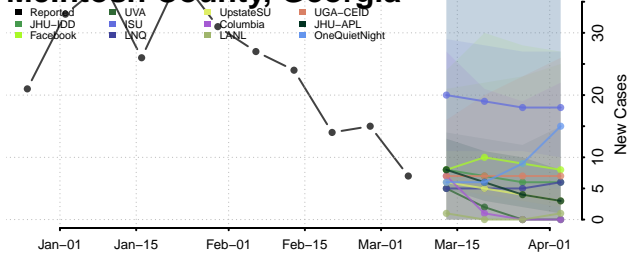

Lowndes County, Georgia

Lumpkin County, Georgia

Macon County, Georgia

Madison County, Georgia

Marion County, Georgia

McDuffie County, Georgia

McIntosh County, Georgia

Meriwether County, Georgia