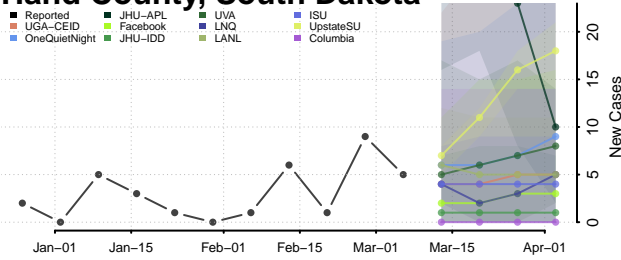

Hand County, South Dakota