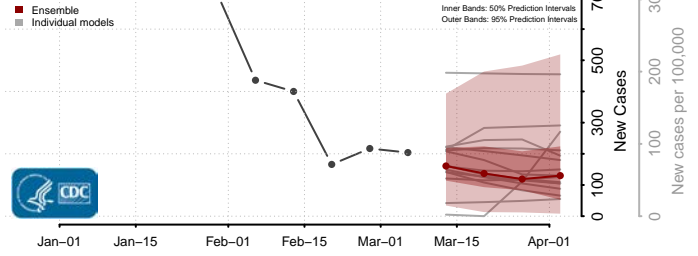

Hinds County, Mississippi