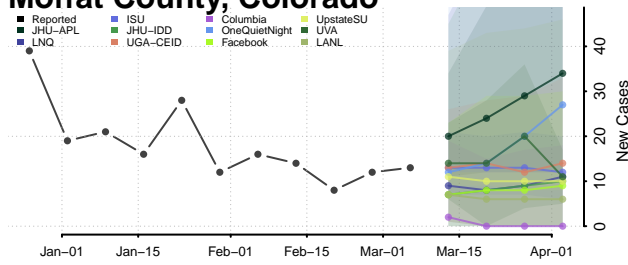

Moffat County, Colorado