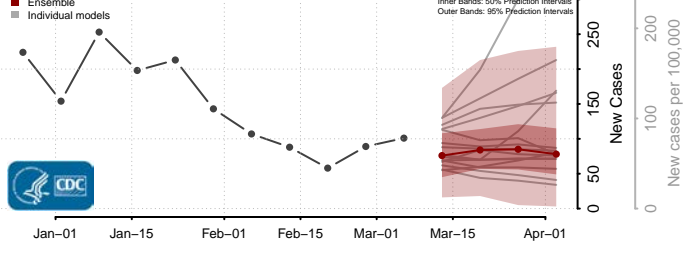

Skagit County, Washington