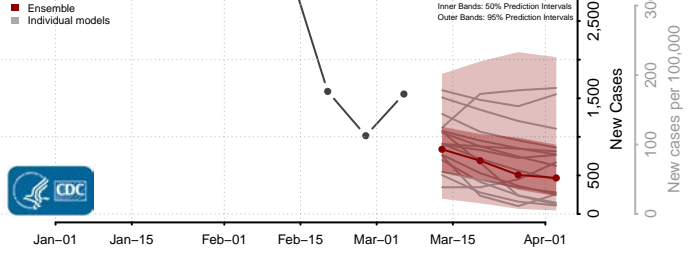

Kern County, California