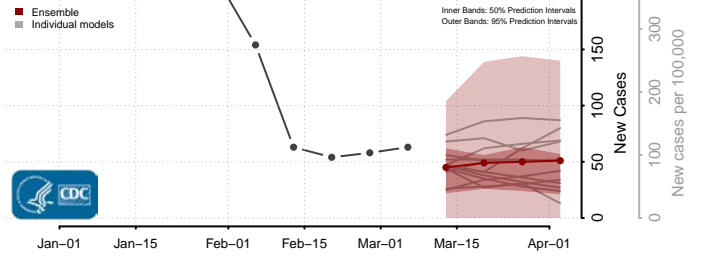

Marion County, West Virginia