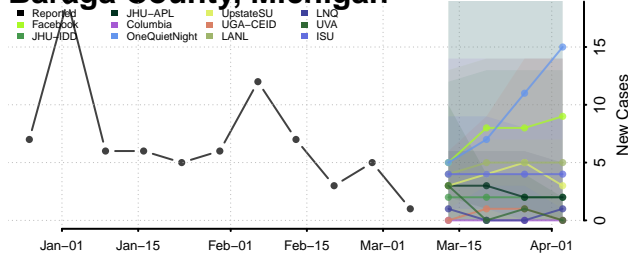

Antrim County, Michigan

Arenac County, Michigan

Baraga County, Michigan

Barry County, Michigan

Bay County, Michigan

Benzie County, Michigan

Berrien County, Michigan

Branch County, Michigan