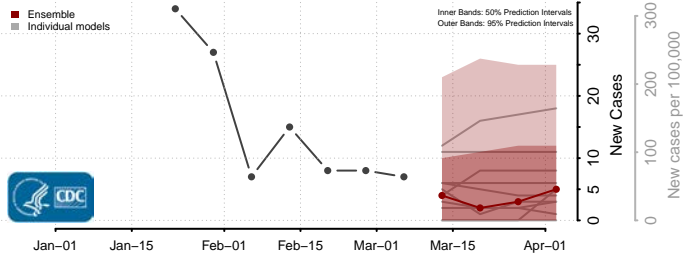

Madison County, Louisiana

Morehouse County, Louisiana

Natchitoches County, Louisiana

Orleans County, Louisiana

Ouachita County, Louisiana

Plaquemines County, Louisiana

Pointe Coupee County, Louisiana

Rapides County, Louisiana