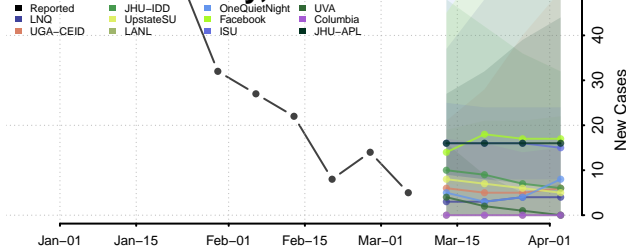

Hamilton County, Florida