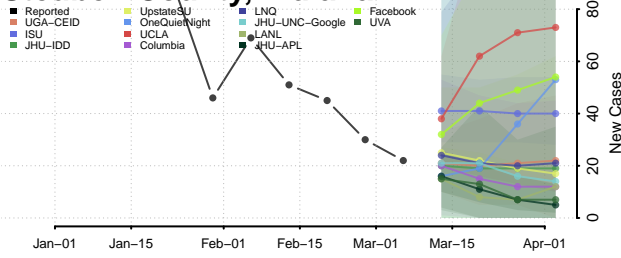

Scott County, Indiana

Shelby County, Indiana

Spencer County, Indiana

St. Joseph County, Indiana

Starke County, Indiana

Steuben County, Indiana

Sullivan County, Indiana

Switzerland County, Indiana