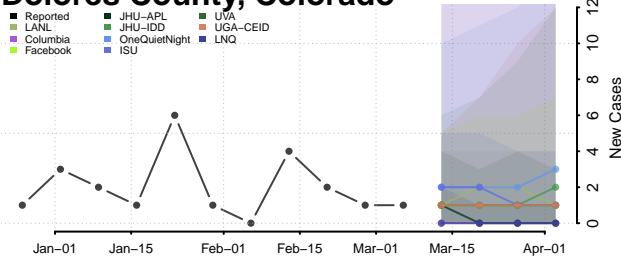

Dolores County, Colorado