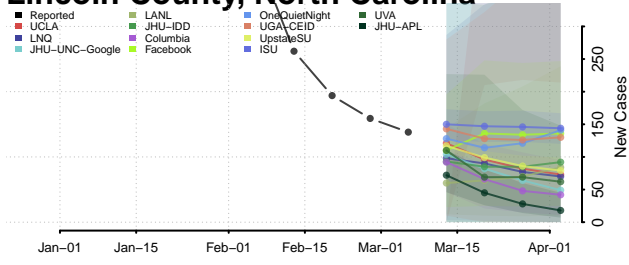

Lincoln County, North Carolina