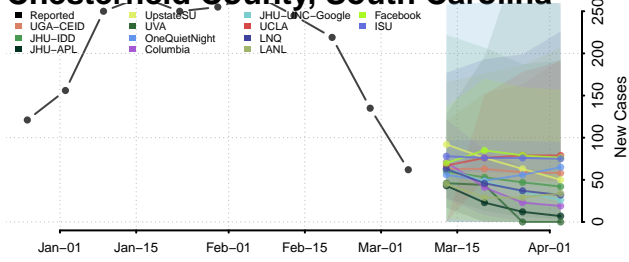

Cherokee County, South Carolina

Chester County, South Carolina

Chesterfield County, South Carolina

Clarendon County, South Carolina

Colleton County, South Carolina

Darlington County, South Carolina

Dillon County, South Carolina