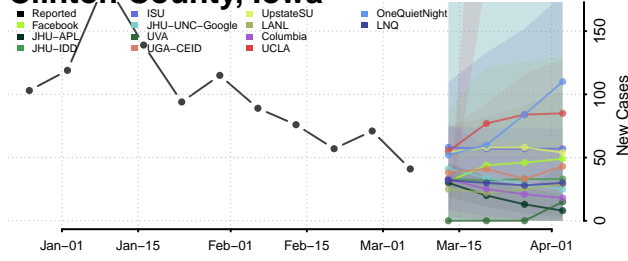

Cherokee County, Iowa

Chickasaw County, Iowa

Clarke County, Iowa

Clay County, Iowa

Clayton County, Iowa

Clinton County, Iowa

Crawford County, Iowa

Dallas County, Iowa