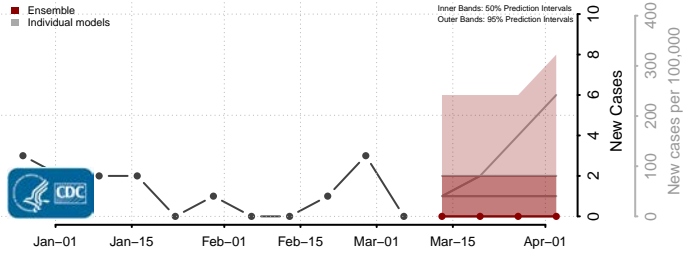

Kidder County, North Dakota