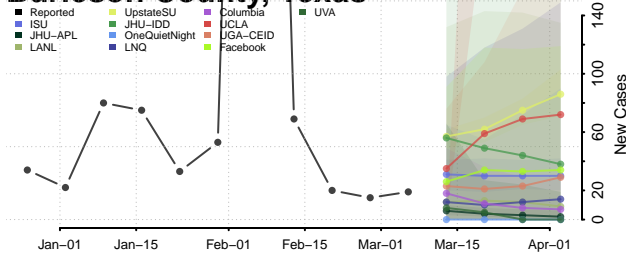

Burleson County, Texas