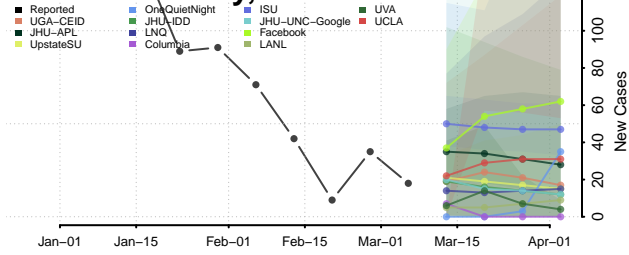

Franklin County, Alabama