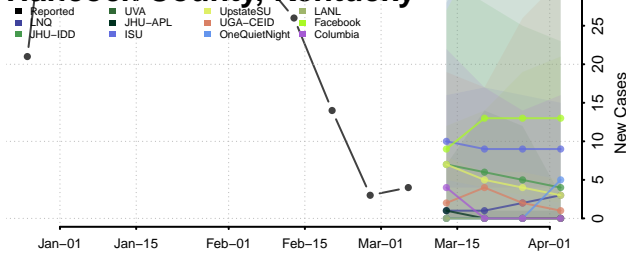

Graves County, Kentucky

Grayson County, Kentucky

Green County, Kentucky

Greenup County, Kentucky

Hancock County, Kentucky

Hardin County, Kentucky

Harlan County, Kentucky

Harrison County, Kentucky