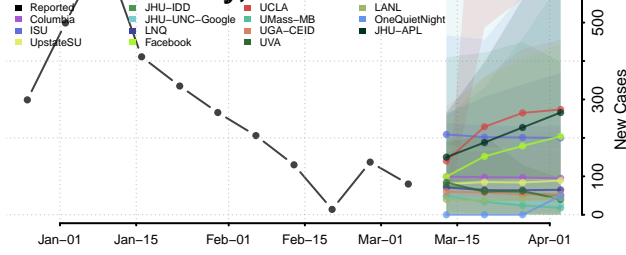

Randall County, Texas