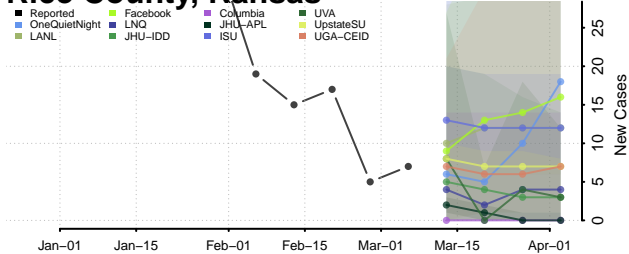

Rice County, Kansas