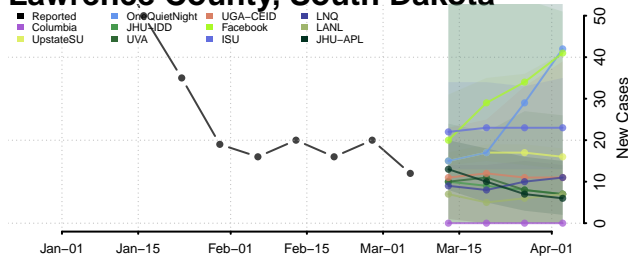

Lawrence County, South Dakota