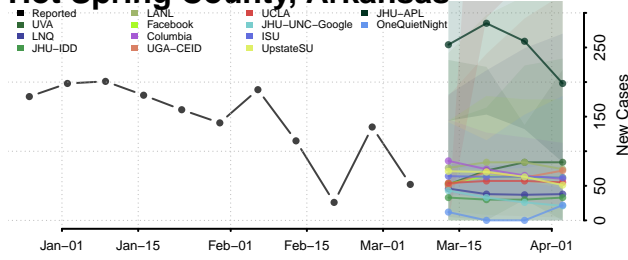

Garland County, Arkansas

Grant County, Arkansas

Greene County, Arkansas

Hempstead County, Arkansas

Hot Spring County, Arkansas

Howard County, Arkansas

Independence County, Arkansas

Izard County, Arkansas