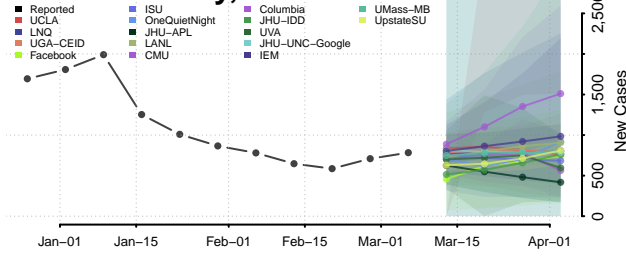

Trinity County, California

Tulare County, California

Tuolumne County, California

Ventura County, California

Yolo County, California

Yuba County, California

Colorado

Adams County, Colorado