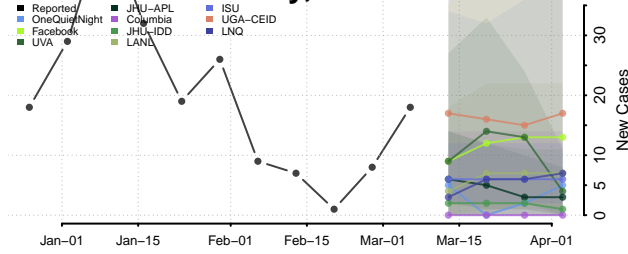

East Carroll County, Louisiana