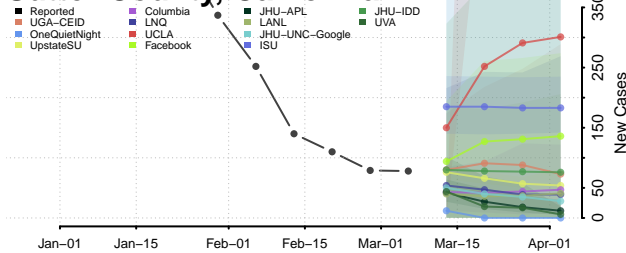

Shasta County, California

Sierra County, California

Siskiyou County, California

Solano County, California

Sonoma County, California

Stanislaus County, California

Sutter County, California

Tehama County, California