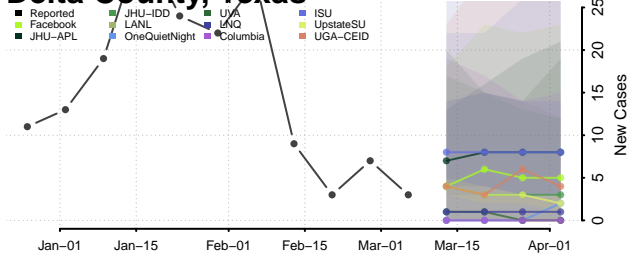

Crosby County, Texas

Culberson County, Texas

Dallam County, Texas

Dallas County, Texas

Dawson County, Texas

Deaf Smith County, Texas

Delta County, Texas

Denton County, Texas