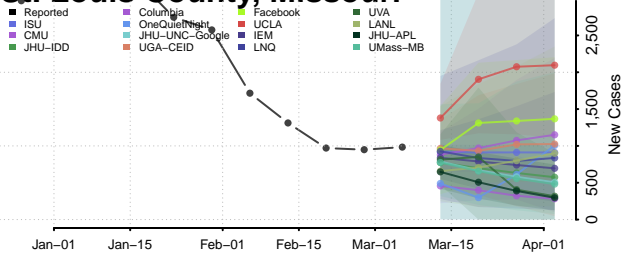

St. Louis County, Missouri