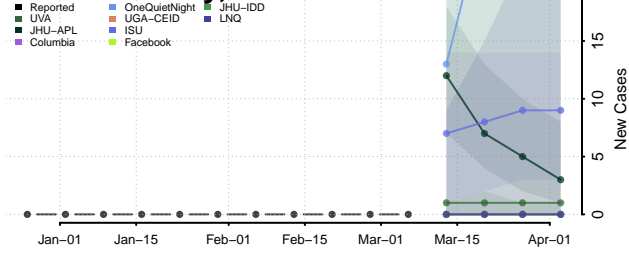

Sevier County, Utah