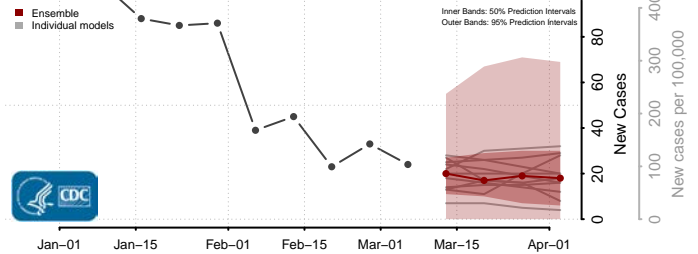

Gilmer County, West Virginia

Grant County, West Virginia

Greenbrier County, West Virginia

Hampshire County, West Virginia

Hancock County, West Virginia

Hardy County, West Virginia

Harrison County, West Virginia