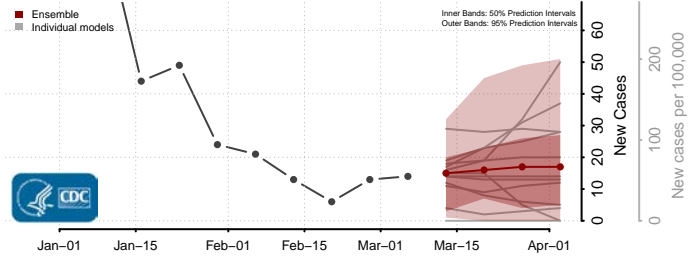

Lyon County, Minnesota