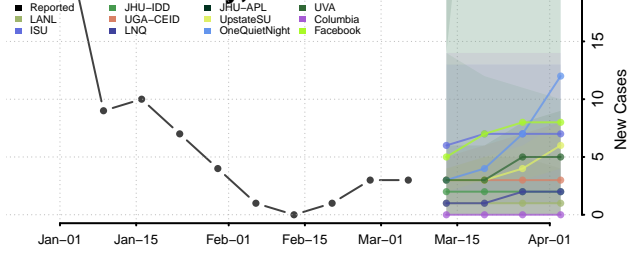

Benson County, North Dakota