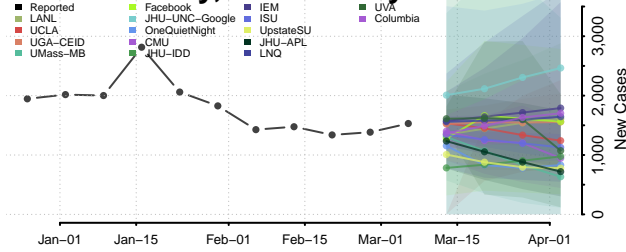

Union County, New Jersey