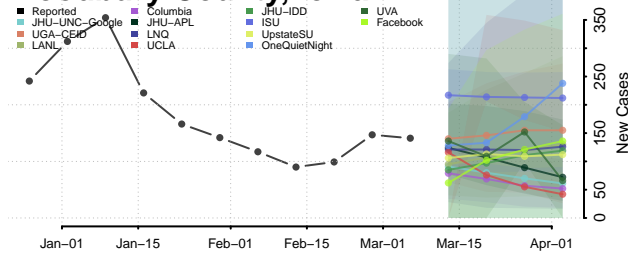

Woodbury County, Iowa