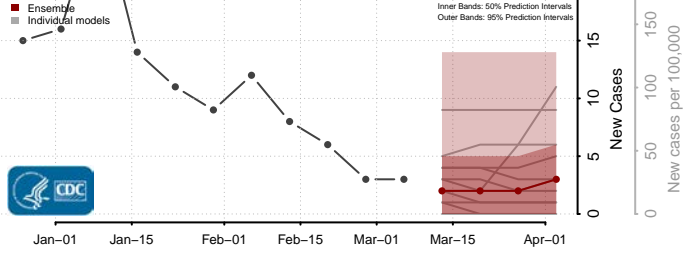

Lincoln County, Washington