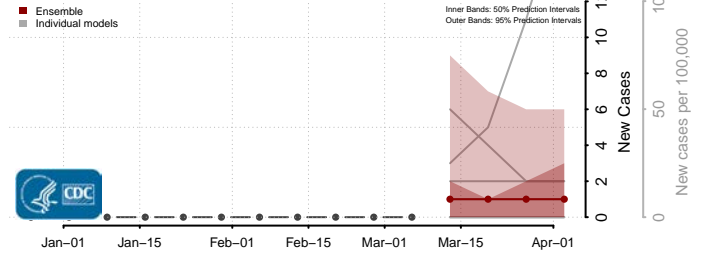

Garfield County, Utah

Grand County, Utah

Iron County, Utah

Juab County, Utah

Kane County, Utah

Millard County, Utah

Morgan County, Utah

Piute County, Utah