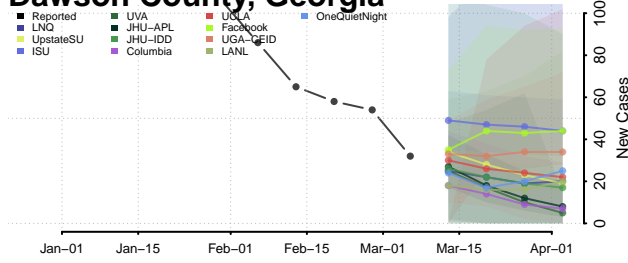

Columbia County, Georgia

Cook County, Georgia

Coweta County, Georgia

Crawford County, Georgia

Crisp County, Georgia

Dade County, Georgia

Dawson County, Georgia

Decatur County, Georgia