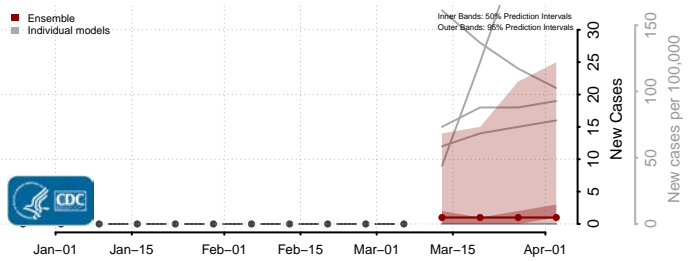

Beaver County, Utah

Box Elder County, Utah

Cache County, Utah

Carbon County, Utah

Daggett County, Utah

Davis County, Utah

Duchesne County, Utah

Emery County, Utah