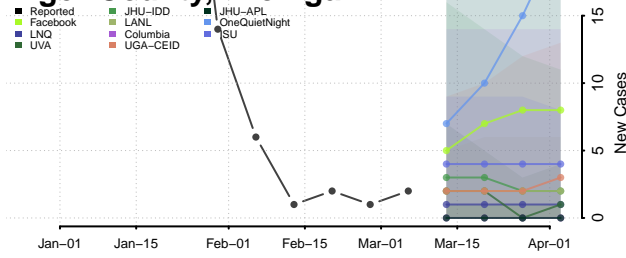

Alger County, Michigan