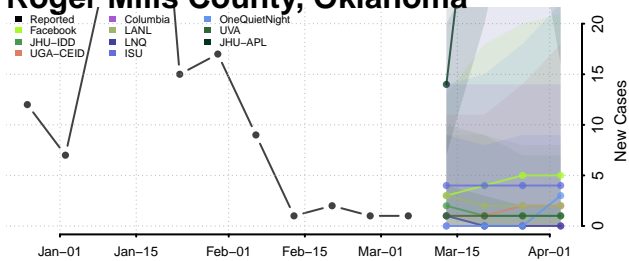

Rogers County, Oklahoma

Seminole County, Oklahoma

Sequoyah County, Oklahoma

Stephens County, Oklahoma

Texas County, Oklahoma

Tillman County, Oklahoma

Tulsa County, Oklahoma

Wagoner County, Oklahoma