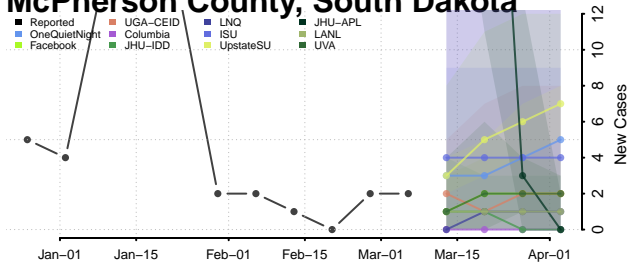

McPherson County, South Dakota