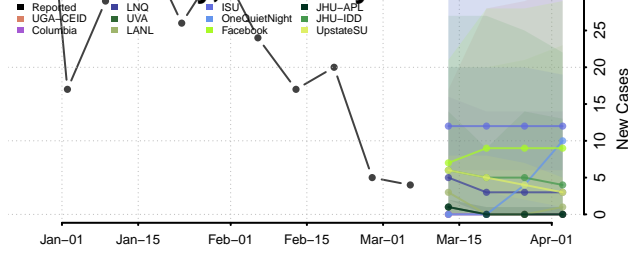

Owen County, Kentucky