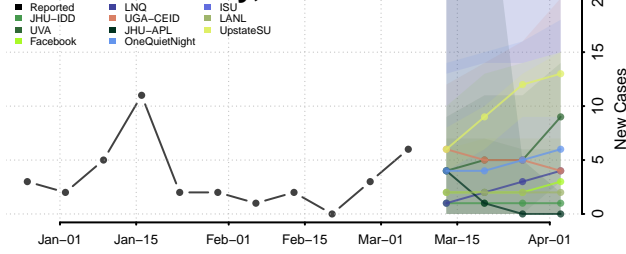

Sanborn County, South Dakota