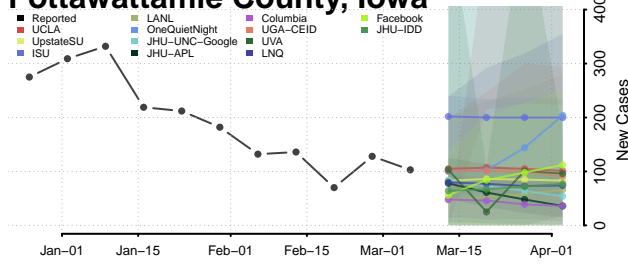

Pottawattamie County, Iowa