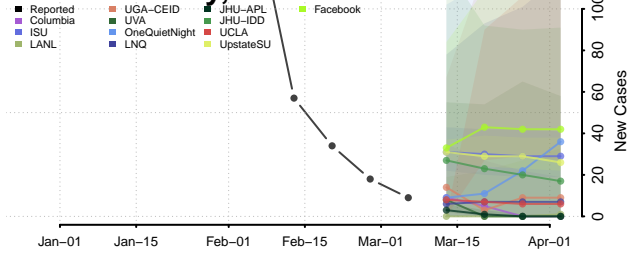

Clarke County, Alabama