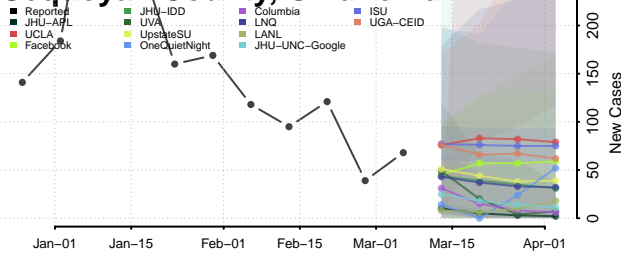

Rogers County, Oklahoma

Seminole County, Oklahoma

Sequoyah County, Oklahoma

Stephens County, Oklahoma

Texas County, Oklahoma

Tillman County, Oklahoma

Tulsa County, Oklahoma

Wagoner County, Oklahoma