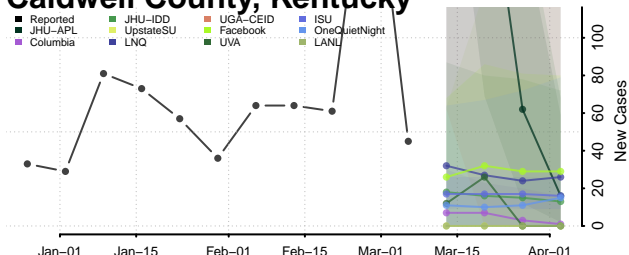

Boyd County, Kentucky

Boyle County, Kentucky

Bracken County, Kentucky

Breathitt County, Kentucky

Breckinridge County, Kentucky

Bullitt County, Kentucky

Butler County, Kentucky

Caldwell County, Kentucky