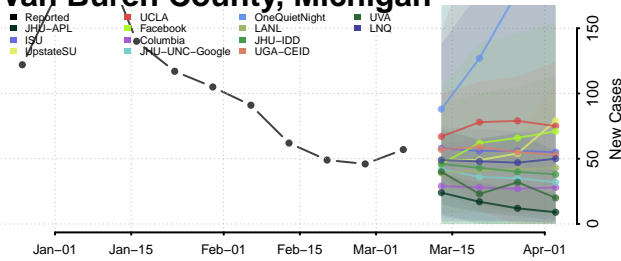

St. Clair County, Michigan

St. Joseph County, Michigan

Tuscola County, Michigan

Van Buren County, Michigan

Washtenaw County, Michigan

Wayne County, Michigan

Wexford County, Michigan

Minnesota