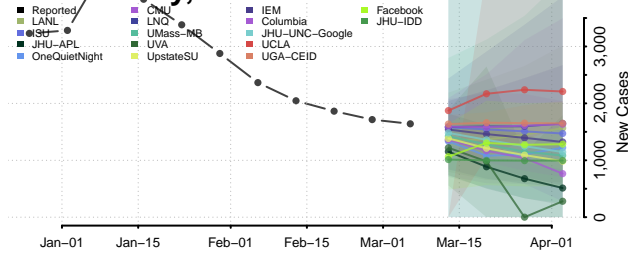

Chemung County, New York

Chenango County, New York

Clinton County, New York

Columbia County, New York

Cortland County, New York

Delaware County, New York

Dutchess County, New York

Erie County, New York