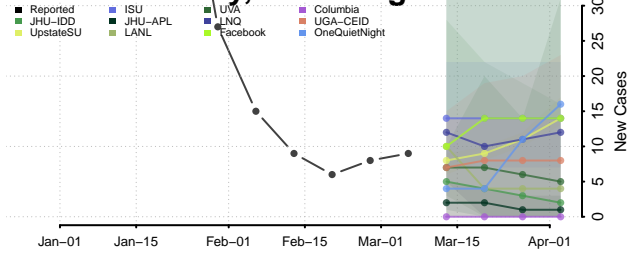

Braxton County, West Virginia