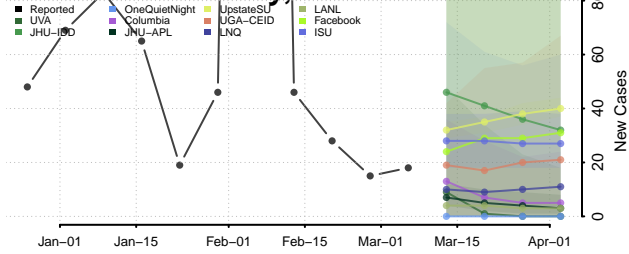

Robertson County, Texas