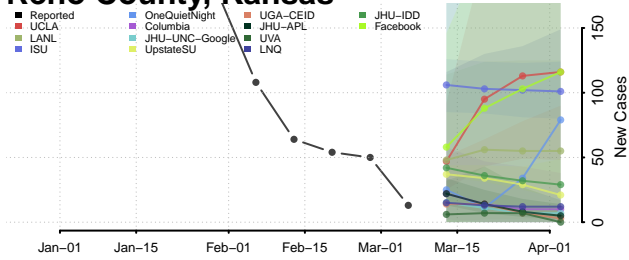

Reno County, Kansas