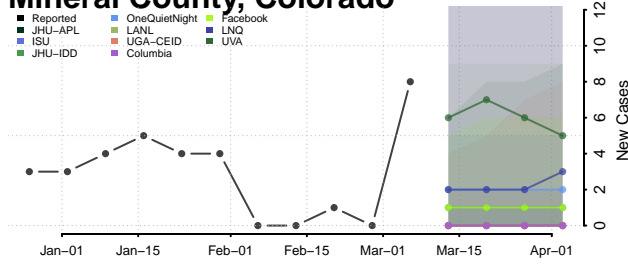

La Plata County, Colorado

Lake County, Colorado

Larimer County, Colorado

Las Animas County, Colorado

Lincoln County, Colorado

Logan County, Colorado

Mesa County, Colorado

Mineral County, Colorado