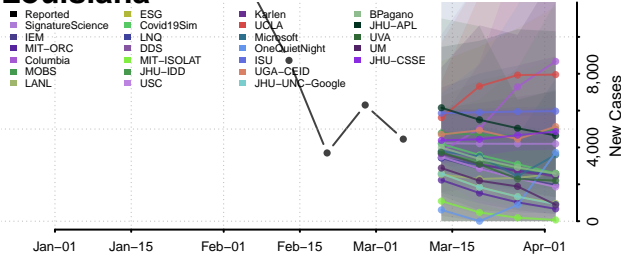

Warren County, Kentucky

Washington County, Kentucky

Wayne County, Kentucky

Webster County, Kentucky

Whitley County, Kentucky

Wolfe County, Kentucky

Woodford County, Kentucky

Louisiana