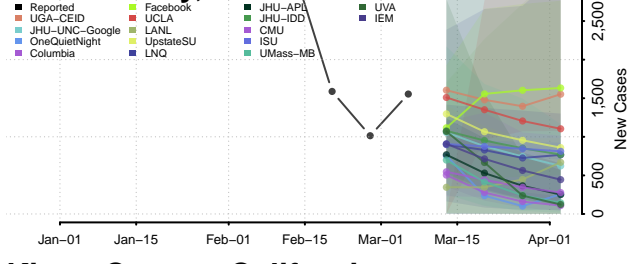

Kern County, California