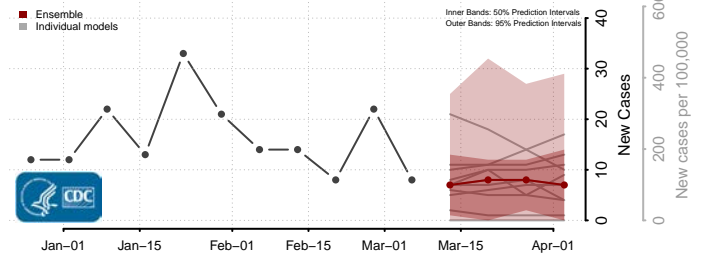

Grant County, South Dakota