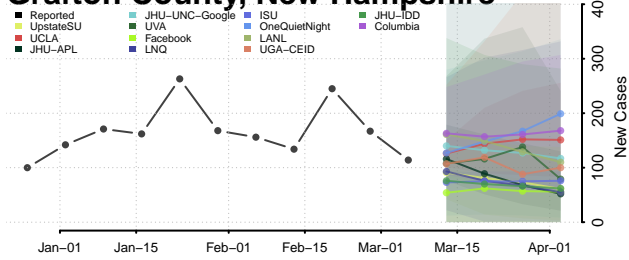

Grafton County, New Hampshire