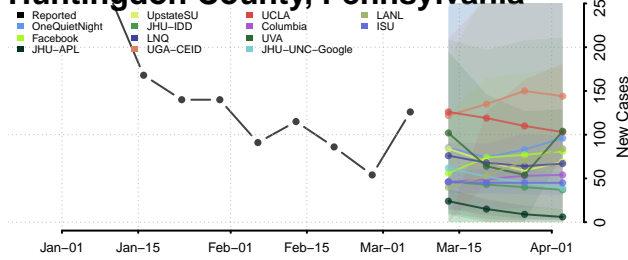

Dauphin County, Pennsylvania

Delaware County, Pennsylvania

Elk County, Pennsylvania

Huntingdon County, Pennsylvania

Indiana County, Pennsylvania

Jefferson County, Pennsylvania

Juniata County, Pennsylvania

Lackawanna County, Pennsylvania