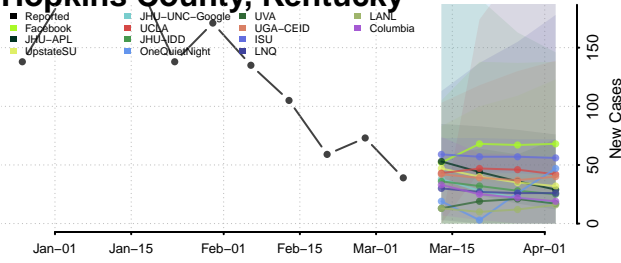

Hart County, Kentucky

Henderson County, Kentucky

Henry County, Kentucky

Hickman County, Kentucky

Hopkins County, Kentucky

Jackson County, Kentucky

Jefferson County, Kentucky

Jessamine County, Kentucky