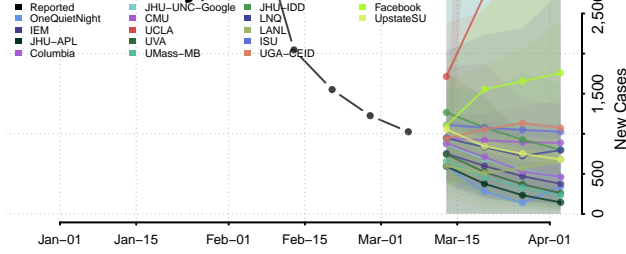

Pima County, Arizona