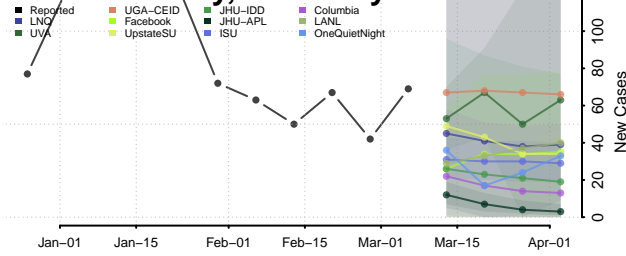

Rowan County, Kentucky