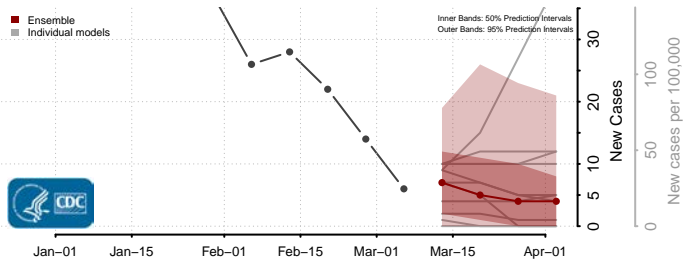

Crook County, Oregon