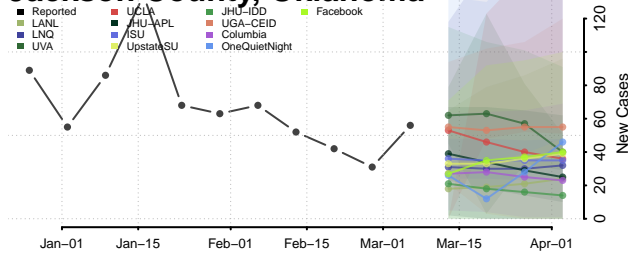

Grady County, Oklahoma

Grant County, Oklahoma

Greer County, Oklahoma

Harmon County, Oklahoma

Harper County, Oklahoma

Haskell County, Oklahoma

Hughes County, Oklahoma

Jackson County, Oklahoma