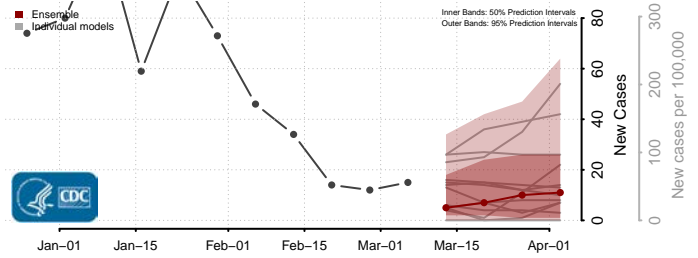

Mineral County, West Virginia