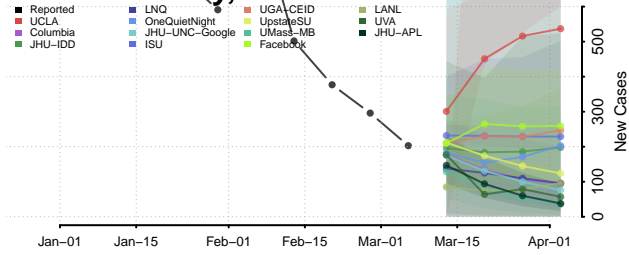

Rowan County, North Carolina