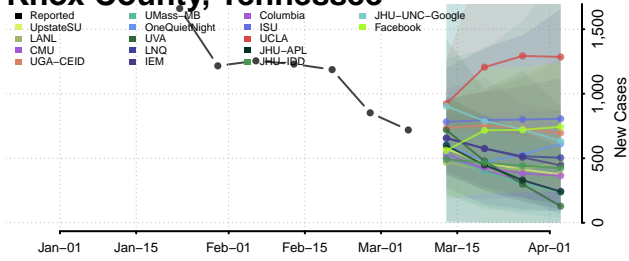

Houston County, Tennessee

Humphreys County, Tennessee

Jackson County, Tennessee

Jefferson County, Tennessee

Johnson County, Tennessee

Knox County, Tennessee

Lake County, Tennessee

Lauderdale County, Tennessee