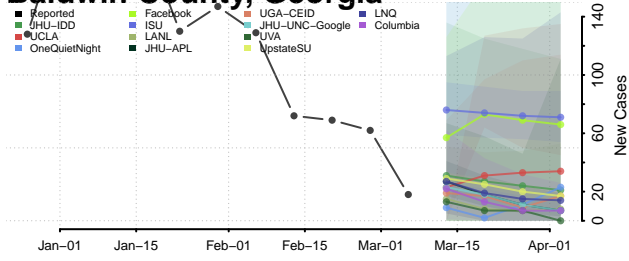

Baldwin County, Georgia