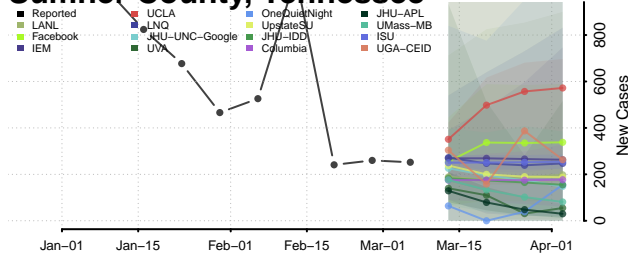

Sumner County, Tennessee