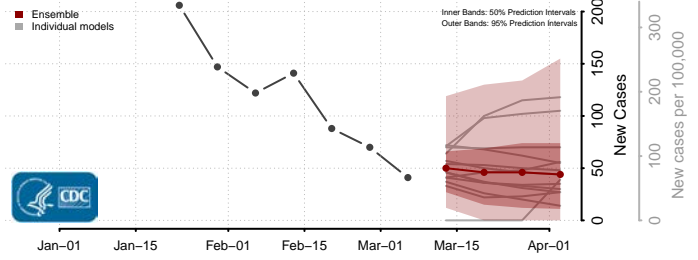

Tipton County, Tennessee