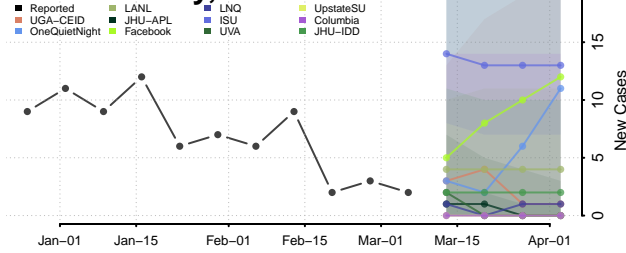

Franklin County, Kansas

Geary County, Kansas

Gove County, Kansas

Graham County, Kansas

Grant County, Kansas

Gray County, Kansas

Greeley County, Kansas

Greenwood County, Kansas