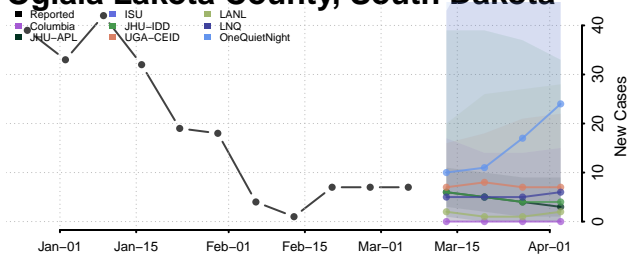

Oglala Lakota County, South Dakota