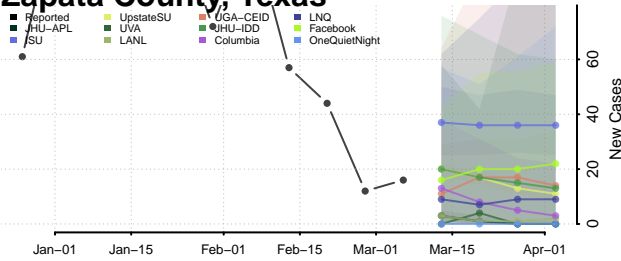

Wood County, Texas

Yoakum County, Texas

Young County, Texas

Zapata County, Texas

Zavala County, Texas

Utah*

*New weekly cases may decrease in this location over the next four weeks. For these locations, the ensemble forecast indicates a probability of 0.75 or greater that fewer cases will be reported in week four of the forecast than in the last reported week.