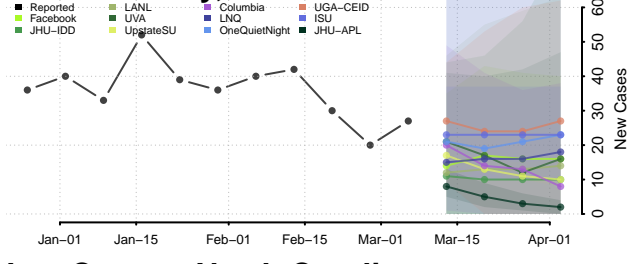

Jones County, North Carolina