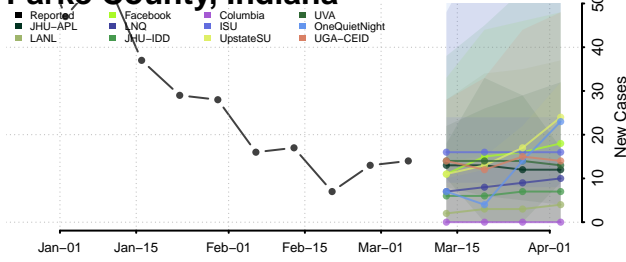

Morgan County, Indiana

Newton County, Indiana

Noble County, Indiana

Ohio County, Indiana

Orange County, Indiana

Owen County, Indiana

Parke County, Indiana

Perry County, Indiana