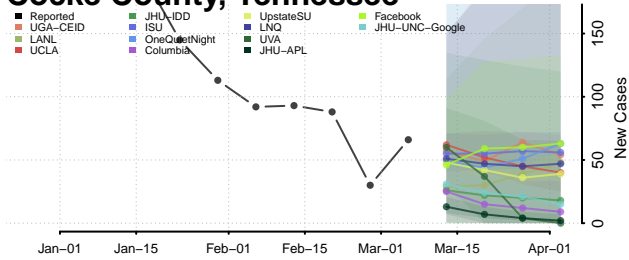

Carter County, Tennessee

Cheatham County, Tennessee

Chester County, Tennessee

Claiborne County, Tennessee

Clay County, Tennessee

Cocke County, Tennessee

Coffee County, Tennessee

Crockett County, Tennessee