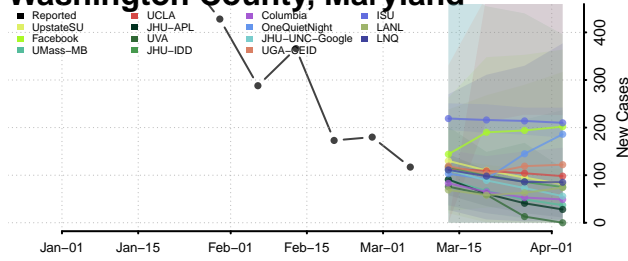

Washington County, Maryland