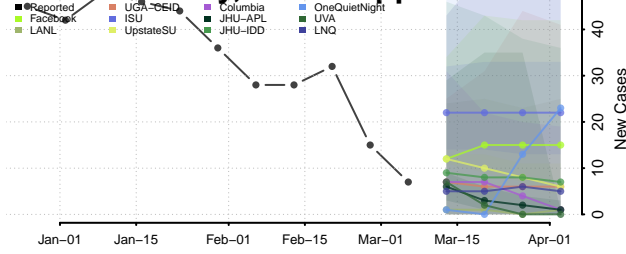

DeSoto County, Mississippi

Forrest County, Mississippi

Franklin County, Mississippi

George County, Mississippi

Greene County, Mississippi

Grenada County, Mississippi

Hancock County, Mississippi

Harrison County, Mississippi