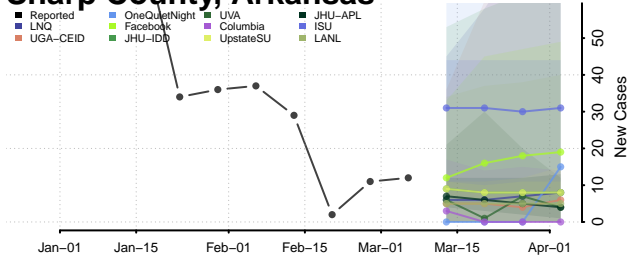

Sharp County, Arkansas