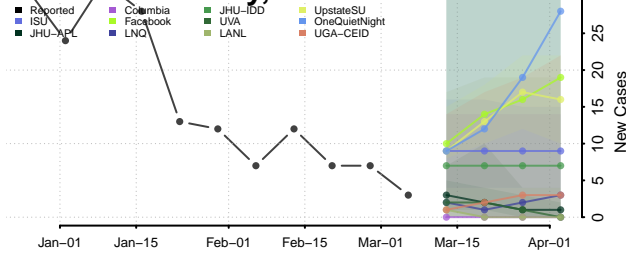

Crawford County, Wisconsin