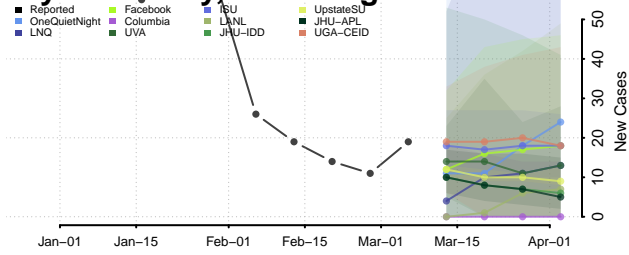

Taylor County, West Virginia