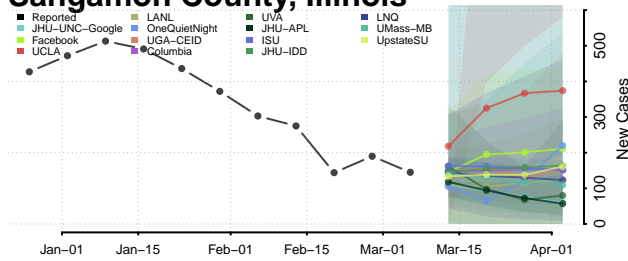

Putnam County, Illinois

Randolph County, Illinois

Richland County, Illinois

Rock Island County, Illinois

Saline County, Illinois

Sangamon County, Illinois

Schuyler County, Illinois

Scott County, Illinois