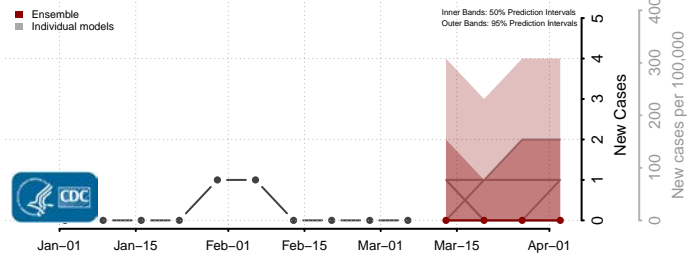

Harding County, South Dakota