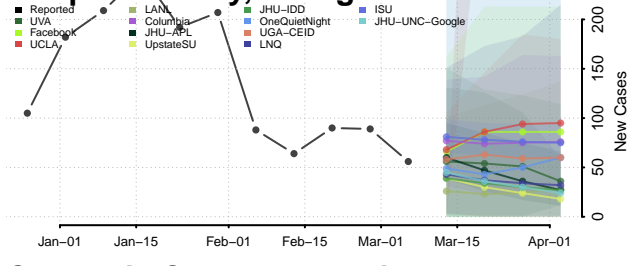

Cherokee County, Georgia

Clarke County, Georgia

Clay County, Georgia

Clayton County, Georgia

Clinch County, Georgia

Cobb County, Georgia

Coffee County, Georgia

Colquitt County, Georgia