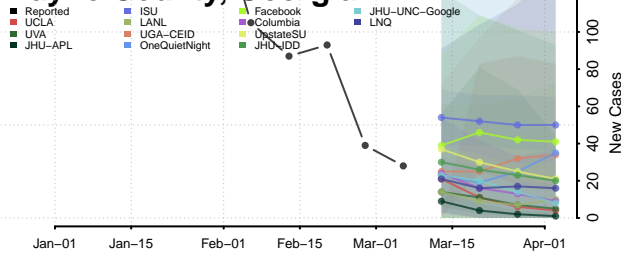

Walker County, Georgia

Walton County, Georgia

Ware County, Georgia

Warren County, Georgia

Washington County, Georgia

Wayne County, Georgia

Webster County, Georgia

Wheeler County, Georgia