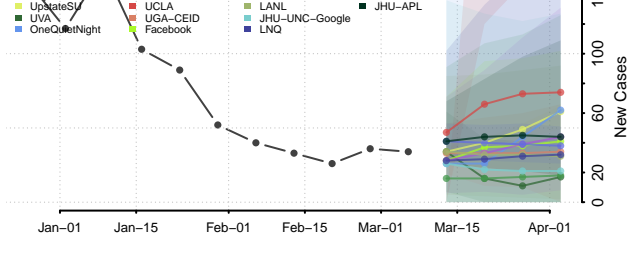

Douglas County, Nevada