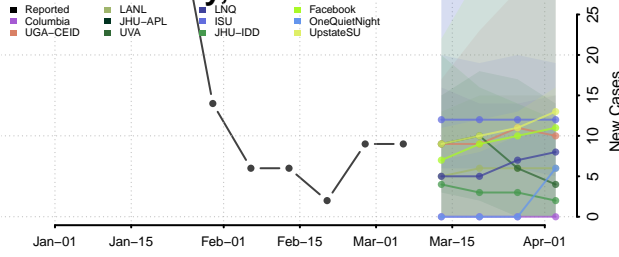

Archer County, Texas