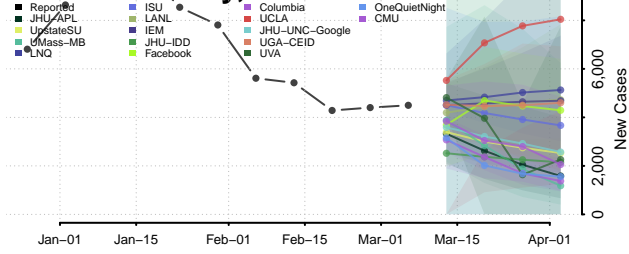

Kings County, New York

Lewis County, New York

Livingston County, New York

Madison County, New York

Monroe County, New York

Montgomery County, New York

Nassau County, New York

New York City County, New York