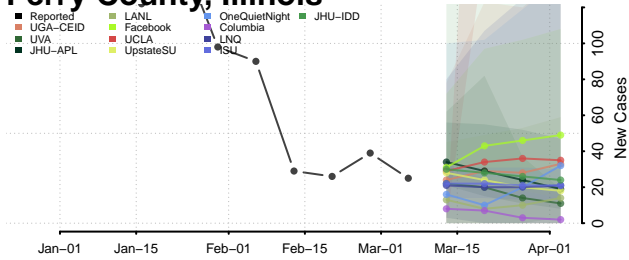

Moultrie County, Illinois

Ogle County, Illinois

Peoria County, Illinois

Perry County, Illinois

Piatt County, Illinois

Pike County, Illinois

Pope County, Illinois

Pulaski County, Illinois