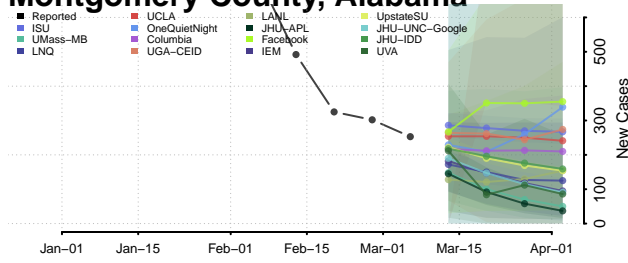

Madison County, Alabama

Marengo County, Alabama

Marion County, Alabama

Marshall County, Alabama

Mobile County, Alabama

Monroe County, Alabama

Montgomery County, Alabama

Morgan County, Alabama

Perry County, Alabama

Pickens County, Alabama

Pike County, Alabama

Randolph County, Alabama

Russell County, Alabama

Shelby County, Alabama

St. Clair County, Alabama

Sumter County, Alabama