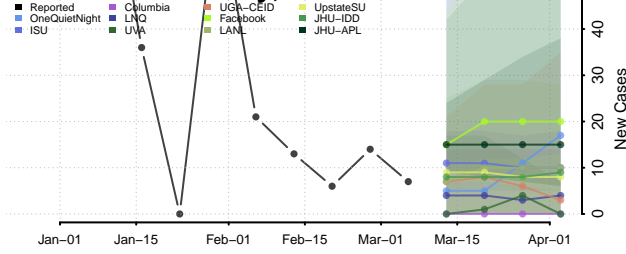

Humboldt County, Nevada