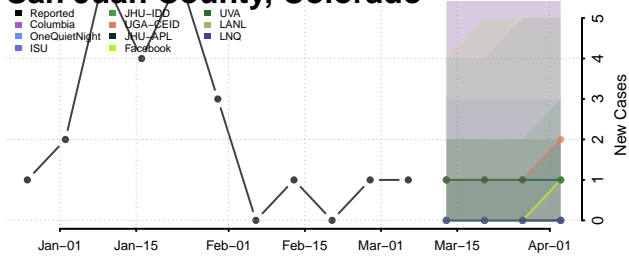

Pitkin County, Colorado

Prowers County, Colorado

Pueblo County, Colorado

Rio Blanco County, Colorado

Rio Grande County, Colorado

Routt County, Colorado

Saguache County, Colorado

San Juan County, Colorado