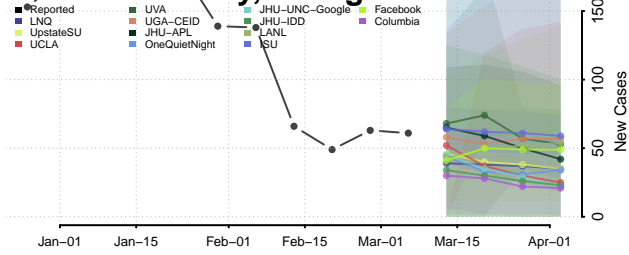

Lowndes County, Georgia

Lumpkin County, Georgia

Macon County, Georgia

Madison County, Georgia

Marion County, Georgia

McDuffie County, Georgia

McIntosh County, Georgia

Meriwether County, Georgia