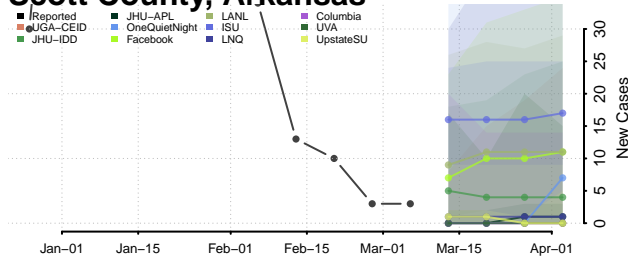

Pope County, Arkansas

Prairie County, Arkansas

Pulaski County, Arkansas

Randolph County, Arkansas

Saline County, Arkansas

Scott County, Arkansas

Searcy County, Arkansas

Sebastian County, Arkansas