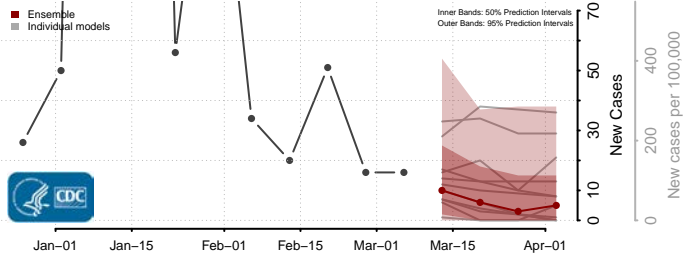

Meade County, Kentucky

Menifee County, Kentucky

Mercer County, Kentucky

Metcalfe County, Kentucky

Monroe County, Kentucky

Montgomery County, Kentucky

Morgan County, Kentucky

Muhlenberg County, Kentucky