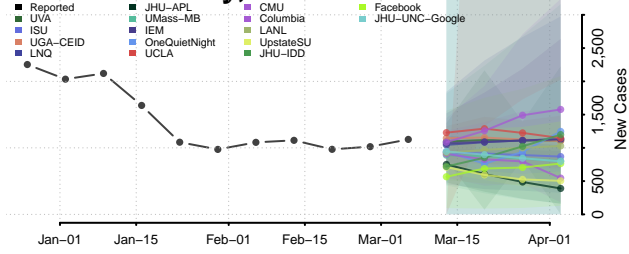

Dolores County, Colorado

Douglas County, Colorado

Eagle County, Colorado

EI Paso County, Colorado

Elbert County, Colorado

Fremont County, Colorado

Garfield County, Colorado

Gilpin County, Colorado