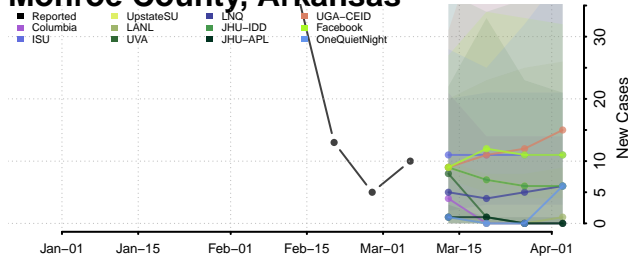

Logan County, Arkansas

Lonoke County, Arkansas

Madison County, Arkansas

Marion County, Arkansas

Miller County, Arkansas

Mississippi County, Arkansas

Monroe County, Arkansas

Montgomery County, Arkansas