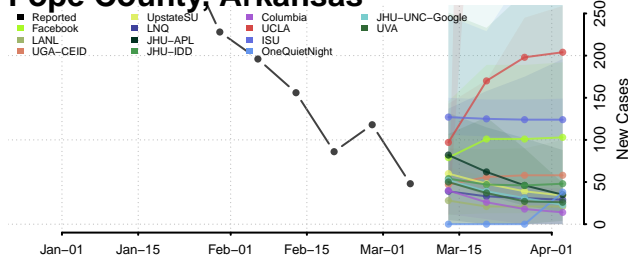

Pope County, Arkansas