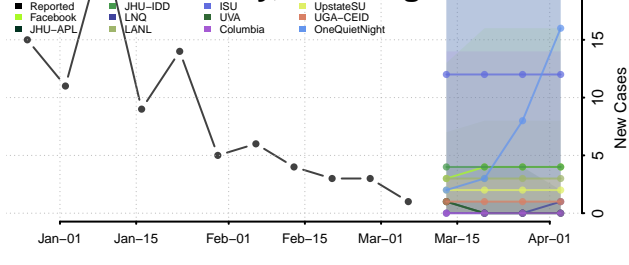

Skagit County, Washington

Skamania County, Washington

Whatcom County, Washington

Whitman County, Washington

Yakima County, Washington

West Virginia

Barbour County, West Virginia

Berkeley County, West Virginia