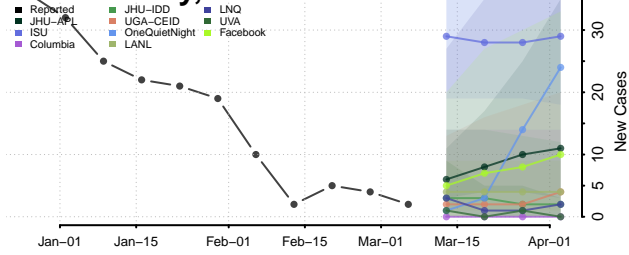

Dent County, Missouri