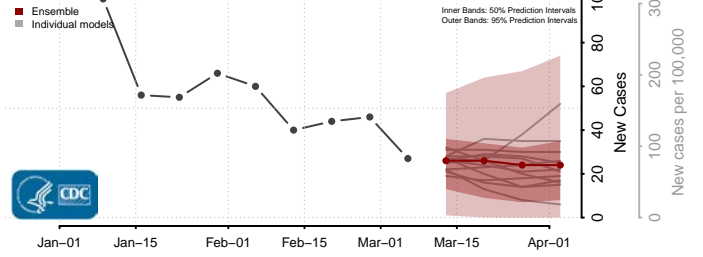

Bureau County, Illinois