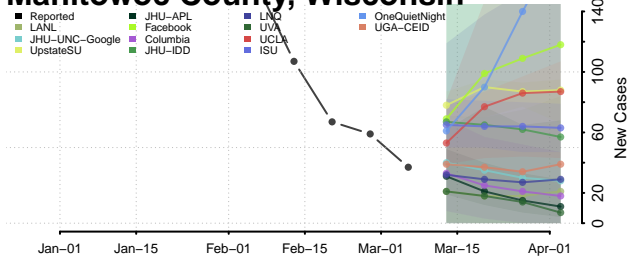

Manitowoc County, Wisconsin