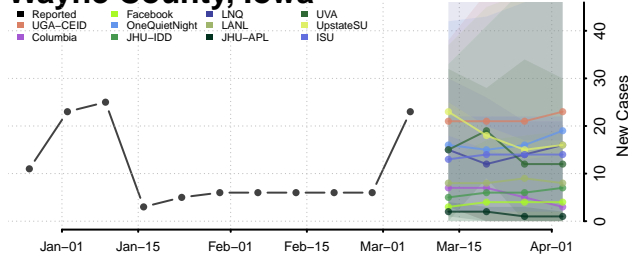

Union County, Iowa

Van Buren County, Iowa

Wapello County, Iowa

Warren County, Iowa

Washington County, Iowa

Wayne County, Iowa

Webster County, Iowa

Winnebago County, Iowa