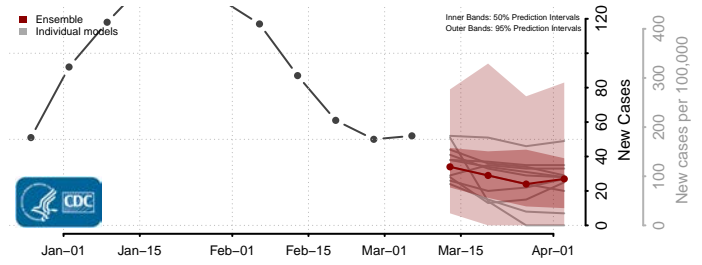

Culpeper County, Virginia

Cumberland County, Virginia

Danville County, Virginia

Dickenson County, Virginia

Dinwiddie County, Virginia

Emporia County, Virginia

Essex County, Virginia

Fairfax City County, Virginia