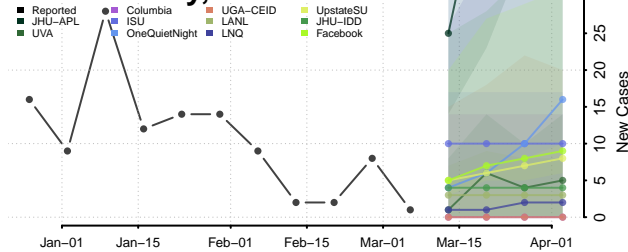

Stearns County, Minnesota

Steele County, Minnesota

Stevens County, Minnesota

Swift County, Minnesota

Todd County, Minnesota

Traverse County, Minnesota

Wabasha County, Minnesota

Wadena County, Minnesota