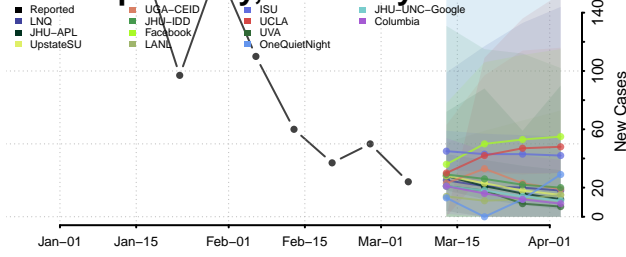

Graves County, Kentucky

Grayson County, Kentucky

Green County, Kentucky

Greenup County, Kentucky

Hancock County, Kentucky

Hardin County, Kentucky

Harlan County, Kentucky

Harrison County, Kentucky