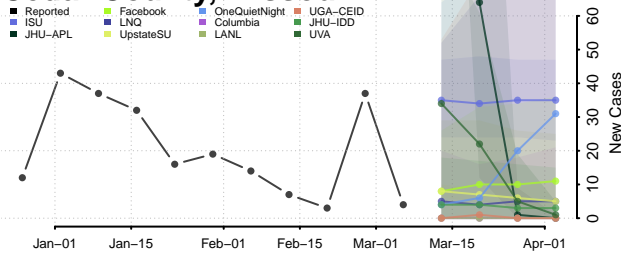

Cedar County, Missouri