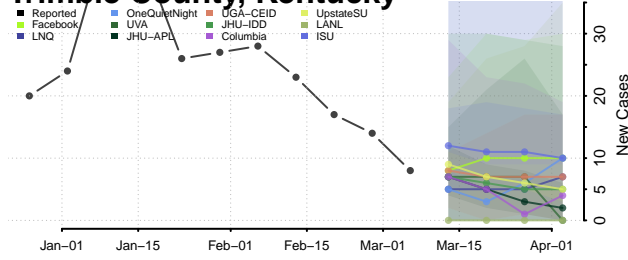

Shelby County, Kentucky

Simpson County, Kentucky

Spencer County, Kentucky

Taylor County, Kentucky

Todd County, Kentucky

Trigg County, Kentucky

Trimble County, Kentucky

Union County, Kentucky