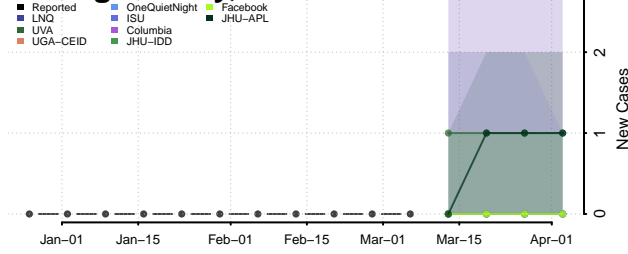

Loving County, Texas