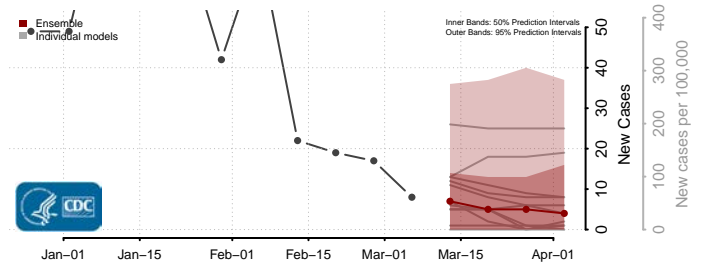

Camp County, Texas