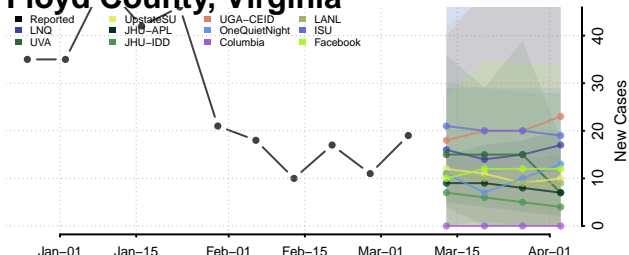

Floyd County, Virginia