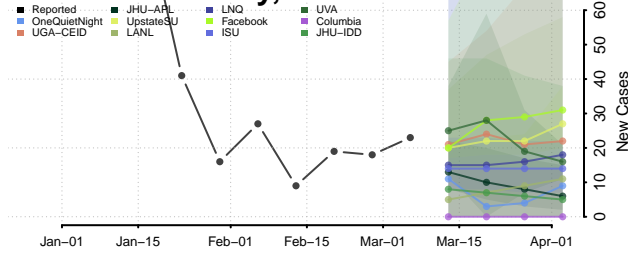

Lawrence County, Illinois