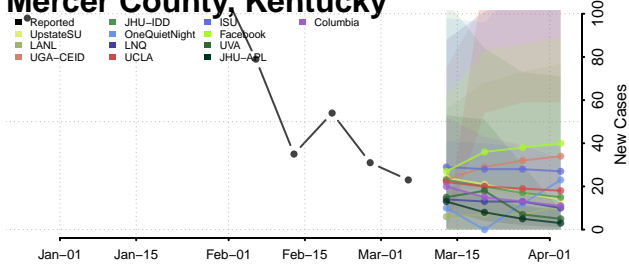

Mercer County, Kentucky