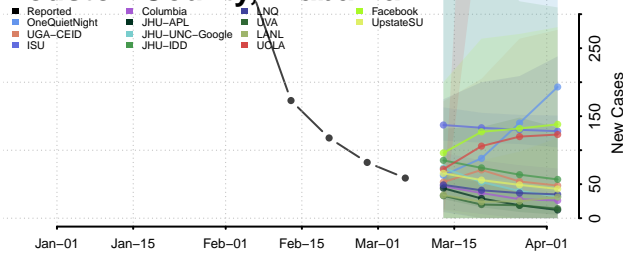

Crenshaw County, Alabama

Cullman County, Alabama

Dale County, Alabama

Dallas County, Alabama

DeKalb County, Alabama

Elmore County, Alabama

Escambia County, Alabama

Etowah County, Alabama

Fayette County, Alabama

Franklin County, Alabama

Geneva County, Alabama

Greene County, Alabama

Hale County, Alabama

Henry County, Alabama

Houston County, Alabama

Jackson County, Alabama