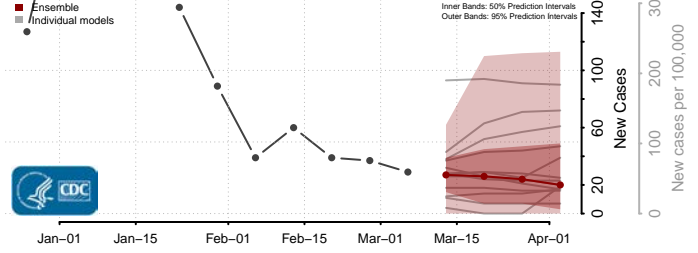

Catron County, New Mexico

Chaves County, New Mexico

Cibola County, New Mexico

Colfax County, New Mexico

Curry County, New Mexico

De Baca County, New Mexico

Dona Ana County, New Mexico

Eddy County, New Mexico