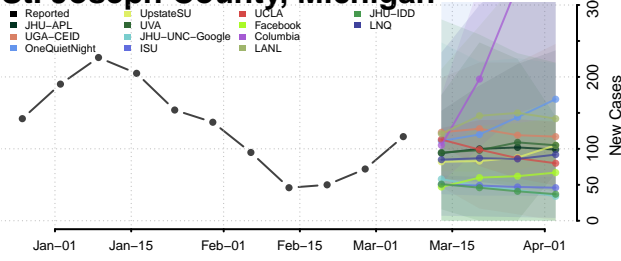

St. Joseph County, Michigan