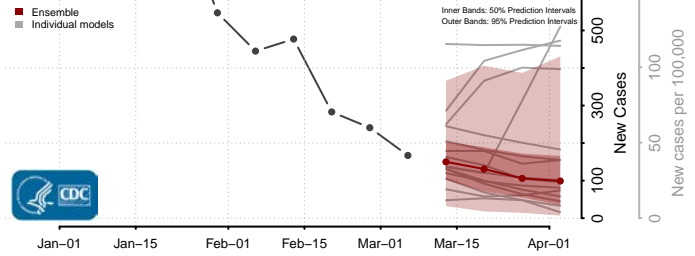

Scotland County, Missouri

Scott County, Missouri

Shannon County, Missouri

Shelby County, Missouri

St. Charles County, Missouri

St. Clair County, Missouri

St. Francois County, Missouri

St. Louis City County, Missouri