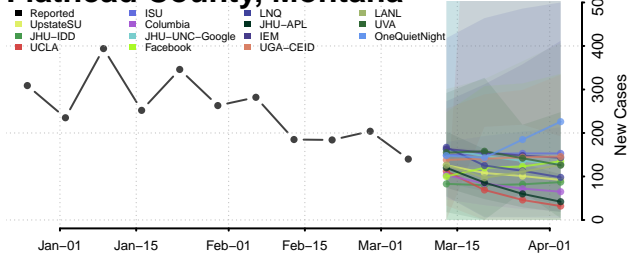

Daniels County, Montana

Dawson County, Montana

Deer Lodge County, Montana

Fallon County, Montana

Fergus County, Montana

Flathead County, Montana

Gallatin County, Montana

Garfield County, Montana