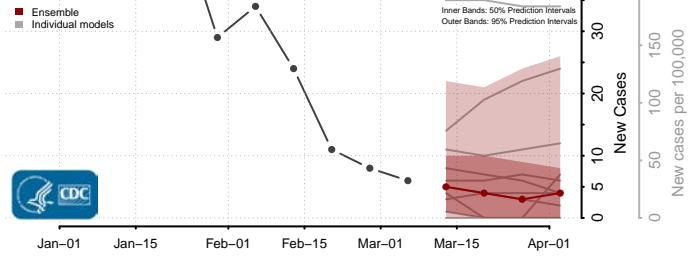

McKinley County, New Mexico

Mora County, New Mexico

Otero County, New Mexico

Quay County, New Mexico

Rio Arriba County, New Mexico

Roosevelt County, New Mexico

San Juan County, New Mexico

San Miguel County, New Mexico