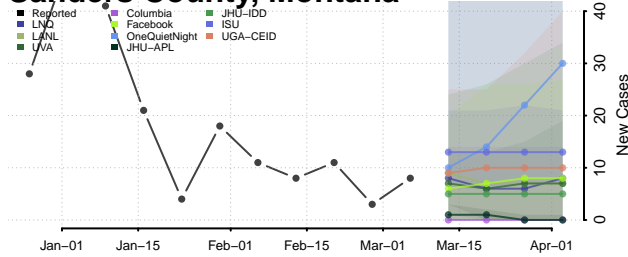

Sanders County, Montana