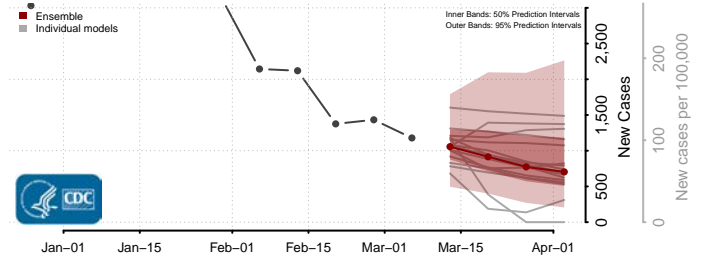

Fairfax County, Virginia