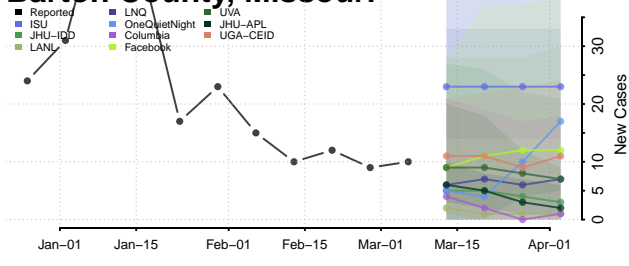

Barton County, Missouri