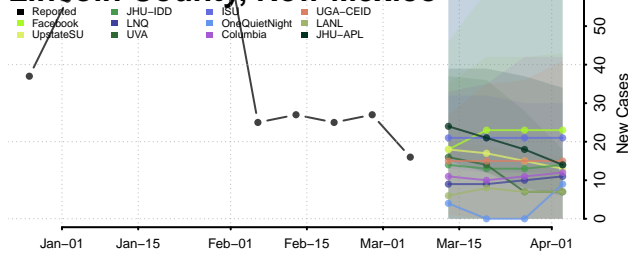

Grant County, New Mexico

Guadalupe County, New Mexico

Harding County, New Mexico

Hidalgo County, New Mexico

Lea County, New Mexico

Lincoln County, New Mexico

Los Alamos County, New Mexico

Luna County, New Mexico