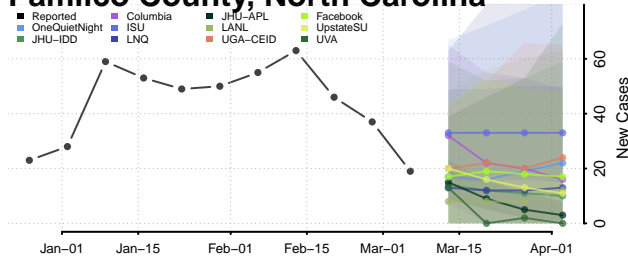

Nash County, North Carolina

New Hanover County, North Carolina

Northampton County, North Carolina

Onslow County, North Carolina

Orange County, North Carolina

Pamlico County, North Carolina

Pasquotank County, North Carolina