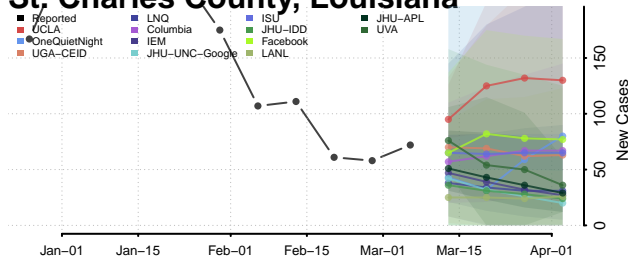

St. Charles County, Louisiana