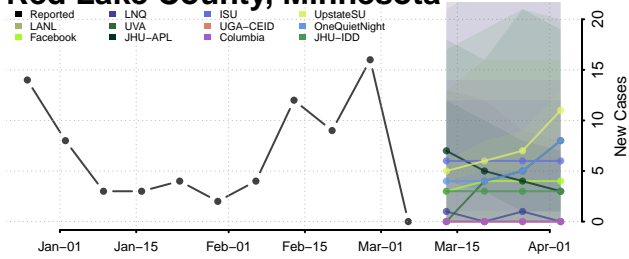

Pennington County, Minnesota

Pine County, Minnesota

Pipestone County, Minnesota

Polk County, Minnesota

Pope County, Minnesota

Ramsey County, Minnesota

Red Lake County, Minnesota

Redwood County, Minnesota