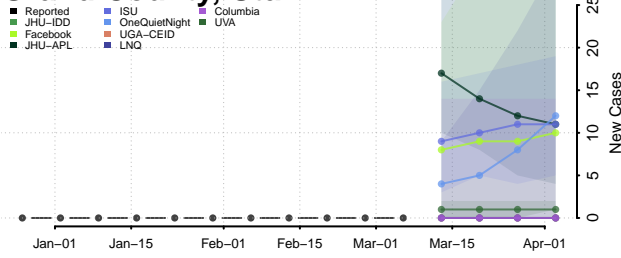

Grand County, Utah