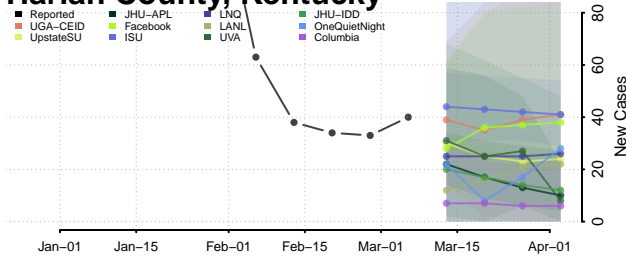

Graves County, Kentucky

Grayson County, Kentucky

Green County, Kentucky

Greenup County, Kentucky

Hancock County, Kentucky

Hardin County, Kentucky

Harlan County, Kentucky

Harrison County, Kentucky