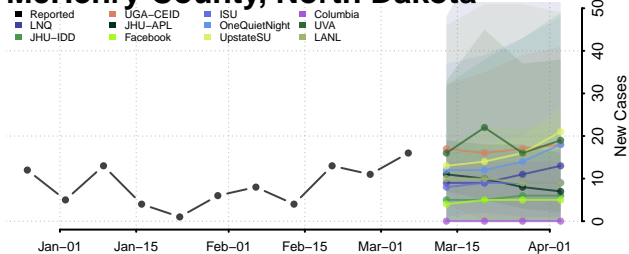

Hettinger County, North Dakota

Kidder County, North Dakota

LaMoure County, North Dakota

Logan County, North Dakota

McHenry County, North Dakota

McIntosh County, North Dakota

McKenzie County, North Dakota

McLean County, North Dakota