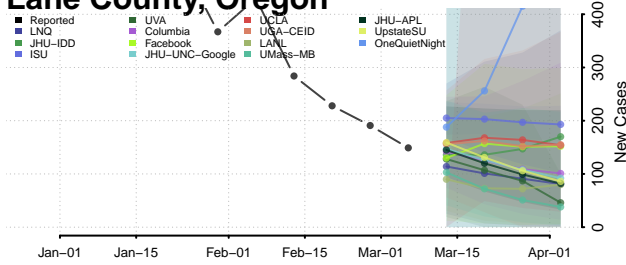

Lane County, Oregon