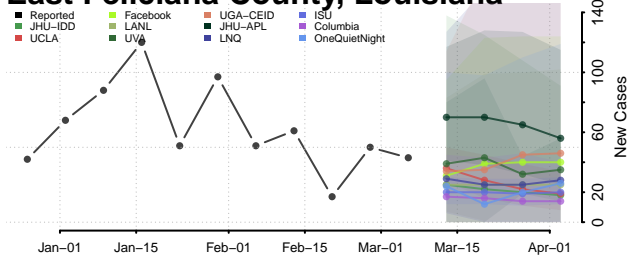

East Feliciana County, Louisiana