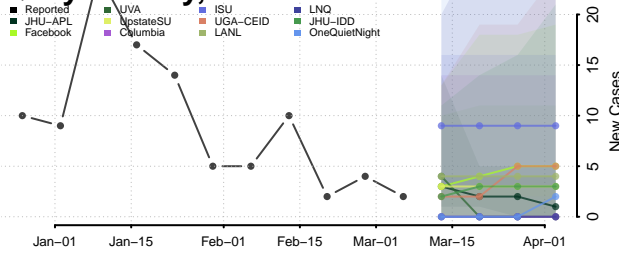

Quay County, New Mexico