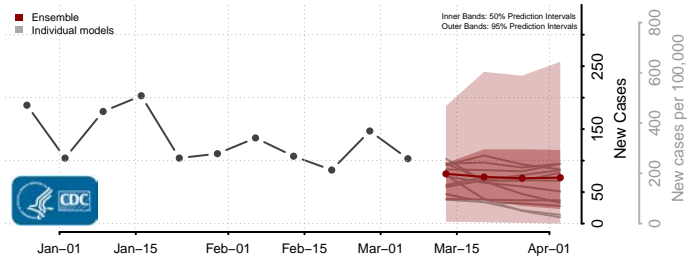

Jerome County, Idaho

Kootenai County, Idaho

Latah County, Idaho

Lemhi County, Idaho

Lewis County, Idaho

Lincoln County, Idaho

Madison County, Idaho

Minidoka County, Idaho