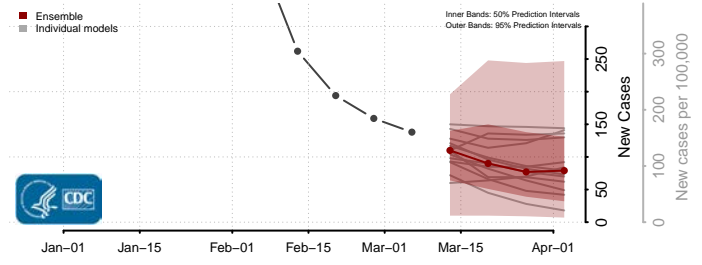

Lincoln County, North Carolina