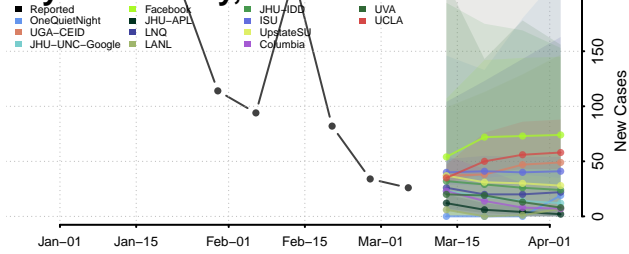

Cumberland County, Tennessee

Davidson County, Tennessee

Decatur County, Tennessee

DeKalb County, Tennessee

Dickson County, Tennessee

Dyer County, Tennessee

Fayette County, Tennessee

Fentress County, Tennessee