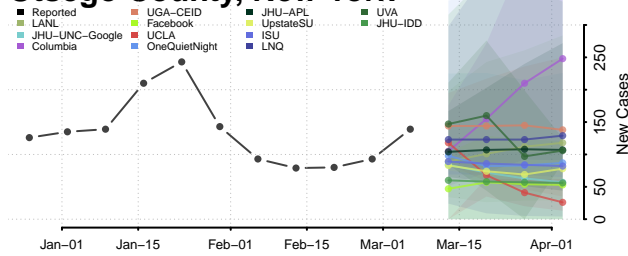

Niagara County, New York

Oneida County, New York

Onondaga County, New York

Ontario County, New York

Orange County, New York

Orleans County, New York

Oswego County, New York

Otsego County, New York