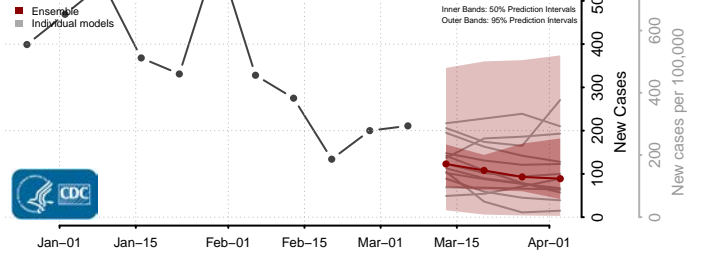

*New weekly cases may decrease in this location over the next four weeks. For these locations, the ensemble forecast indicates a probability of 0.75 or greater that fewer cases will be reported in week four of the forecast than in the last reported week.