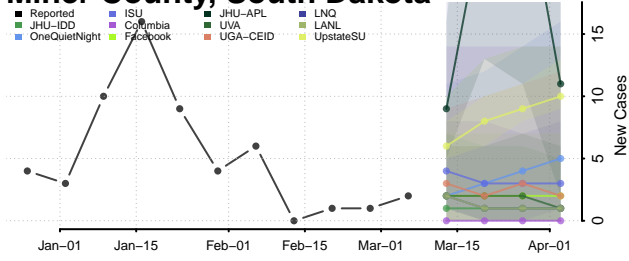

Miner County, South Dakota