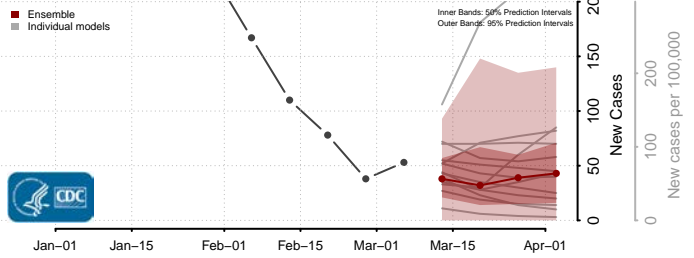

Gilmer County, West Virginia

Grant County, West Virginia

Greenbrier County, West Virginia

Hampshire County, West Virginia

Hancock County, West Virginia

Hardy County, West Virginia

Harrison County, West Virginia