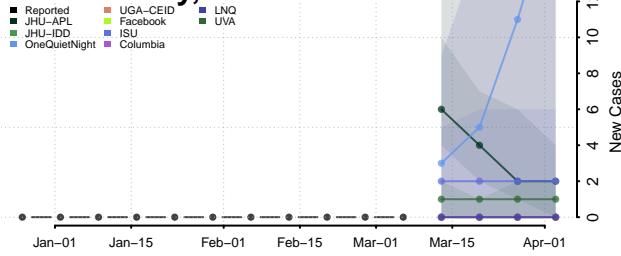

Juab County, Utah