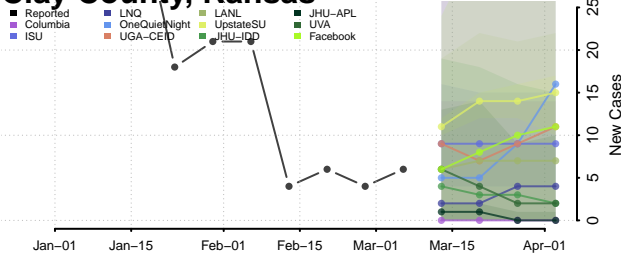

Clay County, Kansas