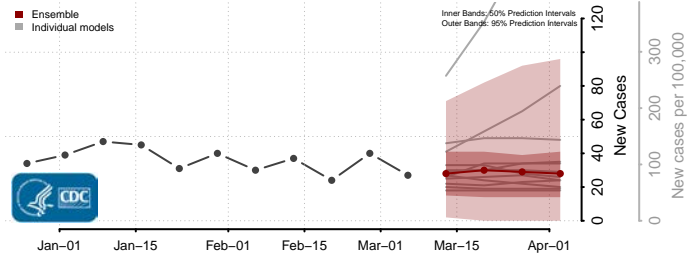

Delta County, Michigan

Dickinson County, Michigan

Eaton County, Michigan

Emmet County, Michigan

Genesee County, Michigan

Gladwin County, Michigan

Gogebic County, Michigan

Grand Traverse County, Michigan