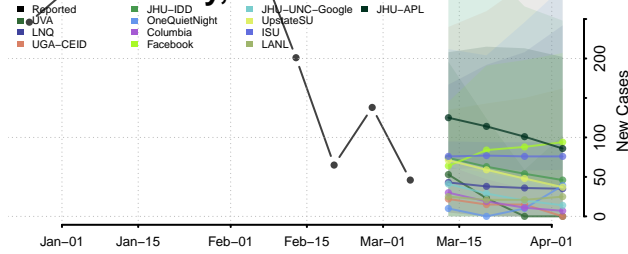

Carter County, Oklahoma