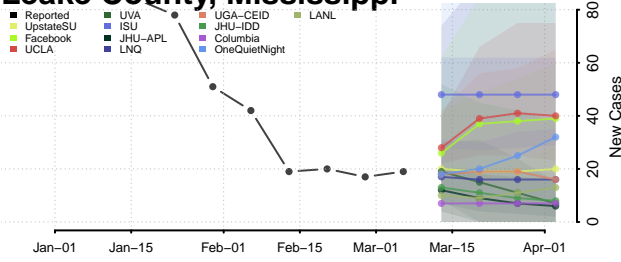

Lee County, Mississippi

Leflore County, Mississippi

Lincoln County, Mississippi

Lowndes County, Mississippi

Madison County, Mississippi

Marion County, Mississippi

Marshall County, Mississippi

Monroe County, Mississippi