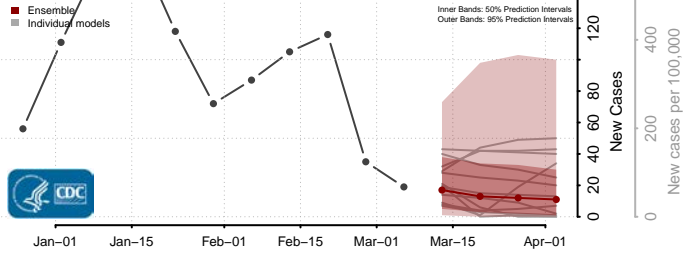

Meade County, Kentucky

Menifee County, Kentucky

Mercer County, Kentucky

Metcalfe County, Kentucky

Monroe County, Kentucky

Montgomery County, Kentucky

Morgan County, Kentucky

Muhlenberg County, Kentucky