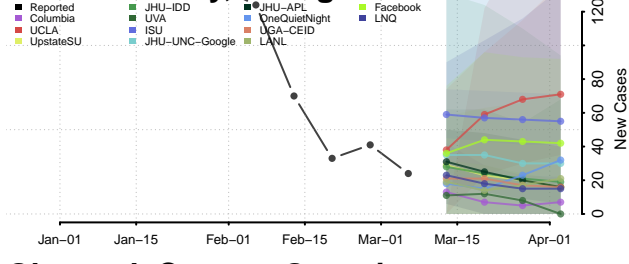

Gilmer County, Georgia