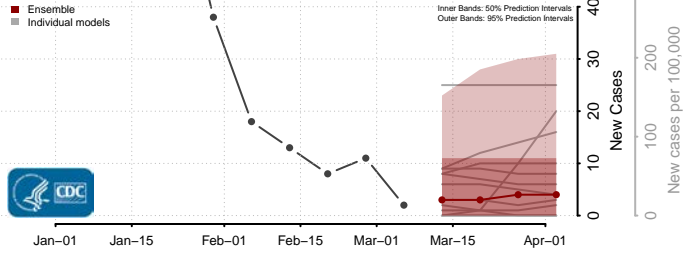

Macon County, Missouri