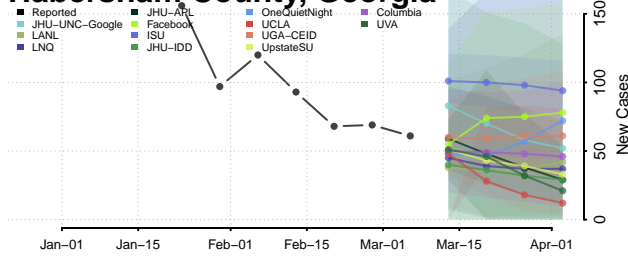

Habersham County, Georgia