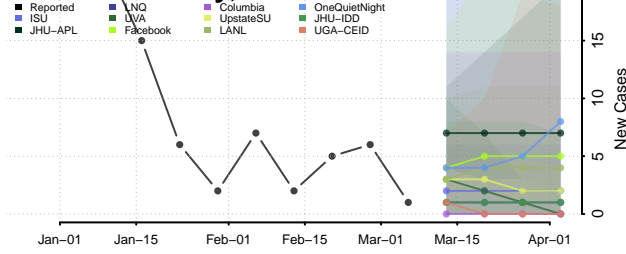

Bannock County, Idaho

Bear Lake County, Idaho

Benewah County, Idaho

Bingham County, Idaho

Blaine County, Idaho

Boise County, Idaho

Bonner County, Idaho

Bonneville County, Idaho