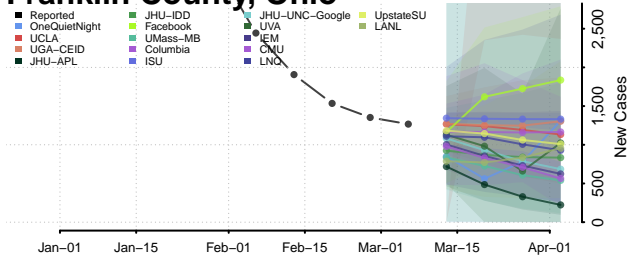

Franklin County, Ohio