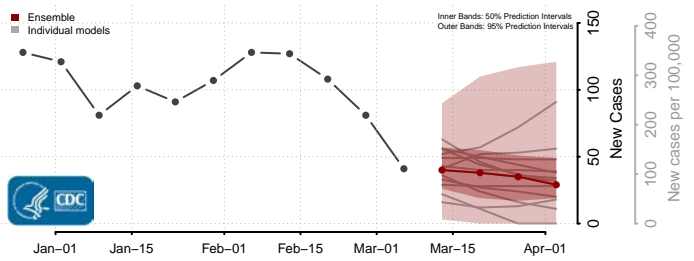

Green County, Wisconsin