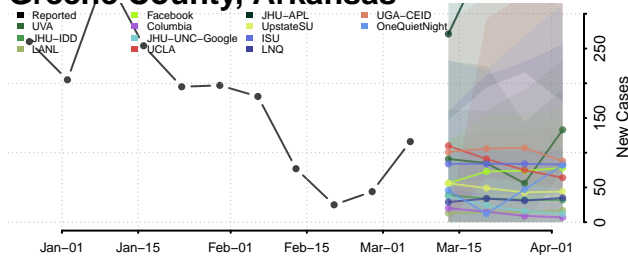

Greene County, Arkansas