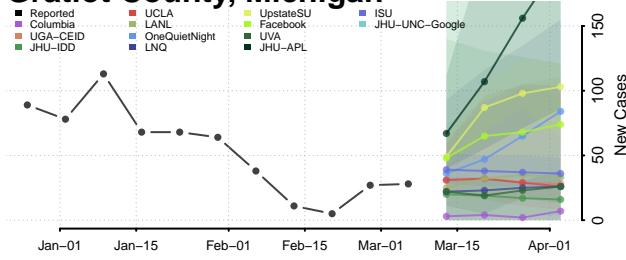

Gratiot County, Michigan