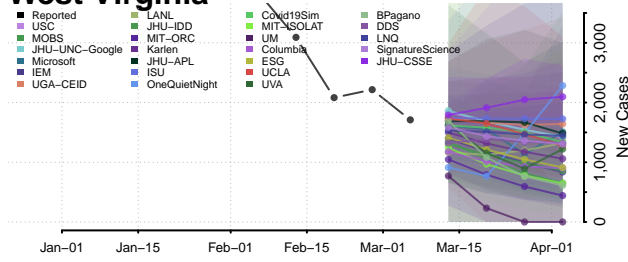

Skagit County, Washington

Skamania County, Washington

Whatcom County, Washington

Whitman County, Washington

Yakima County, Washington

West Virginia

Barbour County, West Virginia

Berkeley County, West Virginia