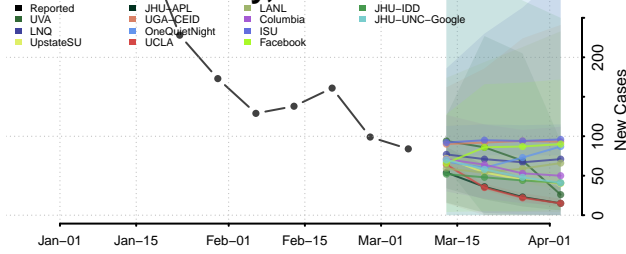

Houston County, Tennessee

Humphreys County, Tennessee

Jackson County, Tennessee

Jefferson County, Tennessee

Johnson County, Tennessee

Knox County, Tennessee

Lake County, Tennessee

Lauderdale County, Tennessee