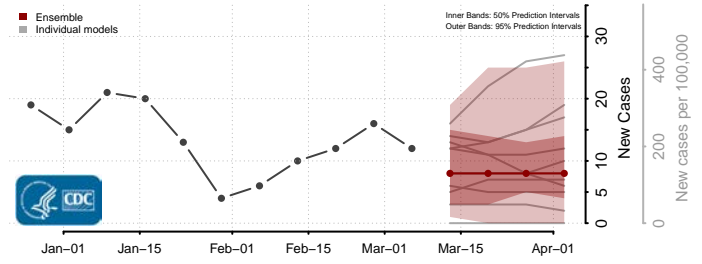

Fall River County, South Dakota

Faulk County, South Dakota

Grant County, South Dakota

Gregory County, South Dakota

Haakon County, South Dakota

Hamlin County, South Dakota

Hand County, South Dakota

Hanson County, South Dakota