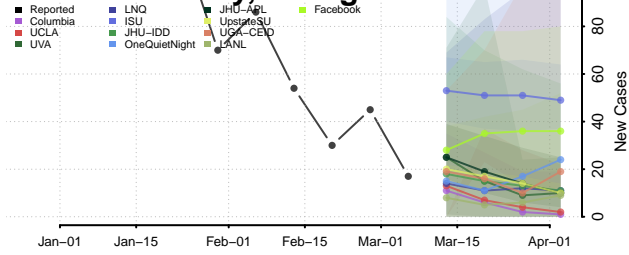

Elbert County, Georgia

Emanuel County, Georgia

Evans County, Georgia

Fannin County, Georgia

Fayette County, Georgia

Floyd County, Georgia

Forsyth County, Georgia

Franklin County, Georgia