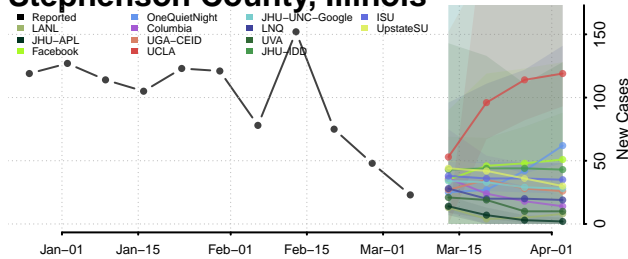

Shelby County, Illinois

St. Clair County, Illinois

Stark County, Illinois

Stephenson County, Illinois

Tazewell County, Illinois

Union County, Illinois

Vermilion County, Illinois

Wabash County, Illinois