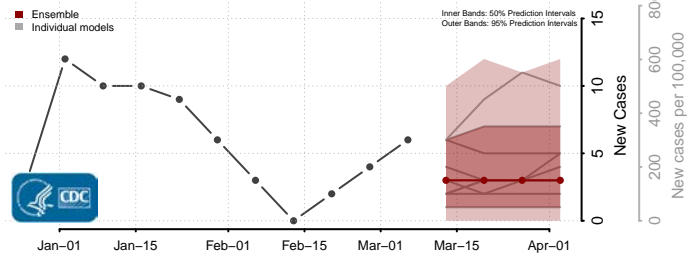

Clark County, Kansas