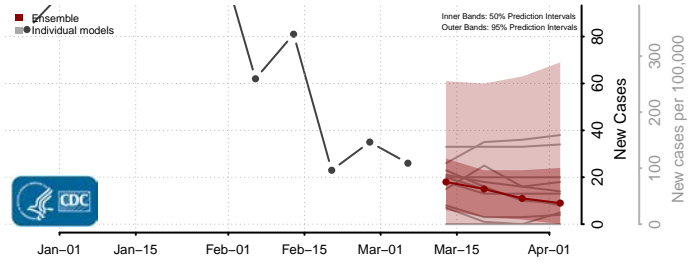

Sabine County, Louisiana