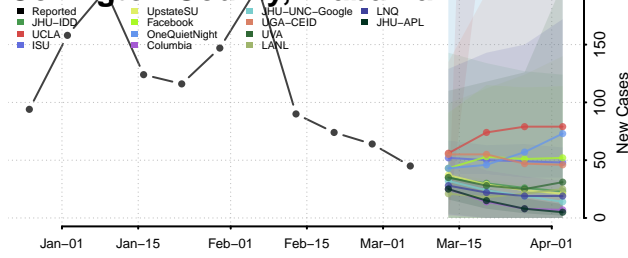

Clarke County, Alabama

Clay County, Alabama

Cleburne County, Alabama

Coffee County, Alabama

Colbert County, Alabama

Conecuh County, Alabama

Coosa County, Alabama

Covington County, Alabama

Crenshaw County, Alabama

Cullman County, Alabama

Dale County, Alabama

Dallas County, Alabama

DeKalb County, Alabama

Elmore County, Alabama

Escambia County, Alabama

Etowah County, Alabama