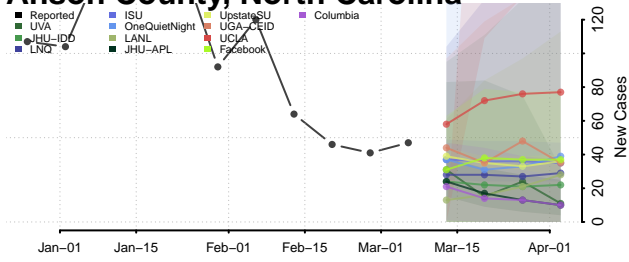

Alamance County, North Carolina

Alexander County, North Carolina

Alleghany County, North Carolina

Anson County, North Carolina

Ashe County, North Carolina

Avery County, North Carolina

Beaufort County, North Carolina