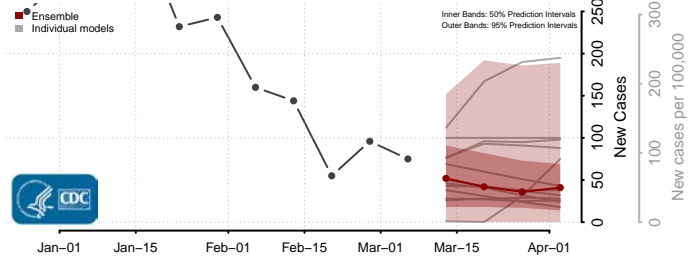

St. Landry County, Louisiana