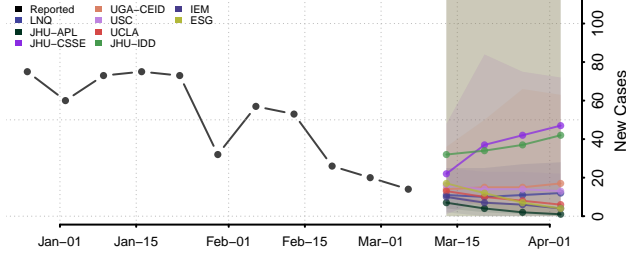

White County, Georgia

Whitfield County, Georgia

Wilcox County, Georgia

Wilkes County, Georgia

Wilkinson County, Georgia

Worth County, Georgia

Guam

Hawaii