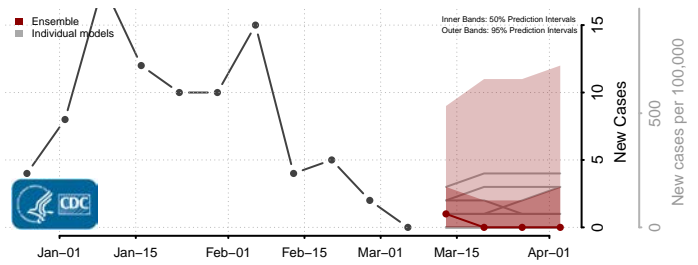

Dundy County, Nebraska