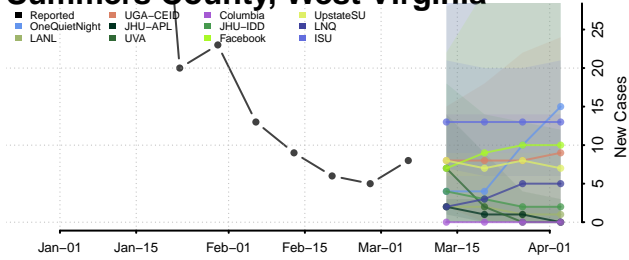

Preston County, West Virginia

Putnam County, West Virginia

Raleigh County, West Virginia

Randolph County, West Virginia

Ritchie County, West Virginia

Roane County, West Virginia

Summers County, West Virginia