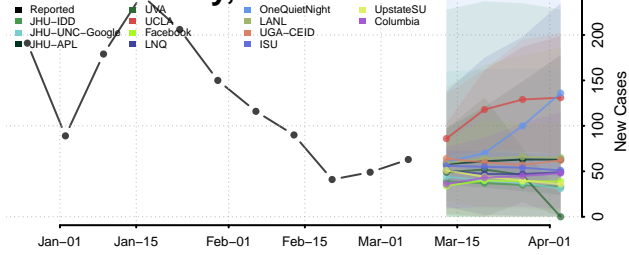

Oxford County, Maine