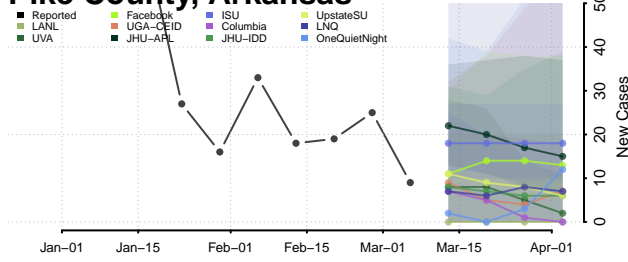

Nevada County, Arkansas

Newton County, Arkansas

Ouachita County, Arkansas

Perry County, Arkansas

Phillips County, Arkansas

Pike County, Arkansas

Poinsett County, Arkansas

Polk County, Arkansas