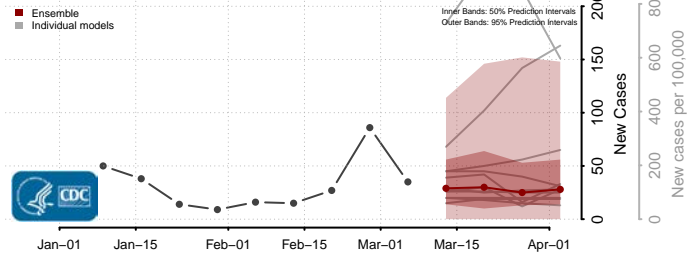

Cheboygan County, Michigan