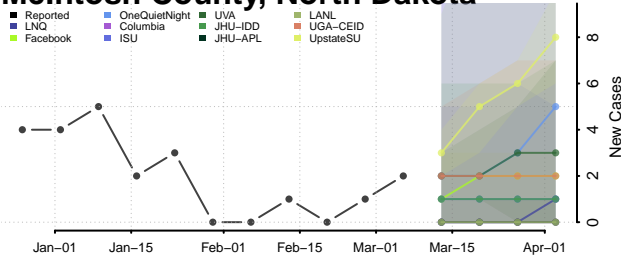

Hettinger County, North Dakota

Kidder County, North Dakota

LaMoure County, North Dakota

Logan County, North Dakota

McHenry County, North Dakota

McIntosh County, North Dakota

McKenzie County, North Dakota

McLean County, North Dakota