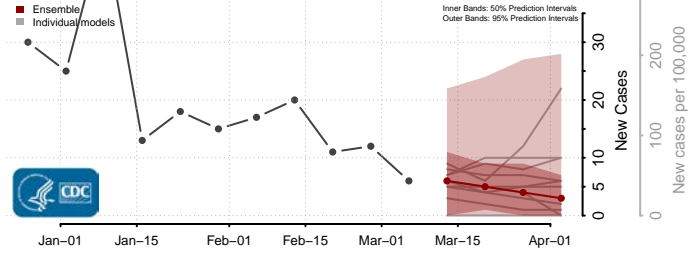

Franklin County, Idaho