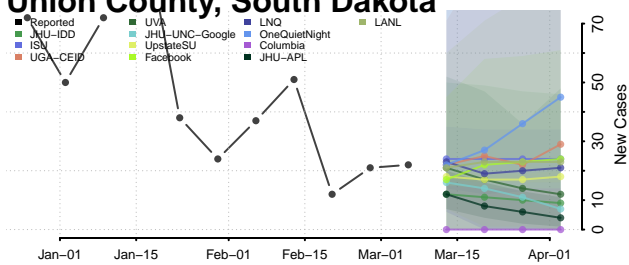

Union County, South Dakota