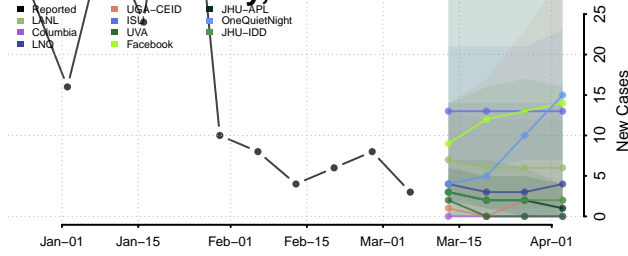

Rosebud County, Montana