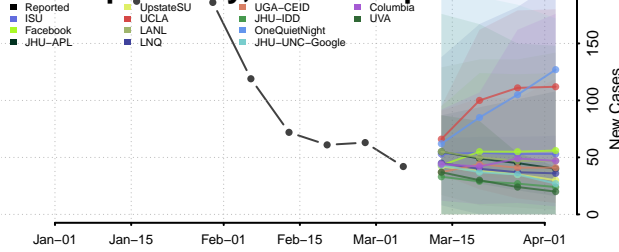

Belknap County, New Hampshire

Carroll County, New Hampshire

Cheshire County, New Hampshire

Coos County, New Hampshire

*New weekly cases may decrease in this location over the next four weeks. For these locations, the ensemble forecast indicates a probability of 0.75 or greater that fewer cases will be reported in week four of the forecast than in the last reported week.