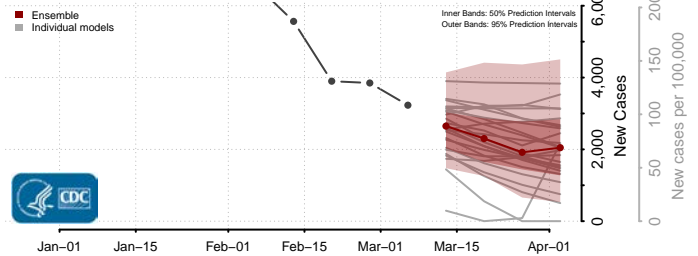

Waseca County, Minnesota

Washington County, Minnesota

Watonwan County, Minnesota

Wilkin County, Minnesota

Winona County, Minnesota

Wright County, Minnesota

Yellow Medicine County, Minnesota

Mississippi*