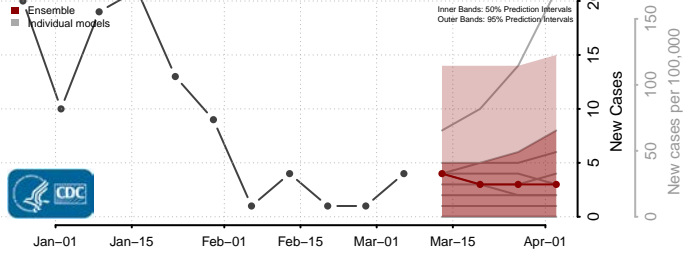

Koochiching County, Minnesota