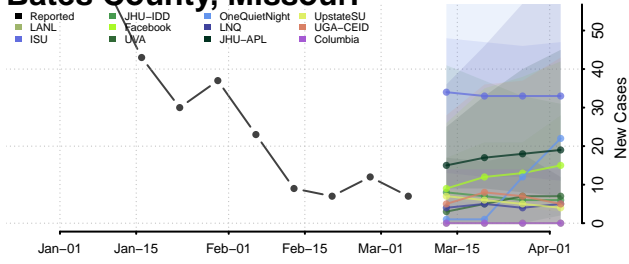

Bates County, Missouri