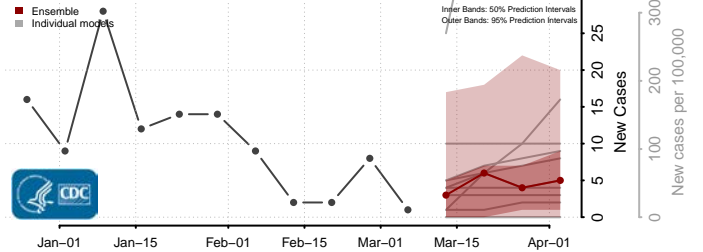

Stearns County, Minnesota

Steele County, Minnesota

Stevens County, Minnesota

Swift County, Minnesota

Todd County, Minnesota

Traverse County, Minnesota

Wabasha County, Minnesota

Wadena County, Minnesota