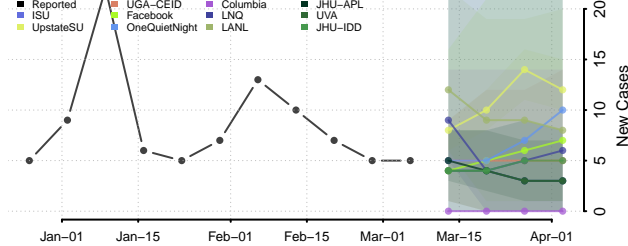

Logan County, Nebraska

Loup County, Nebraska

Madison County, Nebraska

McPherson County, Nebraska

Merrick County, Nebraska

Morrill County, Nebraska

Nance County, Nebraska

Nemaha County, Nebraska