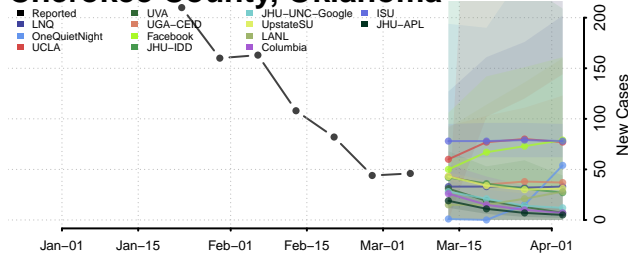

Cherokee County, Oklahoma