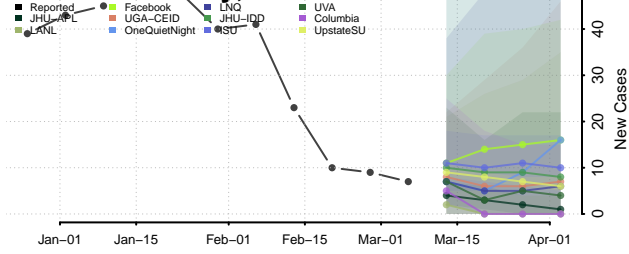

Menard County, Illinois