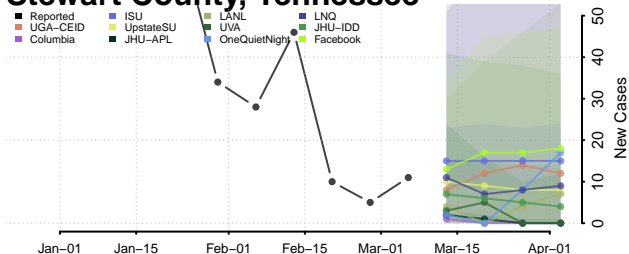

Robertson County, Tennessee

Rutherford County, Tennessee

Scott County, Tennessee

Sequatchie County, Tennessee

Sevier County, Tennessee

Shelby County, Tennessee

Smith County, Tennessee

Stewart County, Tennessee