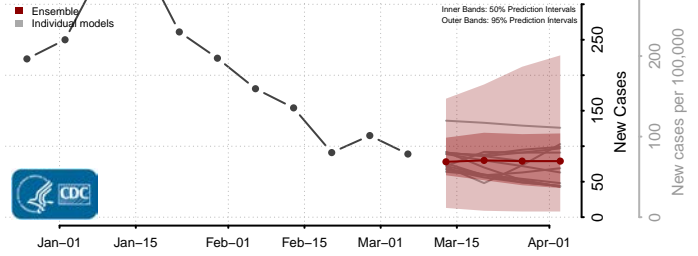

Howard County, Maryland

Kent County, Maryland

Montgomery County, Maryland

Prince George's County, Maryland

Queen Anne's County, Maryland

Somerset County, Maryland

St. Mary's County, Maryland

Talbot County, Maryland