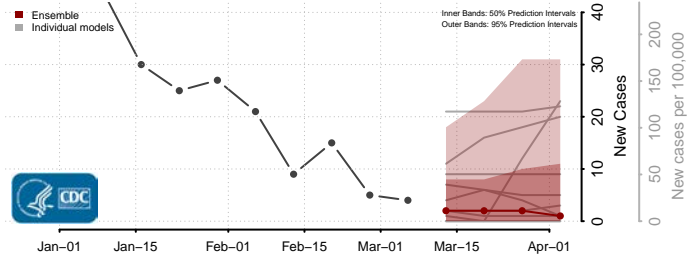

Ste. Genevieve County, Missouri