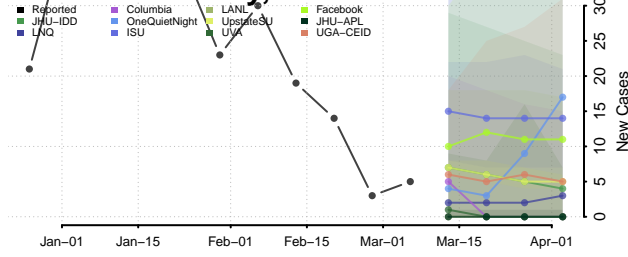

Clarke County, Alabama

Clay County, Alabama

Cleburne County, Alabama

Coffee County, Alabama

Colbert County, Alabama

Conecuh County, Alabama

Coosa County, Alabama

Covington County, Alabama