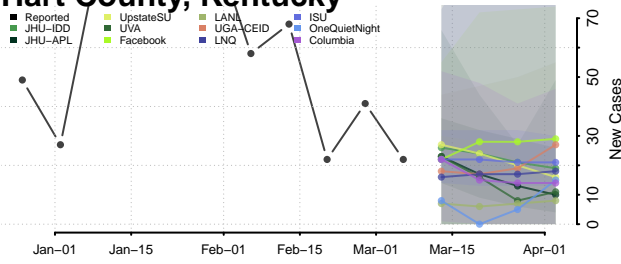

Hart County, Kentucky