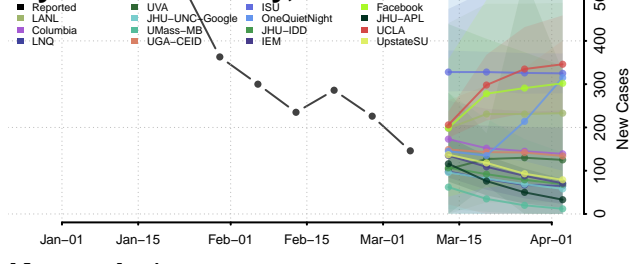

Wichita County, Kansas

Wilson County, Kansas

Woodson County, Kansas

Wyandotte County, Kansas

Kentucky*

Adair County, Kentucky

*New weekly cases may decrease in this location over the next four weeks. For these locations, the ensemble forecast indicates a probability of 0.75 or greater that fewer cases will be reported in week four of the forecast than in the last reported week.