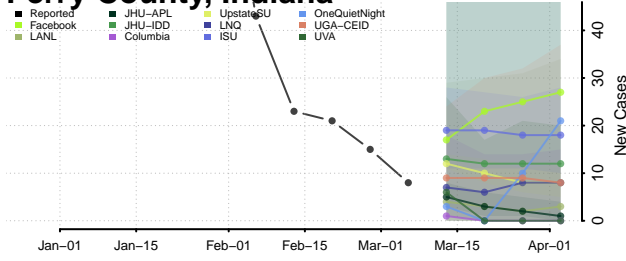

Morgan County, Indiana

Newton County, Indiana

Noble County, Indiana

Ohio County, Indiana

Orange County, Indiana

Owen County, Indiana

Parke County, Indiana

Perry County, Indiana