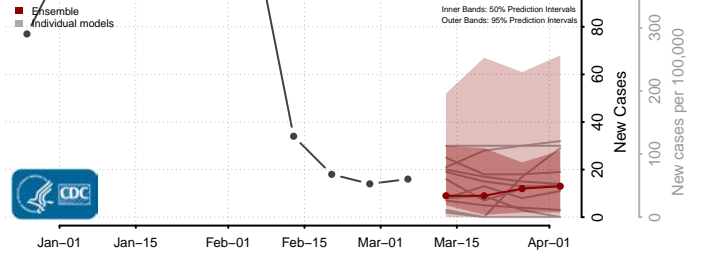

Mason County, West Virginia