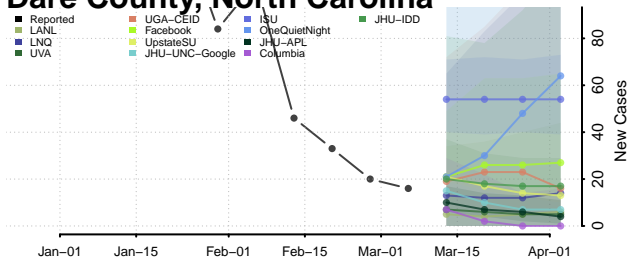

Clay County, North Carolina

Cleveland County, North Carolina

Columbus County, North Carolina

Craven County, North Carolina

Cumberland County, North Carolina

Currituck County, North Carolina

Dare County, North Carolina