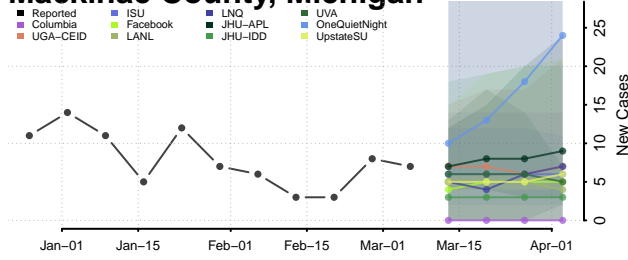

Leelanau County, Michigan

Lenawee County, Michigan

Livingston County, Michigan

Luce County, Michigan

Mackinac County, Michigan

Macomb County, Michigan

Manistee County, Michigan

Marquette County, Michigan