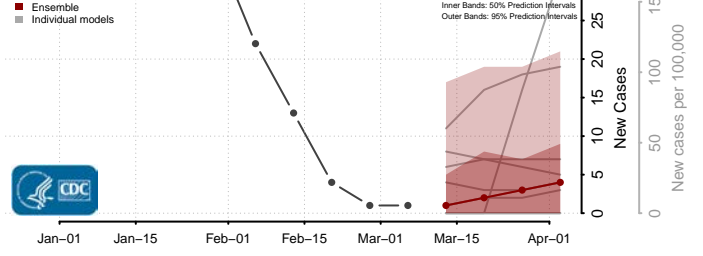

Wright County, Missouri