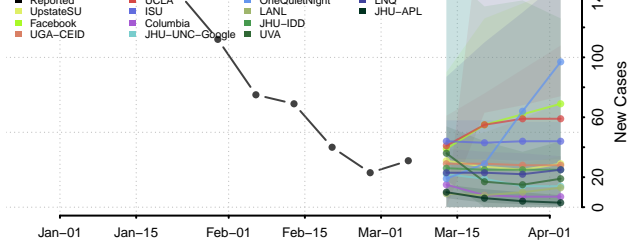

Crawford County, Ohio

Cuyahoga County, Ohio

Darke County, Ohio

Defiance County, Ohio

Delaware County, Ohio

Erie County, Ohio

Fairfield County, Ohio

Fayette County, Ohio