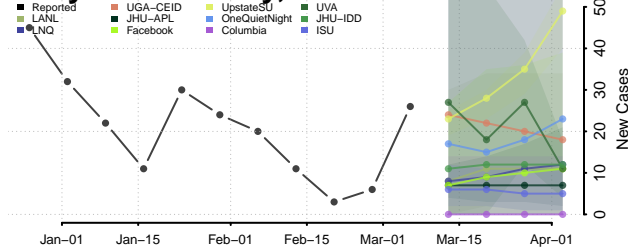

Cheyenne County, Nebraska