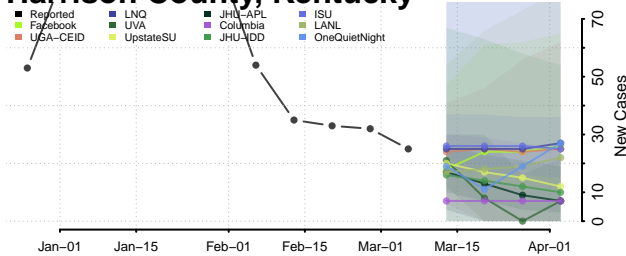

Graves County, Kentucky

Grayson County, Kentucky

Green County, Kentucky

Greenup County, Kentucky

Hancock County, Kentucky

Hardin County, Kentucky

Harlan County, Kentucky

Harrison County, Kentucky