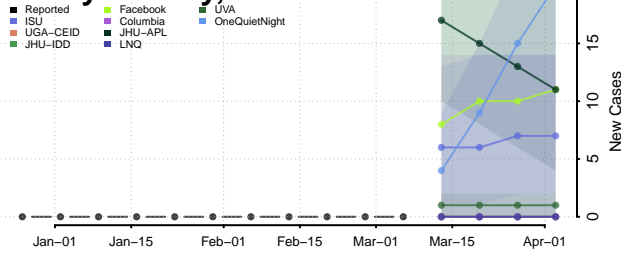

Beaver County, Utah

Box Elder County, Utah

Cache County, Utah

Carbon County, Utah

Daggett County, Utah

Davis County, Utah

Duchesne County, Utah

Emery County, Utah