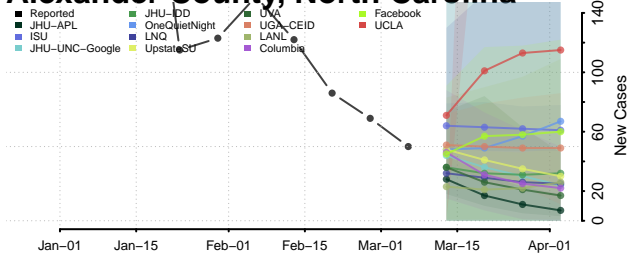

Alexander County, North Carolina