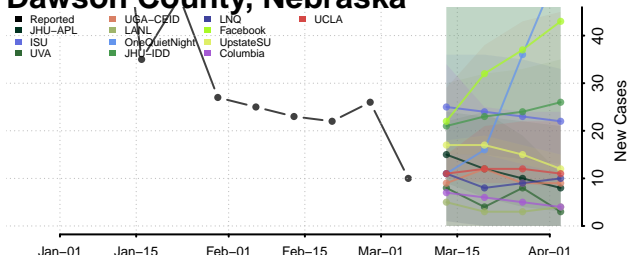

Dawson County, Nebraska