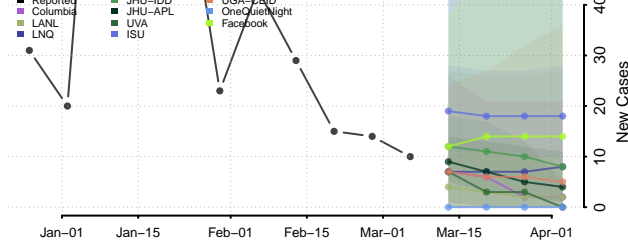

Van Zandt County, Texas

Victoria County, Texas

Walker County, Texas

Waller County, Texas

Ward County, Texas

Washington County, Texas

Webb County, Texas

Wharton County, Texas