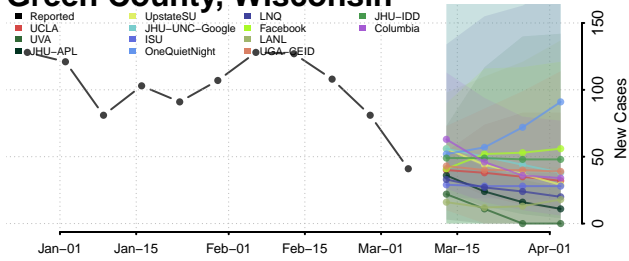

Green County, Wisconsin