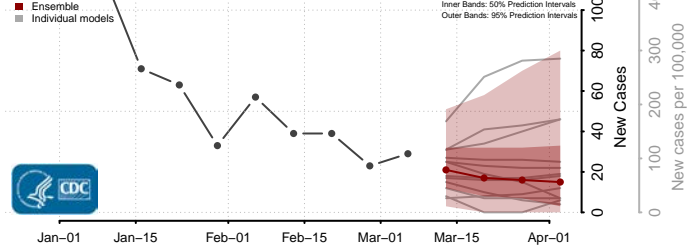

Cibola County, New Mexico