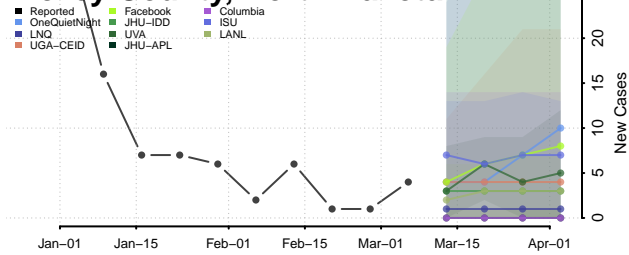

Bottineau County, North Dakota

Bowman County, North Dakota

Burke County, North Dakota

Burleigh County, North Dakota

Cass County, North Dakota

Cavalier County, North Dakota

Dickey County, North Dakota

Divide County, North Dakota