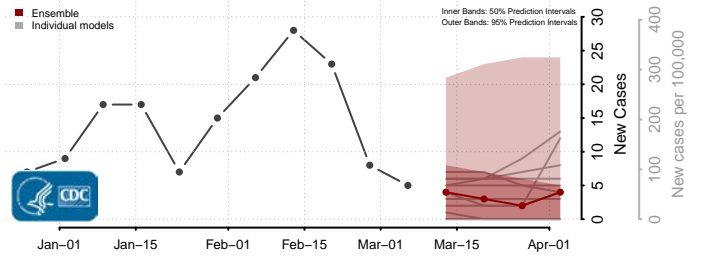

Grant County, Oregon

Harney County, Oregon

Hood River County, Oregon

Jackson County, Oregon

Jefferson County, Oregon

Josephine County, Oregon

Klamath County, Oregon

Lake County, Oregon