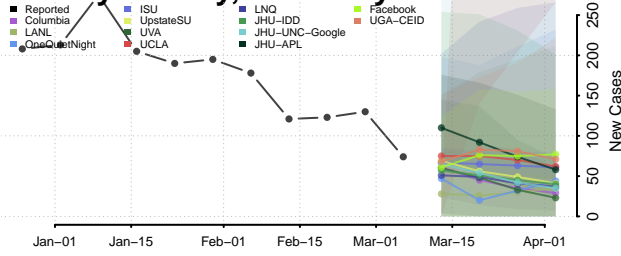

Warren County, Kentucky

Washington County, Kentucky

Wayne County, Kentucky

Webster County, Kentucky

Whitley County, Kentucky

Wolfe County, Kentucky

Woodford County, Kentucky

Louisiana