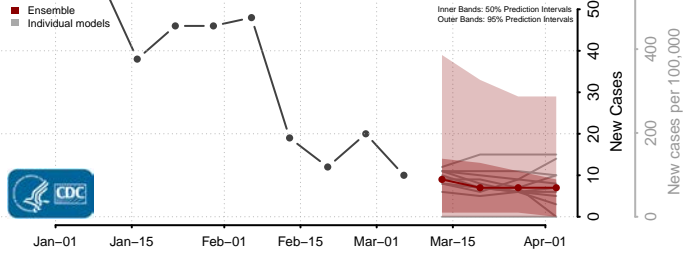

Bullock County, Alabama