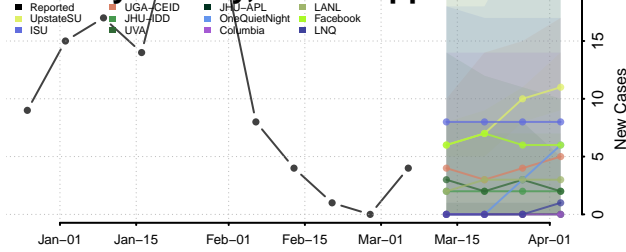

Pike County, Mississippi

Pontotoc County, Mississippi

Prentiss County, Mississippi

Quitman County, Mississippi

Rankin County, Mississippi

Scott County, Mississippi

Sharkey County, Mississippi

Simpson County, Mississippi