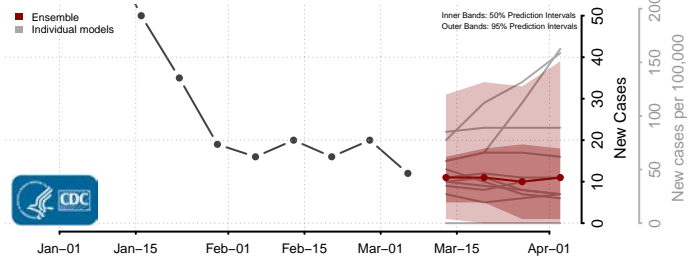

Lawrence County, South Dakota