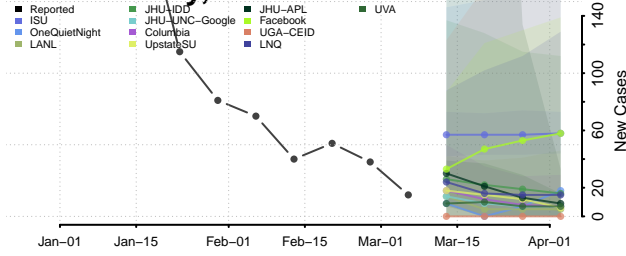

Obion County, Tennessee

Overton County, Tennessee

Perry County, Tennessee

Pickett County, Tennessee

Polk County, Tennessee

Putnam County, Tennessee

Rhea County, Tennessee

Roane County, Tennessee