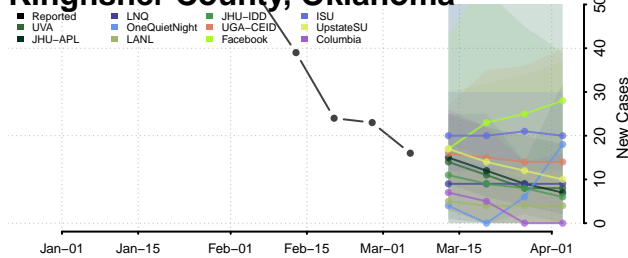

Kingfisher County, Oklahoma