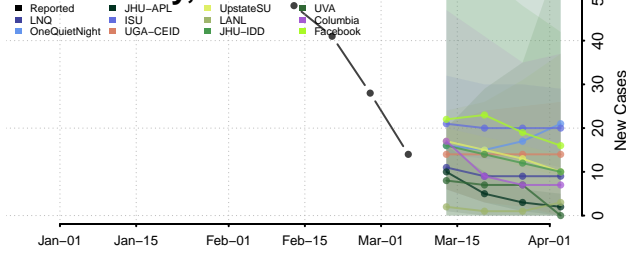

Gulf County, Florida