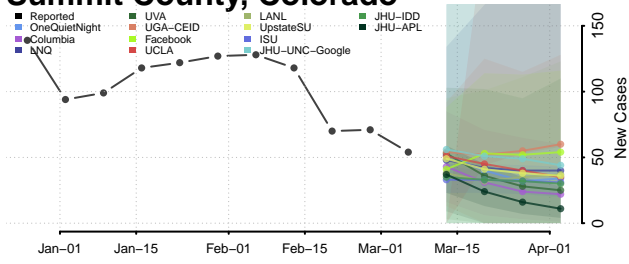

Summit County, Colorado