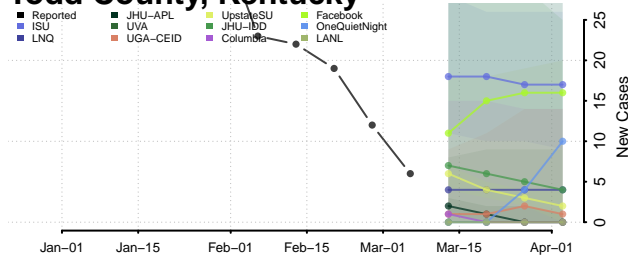

Shelby County, Kentucky

Simpson County, Kentucky

Spencer County, Kentucky

Taylor County, Kentucky

Todd County, Kentucky

Trigg County, Kentucky

Trimble County, Kentucky

Union County, Kentucky