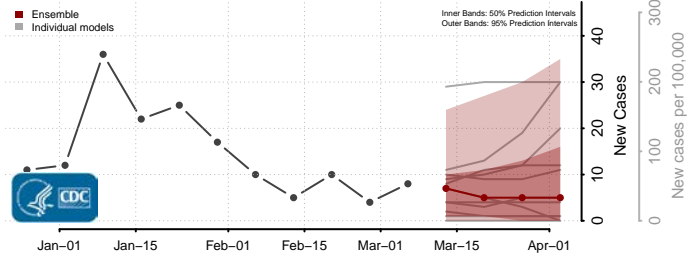

Hettinger County, North Dakota

Kidder County, North Dakota

LaMoure County, North Dakota

Logan County, North Dakota

McHenry County, North Dakota

McIntosh County, North Dakota

McKenzie County, North Dakota

McLean County, North Dakota