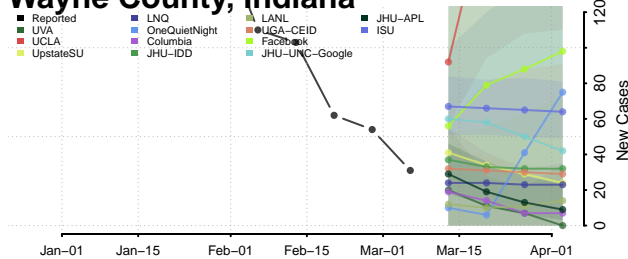

Wayne County, Indiana