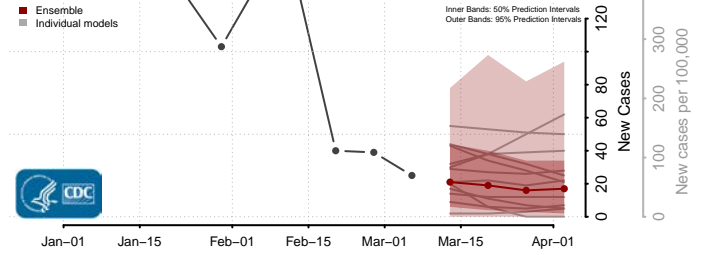

Macon County, North Carolina