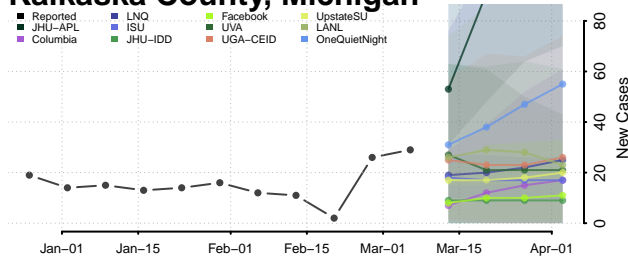

Isabella County, Michigan

Jackson County, Michigan

Kalamazoo County, Michigan

Kalkaska County, Michigan

Kent County, Michigan

Keweenaw County, Michigan

Lake County, Michigan

Lapeer County, Michigan