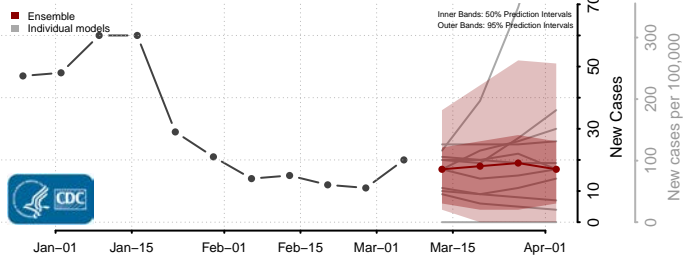

Corson County, South Dakota

Custer County, South Dakota

Davison County, South Dakota

Day County, South Dakota

Deuel County, South Dakota

Dewey County, South Dakota

Douglas County, South Dakota

Edmunds County, South Dakota