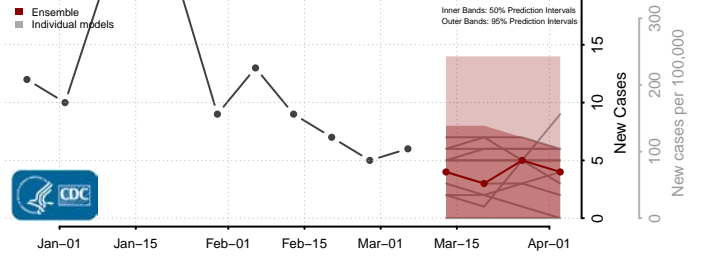

Alexander County, Illinois