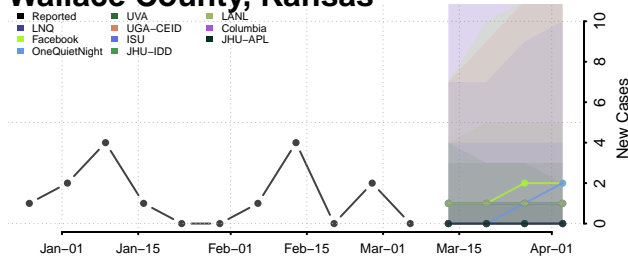

Wallace County, Kansas