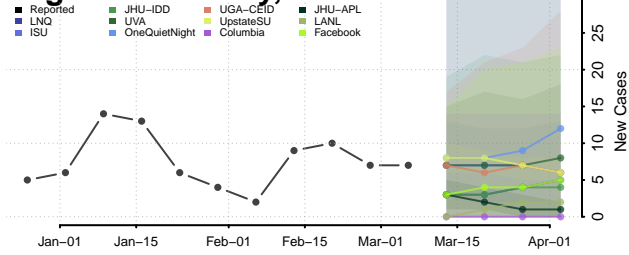

Pitkin County, Colorado

Prowers County, Colorado

Pueblo County, Colorado

Rio Blanco County, Colorado

Rio Grande County, Colorado

Routt County, Colorado

Saguache County, Colorado

San Juan County, Colorado