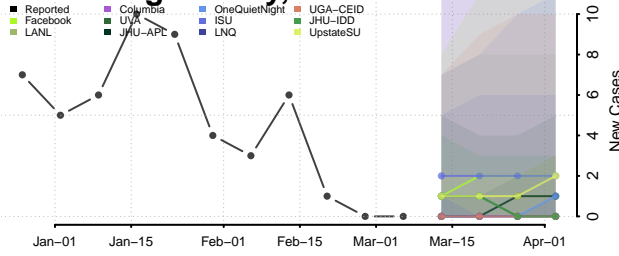

Armstrong County, Texas