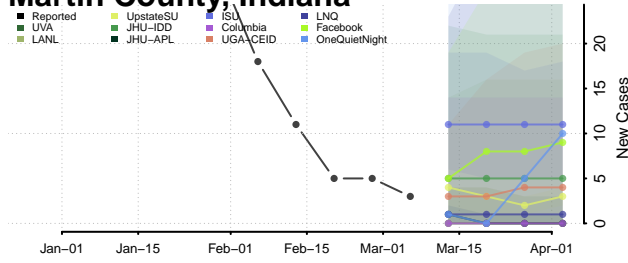

Lawrence County, Indiana

Madison County, Indiana

Marion County, Indiana

Marshall County, Indiana

Martin County, Indiana

Miami County, Indiana

Monroe County, Indiana

Montgomery County, Indiana