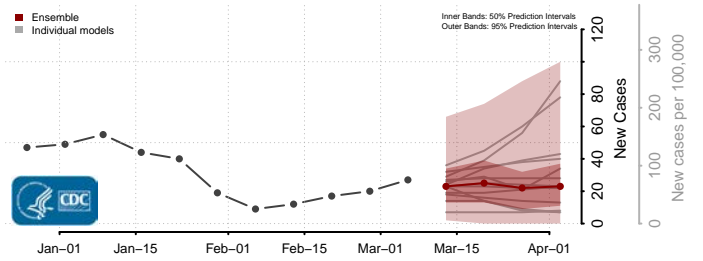

Delta County, Michigan

Dickinson County, Michigan

Eaton County, Michigan

Emmet County, Michigan

Genesee County, Michigan

Gladwin County, Michigan

Gogebic County, Michigan

Grand Traverse County, Michigan