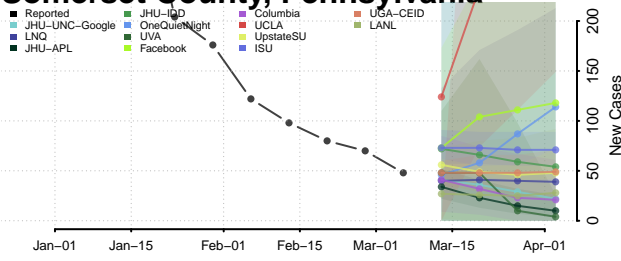

Somerset County, Pennsylvania