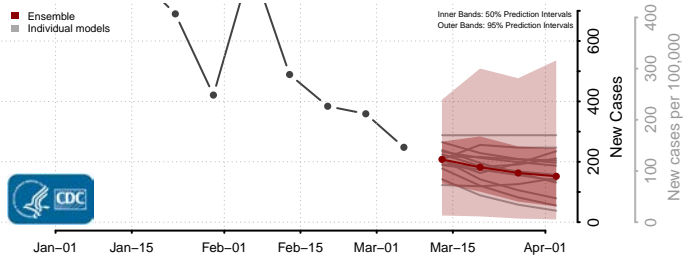

Alamance County, North Carolina