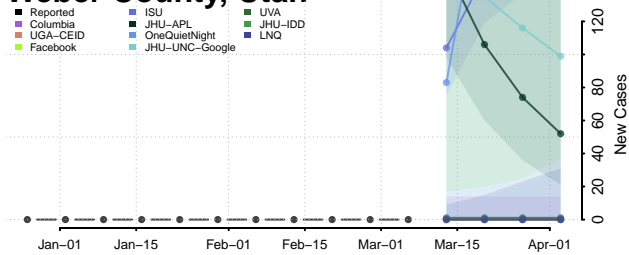

Weber County, Utah