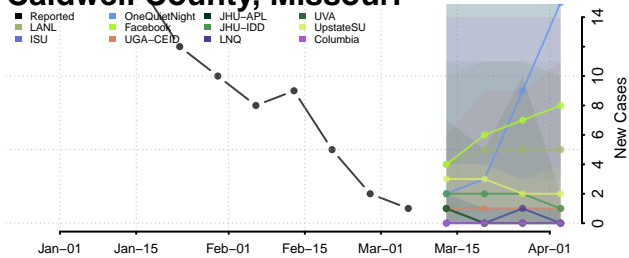

Caldwell County, Missouri