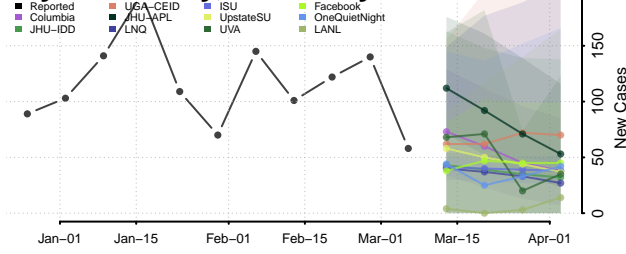

Shelby County, Kentucky

Simpson County, Kentucky

Spencer County, Kentucky

Taylor County, Kentucky

Todd County, Kentucky

Trigg County, Kentucky

Trimble County, Kentucky

Union County, Kentucky