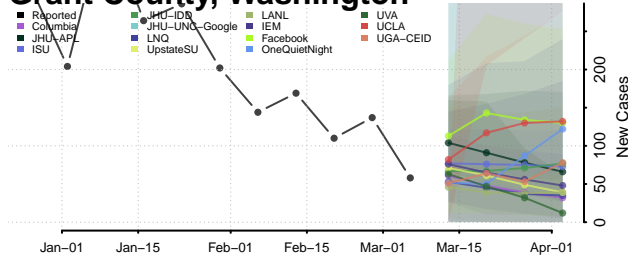

Grant County, Washington

Grays Harbor County, Washington

Island County, Washington

Jefferson County, Washington

King County, Washington

Kitsap County, Washington

Kittitas County, Washington

Klickitat County, Washington