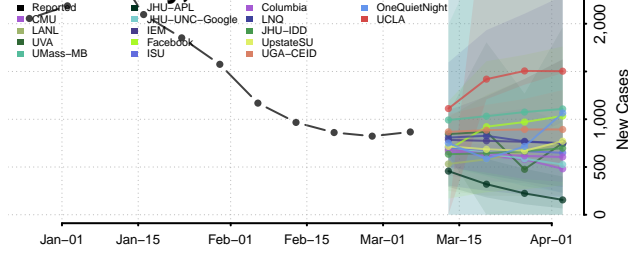

Warren County, Illinois

Washington County, Illinois

Wayne County, Illinois

White County, Illinois

Whiteside County, Illinois

Will County, Illinois

Williamson County, Illinois

Winnebago County, Illinois