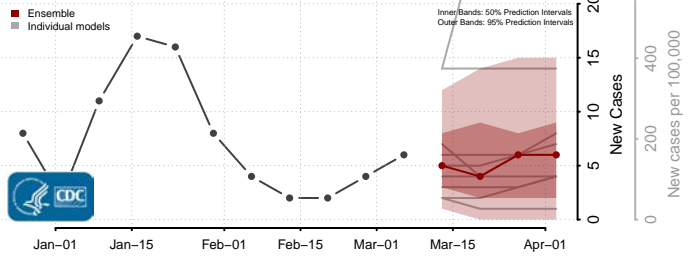

Lake of the Woods County, Minnesota