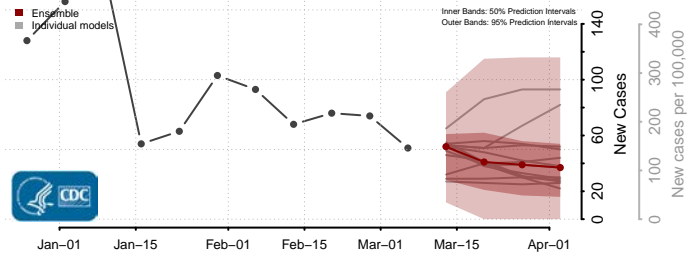

Silver Bow County, Montana