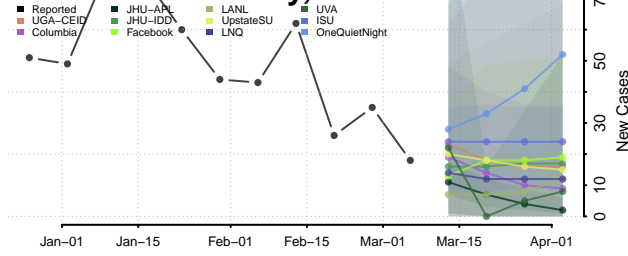

Winneshiek County, Iowa