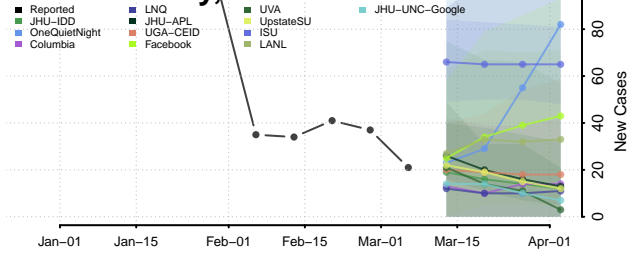

Linn County, Kansas

Logan County, Kansas

Lyon County, Kansas

Marion County, Kansas

Marshall County, Kansas

McPherson County, Kansas

Meade County, Kansas

Miami County, Kansas