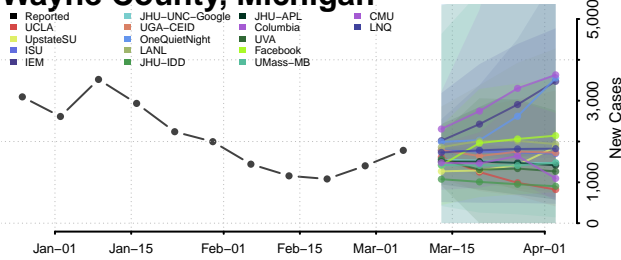

St. Clair County, Michigan

St. Joseph County, Michigan

Tuscola County, Michigan

Van Buren County, Michigan

Washtenaw County, Michigan

Wayne County, Michigan

Wexford County, Michigan

Minnesota