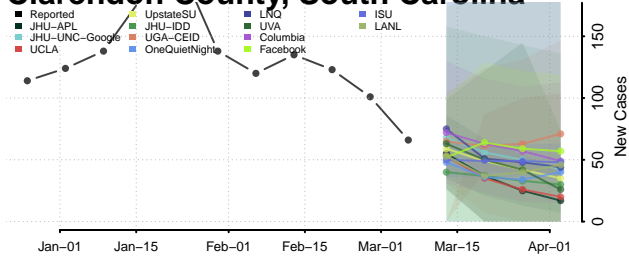

Cherokee County, South Carolina

Chester County, South Carolina

Chesterfield County, South Carolina

Clarendon County, South Carolina

Colleton County, South Carolina

Darlington County, South Carolina

Dillon County, South Carolina