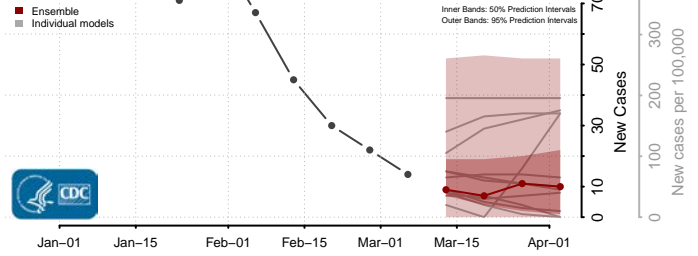

Cherokee County, Kansas