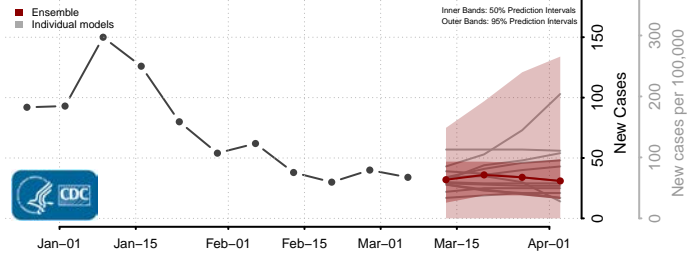

Winona County, Minnesota