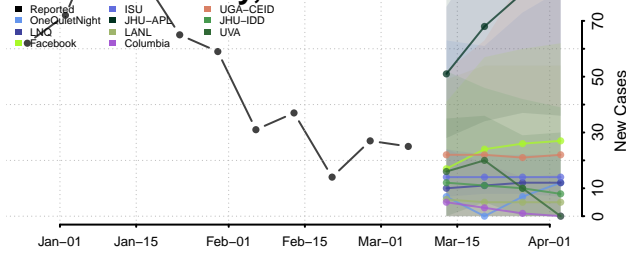

Acadia County, Louisiana

Allen County, Louisiana

Ascension County, Louisiana

Assumption County, Louisiana

Avoyelles County, Louisiana

Beauregard County, Louisiana

Bienville County, Louisiana

Bossier County, Louisiana