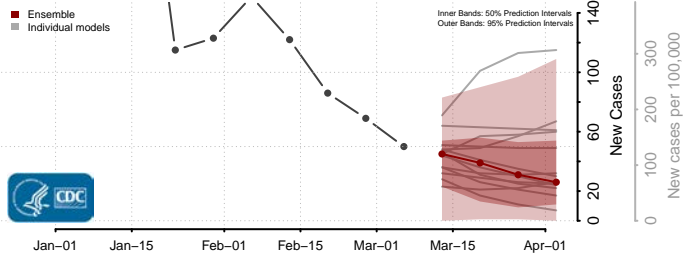

Alexander County, North Carolina