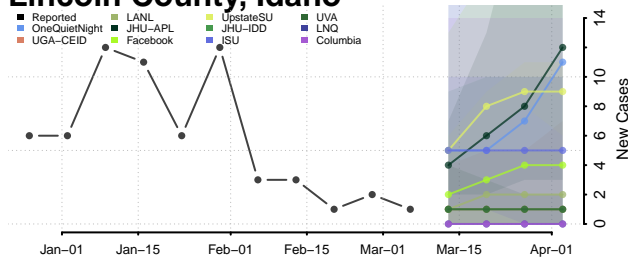

Jerome County, Idaho

Kootenai County, Idaho

Latah County, Idaho

Lemhi County, Idaho

Lewis County, Idaho

Lincoln County, Idaho

Madison County, Idaho

Minidoka County, Idaho