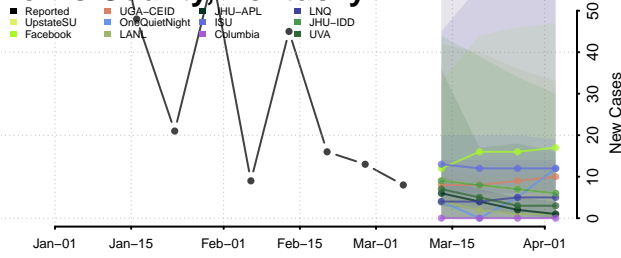

Lewis County, Kentucky