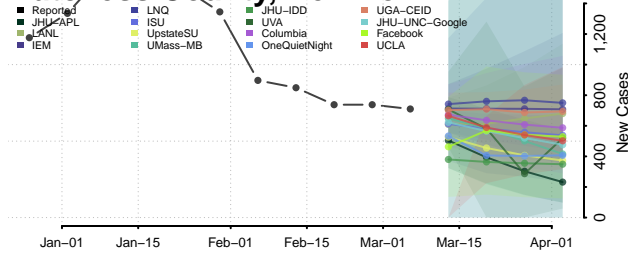

Chemung County, New York

Chenango County, New York

Clinton County, New York

Columbia County, New York

Cortland County, New York

Delaware County, New York

Dutchess County, New York

Erie County, New York