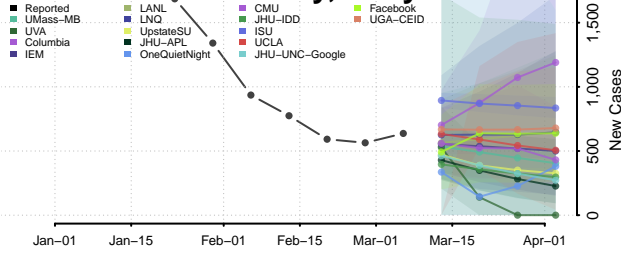

Anne Arundel County, Maryland