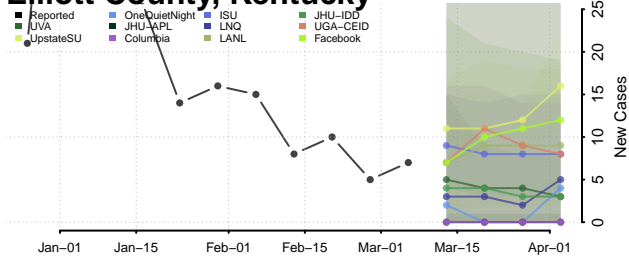

Elliott County, Kentucky