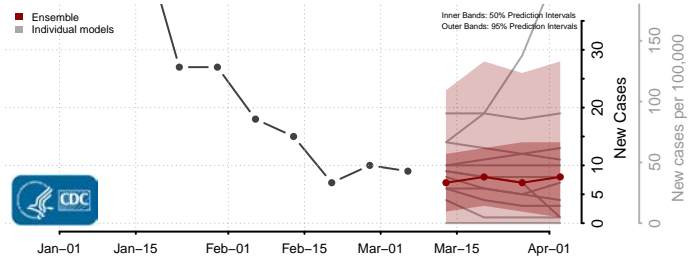

Jerome County, Idaho

Kootenai County, Idaho

Latah County, Idaho

Lemhi County, Idaho

Lewis County, Idaho

Lincoln County, Idaho

Madison County, Idaho

Minidoka County, Idaho