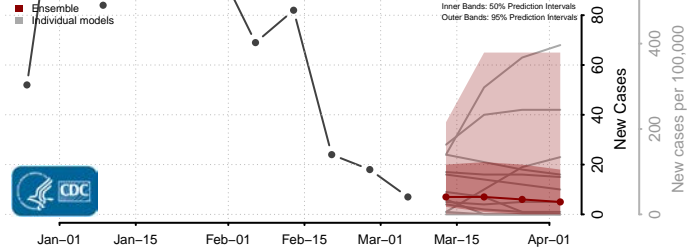

Buckingham County, Virginia