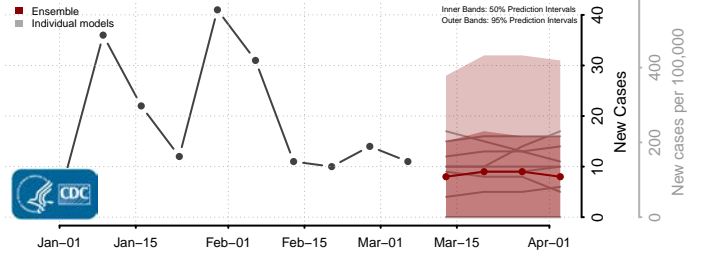

Teton County, Montana

Toole County, Montana

Treasure County, Montana

Valley County, Montana

Wheatland County, Montana

Wibaux County, Montana

Yellowstone County, Montana

Nebraska