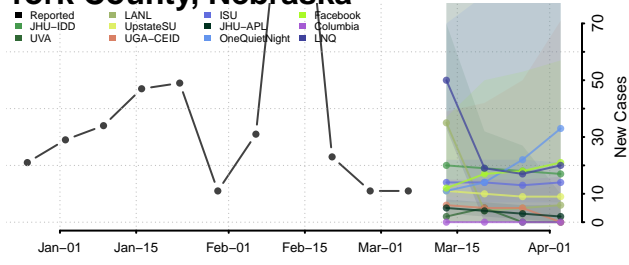

York County, Nebraska