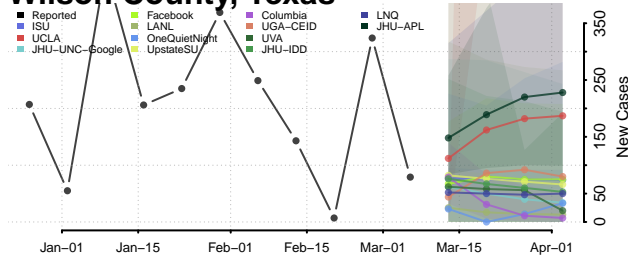

Wilson County, Texas