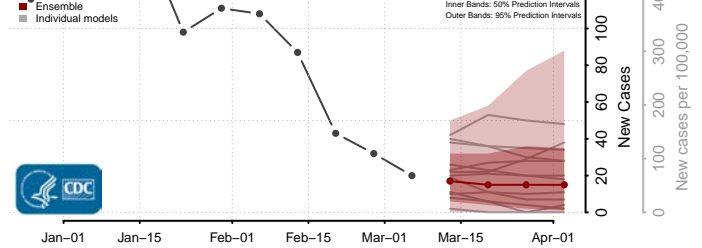

Baker County, Florida