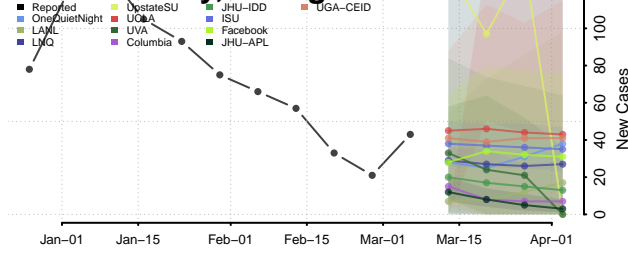

Toombs County, Georgia

Towns County, Georgia

Treutlen County, Georgia

Troup County, Georgia

Turner County, Georgia

Twiggs County, Georgia

Union County, Georgia

Upson County, Georgia