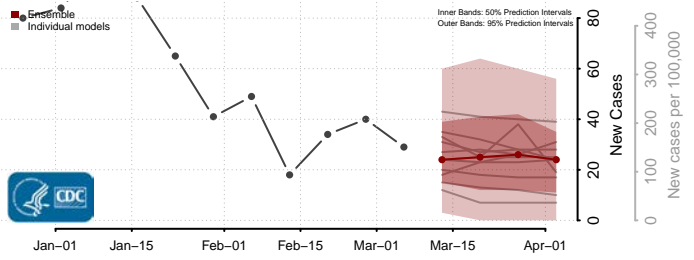

Banks County, Georgia