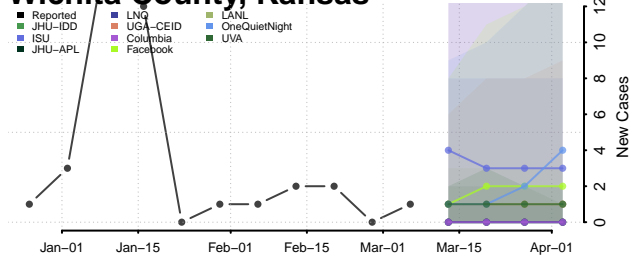

Wichita County, Kansas

Wilson County, Kansas

Woodson County, Kansas

Wyandotte County, Kansas

Kentucky*

Adair County, Kentucky

*New weekly cases may decrease in this location over the next four weeks. For these locations, the ensemble forecast indicates a probability of 0.75 or greater that fewer cases will be reported in week four of the forecast than in the last reported week.