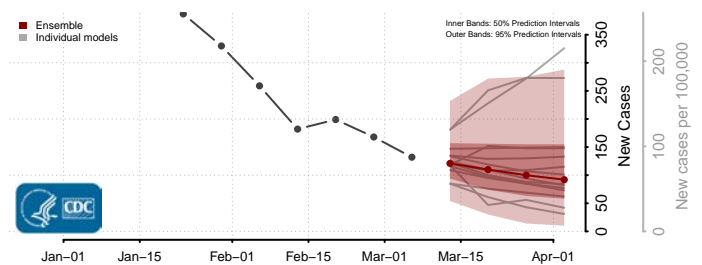

Merrimack County, New Hampshire