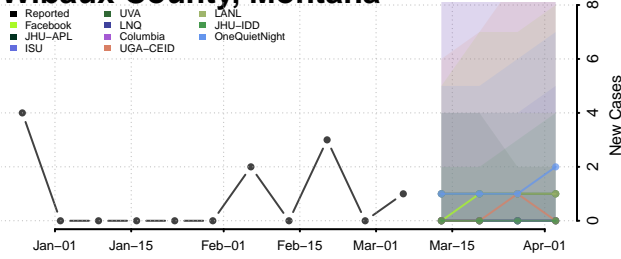

Teton County, Montana

Toole County, Montana

Treasure County, Montana

Valley County, Montana

Wheatland County, Montana

Wibaux County, Montana

Yellowstone County, Montana

Nebraska