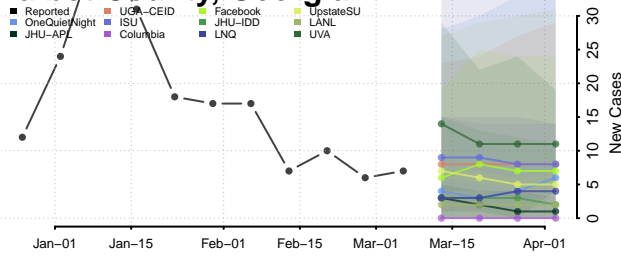

Talbot County, Georgia