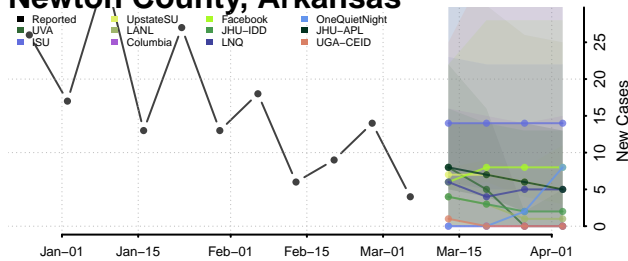

Newton County, Arkansas