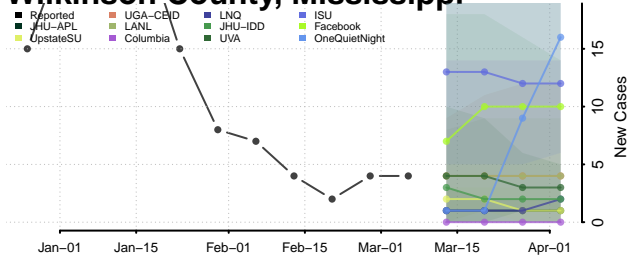

Wilkinson County, Mississippi