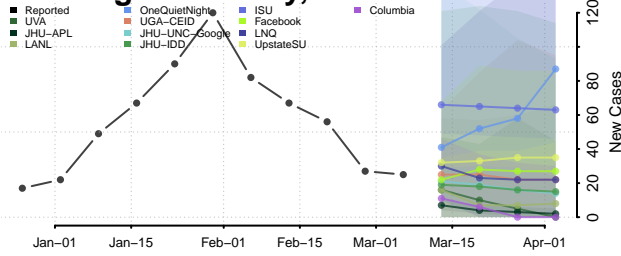

Washington County, Vermont