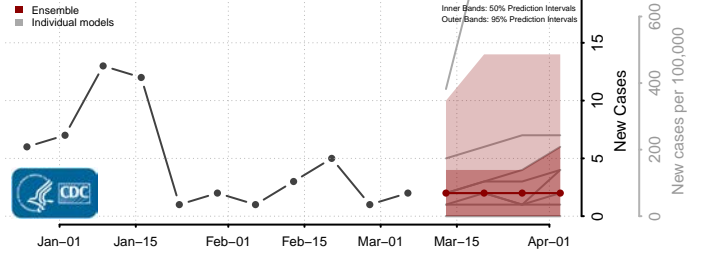

Mercer County, North Dakota

Morton County, North Dakota

Mountrail County, North Dakota

Nelson County, North Dakota

Oliver County, North Dakota

Pembina County, North Dakota

Pierce County, North Dakota

Ramsey County, North Dakota