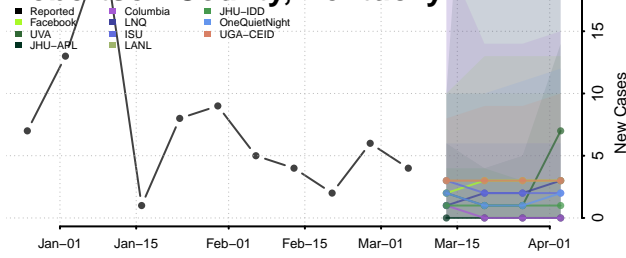

Robertson County, Kentucky