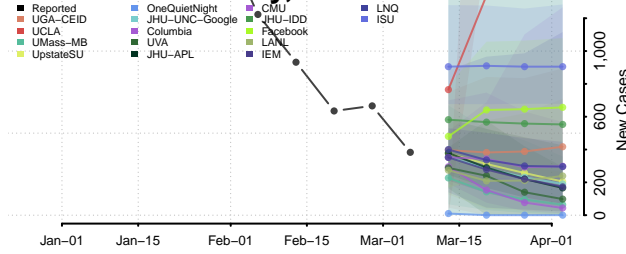

San Francisco County, California

San Joaquin County, California

San Luis Obispo County, California

San Mateo County, California

Santa Barbara County, California

Santa Clara County, California

Santa Cruz County, California