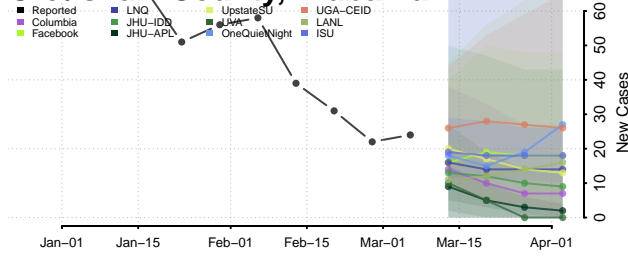

Crenshaw County, Alabama