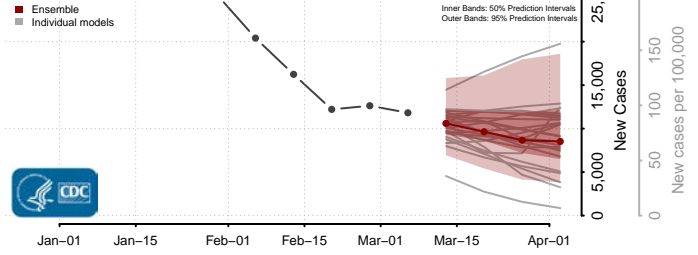

Teton County, Idaho

Twin Falls County, Idaho

Valley County, Idaho

Washington County, Idaho

Illinois

Adams County, Illinois