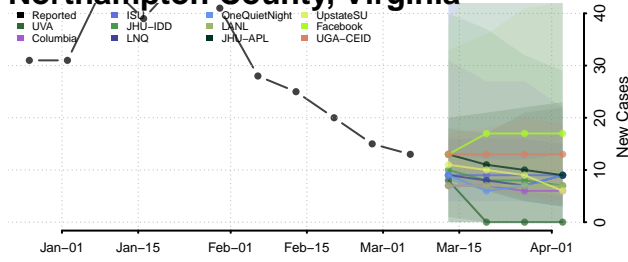

Northampton County, Virginia