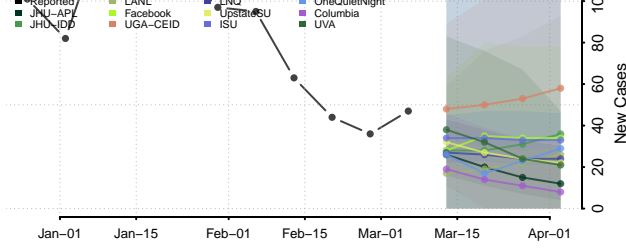

Caswell County, North Carolina