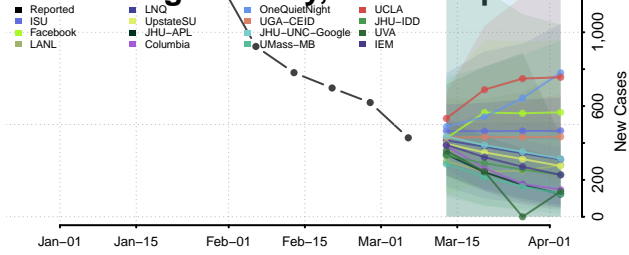

Hillsborough County, New Hampshire