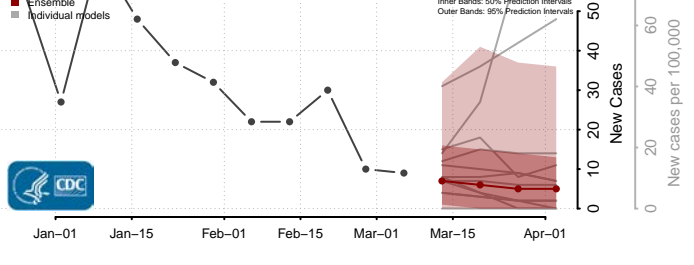

Clallam County, Washington