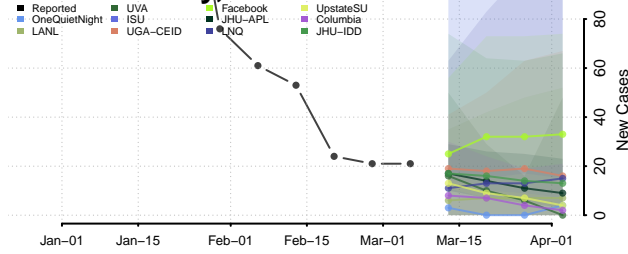

Glenn County, California