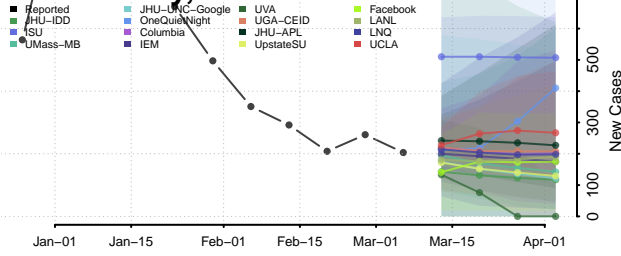

York County, Maine