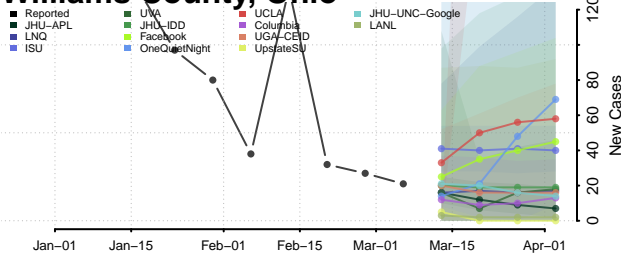

Van Wert County, Ohio

Vinton County, Ohio

Warren County, Ohio

Washington County, Ohio

Wayne County, Ohio

Williams County, Ohio

Wood County, Ohio

Wyandot County, Ohio