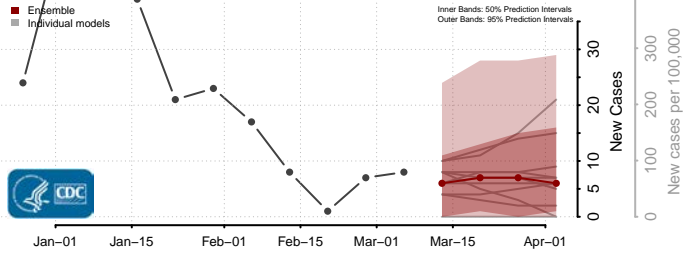

Franklin County, Iowa