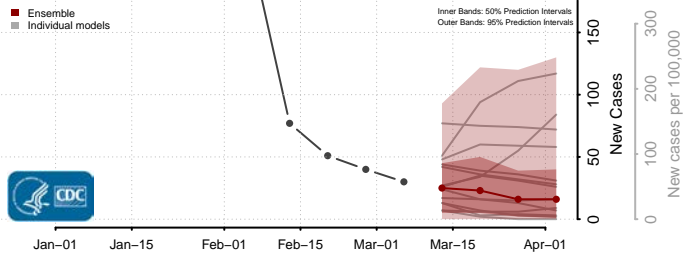

Clarke County, Alabama

Clay County, Alabama

Cleburne County, Alabama

Coffee County, Alabama

Colbert County, Alabama

Conecuh County, Alabama

Coosa County, Alabama

Covington County, Alabama