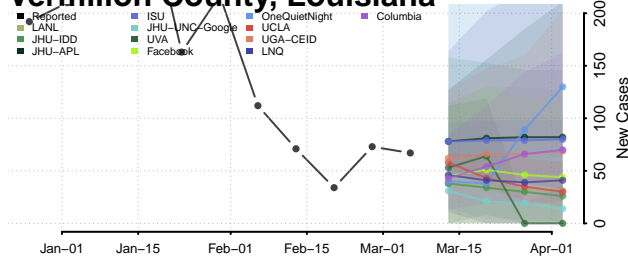

Vermilion County, Louisiana