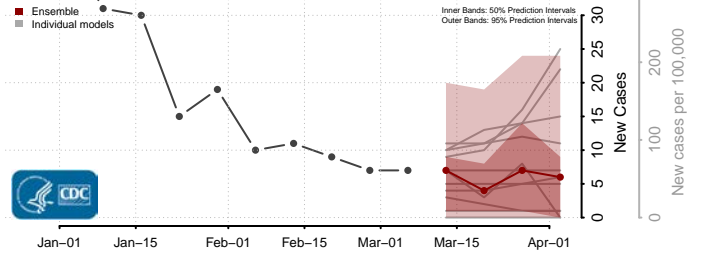

Mercer County, North Dakota

Morton County, North Dakota

Mountrail County, North Dakota

Nelson County, North Dakota

Oliver County, North Dakota

Pembina County, North Dakota

Pierce County, North Dakota

Ramsey County, North Dakota