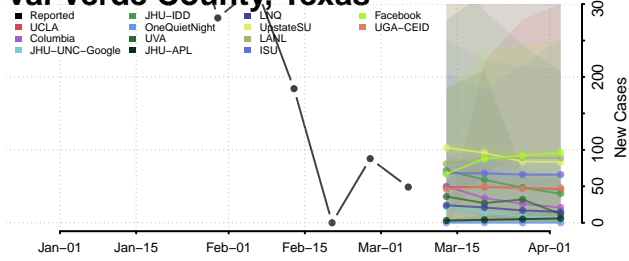

Tarrant County, Texas

Taylor County, Texas

Terrell County, Texas

Terry County, Texas

Throckmorton County, Texas

Titus County, Texas

Uvalde County, Texas

Val Verde County, Texas