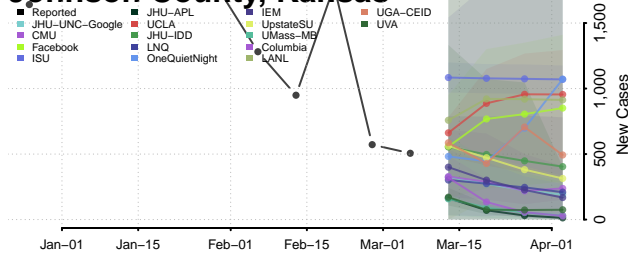

Johnson County, Kansas