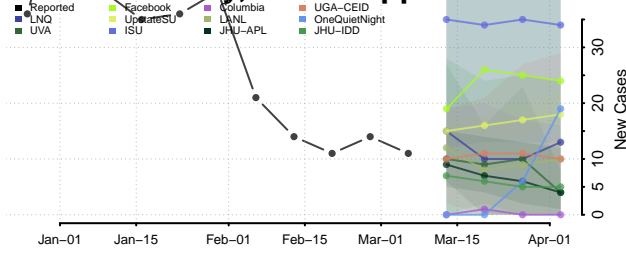

Holmes County, Mississippi