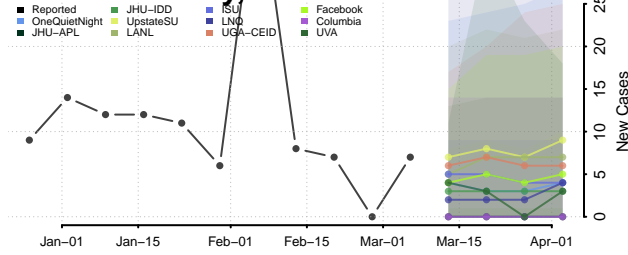

Mineral County, Nevada