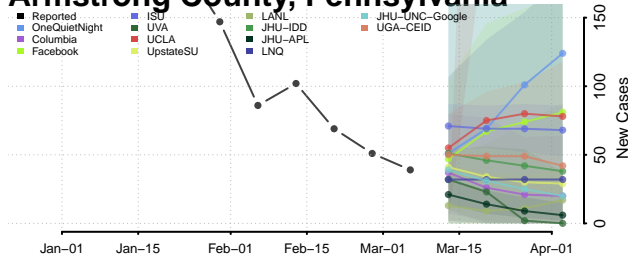

Armstrong County, Pennsylvania