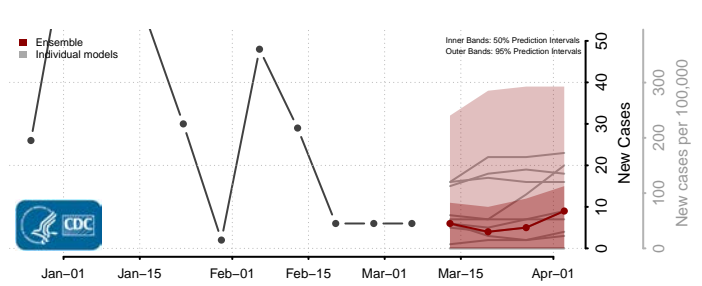

Big Horn County, Montana

Blaine County, Montana

Broadwater County, Montana

Carbon County, Montana

Carter County, Montana

Cascade County, Montana

Chouteau County, Montana

Custer County, Montana