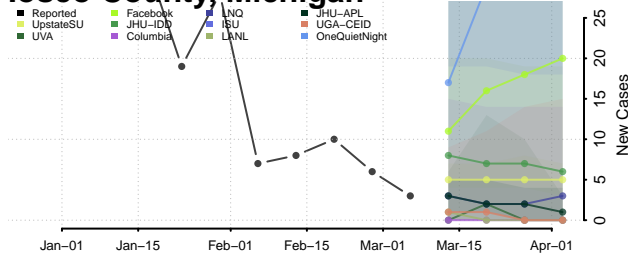

Gratiot County, Michigan

Hillsdale County, Michigan

Houghton County, Michigan

Huron County, Michigan

Ingham County, Michigan

Ionia County, Michigan

Iosco County, Michigan

Iron County, Michigan