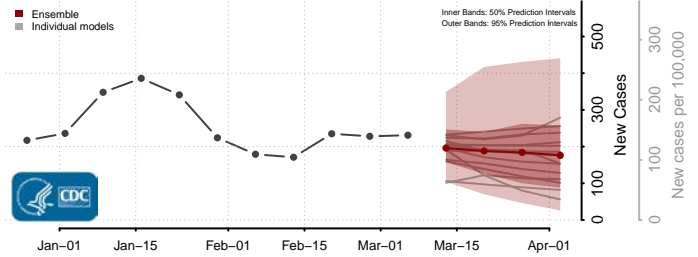

Caledonia County, Vermont

Chittenden County, Vermont

Essex County, Vermont

Franklin County, Vermont

Grand Isle County, Vermont

Lamoille County, Vermont

Orange County, Vermont

Orleans County, Vermont