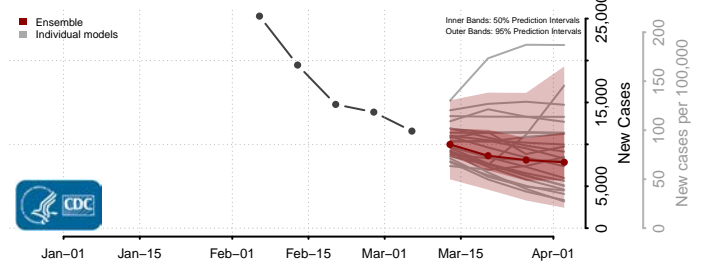

Williams County, North Dakota

Northern Mariana Islands

Ohio*

*New weekly cases may decrease in this location over the next four weeks. For these locations, the ensemble forecast indicates a probability of 0.75 or greater that fewer cases will be reported in week four of the forecast than in the last reported week.