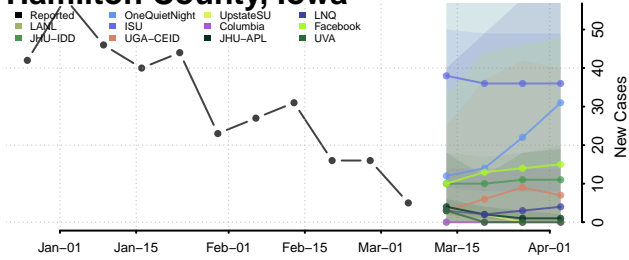

Floyd County, Iowa

Franklin County, Iowa

Fremont County, Iowa

Greene County, Iowa

Grundy County, Iowa

Guthrie County, Iowa

Hamilton County, Iowa

Hancock County, Iowa