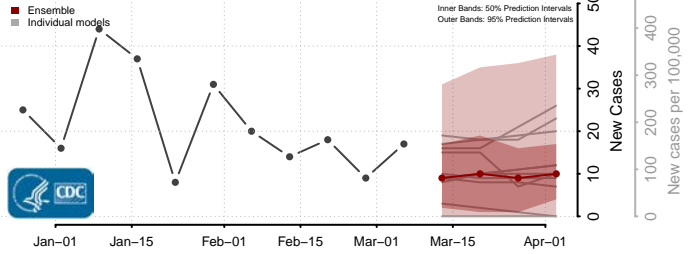

Daniels County, Montana

Dawson County, Montana

Deer Lodge County, Montana

Fallon County, Montana

Fergus County, Montana

Flathead County, Montana

Gallatin County, Montana

Garfield County, Montana