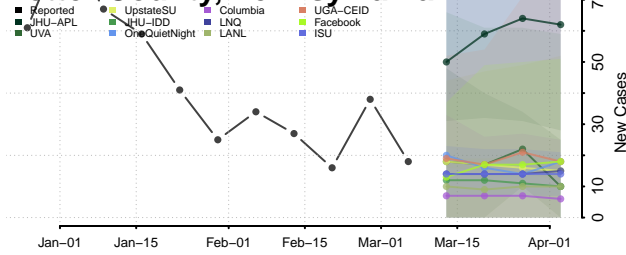

Potter County, Pennsylvania