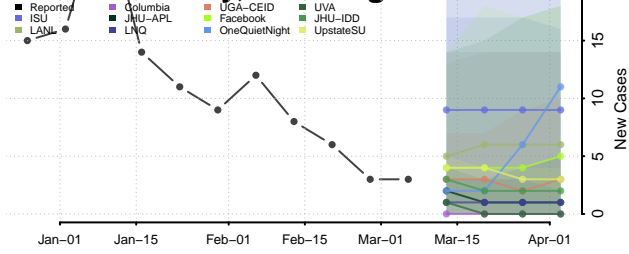

Lincoln County, Washington