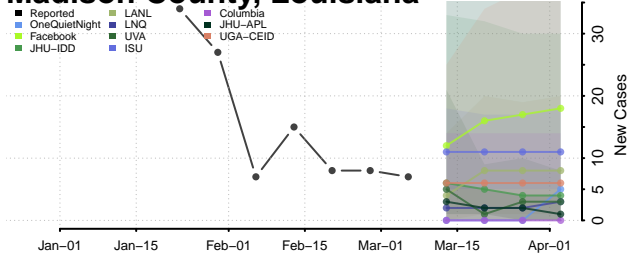

Madison County, Louisiana

Morehouse County, Louisiana

Natchitoches County, Louisiana

Orleans County, Louisiana

Ouachita County, Louisiana

Plaquemines County, Louisiana

Pointe Coupee County, Louisiana

Rapides County, Louisiana