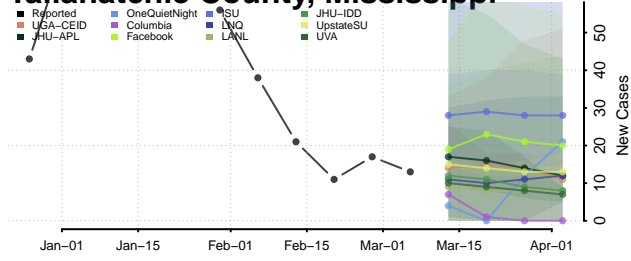

Smith County, Mississippi

Stone County, Mississippi

Sunflower County, Mississippi

Tallahatchie County, Mississippi

Tate County, Mississippi

Tippah County, Mississippi

Tishomingo County, Mississippi

Tunica County, Mississippi