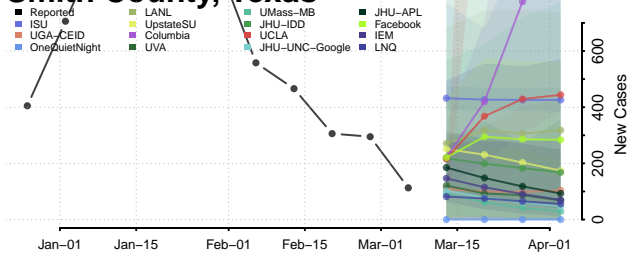

Smith County, Texas