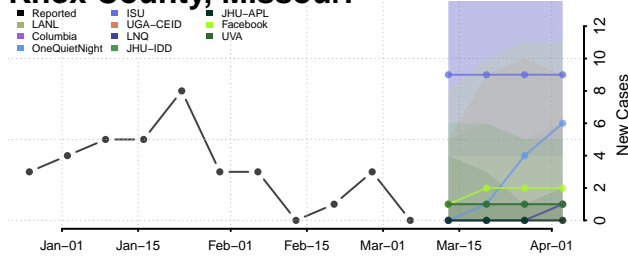

Knox County, Missouri