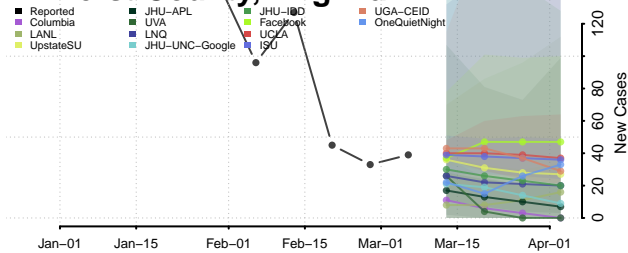

Amherst County, Virginia