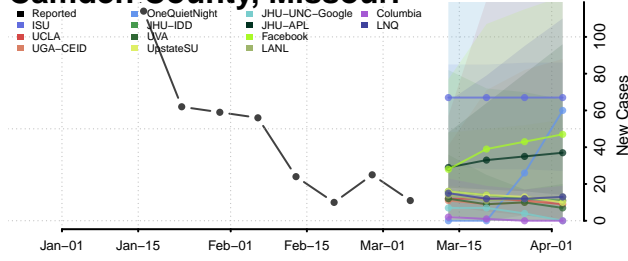

Camden County, Missouri