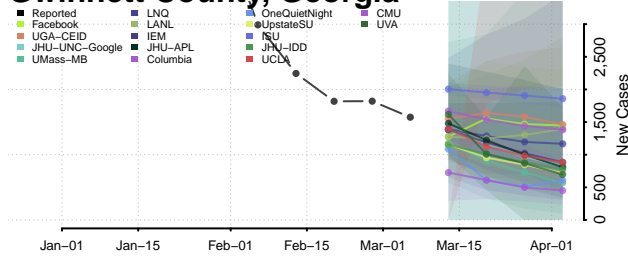

Fulton County, Georgia

Gilmer County, Georgia

Glascocock County, Georgia

Glynn County, Georgia

Gordon County, Georgia

Grady County, Georgia

Greene County, Georgia

Gwinnett County, Georgia