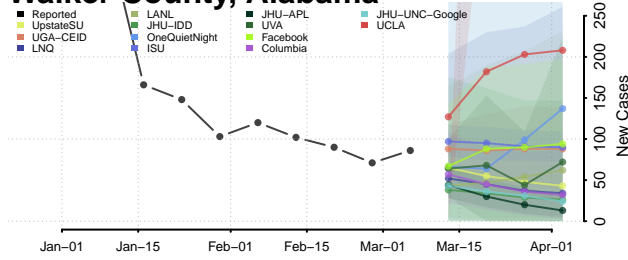

Perry County, Alabama

Pickens County, Alabama

Pike County, Alabama

Randolph County, Alabama

Russell County, Alabama

Shelby County, Alabama

St. Clair County, Alabama

Sumter County, Alabama

Talladega County, Alabama

Tallapoosa County, Alabama

Tuscaloosa County, Alabama

Walker County, Alabama

Washington County, Alabama

Wilcox County, Alabama

Winston County, Alabama

Alaska