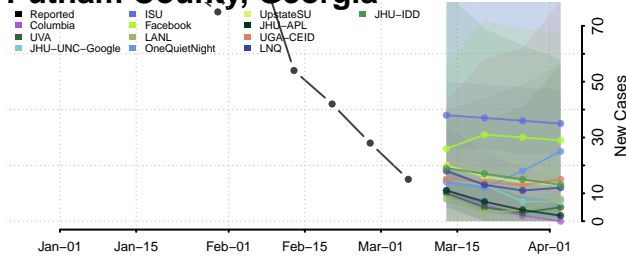

Putnam County, Georgia