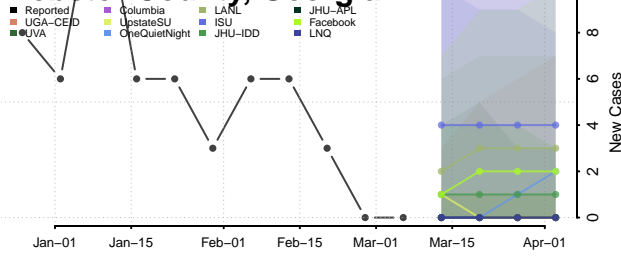

Walker County, Georgia

Walton County, Georgia

Ware County, Georgia

Warren County, Georgia

Washington County, Georgia

Wayne County, Georgia

Webster County, Georgia

Wheeler County, Georgia