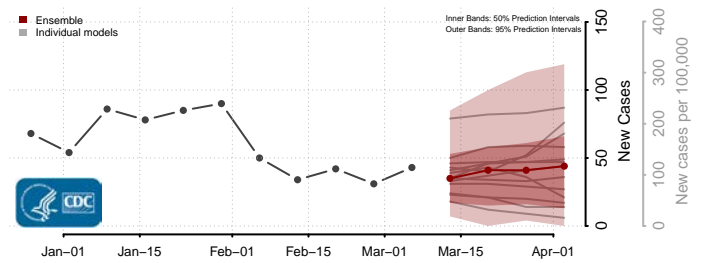

Williams County, North Dakota

Northern Mariana Islands

Ohio*

*New weekly cases may decrease in this location over the next four weeks. For these locations, the ensemble forecast indicates a probability of 0.75 or greater that fewer cases will be reported in week four of the forecast than in the last reported week.