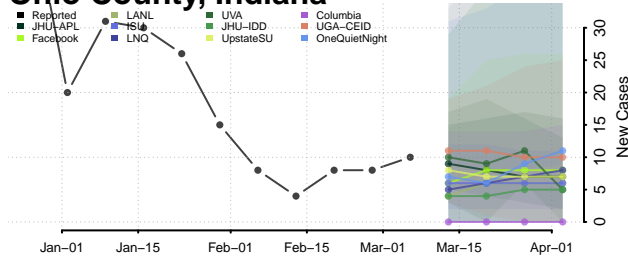

Morgan County, Indiana

Newton County, Indiana

Noble County, Indiana

Ohio County, Indiana

Orange County, Indiana

Owen County, Indiana

Parke County, Indiana

Perry County, Indiana