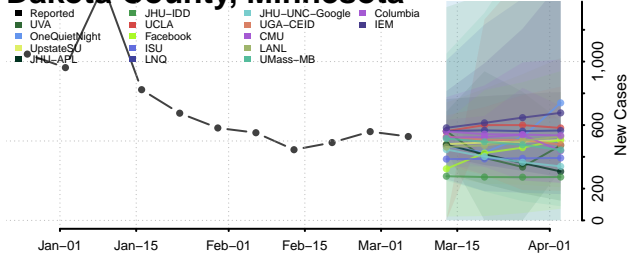

Dakota County, Minnesota