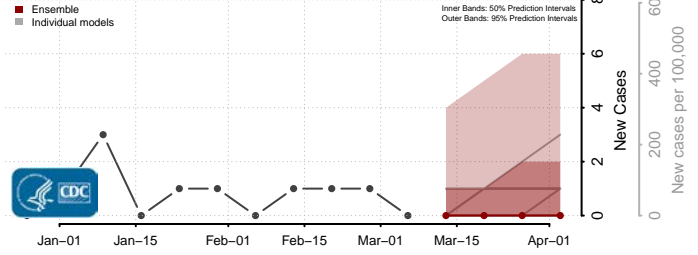

Sheridan County, North Dakota