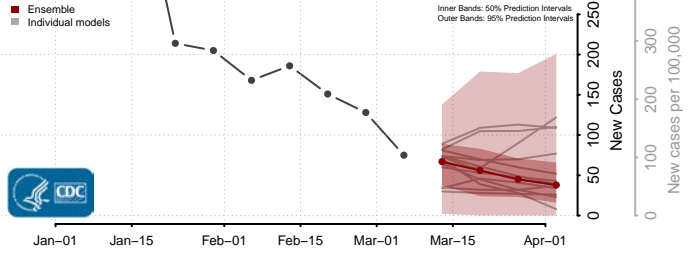

Tooele County, Utah