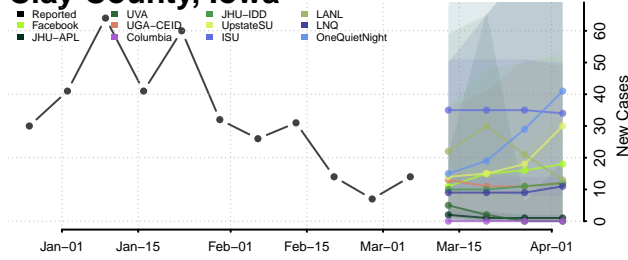

Cherokee County, Iowa

Chickasaw County, Iowa

Clarke County, Iowa

Clay County, Iowa

Clayton County, Iowa

Clinton County, Iowa

Crawford County, Iowa

Dallas County, Iowa