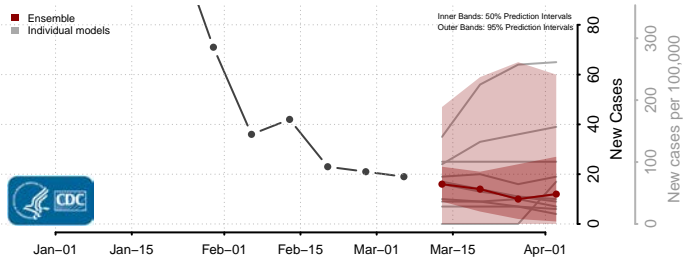

Madison County, Louisiana

Morehouse County, Louisiana

Natchitoches County, Louisiana

Orleans County, Louisiana

Ouachita County, Louisiana

Plaquemines County, Louisiana

Pointe Coupee County, Louisiana

Rapides County, Louisiana