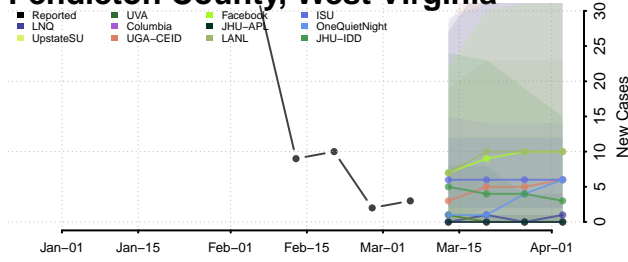

Monroe County, West Virginia

Morgan County, West Virginia

Nicholas County, West Virginia

Ohio County, West Virginia

Pendleton County, West Virginia

Pleasants County, West Virginia

Pocahontas County, West Virginia