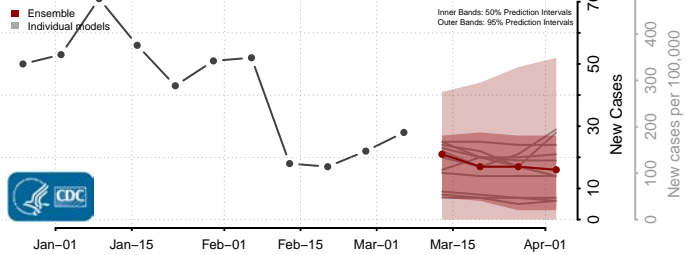

Cleburne County, Alabama