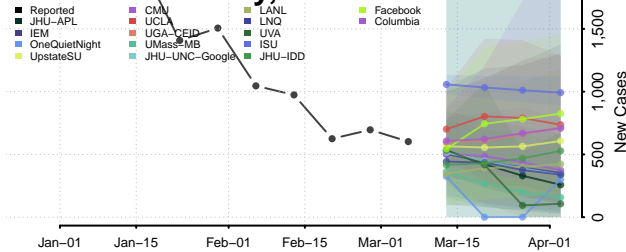

Somerset County, New Jersey

Sussex County, New Jersey

Union County, New Jersey

Warren County, New Jersey

New Mexico*

Bernalillo County, New Mexico

*New weekly cases may decrease in this location over the next four weeks. For these locations, the ensemble forecast indicates a probability of 0.75 or greater that fewer cases will be reported in week four of the forecast than in the last reported week.