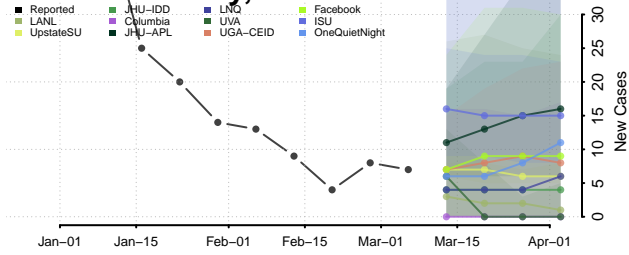

Graham County, North Carolina