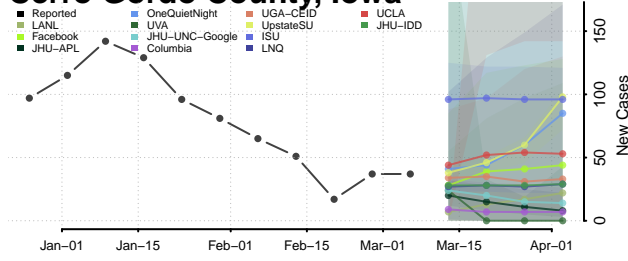

Buchanan County, Iowa

Buena Vista County, Iowa

Butler County, Iowa

Calhoun County, Iowa

Carroll County, Iowa

Cass County, Iowa

Cedar County, Iowa

Cerro Gordo County, Iowa