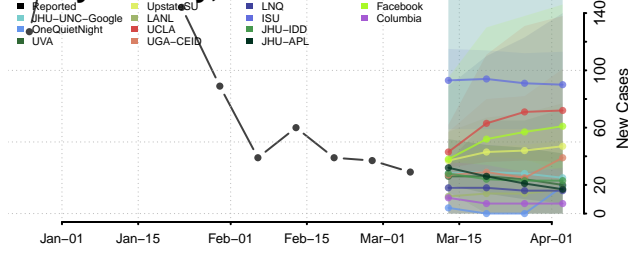

Catron County, New Mexico

Chaves County, New Mexico

Cibola County, New Mexico

Colfax County, New Mexico

Curry County, New Mexico

De Baca County, New Mexico

Dona Ana County, New Mexico

Eddy County, New Mexico