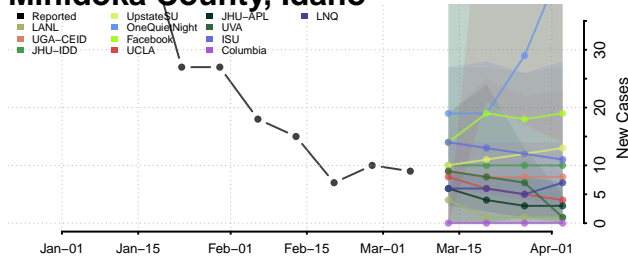

Jerome County, Idaho

Kootenai County, Idaho

Latah County, Idaho

Lemhi County, Idaho

Lewis County, Idaho

Lincoln County, Idaho

Madison County, Idaho

Minidoka County, Idaho