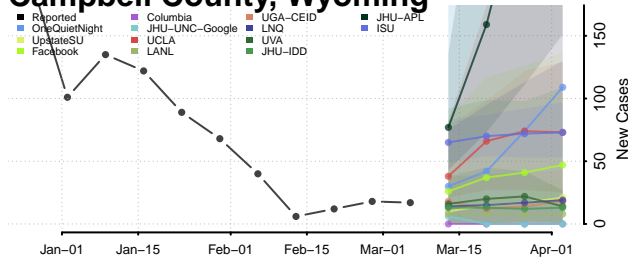

Campbell County, Wyoming