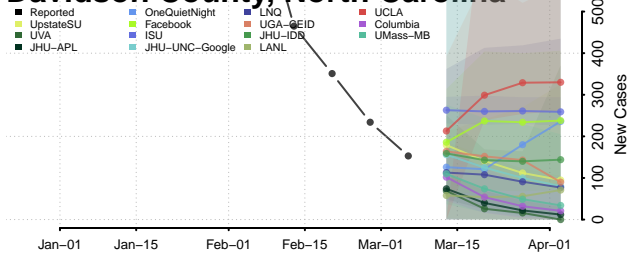

Davidson County, North Carolina