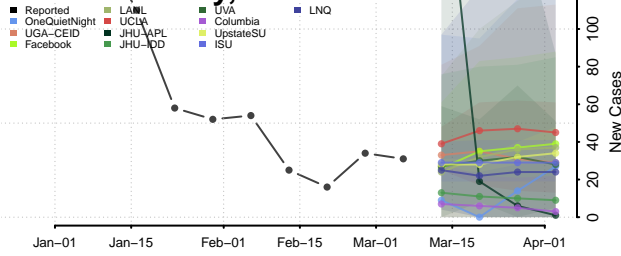

Cumberland County, Tennessee

Davidson County, Tennessee

Decatur County, Tennessee

DeKalb County, Tennessee

Dickson County, Tennessee

Dyer County, Tennessee

Fayette County, Tennessee

Fentress County, Tennessee