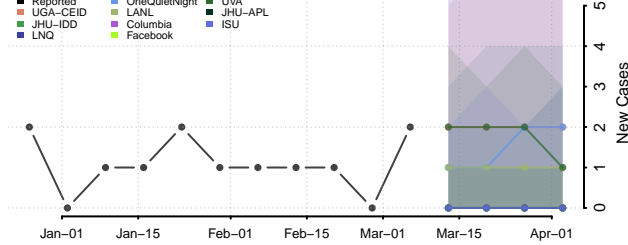

Logan County, Nebraska

Loup County, Nebraska

Madison County, Nebraska

McPherson County, Nebraska

Merrick County, Nebraska

Morrill County, Nebraska

Nance County, Nebraska

Nemaha County, Nebraska