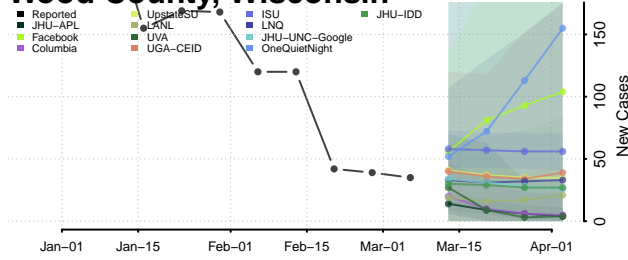

Waukesha County, Wisconsin

Waupaca County, Wisconsin

Waushara County, Wisconsin

Winnebago County, Wisconsin

Wood County, Wisconsin

Wyoming

Albany County, Wyoming

Big Horn County, Wyoming