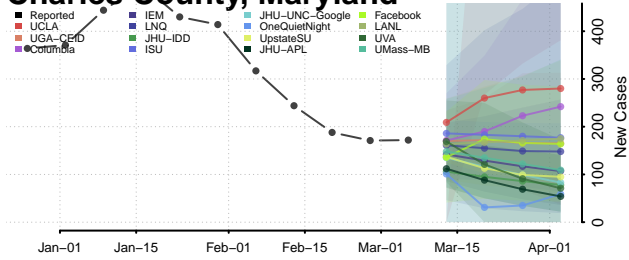

Caroline County, Maryland

Carroll County, Maryland

Cecil County, Maryland

Charles County, Maryland

Dorchester County, Maryland

Frederick County, Maryland

Garrett County, Maryland

Harford County, Maryland