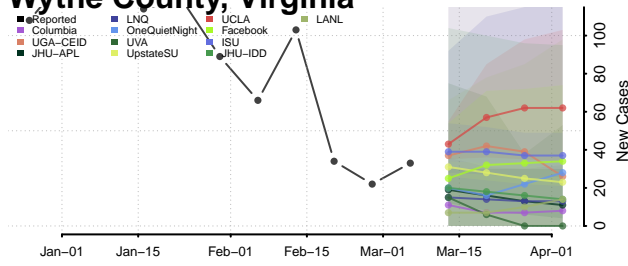

Wythe County, Virginia