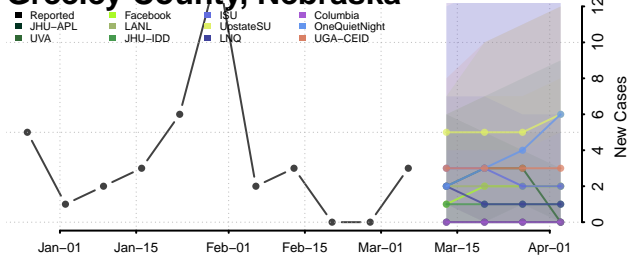

Furnas County, Nebraska

Gage County, Nebraska

Garden County, Nebraska

Garfield County, Nebraska

Gosper County, Nebraska

Grant County, Nebraska

Greeley County, Nebraska

Hall County, Nebraska