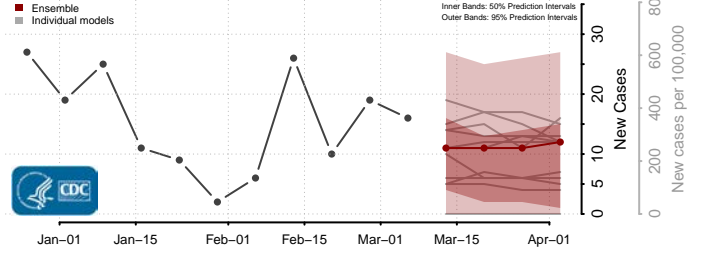

Owsley County, Kentucky