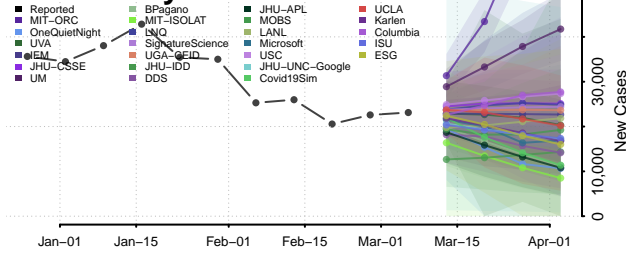

Grafton County, New Hampshire

Hillsborough County, New Hampshire

Merrimack County, New Hampshire

Rockingham County, New Hampshire

Strafford County, New Hampshire

Sullivan County, New Hampshire

New Jersey

Atlantic County, New Jersey