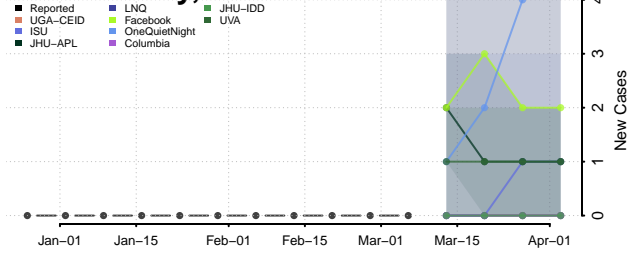

Rich County, Utah