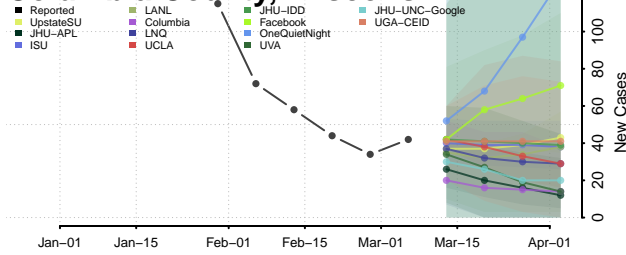

Columbia County, Wisconsin