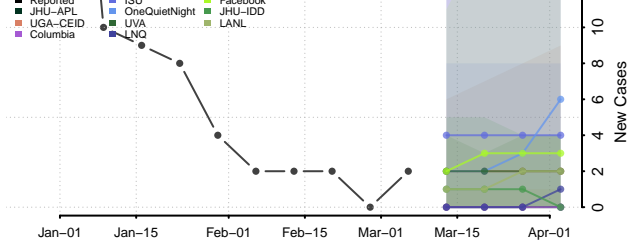

Johnson County, Kansas

Keary County, Kansas

Kingman County, Kansas

Kiowa County, Kansas

Labette County, Kansas

Lane County, Kansas

Leavenworth County, Kansas

Lincoln County, Kansas