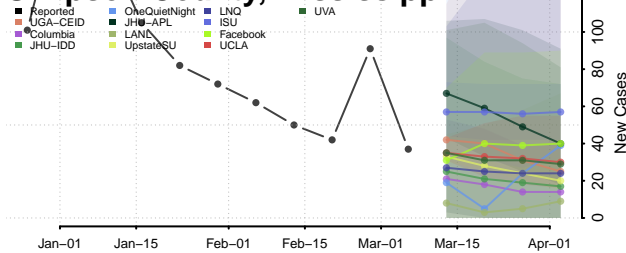

Pike County, Mississippi

Pontotoc County, Mississippi

Prentiss County, Mississippi

Quitman County, Mississippi

Rankin County, Mississippi

Scott County, Mississippi

Sharkey County, Mississippi

Simpson County, Mississippi