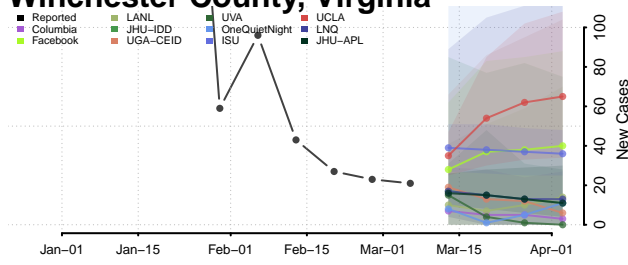

Tazewell County, Virginia

Virginia Beach County, Virginia

Warren County, Virginia

Washington County, Virginia

Waynesboro County, Virginia

Westmoreland County, Virginia

Williamsburg County, Virginia

Winchester County, Virginia