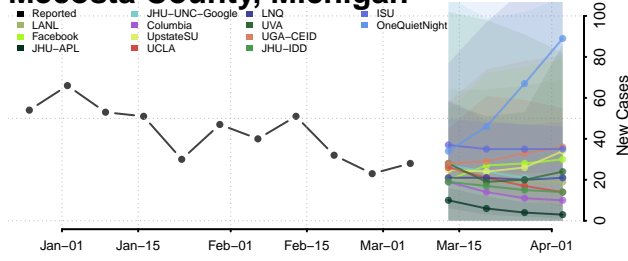

Mecosta County, Michigan