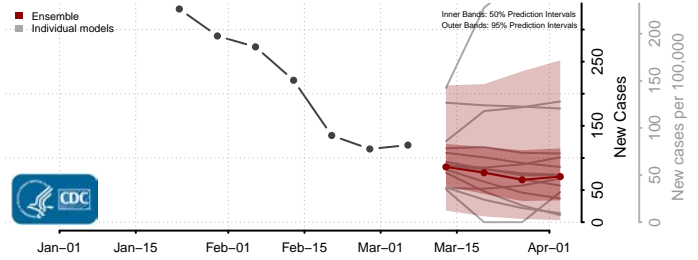

Sandoval County, New Mexico