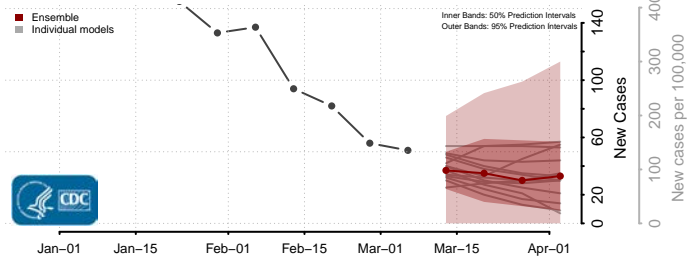

Yadkin County, North Carolina