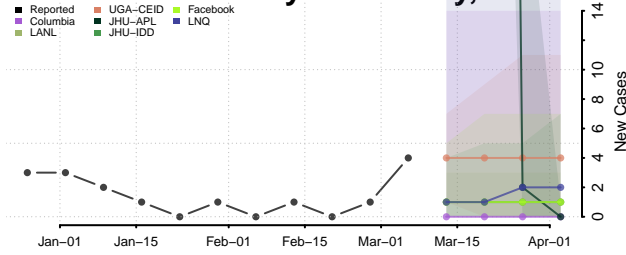

Matanuska-Susitna County, Alaska

Nome County, Alaska

North Slope County, Alaska

Northwest Arctic County, Alaska

Petersburg County, Alaska

Prince of Wales-Hyder County, Alaska

Sitka County, Alaska

Skagway County, Alaska