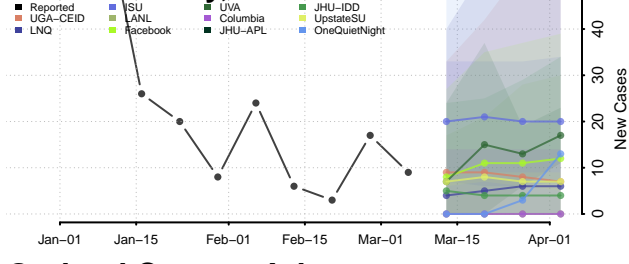

Crittenden County, Arkansas

Cross County, Arkansas

Dallas County, Arkansas

Desha County, Arkansas

Drew County, Arkansas

Faulkner County, Arkansas

Franklin County, Arkansas

Fulton County, Arkansas