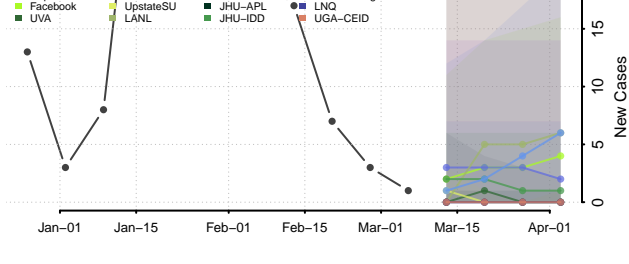

Hamilton County, Nebraska

Harlan County, Nebraska

Hayes County, Nebraska

Hitchcock County, Nebraska

Holt County, Nebraska

Hooker County, Nebraska

Howard County, Nebraska

Jefferson County, Nebraska