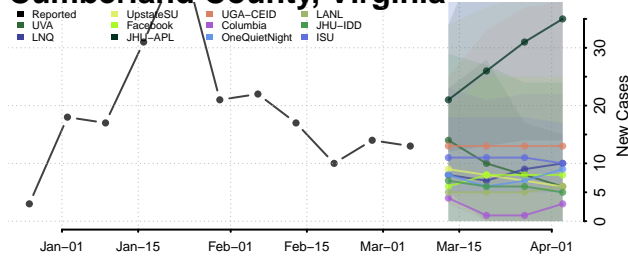

Cumberland County, Virginia