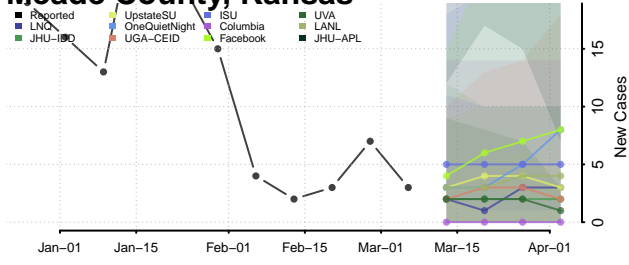

Linn County, Kansas

Logan County, Kansas

Lyon County, Kansas

Marion County, Kansas

Marshall County, Kansas

McPherson County, Kansas

Meade County, Kansas

Miami County, Kansas