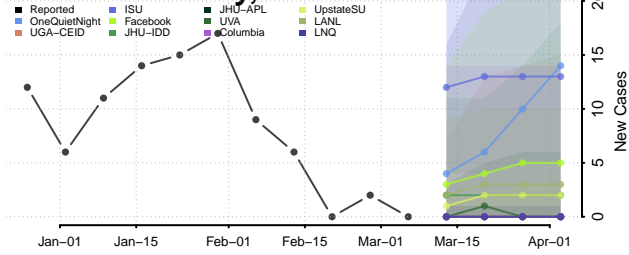

Pondera County, Montana