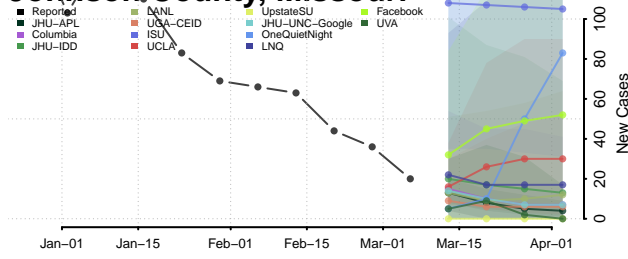

Johnson County, Missouri