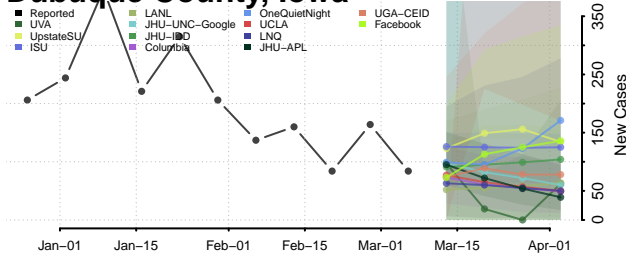

Dubuque County, Iowa