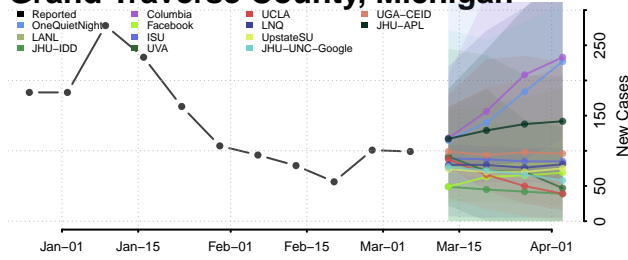

Delta County, Michigan

Dickinson County, Michigan

Eaton County, Michigan

Emmet County, Michigan

Genesee County, Michigan

Gladwin County, Michigan

Gogebic County, Michigan

Grand Traverse County, Michigan