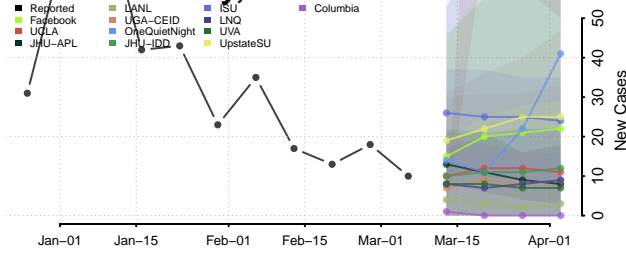

Jerome County, Idaho