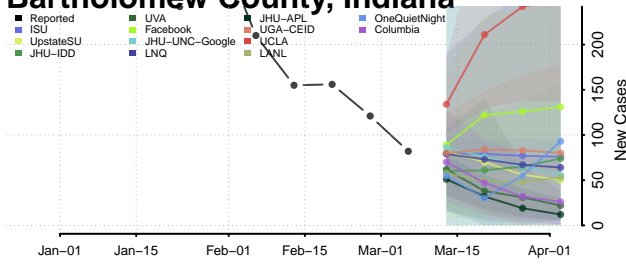

Woodford County, Illinois

Indiana

Adams County, Indiana

Allen County, Indiana

Bartholomew County, Indiana

Benton County, Indiana

Blackford County, Indiana

Boone County, Indiana