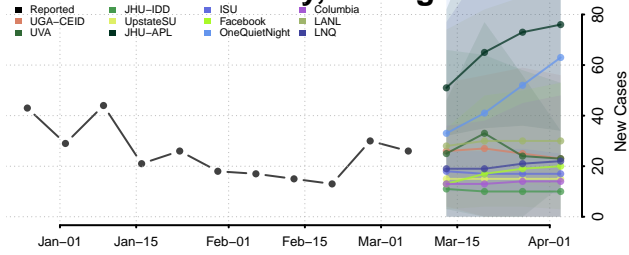

Otsego County, Michigan

Ottawa County, Michigan

Presque Isle County, Michigan

Roscommon County, Michigan

Saginaw County, Michigan

Sanilac County, Michigan

Schoolcraft County, Michigan

Shiawassee County, Michigan