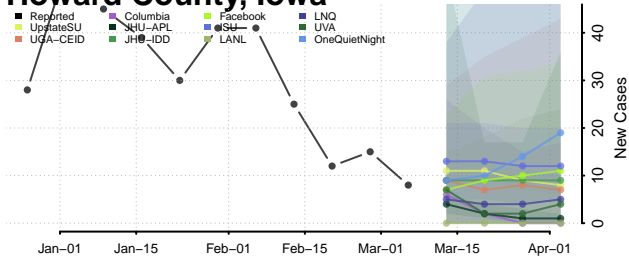

Hardin County, Iowa

Harrison County, Iowa

Henry County, Iowa

Howard County, Iowa

Humboldt County, Iowa

Ida County, Iowa

Iowa County, Iowa

Jackson County, Iowa