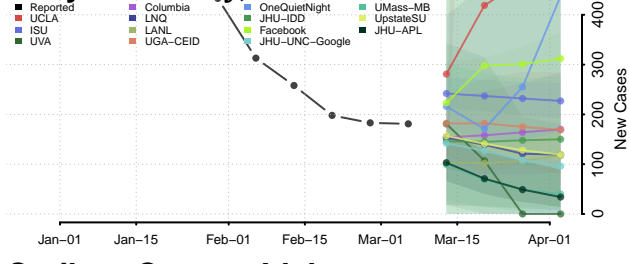

Canyon County, Idaho