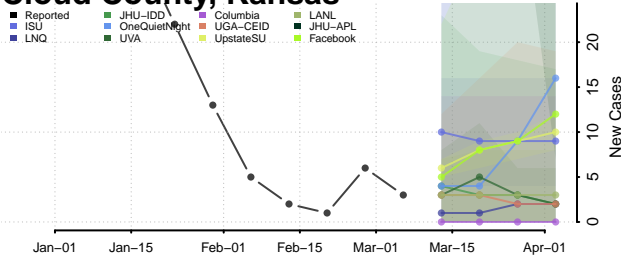

Cloud County, Kansas