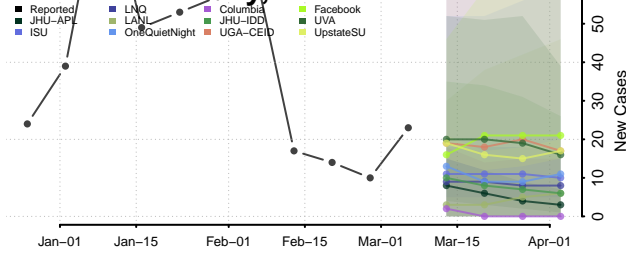

Jefferson County, Alabama

Lamar County, Alabama

Lauderdale County, Alabama

Lawrence County, Alabama

Lee County, Alabama

Limestone County, Alabama

Lowndes County, Alabama

Macon County, Alabama