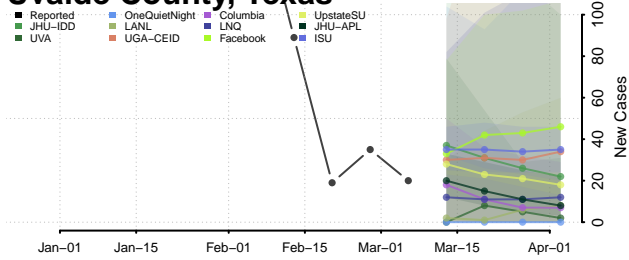

Tarrant County, Texas

Taylor County, Texas

Terrell County, Texas

Terry County, Texas

Throckmorton County, Texas

Titus County, Texas

Uvalde County, Texas

Val Verde County, Texas