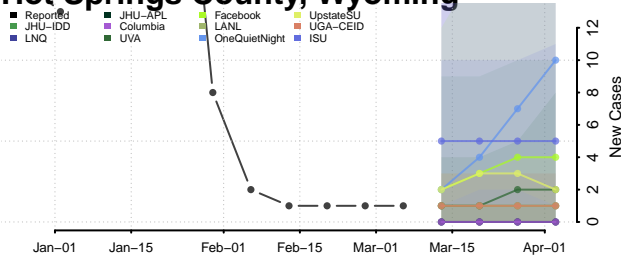

Hot Springs County, Wyoming