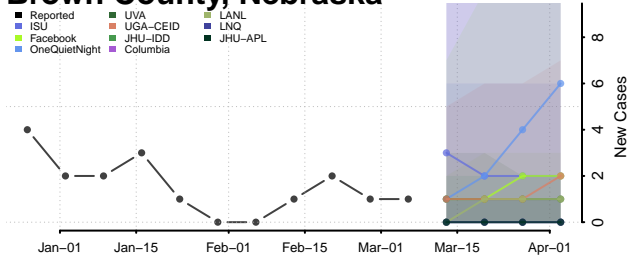

Brown County, Nebraska