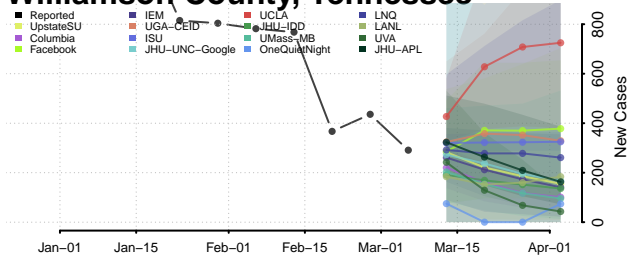

Williamson County, Tennessee