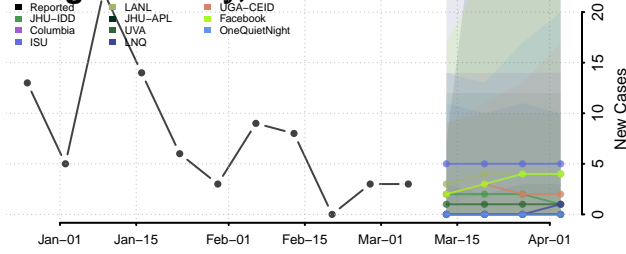

Reagan County, Texas