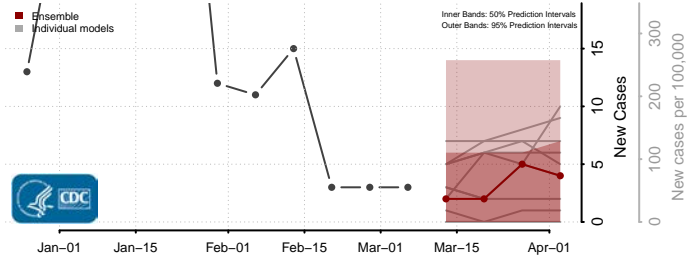

Harper County, Kansas