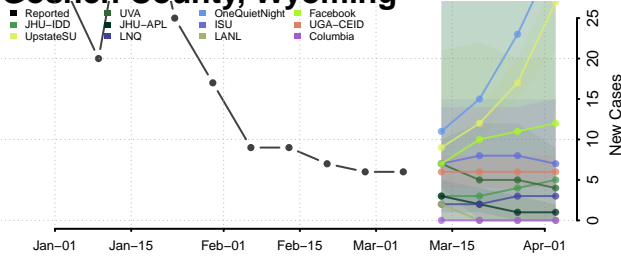

Goshen County, Wyoming