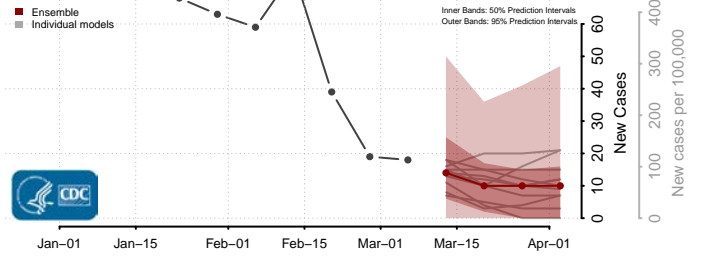

Lewis County, West Virginia