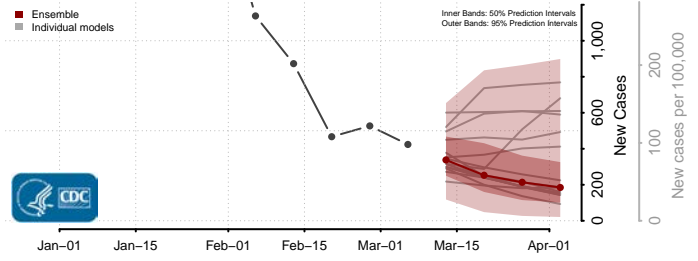

Jefferson County, Louisiana