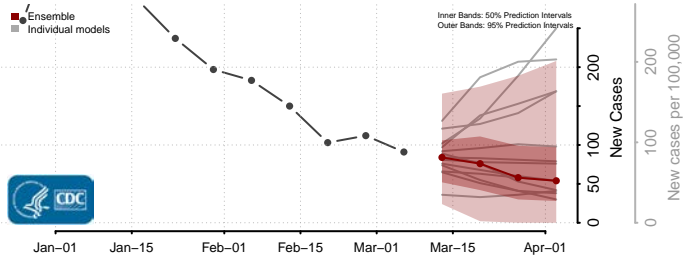

Dodge County, Wisconsin

Door County, Wisconsin

Douglas County, Wisconsin

Dunn County, Wisconsin

Eau Claire County, Wisconsin

Florence County, Wisconsin

Fond du Lac County, Wisconsin

Forest County, Wisconsin