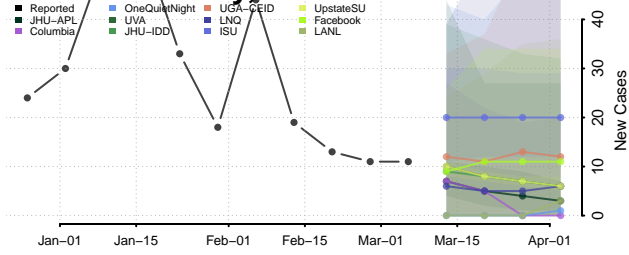

Franklin County, Texas