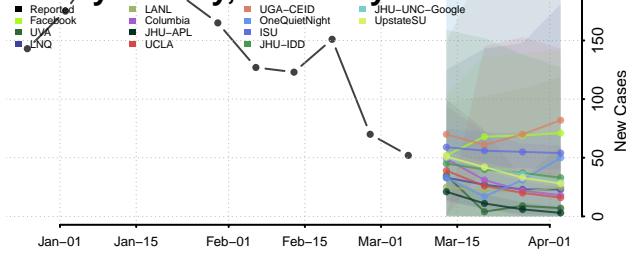

Shelby County, Kentucky