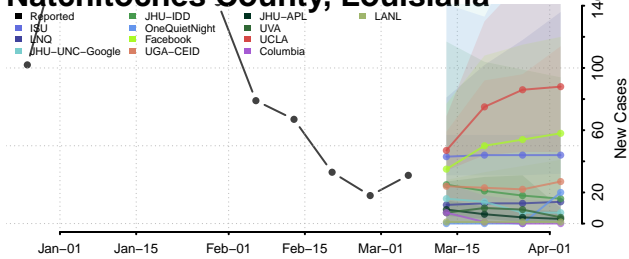

Madison County, Louisiana

Morehouse County, Louisiana

Natchitoches County, Louisiana

Orleans County, Louisiana

Ouachita County, Louisiana

Plaquemines County, Louisiana

Pointe Coupee County, Louisiana

Rapides County, Louisiana