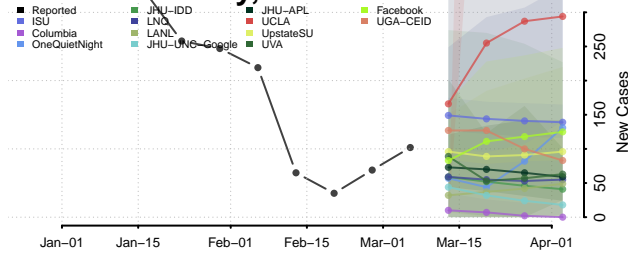

Clarke County, Alabama

Clay County, Alabama

Cleburne County, Alabama

Coffee County, Alabama

Colbert County, Alabama

Conecuh County, Alabama

Coosa County, Alabama

Covington County, Alabama

Crenshaw County, Alabama

Cullman County, Alabama

Dale County, Alabama

Dallas County, Alabama

DeKalb County, Alabama

Elmore County, Alabama

Escambia County, Alabama

Etowah County, Alabama