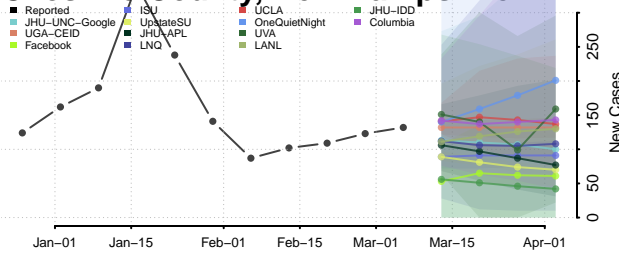

Belknap County, New Hampshire

Carroll County, New Hampshire

Cheshire County, New Hampshire

Coos County, New Hampshire

*New weekly cases may decrease in this location over the next four weeks. For these locations, the ensemble forecast indicates a probability of 0.75 or greater that fewer cases will be reported in week four of the forecast than in the last reported week.