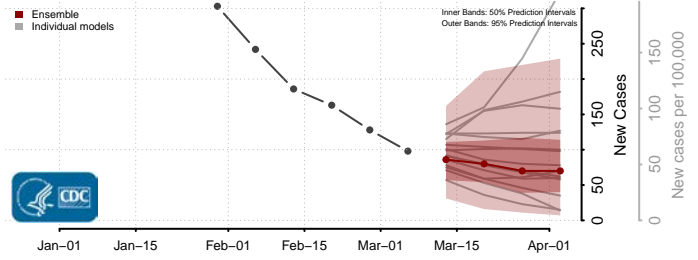

Morrison County, Minnesota

Mower County, Minnesota

Murray County, Minnesota

Nicollet County, Minnesota

Nobles County, Minnesota

Norman County, Minnesota

Olmsted County, Minnesota

Otter Tail County, Minnesota