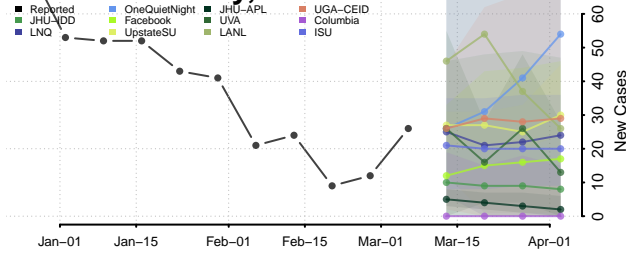

Fillmore County, Minnesota