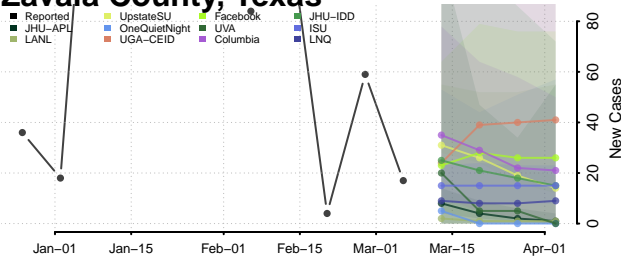

Wood County, Texas

Yoakum County, Texas

Young County, Texas

Zapata County, Texas

Zavala County, Texas

Utah*

*New weekly cases may decrease in this location over the next four weeks. For these locations, the ensemble forecast indicates a probability of 0.75 or greater that fewer cases will be reported in week four of the forecast than in the last reported week.