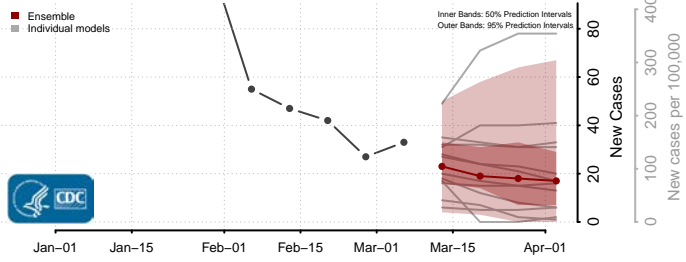

Smith County, Mississippi

Stone County, Mississippi

Sunflower County, Mississippi

Tallahatchie County, Mississippi

Tate County, Mississippi

Tippah County, Mississippi

Tishomingo County, Mississippi

Tunica County, Mississippi