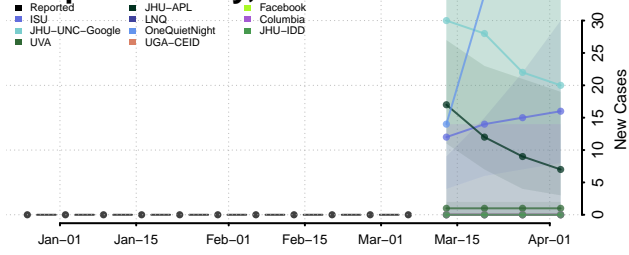

Sanpete County, Utah