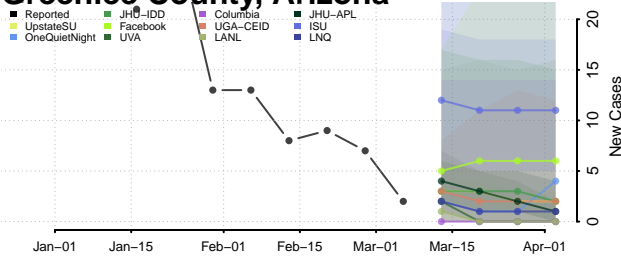

Cochise County, Arizona

Coconino County, Arizona

Gila County, Arizona

Graham County, Arizona

Greenlee County, Arizona

La Paz County, Arizona

Maricopa County, Arizona

Mohave County, Arizona