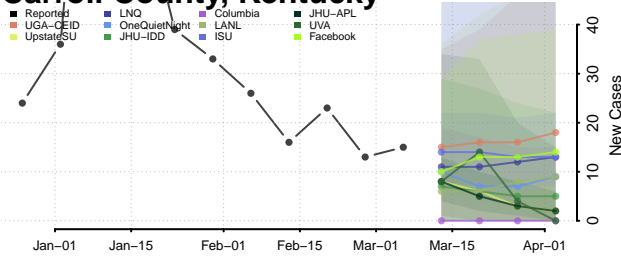

Carroll County, Kentucky