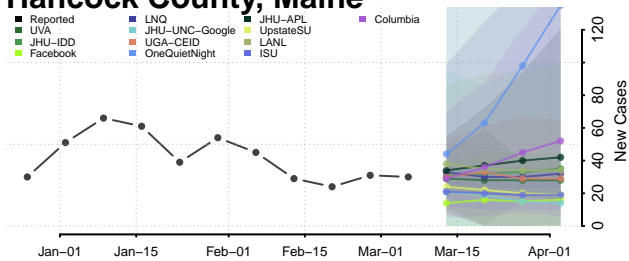

Winn County, Louisiana

Maine

Androscoggin County, Maine

Aroostook County, Maine

Cumberland County, Maine

Franklin County, Maine

Hancock County, Maine

Kennebec County, Maine