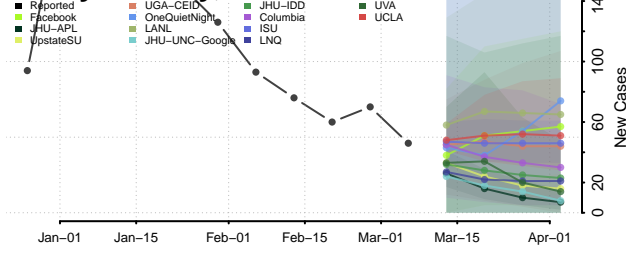

Geary County, Kansas