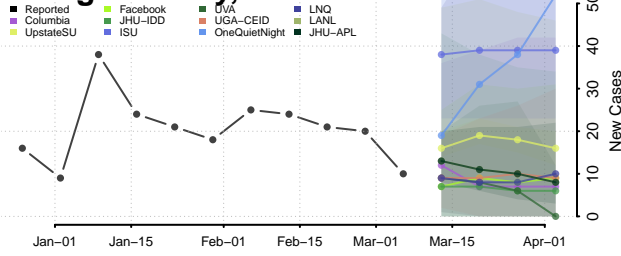

Caledonia County, Vermont

Chittenden County, Vermont

Essex County, Vermont

Franklin County, Vermont

Grand Isle County, Vermont

Lamoille County, Vermont

Orange County, Vermont

Orleans County, Vermont