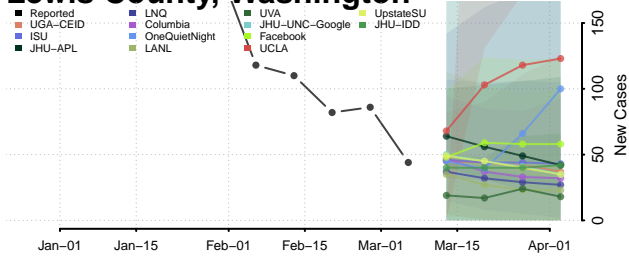

Lewis County, Washington