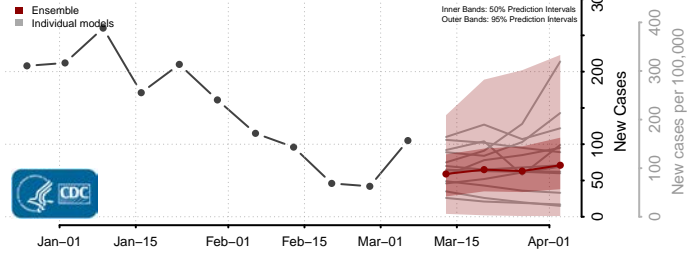

Rice County, Minnesota