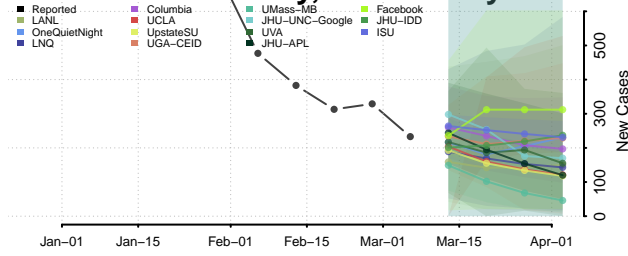

Bergen County, New Jersey

Burlington County, New Jersey

Camden County, New Jersey

Cape May County, New Jersey

Cumberland County, New Jersey

Essex County, New Jersey

Gloucester County, New Jersey

Hudson County, New Jersey