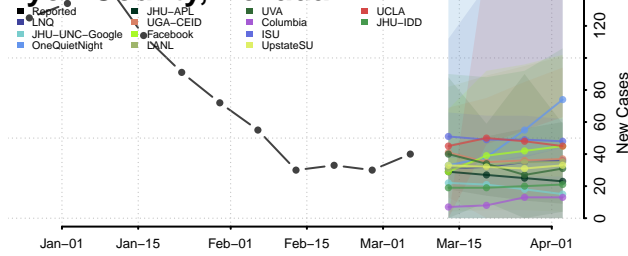

Lyon County, Nevada