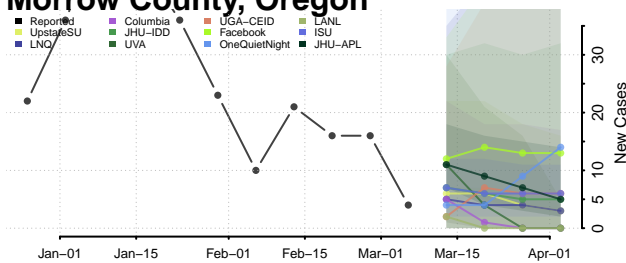

Lane County, Oregon

Lincoln County, Oregon

Linn County, Oregon

Malheur County, Oregon

Marion County, Oregon

Morrow County, Oregon

Multnomah County, Oregon

Polk County, Oregon