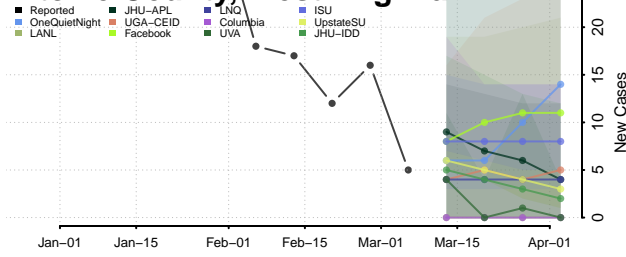

Ritchie County, West Virginia