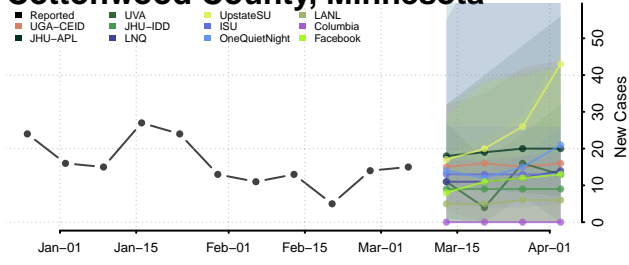

Cottonwood County, Minnesota