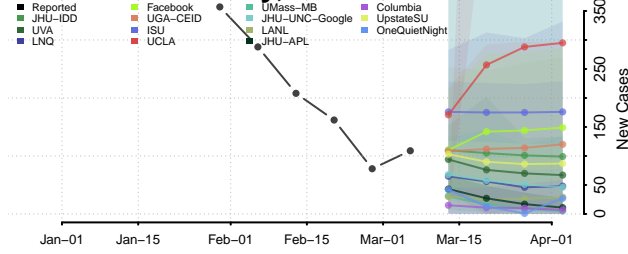

EI Dorado County, California