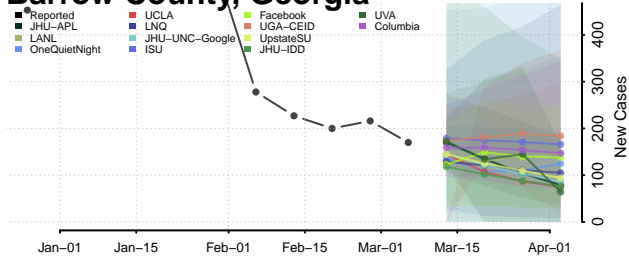

Baker County, Georgia

Baldwin County, Georgia

Banks County, Georgia

Barrow County, Georgia

Bartow County, Georgia

Ben Hill County, Georgia

Berrien County, Georgia

Bibb County, Georgia