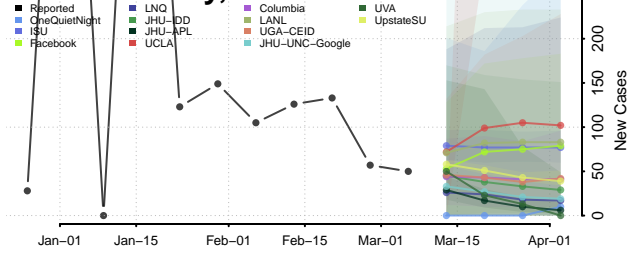

Lamar County, Texas