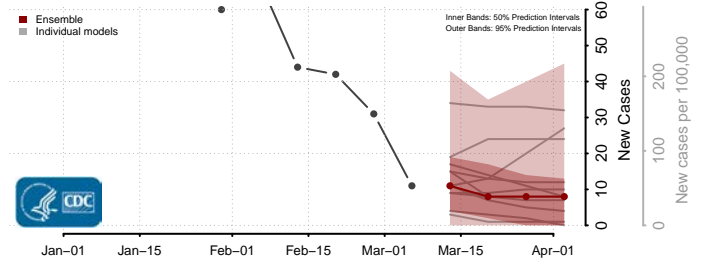

Polk County, North Carolina