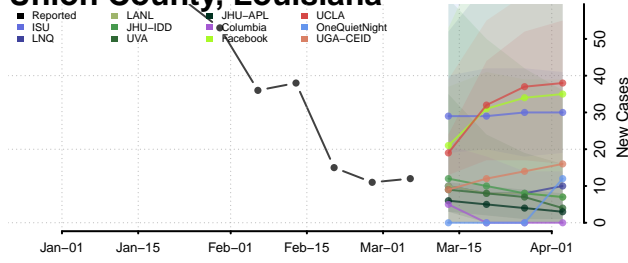

St. Landry County, Louisiana

St. Martin County, Louisiana

St. Mary County, Louisiana

St. Tammany County, Louisiana

Tangipahoa County, Louisiana

Tensas County, Louisiana

Terrebonne County, Louisiana

Union County, Louisiana