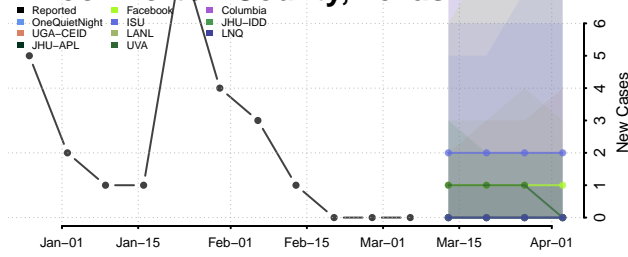

Tarrant County, Texas

Taylor County, Texas

Terrell County, Texas

Terry County, Texas

Throckmorton County, Texas

Titus County, Texas

Uvalde County, Texas

Val Verde County, Texas