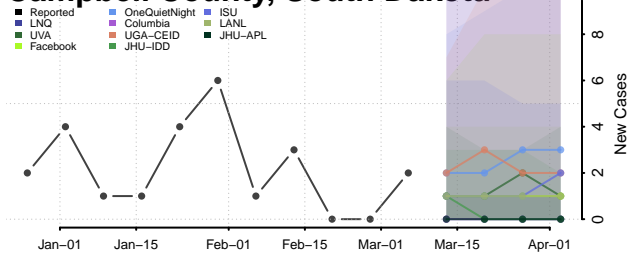

Campbell County, South Dakota