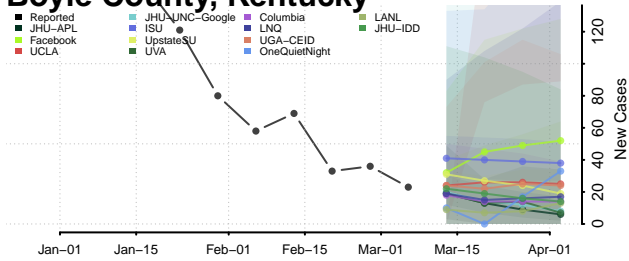

Boyle County, Kentucky