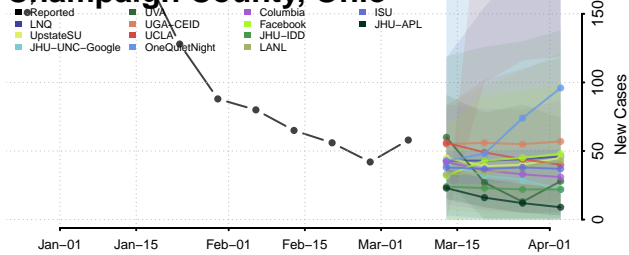

Champaign County, Ohio