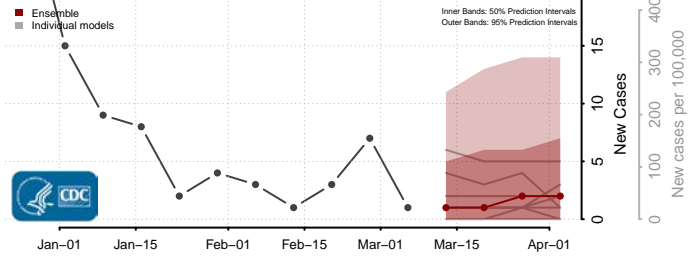

Mora County, New Mexico