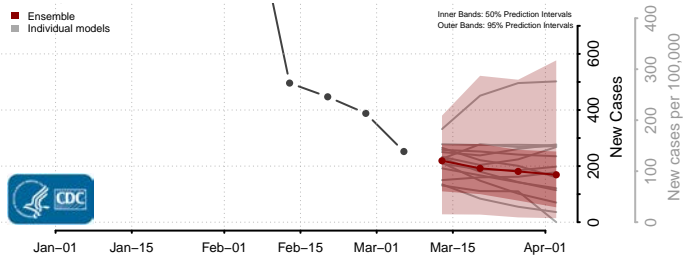

Harnett County, North Carolina

Haywood County, North Carolina

Henderson County, North Carolina

Hertford County, North Carolina

Hoke County, North Carolina

Hyde County, North Carolina

Iredell County, North Carolina