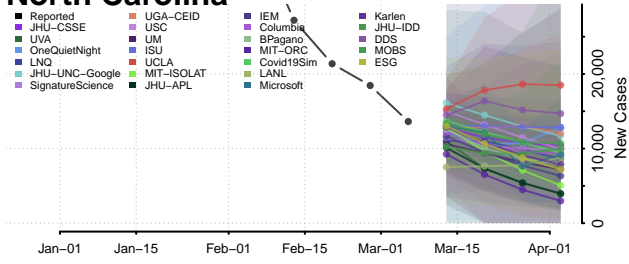

North Carolina*

*New weekly cases may decrease in this location over the next four weeks. For these locations, the ensemble forecast indicates a probability of 0.75 or greater that fewer cases will be reported in week four of the forecast than in the last reported week.