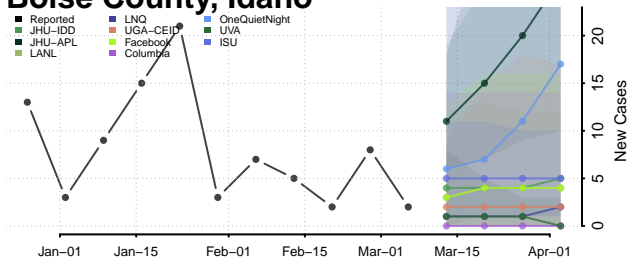

Bannock County, Idaho

Bear Lake County, Idaho

Benewah County, Idaho

Bingham County, Idaho

Blaine County, Idaho

Boise County, Idaho

Bonner County, Idaho

Bonneville County, Idaho