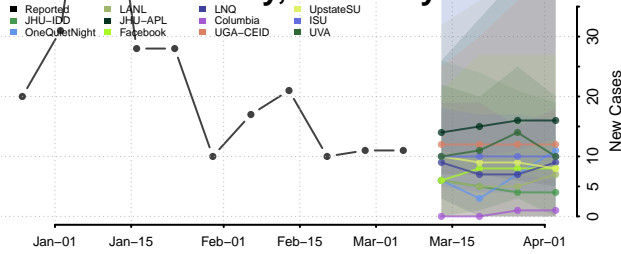

Crittenden County, Kentucky