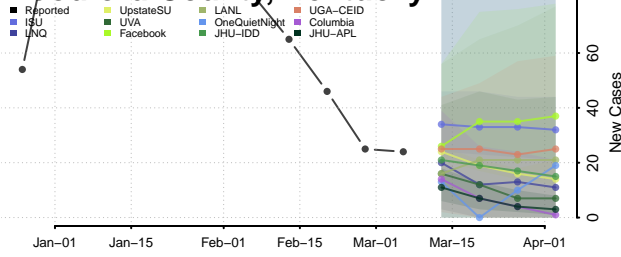

Warren County, Kentucky

Washington County, Kentucky

Wayne County, Kentucky

Webster County, Kentucky

Whitley County, Kentucky

Wolfe County, Kentucky

Woodford County, Kentucky

Louisiana