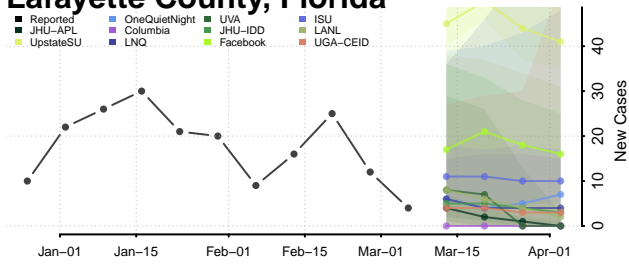

Indian River County, Florida

Jackson County, Florida

Jefferson County, Florida

Lafayette County, Florida

Lake County, Florida

Lee County, Florida

Leon County, Florida

Levy County, Florida