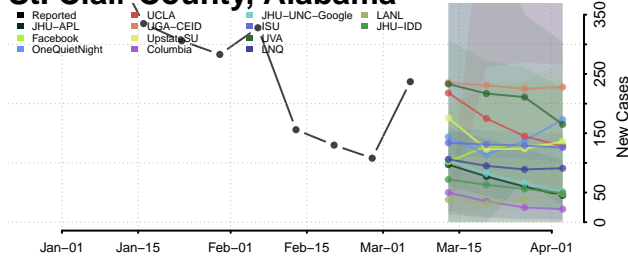

Madison County, Alabama

Marengo County, Alabama

Marion County, Alabama

Marshall County, Alabama

Mobile County, Alabama

Monroe County, Alabama

Montgomery County, Alabama

Morgan County, Alabama

Perry County, Alabama

Pickens County, Alabama

Pike County, Alabama

Randolph County, Alabama

Russell County, Alabama

Shelby County, Alabama

St. Clair County, Alabama

Sumter County, Alabama

Talladega County, Alabama

Tallapoosa County, Alabama

Tuscaloosa County, Alabama

Walker County, Alabama

Washington County, Alabama

Wilcox County, Alabama

Winston County, Alabama

Alaska