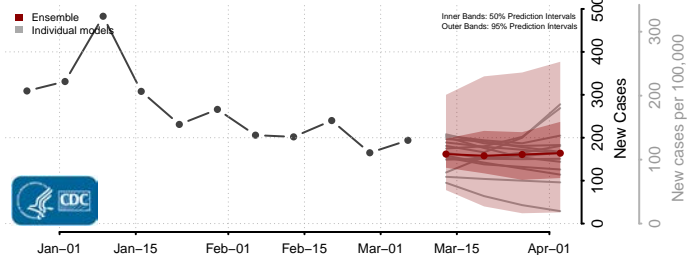

Scott County, Minnesota