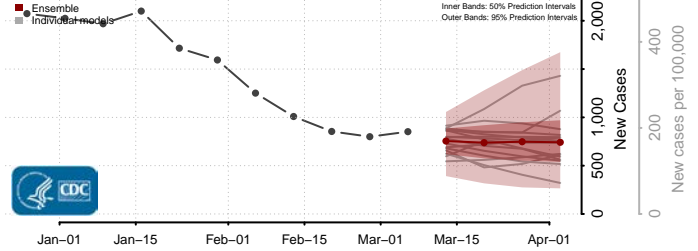

Burlington County, New Jersey