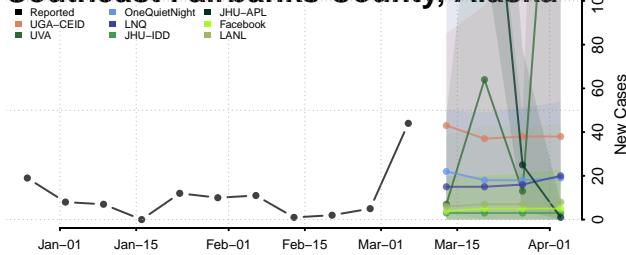

Southeast Fairbanks County, Alaska