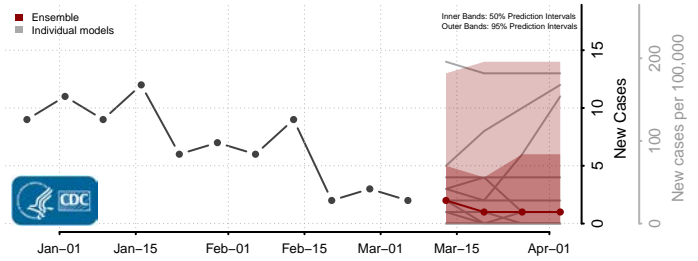

Franklin County, Kansas

Geary County, Kansas

Gove County, Kansas

Graham County, Kansas

Grant County, Kansas

Gray County, Kansas

Greeley County, Kansas

Greenwood County, Kansas