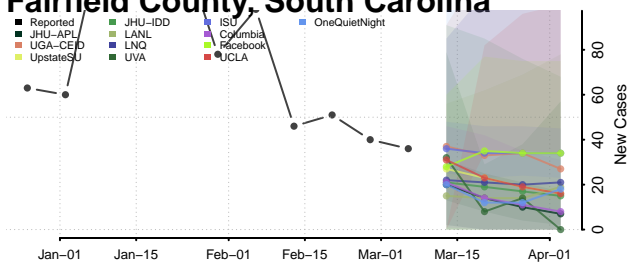

Fairfield County, South Carolina