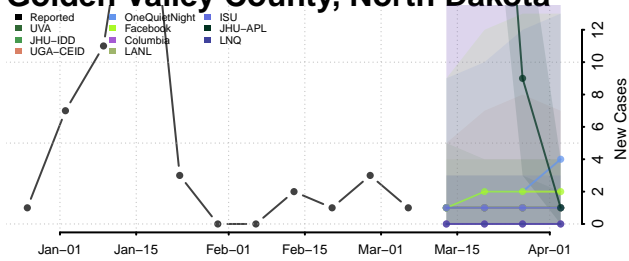

Dunn County, North Dakota

Eddy County, North Dakota

Emmons County, North Dakota

Foster County, North Dakota

Golden Valley County, North Dakota

Grand Forks County, North Dakota

Grant County, North Dakota

Griggs County, North Dakota