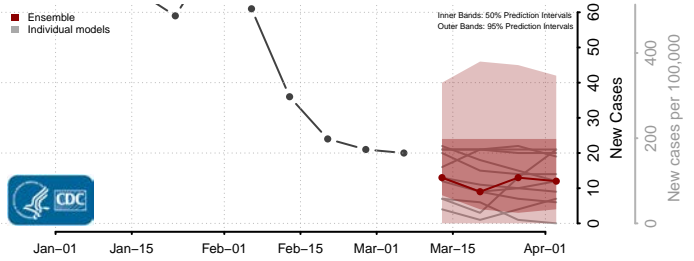

Yalobusha County, Mississippi