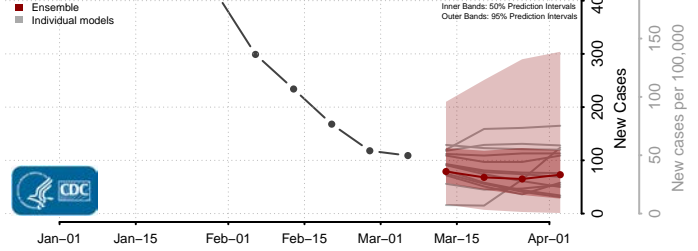

Butte County, California