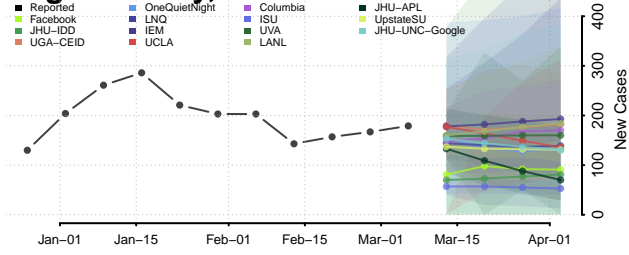

Eagle County, Colorado