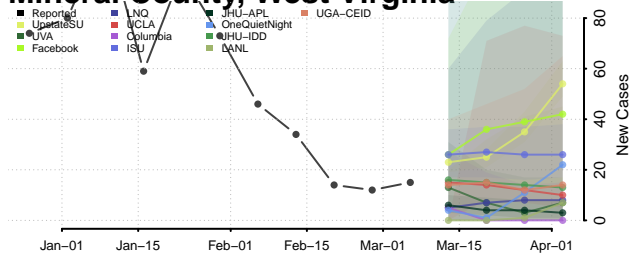

Mineral County, West Virginia