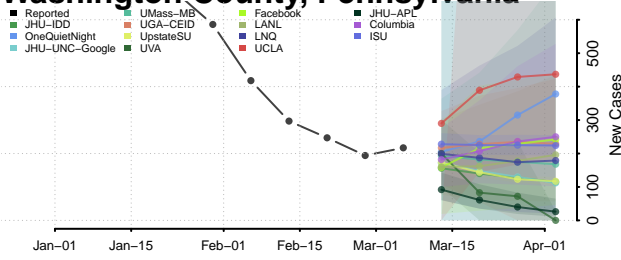

Susquehanna County, Pennsylvania

Tioga County, Pennsylvania

Union County, Pennsylvania

Venango County, Pennsylvania

Warren County, Pennsylvania

Washington County, Pennsylvania

Wayne County, Pennsylvania

Westmoreland County, Pennsylvania