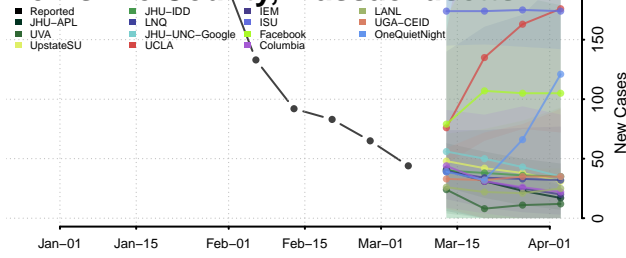

Berkshire County, Massachusetts