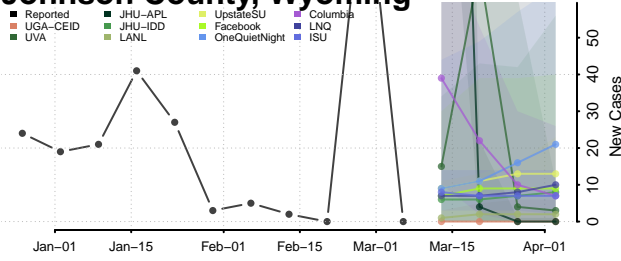

Johnson County, Wyoming