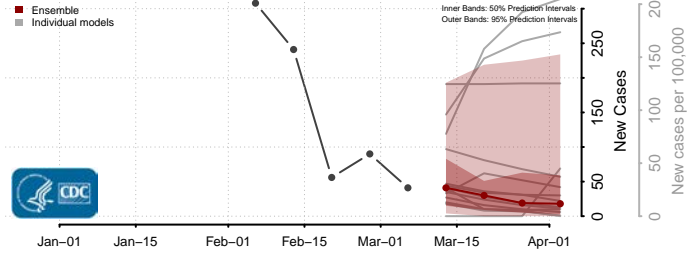

Madison County, Louisiana

Morehouse County, Louisiana

Natchitoches County, Louisiana

Orleans County, Louisiana

Ouachita County, Louisiana

Plaquemines County, Louisiana

Pointe Coupee County, Louisiana

Rapides County, Louisiana