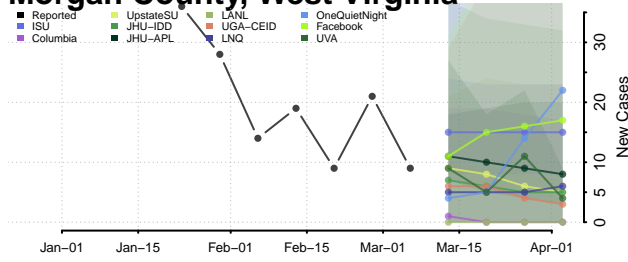

Morgan County, West Virginia