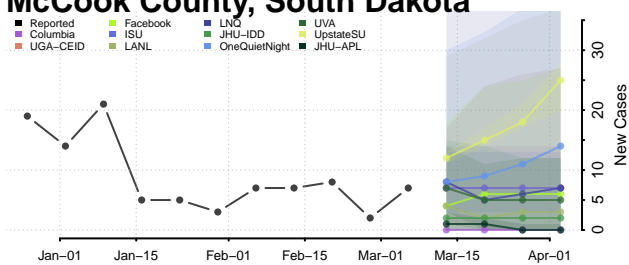

McCook County, South Dakota