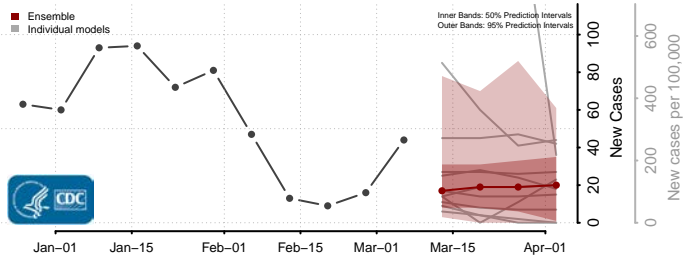

Van Buren County, Arkansas