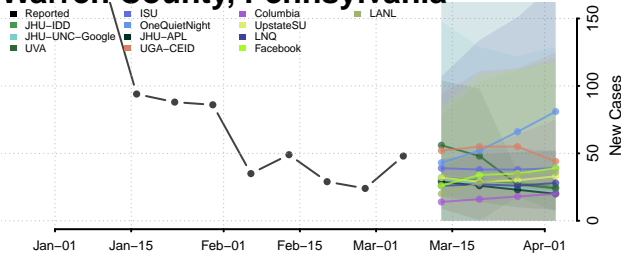

Susquehanna County, Pennsylvania

Tioga County, Pennsylvania

Union County, Pennsylvania

Venango County, Pennsylvania

Warren County, Pennsylvania

Washington County, Pennsylvania

Wayne County, Pennsylvania

Westmoreland County, Pennsylvania