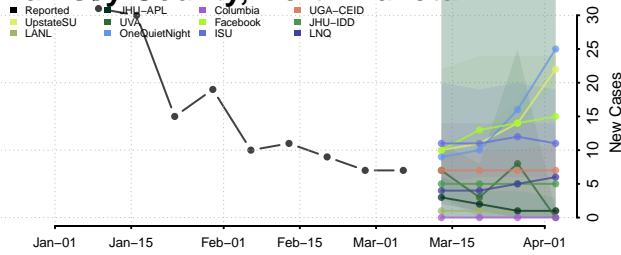

Mercer County, North Dakota

Morton County, North Dakota

Mountrail County, North Dakota

Nelson County, North Dakota

Oliver County, North Dakota

Pembina County, North Dakota

Pierce County, North Dakota

Ramsey County, North Dakota