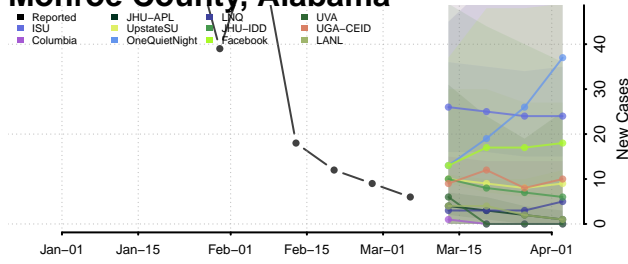

Madison County, Alabama

Marengo County, Alabama

Marion County, Alabama

Marshall County, Alabama

Mobile County, Alabama

Monroe County, Alabama

Montgomery County, Alabama

Morgan County, Alabama

Perry County, Alabama

Pickens County, Alabama

Pike County, Alabama

Randolph County, Alabama

Russell County, Alabama

Shelby County, Alabama

St. Clair County, Alabama

Sumter County, Alabama