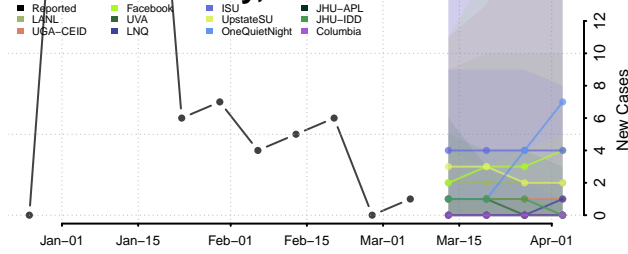

Osborne County, Kansas