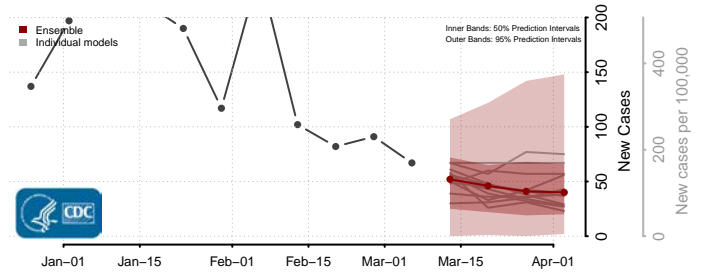

Person County, North Carolina