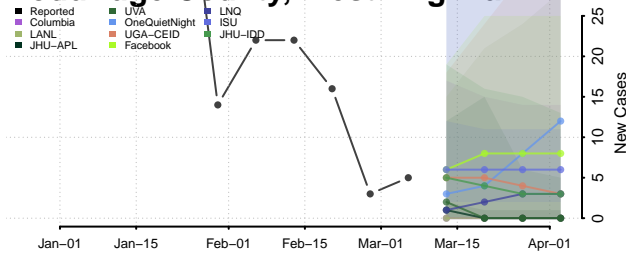

Doddridge County, West Virginia