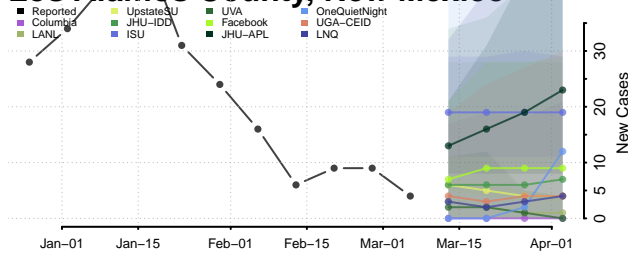

Grant County, New Mexico

Guadalupe County, New Mexico

Harding County, New Mexico

Hidalgo County, New Mexico

Lea County, New Mexico

Lincoln County, New Mexico

Los Alamos County, New Mexico

Luna County, New Mexico