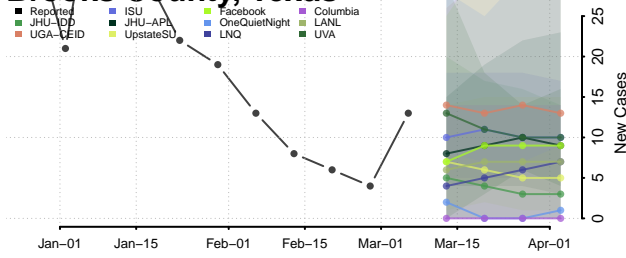

Brooks County, Texas