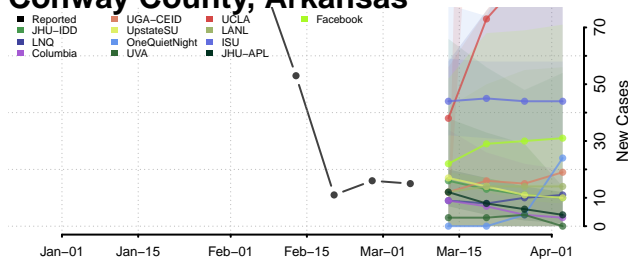

Clark County, Arkansas

Clay County, Arkansas

Cleburne County, Arkansas

Cleveland County, Arkansas

Columbia County, Arkansas

Conway County, Arkansas

Craighead County, Arkansas

Crawford County, Arkansas