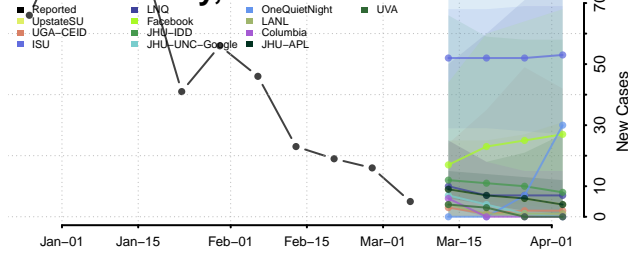

Stone County, Missouri