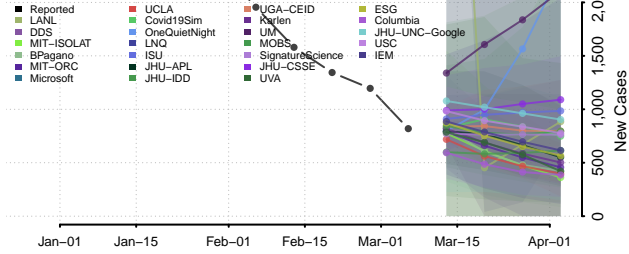

Montana

Beaverhead County, Montana

Big Horn County, Montana

Blaine County, Montana

Broadwater County, Montana

Carbon County, Montana