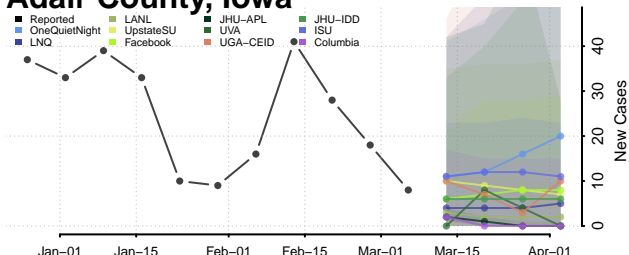

Warrick County, Indiana

Washington County, Indiana

Wayne County, Indiana

Wells County, Indiana

White County, Indiana

Whitley County, Indiana

Iowa

Adair County, Iowa