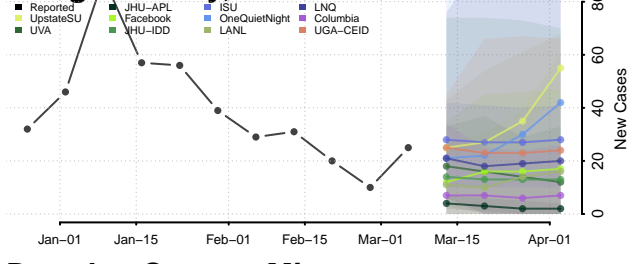

Dodge County, Minnesota