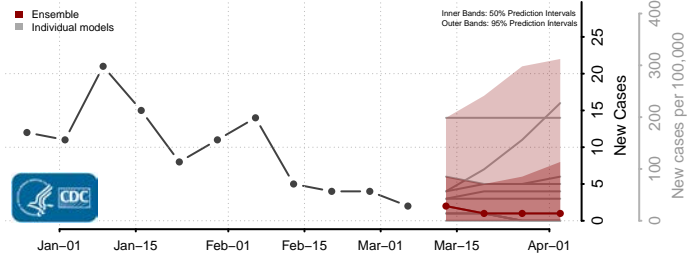

Van Buren County, Iowa