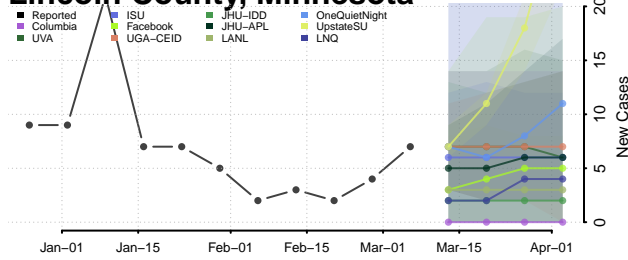

Lincoln County, Minnesota