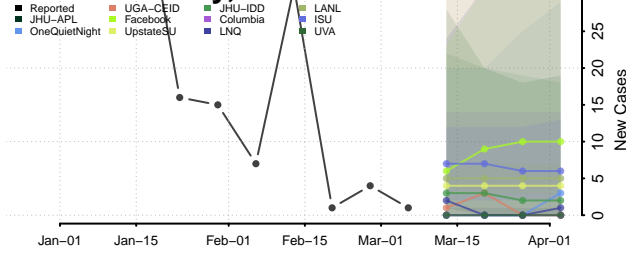

Obion County, Tennessee

Overton County, Tennessee

Perry County, Tennessee

Pickett County, Tennessee

Polk County, Tennessee

Putnam County, Tennessee

Rhea County, Tennessee

Roane County, Tennessee