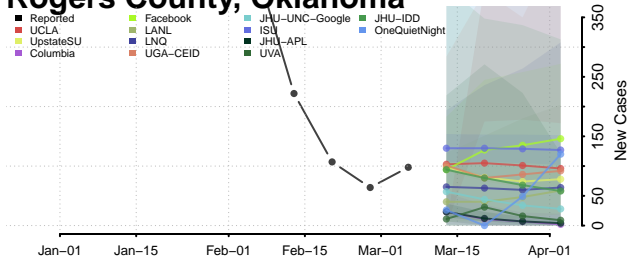

Rogers County, Oklahoma

Seminole County, Oklahoma

Sequoyah County, Oklahoma

Stephens County, Oklahoma

Texas County, Oklahoma

Tillman County, Oklahoma

Tulsa County, Oklahoma

Wagoner County, Oklahoma