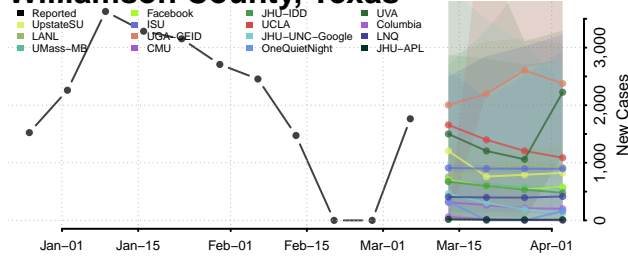

Williamson County, Texas