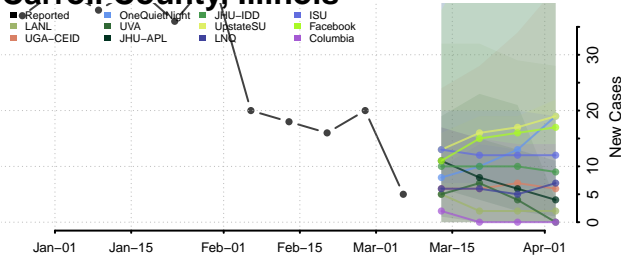

Carroll County, Illinois