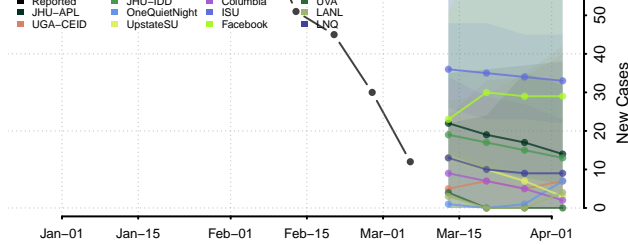

King George County, Virginia