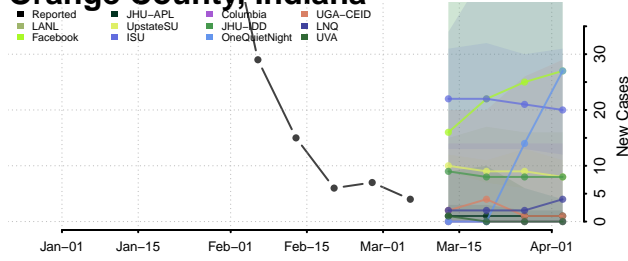

Morgan County, Indiana

Newton County, Indiana

Noble County, Indiana

Ohio County, Indiana

Orange County, Indiana

Owen County, Indiana

Parke County, Indiana

Perry County, Indiana