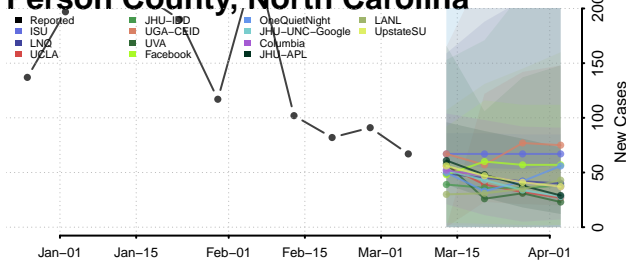

Person County, North Carolina