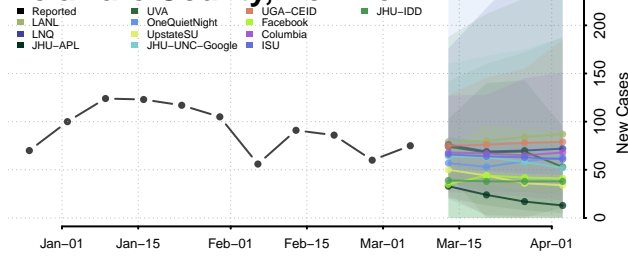

Chemung County, New York

Chenango County, New York

Clinton County, New York

Columbia County, New York

Cortland County, New York

Delaware County, New York

Dutchess County, New York

Erie County, New York