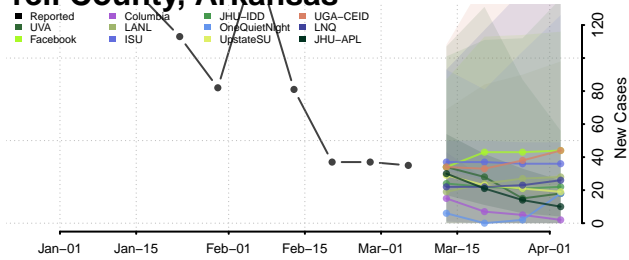

Yell County, Arkansas