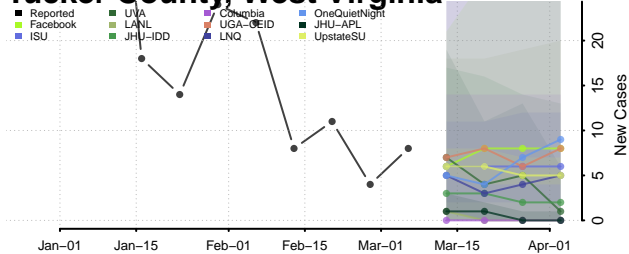

Tucker County, West Virginia