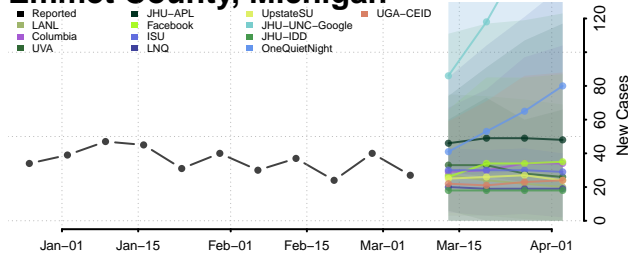

Delta County, Michigan

Dickinson County, Michigan

Eaton County, Michigan

Emmet County, Michigan

Genesee County, Michigan

Gladwin County, Michigan

Gogebic County, Michigan

Grand Traverse County, Michigan