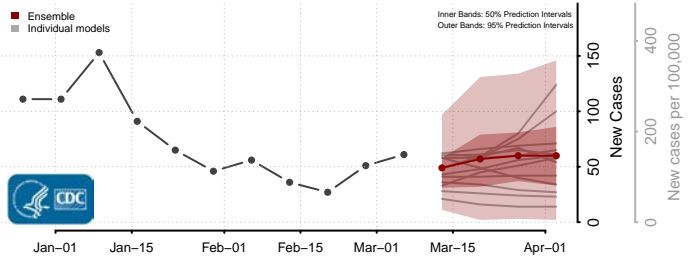

Aitkin County, Minnesota

Anoka County, Minnesota

Becker County, Minnesota

Beltrami County, Minnesota

Benton County, Minnesota

Big Stone County, Minnesota

Blue Earth County, Minnesota

Brown County, Minnesota