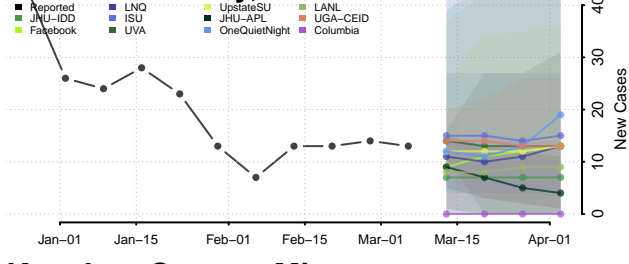

Goodhue County, Minnesota

Grant County, Minnesota

Hennepin County, Minnesota

Houston County, Minnesota

Hubbard County, Minnesota

Isanti County, Minnesota

Itasca County, Minnesota

Jackson County, Minnesota