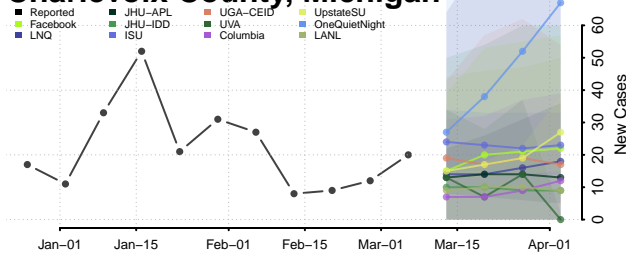

Charlevoix County, Michigan