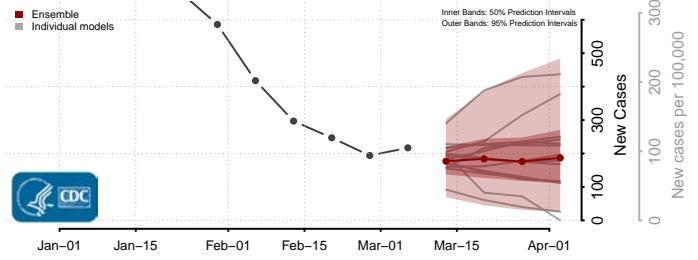

Susquehanna County, Pennsylvania

Tioga County, Pennsylvania

Union County, Pennsylvania

Venango County, Pennsylvania

Warren County, Pennsylvania

Washington County, Pennsylvania

Wayne County, Pennsylvania

Westmoreland County, Pennsylvania