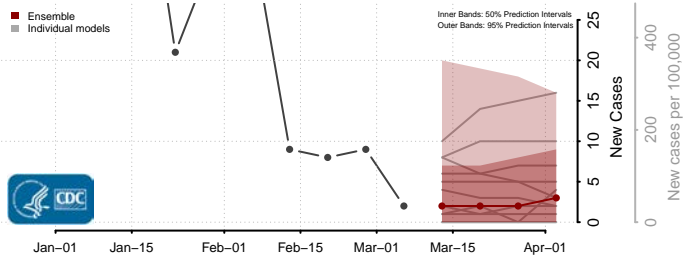

Alfalfa County, Oklahoma