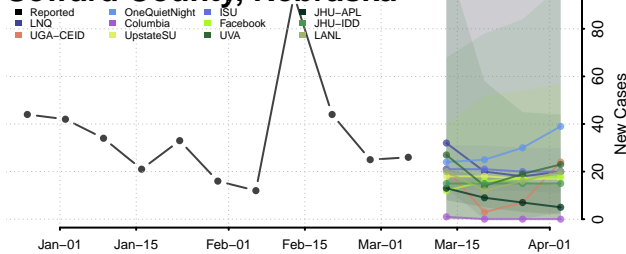

Red Willow County, Nebraska

Richardson County, Nebraska

Rock County, Nebraska

Saline County, Nebraska

Sarpy County, Nebraska

Saunders County, Nebraska

Scotts Bluff County, Nebraska

Seward County, Nebraska