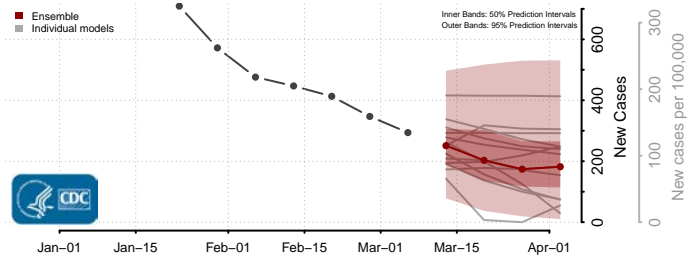

Catron County, New Mexico

Chaves County, New Mexico

Cibola County, New Mexico

Colfax County, New Mexico

Curry County, New Mexico

De Baca County, New Mexico

Dona Ana County, New Mexico

Eddy County, New Mexico