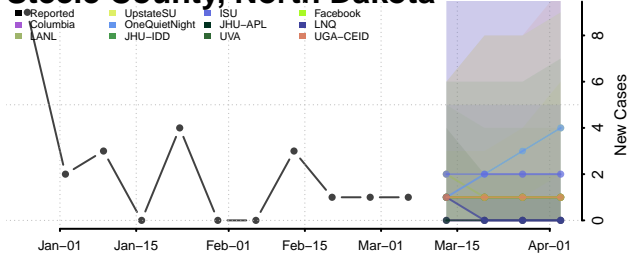

Steele County, North Dakota