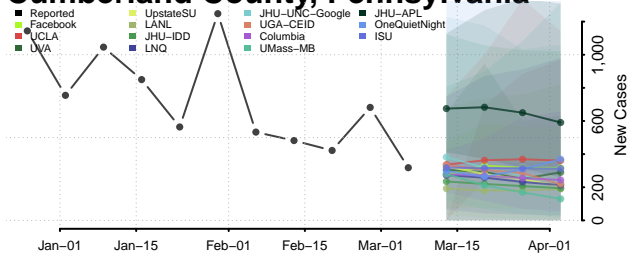

Cumberland County, Pennsylvania