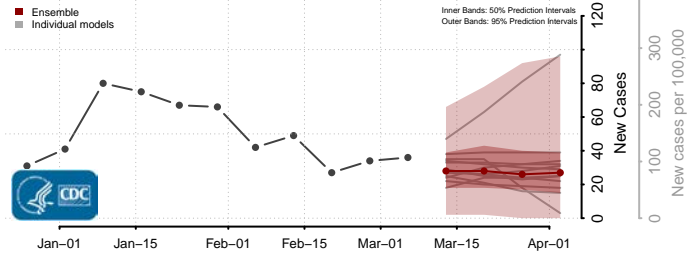

St. Clair County, Michigan

St. Joseph County, Michigan

Tuscola County, Michigan

Van Buren County, Michigan

Washtenaw County, Michigan

Wayne County, Michigan

Wexford County, Michigan

Minnesota