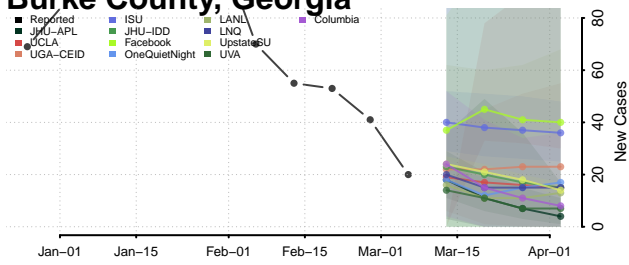

Bleckley County, Georgia

Brantley County, Georgia

Brooks County, Georgia

Bryan County, Georgia

Bulloch County, Georgia

Burke County, Georgia

Butts County, Georgia

Calhoun County, Georgia