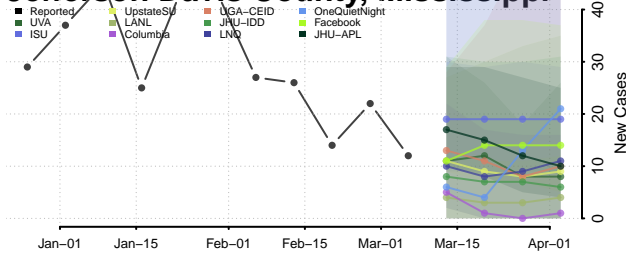

Jefferson Davis County, Mississippi