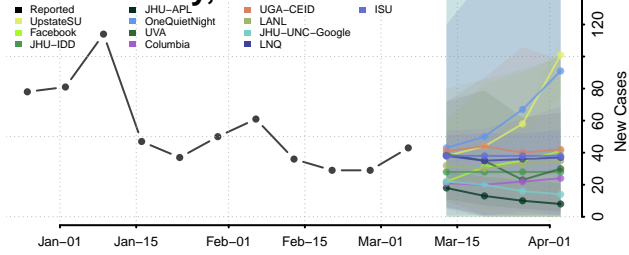

Goodhue County, Minnesota

Grant County, Minnesota

Hennepin County, Minnesota

Houston County, Minnesota

Hubbard County, Minnesota

Isanti County, Minnesota

Itasca County, Minnesota

Jackson County, Minnesota