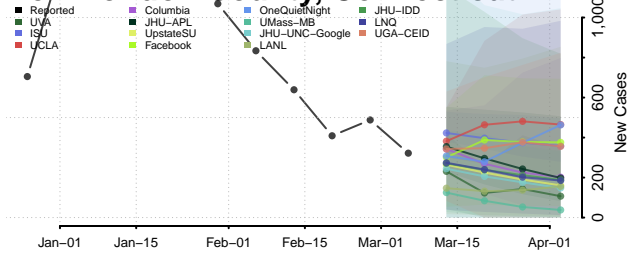

Fairfield County, Connecticut

Hartford County, Connecticut

Litchfield County, Connecticut

Middlesex County, Connecticut

New Haven County, Connecticut

New London County, Connecticut

Tolland County, Connecticut