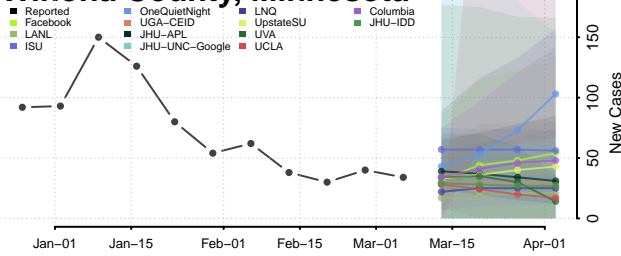

Waseca County, Minnesota

Washington County, Minnesota

Watonwan County, Minnesota

Wilkin County, Minnesota

Winona County, Minnesota

Wright County, Minnesota

Yellow Medicine County, Minnesota

Mississippi*