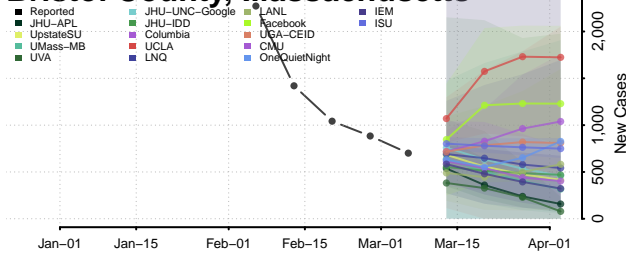

Bristol County, Massachusetts