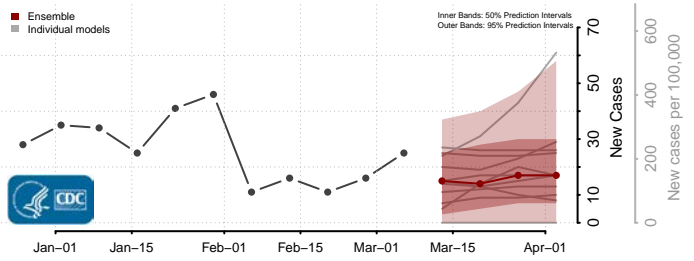

Ringgold County, Iowa

Sac County, Iowa

Scott County, Iowa

Shelby County, Iowa

Sioux County, Iowa

Story County, Iowa

Tama County, Iowa

Taylor County, Iowa