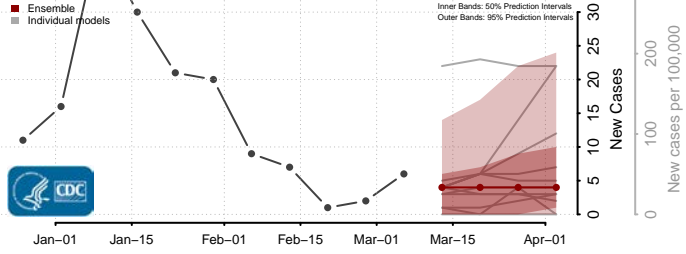

Linn County, Missouri