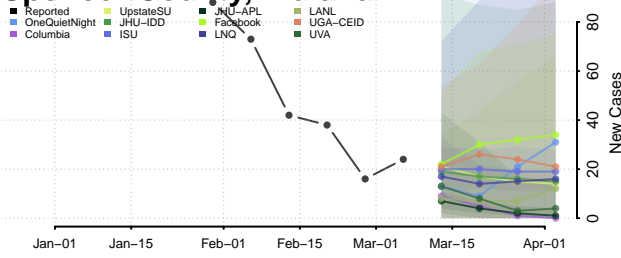

Spencer County, Indiana