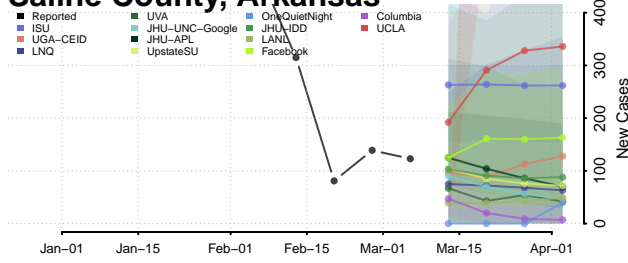

Pope County, Arkansas

Prairie County, Arkansas

Pulaski County, Arkansas

Randolph County, Arkansas

Saline County, Arkansas

Scott County, Arkansas

Searcy County, Arkansas

Sebastian County, Arkansas