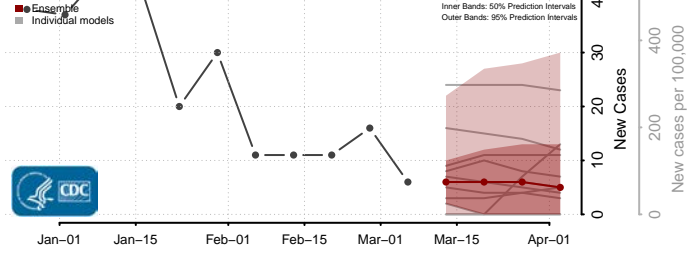

Humphreys County, Mississippi