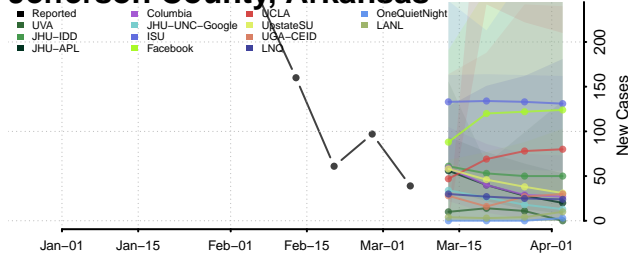

Jefferson County, Arkansas