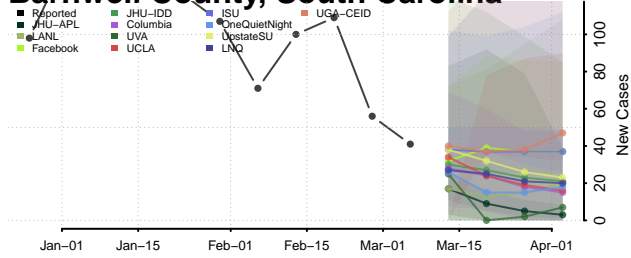

Barnwell County, South Carolina