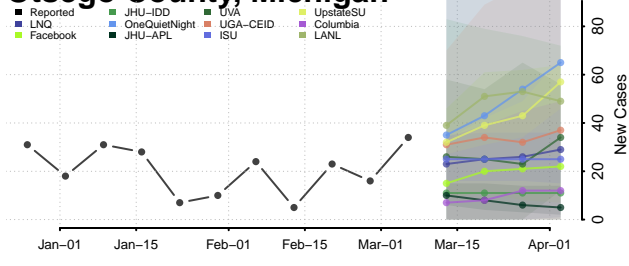

Otsego County, Michigan