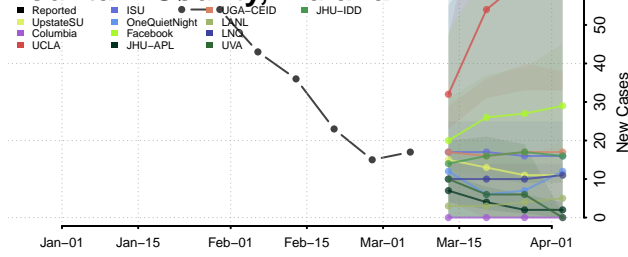

Fountain County, Indiana