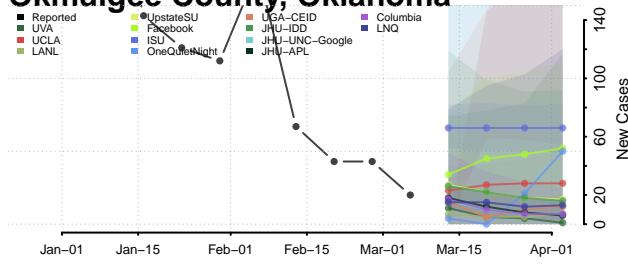

Okmulgee County, Oklahoma