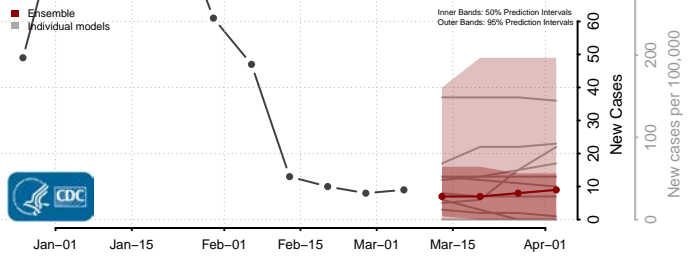

Yates County, New York

North Carolina*

*New weekly cases may decrease in this location over the next four weeks. For these locations, the ensemble forecast indicates a probability of 0.75 or greater that fewer cases will be reported in week four of the forecast than in the last reported week.