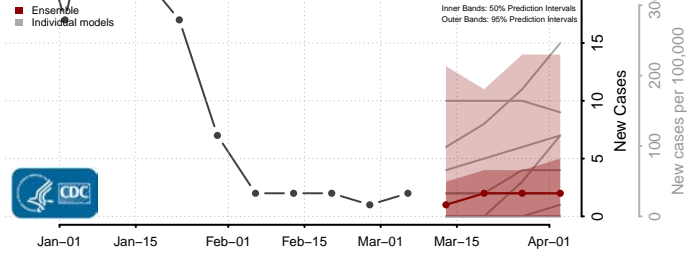

St. Louis County, Missouri

Ste. Genevieve County, Missouri

Stoddard County, Missouri

Stone County, Missouri

Sullivan County, Missouri

Taney County, Missouri

Texas County, Missouri

Vernon County, Missouri