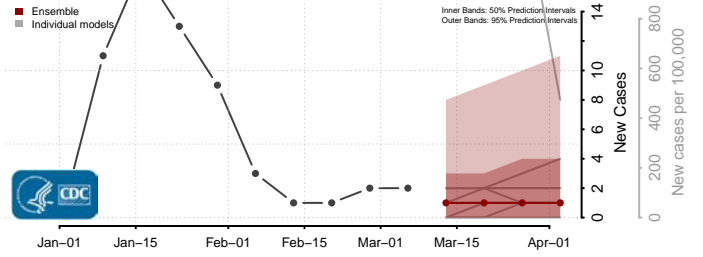

Daniels County, Montana