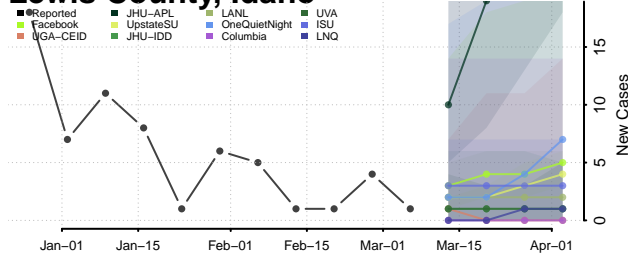

Jerome County, Idaho

Kootenai County, Idaho

Latah County, Idaho

Lemhi County, Idaho

Lewis County, Idaho

Lincoln County, Idaho

Madison County, Idaho

Minidoka County, Idaho