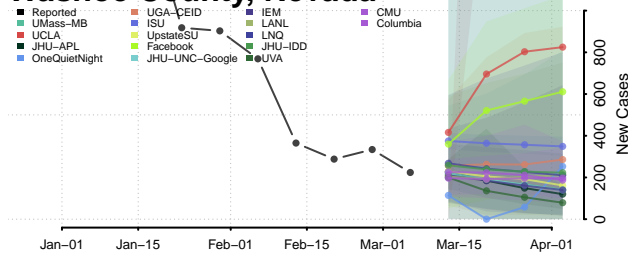

Washoe County, Nevada