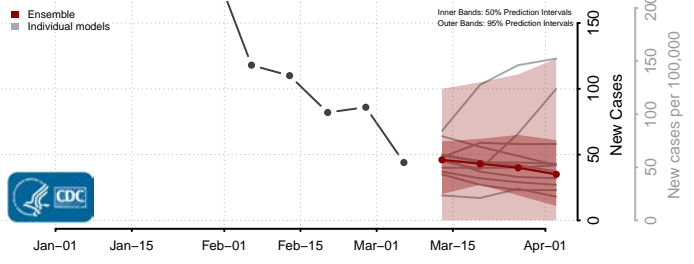

Lewis County, Washington