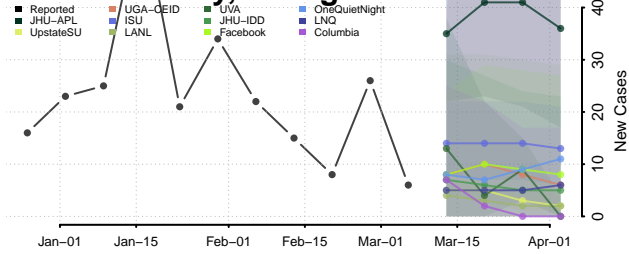

Lowndes County, Georgia

Lumpkin County, Georgia

Macon County, Georgia

Madison County, Georgia

Marion County, Georgia

McDuffie County, Georgia

McIntosh County, Georgia

Meriwether County, Georgia