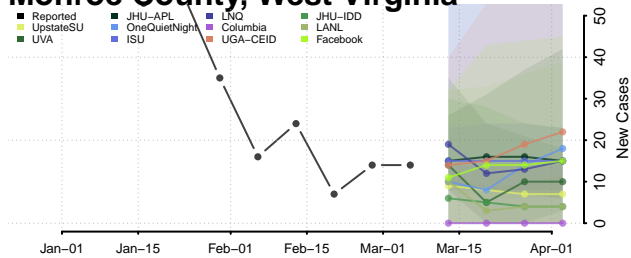

Monroe County, West Virginia