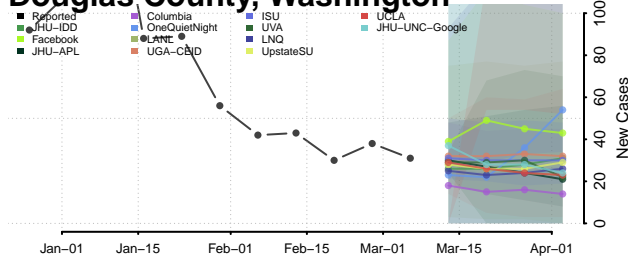

Douglas County, Washington