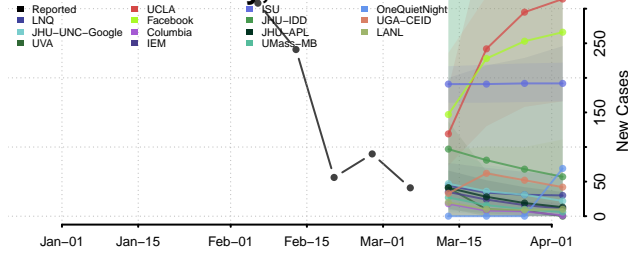

Madison County, Louisiana

Morehouse County, Louisiana

Natchitoches County, Louisiana

Orleans County, Louisiana

Ouachita County, Louisiana

Plaquemines County, Louisiana

Pointe Coupee County, Louisiana

Rapides County, Louisiana