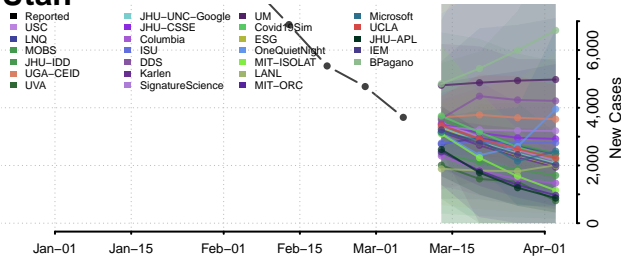

Utah*

*New weekly cases may decrease in this location over the next four weeks. For these locations, the ensemble forecast indicates a probability of 0.75 or greater that fewer cases will be reported in week four of the forecast than in the last reported week.