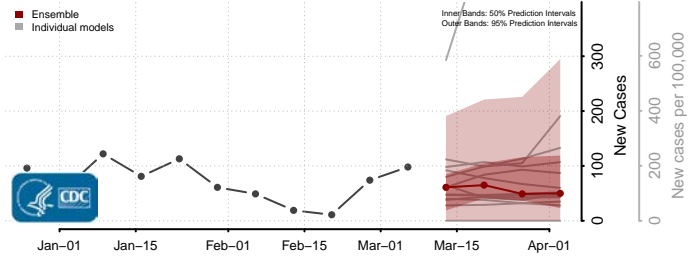

Skagit County, Washington

Skamania County, Washington

Whatcom County, Washington

Whitman County, Washington

Yakima County, Washington

West Virginia

Barbour County, West Virginia

Berkeley County, West Virginia