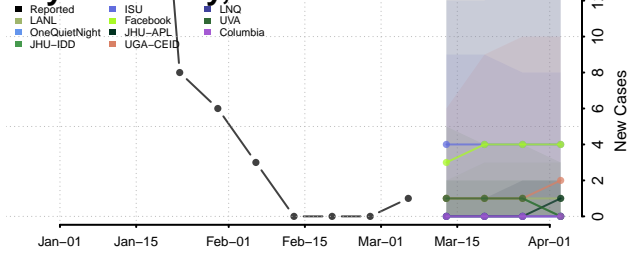

Baylor County, Texas