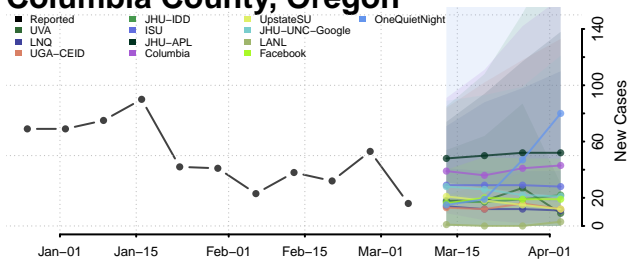

Columbia County, Oregon