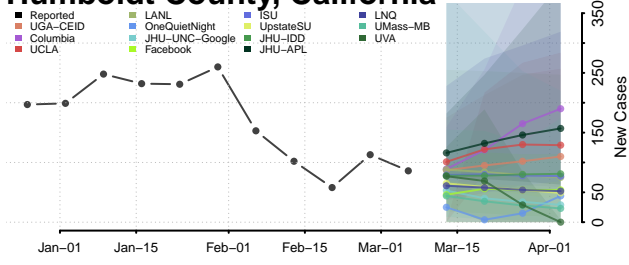

Humboldt County, California