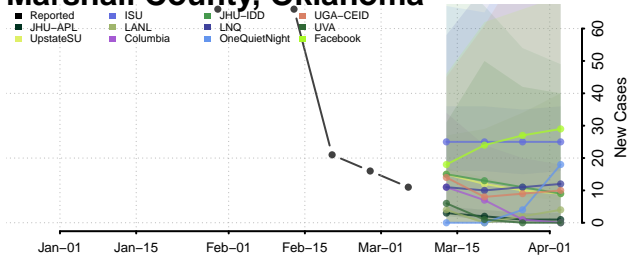

Logan County, Oklahoma

Love County, Oklahoma

Major County, Oklahoma

Marshall County, Oklahoma

Mayes County, Oklahoma

McClain County, Oklahoma

McCurtain County, Oklahoma

McIntosh County, Oklahoma