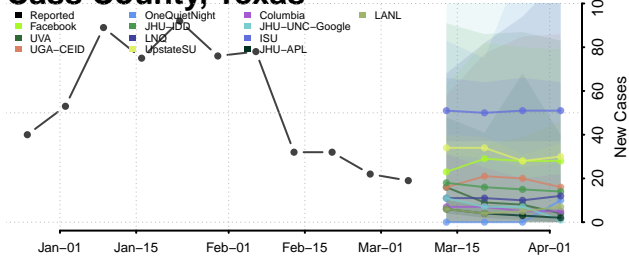

Cass County, Texas