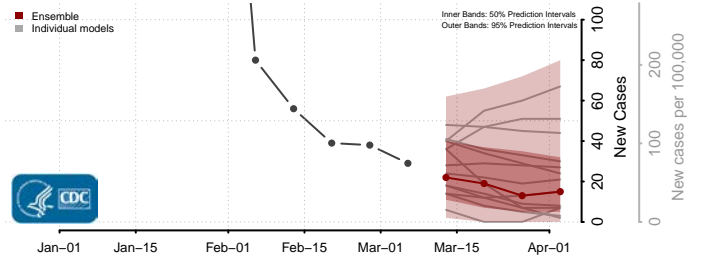

Graham County, Arizona