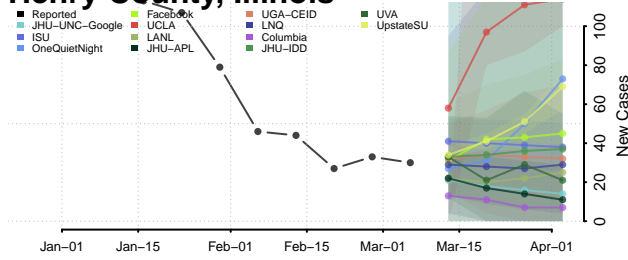

Gallatin County, Illinois

Greene County, Illinois

Grundy County, Illinois

Hamilton County, Illinois

Hancock County, Illinois

Hardin County, Illinois

Henderson County, Illinois

Henry County, Illinois