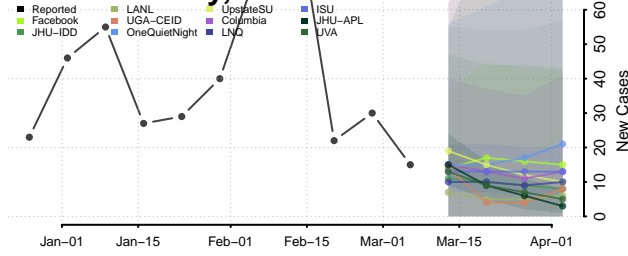

Clarke County, Alabama

Clay County, Alabama

Cleburne County, Alabama

Coffee County, Alabama

Colbert County, Alabama

Conecuh County, Alabama

Coosa County, Alabama

Covington County, Alabama