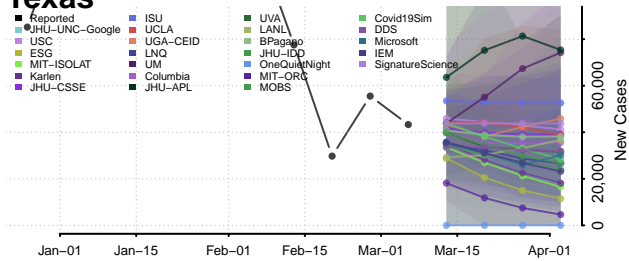

Williamson County, Tennessee

Wilson County, Tennessee

Texas

Anderson County, Texas

Andrews County, Texas

Angelina County, Texas