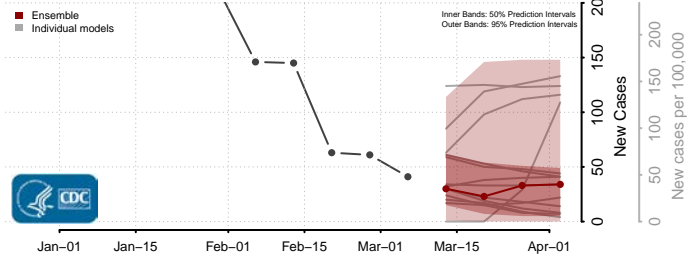

Lee County, Mississippi

Leflore County, Mississippi

Lincoln County, Mississippi

Lowndes County, Mississippi

Madison County, Mississippi

Marion County, Mississippi

Marshall County, Mississippi

Monroe County, Mississippi