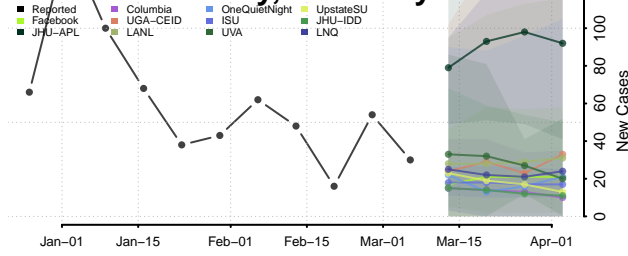

Johnson County, Kentucky

Kenton County, Kentucky

Knott County, Kentucky

Knox County, Kentucky

Larue County, Kentucky

Laurel County, Kentucky

Lawrence County, Kentucky

Lee County, Kentucky