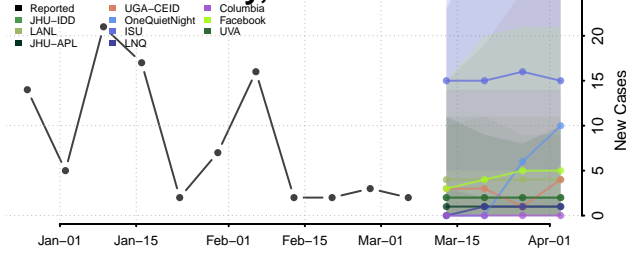

Shannon County, Missouri