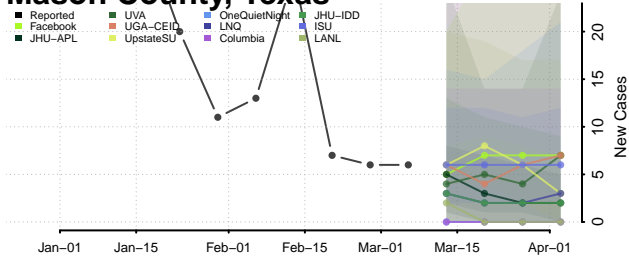

Mason County, Texas