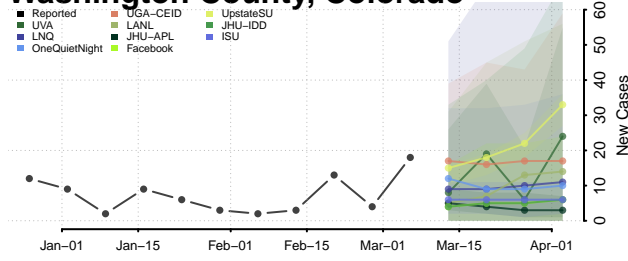

San Miguel County, Colorado

Sedgwick County, Colorado

Summit County, Colorado

Teller County, Colorado

Washington County, Colorado

Weld County, Colorado

Yuma County, Colorado

Connecticut