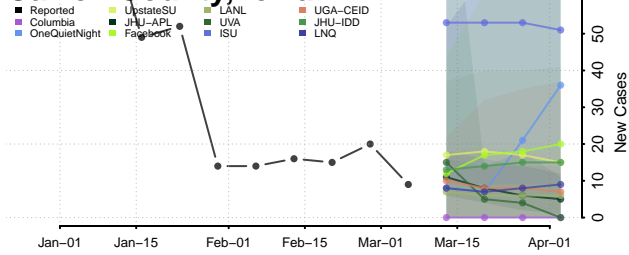

Buchanan County, Iowa

Buena Vista County, Iowa

Butler County, Iowa

Calhoun County, Iowa

Carroll County, Iowa

Cass County, Iowa

Cedar County, Iowa

Cerro Gordo County, Iowa