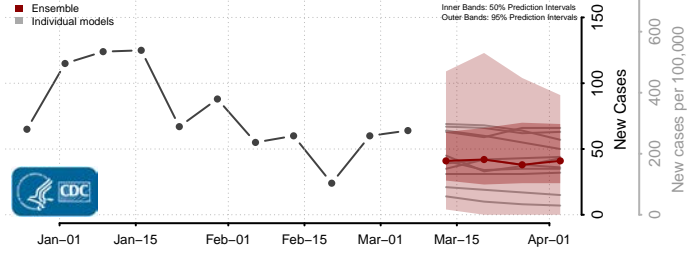

Madison County, Louisiana

Morehouse County, Louisiana

Natchitoches County, Louisiana

Orleans County, Louisiana

Ouachita County, Louisiana

Plaquemines County, Louisiana

Pointe Coupee County, Louisiana

Rapides County, Louisiana