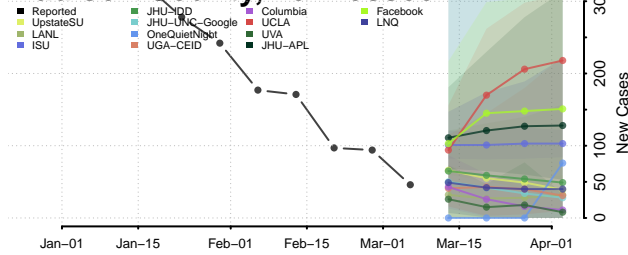

Madison County, Tennessee