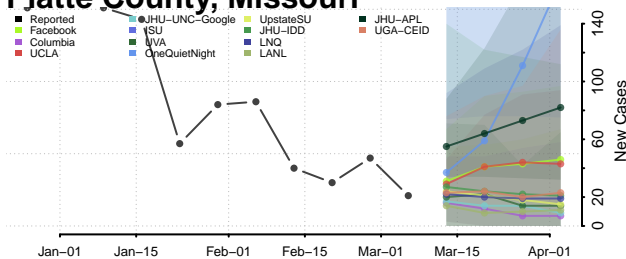

Pemiscot County, Missouri

Perry County, Missouri

Pettis County, Missouri

Phelps County, Missouri

Pike County, Missouri

Platte County, Missouri

Polk County, Missouri

Pulaski County, Missouri