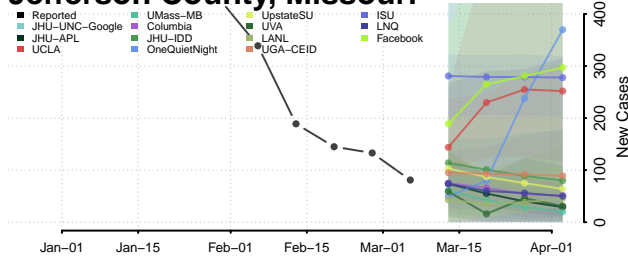

Jefferson County, Missouri