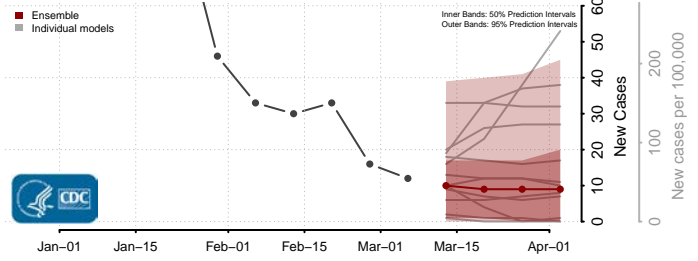

Union County, Iowa

Van Buren County, Iowa

Wapello County, Iowa

Warren County, Iowa

Washington County, Iowa

Wayne County, Iowa

Webster County, Iowa

Winnebago County, Iowa