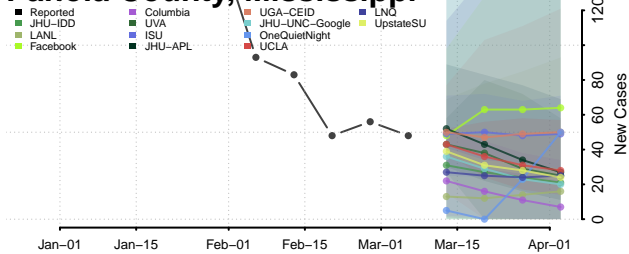

Montgomery County, Mississippi

Neshoba County, Mississippi

Newton County, Mississippi

Noxubee County, Mississippi

Oktibbeha County, Mississippi

Panola County, Mississippi

Pearl River County, Mississippi

Perry County, Mississippi