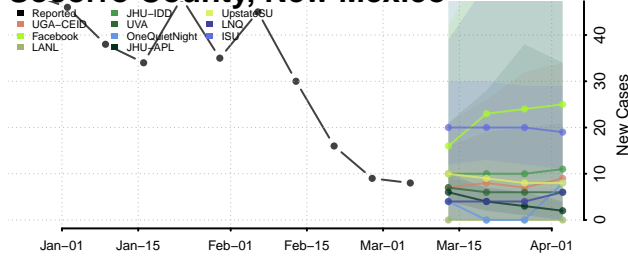

Socorro County, New Mexico