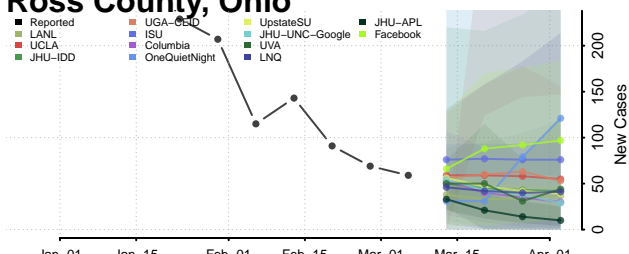

Ross County, Ohio