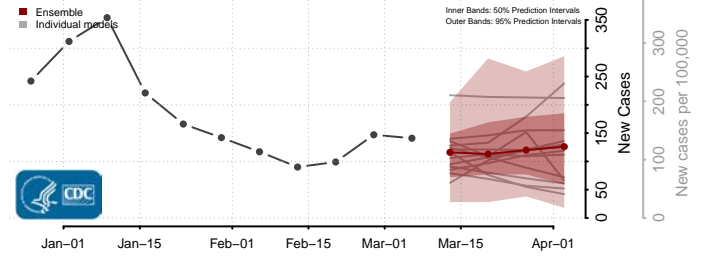

Woodbury County, Iowa