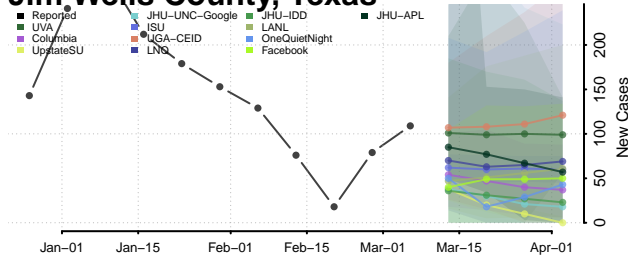

Jim Wells County, Texas