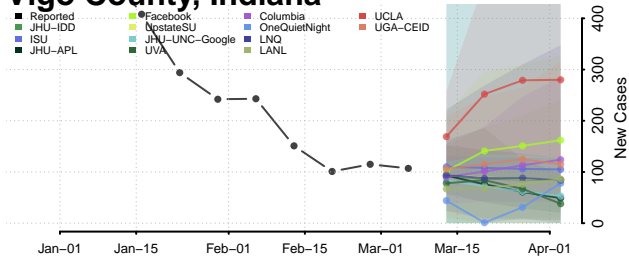

Tippecanoe County, Indiana

Tipton County, Indiana

Union County, Indiana

Vanderburgh County, Indiana

Vermillion County, Indiana

Vigo County, Indiana

Wabash County, Indiana

Warren County, Indiana