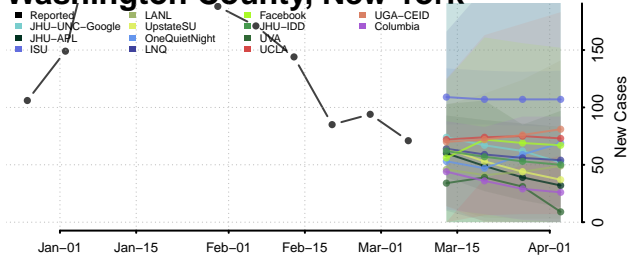

Tioga County, New York

Tompkins County, New York

Ulster County, New York

Warren County, New York

Washington County, New York

Wayne County, New York

Westchester County, New York

Wyoming County, New York