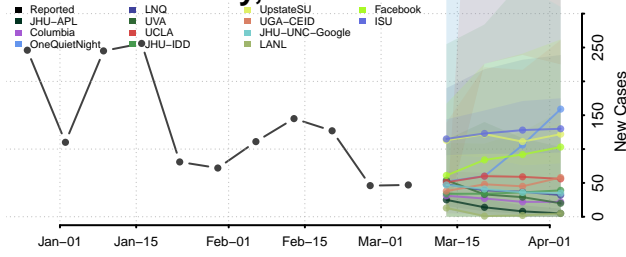

Big Horn County, Montana

Blaine County, Montana

Broadwater County, Montana

Carbon County, Montana

Carter County, Montana

Cascade County, Montana

Chouteau County, Montana

Custer County, Montana