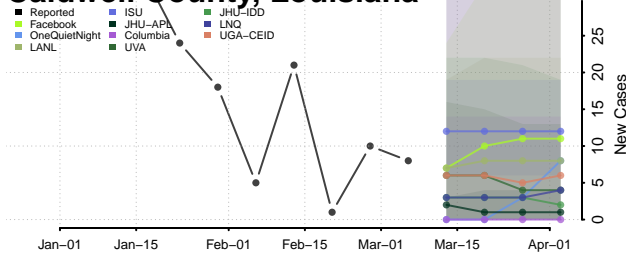

Caldwell County, Louisiana