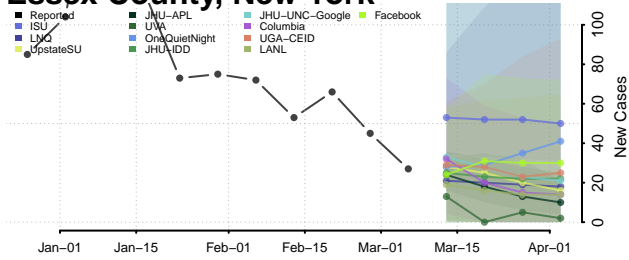

Essex County, New York