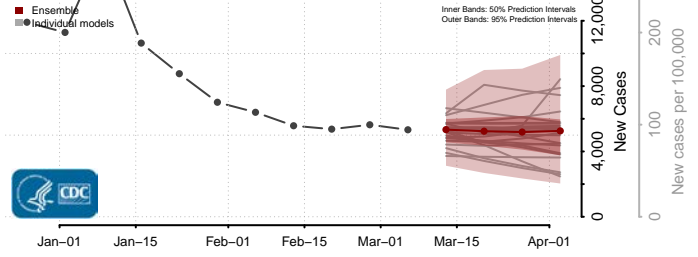

St. Clair County, Michigan

St. Joseph County, Michigan

Tuscola County, Michigan

Van Buren County, Michigan

Washtenaw County, Michigan

Wayne County, Michigan

Wexford County, Michigan

Minnesota