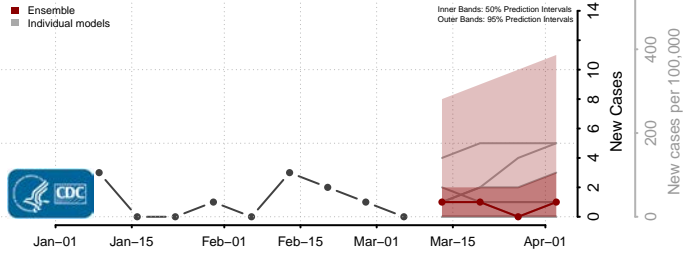

Daniels County, Montana

Dawson County, Montana

Deer Lodge County, Montana

Fallon County, Montana

Fergus County, Montana

Flathead County, Montana

Gallatin County, Montana

Garfield County, Montana