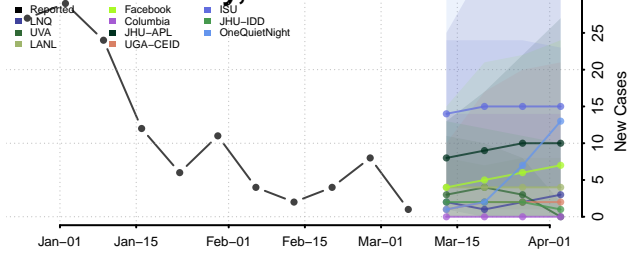

Monroe County, Missouri