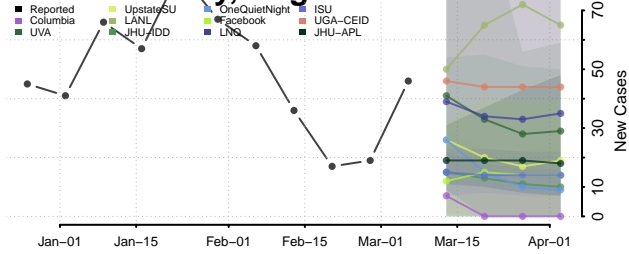

Mathews County, Virginia

Mecklenburg County, Virginia

Middlesex County, Virginia

Montgomery County, Virginia

Nelson County, Virginia

New Kent County, Virginia

Newport News County, Virginia

Norfolk County, Virginia