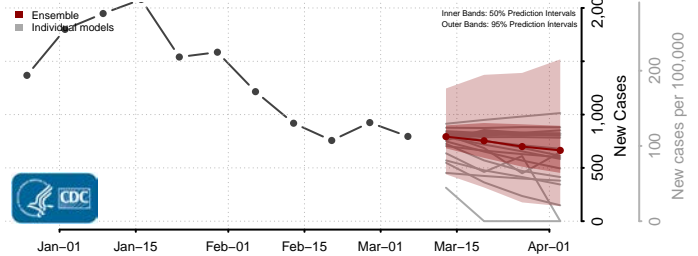

Windham County, Connecticut

Delaware*

Kent County, Delaware

New Castle County, Delaware

Sussex County, Delaware

District of Columbia

*New weekly cases may decrease in this location over the next four weeks. For these locations, the ensemble forecast indicates a probability of 0.75 or greater that fewer cases will be reported in week four of the forecast than in the last reported week.