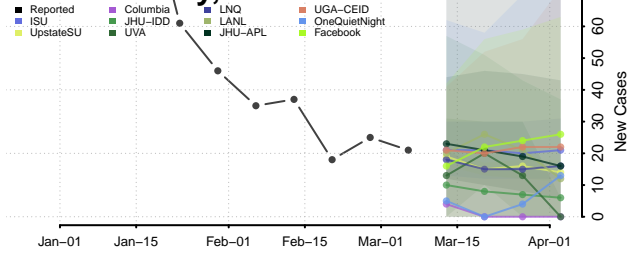

Atoka County, Oklahoma