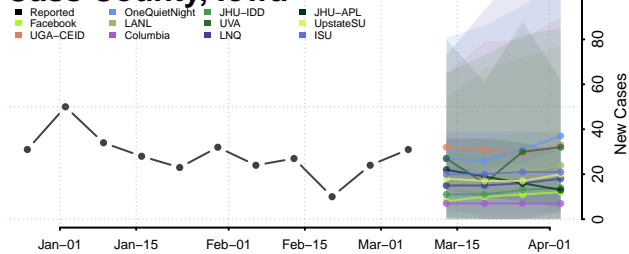

Buchanan County, Iowa

Buena Vista County, Iowa

Butler County, Iowa

Calhoun County, Iowa

Carroll County, Iowa

Cass County, Iowa

Cedar County, Iowa

Cerro Gordo County, Iowa