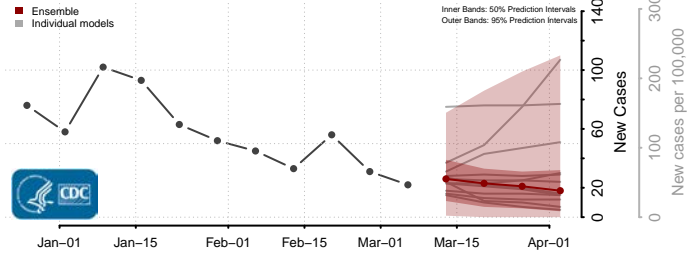

Aitkin County, Minnesota

Anoka County, Minnesota

Becker County, Minnesota

Beltrami County, Minnesota

Benton County, Minnesota

Big Stone County, Minnesota

Blue Earth County, Minnesota

Brown County, Minnesota