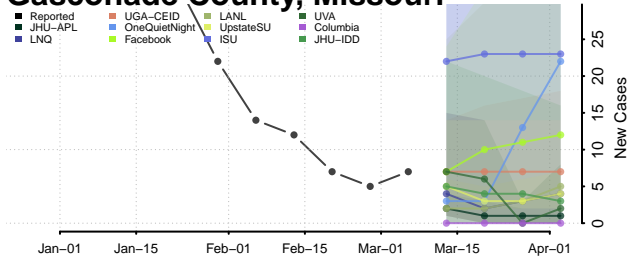

Gentry County, Missouri

Greene County, Missouri

Grundy County, Missouri

Harrison County, Missouri

Henry County, Missouri

Hickory County, Missouri

Holt County, Missouri

Howard County, Missouri