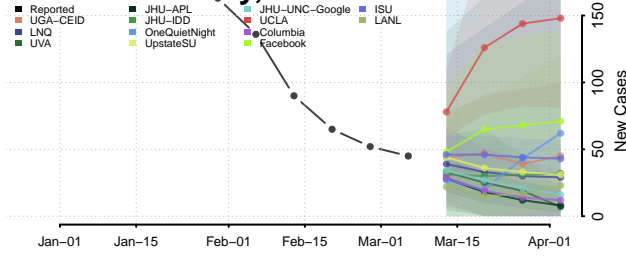

Harrison County, Indiana