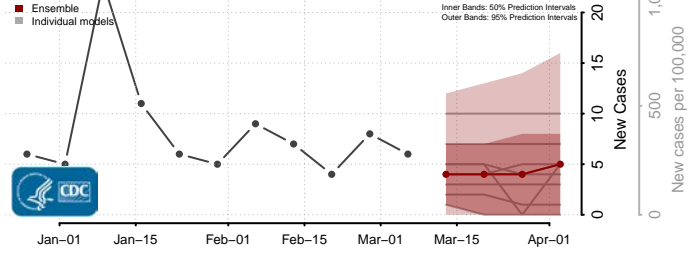

Potter County, South Dakota