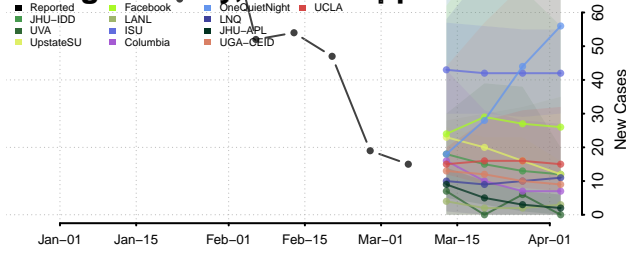

DeSoto County, Mississippi

Forrest County, Mississippi

Franklin County, Mississippi

George County, Mississippi

Greene County, Mississippi

Grenada County, Mississippi

Hancock County, Mississippi

Harrison County, Mississippi