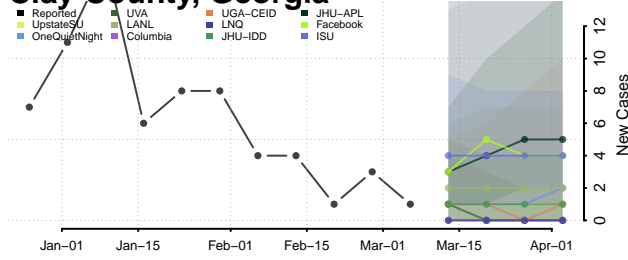

Clay County, Georgia