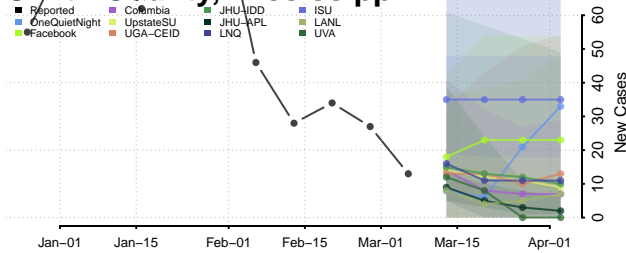

Smith County, Mississippi