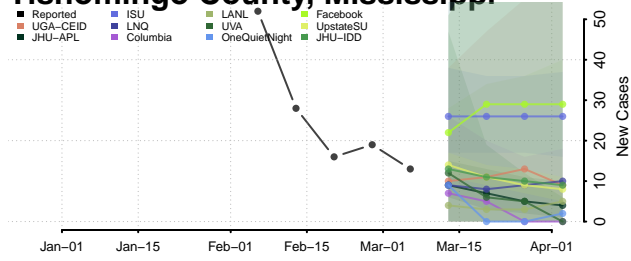

Smith County, Mississippi

Stone County, Mississippi

Sunflower County, Mississippi

Tallahatchie County, Mississippi

Tate County, Mississippi

Tippah County, Mississippi

Tishomingo County, Mississippi

Tunica County, Mississippi