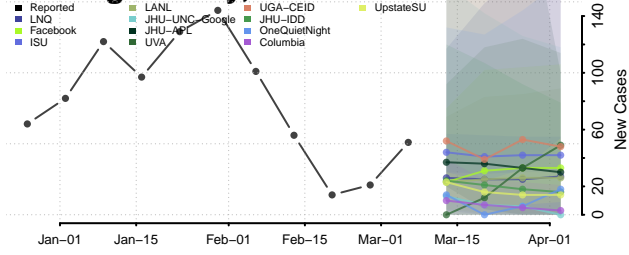

Kleberg County, Texas