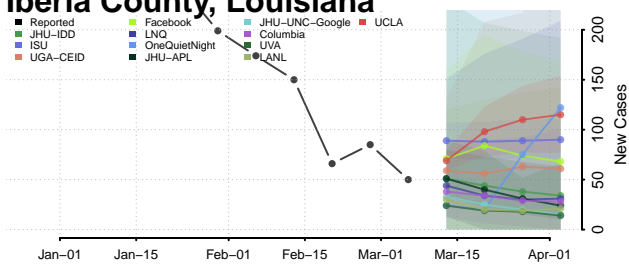

East Baton Rouge County, Louisiana

East Carroll County, Louisiana

East Feliciana County, Louisiana

Evangeline County, Louisiana

Franklin County, Louisiana

Grant County, Louisiana

Iberia County, Louisiana

Iberville County, Louisiana