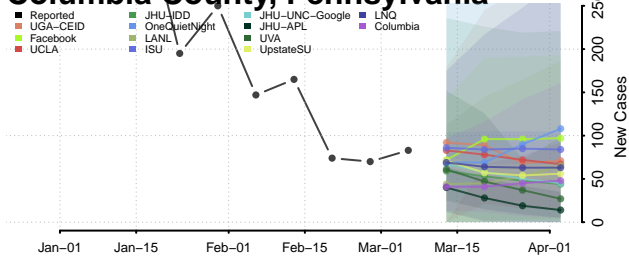

Columbia County, Pennsylvania