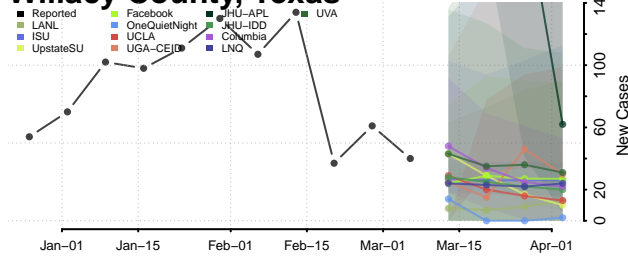

Willacy County, Texas