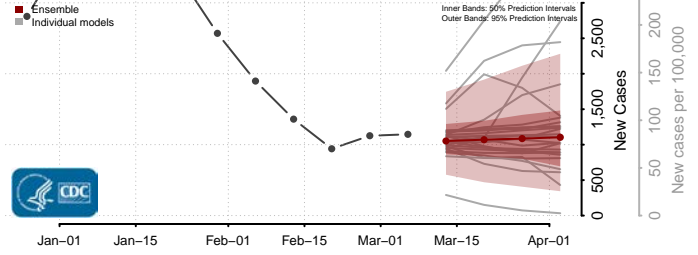

West Baton Rouge County, Louisiana

West Carroll County, Louisiana

West Feliciana County, Louisiana

Winn County, Louisiana

Maine

Androscoggin County, Maine