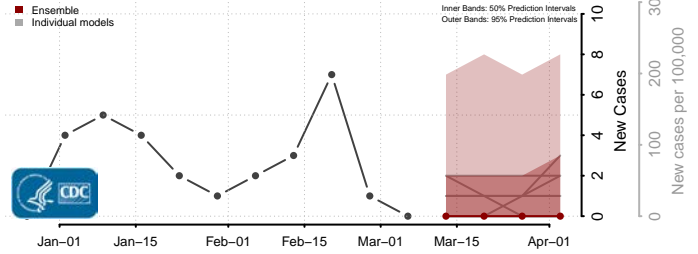

Catron County, New Mexico