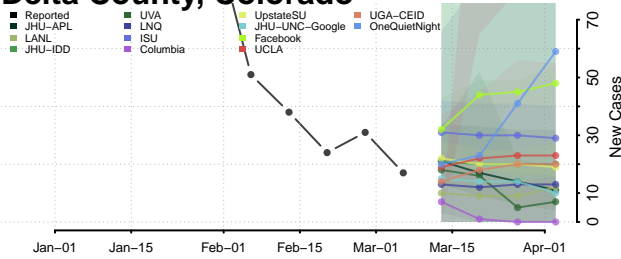

Cheyenne County, Colorado

Clear Creek County, Colorado

Conejos County, Colorado

Costilla County, Colorado

Crowley County, Colorado

Custer County, Colorado

Delta County, Colorado

Denver County, Colorado