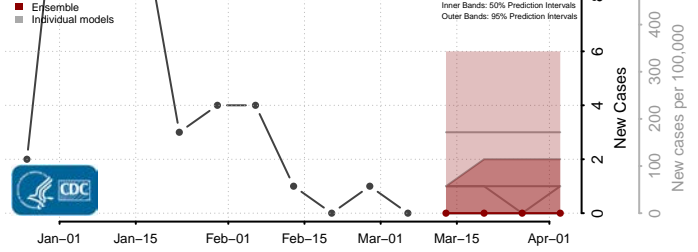

Catron County, New Mexico

Chaves County, New Mexico

Cibola County, New Mexico

Colfax County, New Mexico

Curry County, New Mexico

De Baca County, New Mexico

Dona Ana County, New Mexico

Eddy County, New Mexico