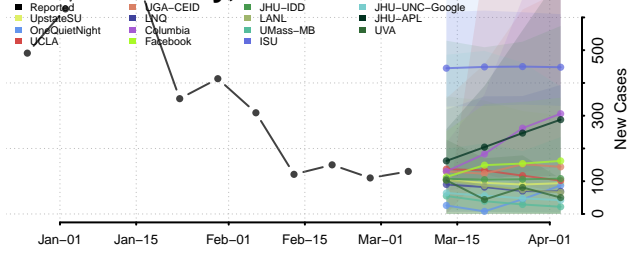

Shasta County, California