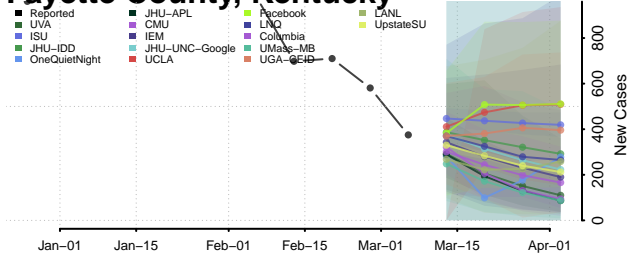

Fayette County, Kentucky