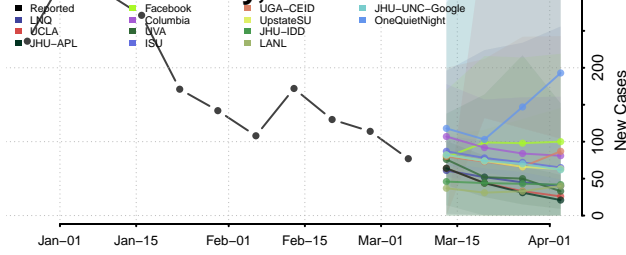

Bannock County, Idaho