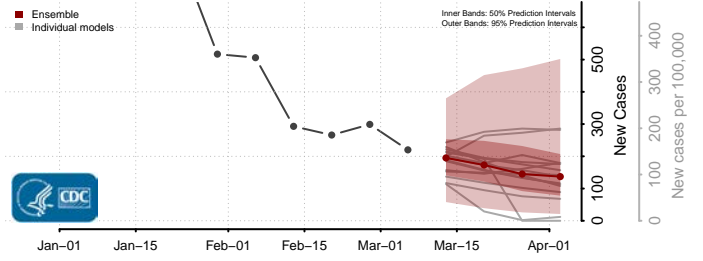

Coconino County, Arizona