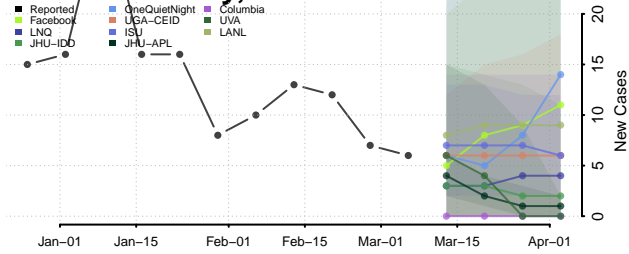

Russell County, Kansas