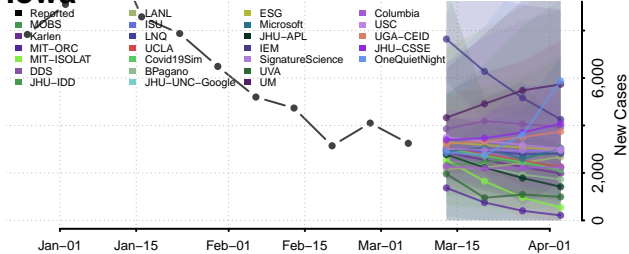

Warrick County, Indiana

Washington County, Indiana

Wayne County, Indiana

Wells County, Indiana

White County, Indiana

Whitley County, Indiana

Iowa

Adair County, Iowa