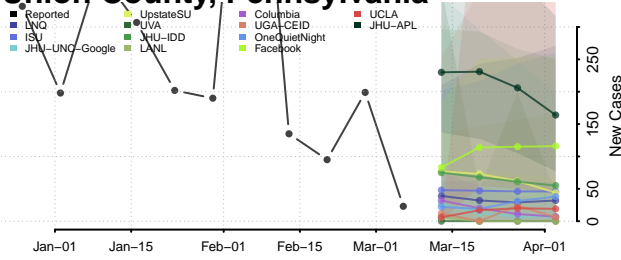

Union County, Pennsylvania