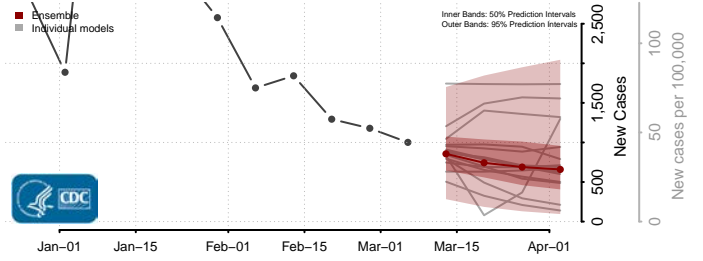

Grant County, Washington

Grays Harbor County, Washington

Island County, Washington

Jefferson County, Washington

King County, Washington

Kitsap County, Washington

Kittitas County, Washington

Klickitat County, Washington