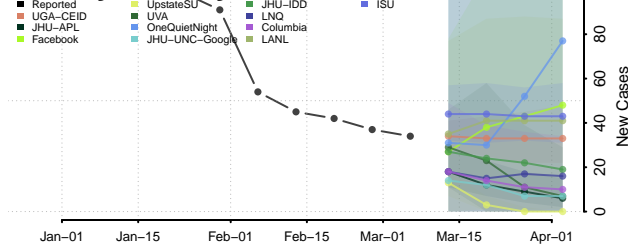

Harvey County, Kansas