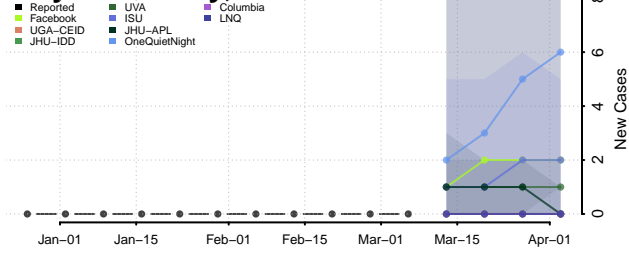

Wayne County, Utah