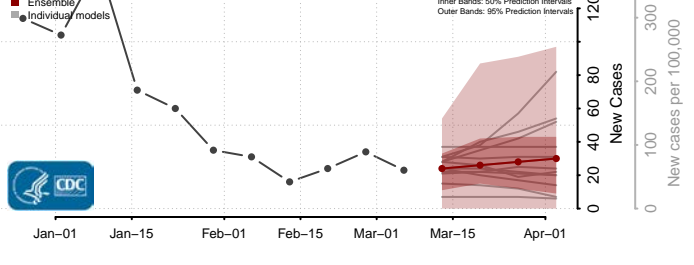

Douglas County, Minnesota