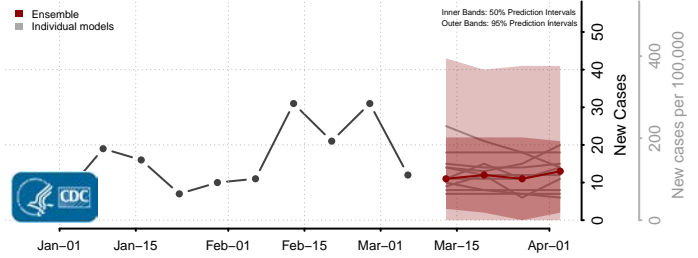

Watonwan County, Minnesota