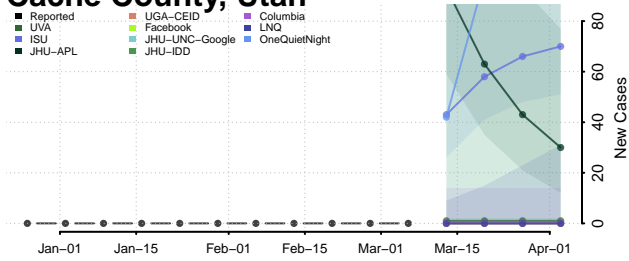

Cache County, Utah