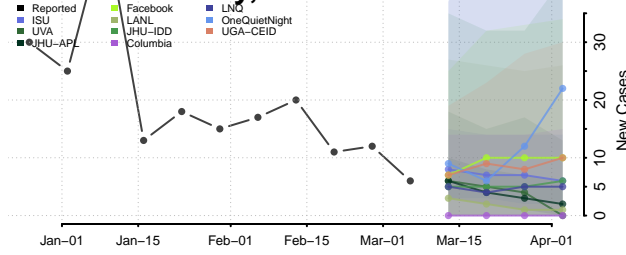

Franklin County, Idaho