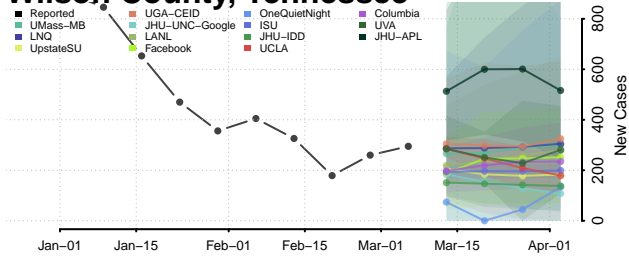

Wilson County, Tennessee