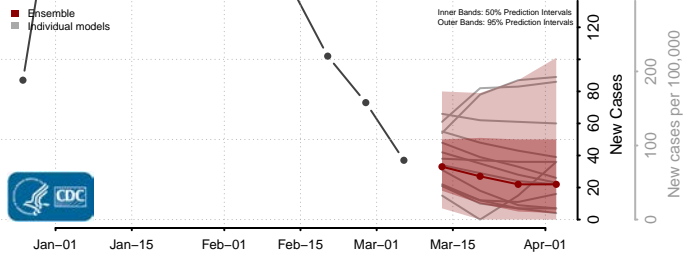

Nelson County, Kentucky