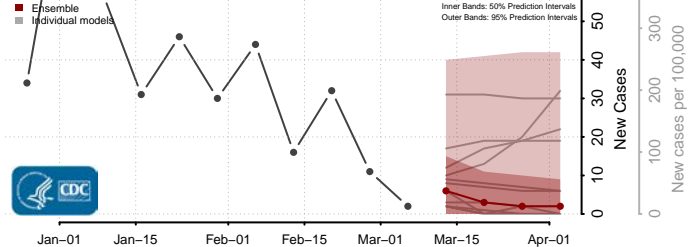

Barber County, Kansas

Barton County, Kansas

*New weekly cases may decrease in this location over the next four weeks. For these locations, the ensemble forecast indicates a probability of 0.75 or greater that fewer cases will be reported in week four of the forecast than in the last reported week.