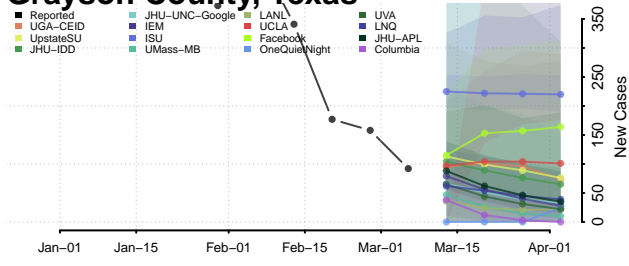

Gillespie County, Texas

Glasscock County, Texas

Goliad County, Texas

Gonzales County, Texas

Gray County, Texas

Grayson County, Texas

Gregg County, Texas

Grimes County, Texas