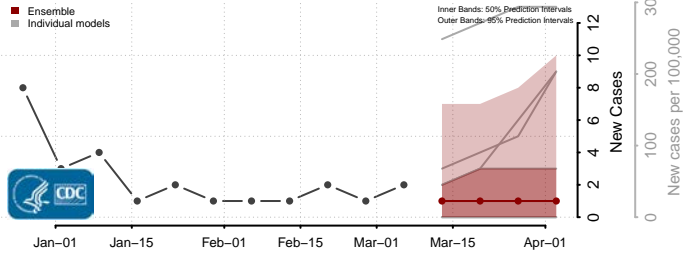

Dunn County, North Dakota