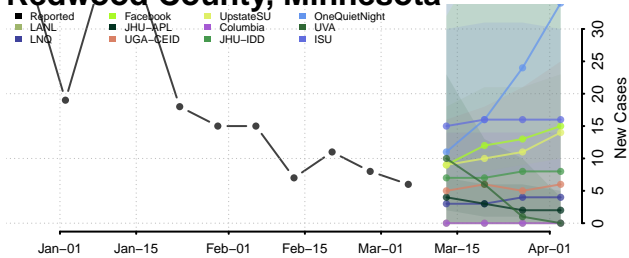

Pennington County, Minnesota

Pine County, Minnesota

Pipestone County, Minnesota

Polk County, Minnesota

Pope County, Minnesota

Ramsey County, Minnesota

Red Lake County, Minnesota

Redwood County, Minnesota