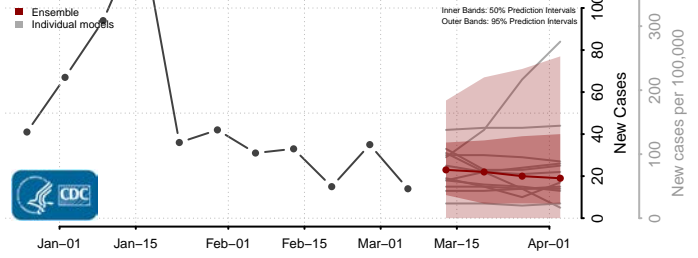

Glacier County, Montana

Golden Valley County, Montana

Granite County, Montana

Hill County, Montana

Jefferson County, Montana

Judith Basin County, Montana

Lake County, Montana

Lewis and Clark County, Montana