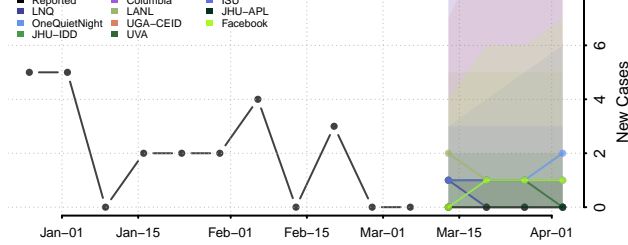

Logan County, Nebraska

Loup County, Nebraska

Madison County, Nebraska

McPherson County, Nebraska

Merrick County, Nebraska

Morrill County, Nebraska

Nance County, Nebraska

Nemaha County, Nebraska