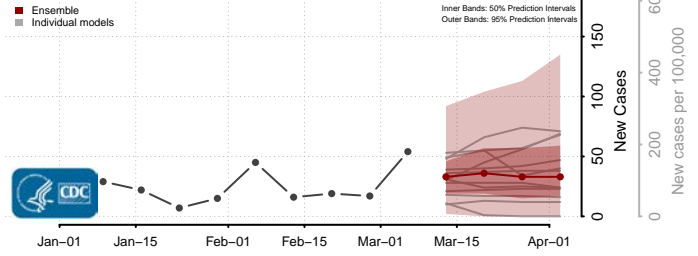

Caledonia County, Vermont

Chittenden County, Vermont

Essex County, Vermont

Franklin County, Vermont

Grand Isle County, Vermont

Lamoille County, Vermont

Orange County, Vermont

Orleans County, Vermont