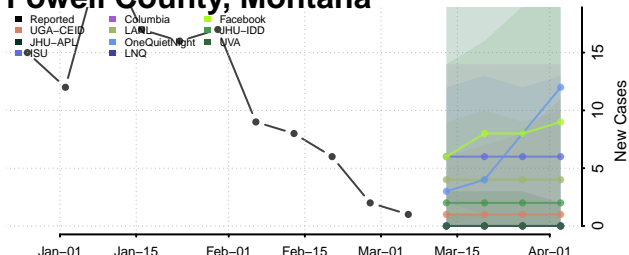

Powell County, Montana