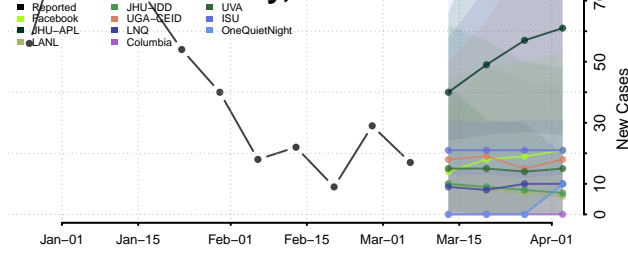

Caddo County, Louisiana

Calcasieu County, Louisiana

Caldwell County, Louisiana

Cameron County, Louisiana

Catahoula County, Louisiana

Claiborne County, Louisiana

Concordia County, Louisiana

De Soto County, Louisiana