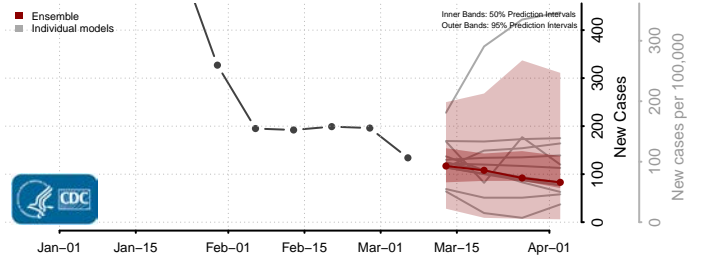

Cochise County, Arizona