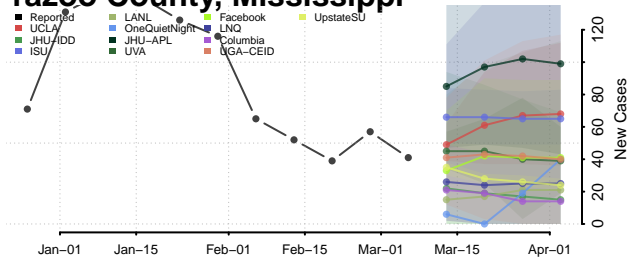

Yazoo County, Mississippi