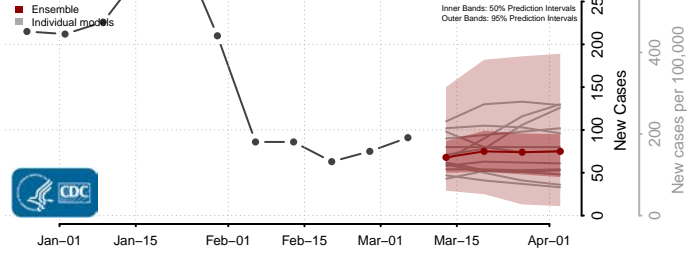

DeSoto County, Mississippi

Forrest County, Mississippi

Franklin County, Mississippi

George County, Mississippi

Greene County, Mississippi

Grenada County, Mississippi

Hancock County, Mississippi

Harrison County, Mississippi