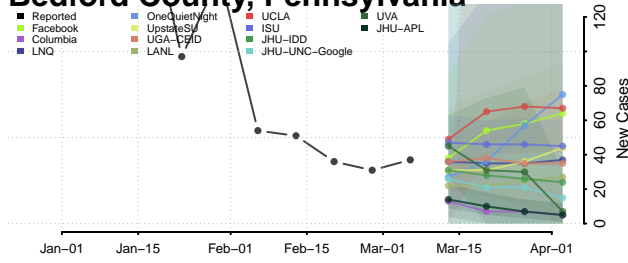

Bedford County, Pennsylvania