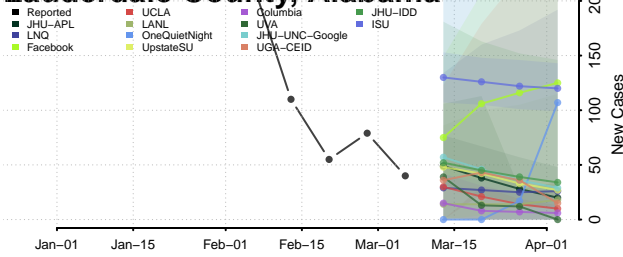

Lauderdale County, Alabama