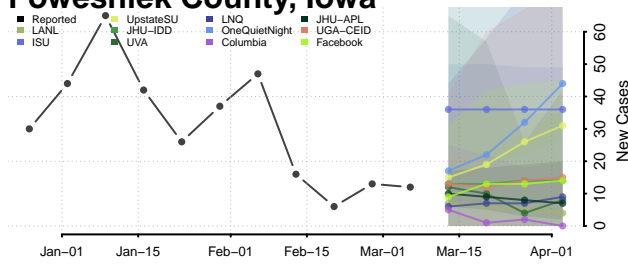

Ringgold County, Iowa

Sac County, Iowa

Scott County, Iowa

Shelby County, Iowa

Sioux County, Iowa

Story County, Iowa

Tama County, Iowa

Taylor County, Iowa