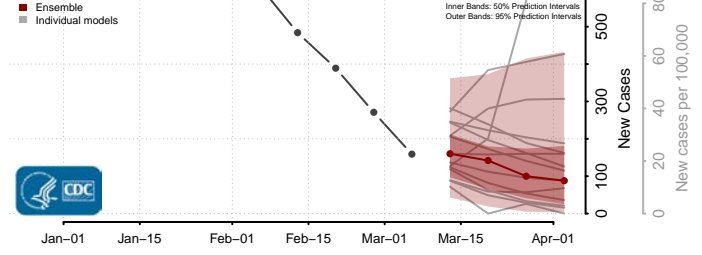

Jackson County, Missouri