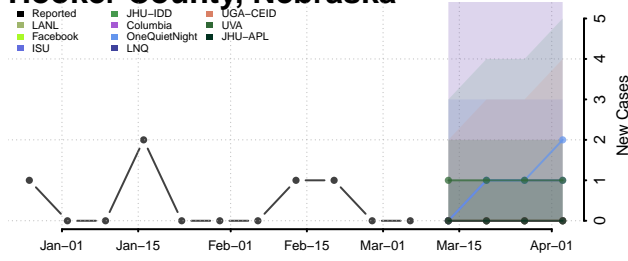

Hamilton County, Nebraska

Harlan County, Nebraska

Hayes County, Nebraska

Hitchcock County, Nebraska

Holt County, Nebraska

Hooker County, Nebraska

Howard County, Nebraska

Jefferson County, Nebraska