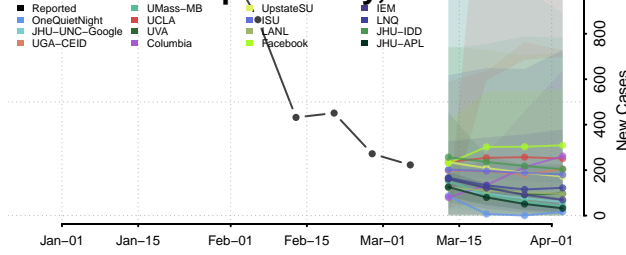

San Luis Obispo County, California