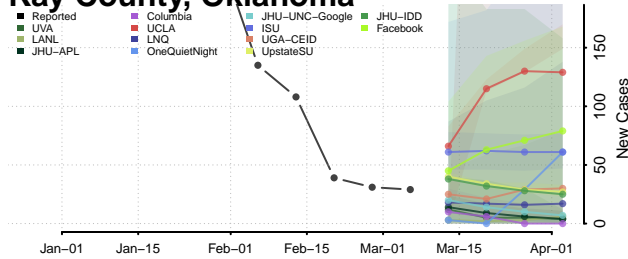

Kay County, Oklahoma