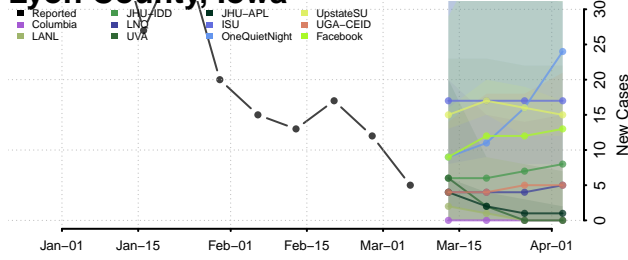

Jasper County, Iowa

Jefferson County, Iowa

Louisa County, Iowa

Lucas County, Iowa

Lyon County, Iowa

Madison County, Iowa

Mahaska County, Iowa

Marion County, Iowa