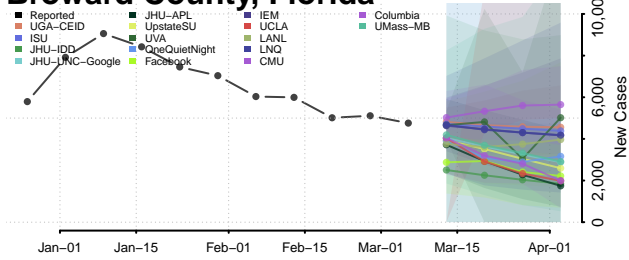

Broward County, Florida