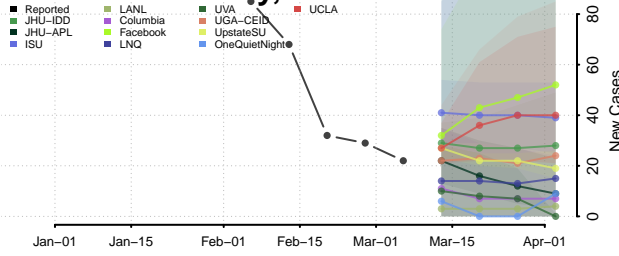

McKinley County, New Mexico

Mora County, New Mexico

Otero County, New Mexico

Quay County, New Mexico

Rio Arriba County, New Mexico

Roosevelt County, New Mexico

San Juan County, New Mexico

San Miguel County, New Mexico