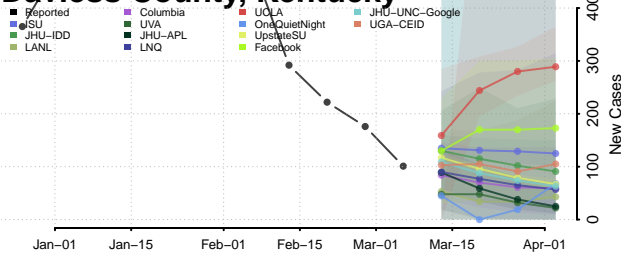

Daviess County, Kentucky