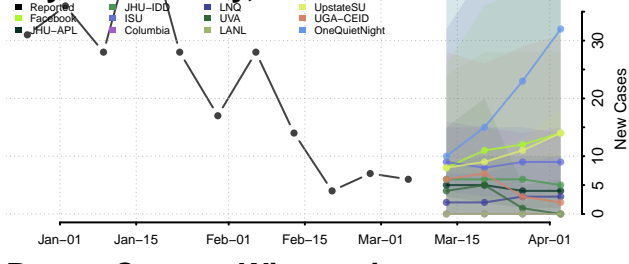

Wood County, West Virginia

Wyoming County, West Virginia

Wisconsin

Adams County, Wisconsin

Ashland County, Wisconsin

Barron County, Wisconsin

Bayfield County, Wisconsin

Brown County, Wisconsin