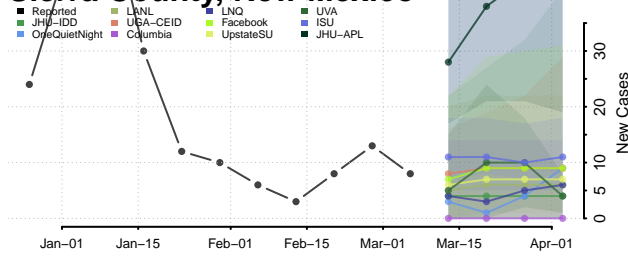

Sierra County, New Mexico