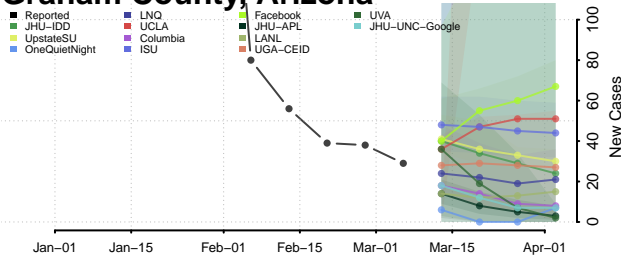

Cochise County, Arizona

Coconino County, Arizona

Gila County, Arizona

Graham County, Arizona

Greenlee County, Arizona

La Paz County, Arizona

Maricopa County, Arizona

Mohave County, Arizona