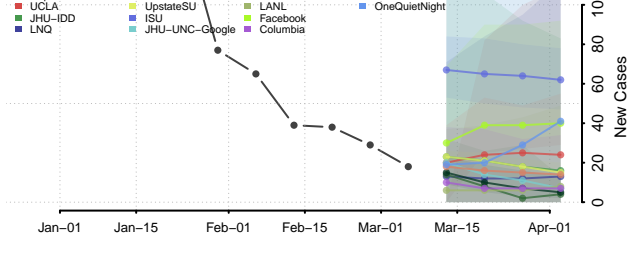

Lumpkin County, Georgia