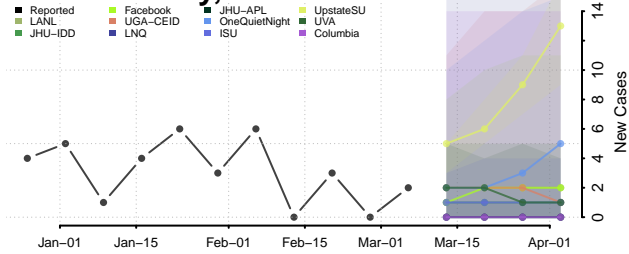

Burke County, North Dakota