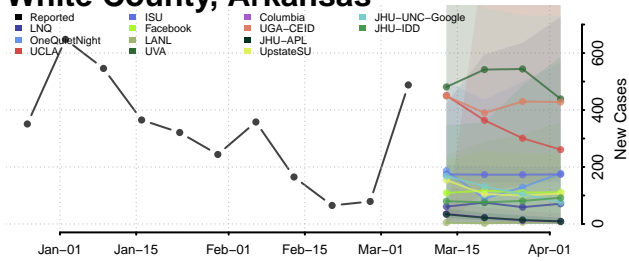

Sevier County, Arkansas

Sharp County, Arkansas

St. Francis County, Arkansas

Stone County, Arkansas

Union County, Arkansas

Van Buren County, Arkansas

Washington County, Arkansas

White County, Arkansas