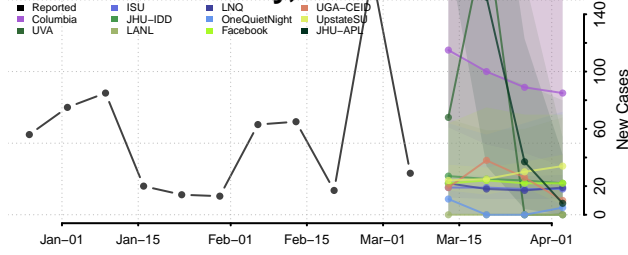

Comanche County, Texas