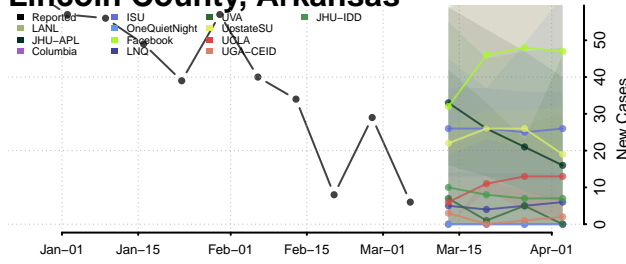

Jackson County, Arkansas

Jefferson County, Arkansas

Johnson County, Arkansas

Lafayette County, Arkansas

Lawrence County, Arkansas

Lee County, Arkansas

Lincoln County, Arkansas

Little River County, Arkansas