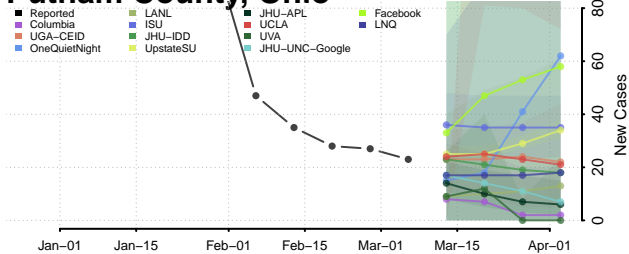

Putnam County, Ohio