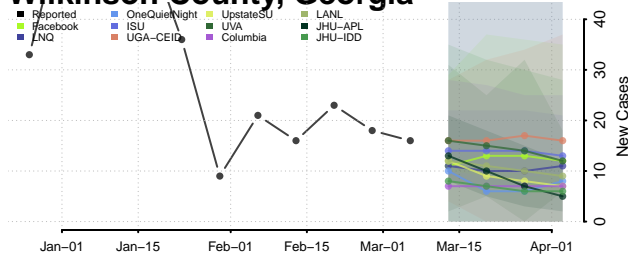

White County, Georgia

Whitfield County, Georgia

Wilcox County, Georgia

Wilkes County, Georgia

Wilkinson County, Georgia

Worth County, Georgia

Guam

Hawaii