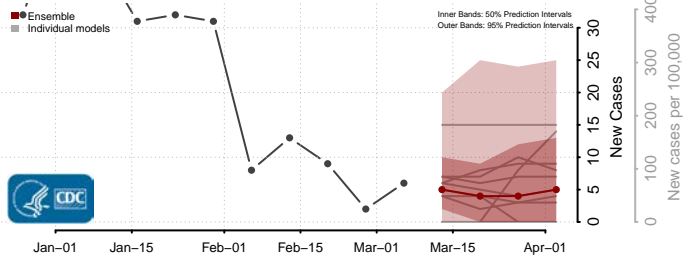

Choctaw County, Mississippi