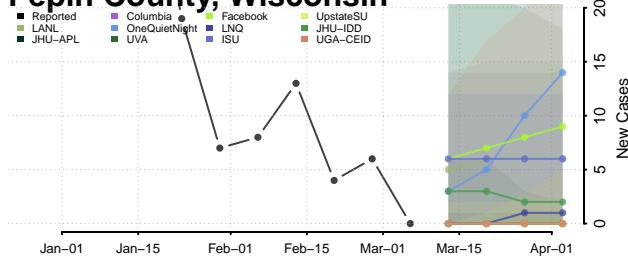

Oneida County, Wisconsin

Outagamie County, Wisconsin

Ozaukee County, Wisconsin

Pepin County, Wisconsin

Pierce County, Wisconsin

Polk County, Wisconsin

Portage County, Wisconsin

Price County, Wisconsin