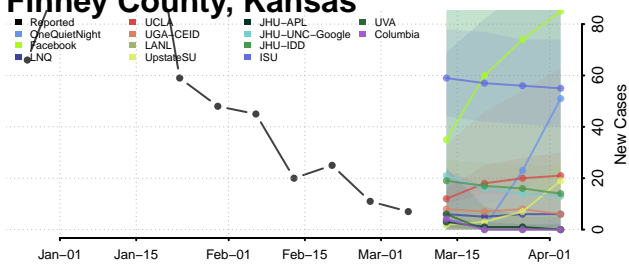

Doniphan County, Kansas

Douglas County, Kansas

Edwards County, Kansas

Elk County, Kansas

Ellis County, Kansas

Ellsworth County, Kansas

Finney County, Kansas

Ford County, Kansas