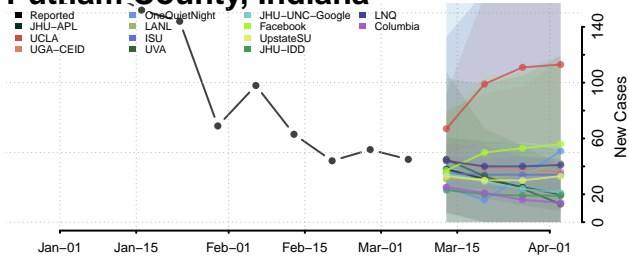

Pike County, Indiana

Porter County, Indiana

Posey County, Indiana

Pulaski County, Indiana

Putnam County, Indiana

Randolph County, Indiana

Ripley County, Indiana

Rush County, Indiana