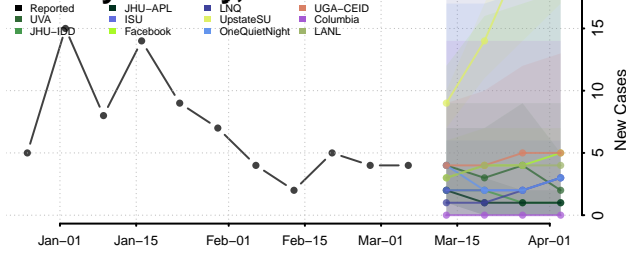

Stanley County, South Dakota