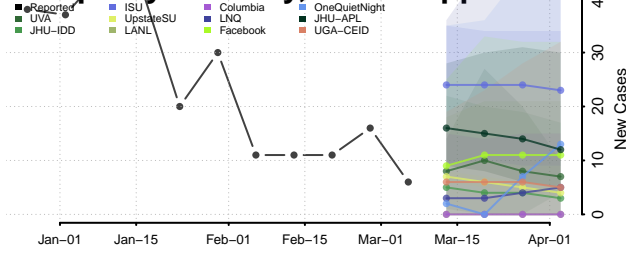

Humphreys County, Mississippi