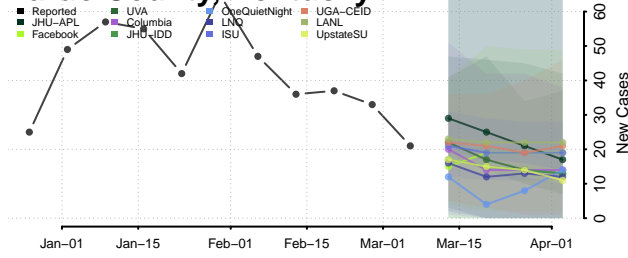

Johnson County, Kentucky

Kenton County, Kentucky

Knott County, Kentucky

Knox County, Kentucky

Larue County, Kentucky

Laurel County, Kentucky

Lawrence County, Kentucky

Lee County, Kentucky