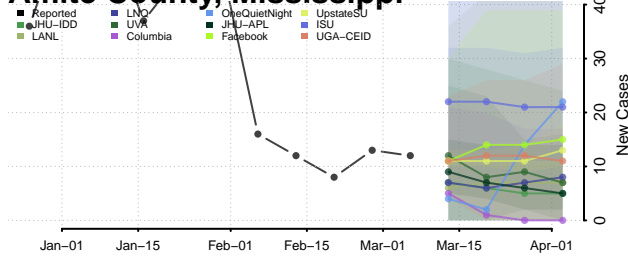

Amite County, Mississippi