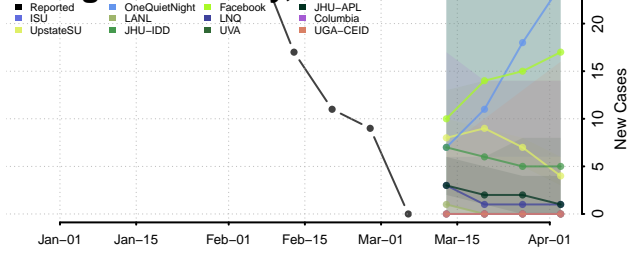

Livingston County, Missouri