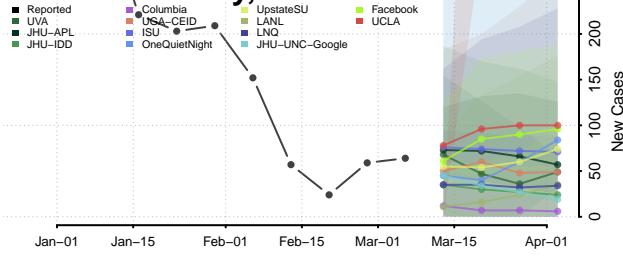

Crenshaw County, Alabama

Cullman County, Alabama

Dale County, Alabama

Dallas County, Alabama

DeKalb County, Alabama

Elmore County, Alabama

Escambia County, Alabama

Etowah County, Alabama

Fayette County, Alabama

Franklin County, Alabama

Geneva County, Alabama

Greene County, Alabama

Hale County, Alabama

Henry County, Alabama

Houston County, Alabama

Jackson County, Alabama