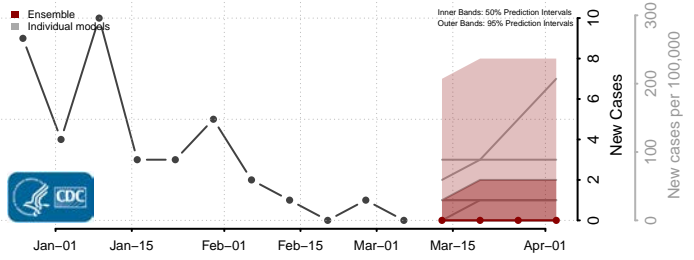

Granite County, Montana