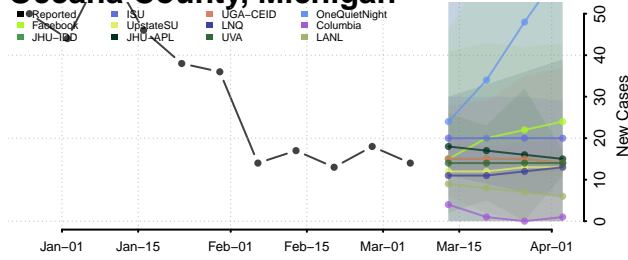

Muskegon County, Michigan

Newaygo County, Michigan

Oakland County, Michigan

Oceana County, Michigan

Ogemaw County, Michigan

Ontonagon County, Michigan

Osceola County, Michigan

Oscoda County, Michigan