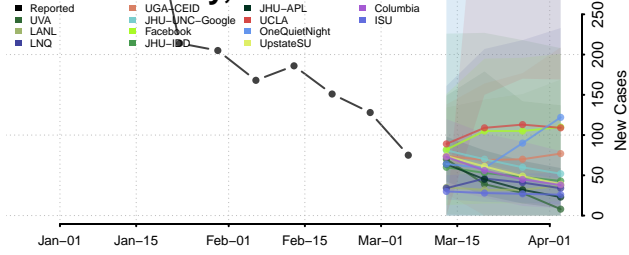

Tooele County, Utah