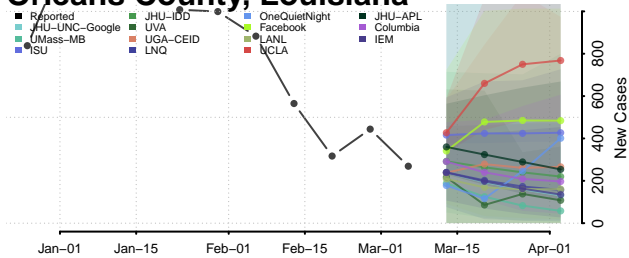

Madison County, Louisiana

Morehouse County, Louisiana

Natchitoches County, Louisiana

Orleans County, Louisiana

Ouachita County, Louisiana

Plaquemines County, Louisiana

Pointe Coupee County, Louisiana

Rapides County, Louisiana