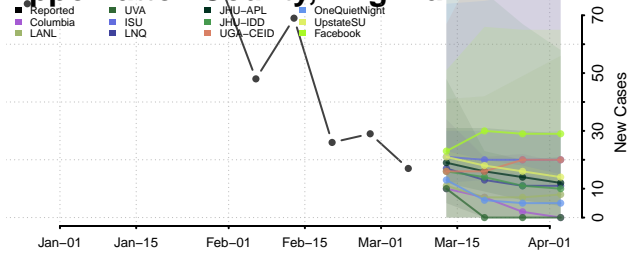

Appomattox County, Virginia