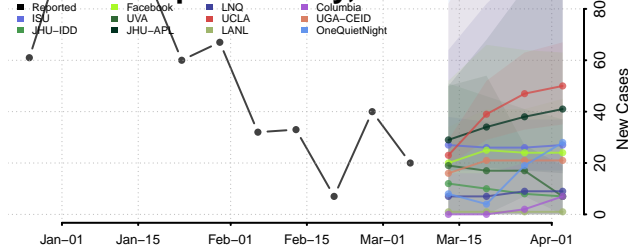

Madison County, Louisiana

Morehouse County, Louisiana

Natchitoches County, Louisiana

Orleans County, Louisiana

Ouachita County, Louisiana

Plaquemines County, Louisiana

Pointe Coupee County, Louisiana

Rapides County, Louisiana