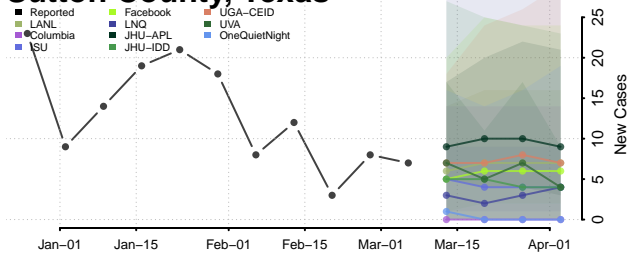

Sutton County, Texas