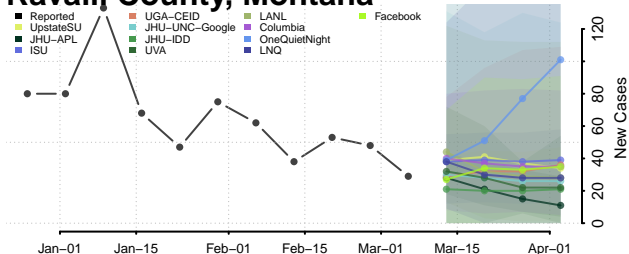

Ravalli County, Montana