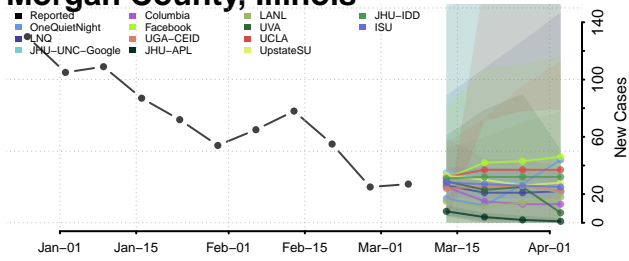

McDonough County, Illinois

McHenry County, Illinois

McLean County, Illinois

Menard County, Illinois

Mercer County, Illinois

Monroe County, Illinois

Montgomery County, Illinois

Morgan County, Illinois