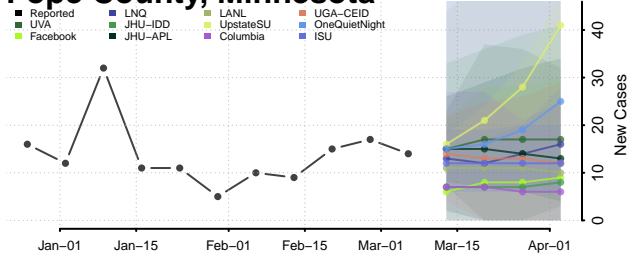

Pennington County, Minnesota

Pine County, Minnesota

Pipestone County, Minnesota

Polk County, Minnesota

Pope County, Minnesota

Ramsey County, Minnesota

Red Lake County, Minnesota

Redwood County, Minnesota