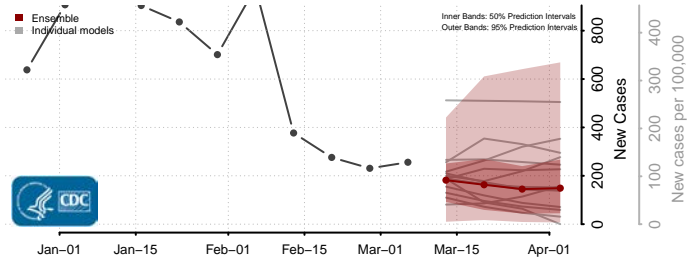

Nash County, North Carolina

New Hanover County, North Carolina

Northampton County, North Carolina

Onslow County, North Carolina

Orange County, North Carolina

Pamlico County, North Carolina

Pasquotank County, North Carolina