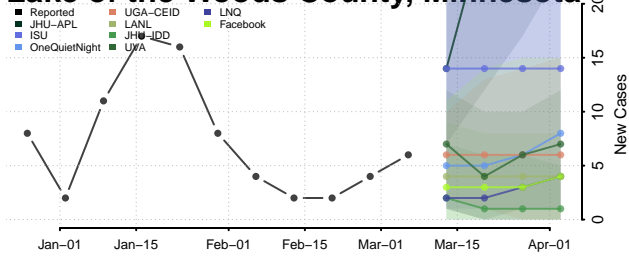

Lake of the Woods County, Minnesota