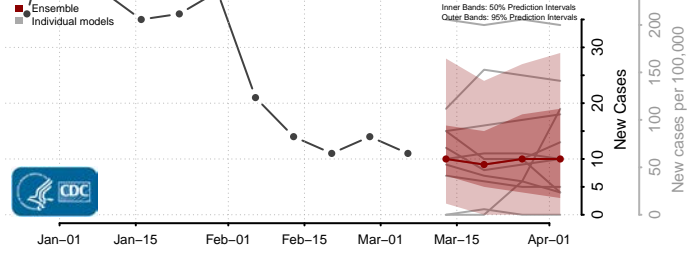

Holmes County, Mississippi