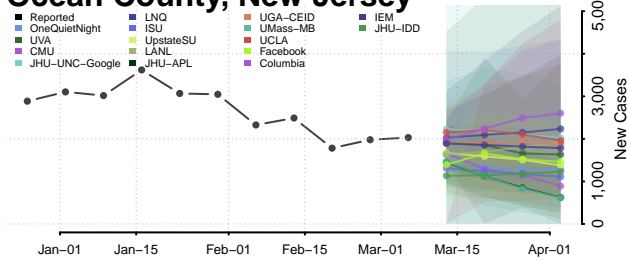

Hunterdon County, New Jersey

Mercer County, New Jersey

Middlesex County, New Jersey

Monmouth County, New Jersey

Morris County, New Jersey

Ocean County, New Jersey

Passaic County, New Jersey

Salem County, New Jersey