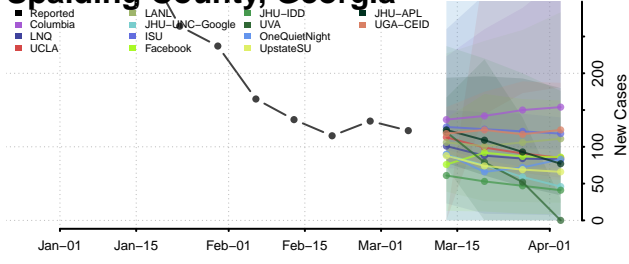

Pulaski County, Georgia

Putnam County, Georgia

Screven County, Georgia

Seminole County, Georgia

Spalding County, Georgia

Stephens County, Georgia

Stewart County, Georgia

Sumter County, Georgia