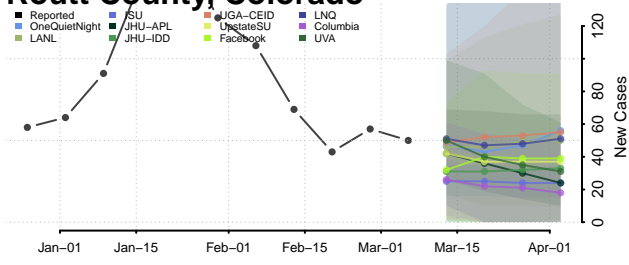

Pitkin County, Colorado

Prowers County, Colorado

Pueblo County, Colorado

Rio Blanco County, Colorado

Rio Grande County, Colorado

Routt County, Colorado

Saguache County, Colorado

San Juan County, Colorado