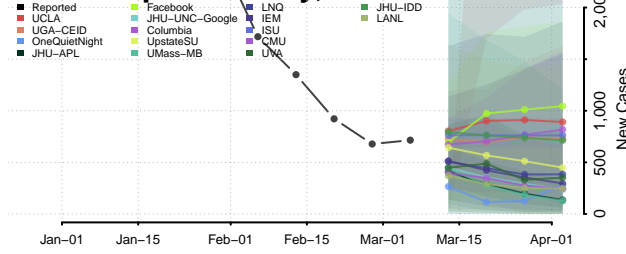

San Joaquin County, California