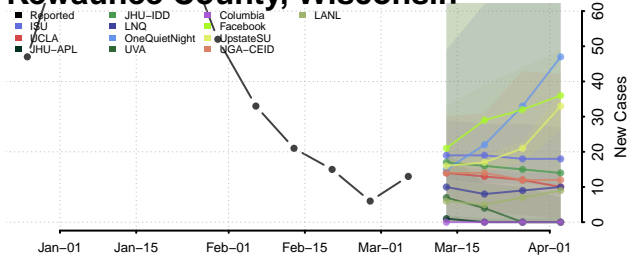

Kewaunee County, Wisconsin