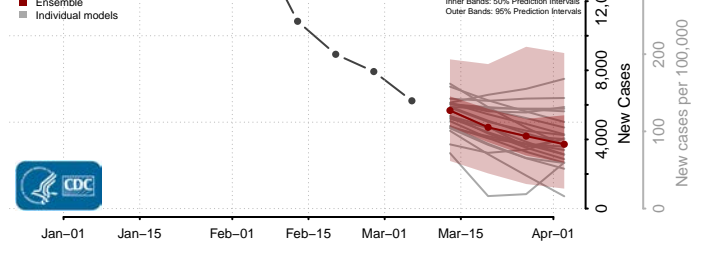

Wichita County, Kansas

Wilson County, Kansas

Woodson County, Kansas

Wyandotte County, Kansas

Kentucky*

Adair County, Kentucky

*New weekly cases may decrease in this location over the next four weeks. For these locations, the ensemble forecast indicates a probability of 0.75 or greater that fewer cases will be reported in week four of the forecast than in the last reported week.