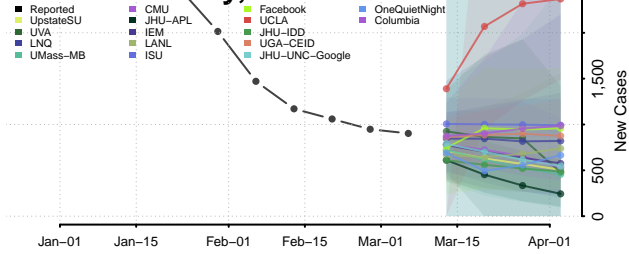

Kings County, New York

Lewis County, New York

Livingston County, New York

Madison County, New York

Monroe County, New York

Montgomery County, New York

Nassau County, New York

New York City County, New York