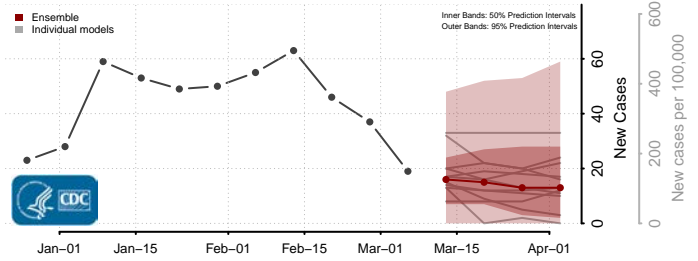

Nash County, North Carolina

New Hanover County, North Carolina

Northampton County, North Carolina

Onslow County, North Carolina

Orange County, North Carolina

Pamlico County, North Carolina

Pasquotank County, North Carolina