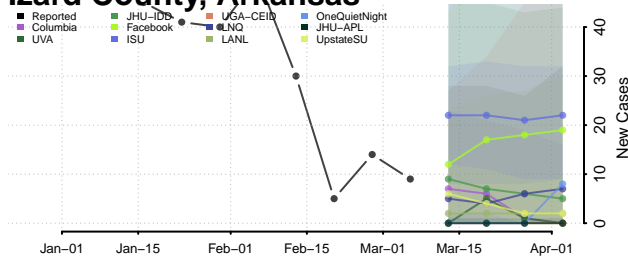

Garland County, Arkansas

Grant County, Arkansas

Greene County, Arkansas

Hempstead County, Arkansas

Hot Spring County, Arkansas

Howard County, Arkansas

Independence County, Arkansas

Izard County, Arkansas