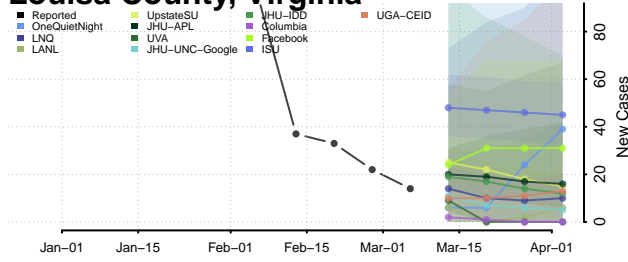

Louisa County, Virginia