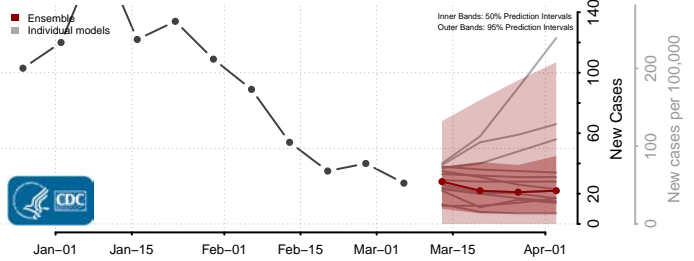

Grant County, Wisconsin