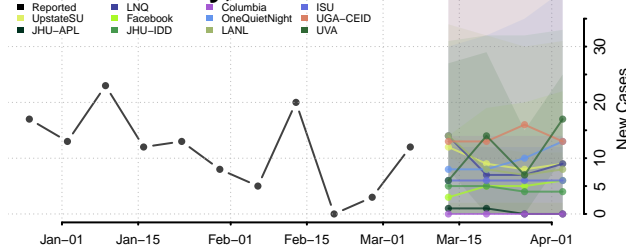

Boone County, Nebraska