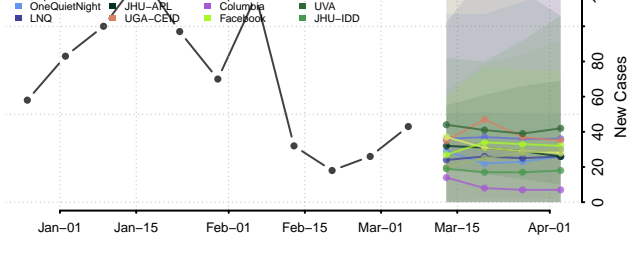

Northampton County, North Carolina