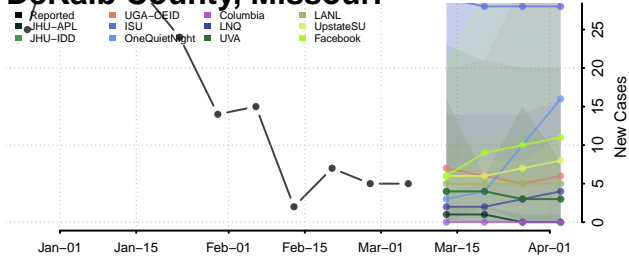

DeKalb County, Missouri