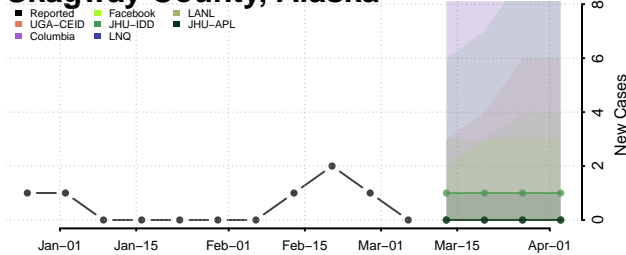

Matanuska-Susitna County, Alaska

Nome County, Alaska

North Slope County, Alaska

Northwest Arctic County, Alaska

Petersburg County, Alaska

Prince of Wales-Hyder County, Alaska

Sitka County, Alaska

Skagway County, Alaska