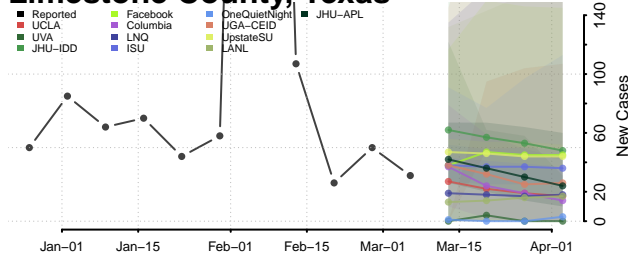

Lampasas County, Texas

Lavaca County, Texas

Lee County, Texas

Leon County, Texas

Liberty County, Texas

Limestone County, Texas

Lipscomb County, Texas

Live Oak County, Texas