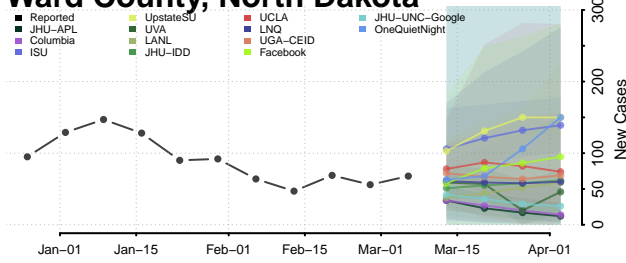

Ward County, North Dakota