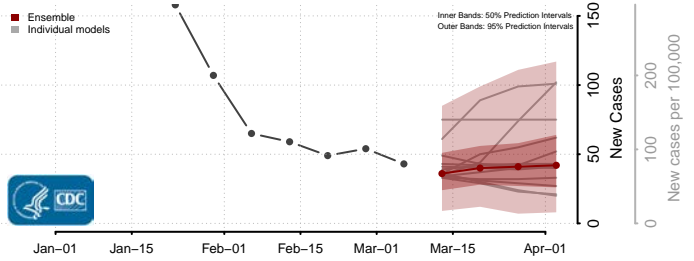

Ashland County, Ohio