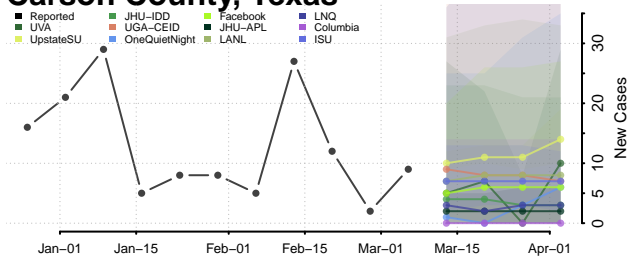

Carson County, Texas