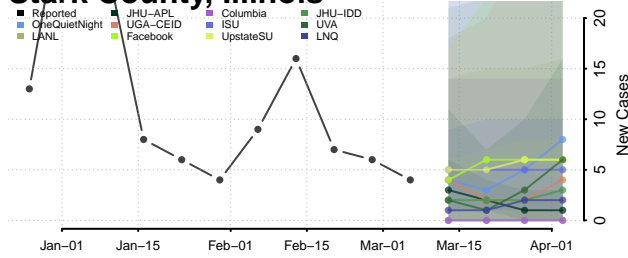

Stark County, Illinois