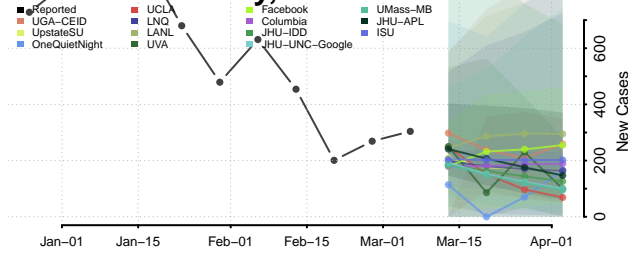

Alfalfa County, Oklahoma

Atoka County, Oklahoma

Beaver County, Oklahoma

Beckham County, Oklahoma

Blaine County, Oklahoma

Bryan County, Oklahoma

Caddo County, Oklahoma

Canadian County, Oklahoma