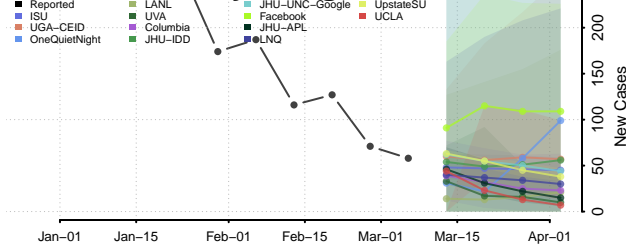

Umatilla County, Oregon