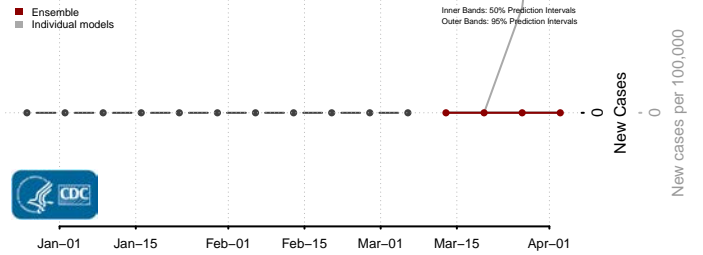

American Samoa