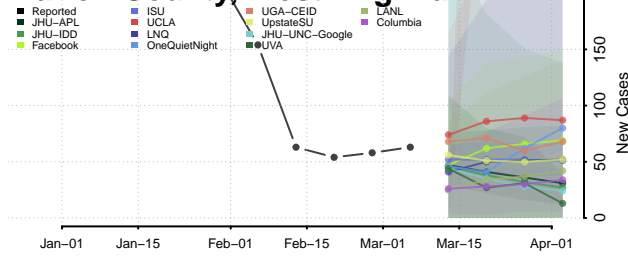

Marion County, West Virginia