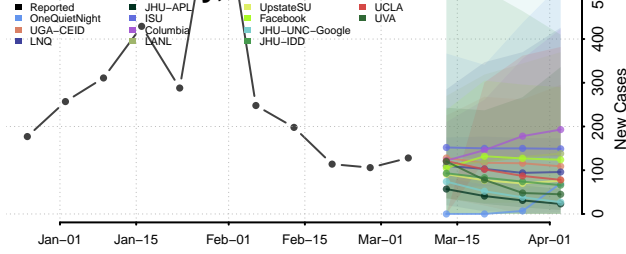

Bowie County, Texas