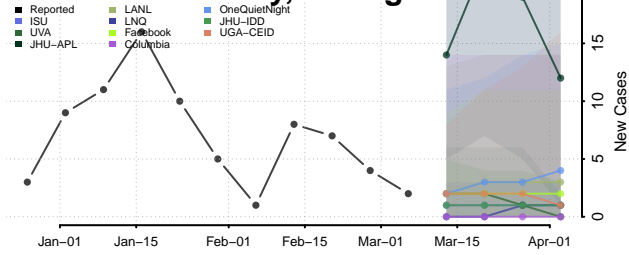

Isabella County, Michigan

Jackson County, Michigan

Kalamazoo County, Michigan

Kalkaska County, Michigan

Kent County, Michigan

Keweenaw County, Michigan

Lake County, Michigan

Lapeer County, Michigan