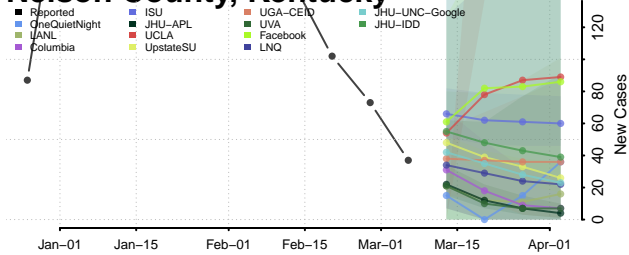

Nelson County, Kentucky