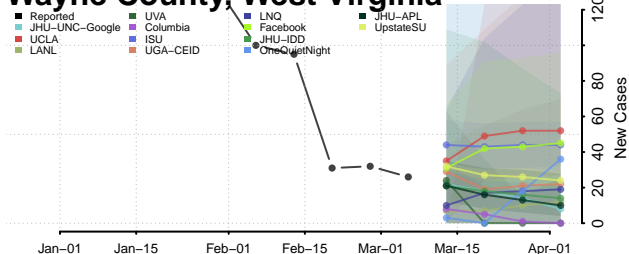

Wayne County, West Virginia