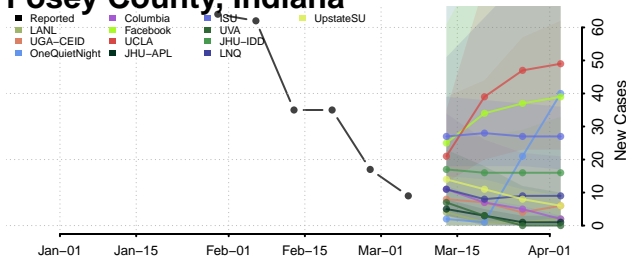

Posey County, Indiana