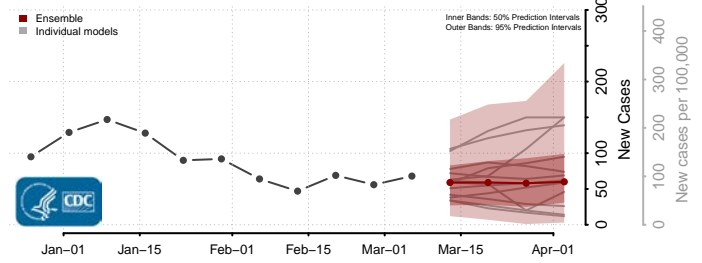

Ward County, North Dakota