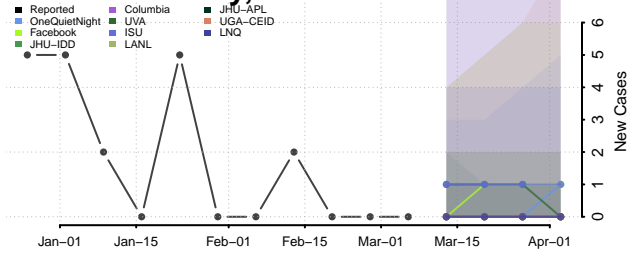

Roberts County, Texas