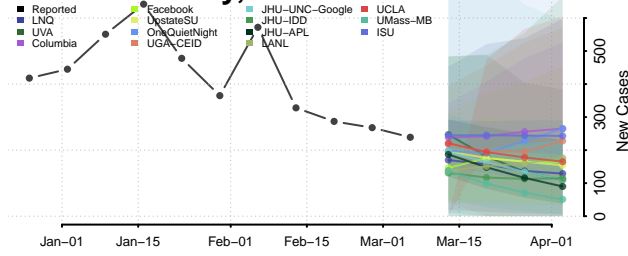

Harnett County, North Carolina