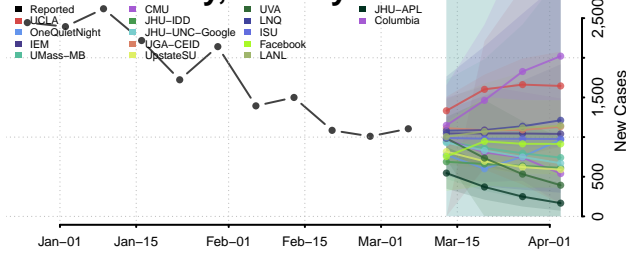

Bucks County, Pennsylvania