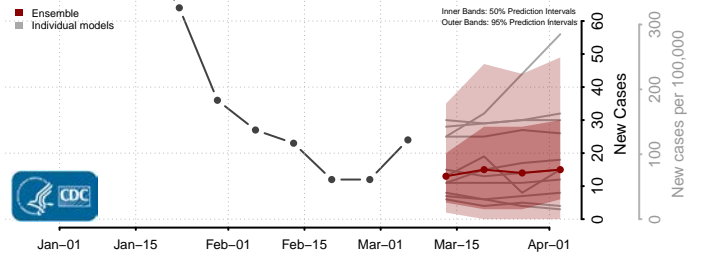

Floyd County, Iowa

Franklin County, Iowa

Fremont County, Iowa

Greene County, Iowa

Grundy County, Iowa

Guthrie County, Iowa

Hamilton County, Iowa

Hancock County, Iowa