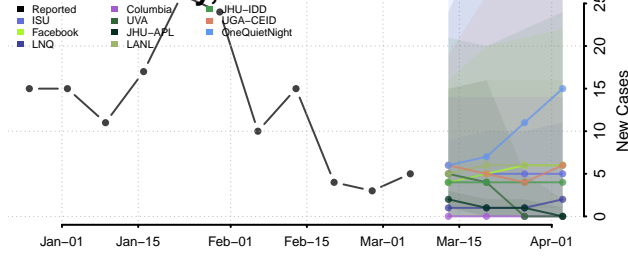

Teton County, Montana

Toole County, Montana

Treasure County, Montana

Valley County, Montana

Wheatland County, Montana

Wibaux County, Montana

Yellowstone County, Montana

Nebraska