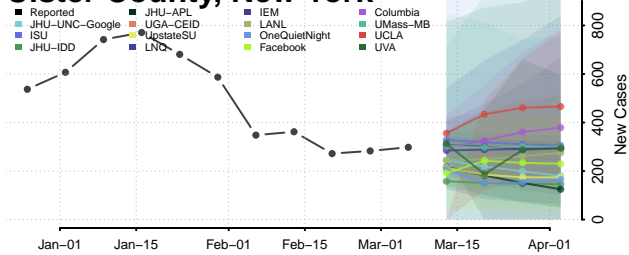

Ulster County, New York