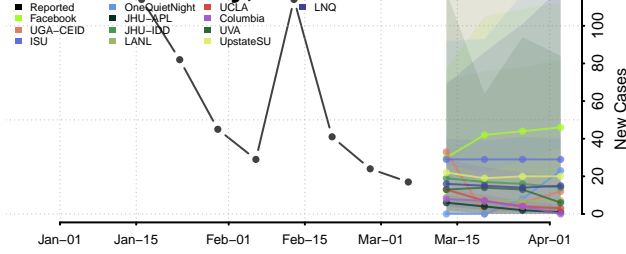

Overton County, Tennessee