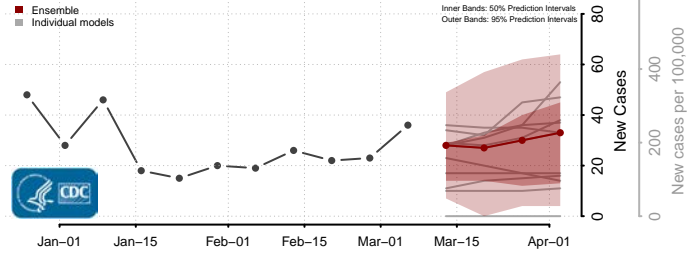

Renville County, Minnesota