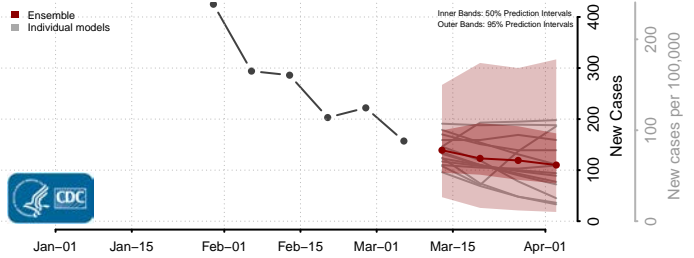

Kanawha County, West Virginia