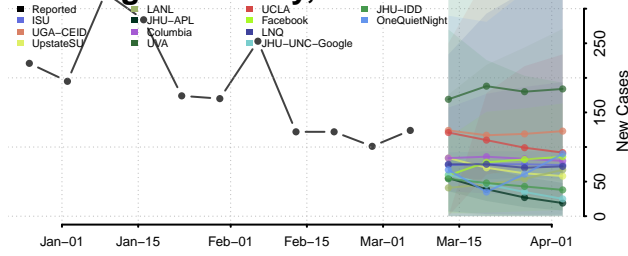

Washington County, Oklahoma