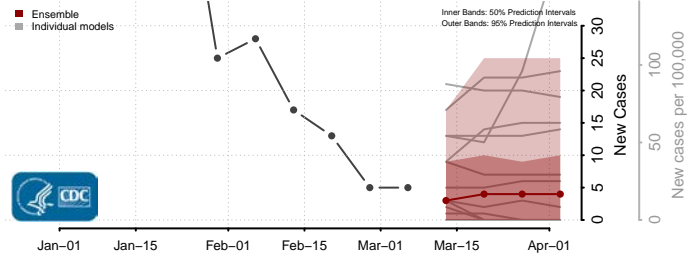

Nez Perce County, Idaho

Oneida County, Idaho

Owyhee County, Idaho

Payette County, Idaho

Power County, Idaho

Shoshone County, Idaho

Teton County, Idaho

Twin Falls County, Idaho