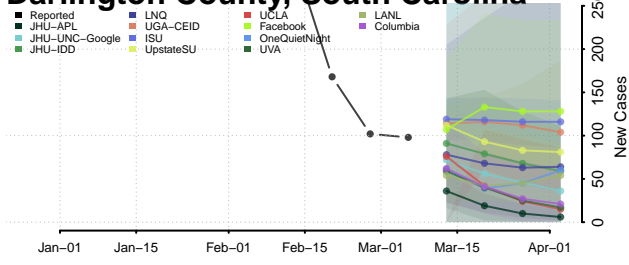

Cherokee County, South Carolina

Chester County, South Carolina

Chesterfield County, South Carolina

Clarendon County, South Carolina

Colleton County, South Carolina

Darlington County, South Carolina

Dillon County, South Carolina