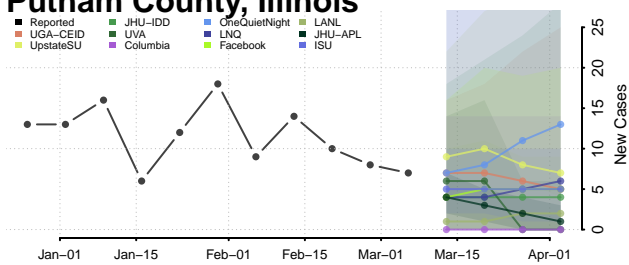

Putnam County, Illinois