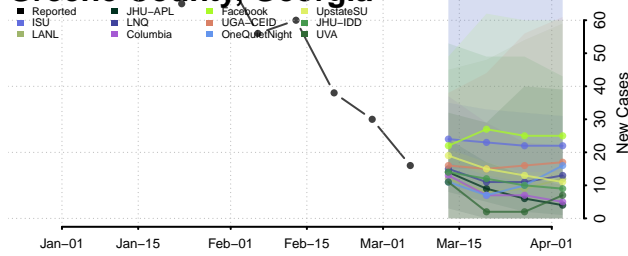

Fulton County, Georgia

Gilmer County, Georgia

Glascocock County, Georgia

Glynn County, Georgia

Gordon County, Georgia

Grady County, Georgia

Greene County, Georgia

Gwinnett County, Georgia