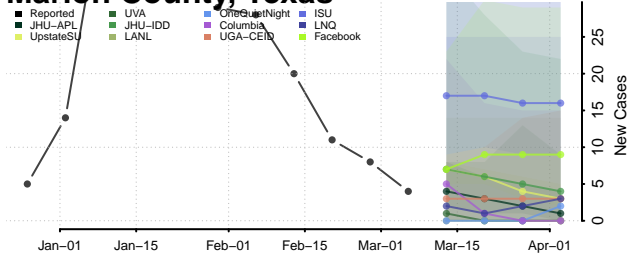

Marion County, Texas