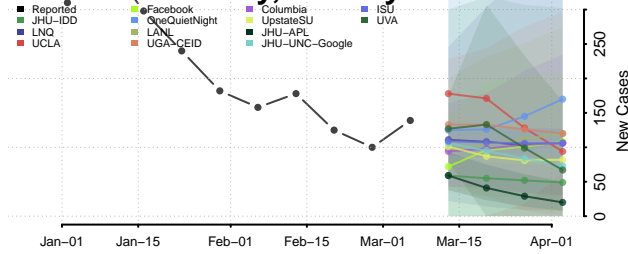

Lawrence County, Pennsylvania