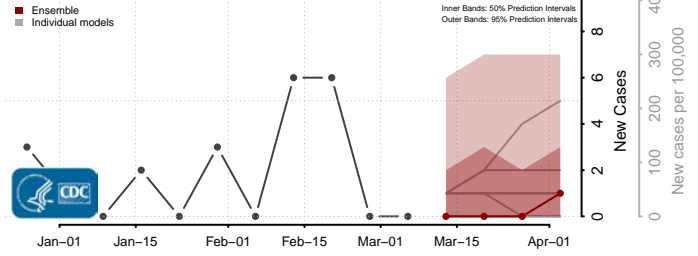

Liberty County, Montana