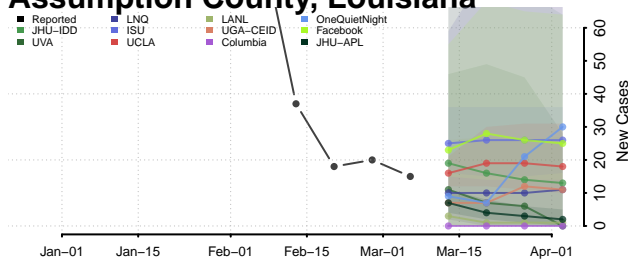

Acadia County, Louisiana

Allen County, Louisiana

Ascension County, Louisiana

Assumption County, Louisiana

Avoyelles County, Louisiana

Beauregard County, Louisiana

Bienville County, Louisiana

Bossier County, Louisiana