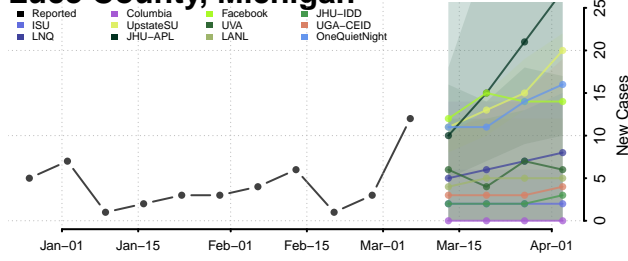

Leelanau County, Michigan

Lenawee County, Michigan

Livingston County, Michigan

Luce County, Michigan

Mackinac County, Michigan

Macomb County, Michigan

Manistee County, Michigan

Marquette County, Michigan