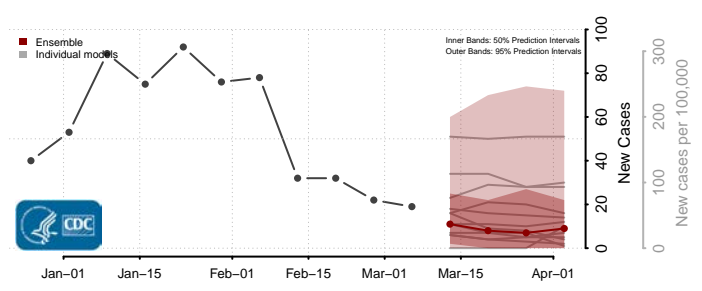

Cass County, Texas