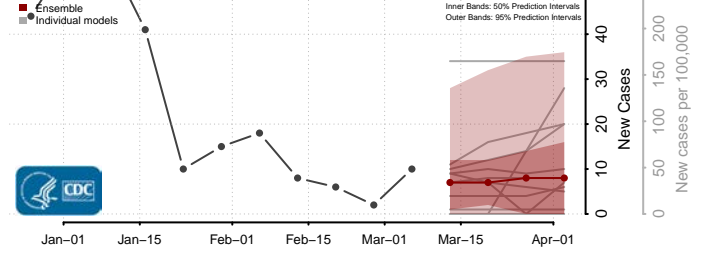

Morgan County, Missouri