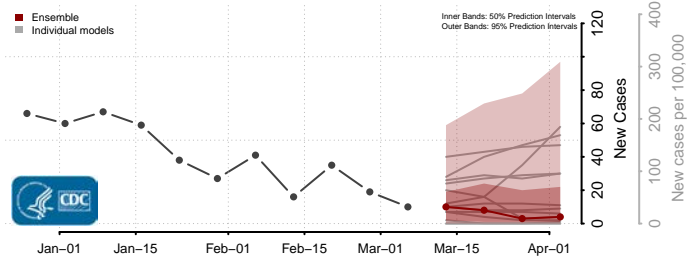

Morton County, North Dakota