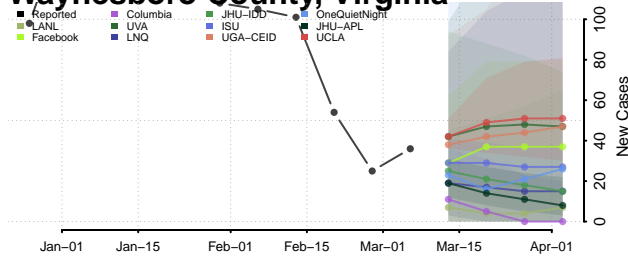

Tazewell County, Virginia

Virginia Beach County, Virginia

Warren County, Virginia

Washington County, Virginia

Waynesboro County, Virginia

Westmoreland County, Virginia

Williamsburg County, Virginia

Winchester County, Virginia