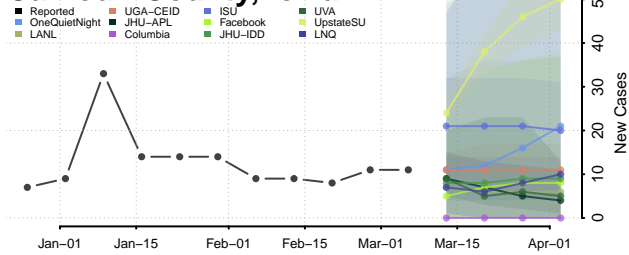

Buchanan County, Iowa

Buena Vista County, Iowa

Butler County, Iowa

Calhoun County, Iowa

Carroll County, Iowa

Cass County, Iowa

Cedar County, Iowa

Cerro Gordo County, Iowa