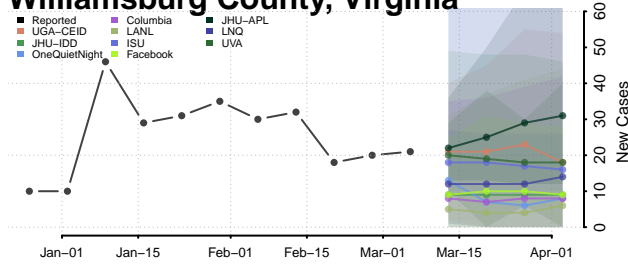

Tazewell County, Virginia

Virginia Beach County, Virginia

Warren County, Virginia

Washington County, Virginia

Waynesboro County, Virginia

Westmoreland County, Virginia

Williamsburg County, Virginia

Winchester County, Virginia