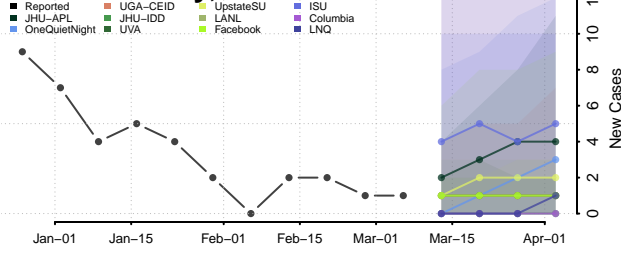

Worth County, Missouri