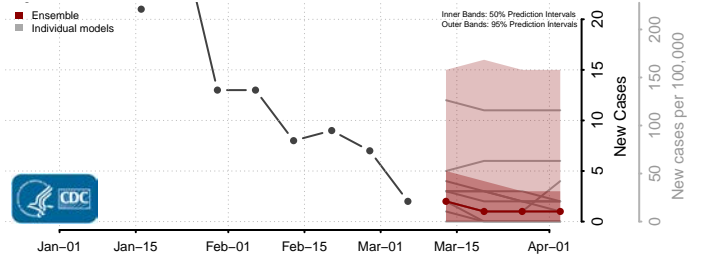

Greenlee County, Arizona