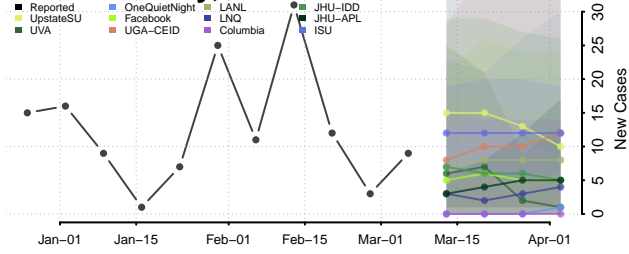

Garza County, Texas