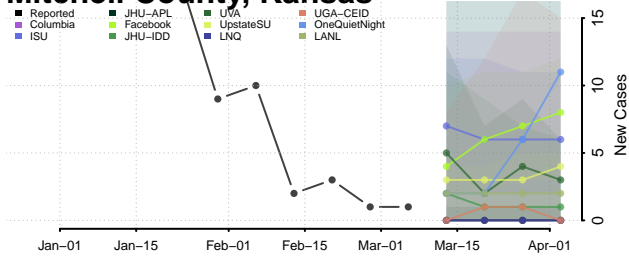

Mitchell County, Kansas