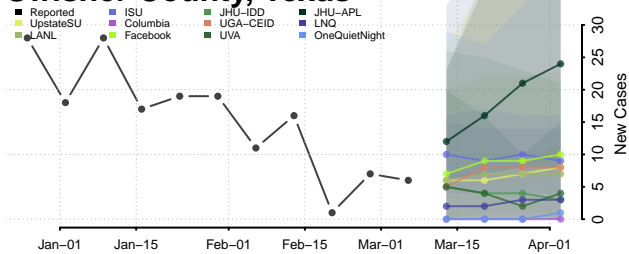

Swisher County, Texas