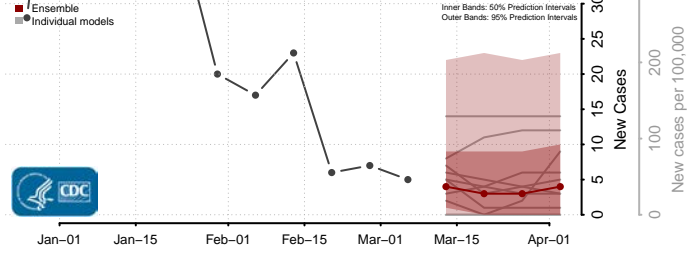

Vermilion County, Louisiana

Vernon County, Louisiana

Washington County, Louisiana

Webster County, Louisiana

West Baton Rouge County, Louisiana

West Carroll County, Louisiana

West Feliciana County, Louisiana