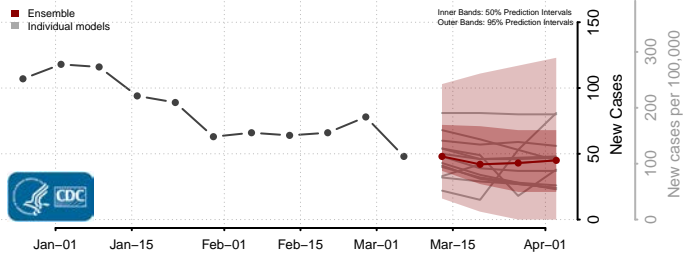

Butler County, Missouri