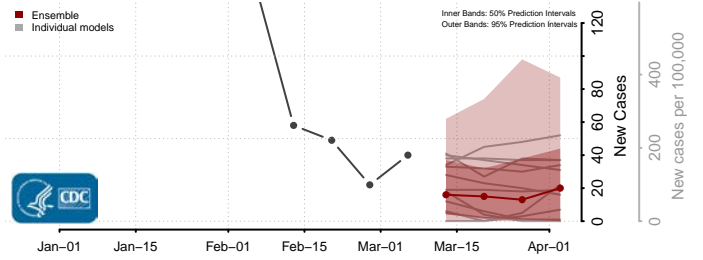

Adair County, Oklahoma

*New weekly cases may decrease in this location over the next four weeks. For these locations, the ensemble forecast indicates a probability of 0.75 or greater that fewer cases will be reported in week four of the forecast than in the last reported week.