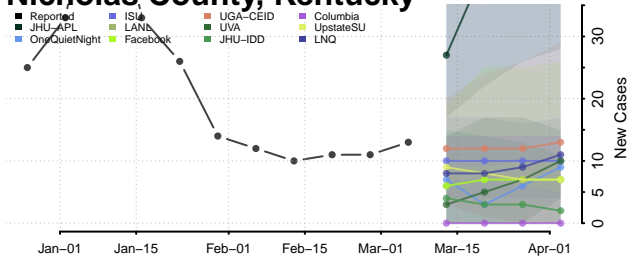

Nicholas County, Kentucky