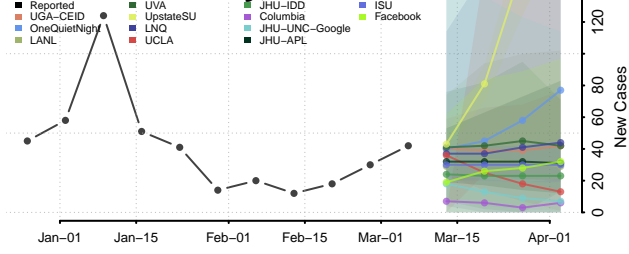

Morrison County, Minnesota