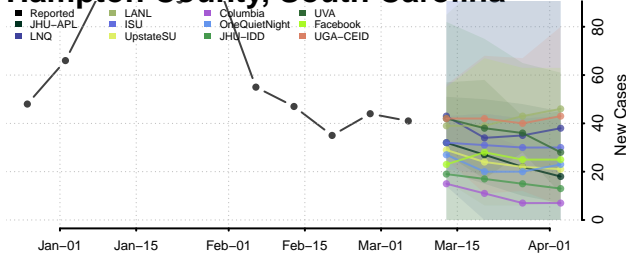

Hampton County, South Carolina