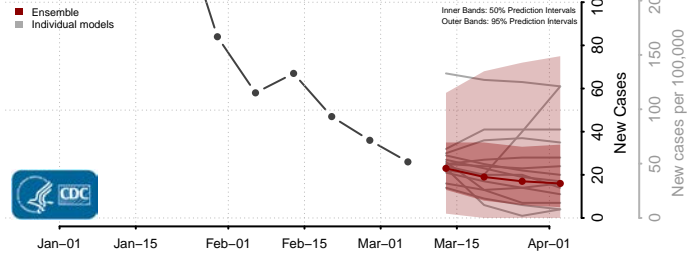

Howard County, Maryland

Kent County, Maryland

Montgomery County, Maryland

Prince George's County, Maryland

Queen Anne's County, Maryland

Somerset County, Maryland

St. Mary's County, Maryland

Talbot County, Maryland