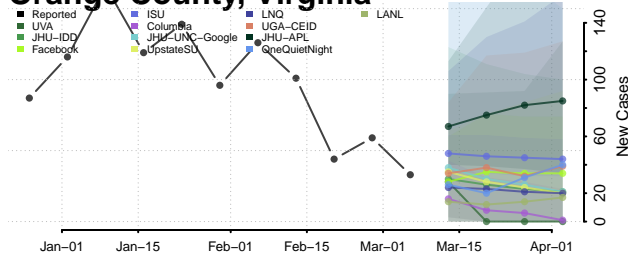

Northampton County, Virginia

Northumberland County, Virginia

Norton County, Virginia

Nottoway County, Virginia

Orange County, Virginia

Page County, Virginia

Patrick County, Virginia

Petersburg County, Virginia