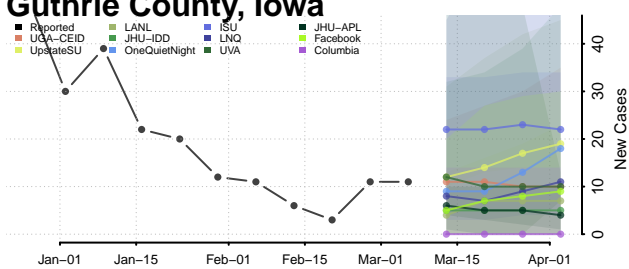

Floyd County, Iowa

Franklin County, Iowa

Fremont County, Iowa

Greene County, Iowa

Grundy County, Iowa

Guthrie County, Iowa

Hamilton County, Iowa

Hancock County, Iowa