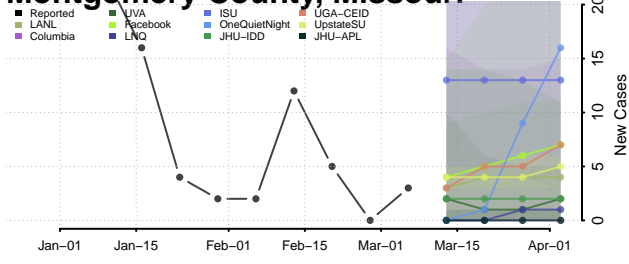

Montgomery County, Missouri