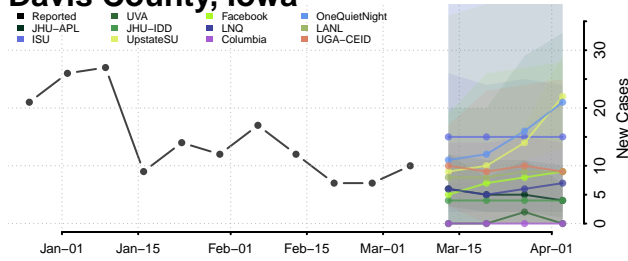

Davis County, Iowa