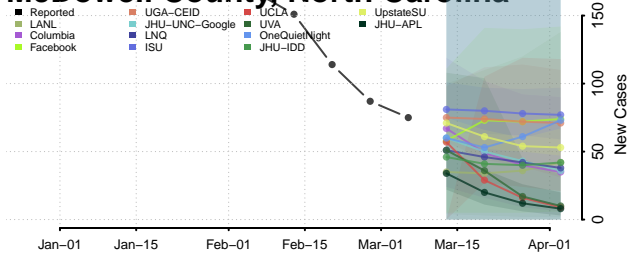

McDowell County, North Carolina