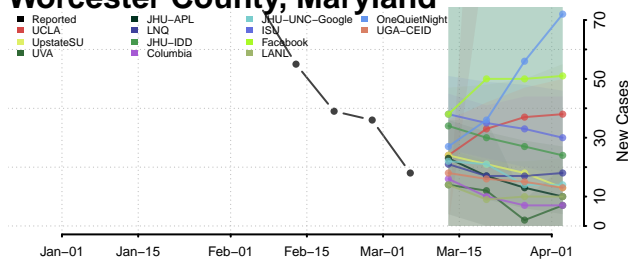

Worcester County, Maryland