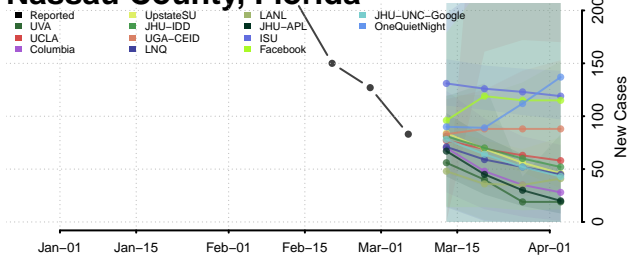

Liberty County, Florida

Madison County, Florida

Manatee County, Florida

Marion County, Florida

Martin County, Florida

Miami-Dade County, Florida

Monroe County, Florida

Nassau County, Florida