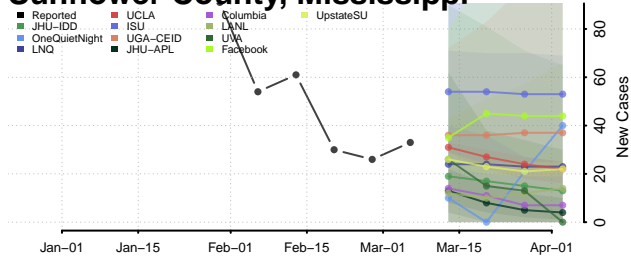

Sunflower County, Mississippi