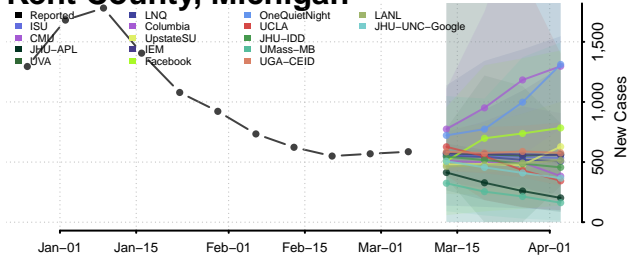

Isabella County, Michigan

Jackson County, Michigan

Kalamazoo County, Michigan

Kalkaska County, Michigan

Kent County, Michigan

Keweenaw County, Michigan

Lake County, Michigan

Lapeer County, Michigan