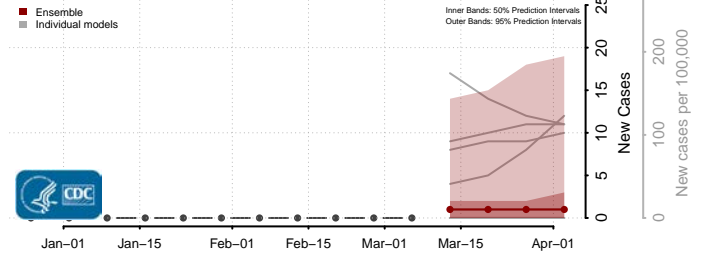

Grand County, Utah