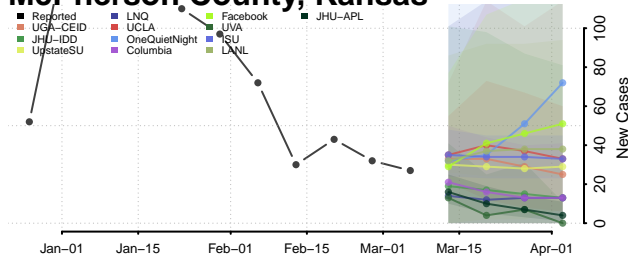

Linn County, Kansas

Logan County, Kansas

Lyon County, Kansas

Marion County, Kansas

Marshall County, Kansas

McPherson County, Kansas

Meade County, Kansas

Miami County, Kansas