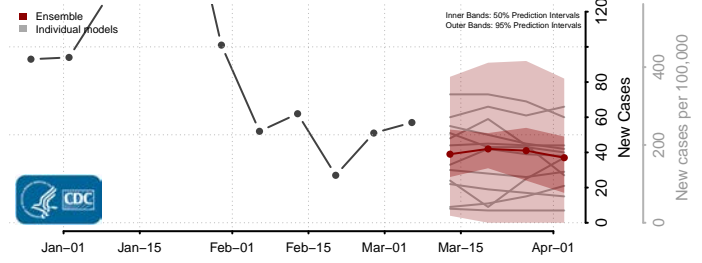

Coahoma County, Mississippi