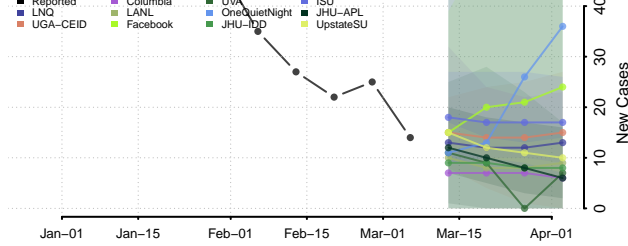

Montgomery County, Ohio

Morgan County, Ohio

Morrow County, Ohio

Muskingum County, Ohio

Noble County, Ohio

Ottawa County, Ohio

Paulding County, Ohio

Perry County, Ohio