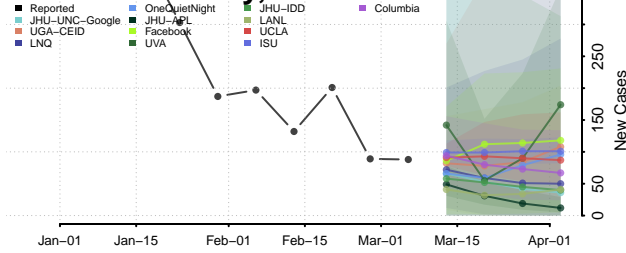

Hamblen County, Tennessee