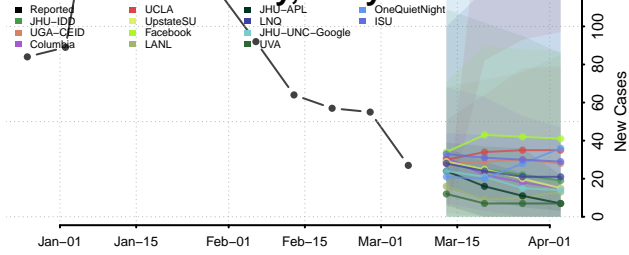

Caroline County, Maryland

Carroll County, Maryland

Cecil County, Maryland

Charles County, Maryland

Dorchester County, Maryland

Frederick County, Maryland

Garrett County, Maryland

Harford County, Maryland