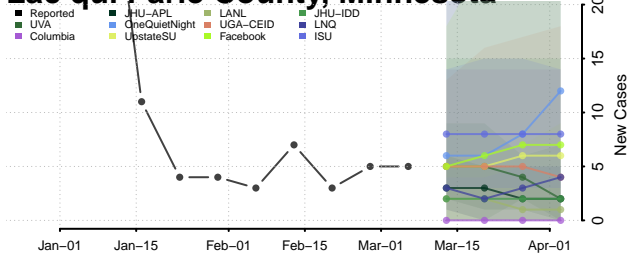

Lac qui Parle County, Minnesota