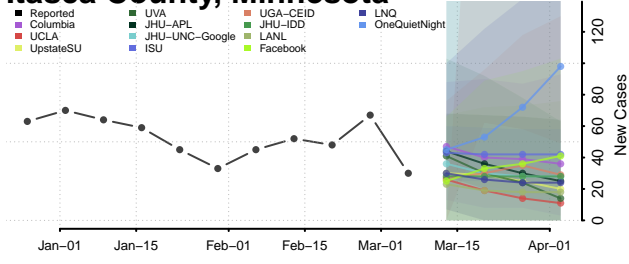

Goodhue County, Minnesota

Grant County, Minnesota

Hennepin County, Minnesota

Houston County, Minnesota

Hubbard County, Minnesota

Isanti County, Minnesota

Itasca County, Minnesota

Jackson County, Minnesota