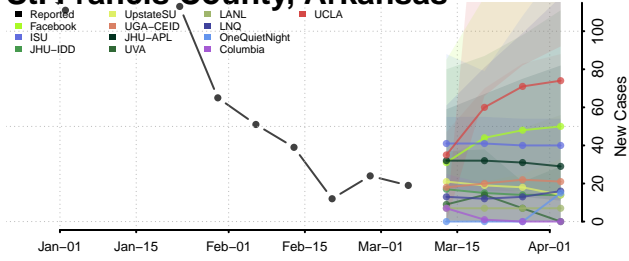

St. Francis County, Arkansas