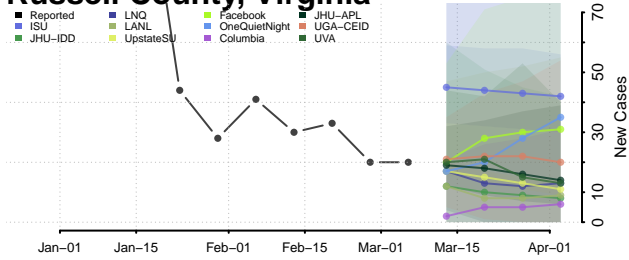

Russell County, Virginia