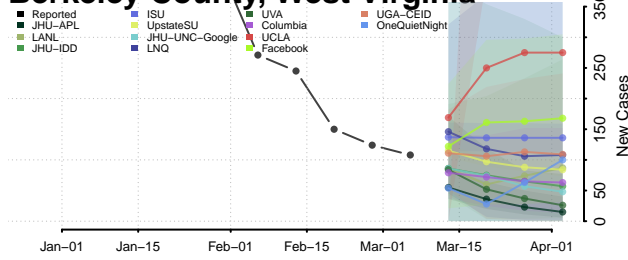

Skagit County, Washington

Skamania County, Washington

Whatcom County, Washington

Whitman County, Washington

Yakima County, Washington

West Virginia

Barbour County, West Virginia

Berkeley County, West Virginia