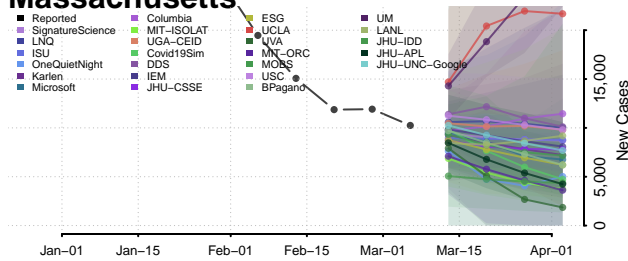

Massachusetts