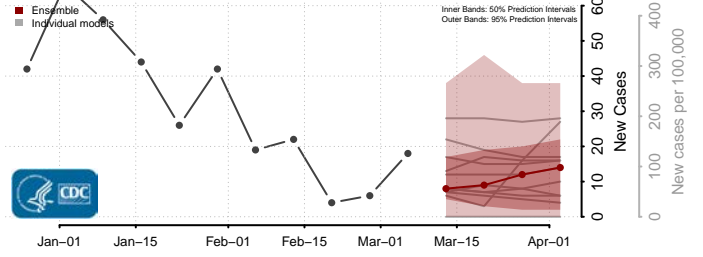

Walthall County, Mississippi