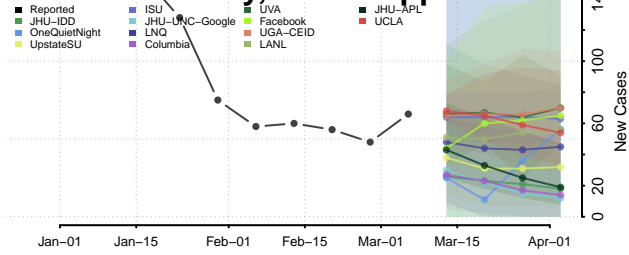

Neshoba County, Mississippi