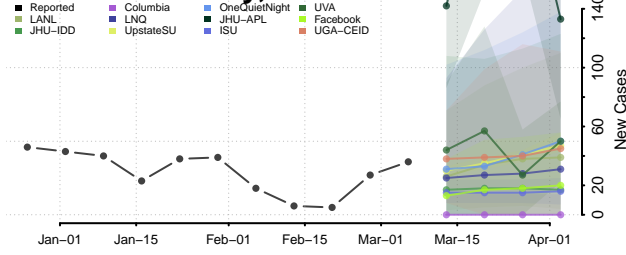

Richland County, North Dakota