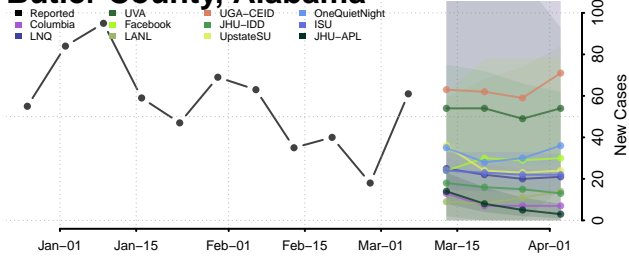

Butler County, Alabama