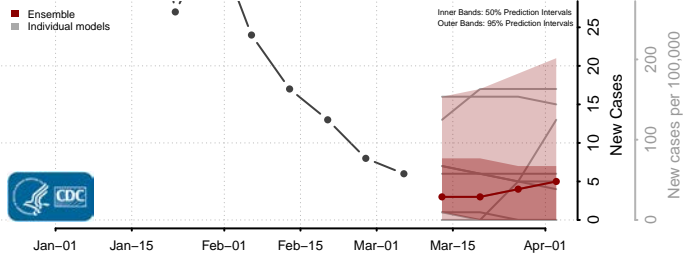

Montgomery County, Mississippi

Neshoba County, Mississippi

Newton County, Mississippi

Noxubee County, Mississippi

Oktibbeha County, Mississippi

Panola County, Mississippi

Pearl River County, Mississippi

Perry County, Mississippi