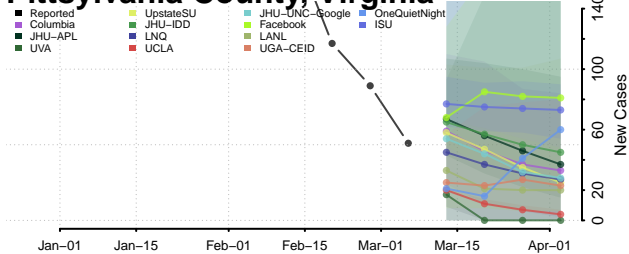

Pittsylvania County, Virginia