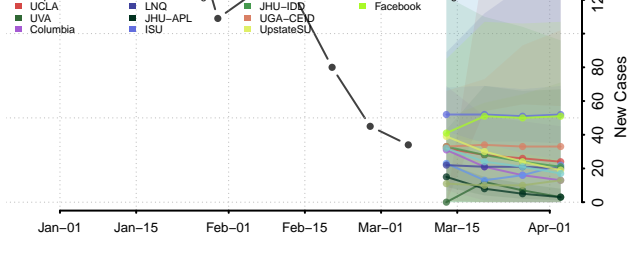

Marion County, South Carolina