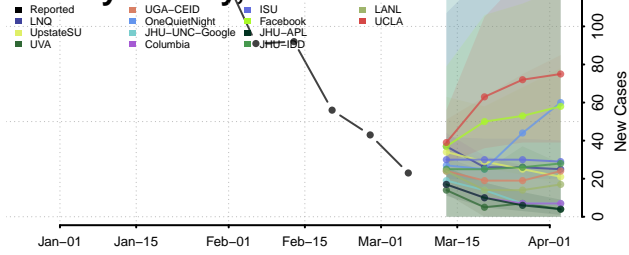

Warrick County, Indiana

Washington County, Indiana

Wayne County, Indiana

Wells County, Indiana

White County, Indiana

Whitley County, Indiana

Iowa

Adair County, Iowa