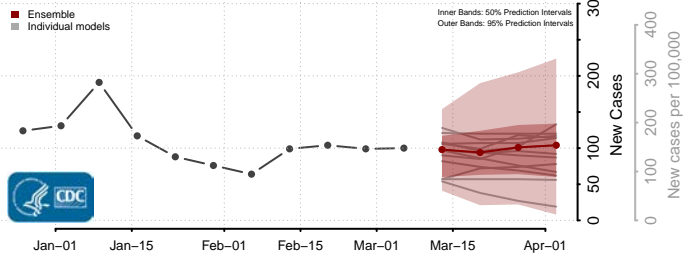

Aitkin County, Minnesota

Anoka County, Minnesota

Becker County, Minnesota

Beltrami County, Minnesota

Benton County, Minnesota

Big Stone County, Minnesota

Blue Earth County, Minnesota

Brown County, Minnesota