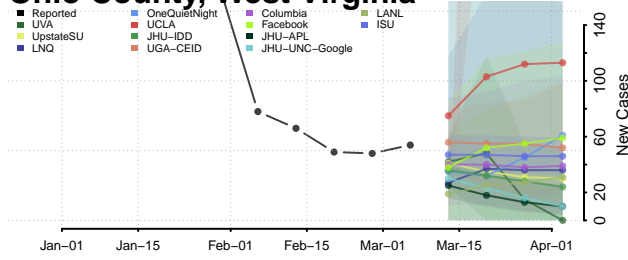

Ohio County, West Virginia