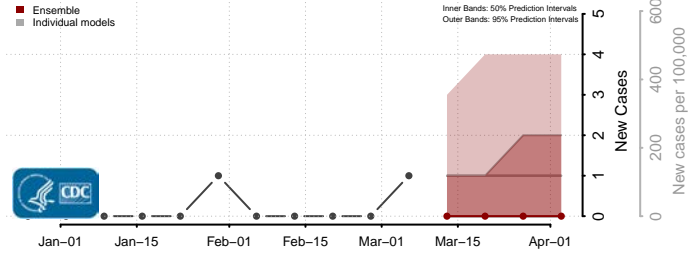

Boundary County, Idaho

Butte County, Idaho

Camas County, Idaho

Canyon County, Idaho

Caribou County, Idaho

Cassia County, Idaho

Clark County, Idaho

Clearwater County, Idaho