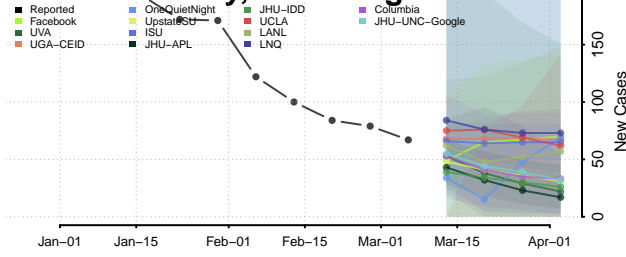

Putnam County, West Virginia