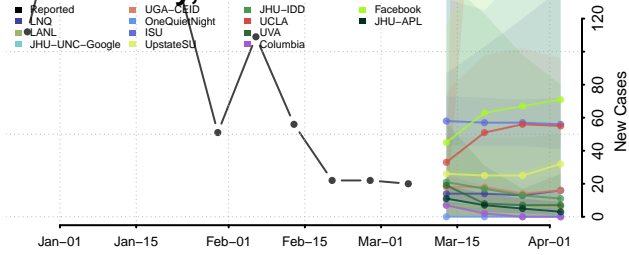

Hale County, Texas