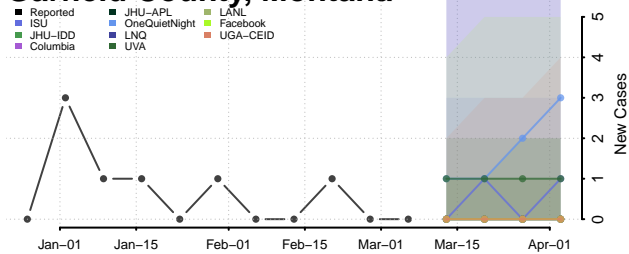

Daniels County, Montana

Dawson County, Montana

Deer Lodge County, Montana

Fallon County, Montana

Fergus County, Montana

Flathead County, Montana

Gallatin County, Montana

Garfield County, Montana