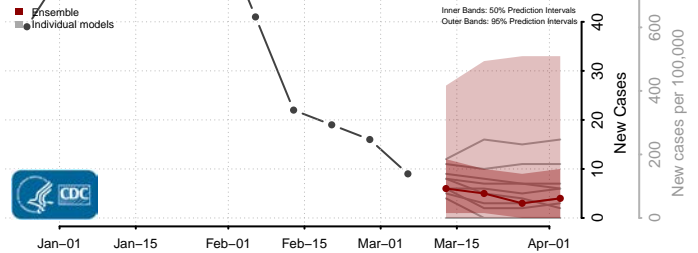

Buena Vista County, Virginia