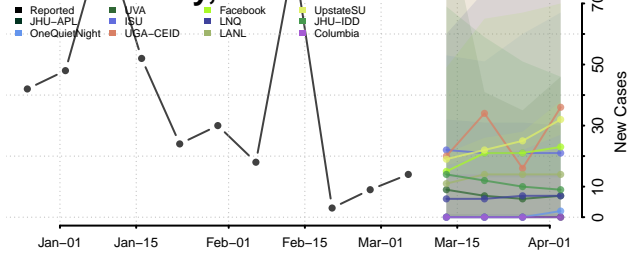

Lamb County, Texas