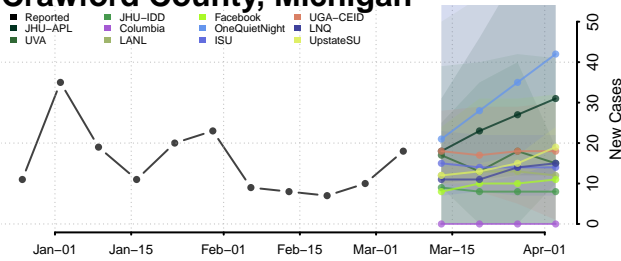

Delta County, Michigan

Dickinson County, Michigan

Eaton County, Michigan

Emmet County, Michigan

Genesee County, Michigan

Gladwin County, Michigan

Gogebic County, Michigan

Grand Traverse County, Michigan