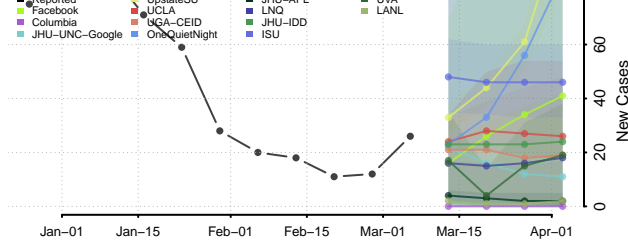

Logan County, Nebraska

Loup County, Nebraska

Madison County, Nebraska

McPherson County, Nebraska

Merrick County, Nebraska

Morrill County, Nebraska

Nance County, Nebraska

Nemaha County, Nebraska