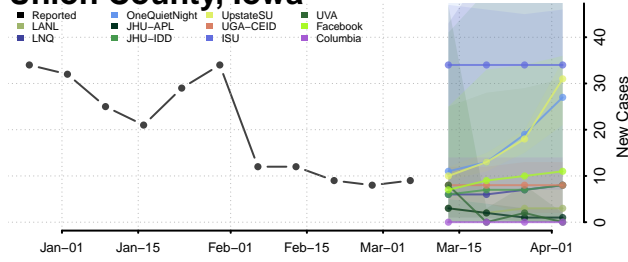

Union County, Iowa