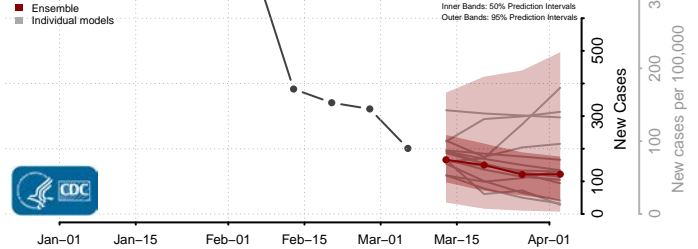

National*

Alabama

Autauga County, Alabama

Baldwin County, Alabama

Barbour County, Alabama

Bibb County, Alabama

*New weekly cases may decrease in this location over the next four weeks. For these locations, the ensemble forecast indicates a probability of 0.75 or greater that fewer cases will be reported in week four of the forecast than in the last reported week.