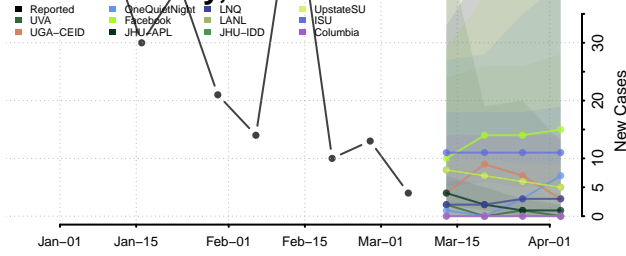

Maury County, Tennessee

McMinn County, Tennessee

McNairy County, Tennessee

Meigs County, Tennessee

Monroe County, Tennessee

Montgomery County, Tennessee

Moore County, Tennessee

Morgan County, Tennessee