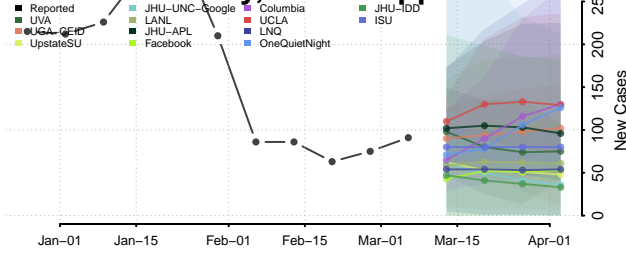

DeSoto County, Mississippi

Forrest County, Mississippi

Franklin County, Mississippi

George County, Mississippi

Greene County, Mississippi

Grenada County, Mississippi

Hancock County, Mississippi

Harrison County, Mississippi