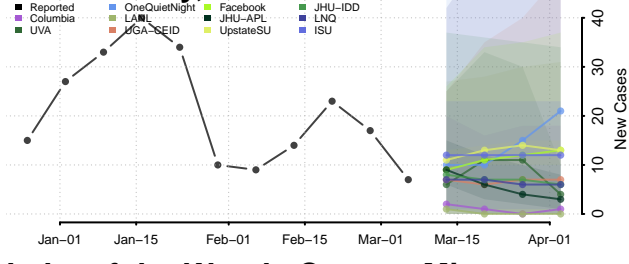

Lake County, Minnesota