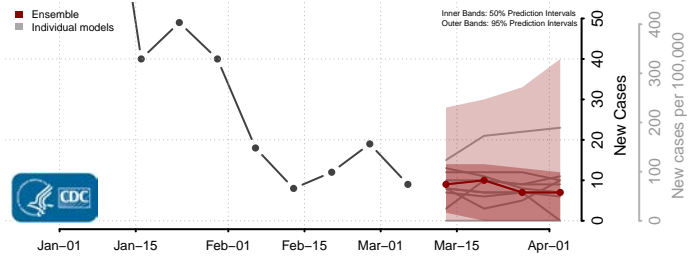

Cass County, Illinois