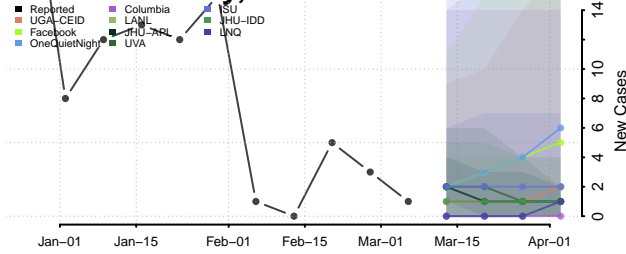

Perkins County, South Dakota