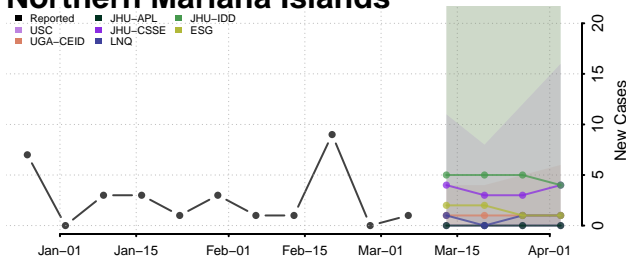

Williams County, North Dakota

Northern Mariana Islands

Ohio*

*New weekly cases may decrease in this location over the next four weeks. For these locations, the ensemble forecast indicates a probability of 0.75 or greater that fewer cases will be reported in week four of the forecast than in the last reported week.