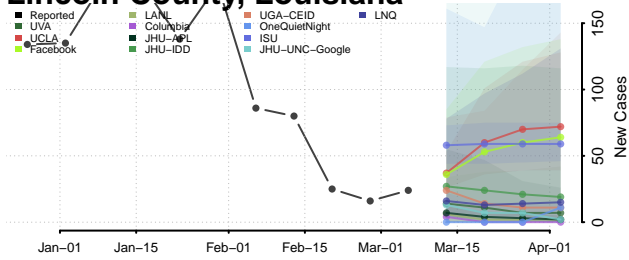

Lincoln County, Louisiana