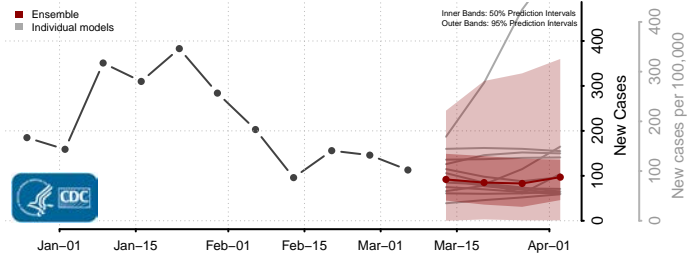

Cowlitz County, Washington