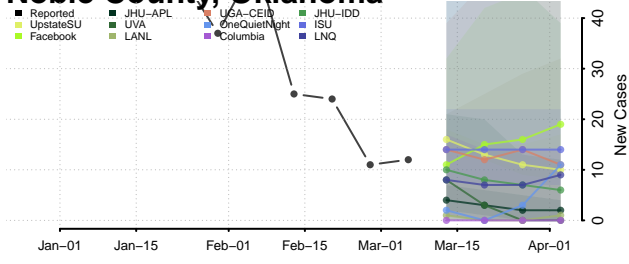

Noble County, Oklahoma