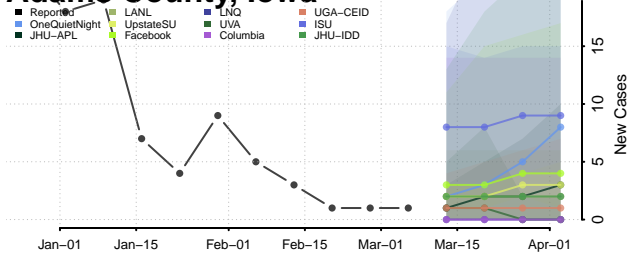

Adams County, Iowa