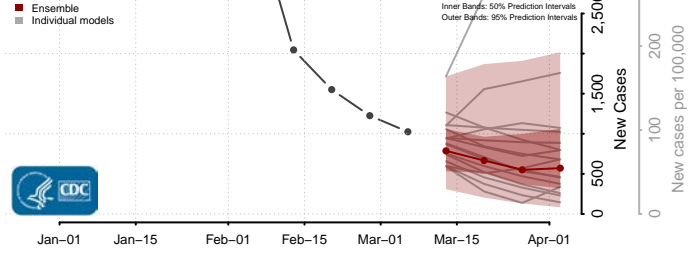

Pima County, Arizona