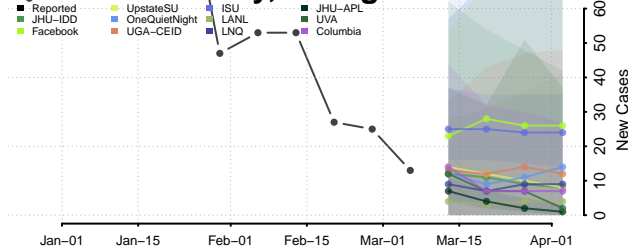

Houston County, Georgia

Irwin County, Georgia

Jackson County, Georgia

Jasper County, Georgia

Jeff Davis County, Georgia

Jefferson County, Georgia

Jenkins County, Georgia

Johnson County, Georgia