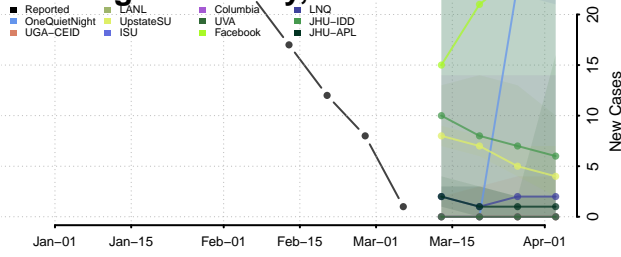

Washington County, Missouri