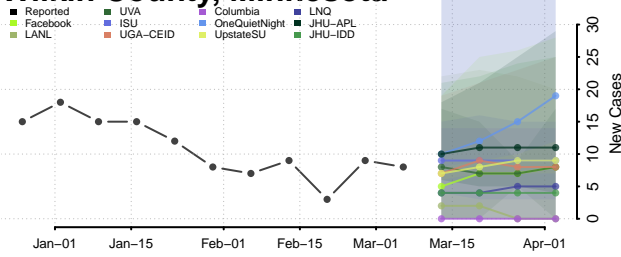

Waseca County, Minnesota

Washington County, Minnesota

Watonwan County, Minnesota

Wilkin County, Minnesota

Winona County, Minnesota

Wright County, Minnesota

Yellow Medicine County, Minnesota

Mississippi*