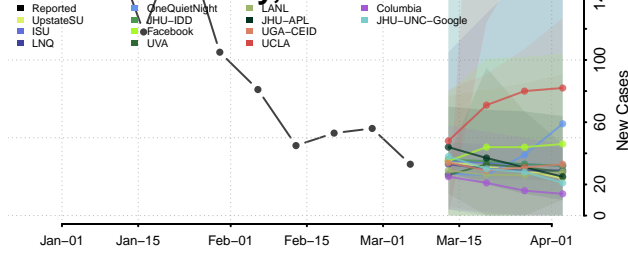

Woodford County, Illinois