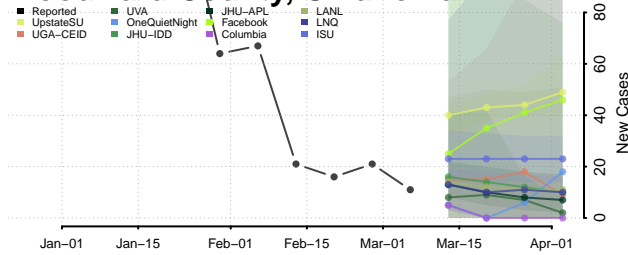

Woodward County, Oklahoma