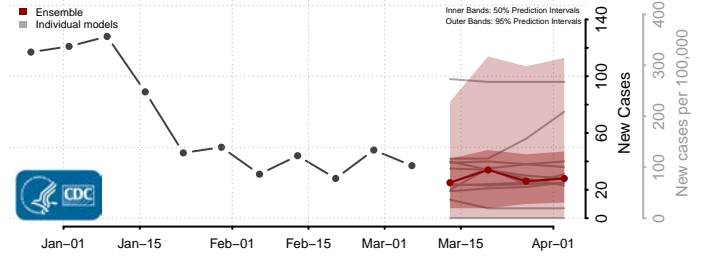

Union County, Iowa

Van Buren County, Iowa

Wapello County, Iowa

Warren County, Iowa

Washington County, Iowa

Wayne County, Iowa

Webster County, Iowa

Winnebago County, Iowa