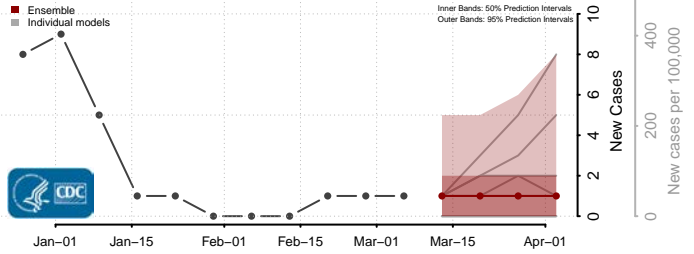

Dunn County, North Dakota

Eddy County, North Dakota

Emmons County, North Dakota

Foster County, North Dakota

Golden Valley County, North Dakota

Grand Forks County, North Dakota

Grant County, North Dakota

Griggs County, North Dakota