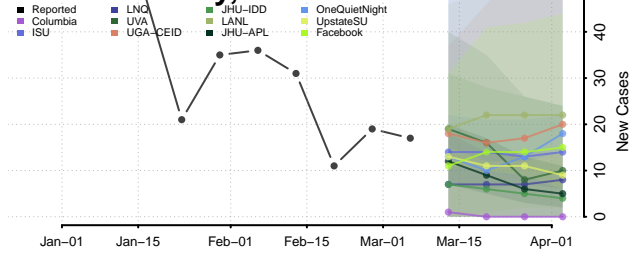

Wichita County, Kansas

Wilson County, Kansas

Woodson County, Kansas

Wyandotte County, Kansas

Kentucky*

Adair County, Kentucky

*New weekly cases may decrease in this location over the next four weeks. For these locations, the ensemble forecast indicates a probability of 0.75 or greater that fewer cases will be reported in week four of the forecast than in the last reported week.