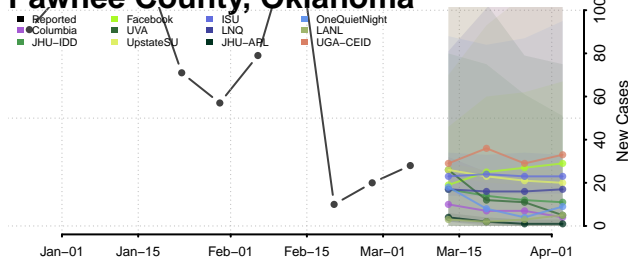

Pawnee County, Oklahoma