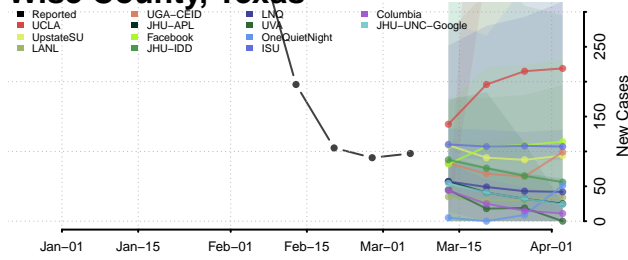

Wise County, Texas