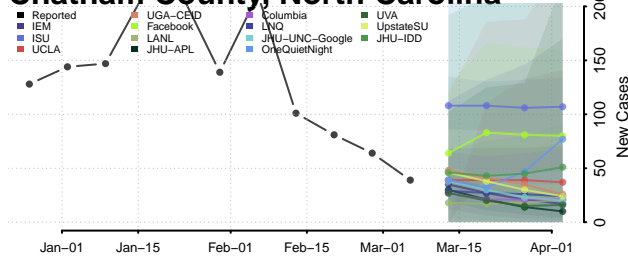

Camden County, North Carolina

Carteret County, North Carolina

Caswell County, North Carolina

Catawba County, North Carolina

Chatham County, North Carolina

Cherokee County, North Carolina

Chowan County, North Carolina