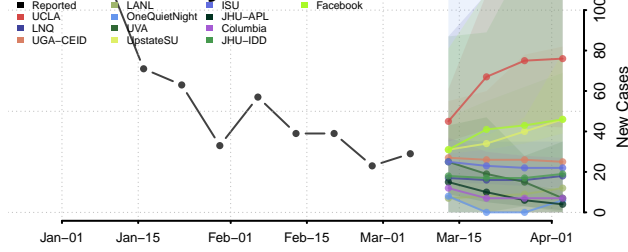

Cibola County, New Mexico