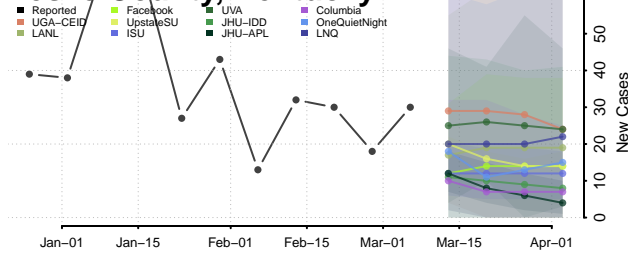

Leslie County, Kentucky