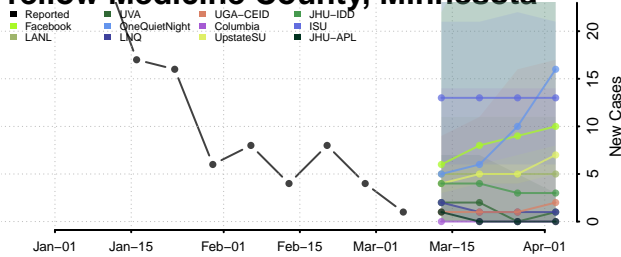

Waseca County, Minnesota

Washington County, Minnesota

Watonwan County, Minnesota

Wilkin County, Minnesota

Winona County, Minnesota

Wright County, Minnesota

Yellow Medicine County, Minnesota

Mississippi*