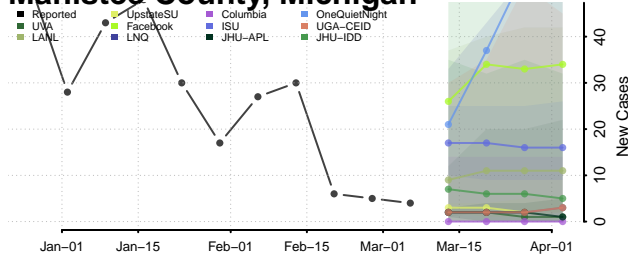

Leelanau County, Michigan

Lenawee County, Michigan

Livingston County, Michigan

Luce County, Michigan

Mackinac County, Michigan

Macomb County, Michigan

Manistee County, Michigan

Marquette County, Michigan