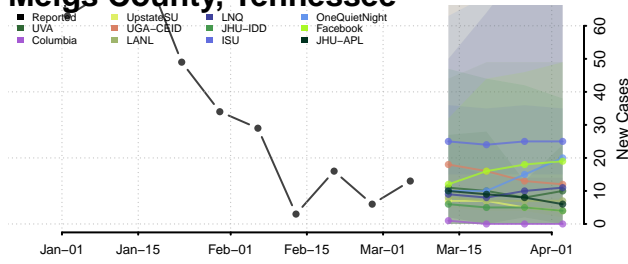

Maury County, Tennessee

McMinn County, Tennessee

McNairy County, Tennessee

Meigs County, Tennessee

Monroe County, Tennessee

Montgomery County, Tennessee

Moore County, Tennessee

Morgan County, Tennessee