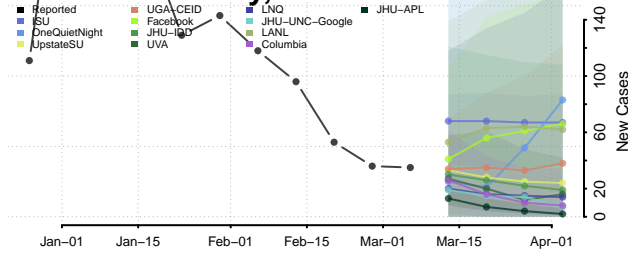

Crawford County, Kansas