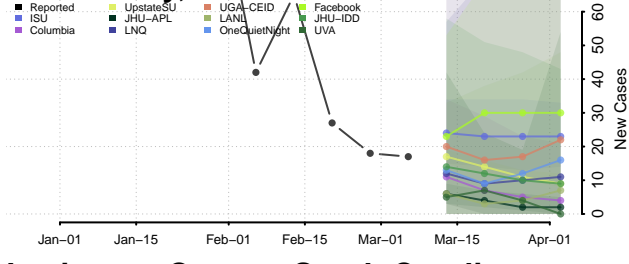

Hampton County, South Carolina

Horry County, South Carolina

Jasper County, South Carolina

Kershaw County, South Carolina

Lancaster County, South Carolina

Laurens County, South Carolina

Lee County, South Carolina