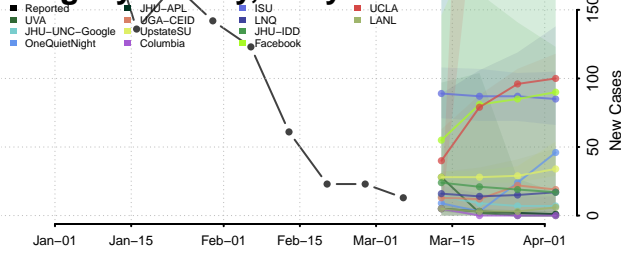

Allegany County, Maryland