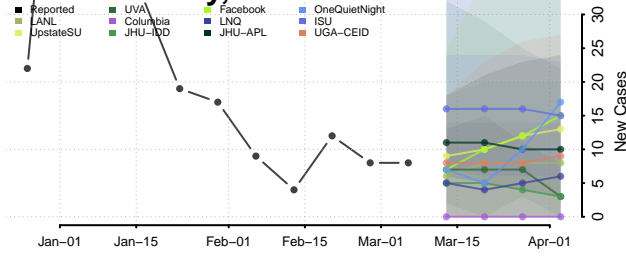

Brown County, Kansas