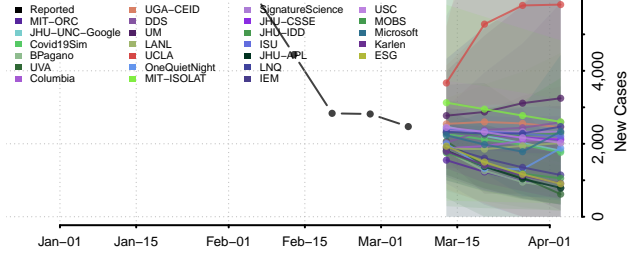

York County, Nebraska

Nevada

Carson City County, Nevada

Churchill County, Nevada

Clark County, Nevada

Douglas County, Nevada