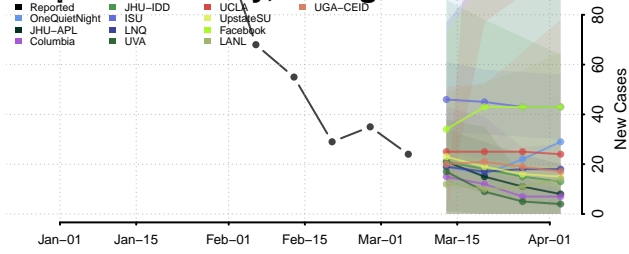

Pulaski County, Georgia

Putnam County, Georgia

Screven County, Georgia

Seminole County, Georgia

Spalding County, Georgia

Stephens County, Georgia

Stewart County, Georgia

Sumter County, Georgia