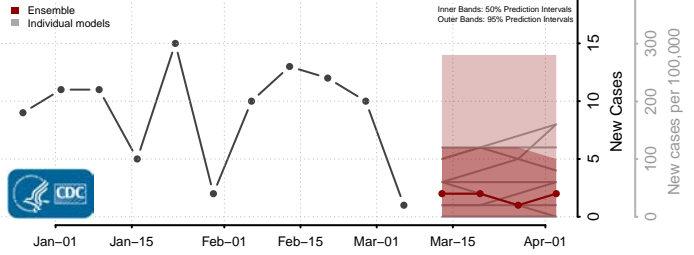

Aitkin County, Minnesota

Anoka County, Minnesota

Becker County, Minnesota

Beltrami County, Minnesota

Benton County, Minnesota

Big Stone County, Minnesota

Blue Earth County, Minnesota

Brown County, Minnesota