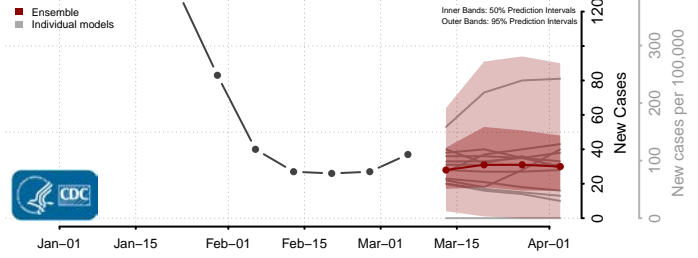

Preston County, West Virginia

Putnam County, West Virginia

Raleigh County, West Virginia

Randolph County, West Virginia

Ritchie County, West Virginia

Roane County, West Virginia

Summers County, West Virginia