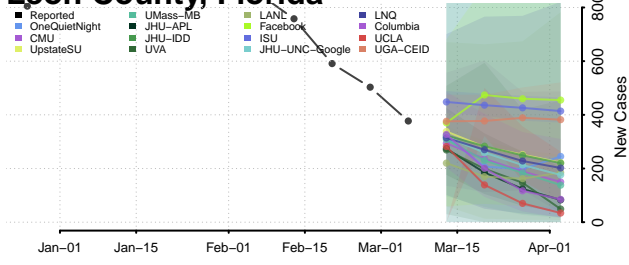

Indian River County, Florida

Jackson County, Florida

Jefferson County, Florida

Lafayette County, Florida

Lake County, Florida

Lee County, Florida

Leon County, Florida

Levy County, Florida