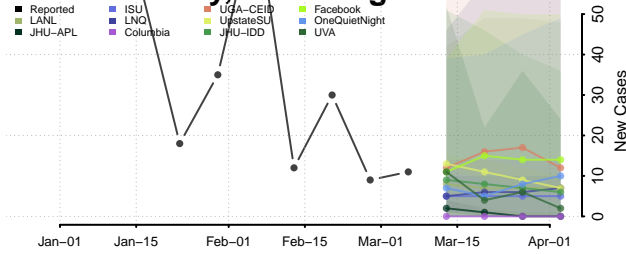

Gilmer County, West Virginia