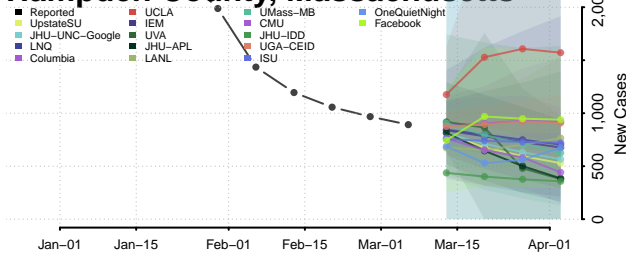

Hampden County, Massachusetts