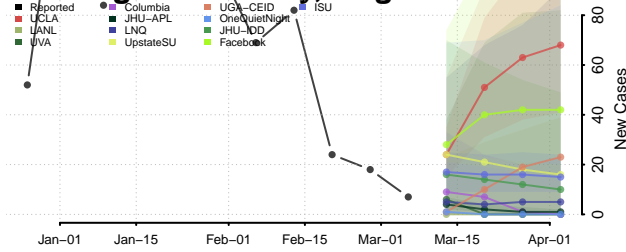

Buckingham County, Virginia