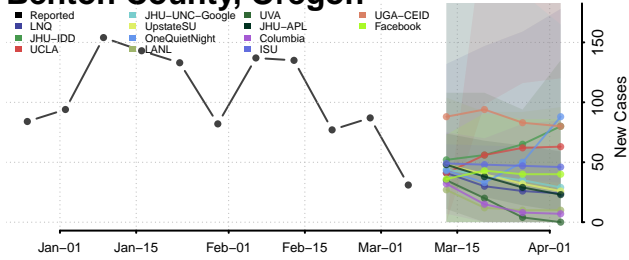

Washington County, Oklahoma

Washita County, Oklahoma

Woods County, Oklahoma

Woodward County, Oklahoma

Oregon

Baker County, Oregon

Benton County, Oregon

Clackamas County, Oregon