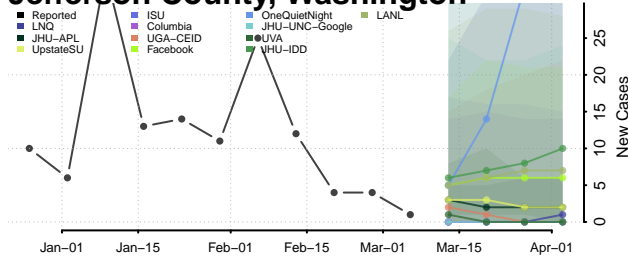

Grant County, Washington

Grays Harbor County, Washington

Island County, Washington

Jefferson County, Washington

King County, Washington

Kitsap County, Washington

Kittitas County, Washington

Klickitat County, Washington