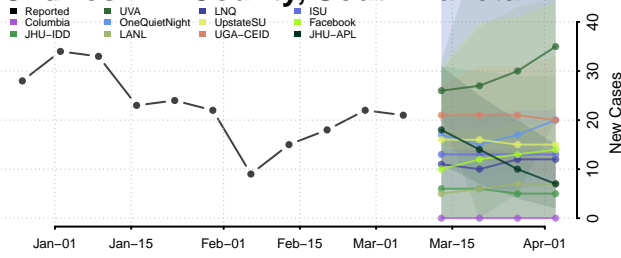

Charles Mix County, South Dakota