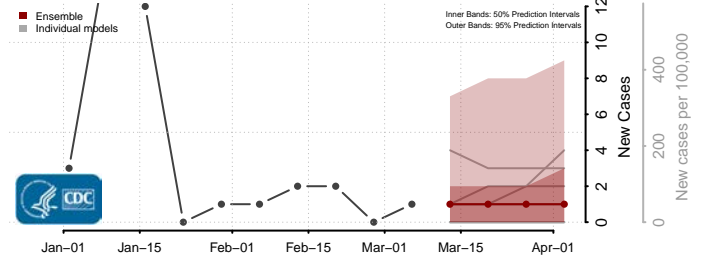

Wichita County, Kansas

Wilson County, Kansas

Woodson County, Kansas

Wyandotte County, Kansas

Kentucky*

Adair County, Kentucky

*New weekly cases may decrease in this location over the next four weeks. For these locations, the ensemble forecast indicates a probability of 0.75 or greater that fewer cases will be reported in week four of the forecast than in the last reported week.