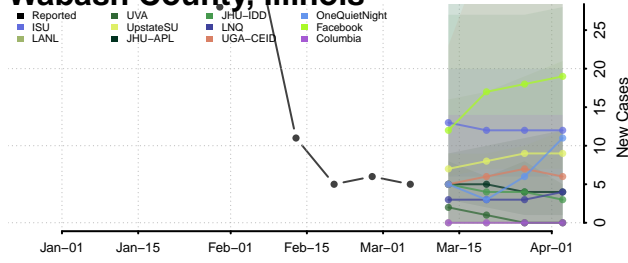

Shelby County, Illinois

St. Clair County, Illinois

Stark County, Illinois

Stephenson County, Illinois

Tazewell County, Illinois

Union County, Illinois

Vermilion County, Illinois

Wabash County, Illinois