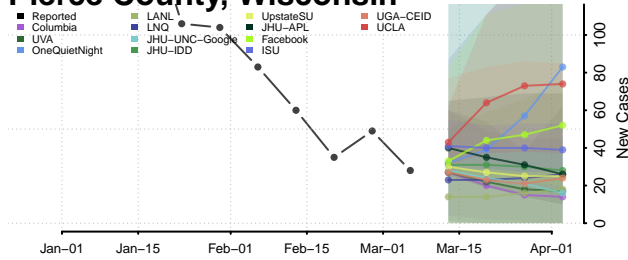

Oneida County, Wisconsin

Outagamie County, Wisconsin

Ozaukee County, Wisconsin

Pepin County, Wisconsin

Pierce County, Wisconsin

Polk County, Wisconsin

Portage County, Wisconsin

Price County, Wisconsin