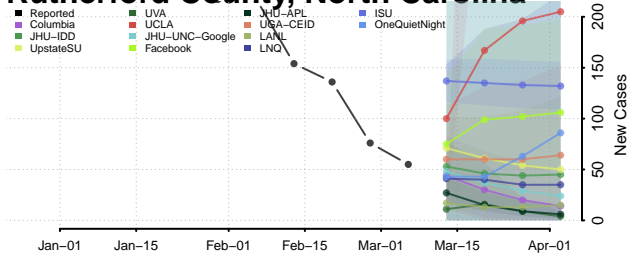

Robeson County, North Carolina

Rockingham County, North Carolina

Rowan County, North Carolina

Rutherford County, North Carolina

Sampson County, North Carolina

Scotland County, North Carolina

Stanly County, North Carolina