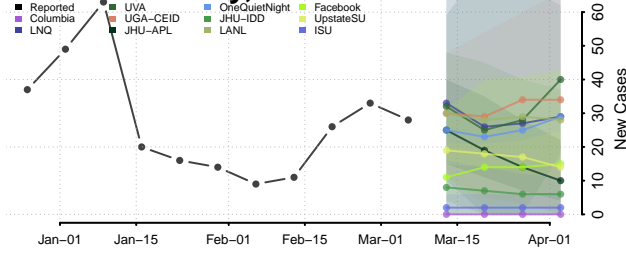

Roberts County, South Dakota