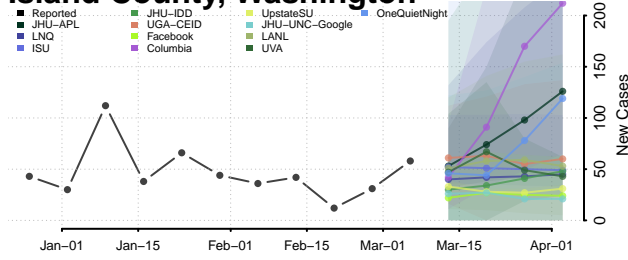

Grant County, Washington

Grays Harbor County, Washington

Island County, Washington

Jefferson County, Washington

King County, Washington

Kitsap County, Washington

Kittitas County, Washington

Klickitat County, Washington