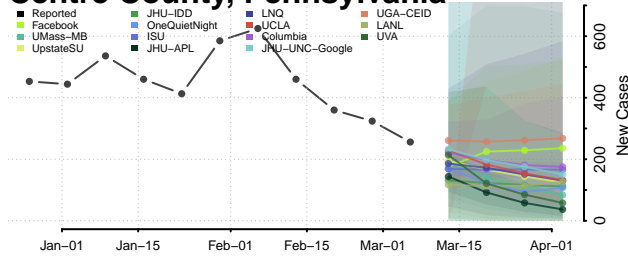

Centre County, Pennsylvania