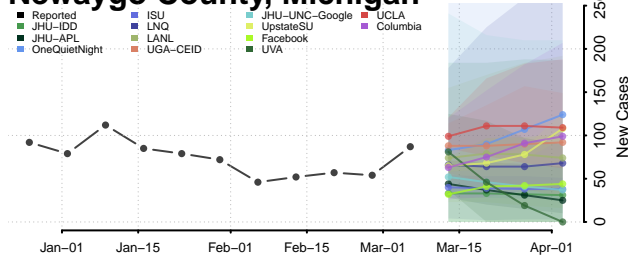

Newaygo County, Michigan