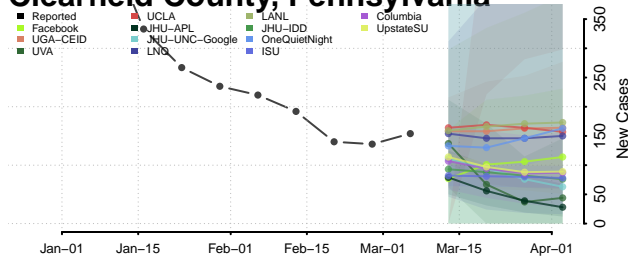

Clearfield County, Pennsylvania