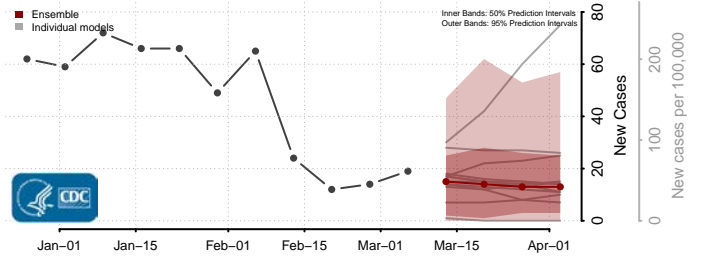

Clare County, Michigan