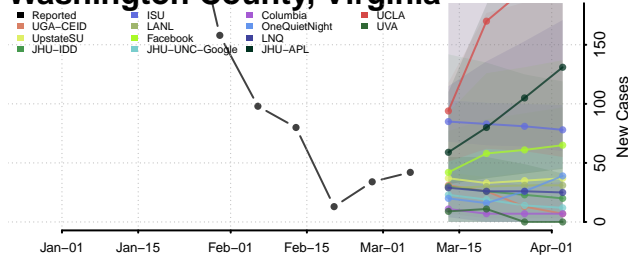

Tazewell County, Virginia

Virginia Beach County, Virginia

Warren County, Virginia

Washington County, Virginia

Waynesboro County, Virginia

Westmoreland County, Virginia

Williamsburg County, Virginia

Winchester County, Virginia