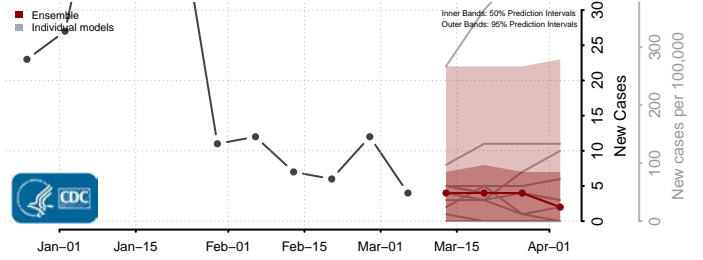

Preston County, West Virginia

Putnam County, West Virginia

Raleigh County, West Virginia

Randolph County, West Virginia

Ritchie County, West Virginia

Roane County, West Virginia

Summers County, West Virginia