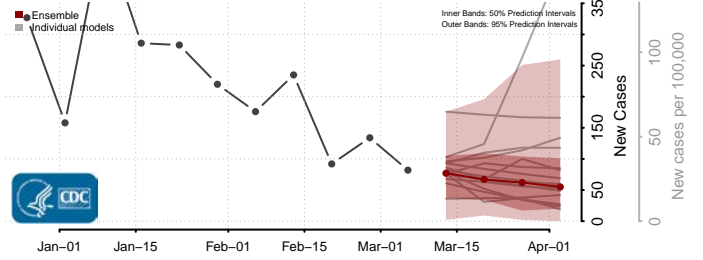

Grant County, Washington

Grays Harbor County, Washington

Island County, Washington

Jefferson County, Washington

King County, Washington

Kitsap County, Washington

Kittitas County, Washington

Klickitat County, Washington