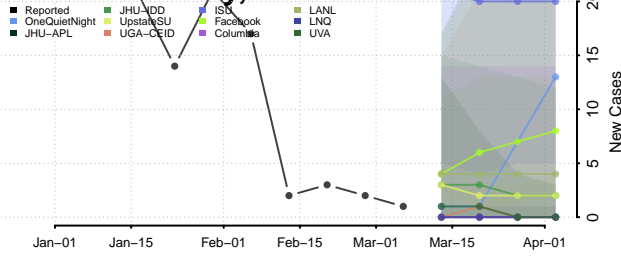

Davies County, Missouri