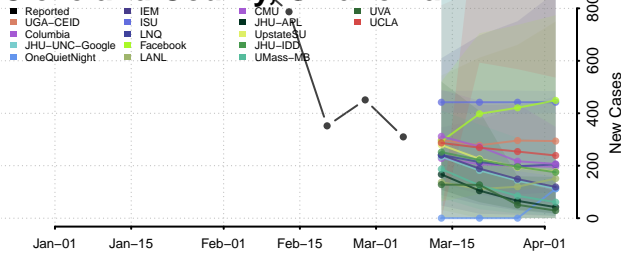

Carter County, Oklahoma

Cherokee County, Oklahoma

Choctaw County, Oklahoma

Cimarron County, Oklahoma

Cleveland County, Oklahoma

Coal County, Oklahoma

Comanche County, Oklahoma

Cotton County, Oklahoma