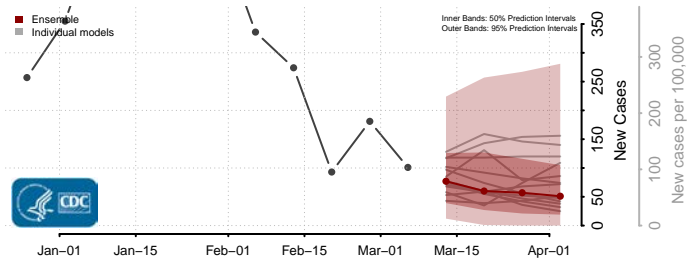

Lafourche County, Louisiana