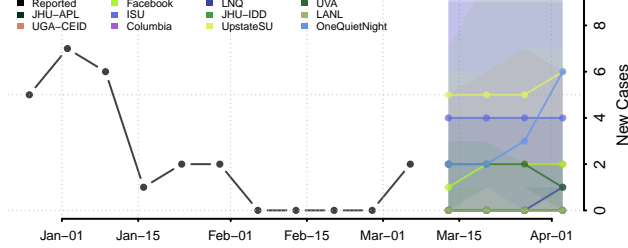

Hamilton County, Kansas