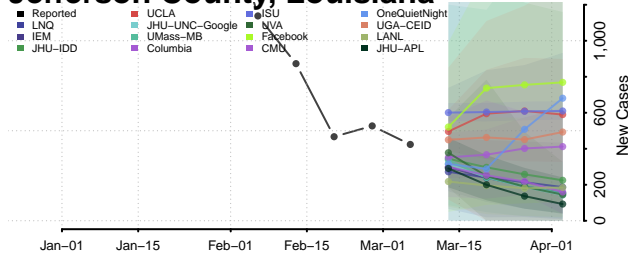

Jefferson County, Louisiana