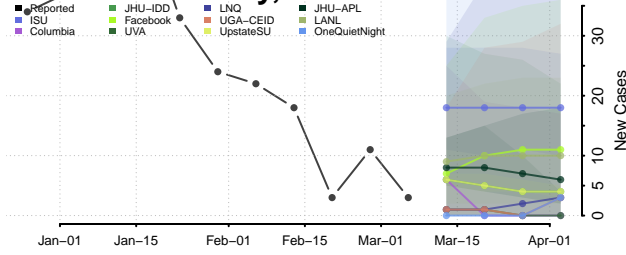

Red River County, Texas