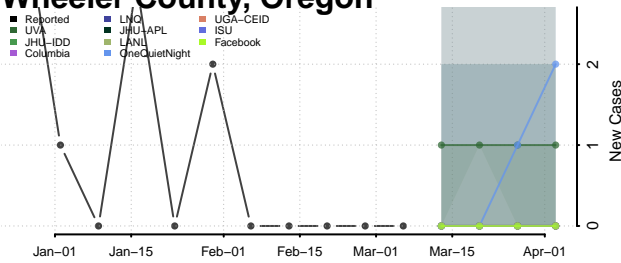

Wheeler County, Oregon