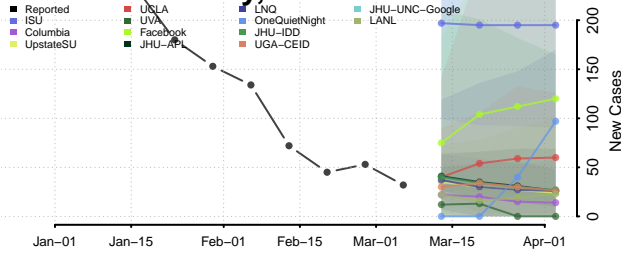

Christian County, Missouri