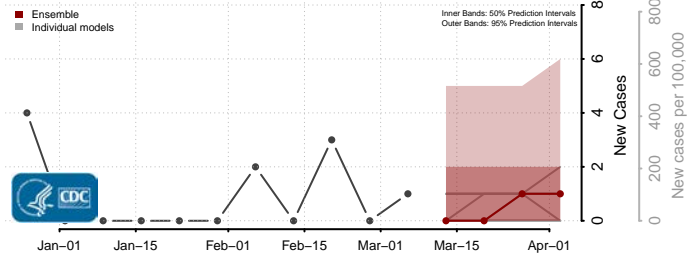

Teton County, Montana

Toole County, Montana

Treasure County, Montana

Valley County, Montana

Wheatland County, Montana

Wibaux County, Montana

Yellowstone County, Montana

Nebraska