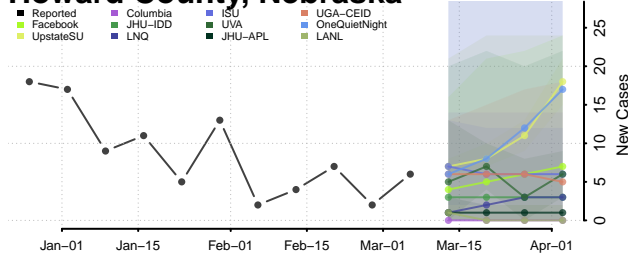

Hamilton County, Nebraska

Harlan County, Nebraska

Hayes County, Nebraska

Hitchcock County, Nebraska

Holt County, Nebraska

Hooker County, Nebraska

Howard County, Nebraska

Jefferson County, Nebraska