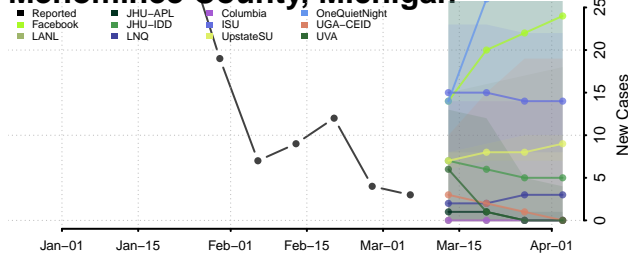

Menominee County, Michigan