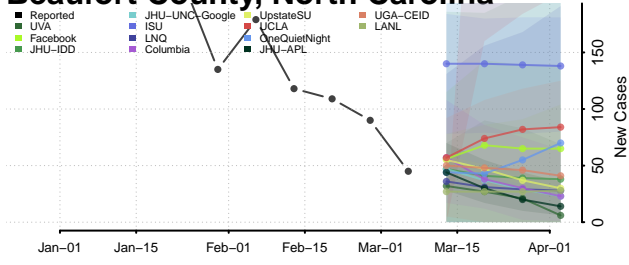

Bertie County, North Carolina

Bladen County, North Carolina

Brunswick County, North Carolina

Buncombe County, North Carolina

Burke County, North Carolina

Cabarrus County, North Carolina

Caldwell County, North Carolina