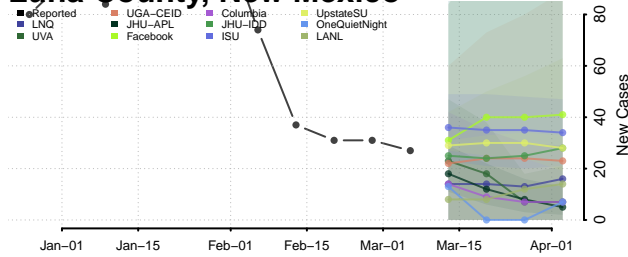

Grant County, New Mexico

Guadalupe County, New Mexico

Harding County, New Mexico

Hidalgo County, New Mexico

Lea County, New Mexico

Lincoln County, New Mexico

Los Alamos County, New Mexico

Luna County, New Mexico