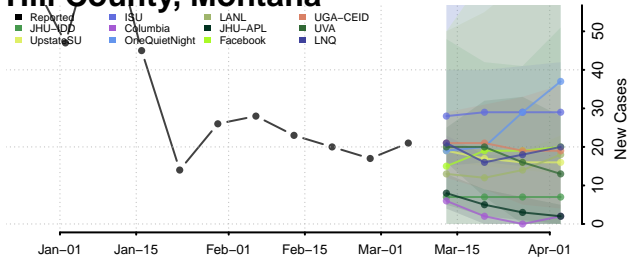

Hill County, Montana