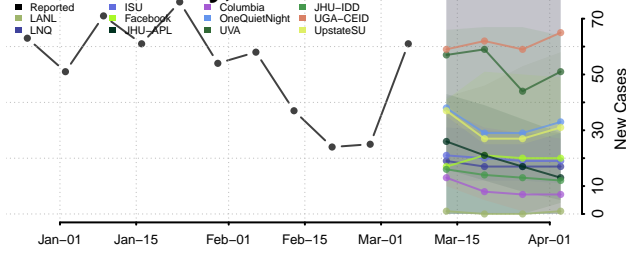

Jefferson County, Alabama

Lamar County, Alabama

Lauderdale County, Alabama

Lawrence County, Alabama

Lee County, Alabama

Limestone County, Alabama

Lowndes County, Alabama

Macon County, Alabama