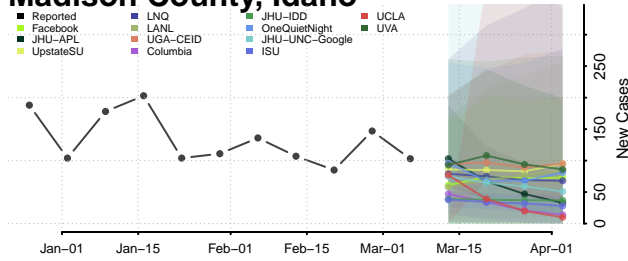

Jerome County, Idaho

Kootenai County, Idaho

Latah County, Idaho

Lemhi County, Idaho

Lewis County, Idaho

Lincoln County, Idaho

Madison County, Idaho

Minidoka County, Idaho