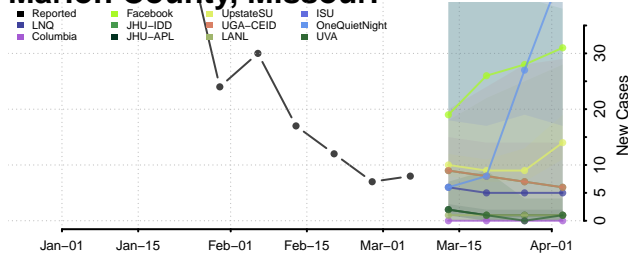

Marion County, Missouri