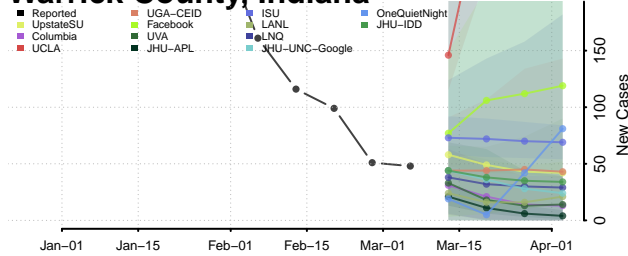

Warrick County, Indiana