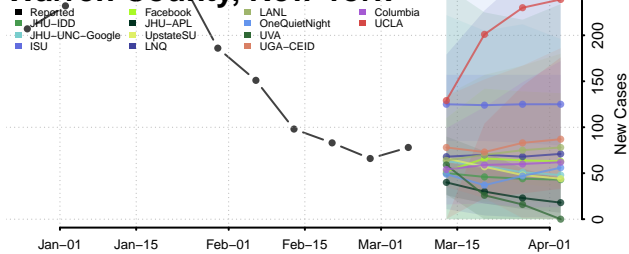

Tioga County, New York

Tompkins County, New York

Ulster County, New York

Warren County, New York

Washington County, New York

Wayne County, New York

Westchester County, New York

Wyoming County, New York