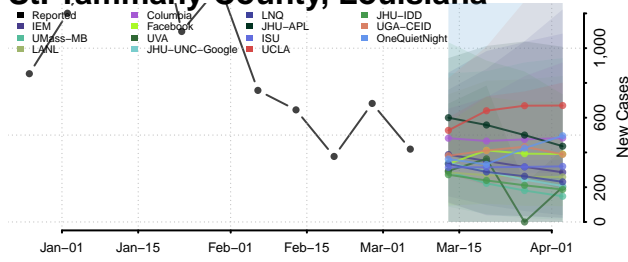

St. Landry County, Louisiana

St. Martin County, Louisiana

St. Mary County, Louisiana

St. Tammany County, Louisiana

Tangipahoa County, Louisiana

Tensas County, Louisiana

Terrebonne County, Louisiana

Union County, Louisiana