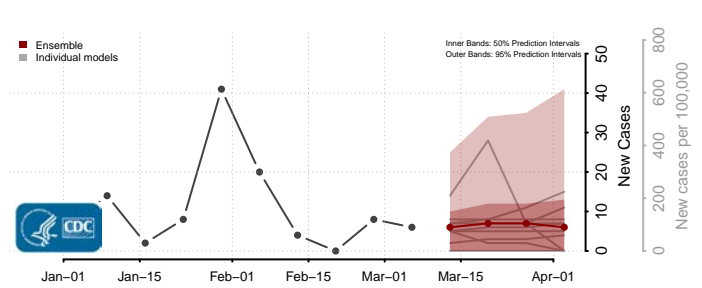

Big Horn County, Montana

Blaine County, Montana

Broadwater County, Montana

Carbon County, Montana

Carter County, Montana

Cascade County, Montana

Chouteau County, Montana

Custer County, Montana