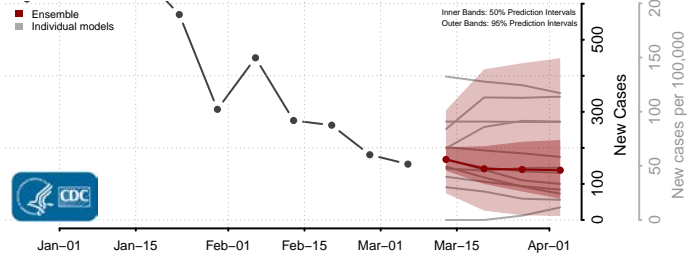

Scotland County, Missouri

Scott County, Missouri

Shannon County, Missouri

Shelby County, Missouri

St. Charles County, Missouri

St. Clair County, Missouri

St. Francois County, Missouri

St. Louis City County, Missouri