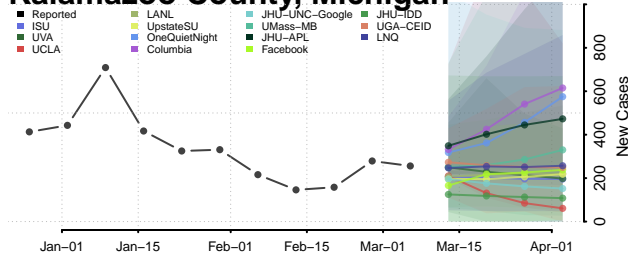

Isabella County, Michigan

Jackson County, Michigan

Kalamazoo County, Michigan

Kalkaska County, Michigan

Kent County, Michigan

Keweenaw County, Michigan

Lake County, Michigan

Lapeer County, Michigan