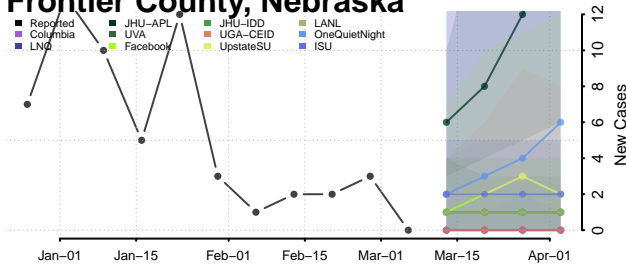

Furnas County, Nebraska

Gage County, Nebraska

Garden County, Nebraska

Garfield County, Nebraska

Gosper County, Nebraska

Grant County, Nebraska

Greeley County, Nebraska

Hall County, Nebraska