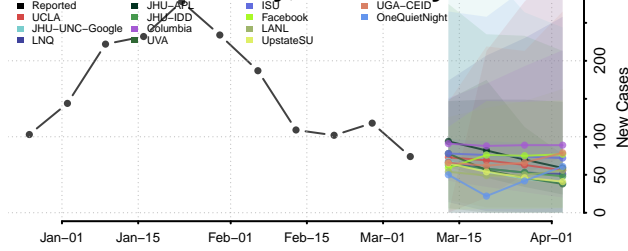

Jessamine County, Kentucky