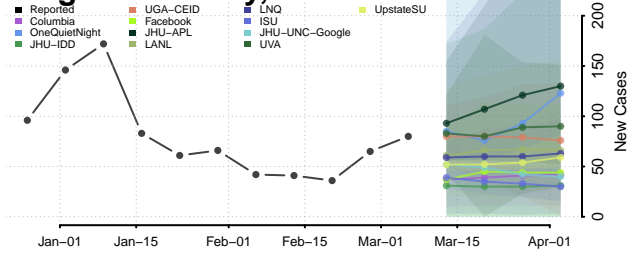

Bannock County, Idaho

Bear Lake County, Idaho

Benewah County, Idaho

Bingham County, Idaho

Blaine County, Idaho

Boise County, Idaho

Bonner County, Idaho

Bonneville County, Idaho