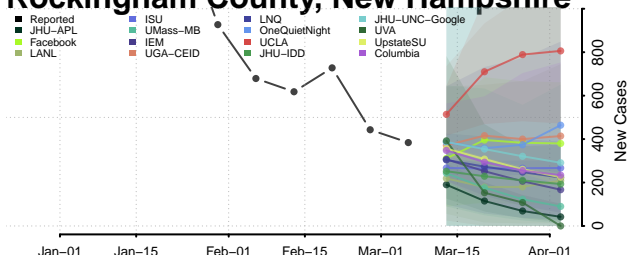

Grafton County, New Hampshire

Hillsborough County, New Hampshire

Merrimack County, New Hampshire

Rockingham County, New Hampshire

Strafford County, New Hampshire

Sullivan County, New Hampshire

New Jersey

Atlantic County, New Jersey