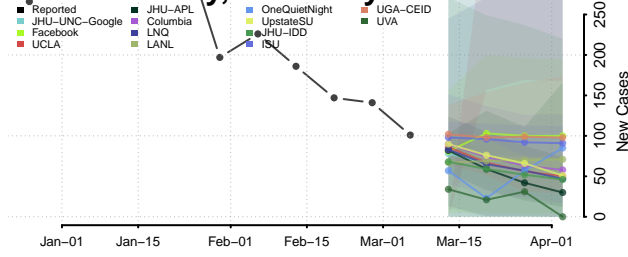

Johnson County, Kentucky

Kenton County, Kentucky

Knott County, Kentucky

Knox County, Kentucky

Larue County, Kentucky

Laurel County, Kentucky

Lawrence County, Kentucky

Lee County, Kentucky