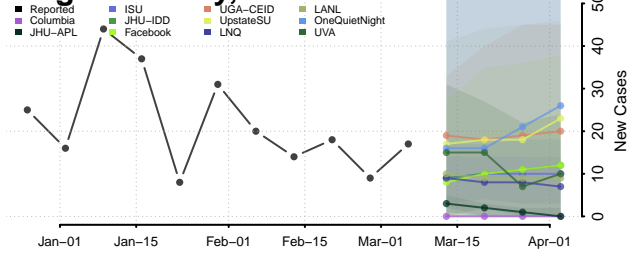

Fergus County, Montana