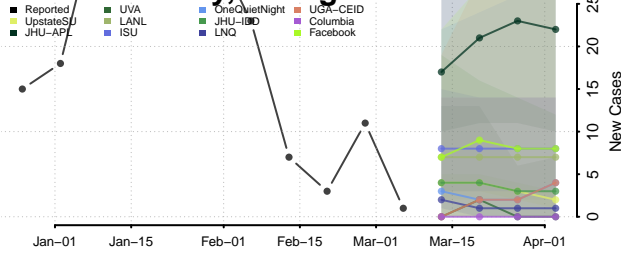

Walker County, Georgia

Walton County, Georgia

Ware County, Georgia

Warren County, Georgia

Washington County, Georgia

Wayne County, Georgia

Webster County, Georgia

Wheeler County, Georgia