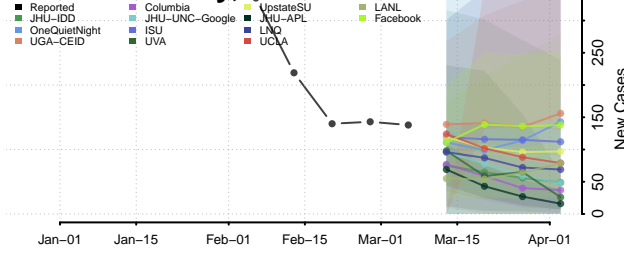

Crenshaw County, Alabama

Cullman County, Alabama

Dale County, Alabama

Dallas County, Alabama

DeKalb County, Alabama

Elmore County, Alabama

Escambia County, Alabama

Etowah County, Alabama