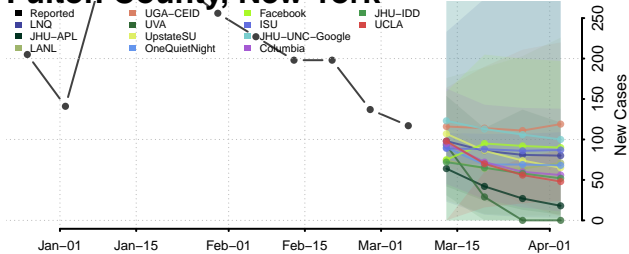

Fulton County, New York