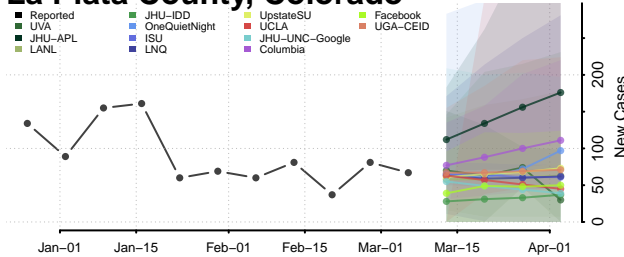

La Plata County, Colorado