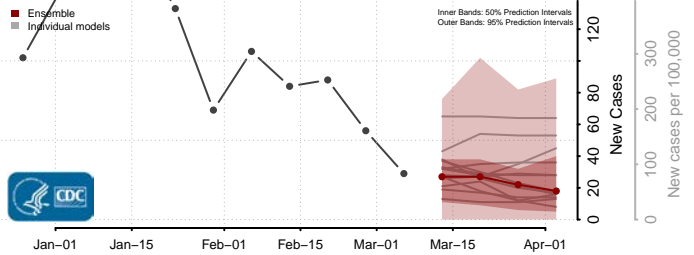

Robeson County, North Carolina

Rockingham County, North Carolina

Rowan County, North Carolina

Rutherford County, North Carolina

Sampson County, North Carolina

Scotland County, North Carolina

Stanly County, North Carolina