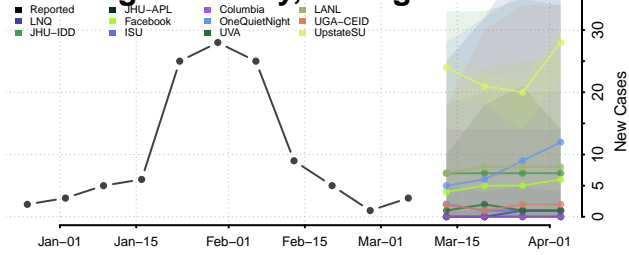

Muskegon County, Michigan

Newaygo County, Michigan

Oakland County, Michigan

Oceana County, Michigan

Ogemaw County, Michigan

Ontonagon County, Michigan

Osceola County, Michigan

Oscoda County, Michigan