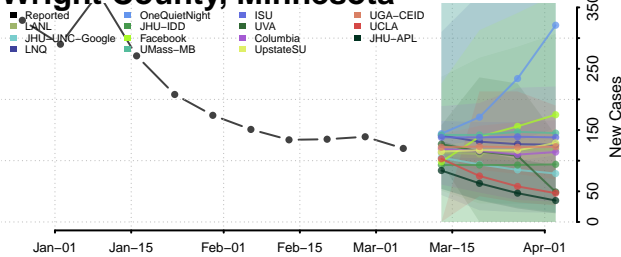

Waseca County, Minnesota

Washington County, Minnesota

Watonwan County, Minnesota

Wilkin County, Minnesota

Winona County, Minnesota

Wright County, Minnesota

Yellow Medicine County, Minnesota

Mississippi*