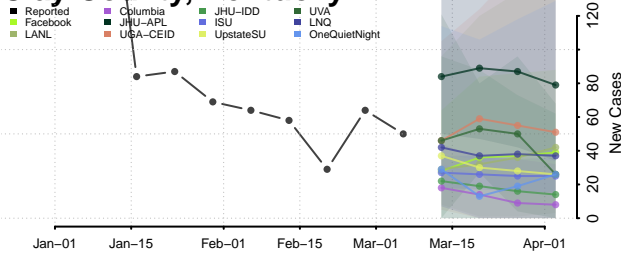

Clay County, Kentucky