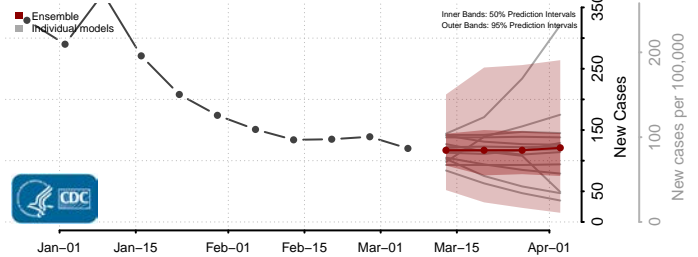

Wright County, Minnesota