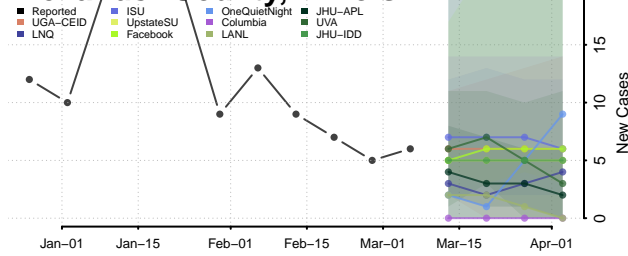

Valley County, Idaho

Washington County, Idaho

Illinois

Adams County, Illinois

Alexander County, Illinois

Bond County, Illinois

Boone County, Illinois

Brown County, Illinois