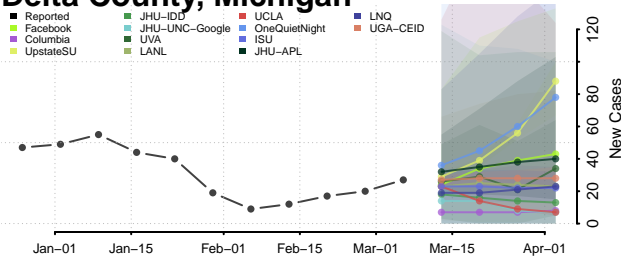

Delta County, Michigan

Dickinson County, Michigan

Eaton County, Michigan

Emmet County, Michigan

Genesee County, Michigan

Gladwin County, Michigan

Gogebic County, Michigan

Grand Traverse County, Michigan