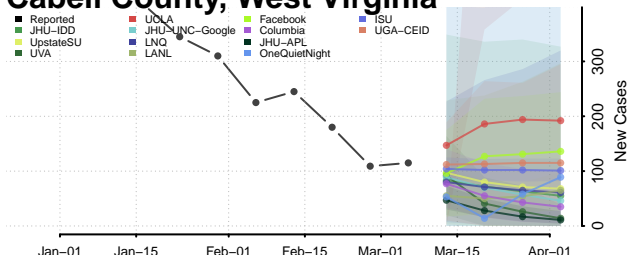

Cabell County, West Virginia