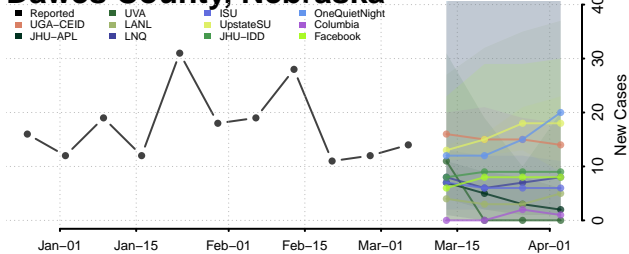

Cheyenne County, Nebraska

Clay County, Nebraska

Colfax County, Nebraska

Cuming County, Nebraska

Custer County, Nebraska

Dakota County, Nebraska

Dawes County, Nebraska

Dawson County, Nebraska