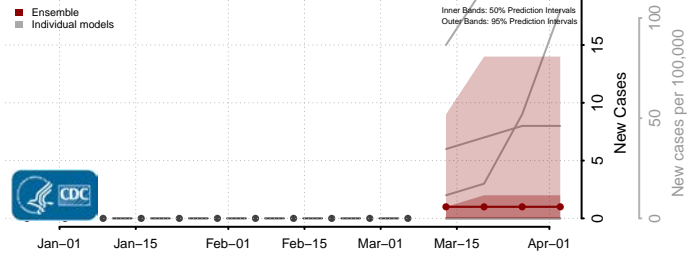

Dukes County, Massachusetts