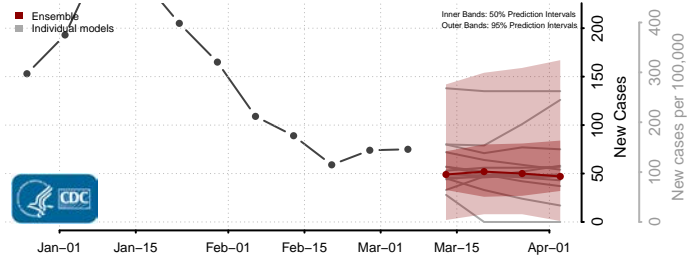

Union County, Iowa

Van Buren County, Iowa

Wapello County, Iowa

Warren County, Iowa

Washington County, Iowa

Wayne County, Iowa

Webster County, Iowa

Winnebago County, Iowa