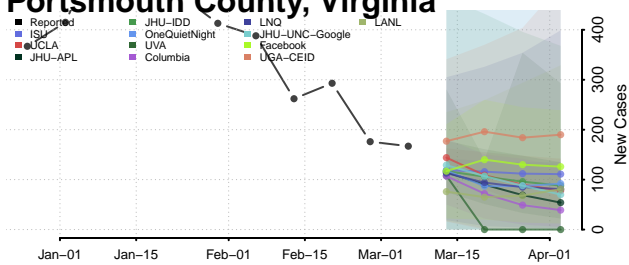

Portsmouth County, Virginia