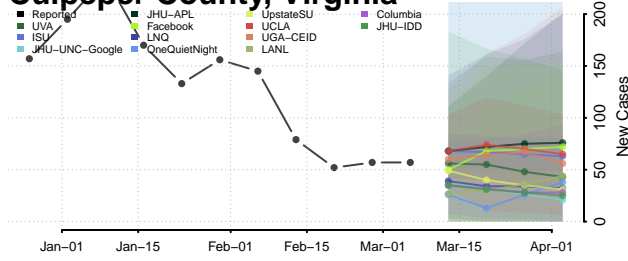

Culpeper County, Virginia