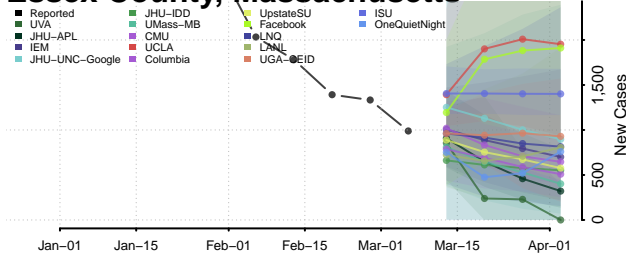

Essex County, Massachusetts