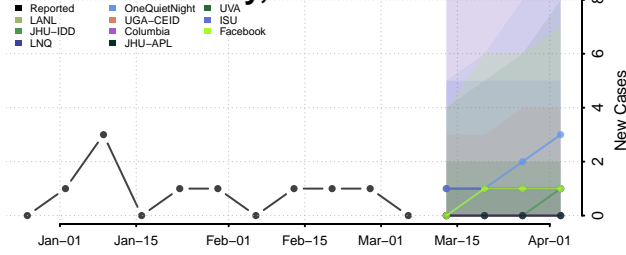

Sheridan County, North Dakota