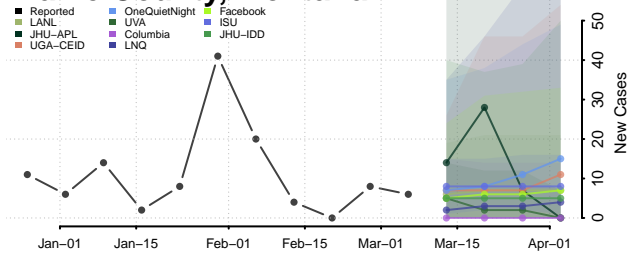

Big Horn County, Montana

Blaine County, Montana

Broadwater County, Montana

Carbon County, Montana

Carter County, Montana

Cascade County, Montana

Chouteau County, Montana

Custer County, Montana