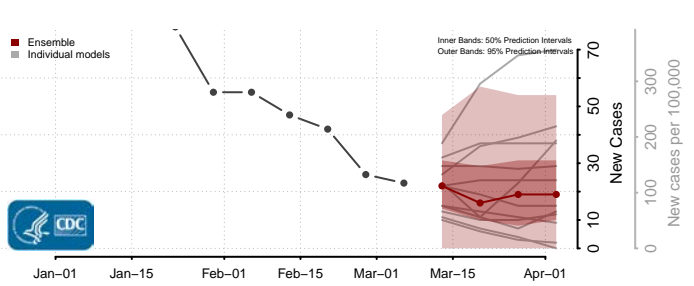

Johnson County, Kansas

Keary County, Kansas

Kingman County, Kansas

Kiowa County, Kansas

Labette County, Kansas

Lane County, Kansas

Leavenworth County, Kansas

Lincoln County, Kansas