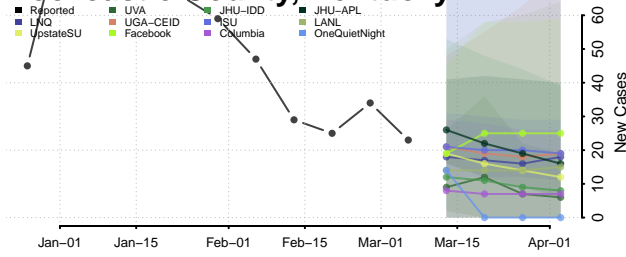

Rockcastle County, Kentucky