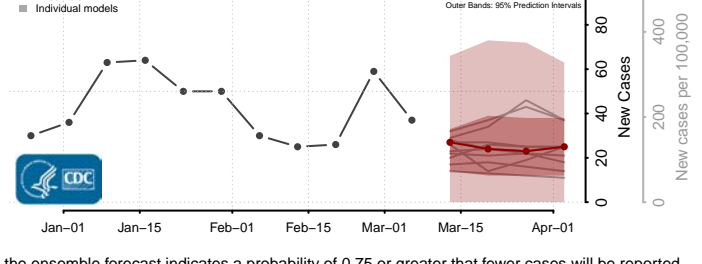

Wichita County, Kansas

Wilson County, Kansas

Woodson County, Kansas

Wyandotte County, Kansas

Kentucky*

Adair County, Kentucky

*New weekly cases may decrease in this location over the next four weeks. For these locations, the ensemble forecast indicates a probability of 0.75 or greater that fewer cases will be reported in week four of the forecast than in the last reported week.