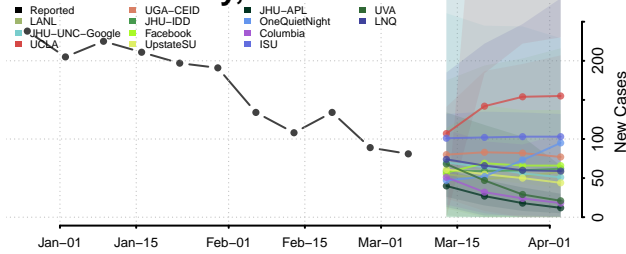

Mariposa County, California

Mendocino County, California

Merced County, California

Modoc County, California

Mono County, California

Monterey County, California

Napa County, California

Nevada County, California