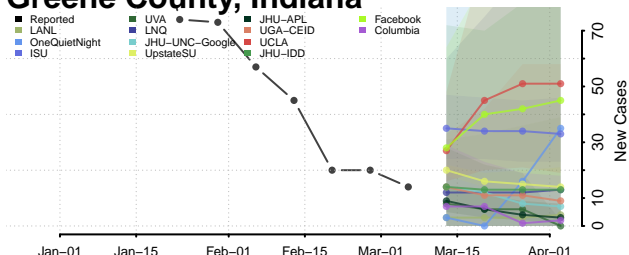

Fountain County, Indiana

Franklin County, Indiana

Fulton County, Indiana

Gibson County, Indiana

Grant County, Indiana

Greene County, Indiana

Hamilton County, Indiana

Hancock County, Indiana