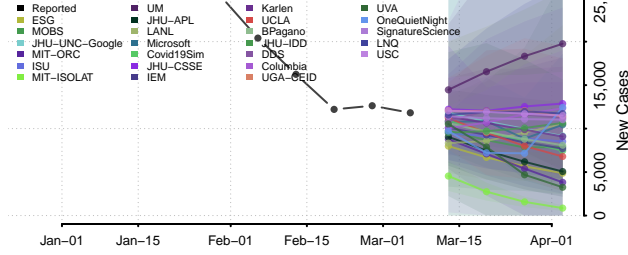

Teton County, Idaho

Twin Falls County, Idaho

Valley County, Idaho

Washington County, Idaho

Illinois

Adams County, Illinois