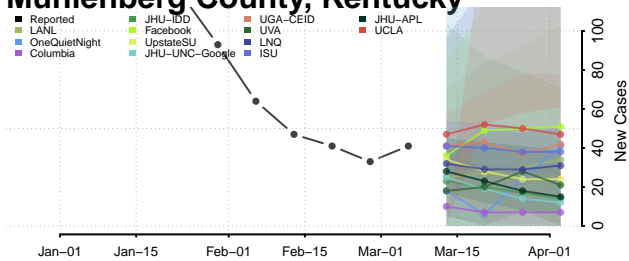

Meade County, Kentucky

Menifee County, Kentucky

Mercer County, Kentucky

Metcalfe County, Kentucky

Monroe County, Kentucky

Montgomery County, Kentucky

Morgan County, Kentucky

Muhlenberg County, Kentucky