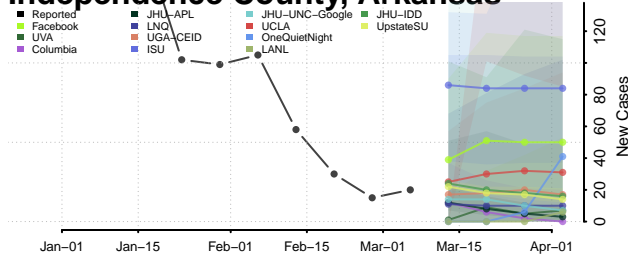

Garland County, Arkansas

Grant County, Arkansas

Greene County, Arkansas

Hempstead County, Arkansas

Hot Spring County, Arkansas

Howard County, Arkansas

Independence County, Arkansas

Izard County, Arkansas