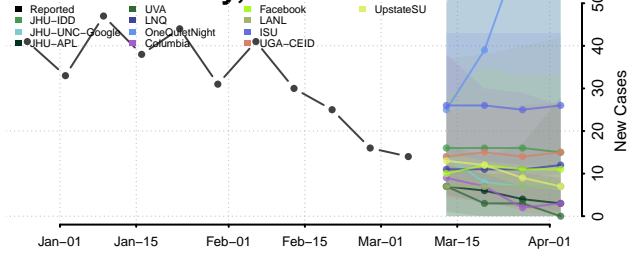

Lincoln County, Maine