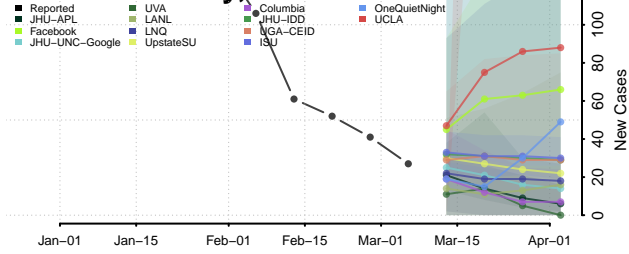

McDonough County, Illinois

McHenry County, Illinois

McLean County, Illinois

Menard County, Illinois

Mercer County, Illinois

Monroe County, Illinois

Montgomery County, Illinois

Morgan County, Illinois