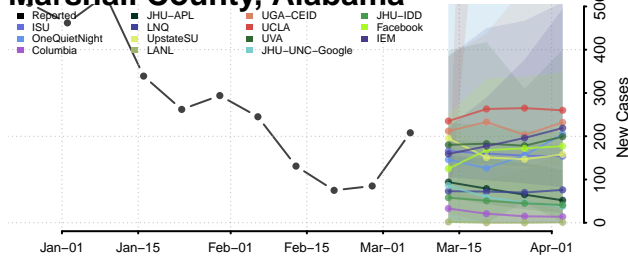

Madison County, Alabama

Marengo County, Alabama

Marion County, Alabama

Marshall County, Alabama

Mobile County, Alabama

Monroe County, Alabama

Montgomery County, Alabama

Morgan County, Alabama

Perry County, Alabama

Pickens County, Alabama

Pike County, Alabama

Randolph County, Alabama

Russell County, Alabama

Shelby County, Alabama

St. Clair County, Alabama

Sumter County, Alabama