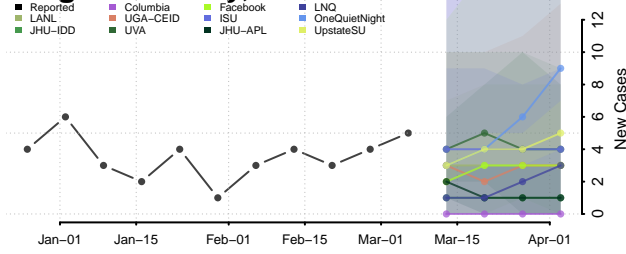

Sargent County, North Dakota