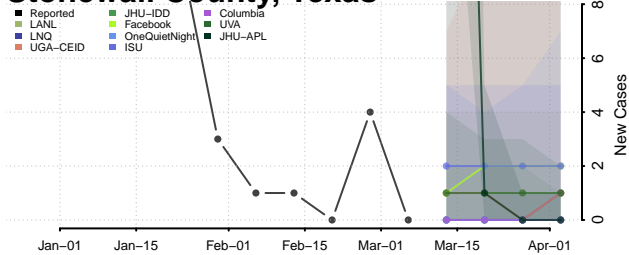

Stonewall County, Texas