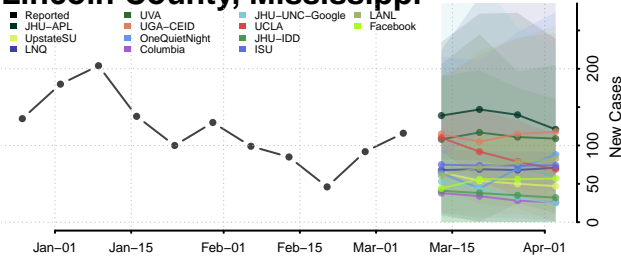

Lee County, Mississippi

Leflore County, Mississippi

Lincoln County, Mississippi

Lowndes County, Mississippi

Madison County, Mississippi

Marion County, Mississippi

Marshall County, Mississippi

Monroe County, Mississippi