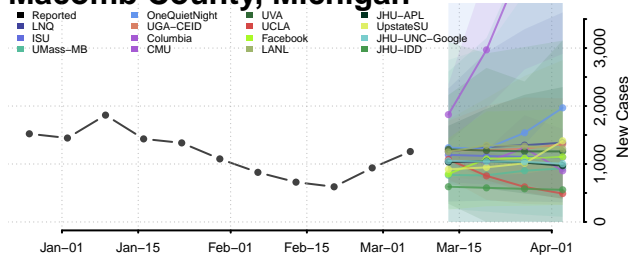

Leelanau County, Michigan

Lenawee County, Michigan

Livingston County, Michigan

Luce County, Michigan

Mackinac County, Michigan

Macomb County, Michigan

Manistee County, Michigan

Marquette County, Michigan