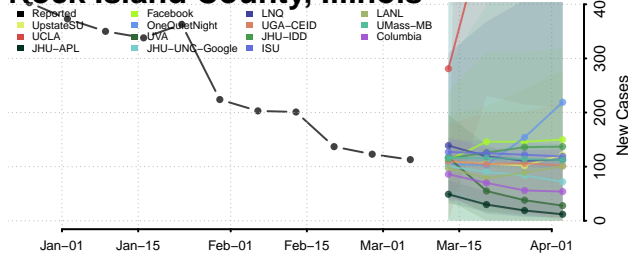

Putnam County, Illinois

Randolph County, Illinois

Richland County, Illinois

Rock Island County, Illinois

Saline County, Illinois

Sangamon County, Illinois

Schuyler County, Illinois

Scott County, Illinois