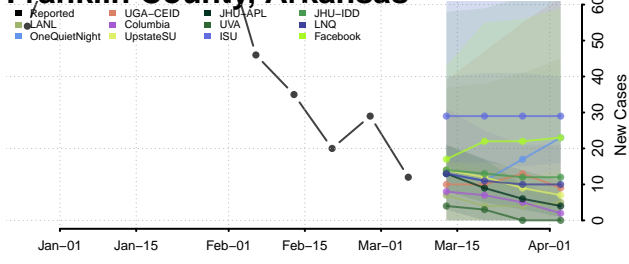

Crittenden County, Arkansas

Cross County, Arkansas

Dallas County, Arkansas

Desha County, Arkansas

Drew County, Arkansas

Faulkner County, Arkansas

Franklin County, Arkansas

Fulton County, Arkansas