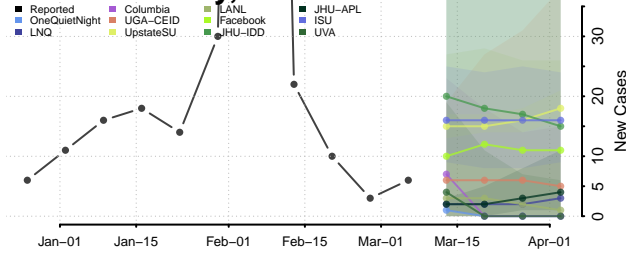

Blanco County, Texas