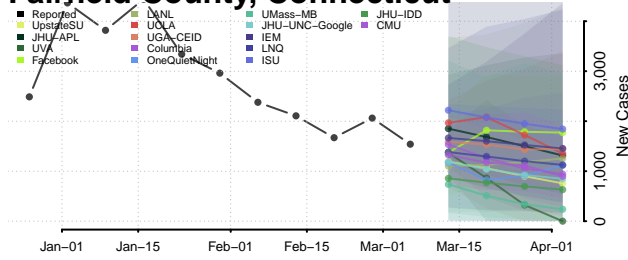

Fairfield County, Connecticut