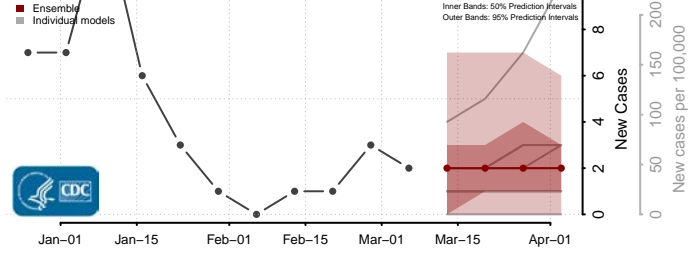

Custer County, Idaho