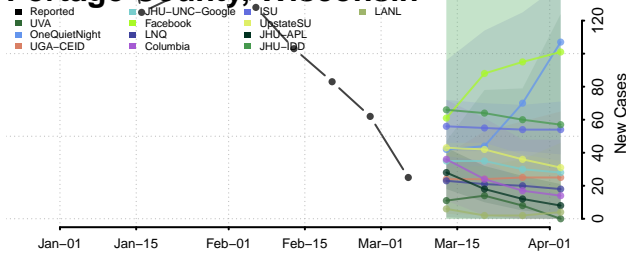

Oneida County, Wisconsin

Outagamie County, Wisconsin

Ozaukee County, Wisconsin

Pepin County, Wisconsin

Pierce County, Wisconsin

Polk County, Wisconsin

Portage County, Wisconsin

Price County, Wisconsin