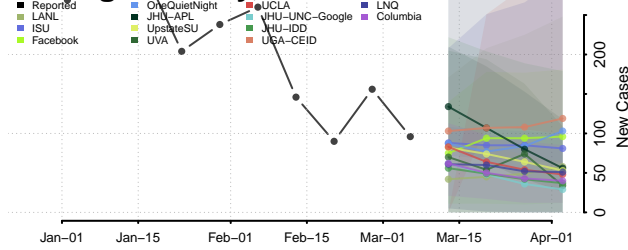

National*

Alabama

Autauga County, Alabama

Baldwin County, Alabama

Barbour County, Alabama

Bibb County, Alabama

*New weekly cases may decrease in this location over the next four weeks. For these locations, the ensemble forecast indicates a probability of 0.75 or greater that fewer cases will be reported in week four of the forecast than in the last reported week.