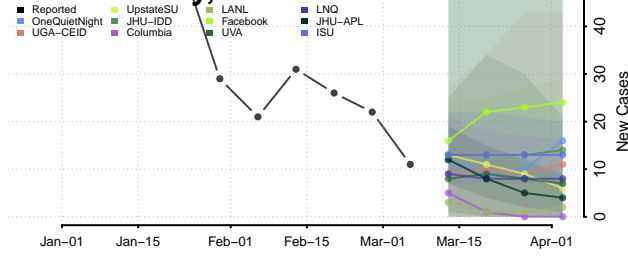

Valley County, Idaho

Washington County, Idaho

Illinois

Adams County, Illinois

Alexander County, Illinois

Bond County, Illinois

Boone County, Illinois

Brown County, Illinois