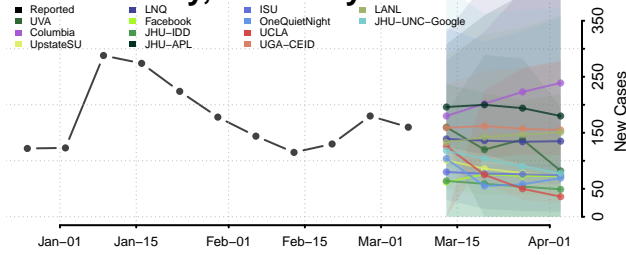

Pike County, Kentucky

Powell County, Kentucky

Pulaski County, Kentucky

Robertson County, Kentucky

Rockcastle County, Kentucky

Rowan County, Kentucky

Russell County, Kentucky

Scott County, Kentucky