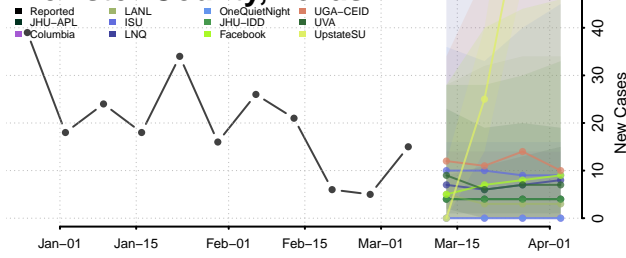

Brewster County, Texas