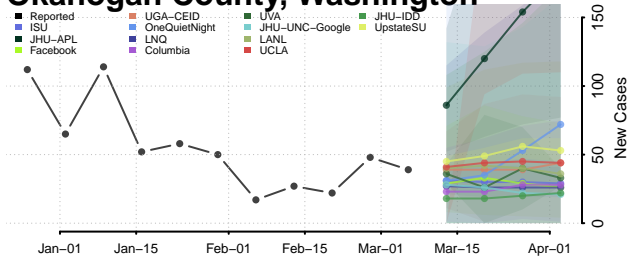

Okanogan County, Washington