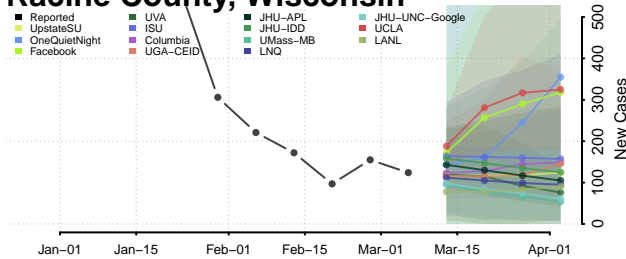

Racine County, Wisconsin