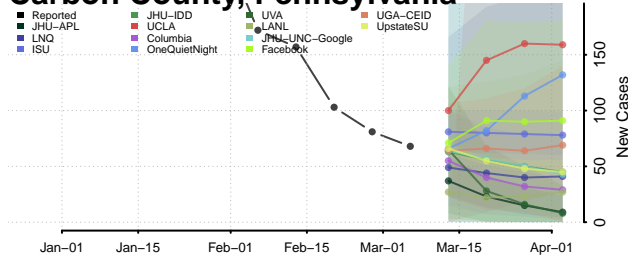

Carbon County, Pennsylvania