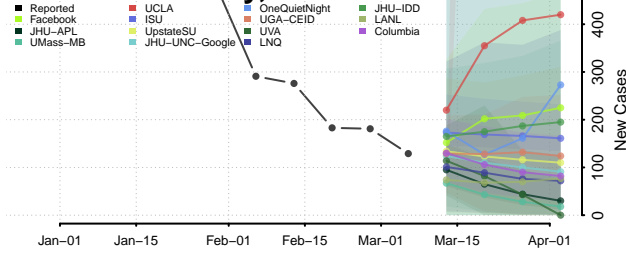

Kootenai County, Idaho