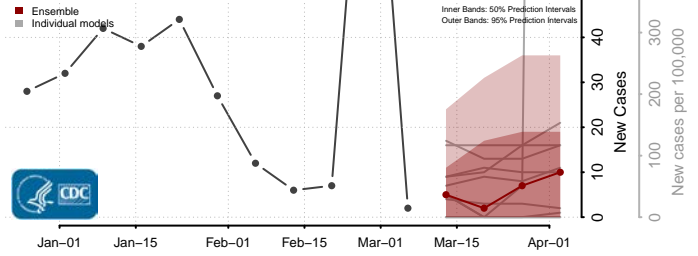

Preston County, West Virginia

Putnam County, West Virginia

Raleigh County, West Virginia

Randolph County, West Virginia

Ritchie County, West Virginia

Roane County, West Virginia

Summers County, West Virginia