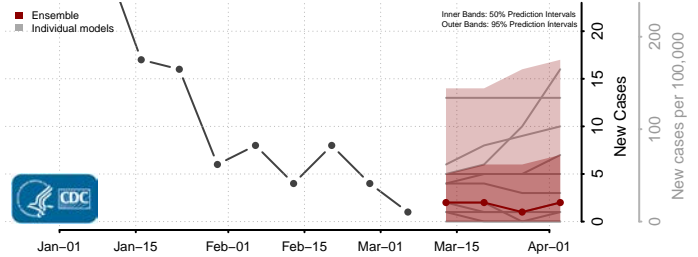

Yellow Medicine County, Minnesota