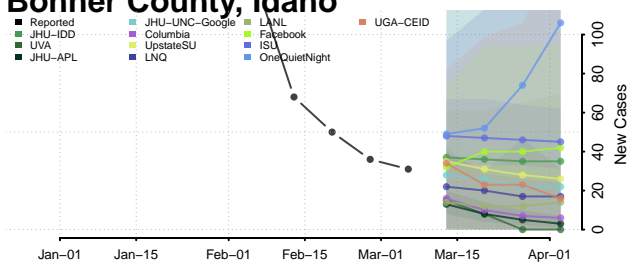

Bannock County, Idaho

Bear Lake County, Idaho

Benewah County, Idaho

Bingham County, Idaho

Blaine County, Idaho

Boise County, Idaho

Bonner County, Idaho

Bonneville County, Idaho