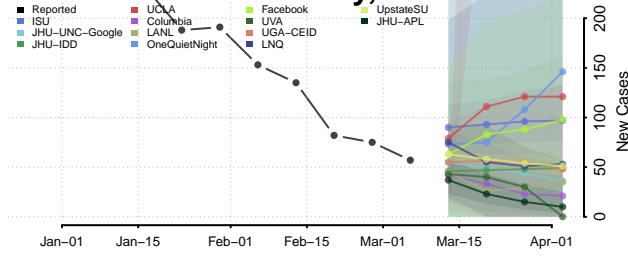

Liberty County, Montana

Lincoln County, Montana

Madison County, Montana

McCone County, Montana

Meagher County, Montana

Mineral County, Montana

Missoula County, Montana

Musselshell County, Montana