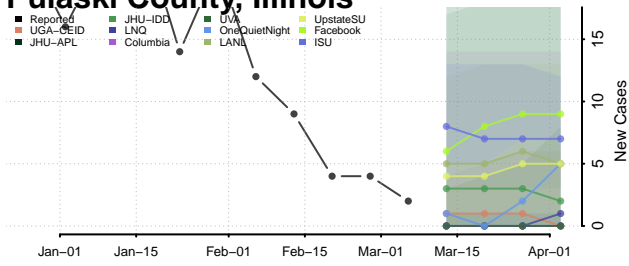

Moultrie County, Illinois

Ogle County, Illinois

Peoria County, Illinois

Perry County, Illinois

Piatt County, Illinois

Pike County, Illinois

Pope County, Illinois

Pulaski County, Illinois