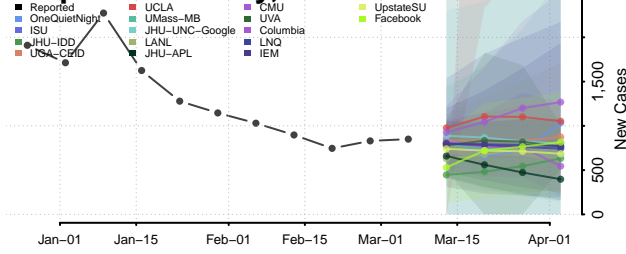

Arapahoe County, Colorado