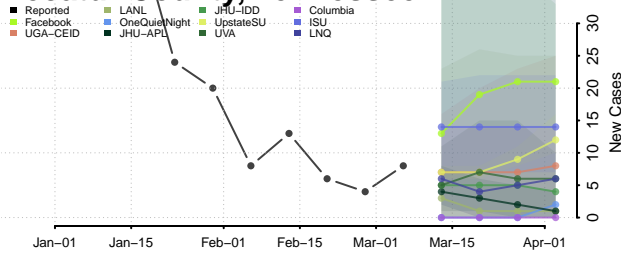

Decatur County, Tennessee