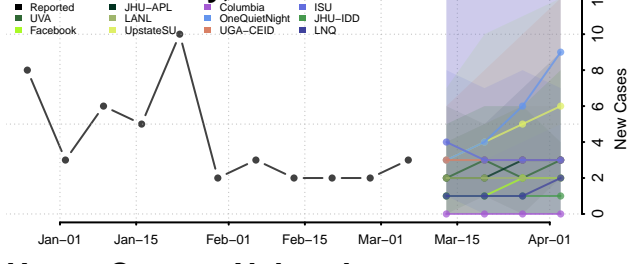

Harlan County, Nebraska