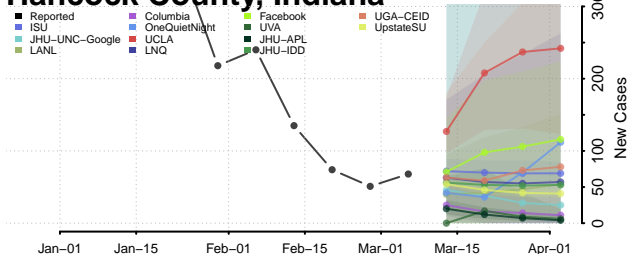

Fountain County, Indiana

Franklin County, Indiana

Fulton County, Indiana

Gibson County, Indiana

Grant County, Indiana

Greene County, Indiana

Hamilton County, Indiana

Hancock County, Indiana