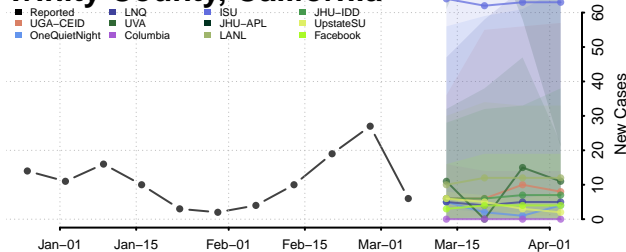

Trinity County, California