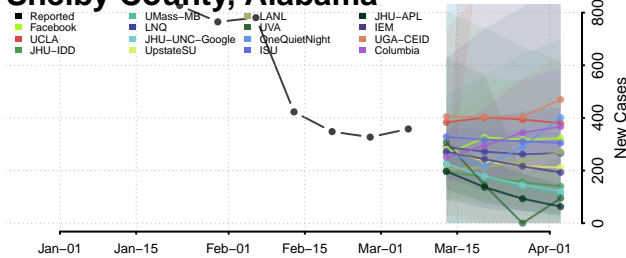

Perry County, Alabama

Pickens County, Alabama

Pike County, Alabama

Randolph County, Alabama

Russell County, Alabama

Shelby County, Alabama

St. Clair County, Alabama

Sumter County, Alabama

Talladega County, Alabama

Tallapoosa County, Alabama

Tuscaloosa County, Alabama

Walker County, Alabama

Washington County, Alabama

Wilcox County, Alabama

Winston County, Alabama

Alaska