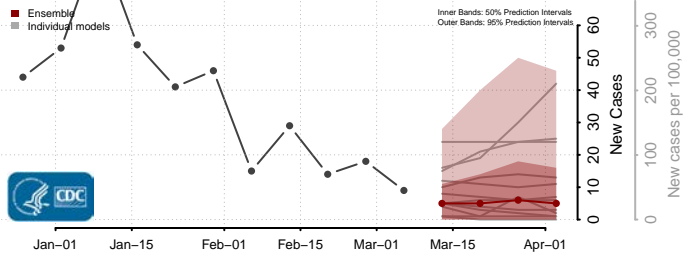

Henry County, Iowa