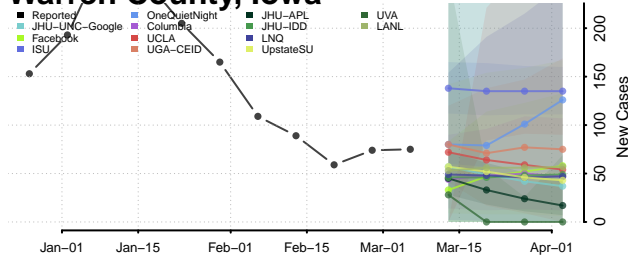

Union County, Iowa

Van Buren County, Iowa

Wapello County, Iowa

Warren County, Iowa

Washington County, Iowa

Wayne County, Iowa

Webster County, Iowa

Winnebago County, Iowa