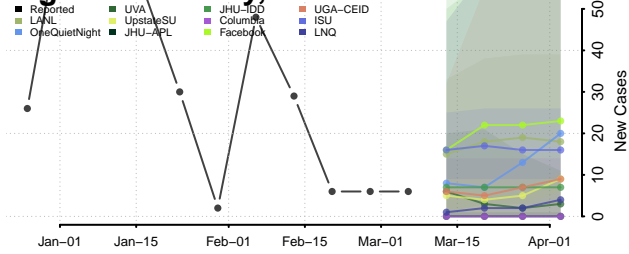

Big Horn County, Montana