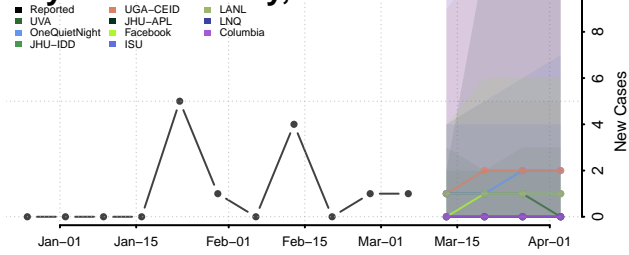

Keya Paha County, Nebraska