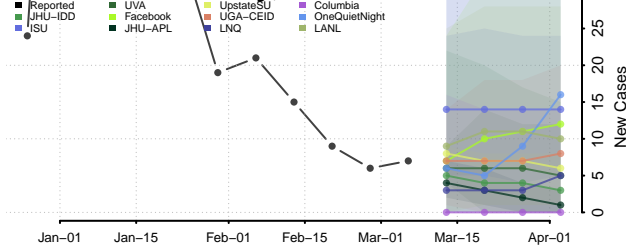

Winneshiek County, Iowa

Woodbury County, Iowa

Worth County, Iowa

Wright County, Iowa

Kansas*

Allen County, Kansas

Anderson County, Kansas

Atchison County, Kansas