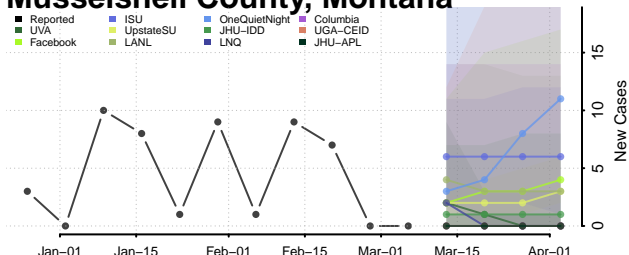

Liberty County, Montana

Lincoln County, Montana

Madison County, Montana

McCone County, Montana

Meagher County, Montana

Mineral County, Montana

Missoula County, Montana

Musselshell County, Montana