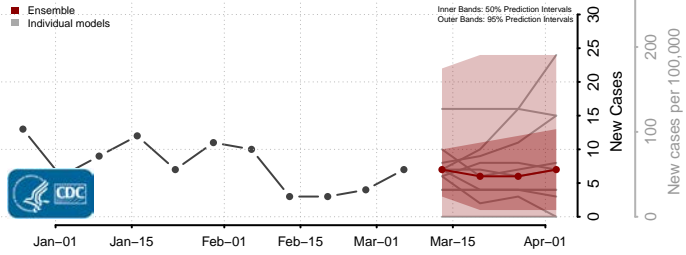

Choctaw County, Alabama