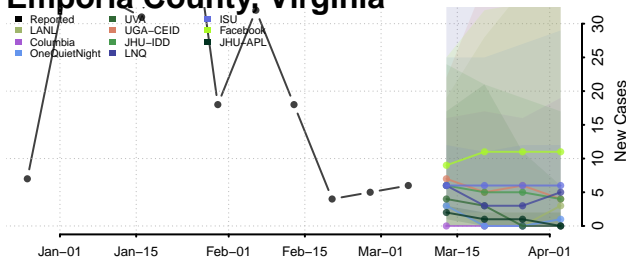

Emporia County, Virginia