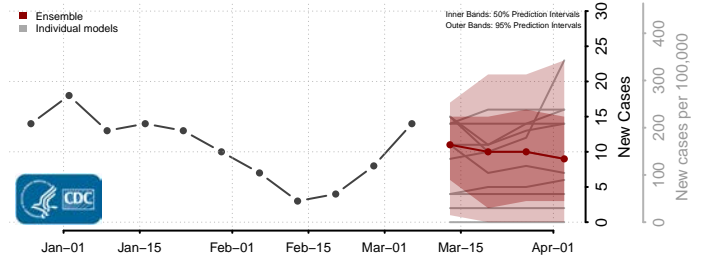

Fall River County, South Dakota