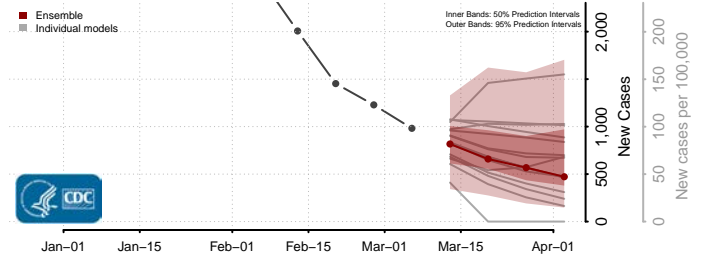

Fresno County, California