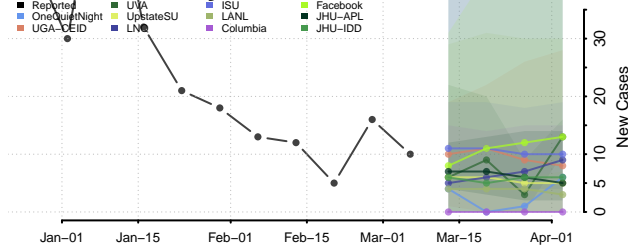

Colfax County, New Mexico