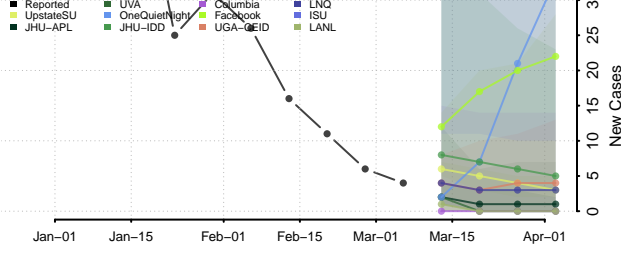

Clinton County, Missouri