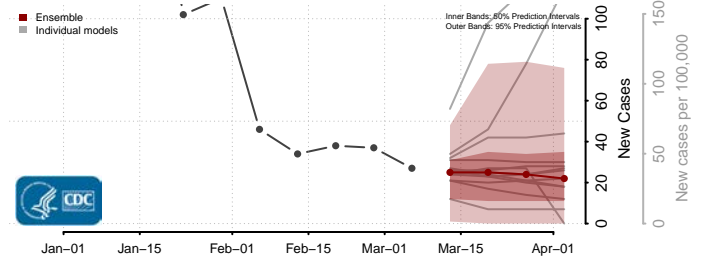

Grant County, Oregon

Harney County, Oregon

Hood River County, Oregon

Jackson County, Oregon

Jefferson County, Oregon

Josephine County, Oregon

Klamath County, Oregon

Lake County, Oregon