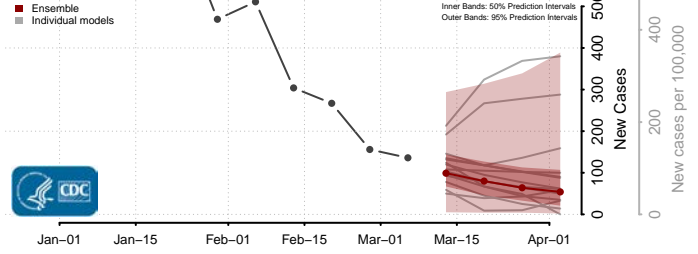

Navajo County, Arizona