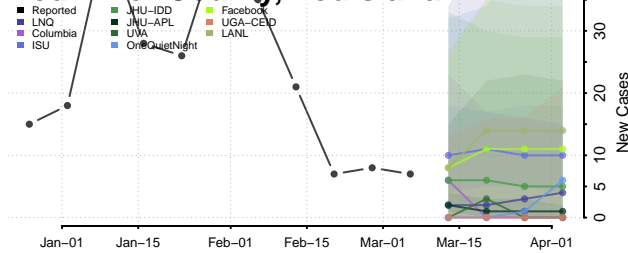

Red River County, Louisiana