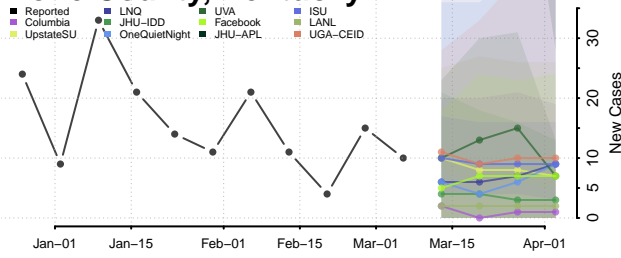

Warren County, Kentucky

Washington County, Kentucky

Wayne County, Kentucky

Webster County, Kentucky

Whitley County, Kentucky

Wolfe County, Kentucky

Woodford County, Kentucky

Louisiana