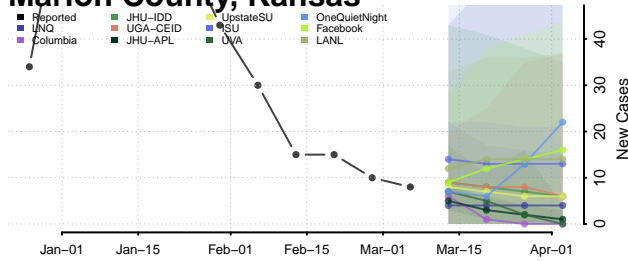

Linn County, Kansas

Logan County, Kansas

Lyon County, Kansas

Marion County, Kansas

Marshall County, Kansas

McPherson County, Kansas

Meade County, Kansas

Miami County, Kansas