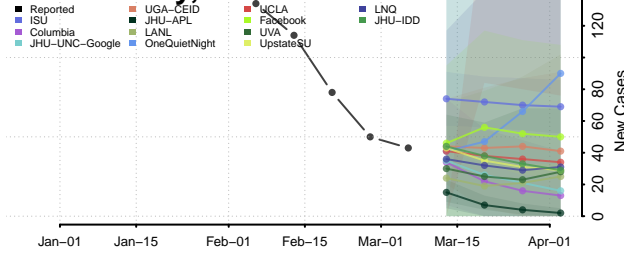

Dale County, Alabama