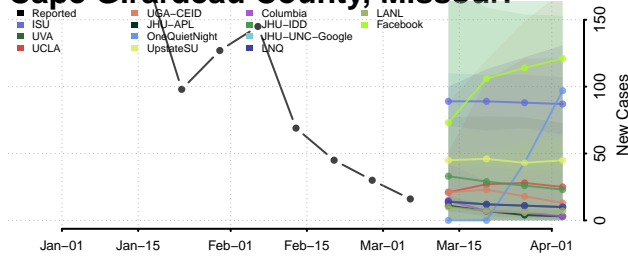

Cape Girardeau County, Missouri