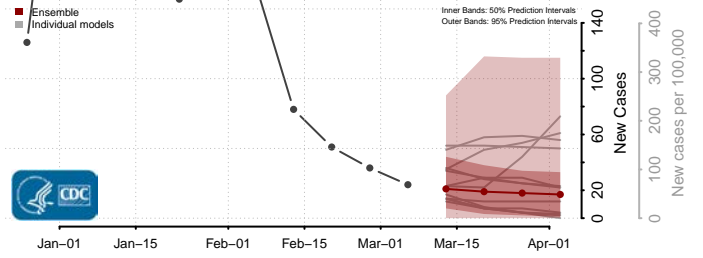

Cowley County, Kansas