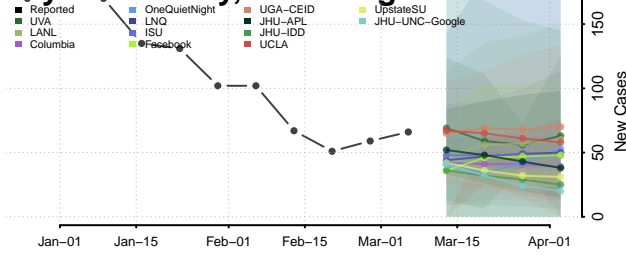

Fayette County, West Virginia