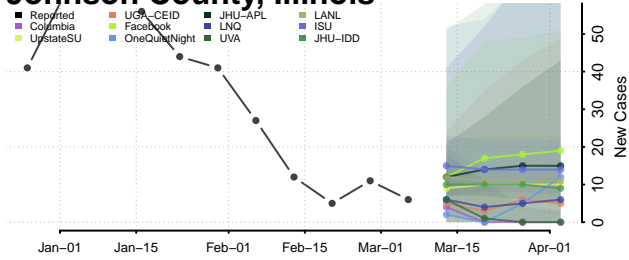

Iroquois County, Illinois

Jackson County, Illinois

Jasper County, Illinois

Jefferson County, Illinois

Jersey County, Illinois

Jo Daviess County, Illinois

Johnson County, Illinois

Kane County, Illinois