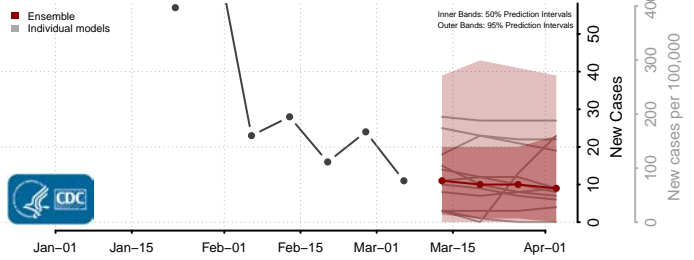

Calhoun County, Mississippi