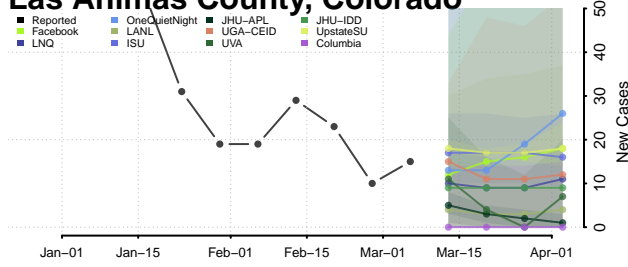

La Plata County, Colorado

Lake County, Colorado

Larimer County, Colorado

Las Animas County, Colorado

Lincoln County, Colorado

Logan County, Colorado

Mesa County, Colorado

Mineral County, Colorado