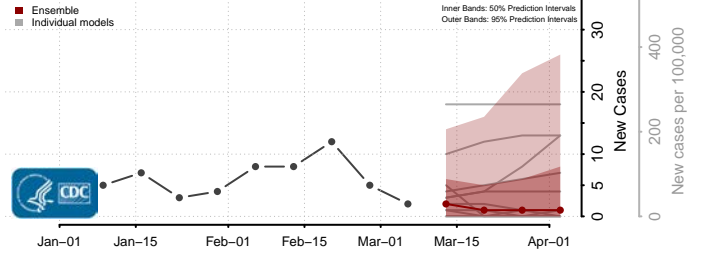

Mercer County, North Dakota

Morton County, North Dakota

Mountrail County, North Dakota

Nelson County, North Dakota

Oliver County, North Dakota

Pembina County, North Dakota

Pierce County, North Dakota

Ramsey County, North Dakota