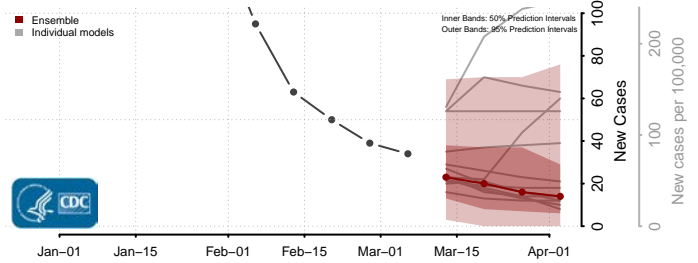

St. John the Baptist County, Louisiana