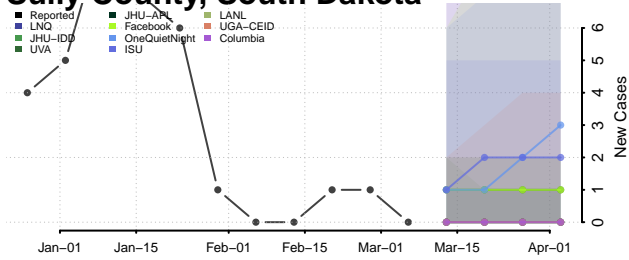

Sully County, South Dakota