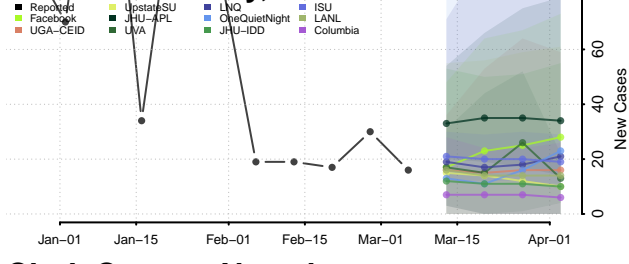

Churchill County, Nevada