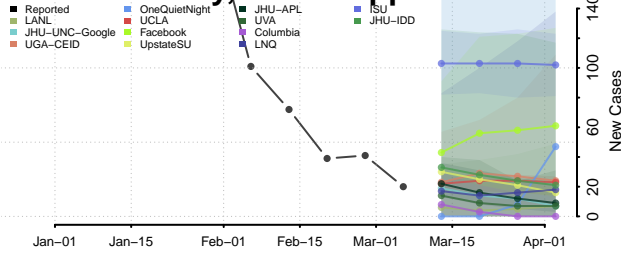

Warren County, Mississippi