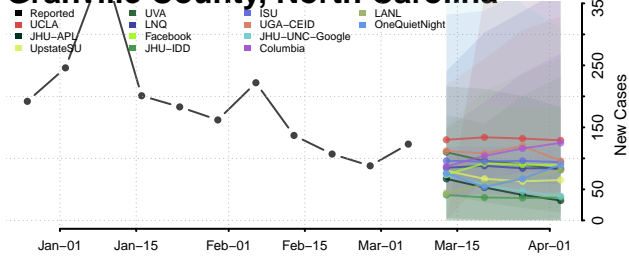

Gaston County, North Carolina

Gates County, North Carolina

Graham County, North Carolina

Granville County, North Carolina

Greene County, North Carolina

Guilford County, North Carolina

Halifax County, North Carolina