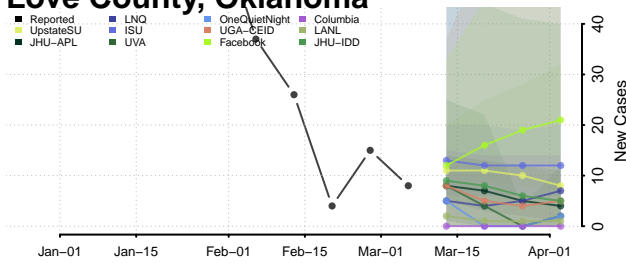

Love County, Oklahoma