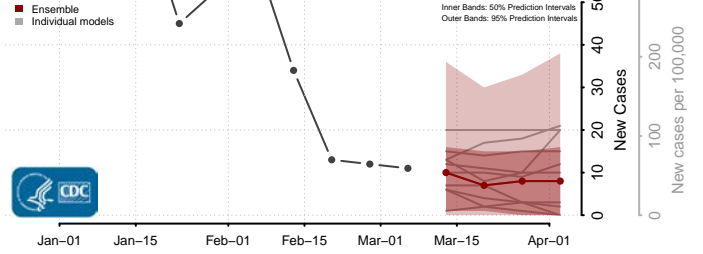

Goodhue County, Minnesota

Grant County, Minnesota

Hennepin County, Minnesota

Houston County, Minnesota

Hubbard County, Minnesota

Isanti County, Minnesota

Itasca County, Minnesota

Jackson County, Minnesota