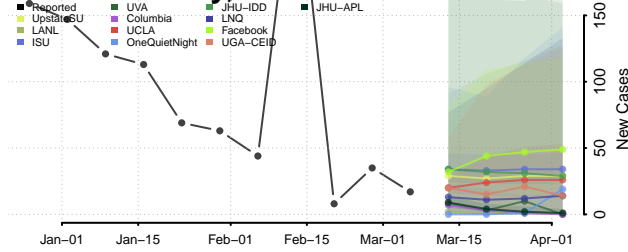

Macon County, Tennessee