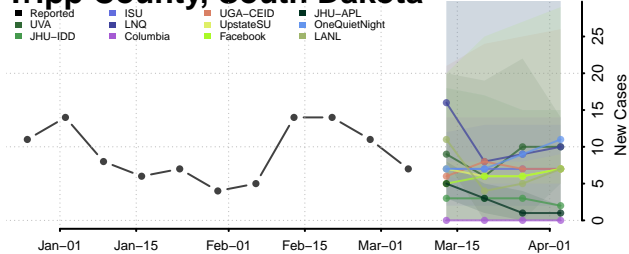

Tripp County, South Dakota