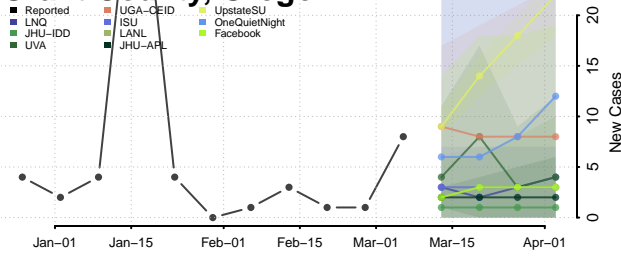

Grant County, Oregon

Harney County, Oregon

Hood River County, Oregon

Jackson County, Oregon

Jefferson County, Oregon

Josephine County, Oregon

Klamath County, Oregon

Lake County, Oregon