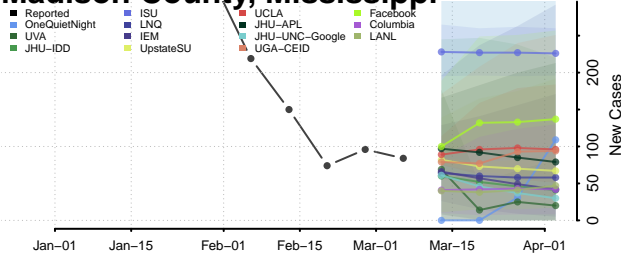

Lee County, Mississippi

Leflore County, Mississippi

Lincoln County, Mississippi

Lowndes County, Mississippi

Madison County, Mississippi

Marion County, Mississippi

Marshall County, Mississippi

Monroe County, Mississippi