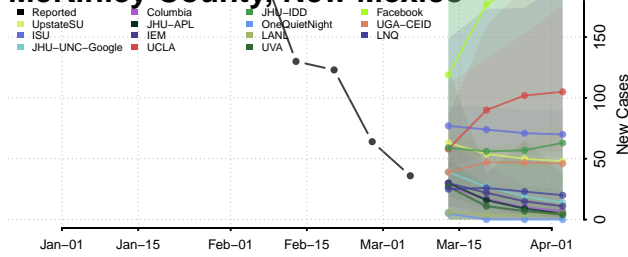

McKinley County, New Mexico