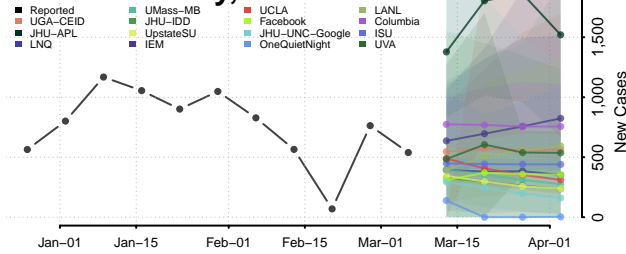

Brazos County, Texas