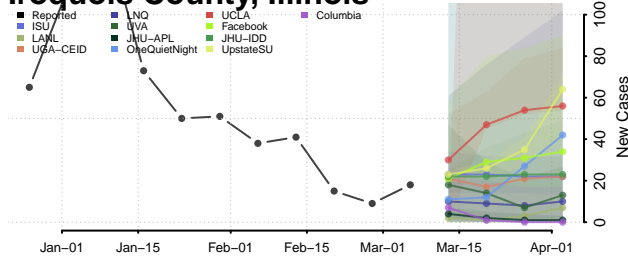

Iroquois County, Illinois