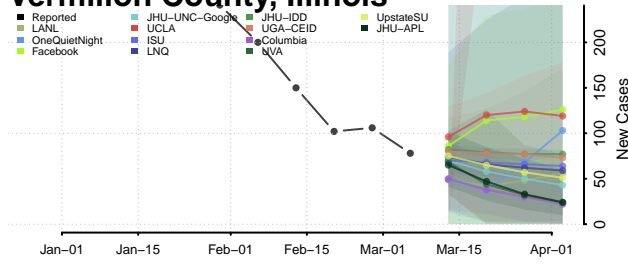

Shelby County, Illinois

St. Clair County, Illinois

Stark County, Illinois

Stephenson County, Illinois

Tazewell County, Illinois

Union County, Illinois

Vermilion County, Illinois

Wabash County, Illinois