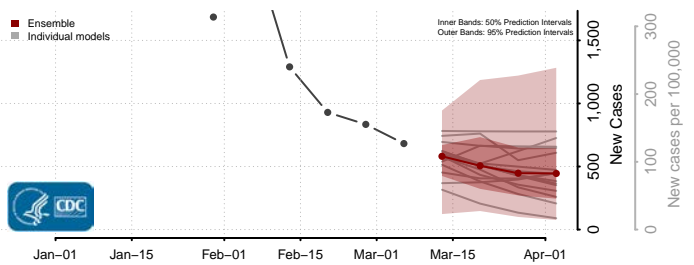

Guilford County, North Carolina