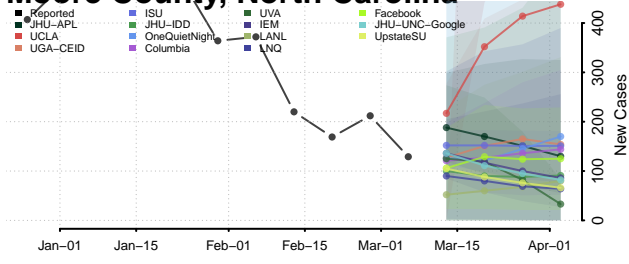

Madison County, North Carolina

Martin County, North Carolina

McDowell County, North Carolina

Mecklenburg County, North Carolina

Mitchell County, North Carolina

Montgomery County, North Carolina

Moore County, North Carolina