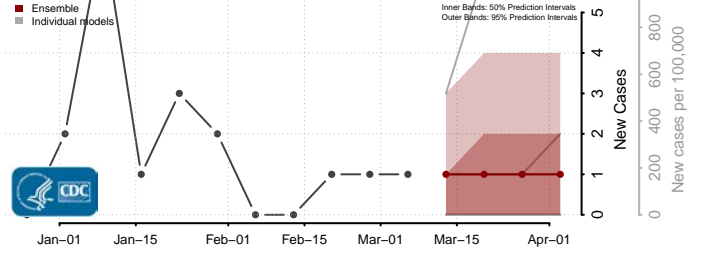

Yakutat County, Alaska