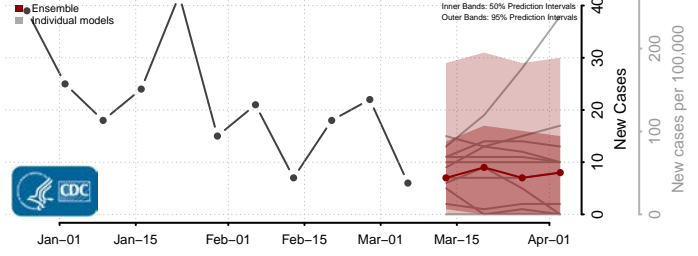

Aitkin County, Minnesota