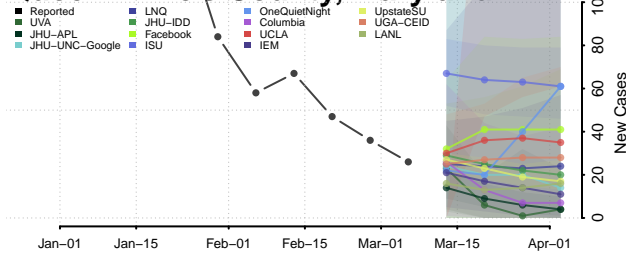

Howard County, Maryland

Kent County, Maryland

Montgomery County, Maryland

Prince George's County, Maryland

Queen Anne's County, Maryland

Somerset County, Maryland

St. Mary's County, Maryland

Talbot County, Maryland