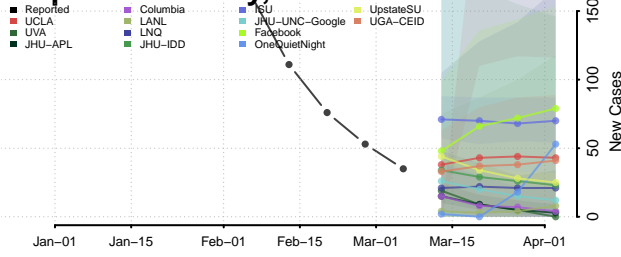

Rogers County, Oklahoma

Seminole County, Oklahoma

Sequoyah County, Oklahoma

Stephens County, Oklahoma

Texas County, Oklahoma

Tillman County, Oklahoma

Tulsa County, Oklahoma

Wagoner County, Oklahoma