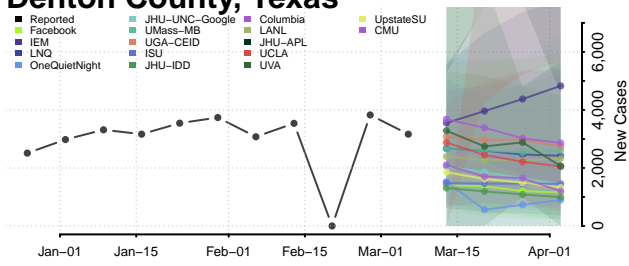

Crosby County, Texas

Culberson County, Texas

Dallam County, Texas

Dallas County, Texas

Dawson County, Texas

Deaf Smith County, Texas

Delta County, Texas

Denton County, Texas