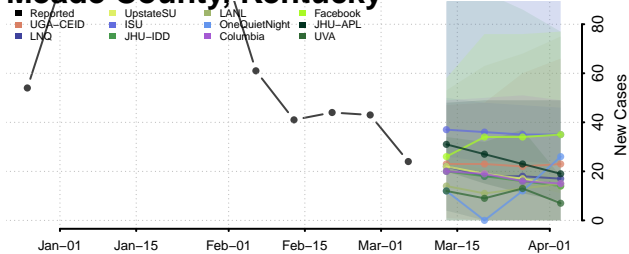

Meade County, Kentucky