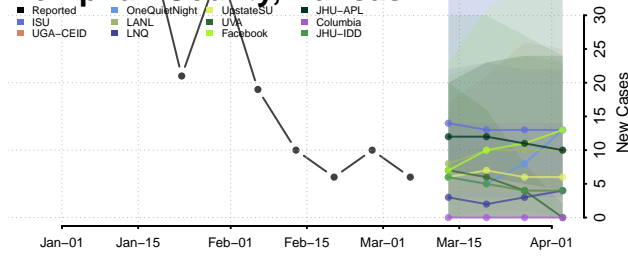

Doniphan County, Kansas