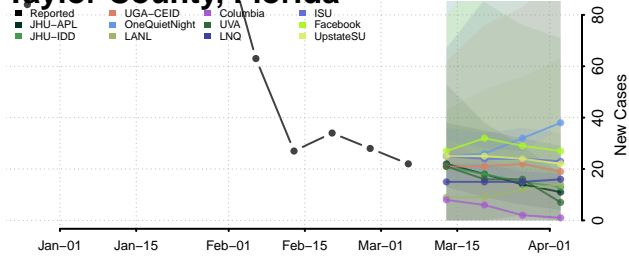

Taylor County, Florida