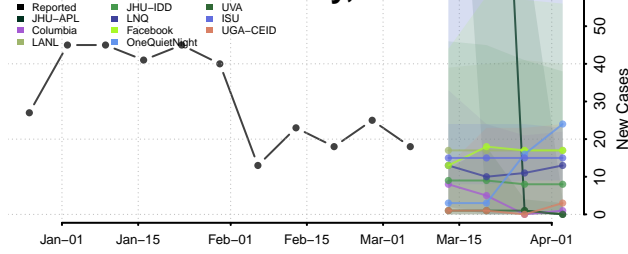

Vermilion County, Louisiana

Vernon County, Louisiana

Washington County, Louisiana

Webster County, Louisiana

West Baton Rouge County, Louisiana

West Carroll County, Louisiana

West Feliciana County, Louisiana