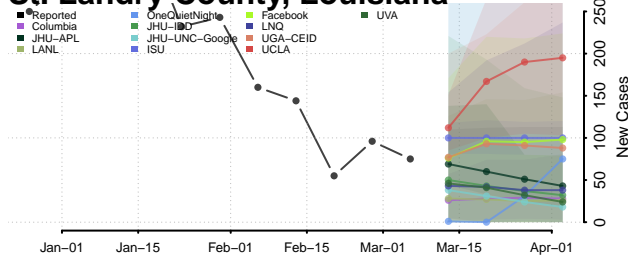

St. Landry County, Louisiana