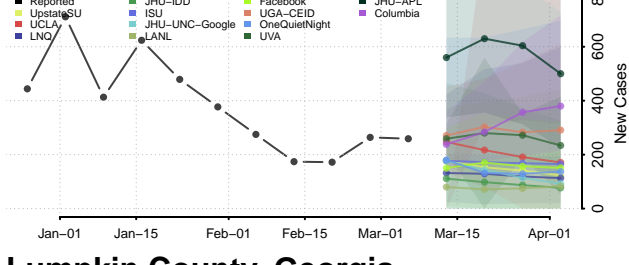

Lowndes County, Georgia