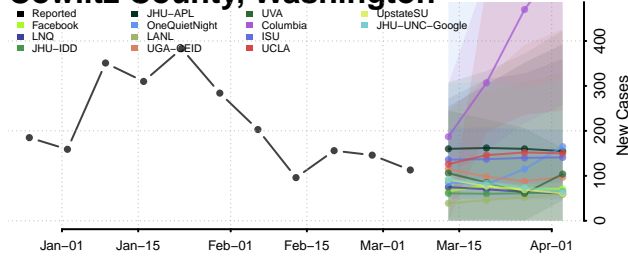

Cowlitz County, Washington