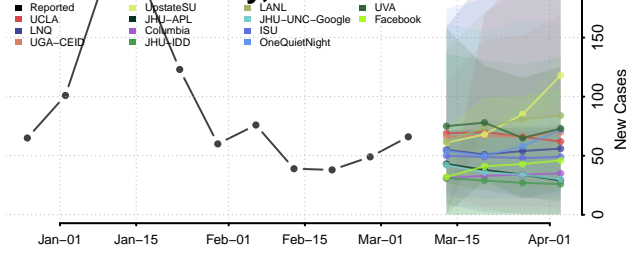

Goodhue County, Minnesota

Grant County, Minnesota

Hennepin County, Minnesota

Houston County, Minnesota

Hubbard County, Minnesota

Isanti County, Minnesota

Itasca County, Minnesota

Jackson County, Minnesota