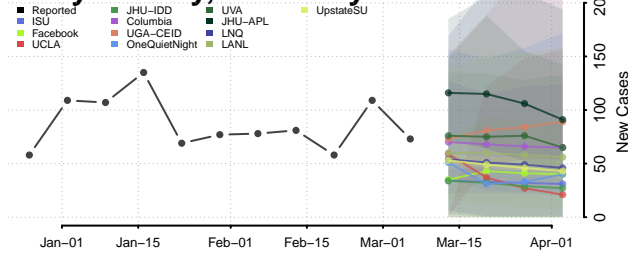

Perry County, Kentucky