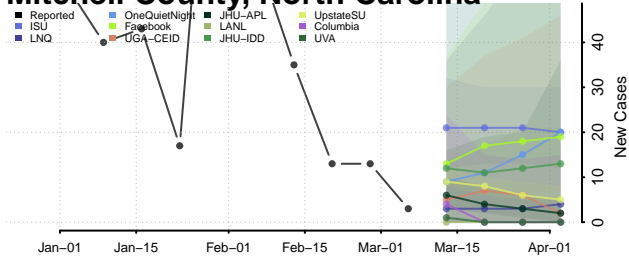

Madison County, North Carolina

Martin County, North Carolina

McDowell County, North Carolina

Mecklenburg County, North Carolina

Mitchell County, North Carolina

Montgomery County, North Carolina

Moore County, North Carolina