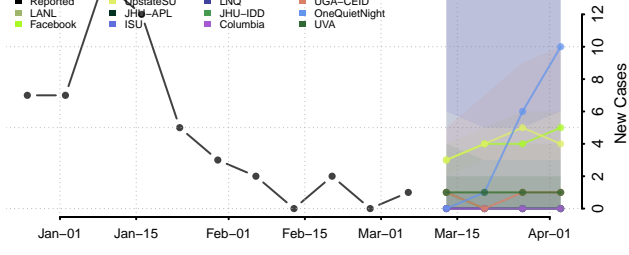

Reynolds County, Missouri