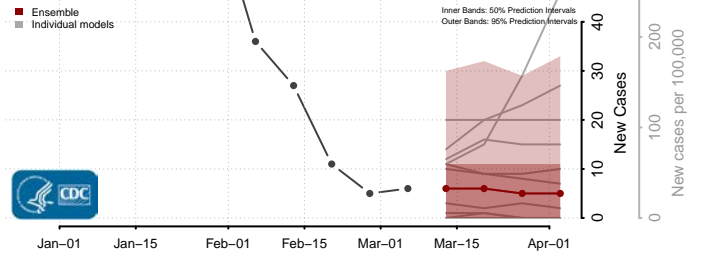

Dickinson County, Kansas