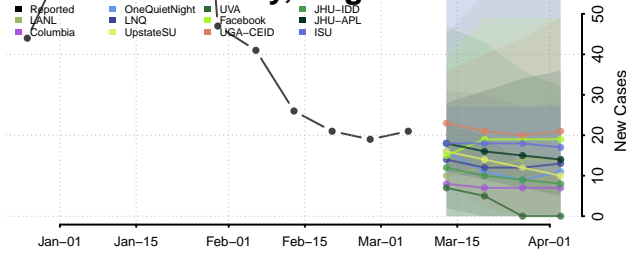

Brunswick County, Virginia