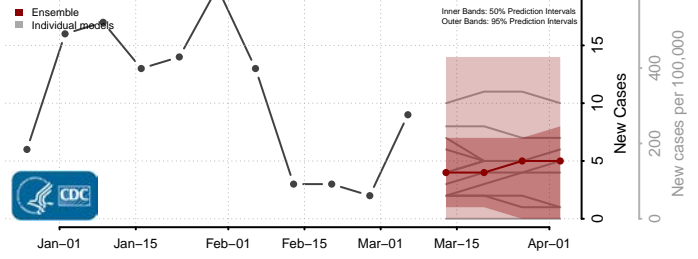

Stearns County, Minnesota

Steele County, Minnesota

Stevens County, Minnesota

Swift County, Minnesota

Todd County, Minnesota

Traverse County, Minnesota

Wabasha County, Minnesota

Wadena County, Minnesota