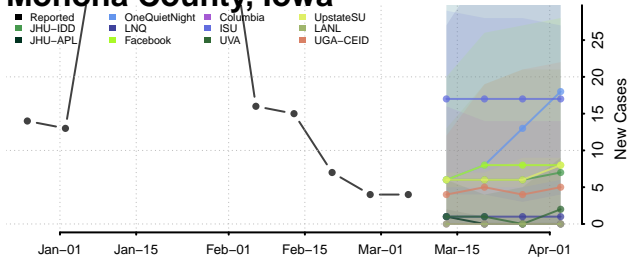

Marshall County, Iowa

Mills County, Iowa

Mitchell County, Iowa

Monona County, Iowa

Monroe County, Iowa

Montgomery County, Iowa

Muscatine County, Iowa

O'Brien County, Iowa