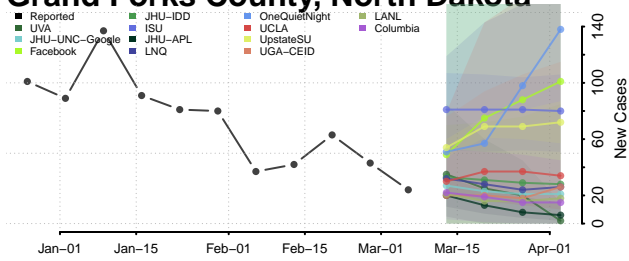

Dunn County, North Dakota

Eddy County, North Dakota

Emmons County, North Dakota

Foster County, North Dakota

Golden Valley County, North Dakota

Grand Forks County, North Dakota

Grant County, North Dakota

Griggs County, North Dakota