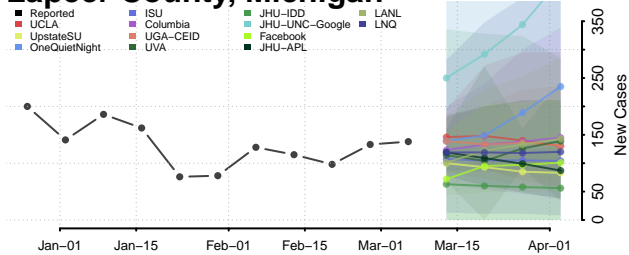

Isabella County, Michigan

Jackson County, Michigan

Kalamazoo County, Michigan

Kalkaska County, Michigan

Kent County, Michigan

Keweenaw County, Michigan

Lake County, Michigan

Lapeer County, Michigan