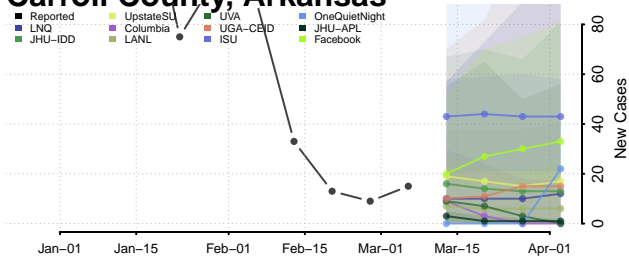

Ashley County, Arkansas

Baxter County, Arkansas

Benton County, Arkansas

Boone County, Arkansas

Bradley County, Arkansas

Calhoun County, Arkansas

Carroll County, Arkansas

Chicot County, Arkansas