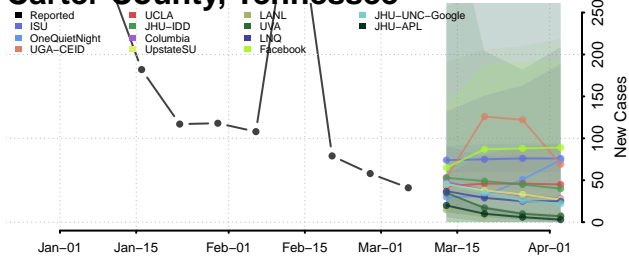

Carter County, Tennessee

Cheatham County, Tennessee

Chester County, Tennessee

Claiborne County, Tennessee

Clay County, Tennessee

Cocke County, Tennessee

Coffee County, Tennessee

Crockett County, Tennessee