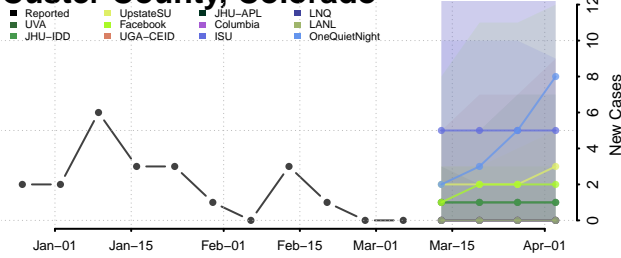

Cheyenne County, Colorado

Clear Creek County, Colorado

Conejos County, Colorado

Costilla County, Colorado

Crowley County, Colorado

Custer County, Colorado

Delta County, Colorado

Denver County, Colorado