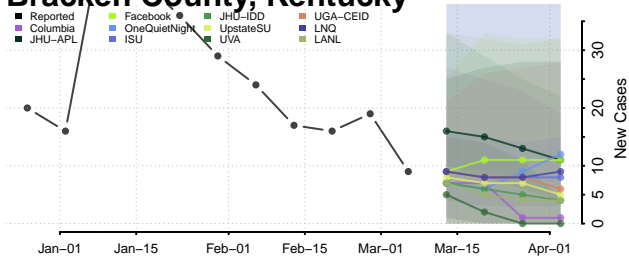

Bracken County, Kentucky