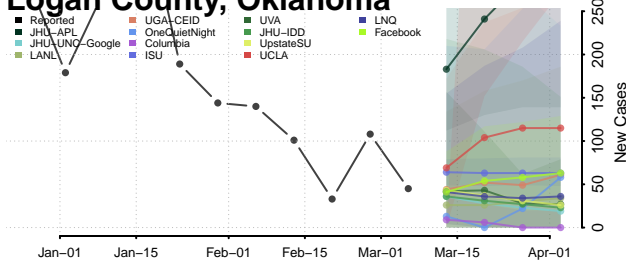

Logan County, Oklahoma