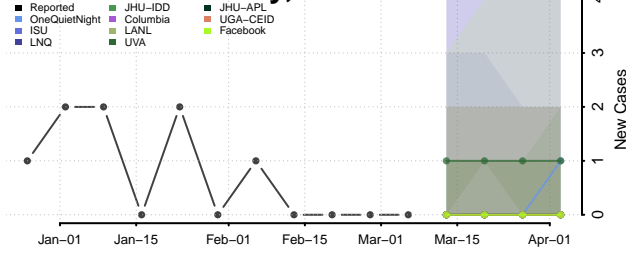

Esmeralda County, Nevada