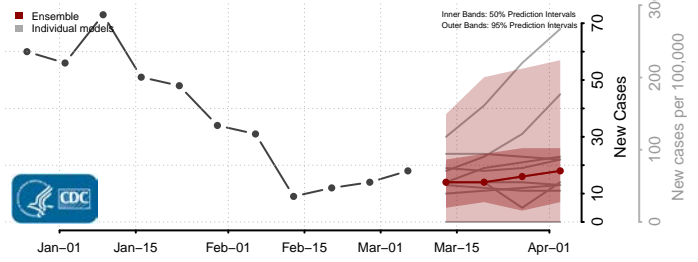

Delta County, Michigan

Dickinson County, Michigan

Eaton County, Michigan

Emmet County, Michigan

Genesee County, Michigan

Gladwin County, Michigan

Gogebic County, Michigan

Grand Traverse County, Michigan