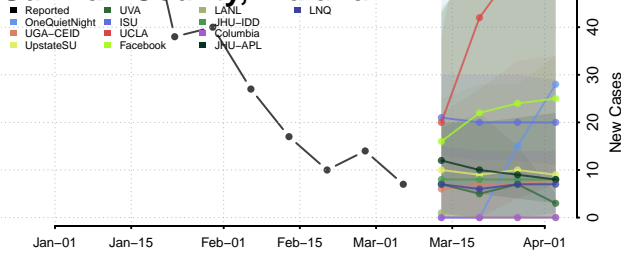

Scott County, Indiana

Shelby County, Indiana

Spencer County, Indiana

St. Joseph County, Indiana

Starke County, Indiana

Steuben County, Indiana

Sullivan County, Indiana

Switzerland County, Indiana