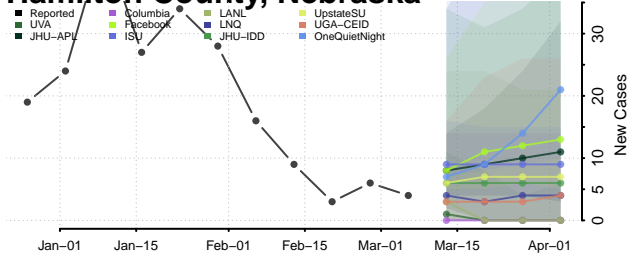

Hamilton County, Nebraska