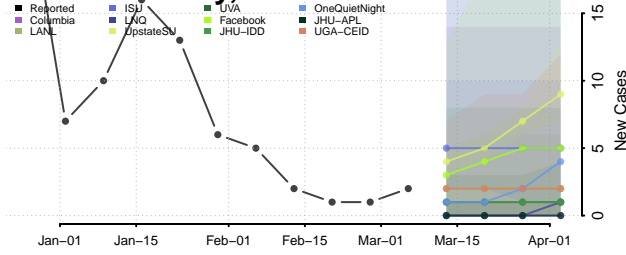

Lander County, Nevada