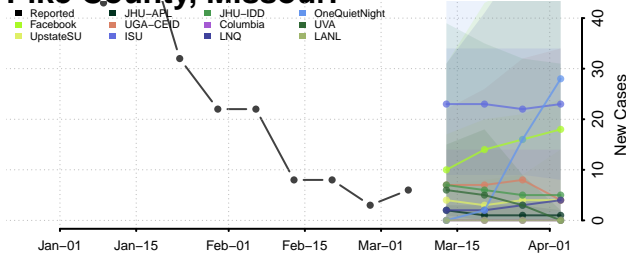

Pemiscot County, Missouri

Perry County, Missouri

Pettis County, Missouri

Phelps County, Missouri

Pike County, Missouri

Platte County, Missouri

Polk County, Missouri

Pulaski County, Missouri