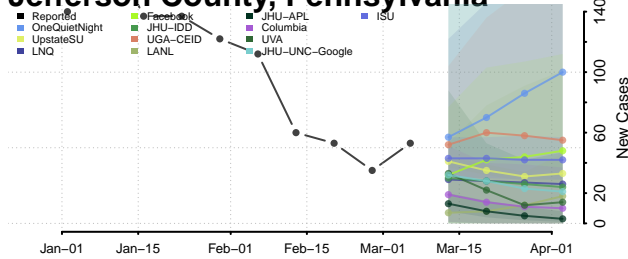

Dauphin County, Pennsylvania

Delaware County, Pennsylvania

Elk County, Pennsylvania

Huntingdon County, Pennsylvania

Indiana County, Pennsylvania

Jefferson County, Pennsylvania

Juniata County, Pennsylvania

Lackawanna County, Pennsylvania