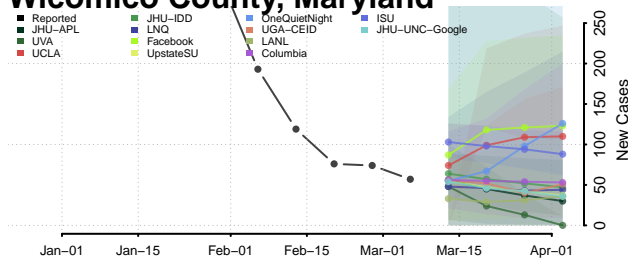

Wicomico County, Maryland