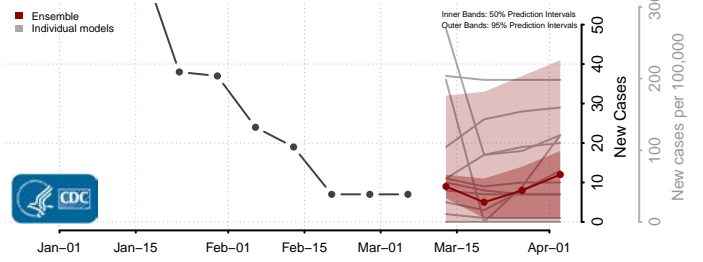

Attala County, Mississippi