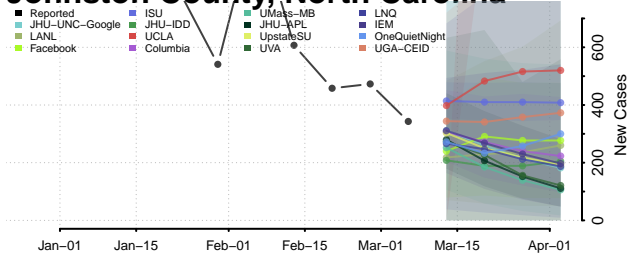

Johnston County, North Carolina