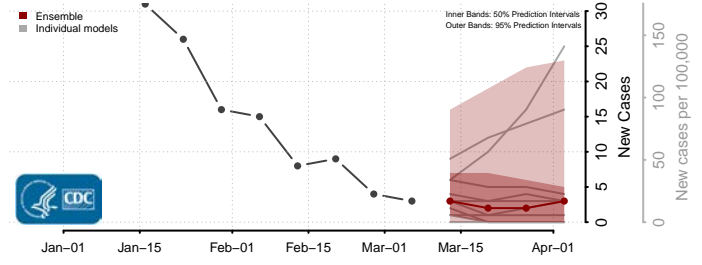

Andrew County, Missouri