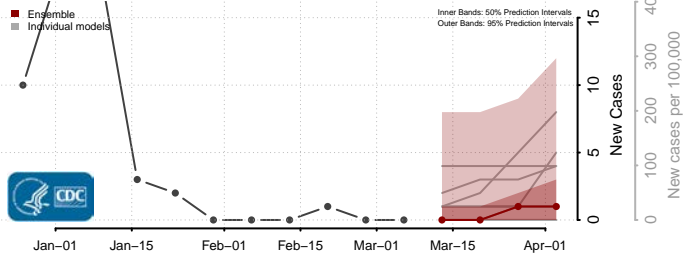

LaMoure County, North Dakota