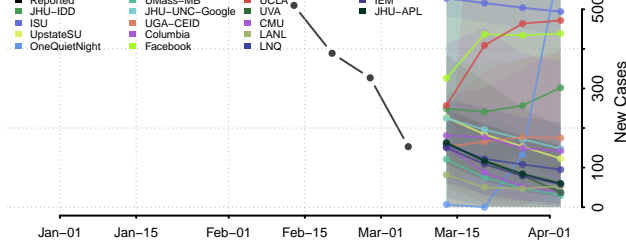

Lane County, Oregon

Lincoln County, Oregon

Linn County, Oregon

Malheur County, Oregon

Marion County, Oregon

Morrow County, Oregon

Multnomah County, Oregon

Polk County, Oregon