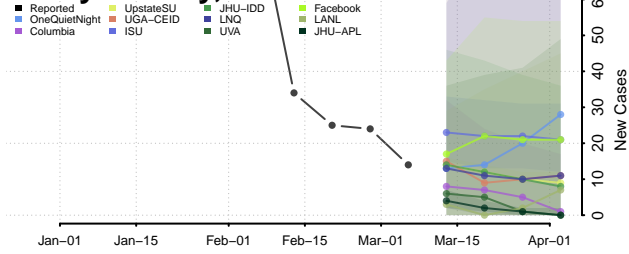

Fayette County, Alabama

Franklin County, Alabama

Geneva County, Alabama

Greene County, Alabama

Hale County, Alabama

Henry County, Alabama

Houston County, Alabama

Jackson County, Alabama