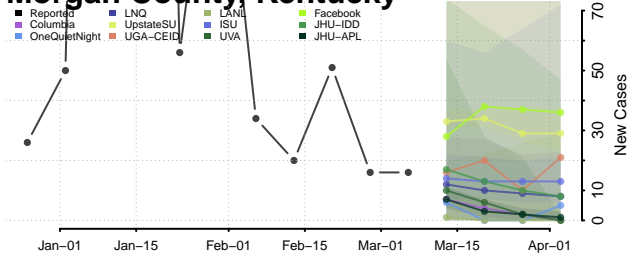

Meade County, Kentucky

Menifee County, Kentucky

Mercer County, Kentucky

Metcalfe County, Kentucky

Monroe County, Kentucky

Montgomery County, Kentucky

Morgan County, Kentucky

Muhlenberg County, Kentucky