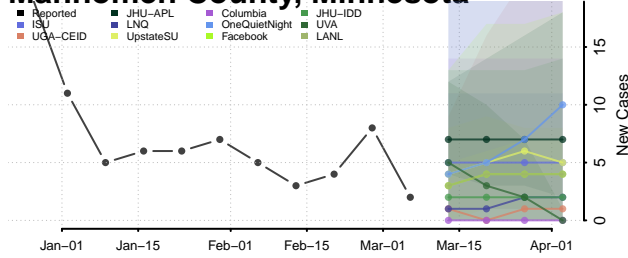

Mahnomen County, Minnesota