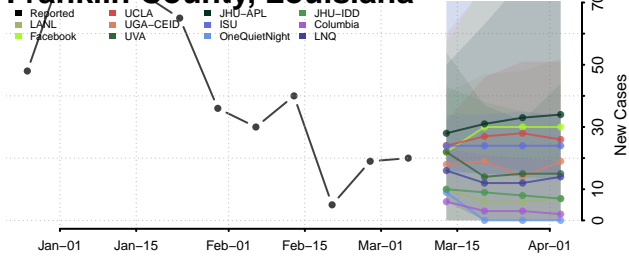

East Baton Rouge County, Louisiana

East Carroll County, Louisiana

East Feliciana County, Louisiana

Evangeline County, Louisiana

Franklin County, Louisiana

Grant County, Louisiana

Iberia County, Louisiana

Iberville County, Louisiana