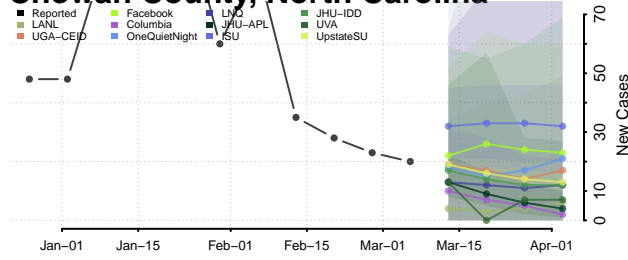

Camden County, North Carolina

Carteret County, North Carolina

Caswell County, North Carolina

Catawba County, North Carolina

Chatham County, North Carolina

Cherokee County, North Carolina

Chowan County, North Carolina