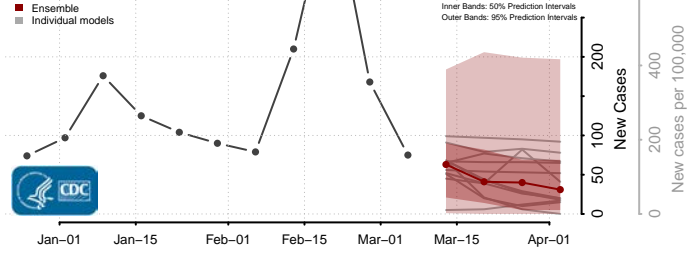

Charlottesville County, Virginia