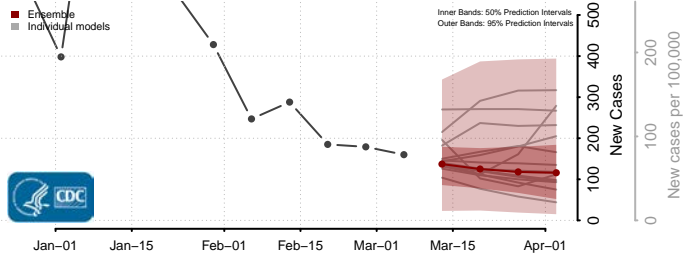

Wise County, Virginia

Wythe County, Virginia

York County, Virginia

Washington

Adams County, Washington

Asotin County, Washington

Benton County, Washington

Chelan County, Washington