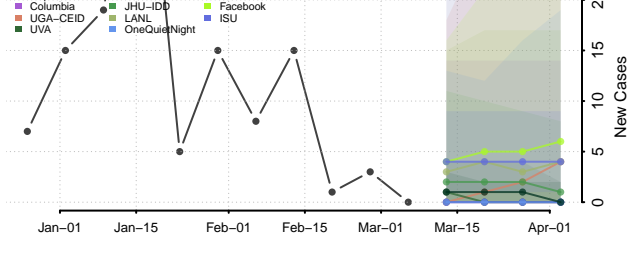

Guadalupe County, Texas

Hale County, Texas

Hall County, Texas

Hamilton County, Texas

Hansford County, Texas

Hardeman County, Texas

Hardin County, Texas

Harris County, Texas