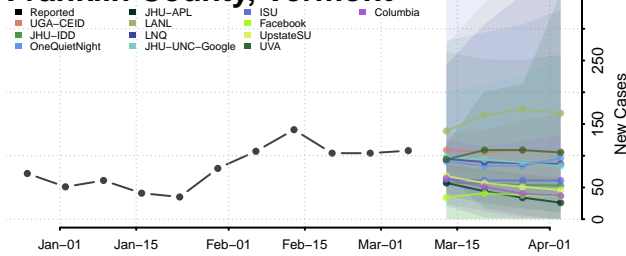

Caledonia County, Vermont

Chittenden County, Vermont

Essex County, Vermont

Franklin County, Vermont

Grand Isle County, Vermont

Lamoille County, Vermont

Orange County, Vermont

Orleans County, Vermont