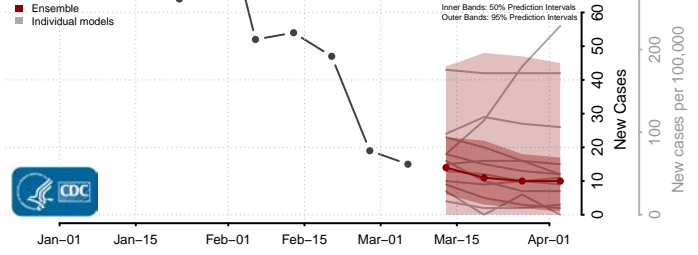

DeSoto County, Mississippi

Forrest County, Mississippi

Franklin County, Mississippi

George County, Mississippi

Greene County, Mississippi

Grenada County, Mississippi

Hancock County, Mississippi

Harrison County, Mississippi