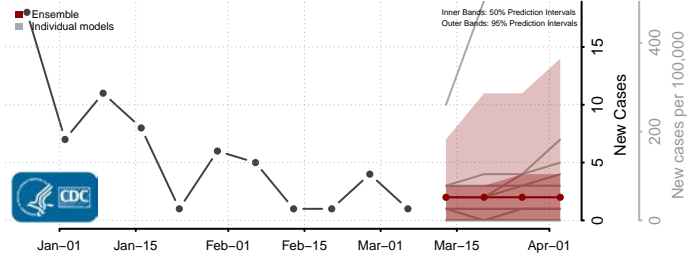

Jerome County, Idaho

Kootenai County, Idaho

Latah County, Idaho

Lemhi County, Idaho

Lewis County, Idaho

Lincoln County, Idaho

Madison County, Idaho

Minidoka County, Idaho