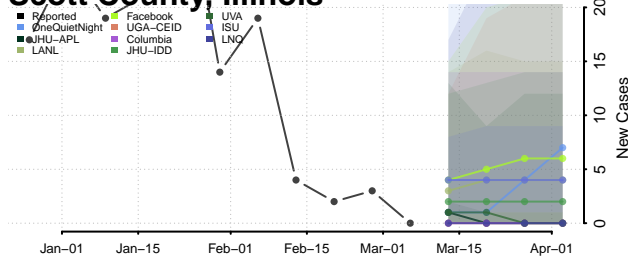

Putnam County, Illinois

Randolph County, Illinois

Richland County, Illinois

Rock Island County, Illinois

Saline County, Illinois

Sangamon County, Illinois

Schuyler County, Illinois

Scott County, Illinois