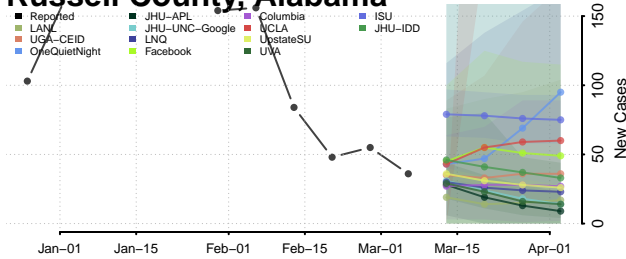

Madison County, Alabama

Marengo County, Alabama

Marion County, Alabama

Marshall County, Alabama

Mobile County, Alabama

Monroe County, Alabama

Montgomery County, Alabama

Morgan County, Alabama

Perry County, Alabama

Pickens County, Alabama

Pike County, Alabama

Randolph County, Alabama

Russell County, Alabama

Shelby County, Alabama

St. Clair County, Alabama

Sumter County, Alabama

Talladega County, Alabama

Tallapoosa County, Alabama

Tuscaloosa County, Alabama

Walker County, Alabama

Washington County, Alabama

Wilcox County, Alabama

Winston County, Alabama

Alaska