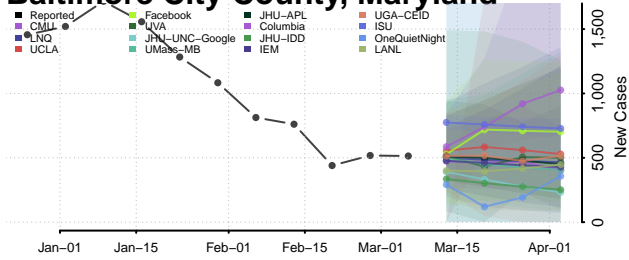

Baltimore City County, Maryland