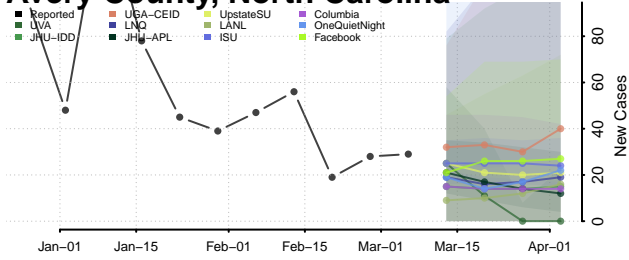

Avery County, North Carolina