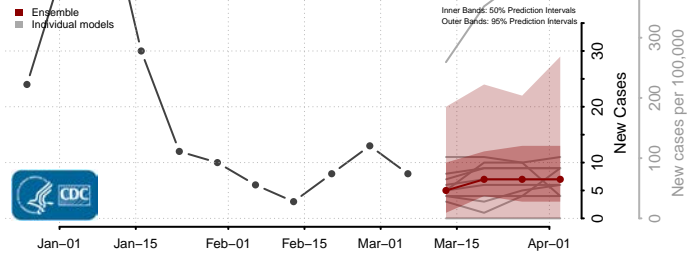

Sierra County, New Mexico