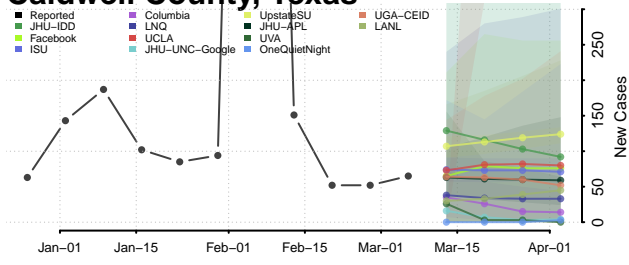

Caldwell County, Texas