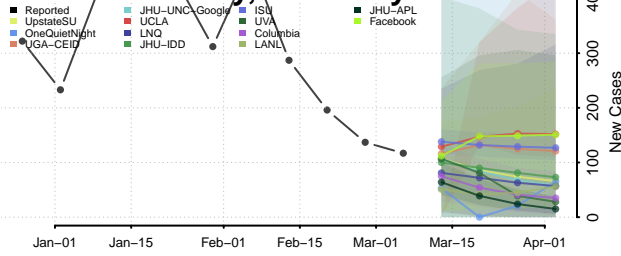

Leslie County, Kentucky

Letcher County, Kentucky

Lewis County, Kentucky

Lincoln County, Kentucky

Livingston County, Kentucky

Logan County, Kentucky

Lyon County, Kentucky

Madison County, Kentucky