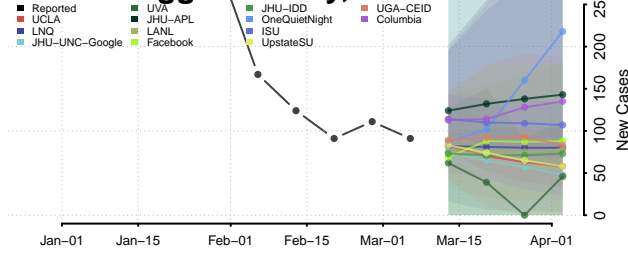

Androscoggin County, Maine