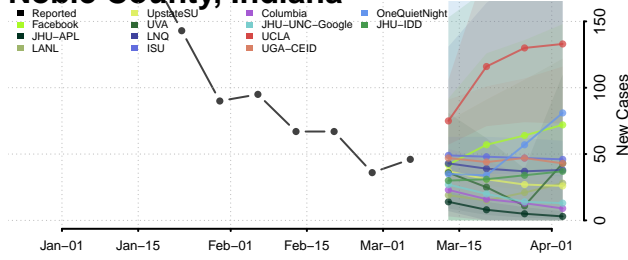

Noble County, Indiana