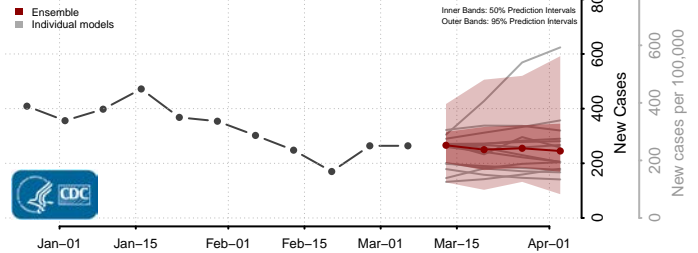

Warren County, New Jersey