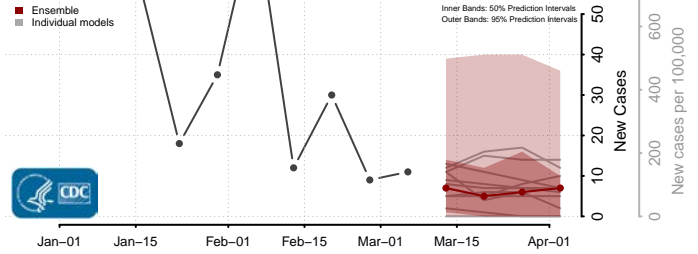

Gilmer County, West Virginia

Grant County, West Virginia

Greenbrier County, West Virginia

Hampshire County, West Virginia

Hancock County, West Virginia

Hardy County, West Virginia

Harrison County, West Virginia