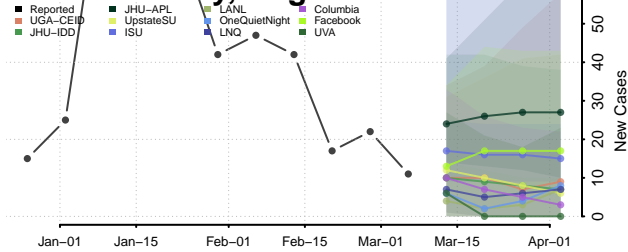

Amelia County, Virginia