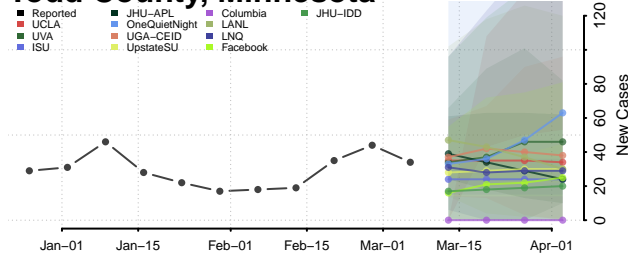

Stearns County, Minnesota

Steele County, Minnesota

Stevens County, Minnesota

Swift County, Minnesota

Todd County, Minnesota

Traverse County, Minnesota

Wabasha County, Minnesota

Wadena County, Minnesota