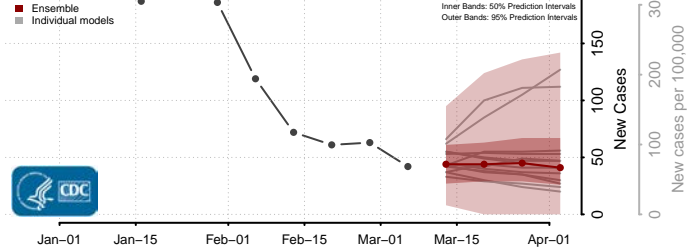

Belknap County, New Hampshire

Carroll County, New Hampshire

Cheshire County, New Hampshire

Coos County, New Hampshire

*New weekly cases may decrease in this location over the next four weeks. For these locations, the ensemble forecast indicates a probability of 0.75 or greater that fewer cases will be reported in week four of the forecast than in the last reported week.