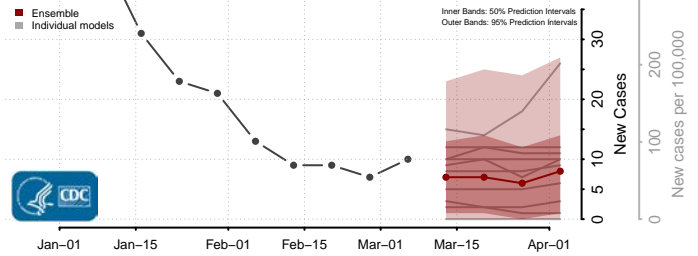

Nez Perce County, Idaho

Oneida County, Idaho

Owyhee County, Idaho

Payette County, Idaho

Power County, Idaho

Shoshone County, Idaho

Teton County, Idaho

Twin Falls County, Idaho