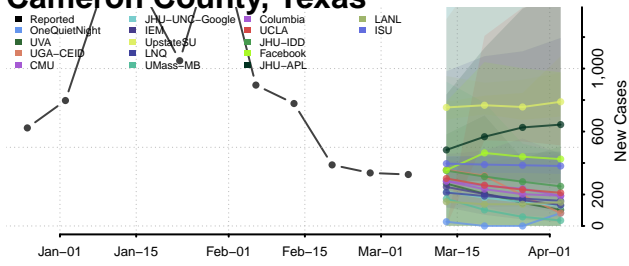

Cameron County, Texas