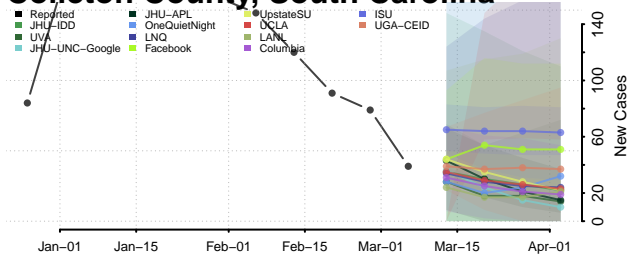

Cherokee County, South Carolina

Chester County, South Carolina

Chesterfield County, South Carolina

Clarendon County, South Carolina

Colleton County, South Carolina

Darlington County, South Carolina

Dillon County, South Carolina