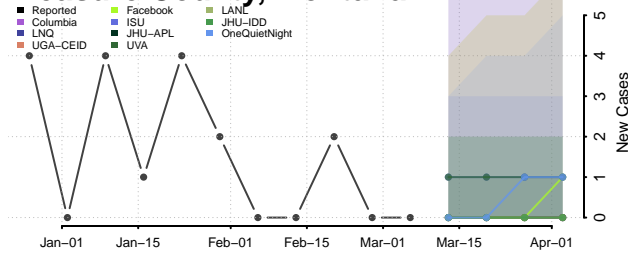

Teton County, Montana

Toole County, Montana

Treasure County, Montana

Valley County, Montana

Wheatland County, Montana

Wibaux County, Montana

Yellowstone County, Montana

Nebraska