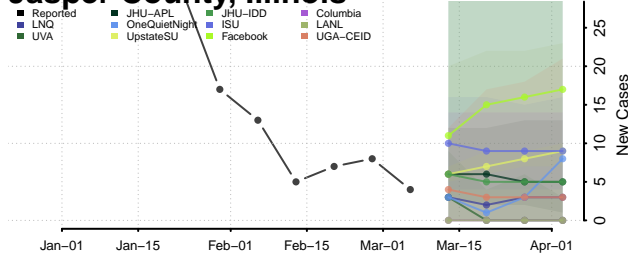

Jasper County, Illinois