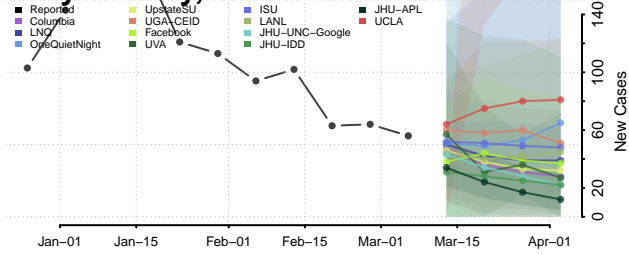

Indian River County, Florida

Jackson County, Florida

Jefferson County, Florida

Lafayette County, Florida

Lake County, Florida

Lee County, Florida

Leon County, Florida

Levy County, Florida