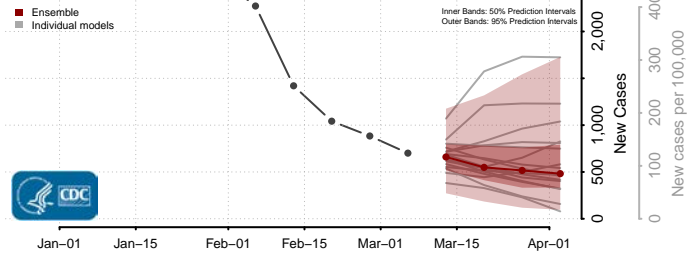

Bristol County, Massachusetts