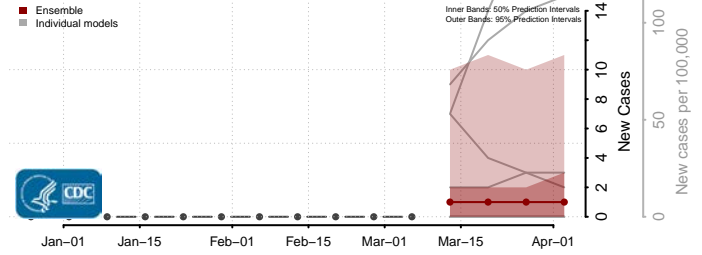

Garfield County, Utah

Grand County, Utah

Iron County, Utah

Juab County, Utah

Kane County, Utah

Millard County, Utah

Morgan County, Utah

Piute County, Utah