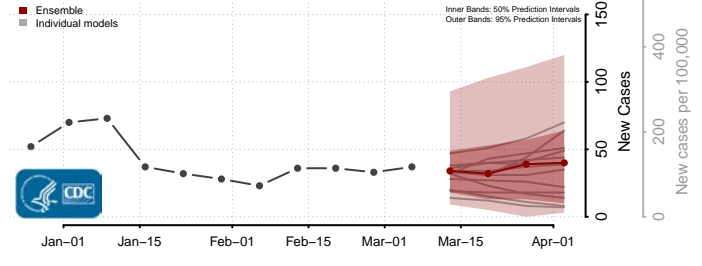

Stark County, North Dakota