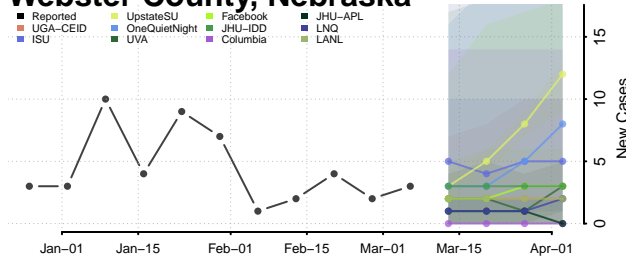

Webster County, Nebraska