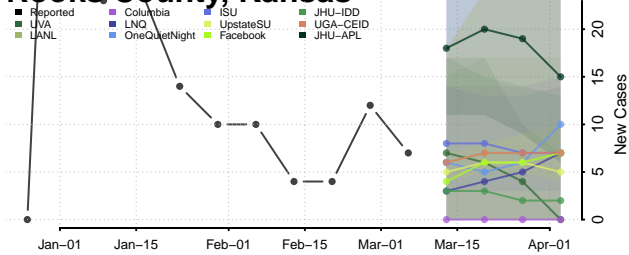

Rooks County, Kansas