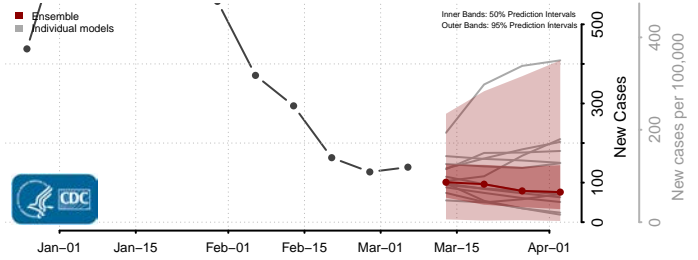

Windham County, Connecticut

Delaware*

Kent County, Delaware

New Castle County, Delaware

Sussex County, Delaware

District of Columbia

*New weekly cases may decrease in this location over the next four weeks. For these locations, the ensemble forecast indicates a probability of 0.75 or greater that fewer cases will be reported in week four of the forecast than in the last reported week.