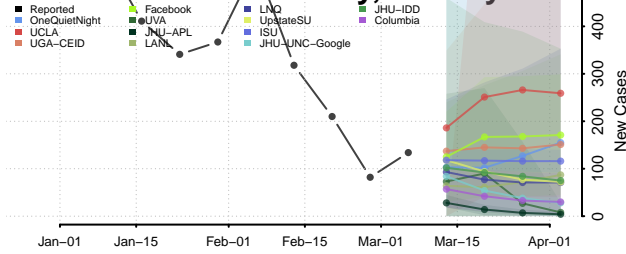

Northumberland County, Pennsylvania