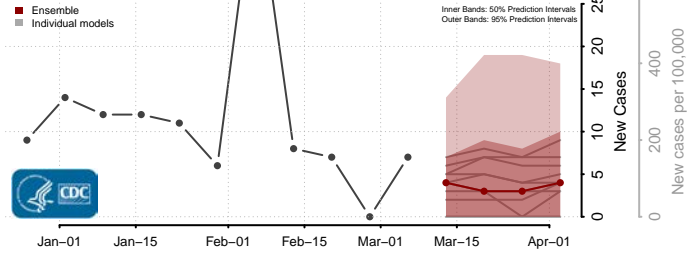

Mineral County, Nevada