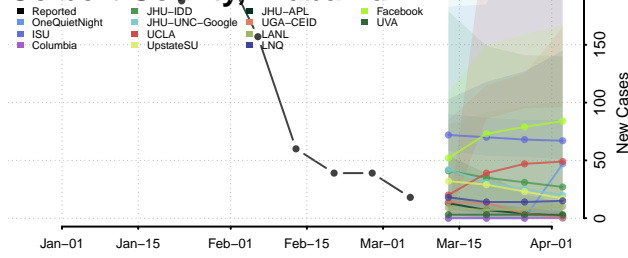

Clarke County, Alabama

Clay County, Alabama

Cleburne County, Alabama

Coffee County, Alabama

Colbert County, Alabama

Conecuh County, Alabama

Coosa County, Alabama

Covington County, Alabama

Crenshaw County, Alabama

Cullman County, Alabama

Dale County, Alabama

Dallas County, Alabama

DeKalb County, Alabama

Elmore County, Alabama

Escambia County, Alabama

Etowah County, Alabama