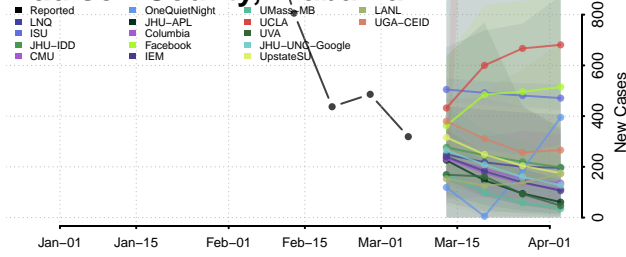

Jefferson County, Alabama

Lamar County, Alabama

Lauderdale County, Alabama

Lawrence County, Alabama

Lee County, Alabama

Limestone County, Alabama

Lowndes County, Alabama

Macon County, Alabama

Madison County, Alabama

Marengo County, Alabama

Marion County, Alabama

Marshall County, Alabama

Mobile County, Alabama

Monroe County, Alabama

Montgomery County, Alabama

Morgan County, Alabama