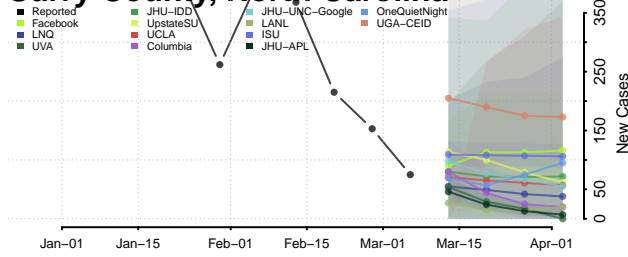

Surry County, North Carolina