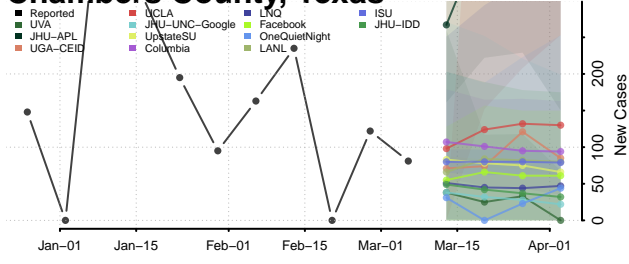

Chambers County, Texas