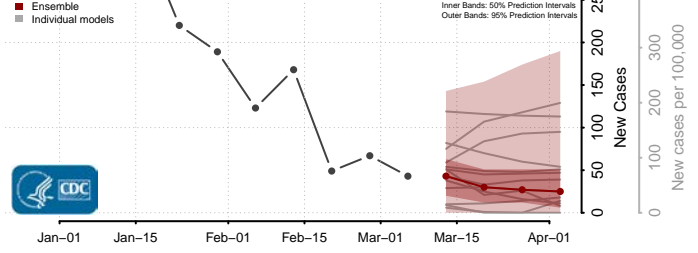

Chaves County, New Mexico