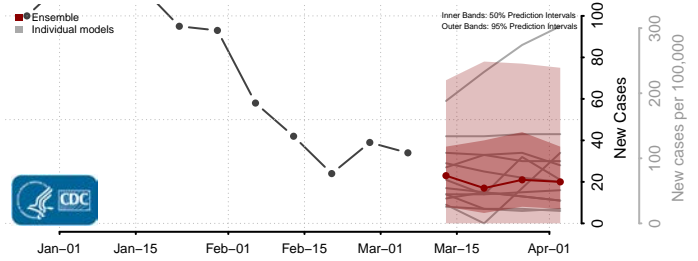

Jefferson Davis County, Louisiana