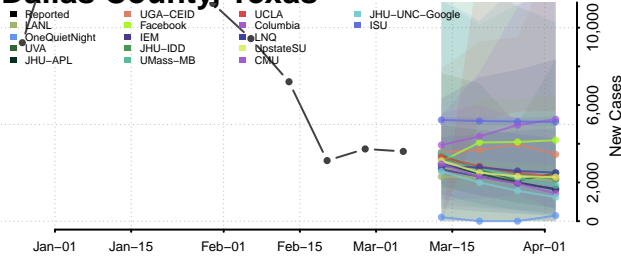

Crosby County, Texas

Culberson County, Texas

Dallam County, Texas

Dallas County, Texas

Dawson County, Texas

Deaf Smith County, Texas

Delta County, Texas

Denton County, Texas