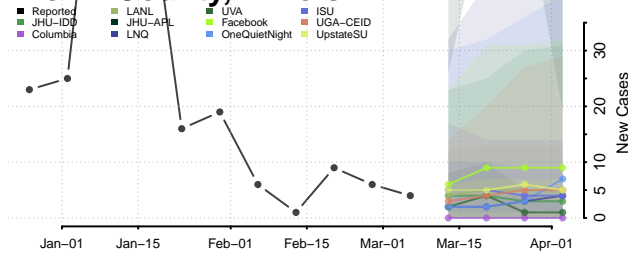

Valley County, Idaho

Washington County, Idaho

Illinois

Adams County, Illinois

Alexander County, Illinois

Bond County, Illinois

Boone County, Illinois

Brown County, Illinois