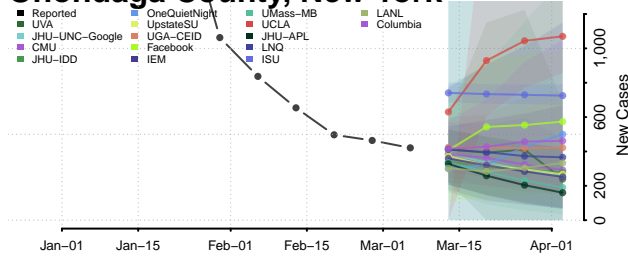

Onondaga County, New York