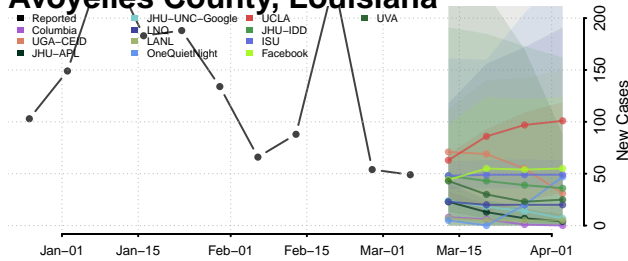

Acadia County, Louisiana

Allen County, Louisiana

Ascension County, Louisiana

Assumption County, Louisiana

Avoyelles County, Louisiana

Beauregard County, Louisiana

Bienville County, Louisiana

Bossier County, Louisiana