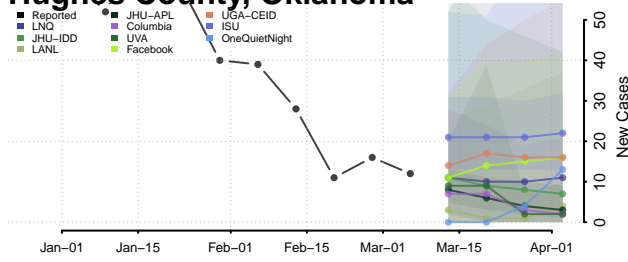

Grady County, Oklahoma

Grant County, Oklahoma

Greer County, Oklahoma

Harmon County, Oklahoma

Harper County, Oklahoma

Haskell County, Oklahoma

Hughes County, Oklahoma

Jackson County, Oklahoma