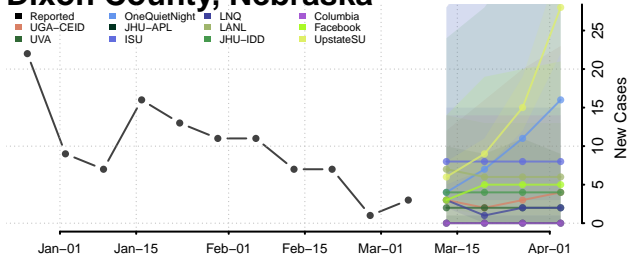

Dixon County, Nebraska