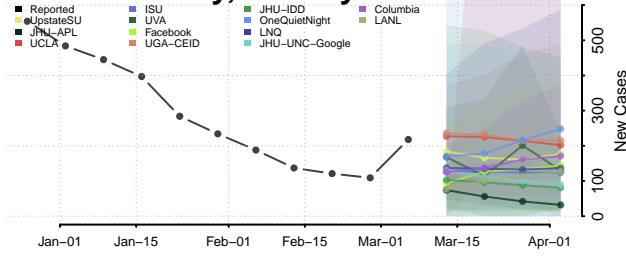

Mercer County, Pennsylvania