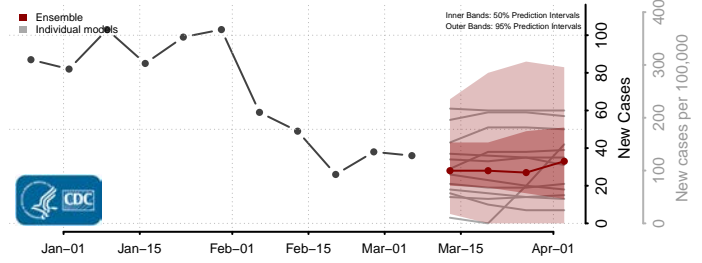

Copiah County, Mississippi