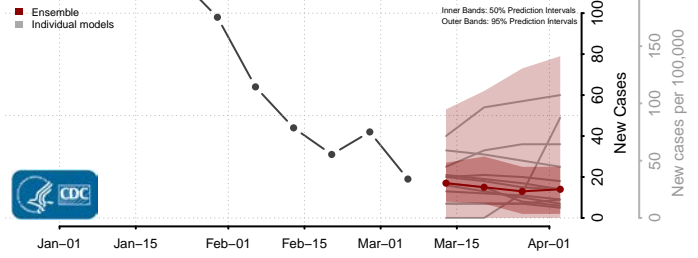

Taney County, Missouri