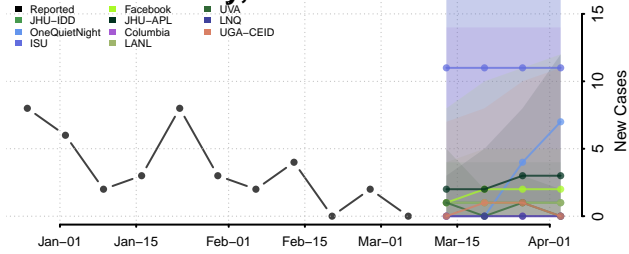

Putnam County, Missouri