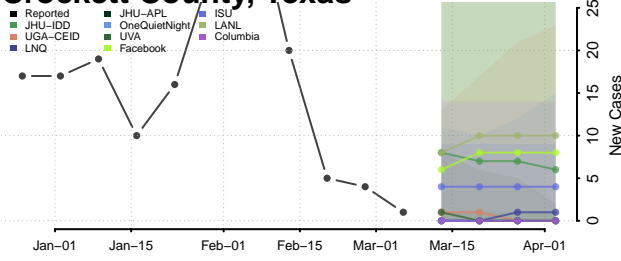

Crockett County, Texas