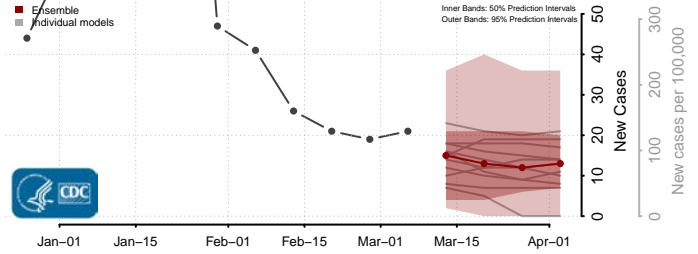

Brunswick County, Virginia