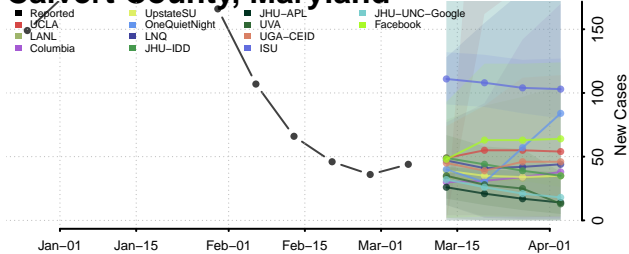

Calvert County, Maryland