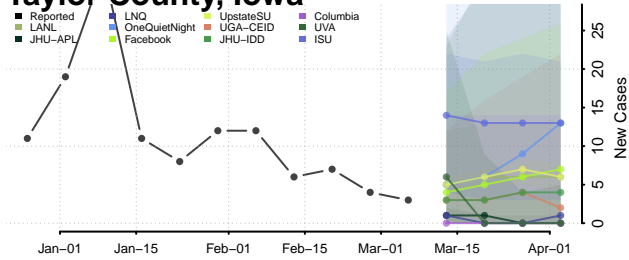

Ringgold County, Iowa

Sac County, Iowa

Scott County, Iowa

Shelby County, Iowa

Sioux County, Iowa

Story County, Iowa

Tama County, Iowa

Taylor County, Iowa