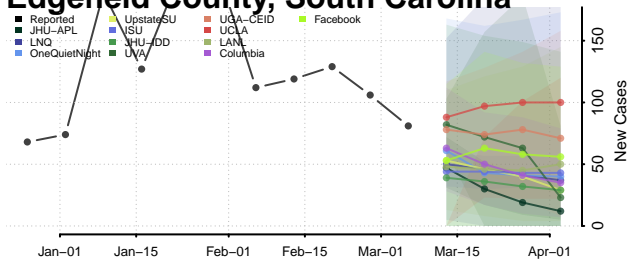

Edgefield County, South Carolina