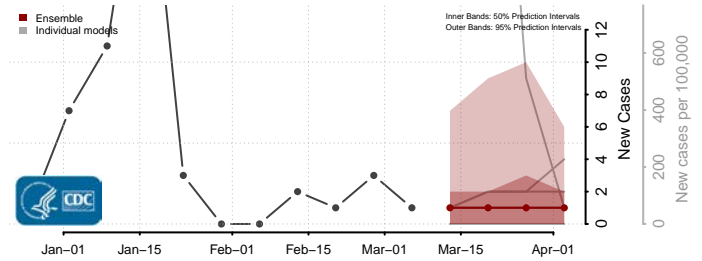

Dunn County, North Dakota

Eddy County, North Dakota

Emmons County, North Dakota

Foster County, North Dakota

Golden Valley County, North Dakota

Grand Forks County, North Dakota

Grant County, North Dakota

Griggs County, North Dakota