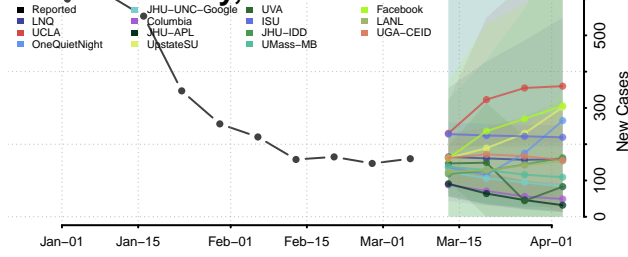

Dearborn County, Indiana

Decatur County, Indiana

DeKalb County, Indiana

Delaware County, Indiana

Dubois County, Indiana

Elkhart County, Indiana

Fayette County, Indiana

Floyd County, Indiana