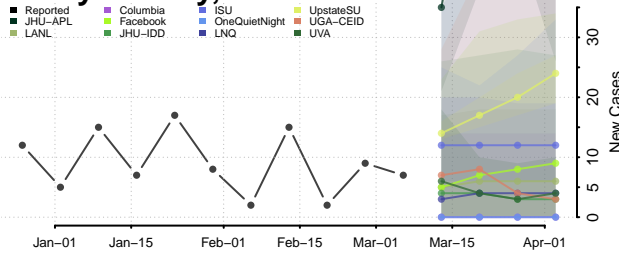

Bailey County, Texas