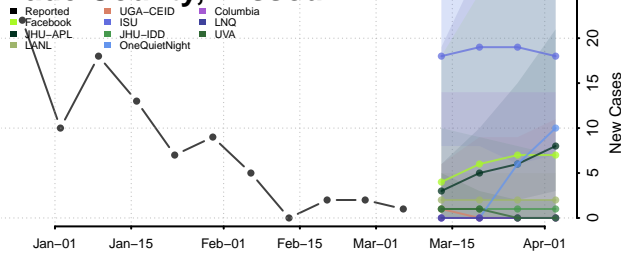

Dade County, Missouri