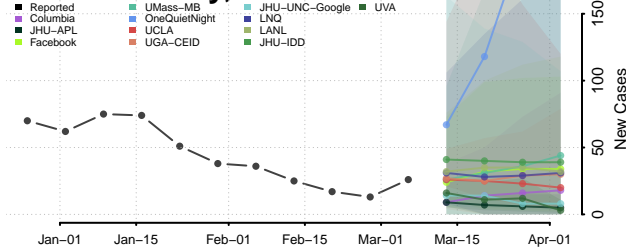

Hawaii County, Hawaii