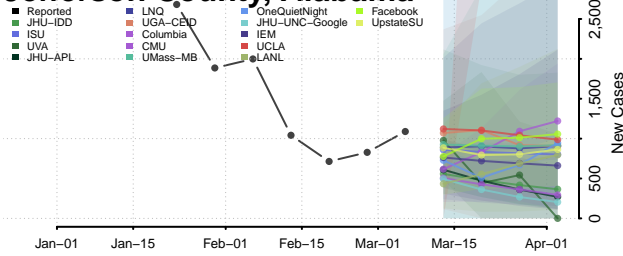

Jefferson County, Alabama