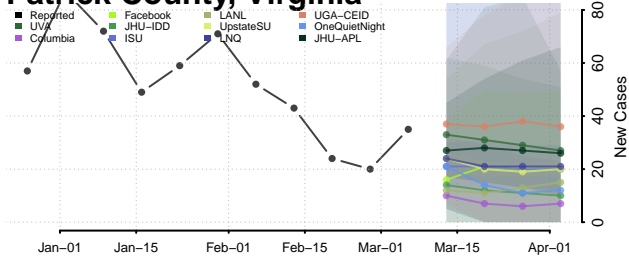

Northampton County, Virginia

Northumberland County, Virginia

Norton County, Virginia

Nottoway County, Virginia

Orange County, Virginia

Page County, Virginia

Patrick County, Virginia

Petersburg County, Virginia