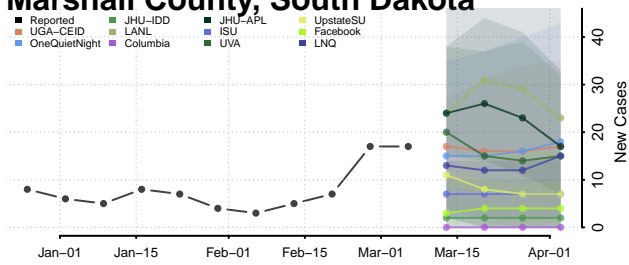

Marshall County, South Dakota