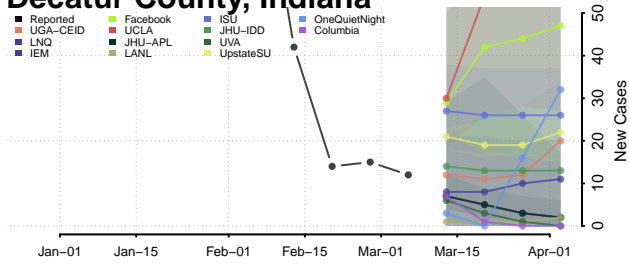

Decatur County, Indiana