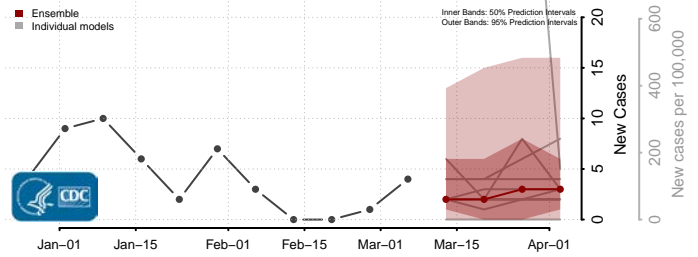

Silver Bow County, Montana