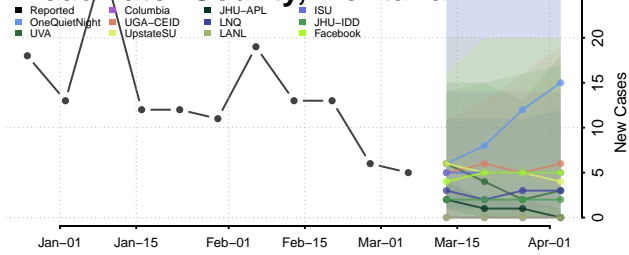

Big Horn County, Montana

Blaine County, Montana

Broadwater County, Montana

Carbon County, Montana

Carter County, Montana

Cascade County, Montana

Chouteau County, Montana

Custer County, Montana