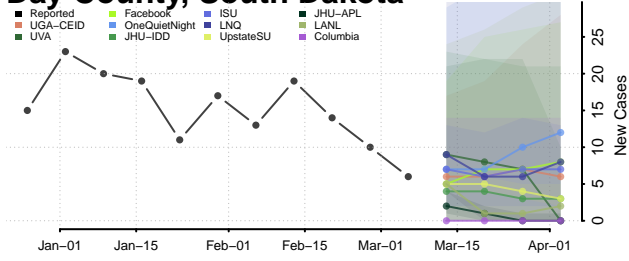

Corson County, South Dakota

Custer County, South Dakota

Davison County, South Dakota

Day County, South Dakota

Deuel County, South Dakota

Dewey County, South Dakota

Douglas County, South Dakota

Edmunds County, South Dakota