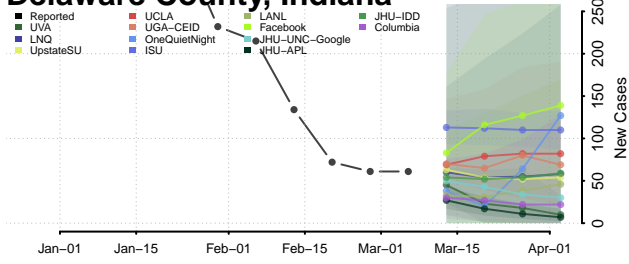

Dearborn County, Indiana

Decatur County, Indiana

DeKalb County, Indiana

Delaware County, Indiana

Dubois County, Indiana

Elkhart County, Indiana

Fayette County, Indiana

Floyd County, Indiana