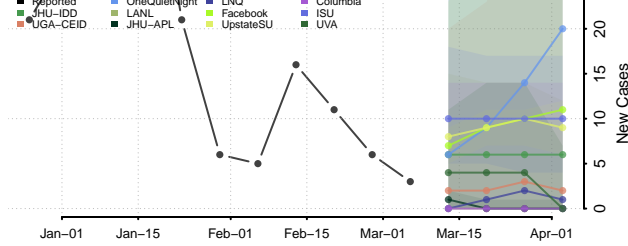

Logan County, Nebraska

Loup County, Nebraska

Madison County, Nebraska

McPherson County, Nebraska

Merrick County, Nebraska

Morrill County, Nebraska

Nance County, Nebraska

Nemaha County, Nebraska