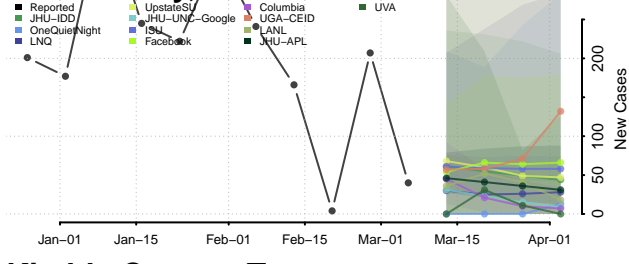

Kerr County, Texas