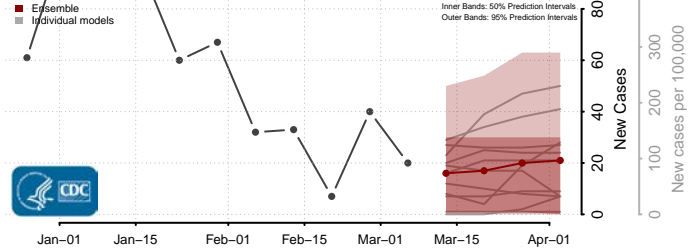

Madison County, Louisiana

Morehouse County, Louisiana

Natchitoches County, Louisiana

Orleans County, Louisiana

Ouachita County, Louisiana

Plaquemines County, Louisiana

Pointe Coupee County, Louisiana

Rapides County, Louisiana