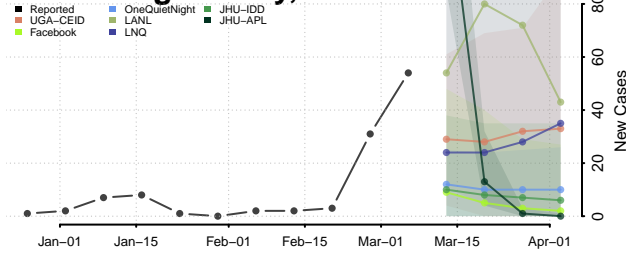

Matanuska-Susitna County, Alaska

Nome County, Alaska

North Slope County, Alaska

Northwest Arctic County, Alaska

Petersburg County, Alaska

Prince of Wales-Hyder County, Alaska

Sitka County, Alaska

Skagway County, Alaska