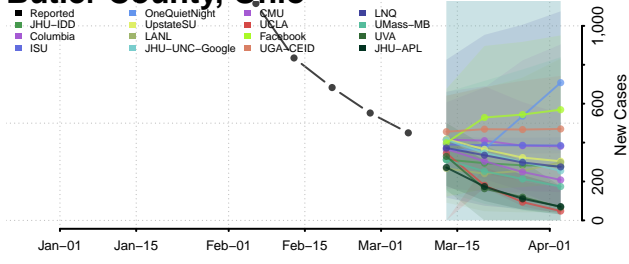

Butler County, Ohio