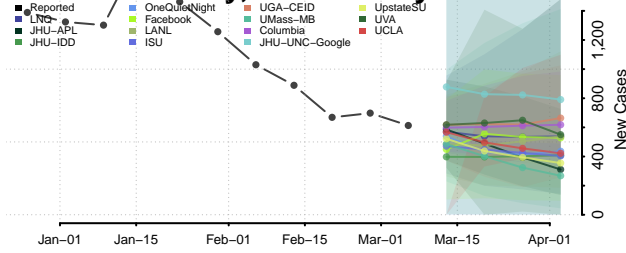

Atlantic County, New Jersey