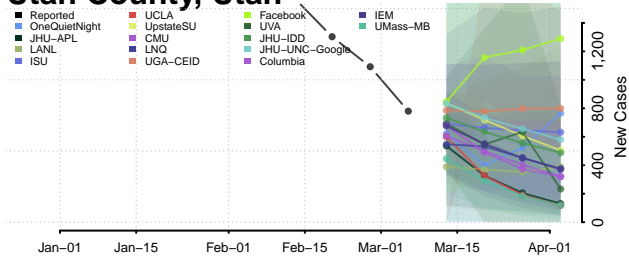

Utah County, Utah