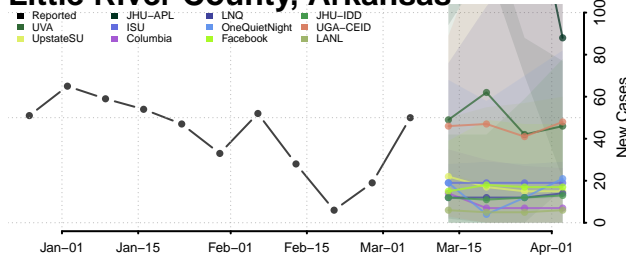

Jackson County, Arkansas

Jefferson County, Arkansas

Johnson County, Arkansas

Lafayette County, Arkansas

Lawrence County, Arkansas

Lee County, Arkansas

Lincoln County, Arkansas

Little River County, Arkansas