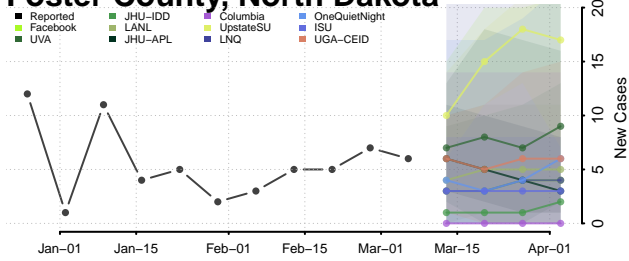

Dunn County, North Dakota

Eddy County, North Dakota

Emmons County, North Dakota

Foster County, North Dakota

Golden Valley County, North Dakota

Grand Forks County, North Dakota

Grant County, North Dakota

Griggs County, North Dakota