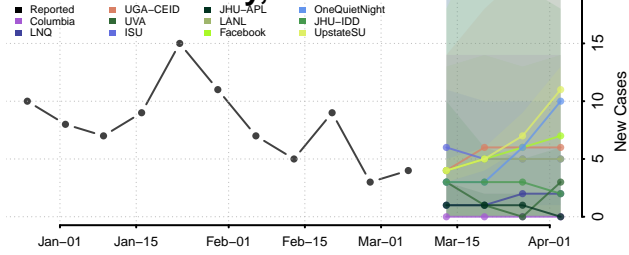

Scott County, Kansas

Sedgwick County, Kansas

Seward County, Kansas

Shawnee County, Kansas

Sheridan County, Kansas

Sherman County, Kansas

Smith County, Kansas

Stafford County, Kansas