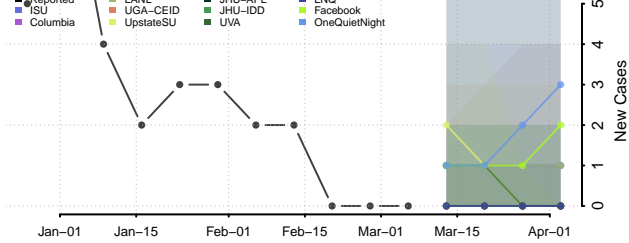

Johnson County, Kansas

Keary County, Kansas

Kingman County, Kansas

Kiowa County, Kansas

Labette County, Kansas

Lane County, Kansas

Leavenworth County, Kansas

Lincoln County, Kansas