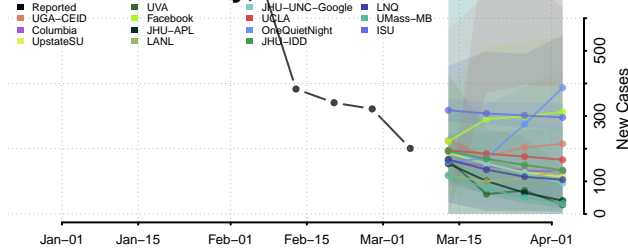

National*

Alabama

Autauga County, Alabama

Baldwin County, Alabama

Barbour County, Alabama

Bibb County, Alabama

*New weekly cases may decrease in this location over the next four weeks. For these locations, the ensemble forecast indicates a probability of 0.75 or greater that fewer cases will be reported in week four of the forecast than in the last reported week.