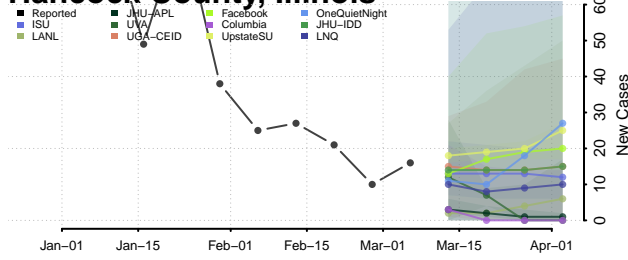

Gallatin County, Illinois

Greene County, Illinois

Grundy County, Illinois

Hamilton County, Illinois

Hancock County, Illinois

Hardin County, Illinois

Henderson County, Illinois

Henry County, Illinois