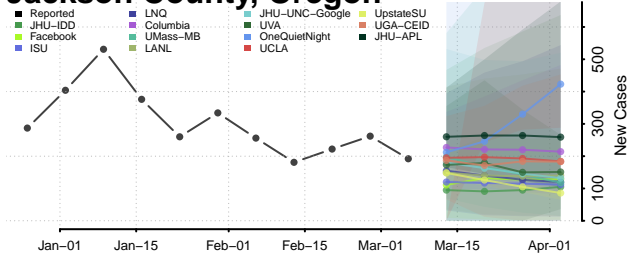

Grant County, Oregon

Harney County, Oregon

Hood River County, Oregon

Jackson County, Oregon

Jefferson County, Oregon

Josephine County, Oregon

Klamath County, Oregon

Lake County, Oregon