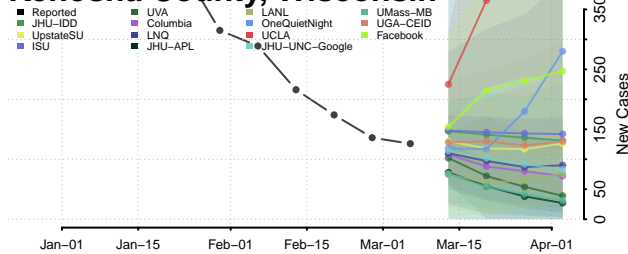

Kenosha County, Wisconsin