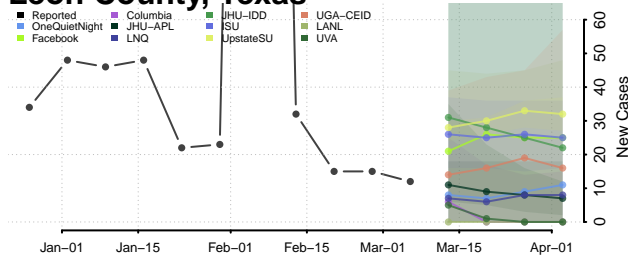

Lampasas County, Texas

Lavaca County, Texas

Lee County, Texas

Leon County, Texas

Liberty County, Texas

Limestone County, Texas

Lipscomb County, Texas

Live Oak County, Texas