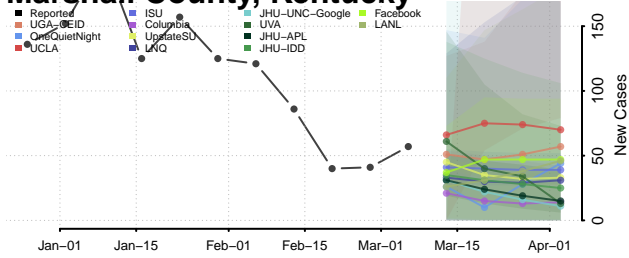

Marshall County, Kentucky