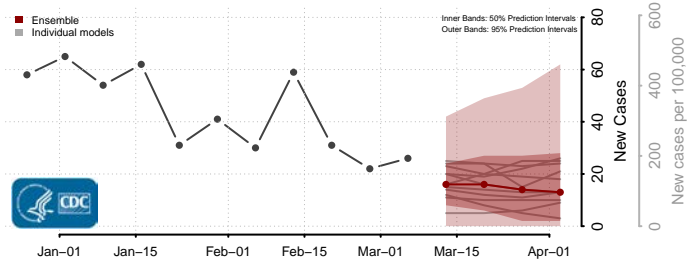

Perquimans County, North Carolina