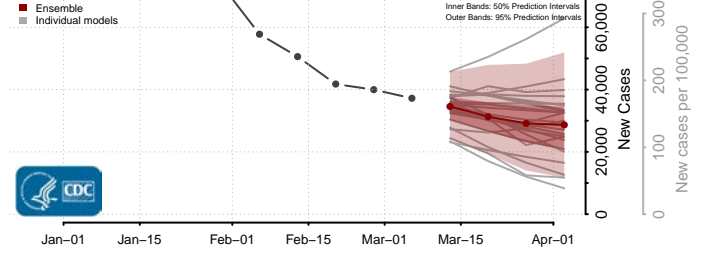

Florida*

Alachua County, Florida

Baker County, Florida

Bay County, Florida

Bradford County, Florida

Brevard County, Florida

*New weekly cases may decrease in this location over the next four weeks. For these locations, the ensemble forecast indicates a probability of 0.75 or greater that fewer cases will be reported in week four of the forecast than in the last reported week.