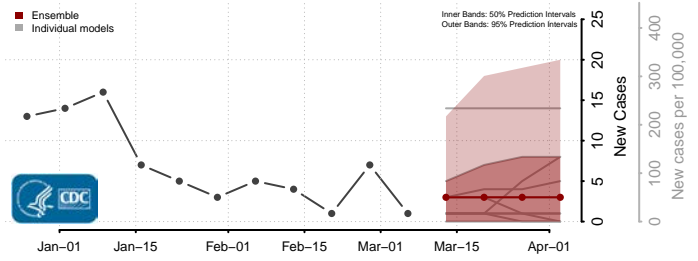

Carter County, Missouri