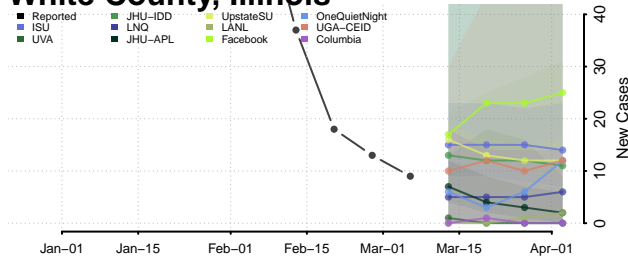

Warren County, Illinois

Washington County, Illinois

Wayne County, Illinois

White County, Illinois

Whiteside County, Illinois

Will County, Illinois

Williamson County, Illinois

Winnebago County, Illinois