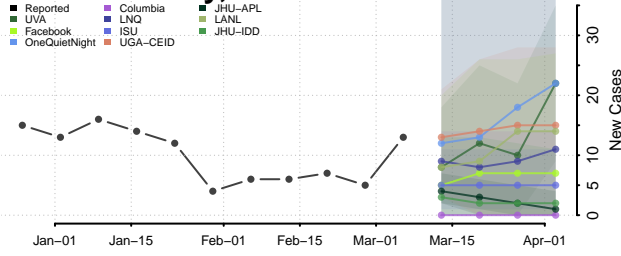

Corson County, South Dakota

Custer County, South Dakota

Davison County, South Dakota

Day County, South Dakota

Deuel County, South Dakota

Dewey County, South Dakota

Douglas County, South Dakota

Edmunds County, South Dakota