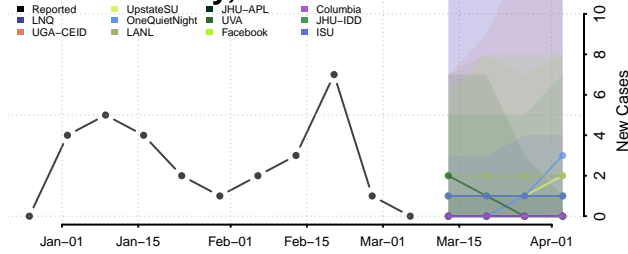

Catron County, New Mexico