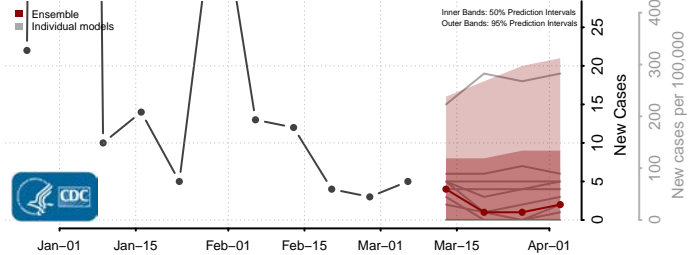

Pershing County, Nevada