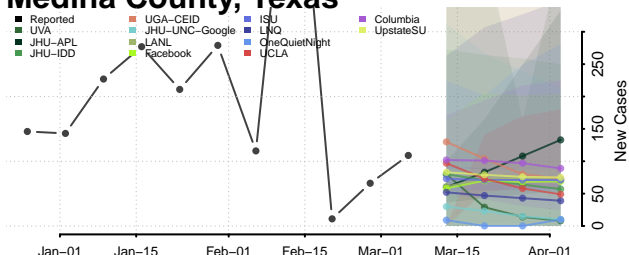

Matagorda County, Texas

Maverick County, Texas

McCulloch County, Texas

McLennan County, Texas

McMullen County, Texas

Medina County, Texas

Menard County, Texas

Midland County, Texas