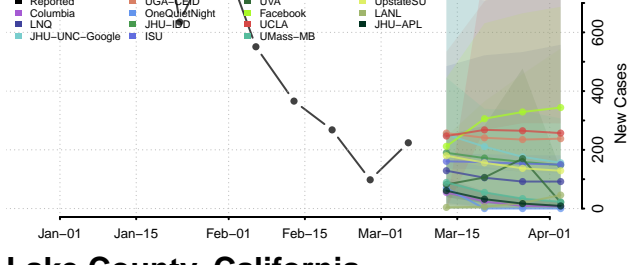

Kings County, California