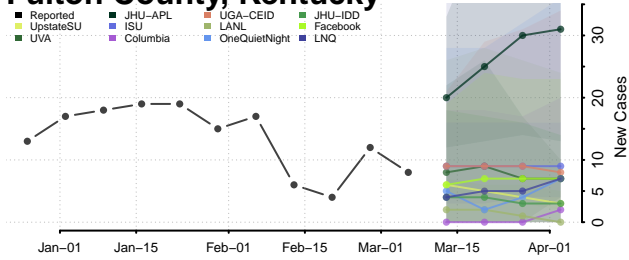

Fulton County, Kentucky