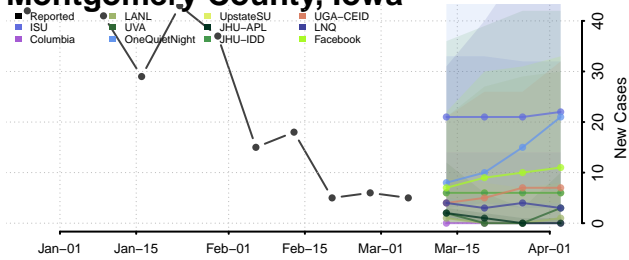

Marshall County, Iowa

Mills County, Iowa

Mitchell County, Iowa

Monona County, Iowa

Monroe County, Iowa

Montgomery County, Iowa

Muscatine County, Iowa

O'Brien County, Iowa