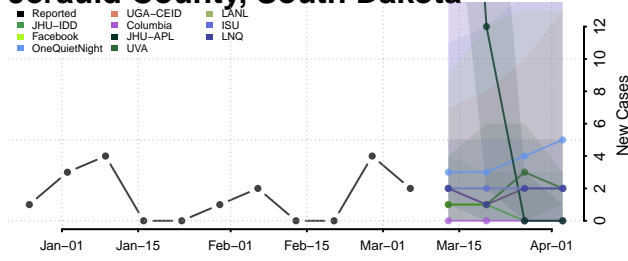

Jerauld County, South Dakota