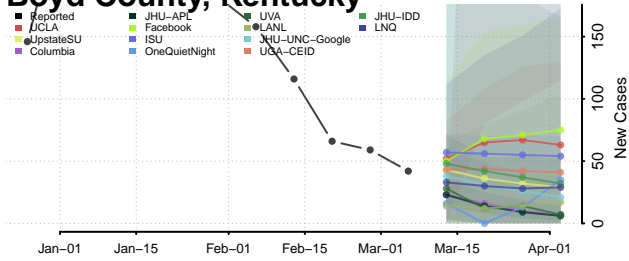

Boyd County, Kentucky