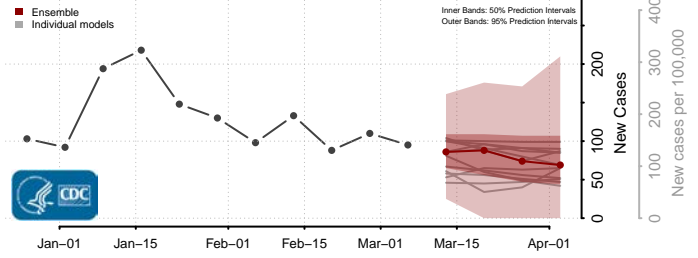

Otero County, New Mexico