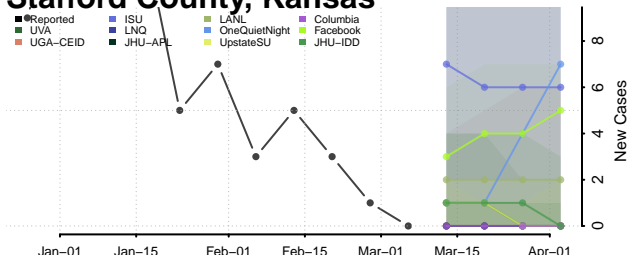

Scott County, Kansas

Sedgwick County, Kansas

Seward County, Kansas

Shawnee County, Kansas

Sheridan County, Kansas

Sherman County, Kansas

Smith County, Kansas

Stafford County, Kansas