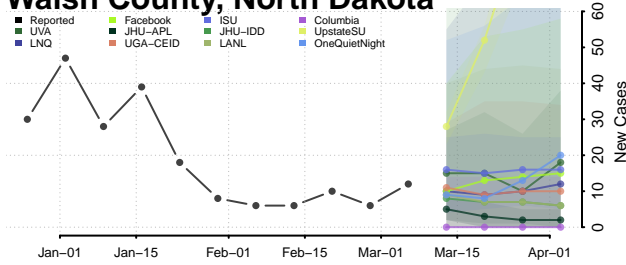

Walsh County, North Dakota