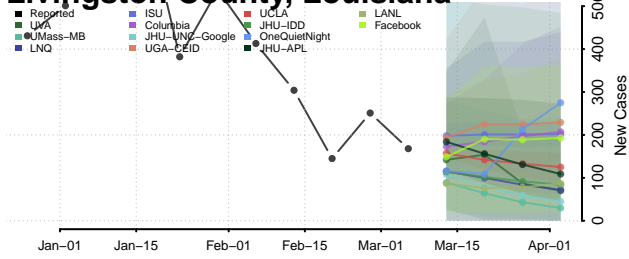

Madison County, Louisiana

Morehouse County, Louisiana

Natchitoches County, Louisiana

Orleans County, Louisiana

Ouachita County, Louisiana

Plaquemines County, Louisiana

Pointe Coupee County, Louisiana

Rapides County, Louisiana