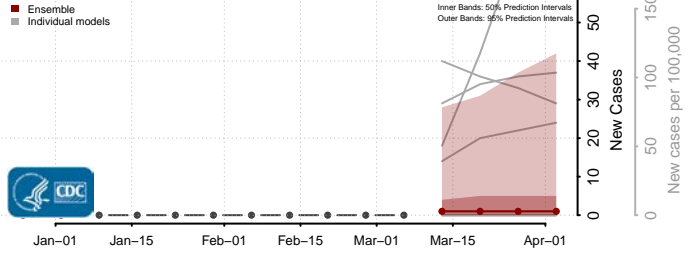

Uintah County, Utah