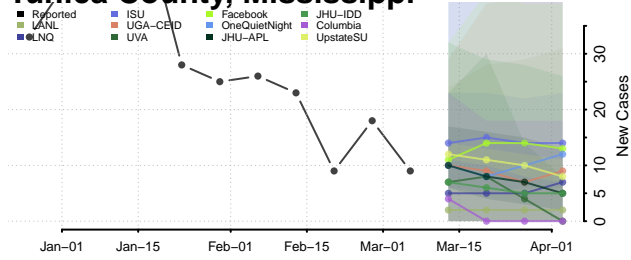

Smith County, Mississippi

Stone County, Mississippi

Sunflower County, Mississippi

Tallahatchie County, Mississippi

Tate County, Mississippi

Tippah County, Mississippi

Tishomingo County, Mississippi

Tunica County, Mississippi