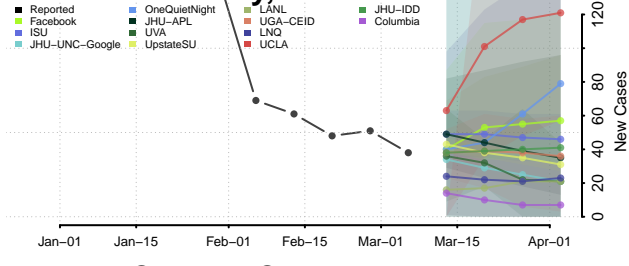

Montrose County, Colorado