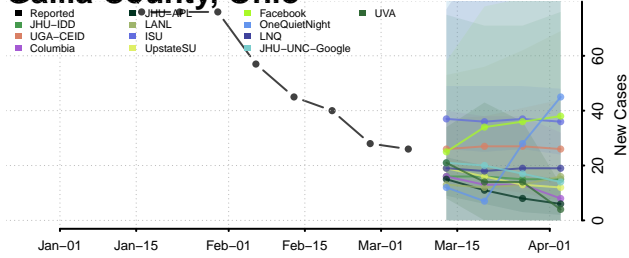

Gallia County, Ohio