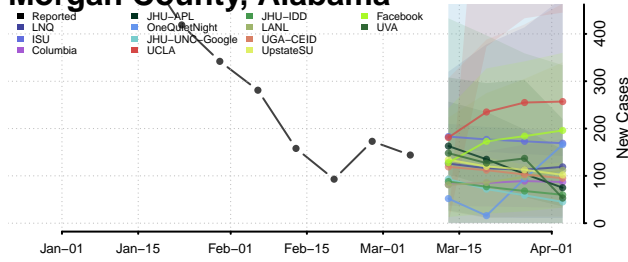

Madison County, Alabama

Marengo County, Alabama

Marion County, Alabama

Marshall County, Alabama

Mobile County, Alabama

Monroe County, Alabama

Montgomery County, Alabama

Morgan County, Alabama

Perry County, Alabama

Pickens County, Alabama

Pike County, Alabama

Randolph County, Alabama

Russell County, Alabama

Shelby County, Alabama

St. Clair County, Alabama

Sumter County, Alabama