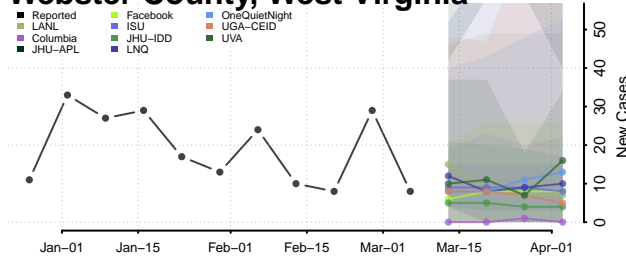

Webster County, West Virginia