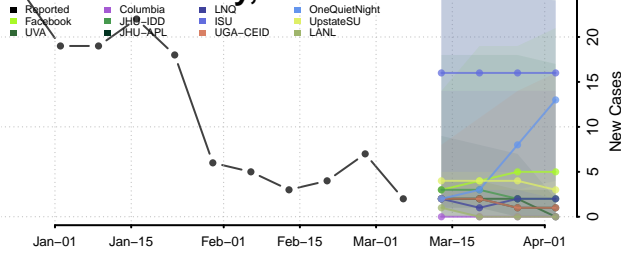

Chariton County, Missouri