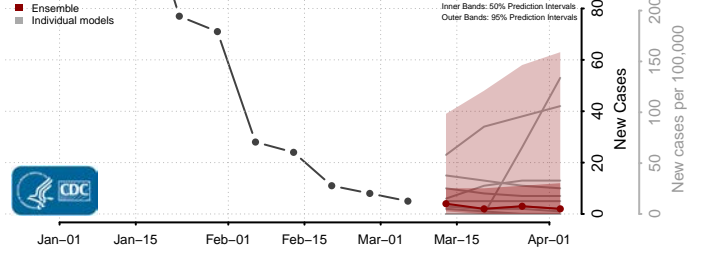

Webster County, Missouri