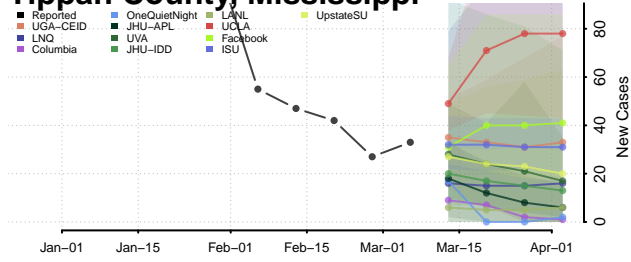

Smith County, Mississippi

Stone County, Mississippi

Sunflower County, Mississippi

Tallahatchie County, Mississippi

Tate County, Mississippi

Tippah County, Mississippi

Tishomingo County, Mississippi

Tunica County, Mississippi