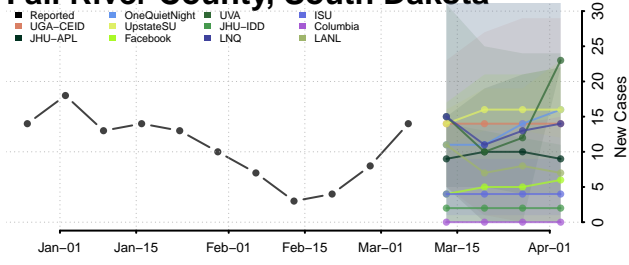

Fall River County, South Dakota