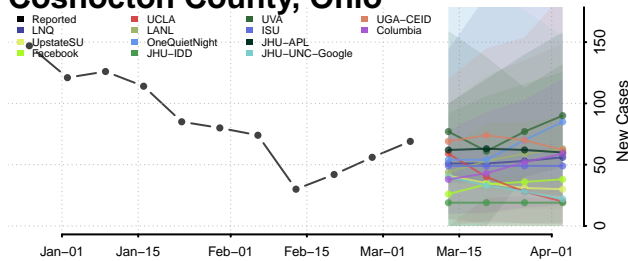

Crawford County, Ohio

Cuyahoga County, Ohio

Darke County, Ohio

Defiance County, Ohio

Delaware County, Ohio

Erie County, Ohio

Fairfield County, Ohio

Fayette County, Ohio