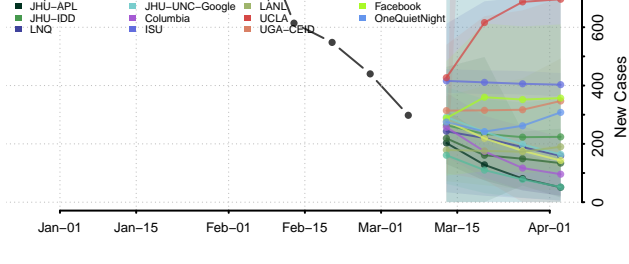

Gaston County, North Carolina