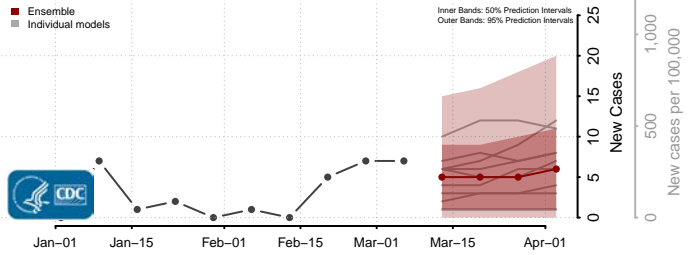

Bottineau County, North Dakota

Bowman County, North Dakota

Burke County, North Dakota

Burleigh County, North Dakota

Cass County, North Dakota

Cavalier County, North Dakota

Dickey County, North Dakota

Divide County, North Dakota