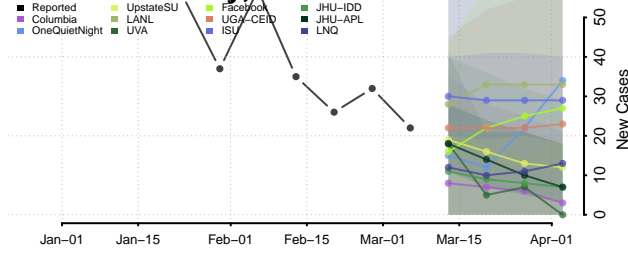

Neosho County, Kansas