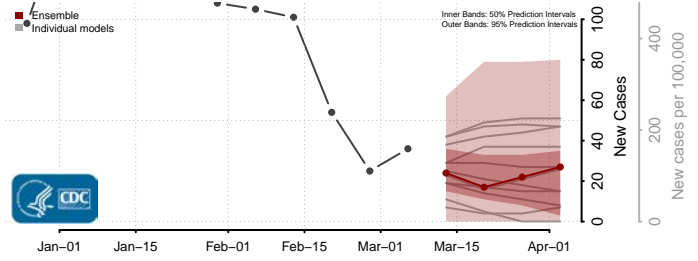

Tazewell County, Virginia

Virginia Beach County, Virginia

Warren County, Virginia

Washington County, Virginia

Waynesboro County, Virginia

Westmoreland County, Virginia

Williamsburg County, Virginia

Winchester County, Virginia