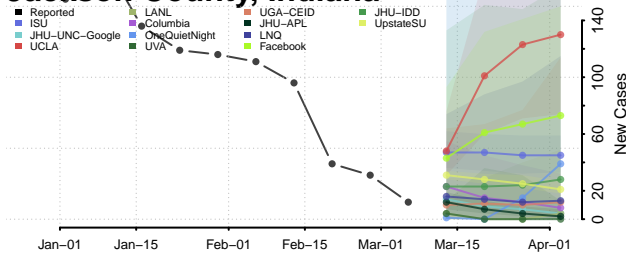

Harrison County, Indiana

Hendricks County, Indiana

Henry County, Indiana

Howard County, Indiana

Huntington County, Indiana

Jackson County, Indiana

Jasper County, Indiana

Jay County, Indiana