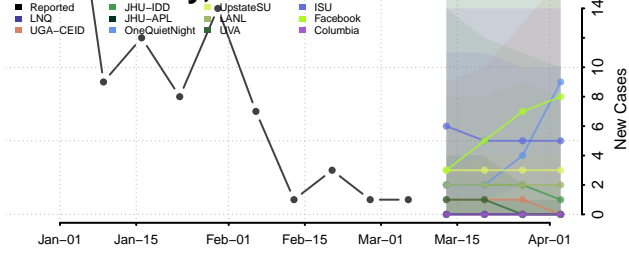

Scott County, Kansas

Sedgwick County, Kansas

Seward County, Kansas

Shawnee County, Kansas

Sheridan County, Kansas

Sherman County, Kansas

Smith County, Kansas

Stafford County, Kansas