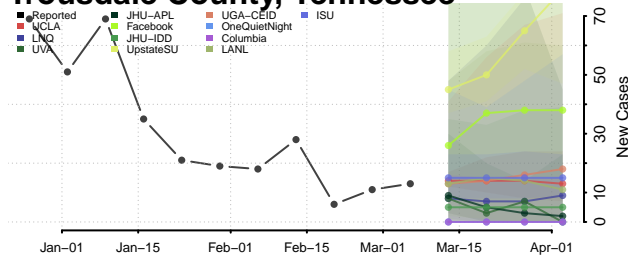

Trousdale County, Tennessee