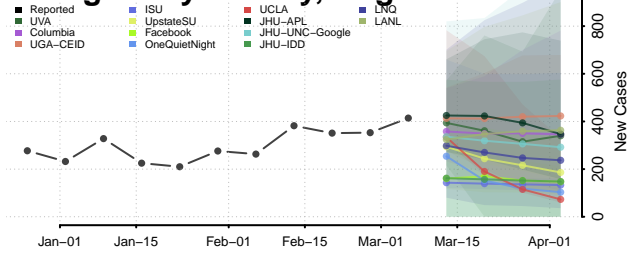

Mathews County, Virginia

Mecklenburg County, Virginia

Middlesex County, Virginia

Montgomery County, Virginia

Nelson County, Virginia

New Kent County, Virginia

Newport News County, Virginia

Norfolk County, Virginia