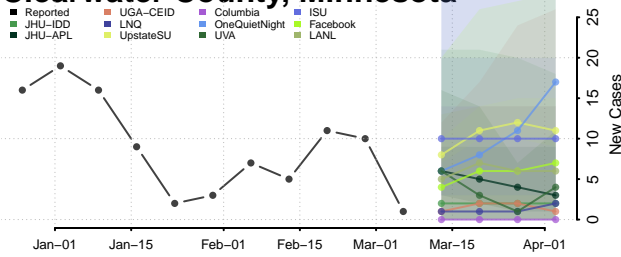

Clearwater County, Minnesota