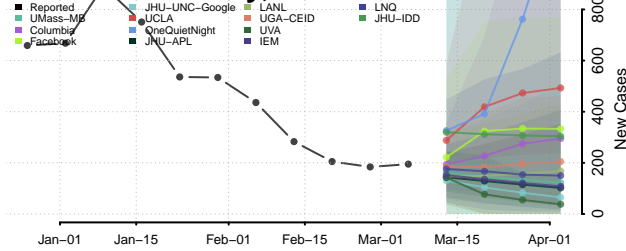

Honolulu County, Hawaii