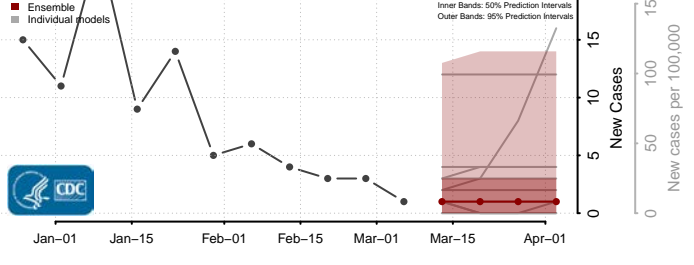

Skamania County, Washington