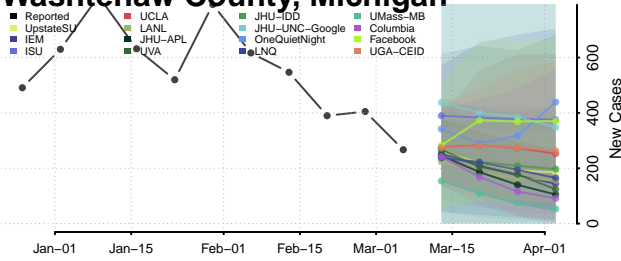

St. Clair County, Michigan

St. Joseph County, Michigan

Tuscola County, Michigan

Van Buren County, Michigan

Washtenaw County, Michigan

Wayne County, Michigan

Wexford County, Michigan

Minnesota