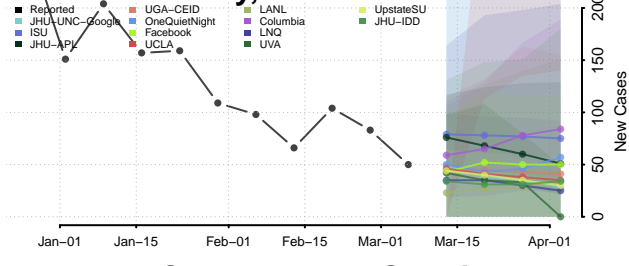

Jackson County, North Carolina