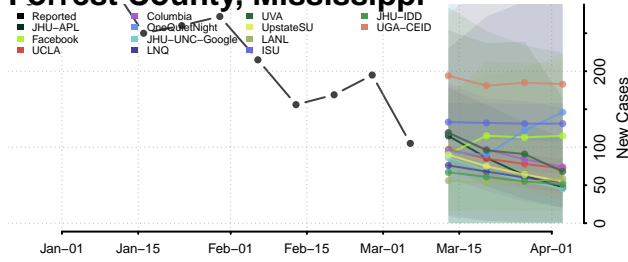

DeSoto County, Mississippi

Forrest County, Mississippi

Franklin County, Mississippi

George County, Mississippi

Greene County, Mississippi

Grenada County, Mississippi

Hancock County, Mississippi

Harrison County, Mississippi