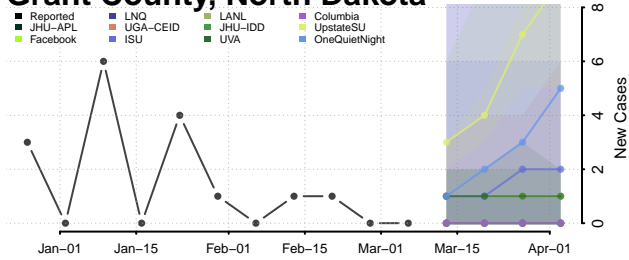

Dunn County, North Dakota

Eddy County, North Dakota

Emmons County, North Dakota

Foster County, North Dakota

Golden Valley County, North Dakota

Grand Forks County, North Dakota

Grant County, North Dakota

Griggs County, North Dakota