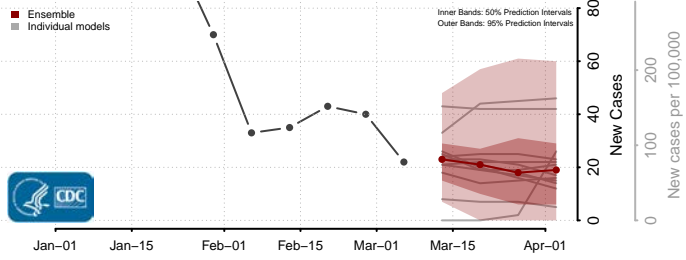

Smith County, Mississippi

Stone County, Mississippi

Sunflower County, Mississippi

Tallahatchie County, Mississippi

Tate County, Mississippi

Tippah County, Mississippi

Tishomingo County, Mississippi

Tunica County, Mississippi