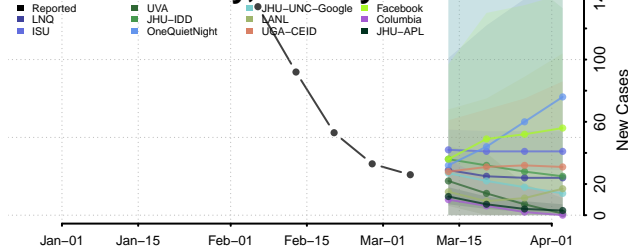

McKean County, Pennsylvania