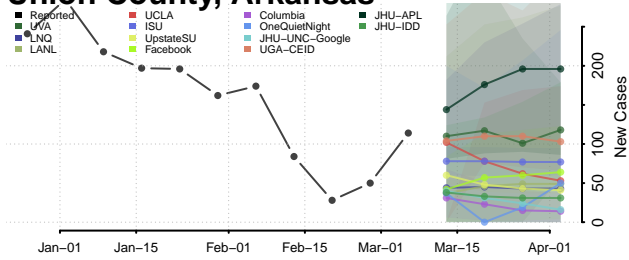

Sevier County, Arkansas

Sharp County, Arkansas

St. Francis County, Arkansas

Stone County, Arkansas

Union County, Arkansas

Van Buren County, Arkansas

Washington County, Arkansas

White County, Arkansas