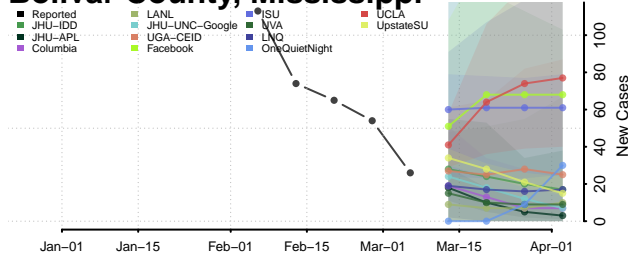

Adams County, Mississippi

Alcorn County, Mississippi

Amite County, Mississippi

Attala County, Mississippi

Benton County, Mississippi

Bolivar County, Mississippi

Calhoun County, Mississippi

Carroll County, Mississippi