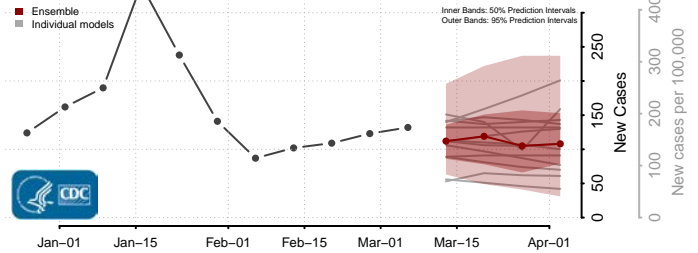

Belknap County, New Hampshire

Carroll County, New Hampshire

Cheshire County, New Hampshire

Coos County, New Hampshire

*New weekly cases may decrease in this location over the next four weeks. For these locations, the ensemble forecast indicates a probability of 0.75 or greater that fewer cases will be reported in week four of the forecast than in the last reported week.