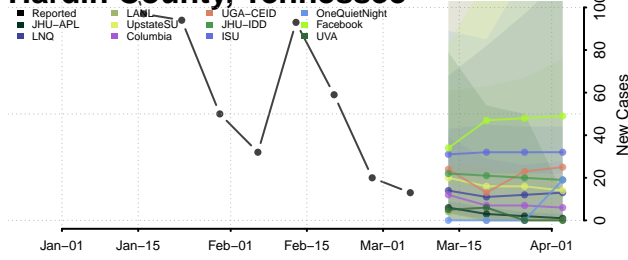

Hardin County, Tennessee