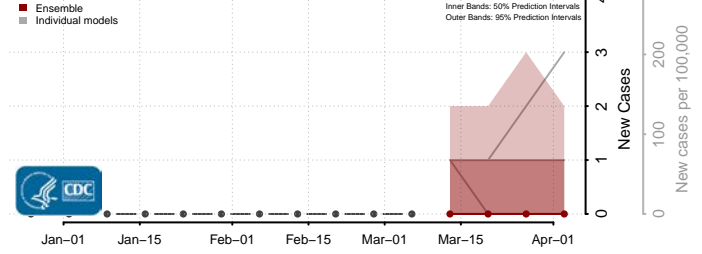

Garfield County, Utah

Grand County, Utah

Iron County, Utah

Juab County, Utah

Kane County, Utah

Millard County, Utah

Morgan County, Utah

Piute County, Utah