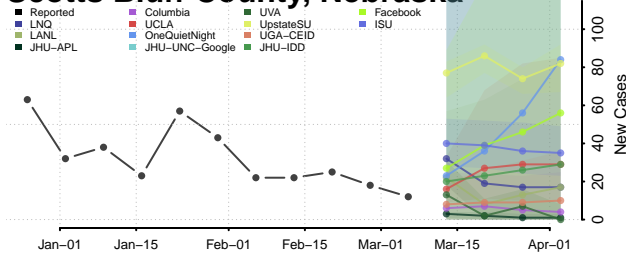

Red Willow County, Nebraska

Richardson County, Nebraska

Rock County, Nebraska

Saline County, Nebraska

Sarpy County, Nebraska

Saunders County, Nebraska

Scotts Bluff County, Nebraska

Seward County, Nebraska