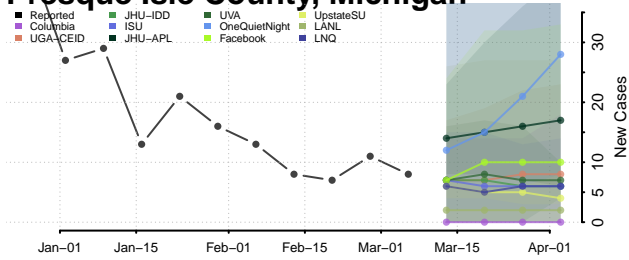

Presque Isle County, Michigan