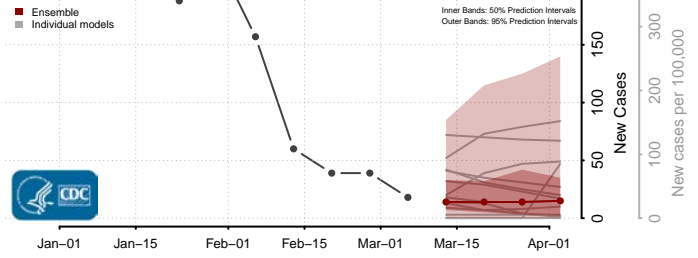

Clarke County, Alabama

Clay County, Alabama

Cleburne County, Alabama

Coffee County, Alabama

Colbert County, Alabama

Conecuh County, Alabama

Coosa County, Alabama

Covington County, Alabama