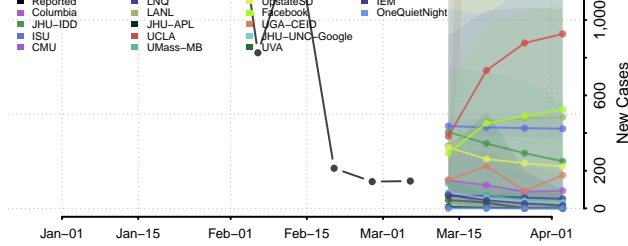

Webb County, Texas