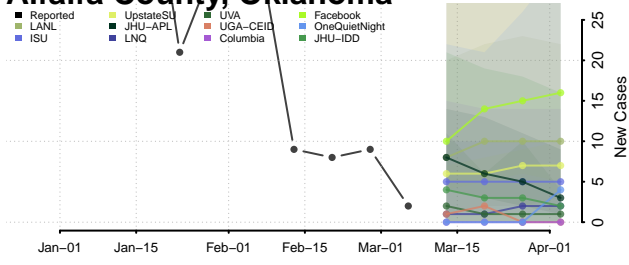

Alfalfa County, Oklahoma