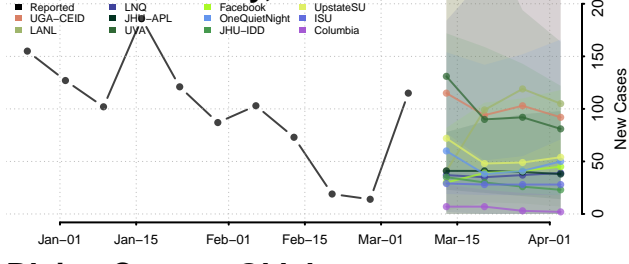

Alfalfa County, Oklahoma

Atoka County, Oklahoma

Beaver County, Oklahoma

Beckham County, Oklahoma

Blaine County, Oklahoma

Bryan County, Oklahoma

Caddo County, Oklahoma

Canadian County, Oklahoma