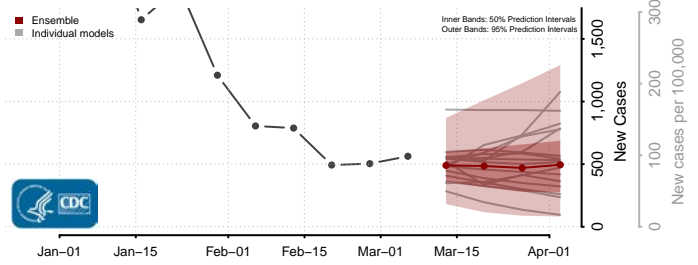

Douglas County, Nebraska