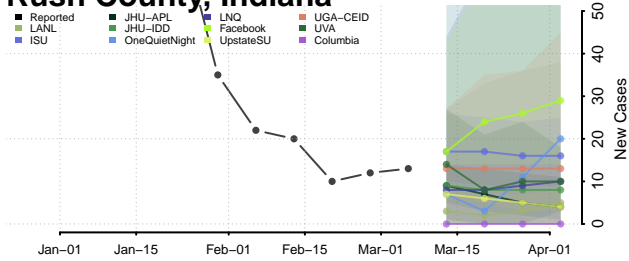

Pike County, Indiana

Porter County, Indiana

Posey County, Indiana

Pulaski County, Indiana

Putnam County, Indiana

Randolph County, Indiana

Ripley County, Indiana

Rush County, Indiana