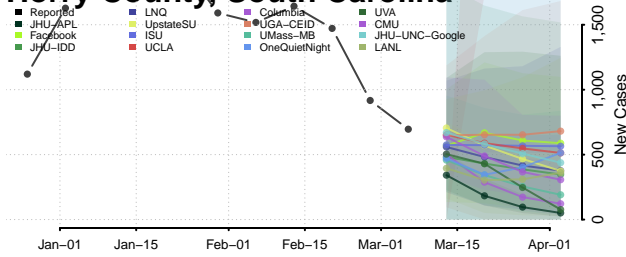

Horry County, South Carolina