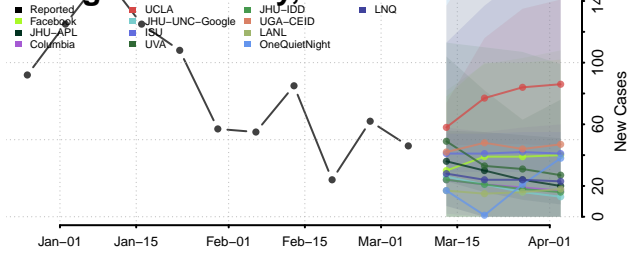

East Baton Rouge County, Louisiana

East Carroll County, Louisiana

East Feliciana County, Louisiana

Evangeline County, Louisiana

Franklin County, Louisiana

Grant County, Louisiana

Iberia County, Louisiana

Iberville County, Louisiana