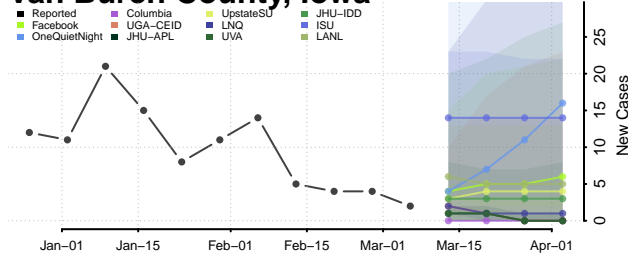

Van Buren County, Iowa