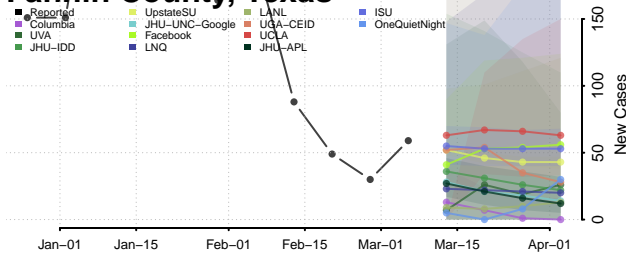

Fannin County, Texas