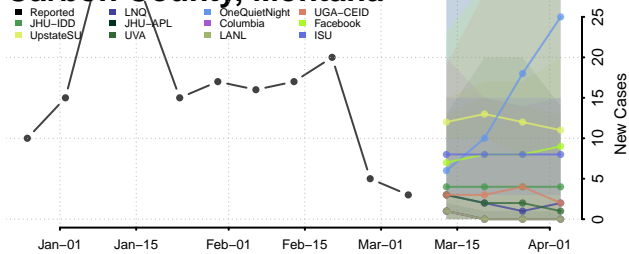

Big Horn County, Montana

Blaine County, Montana

Broadwater County, Montana

Carbon County, Montana

Carter County, Montana

Cascade County, Montana

Chouteau County, Montana

Custer County, Montana