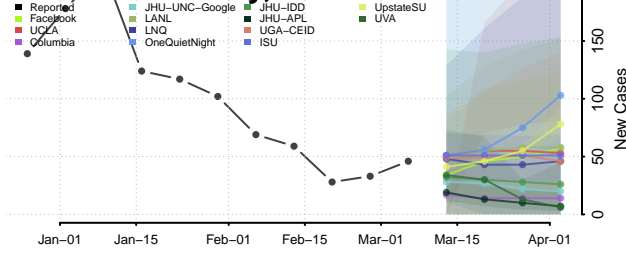

Goodhue County, Minnesota

Grant County, Minnesota

Hennepin County, Minnesota

Houston County, Minnesota

Hubbard County, Minnesota

Isanti County, Minnesota

Itasca County, Minnesota

Jackson County, Minnesota