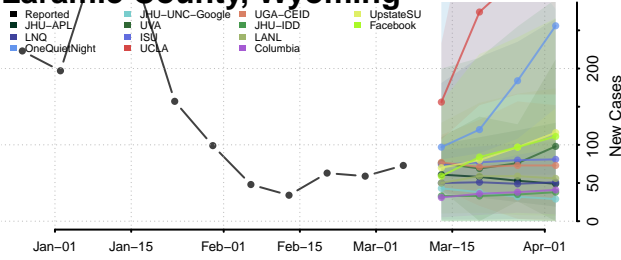

Laramie County, Wyoming