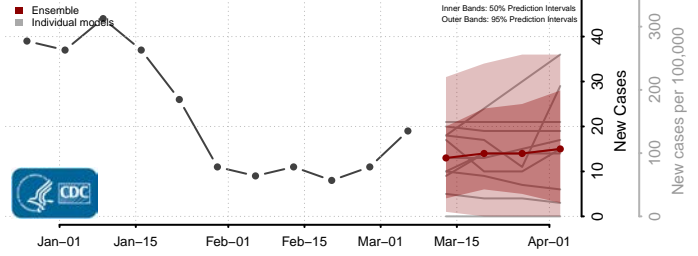

Clay County, South Dakota