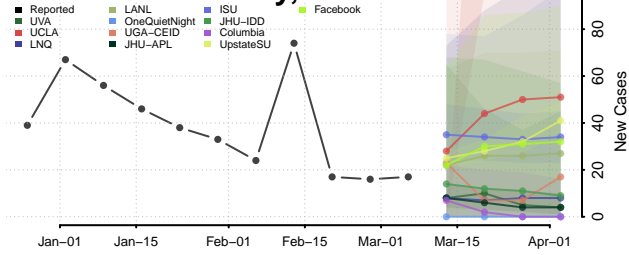

Crosby County, Texas

Culberson County, Texas

Dallam County, Texas

Dallas County, Texas

Dawson County, Texas

Deaf Smith County, Texas

Delta County, Texas

Denton County, Texas