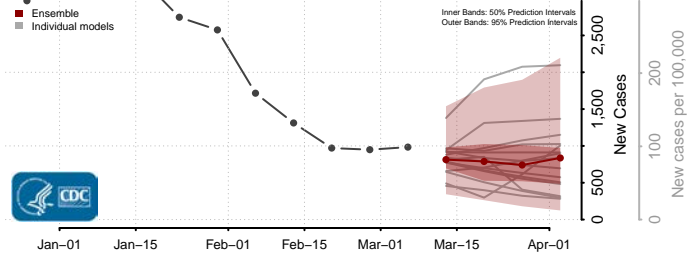

St. Louis County, Missouri