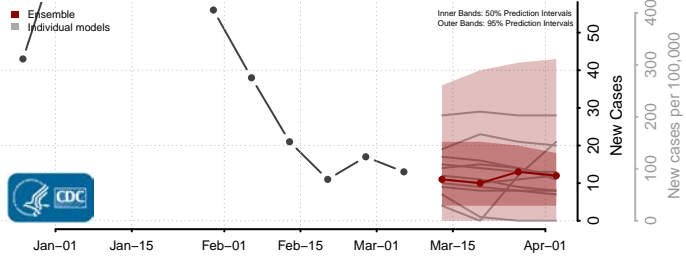

Smith County, Mississippi

Stone County, Mississippi

Sunflower County, Mississippi

Tallahatchie County, Mississippi

Tate County, Mississippi

Tippah County, Mississippi

Tishomingo County, Mississippi

Tunica County, Mississippi