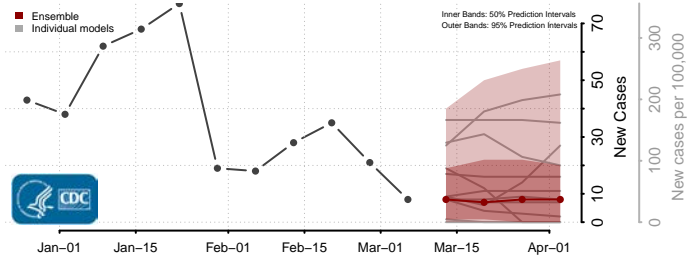

Morrison County, Minnesota

Mower County, Minnesota

Murray County, Minnesota

Nicollet County, Minnesota

Nobles County, Minnesota

Norman County, Minnesota

Olmsted County, Minnesota

Otter Tail County, Minnesota