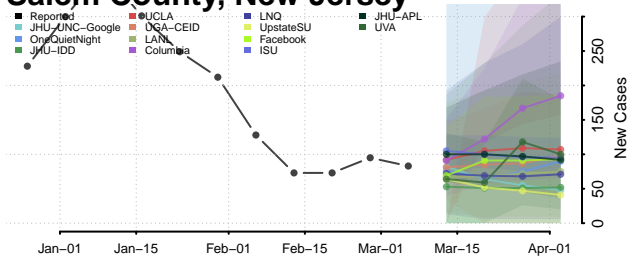

Hunterdon County, New Jersey

Mercer County, New Jersey

Middlesex County, New Jersey

Monmouth County, New Jersey

Morris County, New Jersey

Ocean County, New Jersey

Passaic County, New Jersey

Salem County, New Jersey