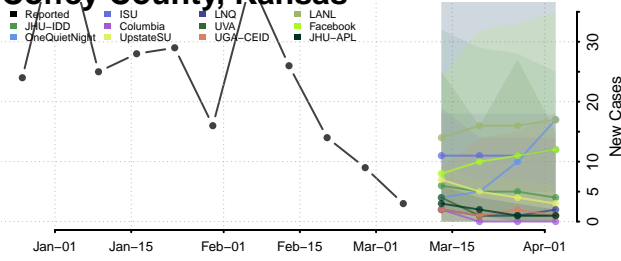

Coffey County, Kansas