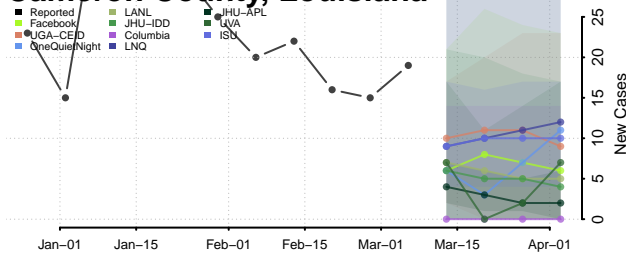

Caddo County, Louisiana

Calcasieu County, Louisiana

Caldwell County, Louisiana

Cameron County, Louisiana

Catahoula County, Louisiana

Claiborne County, Louisiana

Concordia County, Louisiana

De Soto County, Louisiana