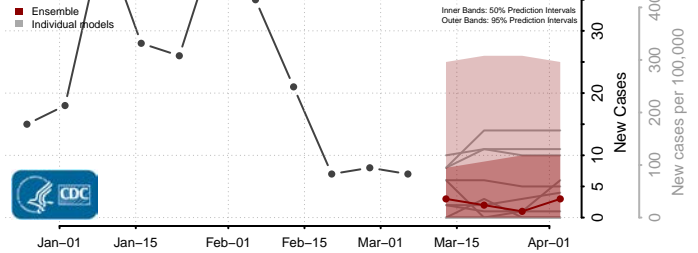

Red River County, Louisiana