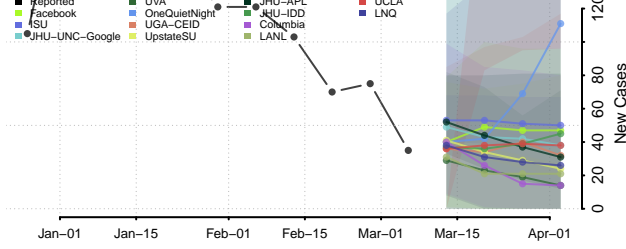

Lane County, Oregon

Lincoln County, Oregon

Linn County, Oregon

Malheur County, Oregon

Marion County, Oregon

Morrow County, Oregon

Multnomah County, Oregon

Polk County, Oregon