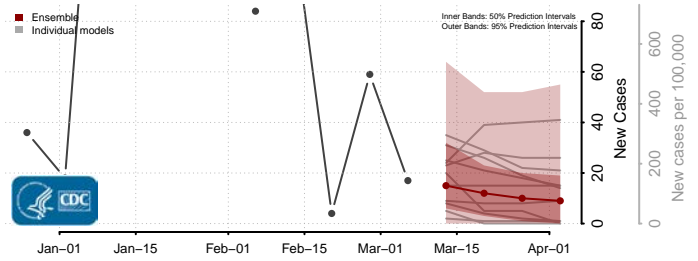

Wood County, Texas

Yoakum County, Texas

Young County, Texas

Zapata County, Texas

Zavala County, Texas

Utah*

*New weekly cases may decrease in this location over the next four weeks. For these locations, the ensemble forecast indicates a probability of 0.75 or greater that fewer cases will be reported in week four of the forecast than in the last reported week.