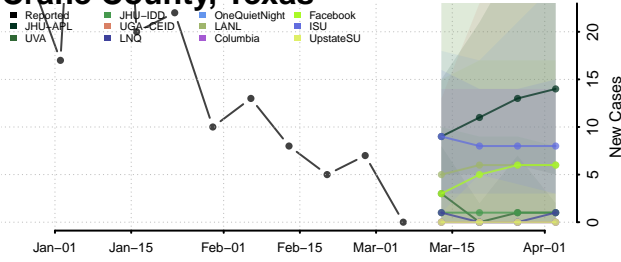

Crane County, Texas