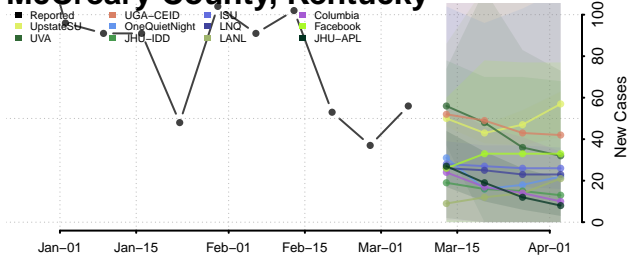

McCreary County, Kentucky