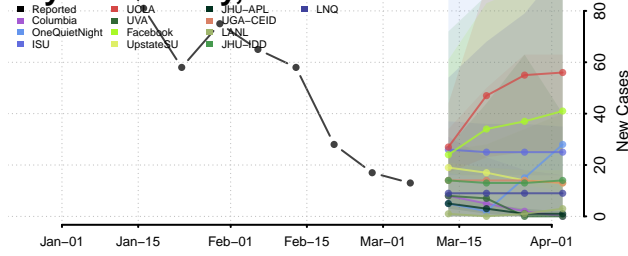

Dearborn County, Indiana

Decatur County, Indiana

DeKalb County, Indiana

Delaware County, Indiana

Dubois County, Indiana

Elkhart County, Indiana

Fayette County, Indiana

Floyd County, Indiana