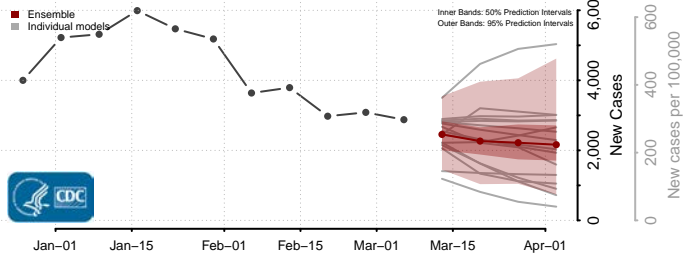

Westchester County, New York