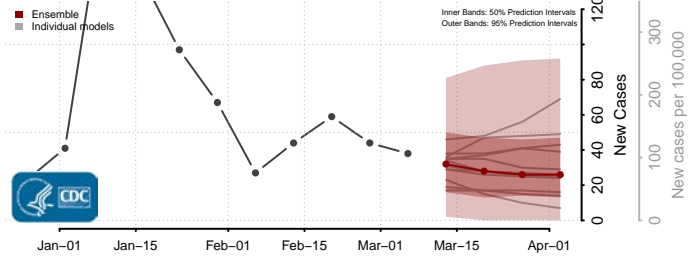

Houghton County, Michigan