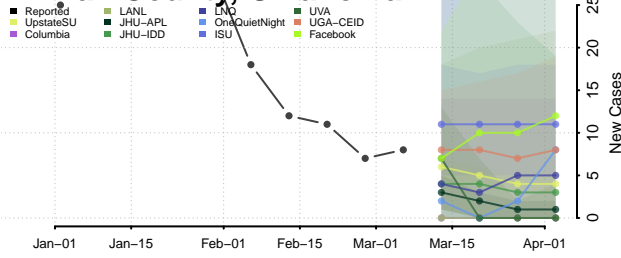

Rogers County, Oklahoma

Seminole County, Oklahoma

Sequoyah County, Oklahoma

Stephens County, Oklahoma

Texas County, Oklahoma

Tillman County, Oklahoma

Tulsa County, Oklahoma

Wagoner County, Oklahoma