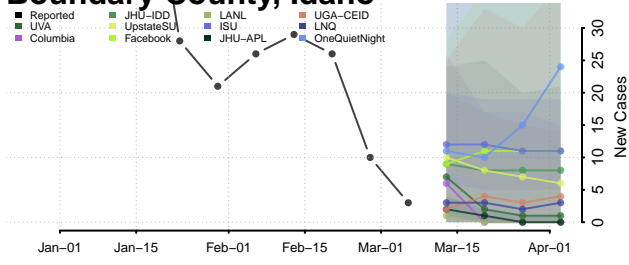

Boundary County, Idaho