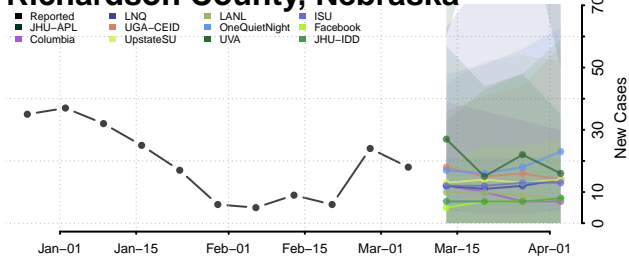

Richardson County, Nebraska