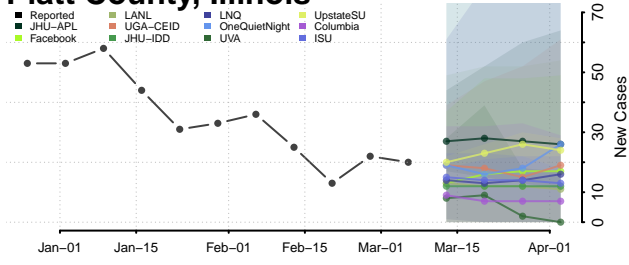

Moultrie County, Illinois

Ogle County, Illinois

Peoria County, Illinois

Perry County, Illinois

Piatt County, Illinois

Pike County, Illinois

Pope County, Illinois

Pulaski County, Illinois