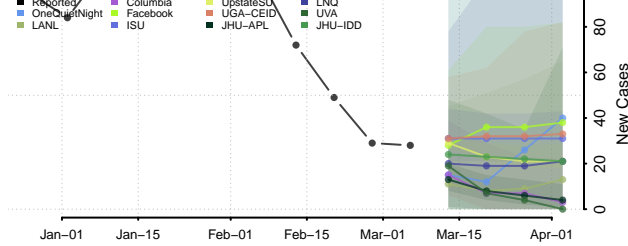

Pike County, Ohio