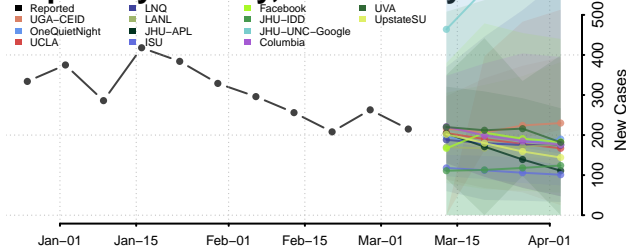

Bergen County, New Jersey

Burlington County, New Jersey

Camden County, New Jersey

Cape May County, New Jersey

Cumberland County, New Jersey

Essex County, New Jersey

Gloucester County, New Jersey

Hudson County, New Jersey