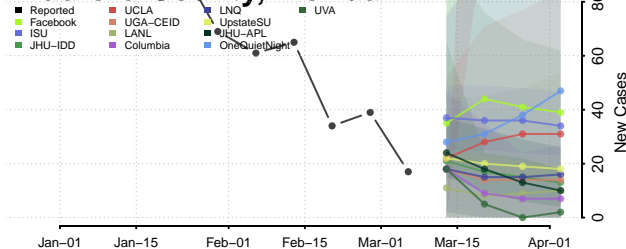

Florida*

Alachua County, Florida

Baker County, Florida

Bay County, Florida

Bradford County, Florida

Brevard County, Florida

*New weekly cases may decrease in this location over the next four weeks. For these locations, the ensemble forecast indicates a probability of 0.75 or greater that fewer cases will be reported in week four of the forecast than in the last reported week.