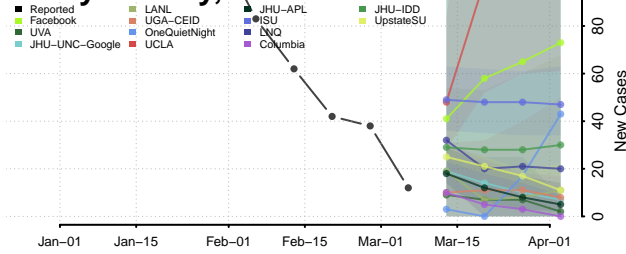

Henry County, Indiana