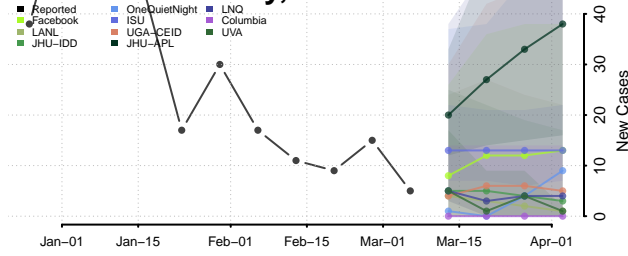

Caddo County, Louisiana

Calcasieu County, Louisiana

Caldwell County, Louisiana

Cameron County, Louisiana

Catahoula County, Louisiana

Claiborne County, Louisiana

Concordia County, Louisiana

De Soto County, Louisiana