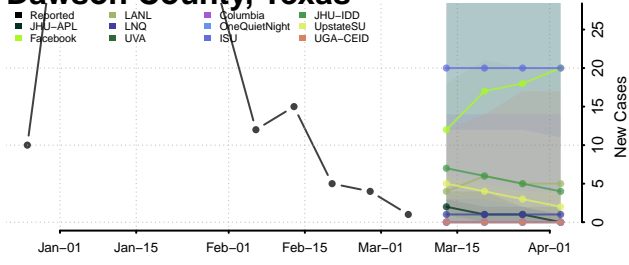

Crosby County, Texas

Culberson County, Texas

Dallam County, Texas

Dallas County, Texas

Dawson County, Texas

Deaf Smith County, Texas

Delta County, Texas

Denton County, Texas