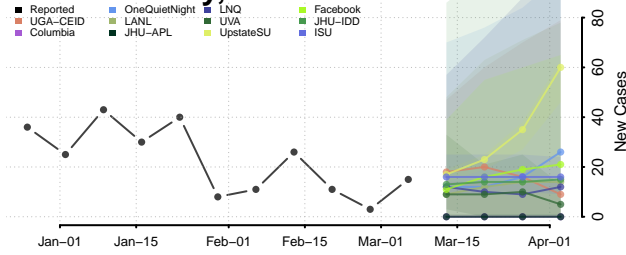

Red Willow County, Nebraska

Richardson County, Nebraska

Rock County, Nebraska

Saline County, Nebraska

Sarpy County, Nebraska

Saunders County, Nebraska

Scotts Bluff County, Nebraska

Seward County, Nebraska