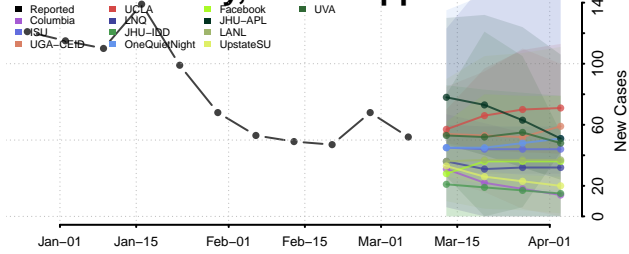

Newton County, Mississippi