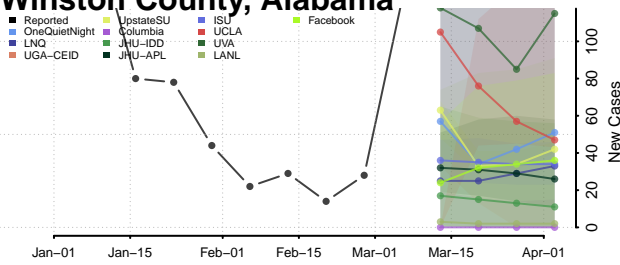

Perry County, Alabama

Pickens County, Alabama

Pike County, Alabama

Randolph County, Alabama

Russell County, Alabama

Shelby County, Alabama

St. Clair County, Alabama

Sumter County, Alabama

Talladega County, Alabama

Tallapoosa County, Alabama

Tuscaloosa County, Alabama

Walker County, Alabama

Washington County, Alabama

Wilcox County, Alabama

Winston County, Alabama

Alaska