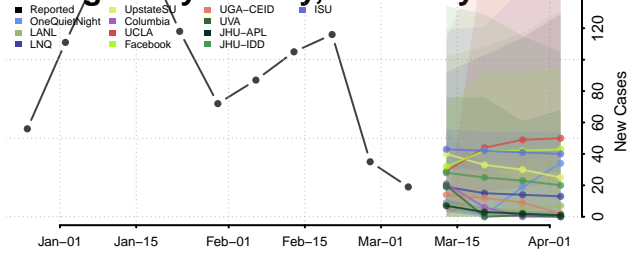

Meade County, Kentucky

Menifee County, Kentucky

Mercer County, Kentucky

Metcalfe County, Kentucky

Monroe County, Kentucky

Montgomery County, Kentucky

Morgan County, Kentucky

Muhlenberg County, Kentucky