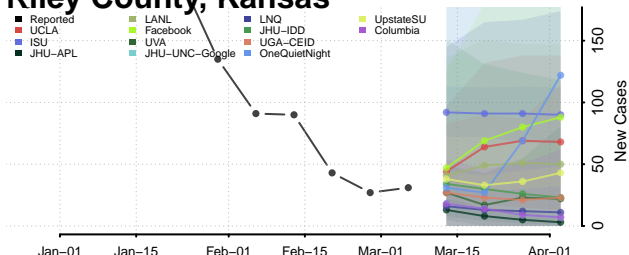

Riley County, Kansas