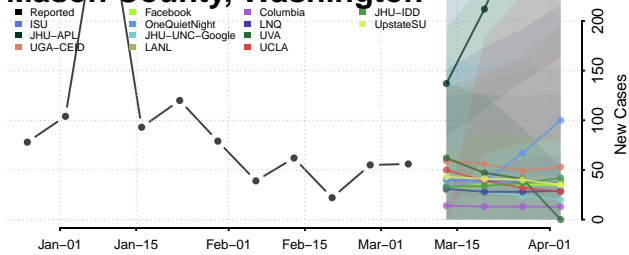

Mason County, Washington