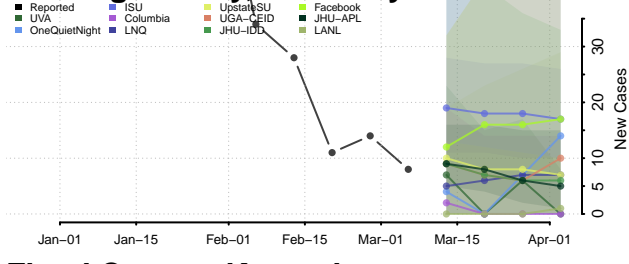

Fleming County, Kentucky