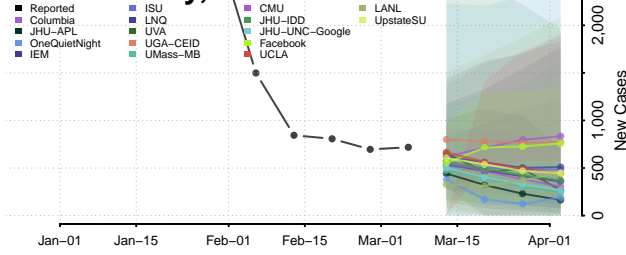

Pinal County, Arizona