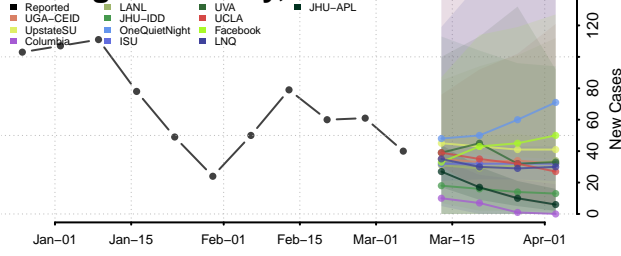

Codington County, South Dakota