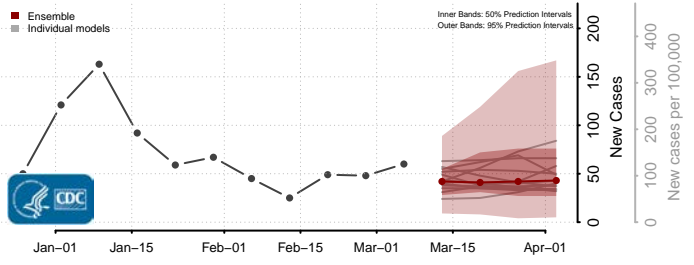

Grant County, Washington

Grays Harbor County, Washington

Island County, Washington

Jefferson County, Washington

King County, Washington

Kitsap County, Washington

Kittitas County, Washington

Klickitat County, Washington