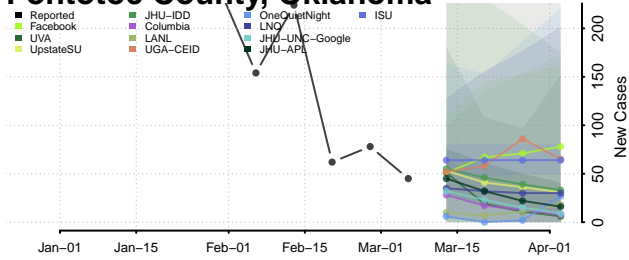

Pontotoc County, Oklahoma