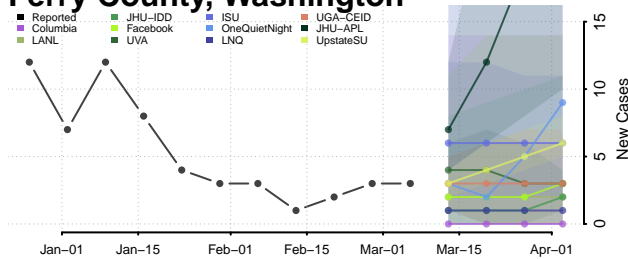

Ferry County, Washington