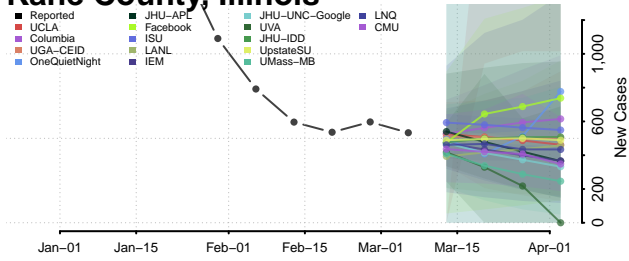

Iroquois County, Illinois

Jackson County, Illinois

Jasper County, Illinois

Jefferson County, Illinois

Jersey County, Illinois

Jo Daviess County, Illinois

Johnson County, Illinois

Kane County, Illinois