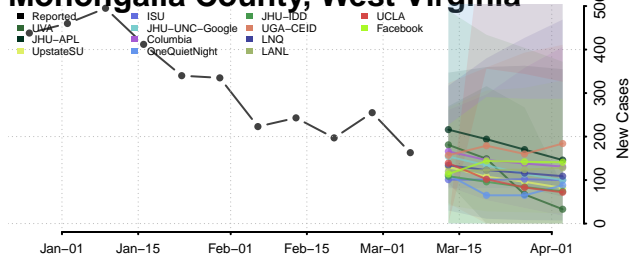

Monongalia County, West Virginia