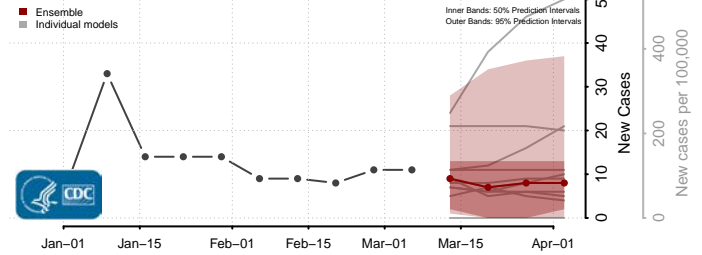

Buchanan County, Iowa

Buena Vista County, Iowa

Butler County, Iowa

Calhoun County, Iowa

Carroll County, Iowa

Cass County, Iowa

Cedar County, Iowa

Cerro Gordo County, Iowa