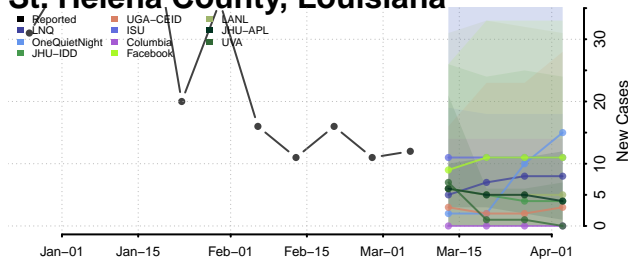

St. Helena County, Louisiana