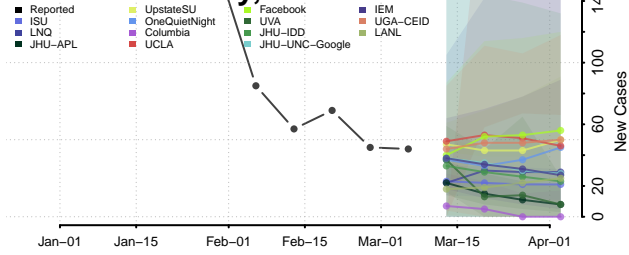

Wasatch County, Utah