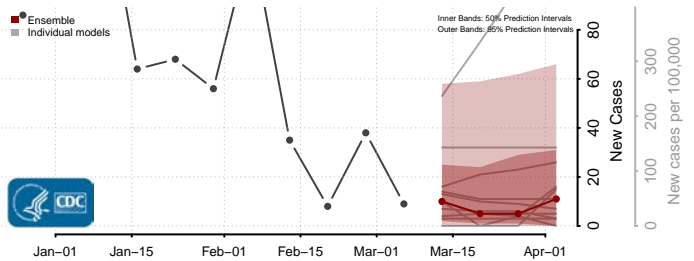

Grant County, Louisiana