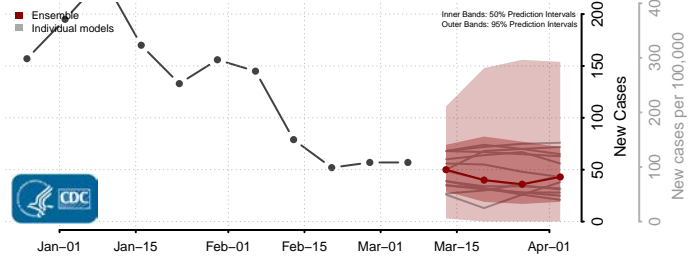

Culpeper County, Virginia