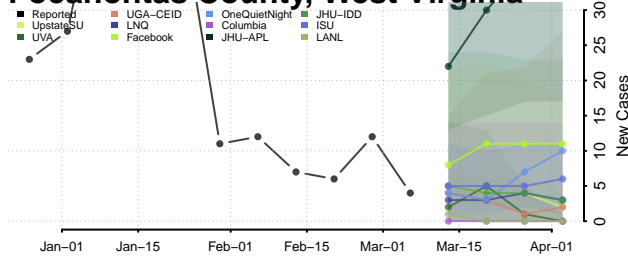

Pocahontas County, West Virginia