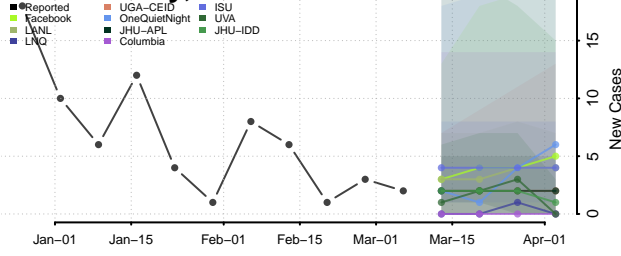

Craig County, Oklahoma

Creek County, Oklahoma

Custer County, Oklahoma

Delaware County, Oklahoma

Dewey County, Oklahoma

Ellis County, Oklahoma

Garfield County, Oklahoma

Garvin County, Oklahoma