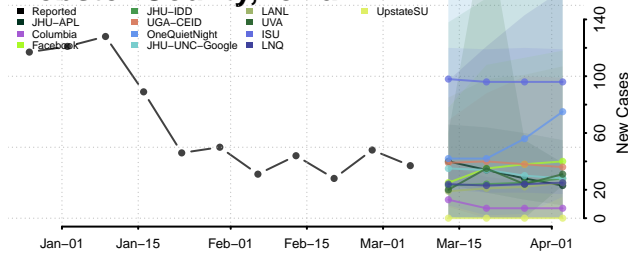

Union County, Iowa

Van Buren County, Iowa

Wapello County, Iowa

Warren County, Iowa

Washington County, Iowa

Wayne County, Iowa

Webster County, Iowa

Winnebago County, Iowa