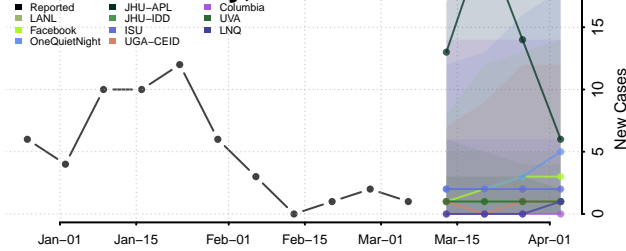

Franklin County, Kansas

Geary County, Kansas

Gove County, Kansas

Graham County, Kansas

Grant County, Kansas

Gray County, Kansas

Greeley County, Kansas

Greenwood County, Kansas