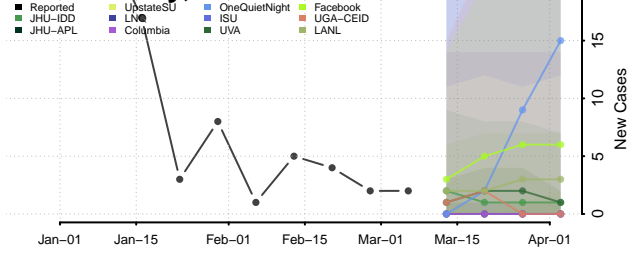

Iron County, Missouri