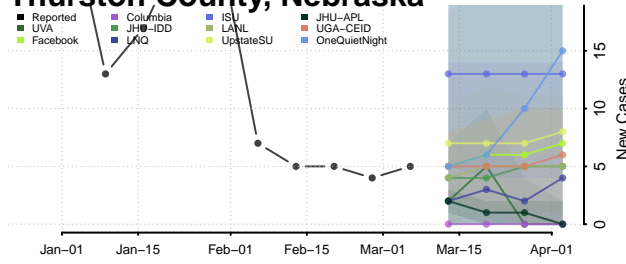

Thurston County, Nebraska