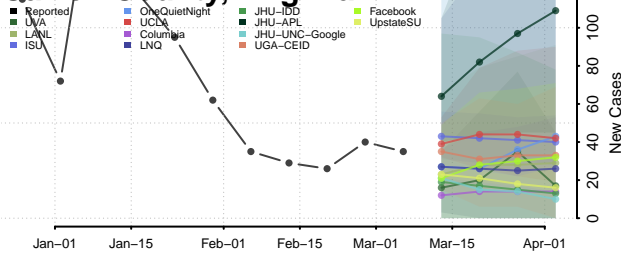

Carroll County, Virginia