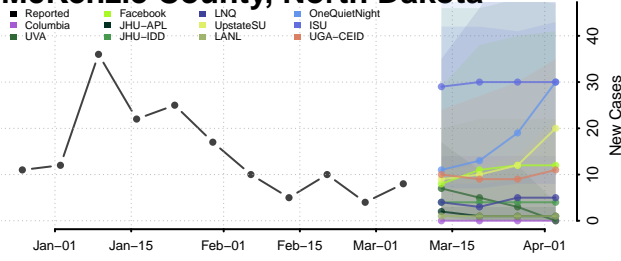

Hettinger County, North Dakota

Kidder County, North Dakota

LaMoure County, North Dakota

Logan County, North Dakota

McHenry County, North Dakota

McIntosh County, North Dakota

McKenzie County, North Dakota

McLean County, North Dakota