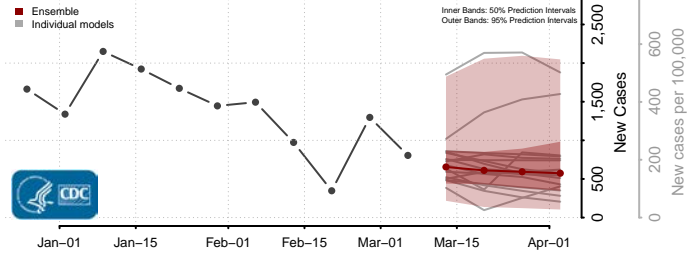

Brazoria County, Texas