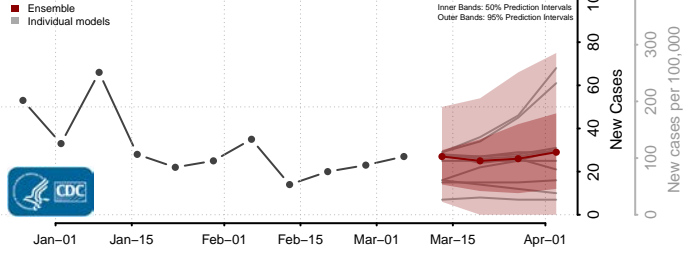

Lincoln County, Minnesota

Lyon County, Minnesota

Mahnomen County, Minnesota

Marshall County, Minnesota

Martin County, Minnesota

McLeod County, Minnesota

Meeker County, Minnesota

Mille Lacs County, Minnesota