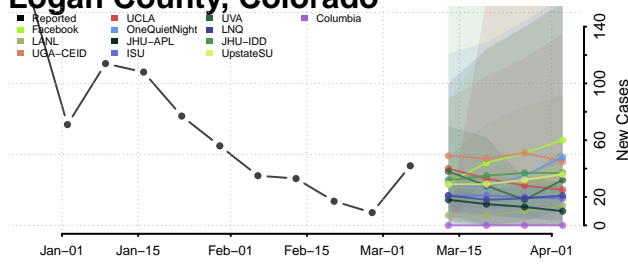

La Plata County, Colorado

Lake County, Colorado

Larimer County, Colorado

Las Animas County, Colorado

Lincoln County, Colorado

Logan County, Colorado

Mesa County, Colorado

Mineral County, Colorado