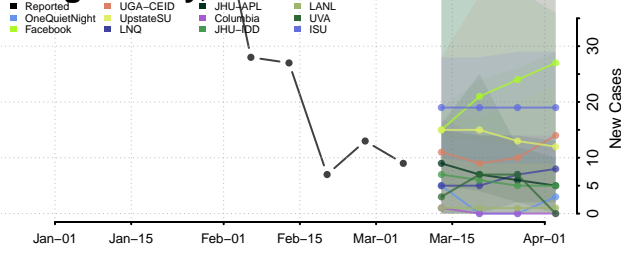

Craig County, Oklahoma