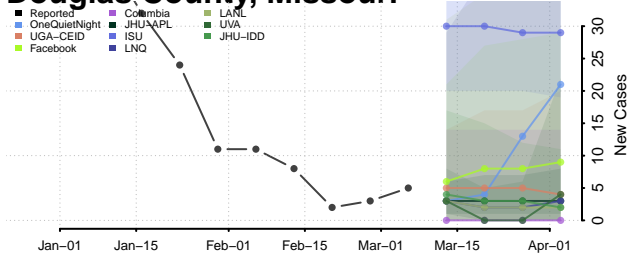

Douglas County, Missouri