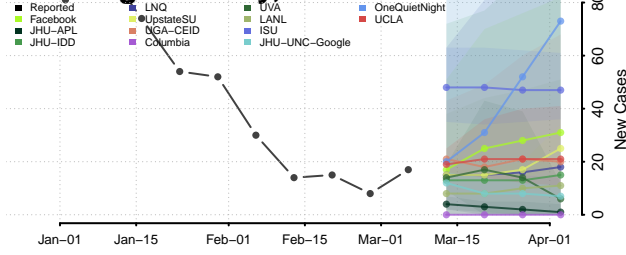

LaGrange County, Indiana