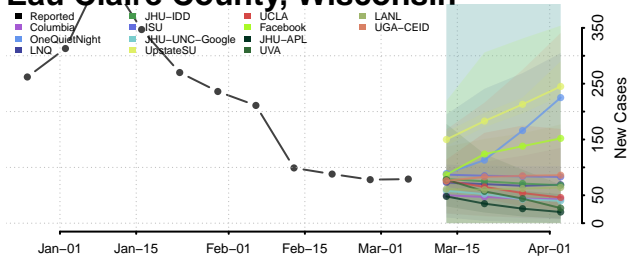

Dodge County, Wisconsin

Door County, Wisconsin

Douglas County, Wisconsin

Dunn County, Wisconsin

Eau Claire County, Wisconsin

Florence County, Wisconsin

Fond du Lac County, Wisconsin

Forest County, Wisconsin