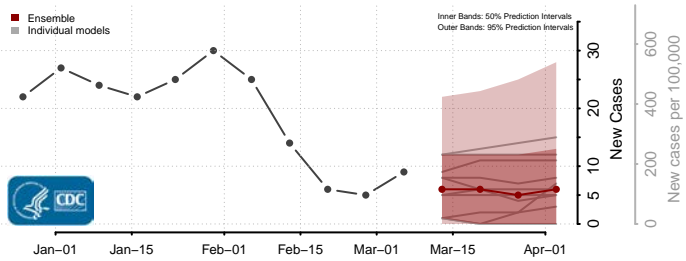

Calhoun County, Arkansas