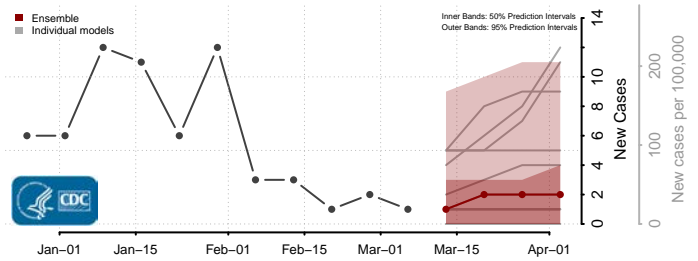

Jerome County, Idaho

Kootenai County, Idaho

Latah County, Idaho

Lemhi County, Idaho

Lewis County, Idaho

Lincoln County, Idaho

Madison County, Idaho

Minidoka County, Idaho