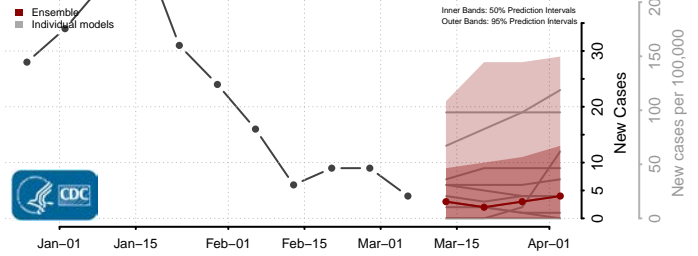

Grant County, New Mexico

Guadalupe County, New Mexico

Harding County, New Mexico

Hidalgo County, New Mexico

Lea County, New Mexico

Lincoln County, New Mexico

Los Alamos County, New Mexico

Luna County, New Mexico