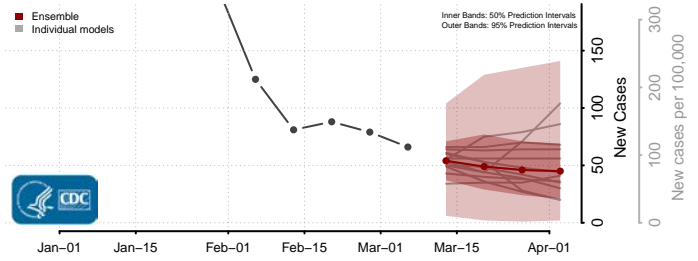

Van Wert County, Ohio

Vinton County, Ohio

Warren County, Ohio

Washington County, Ohio

Wayne County, Ohio

Williams County, Ohio

Wood County, Ohio

Wyandot County, Ohio