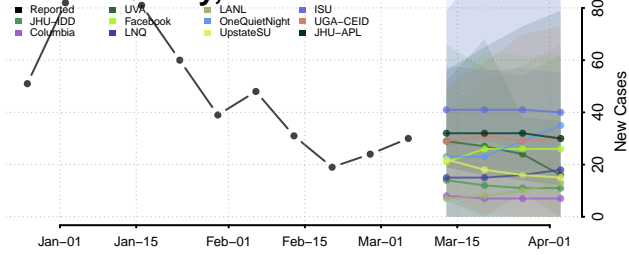

Bertie County, North Carolina

Bladen County, North Carolina

Brunswick County, North Carolina

Buncombe County, North Carolina

Burke County, North Carolina

Cabarrus County, North Carolina

Caldwell County, North Carolina