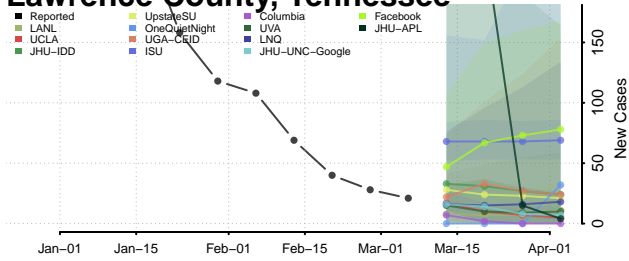

Lawrence County, Tennessee