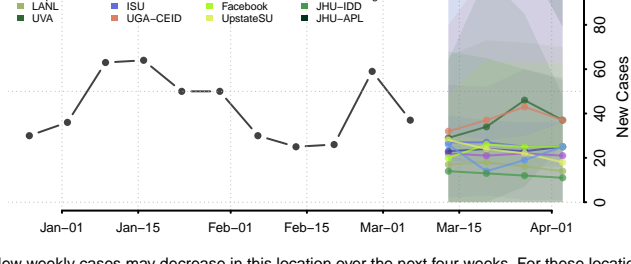

Wichita County, Kansas

Wilson County, Kansas

Woodson County, Kansas

Wyandotte County, Kansas

Kentucky*

Adair County, Kentucky

*New weekly cases may decrease in this location over the next four weeks. For these locations, the ensemble forecast indicates a probability of 0.75 or greater that fewer cases will be reported in week four of the forecast than in the last reported week.