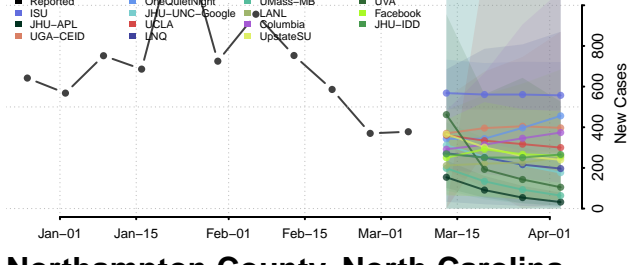

New Hanover County, North Carolina