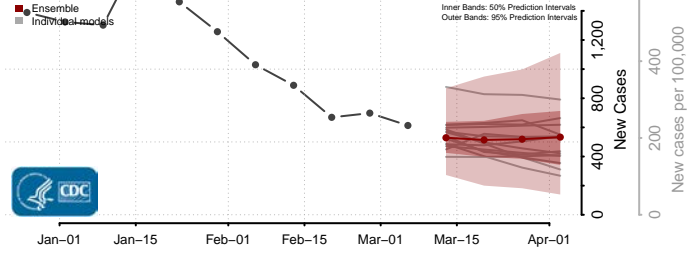

Atlantic County, New Jersey