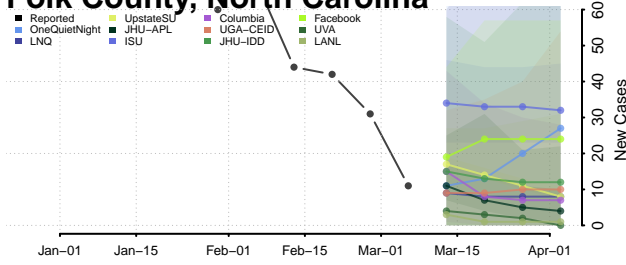

Polk County, North Carolina