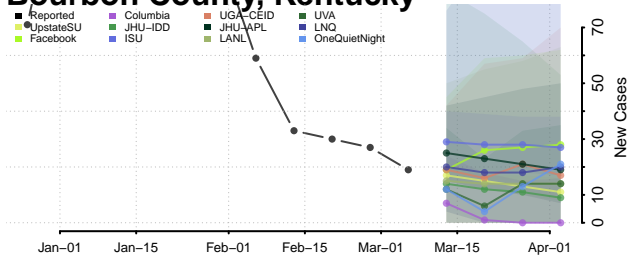

Allen County, Kentucky

Anderson County, Kentucky

Ballard County, Kentucky

Barren County, Kentucky

Bath County, Kentucky

Bell County, Kentucky

Boone County, Kentucky

Bourbon County, Kentucky