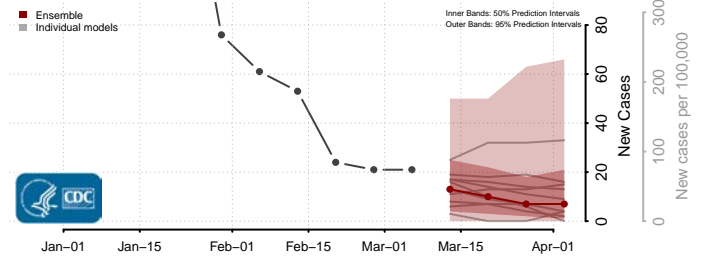

Glenn County, California