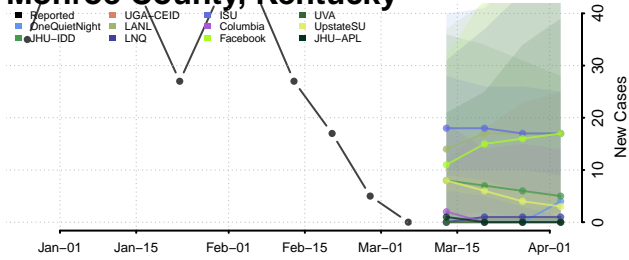

Meade County, Kentucky

Menifee County, Kentucky

Mercer County, Kentucky

Metcalfe County, Kentucky

Monroe County, Kentucky

Montgomery County, Kentucky

Morgan County, Kentucky

Muhlenberg County, Kentucky