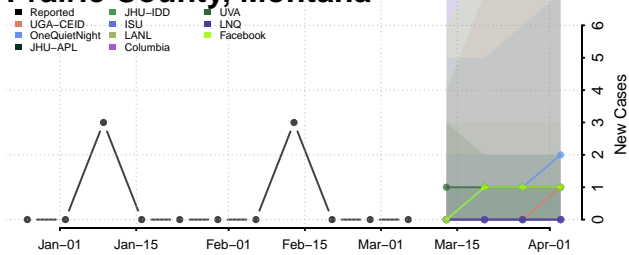

Prairie County, Montana