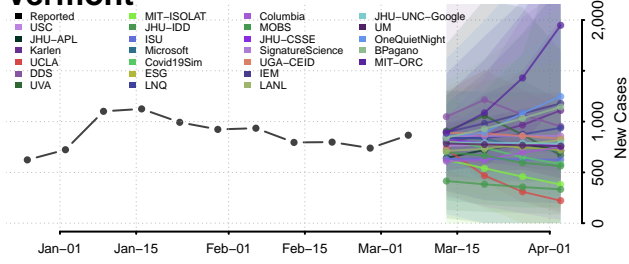

Utah County, Utah

Wasatch County, Utah

Washington County, Utah

Wayne County, Utah

Weber County, Utah

Vermont