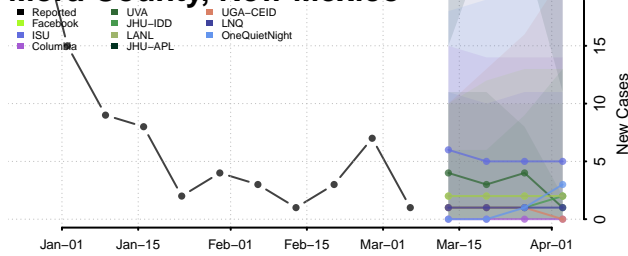

Mora County, New Mexico