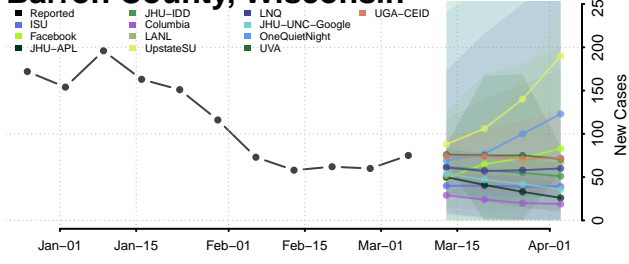

Wood County, West Virginia

Wyoming County, West Virginia

Wisconsin

Adams County, Wisconsin

Ashland County, Wisconsin

Barron County, Wisconsin

Bayfield County, Wisconsin

Brown County, Wisconsin