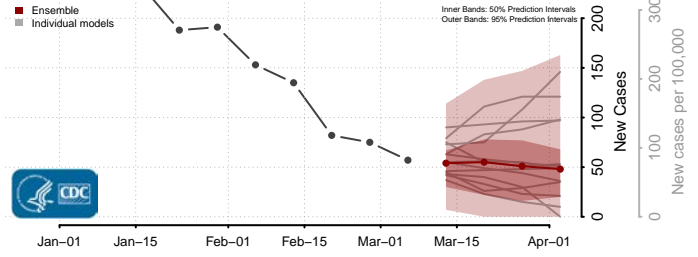

Glacier County, Montana

Golden Valley County, Montana

Granite County, Montana

Hill County, Montana

Jefferson County, Montana

Judith Basin County, Montana

Lake County, Montana

Lewis and Clark County, Montana