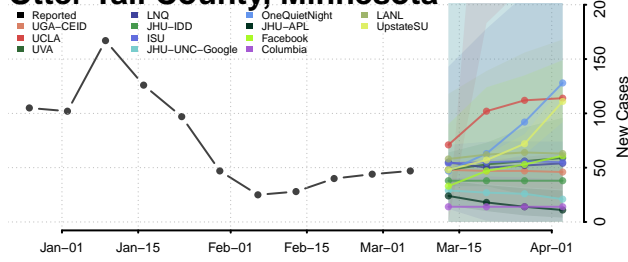

Morrison County, Minnesota

Mower County, Minnesota

Murray County, Minnesota

Nicollet County, Minnesota

Nobles County, Minnesota

Norman County, Minnesota

Olmsted County, Minnesota

Otter Tail County, Minnesota