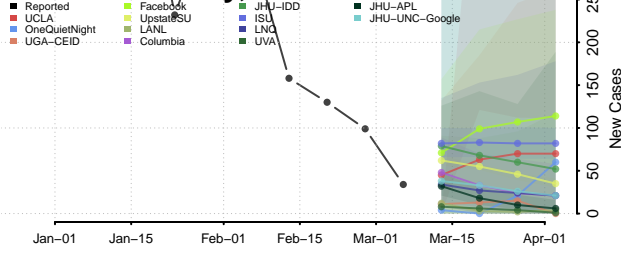

Craig County, Oklahoma

Creek County, Oklahoma

Custer County, Oklahoma

Delaware County, Oklahoma

Dewey County, Oklahoma

Ellis County, Oklahoma

Garfield County, Oklahoma

Garvin County, Oklahoma