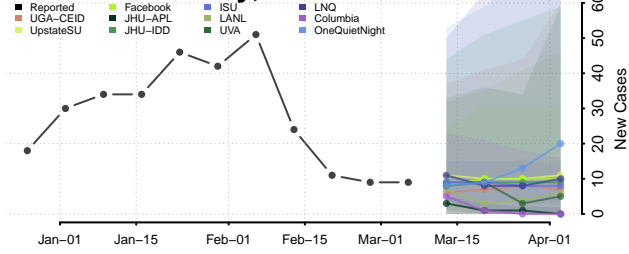

Logan County, Illinois

Macon County, Illinois

Macoupin County, Illinois

Madison County, Illinois

Marion County, Illinois

Marshall County, Illinois

Mason County, Illinois

Massac County, Illinois