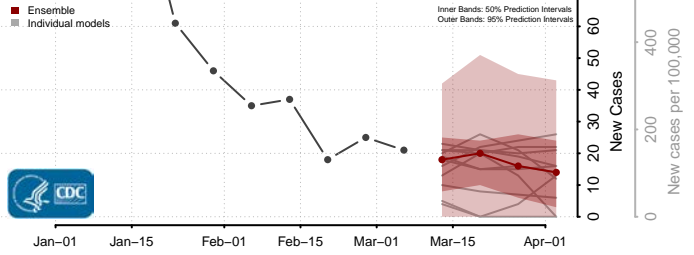

Atoka County, Oklahoma