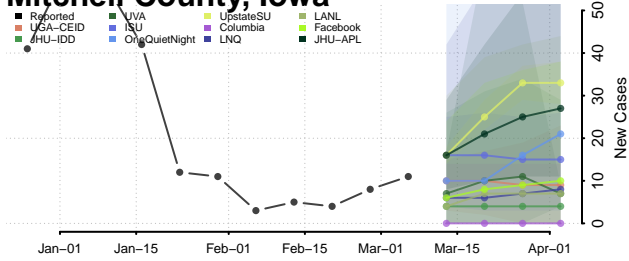

Mitchell County, Iowa