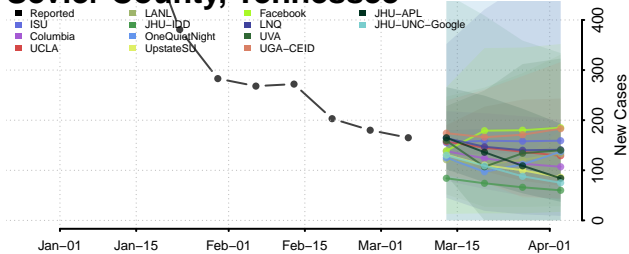

Robertson County, Tennessee

Rutherford County, Tennessee

Scott County, Tennessee

Sequatchie County, Tennessee

Sevier County, Tennessee

Shelby County, Tennessee

Smith County, Tennessee

Stewart County, Tennessee