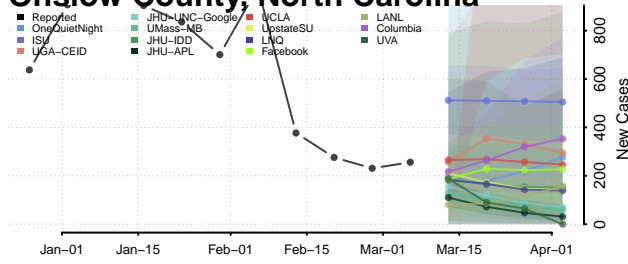

Nash County, North Carolina

New Hanover County, North Carolina

Northampton County, North Carolina

Onslow County, North Carolina

Orange County, North Carolina

Pamlico County, North Carolina

Pasquotank County, North Carolina