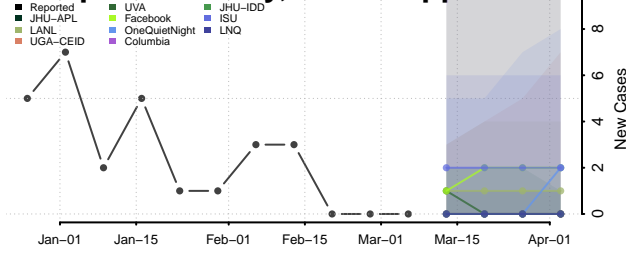

Hinds County, Mississippi

Holmes County, Mississippi

Humphreys County, Mississippi

Issaquena County, Mississippi

Itawamba County, Mississippi

Jackson County, Mississippi

Jasper County, Mississippi

Jefferson County, Mississippi