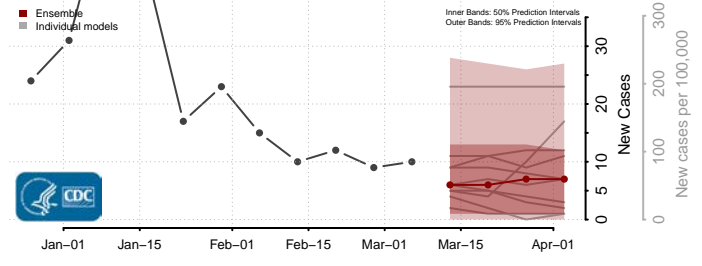

Barton County, Missouri