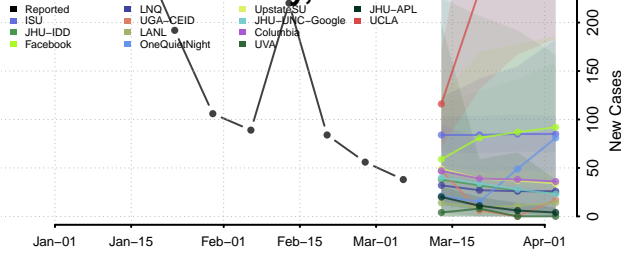

Cumberland County, Tennessee