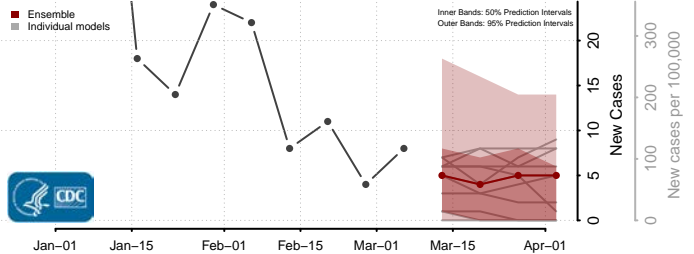

Tucker County, West Virginia