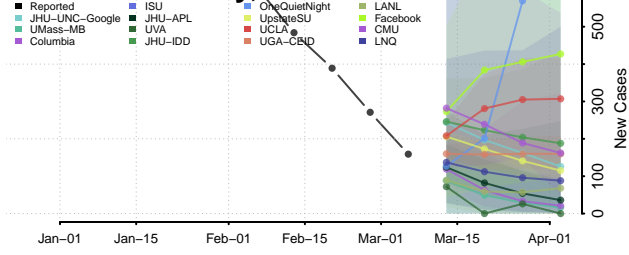

Jackson County, Missouri