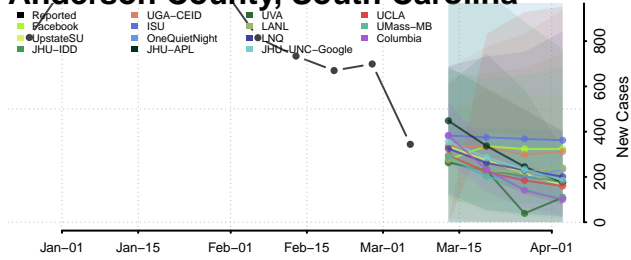

Anderson County, South Carolina