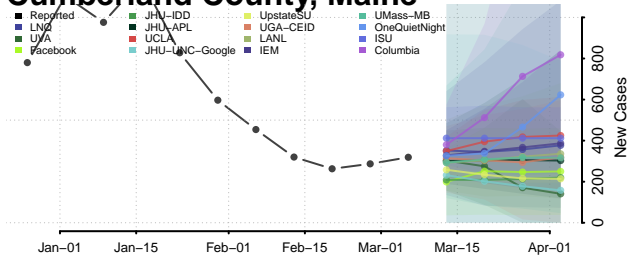

Winn County, Louisiana

Maine

Androscoggin County, Maine

Aroostook County, Maine

Cumberland County, Maine

Franklin County, Maine

Hancock County, Maine

Kennebec County, Maine