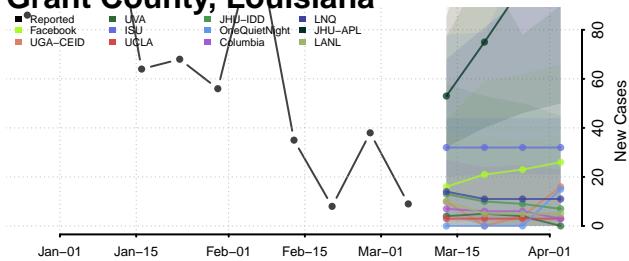

East Baton Rouge County, Louisiana

East Carroll County, Louisiana

East Feliciana County, Louisiana

Evangeline County, Louisiana

Franklin County, Louisiana

Grant County, Louisiana

Iberia County, Louisiana

Iberville County, Louisiana