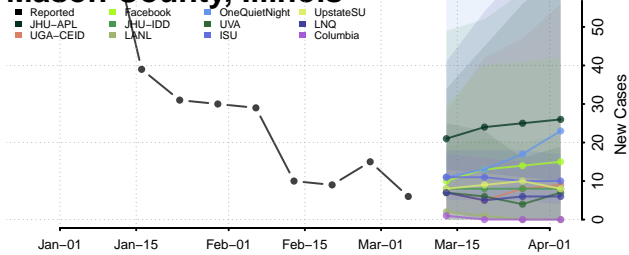

Logan County, Illinois

Macon County, Illinois

Macoupin County, Illinois

Madison County, Illinois

Marion County, Illinois

Marshall County, Illinois

Mason County, Illinois

Massac County, Illinois