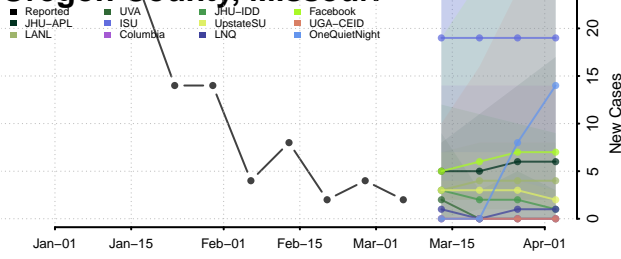

Montgomery County, Missouri

Morgan County, Missouri

New Madrid County, Missouri

Newton County, Missouri

Nodaway County, Missouri

Oregon County, Missouri

Osage County, Missouri

Ozark County, Missouri