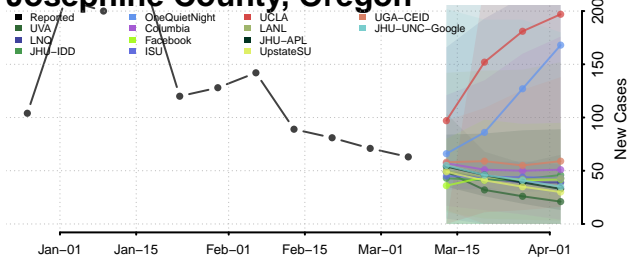

Grant County, Oregon

Harney County, Oregon

Hood River County, Oregon

Jackson County, Oregon

Jefferson County, Oregon

Josephine County, Oregon

Klamath County, Oregon

Lake County, Oregon