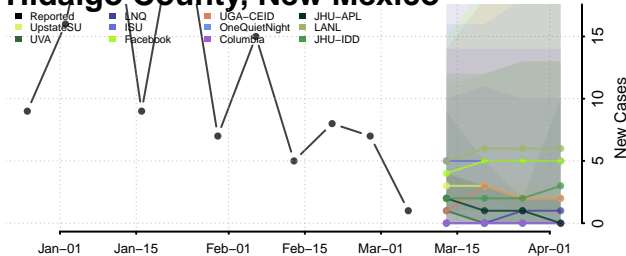

Grant County, New Mexico

Guadalupe County, New Mexico

Harding County, New Mexico

Hidalgo County, New Mexico

Lea County, New Mexico

Lincoln County, New Mexico

Los Alamos County, New Mexico

Luna County, New Mexico