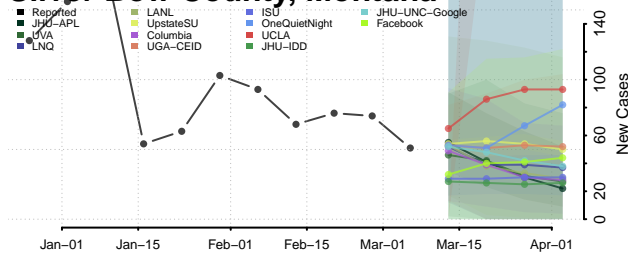

Silver Bow County, Montana