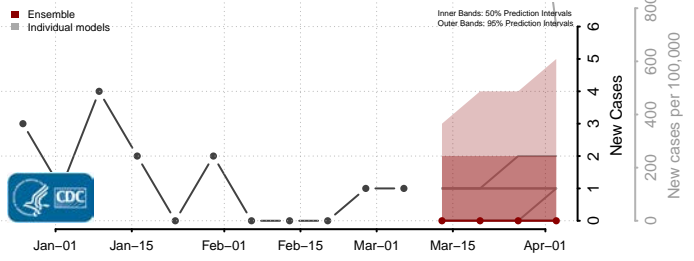

Golden Valley County, Montana