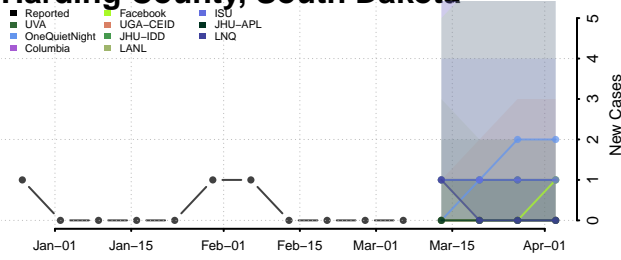

Harding County, South Dakota