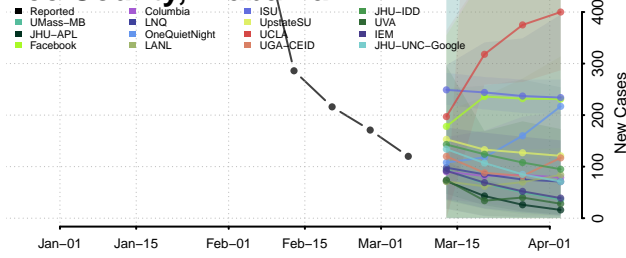

Fayette County, Alabama

Franklin County, Alabama

Geneva County, Alabama

Greene County, Alabama

Hale County, Alabama

Henry County, Alabama

Houston County, Alabama

Jackson County, Alabama

Jefferson County, Alabama

Lamar County, Alabama

Lauderdale County, Alabama

Lawrence County, Alabama

Lee County, Alabama

Limestone County, Alabama

Lowndes County, Alabama

Macon County, Alabama

Madison County, Alabama

Marengo County, Alabama

Marion County, Alabama

Marshall County, Alabama

Mobile County, Alabama

Monroe County, Alabama

Montgomery County, Alabama

Morgan County, Alabama