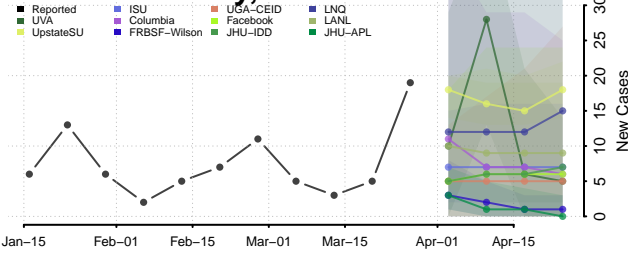

Monona County, Iowa

Monroe County, Iowa

Montgomery County, Iowa

Muscatine County, Iowa

O'Brien County, Iowa

Osceola County, Iowa

Page County, Iowa

Palo Alto County, Iowa