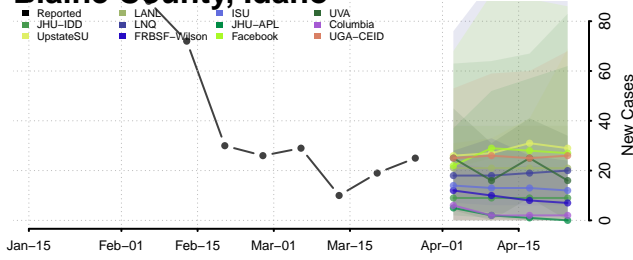

Idaho

Ada County, Idaho

Adams County, Idaho

Bannock County, Idaho

Bear Lake County, Idaho

Benewah County, Idaho

Bingham County, Idaho

Blaine County, Idaho