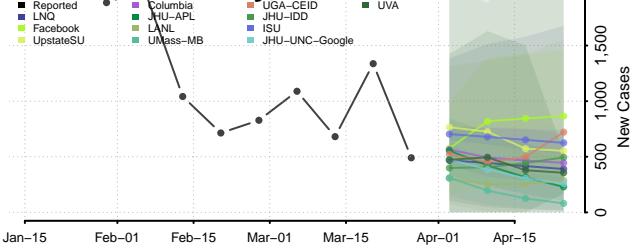

Dale County, Alabama

Dallas County, Alabama

DeKalb County, Alabama

Elmore County, Alabama

Escambia County, Alabama

Etowah County, Alabama

Fayette County, Alabama

Franklin County, Alabama

Geneva County, Alabama

Greene County, Alabama

Hale County, Alabama

Henry County, Alabama

Houston County, Alabama

Jackson County, Alabama

Jefferson County, Alabama

Lamar County, Alabama

Lauderdale County, Alabama

Lawrence County, Alabama

Lee County, Alabama

Limestone County, Alabama

Lowndes County, Alabama

Macon County, Alabama

Madison County, Alabama

Marengo County, Alabama