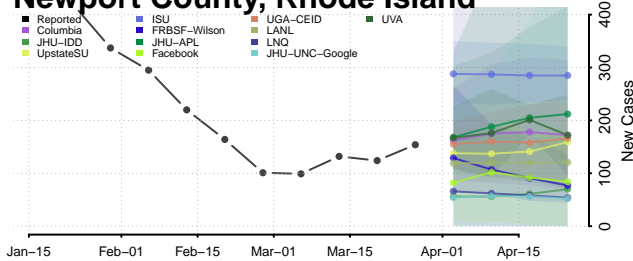

Newport County, Rhode Island