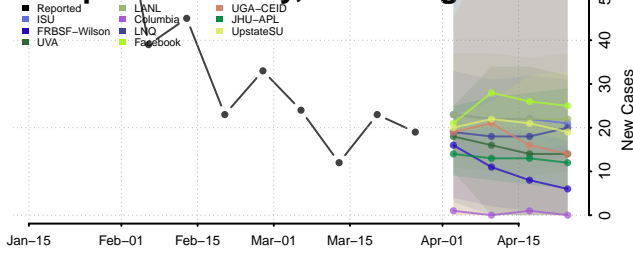

Hampshire County, West Virginia