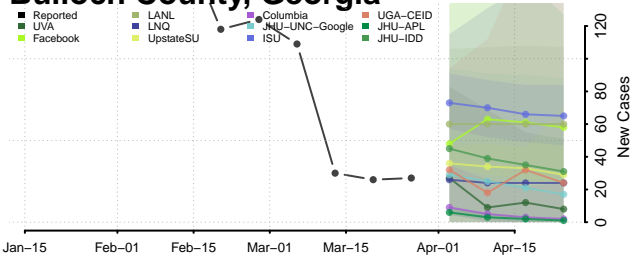

Ben Hill County, Georgia

Berrien County, Georgia

Bibb County, Georgia

Bleckley County, Georgia

Brantley County, Georgia

Brooks County, Georgia

Bryan County, Georgia

Bulloch County, Georgia