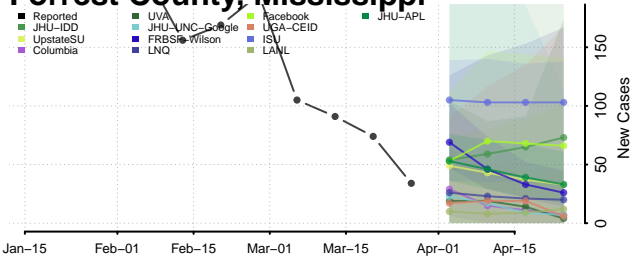

Copiah County, Mississippi

Covington County, Mississippi

DeSoto County, Mississippi

Forrest County, Mississippi

Hinds County, Mississippi

Holmes County, Mississippi

Humphreys County, Mississippi

Issaquena County, Mississippi