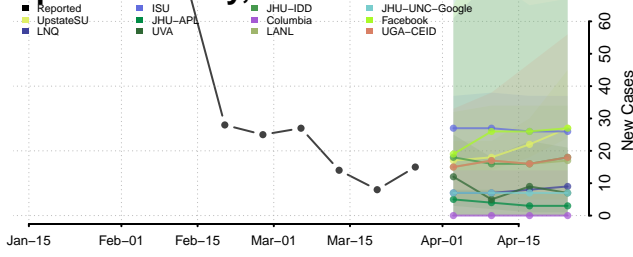

Upshur County, Texas