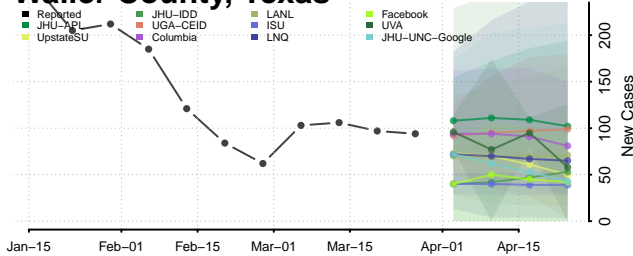

Waller County, Texas