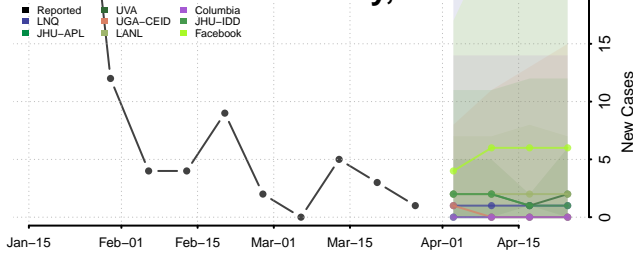

Northwest Arctic County, Alaska