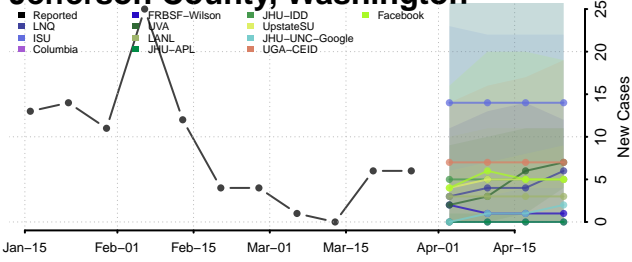

Douglas County, Washington

Ferry County, Washington

Franklin County, Washington

Garfield County, Washington

Grant County, Washington

Grays Harbor County, Washington

Island County, Washington

Jefferson County, Washington