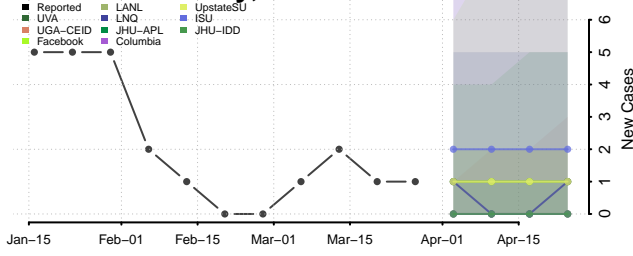

Furnas County, Nebraska

Gage County, Nebraska

Garden County, Nebraska

Garfield County, Nebraska

Gosper County, Nebraska

Grant County, Nebraska

Greeley County, Nebraska

Hall County, Nebraska