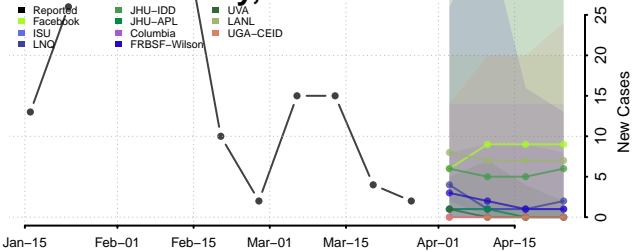

Presidio County, Texas