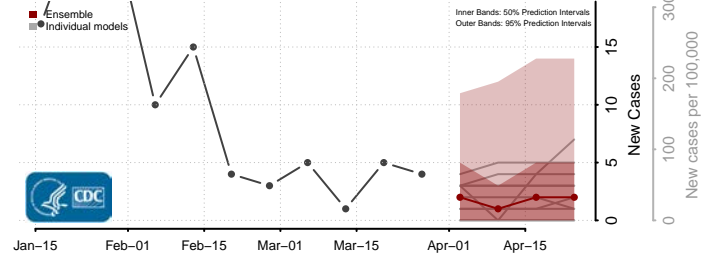

Rosebud County, Montana

Sanders County, Montana

Sheridan County, Montana

Silver Bow County, Montana

Stillwater County, Montana

Sweet Grass County, Montana

Teton County, Montana

Toole County, Montana