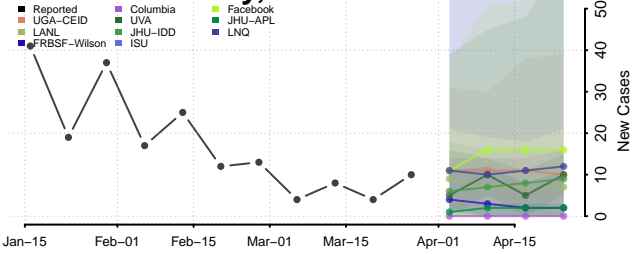

Fillmore County, Minnesota

Freeborn County, Minnesota

Goodhue County, Minnesota

Grant County, Minnesota

Hennepin County, Minnesota

Houston County, Minnesota

Hubbard County, Minnesota

Isanti County, Minnesota