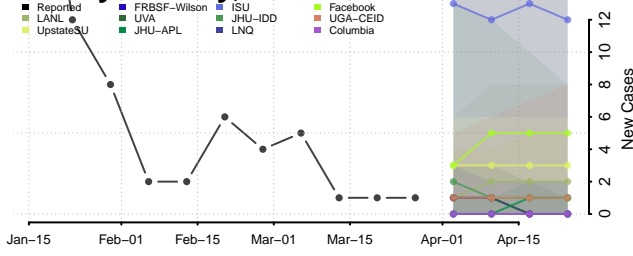

Moody County, South Dakota