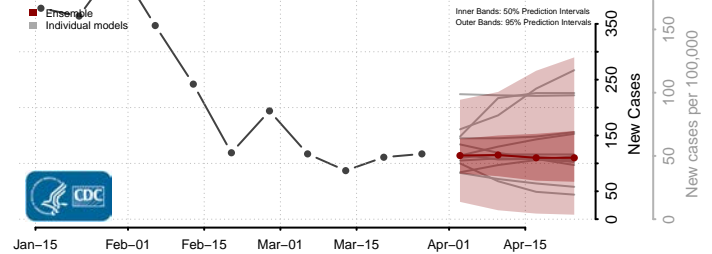

Jefferson County, Iowa

Johnson County, Iowa

Jones County, Iowa

Keokuk County, Iowa

Kossuth County, Iowa

Lee County, Iowa

Linn County, Iowa

Louisa County, Iowa