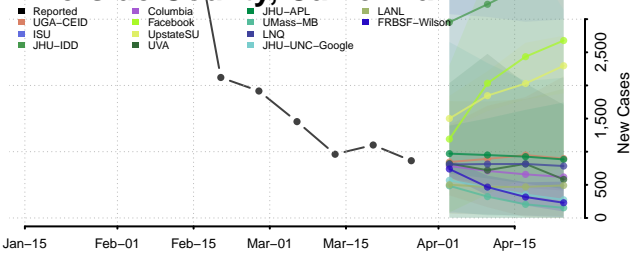

Napa County, California

Nevada County, California

Orange County, California

Placer County, California

Plumas County, California

Riverside County, California

Sacramento County, California

San Benito County, California