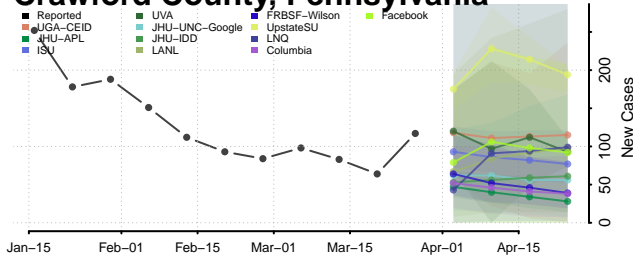

Crawford County, Pennsylvania