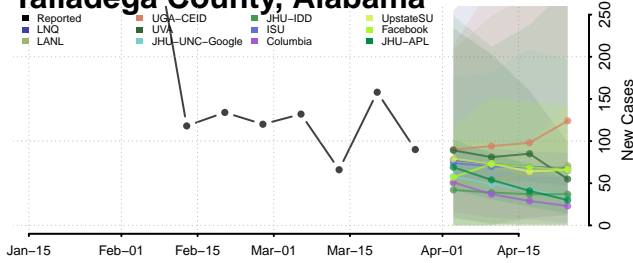

Marion County, Alabama

Marshall County, Alabama

Mobile County, Alabama

Monroe County, Alabama

Montgomery County, Alabama

Morgan County, Alabama

Perry County, Alabama

Pickens County, Alabama

Pike County, Alabama

Randolph County, Alabama

Russell County, Alabama

Shelby County, Alabama

St. Clair County, Alabama

Sumter County, Alabama

Talladega County, Alabama

Tallapoosa County, Alabama

Tuscaloosa County, Alabama

Walker County, Alabama

Washington County, Alabama

Wilcox County, Alabama

Winston County, Alabama

Alaska

Aleutians East County, Alaska

Aleutians West County, Alaska