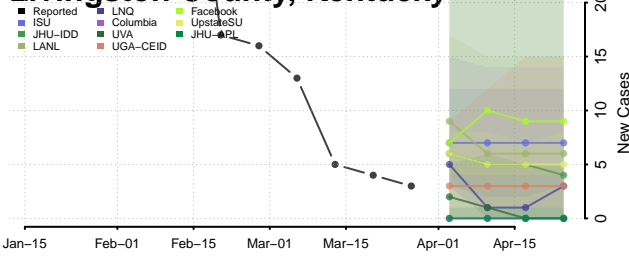

Letcher County, Kentucky

Lewis County, Kentucky

Lincoln County, Kentucky

Livingston County, Kentucky

Logan County, Kentucky

Lyon County, Kentucky

Madison County, Kentucky

Magoffin County, Kentucky