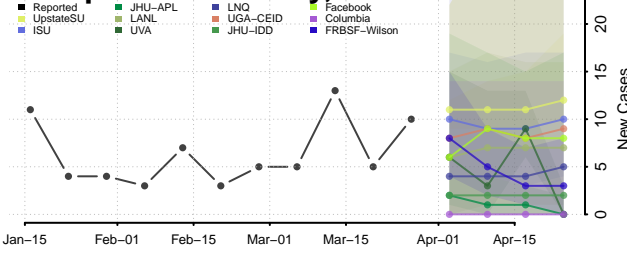

Itasca County, Minnesota

Jackson County, Minnesota

Kanabec County, Minnesota

Kandiyohi County, Minnesota

Kittson County, Minnesota

Koochiching County, Minnesota

Lac qui Parle County, Minnesota

Lake County, Minnesota