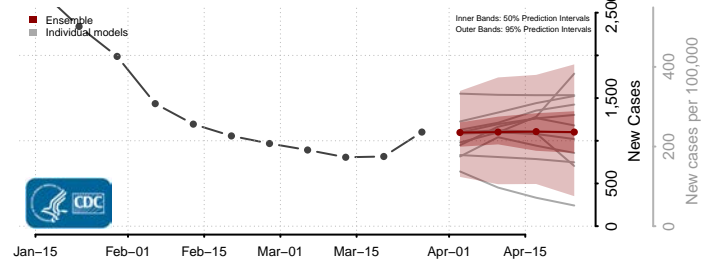

Hampden County, Massachusetts