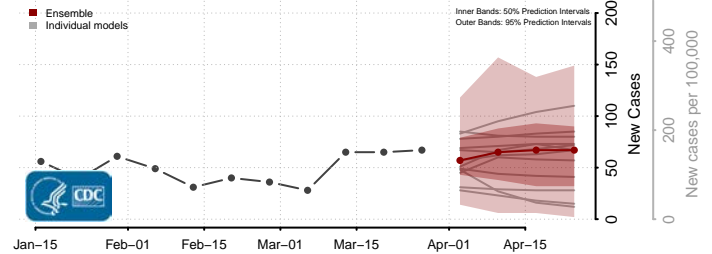

Kandiyohi County, Minnesota