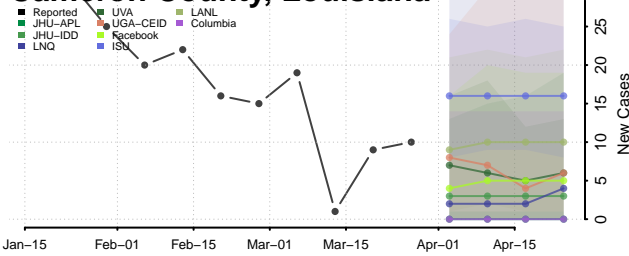

Caddo County, Louisiana

Calcasieu County, Louisiana

Caldwell County, Louisiana

Cameron County, Louisiana

Catahoula County, Louisiana

Claiborne County, Louisiana

Concordia County, Louisiana

De Soto County, Louisiana