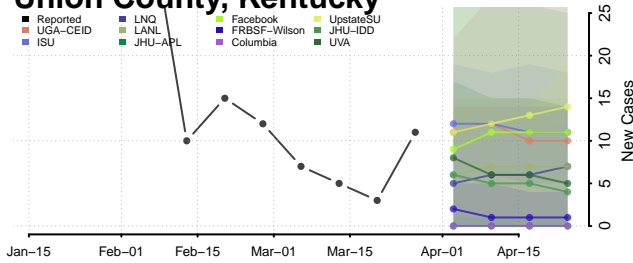

Union County, Kentucky