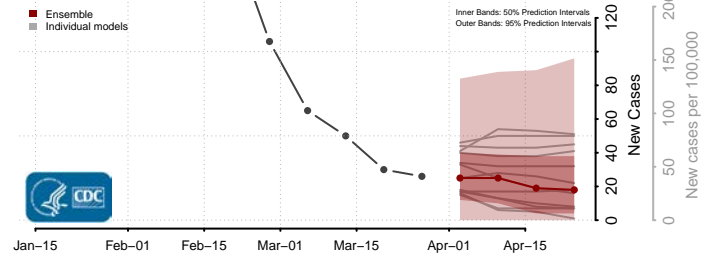

Lamar County, Mississippi