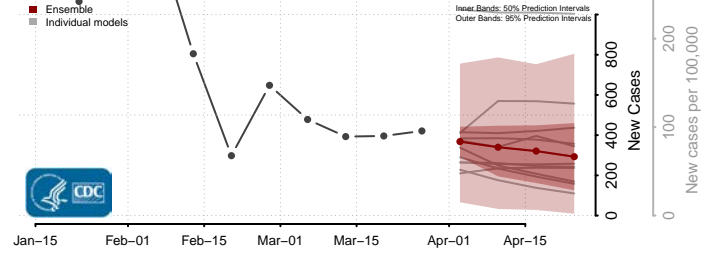

East Baton Rouge County, Louisiana