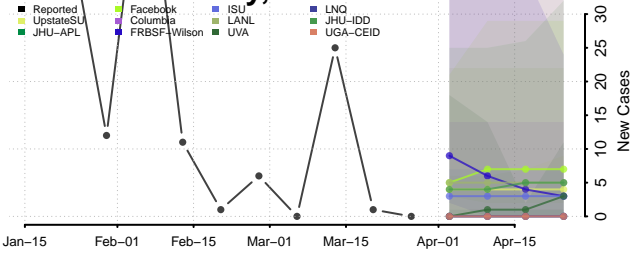

Coleman County, Texas