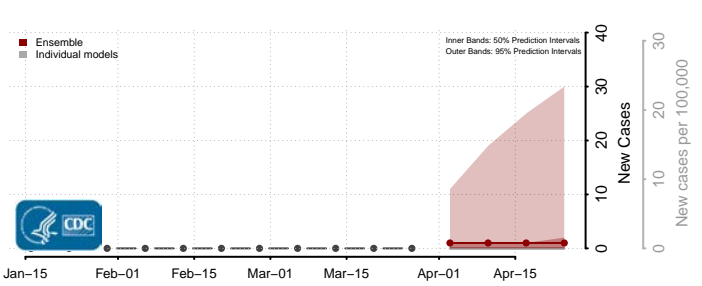

Cache County, Utah