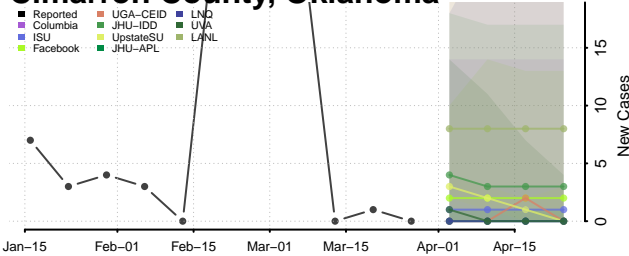

Carter County, Oklahoma

Cherokee County, Oklahoma

Choctaw County, Oklahoma

Cimarron County, Oklahoma

Cleveland County, Oklahoma

Coal County, Oklahoma

Comanche County, Oklahoma

Cotton County, Oklahoma