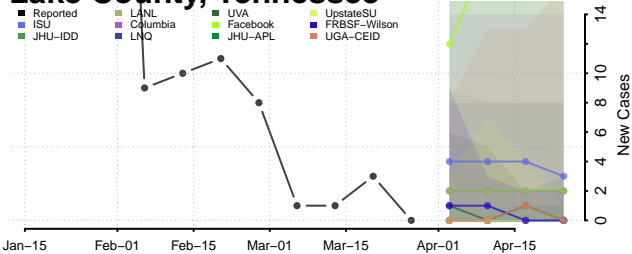

Houston County, Tennessee

Humphreys County, Tennessee

Jackson County, Tennessee

Jefferson County, Tennessee

Johnson County, Tennessee

Knox County, Tennessee

Lake County, Tennessee

Lauderdale County, Tennessee