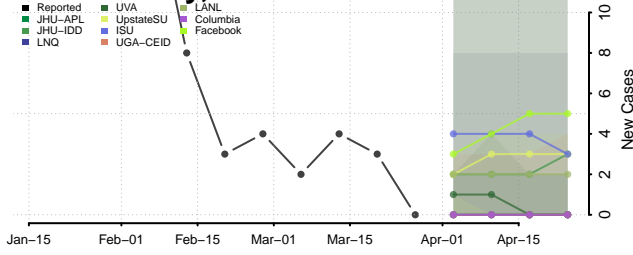

Howard County, Texas

Hudspeth County, Texas

Hunt County, Texas

Hutchinson County, Texas

Irion County, Texas

Jack County, Texas

Jackson County, Texas

Jasper County, Texas