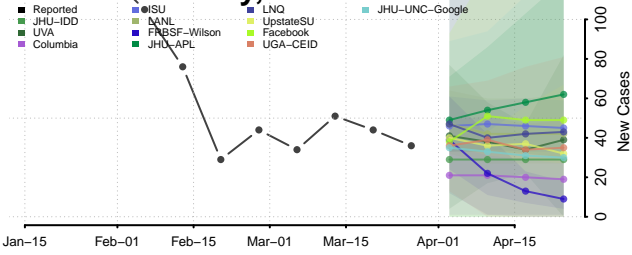

Marshall County, Indiana