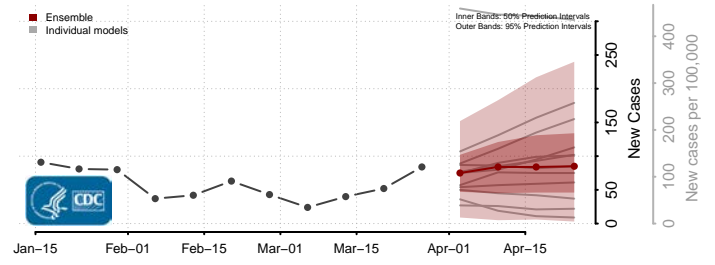

Divide County, North Dakota

Dunn County, North Dakota

Eddy County, North Dakota

Emmons County, North Dakota

Foster County, North Dakota

Golden Valley County, North Dakota

Grand Forks County, North Dakota

Grant County, North Dakota