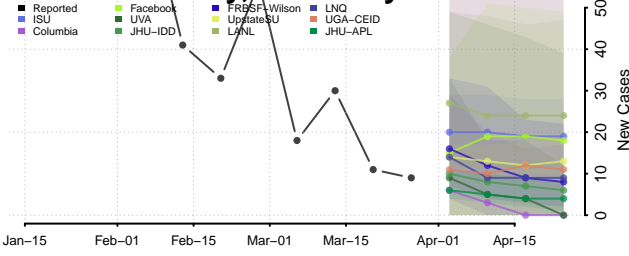

Letcher County, Kentucky