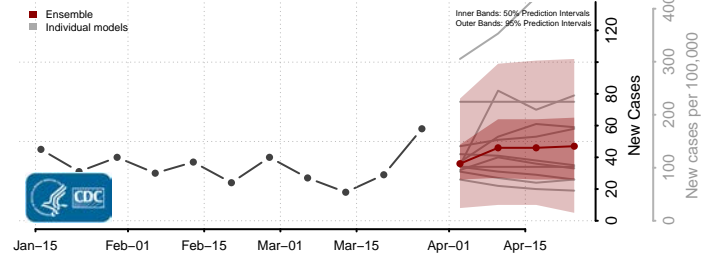

Delta County, Michigan

Dickinson County, Michigan

Eaton County, Michigan

Emmet County, Michigan

Genesee County, Michigan

Gladwin County, Michigan

Gogebic County, Michigan

Grand Traverse County, Michigan