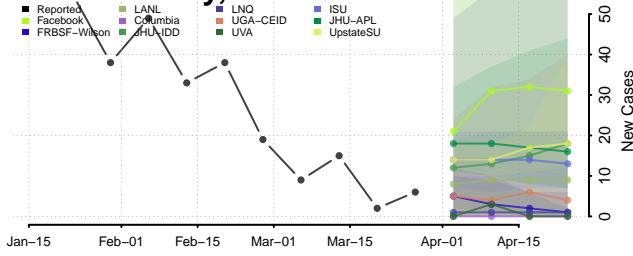

Pushmataha County, Oklahoma

Roger Mills County, Oklahoma

Rogers County, Oklahoma

Seminole County, Oklahoma

Sequoyah County, Oklahoma

Stephens County, Oklahoma

Texas County, Oklahoma

Tillman County, Oklahoma