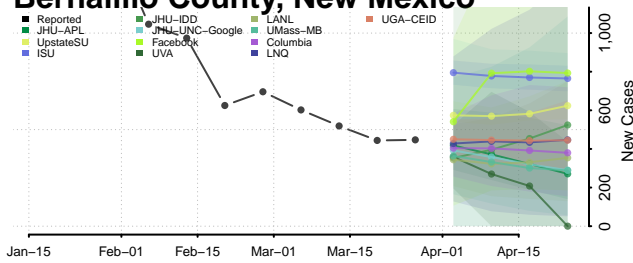

Somerset County, New Jersey

Sussex County, New Jersey

Union County, New Jersey

Warren County, New Jersey

New Mexico

Bernalillo County, New Mexico

Catron County, New Mexico

Chaves County, New Mexico