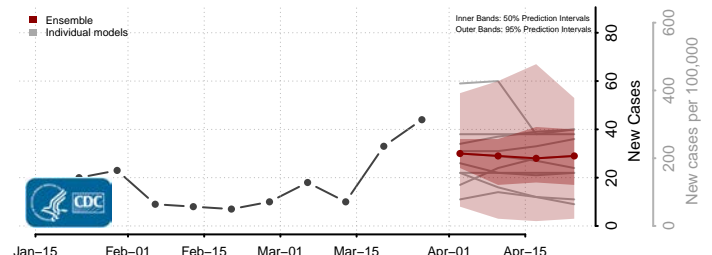

Delta County, Michigan

Dickinson County, Michigan

Eaton County, Michigan

Emmet County, Michigan

Genesee County, Michigan

Gladwin County, Michigan

Gogebic County, Michigan

Grand Traverse County, Michigan