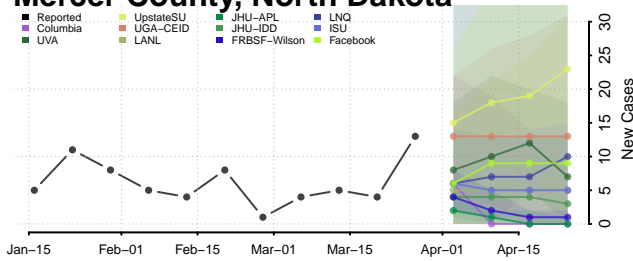

Mercer County, North Dakota