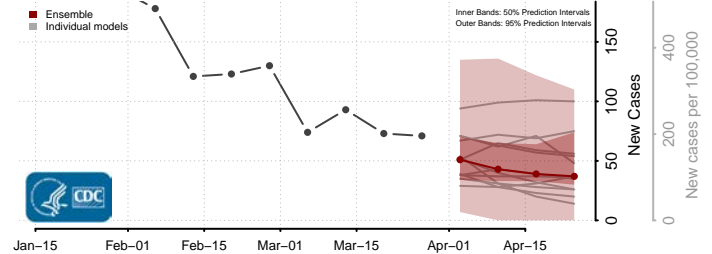

Washington County, Kentucky

Wayne County, Kentucky

Webster County, Kentucky

Whitley County, Kentucky

Wolfe County, Kentucky

Woodford County, Kentucky

Louisiana*

*New weekly cases may decrease in this location over the next four weeks. For these locations, the ensemble forecast indicates a probability of 0.75 or greater that fewer cases will be reported in week four of the forecast than in the last reported week.