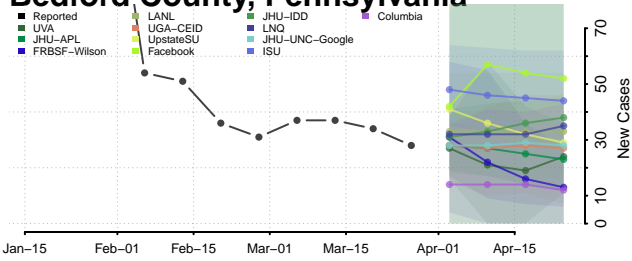

Bedford County, Pennsylvania