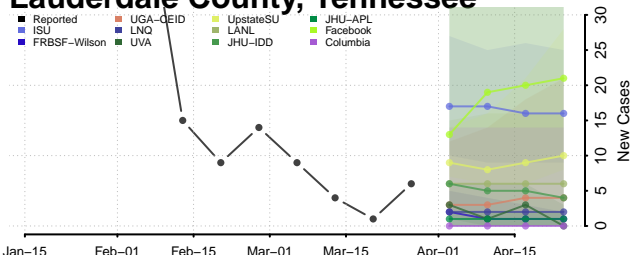

Houston County, Tennessee

Humphreys County, Tennessee

Jackson County, Tennessee

Jefferson County, Tennessee

Johnson County, Tennessee

Knox County, Tennessee

Lake County, Tennessee

Lauderdale County, Tennessee