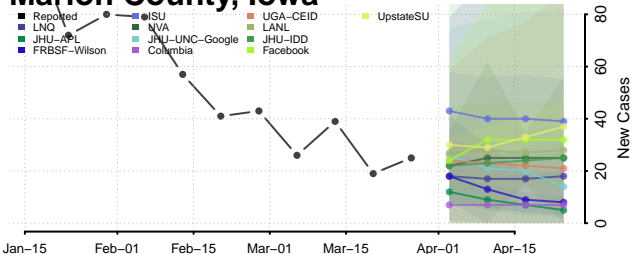

Lucas County, Iowa

Lyon County, Iowa

Madison County, Iowa

Mahaska County, Iowa

Marion County, Iowa

Marshall County, Iowa

Mills County, Iowa

Mitchell County, Iowa