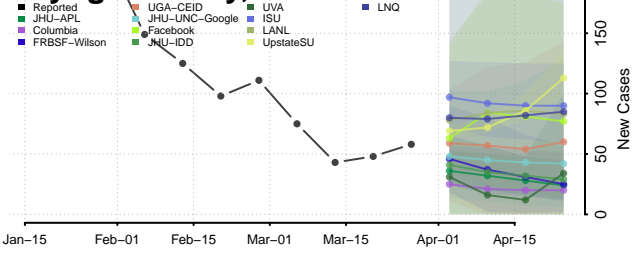

Cayuga County, New York