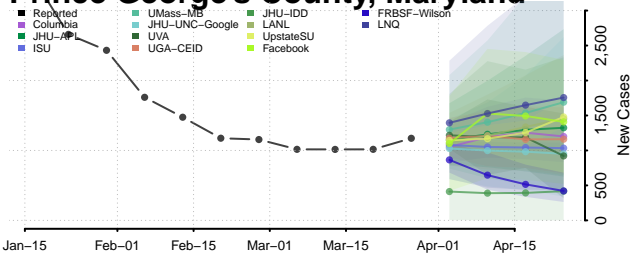

Howard County, Maryland

Kent County, Maryland

Montgomery County, Maryland

Prince George's County, Maryland

Queen Anne's County, Maryland

Somerset County, Maryland

St. Mary's County, Maryland

Talbot County, Maryland