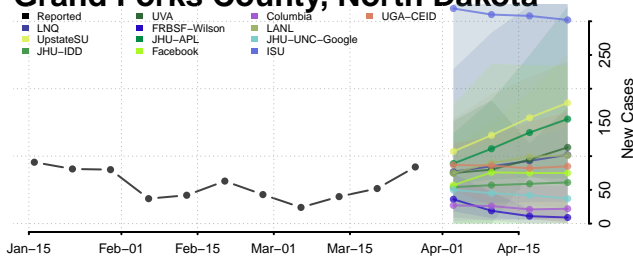

Divide County, North Dakota

Dunn County, North Dakota

Eddy County, North Dakota

Emmons County, North Dakota

Foster County, North Dakota

Golden Valley County, North Dakota

Grand Forks County, North Dakota

Grant County, North Dakota