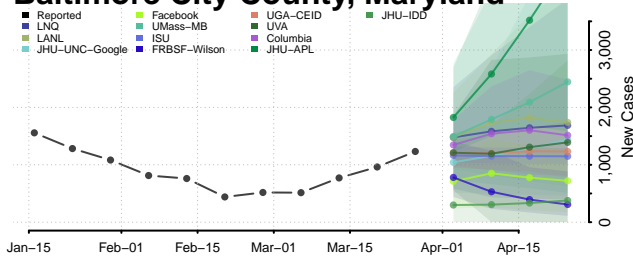

Baltimore City County, Maryland