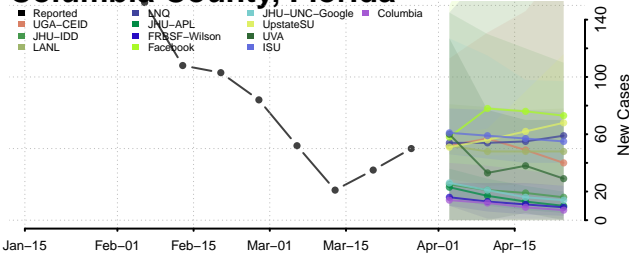

Calhoun County, Florida

Charlotte County, Florida

Citrus County, Florida

Clay County, Florida

Collier County, Florida

Columbia County, Florida

DeSoto County, Florida

Dixie County, Florida