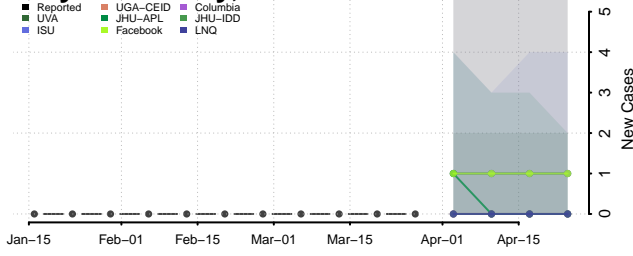

Wayne County, Utah