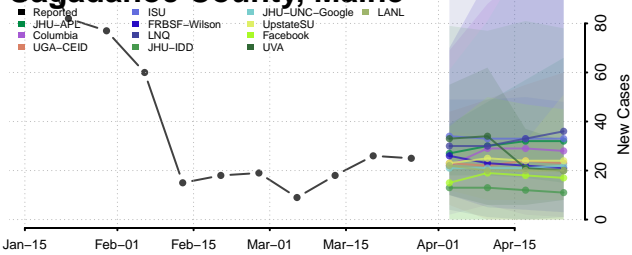

Knox County, Maine

Lincoln County, Maine

Oxford County, Maine

Penobscot County, Maine

Piscataquis County, Maine

Sagadahoc County, Maine

Somerset County, Maine

Waldo County, Maine