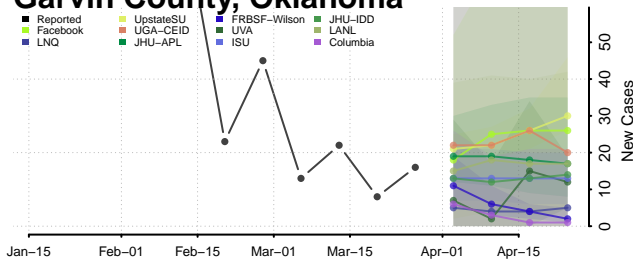

Craig County, Oklahoma

Creek County, Oklahoma

Custer County, Oklahoma

Delaware County, Oklahoma

Dewey County, Oklahoma

Ellis County, Oklahoma

Garfield County, Oklahoma

Garvin County, Oklahoma