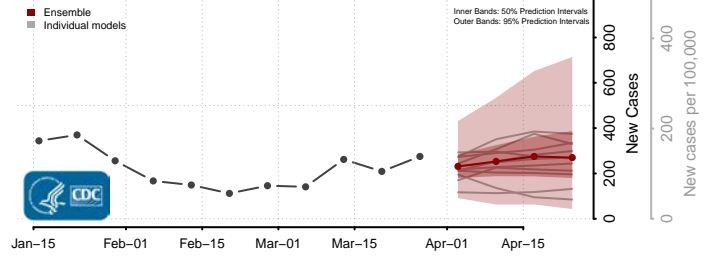

St. Louis County, Minnesota