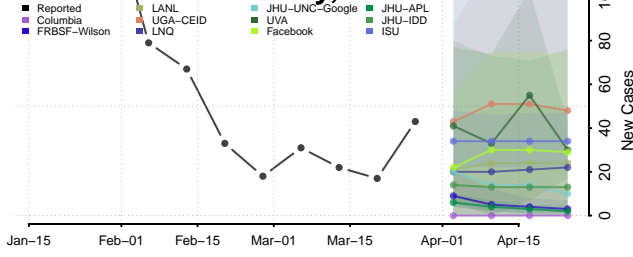

Madison County, Louisiana

Morehouse County, Louisiana

Natchitoches County, Louisiana

Orleans County, Louisiana

Ouachita County, Louisiana

Plaquemines County, Louisiana

Pointe Coupee County, Louisiana

Rapides County, Louisiana