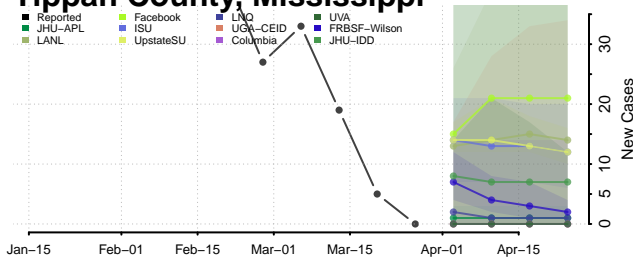

Sunflower County, Mississippi

Tallahatchie County, Mississippi

Tate County, Mississippi

Tippah County, Mississippi

Tishomingo County, Mississippi

Tunica County, Mississippi

Union County, Mississippi

Walthall County, Mississippi