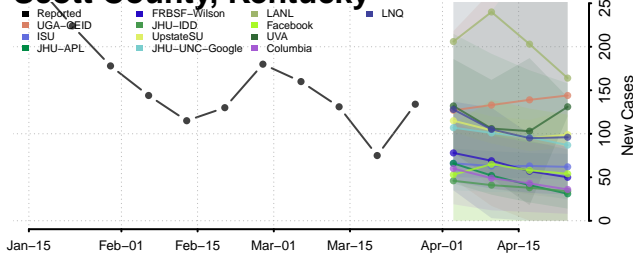

Powell County, Kentucky

Pulaski County, Kentucky

Robertson County, Kentucky

Rockcastle County, Kentucky

Rowan County, Kentucky

Russell County, Kentucky

Scott County, Kentucky

Shelby County, Kentucky