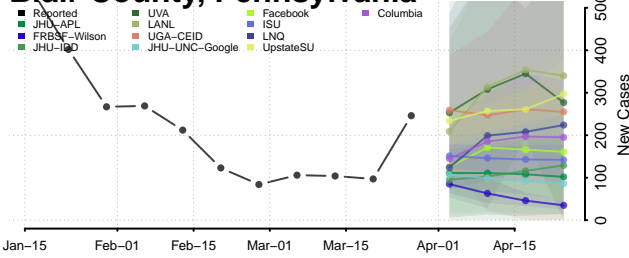

Blair County, Pennsylvania