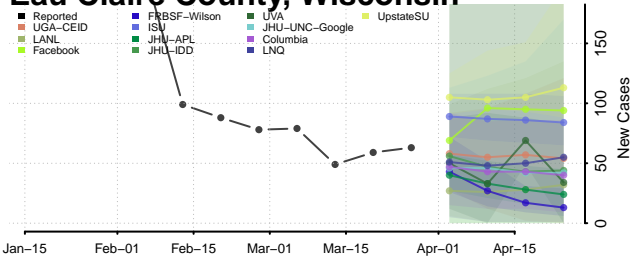

Eau Claire County, Wisconsin