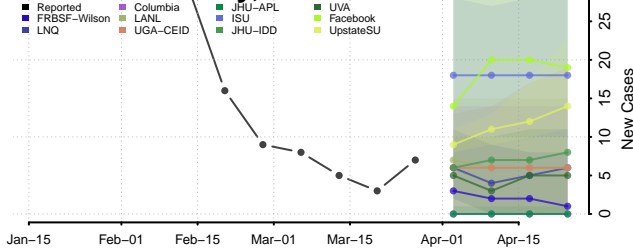

Socorro County, New Mexico