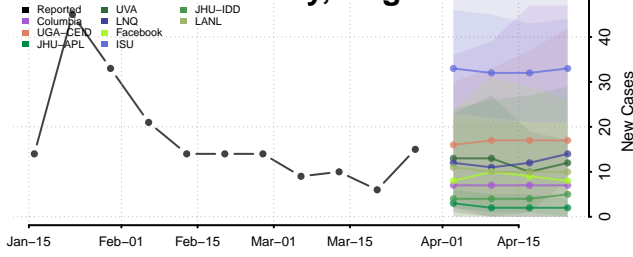

Falls Church County, Virginia