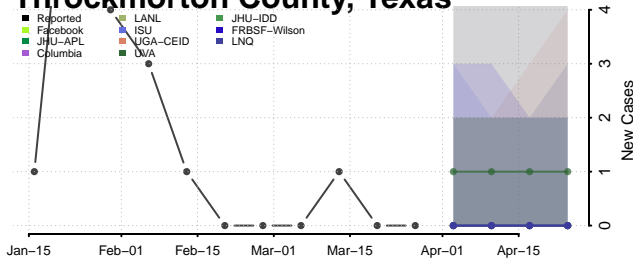

Throckmorton County, Texas