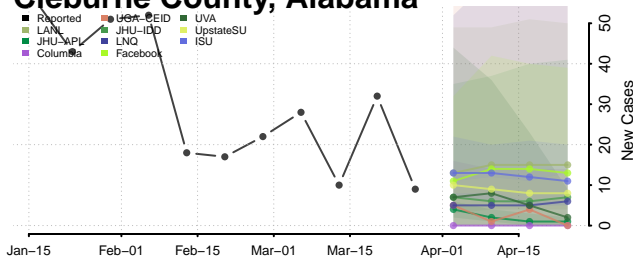

National

Alabama

Autauga County, Alabama

Baldwin County, Alabama

Barbour County, Alabama

Bibb County, Alabama

Blount County, Alabama

Bullock County, Alabama

Butler County, Alabama

Calhoun County, Alabama

Chambers County, Alabama

Cherokee County, Alabama

Chilton County, Alabama

Choctaw County, Alabama

Clarke County, Alabama

Clay County, Alabama

Cleburne County, Alabama

Coffee County, Alabama

Colbert County, Alabama

Conecuh County, Alabama

Coosa County, Alabama

Covington County, Alabama

Crenshaw County, Alabama

Cullman County, Alabama