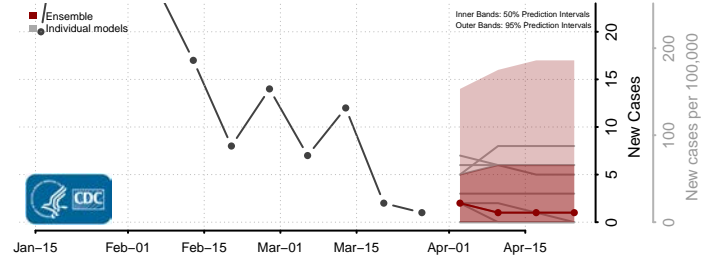

Deer Lodge County, Montana