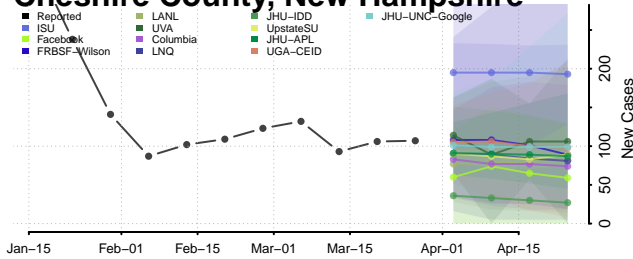

Storey County, Nevada

Washoe County, Nevada

White Pine County, Nevada

New Hampshire

Belknap County, New Hampshire

Carroll County, New Hampshire

Cheshire County, New Hampshire

Coos County, New Hampshire