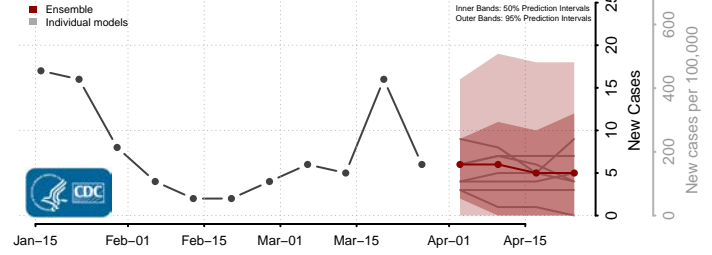

Lake of the Woods County, Minnesota

Le Sueur County, Minnesota

Lincoln County, Minnesota

Lyon County, Minnesota

Mahnomen County, Minnesota

Marshall County, Minnesota

Martin County, Minnesota

McLeod County, Minnesota