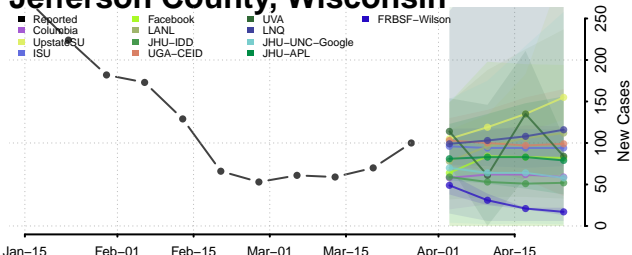

Jefferson County, Wisconsin