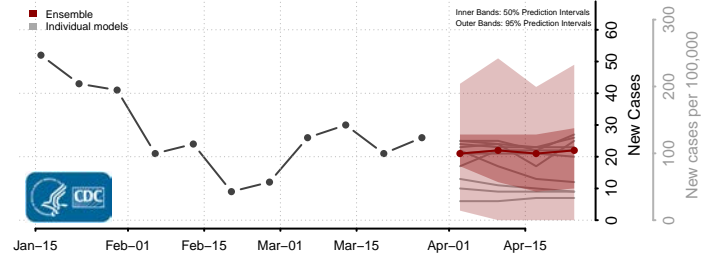

Fillmore County, Minnesota