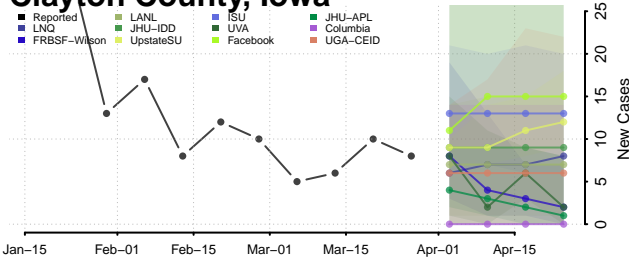

Chickasaw County, Iowa

Clarke County, Iowa

Clay County, Iowa

Clayton County, Iowa

Clinton County, Iowa

Crawford County, Iowa

Dallas County, Iowa

Davis County, Iowa