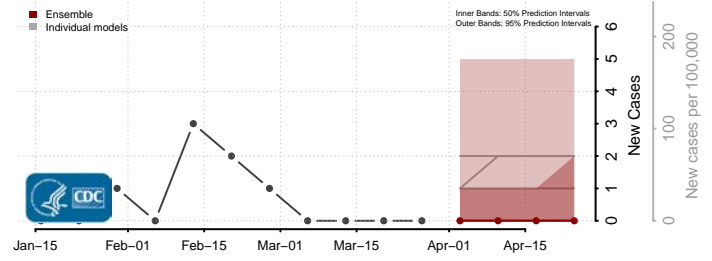

Fallon County, Montana