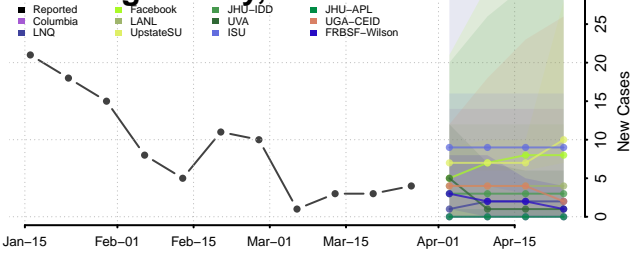

Gooding County, Idaho