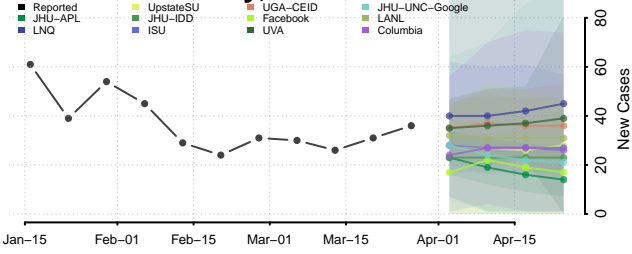

Winn County, Louisiana

Maine

Androscoggin County, Maine

Aroostook County, Maine

Cumberland County, Maine

Franklin County, Maine

Hancock County, Maine

Kennebec County, Maine