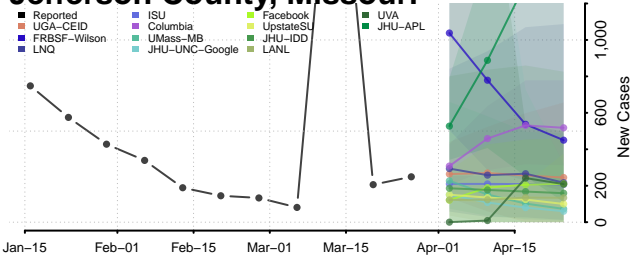

Jefferson County, Missouri