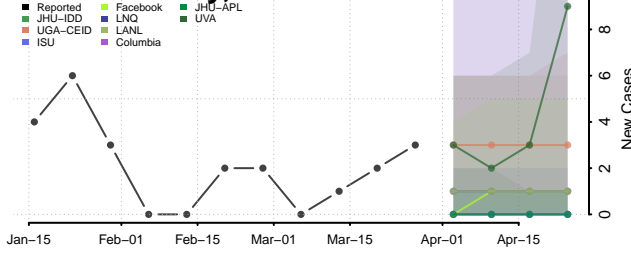

Jones County, South Dakota