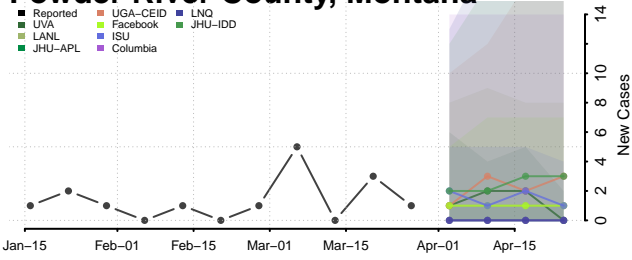

Powder River County, Montana