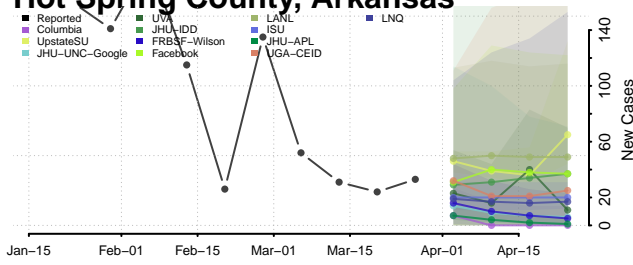

Garland County, Arkansas

Grant County, Arkansas

Greene County, Arkansas

Hempstead County, Arkansas

Hot Spring County, Arkansas

Howard County, Arkansas

Independence County, Arkansas

Izard County, Arkansas