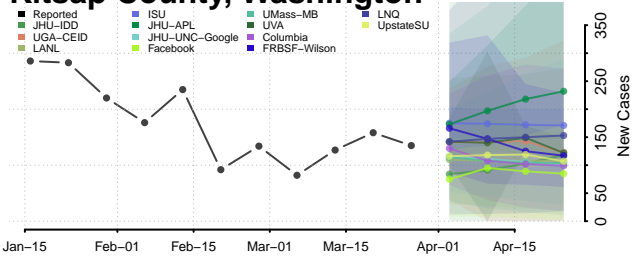

Kitsap County, Washington