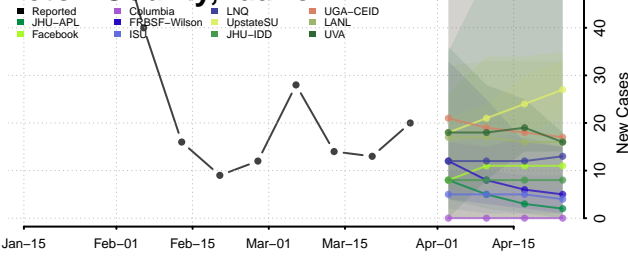

Teton County, Idaho