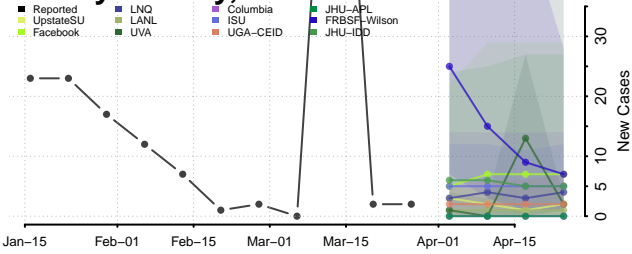

DeKalb County, Missouri

Dent County, Missouri

Douglas County, Missouri

Dunklin County, Missouri

Franklin County, Missouri

Gasconade County, Missouri

Gentry County, Missouri

Greene County, Missouri