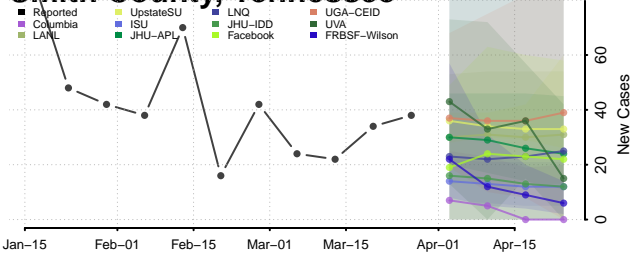

Robertson County, Tennessee

Rutherford County, Tennessee

Scott County, Tennessee

Sequatchie County, Tennessee

Sevier County, Tennessee

Shelby County, Tennessee

Smith County, Tennessee

Stewart County, Tennessee