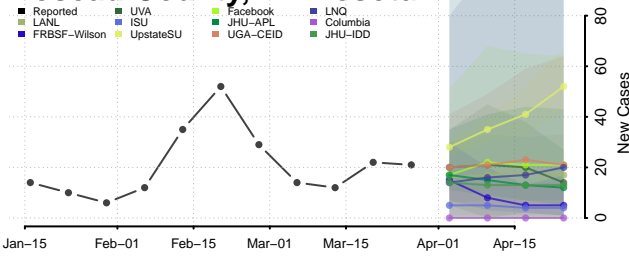

Red Lake County, Minnesota

Redwood County, Minnesota

Renville County, Minnesota

Rice County, Minnesota

Rock County, Minnesota

Roseau County, Minnesota

Scott County, Minnesota

Sherburne County, Minnesota