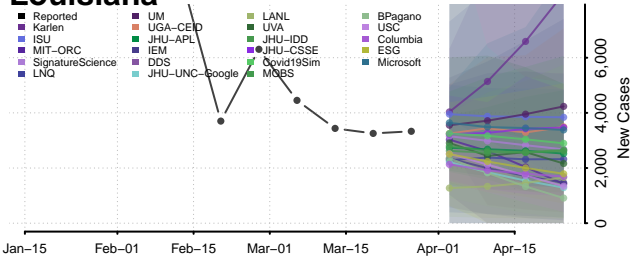

Washington County, Kentucky

Wayne County, Kentucky

Webster County, Kentucky

Whitley County, Kentucky

Wolfe County, Kentucky

Woodford County, Kentucky

Louisiana*

*New weekly cases may decrease in this location over the next four weeks. For these locations, the ensemble forecast indicates a probability of 0.75 or greater that fewer cases will be reported in week four of the forecast than in the last reported week.