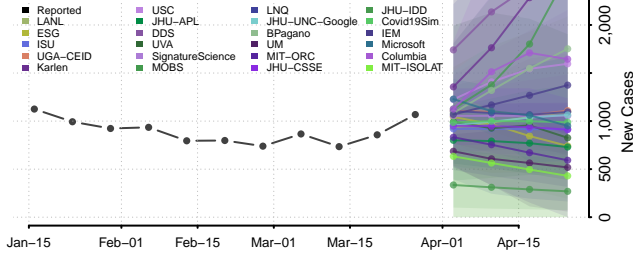

Utah County, Utah

Wasatch County, Utah

Washington County, Utah

Wayne County, Utah

Weber County, Utah

Vermont