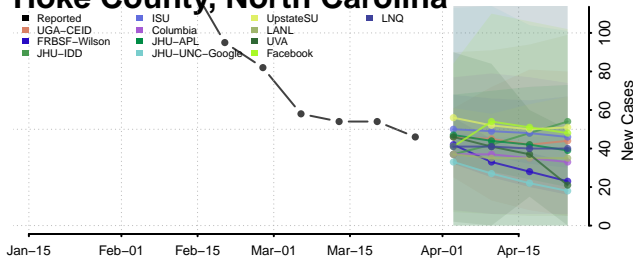

Hoke County, North Carolina