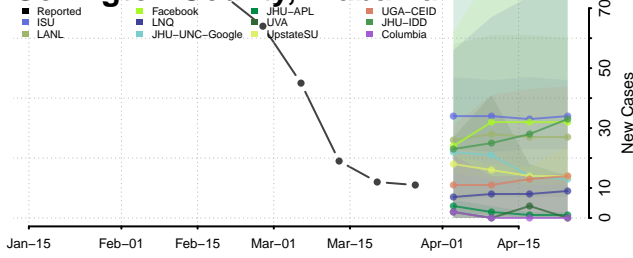

Cleburne County, Alabama

Coffee County, Alabama

Colbert County, Alabama

Conecuh County, Alabama

Coosa County, Alabama

Covington County, Alabama

Crenshaw County, Alabama

Cullman County, Alabama