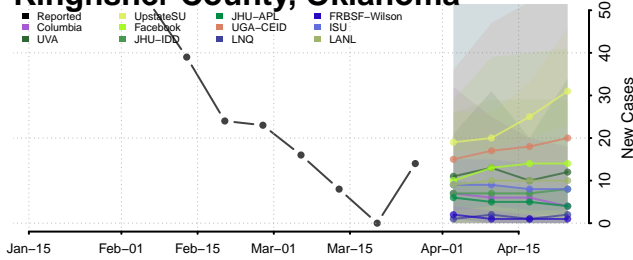

Kingfisher County, Oklahoma