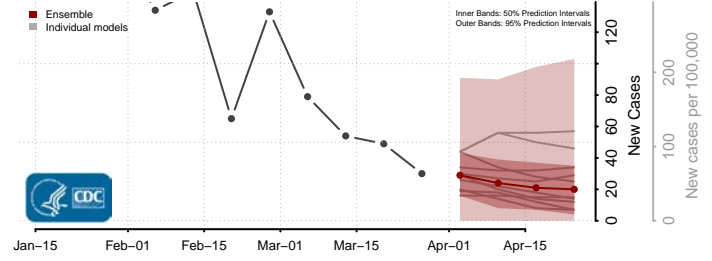

St. Bernard County, Louisiana