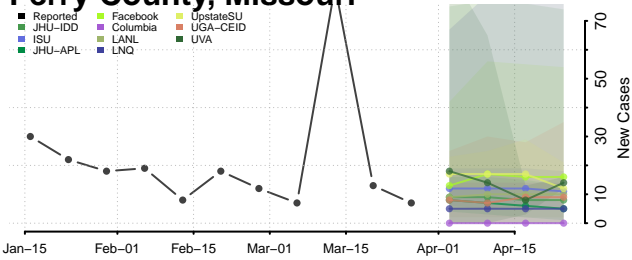

Perry County, Missouri