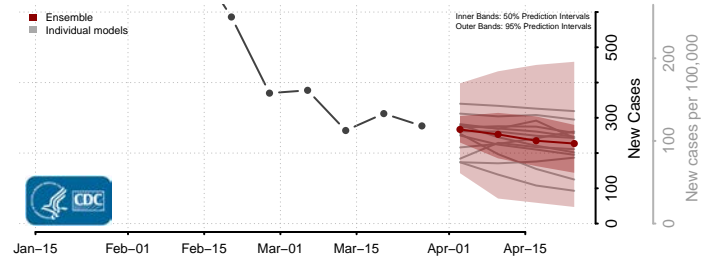

Montgomery County, North Carolina

Moore County, North Carolina

Nash County, North Carolina

New Hanover County, North Carolina

Northampton County, North Carolina

Onslow County, North Carolina

Orange County, North Carolina