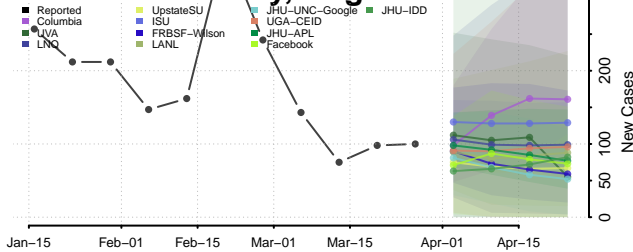

Albemarle County, Virginia