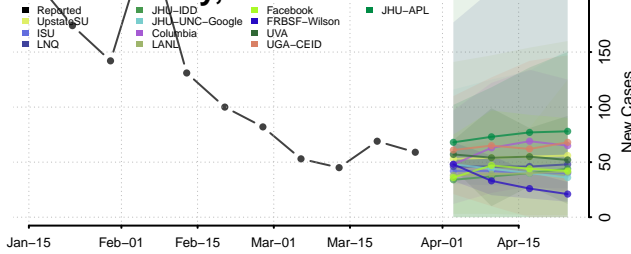

Davie County, North Carolina