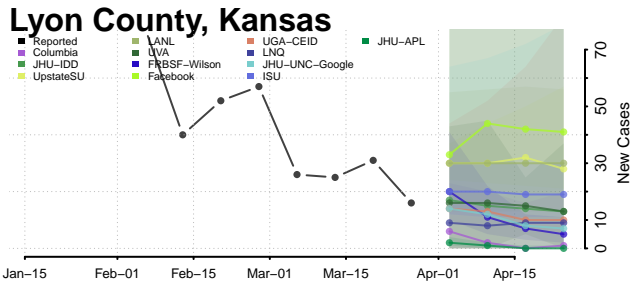

Keary County, Kansas

Kingman County, Kansas

Kiowa County, Kansas

Labette County, Kansas

Lane County, Kansas

Leavenworth County, Kansas

Lincoln County, Kansas

Meade County, Kansas