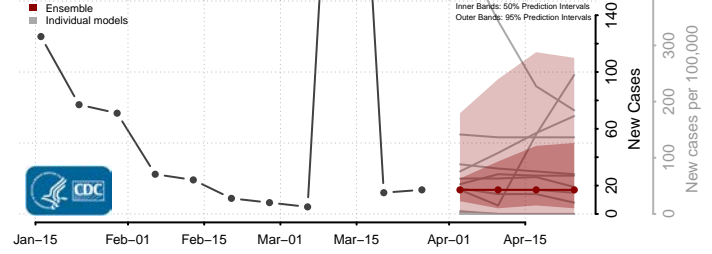

Webster County, Missouri