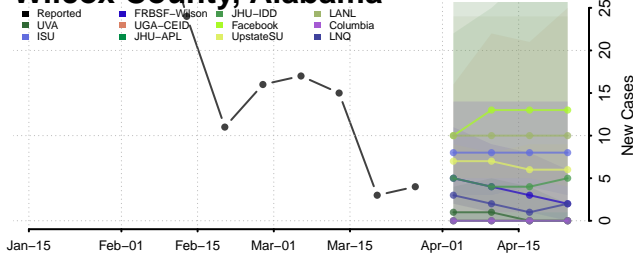

Pike County, Alabama

Randolph County, Alabama

Russell County, Alabama

Shelby County, Alabama

St. Clair County, Alabama

Sumter County, Alabama

Talladega County, Alabama

Tallapoosa County, Alabama

Tuscaloosa County, Alabama

Walker County, Alabama

Washington County, Alabama

Wilcox County, Alabama

Winston County, Alabama

Alaska

Aleutians East County, Alaska

Aleutians West County, Alaska