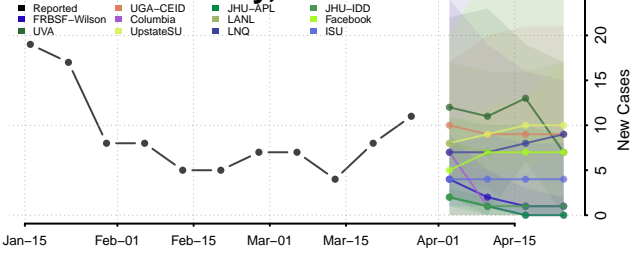

Walworth County, South Dakota