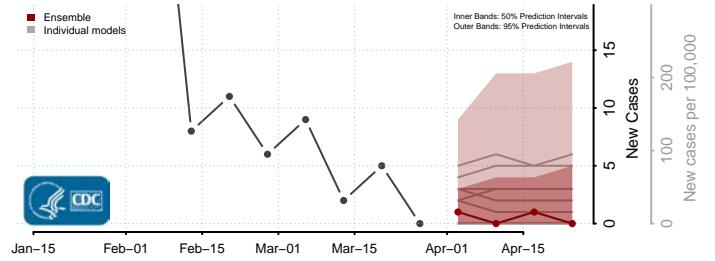

Woodruff County, Arkansas