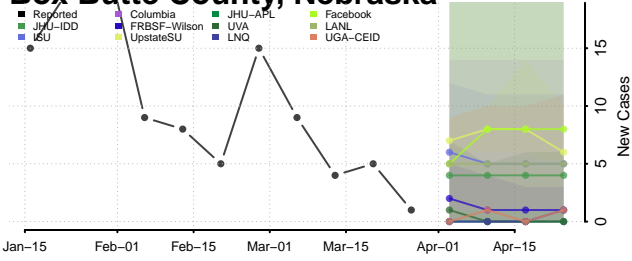

Treasure County, Montana

Valley County, Montana

Arthur County, Nebraska

Banner County, Nebraska

Blaine County, Nebraska

Boone County, Nebraska

Box Butte County, Nebraska

Boyd County, Nebraska