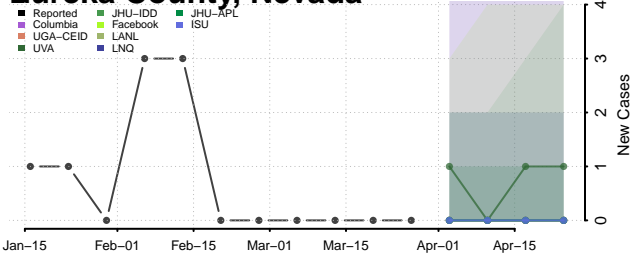

Eureka County, Nevada