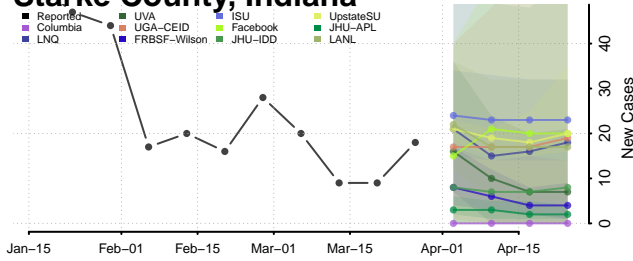

Starke County, Indiana