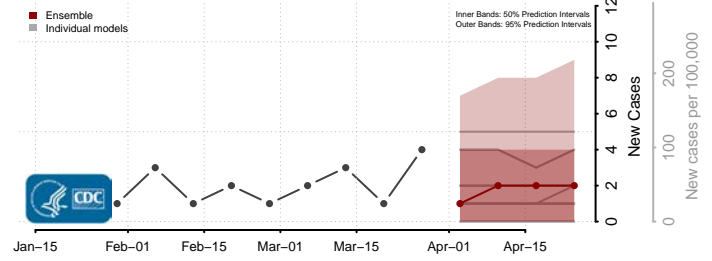

Storey County, Nevada