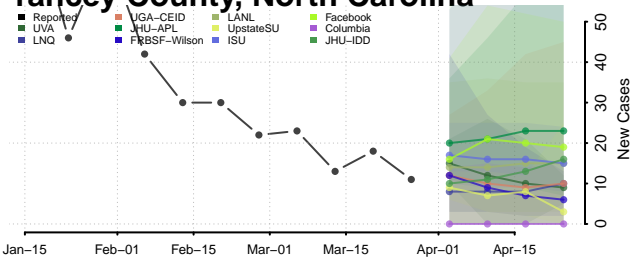

Yancey County, North Carolina