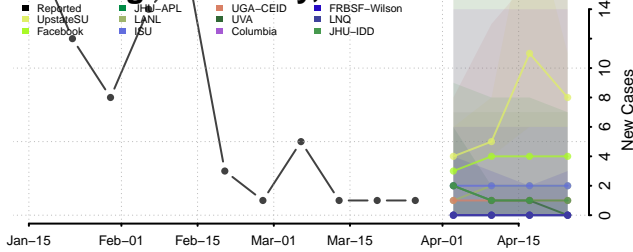

Washington County, Kansas