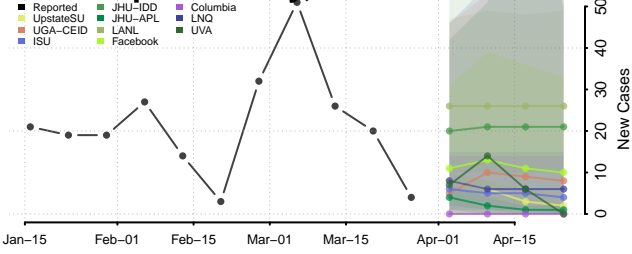

Knox County, Maine

Lincoln County, Maine

Oxford County, Maine

Penobscot County, Maine

Piscataquis County, Maine

Sagadahoc County, Maine

Somerset County, Maine

Waldo County, Maine