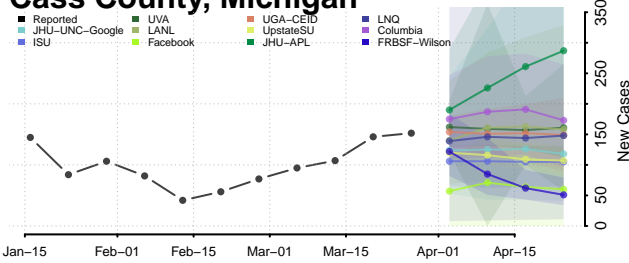

Cass County, Michigan