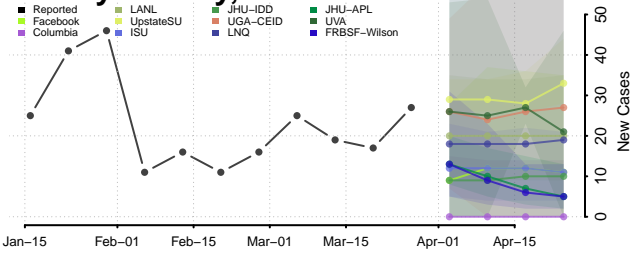

Shelby County, Iowa

Sioux County, Iowa

Story County, Iowa

Tama County, Iowa

Taylor County, Iowa

Union County, Iowa

Van Buren County, Iowa

Wapello County, Iowa