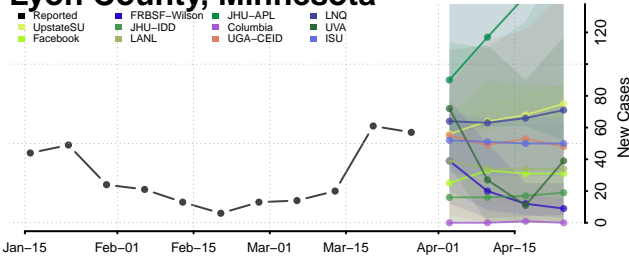

Lake of the Woods County, Minnesota

Le Sueur County, Minnesota

Lincoln County, Minnesota

Lyon County, Minnesota

Mahnomen County, Minnesota

Marshall County, Minnesota

Martin County, Minnesota

McLeod County, Minnesota