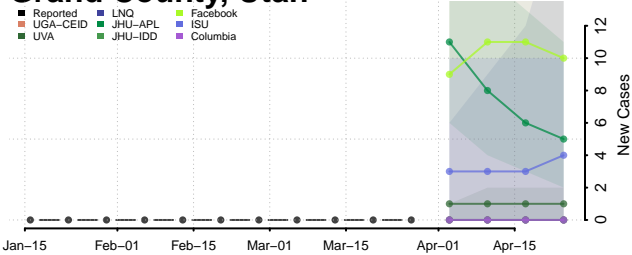

Duchesne County, Utah

Emery County, Utah

Garfield County, Utah

Grand County, Utah

Iron County, Utah

Juab County, Utah

Kane County, Utah

Millard County, Utah