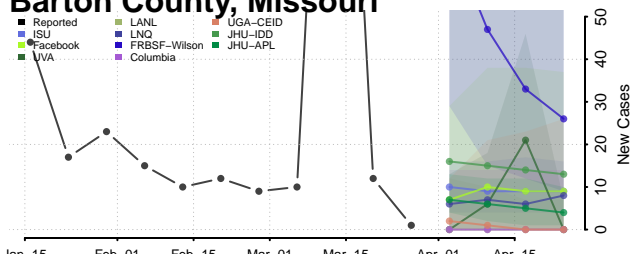

Barton County, Missouri