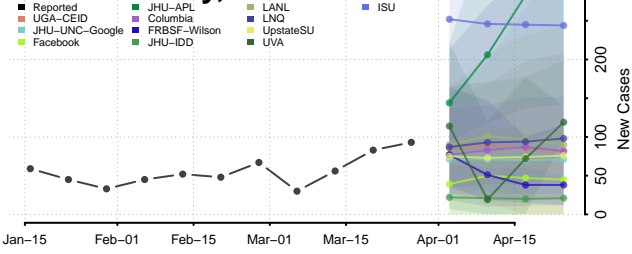

Itasca County, Minnesota