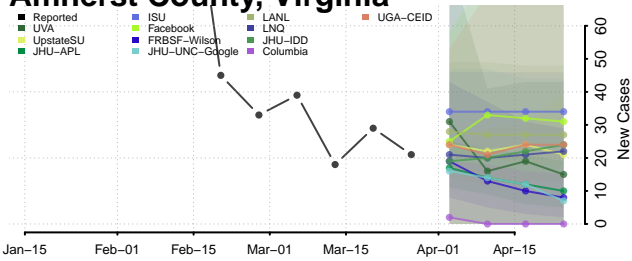

Amherst County, Virginia