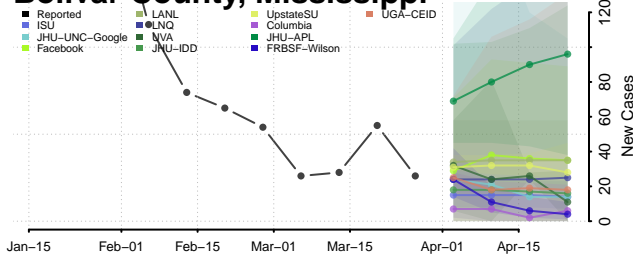

Yellow Medicine County, Minnesota

Mississippi

Adams County, Mississippi

Alcorn County, Mississippi

Amite County, Mississippi

Attala County, Mississippi

Benton County, Mississippi

Bolivar County, Mississippi