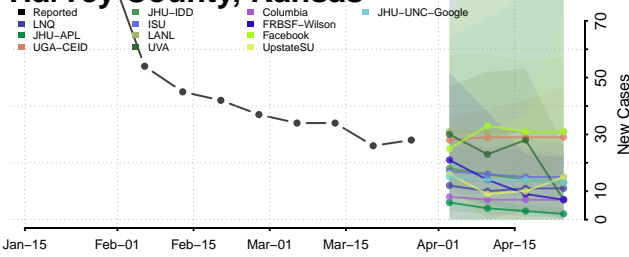

Harvey County, Kansas