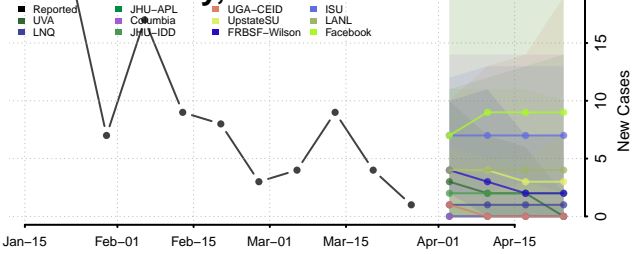

Union County, Indiana