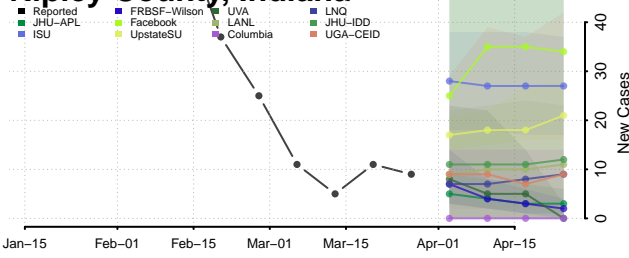

Pulaski County, Indiana

Putnam County, Indiana

Randolph County, Indiana

Ripley County, Indiana

Rush County, Indiana

Scott County, Indiana

Shelby County, Indiana

Spencer County, Indiana