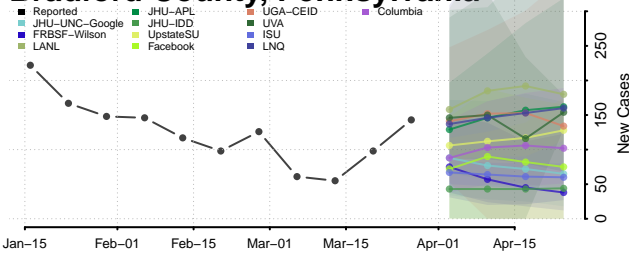

Bradford County, Pennsylvania