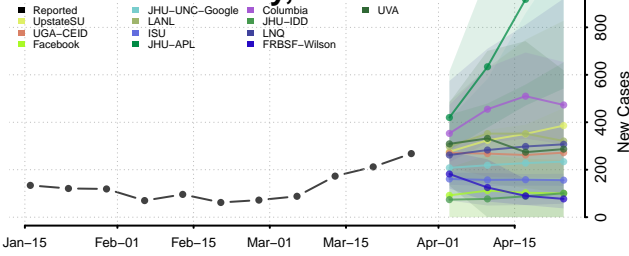

Red Lake County, Minnesota

Redwood County, Minnesota

Renville County, Minnesota

Rice County, Minnesota

Rock County, Minnesota

Roseau County, Minnesota

Scott County, Minnesota

Sherburne County, Minnesota