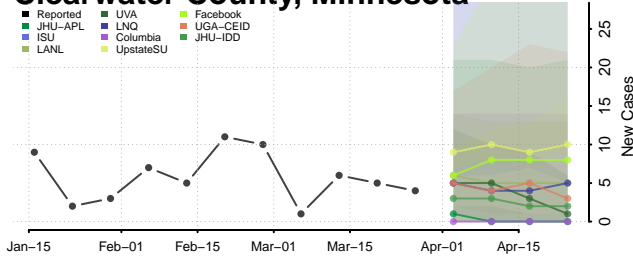

Clearwater County, Minnesota