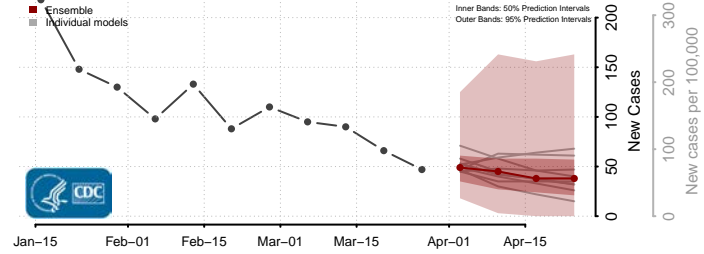

Otero County, New Mexico