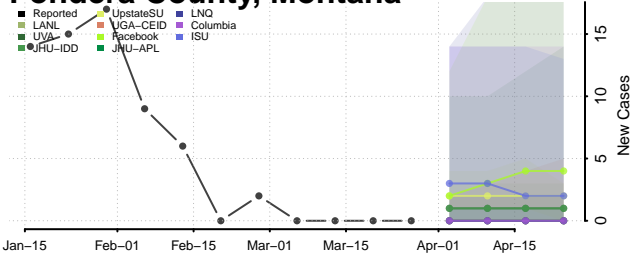

Pondera County, Montana