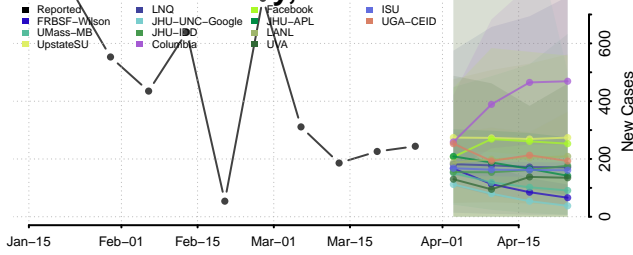

McLennan County, Texas