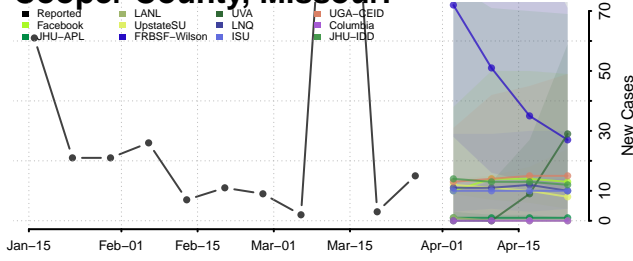

Cooper County, Missouri