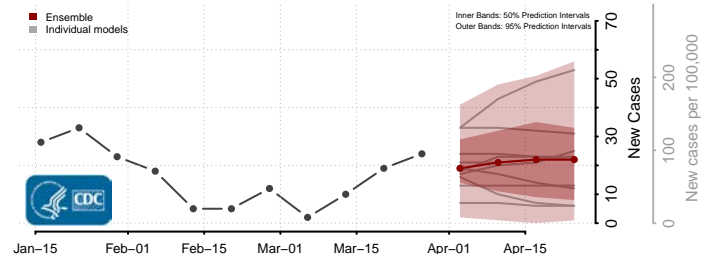

Delta County, Michigan

Dickinson County, Michigan

Eaton County, Michigan

Emmet County, Michigan

Genesee County, Michigan

Gladwin County, Michigan

Gogebic County, Michigan

Grand Traverse County, Michigan