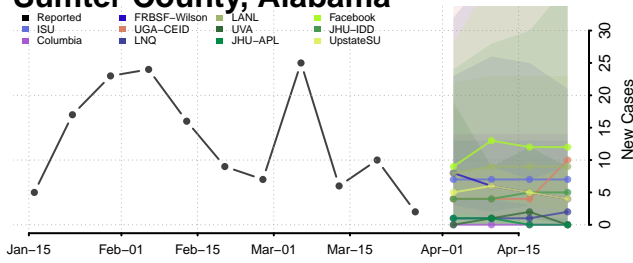

Pike County, Alabama

Randolph County, Alabama

Russell County, Alabama

Shelby County, Alabama

St. Clair County, Alabama

Sumter County, Alabama

Talladega County, Alabama

Tallapoosa County, Alabama