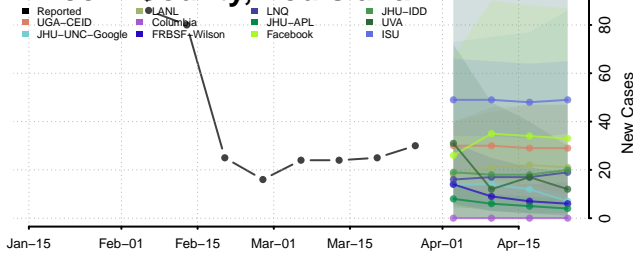

Lincoln County, Louisiana