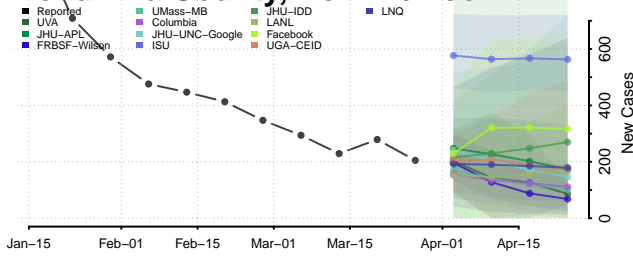

Dona Ana County, New Mexico