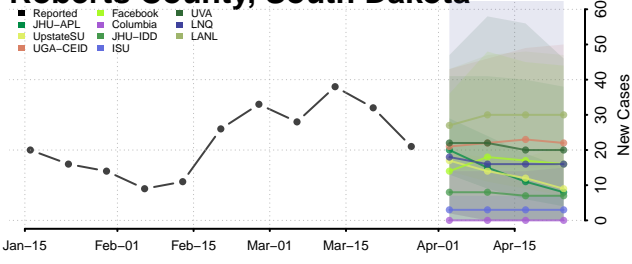

Roberts County, South Dakota