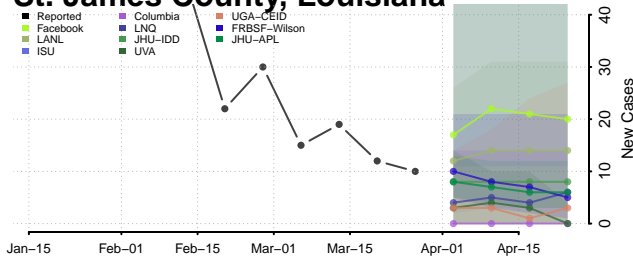

St. James County, Louisiana