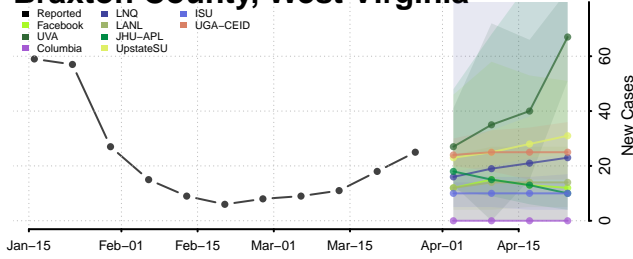

Braxton County, West Virginia