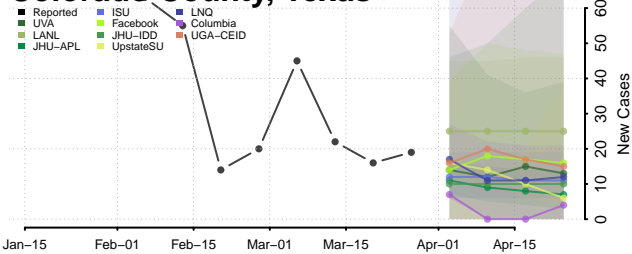

Colorado County, Texas