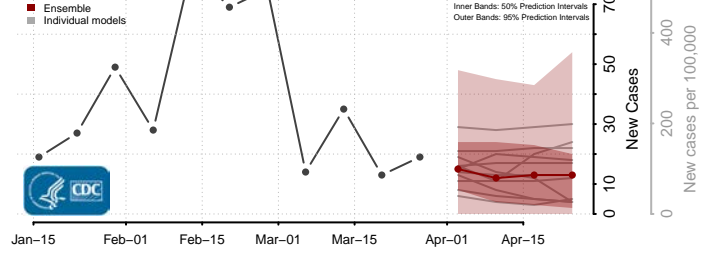

Monona County, Iowa

Monroe County, Iowa

Montgomery County, Iowa

Muscatine County, Iowa

O'Brien County, Iowa

Osceola County, Iowa

Page County, Iowa

Palo Alto County, Iowa