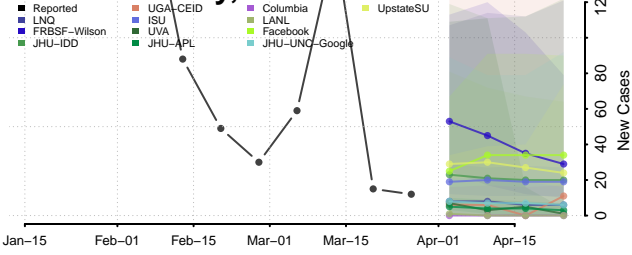

Fannin County, Texas