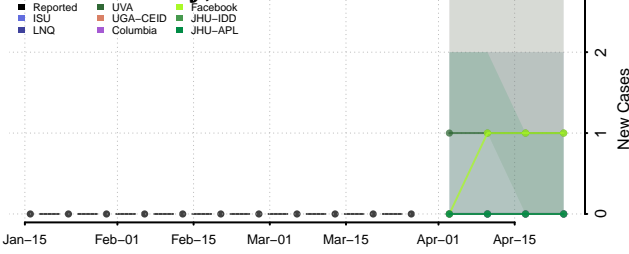

Piute County, Utah