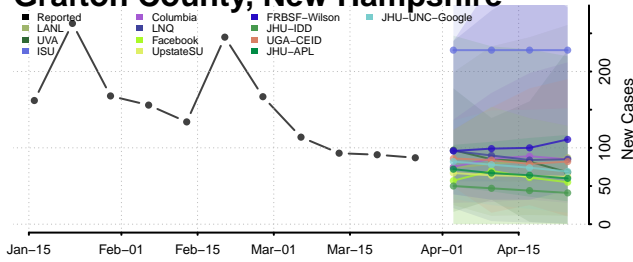

Grafton County, New Hampshire