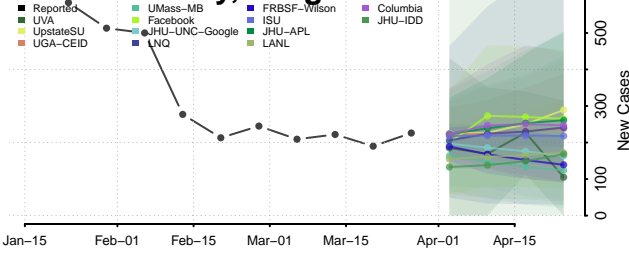

Marion County, Oregon

Morrow County, Oregon

Multnomah County, Oregon

Polk County, Oregon

Sherman County, Oregon

Tillamook County, Oregon

Umatilla County, Oregon

Union County, Oregon