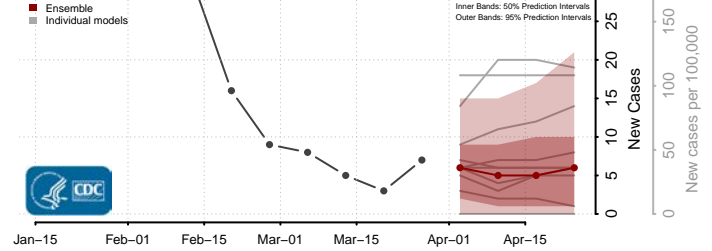

Socorro County, New Mexico