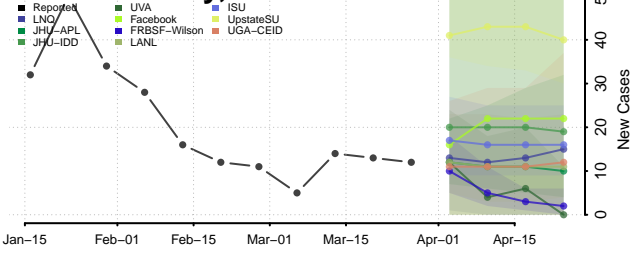

Jones County, Iowa