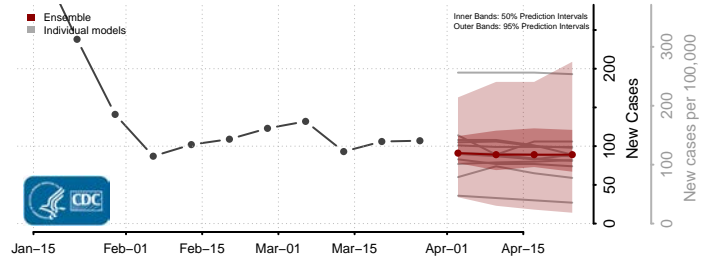

Storey County, Nevada

Washoe County, Nevada

White Pine County, Nevada

New Hampshire

Belknap County, New Hampshire

Carroll County, New Hampshire

Cheshire County, New Hampshire

Coos County, New Hampshire