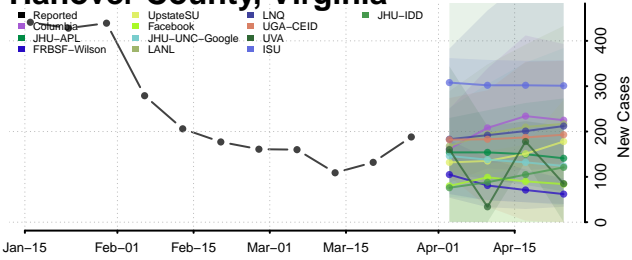

Hanover County, Virginia