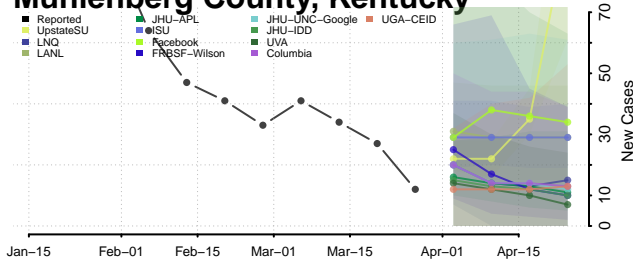

Menifee County, Kentucky

Mercer County, Kentucky

Metcalfe County, Kentucky

Monroe County, Kentucky

Montgomery County, Kentucky

Morgan County, Kentucky

Muhlenberg County, Kentucky

Nelson County, Kentucky