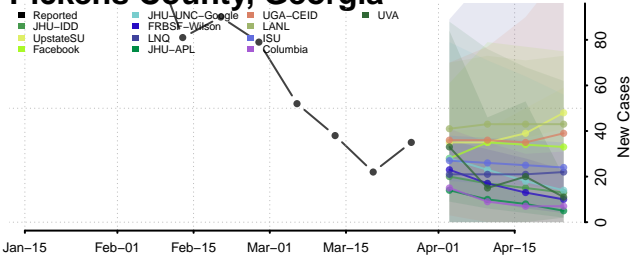

Pickens County, Georgia