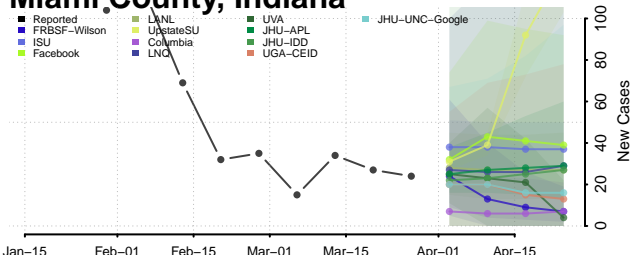

Miami County, Indiana