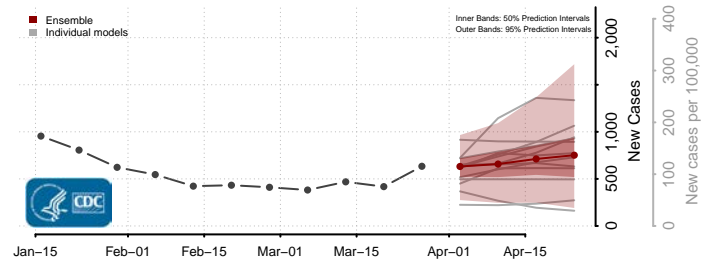

Ramsey County, Minnesota