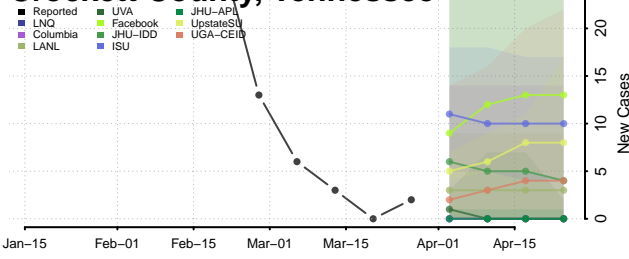

Carter County, Tennessee

Cheatham County, Tennessee

Chester County, Tennessee

Claiborne County, Tennessee

Clay County, Tennessee

Cocke County, Tennessee

Coffee County, Tennessee

Crockett County, Tennessee