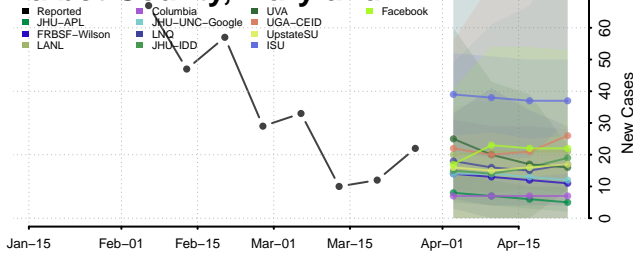

Howard County, Maryland

Kent County, Maryland

Montgomery County, Maryland

Prince George's County, Maryland

Queen Anne's County, Maryland

Somerset County, Maryland

St. Mary's County, Maryland

Talbot County, Maryland