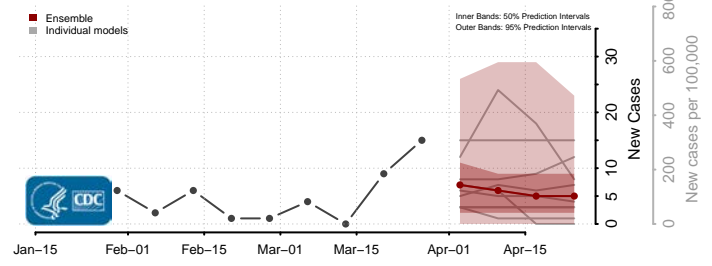

Divide County, North Dakota

Dunn County, North Dakota

Eddy County, North Dakota

Emmons County, North Dakota

Foster County, North Dakota

Golden Valley County, North Dakota

Grand Forks County, North Dakota

Grant County, North Dakota