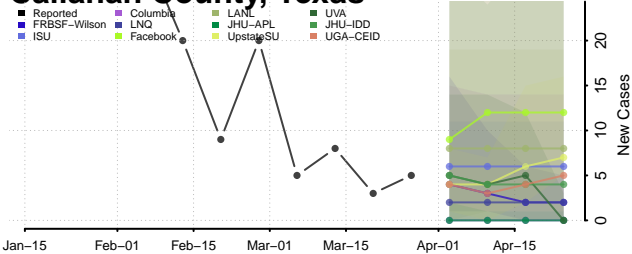

Callahan County, Texas