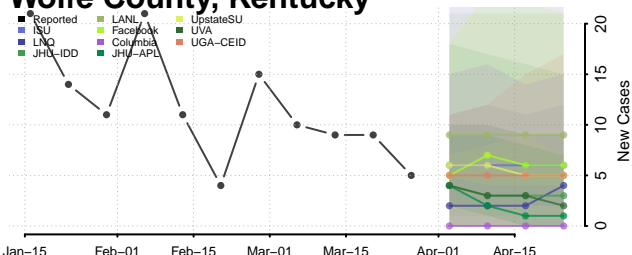

Washington County, Kentucky

Wayne County, Kentucky

Webster County, Kentucky

Whitley County, Kentucky

Wolfe County, Kentucky

Woodford County, Kentucky

Louisiana*

*New weekly cases may decrease in this location over the next four weeks. For these locations, the ensemble forecast indicates a probability of 0.75 or greater that fewer cases will be reported in week four of the forecast than in the last reported week.