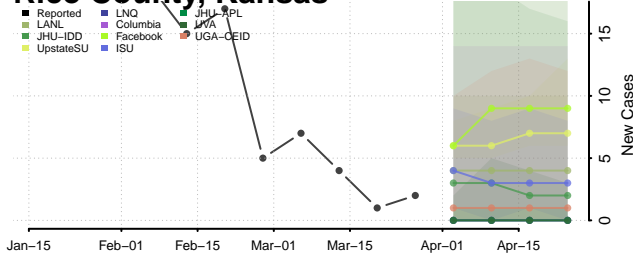

Rice County, Kansas