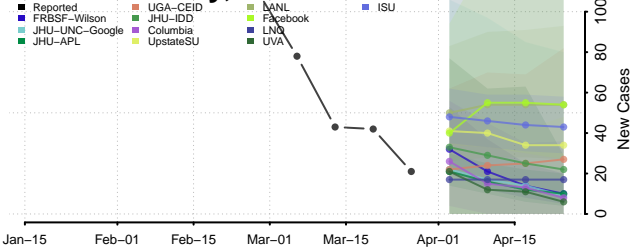

Obion County, Tennessee

Overton County, Tennessee

Perry County, Tennessee

Pickett County, Tennessee

Polk County, Tennessee

Putnam County, Tennessee

Rhea County, Tennessee

Roane County, Tennessee