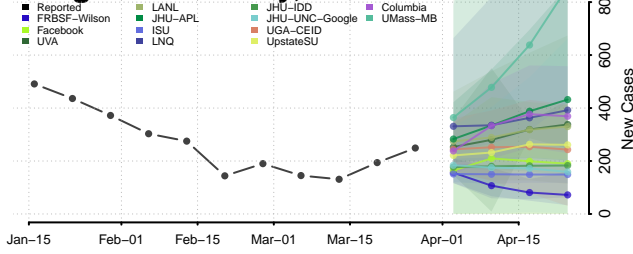

Sangamon County, Illinois