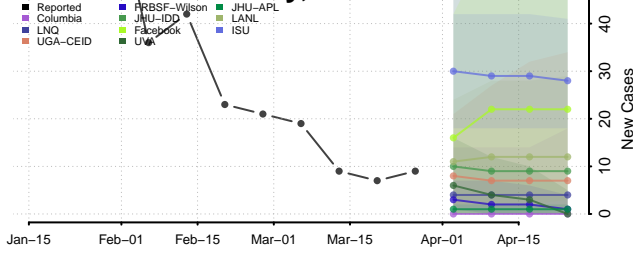

Madison County, Louisiana

Morehouse County, Louisiana

Natchitoches County, Louisiana

Orleans County, Louisiana

Ouachita County, Louisiana

Plaquemines County, Louisiana

Pointe Coupee County, Louisiana

Rapides County, Louisiana