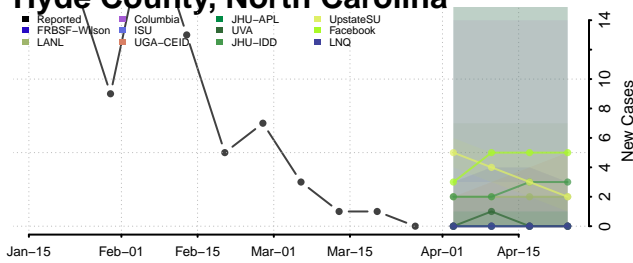

Hyde County, North Carolina