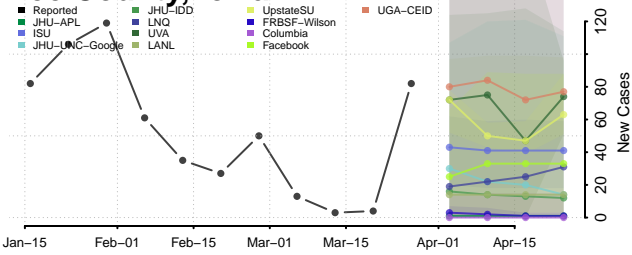

Jefferson County, Iowa

Johnson County, Iowa

Jones County, Iowa

Keokuk County, Iowa

Kossuth County, Iowa

Lee County, Iowa

Linn County, Iowa

Louisa County, Iowa