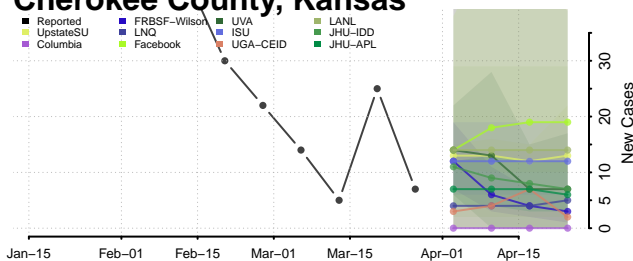

Brown County, Kansas

Butler County, Kansas

Chase County, Kansas

Chautauqua County, Kansas

Cherokee County, Kansas

Cheyenne County, Kansas

Clark County, Kansas

Clay County, Kansas