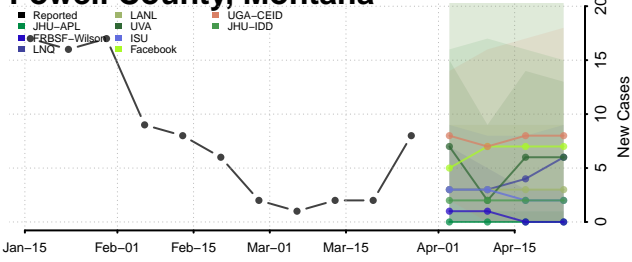

Powell County, Montana