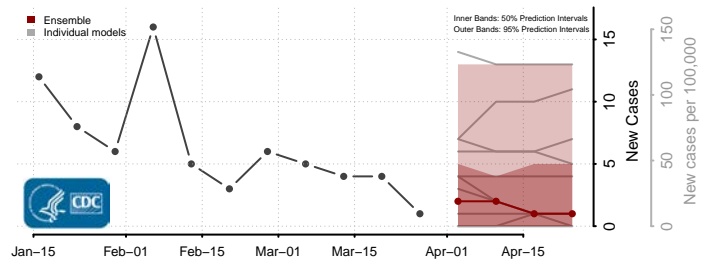

McLean County, North Dakota

Mercer County, North Dakota

Morton County, North Dakota

Mountrail County, North Dakota

Nelson County, North Dakota

Oliver County, North Dakota

Pembina County, North Dakota

Pierce County, North Dakota