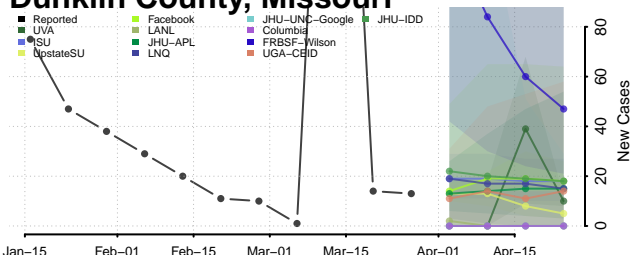

DeKalb County, Missouri

Dent County, Missouri

Douglas County, Missouri

Dunklin County, Missouri

Franklin County, Missouri

Gasconade County, Missouri

Gentry County, Missouri

Greene County, Missouri