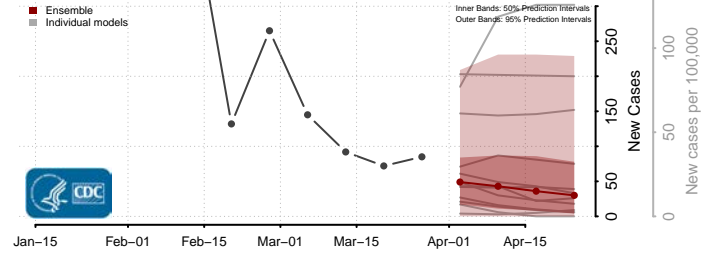

Caddo County, Louisiana