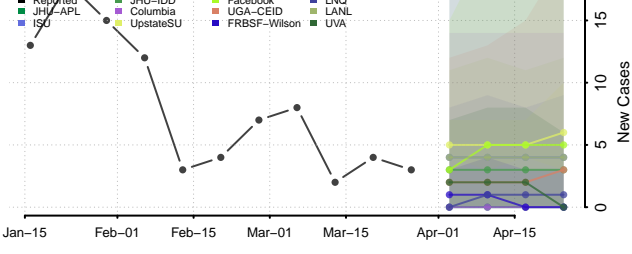

Kearney County, Nebraska