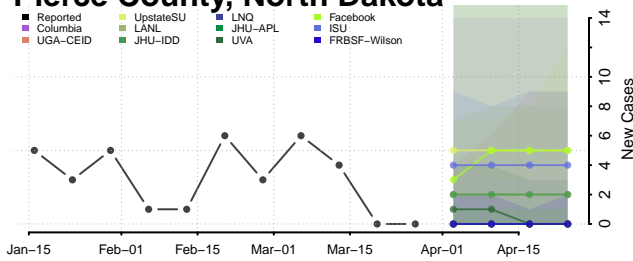

Pierce County, North Dakota