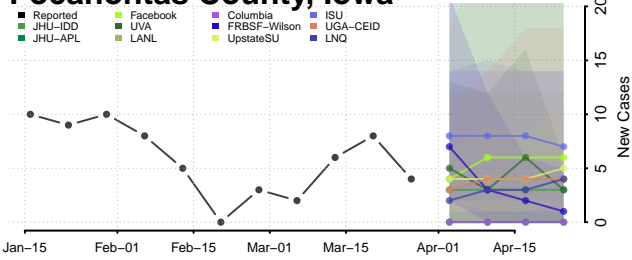

Pocahontas County, Iowa