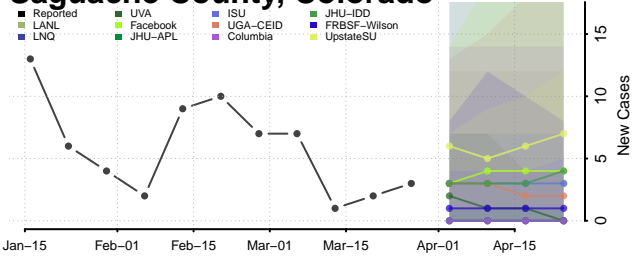

Saguache County, Colorado