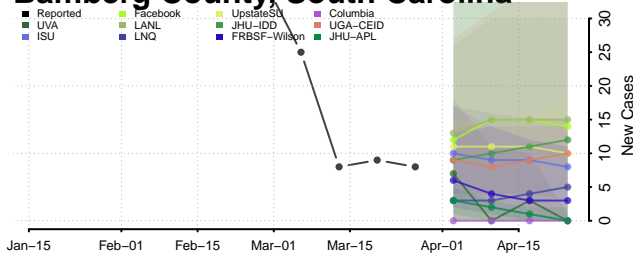

Bamberg County, South Carolina