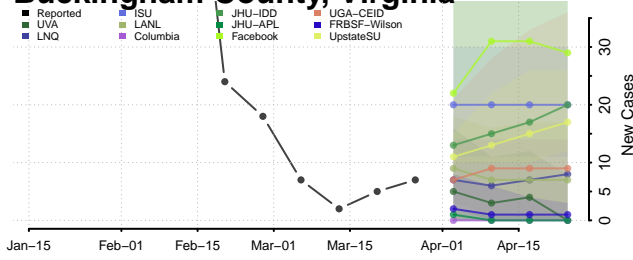

Buckingham County, Virginia