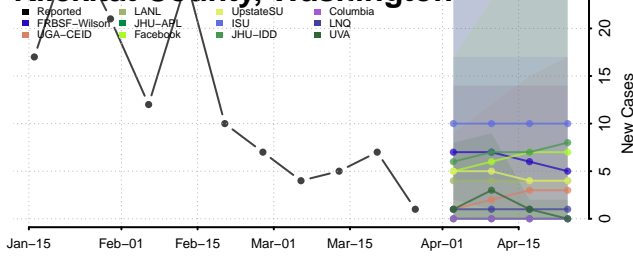

Klickitat County, Washington