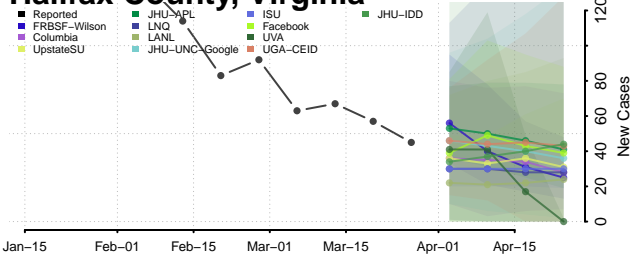

Halifax County, Virginia