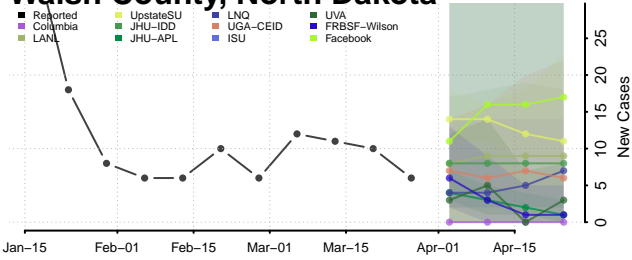

Walsh County, North Dakota