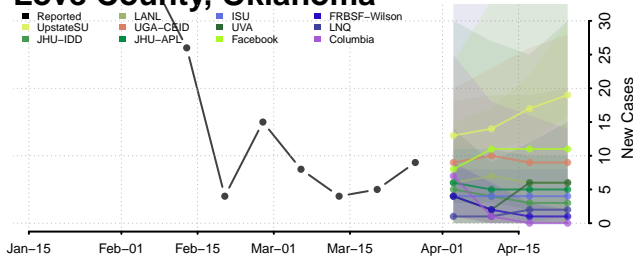

Le Flore County, Oklahoma

Lincoln County, Oklahoma

Logan County, Oklahoma

Love County, Oklahoma

Major County, Oklahoma

Marshall County, Oklahoma

Mayes County, Oklahoma

McClain County, Oklahoma