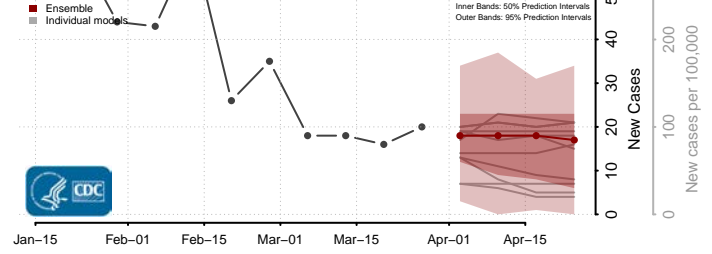

Warren County, Iowa

Washington County, Iowa

Wayne County, Iowa

Webster County, Iowa

Winnebago County, Iowa

Winneshiek County, Iowa

Woodbury County, Iowa

Worth County, Iowa