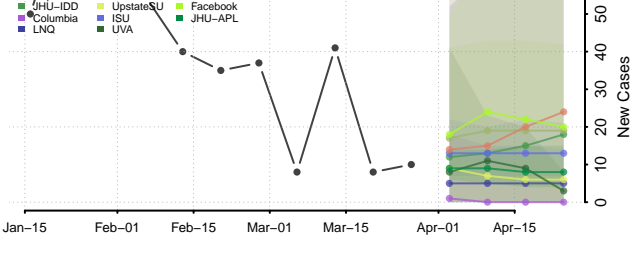

Nueces County, Texas

Ochiltree County, Texas

Oldham County, Texas

Orange County, Texas

Palo Pinto County, Texas

Panola County, Texas

Parker County, Texas

Parmer County, Texas