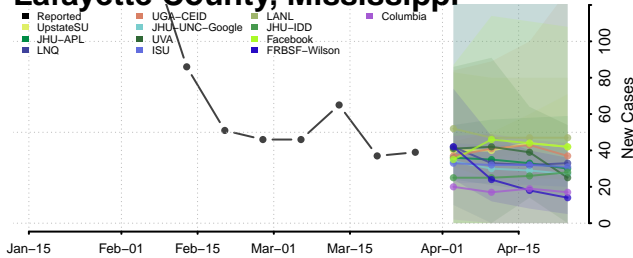

Itawamba County, Mississippi

Jackson County, Mississippi

Jasper County, Mississippi

Jefferson County, Mississippi

Jefferson Davis County, Mississippi

Jones County, Mississippi

Kemper County, Mississippi

Lafayette County, Mississippi