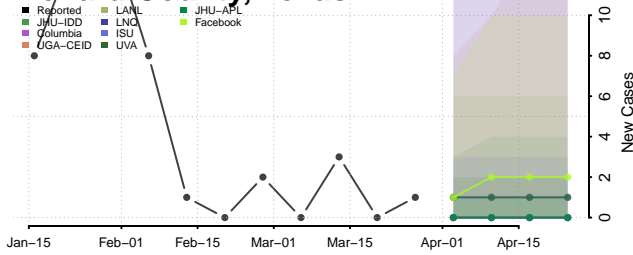

Menard County, Texas