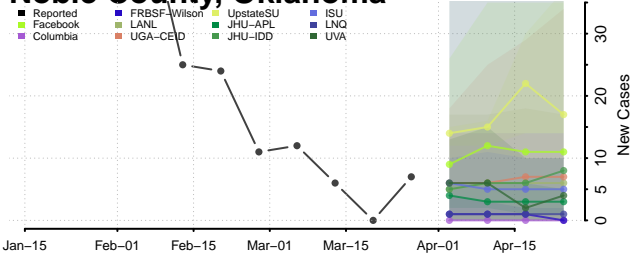

Noble County, Oklahoma