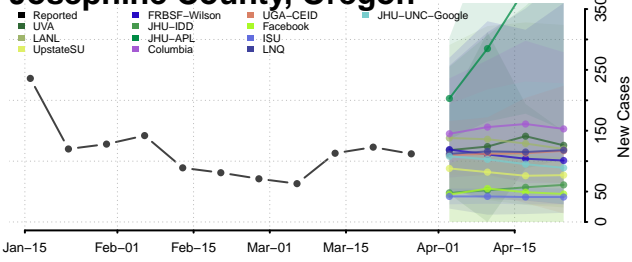

Josephine County, Oregon