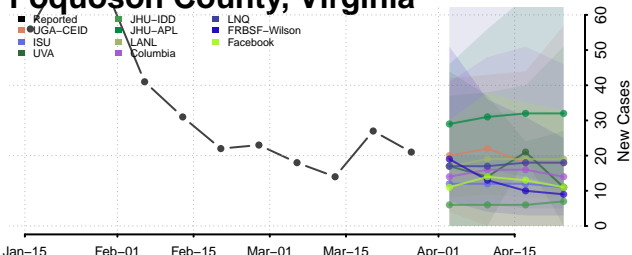

Poquoson County, Virginia