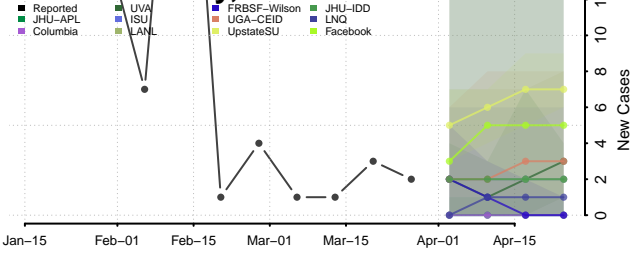

Obion County, Tennessee

Overton County, Tennessee

Perry County, Tennessee

Pickett County, Tennessee

Polk County, Tennessee

Putnam County, Tennessee

Rhea County, Tennessee

Roane County, Tennessee