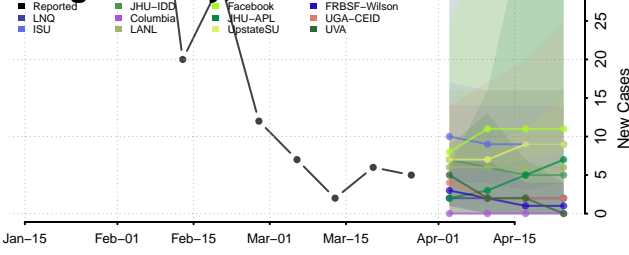

Osage County, Kansas