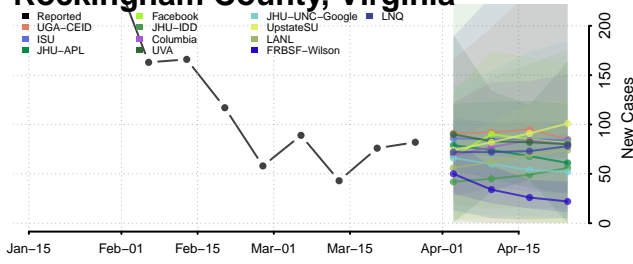

Rockingham County, Virginia