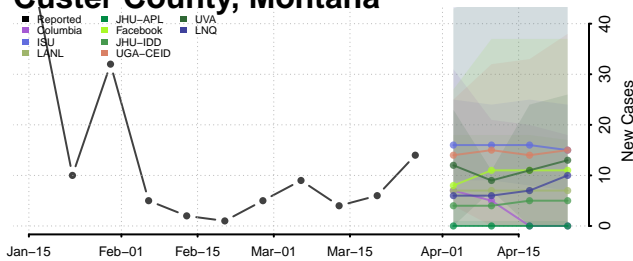

Custer County, Montana