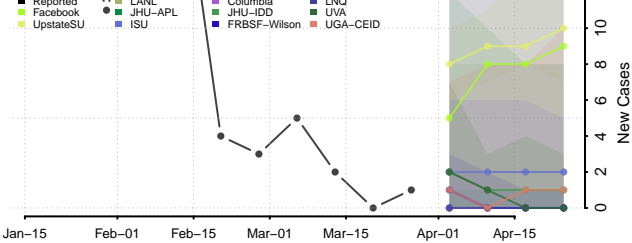

Ellsworth County, Kansas