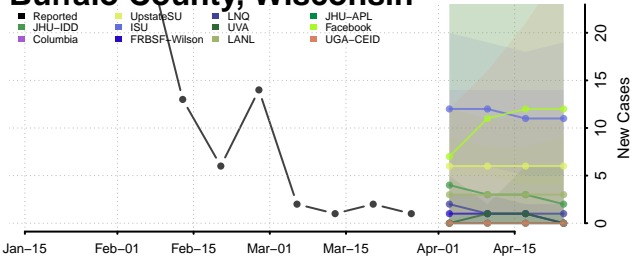

Wayne County, West Virginia

Adams County, Wisconsin

Ashland County, Wisconsin

Barron County, Wisconsin

Bayfield County, Wisconsin

Brown County, Wisconsin

Buffalo County, Wisconsin

Burnett County, Wisconsin