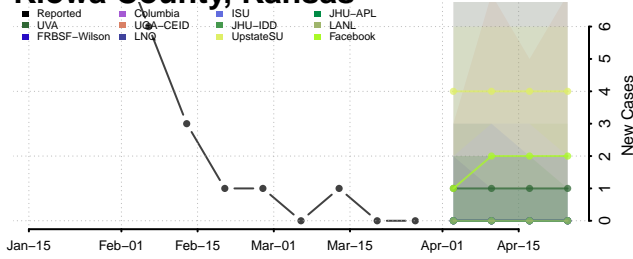

Kiowa County, Kansas