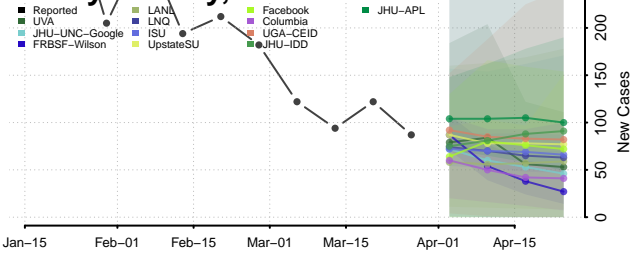

Stanly County, North Carolina