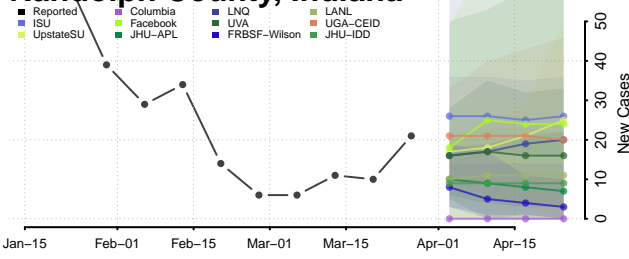

Randolph County, Indiana