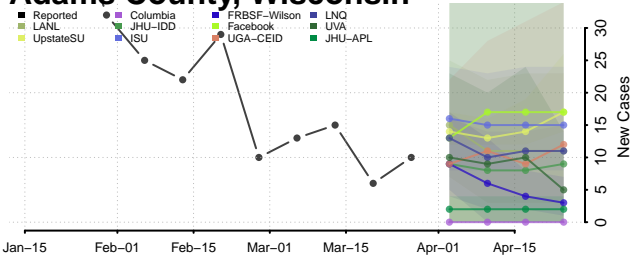

Wayne County, West Virginia

Adams County, Wisconsin

Ashland County, Wisconsin

Barron County, Wisconsin

Bayfield County, Wisconsin

Brown County, Wisconsin

Buffalo County, Wisconsin

Burnett County, Wisconsin