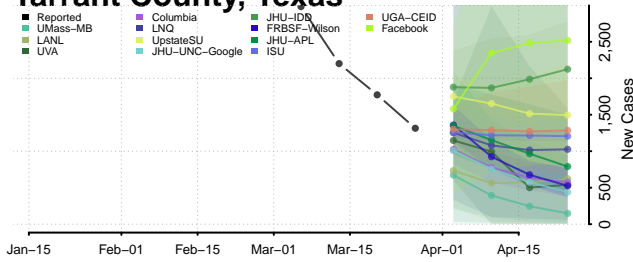

Tarrant County, Texas