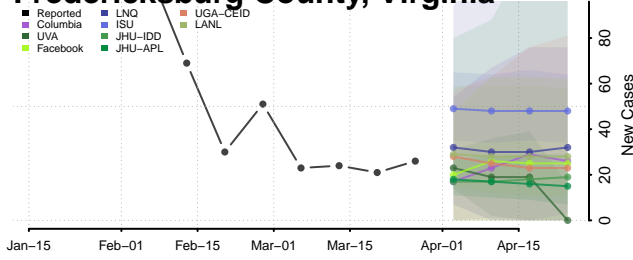

Fauquier County, Virginia

Floyd County, Virginia

Fluvanna County, Virginia

Franklin City County, Virginia

Franklin County, Virginia

Frederick County, Virginia

Fredericksburg County, Virginia

Galax County, Virginia