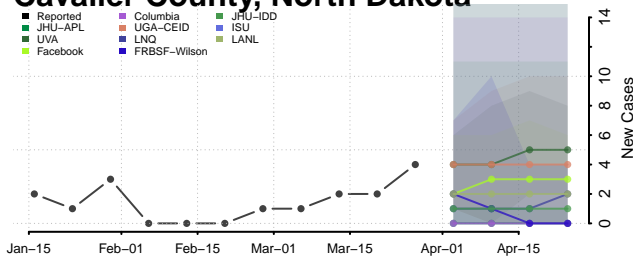

Cavalier County, North Dakota