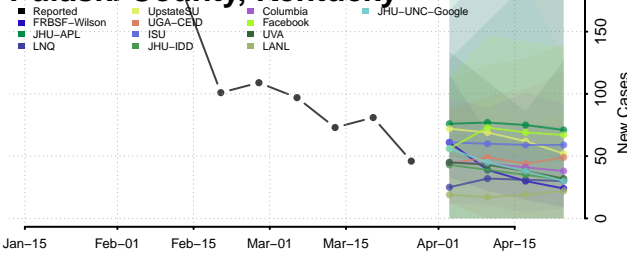

Pulaski County, Kentucky