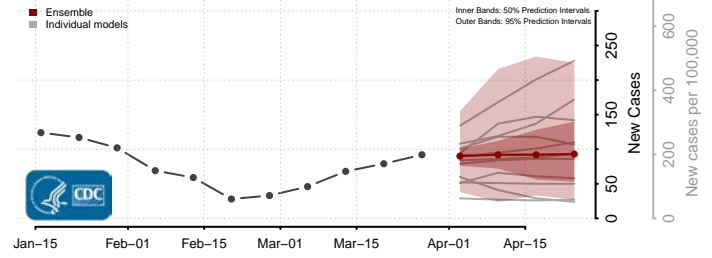

Goodhue County, Minnesota