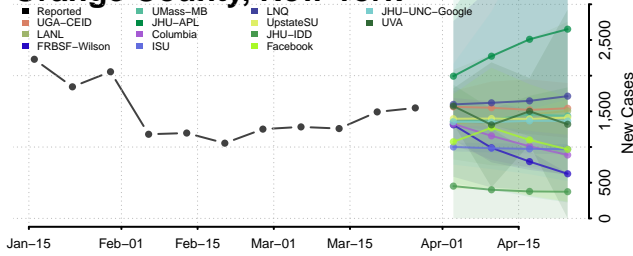

Niagara County, New York

Oneida County, New York

Onondaga County, New York

Ontario County, New York

Orange County, New York

Orleans County, New York

Oswego County, New York

Otsego County, New York