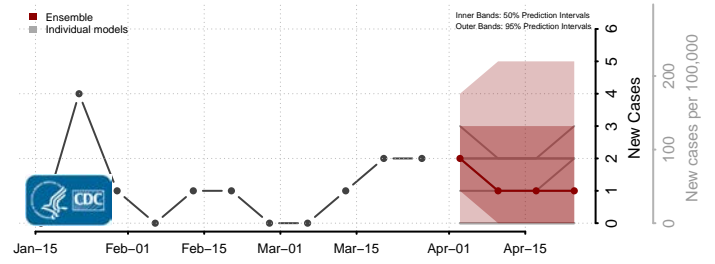

Divide County, North Dakota

Dunn County, North Dakota

Eddy County, North Dakota

Emmons County, North Dakota

Foster County, North Dakota

Golden Valley County, North Dakota

Grand Forks County, North Dakota

Grant County, North Dakota