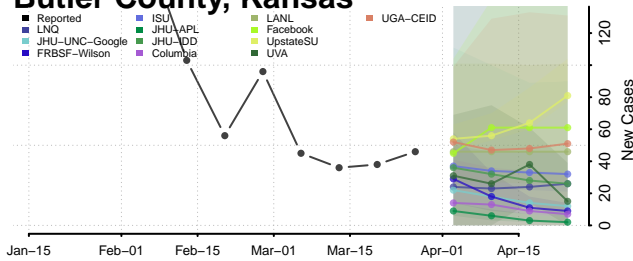

Butler County, Kansas