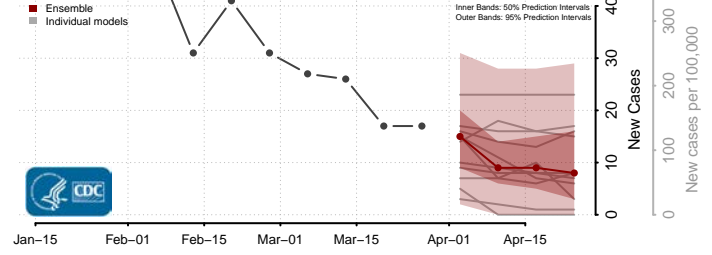

Allen County, Kansas