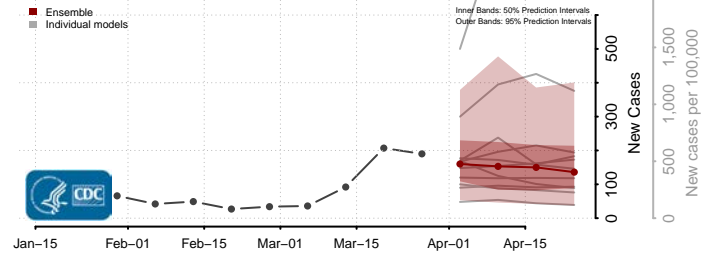

Wexford County, Michigan