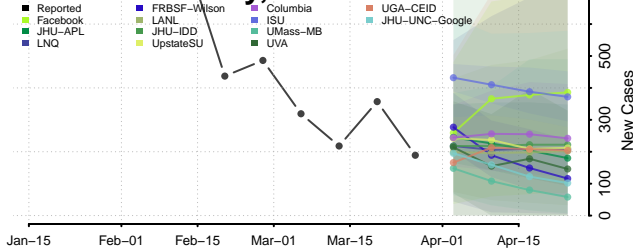

Lauderdale County, Alabama

Lawrence County, Alabama

Lee County, Alabama

Limestone County, Alabama

Lowndes County, Alabama

Macon County, Alabama

Madison County, Alabama

Marengo County, Alabama