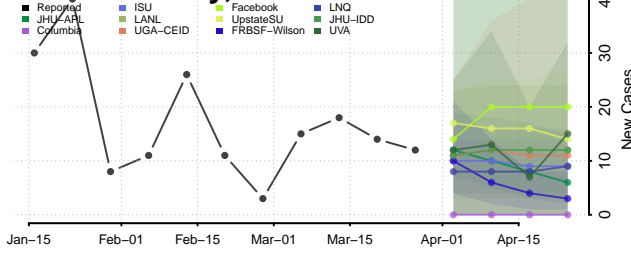

Saline County, Nebraska