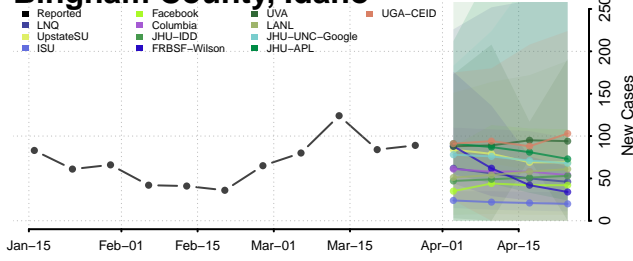

Idaho

Ada County, Idaho

Adams County, Idaho

Bannock County, Idaho

Bear Lake County, Idaho

Benewah County, Idaho

Bingham County, Idaho

Blaine County, Idaho