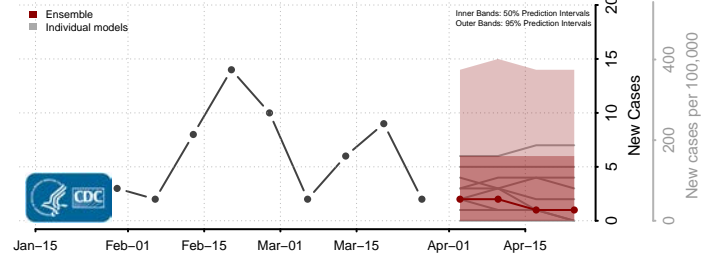

Rosebud County, Montana

Sanders County, Montana

Sheridan County, Montana

Silver Bow County, Montana

Stillwater County, Montana

Sweet Grass County, Montana

Teton County, Montana

Toole County, Montana