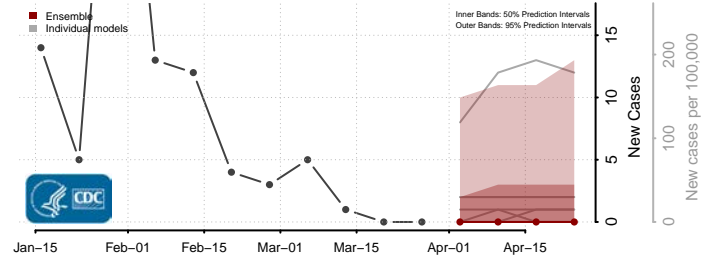

Pershing County, Nevada