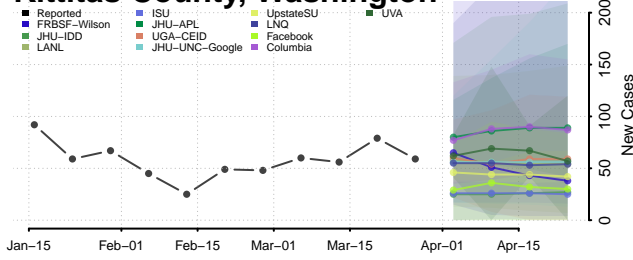

Kittitas County, Washington