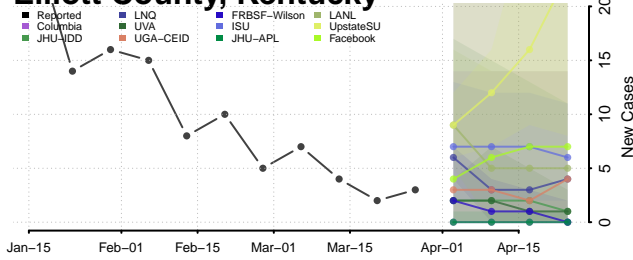

Elliott County, Kentucky