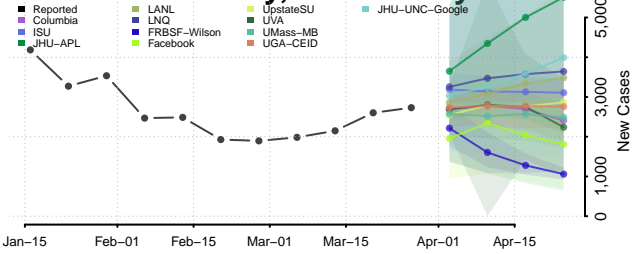

Middlesex County, New Jersey