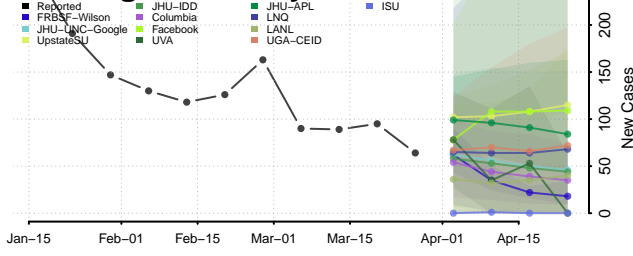

Pennington County, South Dakota