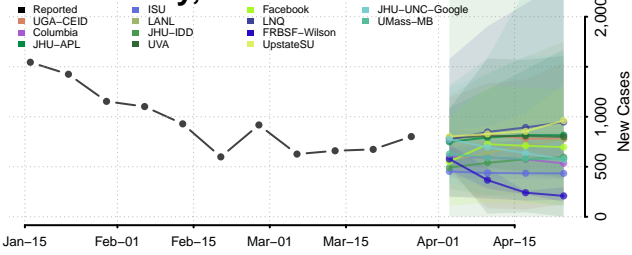

Polk County, Iowa