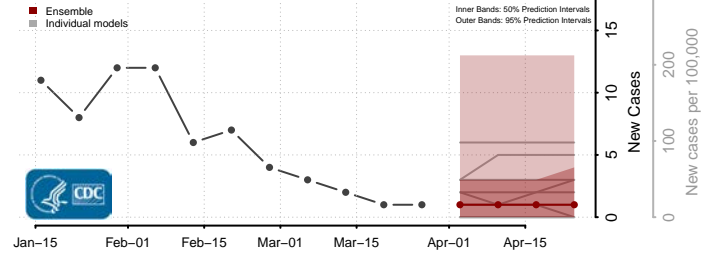

Shelby County, Iowa

Sioux County, Iowa

Story County, Iowa

Tama County, Iowa

Taylor County, Iowa

Union County, Iowa

Van Buren County, Iowa

Wapello County, Iowa