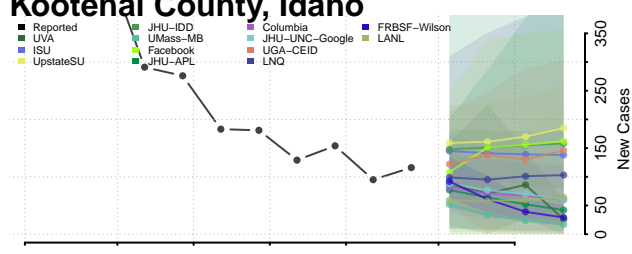

Gooding County, Idaho

Idaho County, Idaho

Jefferson County, Idaho

Jerome County, Idaho

Kootenai County, Idaho

Latah County, Idaho

Lemhi County, Idaho

Lewis County, Idaho