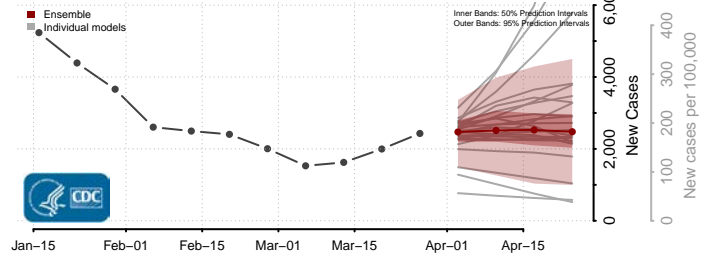

Storey County, Nevada

Washoe County, Nevada

White Pine County, Nevada

New Hampshire

Belknap County, New Hampshire

Carroll County, New Hampshire

Cheshire County, New Hampshire

Coos County, New Hampshire