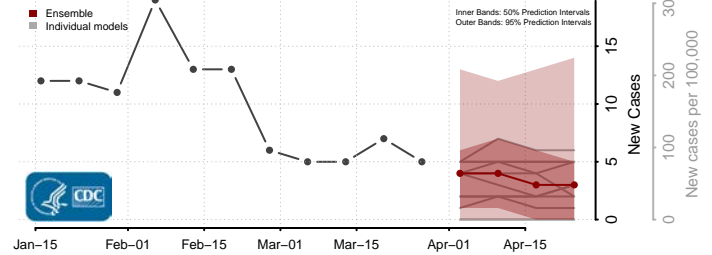

Broadwater County, Montana