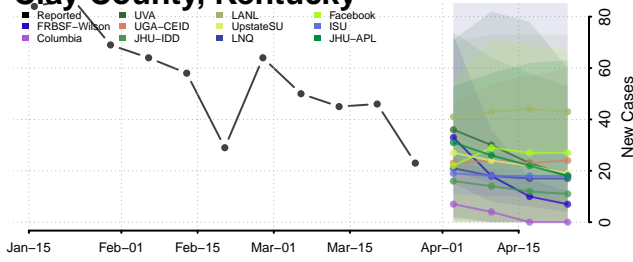

Clay County, Kentucky