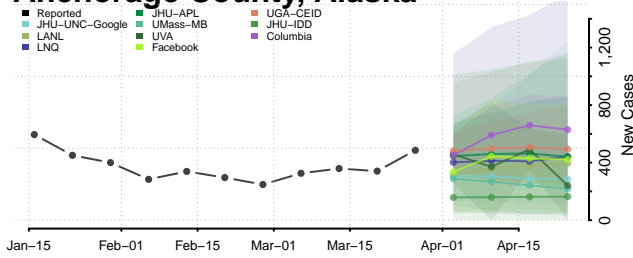

Anchorage County, Alaska