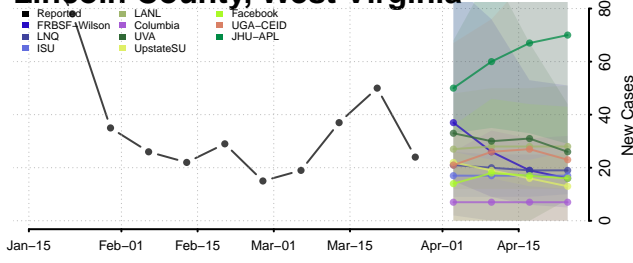

Lincoln County, West Virginia