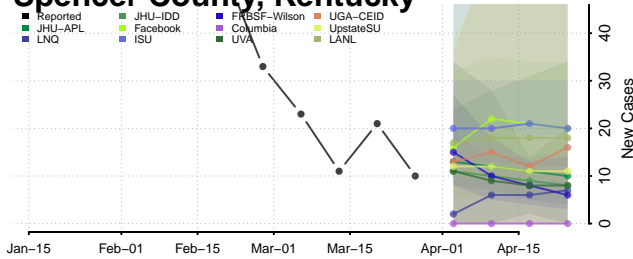

Spencer County, Kentucky