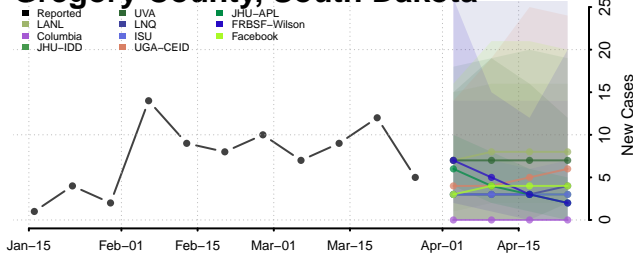

Edmunds County, South Dakota

Fall River County, South Dakota

Faulk County, South Dakota

Grant County, South Dakota

Gregory County, South Dakota

Haakon County, South Dakota

Hamlin County, South Dakota

Hand County, South Dakota