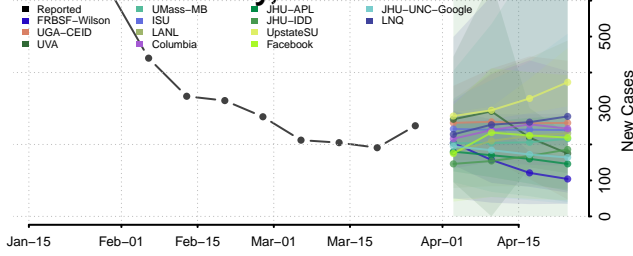

Delaware County, Ohio