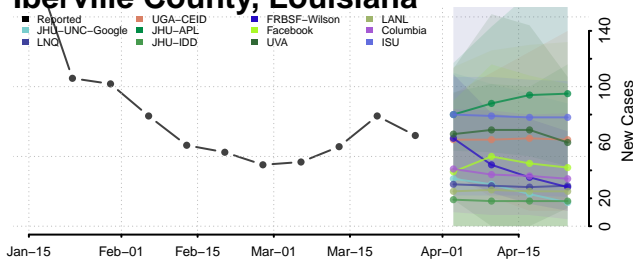

East Baton Rouge County, Louisiana

East Carroll County, Louisiana

East Feliciana County, Louisiana

Evangeline County, Louisiana

Franklin County, Louisiana

Grant County, Louisiana

Iberia County, Louisiana

Iberville County, Louisiana