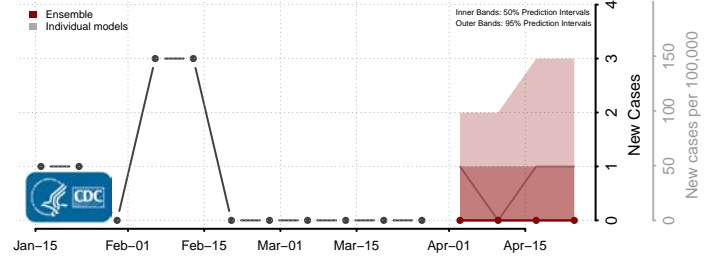

Eureka County, Nevada