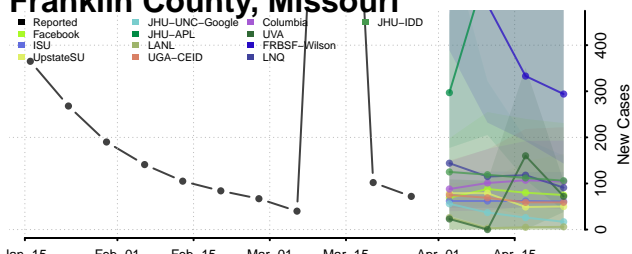

DeKalb County, Missouri

Dent County, Missouri

Douglas County, Missouri

Dunklin County, Missouri

Franklin County, Missouri

Gasconade County, Missouri

Gentry County, Missouri

Greene County, Missouri