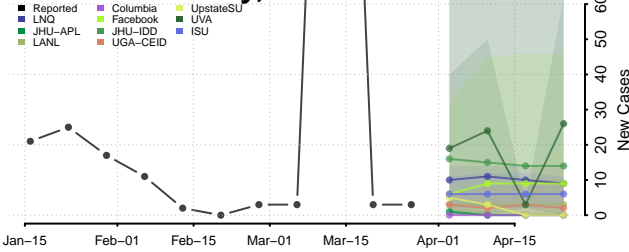

Madison County, Missouri