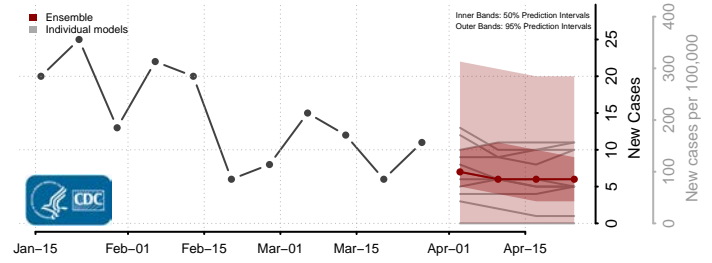

King and Queen County, Virginia