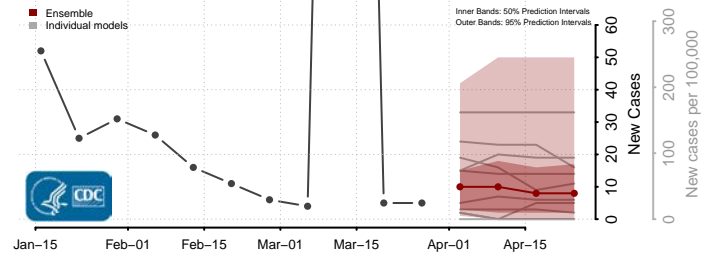

Clinton County, Missouri