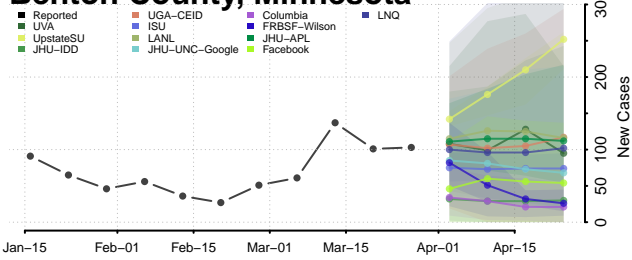

Wexford County, Michigan

Minnesota

Aitkin County, Minnesota

Anoka County, Minnesota

Becker County, Minnesota

Beltrami County, Minnesota

Benton County, Minnesota

Big Stone County, Minnesota