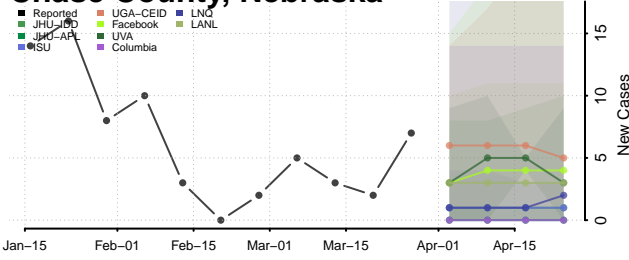

Brown County, Nebraska

Buffalo County, Nebraska

Burt County, Nebraska

Butler County, Nebraska

Cass County, Nebraska

Cedar County, Nebraska

Chase County, Nebraska

Cherry County, Nebraska