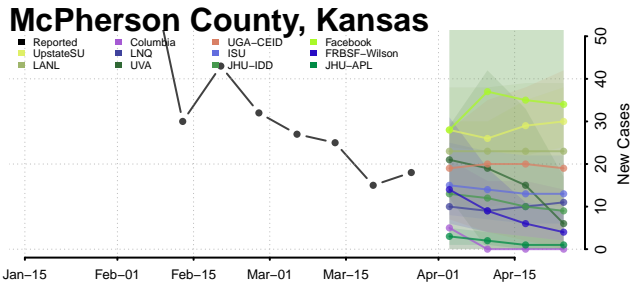

Keary County, Kansas

Kingman County, Kansas

Kiowa County, Kansas

Labette County, Kansas

Lane County, Kansas

Leavenworth County, Kansas

Lincoln County, Kansas

Meade County, Kansas