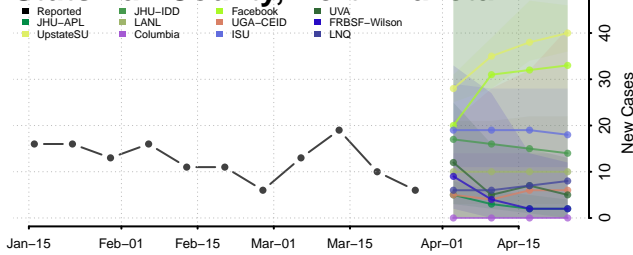

Stutsman County, North Dakota