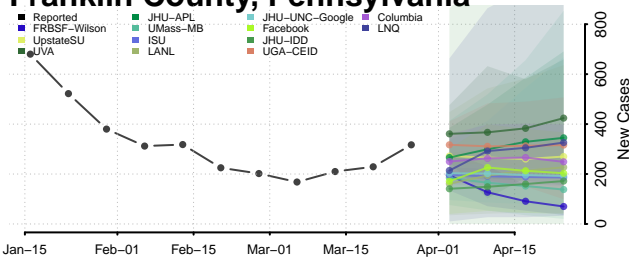

Forest County, Pennsylvania

Franklin County, Pennsylvania

Fulton County, Pennsylvania

Greene County, Pennsylvania

Huntingdon County, Pennsylvania

Indiana County, Pennsylvania

Jefferson County, Pennsylvania

Juniata County, Pennsylvania