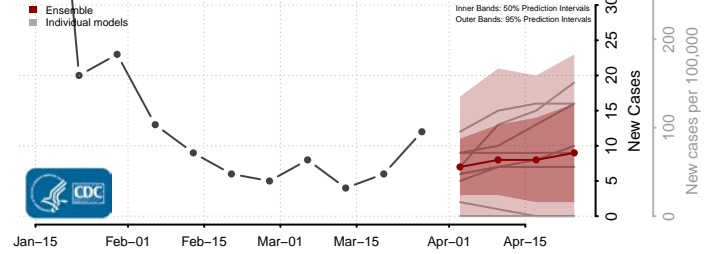

Summers County, West Virginia