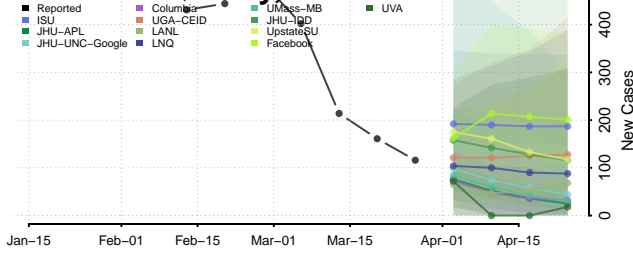

Okaloosa County, Florida