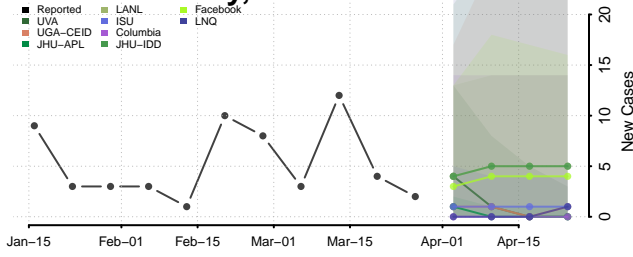

Madison County, Montana

McCone County, Montana

Meagher County, Montana

Mineral County, Montana

Missoula County, Montana

Musselshell County, Montana

Park County, Montana

Petroleum County, Montana