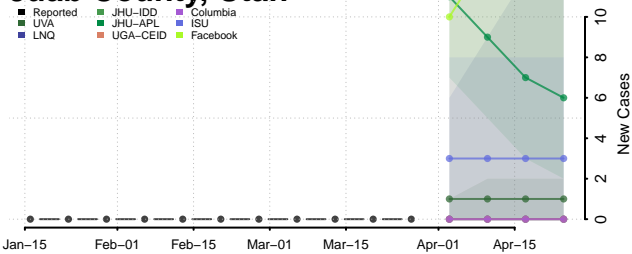

Duchesne County, Utah

Emery County, Utah

Garfield County, Utah

Grand County, Utah

Iron County, Utah

Juab County, Utah

Kane County, Utah

Millard County, Utah