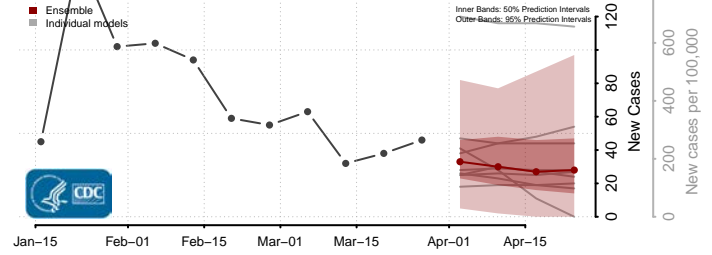

Chesapeake County, Virginia

Chesterfield County, Virginia

Clarke County, Virginia

Colonial Heights County, Virginia

Covington County, Virginia

Craig County, Virginia

Culpeper County, Virginia

Cumberland County, Virginia