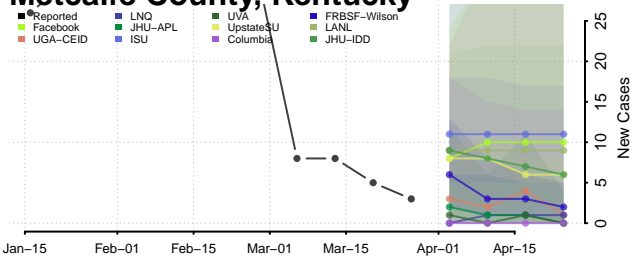

Metcalfe County, Kentucky