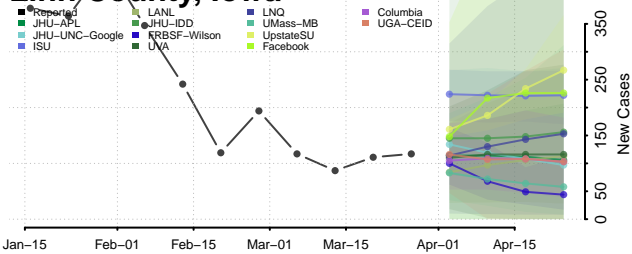

Jefferson County, Iowa

Johnson County, Iowa

Jones County, Iowa

Keokuk County, Iowa

Kossuth County, Iowa

Lee County, Iowa

Linn County, Iowa

Louisa County, Iowa