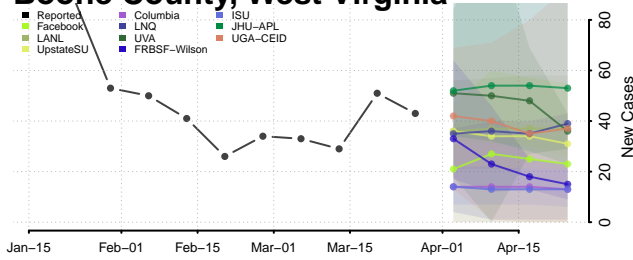

Boone County, West Virginia