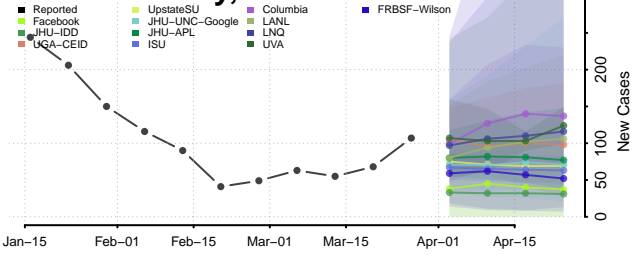

Oxford County, Maine