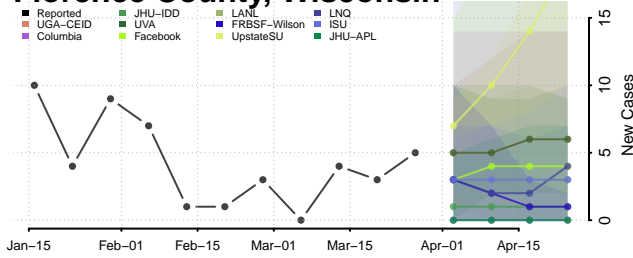

Florence County, Wisconsin