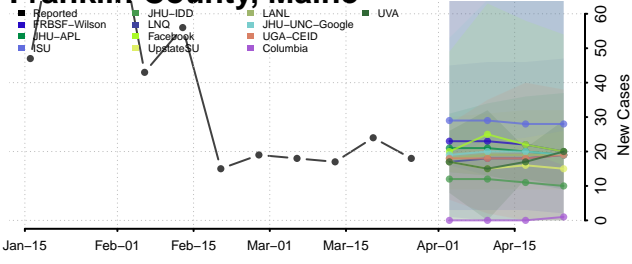

Winn County, Louisiana

Maine

Androscoggin County, Maine

Aroostook County, Maine

Cumberland County, Maine

Franklin County, Maine

Hancock County, Maine

Kennebec County, Maine