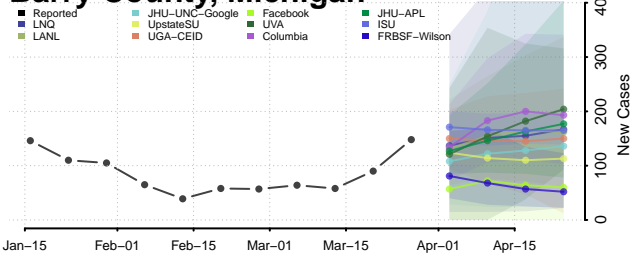

Antrim County, Michigan

Arenac County, Michigan

Baraga County, Michigan

Barry County, Michigan

Bay County, Michigan

Benzie County, Michigan

Berrien County, Michigan

Branch County, Michigan