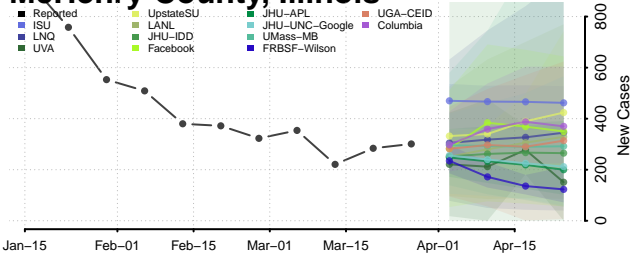

Marshall County, Illinois

Mason County, Illinois

Massac County, Illinois

McDonough County, Illinois

McHenry County, Illinois

McLean County, Illinois

Menard County, Illinois

Mercer County, Illinois