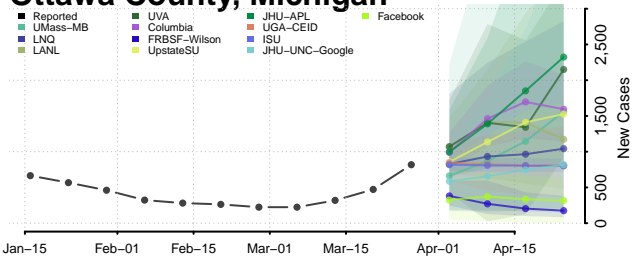

Osceola County, Michigan

Oscoda County, Michigan

Otsego County, Michigan

Ottawa County, Michigan

Presque Isle County, Michigan

Roscommon County, Michigan

Saginaw County, Michigan

Sanilac County, Michigan