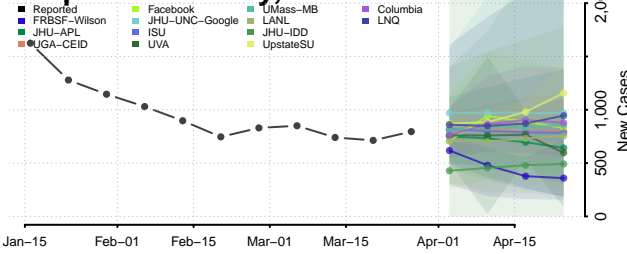

Arapahoe County, Colorado