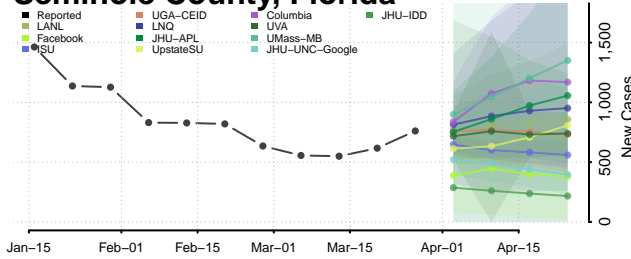

Polk County, Florida

Putnam County, Florida

Santa Rosa County, Florida

Sarasota County, Florida

Seminole County, Florida

St. Johns County, Florida

St. Lucie County, Florida

Sumter County, Florida