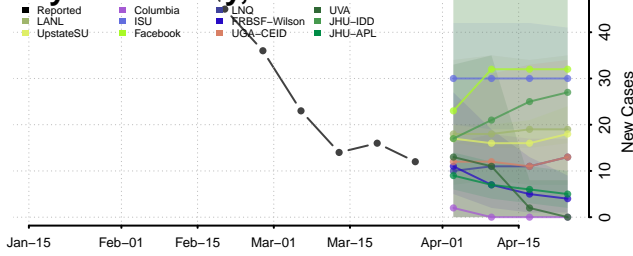

Fayette County, Ohio