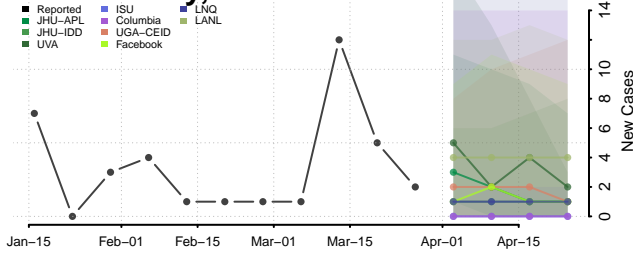

Kent County, Texas