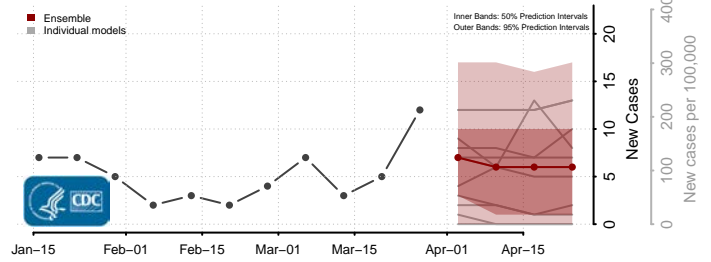

Lake of the Woods County, Minnesota

Le Sueur County, Minnesota

Lincoln County, Minnesota

Lyon County, Minnesota

Mahnomen County, Minnesota

Marshall County, Minnesota

Martin County, Minnesota

McLeod County, Minnesota