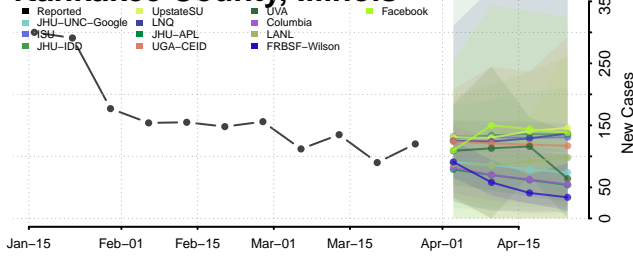

Kankakee County, Illinois