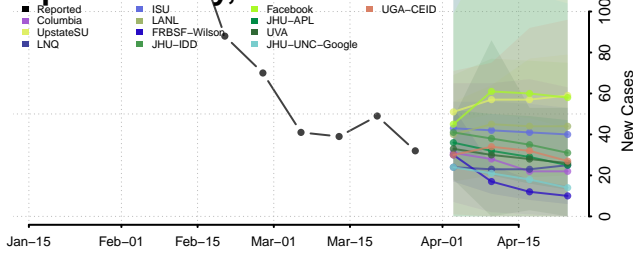

Tipton County, Tennessee