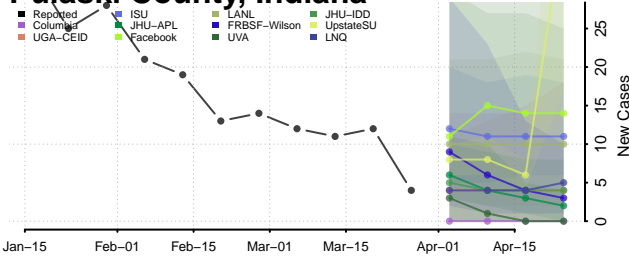

Pulaski County, Indiana