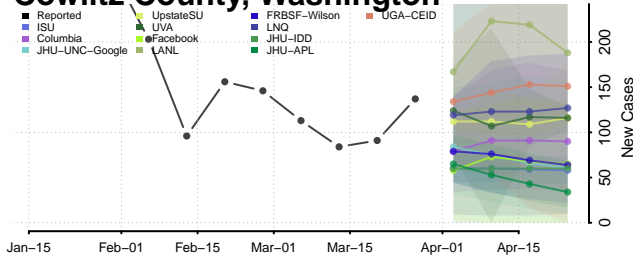

Cowlitz County, Washington