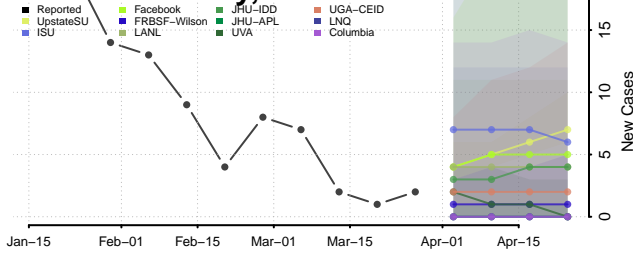

Graham County, North Carolina