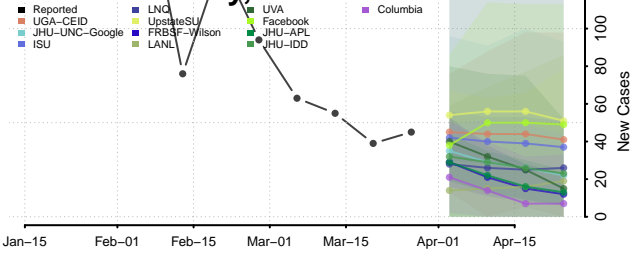

Loudon County, Tennessee