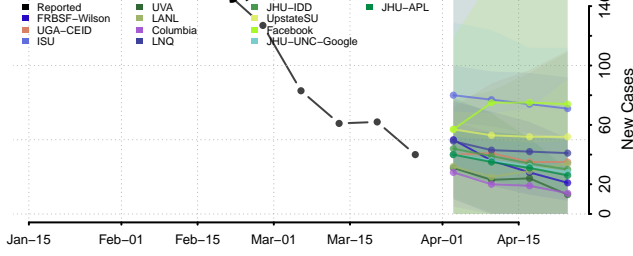

Nassau County, Florida