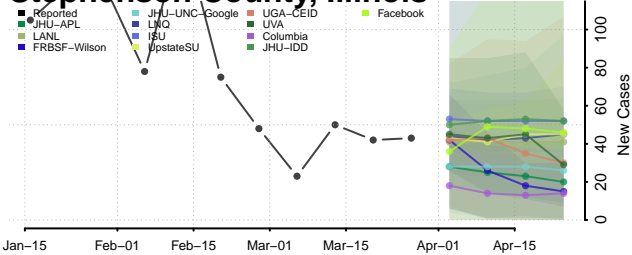

Stephenson County, Illinois

Tazewell County, Illinois

Union County, Illinois

Vermilion County, Illinois

Wabash County, Illinois

Warren County, Illinois

Washington County, Illinois

Wayne County, Illinois