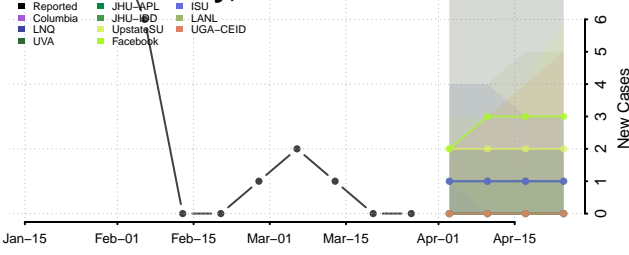

Wright County, Iowa

Kansas

Allen County, Kansas

Anderson County, Kansas

Atchison County, Kansas

Barber County, Kansas

Barton County, Kansas

Bourbon County, Kansas