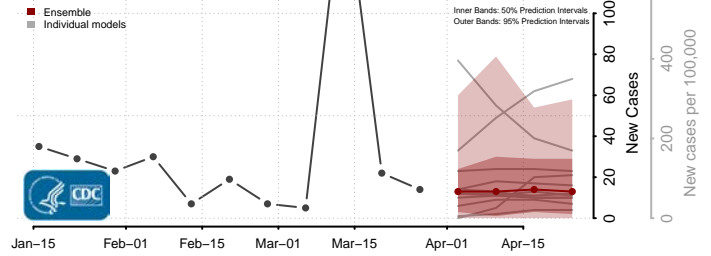

Benton County, Missouri