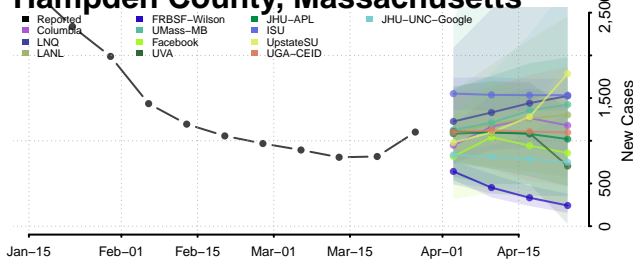

Hampden County, Massachusetts