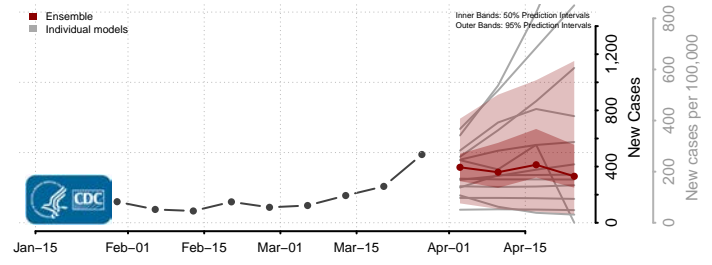

Cass County, North Dakota