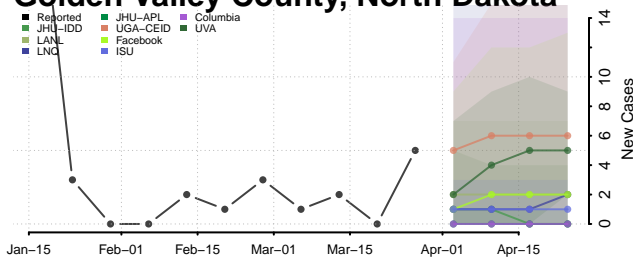

Divide County, North Dakota

Dunn County, North Dakota

Eddy County, North Dakota

Emmons County, North Dakota

Foster County, North Dakota

Golden Valley County, North Dakota

Grand Forks County, North Dakota

Grant County, North Dakota