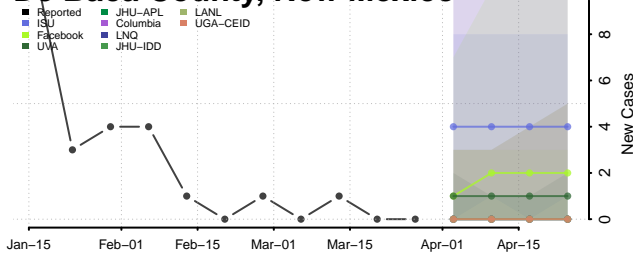

De Baca County, New Mexico