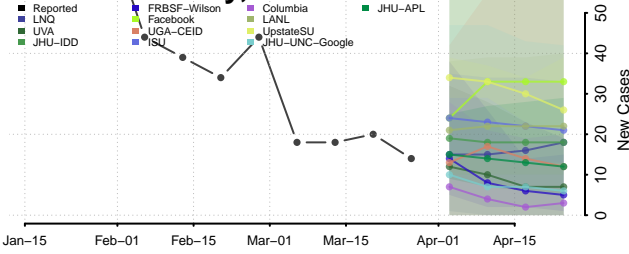

Johnson County, Nebraska

Kearney County, Nebraska

Keith County, Nebraska

Keya Paha County, Nebraska

Kimball County, Nebraska

Knox County, Nebraska

Lancaster County, Nebraska

Lincoln County, Nebraska