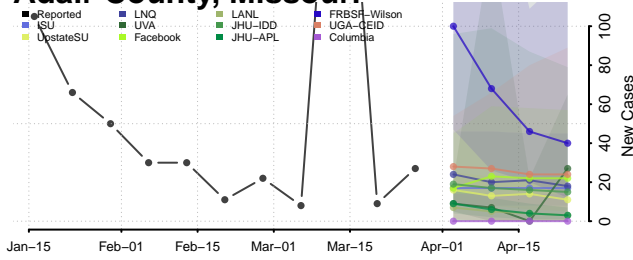

Adair County, Missouri