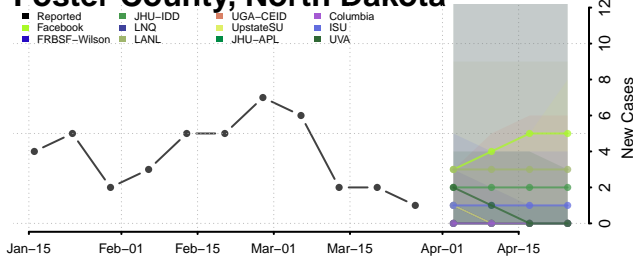

Divide County, North Dakota

Dunn County, North Dakota

Eddy County, North Dakota

Emmons County, North Dakota

Foster County, North Dakota

Golden Valley County, North Dakota

Grand Forks County, North Dakota

Grant County, North Dakota