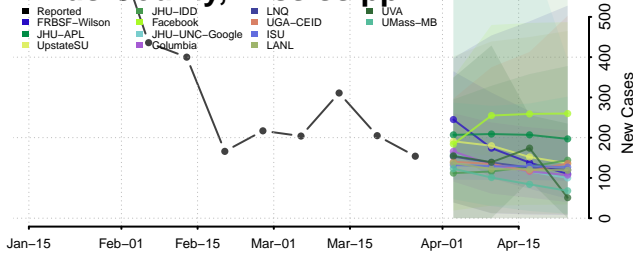

Copiah County, Mississippi

Covington County, Mississippi

DeSoto County, Mississippi

Forrest County, Mississippi

Hinds County, Mississippi

Holmes County, Mississippi

Humphreys County, Mississippi

Issaquena County, Mississippi