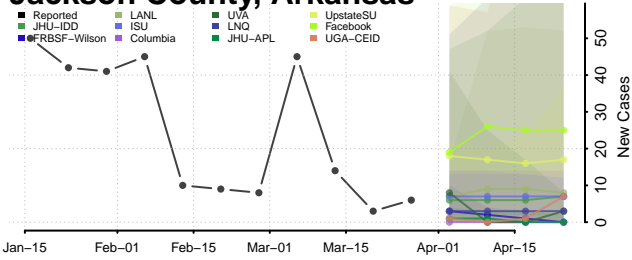

Jackson County, Arkansas