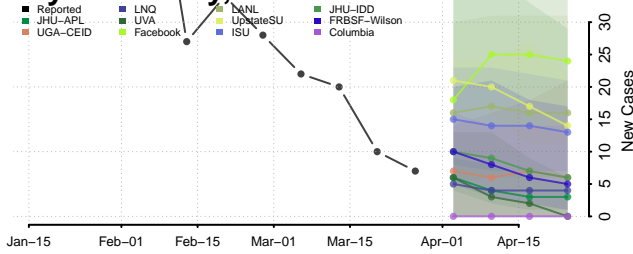

Taylor County, Florida