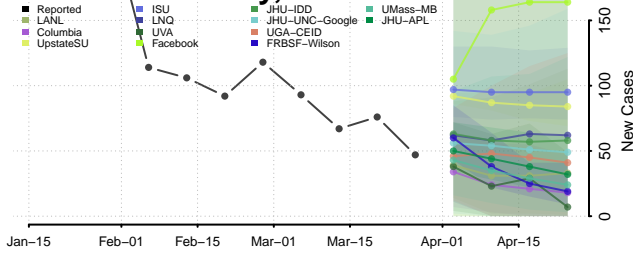

Marinette County, Wisconsin

Marquette County, Wisconsin

Menominee County, Wisconsin

Milwaukee County, Wisconsin

Monroe County, Wisconsin

Oconto County, Wisconsin

Oneida County, Wisconsin

Outagamie County, Wisconsin