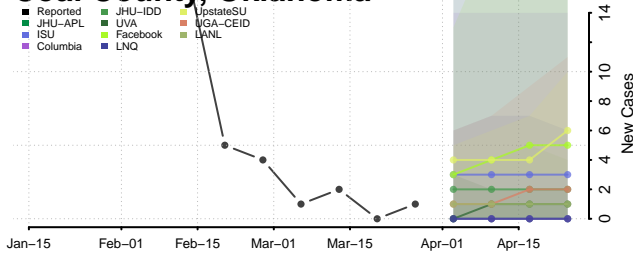

Carter County, Oklahoma

Cherokee County, Oklahoma

Choctaw County, Oklahoma

Cimarron County, Oklahoma

Cleveland County, Oklahoma

Coal County, Oklahoma

Comanche County, Oklahoma

Cotton County, Oklahoma