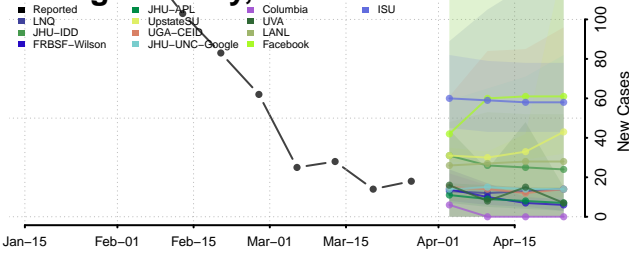

Portage County, Wisconsin