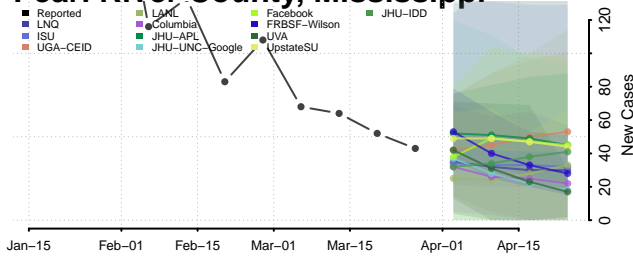

Pearl River County, Mississippi