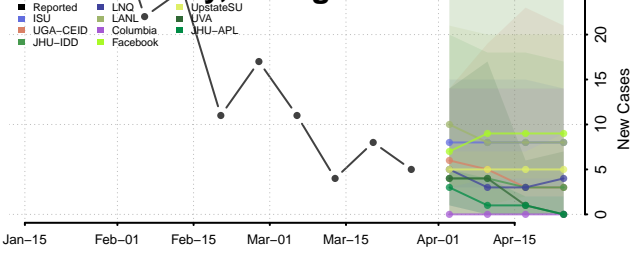

Dade County, Georgia

Dawson County, Georgia

Decatur County, Georgia

DeKalb County, Georgia

Dodge County, Georgia

Elbert County, Georgia

Emanuel County, Georgia

Evans County, Georgia