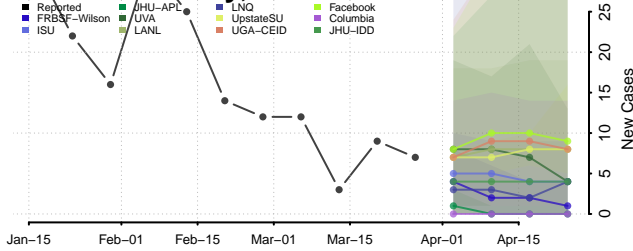

Greene County, Alabama