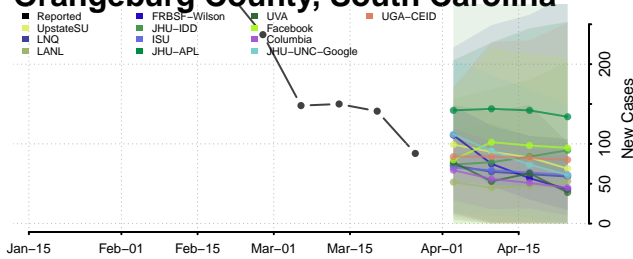

Orangeburg County, South Carolina