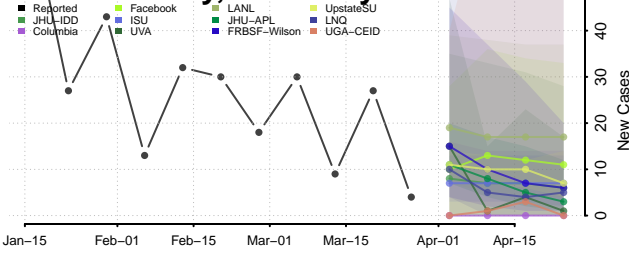

Kenton County, Kentucky

Knott County, Kentucky

Knox County, Kentucky

Larue County, Kentucky

Laurel County, Kentucky

Lawrence County, Kentucky

Lee County, Kentucky

Leslie County, Kentucky