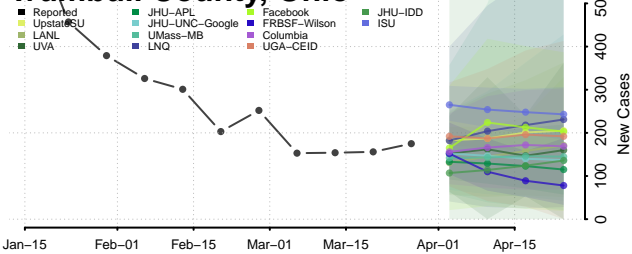

Trumbull County, Ohio