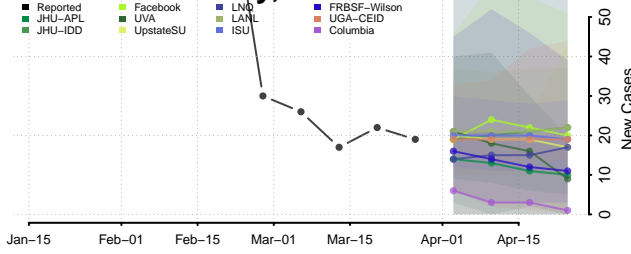

Currituck County, North Carolina