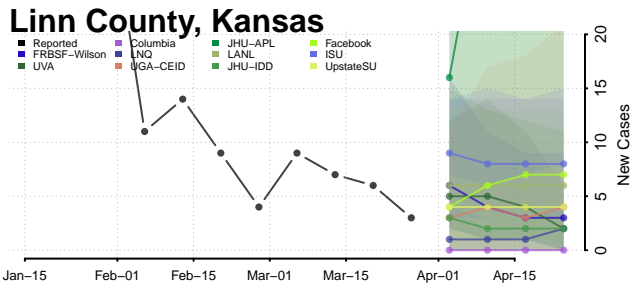

Keary County, Kansas

Kingman County, Kansas

Kiowa County, Kansas

Labette County, Kansas

Lane County, Kansas

Leavenworth County, Kansas

Lincoln County, Kansas

Meade County, Kansas