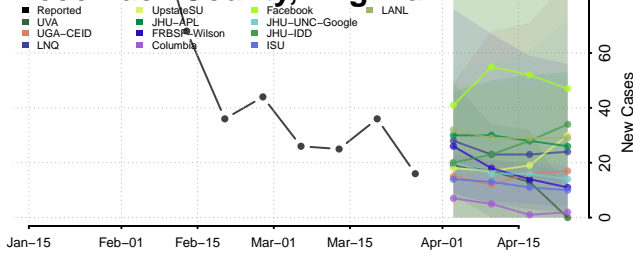

Accomack County, Virginia