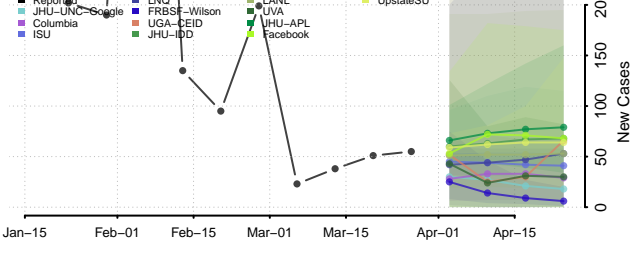

Somerset County, Pennsylvania

Sullivan County, Pennsylvania

Susquehanna County, Pennsylvania

Tioga County, Pennsylvania

Union County, Pennsylvania

York County, Pennsylvania

Puerto Rico

Rhode Island