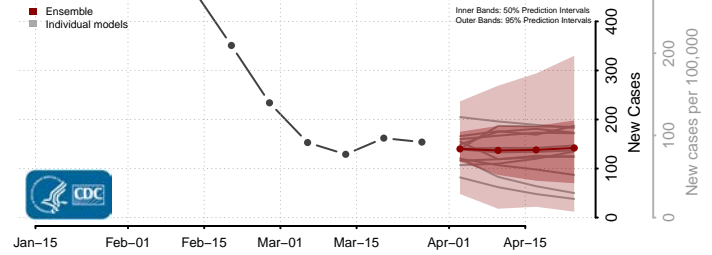

Davidson County, North Carolina