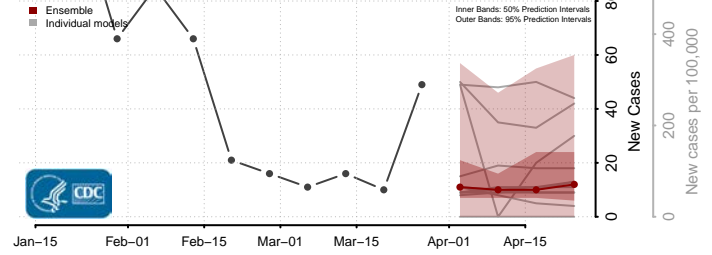

Le Flore County, Oklahoma

Lincoln County, Oklahoma

Logan County, Oklahoma

Love County, Oklahoma

Major County, Oklahoma

Marshall County, Oklahoma

Mayes County, Oklahoma

McClain County, Oklahoma