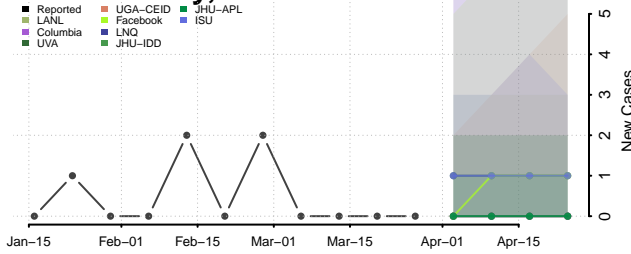

Rock County, Nebraska