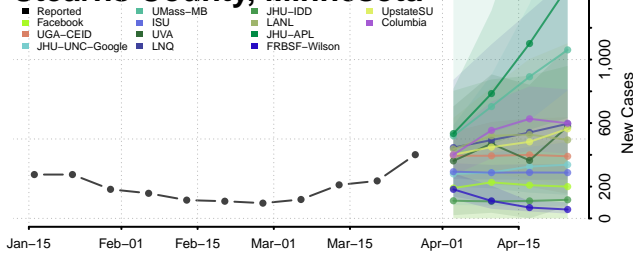

Stearns County, Minnesota