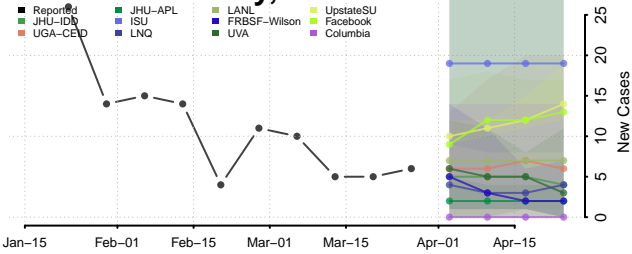

Jefferson County, Iowa