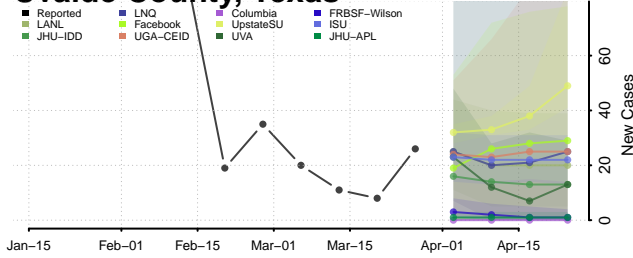

Uvalde County, Texas