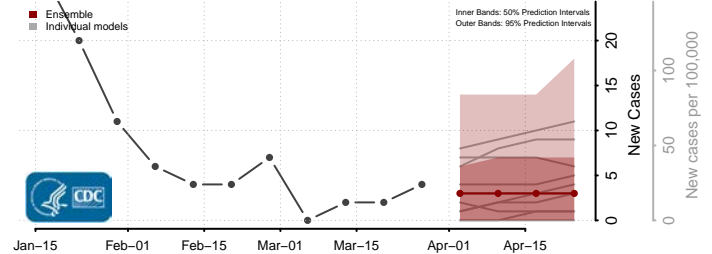

Idaho County, Idaho