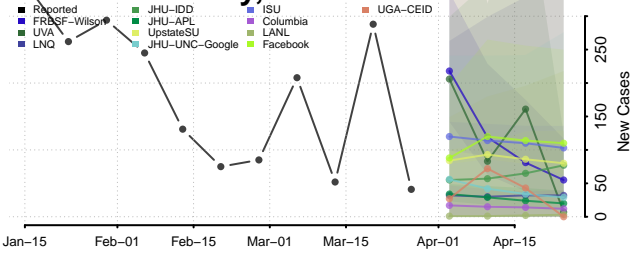

Lauderdale County, Alabama

Lawrence County, Alabama

Lee County, Alabama

Limestone County, Alabama

Lowndes County, Alabama

Macon County, Alabama

Madison County, Alabama

Marengo County, Alabama

Marion County, Alabama

Marshall County, Alabama

Mobile County, Alabama

Monroe County, Alabama

Montgomery County, Alabama

Morgan County, Alabama

Perry County, Alabama

Pickens County, Alabama