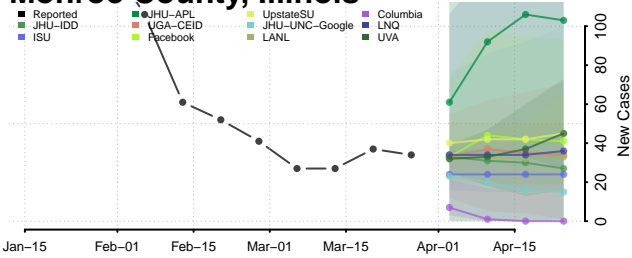

Monroe County, Illinois