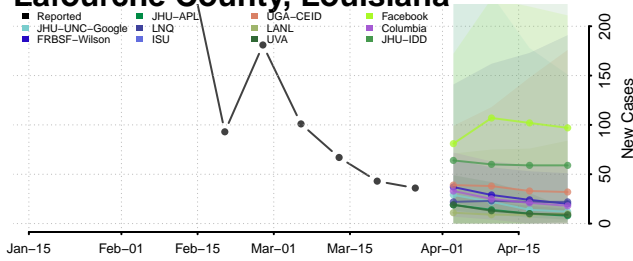

Lafourche County, Louisiana