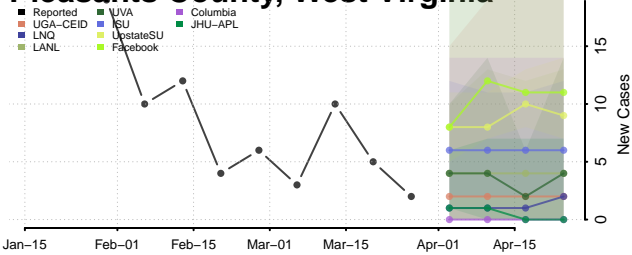

Ohio County, West Virginia

Pendleton County, West Virginia

Pleasants County, West Virginia

Pocahontas County, West Virginia

Preston County, West Virginia

Putnam County, West Virginia

Raleigh County, West Virginia