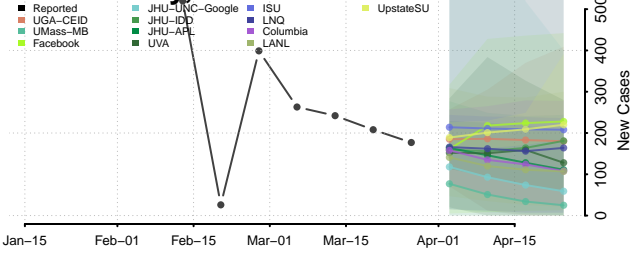

Bell County, Texas