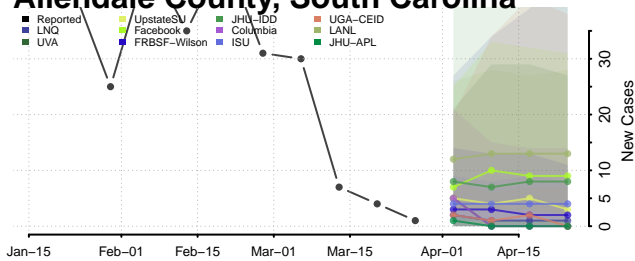

Allendale County, South Carolina