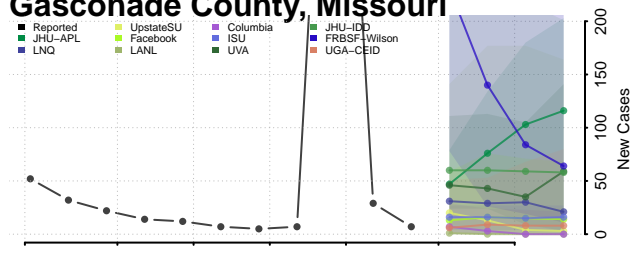

DeKalb County, Missouri

Dent County, Missouri

Douglas County, Missouri

Dunklin County, Missouri

Franklin County, Missouri

Gasconade County, Missouri

Gentry County, Missouri

Greene County, Missouri