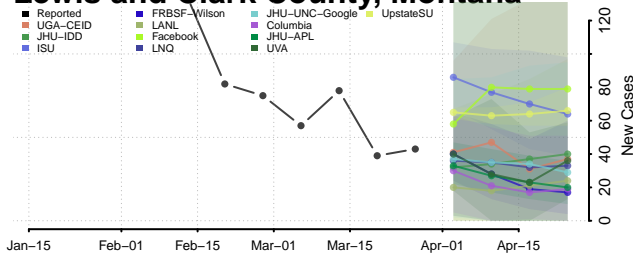

Granite County, Montana

Hill County, Montana

Jefferson County, Montana

Judith Basin County, Montana

Lake County, Montana

Lewis and Clark County, Montana

Liberty County, Montana

Lincoln County, Montana