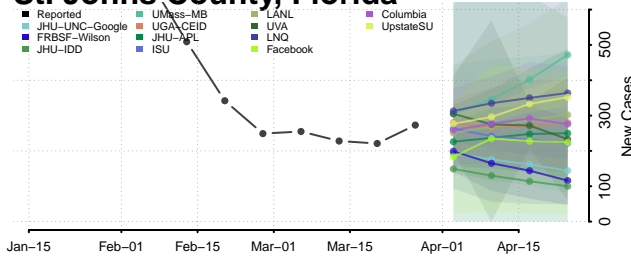

Polk County, Florida

Putnam County, Florida

Santa Rosa County, Florida

Sarasota County, Florida

Seminole County, Florida

St. Johns County, Florida

St. Lucie County, Florida

Sumter County, Florida