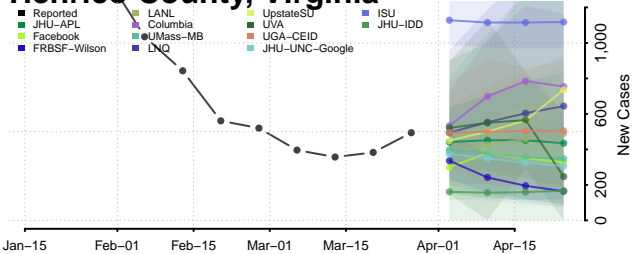

Henrico County, Virginia