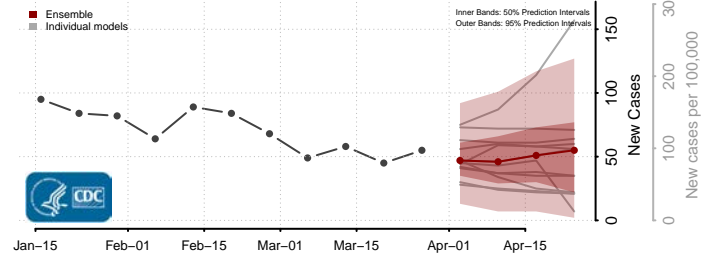

Chisago County, Minnesota