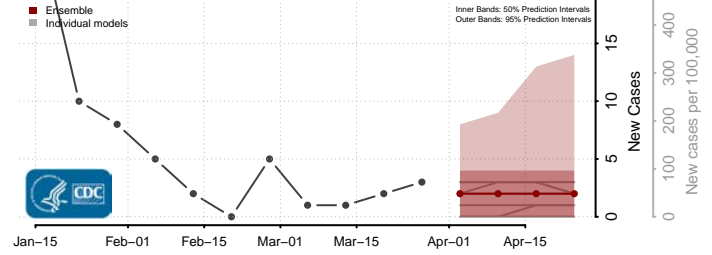

Bath County, Virginia