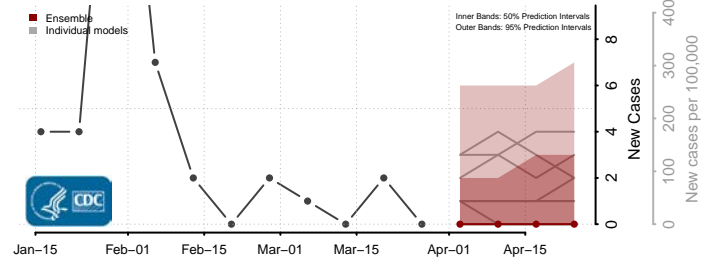

Divide County, North Dakota

Dunn County, North Dakota

Eddy County, North Dakota

Emmons County, North Dakota

Foster County, North Dakota

Golden Valley County, North Dakota

Grand Forks County, North Dakota

Grant County, North Dakota