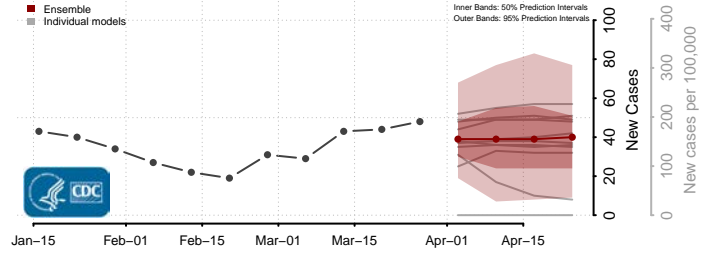

Plymouth County, Iowa