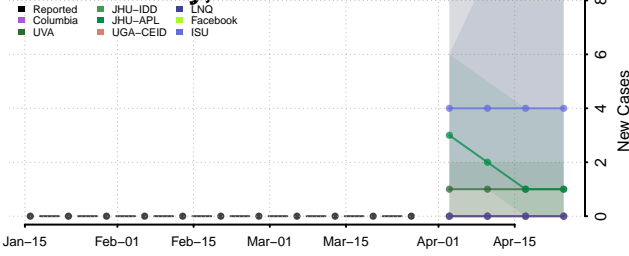

Duchesne County, Utah

Emery County, Utah

Garfield County, Utah

Grand County, Utah

Iron County, Utah

Juab County, Utah

Kane County, Utah

Millard County, Utah