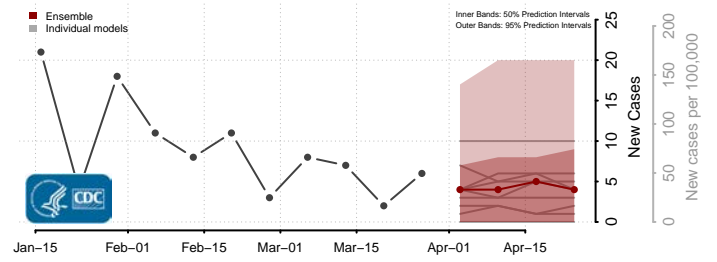

Rosebud County, Montana

Sanders County, Montana

Sheridan County, Montana

Silver Bow County, Montana

Stillwater County, Montana

Sweet Grass County, Montana

Teton County, Montana

Toole County, Montana