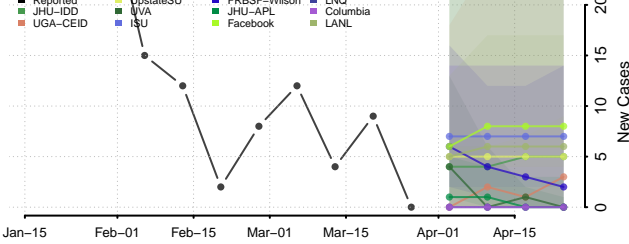

Sevier County, Arkansas

Sharp County, Arkansas

St. Francis County, Arkansas

Stone County, Arkansas

Union County, Arkansas

Van Buren County, Arkansas

Washington County, Arkansas

White County, Arkansas