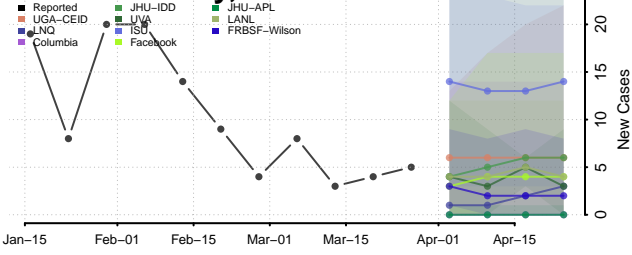

Madera County, California

Marin County, California

Mariposa County, California

Mendocino County, California

Merced County, California

Modoc County, California

Mono County, California

Monterey County, California