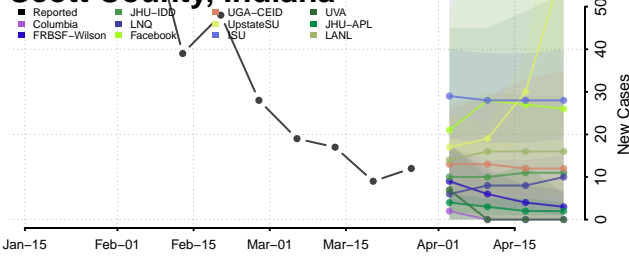

Pulaski County, Indiana

Putnam County, Indiana

Randolph County, Indiana

Ripley County, Indiana

Rush County, Indiana

Scott County, Indiana

Shelby County, Indiana

Spencer County, Indiana