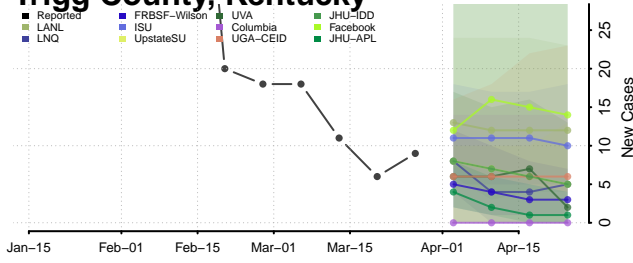

Trigg County, Kentucky