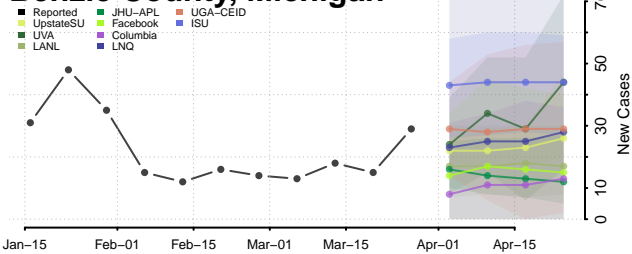

Antrim County, Michigan

Arenac County, Michigan

Baraga County, Michigan

Barry County, Michigan

Bay County, Michigan

Benzie County, Michigan

Berrien County, Michigan

Branch County, Michigan