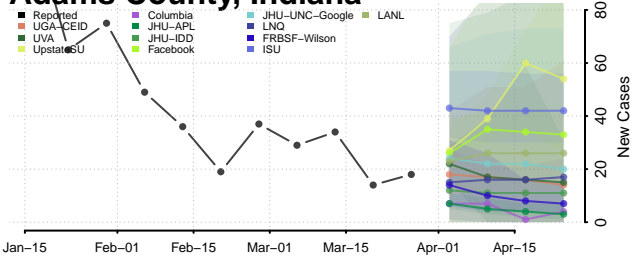

White County, Illinois

Whiteside County, Illinois

Will County, Illinois

Williamson County, Illinois

Winnebago County, Illinois

Woodford County, Illinois

Indiana

Adams County, Indiana