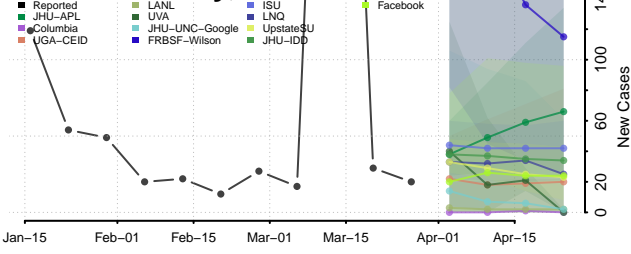

Grundy County, Missouri

Harrison County, Missouri

Henry County, Missouri

Hickory County, Missouri

Holt County, Missouri

Howard County, Missouri

Howell County, Missouri

Iron County, Missouri