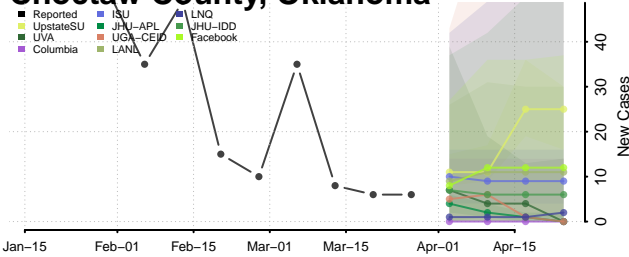

Choctaw County, Oklahoma