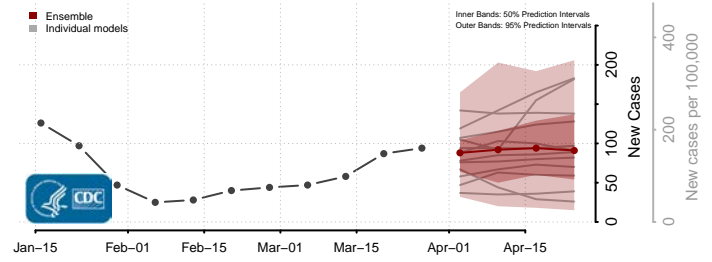

Otter Tail County, Minnesota