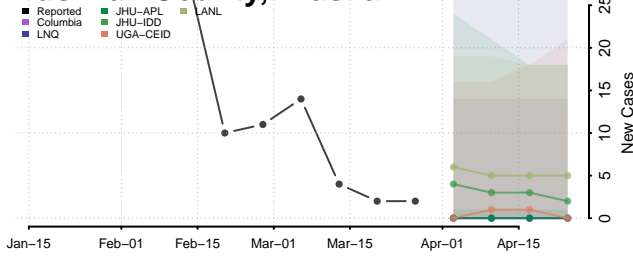

Juneau County, Alaska

Kenai Peninsula County, Alaska

Ketchikan Gateway County, Alaska

Kodiak Island County, Alaska

Kusilvak County, Alaska

Lake and Peninsula County, Alaska

Matanuska-Susitna County, Alaska

Nome County, Alaska