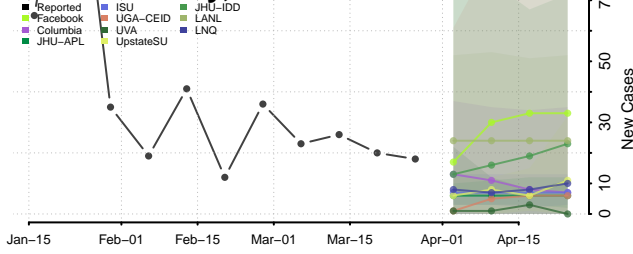

Jones County, Texas