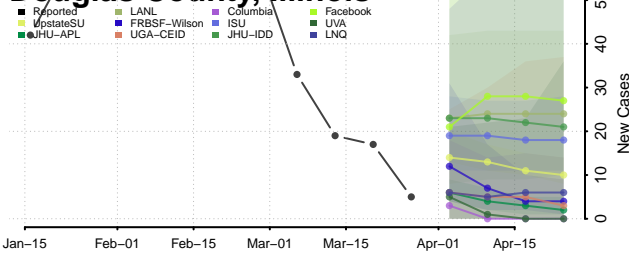

Douglas County, Illinois