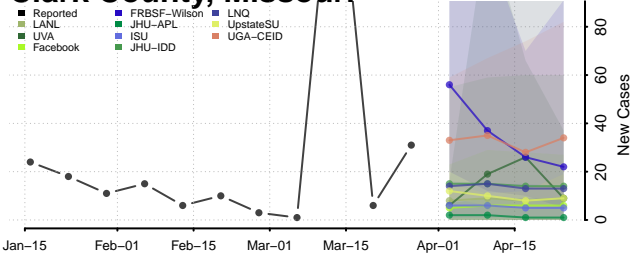

Clark County, Missouri