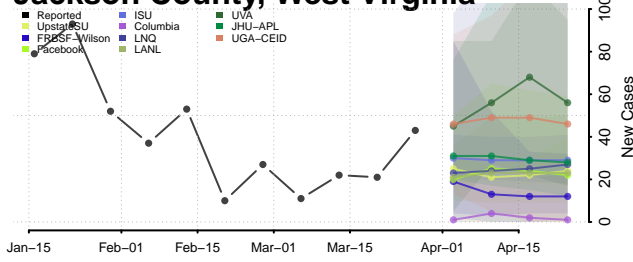

Hampshire County, West Virginia

Hancock County, West Virginia

Hardy County, West Virginia

Harrison County, West Virginia

Jackson County, West Virginia

Jefferson County, West Virginia

Kanawha County, West Virginia