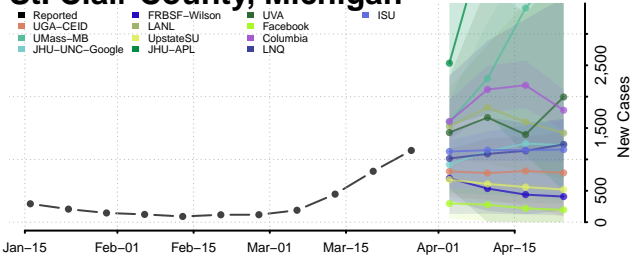

St. Clair County, Michigan