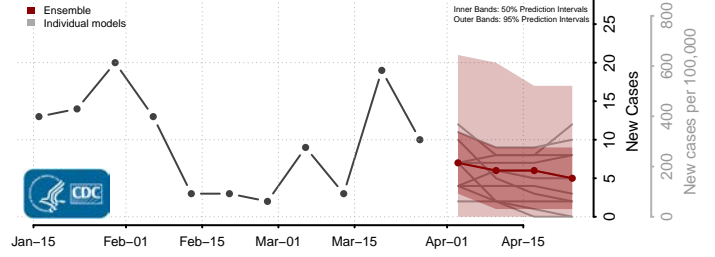

Sibley County, Minnesota

St. Louis County, Minnesota

Stearns County, Minnesota

Steele County, Minnesota

Stevens County, Minnesota

Swift County, Minnesota

Todd County, Minnesota

Traverse County, Minnesota