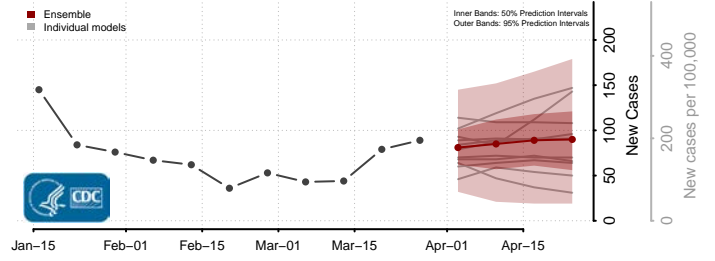

Hillsdale County, Michigan