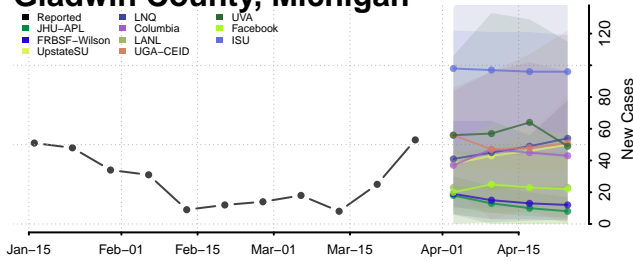

Delta County, Michigan

Dickinson County, Michigan

Eaton County, Michigan

Emmet County, Michigan

Genesee County, Michigan

Gladwin County, Michigan

Gogebic County, Michigan

Grand Traverse County, Michigan