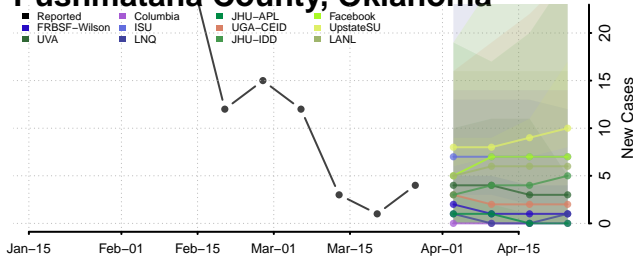

Pushmataha County, Oklahoma