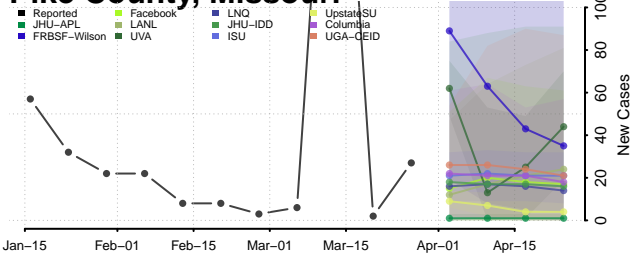

Pike County, Missouri