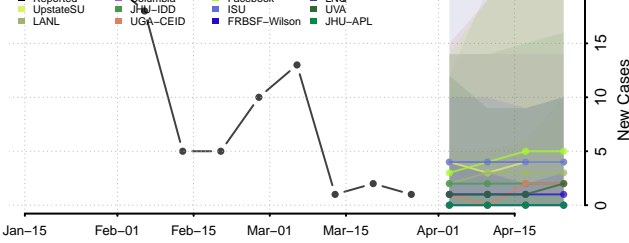

Pope County, Arkansas

Prairie County, Arkansas

Pulaski County, Arkansas

Randolph County, Arkansas

Saline County, Arkansas

Scott County, Arkansas

Searcy County, Arkansas

Sebastian County, Arkansas