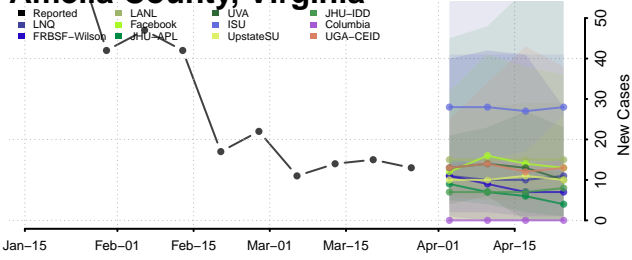

Amelia County, Virginia