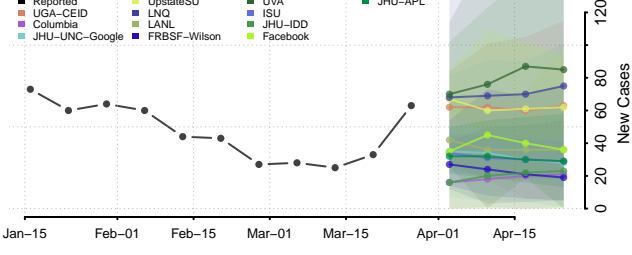

Somerset County, Pennsylvania

Sullivan County, Pennsylvania

Susquehanna County, Pennsylvania

Tioga County, Pennsylvania

Union County, Pennsylvania

York County, Pennsylvania

Puerto Rico

Rhode Island