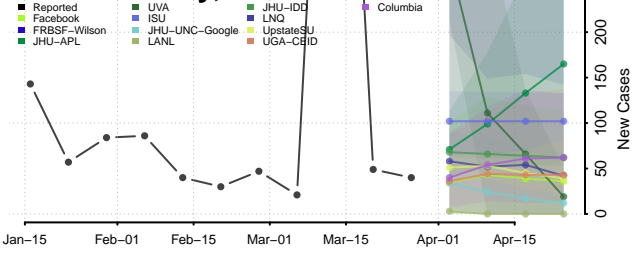

Pettis County, Missouri

Phelps County, Missouri

Pike County, Missouri

Platte County, Missouri

Polk County, Missouri

Pulaski County, Missouri

Putnam County, Missouri

Ralls County, Missouri