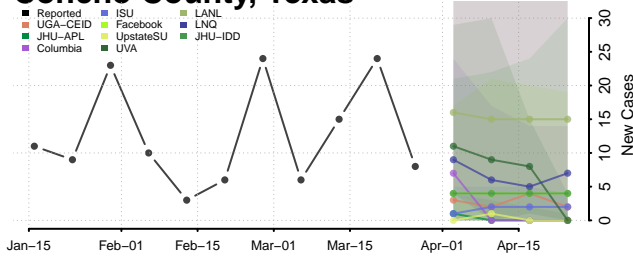

Concho County, Texas