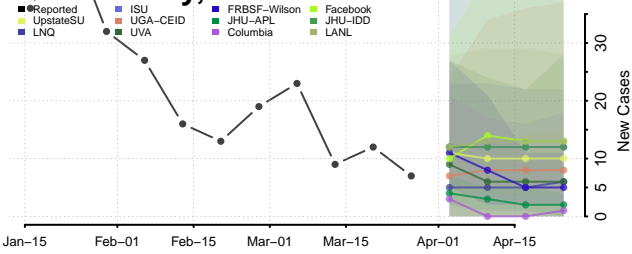

Harrison County, Iowa

Henry County, Iowa

Howard County, Iowa

Humboldt County, Iowa

Ida County, Iowa

Iowa County, Iowa

Jackson County, Iowa

Jasper County, Iowa