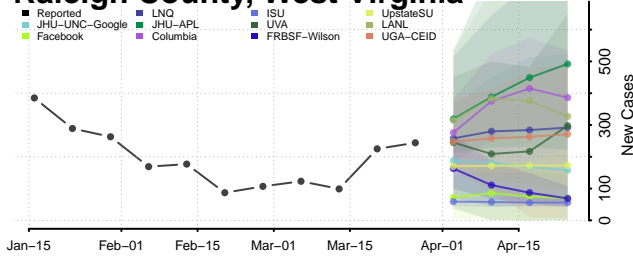

Ohio County, West Virginia

Pendleton County, West Virginia

Pleasants County, West Virginia

Pocahontas County, West Virginia

Preston County, West Virginia

Putnam County, West Virginia

Raleigh County, West Virginia