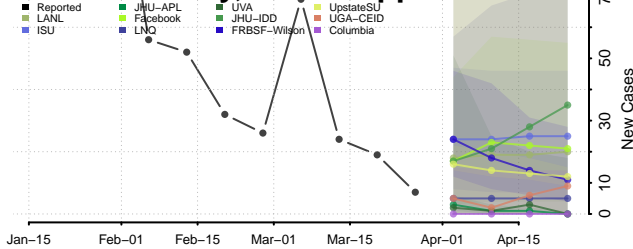

Madison County, Mississippi

Marion County, Mississippi

Marshall County, Mississippi

Monroe County, Mississippi

Montgomery County, Mississippi

Neshoba County, Mississippi

Newton County, Mississippi

Noxubee County, Mississippi