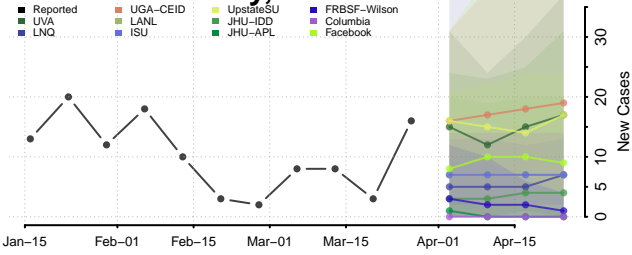

Ochiltree County, Texas