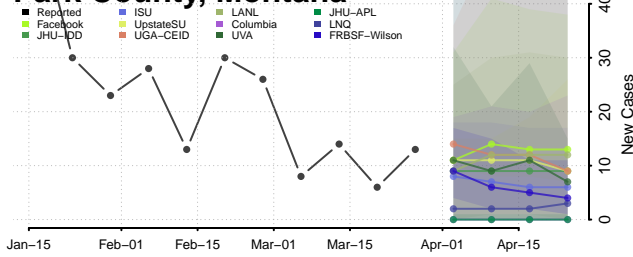

Madison County, Montana

McCone County, Montana

Meagher County, Montana

Mineral County, Montana

Missoula County, Montana

Musselshell County, Montana

Park County, Montana

Petroleum County, Montana