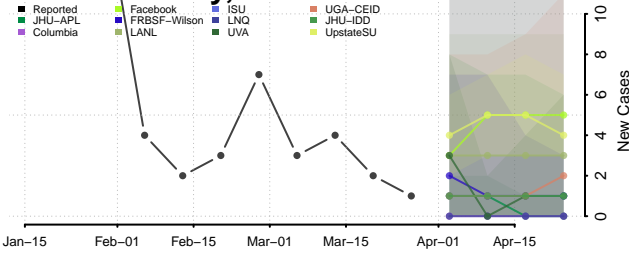

Keary County, Kansas

Kingman County, Kansas

Kiowa County, Kansas

Labette County, Kansas

Lane County, Kansas

Leavenworth County, Kansas

Lincoln County, Kansas

Meade County, Kansas