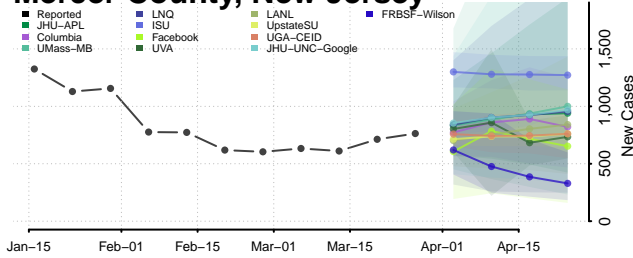

Mercer County, New Jersey