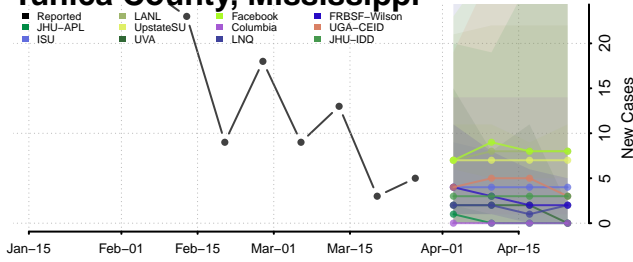

Sunflower County, Mississippi

Tallahatchie County, Mississippi

Tate County, Mississippi

Tippah County, Mississippi

Tishomingo County, Mississippi

Tunica County, Mississippi

Union County, Mississippi

Walthall County, Mississippi