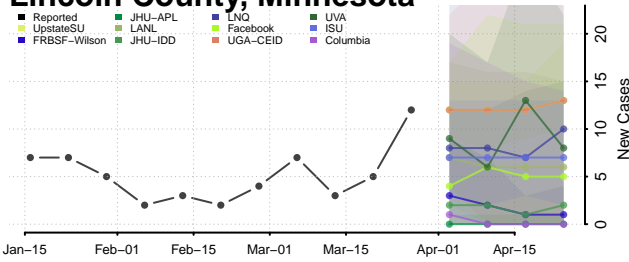

Lincoln County, Minnesota