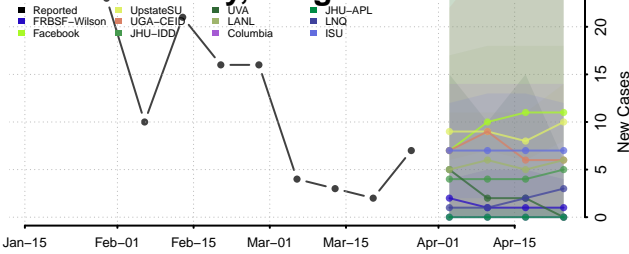

Marion County, Oregon

Morrow County, Oregon

Multnomah County, Oregon

Polk County, Oregon

Sherman County, Oregon

Tillamook County, Oregon

Umatilla County, Oregon

Union County, Oregon