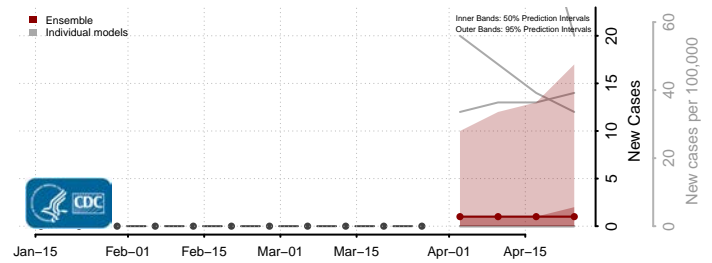

Uintah County, Utah