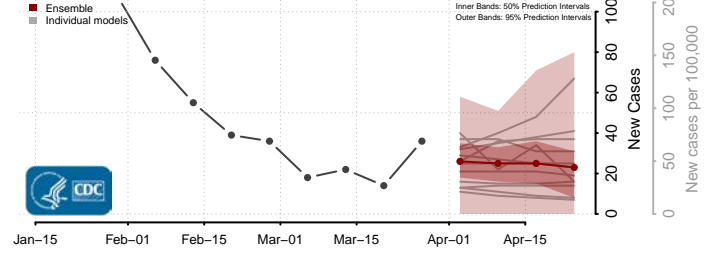

Worcester County, Maryland