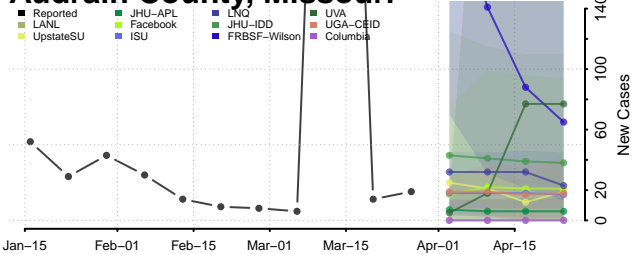

Audrain County, Missouri