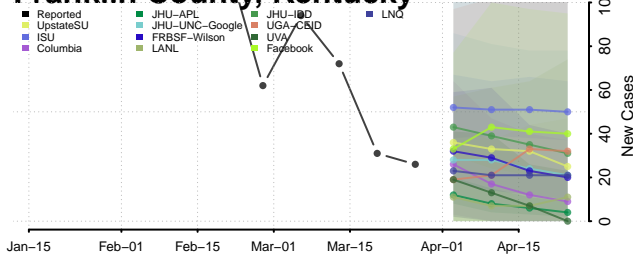

Franklin County, Kentucky