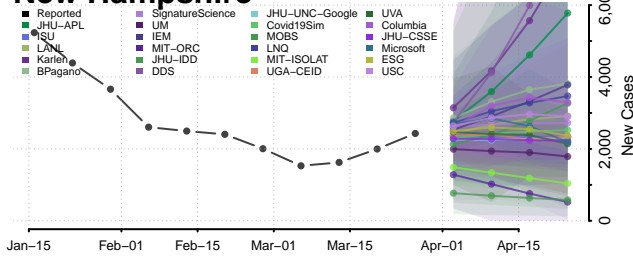

Storey County, Nevada

Washoe County, Nevada

White Pine County, Nevada

New Hampshire

Belknap County, New Hampshire

Carroll County, New Hampshire

Cheshire County, New Hampshire

Coos County, New Hampshire