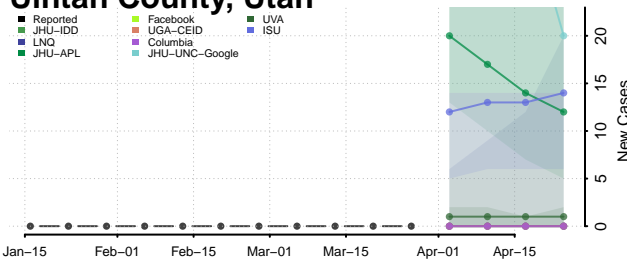

Uintah County, Utah