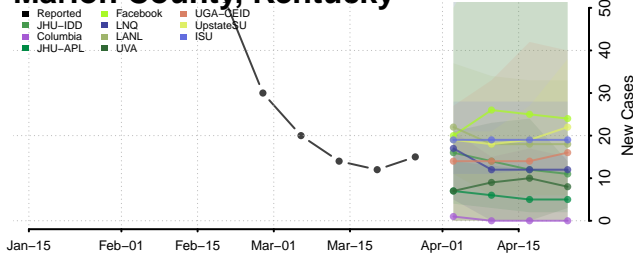

Marion County, Kentucky