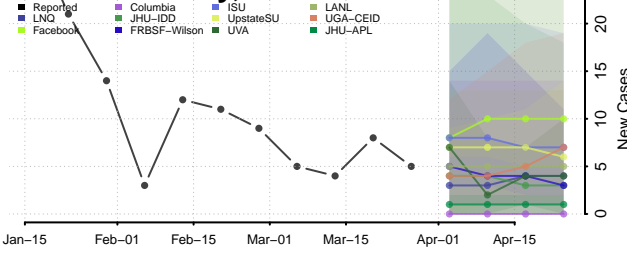

Duval County, Florida

Escambia County, Florida

Flagler County, Florida

Franklin County, Florida

Gadsden County, Florida

Gilchrist County, Florida

Glades County, Florida

Gulf County, Florida