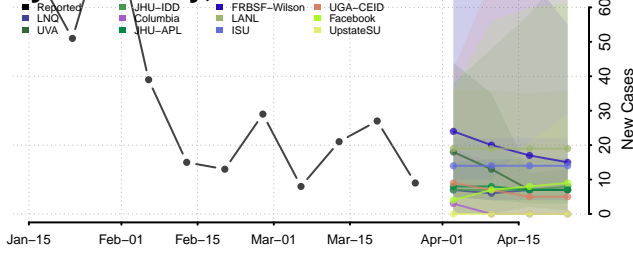

Tyler County, Texas