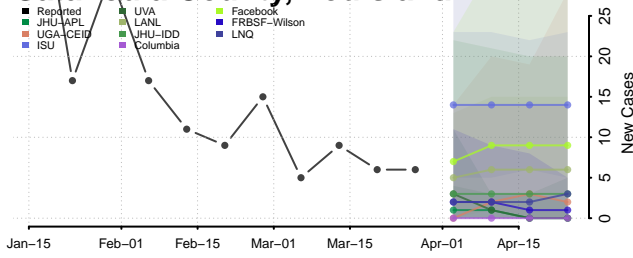

Caddo County, Louisiana

Calcasieu County, Louisiana

Caldwell County, Louisiana

Cameron County, Louisiana

Catahoula County, Louisiana

Claiborne County, Louisiana

Concordia County, Louisiana

De Soto County, Louisiana