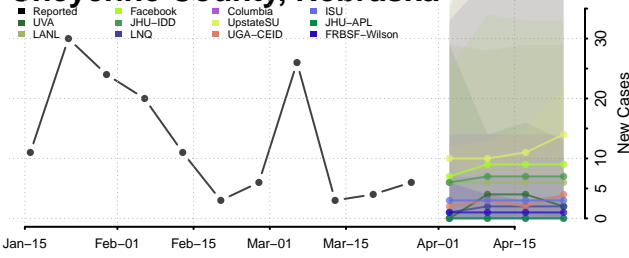

Cheyenne County, Nebraska