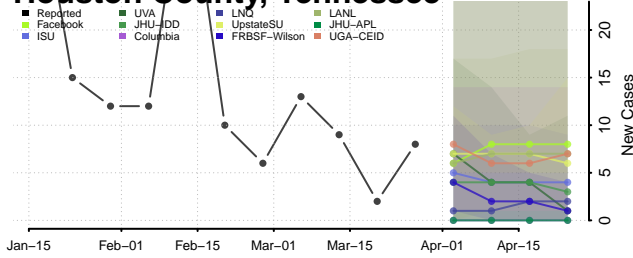

Houston County, Tennessee