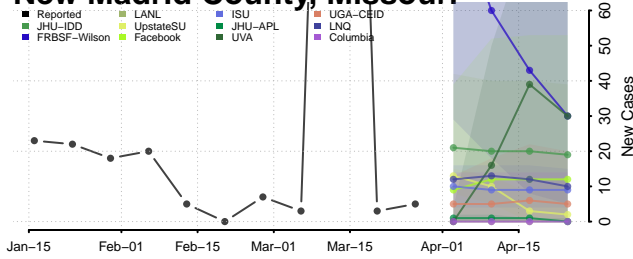

New Madrid County, Missouri