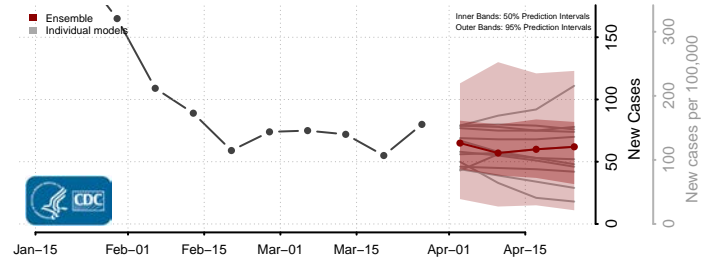

Warren County, Iowa