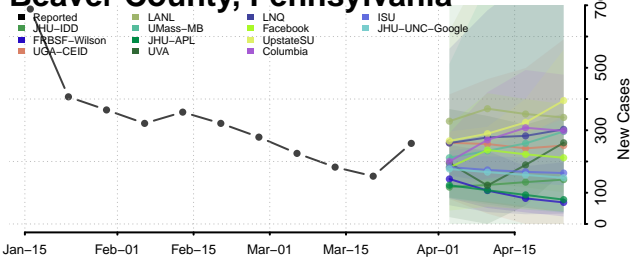

Beaver County, Pennsylvania