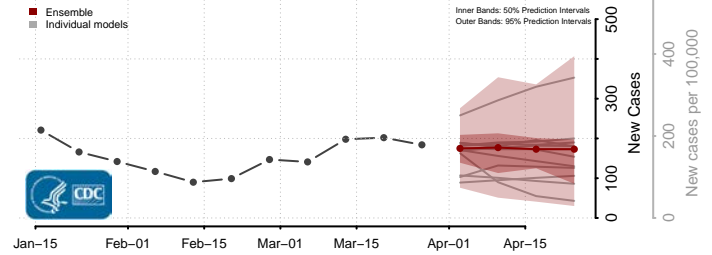

Warren County, Iowa

Washington County, Iowa

Wayne County, Iowa

Webster County, Iowa

Winnebago County, Iowa

Winneshiek County, Iowa

Woodbury County, Iowa

Worth County, Iowa