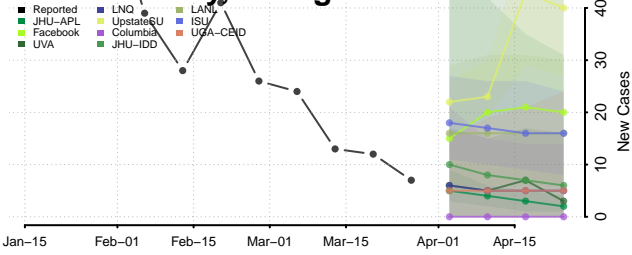

Pierce County, Georgia