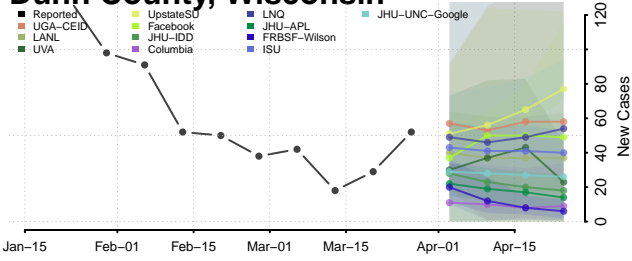

Dunn County, Wisconsin