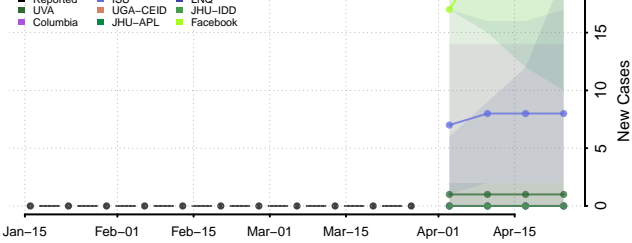

Carbon County, Utah