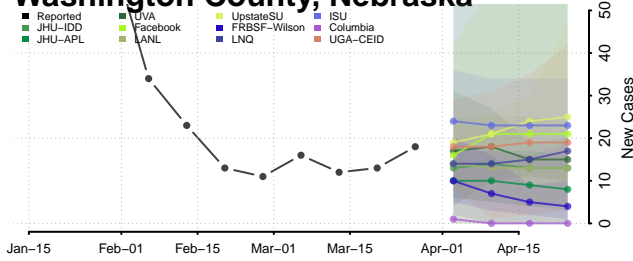

Washington County, Nebraska