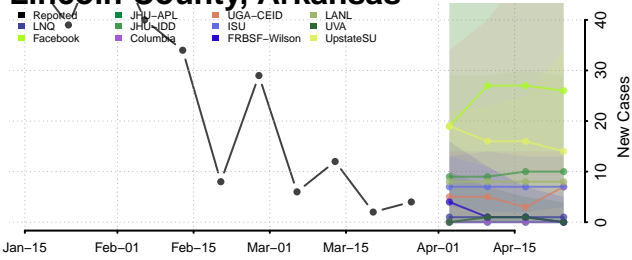

Jackson County, Arkansas

Jefferson County, Arkansas

Johnson County, Arkansas

Lafayette County, Arkansas

Lawrence County, Arkansas

Lee County, Arkansas

Lincoln County, Arkansas

Little River County, Arkansas