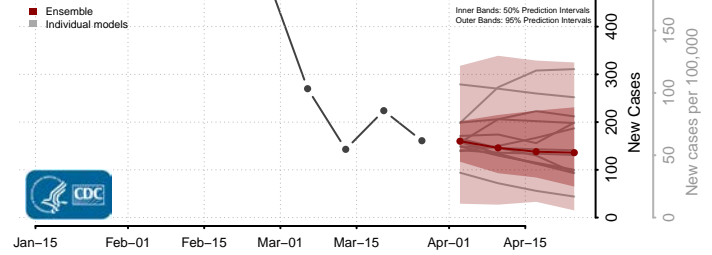

Beaufort County, North Carolina

Bertie County, North Carolina

Bladen County, North Carolina

Brunswick County, North Carolina

Buncombe County, North Carolina

Burke County, North Carolina

Chatham County, North Carolina