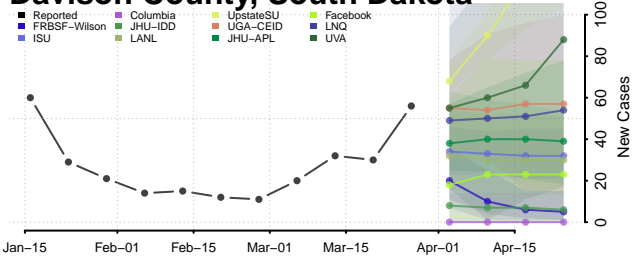

Davison County, South Dakota