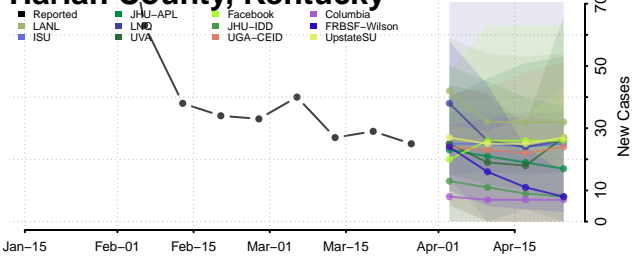

Grayson County, Kentucky

Green County, Kentucky

Greenup County, Kentucky

Hancock County, Kentucky

Hardin County, Kentucky

Harlan County, Kentucky

Harrison County, Kentucky

Hart County, Kentucky