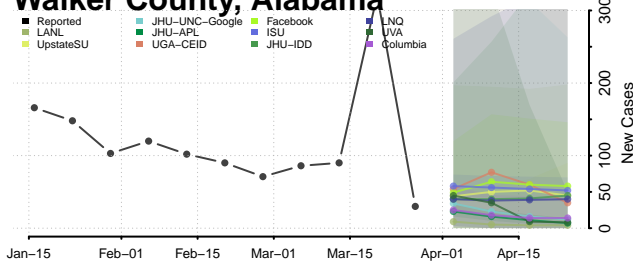

Marion County, Alabama

Marshall County, Alabama

Mobile County, Alabama

Monroe County, Alabama

Montgomery County, Alabama

Morgan County, Alabama

Perry County, Alabama

Pickens County, Alabama

Pike County, Alabama

Randolph County, Alabama

Russell County, Alabama

Shelby County, Alabama

St. Clair County, Alabama

Sumter County, Alabama

Talladega County, Alabama

Tallapoosa County, Alabama

Tuscaloosa County, Alabama

Walker County, Alabama

Washington County, Alabama

Wilcox County, Alabama

Winston County, Alabama

Alaska

Aleutians East County, Alaska

Aleutians West County, Alaska