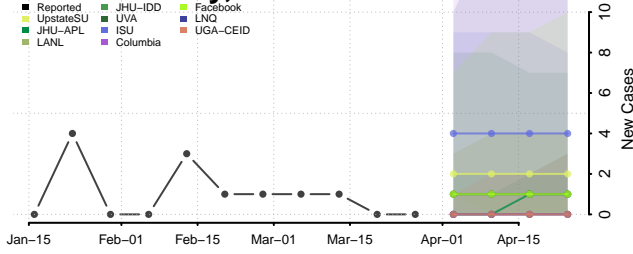

Steele County, North Dakota