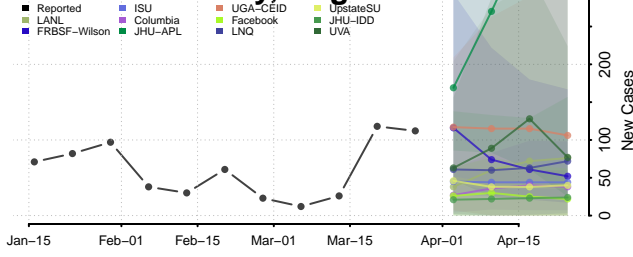

Fauquier County, Virginia

Floyd County, Virginia

Fluvanna County, Virginia

Franklin City County, Virginia

Franklin County, Virginia

Frederick County, Virginia

Fredericksburg County, Virginia

Galax County, Virginia