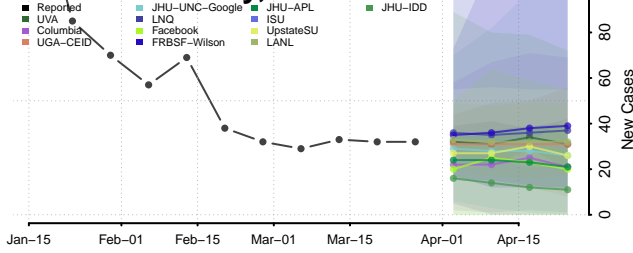

Orange County, Vermont

Orleans County, Vermont

Rutland County, Vermont

Washington County, Vermont

Windham County, Vermont

Windsor County, Vermont

Virgin Islands

Virginia