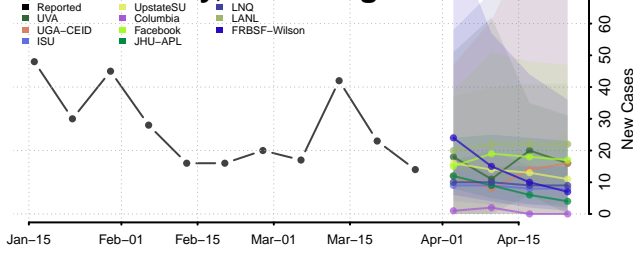

Calhoun County, West Virginia

Clay County, West Virginia

Doddridge County, West Virginia

Fayette County, West Virginia

Gilmer County, West Virginia

Grant County, West Virginia

Greenbrier County, West Virginia