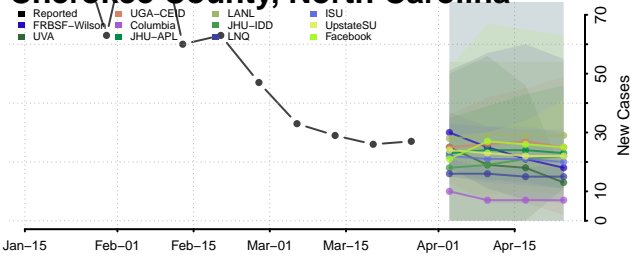

Cherokee County, North Carolina