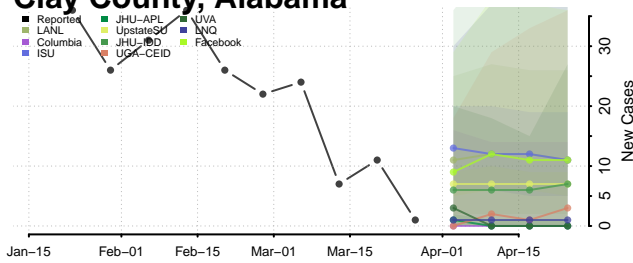

National

Alabama

Autauga County, Alabama

Baldwin County, Alabama

Barbour County, Alabama

Bibb County, Alabama

Blount County, Alabama

Bullock County, Alabama

Butler County, Alabama

Calhoun County, Alabama

Chambers County, Alabama

Cherokee County, Alabama

Chilton County, Alabama

Choctaw County, Alabama

Clarke County, Alabama

Clay County, Alabama

Cleburne County, Alabama

Coffee County, Alabama

Colbert County, Alabama

Conecuh County, Alabama

Coosa County, Alabama

Covington County, Alabama

Crenshaw County, Alabama

Cullman County, Alabama