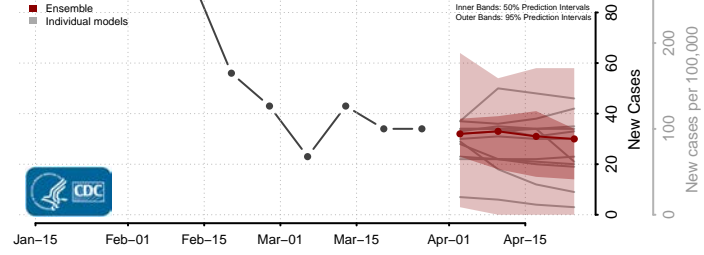

Whitley County, Indiana