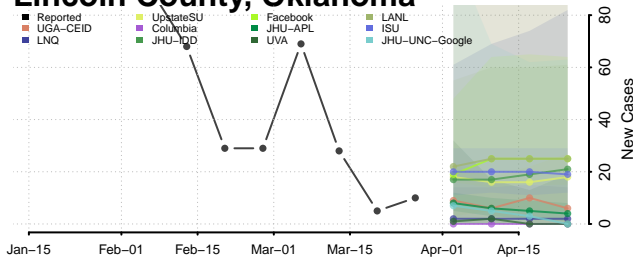

Le Flore County, Oklahoma

Lincoln County, Oklahoma

Logan County, Oklahoma

Love County, Oklahoma

Major County, Oklahoma

Marshall County, Oklahoma

Mayes County, Oklahoma

McClain County, Oklahoma