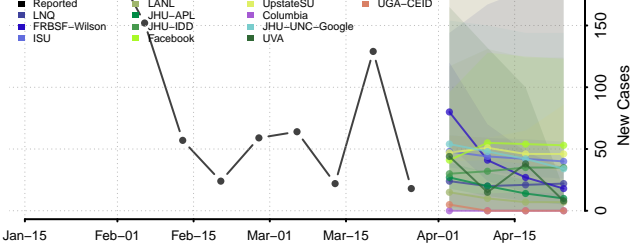

Geneva County, Alabama

Greene County, Alabama

Hale County, Alabama

Henry County, Alabama

Houston County, Alabama

Jackson County, Alabama

Jefferson County, Alabama

Lamar County, Alabama

Lauderdale County, Alabama

Lawrence County, Alabama

Lee County, Alabama

Limestone County, Alabama

Lowndes County, Alabama

Macon County, Alabama

Madison County, Alabama

Marengo County, Alabama