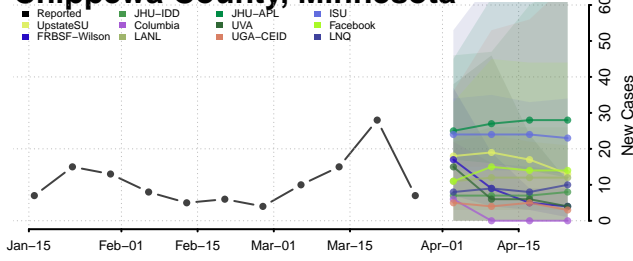

Chippewa County, Minnesota