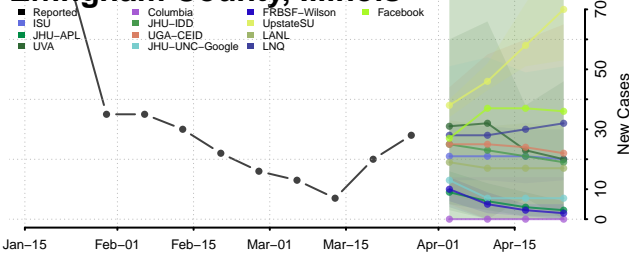

De Witt County, Illinois

DeKalb County, Illinois

Douglas County, Illinois

DuPage County, Illinois

Edgar County, Illinois

Edwards County, Illinois

Effingham County, Illinois

Fayette County, Illinois