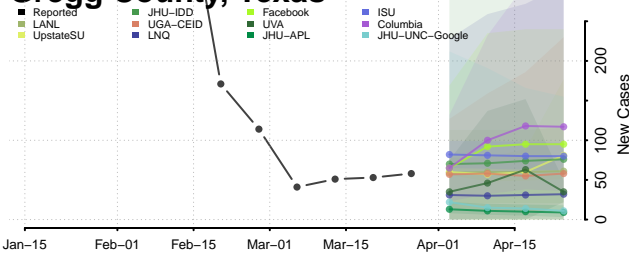

Gregg County, Texas