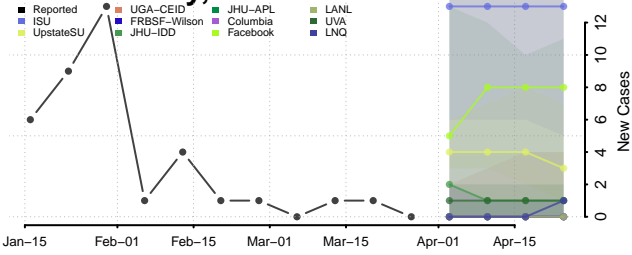

Todd County, South Dakota