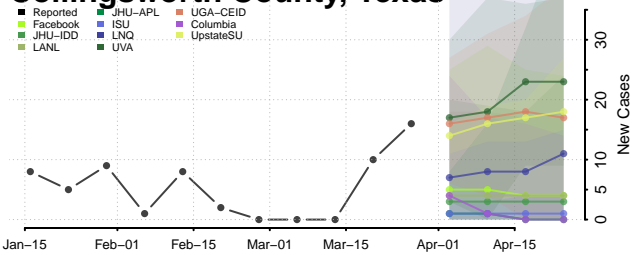

Collingsworth County, Texas