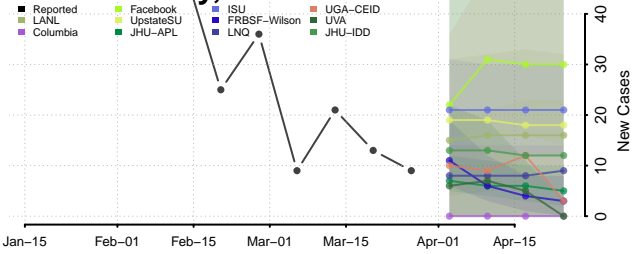

White County, Indiana