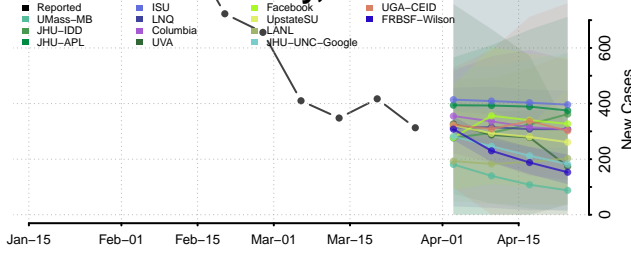

Cherokee County, North Carolina

Chowan County, North Carolina

Clay County, North Carolina

Cleveland County, North Carolina

Columbus County, North Carolina

Craven County, North Carolina

Cumberland County, North Carolina