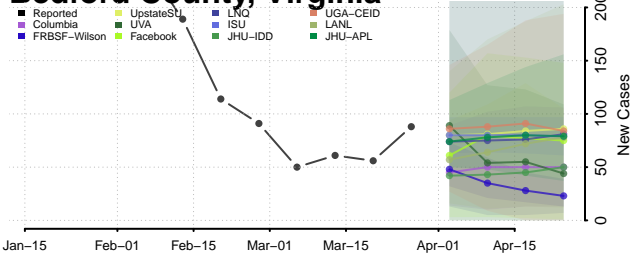

Bedford County, Virginia