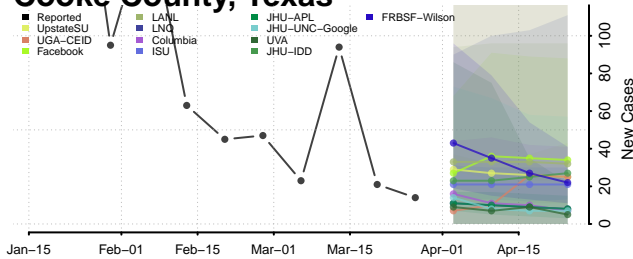

Cooke County, Texas