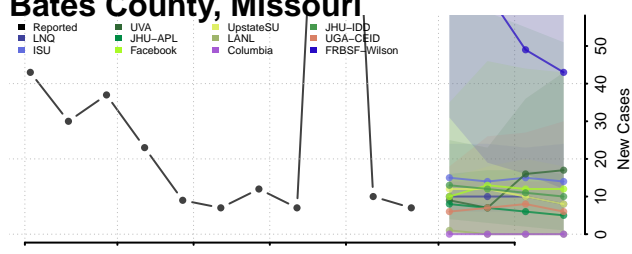

Bates County, Missouri