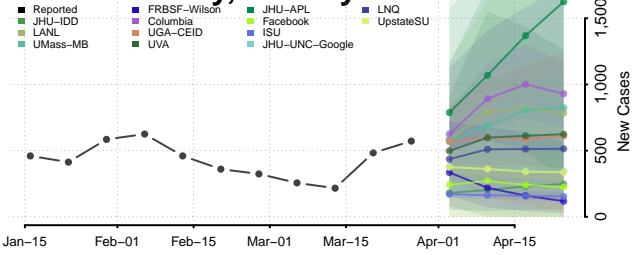

Cambria County, Pennsylvania

Cameron County, Pennsylvania

Carbon County, Pennsylvania

Centre County, Pennsylvania

Chester County, Pennsylvania

Clarion County, Pennsylvania

Clearfield County, Pennsylvania

Clinton County, Pennsylvania