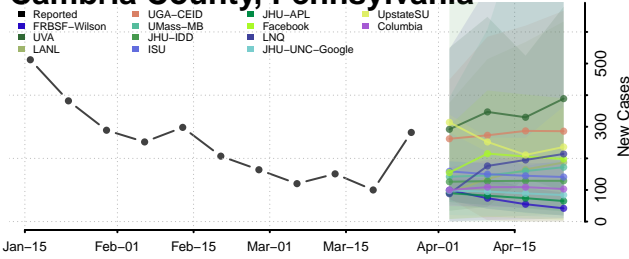

Cambria County, Pennsylvania