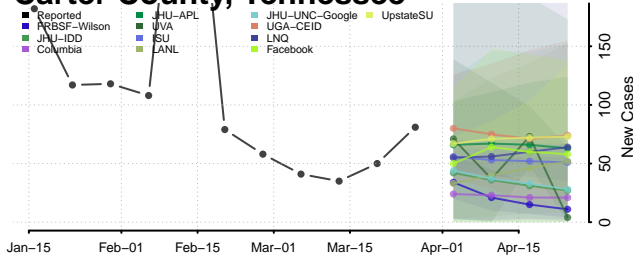

Carter County, Tennessee

Cheatham County, Tennessee

Chester County, Tennessee

Claiborne County, Tennessee

Clay County, Tennessee

Cocke County, Tennessee

Coffee County, Tennessee

Crockett County, Tennessee