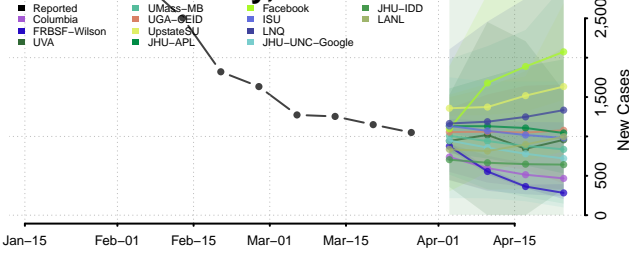

Salt Lake County, Utah