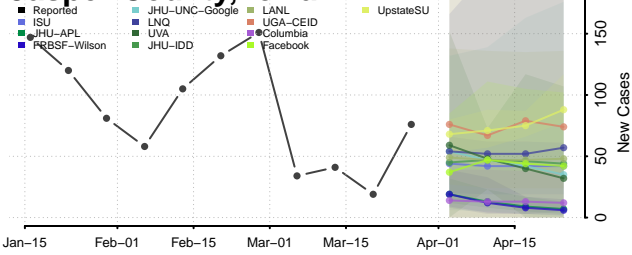

Harrison County, Iowa

Henry County, Iowa

Howard County, Iowa

Humboldt County, Iowa

Ida County, Iowa

Iowa County, Iowa

Jackson County, Iowa

Jasper County, Iowa