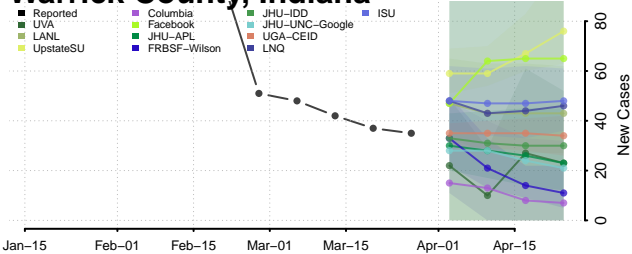

Vanderburgh County, Indiana

Vermillion County, Indiana

Vigo County, Indiana

Wabash County, Indiana

Warren County, Indiana

Warrick County, Indiana

Washington County, Indiana

Wayne County, Indiana