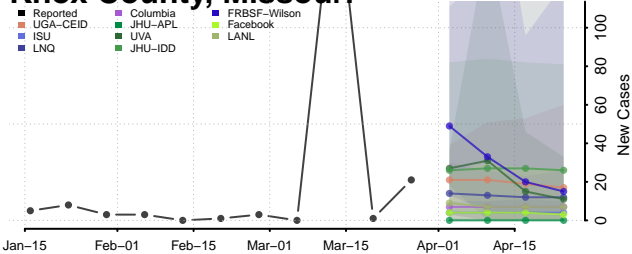

Jackson County, Missouri

Jasper County, Missouri

Jefferson County, Missouri

Johnson County, Missouri

Knox County, Missouri

Laclede County, Missouri

Lafayette County, Missouri

Lawrence County, Missouri