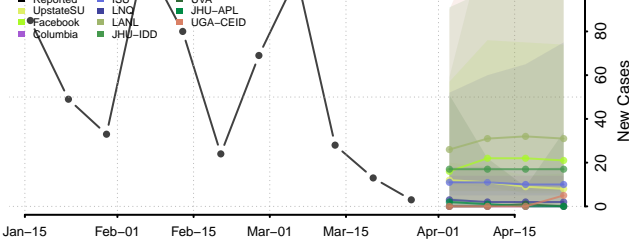

Sevier County, Arkansas