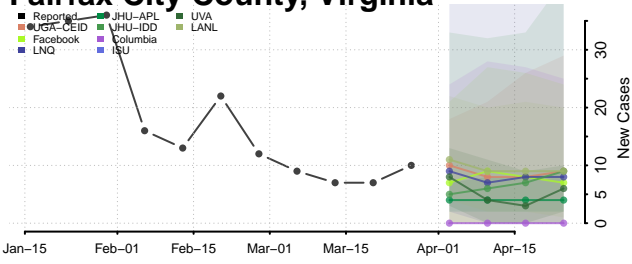

Fairfax City County, Virginia