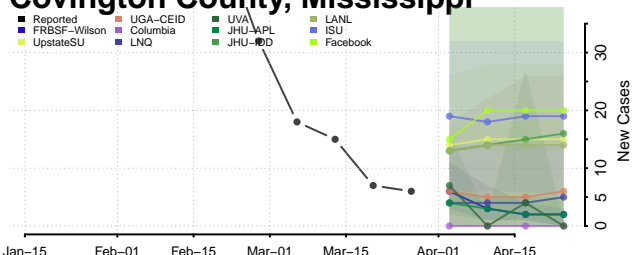

Covington County, Mississippi