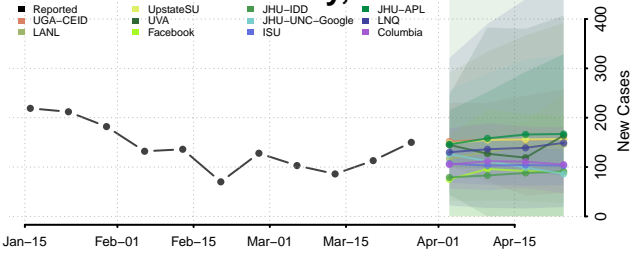

Pottawattamie County, Iowa