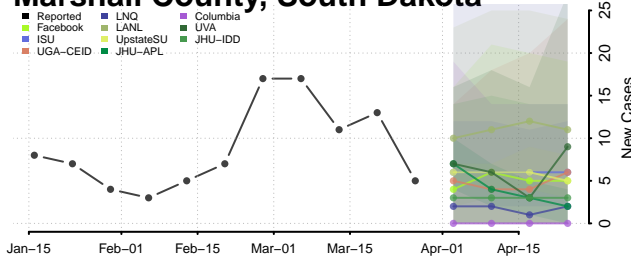

Marshall County, South Dakota