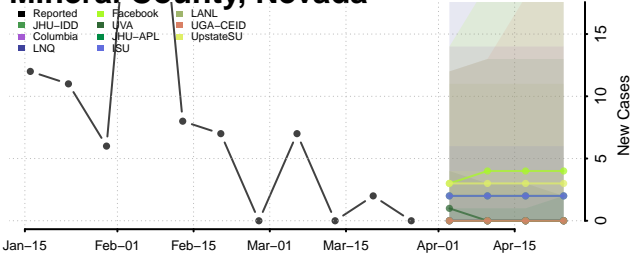

Mineral County, Nevada