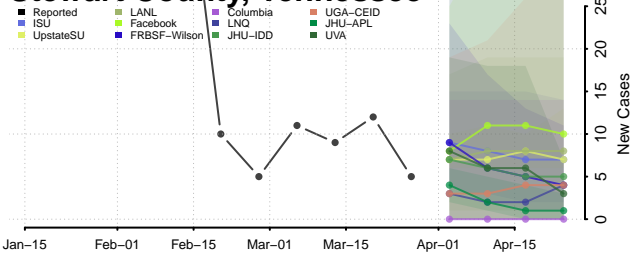

Robertson County, Tennessee

Rutherford County, Tennessee

Scott County, Tennessee

Sequatchie County, Tennessee

Sevier County, Tennessee

Shelby County, Tennessee

Smith County, Tennessee

Stewart County, Tennessee