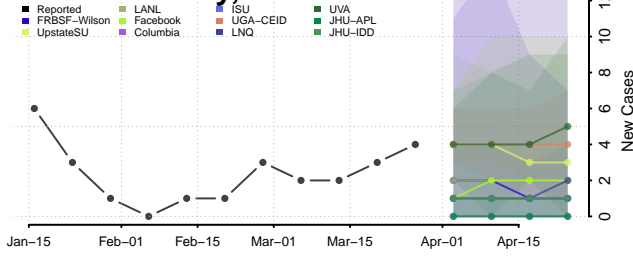

Cassia County, Idaho

Clark County, Idaho

Clearwater County, Idaho

Custer County, Idaho

Elmore County, Idaho

Franklin County, Idaho

Fremont County, Idaho

Gem County, Idaho