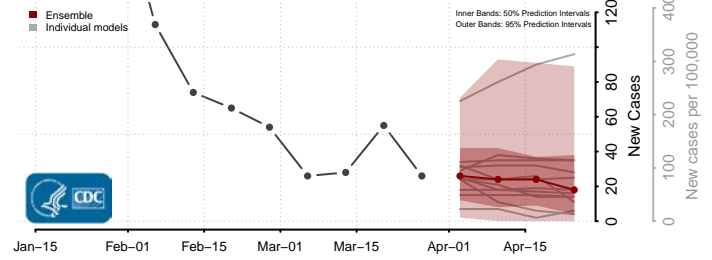

Yellow Medicine County, Minnesota

Mississippi

Adams County, Mississippi

Alcorn County, Mississippi

Amite County, Mississippi

Attala County, Mississippi

Benton County, Mississippi

Bolivar County, Mississippi