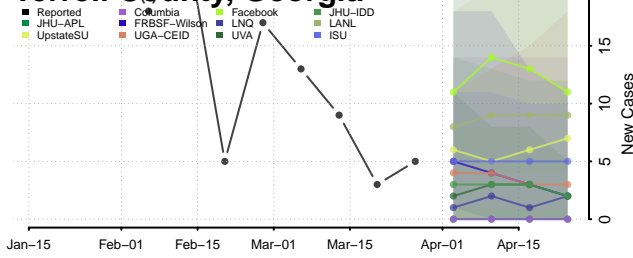

Terrell County, Georgia