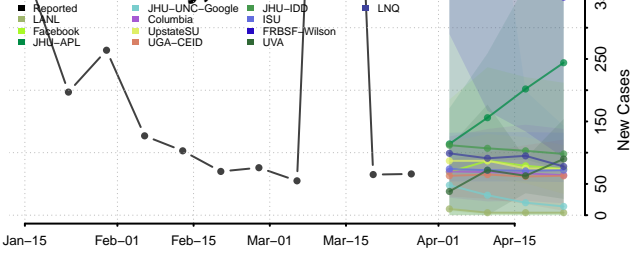

Cass County, Missouri