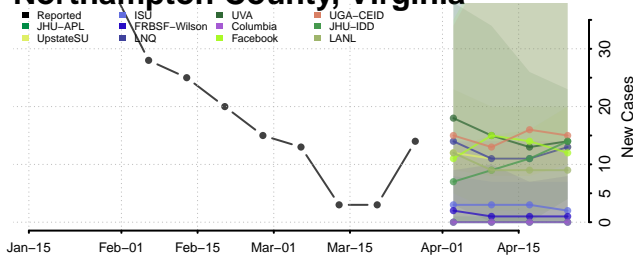

Northampton County, Virginia