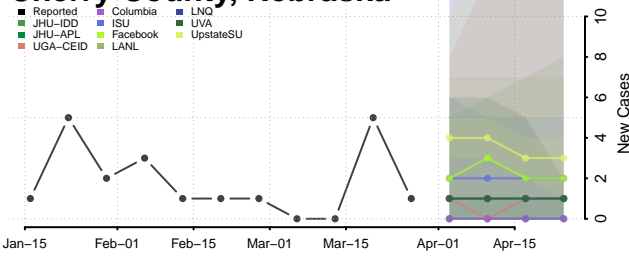

Brown County, Nebraska

Buffalo County, Nebraska

Burt County, Nebraska

Butler County, Nebraska

Cass County, Nebraska

Cedar County, Nebraska

Chase County, Nebraska

Cherry County, Nebraska