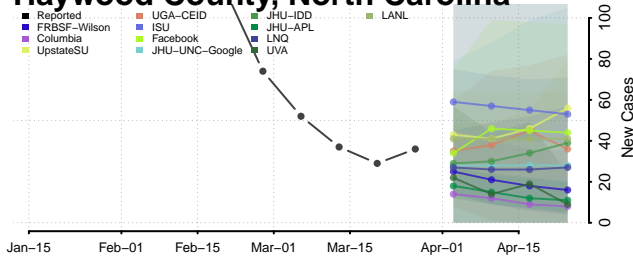

Greene County, North Carolina

Guilford County, North Carolina

Halifax County, North Carolina

Harnett County, North Carolina

Haywood County, North Carolina

Henderson County, North Carolina

Hertford County, North Carolina