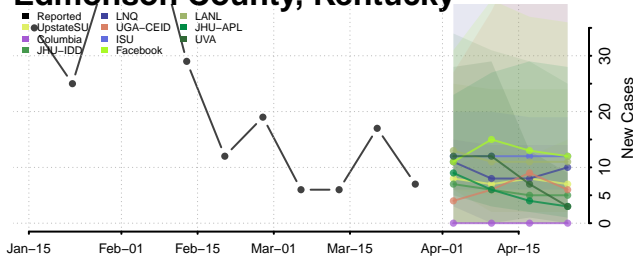

Edmonson County, Kentucky