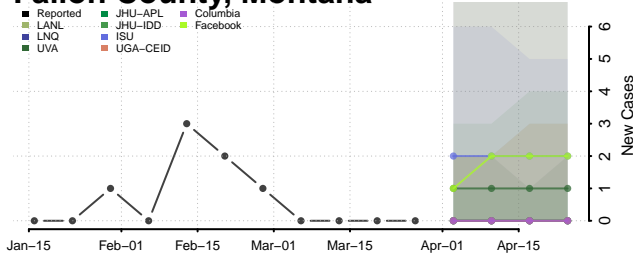

Fallon County, Montana