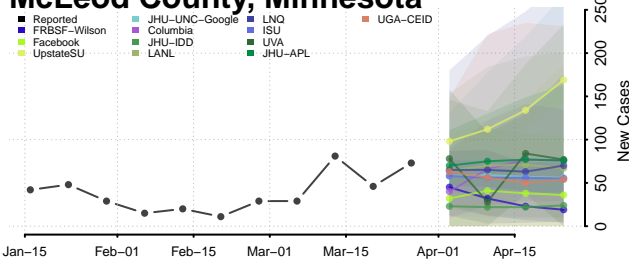

Lake of the Woods County, Minnesota

Le Sueur County, Minnesota

Lincoln County, Minnesota

Lyon County, Minnesota

Mahnomen County, Minnesota

Marshall County, Minnesota

Martin County, Minnesota

McLeod County, Minnesota