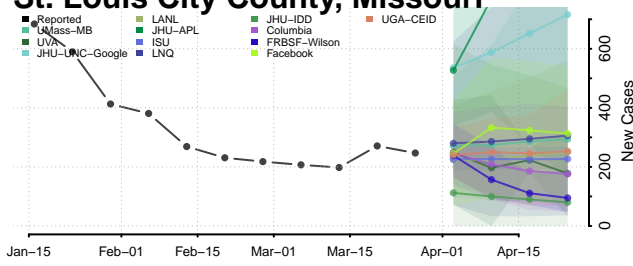

St. Louis City County, Missouri