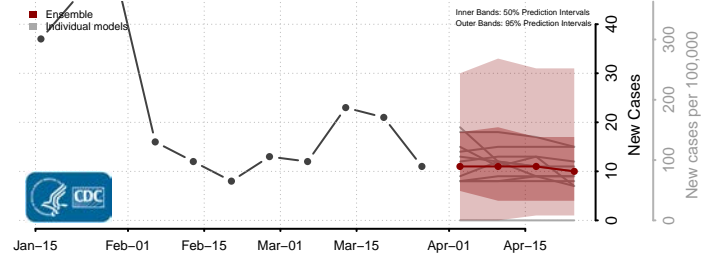

Yellow Medicine County, Minnesota

Mississippi

Adams County, Mississippi

Alcorn County, Mississippi

Amite County, Mississippi

Attala County, Mississippi

Benton County, Mississippi

Bolivar County, Mississippi