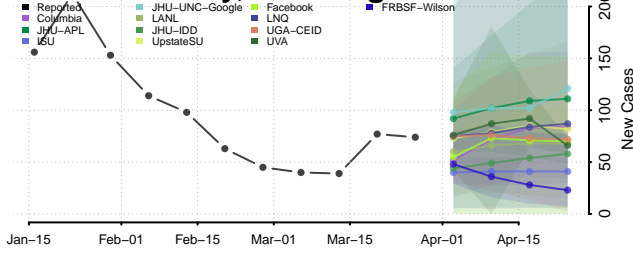

Chelan County, Washington