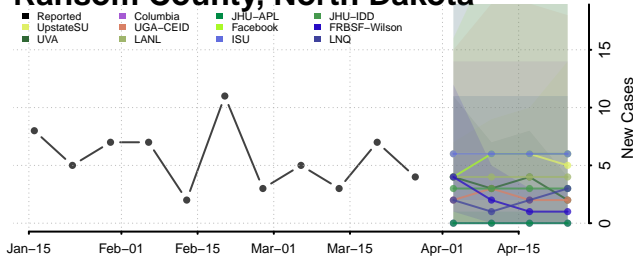

Ransom County, North Dakota