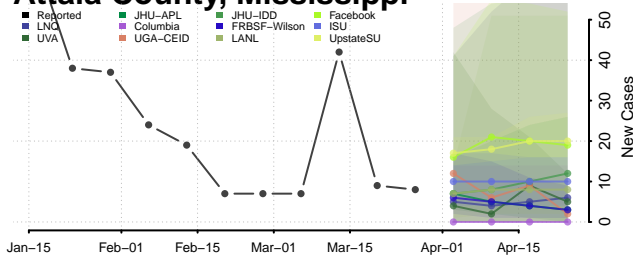

Yellow Medicine County, Minnesota

Mississippi

Adams County, Mississippi

Alcorn County, Mississippi

Amite County, Mississippi

Attala County, Mississippi

Benton County, Mississippi

Bolivar County, Mississippi