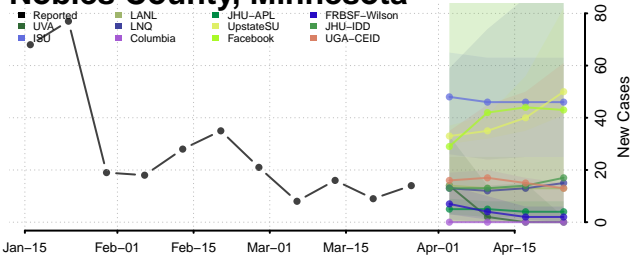

Meeker County, Minnesota

Mille Lacs County, Minnesota

Morrison County, Minnesota

Mower County, Minnesota

Murray County, Minnesota

Nicollet County, Minnesota

Nobles County, Minnesota

Norman County, Minnesota