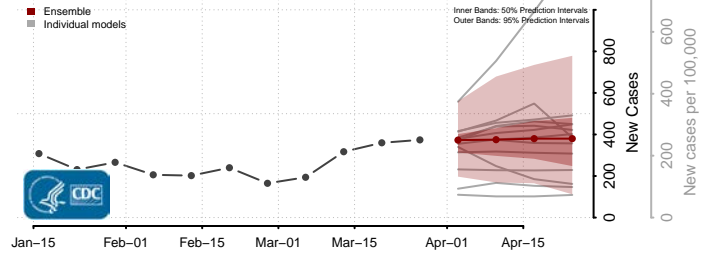

Red Lake County, Minnesota

Redwood County, Minnesota

Renville County, Minnesota

Rice County, Minnesota

Rock County, Minnesota

Roseau County, Minnesota

Scott County, Minnesota

Sherburne County, Minnesota