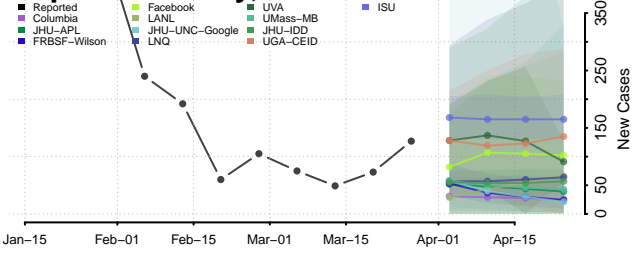

Madison County, Louisiana

Morehouse County, Louisiana

Natchitoches County, Louisiana

Orleans County, Louisiana

Ouachita County, Louisiana

Plaquemines County, Louisiana

Pointe Coupee County, Louisiana

Rapides County, Louisiana