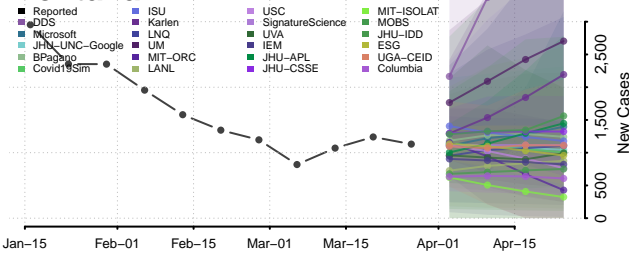

Wayne County, Missouri

Webster County, Missouri

Worth County, Missouri

Wright County, Missouri

Montana

Beaverhead County, Montana

Big Horn County, Montana

Blaine County, Montana