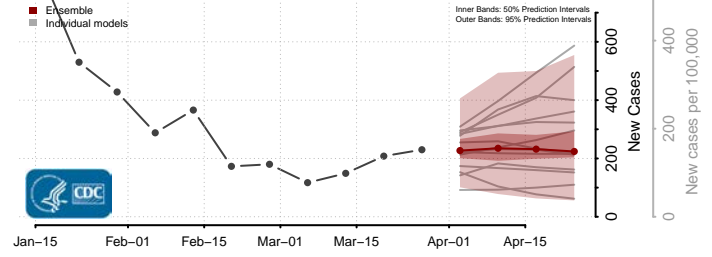

Washington County, Maryland