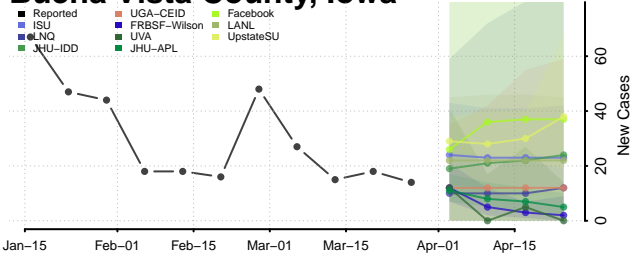

Buena Vista County, Iowa