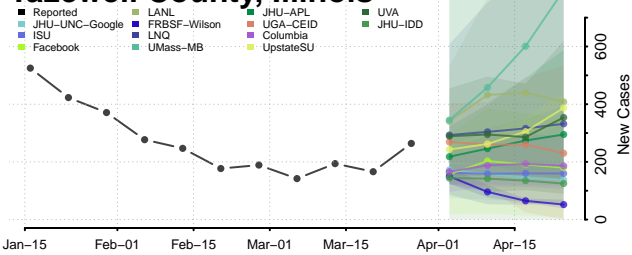

Tazewell County, Illinois