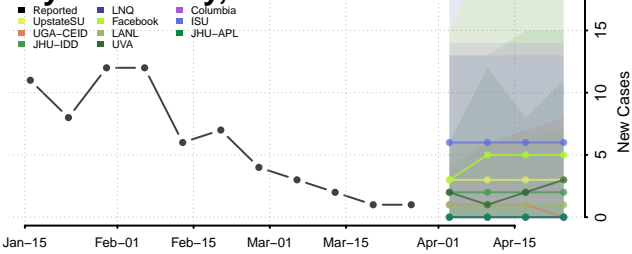

Shelby County, Iowa

Sioux County, Iowa

Story County, Iowa

Tama County, Iowa

Taylor County, Iowa

Union County, Iowa

Van Buren County, Iowa

Wapello County, Iowa