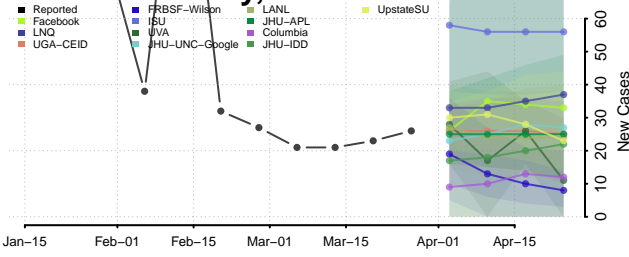

Van Wert County, Ohio

Vinton County, Ohio

Warren County, Ohio

Washington County, Ohio

Wayne County, Ohio

Williams County, Ohio

Wood County, Ohio

Wyandot County, Ohio