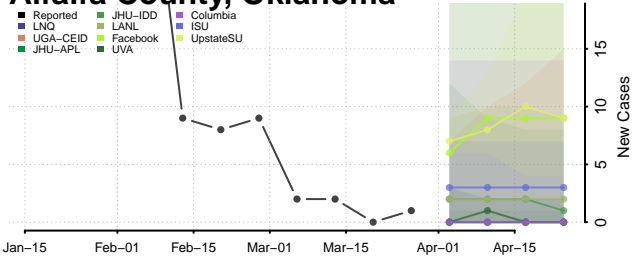

Alfalfa County, Oklahoma