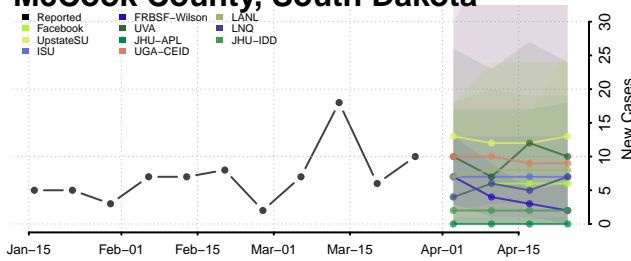

McCook County, South Dakota