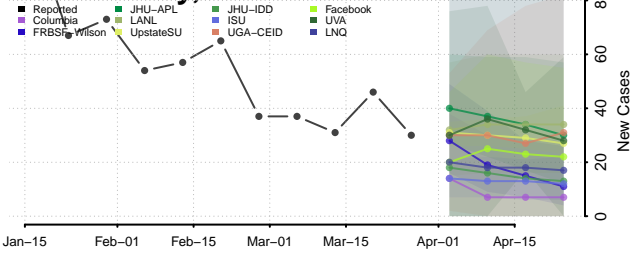

Polk County, Tennessee