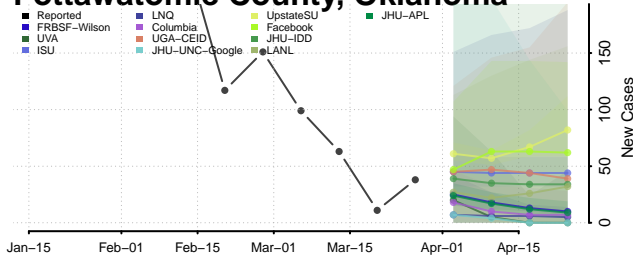

Okmulgee County, Oklahoma

Osage County, Oklahoma

Ottawa County, Oklahoma

Pawnee County, Oklahoma

Payne County, Oklahoma

Pittsburg County, Oklahoma

Pontotoc County, Oklahoma

Pottawatomie County, Oklahoma