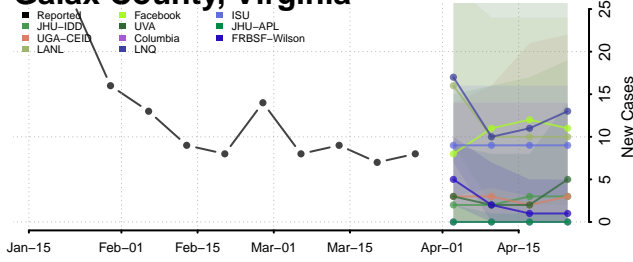

Fauquier County, Virginia

Floyd County, Virginia

Fluvanna County, Virginia

Franklin City County, Virginia

Franklin County, Virginia

Frederick County, Virginia

Fredericksburg County, Virginia

Galax County, Virginia