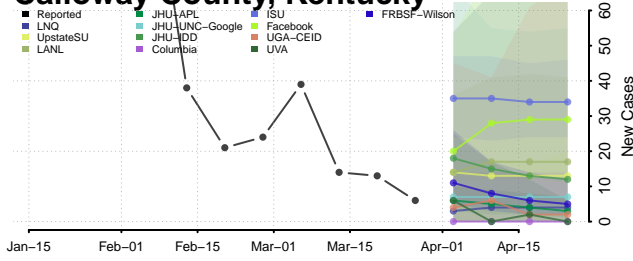

Calloway County, Kentucky