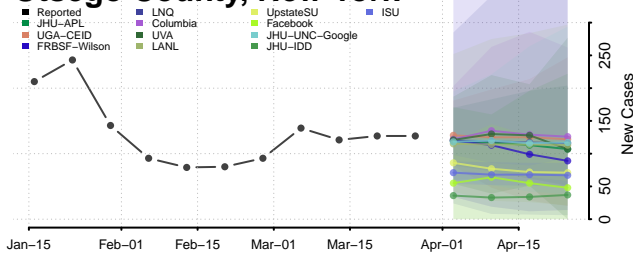

Niagara County, New York

Oneida County, New York

Onondaga County, New York

Ontario County, New York

Orange County, New York

Orleans County, New York

Oswego County, New York

Otsego County, New York