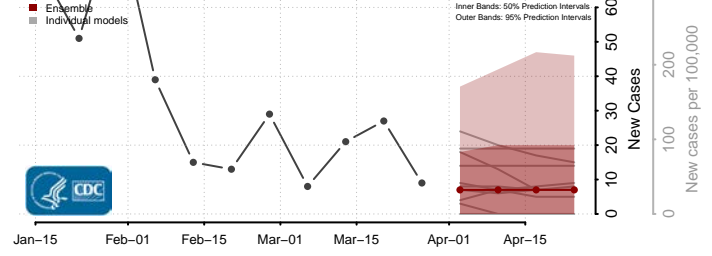

Tyler County, Texas