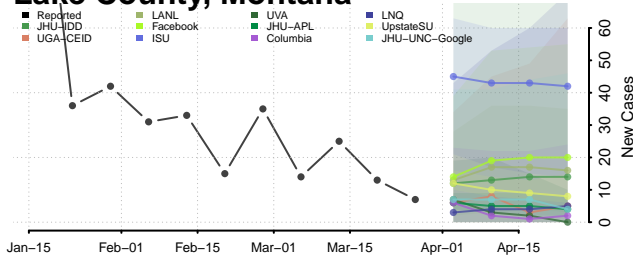

Granite County, Montana

Hill County, Montana

Jefferson County, Montana

Judith Basin County, Montana

Lake County, Montana

Lewis and Clark County, Montana

Liberty County, Montana

Lincoln County, Montana