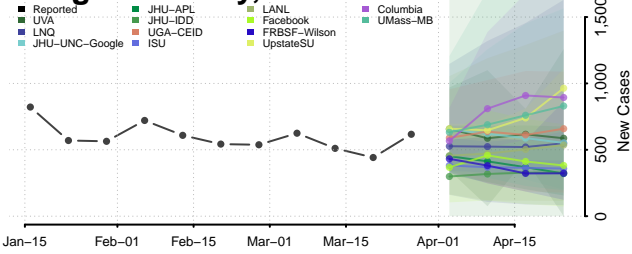

Douglas County, Colorado