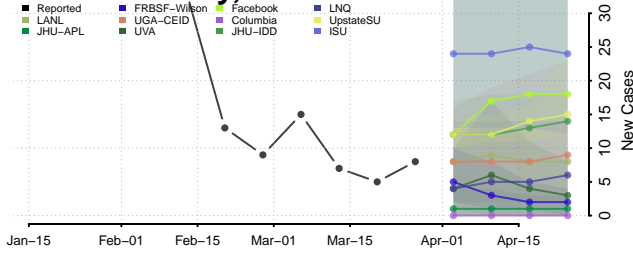

Ashley County, Arkansas

Baxter County, Arkansas

Benton County, Arkansas

Boone County, Arkansas

Bradley County, Arkansas

Calhoun County, Arkansas

Carroll County, Arkansas

Chicot County, Arkansas