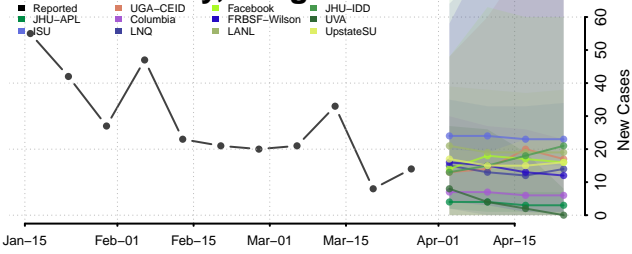

Marion County, Oregon

Morrow County, Oregon

Multnomah County, Oregon

Polk County, Oregon

Sherman County, Oregon

Tillamook County, Oregon

Umatilla County, Oregon

Union County, Oregon