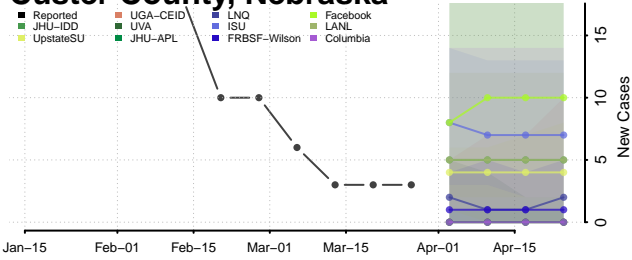

Cheyenne County, Nebraska

Clay County, Nebraska

Colfax County, Nebraska

Cuming County, Nebraska

Custer County, Nebraska

Dakota County, Nebraska

Dawes County, Nebraska

Dawson County, Nebraska