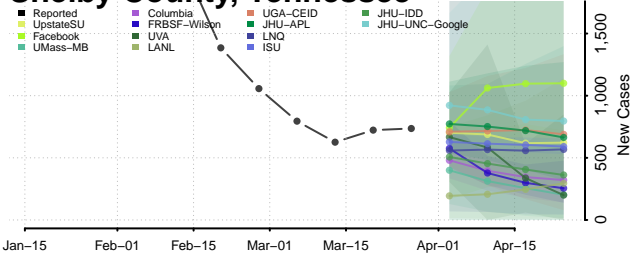

Robertson County, Tennessee

Rutherford County, Tennessee

Scott County, Tennessee

Sequatchie County, Tennessee

Sevier County, Tennessee

Shelby County, Tennessee

Smith County, Tennessee

Stewart County, Tennessee