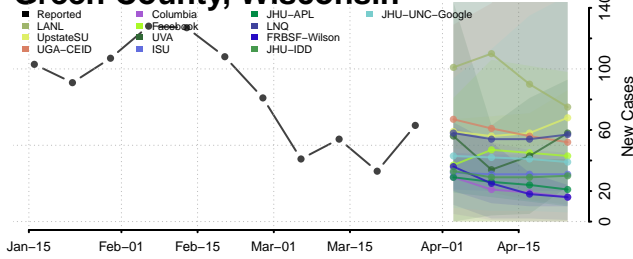

Green County, Wisconsin