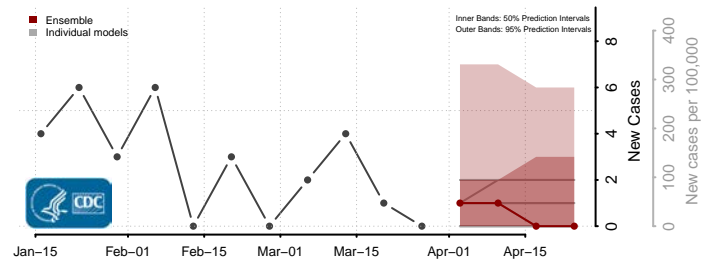

Burke County, North Dakota