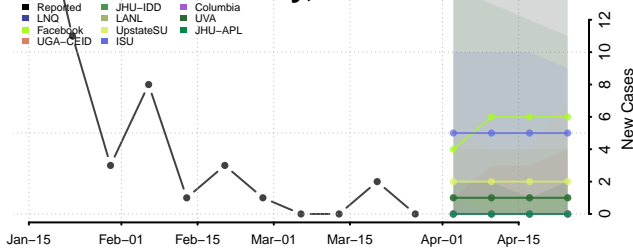

Marinette County, Wisconsin

Marquette County, Wisconsin

Menominee County, Wisconsin

Milwaukee County, Wisconsin

Monroe County, Wisconsin

Oconto County, Wisconsin

Oneida County, Wisconsin

Outagamie County, Wisconsin