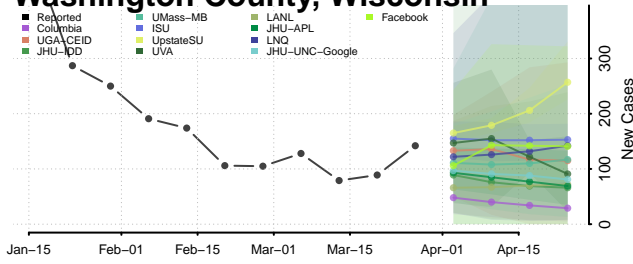

Washington County, Wisconsin