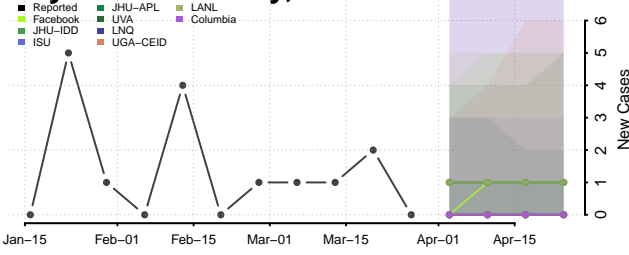

Johnson County, Nebraska

Kearney County, Nebraska

Keith County, Nebraska

Keya Paha County, Nebraska

Kimball County, Nebraska

Knox County, Nebraska

Lancaster County, Nebraska

Lincoln County, Nebraska