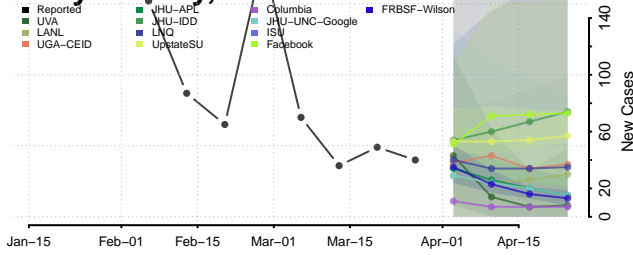

Eddy County, New Mexico