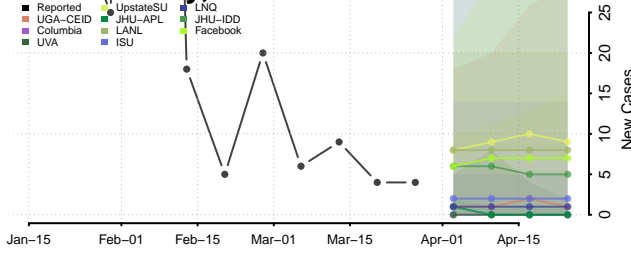

Mills County, Texas