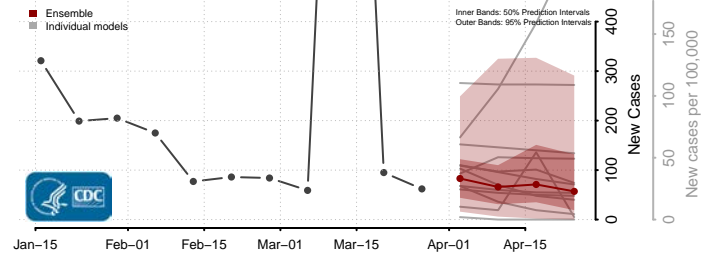

Clay County, Missouri