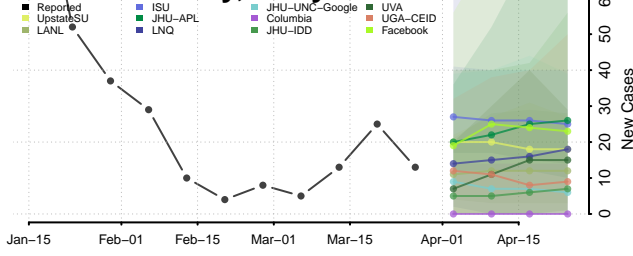

Caroline County, Maryland

Carroll County, Maryland

Cecil County, Maryland

Charles County, Maryland

Dorchester County, Maryland

Frederick County, Maryland

Garrett County, Maryland

Harford County, Maryland