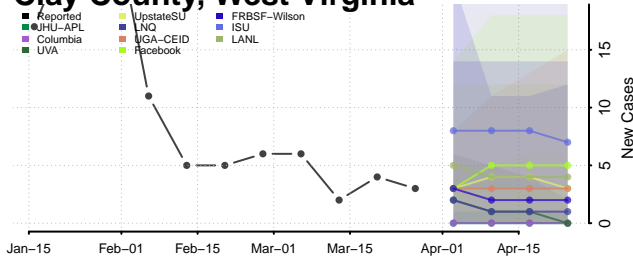

Clay County, West Virginia