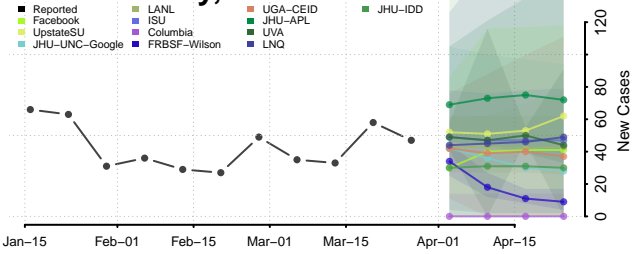

Shelby County, Iowa

Sioux County, Iowa

Story County, Iowa

Tama County, Iowa

Taylor County, Iowa

Union County, Iowa

Van Buren County, Iowa

Wapello County, Iowa