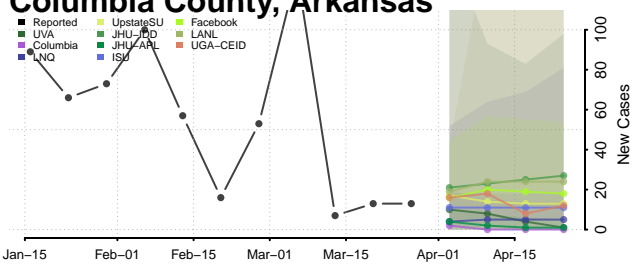

Clark County, Arkansas

Clay County, Arkansas

Cleburne County, Arkansas

Cleveland County, Arkansas

Columbia County, Arkansas

Conway County, Arkansas

Craighead County, Arkansas

Crawford County, Arkansas