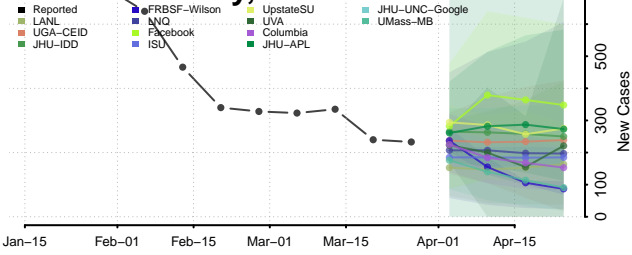

St. Clair County, Illinois