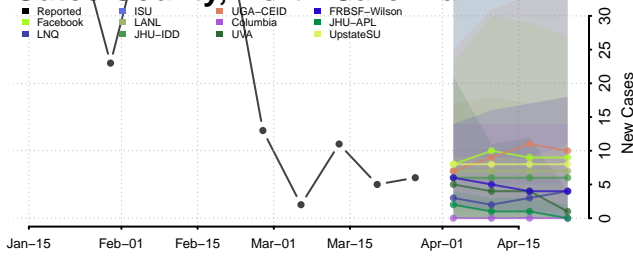

Gates County, North Carolina