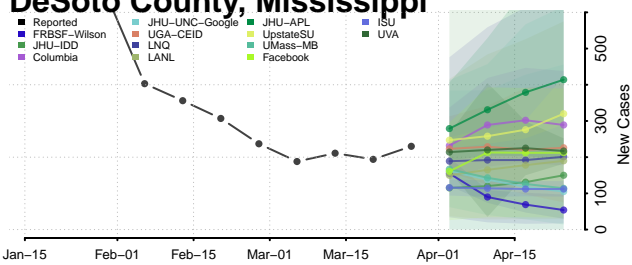

DeSoto County, Mississippi