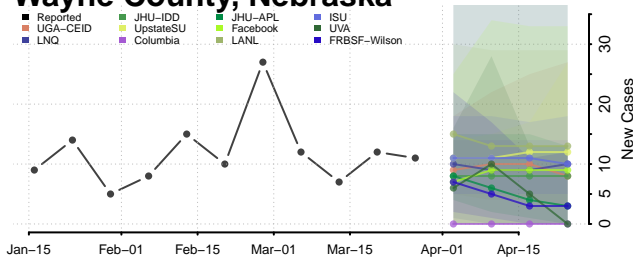

Thurston County, Nebraska

Valley County, Nebraska

Washington County, Nebraska

Wayne County, Nebraska

Webster County, Nebraska

Wheeler County, Nebraska

Elko County, Nevada

Esmeralda County, Nevada