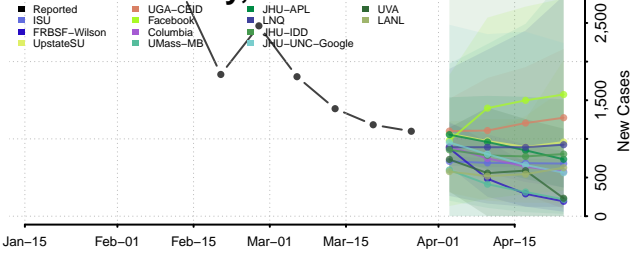

El Paso County, Texas