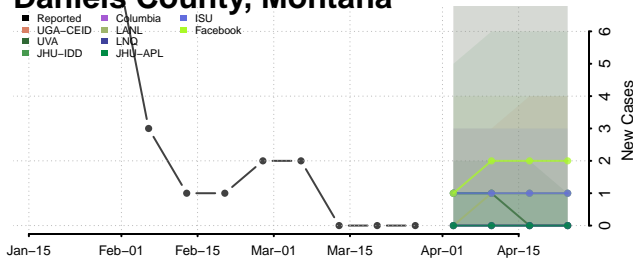

Daniels County, Montana