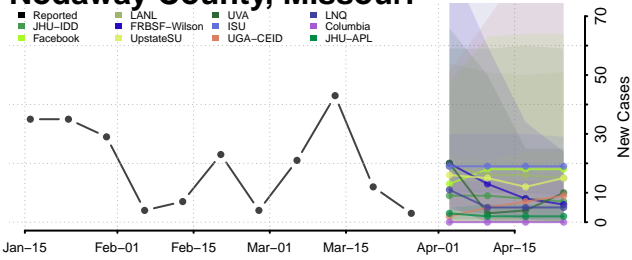

Nodaway County, Missouri