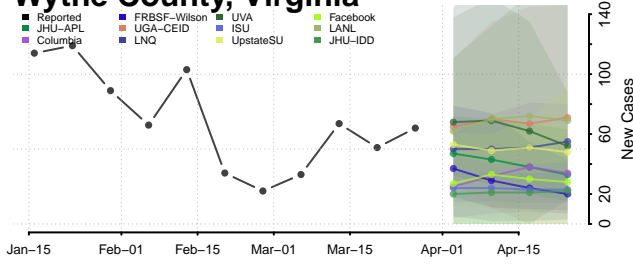

Waynesboro County, Virginia

Westmoreland County, Virginia

Williamsburg County, Virginia

Winchester County, Virginia

Wise County, Virginia

Wythe County, Virginia

York County, Virginia

Washington