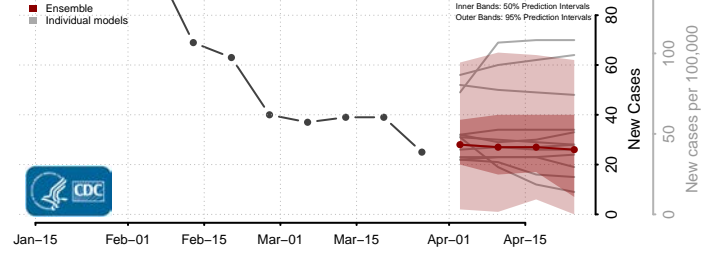

Chippewa County, Wisconsin