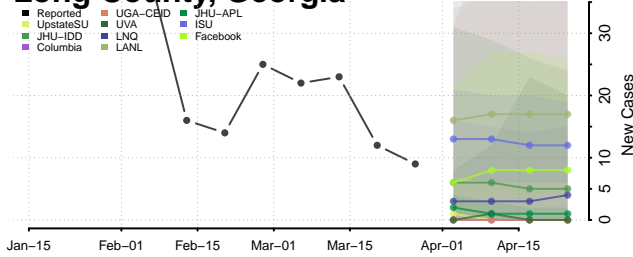

Laurens County, Georgia

Lee County, Georgia

Liberty County, Georgia

Lincoln County, Georgia

Long County, Georgia

Lowndes County, Georgia

Lumpkin County, Georgia

Macon County, Georgia