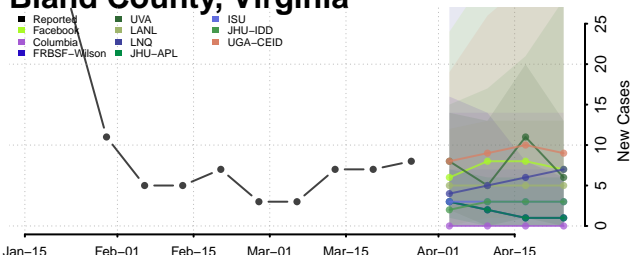

Bland County, Virginia