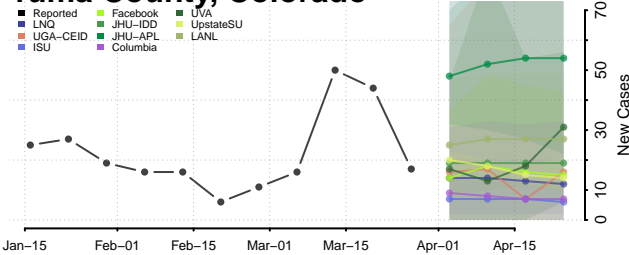

Yuma County, Colorado