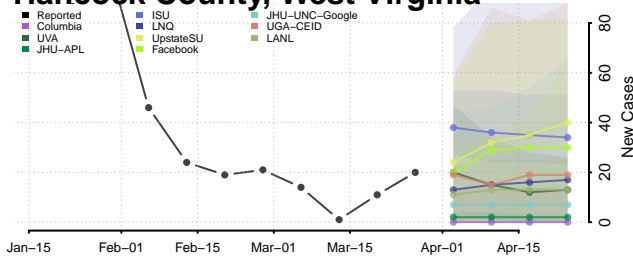

Hancock County, West Virginia