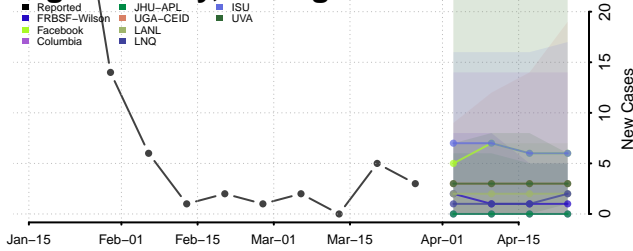

Alger County, Michigan