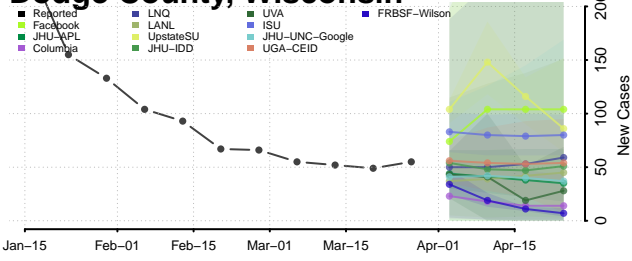

Dodge County, Wisconsin