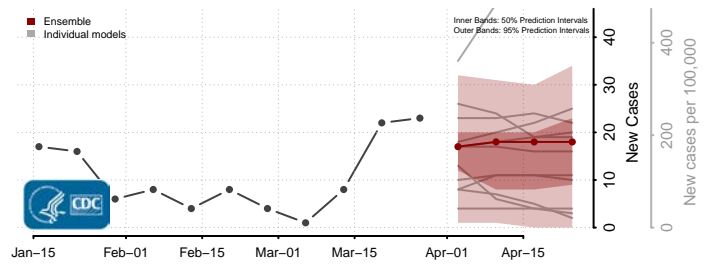

Yellow Medicine County, Minnesota