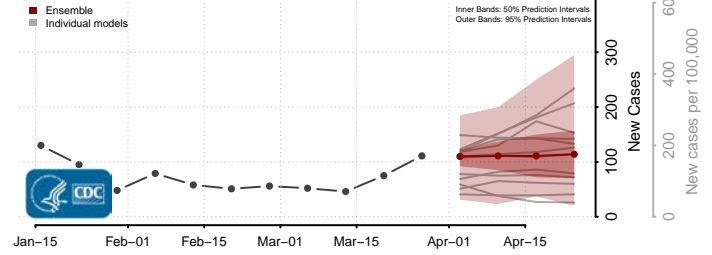

Clearwater County, Minnesota

Cook County, Minnesota

Cottonwood County, Minnesota

Crow Wing County, Minnesota

Dakota County, Minnesota

Dodge County, Minnesota

Douglas County, Minnesota

Faribault County, Minnesota