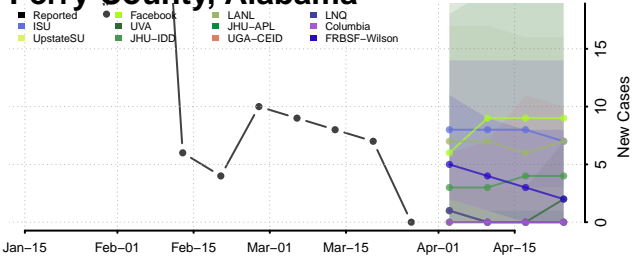

Lauderdale County, Alabama

Lawrence County, Alabama

Lee County, Alabama

Limestone County, Alabama

Lowndes County, Alabama

Macon County, Alabama

Madison County, Alabama

Marengo County, Alabama

Marion County, Alabama

Marshall County, Alabama

Mobile County, Alabama

Monroe County, Alabama

Montgomery County, Alabama

Morgan County, Alabama

Perry County, Alabama

Pickens County, Alabama

Pike County, Alabama

Randolph County, Alabama

Russell County, Alabama

Shelby County, Alabama

St. Clair County, Alabama

Sumter County, Alabama

Talladega County, Alabama

Tallapoosa County, Alabama