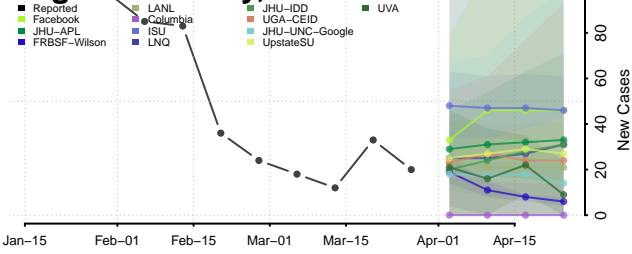

Auglaize County, Ohio