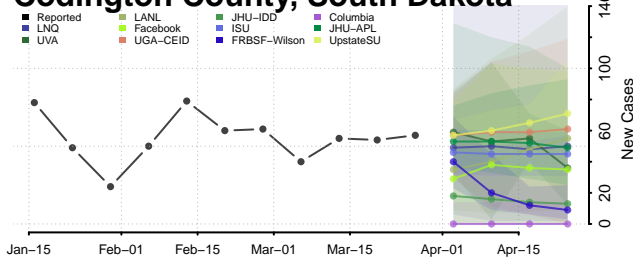

Codington County, South Dakota