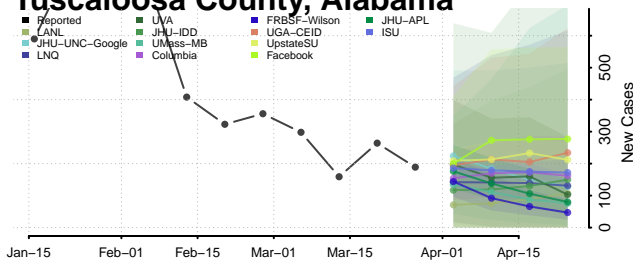

Tuscaloosa County, Alabama