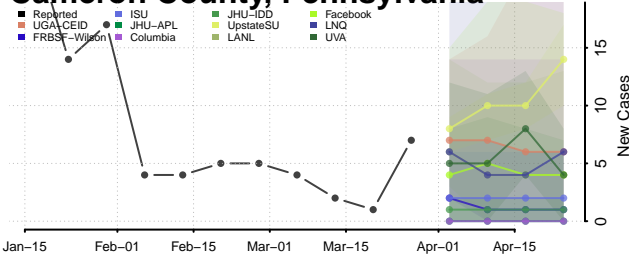

Cameron County, Pennsylvania