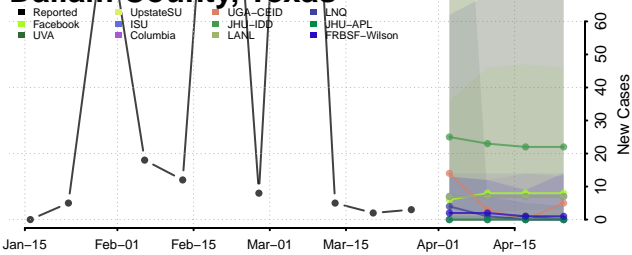

Crane County, Texas

Crockett County, Texas

Crosby County, Texas

Culberson County, Texas

Dallam County, Texas

Dallas County, Texas

Dawson County, Texas

Deaf Smith County, Texas