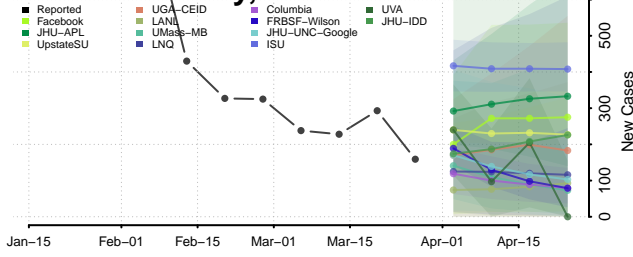

Cochise County, Arizona

Coconino County, Arizona

Gila County, Arizona

Graham County, Arizona

Greenlee County, Arizona

La Paz County, Arizona

Maricopa County, Arizona

Mohave County, Arizona