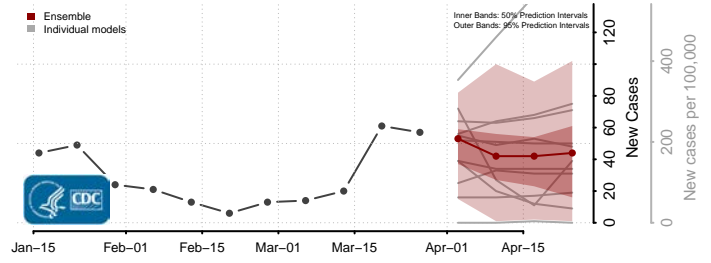

Lake of the Woods County, Minnesota

Le Sueur County, Minnesota

Lincoln County, Minnesota

Lyon County, Minnesota

Mahnomen County, Minnesota

Marshall County, Minnesota

Martin County, Minnesota

McLeod County, Minnesota