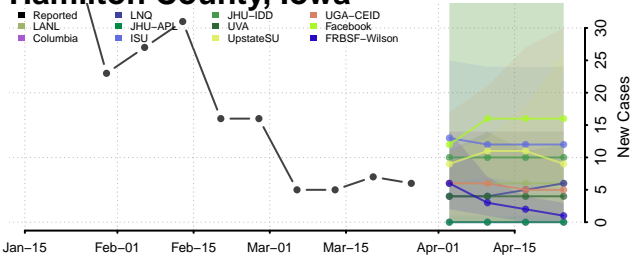

Franklin County, Iowa

Fremont County, Iowa

Greene County, Iowa

Grundy County, Iowa

Guthrie County, Iowa

Hamilton County, Iowa

Hancock County, Iowa

Hardin County, Iowa