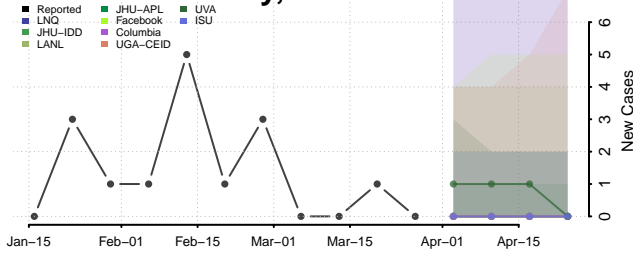

McMullen County, Texas