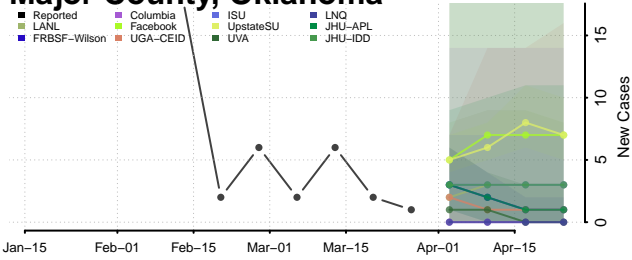

Le Flore County, Oklahoma

Lincoln County, Oklahoma

Logan County, Oklahoma

Love County, Oklahoma

Major County, Oklahoma

Marshall County, Oklahoma

Mayes County, Oklahoma

McClain County, Oklahoma