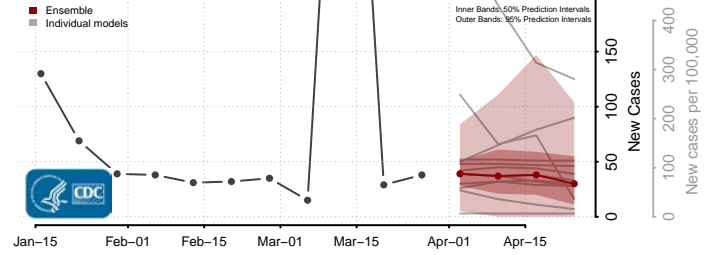

Phelps County, Missouri