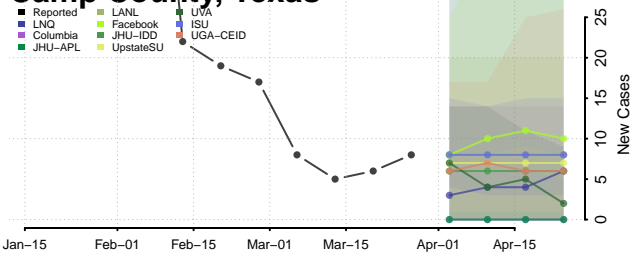

Camp County, Texas