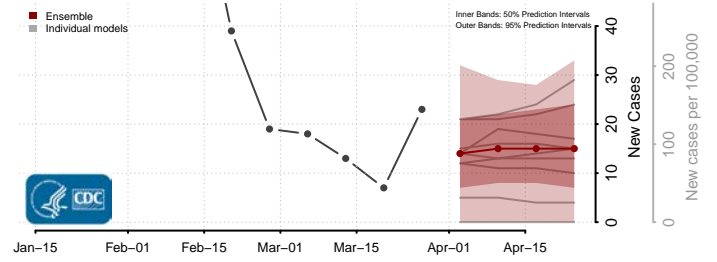

Lewis County, West Virginia