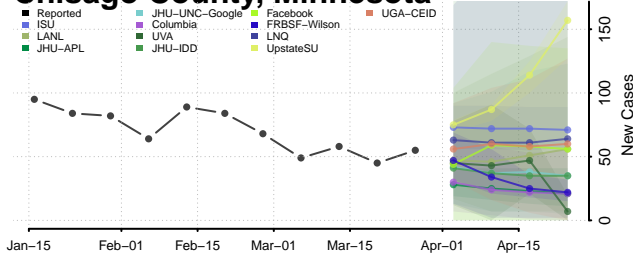

Chisago County, Minnesota