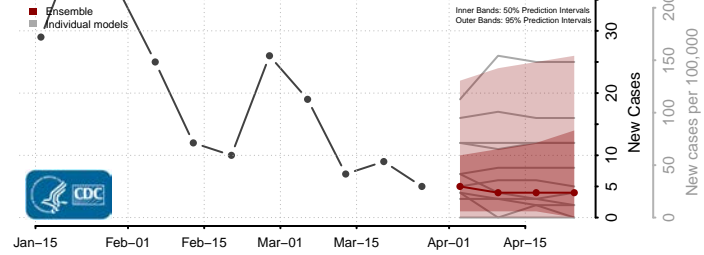

Shelby County, Iowa

Sioux County, Iowa

Story County, Iowa

Tama County, Iowa

Taylor County, Iowa

Union County, Iowa

Van Buren County, Iowa

Wapello County, Iowa