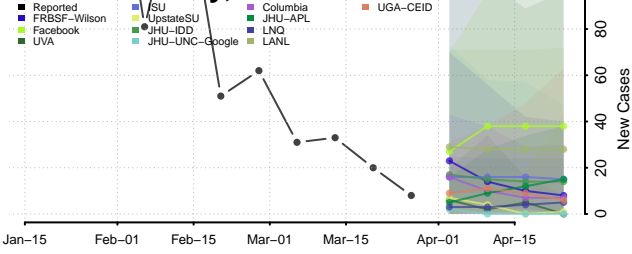

Brown County, Texas