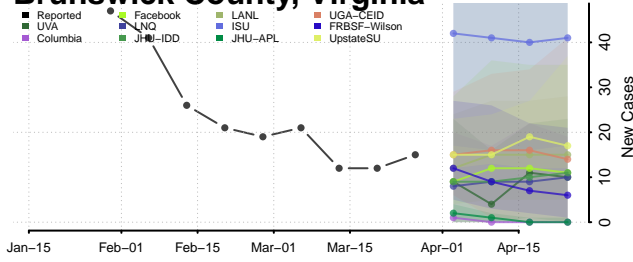

Brunswick County, Virginia