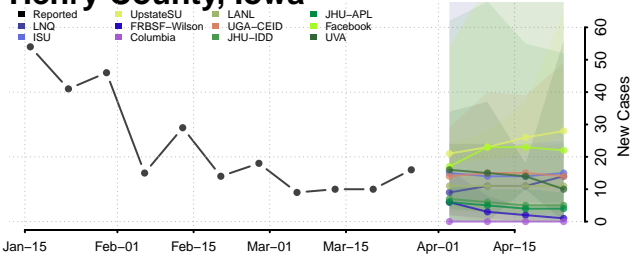

Henry County, Iowa