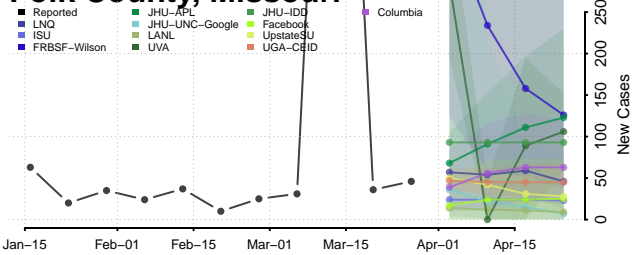

Polk County, Missouri