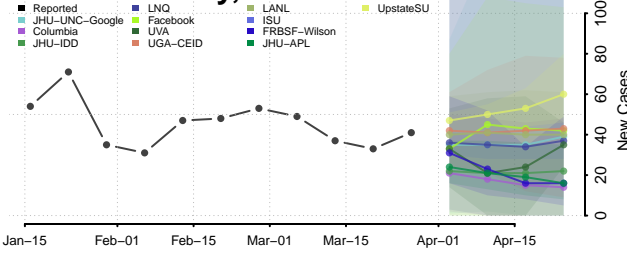

Wexford County, Michigan

Minnesota

Aitkin County, Minnesota

Anoka County, Minnesota

Becker County, Minnesota

Beltrami County, Minnesota

Benton County, Minnesota

Big Stone County, Minnesota