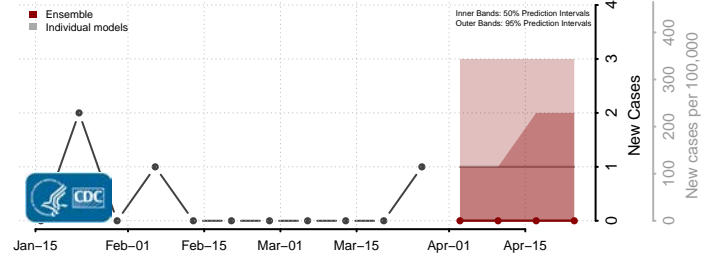

Thurston County, Nebraska

Valley County, Nebraska

Washington County, Nebraska

Wayne County, Nebraska

Webster County, Nebraska

Wheeler County, Nebraska

Elko County, Nevada

Esmeralda County, Nevada