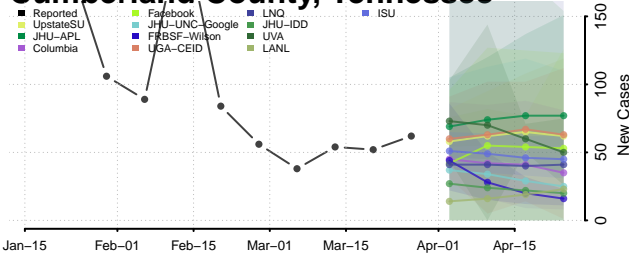

Cumberland County, Tennessee