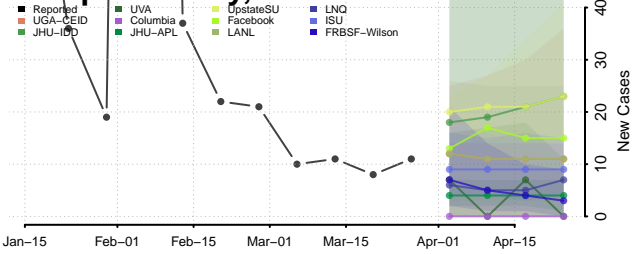

Bosque County, Texas