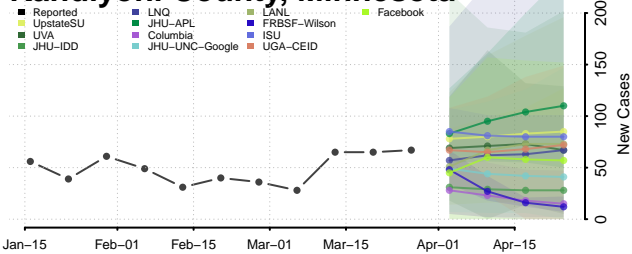

Itasca County, Minnesota

Jackson County, Minnesota

Kanabec County, Minnesota

Kandiyohi County, Minnesota

Kittson County, Minnesota

Koochiching County, Minnesota

Lac qui Parle County, Minnesota

Lake County, Minnesota