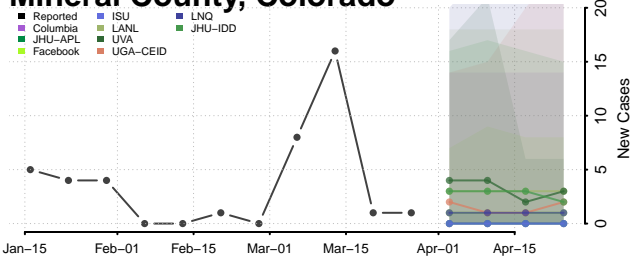

Mineral County, Colorado