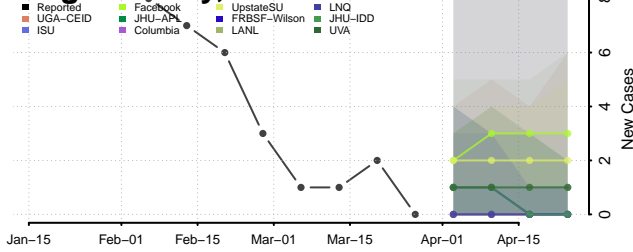

Stafford County, Kansas

Stanton County, Kansas

Stevens County, Kansas

Sumner County, Kansas

Thomas County, Kansas

Trego County, Kansas

Wabaunsee County, Kansas

Wallace County, Kansas