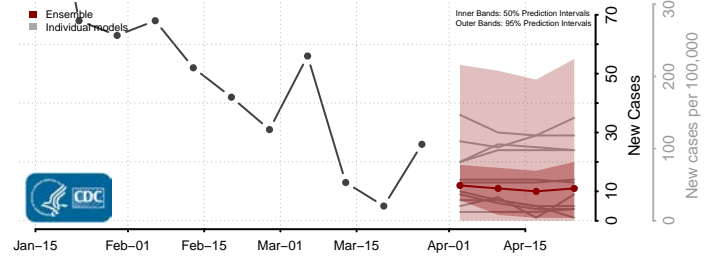

Jackson County, Oklahoma