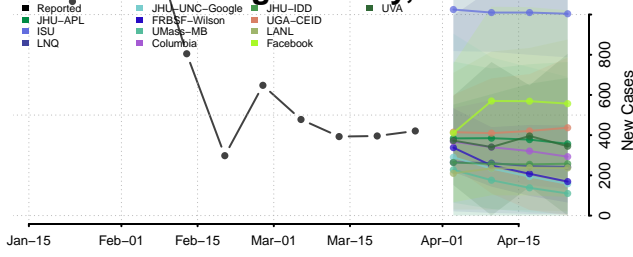

East Baton Rouge County, Louisiana