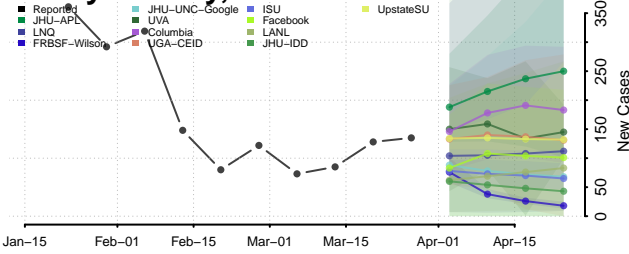

Maury County, Tennessee

McMinn County, Tennessee

McNairy County, Tennessee

Meigs County, Tennessee

Monroe County, Tennessee

Montgomery County, Tennessee

Moore County, Tennessee

Morgan County, Tennessee