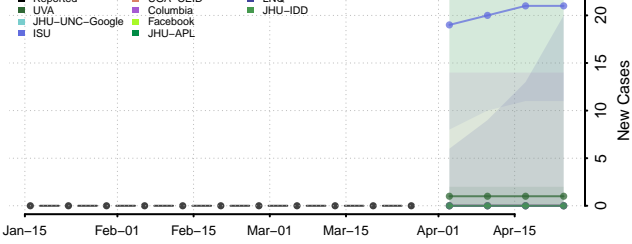

Box Elder County, Utah