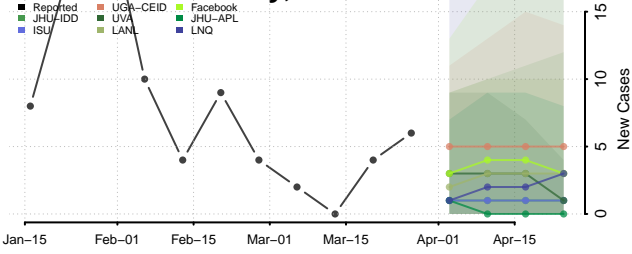

Crane County, Texas

Crockett County, Texas

Crosby County, Texas

Culberson County, Texas

Dallam County, Texas

Dallas County, Texas

Dawson County, Texas

Deaf Smith County, Texas