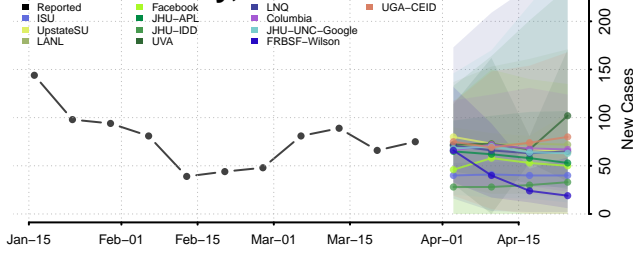

Meeker County, Minnesota

Mille Lacs County, Minnesota

Morrison County, Minnesota

Mower County, Minnesota

Murray County, Minnesota

Nicollet County, Minnesota

Nobles County, Minnesota

Norman County, Minnesota