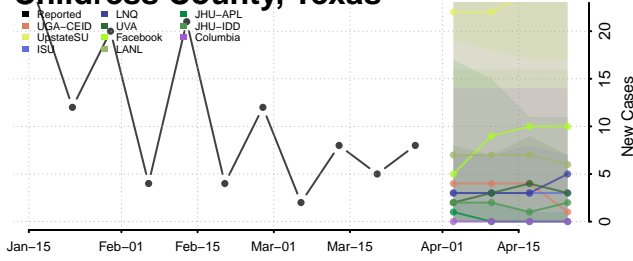

Childress County, Texas