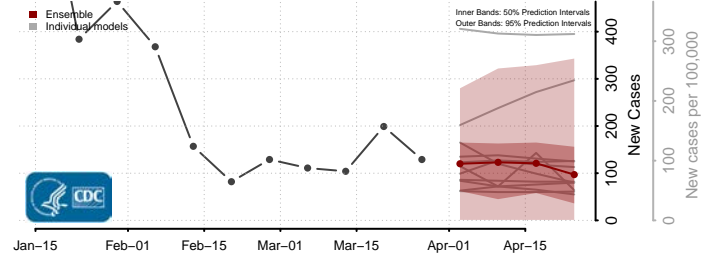

Ascension County, Louisiana