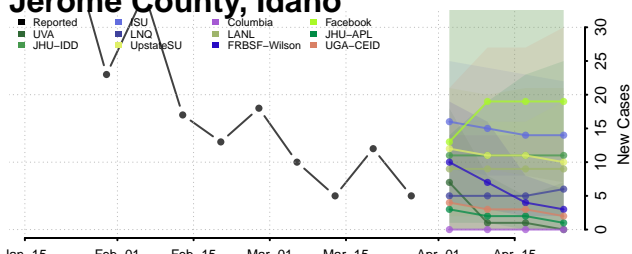

Gooding County, Idaho

Idaho County, Idaho

Jefferson County, Idaho

Jerome County, Idaho

Kootenai County, Idaho

Latah County, Idaho

Lemhi County, Idaho

Lewis County, Idaho