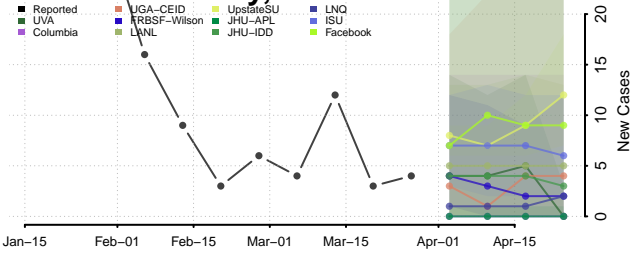

Hamilton County, Nebraska