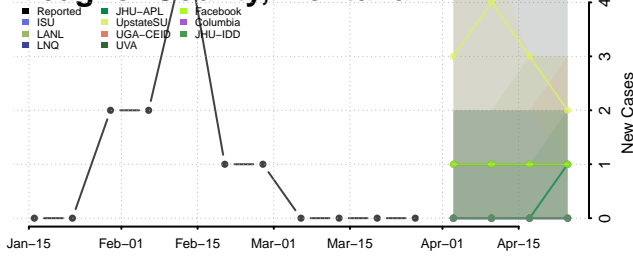

Meagher County, Montana