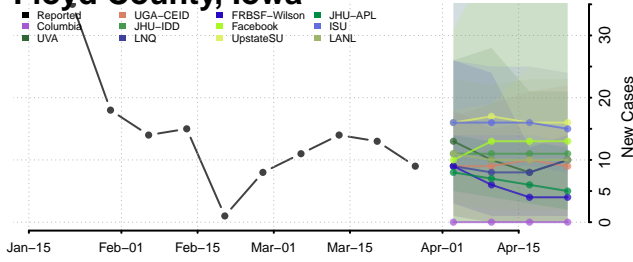

Decatur County, Iowa

Delaware County, Iowa

Des Moines County, Iowa

Dickinson County, Iowa

Dubuque County, Iowa

Emmet County, Iowa

Fayette County, Iowa

Floyd County, Iowa