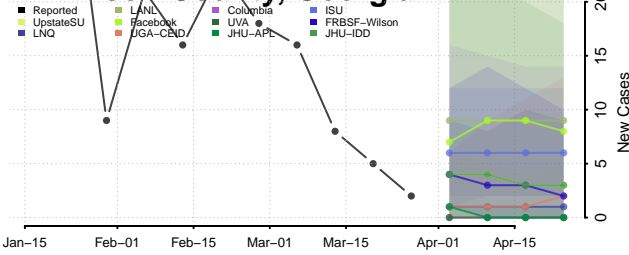

Wayne County, Georgia

Webster County, Georgia

Wheeler County, Georgia

White County, Georgia

Whitfield County, Georgia

Wilcox County, Georgia

Wilkes County, Georgia

Wilkinson County, Georgia