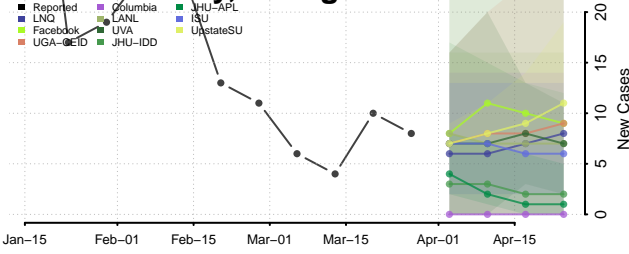

Wayne County, Georgia

Webster County, Georgia

Wheeler County, Georgia

White County, Georgia

Whitfield County, Georgia

Wilcox County, Georgia

Wilkes County, Georgia

Wilkinson County, Georgia