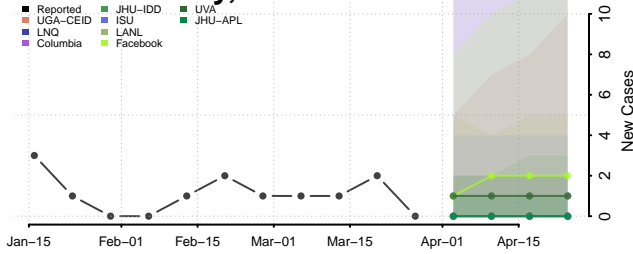

Brown County, Nebraska