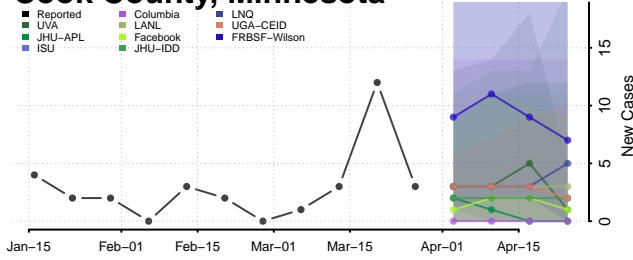

Cook County, Minnesota