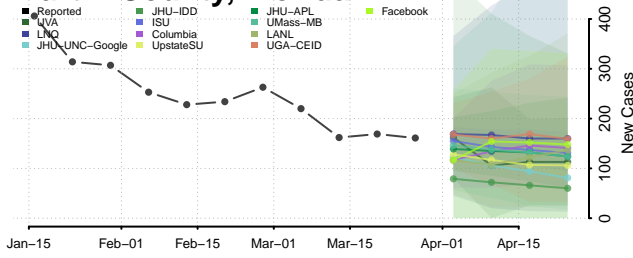

Jackson County, Florida

Jefferson County, Florida

Lafayette County, Florida

Lake County, Florida

Lee County, Florida

Martin County, Florida

Miami-Dade County, Florida

Monroe County, Florida