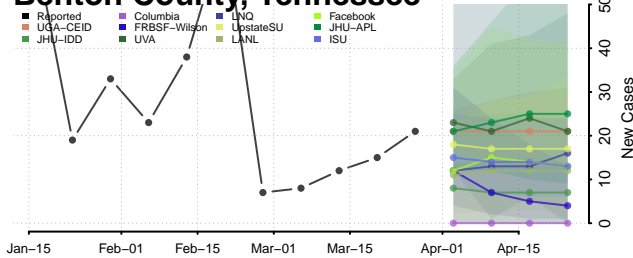

Benton County, Tennessee