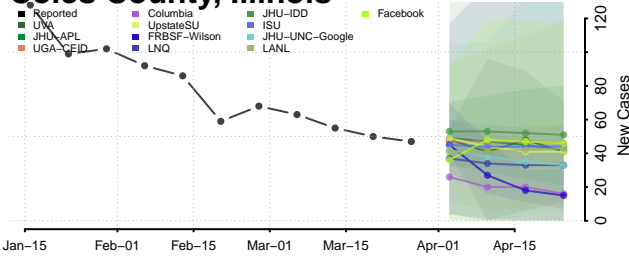

Coles County, Illinois