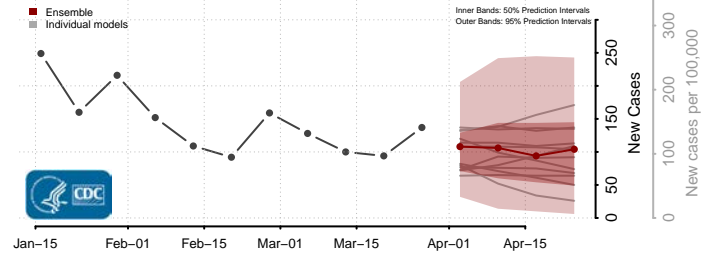

Shelby County, Iowa

Sioux County, Iowa

Story County, Iowa

Tama County, Iowa

Taylor County, Iowa

Union County, Iowa

Van Buren County, Iowa

Wapello County, Iowa