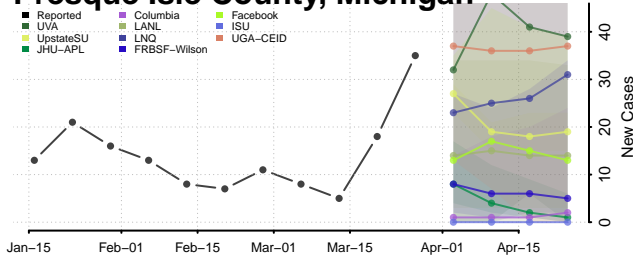

Osceola County, Michigan

Oscoda County, Michigan

Otsego County, Michigan

Ottawa County, Michigan

Presque Isle County, Michigan

Roscommon County, Michigan

Saginaw County, Michigan

Sanilac County, Michigan