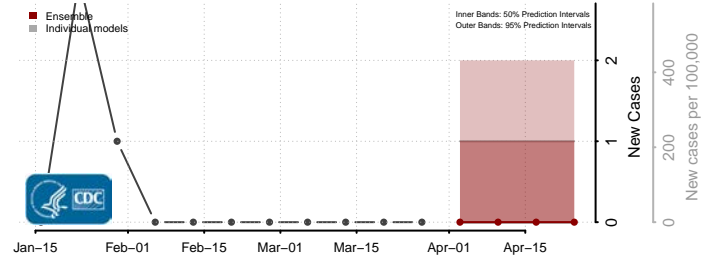

Arthur County, Nebraska