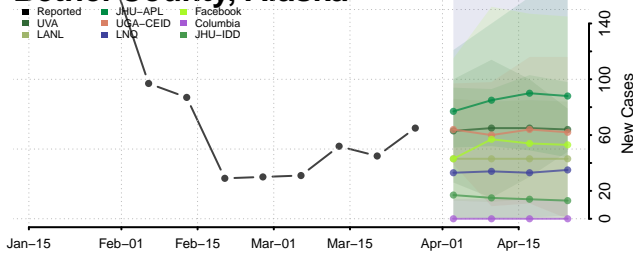

Bethel County, Alaska