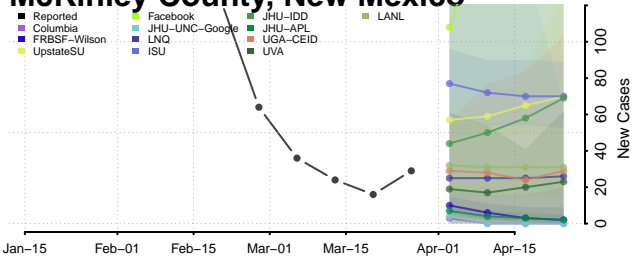

Harding County, New Mexico

Hidalgo County, New Mexico

Lea County, New Mexico

Lincoln County, New Mexico

Los Alamos County, New Mexico

Luna County, New Mexico

McKinley County, New Mexico

Mora County, New Mexico