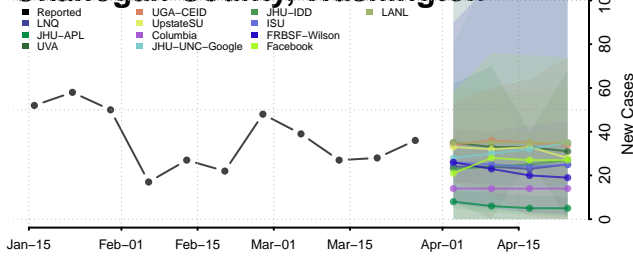

Snohomish County, Washington

Spokane County, Washington

Stevens County, Washington

Thurston County, Washington

Wahkiakum County, Washington

Walla Walla County, Washington

Whatcom County, Washington

Whitman County, Washington