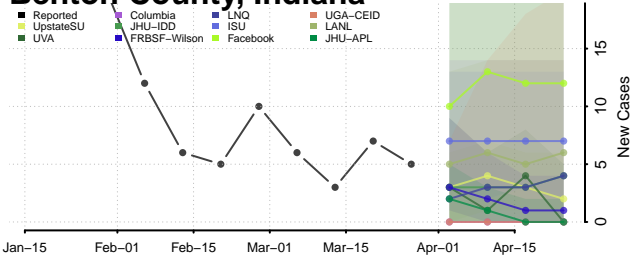

Benton County, Indiana