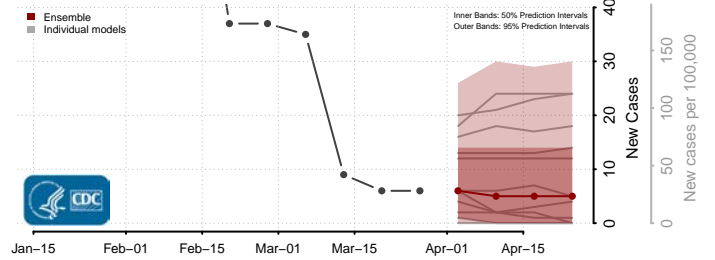

Yell County, Arkansas