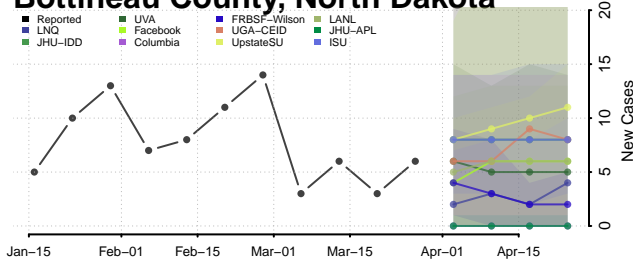

Bottineau County, North Dakota