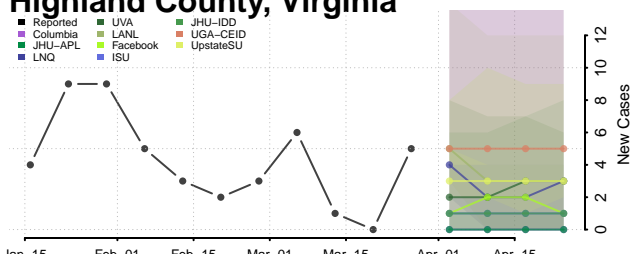

Hanover County, Virginia

Harrisonburg County, Virginia

Henrico County, Virginia

Henry County, Virginia

Highland County, Virginia

Hopewell County, Virginia

Isle of Wight County, Virginia

James City County, Virginia