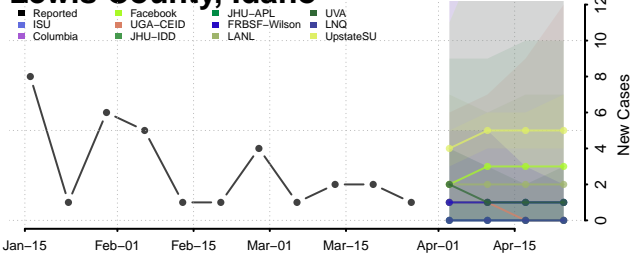

Gooding County, Idaho

Idaho County, Idaho

Jefferson County, Idaho

Jerome County, Idaho

Kootenai County, Idaho

Latah County, Idaho

Lemhi County, Idaho

Lewis County, Idaho