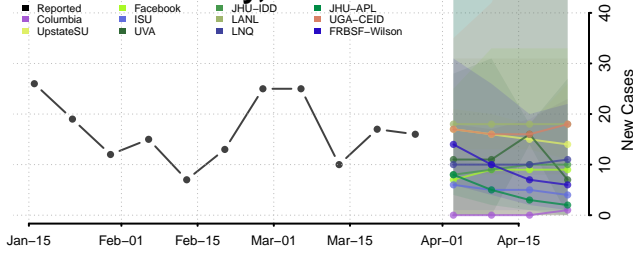

Cassia County, Idaho

Clark County, Idaho

Clearwater County, Idaho

Custer County, Idaho

Elmore County, Idaho

Franklin County, Idaho

Fremont County, Idaho

Gem County, Idaho