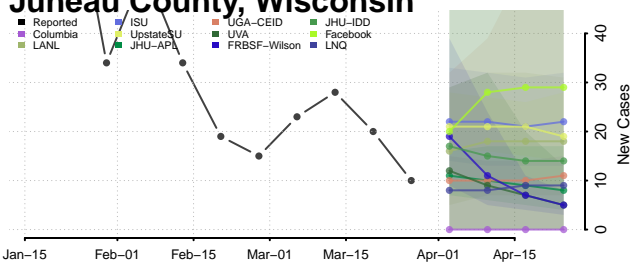

Juneau County, Wisconsin