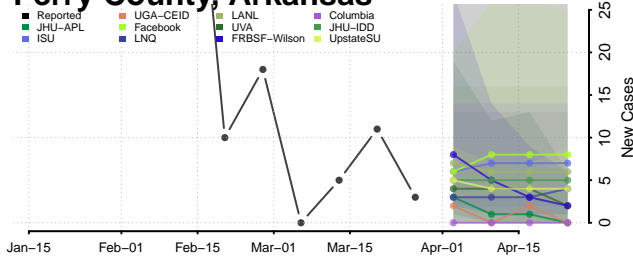

Nevada County, Arkansas

Newton County, Arkansas

Ouachita County, Arkansas

Perry County, Arkansas

Phillips County, Arkansas

Pike County, Arkansas

Poinsett County, Arkansas

Polk County, Arkansas