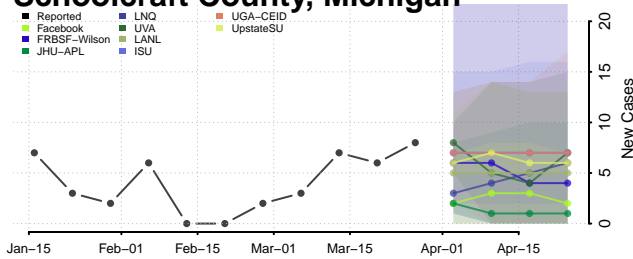

Schoolcraft County, Michigan