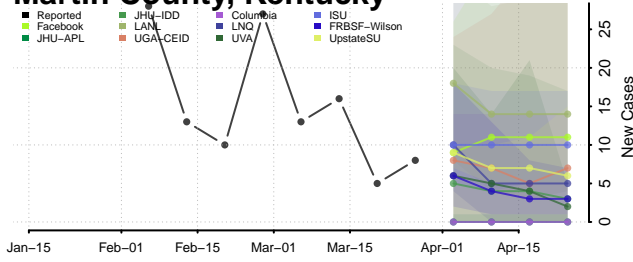

Martin County, Kentucky