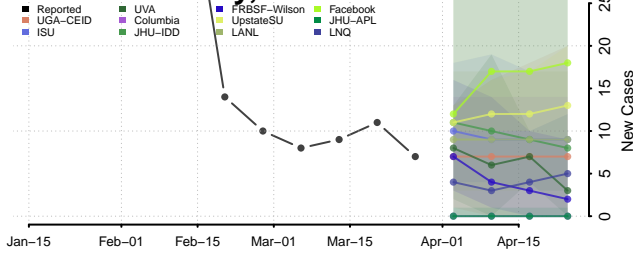

Sumner County, Kansas