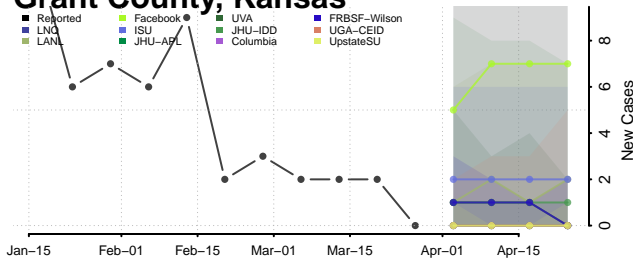

Geary County, Kansas

Gove County, Kansas

Graham County, Kansas

Grant County, Kansas

Gray County, Kansas

Greeley County, Kansas

Greenwood County, Kansas

Hamilton County, Kansas