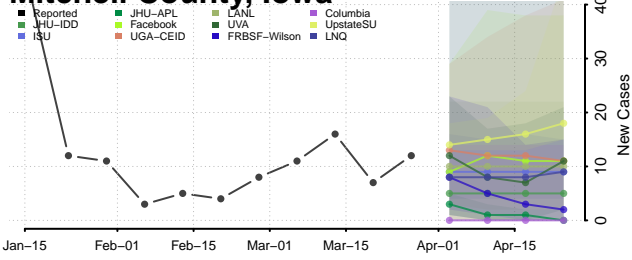

Lucas County, Iowa

Lyon County, Iowa

Madison County, Iowa

Mahaska County, Iowa

Marion County, Iowa

Marshall County, Iowa

Mills County, Iowa

Mitchell County, Iowa