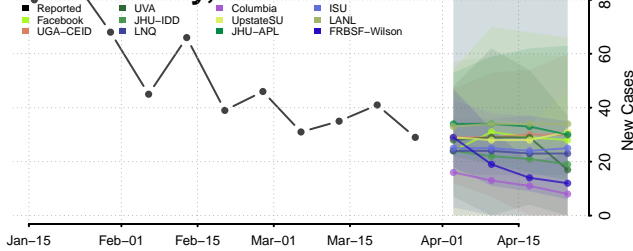

Brown County, Nebraska

Buffalo County, Nebraska

Burt County, Nebraska

Butler County, Nebraska

Cass County, Nebraska

Cedar County, Nebraska

Chase County, Nebraska

Cherry County, Nebraska