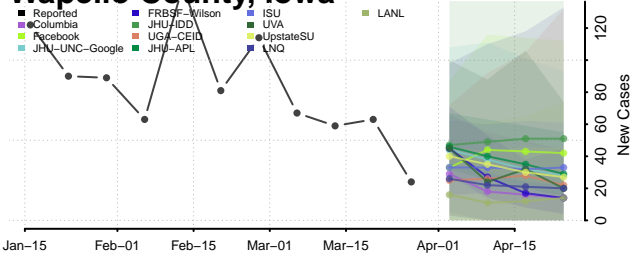

Shelby County, Iowa

Sioux County, Iowa

Story County, Iowa

Tama County, Iowa

Taylor County, Iowa

Union County, Iowa

Van Buren County, Iowa

Wapello County, Iowa