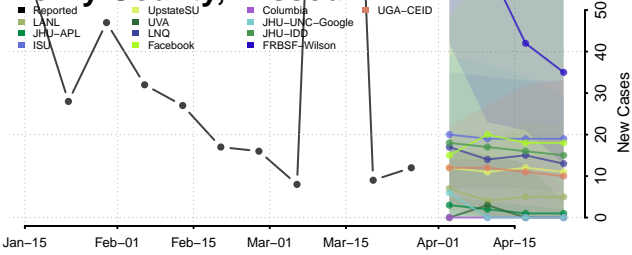

Henry County, Missouri