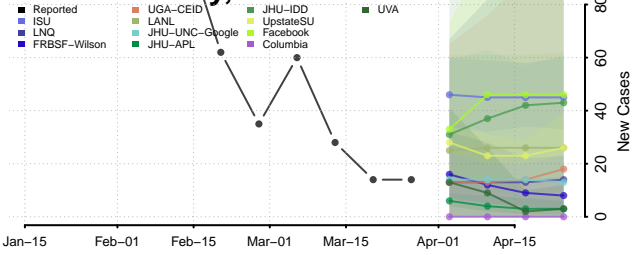

Brown County, Ohio