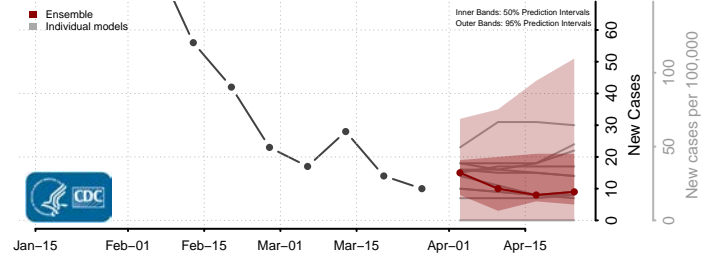

Nye County, Nevada