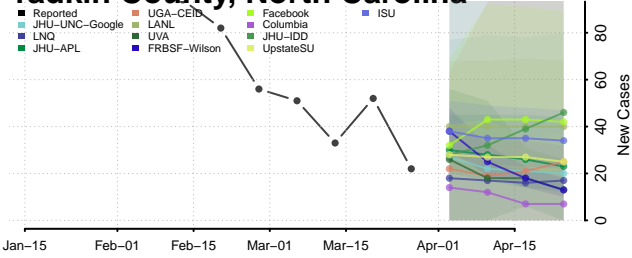

Yadkin County, North Carolina