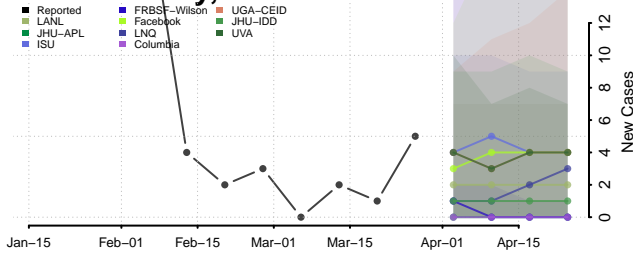

Scott County, Illinois