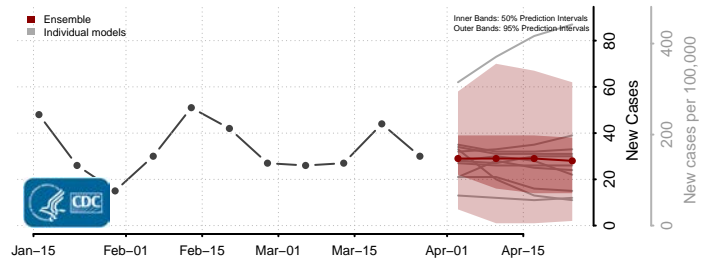

Lake of the Woods County, Minnesota

Le Sueur County, Minnesota

Lincoln County, Minnesota

Lyon County, Minnesota

Mahnomen County, Minnesota

Marshall County, Minnesota

Martin County, Minnesota

McLeod County, Minnesota