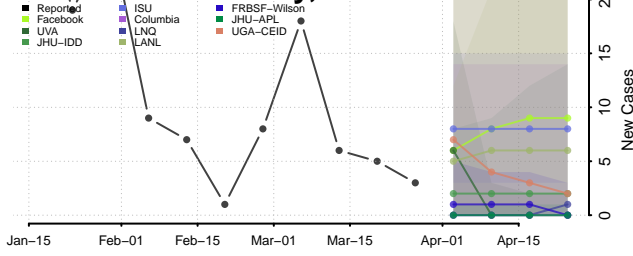

East Carroll County, Louisiana