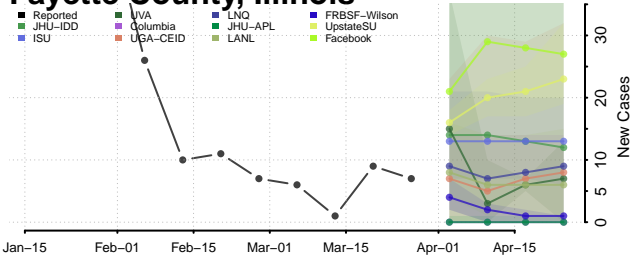

De Witt County, Illinois

DeKalb County, Illinois

Douglas County, Illinois

DuPage County, Illinois

Edgar County, Illinois

Edwards County, Illinois

Effingham County, Illinois

Fayette County, Illinois