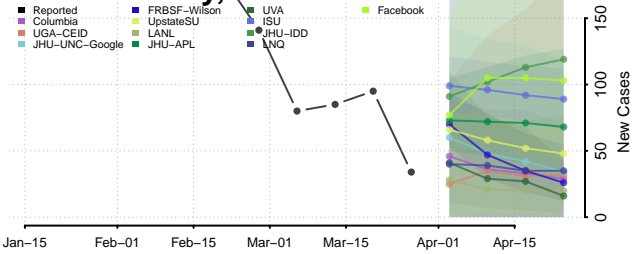

Beaufort County, North Carolina

Bertie County, North Carolina

Bladen County, North Carolina

Brunswick County, North Carolina

Buncombe County, North Carolina

Burke County, North Carolina

Chatham County, North Carolina