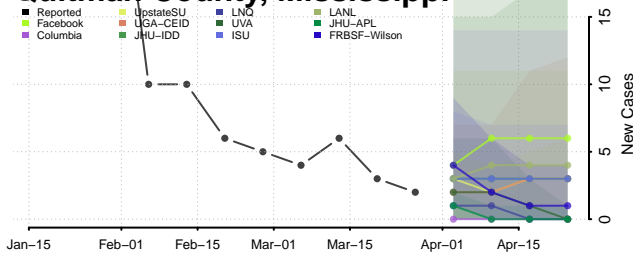

Oktibbeha County, Mississippi

Panola County, Mississippi

Pearl River County, Mississippi

Perry County, Mississippi

Pike County, Mississippi

Pontotoc County, Mississippi

Prentiss County, Mississippi

Quitman County, Mississippi