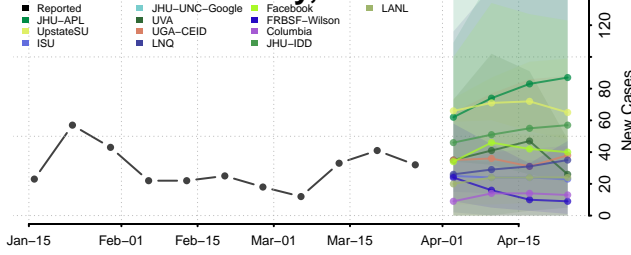

Scotts Bluff County, Nebraska