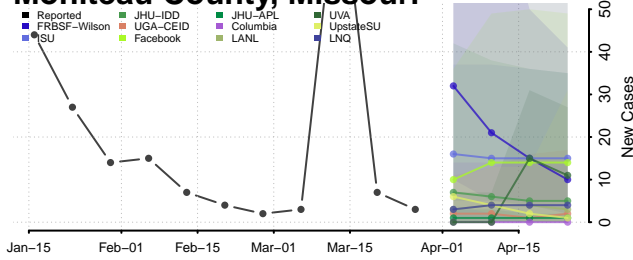

Moniteau County, Missouri