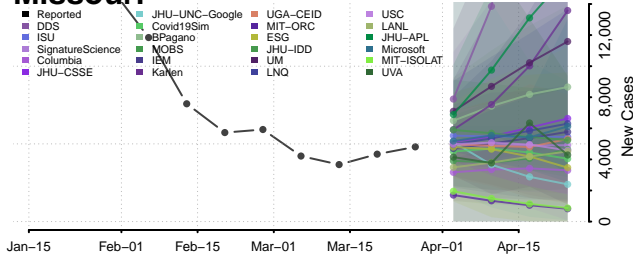

Wilkinson County, Mississippi

Winston County, Mississippi

Yalobusha County, Mississippi

Yazoo County, Mississippi

Missouri

Adair County, Missouri