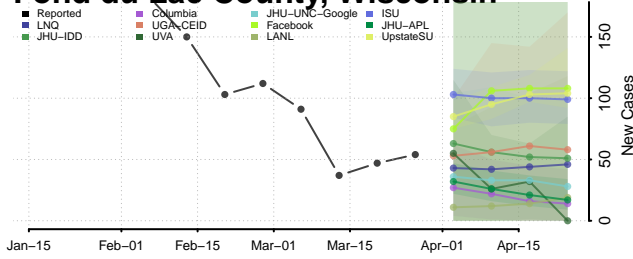

Fond du Lac County, Wisconsin