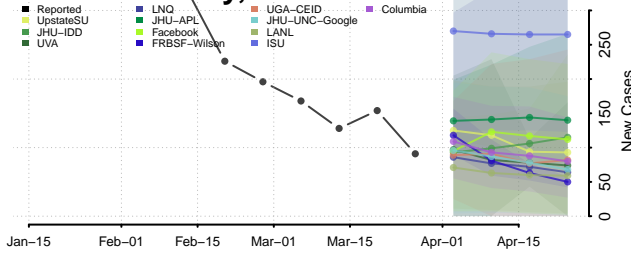

Cherokee County, North Carolina

Chowan County, North Carolina

Clay County, North Carolina

Cleveland County, North Carolina

Columbus County, North Carolina

Craven County, North Carolina

Cumberland County, North Carolina