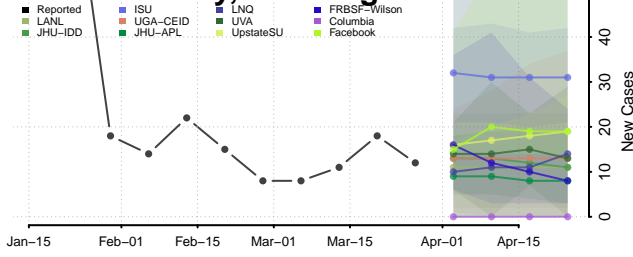

Asotin County, Washington