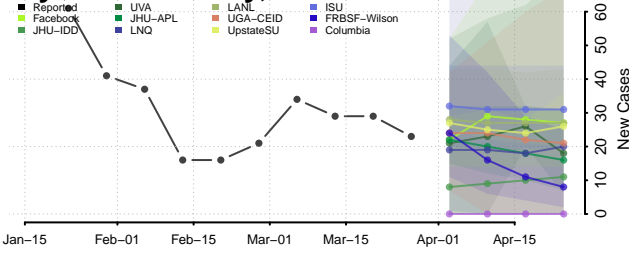

Van Wert County, Ohio

Vinton County, Ohio

Warren County, Ohio

Washington County, Ohio

Wayne County, Ohio

Williams County, Ohio

Wood County, Ohio

Wyandot County, Ohio