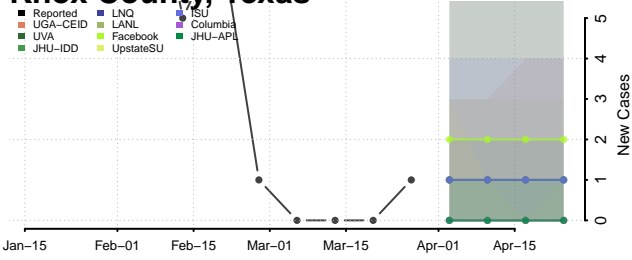

Knox County, Texas