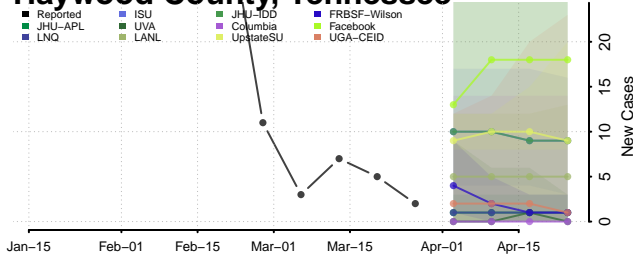

Hancock County, Tennessee

Hardeman County, Tennessee

Hardin County, Tennessee

Hawkins County, Tennessee

Haywood County, Tennessee

Henderson County, Tennessee

Henry County, Tennessee

Hickman County, Tennessee