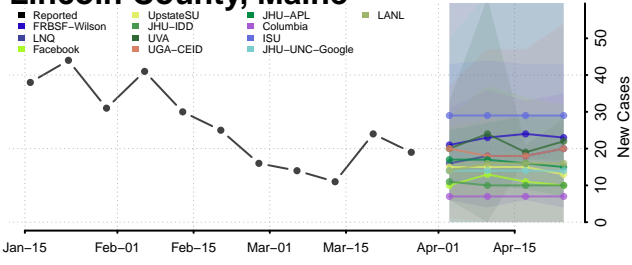

Lincoln County, Maine