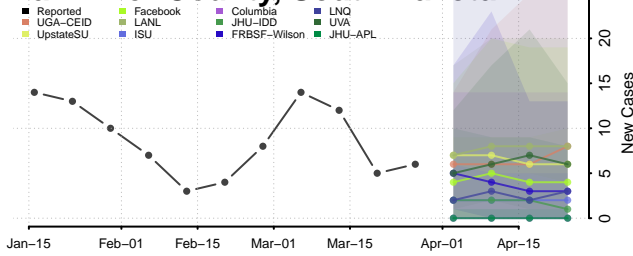

Fall River County, South Dakota