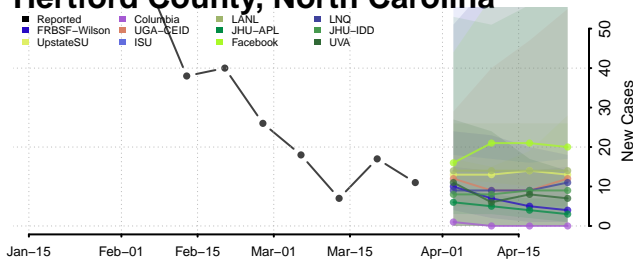

Greene County, North Carolina

Guilford County, North Carolina

Halifax County, North Carolina

Harnett County, North Carolina

Haywood County, North Carolina

Henderson County, North Carolina

Hertford County, North Carolina