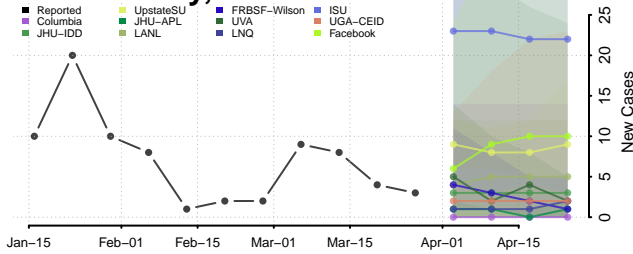

Trail County, North Dakota