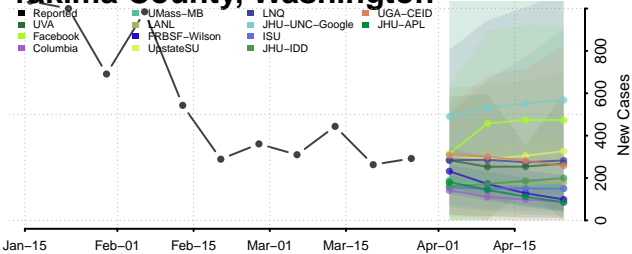

Yakima County, Washington