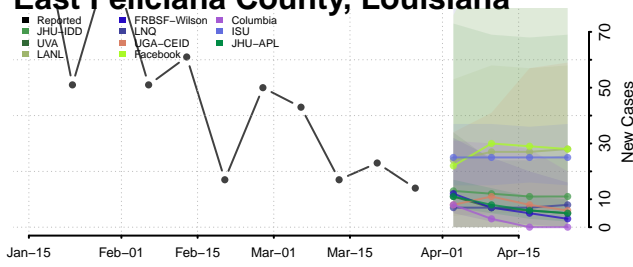

East Feliciana County, Louisiana