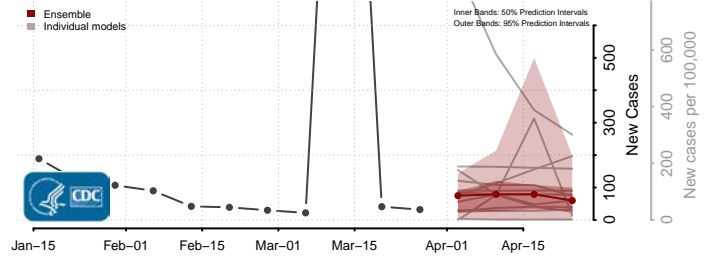

Buchanan County, Missouri