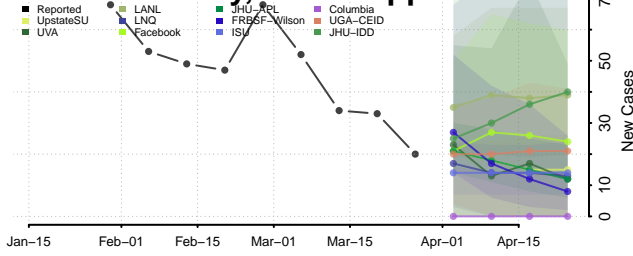

Madison County, Mississippi

Marion County, Mississippi

Marshall County, Mississippi

Monroe County, Mississippi

Montgomery County, Mississippi

Neshoba County, Mississippi

Newton County, Mississippi

Noxubee County, Mississippi