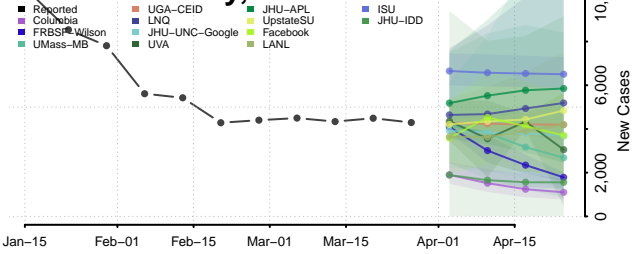

Fulton County, New York

Genesee County, New York

Greene County, New York

Hamilton County, New York

Monroe County, New York

Montgomery County, New York

Nassau County, New York

New York City County, New York