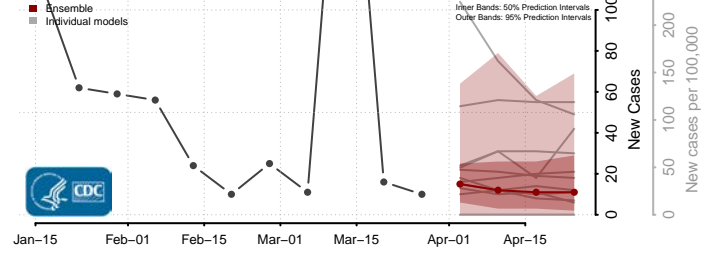

Camden County, Missouri