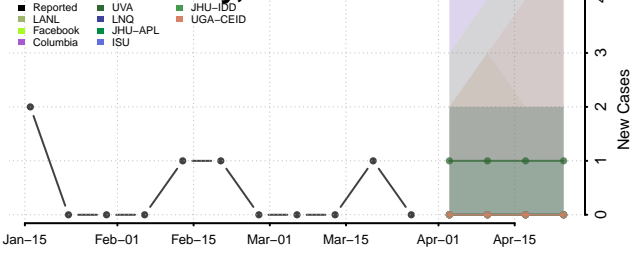

Hamilton County, Nebraska

Harlan County, Nebraska

Hayes County, Nebraska

Hitchcock County, Nebraska

Holt County, Nebraska

Hooker County, Nebraska

Howard County, Nebraska

Jefferson County, Nebraska