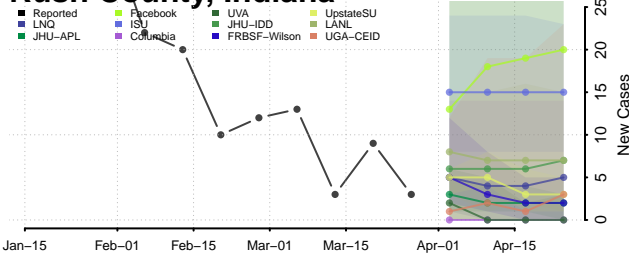

Pulaski County, Indiana

Putnam County, Indiana

Randolph County, Indiana

Ripley County, Indiana

Rush County, Indiana

Scott County, Indiana

Shelby County, Indiana

Spencer County, Indiana