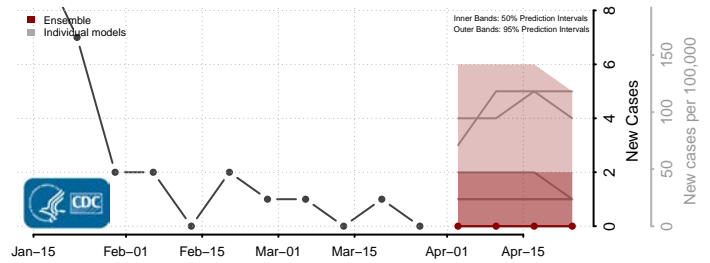

Sioux County, North Dakota