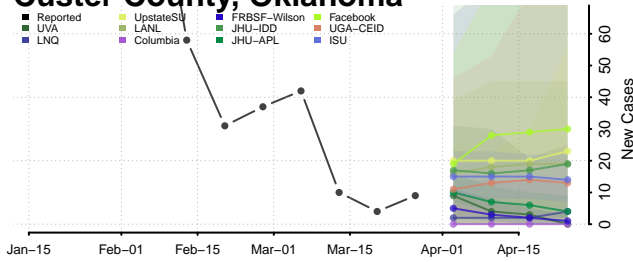

Custer County, Oklahoma