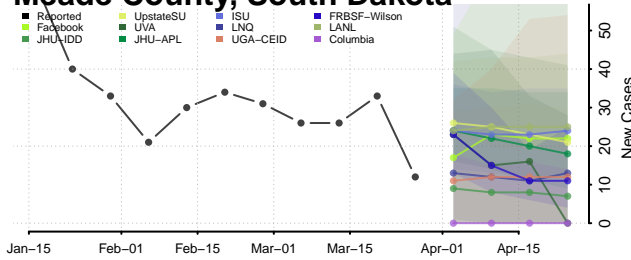

Meade County, South Dakota