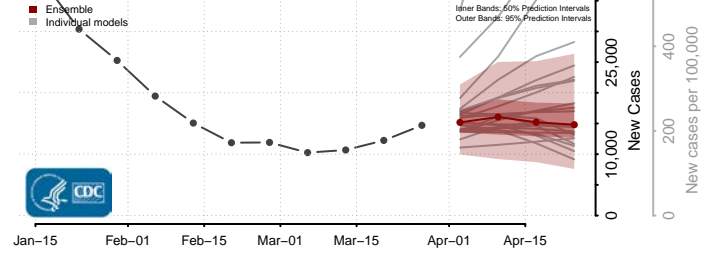

Massachusetts