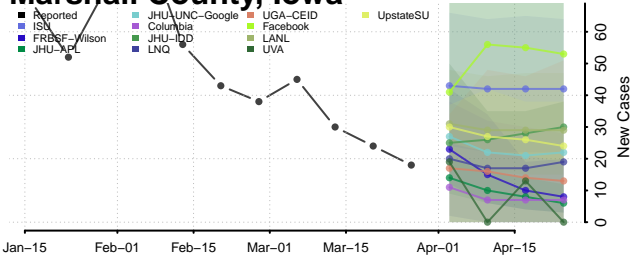

Lucas County, Iowa

Lyon County, Iowa

Madison County, Iowa

Mahaska County, Iowa

Marion County, Iowa

Marshall County, Iowa

Mills County, Iowa

Mitchell County, Iowa