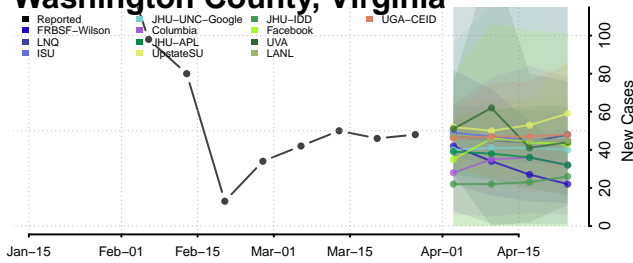

Waynesboro County, Virginia

Westmoreland County, Virginia

Williamsburg County, Virginia

Winchester County, Virginia

Wise County, Virginia

Wythe County, Virginia

York County, Virginia

Washington