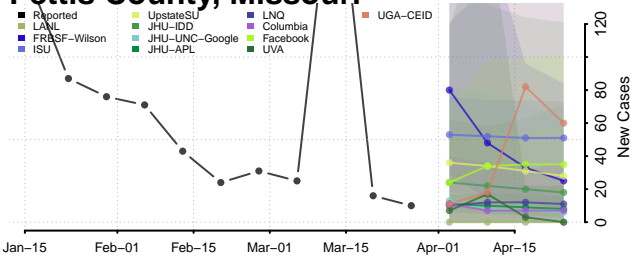

Pettis County, Missouri