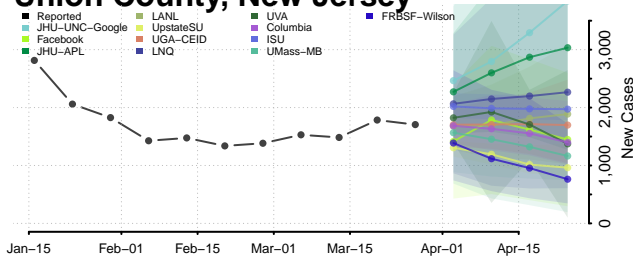

Union County, New Jersey