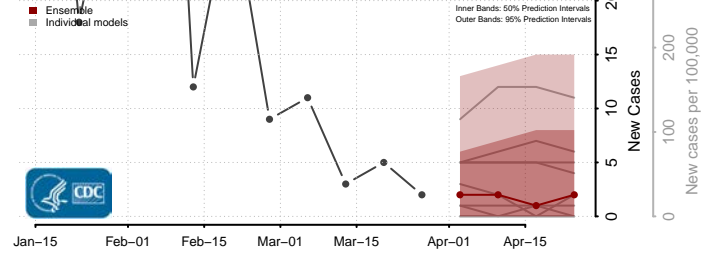

Calhoun County, West Virginia

Clay County, West Virginia

Doddridge County, West Virginia

Fayette County, West Virginia

Gilmer County, West Virginia

Grant County, West Virginia

Greenbrier County, West Virginia