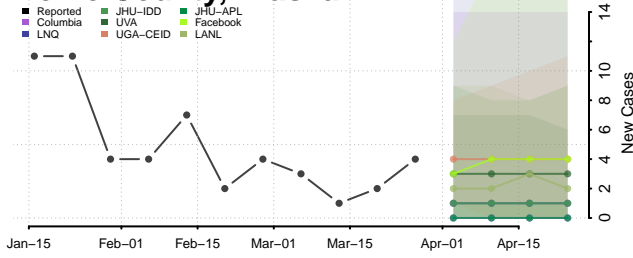

Juneau County, Alaska

Kenai Peninsula County, Alaska

Ketchikan Gateway County, Alaska

Kodiak Island County, Alaska

Kusilvak County, Alaska

Lake and Peninsula County, Alaska

Matanuska-Susitna County, Alaska

Nome County, Alaska