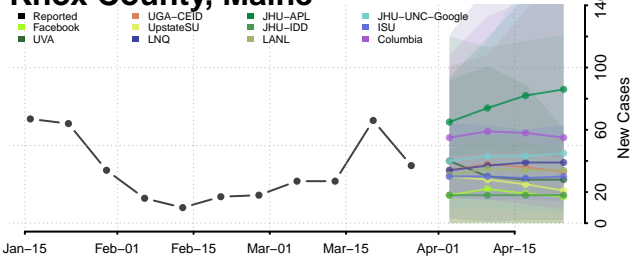

Knox County, Maine