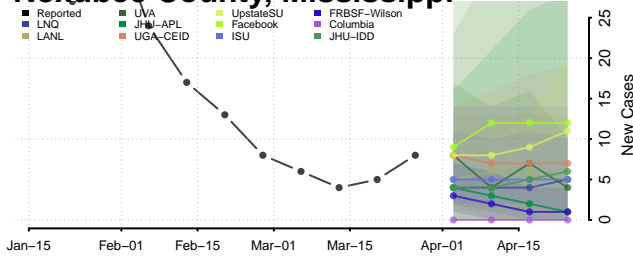

Madison County, Mississippi

Marion County, Mississippi

Marshall County, Mississippi

Monroe County, Mississippi

Montgomery County, Mississippi

Neshoba County, Mississippi

Newton County, Mississippi

Noxubee County, Mississippi