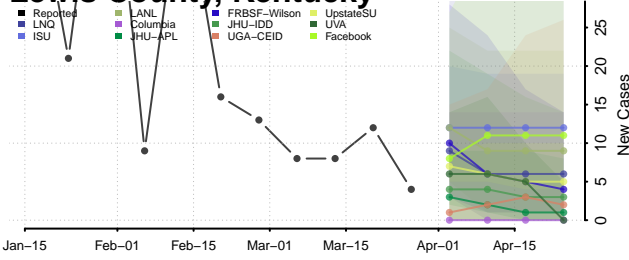

Lewis County, Kentucky