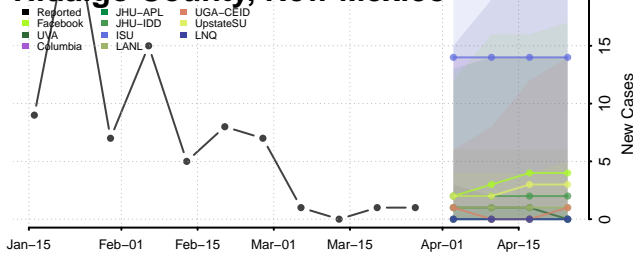

Harding County, New Mexico

Hidalgo County, New Mexico

Lea County, New Mexico

Lincoln County, New Mexico

Los Alamos County, New Mexico

Luna County, New Mexico

McKinley County, New Mexico

Mora County, New Mexico