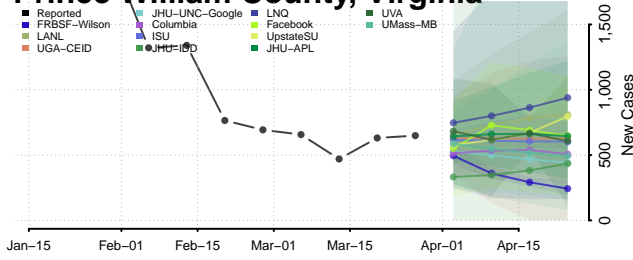

Pittsylvania County, Virginia

Poquoson County, Virginia

Portsmouth County, Virginia

Powhatan County, Virginia

Prince Edward County, Virginia

Prince George County, Virginia

Prince William County, Virginia

Pulaski County, Virginia