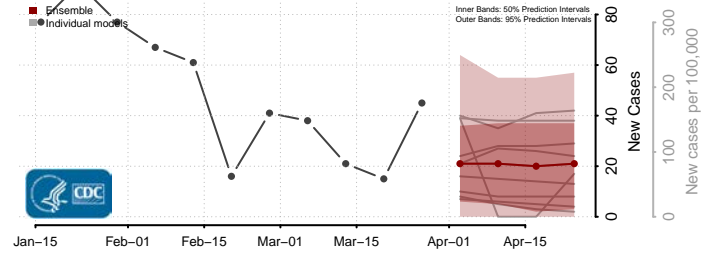

Allen County, Louisiana