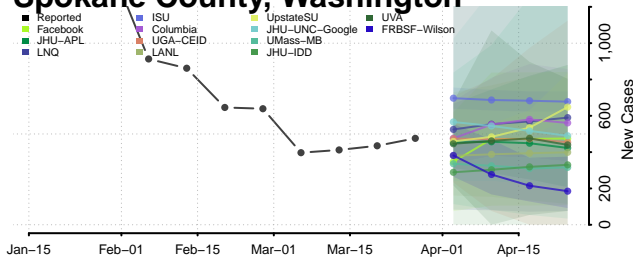

Snohomish County, Washington

Spokane County, Washington

Stevens County, Washington

Thurston County, Washington

Wahkiakum County, Washington

Walla Walla County, Washington

Whatcom County, Washington

Whitman County, Washington