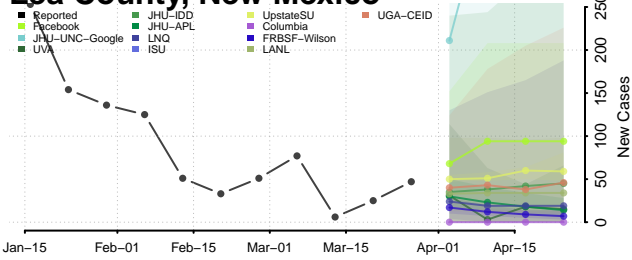

Harding County, New Mexico

Hidalgo County, New Mexico

Lea County, New Mexico

Lincoln County, New Mexico

Los Alamos County, New Mexico

Luna County, New Mexico

McKinley County, New Mexico

Mora County, New Mexico