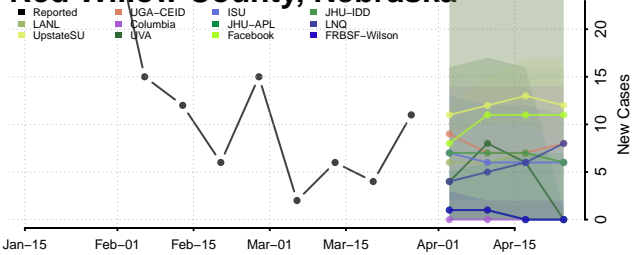

Red Willow County, Nebraska