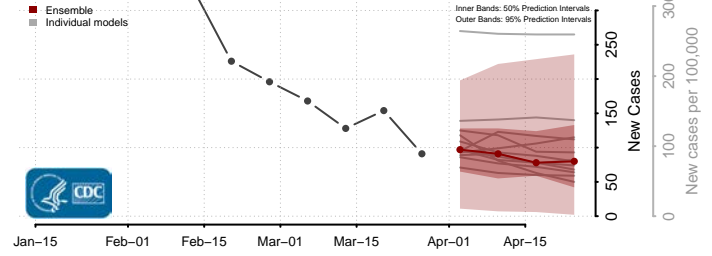

Craven County, North Carolina