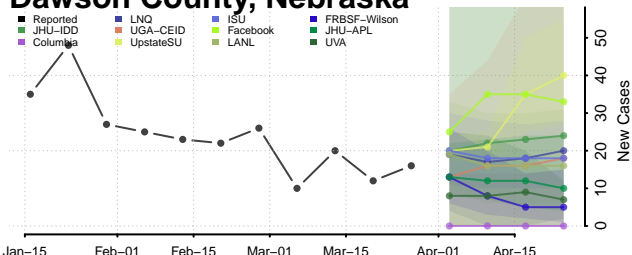

Dawson County, Nebraska