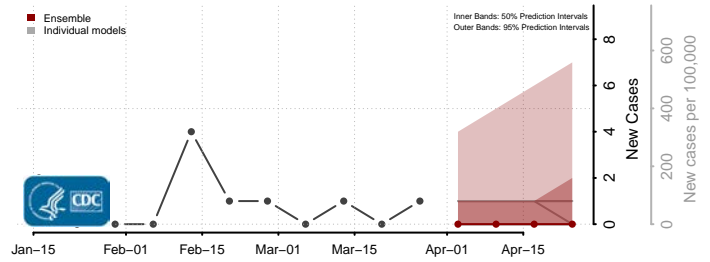

Carter County, Montana