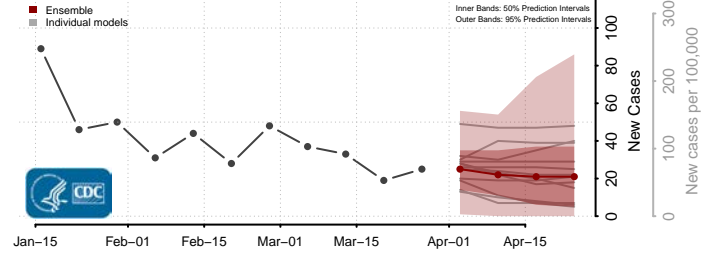

Warren County, Iowa

Washington County, Iowa

Wayne County, Iowa

Webster County, Iowa

Winnebago County, Iowa

Winneshiek County, Iowa

Woodbury County, Iowa

Worth County, Iowa