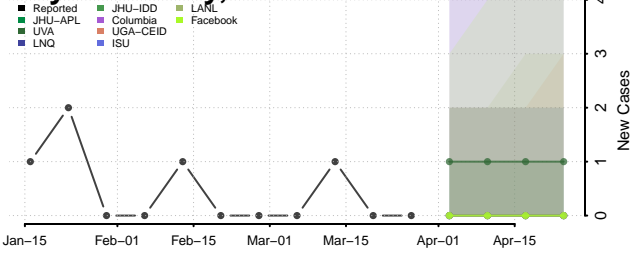

Hayes County, Nebraska