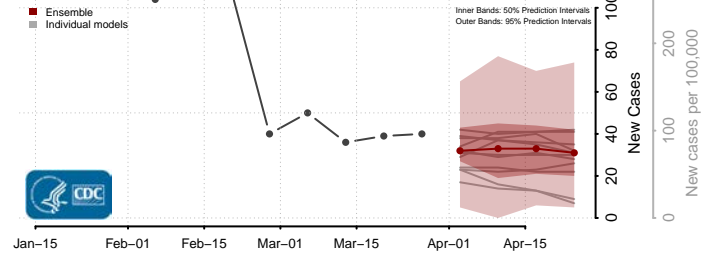

Wharton County, Texas