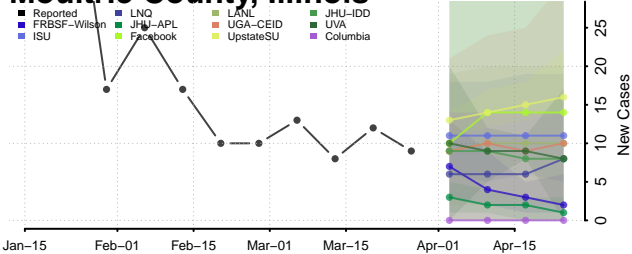

Monroe County, Illinois

Montgomery County, Illinois

Morgan County, Illinois

Moultrie County, Illinois

Ogle County, Illinois

Peoria County, Illinois

Perry County, Illinois

Richland County, Illinois