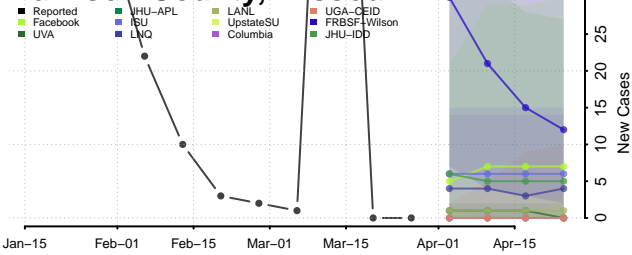

Harrison County, Missouri