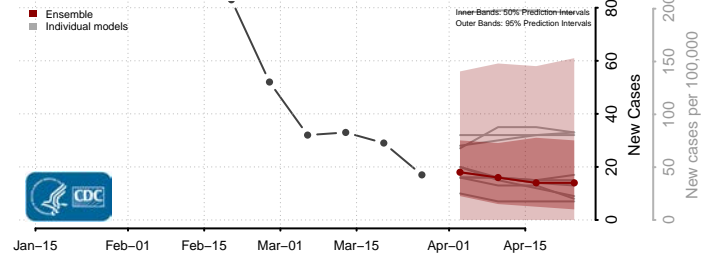

Pasquotank County, North Carolina