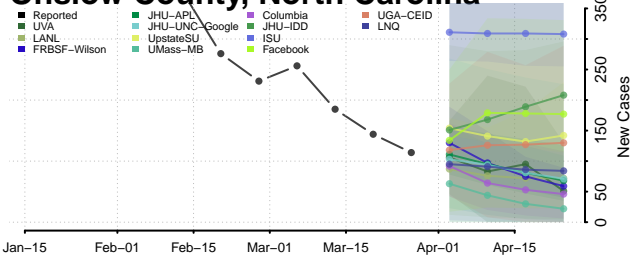

Montgomery County, North Carolina

Moore County, North Carolina

Nash County, North Carolina

New Hanover County, North Carolina

Northampton County, North Carolina

Onslow County, North Carolina

Orange County, North Carolina