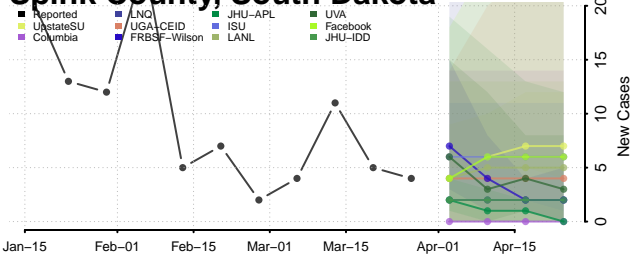

Spink County, South Dakota