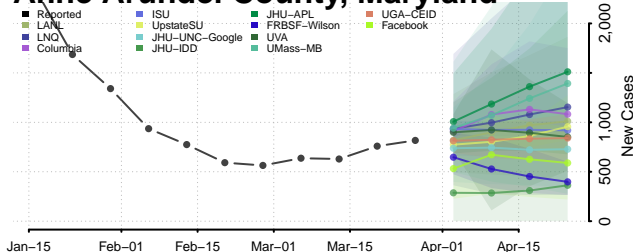

Anne Arundel County, Maryland