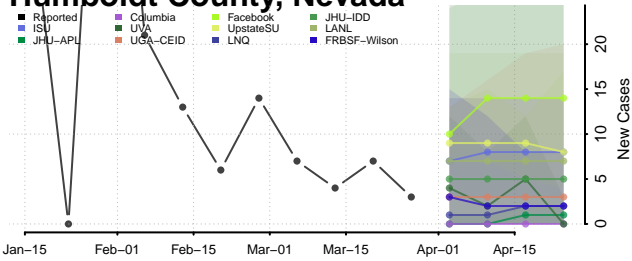

Humboldt County, Nevada