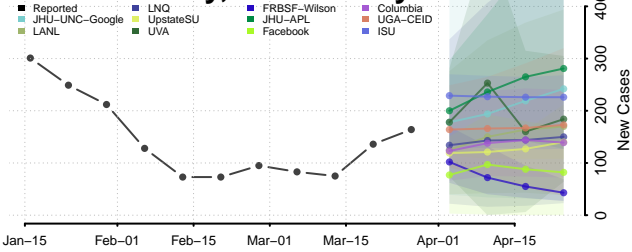

Hunterdon County, New Jersey

Mercer County, New Jersey

Middlesex County, New Jersey

Monmouth County, New Jersey

Morris County, New Jersey

Ocean County, New Jersey

Passaic County, New Jersey

Salem County, New Jersey