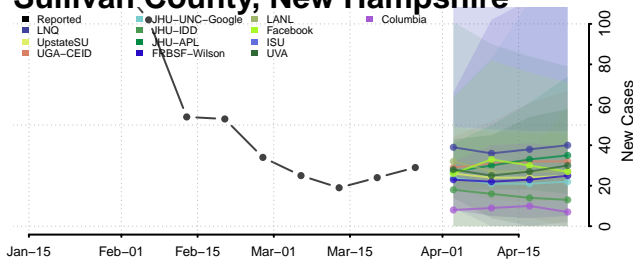

Grafton County, New Hampshire

Hillsborough County, New Hampshire

Merrimack County, New Hampshire

Rockingham County, New Hampshire

Strafford County, New Hampshire

Sullivan County, New Hampshire

New Jersey

Atlantic County, New Jersey