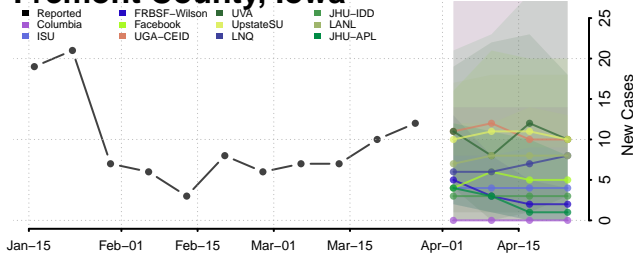

Fremont County, Iowa