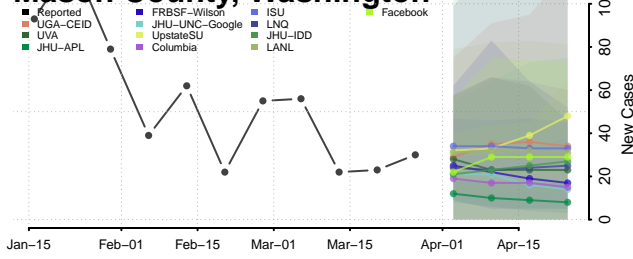

Mason County, Washington