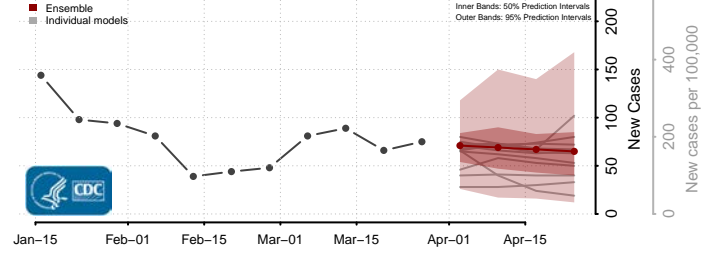

Meeker County, Minnesota

Mille Lacs County, Minnesota

Morrison County, Minnesota

Mower County, Minnesota

Murray County, Minnesota

Nicollet County, Minnesota

Nobles County, Minnesota

Norman County, Minnesota