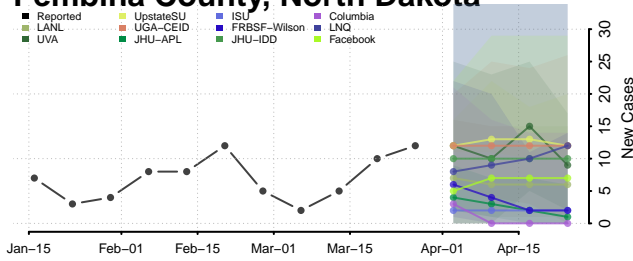

Pembina County, North Dakota