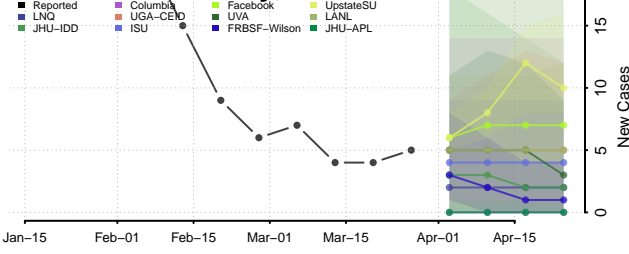

Wright County, Iowa

Kansas

Allen County, Kansas

Anderson County, Kansas

Atchison County, Kansas

Barber County, Kansas

Barton County, Kansas

Bourbon County, Kansas