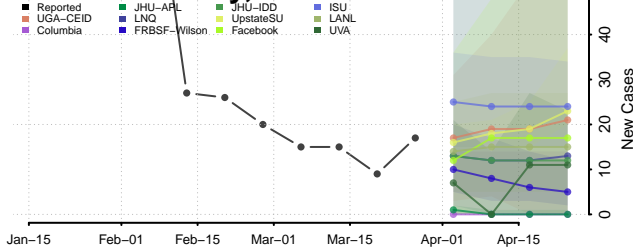

Geneva County, Alabama