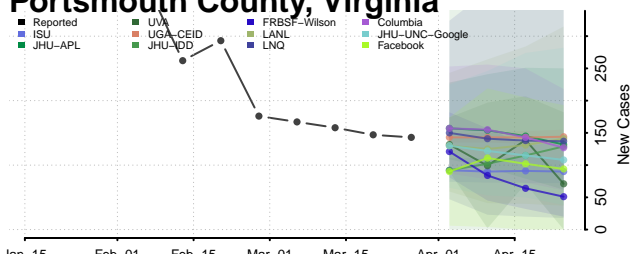

Pittsylvania County, Virginia

Poquoson County, Virginia

Portsmouth County, Virginia

Powhatan County, Virginia

Prince Edward County, Virginia

Prince George County, Virginia

Prince William County, Virginia

Pulaski County, Virginia