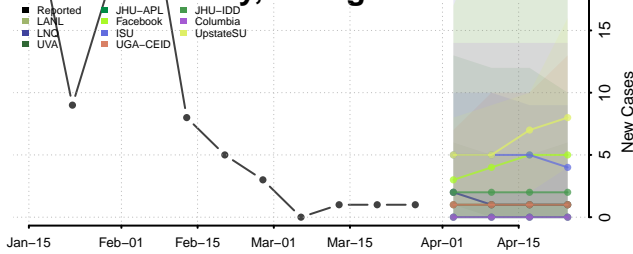

Wheeler County, Georgia