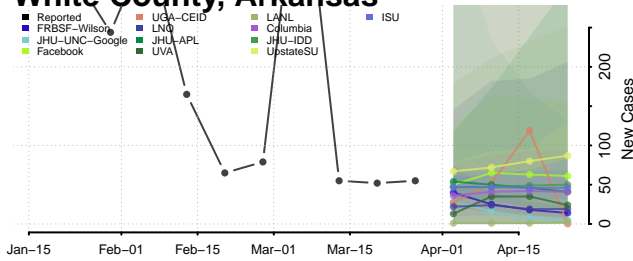

Sevier County, Arkansas

Sharp County, Arkansas

St. Francis County, Arkansas

Stone County, Arkansas

Union County, Arkansas

Van Buren County, Arkansas

Washington County, Arkansas

White County, Arkansas