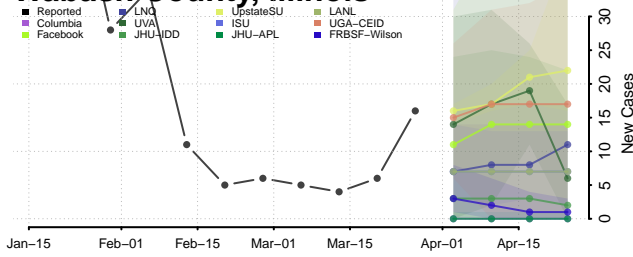

Stephenson County, Illinois

Tazewell County, Illinois

Union County, Illinois

Vermilion County, Illinois

Wabash County, Illinois

Warren County, Illinois

Washington County, Illinois

Wayne County, Illinois