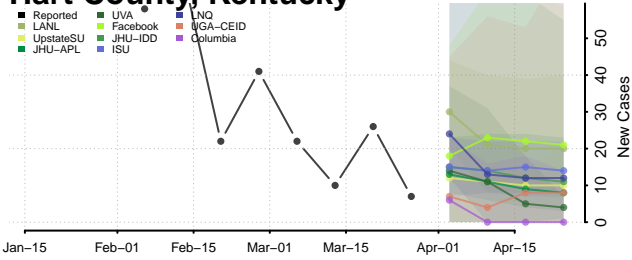

Grayson County, Kentucky

Green County, Kentucky

Greenup County, Kentucky

Hancock County, Kentucky

Hardin County, Kentucky

Harlan County, Kentucky

Harrison County, Kentucky

Hart County, Kentucky