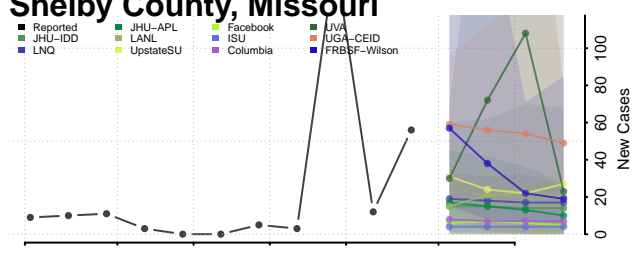

Shelby County, Missouri