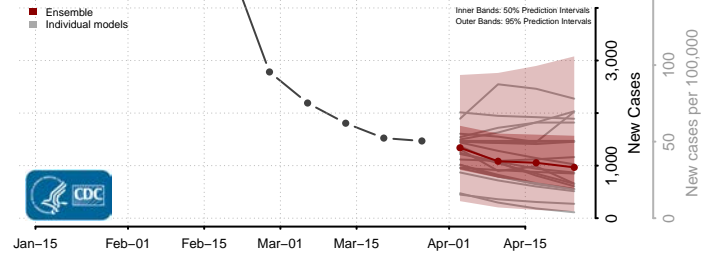

Kansas

Allen County, Kansas

Anderson County, Kansas

Atchison County, Kansas

Barber County, Kansas

Barton County, Kansas