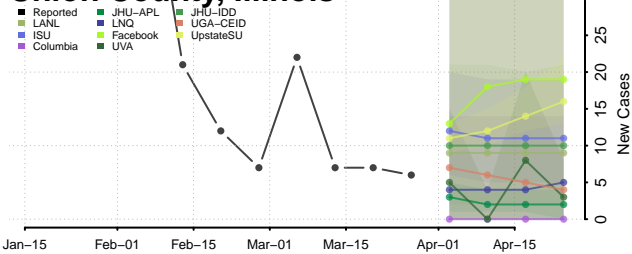

Stephenson County, Illinois

Tazewell County, Illinois

Union County, Illinois

Vermilion County, Illinois

Wabash County, Illinois

Warren County, Illinois

Washington County, Illinois

Wayne County, Illinois