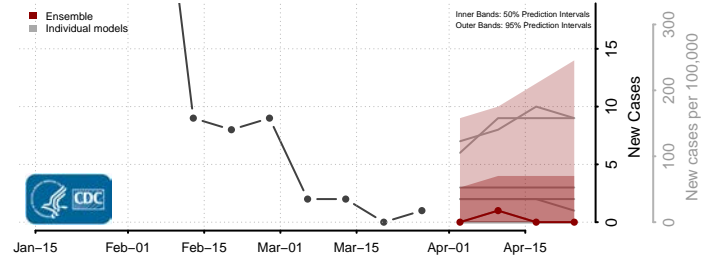

Alfalfa County, Oklahoma