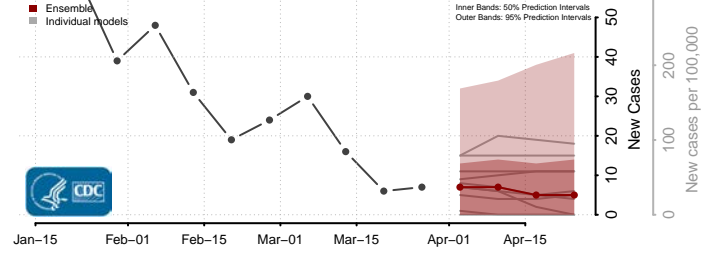

Beaufort County, North Carolina

Bertie County, North Carolina

Bladen County, North Carolina

Brunswick County, North Carolina

Buncombe County, North Carolina

Burke County, North Carolina

Chatham County, North Carolina