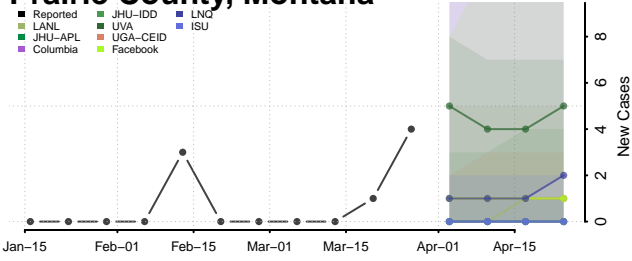

Prairie County, Montana