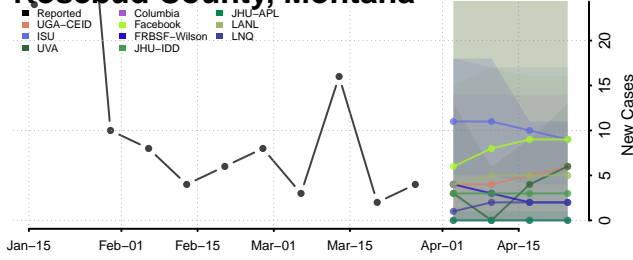

Rosebud County, Montana

Sanders County, Montana

Sheridan County, Montana

Silver Bow County, Montana

Stillwater County, Montana

Sweet Grass County, Montana

Teton County, Montana

Toole County, Montana