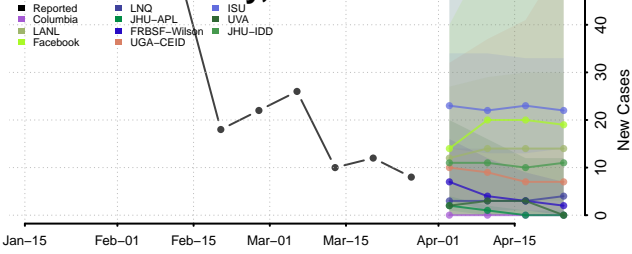

Richland County, Louisiana