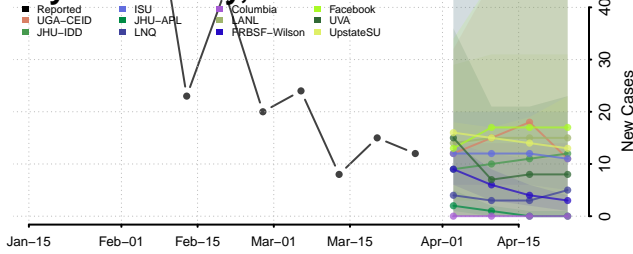

Dale County, Alabama

Dallas County, Alabama

DeKalb County, Alabama

Elmore County, Alabama

Escambia County, Alabama

Etowah County, Alabama

Fayette County, Alabama

Franklin County, Alabama