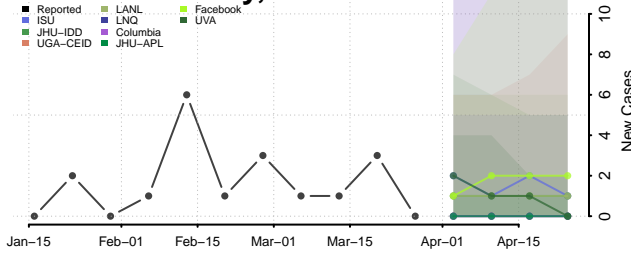

Jackson County, South Dakota