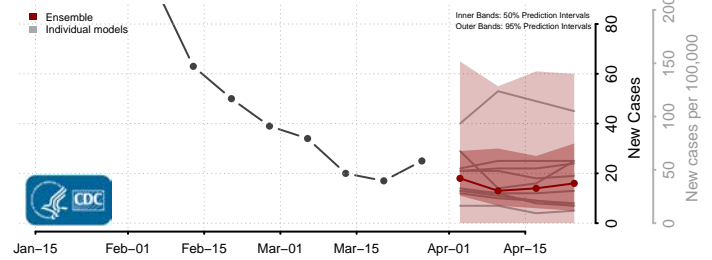

St. John the Baptist County, Louisiana