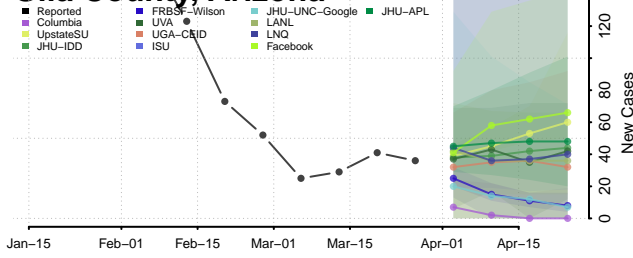

Gila County, Arizona