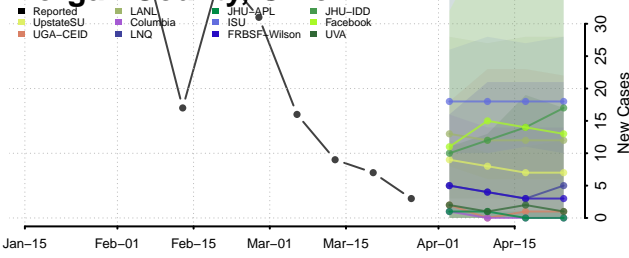

Marion County, Ohio

Medina County, Ohio

Meigs County, Ohio

Mercer County, Ohio

Miami County, Ohio

Monroe County, Ohio

Montgomery County, Ohio

Morgan County, Ohio