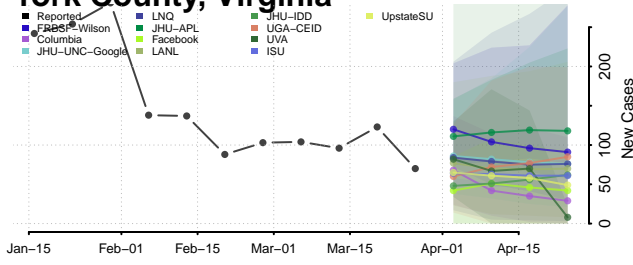

Waynesboro County, Virginia

Westmoreland County, Virginia

Williamsburg County, Virginia

Winchester County, Virginia

Wise County, Virginia

Wythe County, Virginia

York County, Virginia

Washington