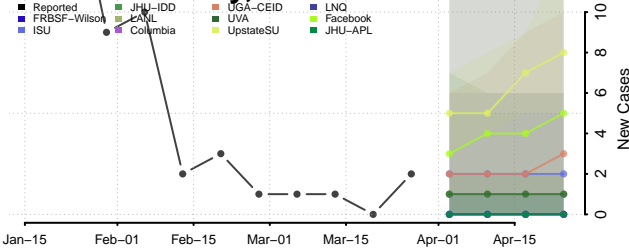

Mitchell County, Kansas