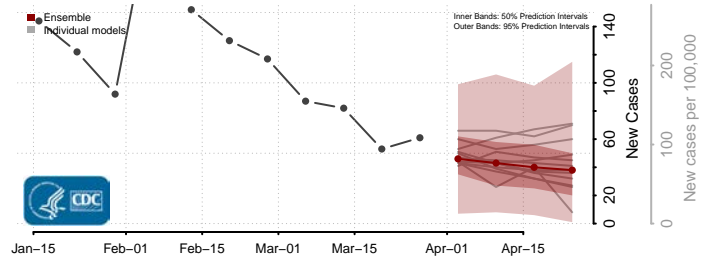

Union County, North Carolina

Vance County, North Carolina

Wake County, North Carolina

Warren County, North Carolina

Washington County, North Carolina

Watauga County, North Carolina

Wayne County, North Carolina