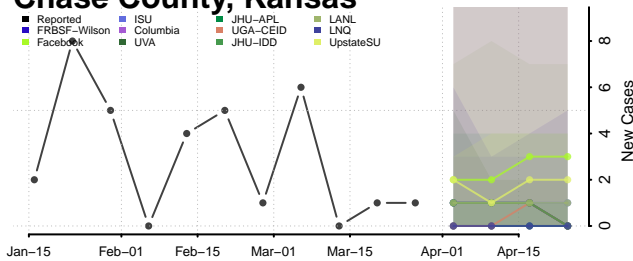

Chase County, Kansas