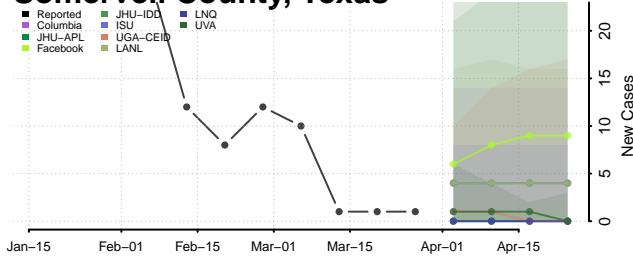

Somervell County, Texas