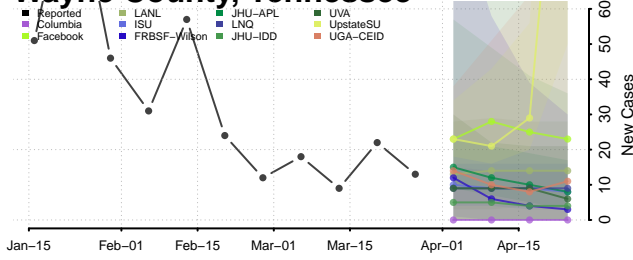

Wayne County, Tennessee