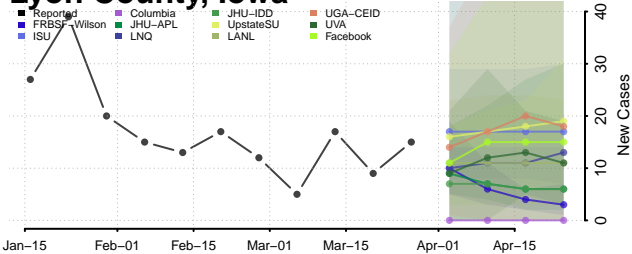

Lyon County, Iowa