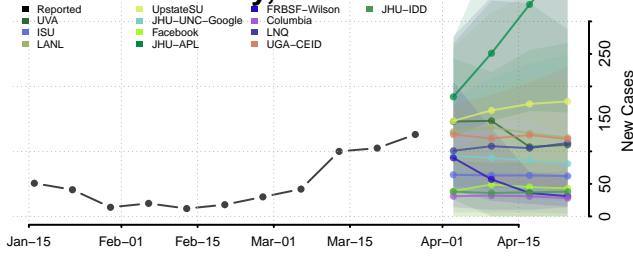

Morrison County, Minnesota