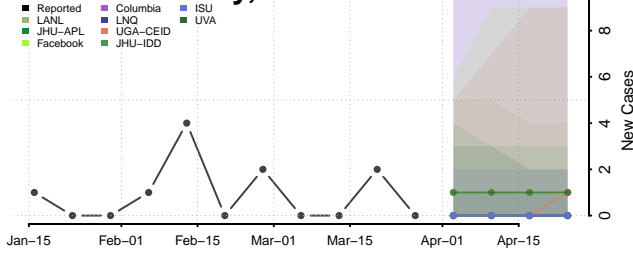

Stafford County, Kansas

Stanton County, Kansas

Stevens County, Kansas

Sumner County, Kansas

Thomas County, Kansas

Trego County, Kansas

Wabaunsee County, Kansas

Wallace County, Kansas