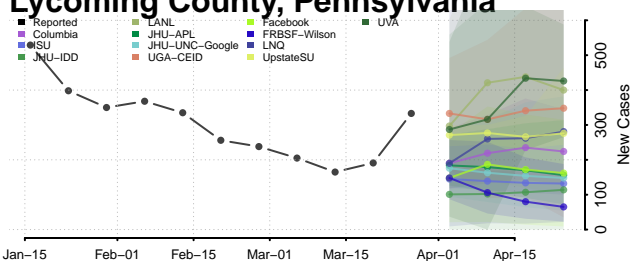

Lackawanna County, Pennsylvania

Lancaster County, Pennsylvania

Lawrence County, Pennsylvania

Lebanon County, Pennsylvania

Lehigh County, Pennsylvania

Luzerne County, Pennsylvania

Lycoming County, Pennsylvania