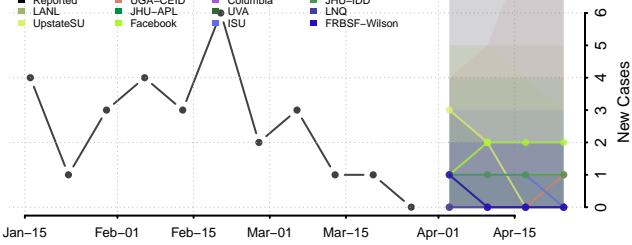

Edwards County, Kansas