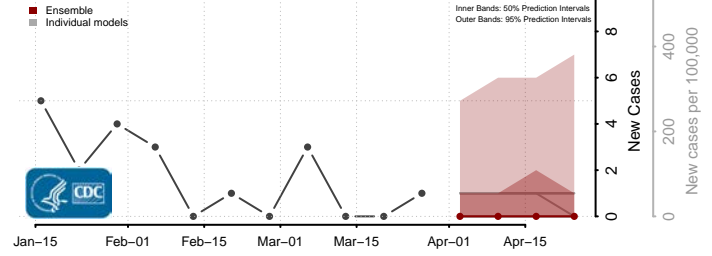

Furnas County, Nebraska

Gage County, Nebraska

Garden County, Nebraska

Garfield County, Nebraska

Gosper County, Nebraska

Grant County, Nebraska

Greeley County, Nebraska

Hall County, Nebraska