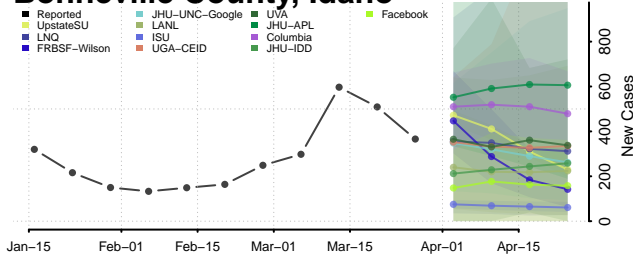

Bonneville County, Idaho