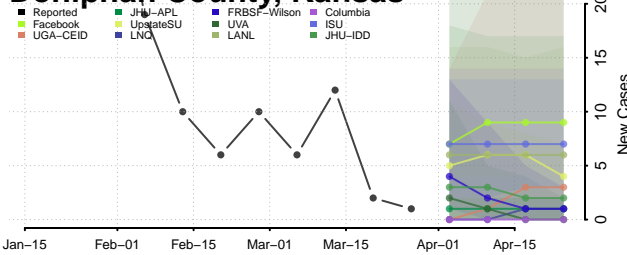

Cloud County, Kansas

Coffey County, Kansas

Comanche County, Kansas

Cowley County, Kansas

Crawford County, Kansas

Decatur County, Kansas

Dickinson County, Kansas

Doniphan County, Kansas