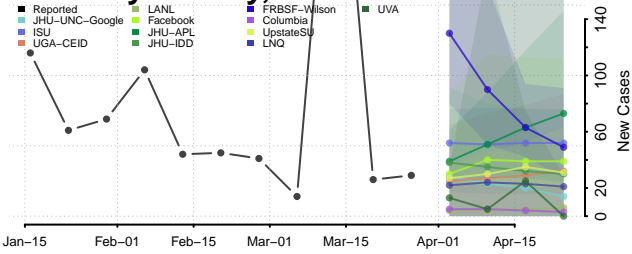

Callaway County, Missouri