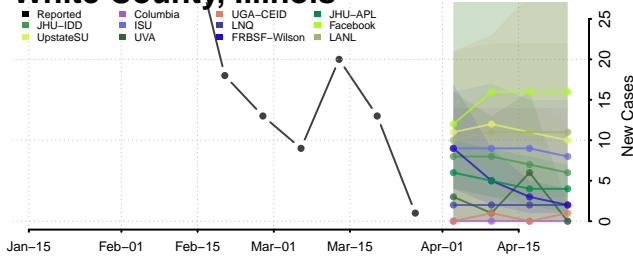

White County, Illinois