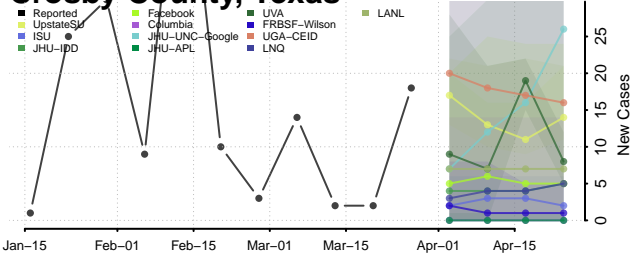

Crane County, Texas

Crockett County, Texas

Crosby County, Texas

Culberson County, Texas

Dallam County, Texas

Dallas County, Texas

Dawson County, Texas

Deaf Smith County, Texas