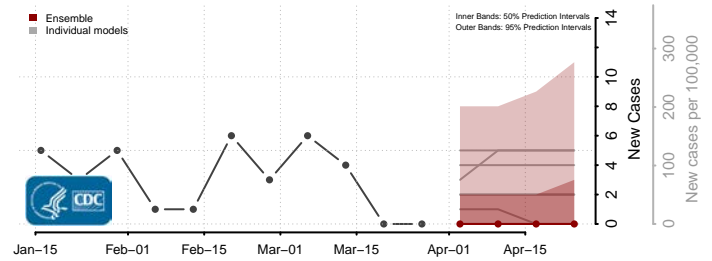

McLean County, North Dakota

Mercer County, North Dakota

Morton County, North Dakota

Mountrail County, North Dakota

Nelson County, North Dakota

Oliver County, North Dakota

Pembina County, North Dakota

Pierce County, North Dakota