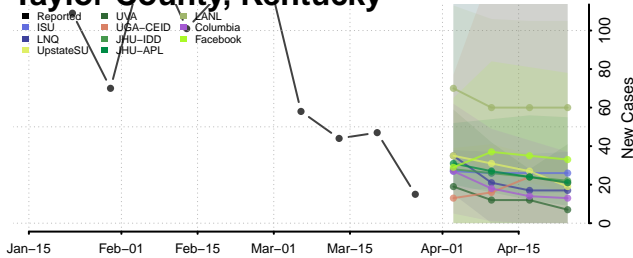

Taylor County, Kentucky