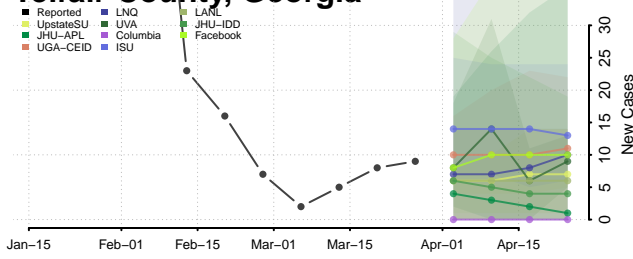

Stephens County, Georgia

Stewart County, Georgia

Sumter County, Georgia

Talbot County, Georgia

Taliaferro County, Georgia

Tattnall County, Georgia

Taylor County, Georgia

Telfair County, Georgia