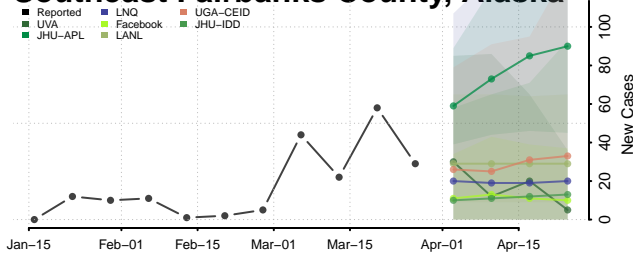

North Slope County, Alaska

Northwest Arctic County, Alaska

Petersburg County, Alaska

Prince of Wales-Hyder County, Alaska

Sitka County, Alaska

Skagway County, Alaska

Southeast Fairbanks County, Alaska

Valdez-Cordova County, Alaska