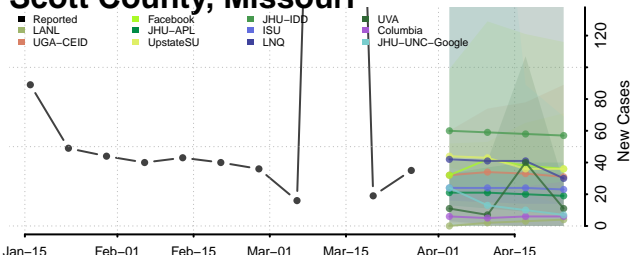

Scott County, Missouri