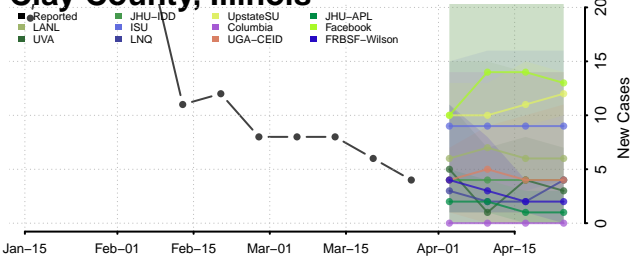

Clay County, Illinois