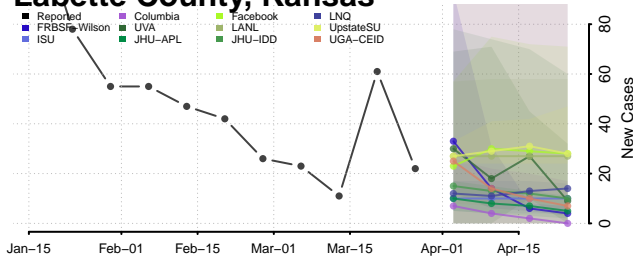

Keary County, Kansas

Kingman County, Kansas

Kiowa County, Kansas

Labette County, Kansas

Lane County, Kansas

Leavenworth County, Kansas

Lincoln County, Kansas

Meade County, Kansas