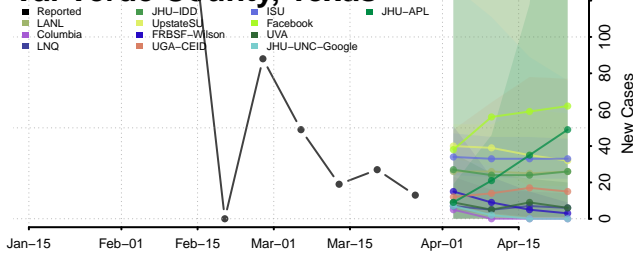

Val Verde County, Texas