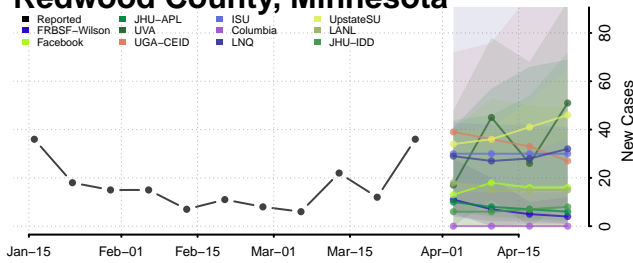

Redwood County, Minnesota