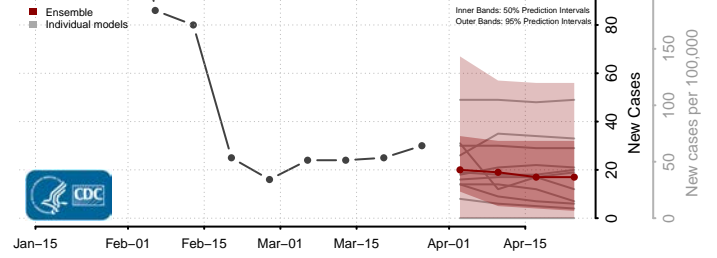

Lincoln County, Louisiana