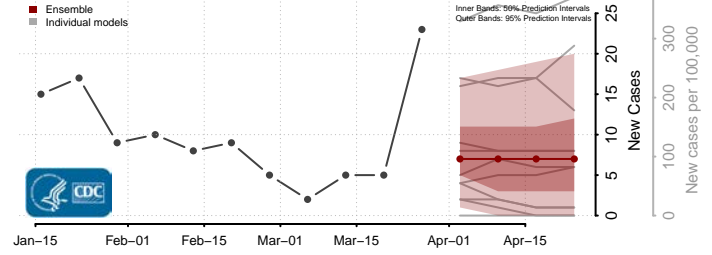

Hutchinson County, South Dakota