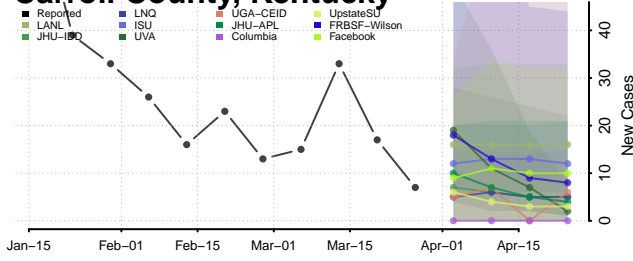

Carroll County, Kentucky