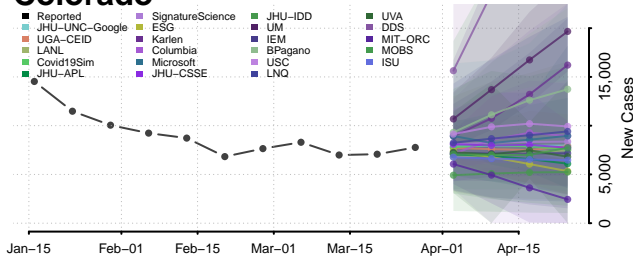

Tulare County, California

Tuolumne County, California

Ventura County, California

Yolo County, California

Yuba County, California

Colorado