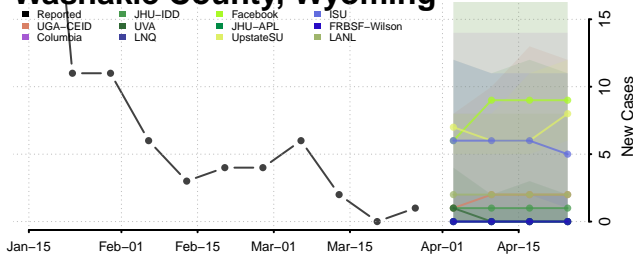

Sheridan County, Wyoming

Sublette County, Wyoming

Sweetwater County, Wyoming

Teton County, Wyoming

Uinta County, Wyoming

Washakie County, Wyoming

Weston County, Wyoming