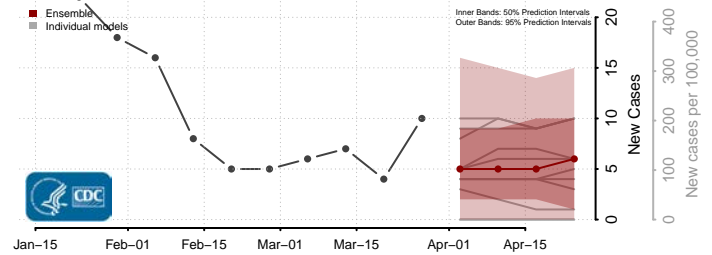

Ringgold County, Iowa