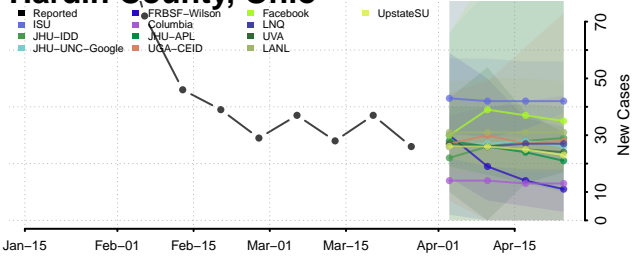

Greene County, Ohio

Guernsey County, Ohio

Hamilton County, Ohio

Hancock County, Ohio

Hardin County, Ohio

Harrison County, Ohio

Henry County, Ohio

Highland County, Ohio