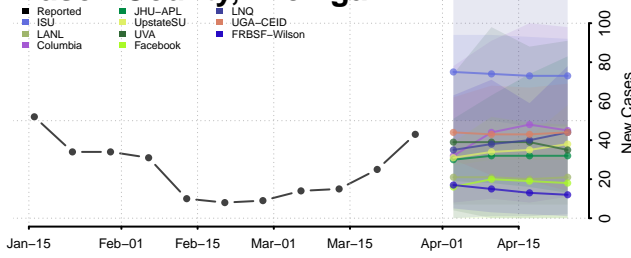

Mason County, Michigan