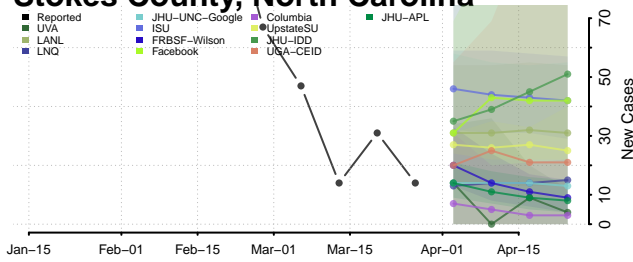

Stokes County, North Carolina