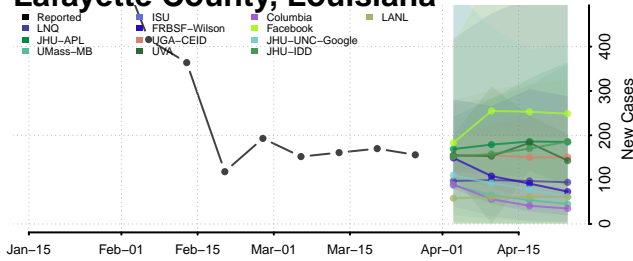

Lafayette County, Louisiana