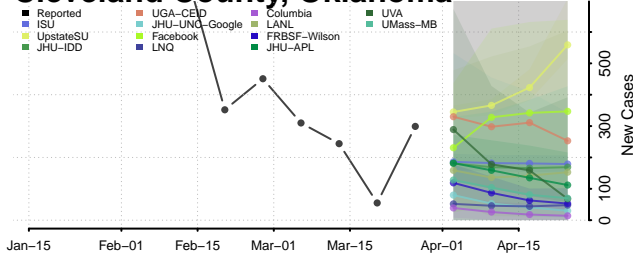

Carter County, Oklahoma

Cherokee County, Oklahoma

Choctaw County, Oklahoma

Cimarron County, Oklahoma

Cleveland County, Oklahoma

Coal County, Oklahoma

Comanche County, Oklahoma

Cotton County, Oklahoma