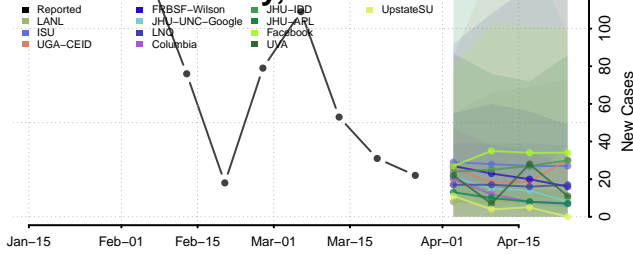

Jim Wells County, Texas