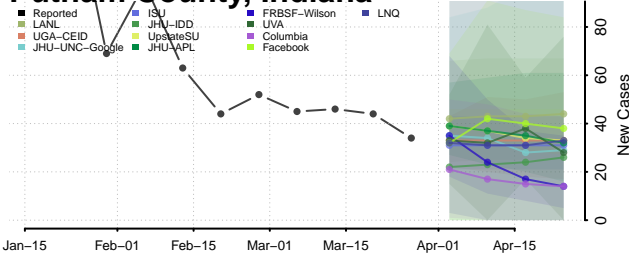

Putnam County, Indiana