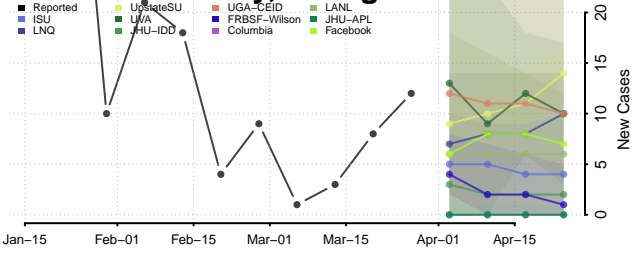

Rabun County, Georgia

Randolph County, Georgia

Richmond County, Georgia

Rockdale County, Georgia

Schley County, Georgia

Screven County, Georgia

Seminole County, Georgia

Spalding County, Georgia