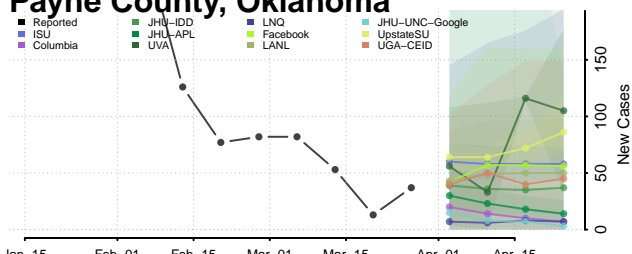

Okmulgee County, Oklahoma

Osage County, Oklahoma

Ottawa County, Oklahoma

Pawnee County, Oklahoma

Payne County, Oklahoma

Pittsburg County, Oklahoma

Pontotoc County, Oklahoma

Pottawatomie County, Oklahoma