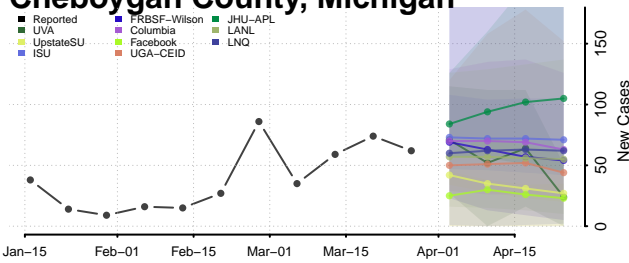

Cheboygan County, Michigan