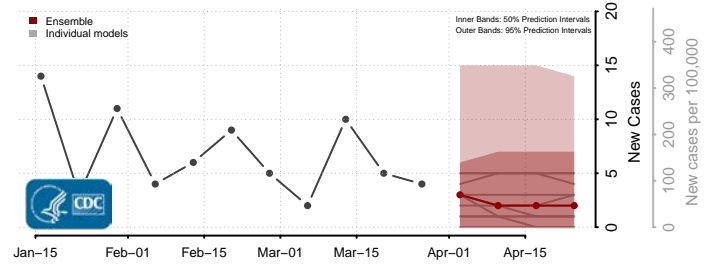

Itasca County, Minnesota

Jackson County, Minnesota

Kanabec County, Minnesota

Kandiyohi County, Minnesota

Kittson County, Minnesota

Koochiching County, Minnesota

Lac qui Parle County, Minnesota

Lake County, Minnesota