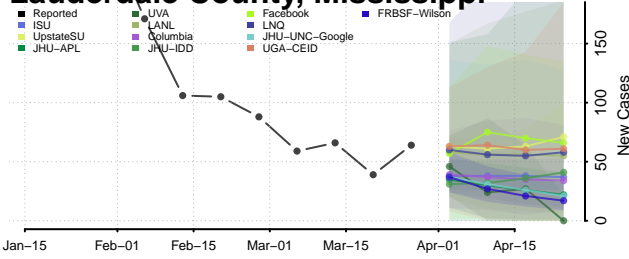

Lauderdale County, Mississippi