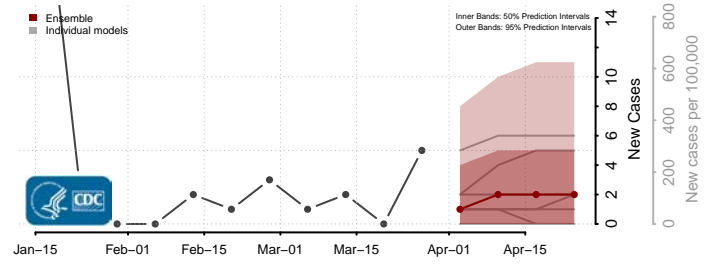

Divide County, North Dakota

Dunn County, North Dakota

Eddy County, North Dakota

Emmons County, North Dakota

Foster County, North Dakota

Golden Valley County, North Dakota

Grand Forks County, North Dakota

Grant County, North Dakota