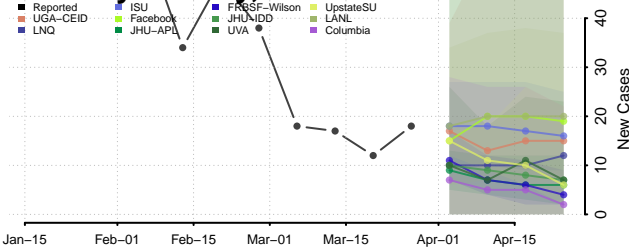

Maury County, Tennessee

McMinn County, Tennessee

McNairy County, Tennessee

Meigs County, Tennessee

Monroe County, Tennessee

Montgomery County, Tennessee

Moore County, Tennessee

Morgan County, Tennessee