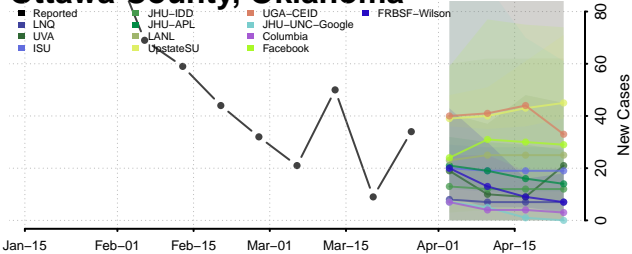

Ottawa County, Oklahoma