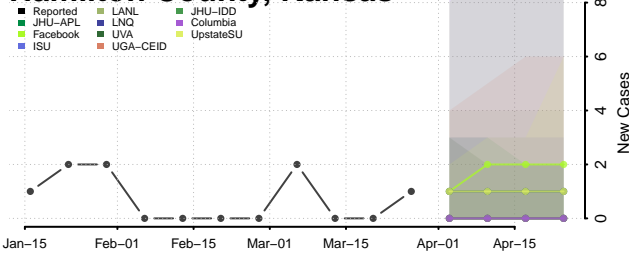

Geary County, Kansas

Gove County, Kansas

Graham County, Kansas

Grant County, Kansas

Gray County, Kansas

Greeley County, Kansas

Greenwood County, Kansas

Hamilton County, Kansas