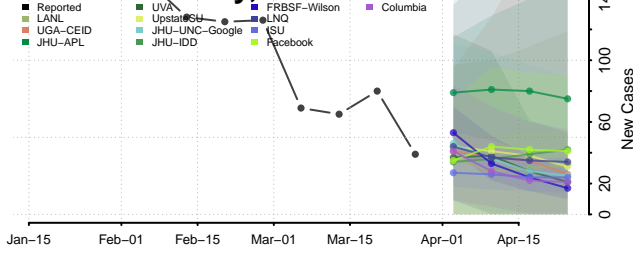

Charleston County, South Carolina

Cherokee County, South Carolina

Chester County, South Carolina

Chesterfield County, South Carolina

Clarendon County, South Carolina

Colleton County, South Carolina

Darlington County, South Carolina