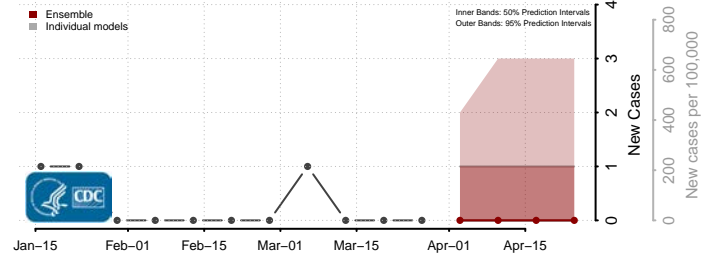

Treasure County, Montana

Valley County, Montana

Arthur County, Nebraska

Banner County, Nebraska

Blaine County, Nebraska

Boone County, Nebraska

Box Butte County, Nebraska

Boyd County, Nebraska