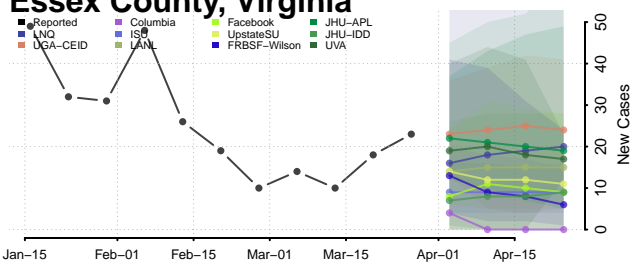

Essex County, Virginia