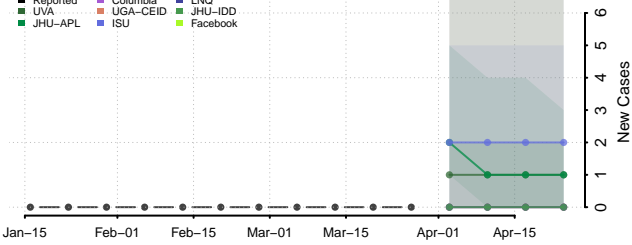

Beaver County, Utah