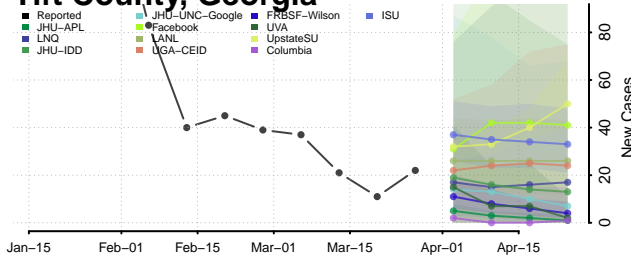

Tift County, Georgia