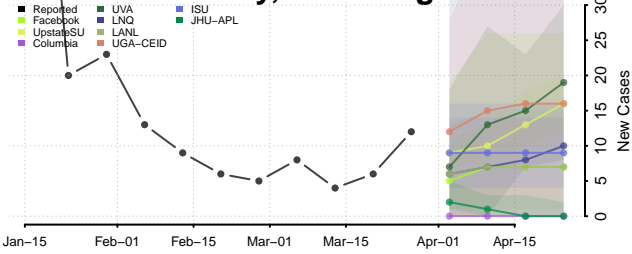

Summers County, West Virginia