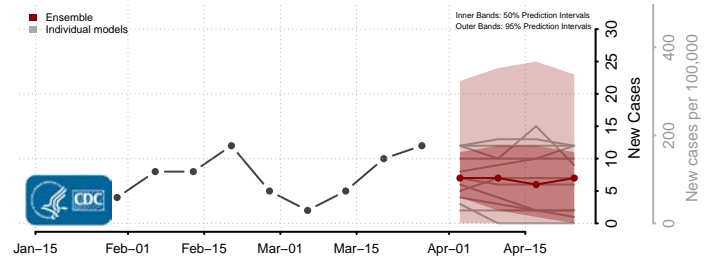

McLean County, North Dakota

Mercer County, North Dakota

Morton County, North Dakota

Mountrail County, North Dakota

Nelson County, North Dakota

Oliver County, North Dakota

Pembina County, North Dakota

Pierce County, North Dakota