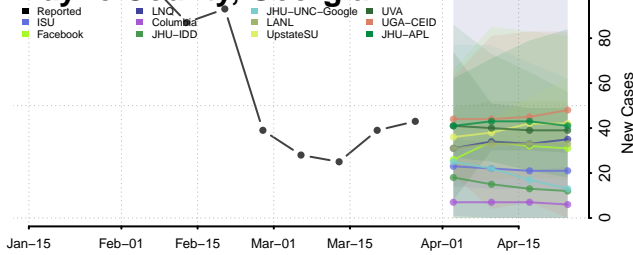

Wayne County, Georgia