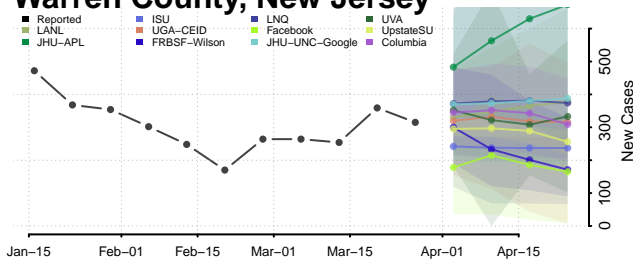

Somerset County, New Jersey

Sussex County, New Jersey

Union County, New Jersey

Warren County, New Jersey

New Mexico

Bernalillo County, New Mexico

Catron County, New Mexico

Chaves County, New Mexico