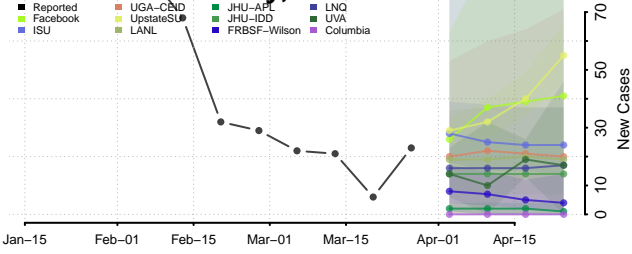

Rio Arriba County, New Mexico