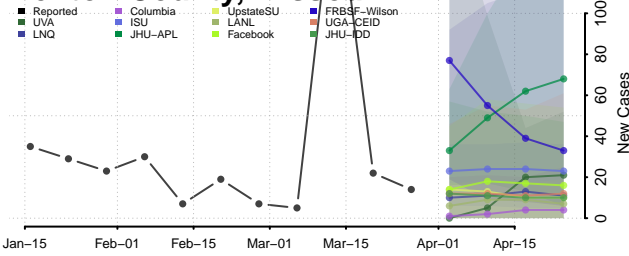

Benton County, Missouri