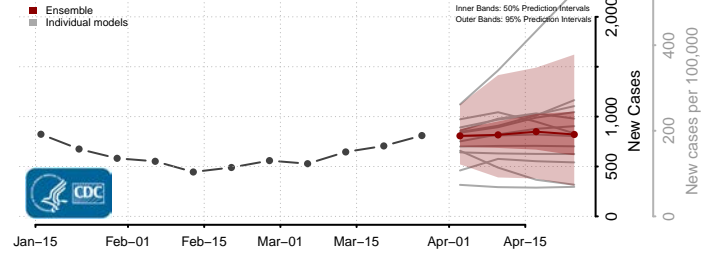

Clearwater County, Minnesota

Cook County, Minnesota

Cottonwood County, Minnesota

Crow Wing County, Minnesota

Dakota County, Minnesota

Dodge County, Minnesota

Douglas County, Minnesota

Faribault County, Minnesota