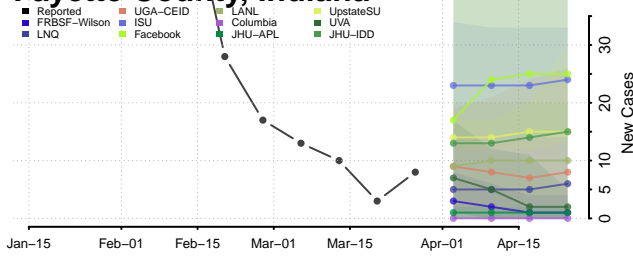

Delaware County, Indiana

Dubois County, Indiana

Elkhart County, Indiana

Fayette County, Indiana

Floyd County, Indiana

Fountain County, Indiana

Franklin County, Indiana

Fulton County, Indiana