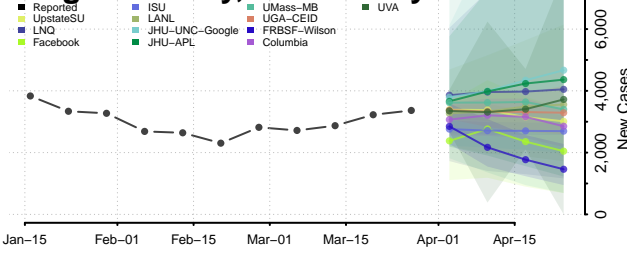

Bergen County, New Jersey