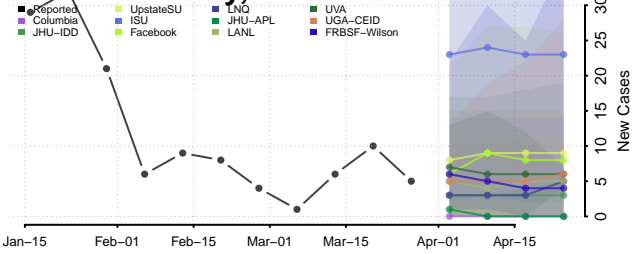

Napa County, California

Nevada County, California

Orange County, California

Placer County, California

Plumas County, California

Riverside County, California

Sacramento County, California

San Benito County, California