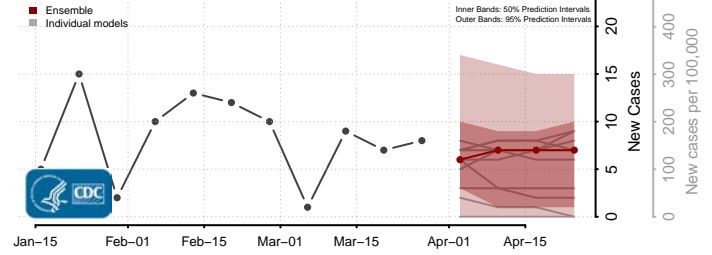

Wexford County, Michigan

Minnesota

Aitkin County, Minnesota

Anoka County, Minnesota

Becker County, Minnesota

Beltrami County, Minnesota

Benton County, Minnesota

Big Stone County, Minnesota