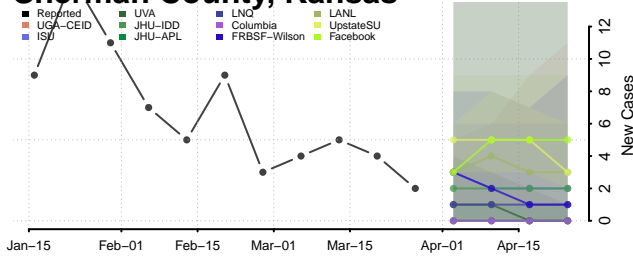

Saline County, Kansas

Scott County, Kansas

Sedgwick County, Kansas

Seward County, Kansas

Shawnee County, Kansas

Sheridan County, Kansas

Sherman County, Kansas

Smith County, Kansas