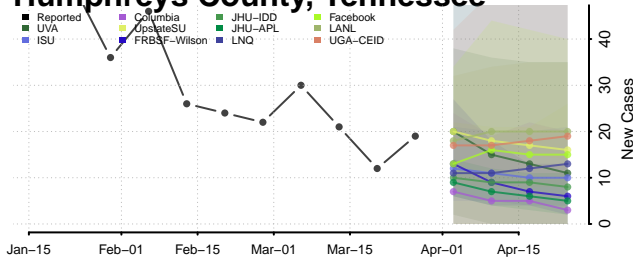

Humphreys County, Tennessee