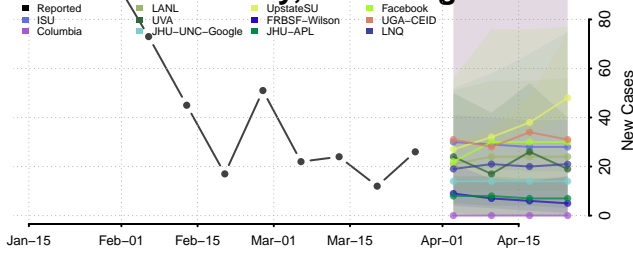

Calhoun County, West Virginia

Clay County, West Virginia

Doddridge County, West Virginia

Fayette County, West Virginia

Gilmer County, West Virginia

Grant County, West Virginia

Greenbrier County, West Virginia