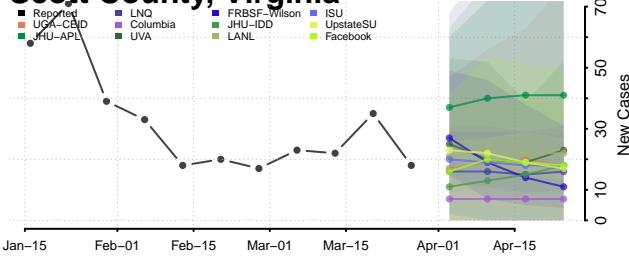

Scott County, Virginia