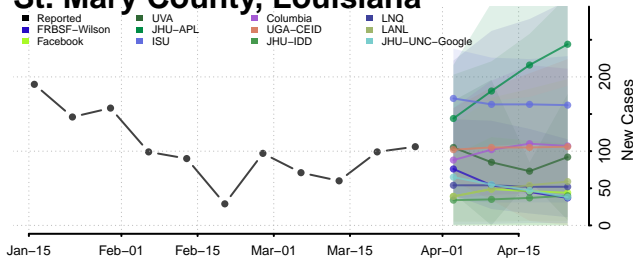

St. Mary County, Louisiana