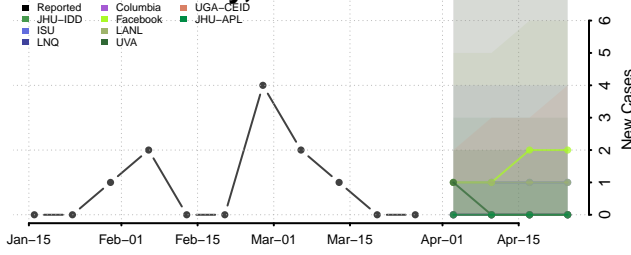

Jerauld County, South Dakota