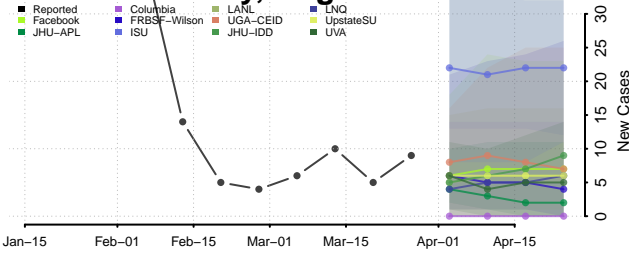

Madison County, Virginia