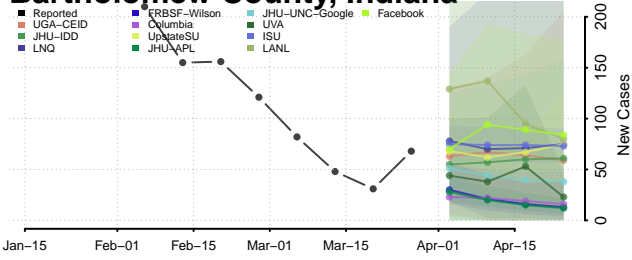

Bartholomew County, Indiana