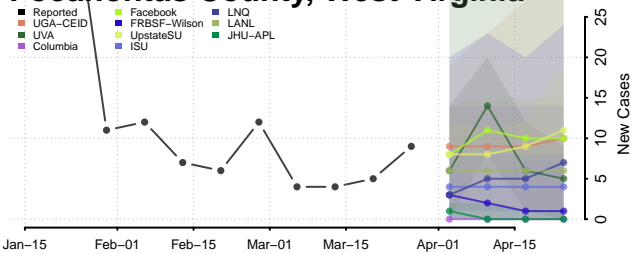

Ohio County, West Virginia

Pendleton County, West Virginia

Pleasants County, West Virginia

Pocahontas County, West Virginia

Preston County, West Virginia

Putnam County, West Virginia

Raleigh County, West Virginia