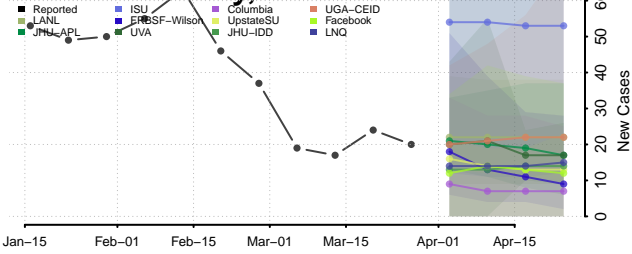

Pamlico County, North Carolina