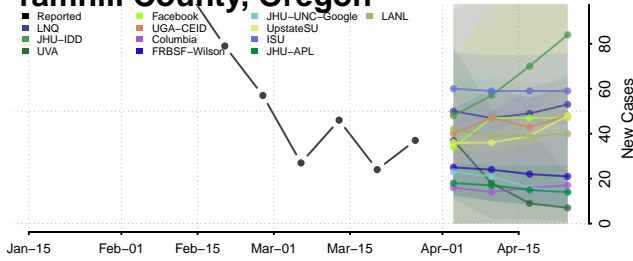

Yamhill County, Oregon