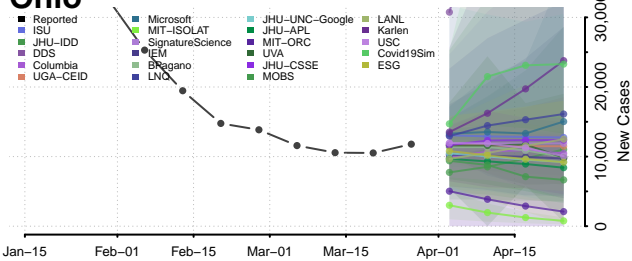

Walsh County, North Dakota

Ward County, North Dakota

Wells County, North Dakota

Williams County, North Dakota

Northern Mariana Islands

Ohio