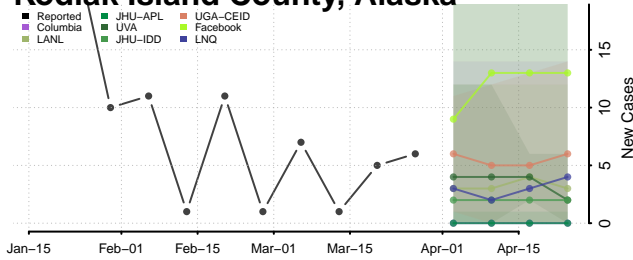

Juneau County, Alaska

Kenai Peninsula County, Alaska

Ketchikan Gateway County, Alaska

Kodiak Island County, Alaska

Kusilvak County, Alaska

Lake and Peninsula County, Alaska

Matanuska-Susitna County, Alaska

Nome County, Alaska