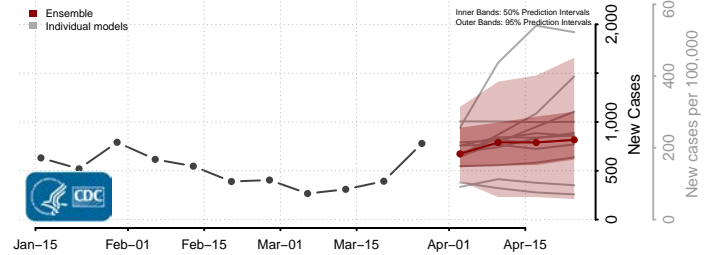

Schoolcraft County, Michigan

Shiawassee County, Michigan

St. Clair County, Michigan

St. Joseph County, Michigan

Tuscola County, Michigan

Van Buren County, Michigan

Washtenaw County, Michigan

Wayne County, Michigan