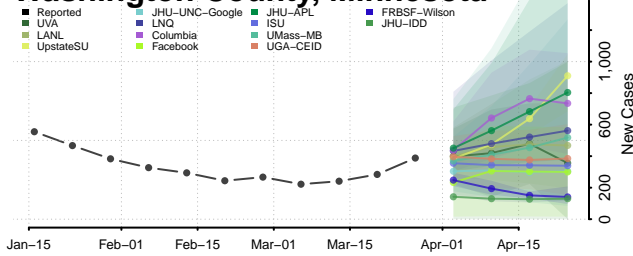

Wabasha County, Minnesota

Wadena County, Minnesota

Waseca County, Minnesota

Washington County, Minnesota

Watonwan County, Minnesota

Wilkin County, Minnesota

Winona County, Minnesota

Wright County, Minnesota