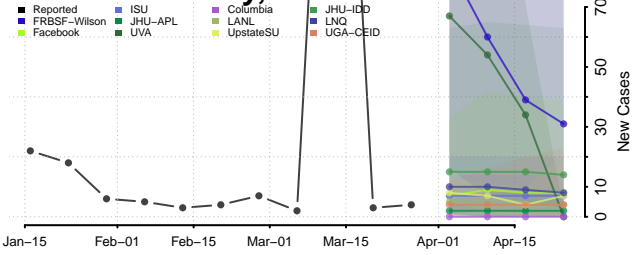

Chariton County, Missouri