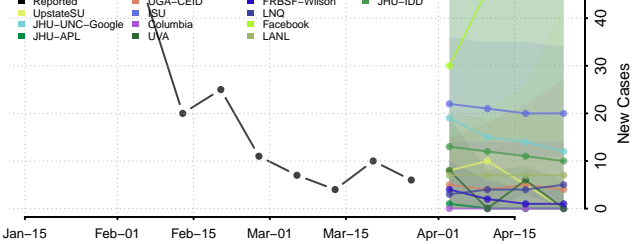

Finney County, Kansas