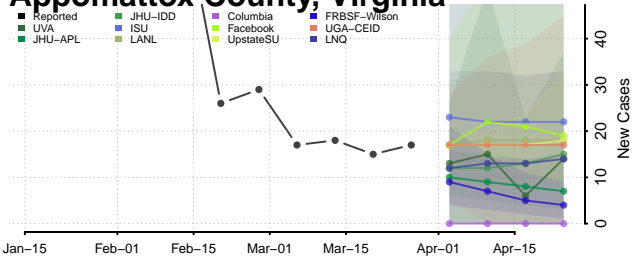

Appomattox County, Virginia