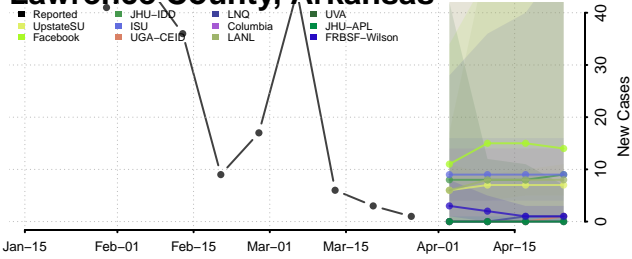

Jackson County, Arkansas

Jefferson County, Arkansas

Johnson County, Arkansas

Lafayette County, Arkansas

Lawrence County, Arkansas

Lee County, Arkansas

Lincoln County, Arkansas

Little River County, Arkansas