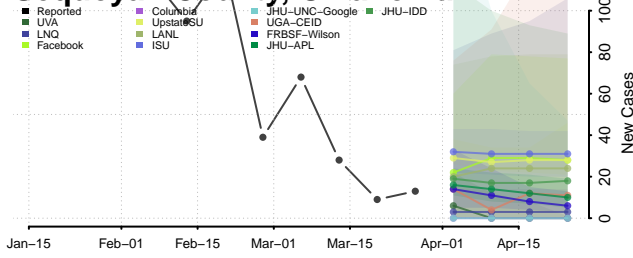

Pushmataha County, Oklahoma

Roger Mills County, Oklahoma

Rogers County, Oklahoma

Seminole County, Oklahoma

Sequoyah County, Oklahoma

Stephens County, Oklahoma

Texas County, Oklahoma

Tillman County, Oklahoma