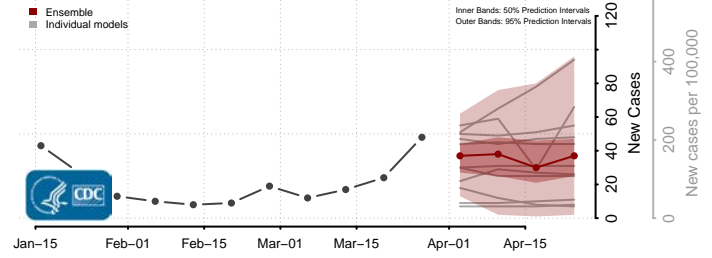

Meeker County, Minnesota