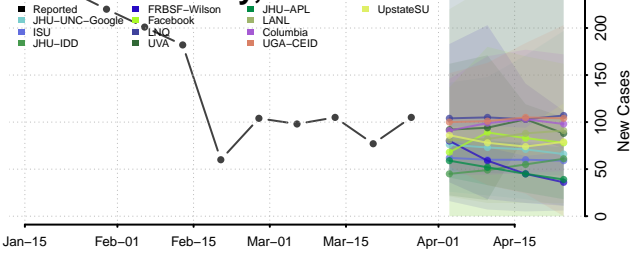

Belmont County, Ohio