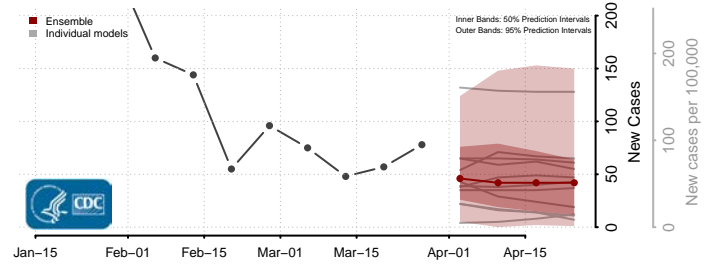

St. Landry County, Louisiana