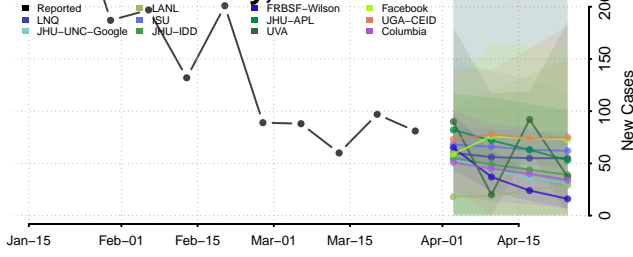

Franklin County, Tennessee

Gibson County, Tennessee

Giles County, Tennessee

Grainger County, Tennessee

Greene County, Tennessee

Grundy County, Tennessee

Hamblen County, Tennessee

Hamilton County, Tennessee