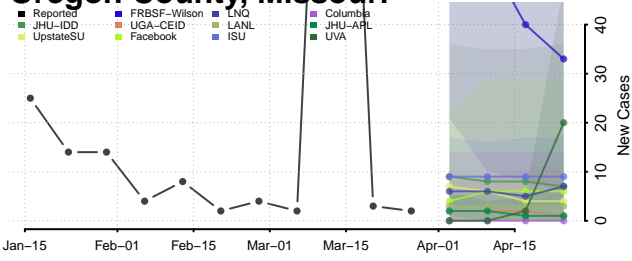

Oregon County, Missouri