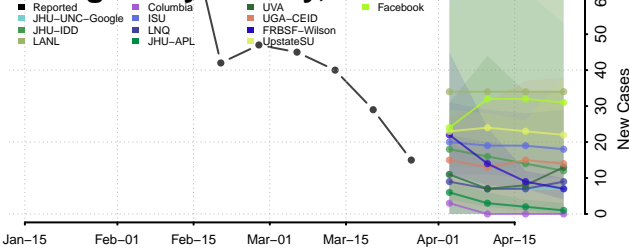

Montgomery County, Kansas