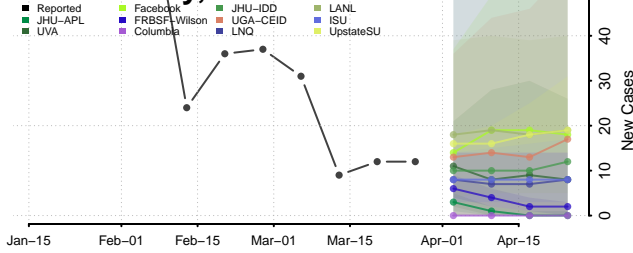

Hale County, Alabama