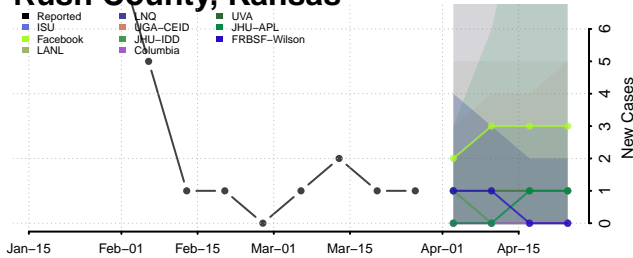

Rawlins County, Kansas

Reno County, Kansas

Republic County, Kansas

Rice County, Kansas

Riley County, Kansas

Rooks County, Kansas

Rush County, Kansas

Russell County, Kansas