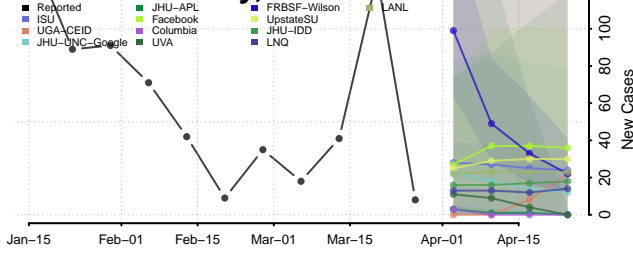

Dale County, Alabama

Dallas County, Alabama

DeKalb County, Alabama

Elmore County, Alabama

Escambia County, Alabama

Etowah County, Alabama

Fayette County, Alabama

Franklin County, Alabama