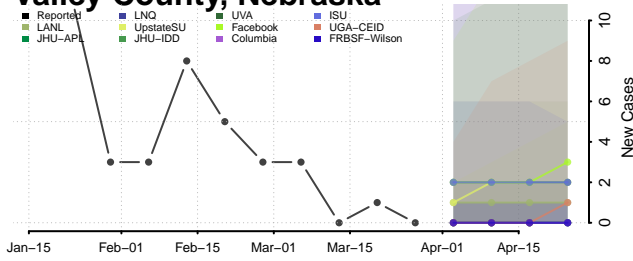

Valley County, Nebraska