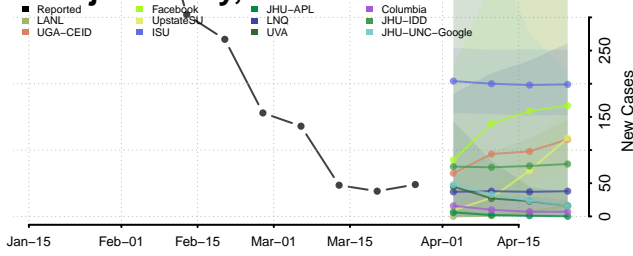

Navajo County, Arizona