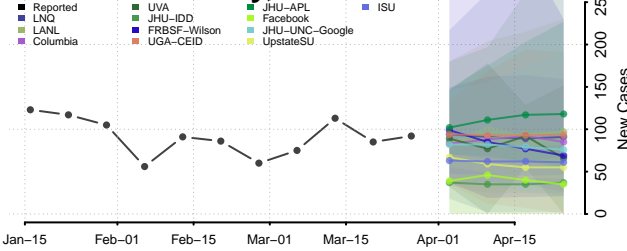

Clinton County, New York

Columbia County, New York

Cortland County, New York

Delaware County, New York

Dutchess County, New York

Erie County, New York

Essex County, New York

Franklin County, New York