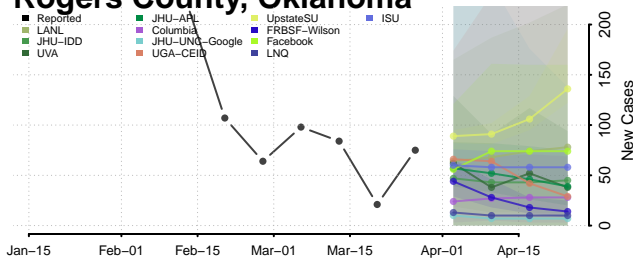

Rogers County, Oklahoma