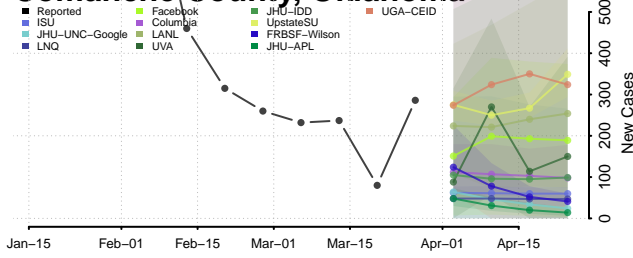

Carter County, Oklahoma

Cherokee County, Oklahoma

Choctaw County, Oklahoma

Cimarron County, Oklahoma

Cleveland County, Oklahoma

Coal County, Oklahoma

Comanche County, Oklahoma

Cotton County, Oklahoma