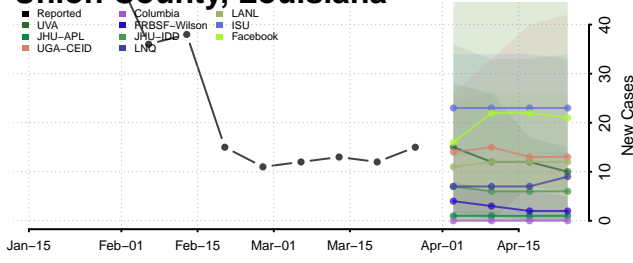

St. Landry County, Louisiana

St. Martin County, Louisiana

St. Mary County, Louisiana

St. Tammany County, Louisiana

Tangipahoa County, Louisiana

Tensas County, Louisiana

Terrebonne County, Louisiana

Union County, Louisiana