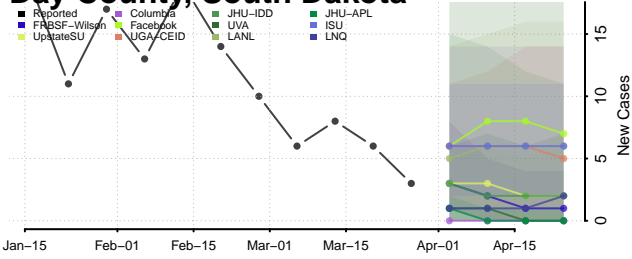

Day County, South Dakota