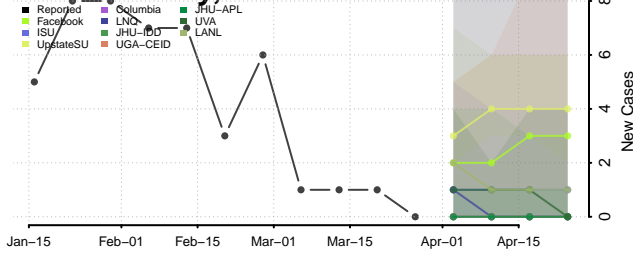

Faulk County, South Dakota