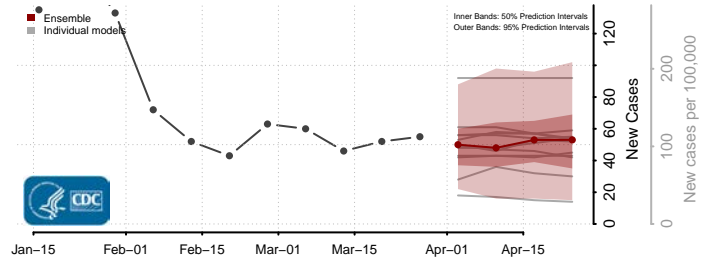

Storey County, Nevada

Washoe County, Nevada

White Pine County, Nevada

New Hampshire

Belknap County, New Hampshire

Carroll County, New Hampshire

Cheshire County, New Hampshire

Coos County, New Hampshire