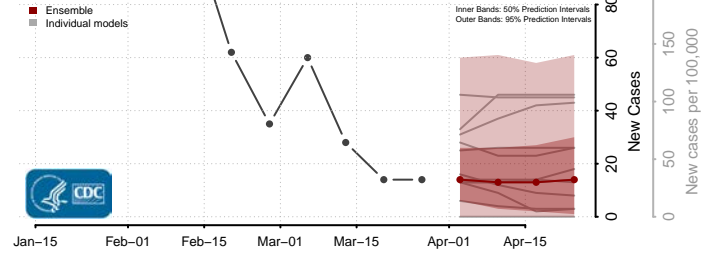

Brown County, Ohio