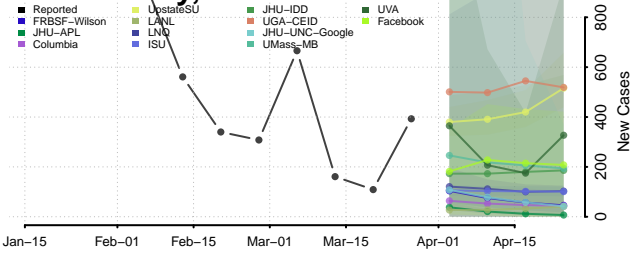

Ellis County, Texas