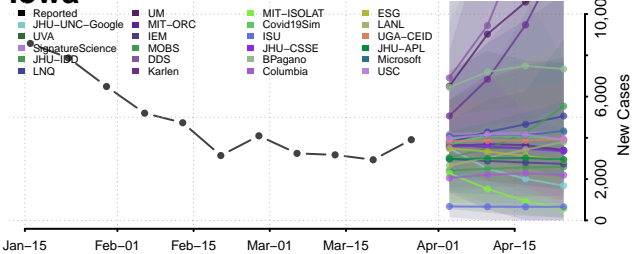

White County, Indiana

Whitley County, Indiana

Iowa

Adair County, Iowa

Adams County, Iowa

Allamakee County, Iowa