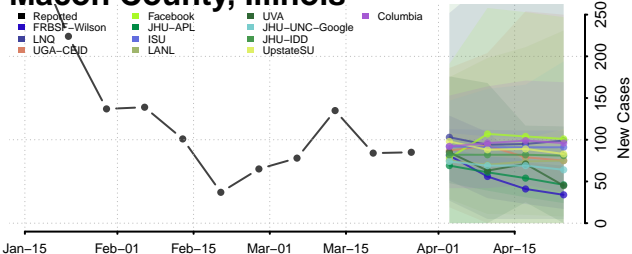

Lawrence County, Illinois

Lee County, Illinois

Livingston County, Illinois

Logan County, Illinois

Macon County, Illinois

Macoupin County, Illinois

Madison County, Illinois

Marion County, Illinois