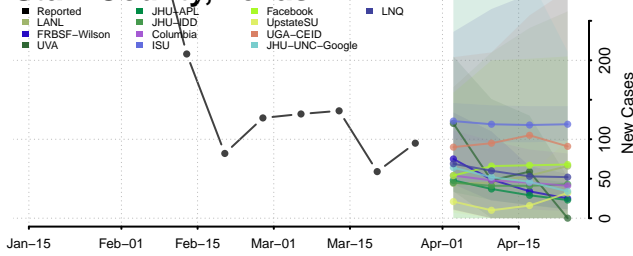

Starr County, Texas