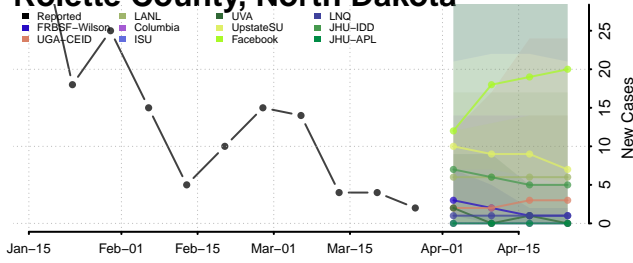

Rolette County, North Dakota