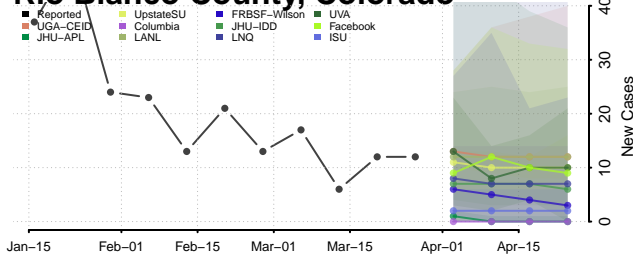

Park County, Colorado

Phillips County, Colorado

Pitkin County, Colorado

Prowers County, Colorado

Pueblo County, Colorado

Rio Blanco County, Colorado

Rio Grande County, Colorado

Routt County, Colorado