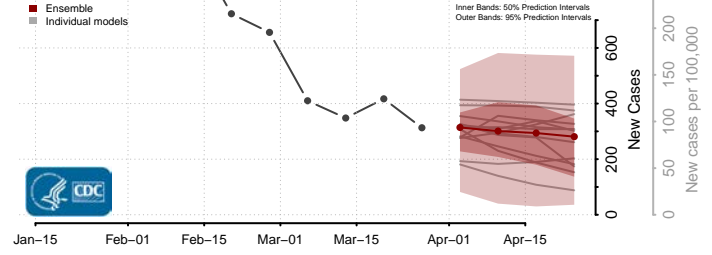

Cumberland County, North Carolina