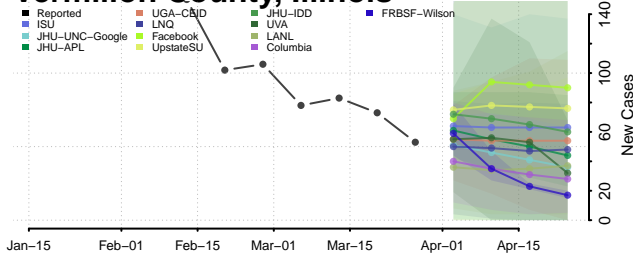

Stephenson County, Illinois

Tazewell County, Illinois

Union County, Illinois

Vermilion County, Illinois

Wabash County, Illinois

Warren County, Illinois

Washington County, Illinois

Wayne County, Illinois