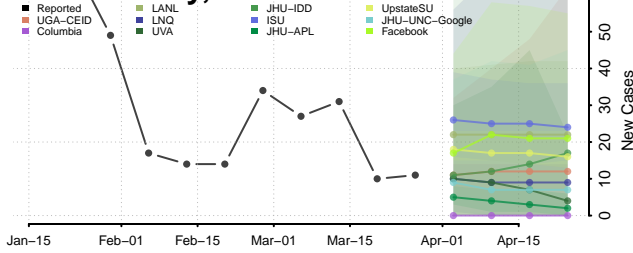

Taos County, New Mexico