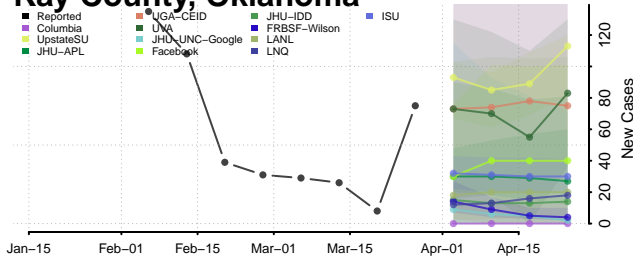

Kay County, Oklahoma