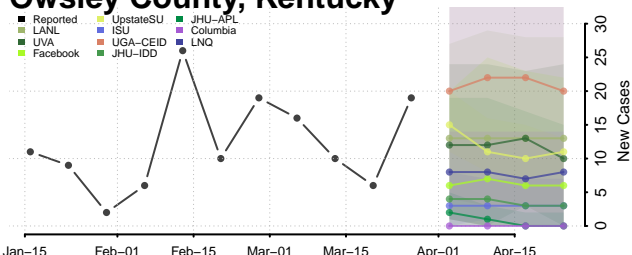

Owsley County, Kentucky