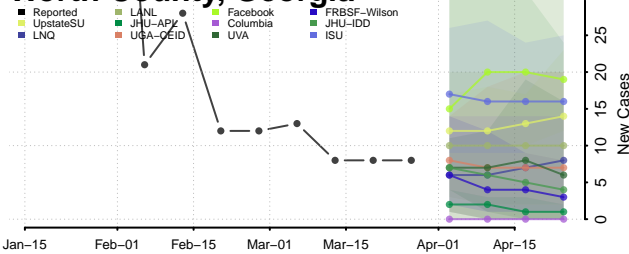

Worth County, Georgia