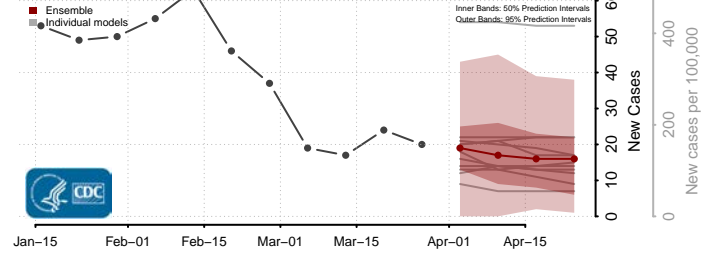

Pamlico County, North Carolina