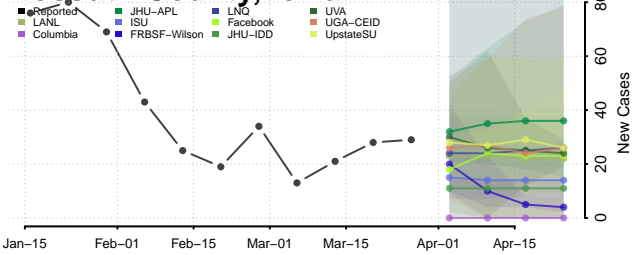

Jefferson County, Iowa

Johnson County, Iowa

Jones County, Iowa

Keokuk County, Iowa

Kossuth County, Iowa

Lee County, Iowa

Linn County, Iowa

Louisa County, Iowa