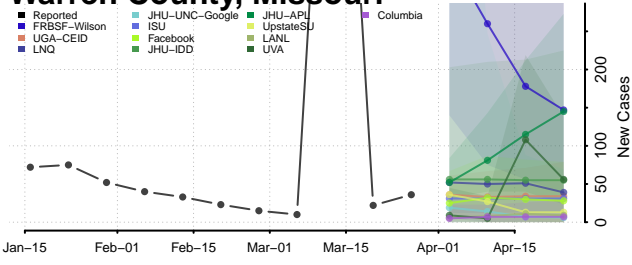

Stoddard County, Missouri

Stone County, Missouri

Sullivan County, Missouri

Taney County, Missouri

Texas County, Missouri

Vernon County, Missouri

Warren County, Missouri

Washington County, Missouri