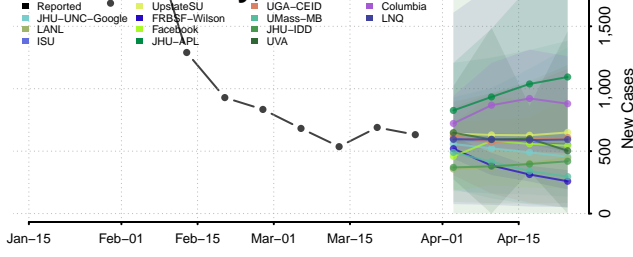

Greene County, North Carolina

Guilford County, North Carolina

Halifax County, North Carolina

Harnett County, North Carolina

Haywood County, North Carolina

Henderson County, North Carolina

Hertford County, North Carolina