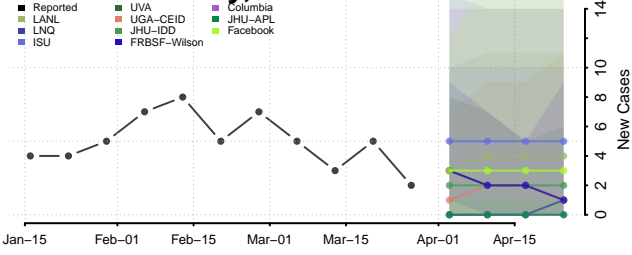

Hanson County, South Dakota