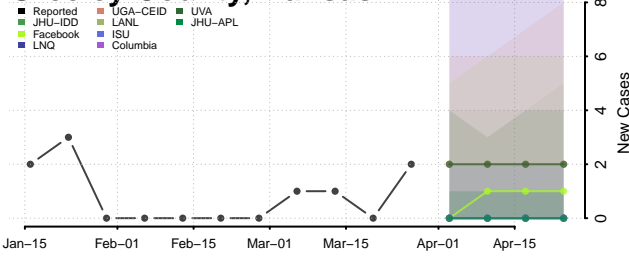

Geary County, Kansas

Gove County, Kansas

Graham County, Kansas

Grant County, Kansas

Gray County, Kansas

Greeley County, Kansas

Greenwood County, Kansas

Hamilton County, Kansas