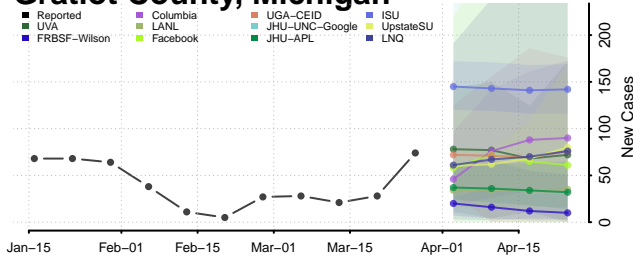

Gratiot County, Michigan