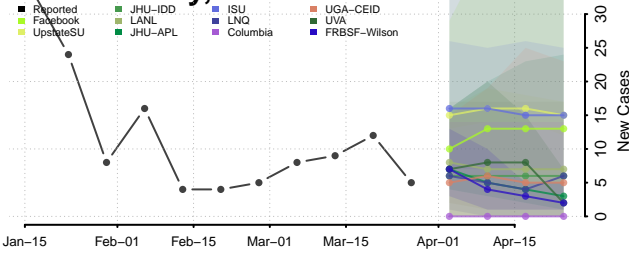

Red Lake County, Minnesota

Redwood County, Minnesota

Renville County, Minnesota

Rice County, Minnesota

Rock County, Minnesota

Roseau County, Minnesota

Scott County, Minnesota

Sherburne County, Minnesota