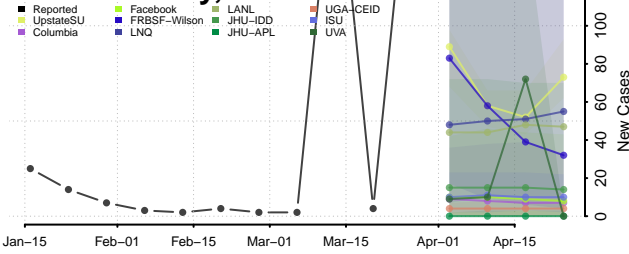

Lewis County, Missouri