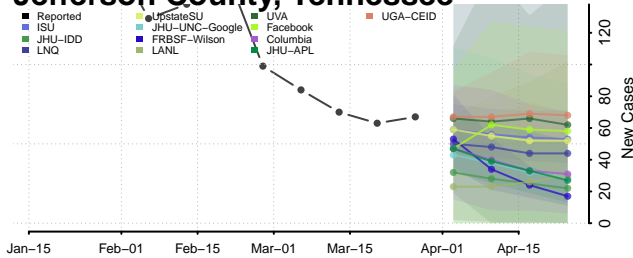

Houston County, Tennessee

Humphreys County, Tennessee

Jackson County, Tennessee

Jefferson County, Tennessee

Johnson County, Tennessee

Knox County, Tennessee

Lake County, Tennessee

Lauderdale County, Tennessee