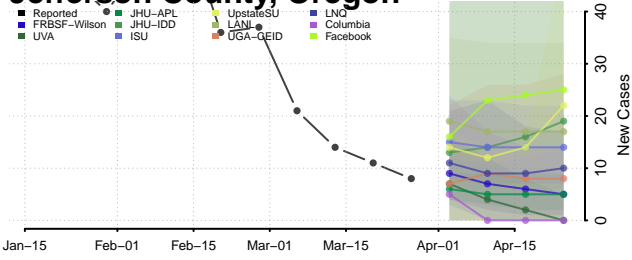

Jefferson County, Oregon