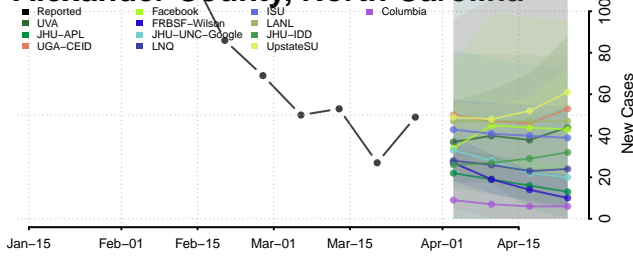

Alexander County, North Carolina