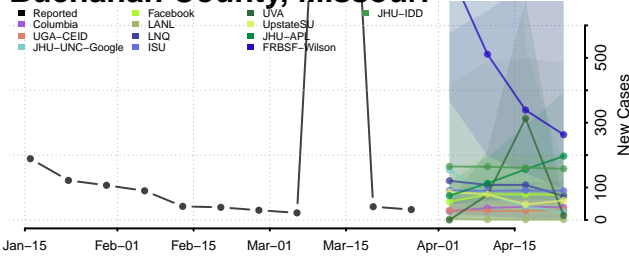

Buchanan County, Missouri