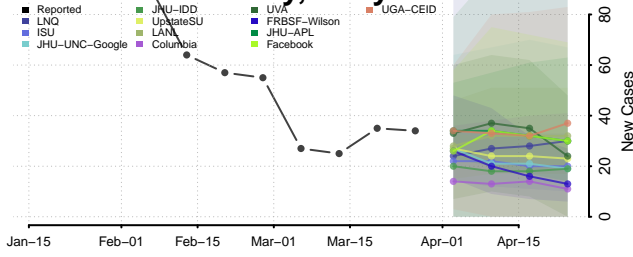

Caroline County, Maryland

Carroll County, Maryland

Cecil County, Maryland

Charles County, Maryland

Dorchester County, Maryland

Frederick County, Maryland

Garrett County, Maryland

Harford County, Maryland