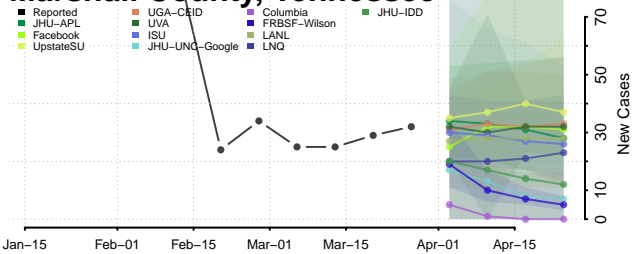

Maury County, Tennessee

McMinn County, Tennessee

McNairy County, Tennessee

Meigs County, Tennessee

Monroe County, Tennessee

Montgomery County, Tennessee

Moore County, Tennessee

Morgan County, Tennessee