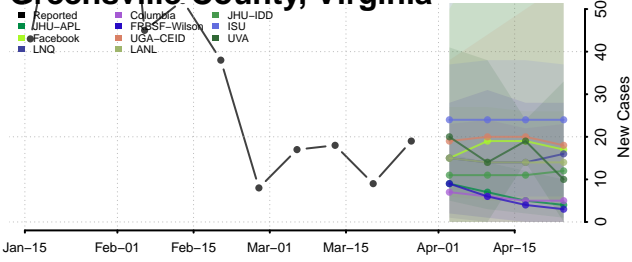

Greensville County, Virginia