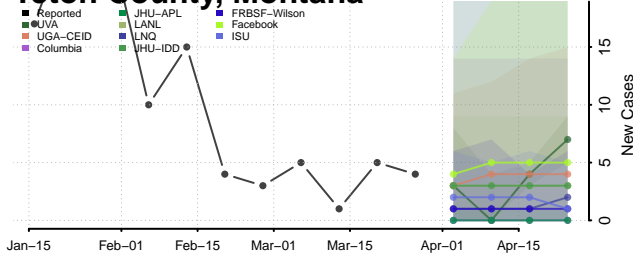

Rosebud County, Montana

Sanders County, Montana

Sheridan County, Montana

Silver Bow County, Montana

Stillwater County, Montana

Sweet Grass County, Montana

Teton County, Montana

Toole County, Montana