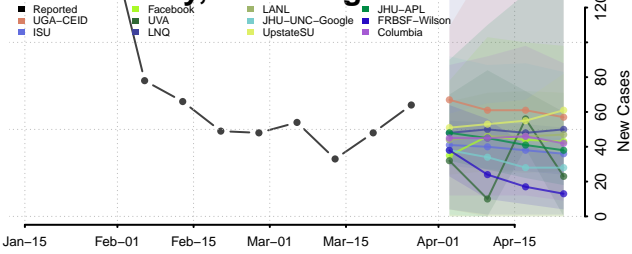

Ohio County, West Virginia

Pendleton County, West Virginia

Pleasants County, West Virginia

Pocahontas County, West Virginia

Preston County, West Virginia

Putnam County, West Virginia

Raleigh County, West Virginia