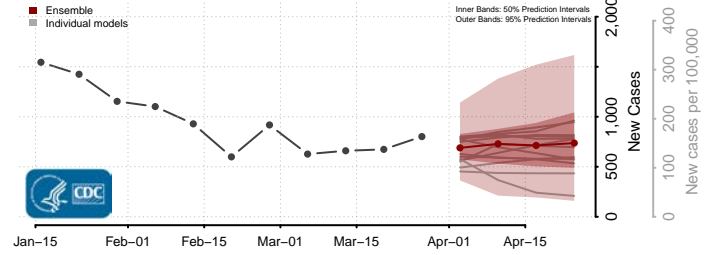

Polk County, Iowa