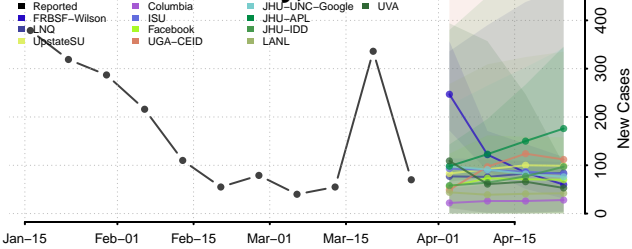

Lauderdale County, Alabama