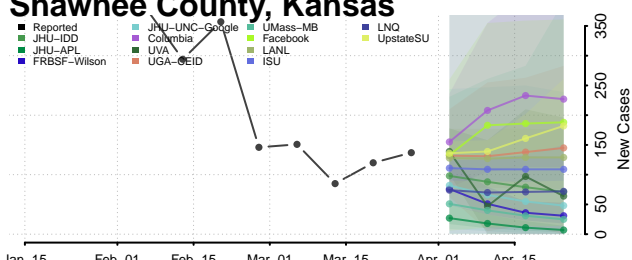

Saline County, Kansas

Scott County, Kansas

Sedgwick County, Kansas

Seward County, Kansas

Shawnee County, Kansas

Sheridan County, Kansas

Sherman County, Kansas

Smith County, Kansas