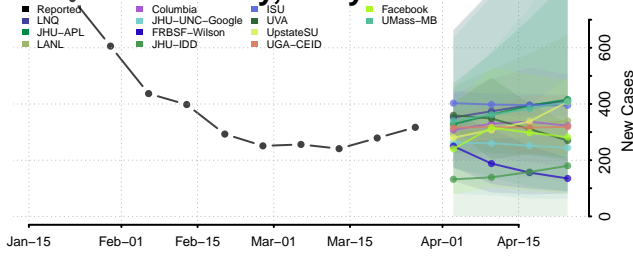

Caroline County, Maryland

Carroll County, Maryland

Cecil County, Maryland

Charles County, Maryland

Dorchester County, Maryland

Frederick County, Maryland

Garrett County, Maryland

Harford County, Maryland