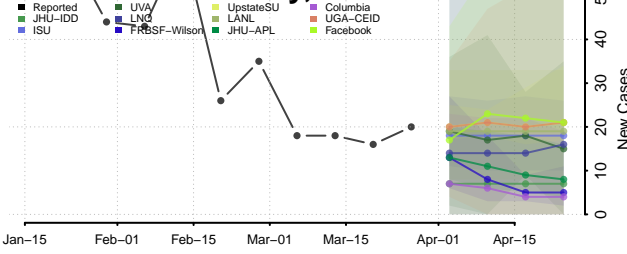

Warren County, Iowa

Washington County, Iowa

Wayne County, Iowa

Webster County, Iowa

Winnebago County, Iowa

Winneshiek County, Iowa

Woodbury County, Iowa

Worth County, Iowa