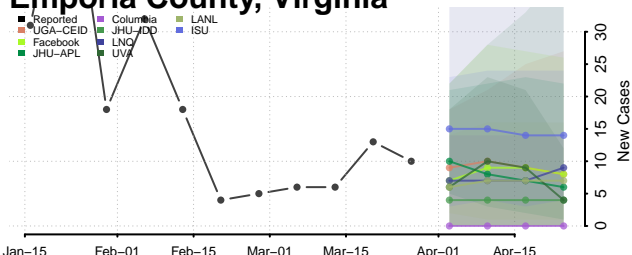

Emporia County, Virginia