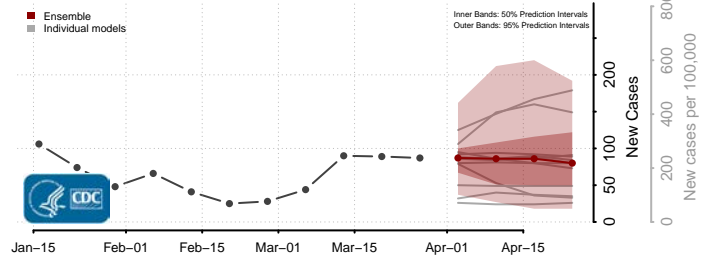

Sibley County, Minnesota

St. Louis County, Minnesota

Stearns County, Minnesota

Steele County, Minnesota

Stevens County, Minnesota

Swift County, Minnesota

Todd County, Minnesota

Traverse County, Minnesota