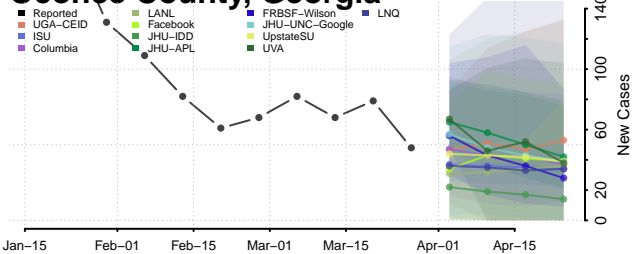

Montgomery County, Georgia

Morgan County, Georgia

Murray County, Georgia

Muscogee County, Georgia

Newton County, Georgia

Oconee County, Georgia

Oglethorpe County, Georgia

Paulding County, Georgia