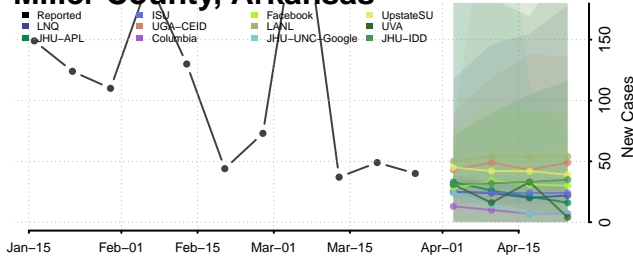

Logan County, Arkansas

Lonoke County, Arkansas

Madison County, Arkansas

Marion County, Arkansas

Miller County, Arkansas

Mississippi County, Arkansas

Monroe County, Arkansas

Montgomery County, Arkansas