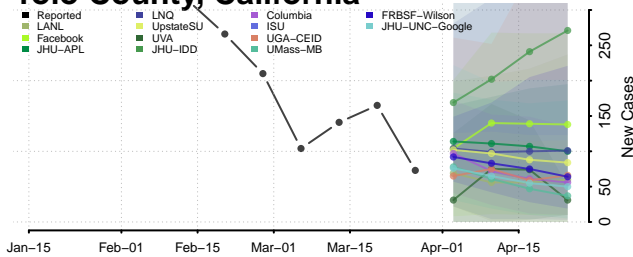

Sutter County, California

Tehama County, California

Trinity County, California

Tulare County, California

Tuolumne County, California

Ventura County, California

Yolo County, California

Yuba County, California