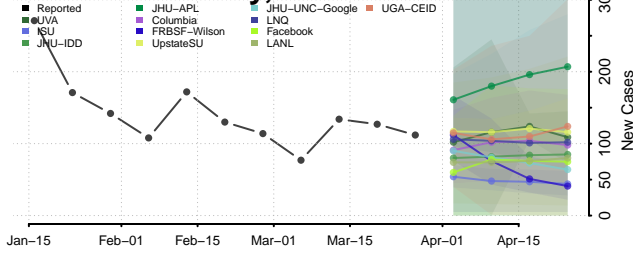

Idaho

Ada County, Idaho

Adams County, Idaho

Bannock County, Idaho

Bear Lake County, Idaho

Benewah County, Idaho

Bingham County, Idaho

Blaine County, Idaho