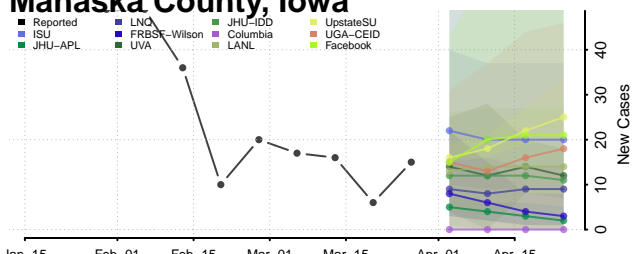

Lucas County, Iowa

Lyon County, Iowa

Madison County, Iowa

Mahaska County, Iowa

Marion County, Iowa

Marshall County, Iowa

Mills County, Iowa

Mitchell County, Iowa