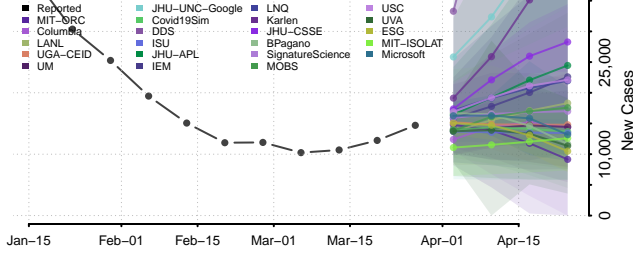

Massachusetts