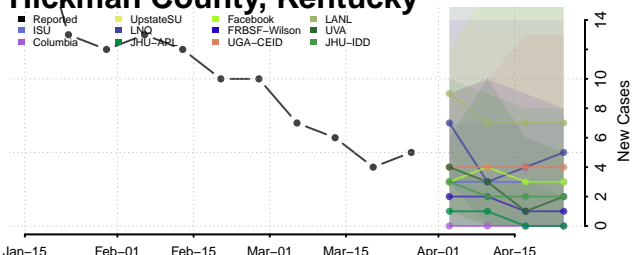

Hickman County, Kentucky