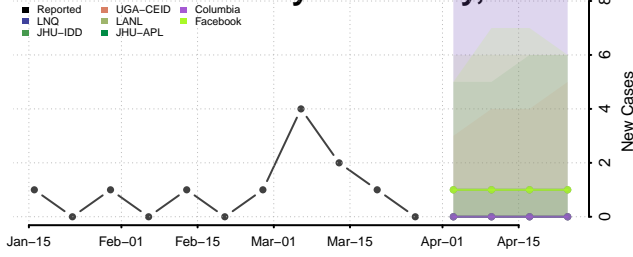

North Slope County, Alaska

Northwest Arctic County, Alaska

Petersburg County, Alaska

Prince of Wales-Hyder County, Alaska

Sitka County, Alaska

Skagway County, Alaska

Southeast Fairbanks County, Alaska

Valdez-Cordova County, Alaska