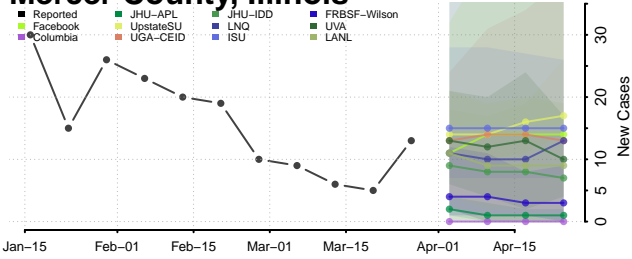

Mercer County, Illinois