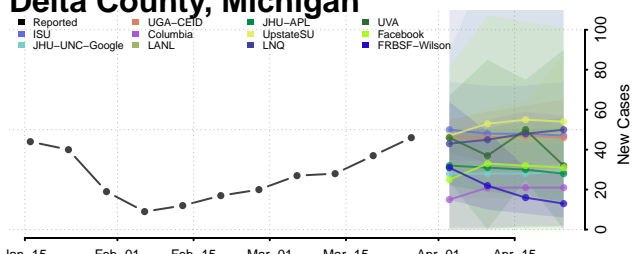

Delta County, Michigan

Dickinson County, Michigan

Eaton County, Michigan

Emmet County, Michigan

Genesee County, Michigan

Gladwin County, Michigan

Gogebic County, Michigan

Grand Traverse County, Michigan