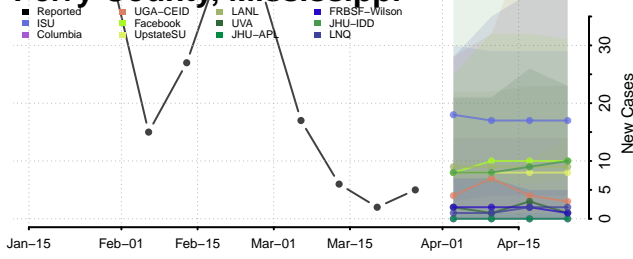

Oktibbeha County, Mississippi

Panola County, Mississippi

Pearl River County, Mississippi

Perry County, Mississippi

Pike County, Mississippi

Pontotoc County, Mississippi

Prentiss County, Mississippi

Quitman County, Mississippi