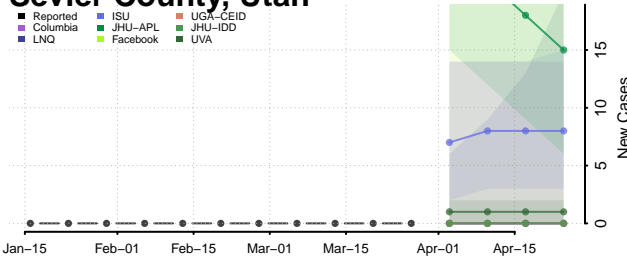

Sevier County, Utah