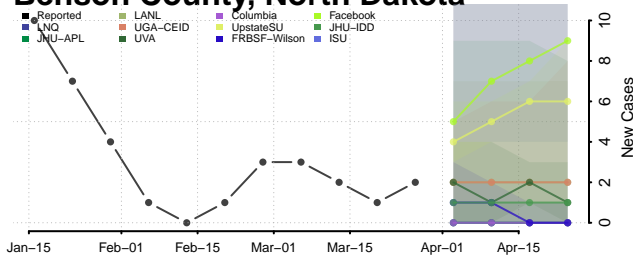

Benson County, North Dakota