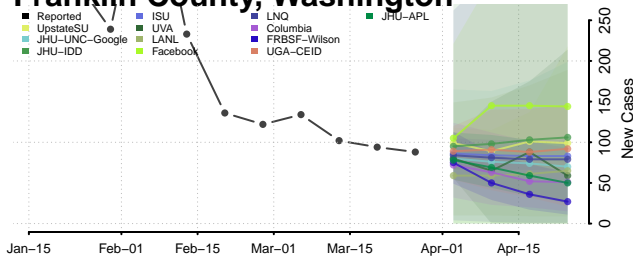

Franklin County, Washington