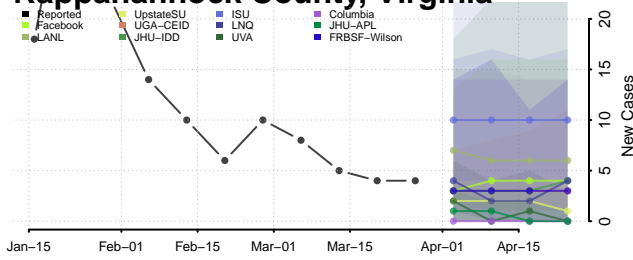

Rappahannock County, Virginia