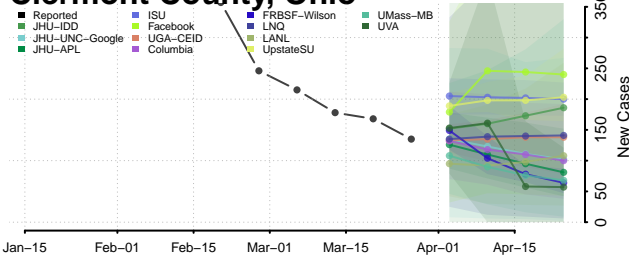

Clermont County, Ohio

Clinton County, Ohio

Columbiana County, Ohio

Coshocton County, Ohio

Crawford County, Ohio

Cuyahoga County, Ohio

Darke County, Ohio

Defiance County, Ohio