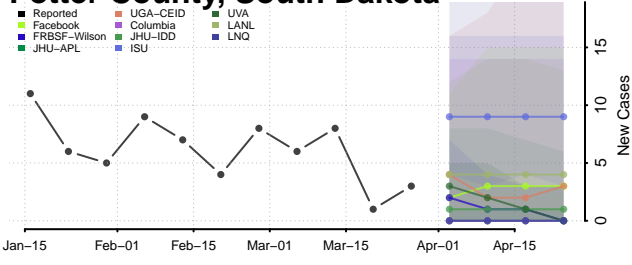

Potter County, South Dakota