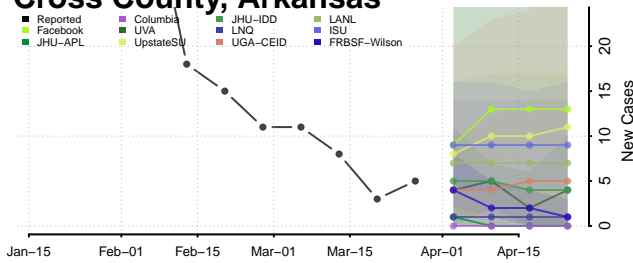

Cross County, Arkansas