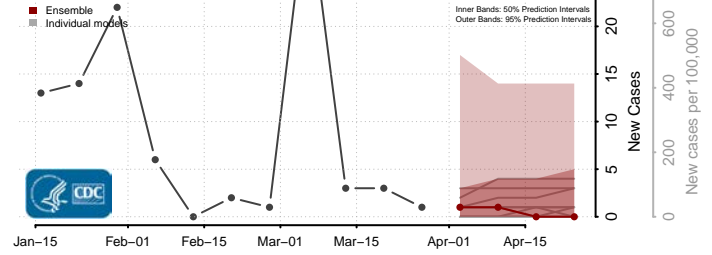

Coke County, Texas