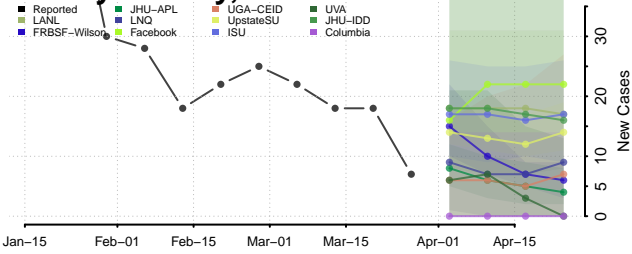

Shelby County, Illinois