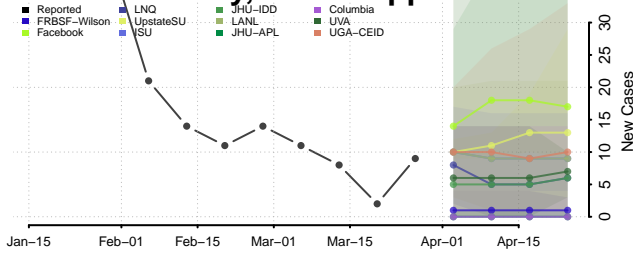

Copiah County, Mississippi

Covington County, Mississippi

DeSoto County, Mississippi

Forrest County, Mississippi

Hinds County, Mississippi

Holmes County, Mississippi

Humphreys County, Mississippi

Issaquena County, Mississippi