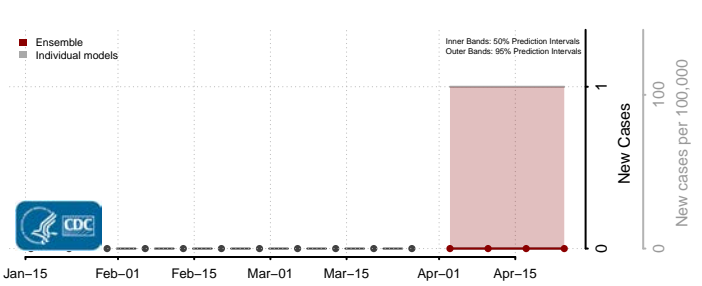

Daggett County, Utah