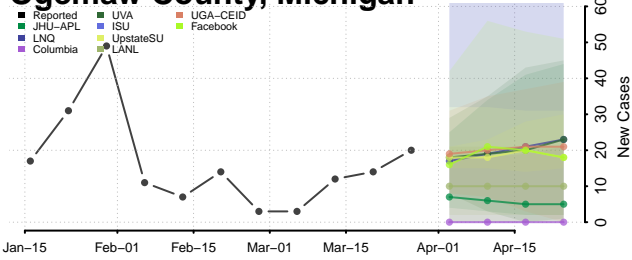

Montcalm County, Michigan

Montmorency County, Michigan

Muskegon County, Michigan

Newaygo County, Michigan

Oakland County, Michigan

Oceana County, Michigan

Ogemaw County, Michigan

Ontonagon County, Michigan