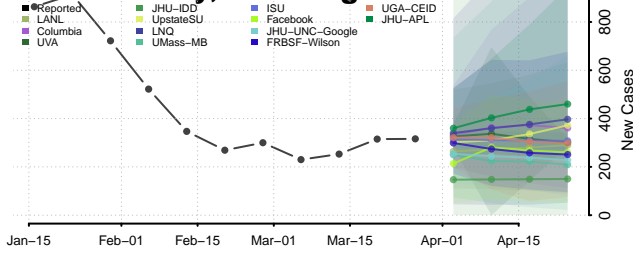

Clark County, Washington