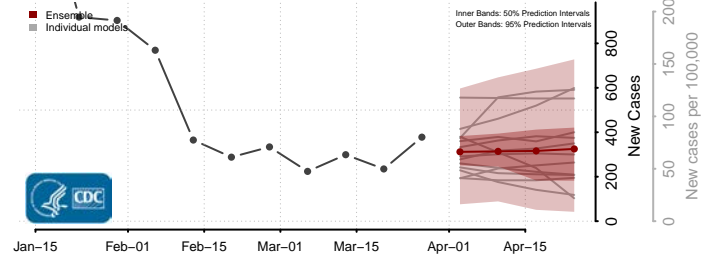

Washoe County, Nevada