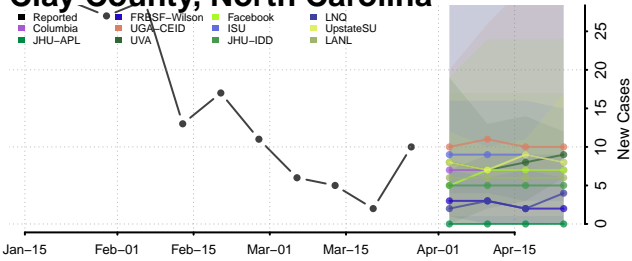

Clay County, North Carolina