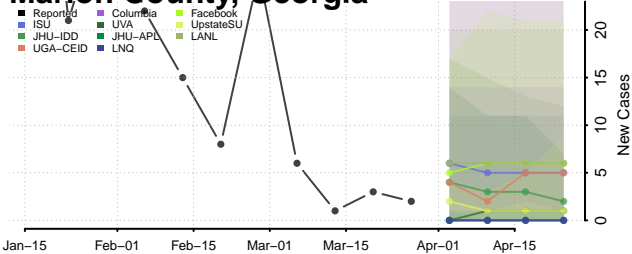

Marion County, Georgia