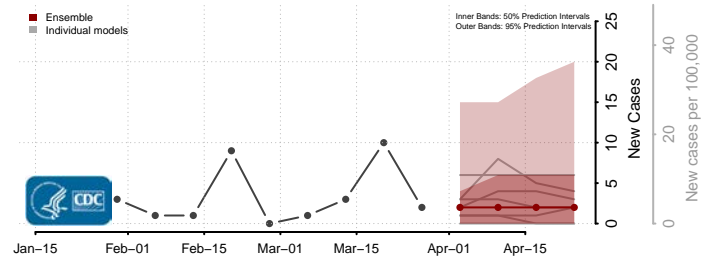

Northern Mariana Islands