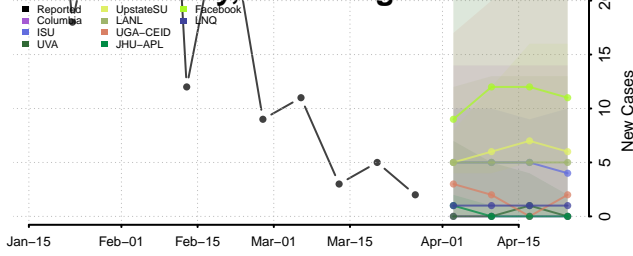

Calhoun County, West Virginia

Clay County, West Virginia

Doddridge County, West Virginia

Fayette County, West Virginia

Gilmer County, West Virginia

Grant County, West Virginia

Greenbrier County, West Virginia