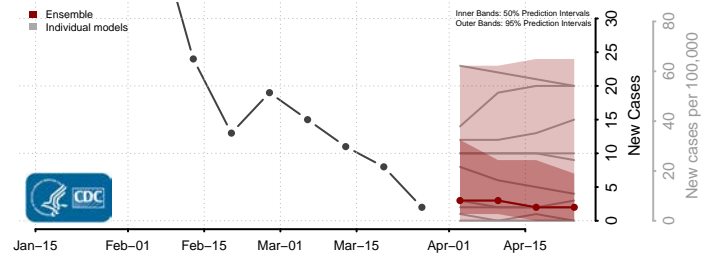

Yellow Medicine County, Minnesota

Mississippi

Adams County, Mississippi

Alcorn County, Mississippi

Amite County, Mississippi

Attala County, Mississippi

Benton County, Mississippi

Bolivar County, Mississippi