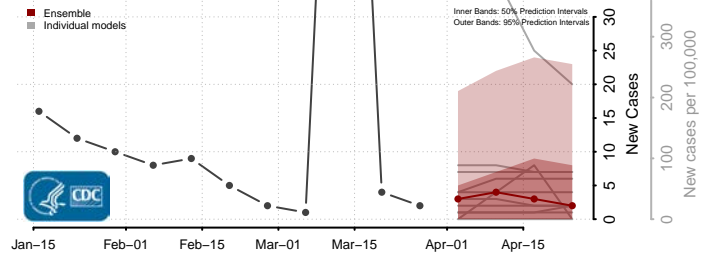

Caldwell County, Missouri