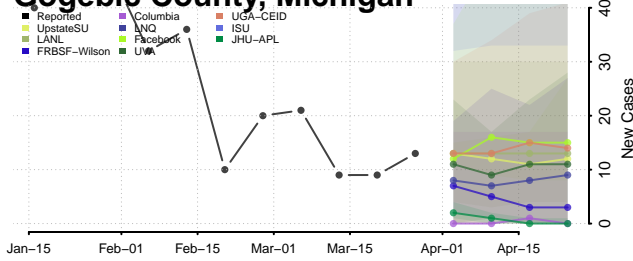

Delta County, Michigan

Dickinson County, Michigan

Eaton County, Michigan

Emmet County, Michigan

Genesee County, Michigan

Gladwin County, Michigan

Gogebic County, Michigan

Grand Traverse County, Michigan