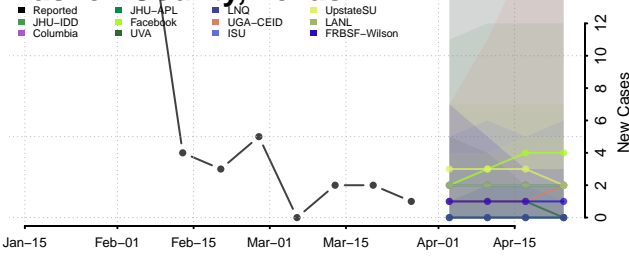

Haskell County, Texas