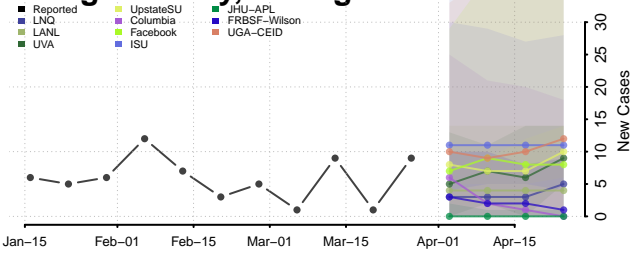

Antrim County, Michigan

Arenac County, Michigan

Baraga County, Michigan

Barry County, Michigan

Bay County, Michigan

Benzie County, Michigan

Berrien County, Michigan

Branch County, Michigan