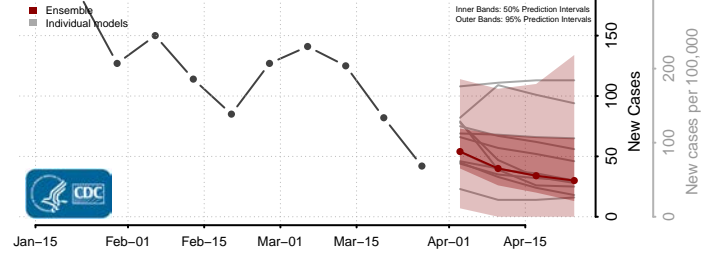

Furnas County, Nebraska

Gage County, Nebraska

Garden County, Nebraska

Garfield County, Nebraska

Gosper County, Nebraska

Grant County, Nebraska

Greeley County, Nebraska

Hall County, Nebraska