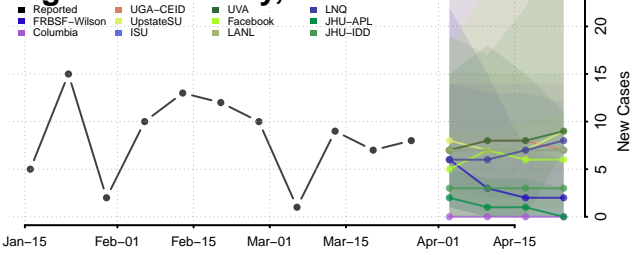

Wexford County, Michigan

Minnesota

Aitkin County, Minnesota

Anoka County, Minnesota

Becker County, Minnesota

Beltrami County, Minnesota

Benton County, Minnesota

Big Stone County, Minnesota