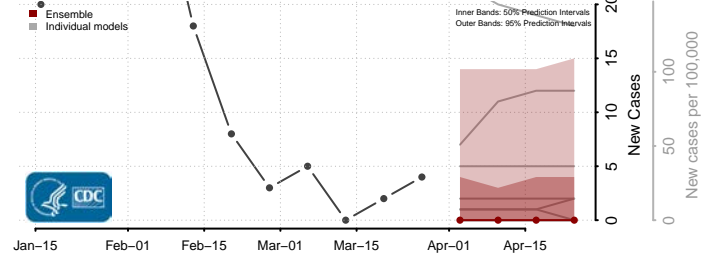

Deer Lodge County, Montana

Fallon County, Montana

Fergus County, Montana

Flathead County, Montana

Gallatin County, Montana

Garfield County, Montana

Glacier County, Montana

Golden Valley County, Montana