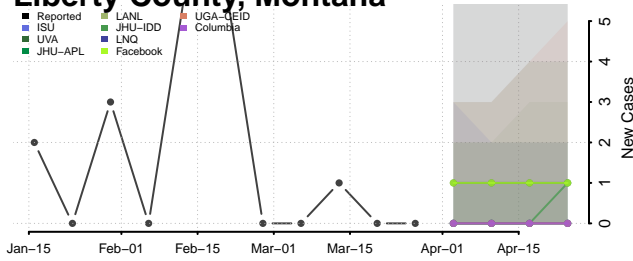

Granite County, Montana

Hill County, Montana

Jefferson County, Montana

Judith Basin County, Montana

Lake County, Montana

Lewis and Clark County, Montana

Liberty County, Montana

Lincoln County, Montana