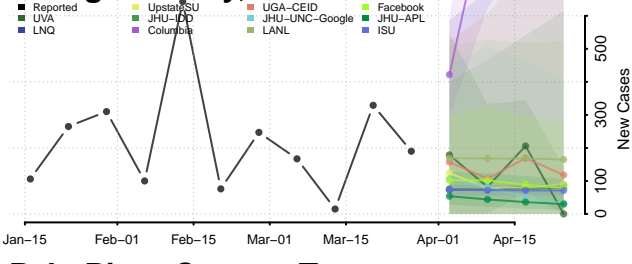

Nueces County, Texas

Ochiltree County, Texas

Oldham County, Texas

Orange County, Texas

Palo Pinto County, Texas

Panola County, Texas

Parker County, Texas

Parmer County, Texas