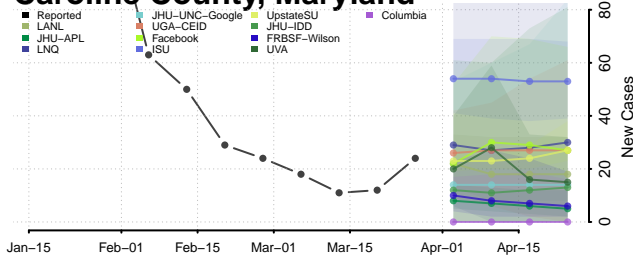

Caroline County, Maryland