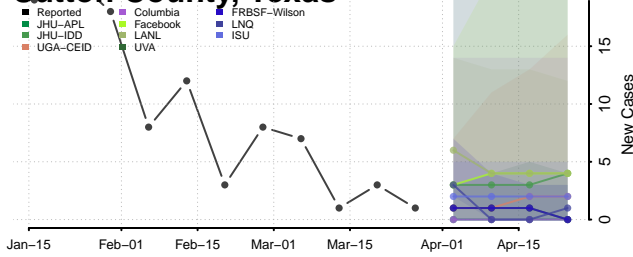

Sutton County, Texas