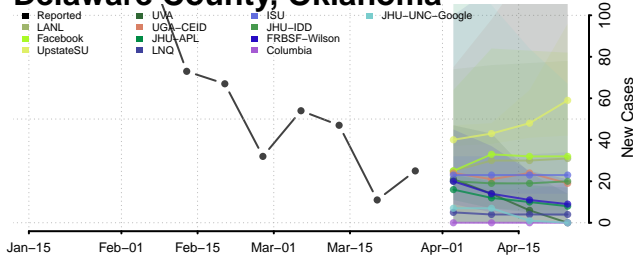

Craig County, Oklahoma

Creek County, Oklahoma

Custer County, Oklahoma

Delaware County, Oklahoma

Dewey County, Oklahoma

Ellis County, Oklahoma

Garfield County, Oklahoma

Garvin County, Oklahoma