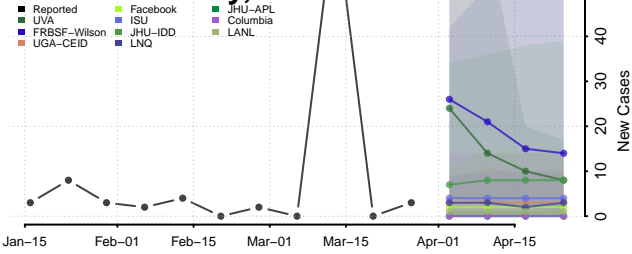

Putnam County, Missouri