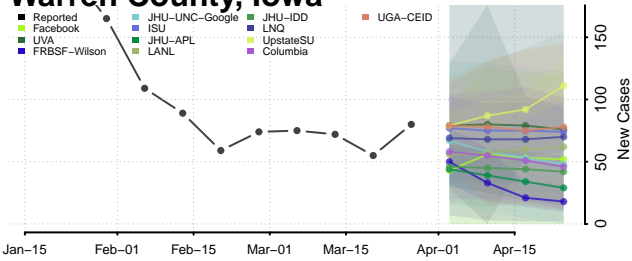

Warren County, Iowa