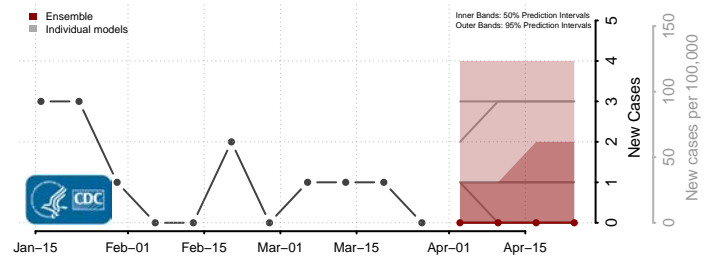

Divide County, North Dakota

Dunn County, North Dakota

Eddy County, North Dakota

Emmons County, North Dakota

Foster County, North Dakota

Golden Valley County, North Dakota

Grand Forks County, North Dakota

Grant County, North Dakota