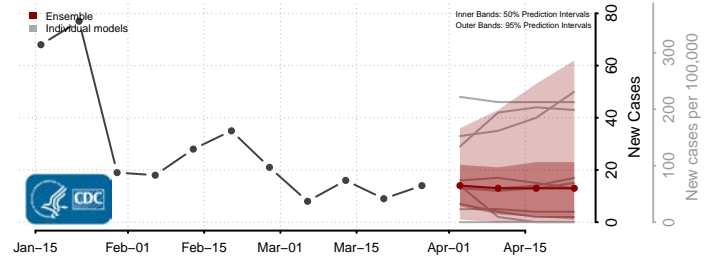

Meeker County, Minnesota

Mille Lacs County, Minnesota

Morrison County, Minnesota

Mower County, Minnesota

Murray County, Minnesota

Nicollet County, Minnesota

Nobles County, Minnesota

Norman County, Minnesota