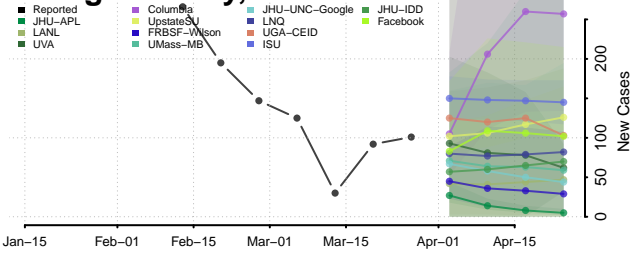

Montgomery County, North Carolina

Moore County, North Carolina

Nash County, North Carolina

New Hanover County, North Carolina

Northampton County, North Carolina

Onslow County, North Carolina

Orange County, North Carolina