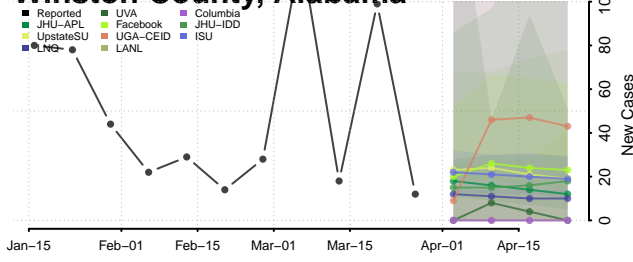

Pike County, Alabama

Randolph County, Alabama

Russell County, Alabama

Shelby County, Alabama

St. Clair County, Alabama

Sumter County, Alabama

Talladega County, Alabama

Tallapoosa County, Alabama

Tuscaloosa County, Alabama

Walker County, Alabama

Washington County, Alabama

Wilcox County, Alabama

Winston County, Alabama

Alaska

Aleutians East County, Alaska

Aleutians West County, Alaska