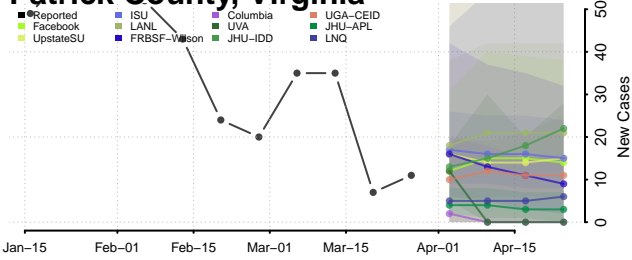

Patrick County, Virginia