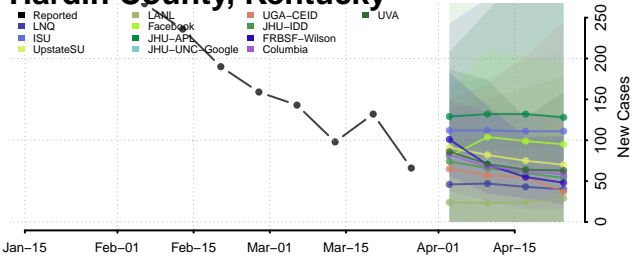

Grayson County, Kentucky

Green County, Kentucky

Greenup County, Kentucky

Hancock County, Kentucky

Hardin County, Kentucky

Harlan County, Kentucky

Harrison County, Kentucky

Hart County, Kentucky