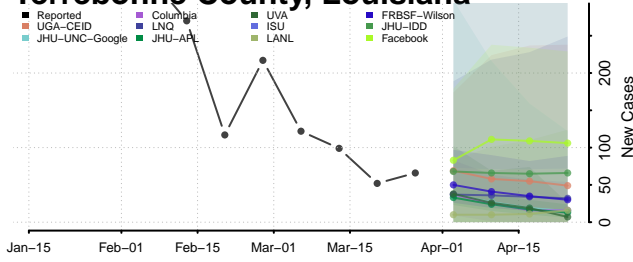

St. Landry County, Louisiana

St. Martin County, Louisiana

St. Mary County, Louisiana

St. Tammany County, Louisiana

Tangipahoa County, Louisiana

Tensas County, Louisiana

Terrebonne County, Louisiana

Union County, Louisiana