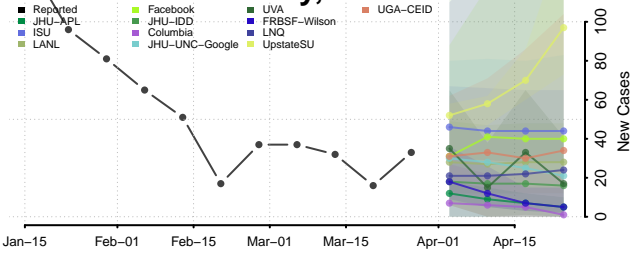

Buena Vista County, Iowa

Butler County, Iowa

Calhoun County, Iowa

Carroll County, Iowa

Cass County, Iowa

Cedar County, Iowa

Cerro Gordo County, Iowa

Cherokee County, Iowa