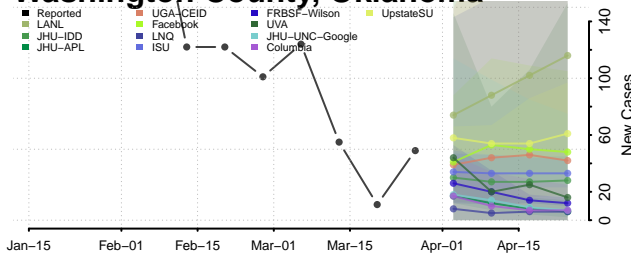

Tulsa County, Oklahoma

Wagoner County, Oklahoma

Washington County, Oklahoma

Washita County, Oklahoma

Woods County, Oklahoma

Woodward County, Oklahoma

Oregon

Baker County, Oregon