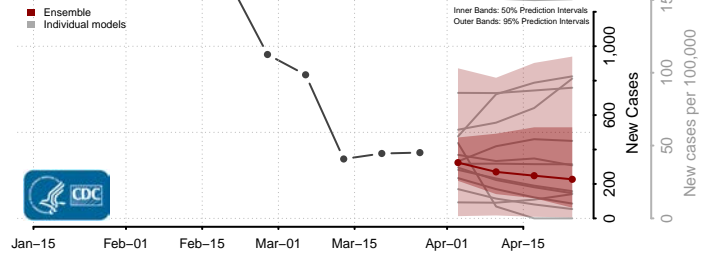

Sutter County, California

Tehama County, California

Trinity County, California

Tulare County, California

Tuolumne County, California

Ventura County, California

Yolo County, California

Yuba County, California