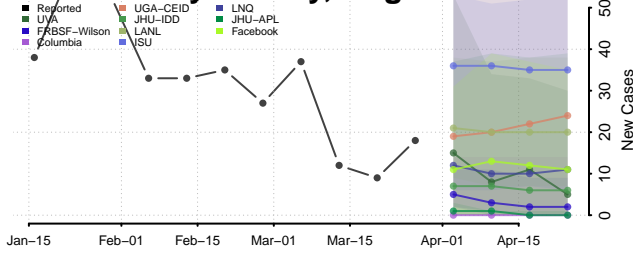

Fauquier County, Virginia

Floyd County, Virginia

Fluvanna County, Virginia

Franklin City County, Virginia

Franklin County, Virginia

Frederick County, Virginia

Fredericksburg County, Virginia

Galax County, Virginia