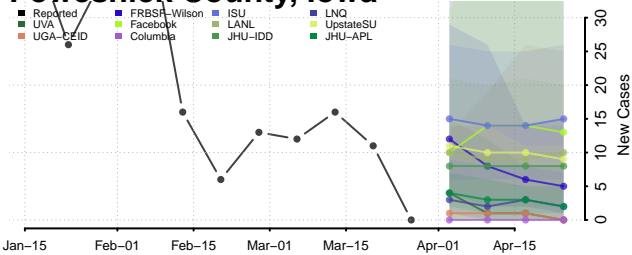

Poweshiek County, Iowa