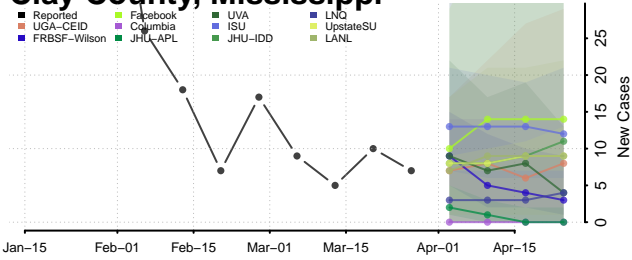

Calhoun County, Mississippi

Carroll County, Mississippi

Chickasaw County, Mississippi

Choctaw County, Mississippi

Claiborne County, Mississippi

Clarke County, Mississippi

Clay County, Mississippi

Coahoma County, Mississippi