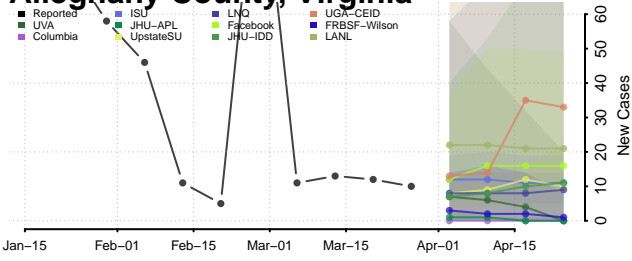

Alleghany County, Virginia