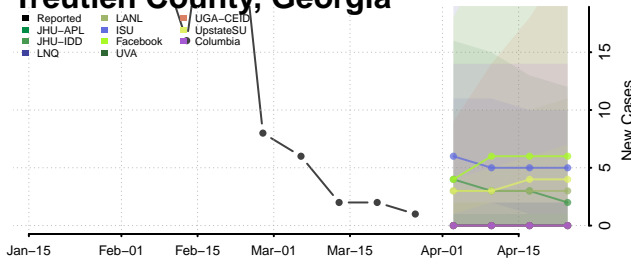

Terrell County, Georgia

Thomas County, Georgia

Tift County, Georgia

Toombs County, Georgia

Towns County, Georgia

Treutlen County, Georgia

Troup County, Georgia

Turner County, Georgia