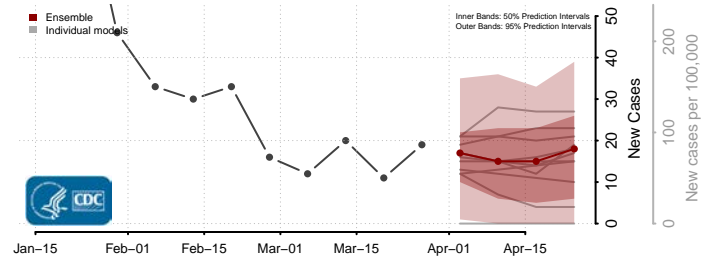

Washington County, Iowa