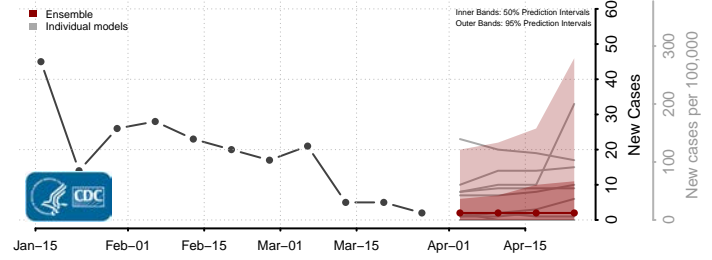

Hill County, Montana