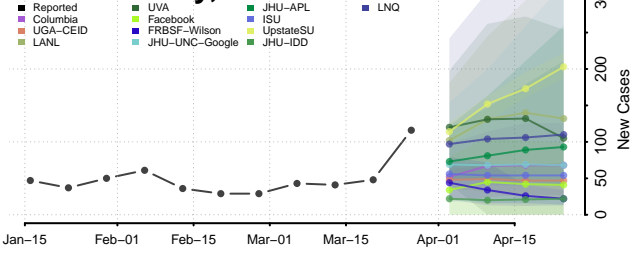

Fillmore County, Minnesota

Freeborn County, Minnesota

Goodhue County, Minnesota

Grant County, Minnesota

Hennepin County, Minnesota

Houston County, Minnesota

Hubbard County, Minnesota

Isanti County, Minnesota