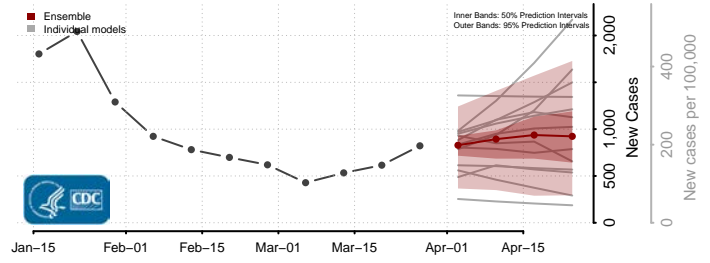

Hillsborough County, New Hampshire