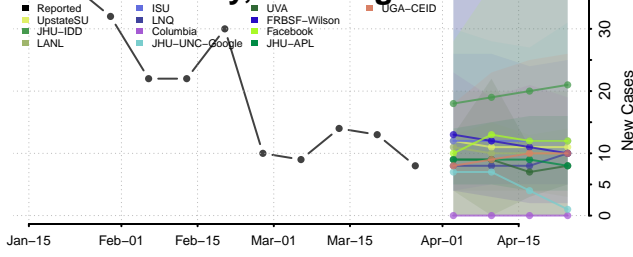

Clallam County, Washington