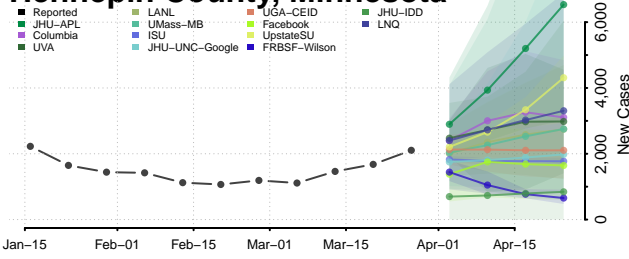

Fillmore County, Minnesota

Freeborn County, Minnesota

Goodhue County, Minnesota

Grant County, Minnesota

Hennepin County, Minnesota

Houston County, Minnesota

Hubbard County, Minnesota

Isanti County, Minnesota