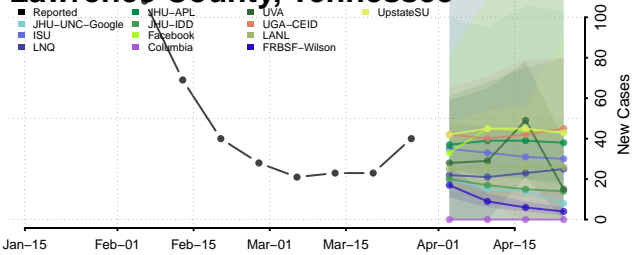

Lawrence County, Tennessee