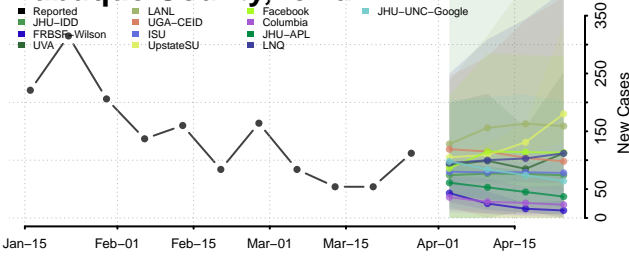

Decatur County, Iowa

Delaware County, Iowa

Des Moines County, Iowa

Dickinson County, Iowa

Dubuque County, Iowa

Emmet County, Iowa

Fayette County, Iowa

Floyd County, Iowa