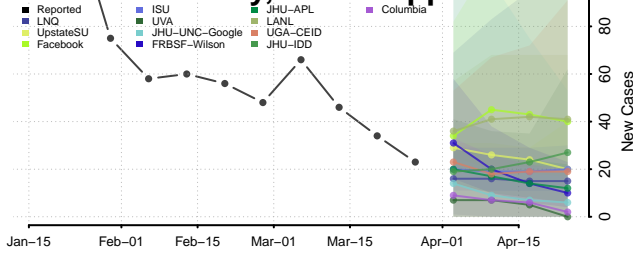

Madison County, Mississippi

Marion County, Mississippi

Marshall County, Mississippi

Monroe County, Mississippi

Montgomery County, Mississippi

Neshoba County, Mississippi

Newton County, Mississippi

Noxubee County, Mississippi