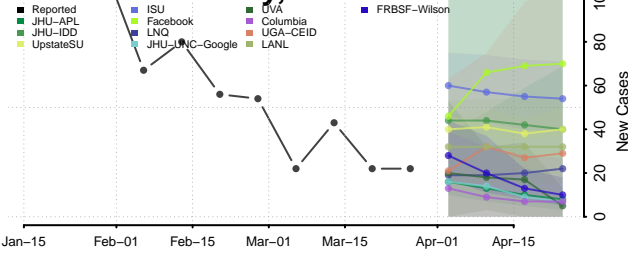

Twin Falls County, Idaho