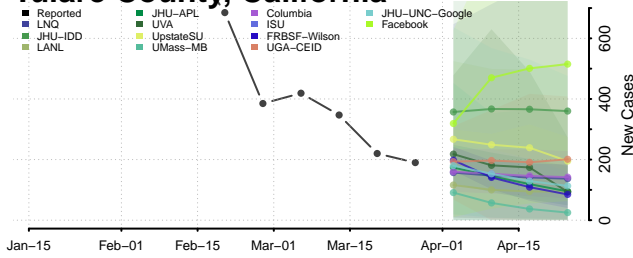

Sutter County, California

Tehama County, California

Trinity County, California

Tulare County, California

Tuolumne County, California

Ventura County, California

Yolo County, California

Yuba County, California