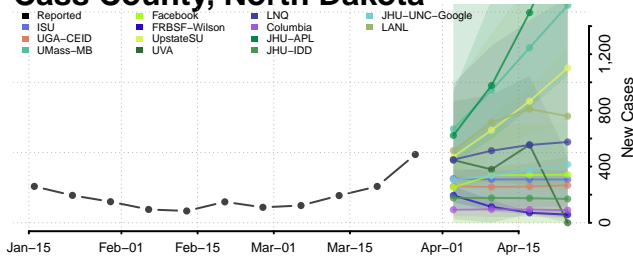

Cass County, North Dakota