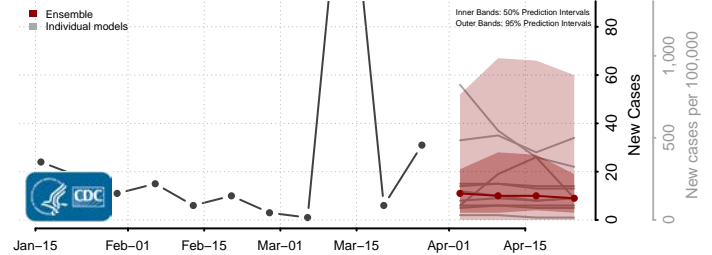

Clark County, Missouri