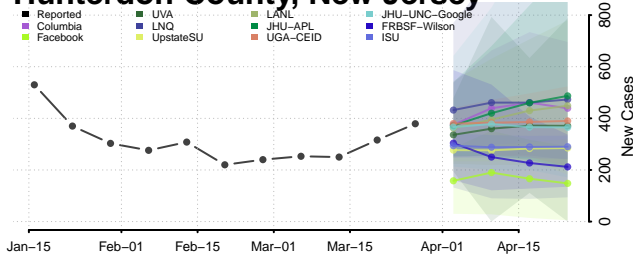

Hunterdon County, New Jersey