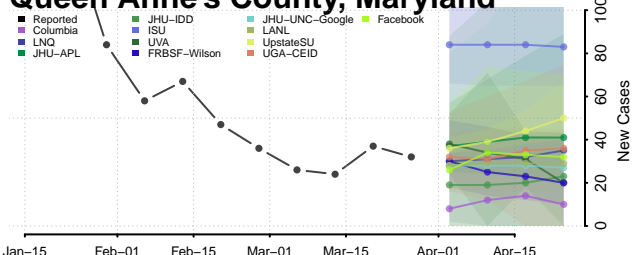

Howard County, Maryland

Kent County, Maryland

Montgomery County, Maryland

Prince George's County, Maryland

Queen Anne's County, Maryland

Somerset County, Maryland

St. Mary's County, Maryland

Talbot County, Maryland