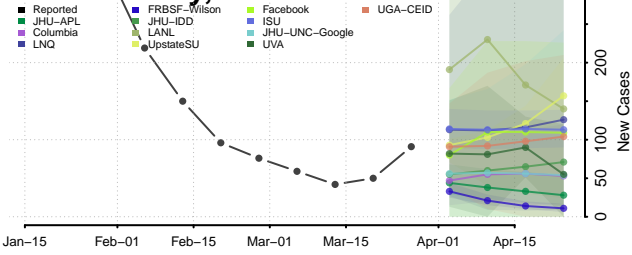

Allen County, Ohio