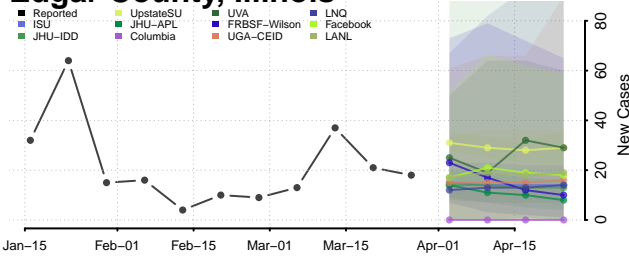

De Witt County, Illinois

DeKalb County, Illinois

Douglas County, Illinois

DuPage County, Illinois

Edgar County, Illinois

Edwards County, Illinois

Effingham County, Illinois

Fayette County, Illinois