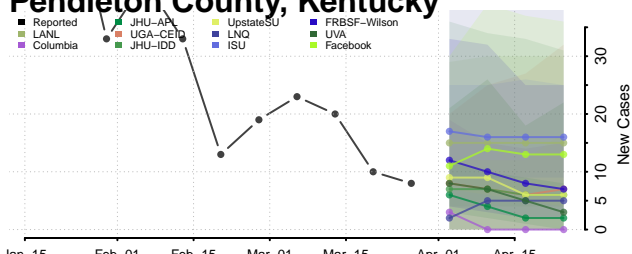

Pendleton County, Kentucky