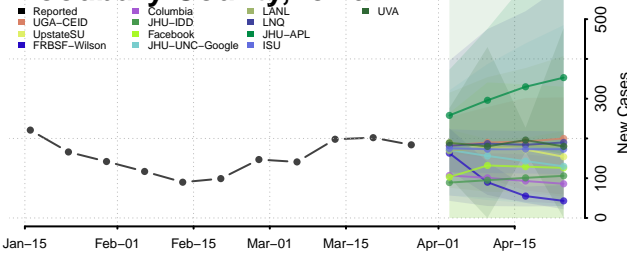

Warren County, Iowa

Washington County, Iowa

Wayne County, Iowa

Webster County, Iowa

Winnebago County, Iowa

Winneshiek County, Iowa

Woodbury County, Iowa

Worth County, Iowa