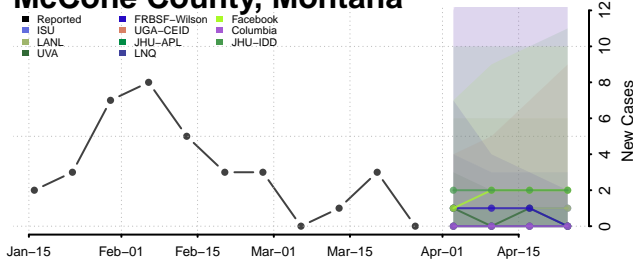

McCone County, Montana