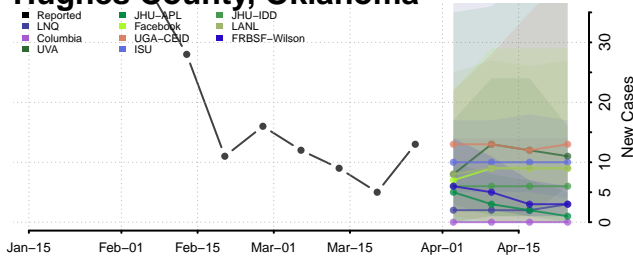

Hughes County, Oklahoma