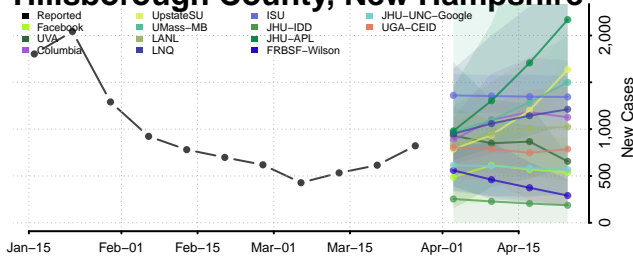

Hillsborough County, New Hampshire