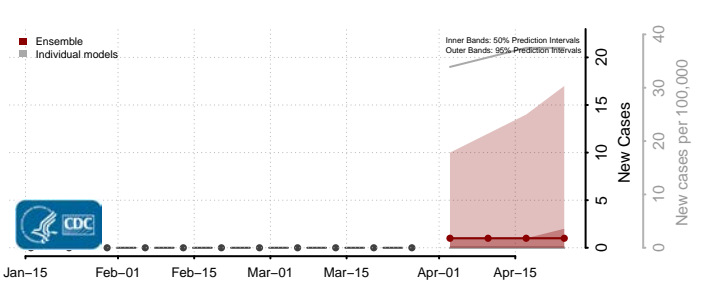

Box Elder County, Utah