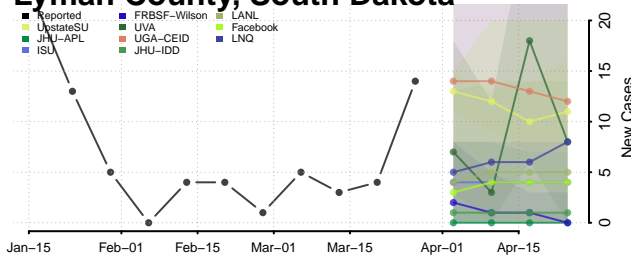

Lyman County, South Dakota