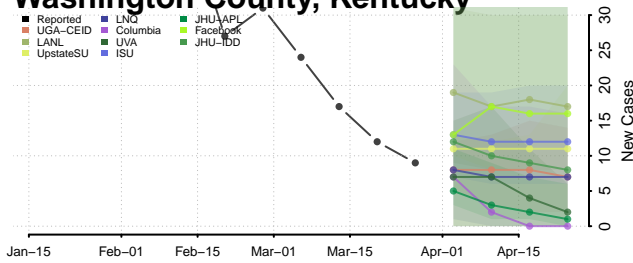

Washington County, Kentucky

Wayne County, Kentucky

Webster County, Kentucky

Whitley County, Kentucky

Wolfe County, Kentucky

Woodford County, Kentucky

Louisiana*

*New weekly cases may decrease in this location over the next four weeks. For these locations, the ensemble forecast indicates a probability of 0.75 or greater that fewer cases will be reported in week four of the forecast than in the last reported week.