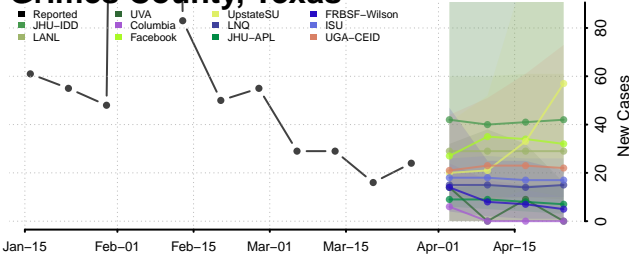

Grimes County, Texas