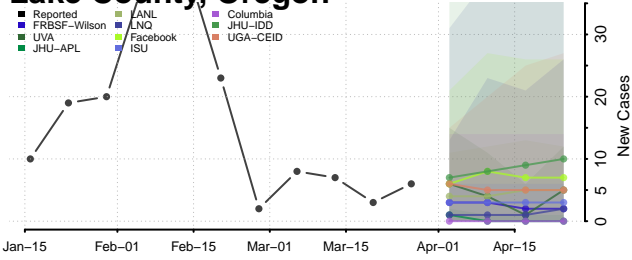

Lake County, Oregon