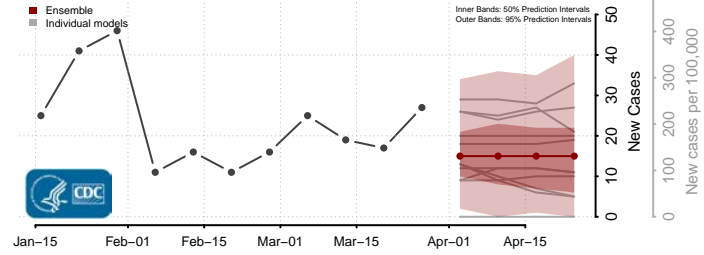

Shelby County, Iowa

Sioux County, Iowa

Story County, Iowa

Tama County, Iowa

Taylor County, Iowa

Union County, Iowa

Van Buren County, Iowa

Wapello County, Iowa