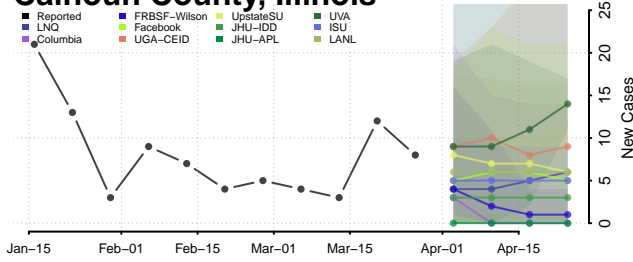

Calhoun County, Illinois