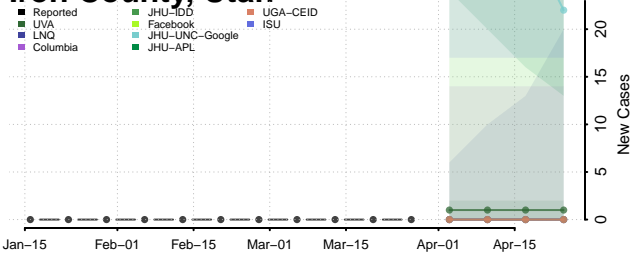

Duchesne County, Utah

Emery County, Utah

Garfield County, Utah

Grand County, Utah

Iron County, Utah

Juab County, Utah

Kane County, Utah

Millard County, Utah