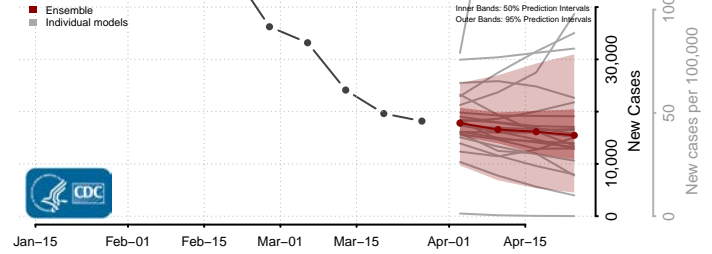

California