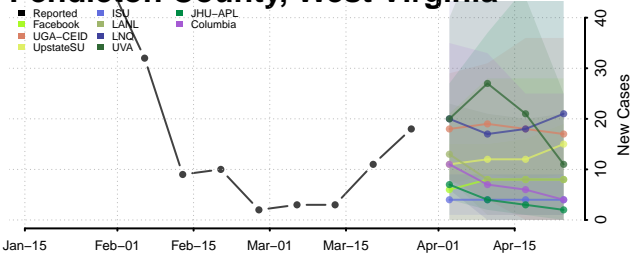

Ohio County, West Virginia

Pendleton County, West Virginia

Pleasants County, West Virginia

Pocahontas County, West Virginia

Preston County, West Virginia

Putnam County, West Virginia

Raleigh County, West Virginia