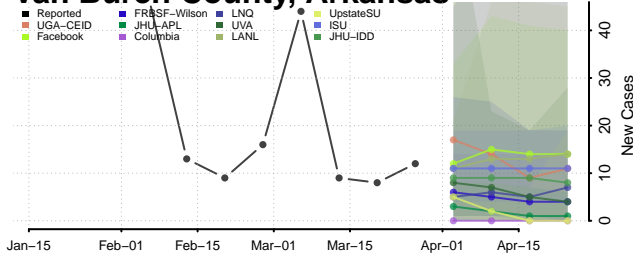

Sevier County, Arkansas

Sharp County, Arkansas

St. Francis County, Arkansas

Stone County, Arkansas

Union County, Arkansas

Van Buren County, Arkansas

Washington County, Arkansas

White County, Arkansas