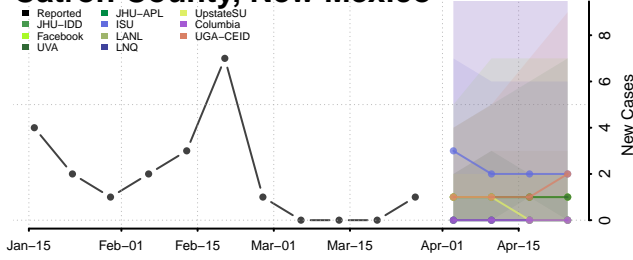

Somerset County, New Jersey

Sussex County, New Jersey

Union County, New Jersey

Warren County, New Jersey

New Mexico

Bernalillo County, New Mexico

Catron County, New Mexico

Chaves County, New Mexico