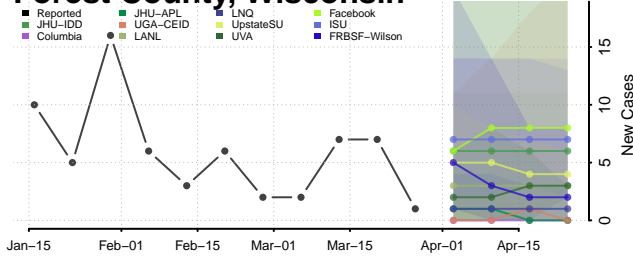

Forest County, Wisconsin