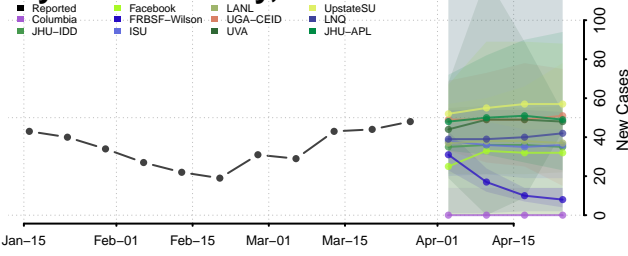

Plymouth County, Iowa