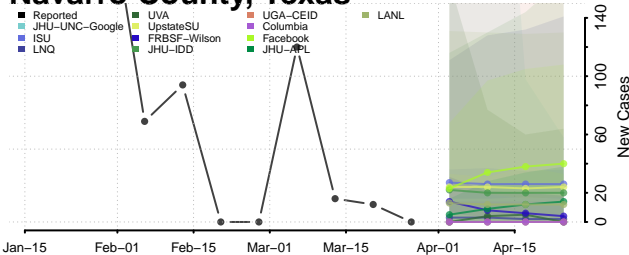

Montgomery County, Texas

Moore County, Texas

Morris County, Texas

Motley County, Texas

Nacogdoches County, Texas

Navarro County, Texas

Newton County, Texas

Nolan County, Texas