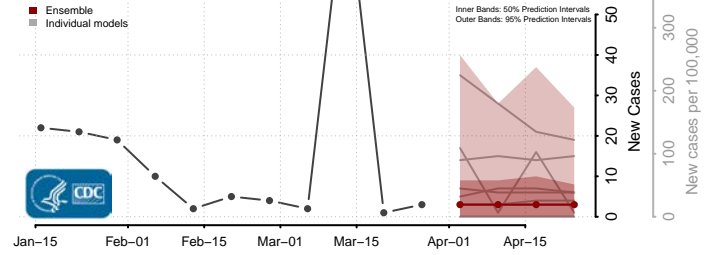

DeKalb County, Missouri

Dent County, Missouri

Douglas County, Missouri

Dunklin County, Missouri

Franklin County, Missouri

Gasconade County, Missouri

Gentry County, Missouri

Greene County, Missouri