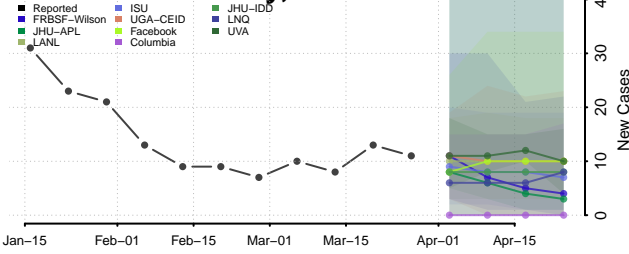

Shoshone County, Idaho