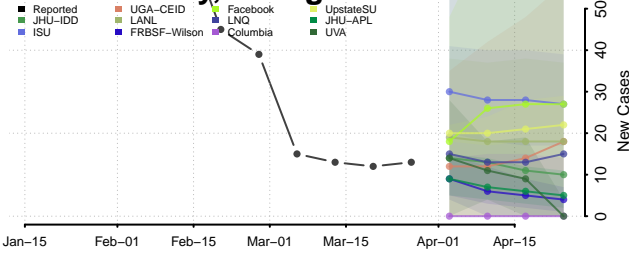

Wayne County, Georgia

Webster County, Georgia

Wheeler County, Georgia

White County, Georgia

Whitfield County, Georgia

Wilcox County, Georgia

Wilkes County, Georgia

Wilkinson County, Georgia