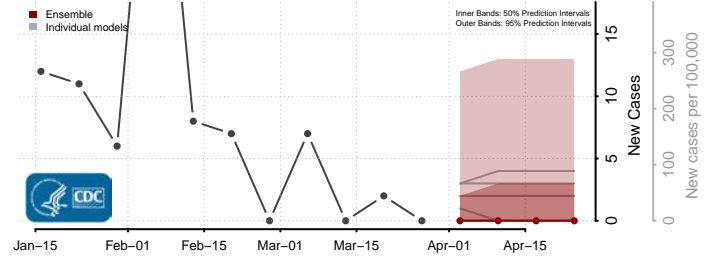

Mineral County, Nevada