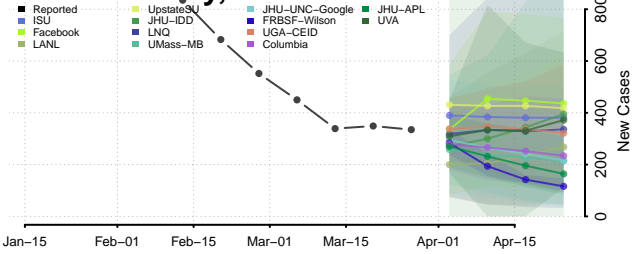

Butler County, Ohio