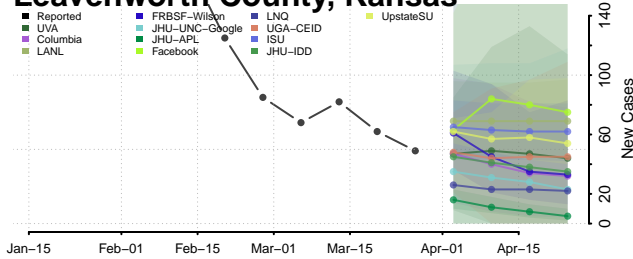

Keary County, Kansas

Kingman County, Kansas

Kiowa County, Kansas

Labette County, Kansas

Lane County, Kansas

Leavenworth County, Kansas

Lincoln County, Kansas

Meade County, Kansas