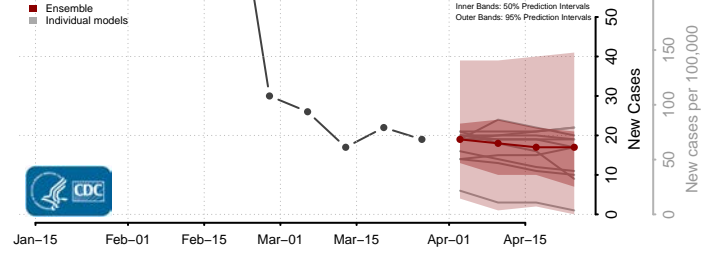

Currituck County, North Carolina