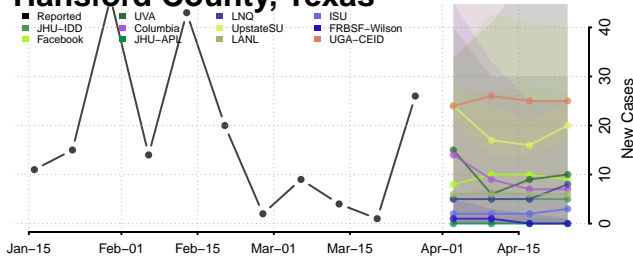

Hansford County, Texas