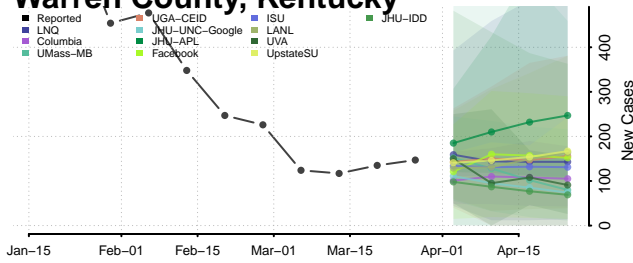

Washington County, Kentucky

Wayne County, Kentucky

Webster County, Kentucky

Whitley County, Kentucky

Wolfe County, Kentucky

Woodford County, Kentucky

Louisiana*

*New weekly cases may decrease in this location over the next four weeks. For these locations, the ensemble forecast indicates a probability of 0.75 or greater that fewer cases will be reported in week four of the forecast than in the last reported week.