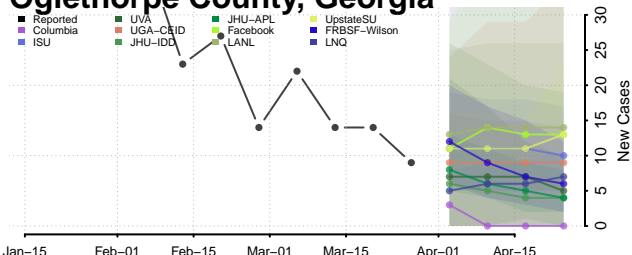

Montgomery County, Georgia

Morgan County, Georgia

Murray County, Georgia

Muscogee County, Georgia

Newton County, Georgia

Oconee County, Georgia

Oglethorpe County, Georgia

Paulding County, Georgia