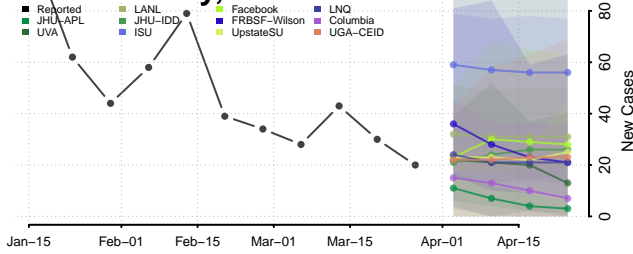

Grant County, New Mexico