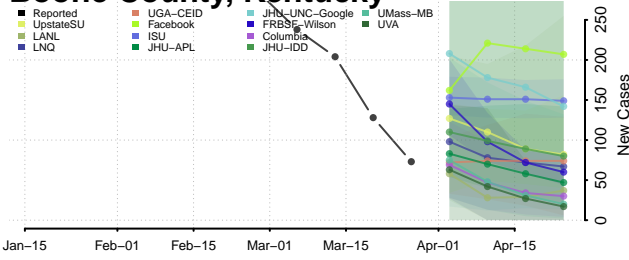

Anderson County, Kentucky

Ballard County, Kentucky

Barren County, Kentucky

Bath County, Kentucky

Bell County, Kentucky

Boone County, Kentucky

Bourbon County, Kentucky

Boyd County, Kentucky