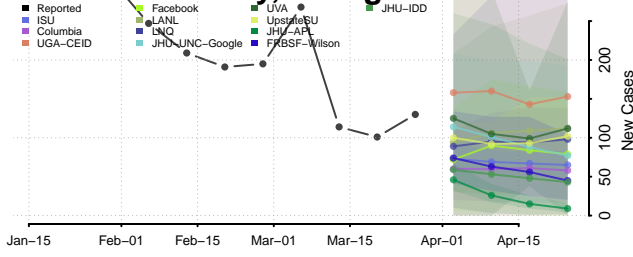

Rabun County, Georgia

Randolph County, Georgia

Richmond County, Georgia

Rockdale County, Georgia

Schley County, Georgia

Screven County, Georgia

Seminole County, Georgia

Spalding County, Georgia