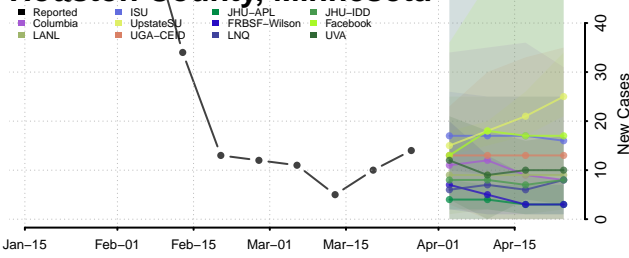

Fillmore County, Minnesota

Freeborn County, Minnesota

Goodhue County, Minnesota

Grant County, Minnesota

Hennepin County, Minnesota

Houston County, Minnesota

Hubbard County, Minnesota

Isanti County, Minnesota