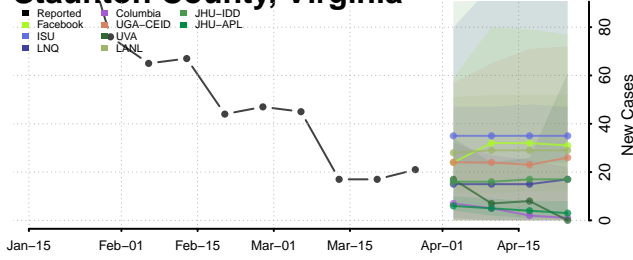

Staunton County, Virginia