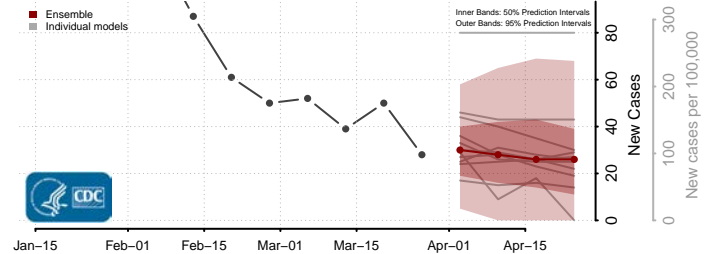

Dinwiddie County, Virginia