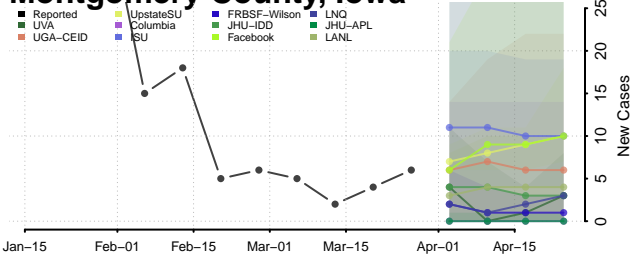

Montgomery County, Iowa