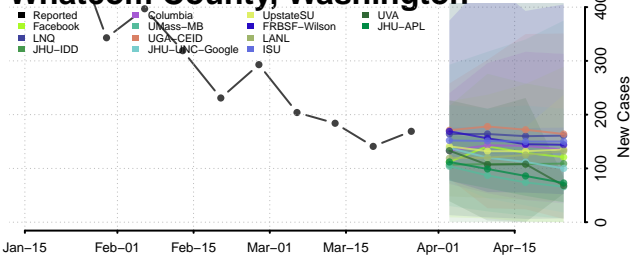

Snohomish County, Washington

Spokane County, Washington

Stevens County, Washington

Thurston County, Washington

Wahkiakum County, Washington

Walla Walla County, Washington

Whatcom County, Washington

Whitman County, Washington