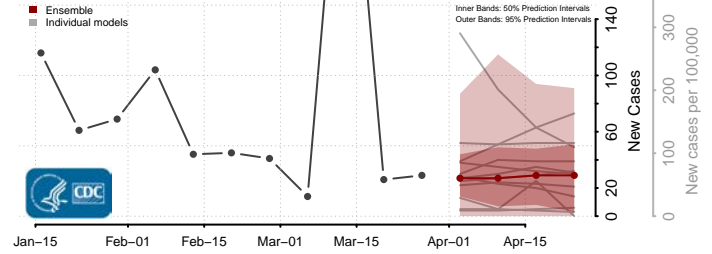

Callaway County, Missouri