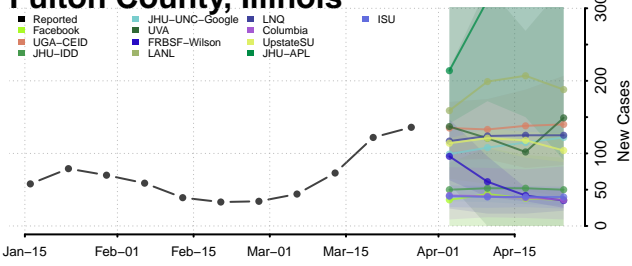

Fulton County, Illinois