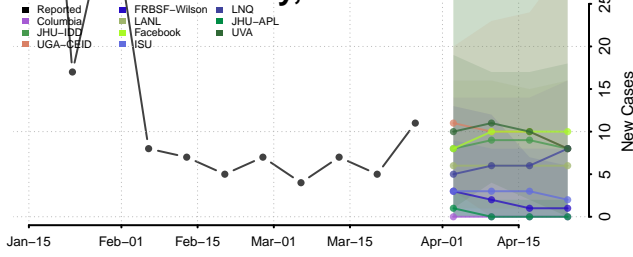

Clearwater County, Idaho