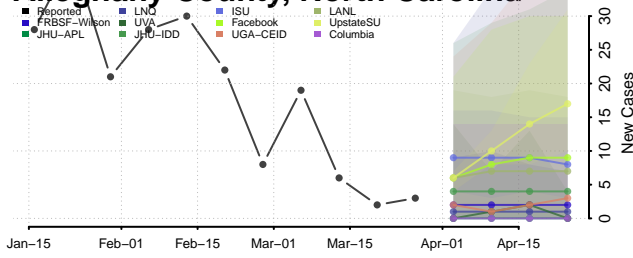

Alleghany County, North Carolina