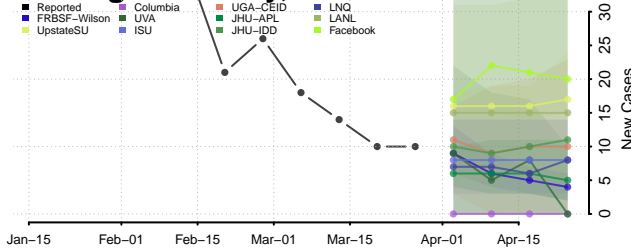

Montague County, Texas