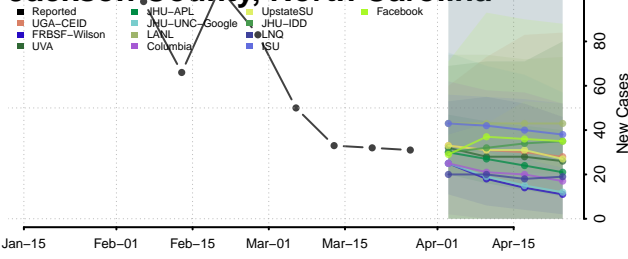

Jackson County, North Carolina