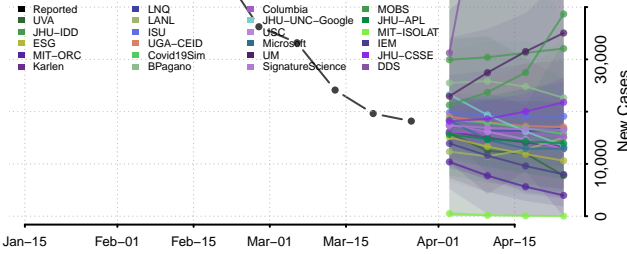

California