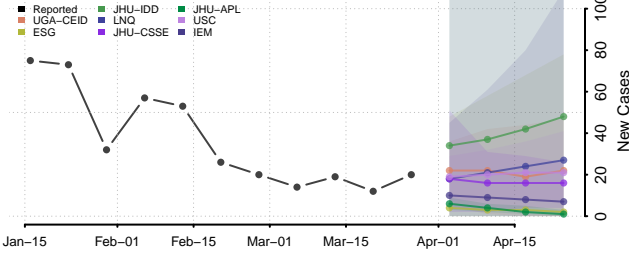

Guam

Hawaii

Hawaii County, Hawaii

Honolulu County, Hawaii

Kalawao County, Hawaii

Kauai County, Hawaii