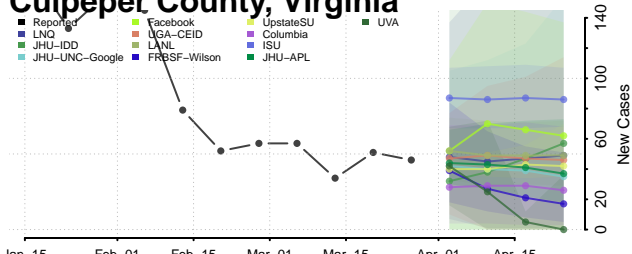

Culpeper County, Virginia