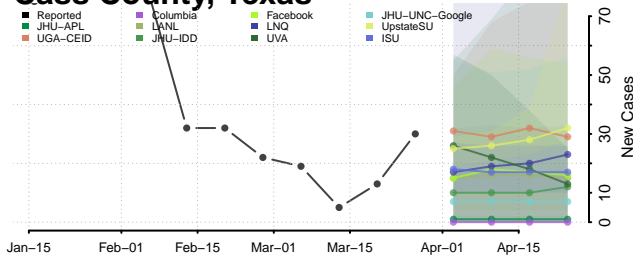

Cass County, Texas