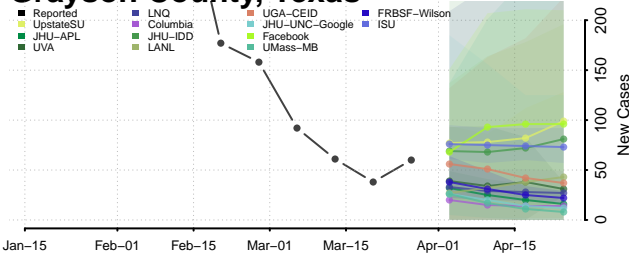

Grayson County, Texas