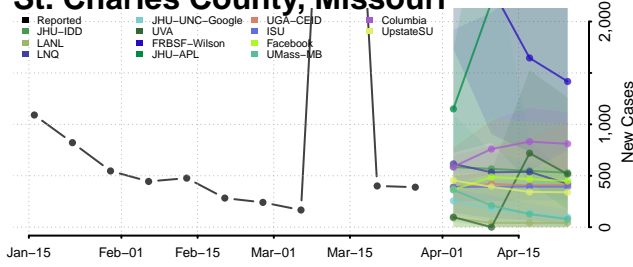

St. Charles County, Missouri