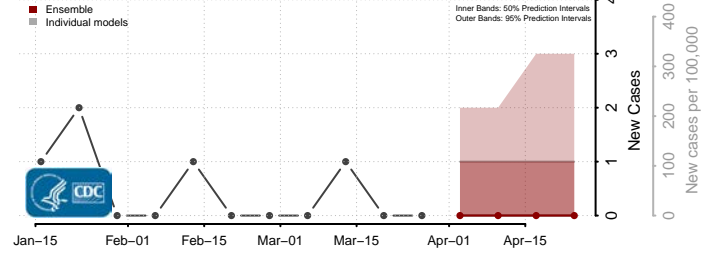

Hayes County, Nebraska