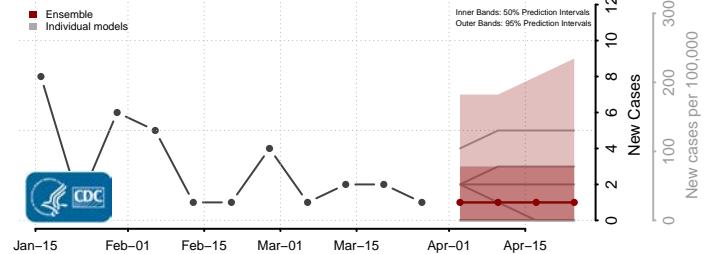

Gooding County, Idaho

Idaho County, Idaho

Jefferson County, Idaho

Jerome County, Idaho

Kootenai County, Idaho

Latah County, Idaho

Lemhi County, Idaho

Lewis County, Idaho