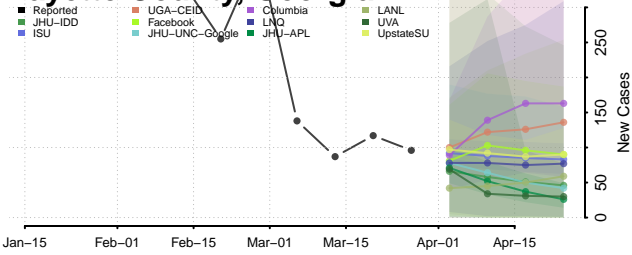

Fayette County, Georgia