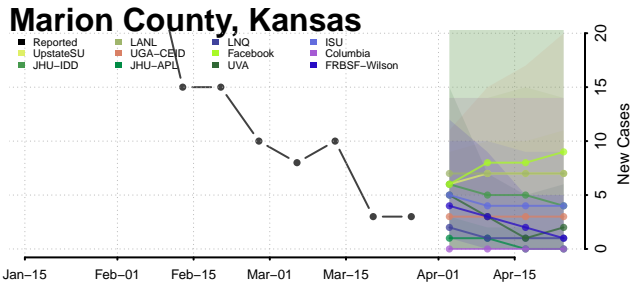

Keary County, Kansas

Kingman County, Kansas

Kiowa County, Kansas

Labette County, Kansas

Lane County, Kansas

Leavenworth County, Kansas

Lincoln County, Kansas

Meade County, Kansas