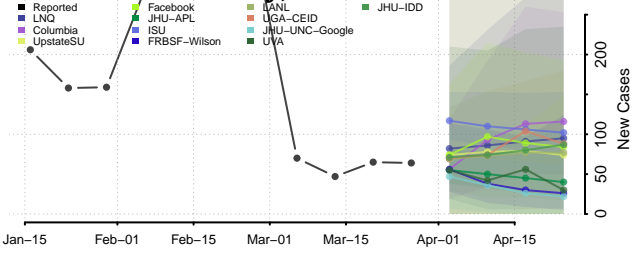

Ashtabula County, Ohio