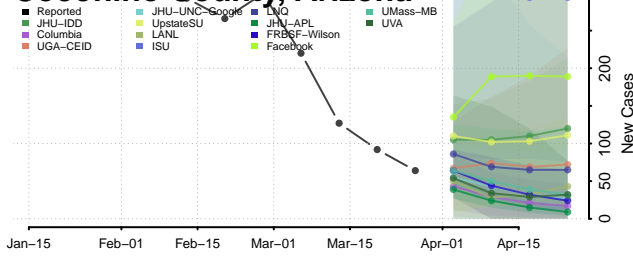

Coconino County, Arizona