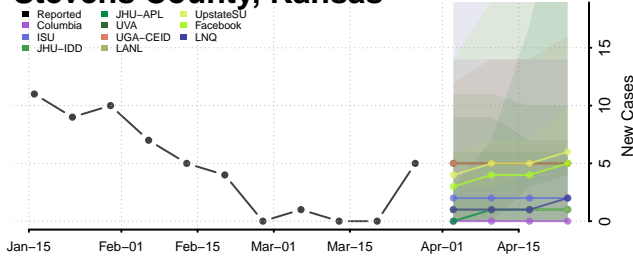

Stevens County, Kansas