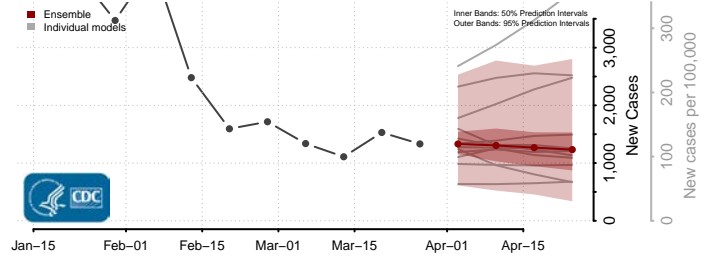

Wake County, North Carolina