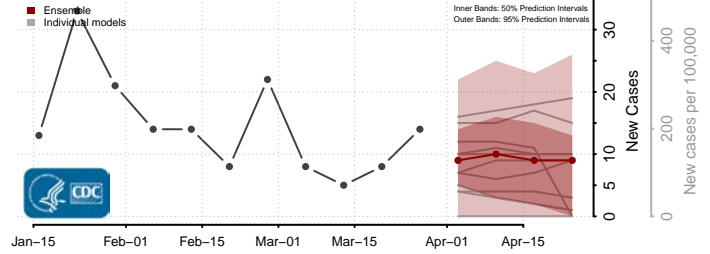

Edmunds County, South Dakota

Fall River County, South Dakota

Faulk County, South Dakota

Grant County, South Dakota

Gregory County, South Dakota

Haakon County, South Dakota

Hamlin County, South Dakota

Hand County, South Dakota