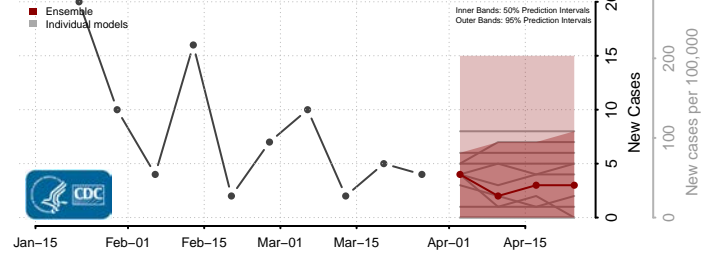

Warren County, Iowa

Washington County, Iowa

Wayne County, Iowa

Webster County, Iowa

Winnebago County, Iowa

Winneshiek County, Iowa

Woodbury County, Iowa

Worth County, Iowa