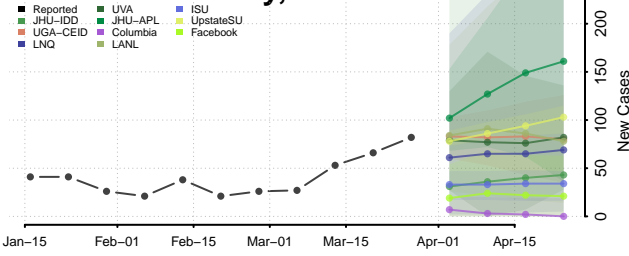

Decatur County, Iowa

Delaware County, Iowa

Des Moines County, Iowa

Dickinson County, Iowa

Dubuque County, Iowa

Emmet County, Iowa

Fayette County, Iowa

Floyd County, Iowa