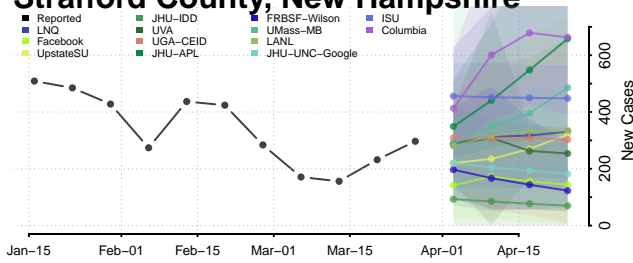

Grafton County, New Hampshire

Hillsborough County, New Hampshire

Merrimack County, New Hampshire

Rockingham County, New Hampshire

Strafford County, New Hampshire

Sullivan County, New Hampshire

New Jersey

Atlantic County, New Jersey