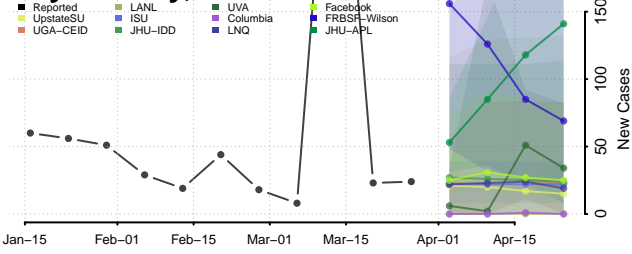

Ray County, Missouri