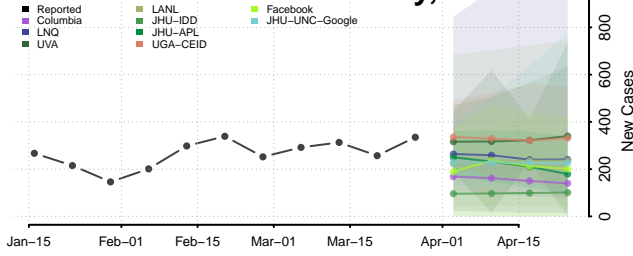

Juneau County, Alaska

Kenai Peninsula County, Alaska

Ketchikan Gateway County, Alaska

Kodiak Island County, Alaska

Kusilvak County, Alaska

Lake and Peninsula County, Alaska

Matanuska-Susitna County, Alaska

Nome County, Alaska