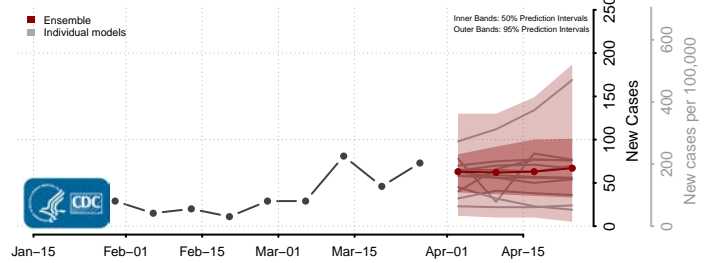

Lake of the Woods County, Minnesota

Le Sueur County, Minnesota

Lincoln County, Minnesota

Lyon County, Minnesota

Mahnomen County, Minnesota

Marshall County, Minnesota

Martin County, Minnesota

McLeod County, Minnesota