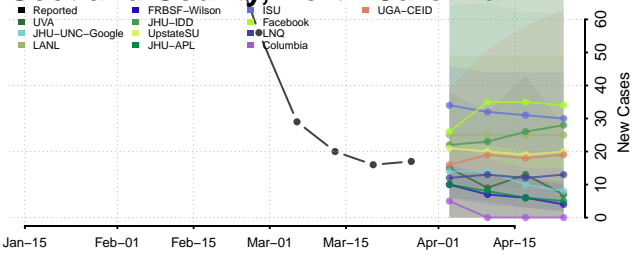

Scotland County, North Carolina