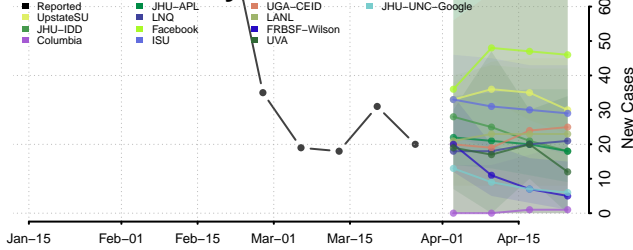

Gibson County, Tennessee