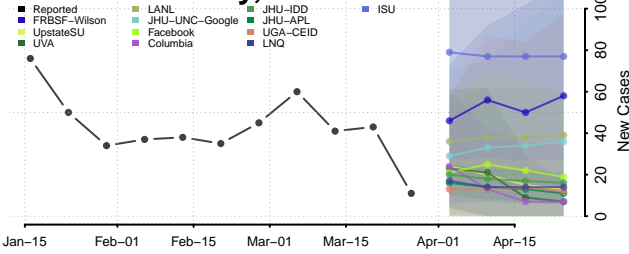

Addison County, Vermont