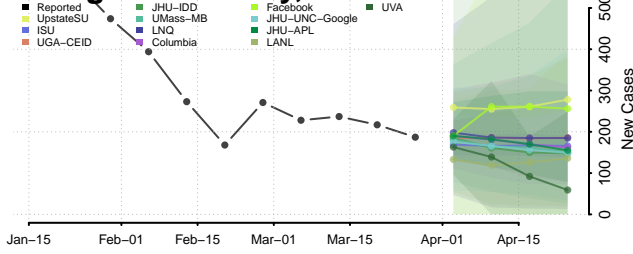

Marinette County, Wisconsin

Marquette County, Wisconsin

Menominee County, Wisconsin

Milwaukee County, Wisconsin

Monroe County, Wisconsin

Oconto County, Wisconsin

Oneida County, Wisconsin

Outagamie County, Wisconsin