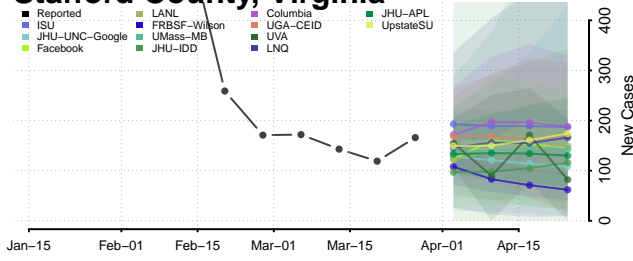

Stafford County, Virginia