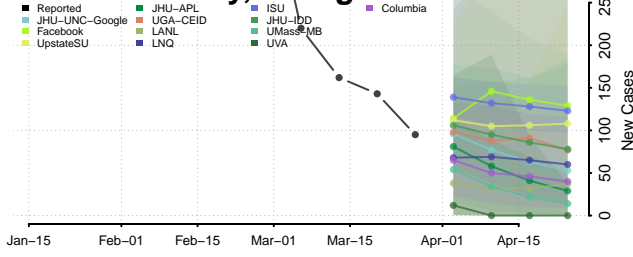

Cobb County, Georgia

Coffee County, Georgia

Colquitt County, Georgia

Columbia County, Georgia

Cook County, Georgia

Coweta County, Georgia

Crawford County, Georgia

Crisp County, Georgia