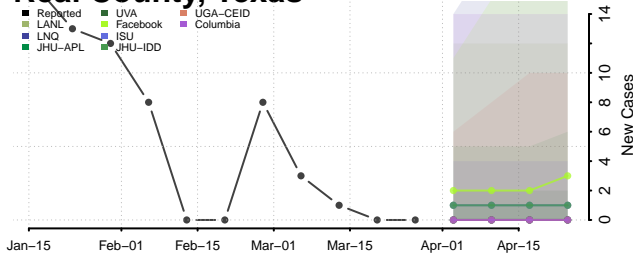

Real County, Texas