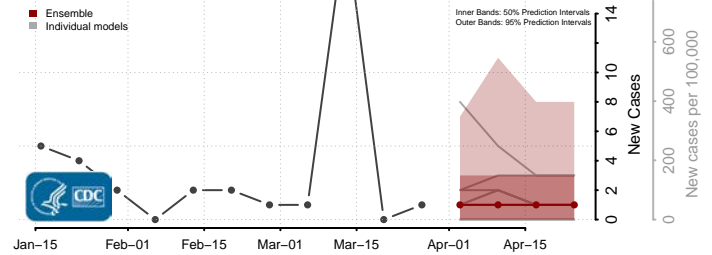

Worth County, Missouri