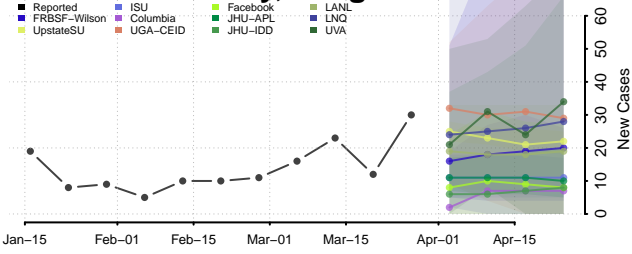

Marion County, Oregon

Morrow County, Oregon

Multnomah County, Oregon

Polk County, Oregon

Sherman County, Oregon

Tillamook County, Oregon

Umatilla County, Oregon

Union County, Oregon