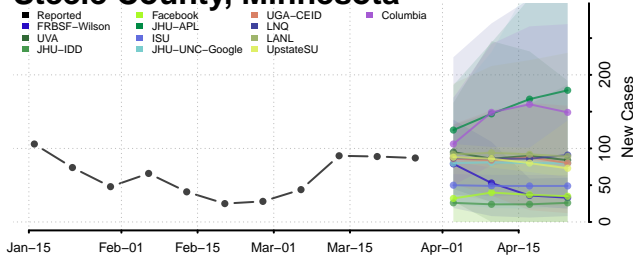

Sibley County, Minnesota

St. Louis County, Minnesota

Stearns County, Minnesota

Steele County, Minnesota

Stevens County, Minnesota

Swift County, Minnesota

Todd County, Minnesota

Traverse County, Minnesota