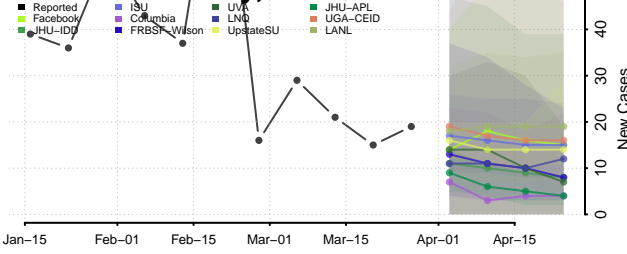

Duval County, Florida

Escambia County, Florida

Flagler County, Florida

Franklin County, Florida

Gadsden County, Florida

Gilchrist County, Florida

Glades County, Florida

Gulf County, Florida