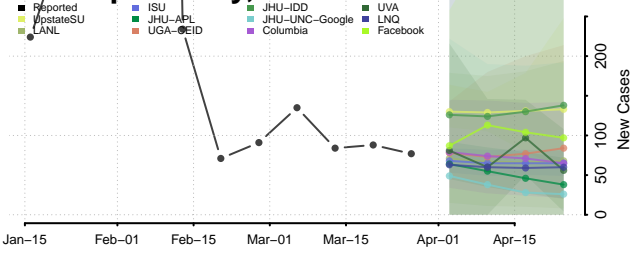

Bastrop County, Texas