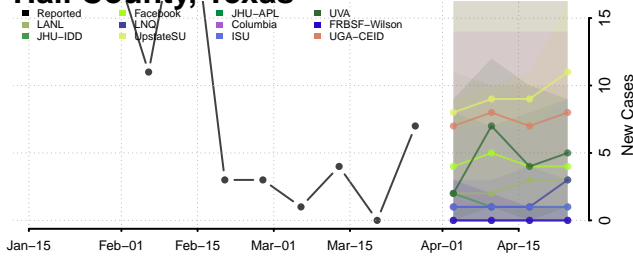

Hall County, Texas