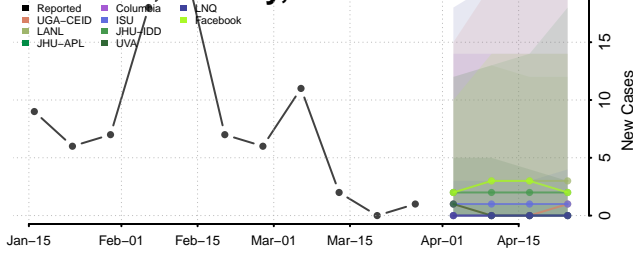

Jeff Davis County, Texas