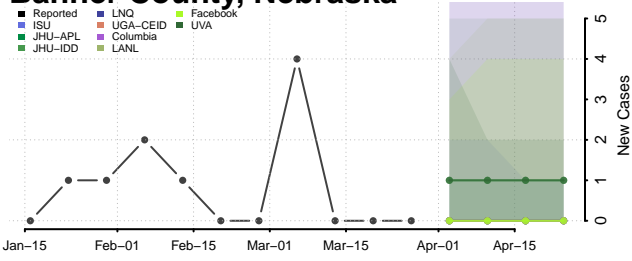

Treasure County, Montana

Valley County, Montana

Arthur County, Nebraska

Banner County, Nebraska

Blaine County, Nebraska

Boone County, Nebraska

Box Butte County, Nebraska

Boyd County, Nebraska