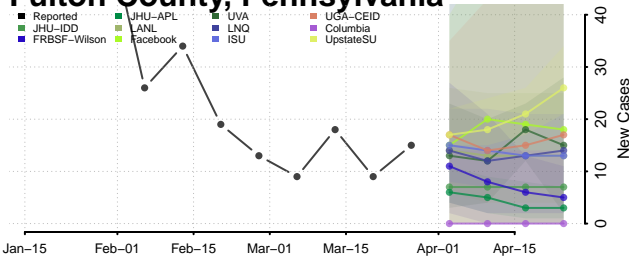

Forest County, Pennsylvania

Franklin County, Pennsylvania

Fulton County, Pennsylvania

Greene County, Pennsylvania

Huntingdon County, Pennsylvania

Indiana County, Pennsylvania

Jefferson County, Pennsylvania

Juniata County, Pennsylvania