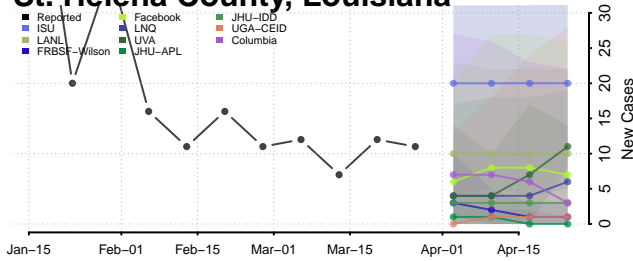

St. Helena County, Louisiana