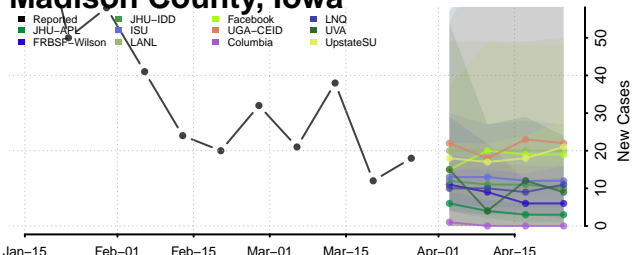

Madison County, Iowa