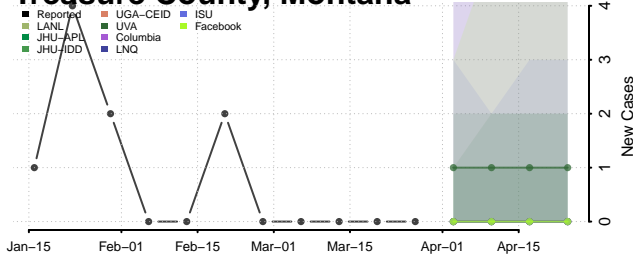

Treasure County, Montana