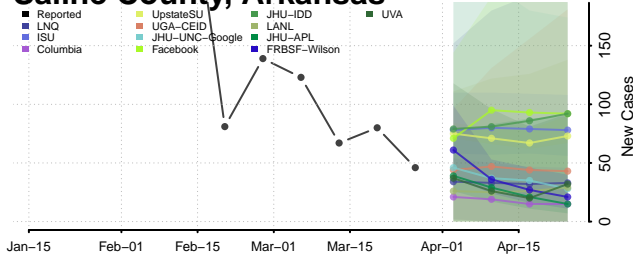

Pope County, Arkansas

Prairie County, Arkansas

Pulaski County, Arkansas

Randolph County, Arkansas

Saline County, Arkansas

Scott County, Arkansas

Searcy County, Arkansas

Sebastian County, Arkansas