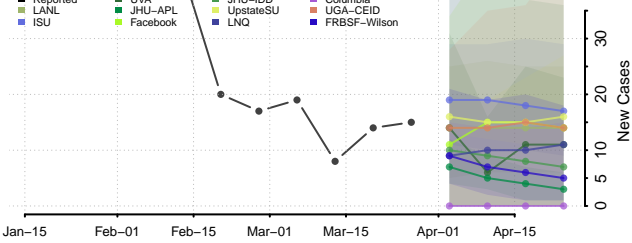

Ben Hill County, Georgia

Berrien County, Georgia

Bibb County, Georgia

Bleckley County, Georgia

Brantley County, Georgia

Brooks County, Georgia

Bryan County, Georgia

Bulloch County, Georgia