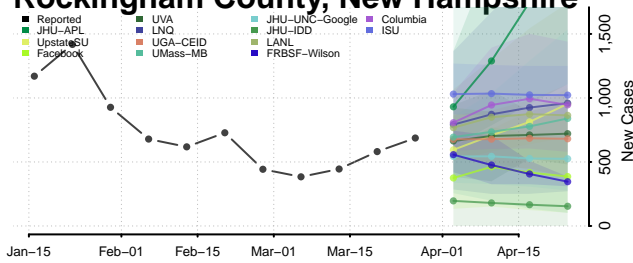

Grafton County, New Hampshire

Hillsborough County, New Hampshire

Merrimack County, New Hampshire

Rockingham County, New Hampshire

Strafford County, New Hampshire

Sullivan County, New Hampshire

New Jersey

Atlantic County, New Jersey