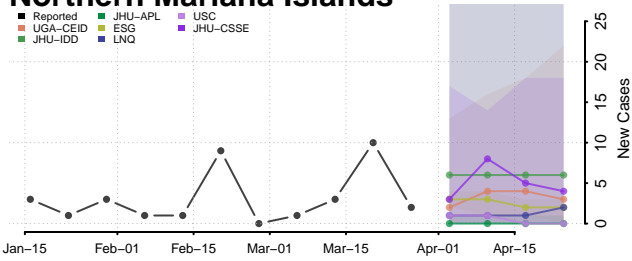

Northern Mariana Islands