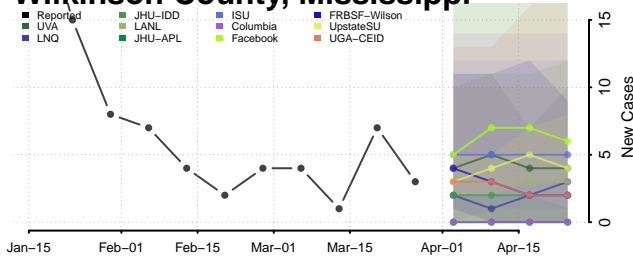

Warren County, Mississippi

Washington County, Mississippi

Wayne County, Mississippi

Webster County, Mississippi

Wilkinson County, Mississippi

Winston County, Mississippi

Yalobusha County, Mississippi

Yazoo County, Mississippi