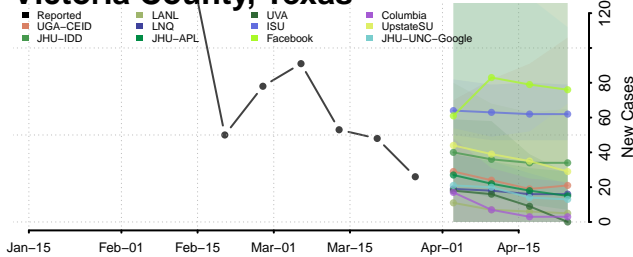

Uvalde County, Texas

Val Verde County, Texas

Van Zandt County, Texas

Victoria County, Texas

Walker County, Texas

Waller County, Texas

Ward County, Texas

Washington County, Texas