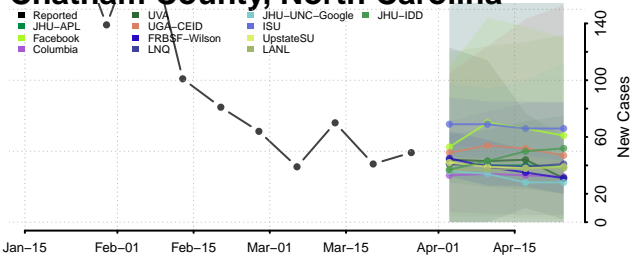

Beaufort County, North Carolina

Bertie County, North Carolina

Bladen County, North Carolina

Brunswick County, North Carolina

Buncombe County, North Carolina

Burke County, North Carolina

Chatham County, North Carolina