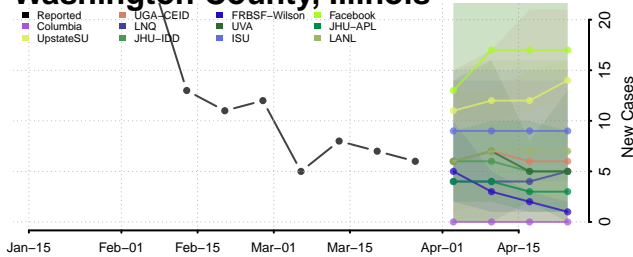

Stephenson County, Illinois

Tazewell County, Illinois

Union County, Illinois

Vermilion County, Illinois

Wabash County, Illinois

Warren County, Illinois

Washington County, Illinois

Wayne County, Illinois