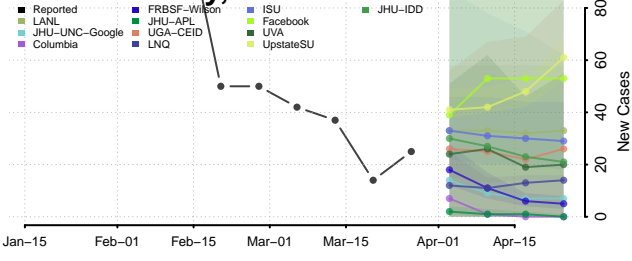

Saline County, Kansas