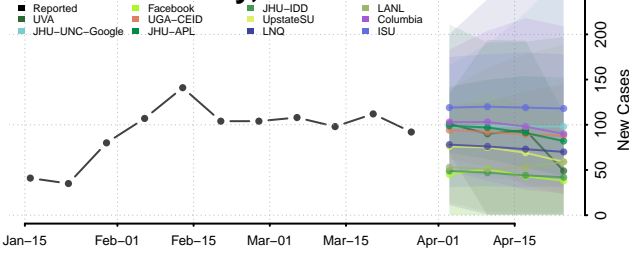

Franklin County, Vermont