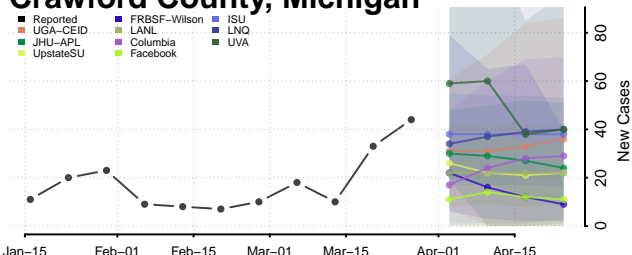

Delta County, Michigan

Dickinson County, Michigan

Eaton County, Michigan

Emmet County, Michigan

Genesee County, Michigan

Gladwin County, Michigan

Gogebic County, Michigan

Grand Traverse County, Michigan