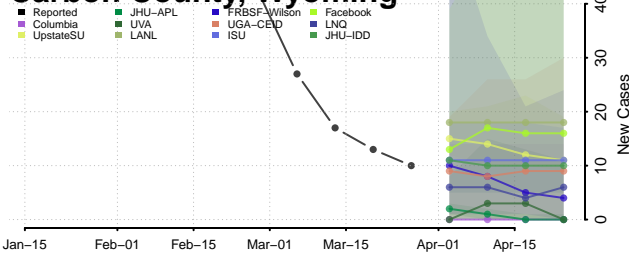

Albany County, Wyoming

Big Horn County, Wyoming

Campbell County, Wyoming

Carbon County, Wyoming

Converse County, Wyoming

Crook County, Wyoming

Fremont County, Wyoming

Goshen County, Wyoming