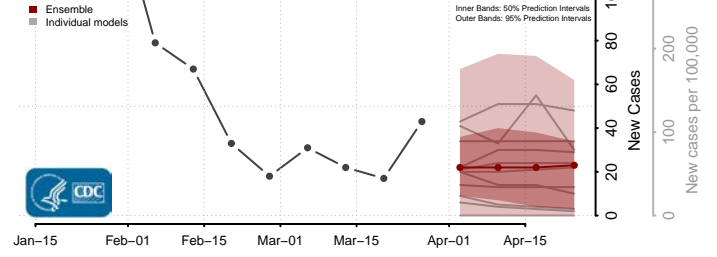

Madison County, Louisiana

Morehouse County, Louisiana

Natchitoches County, Louisiana

Orleans County, Louisiana

Ouachita County, Louisiana

Plaquemines County, Louisiana

Pointe Coupee County, Louisiana

Rapides County, Louisiana