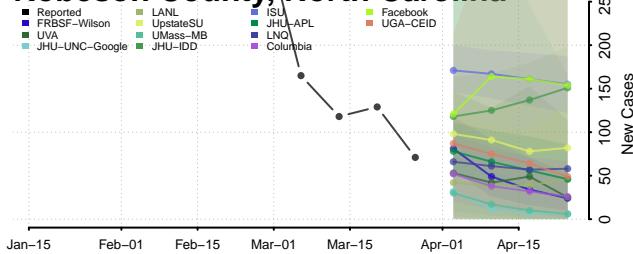

Robeson County, North Carolina