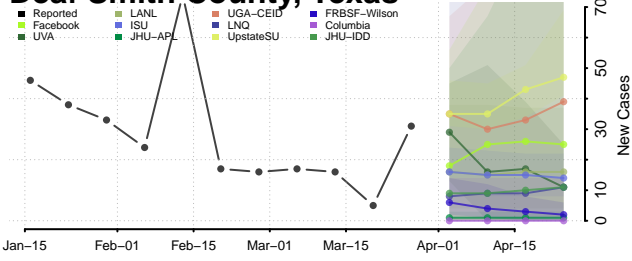

Crane County, Texas

Crockett County, Texas

Crosby County, Texas

Culberson County, Texas

Dallam County, Texas

Dallas County, Texas

Dawson County, Texas

Deaf Smith County, Texas