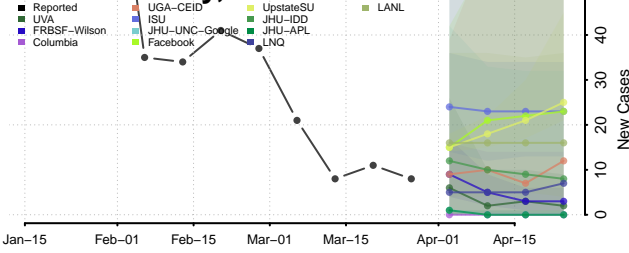

Miami County, Kansas