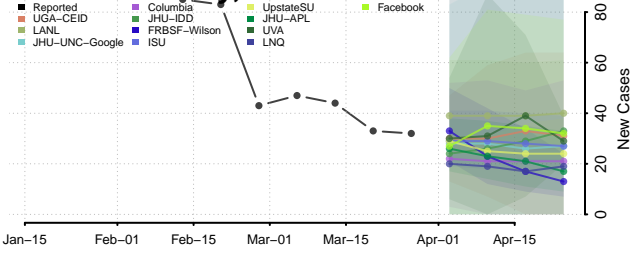

Beaufort County, North Carolina

Bertie County, North Carolina

Bladen County, North Carolina

Brunswick County, North Carolina

Buncombe County, North Carolina

Burke County, North Carolina

Chatham County, North Carolina