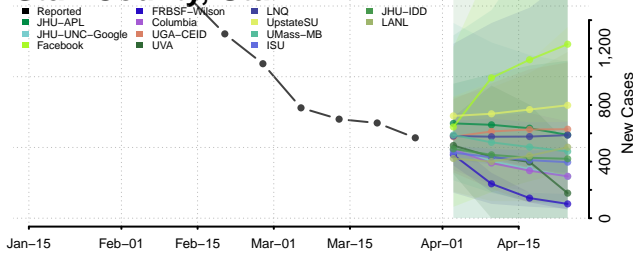

Utah County, Utah