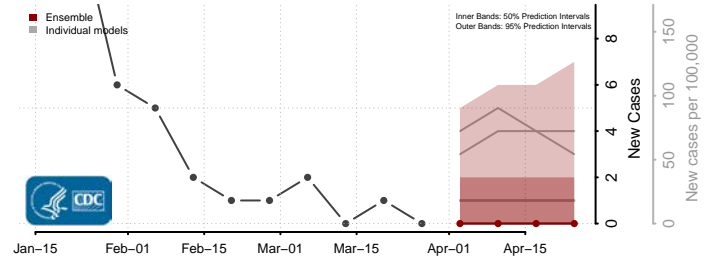

Lander County, Nevada