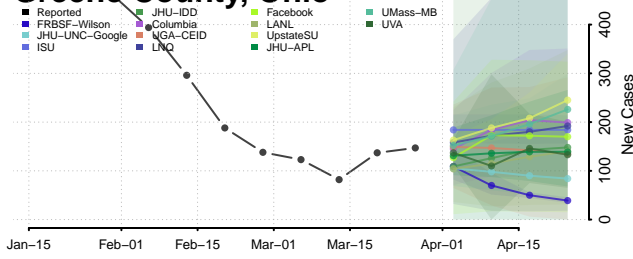

Greene County, Ohio