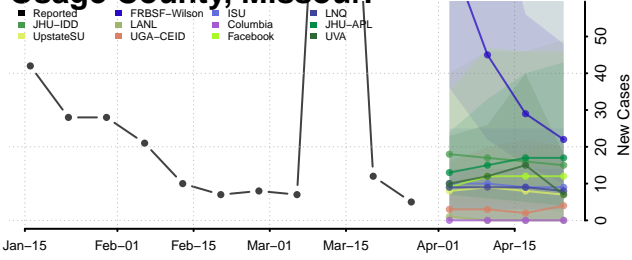

Osage County, Missouri