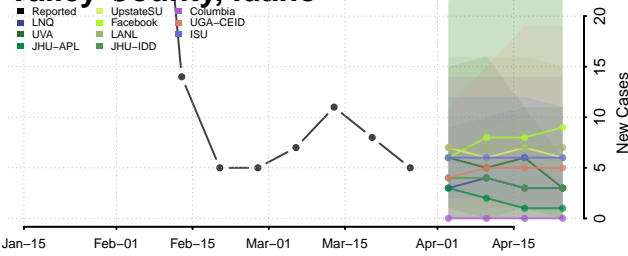

Shoshone County, Idaho

Teton County, Idaho

Twin Falls County, Idaho

Valley County, Idaho

Washington County, Idaho

Illinois

Adams County, Illinois

Alexander County, Illinois