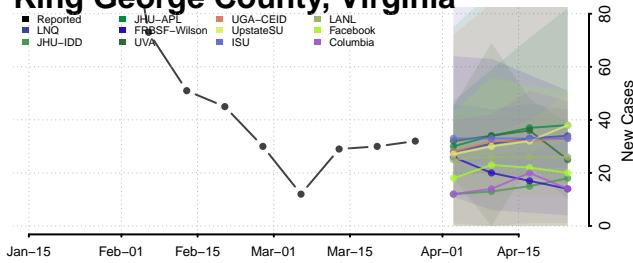

King George County, Virginia