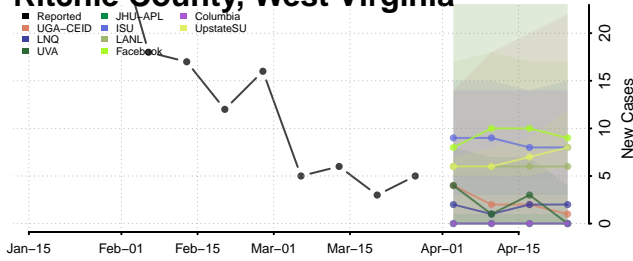

Ritchie County, West Virginia