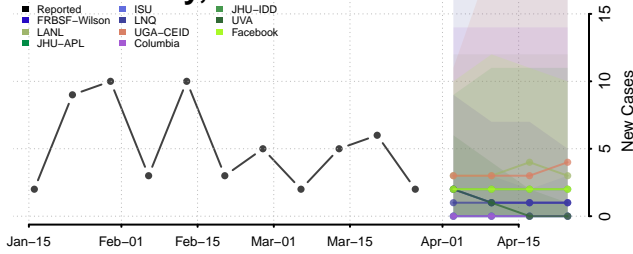

Howard County, Texas

Hudspeth County, Texas

Hunt County, Texas

Hutchinson County, Texas

Irion County, Texas

Jack County, Texas

Jackson County, Texas

Jasper County, Texas