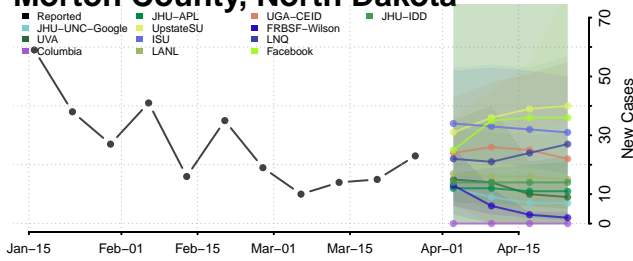

Morton County, North Dakota