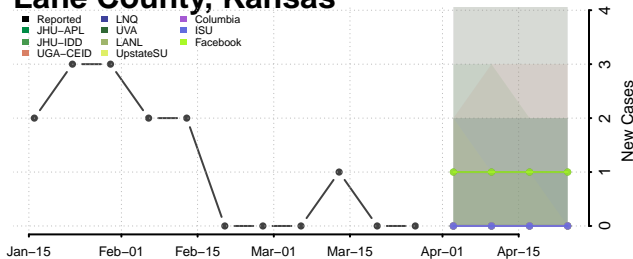

Keary County, Kansas

Kingman County, Kansas

Kiowa County, Kansas

Labette County, Kansas

Lane County, Kansas

Leavenworth County, Kansas

Lincoln County, Kansas

Meade County, Kansas