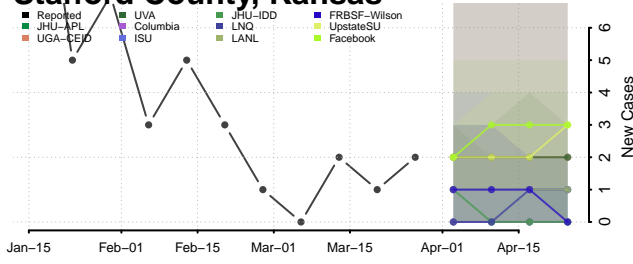

Stafford County, Kansas