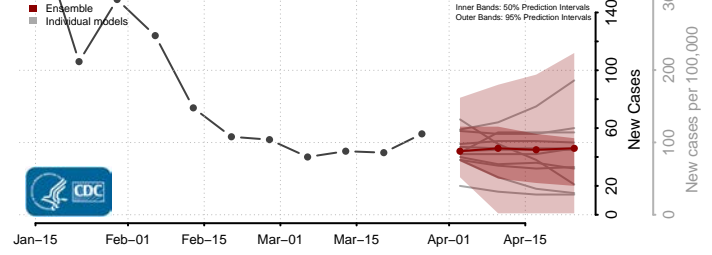

Calumet County, Wisconsin