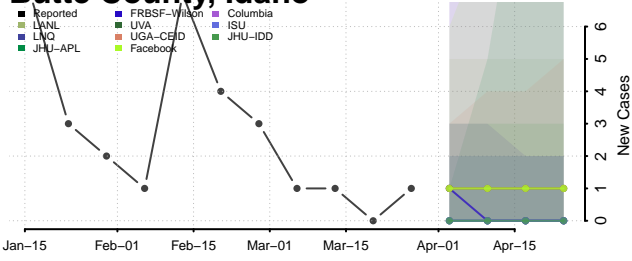

Boise County, Idaho

Bonner County, Idaho

Bonneville County, Idaho

Boundary County, Idaho

Butte County, Idaho

Camas County, Idaho

Canyon County, Idaho

Caribou County, Idaho