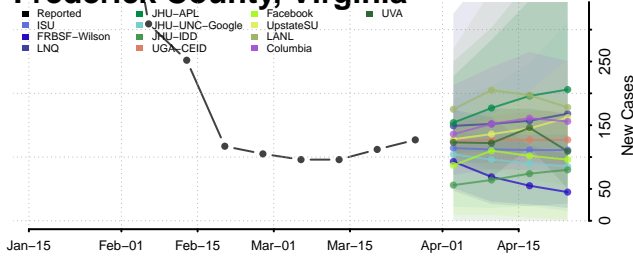

Fauquier County, Virginia

Floyd County, Virginia

Fluvanna County, Virginia

Franklin City County, Virginia

Franklin County, Virginia

Frederick County, Virginia

Fredericksburg County, Virginia

Galax County, Virginia