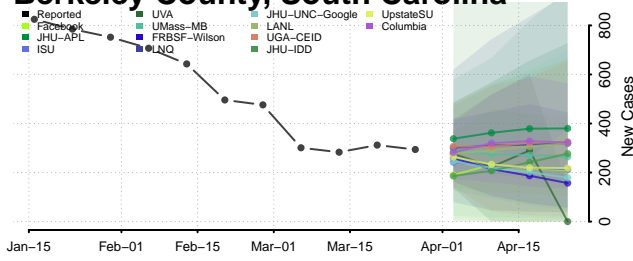

Berkeley County, South Carolina