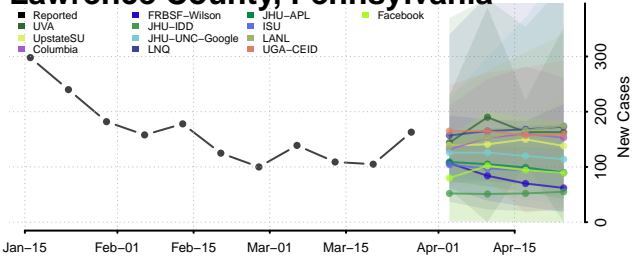

Lawrence County, Pennsylvania