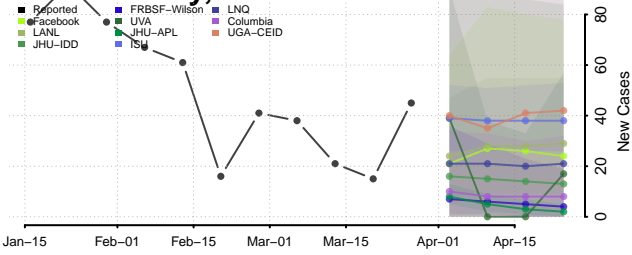

Allen County, Louisiana