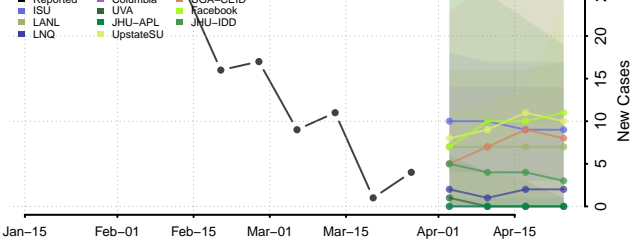

Ben Hill County, Georgia

Berrien County, Georgia

Bibb County, Georgia

Bleckley County, Georgia

Brantley County, Georgia

Brooks County, Georgia

Bryan County, Georgia

Bulloch County, Georgia