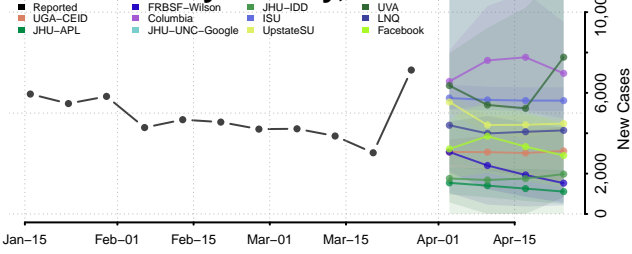

Fulton County, New York

Genesee County, New York

Greene County, New York

Hamilton County, New York

Monroe County, New York

Montgomery County, New York

Nassau County, New York

New York City County, New York