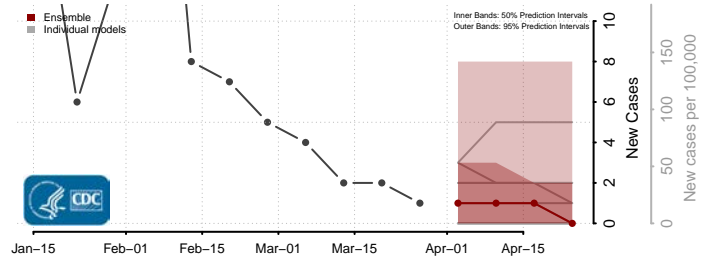

Broadwater County, Montana

Carbon County, Montana

Carter County, Montana

Cascade County, Montana

Chouteau County, Montana

Custer County, Montana

Daniels County, Montana

Dawson County, Montana