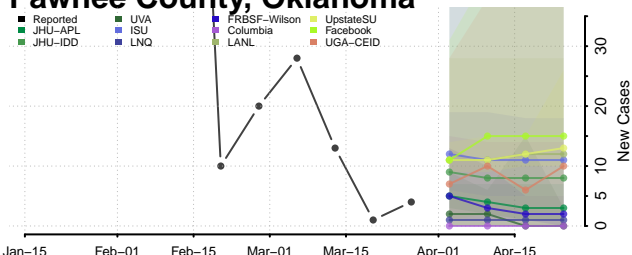

Okmulgee County, Oklahoma

Osage County, Oklahoma

Ottawa County, Oklahoma

Pawnee County, Oklahoma

Payne County, Oklahoma

Pittsburg County, Oklahoma

Pontotoc County, Oklahoma

Pottawatomie County, Oklahoma