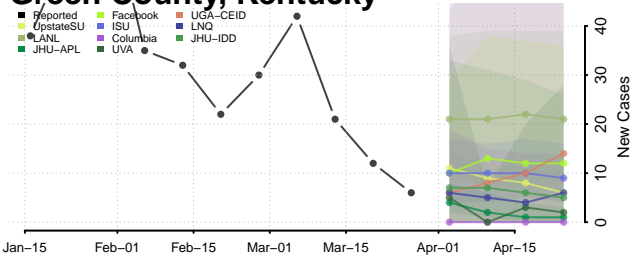

Grayson County, Kentucky

Green County, Kentucky

Greenup County, Kentucky

Hancock County, Kentucky

Hardin County, Kentucky

Harlan County, Kentucky

Harrison County, Kentucky

Hart County, Kentucky