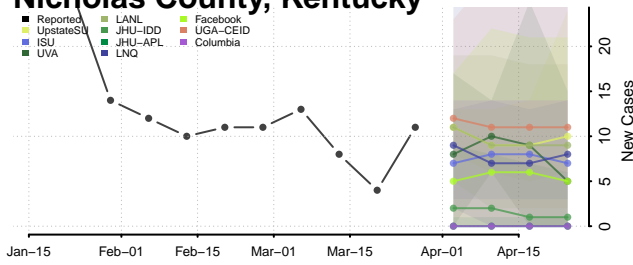

Nicholas County, Kentucky