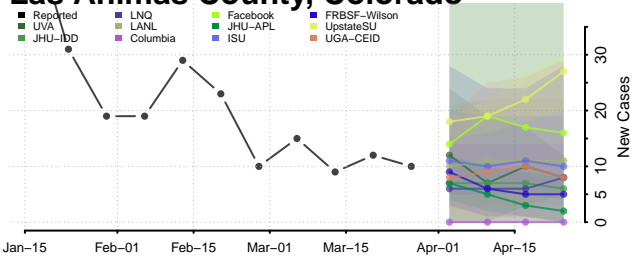

Kiowa County, Colorado

Kit Carson County, Colorado

La Plata County, Colorado

Lake County, Colorado

Larimer County, Colorado

Las Animas County, Colorado

Lincoln County, Colorado

Logan County, Colorado