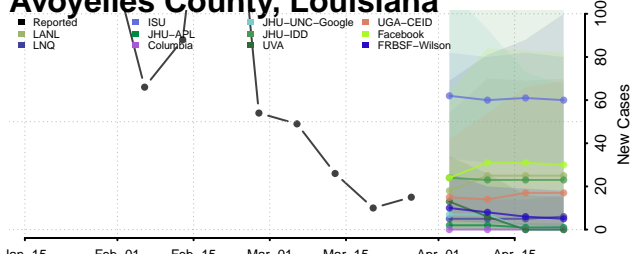

Avoyelles County, Louisiana