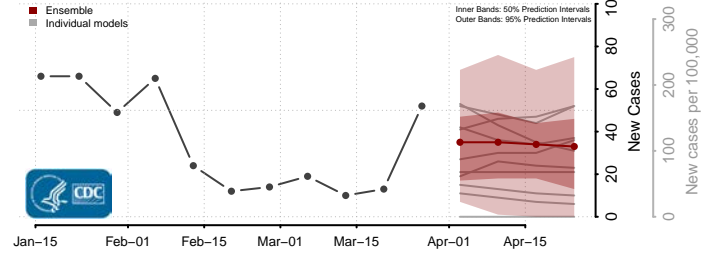

Clare County, Michigan