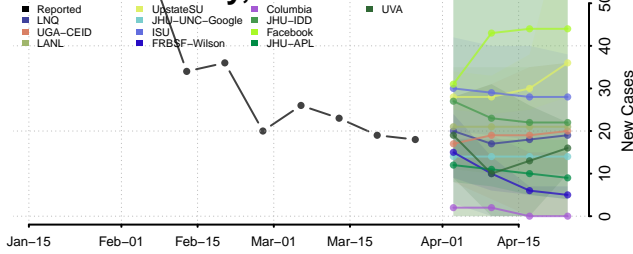

Marinette County, Wisconsin

Marquette County, Wisconsin

Menominee County, Wisconsin

Milwaukee County, Wisconsin

Monroe County, Wisconsin

Oconto County, Wisconsin

Oneida County, Wisconsin

Outagamie County, Wisconsin