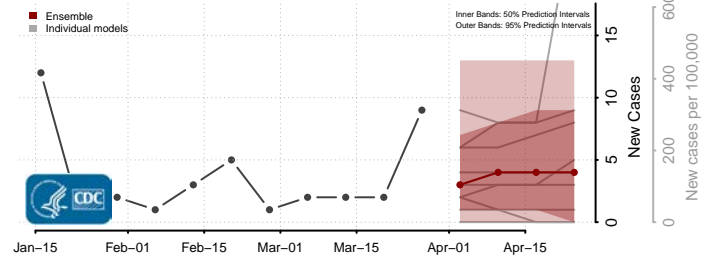

McLean County, North Dakota

Mercer County, North Dakota

Morton County, North Dakota

Mountrail County, North Dakota

Nelson County, North Dakota

Oliver County, North Dakota

Pembina County, North Dakota

Pierce County, North Dakota