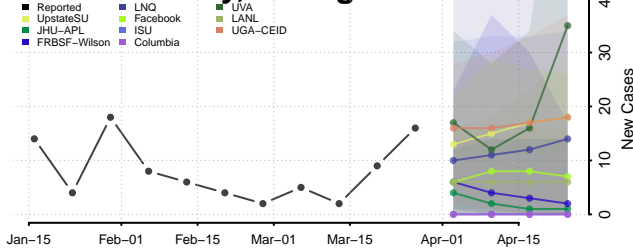

Alcona County, Michigan