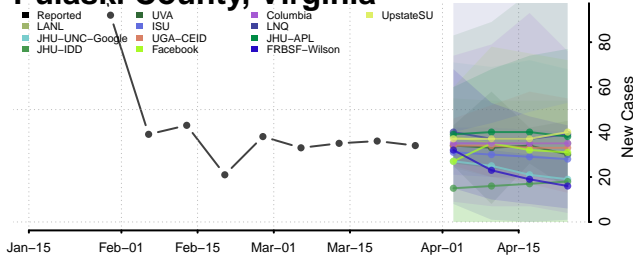

Pittsylvania County, Virginia

Poquoson County, Virginia

Portsmouth County, Virginia

Powhatan County, Virginia

Prince Edward County, Virginia

Prince George County, Virginia

Prince William County, Virginia

Pulaski County, Virginia