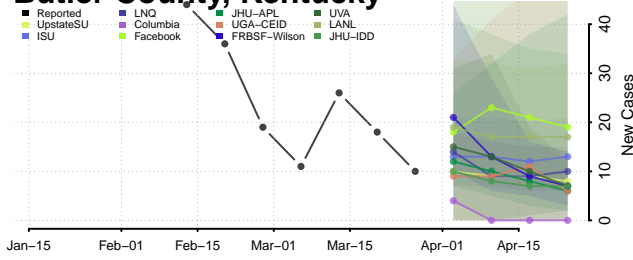

Butler County, Kentucky