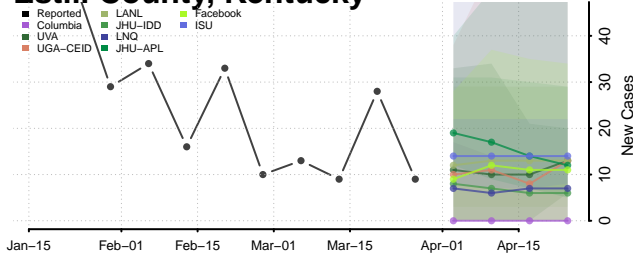

Estill County, Kentucky