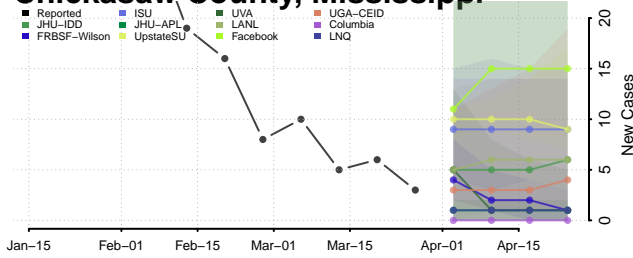

Chickasaw County, Mississippi