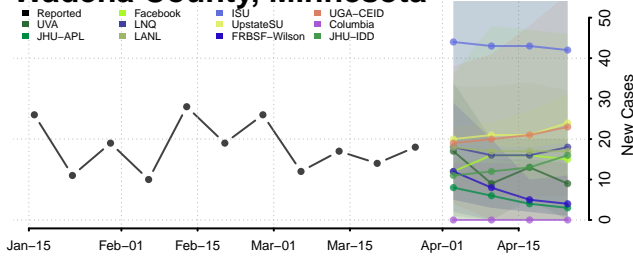

Wadena County, Minnesota