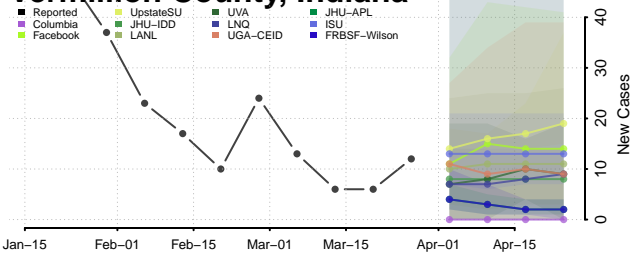

Vanderburgh County, Indiana

Vermillion County, Indiana

Vigo County, Indiana

Wabash County, Indiana

Warren County, Indiana

Warrick County, Indiana

Washington County, Indiana

Wayne County, Indiana