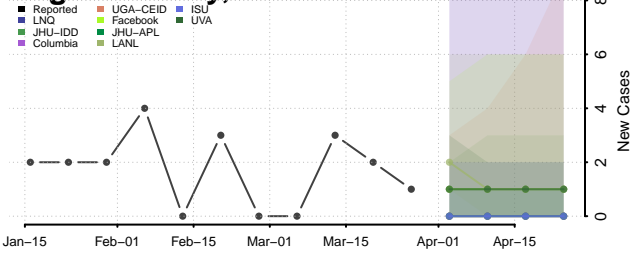

Logan County, Nebraska