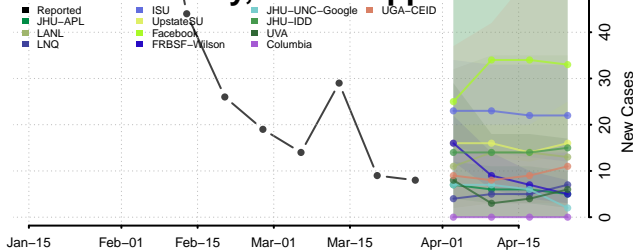

Madison County, Mississippi

Marion County, Mississippi

Marshall County, Mississippi

Monroe County, Mississippi

Montgomery County, Mississippi

Neshoba County, Mississippi

Newton County, Mississippi

Noxubee County, Mississippi