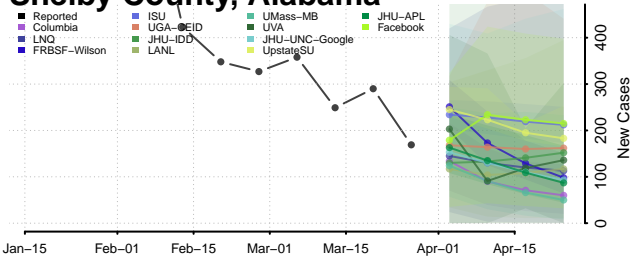

Marion County, Alabama

Marshall County, Alabama

Mobile County, Alabama

Monroe County, Alabama

Montgomery County, Alabama

Morgan County, Alabama

Perry County, Alabama

Pickens County, Alabama

Pike County, Alabama

Randolph County, Alabama

Russell County, Alabama

Shelby County, Alabama

St. Clair County, Alabama

Sumter County, Alabama

Talladega County, Alabama

Tallapoosa County, Alabama

Tuscaloosa County, Alabama

Walker County, Alabama

Washington County, Alabama

Wilcox County, Alabama

Winston County, Alabama

Alaska

Aleutians East County, Alaska

Aleutians West County, Alaska