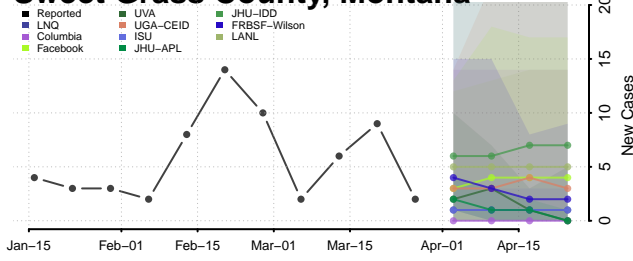

Rosebud County, Montana

Sanders County, Montana

Sheridan County, Montana

Silver Bow County, Montana

Stillwater County, Montana

Sweet Grass County, Montana

Teton County, Montana

Toole County, Montana