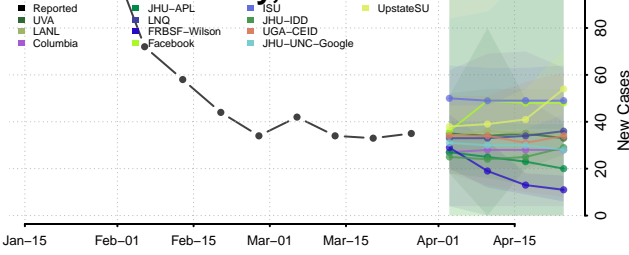

Columbia County, Wisconsin