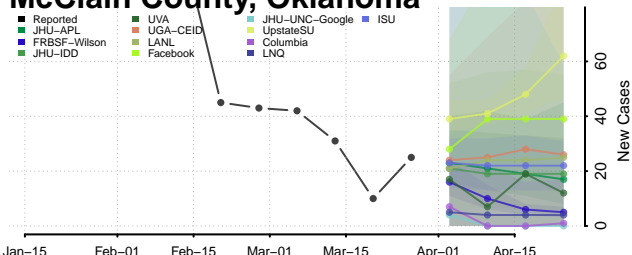

Le Flore County, Oklahoma

Lincoln County, Oklahoma

Logan County, Oklahoma

Love County, Oklahoma

Major County, Oklahoma

Marshall County, Oklahoma

Mayes County, Oklahoma

McClain County, Oklahoma