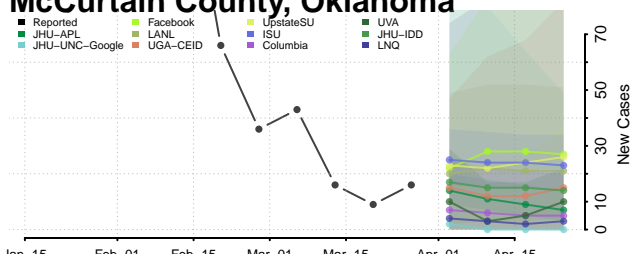

McCurtain County, Oklahoma