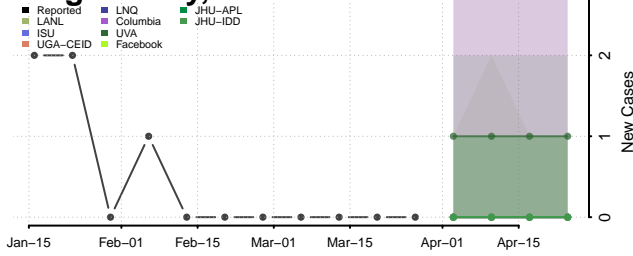

King County, Texas