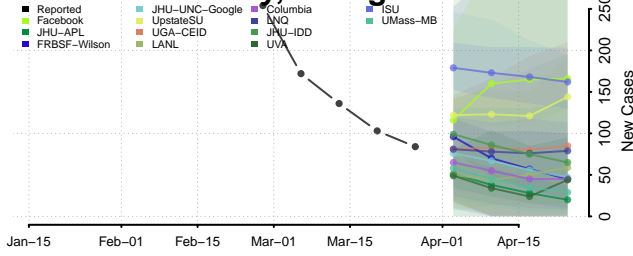

Cobb County, Georgia

Coffee County, Georgia

Colquitt County, Georgia

Columbia County, Georgia

Cook County, Georgia

Coweta County, Georgia

Crawford County, Georgia

Crisp County, Georgia