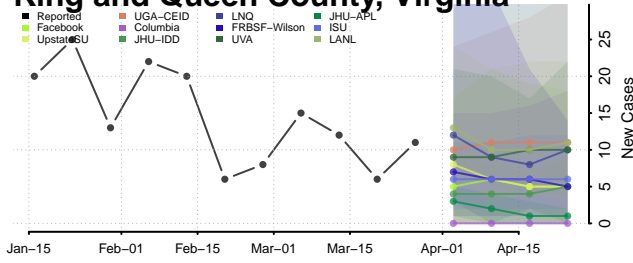

King and Queen County, Virginia