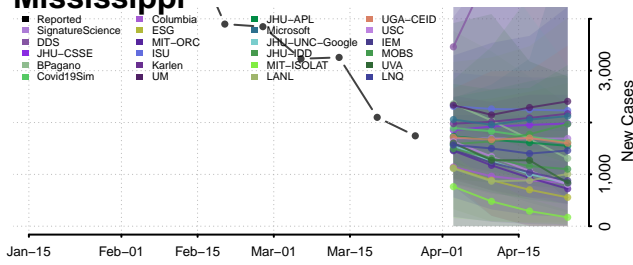

Mississippi