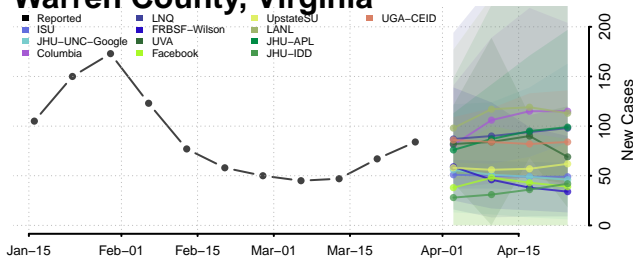

Warren County, Virginia