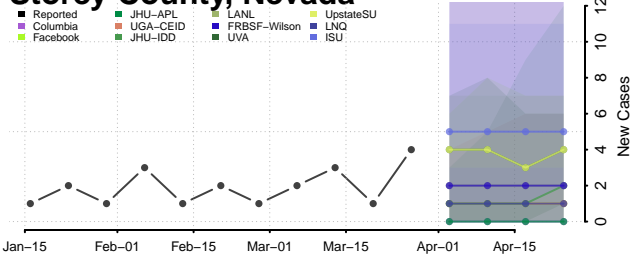

Storey County, Nevada