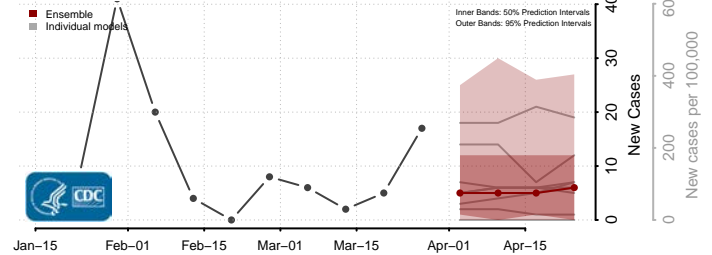

Wayne County, Missouri

Webster County, Missouri

Worth County, Missouri

Wright County, Missouri

Montana

Beaverhead County, Montana

Big Horn County, Montana

Blaine County, Montana