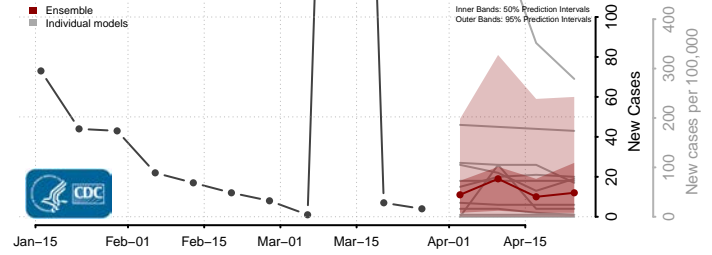

Stoddard County, Missouri

Stone County, Missouri

Sullivan County, Missouri

Taney County, Missouri

Texas County, Missouri

Vernon County, Missouri

Warren County, Missouri

Washington County, Missouri