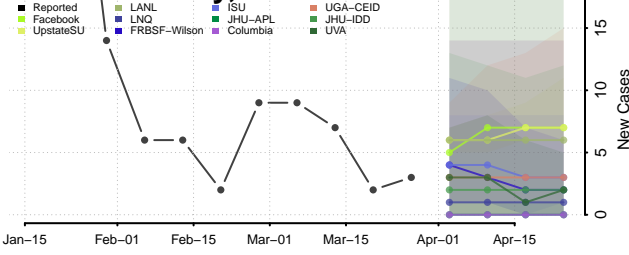

Archer County, Texas