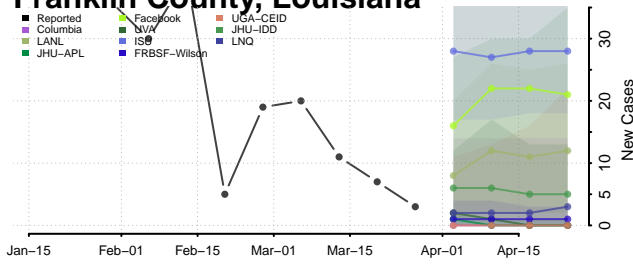

East Baton Rouge County, Louisiana

East Carroll County, Louisiana

East Feliciana County, Louisiana

Evangeline County, Louisiana

Franklin County, Louisiana

Grant County, Louisiana

Iberia County, Louisiana

Iberville County, Louisiana