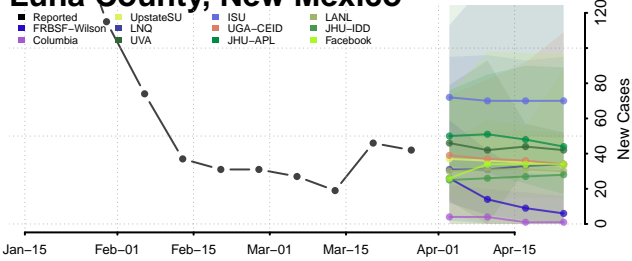

Harding County, New Mexico

Hidalgo County, New Mexico

Lea County, New Mexico

Lincoln County, New Mexico

Los Alamos County, New Mexico

Luna County, New Mexico

McKinley County, New Mexico

Mora County, New Mexico