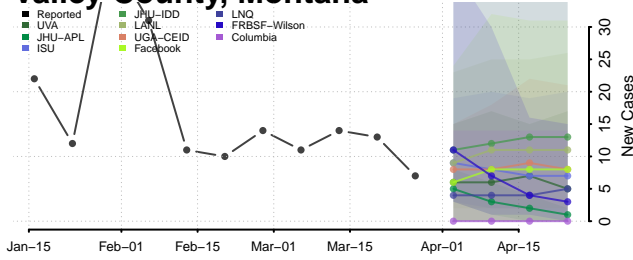

Valley County, Montana