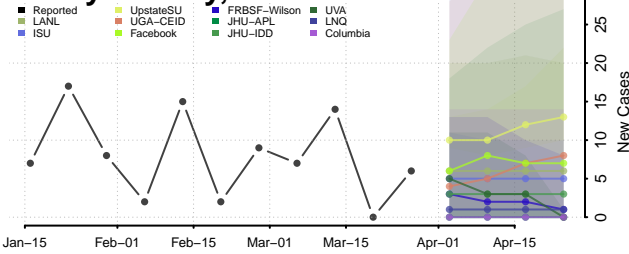

Bailey County, Texas