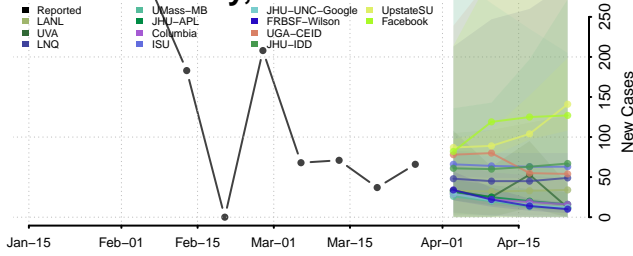

Webb County, Texas

Wharton County, Texas

Wheeler County, Texas

Wichita County, Texas

Wood County, Texas

Yoakum County, Texas

Young County, Texas

Zapata County, Texas