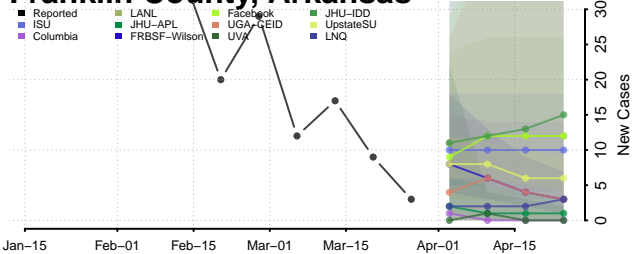

Crittenden County, Arkansas

Cross County, Arkansas

Dallas County, Arkansas

Desha County, Arkansas

Drew County, Arkansas

Faulkner County, Arkansas

Franklin County, Arkansas

Fulton County, Arkansas