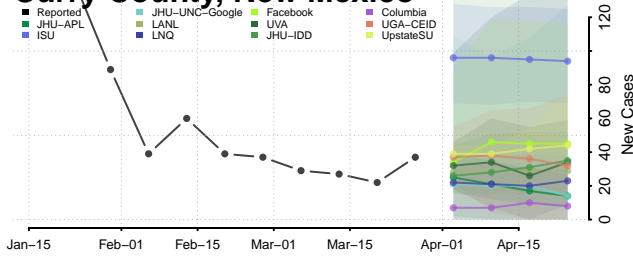

Curry County, New Mexico