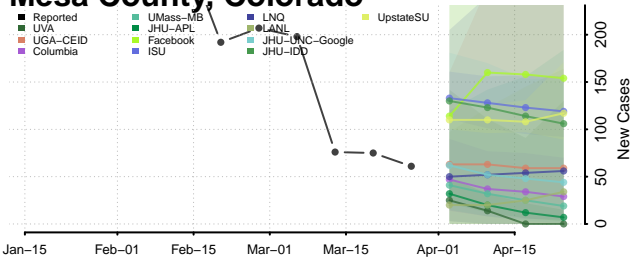

Mesa County, Colorado