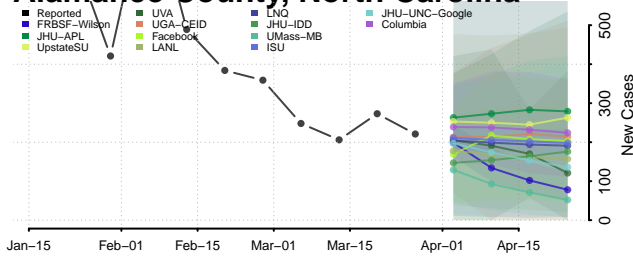

Alamance County, North Carolina