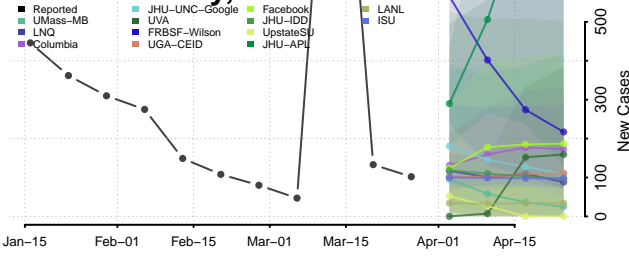

Boone County, Missouri