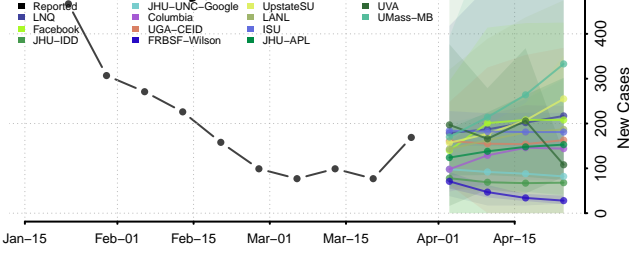

Rock County, Wisconsin