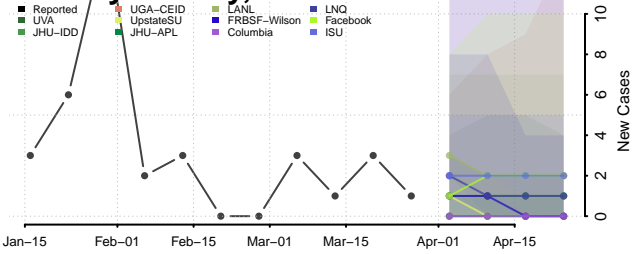

Furnas County, Nebraska

Gage County, Nebraska

Garden County, Nebraska

Garfield County, Nebraska

Gosper County, Nebraska

Grant County, Nebraska

Greeley County, Nebraska

Hall County, Nebraska