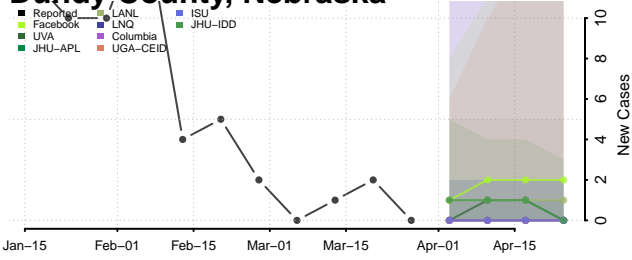

Dundy County, Nebraska