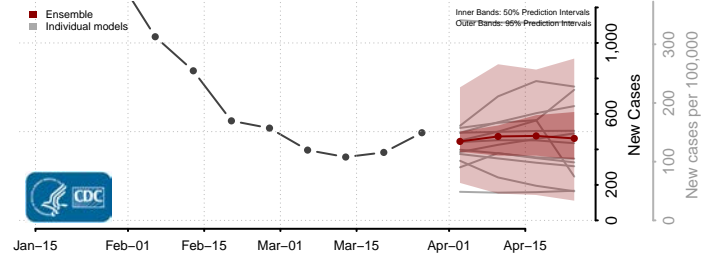

Hanover County, Virginia

Harrisonburg County, Virginia

Henrico County, Virginia

Henry County, Virginia

Highland County, Virginia

Hopewell County, Virginia

Isle of Wight County, Virginia

James City County, Virginia