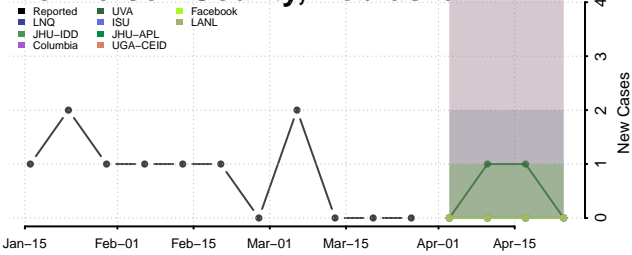

Logan County, Nebraska

Loup County, Nebraska

Madison County, Nebraska

McPherson County, Nebraska

Merrick County, Nebraska

Morrill County, Nebraska

Phelps County, Nebraska

Pierce County, Nebraska