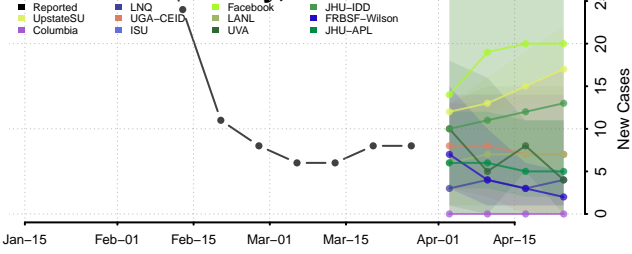

Otero County, New Mexico

Quay County, New Mexico

Rio Arriba County, New Mexico

Roosevelt County, New Mexico

San Juan County, New Mexico

San Miguel County, New Mexico

Sandoval County, New Mexico

Santa Fe County, New Mexico