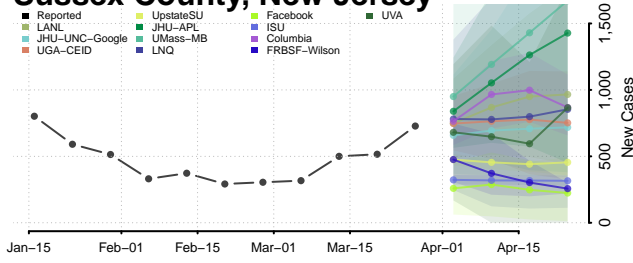

Sussex County, New Jersey