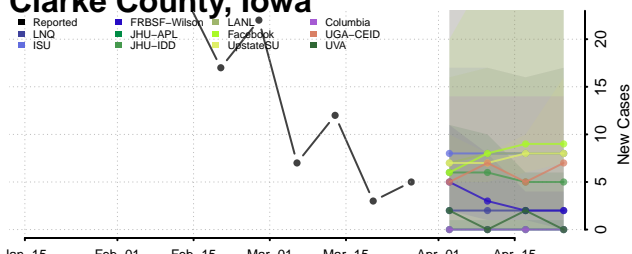

Clarke County, Iowa