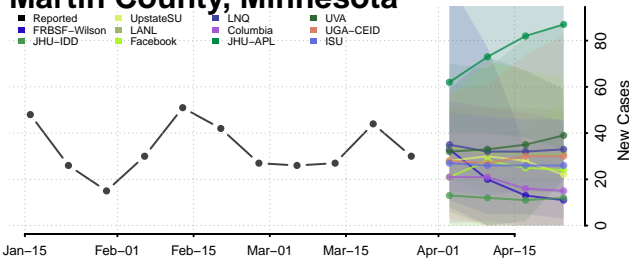

Lake of the Woods County, Minnesota

Le Sueur County, Minnesota

Lincoln County, Minnesota

Lyon County, Minnesota

Mahnomen County, Minnesota

Marshall County, Minnesota

Martin County, Minnesota

McLeod County, Minnesota