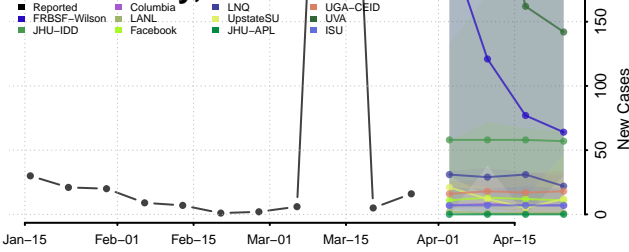

Linn County, Missouri