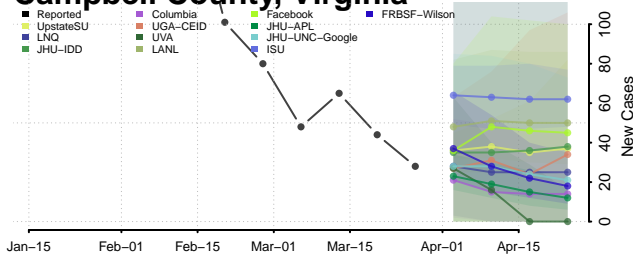

Campbell County, Virginia