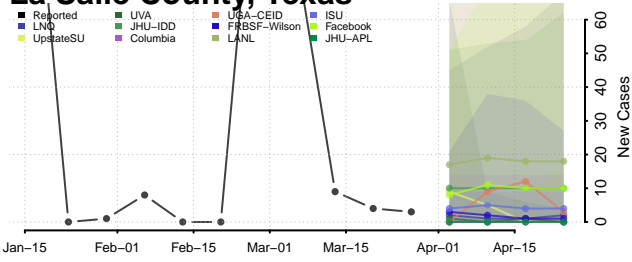

La Salle County, Texas