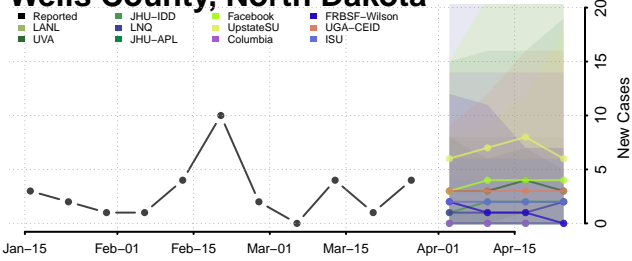

Wells County, North Dakota