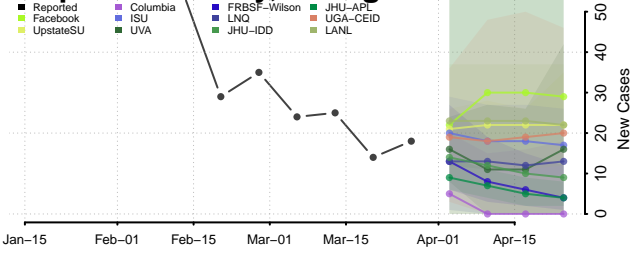

Stephens County, Georgia