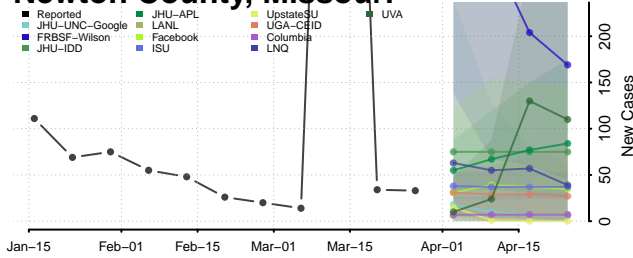

Newton County, Missouri