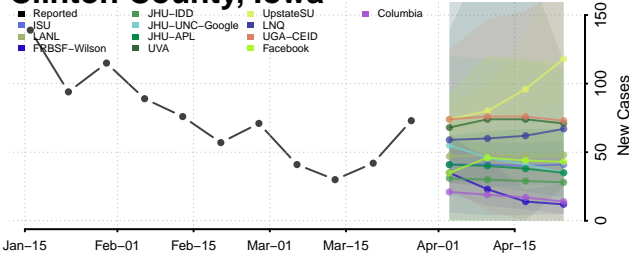

Chickasaw County, Iowa

Clarke County, Iowa

Clay County, Iowa

Clayton County, Iowa

Clinton County, Iowa

Crawford County, Iowa

Dallas County, Iowa

Davis County, Iowa