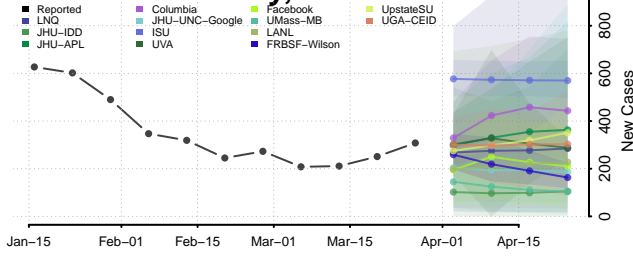

Yuma County, Colorado

Connecticut

Fairfield County, Connecticut

Hartford County, Connecticut

Litchfield County, Connecticut

Middlesex County, Connecticut

New Haven County, Connecticut

New London County, Connecticut