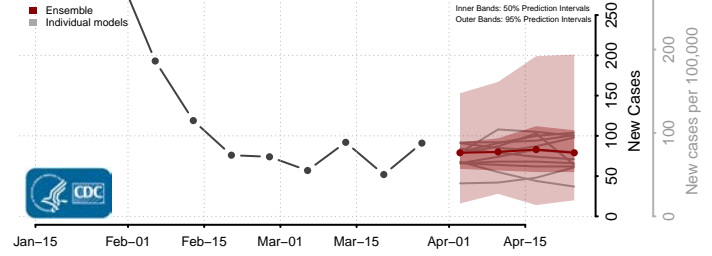

Wicomico County, Maryland