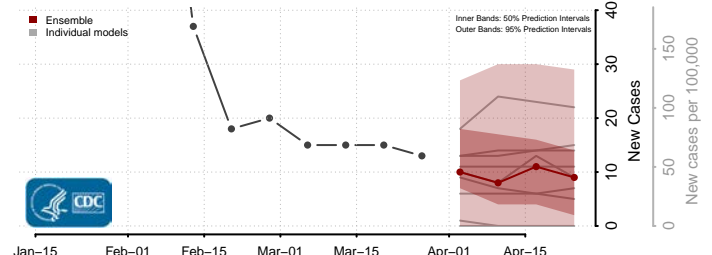

Assumption County, Louisiana