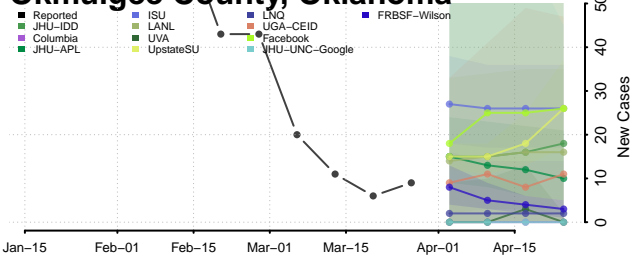

Okmulgee County, Oklahoma