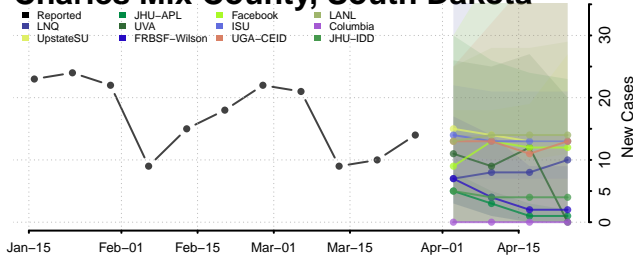

Charles Mix County, South Dakota