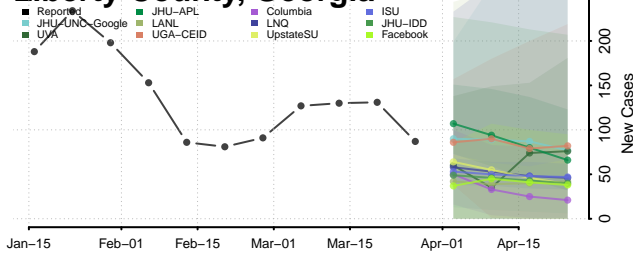

Jasper County, Georgia

Jeff Davis County, Georgia

Jefferson County, Georgia

Jenkins County, Georgia

Johnson County, Georgia

Jones County, Georgia

Lamar County, Georgia

Lanier County, Georgia

Laurens County, Georgia

Lee County, Georgia

Liberty County, Georgia

Lincoln County, Georgia

Long County, Georgia

Lowndes County, Georgia

Lumpkin County, Georgia

Macon County, Georgia