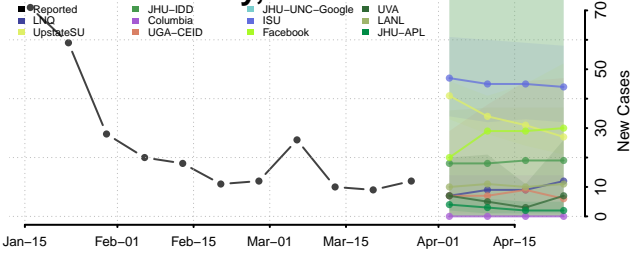

Madison County, Nebraska