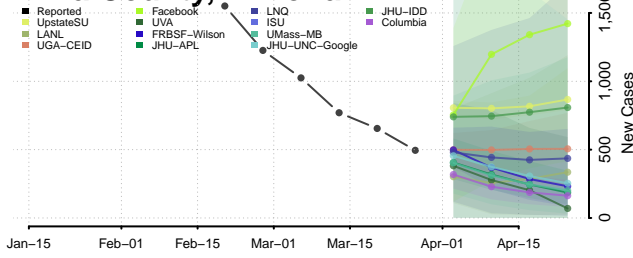

Pima County, Arizona