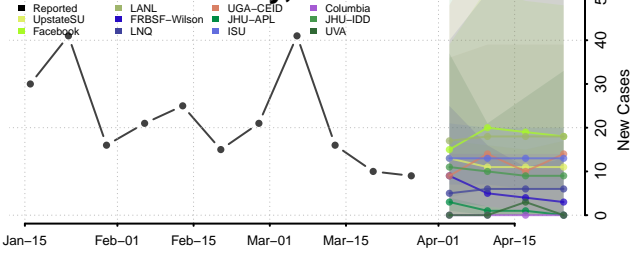

Allamakee County, Iowa