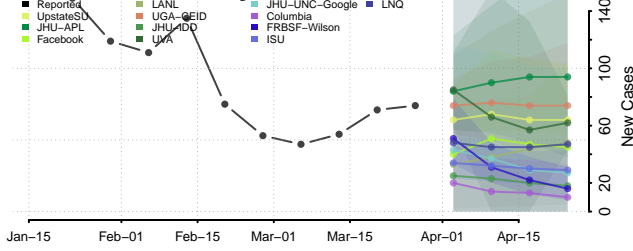

Franklin County, Tennessee