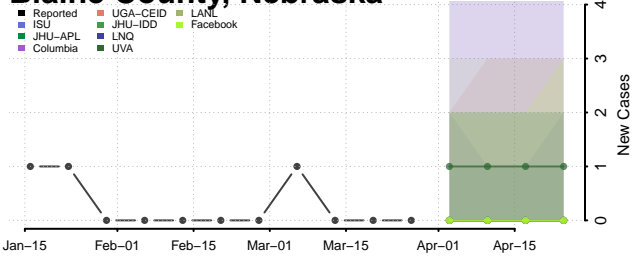

Treasure County, Montana

Valley County, Montana

Arthur County, Nebraska

Banner County, Nebraska

Blaine County, Nebraska

Boone County, Nebraska

Box Butte County, Nebraska

Boyd County, Nebraska