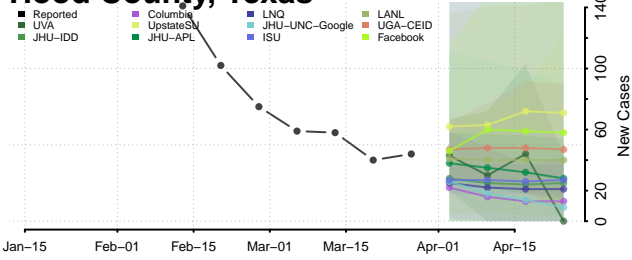

Hood County, Texas