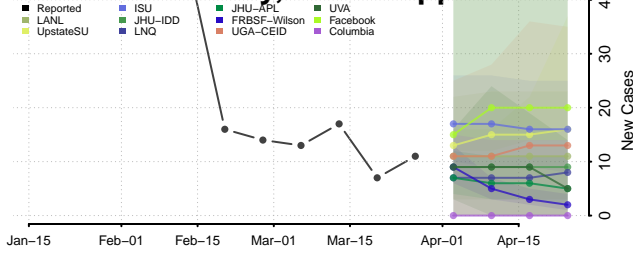

Itawamba County, Mississippi