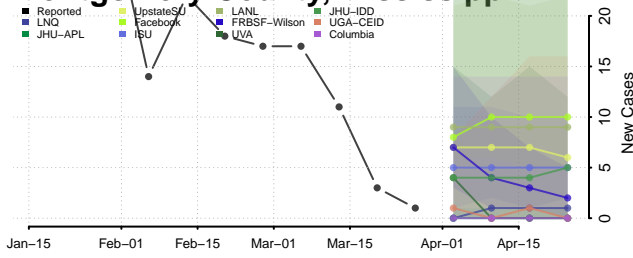

Madison County, Mississippi

Marion County, Mississippi

Marshall County, Mississippi

Monroe County, Mississippi

Montgomery County, Mississippi

Neshoba County, Mississippi

Newton County, Mississippi

Noxubee County, Mississippi