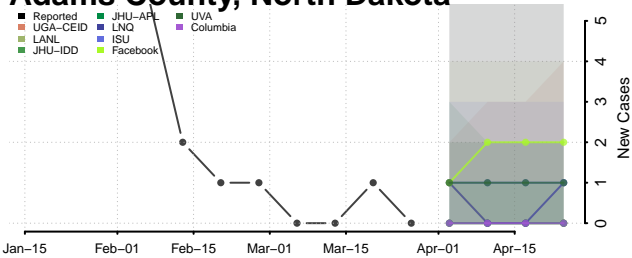

Adams County, North Dakota