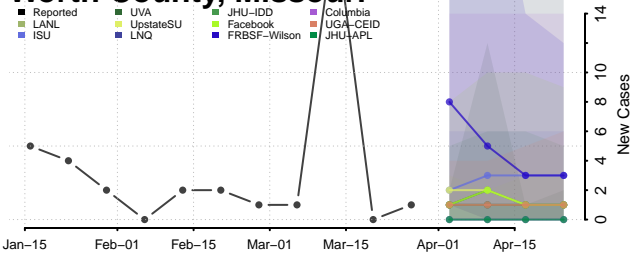

Worth County, Missouri