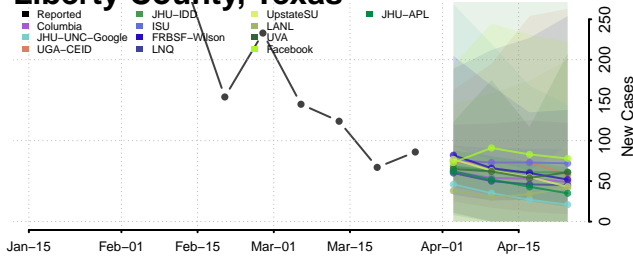

Liberty County, Texas