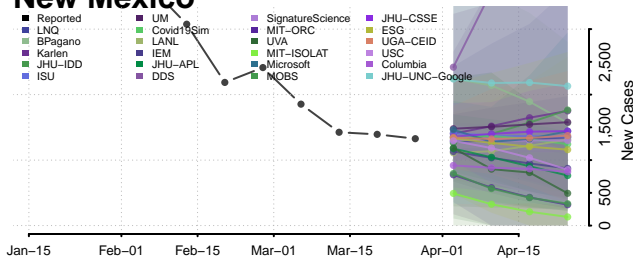

Somerset County, New Jersey

Sussex County, New Jersey

Union County, New Jersey

Warren County, New Jersey

New Mexico

Bernalillo County, New Mexico

Catron County, New Mexico

Chaves County, New Mexico