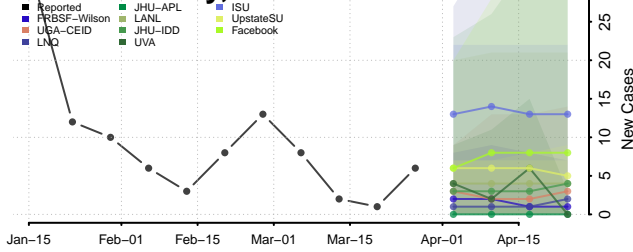

Sierra County, New Mexico