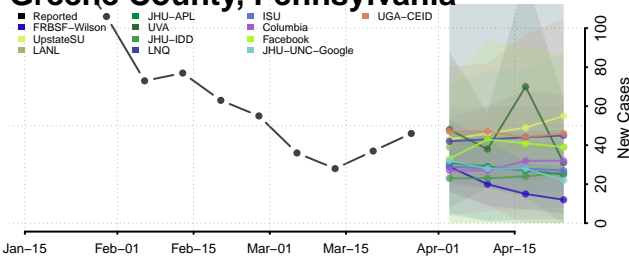

Forest County, Pennsylvania

Franklin County, Pennsylvania

Fulton County, Pennsylvania

Greene County, Pennsylvania

Huntingdon County, Pennsylvania

Indiana County, Pennsylvania

Jefferson County, Pennsylvania

Juniata County, Pennsylvania