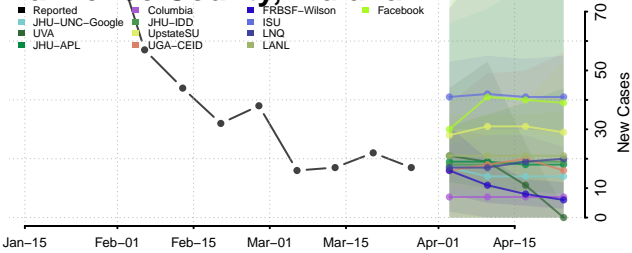

Knox County, Indiana

Kosciusko County, Indiana

LaGrange County, Indiana

Lake County, Indiana

LaPorte County, Indiana

Lawrence County, Indiana

Madison County, Indiana

Marion County, Indiana