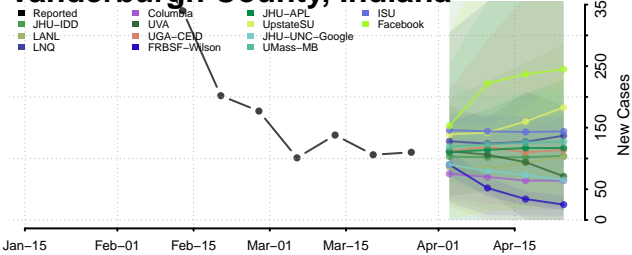

Vanderburgh County, Indiana

Vermillion County, Indiana

Vigo County, Indiana

Wabash County, Indiana

Warren County, Indiana

Warrick County, Indiana

Washington County, Indiana

Wayne County, Indiana