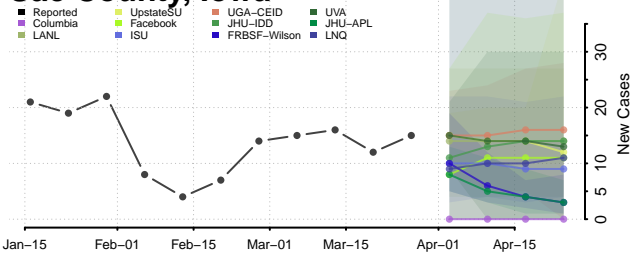

Sac County, Iowa