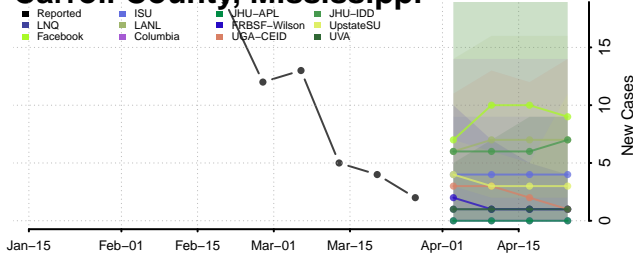

Carroll County, Mississippi