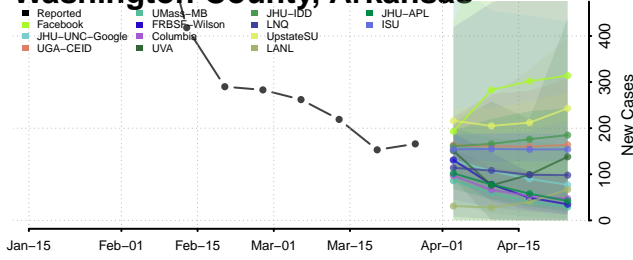

Sevier County, Arkansas

Sharp County, Arkansas

St. Francis County, Arkansas

Stone County, Arkansas

Union County, Arkansas

Van Buren County, Arkansas

Washington County, Arkansas

White County, Arkansas