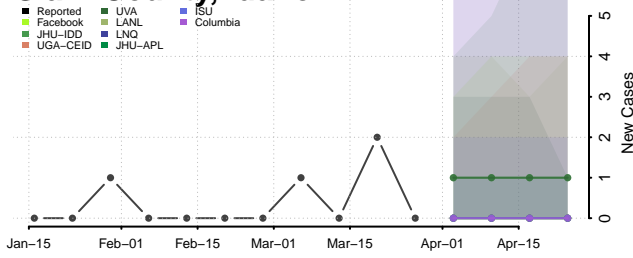

Clark County, Idaho