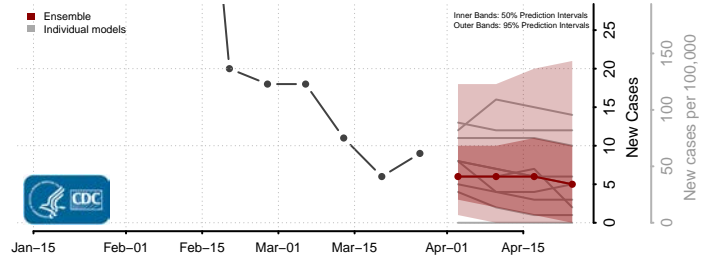

Trigg County, Kentucky