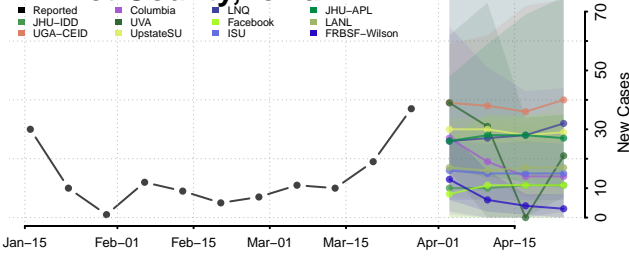

Decatur County, Iowa

Delaware County, Iowa

Des Moines County, Iowa

Dickinson County, Iowa

Dubuque County, Iowa

Emmet County, Iowa

Fayette County, Iowa

Floyd County, Iowa