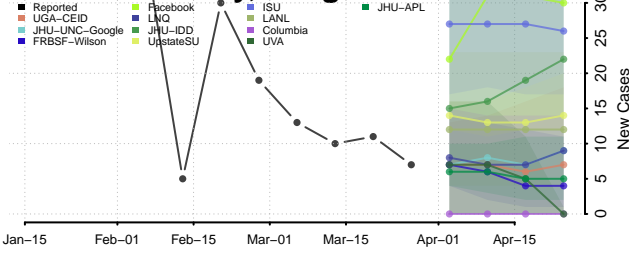

Marion County, Oregon

Morrow County, Oregon

Multnomah County, Oregon

Polk County, Oregon

Sherman County, Oregon

Tillamook County, Oregon

Umatilla County, Oregon

Union County, Oregon