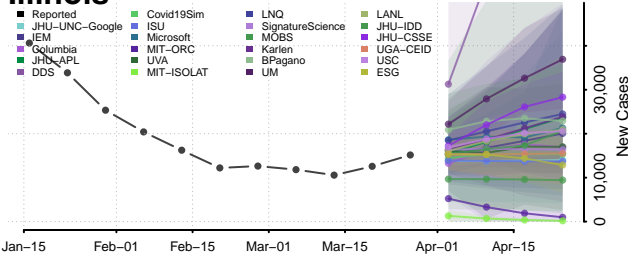

Shoshone County, Idaho

Teton County, Idaho

Twin Falls County, Idaho

Valley County, Idaho

Washington County, Idaho

Illinois

Adams County, Illinois

Alexander County, Illinois