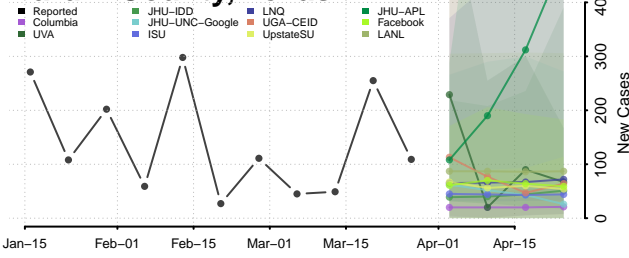

Hardin County, Texas