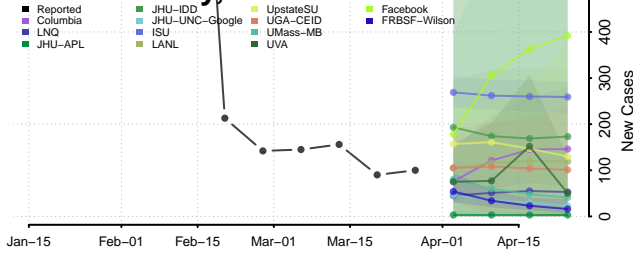

Webb County, Texas

Wharton County, Texas

Wheeler County, Texas

Wichita County, Texas

Wood County, Texas

Yoakum County, Texas

Young County, Texas

Zapata County, Texas