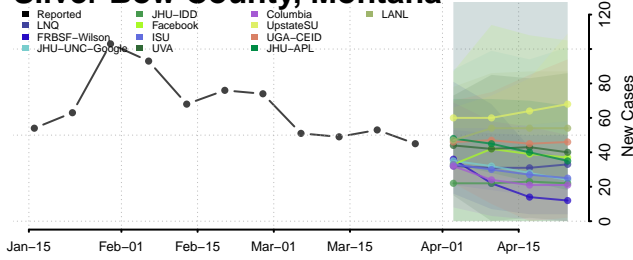

Rosebud County, Montana

Sanders County, Montana

Sheridan County, Montana

Silver Bow County, Montana

Stillwater County, Montana

Sweet Grass County, Montana

Teton County, Montana

Toole County, Montana