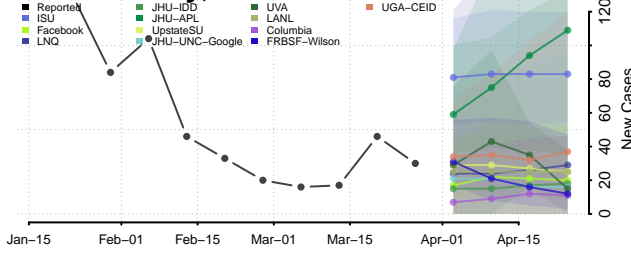

Dare County, North Carolina