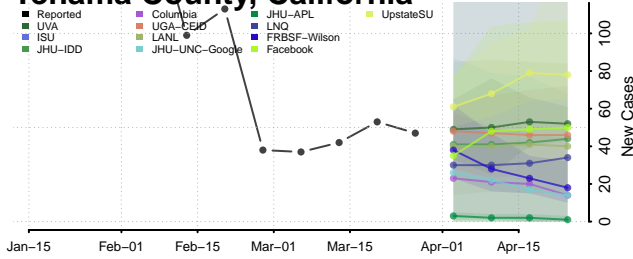

Tehama County, California