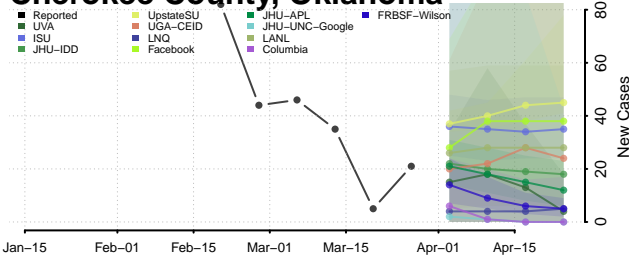

Cherokee County, Oklahoma