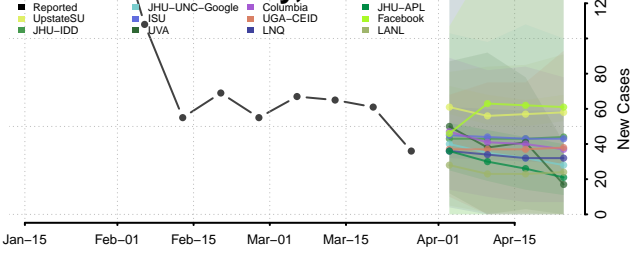

White County, Illinois

Whiteside County, Illinois

Will County, Illinois

Williamson County, Illinois

Winnebago County, Illinois

Woodford County, Illinois

Indiana

Adams County, Indiana