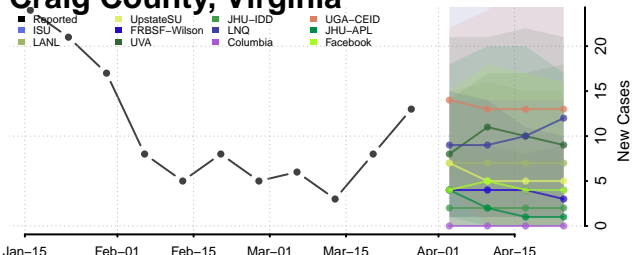

Chesapeake County, Virginia

Chesterfield County, Virginia

Clarke County, Virginia

Colonial Heights County, Virginia

Covington County, Virginia

Craig County, Virginia

Culpeper County, Virginia

Cumberland County, Virginia