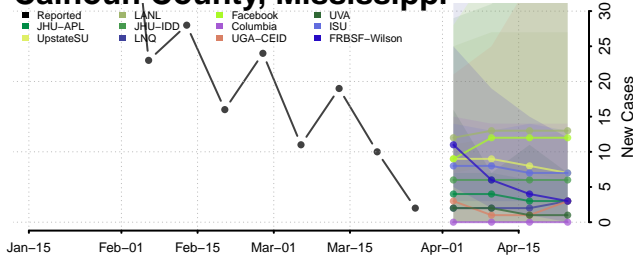

Calhoun County, Mississippi