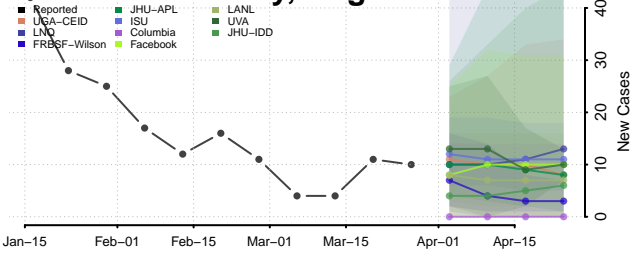

Dickenson County, Virginia