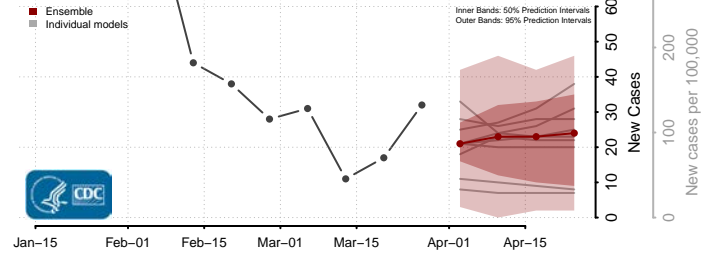

Wayne County, West Virginia

Adams County, Wisconsin

Ashland County, Wisconsin

Barron County, Wisconsin

Bayfield County, Wisconsin

Brown County, Wisconsin

Buffalo County, Wisconsin

Burnett County, Wisconsin