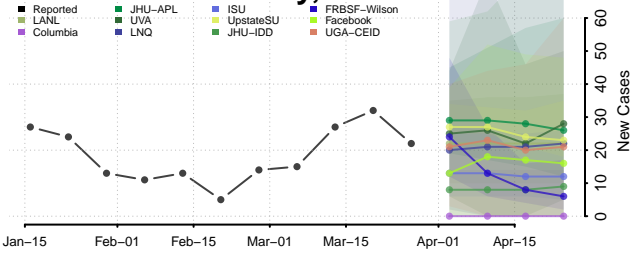

Cottonwood County, Minnesota