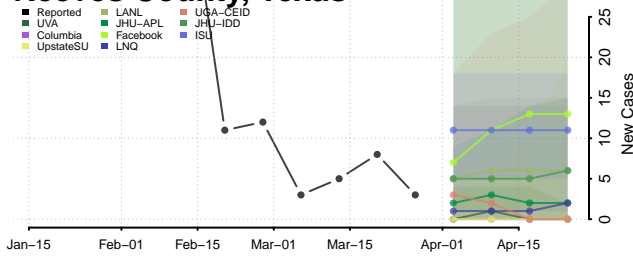

Reeves County, Texas