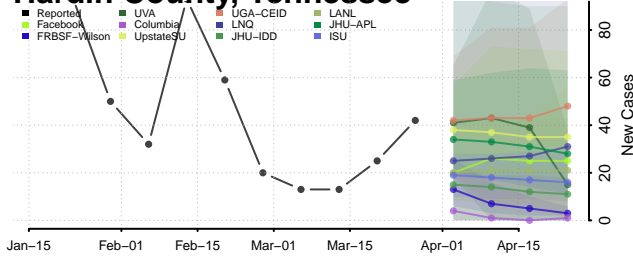

Hardin County, Tennessee