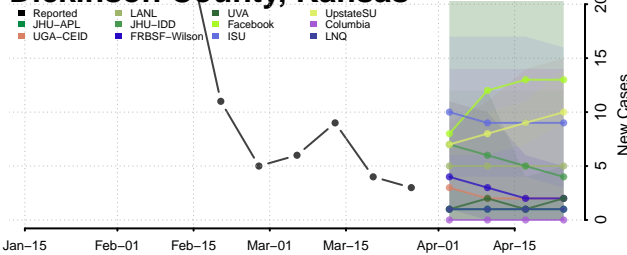

Cloud County, Kansas

Coffey County, Kansas

Comanche County, Kansas

Cowley County, Kansas

Crawford County, Kansas

Decatur County, Kansas

Dickinson County, Kansas

Doniphan County, Kansas