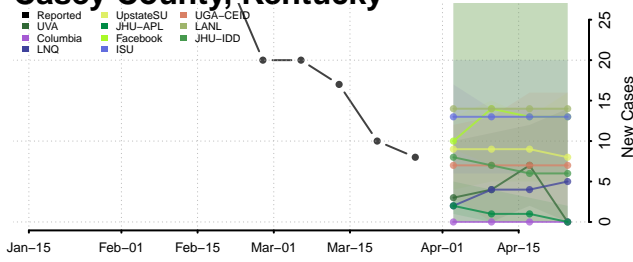

Casey County, Kentucky