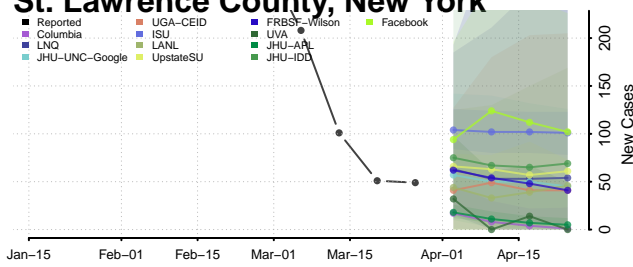

St. Lawrence County, New York