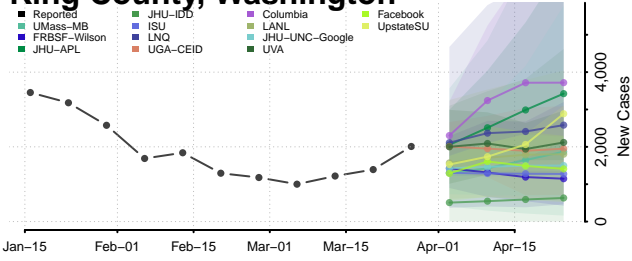

King County, Washington