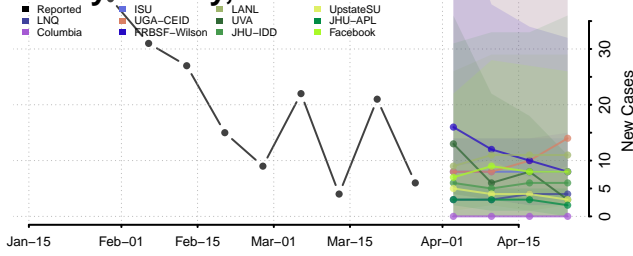

Trinity County, Texas