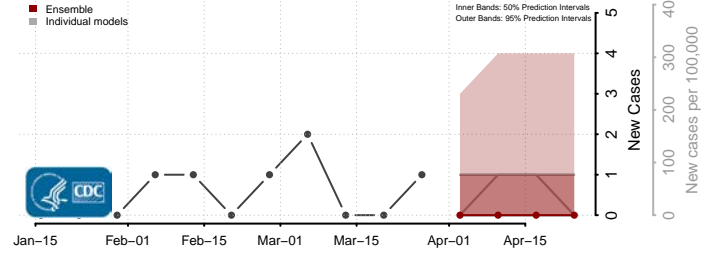

Hyde County, South Dakota