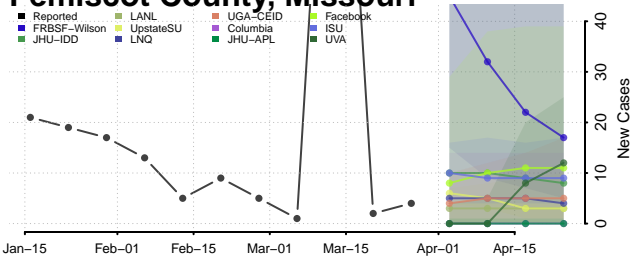

Pemiscot County, Missouri