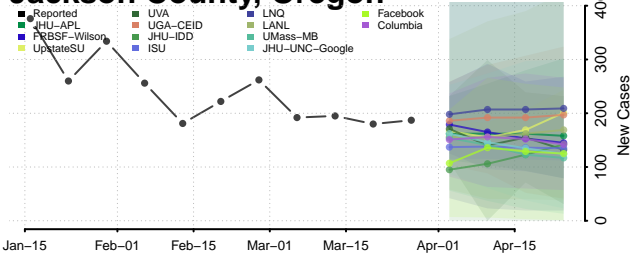

Jackson County, Oregon