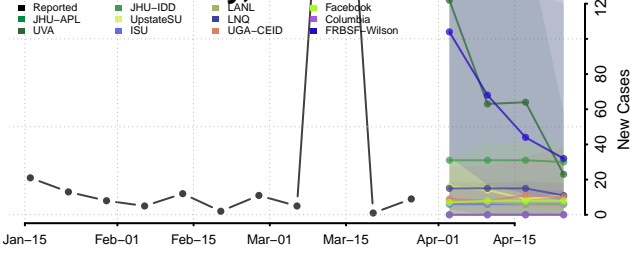

Grundy County, Missouri

Harrison County, Missouri

Henry County, Missouri

Hickory County, Missouri

Holt County, Missouri

Howard County, Missouri

Howell County, Missouri

Iron County, Missouri