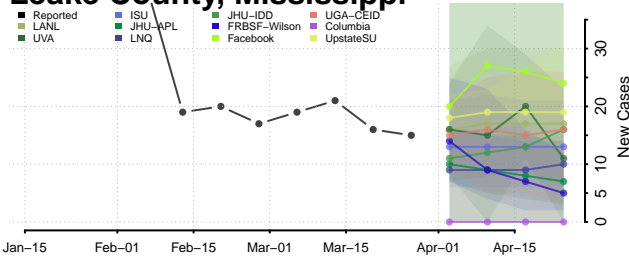

Leake County, Mississippi