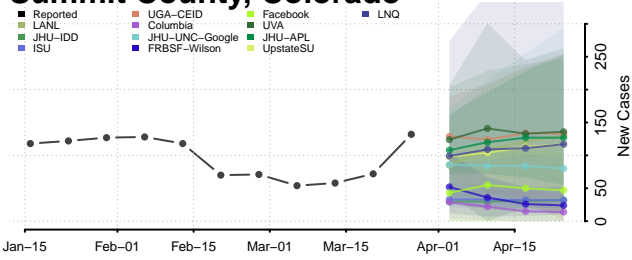

Saguache County, Colorado

San Juan County, Colorado

San Miguel County, Colorado

Sedgwick County, Colorado

Summit County, Colorado

Teller County, Colorado

Washington County, Colorado

Weld County, Colorado