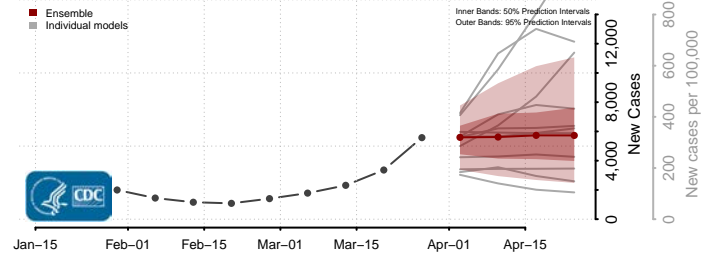

Schoolcraft County, Michigan

Shiawassee County, Michigan

St. Clair County, Michigan

St. Joseph County, Michigan

Tuscola County, Michigan

Van Buren County, Michigan

Washtenaw County, Michigan

Wayne County, Michigan