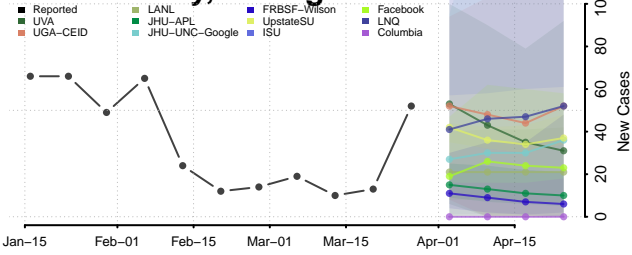

Clare County, Michigan