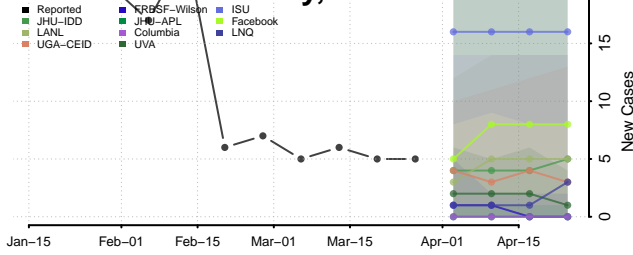

Vermilion County, Louisiana

Vernon County, Louisiana

Washington County, Louisiana

Webster County, Louisiana

West Baton Rouge County, Louisiana

West Carroll County, Louisiana

West Feliciana County, Louisiana