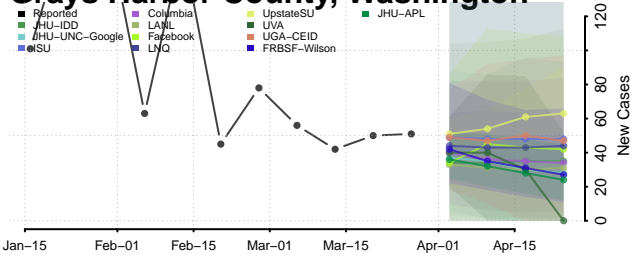

Douglas County, Washington

Ferry County, Washington

Franklin County, Washington

Garfield County, Washington

Grant County, Washington

Grays Harbor County, Washington

Island County, Washington

Jefferson County, Washington