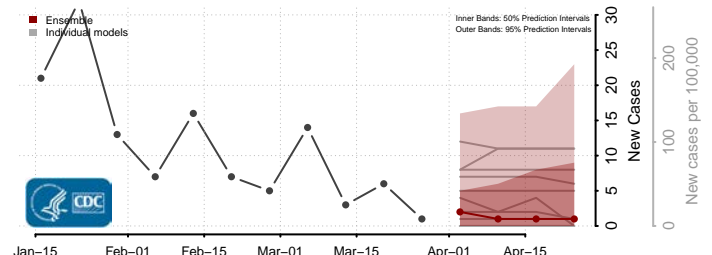

Chickasaw County, Iowa