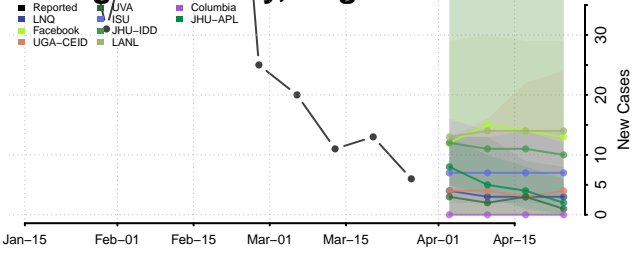

King and Queen County, Virginia

King George County, Virginia

King William County, Virginia

Lancaster County, Virginia

Lee County, Virginia

Lexington County, Virginia

Loudoun County, Virginia

Louisa County, Virginia