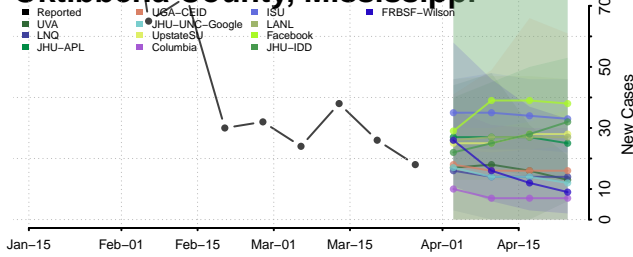

Oktibbeha County, Mississippi