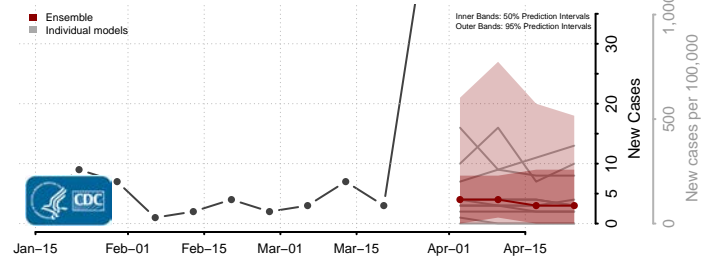

Thurston County, Nebraska

Valley County, Nebraska

Washington County, Nebraska

Wayne County, Nebraska

Webster County, Nebraska

Wheeler County, Nebraska

Elko County, Nevada

Esmeralda County, Nevada