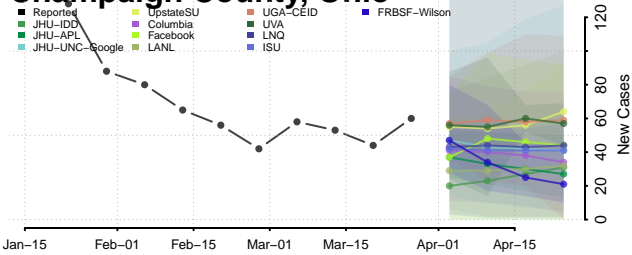

Champaign County, Ohio