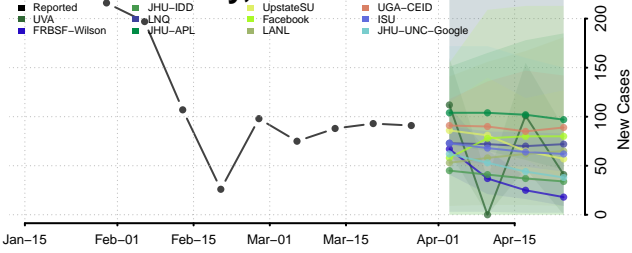

Obion County, Tennessee

Overton County, Tennessee

Perry County, Tennessee

Pickett County, Tennessee

Polk County, Tennessee

Putnam County, Tennessee

Rhea County, Tennessee

Roane County, Tennessee