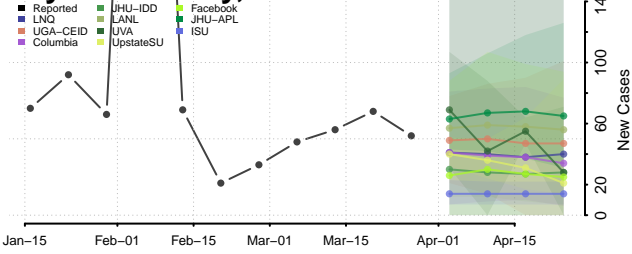

Fayette County, Texas