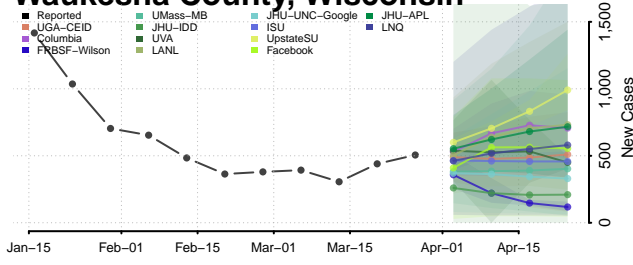

Waukesha County, Wisconsin