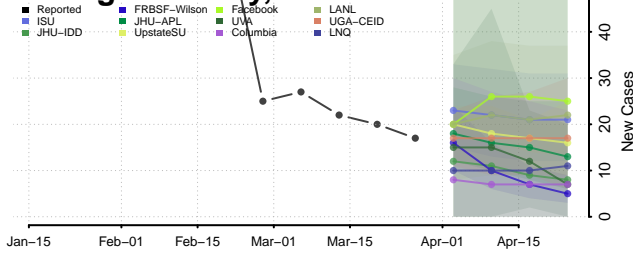

Franklin County, Tennessee

Gibson County, Tennessee

Giles County, Tennessee

Grainger County, Tennessee

Greene County, Tennessee

Grundy County, Tennessee

Hamblen County, Tennessee

Hamilton County, Tennessee