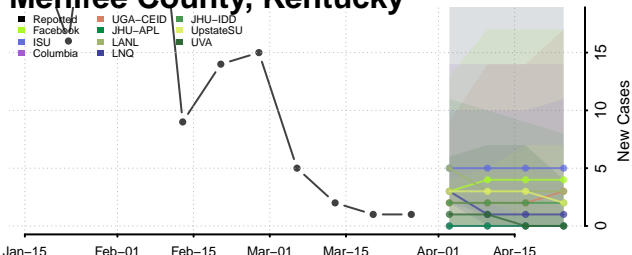

Menifee County, Kentucky