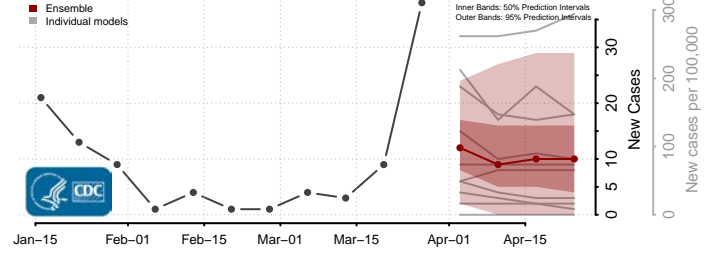

Koochiching County, Minnesota