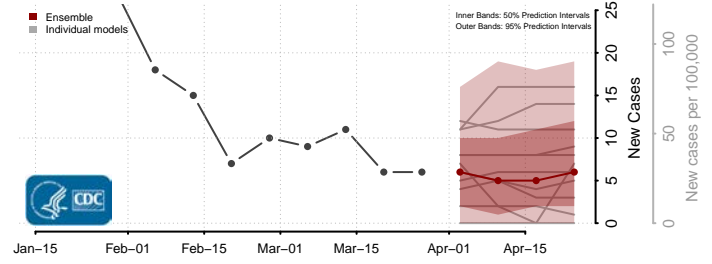

Minidoka County, Idaho