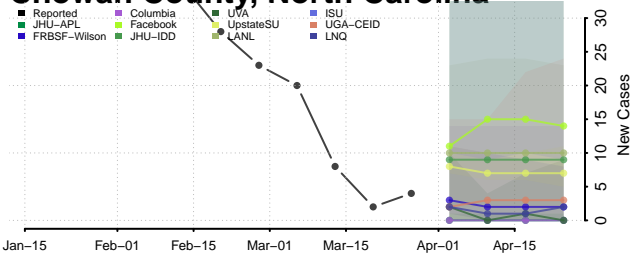

Chowan County, North Carolina