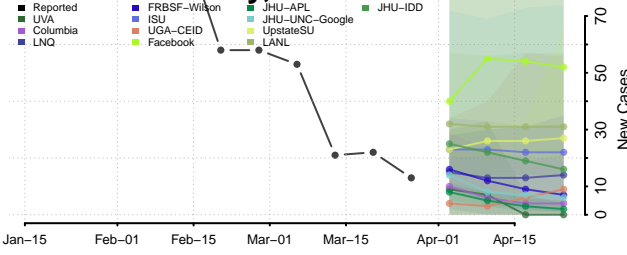

Duval County, Florida

Escambia County, Florida

Flagler County, Florida

Franklin County, Florida

Gadsden County, Florida

Gilchrist County, Florida

Glades County, Florida

Gulf County, Florida