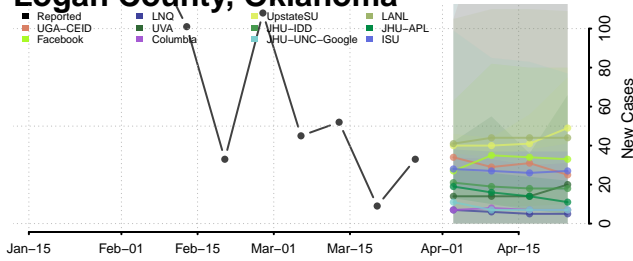

Le Flore County, Oklahoma

Lincoln County, Oklahoma

Logan County, Oklahoma

Love County, Oklahoma

Major County, Oklahoma

Marshall County, Oklahoma

Mayes County, Oklahoma

McClain County, Oklahoma