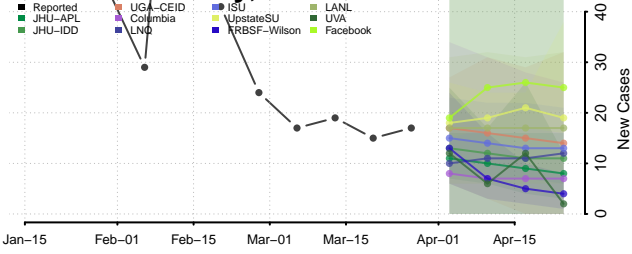

Overton County, Tennessee