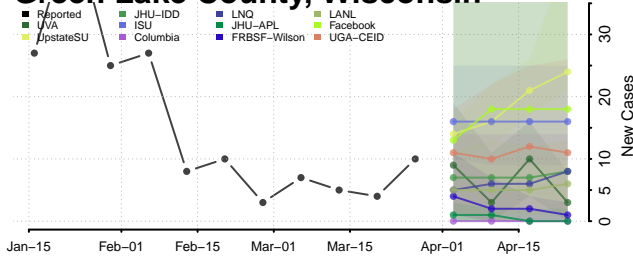

Green Lake County, Wisconsin