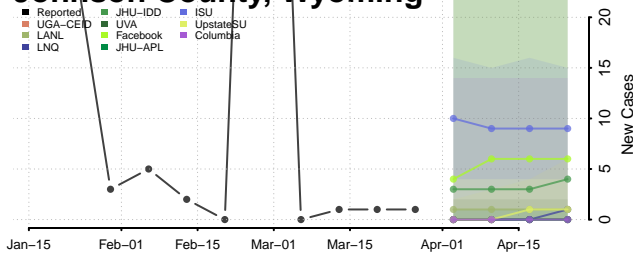

Johnson County, Wyoming