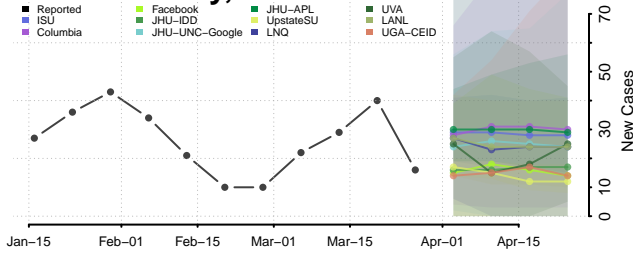

Knox County, Maine

Lincoln County, Maine

Oxford County, Maine

Penobscot County, Maine

Piscataquis County, Maine

Sagadahoc County, Maine

Somerset County, Maine

Waldo County, Maine