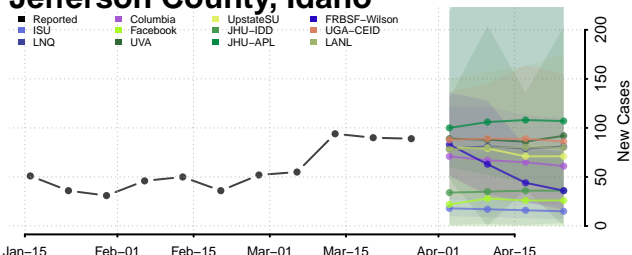

Jefferson County, Idaho