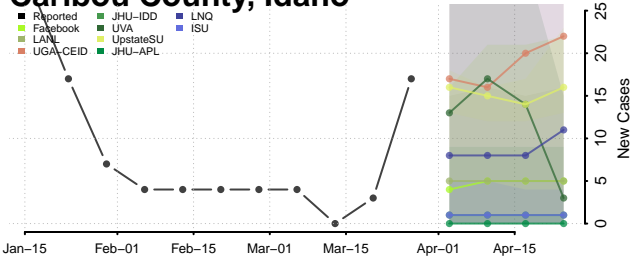

Boise County, Idaho

Bonner County, Idaho

Bonneville County, Idaho

Boundary County, Idaho

Butte County, Idaho

Camas County, Idaho

Canyon County, Idaho

Caribou County, Idaho