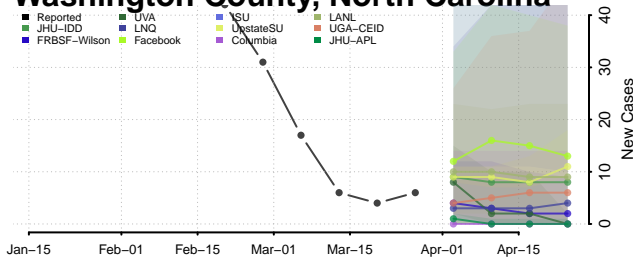

Union County, North Carolina

Vance County, North Carolina

Wake County, North Carolina

Warren County, North Carolina

Washington County, North Carolina

Watauga County, North Carolina

Wayne County, North Carolina