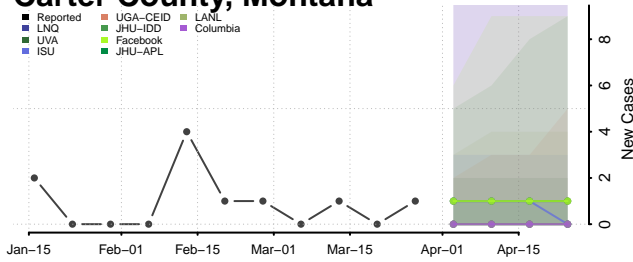

Carter County, Montana