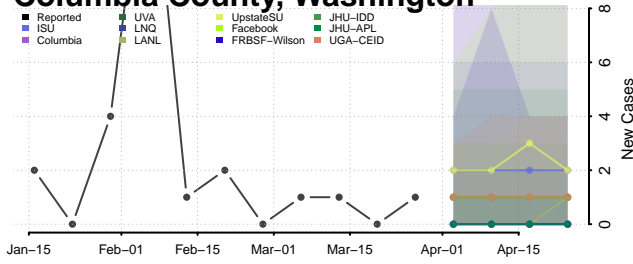

Columbia County, Washington