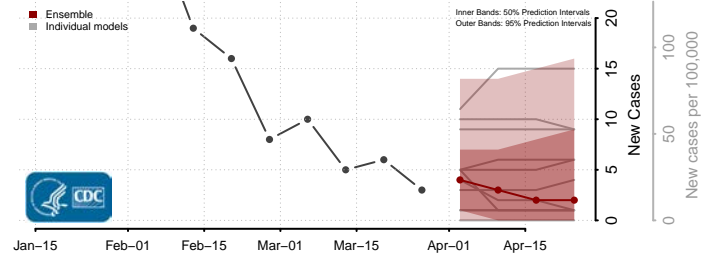

Chickasaw County, Mississippi