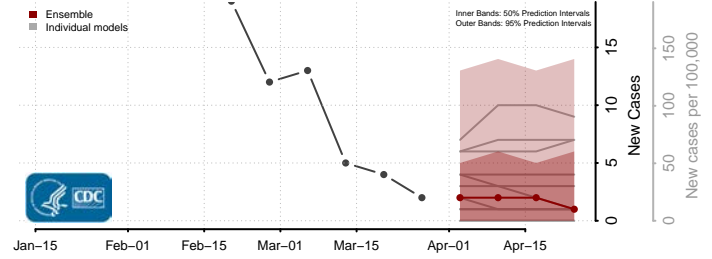

Carroll County, Mississippi