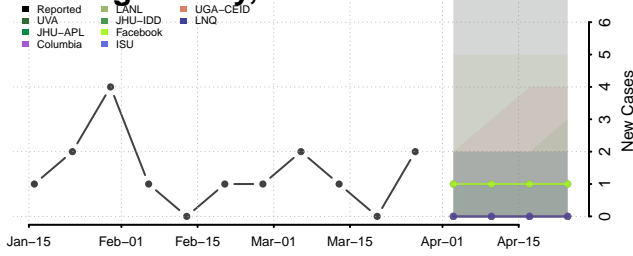

Sterling County, Texas