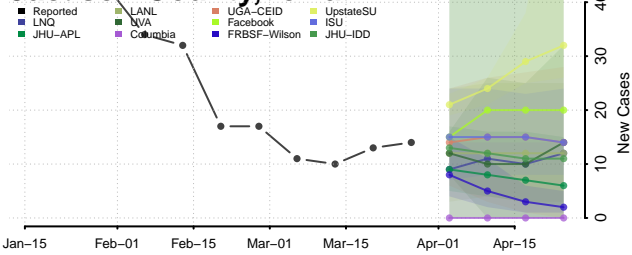

Harrison County, Iowa

Henry County, Iowa

Howard County, Iowa

Humboldt County, Iowa

Ida County, Iowa

Iowa County, Iowa

Jackson County, Iowa

Jasper County, Iowa