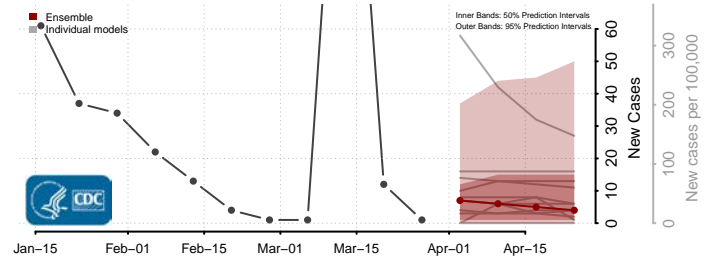

Wayne County, Missouri

Webster County, Missouri

Worth County, Missouri

Wright County, Missouri

Montana

Beaverhead County, Montana

Big Horn County, Montana

Blaine County, Montana