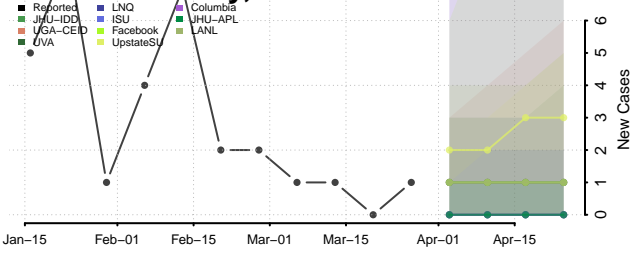

Briscoe County, Texas