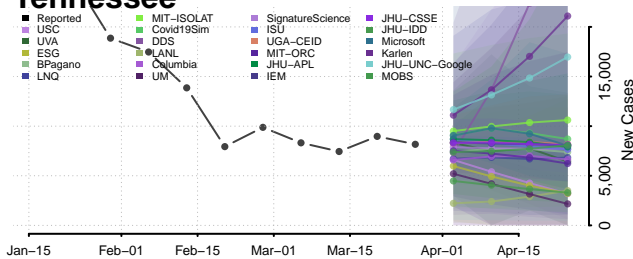

Yankton County, South Dakota

Ziebach County, South Dakota

Tennessee

Anderson County, Tennessee

Bedford County, Tennessee

Benton County, Tennessee