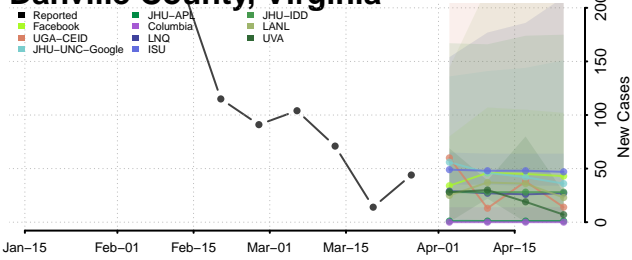

Danville County, Virginia