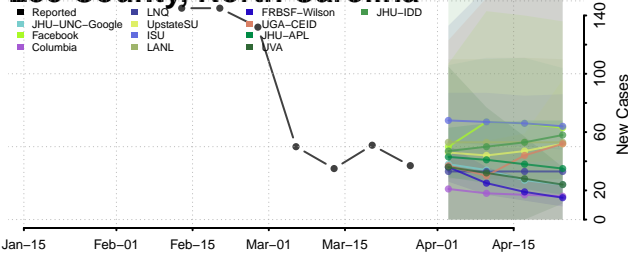

Lee County, North Carolina