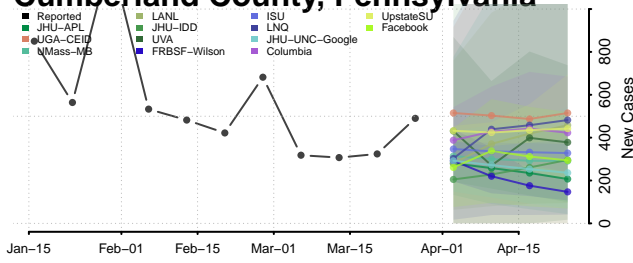

Cumberland County, Pennsylvania