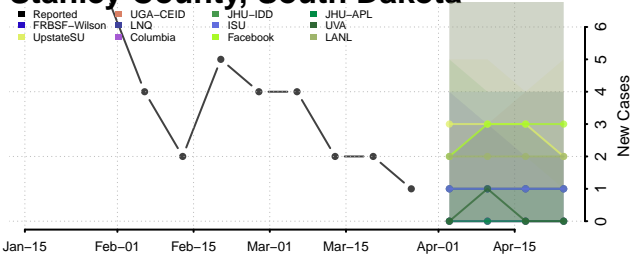

Stanley County, South Dakota