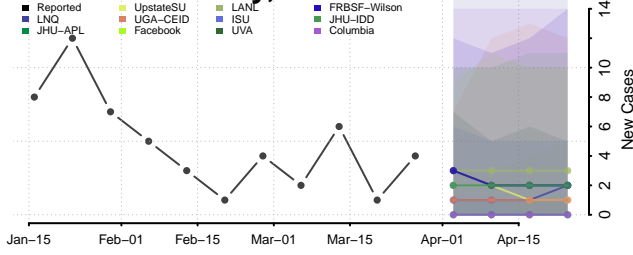

Scotts Bluff County, Nebraska

Seward County, Nebraska

Sheridan County, Nebraska

Sherman County, Nebraska

Sioux County, Nebraska

Stanton County, Nebraska

Thayer County, Nebraska

Thomas County, Nebraska