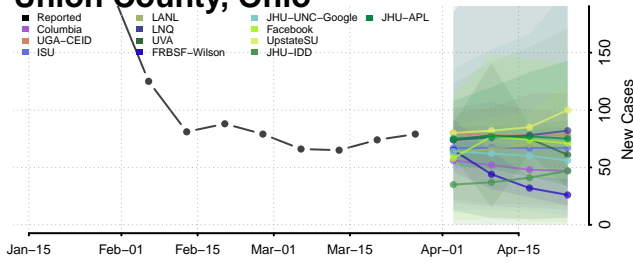

Van Wert County, Ohio

Vinton County, Ohio

Warren County, Ohio

Washington County, Ohio

Wayne County, Ohio

Williams County, Ohio

Wood County, Ohio

Wyandot County, Ohio