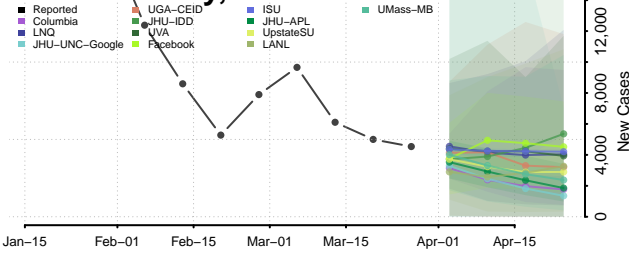

Harris County, Texas