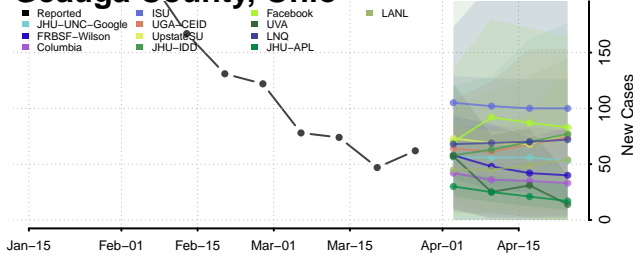

Geauga County, Ohio