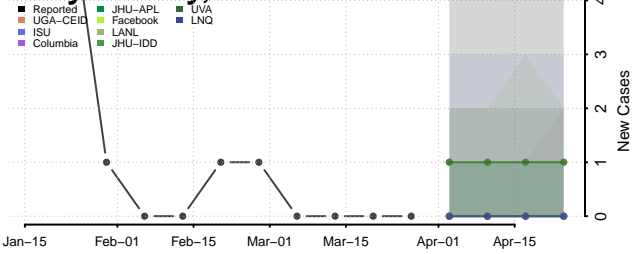

Sully County, South Dakota