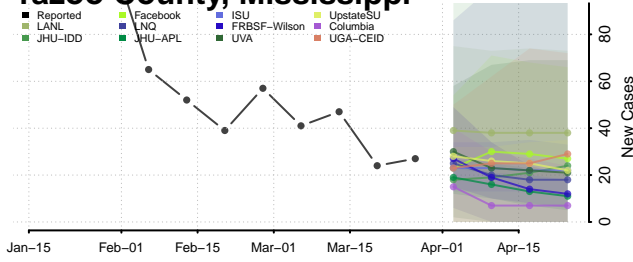

Warren County, Mississippi

Washington County, Mississippi

Wayne County, Mississippi

Webster County, Mississippi

Wilkinson County, Mississippi

Winston County, Mississippi

Yalobusha County, Mississippi

Yazoo County, Mississippi