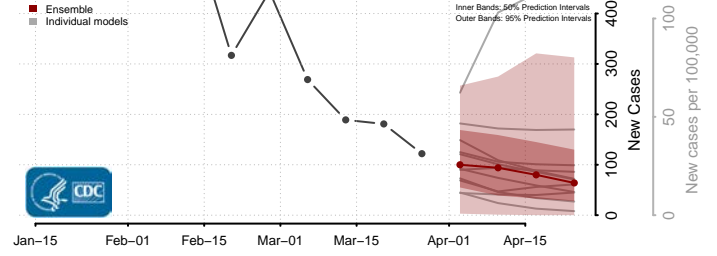

Madison County, Louisiana

Morehouse County, Louisiana

Natchitoches County, Louisiana

Orleans County, Louisiana

Ouachita County, Louisiana

Plaquemines County, Louisiana

Pointe Coupee County, Louisiana

Rapides County, Louisiana