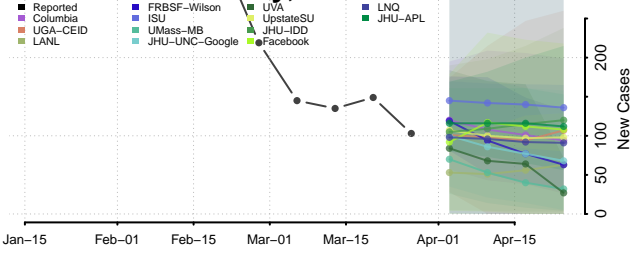

Beaufort County, North Carolina

Bertie County, North Carolina

Bladen County, North Carolina

Brunswick County, North Carolina

Buncombe County, North Carolina

Burke County, North Carolina

Chatham County, North Carolina