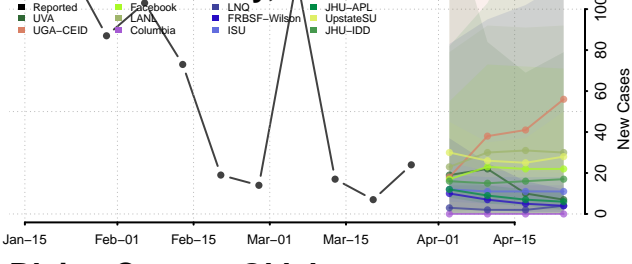

Alfalfa County, Oklahoma

Atoka County, Oklahoma

Beaver County, Oklahoma

Beckham County, Oklahoma

Blaine County, Oklahoma

Bryan County, Oklahoma

Caddo County, Oklahoma

Canadian County, Oklahoma