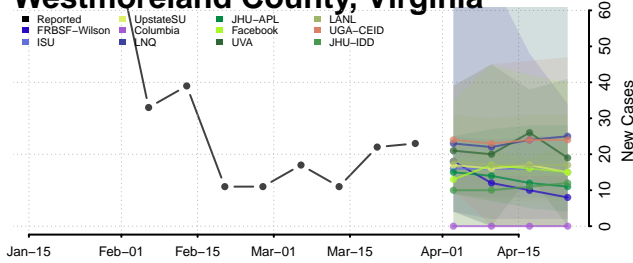

Waynesboro County, Virginia

Westmoreland County, Virginia

Williamsburg County, Virginia

Winchester County, Virginia

Wise County, Virginia

Wythe County, Virginia

York County, Virginia

Washington