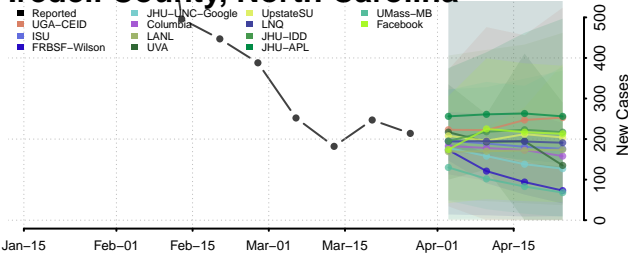

Iredell County, North Carolina