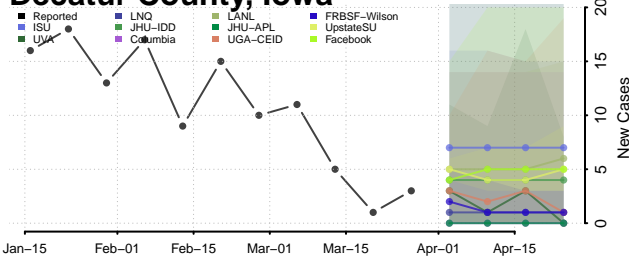

Decatur County, Iowa