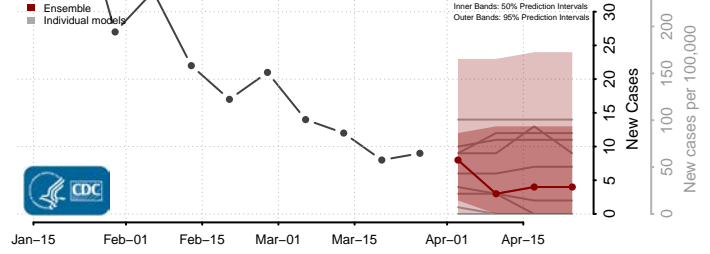

Winn County, Louisiana