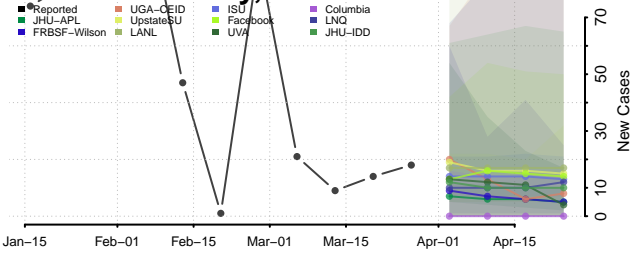

Bandera County, Texas