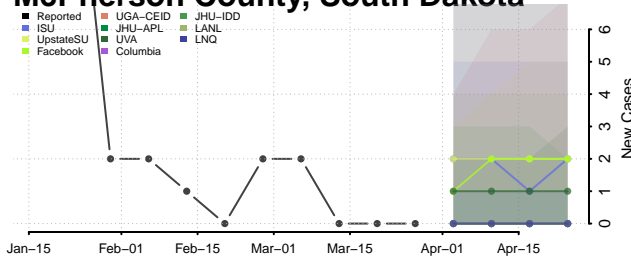

McPherson County, South Dakota