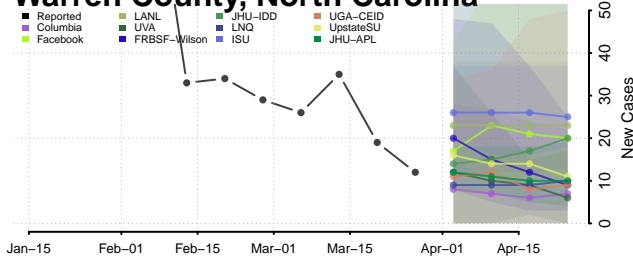

Union County, North Carolina

Vance County, North Carolina

Wake County, North Carolina

Warren County, North Carolina

Washington County, North Carolina

Watauga County, North Carolina

Wayne County, North Carolina