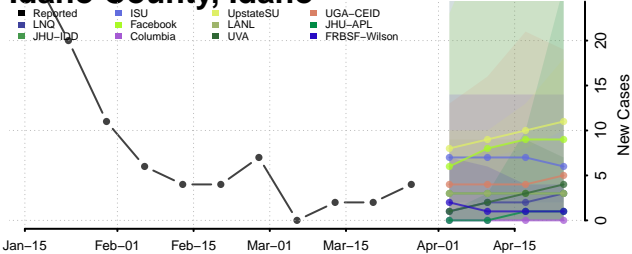

Idaho County, Idaho