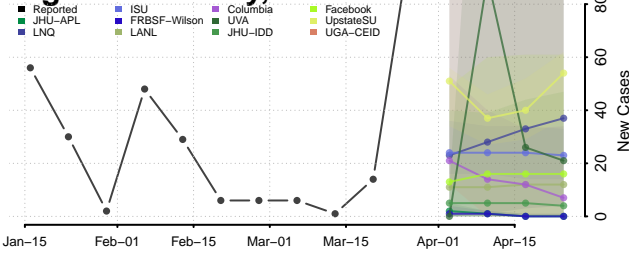

Wayne County, Missouri

Webster County, Missouri

Worth County, Missouri

Wright County, Missouri

Montana

Beaverhead County, Montana

Big Horn County, Montana

Blaine County, Montana