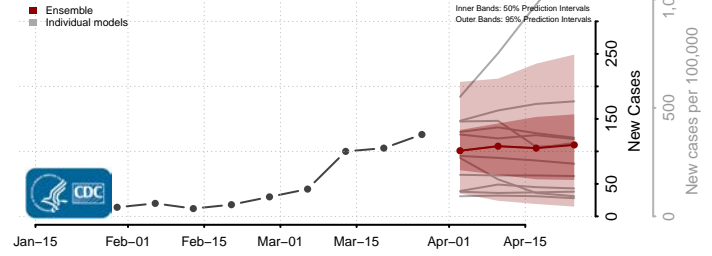

Morrison County, Minnesota