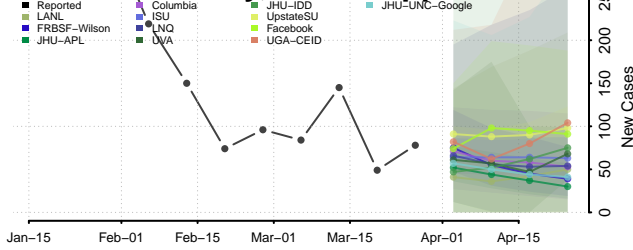

Madison County, Mississippi

Marion County, Mississippi

Marshall County, Mississippi

Monroe County, Mississippi

Montgomery County, Mississippi

Neshoba County, Mississippi

Newton County, Mississippi

Noxubee County, Mississippi