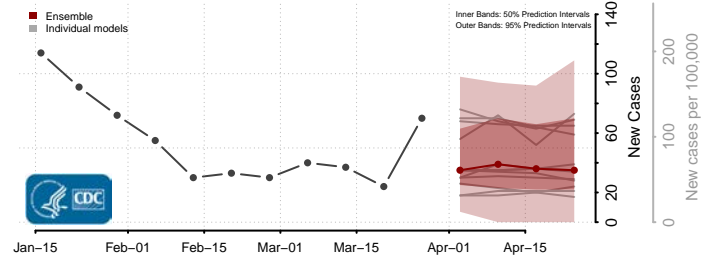

Lyon County, Nevada