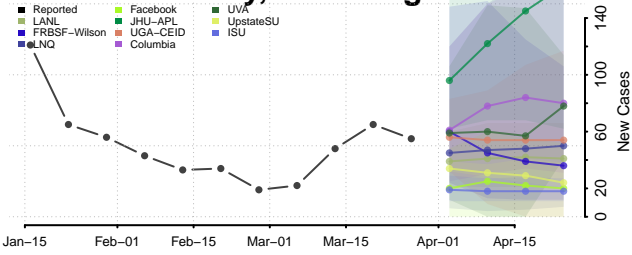

Ohio County, West Virginia

Pendleton County, West Virginia

Pleasants County, West Virginia

Pocahontas County, West Virginia

Preston County, West Virginia

Putnam County, West Virginia

Raleigh County, West Virginia