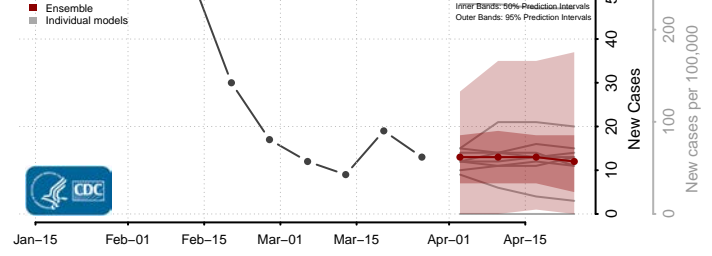

Greene County, North Carolina

Guilford County, North Carolina

Halifax County, North Carolina

Harnett County, North Carolina

Haywood County, North Carolina

Henderson County, North Carolina

Hertford County, North Carolina