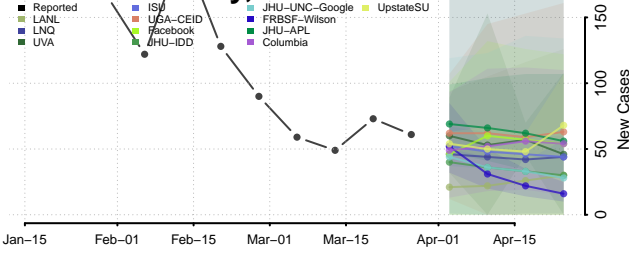

Maury County, Tennessee

McMinn County, Tennessee

McNairy County, Tennessee

Meigs County, Tennessee

Monroe County, Tennessee

Montgomery County, Tennessee

Moore County, Tennessee

Morgan County, Tennessee