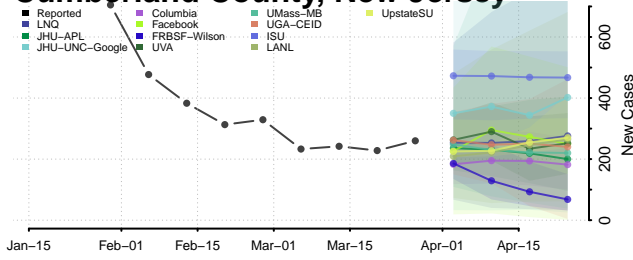

Bergen County, New Jersey

Burlington County, New Jersey

Camden County, New Jersey

Cape May County, New Jersey

Cumberland County, New Jersey

Essex County, New Jersey

Gloucester County, New Jersey

Hudson County, New Jersey