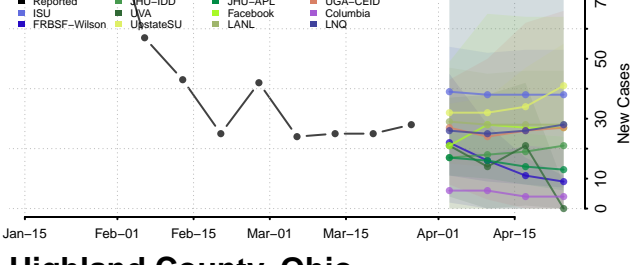

Greene County, Ohio

Guernsey County, Ohio

Hamilton County, Ohio

Hancock County, Ohio

Hardin County, Ohio

Harrison County, Ohio

Henry County, Ohio

Highland County, Ohio