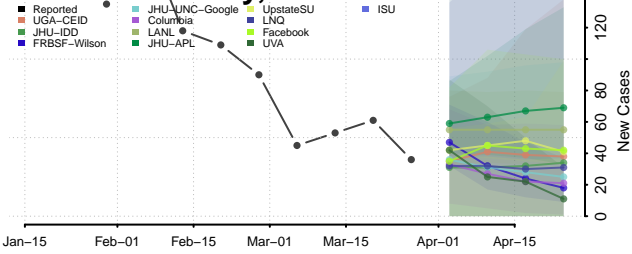

Beaufort County, North Carolina

Bertie County, North Carolina

Bladen County, North Carolina

Brunswick County, North Carolina

Buncombe County, North Carolina

Burke County, North Carolina

Chatham County, North Carolina