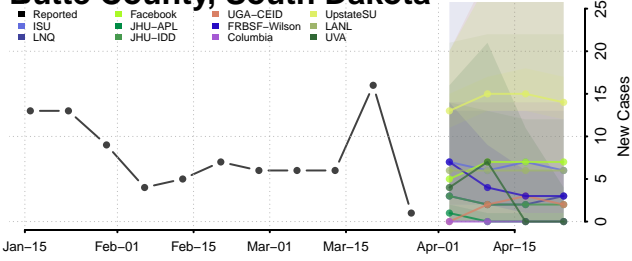

Butte County, South Dakota