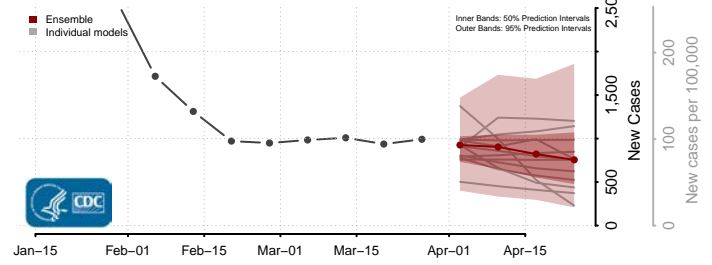

St. Louis County, Missouri