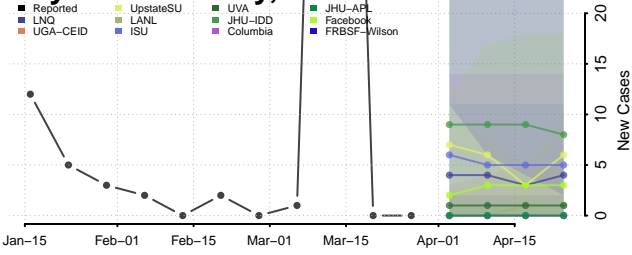

Reynolds County, Missouri