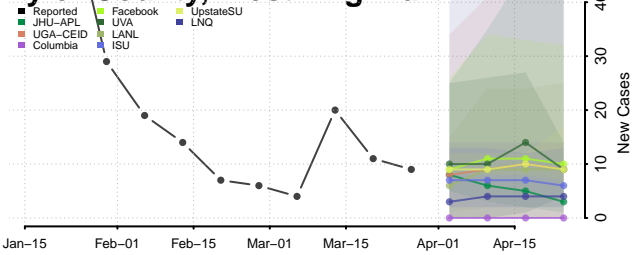

Tyler County, West Virginia