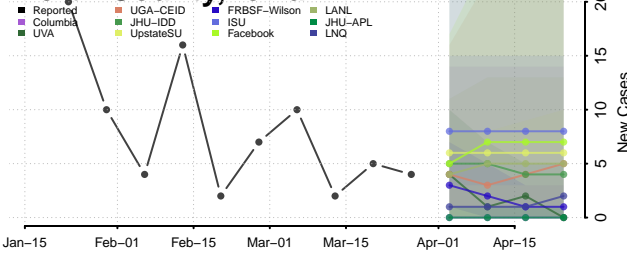

Warren County, Iowa

Washington County, Iowa

Wayne County, Iowa

Webster County, Iowa

Winnebago County, Iowa

Winneshiek County, Iowa

Woodbury County, Iowa

Worth County, Iowa