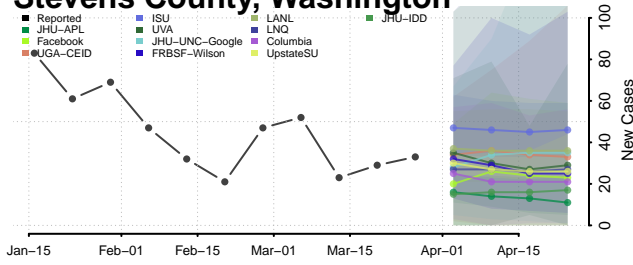

Snohomish County, Washington

Spokane County, Washington

Stevens County, Washington

Thurston County, Washington

Wahkiakum County, Washington

Walla Walla County, Washington

Whatcom County, Washington

Whitman County, Washington