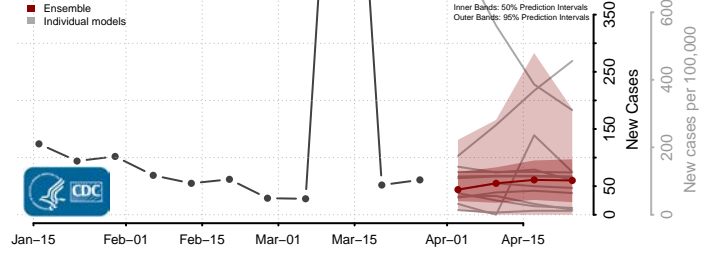

Lincoln County, Missouri