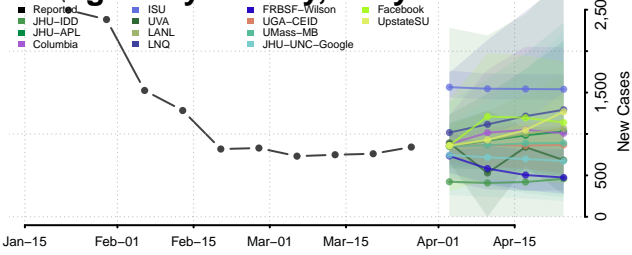

Montgomery County, Maryland