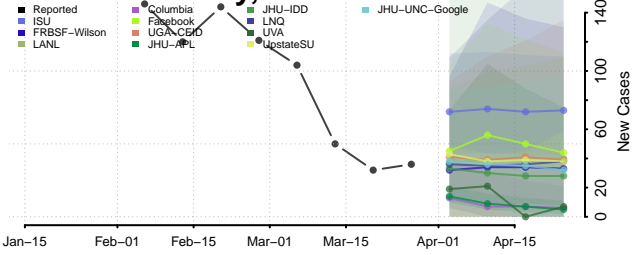

Clinton County, New York

Columbia County, New York

Cortland County, New York

Delaware County, New York

Dutchess County, New York

Erie County, New York

Essex County, New York

Franklin County, New York