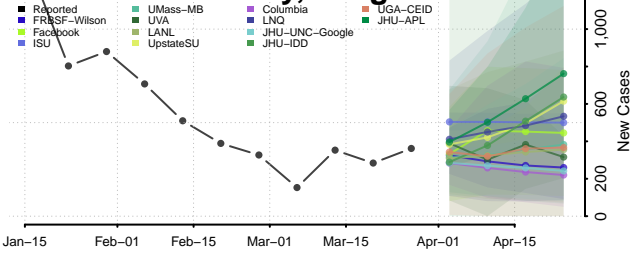

Marion County, Oregon

Morrow County, Oregon

Multnomah County, Oregon

Polk County, Oregon

Sherman County, Oregon

Tillamook County, Oregon

Umatilla County, Oregon

Union County, Oregon