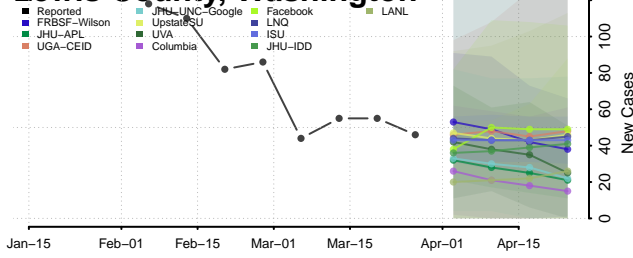

Lewis County, Washington