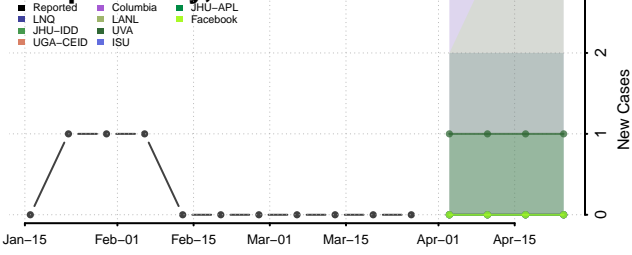

Loup County, Nebraska