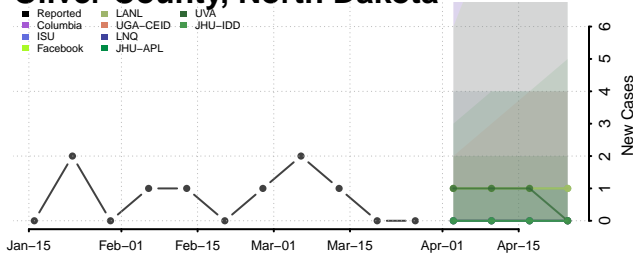

McLean County, North Dakota

Mercer County, North Dakota

Morton County, North Dakota

Mountrail County, North Dakota

Nelson County, North Dakota

Oliver County, North Dakota

Pembina County, North Dakota

Pierce County, North Dakota