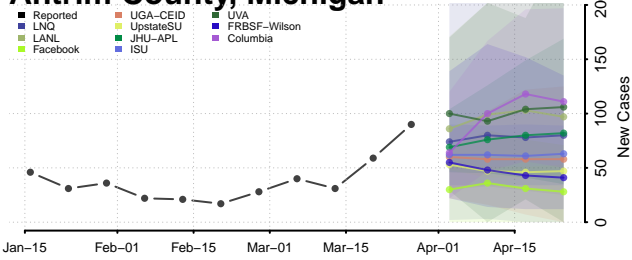

Antrim County, Michigan

Arenac County, Michigan

Baraga County, Michigan

Barry County, Michigan

Bay County, Michigan

Benzie County, Michigan

Berrien County, Michigan

Branch County, Michigan