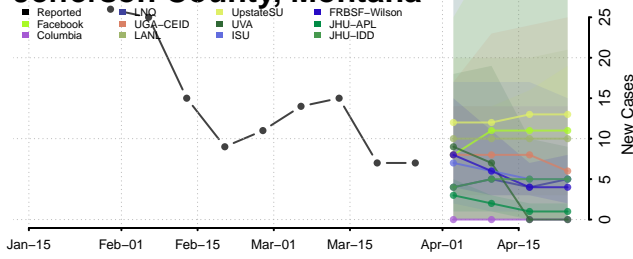

Jefferson County, Montana