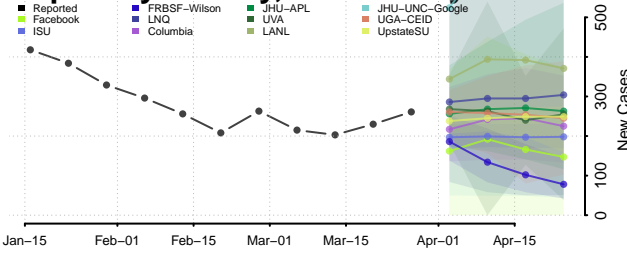

Bergen County, New Jersey

Burlington County, New Jersey

Camden County, New Jersey

Cape May County, New Jersey

Cumberland County, New Jersey

Essex County, New Jersey

Gloucester County, New Jersey

Hudson County, New Jersey