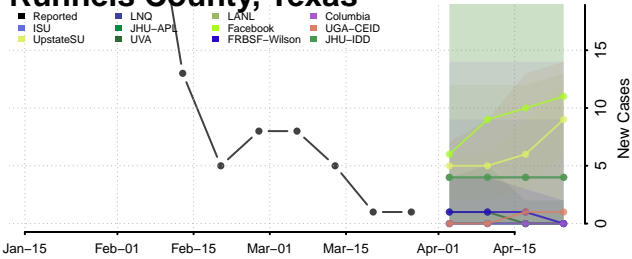

Runnels County, Texas