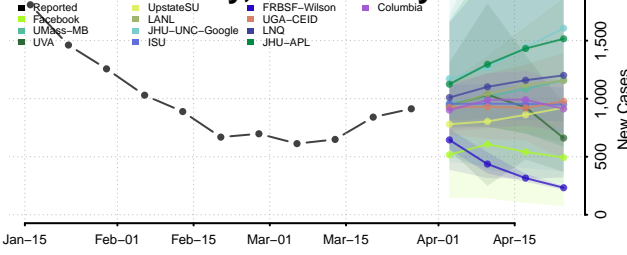

Grafton County, New Hampshire

Hillsborough County, New Hampshire

Merrimack County, New Hampshire

Rockingham County, New Hampshire

Strafford County, New Hampshire

Sullivan County, New Hampshire

New Jersey

Atlantic County, New Jersey