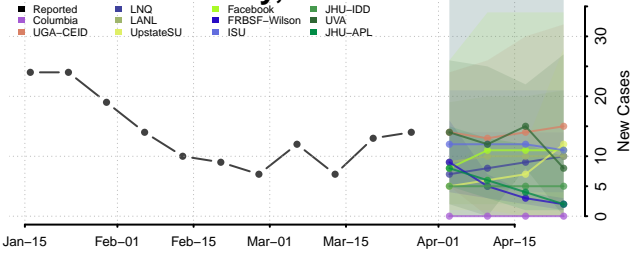

Harrison County, Iowa

Henry County, Iowa

Howard County, Iowa

Humboldt County, Iowa

Ida County, Iowa

Iowa County, Iowa

Jackson County, Iowa

Jasper County, Iowa