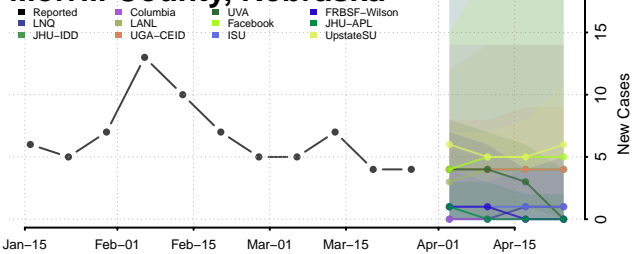

Logan County, Nebraska

Loup County, Nebraska

Madison County, Nebraska

McPherson County, Nebraska

Merrick County, Nebraska

Morrill County, Nebraska

Phelps County, Nebraska

Pierce County, Nebraska