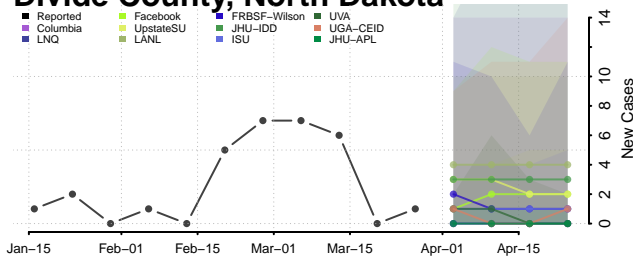

Divide County, North Dakota

Dunn County, North Dakota

Eddy County, North Dakota

Emmons County, North Dakota

Foster County, North Dakota

Golden Valley County, North Dakota

Grand Forks County, North Dakota

Grant County, North Dakota