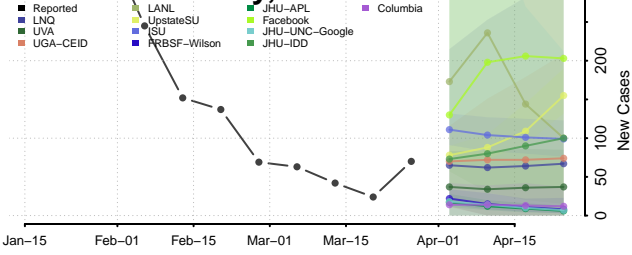

Otero County, New Mexico

Quay County, New Mexico

Rio Arriba County, New Mexico

Roosevelt County, New Mexico

San Juan County, New Mexico

San Miguel County, New Mexico

Sandoval County, New Mexico

Santa Fe County, New Mexico