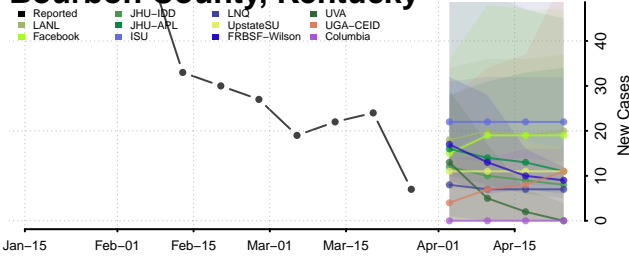

Anderson County, Kentucky

Ballard County, Kentucky

Barren County, Kentucky

Bath County, Kentucky

Bell County, Kentucky

Boone County, Kentucky

Bourbon County, Kentucky

Boyd County, Kentucky