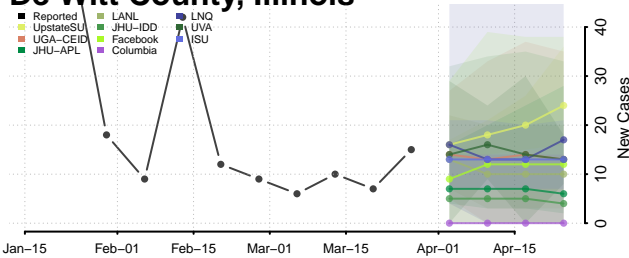

De Witt County, Illinois