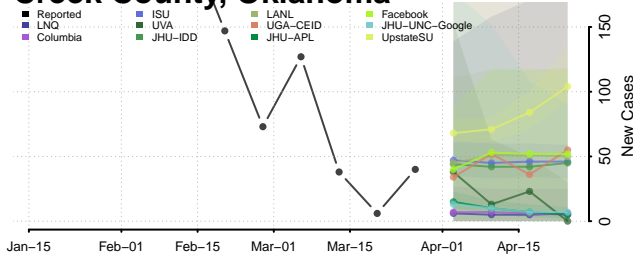

Creek County, Oklahoma