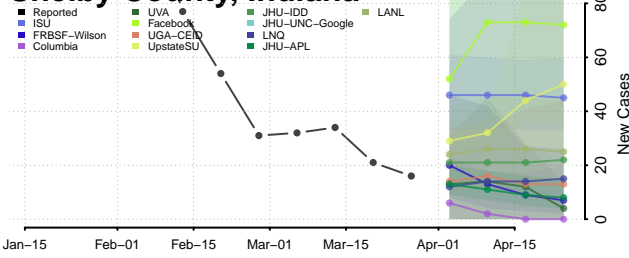

Pulaski County, Indiana

Putnam County, Indiana

Randolph County, Indiana

Ripley County, Indiana

Rush County, Indiana

Scott County, Indiana

Shelby County, Indiana

Spencer County, Indiana