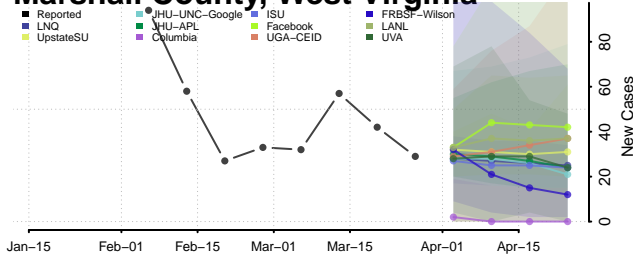

Marshall County, West Virginia