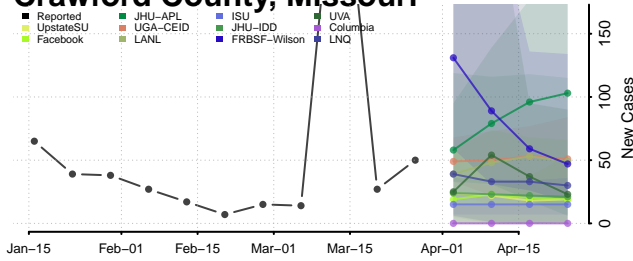

Crawford County, Missouri