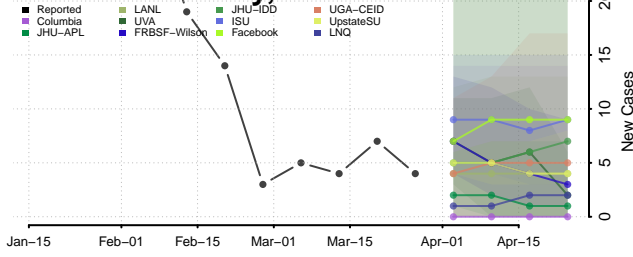

Cleburne County, Alabama

Coffee County, Alabama

Colbert County, Alabama

Conecuh County, Alabama

Coosa County, Alabama

Covington County, Alabama

Crenshaw County, Alabama

Cullman County, Alabama