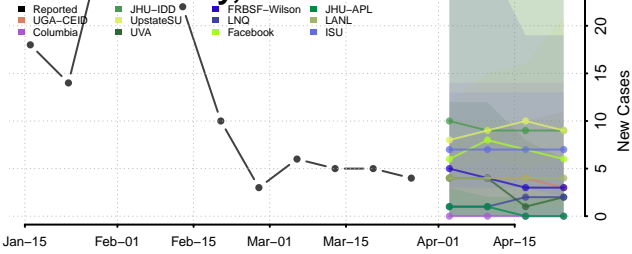

Blanco County, Texas