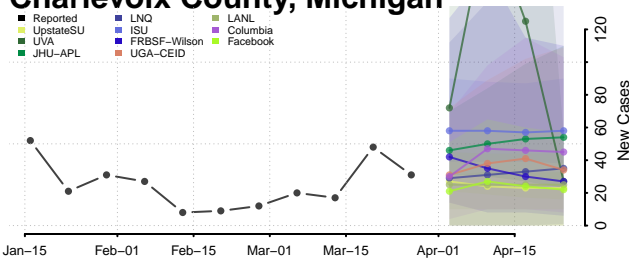

Charlevoix County, Michigan