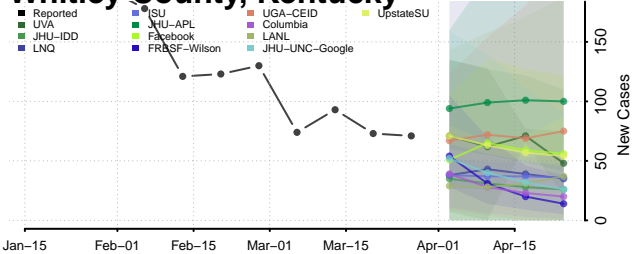

Washington County, Kentucky

Wayne County, Kentucky

Webster County, Kentucky

Whitley County, Kentucky

Wolfe County, Kentucky

Woodford County, Kentucky

Louisiana*

*New weekly cases may decrease in this location over the next four weeks. For these locations, the ensemble forecast indicates a probability of 0.75 or greater that fewer cases will be reported in week four of the forecast than in the last reported week.