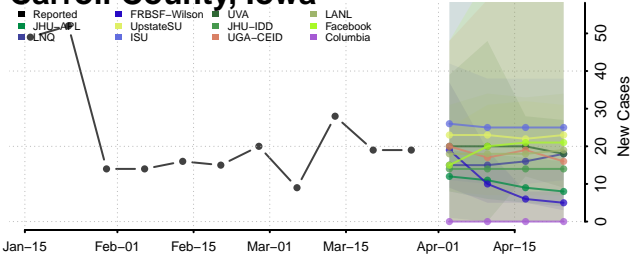

Buena Vista County, Iowa

Butler County, Iowa

Calhoun County, Iowa

Carroll County, Iowa

Cass County, Iowa

Cedar County, Iowa

Cerro Gordo County, Iowa

Cherokee County, Iowa