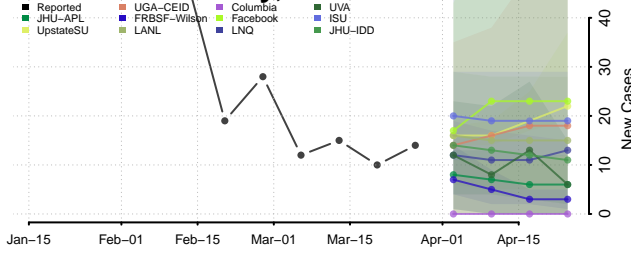

Saunders County, Nebraska