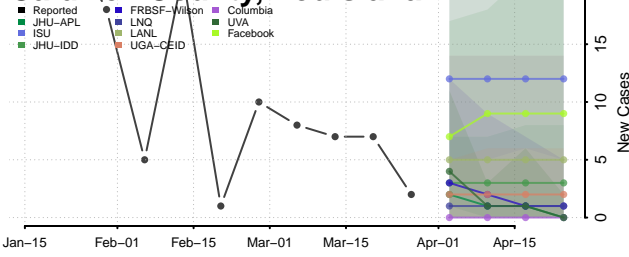

Caldwell County, Louisiana