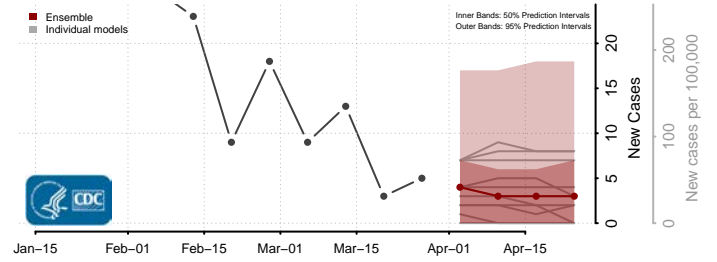

Sunflower County, Mississippi

Tallahatchie County, Mississippi

Tate County, Mississippi

Tippah County, Mississippi

Tishomingo County, Mississippi

Tunica County, Mississippi

Union County, Mississippi

Walthall County, Mississippi