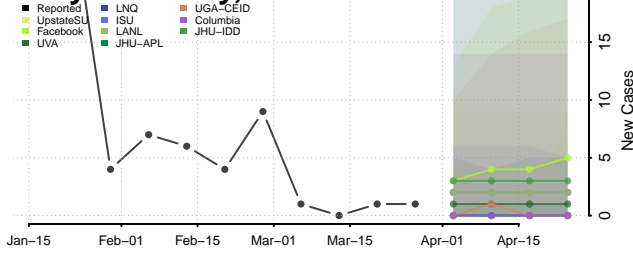

Scotts Bluff County, Nebraska

Seward County, Nebraska

Sheridan County, Nebraska

Sherman County, Nebraska

Sioux County, Nebraska

Stanton County, Nebraska

Thayer County, Nebraska

Thomas County, Nebraska