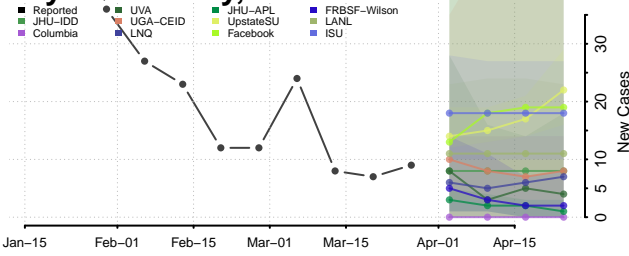

Decatur County, Iowa

Delaware County, Iowa

Des Moines County, Iowa

Dickinson County, Iowa

Dubuque County, Iowa

Emmet County, Iowa

Fayette County, Iowa

Floyd County, Iowa