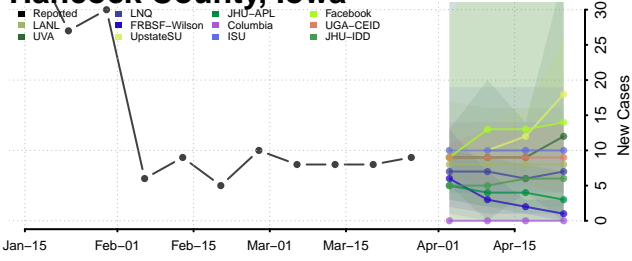

Franklin County, Iowa

Fremont County, Iowa

Greene County, Iowa

Grundy County, Iowa

Guthrie County, Iowa

Hamilton County, Iowa

Hancock County, Iowa

Hardin County, Iowa