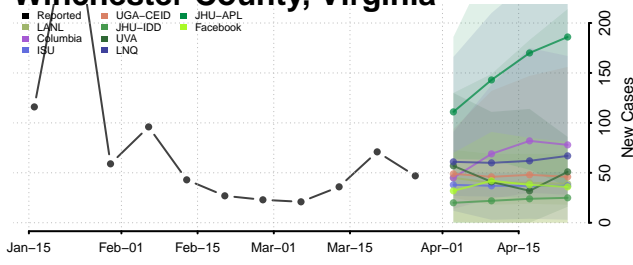

Waynesboro County, Virginia

Westmoreland County, Virginia

Williamsburg County, Virginia

Winchester County, Virginia

Wise County, Virginia

Wythe County, Virginia

York County, Virginia

Washington