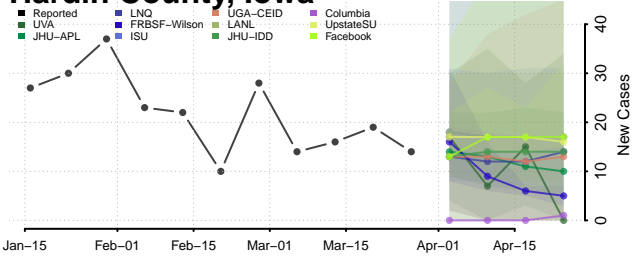

Franklin County, Iowa

Fremont County, Iowa

Greene County, Iowa

Grundy County, Iowa

Guthrie County, Iowa

Hamilton County, Iowa

Hancock County, Iowa

Hardin County, Iowa