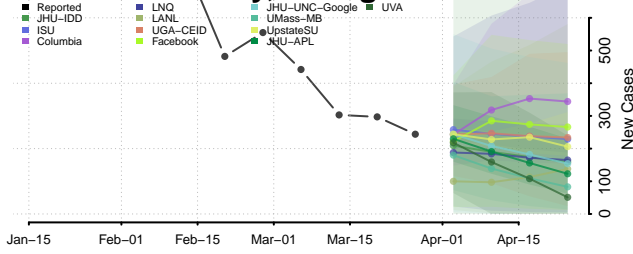

Chatham County, Georgia