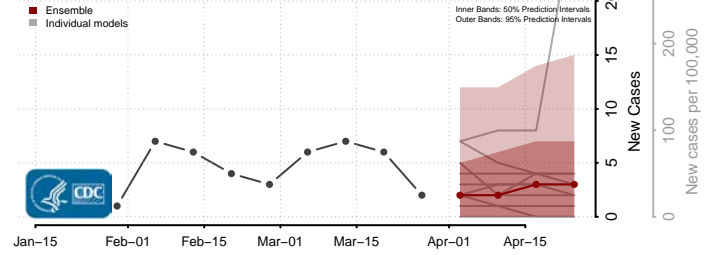

Gooding County, Idaho

Idaho County, Idaho

Jefferson County, Idaho

Jerome County, Idaho

Kootenai County, Idaho

Latah County, Idaho

Lemhi County, Idaho

Lewis County, Idaho