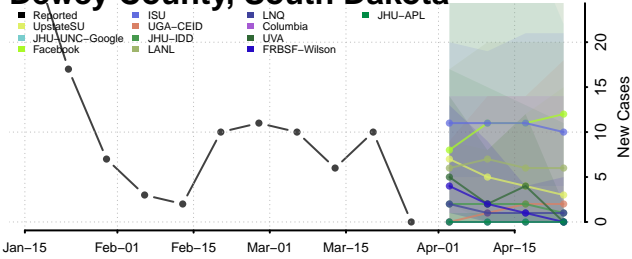

Dewey County, South Dakota