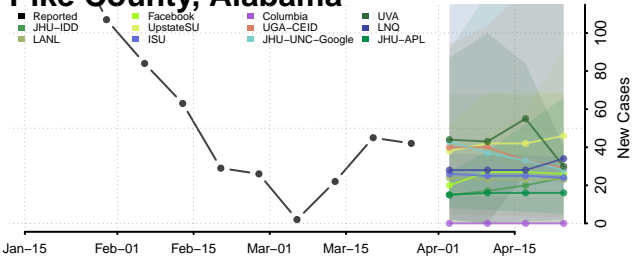

Lauderdale County, Alabama

Lawrence County, Alabama

Lee County, Alabama

Limestone County, Alabama

Lowndes County, Alabama

Macon County, Alabama

Madison County, Alabama

Marengo County, Alabama

Marion County, Alabama

Marshall County, Alabama

Mobile County, Alabama

Monroe County, Alabama

Montgomery County, Alabama

Morgan County, Alabama

Perry County, Alabama

Pickens County, Alabama

Pike County, Alabama

Randolph County, Alabama

Russell County, Alabama

Shelby County, Alabama

St. Clair County, Alabama

Sumter County, Alabama

Talladega County, Alabama

Tallapoosa County, Alabama