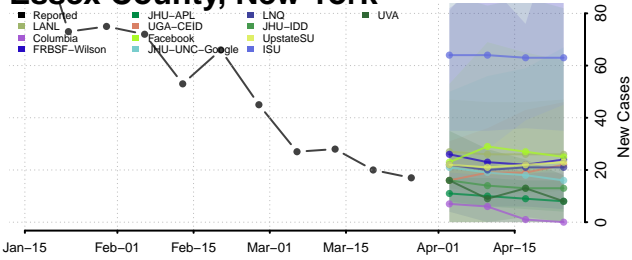

Clinton County, New York

Columbia County, New York

Cortland County, New York

Delaware County, New York

Dutchess County, New York

Erie County, New York

Essex County, New York

Franklin County, New York