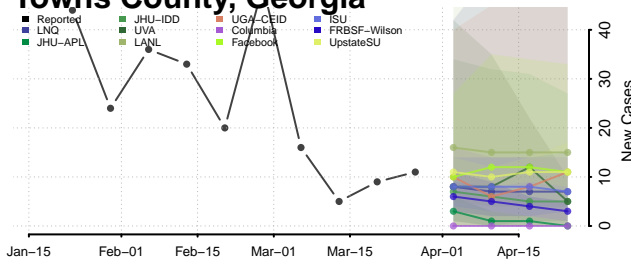

Terrell County, Georgia

Thomas County, Georgia

Tift County, Georgia

Toombs County, Georgia

Towns County, Georgia

Treutlen County, Georgia

Troup County, Georgia

Turner County, Georgia