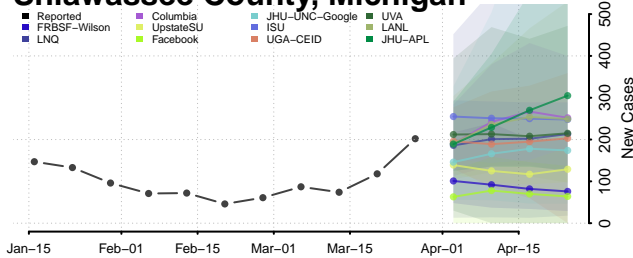

Shiawassee County, Michigan