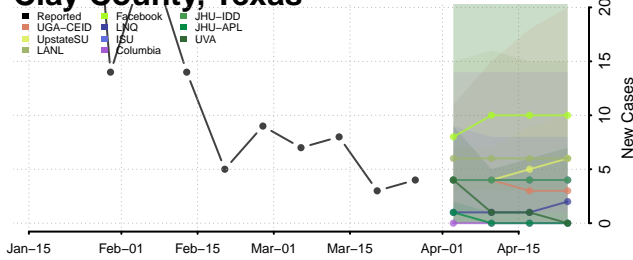

Clay County, Texas