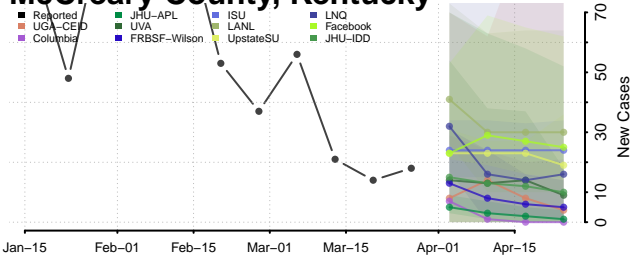

Marion County, Kentucky

Marshall County, Kentucky

Martin County, Kentucky

Mason County, Kentucky

McCracken County, Kentucky

McCreary County, Kentucky

McLean County, Kentucky

Meade County, Kentucky