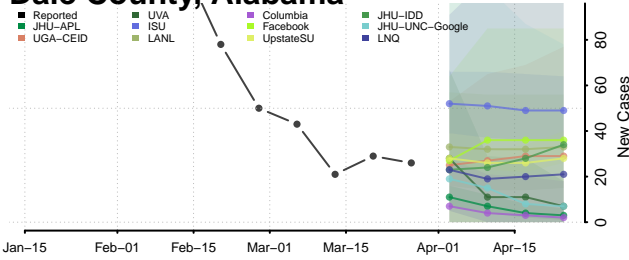

Dale County, Alabama