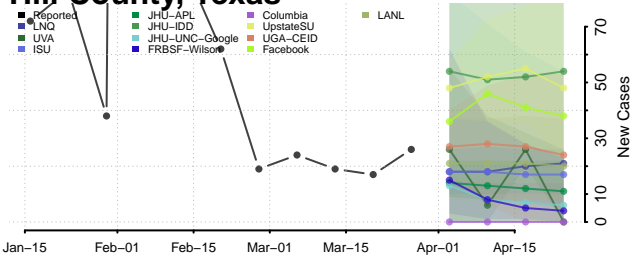

Hill County, Texas