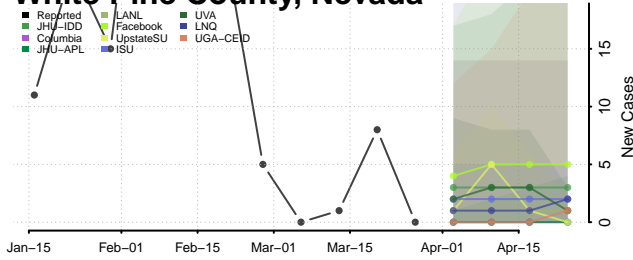

White Pine County, Nevada