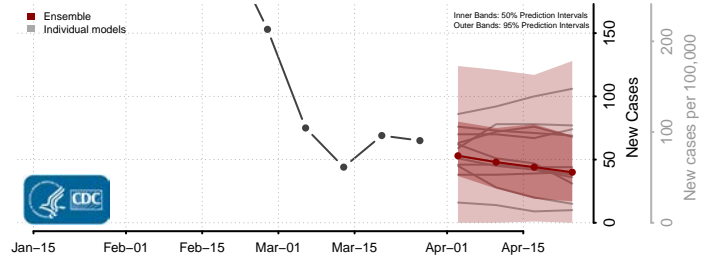

Scotland County, North Carolina

Stanly County, North Carolina

Stokes County, North Carolina

Surry County, North Carolina

Swain County, North Carolina

Transylvania County, North Carolina

Tyrrell County, North Carolina