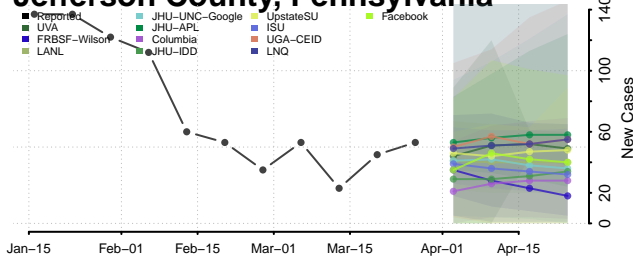

Forest County, Pennsylvania

Franklin County, Pennsylvania

Fulton County, Pennsylvania

Greene County, Pennsylvania

Huntingdon County, Pennsylvania

Indiana County, Pennsylvania

Jefferson County, Pennsylvania

Juniata County, Pennsylvania