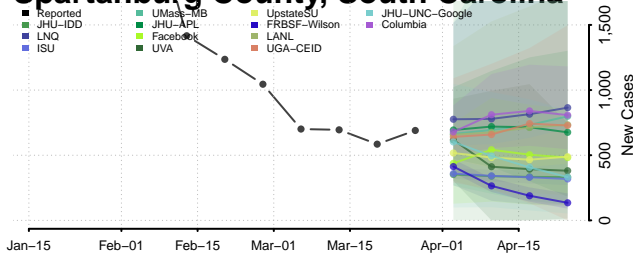

Orangeburg County, South Carolina

Pickens County, South Carolina

Richland County, South Carolina

Saluda County, South Carolina

Spartanburg County, South Carolina

Sumter County, South Carolina

Union County, South Carolina