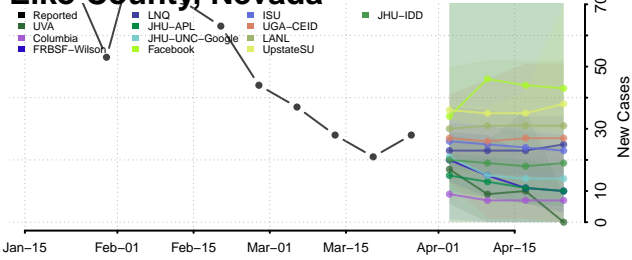

Thurston County, Nebraska

Valley County, Nebraska

Washington County, Nebraska

Wayne County, Nebraska

Webster County, Nebraska

Wheeler County, Nebraska

Elko County, Nevada

Esmeralda County, Nevada