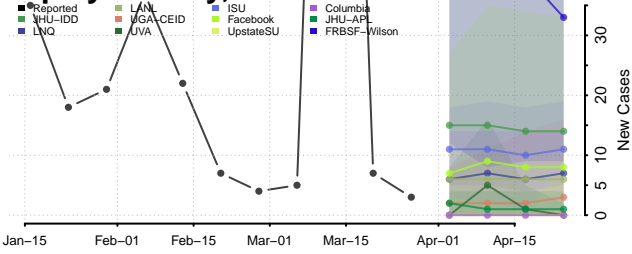

Ripley County, Missouri