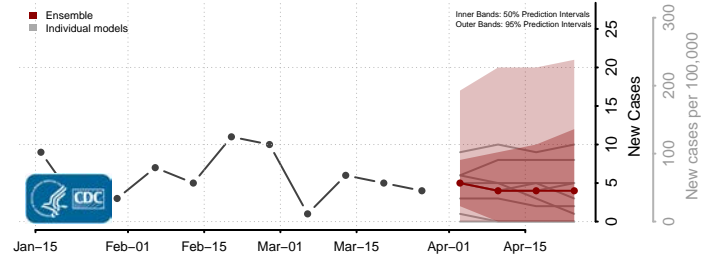

Clearwater County, Minnesota