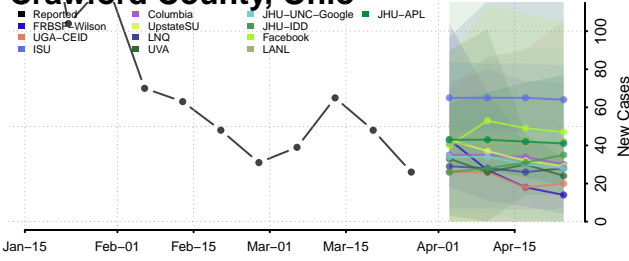

Clermont County, Ohio

Clinton County, Ohio

Columbiana County, Ohio

Coshocton County, Ohio

Crawford County, Ohio

Cuyahoga County, Ohio

Darke County, Ohio

Defiance County, Ohio