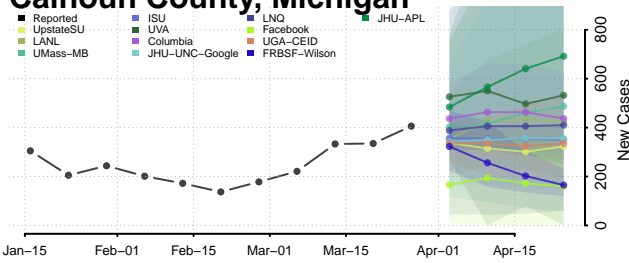

Calhoun County, Michigan