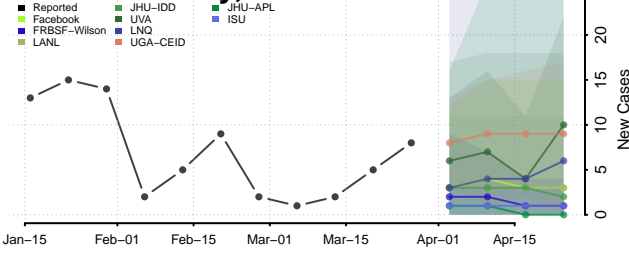

Lincoln County, Idaho

Madison County, Idaho

Minidoka County, Idaho

Nez Perce County, Idaho

Oneida County, Idaho

Owyhee County, Idaho

Payette County, Idaho

Power County, Idaho