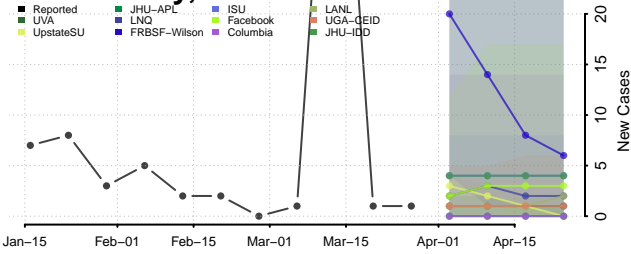

Grundy County, Missouri

Harrison County, Missouri

Henry County, Missouri

Hickory County, Missouri

Holt County, Missouri

Howard County, Missouri

Howell County, Missouri

Iron County, Missouri