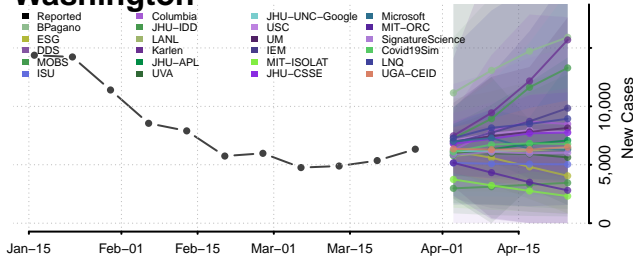

Waynesboro County, Virginia

Westmoreland County, Virginia

Williamsburg County, Virginia

Winchester County, Virginia

Wise County, Virginia

Wythe County, Virginia

York County, Virginia

Washington