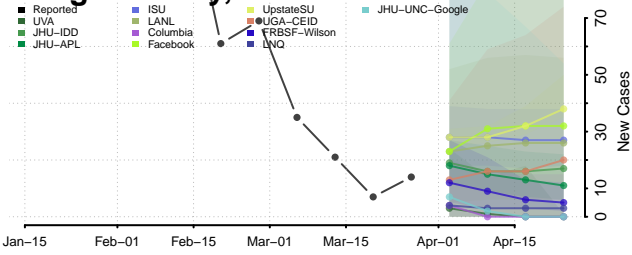

Osage County, Oklahoma