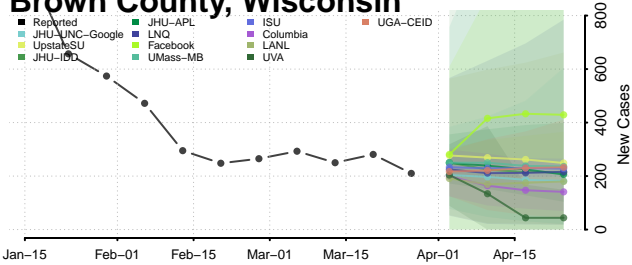

Wayne County, West Virginia

Adams County, Wisconsin

Ashland County, Wisconsin

Barron County, Wisconsin

Bayfield County, Wisconsin

Brown County, Wisconsin

Buffalo County, Wisconsin

Burnett County, Wisconsin