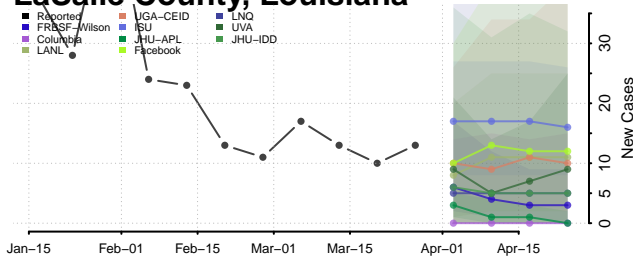

LaSalle County, Louisiana