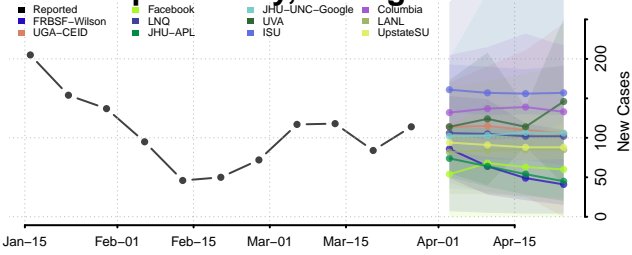

Schoolcraft County, Michigan

Shiawassee County, Michigan

St. Clair County, Michigan

St. Joseph County, Michigan

Tuscola County, Michigan

Van Buren County, Michigan

Washtenaw County, Michigan

Wayne County, Michigan