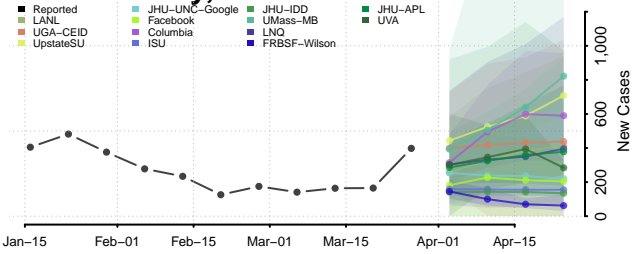

Shelby County, Iowa

Sioux County, Iowa

Story County, Iowa

Tama County, Iowa

Taylor County, Iowa

Union County, Iowa

Van Buren County, Iowa

Wapello County, Iowa