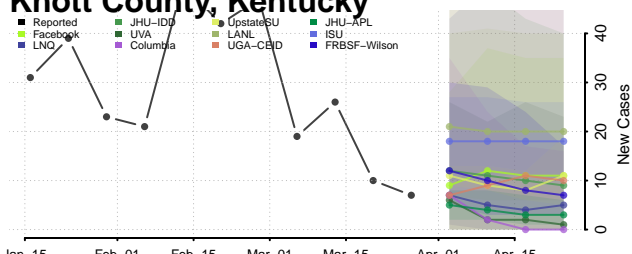

Knott County, Kentucky