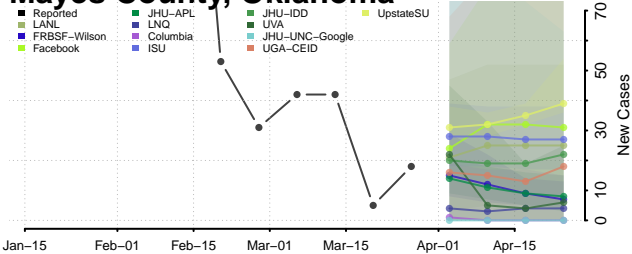

Le Flore County, Oklahoma

Lincoln County, Oklahoma

Logan County, Oklahoma

Love County, Oklahoma

Major County, Oklahoma

Marshall County, Oklahoma

Mayes County, Oklahoma

McClain County, Oklahoma