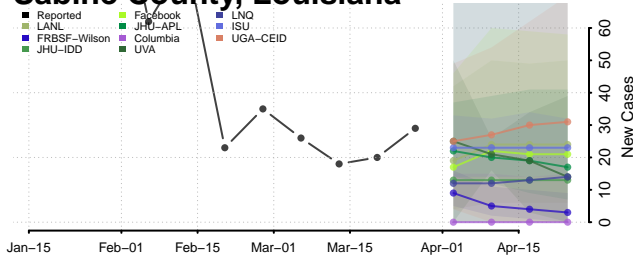

Sabine County, Louisiana