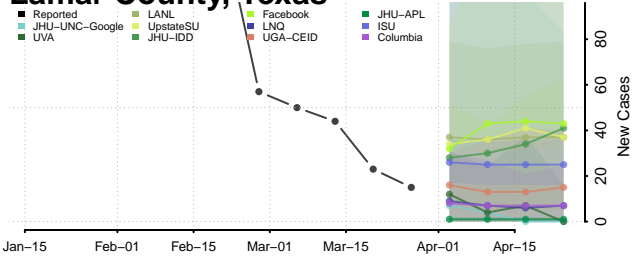

Lamar County, Texas