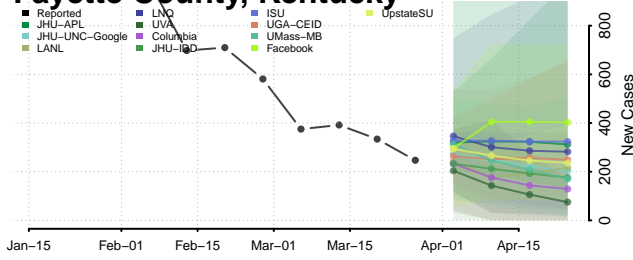

Fayette County, Kentucky