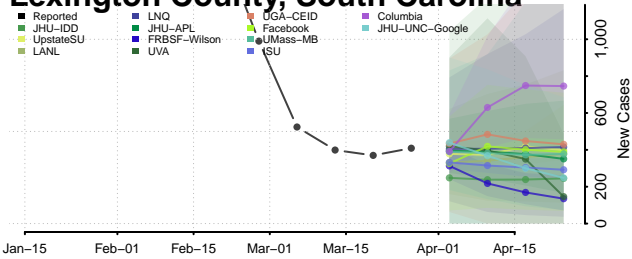

Lexington County, South Carolina