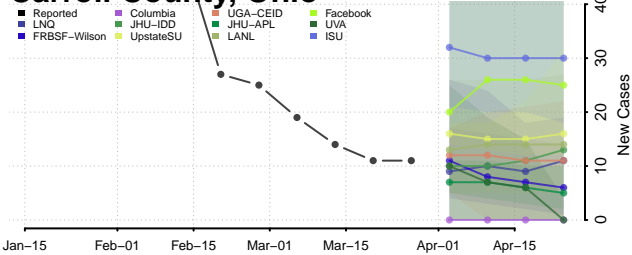

Carroll County, Ohio