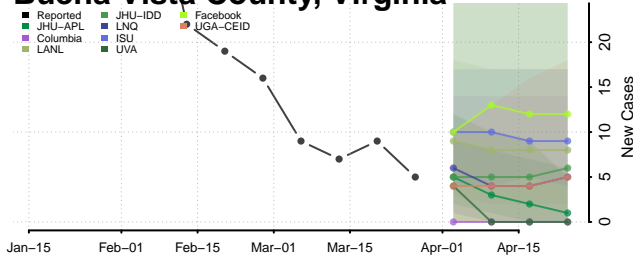

Buena Vista County, Virginia