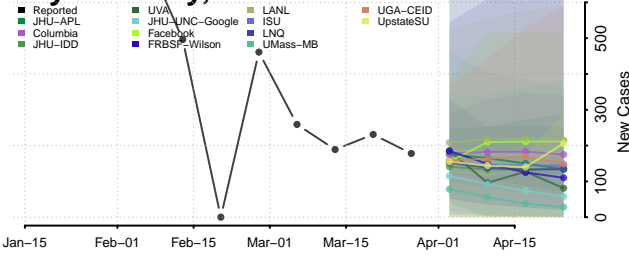

Hays County, Texas