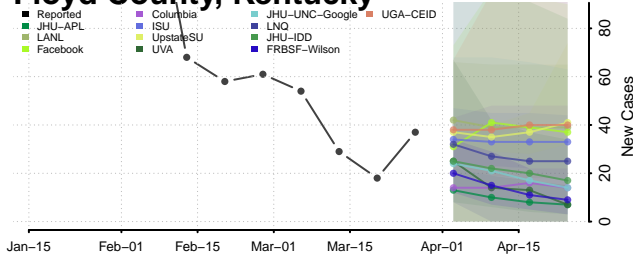

Floyd County, Kentucky