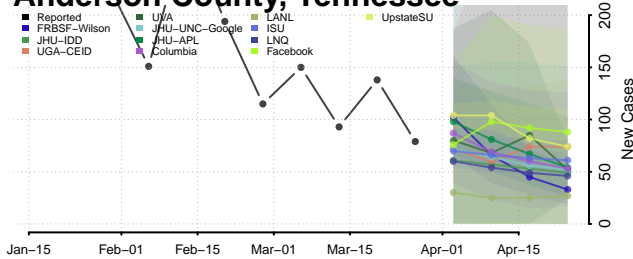

Anderson County, Tennessee