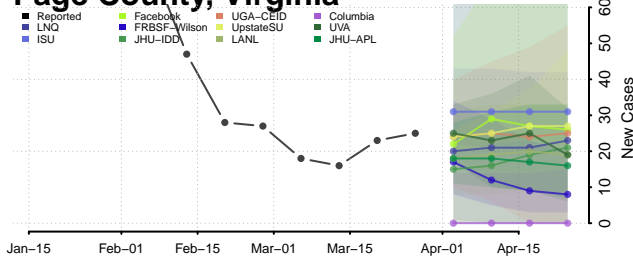

Page County, Virginia