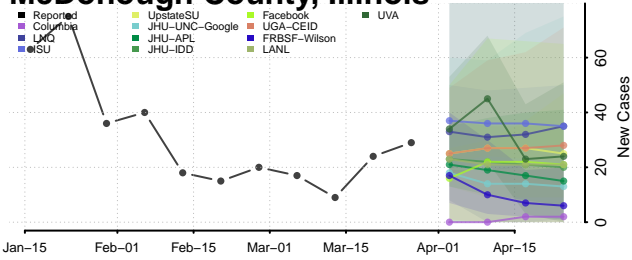

McDonough County, Illinois