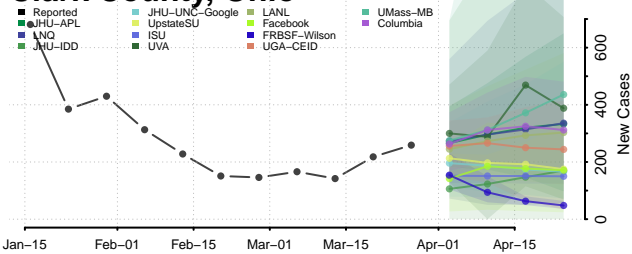

Clermont County, Ohio

Clinton County, Ohio

Columbiana County, Ohio

Coshocton County, Ohio

Crawford County, Ohio

Cuyahoga County, Ohio

Darke County, Ohio

Defiance County, Ohio