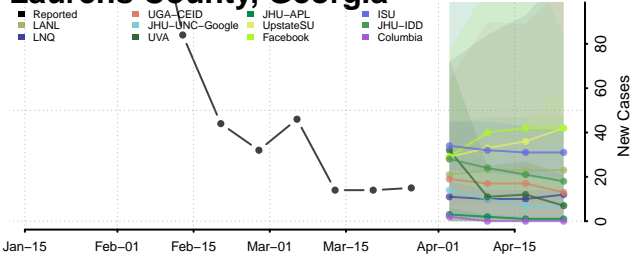

Laurens County, Georgia