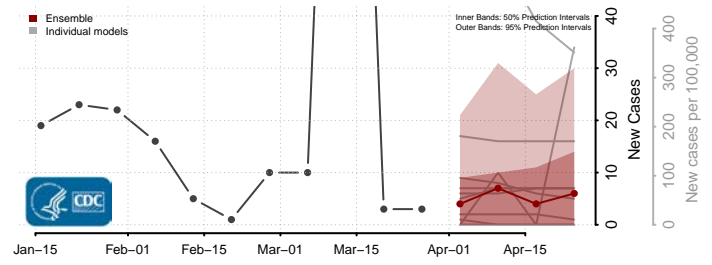

St. Clair County, Missouri