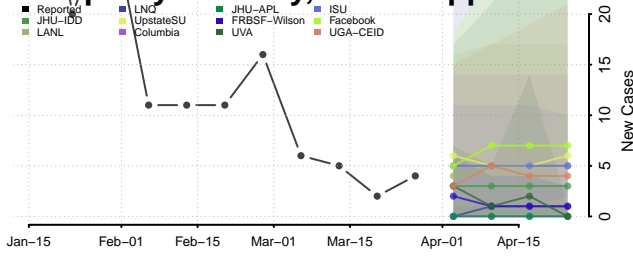

Copiah County, Mississippi

Covington County, Mississippi

DeSoto County, Mississippi

Forrest County, Mississippi

Hinds County, Mississippi

Holmes County, Mississippi

Humphreys County, Mississippi

Issaquena County, Mississippi