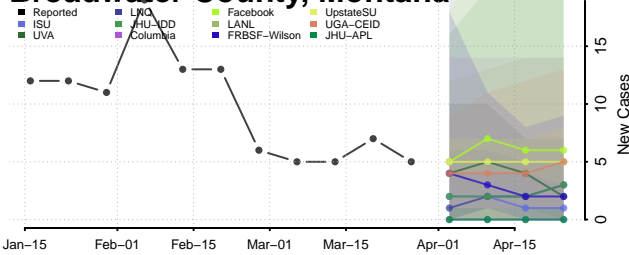

Broadwater County, Montana