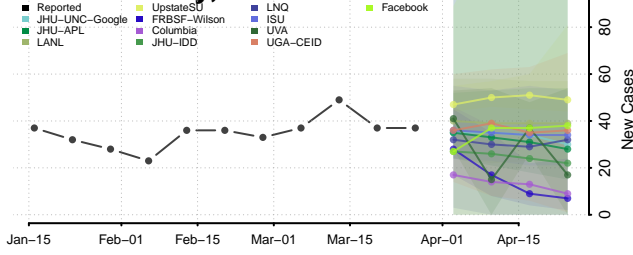

Stark County, North Dakota