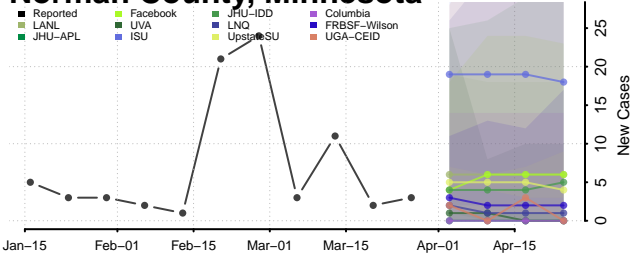

Meeker County, Minnesota

Mille Lacs County, Minnesota

Morrison County, Minnesota

Mower County, Minnesota

Murray County, Minnesota

Nicollet County, Minnesota

Nobles County, Minnesota

Norman County, Minnesota