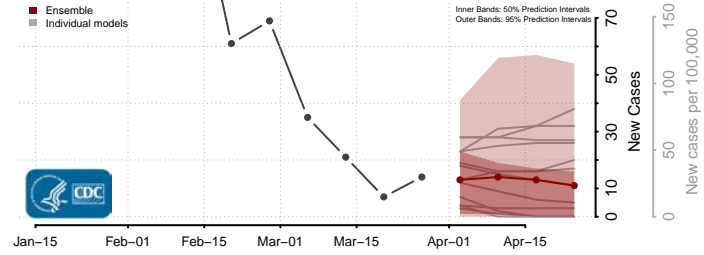

Osage County, Oklahoma