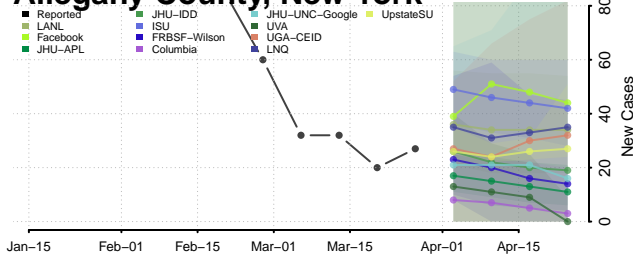

Allegany County, New York