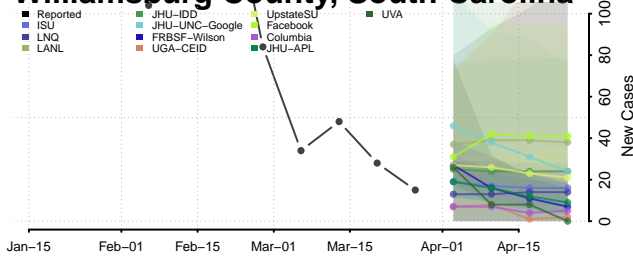

Williamsburg County, South Carolina