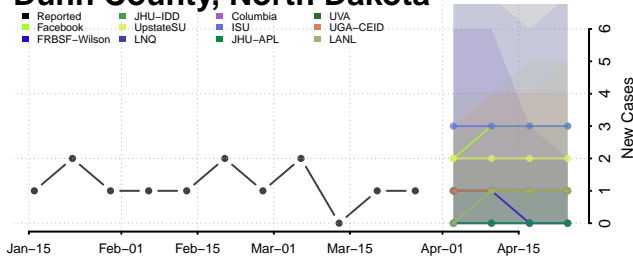

Divide County, North Dakota

Dunn County, North Dakota

Eddy County, North Dakota

Emmons County, North Dakota

Foster County, North Dakota

Golden Valley County, North Dakota

Grand Forks County, North Dakota

Grant County, North Dakota