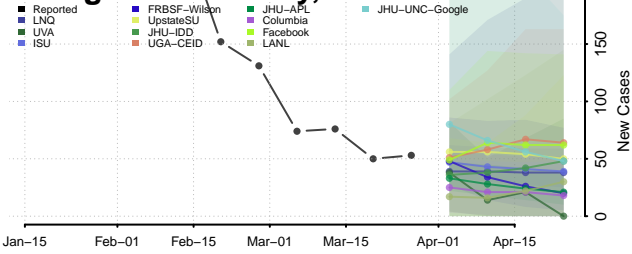

Dillon County, South Carolina

Dorchester County, South Carolina

Edgefield County, South Carolina

Fairfield County, South Carolina

Florence County, South Carolina

Georgetown County, South Carolina

Greenville County, South Carolina