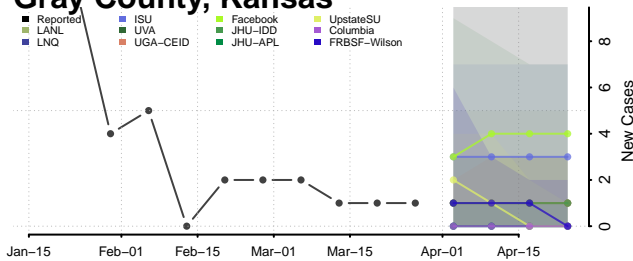

Geary County, Kansas

Gove County, Kansas

Graham County, Kansas

Grant County, Kansas

Gray County, Kansas

Greeley County, Kansas

Greenwood County, Kansas

Hamilton County, Kansas