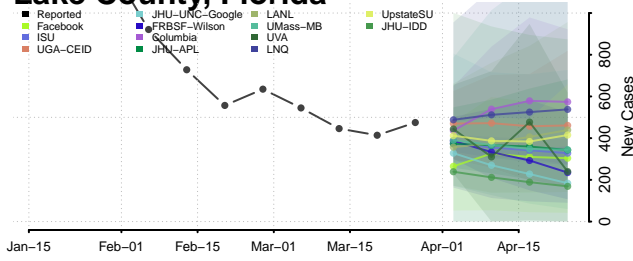

Jackson County, Florida

Jefferson County, Florida

Lafayette County, Florida

Lake County, Florida

Lee County, Florida

Martin County, Florida

Miami-Dade County, Florida

Monroe County, Florida