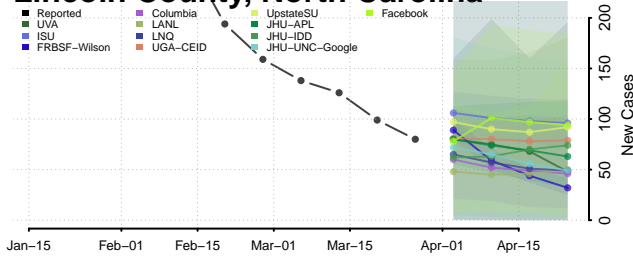

Lincoln County, North Carolina