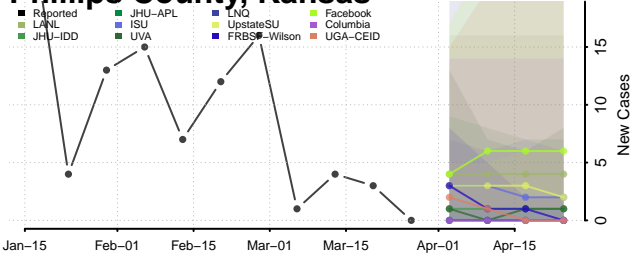

Phillips County, Kansas