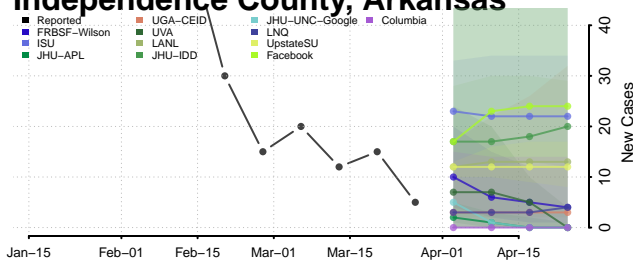

Garland County, Arkansas

Grant County, Arkansas

Greene County, Arkansas

Hempstead County, Arkansas

Hot Spring County, Arkansas

Howard County, Arkansas

Independence County, Arkansas

Izard County, Arkansas