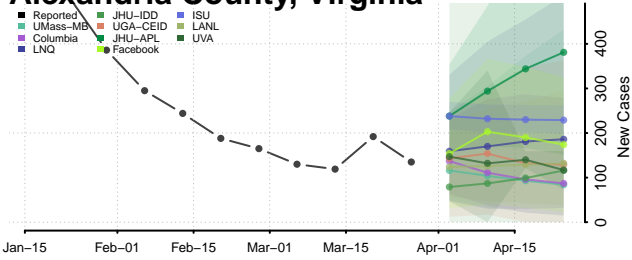

Alexandria County, Virginia