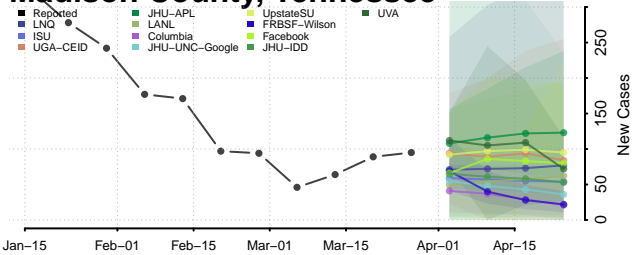

Madison County, Tennessee