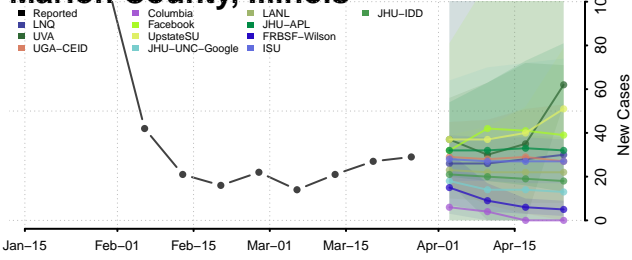

Lawrence County, Illinois

Lee County, Illinois

Livingston County, Illinois

Logan County, Illinois

Macon County, Illinois

Macoupin County, Illinois

Madison County, Illinois

Marion County, Illinois