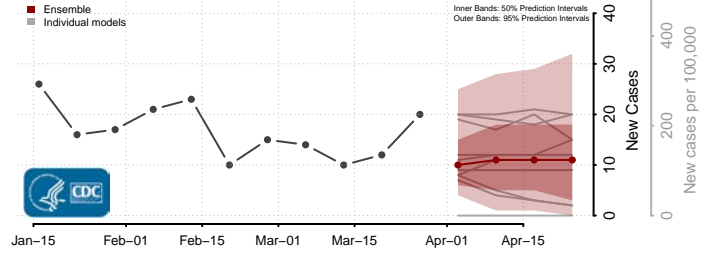

Monona County, Iowa

Monroe County, Iowa

Montgomery County, Iowa

Muscatine County, Iowa

O'Brien County, Iowa

Osceola County, Iowa

Page County, Iowa

Palo Alto County, Iowa