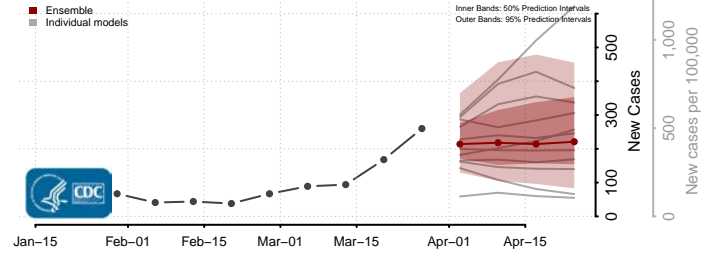

Tuscola County, Michigan