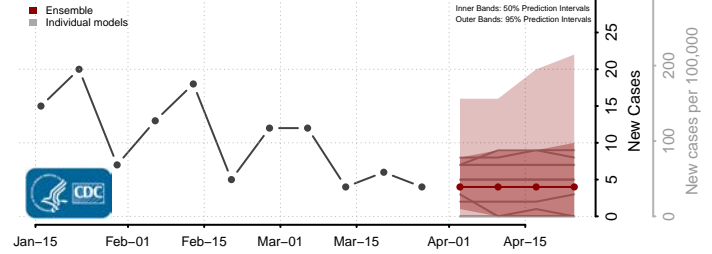

Jefferson County, Iowa

Johnson County, Iowa

Jones County, Iowa

Keokuk County, Iowa

Kossuth County, Iowa

Lee County, Iowa

Linn County, Iowa

Louisa County, Iowa