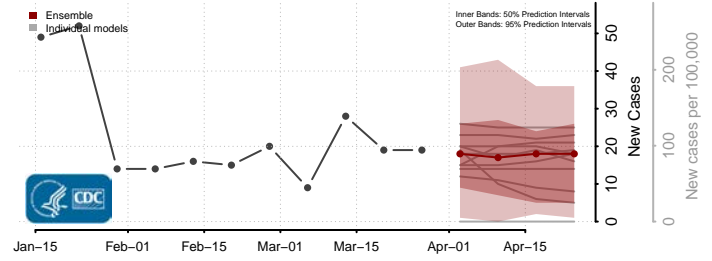

Buena Vista County, Iowa

Butler County, Iowa

Calhoun County, Iowa

Carroll County, Iowa

Cass County, Iowa

Cedar County, Iowa

Cerro Gordo County, Iowa

Cherokee County, Iowa