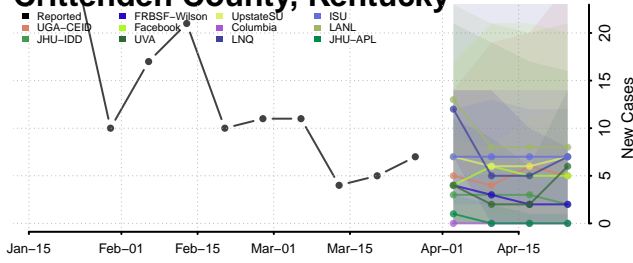

Crittenden County, Kentucky