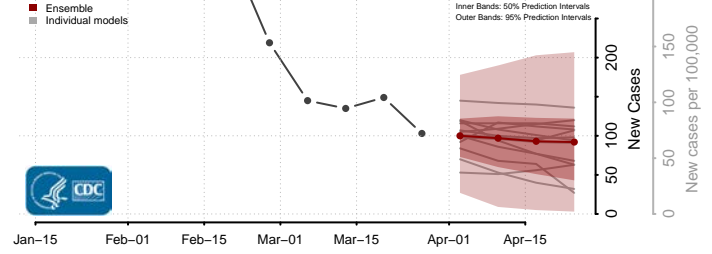

Beaufort County, North Carolina

Bertie County, North Carolina

Bladen County, North Carolina

Brunswick County, North Carolina

Buncombe County, North Carolina

Burke County, North Carolina

Chatham County, North Carolina