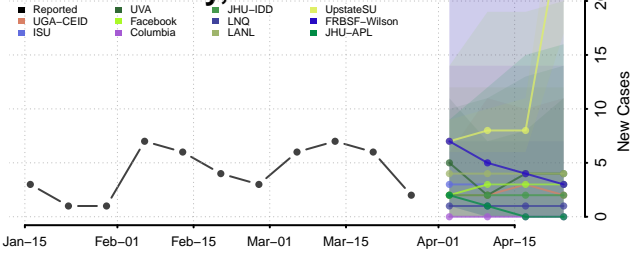

Gooding County, Idaho

Idaho County, Idaho

Jefferson County, Idaho

Jerome County, Idaho

Kootenai County, Idaho

Latah County, Idaho

Lemhi County, Idaho

Lewis County, Idaho