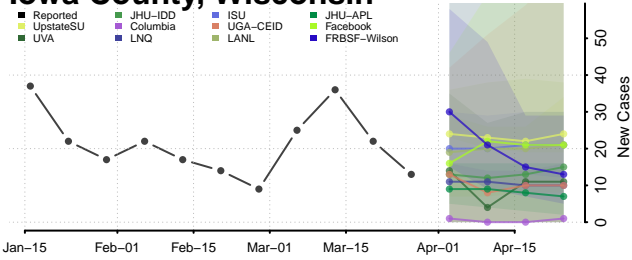

Iowa County, Wisconsin