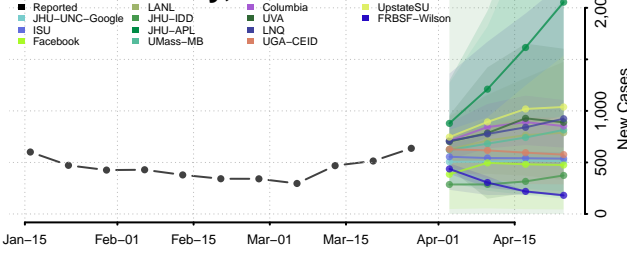

Wexford County, Michigan

Minnesota

Aitkin County, Minnesota

Anoka County, Minnesota

Becker County, Minnesota

Beltrami County, Minnesota

Benton County, Minnesota

Big Stone County, Minnesota