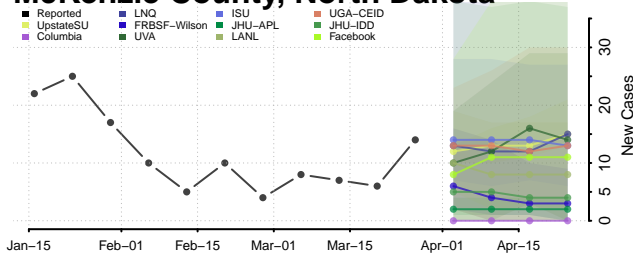

Griggs County, North Dakota

Hettinger County, North Dakota

Kidder County, North Dakota

LaMoure County, North Dakota

Logan County, North Dakota

McHenry County, North Dakota

McIntosh County, North Dakota

McKenzie County, North Dakota