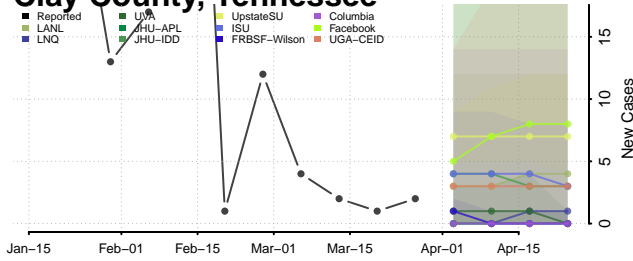

Carter County, Tennessee

Cheatham County, Tennessee

Chester County, Tennessee

Claiborne County, Tennessee

Clay County, Tennessee

Cocke County, Tennessee

Coffee County, Tennessee

Crockett County, Tennessee