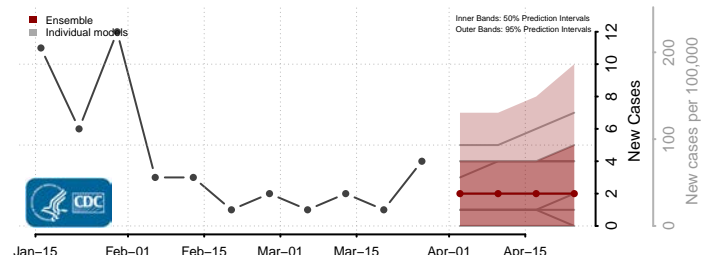

Lincoln County, Idaho