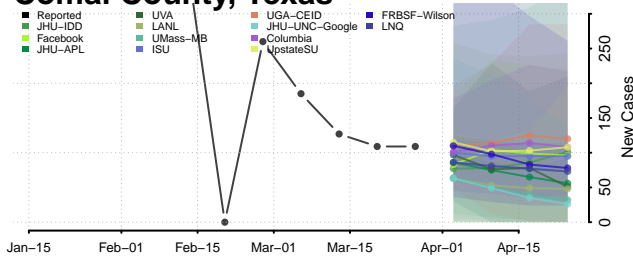

Comal County, Texas