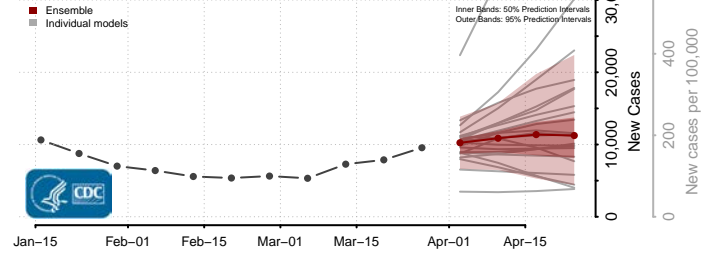

Wexford County, Michigan

Minnesota

Aitkin County, Minnesota

Anoka County, Minnesota

Becker County, Minnesota

Beltrami County, Minnesota