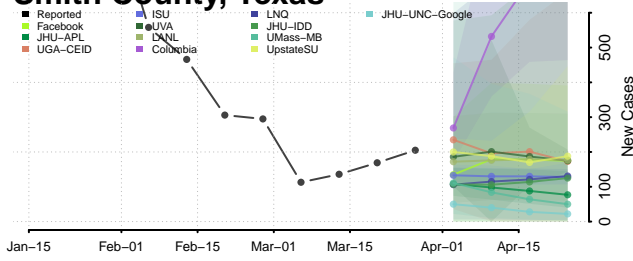

Smith County, Texas