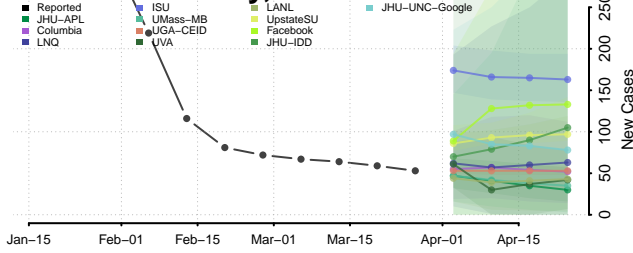

Otero County, New Mexico

Quay County, New Mexico

Rio Arriba County, New Mexico

Roosevelt County, New Mexico

San Juan County, New Mexico

San Miguel County, New Mexico

Sandoval County, New Mexico

Santa Fe County, New Mexico