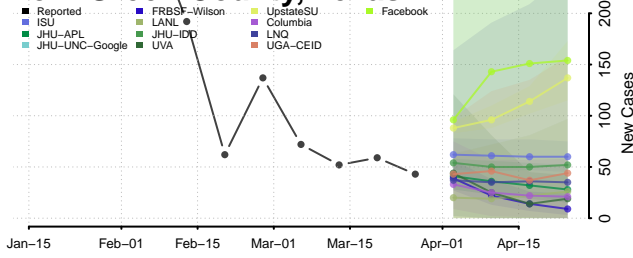

Tom Green County, Texas