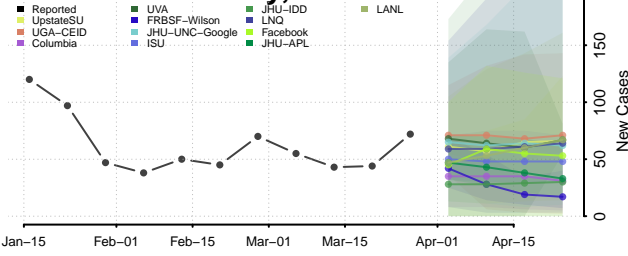

Monona County, Iowa

Monroe County, Iowa

Montgomery County, Iowa

Muscatine County, Iowa

O'Brien County, Iowa

Osceola County, Iowa

Page County, Iowa

Palo Alto County, Iowa