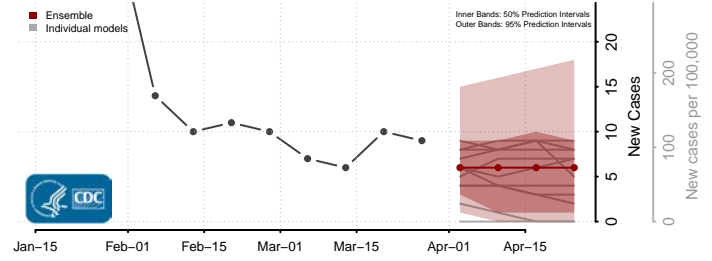

Yellow Medicine County, Minnesota

Mississippi

Adams County, Mississippi

Alcorn County, Mississippi

Amite County, Mississippi

Attala County, Mississippi

Benton County, Mississippi

Bolivar County, Mississippi