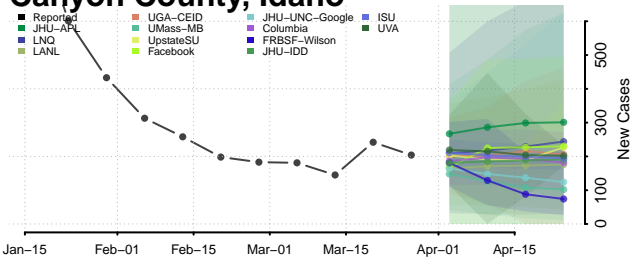

Boise County, Idaho

Bonner County, Idaho

Bonneville County, Idaho

Boundary County, Idaho

Butte County, Idaho

Camas County, Idaho

Canyon County, Idaho

Caribou County, Idaho