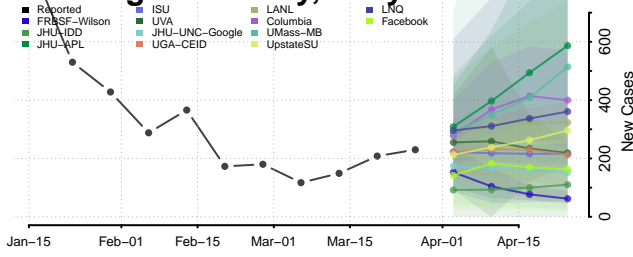

Washington County, Maryland