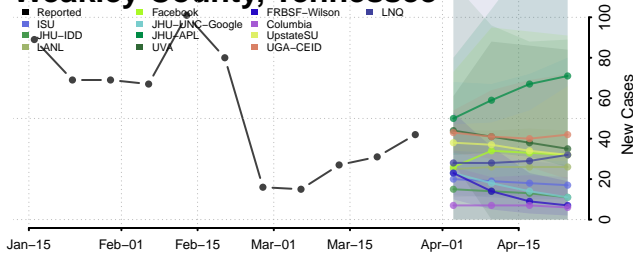

Weakley County, Tennessee