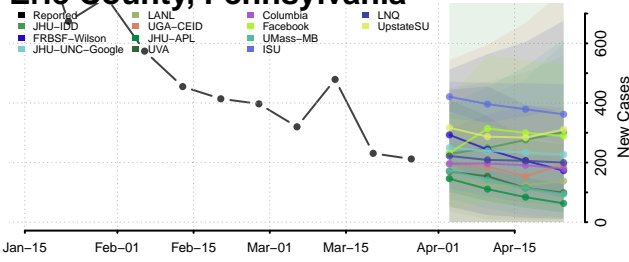

Erie County, Pennsylvania