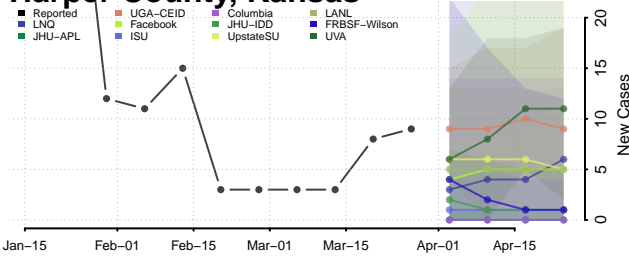

Harper County, Kansas