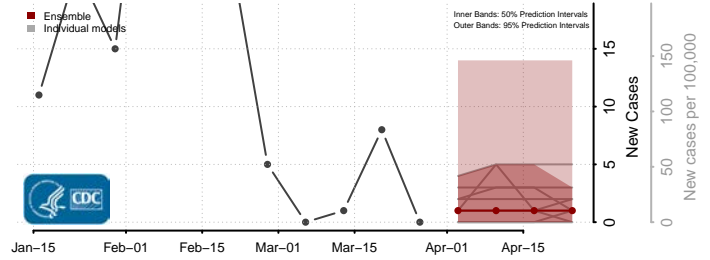

White Pine County, Nevada