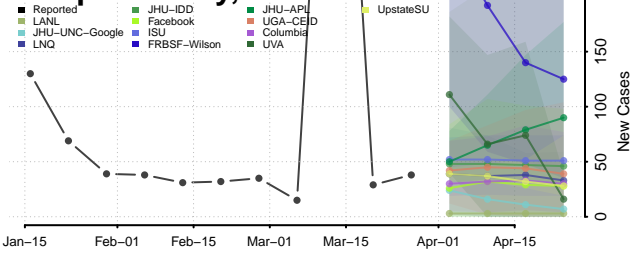

Phelps County, Missouri