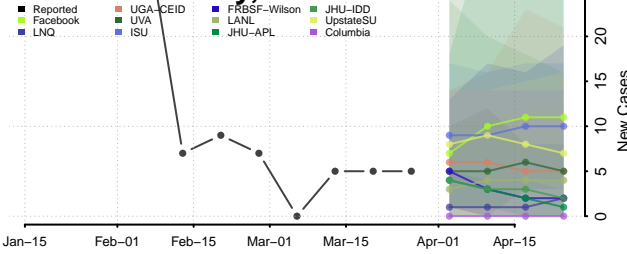

Duval County, Florida

Escambia County, Florida

Flagler County, Florida

Franklin County, Florida

Gadsden County, Florida

Gilchrist County, Florida

Glades County, Florida

Gulf County, Florida