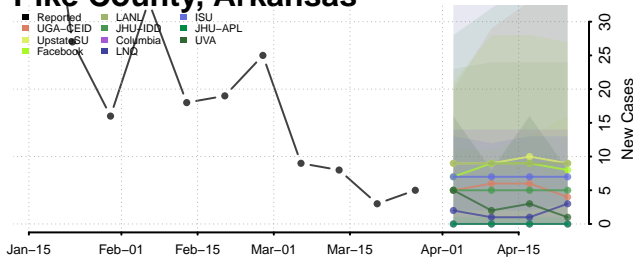

Nevada County, Arkansas

Newton County, Arkansas

Ouachita County, Arkansas

Perry County, Arkansas

Phillips County, Arkansas

Pike County, Arkansas

Poinsett County, Arkansas

Polk County, Arkansas