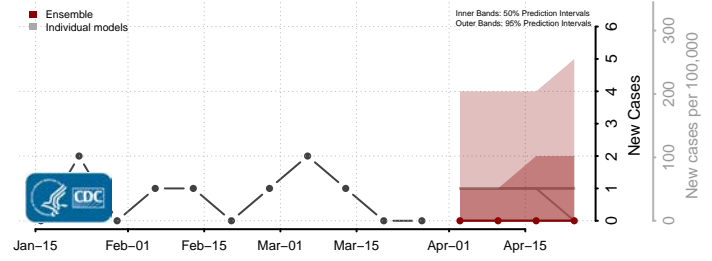

McLean County, North Dakota

Mercer County, North Dakota

Morton County, North Dakota

Mountrail County, North Dakota

Nelson County, North Dakota

Oliver County, North Dakota

Pembina County, North Dakota

Pierce County, North Dakota