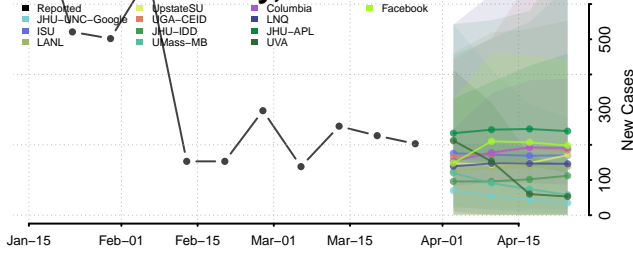

Jefferson County, Texas