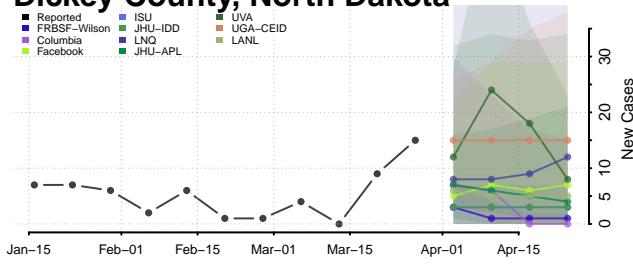

Divide County, North Dakota

Dunn County, North Dakota

Eddy County, North Dakota

Emmons County, North Dakota

Foster County, North Dakota

Golden Valley County, North Dakota

Grand Forks County, North Dakota

Grant County, North Dakota