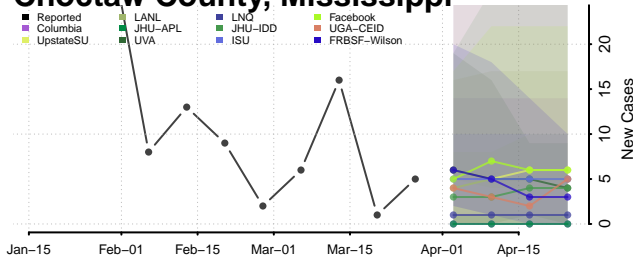

Choctaw County, Mississippi