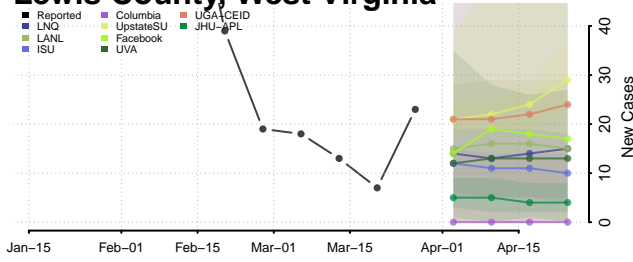

Lewis County, West Virginia