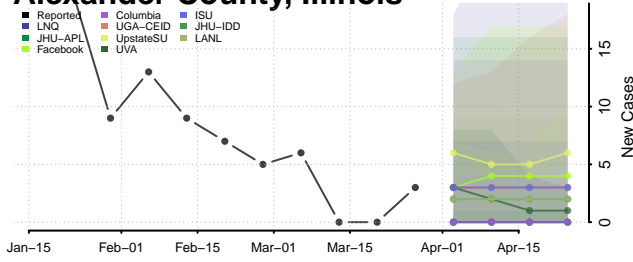

Shoshone County, Idaho

Teton County, Idaho

Twin Falls County, Idaho

Valley County, Idaho

Washington County, Idaho

Illinois

Adams County, Illinois

Alexander County, Illinois