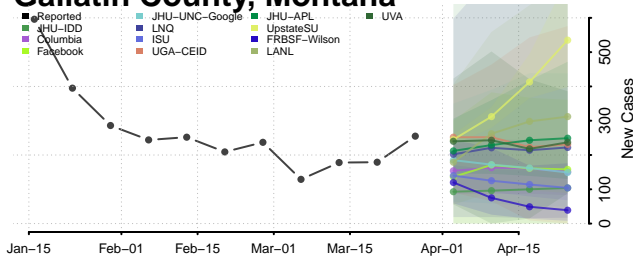

Deer Lodge County, Montana

Fallon County, Montana

Fergus County, Montana

Flathead County, Montana

Gallatin County, Montana

Garfield County, Montana

Glacier County, Montana

Golden Valley County, Montana