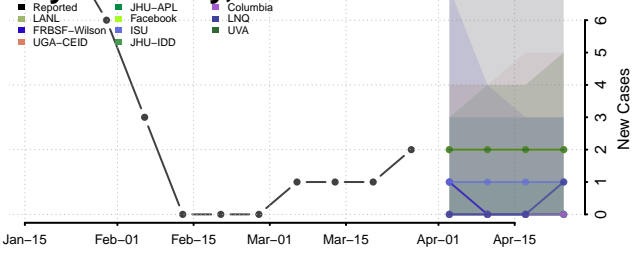

Baylor County, Texas