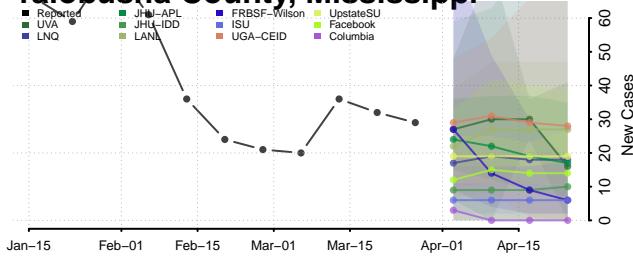

Warren County, Mississippi

Washington County, Mississippi

Wayne County, Mississippi

Webster County, Mississippi

Wilkinson County, Mississippi

Winston County, Mississippi

Yalobusha County, Mississippi

Yazoo County, Mississippi