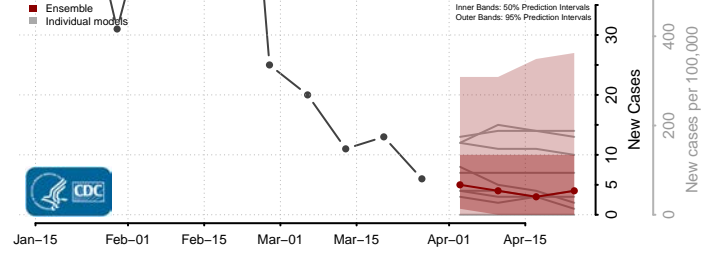

King and Queen County, Virginia

King George County, Virginia

King William County, Virginia

Lancaster County, Virginia

Lee County, Virginia

Lexington County, Virginia

Loudoun County, Virginia

Louisa County, Virginia