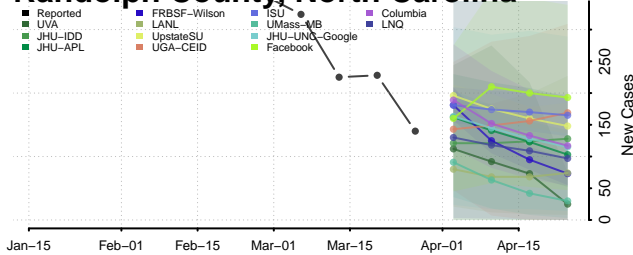

Randolph County, North Carolina