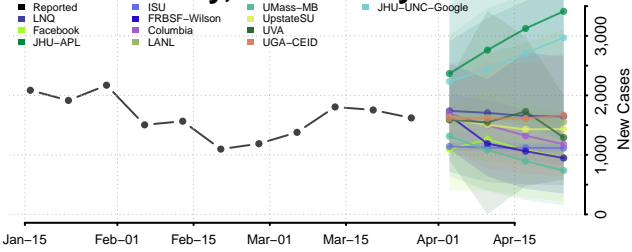

Hunterdon County, New Jersey

Mercer County, New Jersey

Middlesex County, New Jersey

Monmouth County, New Jersey

Morris County, New Jersey

Ocean County, New Jersey

Passaic County, New Jersey

Salem County, New Jersey