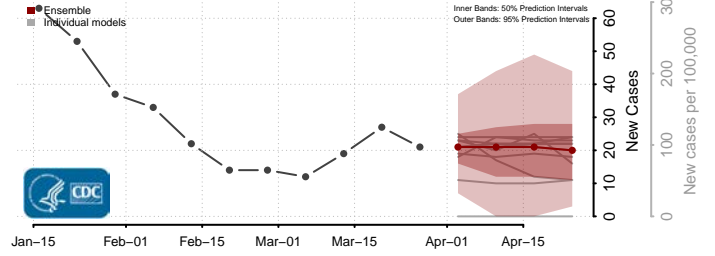

Wabasha County, Minnesota