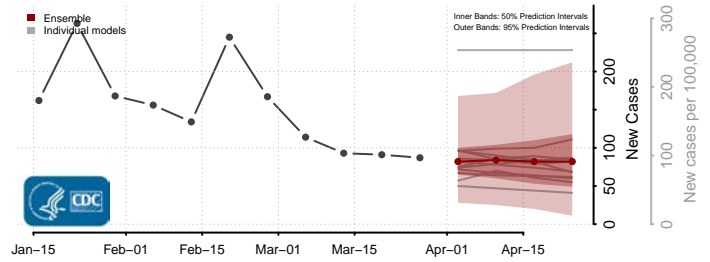

Grafton County, New Hampshire