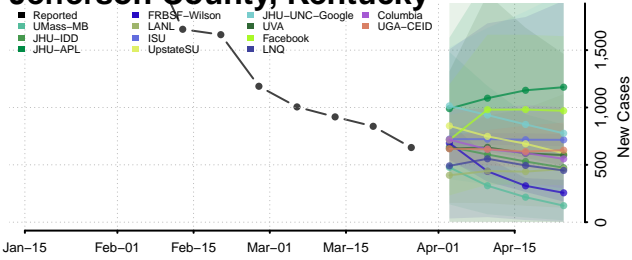

Jefferson County, Kentucky