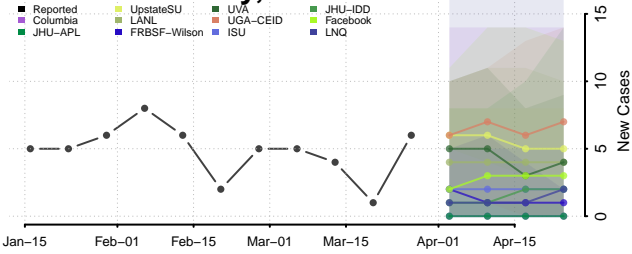

Cochran County, Texas