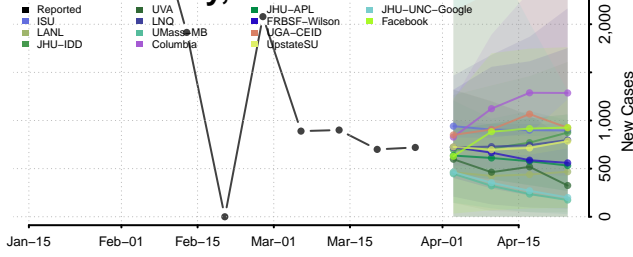

Travis County, Texas