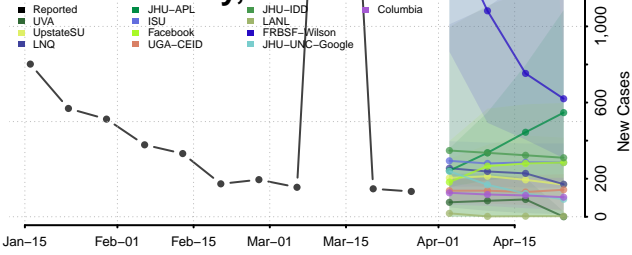

DeKalb County, Missouri

Dent County, Missouri

Douglas County, Missouri

Dunklin County, Missouri

Franklin County, Missouri

Gasconade County, Missouri

Gentry County, Missouri

Greene County, Missouri