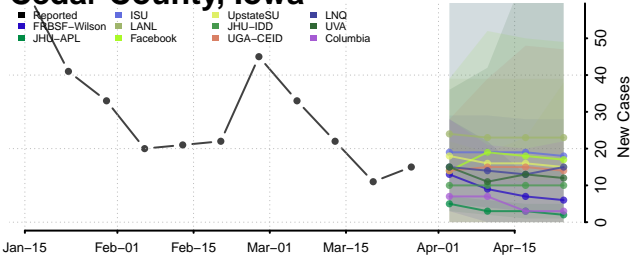

Buena Vista County, Iowa

Butler County, Iowa

Calhoun County, Iowa

Carroll County, Iowa

Cass County, Iowa

Cedar County, Iowa

Cerro Gordo County, Iowa

Cherokee County, Iowa