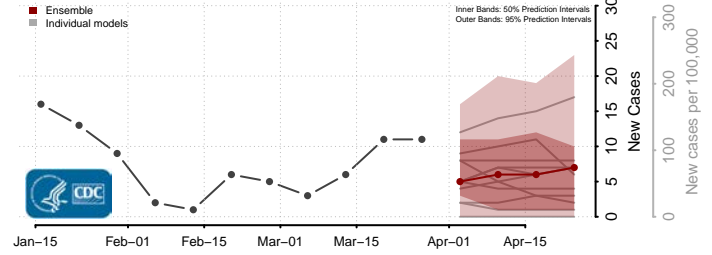

Wayne County, Missouri

Webster County, Missouri

Worth County, Missouri

Wright County, Missouri

Montana

Beaverhead County, Montana

Big Horn County, Montana

Blaine County, Montana