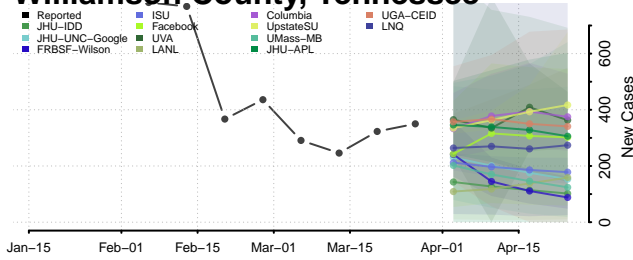

Williamson County, Tennessee