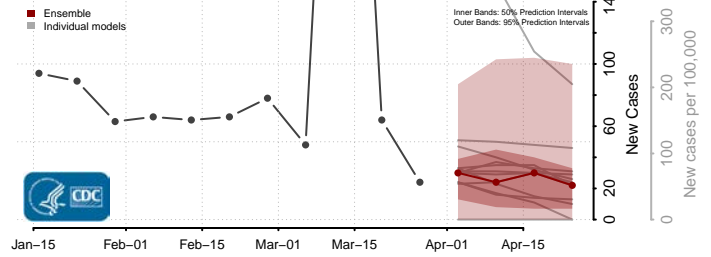

Butler County, Missouri