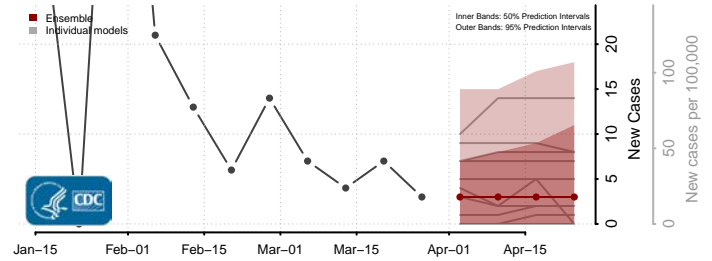

Humboldt County, Nevada