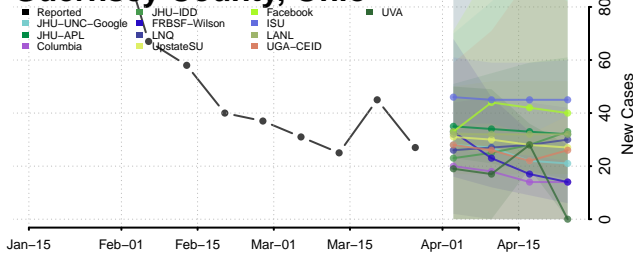

Guernsey County, Ohio