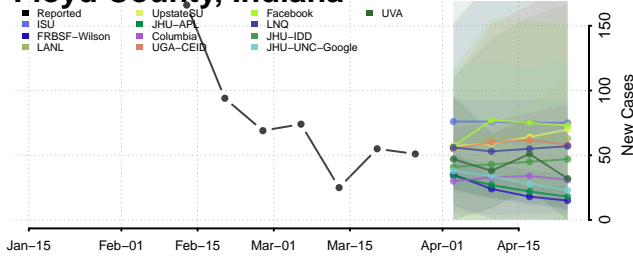

Delaware County, Indiana

Dubois County, Indiana

Elkhart County, Indiana

Fayette County, Indiana

Floyd County, Indiana

Fountain County, Indiana

Franklin County, Indiana

Fulton County, Indiana