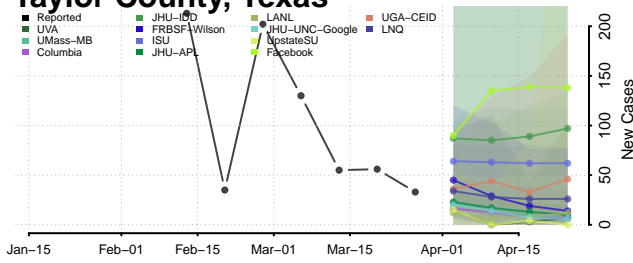

Taylor County, Texas