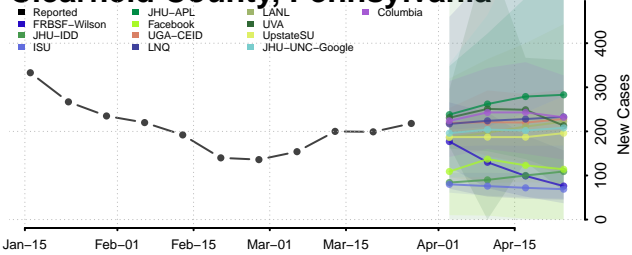

Cambria County, Pennsylvania

Cameron County, Pennsylvania

Carbon County, Pennsylvania

Centre County, Pennsylvania

Chester County, Pennsylvania

Clarion County, Pennsylvania

Clearfield County, Pennsylvania

Clinton County, Pennsylvania