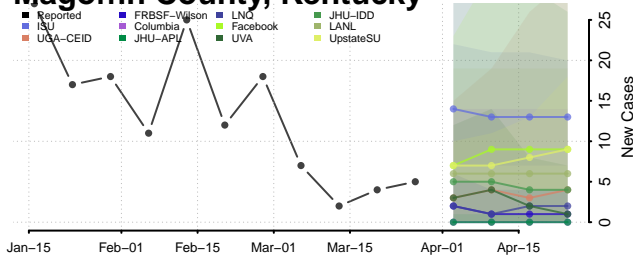

Magoffin County, Kentucky