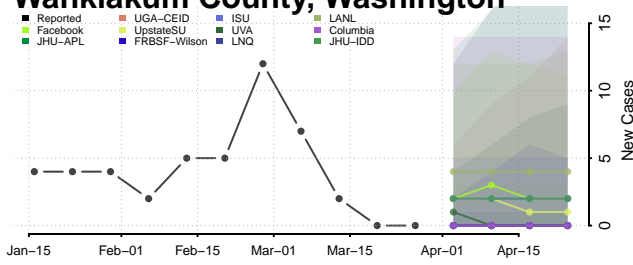

Snohomish County, Washington

Spokane County, Washington

Stevens County, Washington

Thurston County, Washington

Wahkiakum County, Washington

Walla Walla County, Washington

Whatcom County, Washington

Whitman County, Washington