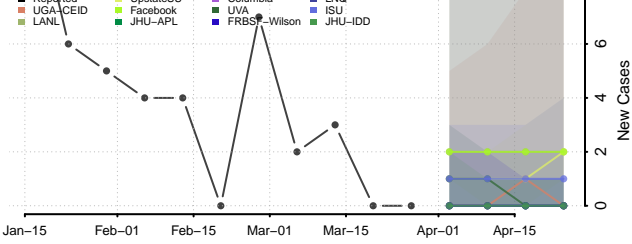

Elk County, Kansas