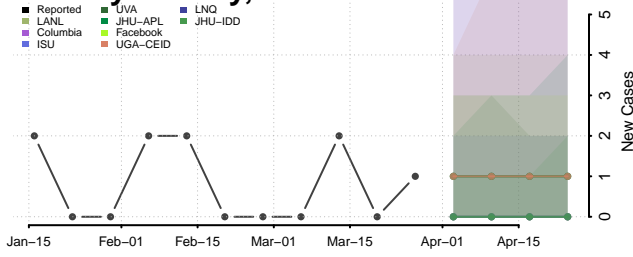

Kenedy County, Texas