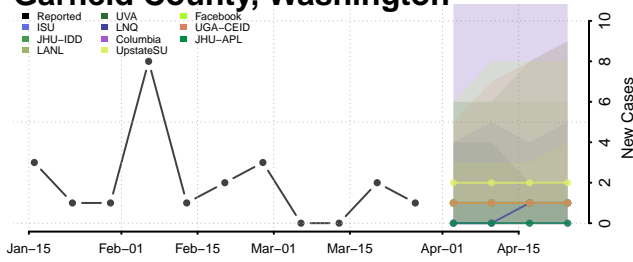

Garfield County, Washington