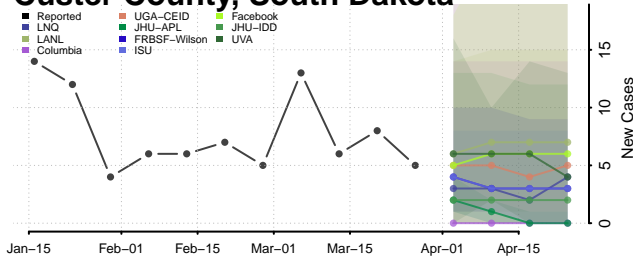

Custer County, South Dakota