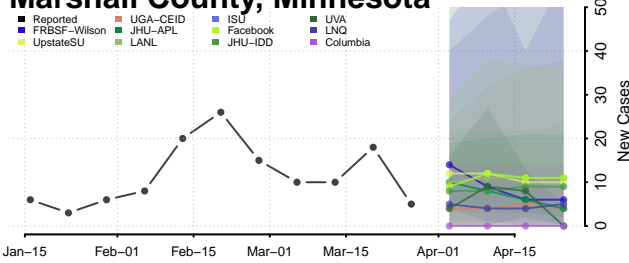

Lake of the Woods County, Minnesota

Le Sueur County, Minnesota

Lincoln County, Minnesota

Lyon County, Minnesota

Mahnomen County, Minnesota

Marshall County, Minnesota

Martin County, Minnesota

McLeod County, Minnesota