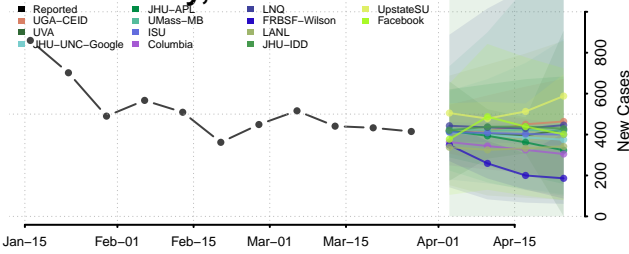

Saguache County, Colorado

San Juan County, Colorado

San Miguel County, Colorado

Sedgwick County, Colorado

Summit County, Colorado

Teller County, Colorado

Washington County, Colorado

Weld County, Colorado