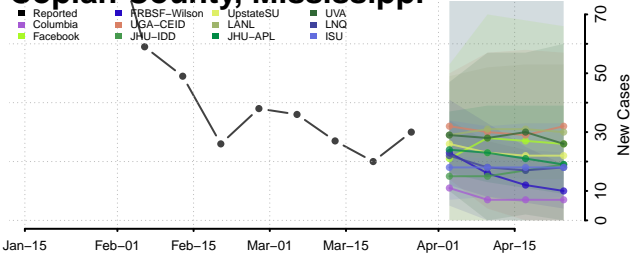

Copiah County, Mississippi