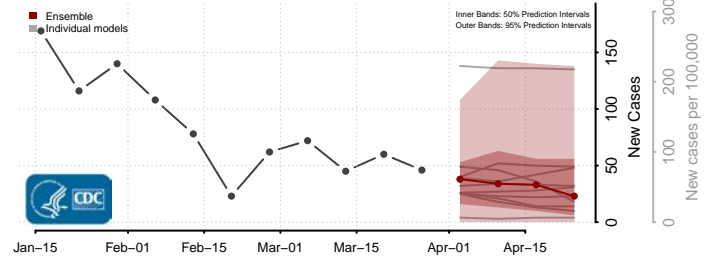

Acadia County, Louisiana