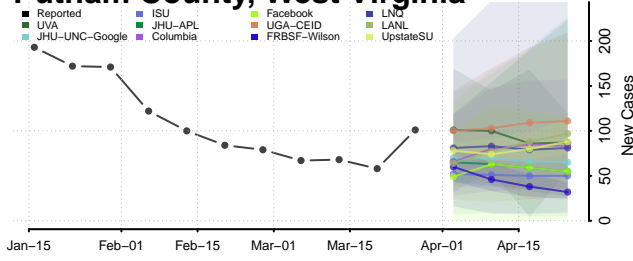

Ohio County, West Virginia

Pendleton County, West Virginia

Pleasants County, West Virginia

Pocahontas County, West Virginia

Preston County, West Virginia

Putnam County, West Virginia

Raleigh County, West Virginia