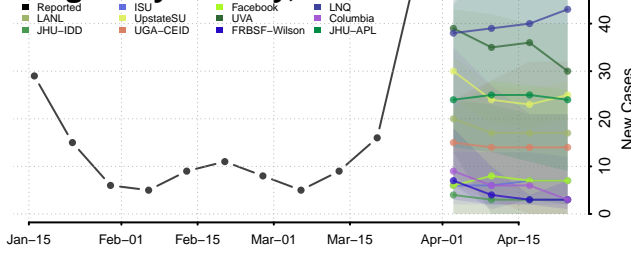

Kingsbury County, South Dakota