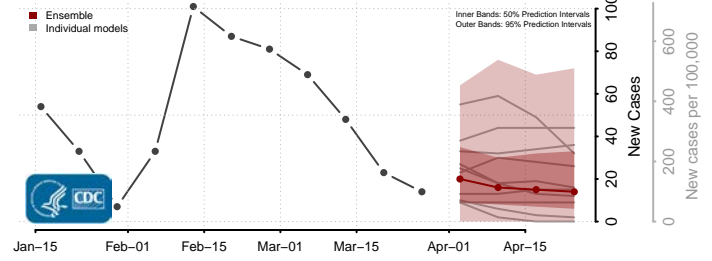

Pennington County, Minnesota