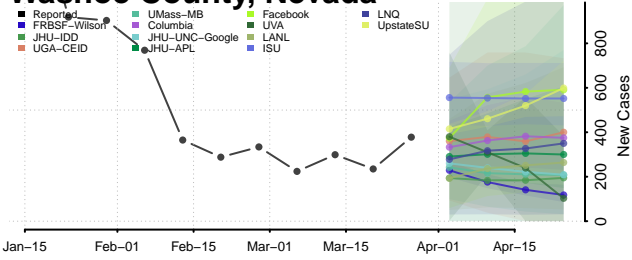

Washoe County, Nevada