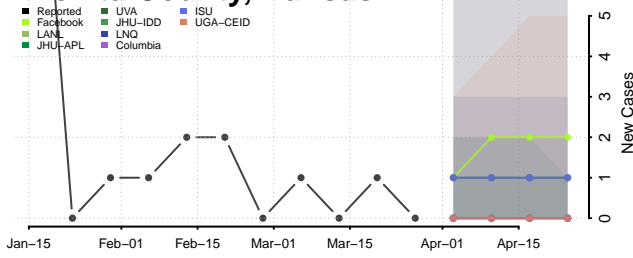

Wichita County, Kansas