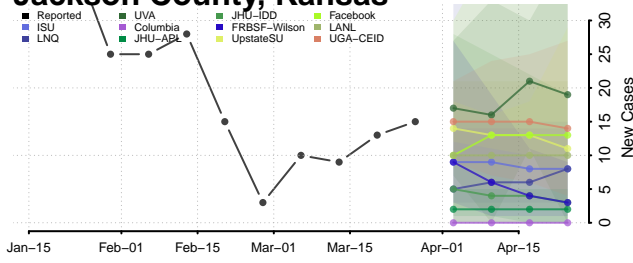

Harper County, Kansas

Harvey County, Kansas

Haskell County, Kansas

Hodgeman County, Kansas

Jackson County, Kansas

Jefferson County, Kansas

Jewell County, Kansas

Johnson County, Kansas