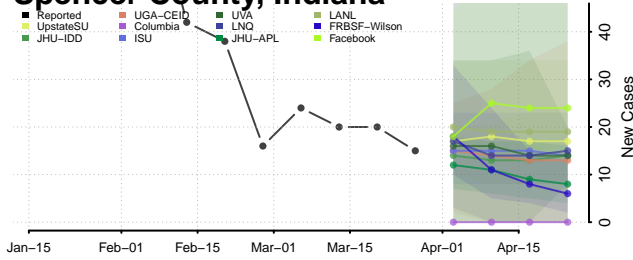

Pulaski County, Indiana

Putnam County, Indiana

Randolph County, Indiana

Ripley County, Indiana

Rush County, Indiana

Scott County, Indiana

Shelby County, Indiana

Spencer County, Indiana