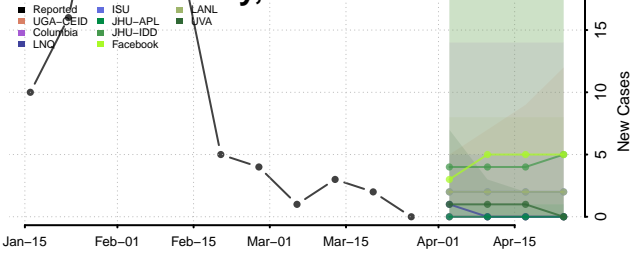

Crockett County, Texas