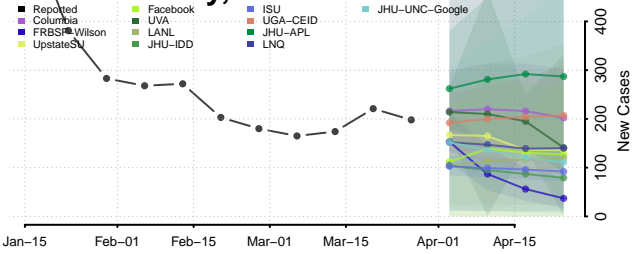

Robertson County, Tennessee

Rutherford County, Tennessee

Scott County, Tennessee

Sequatchie County, Tennessee

Sevier County, Tennessee

Shelby County, Tennessee

Smith County, Tennessee

Stewart County, Tennessee