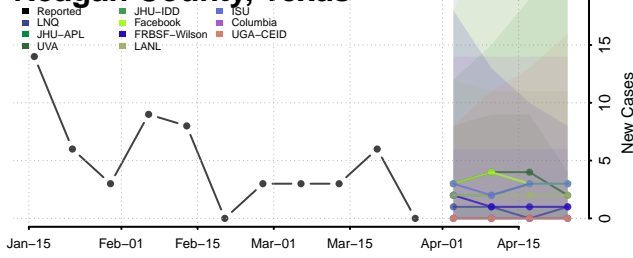

Reagan County, Texas