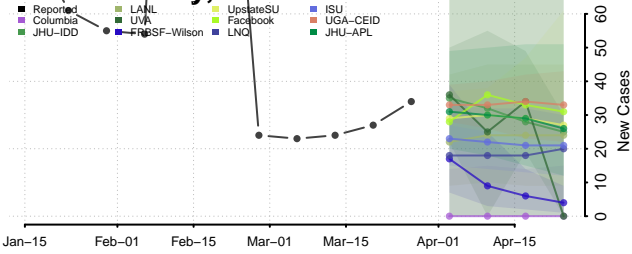

Scott County, Tennessee