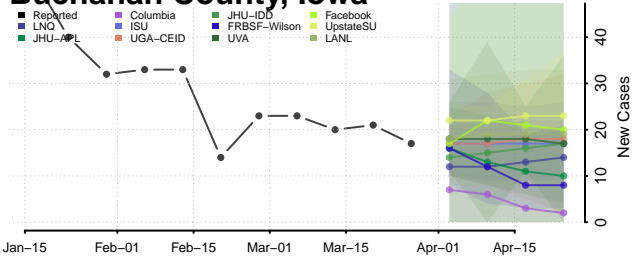

Buchanan County, Iowa