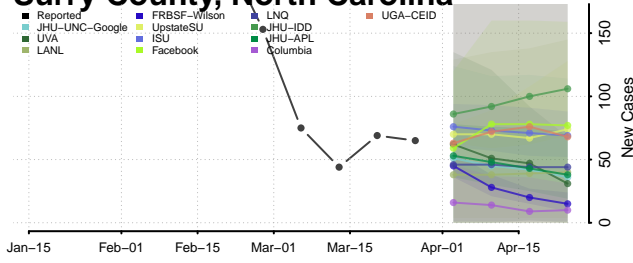

Scotland County, North Carolina

Stanly County, North Carolina

Stokes County, North Carolina

Surry County, North Carolina

Swain County, North Carolina

Transylvania County, North Carolina

Tyrrell County, North Carolina