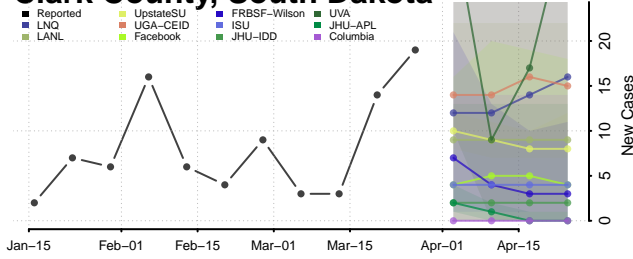

Clark County, South Dakota