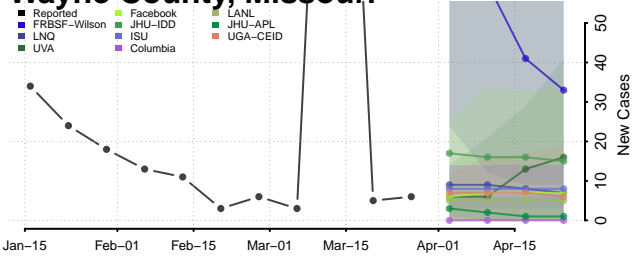

Wayne County, Missouri