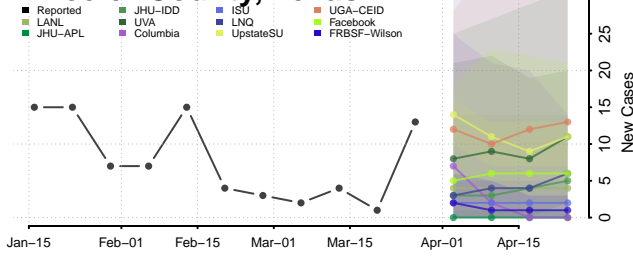

Wheeler County, Texas