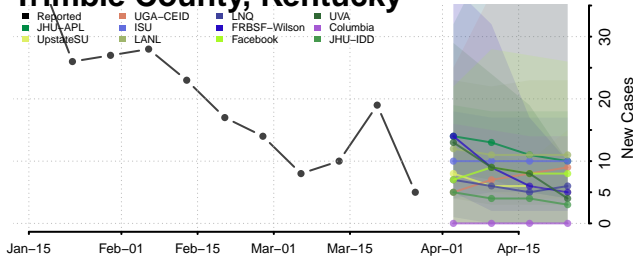

Trimble County, Kentucky