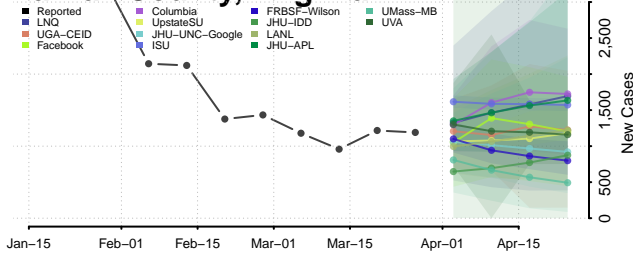

Fairfax County, Virginia