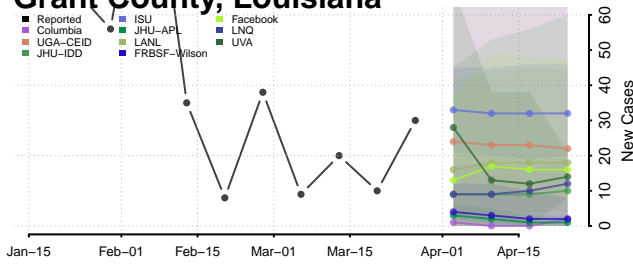

East Baton Rouge County, Louisiana

East Carroll County, Louisiana

East Feliciana County, Louisiana

Evangeline County, Louisiana

Franklin County, Louisiana

Grant County, Louisiana

Iberia County, Louisiana

Iberville County, Louisiana