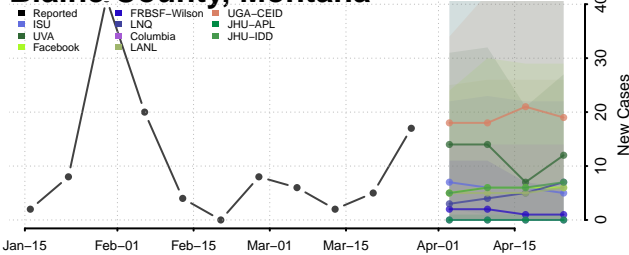

Wayne County, Missouri

Webster County, Missouri

Worth County, Missouri

Wright County, Missouri

Montana

Beaverhead County, Montana

Big Horn County, Montana

Blaine County, Montana