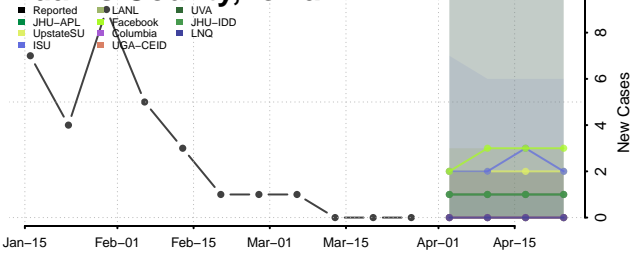

Adams County, Iowa