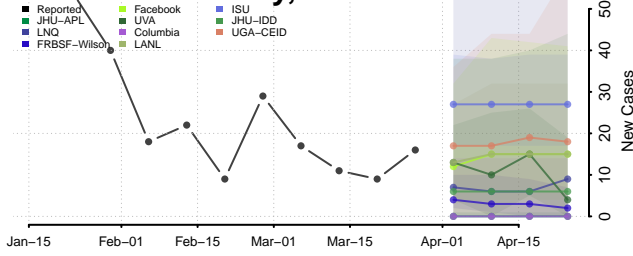

Caddo County, Louisiana

Calcasieu County, Louisiana

Caldwell County, Louisiana

Cameron County, Louisiana

Catahoula County, Louisiana

Claiborne County, Louisiana

Concordia County, Louisiana

De Soto County, Louisiana