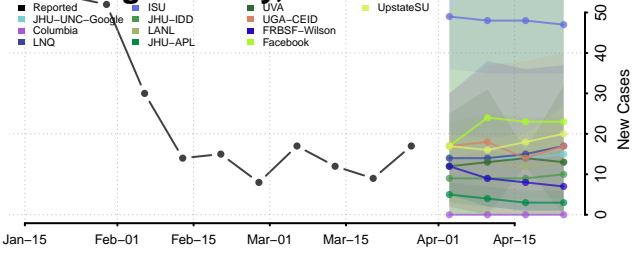

LaGrange County, Indiana