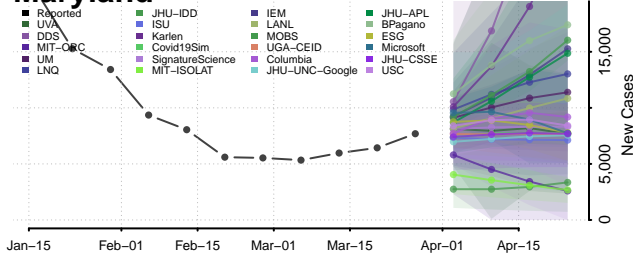

Waldo County, Maine

Washington County, Maine

York County, Maine

Maryland

Allegany County, Maryland

Anne Arundel County, Maryland