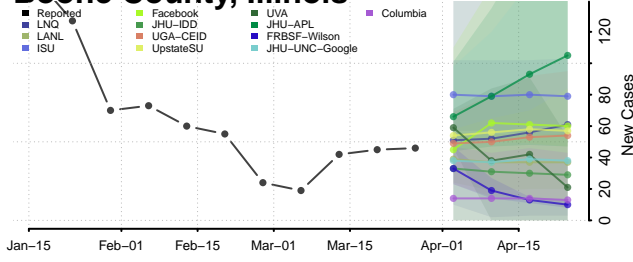

Boone County, Illinois