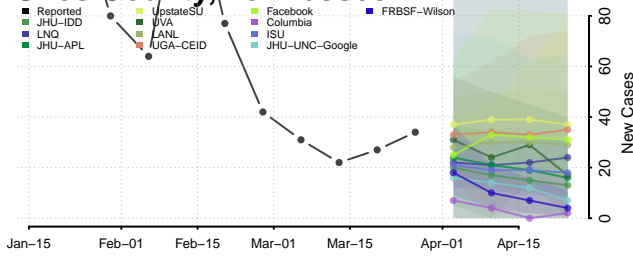

Giles County, Tennessee