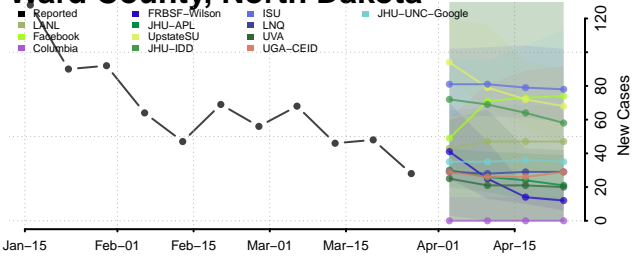

Ward County, North Dakota