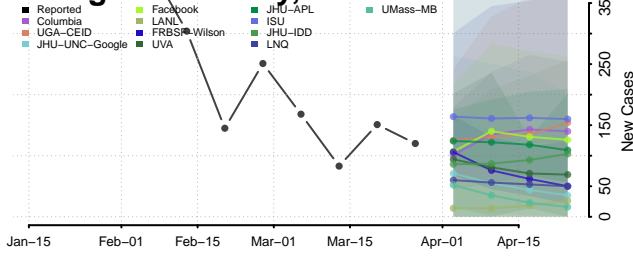

Madison County, Louisiana

Morehouse County, Louisiana

Natchitoches County, Louisiana

Orleans County, Louisiana

Ouachita County, Louisiana

Plaquemines County, Louisiana

Pointe Coupee County, Louisiana

Rapides County, Louisiana