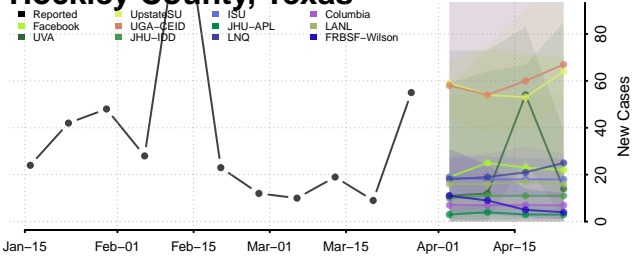

Hockley County, Texas