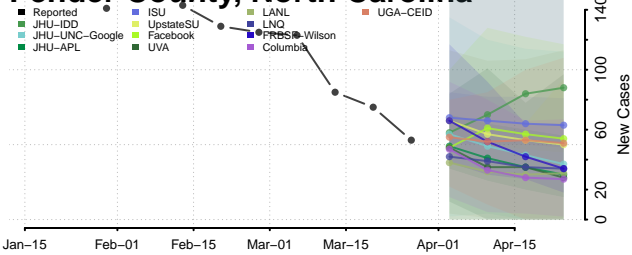

Pender County, North Carolina