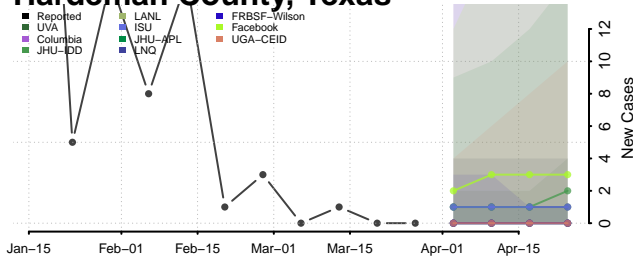

Hardeman County, Texas