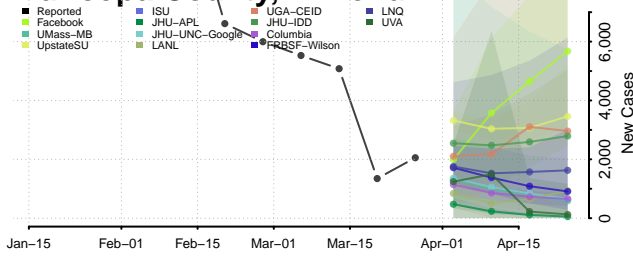

Cochise County, Arizona

Coconino County, Arizona

Gila County, Arizona

Graham County, Arizona

Greenlee County, Arizona

La Paz County, Arizona

Maricopa County, Arizona

Mohave County, Arizona