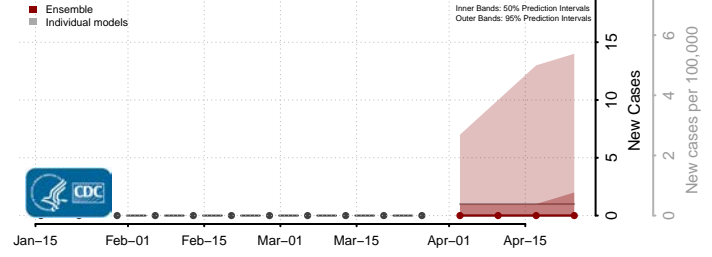

Weber County, Utah