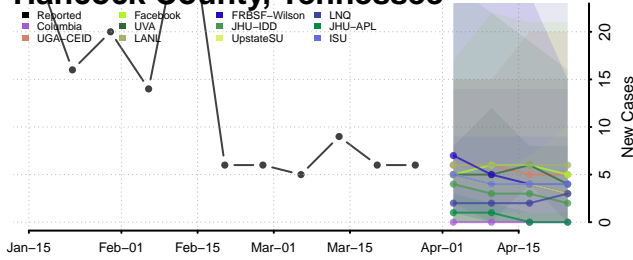

Hancock County, Tennessee