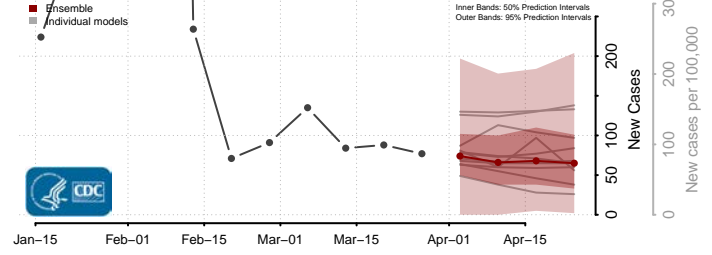

Bastrop County, Texas