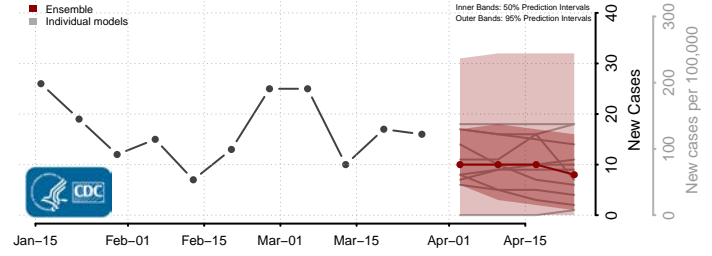

Cassia County, Idaho

Clark County, Idaho

Clearwater County, Idaho

Custer County, Idaho

Elmore County, Idaho

Franklin County, Idaho

Fremont County, Idaho

Gem County, Idaho