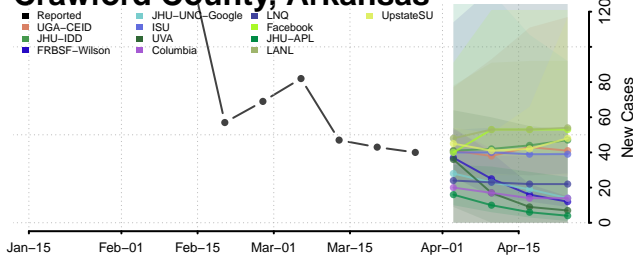

Clark County, Arkansas

Clay County, Arkansas

Cleburne County, Arkansas

Cleveland County, Arkansas

Columbia County, Arkansas

Conway County, Arkansas

Craighead County, Arkansas

Crawford County, Arkansas