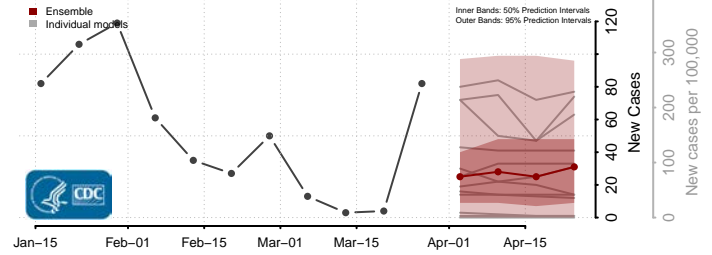

Jefferson County, Iowa

Johnson County, Iowa

Jones County, Iowa

Keokuk County, Iowa

Kossuth County, Iowa

Lee County, Iowa

Linn County, Iowa

Louisa County, Iowa