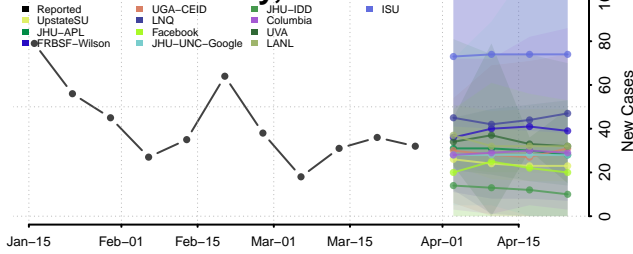

Orange County, Vermont

Orleans County, Vermont

Rutland County, Vermont

Washington County, Vermont

Windham County, Vermont

Windsor County, Vermont

Virgin Islands

Virginia