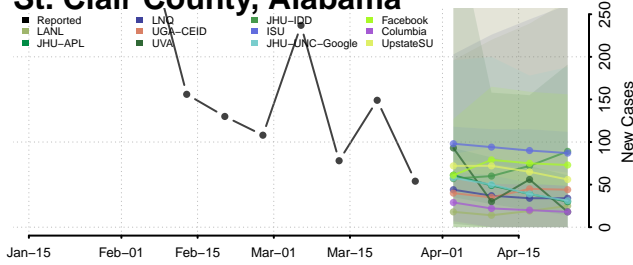

Marion County, Alabama

Marshall County, Alabama

Mobile County, Alabama

Monroe County, Alabama

Montgomery County, Alabama

Morgan County, Alabama

Perry County, Alabama

Pickens County, Alabama

Pike County, Alabama

Randolph County, Alabama

Russell County, Alabama

Shelby County, Alabama

St. Clair County, Alabama

Sumter County, Alabama

Talladega County, Alabama

Tallapoosa County, Alabama

Tuscaloosa County, Alabama

Walker County, Alabama

Washington County, Alabama

Wilcox County, Alabama

Winston County, Alabama

Alaska

Aleutians East County, Alaska

Aleutians West County, Alaska