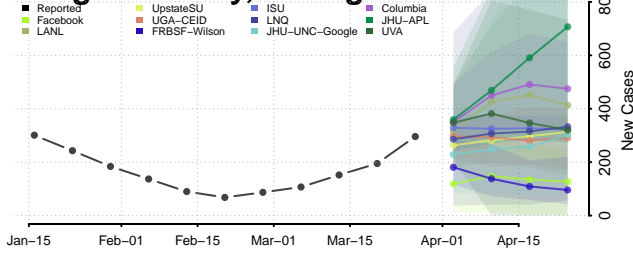

Allegan County, Michigan