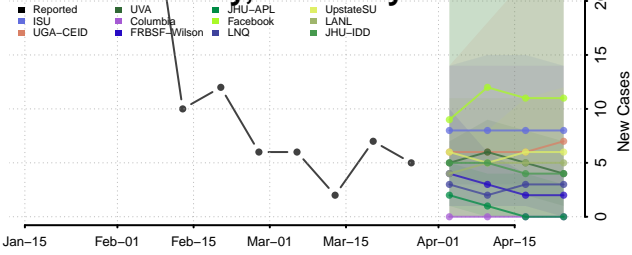

Marion County, Kentucky

Marshall County, Kentucky

Martin County, Kentucky

Mason County, Kentucky

McCracken County, Kentucky

McCreary County, Kentucky

McLean County, Kentucky

Meade County, Kentucky