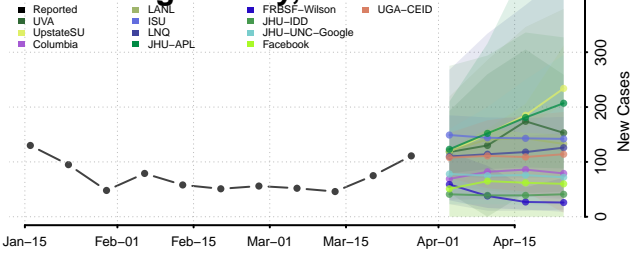

Clearwater County, Minnesota

Cook County, Minnesota

Cottonwood County, Minnesota

Crow Wing County, Minnesota

Dakota County, Minnesota

Dodge County, Minnesota

Douglas County, Minnesota

Faribault County, Minnesota