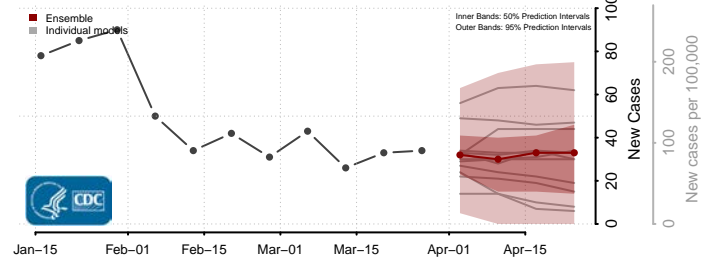

Williams County, North Dakota