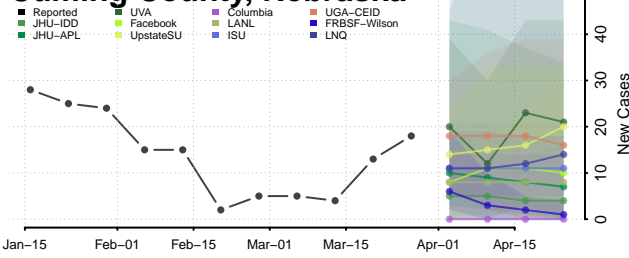

Cheyenne County, Nebraska

Clay County, Nebraska

Colfax County, Nebraska

Cuming County, Nebraska

Custer County, Nebraska

Dakota County, Nebraska

Dawes County, Nebraska

Dawson County, Nebraska