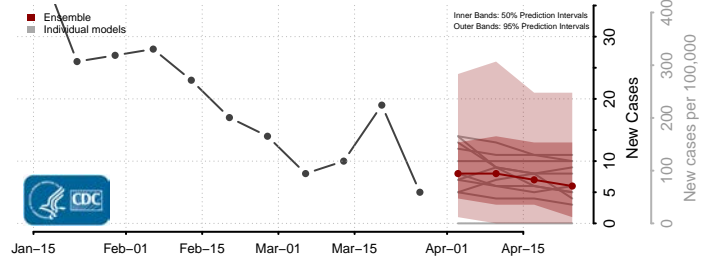

Trimble County, Kentucky