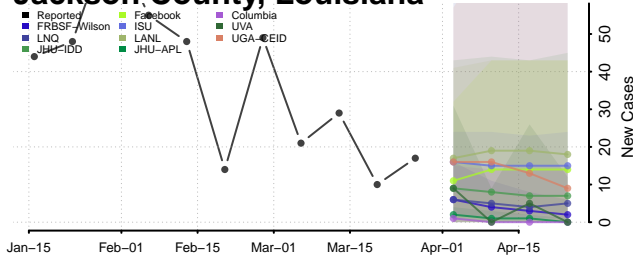

Jackson County, Louisiana