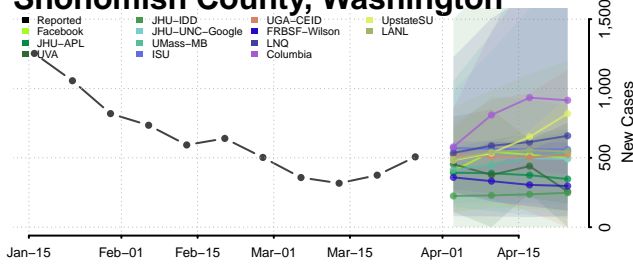

Snohomish County, Washington

Spokane County, Washington

Stevens County, Washington

Thurston County, Washington

Wahkiakum County, Washington

Walla Walla County, Washington

Whatcom County, Washington

Whitman County, Washington