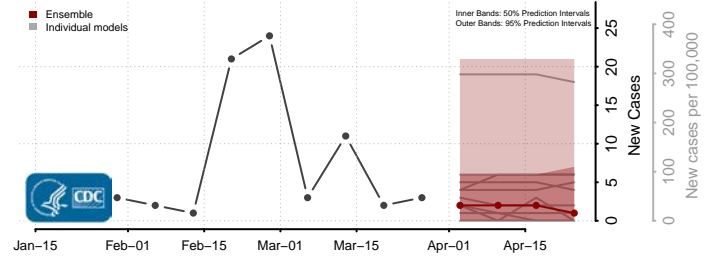

Meeker County, Minnesota

Mille Lacs County, Minnesota

Morrison County, Minnesota

Mower County, Minnesota

Murray County, Minnesota

Nicollet County, Minnesota

Nobles County, Minnesota

Norman County, Minnesota