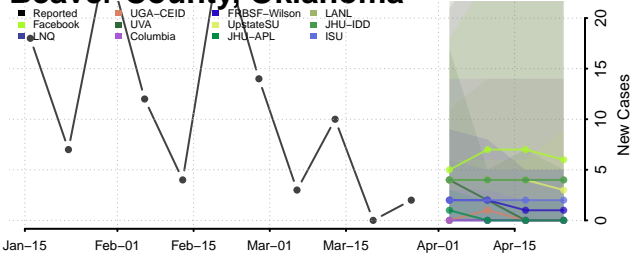

Beaver County, Oklahoma