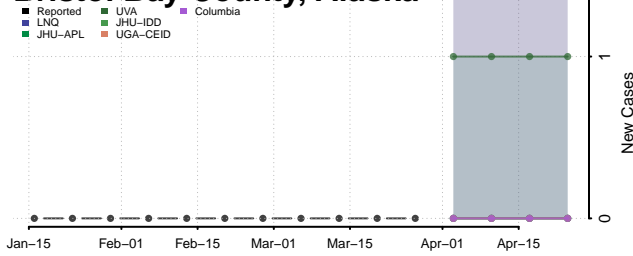

Bristol Bay County, Alaska