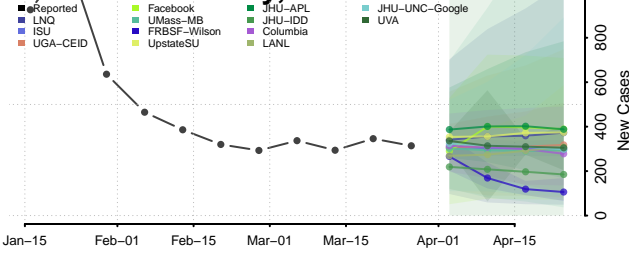

Johnson County, Nebraska

Kearney County, Nebraska

Keith County, Nebraska

Keya Paha County, Nebraska

Kimball County, Nebraska

Knox County, Nebraska

Lancaster County, Nebraska

Lincoln County, Nebraska