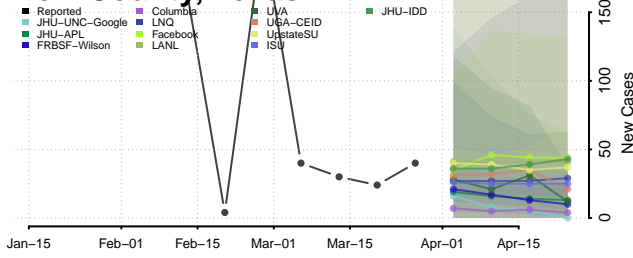

Kerr County, Texas