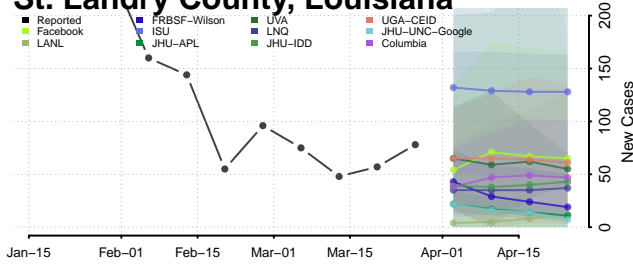

St. Landry County, Louisiana