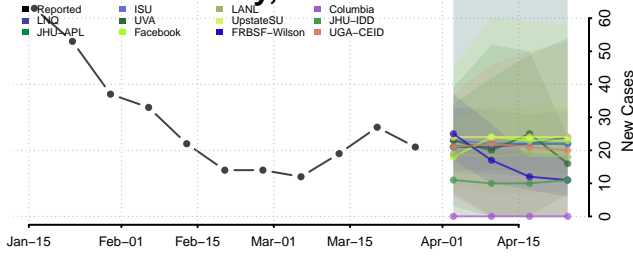

Wabasha County, Minnesota

Wadena County, Minnesota

Waseca County, Minnesota

Washington County, Minnesota

Watonwan County, Minnesota

Wilkin County, Minnesota

Winona County, Minnesota

Wright County, Minnesota