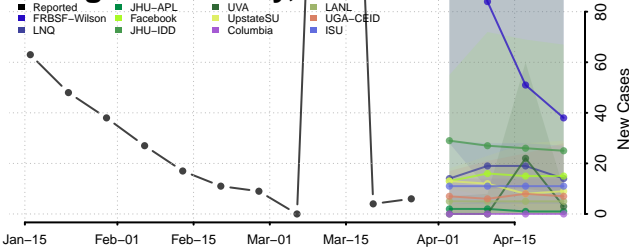

Livingston County, Missouri