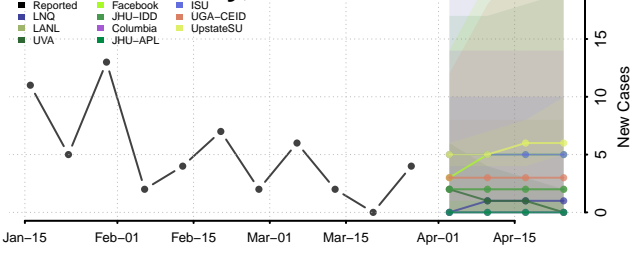

Hamilton County, Nebraska

Harlan County, Nebraska

Hayes County, Nebraska

Hitchcock County, Nebraska

Holt County, Nebraska

Hooker County, Nebraska

Howard County, Nebraska

Jefferson County, Nebraska