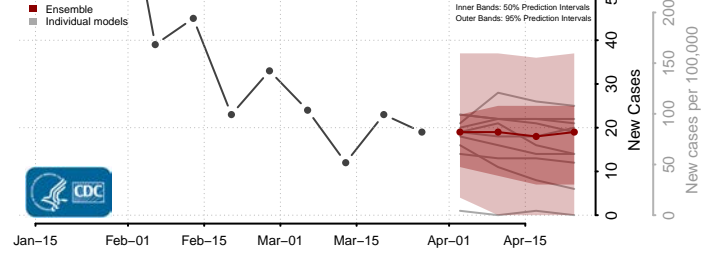

Hampshire County, West Virginia