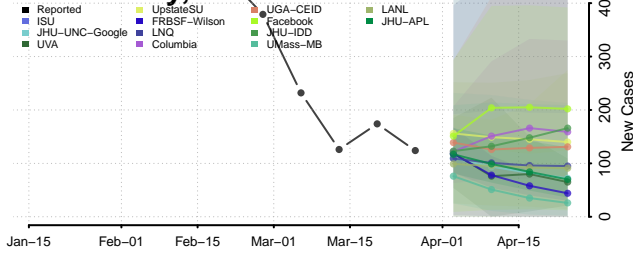

Pitt County, North Carolina