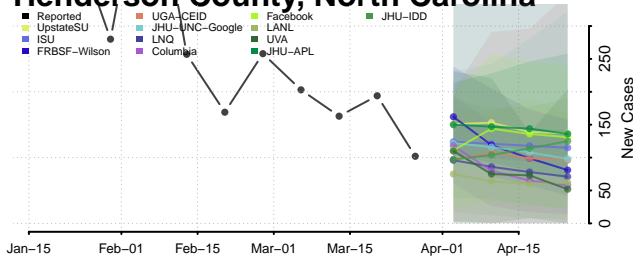

Greene County, North Carolina

Guilford County, North Carolina

Halifax County, North Carolina

Harnett County, North Carolina

Haywood County, North Carolina

Henderson County, North Carolina

Hertford County, North Carolina