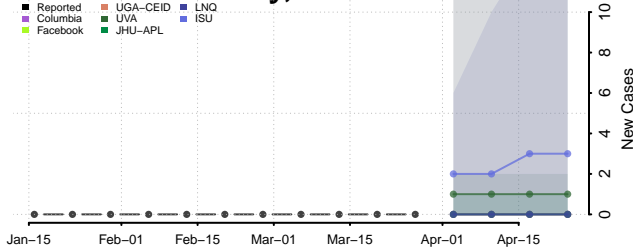

Nantucket County, Massachusetts