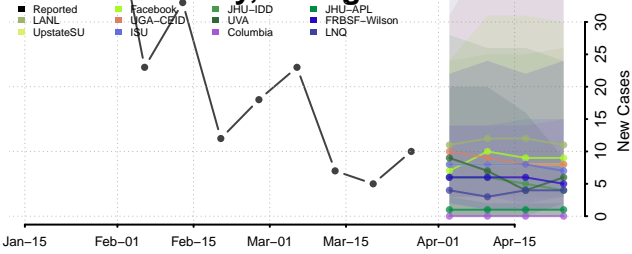

Rabun County, Georgia

Randolph County, Georgia

Richmond County, Georgia

Rockdale County, Georgia

Schley County, Georgia

Screven County, Georgia

Seminole County, Georgia

Spalding County, Georgia