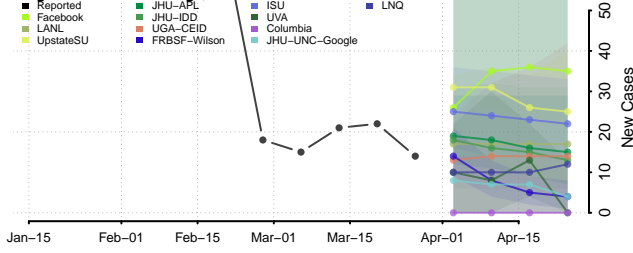

Cumberland County, Tennessee

Davidson County, Tennessee

DeCATur County, Tennessee

DeKalb County, Tennessee

Dickson County, Tennessee

Dyer County, Tennessee

Fayette County, Tennessee

Fentress County, Tennessee