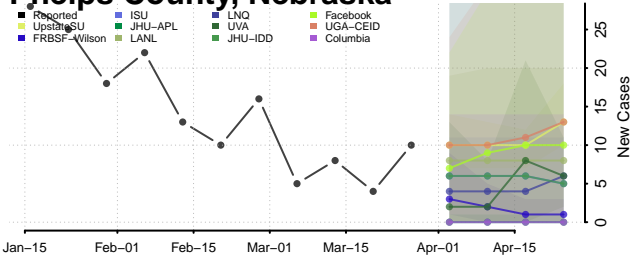

Logan County, Nebraska

Loup County, Nebraska

Madison County, Nebraska

McPherson County, Nebraska

Merrick County, Nebraska

Morrill County, Nebraska

Phelps County, Nebraska

Pierce County, Nebraska