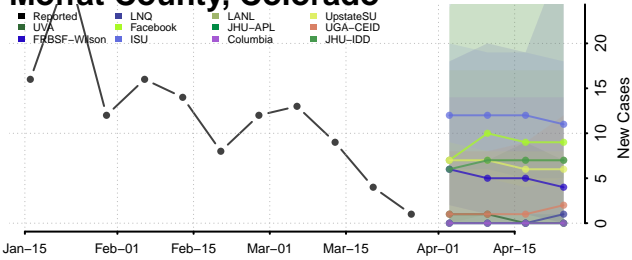

Moffat County, Colorado