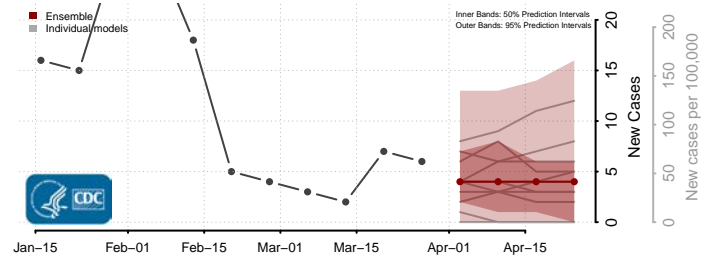

Rosebud County, Montana

Sanders County, Montana

Sheridan County, Montana

Silver Bow County, Montana

Stillwater County, Montana

Sweet Grass County, Montana

Teton County, Montana

Toole County, Montana