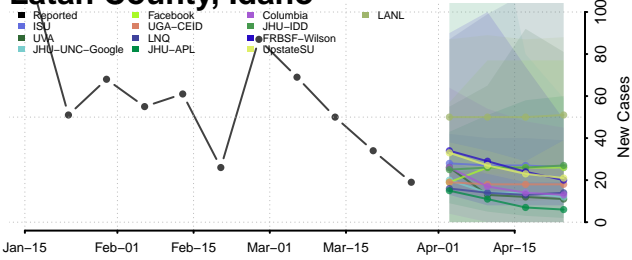

Gooding County, Idaho

Idaho County, Idaho

Jefferson County, Idaho

Jerome County, Idaho

Kootenai County, Idaho

Latah County, Idaho

Lemhi County, Idaho

Lewis County, Idaho