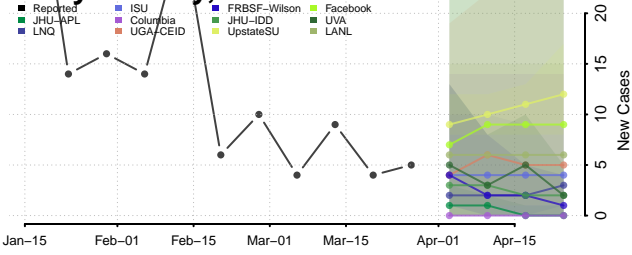

Perry County, Tennessee