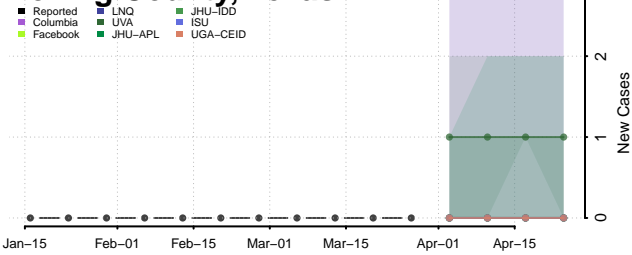

Liberty County, Texas

Limestone County, Texas

Lipscomb County, Texas

Live Oak County, Texas

Llano County, Texas

Loving County, Texas

Lubbock County, Texas

Lynn County, Texas