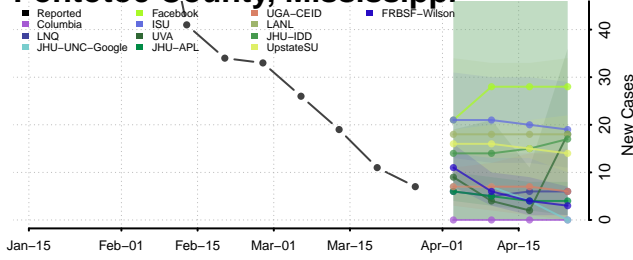

Oktibbeha County, Mississippi

Panola County, Mississippi

Pearl River County, Mississippi

Perry County, Mississippi

Pike County, Mississippi

Pontotoc County, Mississippi

Prentiss County, Mississippi

Quitman County, Mississippi