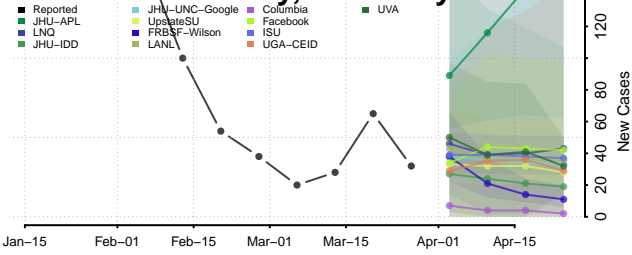

Henderson County, Kentucky