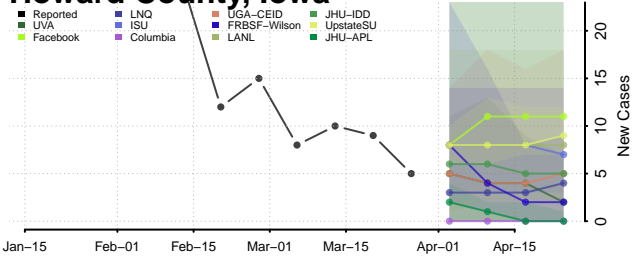

Howard County, Iowa