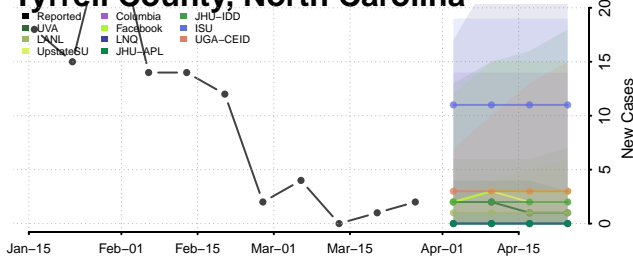

Scotland County, North Carolina

Stanly County, North Carolina

Stokes County, North Carolina

Surry County, North Carolina

Swain County, North Carolina

Transylvania County, North Carolina

Tyrrell County, North Carolina