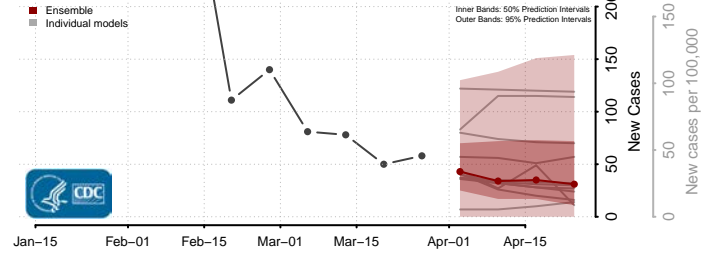

Bossier County, Louisiana