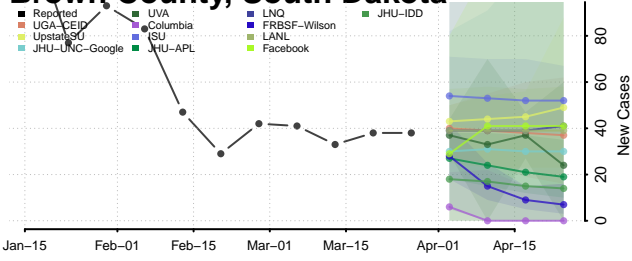

Brown County, South Dakota