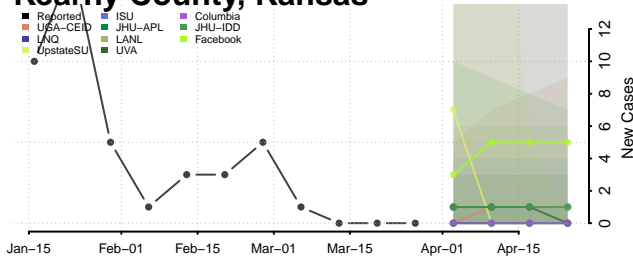

Keary County, Kansas