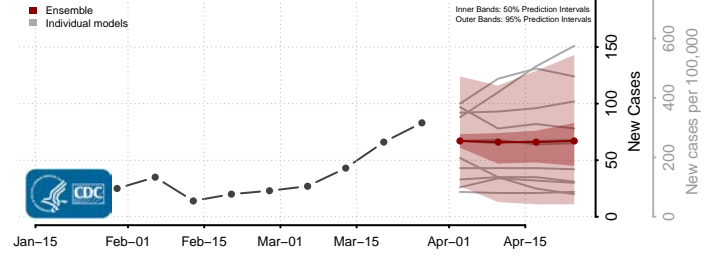

Mille Lacs County, Minnesota