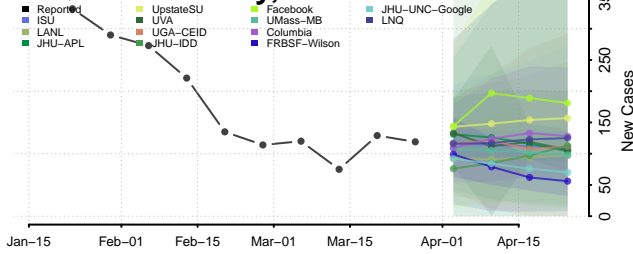

Otero County, New Mexico

Quay County, New Mexico

Rio Arriba County, New Mexico

Roosevelt County, New Mexico

San Juan County, New Mexico

San Miguel County, New Mexico

Sandoval County, New Mexico

Santa Fe County, New Mexico