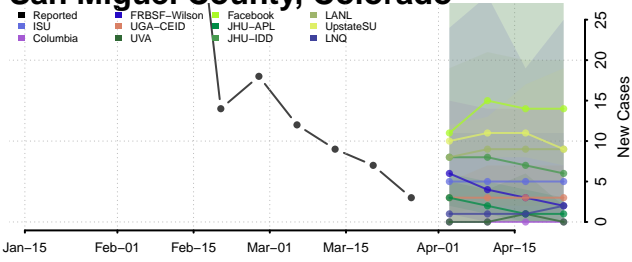

San Miguel County, Colorado