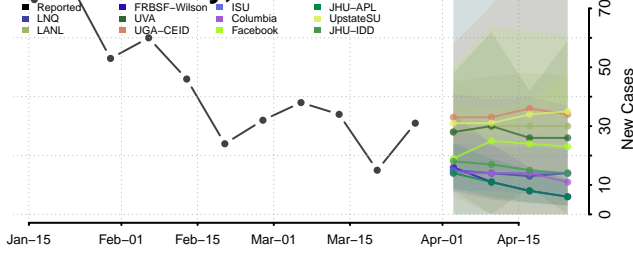

Saline County, Illinois