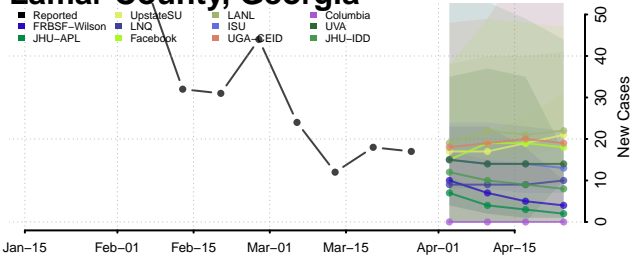

Jasper County, Georgia

Jeff Davis County, Georgia

Jefferson County, Georgia

Jenkins County, Georgia

Johnson County, Georgia

Jones County, Georgia

Lamar County, Georgia

Lanier County, Georgia