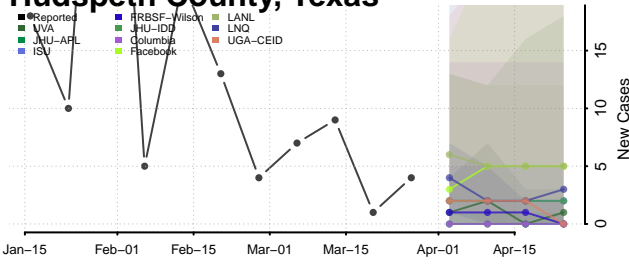

Howard County, Texas

Hudspeth County, Texas

Hunt County, Texas

Hutchinson County, Texas

Irion County, Texas

Jack County, Texas

Jackson County, Texas

Jasper County, Texas