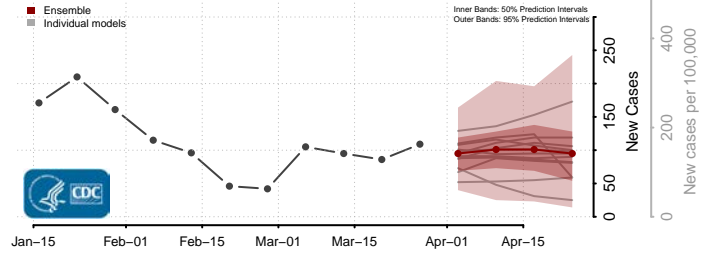

Red Lake County, Minnesota

Redwood County, Minnesota

Renville County, Minnesota

Rice County, Minnesota

Rock County, Minnesota

Roseau County, Minnesota

Scott County, Minnesota

Sherburne County, Minnesota