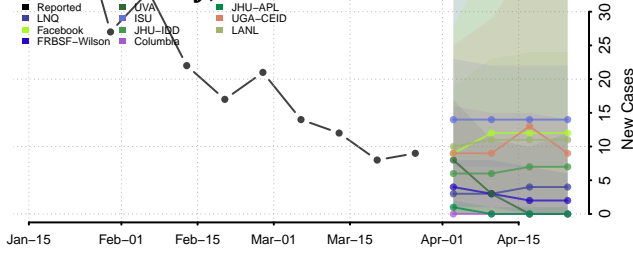

Winn County, Louisiana