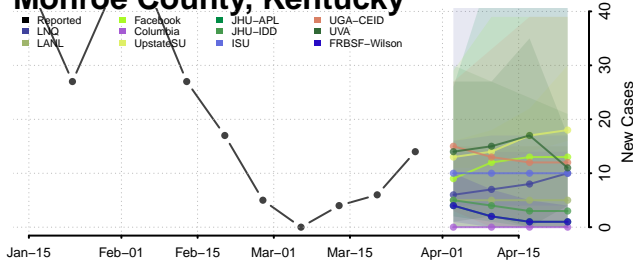

Menifee County, Kentucky

Mercer County, Kentucky

Metcalfe County, Kentucky

Monroe County, Kentucky

Montgomery County, Kentucky

Morgan County, Kentucky

Muhlenberg County, Kentucky

Nelson County, Kentucky