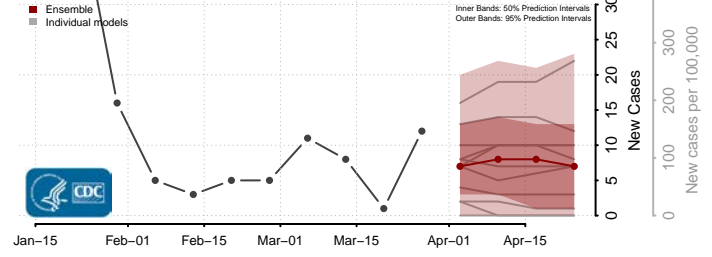

Meeker County, Minnesota

Mille Lacs County, Minnesota

Morrison County, Minnesota

Mower County, Minnesota

Murray County, Minnesota

Nicollet County, Minnesota

Nobles County, Minnesota

Norman County, Minnesota