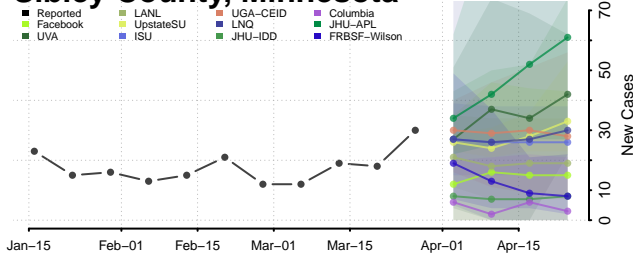

Sibley County, Minnesota