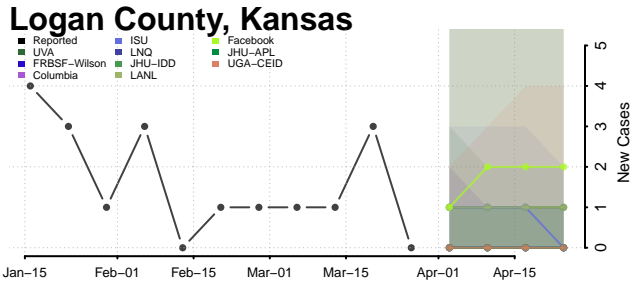

Keary County, Kansas

Kingman County, Kansas

Kiowa County, Kansas

Labette County, Kansas

Lane County, Kansas

Leavenworth County, Kansas

Lincoln County, Kansas

Meade County, Kansas