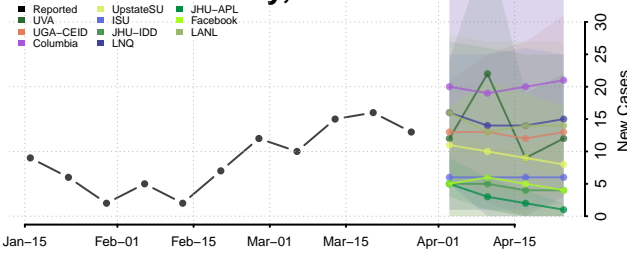

Grand Isle County, Vermont