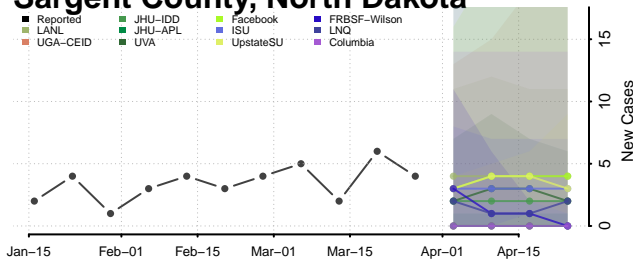

Sargent County, North Dakota