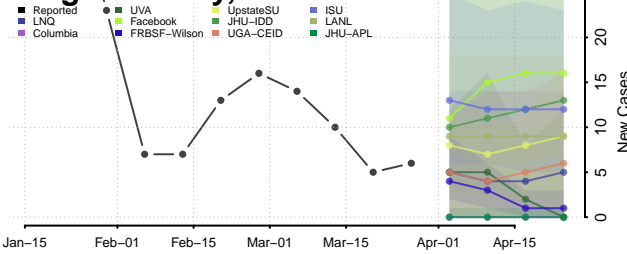

Wright County, Iowa