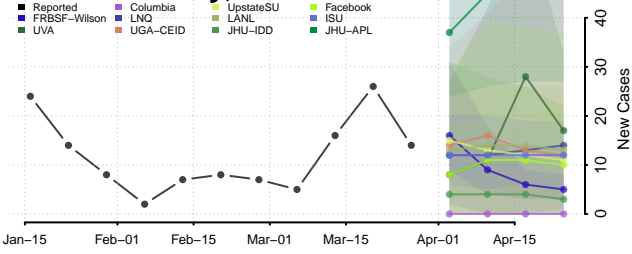

Turner County, South Dakota