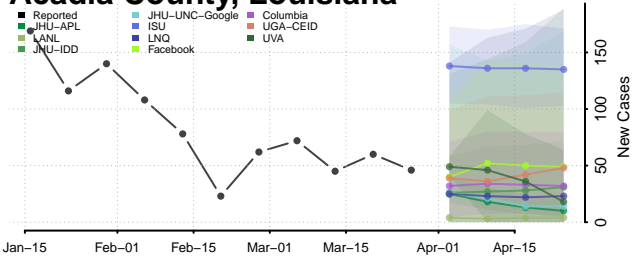

Acadia County, Louisiana