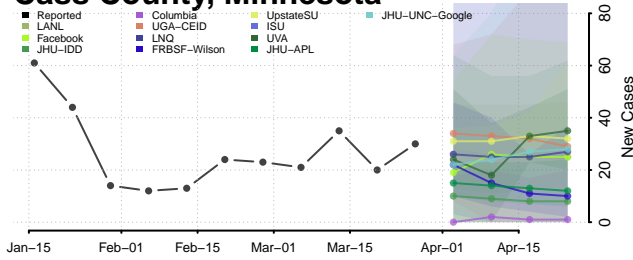

Cass County, Minnesota