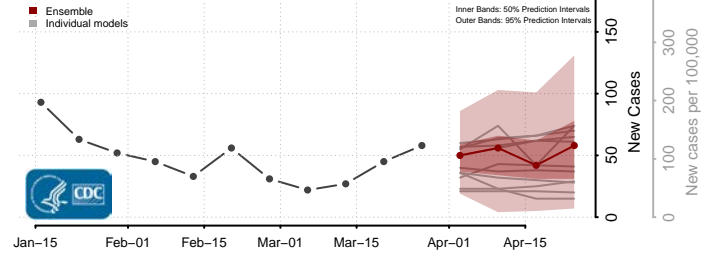

Wexford County, Michigan

Minnesota

Aitkin County, Minnesota

Anoka County, Minnesota

Becker County, Minnesota

Beltrami County, Minnesota

Benton County, Minnesota

Big Stone County, Minnesota