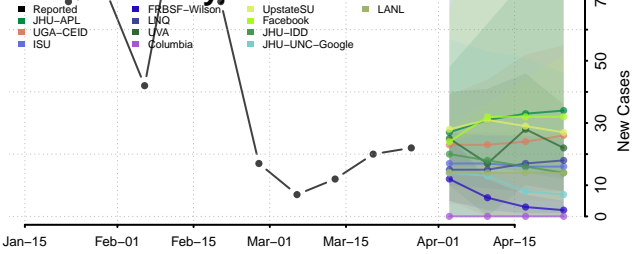

Obion County, Tennessee