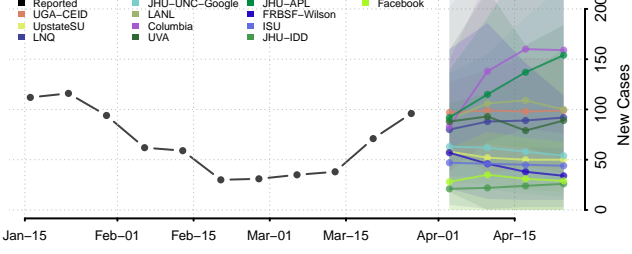

Susquehanna County, Pennsylvania