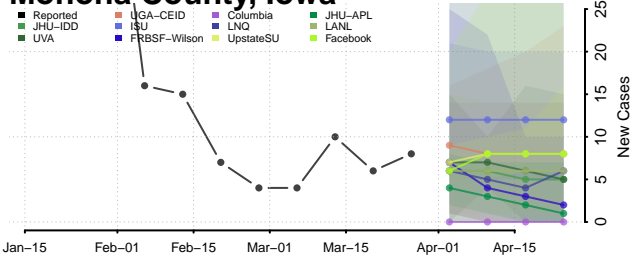

Monona County, Iowa