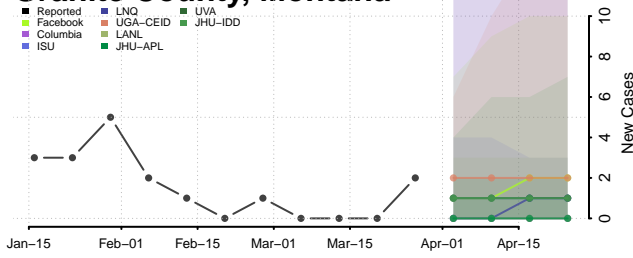

Granite County, Montana