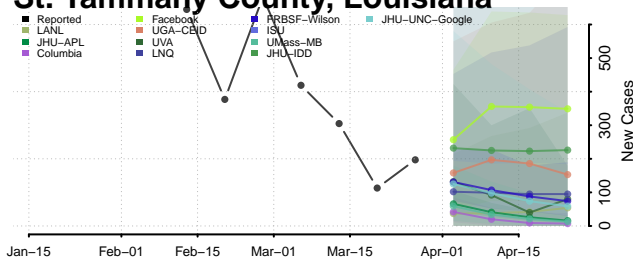

St. Landry County, Louisiana

St. Martin County, Louisiana

St. Mary County, Louisiana

St. Tammany County, Louisiana

Tangipahoa County, Louisiana

Tensas County, Louisiana

Terrebonne County, Louisiana

Union County, Louisiana