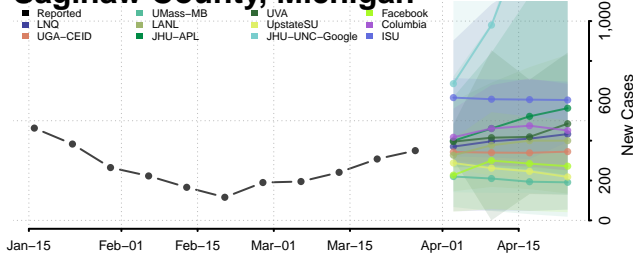

Osceola County, Michigan

Oscoda County, Michigan

Otsego County, Michigan

Ottawa County, Michigan

Presque Isle County, Michigan

Roscommon County, Michigan

Saginaw County, Michigan

Sanilac County, Michigan