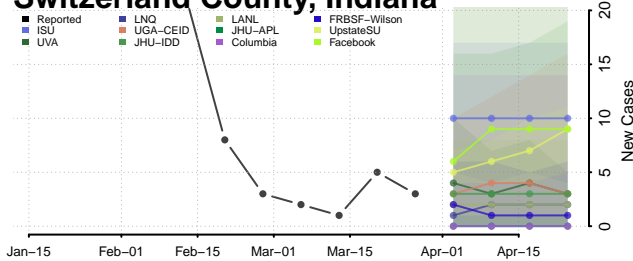

Switzerland County, Indiana