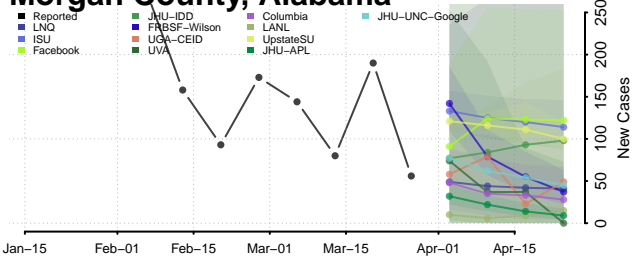

Lauderdale County, Alabama

Lawrence County, Alabama

Lee County, Alabama

Limestone County, Alabama

Lowndes County, Alabama

Macon County, Alabama

Madison County, Alabama

Marengo County, Alabama

Marion County, Alabama

Marshall County, Alabama

Mobile County, Alabama

Monroe County, Alabama

Montgomery County, Alabama

Morgan County, Alabama

Perry County, Alabama

Pickens County, Alabama

Pike County, Alabama

Randolph County, Alabama

Russell County, Alabama

Shelby County, Alabama

St. Clair County, Alabama

Sumter County, Alabama

Talladega County, Alabama

Tallapoosa County, Alabama