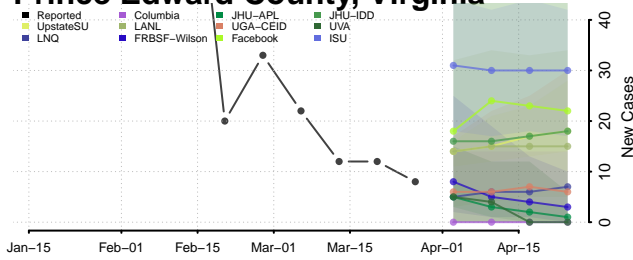

Pittsylvania County, Virginia

Poquoson County, Virginia

Portsmouth County, Virginia

Powhatan County, Virginia

Prince Edward County, Virginia

Prince George County, Virginia

Prince William County, Virginia

Pulaski County, Virginia