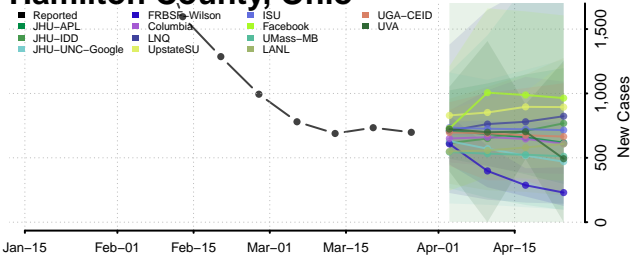

Hamilton County, Ohio