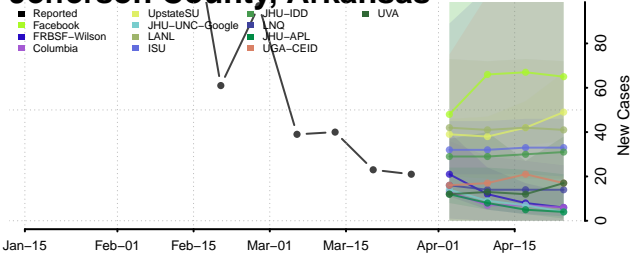

Jefferson County, Arkansas