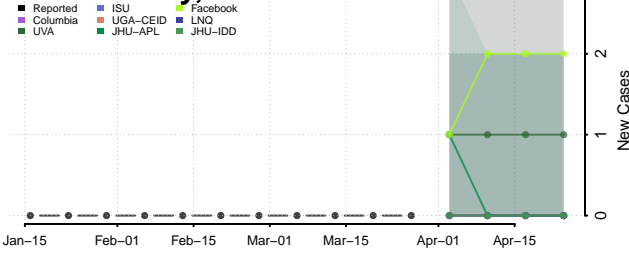

Rich County, Utah