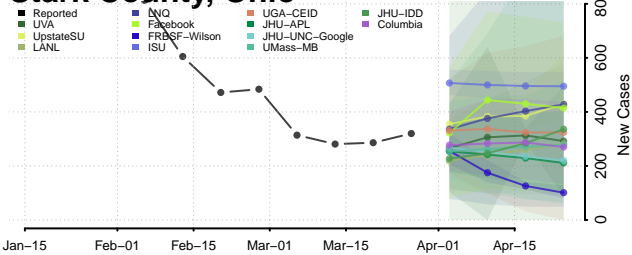

Stark County, Ohio