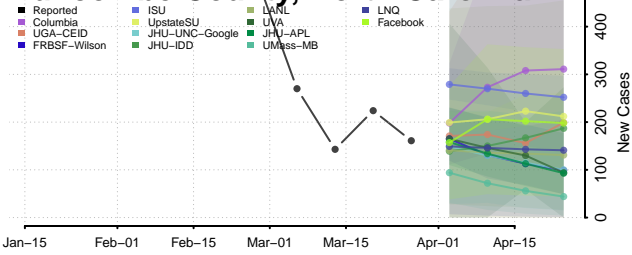

Beaufort County, North Carolina

Bertie County, North Carolina

Bladen County, North Carolina

Brunswick County, North Carolina

Buncombe County, North Carolina

Burke County, North Carolina

Chatham County, North Carolina