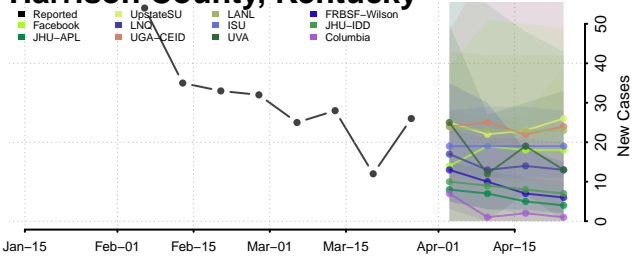

Grayson County, Kentucky

Green County, Kentucky

Greenup County, Kentucky

Hancock County, Kentucky

Hardin County, Kentucky

Harlan County, Kentucky

Harrison County, Kentucky

Hart County, Kentucky