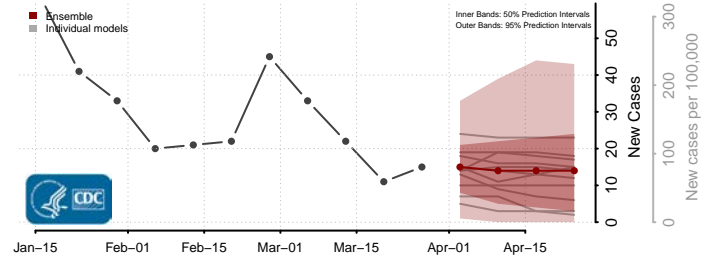

Buena Vista County, Iowa

Butler County, Iowa

Calhoun County, Iowa

Carroll County, Iowa

Cass County, Iowa

Cedar County, Iowa

Cerro Gordo County, Iowa

Cherokee County, Iowa