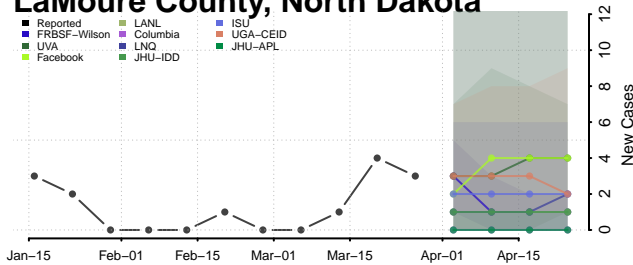

Griggs County, North Dakota

Hettinger County, North Dakota

Kidder County, North Dakota

LaMoure County, North Dakota

Logan County, North Dakota

McHenry County, North Dakota

McIntosh County, North Dakota

McKenzie County, North Dakota