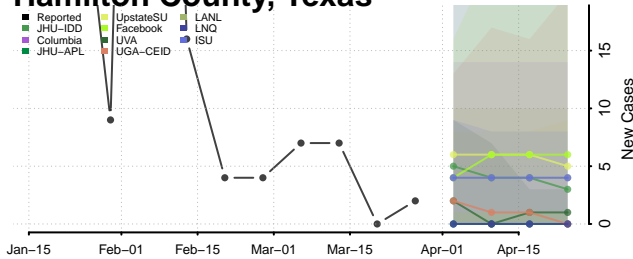

Hamilton County, Texas