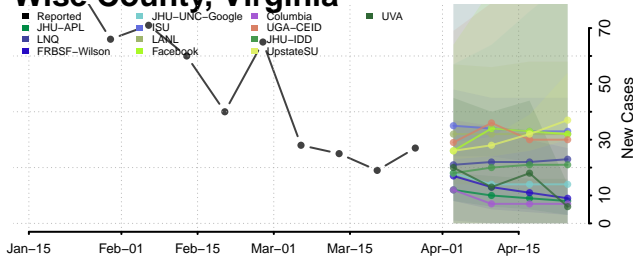

Waynesboro County, Virginia

Westmoreland County, Virginia

Williamsburg County, Virginia

Winchester County, Virginia

Wise County, Virginia

Wythe County, Virginia

York County, Virginia

Washington