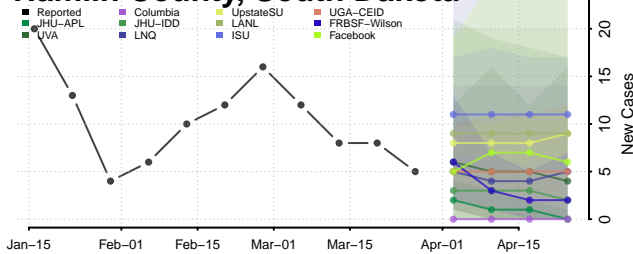

Hamlin County, South Dakota