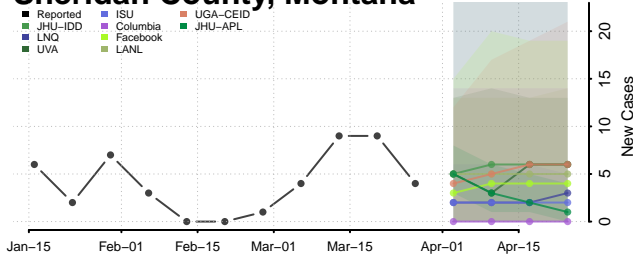

Rosebud County, Montana

Sanders County, Montana

Sheridan County, Montana

Silver Bow County, Montana

Stillwater County, Montana

Sweet Grass County, Montana

Teton County, Montana

Toole County, Montana