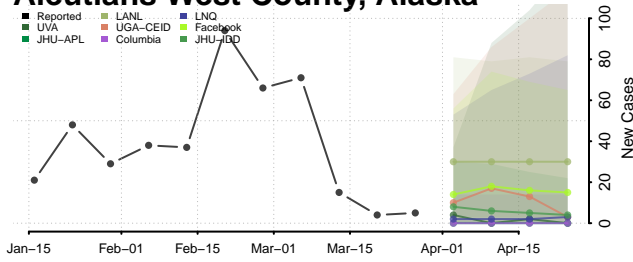

Pike County, Alabama

Randolph County, Alabama

Russell County, Alabama

Shelby County, Alabama

St. Clair County, Alabama

Sumter County, Alabama

Talladega County, Alabama

Tallapoosa County, Alabama

Tuscaloosa County, Alabama

Walker County, Alabama

Washington County, Alabama

Wilcox County, Alabama

Winston County, Alabama

Alaska

Aleutians East County, Alaska

Aleutians West County, Alaska