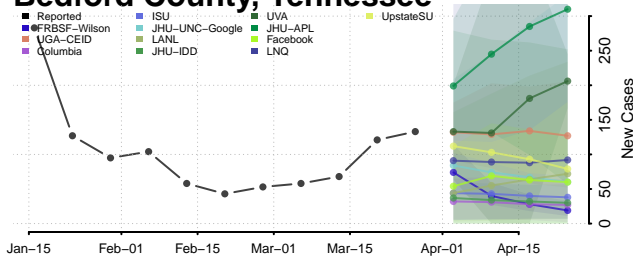

Bedford County, Tennessee