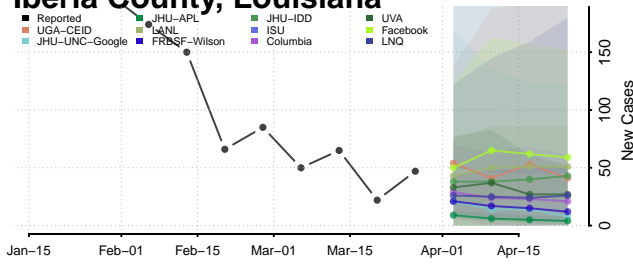

East Baton Rouge County, Louisiana

East Carroll County, Louisiana

East Feliciana County, Louisiana

Evangeline County, Louisiana

Franklin County, Louisiana

Grant County, Louisiana

Iberia County, Louisiana

Iberville County, Louisiana