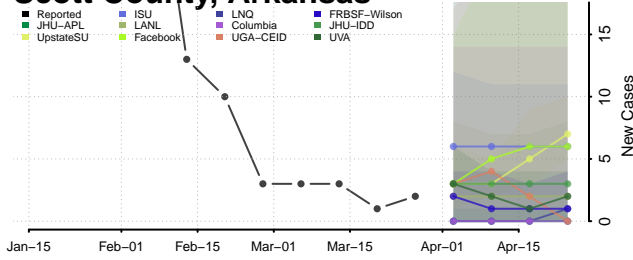

Pope County, Arkansas

Prairie County, Arkansas

Pulaski County, Arkansas

Randolph County, Arkansas

Saline County, Arkansas

Scott County, Arkansas

Searcy County, Arkansas

Sebastian County, Arkansas