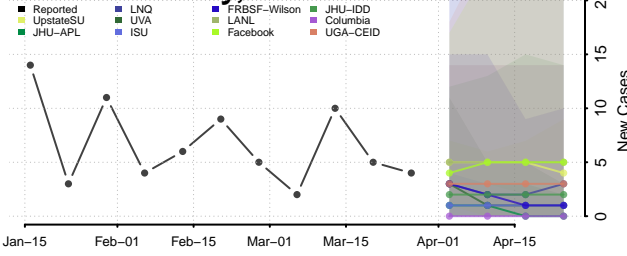

Itasca County, Minnesota

Jackson County, Minnesota

Kanabec County, Minnesota

Kandiyohi County, Minnesota

Kittson County, Minnesota

Koochiching County, Minnesota

Lac qui Parle County, Minnesota

Lake County, Minnesota