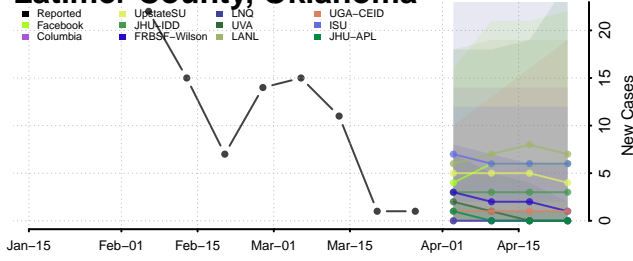

Le Flore County, Oklahoma

Lincoln County, Oklahoma

Logan County, Oklahoma

Love County, Oklahoma

Major County, Oklahoma

Marshall County, Oklahoma

Mayes County, Oklahoma

McClain County, Oklahoma