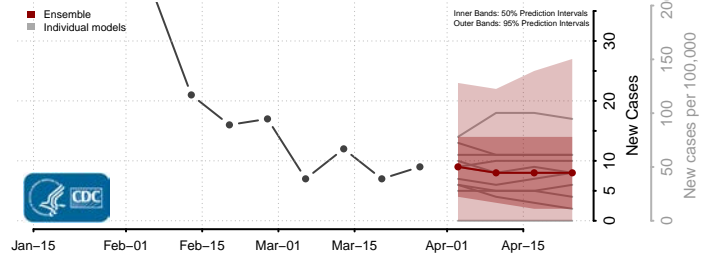

Warren County, Mississippi

Washington County, Mississippi

Wayne County, Mississippi

Webster County, Mississippi

Wilkinson County, Mississippi

Winston County, Mississippi

Yalobusha County, Mississippi

Yazoo County, Mississippi