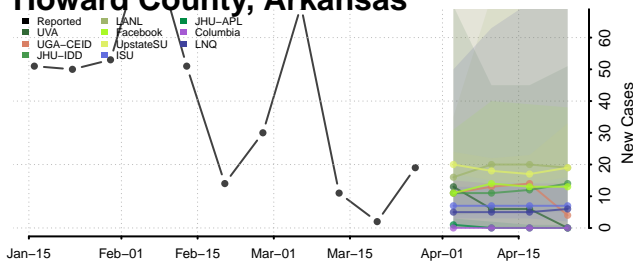

Garland County, Arkansas

Grant County, Arkansas

Greene County, Arkansas

Hempstead County, Arkansas

Hot Spring County, Arkansas

Howard County, Arkansas

Independence County, Arkansas

Izard County, Arkansas