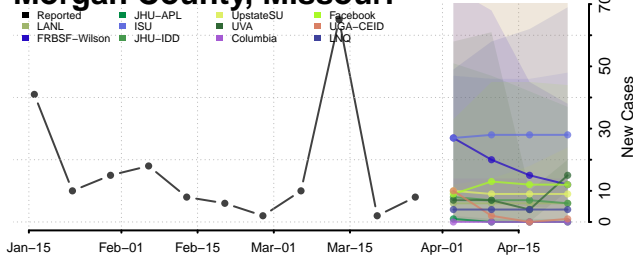

Morgan County, Missouri