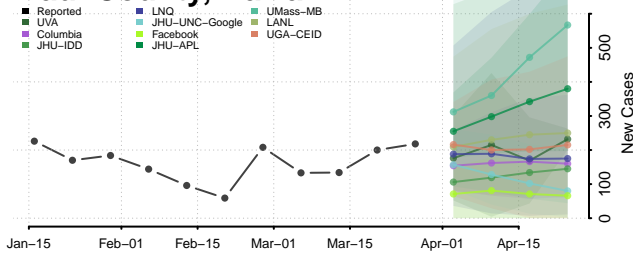

Worth County, Georgia

Guam

Hawaii

Hawaii County, Hawaii

Honolulu County, Hawaii

Kalawao County, Hawaii

Kauai County, Hawaii

Maui County, Hawaii