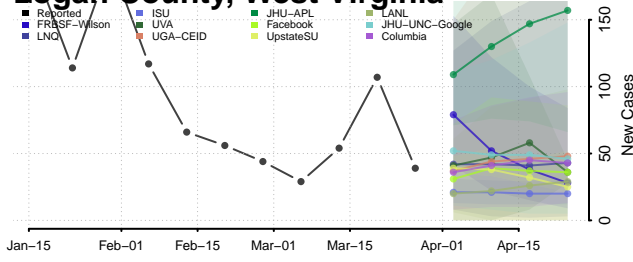

Logan County, West Virginia