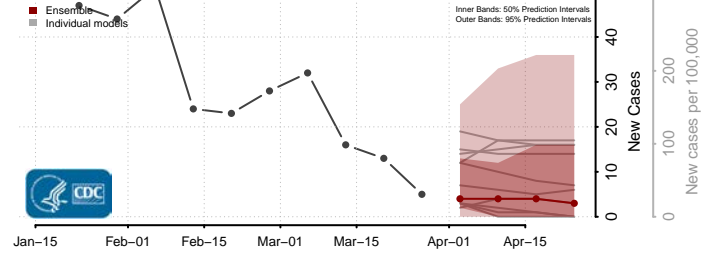

Alamosa County, Colorado