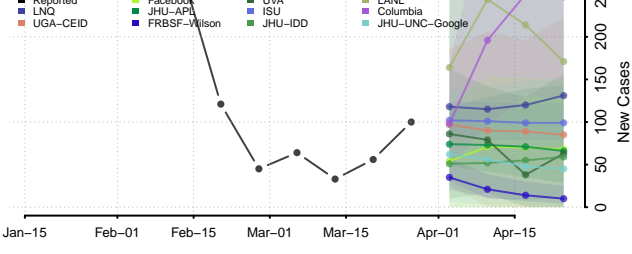

Lynchburg County, Virginia