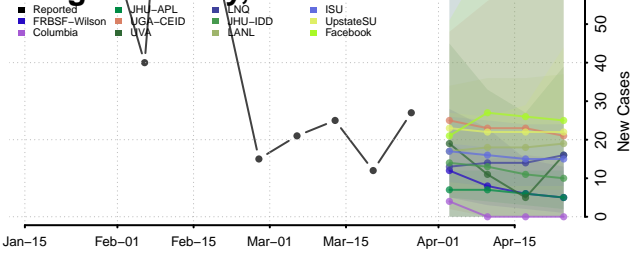

Maury County, Tennessee

McMinn County, Tennessee

McNairy County, Tennessee

Meigs County, Tennessee

Monroe County, Tennessee

Montgomery County, Tennessee

Moore County, Tennessee

Morgan County, Tennessee