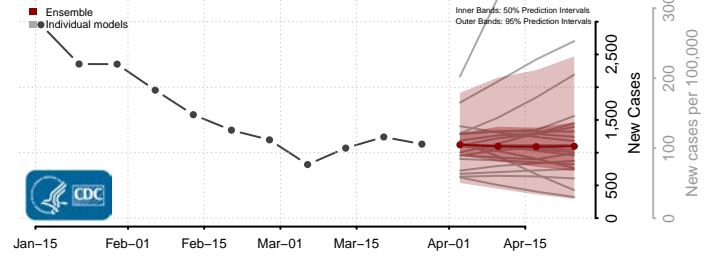

Wayne County, Missouri

Webster County, Missouri

Worth County, Missouri

Wright County, Missouri

Montana

Beaverhead County, Montana

Big Horn County, Montana

Blaine County, Montana