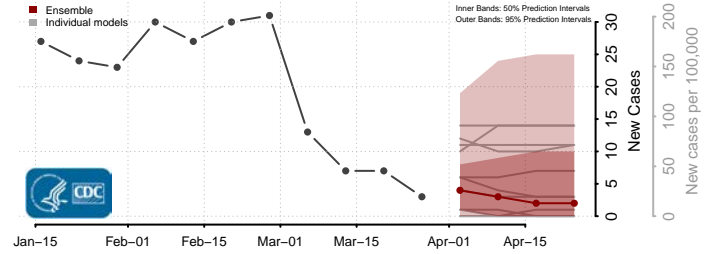

Wayne County, West Virginia

Adams County, Wisconsin

Ashland County, Wisconsin

Barron County, Wisconsin

Bayfield County, Wisconsin

Brown County, Wisconsin

Buffalo County, Wisconsin

Burnett County, Wisconsin