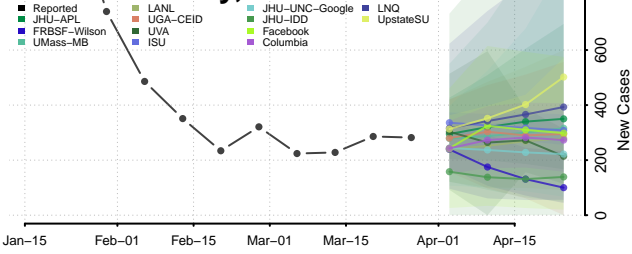

Oneida County, New York