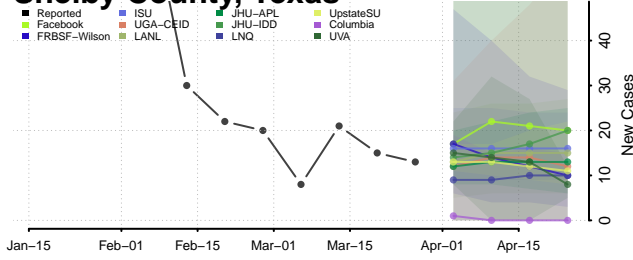

Shelby County, Texas