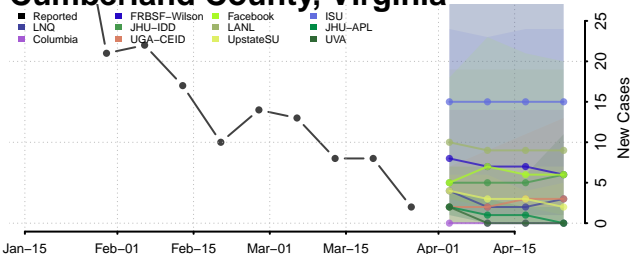

Chesapeake County, Virginia

Chesterfield County, Virginia

Clarke County, Virginia

Colonial Heights County, Virginia

Covington County, Virginia

Craig County, Virginia

Culpeper County, Virginia

Cumberland County, Virginia