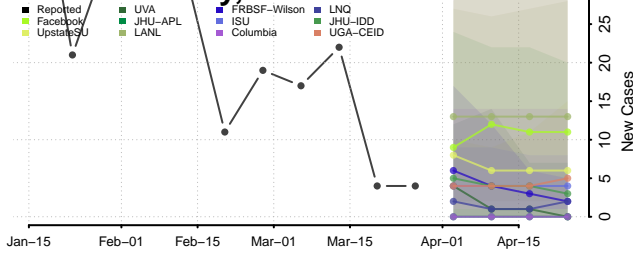

Wilson County, Kansas