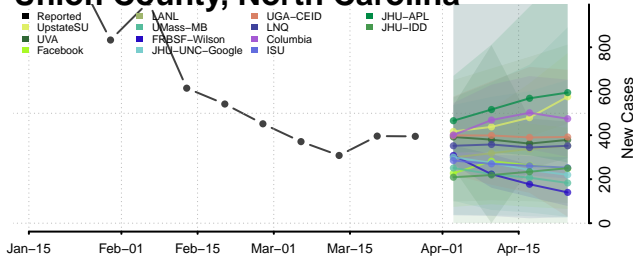

Union County, North Carolina