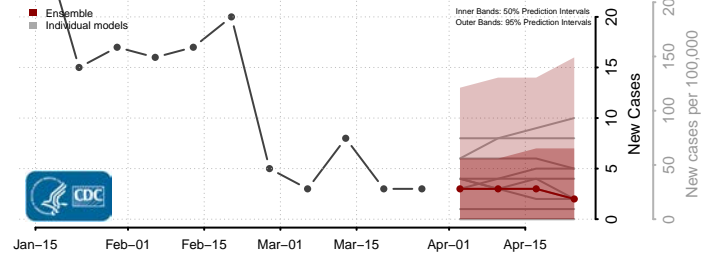

Carbon County, Montana