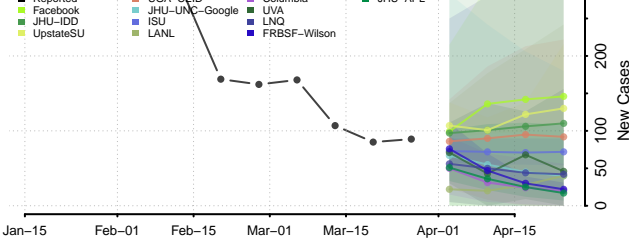

Pope County, Arkansas

Prairie County, Arkansas

Pulaski County, Arkansas

Randolph County, Arkansas

Saline County, Arkansas

Scott County, Arkansas

Searcy County, Arkansas

Sebastian County, Arkansas