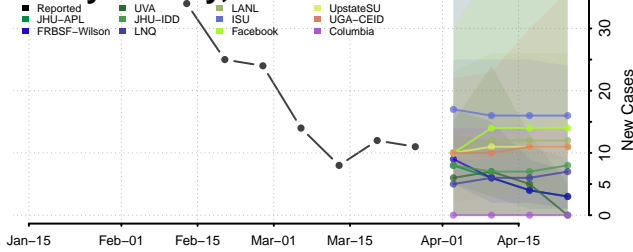

Geneva County, Alabama

Greene County, Alabama

Hale County, Alabama

Henry County, Alabama

Houston County, Alabama

Jackson County, Alabama

Jefferson County, Alabama

Lamar County, Alabama