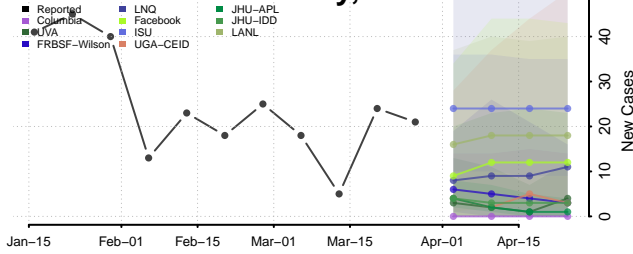

Vermilion County, Louisiana

Vernon County, Louisiana

Washington County, Louisiana

Webster County, Louisiana

West Baton Rouge County, Louisiana

West Carroll County, Louisiana

West Feliciana County, Louisiana