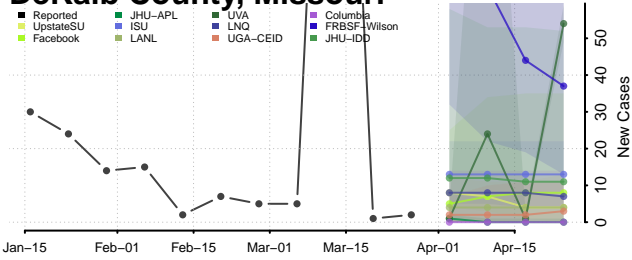

DeKalb County, Missouri

Dent County, Missouri

Douglas County, Missouri

Dunklin County, Missouri

Franklin County, Missouri

Gasconade County, Missouri

Gentry County, Missouri

Greene County, Missouri