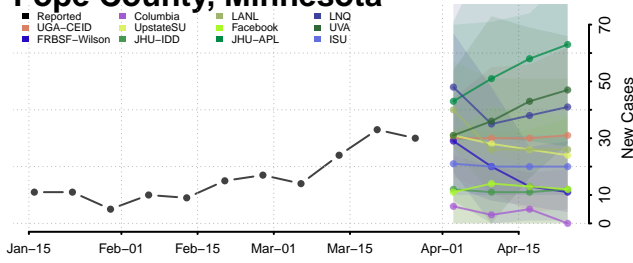

Olmsted County, Minnesota

Otter Tail County, Minnesota

Pennington County, Minnesota

Pine County, Minnesota

Pipestone County, Minnesota

Polk County, Minnesota

Pope County, Minnesota

Ramsey County, Minnesota