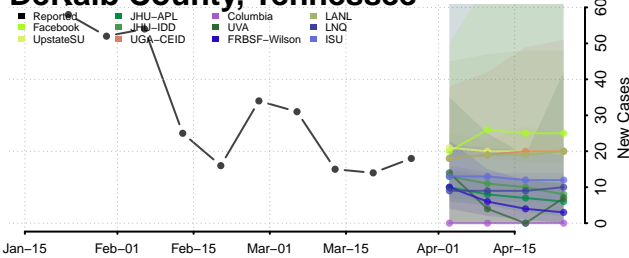

Cumberland County, Tennessee

Davidson County, Tennessee

DeCATur County, Tennessee

DeKalb County, Tennessee

Dickson County, Tennessee

Dyer County, Tennessee

Fayette County, Tennessee

Fentress County, Tennessee