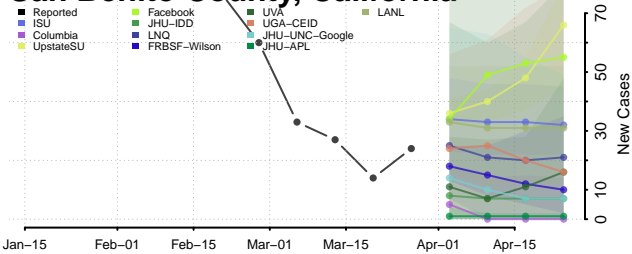

Napa County, California

Nevada County, California

Orange County, California

Placer County, California

Plumas County, California

Riverside County, California

Sacramento County, California

San Benito County, California