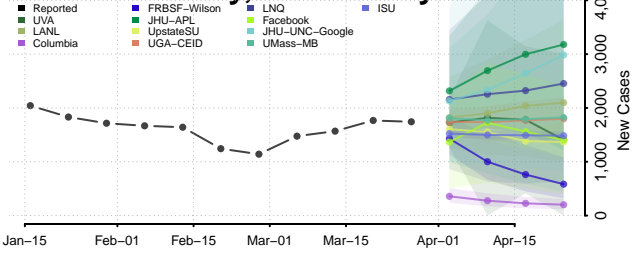

Hunterdon County, New Jersey

Mercer County, New Jersey

Middlesex County, New Jersey

Monmouth County, New Jersey

Morris County, New Jersey

Ocean County, New Jersey

Passaic County, New Jersey

Salem County, New Jersey