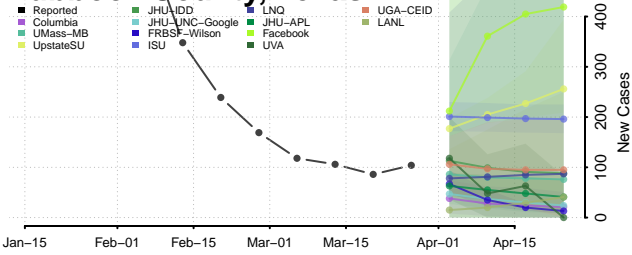

Liberty County, Texas

Limestone County, Texas

Lipscomb County, Texas

Live Oak County, Texas

Llano County, Texas

Loving County, Texas

Lubbock County, Texas

Lynn County, Texas