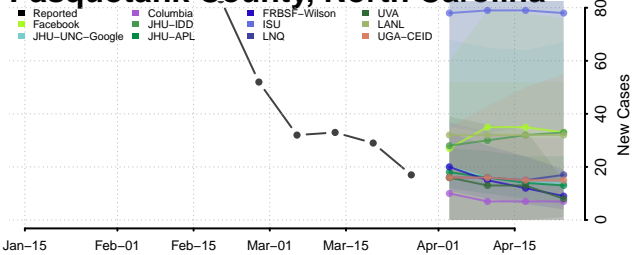

Pasquotank County, North Carolina