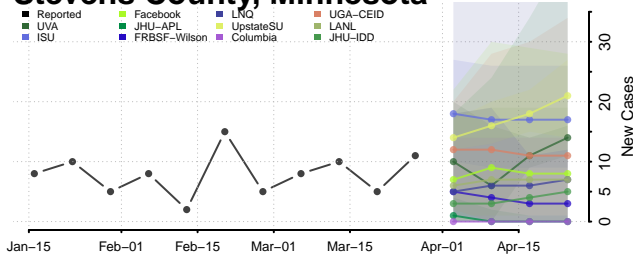

Sibley County, Minnesota

St. Louis County, Minnesota

Stearns County, Minnesota

Steele County, Minnesota

Stevens County, Minnesota

Swift County, Minnesota

Todd County, Minnesota

Traverse County, Minnesota