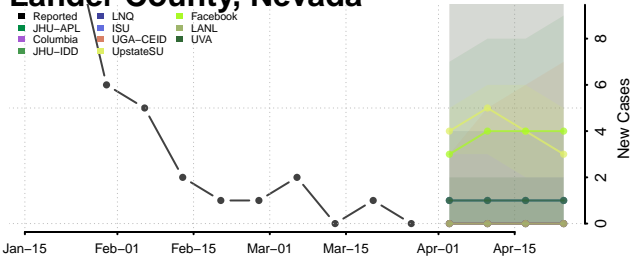

Lander County, Nevada