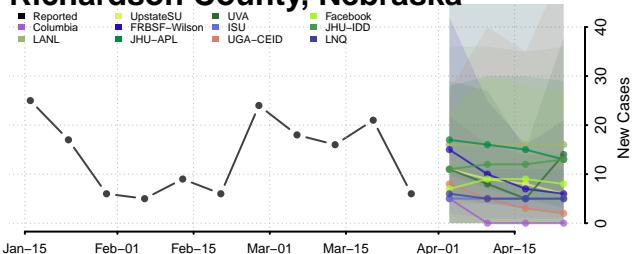

Platte County, Nebraska

Polk County, Nebraska

Red Willow County, Nebraska

Richardson County, Nebraska

Rock County, Nebraska

Saline County, Nebraska

Sarpy County, Nebraska

Saunders County, Nebraska