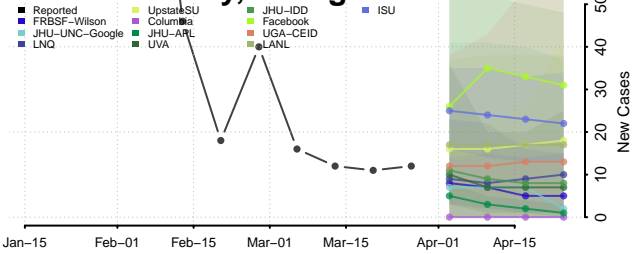

Sumter County, Georgia