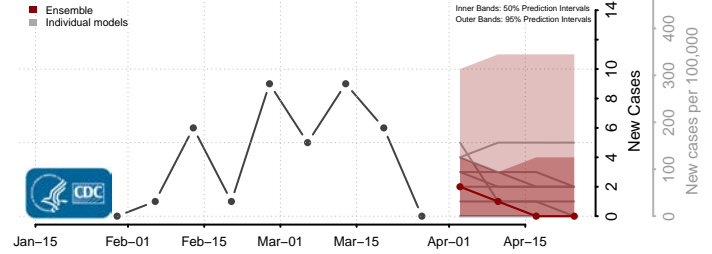

Edmunds County, South Dakota

Fall River County, South Dakota

Faulk County, South Dakota

Grant County, South Dakota

Gregory County, South Dakota

Haakon County, South Dakota

Hamlin County, South Dakota

Hand County, South Dakota