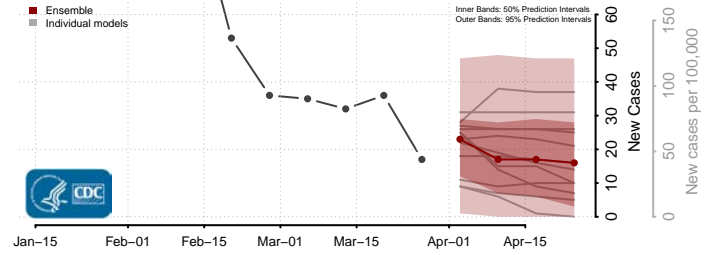

Cloud County, Kansas

Coffey County, Kansas

Comanche County, Kansas

Cowley County, Kansas

Crawford County, Kansas

Decatur County, Kansas

Dickinson County, Kansas

Doniphan County, Kansas