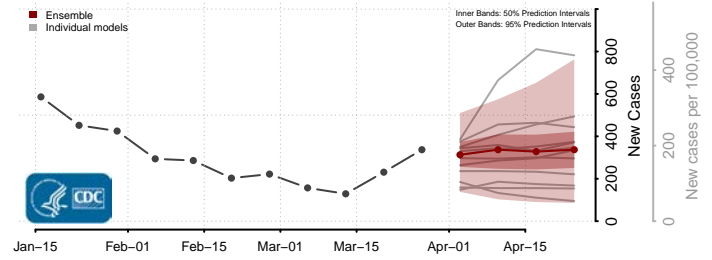

Hampshire County, West Virginia

Hancock County, West Virginia

Hardy County, West Virginia

Harrison County, West Virginia

Jackson County, West Virginia

Jefferson County, West Virginia

Kanawha County, West Virginia