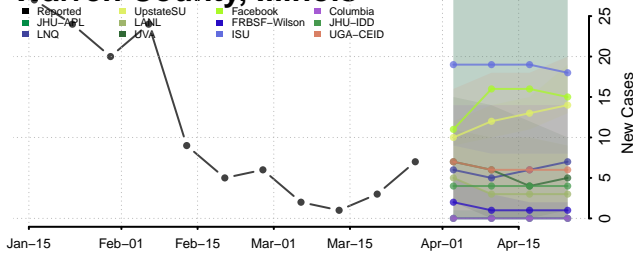

Stephenson County, Illinois

Tazewell County, Illinois

Union County, Illinois

Vermilion County, Illinois

Wabash County, Illinois

Warren County, Illinois

Washington County, Illinois

Wayne County, Illinois