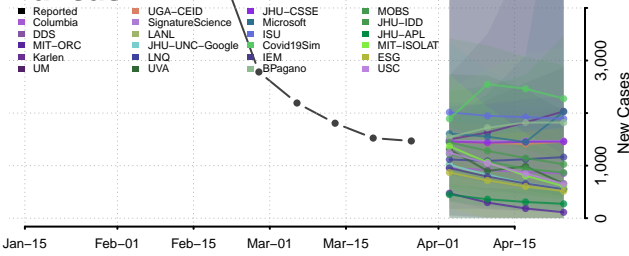

Kansas

Allen County, Kansas

Anderson County, Kansas

Atchison County, Kansas

Barber County, Kansas

Barton County, Kansas