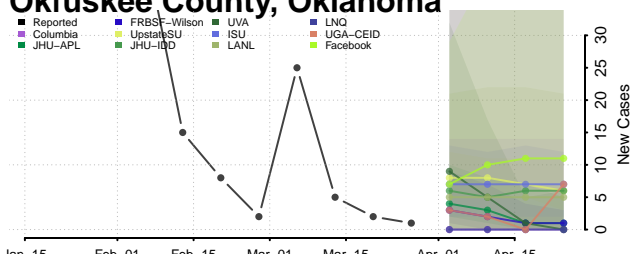

McCurtain County, Oklahoma

McIntosh County, Oklahoma

Murray County, Oklahoma

Muskogee County, Oklahoma

Noble County, Oklahoma

Nowata County, Oklahoma

Okfuskee County, Oklahoma

Oklahoma County, Oklahoma