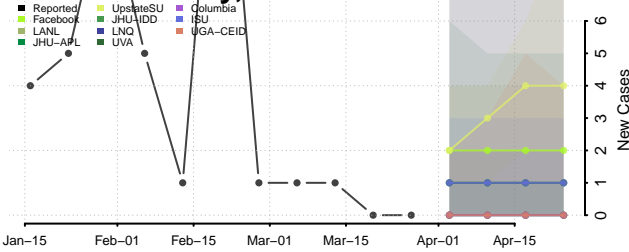

Miami County, Kansas

Mitchell County, Kansas

Montgomery County, Kansas

Morris County, Kansas

Morton County, Kansas

Nemaha County, Kansas

Neosho County, Kansas

Ness County, Kansas