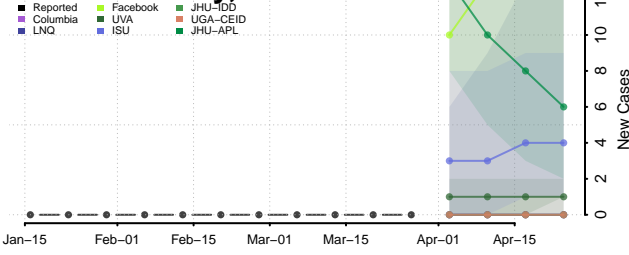

Duchesne County, Utah

Emery County, Utah

Garfield County, Utah

Grand County, Utah

Iron County, Utah

Juab County, Utah

Kane County, Utah

Millard County, Utah