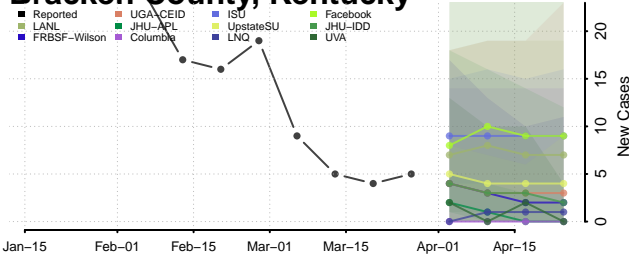

Bracken County, Kentucky