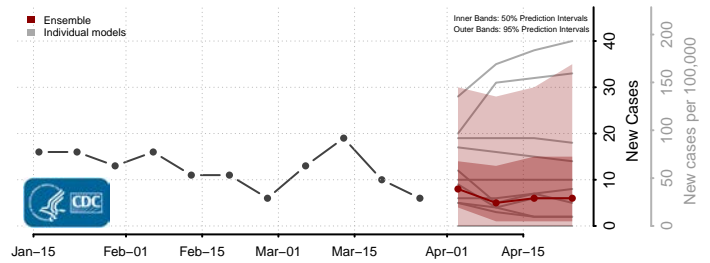

Slope County, North Dakota

Stark County, North Dakota

Steele County, North Dakota

Stutsman County, North Dakota

Towner County, North Dakota

Trail County, North Dakota

Walsh County, North Dakota

Ward County, North Dakota