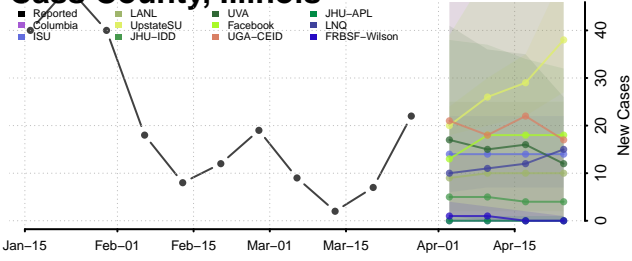

Cass County, Illinois