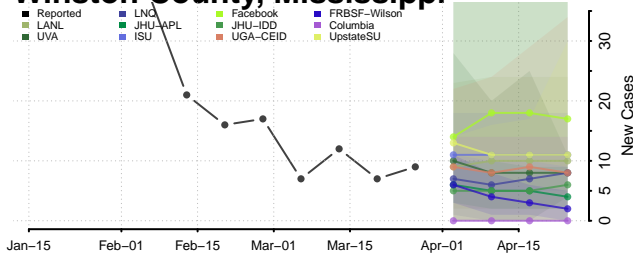

Warren County, Mississippi

Washington County, Mississippi

Wayne County, Mississippi

Webster County, Mississippi

Wilkinson County, Mississippi

Winston County, Mississippi

Yalobusha County, Mississippi

Yazoo County, Mississippi