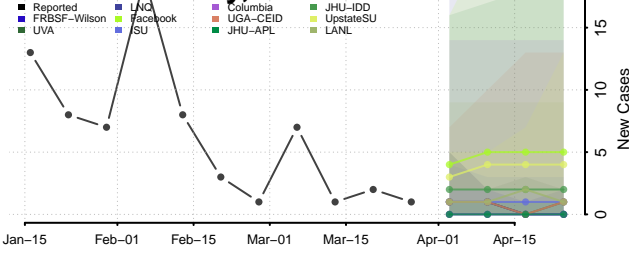

Johnson County, Nebraska

Kearney County, Nebraska

Keith County, Nebraska

Keya Paha County, Nebraska

Kimball County, Nebraska

Knox County, Nebraska

Lancaster County, Nebraska

Lincoln County, Nebraska