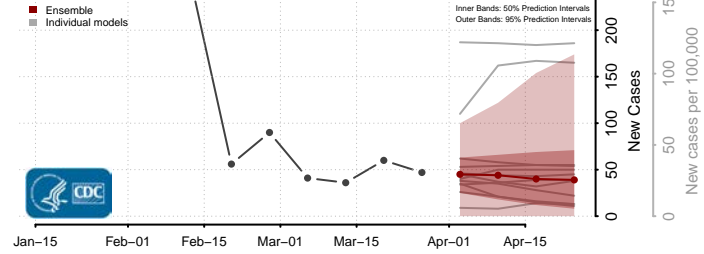

Madison County, Louisiana

Morehouse County, Louisiana

Natchitoches County, Louisiana

Orleans County, Louisiana

Ouachita County, Louisiana

Plaquemines County, Louisiana

Pointe Coupee County, Louisiana

Rapides County, Louisiana