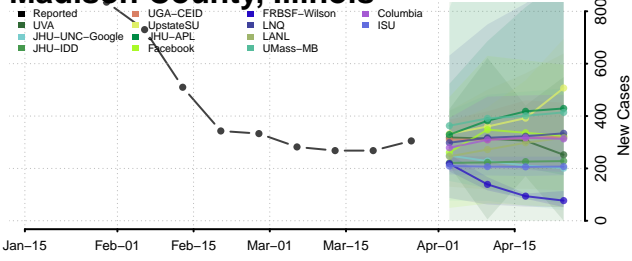

Lawrence County, Illinois

Lee County, Illinois

Livingston County, Illinois

Logan County, Illinois

Macon County, Illinois

Macoupin County, Illinois

Madison County, Illinois

Marion County, Illinois