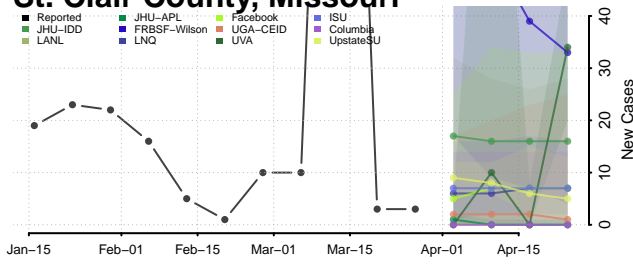

St. Clair County, Missouri