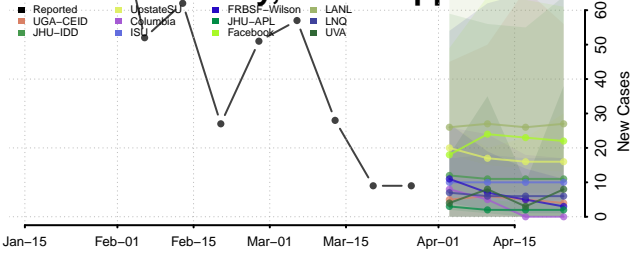

Coahoma County, Mississippi