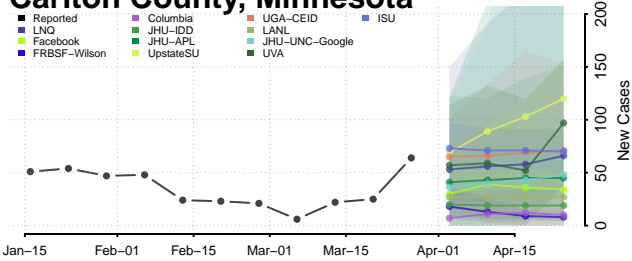

Carlton County, Minnesota