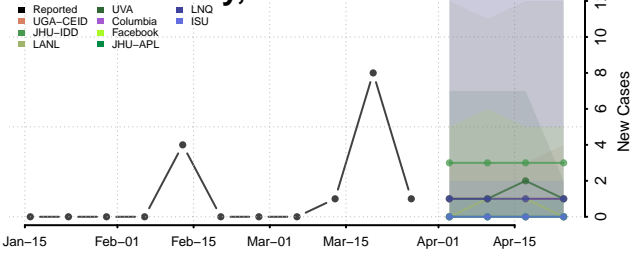

Borden County, Texas