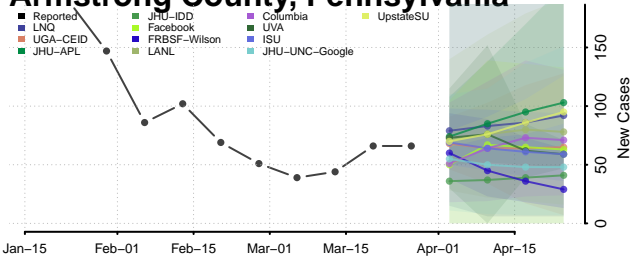

Armstrong County, Pennsylvania