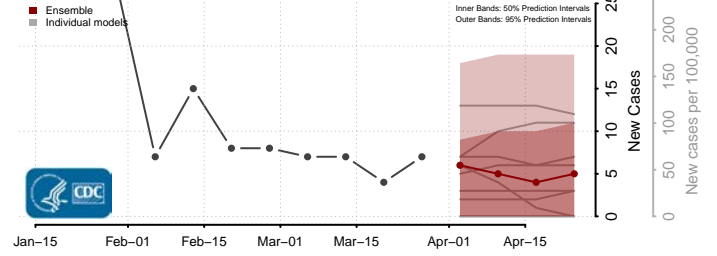

Madison County, Louisiana

Morehouse County, Louisiana

Natchitoches County, Louisiana

Orleans County, Louisiana

Ouachita County, Louisiana

Plaquemines County, Louisiana

Pointe Coupee County, Louisiana

Rapides County, Louisiana