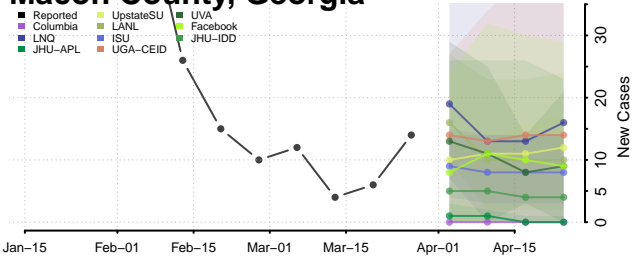

Laurens County, Georgia

Lee County, Georgia

Liberty County, Georgia

Lincoln County, Georgia

Long County, Georgia

Lowndes County, Georgia

Lumpkin County, Georgia

Macon County, Georgia