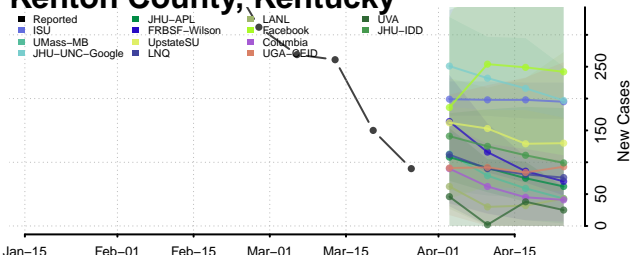

Kenton County, Kentucky