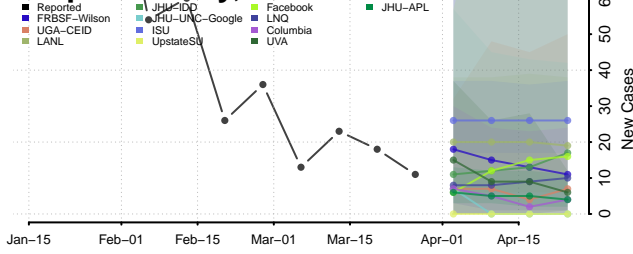

Howard County, Texas

Hudspeth County, Texas

Hunt County, Texas

Hutchinson County, Texas

Irion County, Texas

Jack County, Texas

Jackson County, Texas

Jasper County, Texas