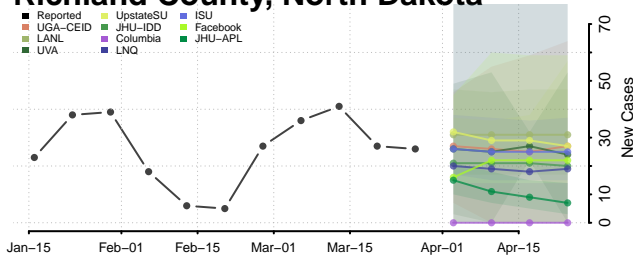

Richland County, North Dakota