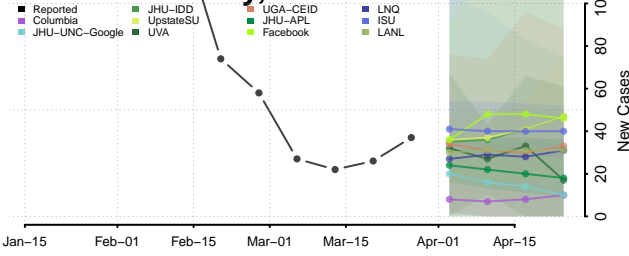

Harrison County, Texas