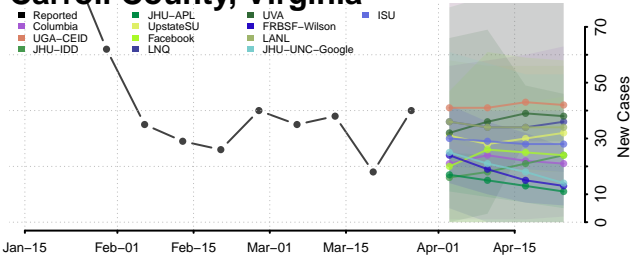

Carroll County, Virginia