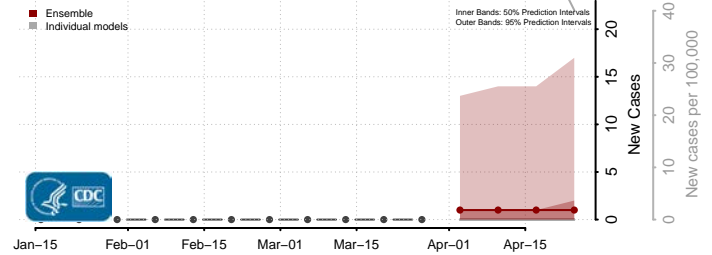

Duchesne County, Utah

Emery County, Utah

Garfield County, Utah

Grand County, Utah

Iron County, Utah

Juab County, Utah

Kane County, Utah

Millard County, Utah