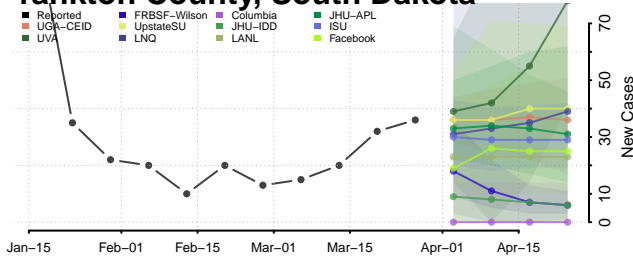

Yankton County, South Dakota