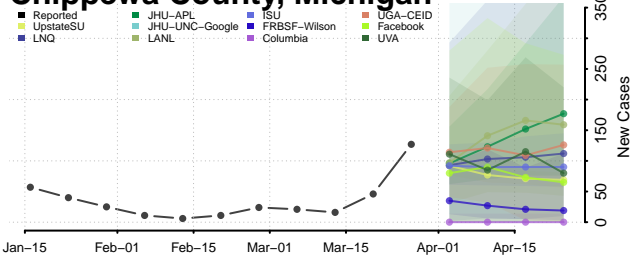

Chippewa County, Michigan