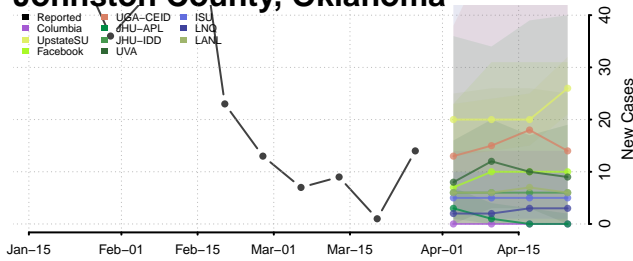

Johnston County, Oklahoma