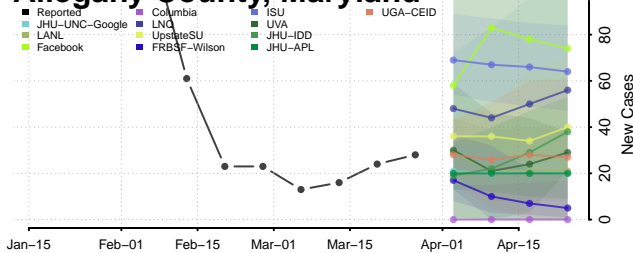

Allegany County, Maryland