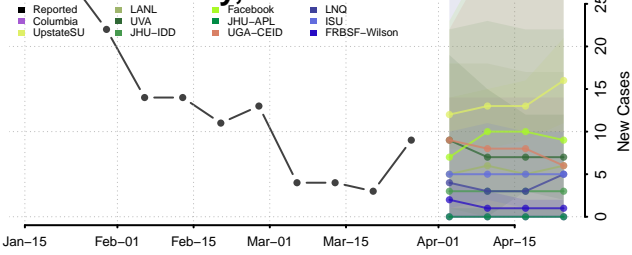

Vanderburgh County, Indiana

Vermillion County, Indiana

Vigo County, Indiana

Wabash County, Indiana

Warren County, Indiana

Warrick County, Indiana

Washington County, Indiana

Wayne County, Indiana