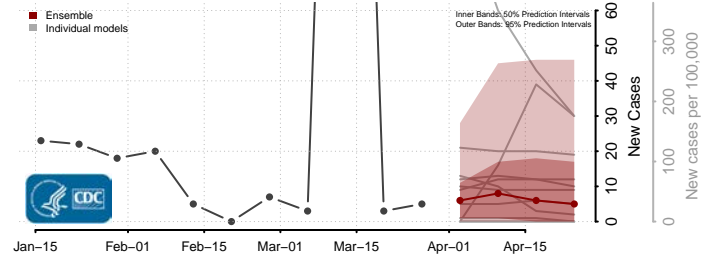

New Madrid County, Missouri