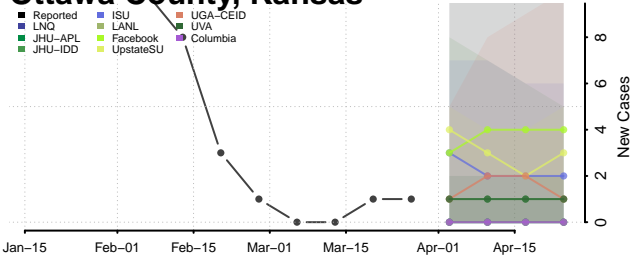

Ottawa County, Kansas