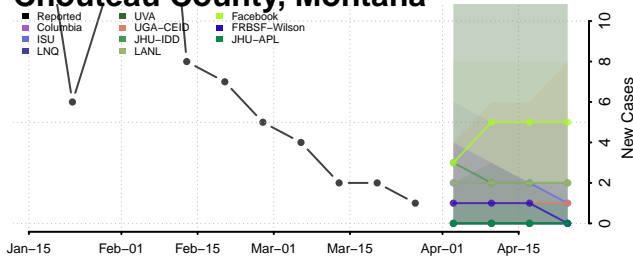

Chouteau County, Montana