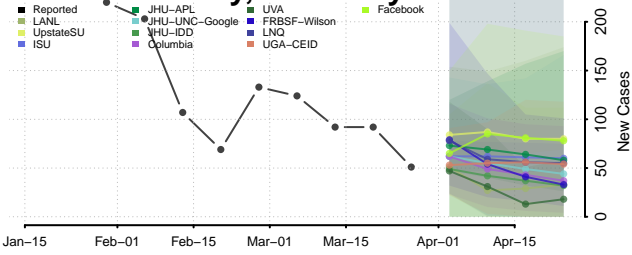

Oldham County, Kentucky