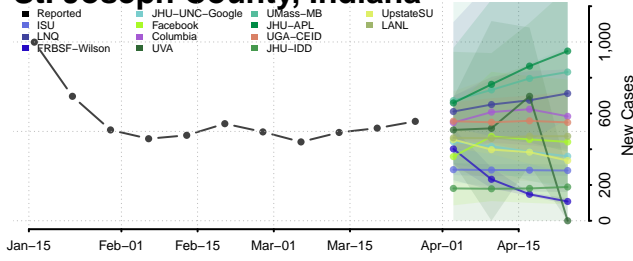

St. Joseph County, Indiana