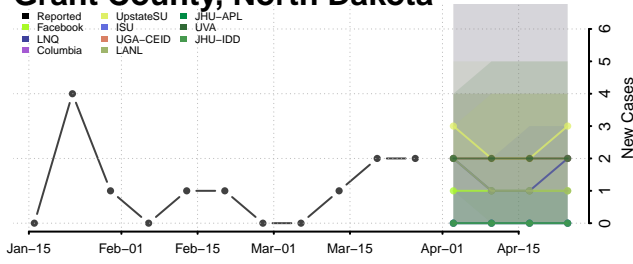

Divide County, North Dakota

Dunn County, North Dakota

Eddy County, North Dakota

Emmons County, North Dakota

Foster County, North Dakota

Golden Valley County, North Dakota

Grand Forks County, North Dakota

Grant County, North Dakota