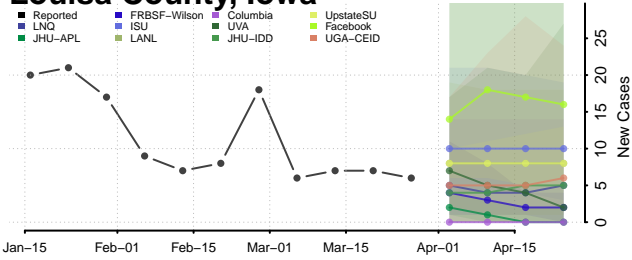

Jefferson County, Iowa

Johnson County, Iowa

Jones County, Iowa

Keokuk County, Iowa

Kossuth County, Iowa

Lee County, Iowa

Linn County, Iowa

Louisa County, Iowa