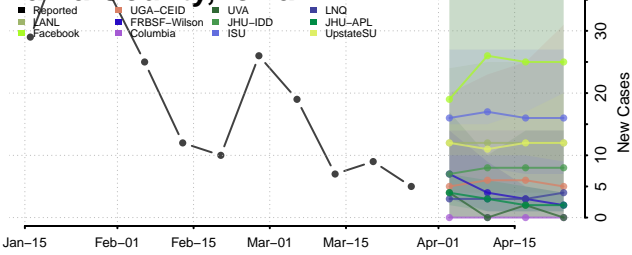

Shelby County, Iowa

Sioux County, Iowa

Story County, Iowa

Tama County, Iowa

Taylor County, Iowa

Union County, Iowa

Van Buren County, Iowa

Wapello County, Iowa