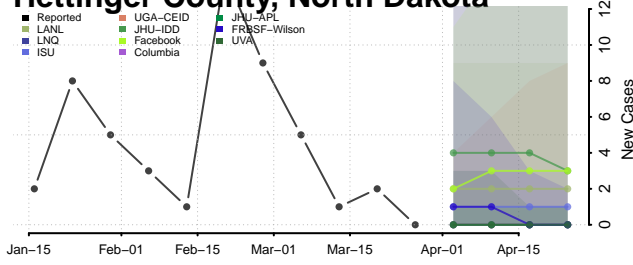

Hettinger County, North Dakota