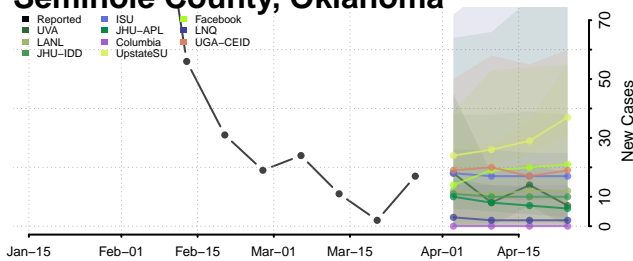

Pushmataha County, Oklahoma

Roger Mills County, Oklahoma

Rogers County, Oklahoma

Seminole County, Oklahoma

Sequoyah County, Oklahoma

Stephens County, Oklahoma

Texas County, Oklahoma

Tillman County, Oklahoma