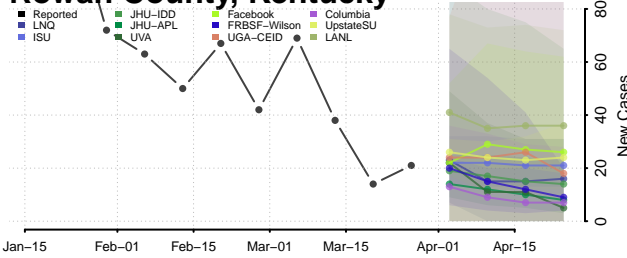

Powell County, Kentucky

Pulaski County, Kentucky

Robertson County, Kentucky

Rockcastle County, Kentucky

Rowan County, Kentucky

Russell County, Kentucky

Scott County, Kentucky

Shelby County, Kentucky