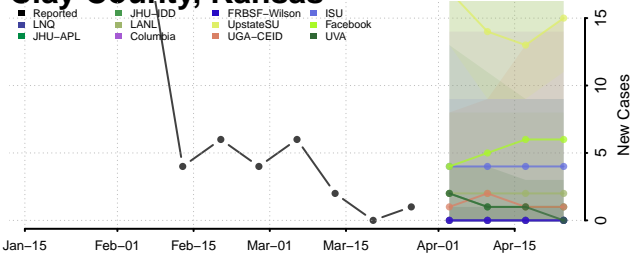

Brown County, Kansas

Butler County, Kansas

Chase County, Kansas

Chautauqua County, Kansas

Cherokee County, Kansas

Cheyenne County, Kansas

Clark County, Kansas

Clay County, Kansas