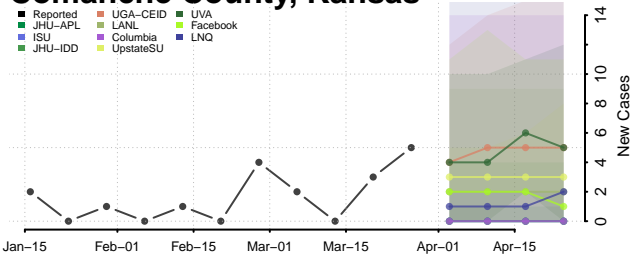

Comanche County, Kansas