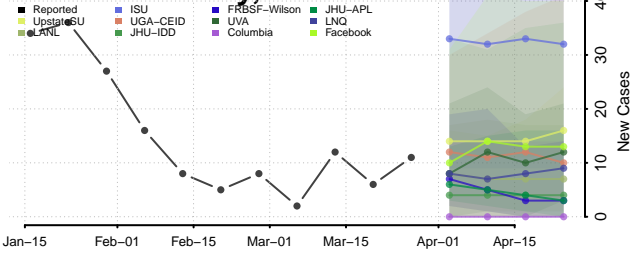

Wayne County, West Virginia

Adams County, Wisconsin

Ashland County, Wisconsin

Barron County, Wisconsin

Bayfield County, Wisconsin

Brown County, Wisconsin

Buffalo County, Wisconsin

Burnett County, Wisconsin