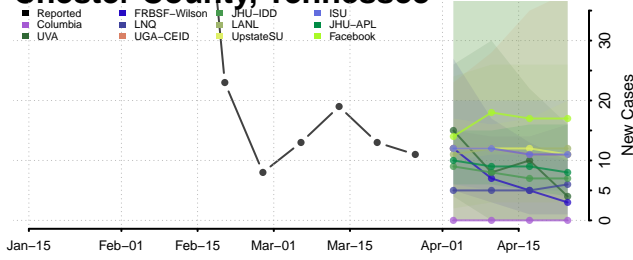

Carter County, Tennessee

Cheatham County, Tennessee

Chester County, Tennessee

Claiborne County, Tennessee

Clay County, Tennessee

Cocke County, Tennessee

Coffee County, Tennessee

Crockett County, Tennessee