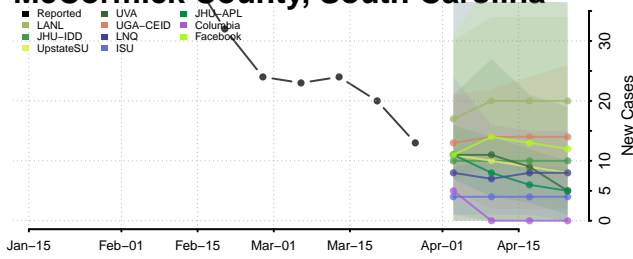

McCormick County, South Carolina