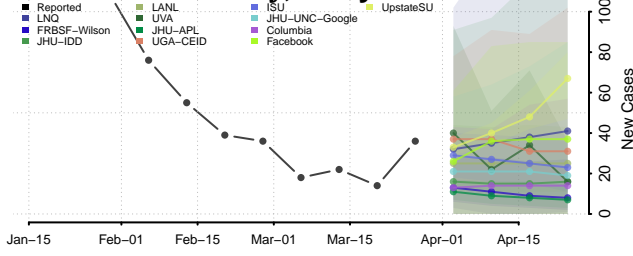

Worcester County, Maryland