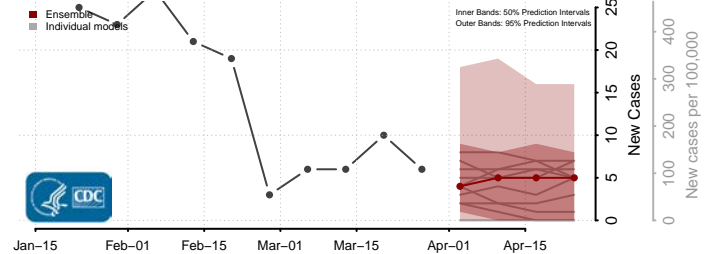

Chesapeake County, Virginia

Chesterfield County, Virginia

Clarke County, Virginia

Colonial Heights County, Virginia

Covington County, Virginia

Craig County, Virginia

Culpeper County, Virginia

Cumberland County, Virginia