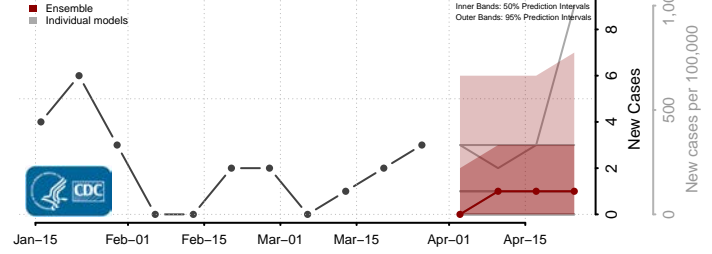

Jones County, South Dakota