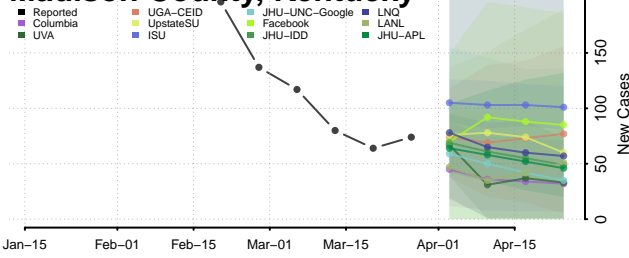

Letcher County, Kentucky

Lewis County, Kentucky

Lincoln County, Kentucky

Livingston County, Kentucky

Logan County, Kentucky

Lyon County, Kentucky

Madison County, Kentucky

Magoffin County, Kentucky