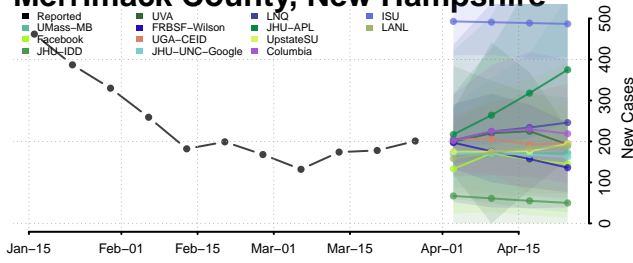

Merrimack County, New Hampshire