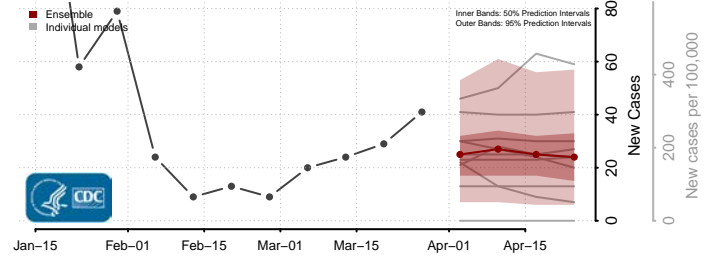

Hardy County, West Virginia