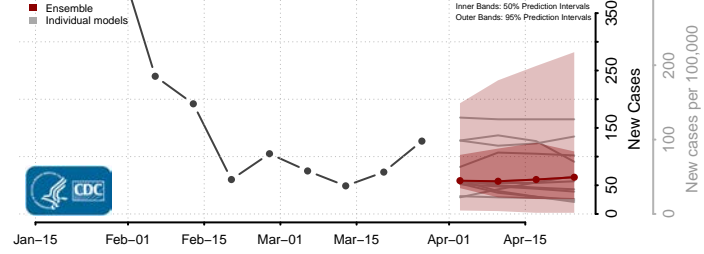

Madison County, Louisiana

Morehouse County, Louisiana

Natchitoches County, Louisiana

Orleans County, Louisiana

Ouachita County, Louisiana

Plaquemines County, Louisiana

Pointe Coupee County, Louisiana

Rapides County, Louisiana