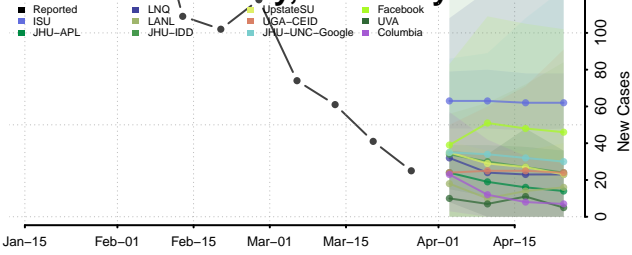

Jessamine County, Kentucky