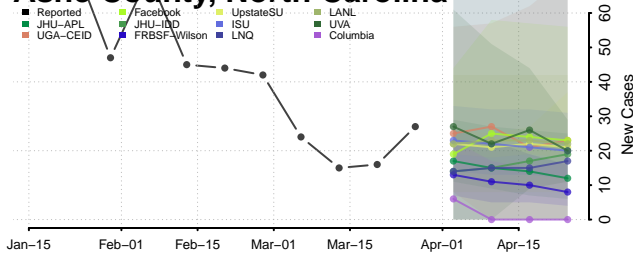

Ashe County, North Carolina