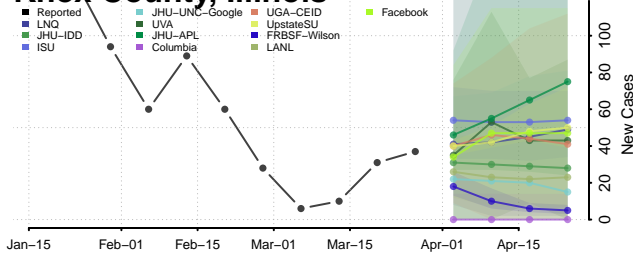

Knox County, Illinois