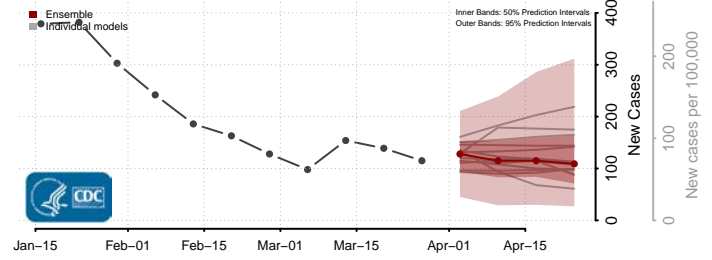

Olmsted County, Minnesota