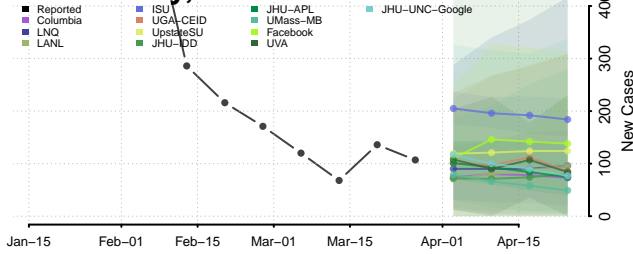

Lee County, Alabama