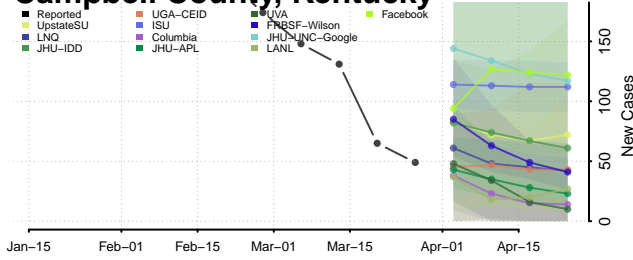

Campbell County, Kentucky