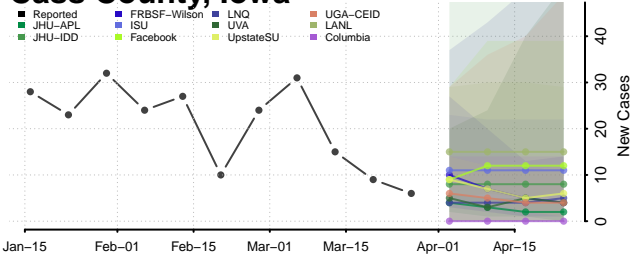

Buena Vista County, Iowa

Butler County, Iowa

Calhoun County, Iowa

Carroll County, Iowa

Cass County, Iowa

Cedar County, Iowa

Cerro Gordo County, Iowa

Cherokee County, Iowa