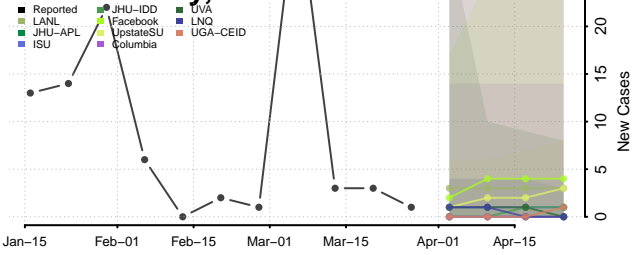

Coke County, Texas