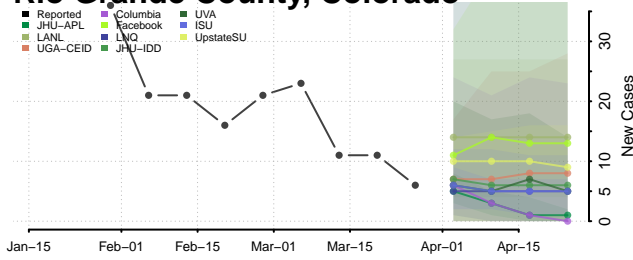

Park County, Colorado

Phillips County, Colorado

Pitkin County, Colorado

Prowers County, Colorado

Pueblo County, Colorado

Rio Blanco County, Colorado

Rio Grande County, Colorado

Routt County, Colorado