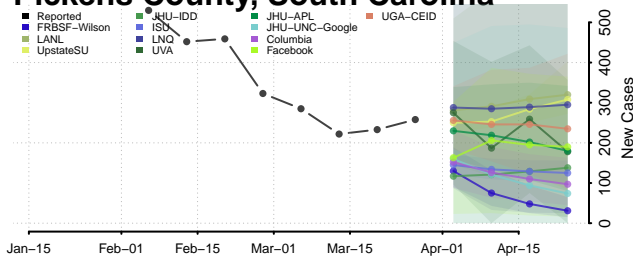

Pickens County, South Carolina