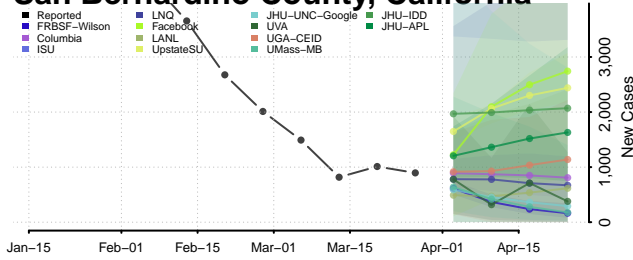

San Bernardino County, California