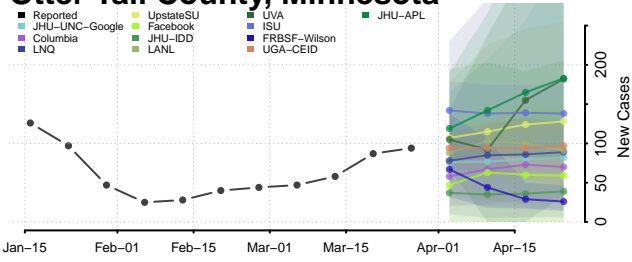

Otter Tail County, Minnesota