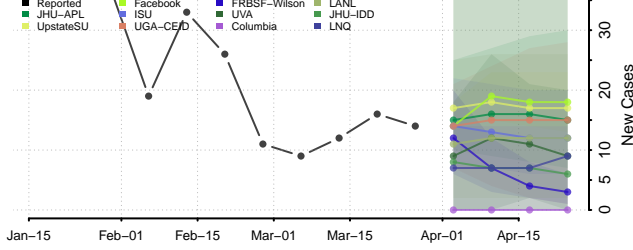

Cumberland County, Tennessee

Davidson County, Tennessee

DeCATur County, Tennessee

DeKalb County, Tennessee

Dickson County, Tennessee

Dyer County, Tennessee

Fayette County, Tennessee

Fentress County, Tennessee