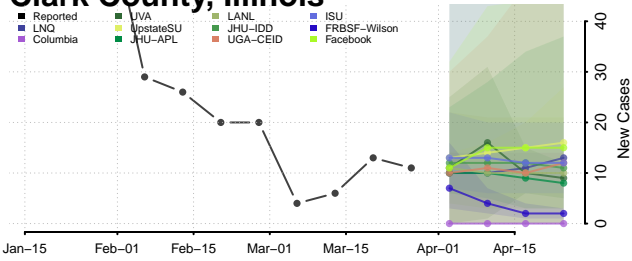

Clark County, Illinois