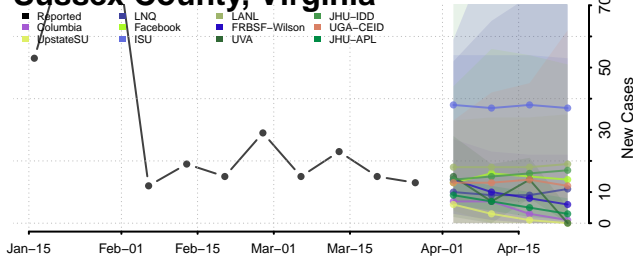

Sussex County, Virginia