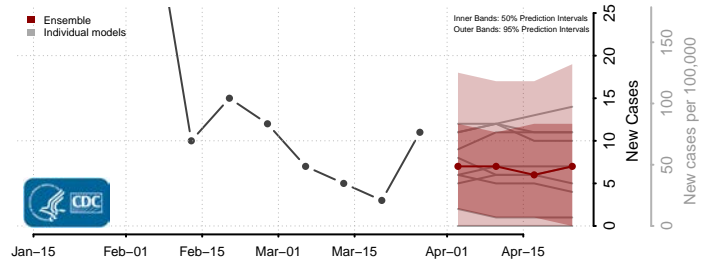

Union County, Kentucky