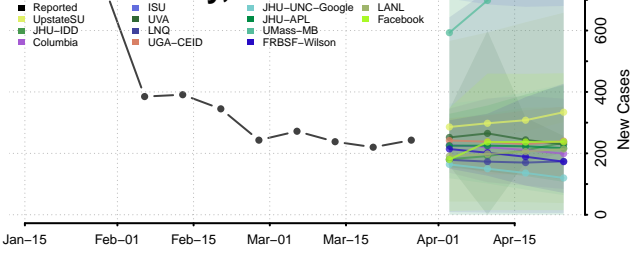

Napa County, California

Nevada County, California

Orange County, California

Placer County, California

Plumas County, California

Riverside County, California

Sacramento County, California

San Benito County, California