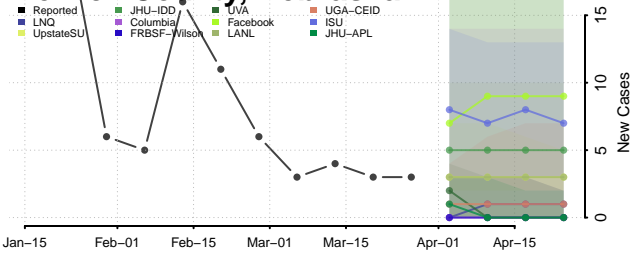

Logan County, Nebraska

Loup County, Nebraska

Madison County, Nebraska

McPherson County, Nebraska

Merrick County, Nebraska

Morrill County, Nebraska

Phelps County, Nebraska

Pierce County, Nebraska