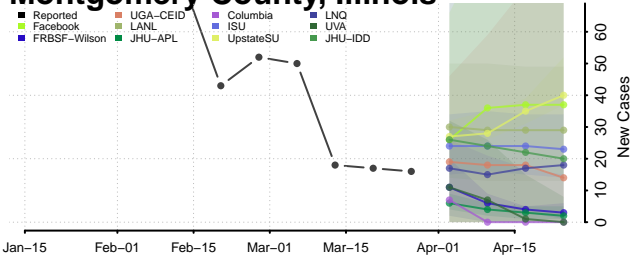

Montgomery County, Illinois