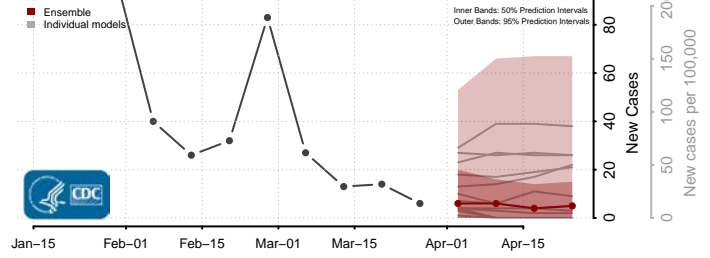

Washington County, Mississippi