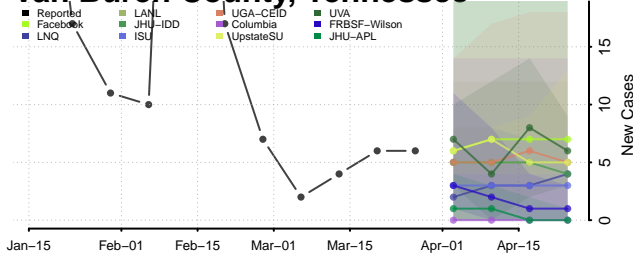

Van Buren County, Tennessee