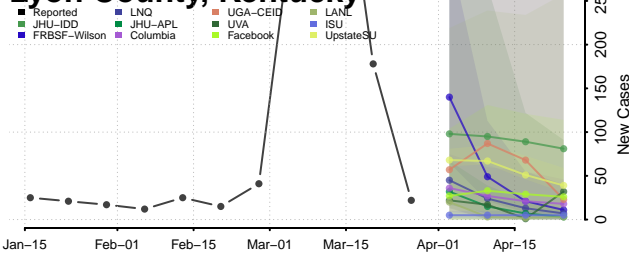

Letcher County, Kentucky

Lewis County, Kentucky

Lincoln County, Kentucky

Livingston County, Kentucky

Logan County, Kentucky

Lyon County, Kentucky

Madison County, Kentucky

Magoffin County, Kentucky