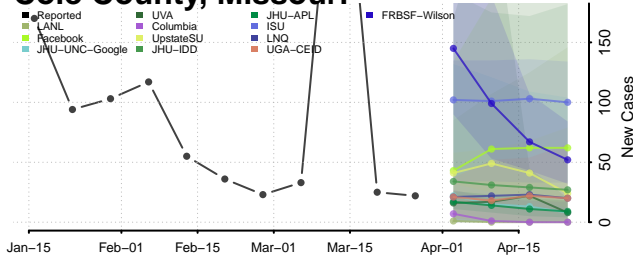

Cole County, Missouri