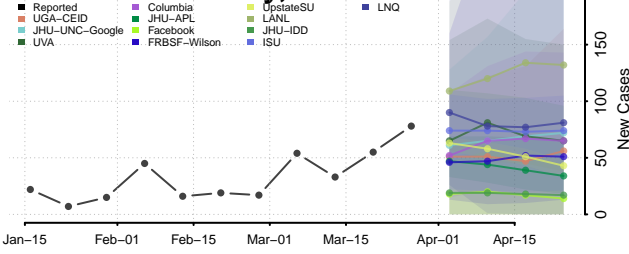

Caledonia County, Vermont