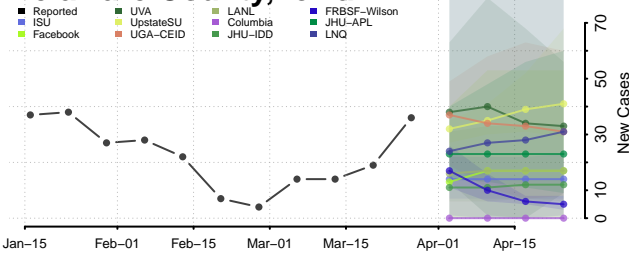

Delaware County, Iowa