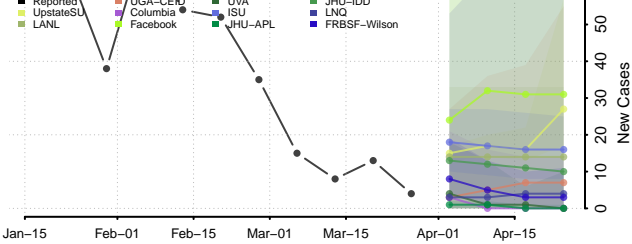

Ellis County, Kansas