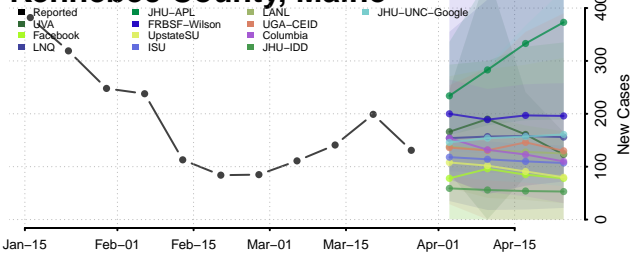

Winn County, Louisiana

Maine

Androscoggin County, Maine

Aroostook County, Maine

Cumberland County, Maine

Franklin County, Maine

Hancock County, Maine

Kennebec County, Maine