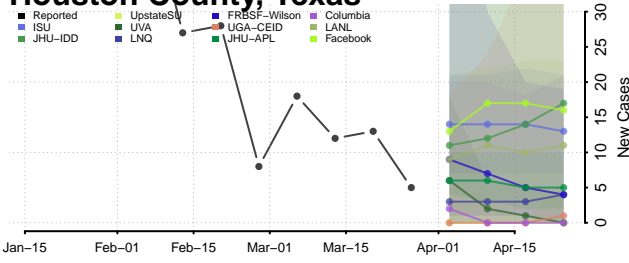

Howard County, Texas

Hudspeth County, Texas

Hunt County, Texas

Hutchinson County, Texas

Irion County, Texas

Jack County, Texas

Jackson County, Texas

Jasper County, Texas