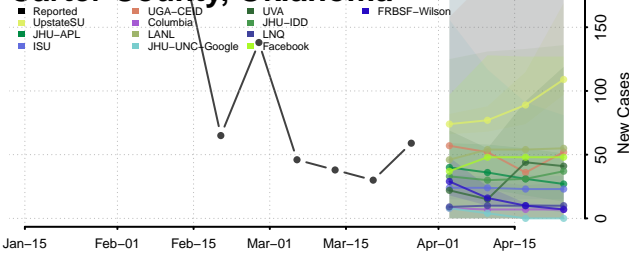

Carter County, Oklahoma