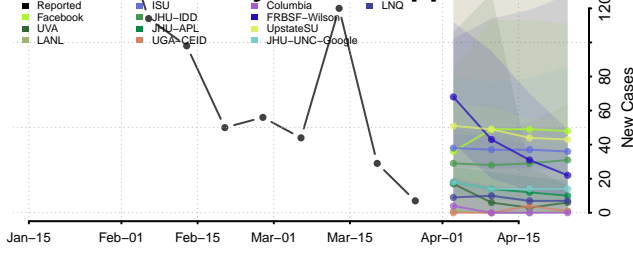

Madison County, Mississippi

Marion County, Mississippi

Marshall County, Mississippi

Monroe County, Mississippi

Montgomery County, Mississippi

Neshoba County, Mississippi

Newton County, Mississippi

Noxubee County, Mississippi