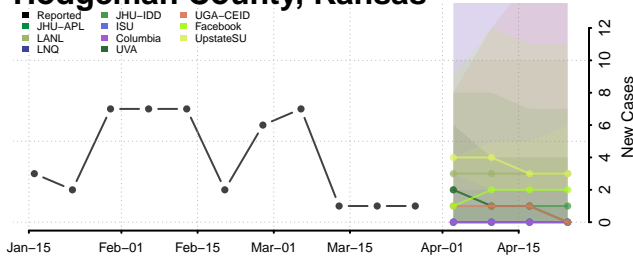

Harper County, Kansas

Harvey County, Kansas

Haskell County, Kansas

Hodgeman County, Kansas

Jackson County, Kansas

Jefferson County, Kansas

Jewell County, Kansas

Johnson County, Kansas