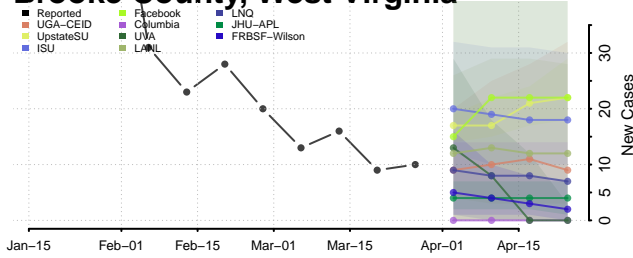

Brooke County, West Virginia