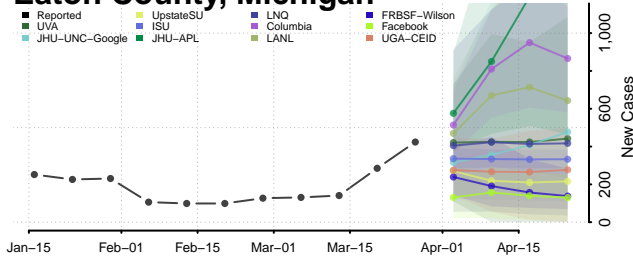

Delta County, Michigan

Dickinson County, Michigan

Eaton County, Michigan

Emmet County, Michigan

Genesee County, Michigan

Gladwin County, Michigan

Gogebic County, Michigan

Grand Traverse County, Michigan