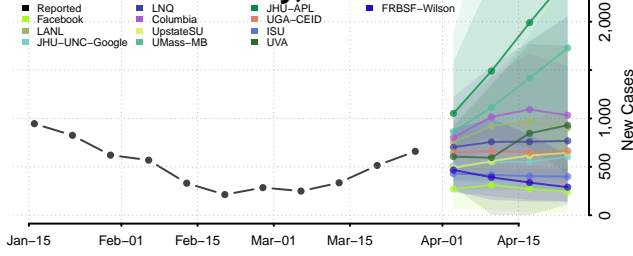

Barnstable County, Massachusetts