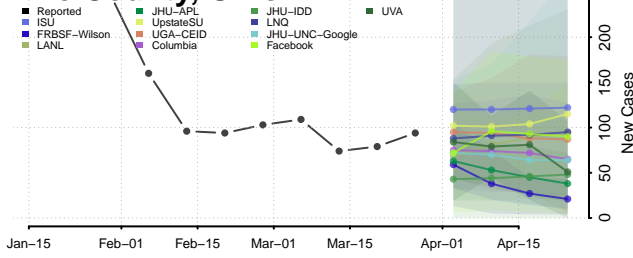

Erie County, Ohio