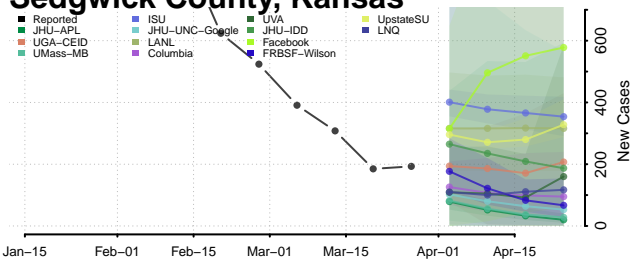

Sedgwick County, Kansas