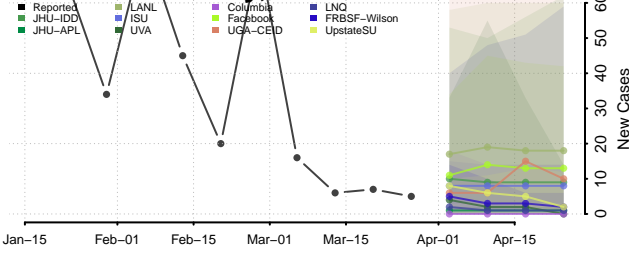

Eastland County, Texas