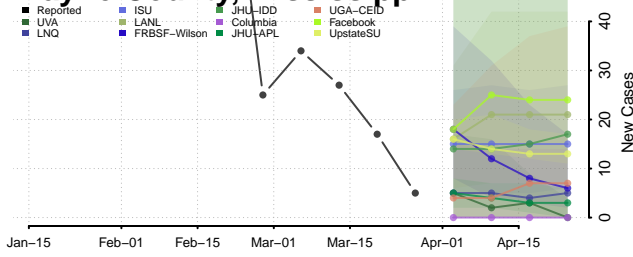

Wayne County, Mississippi