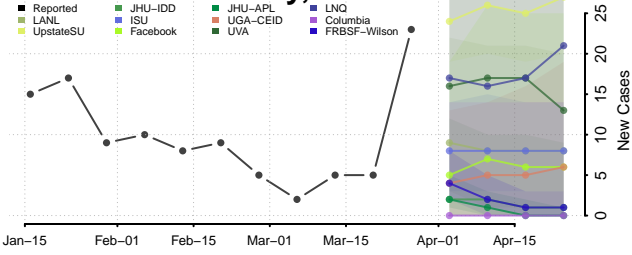

Hutchinson County, South Dakota