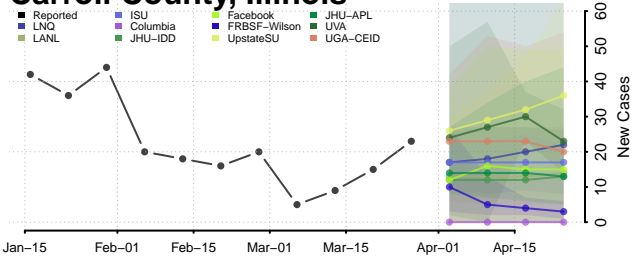

Carroll County, Illinois