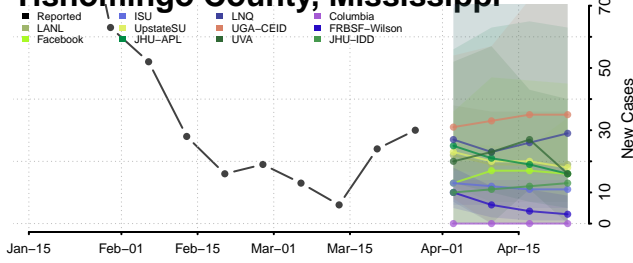

Sunflower County, Mississippi

Tallahatchie County, Mississippi

Tate County, Mississippi

Tippah County, Mississippi

Tishomingo County, Mississippi

Tunica County, Mississippi

Union County, Mississippi

Walthall County, Mississippi