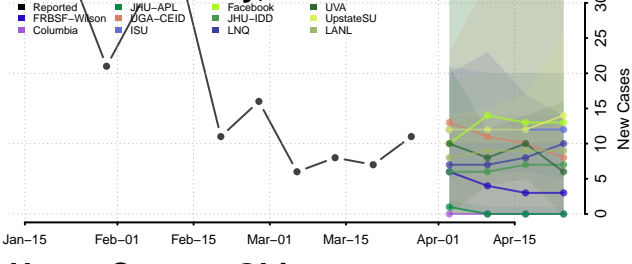

Greene County, Ohio

Guernsey County, Ohio

Hamilton County, Ohio

Hancock County, Ohio

Hardin County, Ohio

Harrison County, Ohio

Henry County, Ohio

Highland County, Ohio