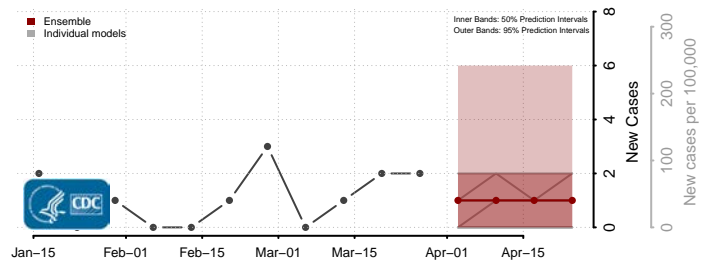

Kidder County, North Dakota