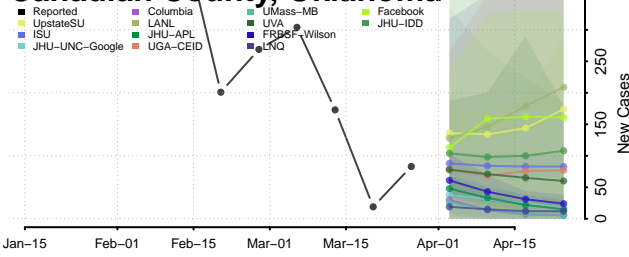

Alfalfa County, Oklahoma

Atoka County, Oklahoma

Beaver County, Oklahoma

Beckham County, Oklahoma

Blaine County, Oklahoma

Bryan County, Oklahoma

Caddo County, Oklahoma

Canadian County, Oklahoma