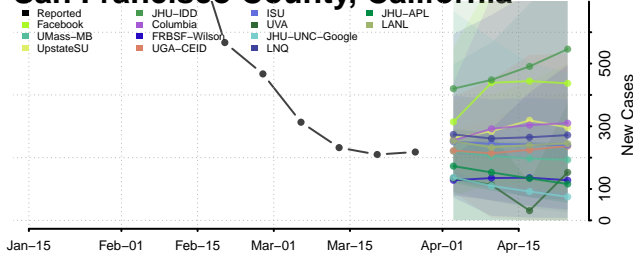

San Francisco County, California