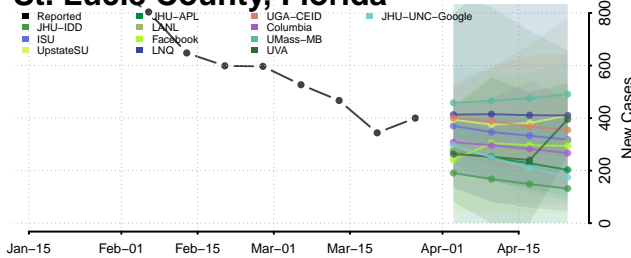

Polk County, Florida

Putnam County, Florida

Santa Rosa County, Florida

Sarasota County, Florida

Seminole County, Florida

St. Johns County, Florida

St. Lucie County, Florida

Sumter County, Florida