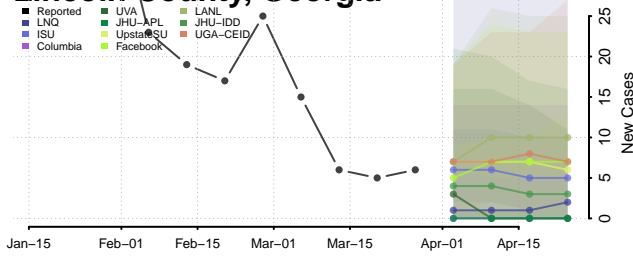

Laurens County, Georgia

Lee County, Georgia

Liberty County, Georgia

Lincoln County, Georgia

Long County, Georgia

Lowndes County, Georgia

Lumpkin County, Georgia

Macon County, Georgia