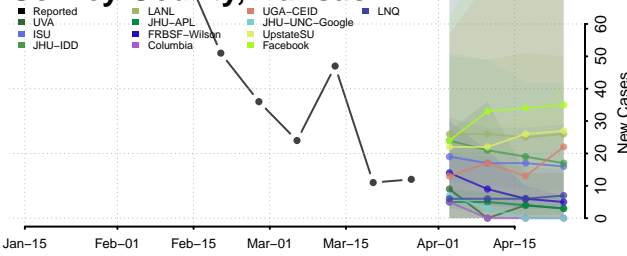

Cloud County, Kansas

Coffey County, Kansas

Comanche County, Kansas

Cowley County, Kansas

Crawford County, Kansas

Decatur County, Kansas

Dickinson County, Kansas

Doniphan County, Kansas