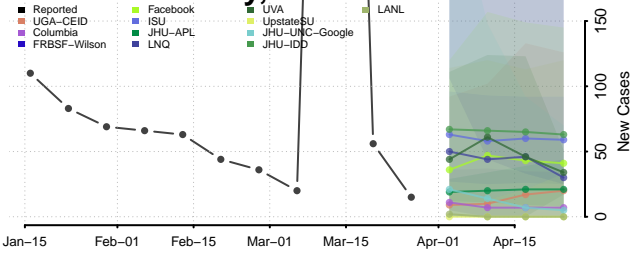

Johnson County, Missouri