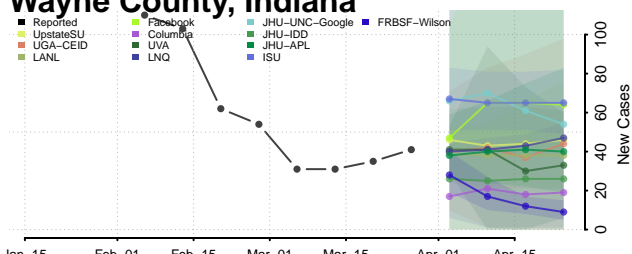

Vanderburgh County, Indiana

Vermillion County, Indiana

Vigo County, Indiana

Wabash County, Indiana

Warren County, Indiana

Warrick County, Indiana

Washington County, Indiana

Wayne County, Indiana