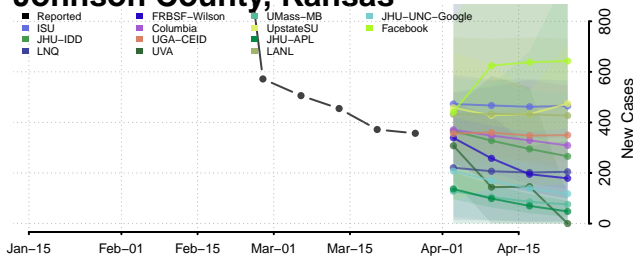

Harper County, Kansas

Harvey County, Kansas

Haskell County, Kansas

Hodgeman County, Kansas

Jackson County, Kansas

Jefferson County, Kansas

Jewell County, Kansas

Johnson County, Kansas