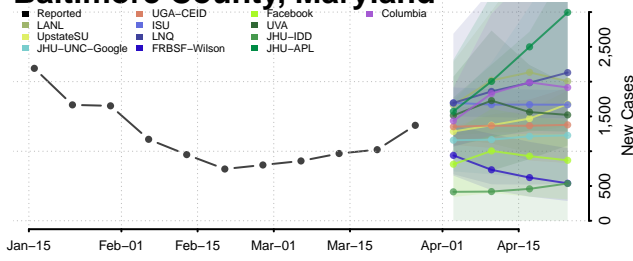

Baltimore County, Maryland