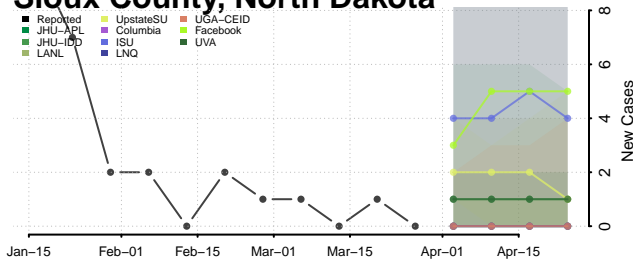

Sioux County, North Dakota