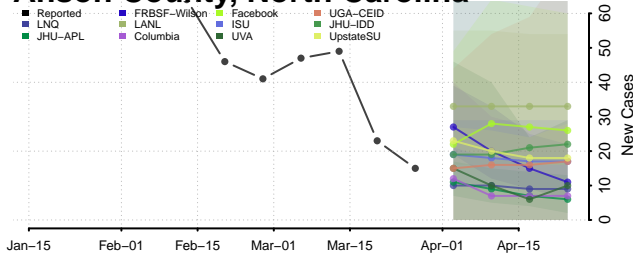

Anson County, North Carolina