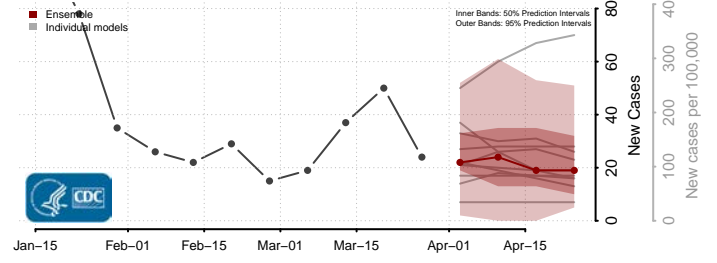

Lincoln County, West Virginia