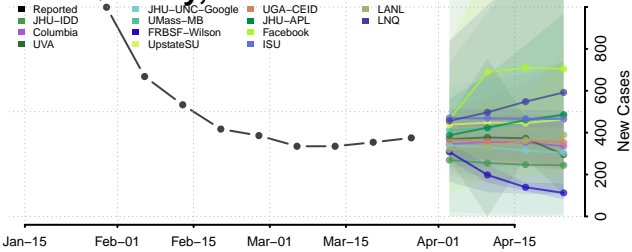

Knox County, Indiana

Kosciusko County, Indiana

LaGrange County, Indiana

Lake County, Indiana

LaPorte County, Indiana

Lawrence County, Indiana

Madison County, Indiana

Marion County, Indiana