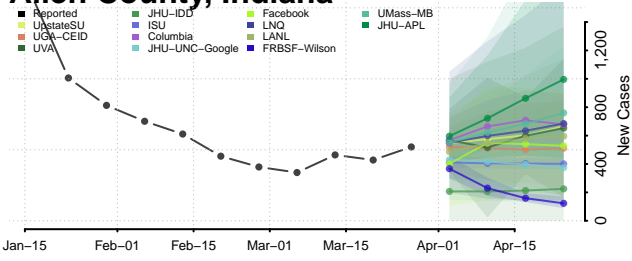

Allen County, Indiana