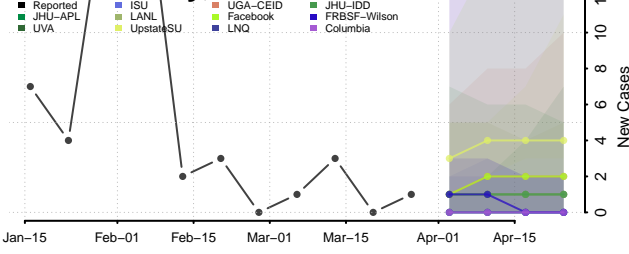

Miami County, Kansas

Mitchell County, Kansas

Montgomery County, Kansas

Morris County, Kansas

Morton County, Kansas

Nemaha County, Kansas

Neosho County, Kansas

Ness County, Kansas