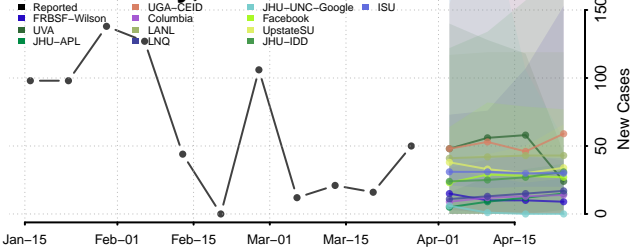

Polk County, Texas