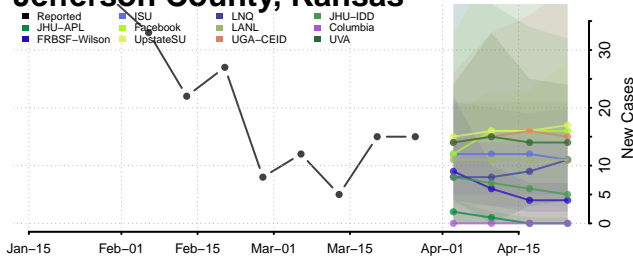

Harper County, Kansas

Harvey County, Kansas

Haskell County, Kansas

Hodgeman County, Kansas

Jackson County, Kansas

Jefferson County, Kansas

Jewell County, Kansas

Johnson County, Kansas