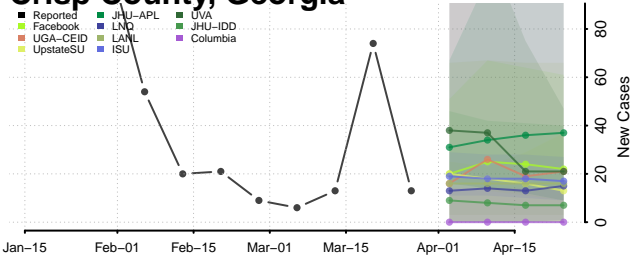

Cobb County, Georgia

Coffee County, Georgia

Colquitt County, Georgia

Columbia County, Georgia

Cook County, Georgia

Coweta County, Georgia

Crawford County, Georgia

Crisp County, Georgia