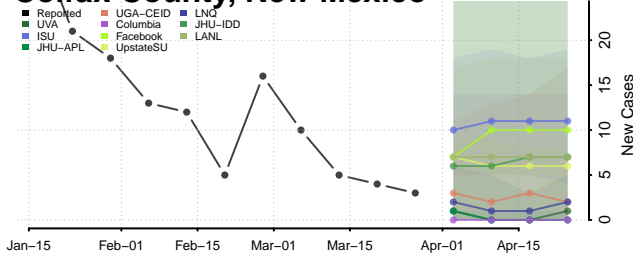

Colfax County, New Mexico