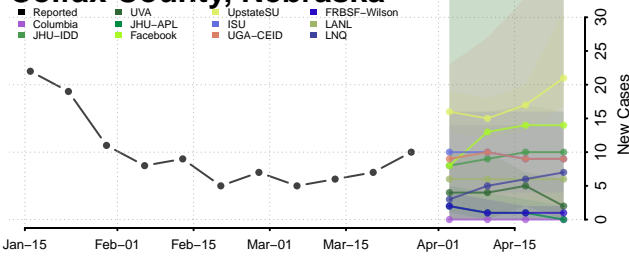

Colfax County, Nebraska