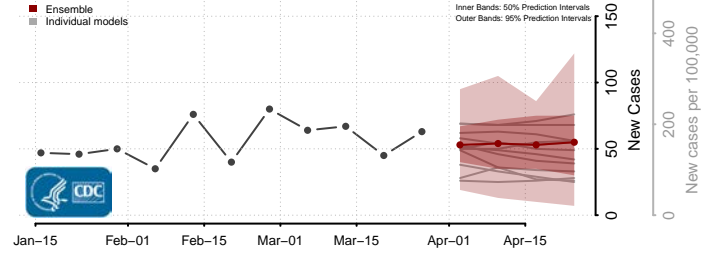

Meeker County, Minnesota

Mille Lacs County, Minnesota

Morrison County, Minnesota

Mower County, Minnesota

Murray County, Minnesota

Nicollet County, Minnesota

Nobles County, Minnesota

Norman County, Minnesota