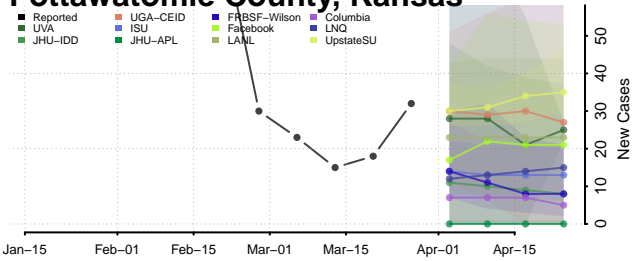

Pottawatomie County, Kansas