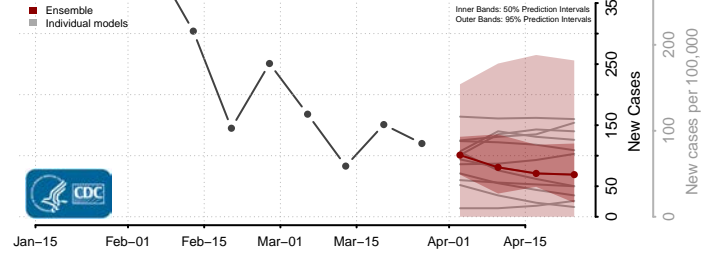

Madison County, Louisiana

Morehouse County, Louisiana

Natchitoches County, Louisiana

Orleans County, Louisiana

Ouachita County, Louisiana

Plaquemines County, Louisiana

Pointe Coupee County, Louisiana

Rapides County, Louisiana