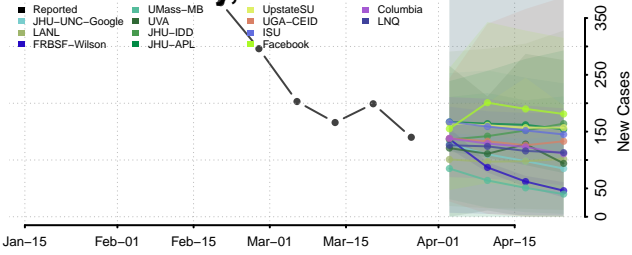

Randolph County, North Carolina

Richmond County, North Carolina

Robeson County, North Carolina

Rockingham County, North Carolina

Rowan County, North Carolina

Rutherford County, North Carolina

Sampson County, North Carolina