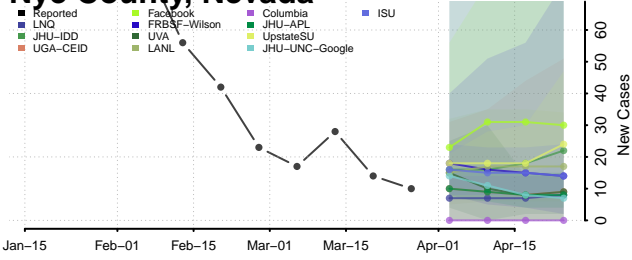

Nye County, Nevada