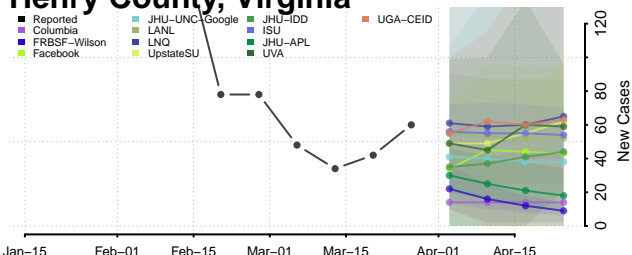

Hanover County, Virginia

Harrisonburg County, Virginia

Henrico County, Virginia

Henry County, Virginia

Highland County, Virginia

Hopewell County, Virginia

Isle of Wight County, Virginia

James City County, Virginia