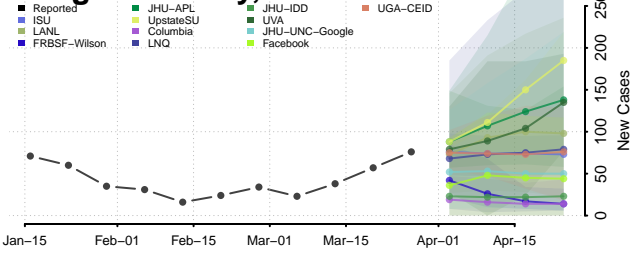

Clearwater County, Minnesota

Cook County, Minnesota

Cottonwood County, Minnesota

Crow Wing County, Minnesota

Dakota County, Minnesota

Dodge County, Minnesota

Douglas County, Minnesota

Faribault County, Minnesota