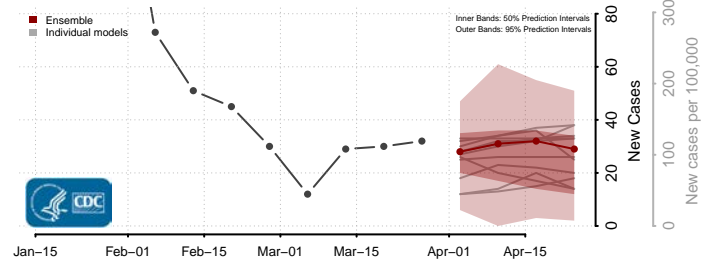

King George County, Virginia