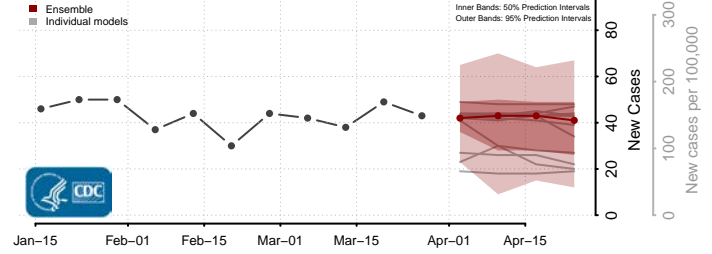

Lake of the Woods County, Minnesota

Le Sueur County, Minnesota

Lincoln County, Minnesota

Lyon County, Minnesota

Mahnomen County, Minnesota

Marshall County, Minnesota

Martin County, Minnesota

McLeod County, Minnesota