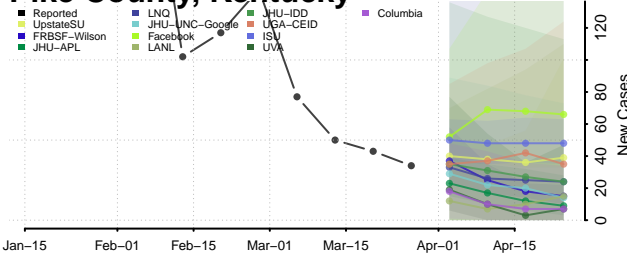

Pike County, Kentucky