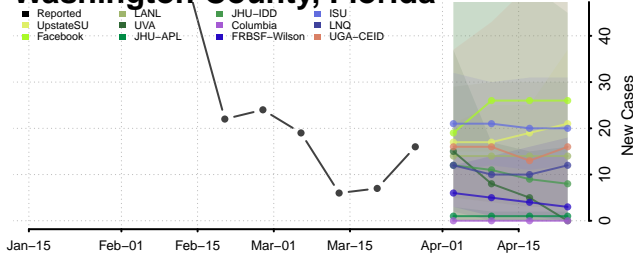

Suwannee County, Florida

Taylor County, Florida

Union County, Florida

Volusia County, Florida

Wakulla County, Florida

Walton County, Florida

Washington County, Florida

Georgia