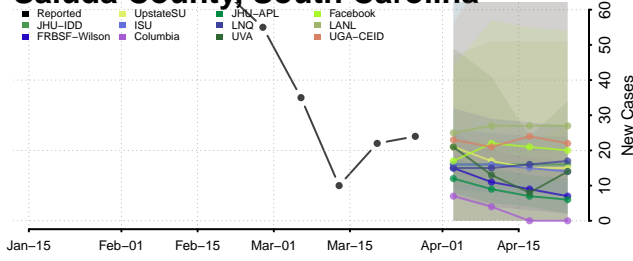

Orangeburg County, South Carolina

Pickens County, South Carolina

Richland County, South Carolina

Saluda County, South Carolina

Spartanburg County, South Carolina

Sumter County, South Carolina

Union County, South Carolina