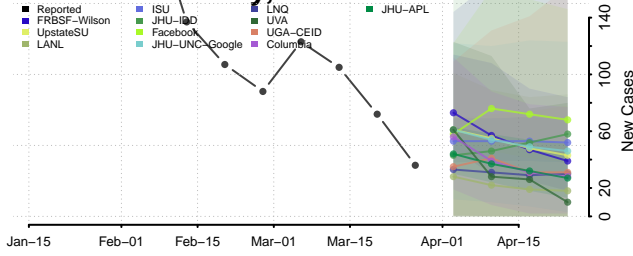

Greene County, North Carolina

Guilford County, North Carolina

Halifax County, North Carolina

Harnett County, North Carolina

Haywood County, North Carolina

Henderson County, North Carolina

Hertford County, North Carolina