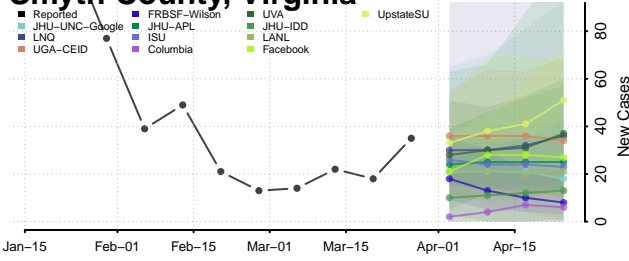

Smyth County, Virginia