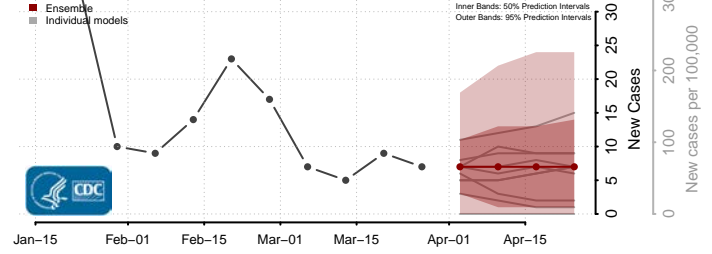

Lake of the Woods County, Minnesota

Le Sueur County, Minnesota

Lincoln County, Minnesota

Lyon County, Minnesota

Mahnomen County, Minnesota

Marshall County, Minnesota

Martin County, Minnesota

McLeod County, Minnesota