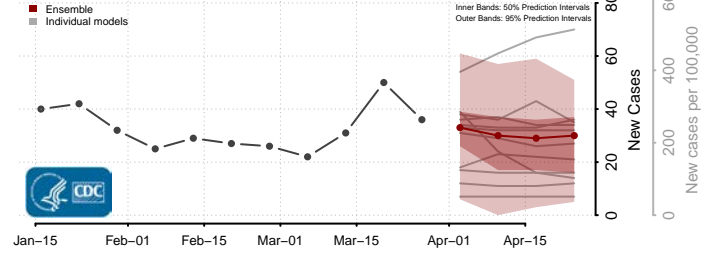

Clearwater County, Minnesota

Cook County, Minnesota

Cottonwood County, Minnesota

Crow Wing County, Minnesota

Dakota County, Minnesota

Dodge County, Minnesota

Douglas County, Minnesota

Faribault County, Minnesota