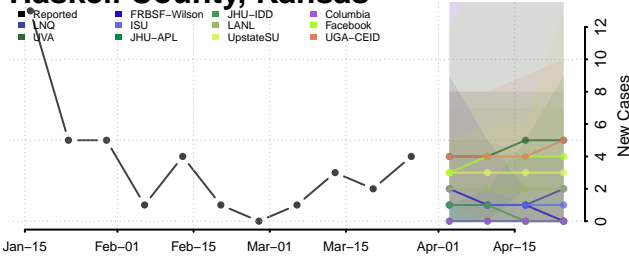

Haskell County, Kansas