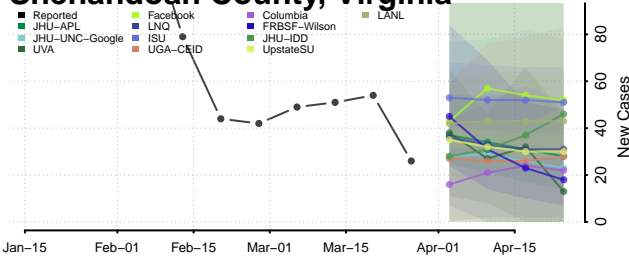

Shenandoah County, Virginia