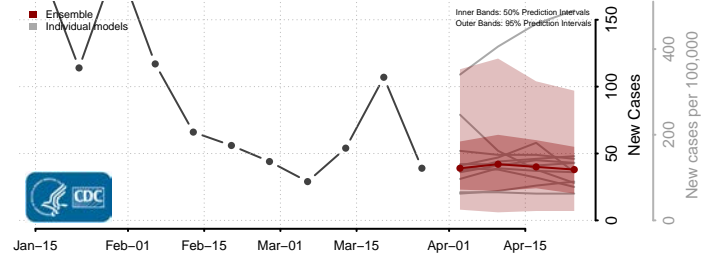

Logan County, West Virginia