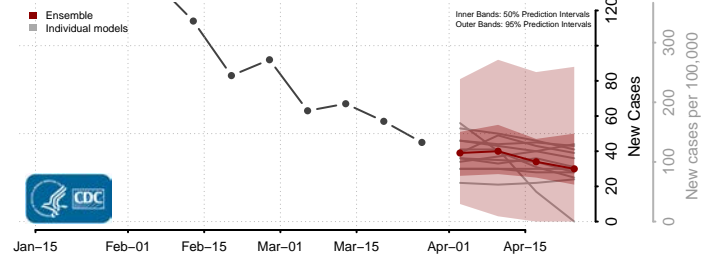

Halifax County, Virginia