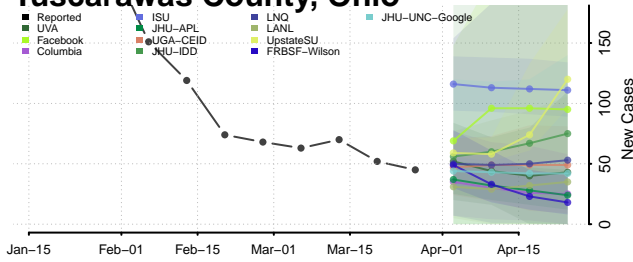

Tuscarawas County, Ohio