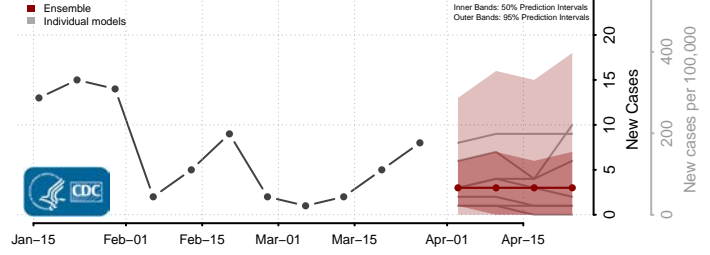

Lincoln County, Idaho

Madison County, Idaho

Minidoka County, Idaho

Nez Perce County, Idaho

Oneida County, Idaho

Owyhee County, Idaho

Payette County, Idaho

Power County, Idaho