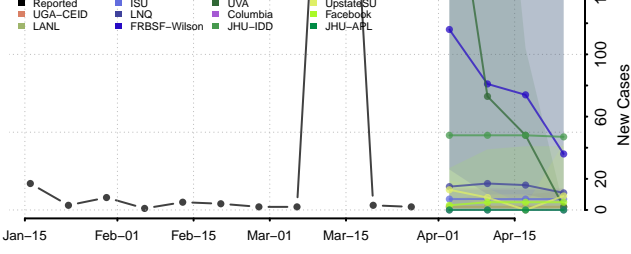

Grundy County, Missouri

Harrison County, Missouri

Henry County, Missouri

Hickory County, Missouri

Holt County, Missouri

Howard County, Missouri

Howell County, Missouri

Iron County, Missouri