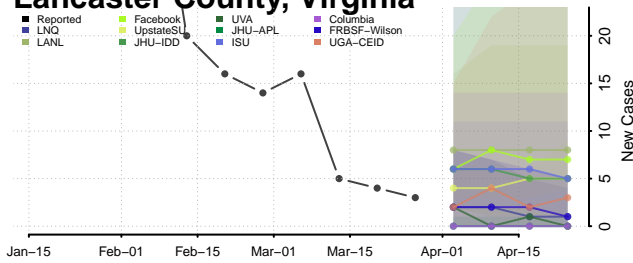

King and Queen County, Virginia

King George County, Virginia

King William County, Virginia

Lancaster County, Virginia

Lee County, Virginia

Lexington County, Virginia

Loudoun County, Virginia

Louisa County, Virginia