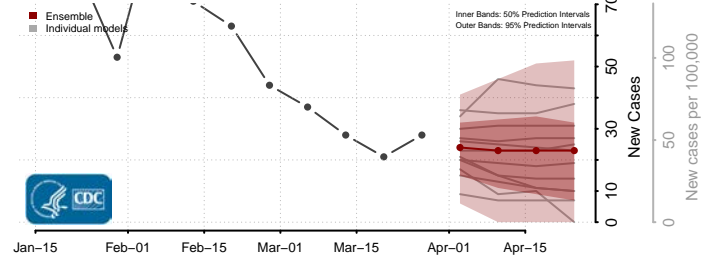

Thurston County, Nebraska

Valley County, Nebraska

Washington County, Nebraska

Wayne County, Nebraska

Webster County, Nebraska

Wheeler County, Nebraska

Elko County, Nevada

Esmeralda County, Nevada