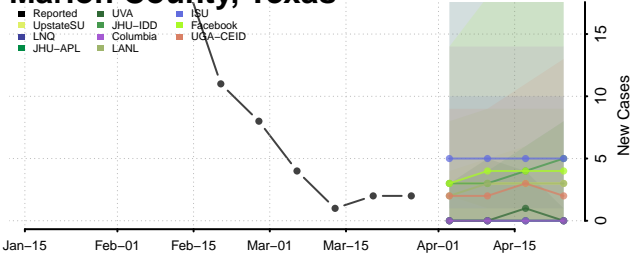

Marion County, Texas