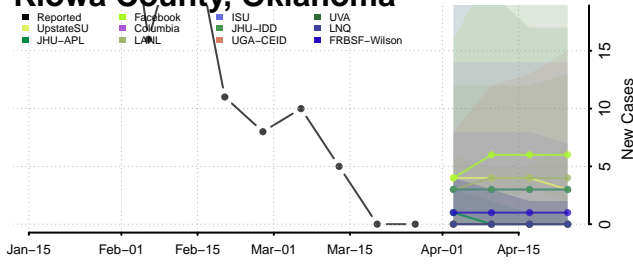

Kiowa County, Oklahoma