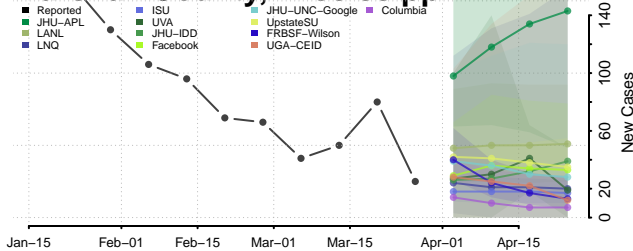

Madison County, Mississippi

Marion County, Mississippi

Marshall County, Mississippi

Monroe County, Mississippi

Montgomery County, Mississippi

Neshoba County, Mississippi

Newton County, Mississippi

Noxubee County, Mississippi