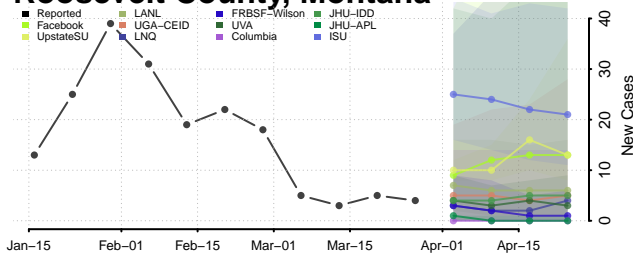

Rosebud County, Montana

Sanders County, Montana

Sheridan County, Montana

Silver Bow County, Montana

Stillwater County, Montana

Sweet Grass County, Montana

Teton County, Montana

Toole County, Montana