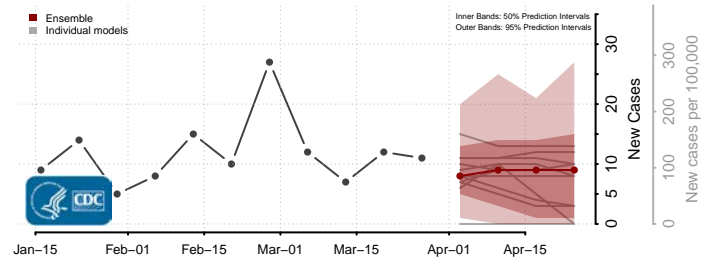

Thurston County, Nebraska

Valley County, Nebraska

Washington County, Nebraska

Wayne County, Nebraska

Webster County, Nebraska

Wheeler County, Nebraska

Elko County, Nevada

Esmeralda County, Nevada