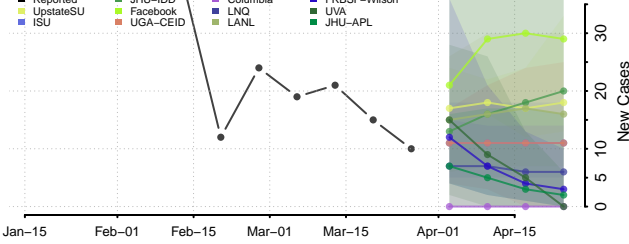

St. Francis County, Arkansas