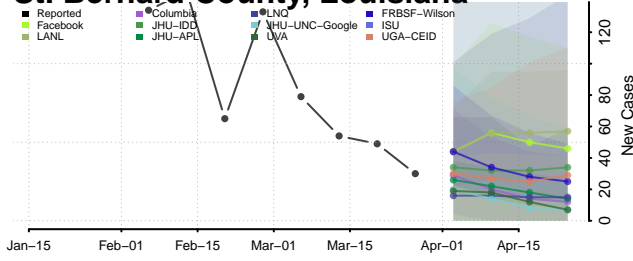

St. Bernard County, Louisiana