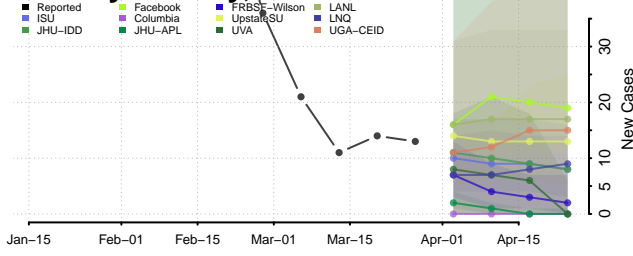

Franklin County, Tennessee

Gibson County, Tennessee

Giles County, Tennessee

Grainger County, Tennessee

Greene County, Tennessee

Grundy County, Tennessee

Hamblen County, Tennessee

Hamilton County, Tennessee