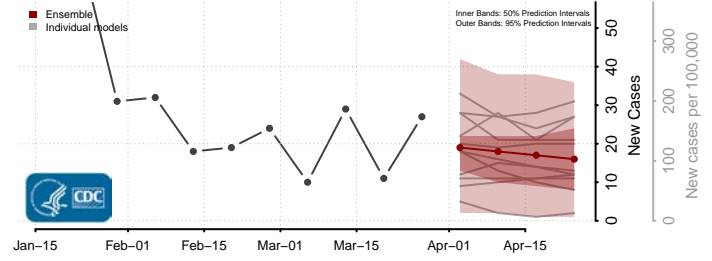

Grayson County, Virginia