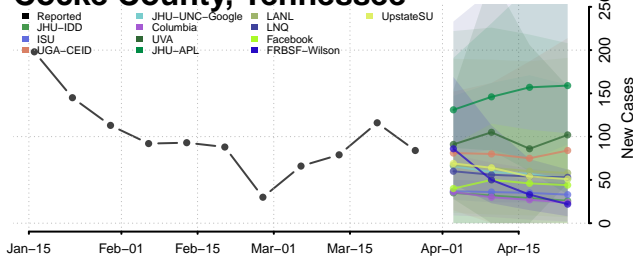

Carter County, Tennessee

Cheatham County, Tennessee

Chester County, Tennessee

Claiborne County, Tennessee

Clay County, Tennessee

Cocke County, Tennessee

Coffee County, Tennessee

Crockett County, Tennessee