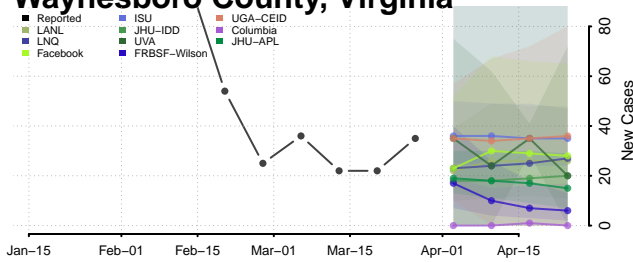

Waynesboro County, Virginia

Westmoreland County, Virginia

Williamsburg County, Virginia

Winchester County, Virginia

Wise County, Virginia

Wythe County, Virginia

York County, Virginia

Washington