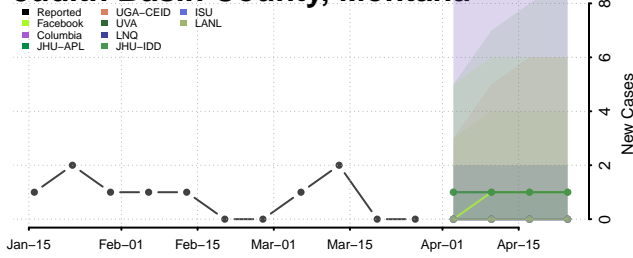

Granite County, Montana

Hill County, Montana

Jefferson County, Montana

Judith Basin County, Montana

Lake County, Montana

Lewis and Clark County, Montana

Liberty County, Montana

Lincoln County, Montana