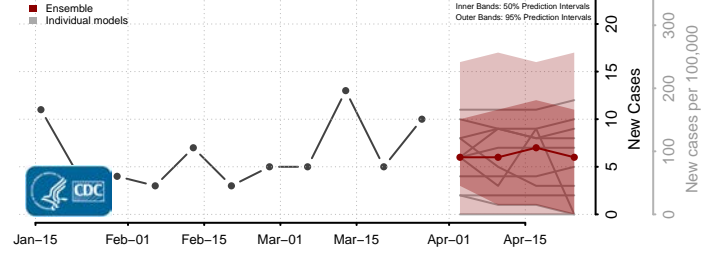

Lac qui Parle County, Minnesota