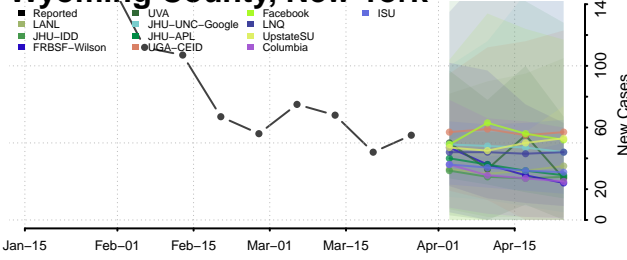

Wyoming County, New York