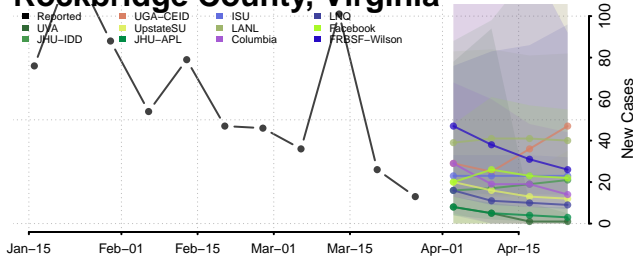

Rockbridge County, Virginia