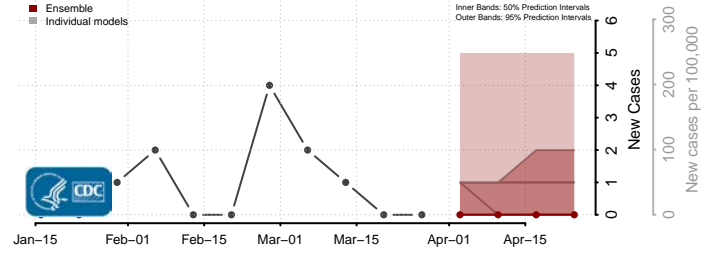

Jerauld County, South Dakota