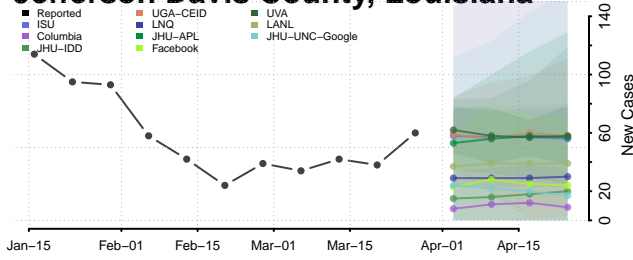

Jefferson Davis County, Louisiana