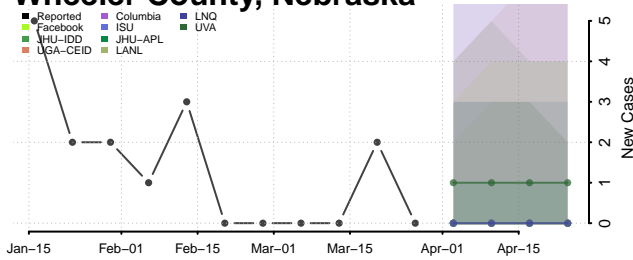

Thurston County, Nebraska

Valley County, Nebraska

Washington County, Nebraska

Wayne County, Nebraska

Webster County, Nebraska

Wheeler County, Nebraska

Elko County, Nevada

Esmeralda County, Nevada