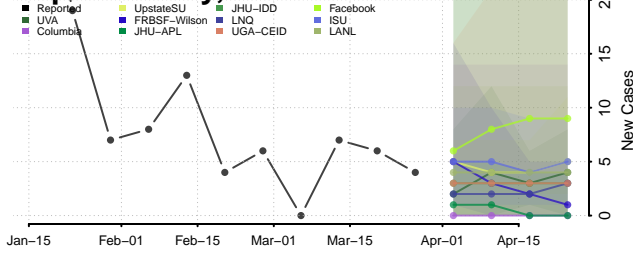

Pepin County, Wisconsin