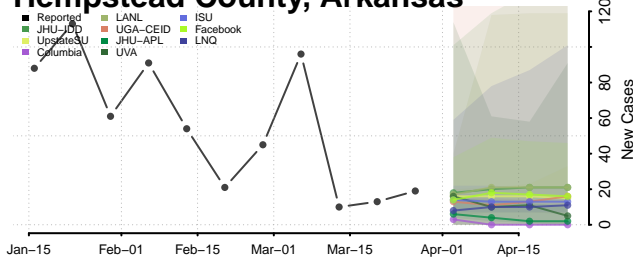

Garland County, Arkansas

Grant County, Arkansas

Greene County, Arkansas

Hempstead County, Arkansas

Hot Spring County, Arkansas

Howard County, Arkansas

Independence County, Arkansas

Izard County, Arkansas