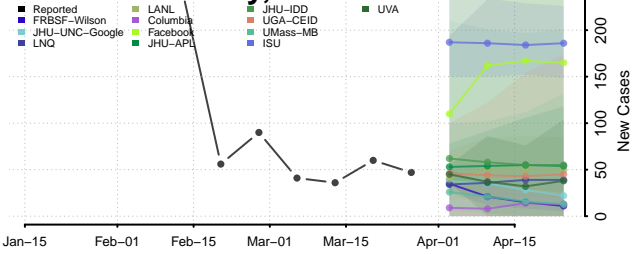

Madison County, Louisiana

Morehouse County, Louisiana

Natchitoches County, Louisiana

Orleans County, Louisiana

Ouachita County, Louisiana

Plaquemines County, Louisiana

Pointe Coupee County, Louisiana

Rapides County, Louisiana