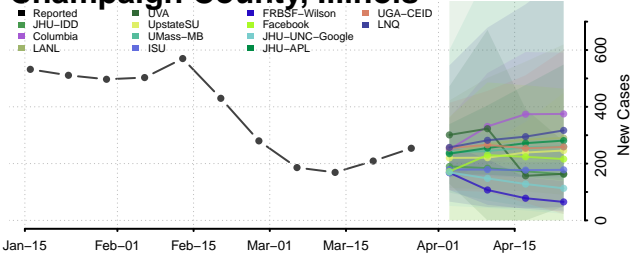

Champaign County, Illinois