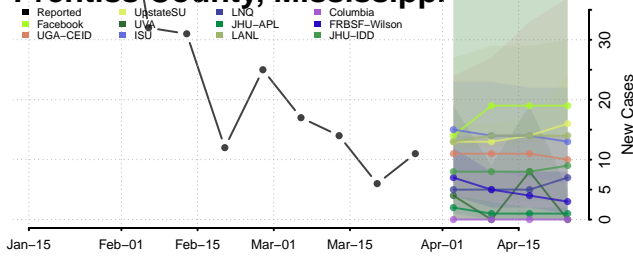

Oktibbeha County, Mississippi

Panola County, Mississippi

Pearl River County, Mississippi

Perry County, Mississippi

Pike County, Mississippi

Pontotoc County, Mississippi

Prentiss County, Mississippi

Quitman County, Mississippi