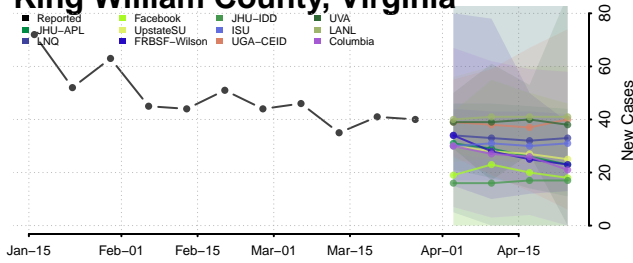

King William County, Virginia