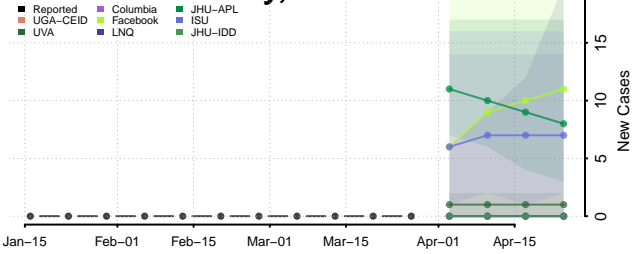

Duchesne County, Utah

Emery County, Utah

Garfield County, Utah

Grand County, Utah

Iron County, Utah

Juab County, Utah

Kane County, Utah

Millard County, Utah