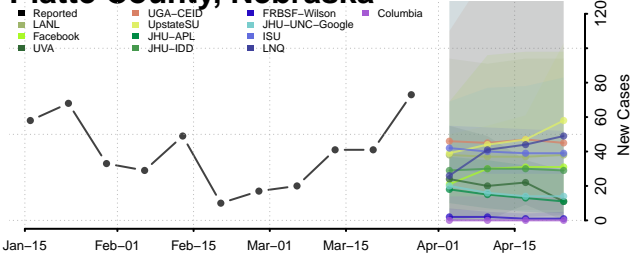

Platte County, Nebraska