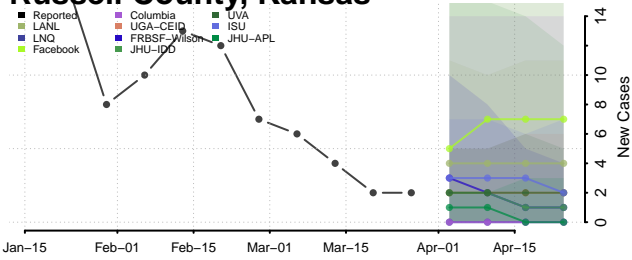

Rawlins County, Kansas

Reno County, Kansas

Republic County, Kansas

Rice County, Kansas

Riley County, Kansas

Rooks County, Kansas

Rush County, Kansas

Russell County, Kansas