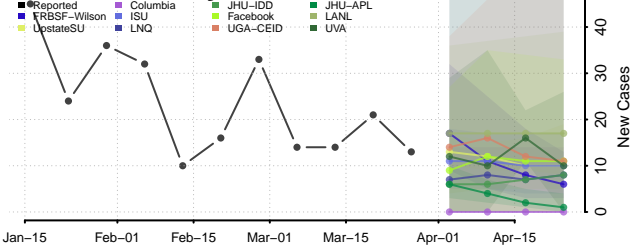

Geneva County, Alabama

Greene County, Alabama

Hale County, Alabama

Henry County, Alabama

Houston County, Alabama

Jackson County, Alabama

Jefferson County, Alabama

Lamar County, Alabama