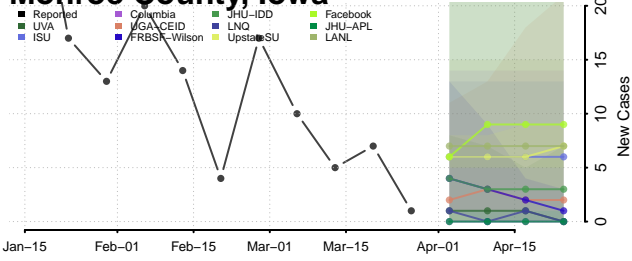

Monroe County, Iowa