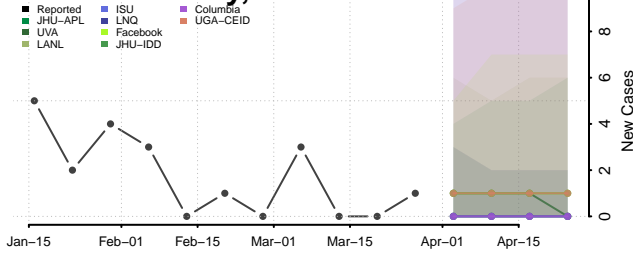

Furnas County, Nebraska

Gage County, Nebraska

Garden County, Nebraska

Garfield County, Nebraska

Gosper County, Nebraska

Grant County, Nebraska

Greeley County, Nebraska

Hall County, Nebraska