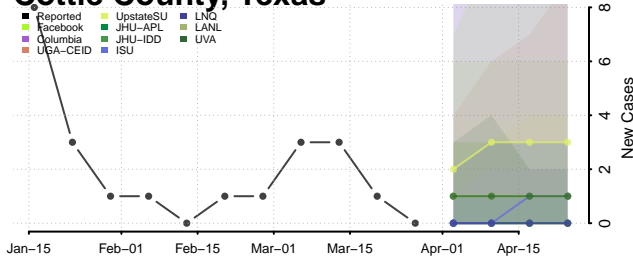

Cottle County, Texas