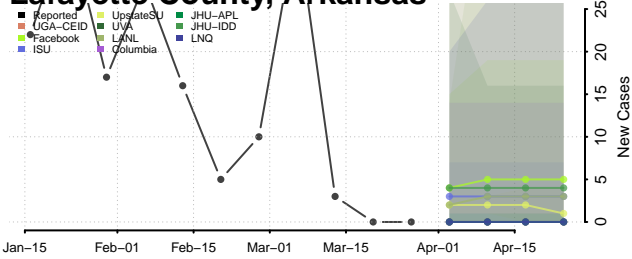

Jackson County, Arkansas

Jefferson County, Arkansas

Johnson County, Arkansas

Lafayette County, Arkansas

Lawrence County, Arkansas

Lee County, Arkansas

Lincoln County, Arkansas

Little River County, Arkansas