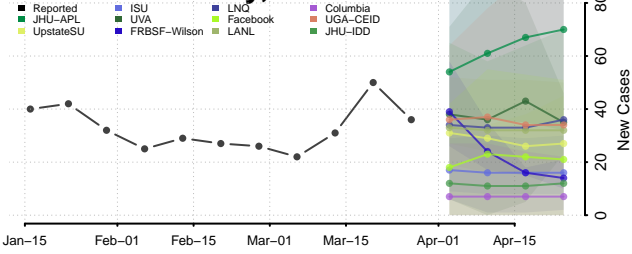

Clearwater County, Minnesota

Cook County, Minnesota

Cottonwood County, Minnesota

Crow Wing County, Minnesota

Dakota County, Minnesota

Dodge County, Minnesota

Douglas County, Minnesota

Faribault County, Minnesota