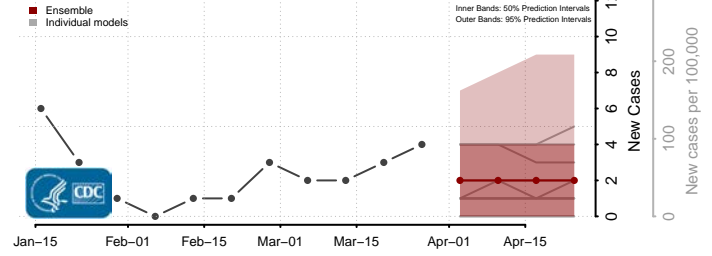

Cassia County, Idaho

Clark County, Idaho

Clearwater County, Idaho

Custer County, Idaho

Elmore County, Idaho

Franklin County, Idaho

Fremont County, Idaho

Gem County, Idaho