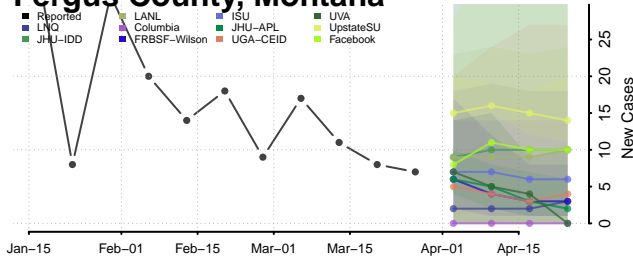

Fergus County, Montana