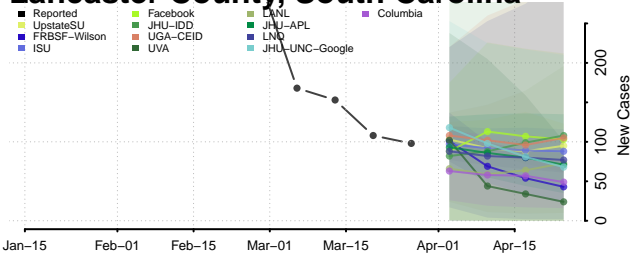

Greenwood County, South Carolina

Hampton County, South Carolina

Horry County, South Carolina

Jasper County, South Carolina

Kershaw County, South Carolina

Lancaster County, South Carolina

Laurens County, South Carolina