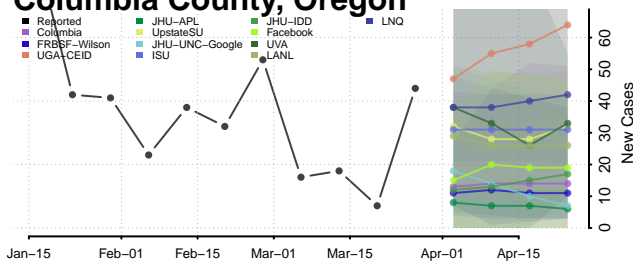

Columbia County, Oregon