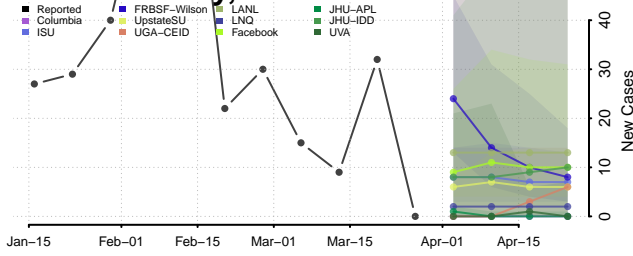

Cleburne County, Alabama

Coffee County, Alabama

Colbert County, Alabama

Conecuh County, Alabama

Coosa County, Alabama

Covington County, Alabama

Crenshaw County, Alabama

Cullman County, Alabama