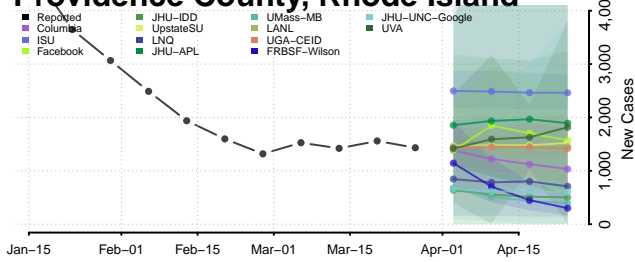

Providence County, Rhode Island