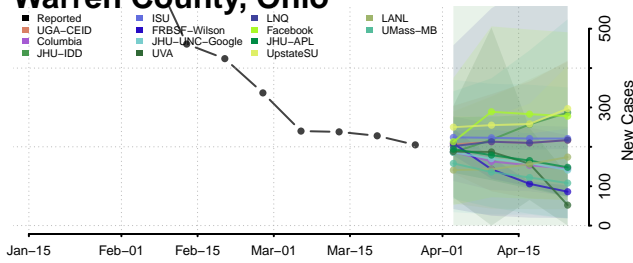

Van Wert County, Ohio

Vinton County, Ohio

Warren County, Ohio

Washington County, Ohio

Wayne County, Ohio

Williams County, Ohio

Wood County, Ohio

Wyandot County, Ohio