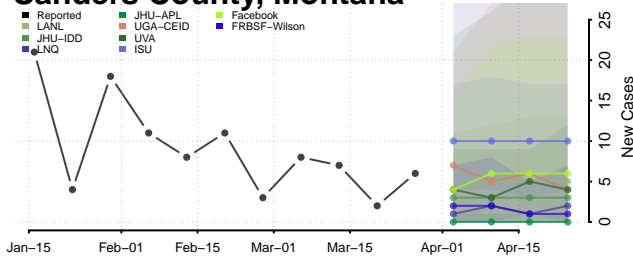

Rosebud County, Montana

Sanders County, Montana

Sheridan County, Montana

Silver Bow County, Montana

Stillwater County, Montana

Sweet Grass County, Montana

Teton County, Montana

Toole County, Montana