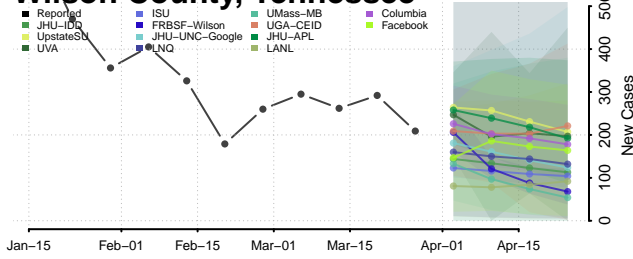

Wilson County, Tennessee