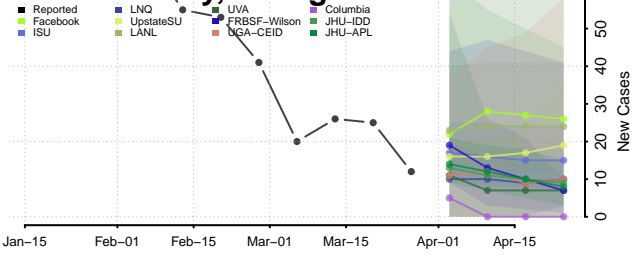

Burke County, Georgia