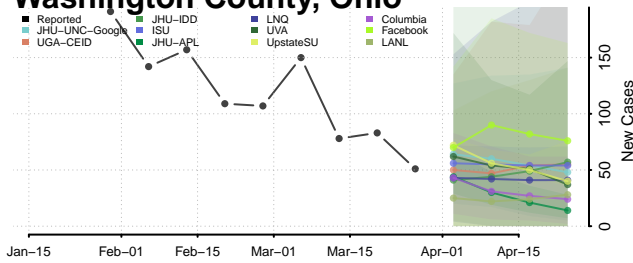

Van Wert County, Ohio

Vinton County, Ohio

Warren County, Ohio

Washington County, Ohio

Wayne County, Ohio

Williams County, Ohio

Wood County, Ohio

Wyandot County, Ohio