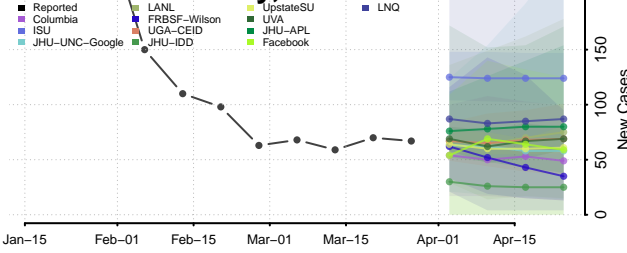

Columbia County, New York