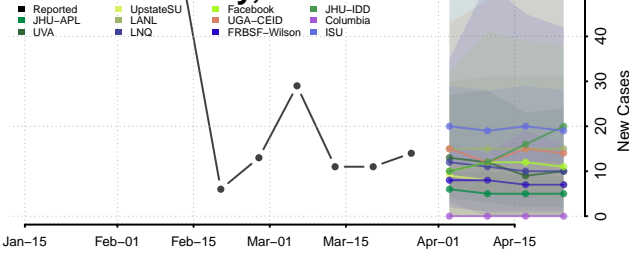

Aransas County, Texas