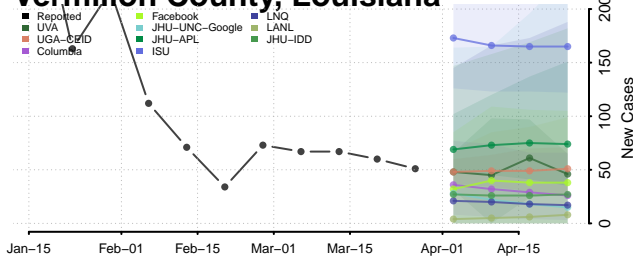

Vermilion County, Louisiana