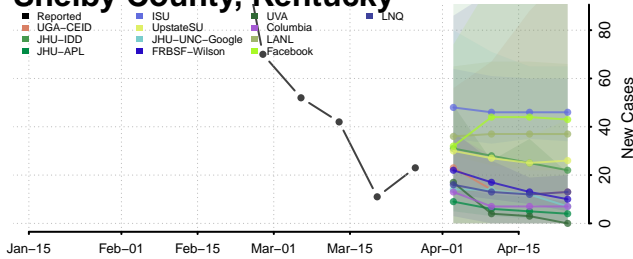

Powell County, Kentucky

Pulaski County, Kentucky

Robertson County, Kentucky

Rockcastle County, Kentucky

Rowan County, Kentucky

Russell County, Kentucky

Scott County, Kentucky

Shelby County, Kentucky