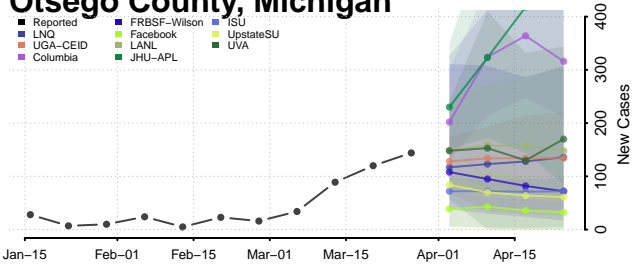

Otsego County, Michigan