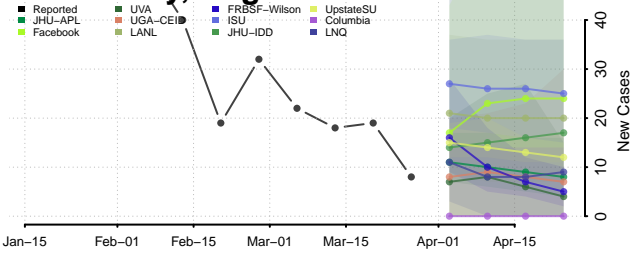

Lee County, Virginia