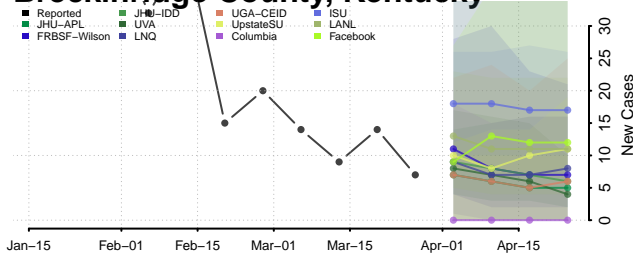

Breckinridge County, Kentucky