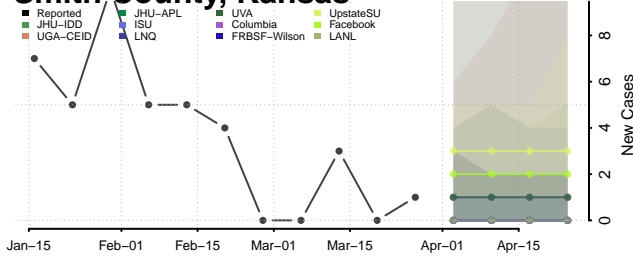

Saline County, Kansas

Scott County, Kansas

Sedgwick County, Kansas

Seward County, Kansas

Shawnee County, Kansas

Sheridan County, Kansas

Sherman County, Kansas

Smith County, Kansas