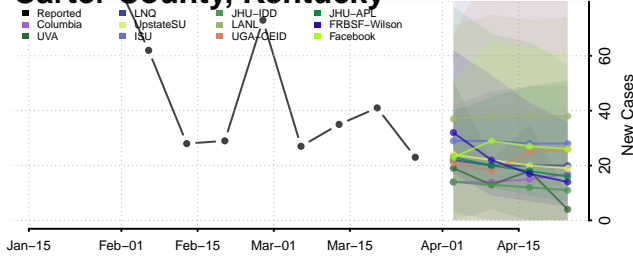

Carter County, Kentucky