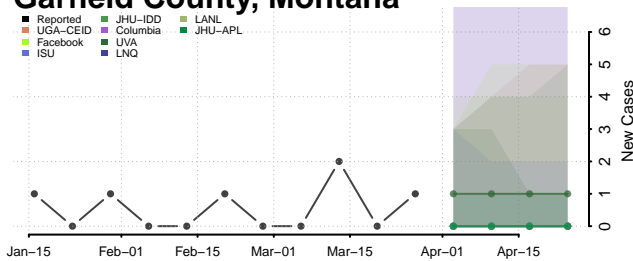

Deer Lodge County, Montana

Fallon County, Montana

Fergus County, Montana

Flathead County, Montana

Gallatin County, Montana

Garfield County, Montana

Glacier County, Montana

Golden Valley County, Montana