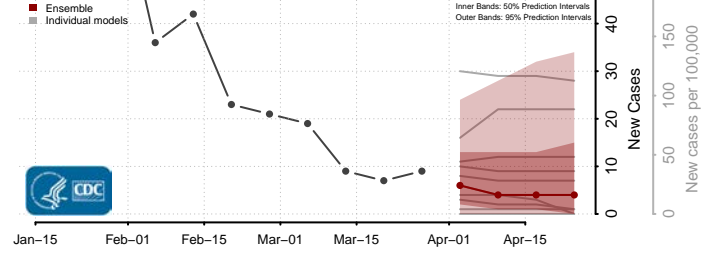

Madison County, Louisiana

Morehouse County, Louisiana

Natchitoches County, Louisiana

Orleans County, Louisiana

Ouachita County, Louisiana

Plaquemines County, Louisiana

Pointe Coupee County, Louisiana

Rapides County, Louisiana