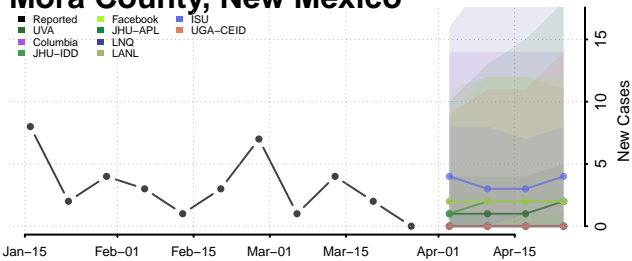

Harding County, New Mexico

Hidalgo County, New Mexico

Lea County, New Mexico

Lincoln County, New Mexico

Los Alamos County, New Mexico

Luna County, New Mexico

McKinley County, New Mexico

Mora County, New Mexico