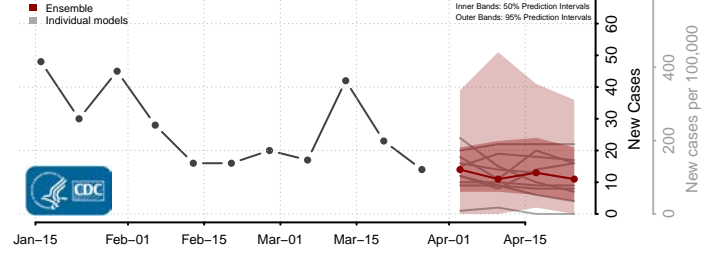

Calhoun County, West Virginia

Clay County, West Virginia

Doddridge County, West Virginia

Fayette County, West Virginia

Gilmer County, West Virginia

Grant County, West Virginia

Greenbrier County, West Virginia