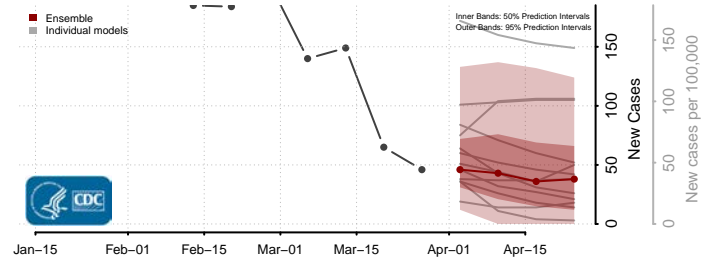

Deer Lodge County, Montana

Fallon County, Montana

Fergus County, Montana

Flathead County, Montana

Gallatin County, Montana

Garfield County, Montana

Glacier County, Montana

Golden Valley County, Montana