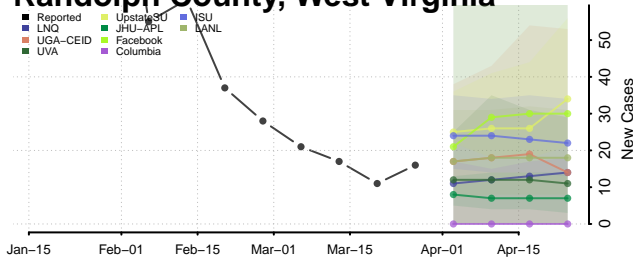

Randolph County, West Virginia