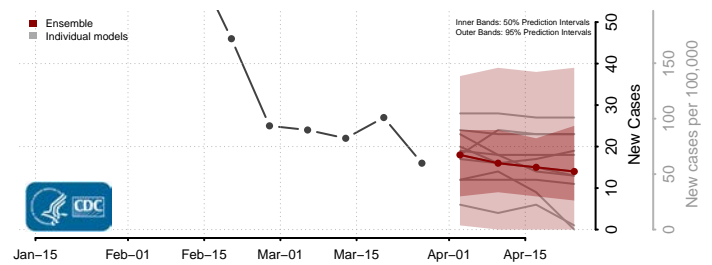

Washington County, Kentucky

Wayne County, Kentucky

Webster County, Kentucky

Whitley County, Kentucky

Wolfe County, Kentucky

Woodford County, Kentucky

Louisiana*

*New weekly cases may decrease in this location over the next four weeks. For these locations, the ensemble forecast indicates a probability of 0.75 or greater that fewer cases will be reported in week four of the forecast than in the last reported week.