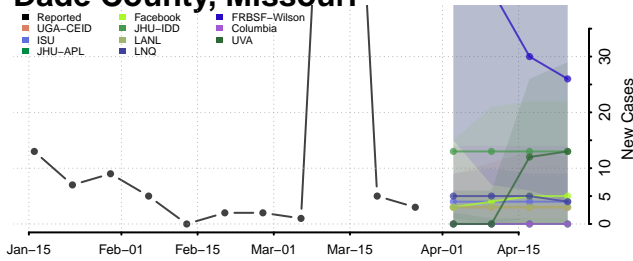

Dade County, Missouri