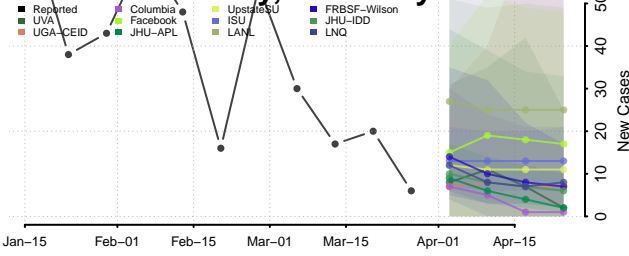

Kenton County, Kentucky

Knott County, Kentucky

Knox County, Kentucky

Larue County, Kentucky

Laurel County, Kentucky

Lawrence County, Kentucky

Lee County, Kentucky

Leslie County, Kentucky