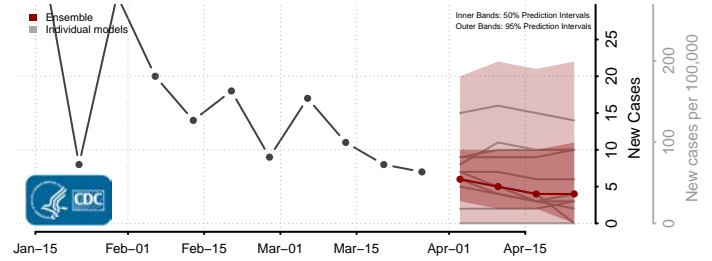

Fergus County, Montana