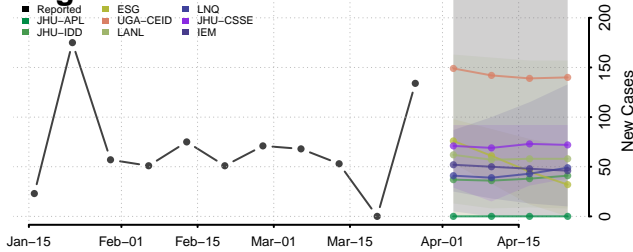

Orange County, Vermont

Orleans County, Vermont

Rutland County, Vermont

Washington County, Vermont

Windham County, Vermont

Windsor County, Vermont

Virgin Islands

Virginia