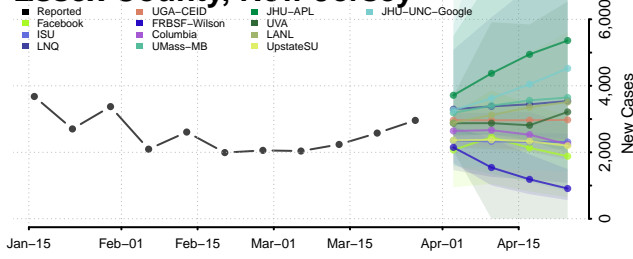

Bergen County, New Jersey

Burlington County, New Jersey

Camden County, New Jersey

Cape May County, New Jersey

Cumberland County, New Jersey

Essex County, New Jersey

Gloucester County, New Jersey

Hudson County, New Jersey