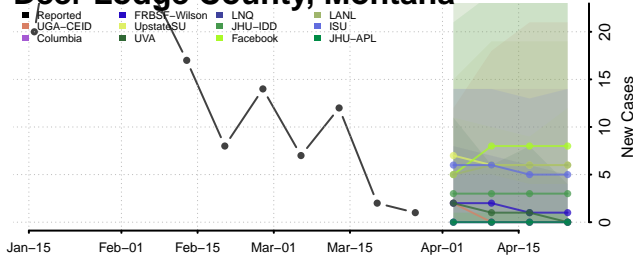

Deer Lodge County, Montana