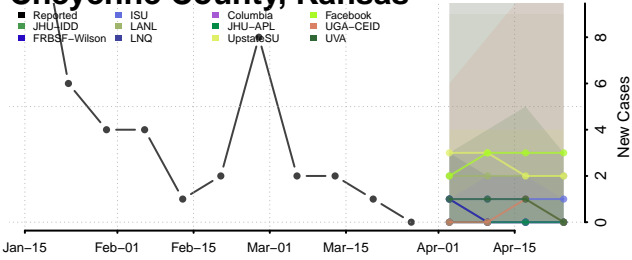

Cheyenne County, Kansas