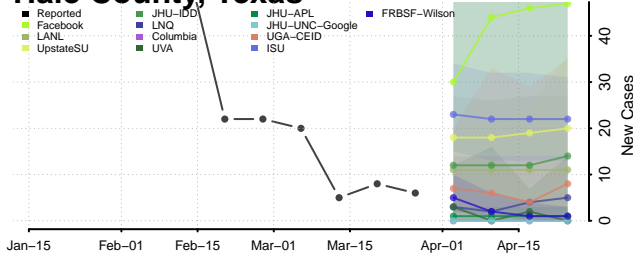

Hale County, Texas