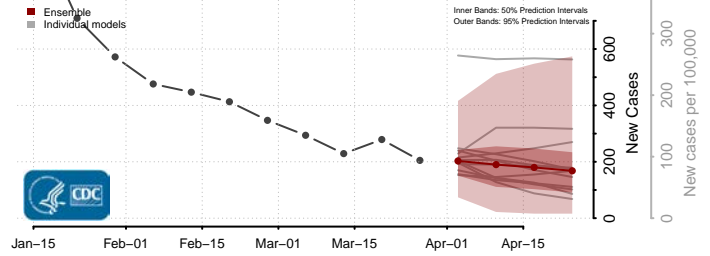

Dona Ana County, New Mexico