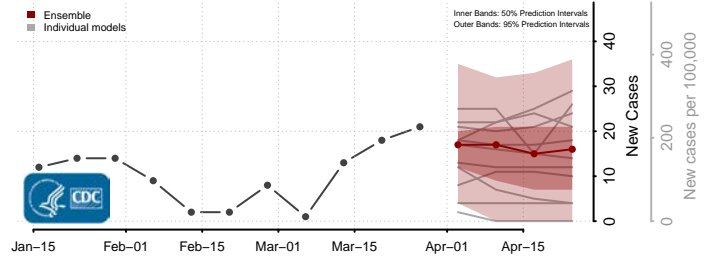

Sibley County, Minnesota

St. Louis County, Minnesota

Stearns County, Minnesota

Steele County, Minnesota

Stevens County, Minnesota

Swift County, Minnesota

Todd County, Minnesota

Traverse County, Minnesota