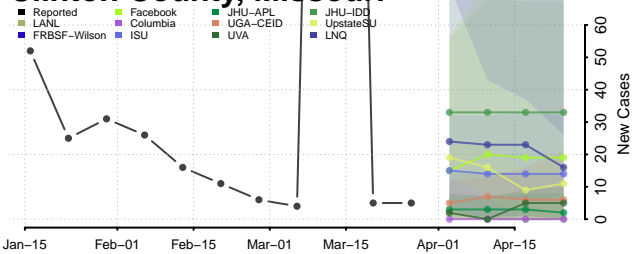

Clinton County, Missouri