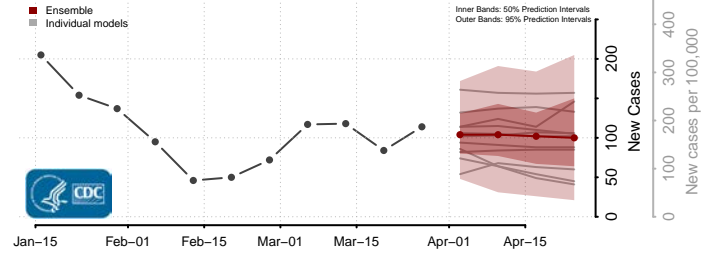

Schoolcraft County, Michigan

Shiawassee County, Michigan

St. Clair County, Michigan

St. Joseph County, Michigan

Tuscola County, Michigan

Van Buren County, Michigan

Washtenaw County, Michigan

Wayne County, Michigan