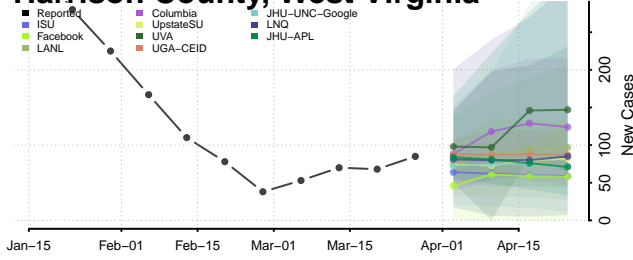

Hampshire County, West Virginia

Hancock County, West Virginia

Hardy County, West Virginia

Harrison County, West Virginia

Jackson County, West Virginia

Jefferson County, West Virginia

Kanawha County, West Virginia