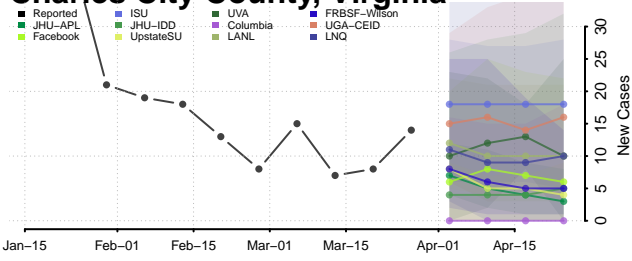

Charles City County, Virginia