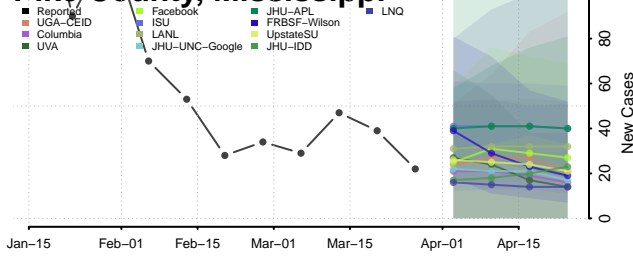

Oktibbeha County, Mississippi

Panola County, Mississippi

Pearl River County, Mississippi

Perry County, Mississippi

Pike County, Mississippi

Pontotoc County, Mississippi

Prentiss County, Mississippi

Quitman County, Mississippi