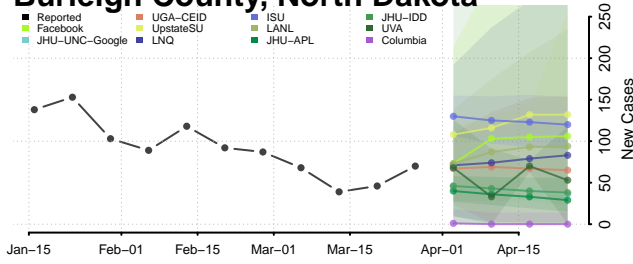

Burleigh County, North Dakota