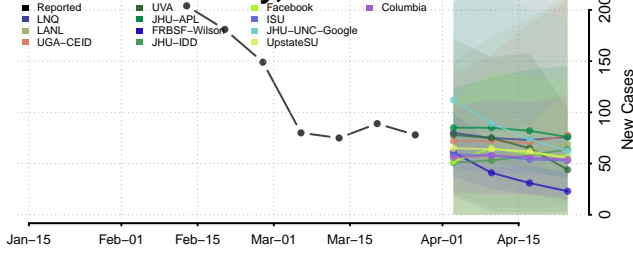

Charleston County, South Carolina

Cherokee County, South Carolina

Chester County, South Carolina

Chesterfield County, South Carolina

Clarendon County, South Carolina

Colleton County, South Carolina

Darlington County, South Carolina