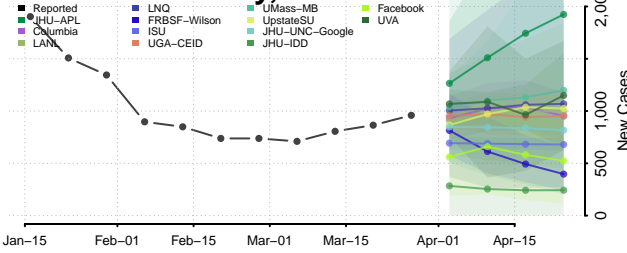

Clinton County, New York

Columbia County, New York

Cortland County, New York

Delaware County, New York

Dutchess County, New York

Erie County, New York

Essex County, New York

Franklin County, New York