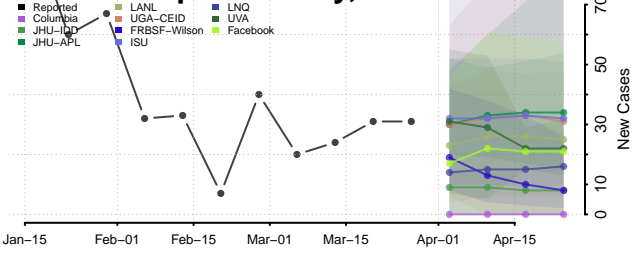

Madison County, Louisiana

Morehouse County, Louisiana

Natchitoches County, Louisiana

Orleans County, Louisiana

Ouachita County, Louisiana

Plaquemines County, Louisiana

Pointe Coupee County, Louisiana

Rapides County, Louisiana