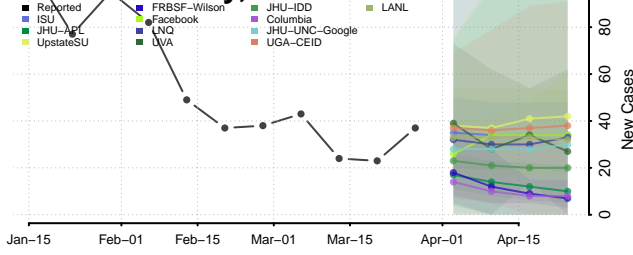

Marinette County, Wisconsin

Marquette County, Wisconsin

Menominee County, Wisconsin

Milwaukee County, Wisconsin

Monroe County, Wisconsin

Oconto County, Wisconsin

Oneida County, Wisconsin

Outagamie County, Wisconsin