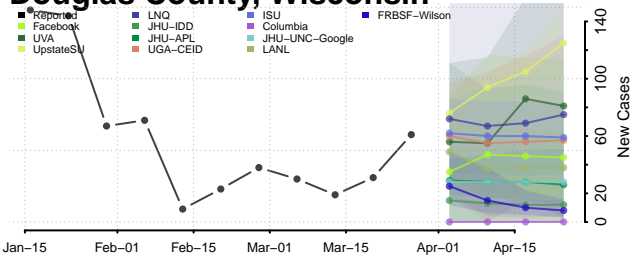

Douglas County, Wisconsin