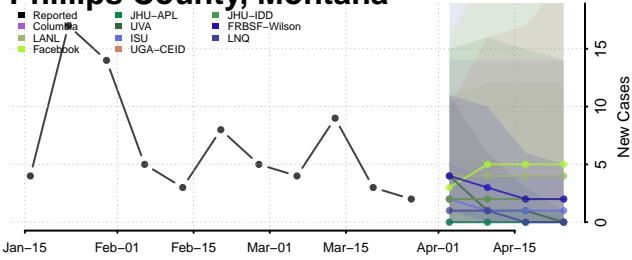

Phillips County, Montana