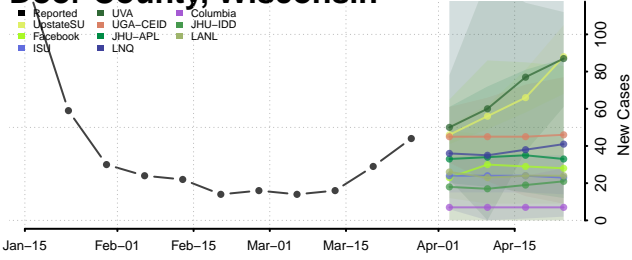

Door County, Wisconsin