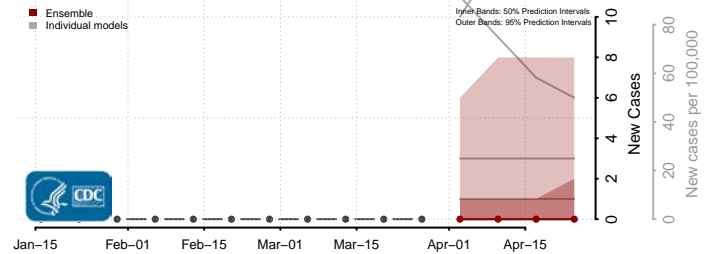

Duchesne County, Utah

Emery County, Utah

Garfield County, Utah

Grand County, Utah

Iron County, Utah

Juab County, Utah

Kane County, Utah

Millard County, Utah