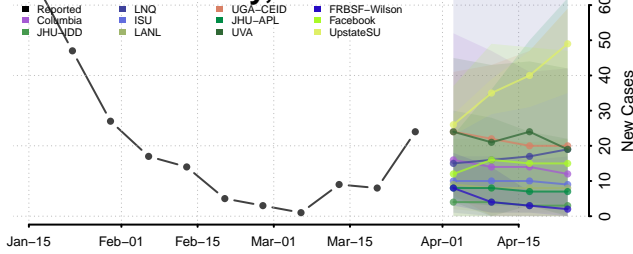

Monroe County, Illinois

Montgomery County, Illinois

Morgan County, Illinois

Moultrie County, Illinois

Ogle County, Illinois

Peoria County, Illinois

Perry County, Illinois

Richland County, Illinois