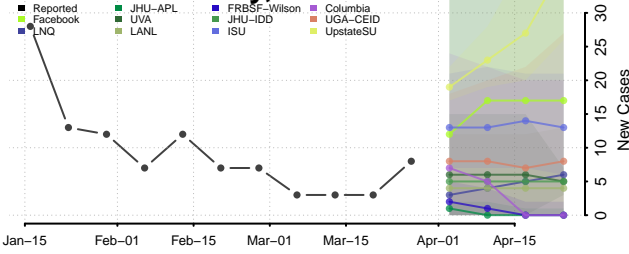

Crawford County, Wisconsin