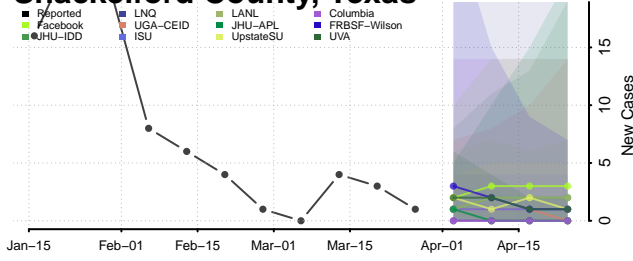

Shackelford County, Texas