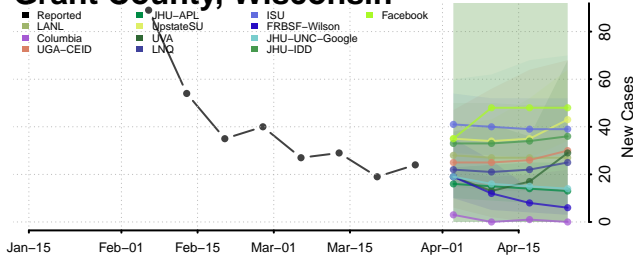

Grant County, Wisconsin