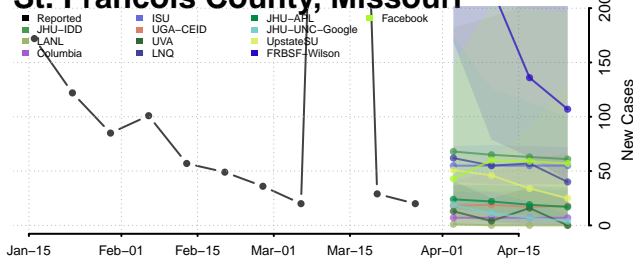

St. Francois County, Missouri