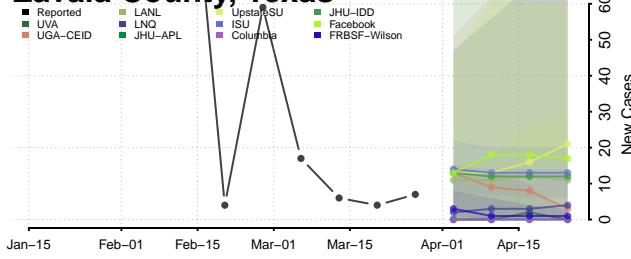

Zavala County, Texas