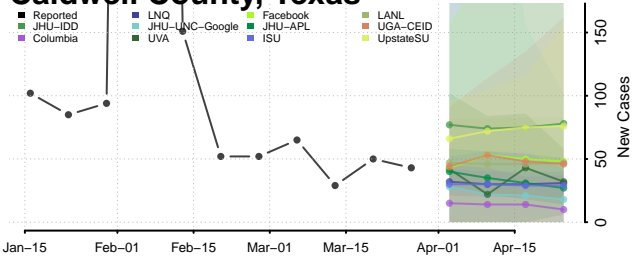

Caldwell County, Texas