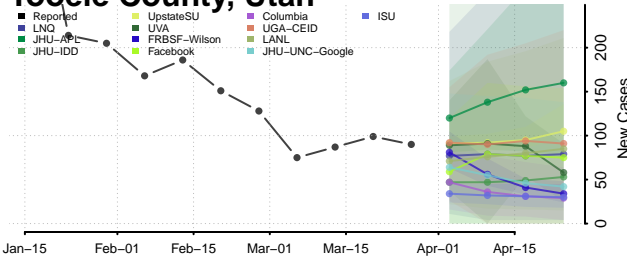

Tooele County, Utah