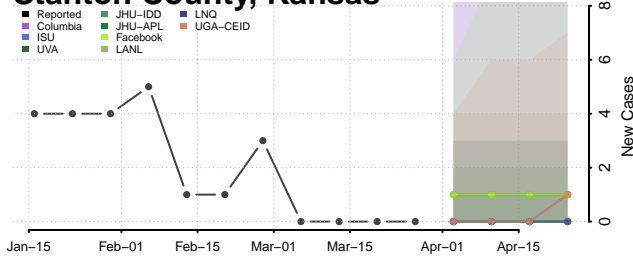

Stanton County, Kansas