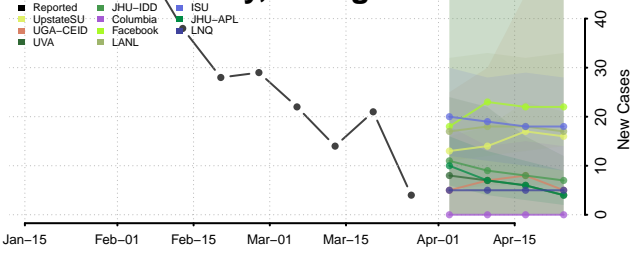

Dade County, Georgia

Dawson County, Georgia

Decatur County, Georgia

DeKalb County, Georgia

Dodge County, Georgia

Elbert County, Georgia

Emanuel County, Georgia

Evans County, Georgia