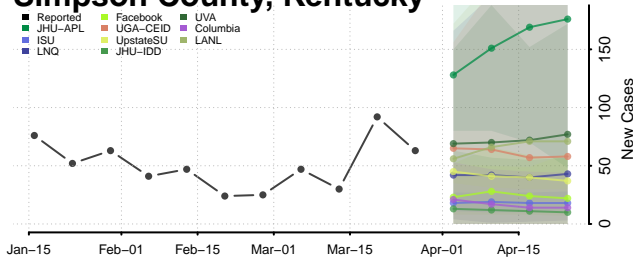

Simpson County, Kentucky