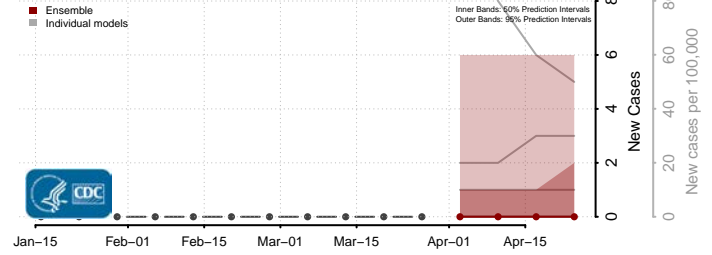

Duchesne County, Utah

Emery County, Utah

Garfield County, Utah

Grand County, Utah

Iron County, Utah

Juab County, Utah

Kane County, Utah

Millard County, Utah