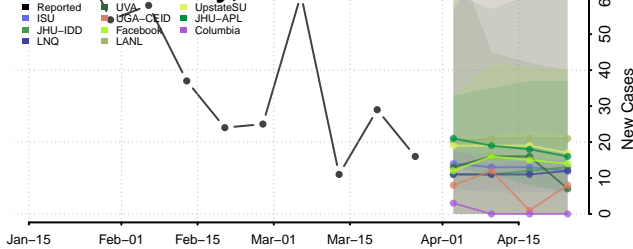

Lauderdale County, Alabama

Lawrence County, Alabama

Lee County, Alabama

Limestone County, Alabama

Lowndes County, Alabama

Macon County, Alabama

Madison County, Alabama

Marengo County, Alabama

Marion County, Alabama

Marshall County, Alabama

Mobile County, Alabama

Monroe County, Alabama

Montgomery County, Alabama

Morgan County, Alabama

Perry County, Alabama

Pickens County, Alabama