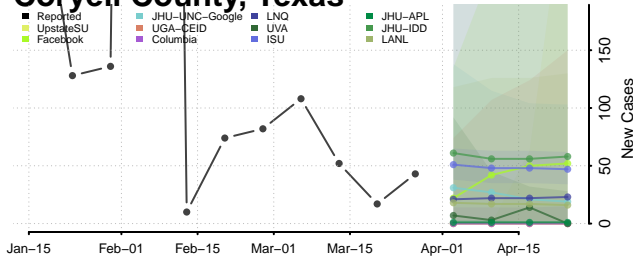

Coryell County, Texas