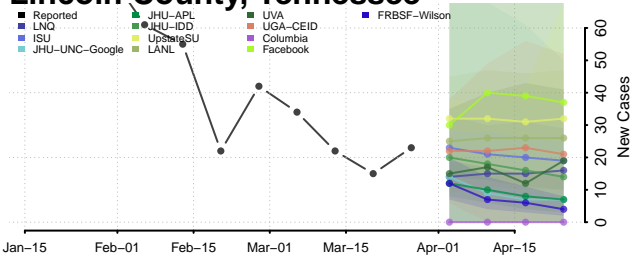

Lincoln County, Tennessee