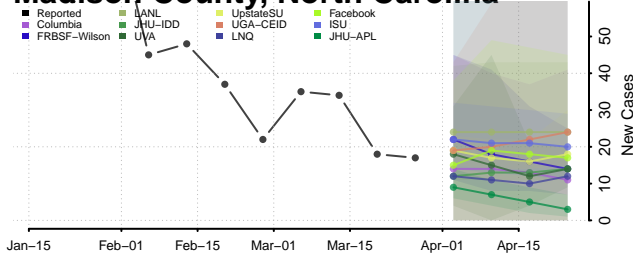

Madison County, North Carolina