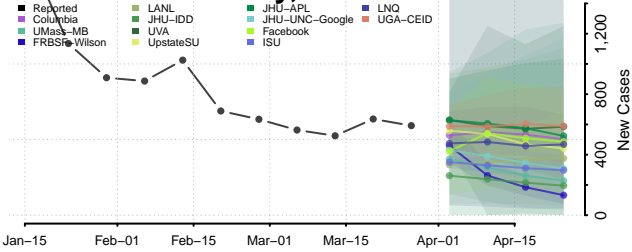

Robertson County, Tennessee

Rutherford County, Tennessee

Scott County, Tennessee

Sequatchie County, Tennessee

Sevier County, Tennessee

Shelby County, Tennessee

Smith County, Tennessee

Stewart County, Tennessee