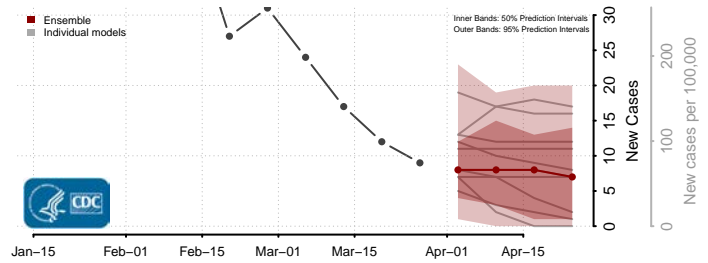

Washington County, Kentucky

Wayne County, Kentucky

Webster County, Kentucky

Whitley County, Kentucky

Wolfe County, Kentucky

Woodford County, Kentucky

Louisiana*

*New weekly cases may decrease in this location over the next four weeks. For these locations, the ensemble forecast indicates a probability of 0.75 or greater that fewer cases will be reported in week four of the forecast than in the last reported week.