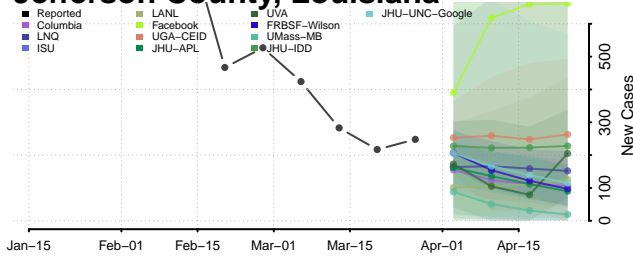

Jefferson County, Louisiana