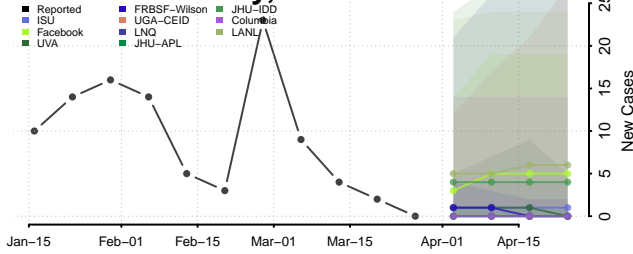

Sheridan County, Nebraska