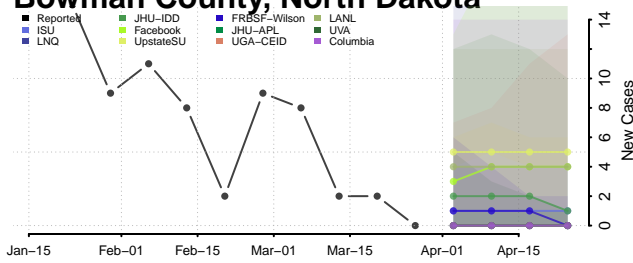

Bowman County, North Dakota