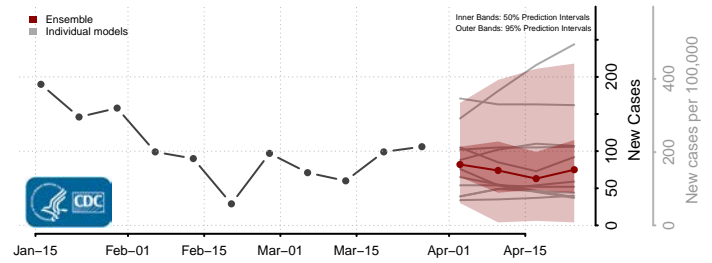

St. Mary County, Louisiana