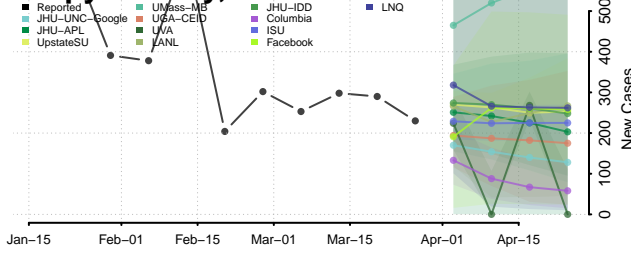

Platte County, Nebraska

Polk County, Nebraska

Red Willow County, Nebraska

Richardson County, Nebraska

Rock County, Nebraska

Saline County, Nebraska

Sarpy County, Nebraska

Saunders County, Nebraska