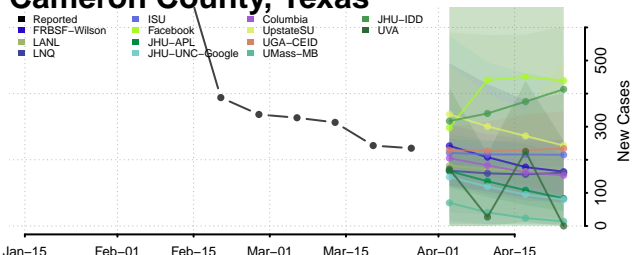

Cameron County, Texas