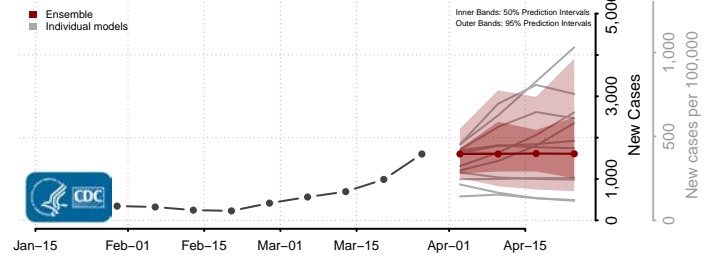

Delta County, Michigan

Dickinson County, Michigan

Eaton County, Michigan

Emmet County, Michigan

Genesee County, Michigan

Gladwin County, Michigan

Gogebic County, Michigan

Grand Traverse County, Michigan