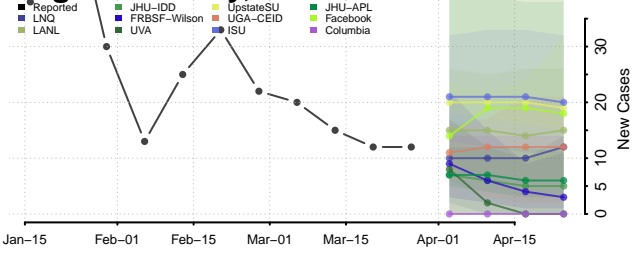

Hughes County, South Dakota