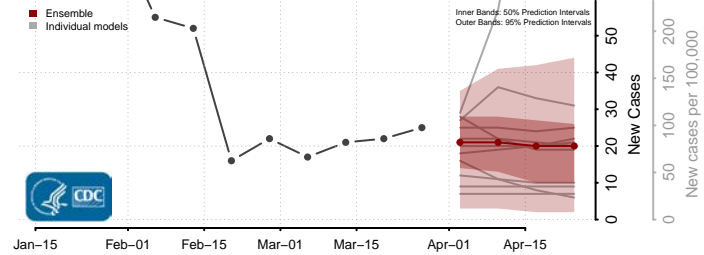

Howard County, Maryland

Kent County, Maryland

Montgomery County, Maryland

Prince George's County, Maryland

Queen Anne's County, Maryland

Somerset County, Maryland

St. Mary's County, Maryland

Talbot County, Maryland