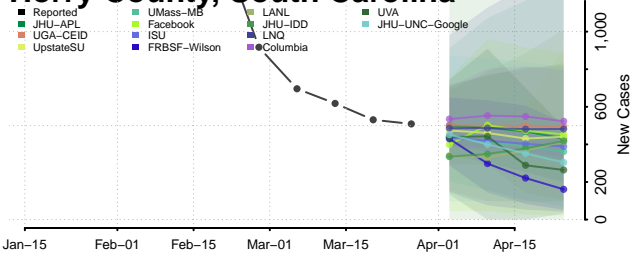

Horry County, South Carolina