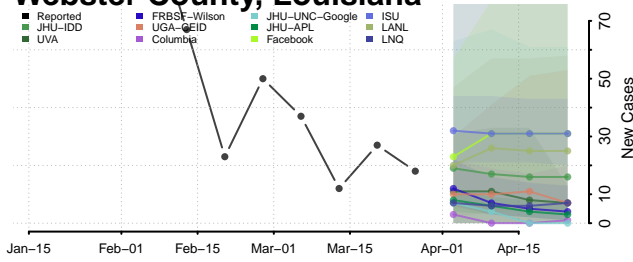

Vermilion County, Louisiana

Vernon County, Louisiana

Washington County, Louisiana

Webster County, Louisiana

West Baton Rouge County, Louisiana

West Carroll County, Louisiana

West Feliciana County, Louisiana