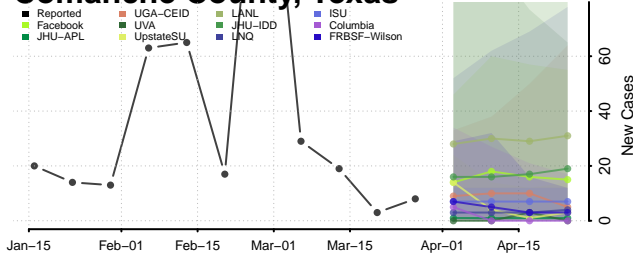

Comanche County, Texas