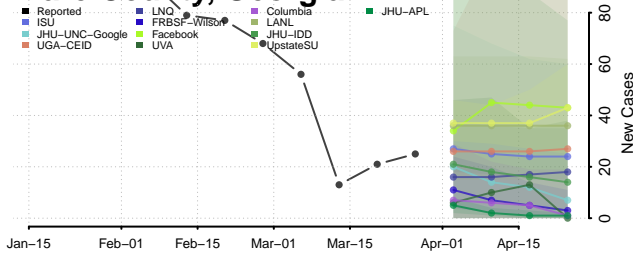

Twiggs County, Georgia

Union County, Georgia

Upson County, Georgia

Walker County, Georgia

Walton County, Georgia

Ware County, Georgia

Warren County, Georgia

Washington County, Georgia