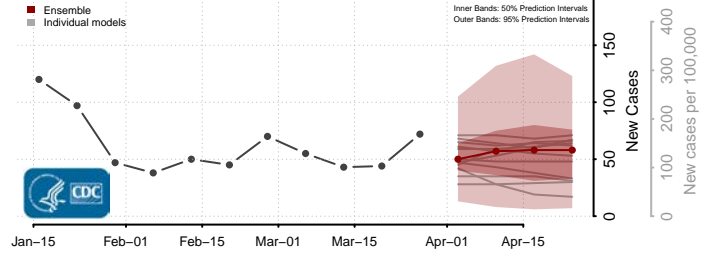

Monona County, Iowa

Monroe County, Iowa

Montgomery County, Iowa

Muscatine County, Iowa

O'Brien County, Iowa

Osceola County, Iowa

Page County, Iowa

Palo Alto County, Iowa