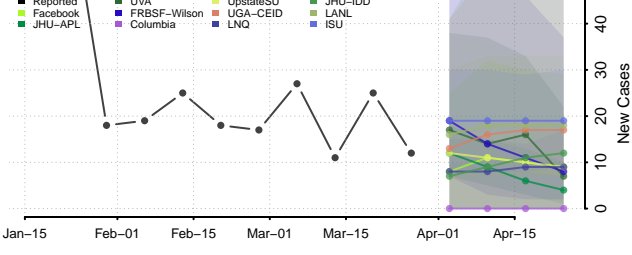

Lunenburg County, Virginia