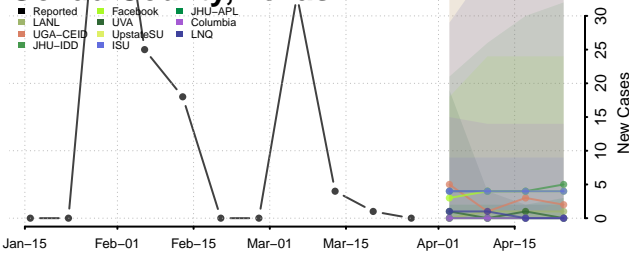

Goliad County, Texas