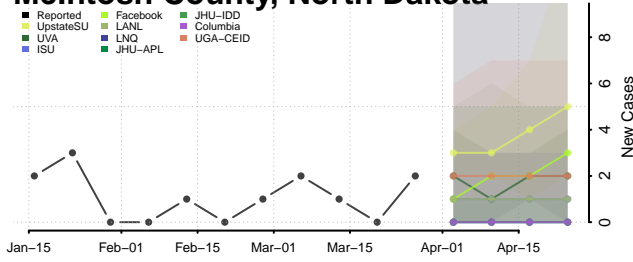

Griggs County, North Dakota

Hettinger County, North Dakota

Kidder County, North Dakota

LaMoure County, North Dakota

Logan County, North Dakota

McHenry County, North Dakota

McIntosh County, North Dakota

McKenzie County, North Dakota