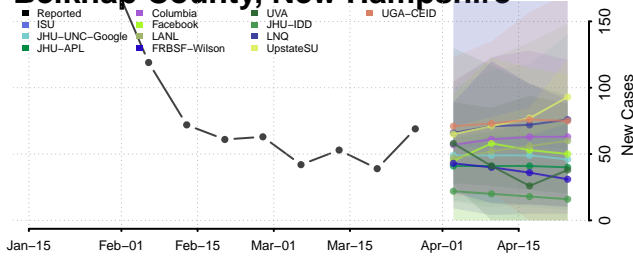

Storey County, Nevada

Washoe County, Nevada

White Pine County, Nevada

New Hampshire

Belknap County, New Hampshire

Carroll County, New Hampshire

Cheshire County, New Hampshire

Coos County, New Hampshire