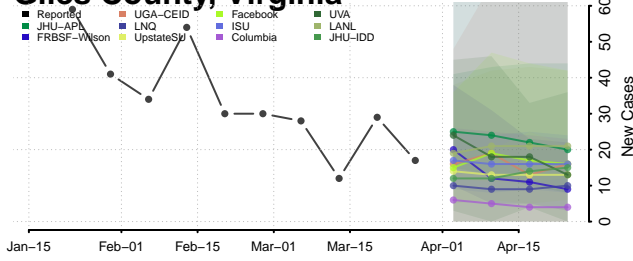

Giles County, Virginia