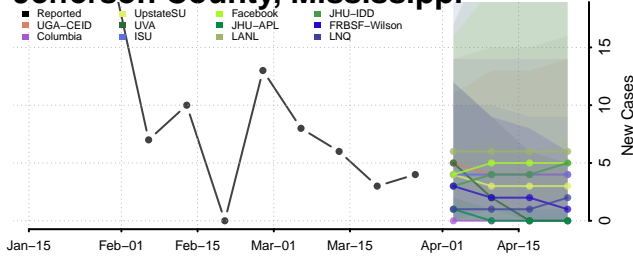

Itawamba County, Mississippi

Jackson County, Mississippi

Jasper County, Mississippi

Jefferson County, Mississippi

Jefferson Davis County, Mississippi

Jones County, Mississippi

Kemper County, Mississippi

Lafayette County, Mississippi