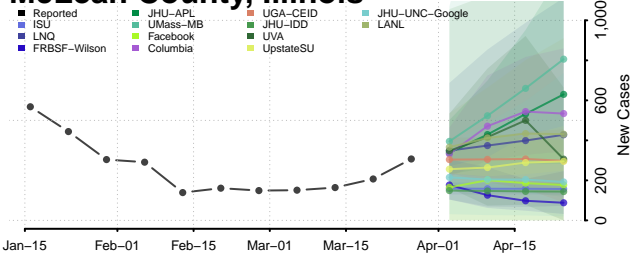

Marshall County, Illinois

Mason County, Illinois

Massac County, Illinois

McDonough County, Illinois

McHenry County, Illinois

McLean County, Illinois

Menard County, Illinois

Mercer County, Illinois