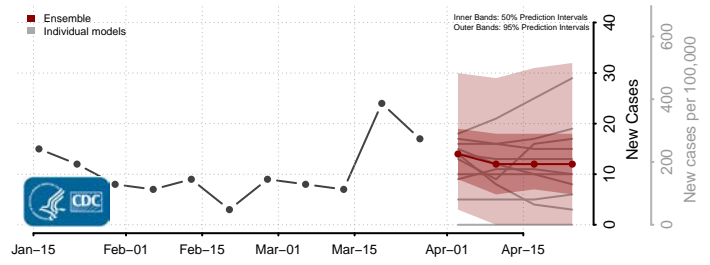

Wabasha County, Minnesota

Wadena County, Minnesota

Waseca County, Minnesota

Washington County, Minnesota

Watonwan County, Minnesota

Wilkin County, Minnesota

Winona County, Minnesota

Wright County, Minnesota