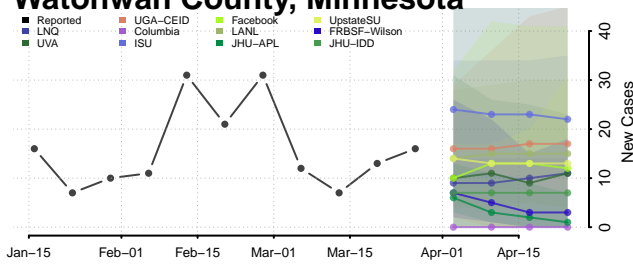

Wabasha County, Minnesota

Wadena County, Minnesota

Waseca County, Minnesota

Washington County, Minnesota

Watonwan County, Minnesota

Wilkin County, Minnesota

Winona County, Minnesota

Wright County, Minnesota