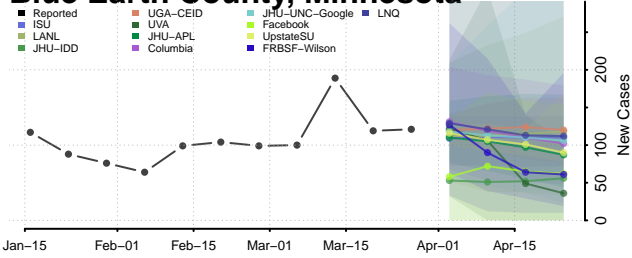

Blue Earth County, Minnesota