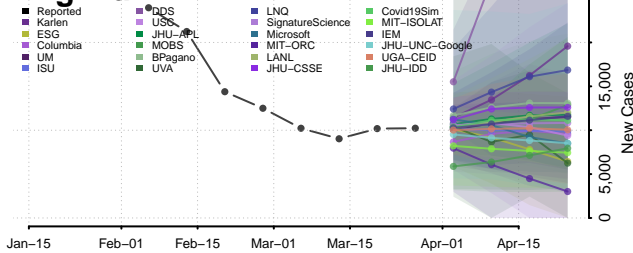

Orange County, Vermont

Orleans County, Vermont

Rutland County, Vermont

Washington County, Vermont

Windham County, Vermont

Windsor County, Vermont

Virgin Islands

Virginia