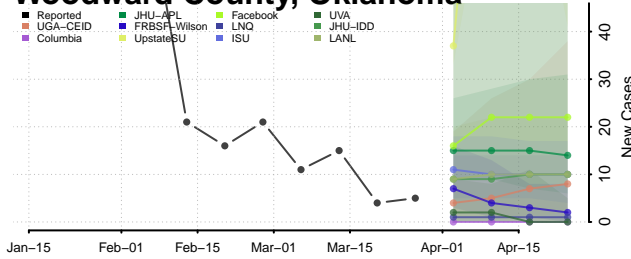

Tulsa County, Oklahoma

Wagoner County, Oklahoma

Washington County, Oklahoma

Washita County, Oklahoma

Woods County, Oklahoma

Woodward County, Oklahoma

Oregon

Baker County, Oregon