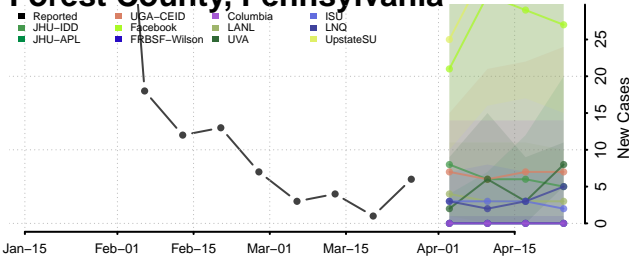

Forest County, Pennsylvania

Franklin County, Pennsylvania

Fulton County, Pennsylvania

Greene County, Pennsylvania

Huntingdon County, Pennsylvania

Indiana County, Pennsylvania

Jefferson County, Pennsylvania

Juniata County, Pennsylvania