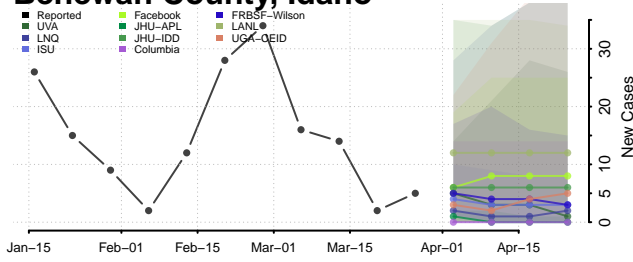

Idaho

Ada County, Idaho

Adams County, Idaho

Bannock County, Idaho

Bear Lake County, Idaho

Benewah County, Idaho

Bingham County, Idaho

Blaine County, Idaho