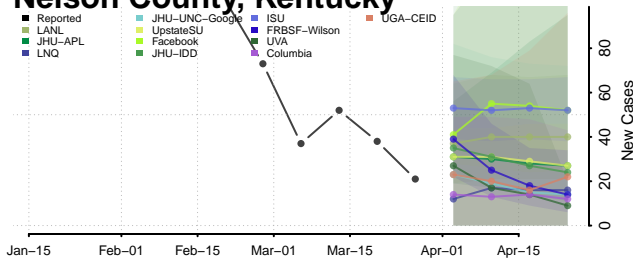

Menifee County, Kentucky

Mercer County, Kentucky

Metcalfe County, Kentucky

Monroe County, Kentucky

Montgomery County, Kentucky

Morgan County, Kentucky

Muhlenberg County, Kentucky

Nelson County, Kentucky