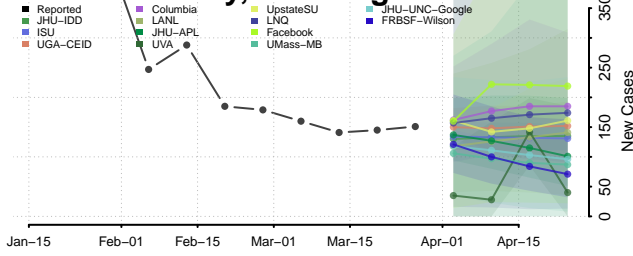

Benton County, Washington