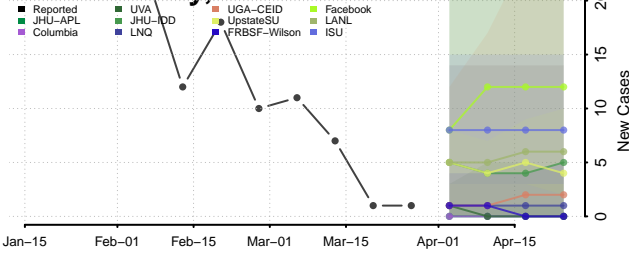

Price County, Wisconsin