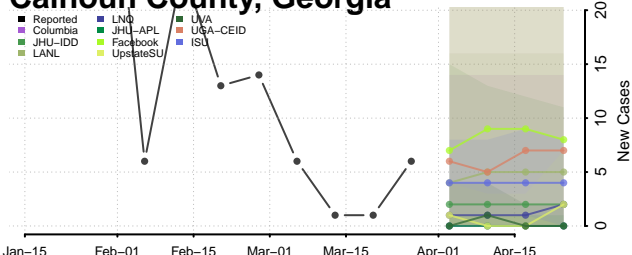

Calhoun County, Georgia