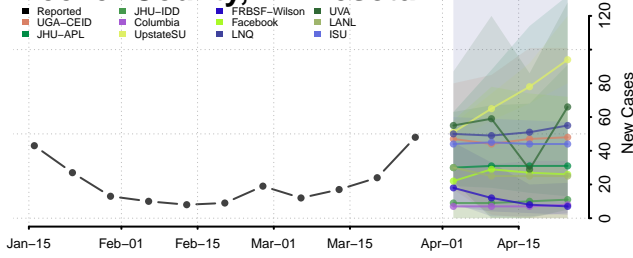

Meeker County, Minnesota