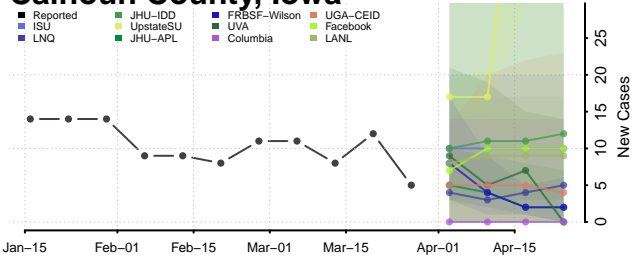

Calhoun County, Iowa