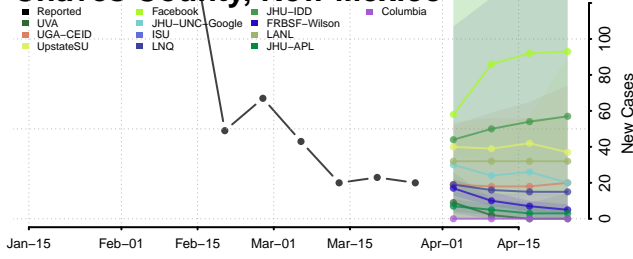

Somerset County, New Jersey

Sussex County, New Jersey

Union County, New Jersey

Warren County, New Jersey

New Mexico

Bernalillo County, New Mexico

Catron County, New Mexico

Chaves County, New Mexico