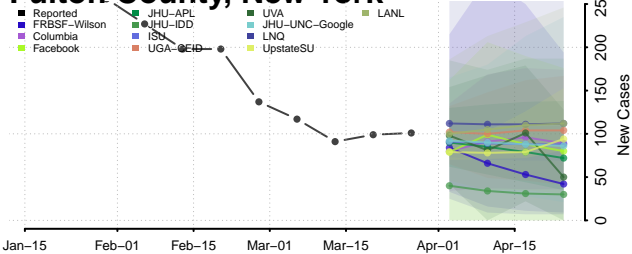

Fulton County, New York