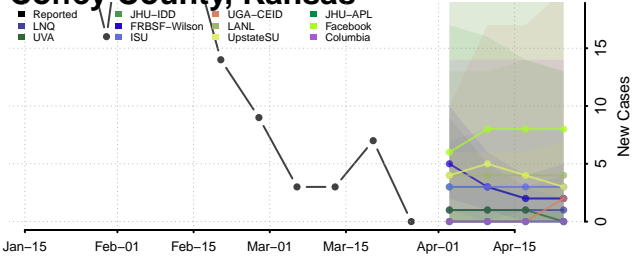

Coffey County, Kansas