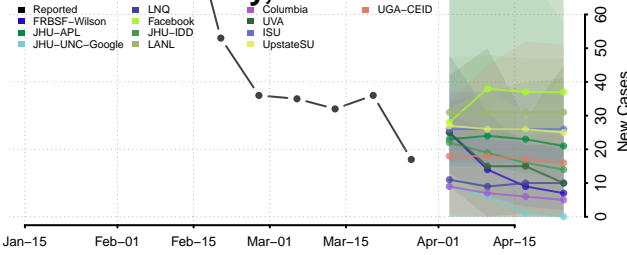

Cloud County, Kansas

Coffey County, Kansas

Comanche County, Kansas

Cowley County, Kansas

Crawford County, Kansas

Decatur County, Kansas

Dickinson County, Kansas

Doniphan County, Kansas