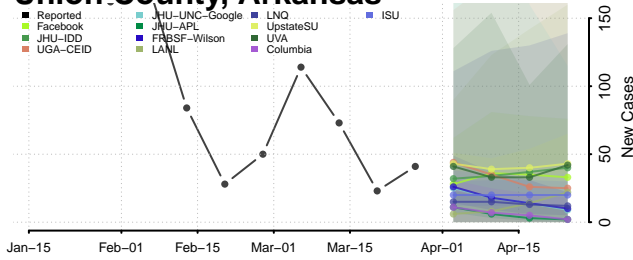

Sevier County, Arkansas

Sharp County, Arkansas

St. Francis County, Arkansas

Stone County, Arkansas

Union County, Arkansas

Van Buren County, Arkansas

Washington County, Arkansas

White County, Arkansas