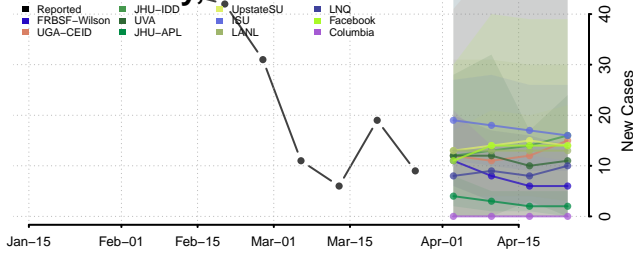

Pamlico County, North Carolina

Pasquotank County, North Carolina

Pender County, North Carolina

Perquimans County, North Carolina

Person County, North Carolina

Pitt County, North Carolina

Polk County, North Carolina