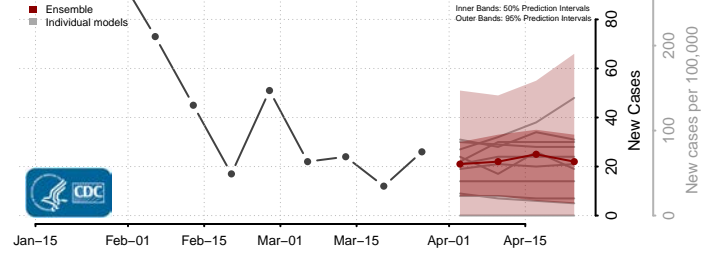

Calhoun County, West Virginia

Clay County, West Virginia

Doddridge County, West Virginia

Fayette County, West Virginia

Gilmer County, West Virginia

Grant County, West Virginia

Greenbrier County, West Virginia