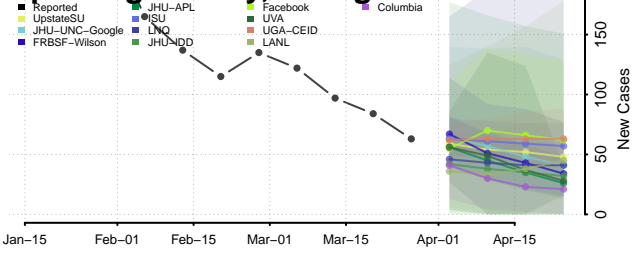

Rabun County, Georgia

Randolph County, Georgia

Richmond County, Georgia

Rockdale County, Georgia

Schley County, Georgia

Screven County, Georgia

Seminole County, Georgia

Spalding County, Georgia