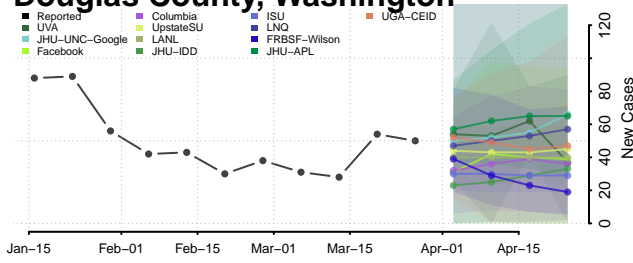

Douglas County, Washington