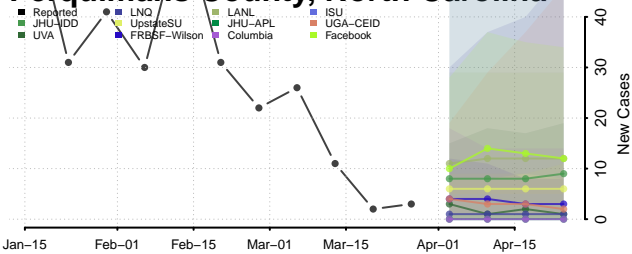

Pamlico County, North Carolina

Pasquotank County, North Carolina

Pender County, North Carolina

Perquimans County, North Carolina

Person County, North Carolina

Pitt County, North Carolina

Polk County, North Carolina