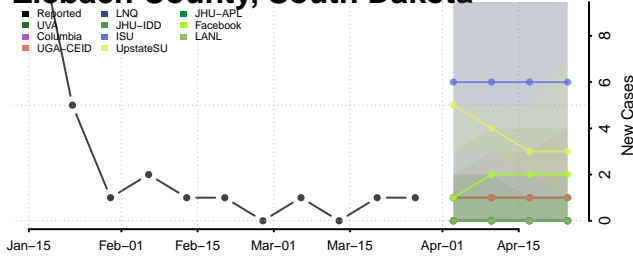

Ziebach County, South Dakota