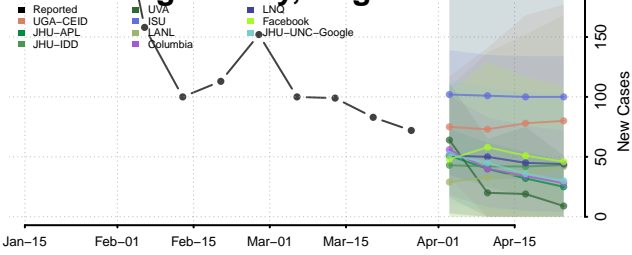

Pittsylvania County, Virginia

Poquoson County, Virginia

Portsmouth County, Virginia

Powhatan County, Virginia

Prince Edward County, Virginia

Prince George County, Virginia

Prince William County, Virginia

Pulaski County, Virginia