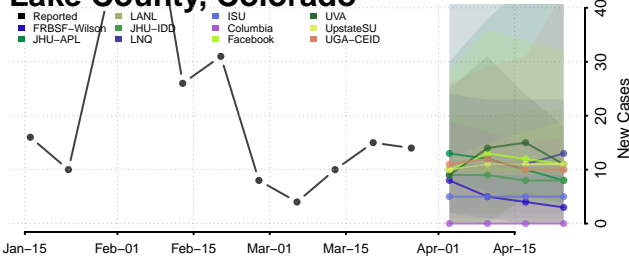

Kiowa County, Colorado

Kit Carson County, Colorado

La Plata County, Colorado

Lake County, Colorado

Larimer County, Colorado

Las Animas County, Colorado

Lincoln County, Colorado

Logan County, Colorado