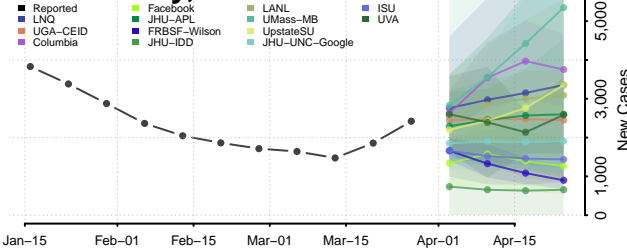

Clinton County, New York

Columbia County, New York

Cortland County, New York

Delaware County, New York

Dutchess County, New York

Erie County, New York

Essex County, New York

Franklin County, New York