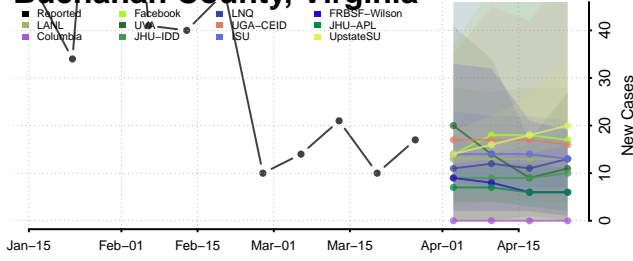

Buchanan County, Virginia