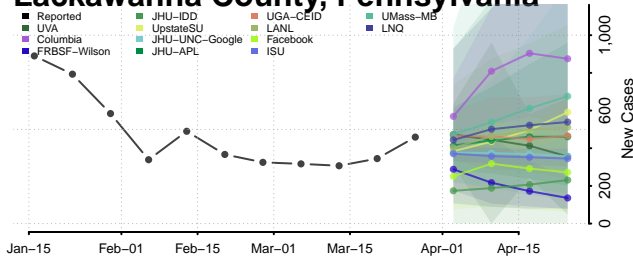

Lackawanna County, Pennsylvania