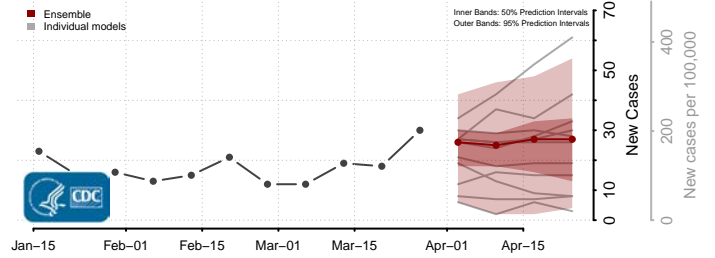

Sibley County, Minnesota