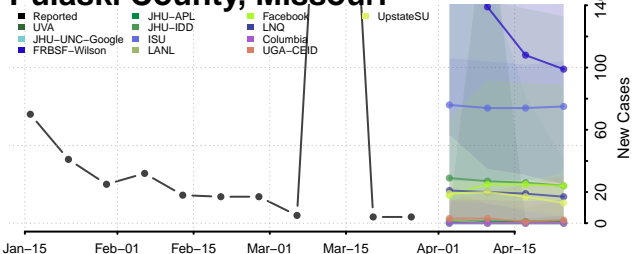

Pulaski County, Missouri