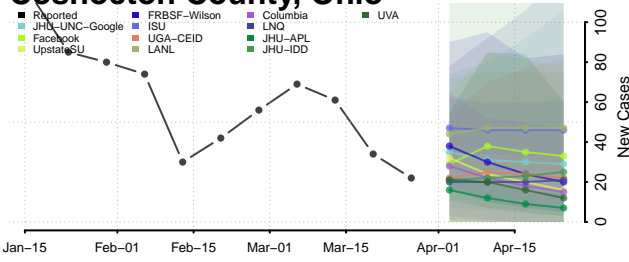

Clermont County, Ohio

Clinton County, Ohio

Columbiana County, Ohio

Coshocton County, Ohio

Crawford County, Ohio

Cuyahoga County, Ohio

Darke County, Ohio

Defiance County, Ohio