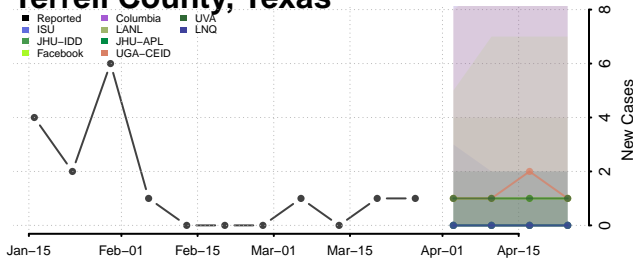

Terrell County, Texas