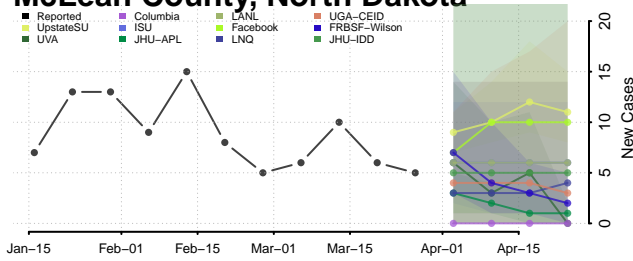

McLean County, North Dakota