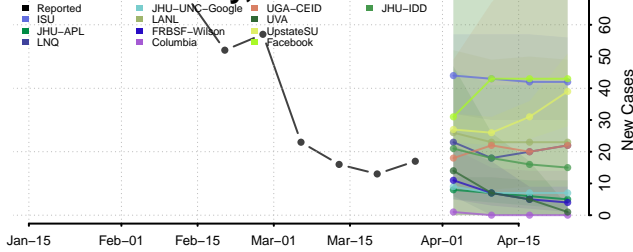

Marinette County, Wisconsin

Marquette County, Wisconsin

Menominee County, Wisconsin

Milwaukee County, Wisconsin

Monroe County, Wisconsin

Oconto County, Wisconsin

Oneida County, Wisconsin

Outagamie County, Wisconsin