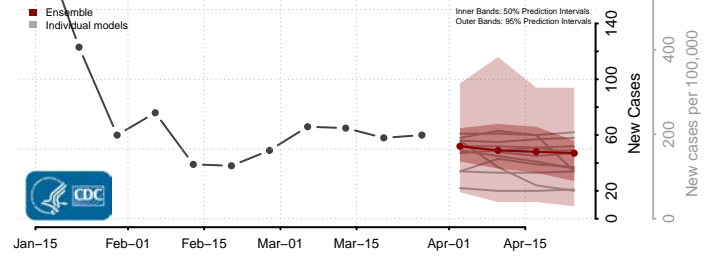

Freeborn County, Minnesota