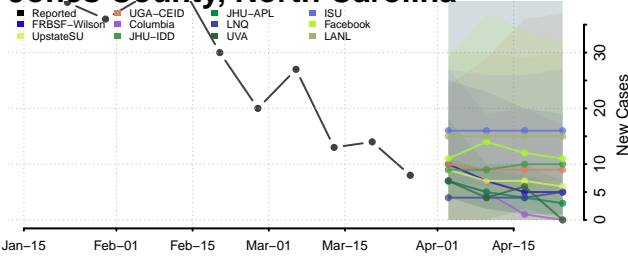

Jones County, North Carolina