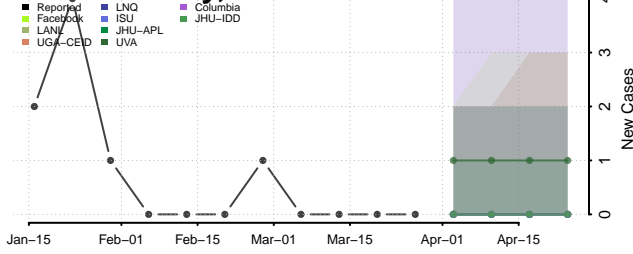

Scotts Bluff County, Nebraska

Seward County, Nebraska

Sheridan County, Nebraska

Sherman County, Nebraska

Sioux County, Nebraska

Stanton County, Nebraska

Thayer County, Nebraska

Thomas County, Nebraska