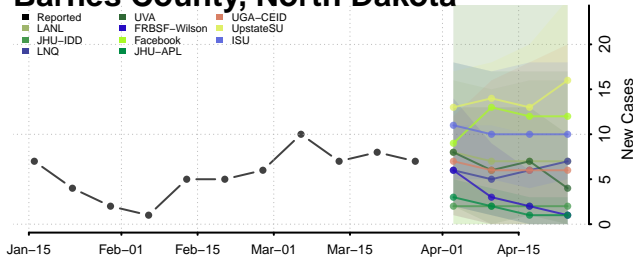

Barnes County, North Dakota