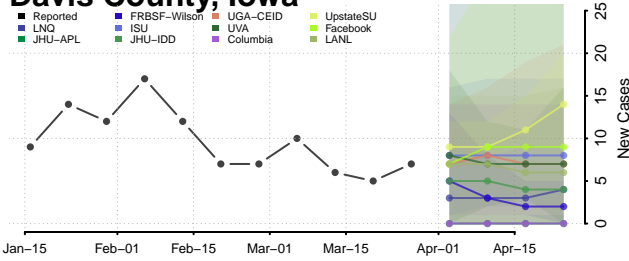

Chickasaw County, Iowa

Clarke County, Iowa

Clay County, Iowa

Clayton County, Iowa

Clinton County, Iowa

Crawford County, Iowa

Dallas County, Iowa

Davis County, Iowa