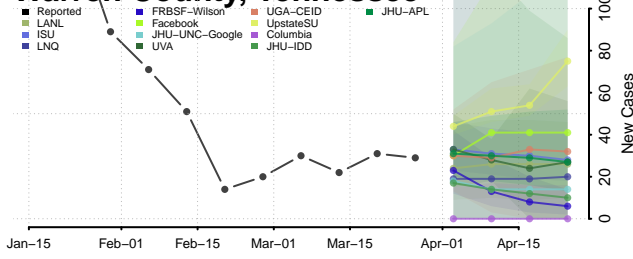

Warren County, Tennessee