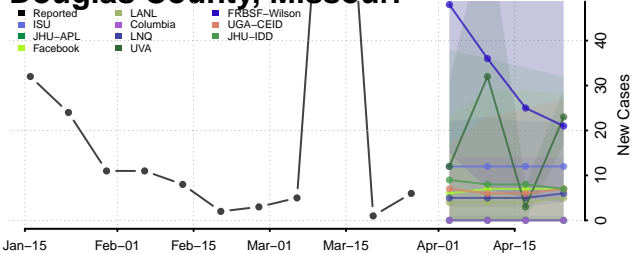

DeKalb County, Missouri

Dent County, Missouri

Douglas County, Missouri

Dunklin County, Missouri

Franklin County, Missouri

Gasconade County, Missouri

Gentry County, Missouri

Greene County, Missouri