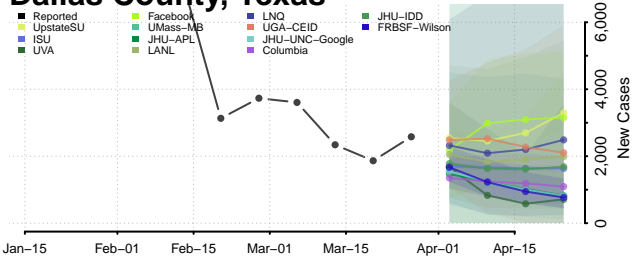

Crane County, Texas

Crockett County, Texas

Crosby County, Texas

Culberson County, Texas

Dallam County, Texas

Dallas County, Texas

Dawson County, Texas

Deaf Smith County, Texas