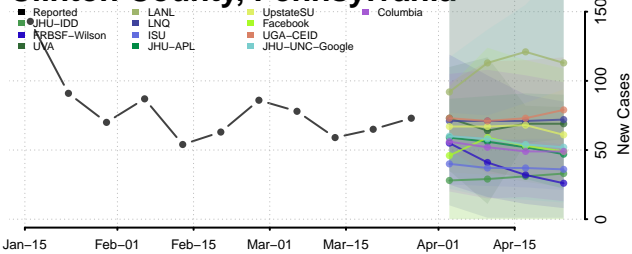

Cambria County, Pennsylvania

Cameron County, Pennsylvania

Carbon County, Pennsylvania

Centre County, Pennsylvania

Chester County, Pennsylvania

Clarion County, Pennsylvania

Clearfield County, Pennsylvania

Clinton County, Pennsylvania