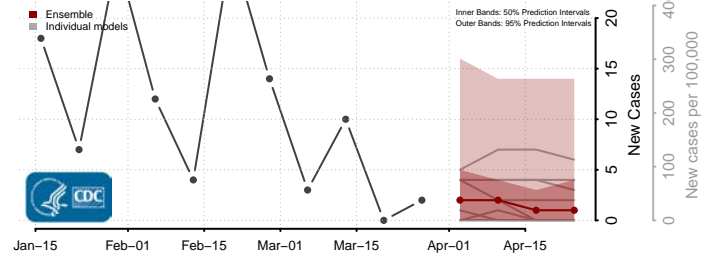

Beaver County, Oklahoma