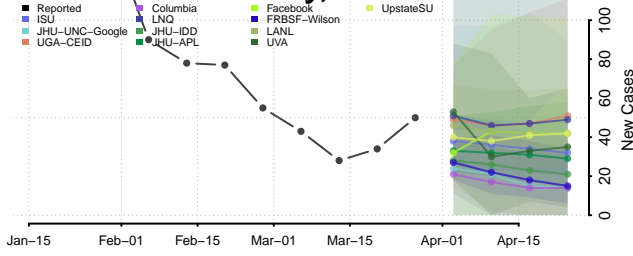

Okeechobee County, Florida