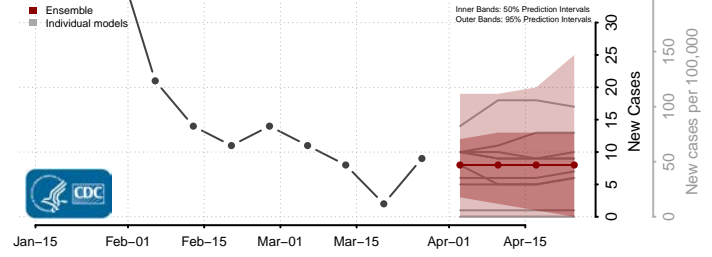

Copiah County, Mississippi

Covington County, Mississippi

DeSoto County, Mississippi

Forrest County, Mississippi

Hinds County, Mississippi

Holmes County, Mississippi

Humphreys County, Mississippi

Issaquena County, Mississippi