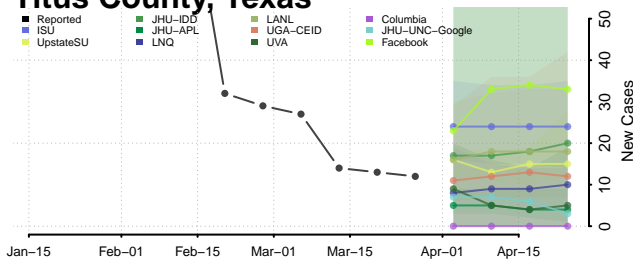

Titus County, Texas