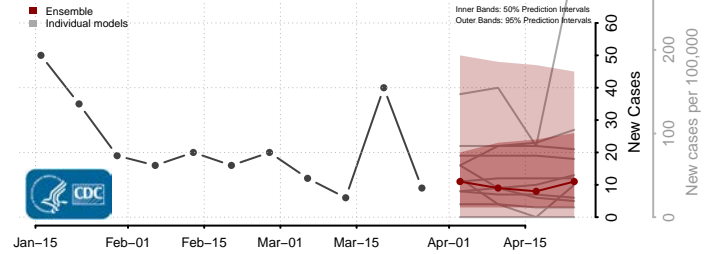

Lawrence County, South Dakota