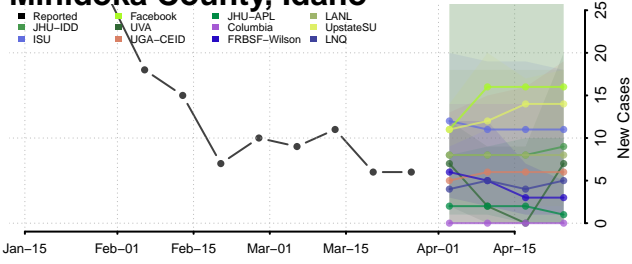

Minidoka County, Idaho