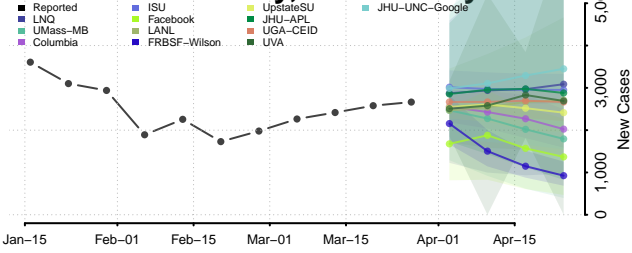

Hunterdon County, New Jersey

Mercer County, New Jersey

Middlesex County, New Jersey

Monmouth County, New Jersey

Morris County, New Jersey

Ocean County, New Jersey

Passaic County, New Jersey

Salem County, New Jersey