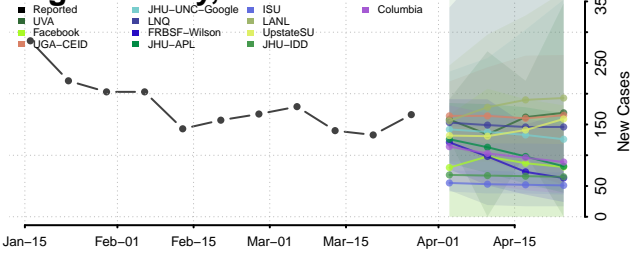

Eagle County, Colorado