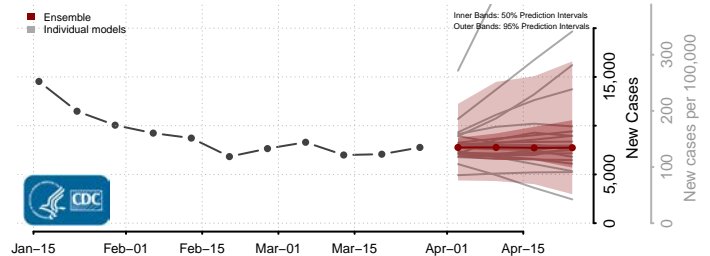

Tulare County, California

Tuolumne County, California

Ventura County, California

Yolo County, California

Yuba County, California

Colorado