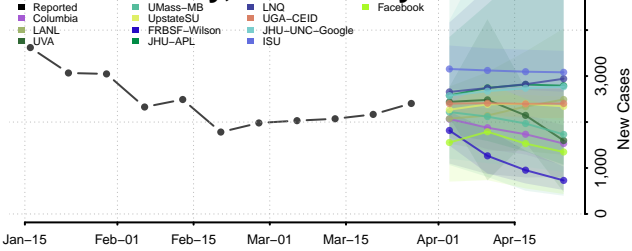

Hunterdon County, New Jersey

Mercer County, New Jersey

Middlesex County, New Jersey

Monmouth County, New Jersey

Morris County, New Jersey

Ocean County, New Jersey

Passaic County, New Jersey

Salem County, New Jersey