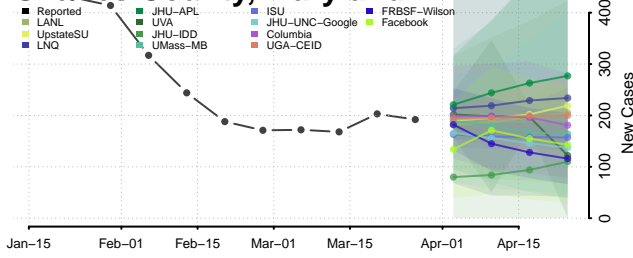

Caroline County, Maryland

Carroll County, Maryland

Cecil County, Maryland

Charles County, Maryland

Dorchester County, Maryland

Frederick County, Maryland

Garrett County, Maryland

Harford County, Maryland