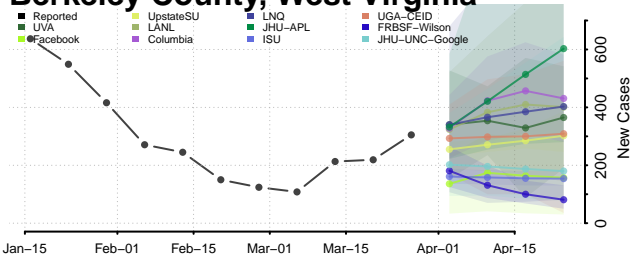

Berkeley County, West Virginia