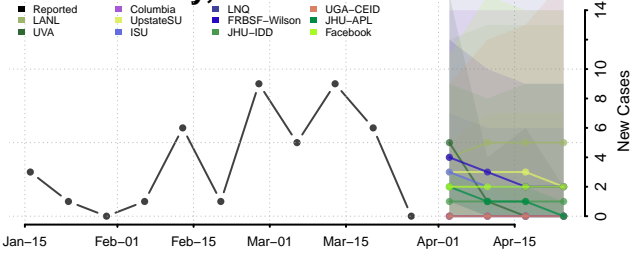

Edmunds County, South Dakota

Fall River County, South Dakota

Faulk County, South Dakota

Grant County, South Dakota

Gregory County, South Dakota

Haakon County, South Dakota

Hamlin County, South Dakota

Hand County, South Dakota