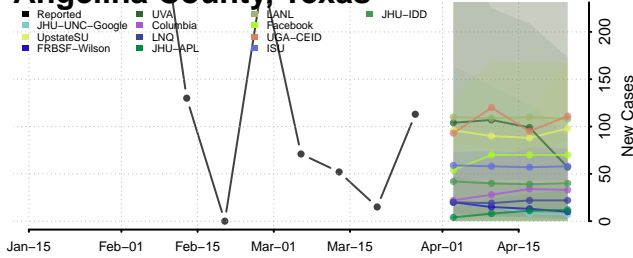

Angelina County, Texas

*New weekly cases may decrease in this location over the next four weeks. For these locations, the ensemble forecast indicates a probability of 0.75 or greater that fewer cases will be reported in week four of the forecast than in the last reported week.