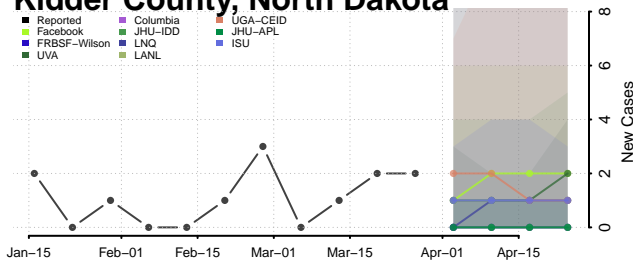

Kidder County, North Dakota