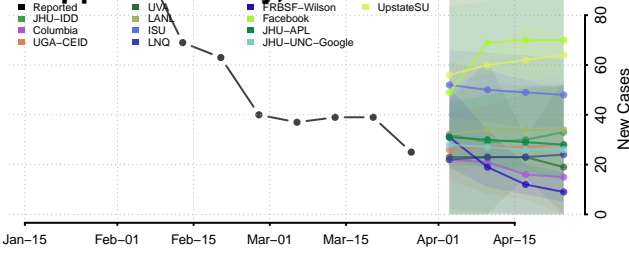

Chippewa County, Wisconsin