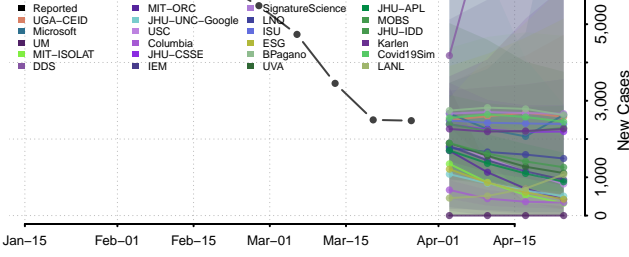

Wayne County, Ohio

Williams County, Ohio

Wood County, Ohio

Wyandot County, Ohio

Oklahoma*

Adair County, Oklahoma

*New weekly cases may decrease in this location over the next four weeks. For these locations, the ensemble forecast indicates a probability of 0.75 or greater that fewer cases will be reported in week four of the forecast than in the last reported week.