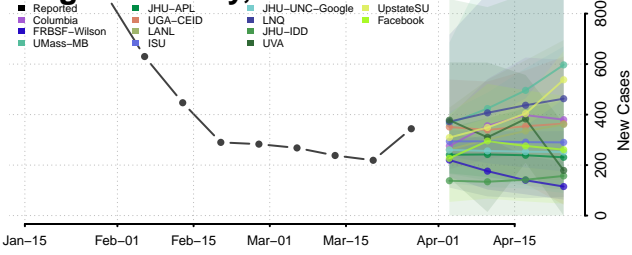

Niagara County, New York