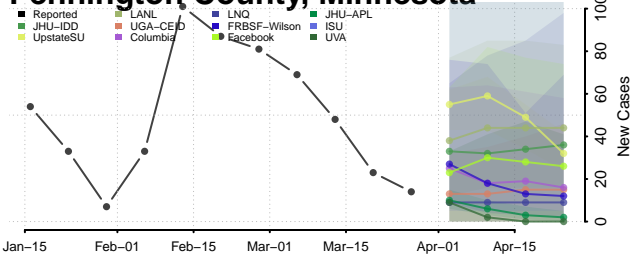

Pennington County, Minnesota