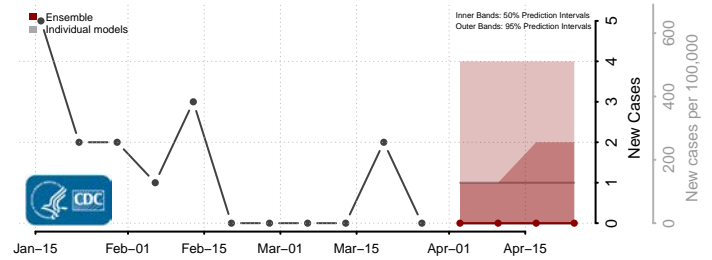

Thurston County, Nebraska

Valley County, Nebraska

Washington County, Nebraska

Wayne County, Nebraska

Webster County, Nebraska

Wheeler County, Nebraska

Elko County, Nevada

Esmeralda County, Nevada