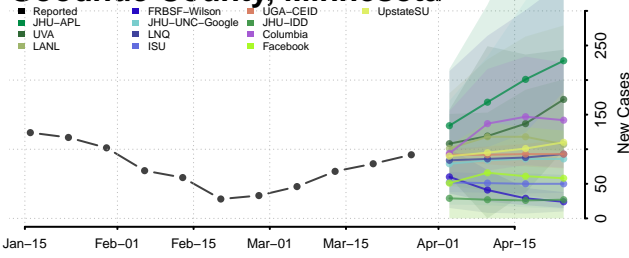

Goodhue County, Minnesota