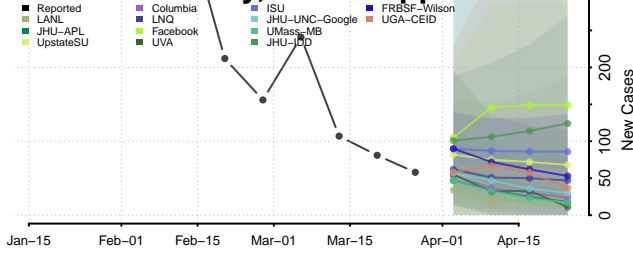

Jackson County, Mississippi