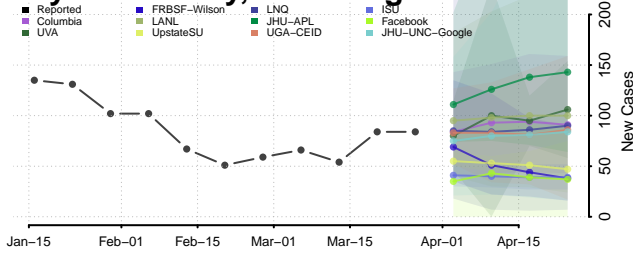

Calhoun County, West Virginia

Clay County, West Virginia

Doddridge County, West Virginia

Fayette County, West Virginia

Gilmer County, West Virginia

Grant County, West Virginia

Greenbrier County, West Virginia