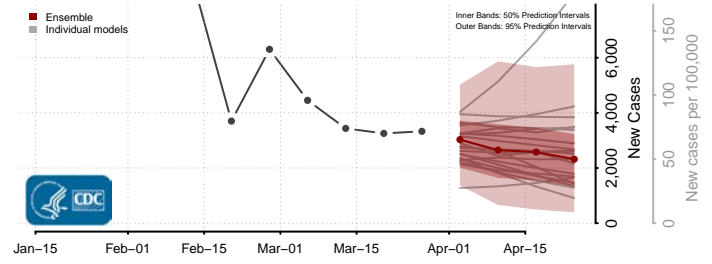

Washington County, Kentucky

Wayne County, Kentucky

Webster County, Kentucky

Whitley County, Kentucky

Wolfe County, Kentucky

Woodford County, Kentucky

Louisiana*

*New weekly cases may decrease in this location over the next four weeks. For these locations, the ensemble forecast indicates a probability of 0.75 or greater that fewer cases will be reported in week four of the forecast than in the last reported week.