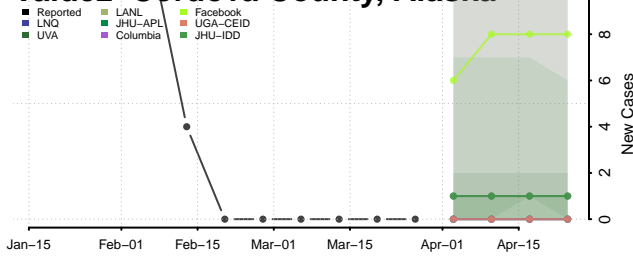

North Slope County, Alaska

Northwest Arctic County, Alaska

Petersburg County, Alaska

Prince of Wales-Hyder County, Alaska

Sitka County, Alaska

Skagway County, Alaska

Southeast Fairbanks County, Alaska

Valdez-Cordova County, Alaska