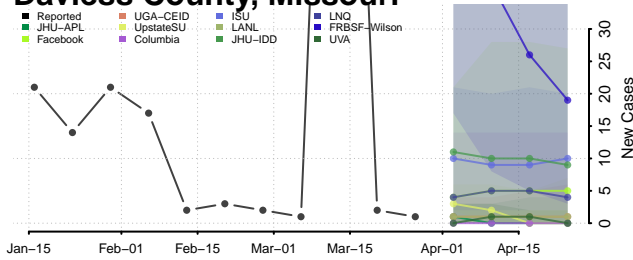

DeKalb County, Missouri

Dent County, Missouri

Douglas County, Missouri

Dunklin County, Missouri

Franklin County, Missouri

Gasconade County, Missouri

Gentry County, Missouri

Greene County, Missouri