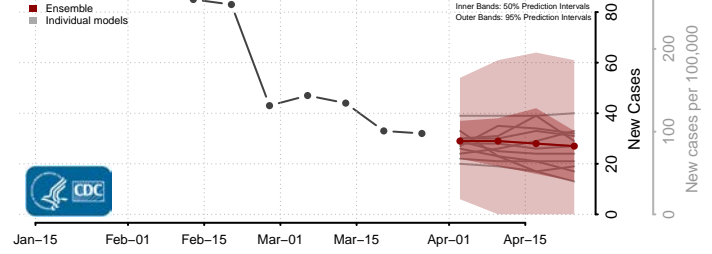

Beaufort County, North Carolina

Bertie County, North Carolina

Bladen County, North Carolina

Brunswick County, North Carolina

Buncombe County, North Carolina

Burke County, North Carolina

Chatham County, North Carolina