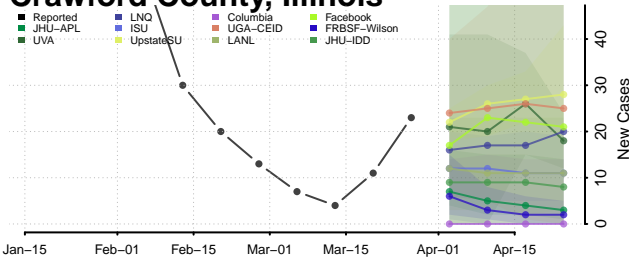

Crawford County, Illinois