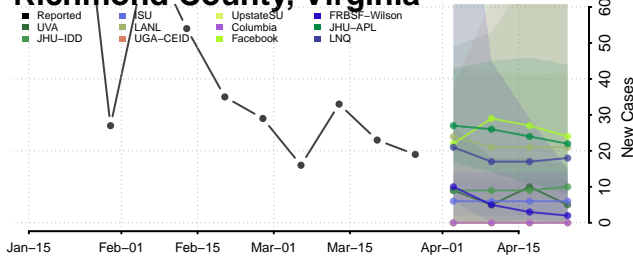

Richmond County, Virginia