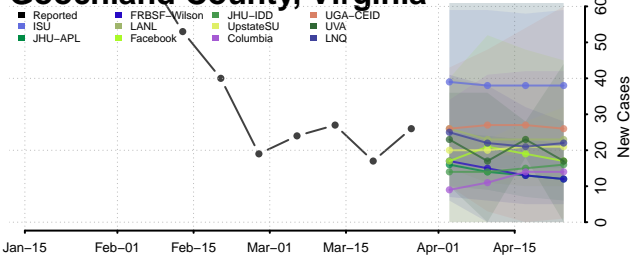

Goochland County, Virginia