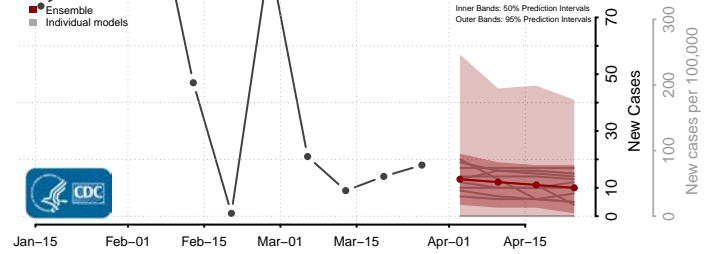

Bandera County, Texas