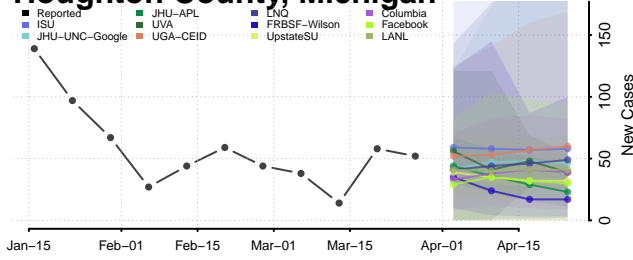

Houghton County, Michigan