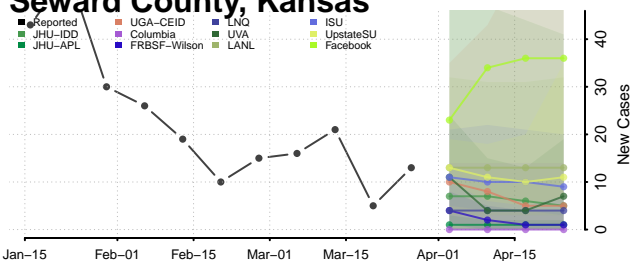

Saline County, Kansas

Scott County, Kansas

Sedgwick County, Kansas

Seward County, Kansas

Shawnee County, Kansas

Sheridan County, Kansas

Sherman County, Kansas

Smith County, Kansas