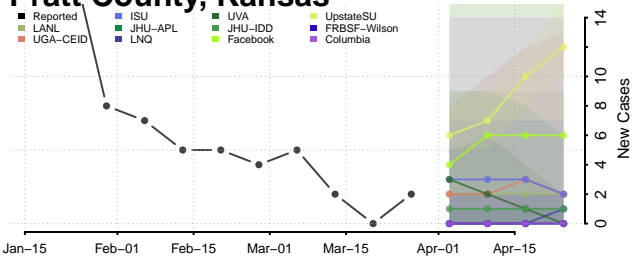

Pratt County, Kansas