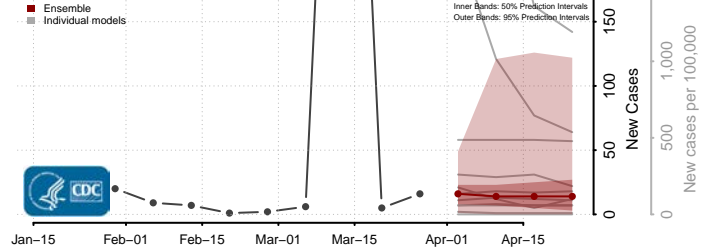

Linn County, Missouri