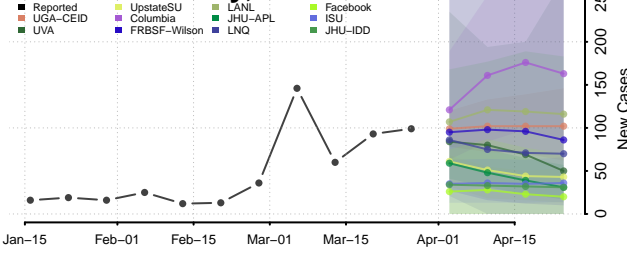

Orange County, Vermont

Orleans County, Vermont

Rutland County, Vermont

Washington County, Vermont

Windham County, Vermont

Windsor County, Vermont

Virgin Islands

Virginia