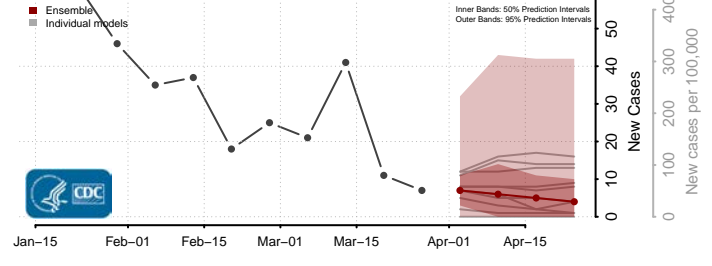

Atoka County, Oklahoma