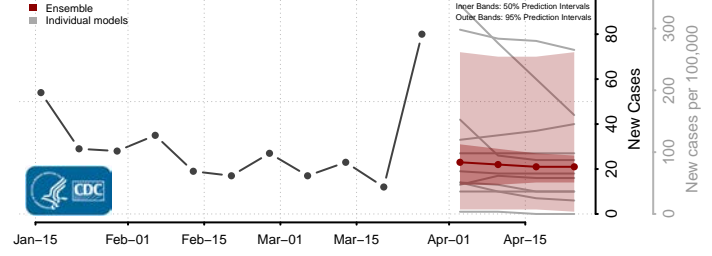

Cassia County, Idaho

Clark County, Idaho

Clearwater County, Idaho

Custer County, Idaho

Elmore County, Idaho

Franklin County, Idaho

Fremont County, Idaho

Gem County, Idaho