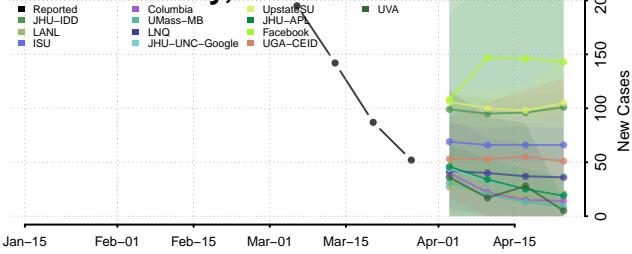

Parker County, Texas