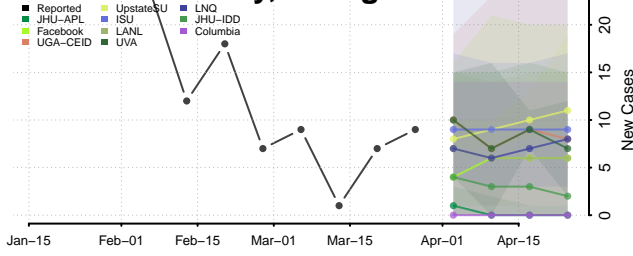

Cobb County, Georgia

Coffee County, Georgia

Colquitt County, Georgia

Columbia County, Georgia

Cook County, Georgia

Coweta County, Georgia

Crawford County, Georgia

Crisp County, Georgia