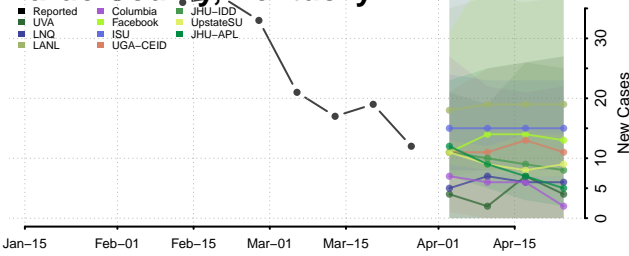

Kenton County, Kentucky

Knott County, Kentucky

Knox County, Kentucky

Larue County, Kentucky

Laurel County, Kentucky

Lawrence County, Kentucky

Lee County, Kentucky

Leslie County, Kentucky