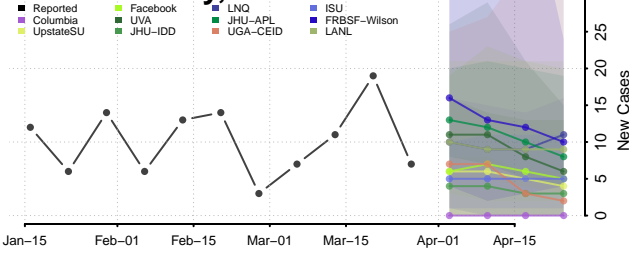

Essex County, Vermont