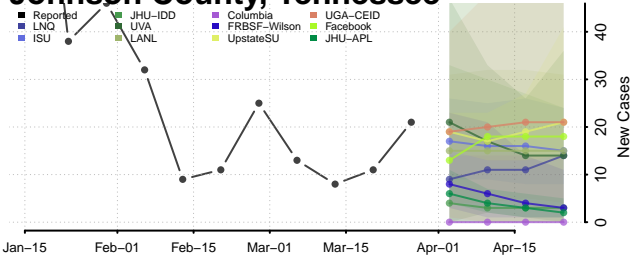

Houston County, Tennessee

Humphreys County, Tennessee

Jackson County, Tennessee

Jefferson County, Tennessee

Johnson County, Tennessee

Knox County, Tennessee

Lake County, Tennessee

Lauderdale County, Tennessee