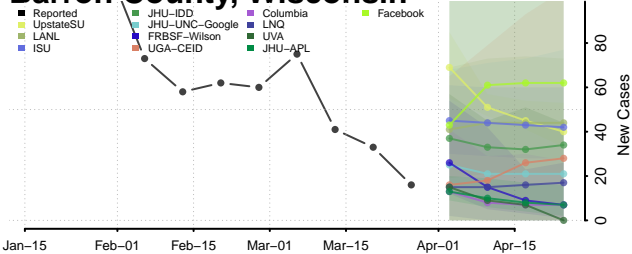

Wayne County, West Virginia

Adams County, Wisconsin

Ashland County, Wisconsin

Barron County, Wisconsin

Bayfield County, Wisconsin

Brown County, Wisconsin

Buffalo County, Wisconsin

Burnett County, Wisconsin