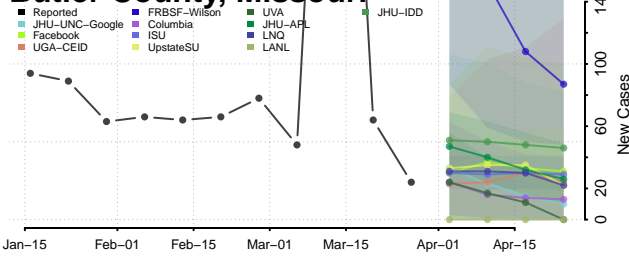

Butler County, Missouri