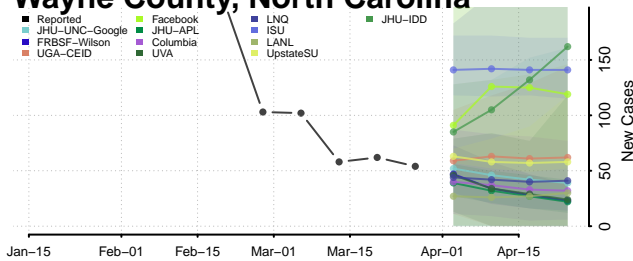

Union County, North Carolina

Vance County, North Carolina

Wake County, North Carolina

Warren County, North Carolina

Washington County, North Carolina

Watauga County, North Carolina

Wayne County, North Carolina