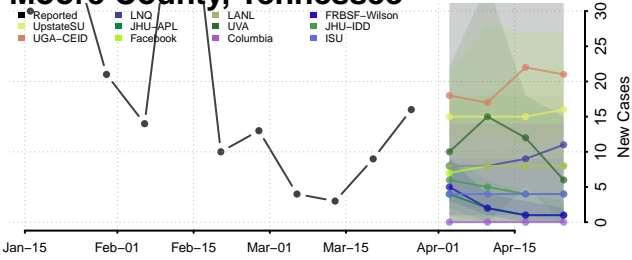

Maury County, Tennessee

McMinn County, Tennessee

McNairy County, Tennessee

Meigs County, Tennessee

Monroe County, Tennessee

Montgomery County, Tennessee

Moore County, Tennessee

Morgan County, Tennessee