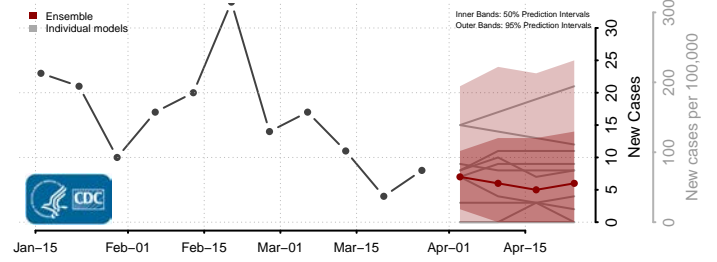

Richland County, Montana