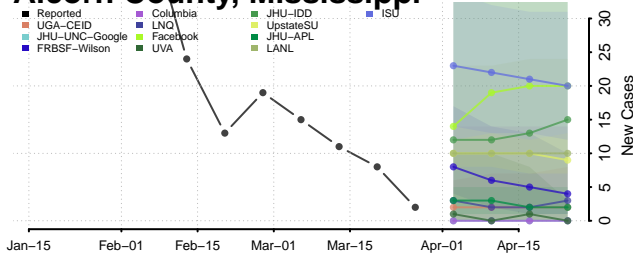

Yellow Medicine County, Minnesota

Mississippi

Adams County, Mississippi

Alcorn County, Mississippi

Amite County, Mississippi

Attala County, Mississippi

Benton County, Mississippi

Bolivar County, Mississippi