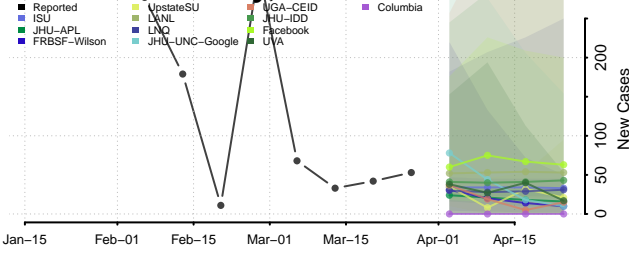

Atascosa County, Texas