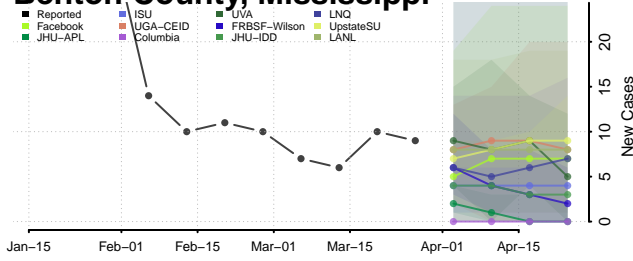

Yellow Medicine County, Minnesota

Mississippi

Adams County, Mississippi

Alcorn County, Mississippi

Amite County, Mississippi

Attala County, Mississippi

Benton County, Mississippi

Bolivar County, Mississippi