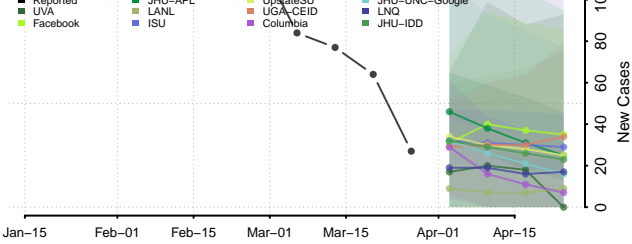

Ben Hill County, Georgia

Berrien County, Georgia

Bibb County, Georgia

Bleckley County, Georgia

Brantley County, Georgia

Brooks County, Georgia

Bryan County, Georgia

Bulloch County, Georgia