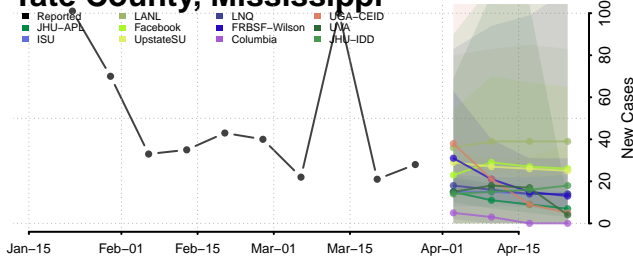

Tate County, Mississippi