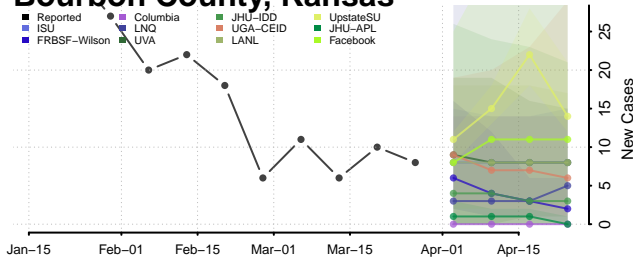

Wright County, Iowa

Kansas

Allen County, Kansas

Anderson County, Kansas

Atchison County, Kansas

Barber County, Kansas

Barton County, Kansas

Bourbon County, Kansas