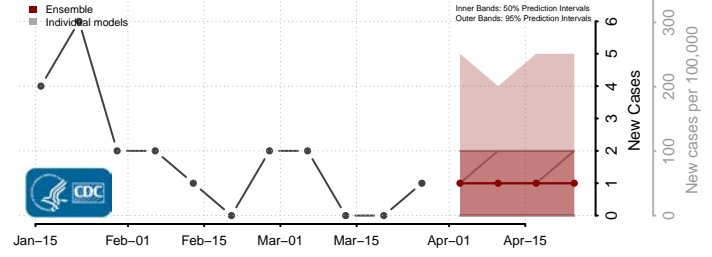

Furnas County, Nebraska

Gage County, Nebraska

Garden County, Nebraska

Garfield County, Nebraska

Gosper County, Nebraska

Grant County, Nebraska

Greeley County, Nebraska

Hall County, Nebraska