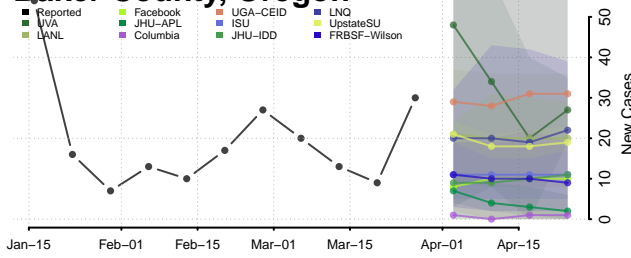

Tulsa County, Oklahoma

Wagoner County, Oklahoma

Washington County, Oklahoma

Washita County, Oklahoma

Woods County, Oklahoma

Woodward County, Oklahoma

Oregon

Baker County, Oregon