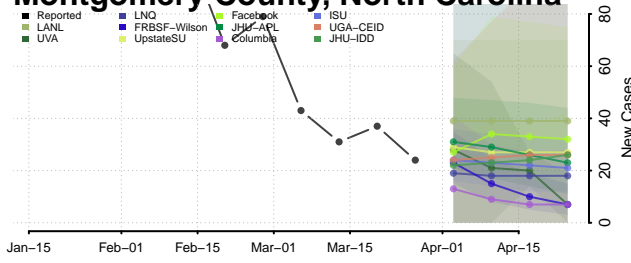

Montgomery County, North Carolina