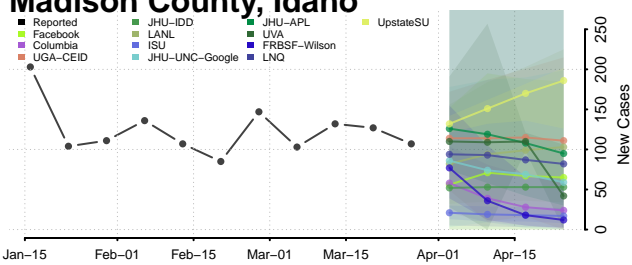

Madison County, Idaho