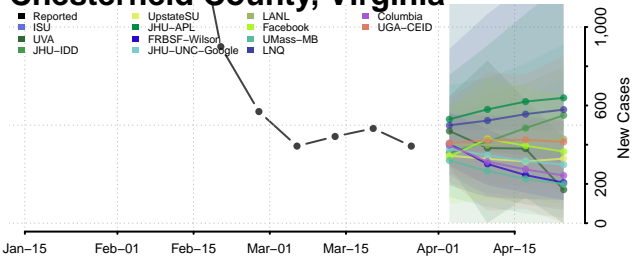

Chesterfield County, Virginia