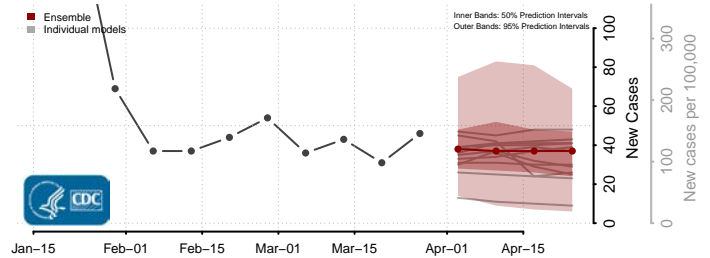

Storey County, Nevada

Washoe County, Nevada

White Pine County, Nevada

New Hampshire

Belknap County, New Hampshire

Carroll County, New Hampshire

Cheshire County, New Hampshire

Coos County, New Hampshire