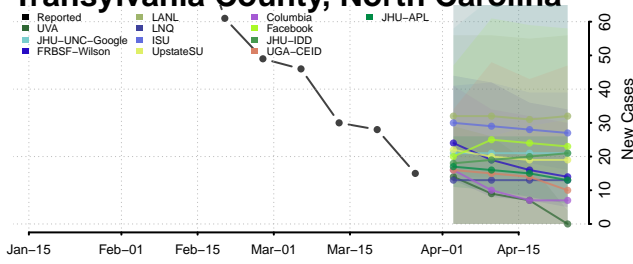

Scotland County, North Carolina

Stanly County, North Carolina

Stokes County, North Carolina

Surry County, North Carolina

Swain County, North Carolina

Transylvania County, North Carolina

Tyrrell County, North Carolina