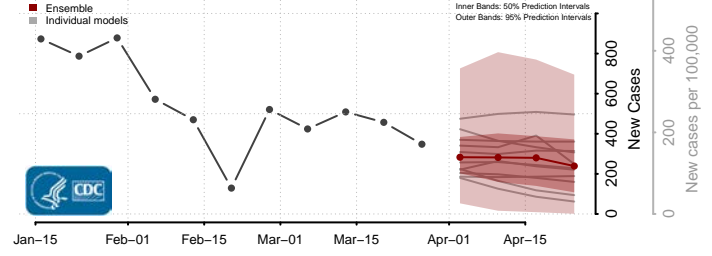

Calcasieu County, Louisiana