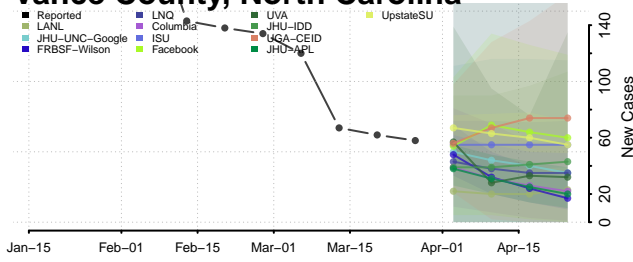

Vance County, North Carolina