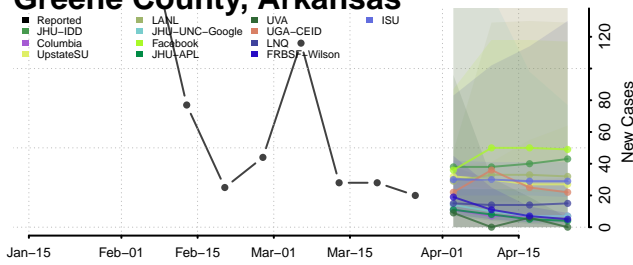

Greene County, Arkansas