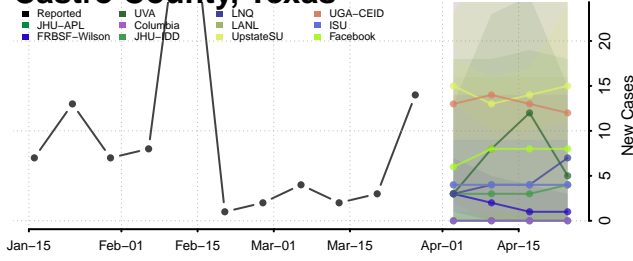

Castro County, Texas