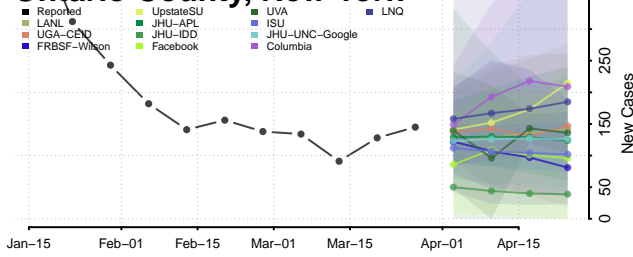

Niagara County, New York

Oneida County, New York

Onondaga County, New York

Ontario County, New York

Orange County, New York

Orleans County, New York

Oswego County, New York

Otsego County, New York