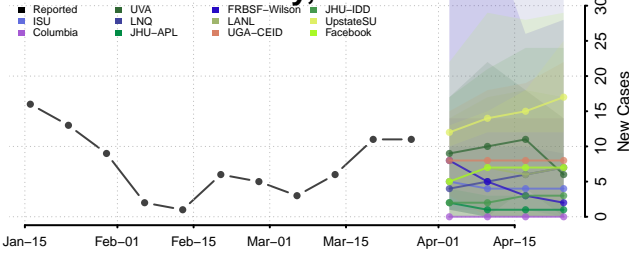

Wayne County, Missouri

Webster County, Missouri

Worth County, Missouri

Wright County, Missouri

Montana

Beaverhead County, Montana

Big Horn County, Montana

Blaine County, Montana