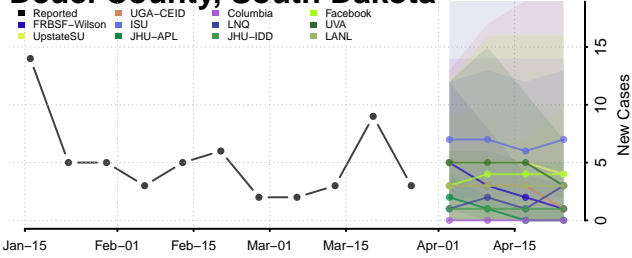

Deuel County, South Dakota