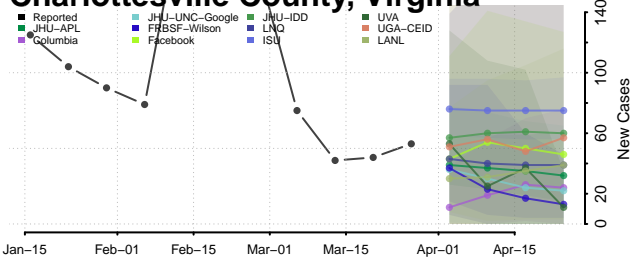

Buckingham County, Virginia

Buena Vista County, Virginia

Campbell County, Virginia

Caroline County, Virginia

Carroll County, Virginia

Charles City County, Virginia

Charlotte County, Virginia

Charlottesville County, Virginia