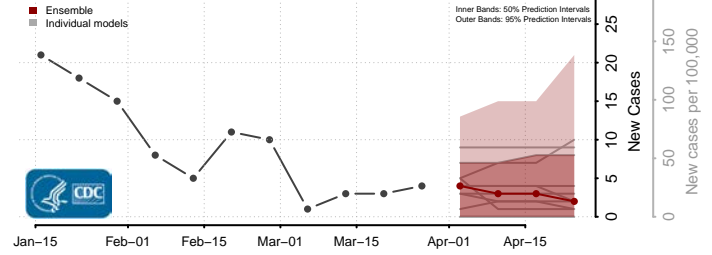

Gooding County, Idaho