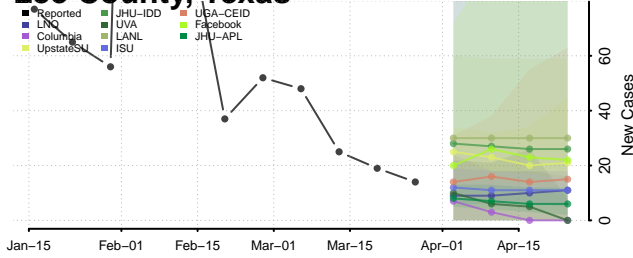

Lee County, Texas