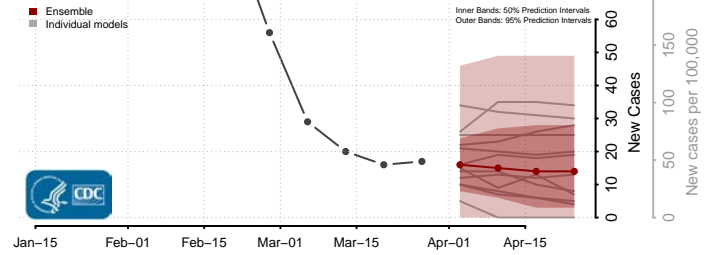

Scotland County, North Carolina