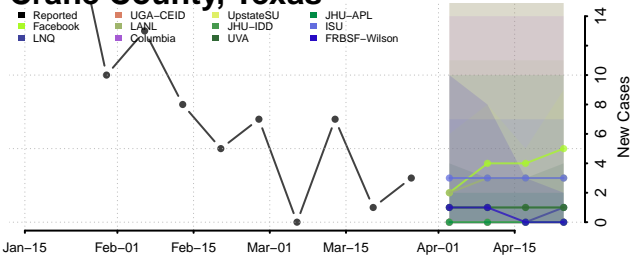

Crane County, Texas