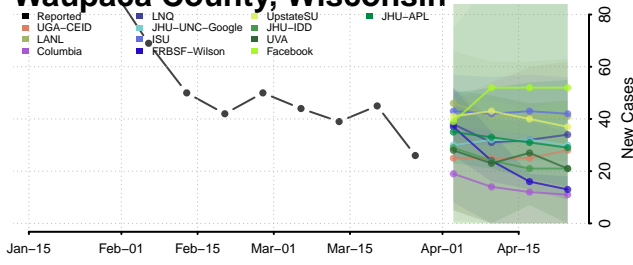

Rock County, Wisconsin

Washington County, Wisconsin

Waukesha County, Wisconsin

Waupaca County, Wisconsin

Waushara County, Wisconsin

Winnebago County, Wisconsin

Wood County, Wisconsin

Wyoming