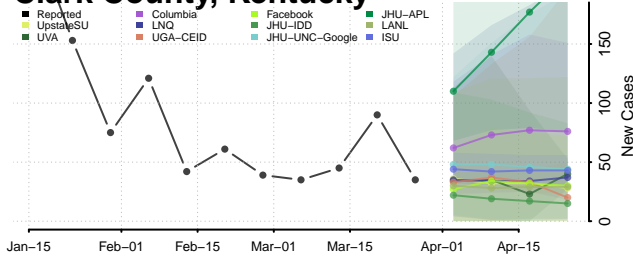

Campbell County, Kentucky

Carlisle County, Kentucky

Carroll County, Kentucky

Carter County, Kentucky

Casey County, Kentucky

Christian County, Kentucky

Clark County, Kentucky

Clay County, Kentucky