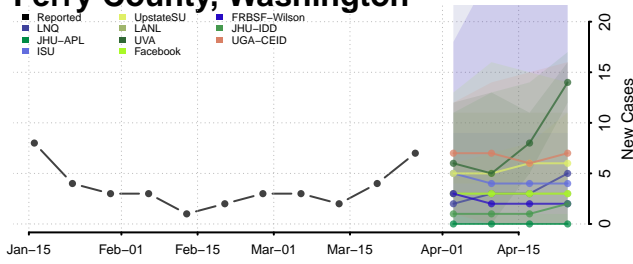

Ferry County, Washington