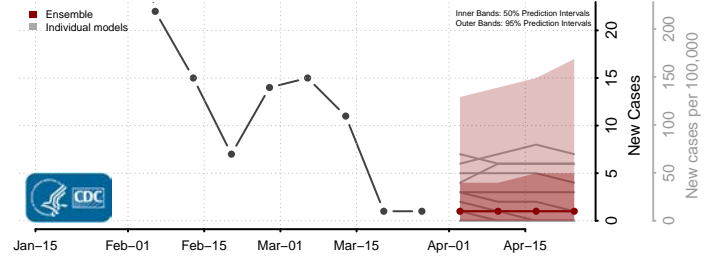

Le Flore County, Oklahoma

Lincoln County, Oklahoma

Logan County, Oklahoma

Love County, Oklahoma

Major County, Oklahoma

Marshall County, Oklahoma

Mayes County, Oklahoma

McClain County, Oklahoma