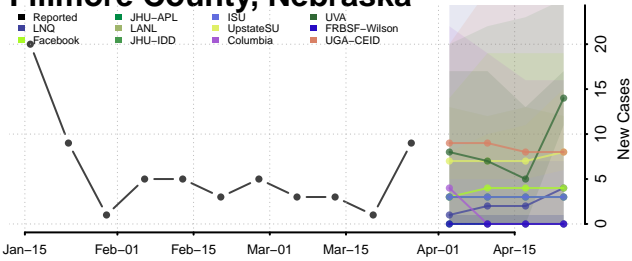

Fillmore County, Nebraska