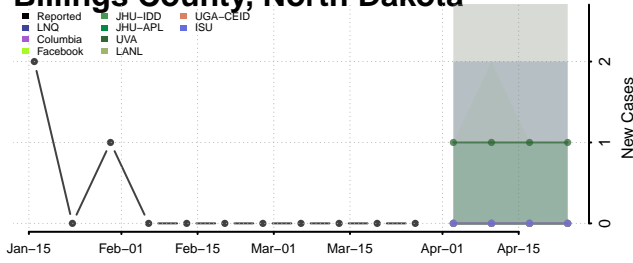

Billings County, North Dakota