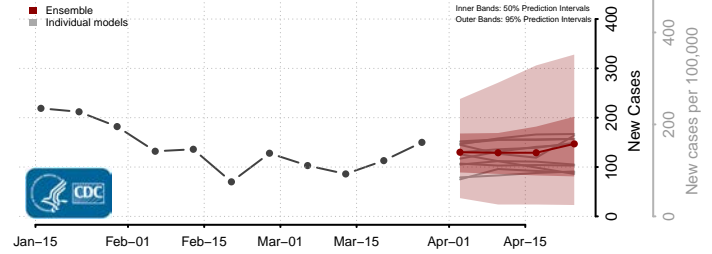

Pottawattamie County, Iowa