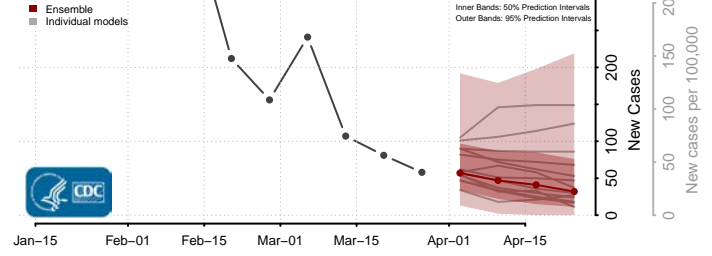

Jackson County, Mississippi