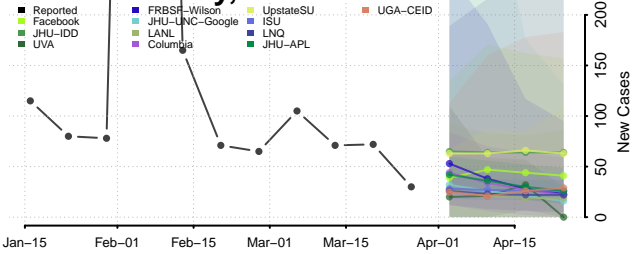

Burnet County, Texas