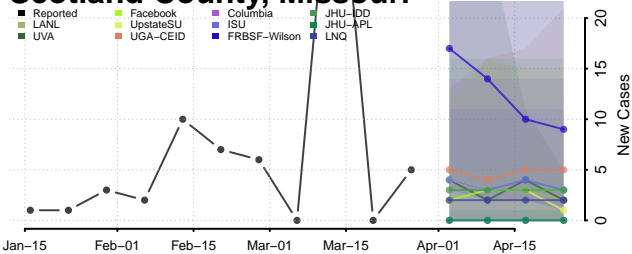

Scotland County, Missouri