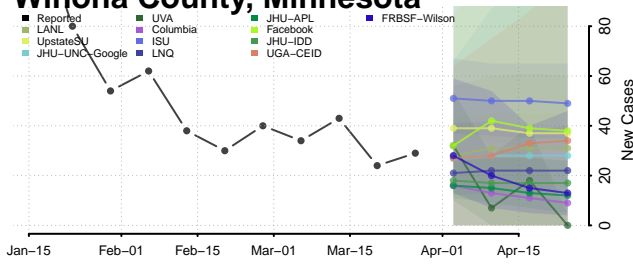

Wabasha County, Minnesota

Wadena County, Minnesota

Waseca County, Minnesota

Washington County, Minnesota

Watonwan County, Minnesota

Wilkin County, Minnesota

Winona County, Minnesota

Wright County, Minnesota