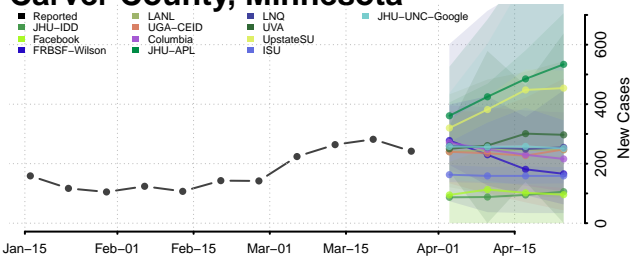

Carver County, Minnesota