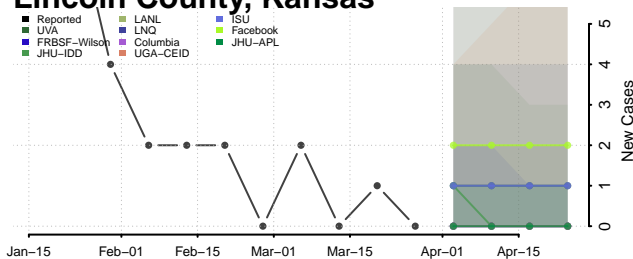

Keary County, Kansas

Kingman County, Kansas

Kiowa County, Kansas

Labette County, Kansas

Lane County, Kansas

Leavenworth County, Kansas

Lincoln County, Kansas

Meade County, Kansas