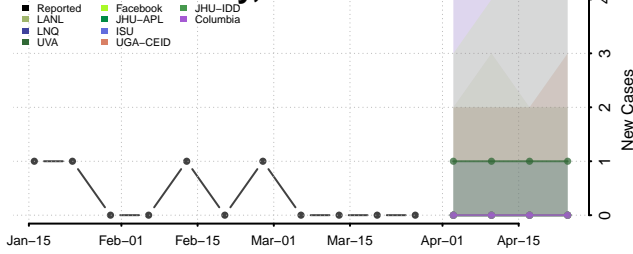

Scotts Bluff County, Nebraska

Seward County, Nebraska

Sheridan County, Nebraska

Sherman County, Nebraska

Sioux County, Nebraska

Stanton County, Nebraska

Thayer County, Nebraska

Thomas County, Nebraska