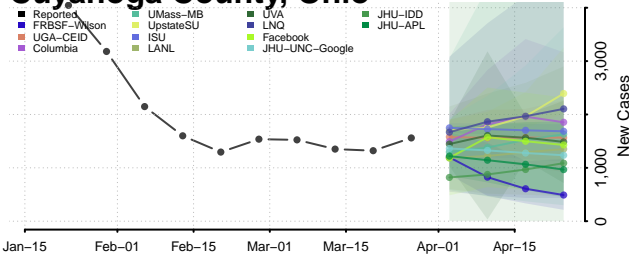

Clermont County, Ohio

Clinton County, Ohio

Columbiana County, Ohio

Coshocton County, Ohio

Crawford County, Ohio

Cuyahoga County, Ohio

Darke County, Ohio

Defiance County, Ohio