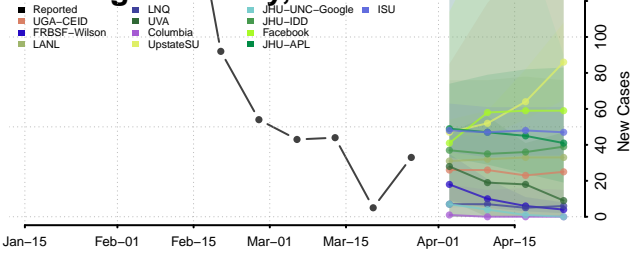

Muskogee County, Oklahoma