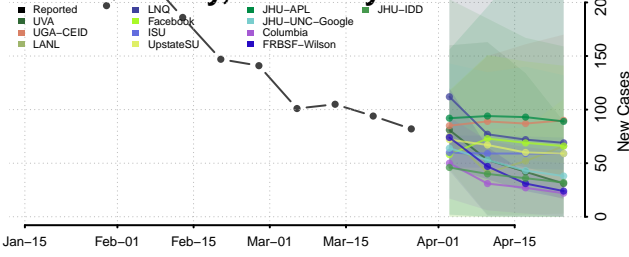

Kenton County, Kentucky

Knott County, Kentucky

Knox County, Kentucky

Larue County, Kentucky

Laurel County, Kentucky

Lawrence County, Kentucky

Lee County, Kentucky

Leslie County, Kentucky