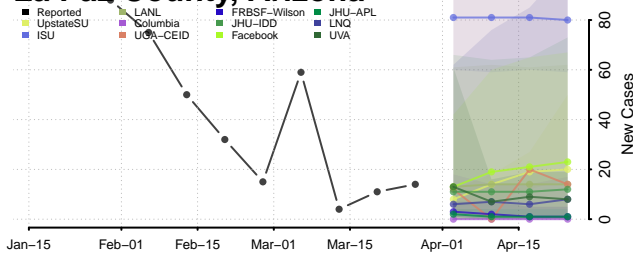

Cochise County, Arizona

Coconino County, Arizona

Gila County, Arizona

Graham County, Arizona

Greenlee County, Arizona

La Paz County, Arizona

Maricopa County, Arizona

Mohave County, Arizona