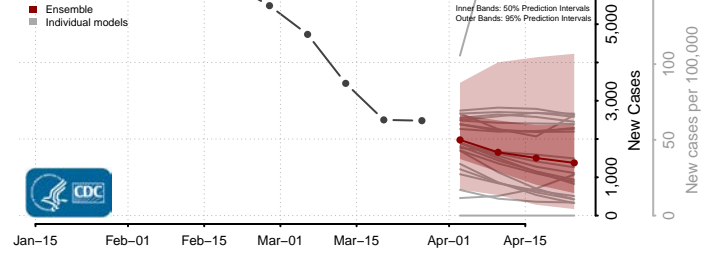

Wayne County, Ohio

Williams County, Ohio

Wood County, Ohio

Wyandot County, Ohio

Oklahoma*

Adair County, Oklahoma

*New weekly cases may decrease in this location over the next four weeks. For these locations, the ensemble forecast indicates a probability of 0.75 or greater that fewer cases will be reported in week four of the forecast than in the last reported week.