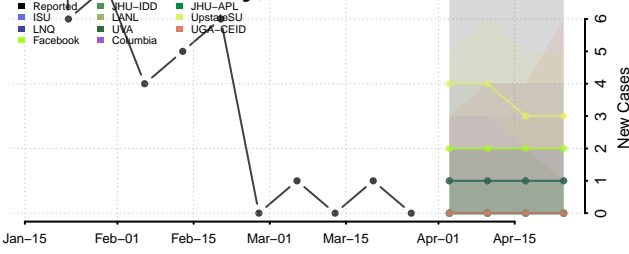

Osborne County, Kansas