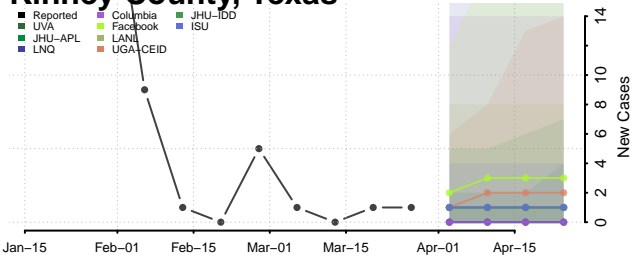

Kinney County, Texas