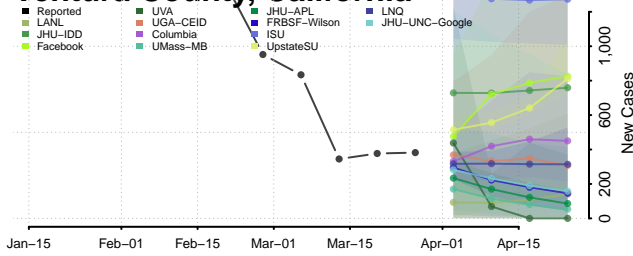

Sutter County, California

Tehama County, California

Trinity County, California

Tulare County, California

Tuolumne County, California

Ventura County, California

Yolo County, California

Yuba County, California