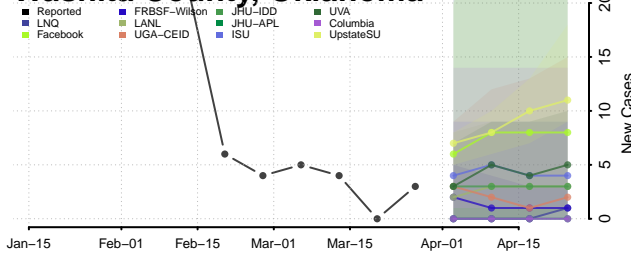

Tulsa County, Oklahoma

Wagoner County, Oklahoma

Washington County, Oklahoma

Washita County, Oklahoma

Woods County, Oklahoma

Woodward County, Oklahoma

Oregon

Baker County, Oregon