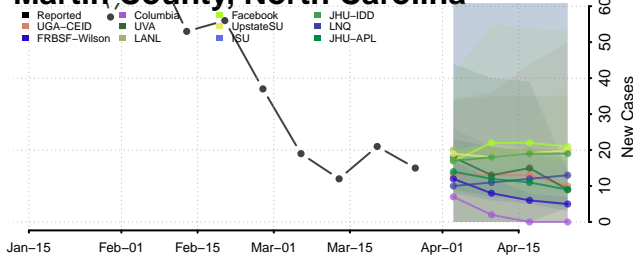

Martin County, North Carolina