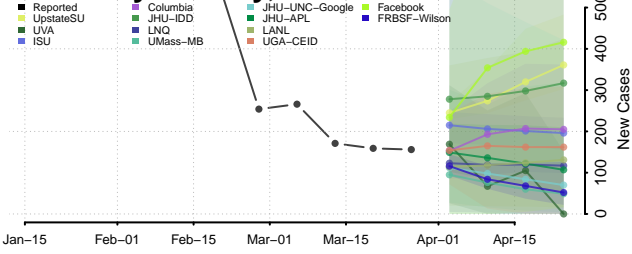

Madera County, California

Marin County, California

Mariposa County, California

Mendocino County, California

Merced County, California

Modoc County, California

Mono County, California

Monterey County, California