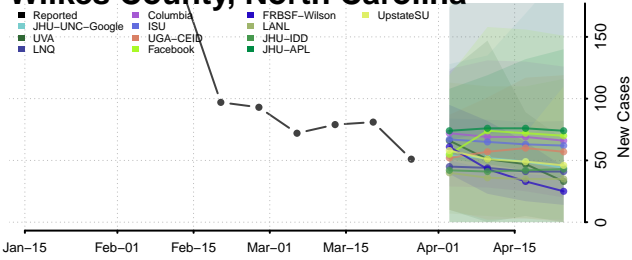

Wilkes County, North Carolina