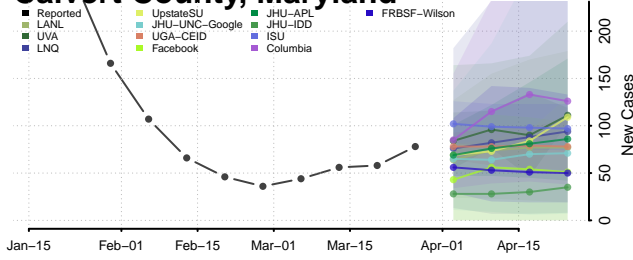

Calvert County, Maryland