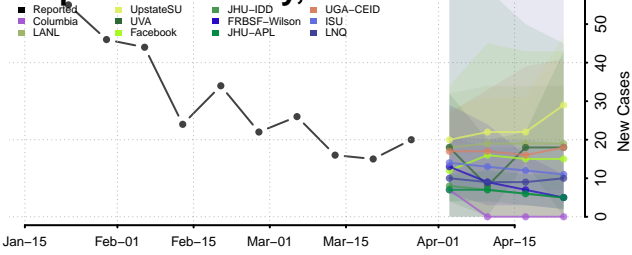

Robertson County, Tennessee

Rutherford County, Tennessee

Scott County, Tennessee

Sequatchie County, Tennessee

Sevier County, Tennessee

Shelby County, Tennessee

Smith County, Tennessee

Stewart County, Tennessee