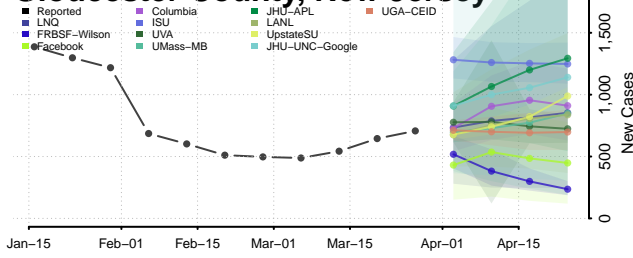

Bergen County, New Jersey

Burlington County, New Jersey

Camden County, New Jersey

Cape May County, New Jersey

Cumberland County, New Jersey

Essex County, New Jersey

Gloucester County, New Jersey

Hudson County, New Jersey