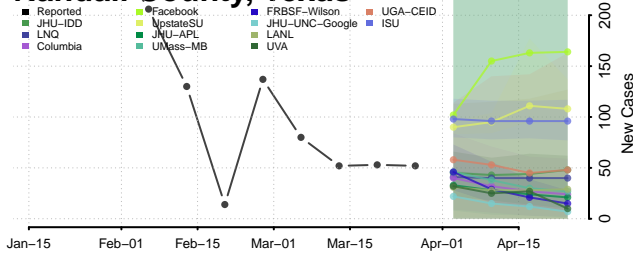

Randall County, Texas