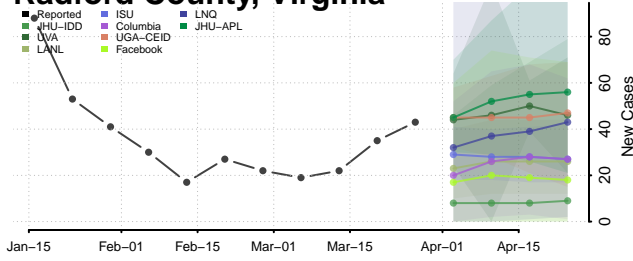

Radford County, Virginia