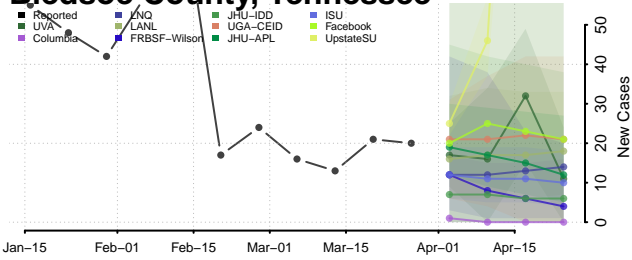

Bledsoe County, Tennessee