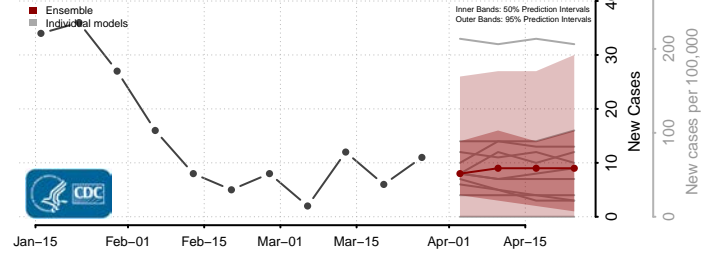

Wayne County, West Virginia

Adams County, Wisconsin

Ashland County, Wisconsin

Barron County, Wisconsin

Bayfield County, Wisconsin

Brown County, Wisconsin

Buffalo County, Wisconsin

Burnett County, Wisconsin