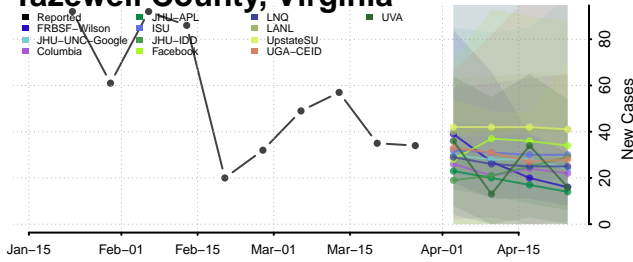

Tazewell County, Virginia