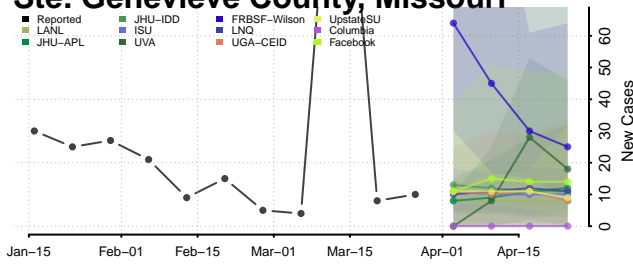

Stoddard County, Missouri

Stone County, Missouri

Sullivan County, Missouri

Taney County, Missouri

Texas County, Missouri

Vernon County, Missouri

Warren County, Missouri

Washington County, Missouri