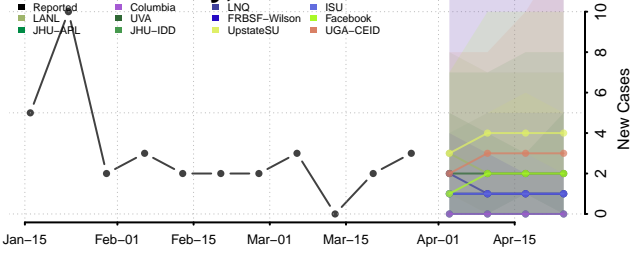

Harlan County, Nebraska