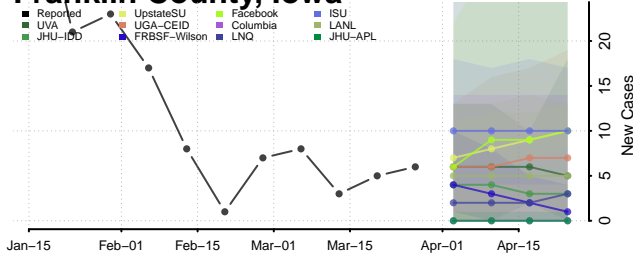

Franklin County, Iowa