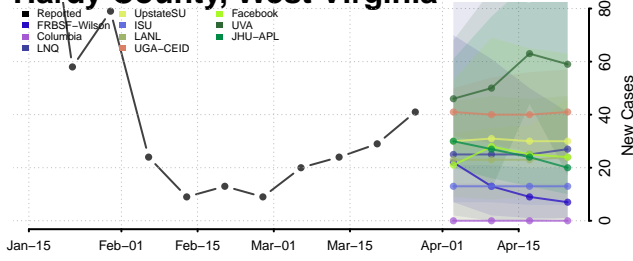

Hardy County, West Virginia