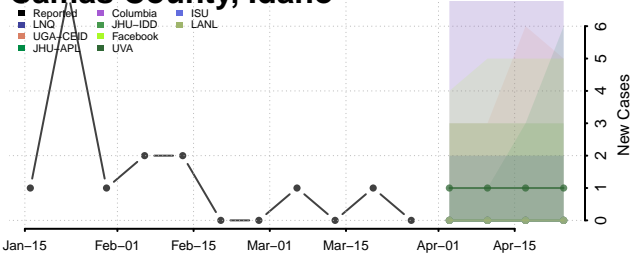

Boise County, Idaho

Bonner County, Idaho

Bonneville County, Idaho

Boundary County, Idaho

Butte County, Idaho

Camas County, Idaho

Canyon County, Idaho

Caribou County, Idaho