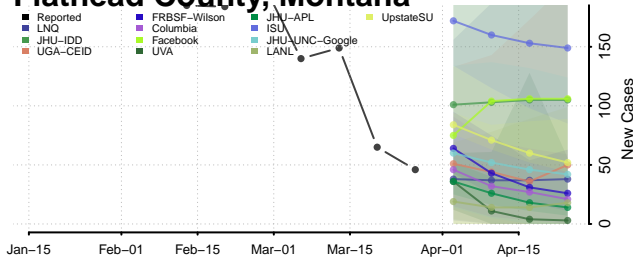

Deer Lodge County, Montana

Fallon County, Montana

Fergus County, Montana

Flathead County, Montana

Gallatin County, Montana

Garfield County, Montana

Glacier County, Montana

Golden Valley County, Montana