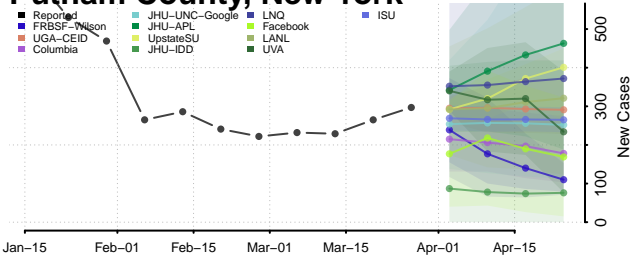

Putnam County, New York