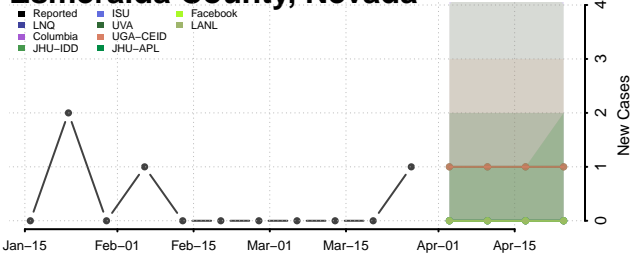

Thurston County, Nebraska

Valley County, Nebraska

Washington County, Nebraska

Wayne County, Nebraska

Webster County, Nebraska

Wheeler County, Nebraska

Elko County, Nevada

Esmeralda County, Nevada