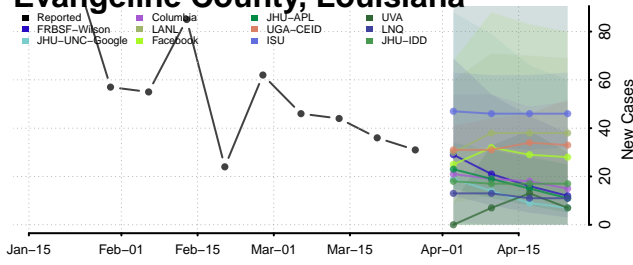

East Baton Rouge County, Louisiana

East Carroll County, Louisiana

East Feliciana County, Louisiana

Evangeline County, Louisiana

Franklin County, Louisiana

Grant County, Louisiana

Iberia County, Louisiana

Iberville County, Louisiana