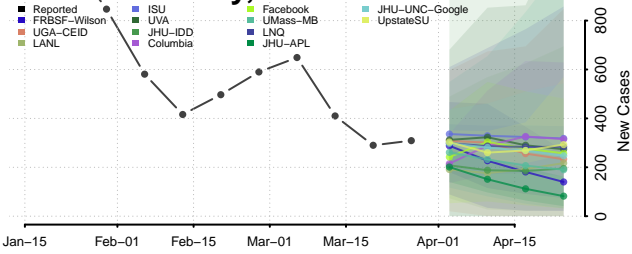

Broome County, New York