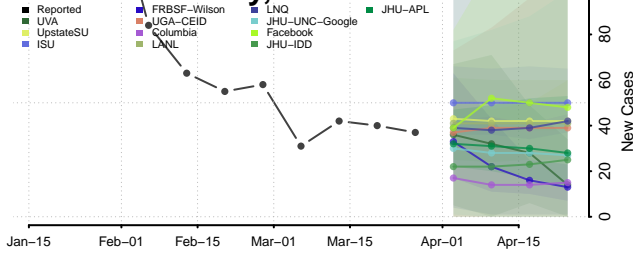

Clermont County, Ohio

Clinton County, Ohio

Columbiana County, Ohio

Coshocton County, Ohio

Crawford County, Ohio

Cuyahoga County, Ohio

Darke County, Ohio

Defiance County, Ohio