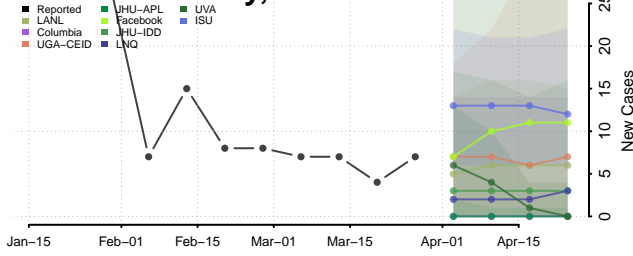

Madison County, Louisiana

Morehouse County, Louisiana

Natchitoches County, Louisiana

Orleans County, Louisiana

Ouachita County, Louisiana

Plaquemines County, Louisiana

Pointe Coupee County, Louisiana

Rapides County, Louisiana