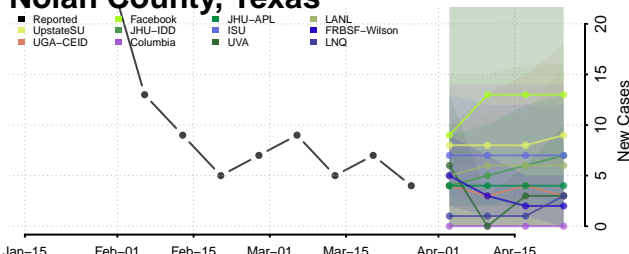

Montgomery County, Texas

Moore County, Texas

Morris County, Texas

Motley County, Texas

Nacogdoches County, Texas

Navarro County, Texas

Newton County, Texas

Nolan County, Texas