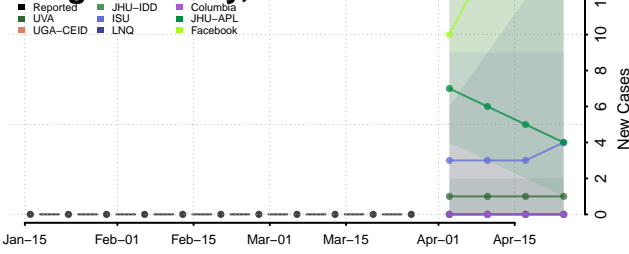

Morgan County, Utah