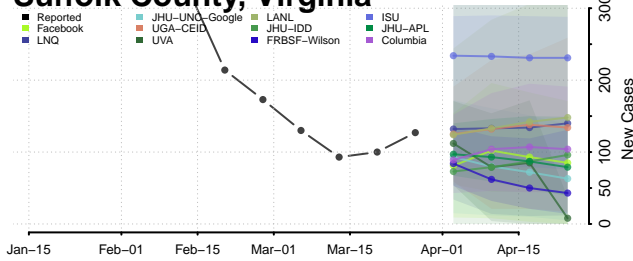

Suffolk County, Virginia