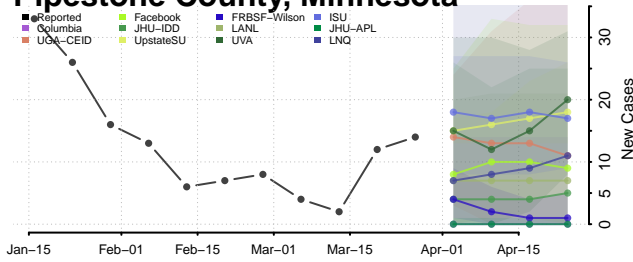

Olmsted County, Minnesota

Otter Tail County, Minnesota

Pennington County, Minnesota

Pine County, Minnesota

Pipestone County, Minnesota

Polk County, Minnesota

Pope County, Minnesota

Ramsey County, Minnesota