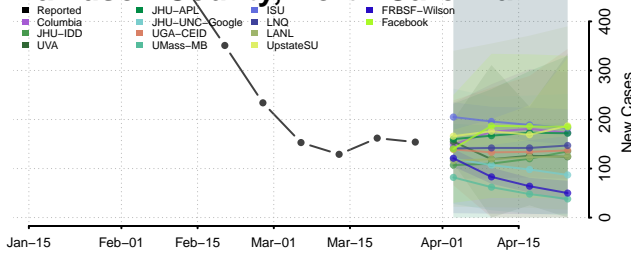

Davidson County, North Carolina