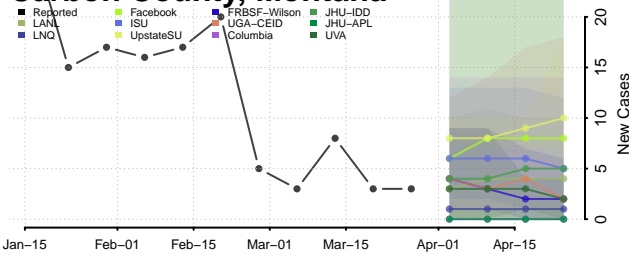

Carbon County, Montana