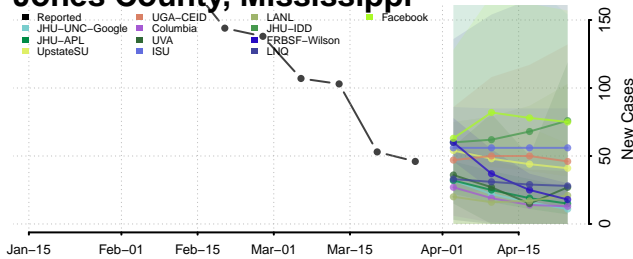

Itawamba County, Mississippi

Jackson County, Mississippi

Jasper County, Mississippi

Jefferson County, Mississippi

Jefferson Davis County, Mississippi

Jones County, Mississippi

Kemper County, Mississippi

Lafayette County, Mississippi