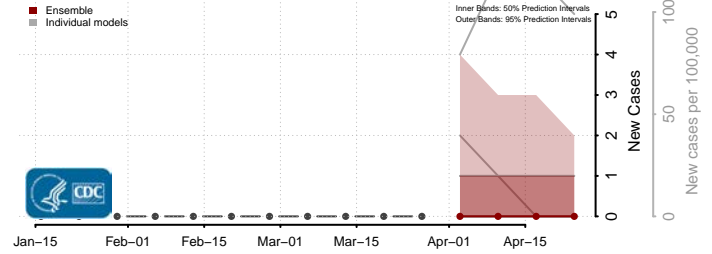

Duchesne County, Utah

Emery County, Utah

Garfield County, Utah

Grand County, Utah

Iron County, Utah

Juab County, Utah

Kane County, Utah

Millard County, Utah