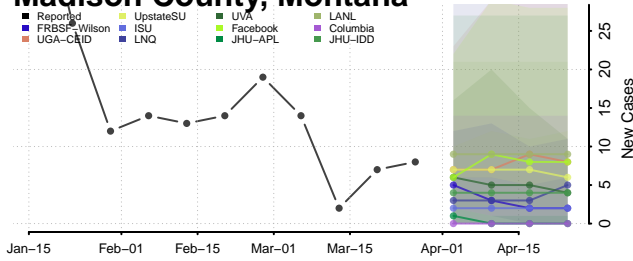

Madison County, Montana