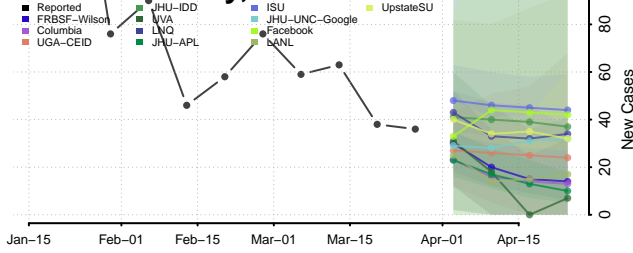

Buffalo County, Nebraska