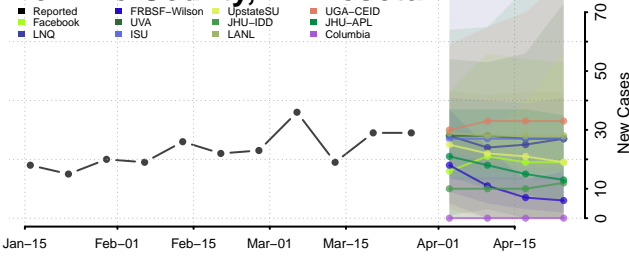

Renville County, Minnesota