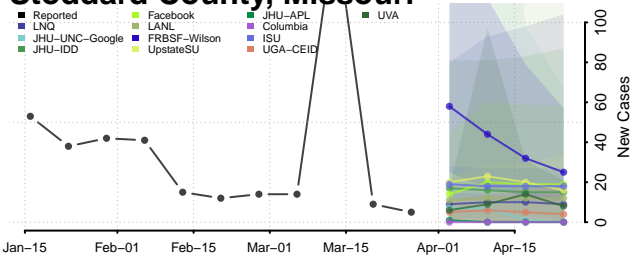

Stoddard County, Missouri

Stone County, Missouri

Sullivan County, Missouri

Taney County, Missouri

Texas County, Missouri

Vernon County, Missouri

Warren County, Missouri

Washington County, Missouri