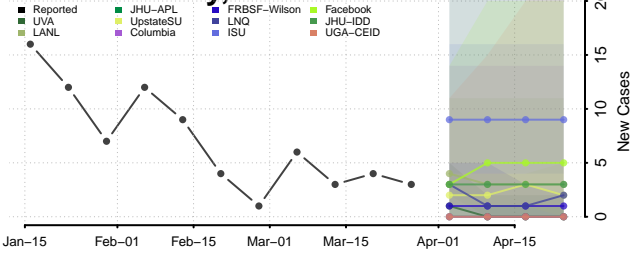

Logan County, Nebraska

Loup County, Nebraska

Madison County, Nebraska

McPherson County, Nebraska

Merrick County, Nebraska

Morrill County, Nebraska

Phelps County, Nebraska

Pierce County, Nebraska