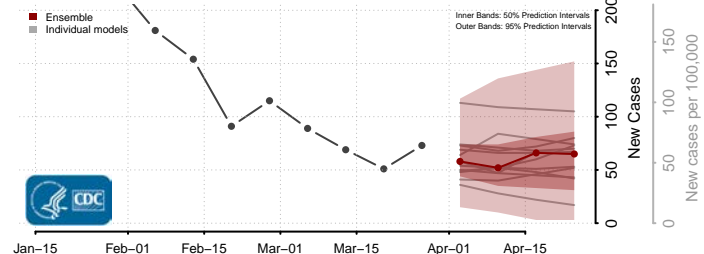

Howard County, Maryland

Kent County, Maryland

Montgomery County, Maryland

Prince George's County, Maryland

Queen Anne's County, Maryland

Somerset County, Maryland

St. Mary's County, Maryland

Talbot County, Maryland