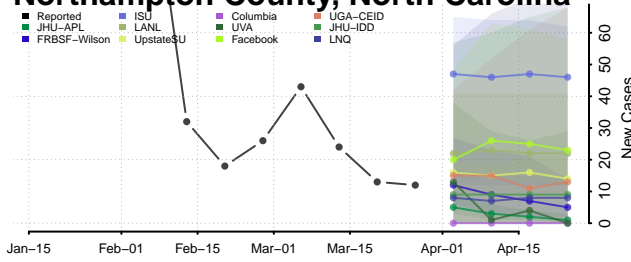

Montgomery County, North Carolina

Moore County, North Carolina

Nash County, North Carolina

New Hanover County, North Carolina

Northampton County, North Carolina

Onslow County, North Carolina

Orange County, North Carolina