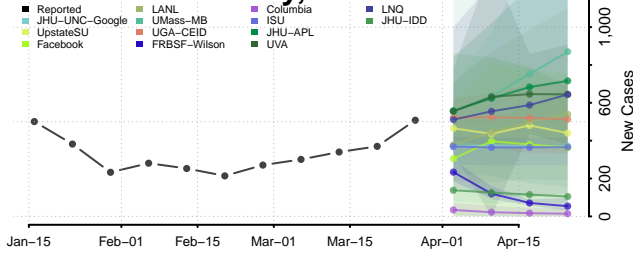

Minnehaha County, South Dakota