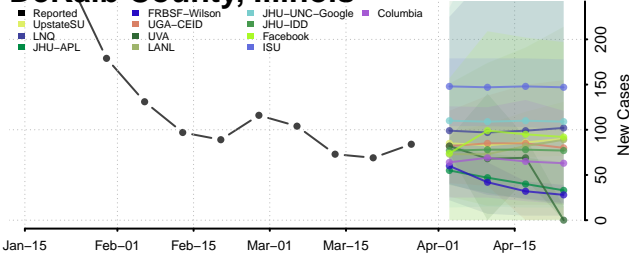

De Witt County, Illinois

DeKalb County, Illinois

Douglas County, Illinois

DuPage County, Illinois

Edgar County, Illinois

Edwards County, Illinois

Effingham County, Illinois

Fayette County, Illinois