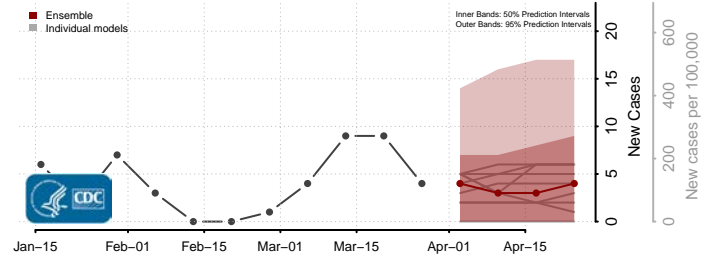

Rosebud County, Montana

Sanders County, Montana

Sheridan County, Montana

Silver Bow County, Montana

Stillwater County, Montana

Sweet Grass County, Montana

Teton County, Montana

Toole County, Montana