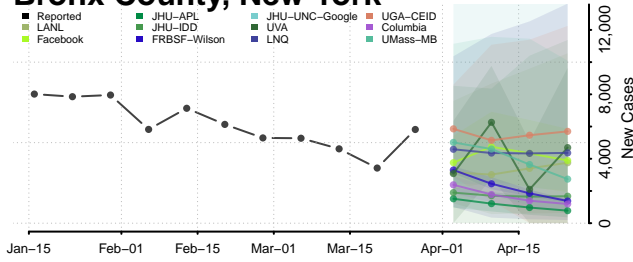

Bronx County, New York