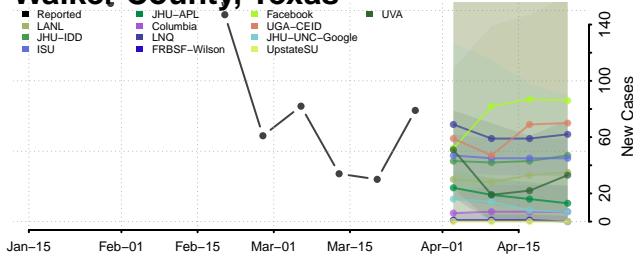

Uvalde County, Texas

Val Verde County, Texas

Van Zandt County, Texas

Victoria County, Texas

Walker County, Texas

Waller County, Texas

Ward County, Texas

Washington County, Texas