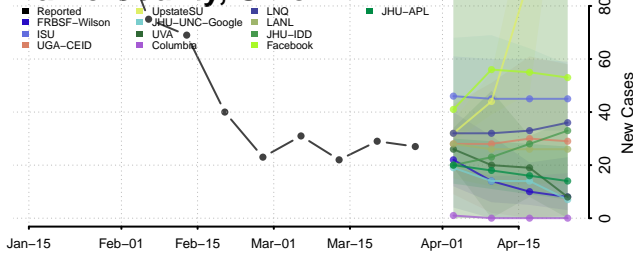

Clermont County, Ohio

Clinton County, Ohio

Columbiana County, Ohio

Coshocton County, Ohio

Crawford County, Ohio

Cuyahoga County, Ohio

Darke County, Ohio

Defiance County, Ohio