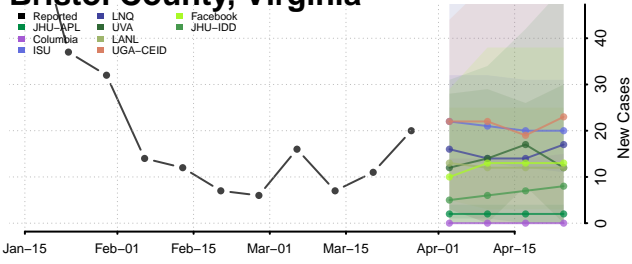

Bristol County, Virginia