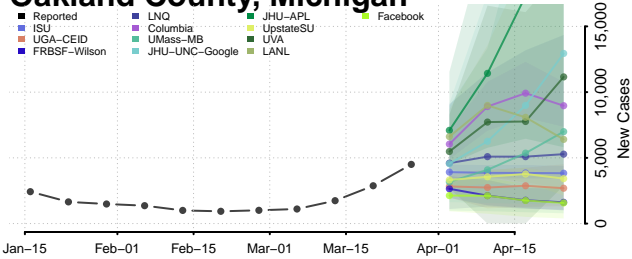

Montcalm County, Michigan

Montmorency County, Michigan

Muskegon County, Michigan

Newaygo County, Michigan

Oakland County, Michigan

Oceana County, Michigan

Ogemaw County, Michigan

Ontonagon County, Michigan