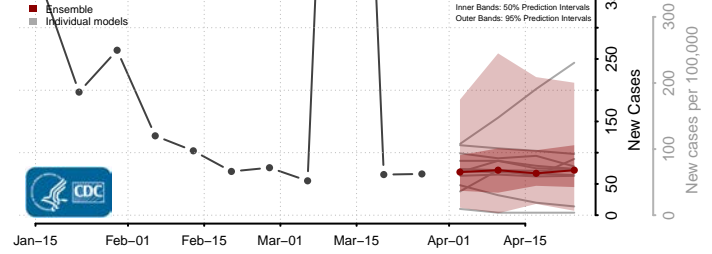

Cass County, Missouri