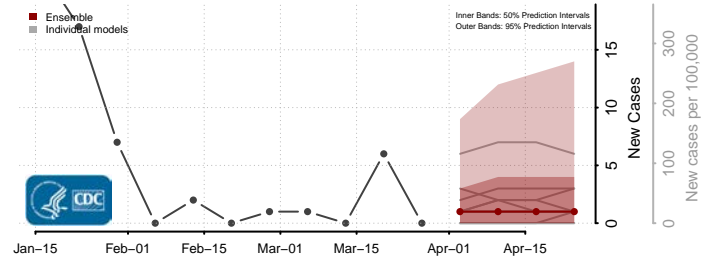

Lincoln County, Nevada