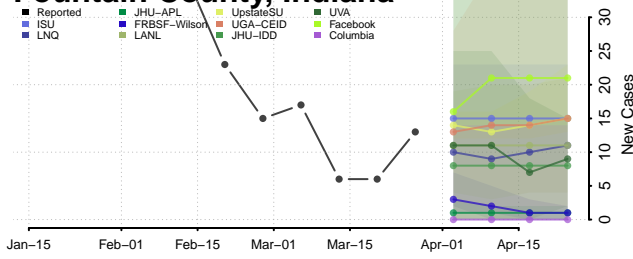

Delaware County, Indiana

Dubois County, Indiana

Elkhart County, Indiana

Fayette County, Indiana

Floyd County, Indiana

Fountain County, Indiana

Franklin County, Indiana

Fulton County, Indiana