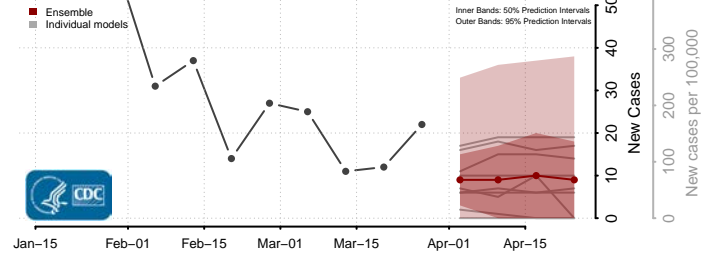

Bienville County, Louisiana