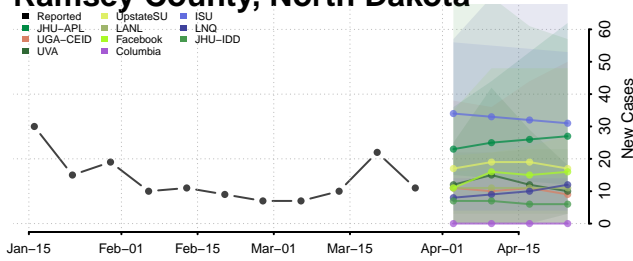

Ramsey County, North Dakota