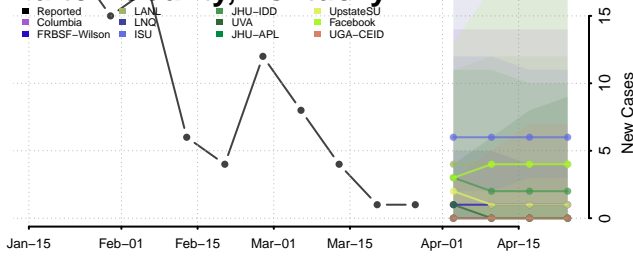

Fulton County, Kentucky