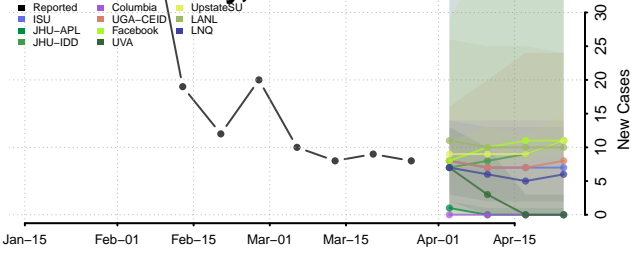

National

Alabama

Autauga County, Alabama

Baldwin County, Alabama

Barbour County, Alabama

Bibb County, Alabama

Blount County, Alabama

Bullock County, Alabama