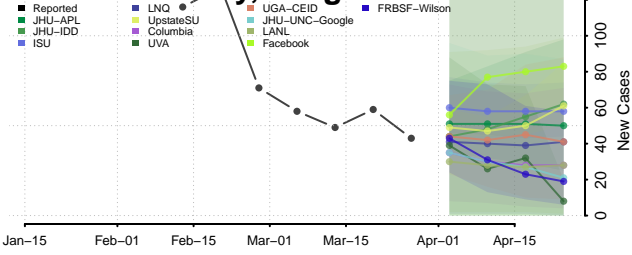

Marion County, Oregon

Morrow County, Oregon

Multnomah County, Oregon

Polk County, Oregon

Sherman County, Oregon

Tillamook County, Oregon

Umatilla County, Oregon

Union County, Oregon