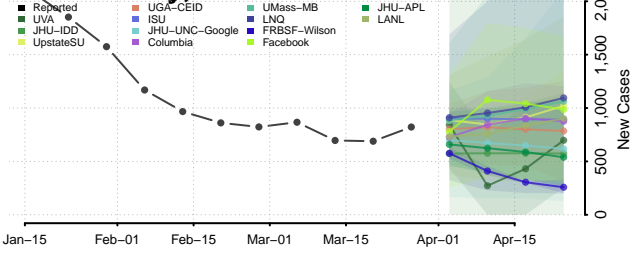

Will County, Illinois