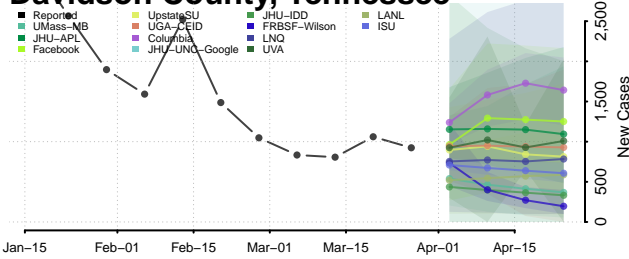

Davidson County, Tennessee