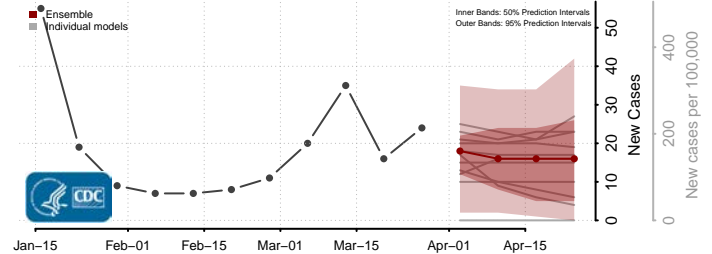

Buena Vista County, Iowa

Butler County, Iowa

Calhoun County, Iowa

Carroll County, Iowa

Cass County, Iowa

Cedar County, Iowa

Cerro Gordo County, Iowa

Cherokee County, Iowa