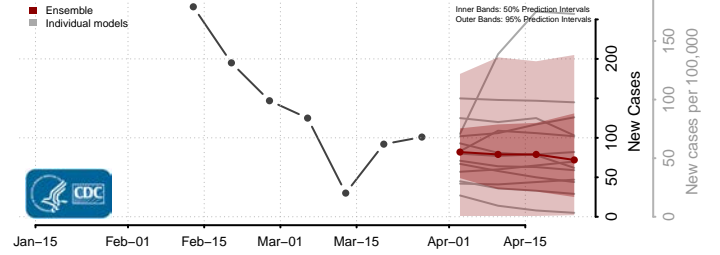

Montgomery County, North Carolina

Moore County, North Carolina

Nash County, North Carolina

New Hanover County, North Carolina

Northampton County, North Carolina

Onslow County, North Carolina

Orange County, North Carolina