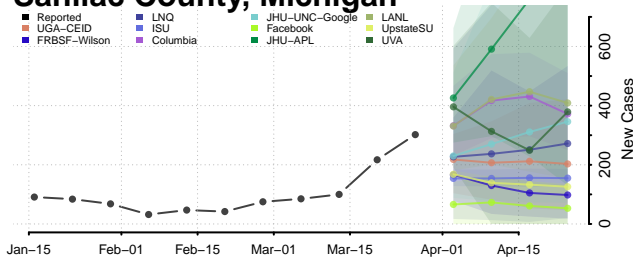

Osceola County, Michigan

Oscoda County, Michigan

Otsego County, Michigan

Ottawa County, Michigan

Presque Isle County, Michigan

Roscommon County, Michigan

Saginaw County, Michigan

Sanilac County, Michigan