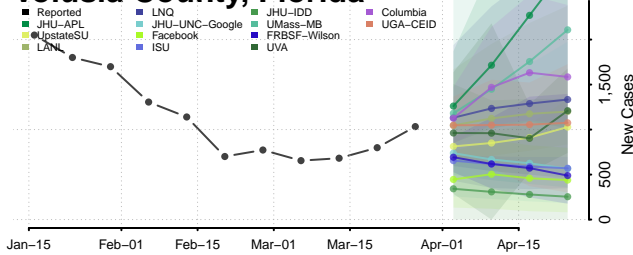

Suwannee County, Florida

Taylor County, Florida

Union County, Florida

Volusia County, Florida

Wakulla County, Florida

Walton County, Florida

Washington County, Florida

Georgia