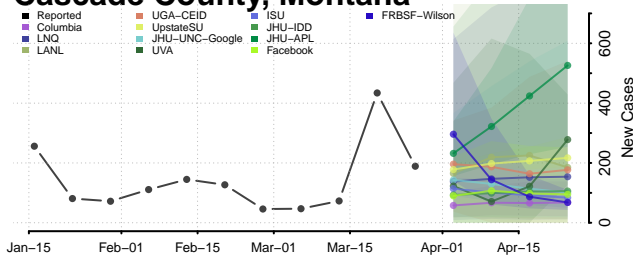

Cascade County, Montana