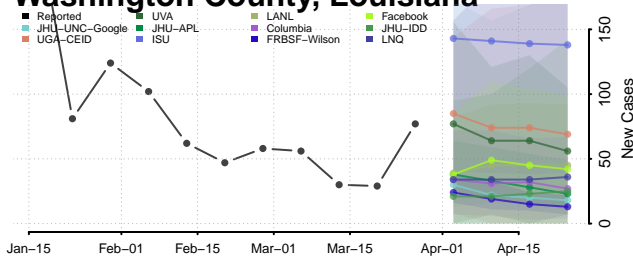

Washington County, Louisiana