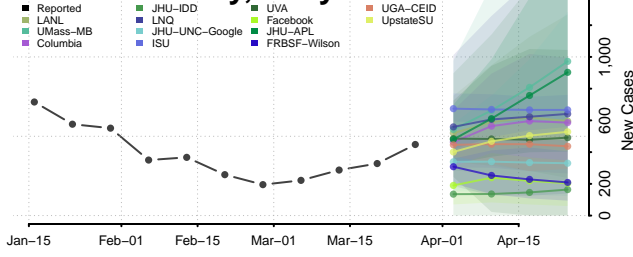

Caroline County, Maryland

Carroll County, Maryland

Cecil County, Maryland

Charles County, Maryland

Dorchester County, Maryland

Frederick County, Maryland

Garrett County, Maryland

Harford County, Maryland