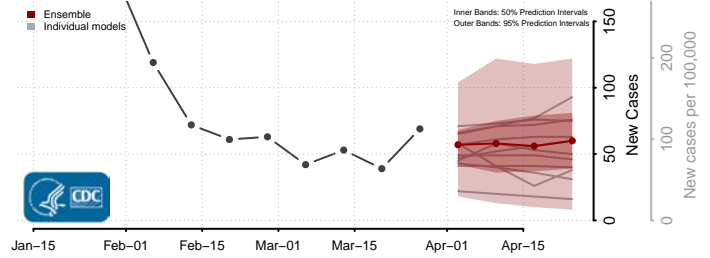

Storey County, Nevada

Washoe County, Nevada

White Pine County, Nevada

New Hampshire

Belknap County, New Hampshire

Carroll County, New Hampshire

Cheshire County, New Hampshire

Coos County, New Hampshire