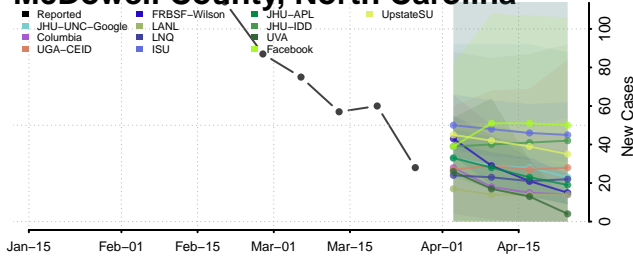

McDowell County, North Carolina