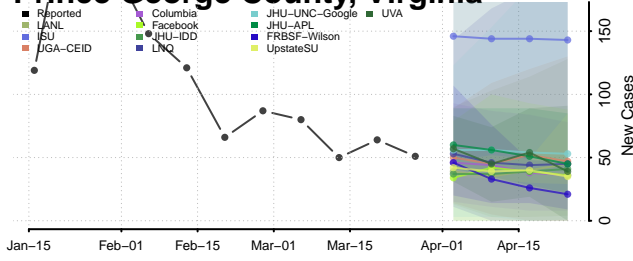

Pittsylvania County, Virginia

Poquoson County, Virginia

Portsmouth County, Virginia

Powhatan County, Virginia

Prince Edward County, Virginia

Prince George County, Virginia

Prince William County, Virginia

Pulaski County, Virginia