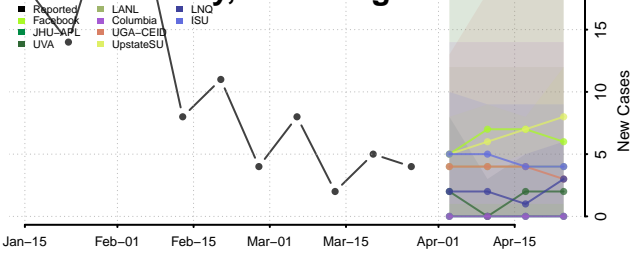

Tucker County, West Virginia