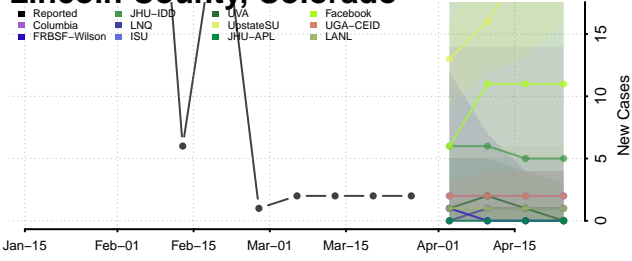

Kiowa County, Colorado

Kit Carson County, Colorado

La Plata County, Colorado

Lake County, Colorado

Larimer County, Colorado

Las Animas County, Colorado

Lincoln County, Colorado

Logan County, Colorado