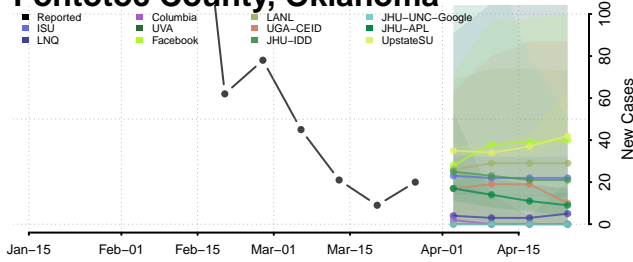

Okmulgee County, Oklahoma

Osage County, Oklahoma

Ottawa County, Oklahoma

Pawnee County, Oklahoma

Payne County, Oklahoma

Pittsburg County, Oklahoma

Pontotoc County, Oklahoma

Pottawatomie County, Oklahoma