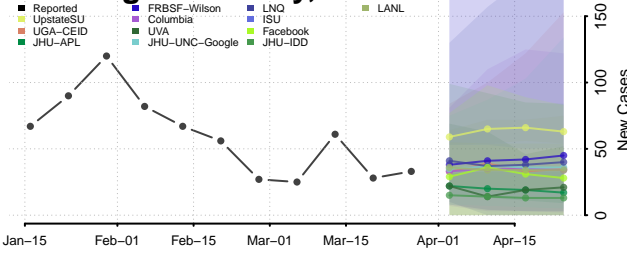

Orange County, Vermont

Orleans County, Vermont

Rutland County, Vermont

Washington County, Vermont

Windham County, Vermont

Windsor County, Vermont

Virgin Islands

Virginia