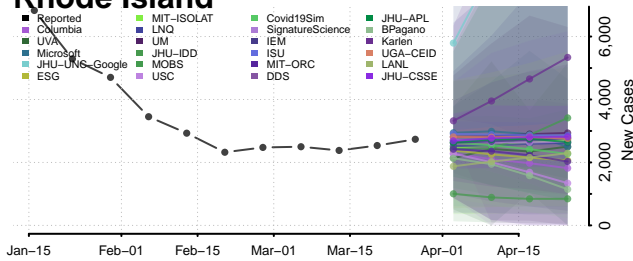

Somerset County, Pennsylvania

Sullivan County, Pennsylvania

Susquehanna County, Pennsylvania

Tioga County, Pennsylvania

Union County, Pennsylvania

York County, Pennsylvania

Puerto Rico

Rhode Island