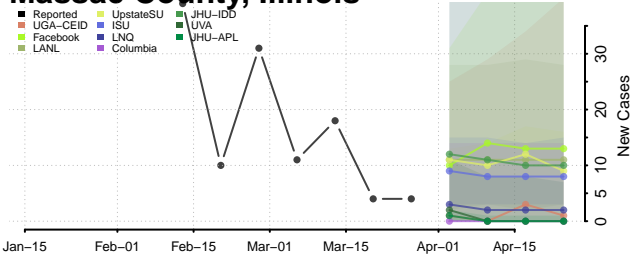

Massac County, Illinois