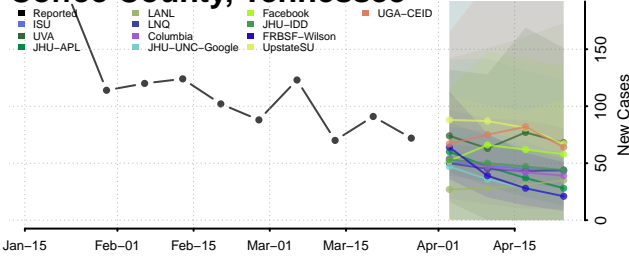

Carter County, Tennessee

Cheatham County, Tennessee

Chester County, Tennessee

Claiborne County, Tennessee

Clay County, Tennessee

Cocke County, Tennessee

Coffee County, Tennessee

Crockett County, Tennessee