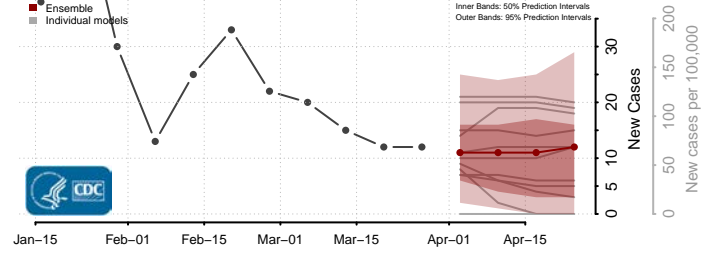

Hughes County, South Dakota