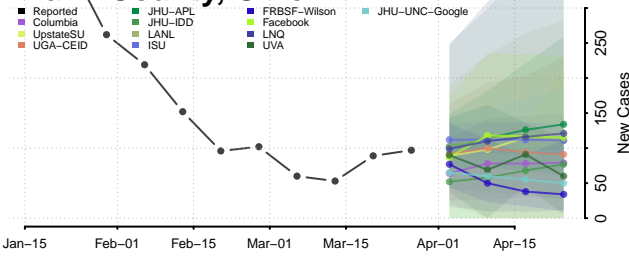

Marion County, Ohio

Medina County, Ohio

Meigs County, Ohio

Mercer County, Ohio

Miami County, Ohio

Monroe County, Ohio

Montgomery County, Ohio

Morgan County, Ohio