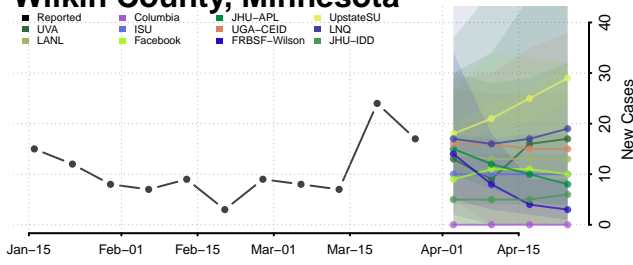

Wabasha County, Minnesota

Wadena County, Minnesota

Waseca County, Minnesota

Washington County, Minnesota

Watonwan County, Minnesota

Wilkin County, Minnesota

Winona County, Minnesota

Wright County, Minnesota