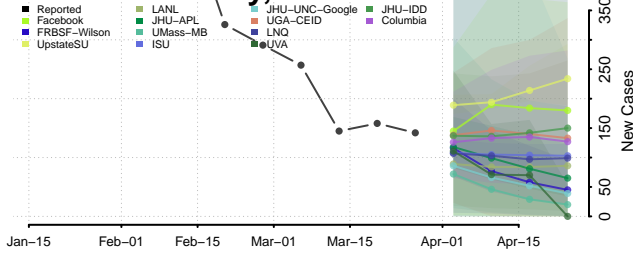

Johnson County, Texas