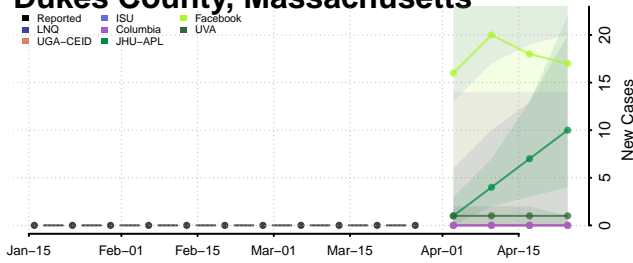

Washington County, Maryland

Wicomico County, Maryland

Worcester County, Maryland

Massachusetts

Barnstable County, Massachusetts

Berkshire County, Massachusetts

Bristol County, Massachusetts

Dukes County, Massachusetts