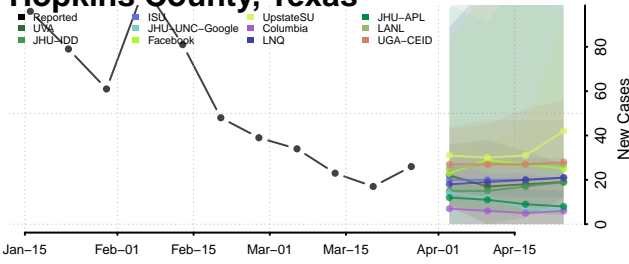

Hopkins County, Texas