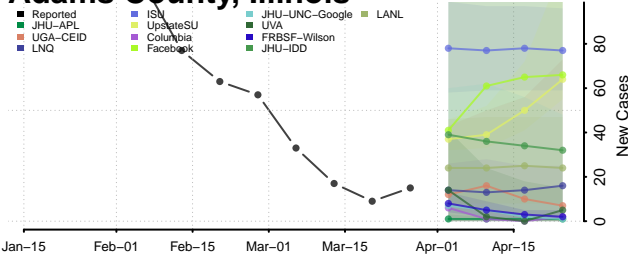

Shoshone County, Idaho

Teton County, Idaho

Twin Falls County, Idaho

Valley County, Idaho

Washington County, Idaho

Illinois

Adams County, Illinois

Alexander County, Illinois