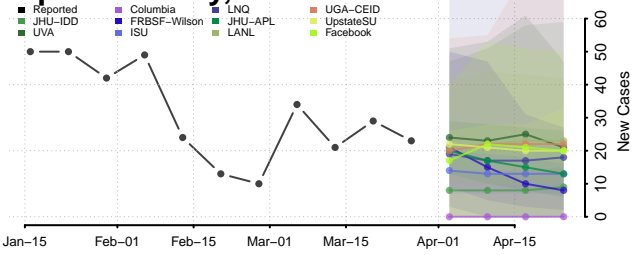

Tipton County, Indiana