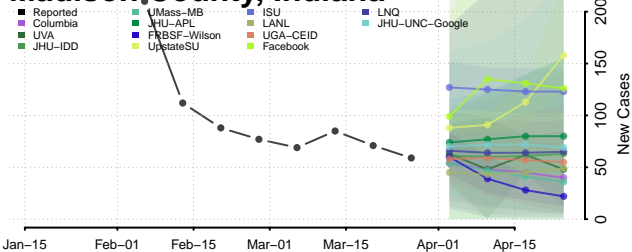

Knox County, Indiana

Kosciusko County, Indiana

LaGrange County, Indiana

Lake County, Indiana

LaPorte County, Indiana

Lawrence County, Indiana

Madison County, Indiana

Marion County, Indiana