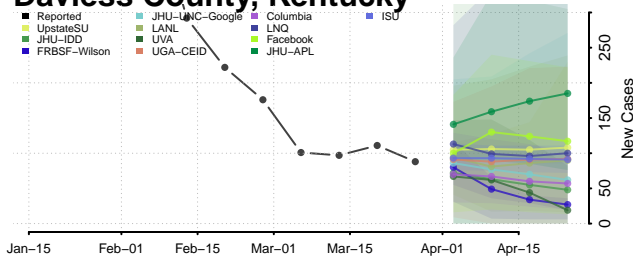

Daviess County, Kentucky