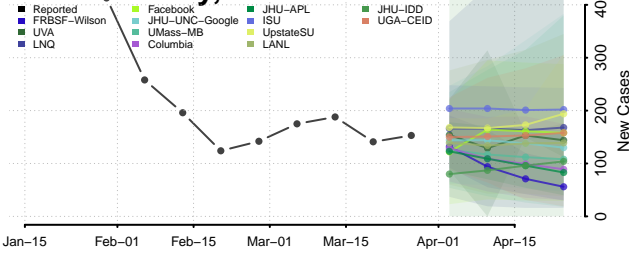

Van Wert County, Ohio

Vinton County, Ohio

Warren County, Ohio

Washington County, Ohio

Wayne County, Ohio

Williams County, Ohio

Wood County, Ohio

Wyandot County, Ohio