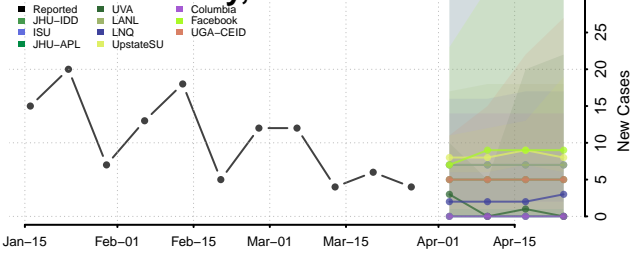

Jefferson County, Iowa

Johnson County, Iowa

Jones County, Iowa

Keokuk County, Iowa

Kossuth County, Iowa

Lee County, Iowa

Linn County, Iowa

Louisa County, Iowa