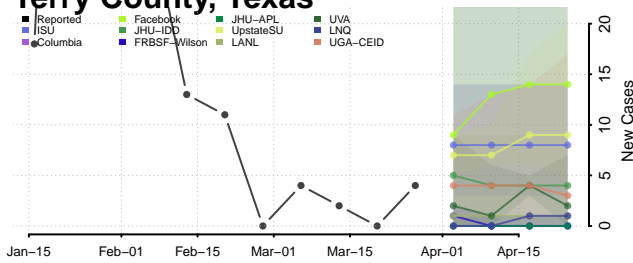

Terry County, Texas