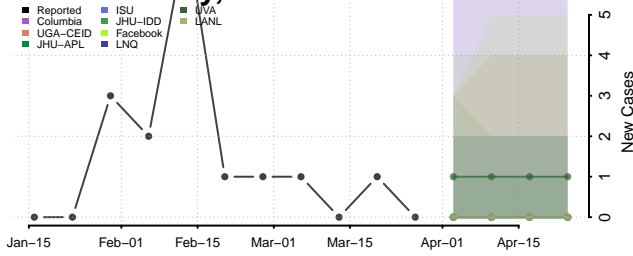

Furnas County, Nebraska

Gage County, Nebraska

Garden County, Nebraska

Garfield County, Nebraska

Gosper County, Nebraska

Grant County, Nebraska

Greeley County, Nebraska

Hall County, Nebraska