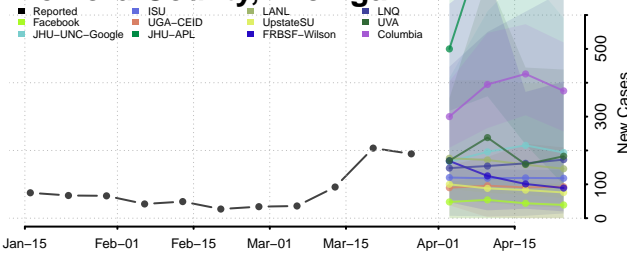

Wexford County, Michigan