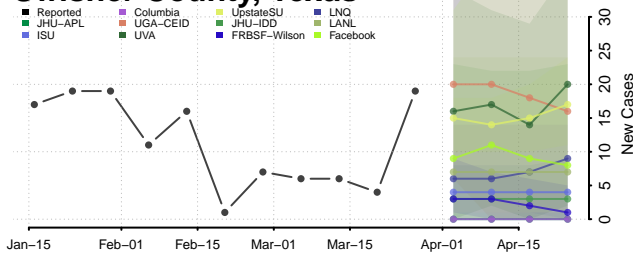

Swisher County, Texas