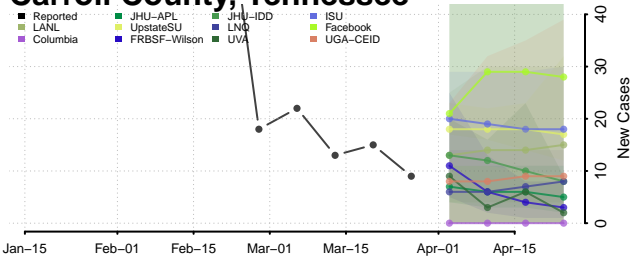

Carter County, Tennessee

Cheatham County, Tennessee

Chester County, Tennessee

Claiborne County, Tennessee

Clay County, Tennessee

Cocke County, Tennessee

Coffee County, Tennessee

Crockett County, Tennessee