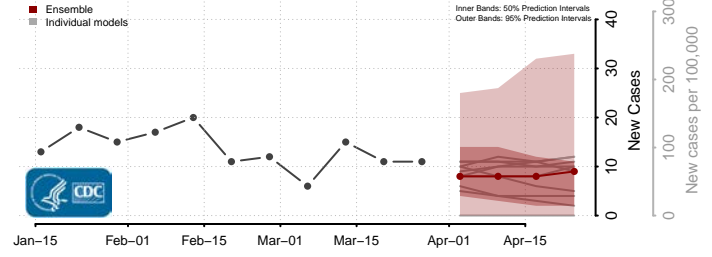

Cassia County, Idaho

Clark County, Idaho

Clearwater County, Idaho

Custer County, Idaho

Elmore County, Idaho

Franklin County, Idaho

Fremont County, Idaho

Gem County, Idaho