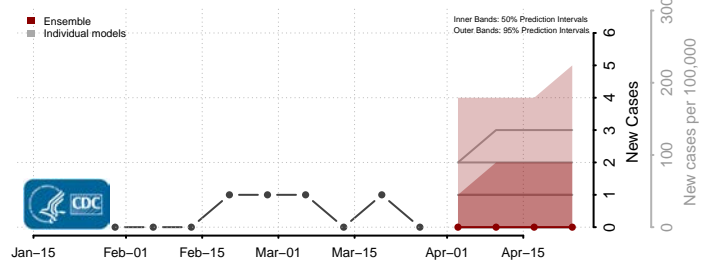

Griggs County, North Dakota