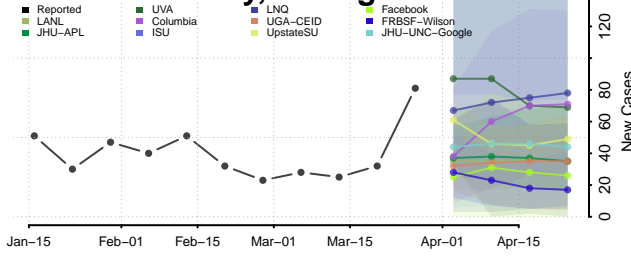

Mecosta County, Michigan