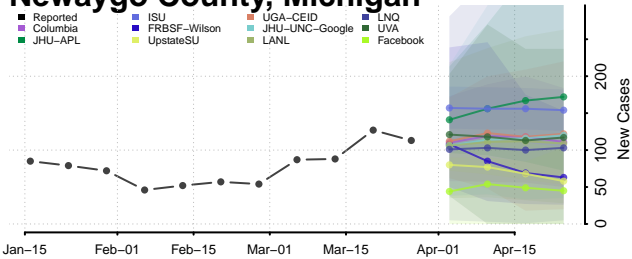

Montcalm County, Michigan

Montmorency County, Michigan

Muskegon County, Michigan

Newaygo County, Michigan

Oakland County, Michigan

Oceana County, Michigan

Ogemaw County, Michigan

Ontonagon County, Michigan