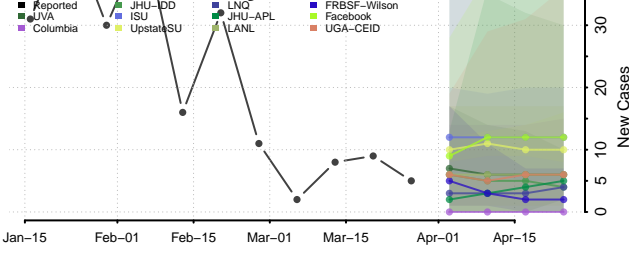

Wright County, Iowa

Kansas

Allen County, Kansas

Anderson County, Kansas

Atchison County, Kansas

Barber County, Kansas

Barton County, Kansas

Bourbon County, Kansas