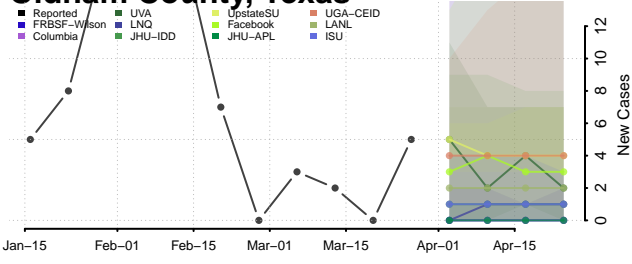

Oldham County, Texas