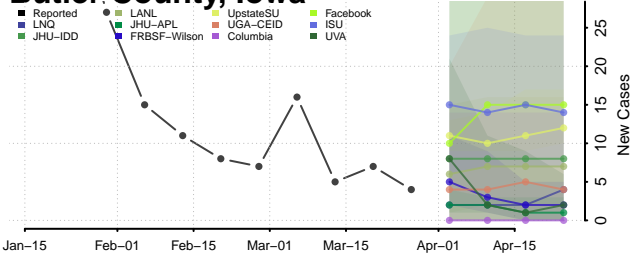

Butler County, Iowa