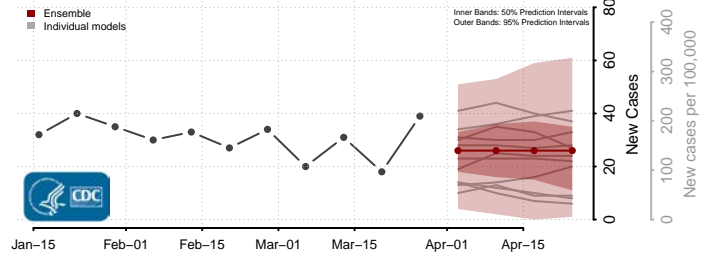

Waseca County, Minnesota