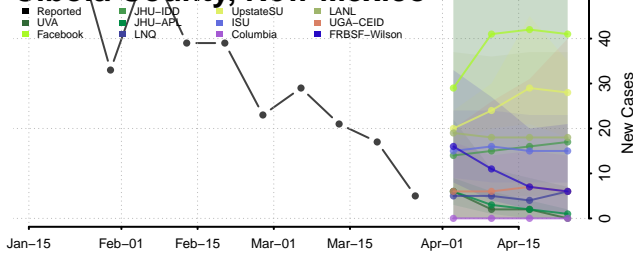

Cibola County, New Mexico