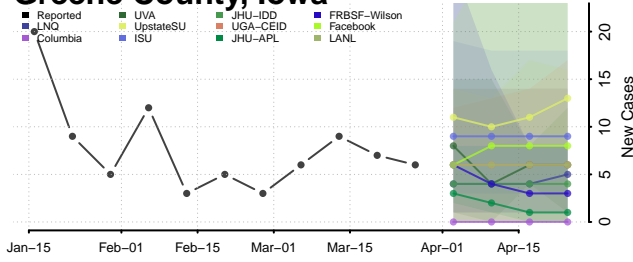

Greene County, Iowa