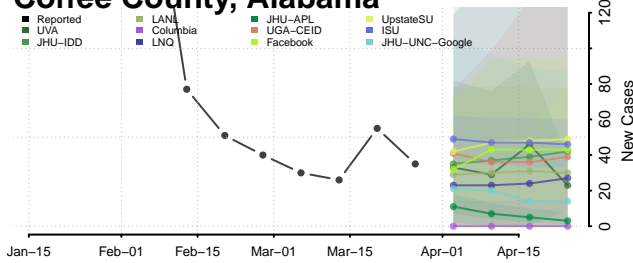

National

Alabama

Autauga County, Alabama

Baldwin County, Alabama

Barbour County, Alabama

Bibb County, Alabama

Blount County, Alabama

Bullock County, Alabama

Butler County, Alabama

Calhoun County, Alabama

Chambers County, Alabama

Cherokee County, Alabama

Chilton County, Alabama

Choctaw County, Alabama

Clarke County, Alabama

Clay County, Alabama

Cleburne County, Alabama

Coffee County, Alabama

Colbert County, Alabama

Conecuh County, Alabama

Coosa County, Alabama

Covington County, Alabama

Crenshaw County, Alabama

Cullman County, Alabama