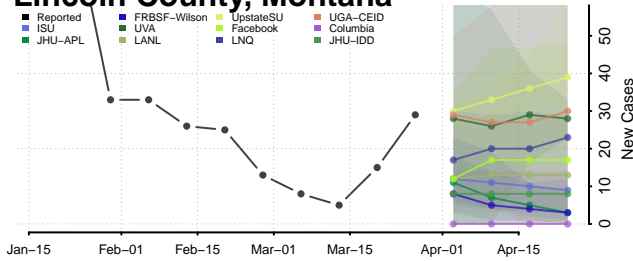

Granite County, Montana

Hill County, Montana

Jefferson County, Montana

Judith Basin County, Montana

Lake County, Montana

Lewis and Clark County, Montana

Liberty County, Montana

Lincoln County, Montana