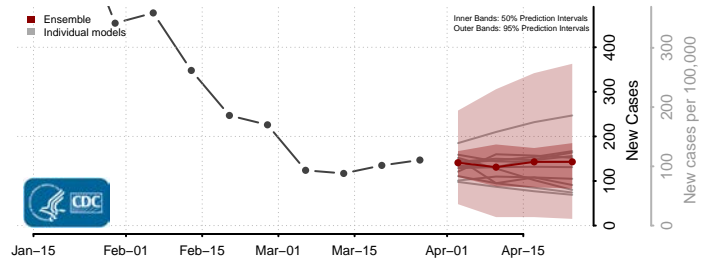

Washington County, Kentucky

Wayne County, Kentucky

Webster County, Kentucky

Whitley County, Kentucky

Wolfe County, Kentucky

Woodford County, Kentucky

Louisiana*

*New weekly cases may decrease in this location over the next four weeks. For these locations, the ensemble forecast indicates a probability of 0.75 or greater that fewer cases will be reported in week four of the forecast than in the last reported week.