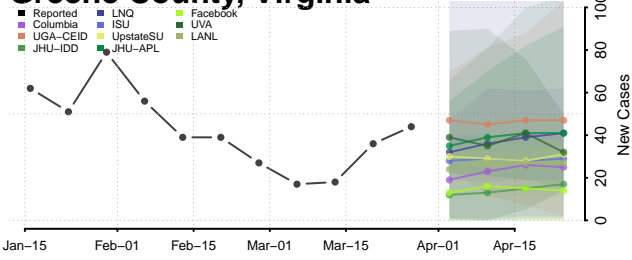

Greene County, Virginia