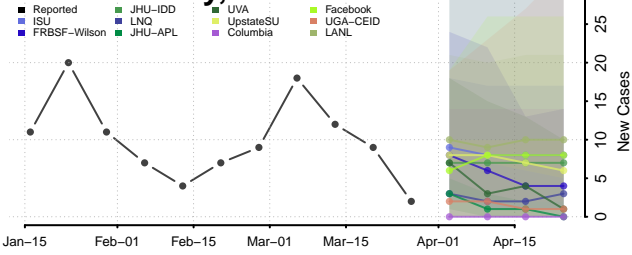

Lucas County, Iowa