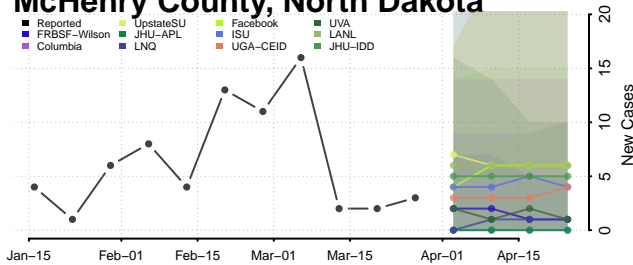

Griggs County, North Dakota

Hettinger County, North Dakota

Kidder County, North Dakota

LaMoure County, North Dakota

Logan County, North Dakota

McHenry County, North Dakota

McIntosh County, North Dakota

McKenzie County, North Dakota