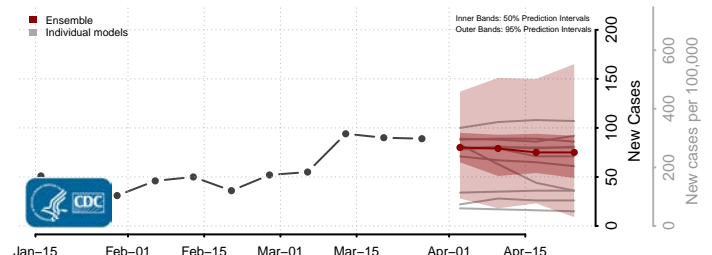

Jefferson County, Idaho