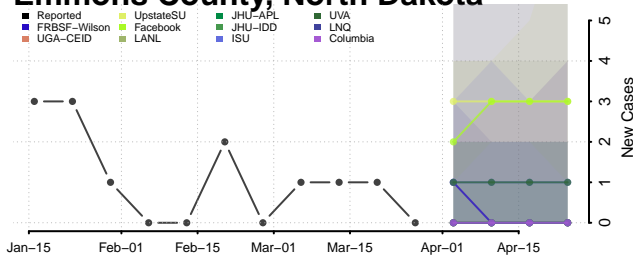

Divide County, North Dakota

Dunn County, North Dakota

Eddy County, North Dakota

Emmons County, North Dakota

Foster County, North Dakota

Golden Valley County, North Dakota

Grand Forks County, North Dakota

Grant County, North Dakota