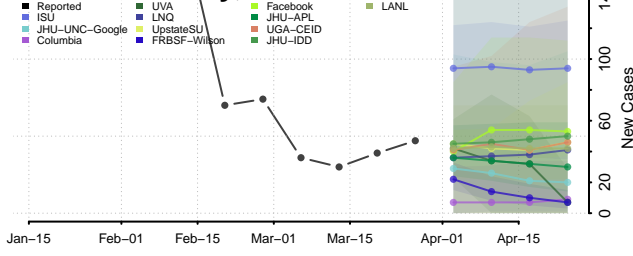

Greene County, North Carolina

Guilford County, North Carolina

Halifax County, North Carolina

Harnett County, North Carolina

Haywood County, North Carolina

Henderson County, North Carolina

Hertford County, North Carolina