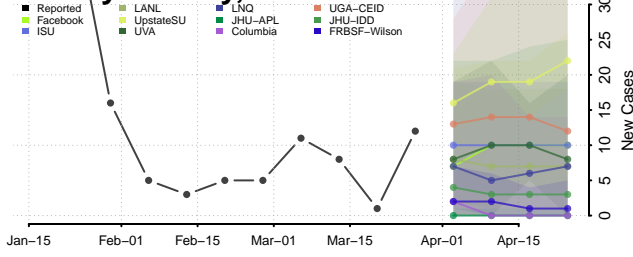

Meeker County, Minnesota

Mille Lacs County, Minnesota

Morrison County, Minnesota

Mower County, Minnesota

Murray County, Minnesota

Nicollet County, Minnesota

Nobles County, Minnesota

Norman County, Minnesota