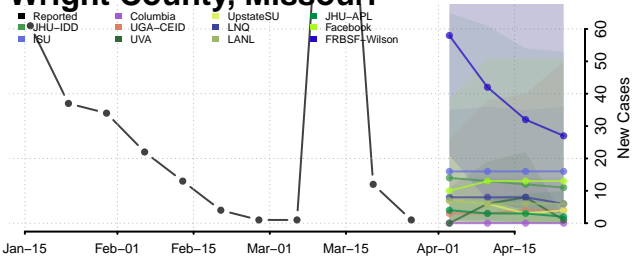

Wayne County, Missouri

Webster County, Missouri

Worth County, Missouri

Wright County, Missouri

Montana

Beaverhead County, Montana

Big Horn County, Montana

Blaine County, Montana