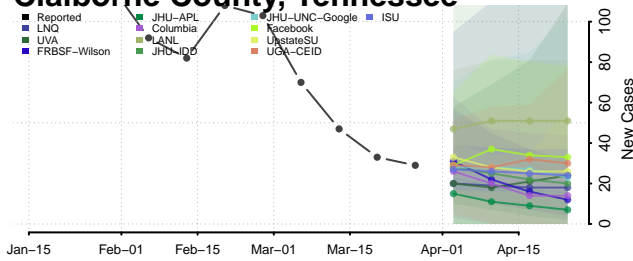

Carter County, Tennessee

Cheatham County, Tennessee

Chester County, Tennessee

Claiborne County, Tennessee

Clay County, Tennessee

Cocke County, Tennessee

Coffee County, Tennessee

Crockett County, Tennessee