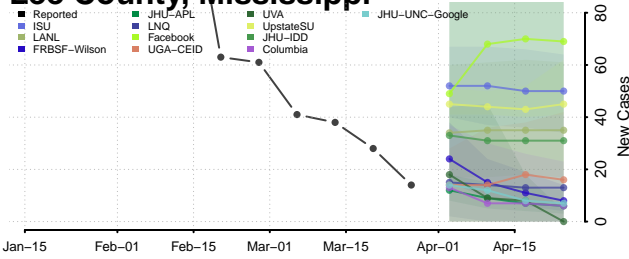

Lee County, Mississippi