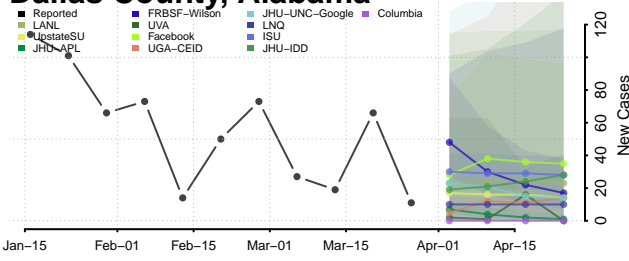

Dallas County, Alabama