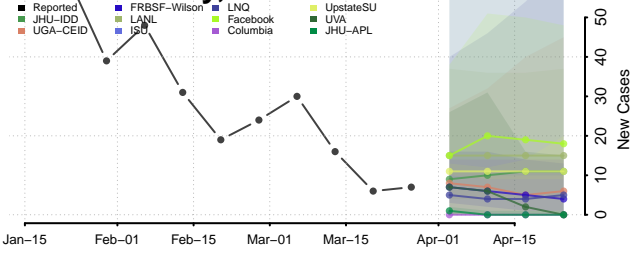

Beaufort County, North Carolina

Bertie County, North Carolina

Bladen County, North Carolina

Brunswick County, North Carolina

Buncombe County, North Carolina

Burke County, North Carolina

Chatham County, North Carolina