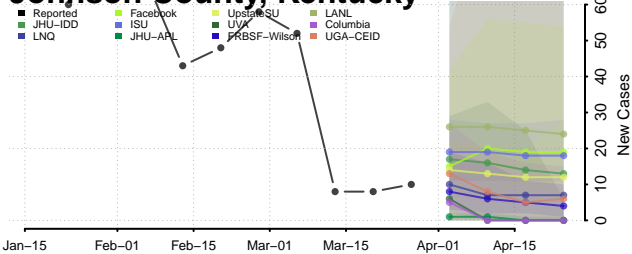

Johnson County, Kentucky