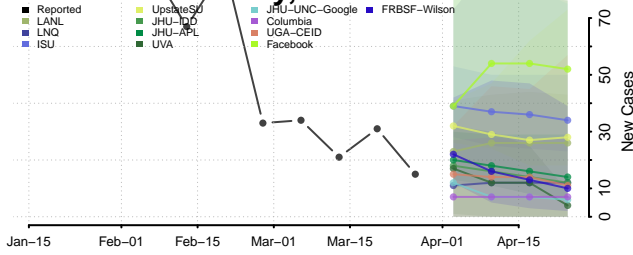

Suwannee County, Florida