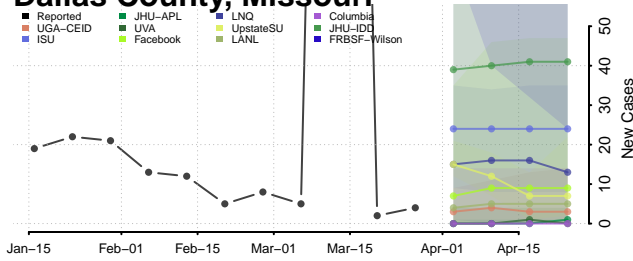

Dallas County, Missouri