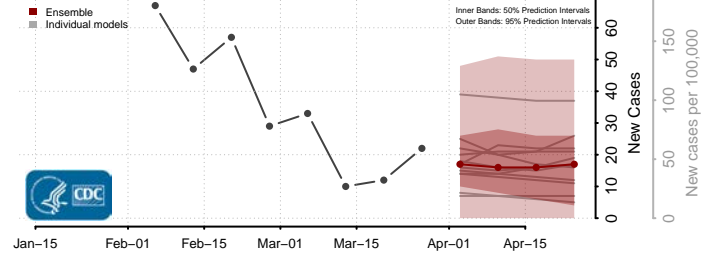

Howard County, Maryland

Kent County, Maryland

Montgomery County, Maryland

Prince George's County, Maryland

Queen Anne's County, Maryland

Somerset County, Maryland

St. Mary's County, Maryland

Talbot County, Maryland