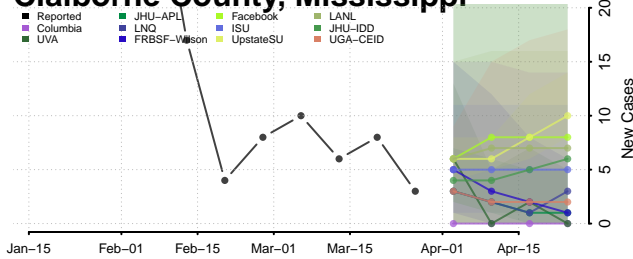

Claiborne County, Mississippi