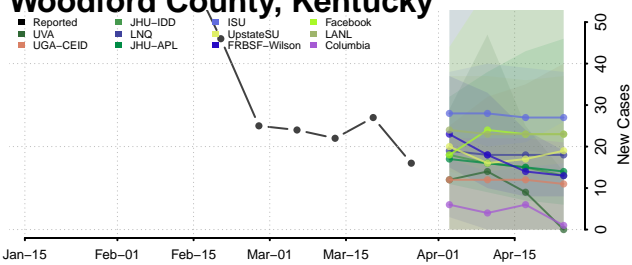

Washington County, Kentucky

Wayne County, Kentucky

Webster County, Kentucky

Whitley County, Kentucky

Wolfe County, Kentucky

Woodford County, Kentucky

Louisiana*

*New weekly cases may decrease in this location over the next four weeks. For these locations, the ensemble forecast indicates a probability of 0.75 or greater that fewer cases will be reported in week four of the forecast than in the last reported week.