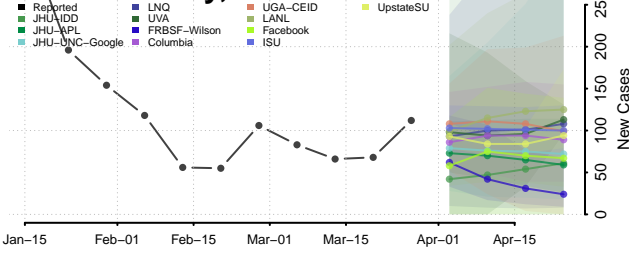

Huron County, Ohio