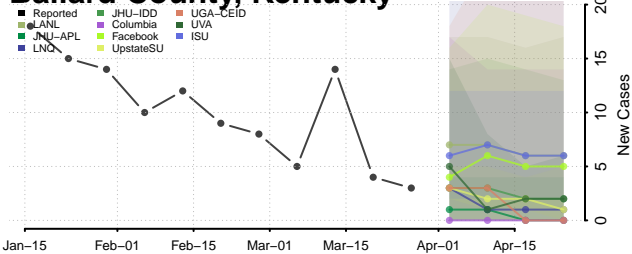

Anderson County, Kentucky

Ballard County, Kentucky

Barren County, Kentucky

Bath County, Kentucky

Bell County, Kentucky

Boone County, Kentucky

Bourbon County, Kentucky

Boyd County, Kentucky