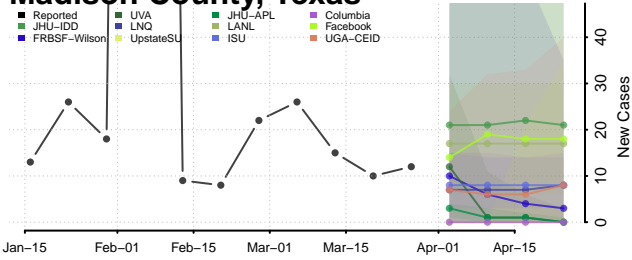

Madison County, Texas