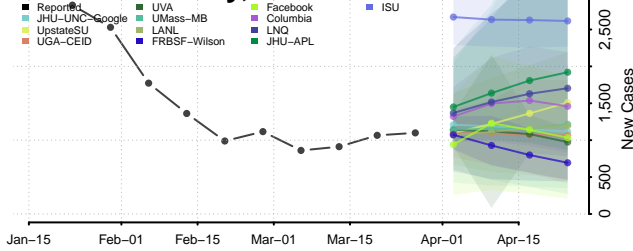

Norfolk County, Massachusetts