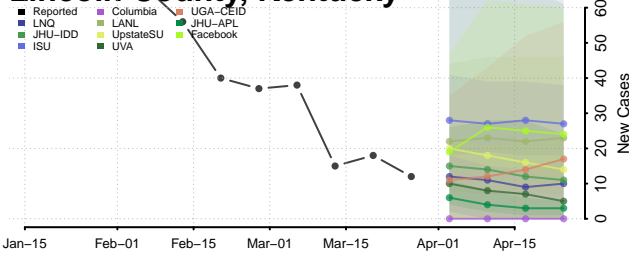

Lincoln County, Kentucky