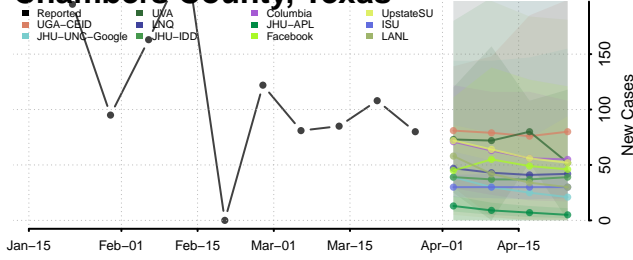

Chambers County, Texas