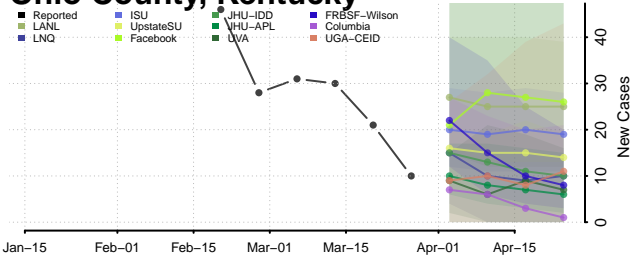

Ohio County, Kentucky