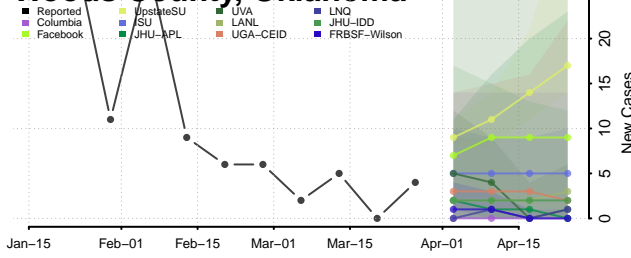

Tulsa County, Oklahoma

Wagoner County, Oklahoma

Washington County, Oklahoma

Washita County, Oklahoma

Woods County, Oklahoma

Woodward County, Oklahoma

Oregon

Baker County, Oregon