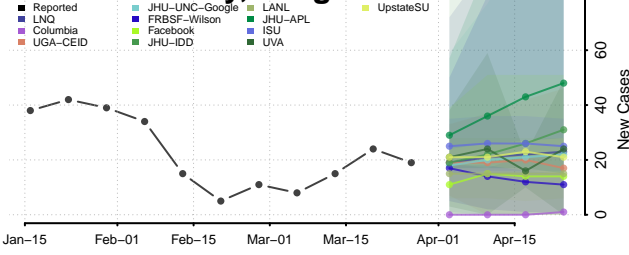

Lincoln County, Oregon