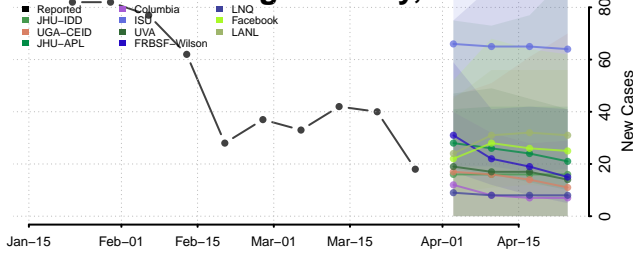

Vermilion County, Louisiana

Vernon County, Louisiana

Washington County, Louisiana

Webster County, Louisiana

West Baton Rouge County, Louisiana

West Carroll County, Louisiana

West Feliciana County, Louisiana