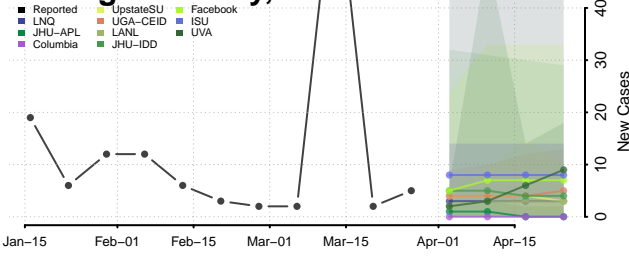

Bollinger County, Missouri