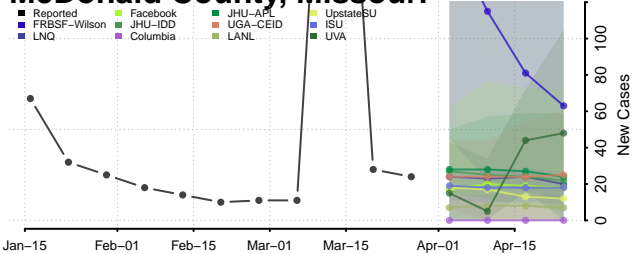

McDonald County, Missouri