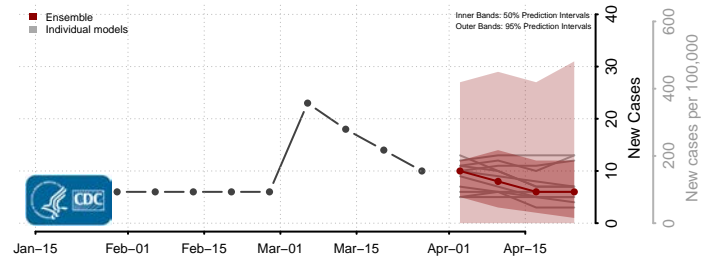

Wayne County, Iowa