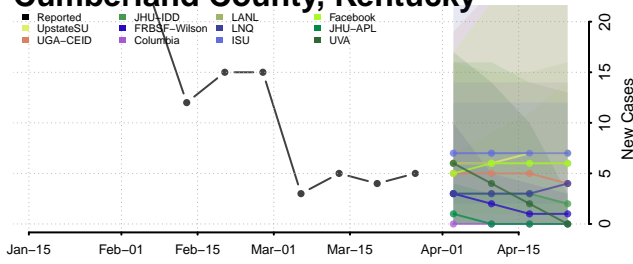

Cumberland County, Kentucky