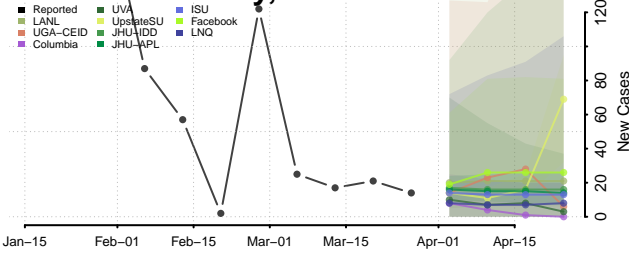

Gonzales County, Texas