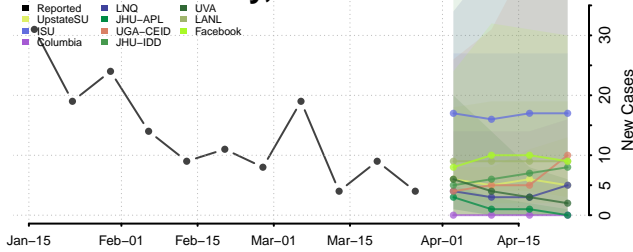

Sierra County, New Mexico

Socorro County, New Mexico

Taos County, New Mexico

Torrance County, New Mexico

Union County, New Mexico

Valencia County, New Mexico

New York

Albany County, New York