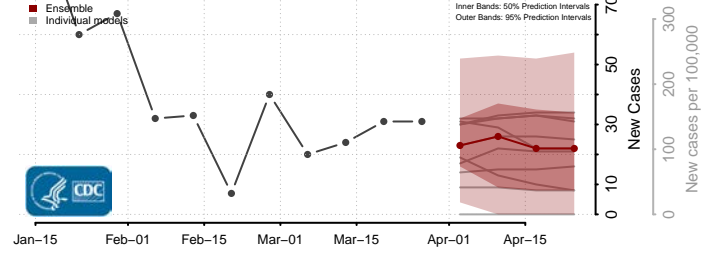

Madison County, Louisiana

Morehouse County, Louisiana

Natchitoches County, Louisiana

Orleans County, Louisiana

Ouachita County, Louisiana

Plaquemines County, Louisiana

Pointe Coupee County, Louisiana

Rapides County, Louisiana