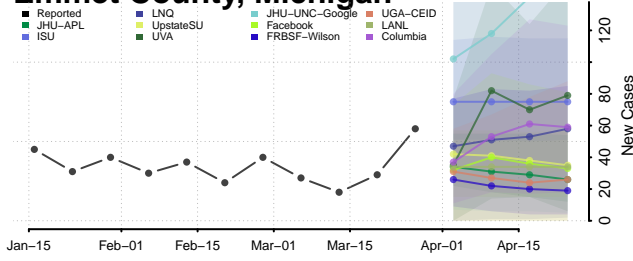

Delta County, Michigan

Dickinson County, Michigan

Eaton County, Michigan

Emmet County, Michigan

Genesee County, Michigan

Gladwin County, Michigan

Gogebic County, Michigan

Grand Traverse County, Michigan