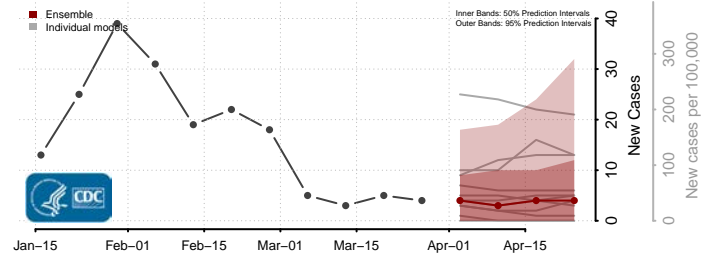

Rosebud County, Montana

Sanders County, Montana

Sheridan County, Montana

Silver Bow County, Montana

Stillwater County, Montana

Sweet Grass County, Montana

Teton County, Montana

Toole County, Montana