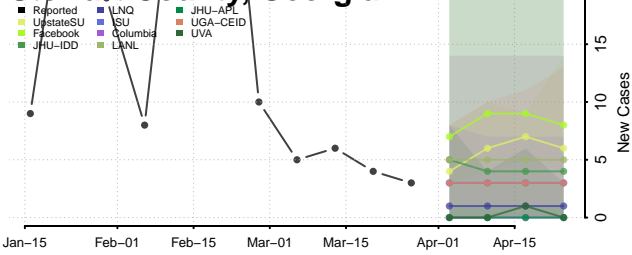

Stewart County, Georgia