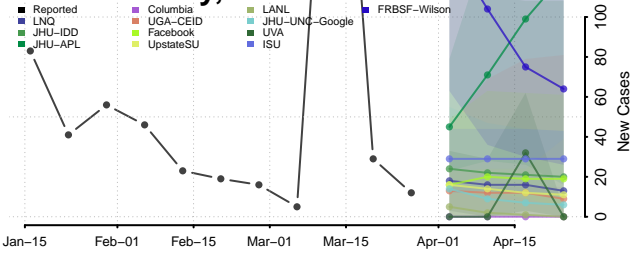

Stoddard County, Missouri

Stone County, Missouri

Sullivan County, Missouri

Taney County, Missouri

Texas County, Missouri

Vernon County, Missouri

Warren County, Missouri

Washington County, Missouri