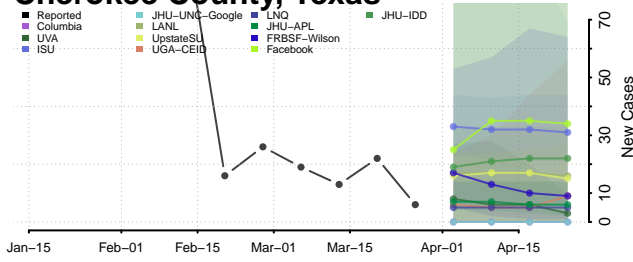

Cherokee County, Texas