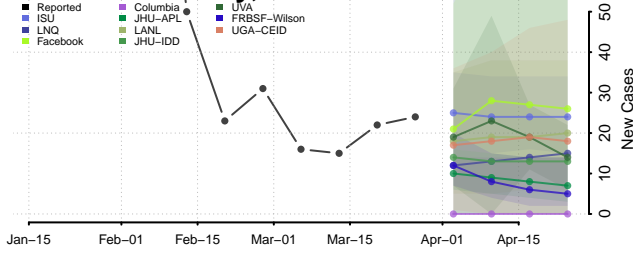

Caddo County, Louisiana

Calcasieu County, Louisiana

Caldwell County, Louisiana

Cameron County, Louisiana

Catahoula County, Louisiana

Claiborne County, Louisiana

Concordia County, Louisiana

De Soto County, Louisiana