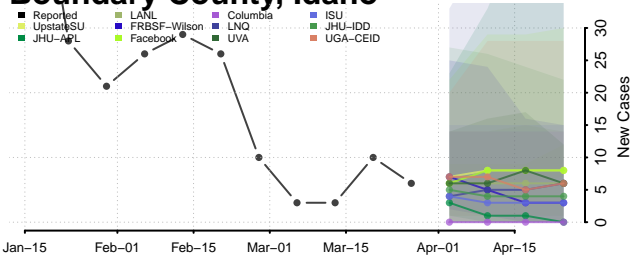

Boise County, Idaho

Bonner County, Idaho

Bonneville County, Idaho

Boundary County, Idaho

Butte County, Idaho

Camas County, Idaho

Canyon County, Idaho

Caribou County, Idaho