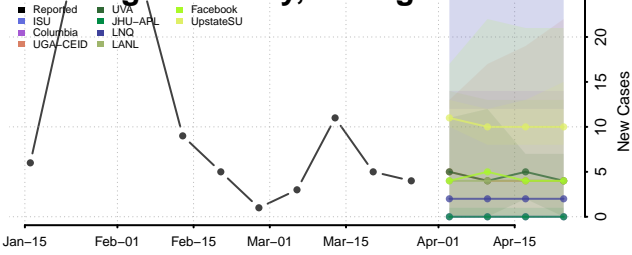

Montcalm County, Michigan

Montmorency County, Michigan

Muskegon County, Michigan

Newaygo County, Michigan

Oakland County, Michigan

Oceana County, Michigan

Ogemaw County, Michigan

Ontonagon County, Michigan