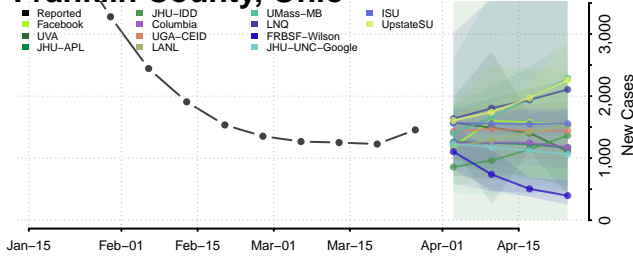

Franklin County, Ohio