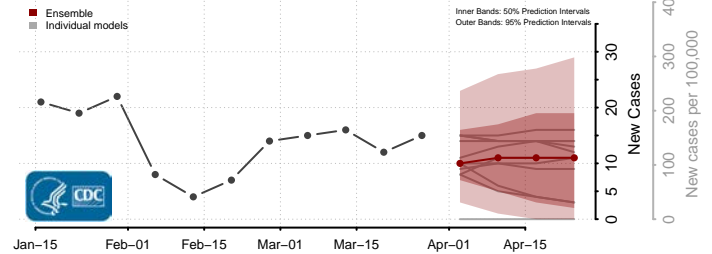

Sac County, Iowa