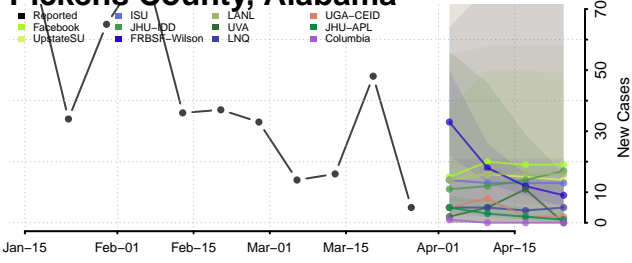

Marion County, Alabama

Marshall County, Alabama

Mobile County, Alabama

Monroe County, Alabama

Montgomery County, Alabama

Morgan County, Alabama

Perry County, Alabama

Pickens County, Alabama

Pike County, Alabama

Randolph County, Alabama

Russell County, Alabama

Shelby County, Alabama

St. Clair County, Alabama

Sumter County, Alabama

Talladega County, Alabama

Tallapoosa County, Alabama