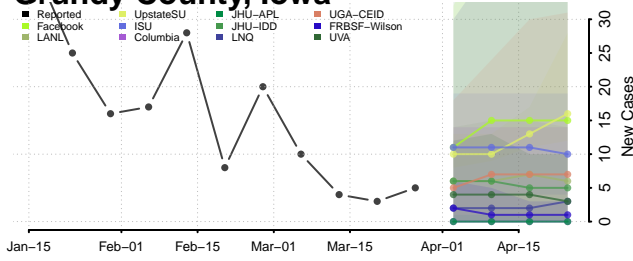

Franklin County, Iowa

Fremont County, Iowa

Greene County, Iowa

Grundy County, Iowa

Guthrie County, Iowa

Hamilton County, Iowa

Hancock County, Iowa

Hardin County, Iowa