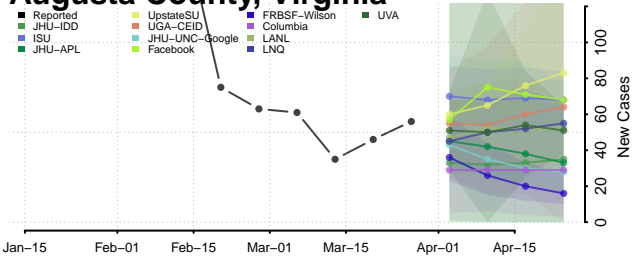

Augusta County, Virginia