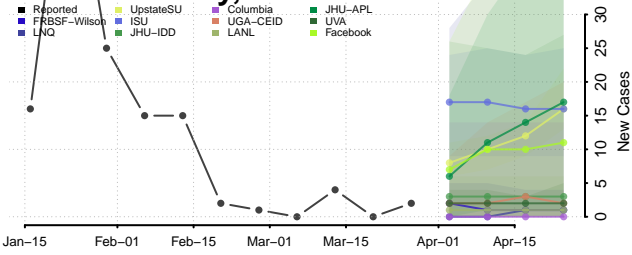

Gaines County, Texas