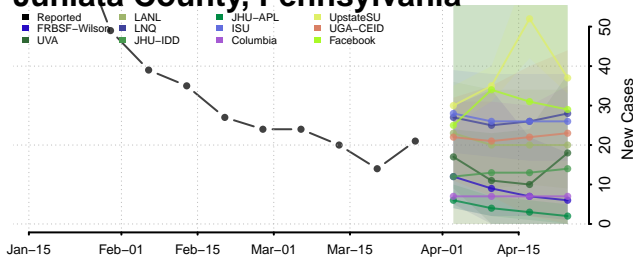

Forest County, Pennsylvania

Franklin County, Pennsylvania

Fulton County, Pennsylvania

Greene County, Pennsylvania

Huntingdon County, Pennsylvania

Indiana County, Pennsylvania

Jefferson County, Pennsylvania

Juniata County, Pennsylvania