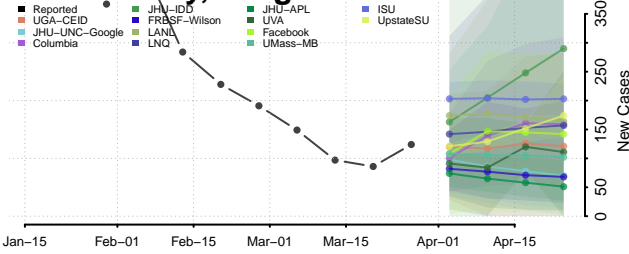

Lane County, Oregon