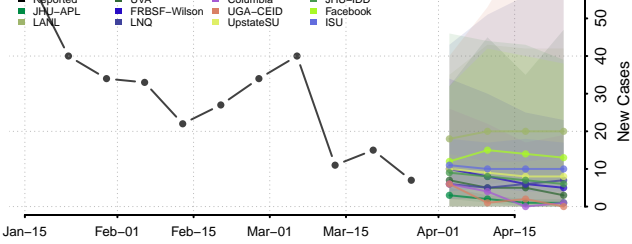

Ben Hill County, Georgia

Berrien County, Georgia

Bibb County, Georgia

Bleckley County, Georgia

Brantley County, Georgia

Brooks County, Georgia

Bryan County, Georgia

Bulloch County, Georgia