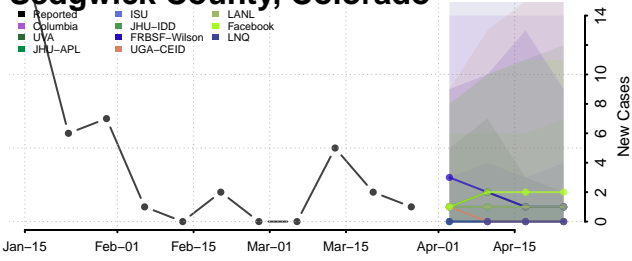

Saguache County, Colorado

San Juan County, Colorado

San Miguel County, Colorado

Sedgwick County, Colorado

Summit County, Colorado

Teller County, Colorado

Washington County, Colorado

Weld County, Colorado