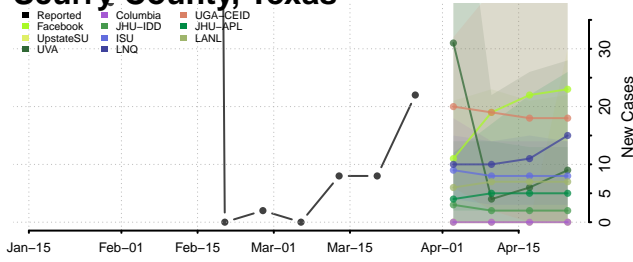

Scurry County, Texas