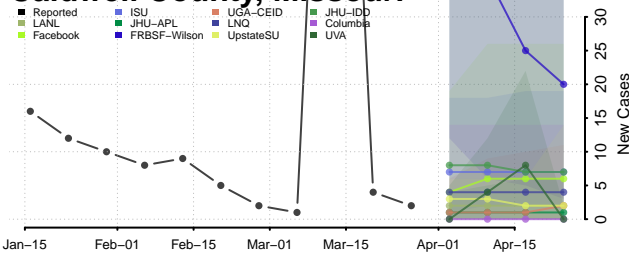

Caldwell County, Missouri