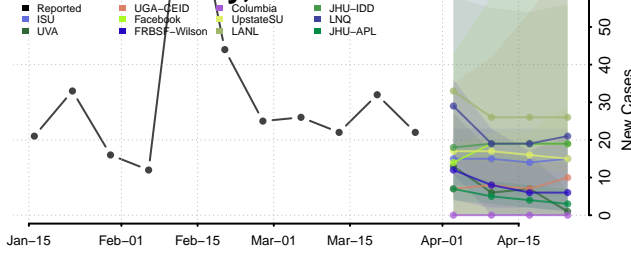

Seward County, Nebraska