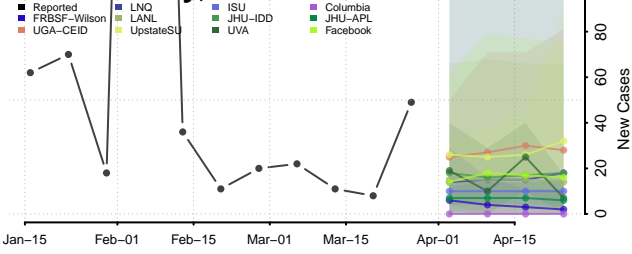

Falls County, Texas