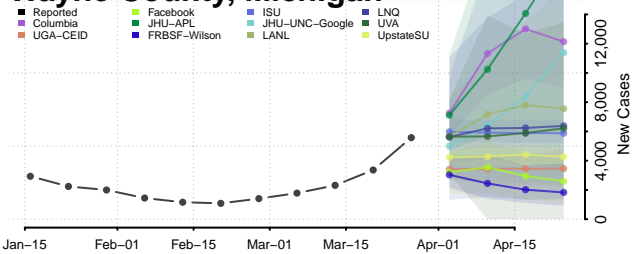

Schoolcraft County, Michigan

Shiawassee County, Michigan

St. Clair County, Michigan

St. Joseph County, Michigan

Tuscola County, Michigan

Van Buren County, Michigan

Washtenaw County, Michigan

Wayne County, Michigan