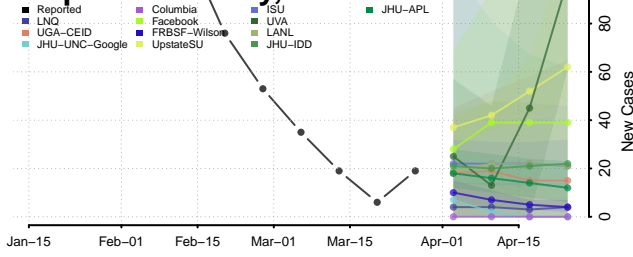

Pushmataha County, Oklahoma

Roger Mills County, Oklahoma

Rogers County, Oklahoma

Seminole County, Oklahoma

Sequoyah County, Oklahoma

Stephens County, Oklahoma

Texas County, Oklahoma

Tillman County, Oklahoma