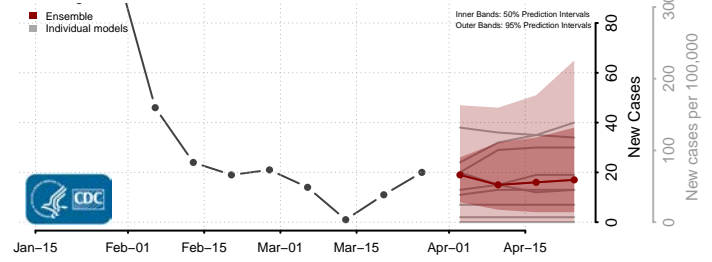

Hancock County, West Virginia