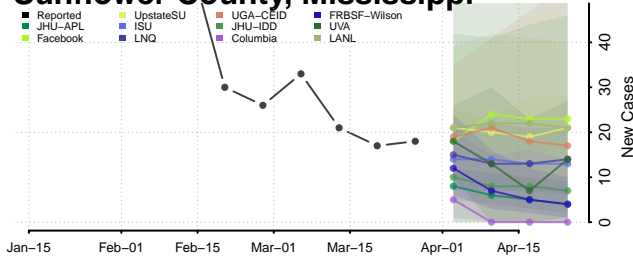

Sunflower County, Mississippi