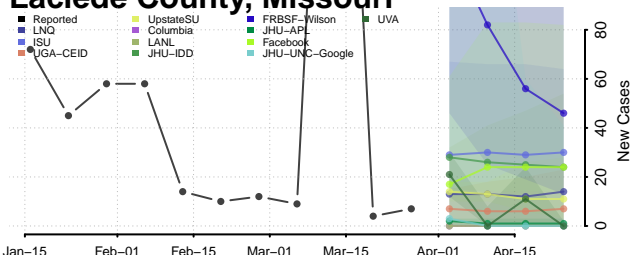

Jackson County, Missouri

Jasper County, Missouri

Jefferson County, Missouri

Johnson County, Missouri

Knox County, Missouri

Laclede County, Missouri

Lafayette County, Missouri

Lawrence County, Missouri