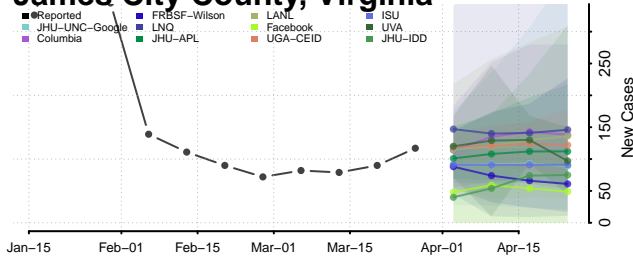

Hanover County, Virginia

Harrisonburg County, Virginia

Henrico County, Virginia

Henry County, Virginia

Highland County, Virginia

Hopewell County, Virginia

Isle of Wight County, Virginia

James City County, Virginia