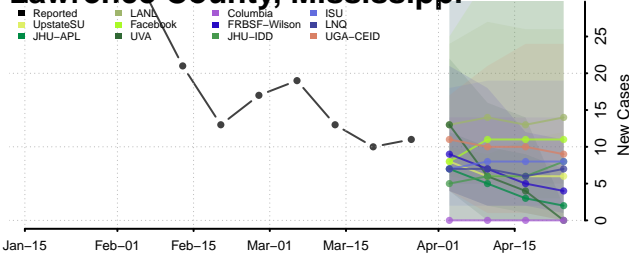

Lawrence County, Mississippi