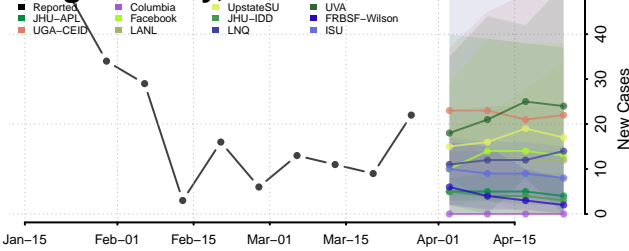

Maury County, Tennessee

McMinn County, Tennessee

McNairy County, Tennessee

Meigs County, Tennessee

Monroe County, Tennessee

Montgomery County, Tennessee

Moore County, Tennessee

Morgan County, Tennessee