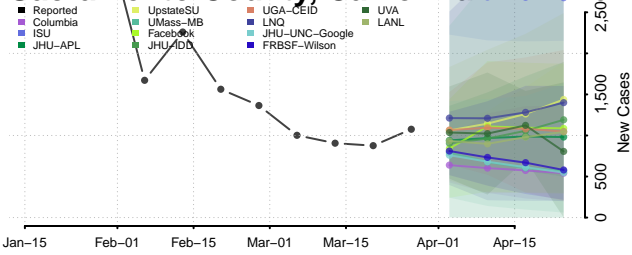

Napa County, California

Nevada County, California

Orange County, California

Placer County, California

Plumas County, California

Riverside County, California

Sacramento County, California

San Benito County, California