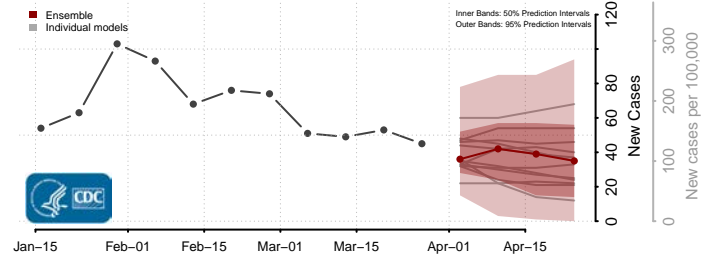

Rosebud County, Montana

Sanders County, Montana

Sheridan County, Montana

Silver Bow County, Montana

Stillwater County, Montana

Sweet Grass County, Montana

Teton County, Montana

Toole County, Montana