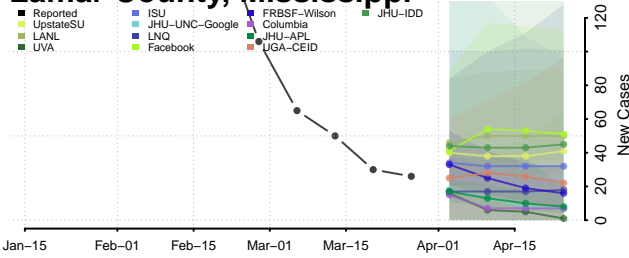

Lamar County, Mississippi