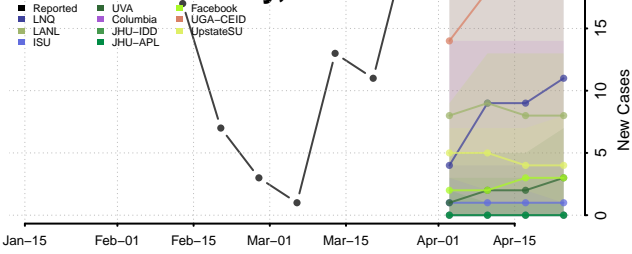

Hamilton County, Nebraska

Harlan County, Nebraska

Hayes County, Nebraska

Hitchcock County, Nebraska

Holt County, Nebraska

Hooker County, Nebraska

Howard County, Nebraska

Jefferson County, Nebraska