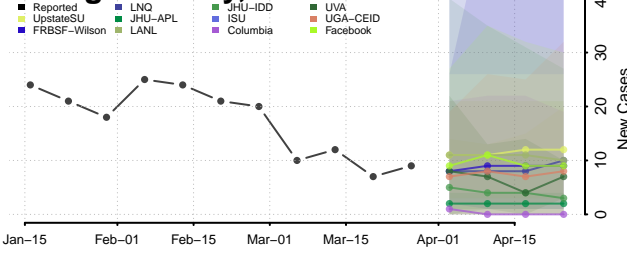

Orange County, Vermont

Orleans County, Vermont

Rutland County, Vermont

Washington County, Vermont

Windham County, Vermont

Windsor County, Vermont

Virgin Islands

Virginia