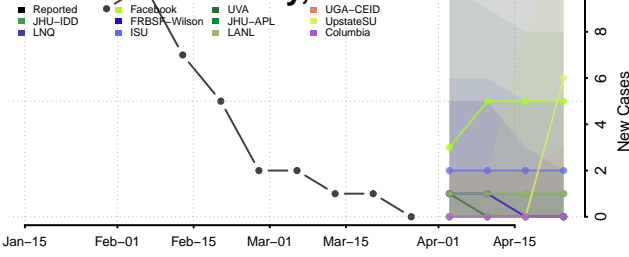

Geary County, Kansas

Gove County, Kansas

Graham County, Kansas

Grant County, Kansas

Gray County, Kansas

Greeley County, Kansas

Greenwood County, Kansas

Hamilton County, Kansas