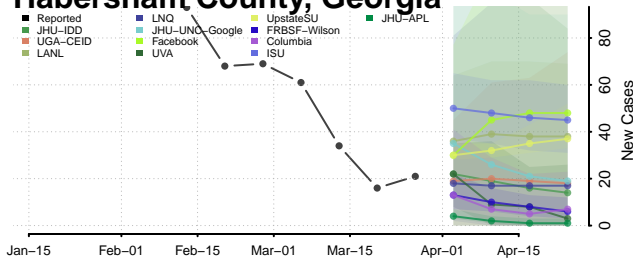

Glynn County, Georgia

Gordon County, Georgia

Grady County, Georgia

Greene County, Georgia

Gwinnett County, Georgia

Habersham County, Georgia

Hall County, Georgia

Hancock County, Georgia