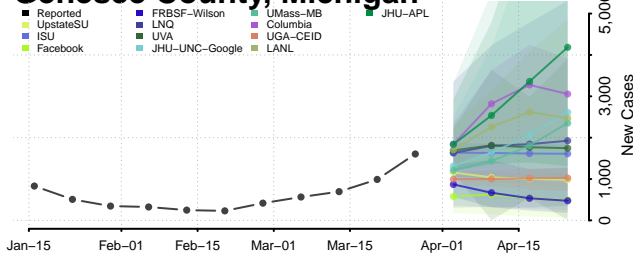

Delta County, Michigan

Dickinson County, Michigan

Eaton County, Michigan

Emmet County, Michigan

Genesee County, Michigan

Gladwin County, Michigan

Gogebic County, Michigan

Grand Traverse County, Michigan