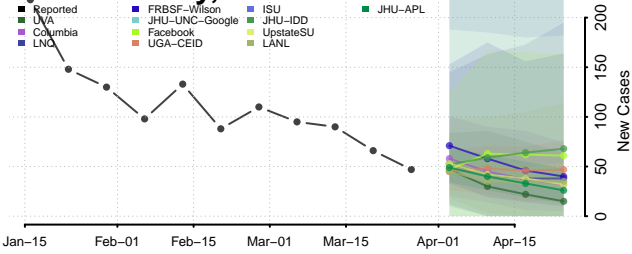

Otero County, New Mexico