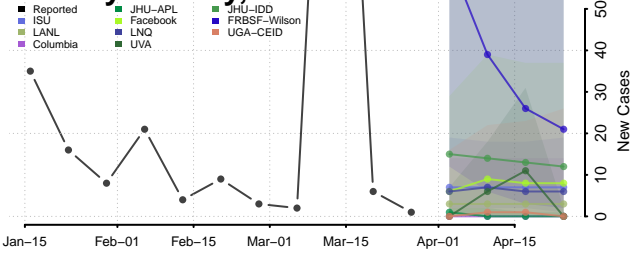

Grundy County, Missouri