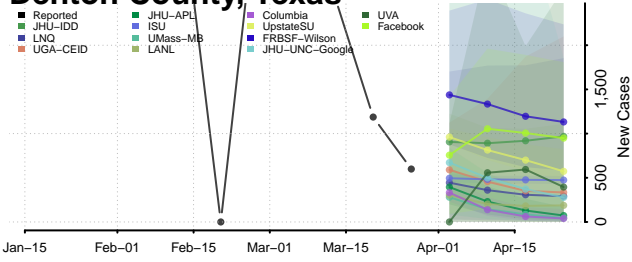

Denton County, Texas