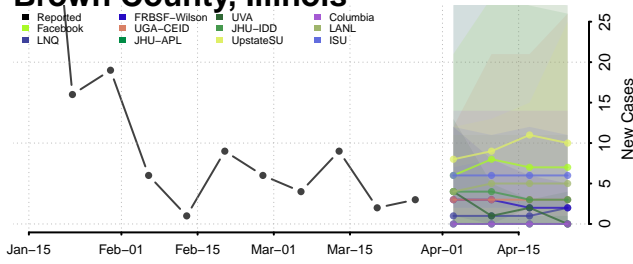

Brown County, Illinois