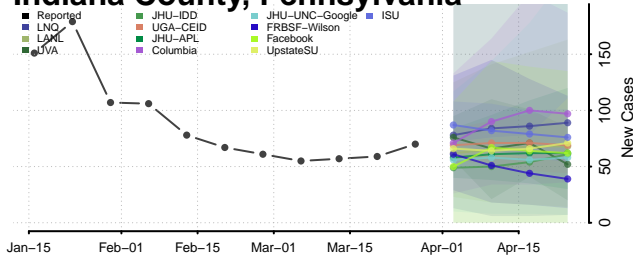

Forest County, Pennsylvania

Franklin County, Pennsylvania

Fulton County, Pennsylvania

Greene County, Pennsylvania

Huntingdon County, Pennsylvania

Indiana County, Pennsylvania

Jefferson County, Pennsylvania

Juniata County, Pennsylvania