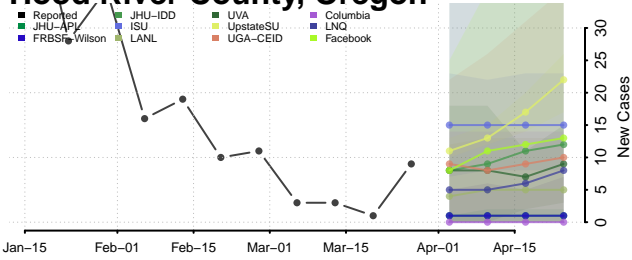

Hood River County, Oregon