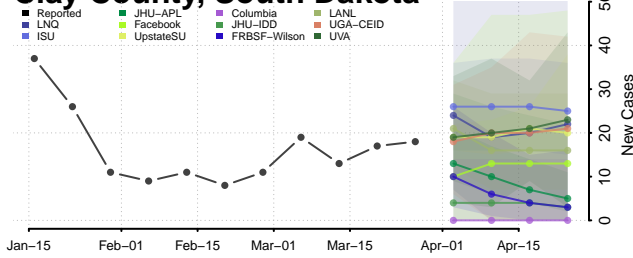

Clay County, South Dakota