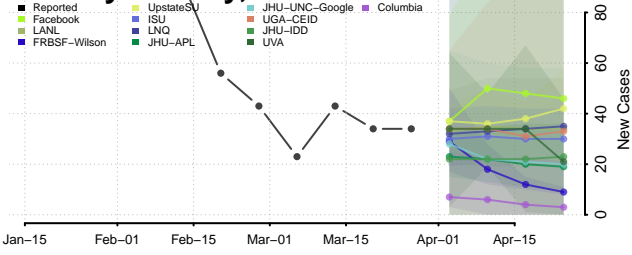

Whitley County, Indiana