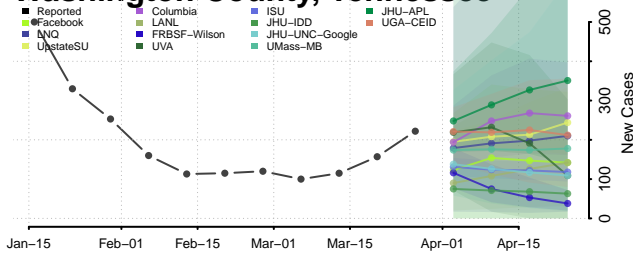

Washington County, Tennessee