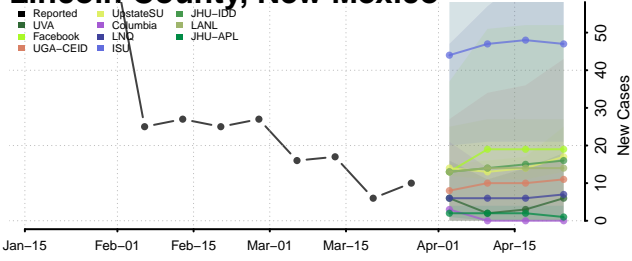

Harding County, New Mexico

Hidalgo County, New Mexico

Lea County, New Mexico

Lincoln County, New Mexico

Los Alamos County, New Mexico

Luna County, New Mexico

McKinley County, New Mexico

Mora County, New Mexico