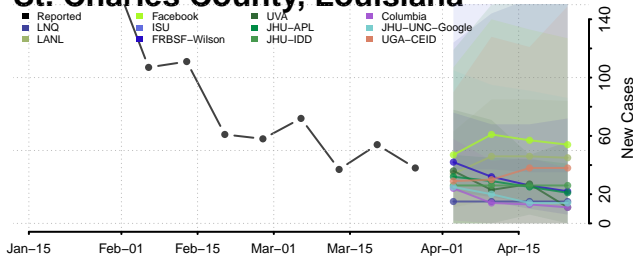

St. Charles County, Louisiana