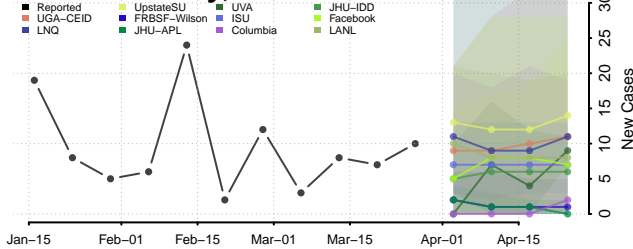

Brown County, Nebraska

Buffalo County, Nebraska

Burt County, Nebraska

Butler County, Nebraska

Cass County, Nebraska

Cedar County, Nebraska

Chase County, Nebraska

Cherry County, Nebraska