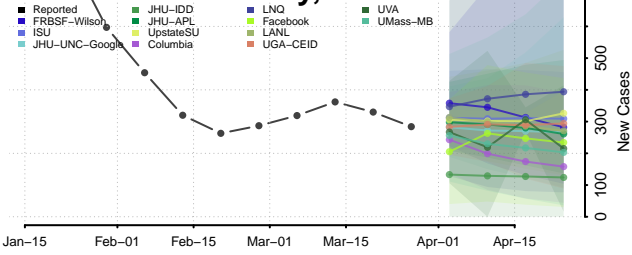

Winn County, Louisiana

Maine

Androscoggin County, Maine

Aroostook County, Maine

Cumberland County, Maine

Franklin County, Maine

Hancock County, Maine

Kennebec County, Maine