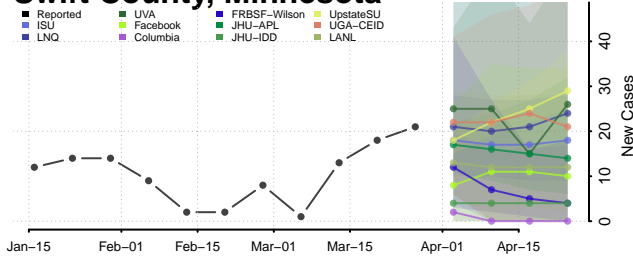

Sibley County, Minnesota

St. Louis County, Minnesota

Stearns County, Minnesota

Steele County, Minnesota

Stevens County, Minnesota

Swift County, Minnesota

Todd County, Minnesota

Traverse County, Minnesota