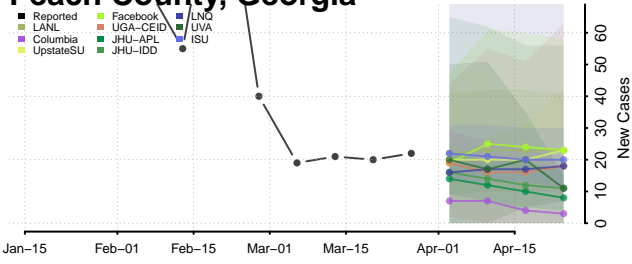

Peach County, Georgia