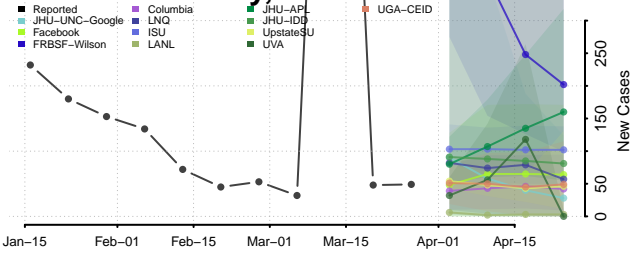

Christian County, Missouri