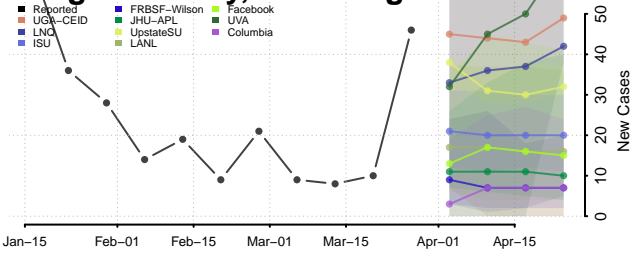

Morgan County, West Virginia