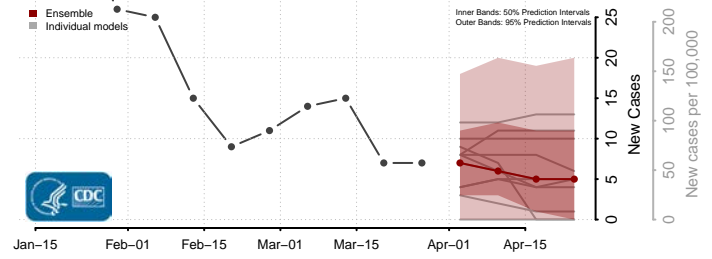

Jefferson County, Montana