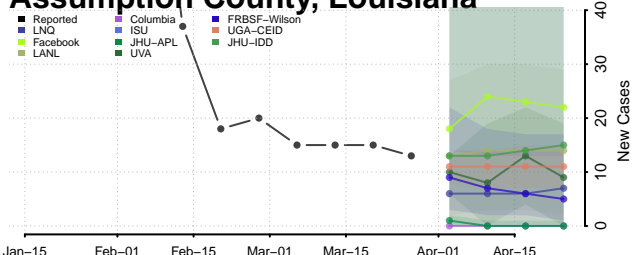

Acadia County, Louisiana

Allen County, Louisiana

Ascension County, Louisiana

Assumption County, Louisiana

Avoyelles County, Louisiana

Beauregard County, Louisiana

Bienville County, Louisiana

Bossier County, Louisiana