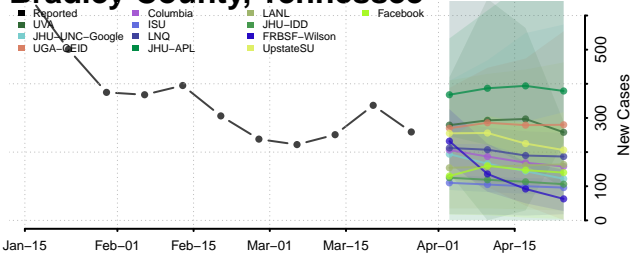

Bradley County, Tennessee