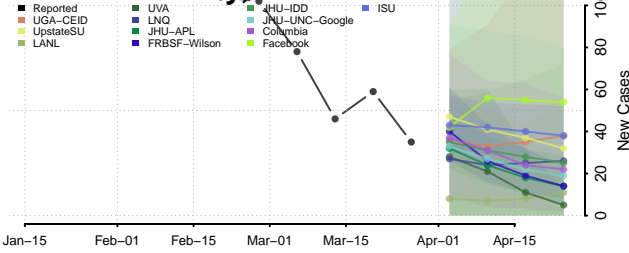

Maury County, Tennessee

McMinn County, Tennessee

McNairy County, Tennessee

Meigs County, Tennessee

Monroe County, Tennessee

Montgomery County, Tennessee

Moore County, Tennessee

Morgan County, Tennessee