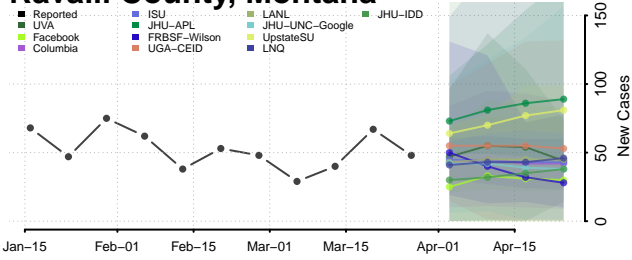

Ravalli County, Montana