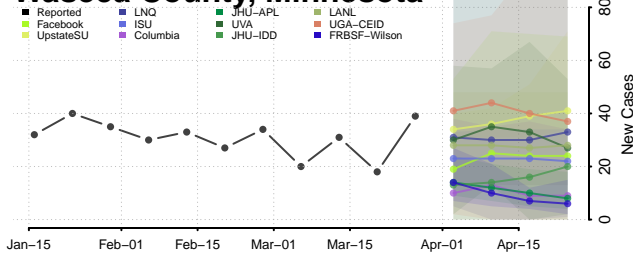

Waseca County, Minnesota