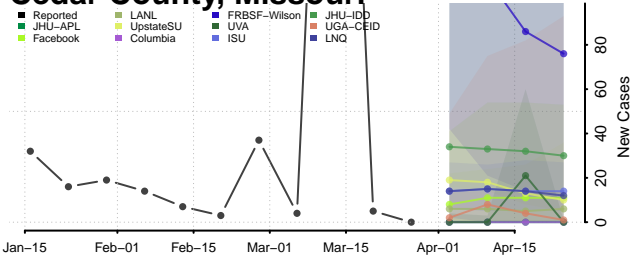

Cedar County, Missouri