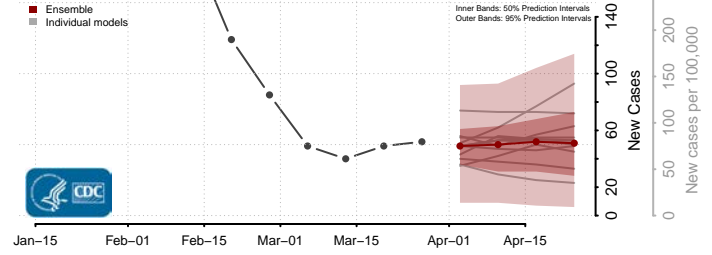

Athens County, Ohio