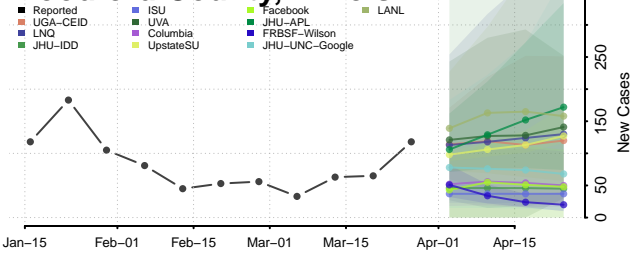

White County, Illinois

Whiteside County, Illinois

Will County, Illinois

Williamson County, Illinois

Winnebago County, Illinois

Woodford County, Illinois

Indiana

Adams County, Indiana