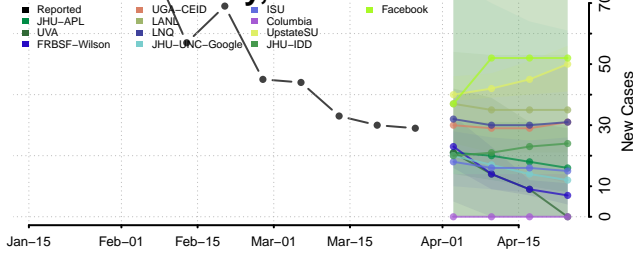

Wasatch County, Utah