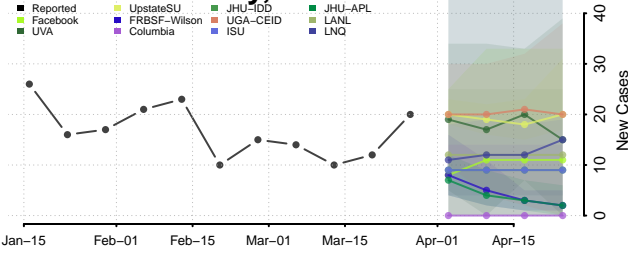

Monona County, Iowa

Monroe County, Iowa

Montgomery County, Iowa

Muscatine County, Iowa

O'Brien County, Iowa

Osceola County, Iowa

Page County, Iowa

Palo Alto County, Iowa