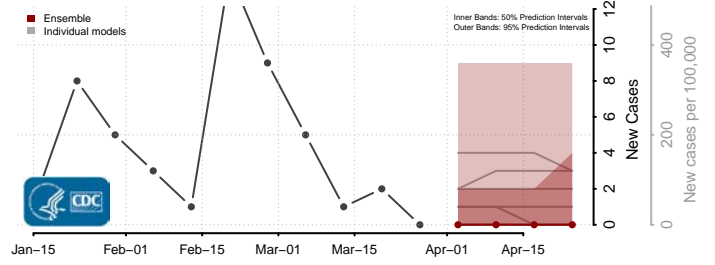

Hettinger County, North Dakota