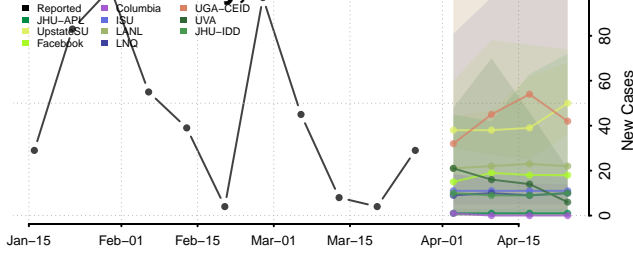

Karnes County, Texas