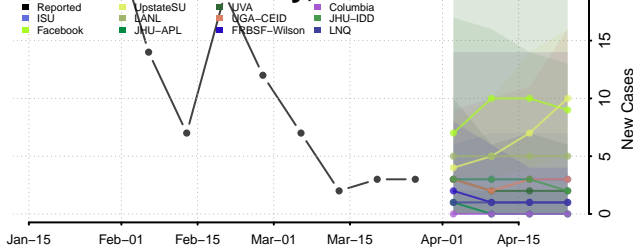

Stafford County, Kansas

Stanton County, Kansas

Stevens County, Kansas

Sumner County, Kansas

Thomas County, Kansas

Trego County, Kansas

Wabaunsee County, Kansas

Wallace County, Kansas