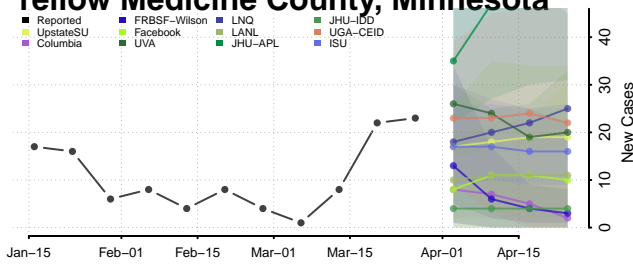

Yellow Medicine County, Minnesota