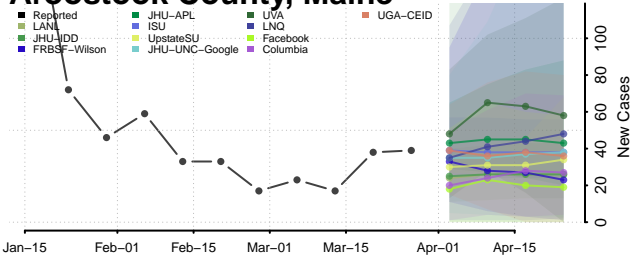

Winn County, Louisiana

Maine

Androscoggin County, Maine

Aroostook County, Maine

Cumberland County, Maine

Franklin County, Maine

Hancock County, Maine

Kennebec County, Maine