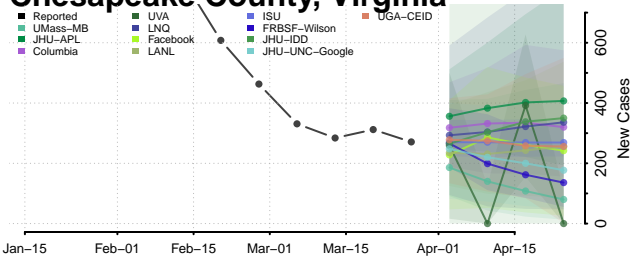

Chesapeake County, Virginia