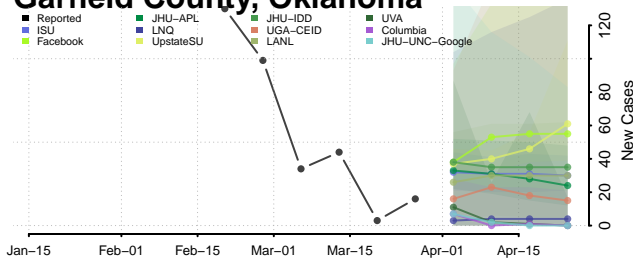

Craig County, Oklahoma

Creek County, Oklahoma

Custer County, Oklahoma

Delaware County, Oklahoma

Dewey County, Oklahoma

Ellis County, Oklahoma

Garfield County, Oklahoma

Garvin County, Oklahoma