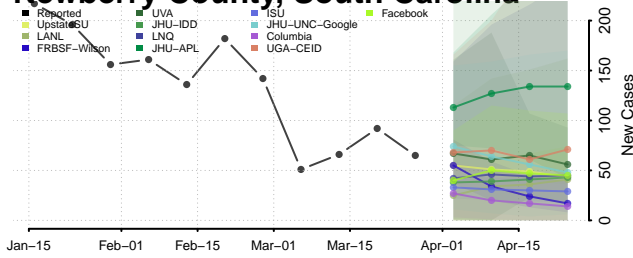

Newberry County, South Carolina