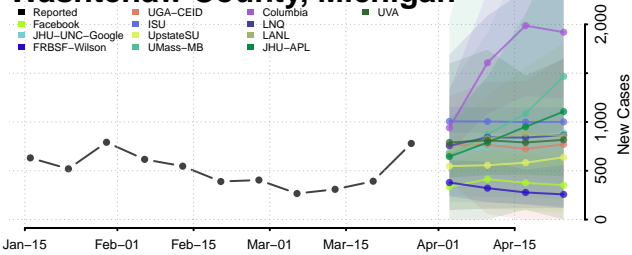

Schoolcraft County, Michigan

Shiawassee County, Michigan

St. Clair County, Michigan

St. Joseph County, Michigan

Tuscola County, Michigan

Van Buren County, Michigan

Washtenaw County, Michigan

Wayne County, Michigan