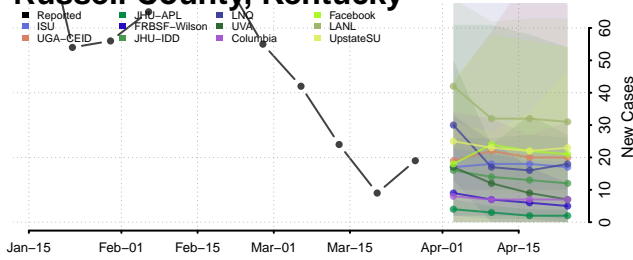

Powell County, Kentucky

Pulaski County, Kentucky

Robertson County, Kentucky

Rockcastle County, Kentucky

Rowan County, Kentucky

Russell County, Kentucky

Scott County, Kentucky

Shelby County, Kentucky