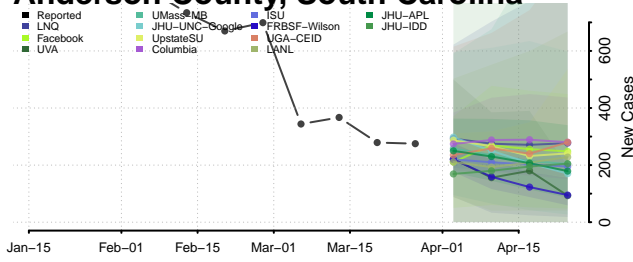

Anderson County, South Carolina