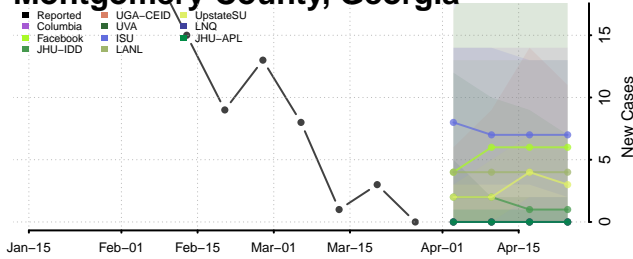

Montgomery County, Georgia