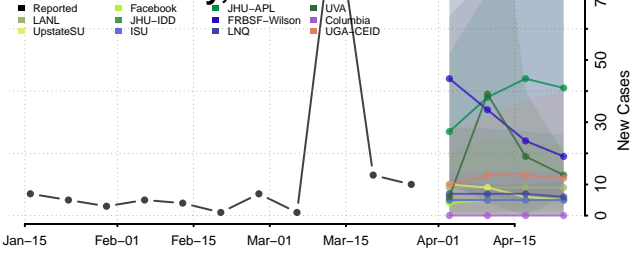

Carter County, Missouri