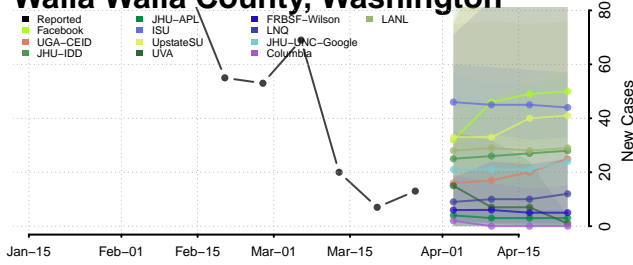

Snohomish County, Washington

Spokane County, Washington

Stevens County, Washington

Thurston County, Washington

Wahkiakum County, Washington

Walla Walla County, Washington

Whatcom County, Washington

Whitman County, Washington