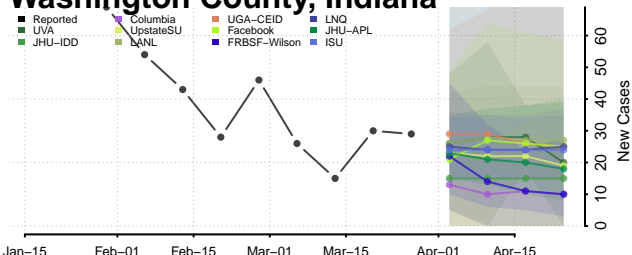

Vanderburgh County, Indiana

Vermillion County, Indiana

Vigo County, Indiana

Wabash County, Indiana

Warren County, Indiana

Warrick County, Indiana

Washington County, Indiana

Wayne County, Indiana