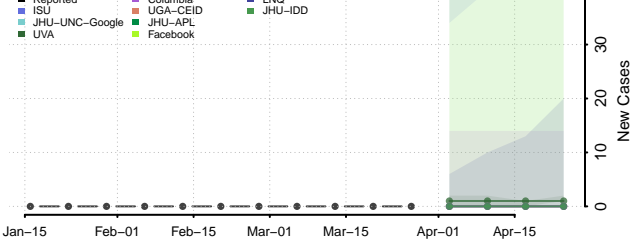

Cache County, Utah