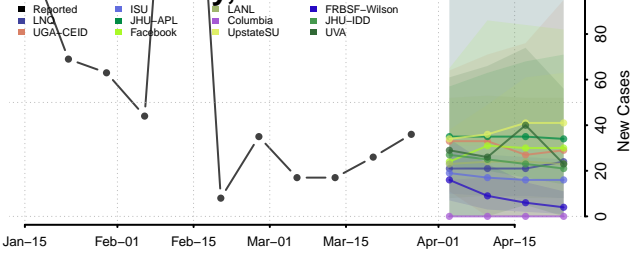

Macon County, Tennessee