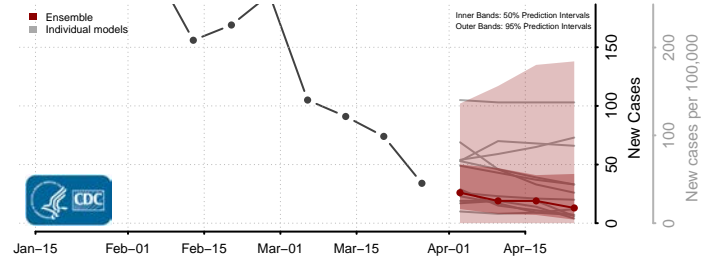

Copiah County, Mississippi

Covington County, Mississippi

DeSoto County, Mississippi

Forrest County, Mississippi

Hinds County, Mississippi

Holmes County, Mississippi

Humphreys County, Mississippi

Issaquena County, Mississippi