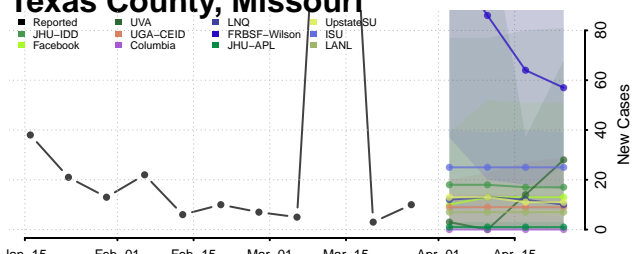

Stoddard County, Missouri

Stone County, Missouri

Sullivan County, Missouri

Taney County, Missouri

Texas County, Missouri

Vernon County, Missouri

Warren County, Missouri

Washington County, Missouri