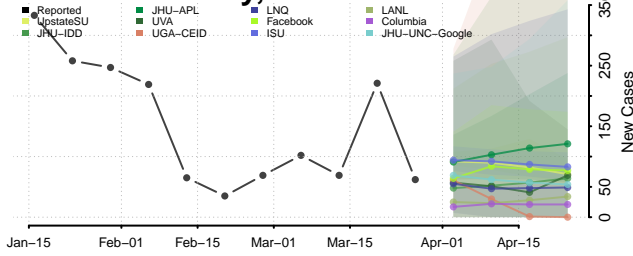

Cleburne County, Alabama

Coffee County, Alabama

Colbert County, Alabama

Conecuh County, Alabama

Coosa County, Alabama

Covington County, Alabama

Crenshaw County, Alabama

Cullman County, Alabama

Dale County, Alabama

Dallas County, Alabama

DeKalb County, Alabama

Elmore County, Alabama

Escambia County, Alabama

Etowah County, Alabama

Fayette County, Alabama

Franklin County, Alabama