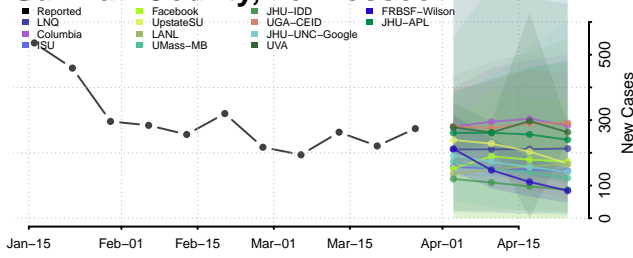

Sullivan County, Tennessee