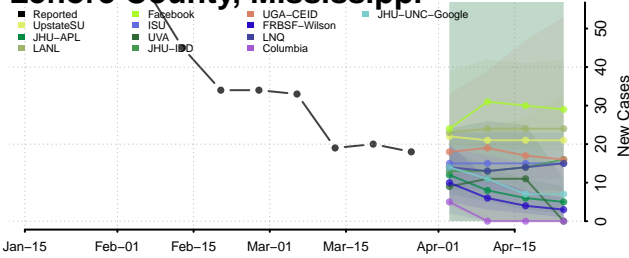

Leflore County, Mississippi