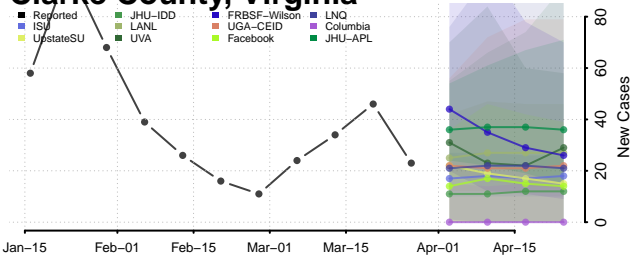

Clarke County, Virginia