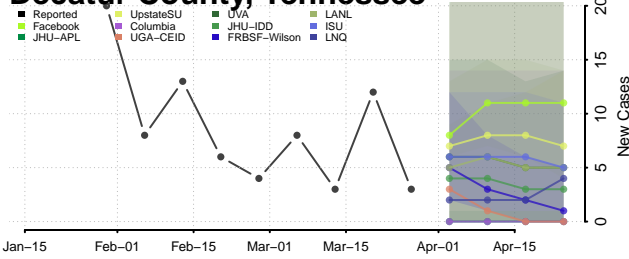

DeCATur County, Tennessee