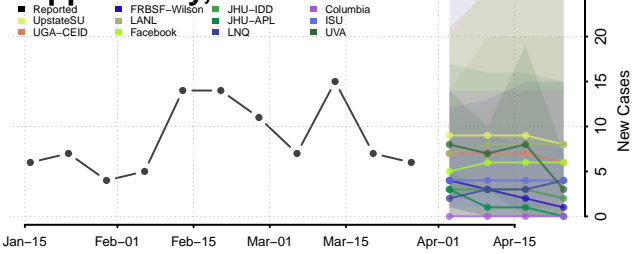

Tripp County, South Dakota