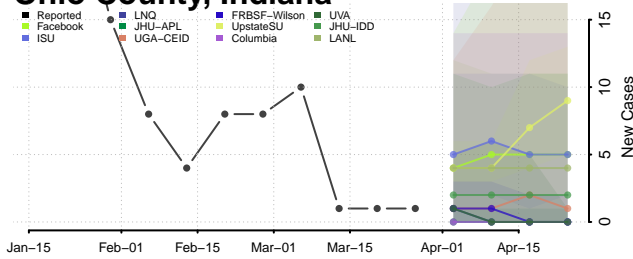

Ohio County, Indiana