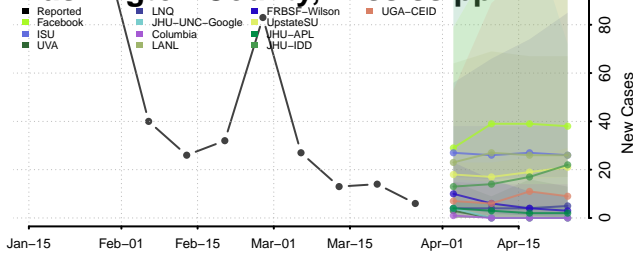

Washington County, Mississippi