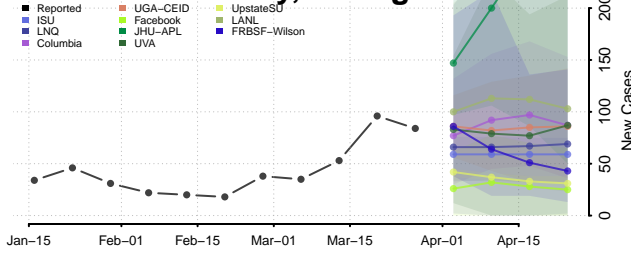

Missaukee County, Michigan