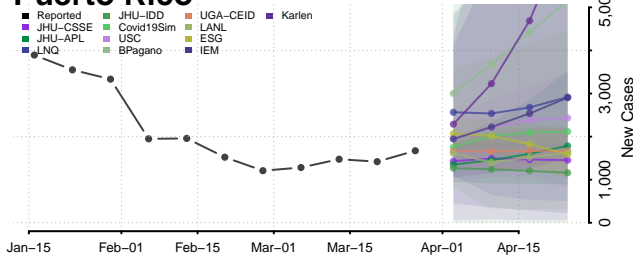

Somerset County, Pennsylvania

Sullivan County, Pennsylvania

Susquehanna County, Pennsylvania

Tioga County, Pennsylvania

Union County, Pennsylvania

York County, Pennsylvania

Puerto Rico

Rhode Island