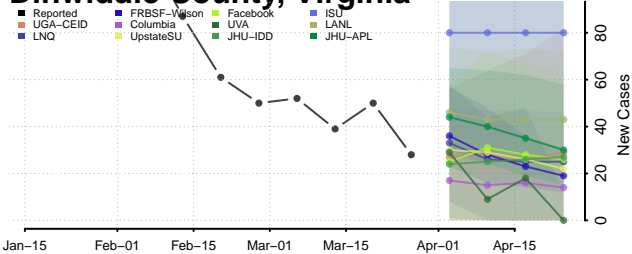

Dinwiddie County, Virginia