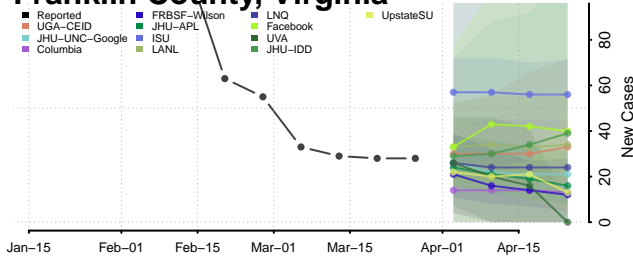

Fauquier County, Virginia

Floyd County, Virginia

Fluvanna County, Virginia

Franklin City County, Virginia

Franklin County, Virginia

Frederick County, Virginia

Fredericksburg County, Virginia

Galax County, Virginia