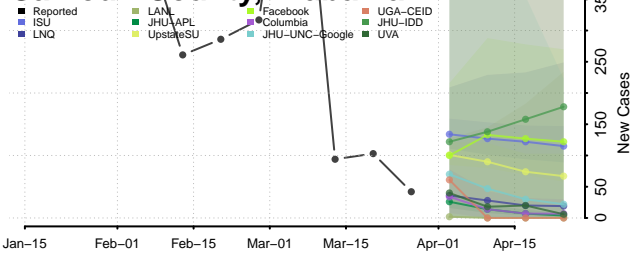

Calhoun County, Alabama