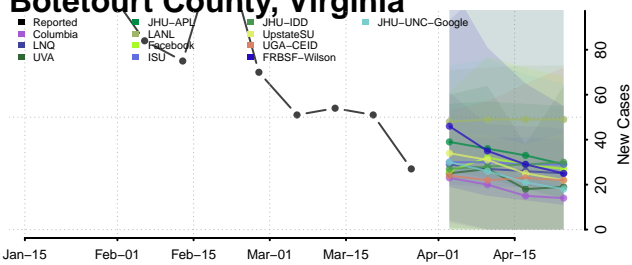

Botetourt County, Virginia