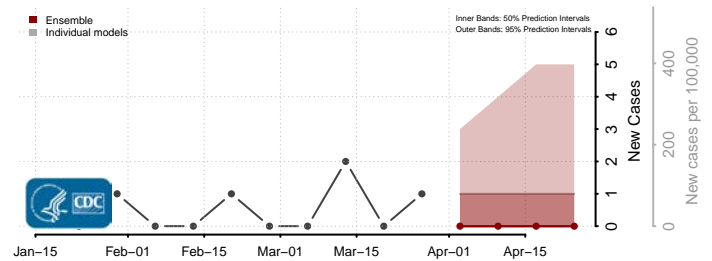

Deer Lodge County, Montana

Fallon County, Montana

Fergus County, Montana

Flathead County, Montana

Gallatin County, Montana

Garfield County, Montana

Glacier County, Montana

Golden Valley County, Montana