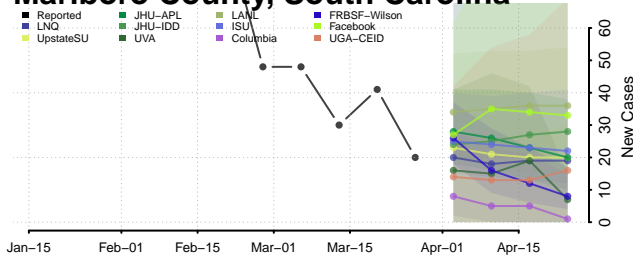

Lee County, South Carolina

Lexington County, South Carolina

Marion County, South Carolina

Marlboro County, South Carolina

McCormick County, South Carolina

Newberry County, South Carolina

Oconee County, South Carolina