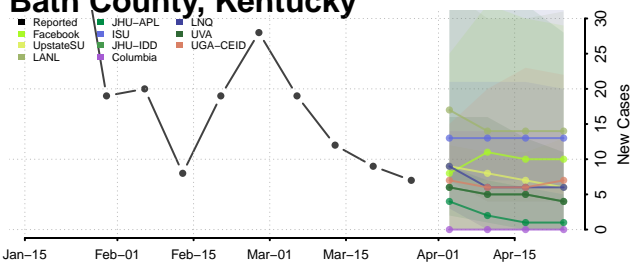

Anderson County, Kentucky

Ballard County, Kentucky

Barren County, Kentucky

Bath County, Kentucky

Bell County, Kentucky

Boone County, Kentucky

Bourbon County, Kentucky

Boyd County, Kentucky