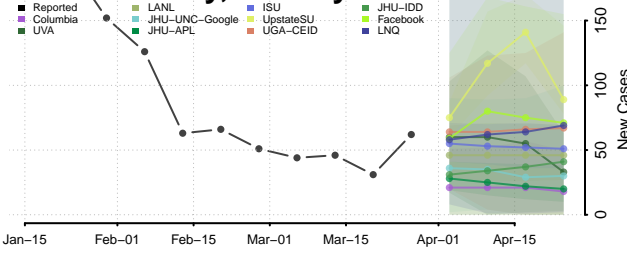

Mifflin County, Pennsylvania