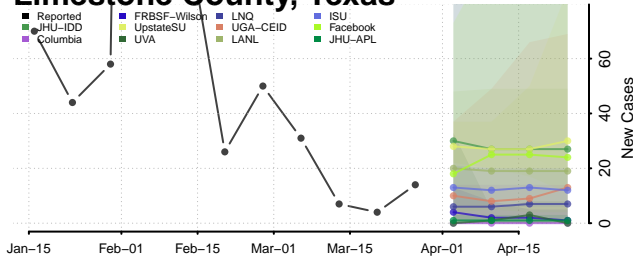

Limestone County, Texas