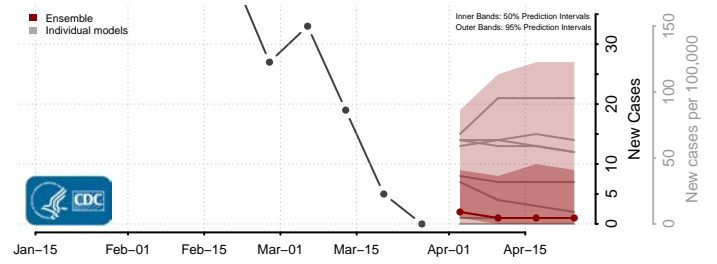

Sunflower County, Mississippi

Tallahatchie County, Mississippi

Tate County, Mississippi

Tippah County, Mississippi

Tishomingo County, Mississippi

Tunica County, Mississippi

Union County, Mississippi

Walthall County, Mississippi