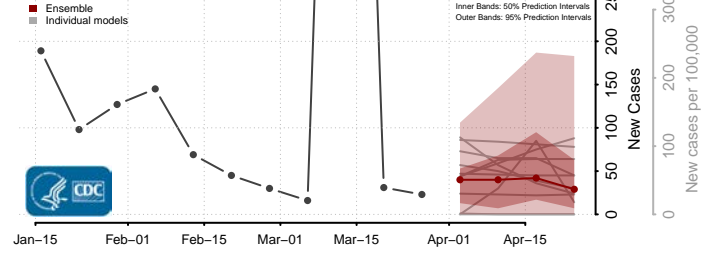

Cape Girardeau County, Missouri