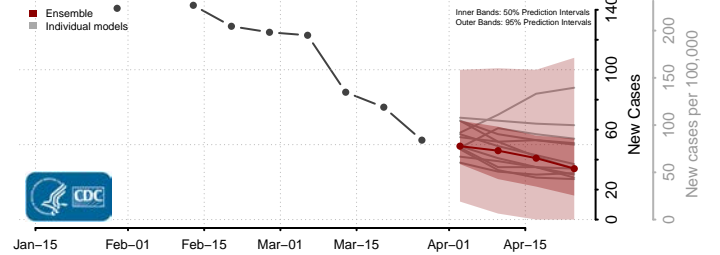

Pender County, North Carolina