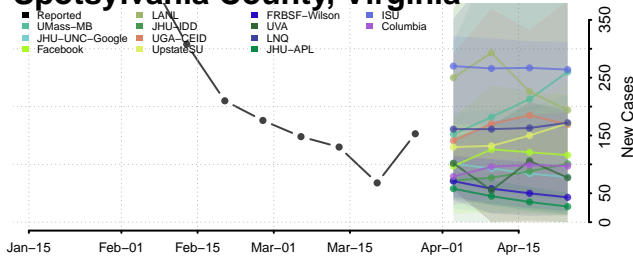

Spotsylvania County, Virginia