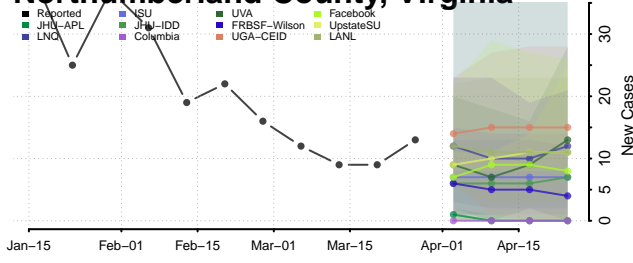

Northumberland County, Virginia