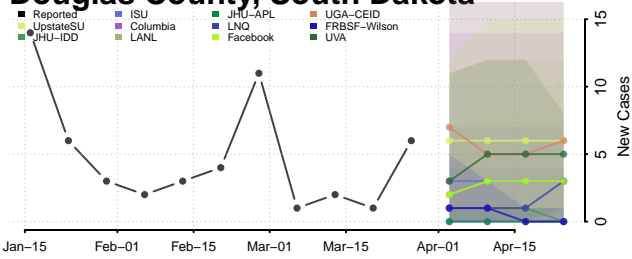

Douglas County, South Dakota