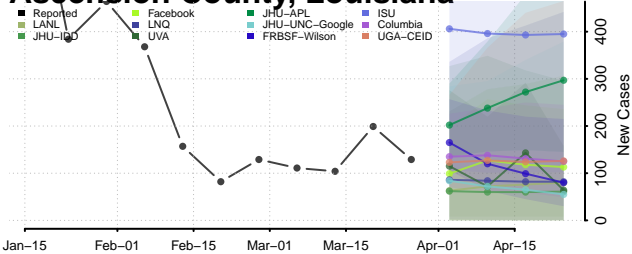

Ascension County, Louisiana