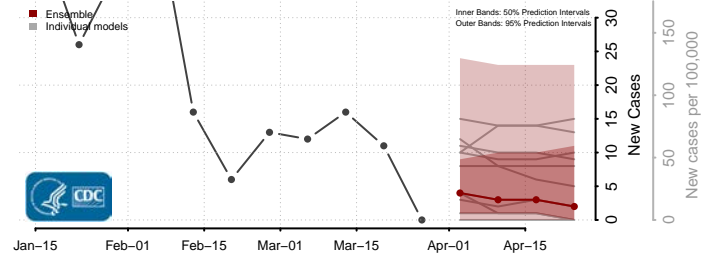

Poweshiek County, Iowa