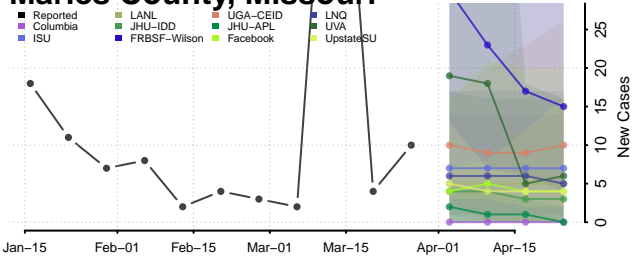

Maries County, Missouri