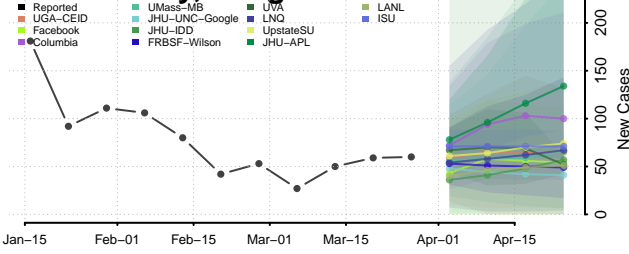

Linn County, Oregon