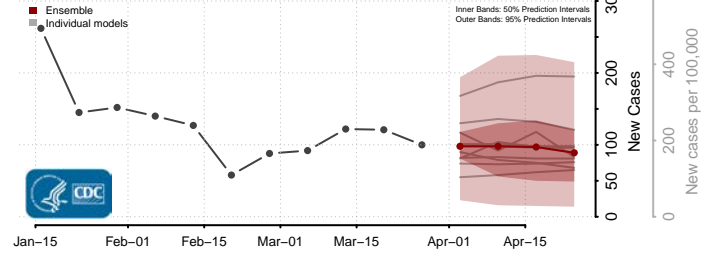

Hanover County, Virginia

Harrisonburg County, Virginia

Henrico County, Virginia

Henry County, Virginia

Highland County, Virginia

Hopewell County, Virginia

Isle of Wight County, Virginia

James City County, Virginia