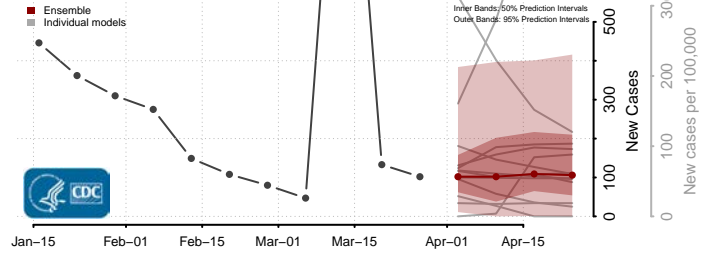

Boone County, Missouri