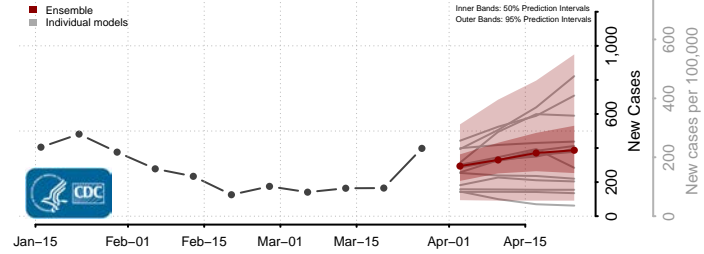

Shelby County, Iowa

Sioux County, Iowa

Story County, Iowa

Tama County, Iowa

Taylor County, Iowa

Union County, Iowa

Van Buren County, Iowa

Wapello County, Iowa