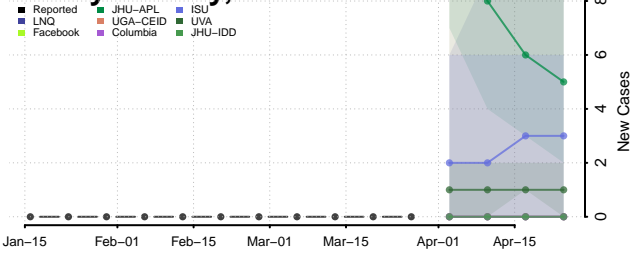

Duchesne County, Utah

Emery County, Utah

Garfield County, Utah

Grand County, Utah

Iron County, Utah

Juab County, Utah

Kane County, Utah

Millard County, Utah