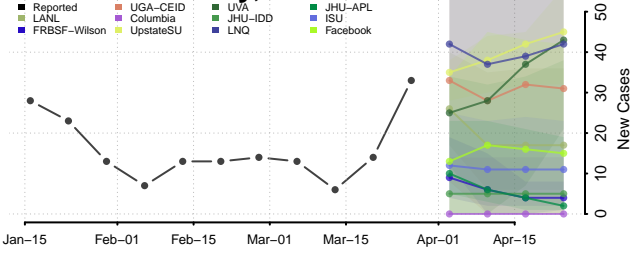

Jackson County, Minnesota