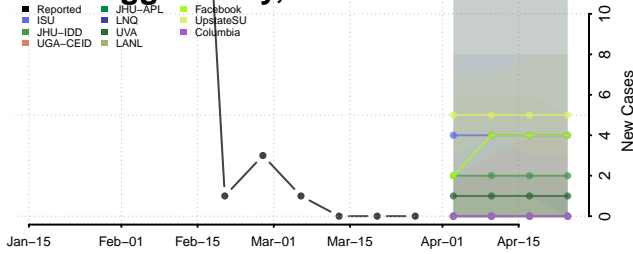

Jim Hogg County, Texas