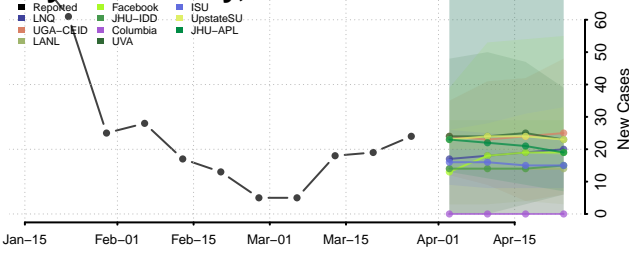

Lincoln County, Idaho

Madison County, Idaho

Minidoka County, Idaho

Nez Perce County, Idaho

Oneida County, Idaho

Owyhee County, Idaho

Payette County, Idaho

Power County, Idaho