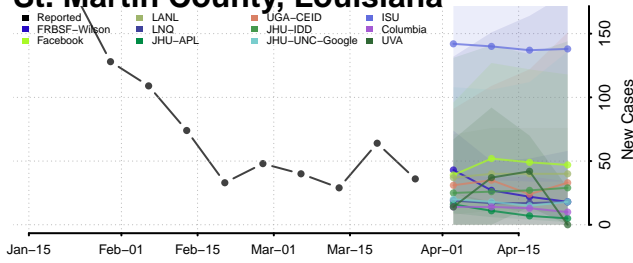

St. Martin County, Louisiana