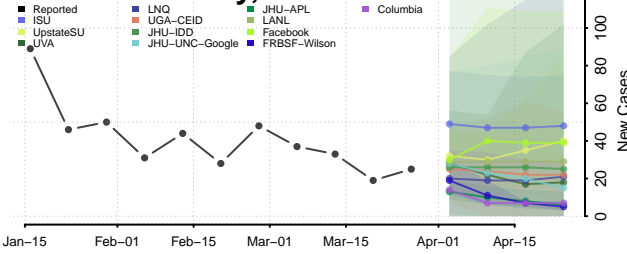

Warren County, Iowa

Washington County, Iowa

Wayne County, Iowa

Webster County, Iowa

Winnebago County, Iowa

Winneshiek County, Iowa

Woodbury County, Iowa

Worth County, Iowa