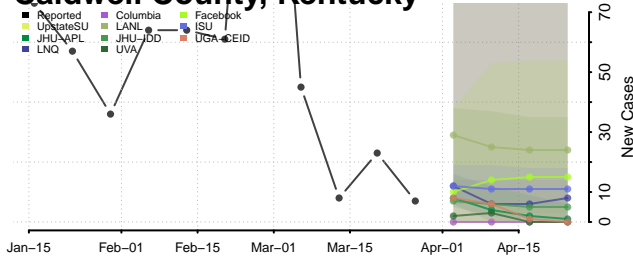

Caldwell County, Kentucky