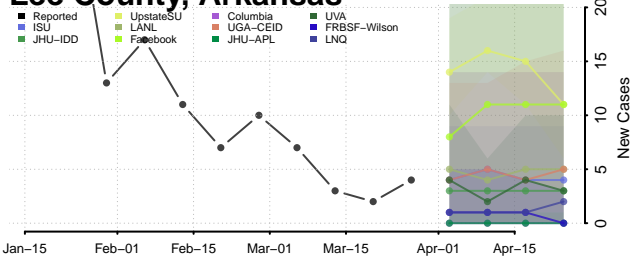

Jackson County, Arkansas

Jefferson County, Arkansas

Johnson County, Arkansas

Lafayette County, Arkansas

Lawrence County, Arkansas

Lee County, Arkansas

Lincoln County, Arkansas

Little River County, Arkansas