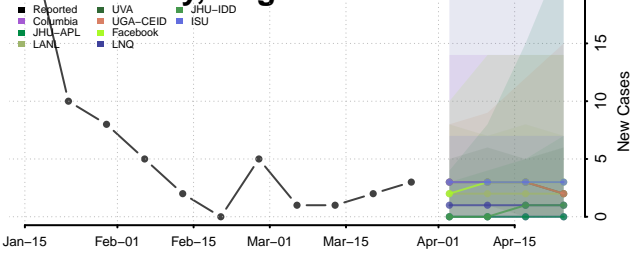

Bath County, Virginia