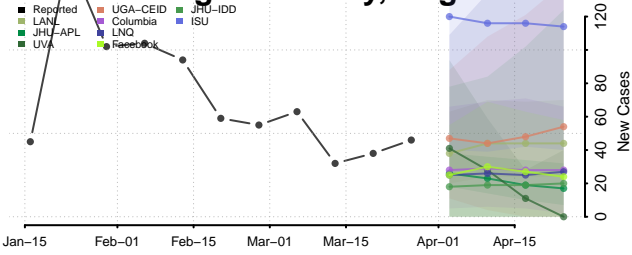

Chesapeake County, Virginia

Chesterfield County, Virginia

Clarke County, Virginia

Colonial Heights County, Virginia

Covington County, Virginia

Craig County, Virginia

Culpeper County, Virginia

Cumberland County, Virginia