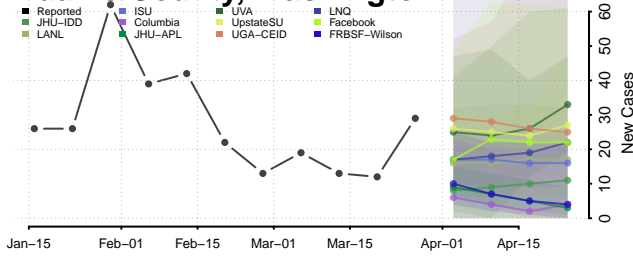

Adams County, Washington