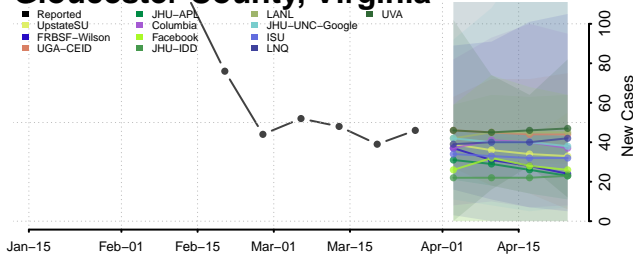

Gloucester County, Virginia