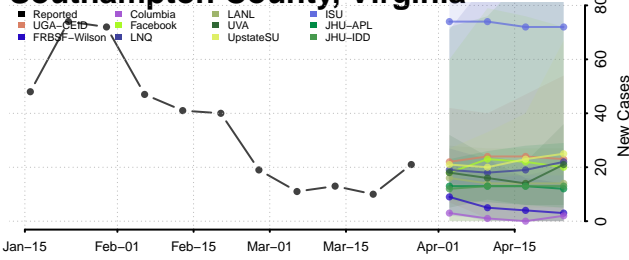

Southampton County, Virginia