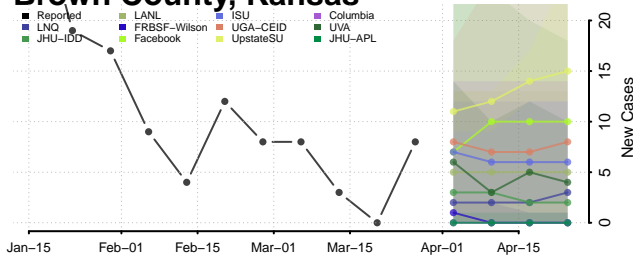

Brown County, Kansas