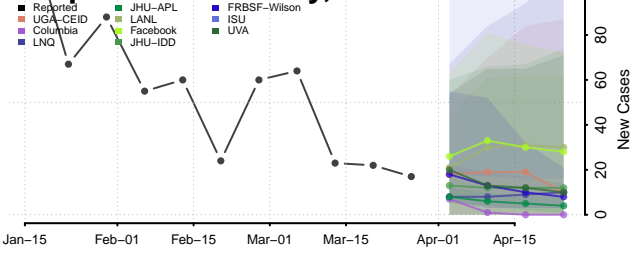

Madison County, Louisiana

Morehouse County, Louisiana

Natchitoches County, Louisiana

Orleans County, Louisiana

Ouachita County, Louisiana

Plaquemines County, Louisiana

Pointe Coupee County, Louisiana

Rapides County, Louisiana