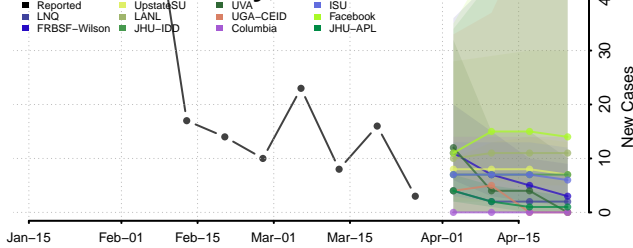

Lauderdale County, Alabama

Lawrence County, Alabama

Lee County, Alabama

Limestone County, Alabama

Lowndes County, Alabama

Macon County, Alabama

Madison County, Alabama

Marengo County, Alabama

Marion County, Alabama

Marshall County, Alabama

Mobile County, Alabama

Monroe County, Alabama

Montgomery County, Alabama

Morgan County, Alabama

Perry County, Alabama

Pickens County, Alabama