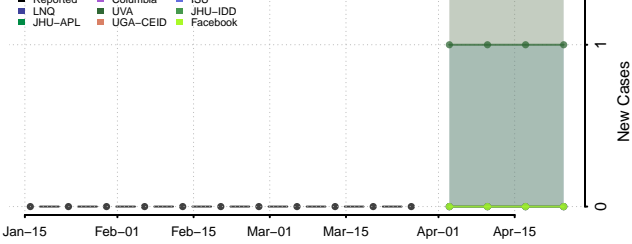

Daggett County, Utah