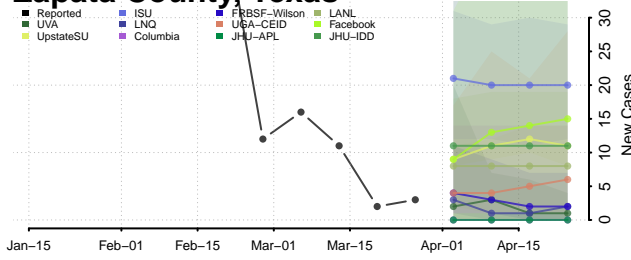

Webb County, Texas

Wharton County, Texas

Wheeler County, Texas

Wichita County, Texas

Wood County, Texas

Yoakum County, Texas

Young County, Texas

Zapata County, Texas