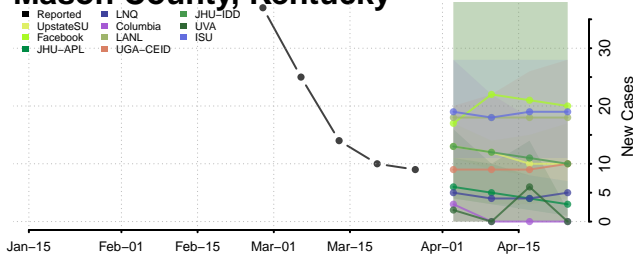

Marion County, Kentucky

Marshall County, Kentucky

Martin County, Kentucky

Mason County, Kentucky

McCracken County, Kentucky

McCreary County, Kentucky

McLean County, Kentucky

Meade County, Kentucky