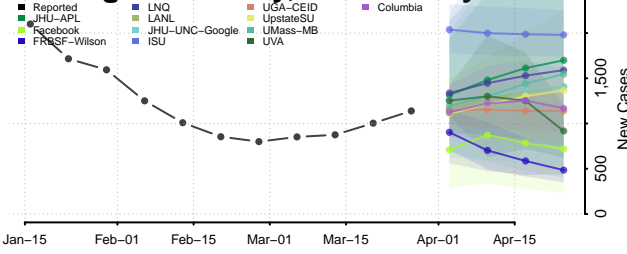

Burlington County, New Jersey