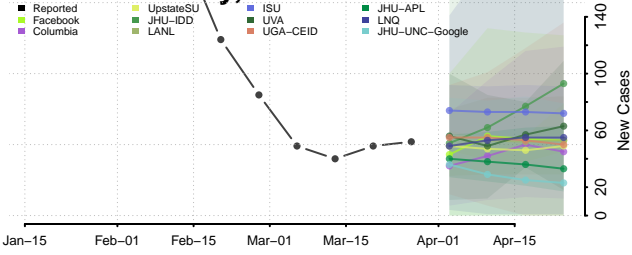

Athens County, Ohio