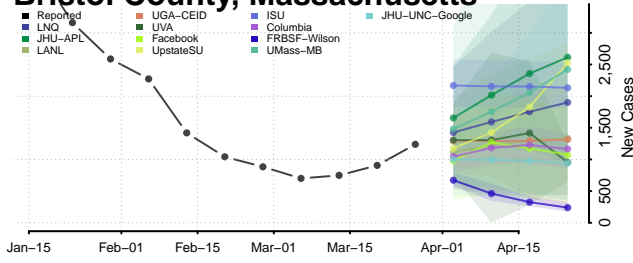

Bristol County, Massachusetts