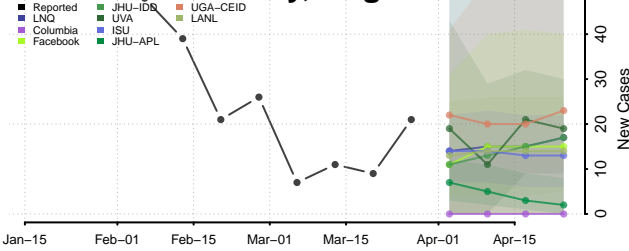

Lunenburg County, Virginia

Lynchburg County, Virginia

Madison County, Virginia

Manassas County, Virginia

Manassas Park County, Virginia

Martinsville County, Virginia

Mathews County, Virginia

Mecklenburg County, Virginia