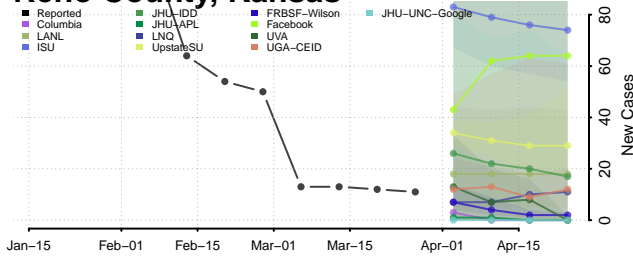

Reno County, Kansas