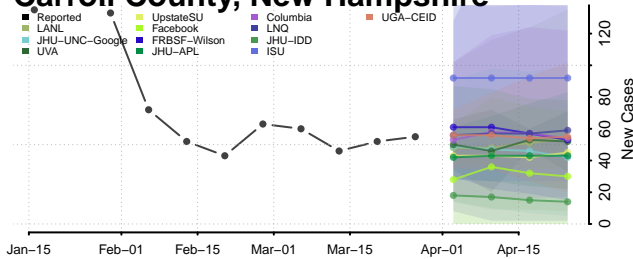

Storey County, Nevada

Washoe County, Nevada

White Pine County, Nevada

New Hampshire

Belknap County, New Hampshire

Carroll County, New Hampshire

Cheshire County, New Hampshire

Coos County, New Hampshire