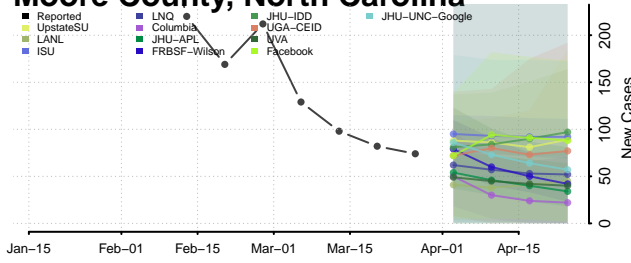

Moore County, North Carolina