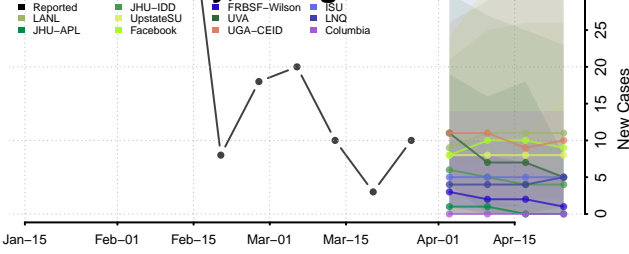

Wayne County, Georgia

Webster County, Georgia

Wheeler County, Georgia

White County, Georgia

Whitfield County, Georgia

Wilcox County, Georgia

Wilkes County, Georgia

Wilkinson County, Georgia