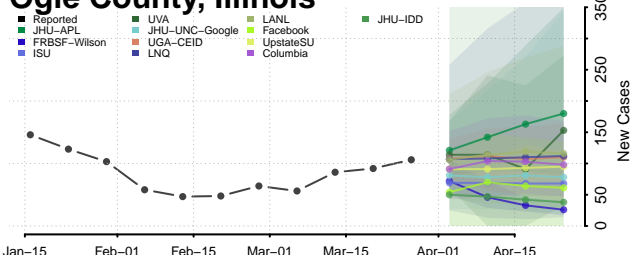

Monroe County, Illinois

Montgomery County, Illinois

Morgan County, Illinois

Moultrie County, Illinois

Ogle County, Illinois

Peoria County, Illinois

Perry County, Illinois

Richland County, Illinois