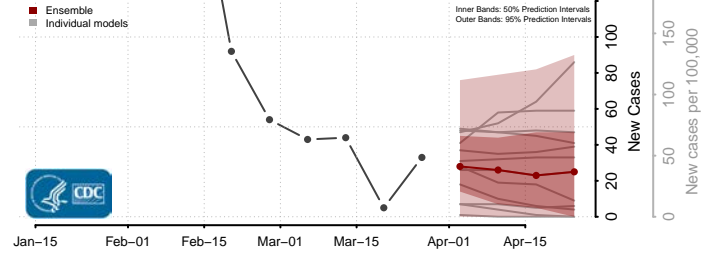

Muskogee County, Oklahoma