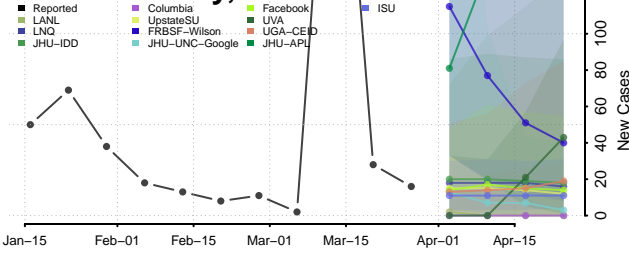

Macon County, Missouri