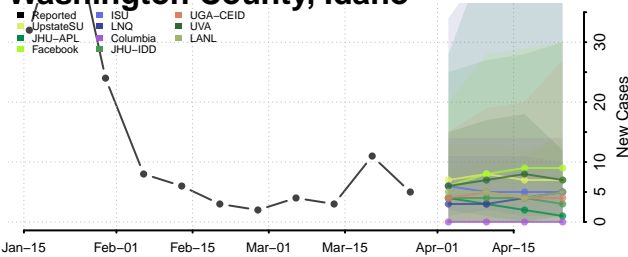

Shoshone County, Idaho

Teton County, Idaho

Twin Falls County, Idaho

Valley County, Idaho

Washington County, Idaho

Illinois

Adams County, Illinois

Alexander County, Illinois