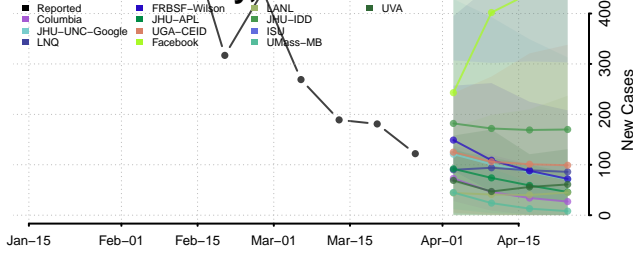

Madison County, Louisiana

Morehouse County, Louisiana

Natchitoches County, Louisiana

Orleans County, Louisiana

Ouachita County, Louisiana

Plaquemines County, Louisiana

Pointe Coupee County, Louisiana

Rapides County, Louisiana