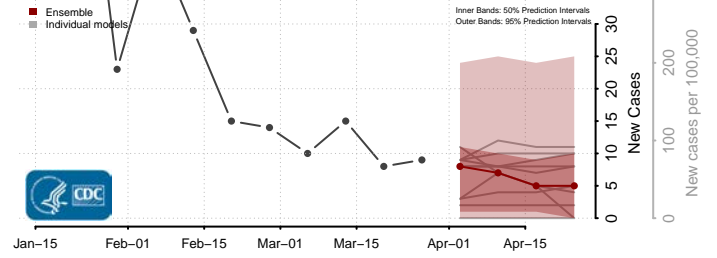

Uvalde County, Texas

Val Verde County, Texas

Van Zandt County, Texas

Victoria County, Texas

Walker County, Texas

Waller County, Texas

Ward County, Texas

Washington County, Texas