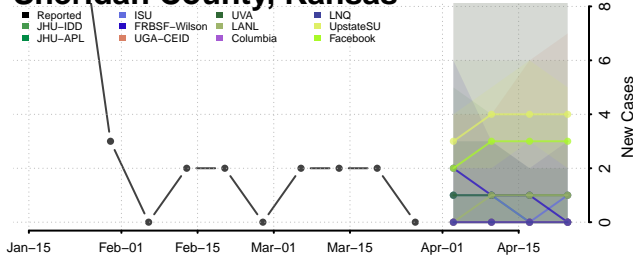

Saline County, Kansas

Scott County, Kansas

Sedgwick County, Kansas

Seward County, Kansas

Shawnee County, Kansas

Sheridan County, Kansas

Sherman County, Kansas

Smith County, Kansas