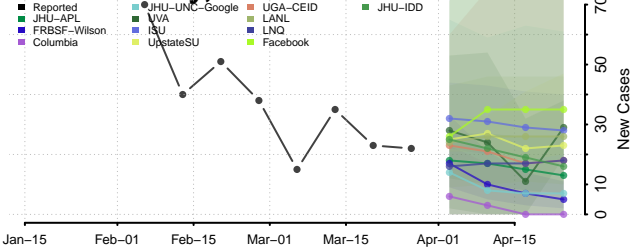

Rhea County, Tennessee