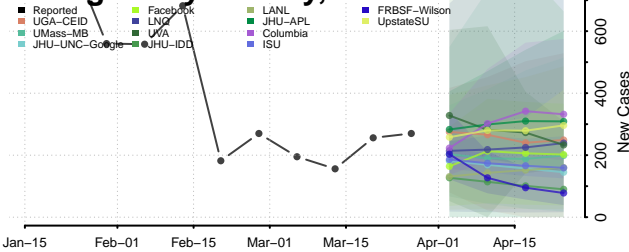

Maury County, Tennessee

McMinn County, Tennessee

McNairy County, Tennessee

Meigs County, Tennessee

Monroe County, Tennessee

Montgomery County, Tennessee

Moore County, Tennessee

Morgan County, Tennessee