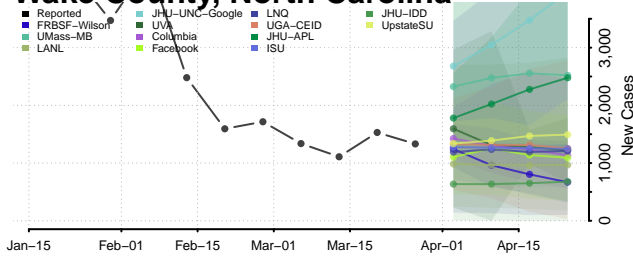

Wake County, North Carolina