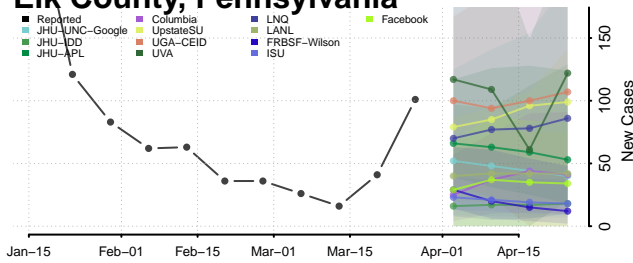

Elk County, Pennsylvania