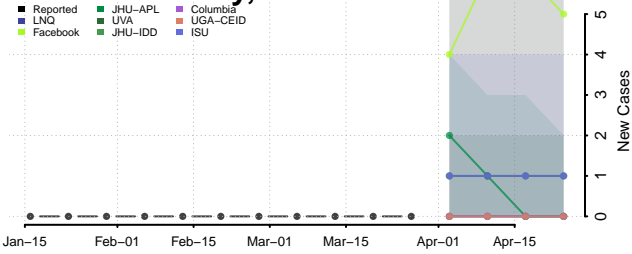

Duchesne County, Utah

Emery County, Utah

Garfield County, Utah

Grand County, Utah

Iron County, Utah

Juab County, Utah

Kane County, Utah

Millard County, Utah