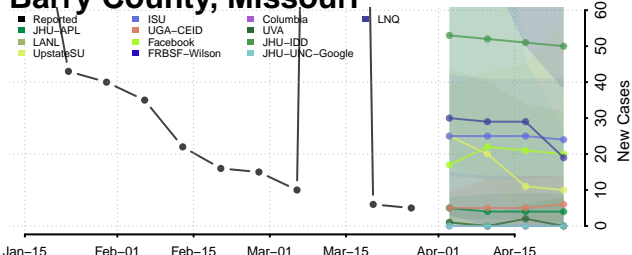

Barry County, Missouri