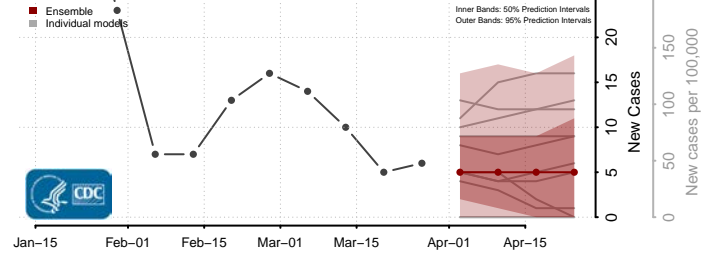

Wright County, Iowa