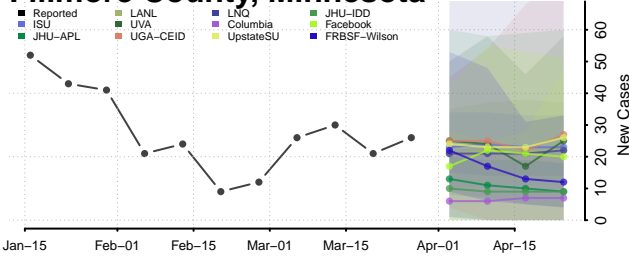

Fillmore County, Minnesota