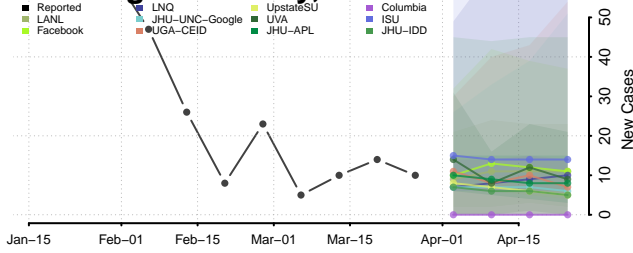

Washington County, Maine