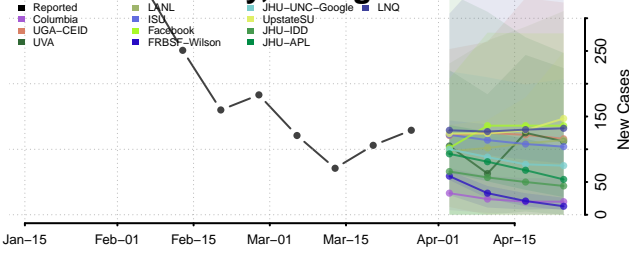

Wayne County, Georgia

Webster County, Georgia

Wheeler County, Georgia

White County, Georgia

Whitfield County, Georgia

Wilcox County, Georgia

Wilkes County, Georgia

Wilkinson County, Georgia