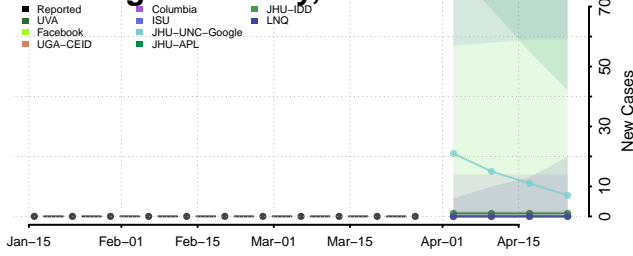

Washington County, Utah