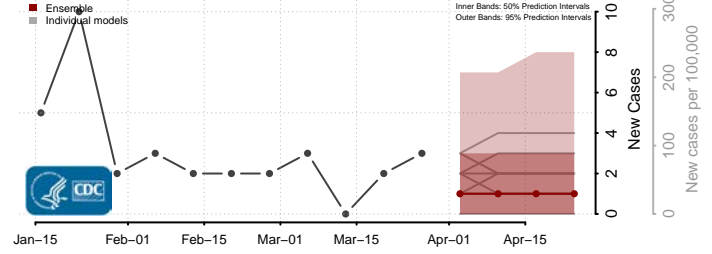

Harlan County, Nebraska