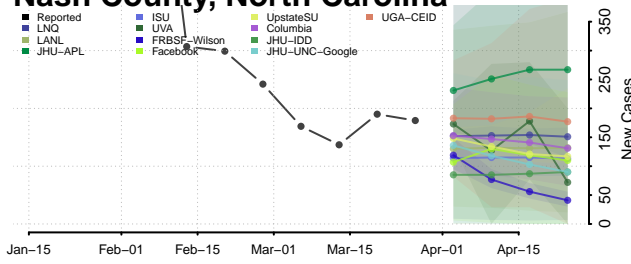

Nash County, North Carolina