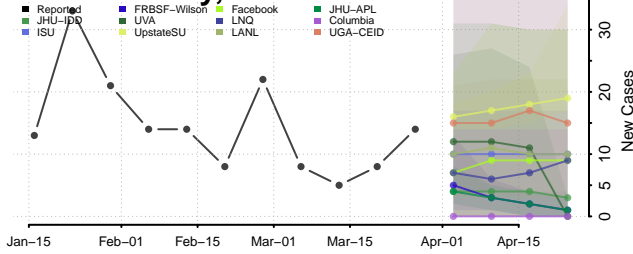

Edmunds County, South Dakota

Fall River County, South Dakota

Faulk County, South Dakota

Grant County, South Dakota

Gregory County, South Dakota

Haakon County, South Dakota

Hamlin County, South Dakota

Hand County, South Dakota