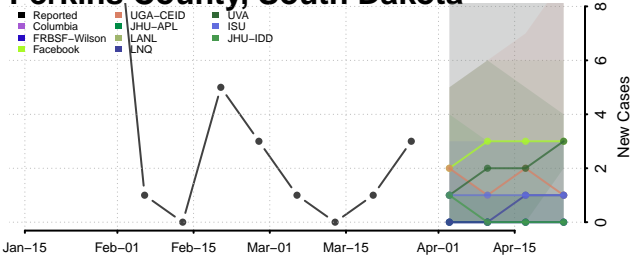

Perkins County, South Dakota