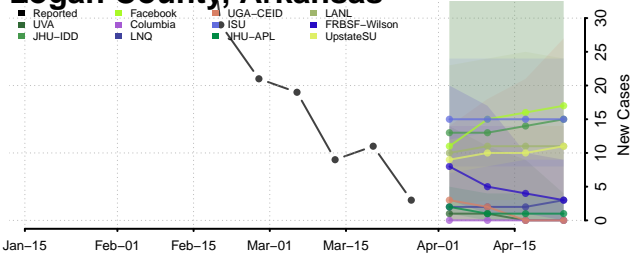

Logan County, Arkansas