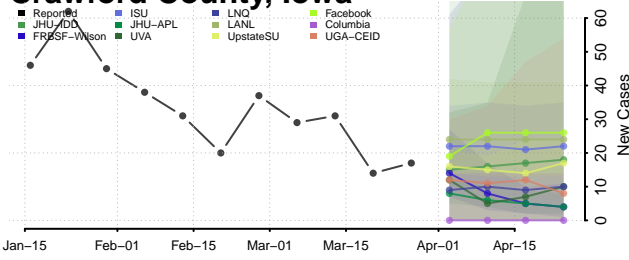

Chickasaw County, Iowa

Clarke County, Iowa

Clay County, Iowa

Clayton County, Iowa

Clinton County, Iowa

Crawford County, Iowa

Dallas County, Iowa

Davis County, Iowa