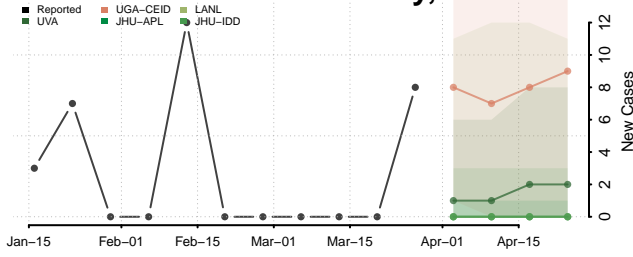

Juneau County, Alaska

Kenai Peninsula County, Alaska

Ketchikan Gateway County, Alaska

Kodiak Island County, Alaska

Kusilvak County, Alaska

Lake and Peninsula County, Alaska

Matanuska-Susitna County, Alaska

Nome County, Alaska