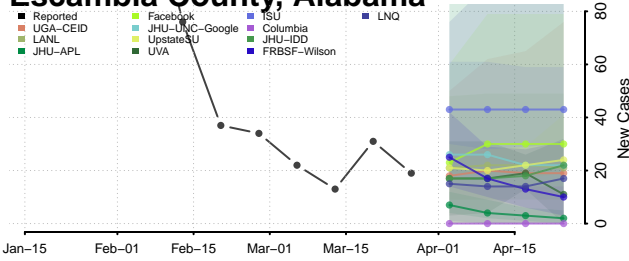

Dale County, Alabama

Dallas County, Alabama

DeKalb County, Alabama

Elmore County, Alabama

Escambia County, Alabama

Etowah County, Alabama

Fayette County, Alabama

Franklin County, Alabama