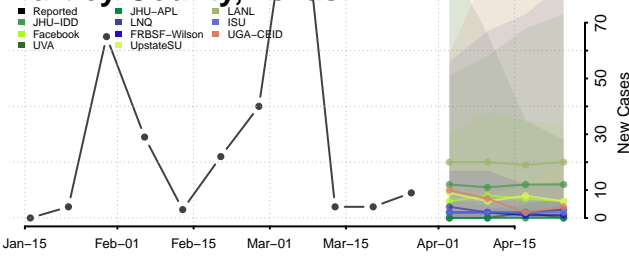

Hartley County, Texas