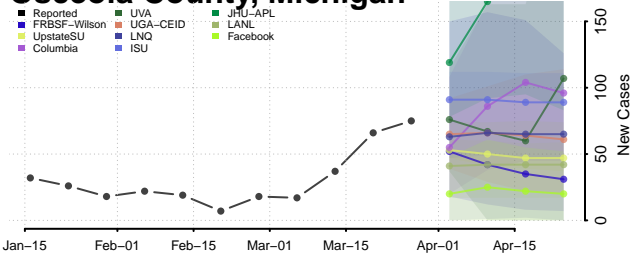

Osceola County, Michigan