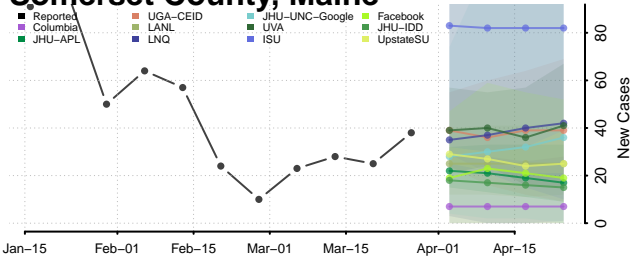

Knox County, Maine

Lincoln County, Maine

Oxford County, Maine

Penobscot County, Maine

Piscataquis County, Maine

Sagadahoc County, Maine

Somerset County, Maine

Waldo County, Maine