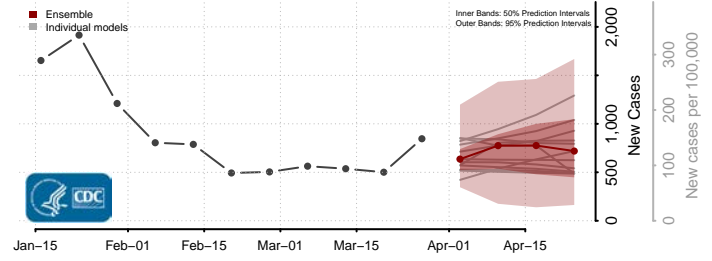

Douglas County, Nebraska