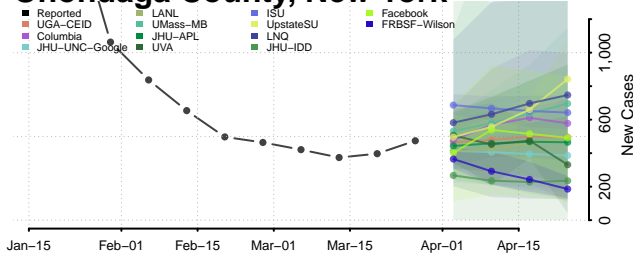

Onondaga County, New York