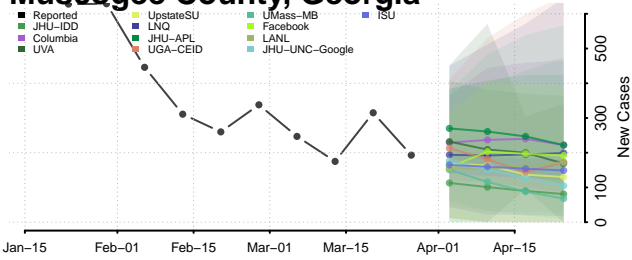

Montgomery County, Georgia

Morgan County, Georgia

Murray County, Georgia

Muscogee County, Georgia

Newton County, Georgia

Oconee County, Georgia

Oglethorpe County, Georgia

Paulding County, Georgia