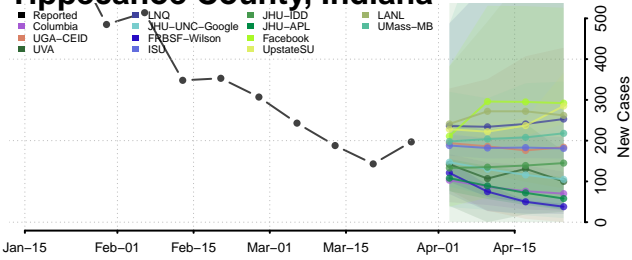

Tippecanoe County, Indiana