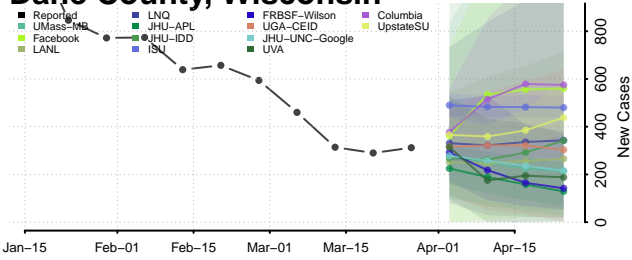

Dane County, Wisconsin