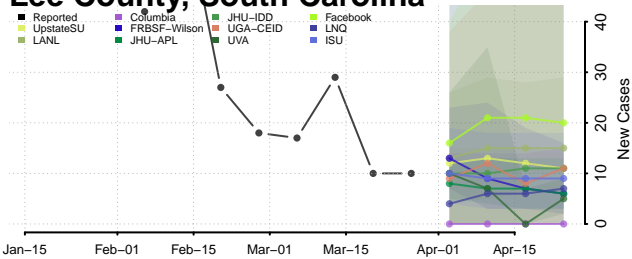

Lee County, South Carolina