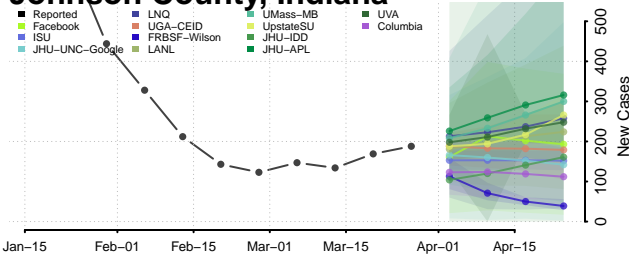

Howard County, Indiana

Huntington County, Indiana

Jackson County, Indiana

Jasper County, Indiana

Jay County, Indiana

Jefferson County, Indiana

Jennings County, Indiana

Johnson County, Indiana