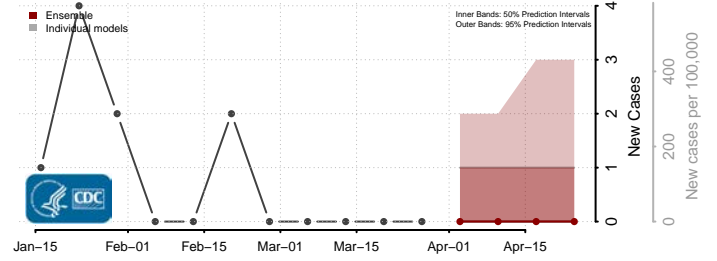

Treasure County, Montana