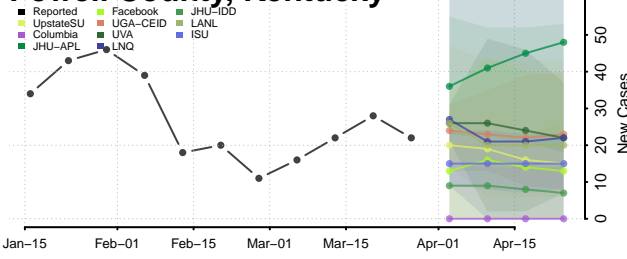

Powell County, Kentucky