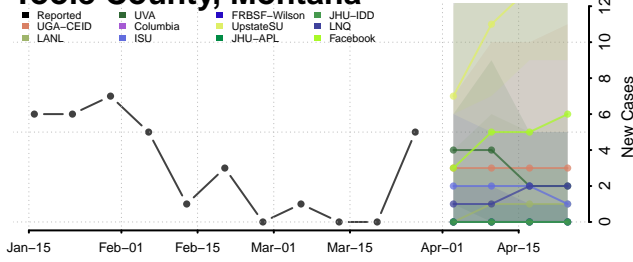

Rosebud County, Montana

Sanders County, Montana

Sheridan County, Montana

Silver Bow County, Montana

Stillwater County, Montana

Sweet Grass County, Montana

Teton County, Montana

Toole County, Montana