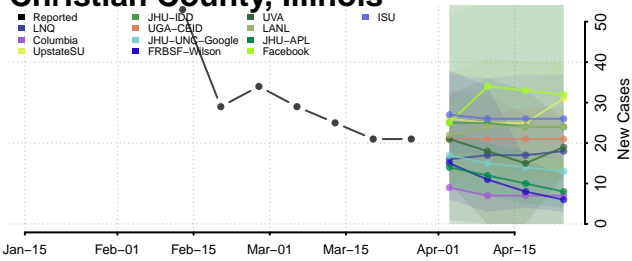

Christian County, Illinois