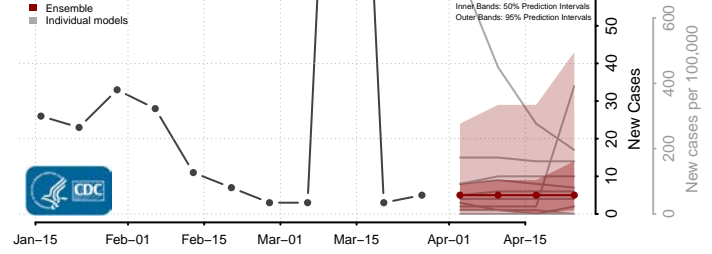

Carroll County, Missouri