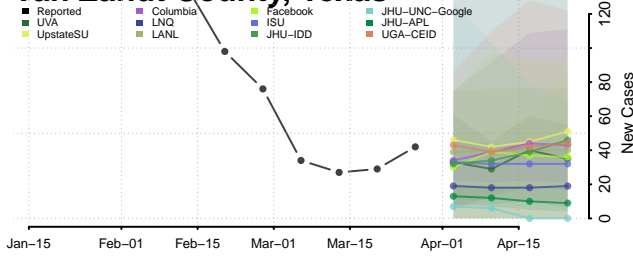

Van Zandt County, Texas