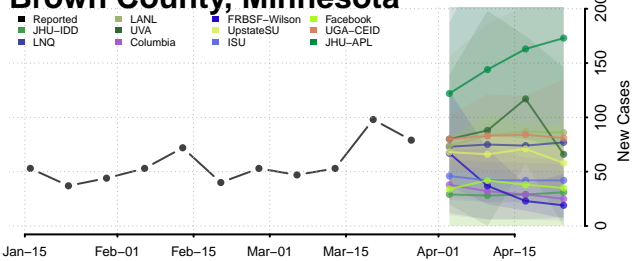

Brown County, Minnesota