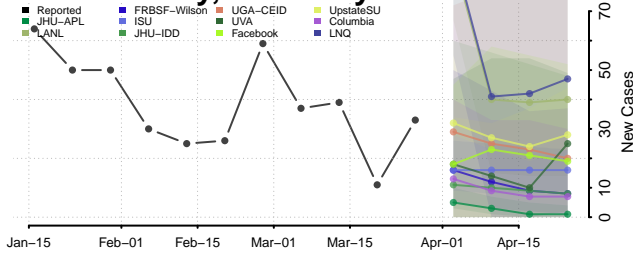

Adair County, Kentucky