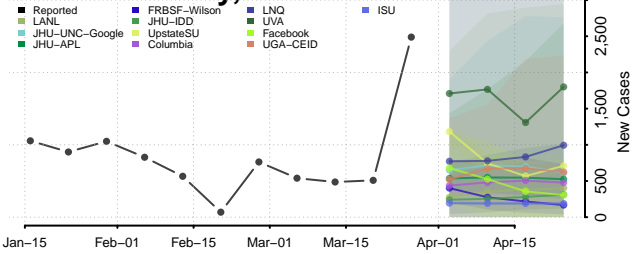

Brazos County, Texas