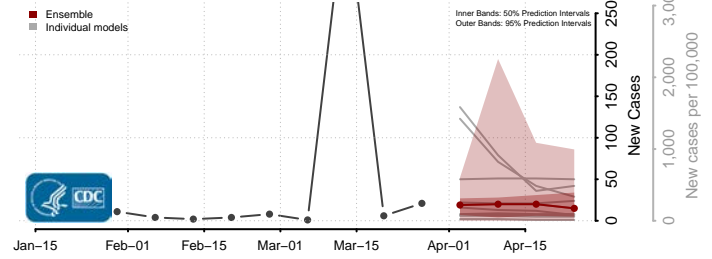

Monroe County, Missouri