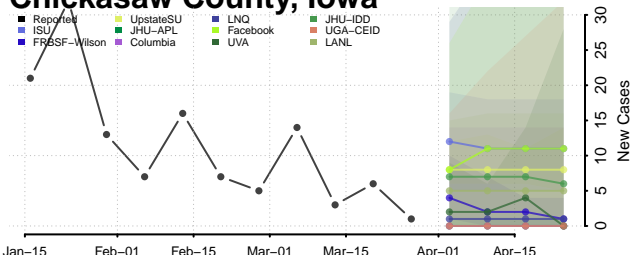

Chickasaw County, Iowa