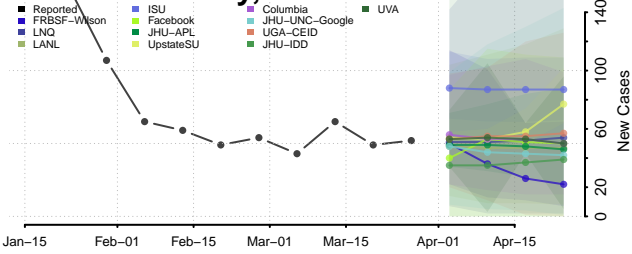

Ashland County, Ohio