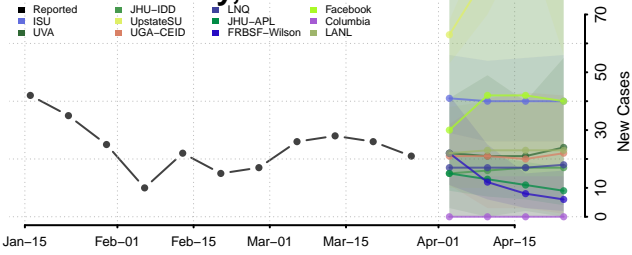

Cheyenne County, Nebraska

Clay County, Nebraska

Colfax County, Nebraska

Cuming County, Nebraska

Custer County, Nebraska

Dakota County, Nebraska

Dawes County, Nebraska

Dawson County, Nebraska