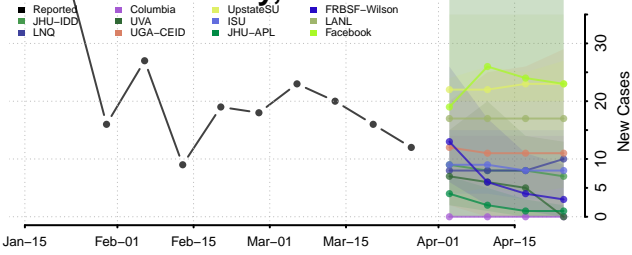

Lawrence County, Illinois

Lee County, Illinois

Livingston County, Illinois

Logan County, Illinois

Macon County, Illinois

Macoupin County, Illinois

Madison County, Illinois

Marion County, Illinois