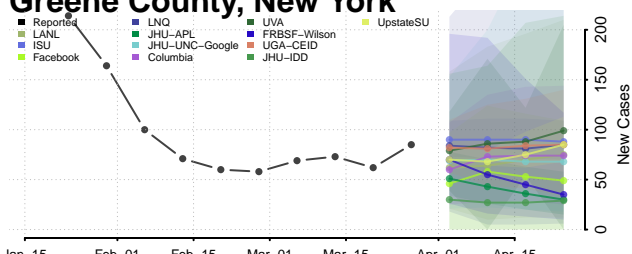

Greene County, New York