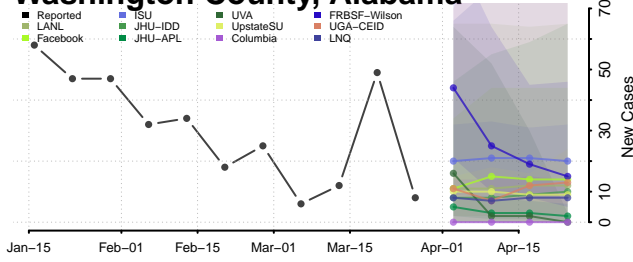

Washington County, Alabama