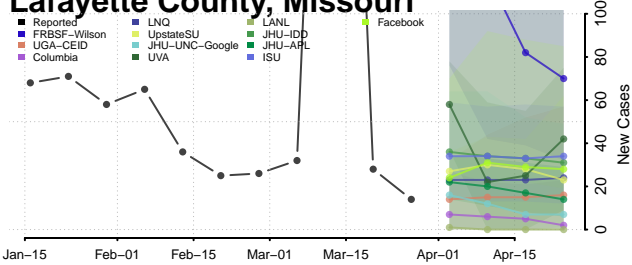

Jackson County, Missouri

Jasper County, Missouri

Jefferson County, Missouri

Johnson County, Missouri

Knox County, Missouri

Laclede County, Missouri

Lafayette County, Missouri

Lawrence County, Missouri