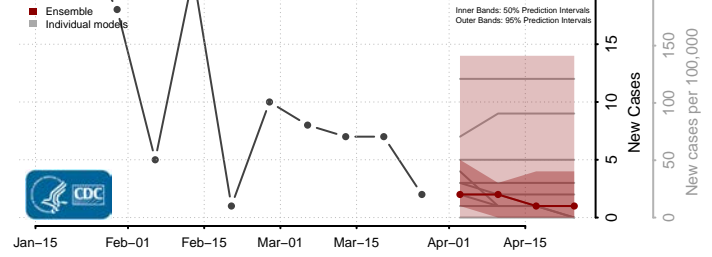

Caldwell County, Louisiana