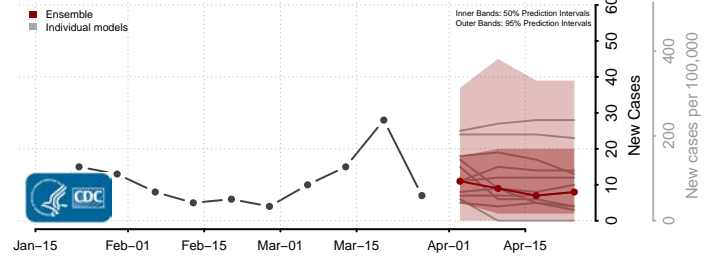

Chippewa County, Minnesota