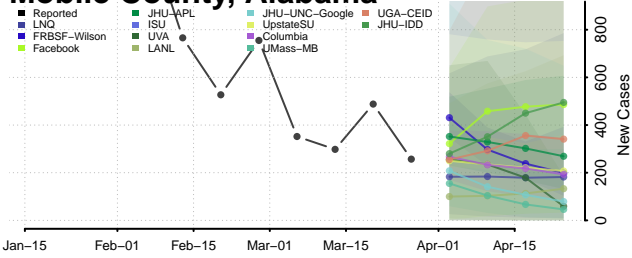

Geneva County, Alabama

Greene County, Alabama

Hale County, Alabama

Henry County, Alabama

Houston County, Alabama

Jackson County, Alabama

Jefferson County, Alabama

Lamar County, Alabama

Lauderdale County, Alabama

Lawrence County, Alabama

Lee County, Alabama

Limestone County, Alabama

Lowndes County, Alabama

Macon County, Alabama

Madison County, Alabama

Marengo County, Alabama

Marion County, Alabama

Marshall County, Alabama

Mobile County, Alabama

Monroe County, Alabama

Montgomery County, Alabama

Morgan County, Alabama

Perry County, Alabama

Pickens County, Alabama