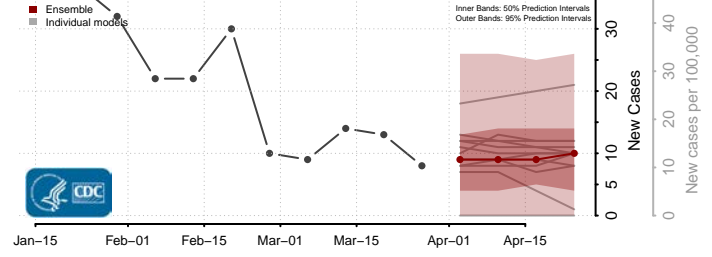

Clallam County, Washington