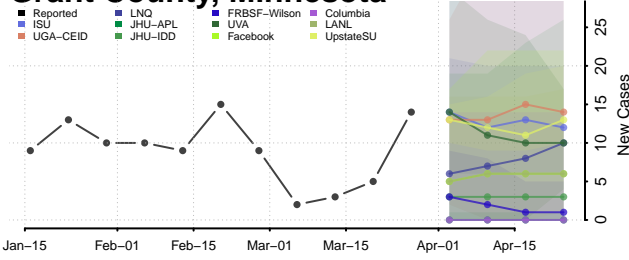

Fillmore County, Minnesota

Freeborn County, Minnesota

Goodhue County, Minnesota

Grant County, Minnesota

Hennepin County, Minnesota

Houston County, Minnesota

Hubbard County, Minnesota

Isanti County, Minnesota