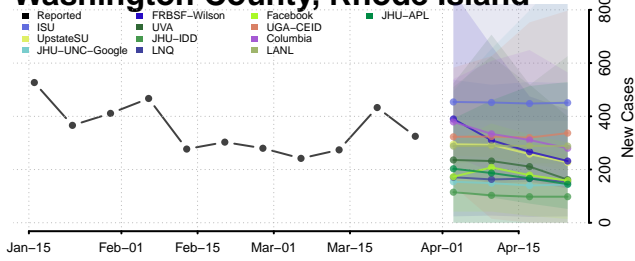

Washington County, Rhode Island