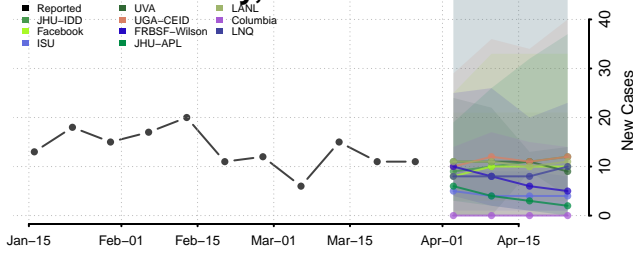

Cassia County, Idaho

Clark County, Idaho

Clearwater County, Idaho

Custer County, Idaho

Elmore County, Idaho

Franklin County, Idaho

Fremont County, Idaho

Gem County, Idaho