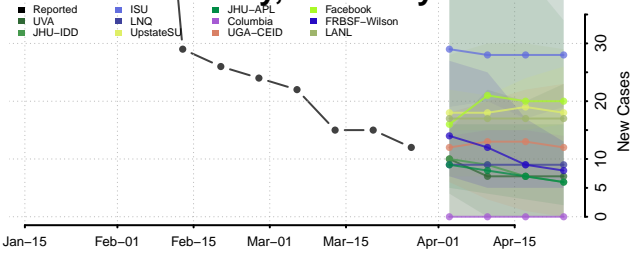

Anderson County, Kentucky

Ballard County, Kentucky

Barren County, Kentucky

Bath County, Kentucky

Bell County, Kentucky

Boone County, Kentucky

Bourbon County, Kentucky

Boyd County, Kentucky