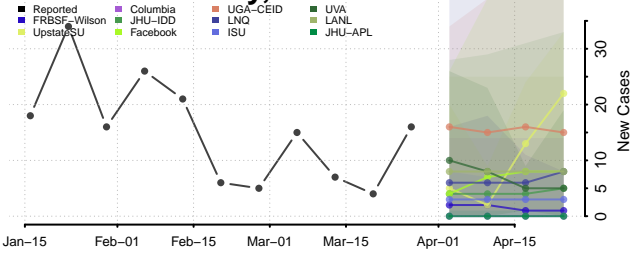

Brewster County, Texas