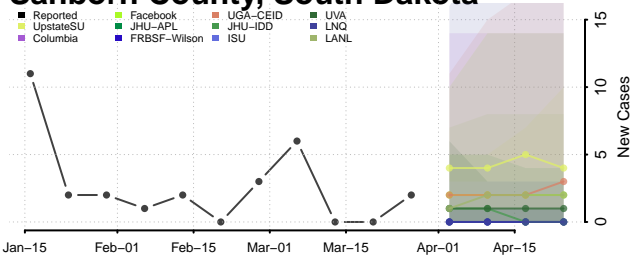

Sanborn County, South Dakota