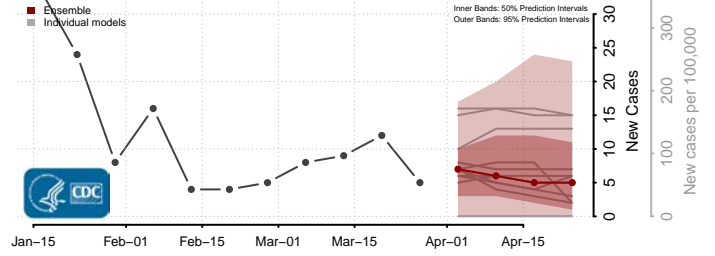

Red Lake County, Minnesota

Redwood County, Minnesota

Renville County, Minnesota

Rice County, Minnesota

Rock County, Minnesota

Roseau County, Minnesota

Scott County, Minnesota

Sherburne County, Minnesota