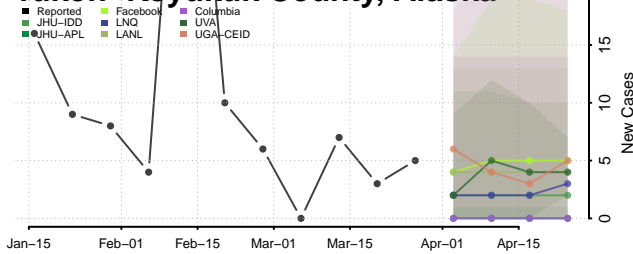

Yukon-Koyukuk County, Alaska