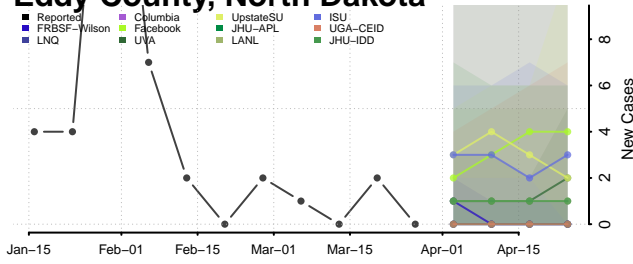

Divide County, North Dakota

Dunn County, North Dakota

Eddy County, North Dakota

Emmons County, North Dakota

Foster County, North Dakota

Golden Valley County, North Dakota

Grand Forks County, North Dakota

Grant County, North Dakota