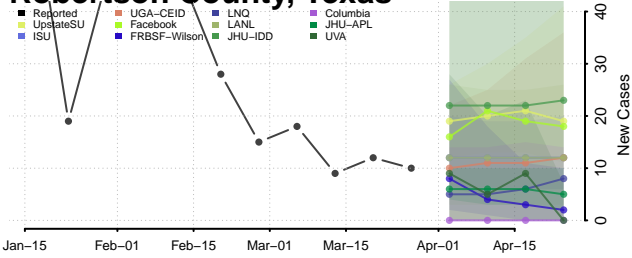

Robertson County, Texas