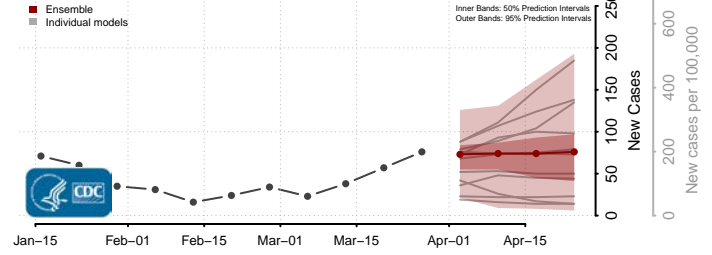

Clearwater County, Minnesota

Cook County, Minnesota

Cottonwood County, Minnesota

Crow Wing County, Minnesota

Dakota County, Minnesota

Dodge County, Minnesota

Douglas County, Minnesota

Faribault County, Minnesota