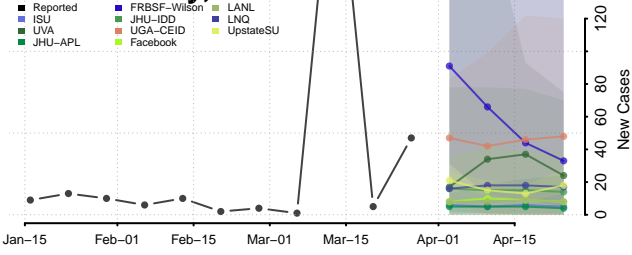

Ralls County, Missouri