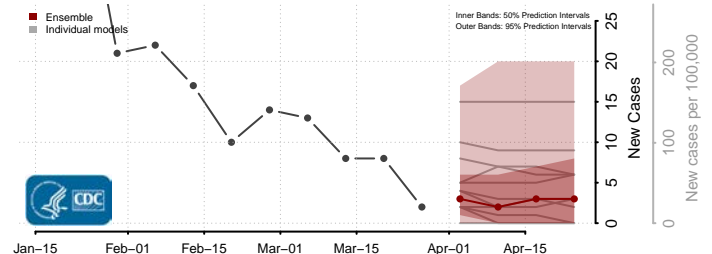

Chesapeake County, Virginia

Chesterfield County, Virginia

Clarke County, Virginia

Colonial Heights County, Virginia

Covington County, Virginia

Craig County, Virginia

Culpeper County, Virginia

Cumberland County, Virginia