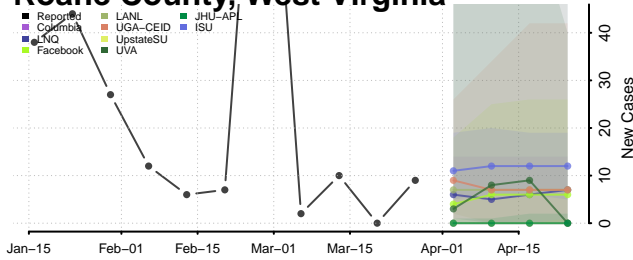

Roane County, West Virginia