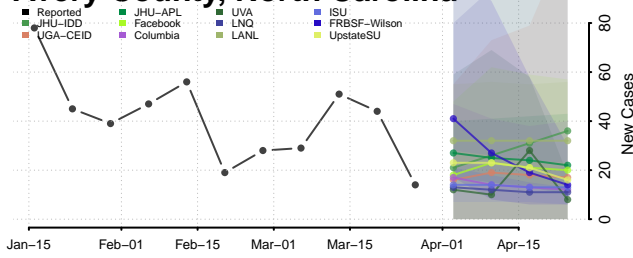

Beaufort County, North Carolina

Bertie County, North Carolina

Bladen County, North Carolina

Brunswick County, North Carolina

Buncombe County, North Carolina

Burke County, North Carolina

Chatham County, North Carolina