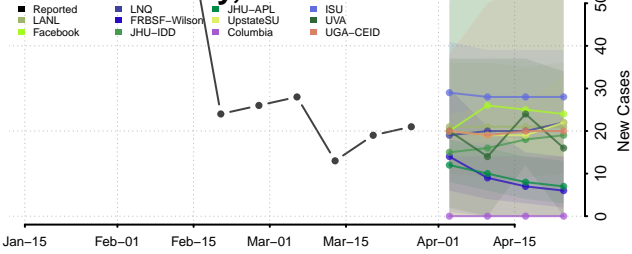

Adams County, Ohio