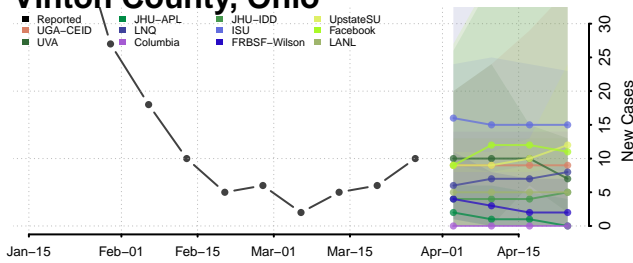

Van Wert County, Ohio

Vinton County, Ohio

Warren County, Ohio

Washington County, Ohio

Wayne County, Ohio

Williams County, Ohio

Wood County, Ohio

Wyandot County, Ohio