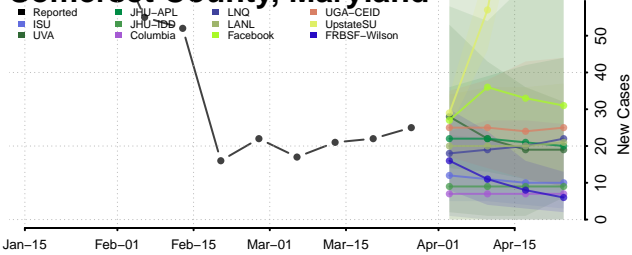

Howard County, Maryland

Kent County, Maryland

Montgomery County, Maryland

Prince George's County, Maryland

Queen Anne's County, Maryland

Somerset County, Maryland

St. Mary's County, Maryland

Talbot County, Maryland