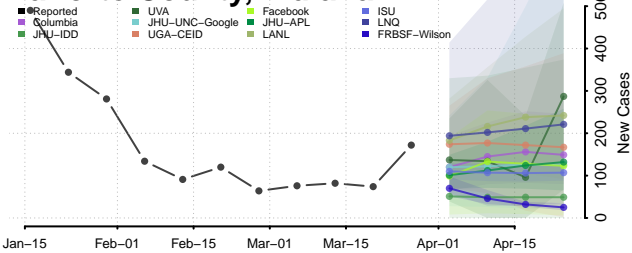

Knox County, Indiana

Kosciusko County, Indiana

LaGrange County, Indiana

Lake County, Indiana

LaPorte County, Indiana

Lawrence County, Indiana

Madison County, Indiana

Marion County, Indiana