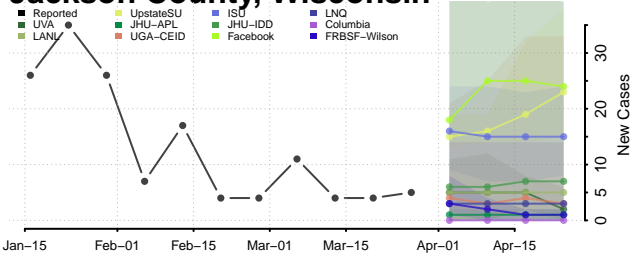

Jackson County, Wisconsin