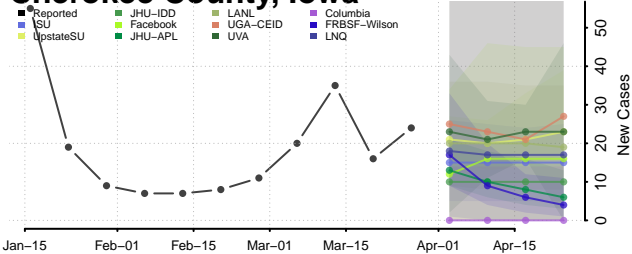

Buena Vista County, Iowa

Butler County, Iowa

Calhoun County, Iowa

Carroll County, Iowa

Cass County, Iowa

Cedar County, Iowa

Cerro Gordo County, Iowa

Cherokee County, Iowa