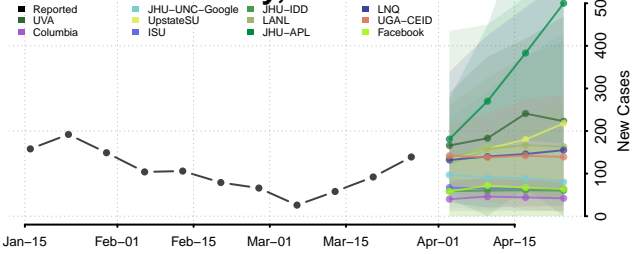

Whiteside County, Illinois