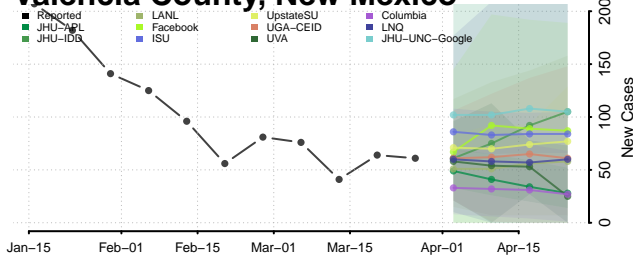

Sierra County, New Mexico

Socorro County, New Mexico

Taos County, New Mexico

Torrance County, New Mexico

Union County, New Mexico

Valencia County, New Mexico

New York

Albany County, New York