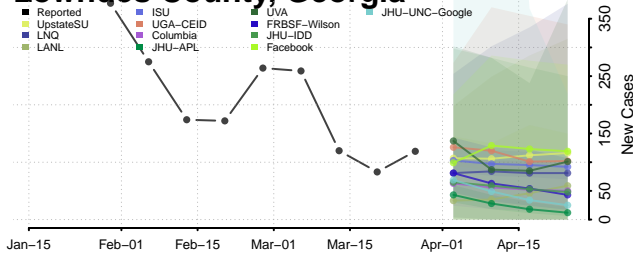

Laurens County, Georgia

Lee County, Georgia

Liberty County, Georgia

Lincoln County, Georgia

Long County, Georgia

Lowndes County, Georgia

Lumpkin County, Georgia

Macon County, Georgia