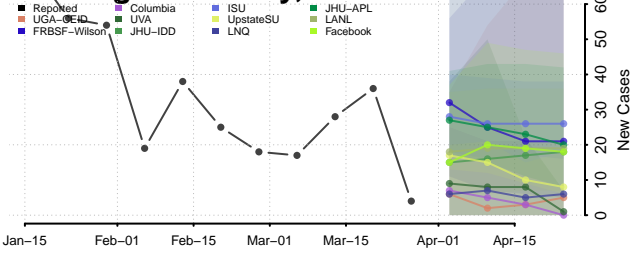

Otero County, New Mexico

Quay County, New Mexico

Rio Arriba County, New Mexico

Roosevelt County, New Mexico

San Juan County, New Mexico

San Miguel County, New Mexico

Sandoval County, New Mexico

Santa Fe County, New Mexico