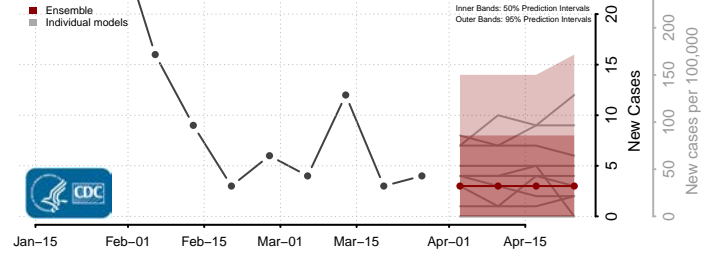

Hamilton County, Nebraska