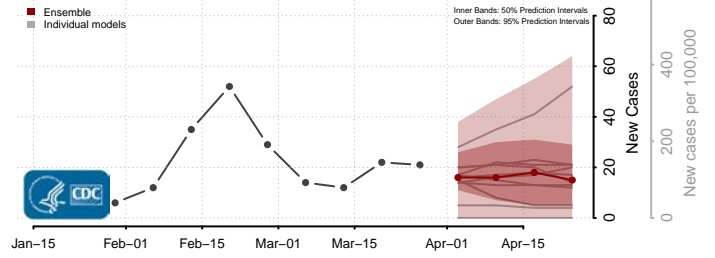

Red Lake County, Minnesota

Redwood County, Minnesota

Renville County, Minnesota

Rice County, Minnesota

Rock County, Minnesota

Roseau County, Minnesota

Scott County, Minnesota

Sherburne County, Minnesota