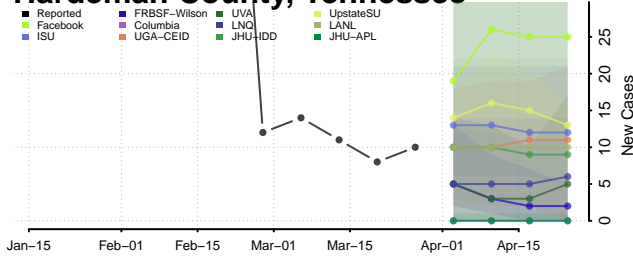

Hardeman County, Tennessee