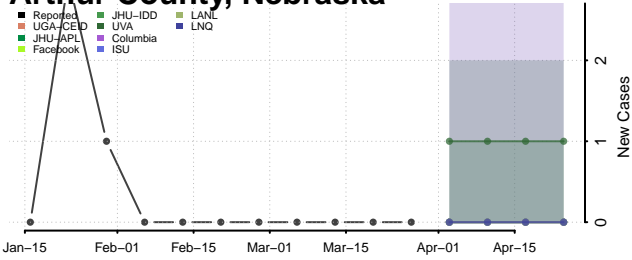

Arthur County, Nebraska