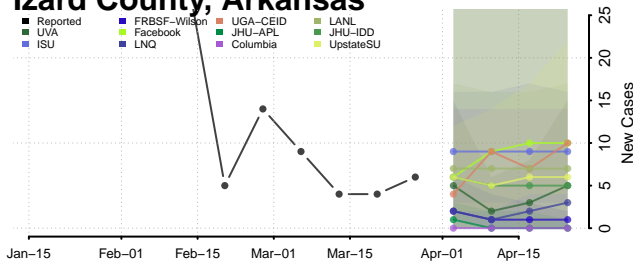

Garland County, Arkansas

Grant County, Arkansas

Greene County, Arkansas

Hempstead County, Arkansas

Hot Spring County, Arkansas

Howard County, Arkansas

Independence County, Arkansas

Izard County, Arkansas