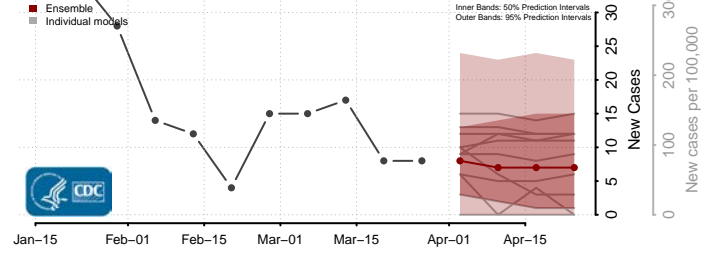

Warren County, Iowa

Washington County, Iowa

Wayne County, Iowa

Webster County, Iowa

Winnebago County, Iowa

Winneshiek County, Iowa

Woodbury County, Iowa

Worth County, Iowa