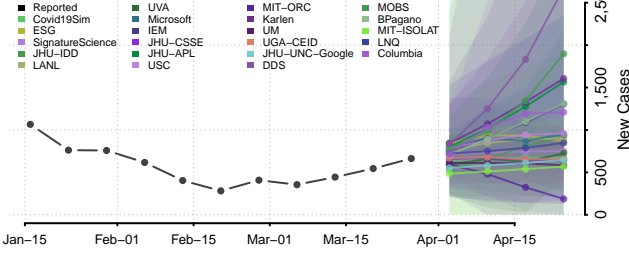

Guam

Hawaii

Hawaii County, Hawaii

Honolulu County, Hawaii

Kalawao County, Hawaii

Kauai County, Hawaii