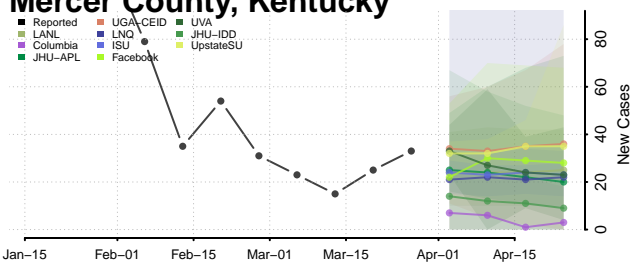

Mercer County, Kentucky