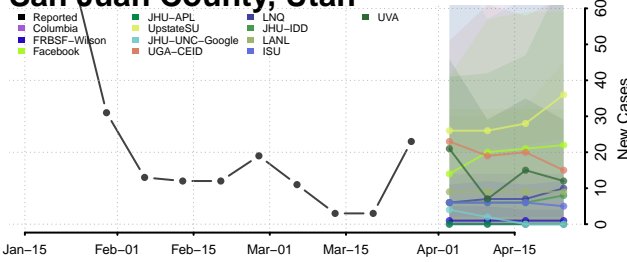

San Juan County, Utah