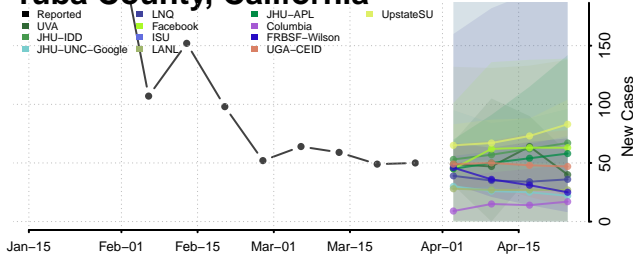

Sutter County, California

Tehama County, California

Trinity County, California

Tulare County, California

Tuolumne County, California

Ventura County, California

Yolo County, California

Yuba County, California