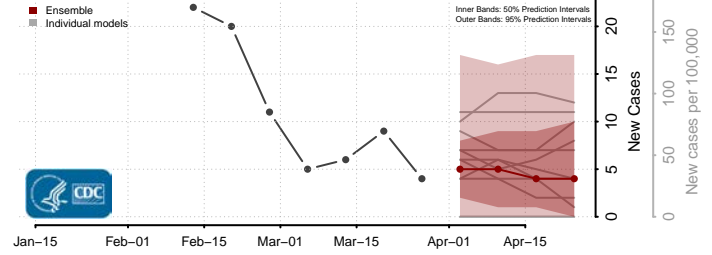

Washington County, Kentucky

Wayne County, Kentucky

Webster County, Kentucky

Whitley County, Kentucky

Wolfe County, Kentucky

Woodford County, Kentucky

Louisiana*

*New weekly cases may decrease in this location over the next four weeks. For these locations, the ensemble forecast indicates a probability of 0.75 or greater that fewer cases will be reported in week four of the forecast than in the last reported week.