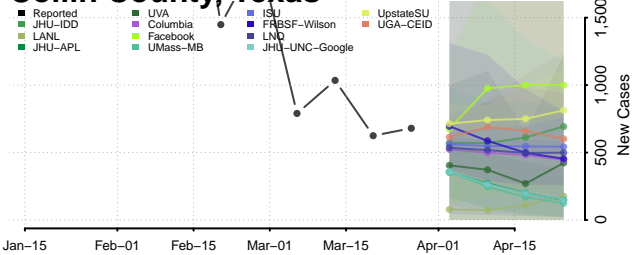

Collin County, Texas