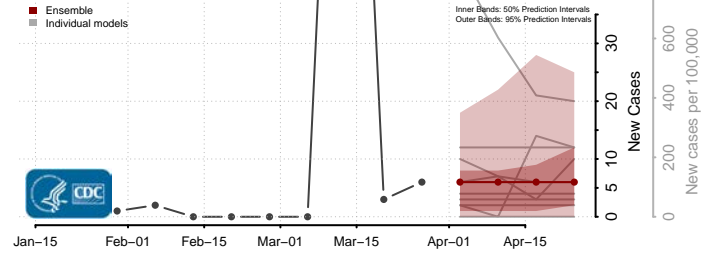

Atchison County, Missouri