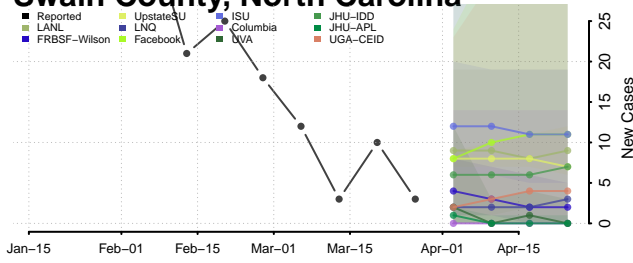

Scotland County, North Carolina

Stanly County, North Carolina

Stokes County, North Carolina

Surry County, North Carolina

Swain County, North Carolina

Transylvania County, North Carolina

Tyrrell County, North Carolina