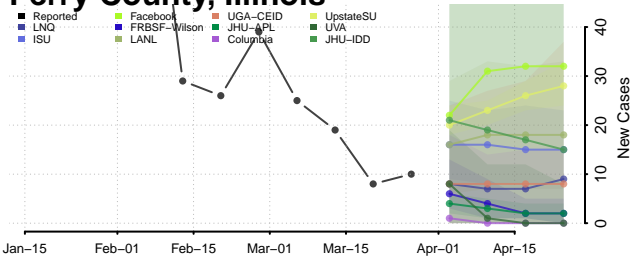

Monroe County, Illinois

Montgomery County, Illinois

Morgan County, Illinois

Moultrie County, Illinois

Ogle County, Illinois

Peoria County, Illinois

Perry County, Illinois

Richland County, Illinois