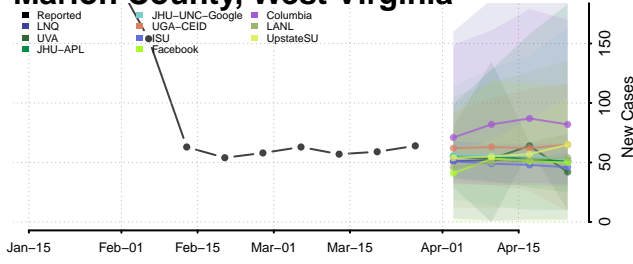

Marion County, West Virginia