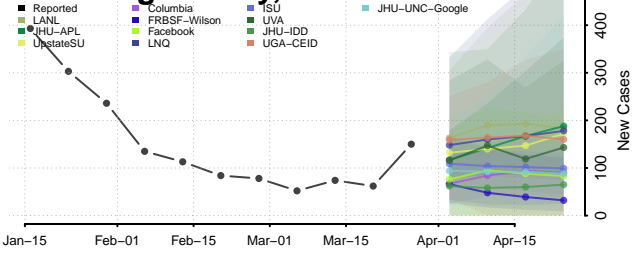

Chemung County, New York