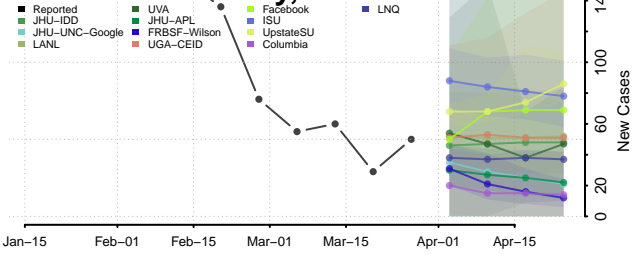

Randolph County, North Carolina

Richmond County, North Carolina

Robeson County, North Carolina

Rockingham County, North Carolina

Rowan County, North Carolina

Rutherford County, North Carolina

Sampson County, North Carolina