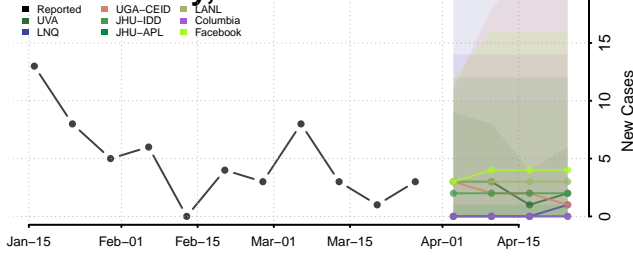

North Slope County, Alaska

Northwest Arctic County, Alaska

Petersburg County, Alaska

Prince of Wales-Hyder County, Alaska

Sitka County, Alaska

Skagway County, Alaska

Southeast Fairbanks County, Alaska

Valdez-Cordova County, Alaska