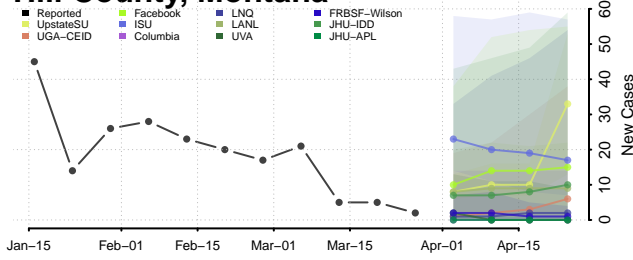

Hill County, Montana