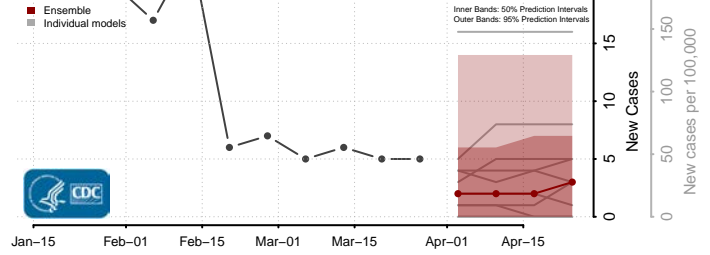

Vermilion County, Louisiana

Vernon County, Louisiana

Washington County, Louisiana

Webster County, Louisiana

West Baton Rouge County, Louisiana

West Carroll County, Louisiana

West Feliciana County, Louisiana