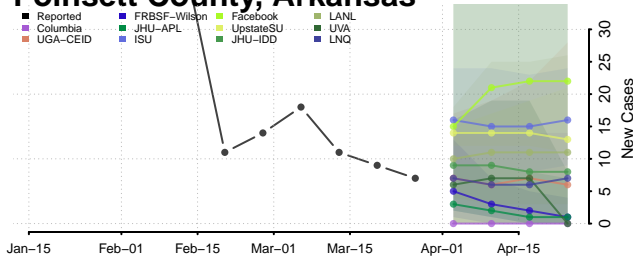

Nevada County, Arkansas

Newton County, Arkansas

Ouachita County, Arkansas

Perry County, Arkansas

Phillips County, Arkansas

Pike County, Arkansas

Poinsett County, Arkansas

Polk County, Arkansas