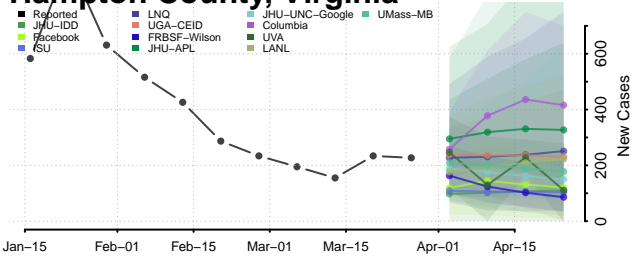

Hampton County, Virginia