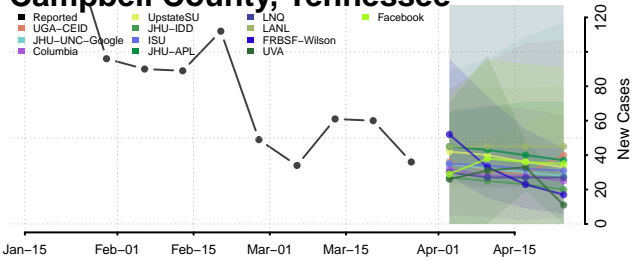

Campbell County, Tennessee