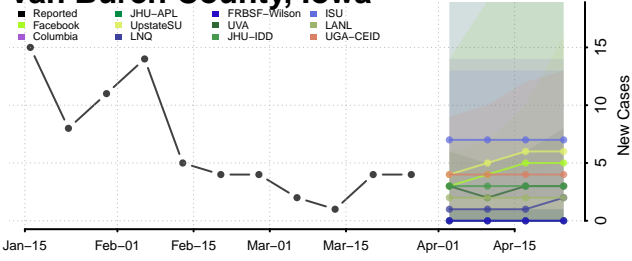

Shelby County, Iowa

Sioux County, Iowa

Story County, Iowa

Tama County, Iowa

Taylor County, Iowa

Union County, Iowa

Van Buren County, Iowa

Wapello County, Iowa