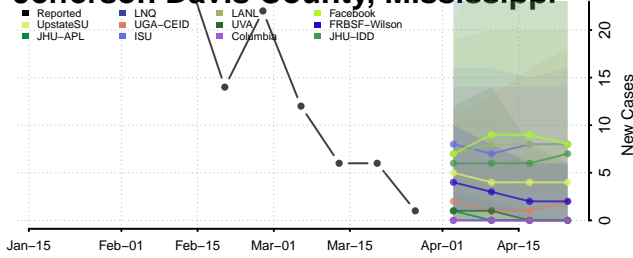

Itawamba County, Mississippi

Jackson County, Mississippi

Jasper County, Mississippi

Jefferson County, Mississippi

Jefferson Davis County, Mississippi

Jones County, Mississippi

Kemper County, Mississippi

Lafayette County, Mississippi