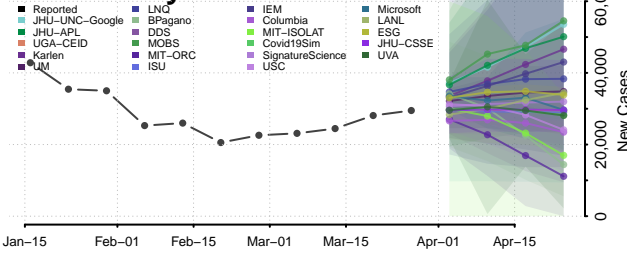

Grafton County, New Hampshire

Hillsborough County, New Hampshire

Merrimack County, New Hampshire

Rockingham County, New Hampshire

Strafford County, New Hampshire

Sullivan County, New Hampshire

New Jersey

Atlantic County, New Jersey