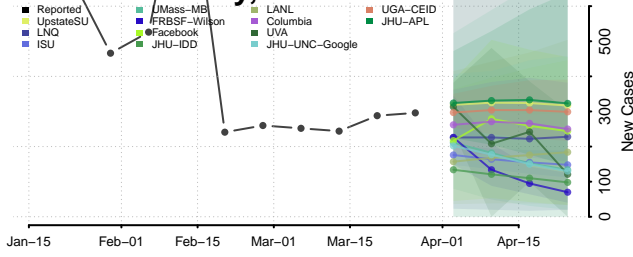

Sumner County, Tennessee