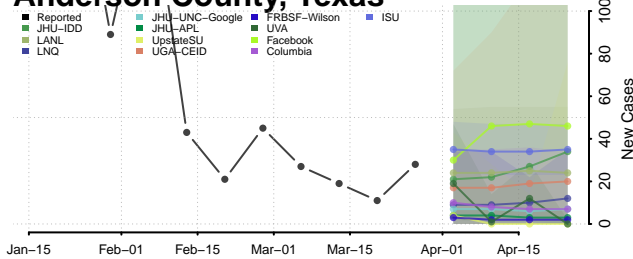

Anderson County, Texas