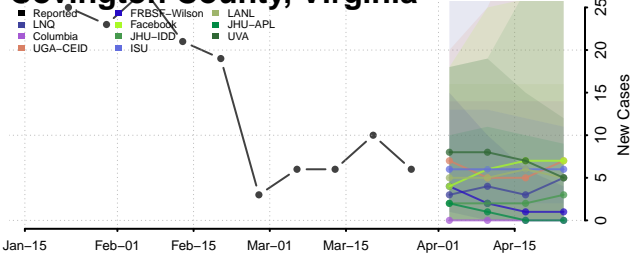

Chesapeake County, Virginia

Chesterfield County, Virginia

Clarke County, Virginia

Colonial Heights County, Virginia

Covington County, Virginia

Craig County, Virginia

Culpeper County, Virginia

Cumberland County, Virginia