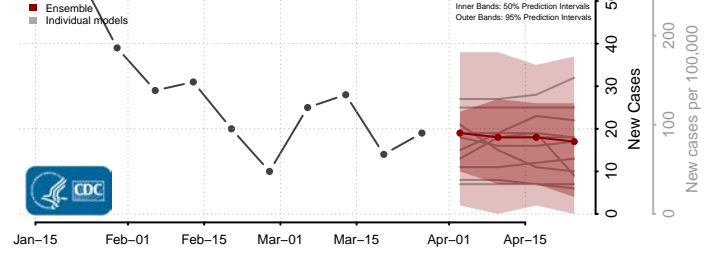

Clearwater County, Minnesota

Cook County, Minnesota

Cottonwood County, Minnesota

Crow Wing County, Minnesota

Dakota County, Minnesota

Dodge County, Minnesota

Douglas County, Minnesota

Faribault County, Minnesota