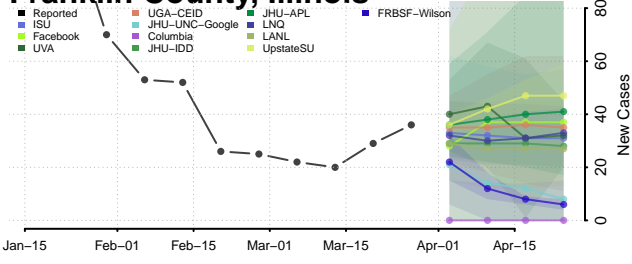

Franklin County, Illinois