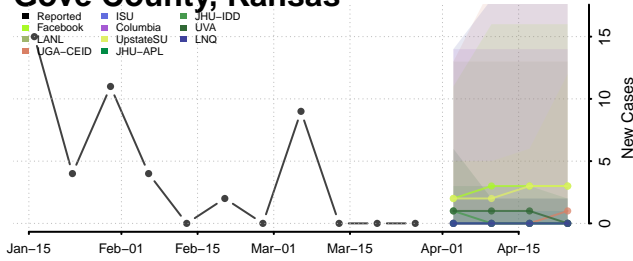

Gove County, Kansas