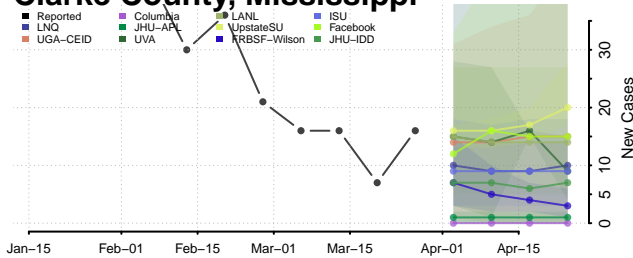

Clarke County, Mississippi