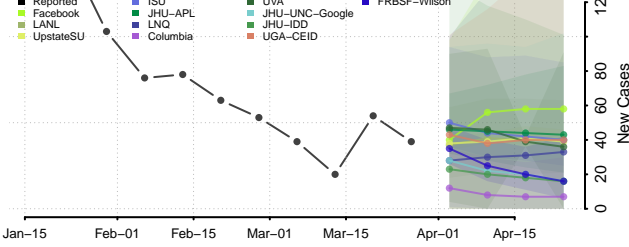

Hendry County, Florida