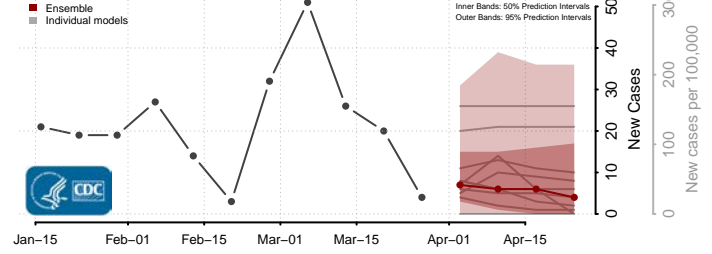

Knox County, Maine

Lincoln County, Maine

Oxford County, Maine

Penobscot County, Maine

Piscataquis County, Maine

Sagadahoc County, Maine

Somerset County, Maine

Waldo County, Maine