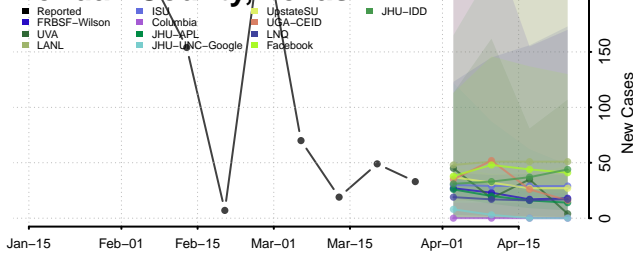

Kendall County, Texas