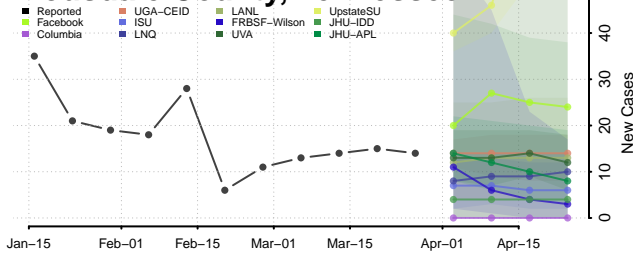

Trousdale County, Tennessee