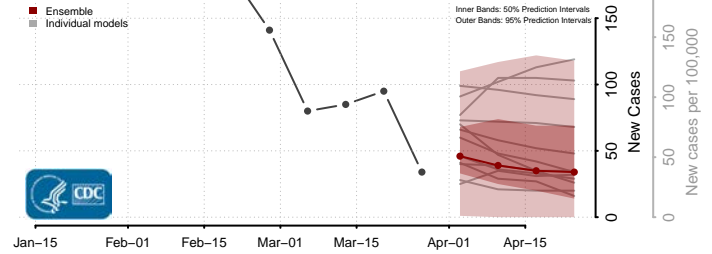

Beaufort County, North Carolina

Bertie County, North Carolina

Bladen County, North Carolina

Brunswick County, North Carolina

Buncombe County, North Carolina

Burke County, North Carolina

Chatham County, North Carolina