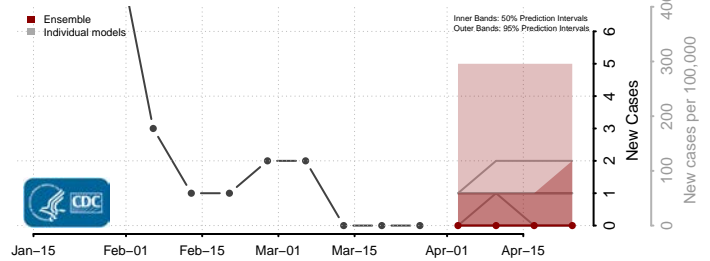

Broadwater County, Montana

Carbon County, Montana

Carter County, Montana

Cascade County, Montana

Chouteau County, Montana

Custer County, Montana

Daniels County, Montana

Dawson County, Montana