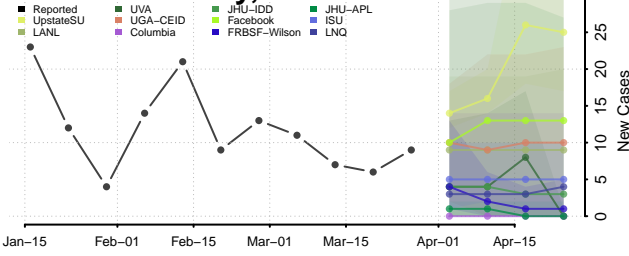

Miami County, Kansas

Mitchell County, Kansas

Montgomery County, Kansas

Morris County, Kansas

Morton County, Kansas

Nemaha County, Kansas

Neosho County, Kansas

Ness County, Kansas