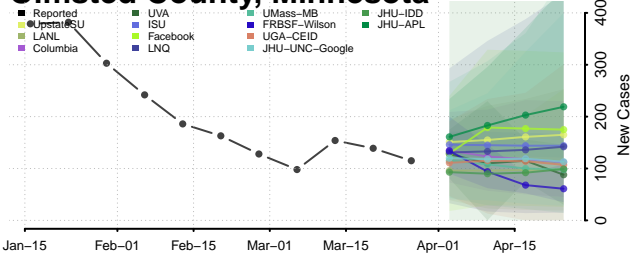

Olmsted County, Minnesota