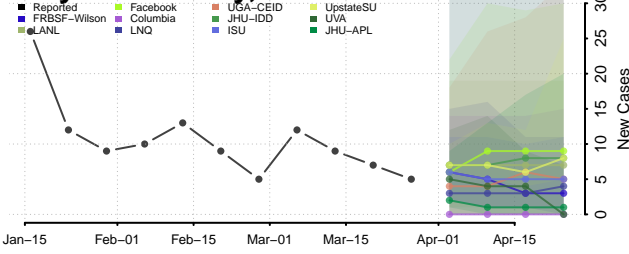

Lincoln County, Idaho

Madison County, Idaho

Minidoka County, Idaho

Nez Perce County, Idaho

Oneida County, Idaho

Owyhee County, Idaho

Payette County, Idaho

Power County, Idaho