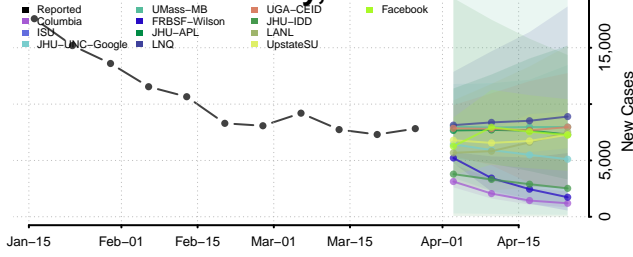

Jackson County, Florida

Jefferson County, Florida

Lafayette County, Florida

Lake County, Florida

Lee County, Florida

Martin County, Florida

Miami-Dade County, Florida

Monroe County, Florida