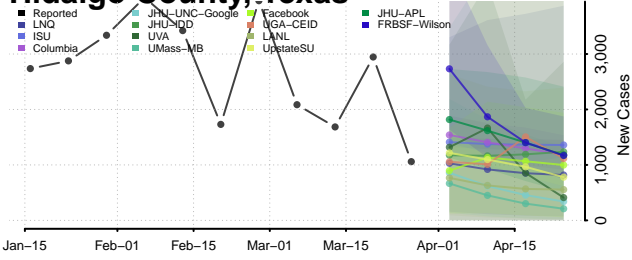

Hidalgo County, Texas