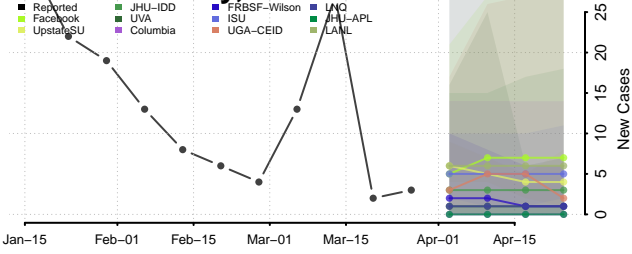

Brooks County, Texas