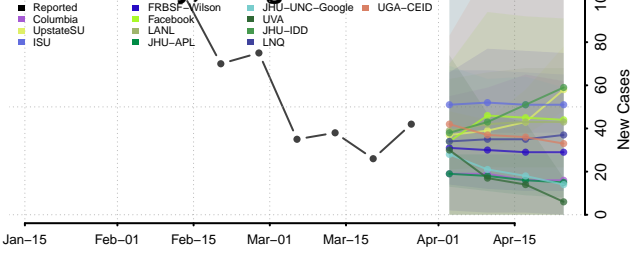

Marion County, Oregon

Morrow County, Oregon

Multnomah County, Oregon

Polk County, Oregon

Sherman County, Oregon

Tillamook County, Oregon

Umatilla County, Oregon

Union County, Oregon