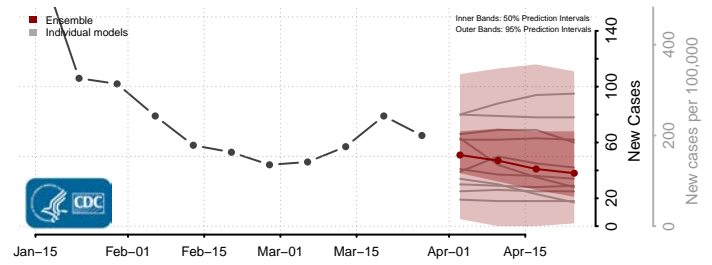

Iberville County, Louisiana