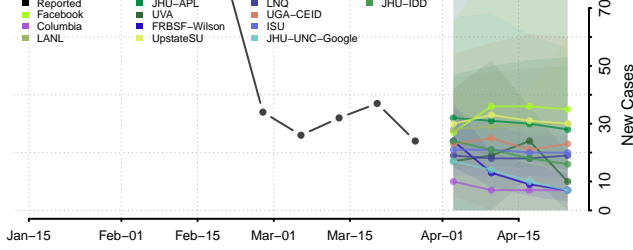

Cumberland County, Tennessee

Davidson County, Tennessee

DeCATur County, Tennessee

DeKalb County, Tennessee

Dickson County, Tennessee

Dyer County, Tennessee

Fayette County, Tennessee

Fentress County, Tennessee