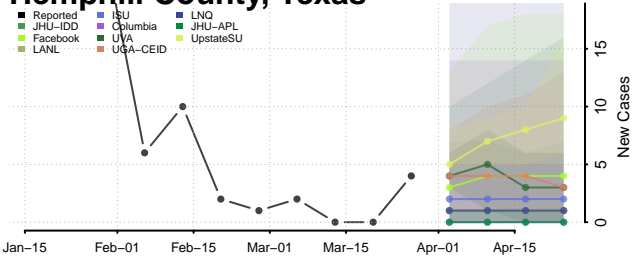

Hemphill County, Texas