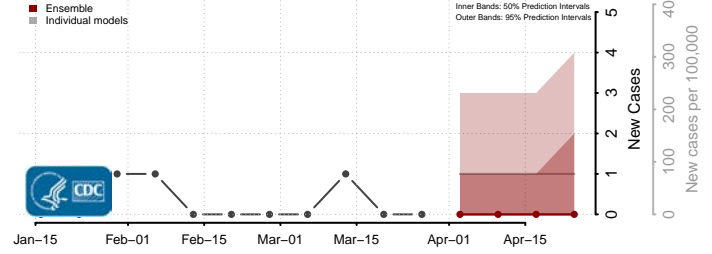

Harding County, South Dakota