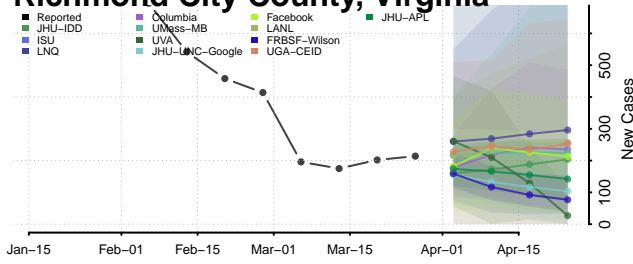

Richmond City County, Virginia