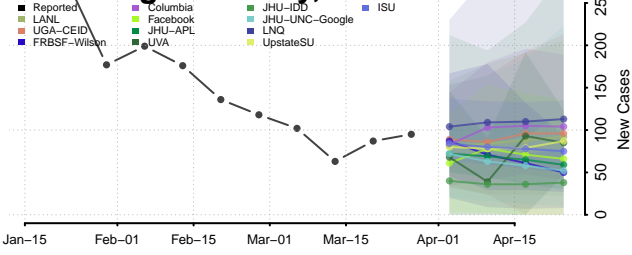

Cattaraugus County, New York