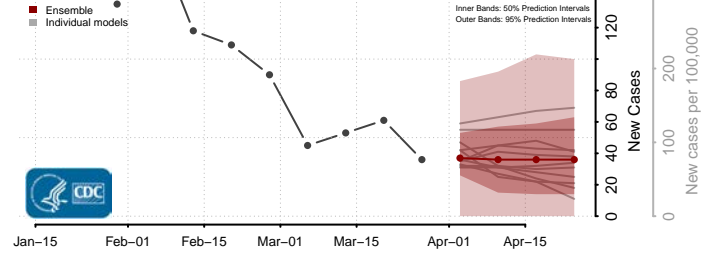

Beaufort County, North Carolina

Bertie County, North Carolina

Bladen County, North Carolina

Brunswick County, North Carolina

Buncombe County, North Carolina

Burke County, North Carolina

Chatham County, North Carolina