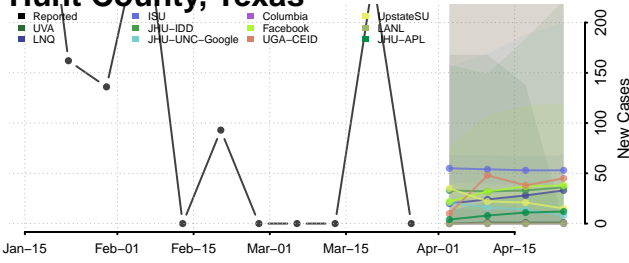

Howard County, Texas

Hudspeth County, Texas

Hunt County, Texas

Hutchinson County, Texas

Irion County, Texas

Jack County, Texas

Jackson County, Texas

Jasper County, Texas