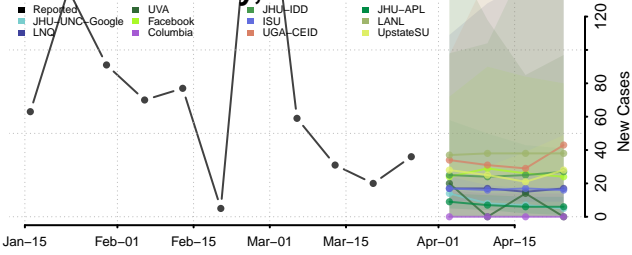

Calhoun County, Texas