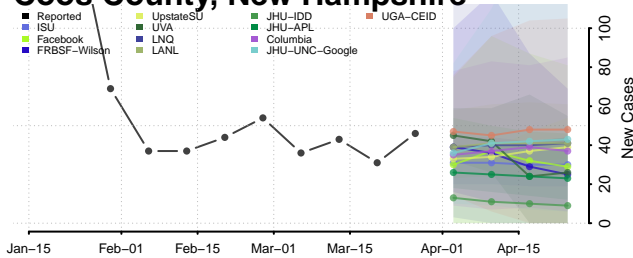

Storey County, Nevada

Washoe County, Nevada

White Pine County, Nevada

New Hampshire

Belknap County, New Hampshire

Carroll County, New Hampshire

Cheshire County, New Hampshire

Coos County, New Hampshire