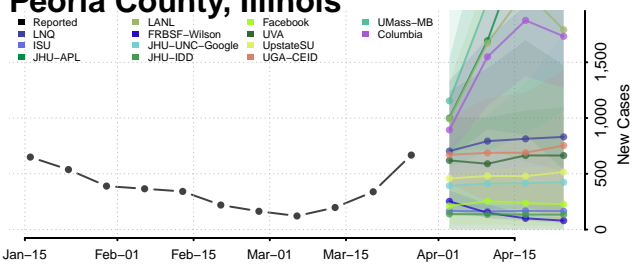

Monroe County, Illinois

Montgomery County, Illinois

Morgan County, Illinois

Moultrie County, Illinois

Ogle County, Illinois

Peoria County, Illinois

Perry County, Illinois

Richland County, Illinois