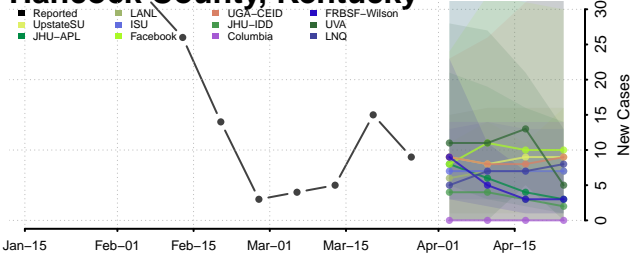

Grayson County, Kentucky

Green County, Kentucky

Greenup County, Kentucky

Hancock County, Kentucky

Hardin County, Kentucky

Harlan County, Kentucky

Harrison County, Kentucky

Hart County, Kentucky