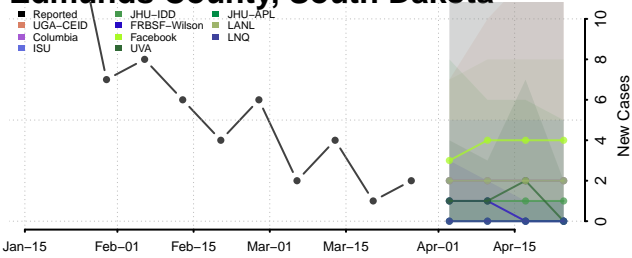

Edmunds County, South Dakota