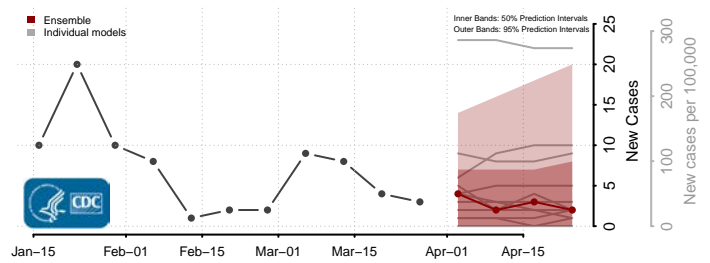

Slope County, North Dakota

Stark County, North Dakota

Steele County, North Dakota

Stutsman County, North Dakota

Towner County, North Dakota

Trail County, North Dakota

Walsh County, North Dakota

Ward County, North Dakota