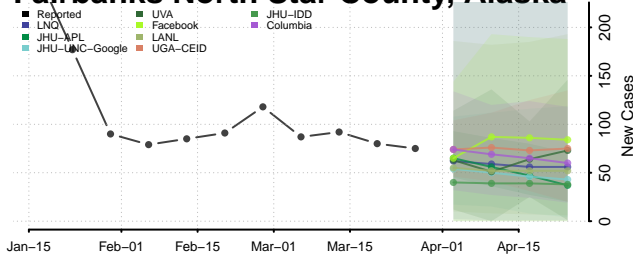

Anchorage County, Alaska

Bethel County, Alaska

Bristol Bay County, Alaska

Denali County, Alaska

Dillingham County, Alaska

Fairbanks North Star County, Alaska

Haines County, Alaska

Hoonah-Angoon County, Alaska