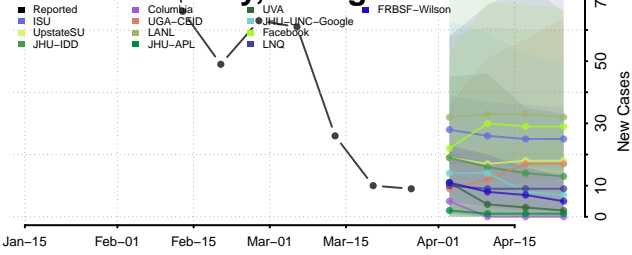

Madison County, Georgia