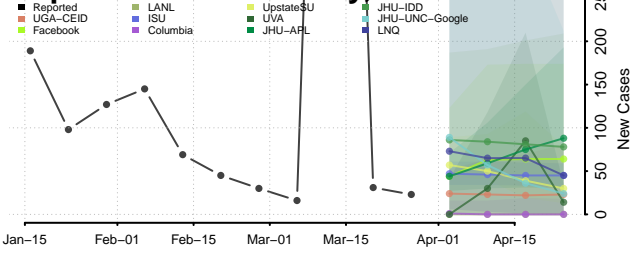

Cape Girardeau County, Missouri