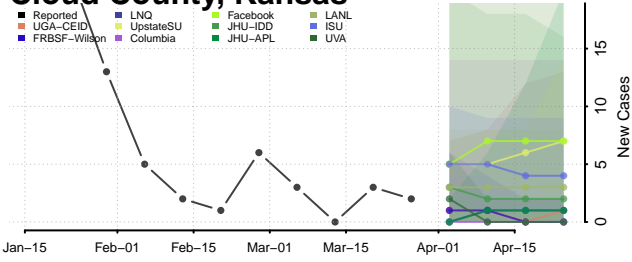

Cloud County, Kansas