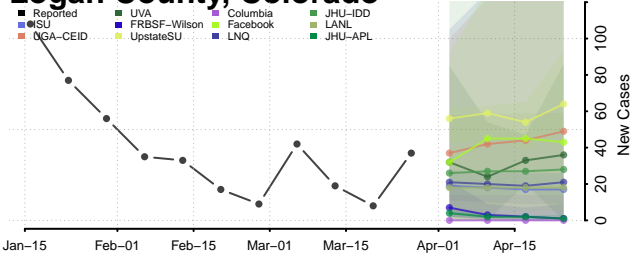

Kiowa County, Colorado

Kit Carson County, Colorado

La Plata County, Colorado

Lake County, Colorado

Larimer County, Colorado

Las Animas County, Colorado

Lincoln County, Colorado

Logan County, Colorado