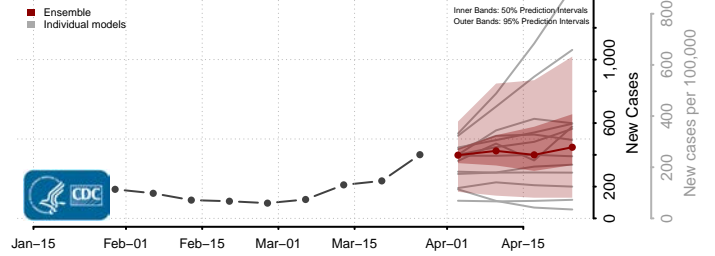

Stearns County, Minnesota