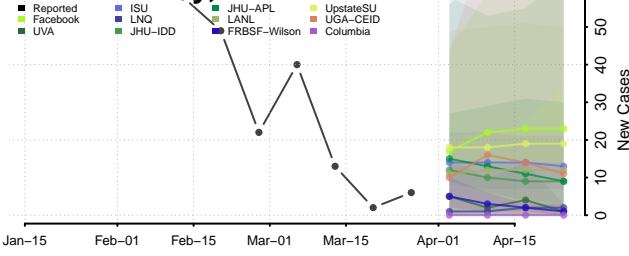

Adair County, Oklahoma

*New weekly cases may decrease in this location over the next four weeks. For these locations, the ensemble forecast indicates a probability of 0.75 or greater that fewer cases will be reported in week four of the forecast than in the last reported week.