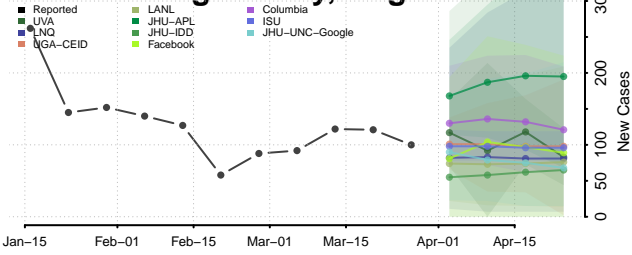

Harrisonburg County, Virginia