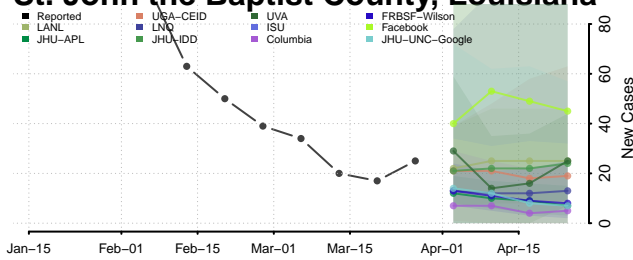

St. John the Baptist County, Louisiana