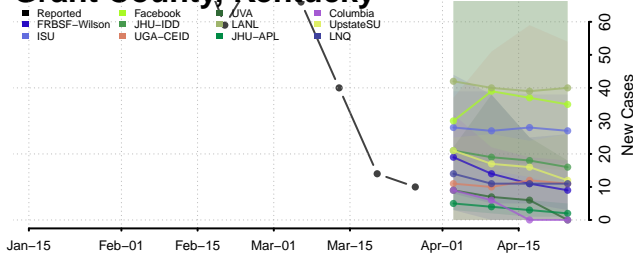

Grant County, Kentucky