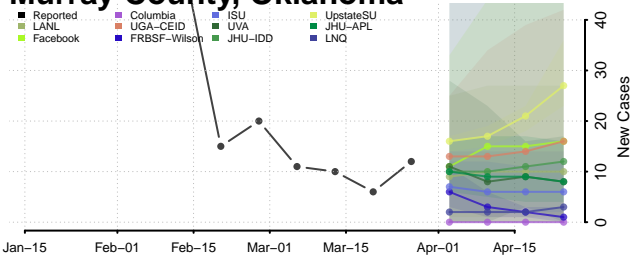

Murray County, Oklahoma