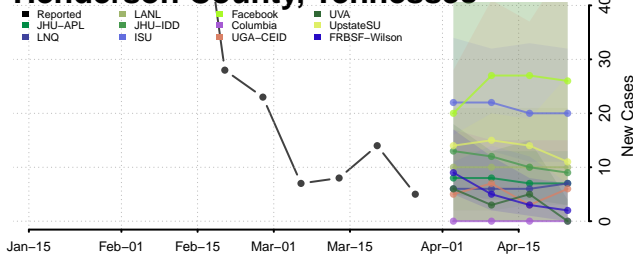

Hancock County, Tennessee

Hardeman County, Tennessee

Hardin County, Tennessee

Hawkins County, Tennessee

Haywood County, Tennessee

Henderson County, Tennessee

Henry County, Tennessee

Hickman County, Tennessee