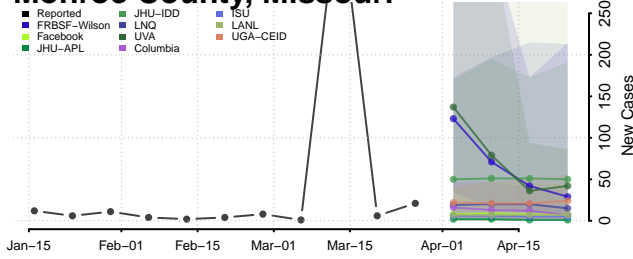

Monroe County, Missouri