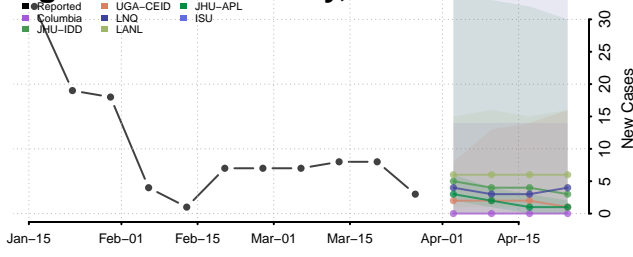

Oglala Lakota County, South Dakota