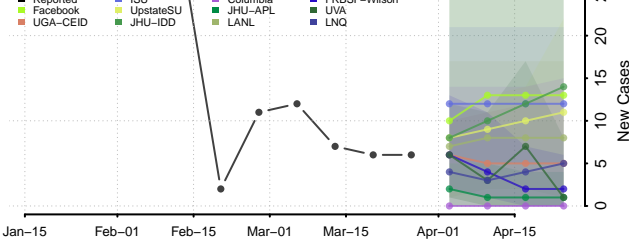

Sharp County, Arkansas