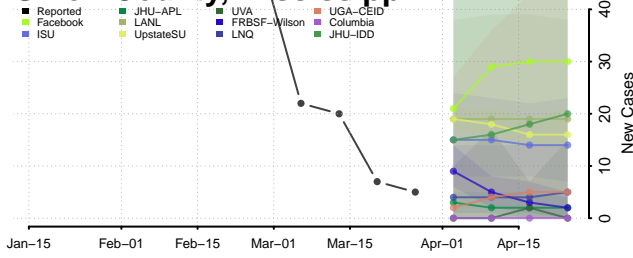

Sunflower County, Mississippi

Tallahatchie County, Mississippi

Tate County, Mississippi

Tippah County, Mississippi

Tishomingo County, Mississippi

Tunica County, Mississippi

Union County, Mississippi

Walthall County, Mississippi