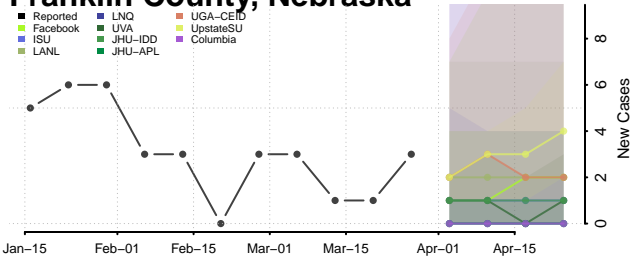

Franklin County, Nebraska