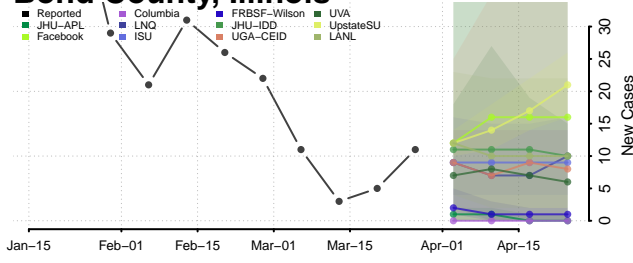

Bond County, Illinois