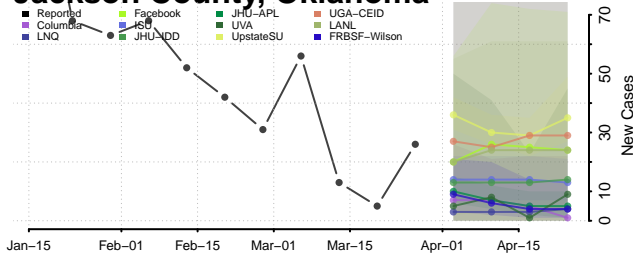

Jackson County, Oklahoma