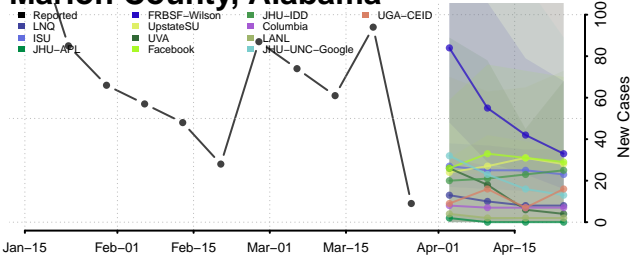

Marion County, Alabama