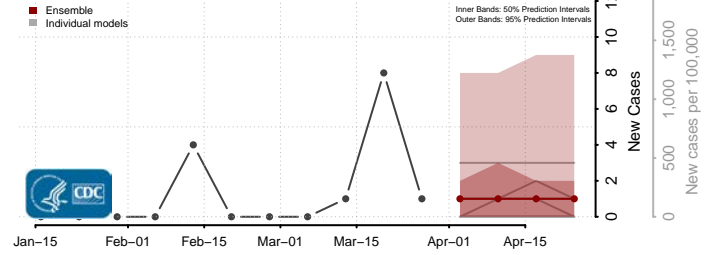

Borden County, Texas