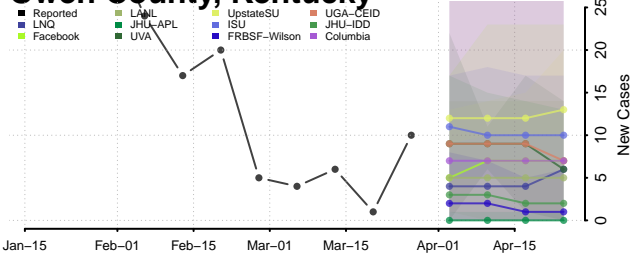

Owen County, Kentucky