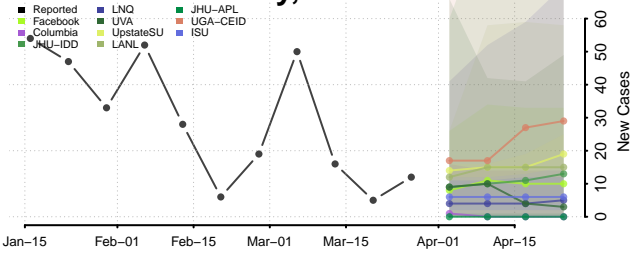

Jackson County, Arkansas

Jefferson County, Arkansas

Johnson County, Arkansas

Lafayette County, Arkansas

Lawrence County, Arkansas

Lee County, Arkansas

Lincoln County, Arkansas

Little River County, Arkansas