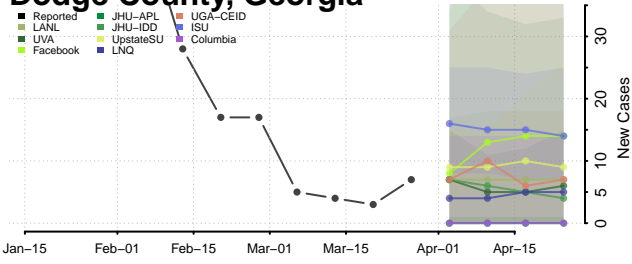

Dade County, Georgia

Dawson County, Georgia

Decatur County, Georgia

DeKalb County, Georgia

Dodge County, Georgia

Elbert County, Georgia

Emanuel County, Georgia

Evans County, Georgia