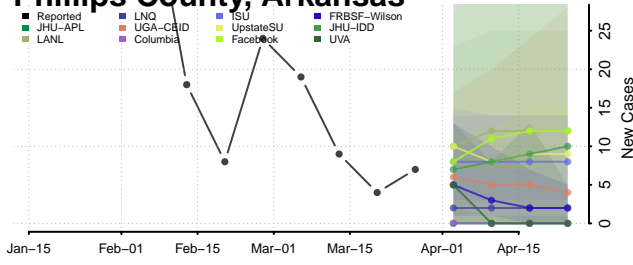

Nevada County, Arkansas

Newton County, Arkansas

Ouachita County, Arkansas

Perry County, Arkansas

Phillips County, Arkansas

Pike County, Arkansas

Poinsett County, Arkansas

Polk County, Arkansas