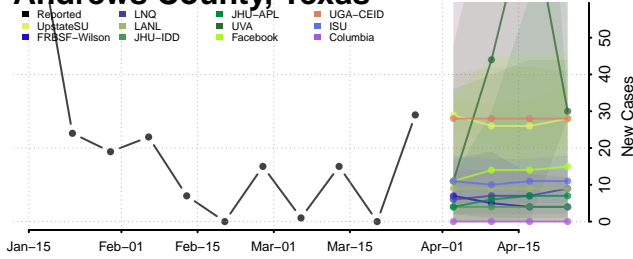

Andrews County, Texas