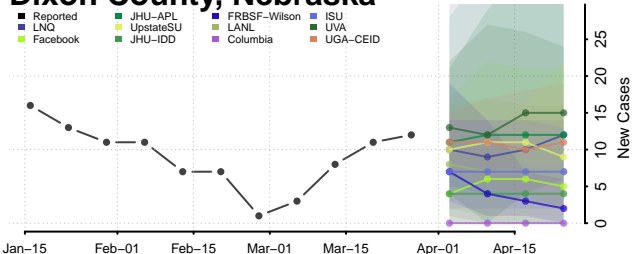

Dixon County, Nebraska