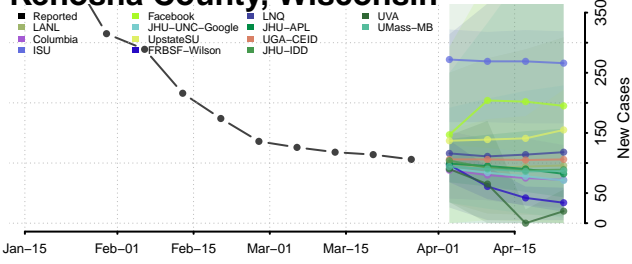

Kenosha County, Wisconsin