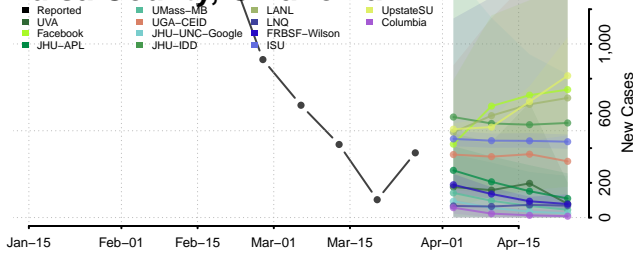

Tulsa County, Oklahoma

Wagoner County, Oklahoma

Washington County, Oklahoma

Washita County, Oklahoma

Woods County, Oklahoma

Woodward County, Oklahoma

Oregon

Baker County, Oregon