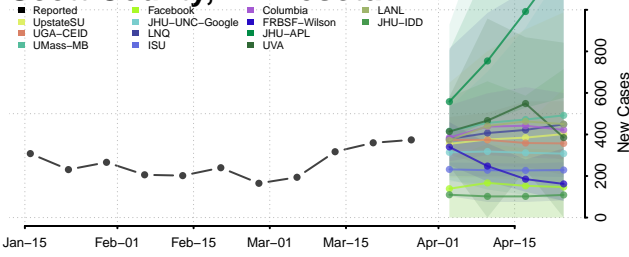

Red Lake County, Minnesota

Redwood County, Minnesota

Renville County, Minnesota

Rice County, Minnesota

Rock County, Minnesota

Roseau County, Minnesota

Scott County, Minnesota

Sherburne County, Minnesota