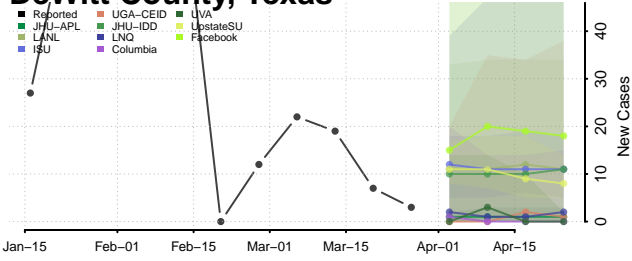

DeWitt County, Texas