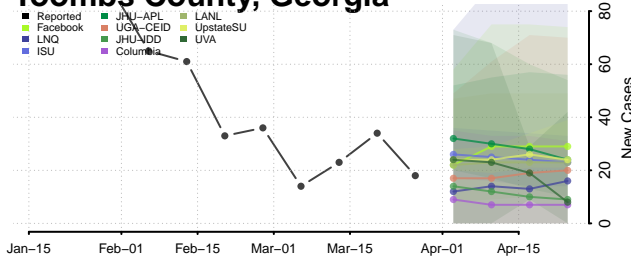

Terrell County, Georgia

Thomas County, Georgia

Tift County, Georgia

Toombs County, Georgia

Towns County, Georgia

Treutlen County, Georgia

Troup County, Georgia

Turner County, Georgia