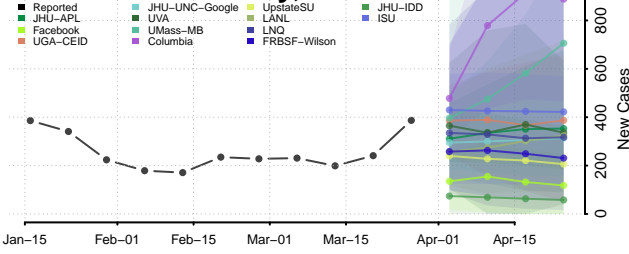

Chittenden County, Vermont