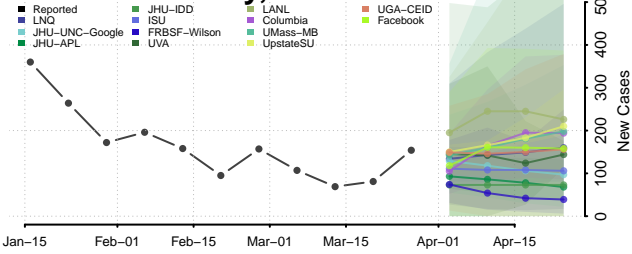

Johnson County, Iowa