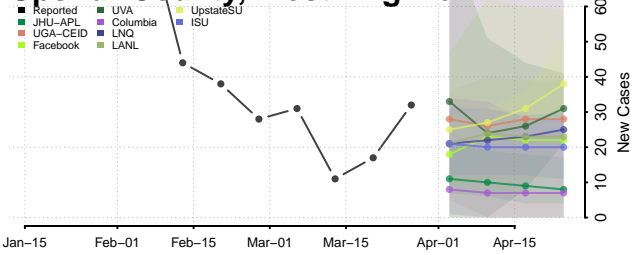

Wayne County, West Virginia

Adams County, Wisconsin

Ashland County, Wisconsin

Barron County, Wisconsin

Bayfield County, Wisconsin

Brown County, Wisconsin

Buffalo County, Wisconsin

Burnett County, Wisconsin