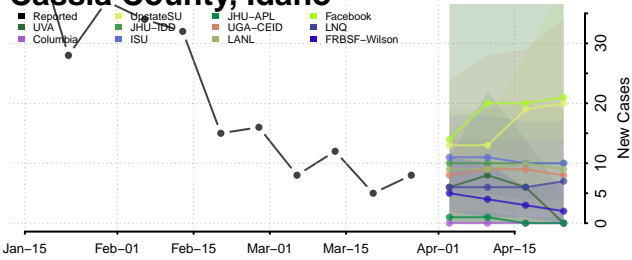

Cassia County, Idaho