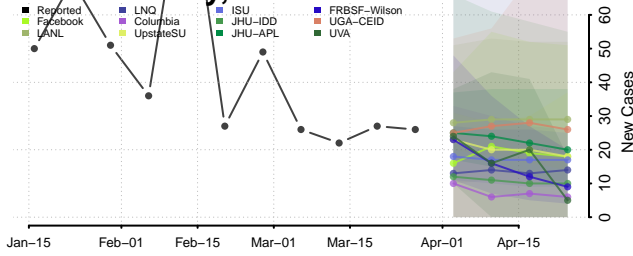

Union County, Tennessee