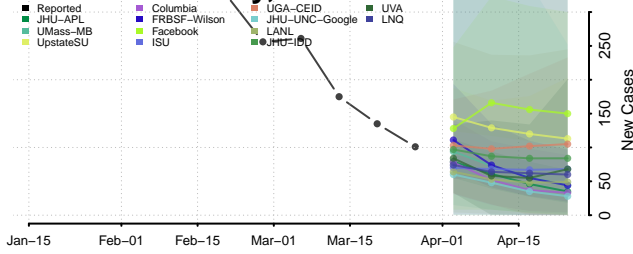

Kaufman County, Texas