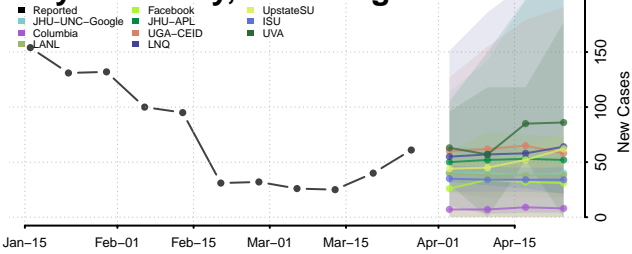

Wayne County, West Virginia

Adams County, Wisconsin

Ashland County, Wisconsin

Barron County, Wisconsin

Bayfield County, Wisconsin

Brown County, Wisconsin

Buffalo County, Wisconsin

Burnett County, Wisconsin