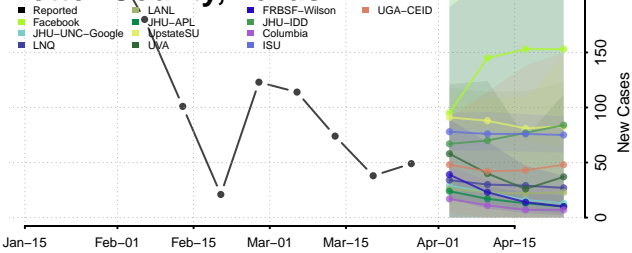

Potter County, Texas