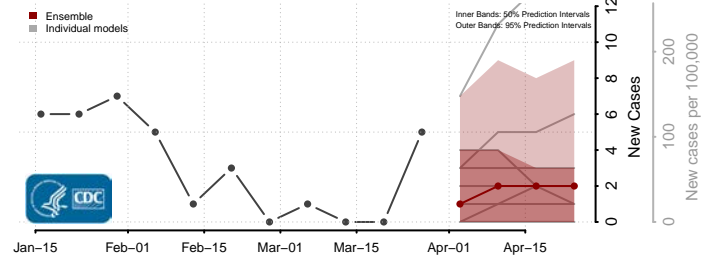

Rosebud County, Montana

Sanders County, Montana

Sheridan County, Montana

Silver Bow County, Montana

Stillwater County, Montana

Sweet Grass County, Montana

Teton County, Montana

Toole County, Montana