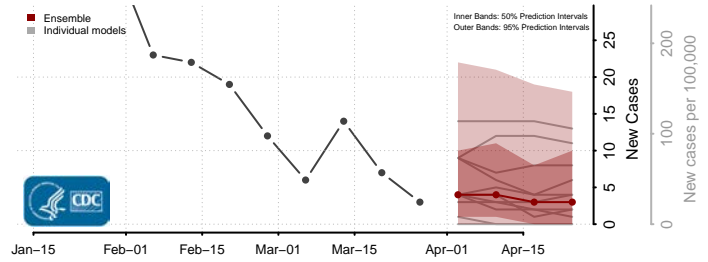

Todd County, Kentucky