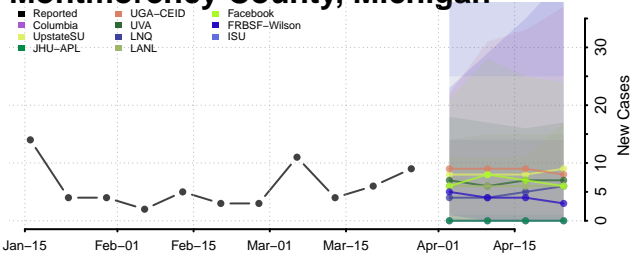

Montmorency County, Michigan