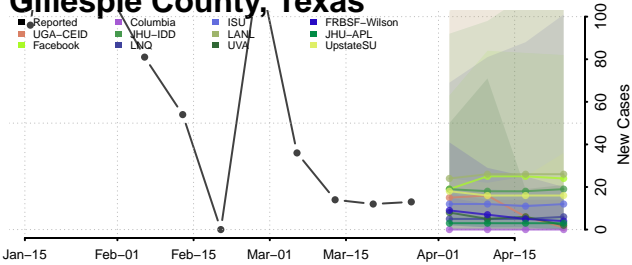

Gillespie County, Texas