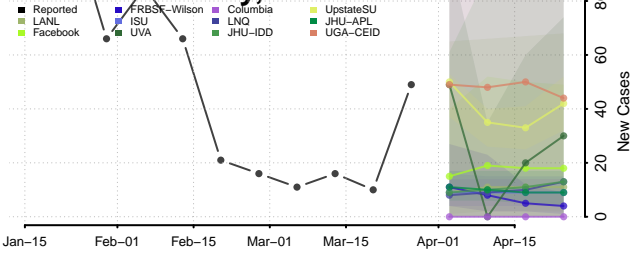

Le Flore County, Oklahoma

Lincoln County, Oklahoma

Logan County, Oklahoma

Love County, Oklahoma

Major County, Oklahoma

Marshall County, Oklahoma

Mayes County, Oklahoma

McClain County, Oklahoma