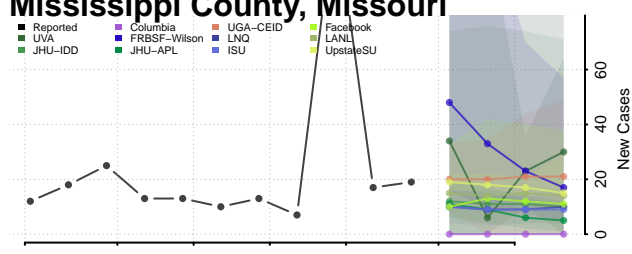

Mississippi County, Missouri