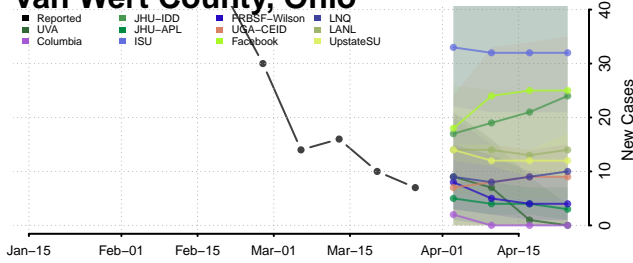

Van Wert County, Ohio

Vinton County, Ohio

Warren County, Ohio

Washington County, Ohio

Wayne County, Ohio

Williams County, Ohio

Wood County, Ohio

Wyandot County, Ohio