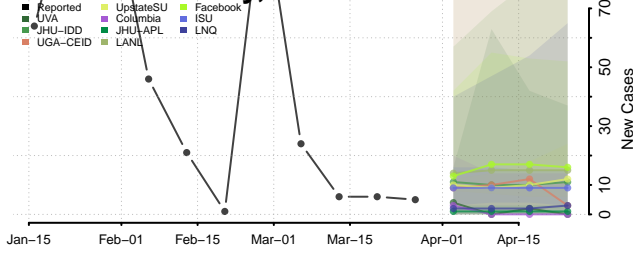

Howard County, Texas

Hudspeth County, Texas

Hunt County, Texas

Hutchinson County, Texas

Irion County, Texas

Jack County, Texas

Jackson County, Texas

Jasper County, Texas