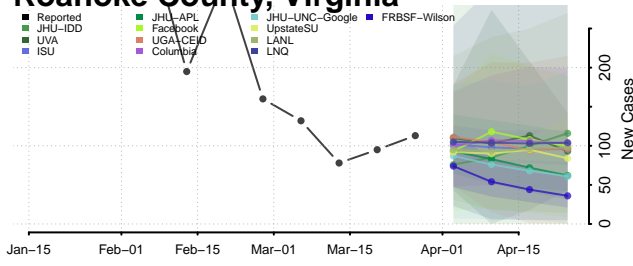

Roanoke County, Virginia