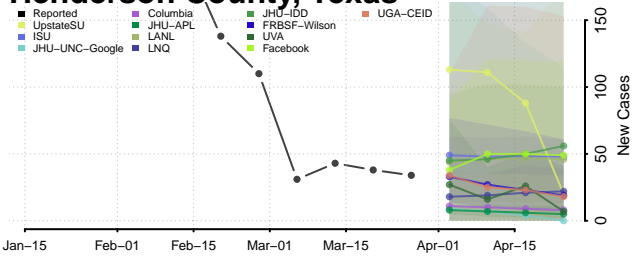

Henderson County, Texas