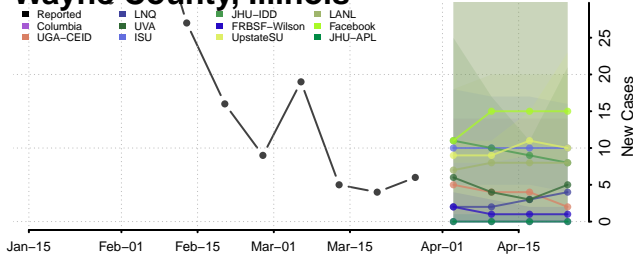

Stephenson County, Illinois

Tazewell County, Illinois

Union County, Illinois

Vermilion County, Illinois

Wabash County, Illinois

Warren County, Illinois

Washington County, Illinois

Wayne County, Illinois