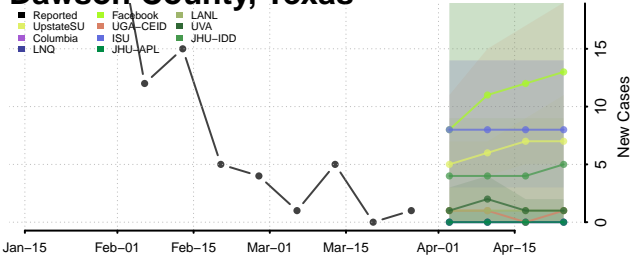

Crane County, Texas

Crockett County, Texas

Crosby County, Texas

Culberson County, Texas

Dallam County, Texas

Dallas County, Texas

Dawson County, Texas

Deaf Smith County, Texas