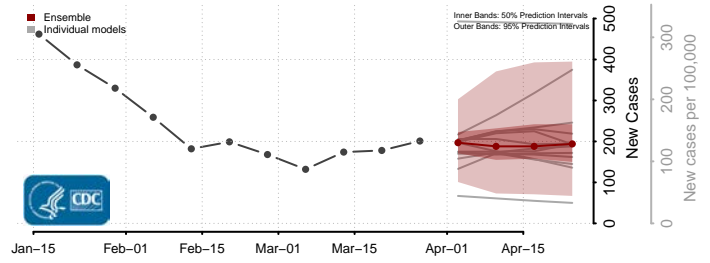

Merrimack County, New Hampshire