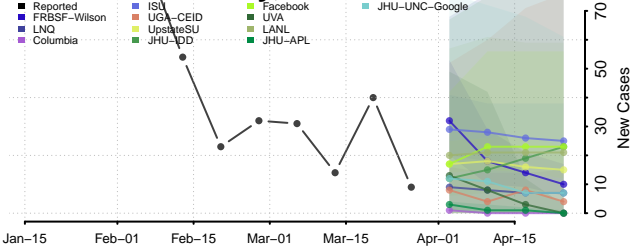

Lawrence County, Alabama