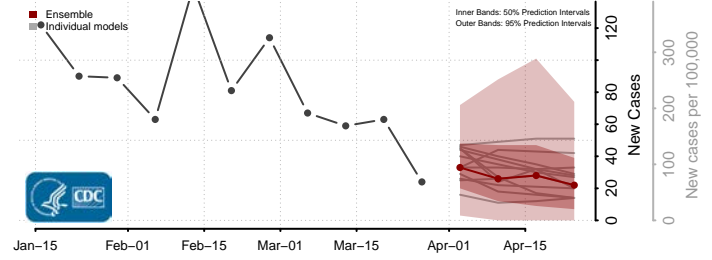

Shelby County, Iowa

Sioux County, Iowa

Story County, Iowa

Tama County, Iowa

Taylor County, Iowa

Union County, Iowa

Van Buren County, Iowa

Wapello County, Iowa