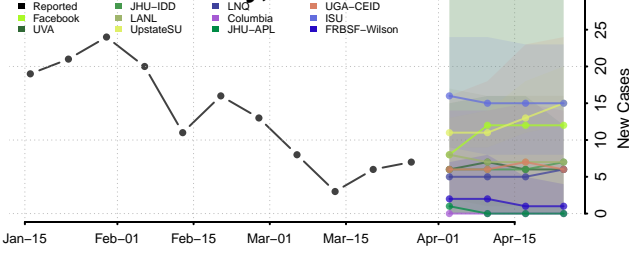

Richland County, Wisconsin