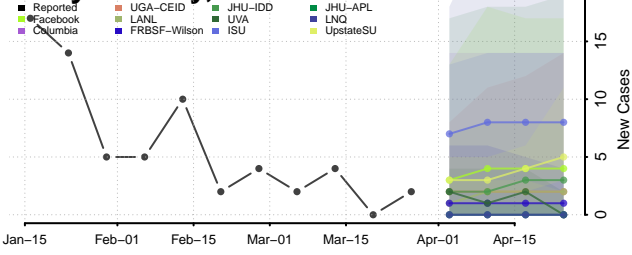

Quay County, New Mexico