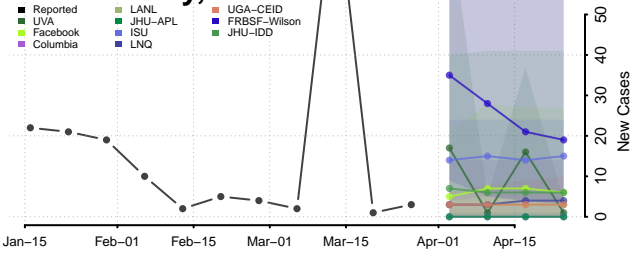

DeKalb County, Missouri

Dent County, Missouri

Douglas County, Missouri

Dunklin County, Missouri

Franklin County, Missouri

Gasconade County, Missouri

Gentry County, Missouri

Greene County, Missouri