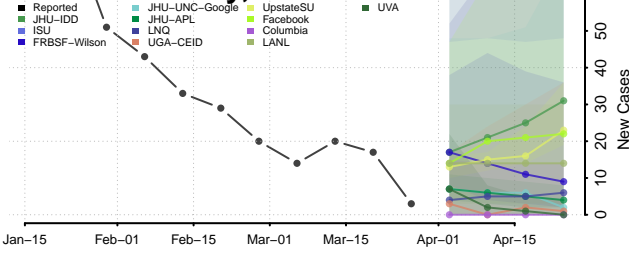

Holmes County, Ohio