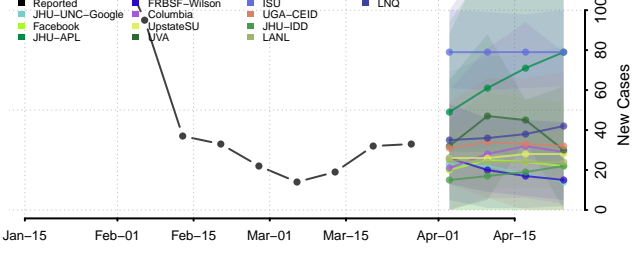

King and Queen County, Virginia

King George County, Virginia

King William County, Virginia

Lancaster County, Virginia

Lee County, Virginia

Lexington County, Virginia

Loudoun County, Virginia

Louisa County, Virginia