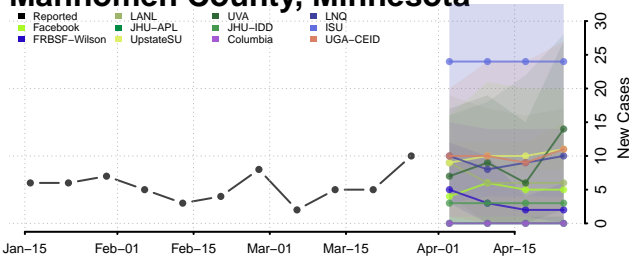

Lake of the Woods County, Minnesota

Le Sueur County, Minnesota

Lincoln County, Minnesota

Lyon County, Minnesota

Mahnomen County, Minnesota

Marshall County, Minnesota

Martin County, Minnesota

McLeod County, Minnesota