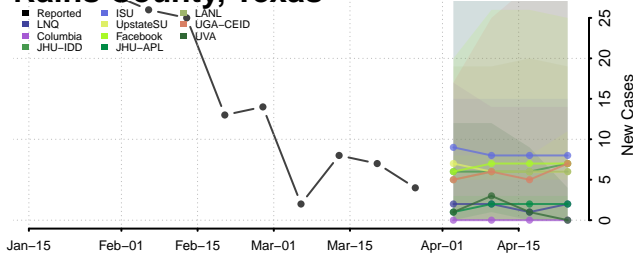

Rains County, Texas