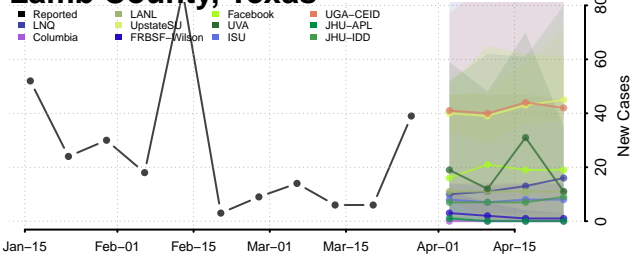

Lamb County, Texas