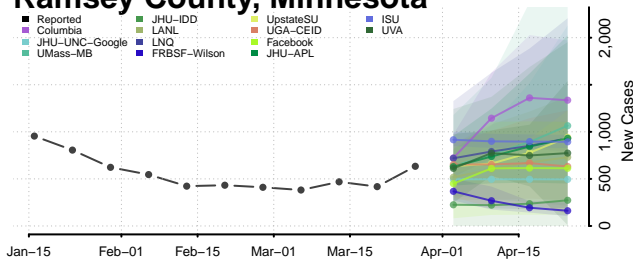

Olmsted County, Minnesota

Otter Tail County, Minnesota

Pennington County, Minnesota

Pine County, Minnesota

Pipestone County, Minnesota

Polk County, Minnesota

Pope County, Minnesota

Ramsey County, Minnesota