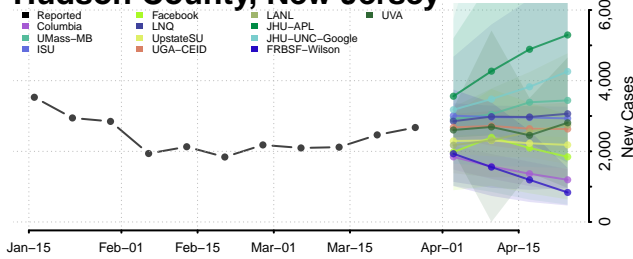

Bergen County, New Jersey

Burlington County, New Jersey

Camden County, New Jersey

Cape May County, New Jersey

Cumberland County, New Jersey

Essex County, New Jersey

Gloucester County, New Jersey

Hudson County, New Jersey