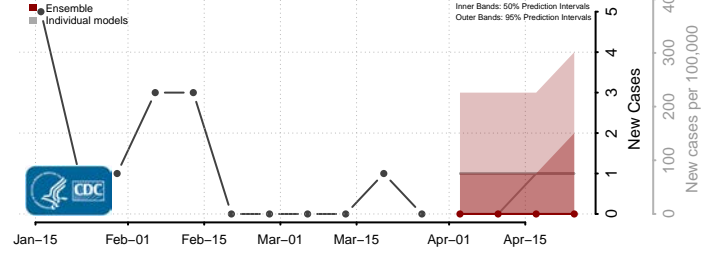

Copiah County, Mississippi

Covington County, Mississippi

DeSoto County, Mississippi

Forrest County, Mississippi

Hinds County, Mississippi

Holmes County, Mississippi

Humphreys County, Mississippi

Issaquena County, Mississippi