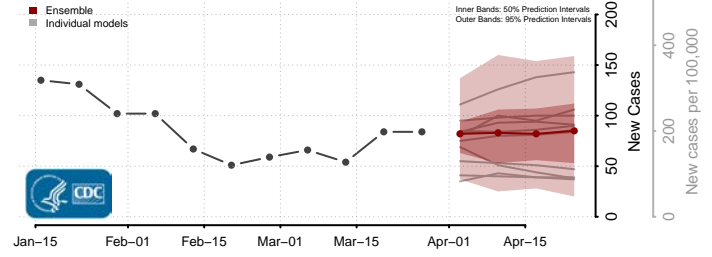

Calhoun County, West Virginia

Clay County, West Virginia

Doddridge County, West Virginia

Fayette County, West Virginia

Gilmer County, West Virginia

Grant County, West Virginia

Greenbrier County, West Virginia