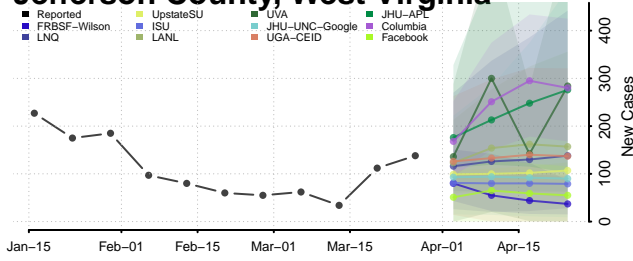

Hampshire County, West Virginia

Hancock County, West Virginia

Hardy County, West Virginia

Harrison County, West Virginia

Jackson County, West Virginia

Jefferson County, West Virginia

Kanawha County, West Virginia