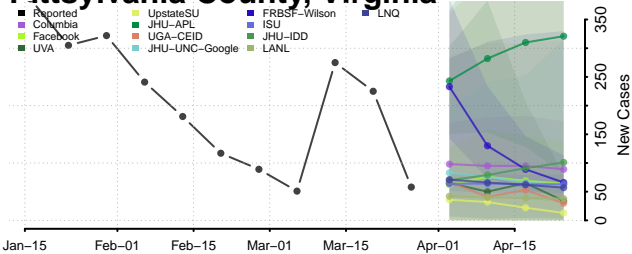

Pittsylvania County, Virginia

Poquoson County, Virginia

Portsmouth County, Virginia

Powhatan County, Virginia

Prince Edward County, Virginia

Prince George County, Virginia

Prince William County, Virginia

Pulaski County, Virginia