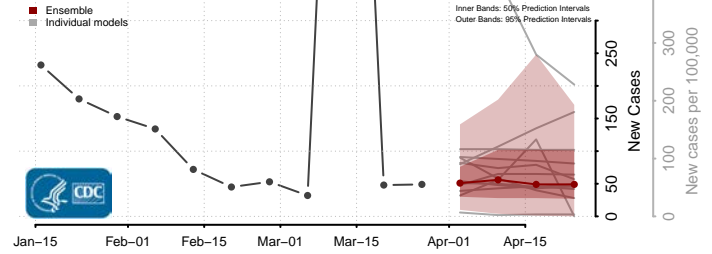

Christian County, Missouri