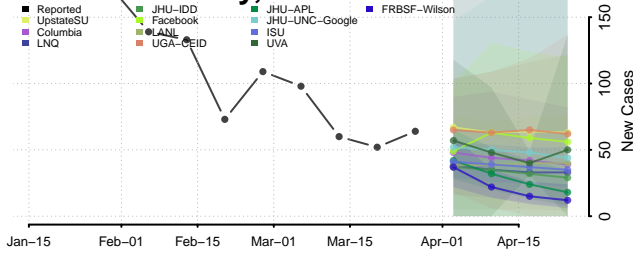

Cumberland County, Tennessee

Davidson County, Tennessee

DeCATur County, Tennessee

DeKalb County, Tennessee

Dickson County, Tennessee

Dyer County, Tennessee

Fayette County, Tennessee

Fentress County, Tennessee