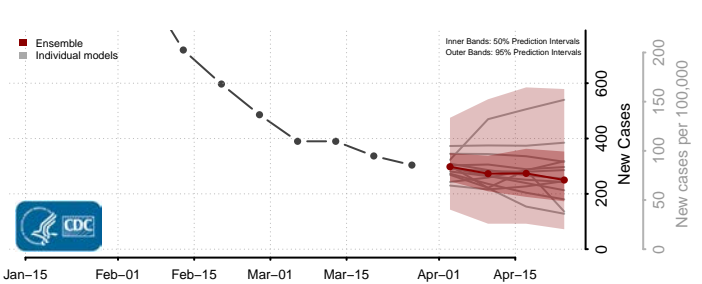

Duchesne County, Utah

Emery County, Utah

Garfield County, Utah

Grand County, Utah

Iron County, Utah

Juab County, Utah

Kane County, Utah

Millard County, Utah