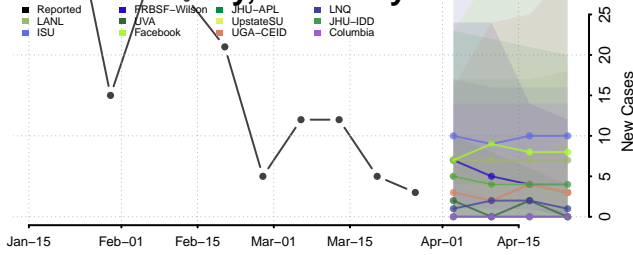

Gallatin County, Kentucky