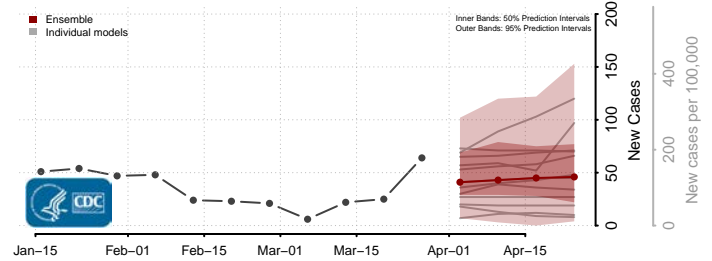

Carlton County, Minnesota