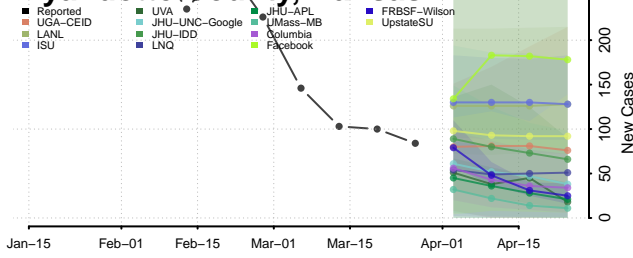

Wyandotte County, Kansas