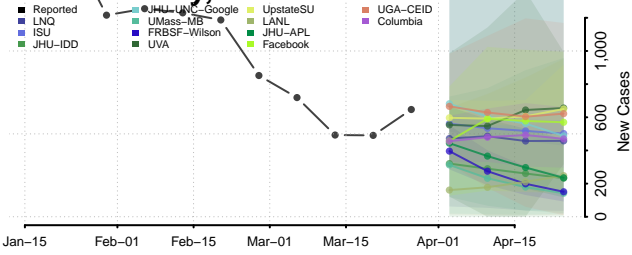

Houston County, Tennessee

Humphreys County, Tennessee

Jackson County, Tennessee

Jefferson County, Tennessee

Johnson County, Tennessee

Knox County, Tennessee

Lake County, Tennessee

Lauderdale County, Tennessee