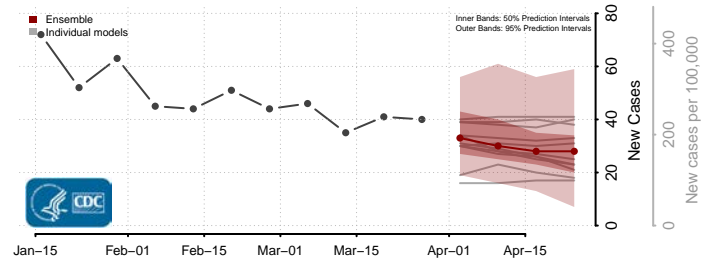

King William County, Virginia