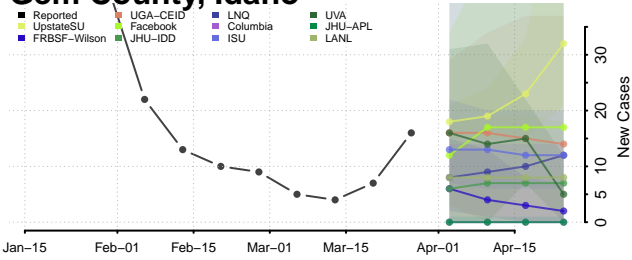

Cassia County, Idaho

Clark County, Idaho

Clearwater County, Idaho

Custer County, Idaho

Elmore County, Idaho

Franklin County, Idaho

Fremont County, Idaho

Gem County, Idaho