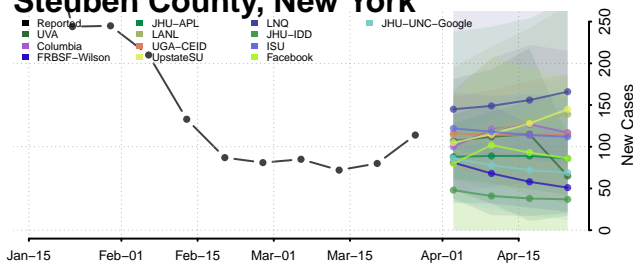

Steuben County, New York