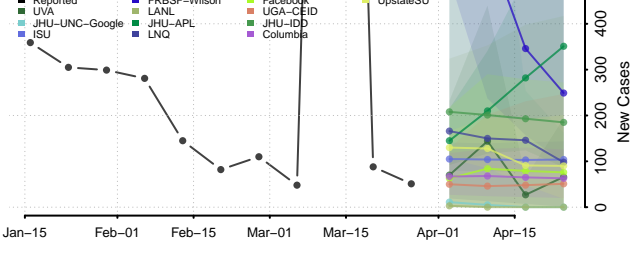

Jasper County, Missouri