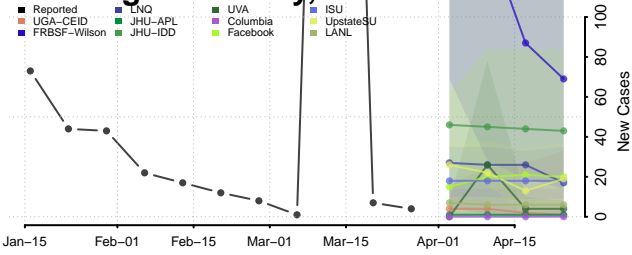

Stoddard County, Missouri

Stone County, Missouri

Sullivan County, Missouri

Taney County, Missouri

Texas County, Missouri

Vernon County, Missouri

Warren County, Missouri

Washington County, Missouri