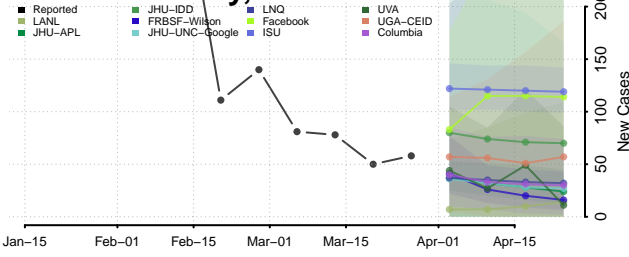

Acadia County, Louisiana

Allen County, Louisiana

Ascension County, Louisiana

Assumption County, Louisiana

Avoyelles County, Louisiana

Beauregard County, Louisiana

Bienville County, Louisiana

Bossier County, Louisiana