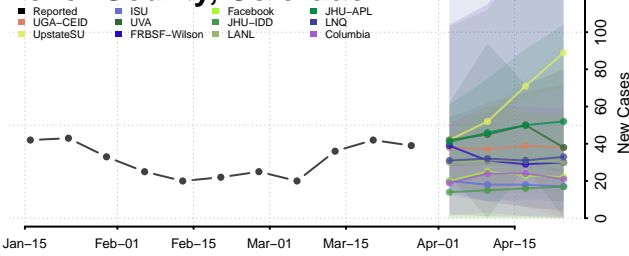

Saguache County, Colorado

San Juan County, Colorado

San Miguel County, Colorado

Sedgwick County, Colorado

Summit County, Colorado

Teller County, Colorado

Washington County, Colorado

Weld County, Colorado