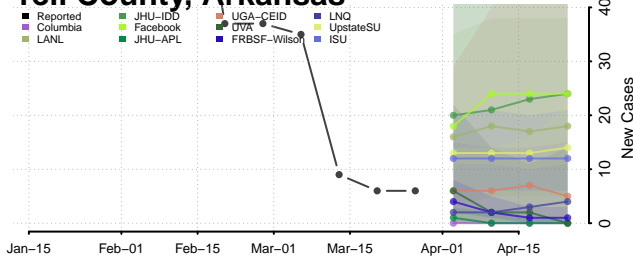

Yell County, Arkansas