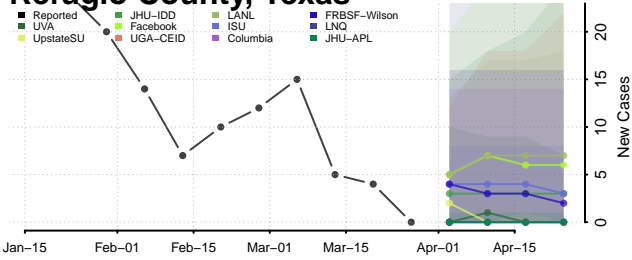

Refugio County, Texas