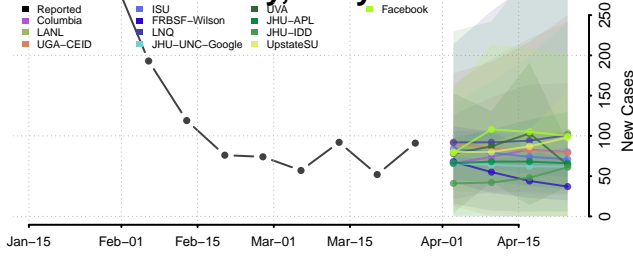

Wicomico County, Maryland