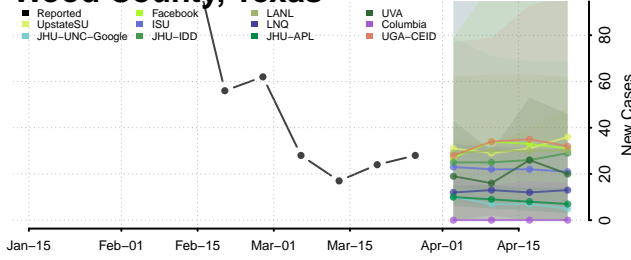

Webb County, Texas

Wharton County, Texas

Wheeler County, Texas

Wichita County, Texas

Wood County, Texas

Yoakum County, Texas

Young County, Texas

Zapata County, Texas