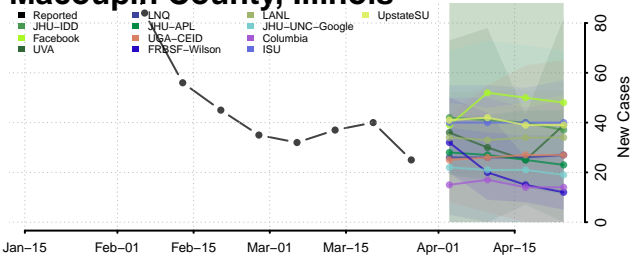

Lawrence County, Illinois

Lee County, Illinois

Livingston County, Illinois

Logan County, Illinois

Macon County, Illinois

Macoupin County, Illinois

Madison County, Illinois

Marion County, Illinois