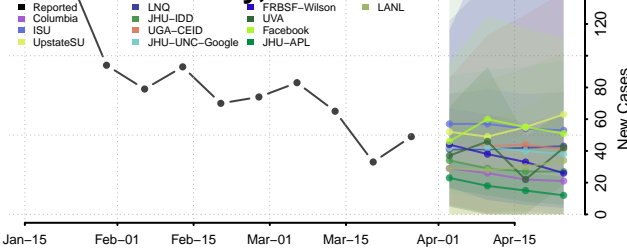

Clinton County, New York

Columbia County, New York

Cortland County, New York

Delaware County, New York

Dutchess County, New York

Erie County, New York

Essex County, New York

Franklin County, New York