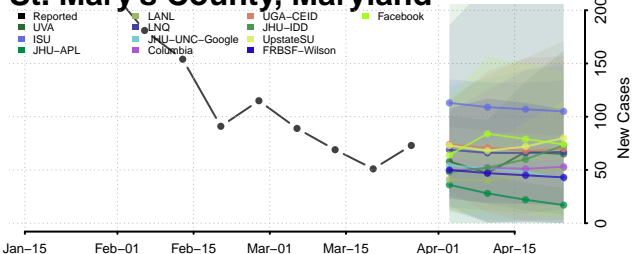

Howard County, Maryland

Kent County, Maryland

Montgomery County, Maryland

Prince George's County, Maryland

Queen Anne's County, Maryland

Somerset County, Maryland

St. Mary's County, Maryland

Talbot County, Maryland