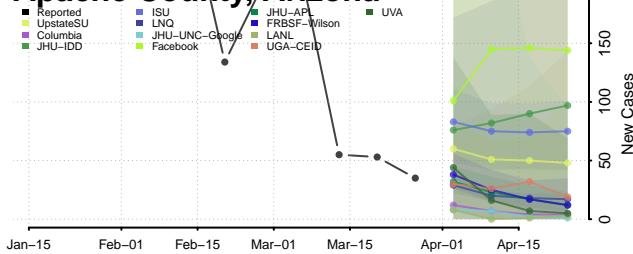

Wrangell County, Alaska

Yakutat County, Alaska

Yukon-Koyukuk County, Alaska

American Samoa

Arizona*

Apache County, Arizona

*New weekly cases may decrease in this location over the next four weeks. For these locations, the ensemble forecast indicates a probability of 0.75 or greater that fewer cases will be reported in week four of the forecast than in the last reported week.