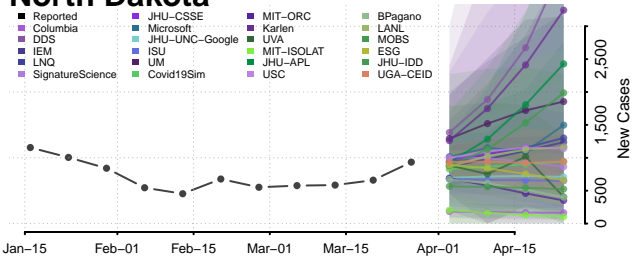

North Dakota