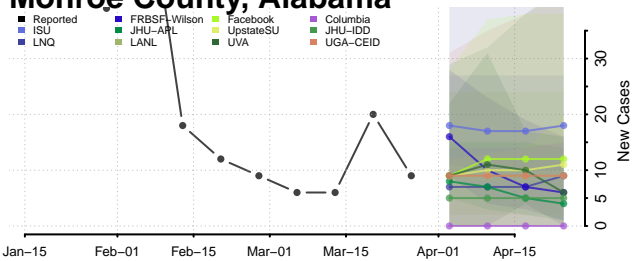

Lauderdale County, Alabama

Lawrence County, Alabama

Lee County, Alabama

Limestone County, Alabama

Lowndes County, Alabama

Macon County, Alabama

Madison County, Alabama

Marengo County, Alabama

Marion County, Alabama

Marshall County, Alabama

Mobile County, Alabama

Monroe County, Alabama

Montgomery County, Alabama

Morgan County, Alabama

Perry County, Alabama

Pickens County, Alabama

Pike County, Alabama

Randolph County, Alabama

Russell County, Alabama

Shelby County, Alabama

St. Clair County, Alabama

Sumter County, Alabama

Talladega County, Alabama

Tallapoosa County, Alabama