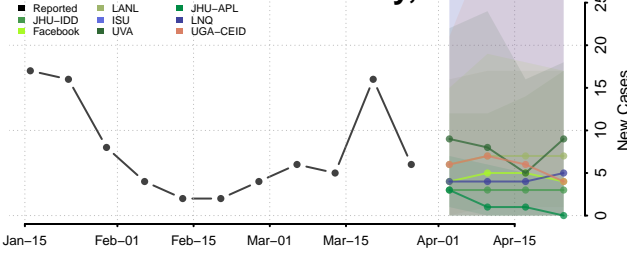

Lake of the Woods County, Minnesota