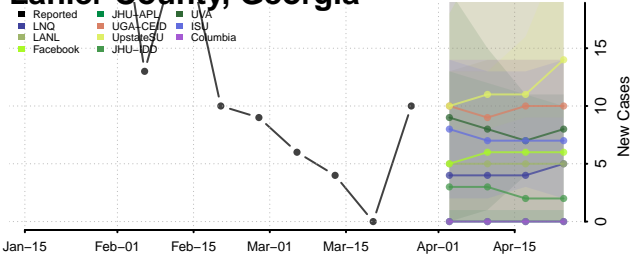

Jasper County, Georgia

Jeff Davis County, Georgia

Jefferson County, Georgia

Jenkins County, Georgia

Johnson County, Georgia

Jones County, Georgia

Lamar County, Georgia

Lanier County, Georgia