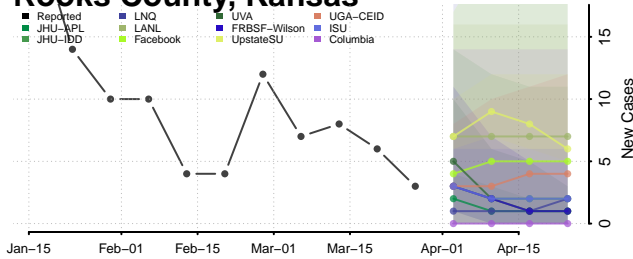

Rawlins County, Kansas

Reno County, Kansas

Republic County, Kansas

Rice County, Kansas

Riley County, Kansas

Rooks County, Kansas

Rush County, Kansas

Russell County, Kansas