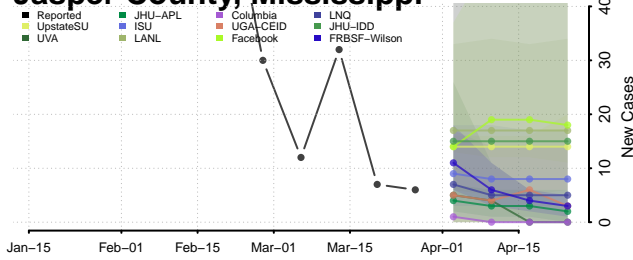

Jasper County, Mississippi