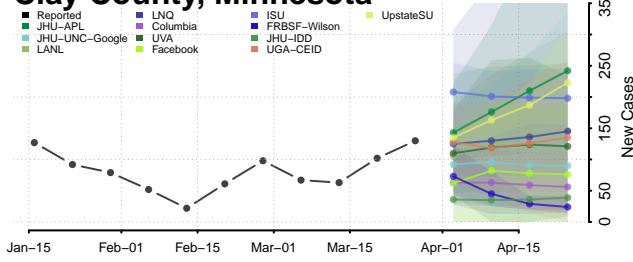

Clay County, Minnesota