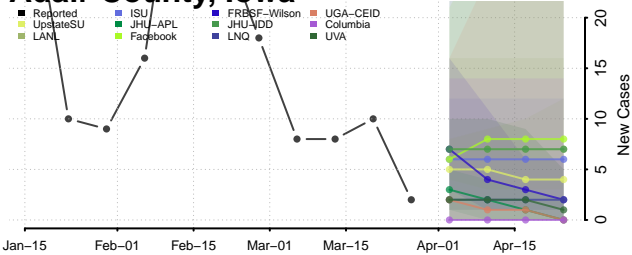

Adair County, Iowa