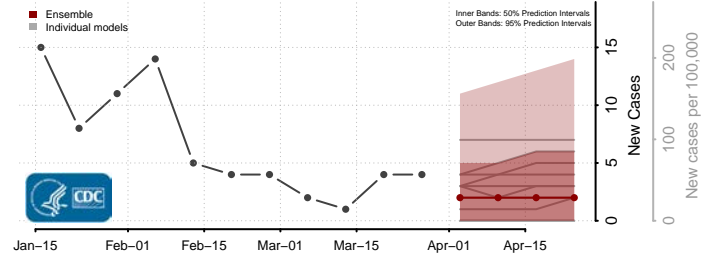

Shelby County, Iowa

Sioux County, Iowa

Story County, Iowa

Tama County, Iowa

Taylor County, Iowa

Union County, Iowa

Van Buren County, Iowa

Wapello County, Iowa