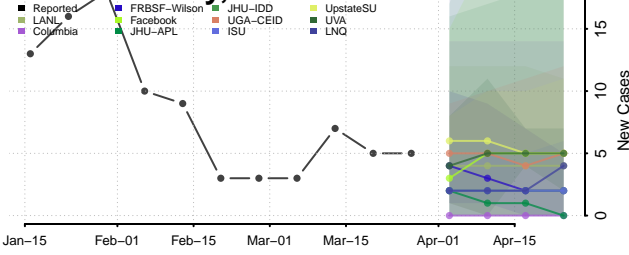

Lincoln County, Idaho

Madison County, Idaho

Minidoka County, Idaho

Nez Perce County, Idaho

Oneida County, Idaho

Owyhee County, Idaho

Payette County, Idaho

Power County, Idaho