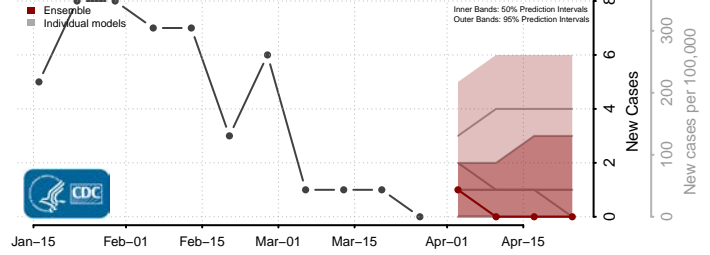

Edmunds County, South Dakota

Fall River County, South Dakota

Faulk County, South Dakota

Grant County, South Dakota

Gregory County, South Dakota

Haakon County, South Dakota

Hamlin County, South Dakota

Hand County, South Dakota