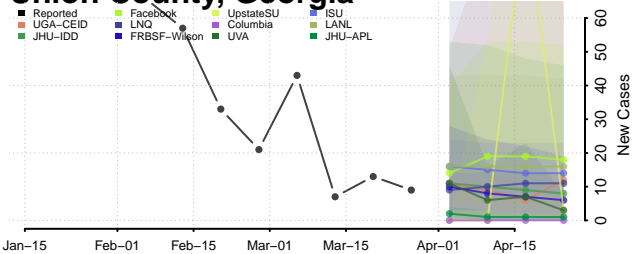

Union County, Georgia