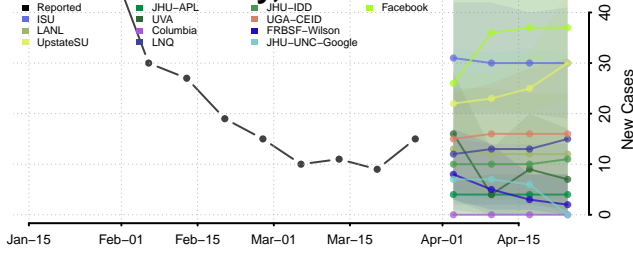

Marinette County, Wisconsin

Marquette County, Wisconsin

Menominee County, Wisconsin

Milwaukee County, Wisconsin

Monroe County, Wisconsin

Oconto County, Wisconsin

Oneida County, Wisconsin

Outagamie County, Wisconsin