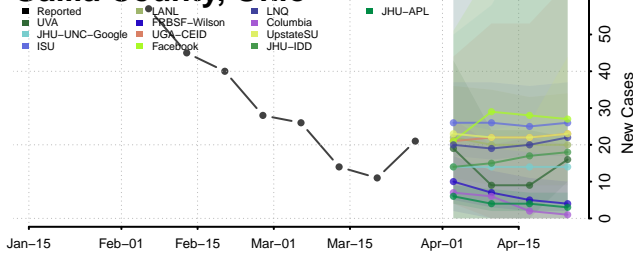

Gallia County, Ohio