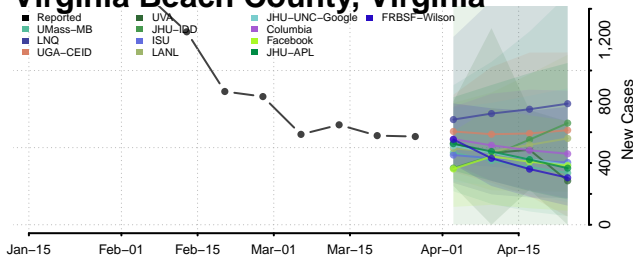

Virginia Beach County, Virginia