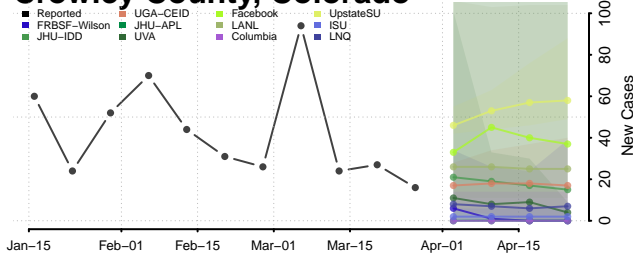

Broomfield County, Colorado

Chaffee County, Colorado

Cheyenne County, Colorado

Clear Creek County, Colorado

Conejos County, Colorado

Costilla County, Colorado

Crowley County, Colorado

Custer County, Colorado