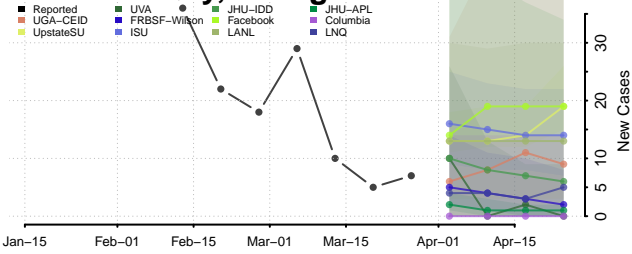

Dade County, Georgia

Dawson County, Georgia

Decatur County, Georgia

DeKalb County, Georgia

Dodge County, Georgia

Elbert County, Georgia

Emanuel County, Georgia

Evans County, Georgia