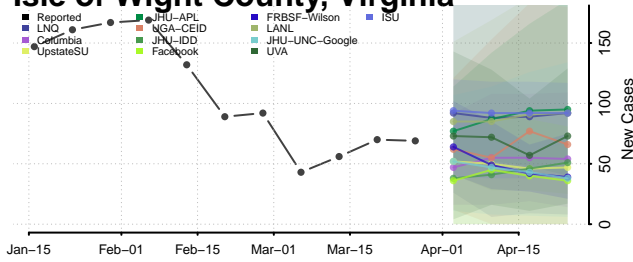

Isle of Wight County, Virginia