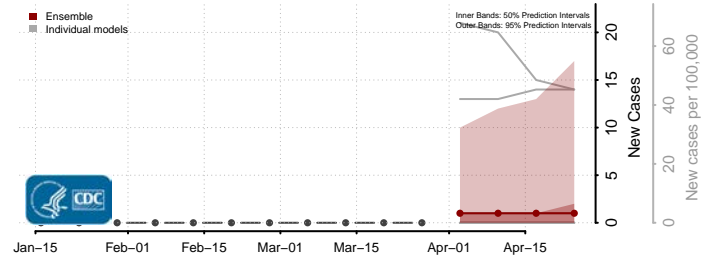

Sanpete County, Utah