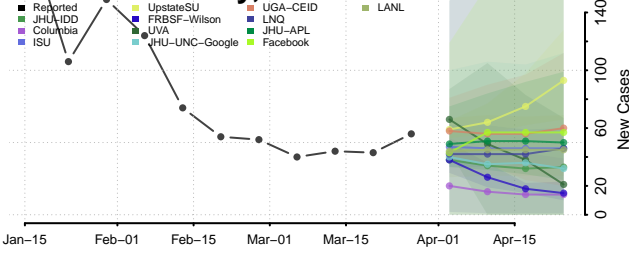

Calumet County, Wisconsin