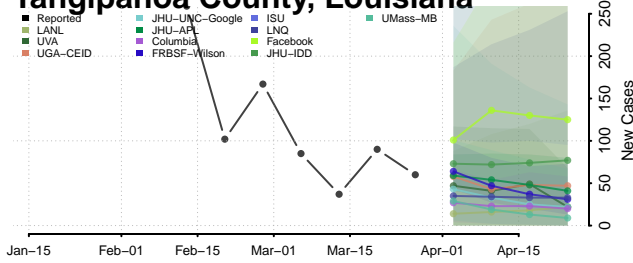

St. Landry County, Louisiana

St. Martin County, Louisiana

St. Mary County, Louisiana

St. Tammany County, Louisiana

Tangipahoa County, Louisiana

Tensas County, Louisiana

Terrebonne County, Louisiana

Union County, Louisiana