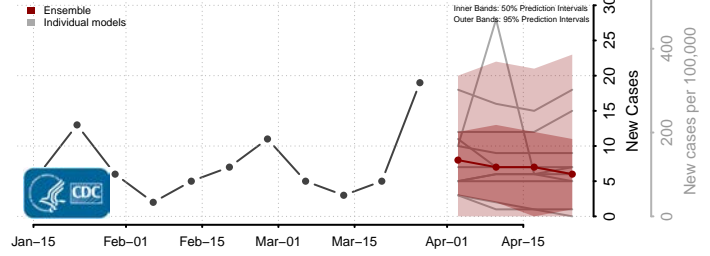

Monona County, Iowa

Monroe County, Iowa

Montgomery County, Iowa

Muscatine County, Iowa

O'Brien County, Iowa

Osceola County, Iowa

Page County, Iowa

Palo Alto County, Iowa