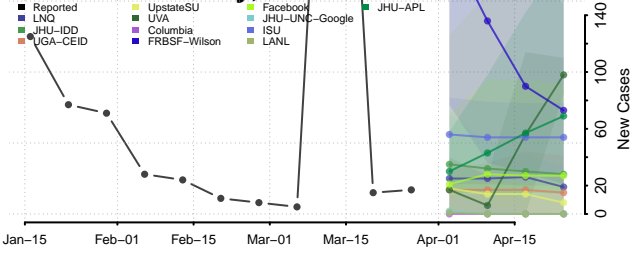

Webster County, Missouri