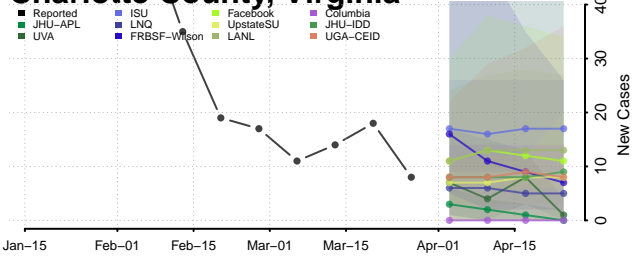

Charlotte County, Virginia