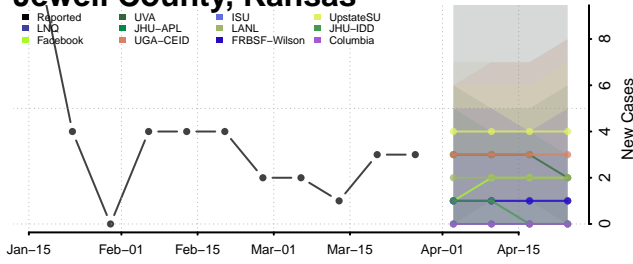

Harper County, Kansas

Harvey County, Kansas

Haskell County, Kansas

Hodgeman County, Kansas

Jackson County, Kansas

Jefferson County, Kansas

Jewell County, Kansas

Johnson County, Kansas