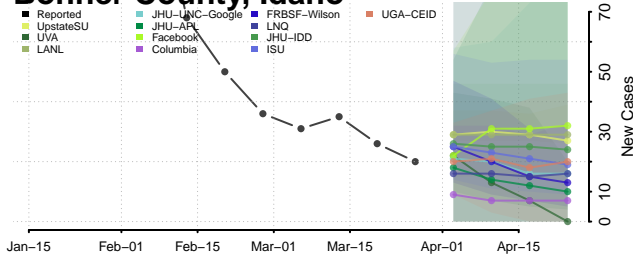

Bonner County, Idaho