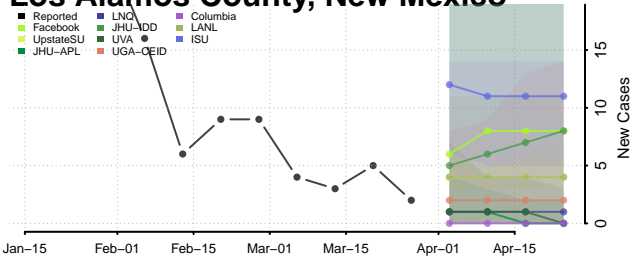

Harding County, New Mexico

Hidalgo County, New Mexico

Lea County, New Mexico

Lincoln County, New Mexico

Los Alamos County, New Mexico

Luna County, New Mexico

McKinley County, New Mexico

Mora County, New Mexico