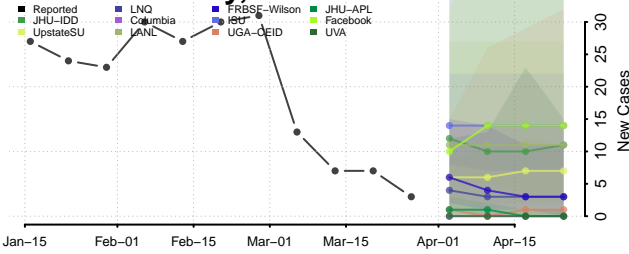

Wayne County, West Virginia

Adams County, Wisconsin

Ashland County, Wisconsin

Barron County, Wisconsin

Bayfield County, Wisconsin

Brown County, Wisconsin

Buffalo County, Wisconsin

Burnett County, Wisconsin