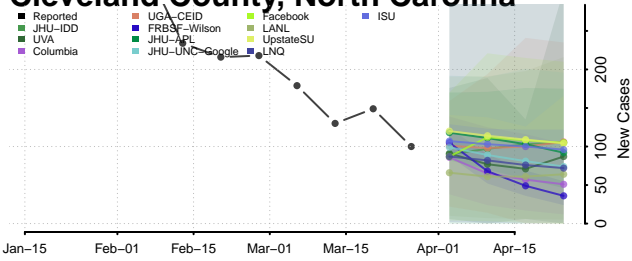

Cherokee County, North Carolina

Chowan County, North Carolina

Clay County, North Carolina

Cleveland County, North Carolina

Columbus County, North Carolina

Craven County, North Carolina

Cumberland County, North Carolina