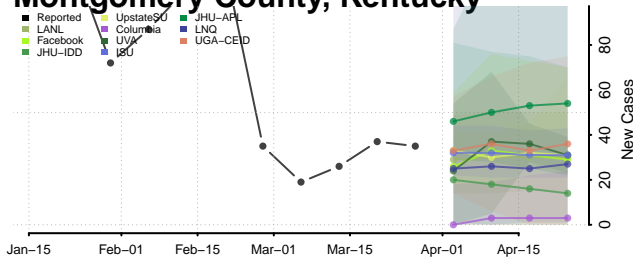

Menifee County, Kentucky

Mercer County, Kentucky

Metcalfe County, Kentucky

Monroe County, Kentucky

Montgomery County, Kentucky

Morgan County, Kentucky

Muhlenberg County, Kentucky

Nelson County, Kentucky