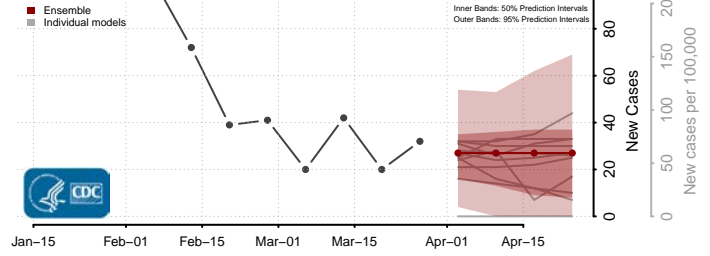

Warren County, Mississippi