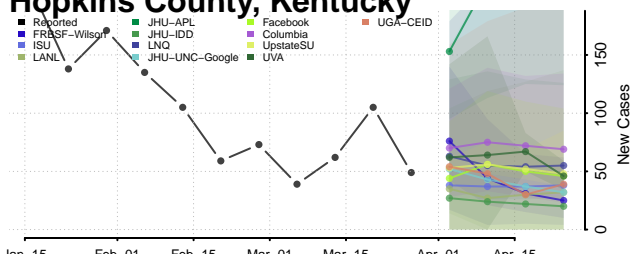

Hopkins County, Kentucky