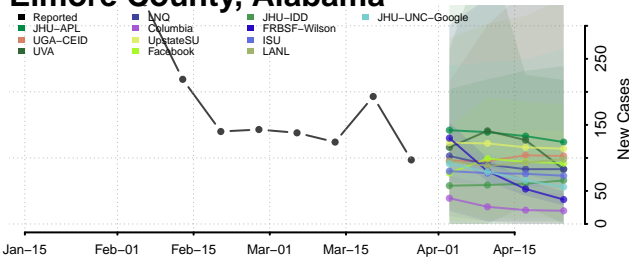

Cleburne County, Alabama

Coffee County, Alabama

Colbert County, Alabama

Conecuh County, Alabama

Coosa County, Alabama

Covington County, Alabama

Crenshaw County, Alabama

Cullman County, Alabama

Dale County, Alabama

Dallas County, Alabama

DeKalb County, Alabama

Elmore County, Alabama

Escambia County, Alabama

Etowah County, Alabama

Fayette County, Alabama

Franklin County, Alabama

Geneva County, Alabama

Greene County, Alabama

Hale County, Alabama

Henry County, Alabama

Houston County, Alabama

Jackson County, Alabama

Jefferson County, Alabama

Lamar County, Alabama