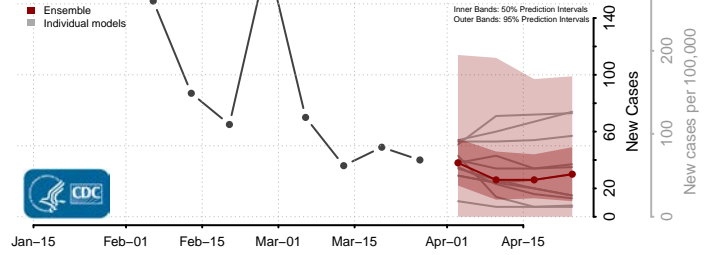

Eddy County, New Mexico