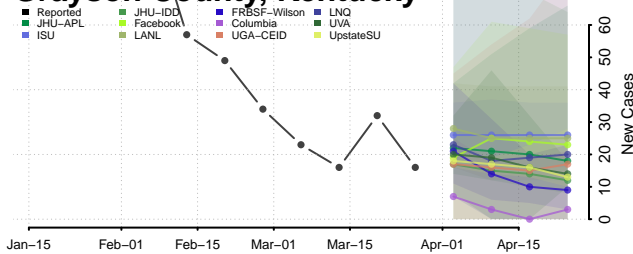

Grayson County, Kentucky

Green County, Kentucky

Greenup County, Kentucky

Hancock County, Kentucky

Hardin County, Kentucky

Harlan County, Kentucky

Harrison County, Kentucky

Hart County, Kentucky