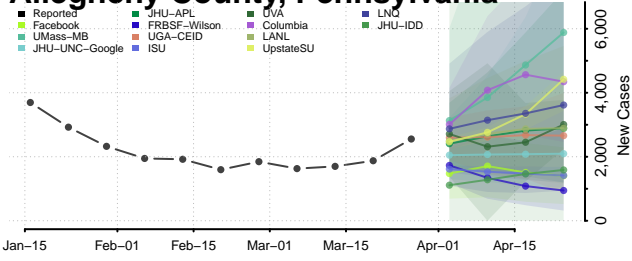

Allegheny County, Pennsylvania