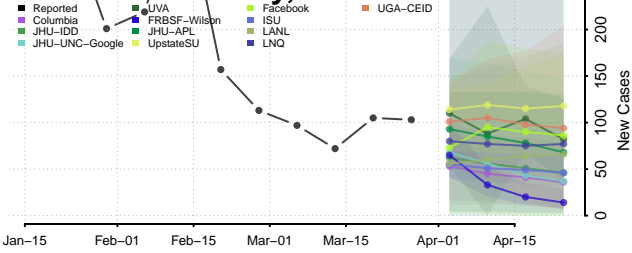

Robertson County, Tennessee

Rutherford County, Tennessee

Scott County, Tennessee

Sequatchie County, Tennessee

Sevier County, Tennessee

Shelby County, Tennessee

Smith County, Tennessee

Stewart County, Tennessee