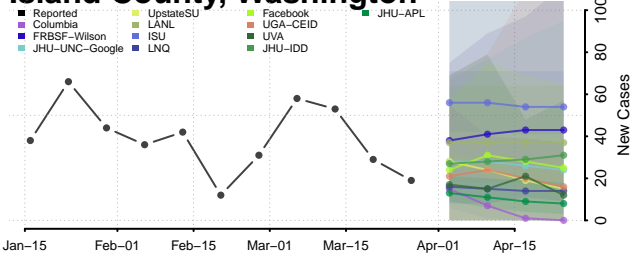

Douglas County, Washington

Ferry County, Washington

Franklin County, Washington

Garfield County, Washington

Grant County, Washington

Grays Harbor County, Washington

Island County, Washington

Jefferson County, Washington