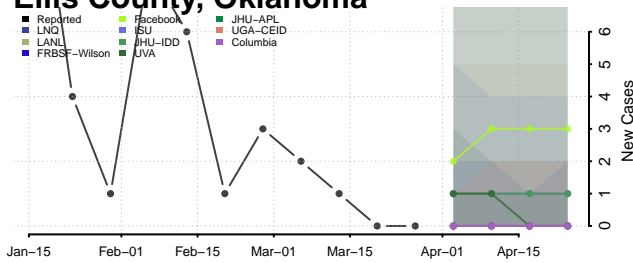

Craig County, Oklahoma

Creek County, Oklahoma

Custer County, Oklahoma

Delaware County, Oklahoma

Dewey County, Oklahoma

Ellis County, Oklahoma

Garfield County, Oklahoma

Garvin County, Oklahoma