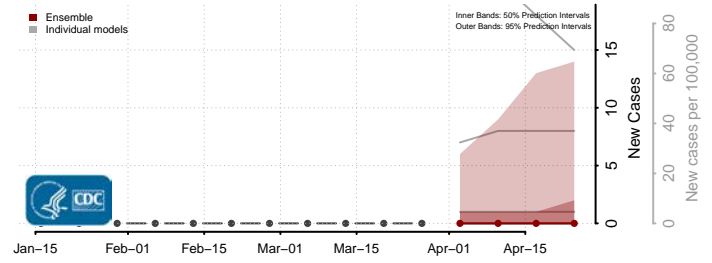

Sevier County, Utah