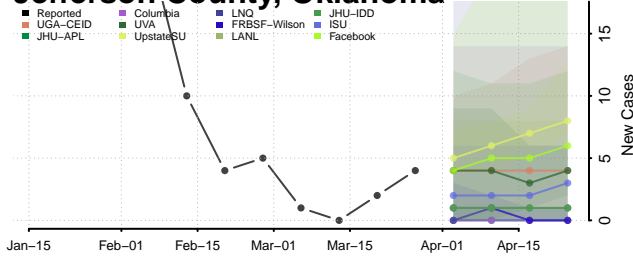

Jefferson County, Oklahoma