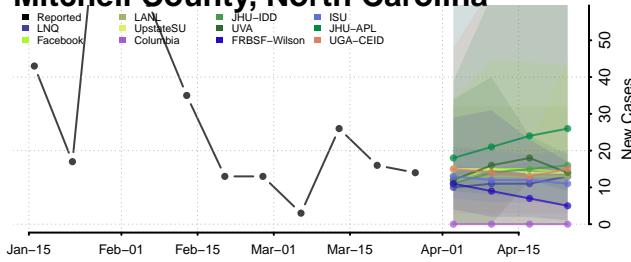

Mitchell County, North Carolina