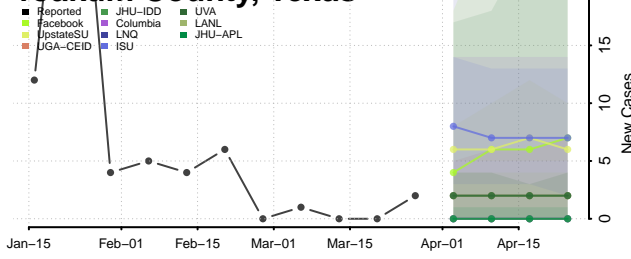

Webb County, Texas

Wharton County, Texas

Wheeler County, Texas

Wichita County, Texas

Wood County, Texas

Yoakum County, Texas

Young County, Texas

Zapata County, Texas