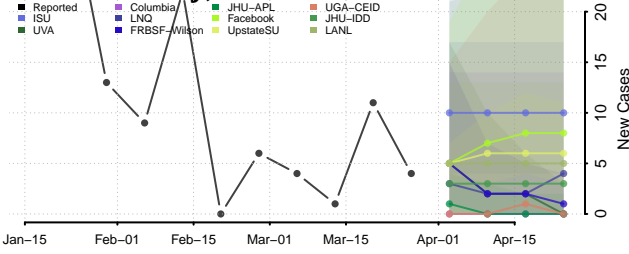

Johnson County, Nebraska

Kearney County, Nebraska

Keith County, Nebraska

Keya Paha County, Nebraska

Kimball County, Nebraska

Knox County, Nebraska

Lancaster County, Nebraska

Lincoln County, Nebraska