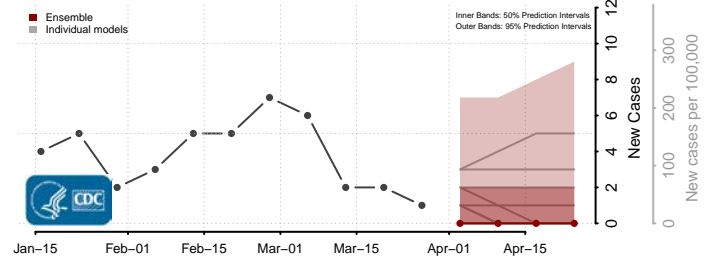

Divide County, North Dakota

Dunn County, North Dakota

Eddy County, North Dakota

Emmons County, North Dakota

Foster County, North Dakota

Golden Valley County, North Dakota

Grand Forks County, North Dakota

Grant County, North Dakota