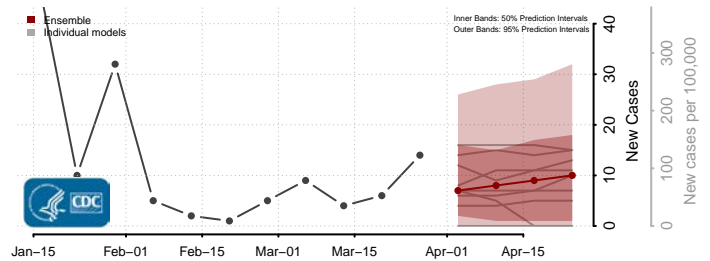

Broadwater County, Montana

Carbon County, Montana

Carter County, Montana

Cascade County, Montana

Chouteau County, Montana

Custer County, Montana

Daniels County, Montana

Dawson County, Montana