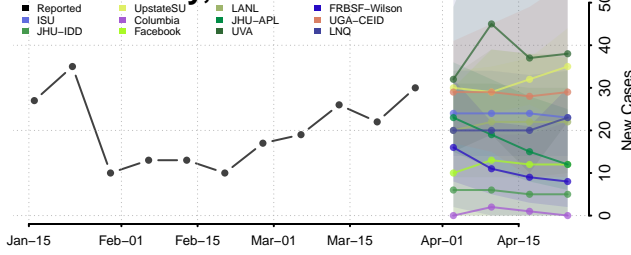

Lake County, South Dakota