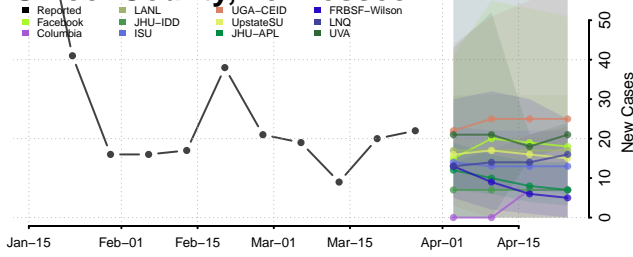

Unicoi County, Tennessee