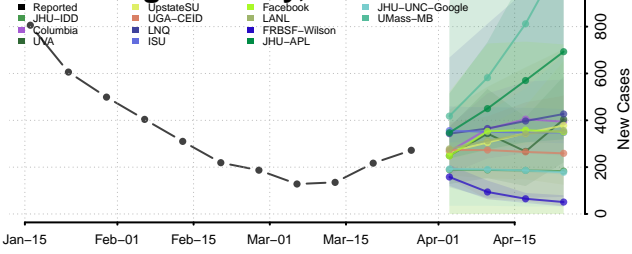

White County, Illinois

Whiteside County, Illinois

Will County, Illinois

Williamson County, Illinois

Winnebago County, Illinois

Woodford County, Illinois

Indiana

Adams County, Indiana