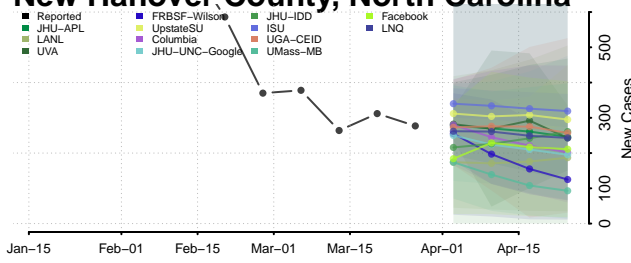

New Hanover County, North Carolina