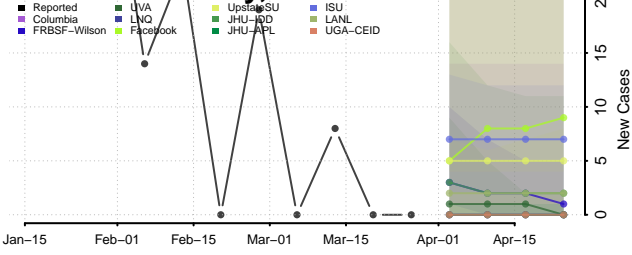

Liberty County, Texas

Limestone County, Texas

Lipscomb County, Texas

Live Oak County, Texas

Llano County, Texas

Loving County, Texas

Lubbock County, Texas

Lynn County, Texas