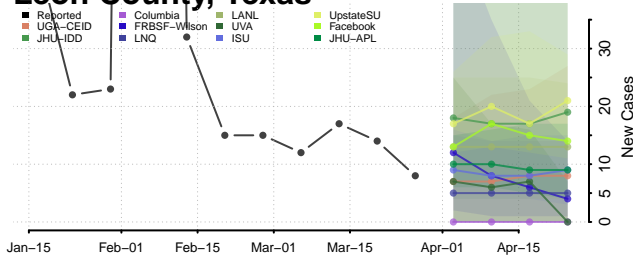

Leon County, Texas