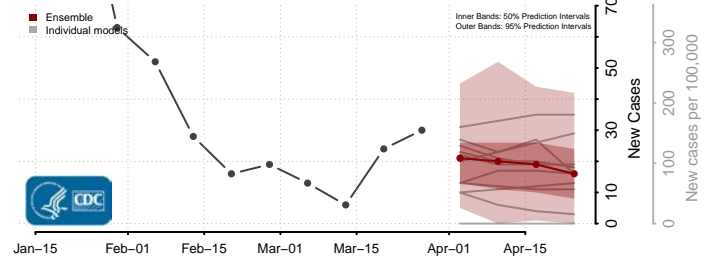

Sunflower County, Mississippi

Tallahatchie County, Mississippi

Tate County, Mississippi

Tippah County, Mississippi

Tishomingo County, Mississippi

Tunica County, Mississippi

Union County, Mississippi

Walthall County, Mississippi