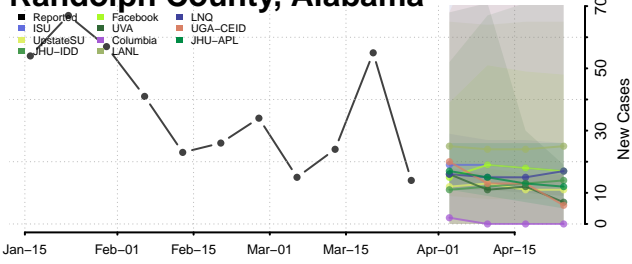

Lauderdale County, Alabama

Lawrence County, Alabama

Lee County, Alabama

Limestone County, Alabama

Lowndes County, Alabama

Macon County, Alabama

Madison County, Alabama

Marengo County, Alabama

Marion County, Alabama

Marshall County, Alabama

Mobile County, Alabama

Monroe County, Alabama

Montgomery County, Alabama

Morgan County, Alabama

Perry County, Alabama

Pickens County, Alabama

Pike County, Alabama

Randolph County, Alabama

Russell County, Alabama

Shelby County, Alabama

St. Clair County, Alabama

Sumter County, Alabama

Talladega County, Alabama

Tallapoosa County, Alabama