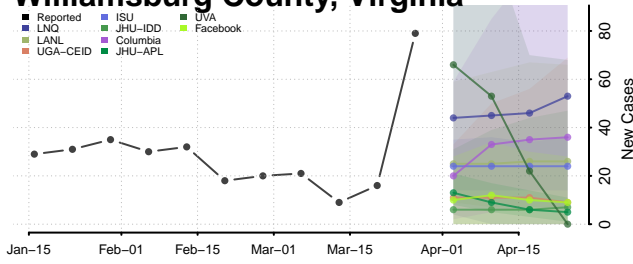

Waynesboro County, Virginia

Westmoreland County, Virginia

Williamsburg County, Virginia

Winchester County, Virginia

Wise County, Virginia

Wythe County, Virginia

York County, Virginia

Washington