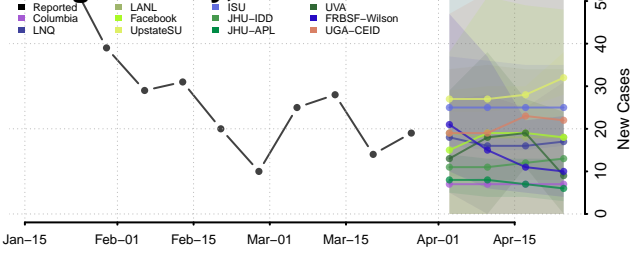

Clearwater County, Minnesota

Cook County, Minnesota

Cottonwood County, Minnesota

Crow Wing County, Minnesota

Dakota County, Minnesota

Dodge County, Minnesota

Douglas County, Minnesota

Faribault County, Minnesota