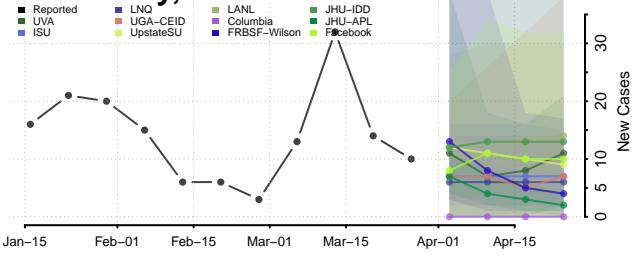

Harrison County, Iowa

Henry County, Iowa

Howard County, Iowa

Humboldt County, Iowa

Ida County, Iowa

Iowa County, Iowa

Jackson County, Iowa

Jasper County, Iowa