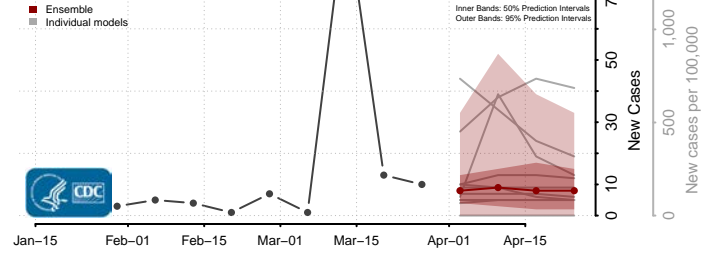

Carter County, Missouri