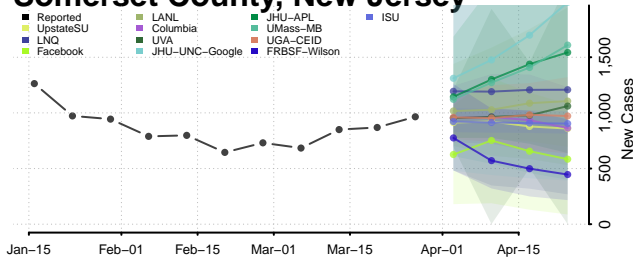

Somerset County, New Jersey