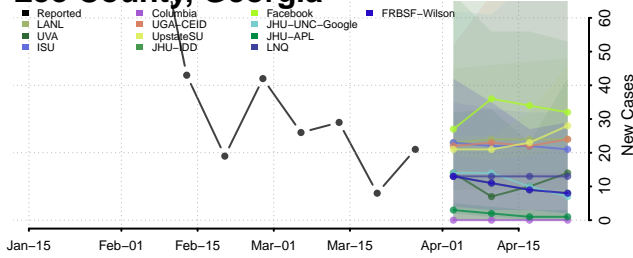

Lee County, Georgia