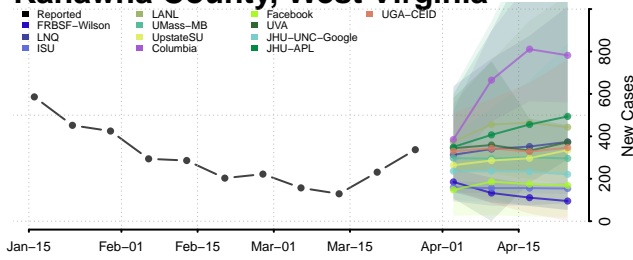

Hampshire County, West Virginia

Hancock County, West Virginia

Hardy County, West Virginia

Harrison County, West Virginia

Jackson County, West Virginia

Jefferson County, West Virginia

Kanawha County, West Virginia