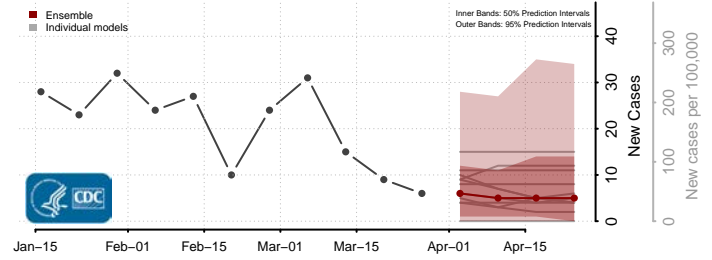

Buena Vista County, Iowa

Butler County, Iowa

Calhoun County, Iowa

Carroll County, Iowa

Cass County, Iowa

Cedar County, Iowa

Cerro Gordo County, Iowa

Cherokee County, Iowa