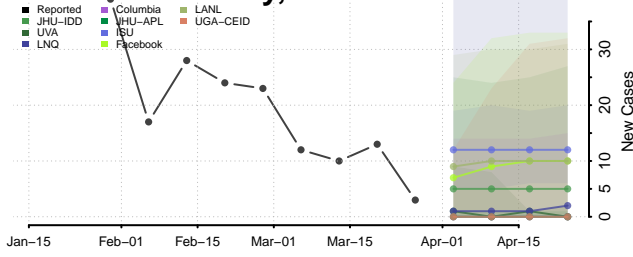

Caddo County, Louisiana

Calcasieu County, Louisiana

Caldwell County, Louisiana

Cameron County, Louisiana

Catahoula County, Louisiana

Claiborne County, Louisiana

Concordia County, Louisiana

De Soto County, Louisiana