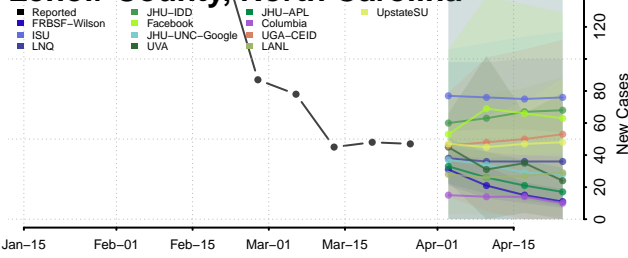

Lenoir County, North Carolina