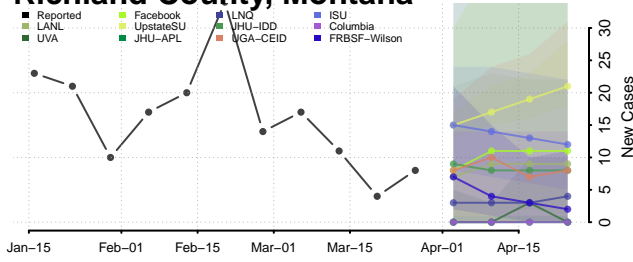

Richland County, Montana