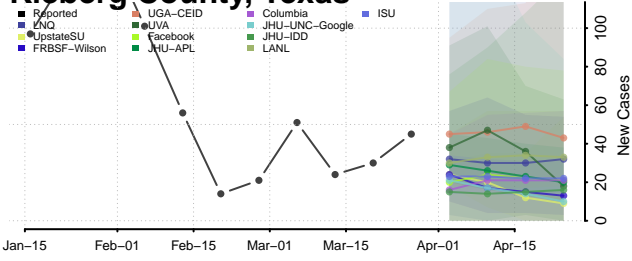

Kleberg County, Texas