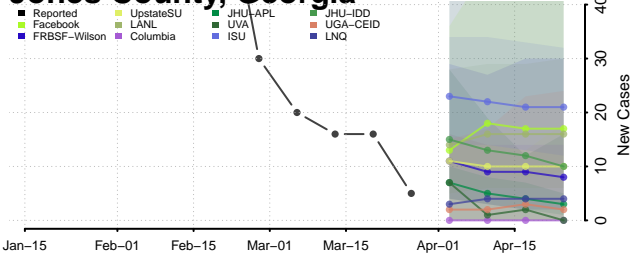

Jasper County, Georgia

Jeff Davis County, Georgia

Jefferson County, Georgia

Jenkins County, Georgia

Johnson County, Georgia

Jones County, Georgia

Lamar County, Georgia

Lanier County, Georgia