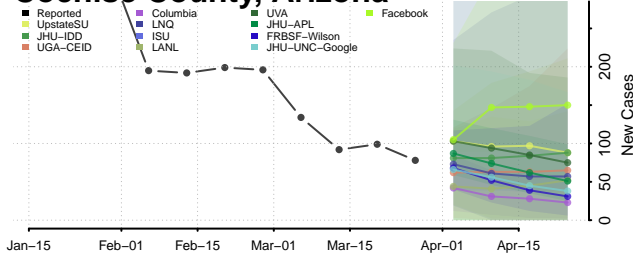

Cochise County, Arizona