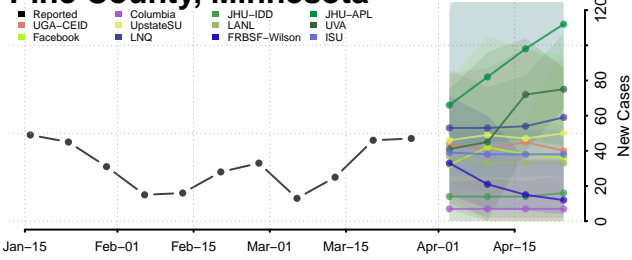

Olmsted County, Minnesota

Otter Tail County, Minnesota

Pennington County, Minnesota

Pine County, Minnesota

Pipestone County, Minnesota

Polk County, Minnesota

Pope County, Minnesota

Ramsey County, Minnesota