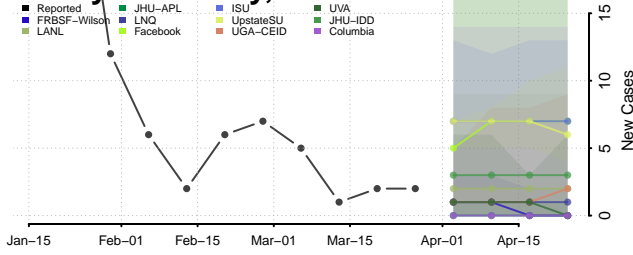

Schuyler County, Illinois