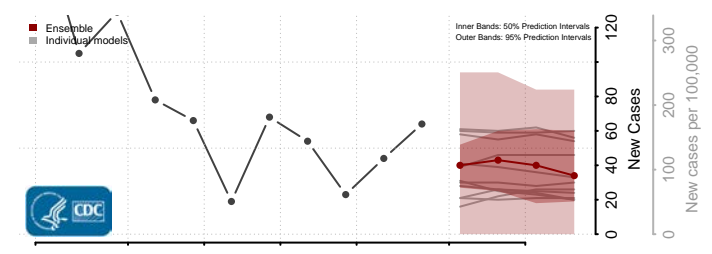

Beauregard County, Louisiana