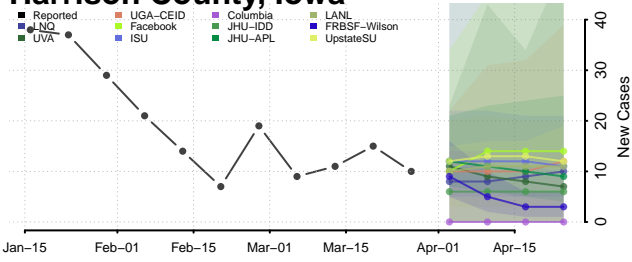

Harrison County, Iowa