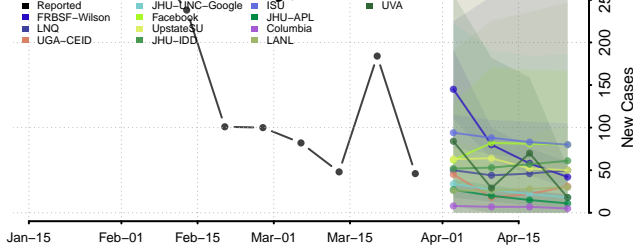

Lauderdale County, Alabama

Lawrence County, Alabama

Lee County, Alabama

Limestone County, Alabama

Lowndes County, Alabama

Macon County, Alabama

Madison County, Alabama

Marengo County, Alabama