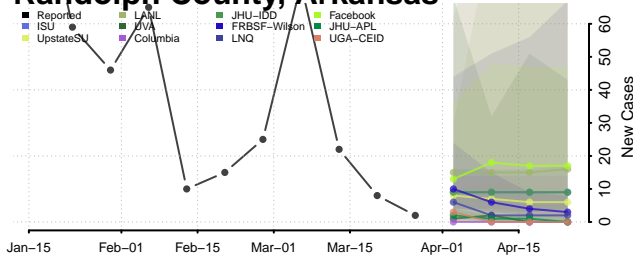

Pope County, Arkansas

Prairie County, Arkansas

Pulaski County, Arkansas

Randolph County, Arkansas

Saline County, Arkansas

Scott County, Arkansas

Searcy County, Arkansas

Sebastian County, Arkansas