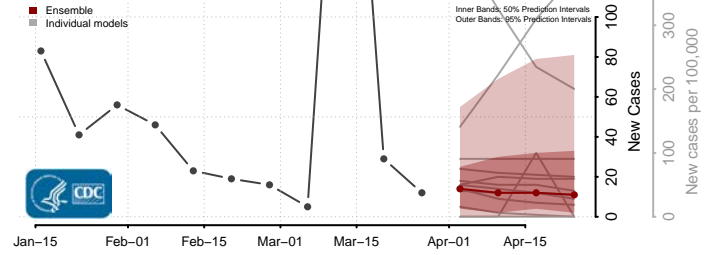

Stoddard County, Missouri

Stone County, Missouri

Sullivan County, Missouri

Taney County, Missouri

Texas County, Missouri

Vernon County, Missouri

Warren County, Missouri

Washington County, Missouri