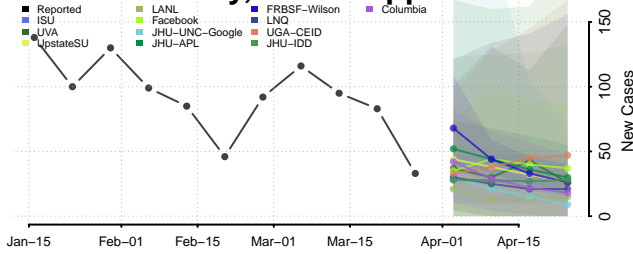

Lincoln County, Mississippi