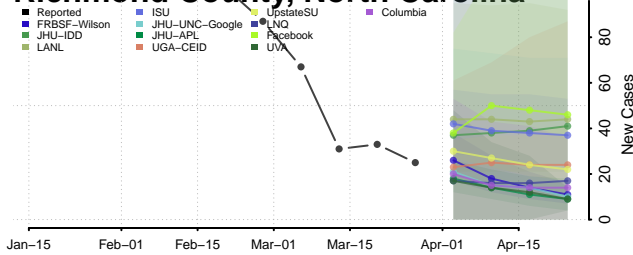

Richmond County, North Carolina