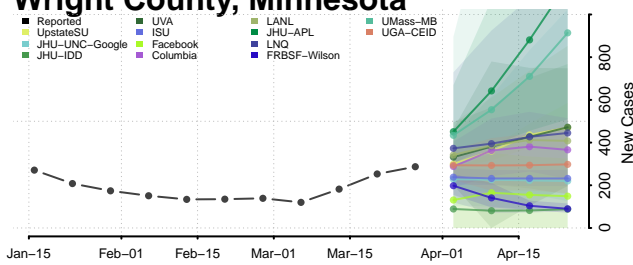

Wabasha County, Minnesota

Wadena County, Minnesota

Waseca County, Minnesota

Washington County, Minnesota

Watonwan County, Minnesota

Wilkin County, Minnesota

Winona County, Minnesota

Wright County, Minnesota