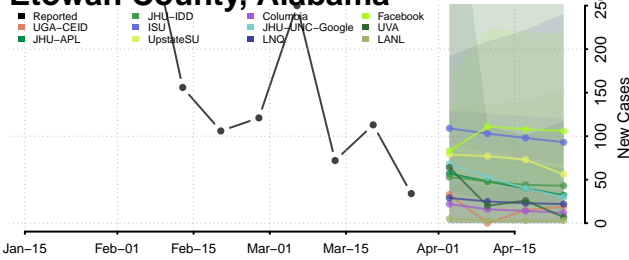

Dale County, Alabama

Dallas County, Alabama

DeKalb County, Alabama

Elmore County, Alabama

Escambia County, Alabama

Etowah County, Alabama

Fayette County, Alabama

Franklin County, Alabama