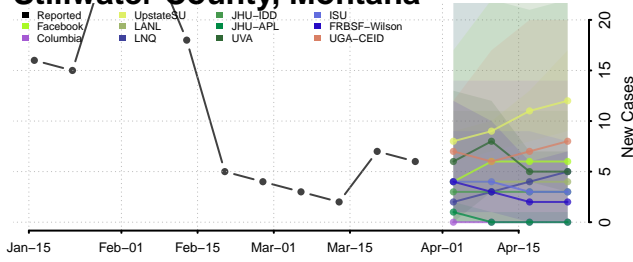

Rosebud County, Montana

Sanders County, Montana

Sheridan County, Montana

Silver Bow County, Montana

Stillwater County, Montana

Sweet Grass County, Montana

Teton County, Montana

Toole County, Montana