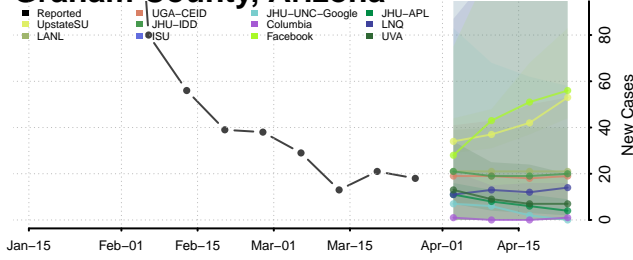

Cochise County, Arizona

Coconino County, Arizona

Gila County, Arizona

Graham County, Arizona

Greenlee County, Arizona

La Paz County, Arizona

Maricopa County, Arizona

Mohave County, Arizona