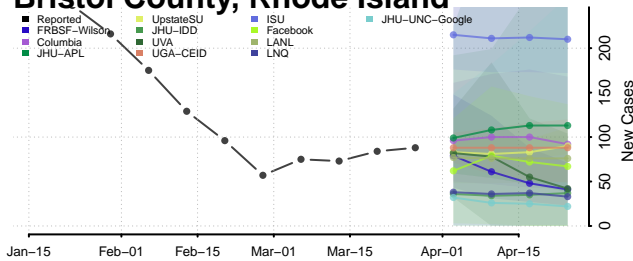

Bristol County, Rhode Island