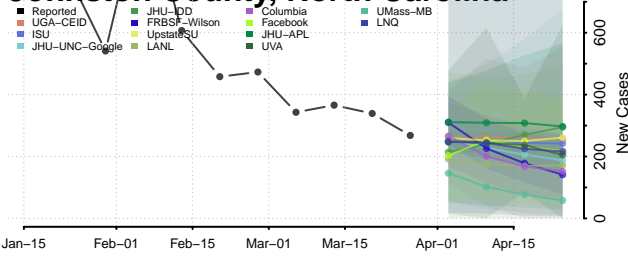

Johnston County, North Carolina