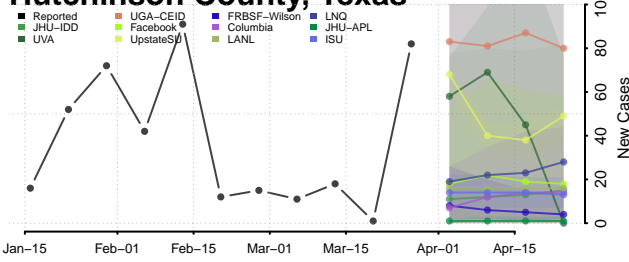

Howard County, Texas

Hudspeth County, Texas

Hunt County, Texas

Hutchinson County, Texas

Irion County, Texas

Jack County, Texas

Jackson County, Texas

Jasper County, Texas