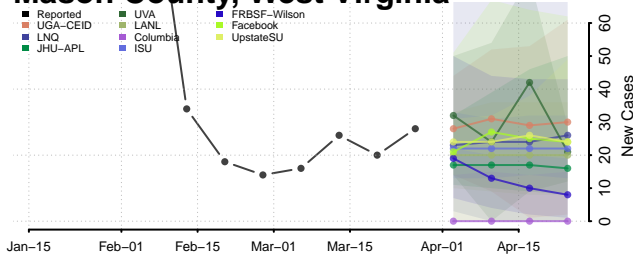

Mason County, West Virginia