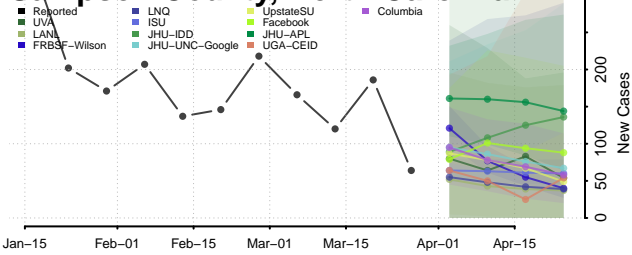

Randolph County, North Carolina

Richmond County, North Carolina

Robeson County, North Carolina

Rockingham County, North Carolina

Rowan County, North Carolina

Rutherford County, North Carolina

Sampson County, North Carolina