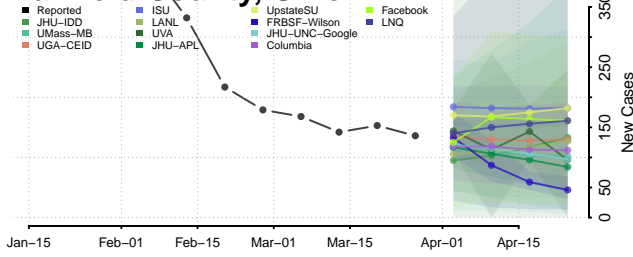

Fairfield County, Ohio