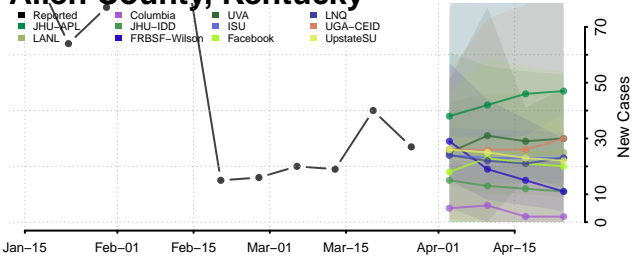

Anderson County, Kentucky

Ballard County, Kentucky

Barren County, Kentucky

Bath County, Kentucky

Bell County, Kentucky

Boone County, Kentucky

Bourbon County, Kentucky

Boyd County, Kentucky