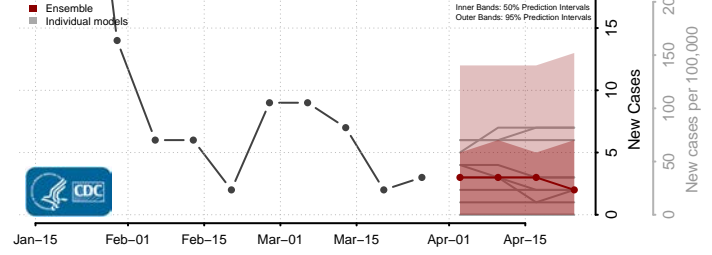

Archer County, Texas