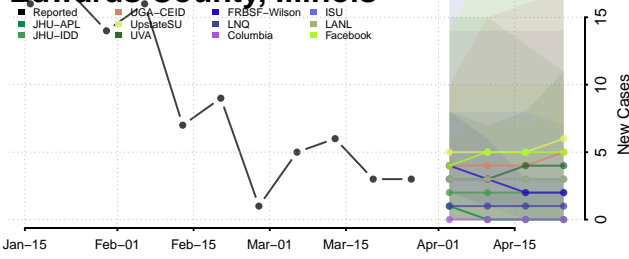

De Witt County, Illinois

DeKalb County, Illinois

Douglas County, Illinois

DuPage County, Illinois

Edgar County, Illinois

Edwards County, Illinois

Effingham County, Illinois

Fayette County, Illinois