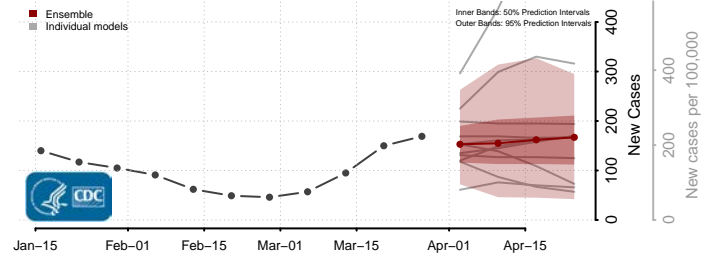

Schoolcraft County, Michigan

Shiawassee County, Michigan

St. Clair County, Michigan

St. Joseph County, Michigan

Tuscola County, Michigan

Van Buren County, Michigan

Washtenaw County, Michigan

Wayne County, Michigan