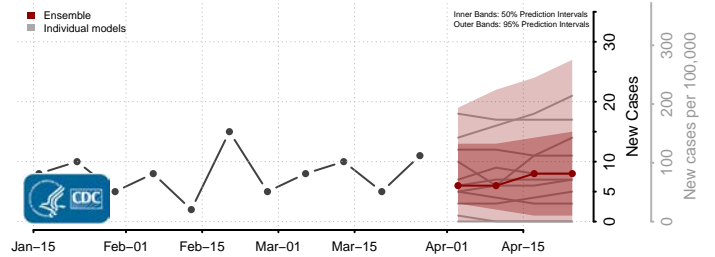

Sibley County, Minnesota

St. Louis County, Minnesota

Stearns County, Minnesota

Steele County, Minnesota

Stevens County, Minnesota

Swift County, Minnesota

Todd County, Minnesota

Traverse County, Minnesota