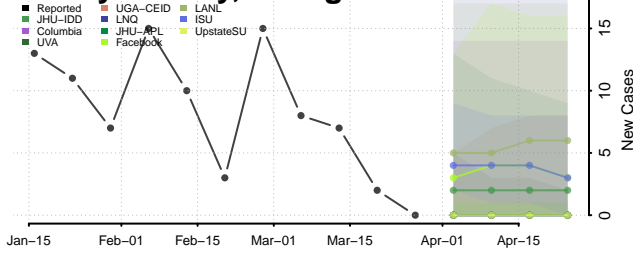

Rabun County, Georgia

Randolph County, Georgia

Richmond County, Georgia

Rockdale County, Georgia

Schley County, Georgia

Screven County, Georgia

Seminole County, Georgia

Spalding County, Georgia