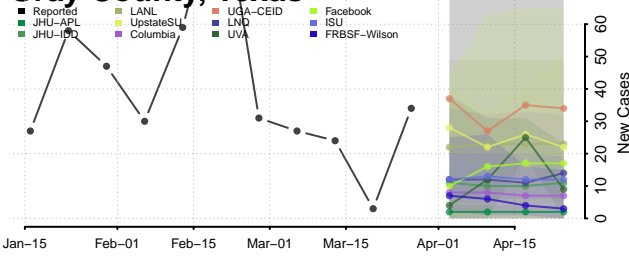

Gray County, Texas