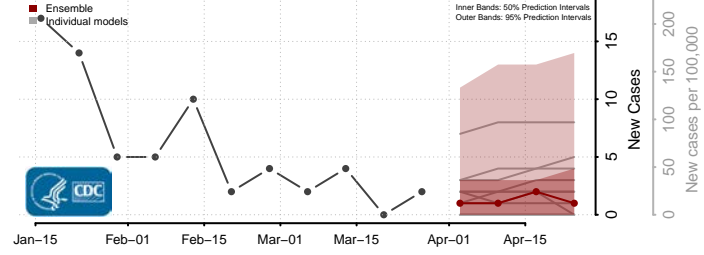

Quay County, New Mexico