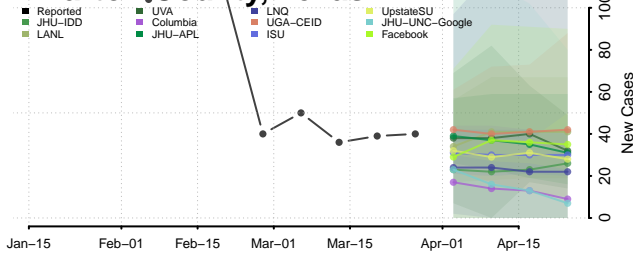

Wharton County, Texas