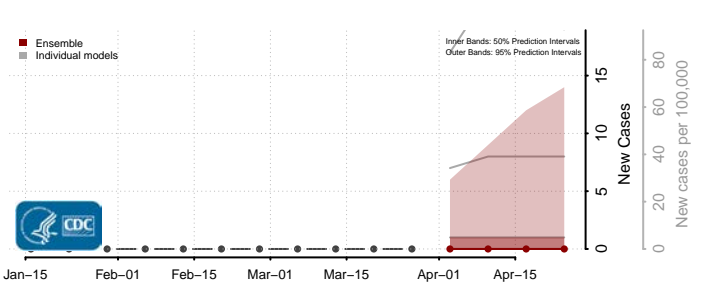

Carbon County, Utah