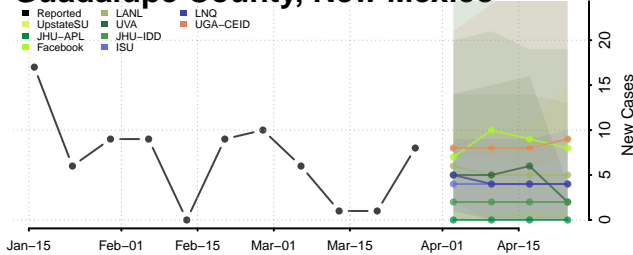

Harding County, New Mexico

Hidalgo County, New Mexico

Lea County, New Mexico

Lincoln County, New Mexico

Los Alamos County, New Mexico

Luna County, New Mexico

McKinley County, New Mexico

Mora County, New Mexico