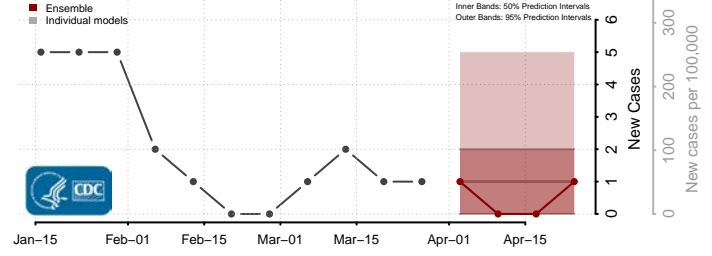

Furnas County, Nebraska

Gage County, Nebraska

Garden County, Nebraska

Garfield County, Nebraska

Gosper County, Nebraska

Grant County, Nebraska

Greeley County, Nebraska

Hall County, Nebraska