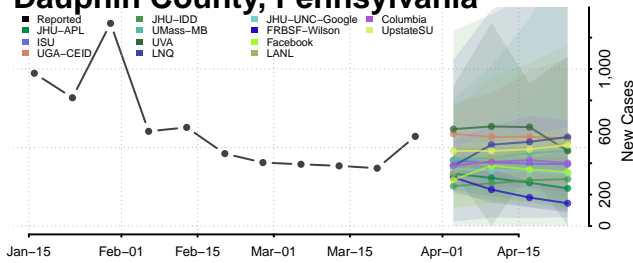

Dauphin County, Pennsylvania