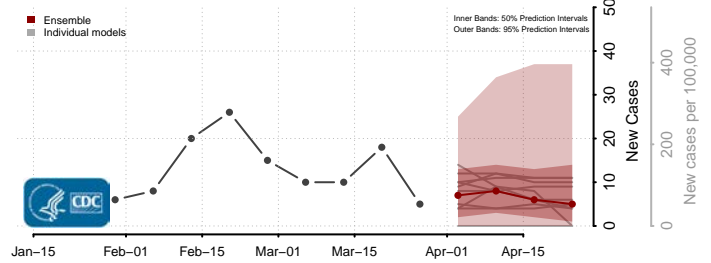

Lake of the Woods County, Minnesota

Le Sueur County, Minnesota

Lincoln County, Minnesota

Lyon County, Minnesota

Mahnomen County, Minnesota

Marshall County, Minnesota

Martin County, Minnesota

McLeod County, Minnesota