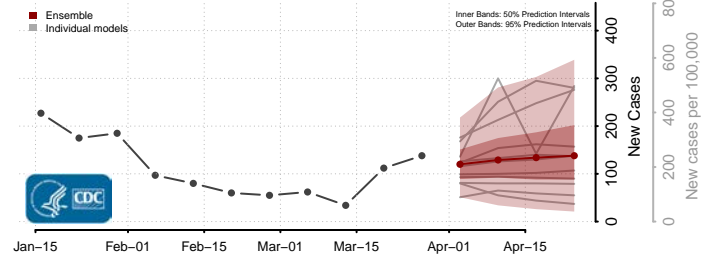

Hampshire County, West Virginia

Hancock County, West Virginia

Hardy County, West Virginia

Harrison County, West Virginia

Jackson County, West Virginia

Jefferson County, West Virginia

Kanawha County, West Virginia