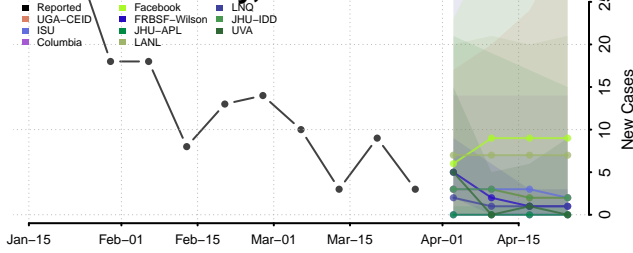

Stafford County, Kansas

Stanton County, Kansas

Stevens County, Kansas

Sumner County, Kansas

Thomas County, Kansas

Trego County, Kansas

Wabaunsee County, Kansas

Wallace County, Kansas