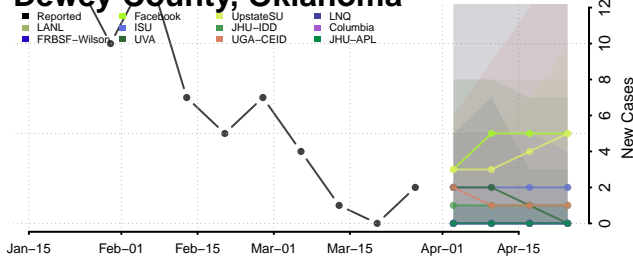

Craig County, Oklahoma

Creek County, Oklahoma

Custer County, Oklahoma

Delaware County, Oklahoma

Dewey County, Oklahoma

Ellis County, Oklahoma

Garfield County, Oklahoma

Garvin County, Oklahoma