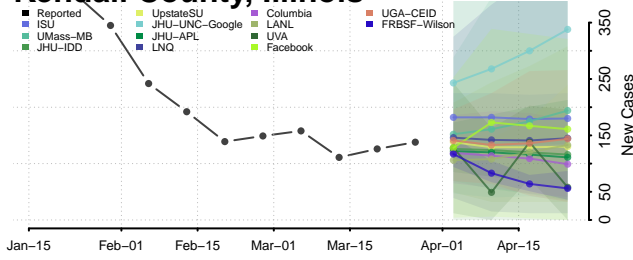

Kendall County, Illinois