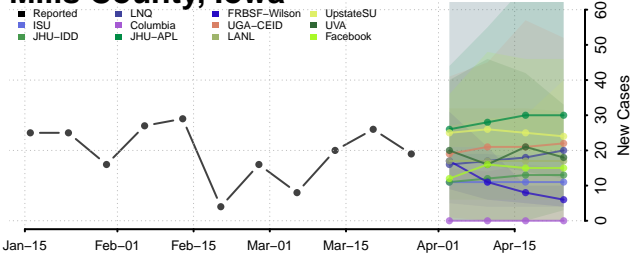

Lucas County, Iowa

Lyon County, Iowa

Madison County, Iowa

Mahaska County, Iowa

Marion County, Iowa

Marshall County, Iowa

Mills County, Iowa

Mitchell County, Iowa