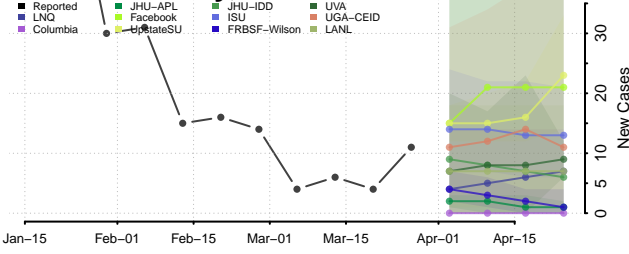

Wright County, Iowa

Kansas

Allen County, Kansas

Anderson County, Kansas

Atchison County, Kansas

Barber County, Kansas

Barton County, Kansas

Bourbon County, Kansas