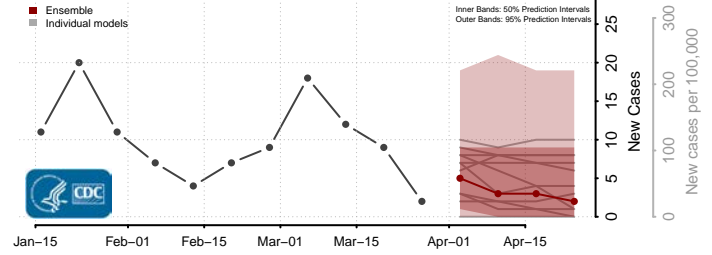

Lucas County, Iowa