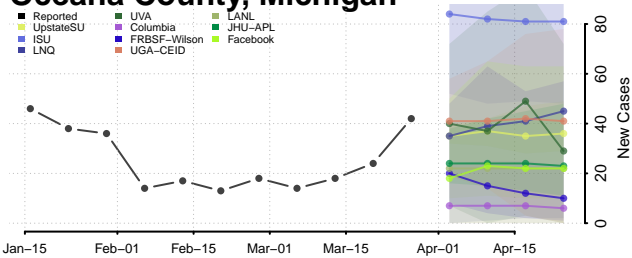

Montcalm County, Michigan

Montmorency County, Michigan

Muskegon County, Michigan

Newaygo County, Michigan

Oakland County, Michigan

Oceana County, Michigan

Ogemaw County, Michigan

Ontonagon County, Michigan