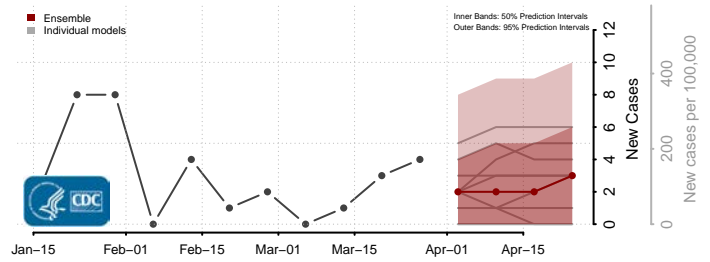

Renville County, North Dakota