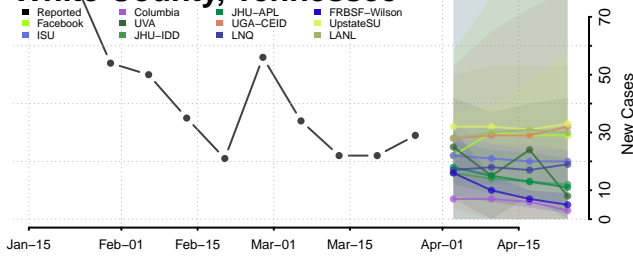

White County, Tennessee