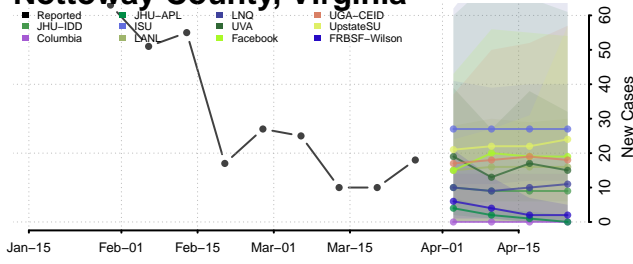

Nottoway County, Virginia