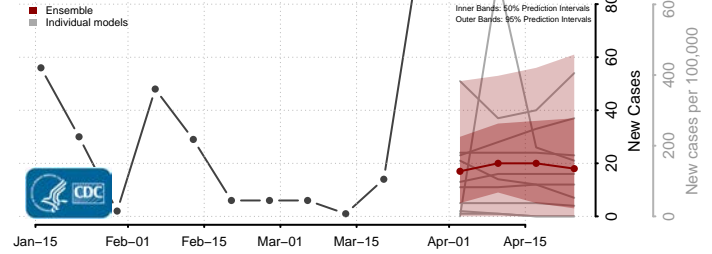

Wayne County, Missouri

Webster County, Missouri

Worth County, Missouri

Wright County, Missouri

Montana

Beaverhead County, Montana

Big Horn County, Montana

Blaine County, Montana