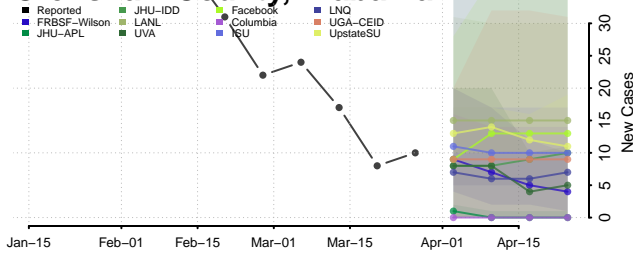

Cleburne County, Alabama

Coffee County, Alabama

Colbert County, Alabama

Conecuh County, Alabama

Coosa County, Alabama

Covington County, Alabama

Crenshaw County, Alabama

Cullman County, Alabama