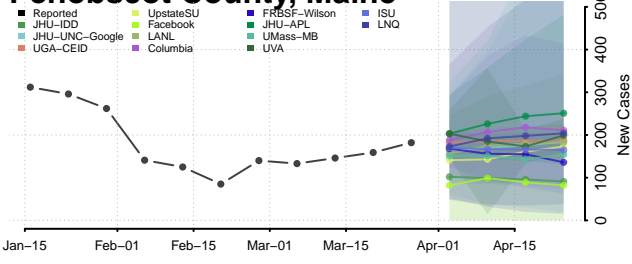

Knox County, Maine

Lincoln County, Maine

Oxford County, Maine

Penobscot County, Maine

Piscataquis County, Maine

Sagadahoc County, Maine

Somerset County, Maine

Waldo County, Maine