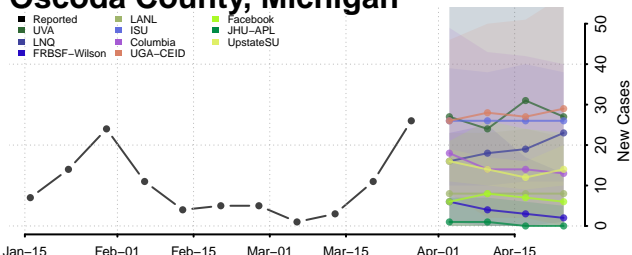

Oscoda County, Michigan