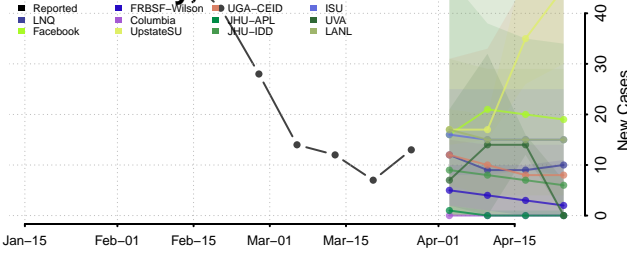

Duval County, Florida

Escambia County, Florida

Flagler County, Florida

Franklin County, Florida

Gadsden County, Florida

Gilchrist County, Florida

Glades County, Florida

Gulf County, Florida