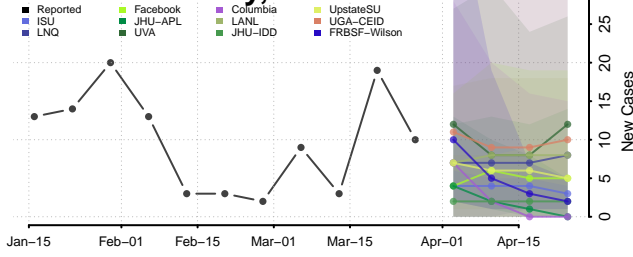

Wabasha County, Minnesota

Wadena County, Minnesota

Waseca County, Minnesota

Washington County, Minnesota

Watonwan County, Minnesota

Wilkin County, Minnesota

Winona County, Minnesota

Wright County, Minnesota