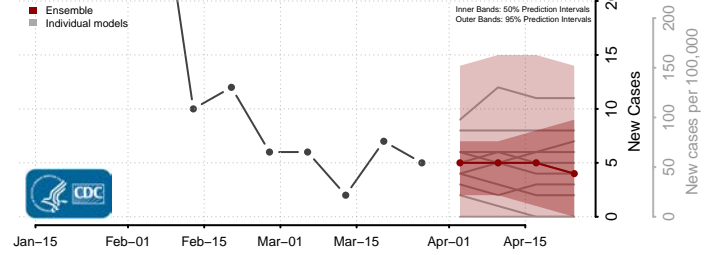

Marion County, Kentucky

Marshall County, Kentucky

Martin County, Kentucky

Mason County, Kentucky

McCracken County, Kentucky

McCreary County, Kentucky

McLean County, Kentucky

Meade County, Kentucky