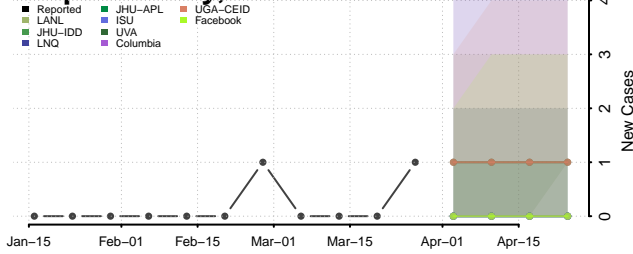

Slope County, North Dakota