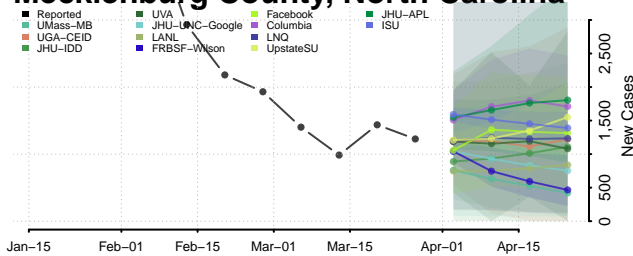

Mecklenburg County, North Carolina