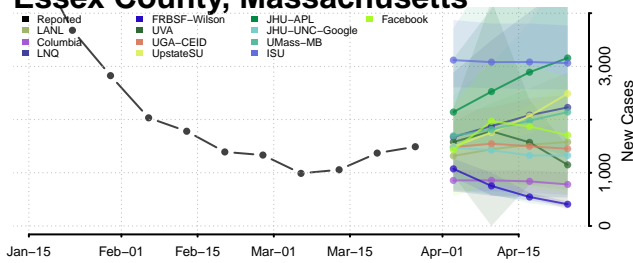

Essex County, Massachusetts