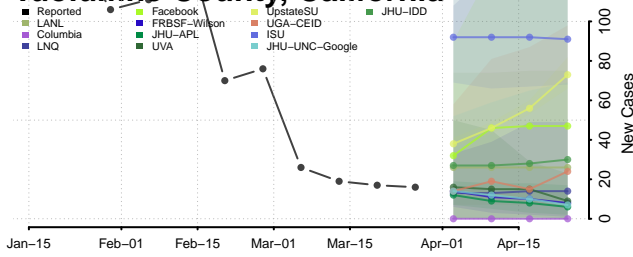

Sutter County, California

Tehama County, California

Trinity County, California

Tulare County, California

Tuolumne County, California

Ventura County, California

Yolo County, California

Yuba County, California