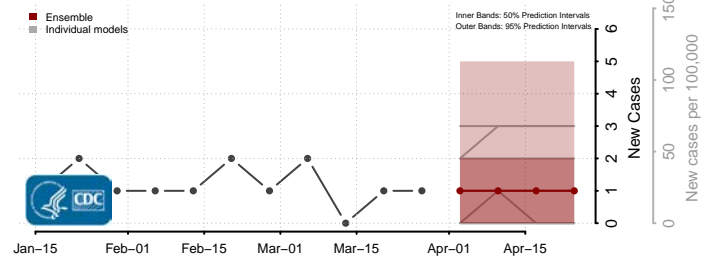

Divide County, North Dakota

Dunn County, North Dakota

Eddy County, North Dakota

Emmons County, North Dakota

Foster County, North Dakota

Golden Valley County, North Dakota

Grand Forks County, North Dakota

Grant County, North Dakota