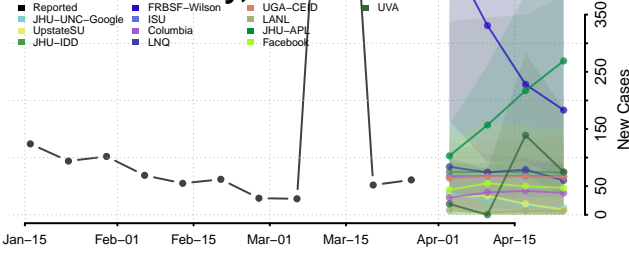

Lincoln County, Missouri