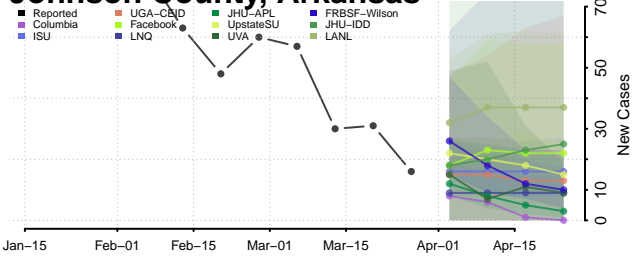

Johnson County, Arkansas