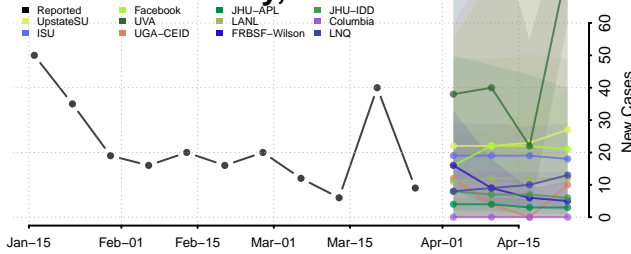

Lawrence County, South Dakota