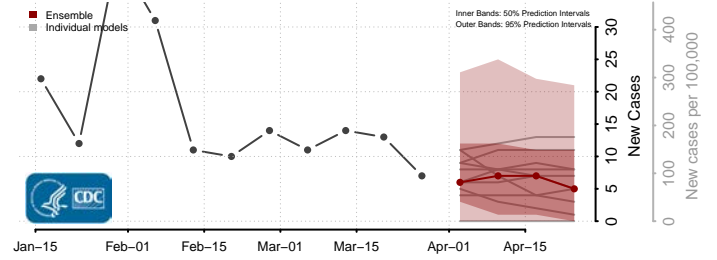

Valley County, Montana