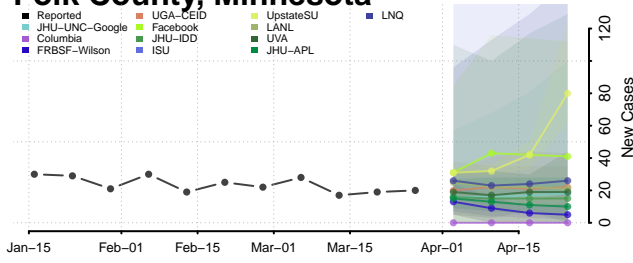

Olmsted County, Minnesota

Otter Tail County, Minnesota

Pennington County, Minnesota

Pine County, Minnesota

Pipestone County, Minnesota

Polk County, Minnesota

Pope County, Minnesota

Ramsey County, Minnesota