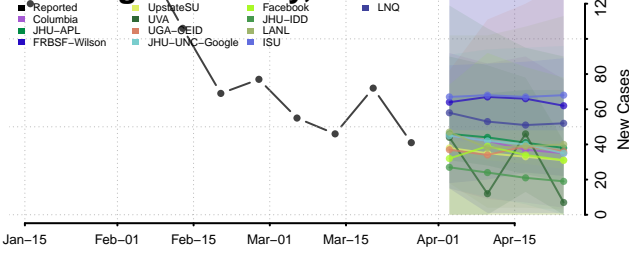

Bennington County, Vermont