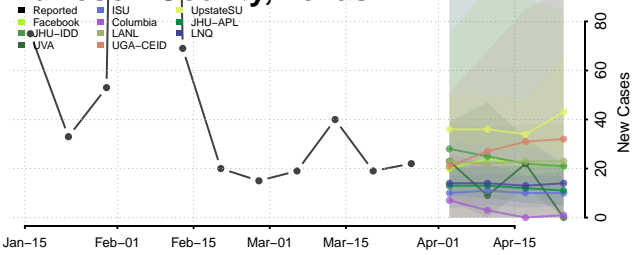

Burleson County, Texas