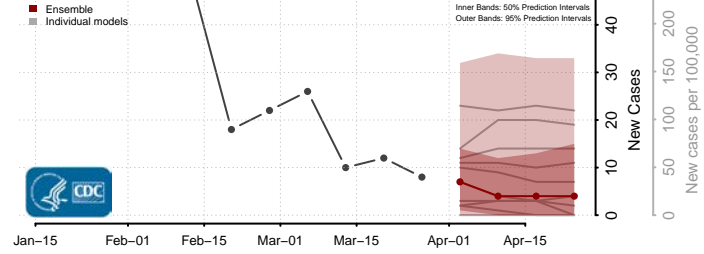

Richland County, Louisiana