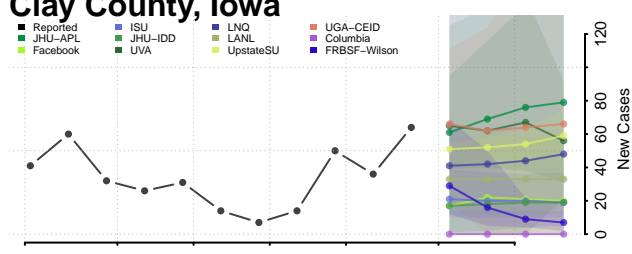

Clay County, Iowa