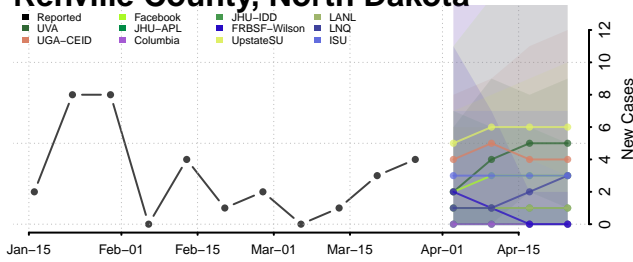

Renville County, North Dakota