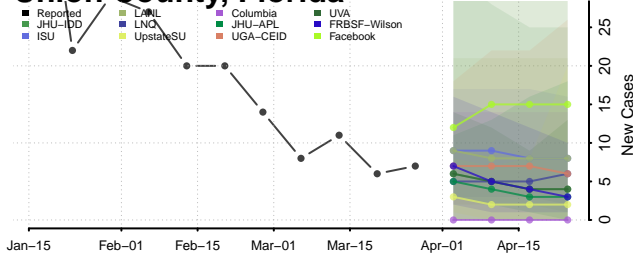

Union County, Florida