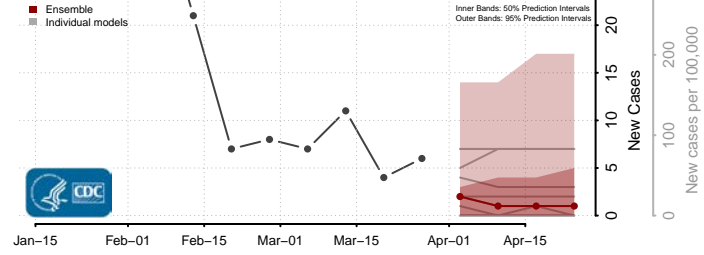

Red River County, Louisiana