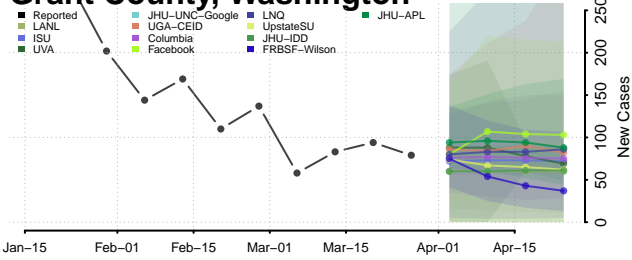

Douglas County, Washington

Ferry County, Washington

Franklin County, Washington

Garfield County, Washington

Grant County, Washington

Grays Harbor County, Washington

Island County, Washington

Jefferson County, Washington