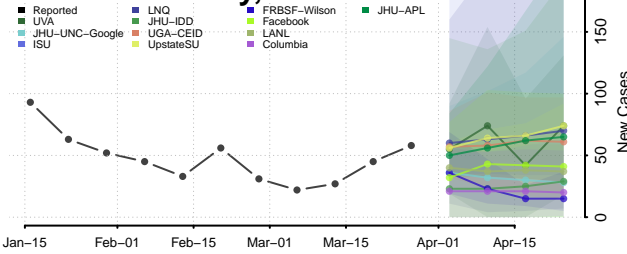

Wexford County, Michigan

Minnesota

Aitkin County, Minnesota

Anoka County, Minnesota

Becker County, Minnesota

Beltrami County, Minnesota

Benton County, Minnesota

Big Stone County, Minnesota