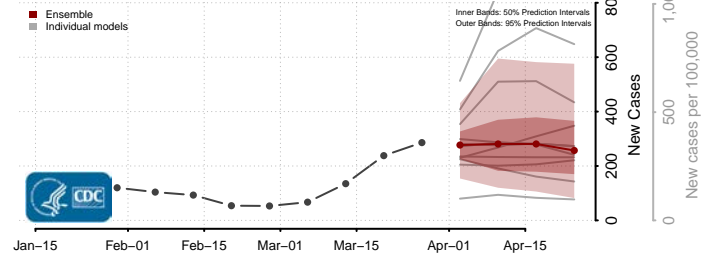

Clinton County, Michigan