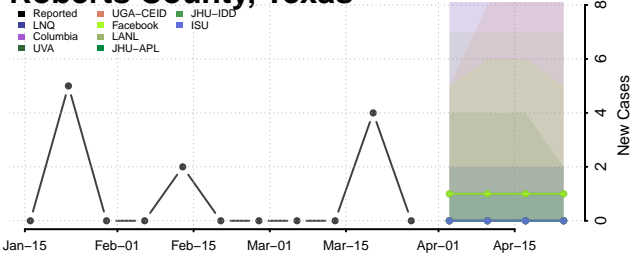

Roberts County, Texas