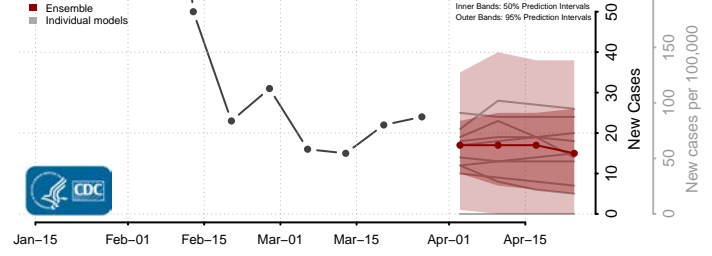

De Soto County, Louisiana