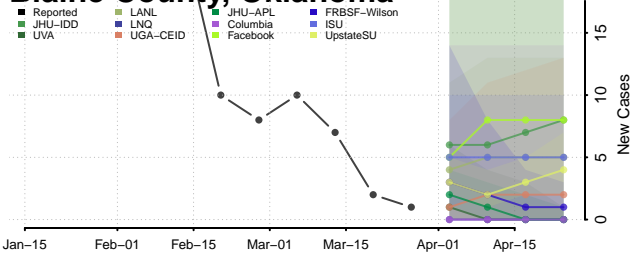

Alfalfa County, Oklahoma

Atoka County, Oklahoma

Beaver County, Oklahoma

Beckham County, Oklahoma

Blaine County, Oklahoma

Bryan County, Oklahoma

Caddo County, Oklahoma

Canadian County, Oklahoma