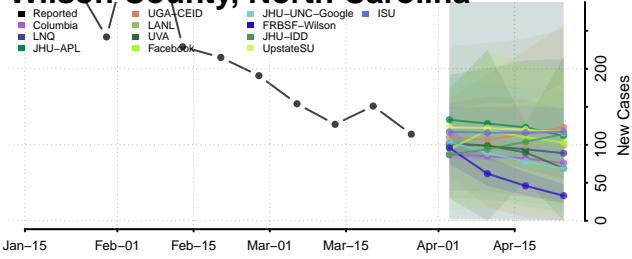

Wilson County, North Carolina