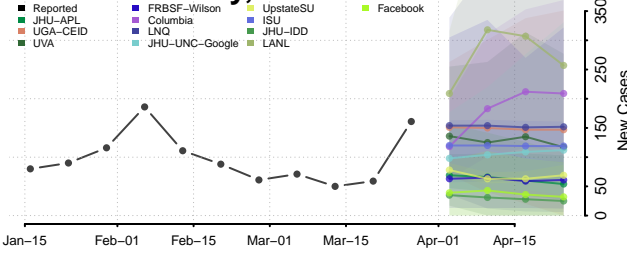

Orange County, Vermont

Orleans County, Vermont

Rutland County, Vermont

Washington County, Vermont

Windham County, Vermont

Windsor County, Vermont

Virgin Islands

Virginia