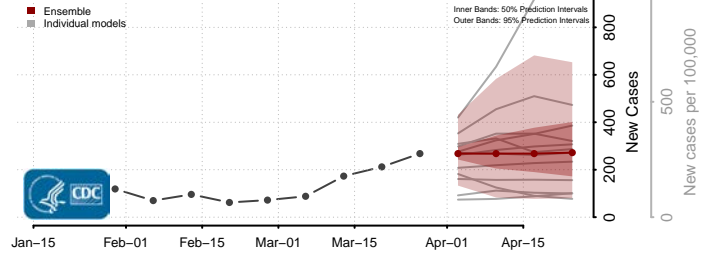

Red Lake County, Minnesota

Redwood County, Minnesota

Renville County, Minnesota

Rice County, Minnesota

Rock County, Minnesota

Roseau County, Minnesota

Scott County, Minnesota

Sherburne County, Minnesota