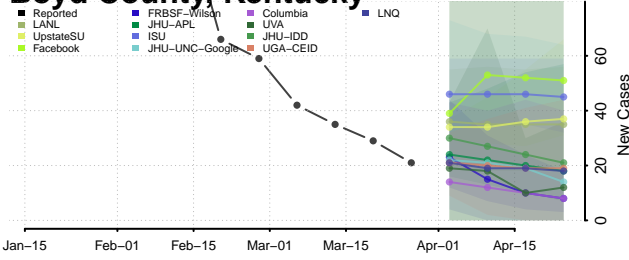

Anderson County, Kentucky

Ballard County, Kentucky

Barren County, Kentucky

Bath County, Kentucky

Bell County, Kentucky

Boone County, Kentucky

Bourbon County, Kentucky

Boyd County, Kentucky