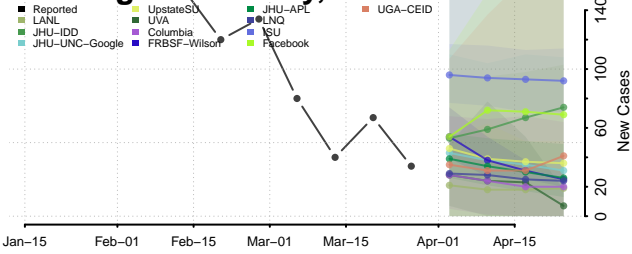

Randolph County, North Carolina

Richmond County, North Carolina

Robeson County, North Carolina

Rockingham County, North Carolina

Rowan County, North Carolina

Rutherford County, North Carolina

Sampson County, North Carolina