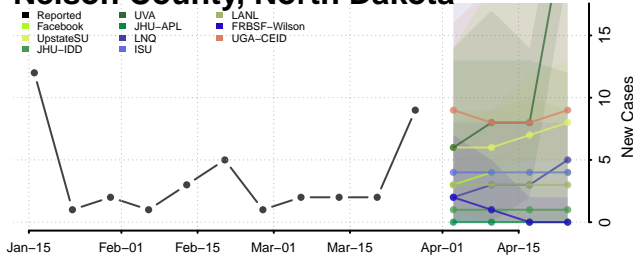

McLean County, North Dakota

Mercer County, North Dakota

Morton County, North Dakota

Mountrail County, North Dakota

Nelson County, North Dakota

Oliver County, North Dakota

Pembina County, North Dakota

Pierce County, North Dakota