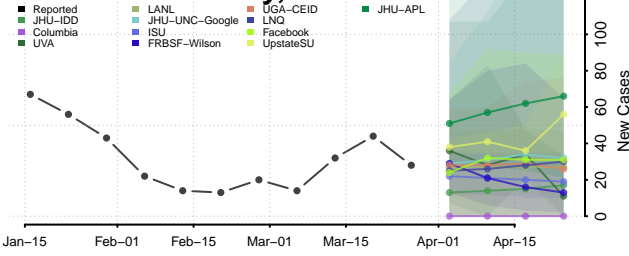

Lincoln County, Idaho

Madison County, Idaho

Minidoka County, Idaho

Nez Perce County, Idaho

Oneida County, Idaho

Owyhee County, Idaho

Payette County, Idaho

Power County, Idaho