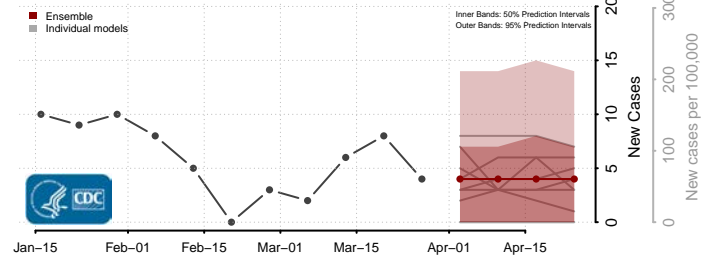

Pocahontas County, Iowa