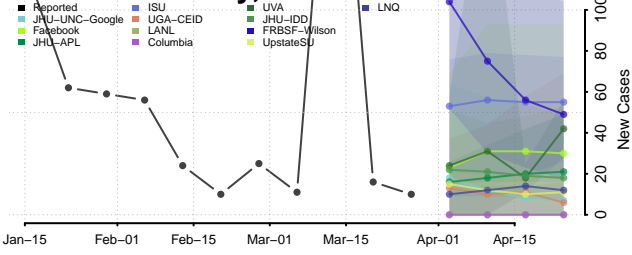

Camden County, Missouri