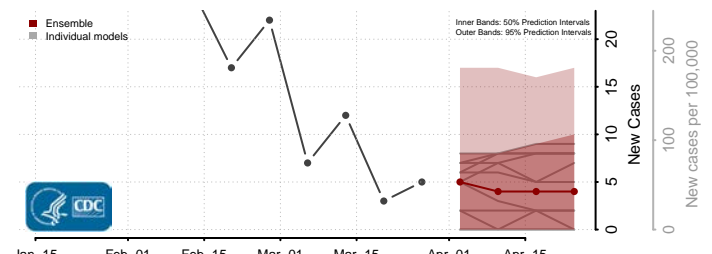

Clarke County, Iowa