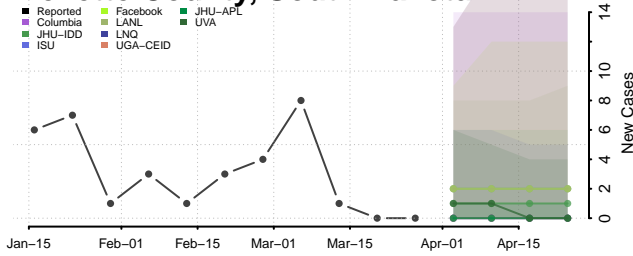

Mellette County, South Dakota