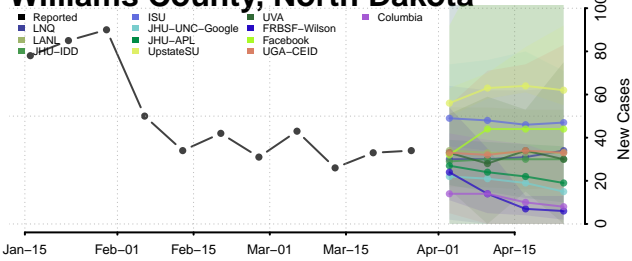

Williams County, North Dakota