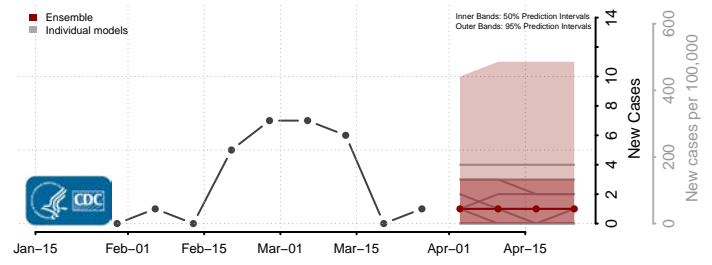

Divide County, North Dakota

Dunn County, North Dakota

Eddy County, North Dakota

Emmons County, North Dakota

Foster County, North Dakota

Golden Valley County, North Dakota

Grand Forks County, North Dakota

Grant County, North Dakota