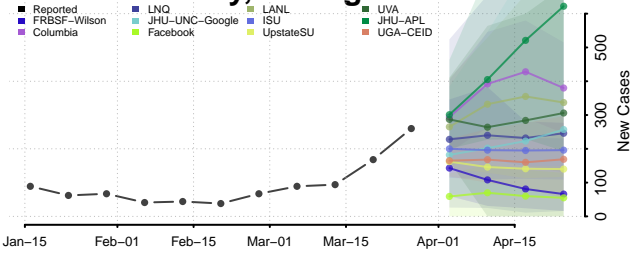

Schoolcraft County, Michigan

Shiawassee County, Michigan

St. Clair County, Michigan

St. Joseph County, Michigan

Tuscola County, Michigan

Van Buren County, Michigan

Washtenaw County, Michigan

Wayne County, Michigan