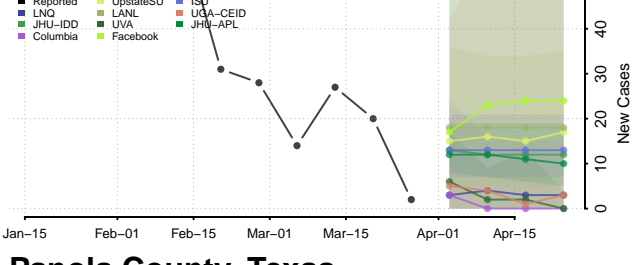

Nueces County, Texas

Ochiltree County, Texas

Oldham County, Texas

Orange County, Texas

Palo Pinto County, Texas

Panola County, Texas

Parker County, Texas

Parmer County, Texas