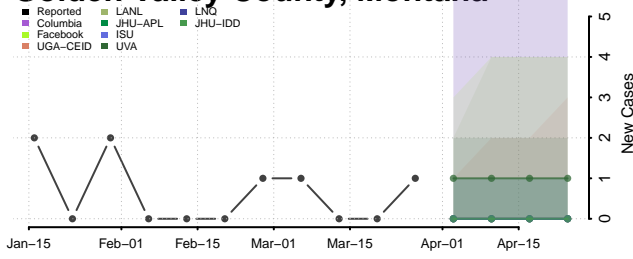

Deer Lodge County, Montana

Fallon County, Montana

Fergus County, Montana

Flathead County, Montana

Gallatin County, Montana

Garfield County, Montana

Glacier County, Montana

Golden Valley County, Montana