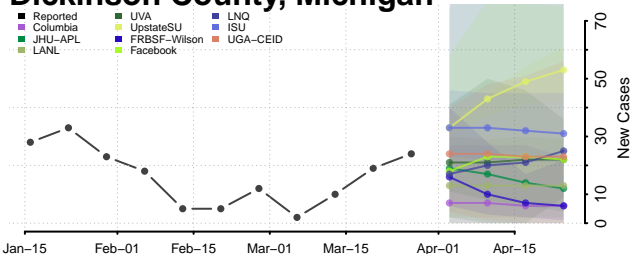

Delta County, Michigan

Dickinson County, Michigan

Eaton County, Michigan

Emmet County, Michigan

Genesee County, Michigan

Gladwin County, Michigan

Gogebic County, Michigan

Grand Traverse County, Michigan