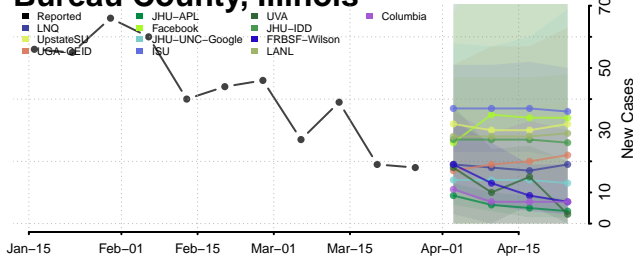

Bureau County, Illinois