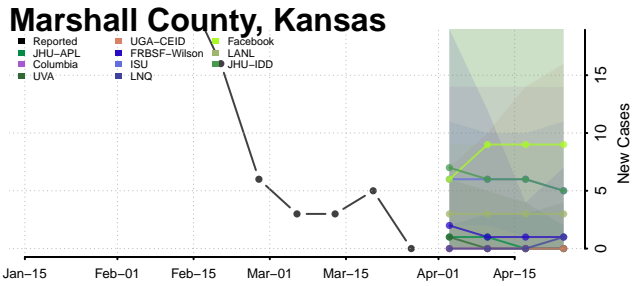

Keary County, Kansas

Kingman County, Kansas

Kiowa County, Kansas

Labette County, Kansas

Lane County, Kansas

Leavenworth County, Kansas

Lincoln County, Kansas

Meade County, Kansas