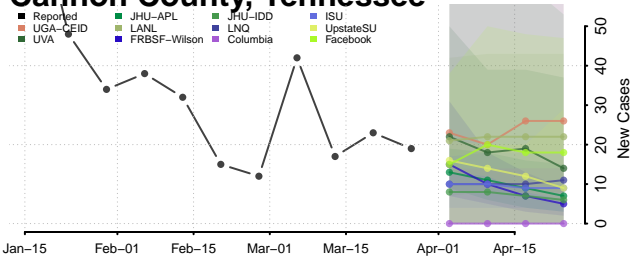

Cannon County, Tennessee