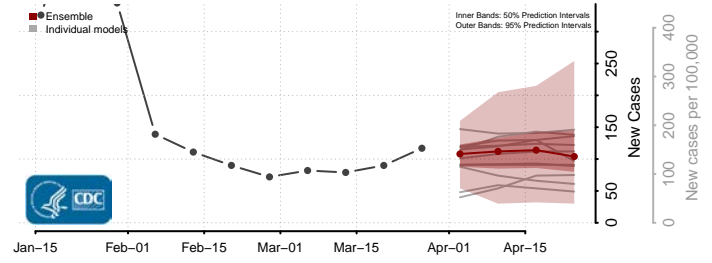

Hanover County, Virginia

Harrisonburg County, Virginia

Henrico County, Virginia

Henry County, Virginia

Highland County, Virginia

Hopewell County, Virginia

Isle of Wight County, Virginia

James City County, Virginia