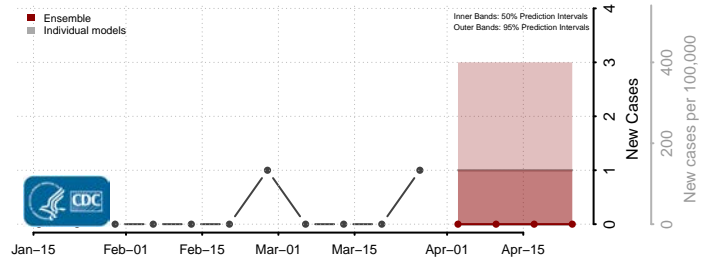

Slope County, North Dakota