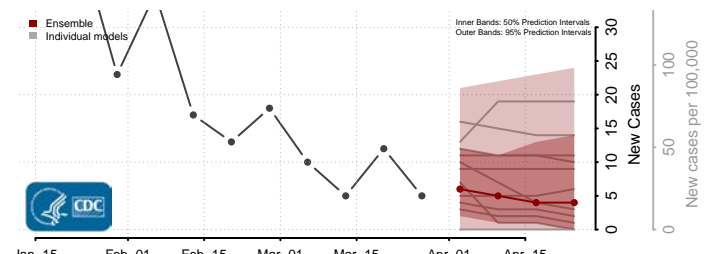

Gooding County, Idaho

Idaho County, Idaho

Jefferson County, Idaho

Jerome County, Idaho

Kootenai County, Idaho

Latah County, Idaho

Lemhi County, Idaho

Lewis County, Idaho