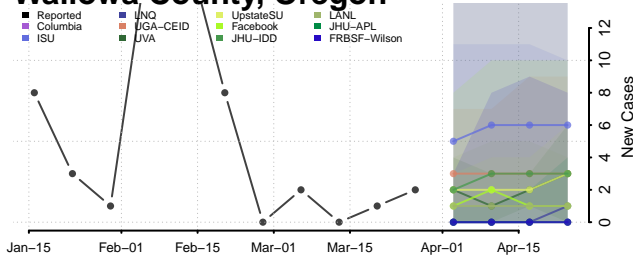

Wallowa County, Oregon