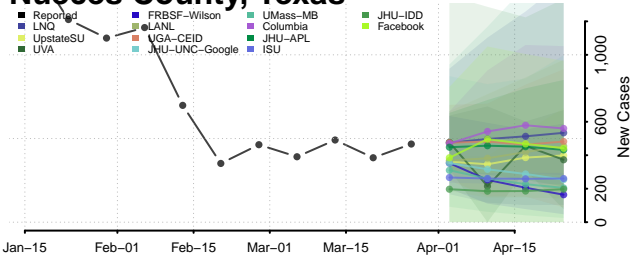

Nueces County, Texas