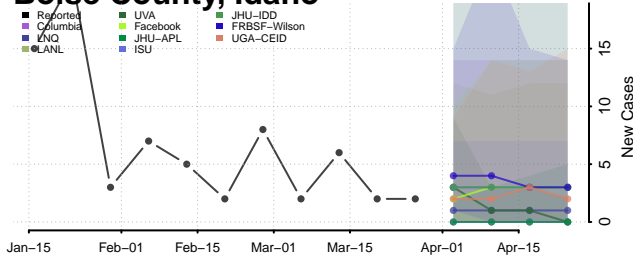

Boise County, Idaho