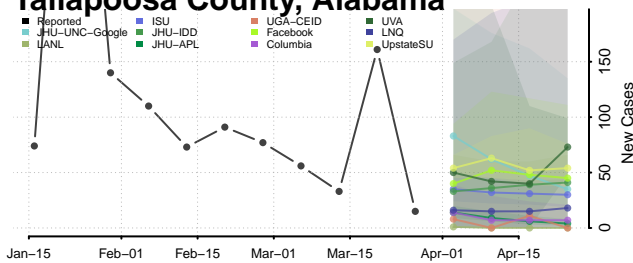

Marion County, Alabama

Marshall County, Alabama

Mobile County, Alabama

Monroe County, Alabama

Montgomery County, Alabama

Morgan County, Alabama

Perry County, Alabama

Pickens County, Alabama

Pike County, Alabama

Randolph County, Alabama

Russell County, Alabama

Shelby County, Alabama

St. Clair County, Alabama

Sumter County, Alabama

Talladega County, Alabama

Tallapoosa County, Alabama