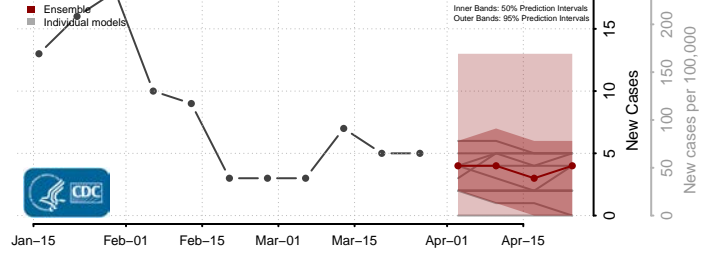

Lincoln County, Idaho

Madison County, Idaho

Minidoka County, Idaho

Nez Perce County, Idaho

Oneida County, Idaho

Owyhee County, Idaho

Payette County, Idaho

Power County, Idaho