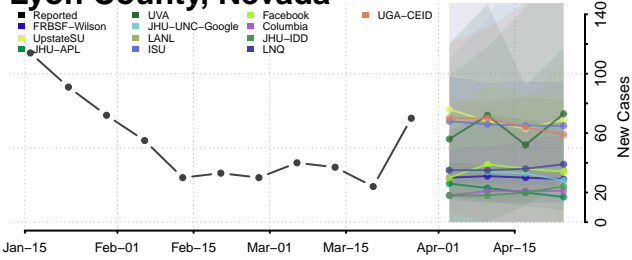

Lyon County, Nevada