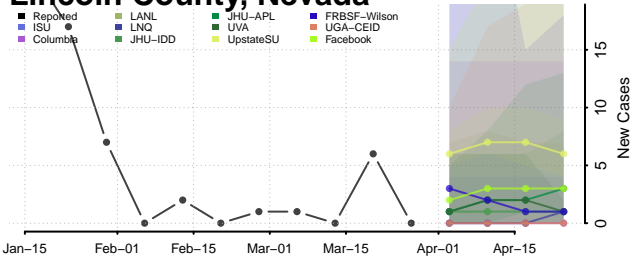

Lincoln County, Nevada