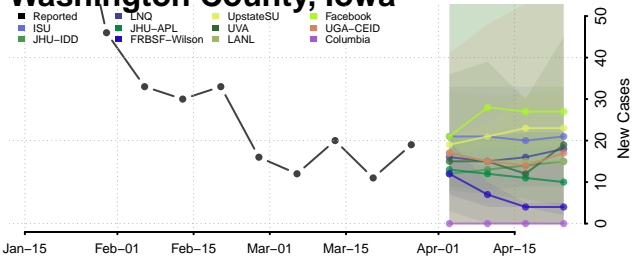

Washington County, Iowa