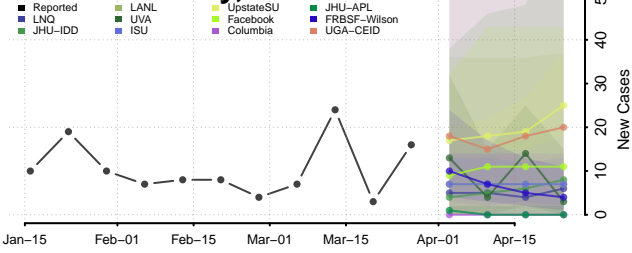

Nueces County, Texas

Ochiltree County, Texas

Oldham County, Texas

Orange County, Texas

Palo Pinto County, Texas

Panola County, Texas

Parker County, Texas

Parmer County, Texas