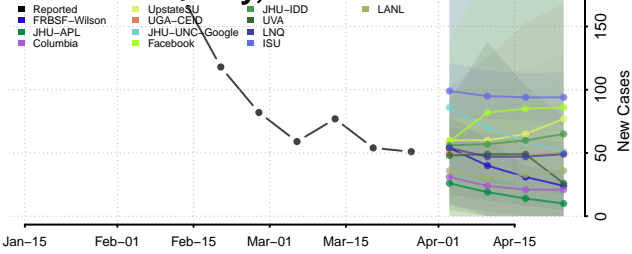

Geneva County, Alabama

Greene County, Alabama

Hale County, Alabama

Henry County, Alabama

Houston County, Alabama

Jackson County, Alabama

Jefferson County, Alabama

Lamar County, Alabama