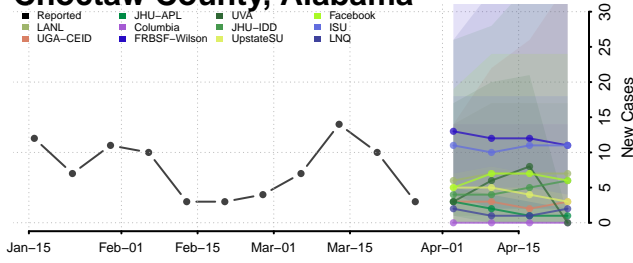

Butler County, Alabama

Calhoun County, Alabama

Chambers County, Alabama

Cherokee County, Alabama

Chilton County, Alabama

Choctaw County, Alabama

Clarke County, Alabama

Clay County, Alabama