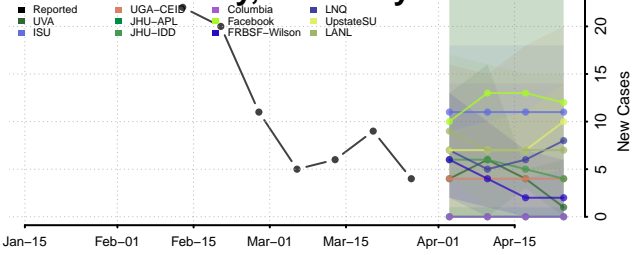

Washington County, Kentucky

Wayne County, Kentucky

Webster County, Kentucky

Whitley County, Kentucky

Wolfe County, Kentucky

Woodford County, Kentucky

Louisiana*

*New weekly cases may decrease in this location over the next four weeks. For these locations, the ensemble forecast indicates a probability of 0.75 or greater that fewer cases will be reported in week four of the forecast than in the last reported week.