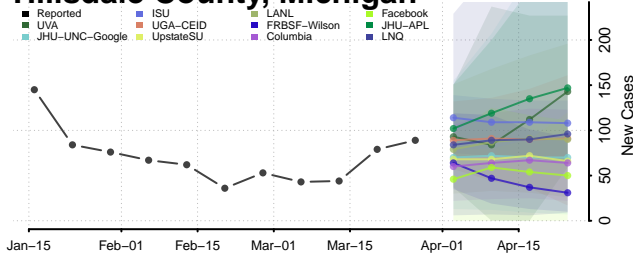

Hillsdale County, Michigan