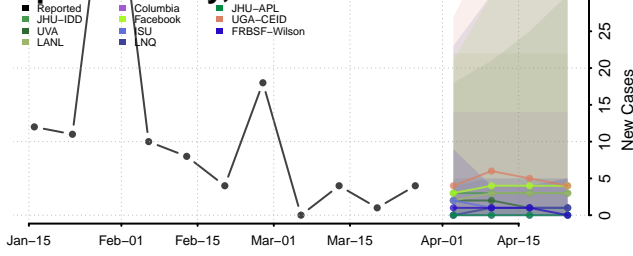

Upton County, Texas