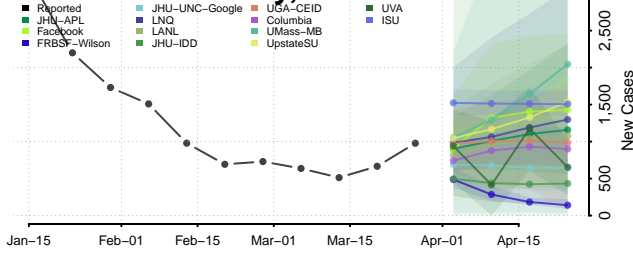

Marinette County, Wisconsin

Marquette County, Wisconsin

Menominee County, Wisconsin

Milwaukee County, Wisconsin

Monroe County, Wisconsin

Oconto County, Wisconsin

Oneida County, Wisconsin

Outagamie County, Wisconsin