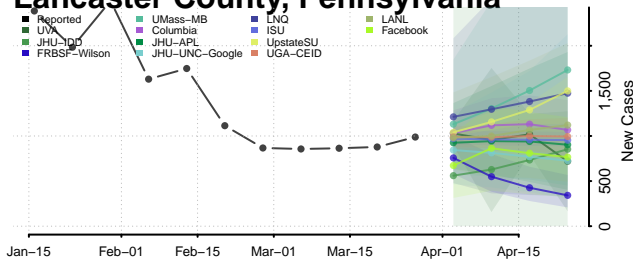

Lancaster County, Pennsylvania