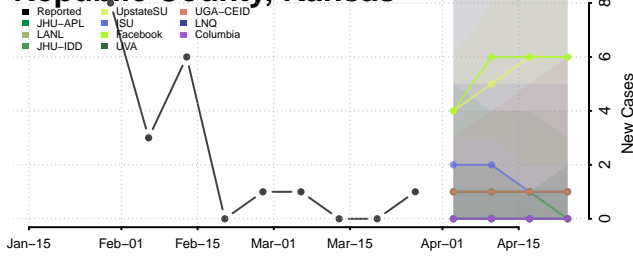

Republic County, Kansas