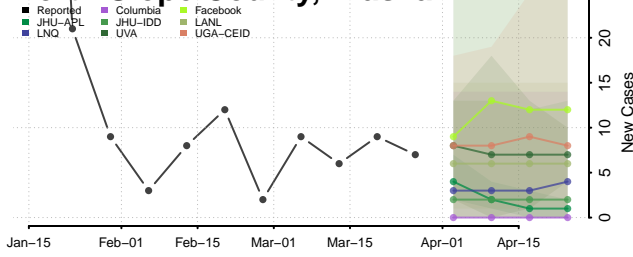

North Slope County, Alaska