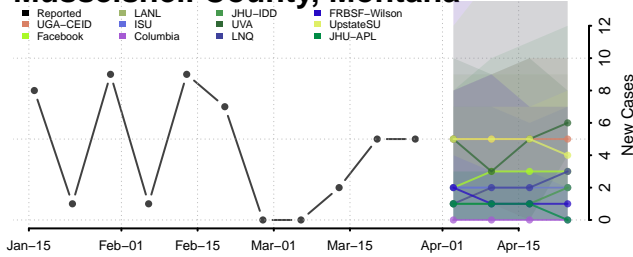

Madison County, Montana

McCone County, Montana

Meagher County, Montana

Mineral County, Montana

Missoula County, Montana

Musselshell County, Montana

Park County, Montana

Petroleum County, Montana