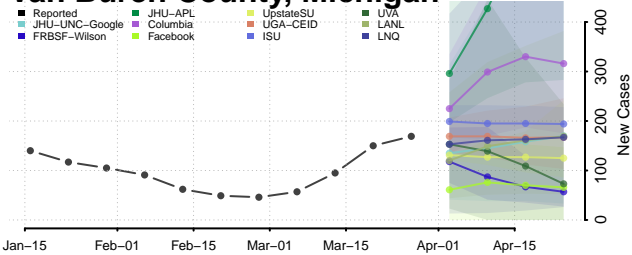

Schoolcraft County, Michigan

Shiawassee County, Michigan

St. Clair County, Michigan

St. Joseph County, Michigan

Tuscola County, Michigan

Van Buren County, Michigan

Washtenaw County, Michigan

Wayne County, Michigan