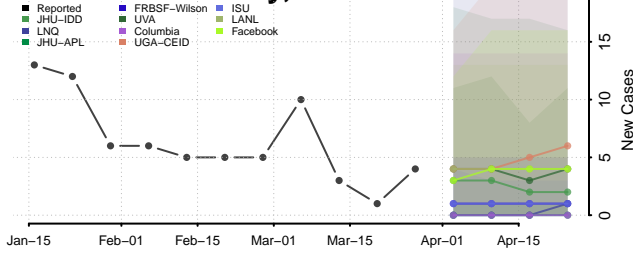

Idaho

Ada County, Idaho

Adams County, Idaho

Bannock County, Idaho

Bear Lake County, Idaho

Benewah County, Idaho

Bingham County, Idaho

Blaine County, Idaho