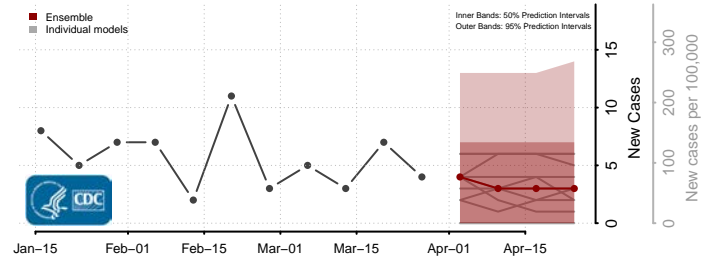

Ransom County, North Dakota