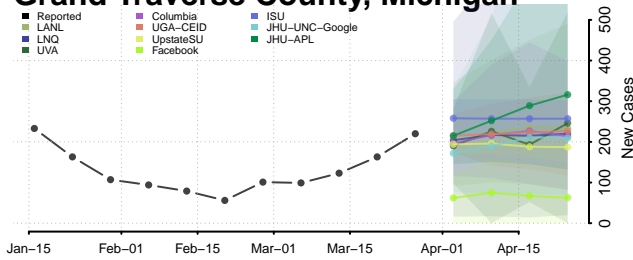

Delta County, Michigan

Dickinson County, Michigan

Eaton County, Michigan

Emmet County, Michigan

Genesee County, Michigan

Gladwin County, Michigan

Gogebic County, Michigan

Grand Traverse County, Michigan