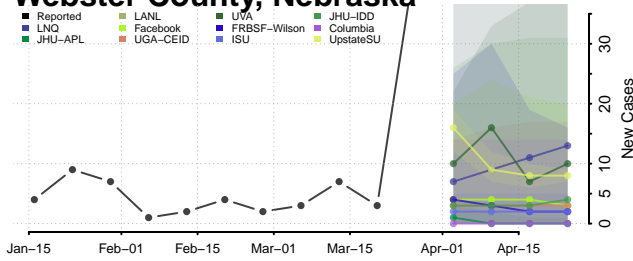

Thurston County, Nebraska

Valley County, Nebraska

Washington County, Nebraska

Wayne County, Nebraska

Webster County, Nebraska

Wheeler County, Nebraska

Elko County, Nevada

Esmeralda County, Nevada