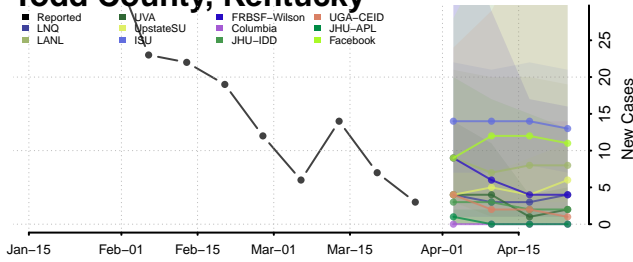

Todd County, Kentucky