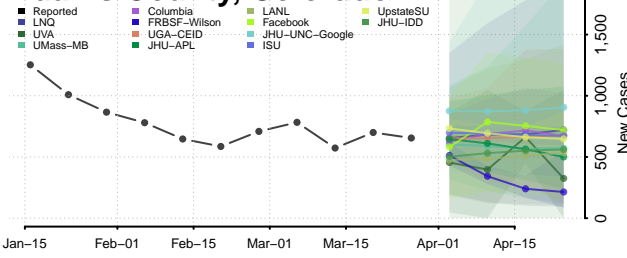

Adams County, Colorado