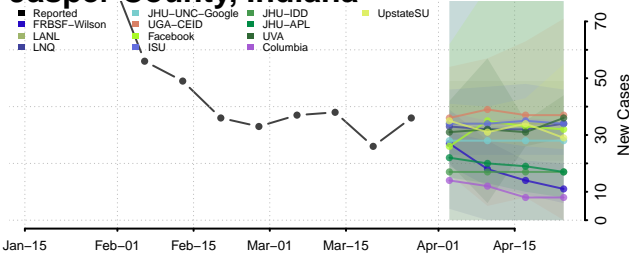

Howard County, Indiana

Huntington County, Indiana

Jackson County, Indiana

Jasper County, Indiana

Jay County, Indiana

Jefferson County, Indiana

Jennings County, Indiana

Johnson County, Indiana