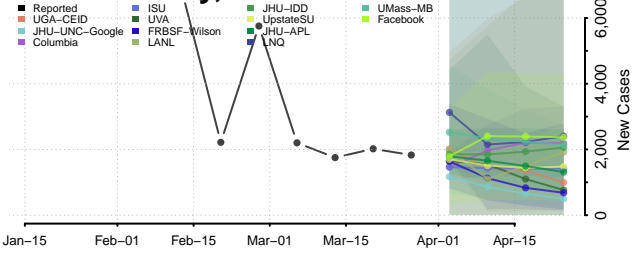

Bexar County, Texas