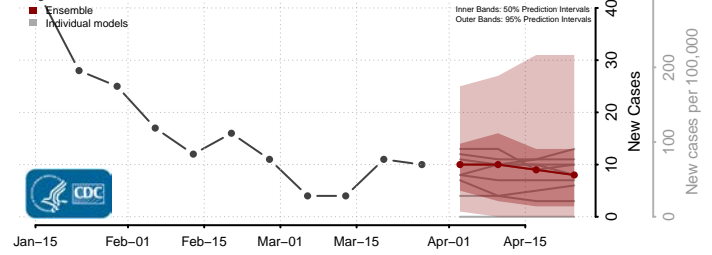

Dickenson County, Virginia