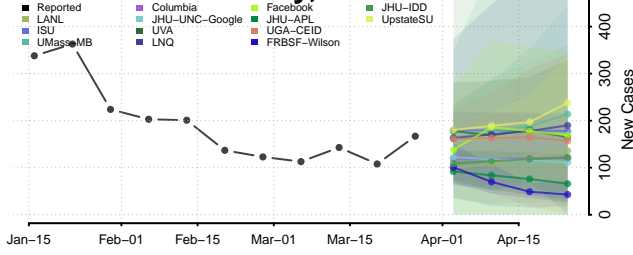

Rock Island County, Illinois