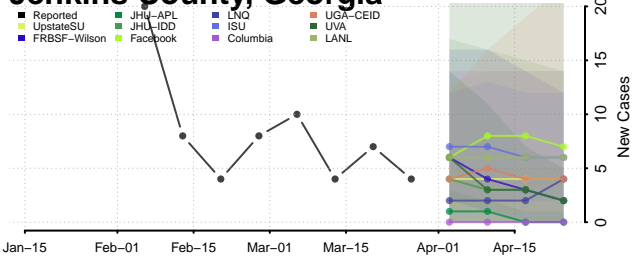

Jasper County, Georgia

Jeff Davis County, Georgia

Jefferson County, Georgia

Jenkins County, Georgia

Johnson County, Georgia

Jones County, Georgia

Lamar County, Georgia

Lanier County, Georgia