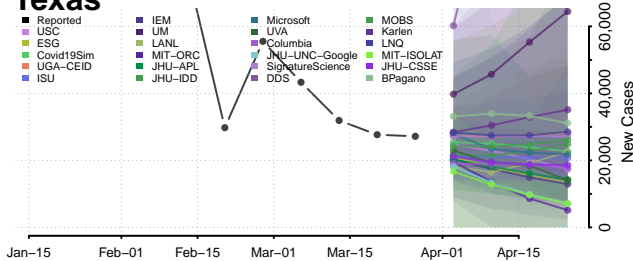

Williamson County, Tennessee

Wilson County, Tennessee

Texas*

Anderson County, Texas

Andrews County, Texas

Angelina County, Texas

*New weekly cases may decrease in this location over the next four weeks. For these locations, the ensemble forecast indicates a probability of 0.75 or greater that fewer cases will be reported in week four of the forecast than in the last reported week.