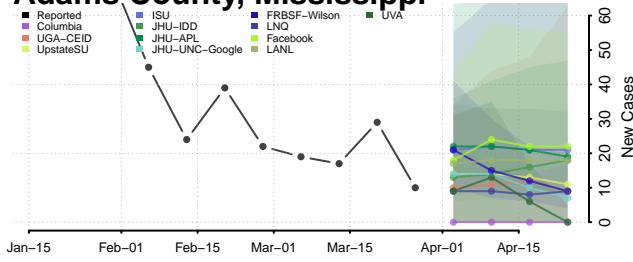

Adams County, Mississippi