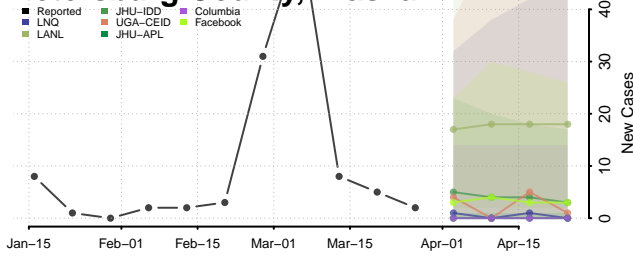

Petersburg County, Alaska