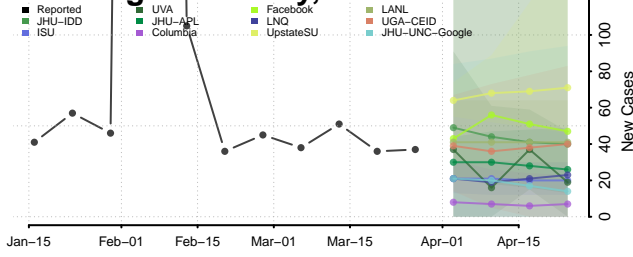

Uvalde County, Texas

Val Verde County, Texas

Van Zandt County, Texas

Victoria County, Texas

Walker County, Texas

Waller County, Texas

Ward County, Texas

Washington County, Texas