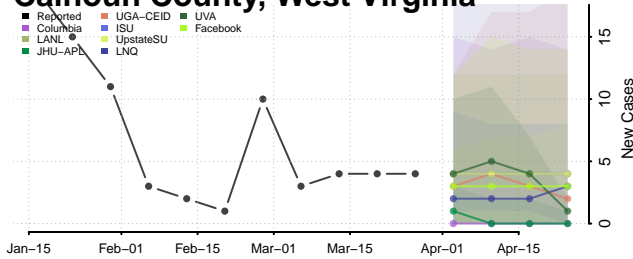

Calhoun County, West Virginia