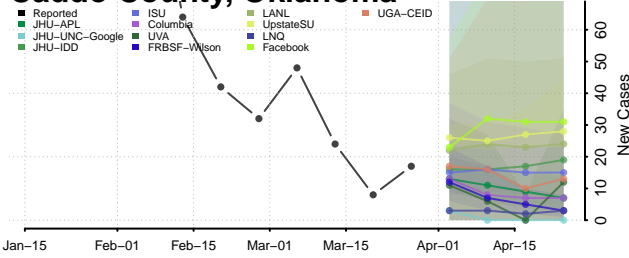

Alfalfa County, Oklahoma

Atoka County, Oklahoma

Beaver County, Oklahoma

Beckham County, Oklahoma

Blaine County, Oklahoma

Bryan County, Oklahoma

Caddo County, Oklahoma

Canadian County, Oklahoma