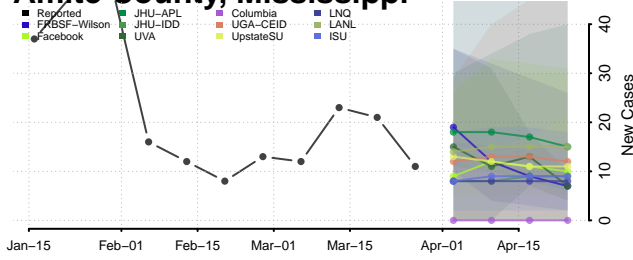

Yellow Medicine County, Minnesota

Mississippi

Adams County, Mississippi

Alcorn County, Mississippi

Amite County, Mississippi

Attala County, Mississippi

Benton County, Mississippi

Bolivar County, Mississippi