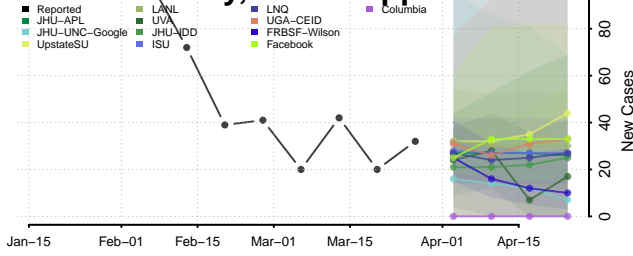

Warren County, Mississippi