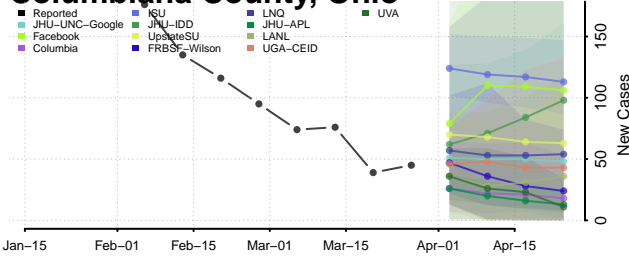

Clermont County, Ohio

Clinton County, Ohio

Columbiana County, Ohio

Coshocton County, Ohio

Crawford County, Ohio

Cuyahoga County, Ohio

Darke County, Ohio

Defiance County, Ohio