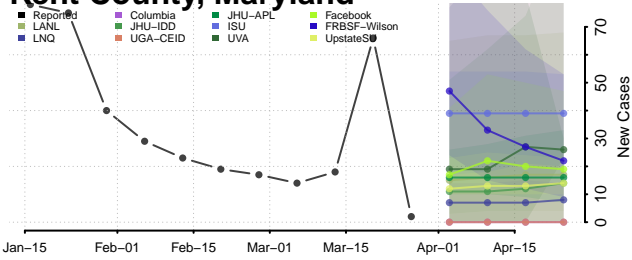

Kent County, Maryland