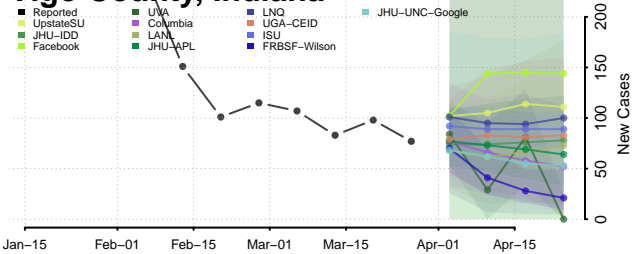

Vanderburgh County, Indiana

Vermillion County, Indiana

Vigo County, Indiana

Wabash County, Indiana

Warren County, Indiana

Warrick County, Indiana

Washington County, Indiana

Wayne County, Indiana