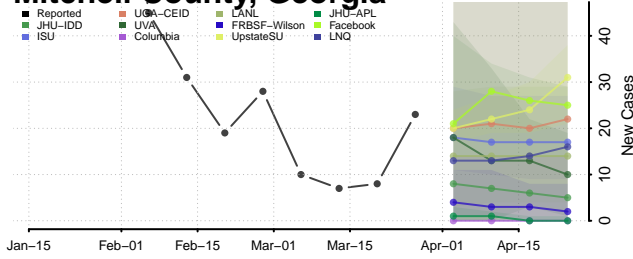

Madison County, Georgia

Marion County, Georgia

McDuffie County, Georgia

McIntosh County, Georgia

Meriwether County, Georgia

Miller County, Georgia

Mitchell County, Georgia

Monroe County, Georgia