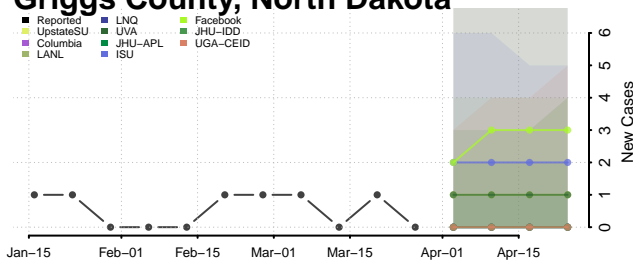

Griggs County, North Dakota