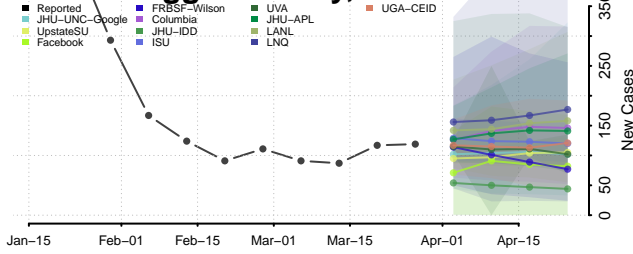

Androscoggin County, Maine