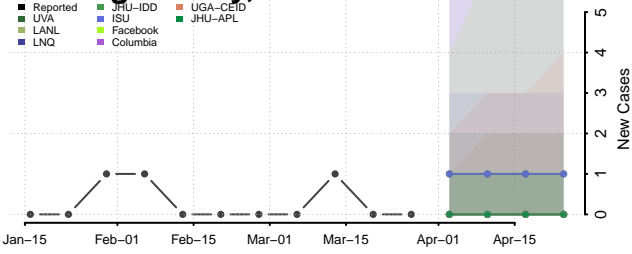

Harding County, South Dakota