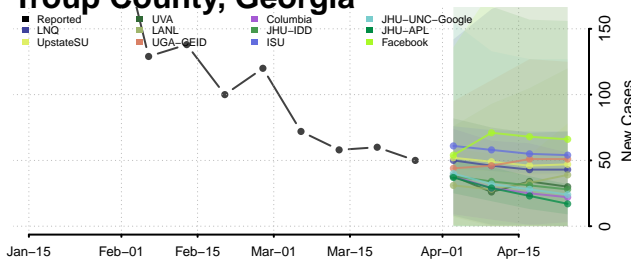

Terrell County, Georgia

Thomas County, Georgia

Tift County, Georgia

Toombs County, Georgia

Towns County, Georgia

Treutlen County, Georgia

Troup County, Georgia

Turner County, Georgia