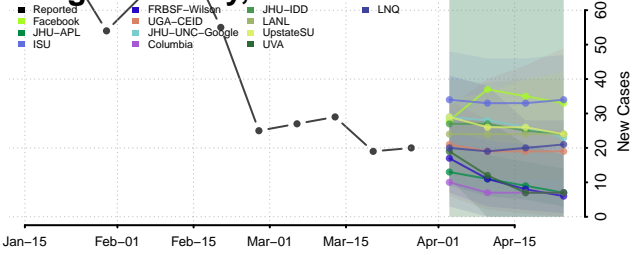

Morgan County, Illinois