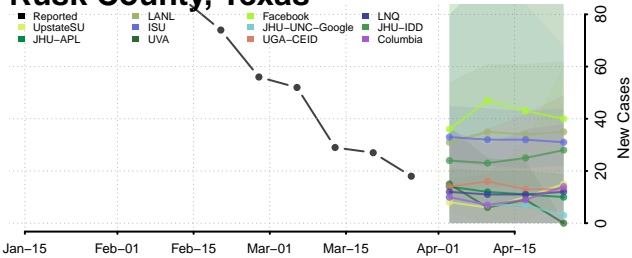

Scurry County, Texas

Shackelford County, Texas

Shelby County, Texas

Sherman County, Texas

Smith County, Texas

Somervell County, Texas

Starr County, Texas

Stephens County, Texas