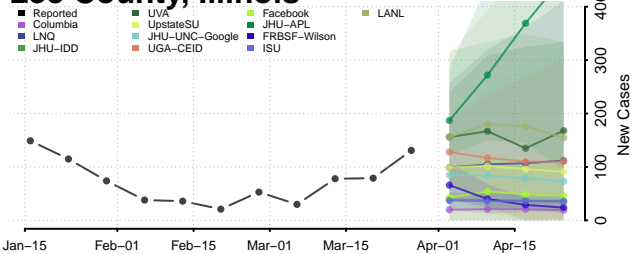

Lawrence County, Illinois

Lee County, Illinois

Livingston County, Illinois

Logan County, Illinois

Macon County, Illinois

Macoupin County, Illinois

Madison County, Illinois

Marion County, Illinois