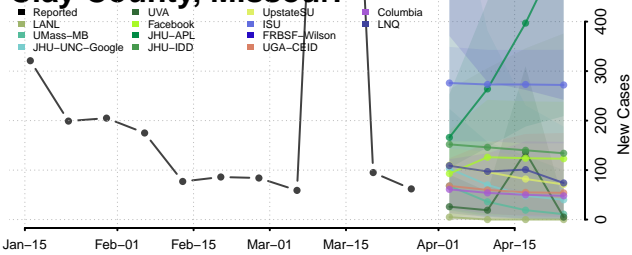

Clay County, Missouri