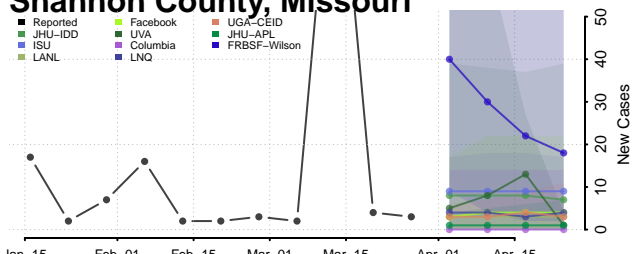

Shannon County, Missouri