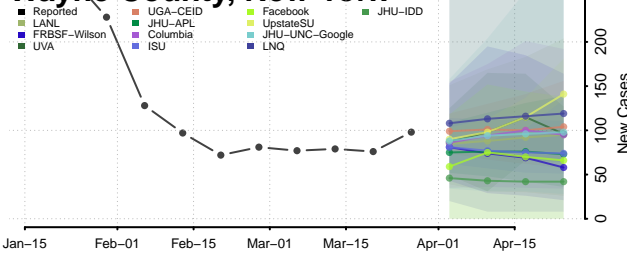

Wayne County, New York