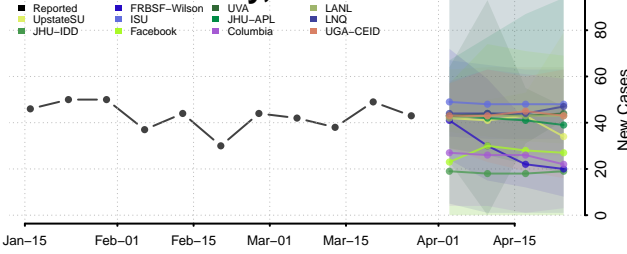

Le Sueur County, Minnesota