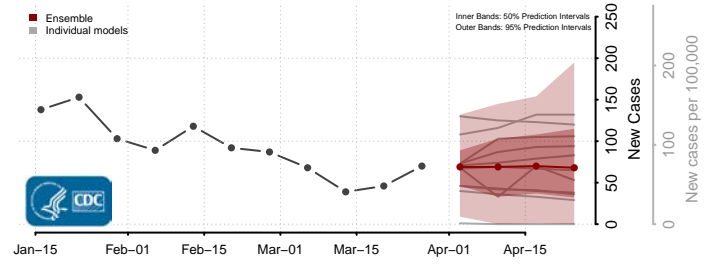

Burleigh County, North Dakota