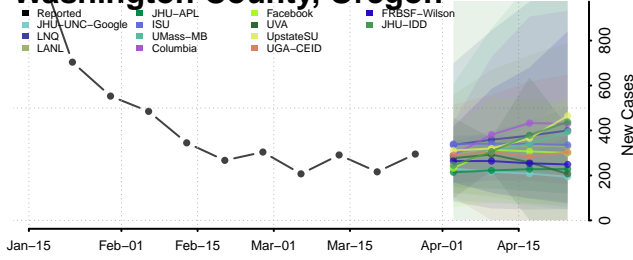

Washington County, Oregon