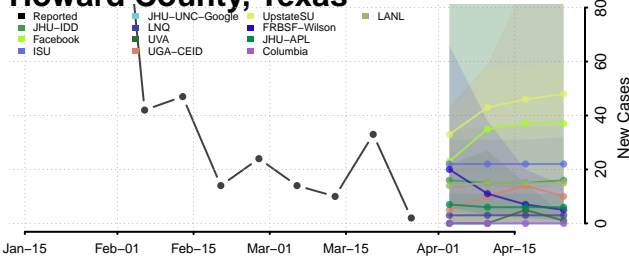

Howard County, Texas

Hudspeth County, Texas

Hunt County, Texas

Hutchinson County, Texas

Irion County, Texas

Jack County, Texas

Jackson County, Texas

Jasper County, Texas