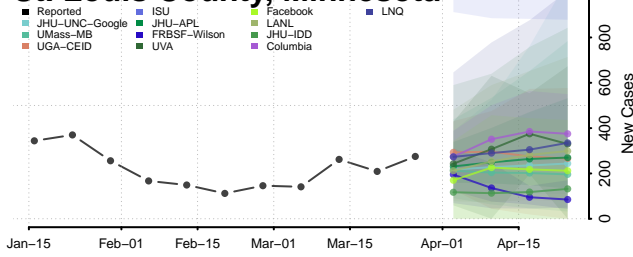

St. Louis County, Minnesota