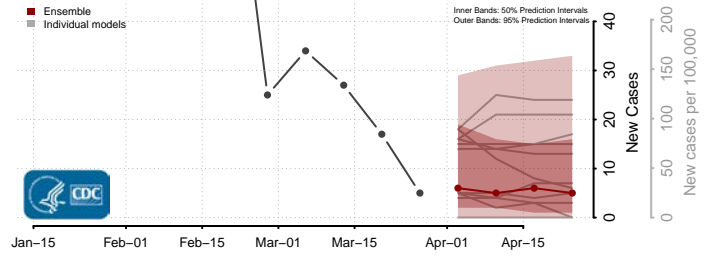

Wayne County, Mississippi