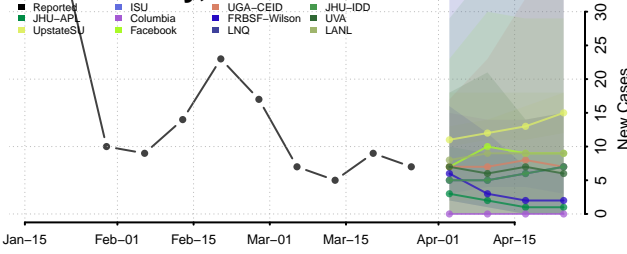

Lake of the Woods County, Minnesota

Le Sueur County, Minnesota

Lincoln County, Minnesota

Lyon County, Minnesota

Mahnomen County, Minnesota

Marshall County, Minnesota

Martin County, Minnesota

McLeod County, Minnesota