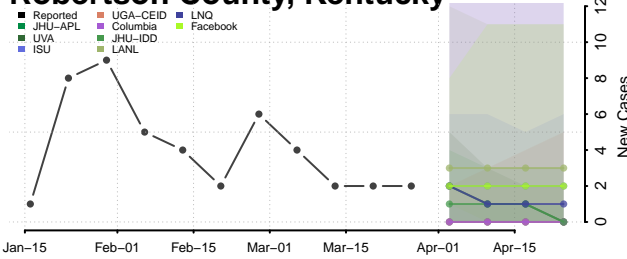

Robertson County, Kentucky