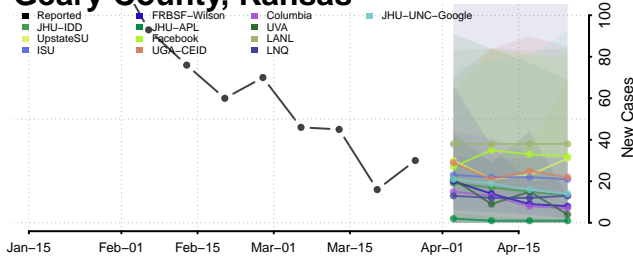

Geary County, Kansas

Gove County, Kansas

Graham County, Kansas

Grant County, Kansas

Gray County, Kansas

Greeley County, Kansas

Greenwood County, Kansas

Hamilton County, Kansas