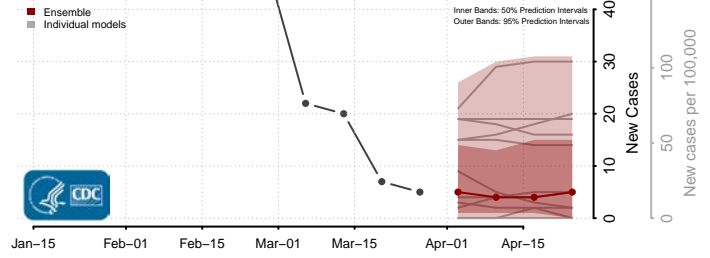

Sunflower County, Mississippi

Tallahatchie County, Mississippi

Tate County, Mississippi

Tippah County, Mississippi

Tishomingo County, Mississippi

Tunica County, Mississippi

Union County, Mississippi

Walthall County, Mississippi