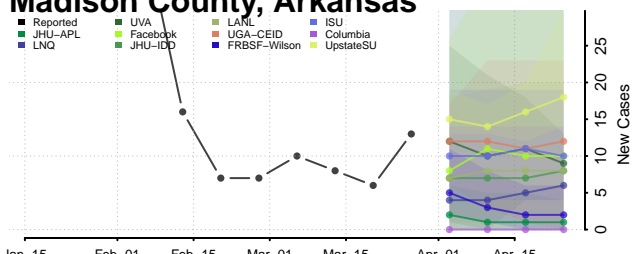

Madison County, Arkansas