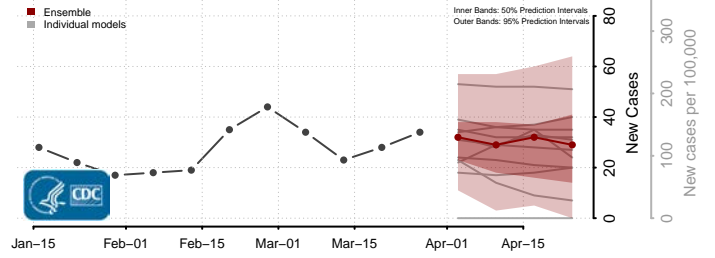

Sibley County, Minnesota

St. Louis County, Minnesota

Stearns County, Minnesota

Steele County, Minnesota

Stevens County, Minnesota

Swift County, Minnesota

Todd County, Minnesota

Traverse County, Minnesota