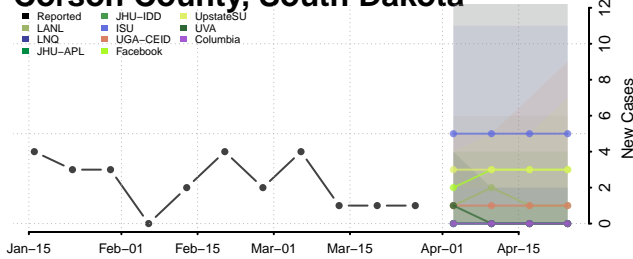

Corson County, South Dakota