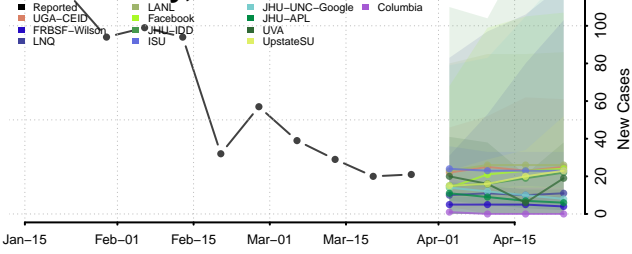

Bee County, Texas