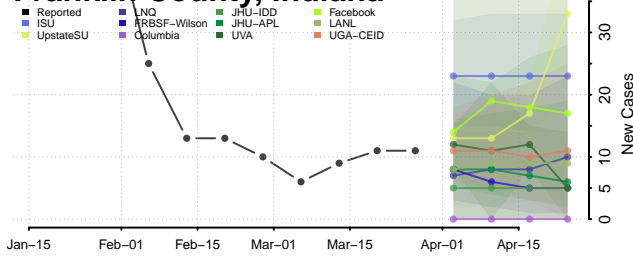

Delaware County, Indiana

Dubois County, Indiana

Elkhart County, Indiana

Fayette County, Indiana

Floyd County, Indiana

Fountain County, Indiana

Franklin County, Indiana

Fulton County, Indiana