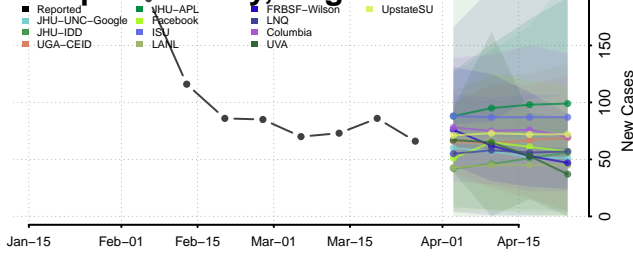

Fauquier County, Virginia