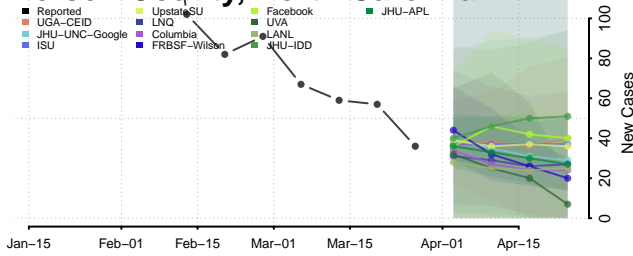

Pamlico County, North Carolina

Pasquotank County, North Carolina

Pender County, North Carolina

Perquimans County, North Carolina

Person County, North Carolina

Pitt County, North Carolina

Polk County, North Carolina