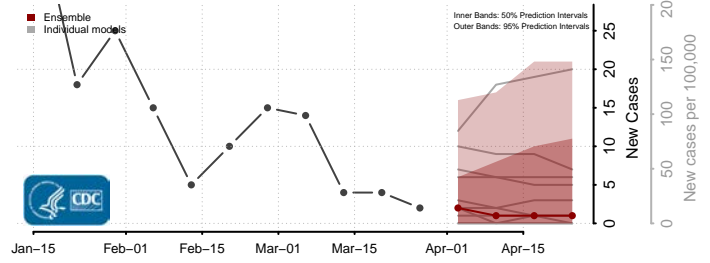

Rolette County, North Dakota