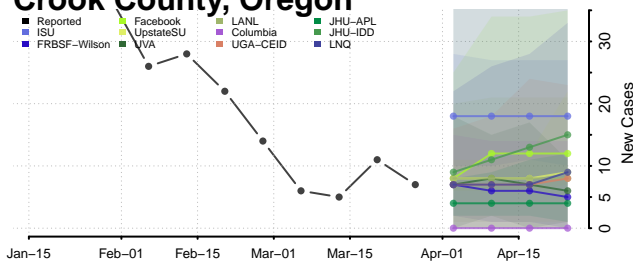

Crook County, Oregon