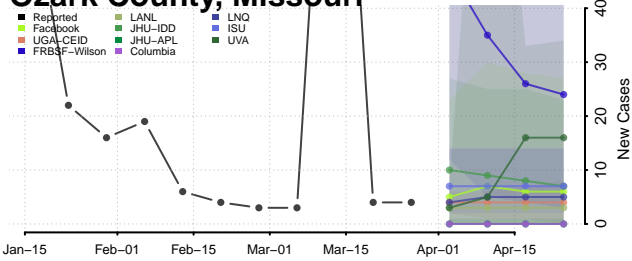

Ozark County, Missouri