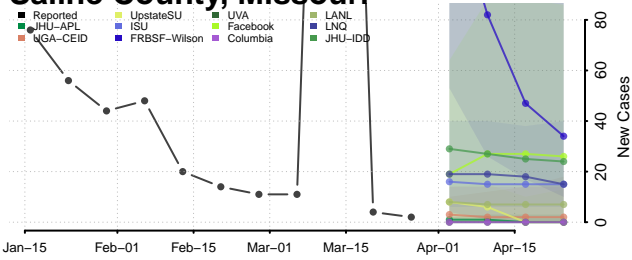

Saline County, Missouri