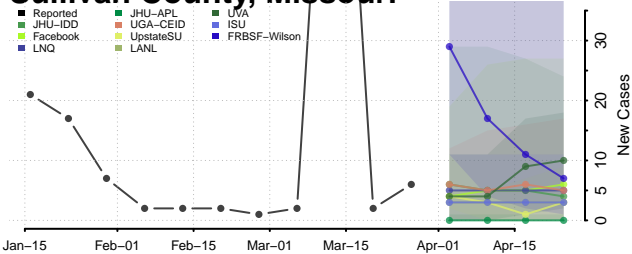

Stoddard County, Missouri

Stone County, Missouri

Sullivan County, Missouri

Taney County, Missouri

Texas County, Missouri

Vernon County, Missouri

Warren County, Missouri

Washington County, Missouri