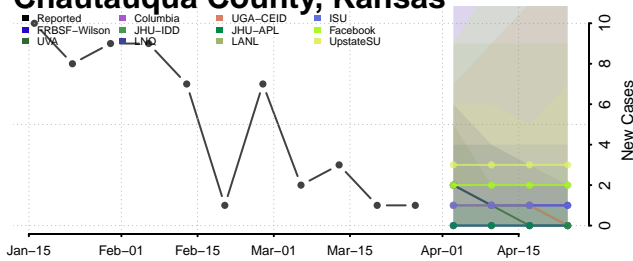

Brown County, Kansas

Butler County, Kansas

Chase County, Kansas

Chautauqua County, Kansas

Cherokee County, Kansas

Cheyenne County, Kansas

Clark County, Kansas

Clay County, Kansas