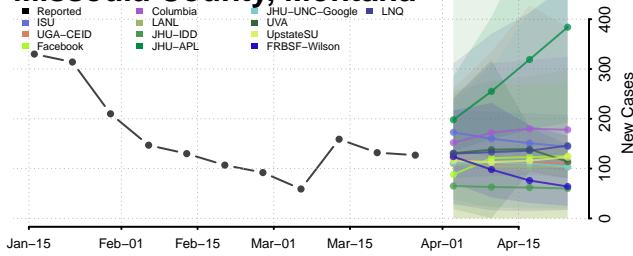

Madison County, Montana

McCone County, Montana

Meagher County, Montana

Mineral County, Montana

Missoula County, Montana

Musselshell County, Montana

Park County, Montana

Petroleum County, Montana