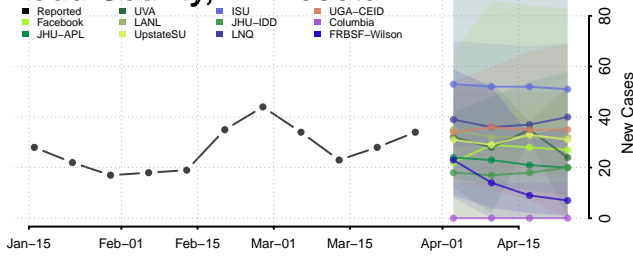

Todd County, Minnesota