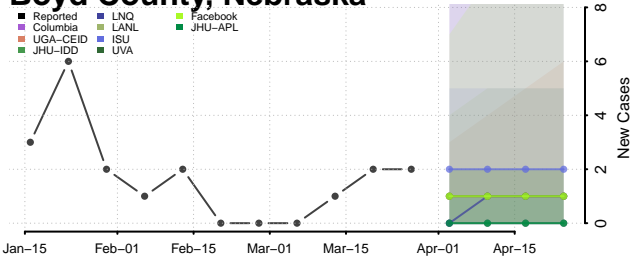

Treasure County, Montana

Valley County, Montana

Arthur County, Nebraska

Banner County, Nebraska

Blaine County, Nebraska

Boone County, Nebraska

Box Butte County, Nebraska

Boyd County, Nebraska