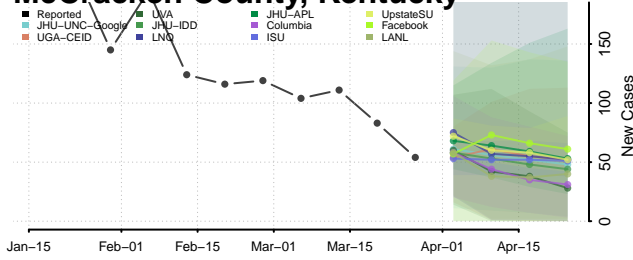

Marion County, Kentucky

Marshall County, Kentucky

Martin County, Kentucky

Mason County, Kentucky

McCracken County, Kentucky

McCreary County, Kentucky

McLean County, Kentucky

Meade County, Kentucky