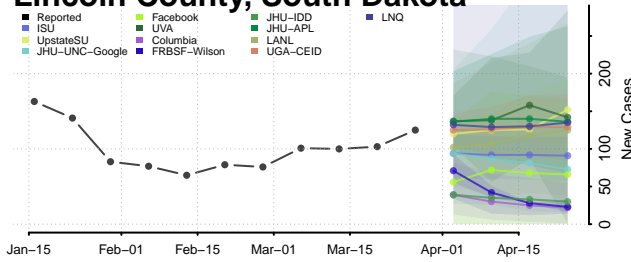

Lincoln County, South Dakota