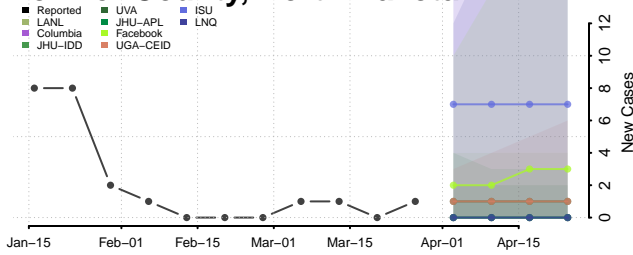

Towner County, North Dakota