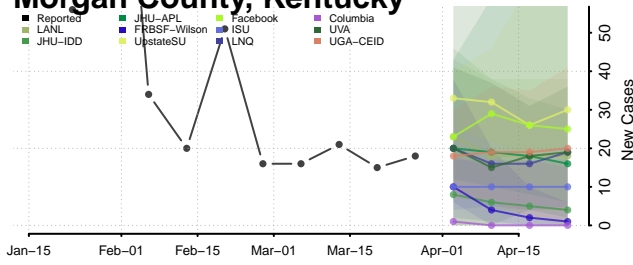

Menifee County, Kentucky

Mercer County, Kentucky

Metcalfe County, Kentucky

Monroe County, Kentucky

Montgomery County, Kentucky

Morgan County, Kentucky

Muhlenberg County, Kentucky

Nelson County, Kentucky