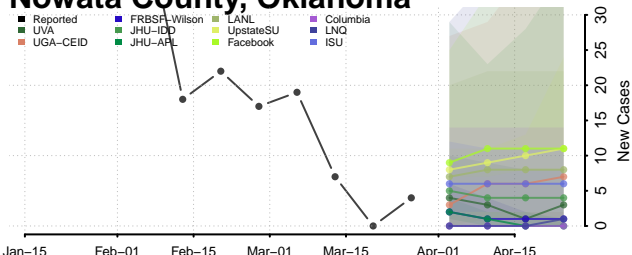

McCurtain County, Oklahoma

McIntosh County, Oklahoma

Murray County, Oklahoma

Muskogee County, Oklahoma

Noble County, Oklahoma

Nowata County, Oklahoma

Okfuskee County, Oklahoma

Oklahoma County, Oklahoma