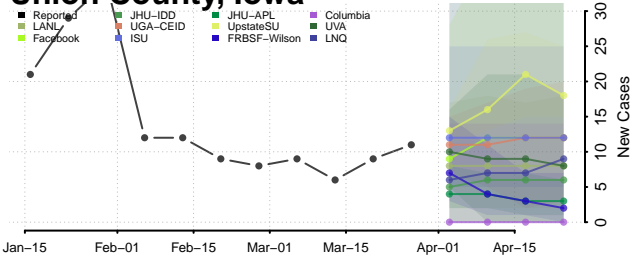

Shelby County, Iowa

Sioux County, Iowa

Story County, Iowa

Tama County, Iowa

Taylor County, Iowa

Union County, Iowa

Van Buren County, Iowa

Wapello County, Iowa