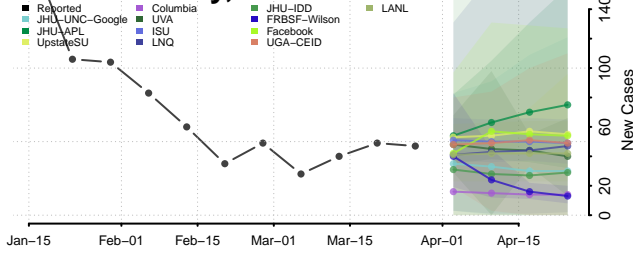

Pierce County, Wisconsin