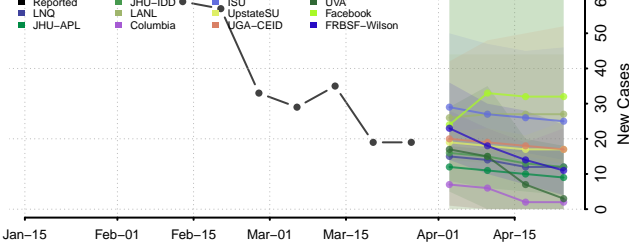

Hardee County, Florida