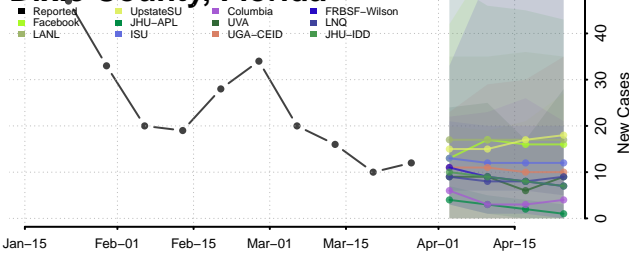

Calhoun County, Florida

Charlotte County, Florida

Citrus County, Florida

Clay County, Florida

Collier County, Florida

Columbia County, Florida

DeSoto County, Florida

Dixie County, Florida