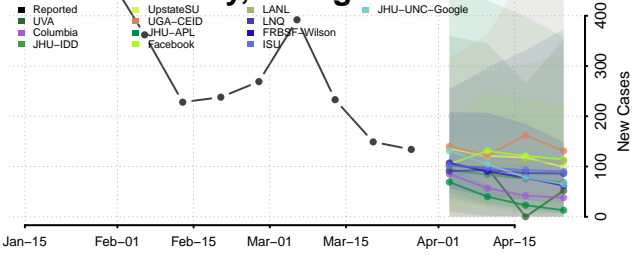

Montgomery County, Georgia

Morgan County, Georgia

Murray County, Georgia

Muscogee County, Georgia

Newton County, Georgia

Oconee County, Georgia

Oglethorpe County, Georgia

Paulding County, Georgia