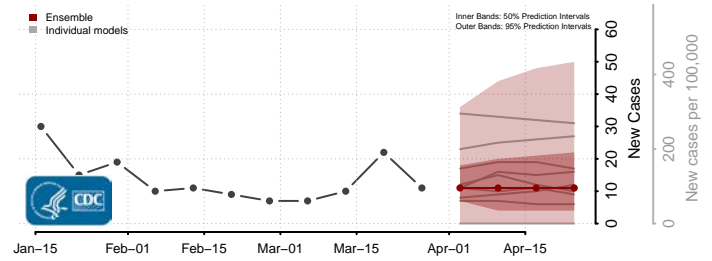

Ramsey County, North Dakota