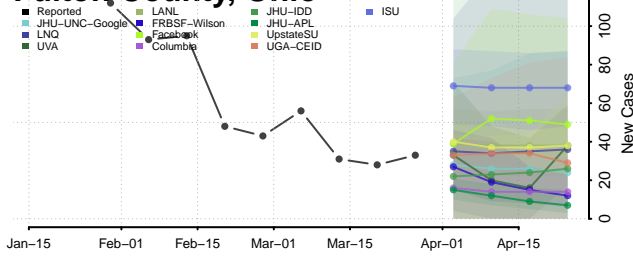

Fulton County, Ohio