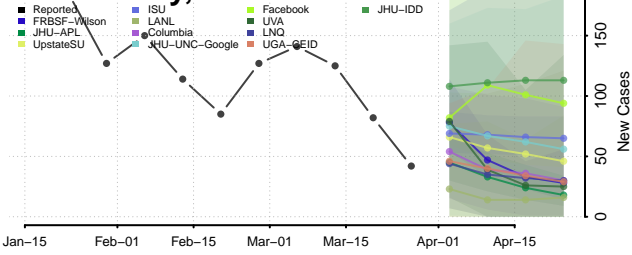

Furnas County, Nebraska

Gage County, Nebraska

Garden County, Nebraska

Garfield County, Nebraska

Gosper County, Nebraska

Grant County, Nebraska

Greeley County, Nebraska

Hall County, Nebraska