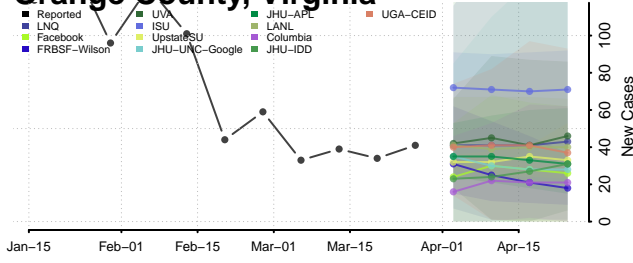

Orange County, Virginia