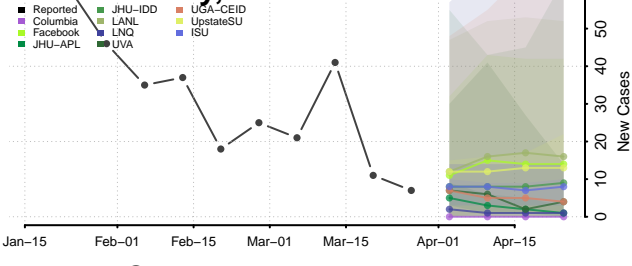

Atoka County, Oklahoma