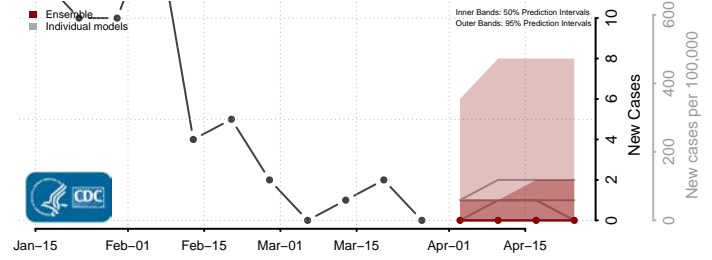

Dundy County, Nebraska