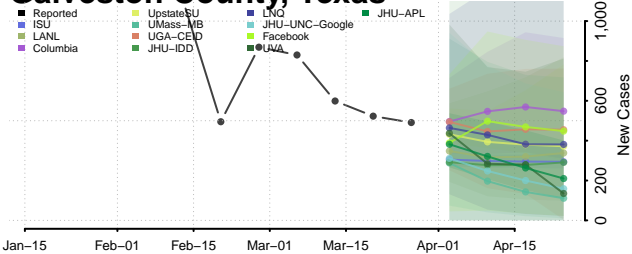

Galveston County, Texas