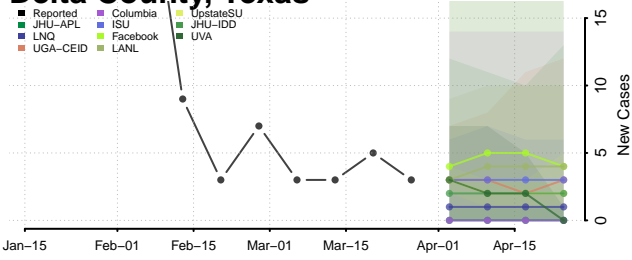

Delta County, Texas