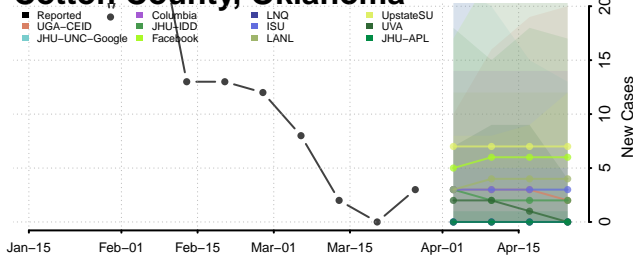

Carter County, Oklahoma

Cherokee County, Oklahoma

Choctaw County, Oklahoma

Cimarron County, Oklahoma

Cleveland County, Oklahoma

Coal County, Oklahoma

Comanche County, Oklahoma

Cotton County, Oklahoma