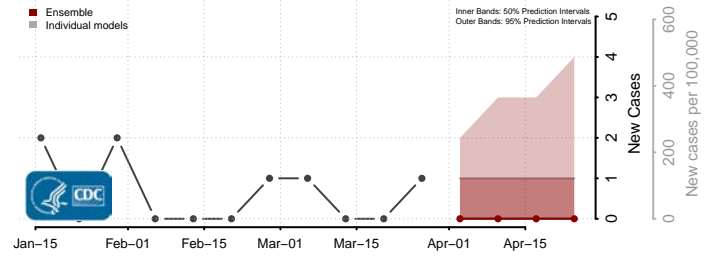

Deer Lodge County, Montana

Fallon County, Montana

Fergus County, Montana

Flathead County, Montana

Gallatin County, Montana

Garfield County, Montana

Glacier County, Montana

Golden Valley County, Montana