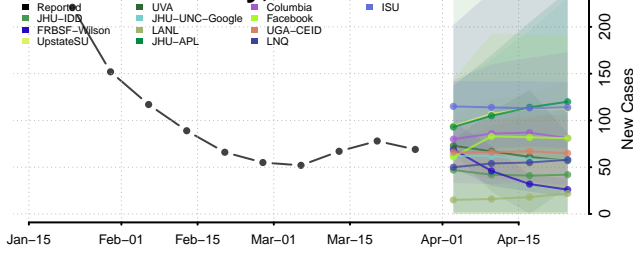

Ozaukee County, Wisconsin