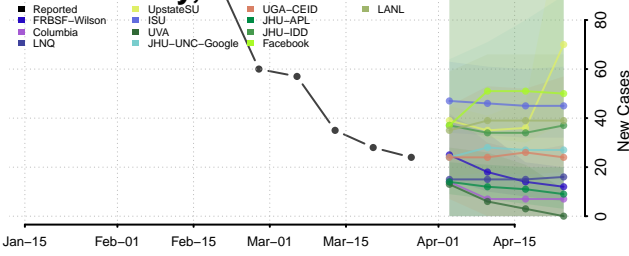

Polk County, Wisconsin