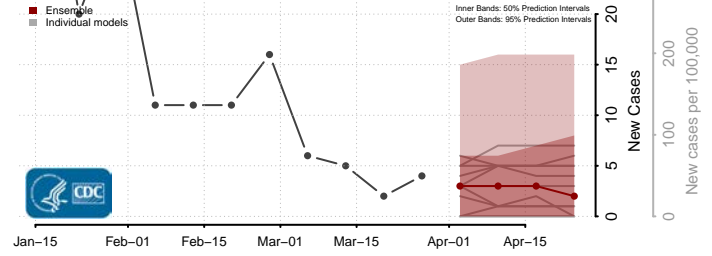

Copiah County, Mississippi

Covington County, Mississippi

DeSoto County, Mississippi

Forrest County, Mississippi

Hinds County, Mississippi

Holmes County, Mississippi

Humphreys County, Mississippi

Issaquena County, Mississippi