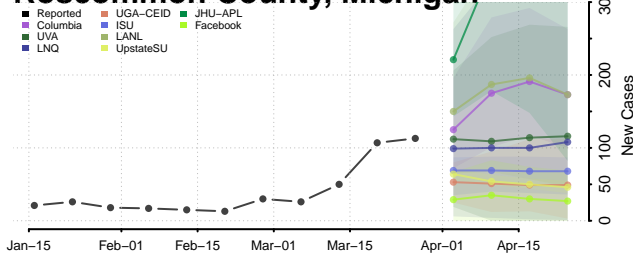

Osceola County, Michigan

Oscoda County, Michigan

Otsego County, Michigan

Ottawa County, Michigan

Presque Isle County, Michigan

Roscommon County, Michigan

Saginaw County, Michigan

Sanilac County, Michigan