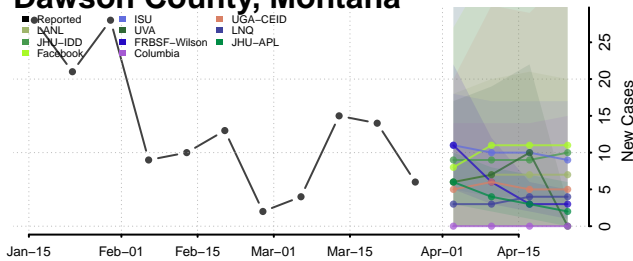

Dawson County, Montana