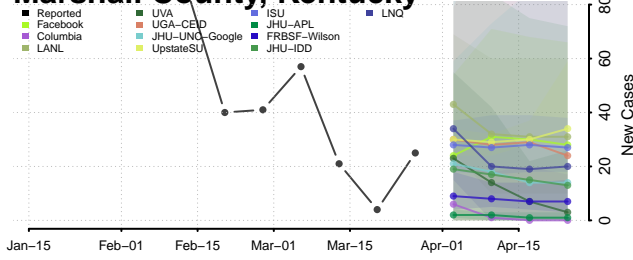

Marshall County, Kentucky