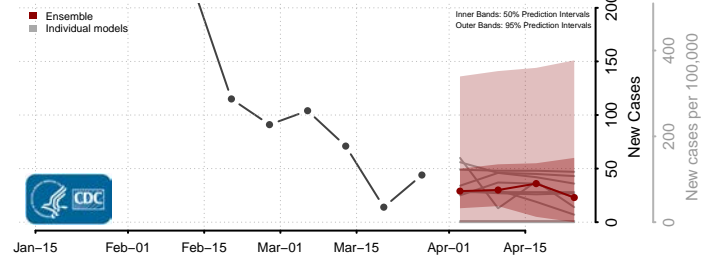

Danville County, Virginia