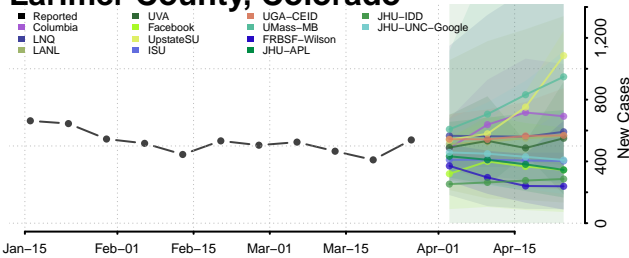

Kiowa County, Colorado

Kit Carson County, Colorado

La Plata County, Colorado

Lake County, Colorado

Larimer County, Colorado

Las Animas County, Colorado

Lincoln County, Colorado

Logan County, Colorado