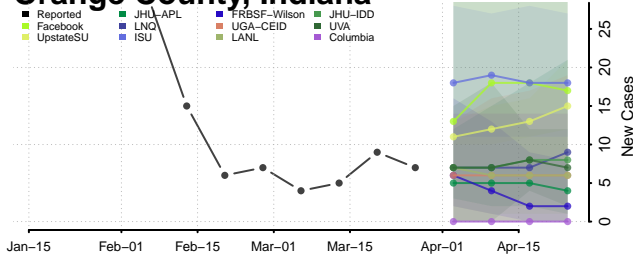

Orange County, Indiana