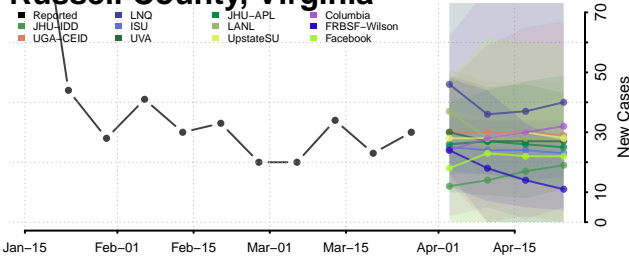

Russell County, Virginia