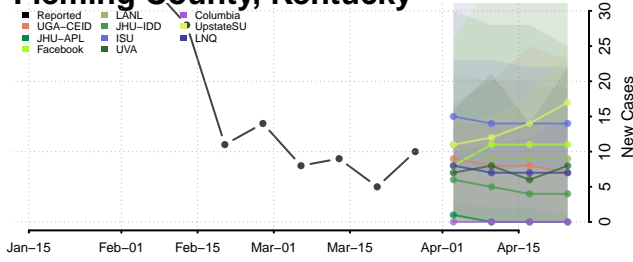

Fleming County, Kentucky