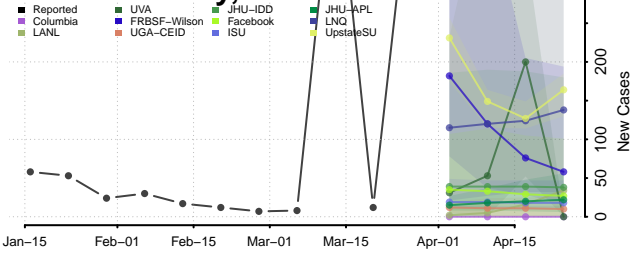

Marion County, Missouri