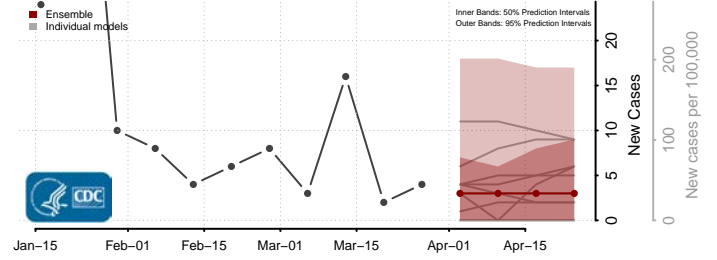

Rosebud County, Montana

Sanders County, Montana

Sheridan County, Montana

Silver Bow County, Montana

Stillwater County, Montana

Sweet Grass County, Montana

Teton County, Montana

Toole County, Montana