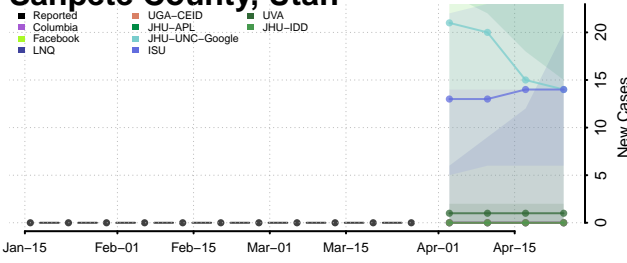

Sanpete County, Utah