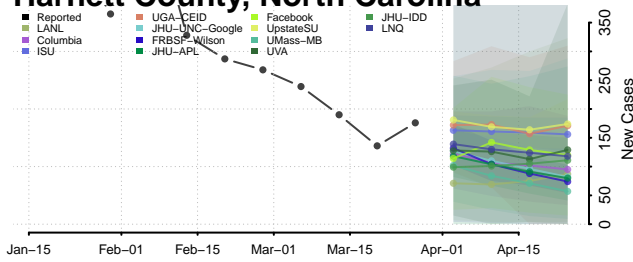

Greene County, North Carolina

Guilford County, North Carolina

Halifax County, North Carolina

Harnett County, North Carolina

Haywood County, North Carolina

Henderson County, North Carolina

Hertford County, North Carolina