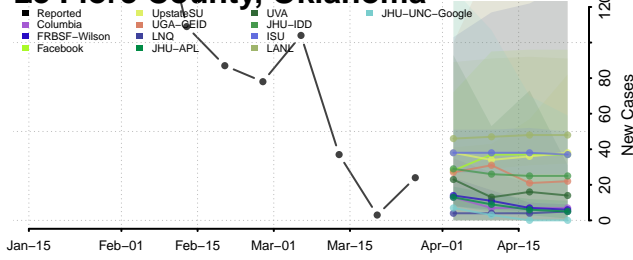

Le Flore County, Oklahoma

Lincoln County, Oklahoma

Logan County, Oklahoma

Love County, Oklahoma

Major County, Oklahoma

Marshall County, Oklahoma

Mayes County, Oklahoma

McClain County, Oklahoma