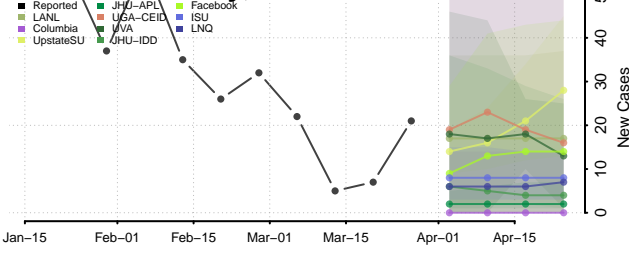

Miami County, Kansas

Mitchell County, Kansas

Montgomery County, Kansas

Morris County, Kansas

Morton County, Kansas

Nemaha County, Kansas

Neosho County, Kansas

Ness County, Kansas