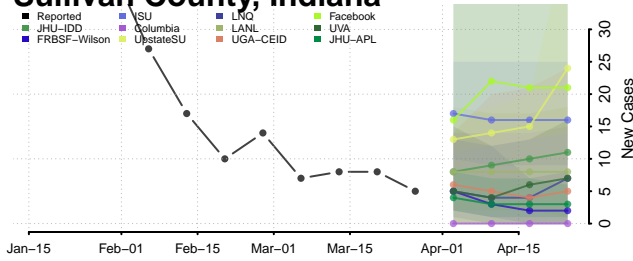

Sullivan County, Indiana