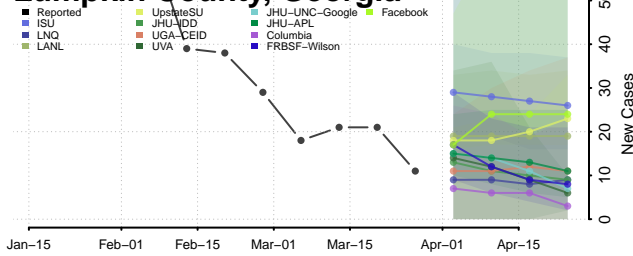

Laurens County, Georgia

Lee County, Georgia

Liberty County, Georgia

Lincoln County, Georgia

Long County, Georgia

Lowndes County, Georgia

Lumpkin County, Georgia

Macon County, Georgia