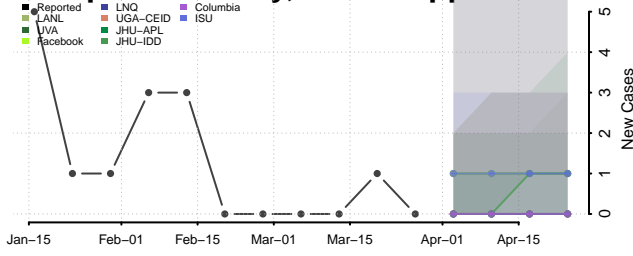

Copiah County, Mississippi

Covington County, Mississippi

DeSoto County, Mississippi

Forrest County, Mississippi

Hinds County, Mississippi

Holmes County, Mississippi

Humphreys County, Mississippi

Issaquena County, Mississippi