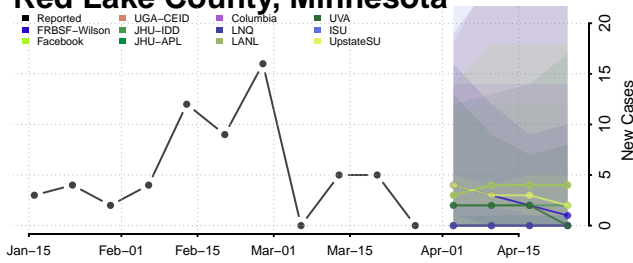

Red Lake County, Minnesota