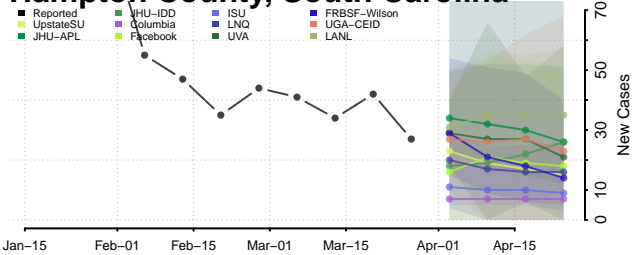

Hampton County, South Carolina