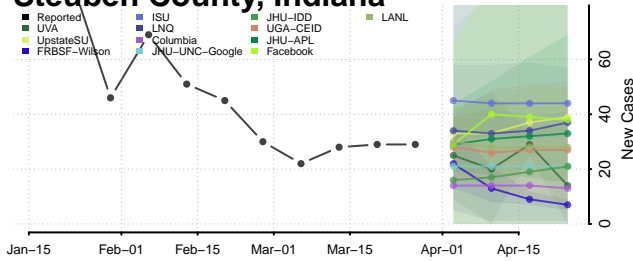

Stauben County, Indiana