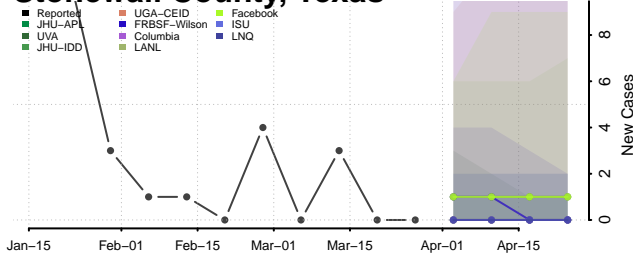

Stonewall County, Texas