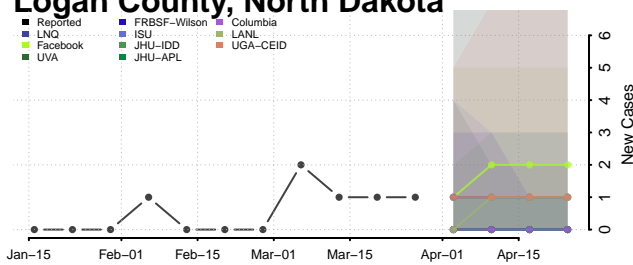

Griggs County, North Dakota

Hettinger County, North Dakota

Kidder County, North Dakota

LaMoure County, North Dakota

Logan County, North Dakota

McHenry County, North Dakota

McIntosh County, North Dakota

McKenzie County, North Dakota