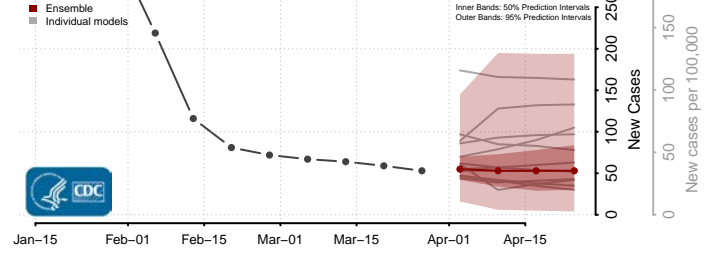

Otero County, New Mexico

Quay County, New Mexico

Rio Arriba County, New Mexico

Roosevelt County, New Mexico

San Juan County, New Mexico

San Miguel County, New Mexico

Sandoval County, New Mexico

Santa Fe County, New Mexico