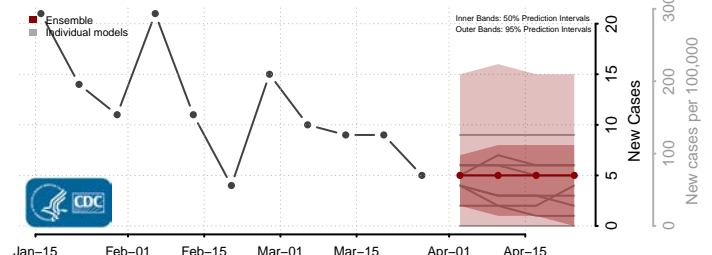

Washington County, Kentucky

Wayne County, Kentucky

Webster County, Kentucky

Whitley County, Kentucky

Wolfe County, Kentucky

Woodford County, Kentucky

Louisiana*

*New weekly cases may decrease in this location over the next four weeks. For these locations, the ensemble forecast indicates a probability of 0.75 or greater that fewer cases will be reported in week four of the forecast than in the last reported week.