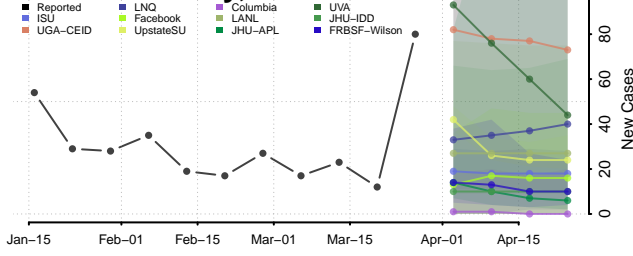

Cassia County, Idaho

Clark County, Idaho

Clearwater County, Idaho

Custer County, Idaho

Elmore County, Idaho

Franklin County, Idaho

Fremont County, Idaho

Gem County, Idaho