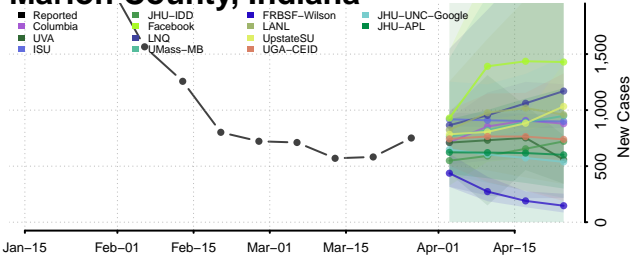

Knox County, Indiana

Kosciusko County, Indiana

LaGrange County, Indiana

Lake County, Indiana

LaPorte County, Indiana

Lawrence County, Indiana

Madison County, Indiana

Marion County, Indiana