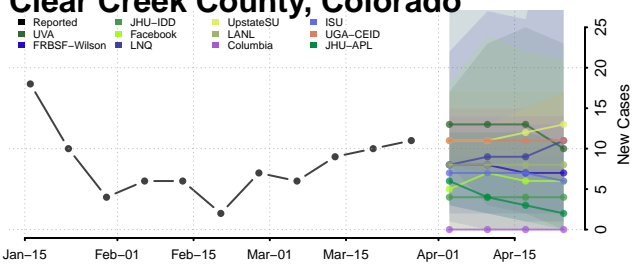

Broomfield County, Colorado

Chaffee County, Colorado

Cheyenne County, Colorado

Clear Creek County, Colorado

Conejos County, Colorado

Costilla County, Colorado

Crowley County, Colorado

Custer County, Colorado