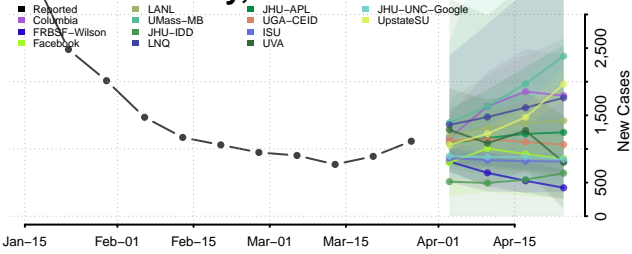

Fulton County, New York

Genesee County, New York

Greene County, New York

Hamilton County, New York

Monroe County, New York

Montgomery County, New York

Nassau County, New York

New York City County, New York