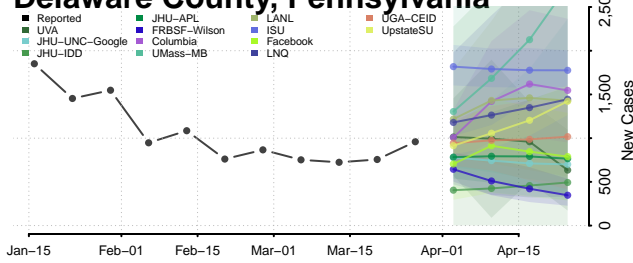

Delaware County, Pennsylvania