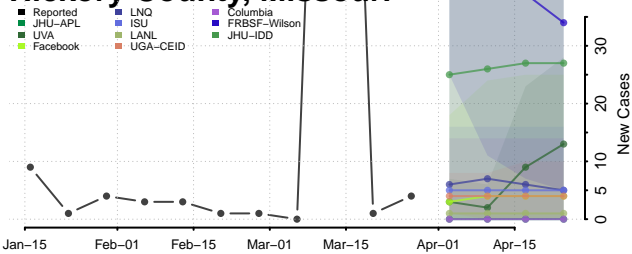

Grundy County, Missouri

Harrison County, Missouri

Henry County, Missouri

Hickory County, Missouri

Holt County, Missouri

Howard County, Missouri

Howell County, Missouri

Iron County, Missouri