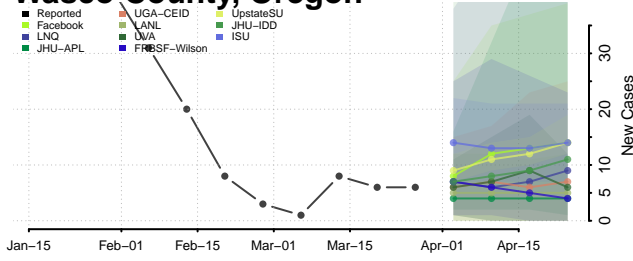

Wasco County, Oregon