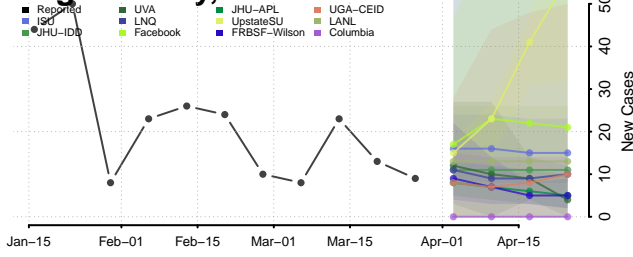

Furnas County, Nebraska

Gage County, Nebraska

Garden County, Nebraska

Garfield County, Nebraska

Gosper County, Nebraska

Grant County, Nebraska

Greeley County, Nebraska

Hall County, Nebraska