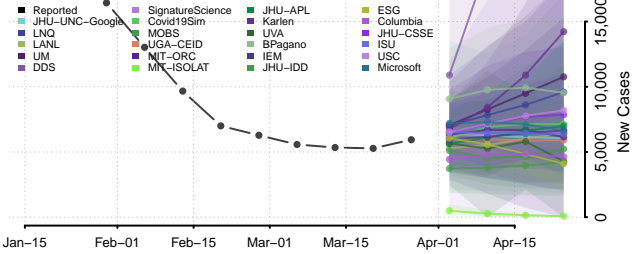

White County, Illinois

Whiteside County, Illinois

Will County, Illinois

Williamson County, Illinois

Winnebago County, Illinois

Woodford County, Illinois

Indiana

Adams County, Indiana