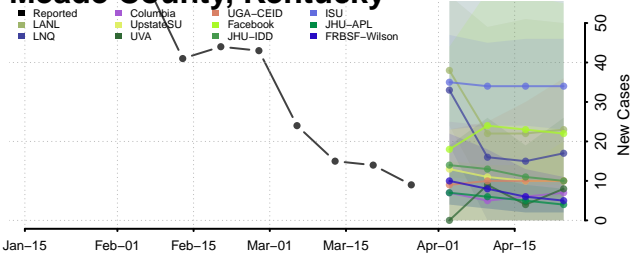

Marion County, Kentucky

Marshall County, Kentucky

Martin County, Kentucky

Mason County, Kentucky

McCracken County, Kentucky

McCreary County, Kentucky

McLean County, Kentucky

Meade County, Kentucky