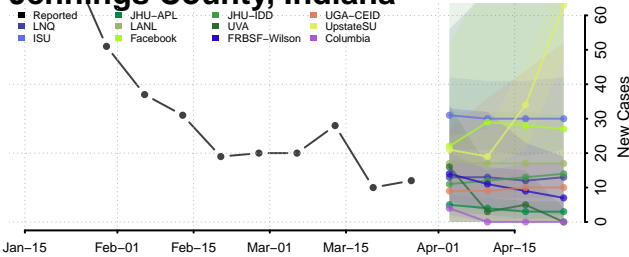

Howard County, Indiana

Huntington County, Indiana

Jackson County, Indiana

Jasper County, Indiana

Jay County, Indiana

Jefferson County, Indiana

Jennings County, Indiana

Johnson County, Indiana