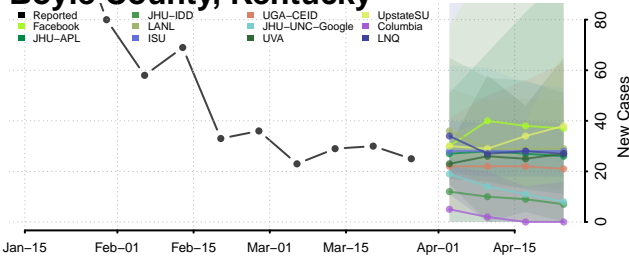

Boyle County, Kentucky