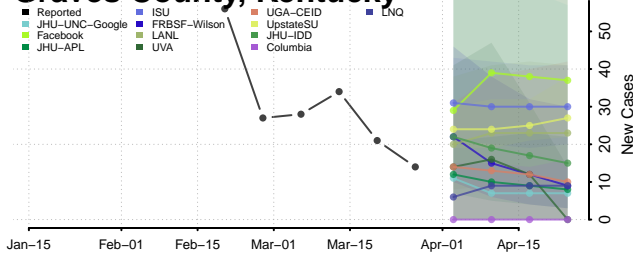

Grayson County, Kentucky

Green County, Kentucky

Greenup County, Kentucky

Hancock County, Kentucky

Hardin County, Kentucky

Harlan County, Kentucky

Harrison County, Kentucky

Hart County, Kentucky