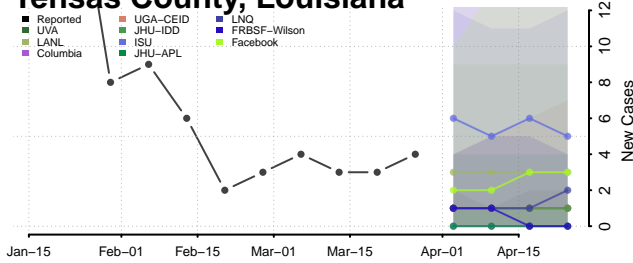

St. Landry County, Louisiana

St. Martin County, Louisiana

St. Mary County, Louisiana

St. Tammany County, Louisiana

Tangipahoa County, Louisiana

Tensas County, Louisiana

Terrebonne County, Louisiana

Union County, Louisiana