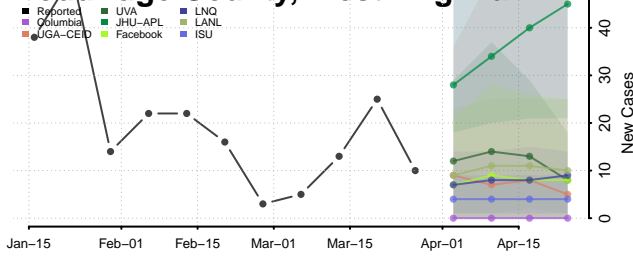

Doddridge County, West Virginia