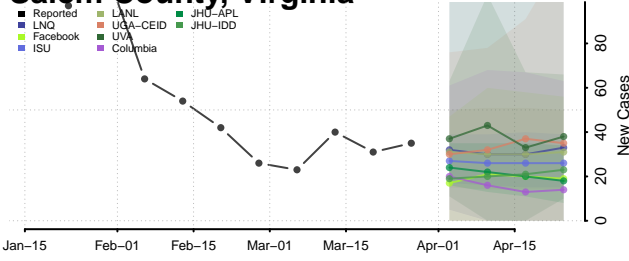

Salem County, Virginia