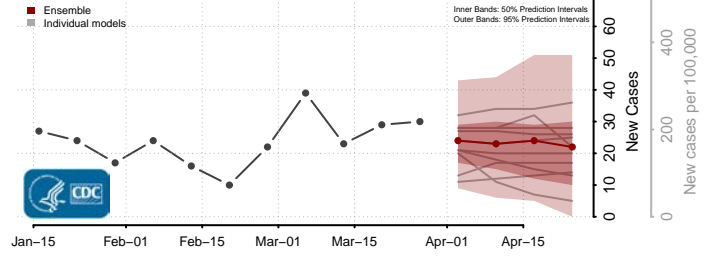

Monona County, Iowa

Monroe County, Iowa

Montgomery County, Iowa

Muscatine County, Iowa

O'Brien County, Iowa

Osceola County, Iowa

Page County, Iowa

Palo Alto County, Iowa