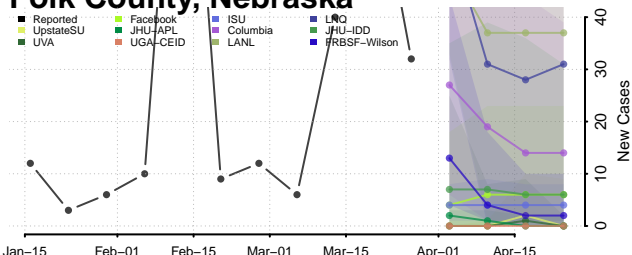

Polk County, Nebraska