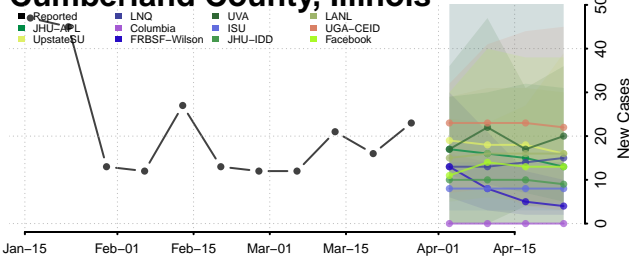

Cumberland County, Illinois