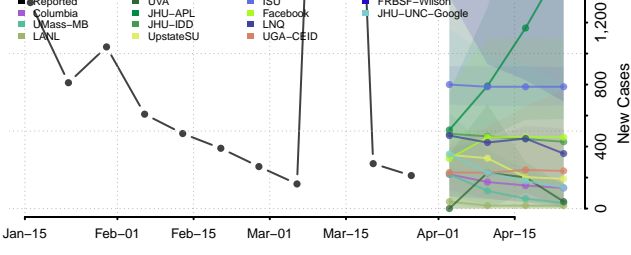

Jackson County, Missouri