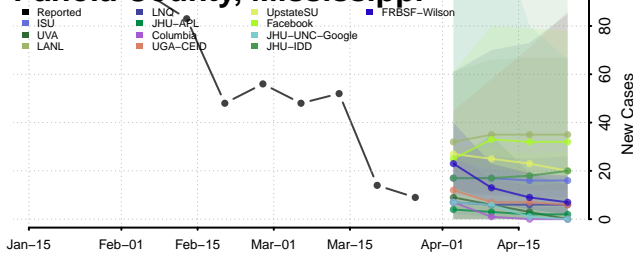

Panola County, Mississippi