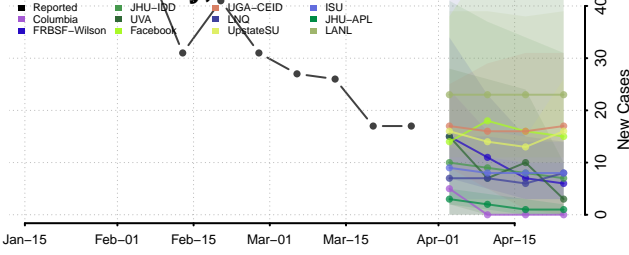

Allen County, Kansas