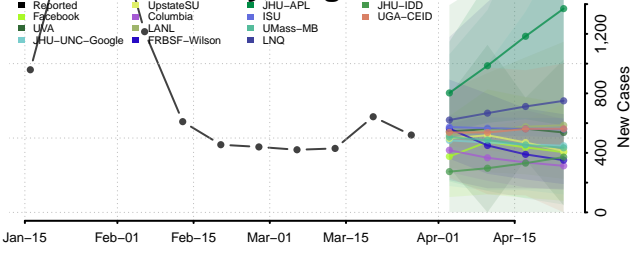

Loudoun County, Virginia