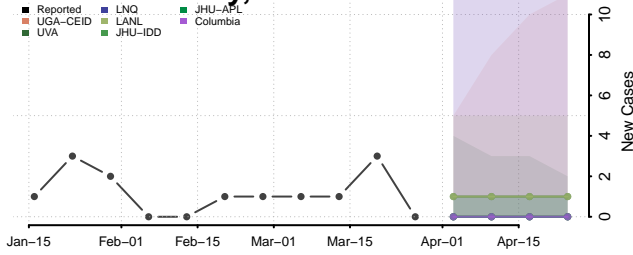

Yakutat County, Alaska