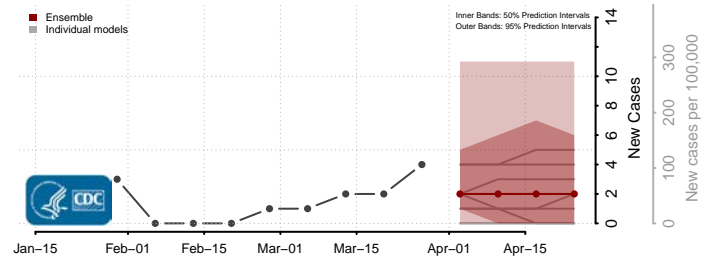

Cavalier County, North Dakota