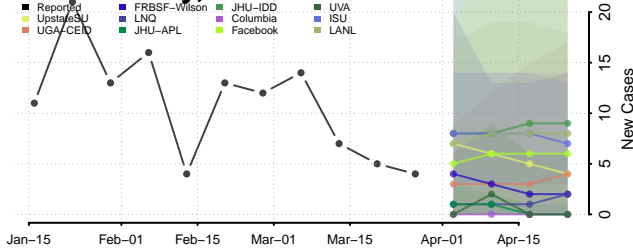

Burt County, Nebraska