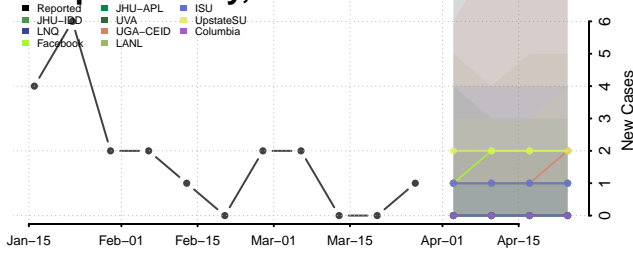

Furnas County, Nebraska

Gage County, Nebraska

Garden County, Nebraska

Garfield County, Nebraska

Gosper County, Nebraska

Grant County, Nebraska

Greeley County, Nebraska

Hall County, Nebraska