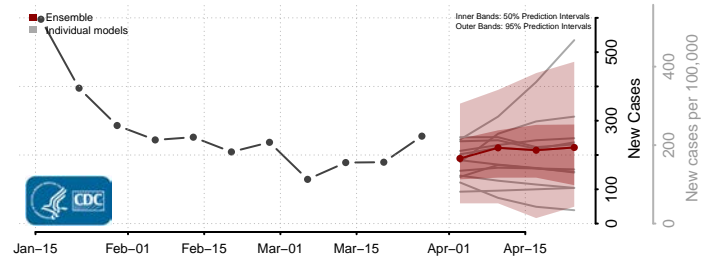

Deer Lodge County, Montana

Fallon County, Montana

Fergus County, Montana

Flathead County, Montana

Gallatin County, Montana

Garfield County, Montana

Glacier County, Montana

Golden Valley County, Montana