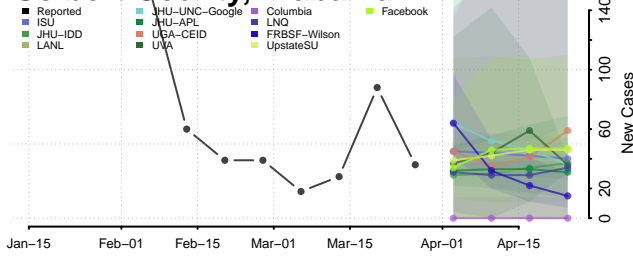

Colbert County, Alabama