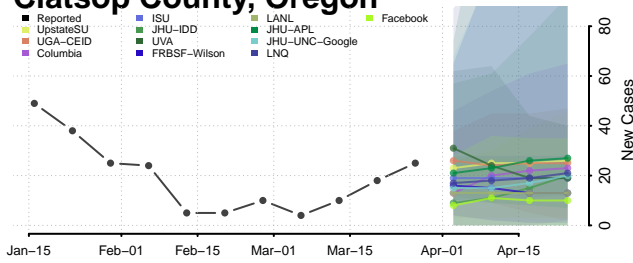

Clatsop County, Oregon