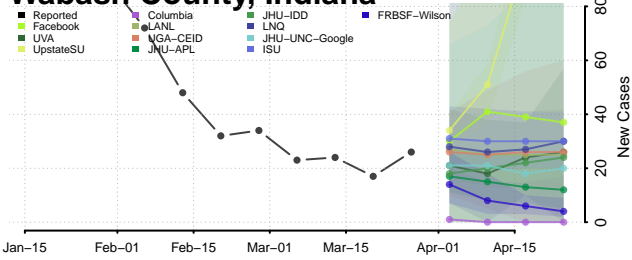

Vanderburgh County, Indiana

Vermillion County, Indiana

Vigo County, Indiana

Wabash County, Indiana

Warren County, Indiana

Warrick County, Indiana

Washington County, Indiana

Wayne County, Indiana