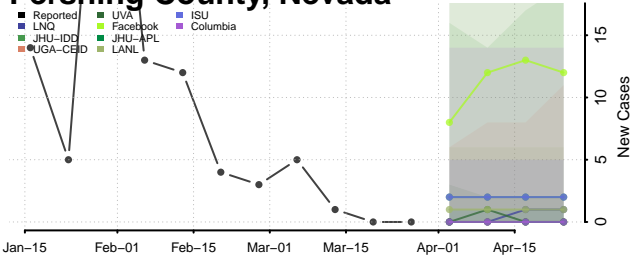

Pershing County, Nevada