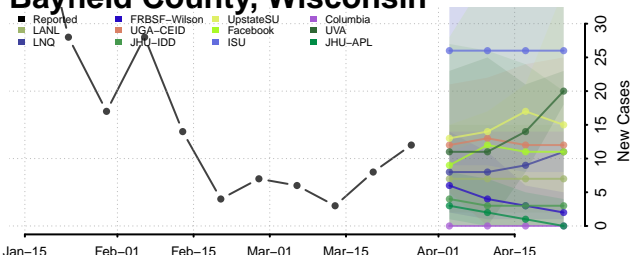

Wayne County, West Virginia

Adams County, Wisconsin

Ashland County, Wisconsin

Barron County, Wisconsin

Bayfield County, Wisconsin

Brown County, Wisconsin

Buffalo County, Wisconsin

Burnett County, Wisconsin