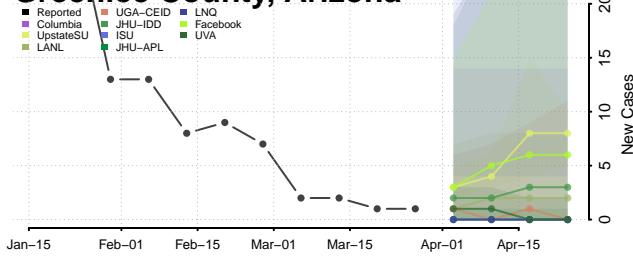

Cochise County, Arizona

Coconino County, Arizona

Gila County, Arizona

Graham County, Arizona

Greenlee County, Arizona

La Paz County, Arizona

Maricopa County, Arizona

Mohave County, Arizona