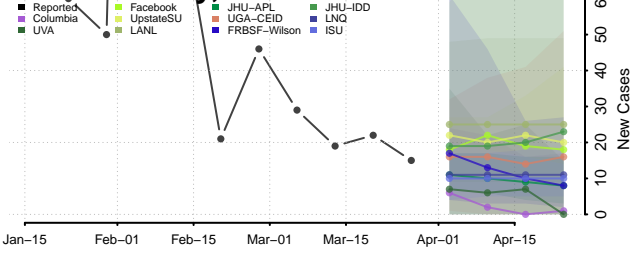

Liberty County, Texas

Limestone County, Texas

Lipscomb County, Texas

Live Oak County, Texas

Llano County, Texas

Loving County, Texas

Lubbock County, Texas

Lynn County, Texas