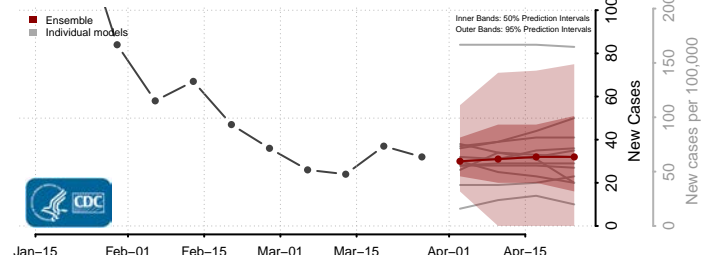

Howard County, Maryland

Kent County, Maryland

Montgomery County, Maryland

Prince George's County, Maryland

Queen Anne's County, Maryland

Somerset County, Maryland

St. Mary's County, Maryland

Talbot County, Maryland