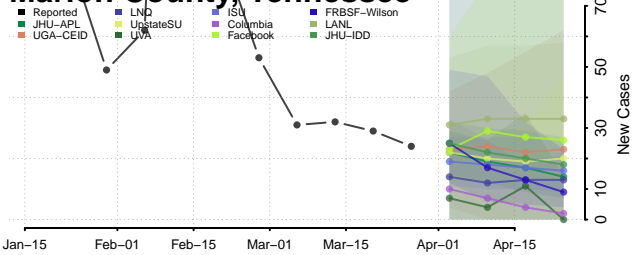

Marion County, Tennessee