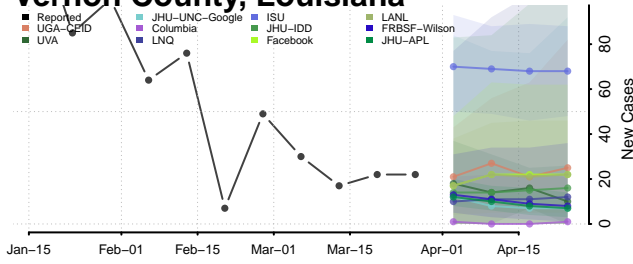

Vernon County, Louisiana