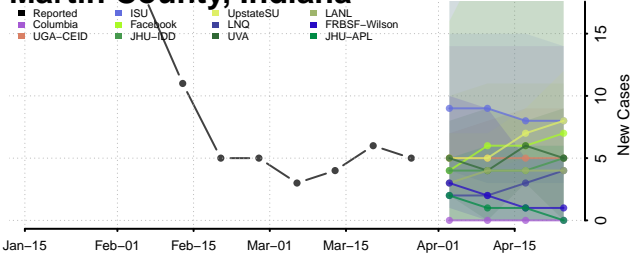

Martin County, Indiana