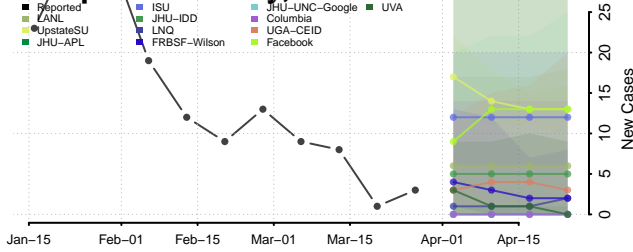

Marinette County, Wisconsin

Marquette County, Wisconsin

Menominee County, Wisconsin

Milwaukee County, Wisconsin

Monroe County, Wisconsin

Oconto County, Wisconsin

Oneida County, Wisconsin

Outagamie County, Wisconsin