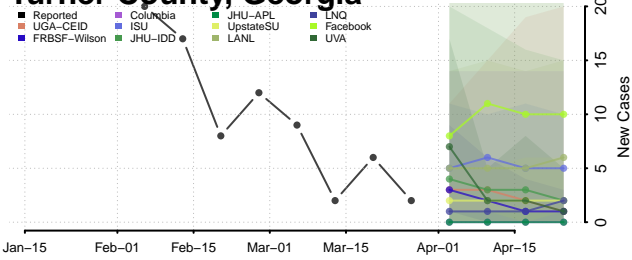

Terrell County, Georgia

Thomas County, Georgia

Tift County, Georgia

Toombs County, Georgia

Towns County, Georgia

Treutlen County, Georgia

Troup County, Georgia

Turner County, Georgia