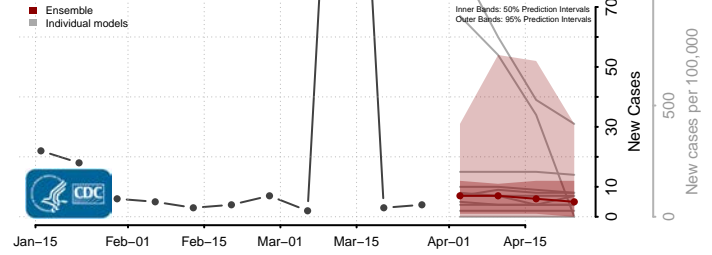

Chariton County, Missouri