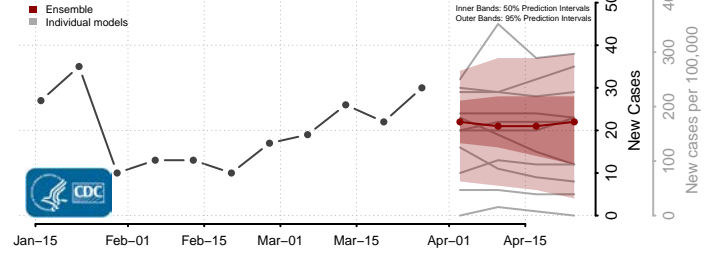

Lake County, South Dakota