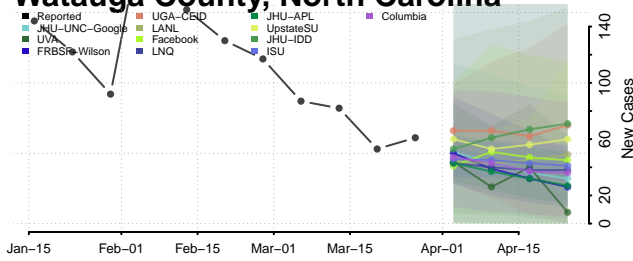

Union County, North Carolina

Vance County, North Carolina

Wake County, North Carolina

Warren County, North Carolina

Washington County, North Carolina

Watauga County, North Carolina

Wayne County, North Carolina