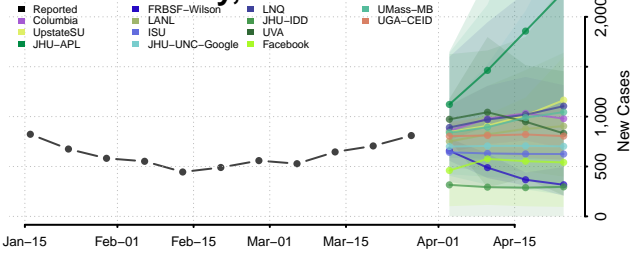

Clearwater County, Minnesota

Cook County, Minnesota

Cottonwood County, Minnesota

Crow Wing County, Minnesota

Dakota County, Minnesota

Dodge County, Minnesota

Douglas County, Minnesota

Faribault County, Minnesota