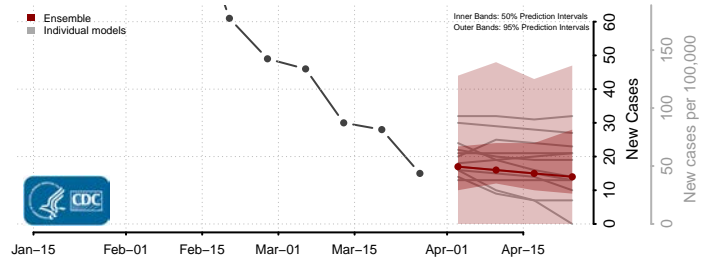

Scotland County, North Carolina

Stanly County, North Carolina

Stokes County, North Carolina

Surry County, North Carolina

Swain County, North Carolina

Transylvania County, North Carolina

Tyrrell County, North Carolina