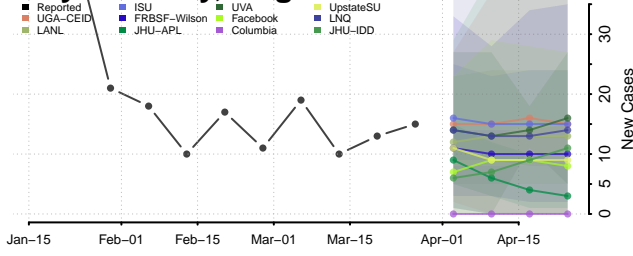

Fauquier County, Virginia

Floyd County, Virginia

Fluvanna County, Virginia

Franklin City County, Virginia

Franklin County, Virginia

Frederick County, Virginia

Fredericksburg County, Virginia

Galax County, Virginia