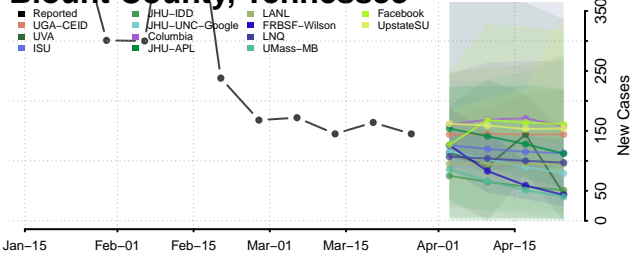

Blount County, Tennessee