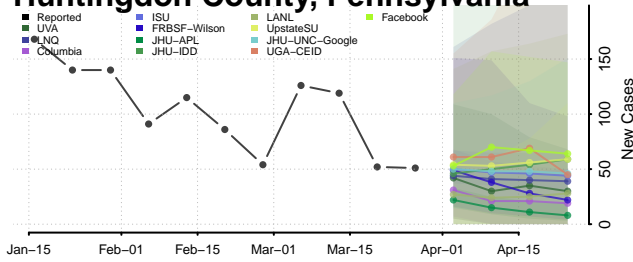

Forest County, Pennsylvania

Franklin County, Pennsylvania

Fulton County, Pennsylvania

Greene County, Pennsylvania

Huntingdon County, Pennsylvania

Indiana County, Pennsylvania

Jefferson County, Pennsylvania

Juniata County, Pennsylvania