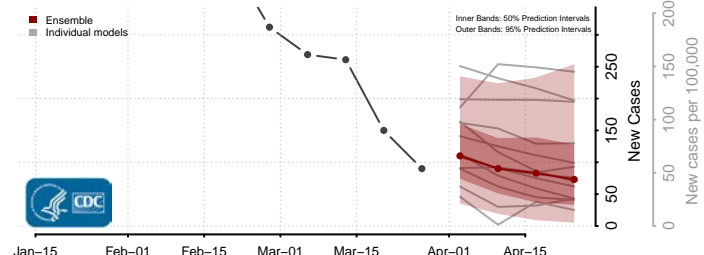

Kenton County, Kentucky