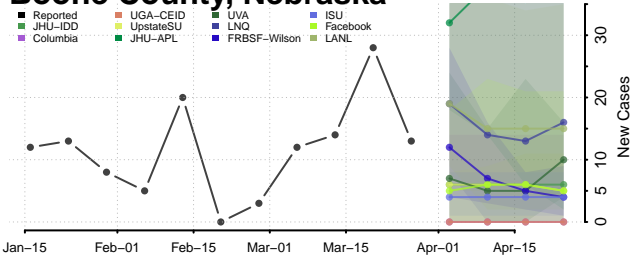

Treasure County, Montana

Valley County, Montana

Arthur County, Nebraska

Banner County, Nebraska

Blaine County, Nebraska

Boone County, Nebraska

Box Butte County, Nebraska

Boyd County, Nebraska