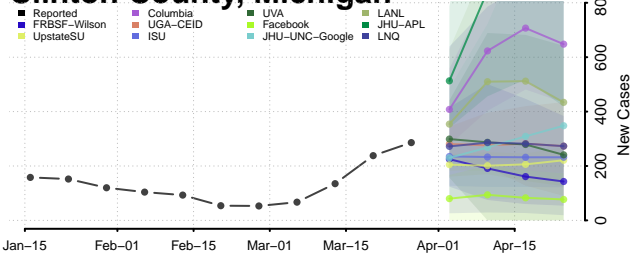

Clinton County, Michigan