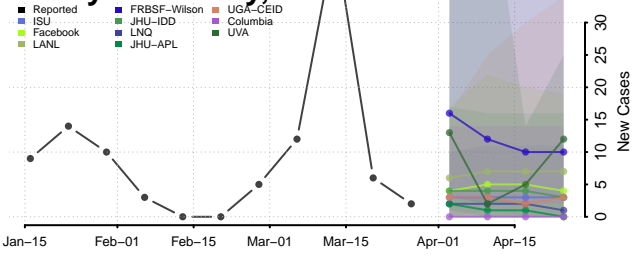

Schuyler County, Missouri