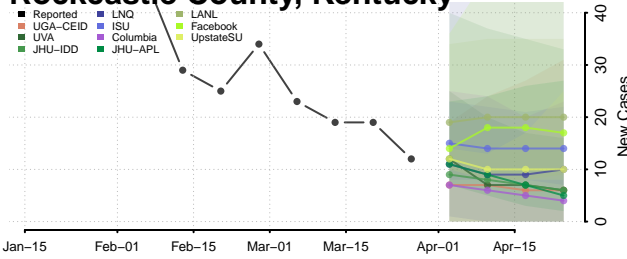

Powell County, Kentucky

Pulaski County, Kentucky

Robertson County, Kentucky

Rockcastle County, Kentucky

Rowan County, Kentucky

Russell County, Kentucky

Scott County, Kentucky

Shelby County, Kentucky