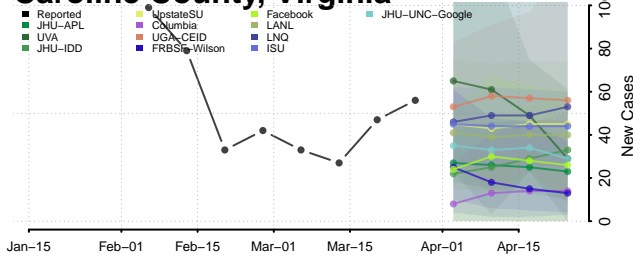

Caroline County, Virginia