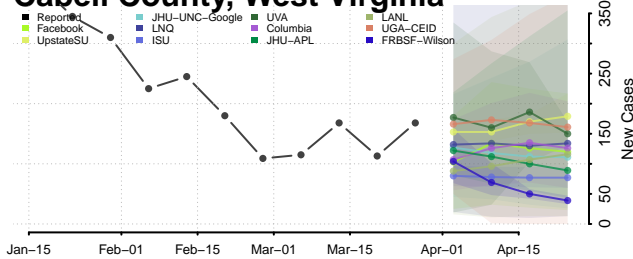

Cabell County, West Virginia