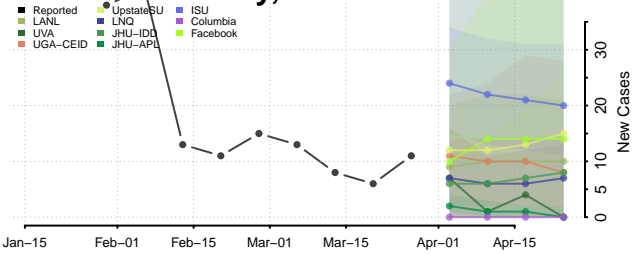

National

Alabama

Autauga County, Alabama

Baldwin County, Alabama

Barbour County, Alabama

Bibb County, Alabama

Blount County, Alabama

Bullock County, Alabama

Butler County, Alabama

Calhoun County, Alabama

Chambers County, Alabama

Cherokee County, Alabama

Chilton County, Alabama

Choctaw County, Alabama

Clarke County, Alabama

Clay County, Alabama