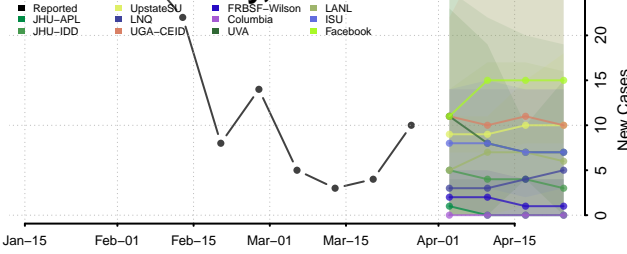

Hamilton County, Florida