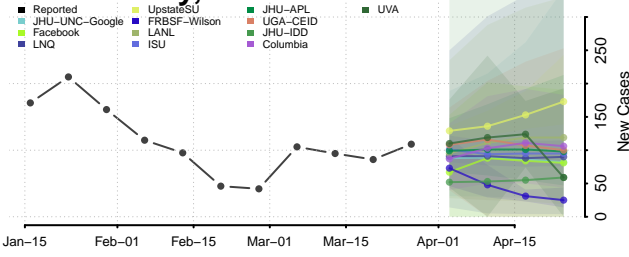

Rice County, Minnesota