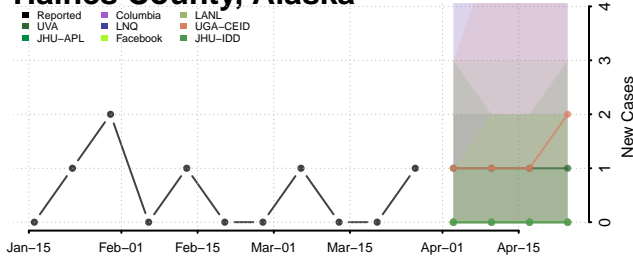

Anchorage County, Alaska

Bethel County, Alaska

Bristol Bay County, Alaska

Denali County, Alaska

Dillingham County, Alaska

Fairbanks North Star County, Alaska

Haines County, Alaska

Hoonah-Angoon County, Alaska