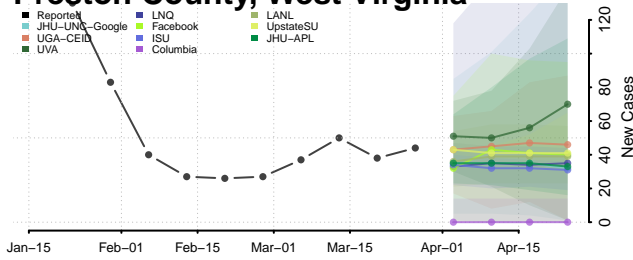

Ohio County, West Virginia

Pendleton County, West Virginia

Pleasants County, West Virginia

Pocahontas County, West Virginia

Preston County, West Virginia

Putnam County, West Virginia

Raleigh County, West Virginia