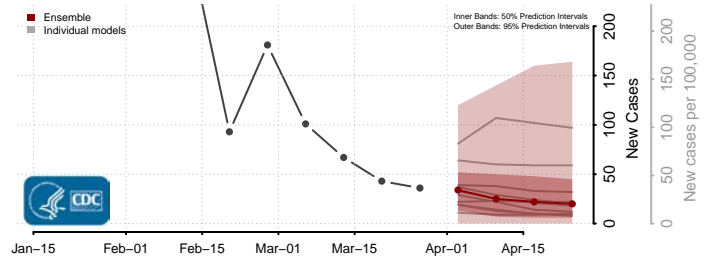

Lafourche County, Louisiana