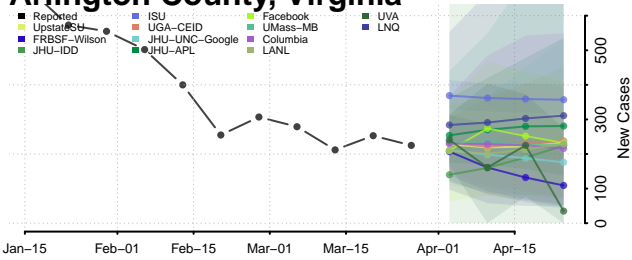

Arlington County, Virginia