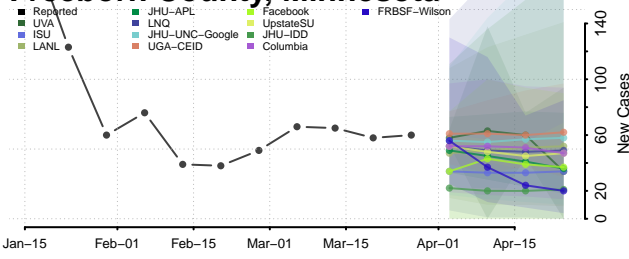

Freeborn County, Minnesota