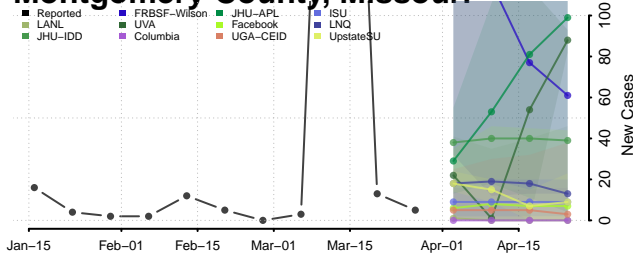

Montgomery County, Missouri