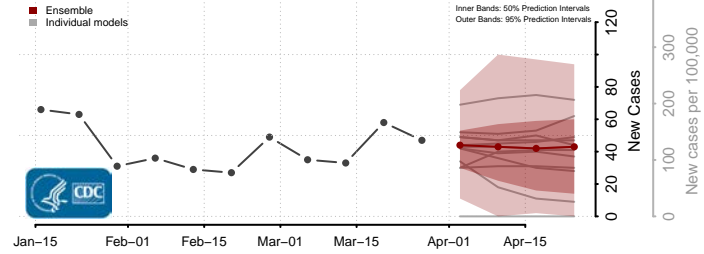

Shelby County, Iowa

Sioux County, Iowa

Story County, Iowa

Tama County, Iowa

Taylor County, Iowa

Union County, Iowa

Van Buren County, Iowa

Wapello County, Iowa