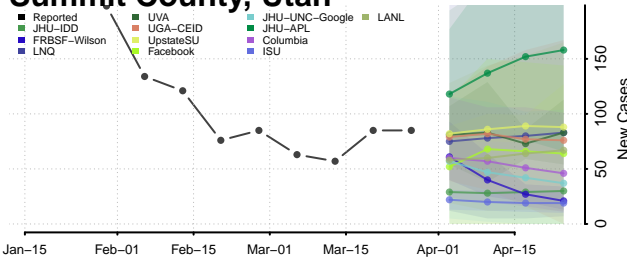

Summit County, Utah