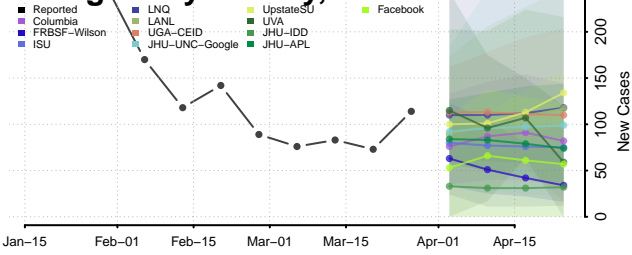

Fulton County, New York

Genesee County, New York

Greene County, New York

Hamilton County, New York

Monroe County, New York

Montgomery County, New York

Nassau County, New York

New York City County, New York