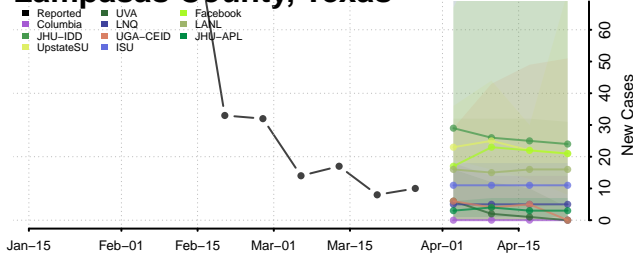

Lampasas County, Texas