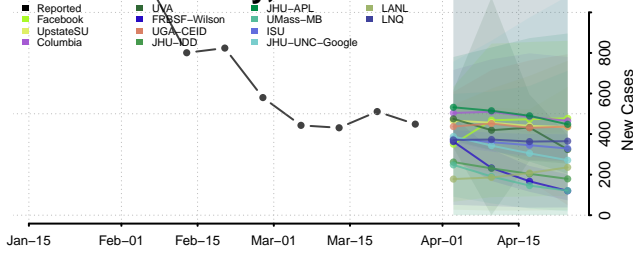

Franklin County, Tennessee

Gibson County, Tennessee

Giles County, Tennessee

Grainger County, Tennessee

Greene County, Tennessee

Grundy County, Tennessee

Hamblen County, Tennessee

Hamilton County, Tennessee