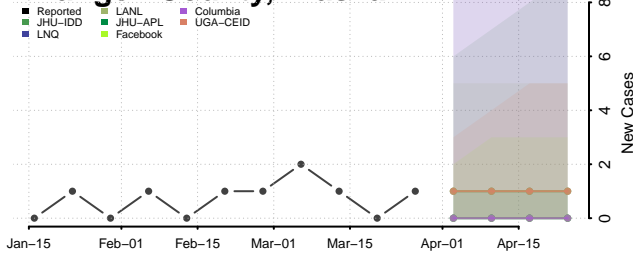

Wrangell County, Alaska