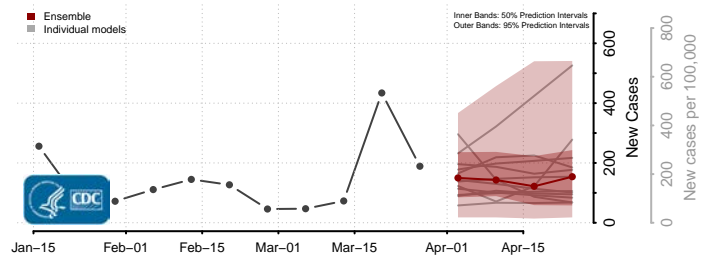

Broadwater County, Montana

Carbon County, Montana

Carter County, Montana

Cascade County, Montana

Chouteau County, Montana

Custer County, Montana

Daniels County, Montana

Dawson County, Montana