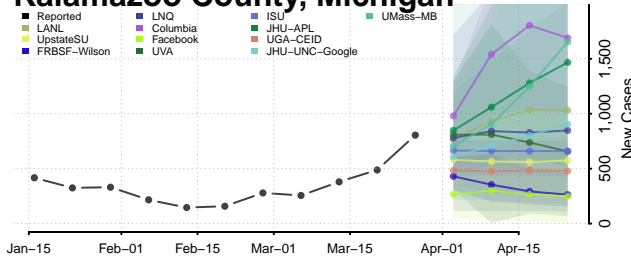

Isabella County, Michigan

Jackson County, Michigan

Kalamazoo County, Michigan

Kalkaska County, Michigan

Livingston County, Michigan

Luce County, Michigan

Mackinac County, Michigan

Macomb County, Michigan