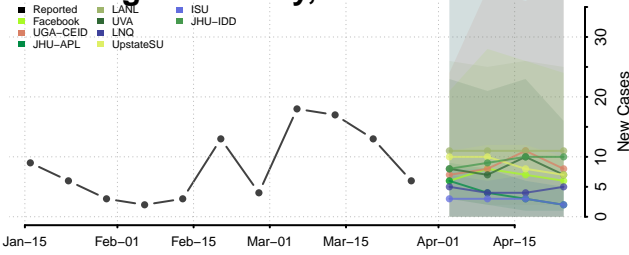

Saguache County, Colorado

San Juan County, Colorado

San Miguel County, Colorado

Sedgwick County, Colorado

Summit County, Colorado

Teller County, Colorado

Washington County, Colorado

Weld County, Colorado