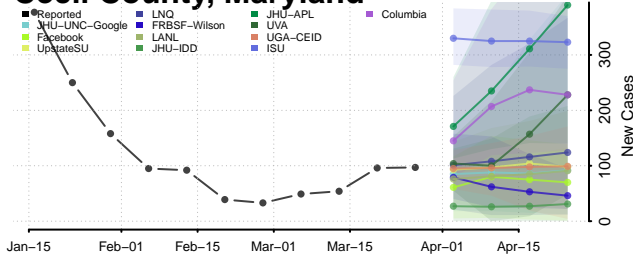

Cecil County, Maryland