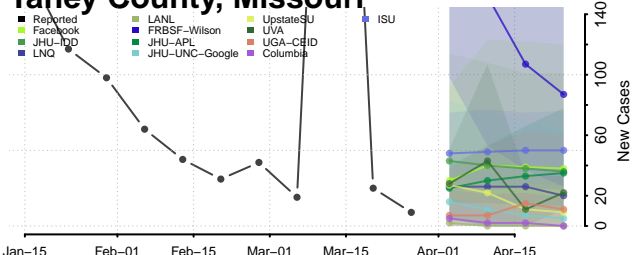

Stoddard County, Missouri

Stone County, Missouri

Sullivan County, Missouri

Taney County, Missouri

Texas County, Missouri

Vernon County, Missouri

Warren County, Missouri

Washington County, Missouri