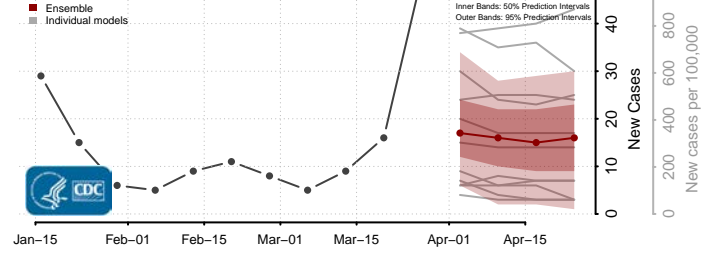

Kingsbury County, South Dakota