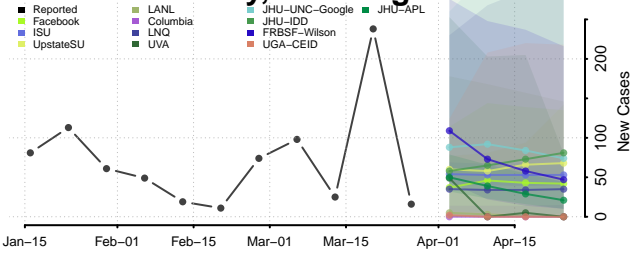

Snohomish County, Washington

Spokane County, Washington

Stevens County, Washington

Thurston County, Washington

Wahkiakum County, Washington

Walla Walla County, Washington

Whatcom County, Washington

Whitman County, Washington