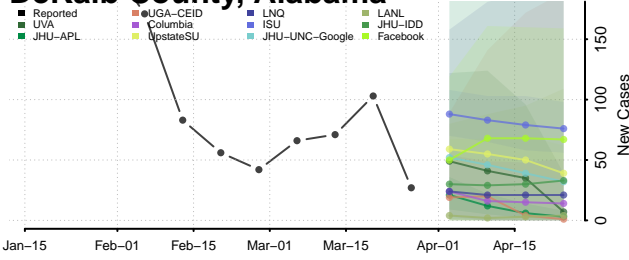

Cleburne County, Alabama

Coffee County, Alabama

Colbert County, Alabama

Conecuh County, Alabama

Coosa County, Alabama

Covington County, Alabama

Crenshaw County, Alabama

Cullman County, Alabama

Dale County, Alabama

Dallas County, Alabama

DeKalb County, Alabama

Elmore County, Alabama

Escambia County, Alabama

Etowah County, Alabama

Fayette County, Alabama

Franklin County, Alabama