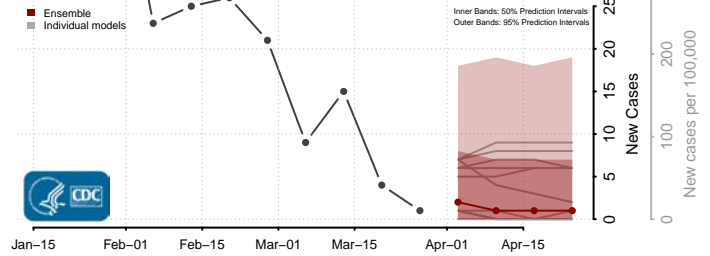

Warren County, Mississippi

Washington County, Mississippi

Wayne County, Mississippi

Webster County, Mississippi

Wilkinson County, Mississippi

Winston County, Mississippi

Yalobusha County, Mississippi

Yazoo County, Mississippi