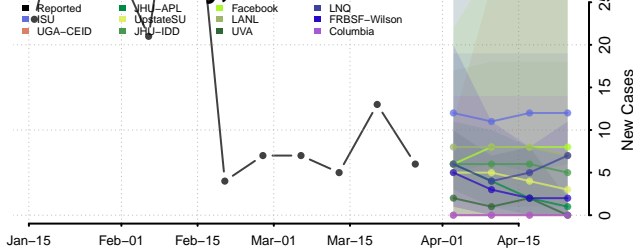

Brown County, Nebraska

Buffalo County, Nebraska

Burt County, Nebraska

Butler County, Nebraska

Cass County, Nebraska

Cedar County, Nebraska

Chase County, Nebraska

Cherry County, Nebraska