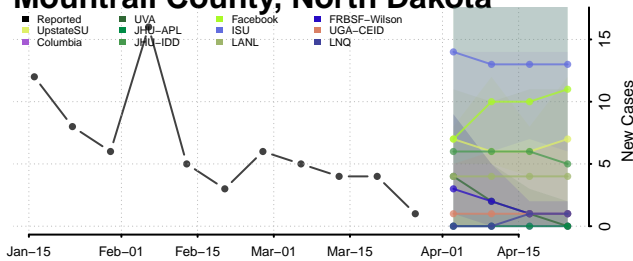

McLean County, North Dakota

Mercer County, North Dakota

Morton County, North Dakota

Mountrail County, North Dakota

Nelson County, North Dakota

Oliver County, North Dakota

Pembina County, North Dakota

Pierce County, North Dakota