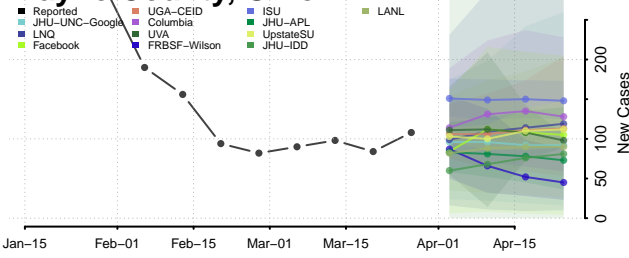

Van Wert County, Ohio

Vinton County, Ohio

Warren County, Ohio

Washington County, Ohio

Wayne County, Ohio

Williams County, Ohio

Wood County, Ohio

Wyandot County, Ohio