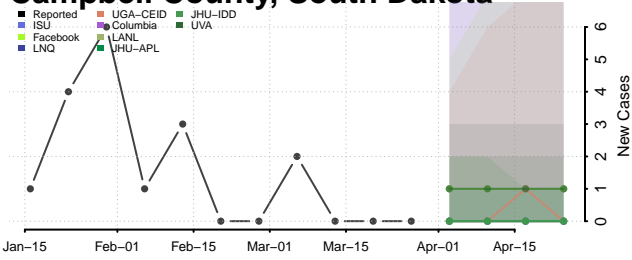

Campbell County, South Dakota