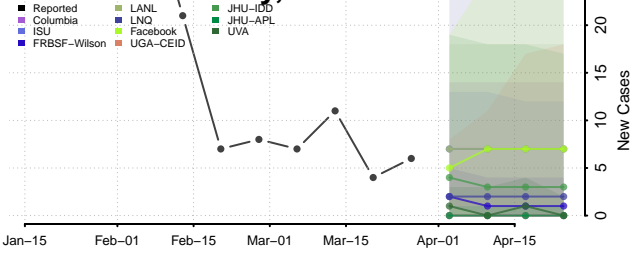

Red River County, Louisiana