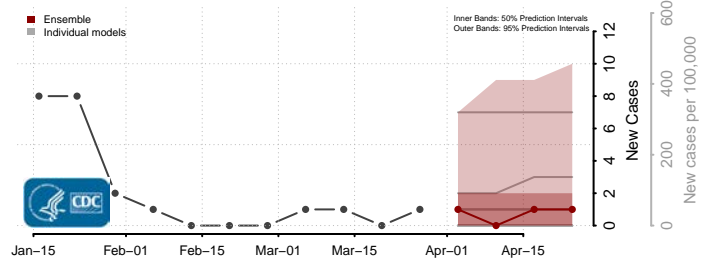

Slope County, North Dakota

Stark County, North Dakota

Steele County, North Dakota

Stutsman County, North Dakota

Towner County, North Dakota

Trail County, North Dakota

Walsh County, North Dakota

Ward County, North Dakota