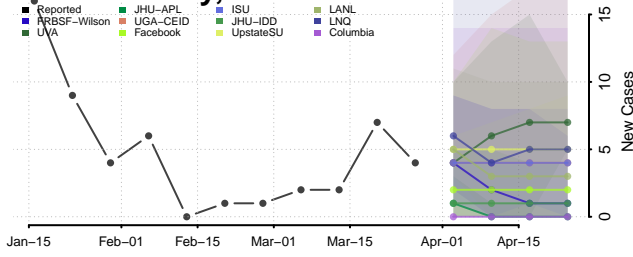

Miner County, South Dakota