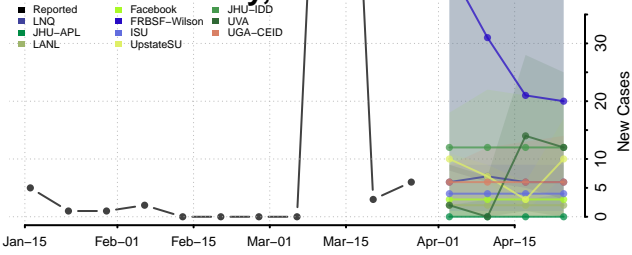

Atchison County, Missouri