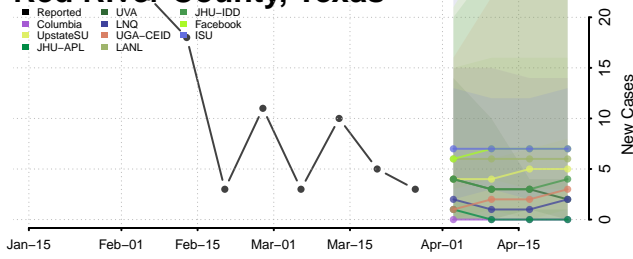

Red River County, Texas