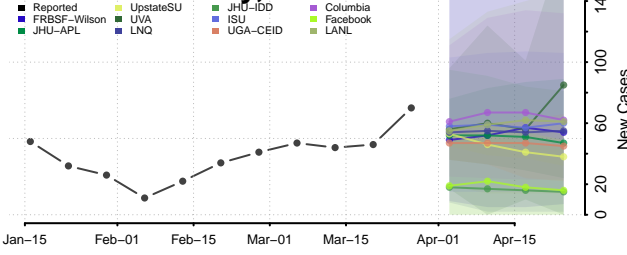

Orange County, Vermont

Orleans County, Vermont

Rutland County, Vermont

Washington County, Vermont

Windham County, Vermont

Windsor County, Vermont

Virgin Islands

Virginia