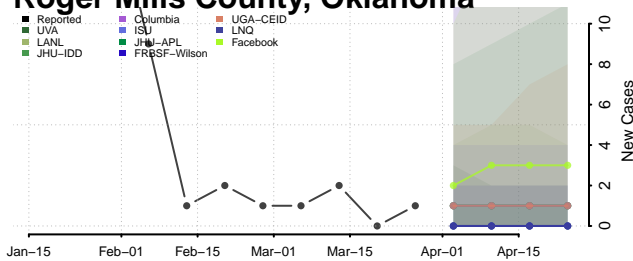

Roger Mills County, Oklahoma