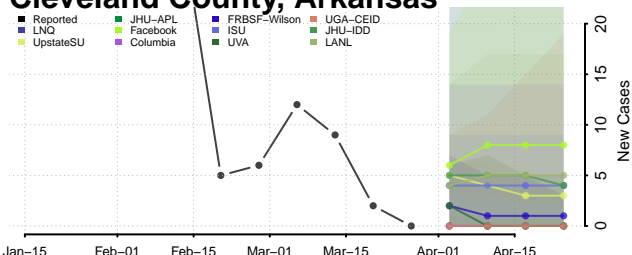

Clark County, Arkansas

Clay County, Arkansas

Cleburne County, Arkansas

Cleveland County, Arkansas

Columbia County, Arkansas

Conway County, Arkansas

Craighead County, Arkansas

Crawford County, Arkansas