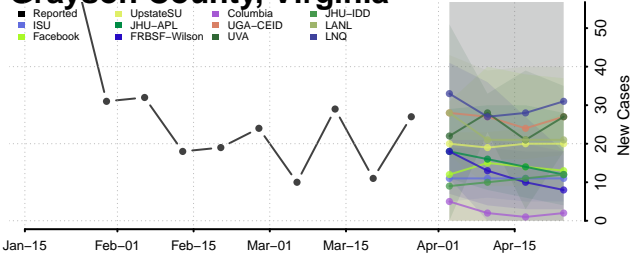

Grayson County, Virginia