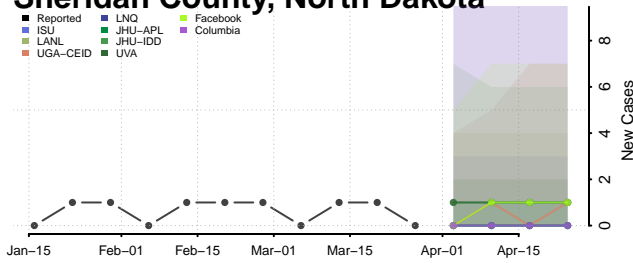

Sheridan County, North Dakota