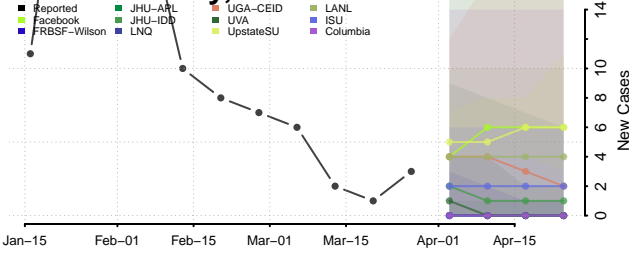

Miami County, Kansas

Mitchell County, Kansas

Montgomery County, Kansas

Morris County, Kansas

Morton County, Kansas

Nemaha County, Kansas

Neosho County, Kansas

Ness County, Kansas