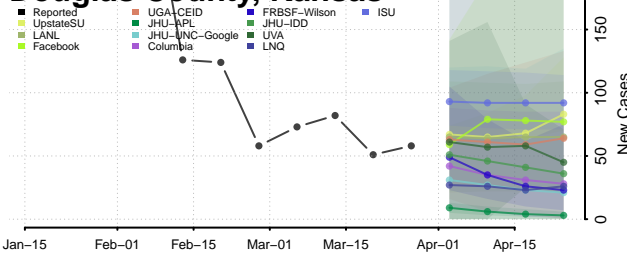

Douglas County, Kansas