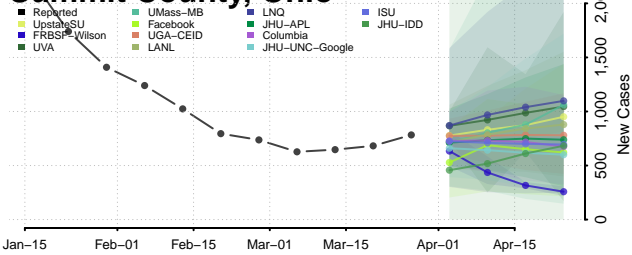

Summit County, Ohio