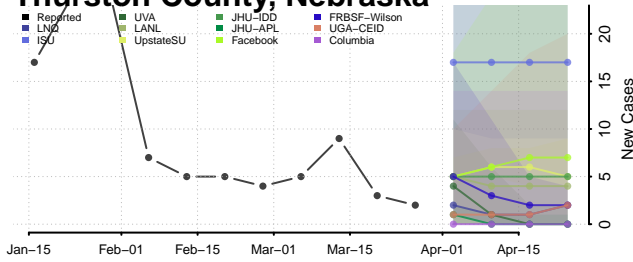

Thurston County, Nebraska