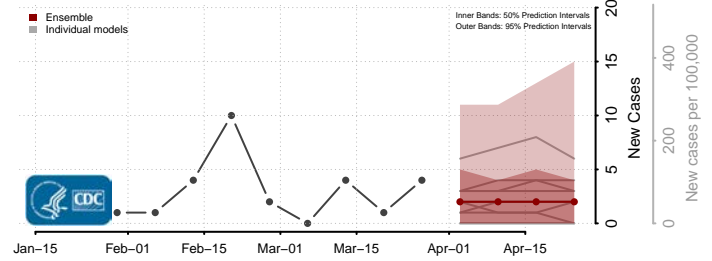

Wells County, North Dakota