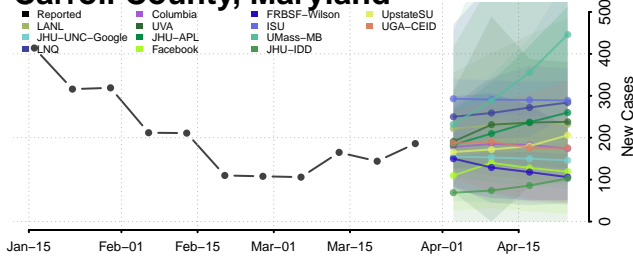

Carroll County, Maryland