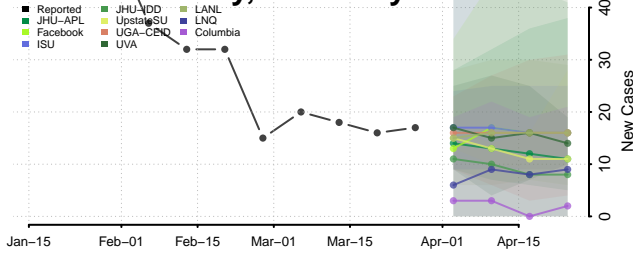

Garrard County, Kentucky