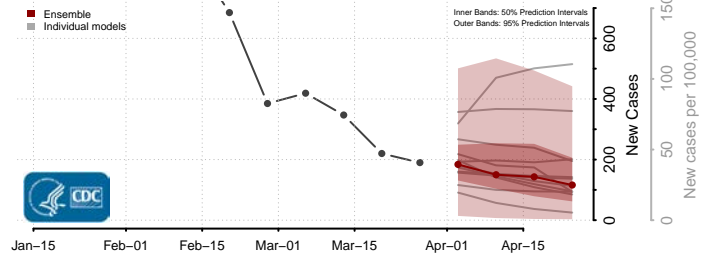

Sutter County, California

Tehama County, California

Trinity County, California

Tulare County, California

Tuolumne County, California

Ventura County, California

Yolo County, California

Yuba County, California