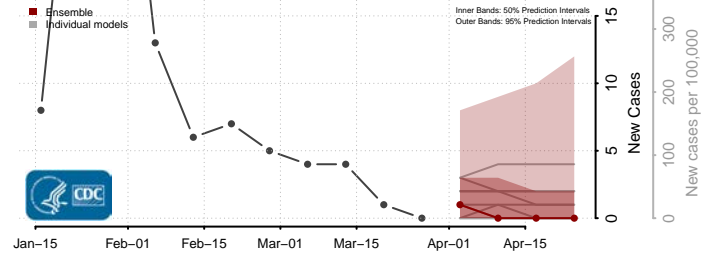

Furnas County, Nebraska

Gage County, Nebraska

Garden County, Nebraska

Garfield County, Nebraska

Gosper County, Nebraska

Grant County, Nebraska

Greeley County, Nebraska

Hall County, Nebraska