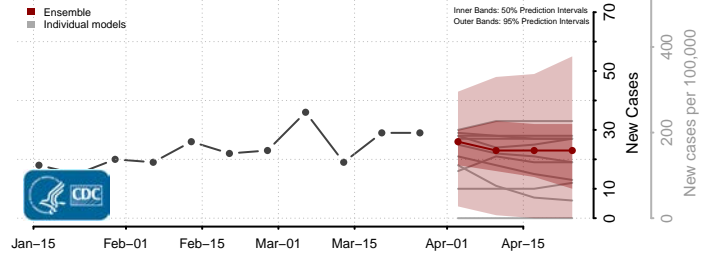

Renville County, Minnesota