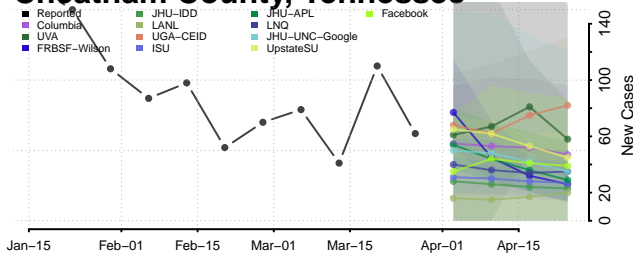

Carter County, Tennessee

Cheatham County, Tennessee

Chester County, Tennessee

Claiborne County, Tennessee

Clay County, Tennessee

Cocke County, Tennessee

Coffee County, Tennessee

Crockett County, Tennessee