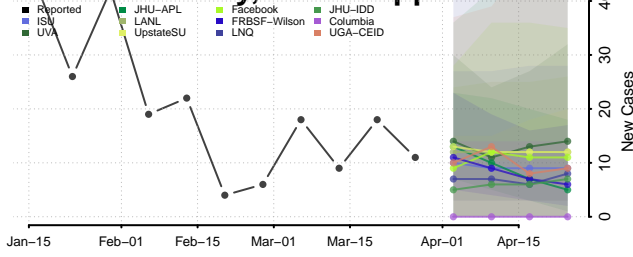

Sunflower County, Mississippi

Tallahatchie County, Mississippi

Tate County, Mississippi

Tippah County, Mississippi

Tishomingo County, Mississippi

Tunica County, Mississippi

Union County, Mississippi

Walthall County, Mississippi