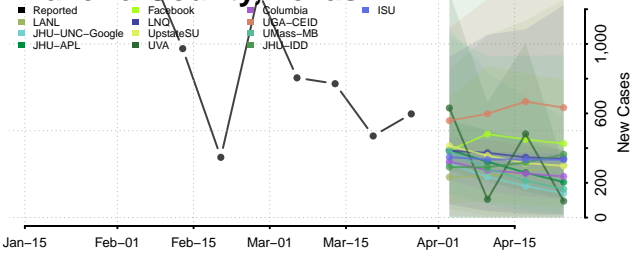

Brazoria County, Texas