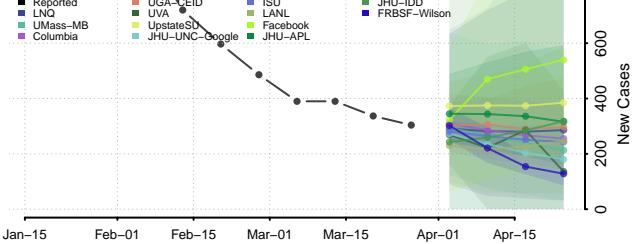

Duchesne County, Utah

Emery County, Utah

Garfield County, Utah

Grand County, Utah

Iron County, Utah

Juab County, Utah

Kane County, Utah

Millard County, Utah