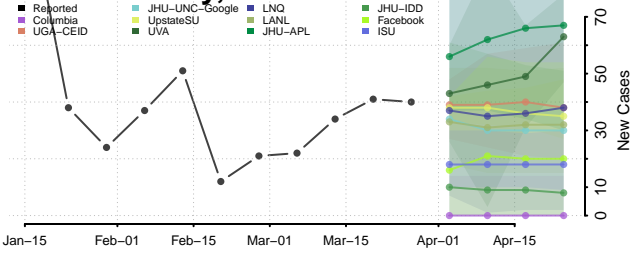

Union County, South Dakota