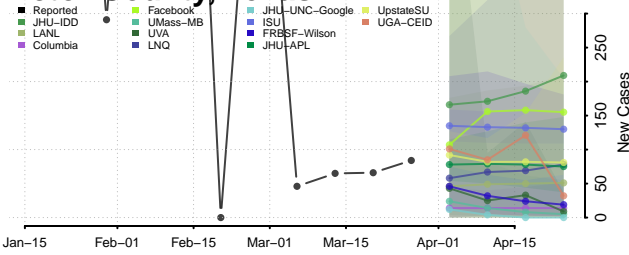

Ector County, Texas