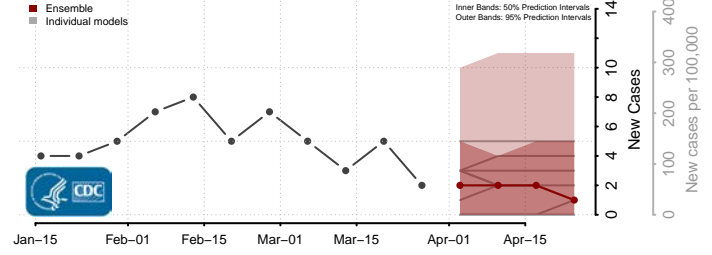

Hanson County, South Dakota