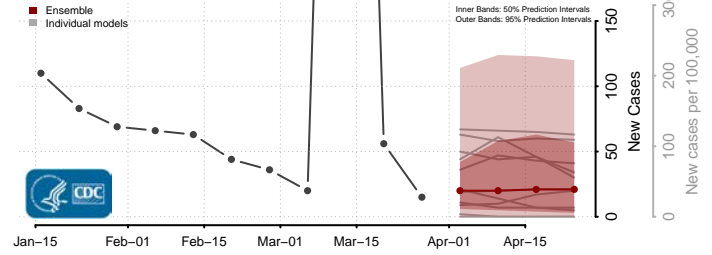

Jackson County, Missouri

Jasper County, Missouri

Jefferson County, Missouri

Johnson County, Missouri

Knox County, Missouri

Laclede County, Missouri

Lafayette County, Missouri

Lawrence County, Missouri