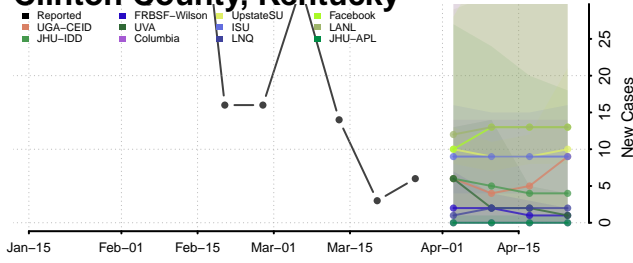

Clinton County, Kentucky