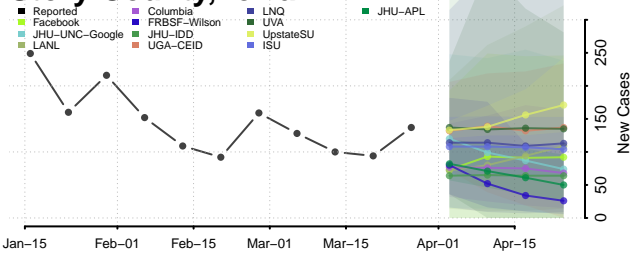

Shelby County, Iowa

Sioux County, Iowa

Story County, Iowa

Tama County, Iowa

Taylor County, Iowa

Union County, Iowa

Van Buren County, Iowa

Wapello County, Iowa