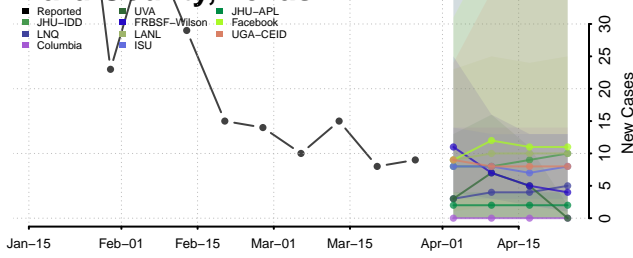

Uvalde County, Texas

Val Verde County, Texas

Van Zandt County, Texas

Victoria County, Texas

Walker County, Texas

Waller County, Texas

Ward County, Texas

Washington County, Texas