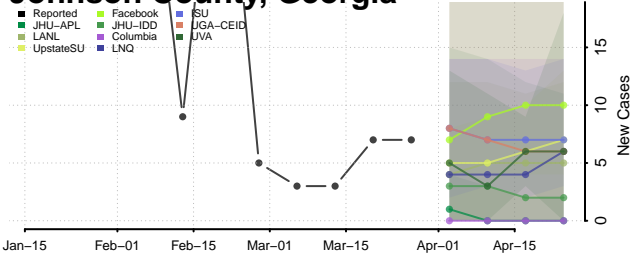

Jasper County, Georgia

Jeff Davis County, Georgia

Jefferson County, Georgia

Jenkins County, Georgia

Johnson County, Georgia

Jones County, Georgia

Lamar County, Georgia

Lanier County, Georgia