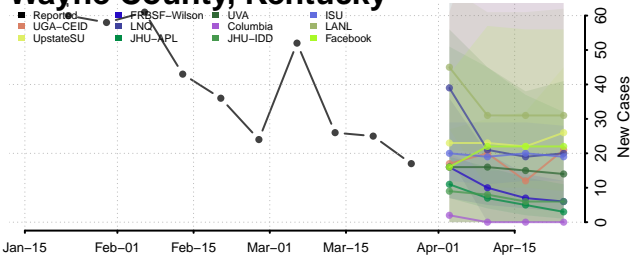

Washington County, Kentucky

Wayne County, Kentucky

Webster County, Kentucky

Whitley County, Kentucky

Wolfe County, Kentucky

Woodford County, Kentucky

Louisiana*

*New weekly cases may decrease in this location over the next four weeks. For these locations, the ensemble forecast indicates a probability of 0.75 or greater that fewer cases will be reported in week four of the forecast than in the last reported week.