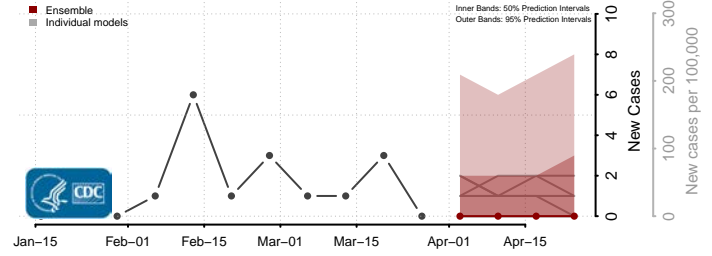

Jackson County, South Dakota