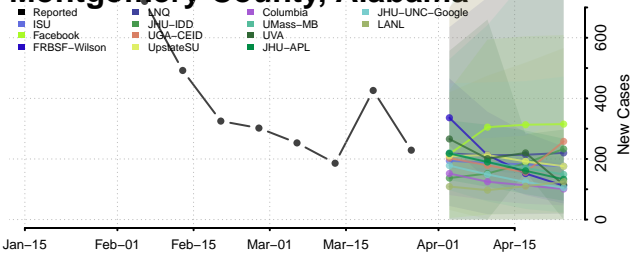

Marion County, Alabama

Marshall County, Alabama

Mobile County, Alabama

Monroe County, Alabama

Montgomery County, Alabama

Morgan County, Alabama

Perry County, Alabama

Pickens County, Alabama

Pike County, Alabama

Randolph County, Alabama

Russell County, Alabama

Shelby County, Alabama

St. Clair County, Alabama

Sumter County, Alabama

Talladega County, Alabama

Tallapoosa County, Alabama