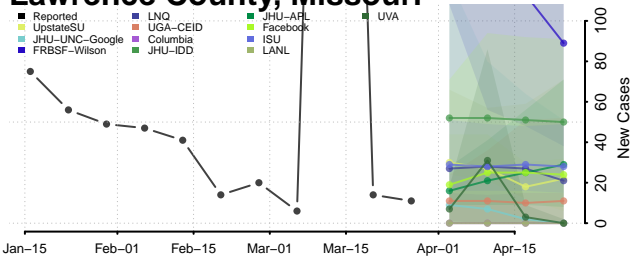

Lawrence County, Missouri