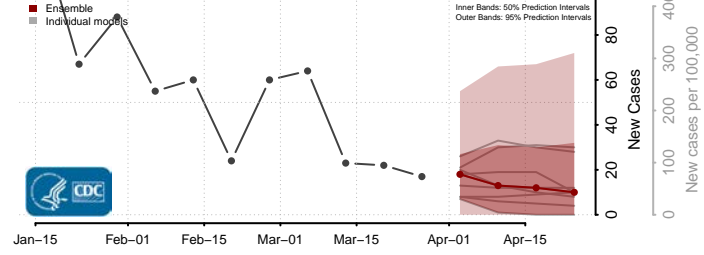

Madison County, Louisiana

Morehouse County, Louisiana

Natchitoches County, Louisiana

Orleans County, Louisiana

Ouachita County, Louisiana

Plaquemines County, Louisiana

Pointe Coupee County, Louisiana

Rapides County, Louisiana