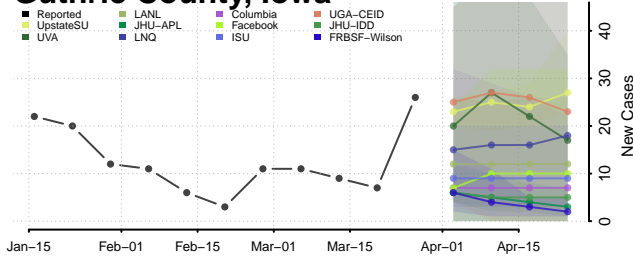

Franklin County, Iowa

Fremont County, Iowa

Greene County, Iowa

Grundy County, Iowa

Guthrie County, Iowa

Hamilton County, Iowa

Hancock County, Iowa

Hardin County, Iowa