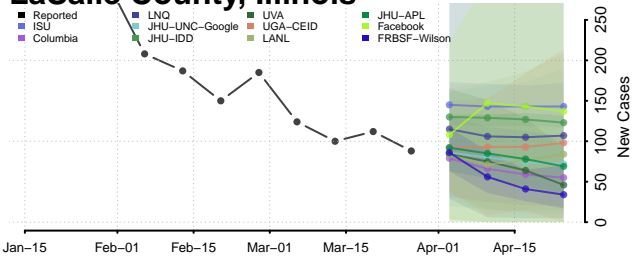

Lawrence County, Illinois

Lee County, Illinois

Livingston County, Illinois

Logan County, Illinois

Macon County, Illinois

Macoupin County, Illinois

Madison County, Illinois

Marion County, Illinois