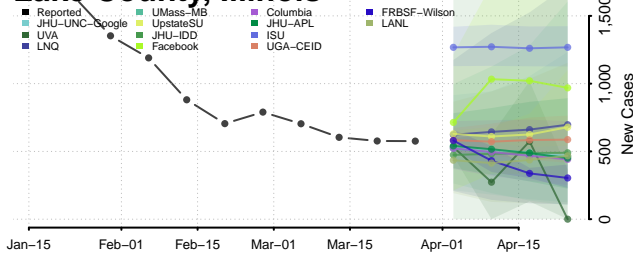

Lake County, Illinois