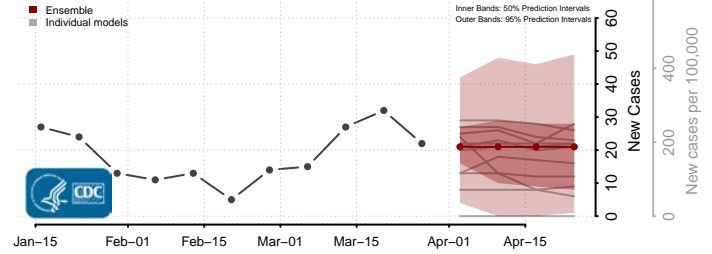

Cottonwood County, Minnesota