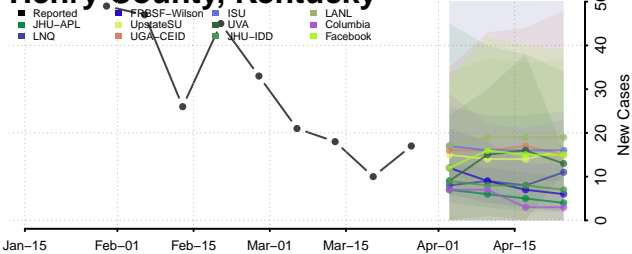

Henry County, Kentucky