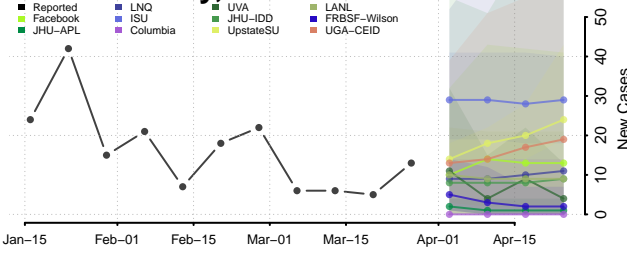

Aitkin County, Minnesota