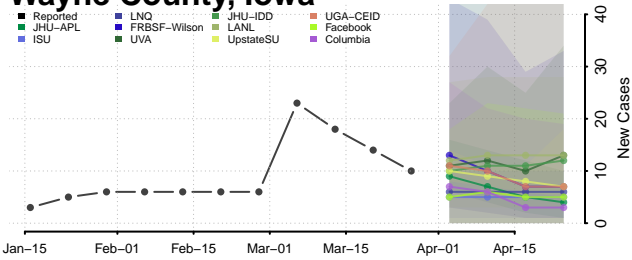

Wayne County, Iowa