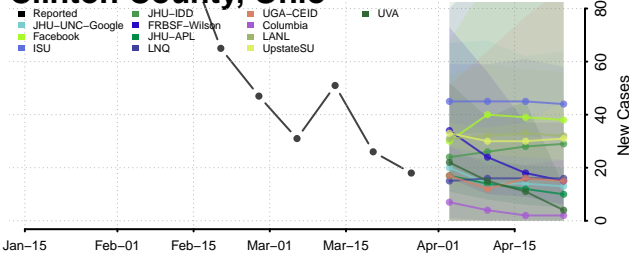

Clermont County, Ohio

Clinton County, Ohio

Columbiana County, Ohio

Coshocton County, Ohio

Crawford County, Ohio

Cuyahoga County, Ohio

Darke County, Ohio

Defiance County, Ohio