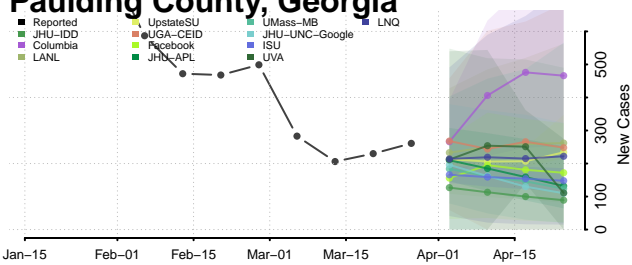

Montgomery County, Georgia

Morgan County, Georgia

Murray County, Georgia

Muscogee County, Georgia

Newton County, Georgia

Oconee County, Georgia

Oglethorpe County, Georgia

Paulding County, Georgia