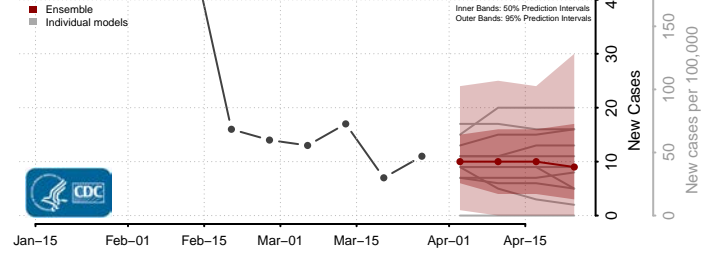

Itawamba County, Mississippi