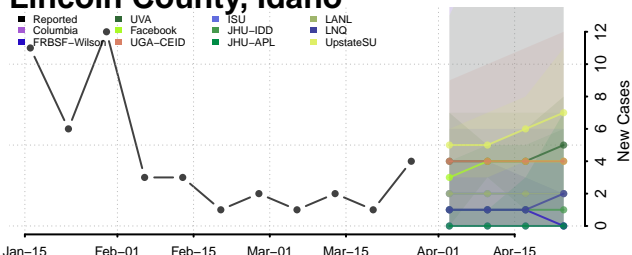

Lincoln County, Idaho