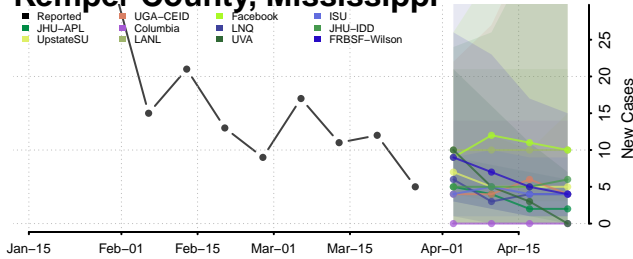

Itawamba County, Mississippi

Jackson County, Mississippi

Jasper County, Mississippi

Jefferson County, Mississippi

Jefferson Davis County, Mississippi

Jones County, Mississippi

Kemper County, Mississippi

Lafayette County, Mississippi