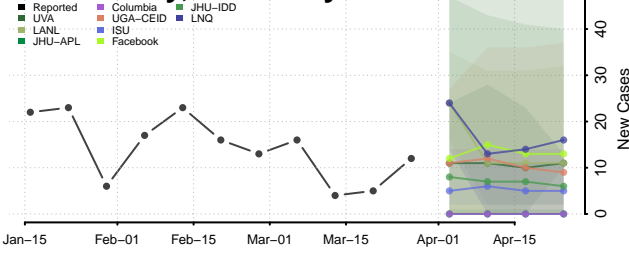

Kenton County, Kentucky

Knott County, Kentucky

Knox County, Kentucky

Larue County, Kentucky

Laurel County, Kentucky

Lawrence County, Kentucky

Lee County, Kentucky

Leslie County, Kentucky