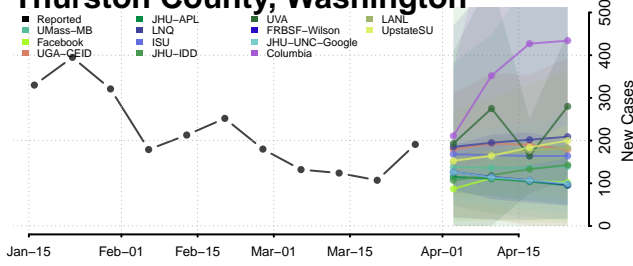

Snohomish County, Washington

Spokane County, Washington

Stevens County, Washington

Thurston County, Washington

Wahkiakum County, Washington

Walla Walla County, Washington

Whatcom County, Washington

Whitman County, Washington