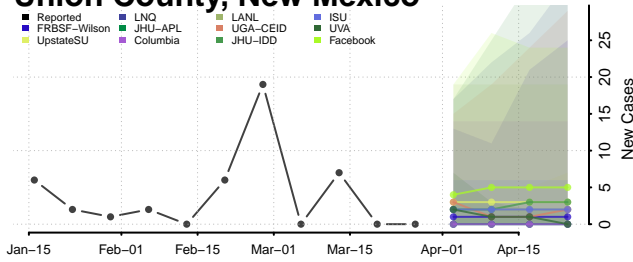

Sierra County, New Mexico

Socorro County, New Mexico

Taos County, New Mexico

Torrance County, New Mexico

Union County, New Mexico

Valencia County, New Mexico

New York

Albany County, New York