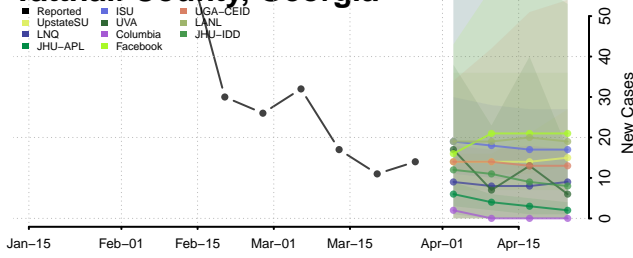

Stephens County, Georgia

Stewart County, Georgia

Sumter County, Georgia

Talbot County, Georgia

Taliaferro County, Georgia

Tattnall County, Georgia

Taylor County, Georgia

Telfair County, Georgia