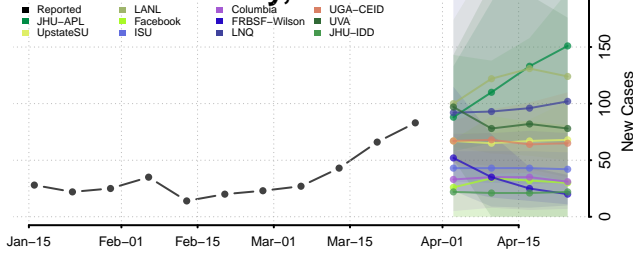

Mille Lacs County, Minnesota