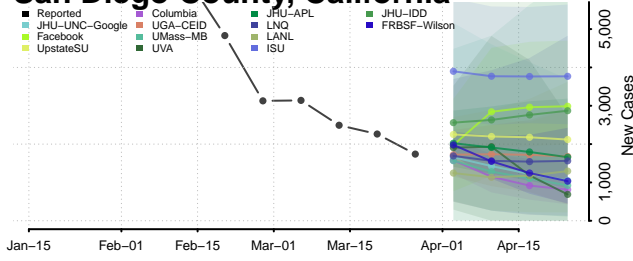

San Diego County, California