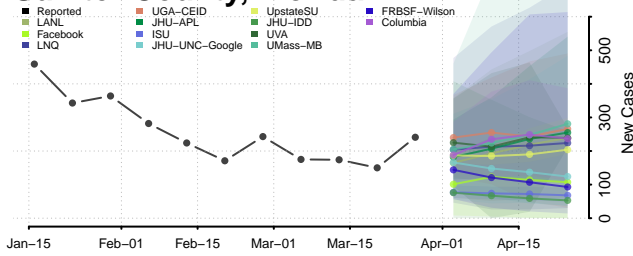

Polk County, Florida

Putnam County, Florida

Santa Rosa County, Florida

Sarasota County, Florida

Seminole County, Florida

St. Johns County, Florida

St. Lucie County, Florida

Sumter County, Florida