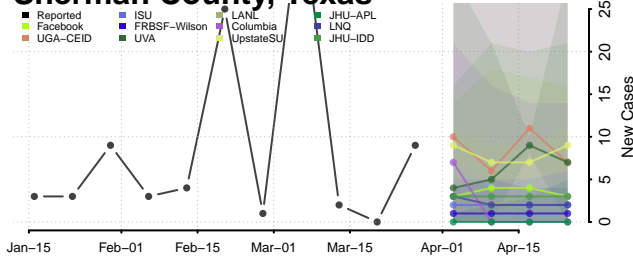

Sherman County, Texas