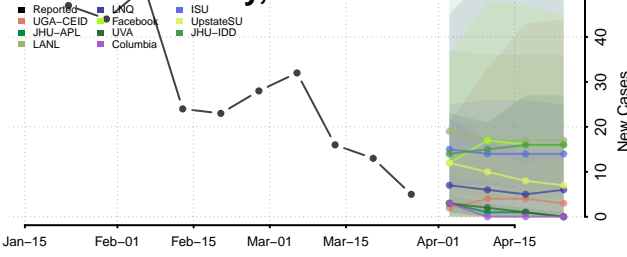

Alamosa County, Colorado