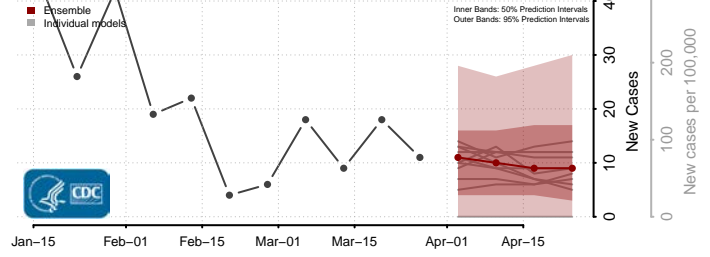

Sunflower County, Mississippi

Tallahatchie County, Mississippi

Tate County, Mississippi

Tippah County, Mississippi

Tishomingo County, Mississippi

Tunica County, Mississippi

Union County, Mississippi

Walthall County, Mississippi