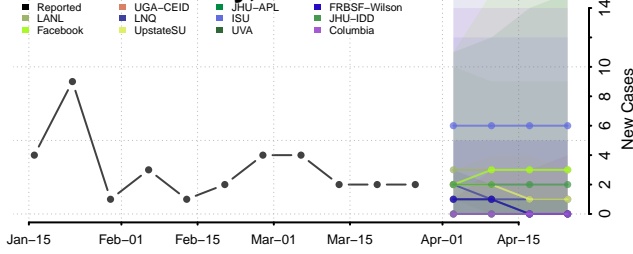

Scotts Bluff County, Nebraska

Seward County, Nebraska

Sheridan County, Nebraska

Sherman County, Nebraska

Sioux County, Nebraska

Stanton County, Nebraska

Thayer County, Nebraska

Thomas County, Nebraska