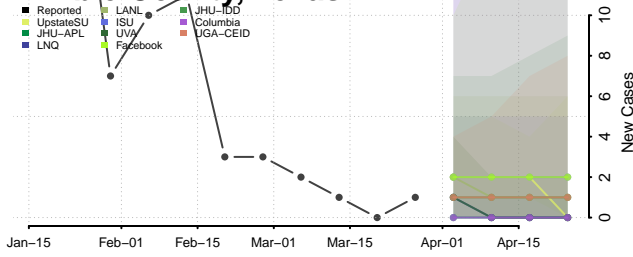

Kimble County, Texas