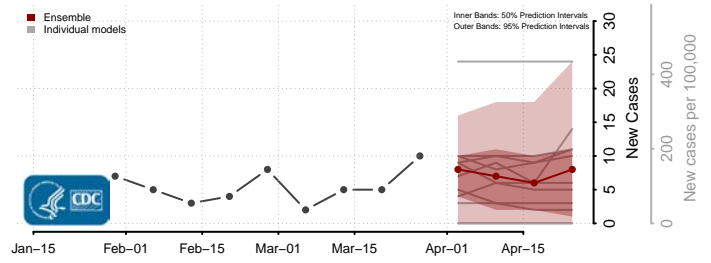

Lake of the Woods County, Minnesota

Le Sueur County, Minnesota

Lincoln County, Minnesota

Lyon County, Minnesota

Mahnomen County, Minnesota

Marshall County, Minnesota

Martin County, Minnesota

McLeod County, Minnesota