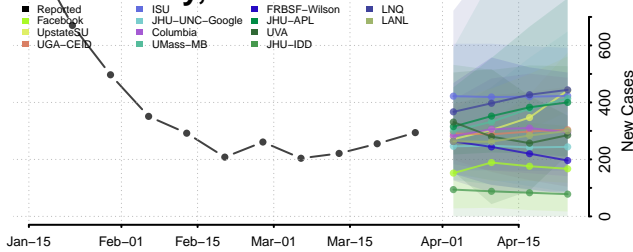

York County, Maine