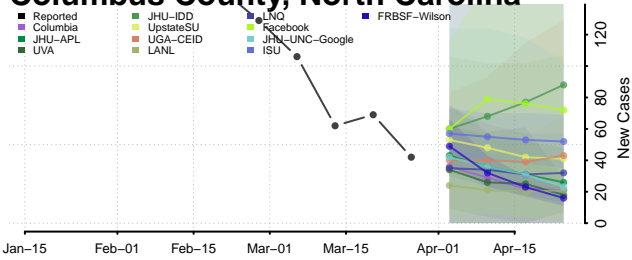

Cherokee County, North Carolina

Chowan County, North Carolina

Clay County, North Carolina

Cleveland County, North Carolina

Columbus County, North Carolina

Craven County, North Carolina

Cumberland County, North Carolina