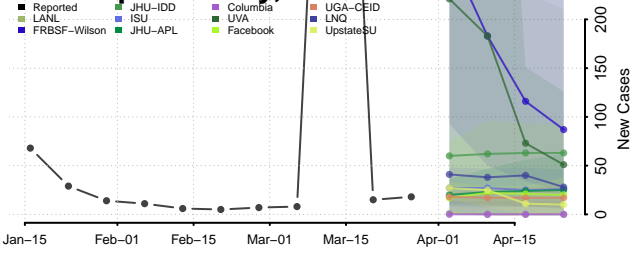

Randolph County, Missouri