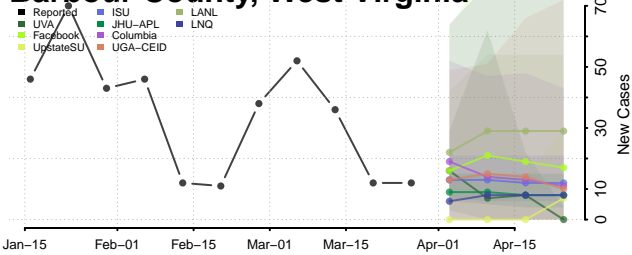

Barbour County, West Virginia