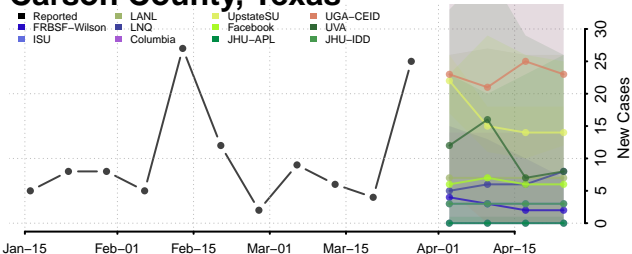

Carson County, Texas