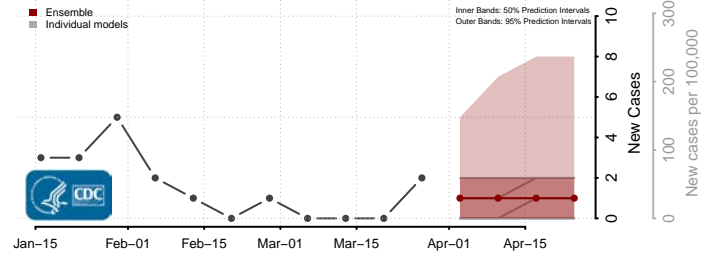

Granite County, Montana