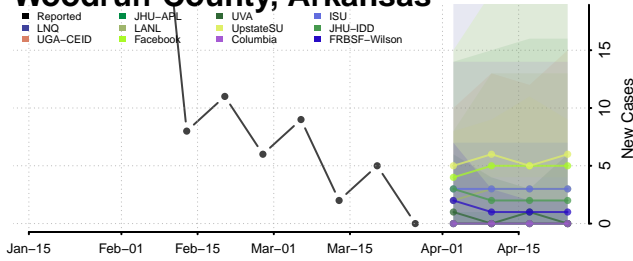

Woodruff County, Arkansas