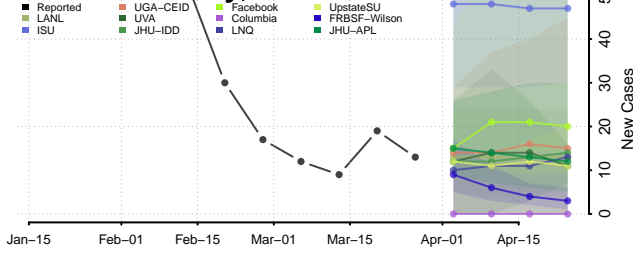

Greene County, North Carolina

Guilford County, North Carolina

Halifax County, North Carolina

Harnett County, North Carolina

Haywood County, North Carolina

Henderson County, North Carolina

Hertford County, North Carolina