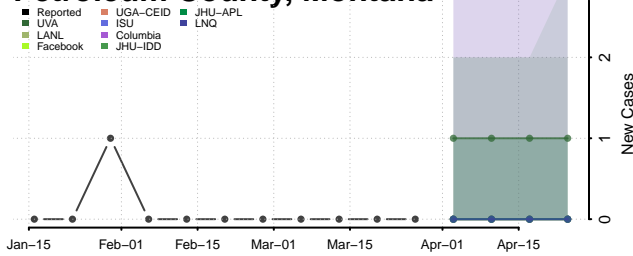

Madison County, Montana

McCone County, Montana

Meagher County, Montana

Mineral County, Montana

Missoula County, Montana

Musselshell County, Montana

Park County, Montana

Petroleum County, Montana