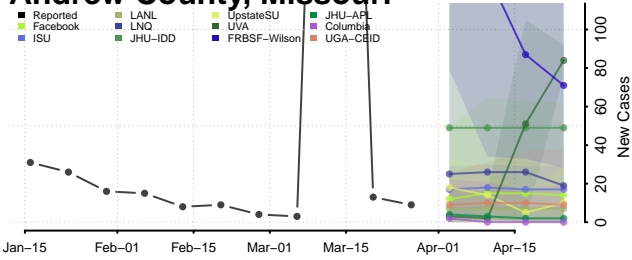

Andrew County, Missouri