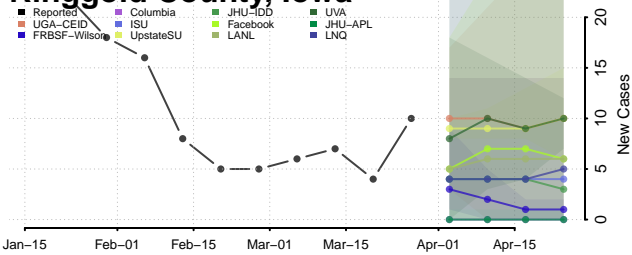

Ringgold County, Iowa