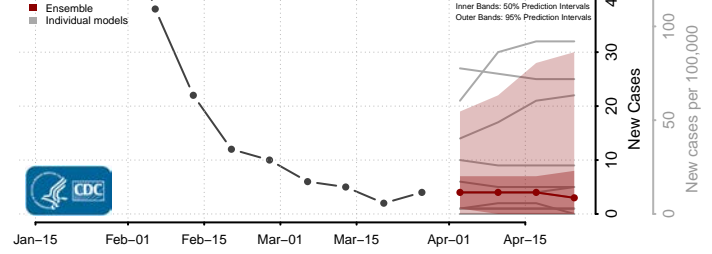

Clark County, Wisconsin