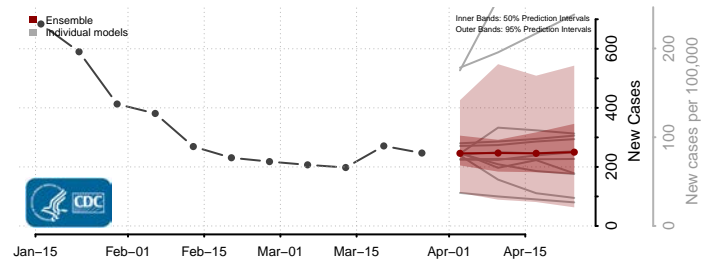

St. Louis City County, Missouri