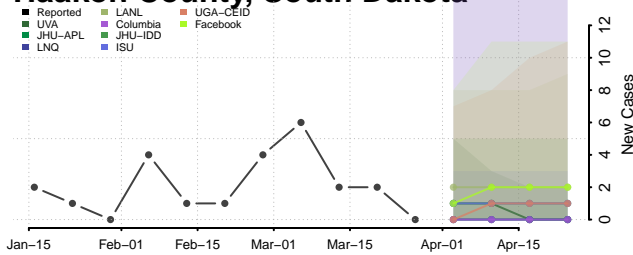

Edmunds County, South Dakota

Fall River County, South Dakota

Faulk County, South Dakota

Grant County, South Dakota

Gregory County, South Dakota

Haakon County, South Dakota

Hamlin County, South Dakota

Hand County, South Dakota