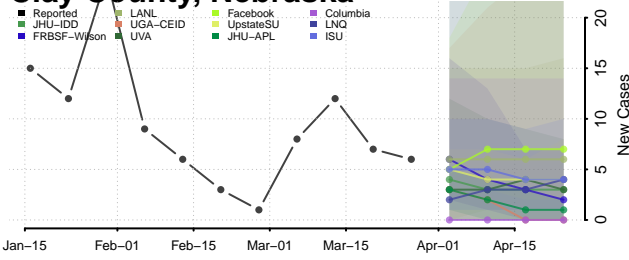

Clay County, Nebraska