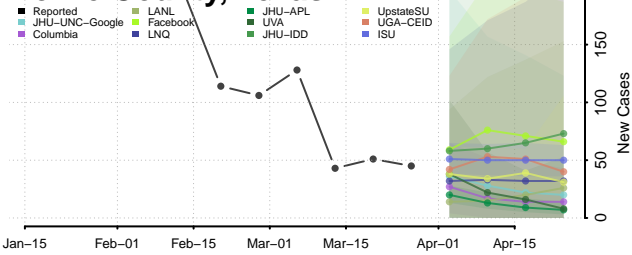

Bowie County, Texas