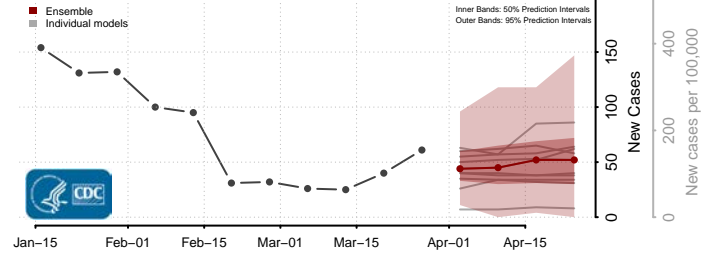

Wayne County, West Virginia

Adams County, Wisconsin

Ashland County, Wisconsin

Barron County, Wisconsin

Bayfield County, Wisconsin

Brown County, Wisconsin

Buffalo County, Wisconsin

Burnett County, Wisconsin