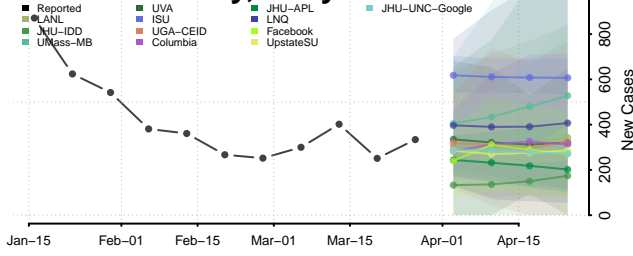

Howard County, Maryland