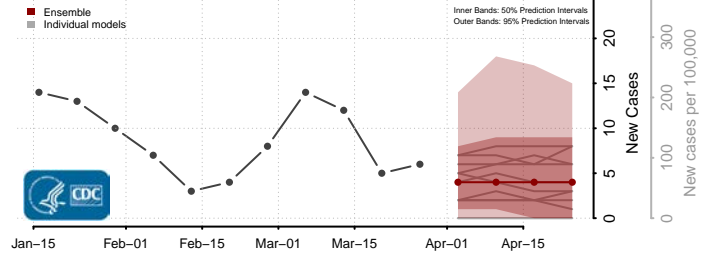

Edmunds County, South Dakota

Fall River County, South Dakota

Faulk County, South Dakota

Grant County, South Dakota

Gregory County, South Dakota

Haakon County, South Dakota

Hamlin County, South Dakota

Hand County, South Dakota