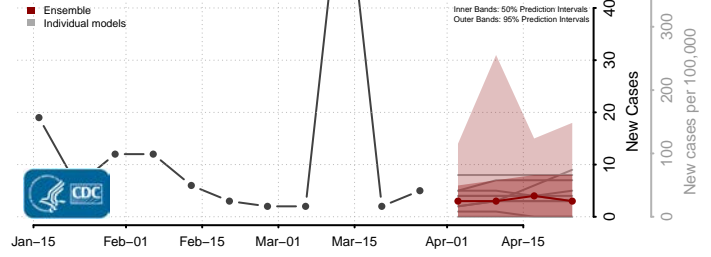

Bollinger County, Missouri