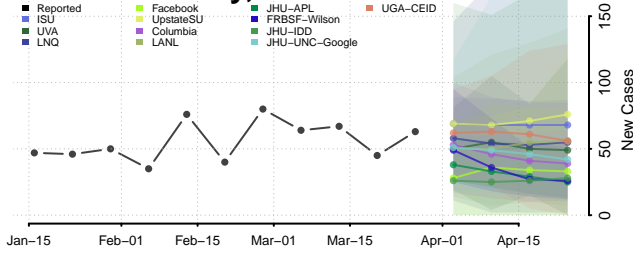

Meeker County, Minnesota

Mille Lacs County, Minnesota

Morrison County, Minnesota

Mower County, Minnesota

Murray County, Minnesota

Nicollet County, Minnesota

Nobles County, Minnesota

Norman County, Minnesota