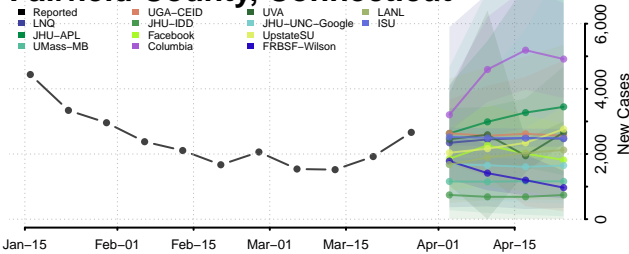

Fairfield County, Connecticut