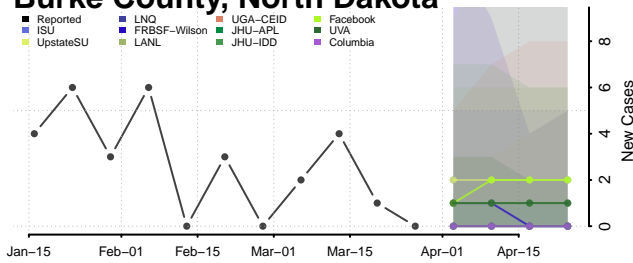

Burke County, North Dakota