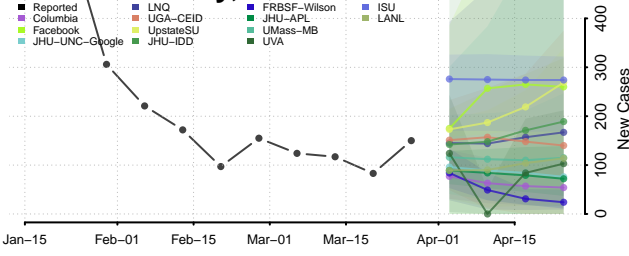

Racine County, Wisconsin