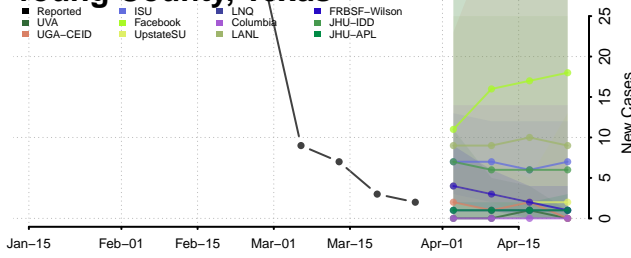

Webb County, Texas

Wharton County, Texas

Wheeler County, Texas

Wichita County, Texas

Wood County, Texas

Yoakum County, Texas

Young County, Texas

Zapata County, Texas