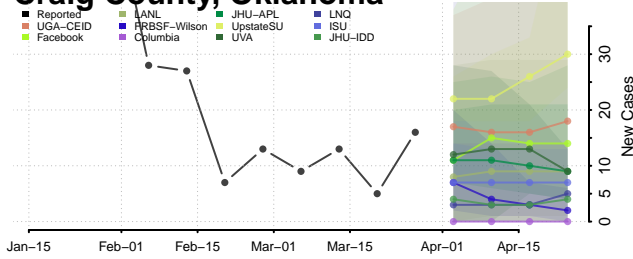

Craig County, Oklahoma