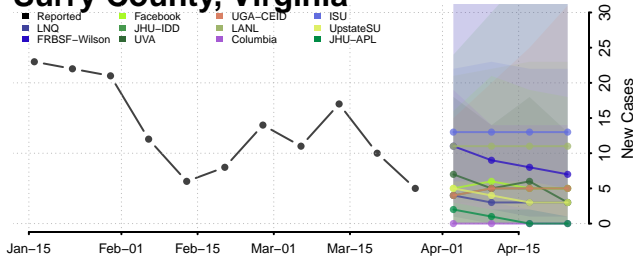

Surry County, Virginia