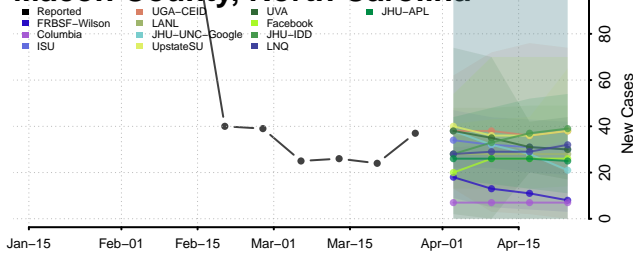

Macon County, North Carolina