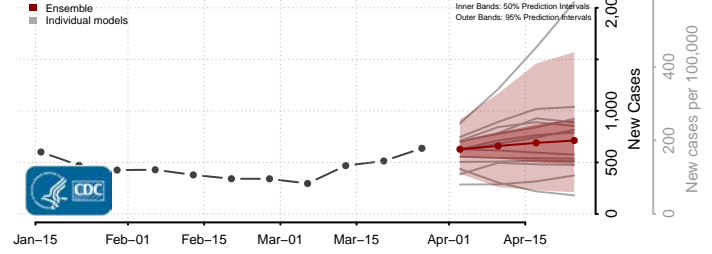

Wexford County, Michigan

Minnesota

Aitkin County, Minnesota

Anoka County, Minnesota

Becker County, Minnesota

Beltrami County, Minnesota

Benton County, Minnesota

Big Stone County, Minnesota