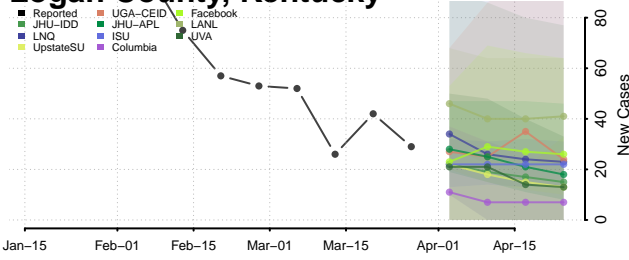

Letcher County, Kentucky

Lewis County, Kentucky

Lincoln County, Kentucky

Livingston County, Kentucky

Logan County, Kentucky

Lyon County, Kentucky

Madison County, Kentucky

Magoffin County, Kentucky