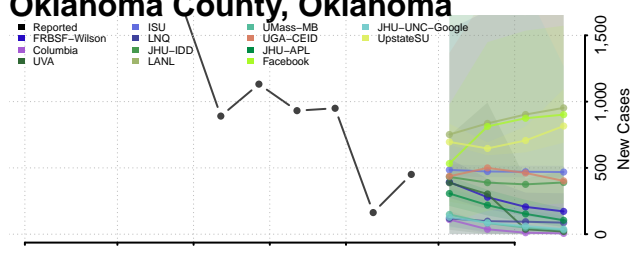

Oklahoma County, Oklahoma