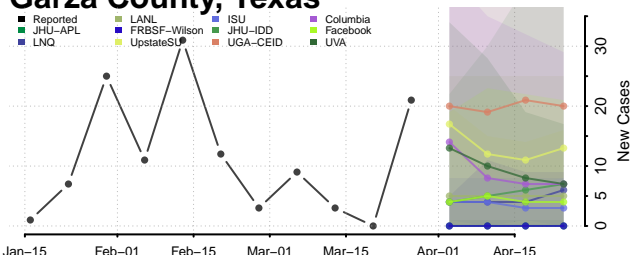

Garza County, Texas