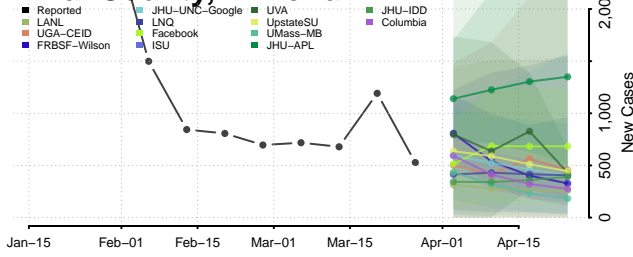

Pinal County, Arizona