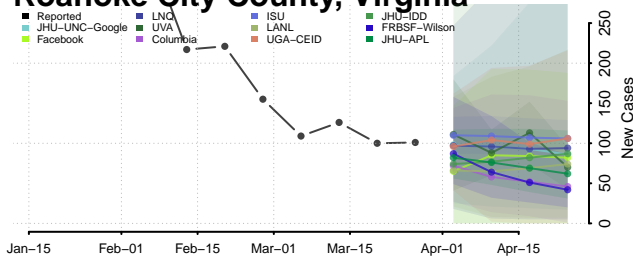

Roanoke City County, Virginia