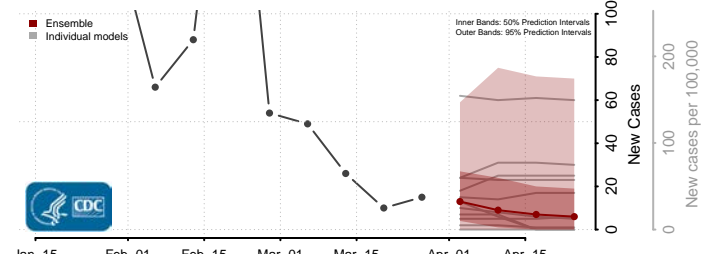

Avoyelles County, Louisiana