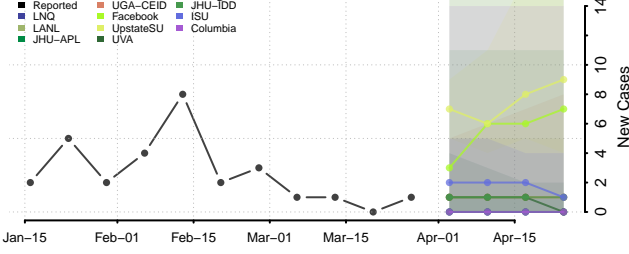

Norton County, Kansas