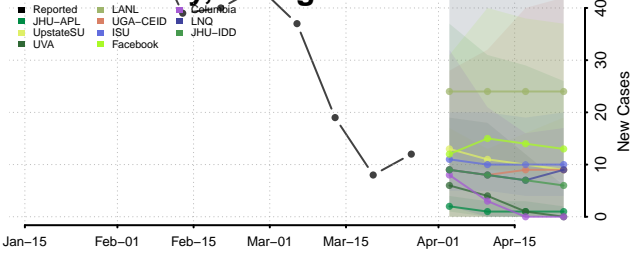

Dade County, Georgia