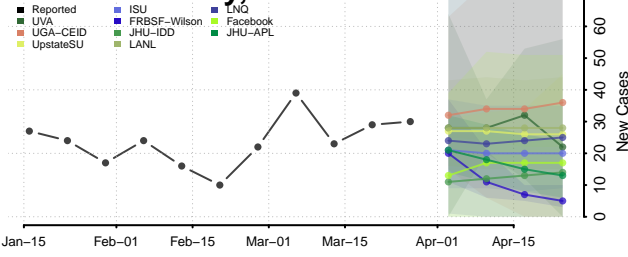

Monona County, Iowa

Monroe County, Iowa

Montgomery County, Iowa

Muscatine County, Iowa

O'Brien County, Iowa

Osceola County, Iowa

Page County, Iowa

Palo Alto County, Iowa