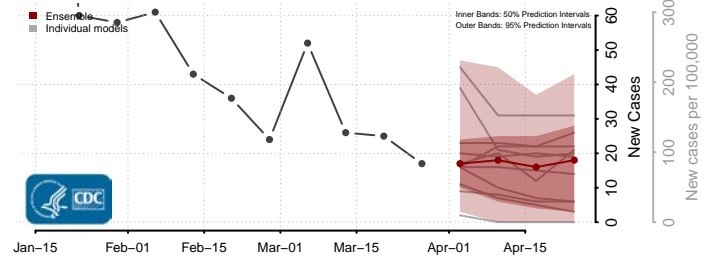

Washington County, Kentucky

Wayne County, Kentucky

Webster County, Kentucky

Whitley County, Kentucky

Wolfe County, Kentucky

Woodford County, Kentucky

Louisiana*

*New weekly cases may decrease in this location over the next four weeks. For these locations, the ensemble forecast indicates a probability of 0.75 or greater that fewer cases will be reported in week four of the forecast than in the last reported week.