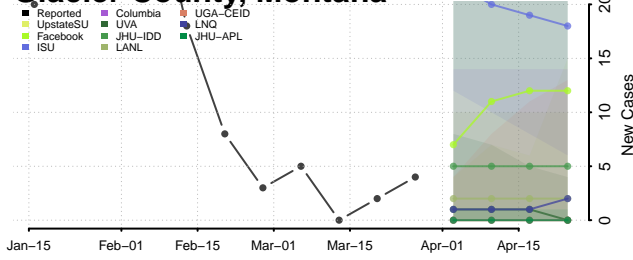

Deer Lodge County, Montana

Fallon County, Montana

Fergus County, Montana

Flathead County, Montana

Gallatin County, Montana

Garfield County, Montana

Glacier County, Montana

Golden Valley County, Montana