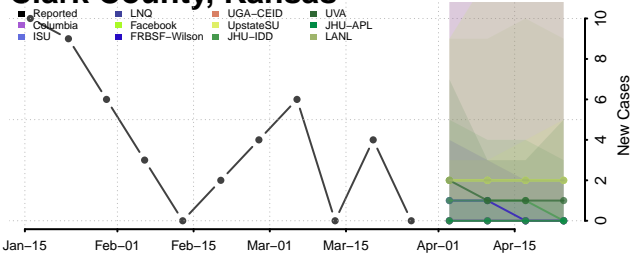

Brown County, Kansas

Butler County, Kansas

Chase County, Kansas

Chautauqua County, Kansas

Cherokee County, Kansas

Cheyenne County, Kansas

Clark County, Kansas

Clay County, Kansas