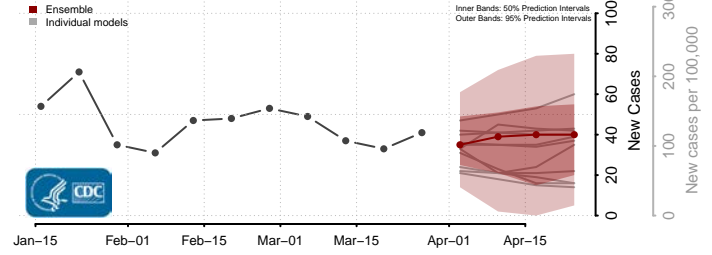

Wexford County, Michigan

Minnesota

Aitkin County, Minnesota

Anoka County, Minnesota

Becker County, Minnesota

Beltrami County, Minnesota

Benton County, Minnesota

Big Stone County, Minnesota