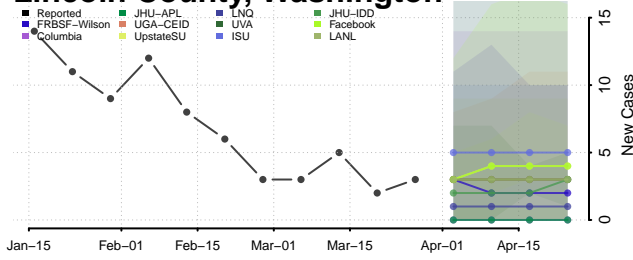

Lincoln County, Washington