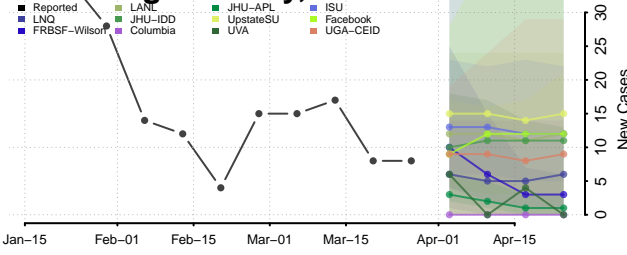

Warren County, Iowa

Washington County, Iowa

Wayne County, Iowa

Webster County, Iowa

Winnebago County, Iowa

Winneshiek County, Iowa

Woodbury County, Iowa

Worth County, Iowa