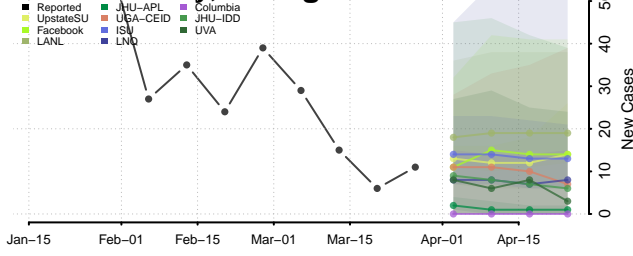

Cobb County, Georgia

Coffee County, Georgia

Colquitt County, Georgia

Columbia County, Georgia

Cook County, Georgia

Coweta County, Georgia

Crawford County, Georgia

Crisp County, Georgia