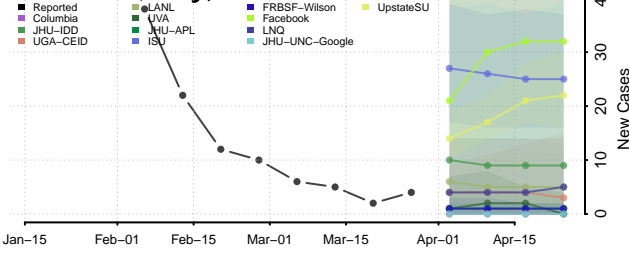

Clark County, Wisconsin