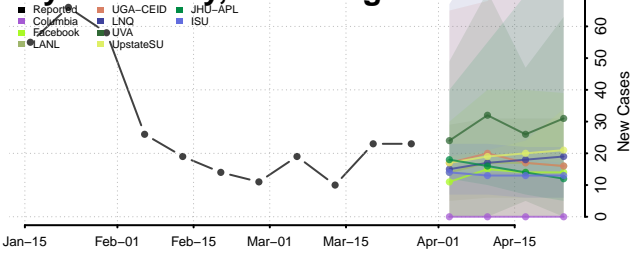

Taylor County, West Virginia