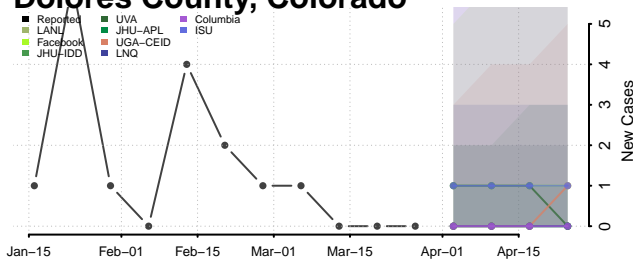

Dolores County, Colorado