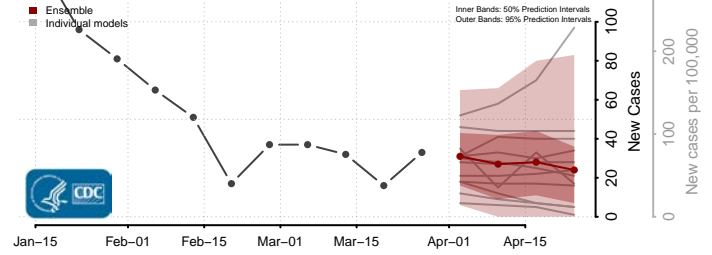

Buena Vista County, Iowa

Butler County, Iowa

Calhoun County, Iowa

Carroll County, Iowa

Cass County, Iowa

Cedar County, Iowa

Cerro Gordo County, Iowa

Cherokee County, Iowa