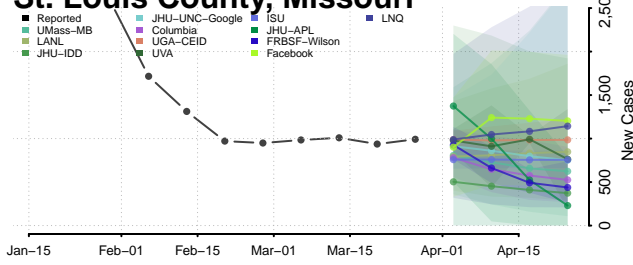

St. Louis County, Missouri