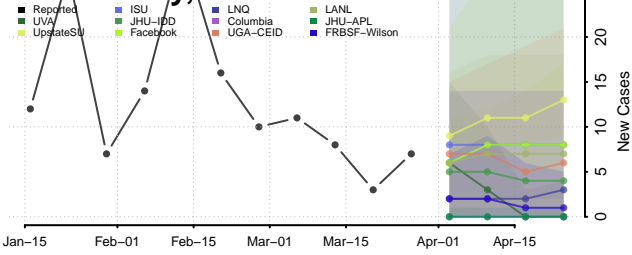

Iron County, Wisconsin