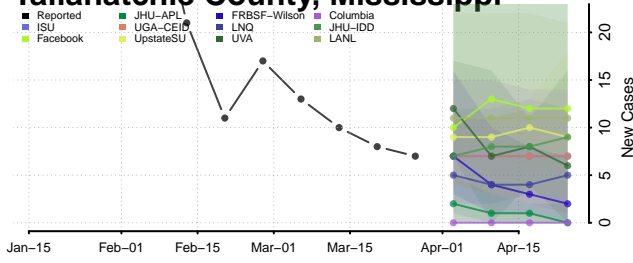

Tallahatchie County, Mississippi