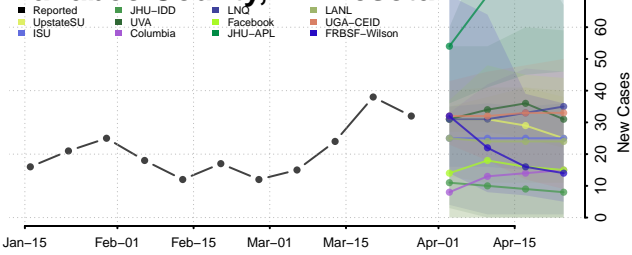

Kanabec County, Minnesota