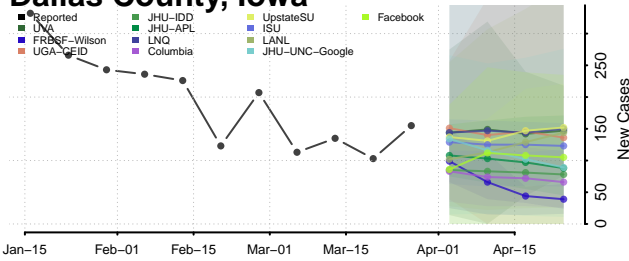

Chickasaw County, Iowa

Clarke County, Iowa

Clay County, Iowa

Clayton County, Iowa

Clinton County, Iowa

Crawford County, Iowa

Dallas County, Iowa

Davis County, Iowa