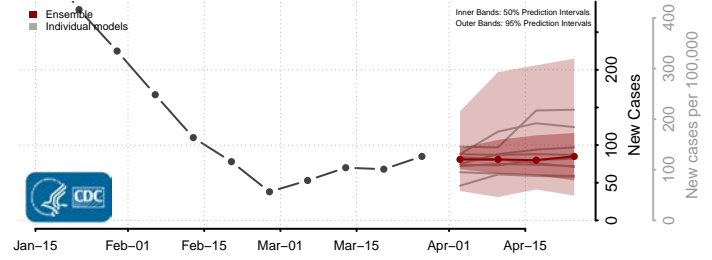

Hampshire County, West Virginia

Hancock County, West Virginia

Hardy County, West Virginia

Harrison County, West Virginia

Jackson County, West Virginia

Jefferson County, West Virginia

Kanawha County, West Virginia