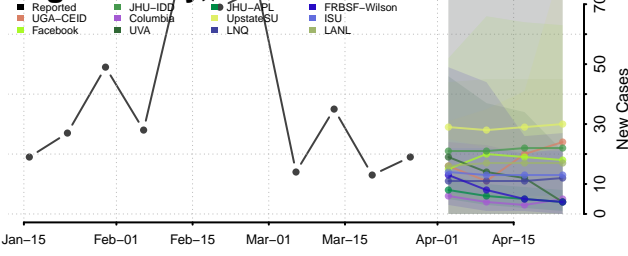

Monona County, Iowa

Monroe County, Iowa

Montgomery County, Iowa

Muscatine County, Iowa

O'Brien County, Iowa

Osceola County, Iowa

Page County, Iowa

Palo Alto County, Iowa