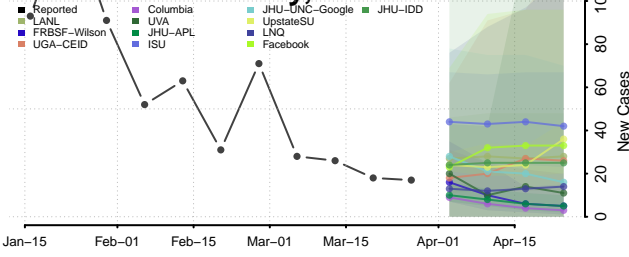

Des Moines County, Iowa