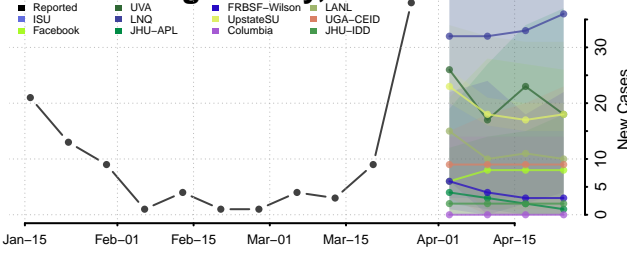

Itasca County, Minnesota

Jackson County, Minnesota

Kanabec County, Minnesota

Kandiyohi County, Minnesota

Kittson County, Minnesota

Koochiching County, Minnesota

Lac qui Parle County, Minnesota

Lake County, Minnesota