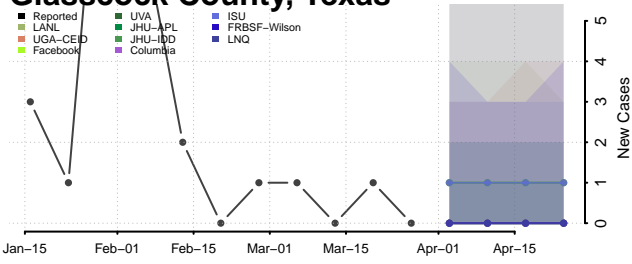

Glasscock County, Texas