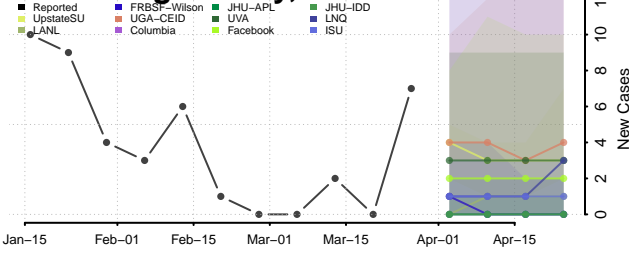

Armstrong County, Texas