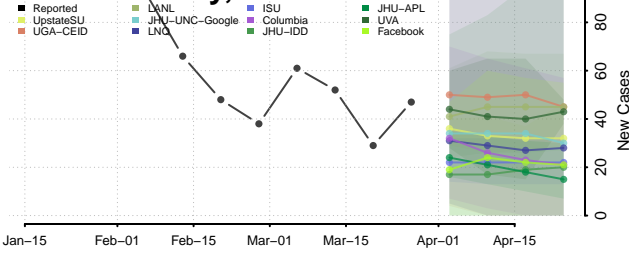

Austin County, Texas