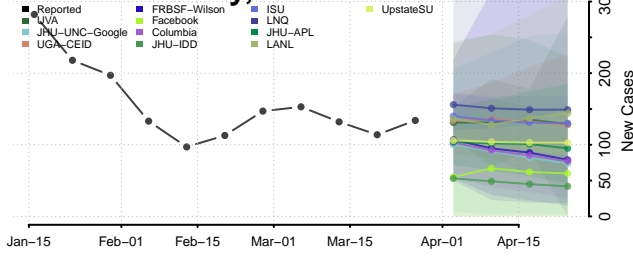

Jackson County, Florida

Jefferson County, Florida

Lafayette County, Florida

Lake County, Florida

Lee County, Florida

Martin County, Florida

Miami-Dade County, Florida

Monroe County, Florida