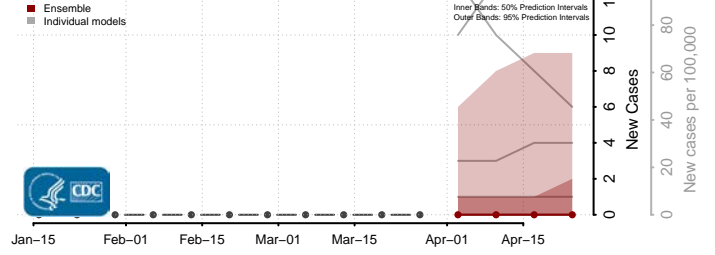

Duchesne County, Utah

Emery County, Utah

Garfield County, Utah

Grand County, Utah

Iron County, Utah

Juab County, Utah

Kane County, Utah

Millard County, Utah