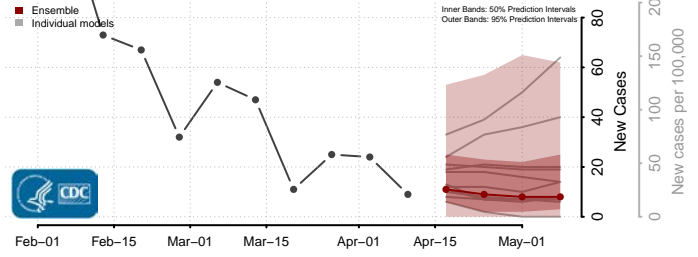

Delaware County, Oklahoma