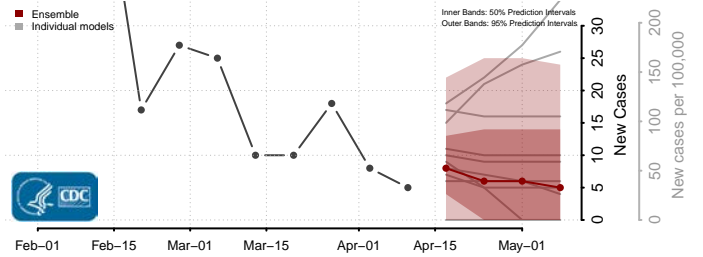

Nottoway County, Virginia