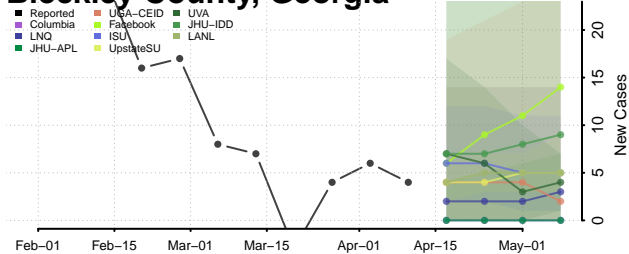

Bleckley County, Georgia