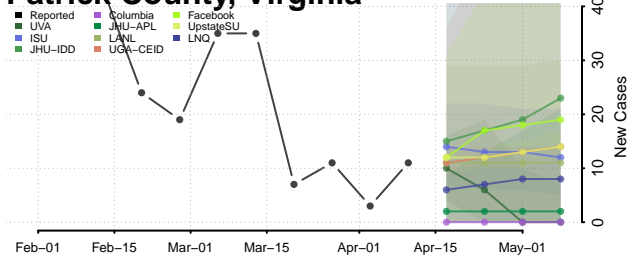

Patrick County, Virginia