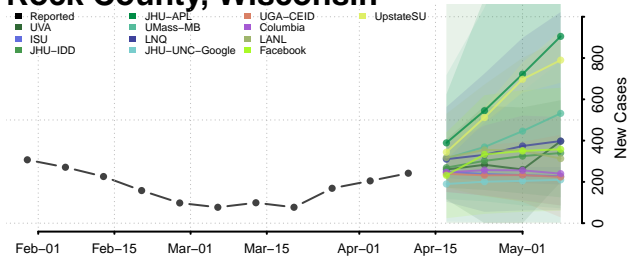

Rock County, Wisconsin