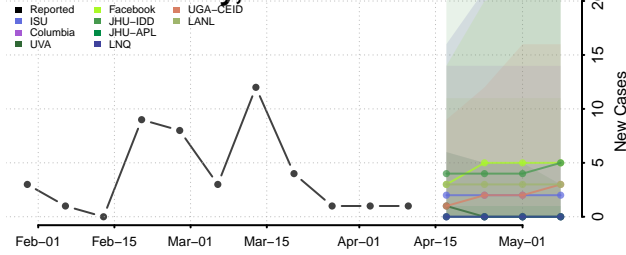

Mineral County, Montana