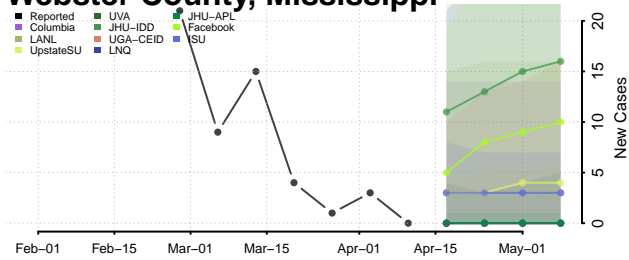

Webster County, Mississippi