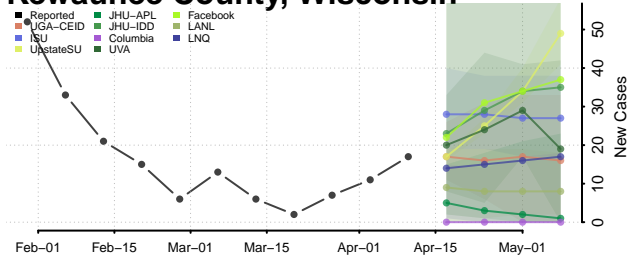

Kewaunee County, Wisconsin