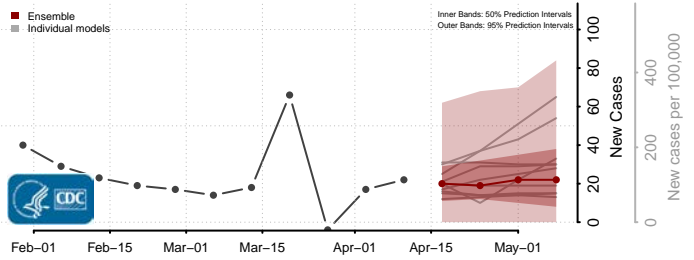

Kent County, Maryland