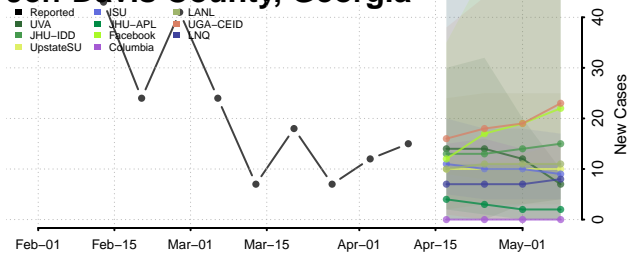

Jeff Davis County, Georgia