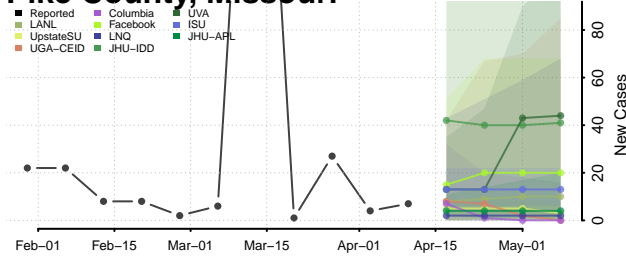

Pike County, Missouri