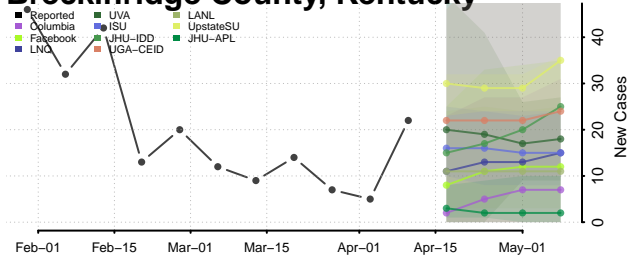

Breckinridge County, Kentucky