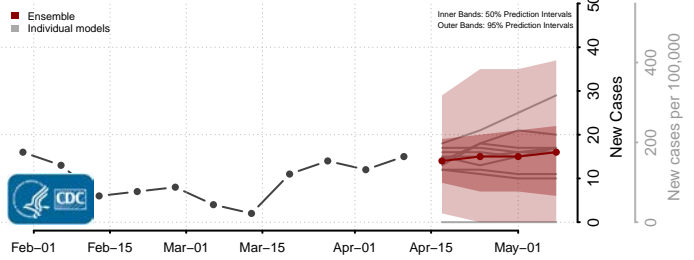

Pipestone County, Minnesota