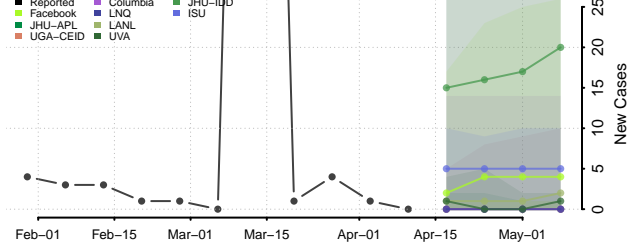

### Hickory County, Missouri