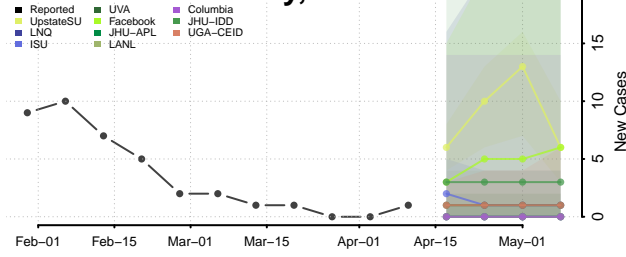

Greenwood County, Kansas