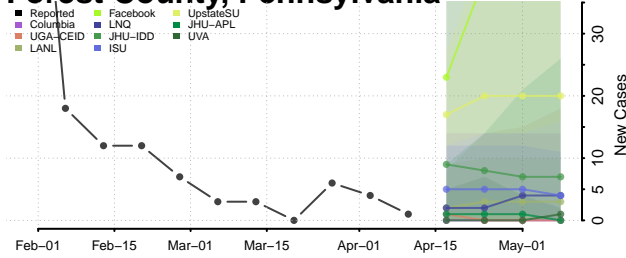

Forest County, Pennsylvania