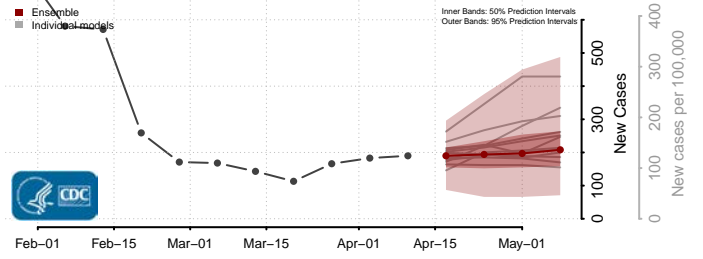

Stafford County, Virginia