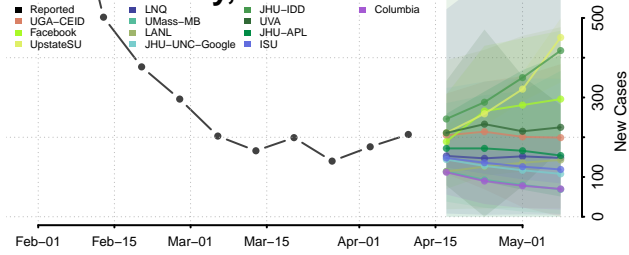

Rowan County, North Carolina