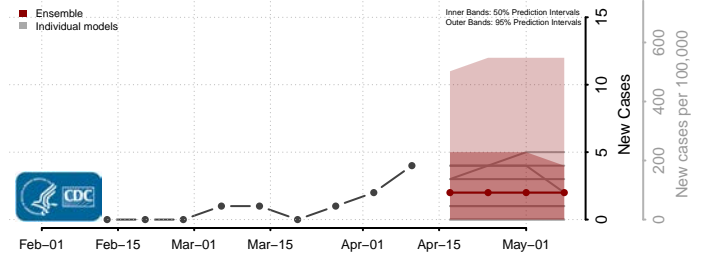

Towner County, North Dakota