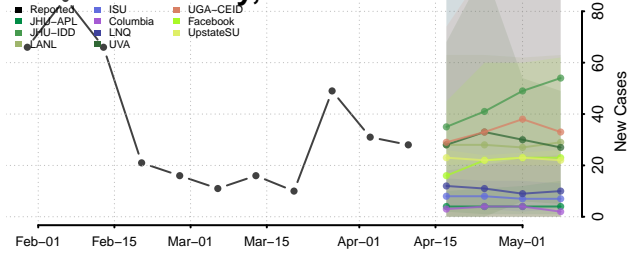

Marshall County, Oklahoma