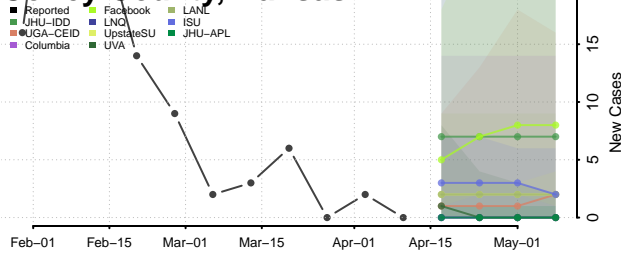

Coffey County, Kansas