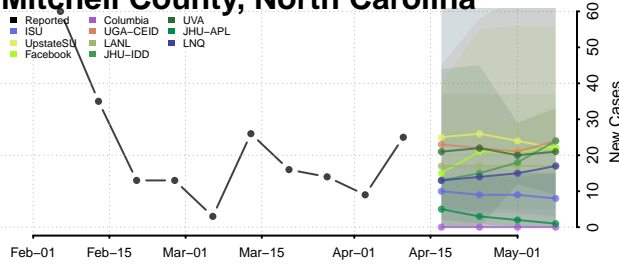

Mitchell County, North Carolina