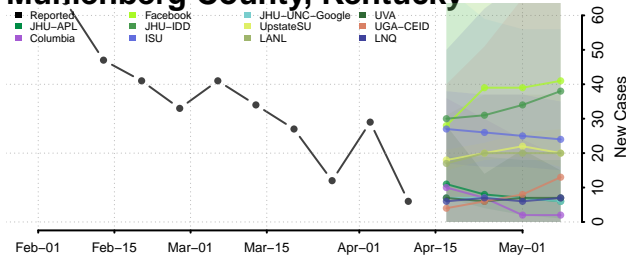

Muhlenberg County, Kentucky