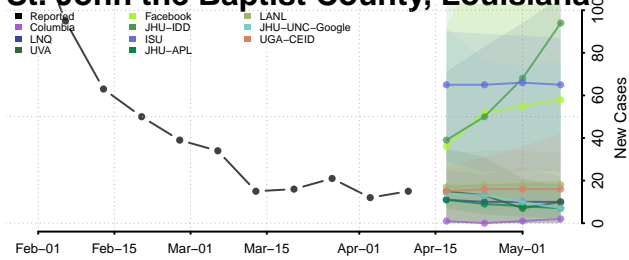

St. John the Baptist County, Louisiana