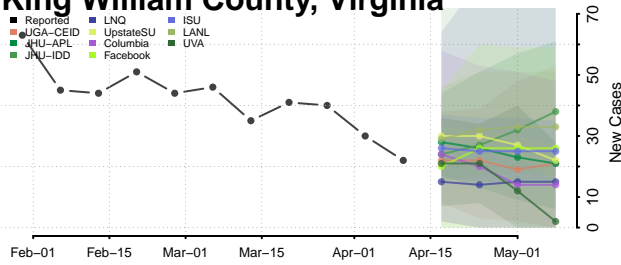

King William County, Virginia