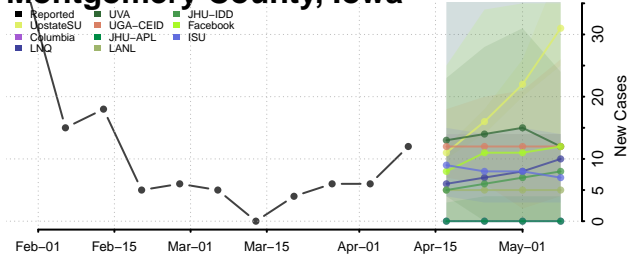

Montgomery County, Iowa