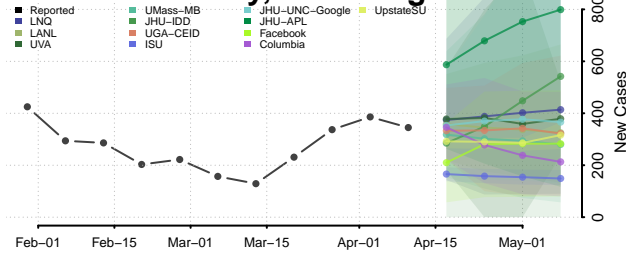

Kanawha County, West Virginia