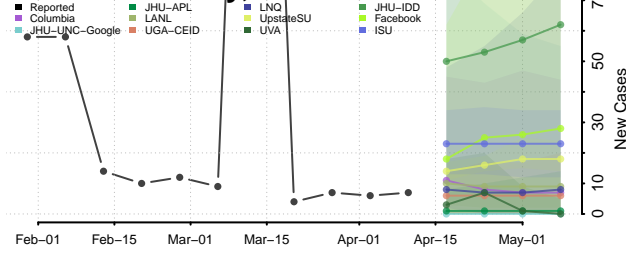

Laclede County, Missouri