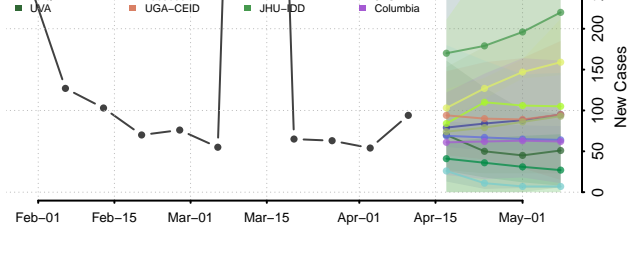

Cass County, Missouri