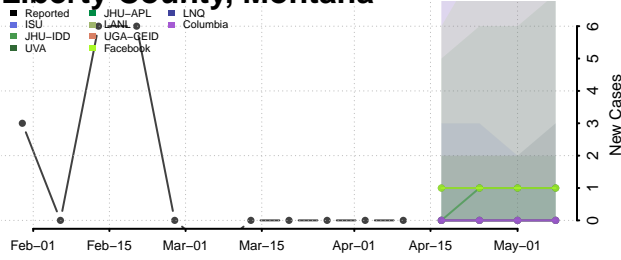

Liberty County, Montana