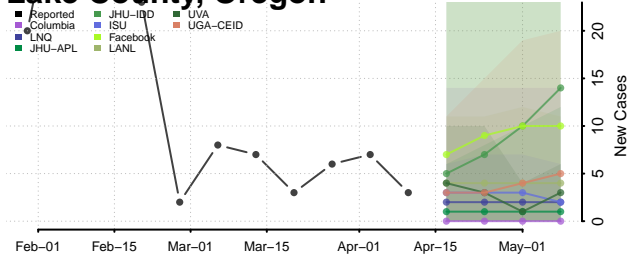

Lake County, Oregon