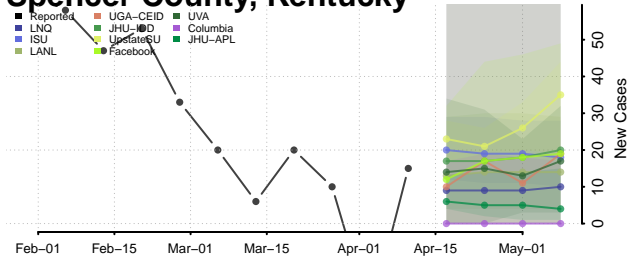

Spencer County, Kentucky