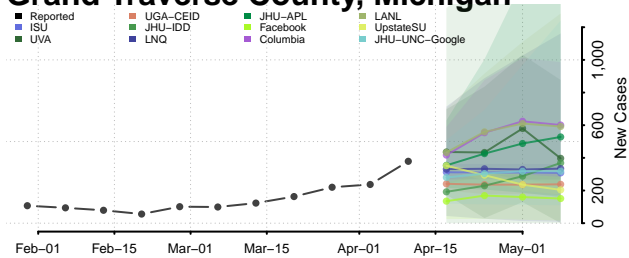

Grand Traverse County, Michigan