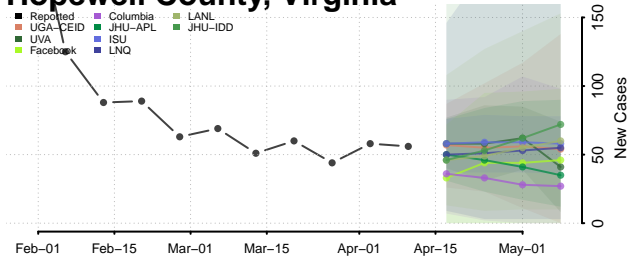

### Hopewell County, Virginia