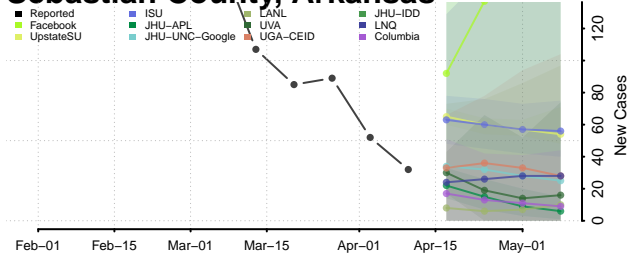

Sebastian County, Arkansas