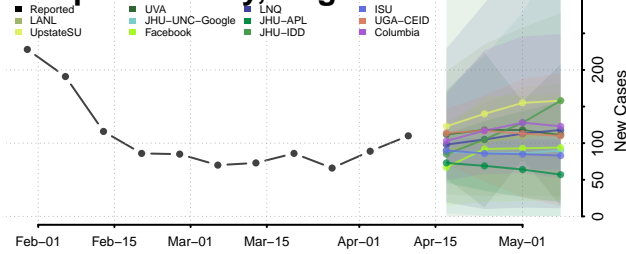

Fauquier County, Virginia