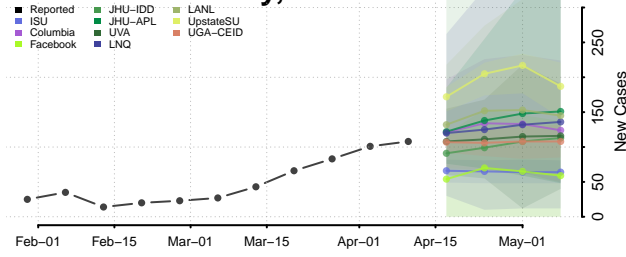

Mille Lacs County, Minnesota