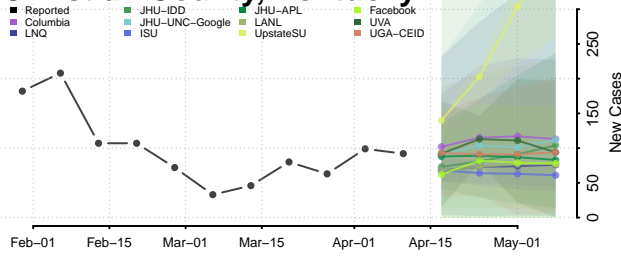

Christian County, Kentucky