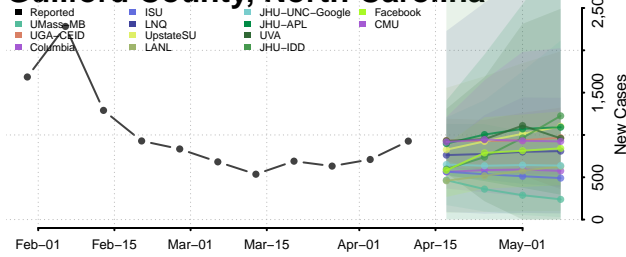

Guilford County, North Carolina