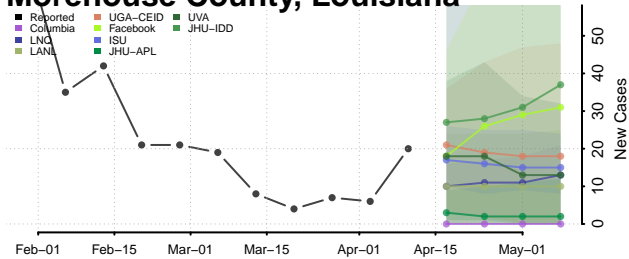

Morehouse County, Louisiana