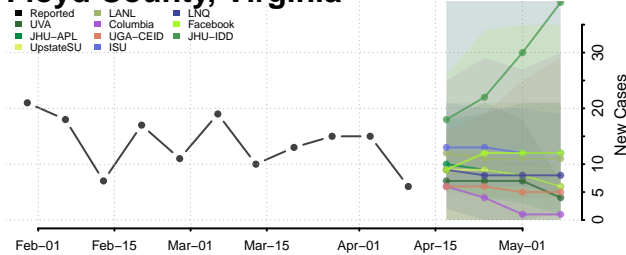

Floyd County, Virginia