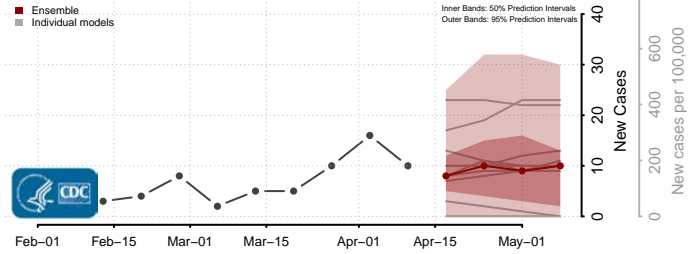

Mahnomen County, Minnesota