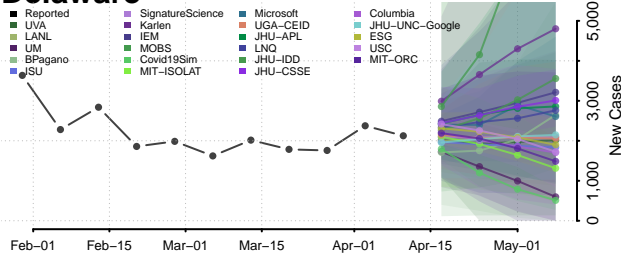

Windham County, Connecticut

Delaware

Kent County, Delaware

New Castle County, Delaware

Sussex County, Delaware

District of Columbia