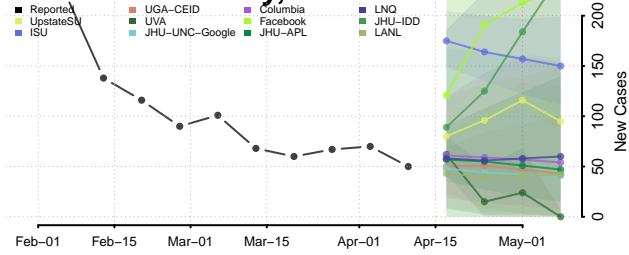

### La Crosse County, Wisconsin