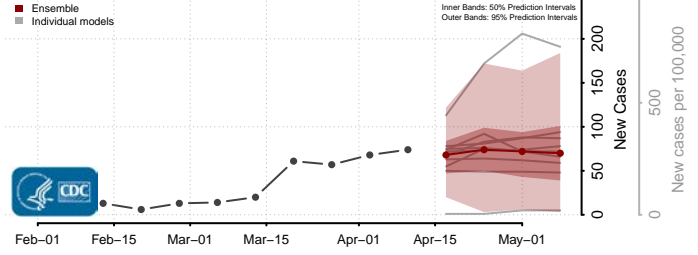

Lyon County, Minnesota