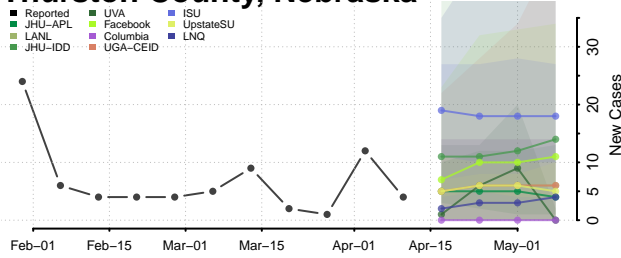

Thurston County, Nebraska