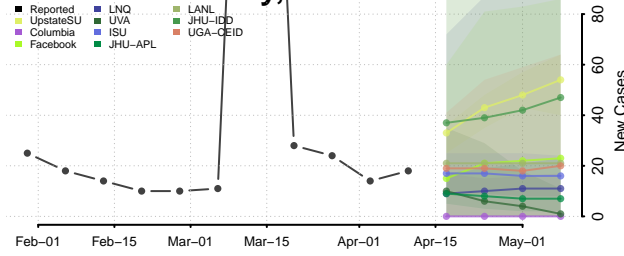

McDonald County, Missouri