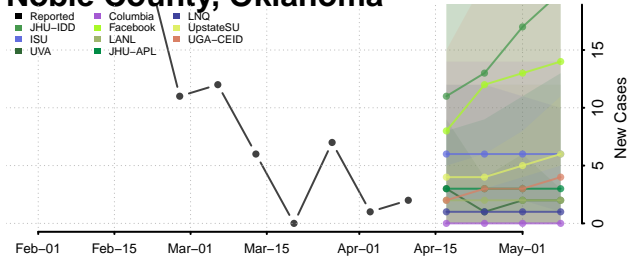

Noble County, Oklahoma