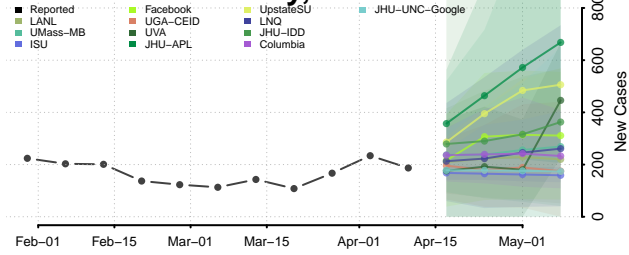

Rock Island County, Illinois