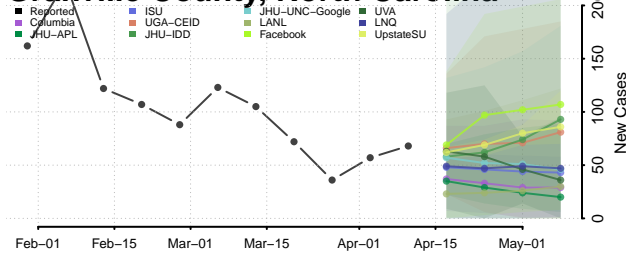

Granville County, North Carolina