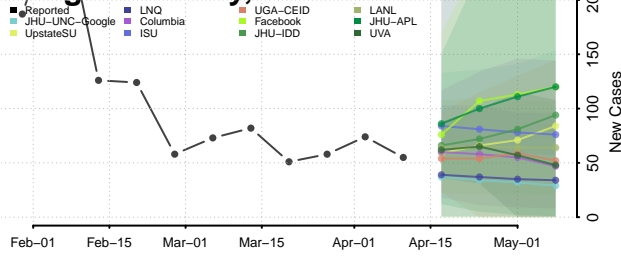

Douglas County, Kansas