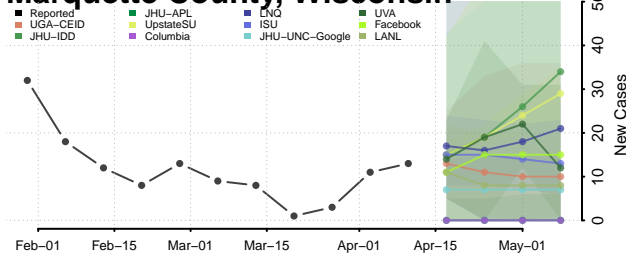

Marquette County, Wisconsin