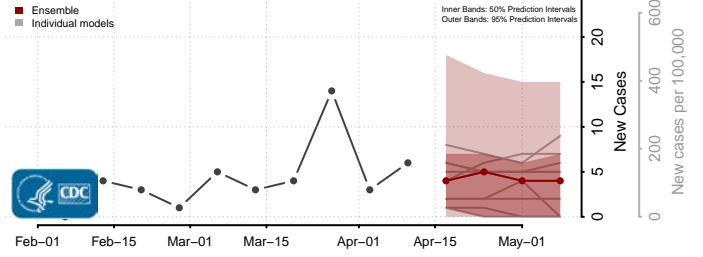

Lyman County, South Dakota