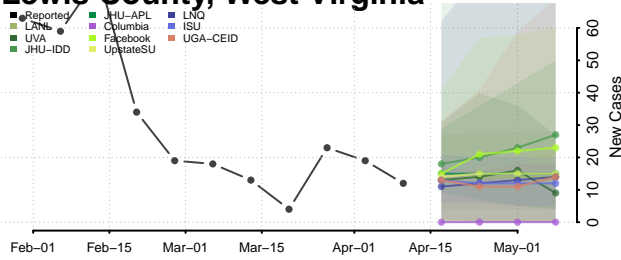

Lewis County, West Virginia