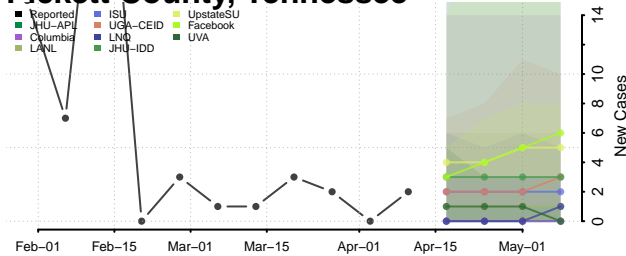

Pickett County, Tennessee