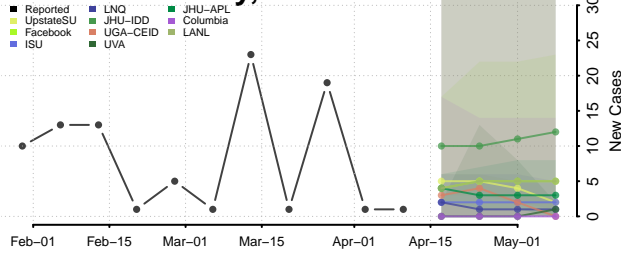

Nuckolls County, Nebraska