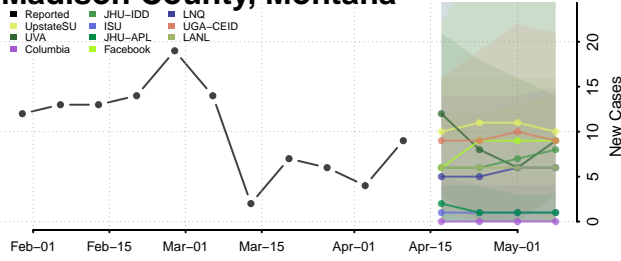

Madison County, Montana