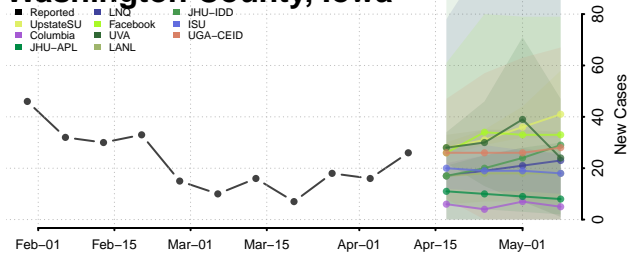

Washington County, Iowa