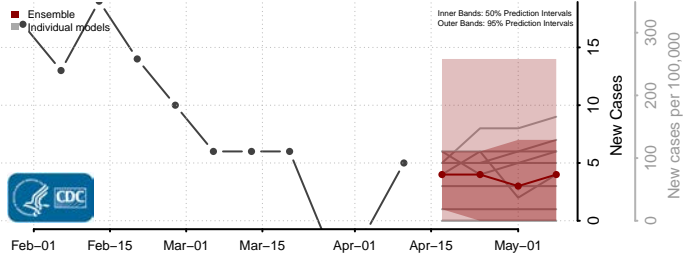

Day County, South Dakota