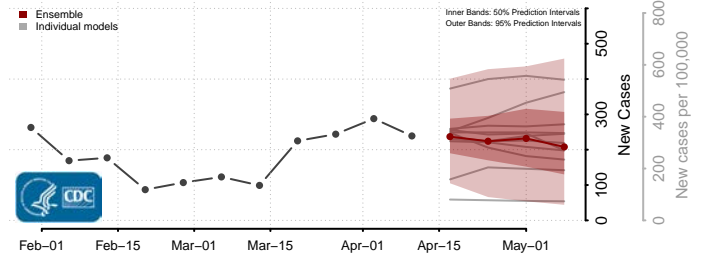

Raleigh County, West Virginia