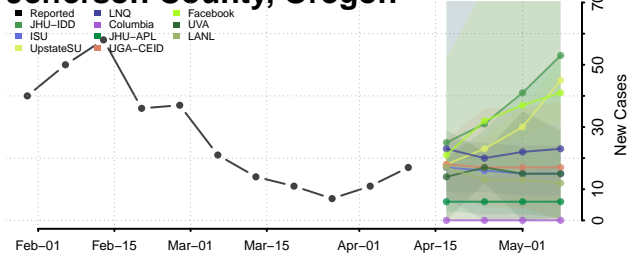

Jefferson County, Oregon