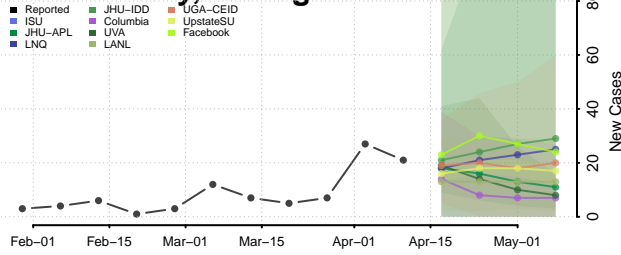

Luce County, Michigan