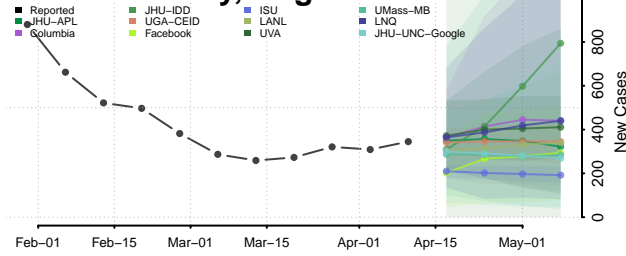

Norfolk County, Virginia