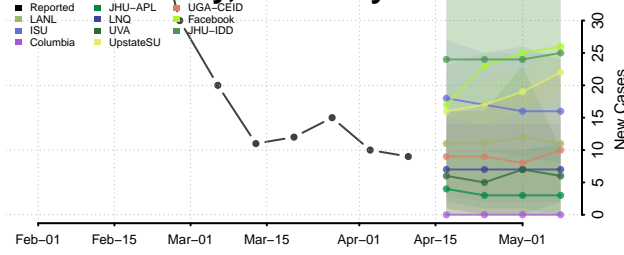

Marion County, Kentucky