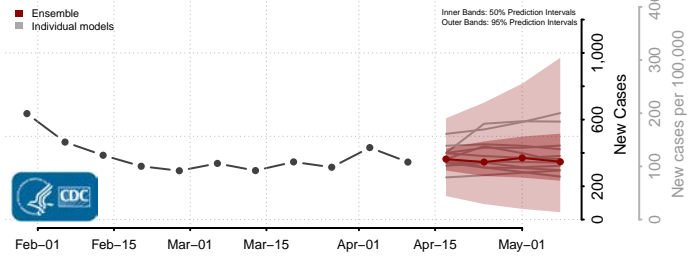

Lancaster County, Nebraska