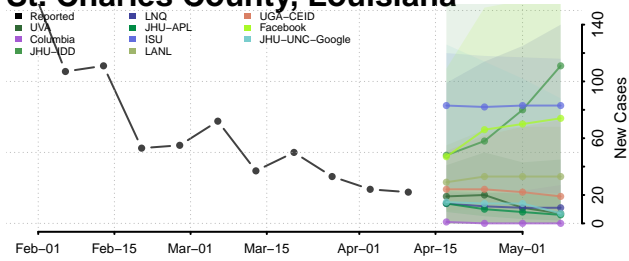

St. Charles County, Louisiana