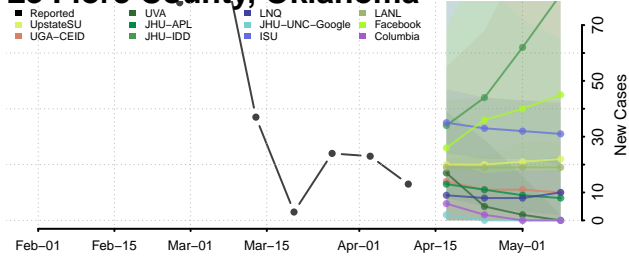

Le Flore County, Oklahoma