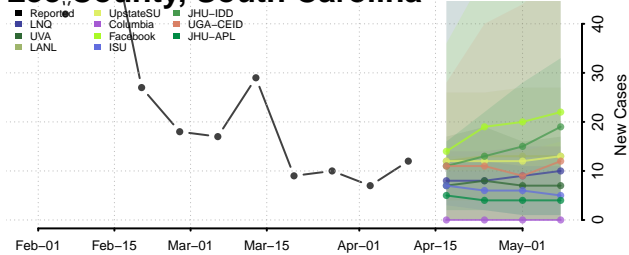

Lee County, South Carolina