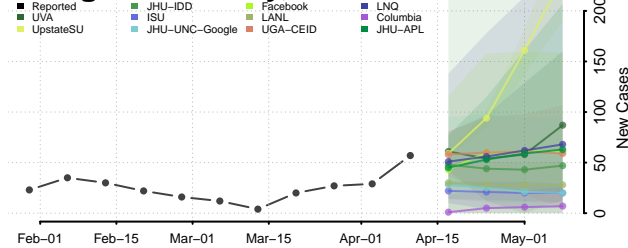

Effingham County, Illinois