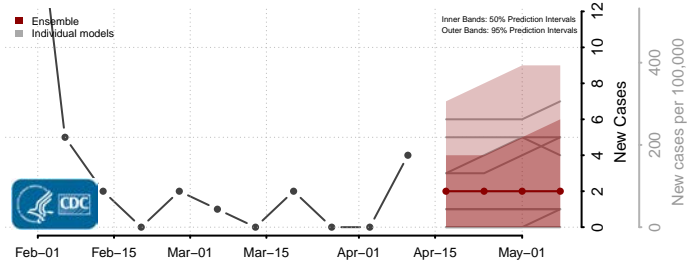

Eddy County, North Dakota