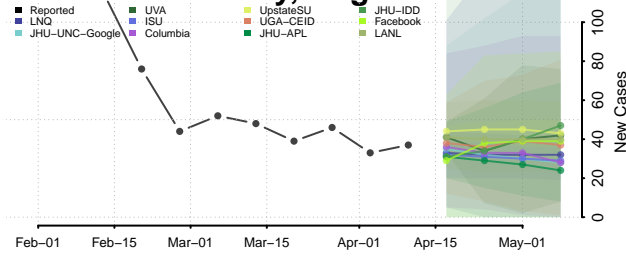

Gloucester County, Virginia