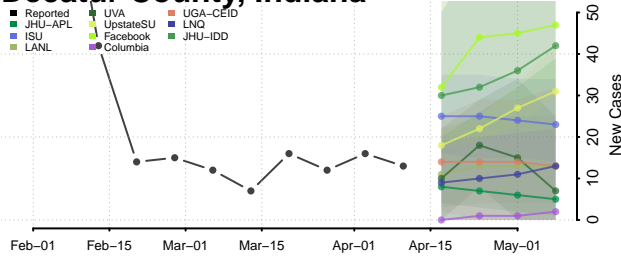

Decatur County, Indiana