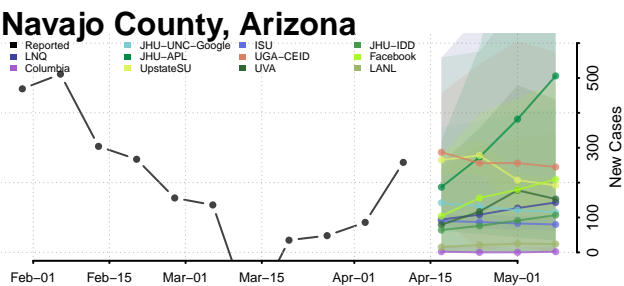

Navajo County, Arizona