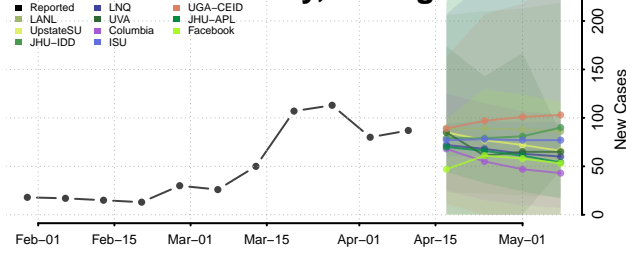

Roscommon County, Michigan