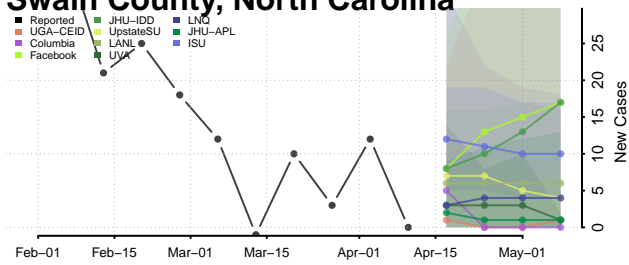

Swain County, North Carolina