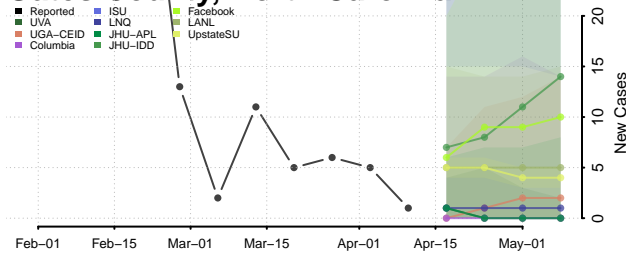

Gates County, North Carolina