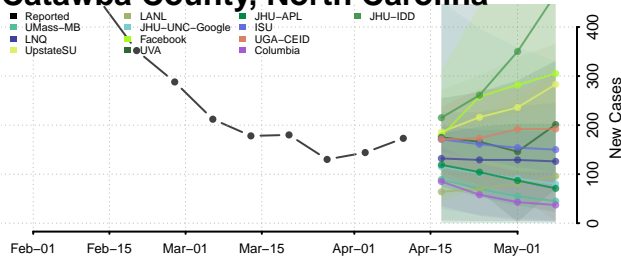

Catawba County, North Carolina