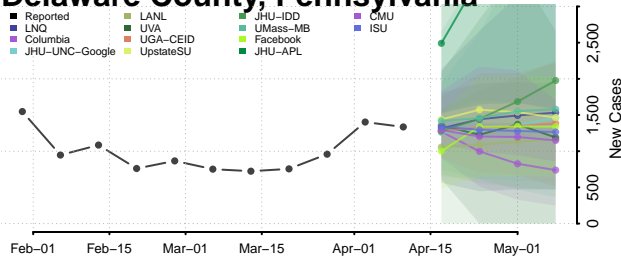

Delaware County, Pennsylvania