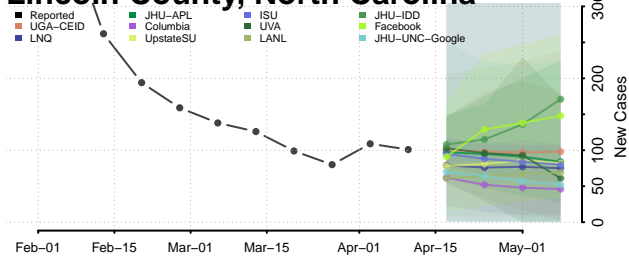

Lincoln County, North Carolina