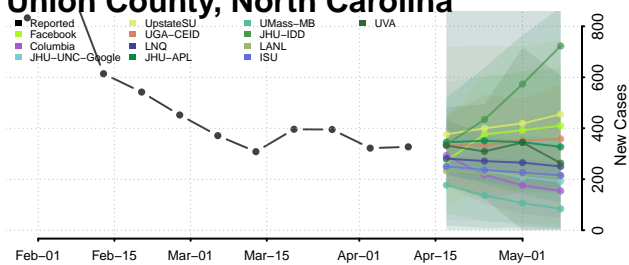

Union County, North Carolina