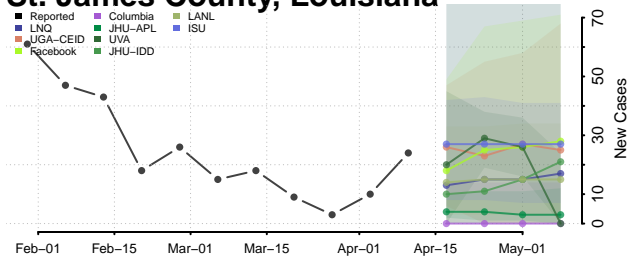

St. James County, Louisiana