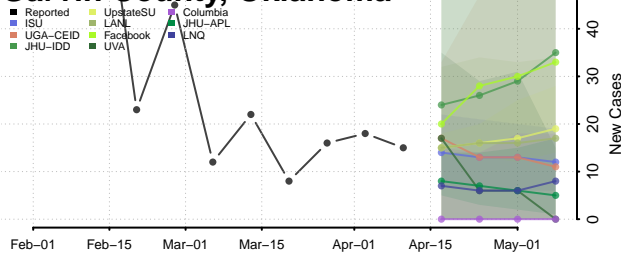

### Garvin County, Oklahoma