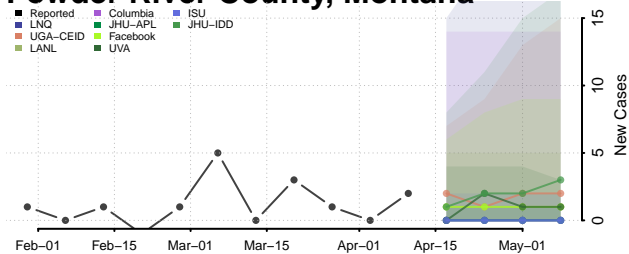

Powder River County, Montana