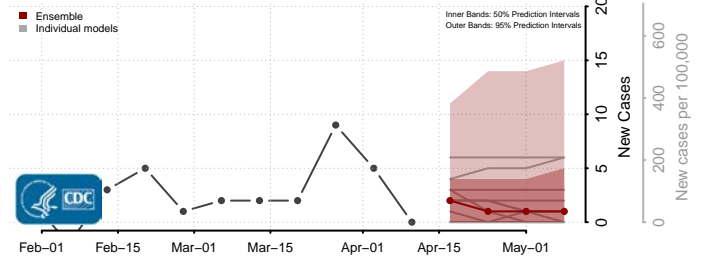

Nelson County, North Dakota