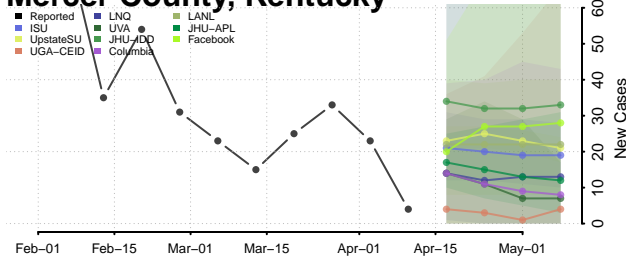

Mercer County, Kentucky