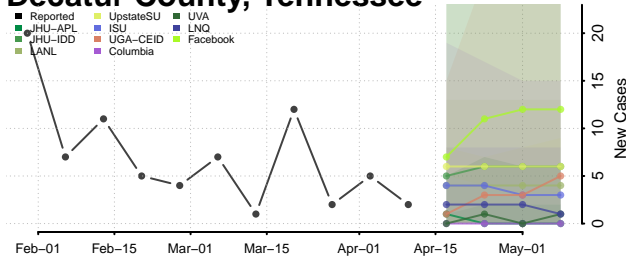

Decatur County, Tennessee