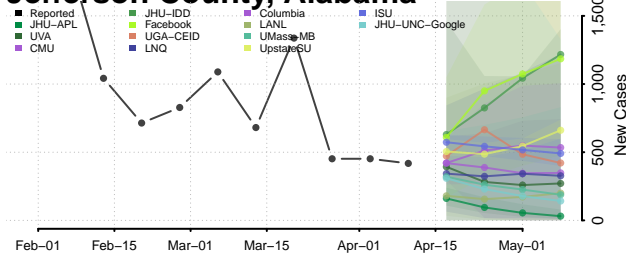

Jefferson County, Alabama