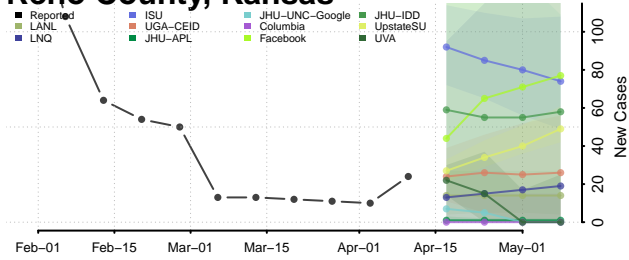

Reno County, Kansas