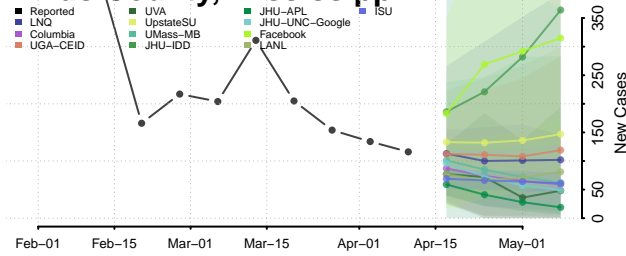

Hinds County, Mississippi