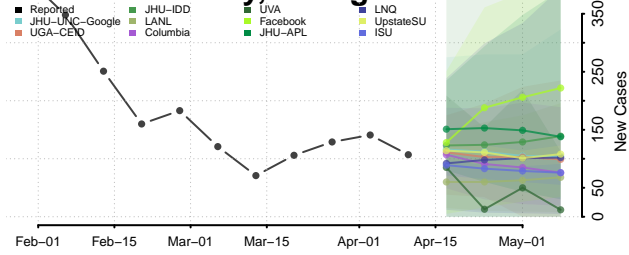

Whitfield County, Georgia