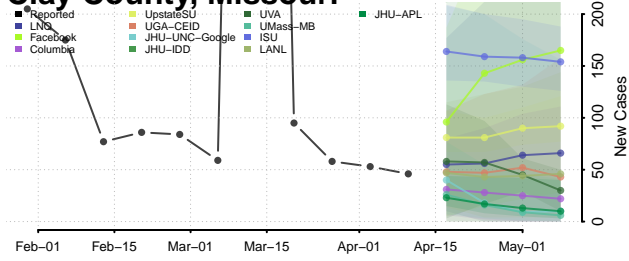

Clay County, Missouri