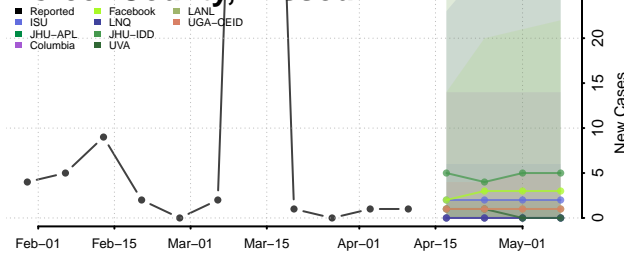

Mercer County, Missouri