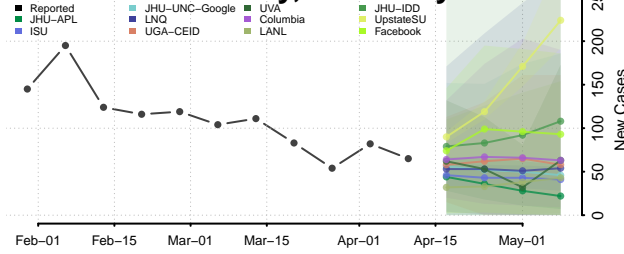

McCracken County, Kentucky