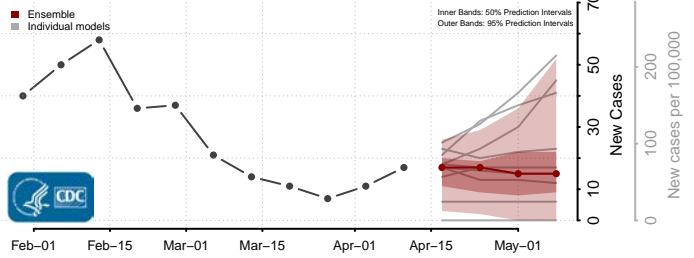

Jefferson County, Oregon