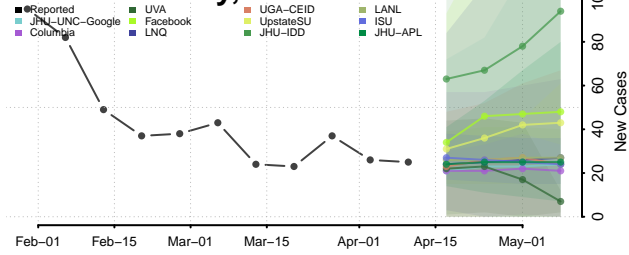

Oneida County, Wisconsin