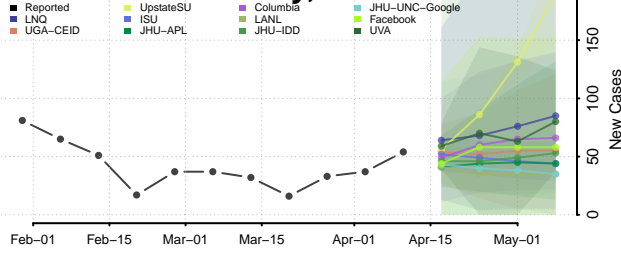

### Cerro Gordo County, Iowa