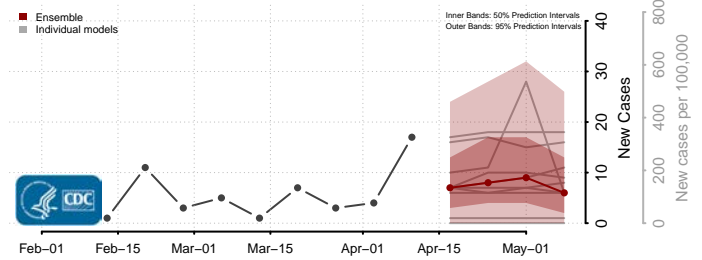

Ransom County, North Dakota