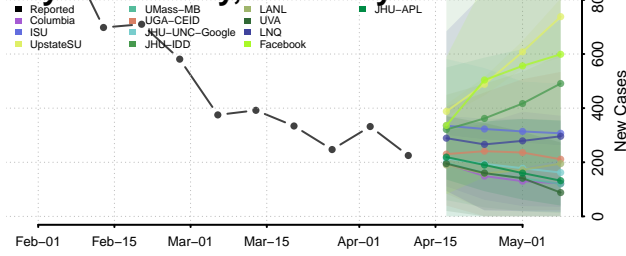

Fayette County, Kentucky