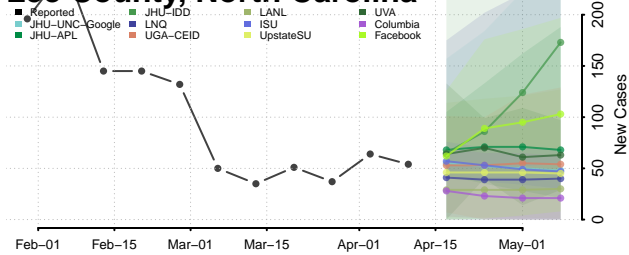

Lee County, North Carolina