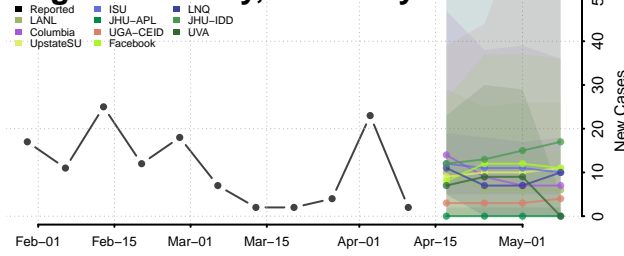

Magoffin County, Kentucky