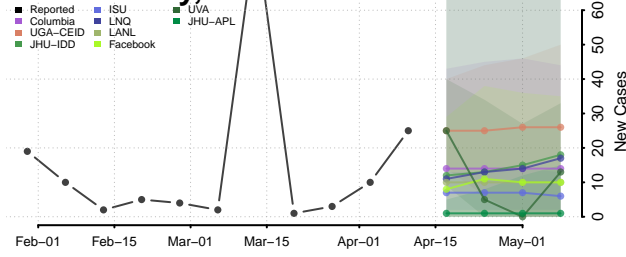

Dent County, Missouri