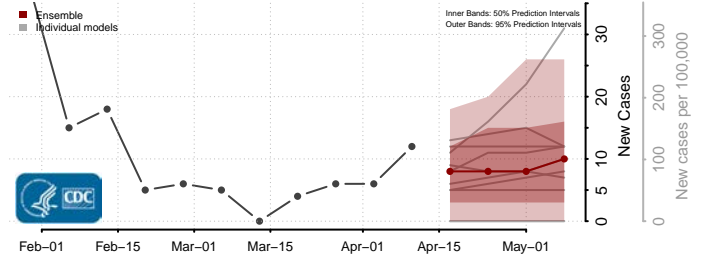

Montgomery County, Iowa