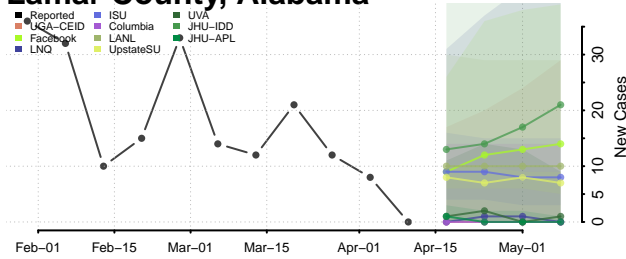

Lamar County, Alabama