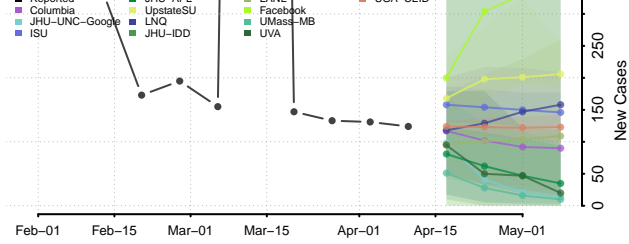

Greene County, Missouri