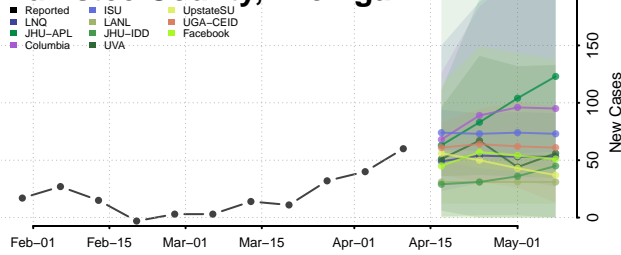

Manistee County, Michigan