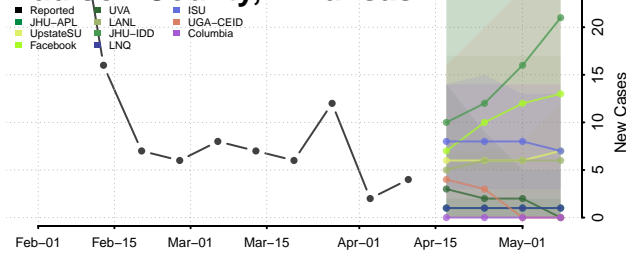

Madison County, Arkansas