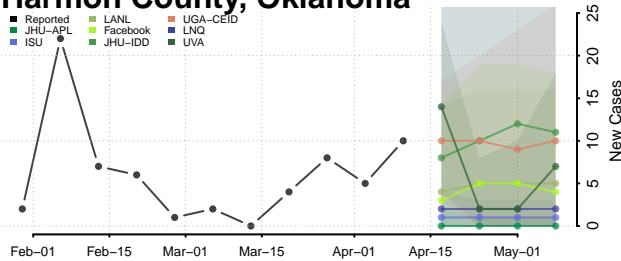

Harmon County, Oklahoma