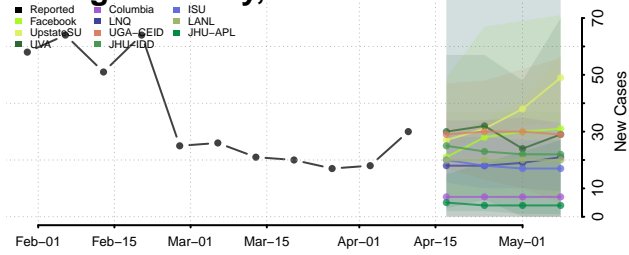

Grainger County, Tennessee