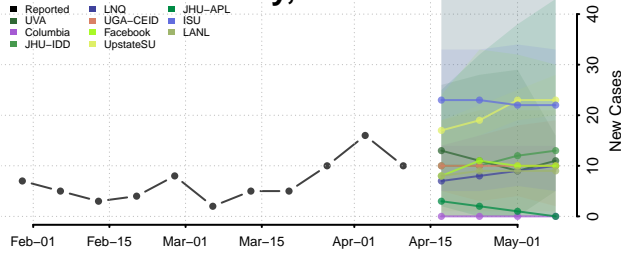

Mahnomen County, Minnesota