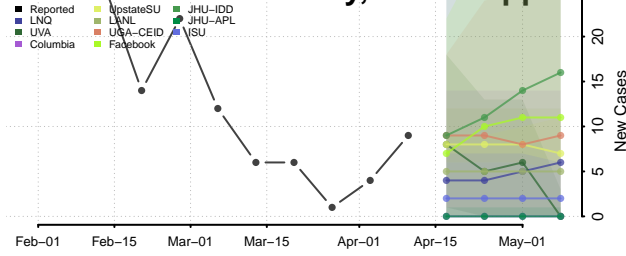

Jefferson Davis County, Mississippi