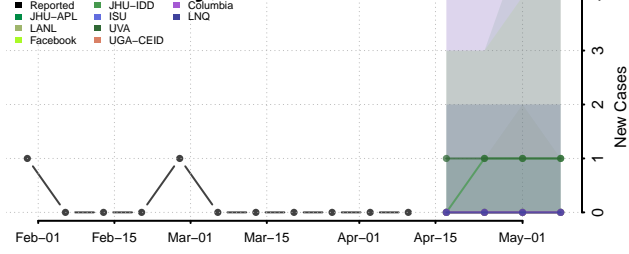

Sioux County, Nebraska