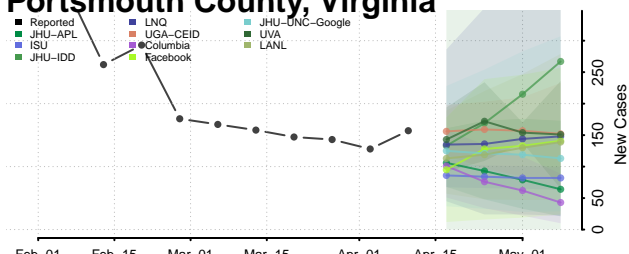

Portsmouth County, Virginia