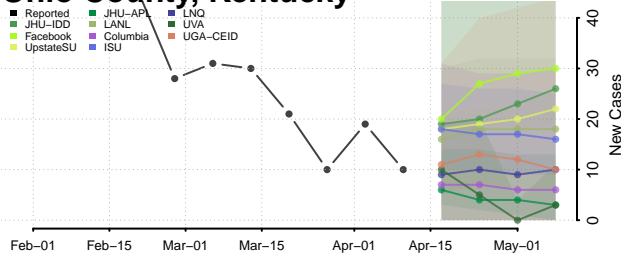

Ohio County, Kentucky