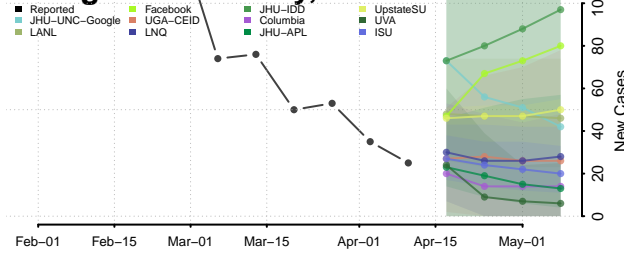

Georgetown County, South Carolina