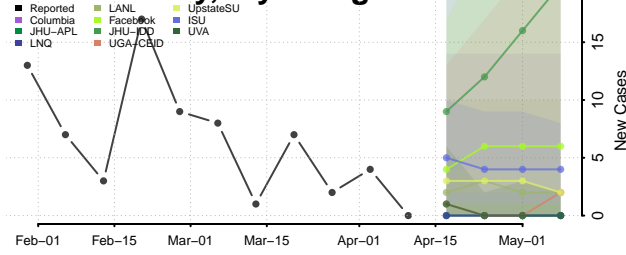

Platte County, Wyoming