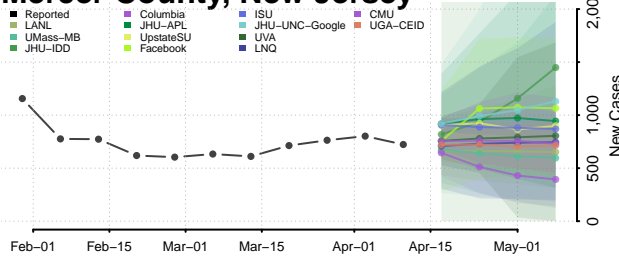

Mercer County, New Jersey