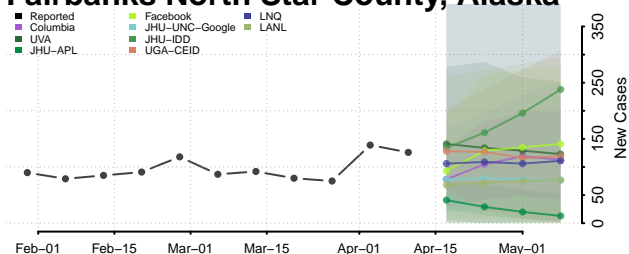

Fairbanks North Star County, Alaska