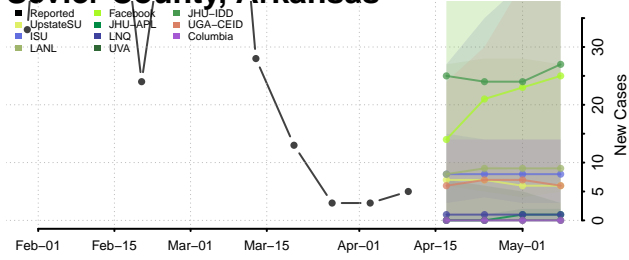

Sevier County, Arkansas