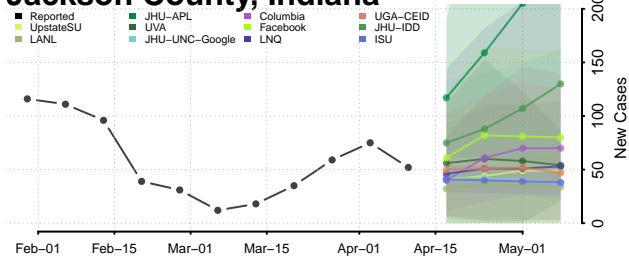

Jackson County, Indiana