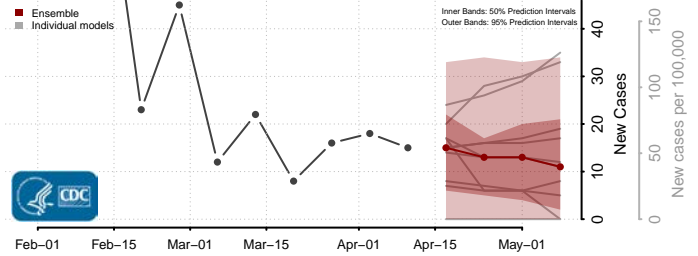

### Garvin County, Oklahoma