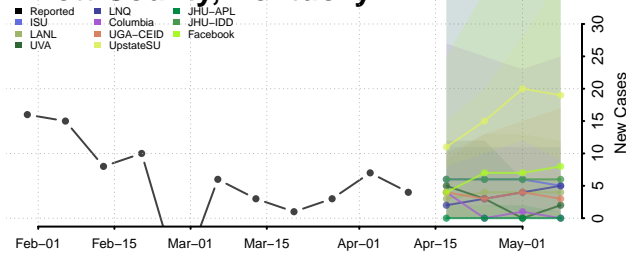

Elliott County, Kentucky