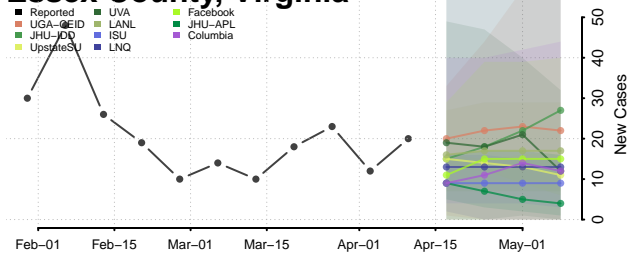

Essex County, Virginia