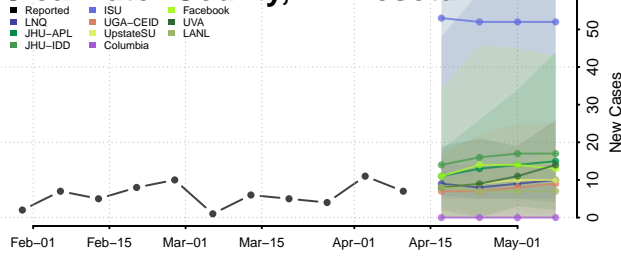

Clearwater County, Minnesota