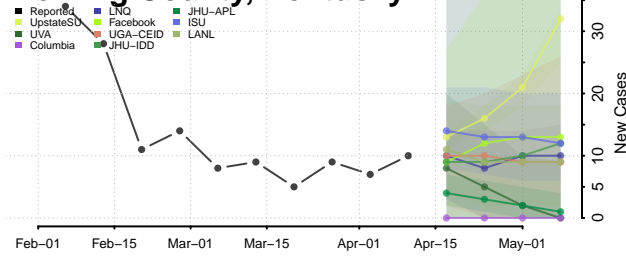

Fleming County, Kentucky