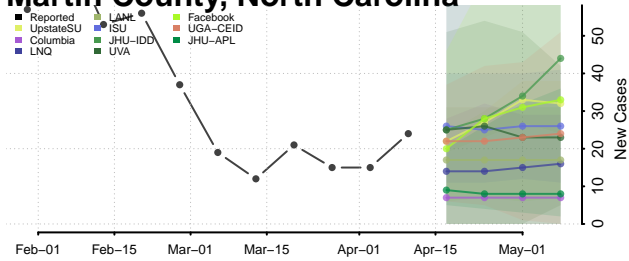

Martin County, North Carolina