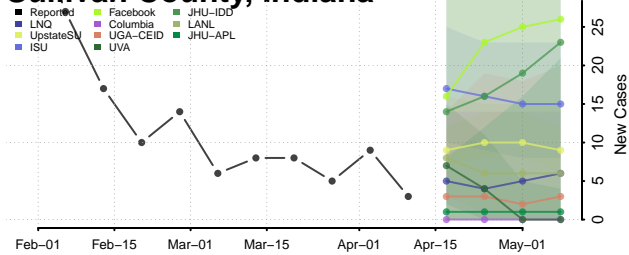

Sullivan County, Indiana