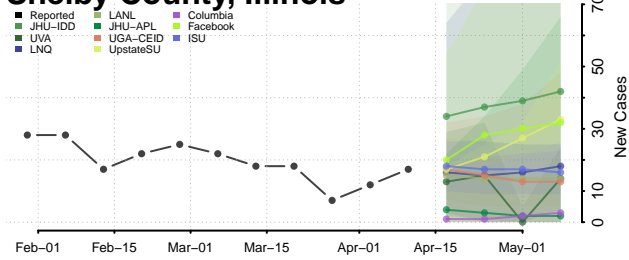

Shelby County, Illinois