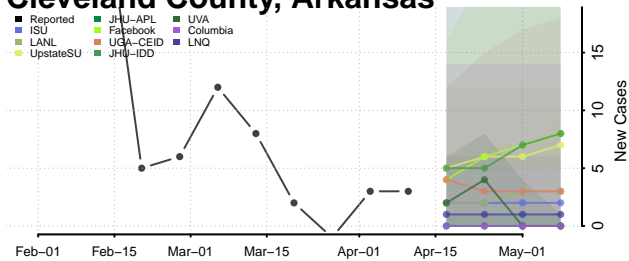

Cleveland County, Arkansas