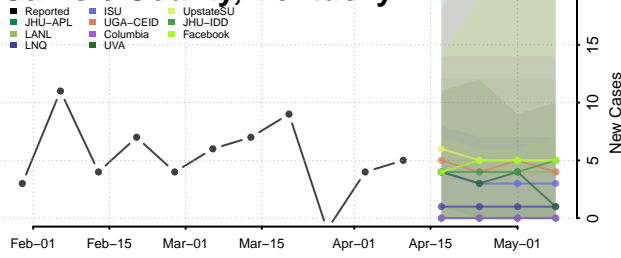

Carlisle County, Kentucky