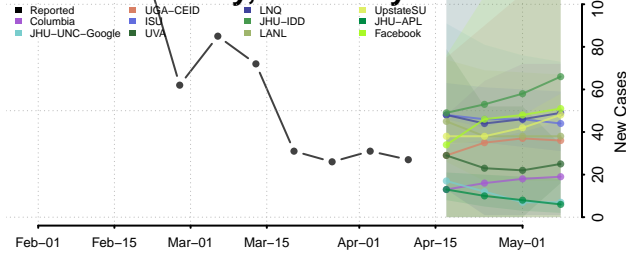

Franklin County, Kentucky