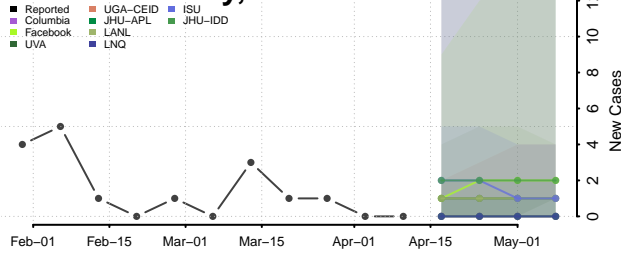

Decatur County, Kansas