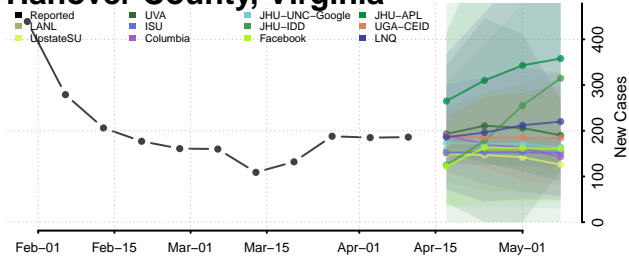

Hanover County, Virginia