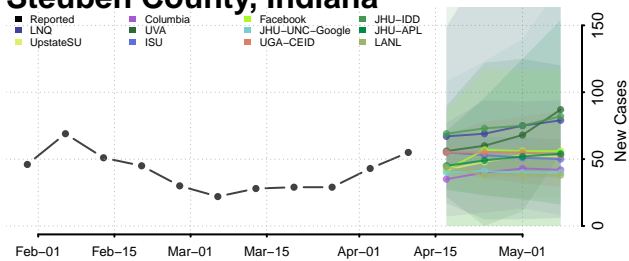

Stauben County, Indiana