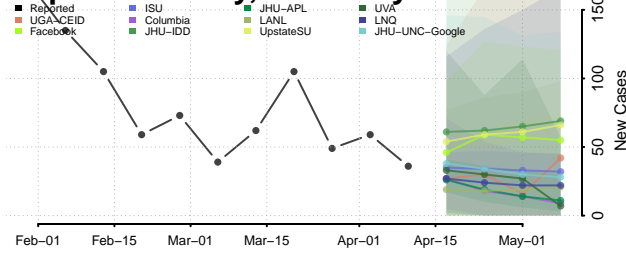

Hopkins County, Kentucky