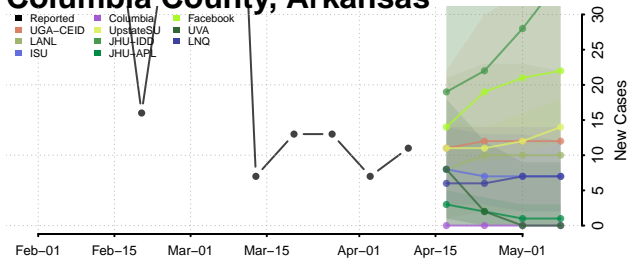

Columbia County, Arkansas