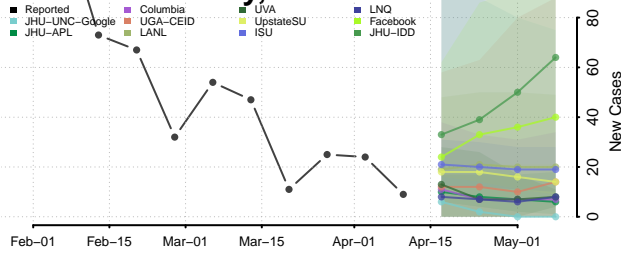

Delaware County, Oklahoma