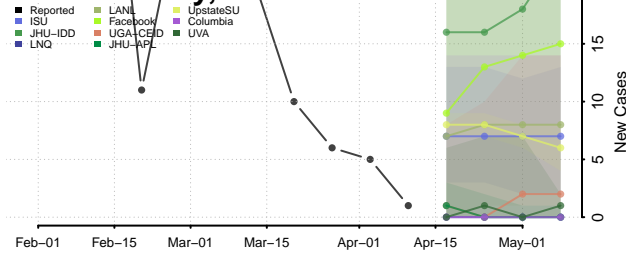

### Greene County, Arkansas