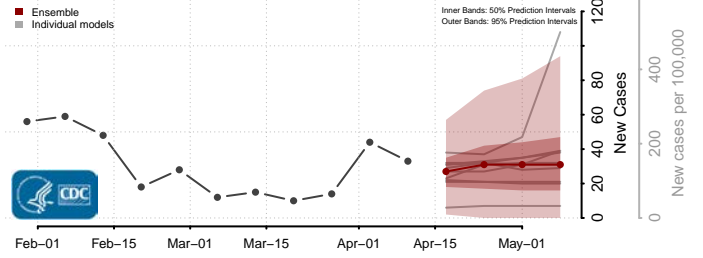

Saunders County, Nebraska