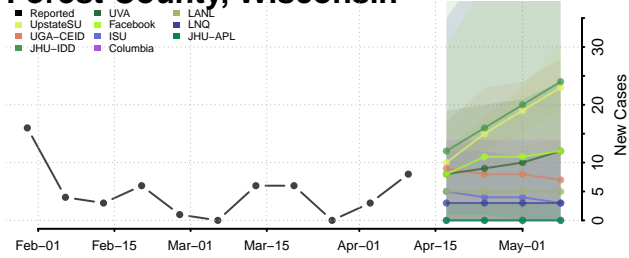

### Forest County, Wisconsin