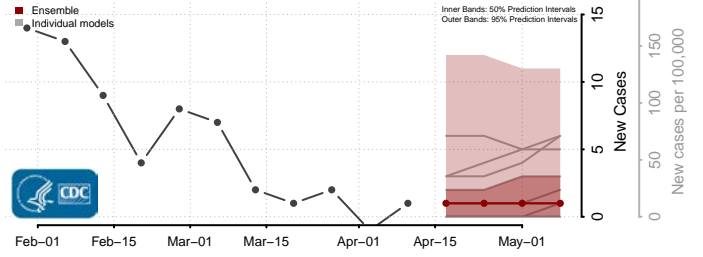

Graham County, North Carolina