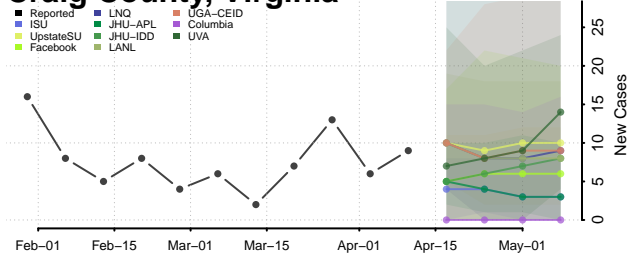

Craig County, Virginia