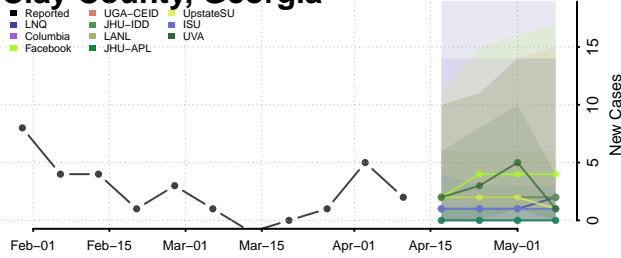

Clay County, Georgia