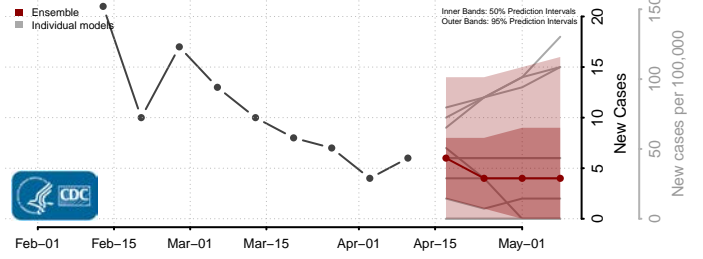

Tallahatchie County, Mississippi