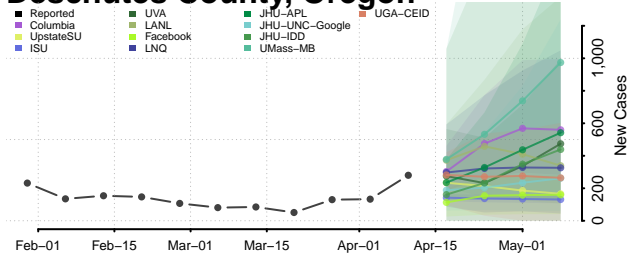

Deschutes County, Oregon