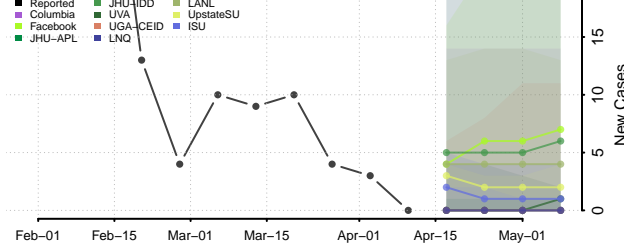

Monroe County, Arkansas