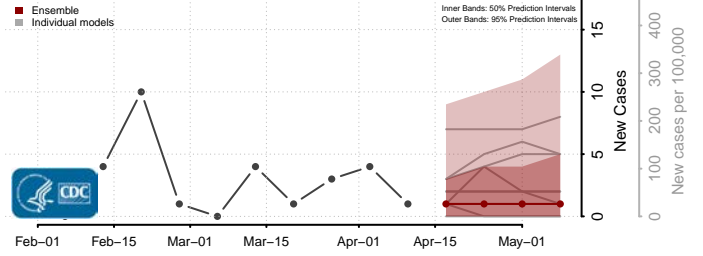

Wells County, North Dakota