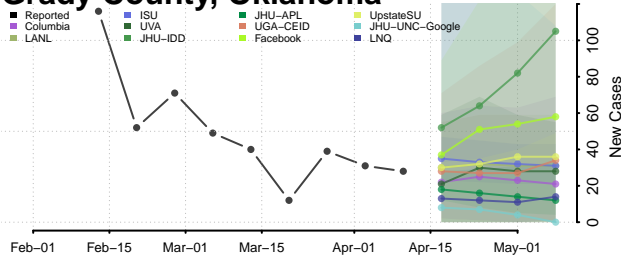

Grady County, Oklahoma