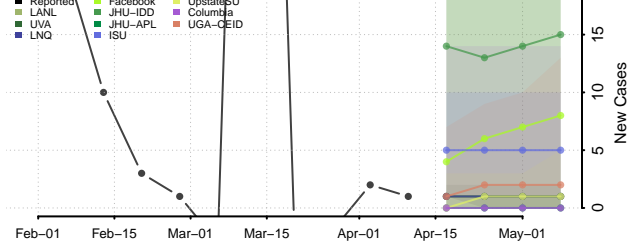

Harrison County, Missouri