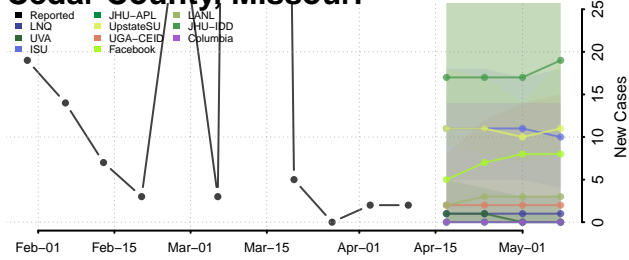

Cedar County, Missouri