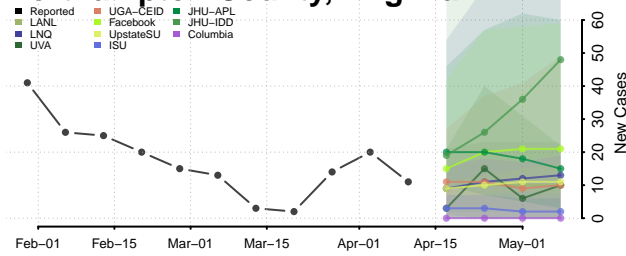

Northampton County, Virginia