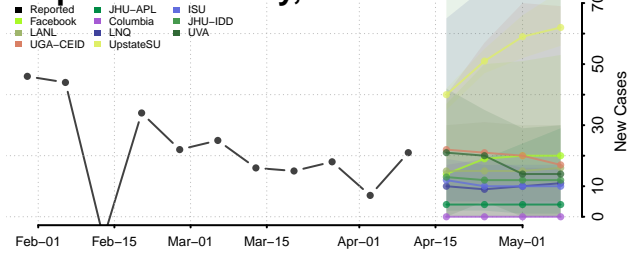

Sequatchie County, Tennessee