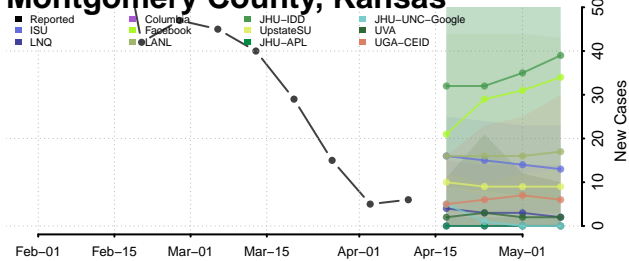

Montgomery County, Kansas