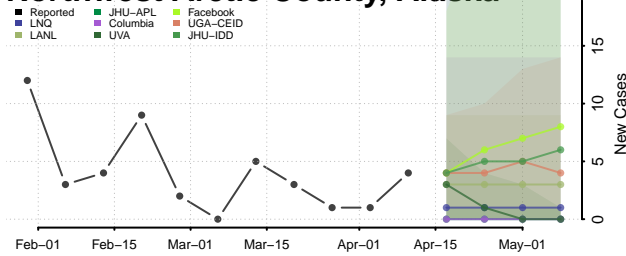

Northwest Arctic County, Alaska