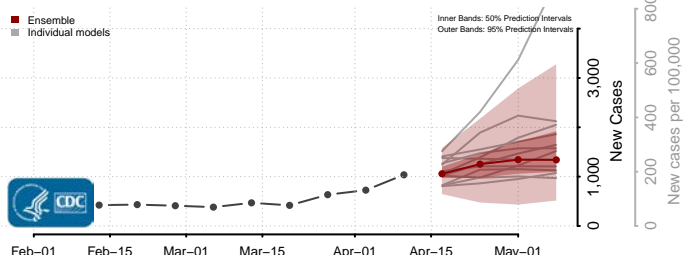

Ramsey County, Minnesota