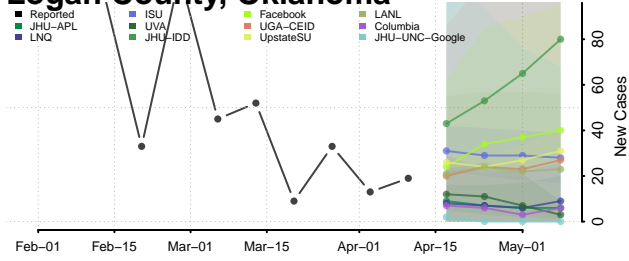

Logan County, Oklahoma