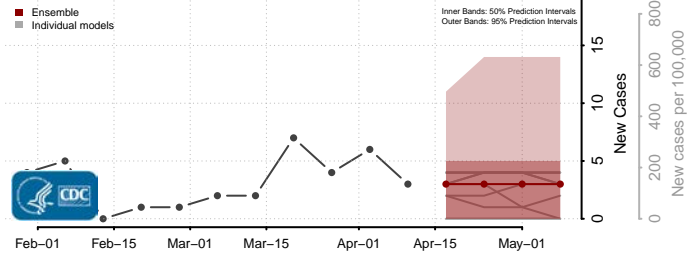

Miner County, South Dakota