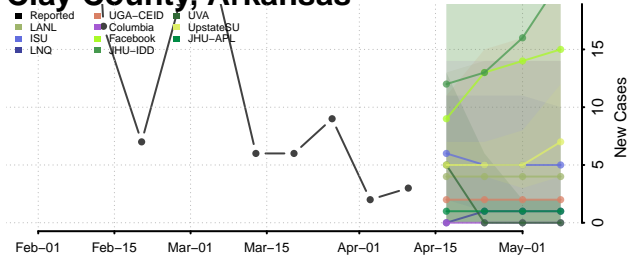

### Cleburne County, Arkansas