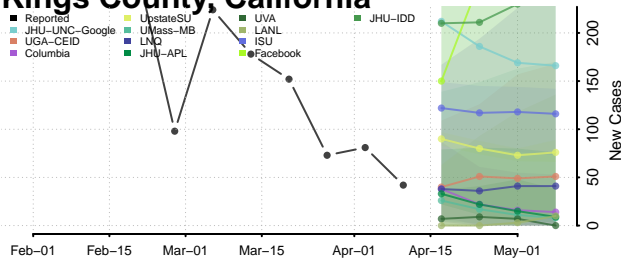

Kings County, California