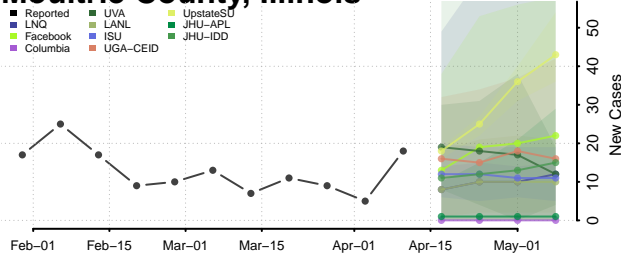

Moultrie County, Illinois