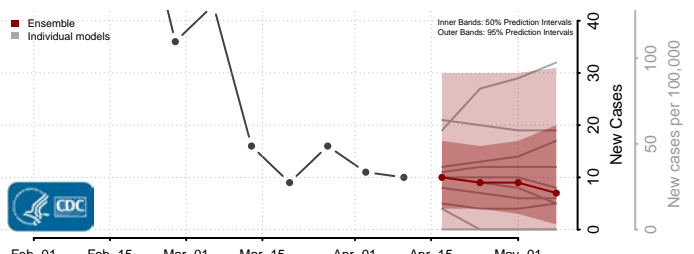

McCurtain County, Oklahoma