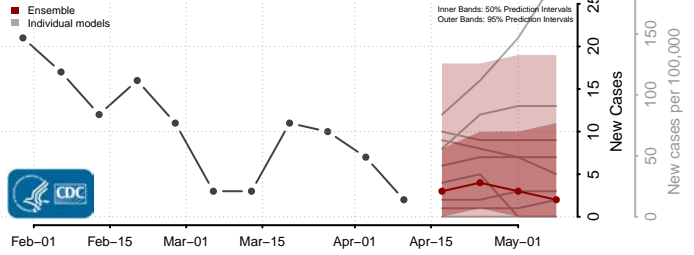

Dickenson County, Virginia