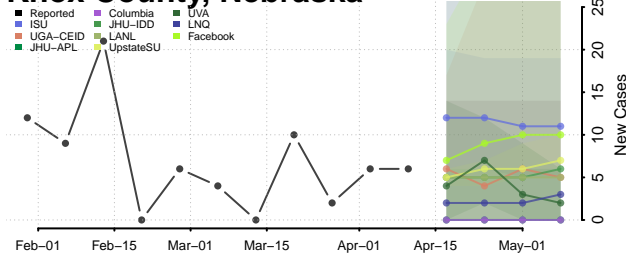

Knox County, Nebraska