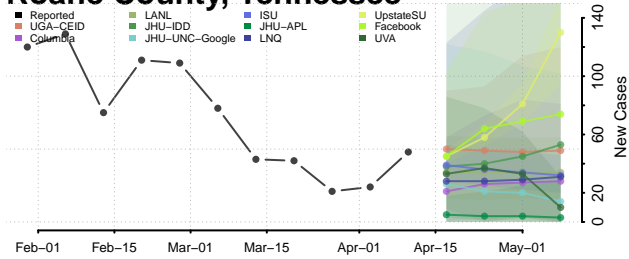

Roane County, Tennessee