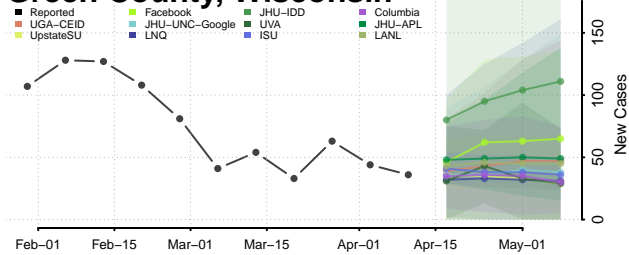

Green County, Wisconsin