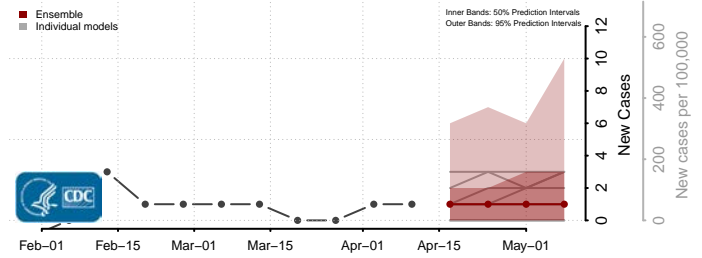

Steele County, North Dakota