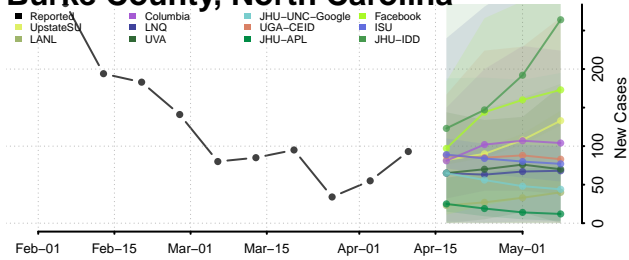

Burke County, North Carolina