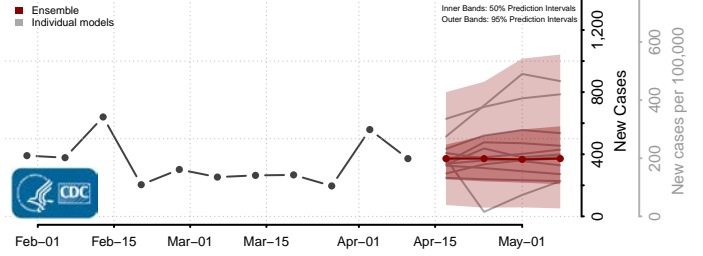

Sarpy County, Nebraska