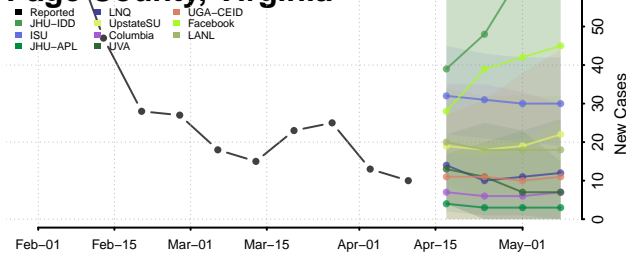

Page County, Virginia