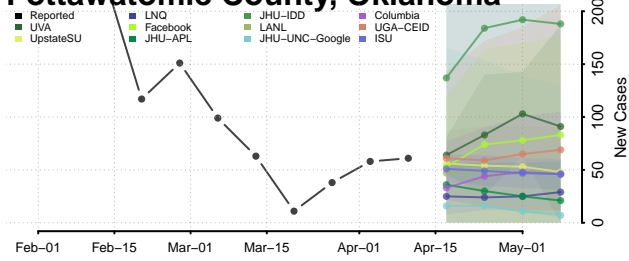

Pottawatomie County, Oklahoma