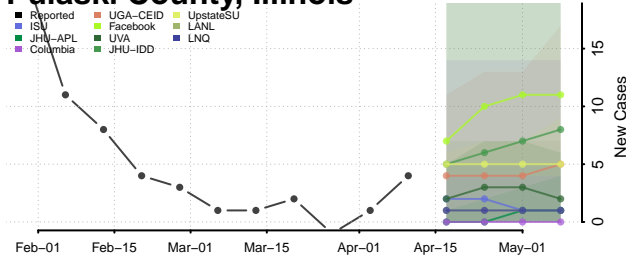

Pulaski County, Illinois