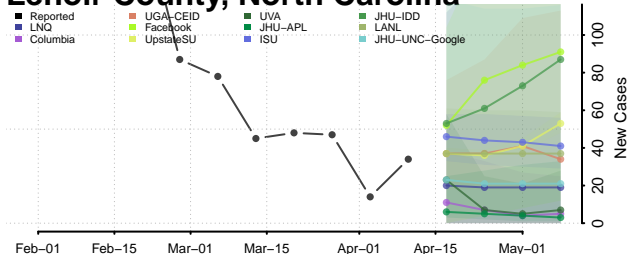

Lenoir County, North Carolina