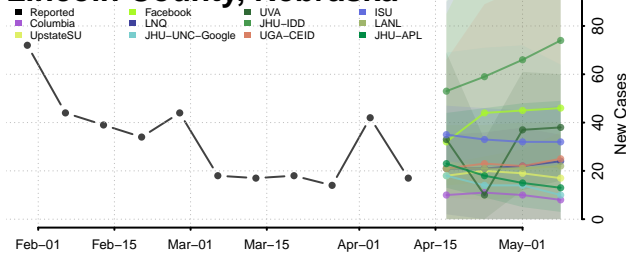

Lincoln County, Nebraska