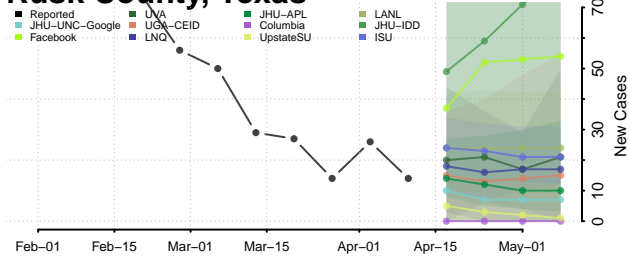

Rusk County, Texas