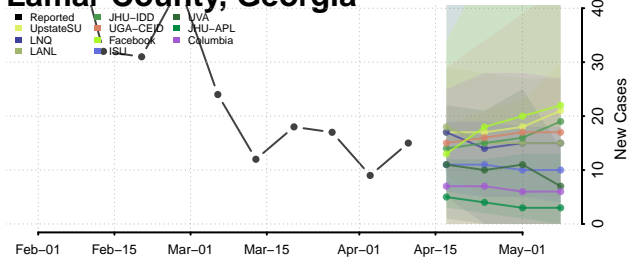

Lamar County, Georgia