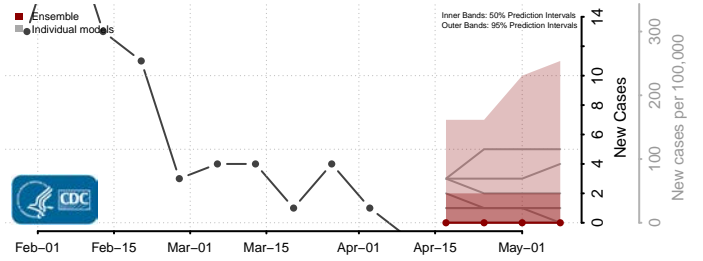

Grant County, Oklahoma