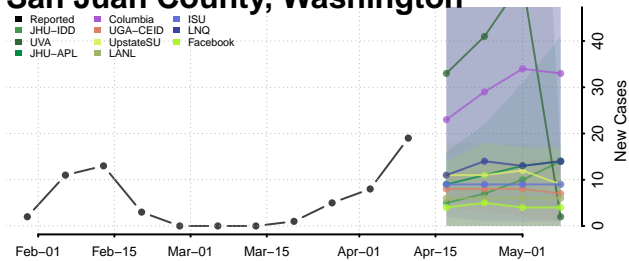

San Juan County, Washington