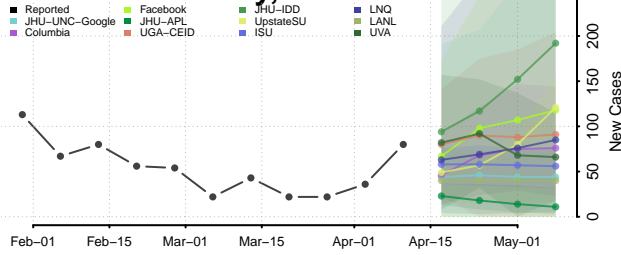

Twin Falls County, Idaho