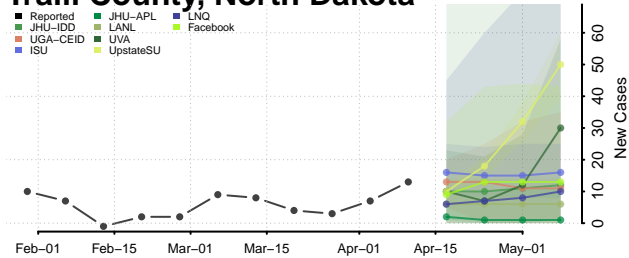

Trail County, North Dakota