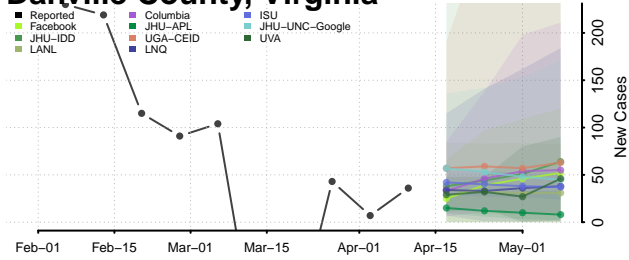

Danville County, Virginia