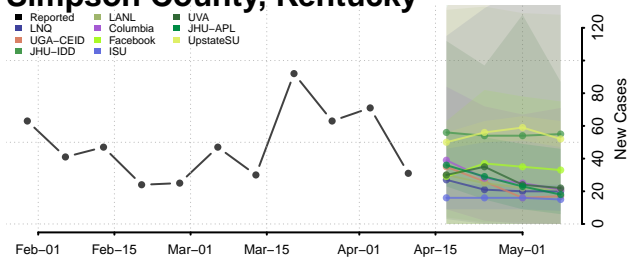

Simpson County, Kentucky