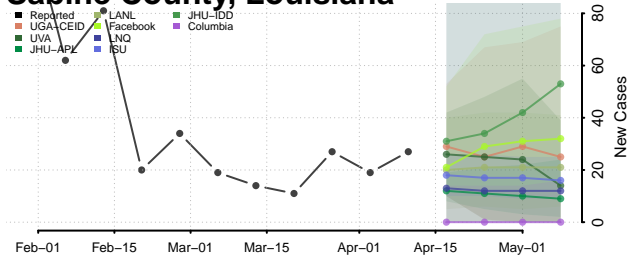

Sabine County, Louisiana