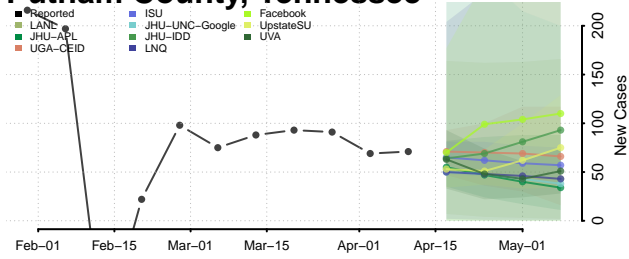

### Putnam County, Tennessee