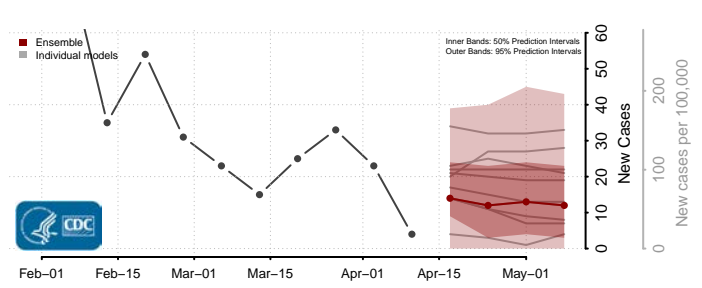

Mercer County, Kentucky