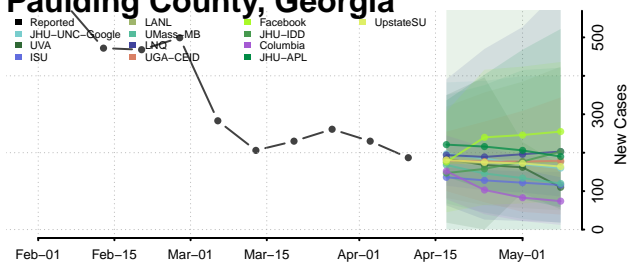

Paulding County, Georgia