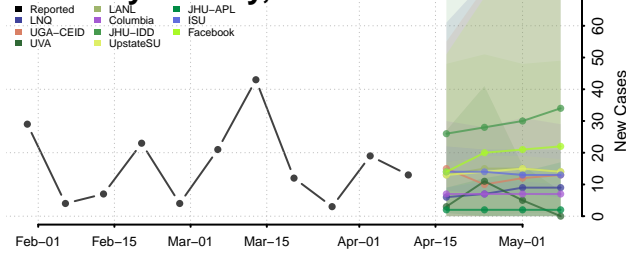

Nodaway County, Missouri