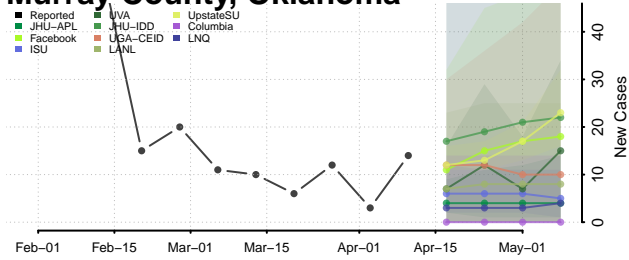

Murray County, Oklahoma