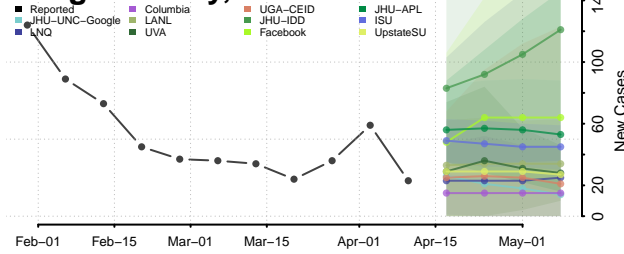

Dodge County, Nebraska