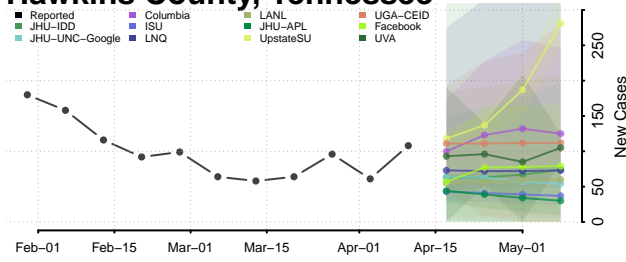

Hawkins County, Tennessee