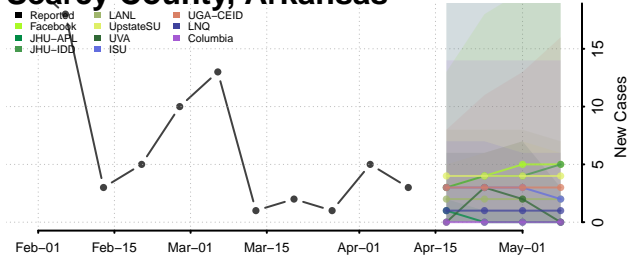

Searcy County, Arkansas