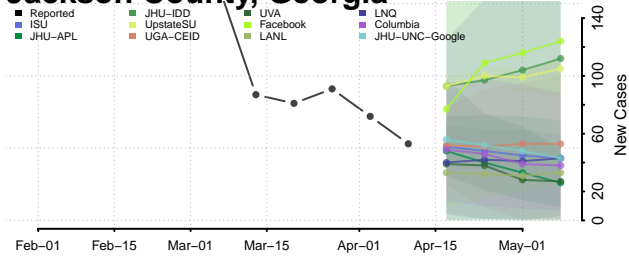

Jackson County, Georgia