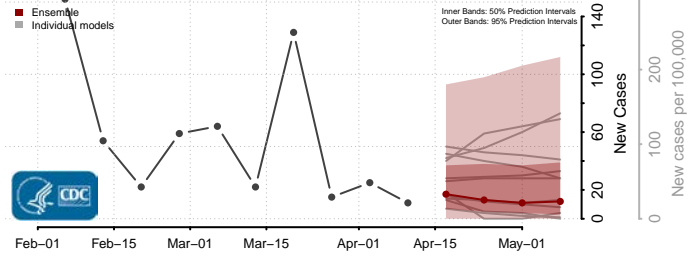

Jackson County, Alabama