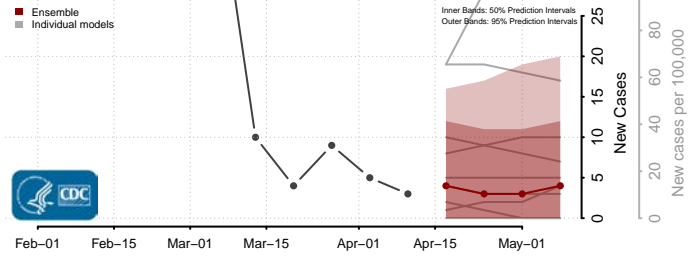

Custer County, Oklahoma