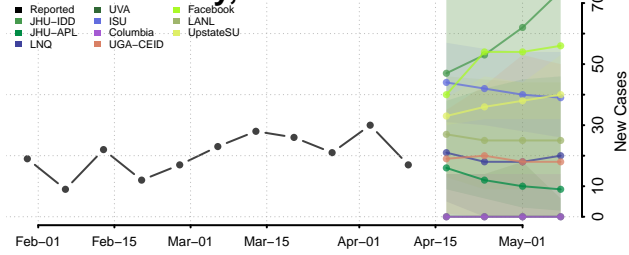

Dakota County, Nebraska