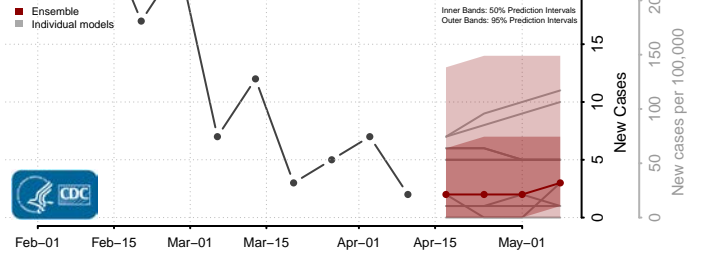

Clarke County, Iowa