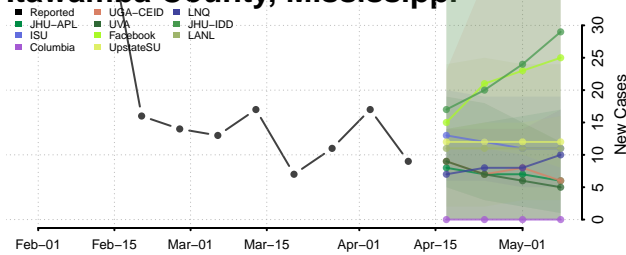

Itawamba County, Mississippi