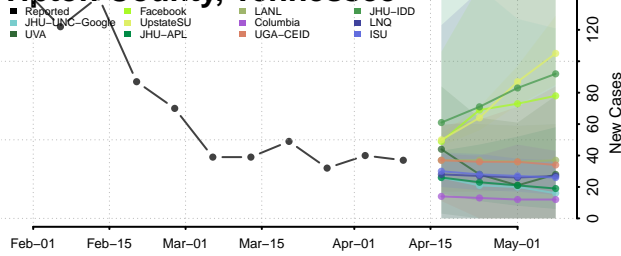

Tipton County, Tennessee