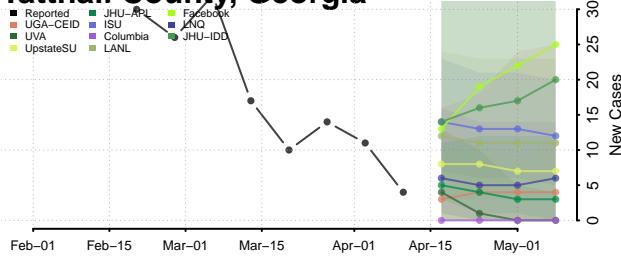

Tattnall County, Georgia