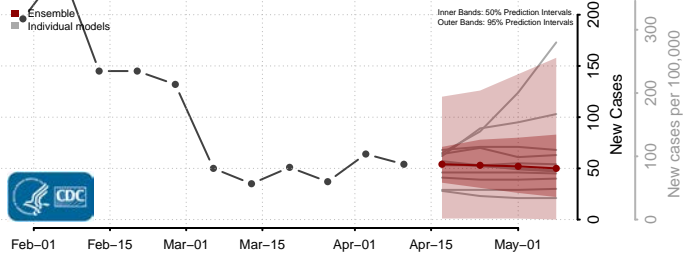

Lee County, North Carolina