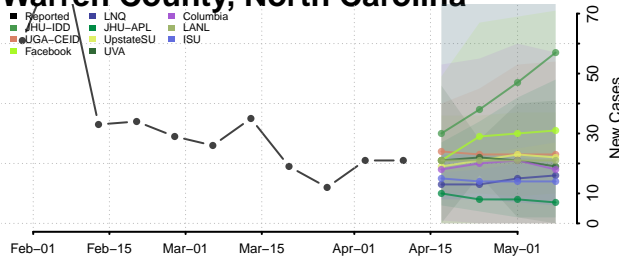

Warren County, North Carolina