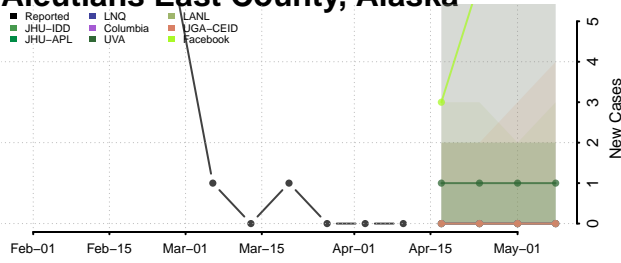

Aleutians East County, Alaska