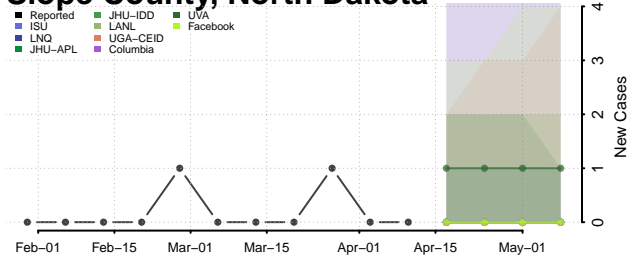

Slope County, North Dakota