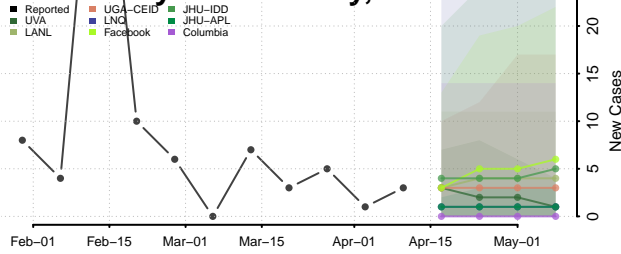

Yukon-Koyukuk County, Alaska