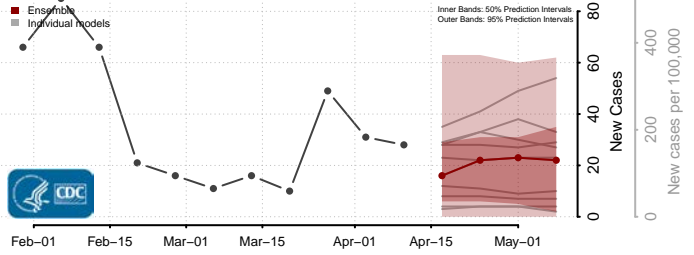

Marshall County, Oklahoma