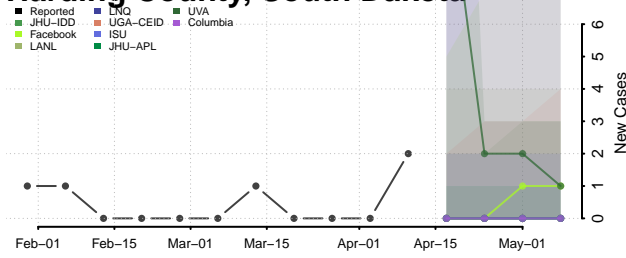

Harding County, South Dakota