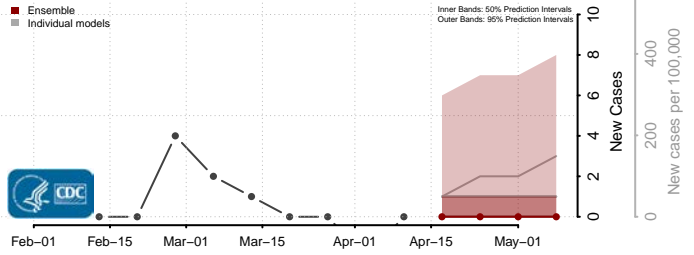

Jerauld County, South Dakota