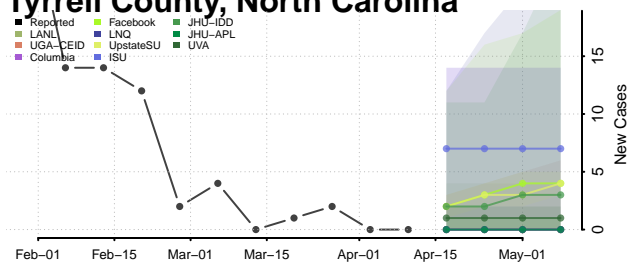

### Tyrrell County, North Carolina