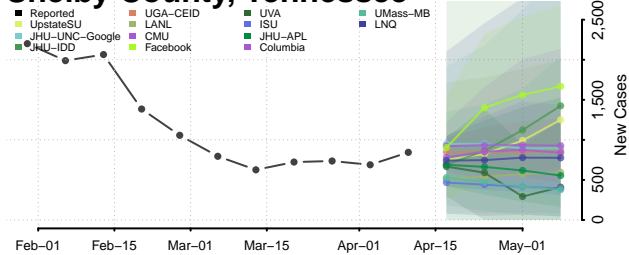

Shelby County, Tennessee