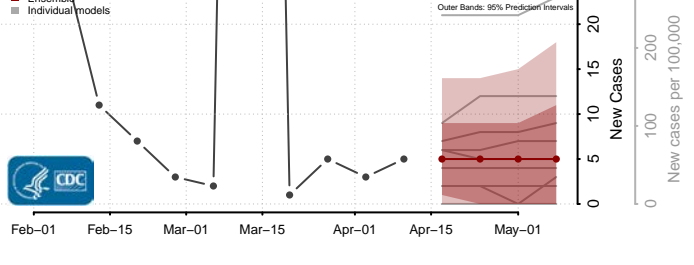

Carroll County, Missouri