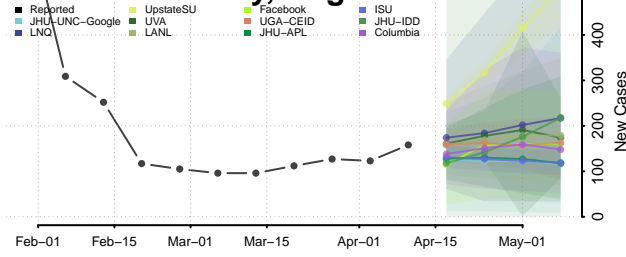

Frederick County, Virginia