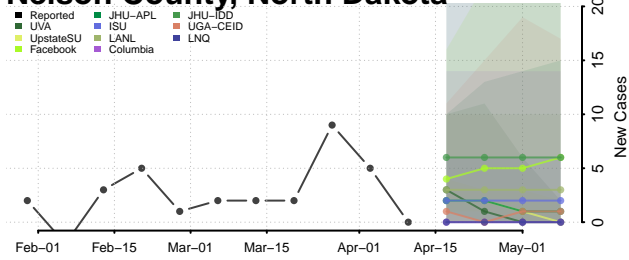

Nelson County, North Dakota