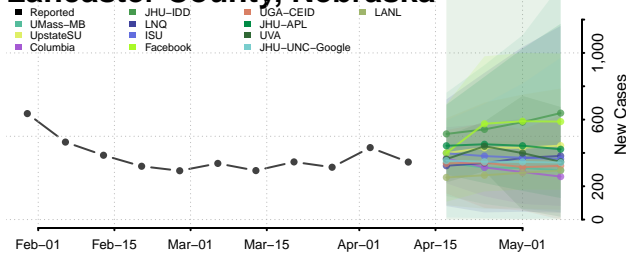

Lancaster County, Nebraska