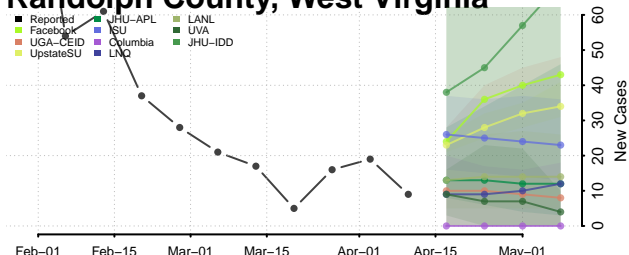

Randolph County, West Virginia