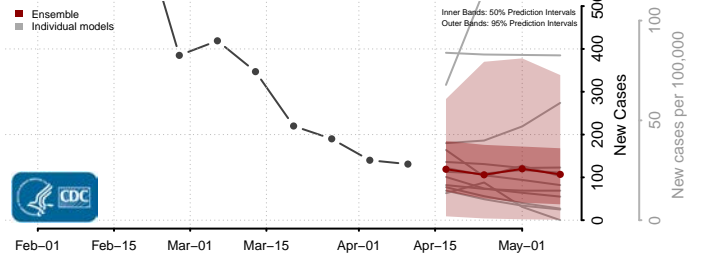

Tulare County, California