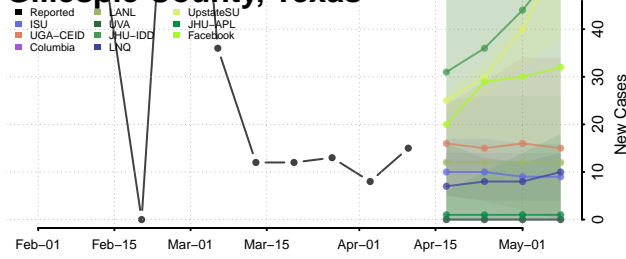

Gillespie County, Texas