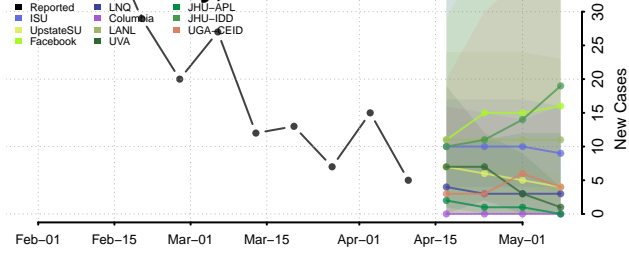

Jones County, North Carolina