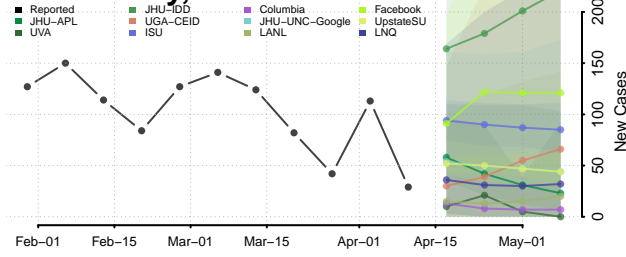

Hall County, Nebraska