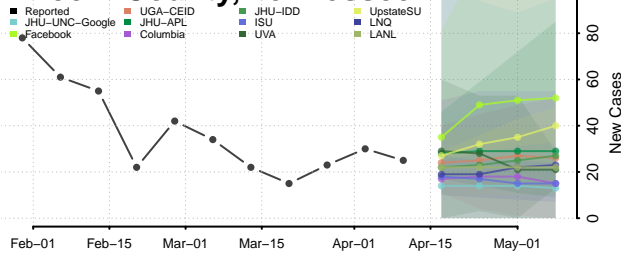

Lincoln County, Tennessee