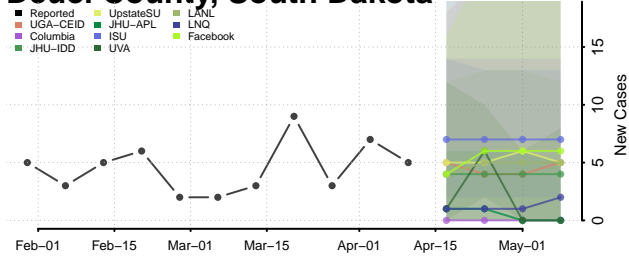

Deuel County, South Dakota