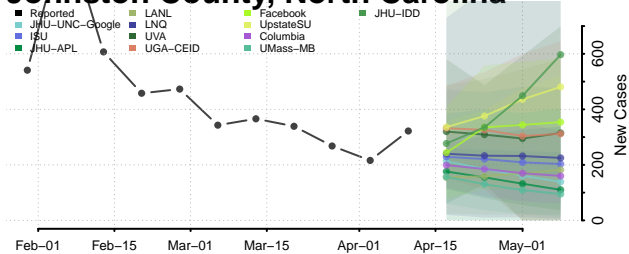

Johnston County, North Carolina