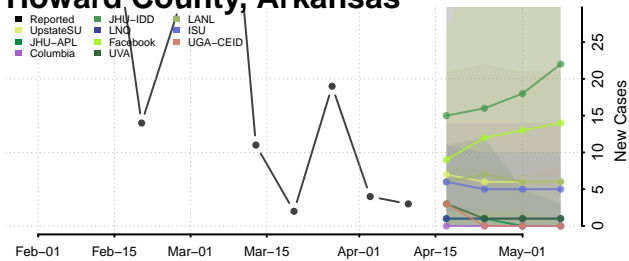

Howard County, Arkansas