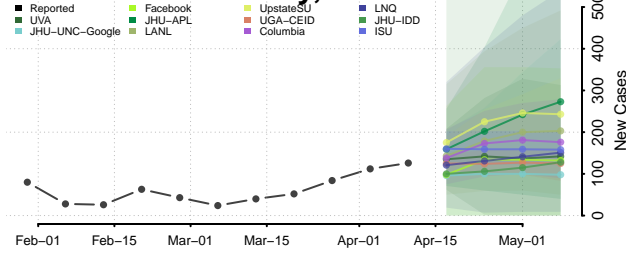

Grand Forks County, North Dakota