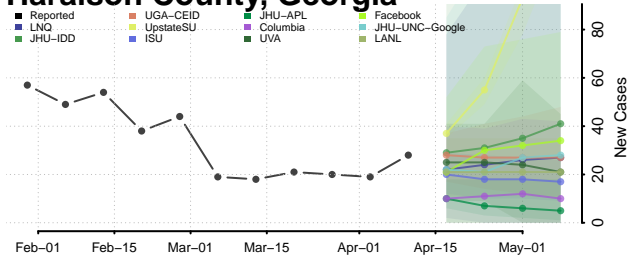

Haralson County, Georgia