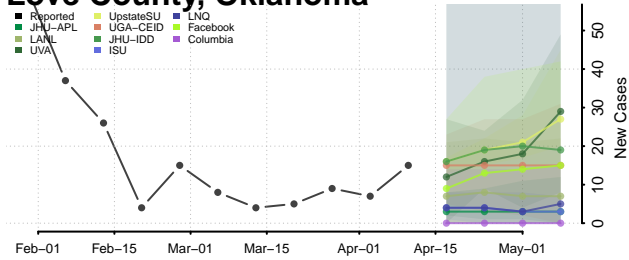

Love County, Oklahoma