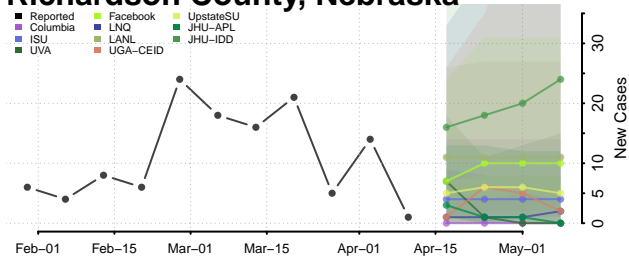

Richardson County, Nebraska