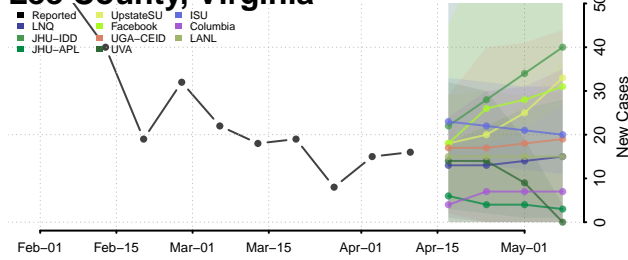

Lee County, Virginia