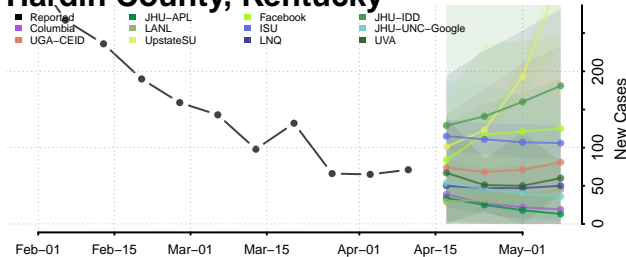

Hardin County, Kentucky