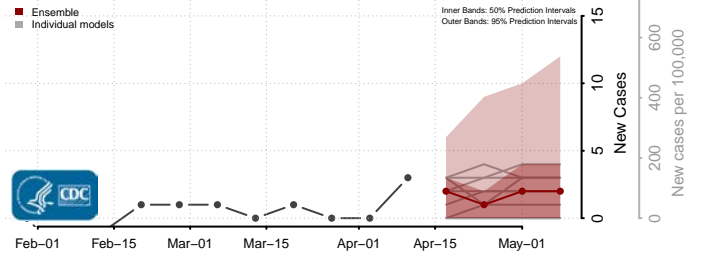

Griggs County, North Dakota