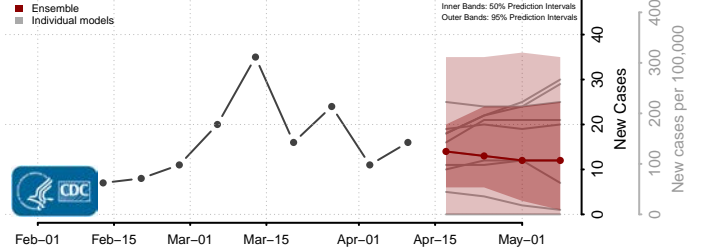

Cherokee County, Iowa