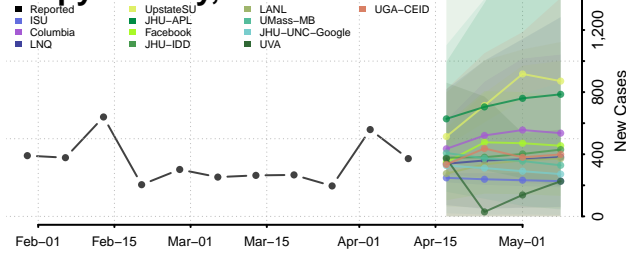

Sarpy County, Nebraska