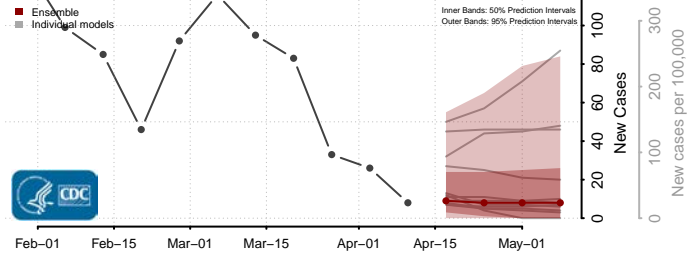

Lincoln County, Mississippi