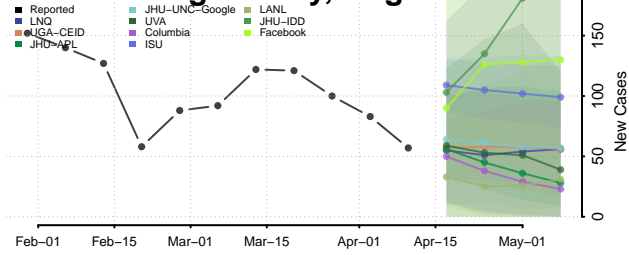

Harrisonburg County, Virginia