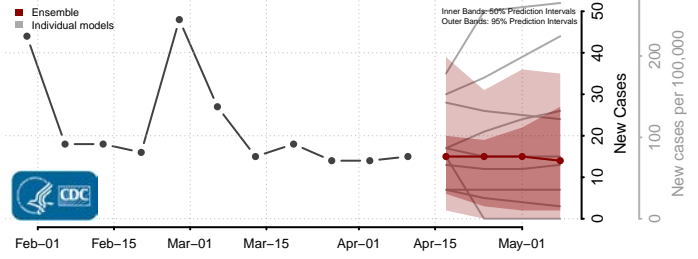

Buena Vista County, Iowa