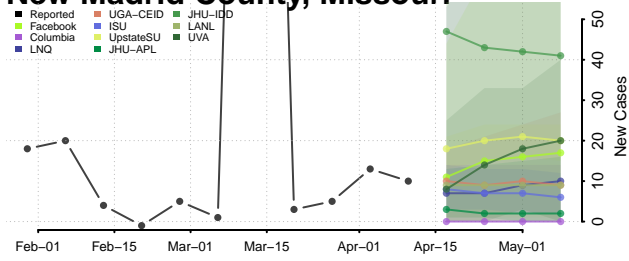

New Madrid County, Missouri