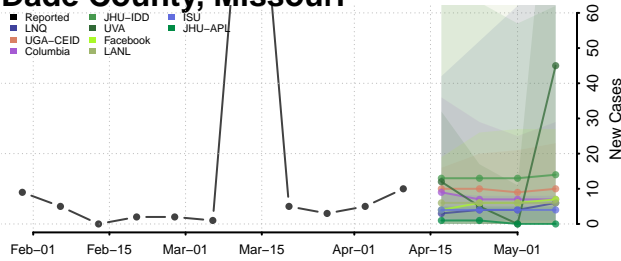

Dade County, Missouri