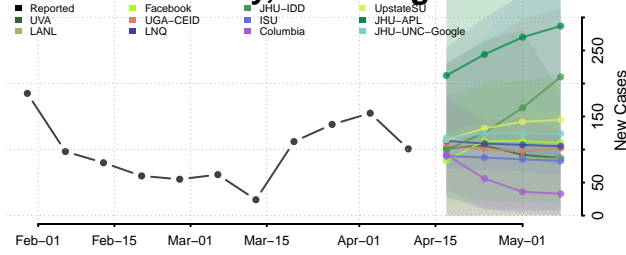

Jefferson County, West Virginia