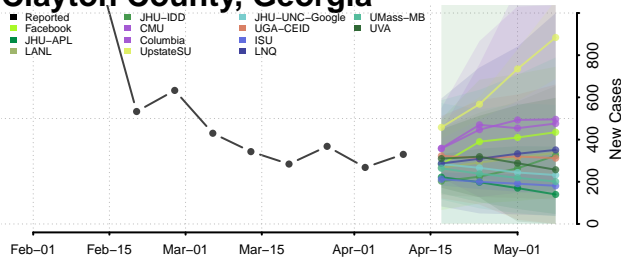

Clayton County, Georgia