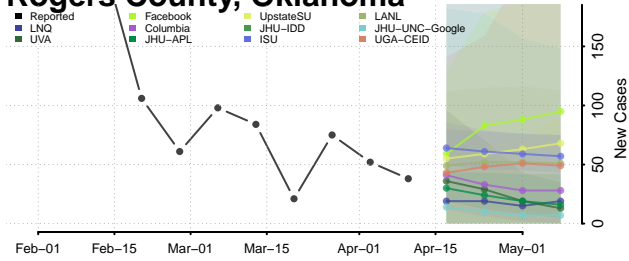

Rogers County, Oklahoma