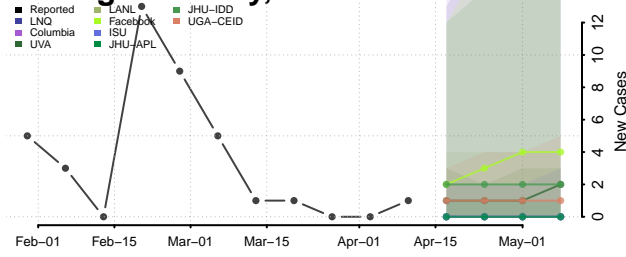

Hettinger County, North Dakota