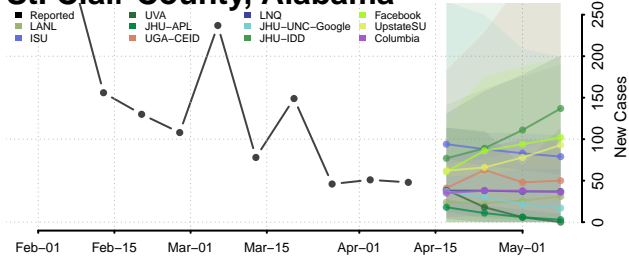

St. Clair County, Alabama