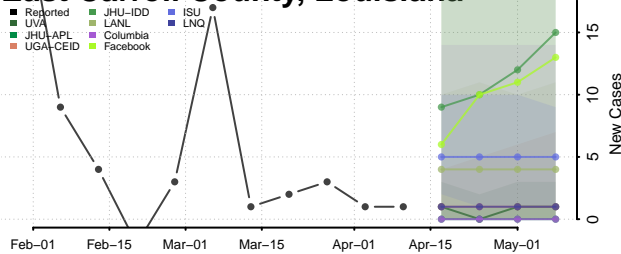

East Carroll County, Louisiana