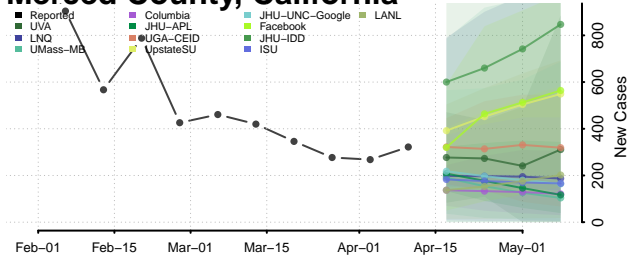

Merced County, California