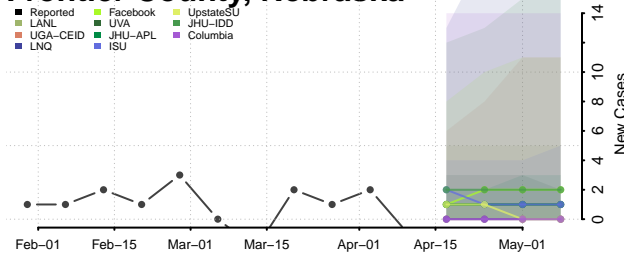

Frontier County, Nebraska