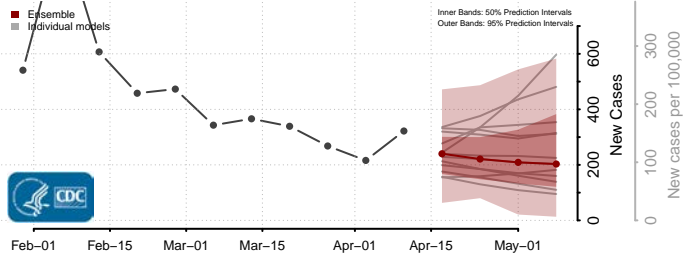

Johnston County, North Carolina