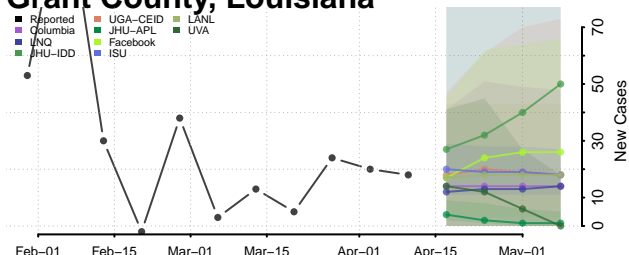

Grant County, Louisiana