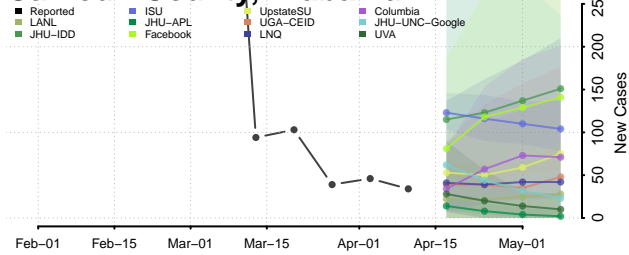

Calhoun County, Alabama