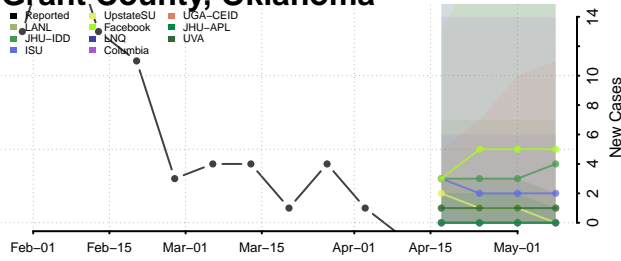

Grant County, Oklahoma