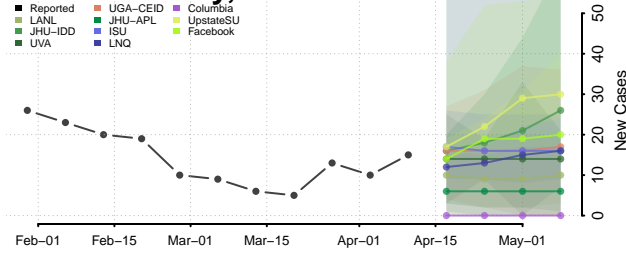

Mercer County, Illinois