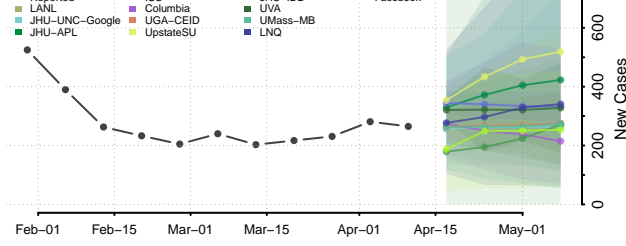

Rensselaer County, New York