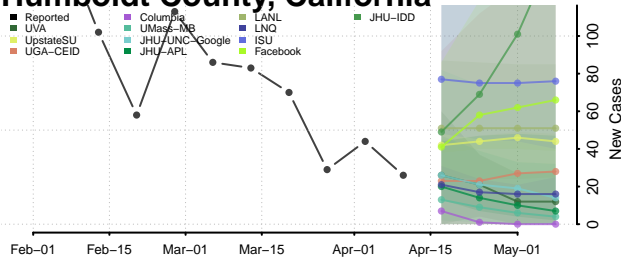

Humboldt County, California