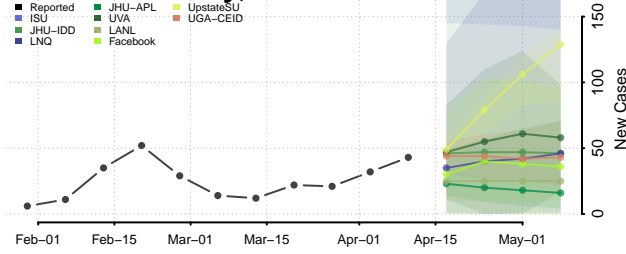

### Scott County, Minnesota