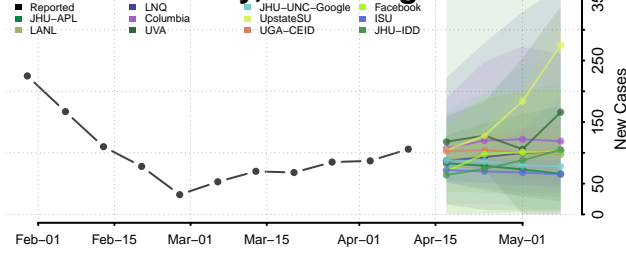

Harrison County, West Virginia