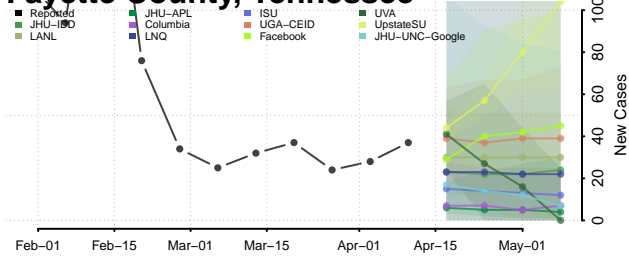

Fayette County, Tennessee