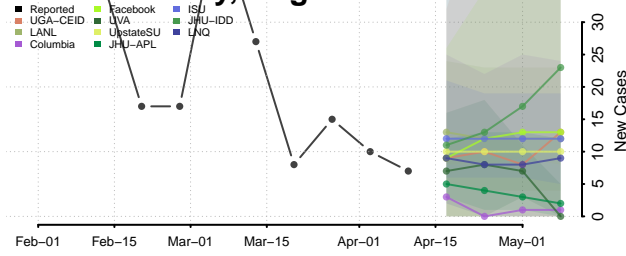

Nelson County, Virginia