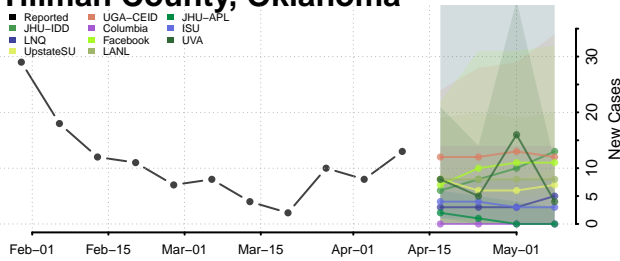

Tillman County, Oklahoma