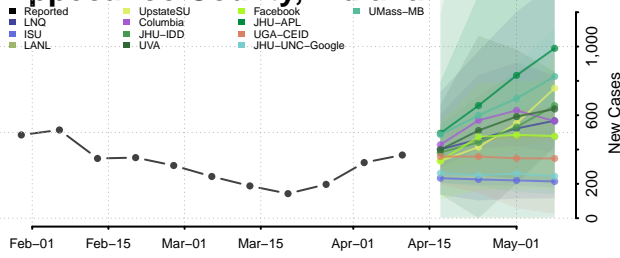

Tippecanoe County, Indiana