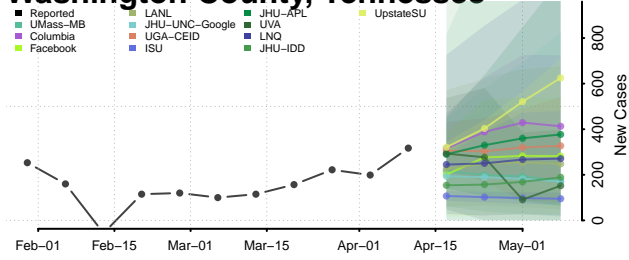

Washington County, Tennessee