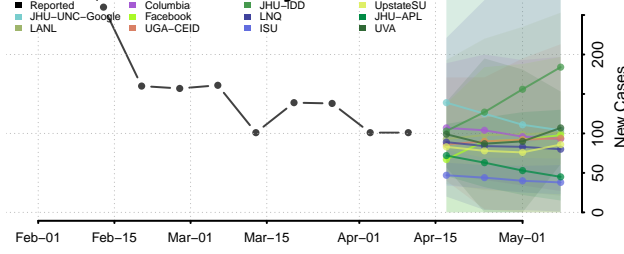

Greenwood County, South Carolina