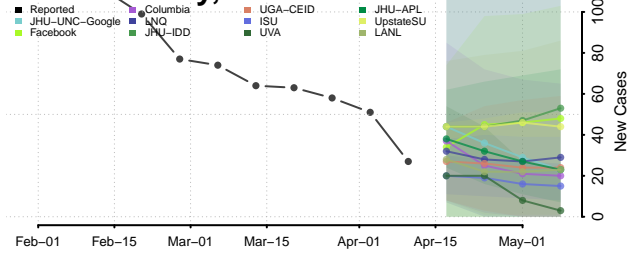

Dillon County, South Carolina