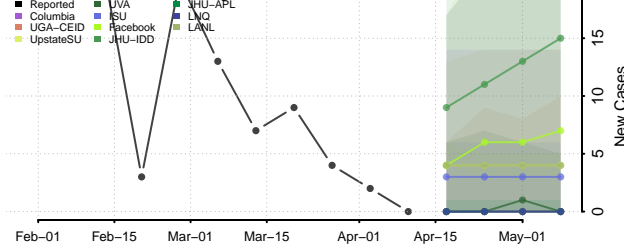

Nevada County, Arkansas