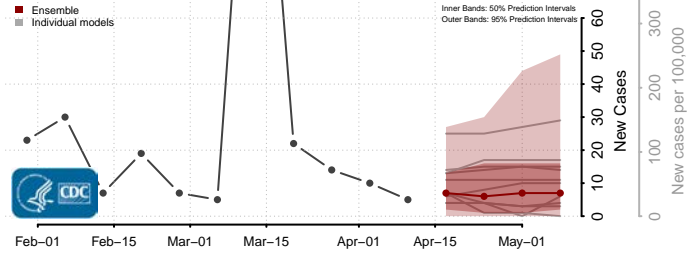

Benton County, Missouri