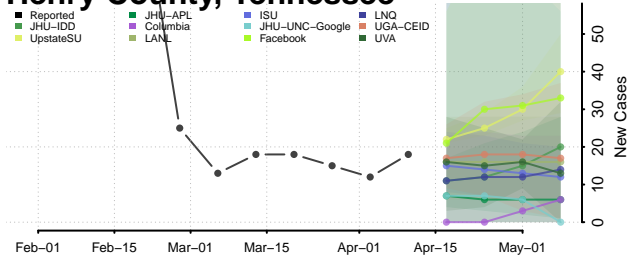

Henry County, Tennessee