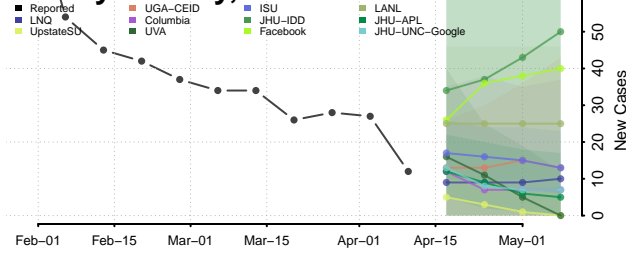

Harvey County, Kansas