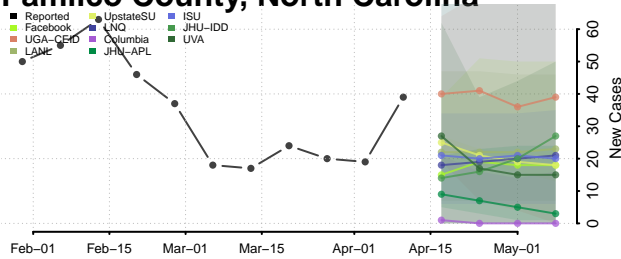

Pamlico County, North Carolina