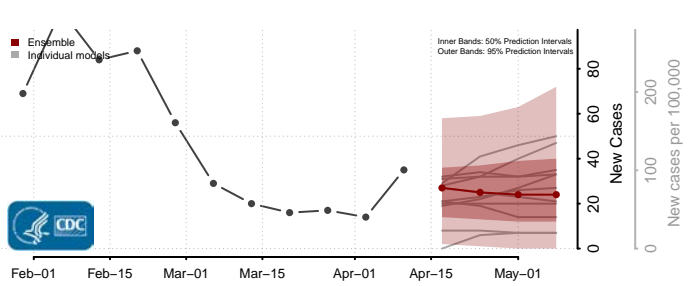

Scotland County, North Carolina