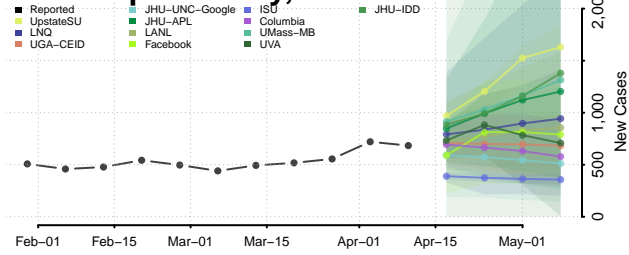

St. Joseph County, Indiana