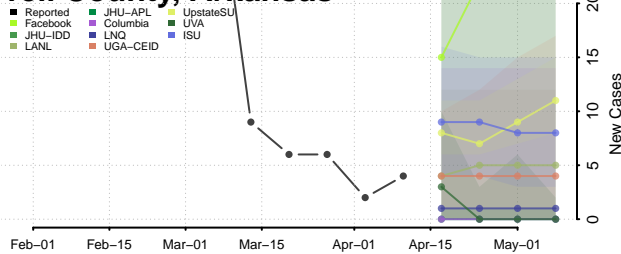

Yell County, Arkansas