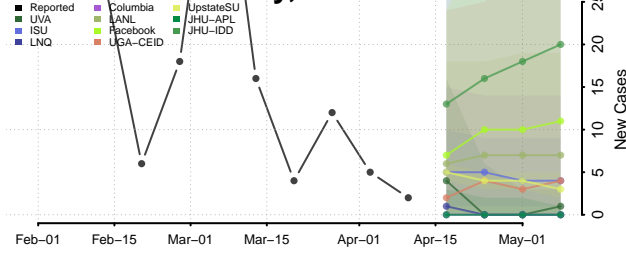

Little River County, Arkansas