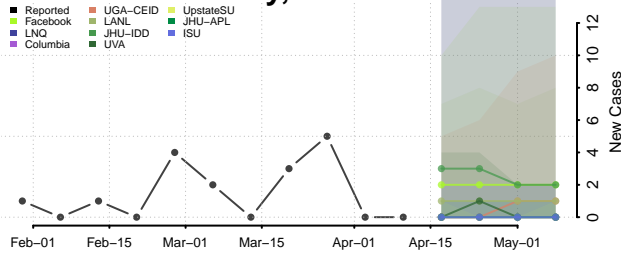

Comanche County, Kansas