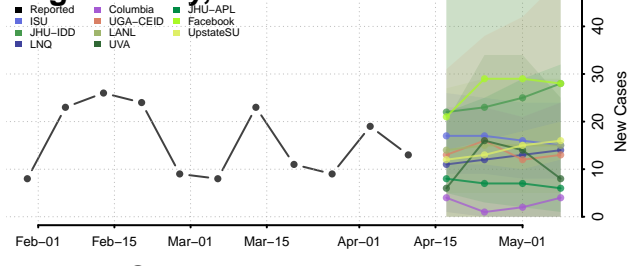

### Garden County, Nebraska