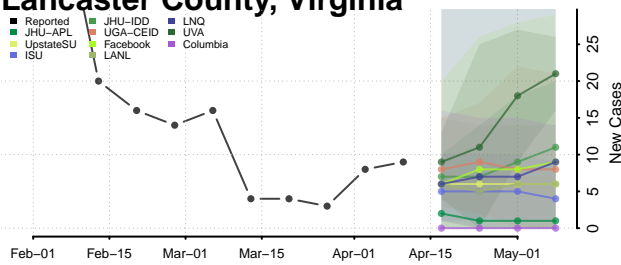

Lancaster County, Virginia