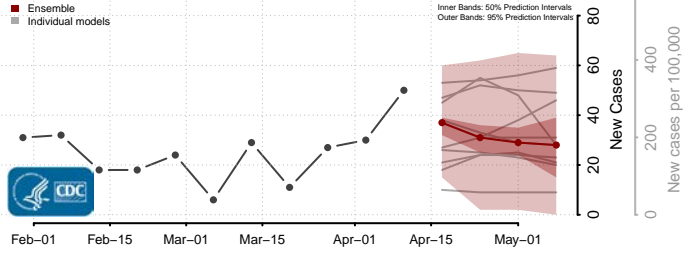

Grayson County, Virginia