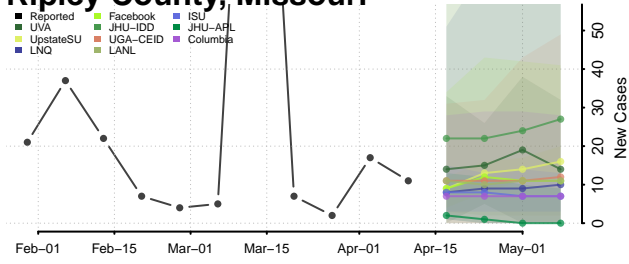

Ripley County, Missouri