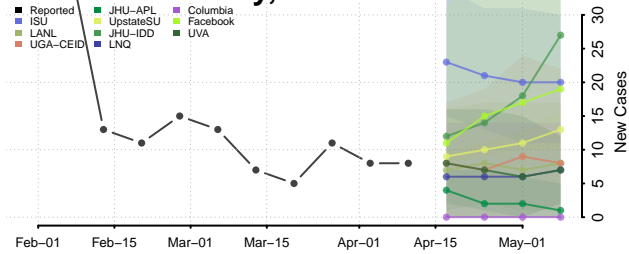

Cherokee County, Alabama