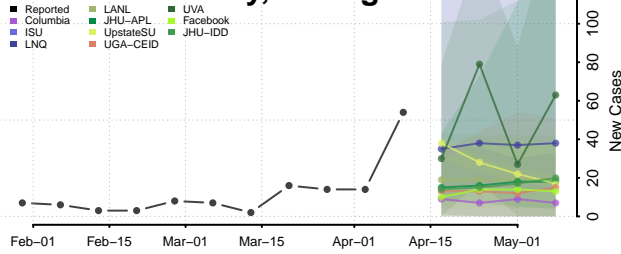

Mackinac County, Michigan