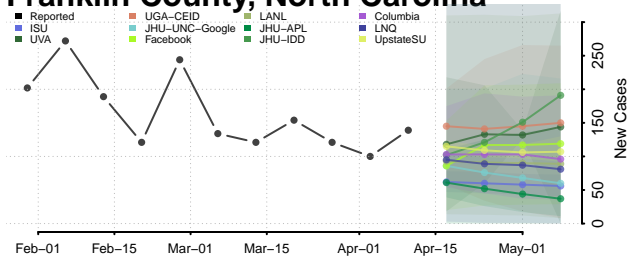

Franklin County, North Carolina