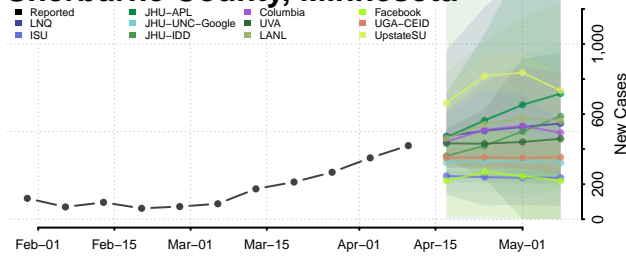

Sherburne County, Minnesota