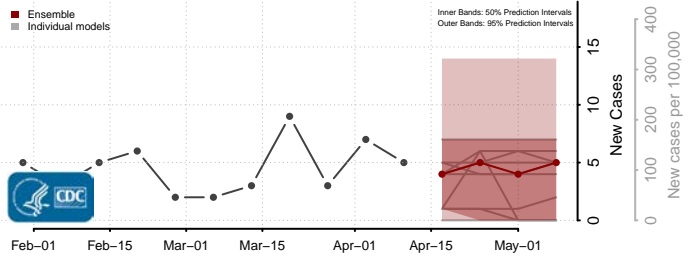

Deuel County, South Dakota