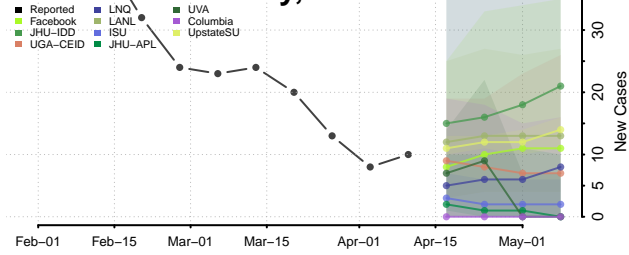

### McCormick County, South Carolina