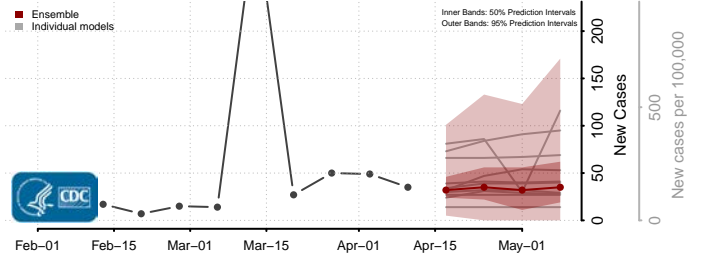

Crawford County, Missouri