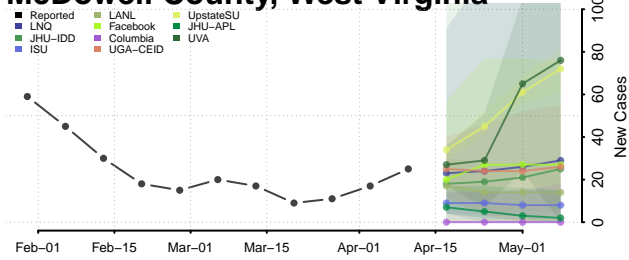

McDowell County, West Virginia