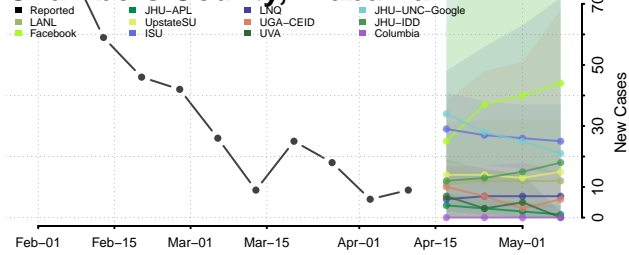

Chambers County, Alabama