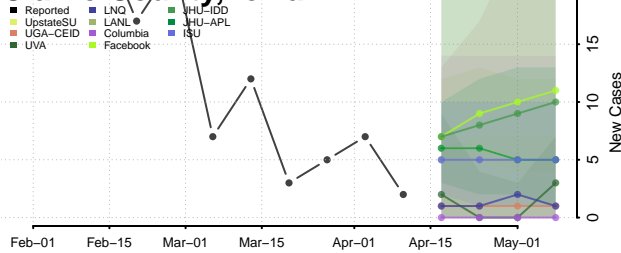

Clarke County, Iowa