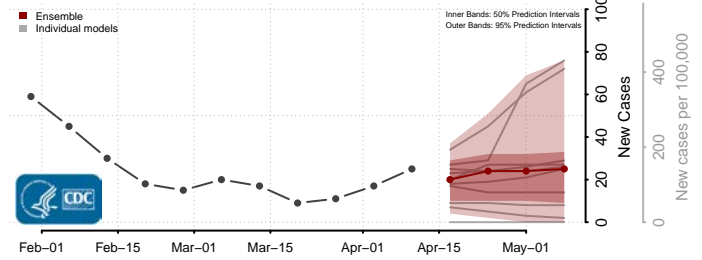

McDowell County, West Virginia