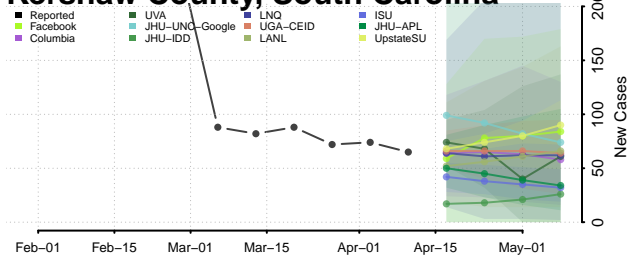

Kershaw County, South Carolina