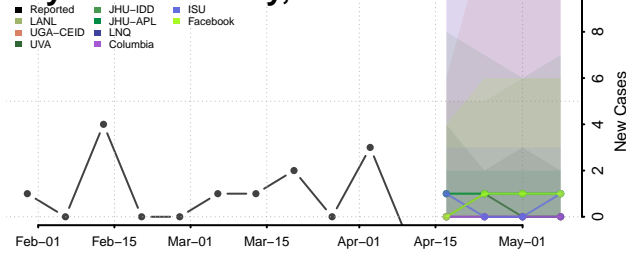

Keya Paha County, Nebraska