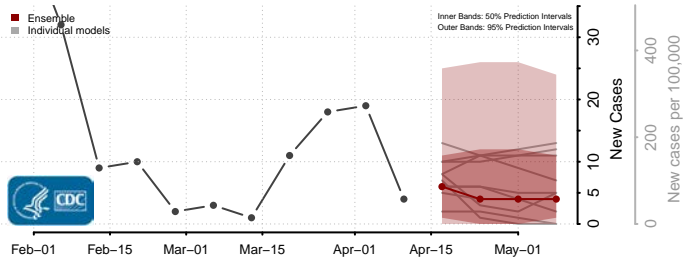

Pendleton County, West Virginia