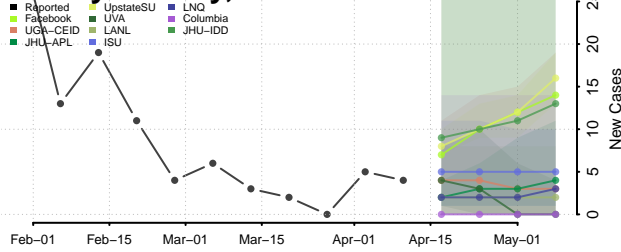

Liberty County, Florida