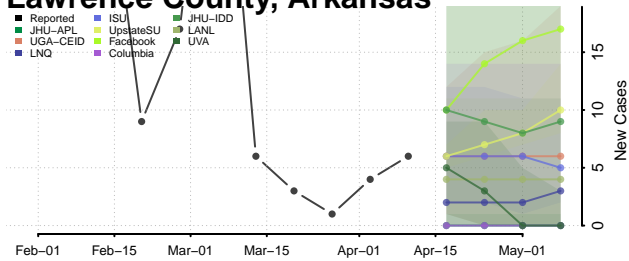

Lawrence County, Arkansas