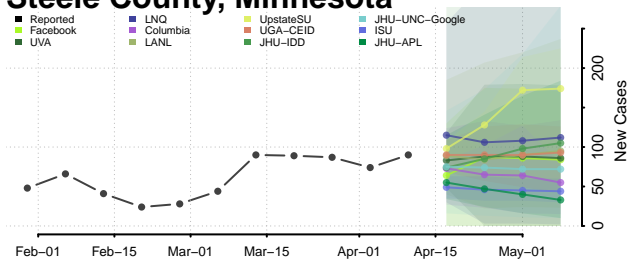

Steele County, Minnesota