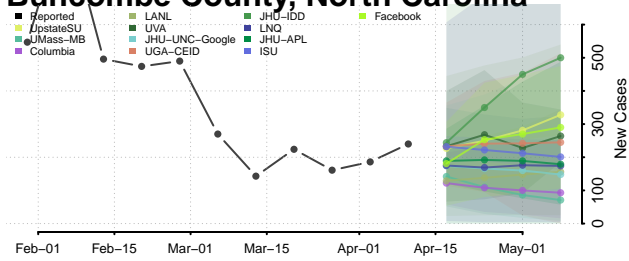

Buncombe County, North Carolina