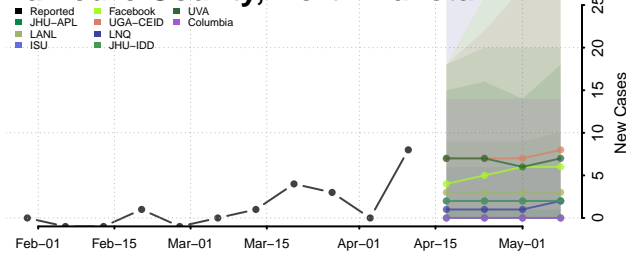

LaMoure County, North Dakota