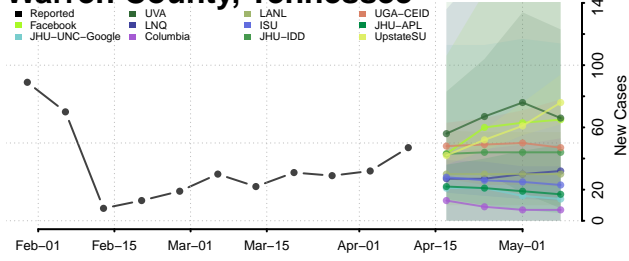

Warren County, Tennessee