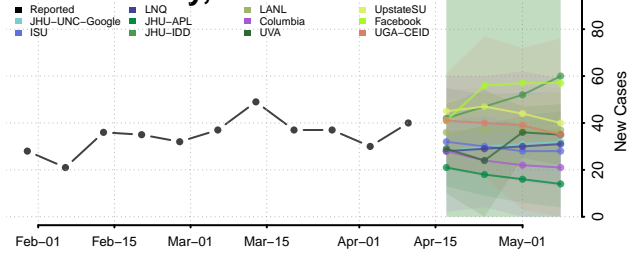

Stark County, North Dakota