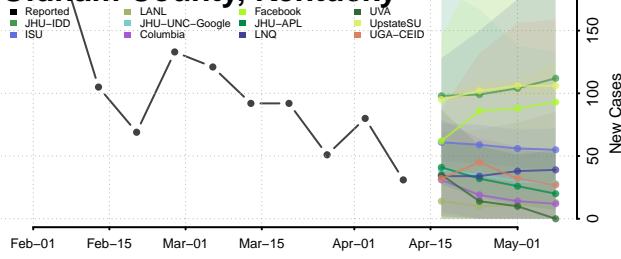

### Oldham County, Kentucky