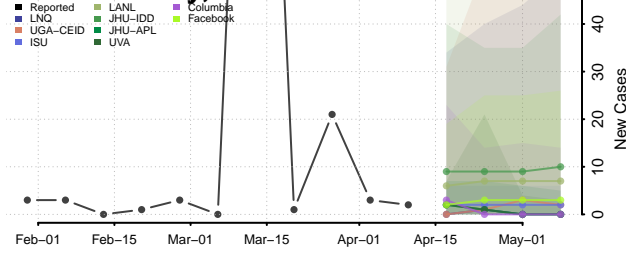

Knox County, Missouri