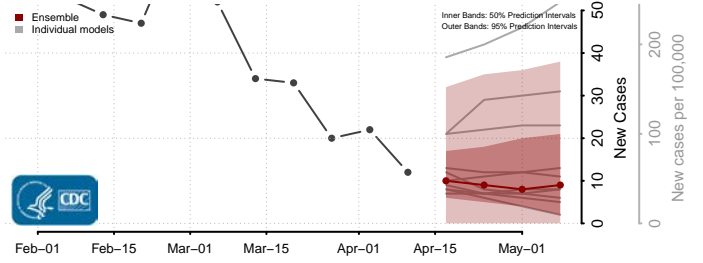

Newton County, Mississippi