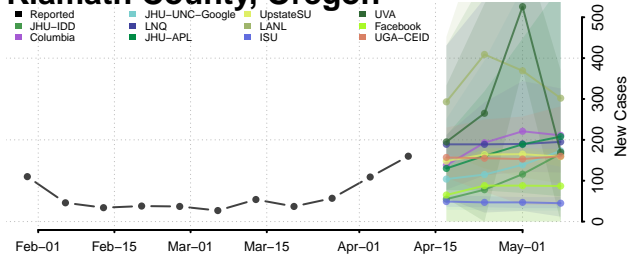

Klamath County, Oregon