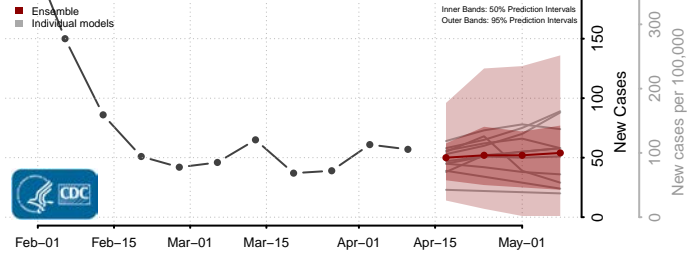

Lafayette County, Mississippi