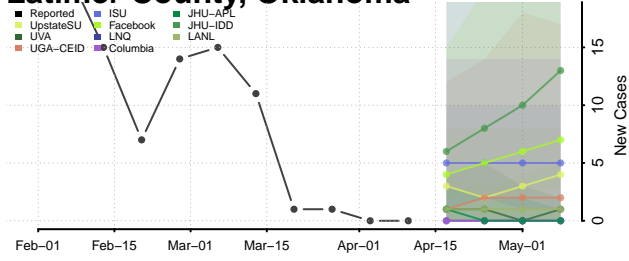

Latimer County, Oklahoma