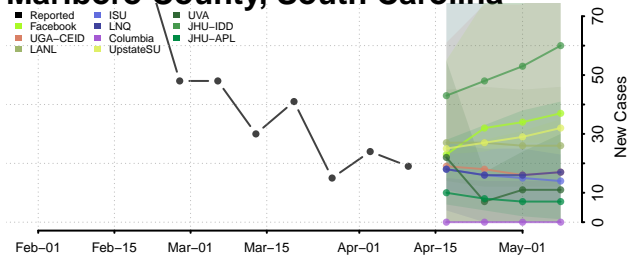

Marlboro County, South Carolina