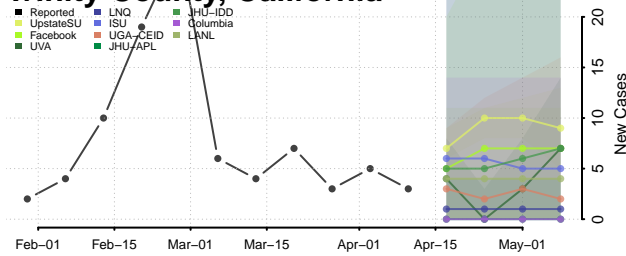

Trinity County, California