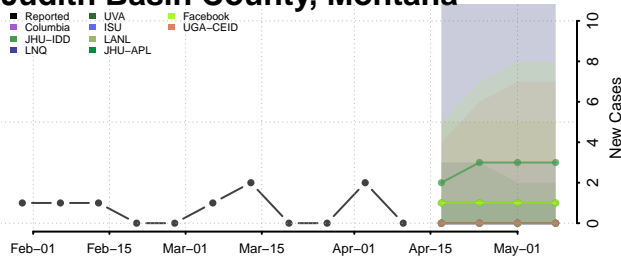

Judith Basin County, Montana