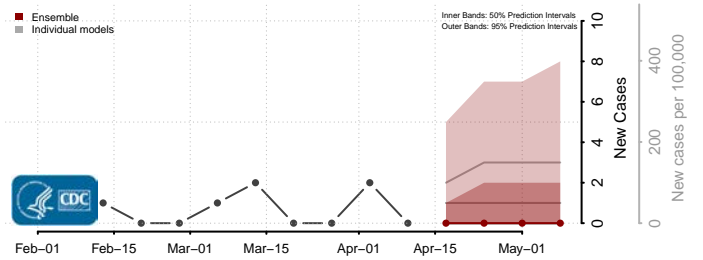

Judith Basin County, Montana