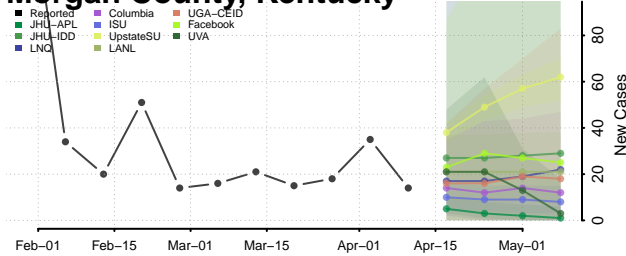

Morgan County, Kentucky