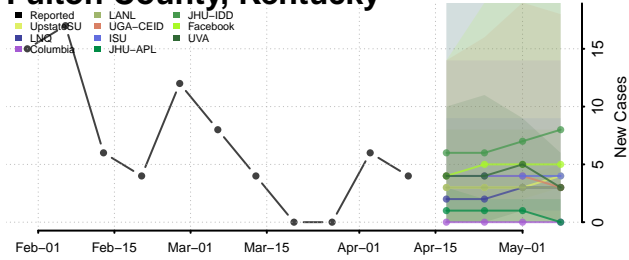

Fulton County, Kentucky