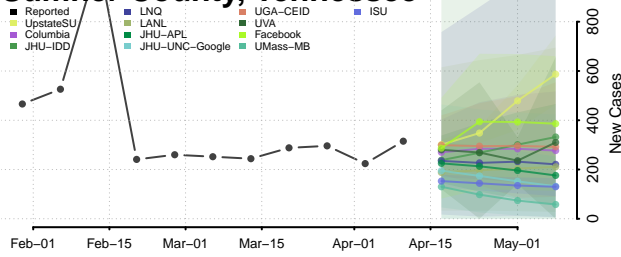

Sumner County, Tennessee