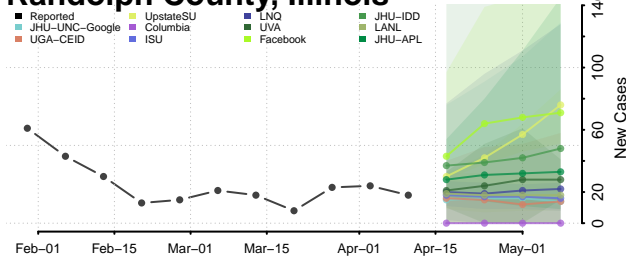

Randolph County, Illinois