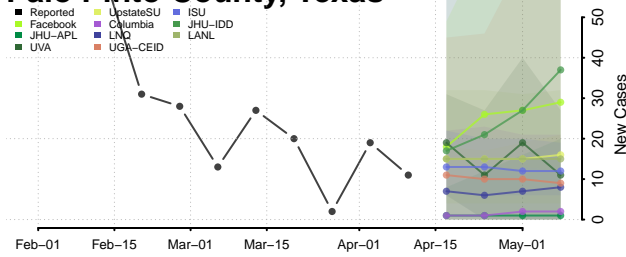

Palo Pinto County, Texas