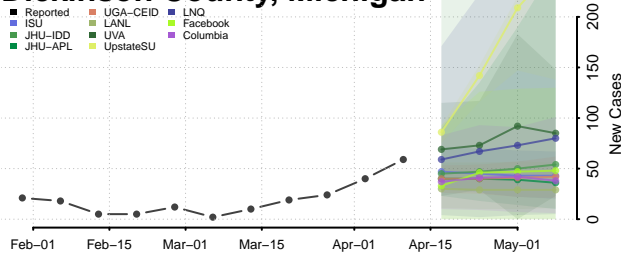

Dickinson County, Michigan