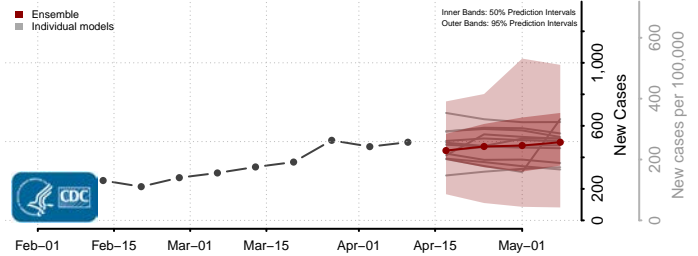

Minnehaha County, South Dakota