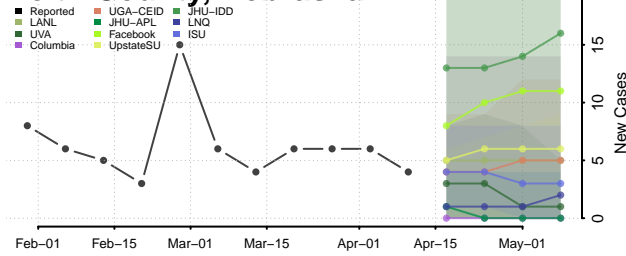

Keith County, Nebraska