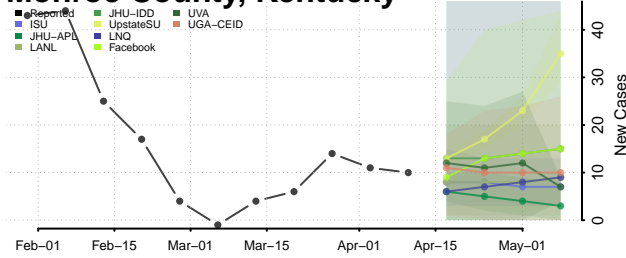

Monroe County, Kentucky