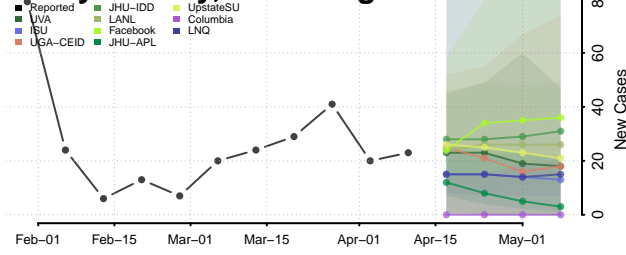

Hardy County, West Virginia