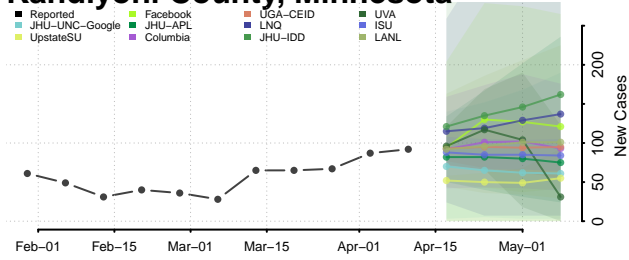

Kandiyohi County, Minnesota