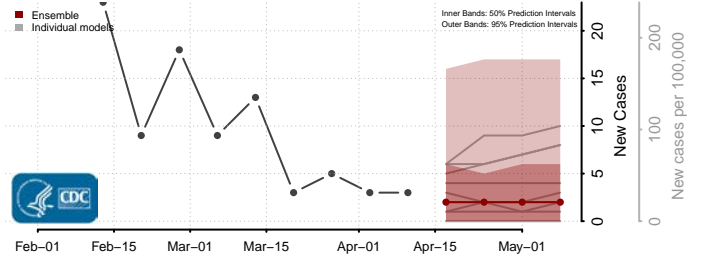

Tunica County, Mississippi