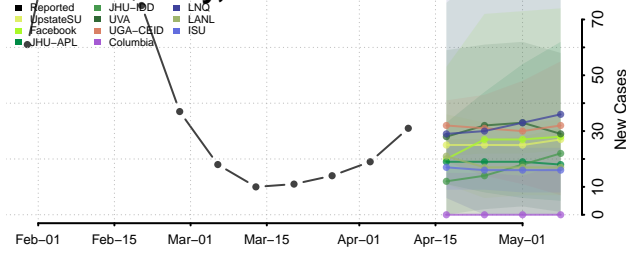

Grand County, Colorado