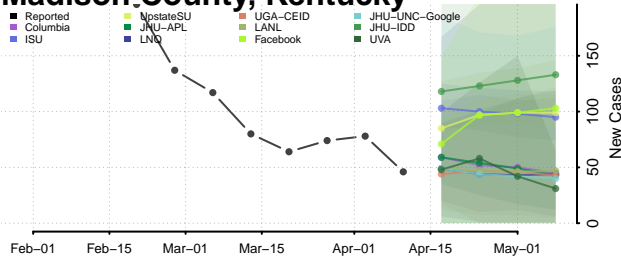

### Madison County, Kentucky