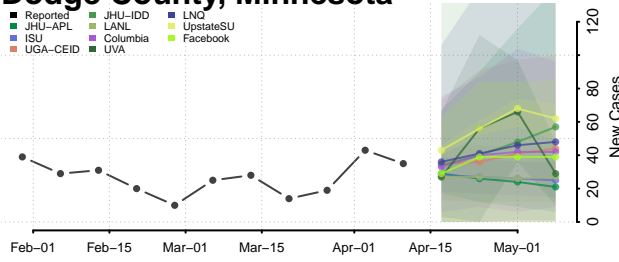

Dodge County, Minnesota