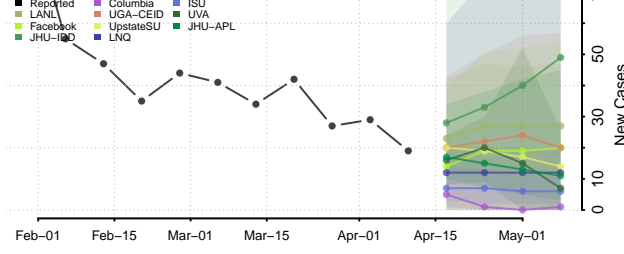

Hampton County, South Carolina