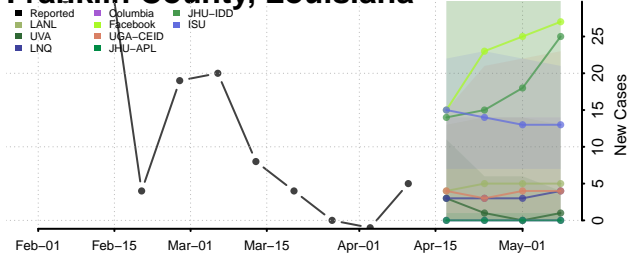

Franklin County, Louisiana