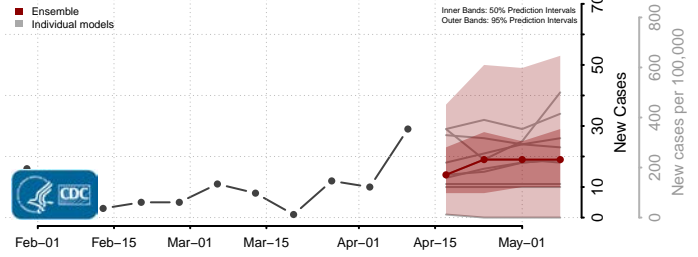

Murray County, Minnesota