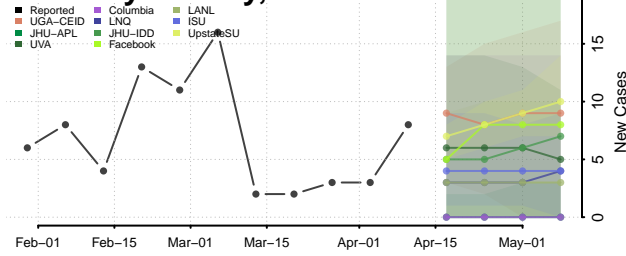

McHenry County, North Dakota