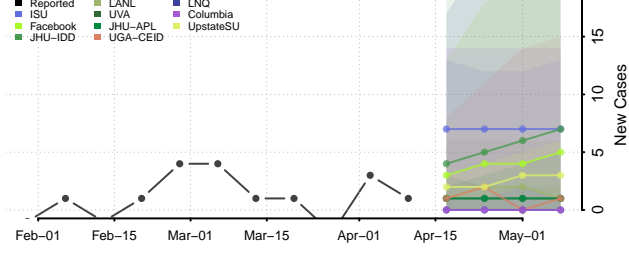

Stanton County, Nebraska