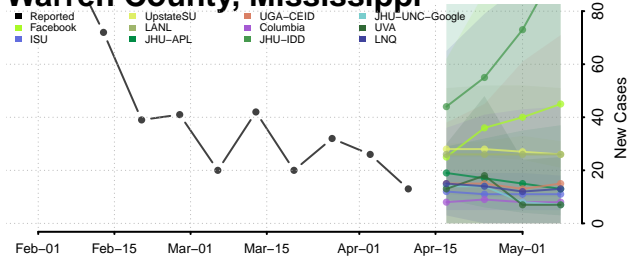

Warren County, Mississippi