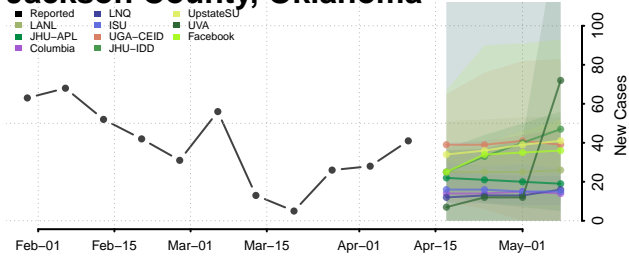

Jackson County, Oklahoma