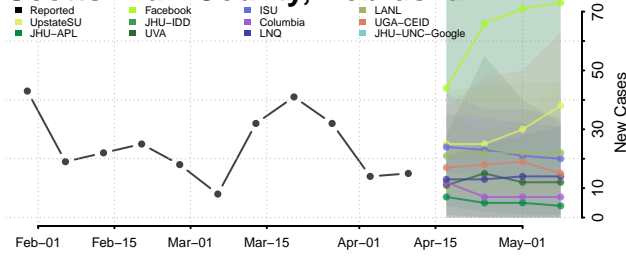

### Scotts Bluff County, Nebraska