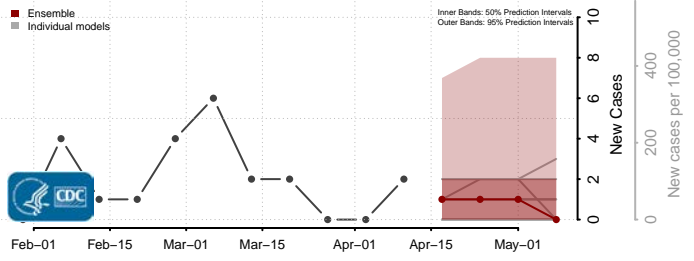

### Haakon County, South Dakota