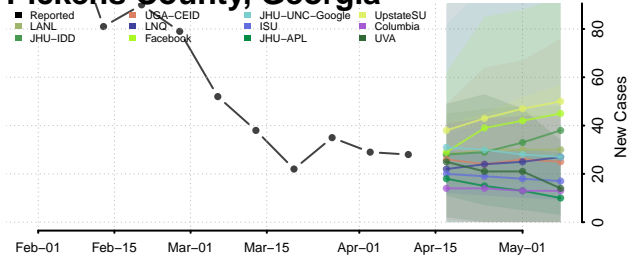

Pickens County, Georgia