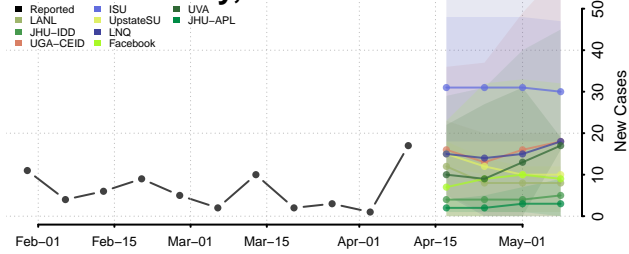

Kittson County, Minnesota