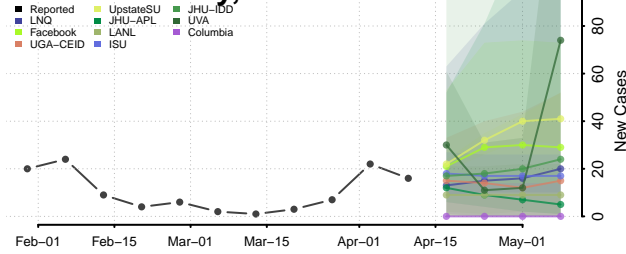

Warren County, Illinois