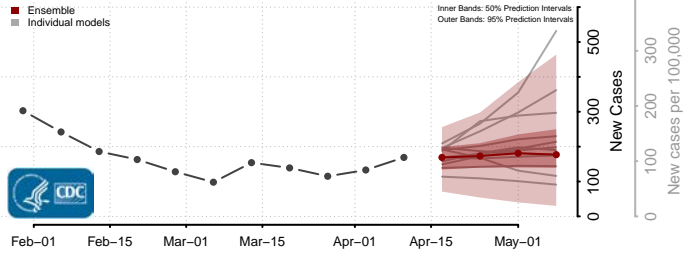

Olmsted County, Minnesota