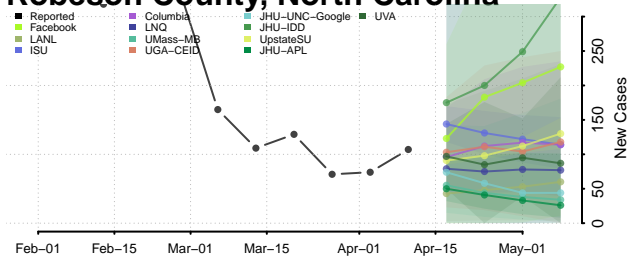

Robeson County, North Carolina