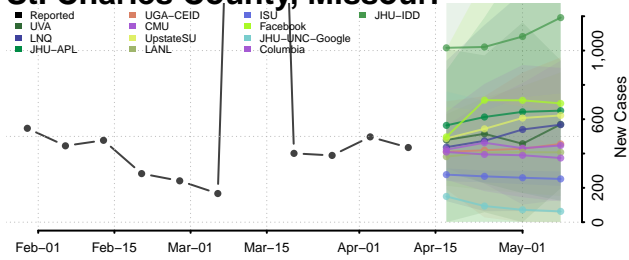

St. Charles County, Missouri