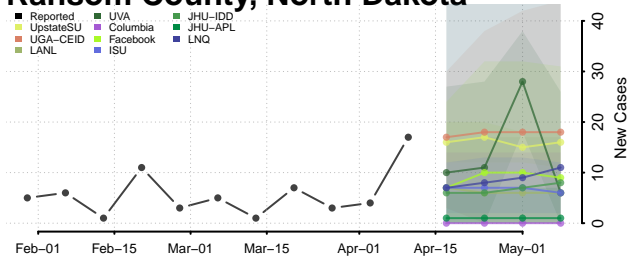

Ransom County, North Dakota