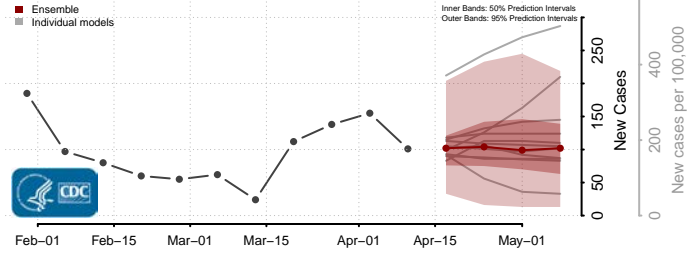

Jefferson County, West Virginia