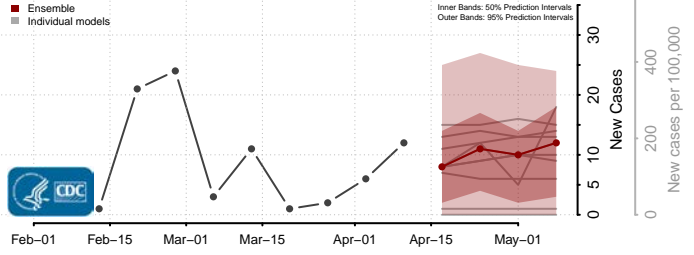

### Norman County, Minnesota