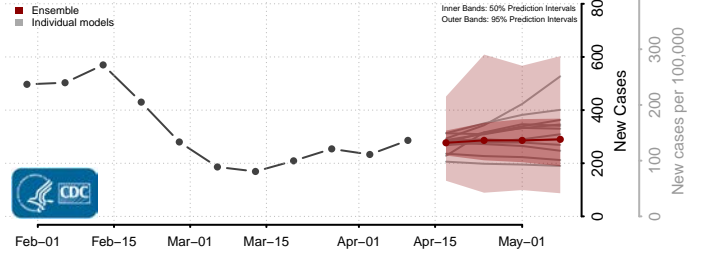

Champaign County, Illinois