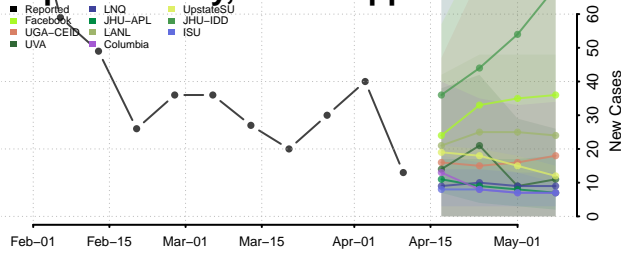

Copiah County, Mississippi