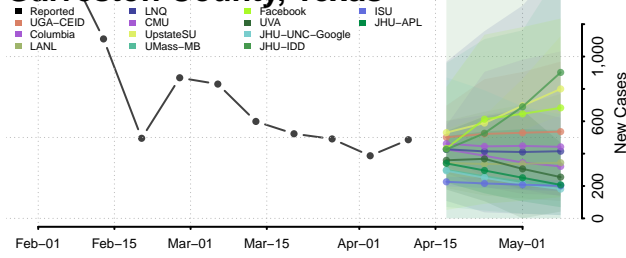

Galveston County, Texas