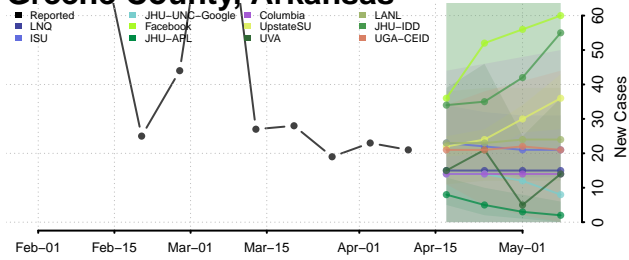

### Greene County, Arkansas