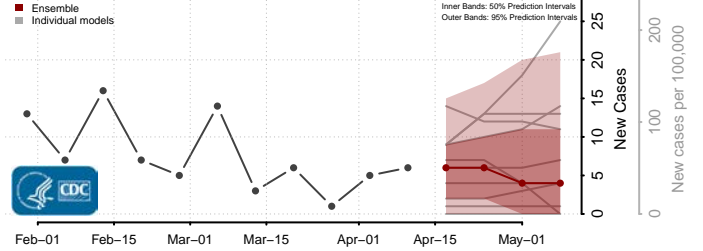

Chickasaw County, Iowa