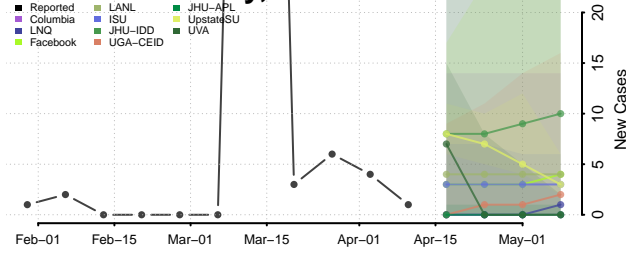

Atchison County, Missouri