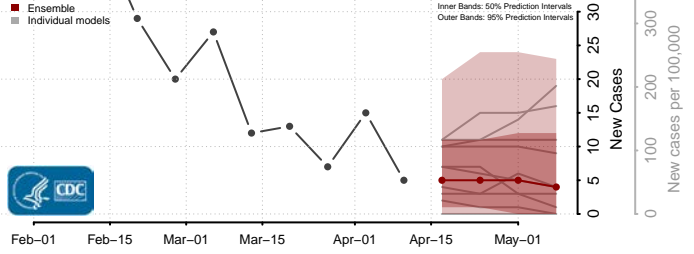

Jones County, North Carolina