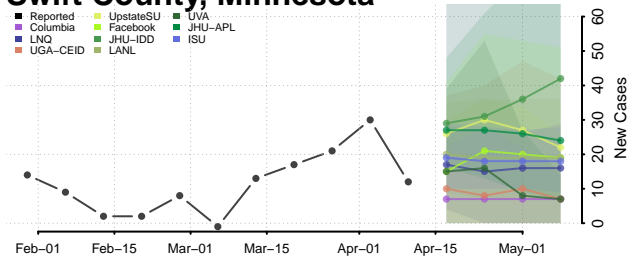

Swift County, Minnesota