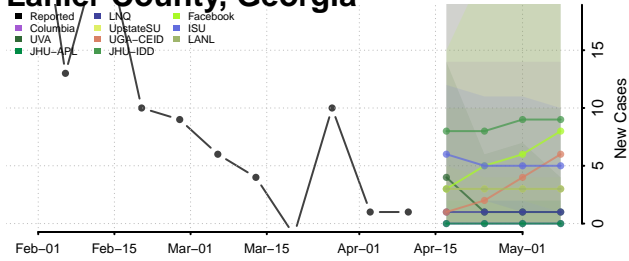

Lanier County, Georgia