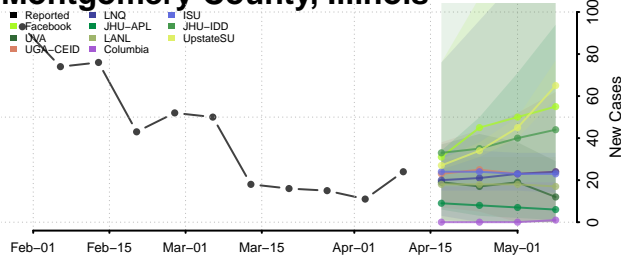

Montgomery County, Illinois