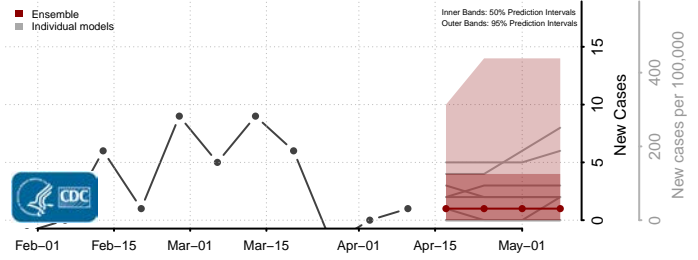

Hand County, South Dakota