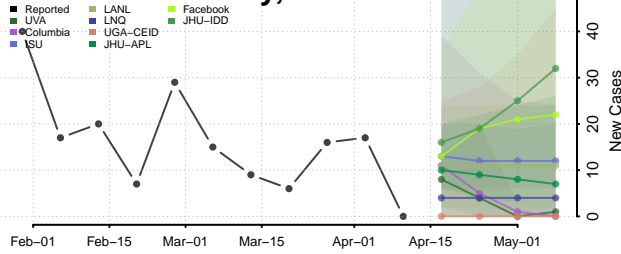

Concordia County, Louisiana