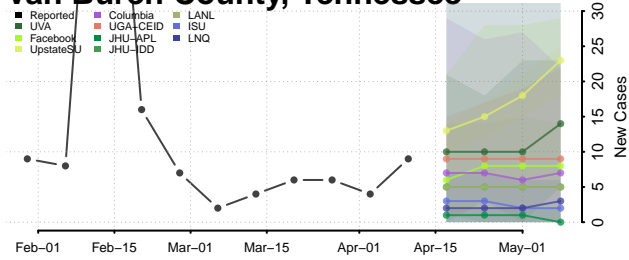

Van Buren County, Tennessee