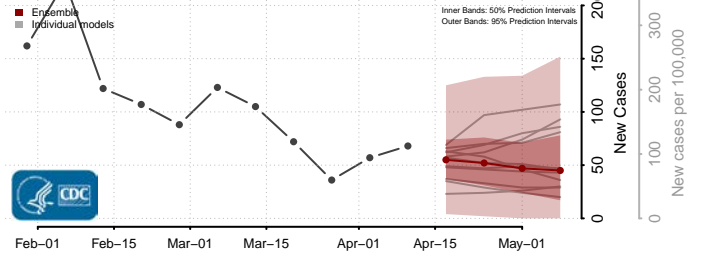

Granville County, North Carolina