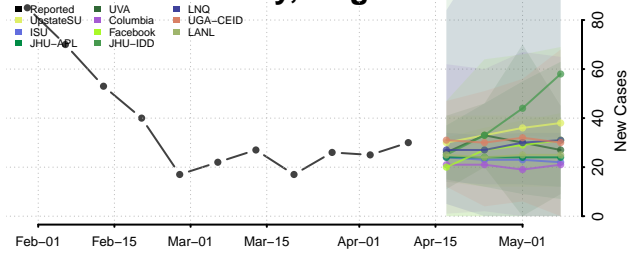

Goochland County, Virginia