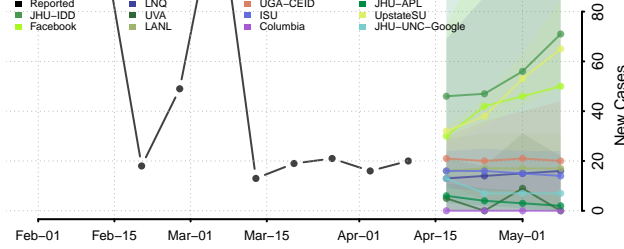

Mississippi County, Arkansas