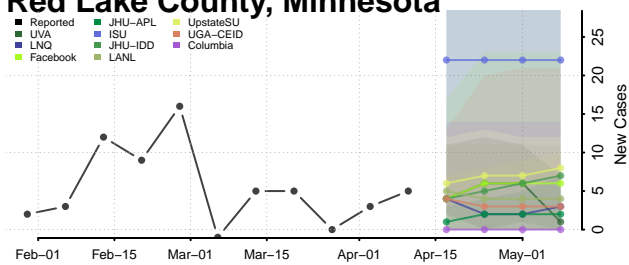

Red Lake County, Minnesota