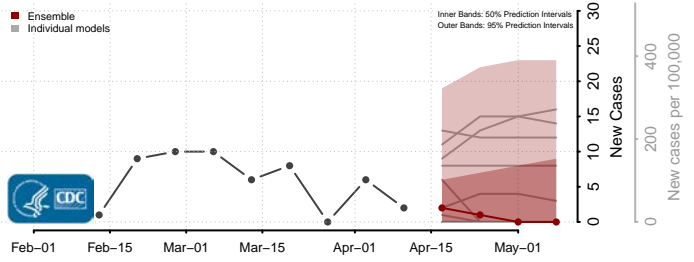

Dewey County, South Dakota