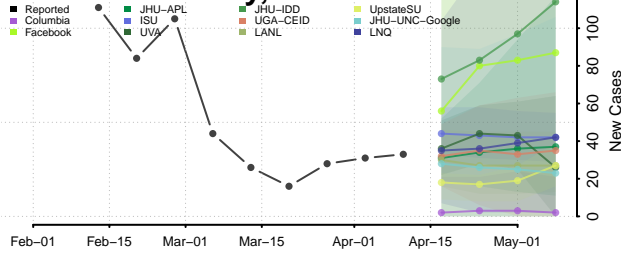

Dearborn County, Indiana