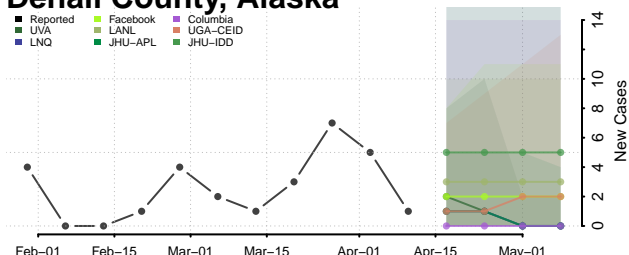

Denali County, Alaska