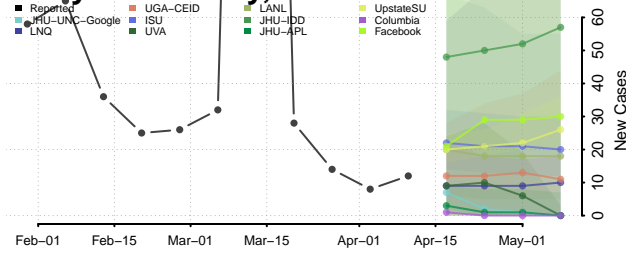

Lafayette County, Missouri