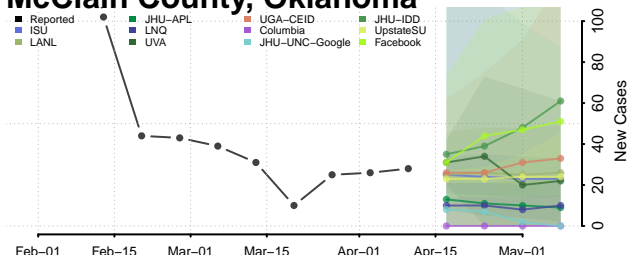

McClain County, Oklahoma