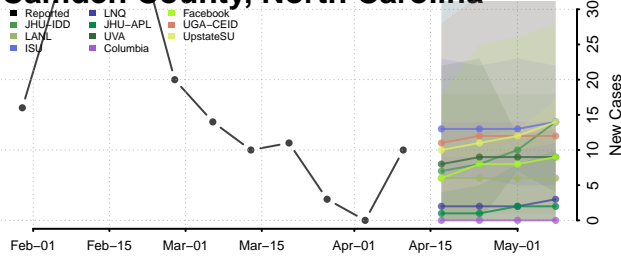

Camden County, North Carolina