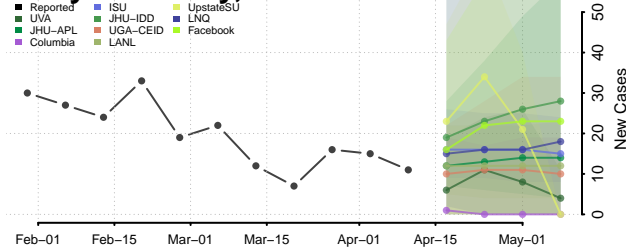

Sawyer County, Wisconsin