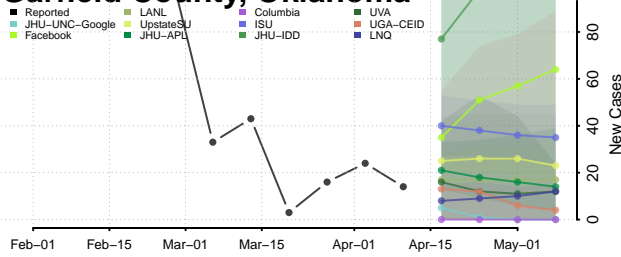

### Garvin County, Oklahoma