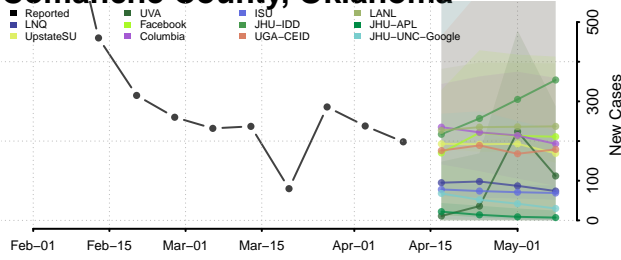

Comanche County, Oklahoma