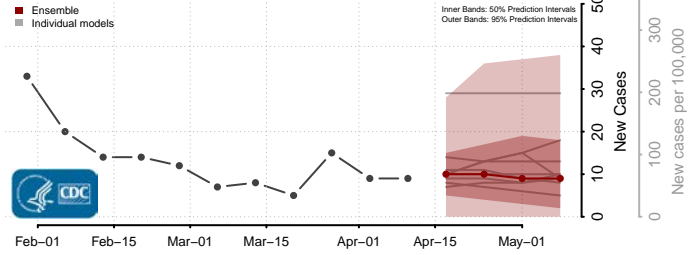

Falls Church County, Virginia