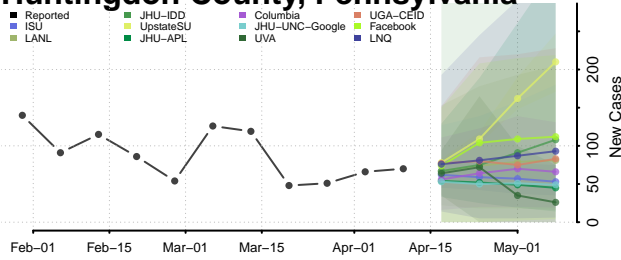

Huntingdon County, Pennsylvania