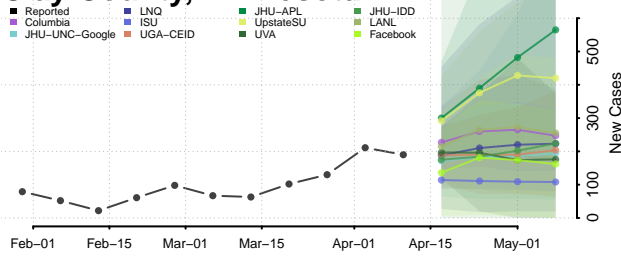

Clay County, Minnesota