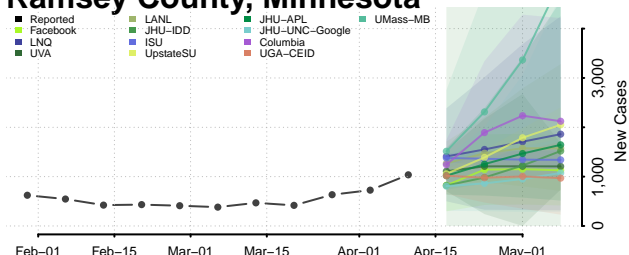

Ramsey County, Minnesota