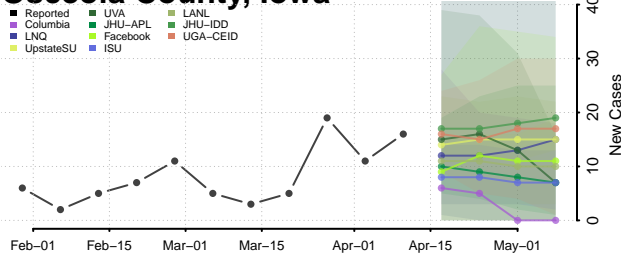

Osceola County, Iowa