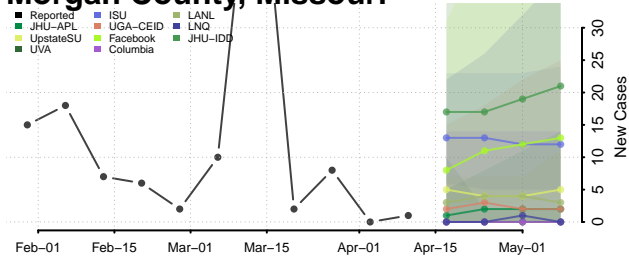

Morgan County, Missouri