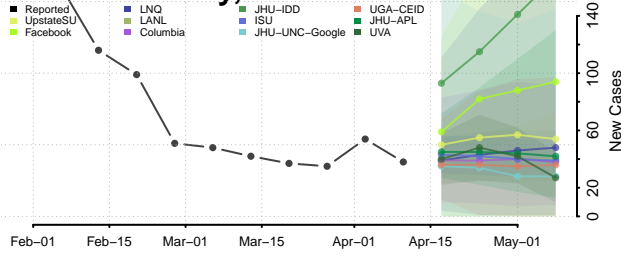

Warrick County, Indiana