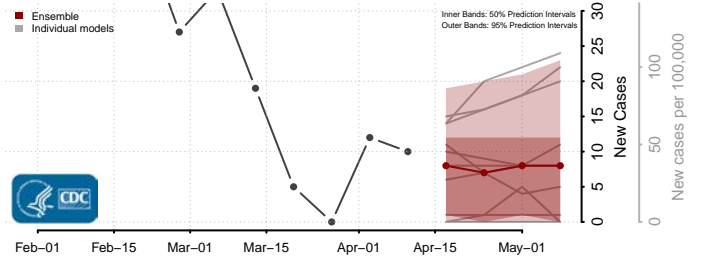

Tippah County, Mississippi