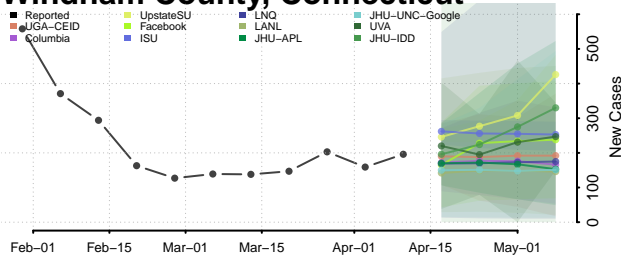

Windham County, Connecticut