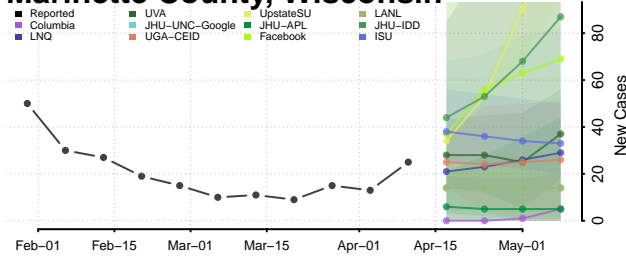

Marinette County, Wisconsin