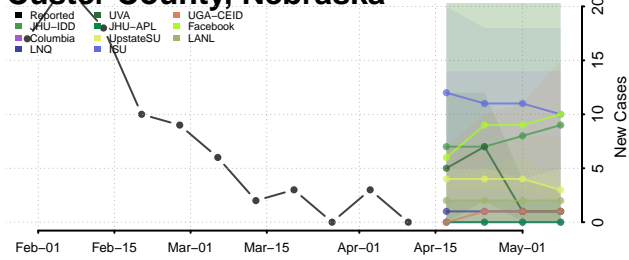

Custer County, Nebraska