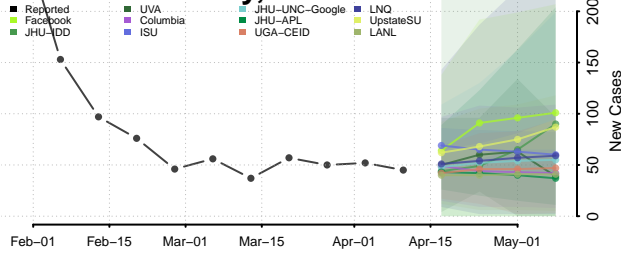

Herkimer County, New York