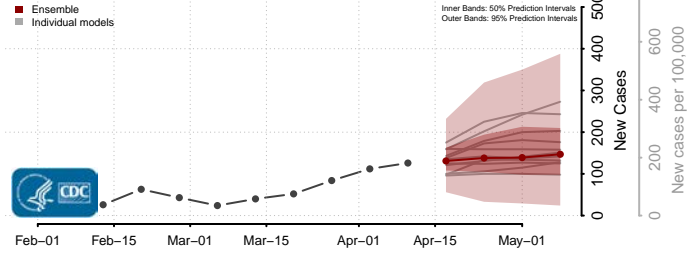

Grand Forks County, North Dakota