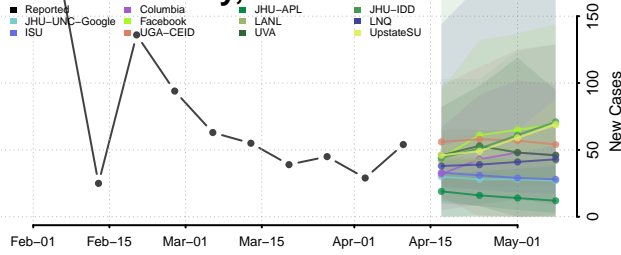

Loudon County, Tennessee