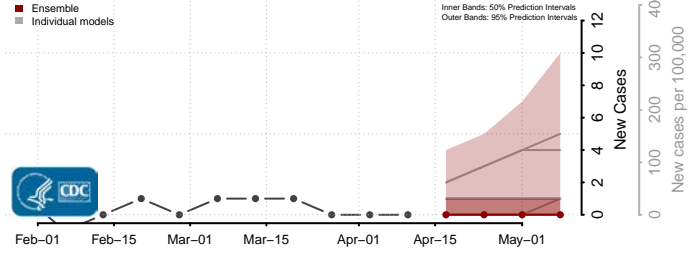

Emmons County, North Dakota