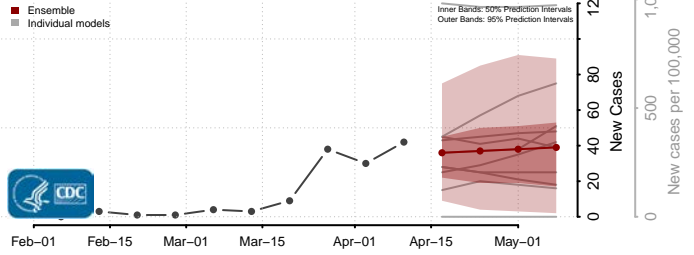

Koochiching County, Minnesota