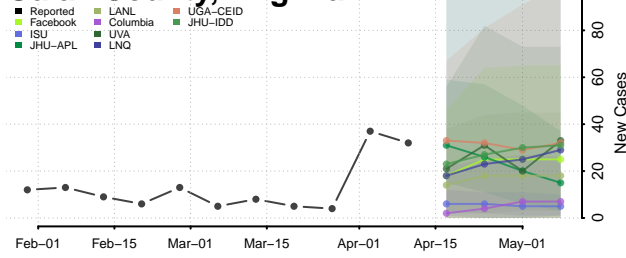

Galax County, Virginia