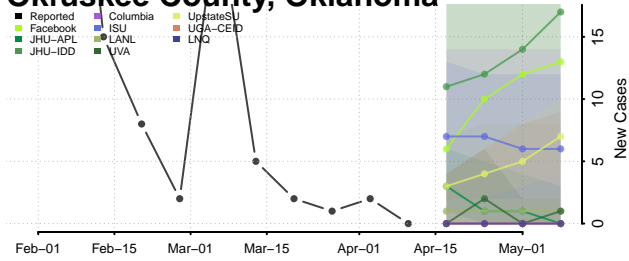

Okfuskee County, Oklahoma