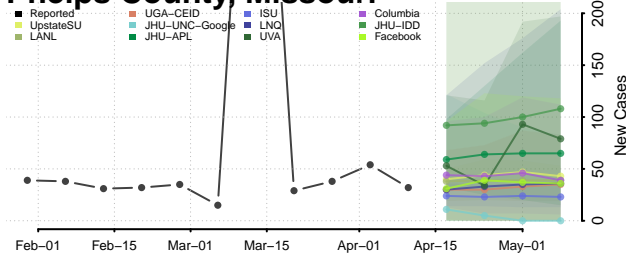

Phelps County, Missouri