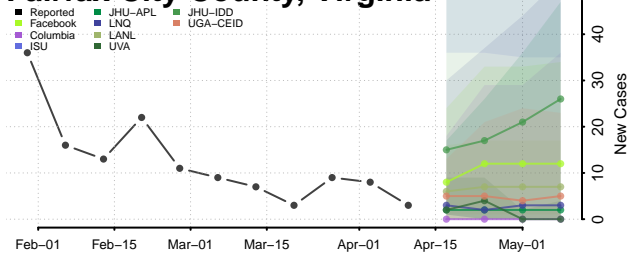

Fairfax City County, Virginia