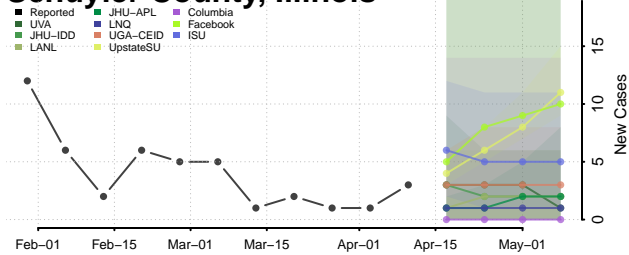

Schuyler County, Illinois