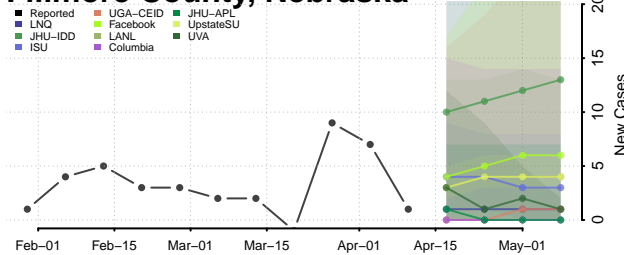

Fillmore County, Nebraska