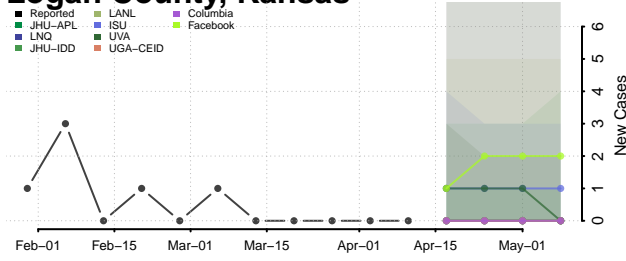

Logan County, Kansas