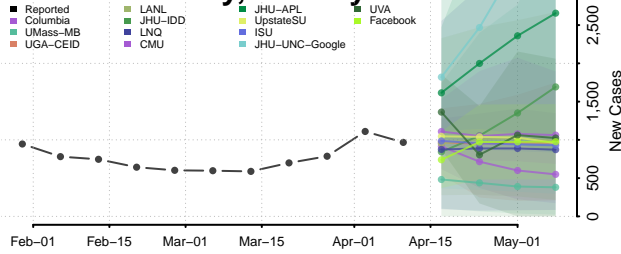

Chester County, Pennsylvania