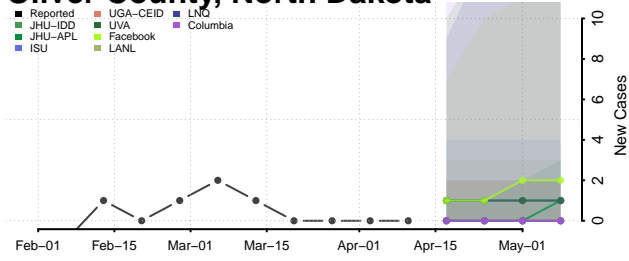

### Pembina County, North Dakota