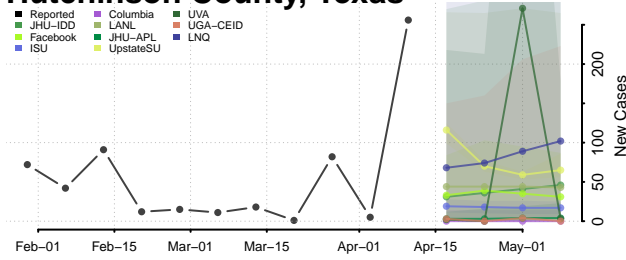

Hutchinson County, Texas