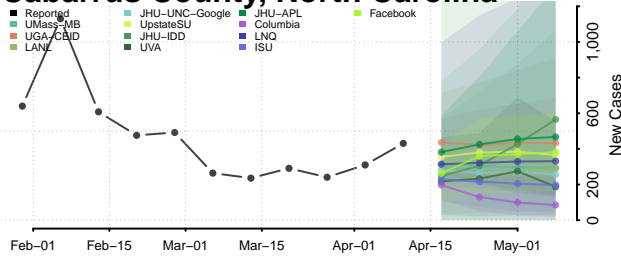

Cabarrus County, North Carolina