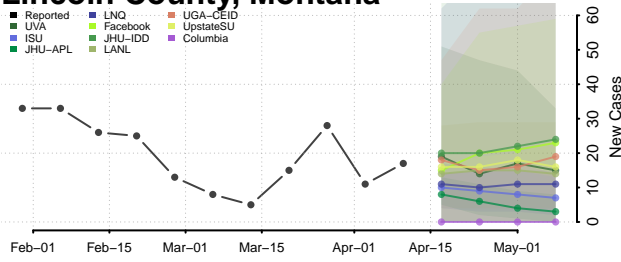

Lincoln County, Montana