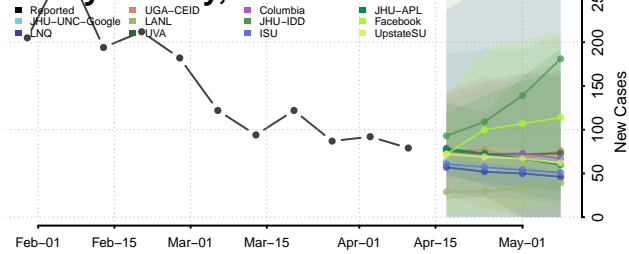

Stanly County, North Carolina