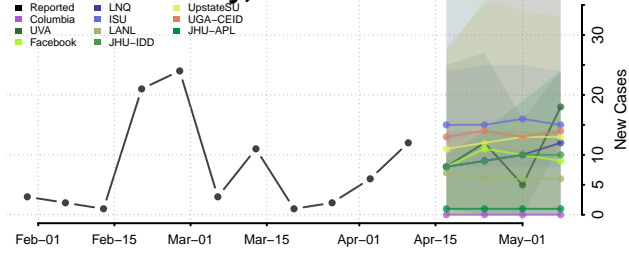

Norman County, Minnesota