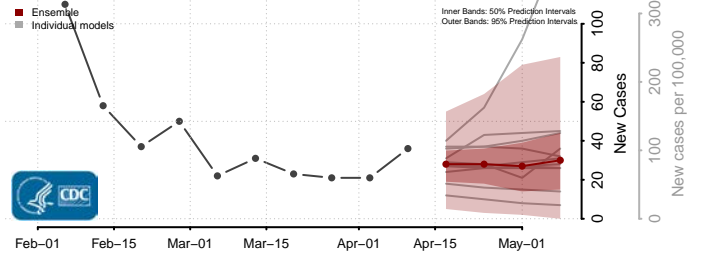

Greenup County, Kentucky