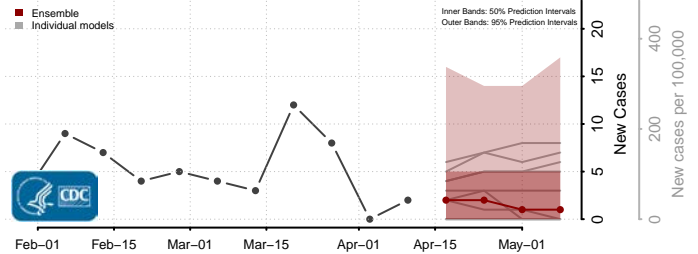

Calhoun County, Illinois