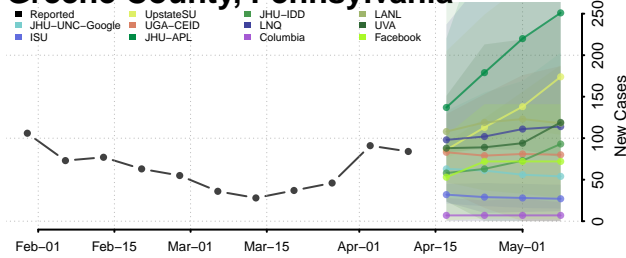

Greene County, Pennsylvania