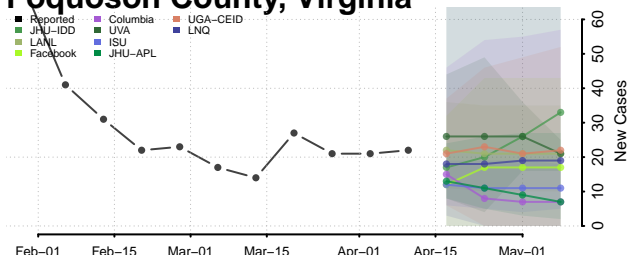

Poquoson County, Virginia