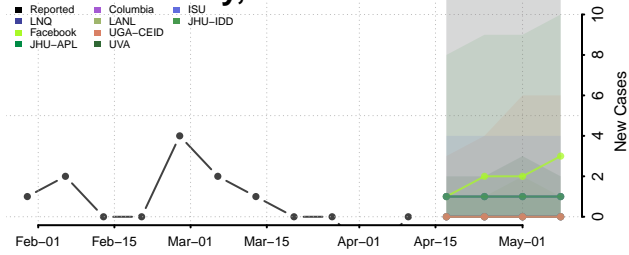

Jerauld County, South Dakota