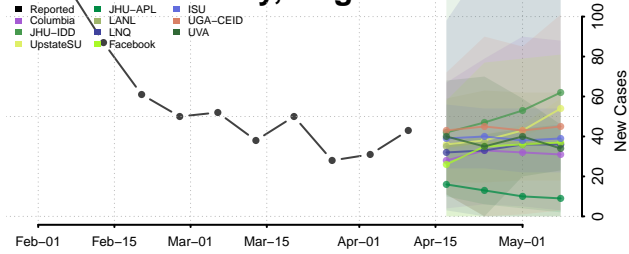

Dinwiddie County, Virginia