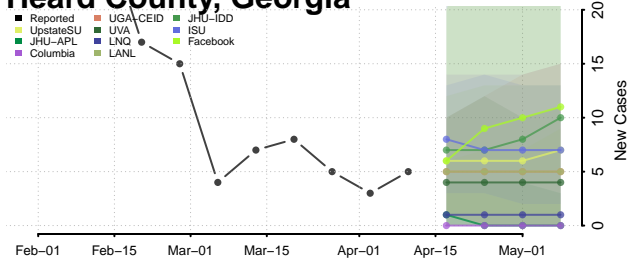

Heard County, Georgia