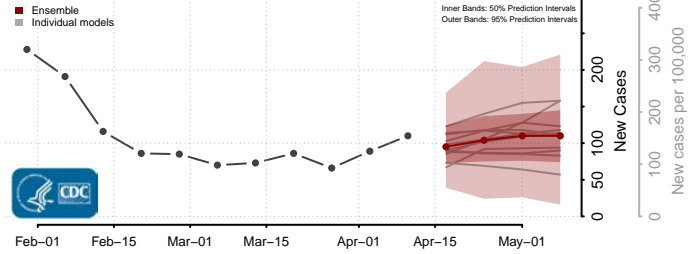

Fauquier County, Virginia