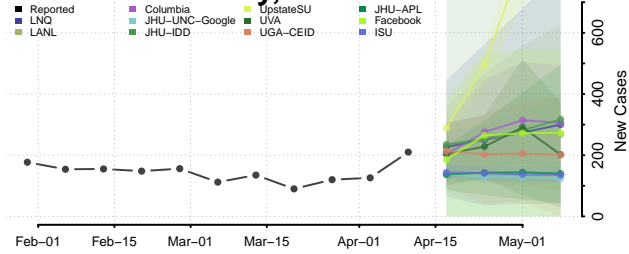

Kankakee County, Illinois