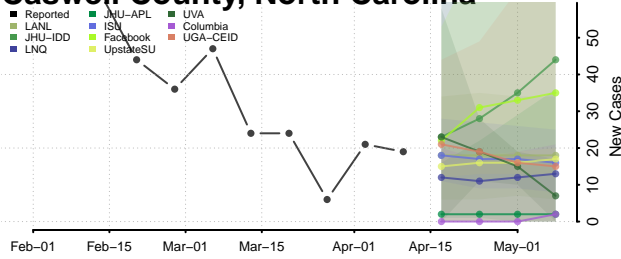

Caswell County, North Carolina