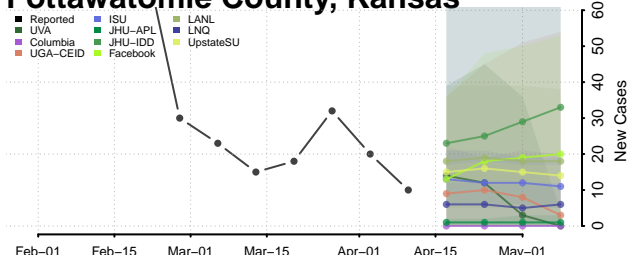

Pottawatomie County, Kansas