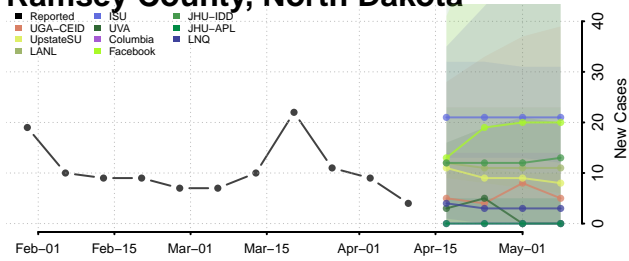

Ramsey County, North Dakota