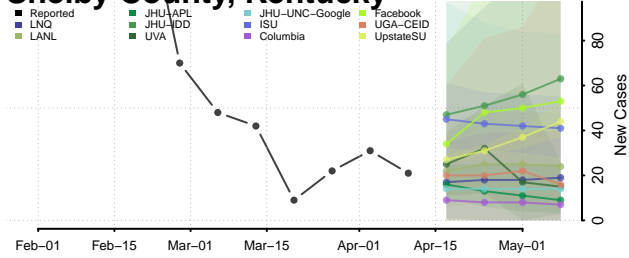

Shelby County, Kentucky