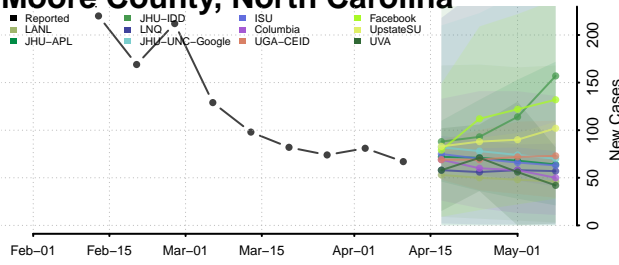

Moore County, North Carolina