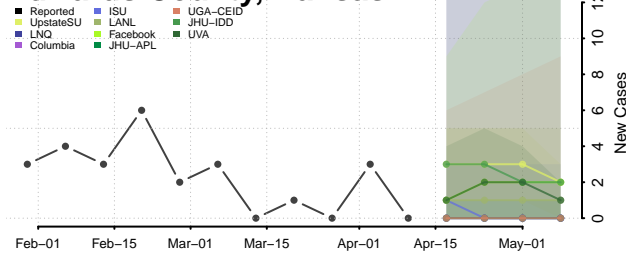

Edwards County, Kansas