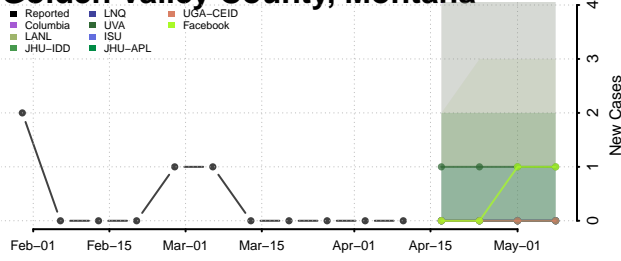

Golden Valley County, Montana