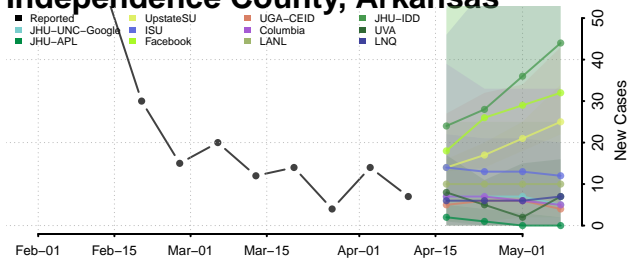

Independence County, Arkansas