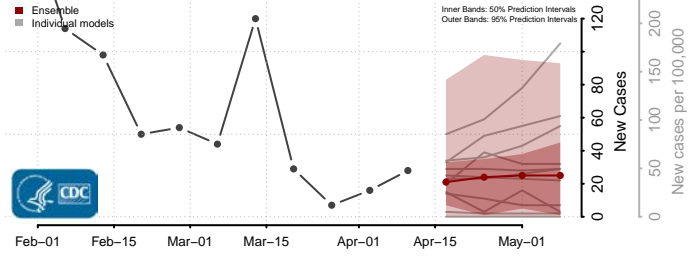

Lowndes County, Mississippi