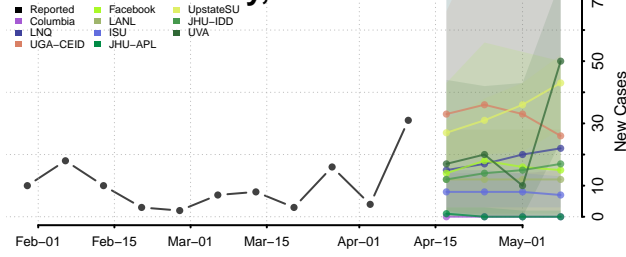

Ochiltree County, Texas