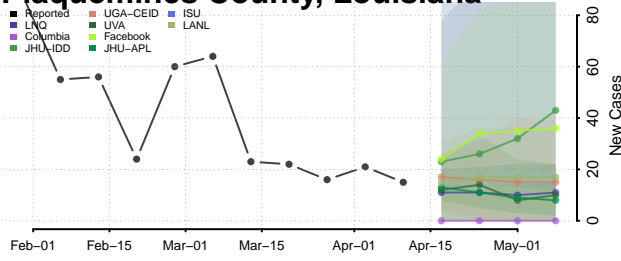

Plaquemines County, Louisiana