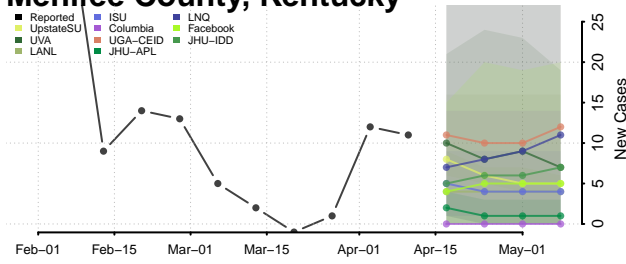

Menifee County, Kentucky