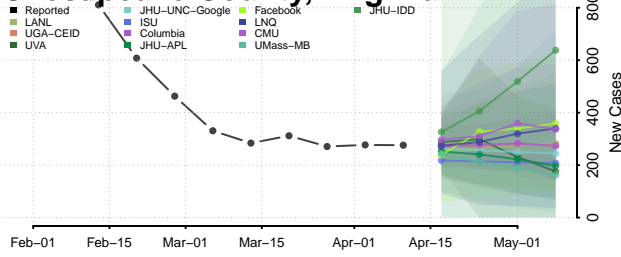

Chesapeake County, Virginia