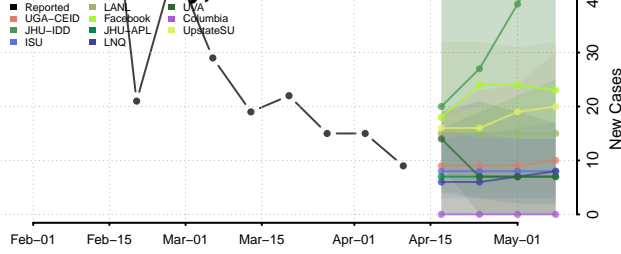

Llano County, Texas