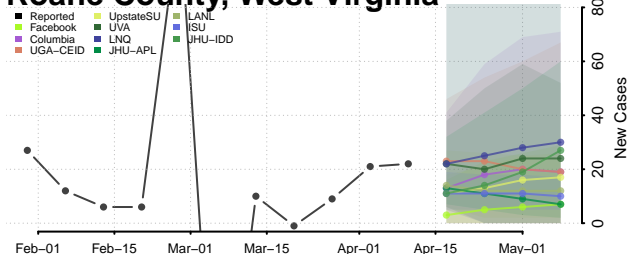

Roane County, West Virginia