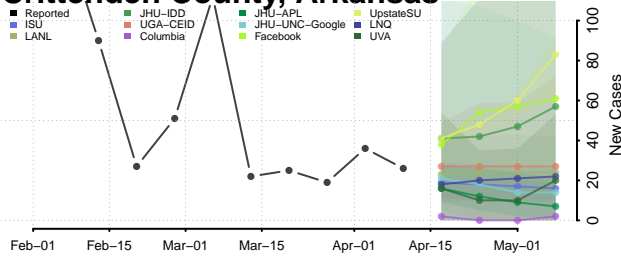

Crittenden County, Arkansas