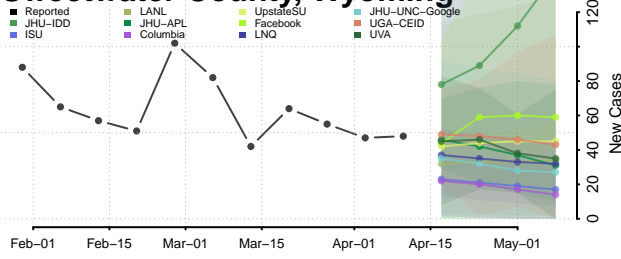

Sweetwater County, Wyoming