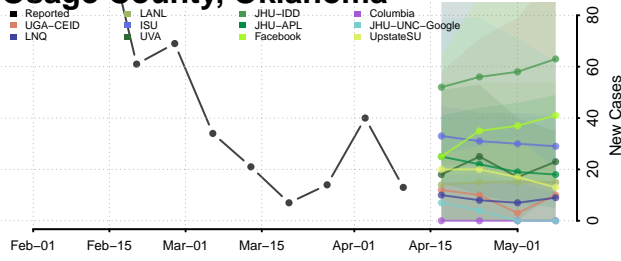

Osage County, Oklahoma