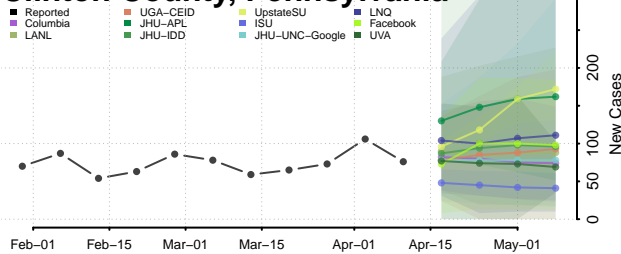

Clinton County, Pennsylvania