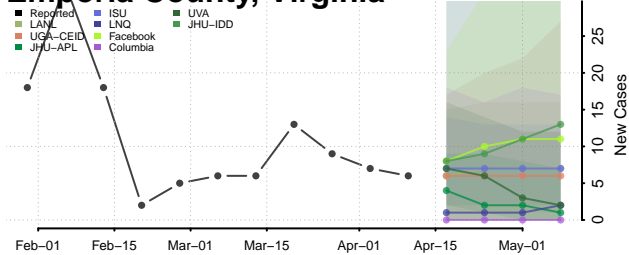

Emporia County, Virginia