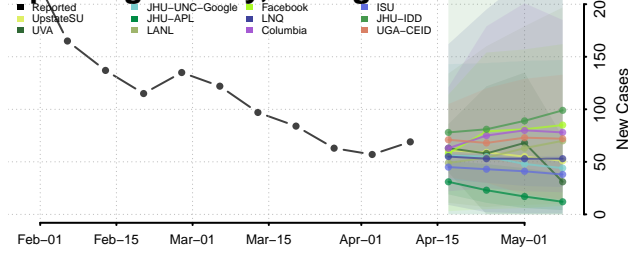

Spalding County, Georgia