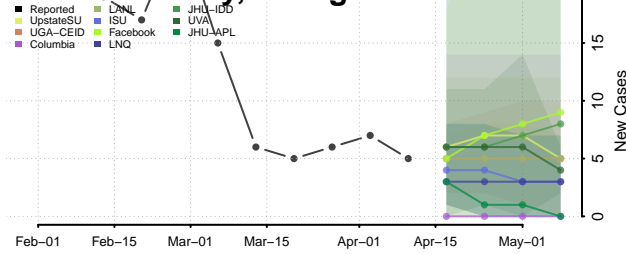

Lincoln County, Georgia