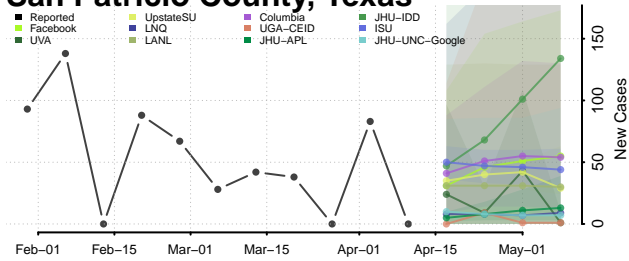

San Patricio County, Texas