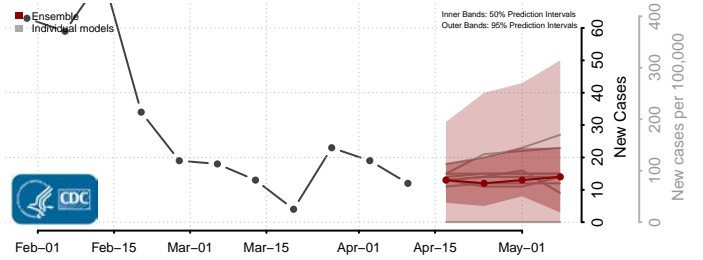

Lewis County, West Virginia