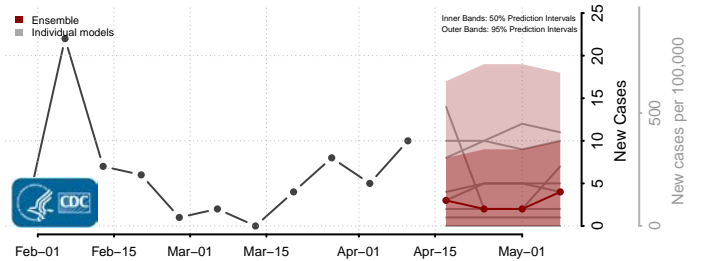

Harmon County, Oklahoma