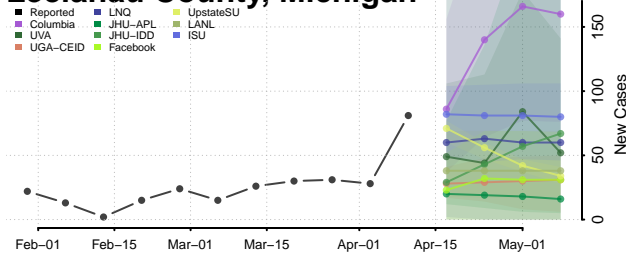

Leelanau County, Michigan