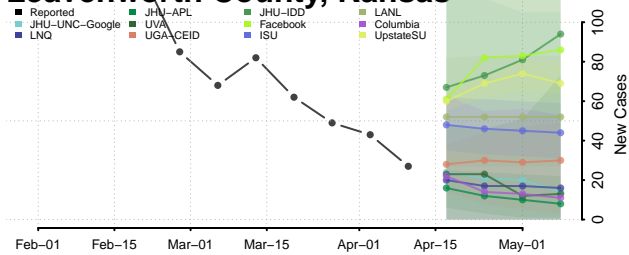

Leavenworth County, Kansas