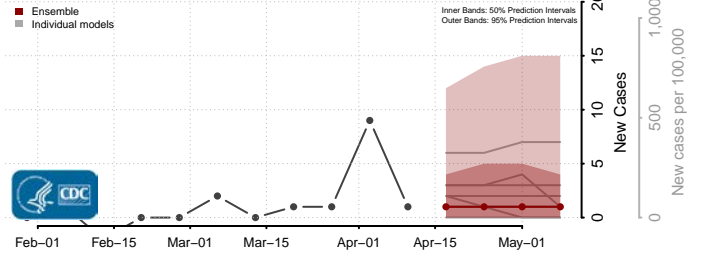

Logan County, North Dakota