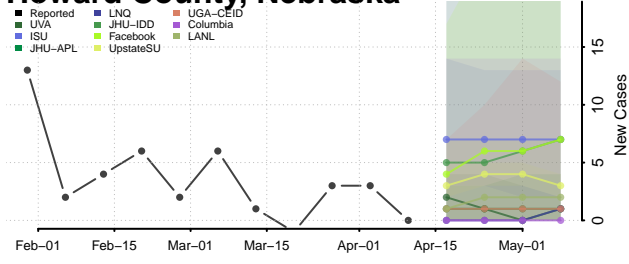

Howard County, Nebraska