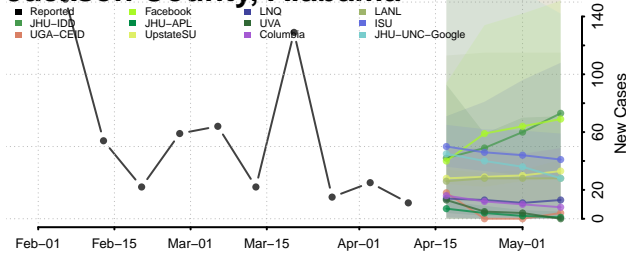

Jackson County, Alabama