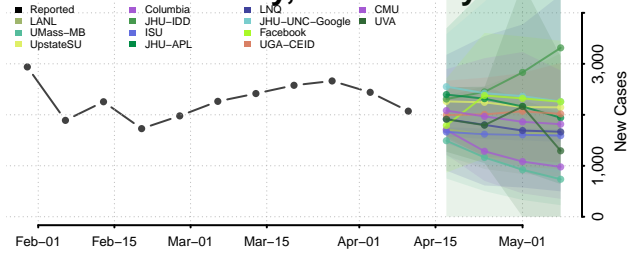

Monmouth County, New Jersey