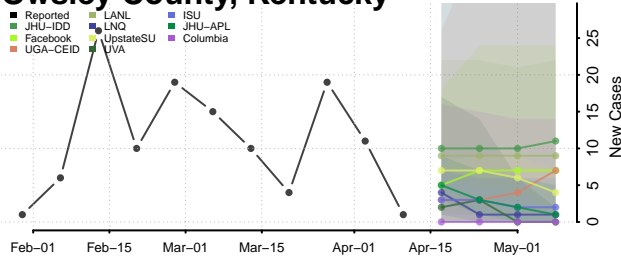

Owsley County, Kentucky