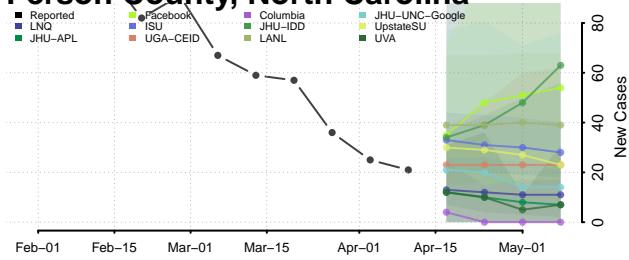

Person County, North Carolina