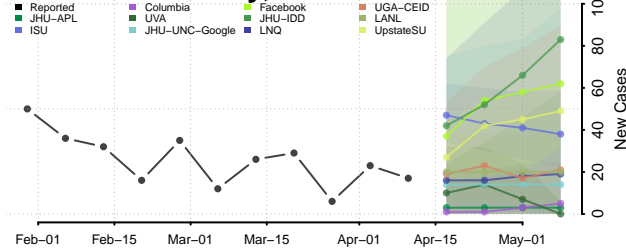

Shawano County, Wisconsin