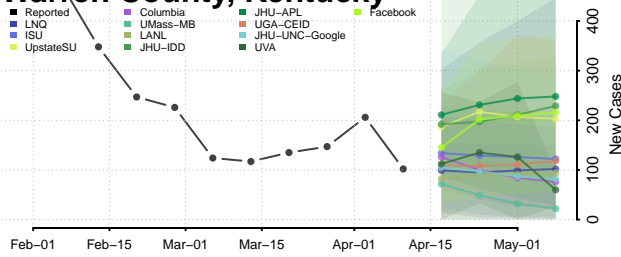

Warren County, Kentucky