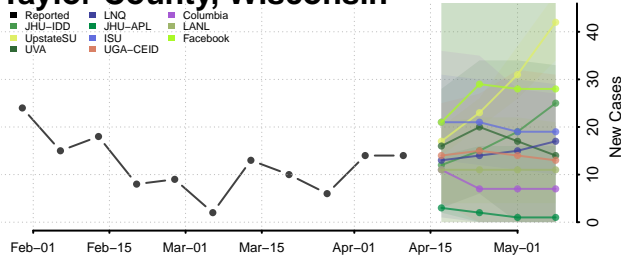

Taylor County, Wisconsin