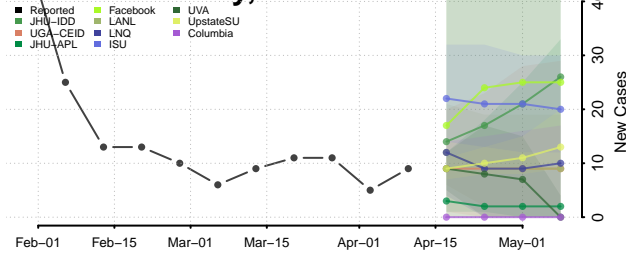

Franklin County, Indiana