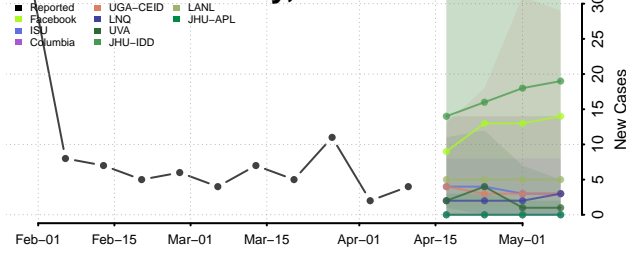

Clearwater County, Idaho