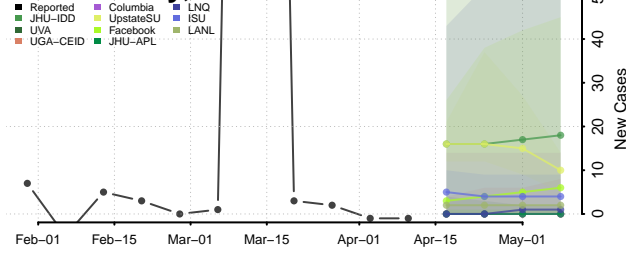

Iron County, Missouri