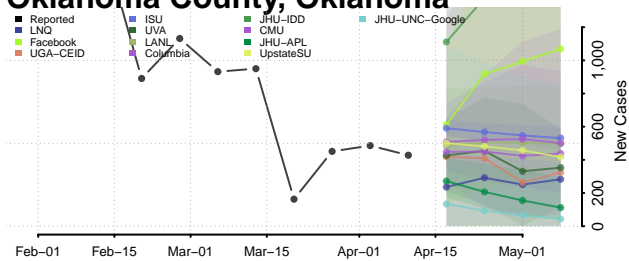

Oklahoma County, Oklahoma