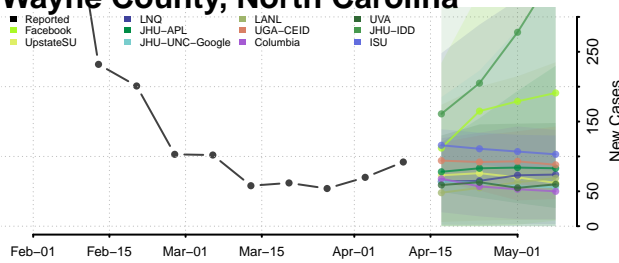

Wayne County, North Carolina