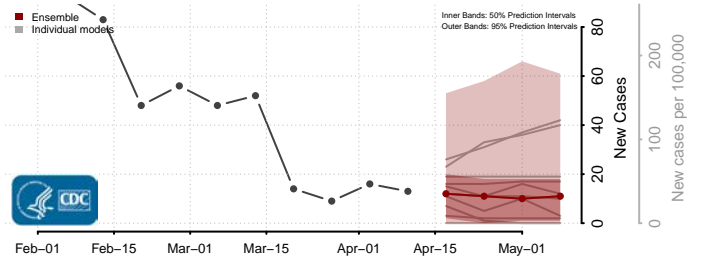

Panola County, Mississippi