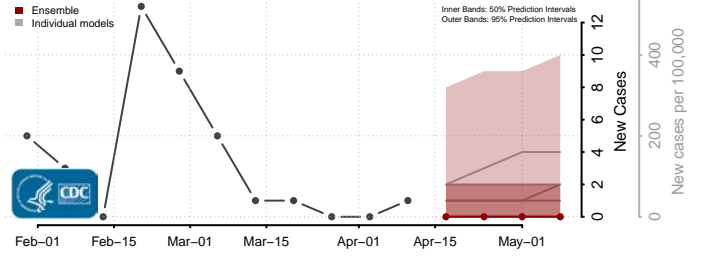

Hettinger County, North Dakota