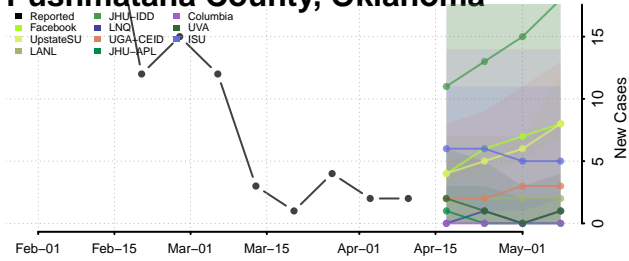

Pushmataha County, Oklahoma