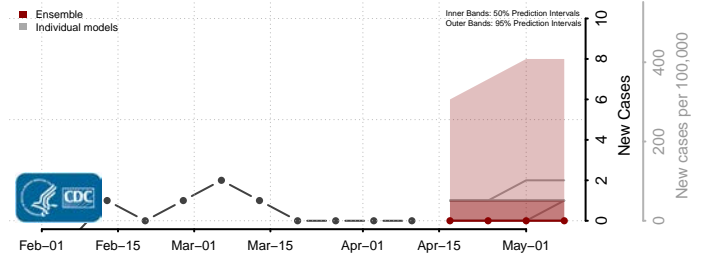

Oliver County, North Dakota