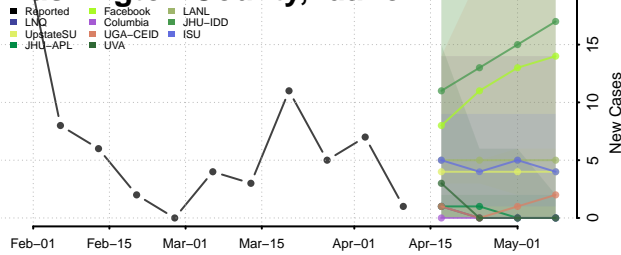

Washington County, Idaho