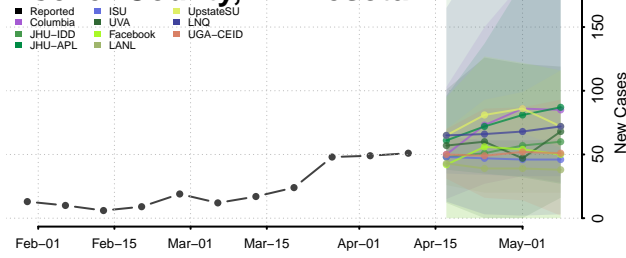

Meeker County, Minnesota