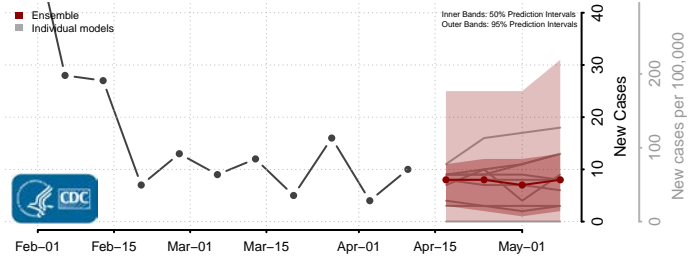

Craig County, Oklahoma