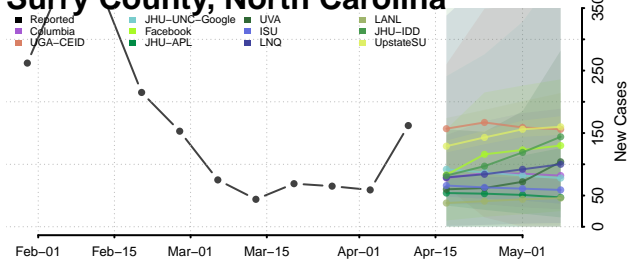

Surry County, North Carolina