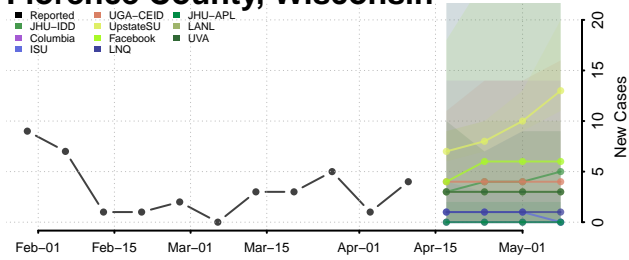

Florence County, Wisconsin