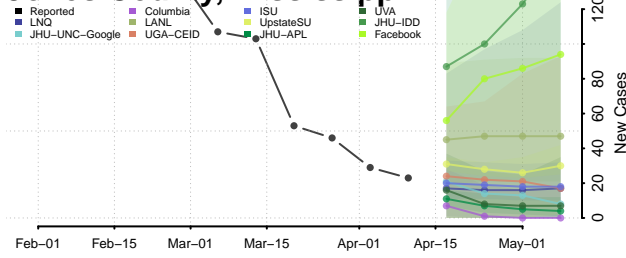

Jones County, Mississippi