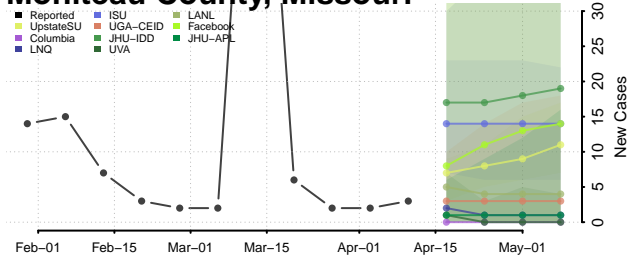

Moniteau County, Missouri