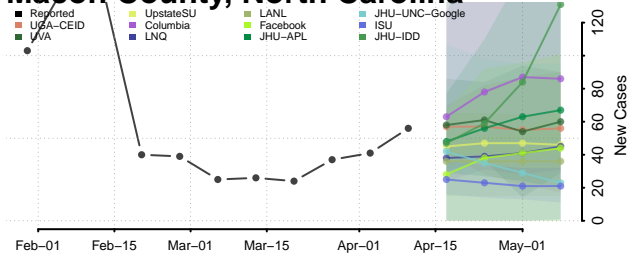

Macon County, North Carolina