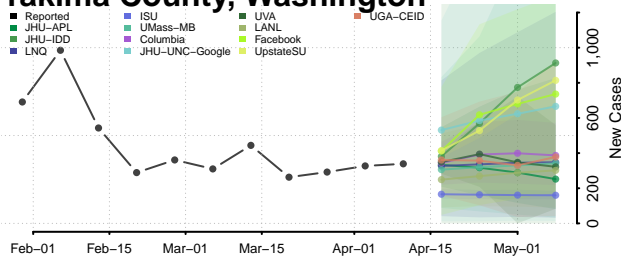

Yakima County, Washington