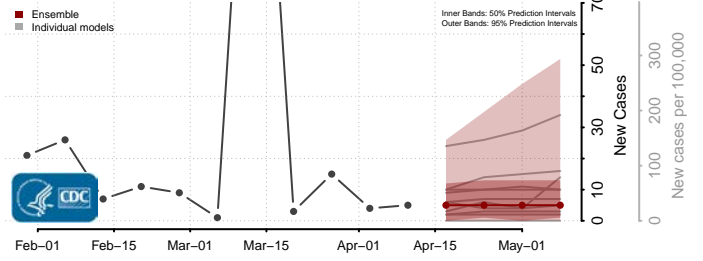

Cooper County, Missouri