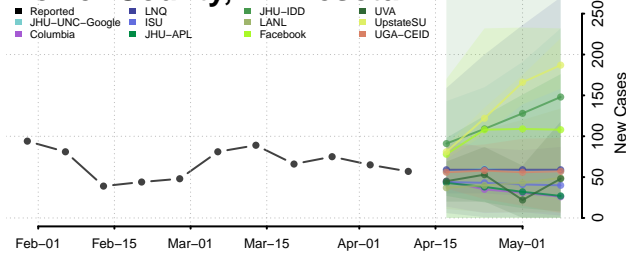

Mower County, Minnesota