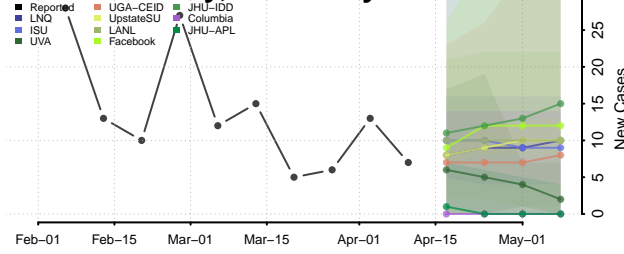

Martin County, Kentucky