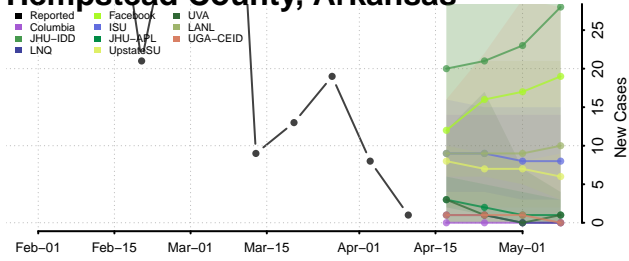

Hempstead County, Arkansas