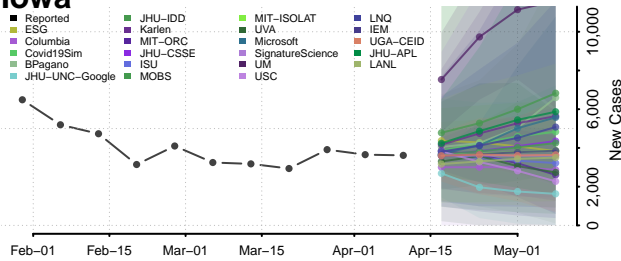

White County, Indiana

Whitley County, Indiana

Iowa

Adair County, Iowa

Adams County, Iowa

Allamakee County, Iowa