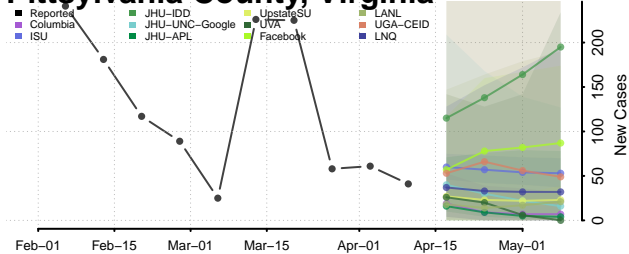

Pittsylvania County, Virginia