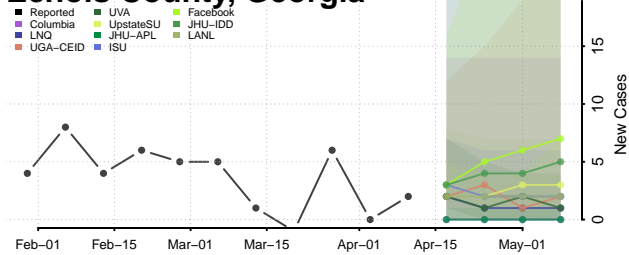

Echols County, Georgia