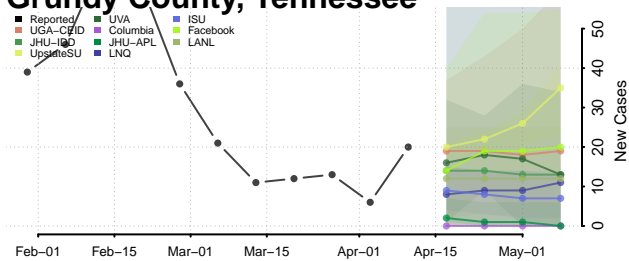

Grundy County, Tennessee