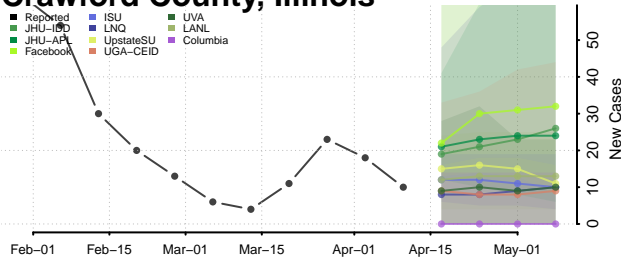

Crawford County, Illinois