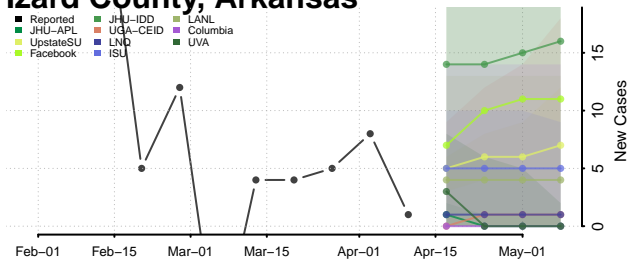

Izard County, Arkansas