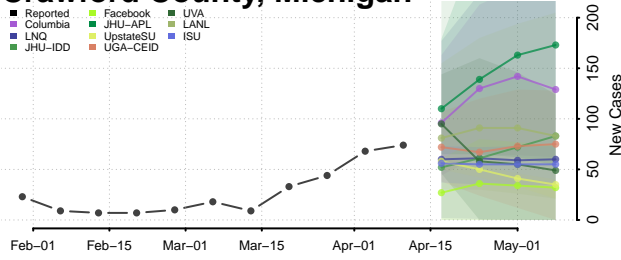

Crawford County, Michigan