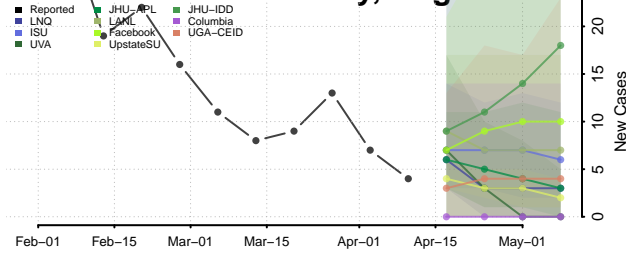

Northumberland County, Virginia