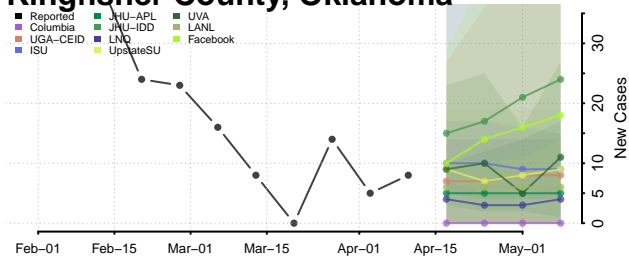

Kingfisher County, Oklahoma