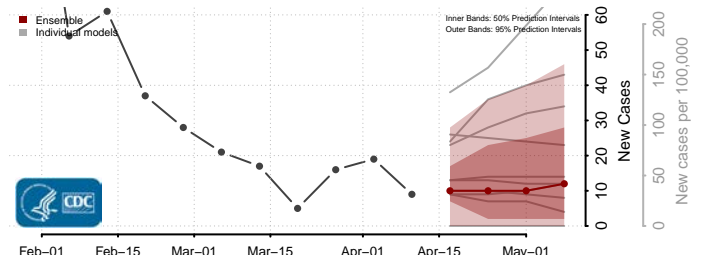

Randolph County, West Virginia