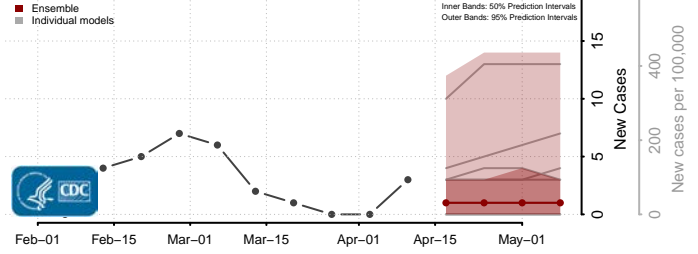

Foster County, North Dakota