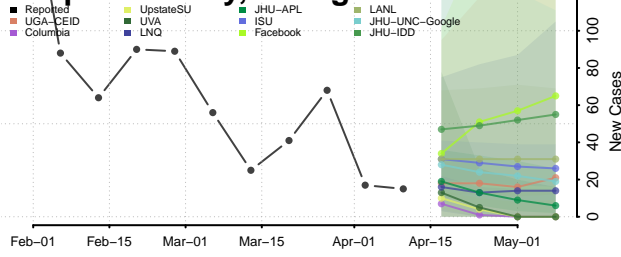

Colquitt County, Georgia