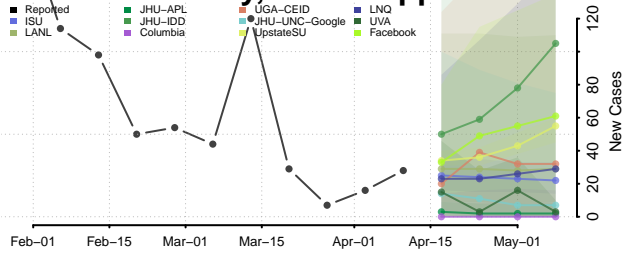

Lowndes County, Mississippi