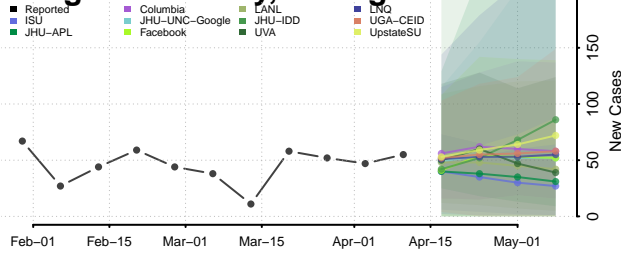

Houghton County, Michigan