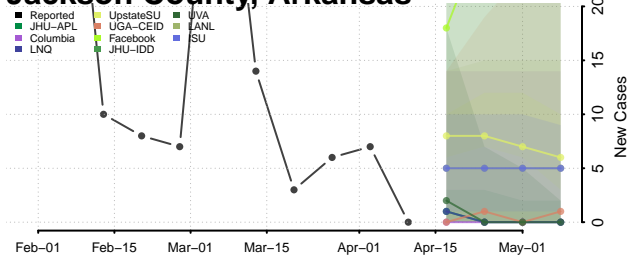

Jackson County, Arkansas