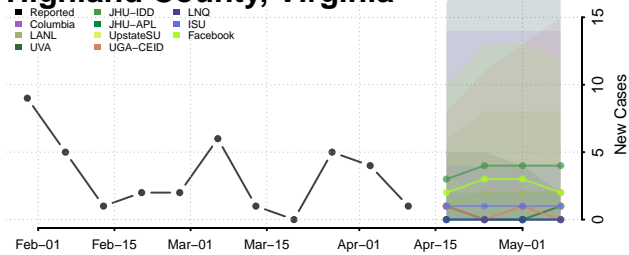

### Hopewell County, Virginia