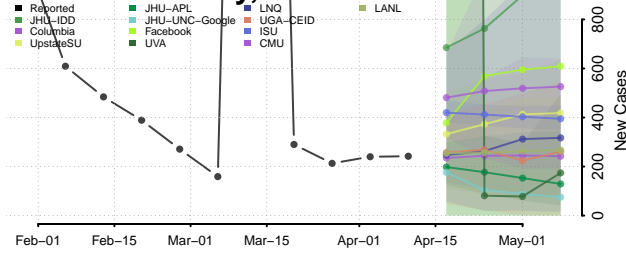

Jackson County, Missouri