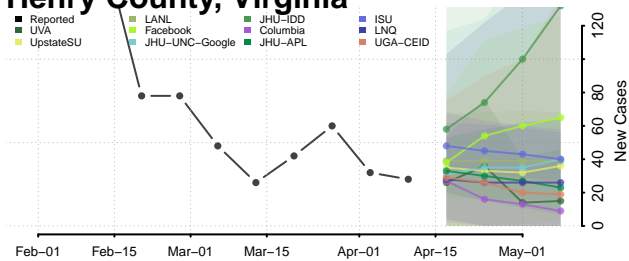

Henry County, Virginia