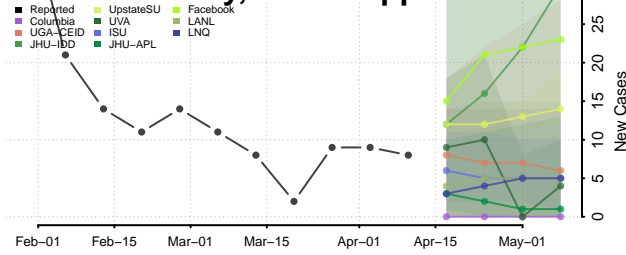

Holmes County, Mississippi