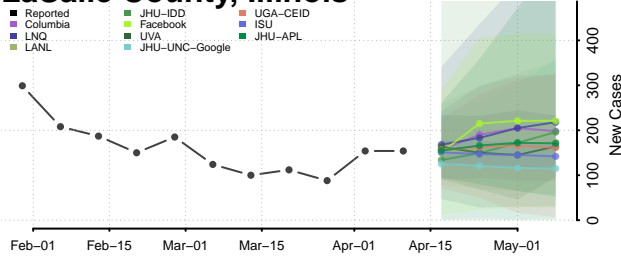

LaSalle County, Illinois