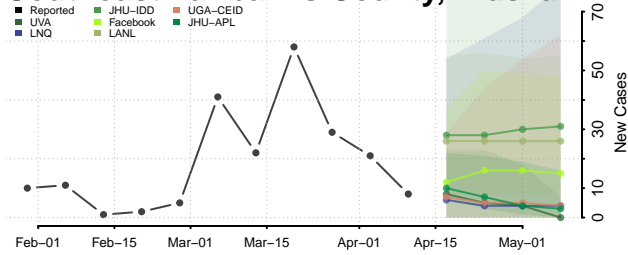

Southeast Fairbanks County, Alaska