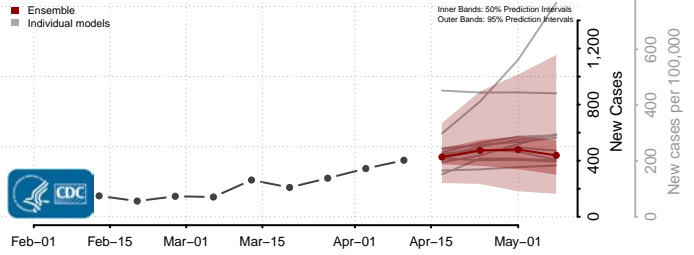

St. Louis County, Minnesota