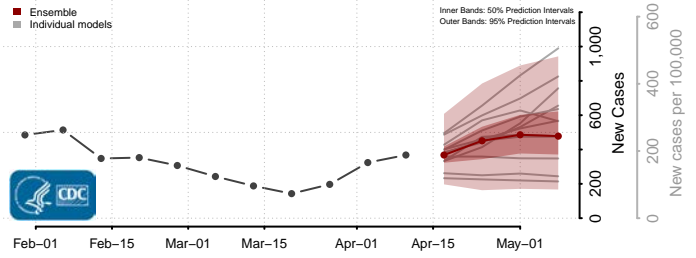

Tippecanoe County, Indiana