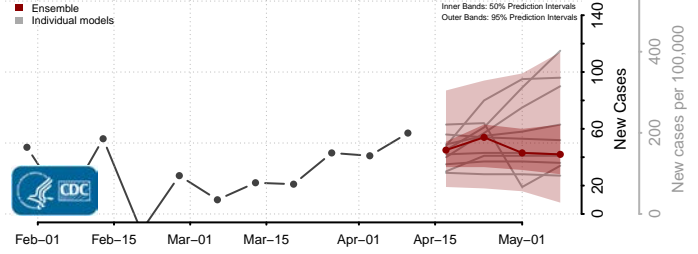

Jackson County, West Virginia