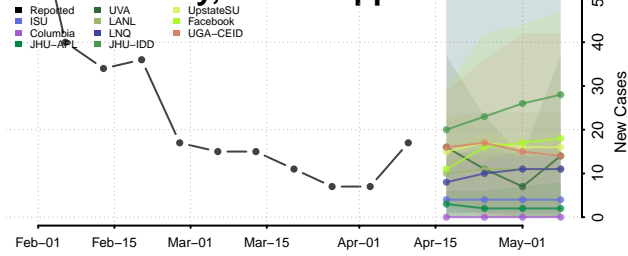

Stone County, Mississippi