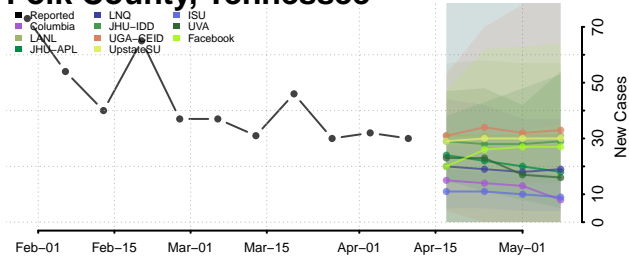

### Putnam County, Tennessee