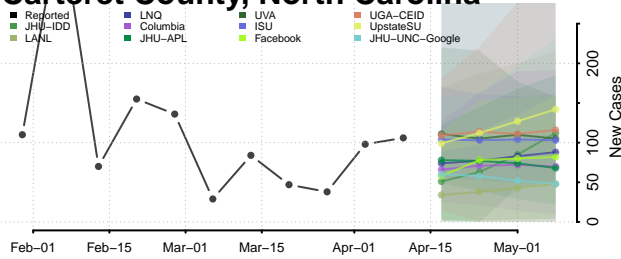

Carteret County, North Carolina