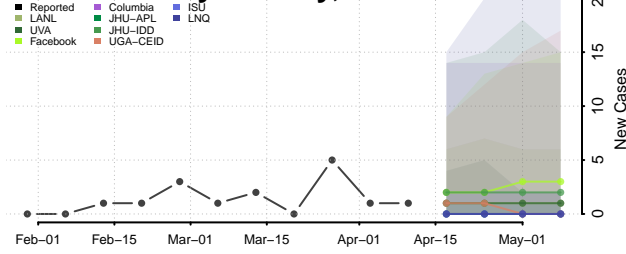

Golden Valley County, North Dakota