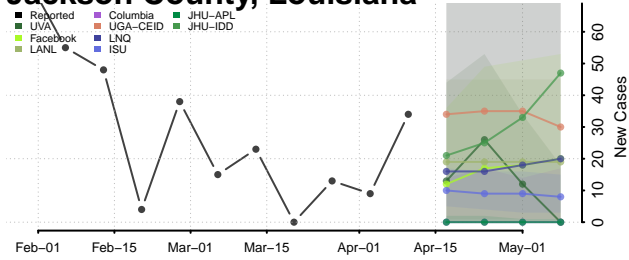

Jackson County, Louisiana