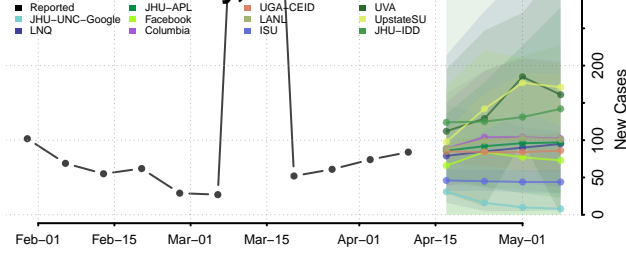

Lincoln County, Missouri