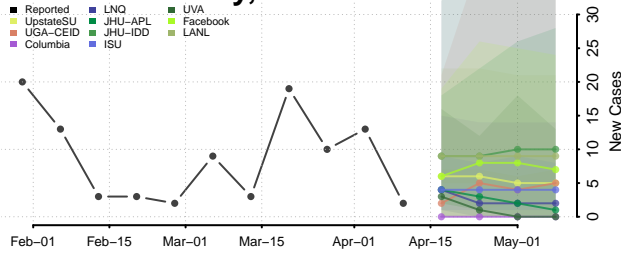

Traverse County, Minnesota