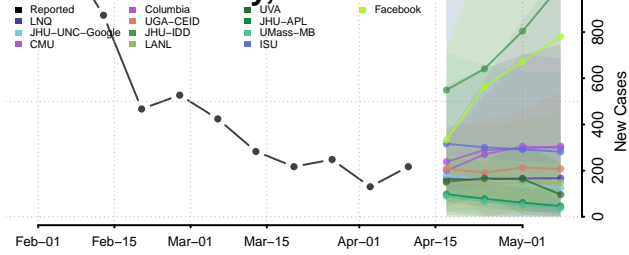

Jefferson County, Louisiana