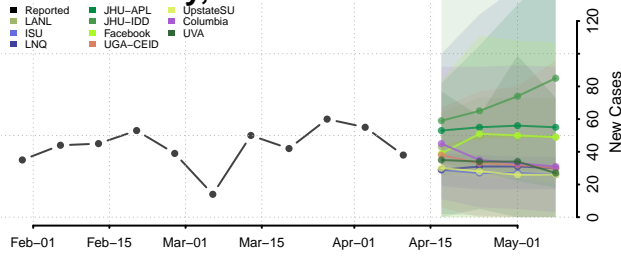

Wells County, Indiana