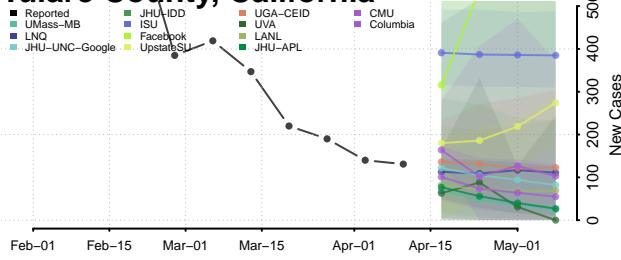

Tulare County, California