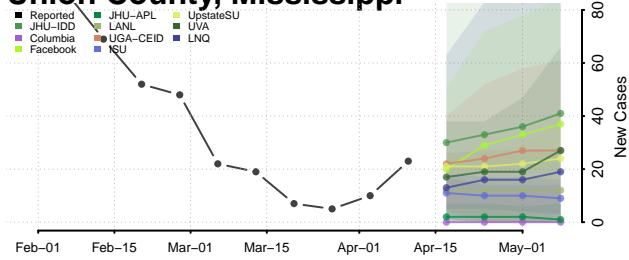

Union County, Mississippi