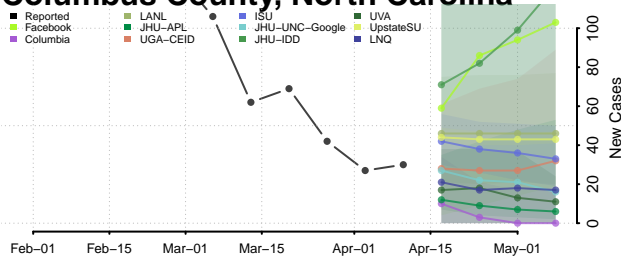

Columbus County, North Carolina