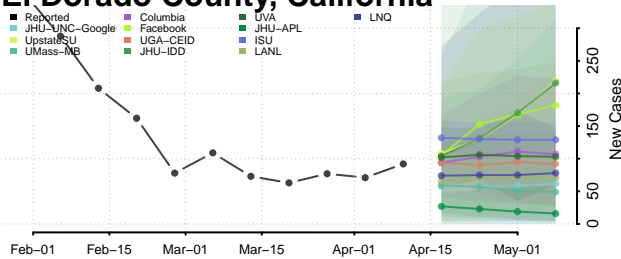

El Dorado County, California