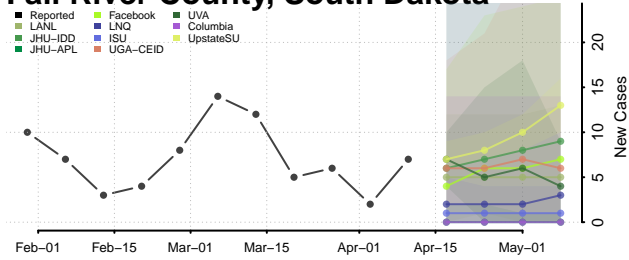

Fall River County, South Dakota