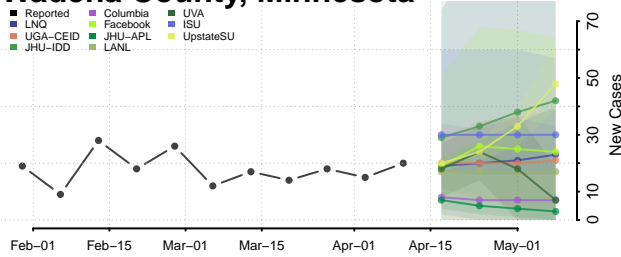

Wadena County, Minnesota