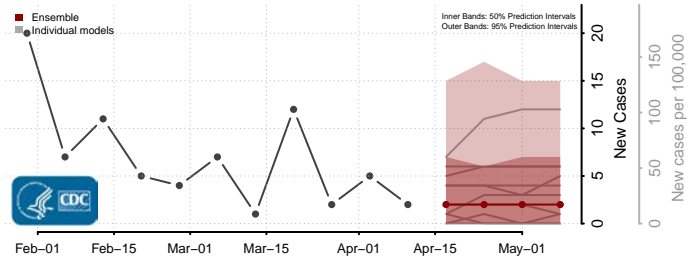

Decatur County, Tennessee