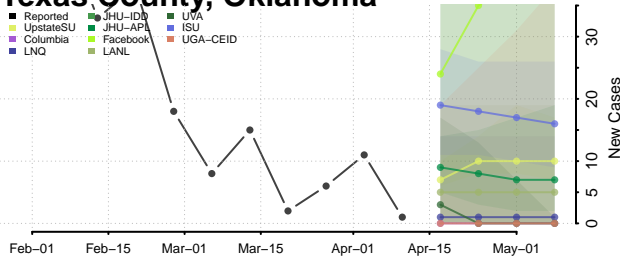

Texas County, Oklahoma