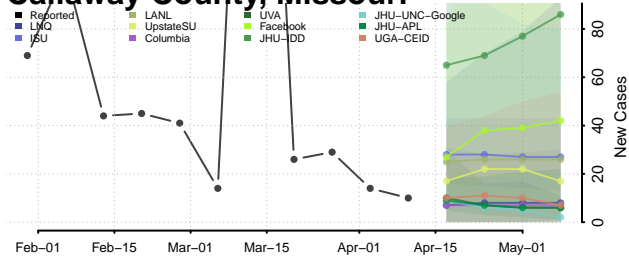

Callaway County, Missouri