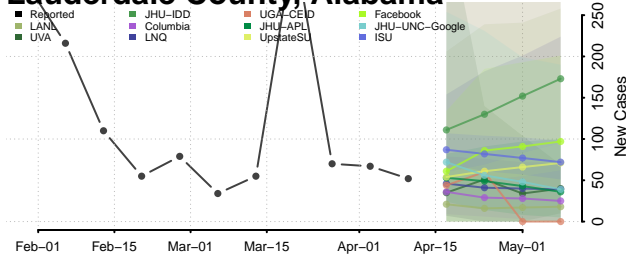

Lauderdale County, Alabama