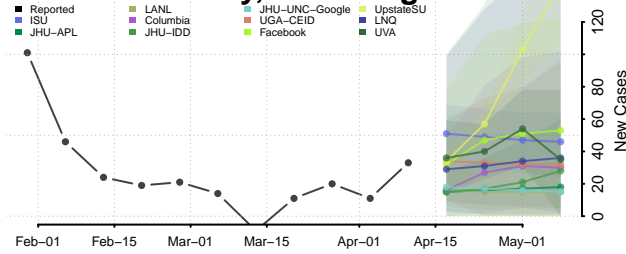

Hancock County, West Virginia