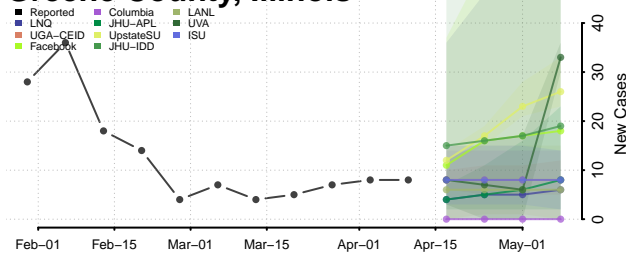

Greene County, Illinois