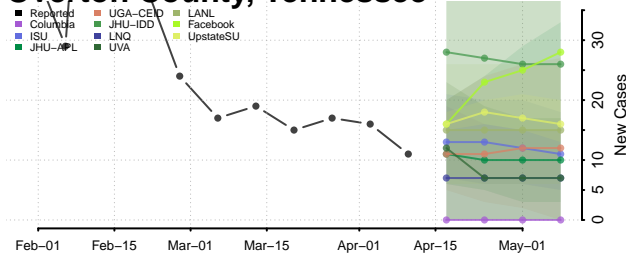

Overton County, Tennessee