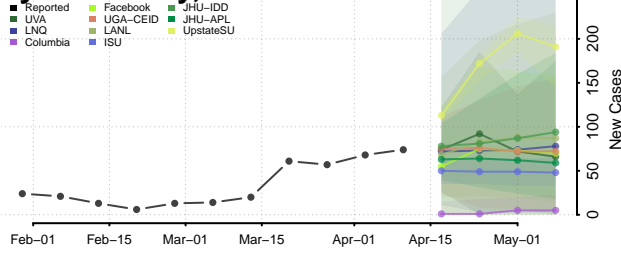

Lyon County, Minnesota