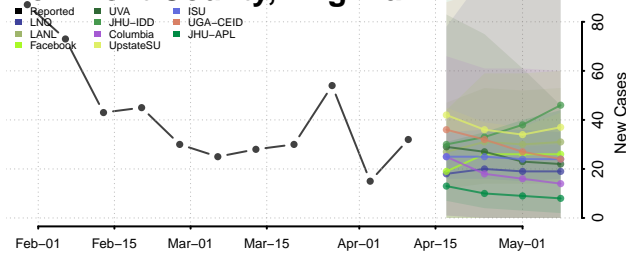

New Kent County, Virginia