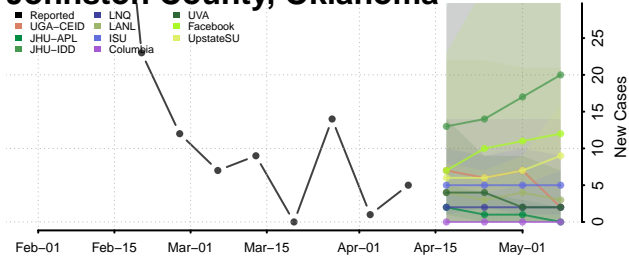

Johnston County, Oklahoma