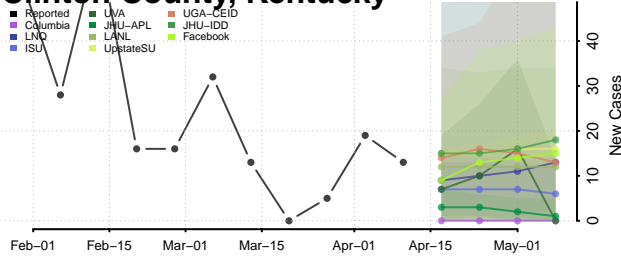

Clinton County, Kentucky