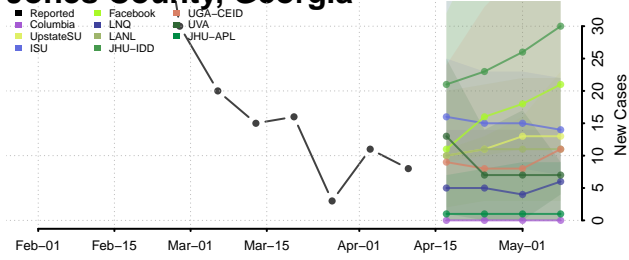

Jones County, Georgia