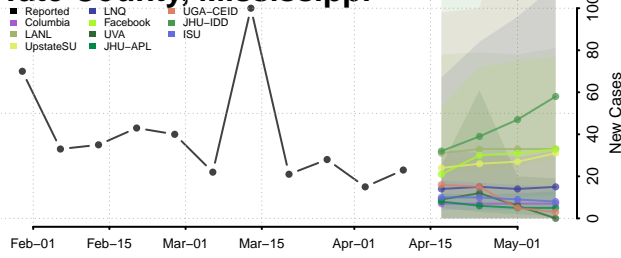

Tate County, Mississippi