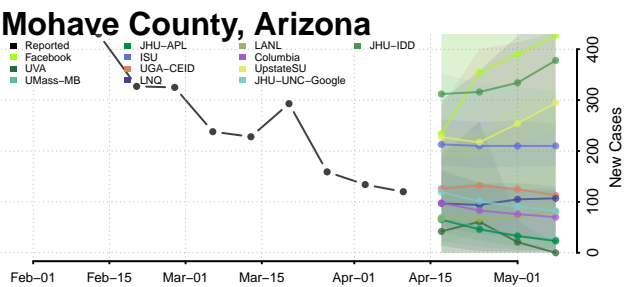

Mohave County, Arizona