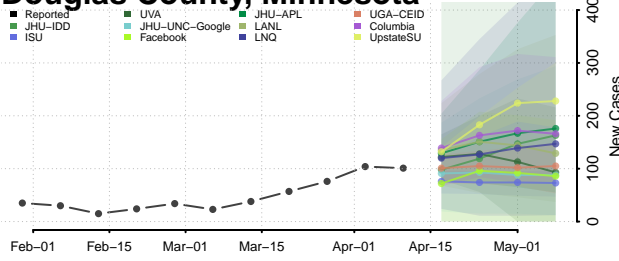

Douglas County, Minnesota