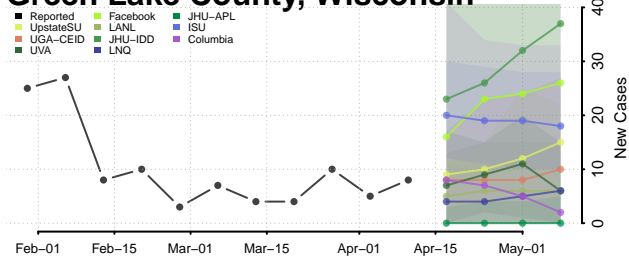

Green Lake County, Wisconsin