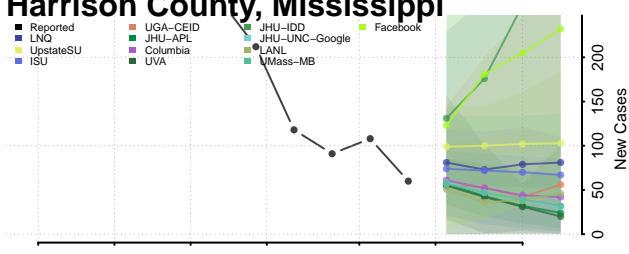

Harrison County, Mississippi