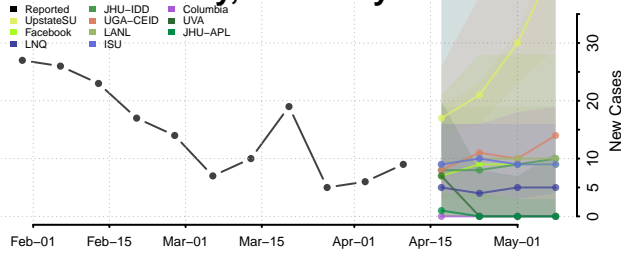

Trimble County, Kentucky