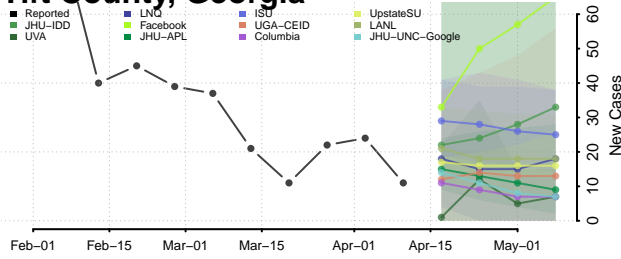

Tift County, Georgia