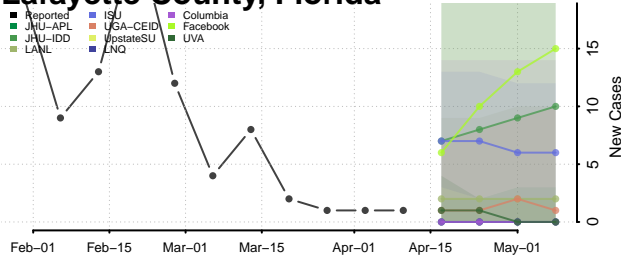

Lafayette County, Florida