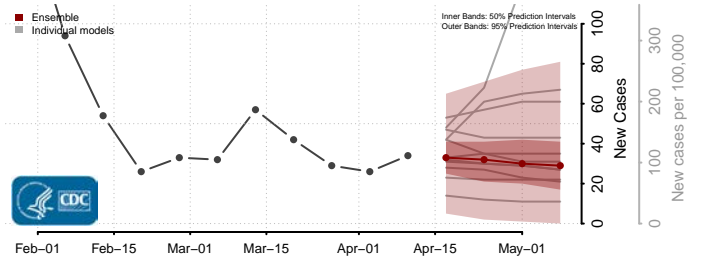

Marshall County, West Virginia