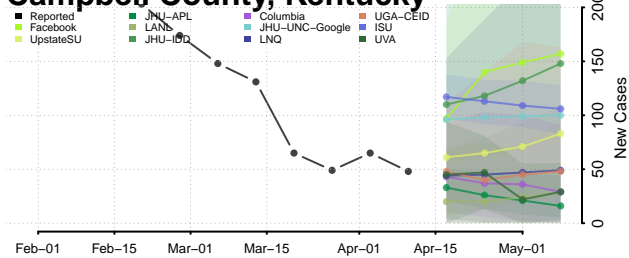

Campbell County, Kentucky