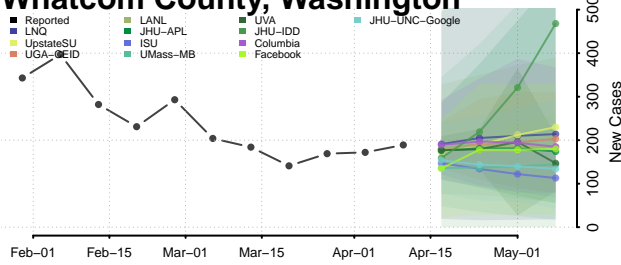

Whatcom County, Washington