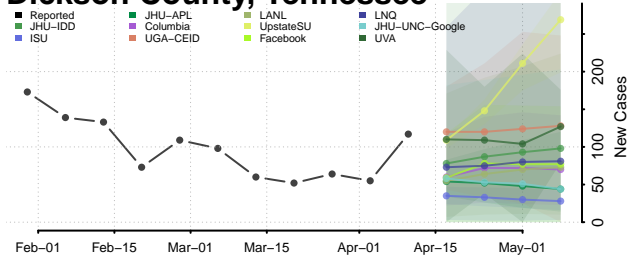

Dickson County, Tennessee