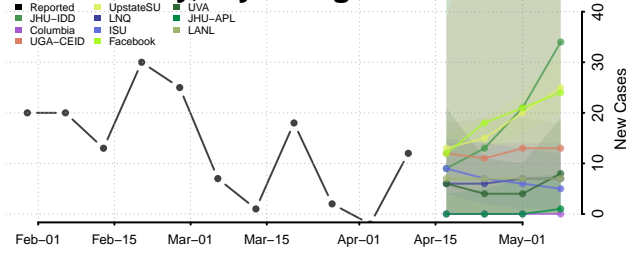

Park County, Wyoming