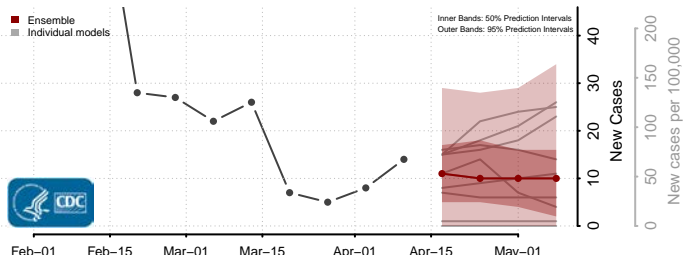

Grenada County, Mississippi