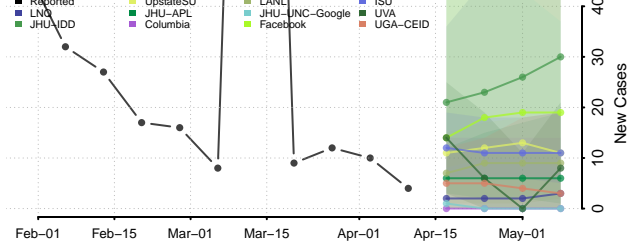

Henry County, Missouri