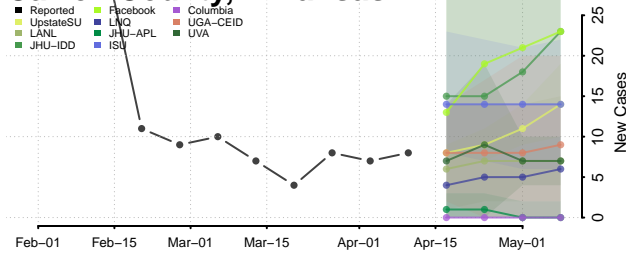

Carroll County, Arkansas