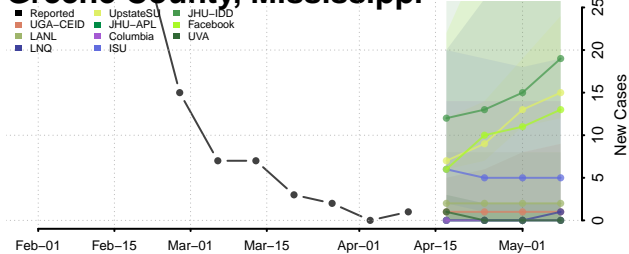

Greene County, Mississippi