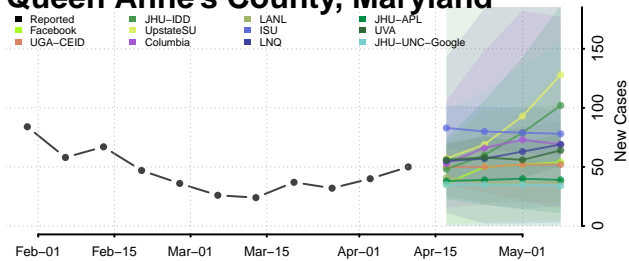

Queen Anne's County, Maryland