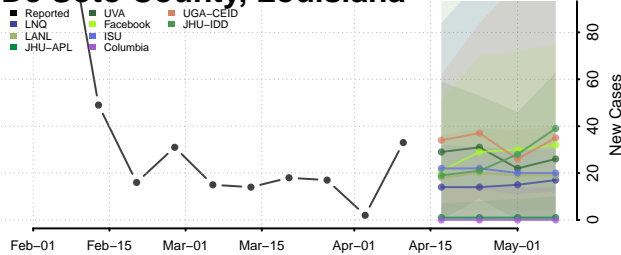

De Soto County, Louisiana