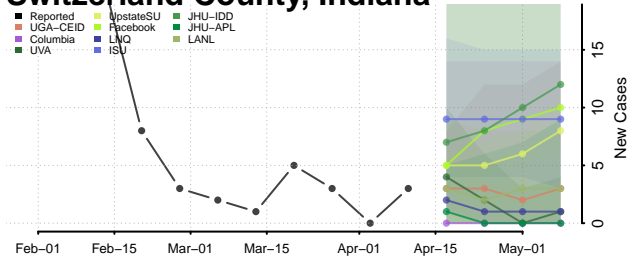

Switzerland County, Indiana