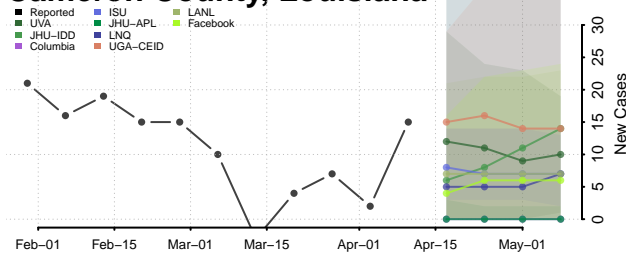

Cameron County, Louisiana