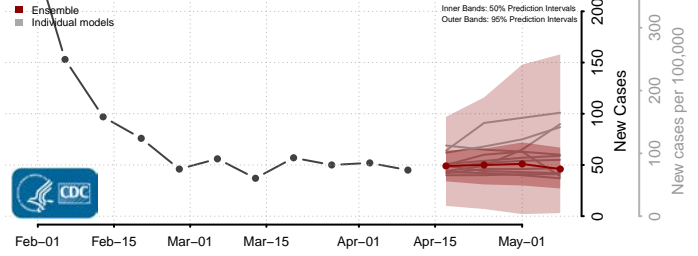

Herkimer County, New York