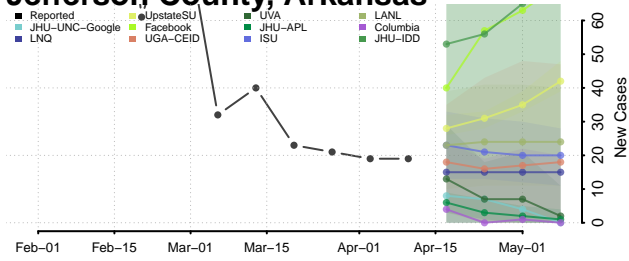

Jefferson County, Arkansas