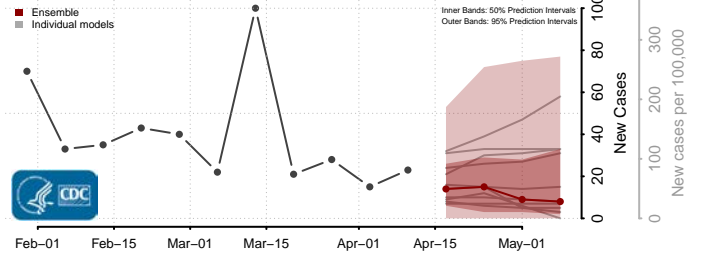

Tate County, Mississippi