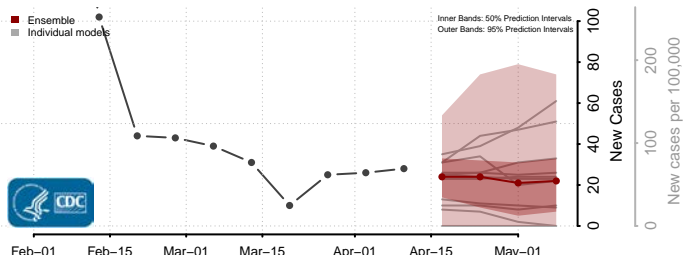

McClain County, Oklahoma