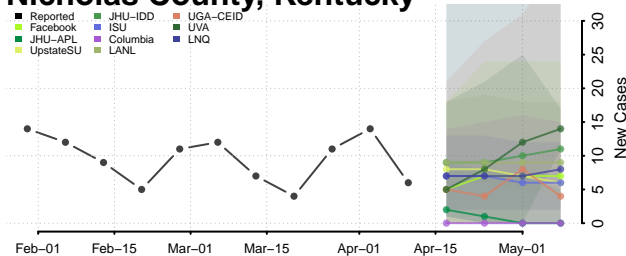

Nicholas County, Kentucky