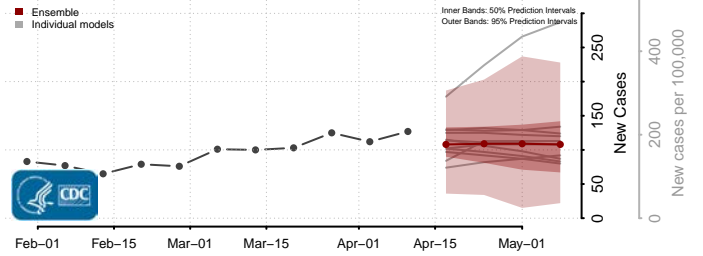

Lincoln County, South Dakota