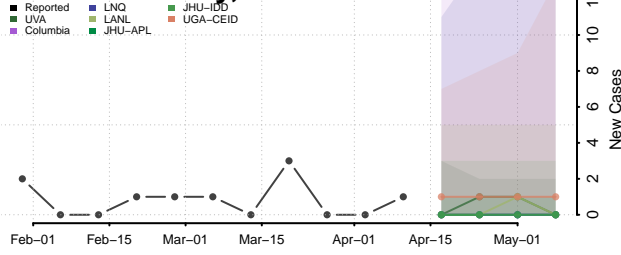

Yakutat County, Alaska