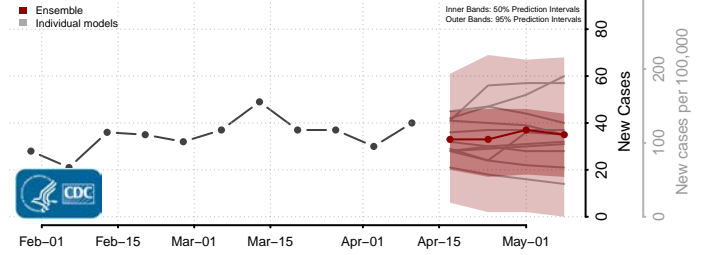

Stark County, North Dakota