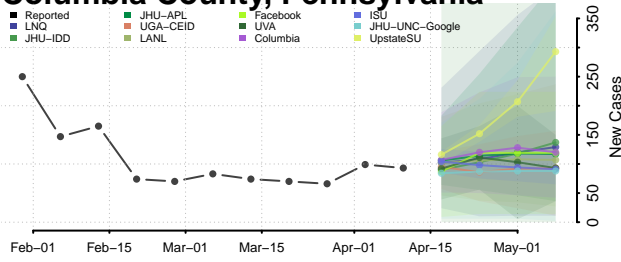

Columbia County, Pennsylvania