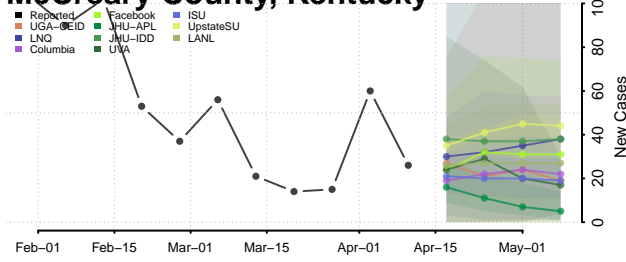

McCreary County, Kentucky