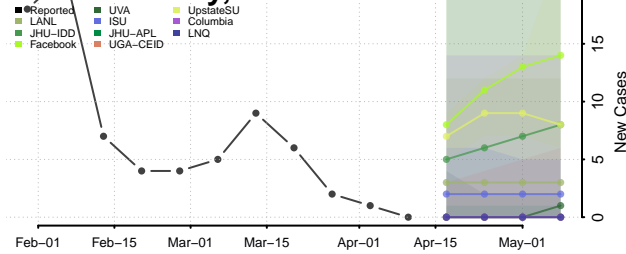

Chicot County, Arkansas