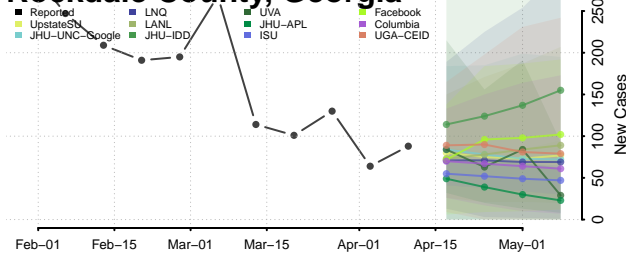

Rockdale County, Georgia