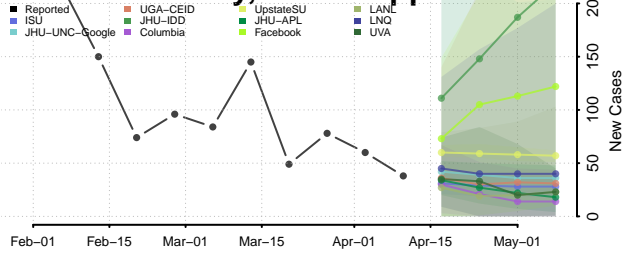

Madison County, Mississippi