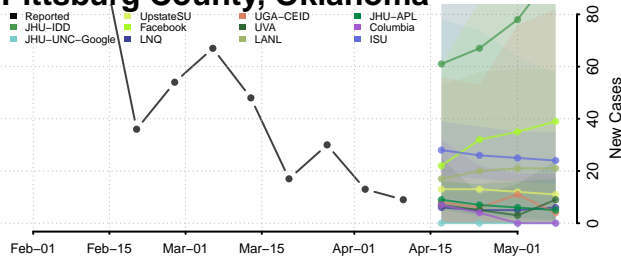

Pittsburg County, Oklahoma