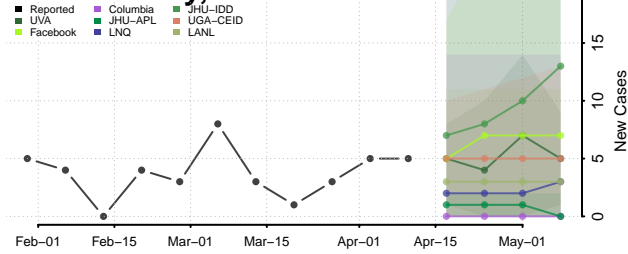

Sitka County, Alaska