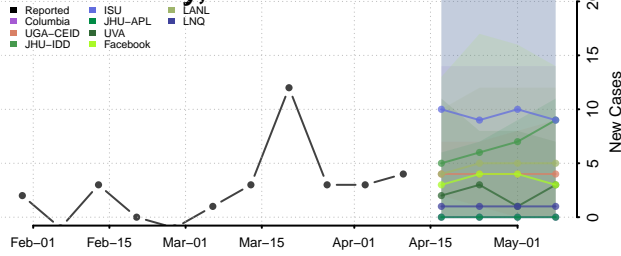

Cook County, Minnesota