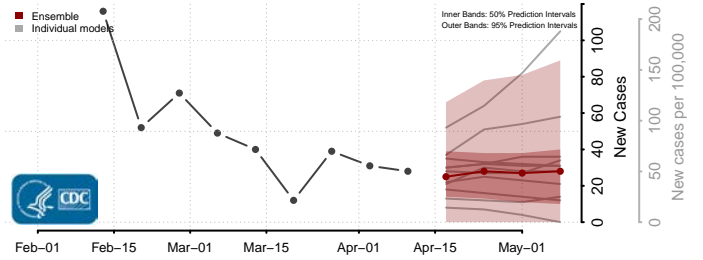

Grady County, Oklahoma