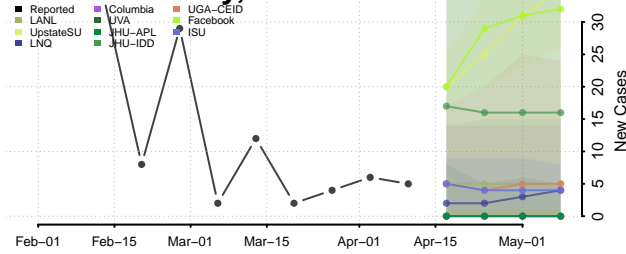

Lincoln County, Arkansas