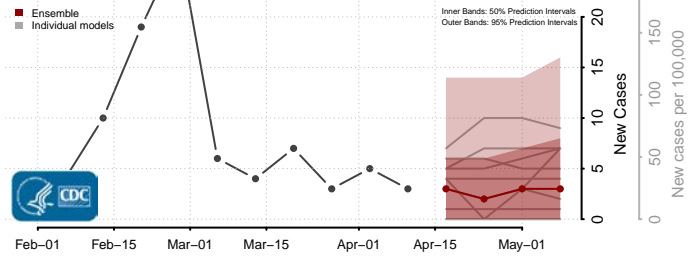

Trinity County, California