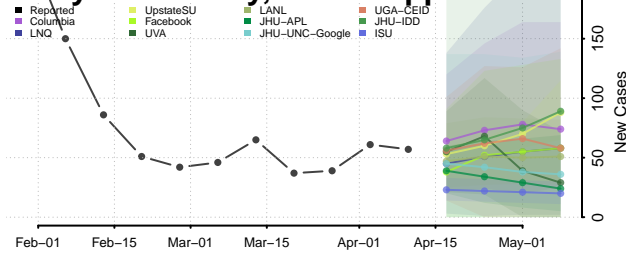

Lafayette County, Mississippi