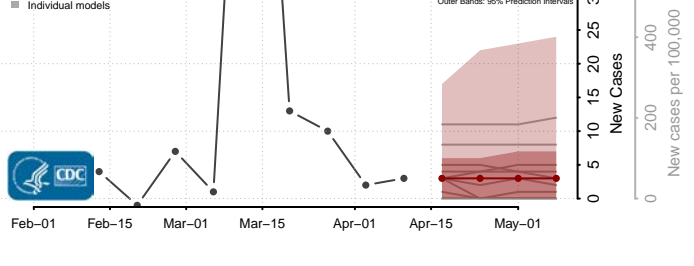

Carter County, Missouri