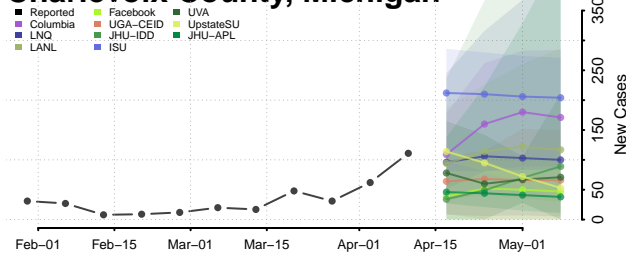

Charlevoix County, Michigan