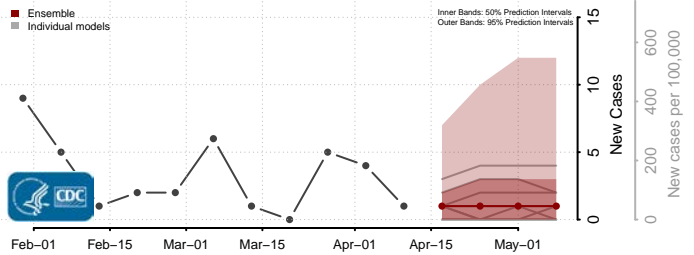

Highland County, Virginia