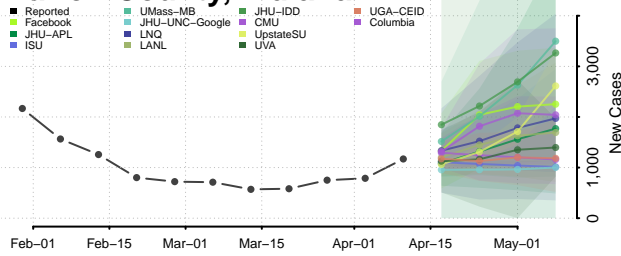

Marion County, Indiana