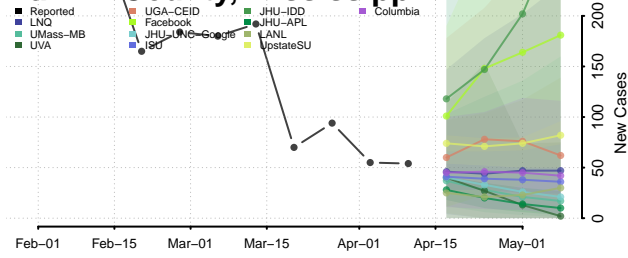

Rankin County, Mississippi