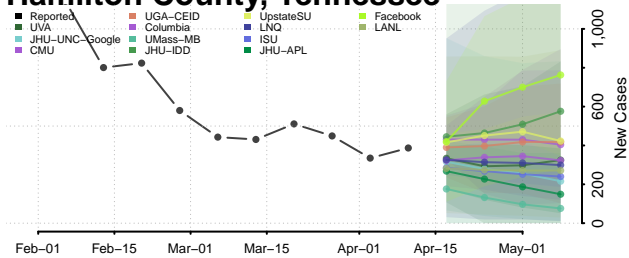

Hamilton County, Tennessee