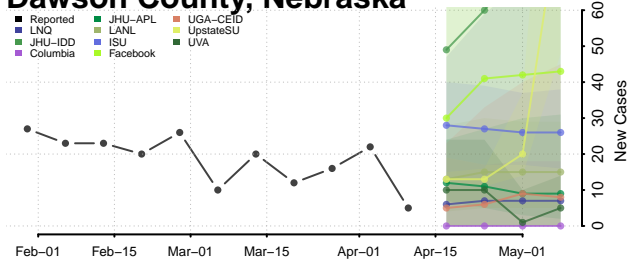

Dawson County, Nebraska