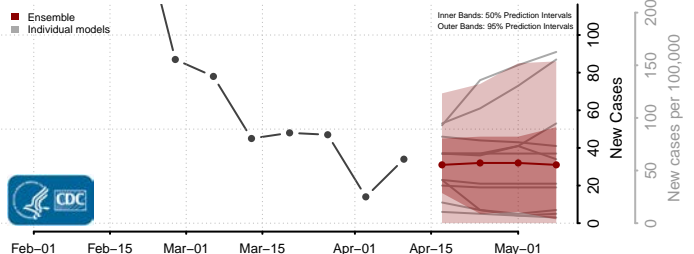

Lenoir County, North Carolina