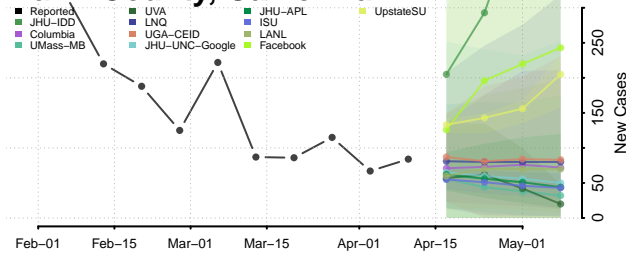

Marin County, California