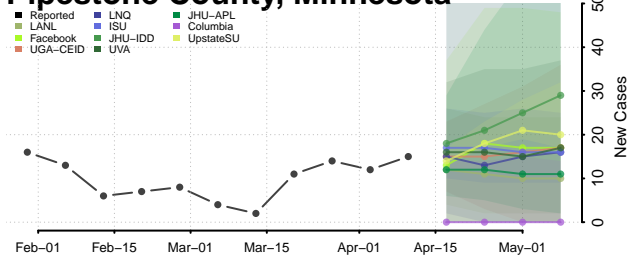

Pipestone County, Minnesota