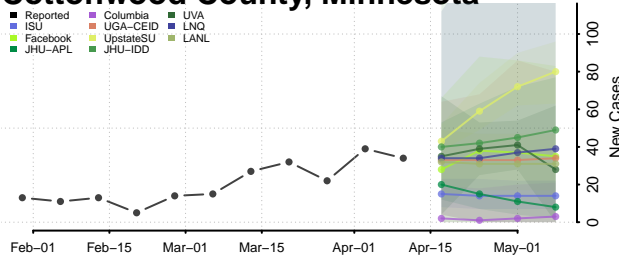

### Cottonwood County, Minnesota