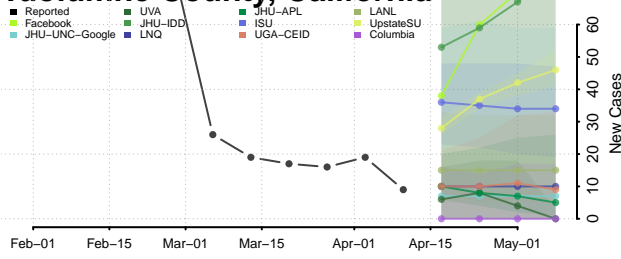

Tuolumne County, California