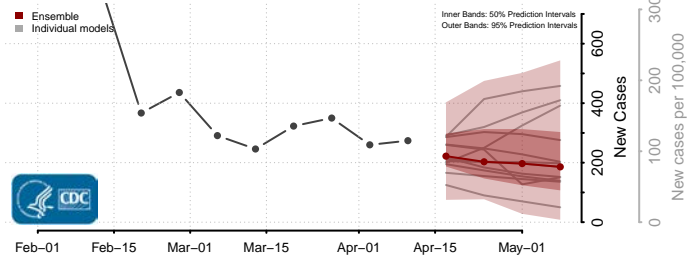

Williamson County, Tennessee