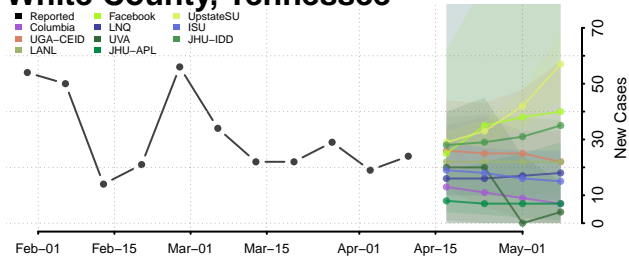

White County, Tennessee