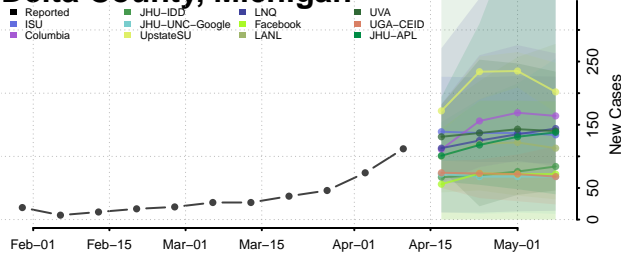

Delta County, Michigan