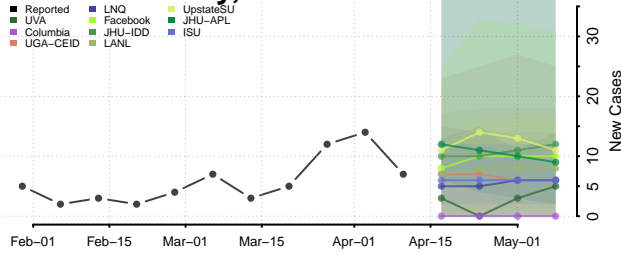

Lincoln County, Minnesota