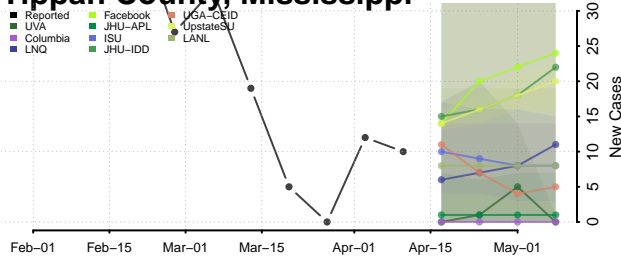

Tippah County, Mississippi