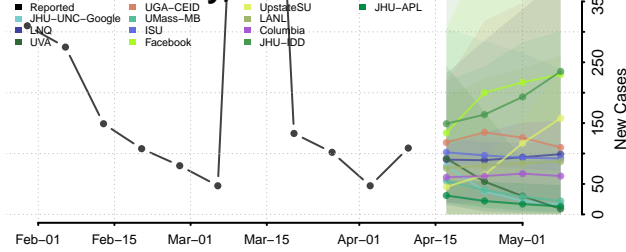

Boone County, Missouri