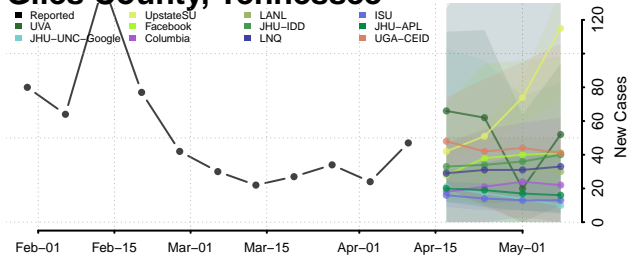

Giles County, Tennessee