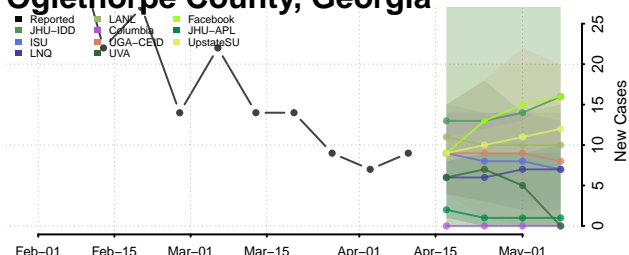

Oglethorpe County, Georgia