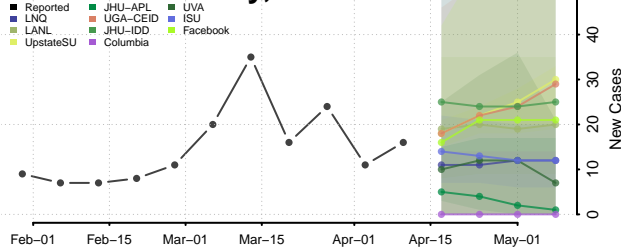

Cherokee County, Iowa