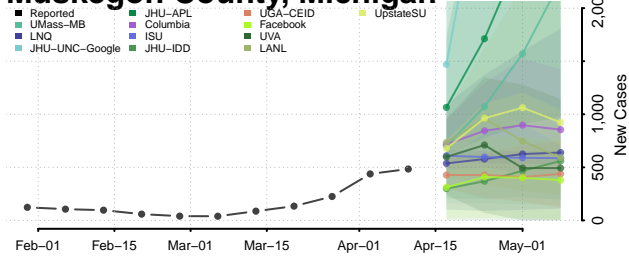

Muskegon County, Michigan