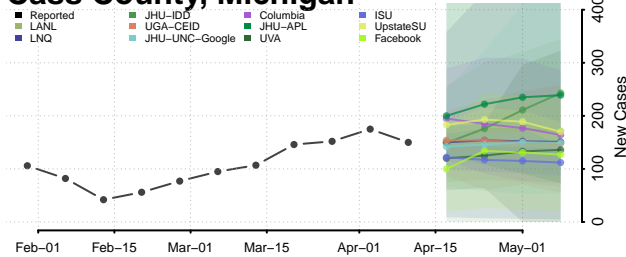

Cass County, Michigan