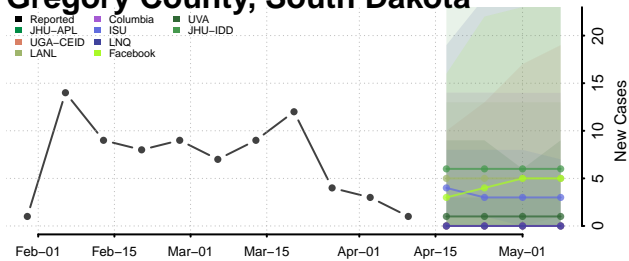

Gregory County, South Dakota