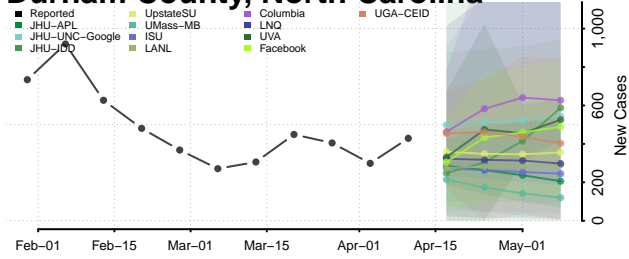

Durham County, North Carolina