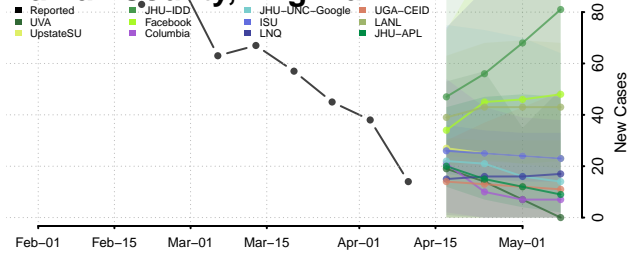

Halifax County, Virginia