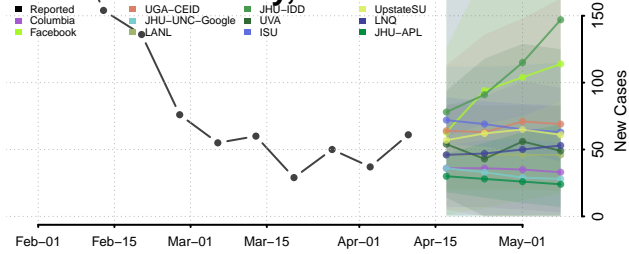

Rutherford County, North Carolina