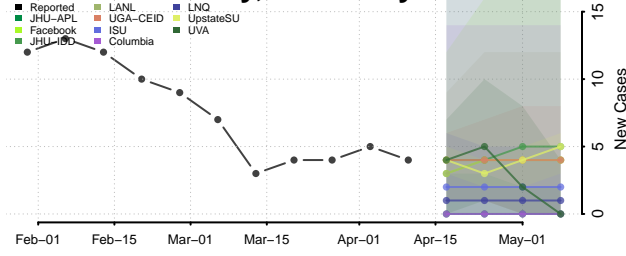

Hickman County, Kentucky