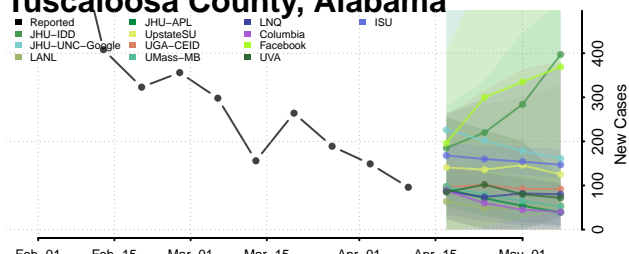

Tuscaloosa County, Alabama