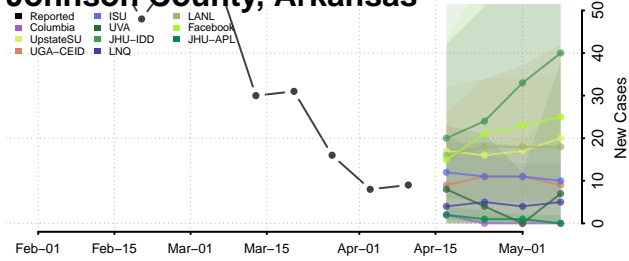

Johnson County, Arkansas