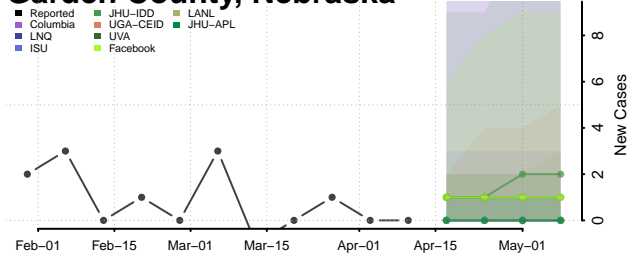

### Garden County, Nebraska