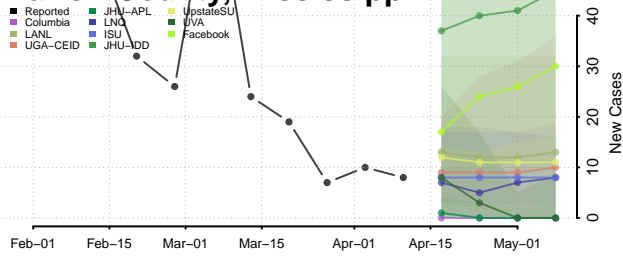

Marion County, Mississippi