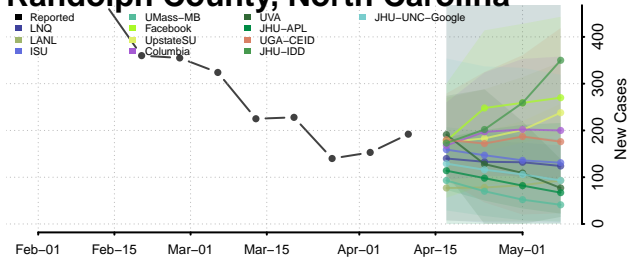

Randolph County, North Carolina