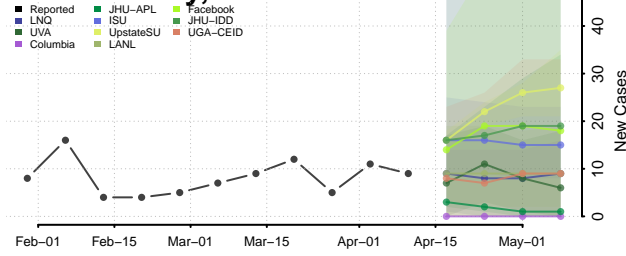

Rock County, Minnesota