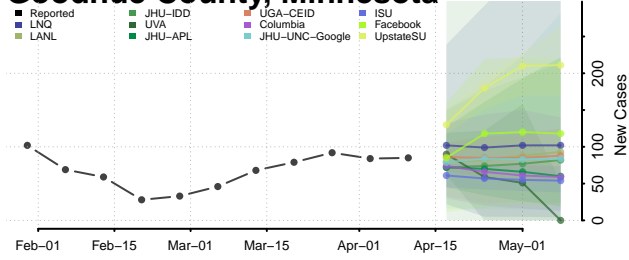

Goodhue County, Minnesota