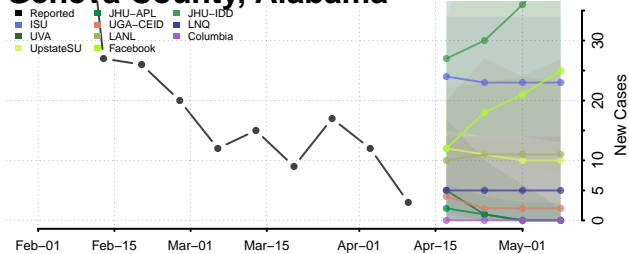

Geneva County, Alabama