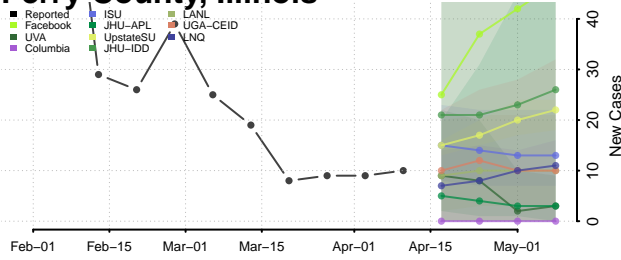

Perry County, Illinois