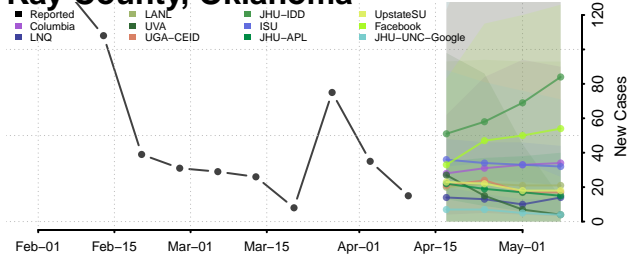

Kay County, Oklahoma