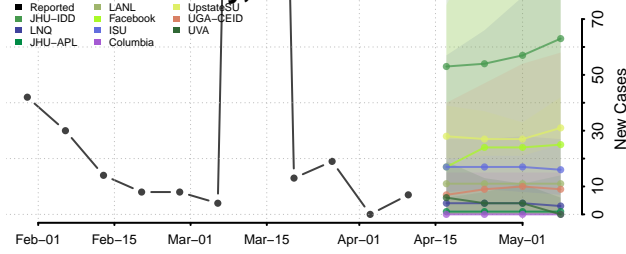

Audrain County, Missouri