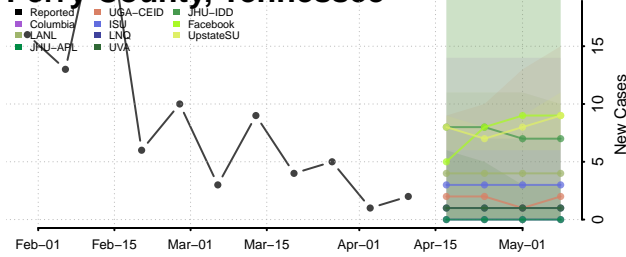

Perry County, Tennessee