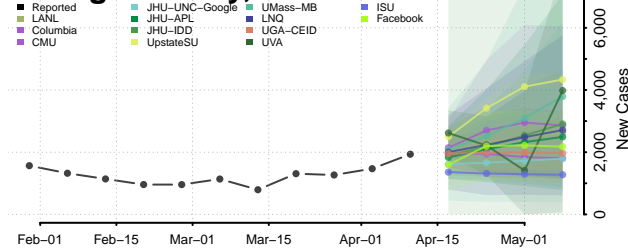

DuPage County, Illinois