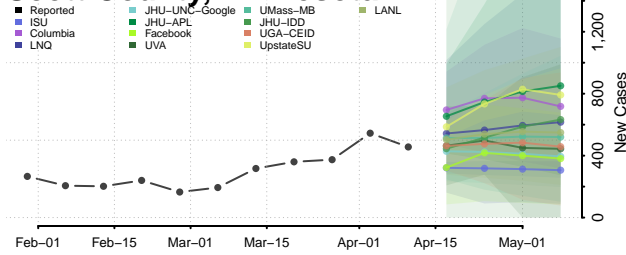

Scott County, Minnesota