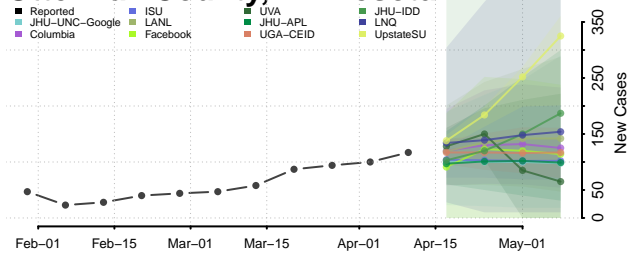

Otter Tail County, Minnesota