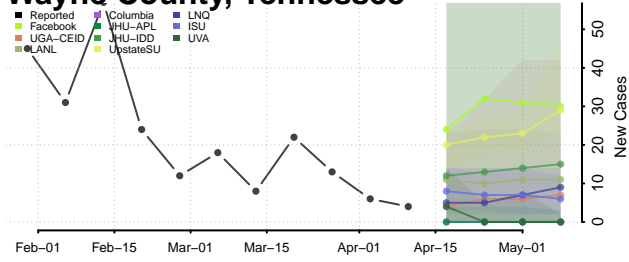

Wayne County, Tennessee