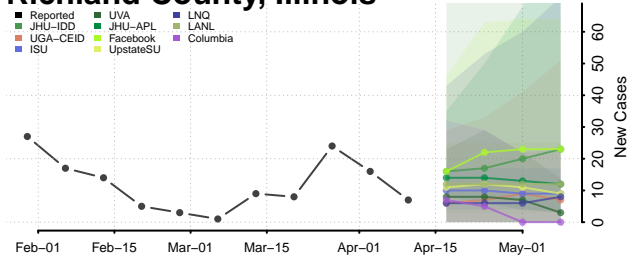

Richland County, Illinois