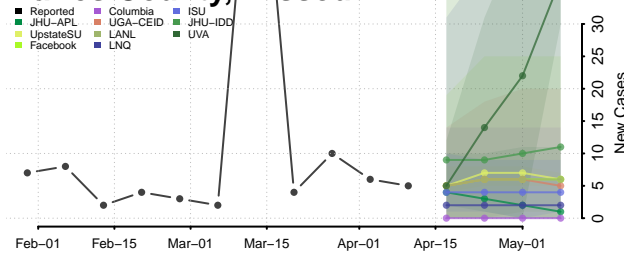

Maries County, Missouri