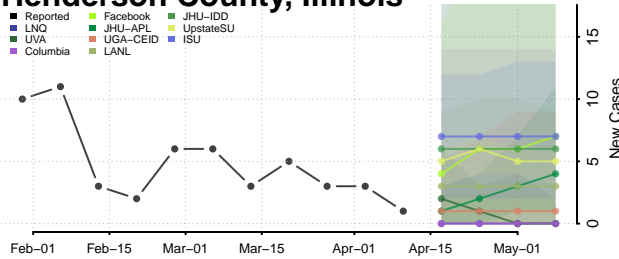

Henderson County, Illinois