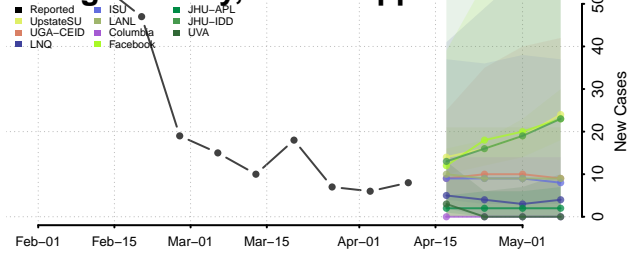

George County, Mississippi