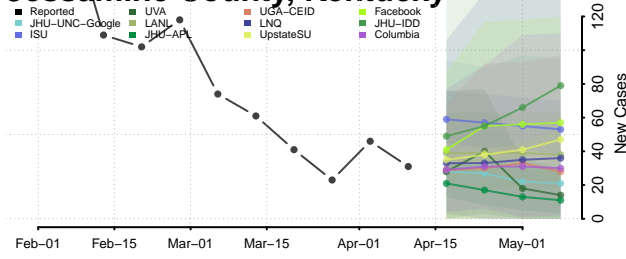

Jessamine County, Kentucky