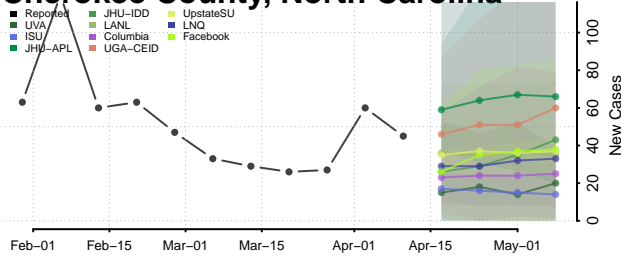

Cherokee County, North Carolina