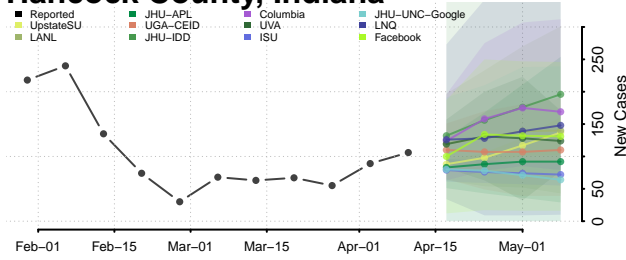

Hancock County, Indiana