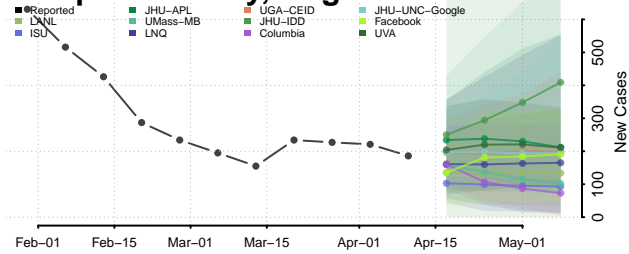

Hampton County, Virginia