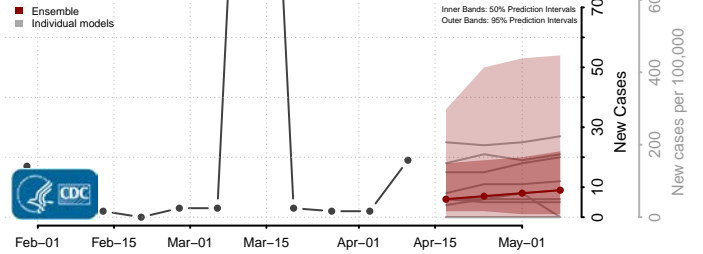

Madison County, Missouri