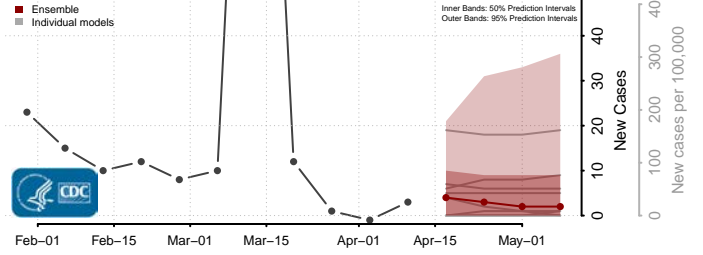

Barton County, Missouri