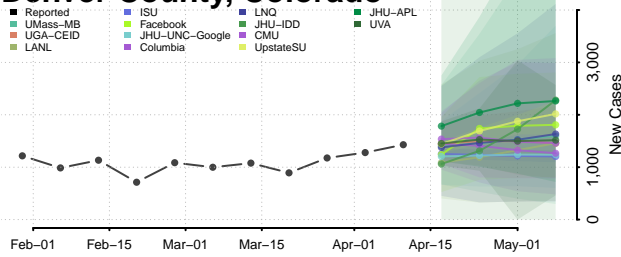

Denver County, Colorado