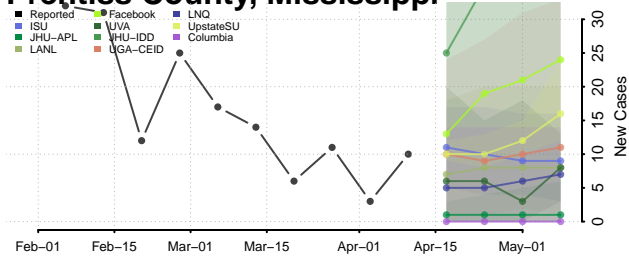

Prentiss County, Mississippi