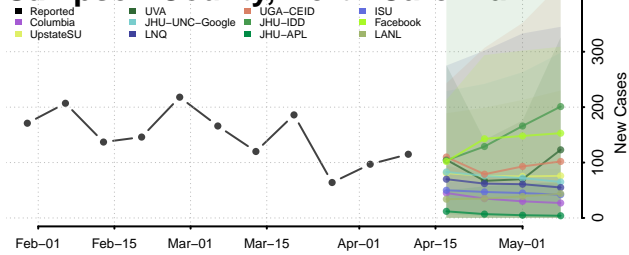

Sampson County, North Carolina