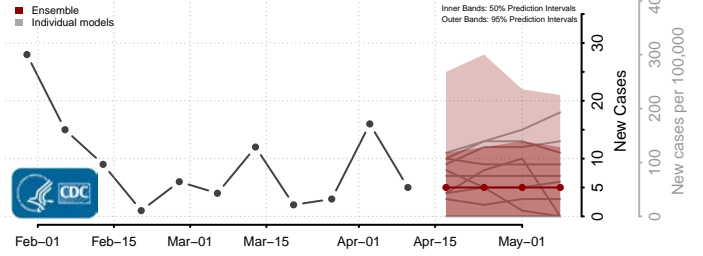

Hamilton County, Nebraska