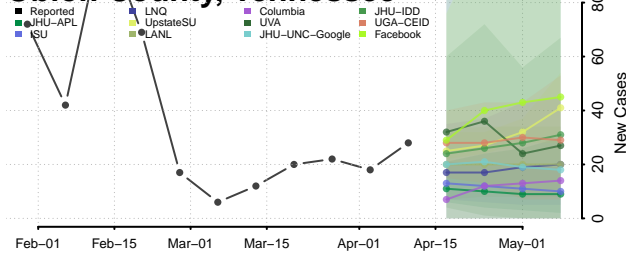

Obion County, Tennessee