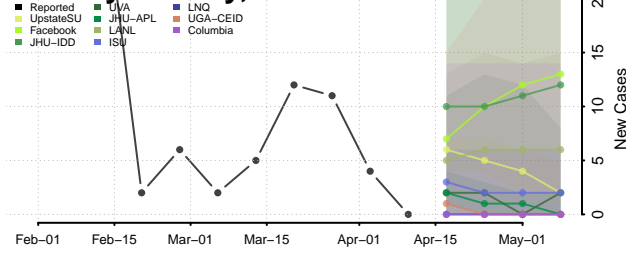

Bradley County, Arkansas