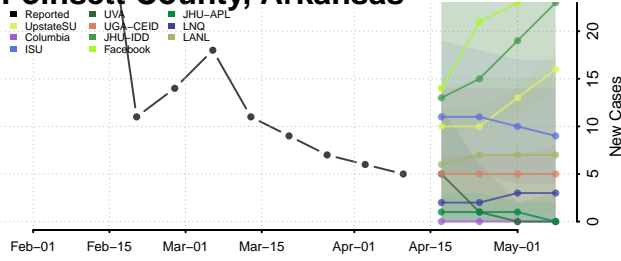

Poinsett County, Arkansas