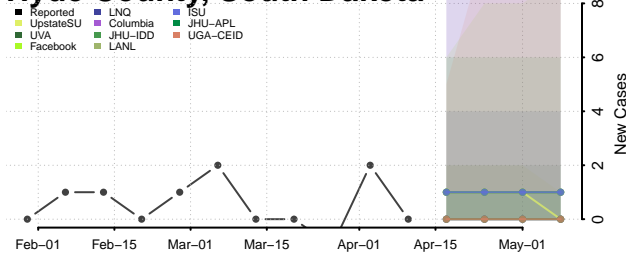

Hyde County, South Dakota