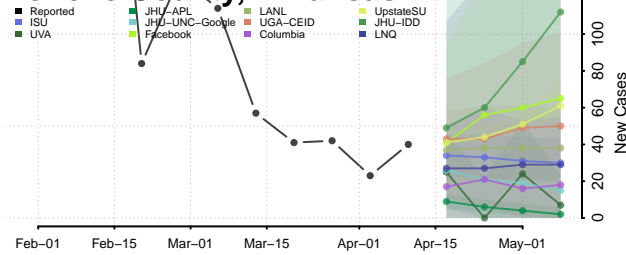

Lonoke County, Arkansas