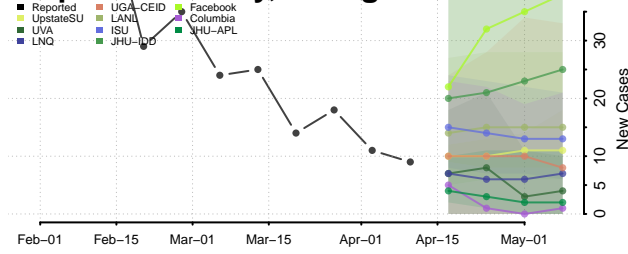

Stephens County, Georgia