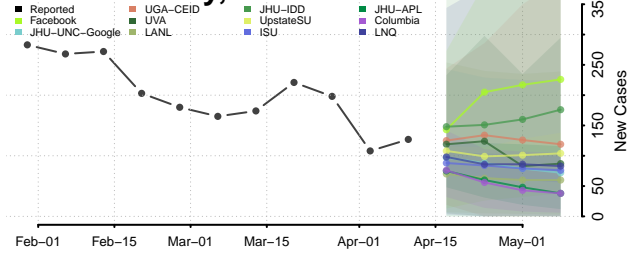

Sevier County, Tennessee