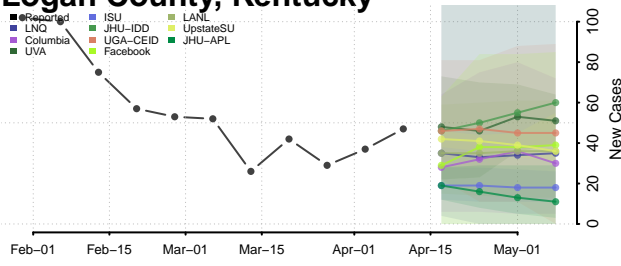

Logan County, Kentucky