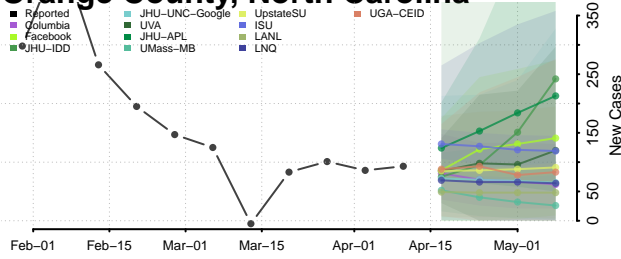

Orange County, North Carolina