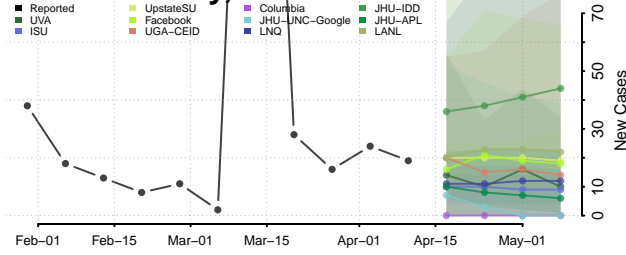

Macon County, Missouri