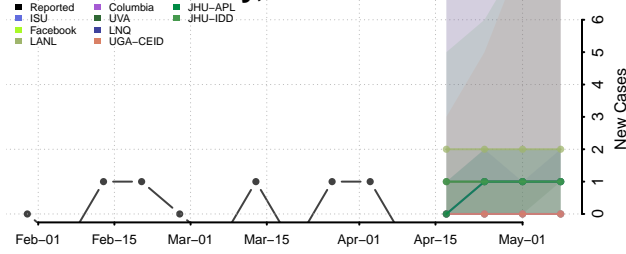

Hinsdale County, Colorado