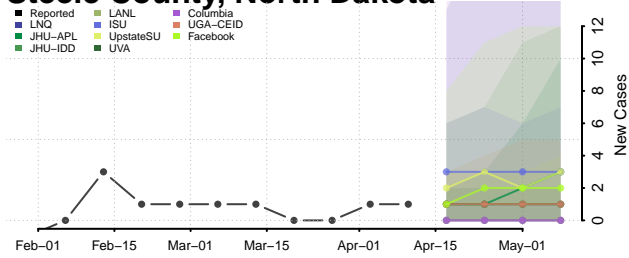

Steele County, North Dakota