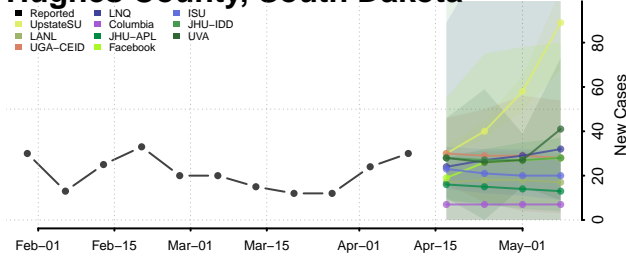

Hughes County, South Dakota