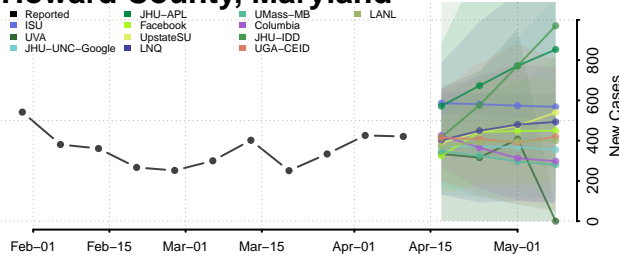

Howard County, Maryland