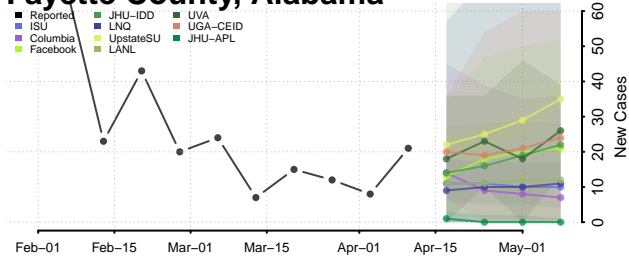

Fayette County, Alabama