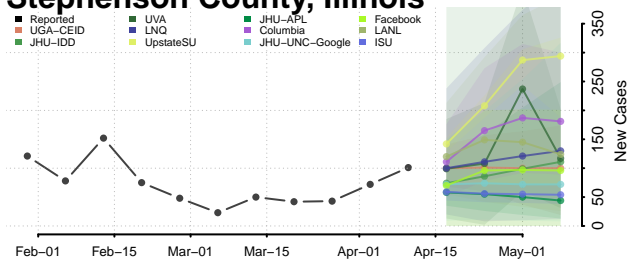

Stephenson County, Illinois