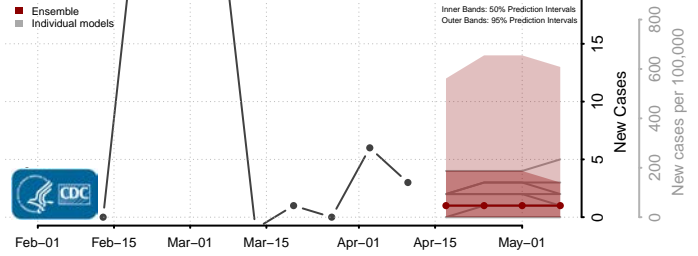

Cimarron County, Oklahoma