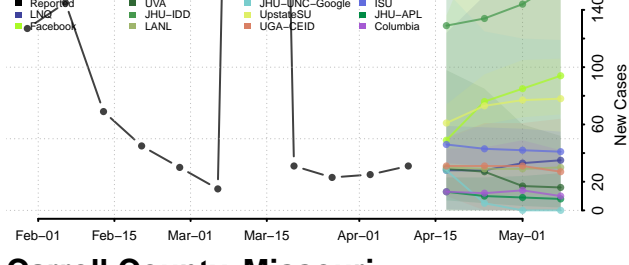

Cape Girardeau County, Missouri