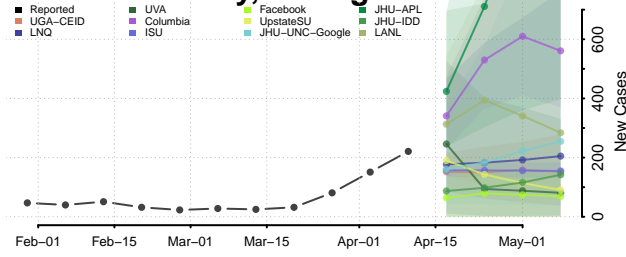

Mecosta County, Michigan