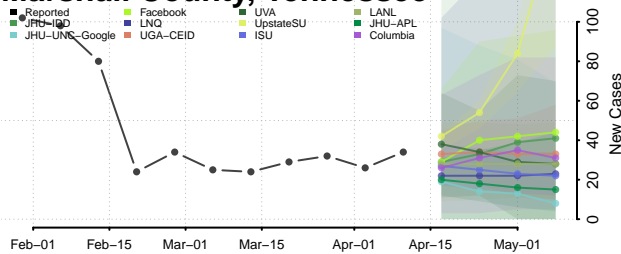

Marshall County, Tennessee