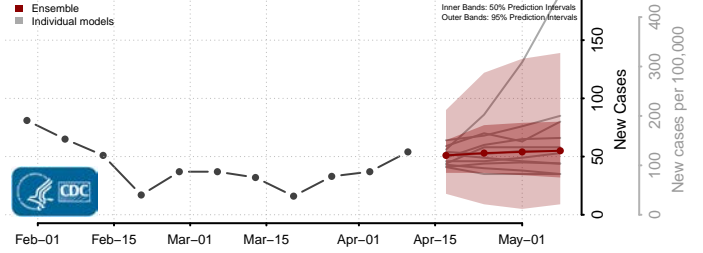

### Cerro Gordo County, Iowa