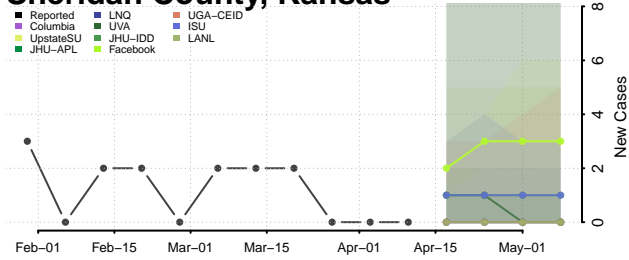

Sheridan County, Kansas