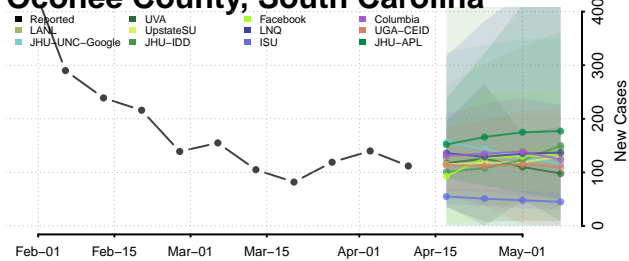

Oconee County, South Carolina