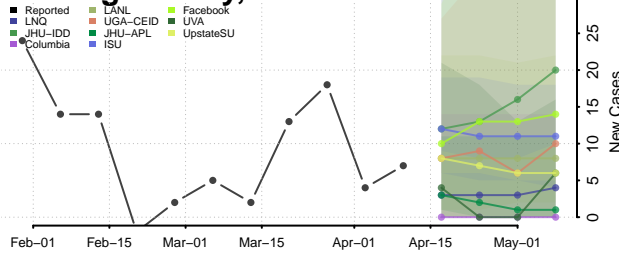

Cuming County, Nebraska