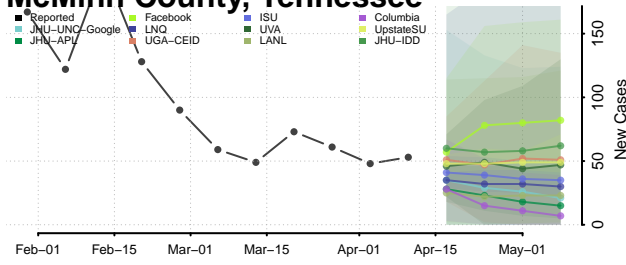

McMinn County, Tennessee