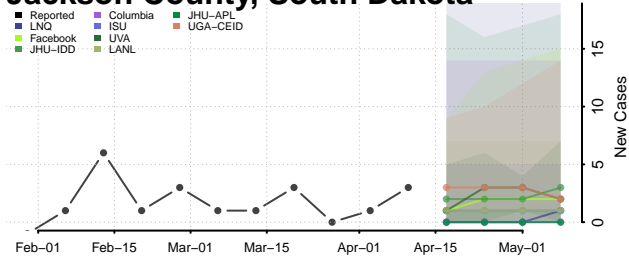

Jackson County, South Dakota