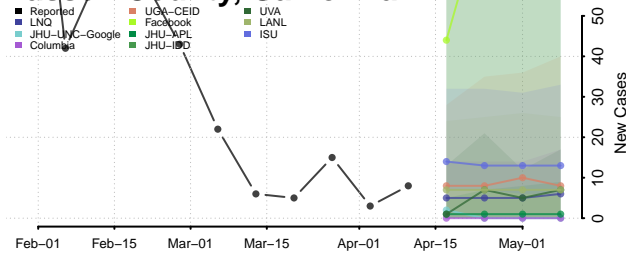

Lassen County, California