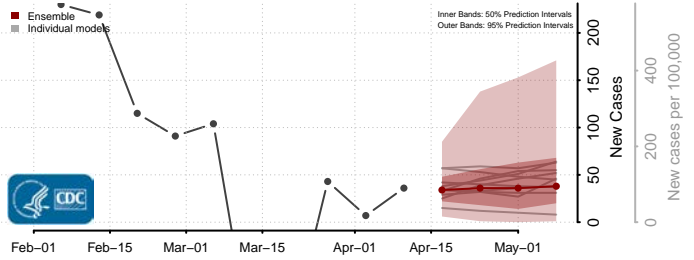

Danville County, Virginia