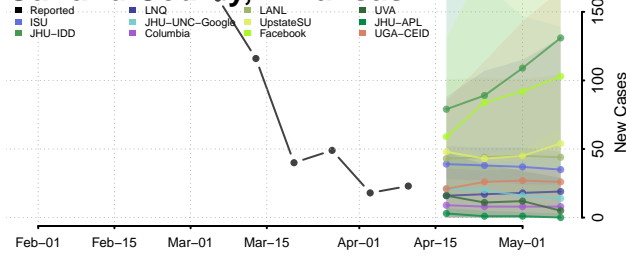

Garland County, Arkansas