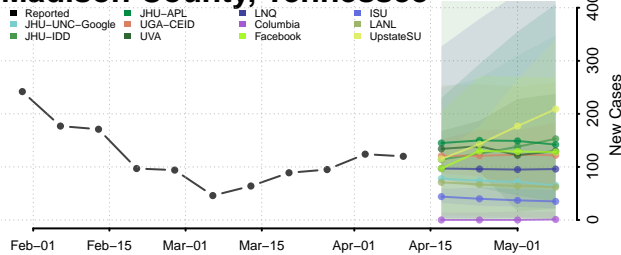

### Madison County, Tennessee