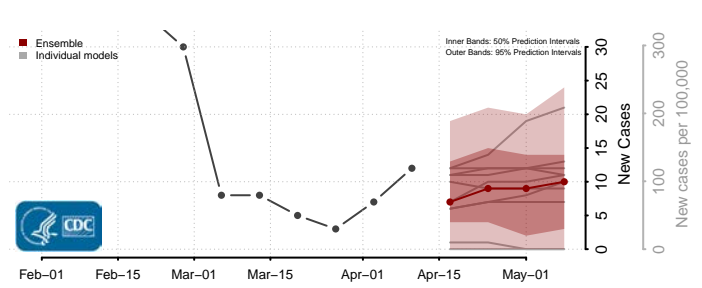

Metcalfe County, Kentucky