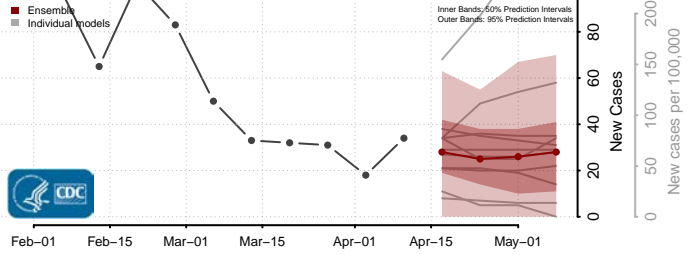

Jackson County, North Carolina