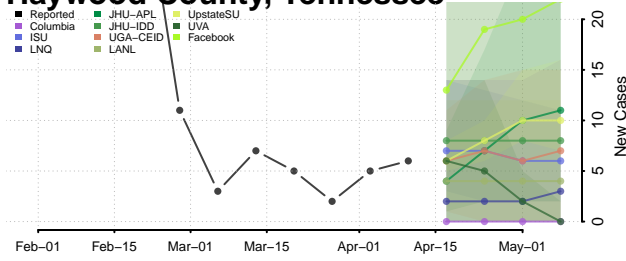

Haywood County, Tennessee