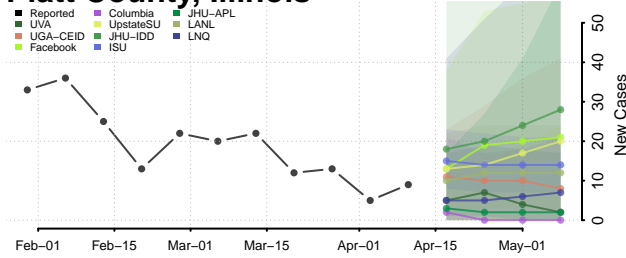

Piatt County, Illinois