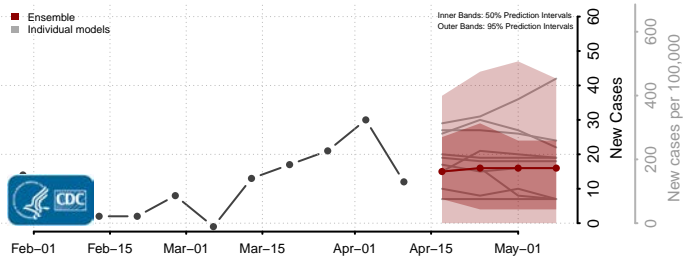

Swift County, Minnesota