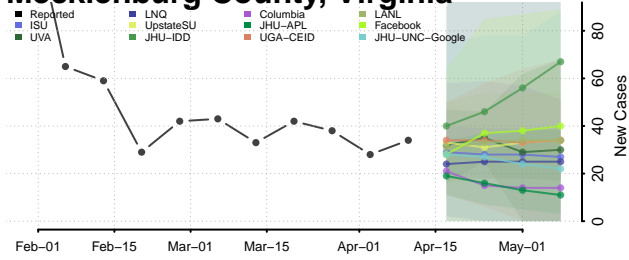

Mecklenburg County, Virginia