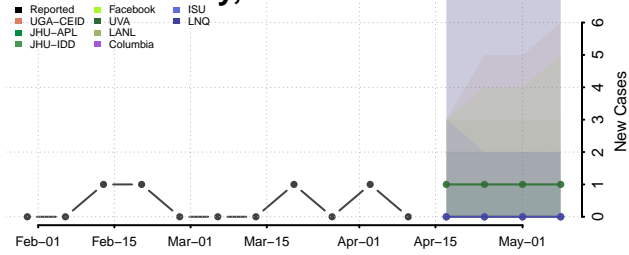

### Hooker County, Nebraska