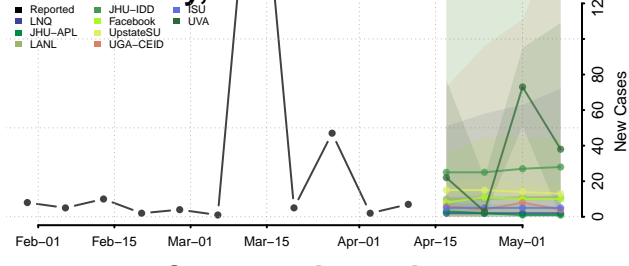

Ralls County, Missouri