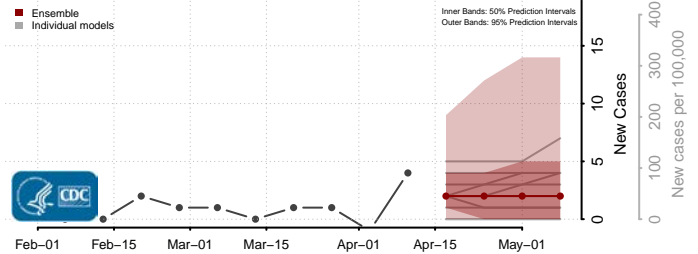

Dunn County, North Dakota