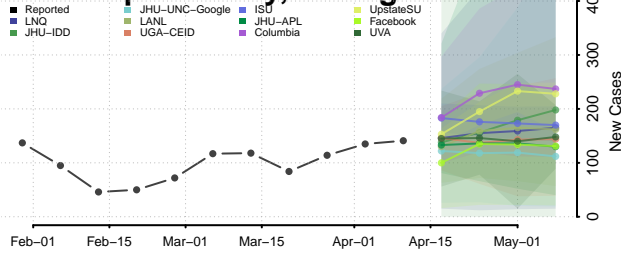

St. Joseph County, Michigan