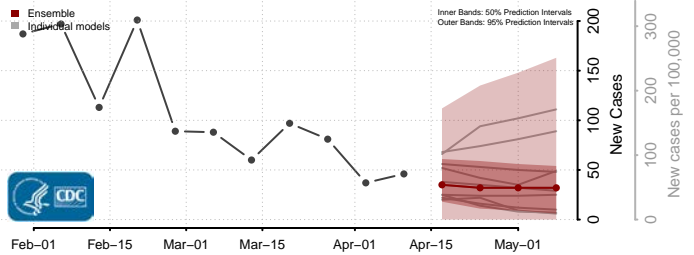

Hamblen County, Tennessee