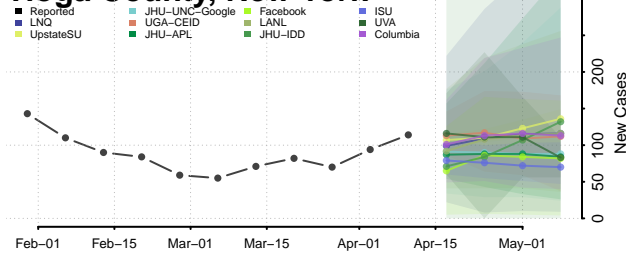

Tioga County, New York