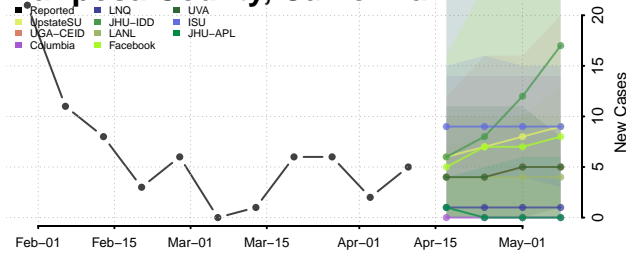

Mariposa County, California