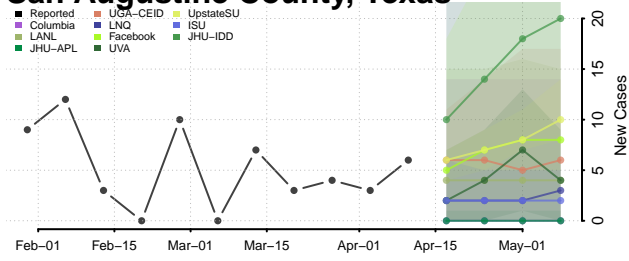

San Augustine County, Texas