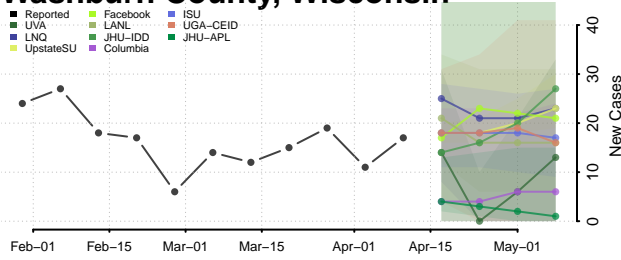

Washburn County, Wisconsin