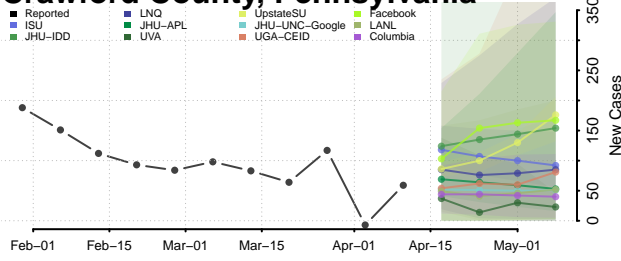

Crawford County, Pennsylvania