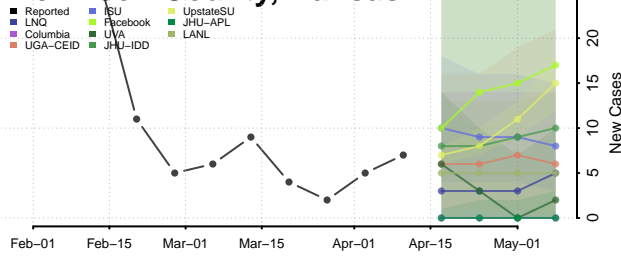

### Doniphan County, Kansas