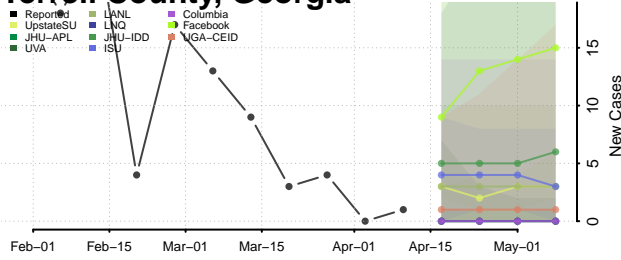

Terrell County, Georgia