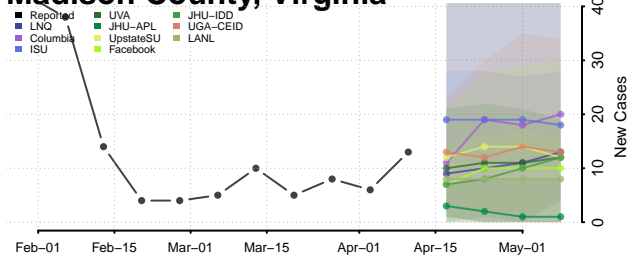

### Madison County, Virginia