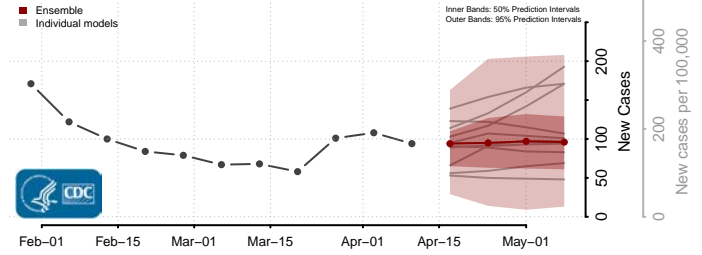

### Putnam County, West Virginia