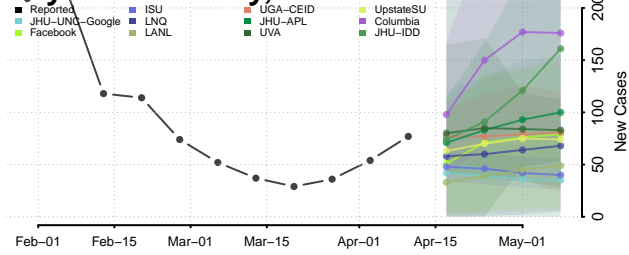

Haywood County, North Carolina