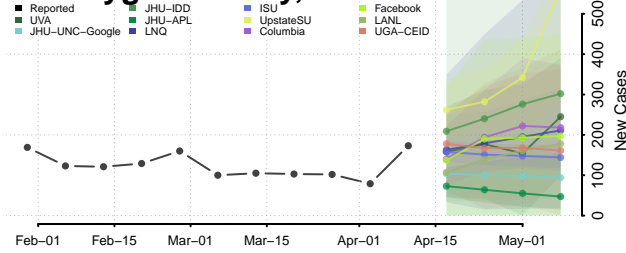

Sheboygan County, Wisconsin