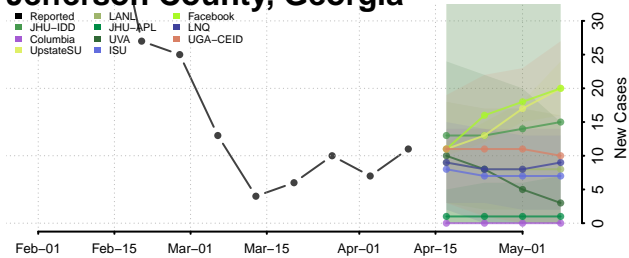

Jefferson County, Georgia