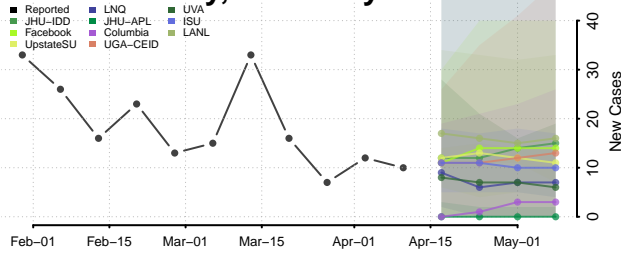

Carroll County, Kentucky