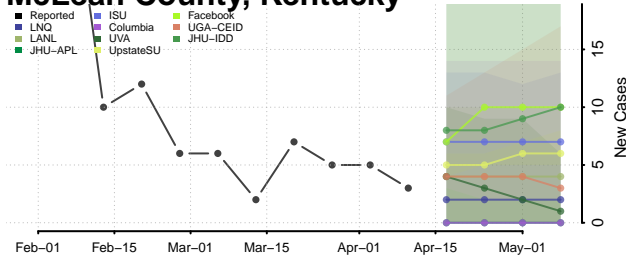

McLean County, Kentucky