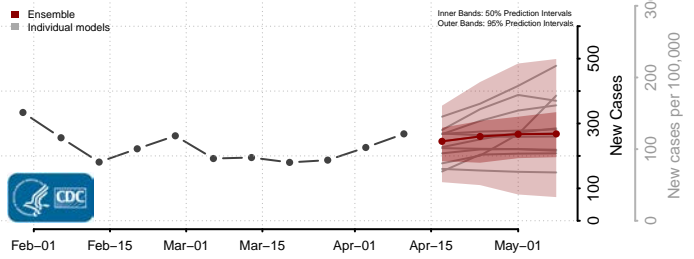

Jackson County, Oregon