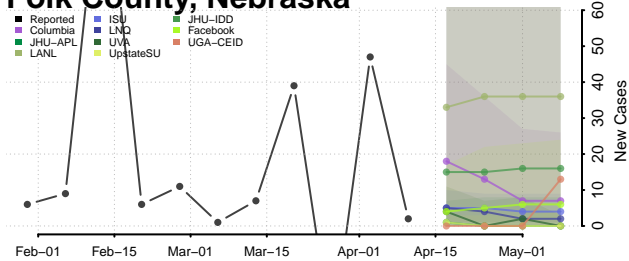

Polk County, Nebraska