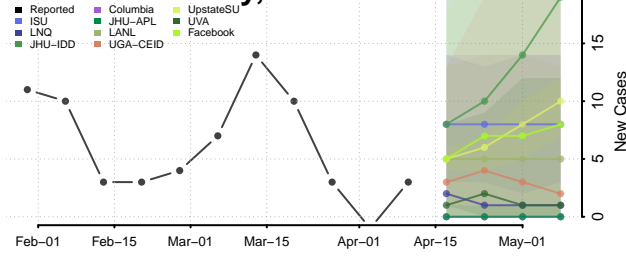

Choctaw County, Alabama