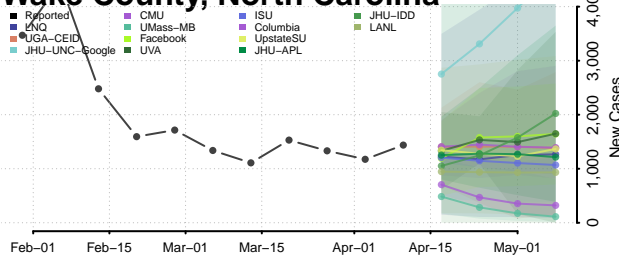

Wake County, North Carolina