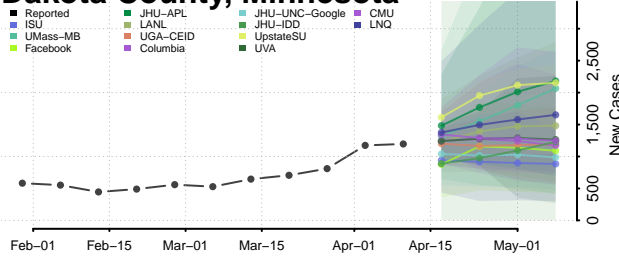

Dakota County, Minnesota