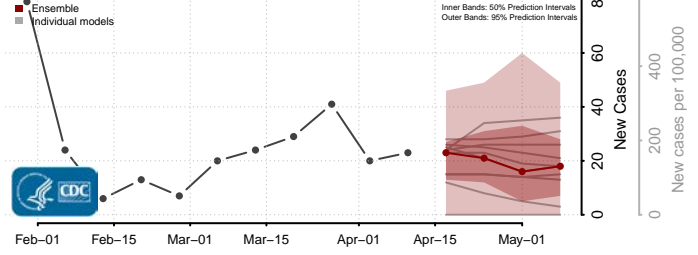

Hardy County, West Virginia