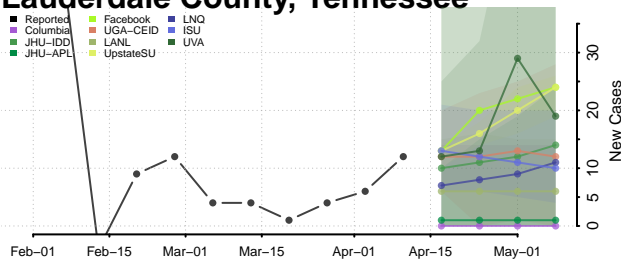

Lauderdale County, Tennessee