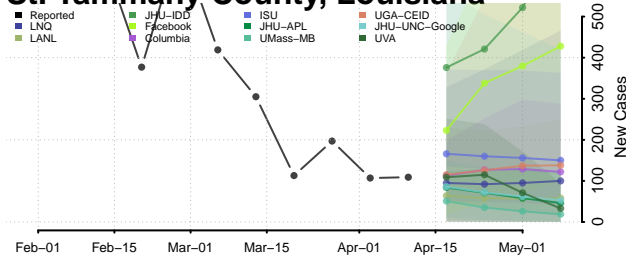

St. Tammany County, Louisiana