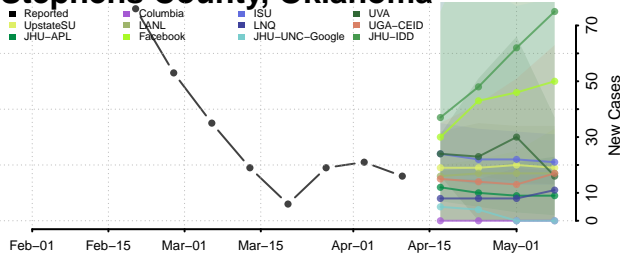

Stephens County, Oklahoma