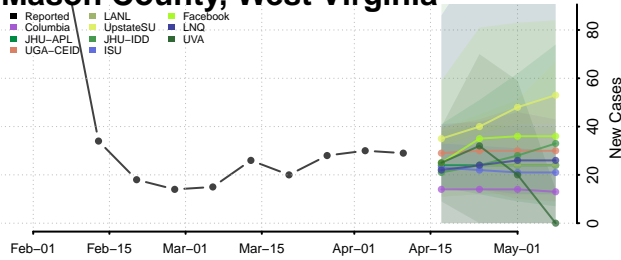

Mason County, West Virginia