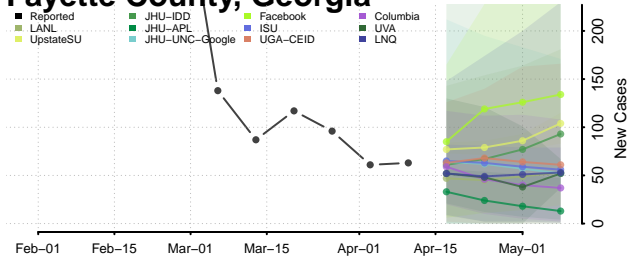

Fayette County, Georgia