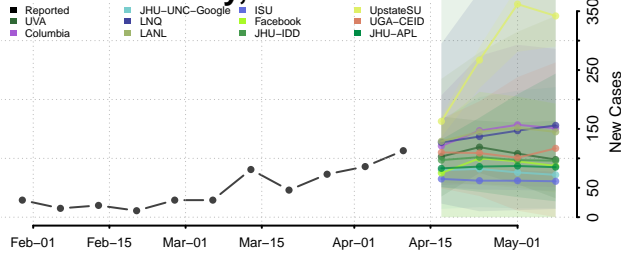

McLeod County, Minnesota