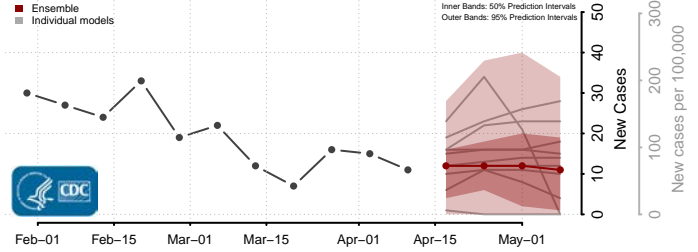

Sawyer County, Wisconsin