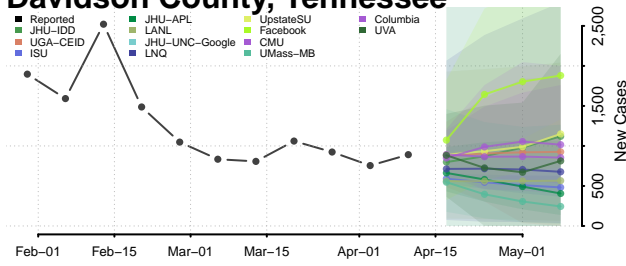

Davidson County, Tennessee