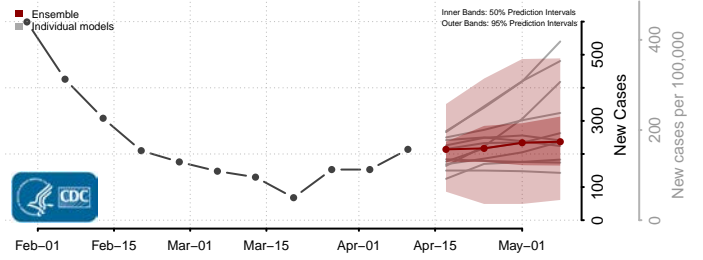

Spotsylvania County, Virginia