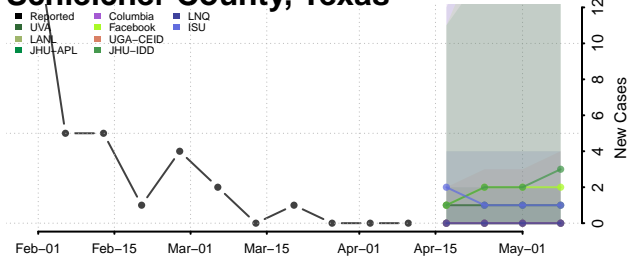

Schleicher County, Texas