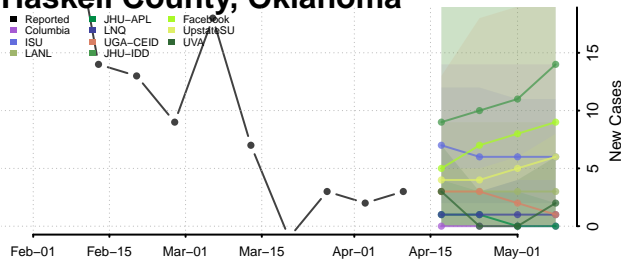

Haskell County, Oklahoma