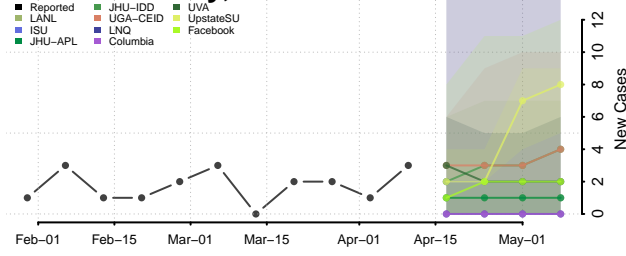

Harlan County, Nebraska