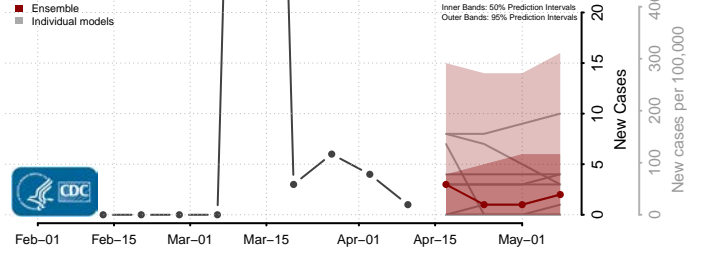

Atchison County, Missouri