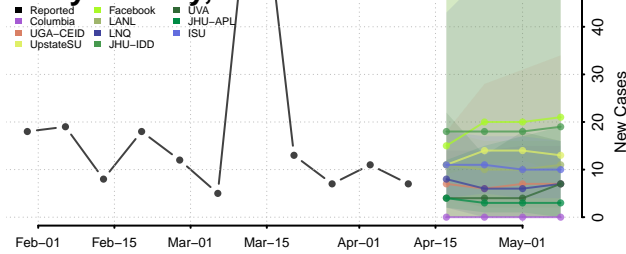

Perry County, Missouri