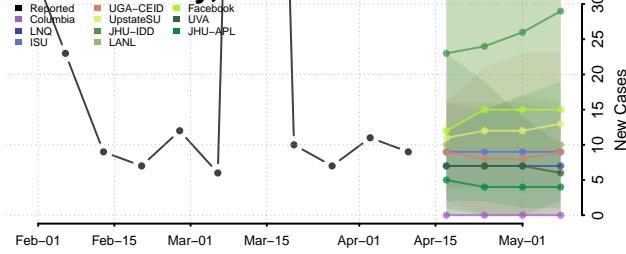

Bates County, Missouri