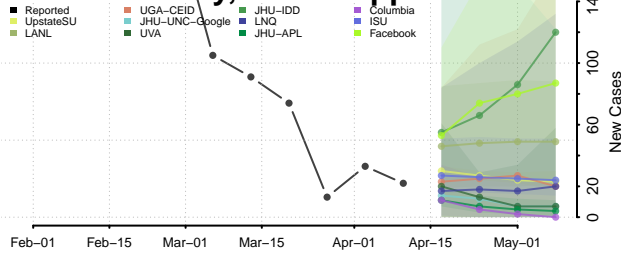

Forrest County, Mississippi