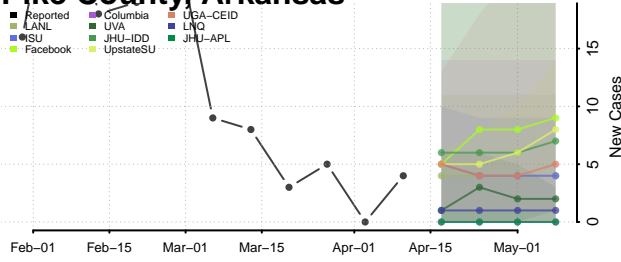

Pike County, Arkansas