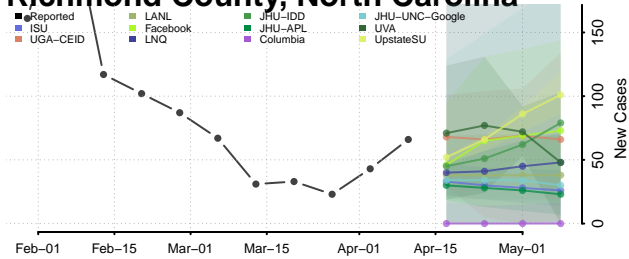

Richmond County, North Carolina