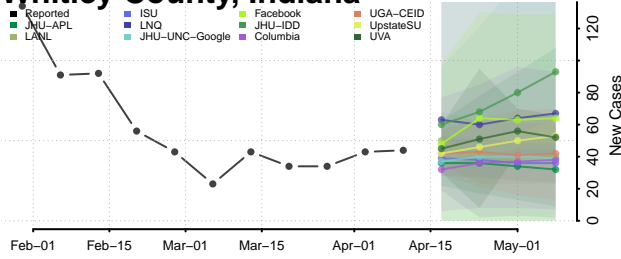

Whitley County, Indiana