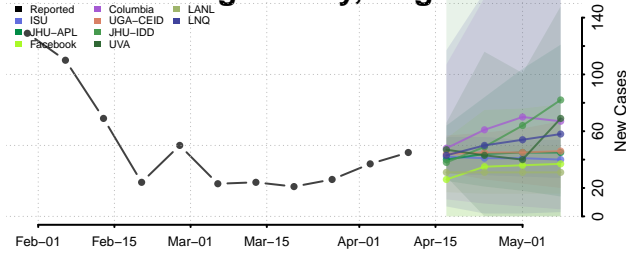

Fredericksburg County, Virginia