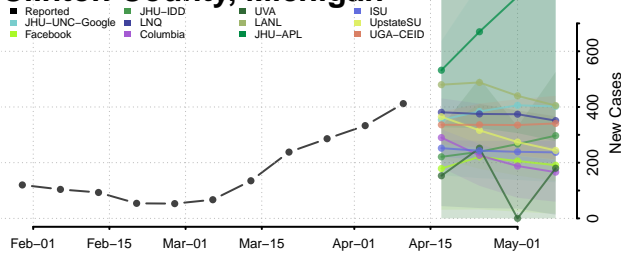

Clinton County, Michigan