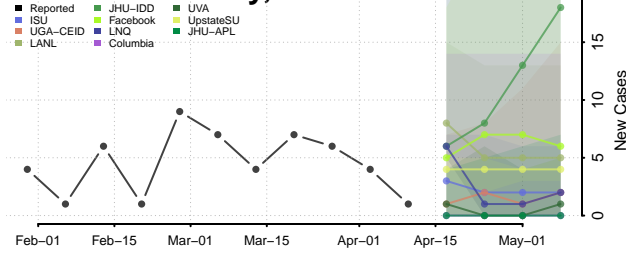

Huerfano County, Colorado