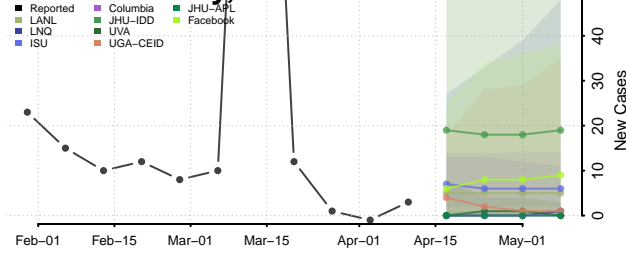

Barton County, Missouri