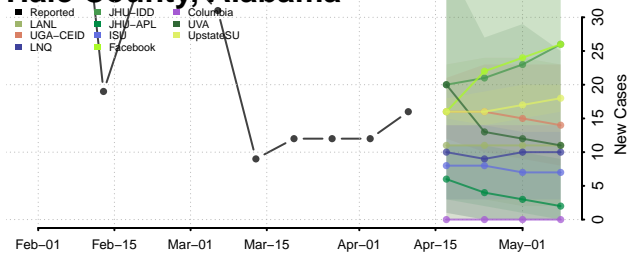

Hale County, Alabama