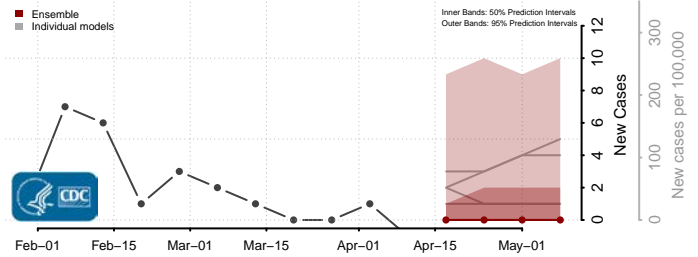

Ellis County, Oklahoma