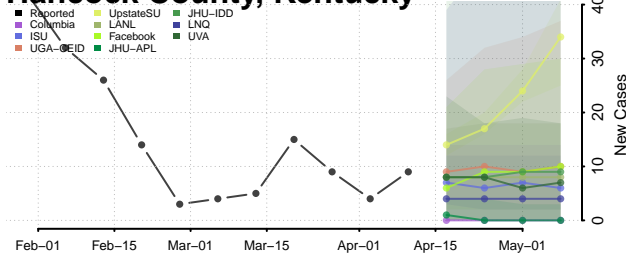

Hancock County, Kentucky