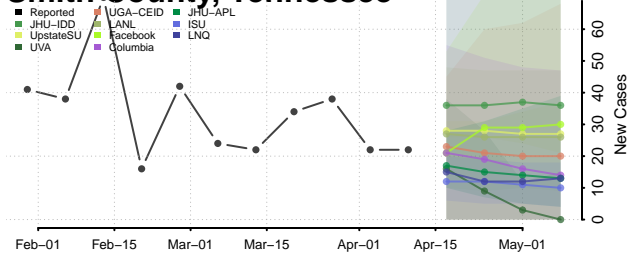

Smith County, Tennessee