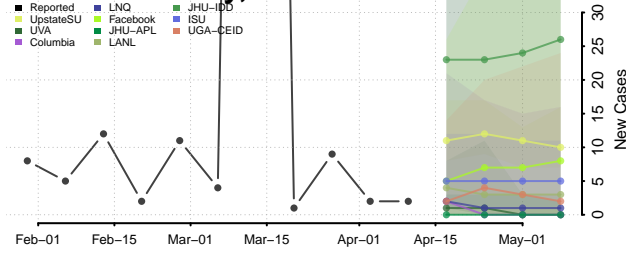

Howard County, Missouri