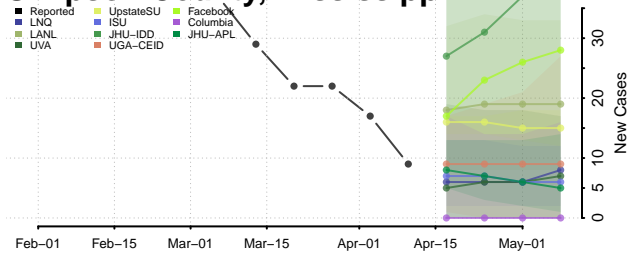

Simpson County, Mississippi