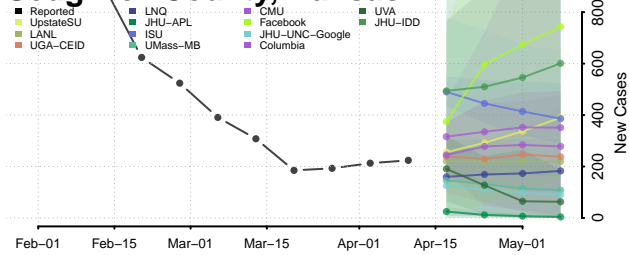

Sedgwick County, Kansas