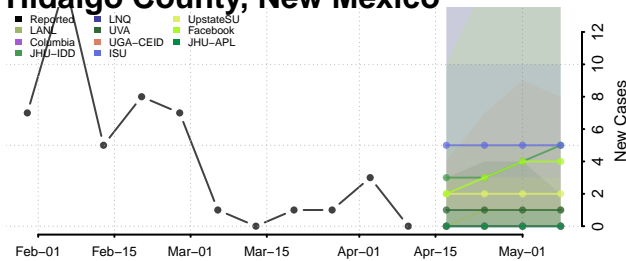

Hidalgo County, New Mexico