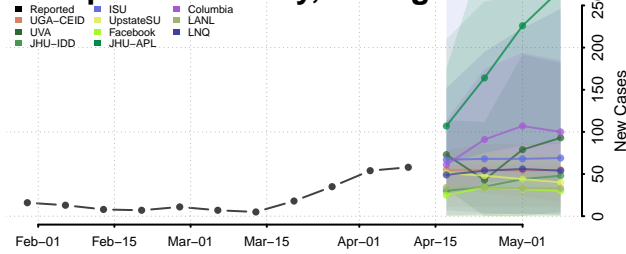

### Presque Isle County, Michigan