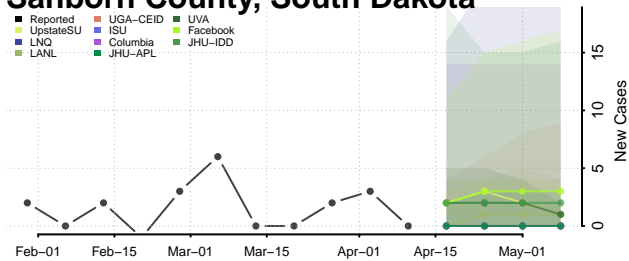

Sanborn County, South Dakota