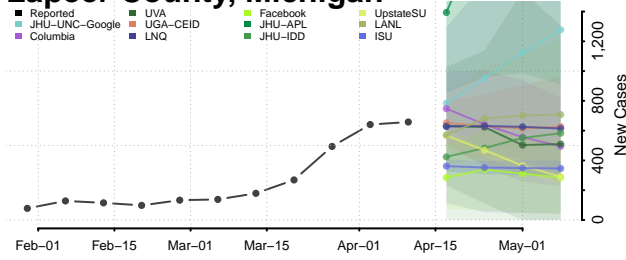

Lapeer County, Michigan