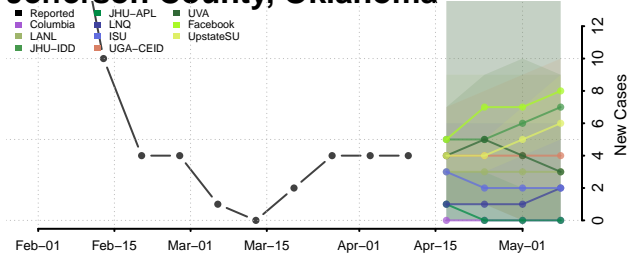

Jefferson County, Oklahoma