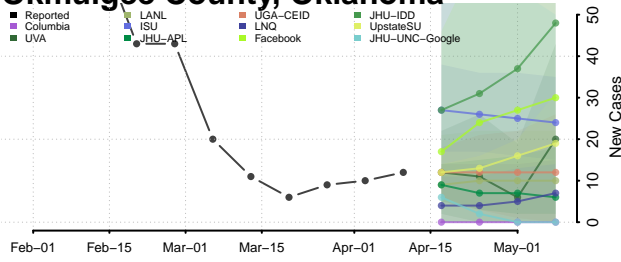

Okmulgee County, Oklahoma