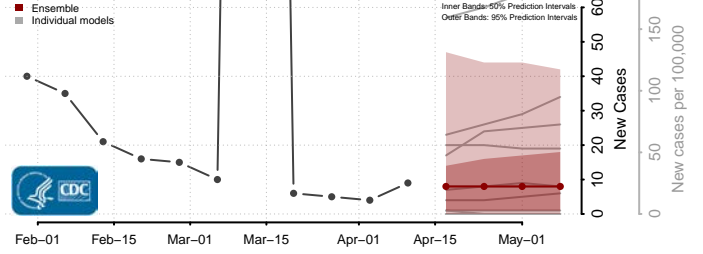

Barry County, Missouri