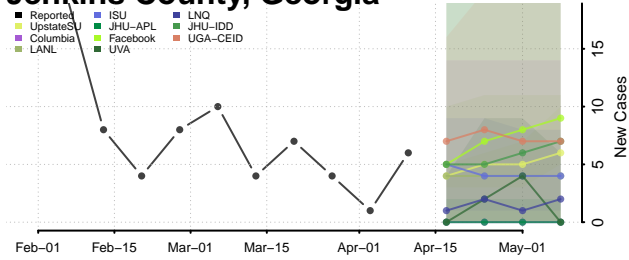

Jenkins County, Georgia