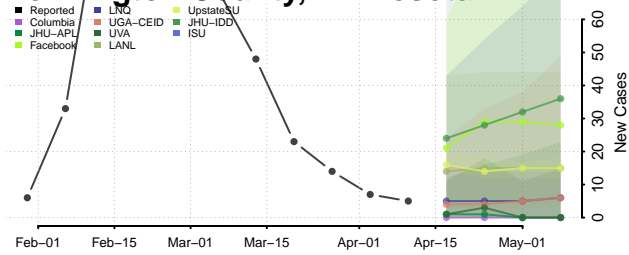

Pennington County, Minnesota