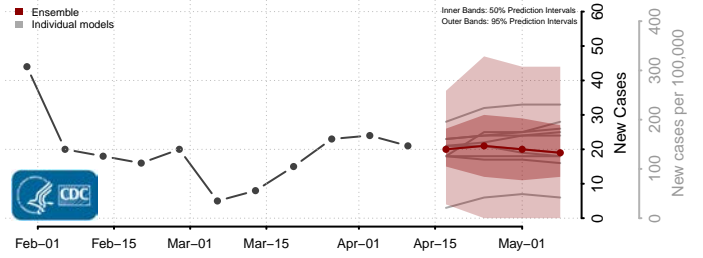

Carroll County, Illinois