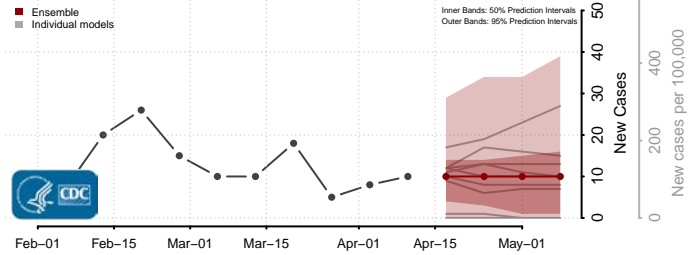

Marshall County, Minnesota