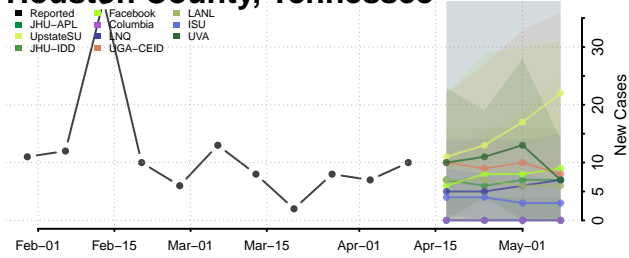

Houston County, Tennessee