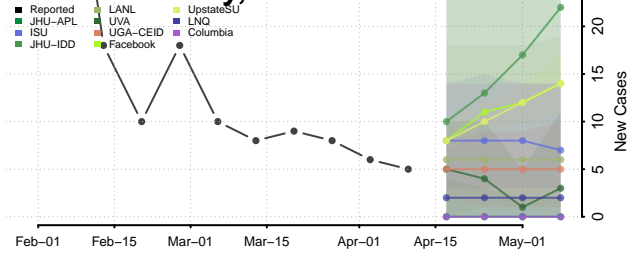

Bullock County, Alabama