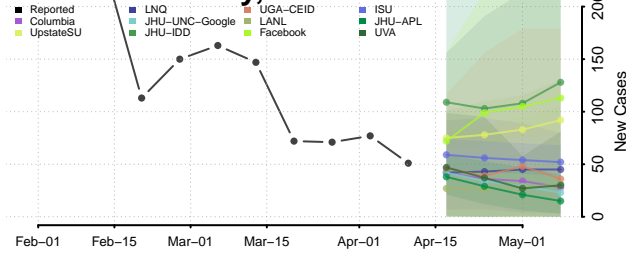

Faulkner County, Arkansas