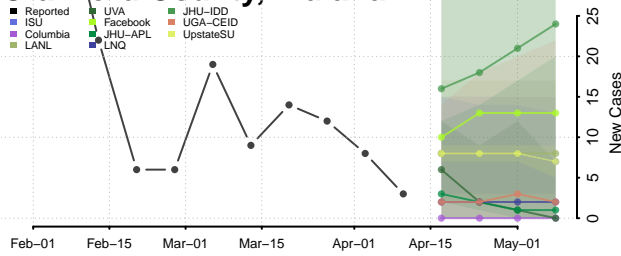

Crawford County, Indiana