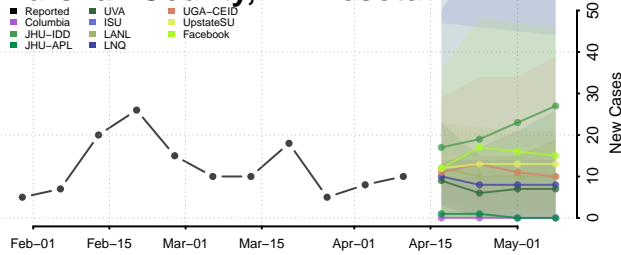

Marshall County, Minnesota