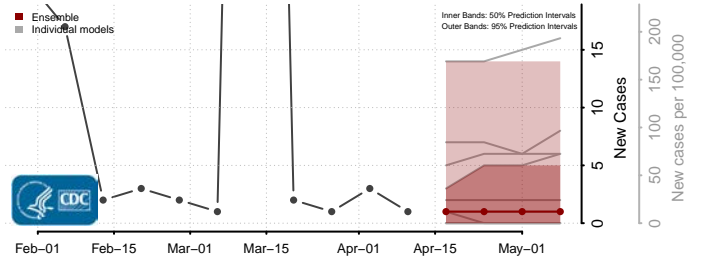

Davies County, Missouri