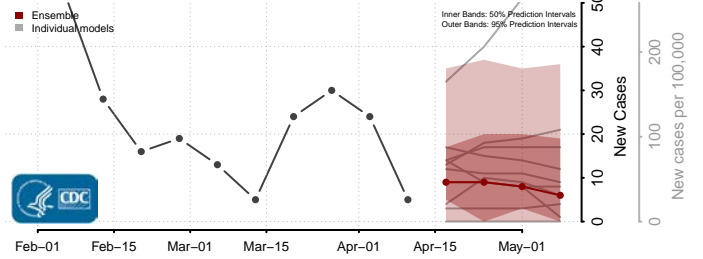

Tishomingo County, Mississippi