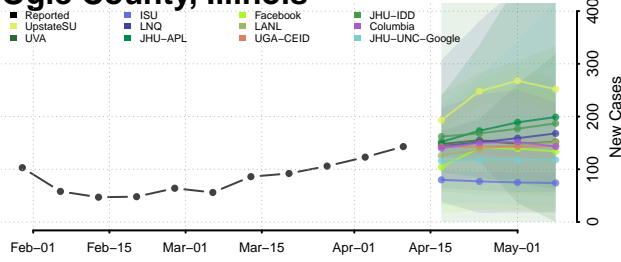

Ogle County, Illinois