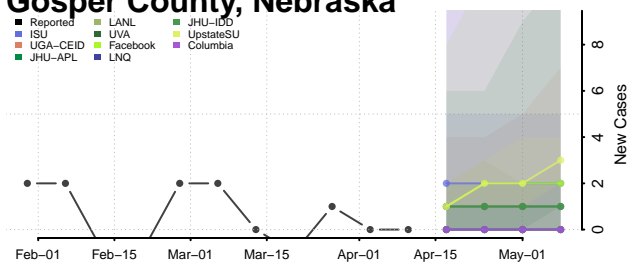

Gosper County, Nebraska