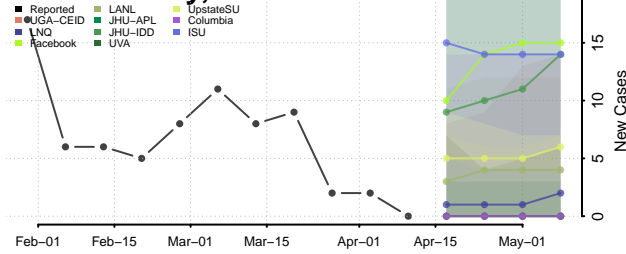

Rusk County, Wisconsin