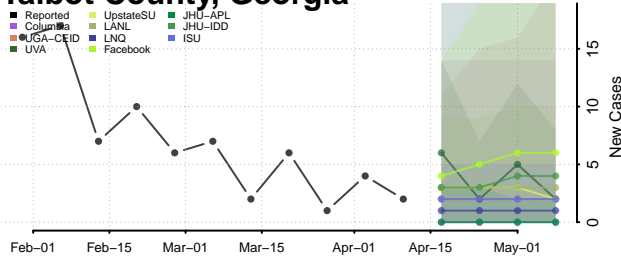

Talbot County, Georgia