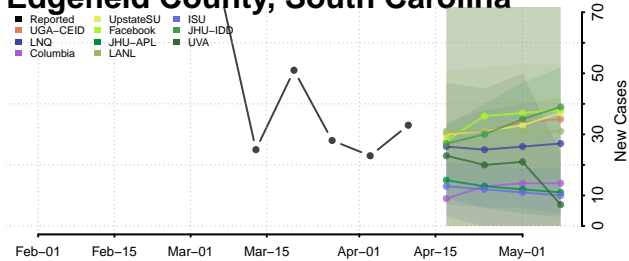

### Edgefield County, South Carolina