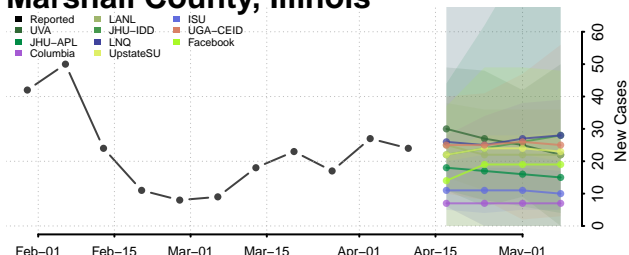

Marshall County, Illinois