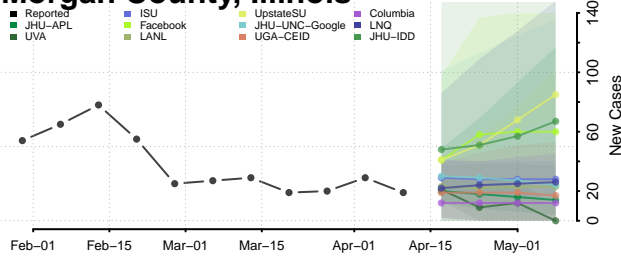

Morgan County, Illinois