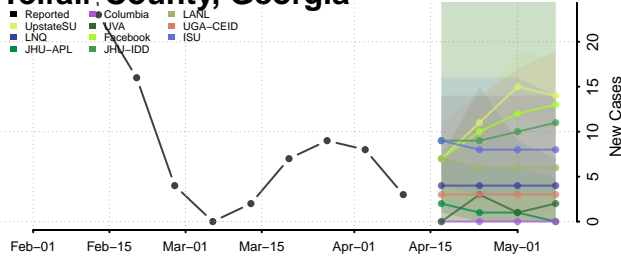

Telfair County, Georgia