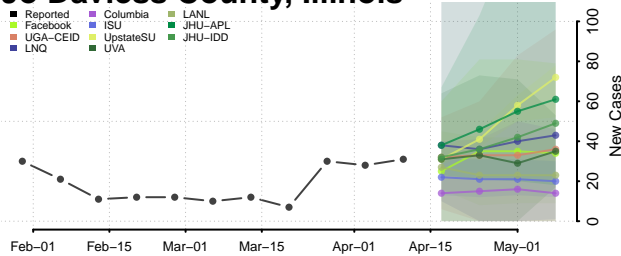

Jo Daviess County, Illinois