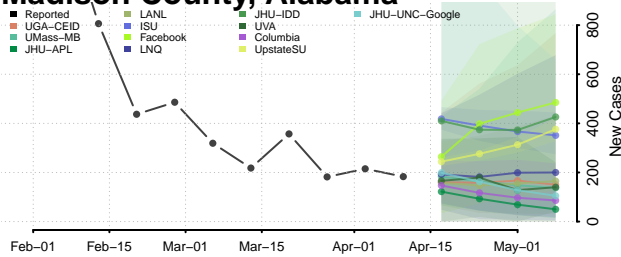

Madison County, Alabama