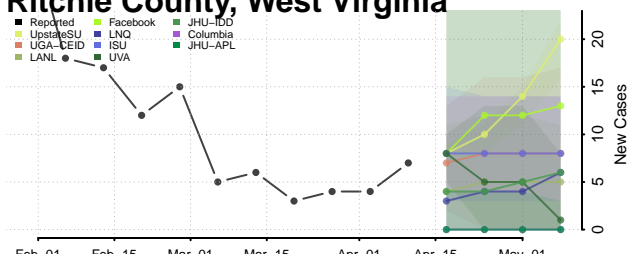

Ritchie County, West Virginia