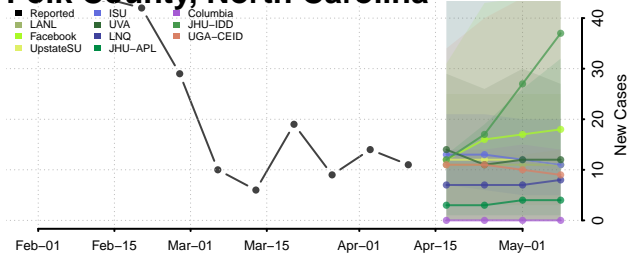

### Polk County, North Carolina