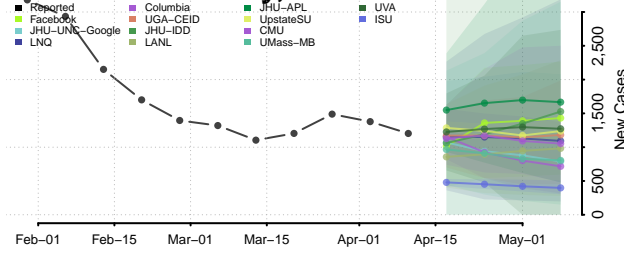

Greenville County, South Carolina