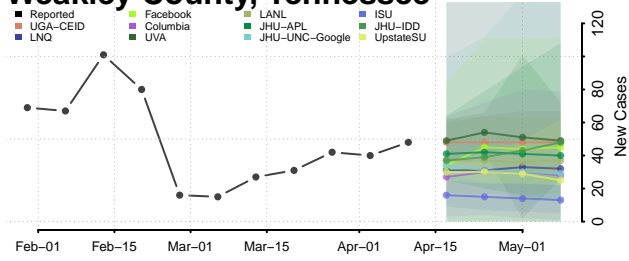

Weakley County, Tennessee