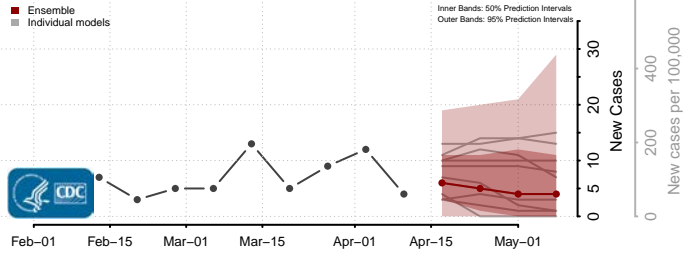

Lac qui Parle County, Minnesota