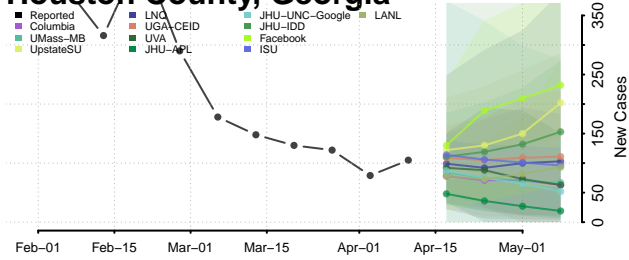

Houston County, Georgia