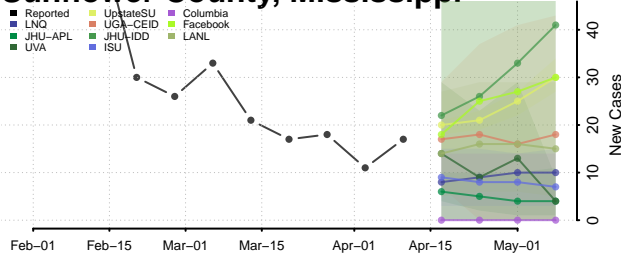

Sunflower County, Mississippi