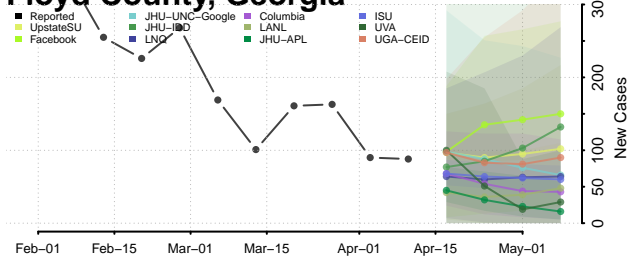

Floyd County, Georgia