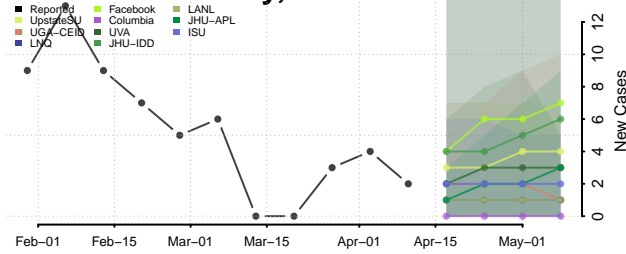

Alexander County, Illinois