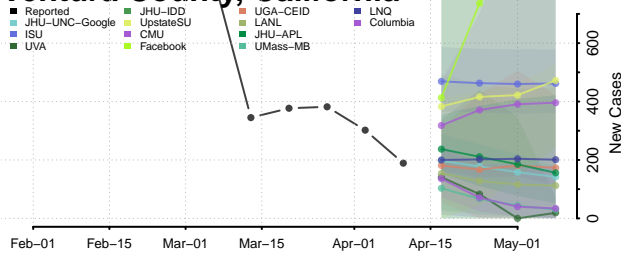

Ventura County, California