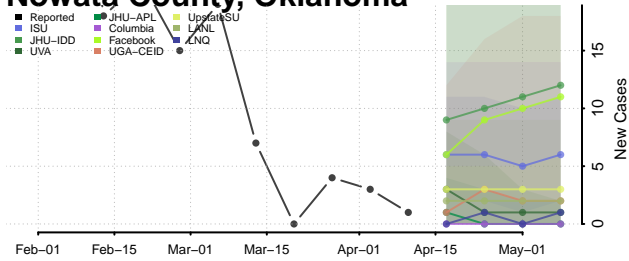

Nowata County, Oklahoma