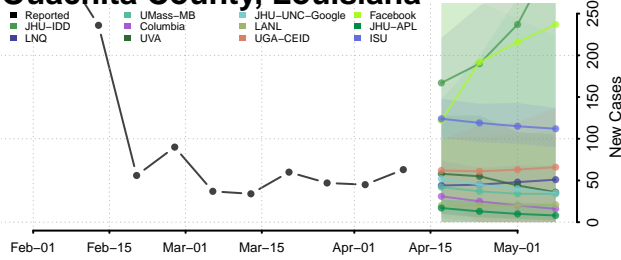

Ouachita County, Louisiana