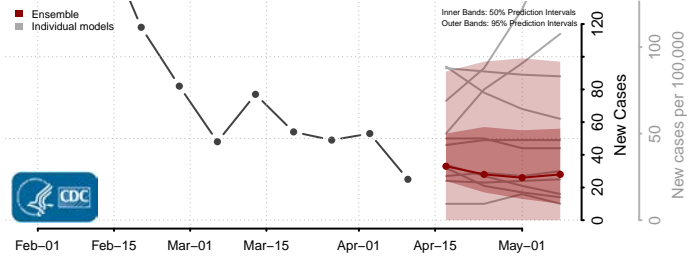

Houston County, Alabama