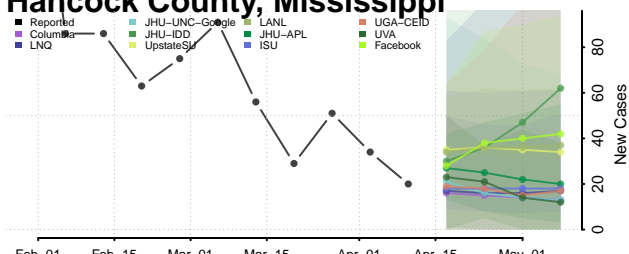

Hancock County, Mississippi