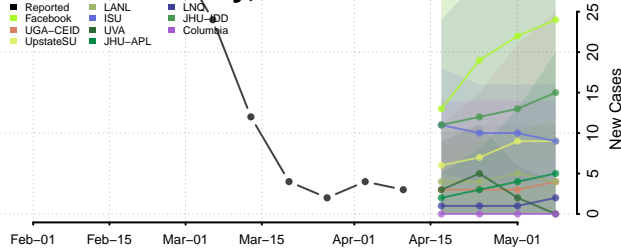

Madison County, Florida