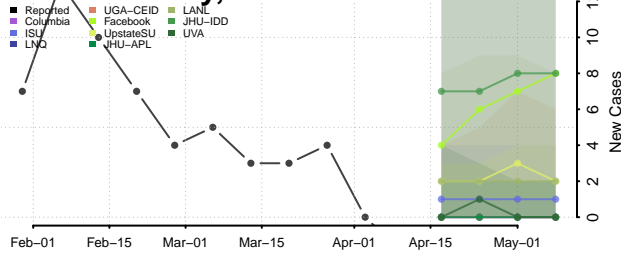

Morrill County, Nebraska