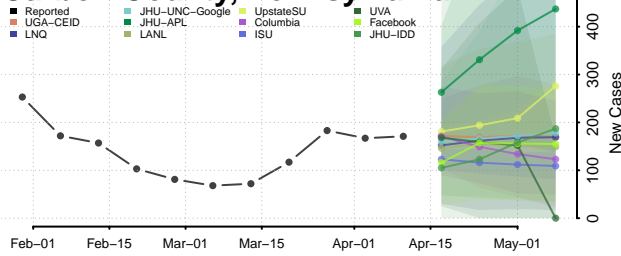

Carbon County, Pennsylvania