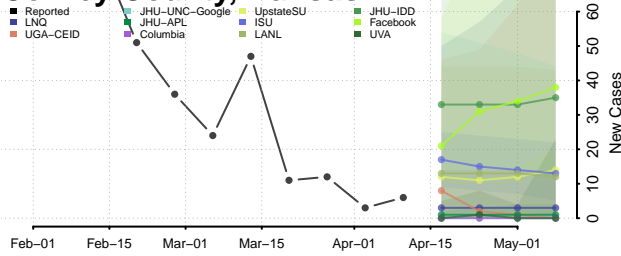

Cowley County, Kansas