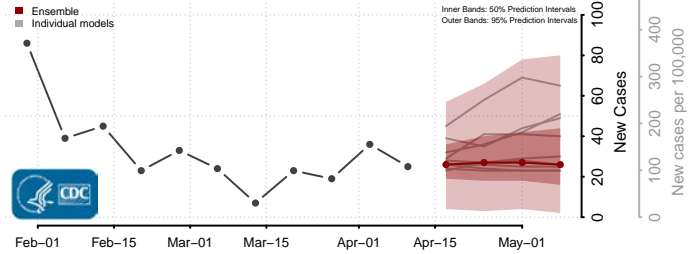

Hampshire County, West Virginia