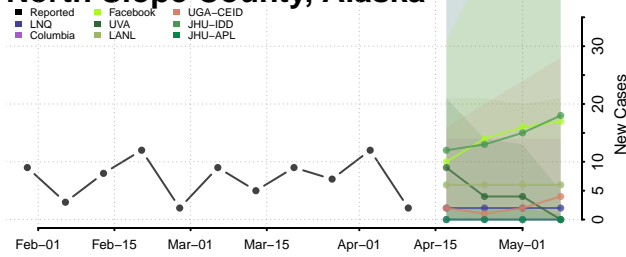

North Slope County, Alaska