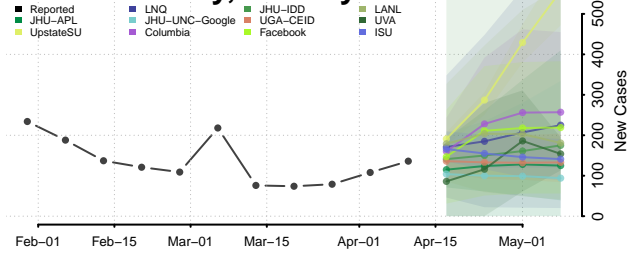

Mercer County, Pennsylvania