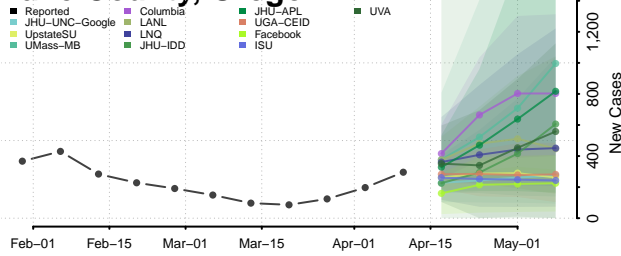

Lane County, Oregon