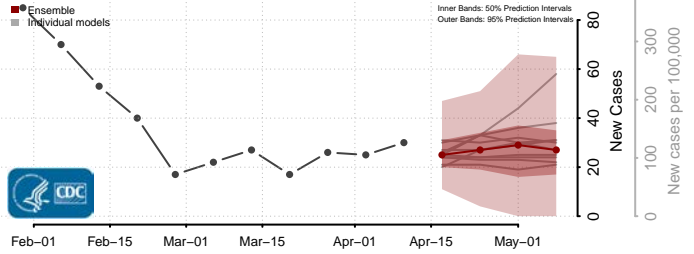

Goochland County, Virginia