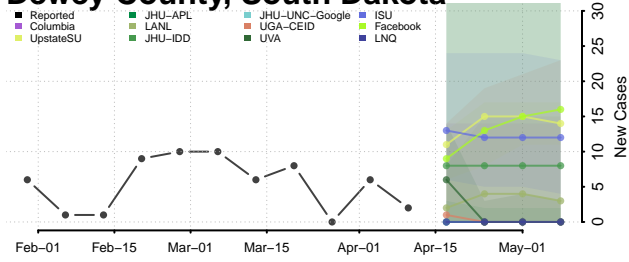

Dewey County, South Dakota