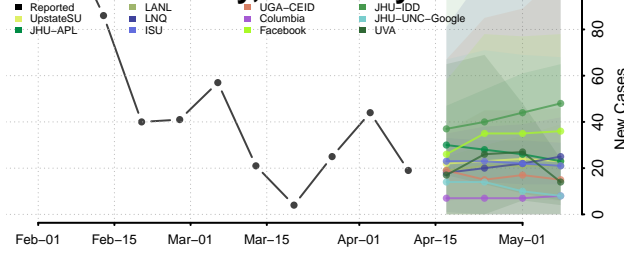

Marshall County, Kentucky