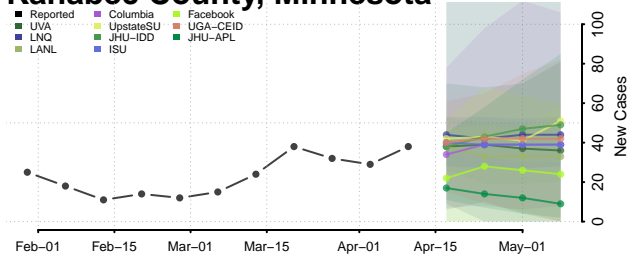

Kanabec County, Minnesota