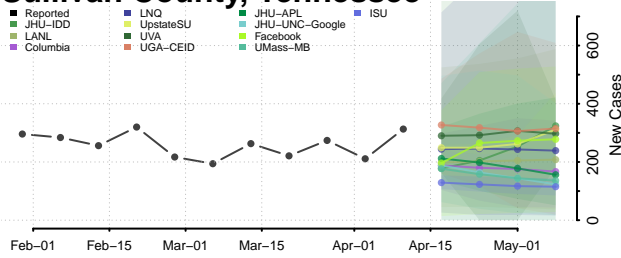

Sullivan County, Tennessee