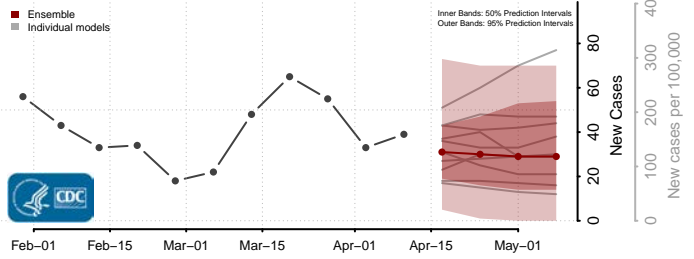

Nicholas County, West Virginia