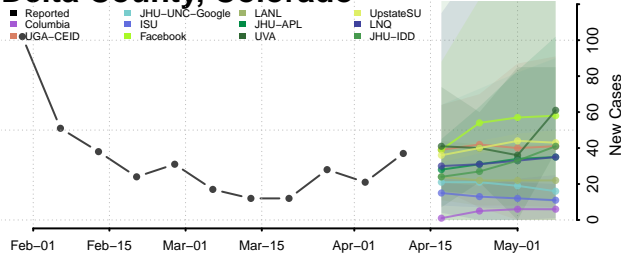

Delta County, Colorado