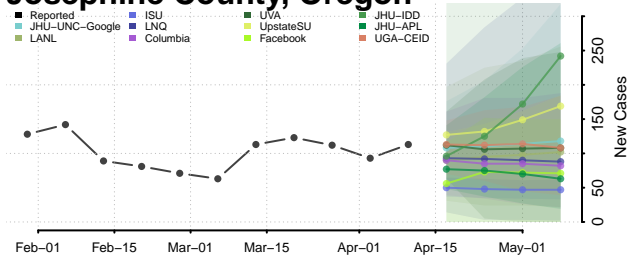

Josephine County, Oregon