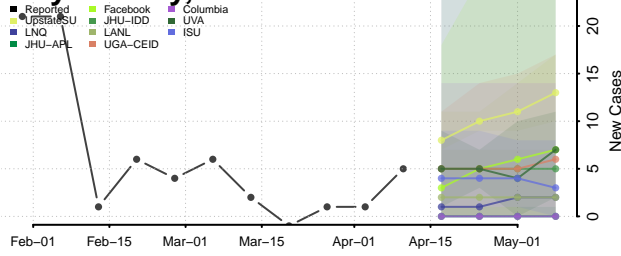

Clay County, Kansas