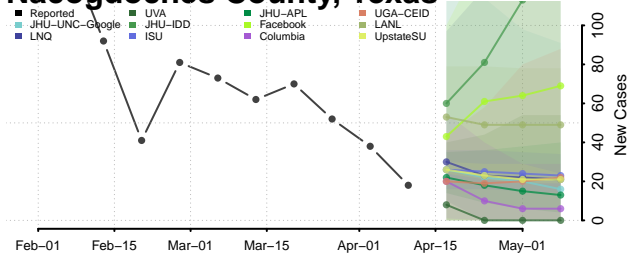

Nacogdoches County, Texas