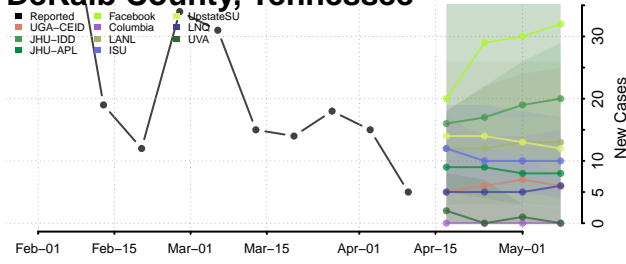

DeKalb County, Tennessee