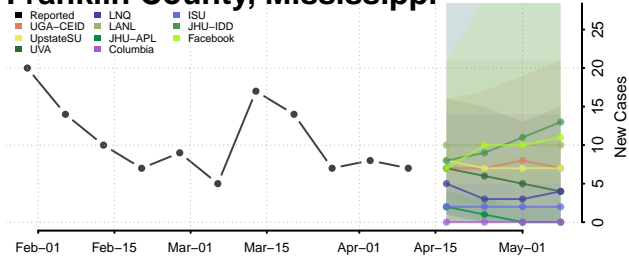

Franklin County, Mississippi