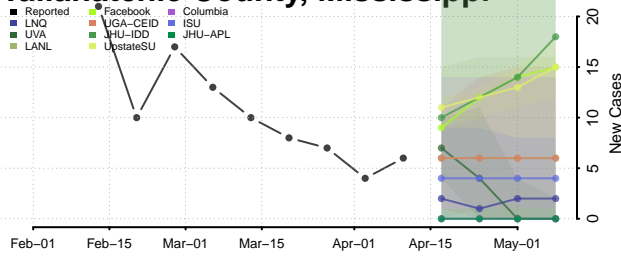

Tallahatchie County, Mississippi