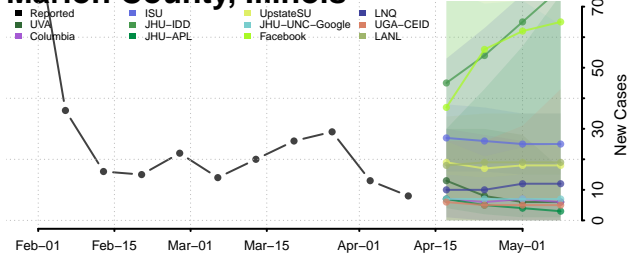

Marion County, Illinois