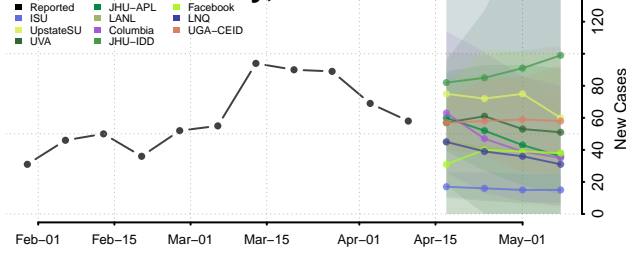

Jefferson County, Idaho