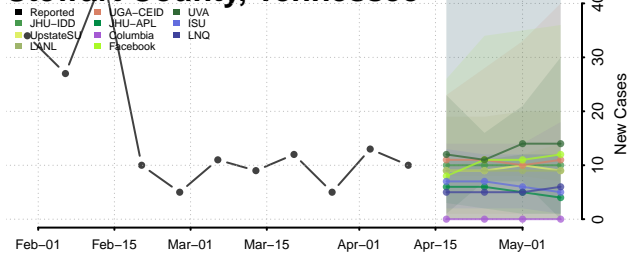

Stewart County, Tennessee