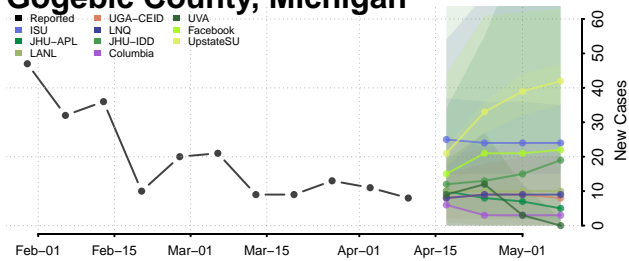

Gogebic County, Michigan