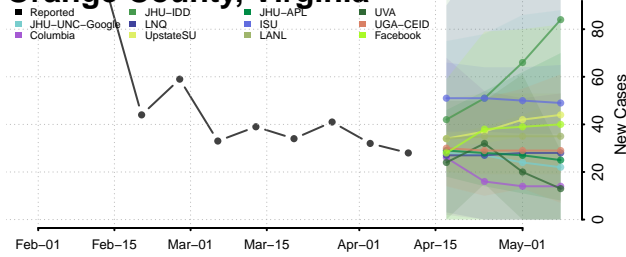

Orange County, Virginia