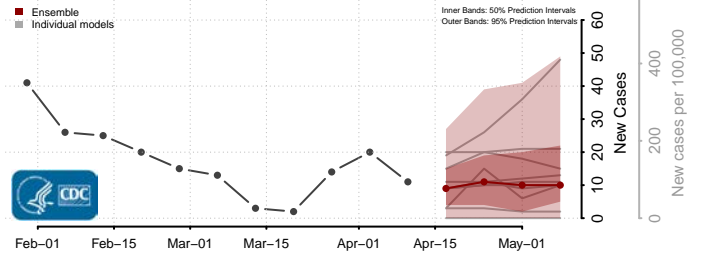

Northampton County, Virginia