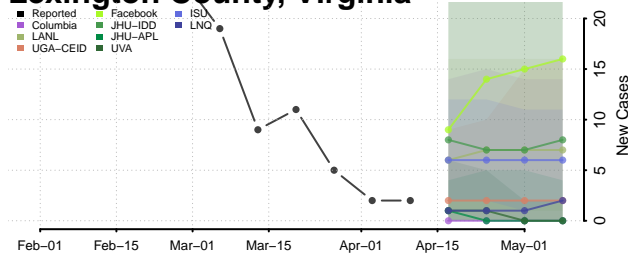

Lexington County, Virginia