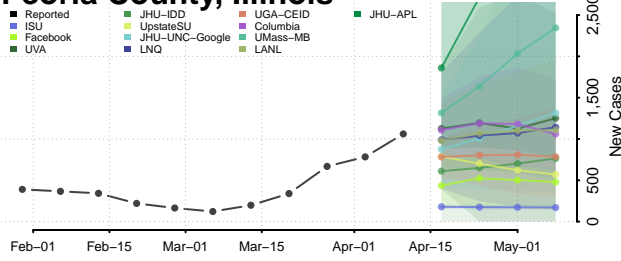

Peoria County, Illinois