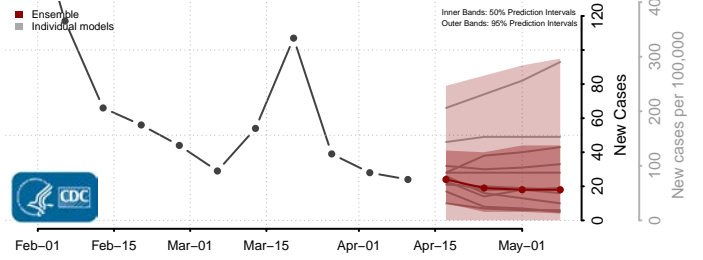

Logan County, West Virginia