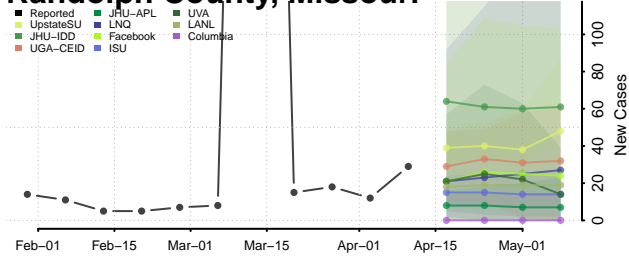

Randolph County, Missouri