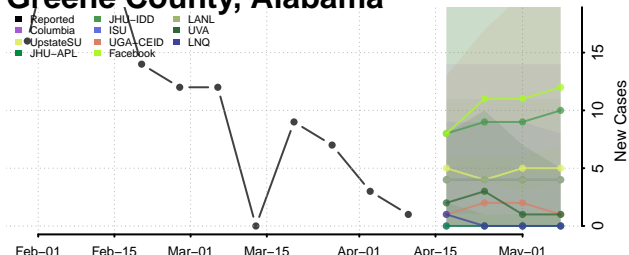

Greene County, Alabama