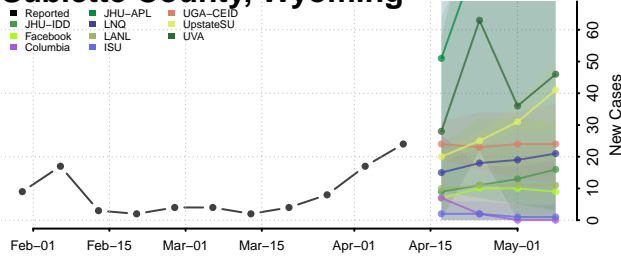

Sublette County, Wyoming