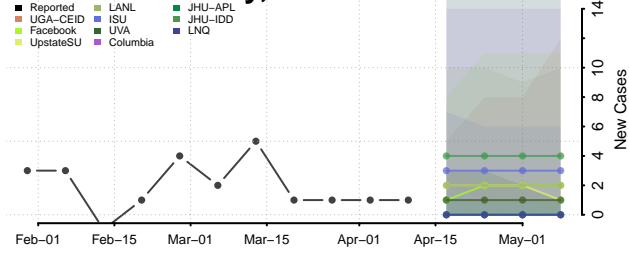

Sherman County, Nebraska