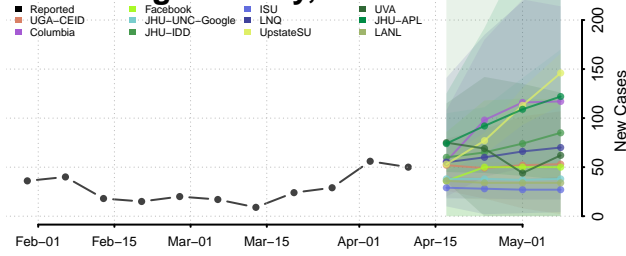

McDonough County, Illinois