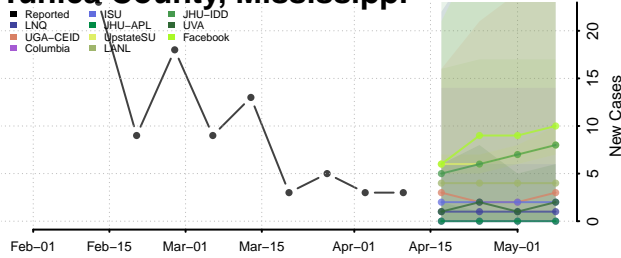

Tunica County, Mississippi