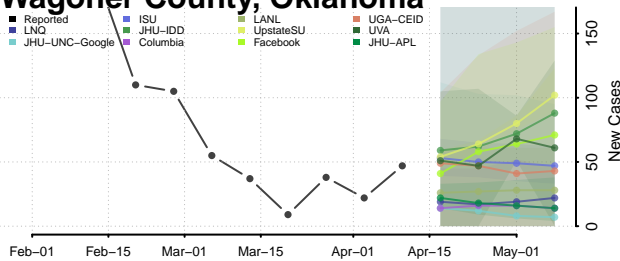

Wagoner County, Oklahoma