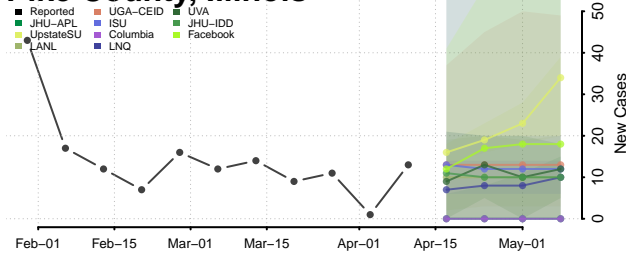

Pike County, Illinois