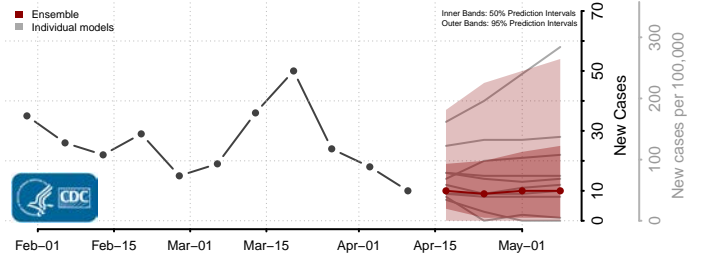

Lincoln County, West Virginia