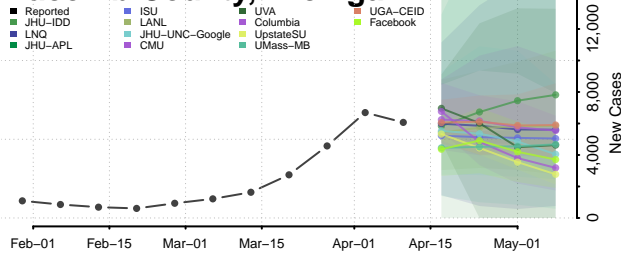

Macomb County, Michigan