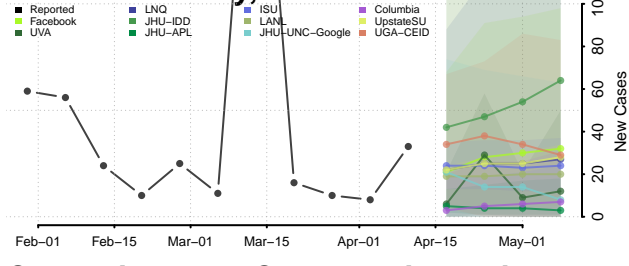

Camden County, Missouri