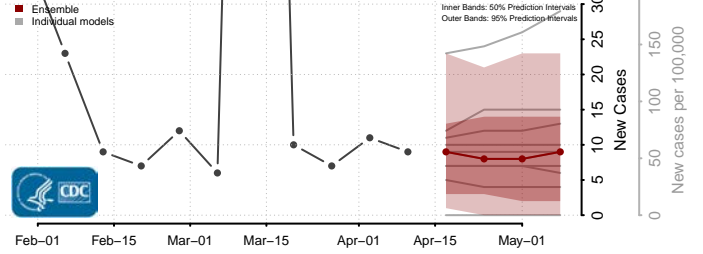

Bates County, Missouri