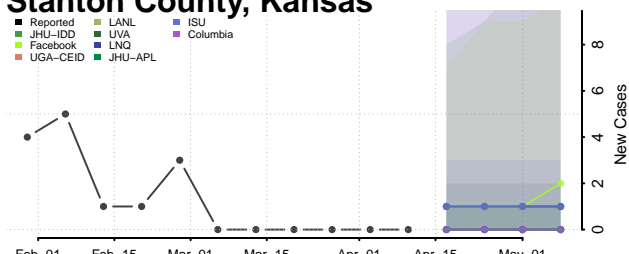

Stanton County, Kansas