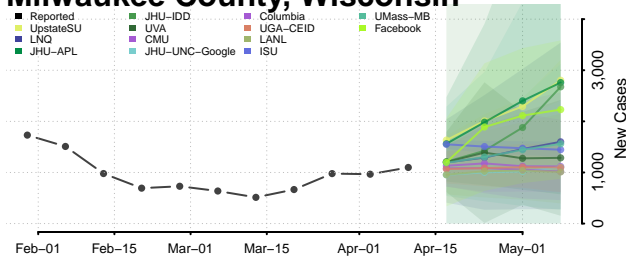

Milwaukee County, Wisconsin