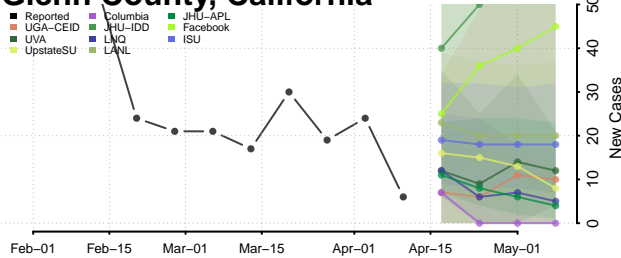

Glenn County, California