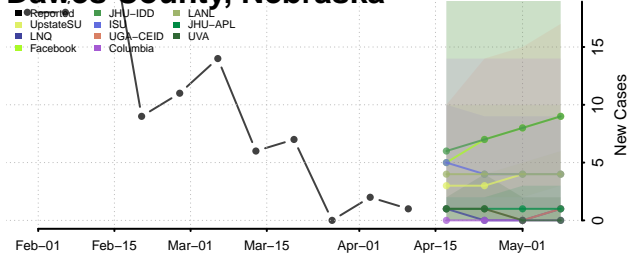

Dawes County, Nebraska