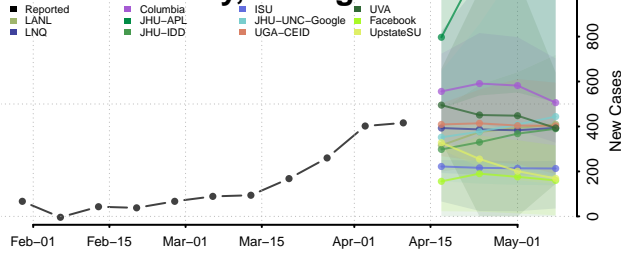

Tuscola County, Michigan