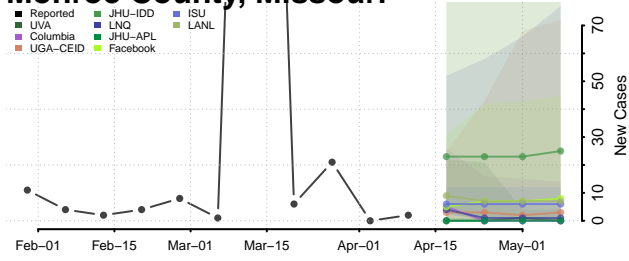

Monroe County, Missouri