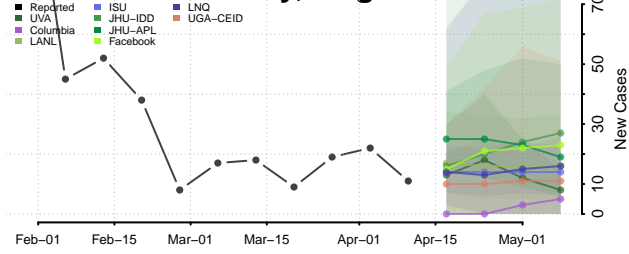

Greensville County, Virginia