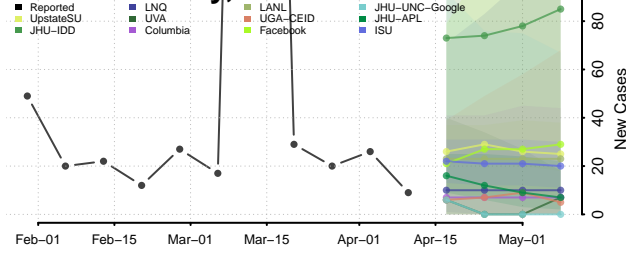

Howell County, Missouri