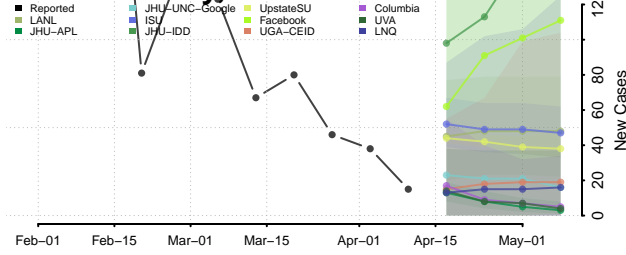

Saline County, Arkansas