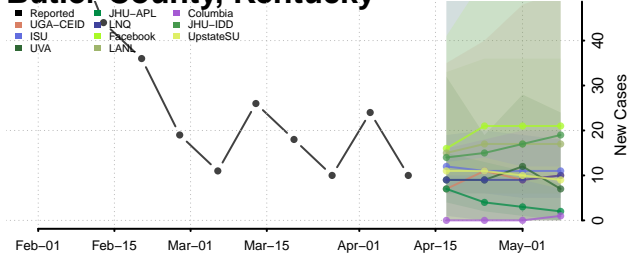

Butler County, Kentucky