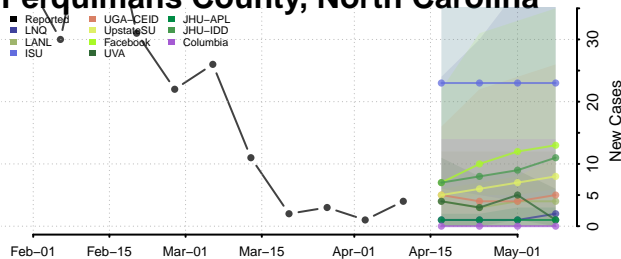

Perquimans County, North Carolina