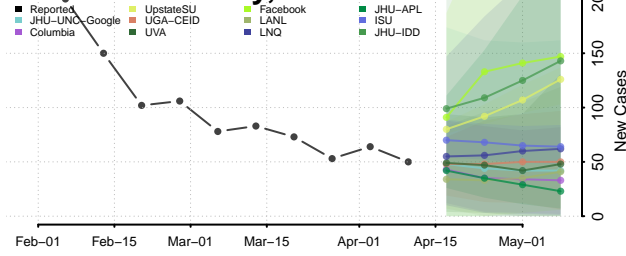

Vermilion County, Illinois