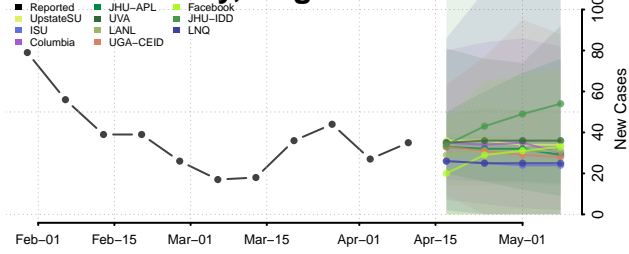

Greene County, Virginia