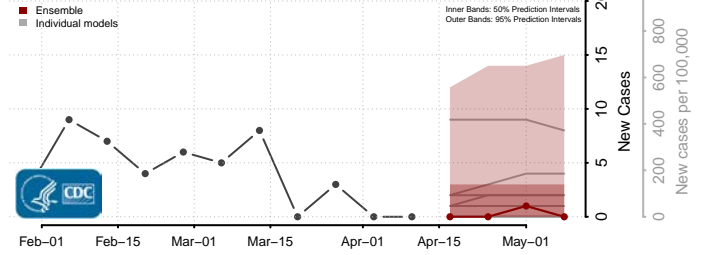

Potter County, South Dakota