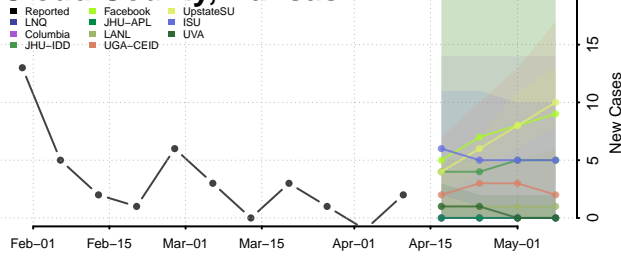

Cloud County, Kansas