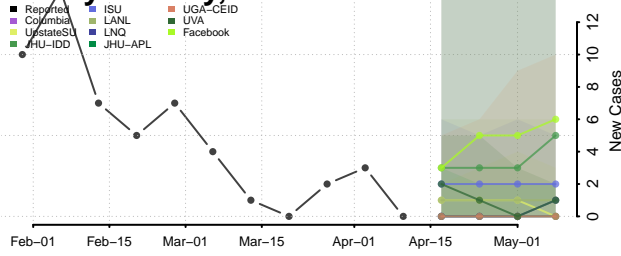

Dewey County, Oklahoma