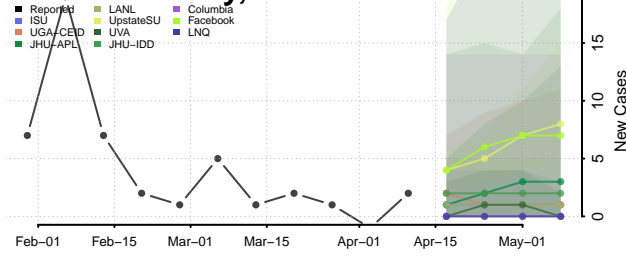

Kimball County, Nebraska