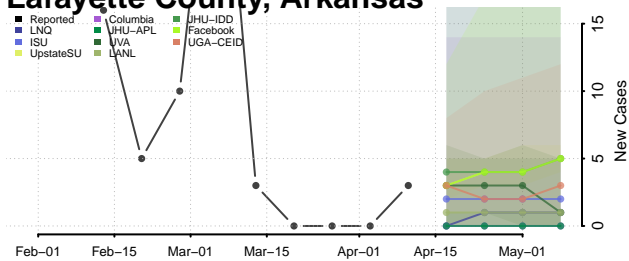

Lafayette County, Arkansas