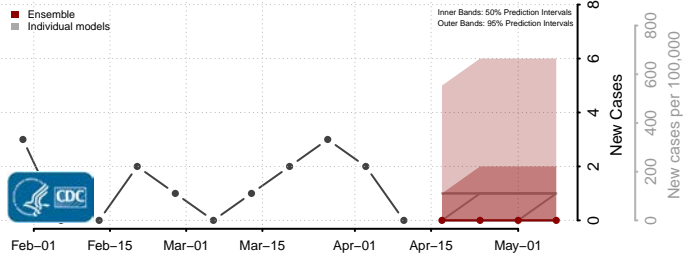

Jones County, South Dakota