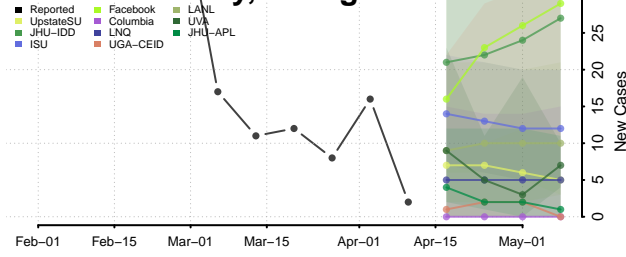

Franklin County, Georgia