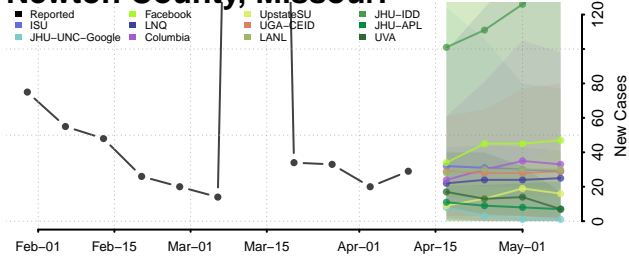

Newton County, Missouri