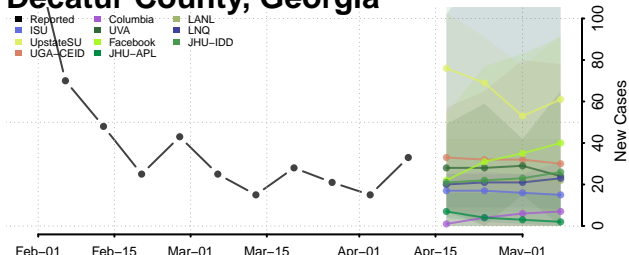

Decatur County, Georgia