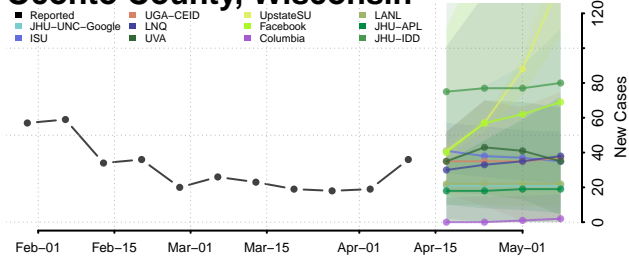

Oconto County, Wisconsin