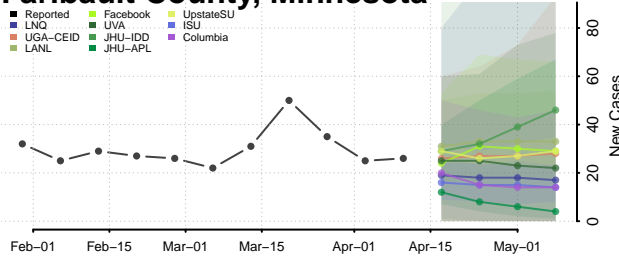

Faribault County, Minnesota