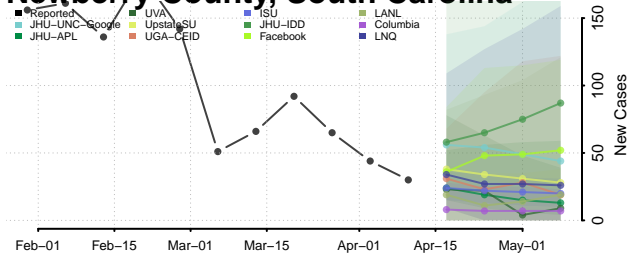

Newberry County, South Carolina