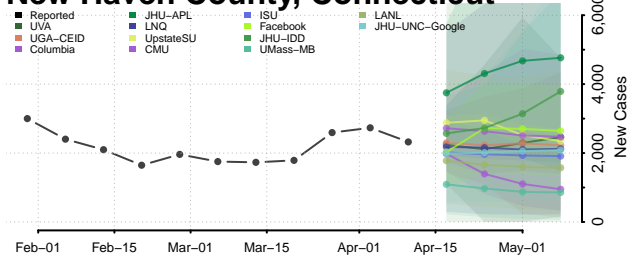

New Haven County, Connecticut