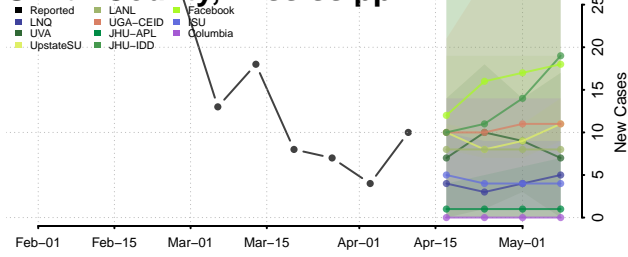

Smith County, Mississippi