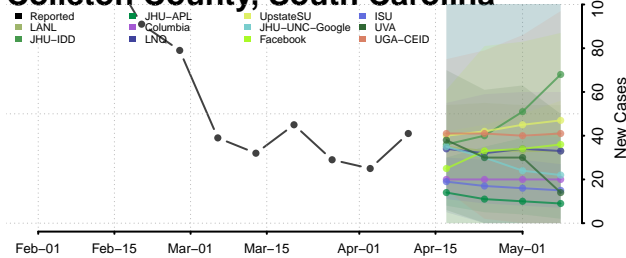

Colleton County, South Carolina