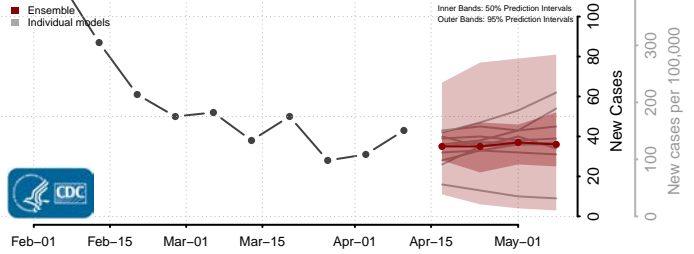

Dinwiddie County, Virginia