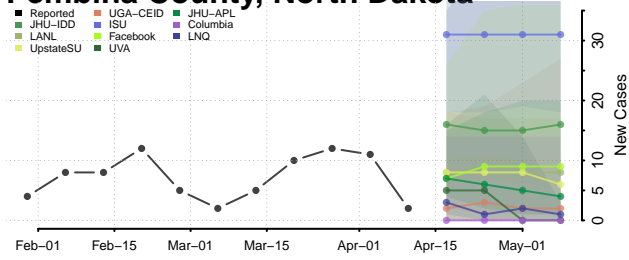

Pembina County, North Dakota