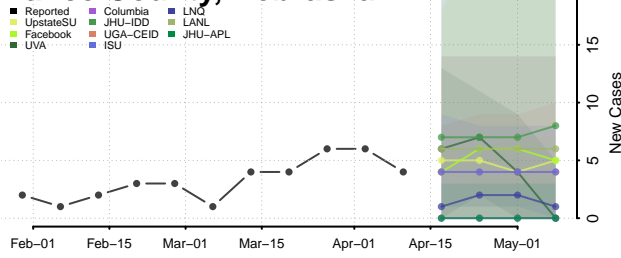

Nance County, Nebraska