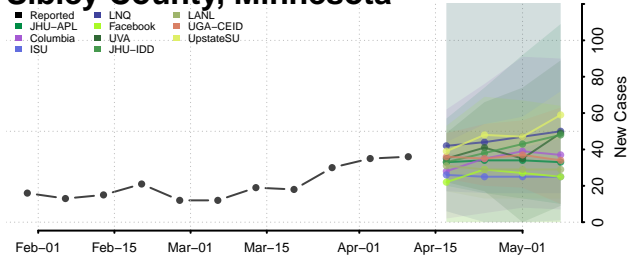

Sibley County, Minnesota