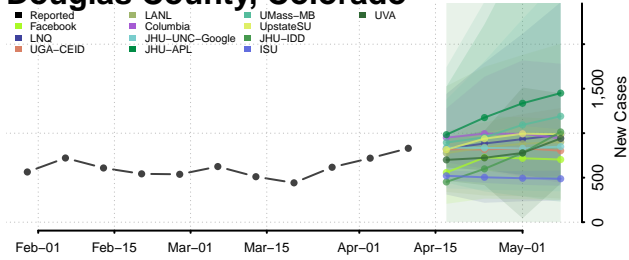

Douglas County, Colorado