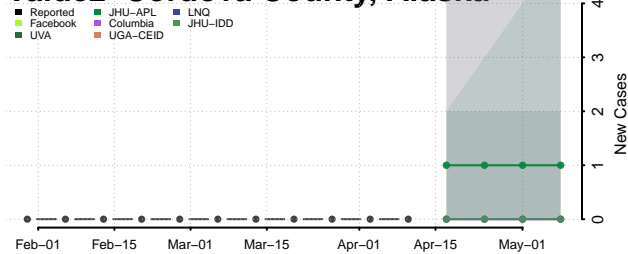

Valdez-Cordova County, Alaska