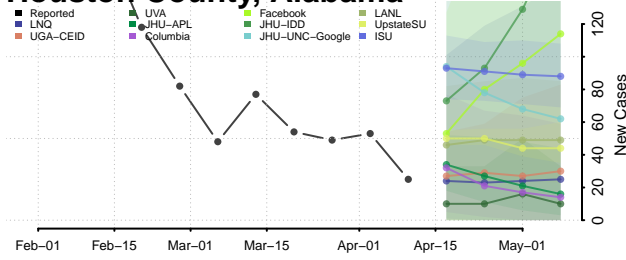

Houston County, Alabama