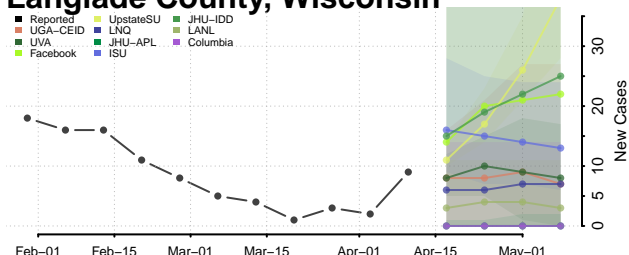

Langlade County, Wisconsin