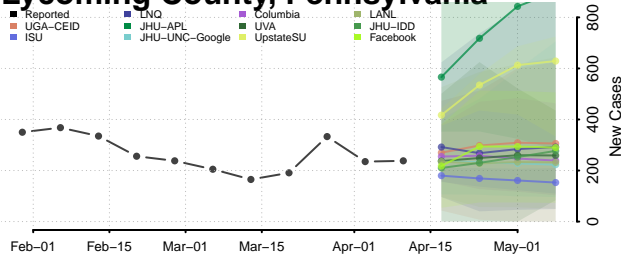

Lycoming County, Pennsylvania