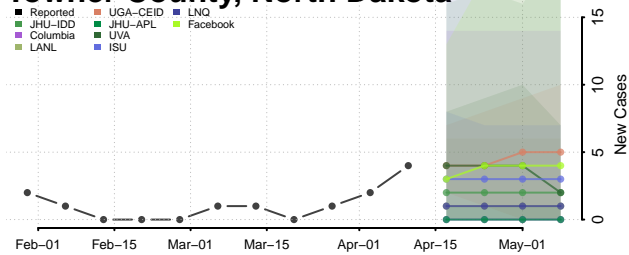

Towner County, North Dakota