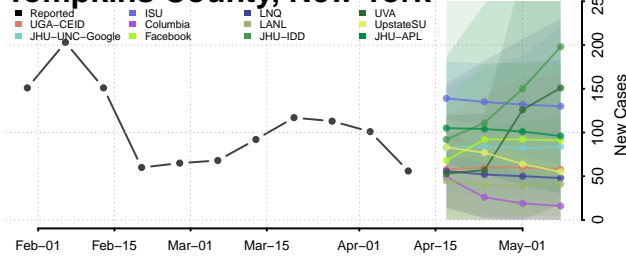

Tompkins County, New York