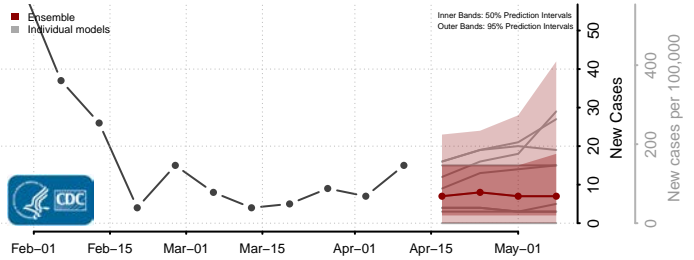

Love County, Oklahoma