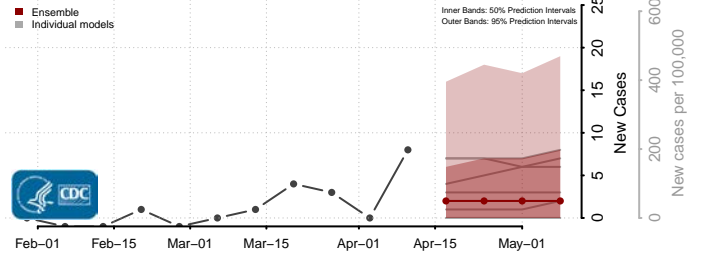

LaMoure County, North Dakota