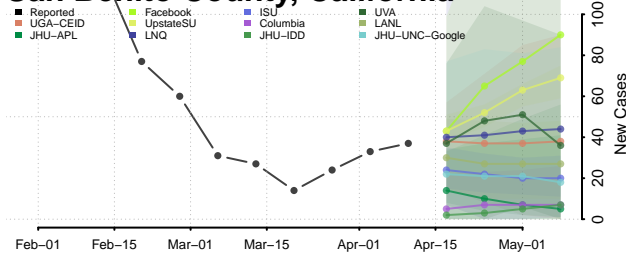

San Benito County, California