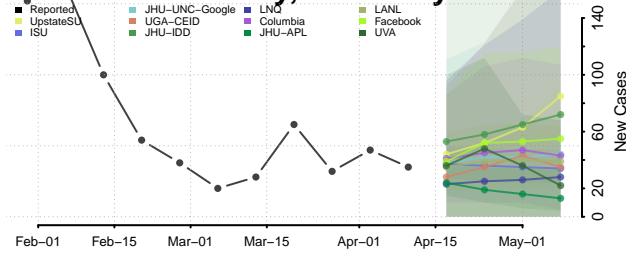

Henderson County, Kentucky