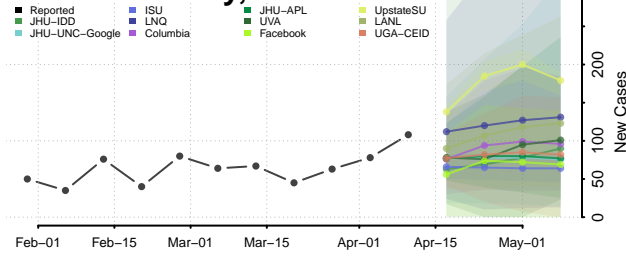

Nicollet County, Minnesota