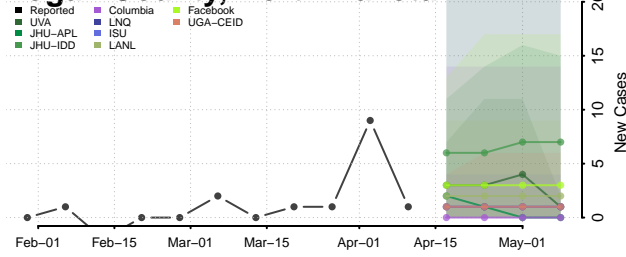

Logan County, North Dakota