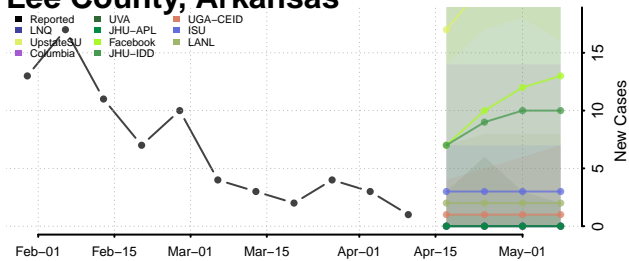

Lee County, Arkansas