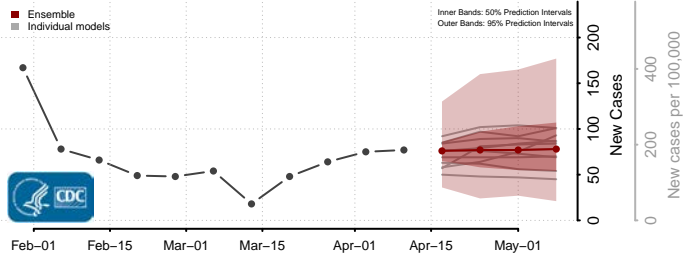

Ohio County, West Virginia