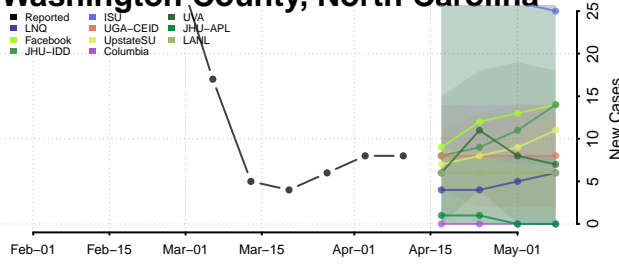

Washington County, North Carolina