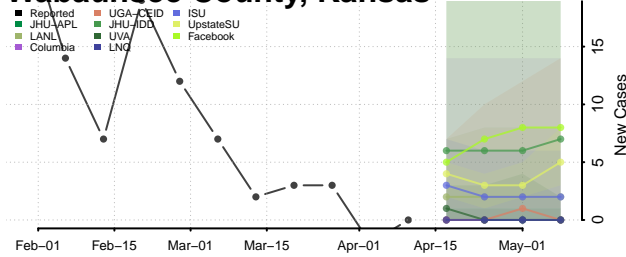

Wabaunsee County, Kansas