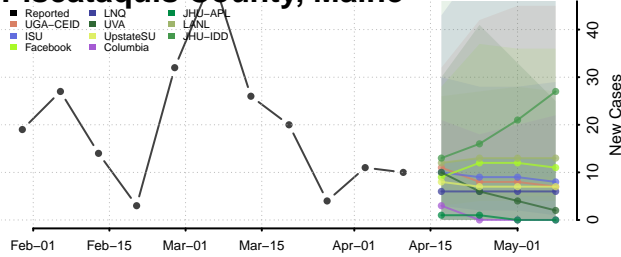

Piscataquis County, Maine