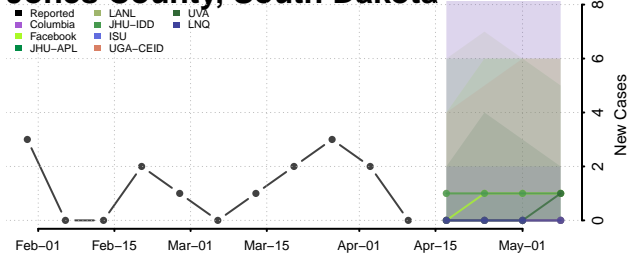

Jones County, South Dakota