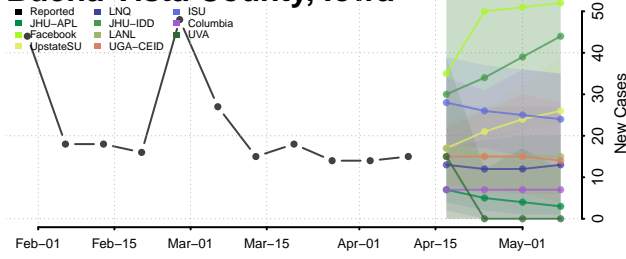

Buena Vista County, Iowa