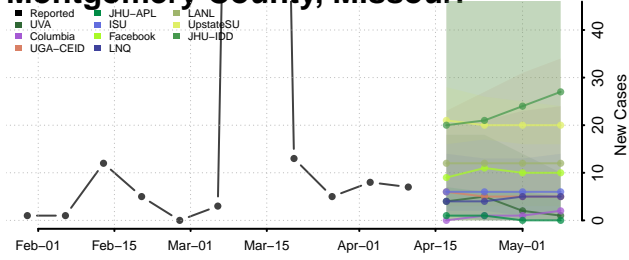

Montgomery County, Missouri