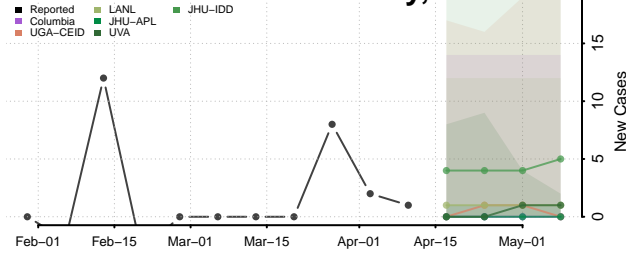

Lake and Peninsula County, Alaska