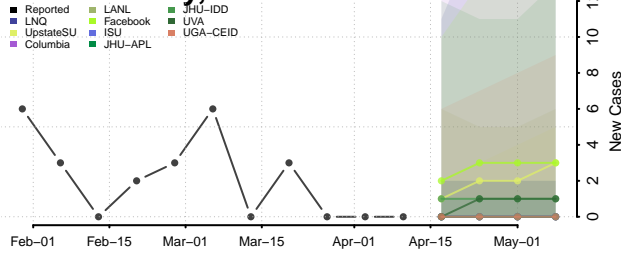

Clark County, Kansas