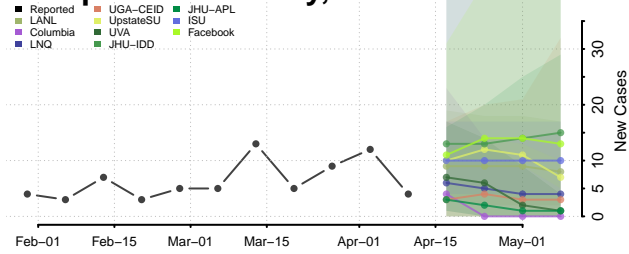

Lac qui Parle County, Minnesota