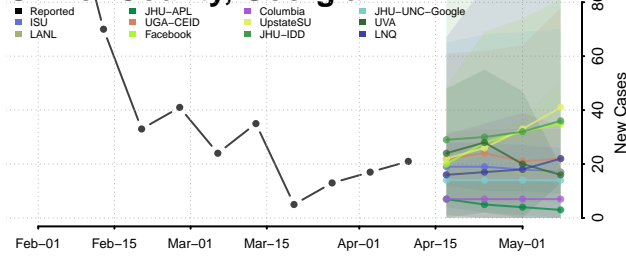

Gilmer County, Georgia