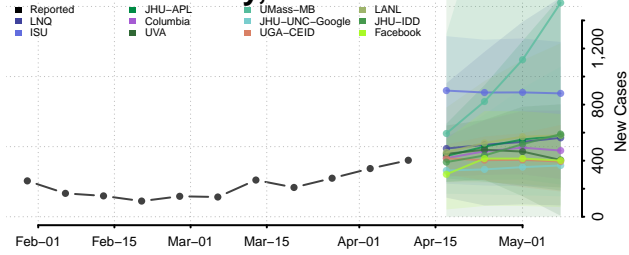

St. Louis County, Minnesota