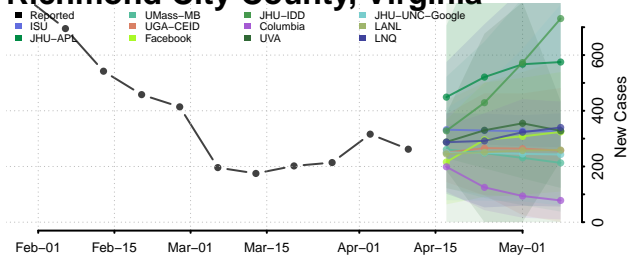

Richmond City County, Virginia