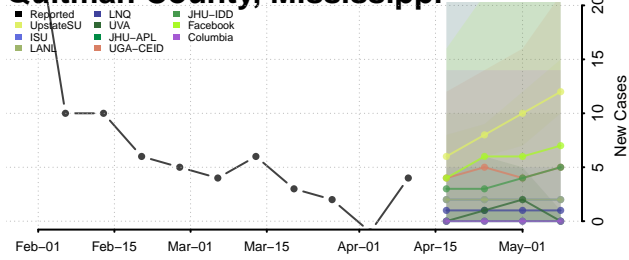

Quitman County, Mississippi