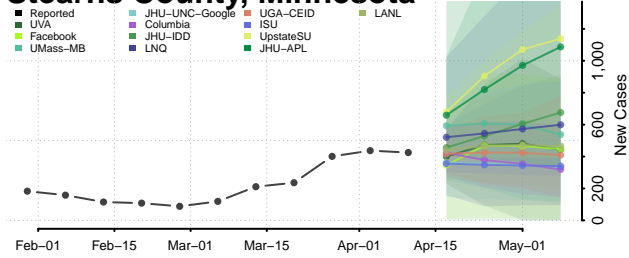

Stearns County, Minnesota