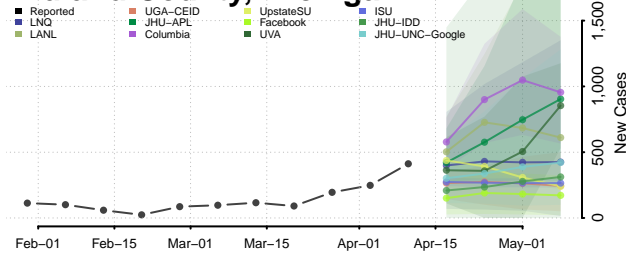

Midland County, Michigan