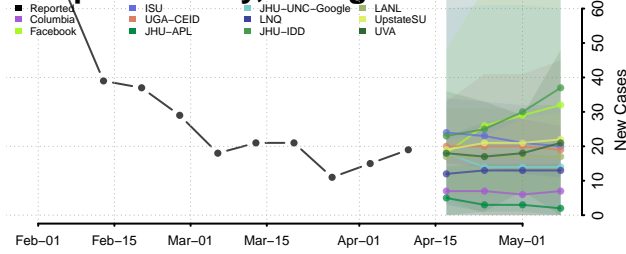

Lumpkin County, Georgia