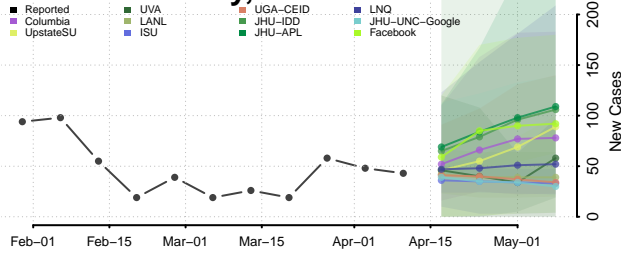

Jackson County, Illinois