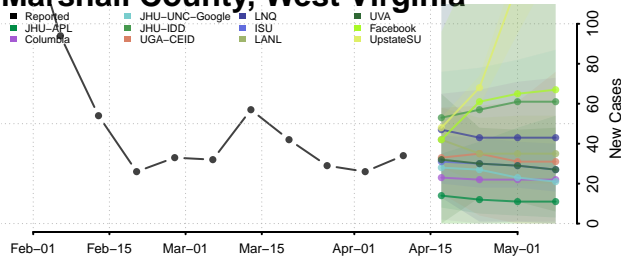

Marshall County, West Virginia