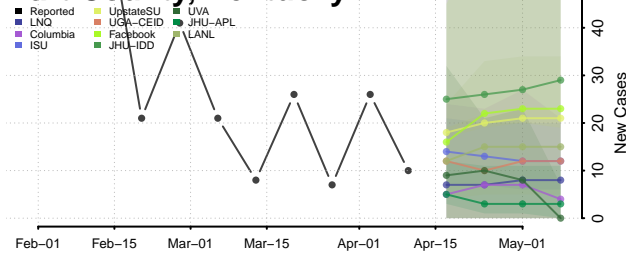

Hart County, Kentucky