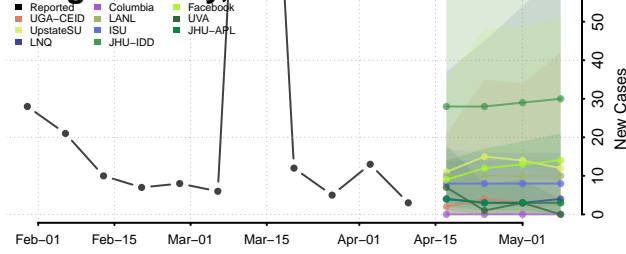

Osage County, Missouri