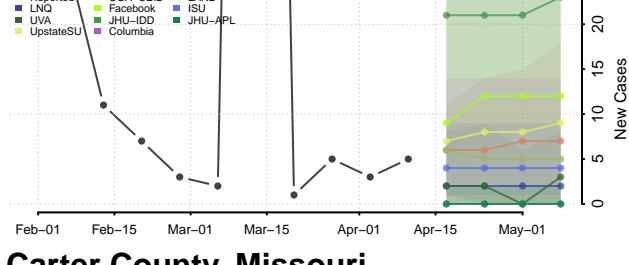

Carroll County, Missouri