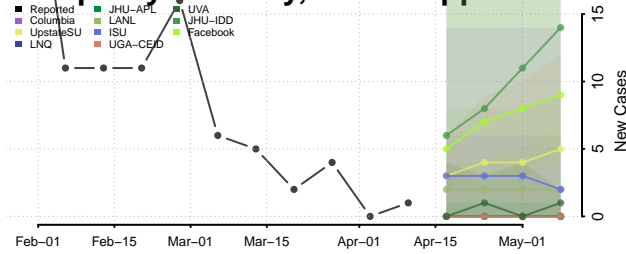

Humphreys County, Mississippi