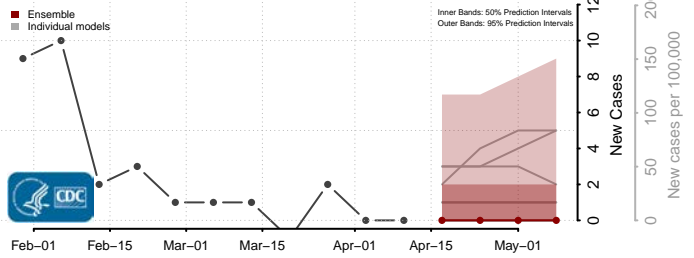

Mitchell County, Kansas