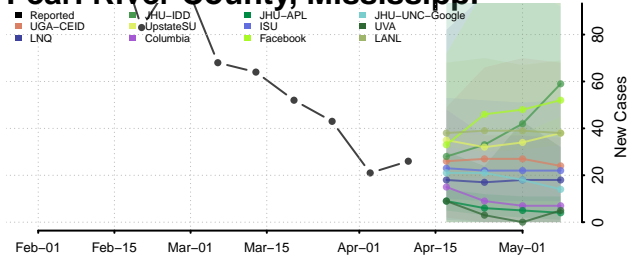

Pearl River County, Mississippi