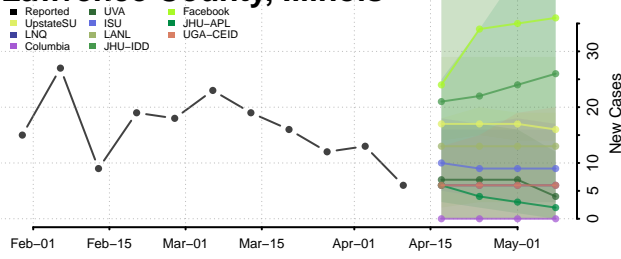

Lawrence County, Illinois