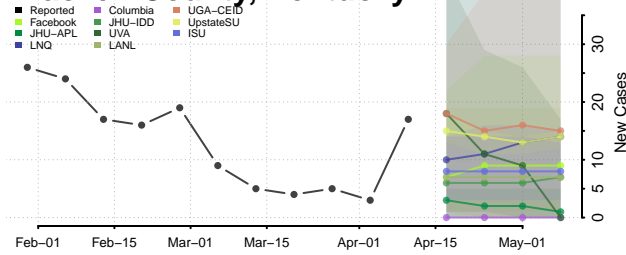

Bracken County, Kentucky