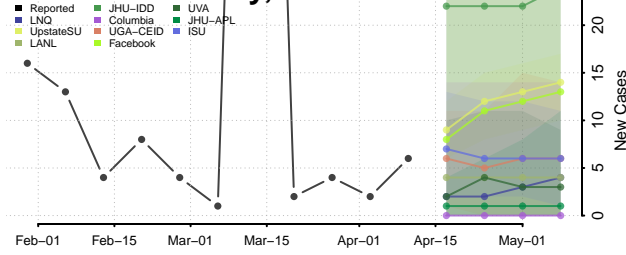

### Pemiscot County, Missouri