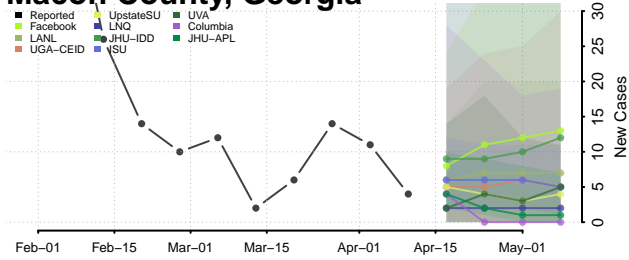

Macon County, Georgia