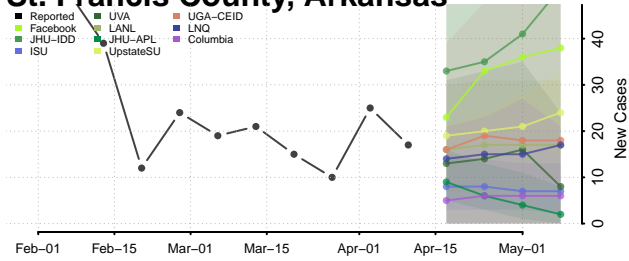

St. Francis County, Arkansas