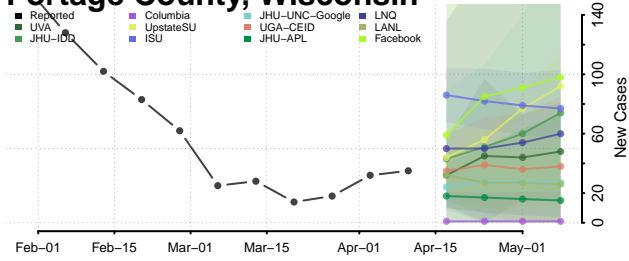

Portage County, Wisconsin