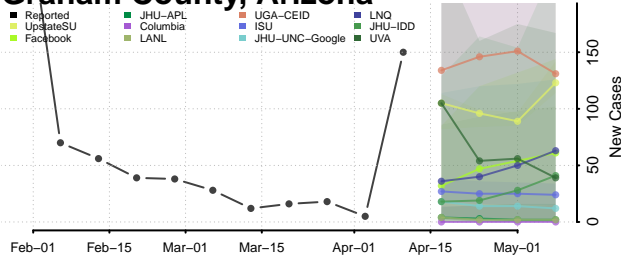

Graham County, Arizona