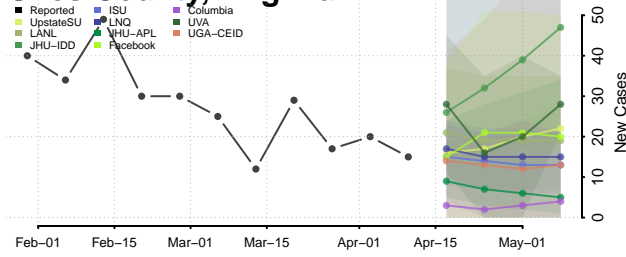

Giles County, Virginia