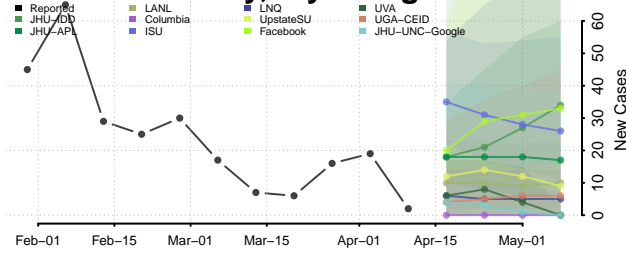

Sheridan County, Wyoming