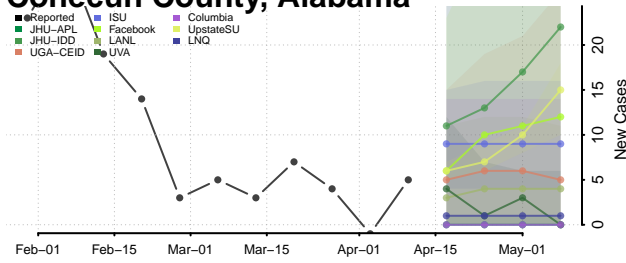

Conecuh County, Alabama