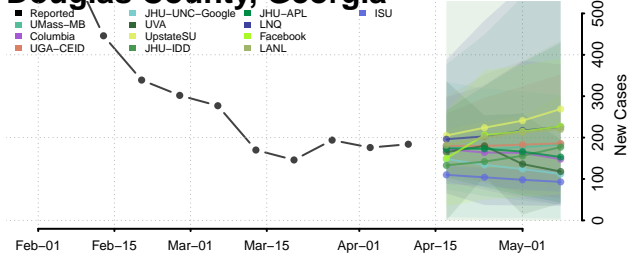

Douglas County, Georgia