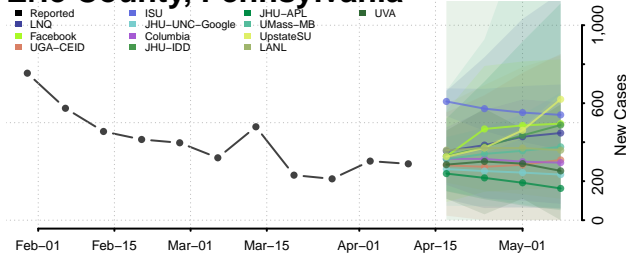

Erie County, Pennsylvania