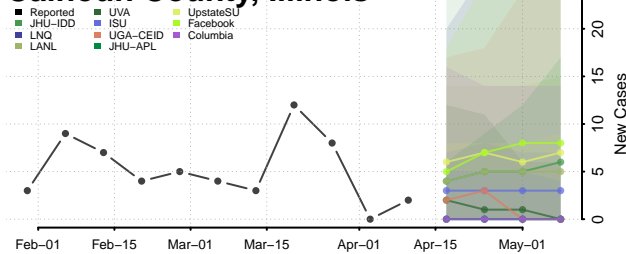

Calhoun County, Illinois