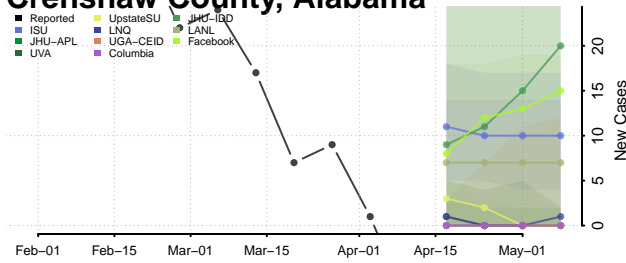

Crenshaw County, Alabama