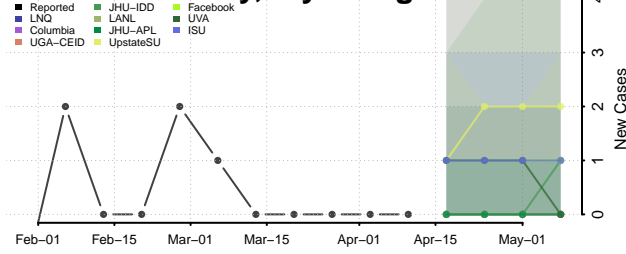

Niobrara County, Wyoming