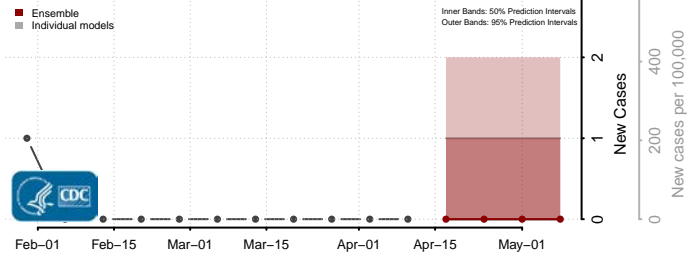

Petroleum County, Montana