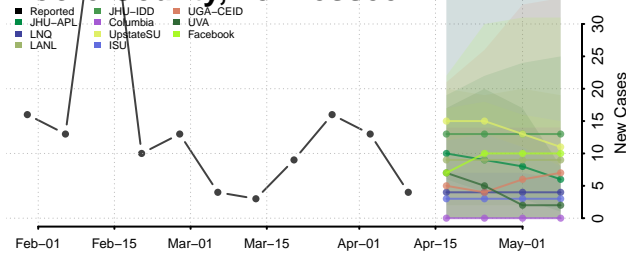

Moore County, Tennessee