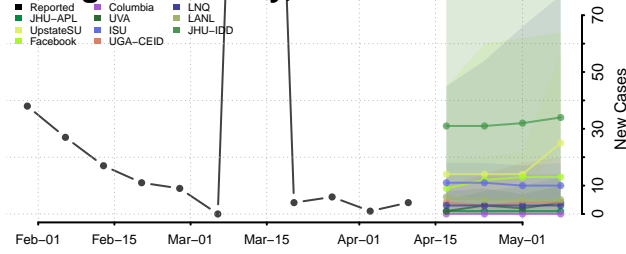

Livingston County, Missouri