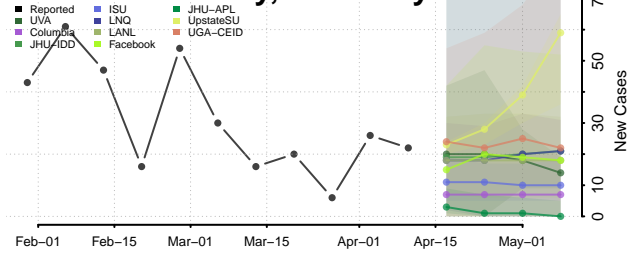

Lawrence County, Kentucky