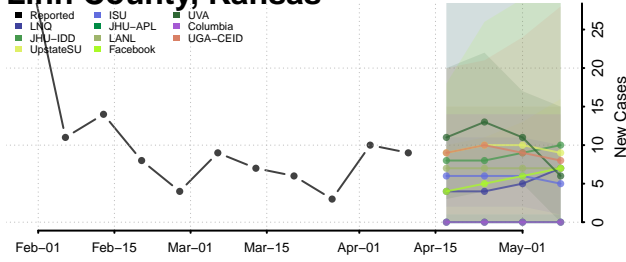

Linn County, Kansas