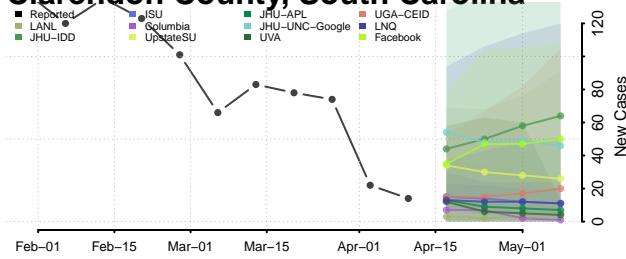

Clarendon County, South Carolina