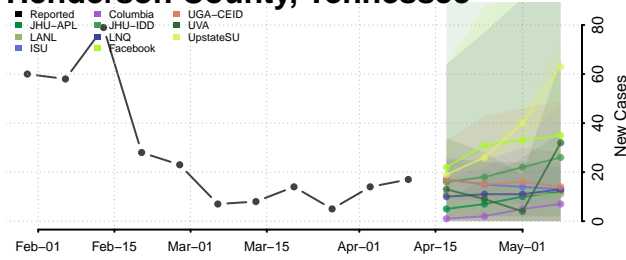

Henderson County, Tennessee