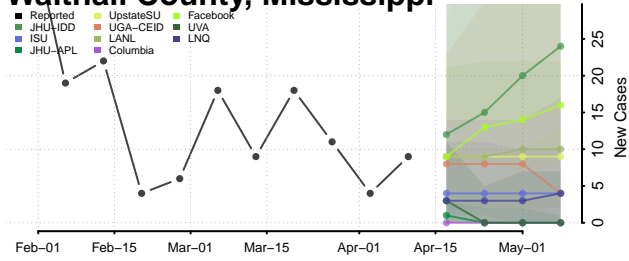

Walthall County, Mississippi