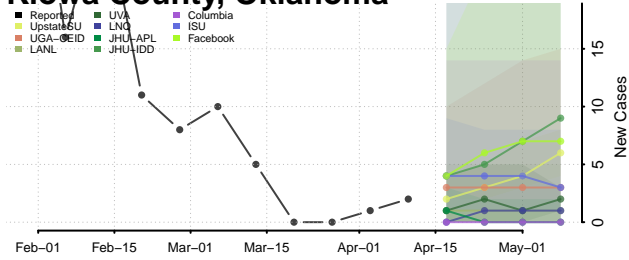

Kiowa County, Oklahoma