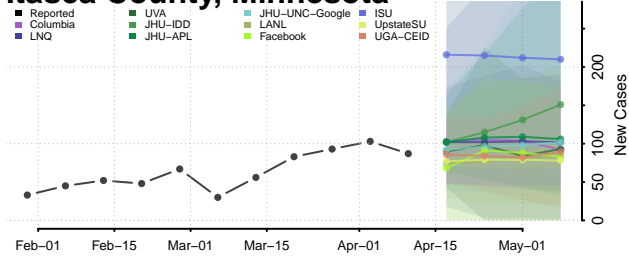

Itasca County, Minnesota