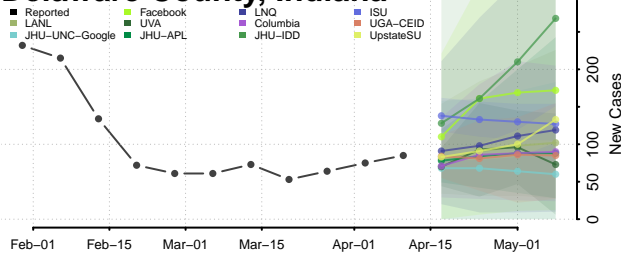

Delaware County, Indiana