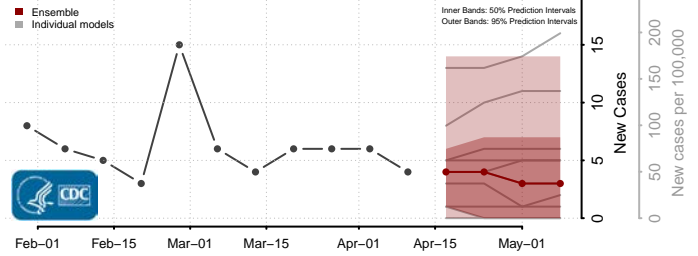

Keith County, Nebraska