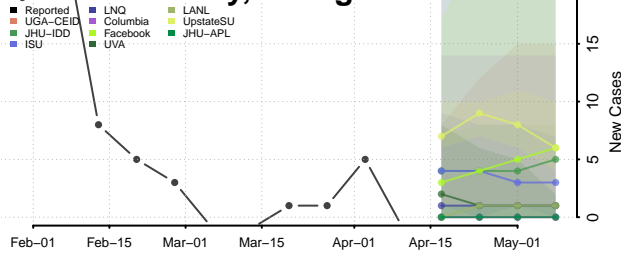

Wheeler County, Georgia