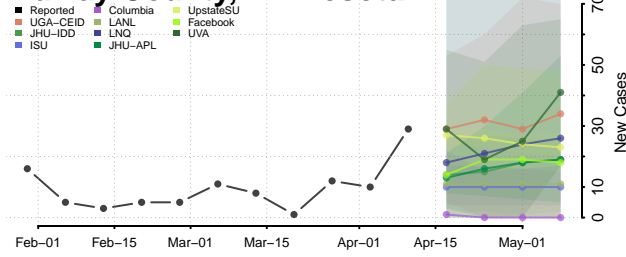

Murray County, Minnesota