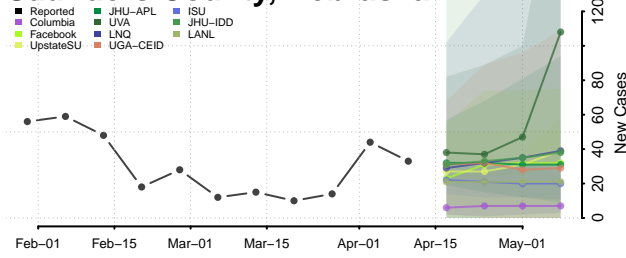

Saunders County, Nebraska