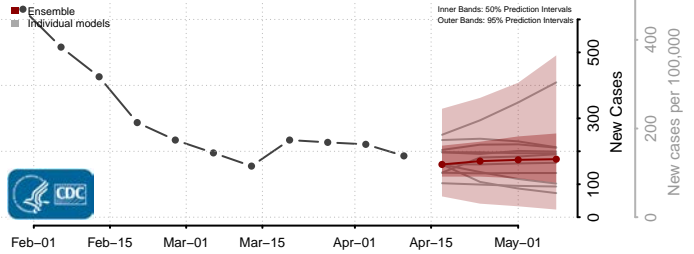

Hampton County, Virginia