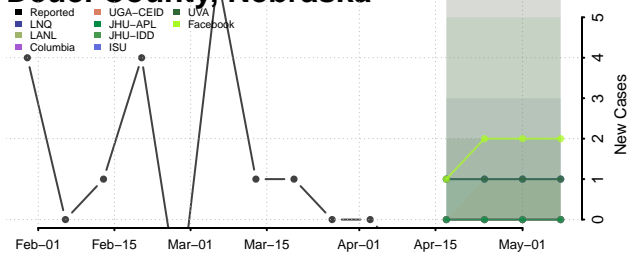

Deuel County, Nebraska