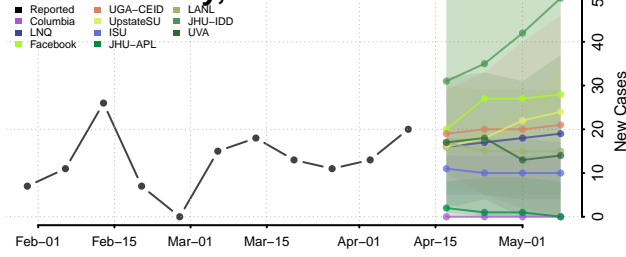

Saline County, Nebraska