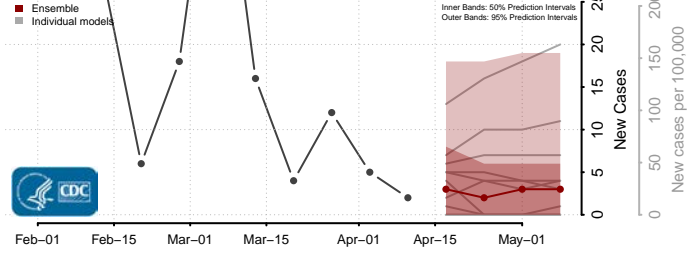

Little River County, Arkansas