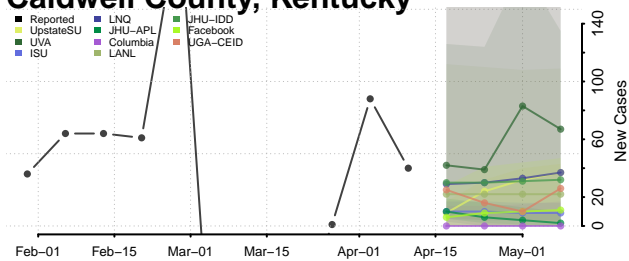

Caldwell County, Kentucky