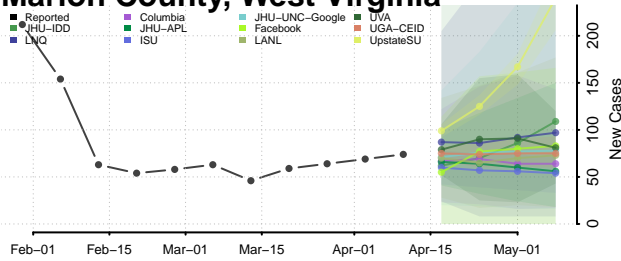

Marion County, West Virginia