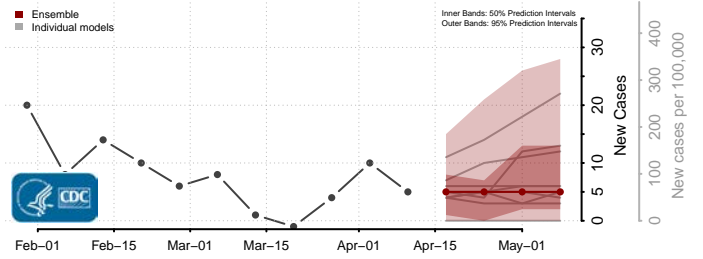

Hamilton County, Illinois