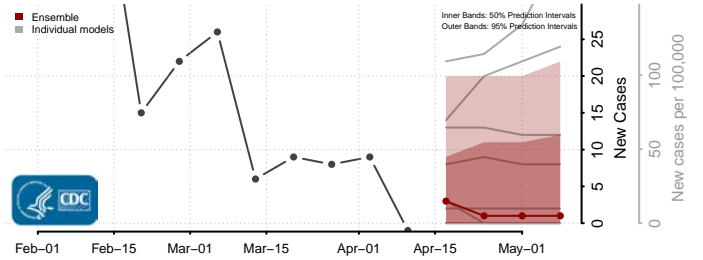

Richland County, Louisiana