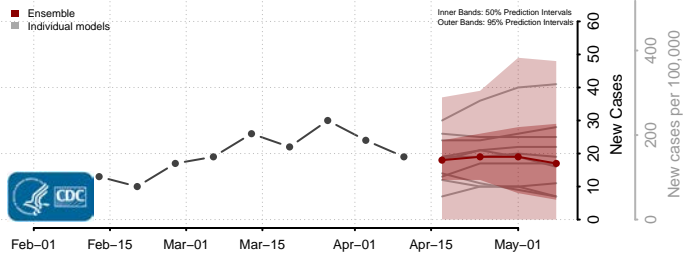

Lake County, South Dakota