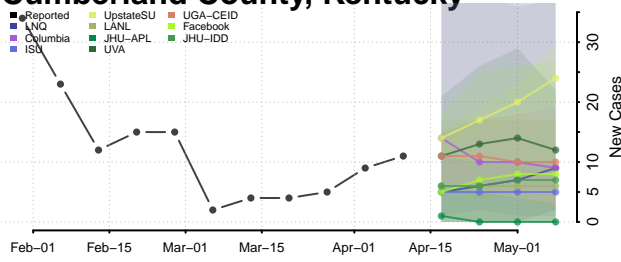

Cumberland County, Kentucky