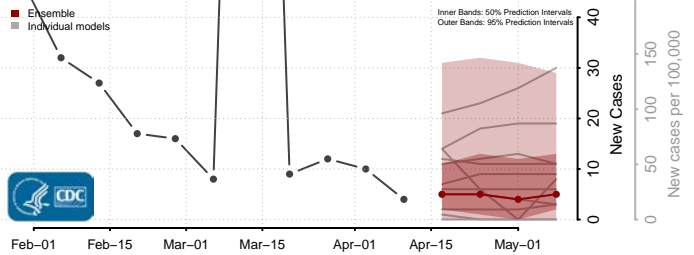

Henry County, Missouri