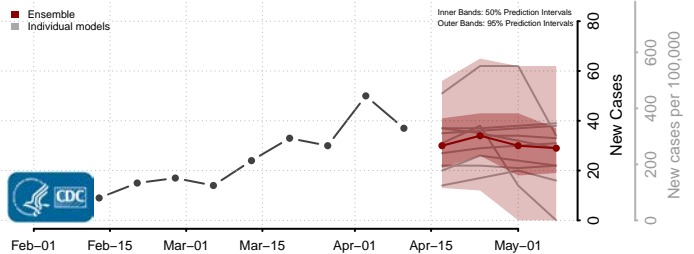

Pope County, Minnesota