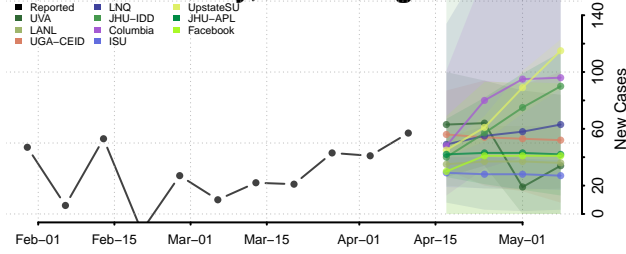

Jackson County, West Virginia