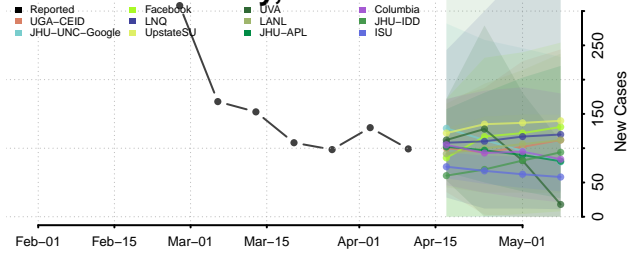

Lancaster County, South Carolina