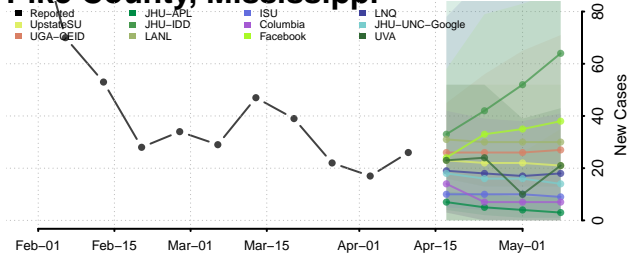

Pike County, Mississippi