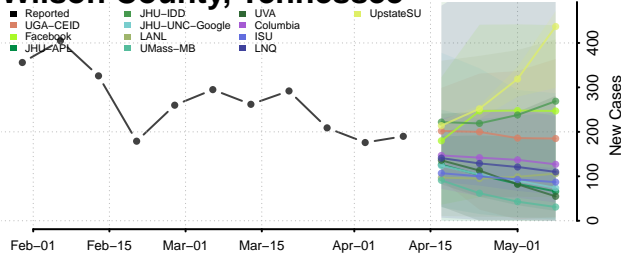

Wilson County, Tennessee