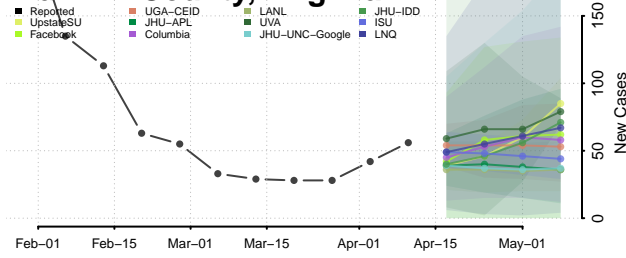

Franklin County, Virginia