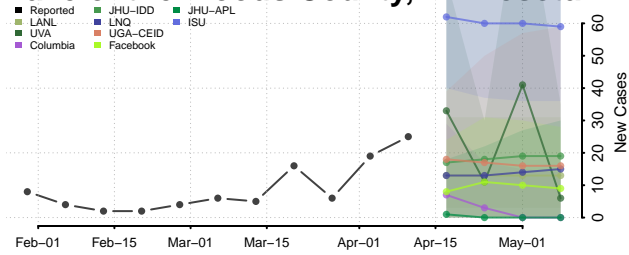

Lake of the Woods County, Minnesota