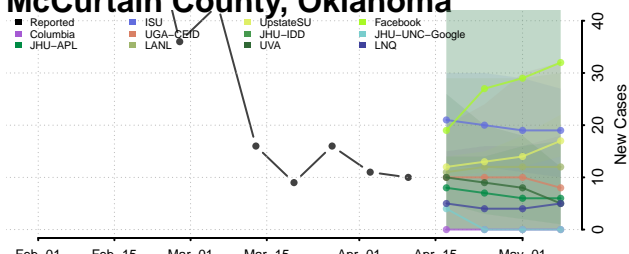

McCurtain County, Oklahoma