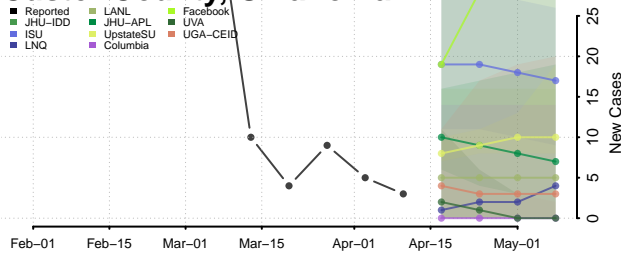

Custer County, Oklahoma