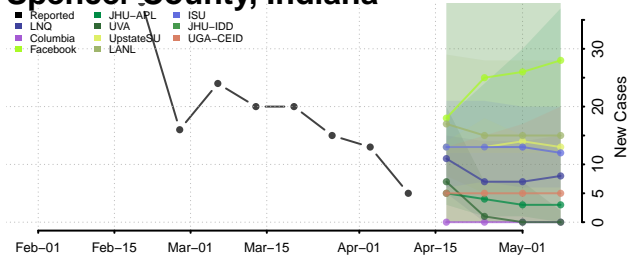

Spencer County, Indiana