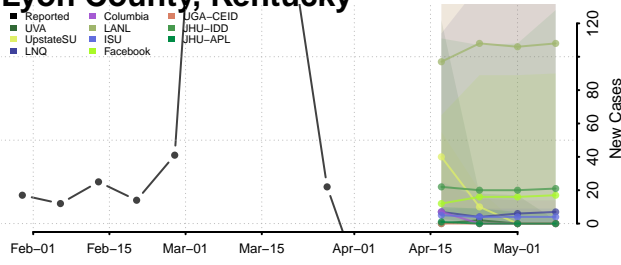

Lyon County, Kentucky