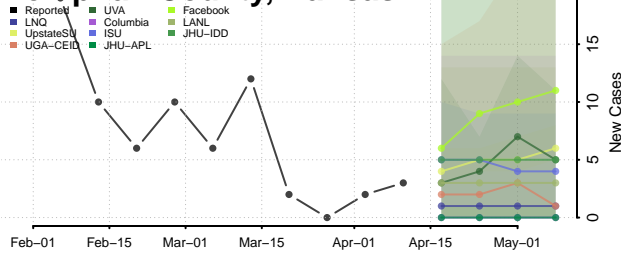

### Doniphan County, Kansas