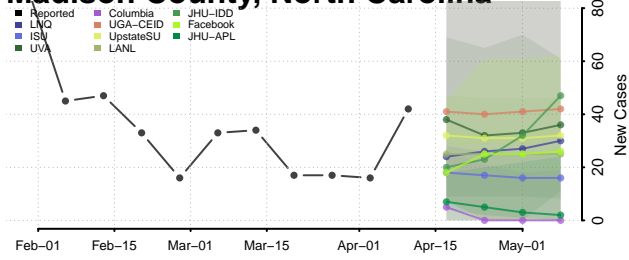

Madison County, North Carolina