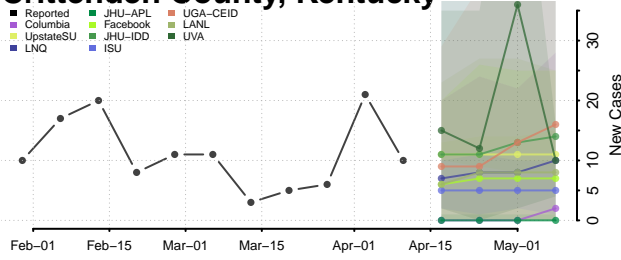

Crittenden County, Kentucky