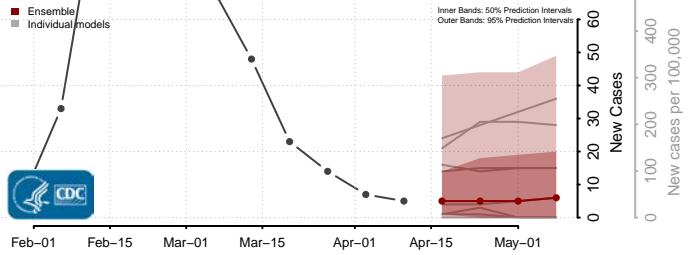

Pennington County, Minnesota