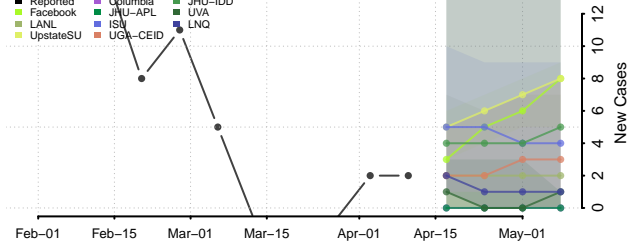

Montgomery County, Georgia