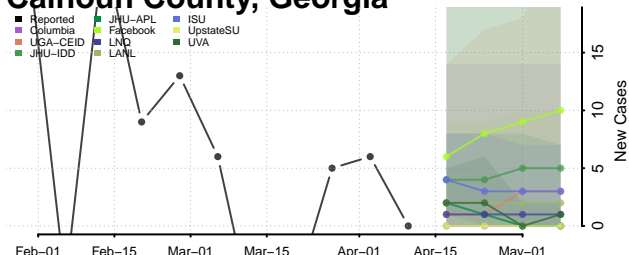

Calhoun County, Georgia