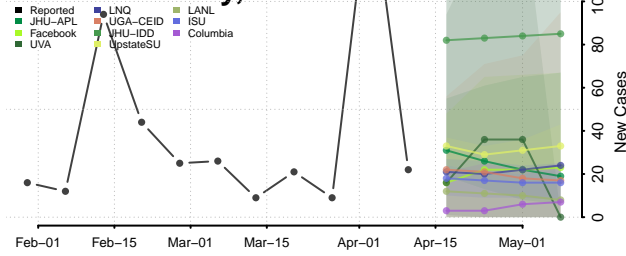

Seward County, Nebraska