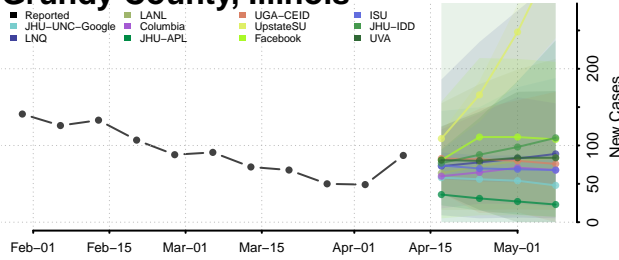

Grundy County, Illinois