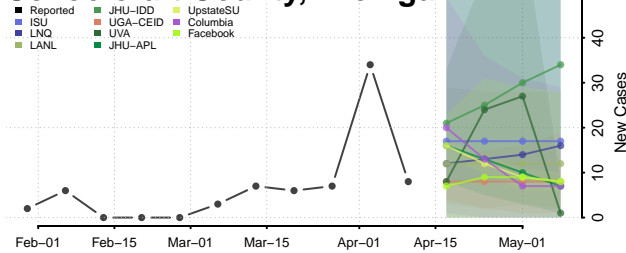

Schoolcraft County, Michigan