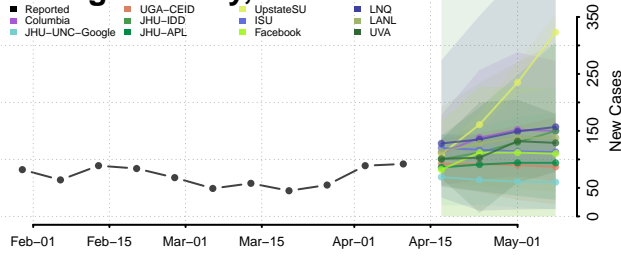

Chisago County, Minnesota