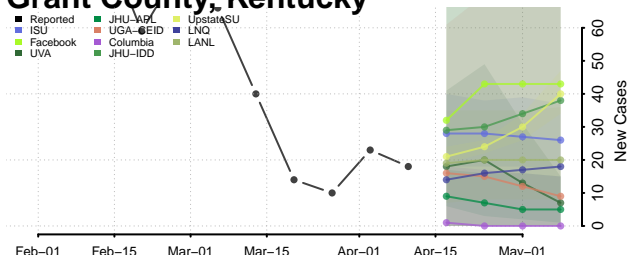

Grant County, Kentucky