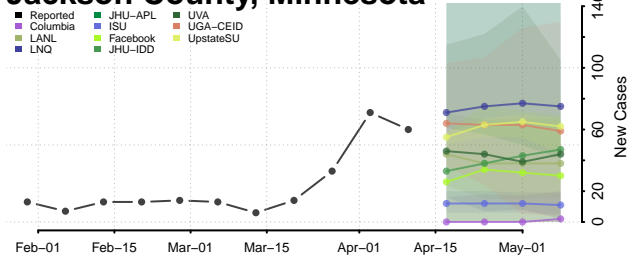

Jackson County, Minnesota