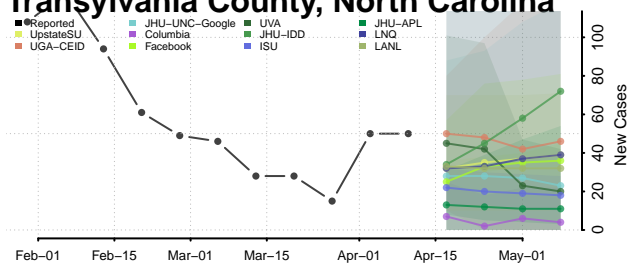

Transylvania County, North Carolina