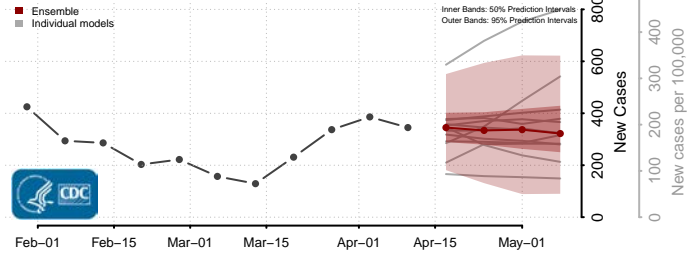

Kanawha County, West Virginia