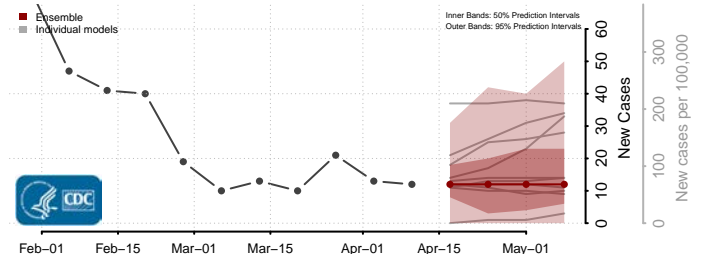

Southampton County, Virginia