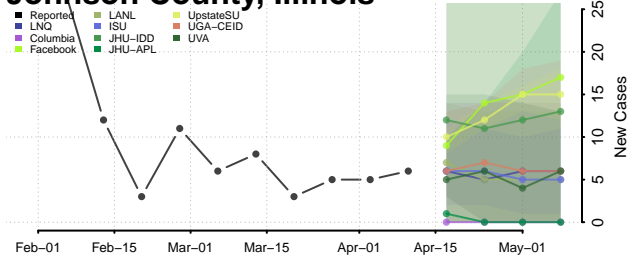

Johnson County, Illinois