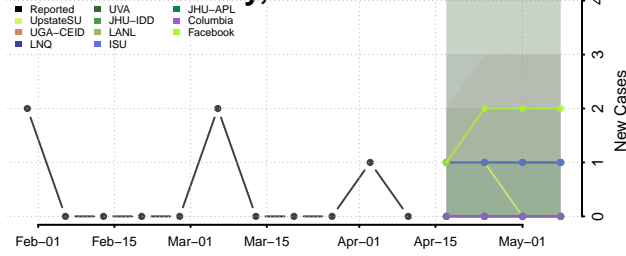

Hamilton County, Kansas