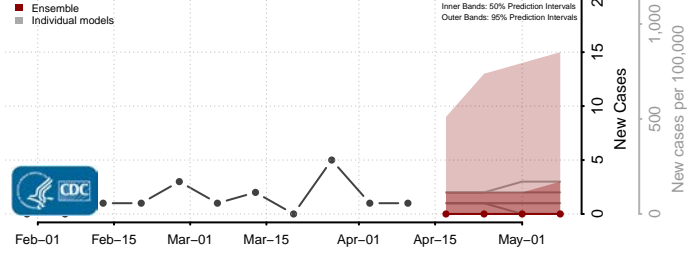

Golden Valley County, North Dakota