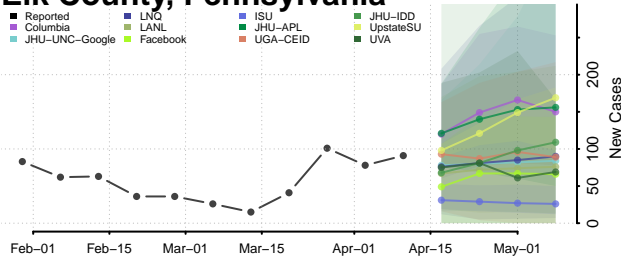

Elk County, Pennsylvania