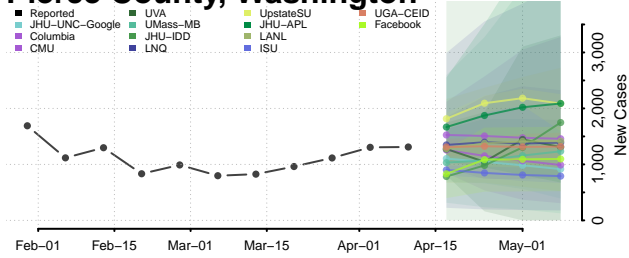

### Pierce County, Washington