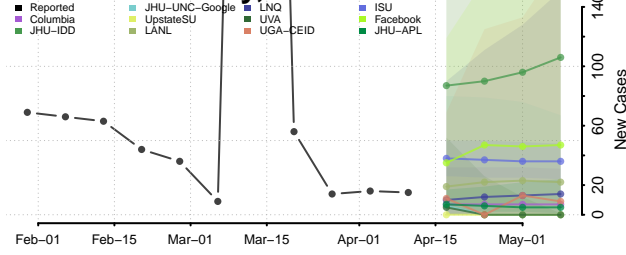

Johnson County, Missouri