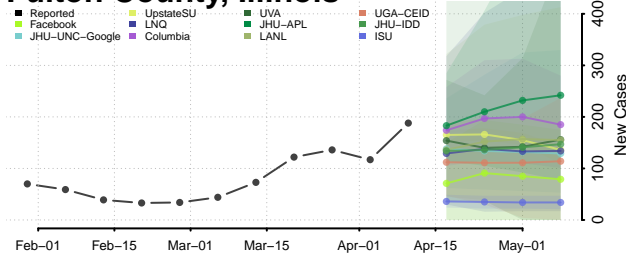

Fulton County, Illinois