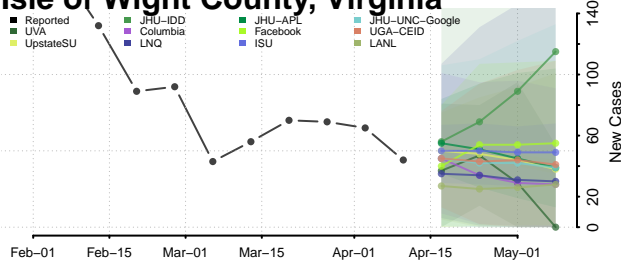

Isle of Wight County, Virginia