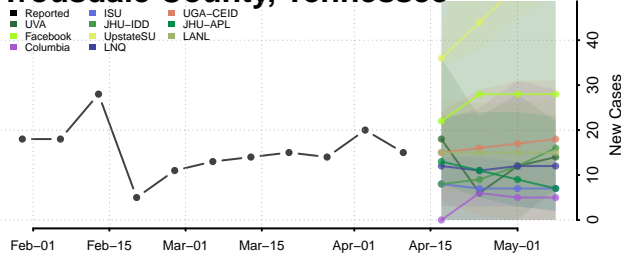

Trousdale County, Tennessee