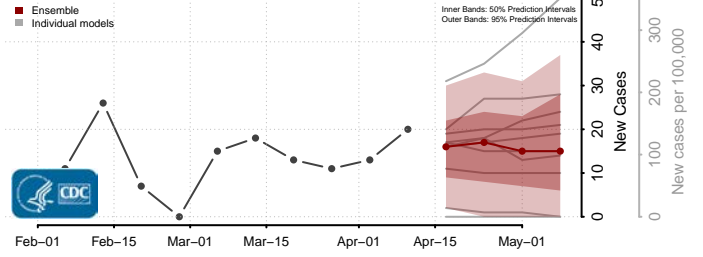

Saline County, Nebraska