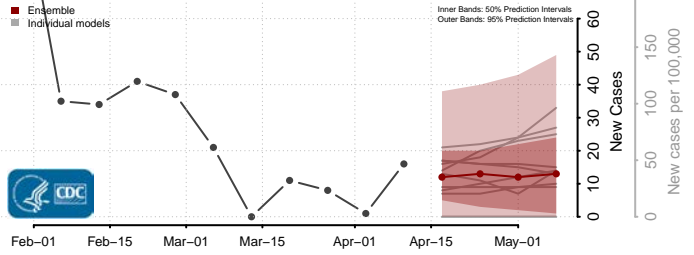

Miami County, Kansas