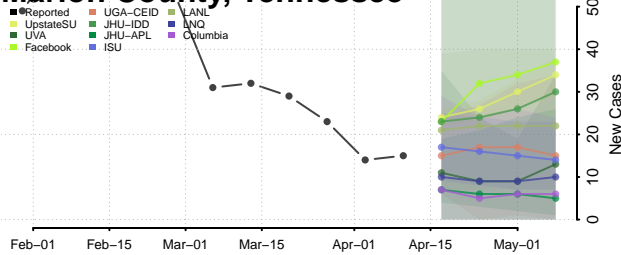

Marion County, Tennessee