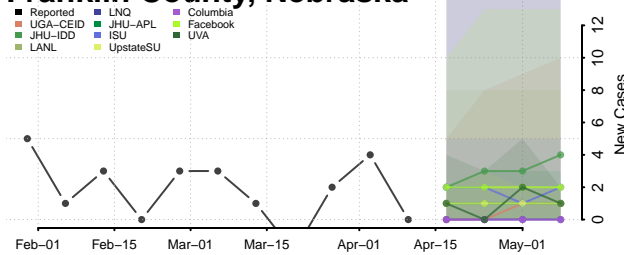

Franklin County, Nebraska