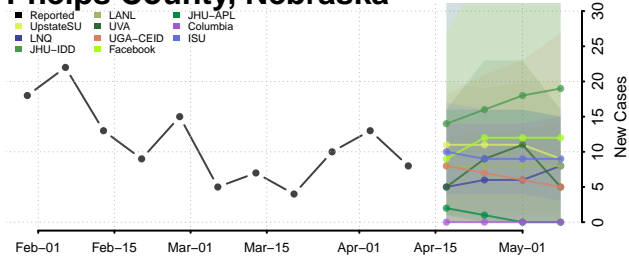

Phelps County, Nebraska