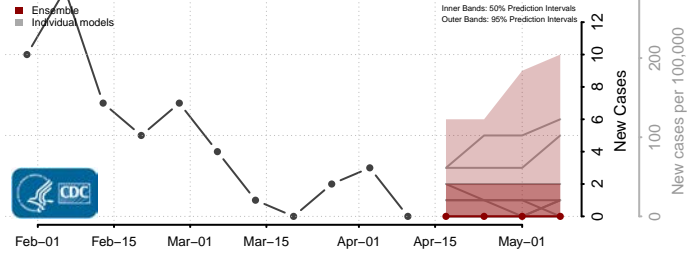

Dewey County, Oklahoma