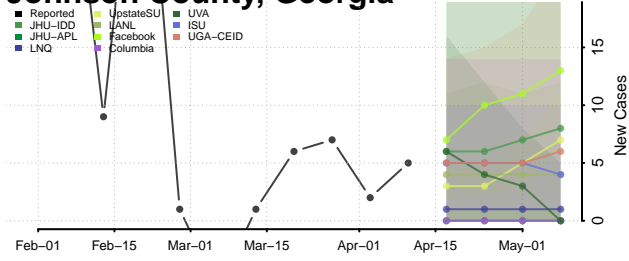

Johnson County, Georgia