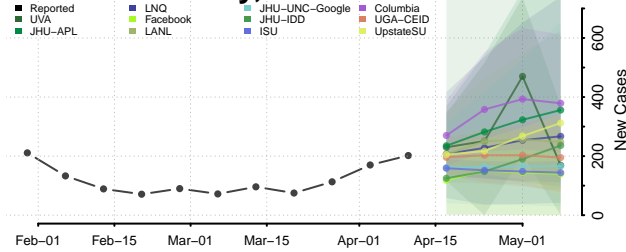

St. Croix County, Wisconsin