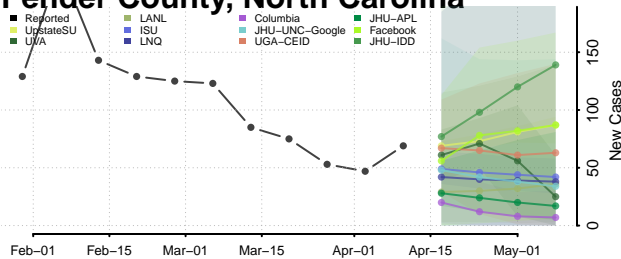

Pender County, North Carolina