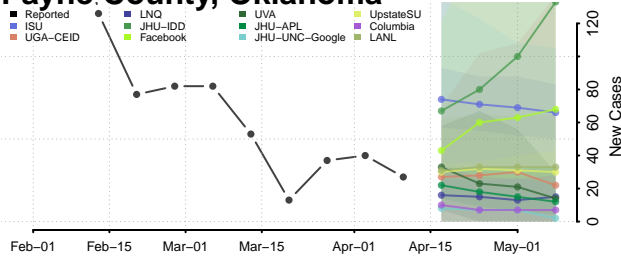

Payne County, Oklahoma