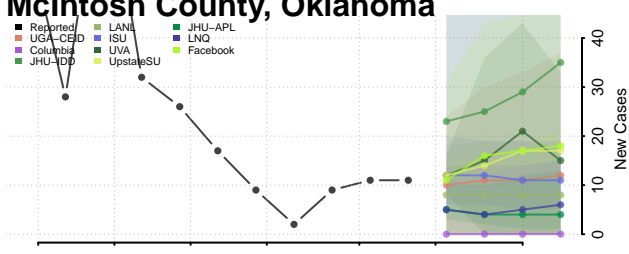

McIntosh County, Oklahoma