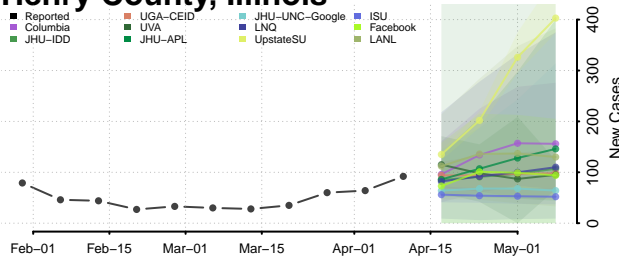

Henry County, Illinois