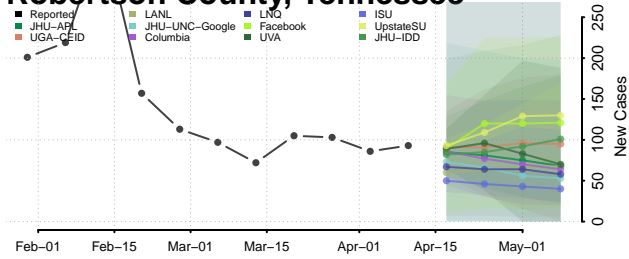

Robertson County, Tennessee