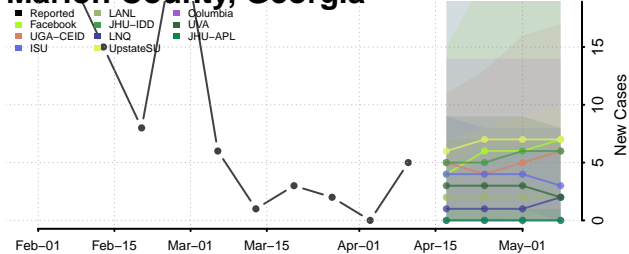

Marion County, Georgia