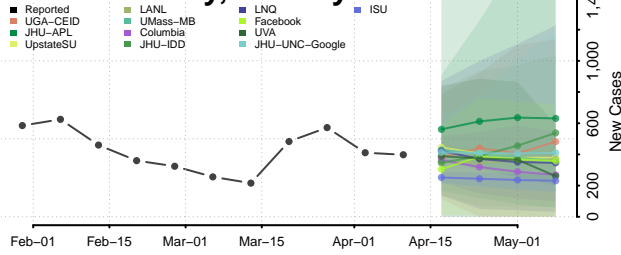

Centre County, Pennsylvania