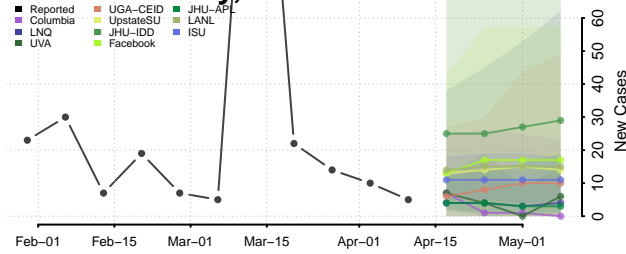

Benton County, Missouri