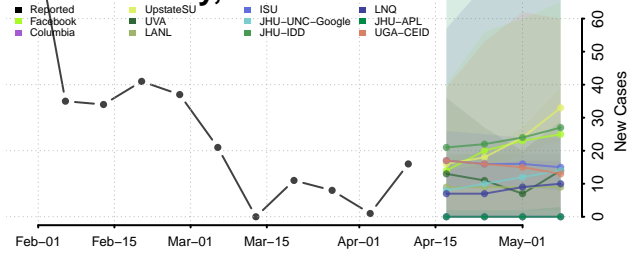

Miami County, Kansas