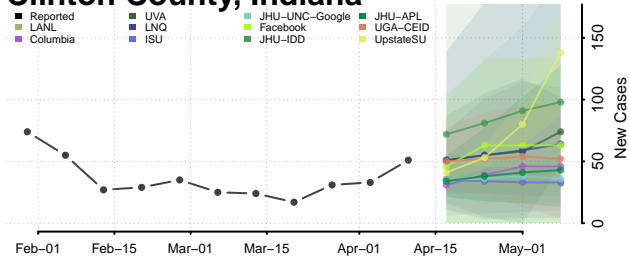

Clinton County, Indiana