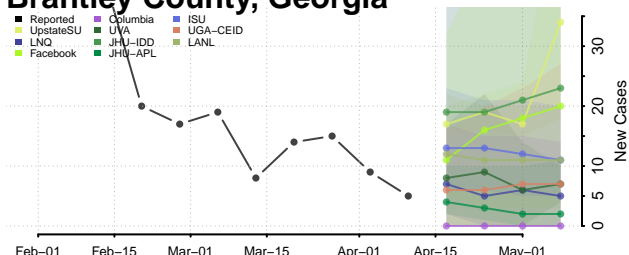

Brantley County, Georgia