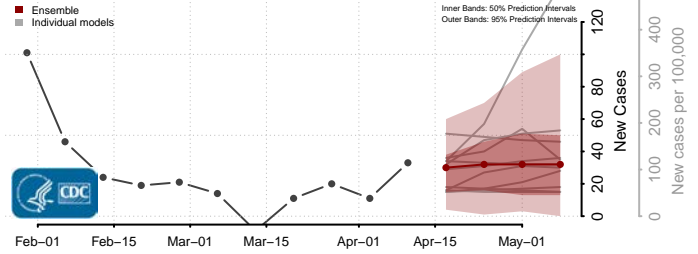

### Hardy County, West Virginia