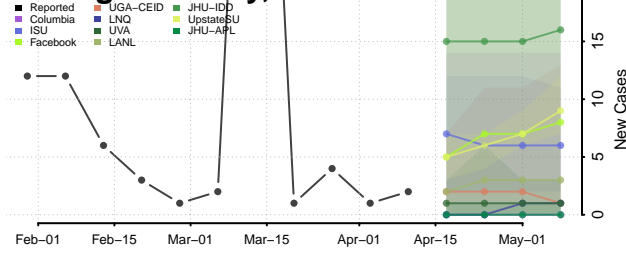

Bollinger County, Missouri