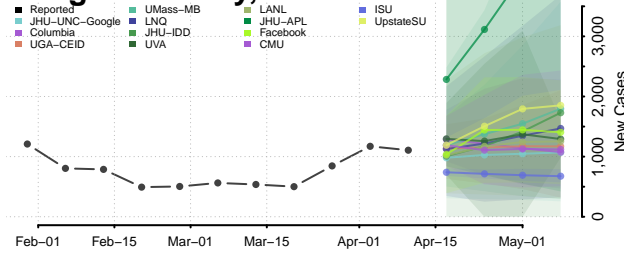

Douglas County, Nebraska