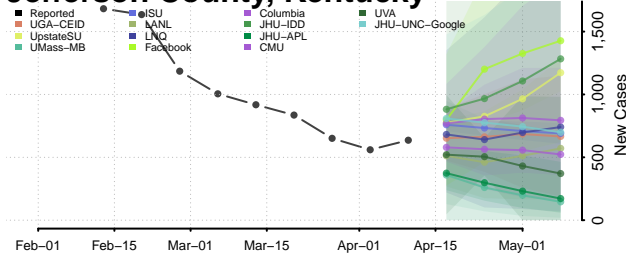

Jefferson County, Kentucky