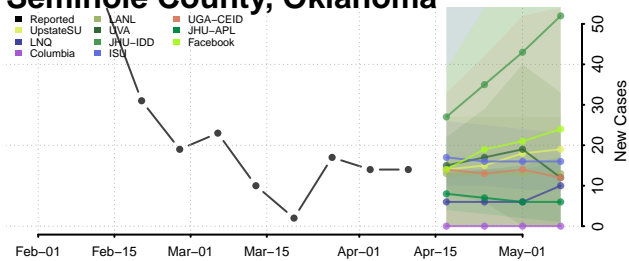

### Sequoyah County, Oklahoma