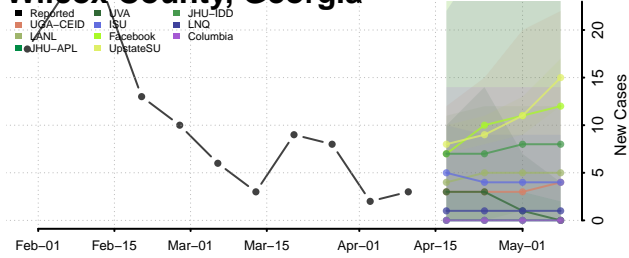

Wilcox County, Georgia