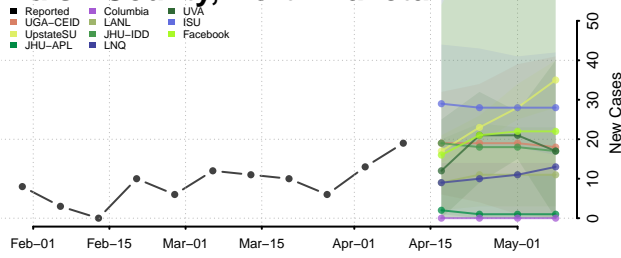

Walsh County, North Dakota