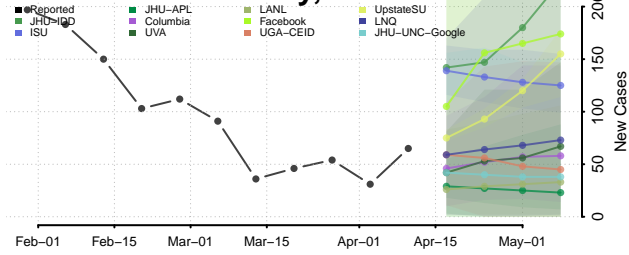

### Forest County, Wisconsin