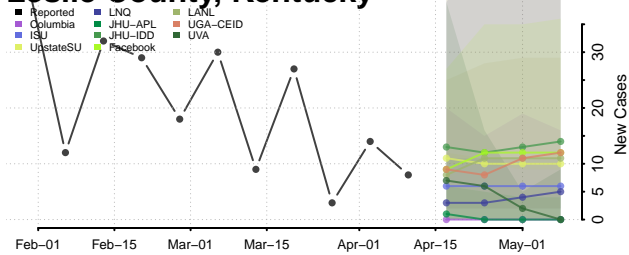

Leslie County, Kentucky