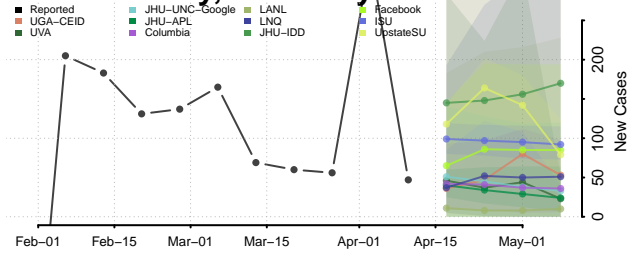

Bullitt County, Kentucky