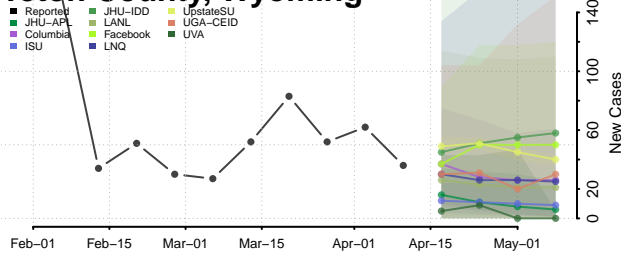

Teton County, Wyoming