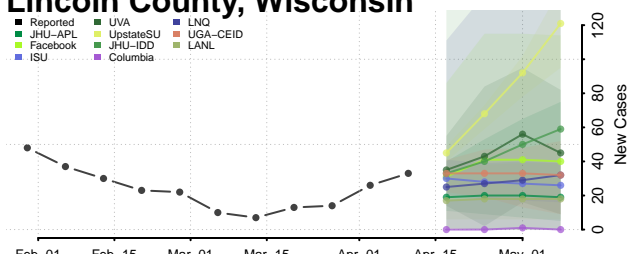

Lincoln County, Wisconsin