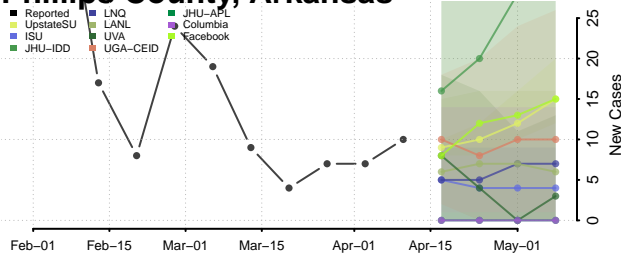

Phillips County, Arkansas