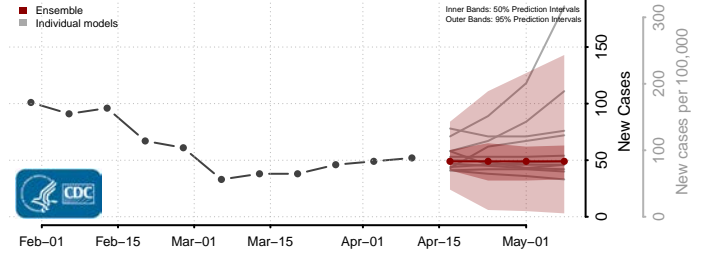

Mercer County, West Virginia