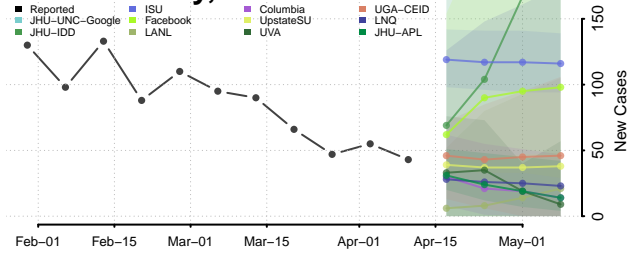

Otero County, New Mexico