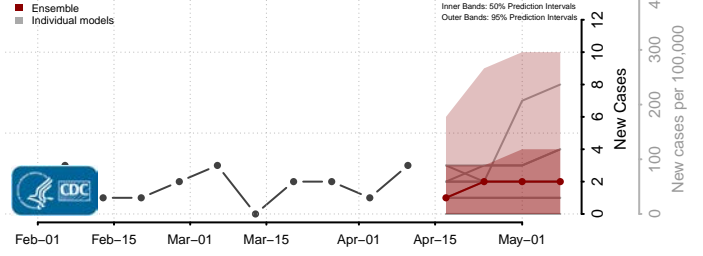

Harlan County, Nebraska