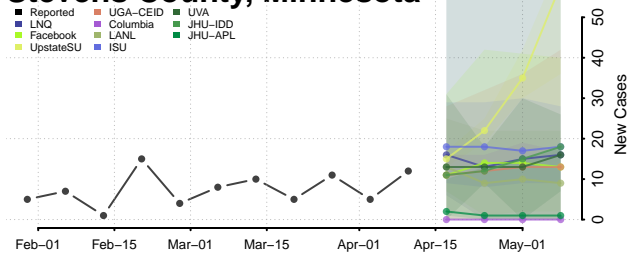

Stevens County, Minnesota