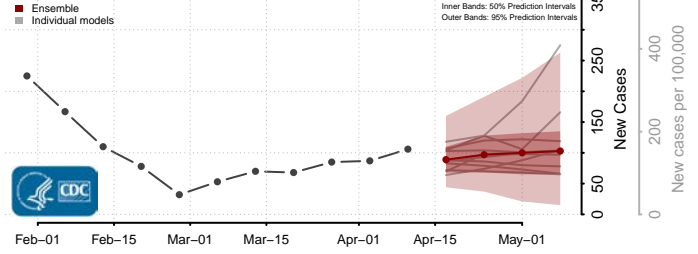

Harrison County, West Virginia