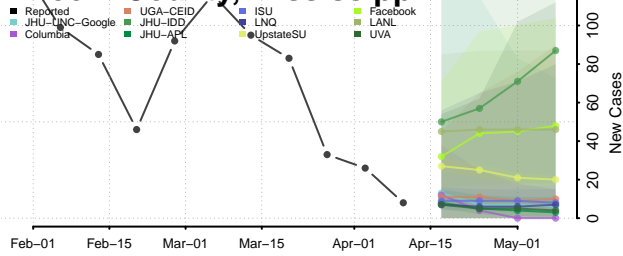

Lincoln County, Mississippi