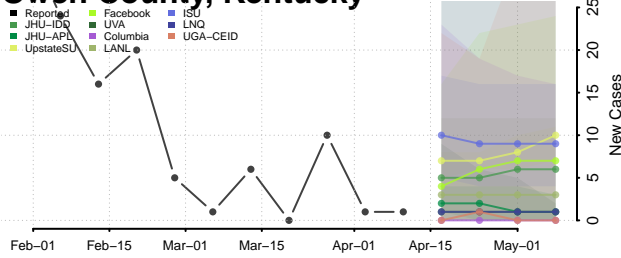

Owen County, Kentucky