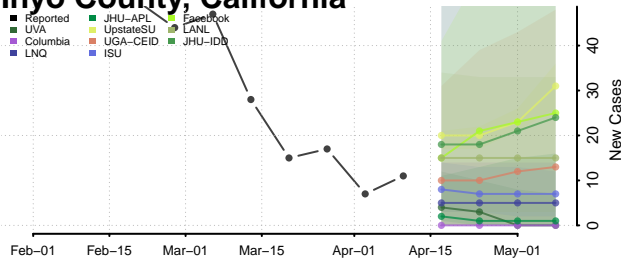

Inyo County, California