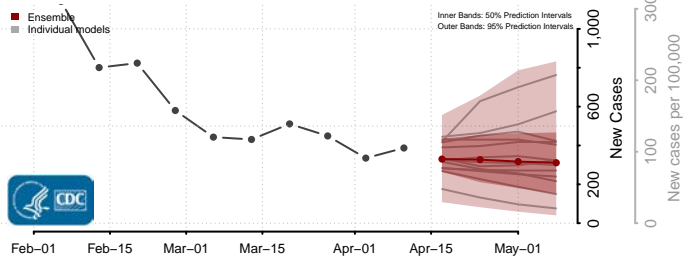

Hamilton County, Tennessee