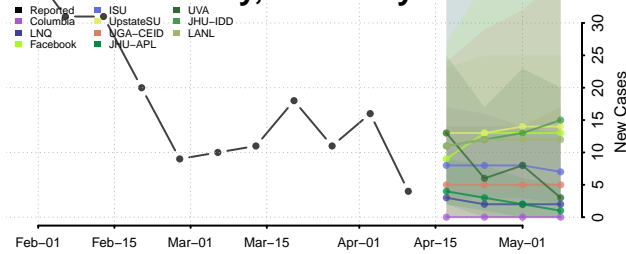

Breathitt County, Kentucky