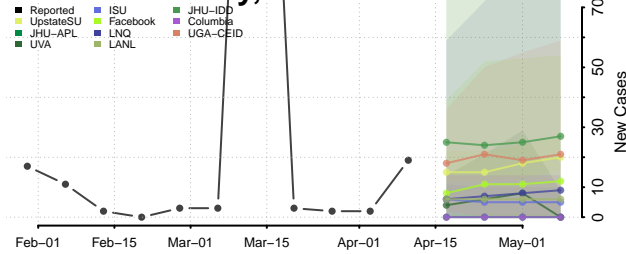

### Madison County, Missouri