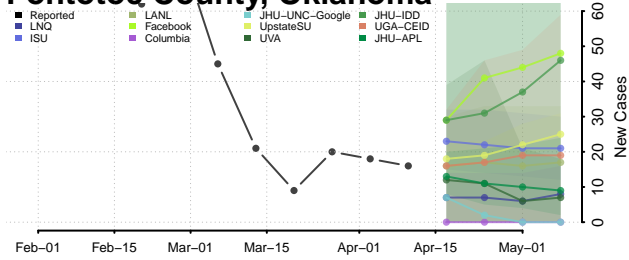

Pontotoc County, Oklahoma