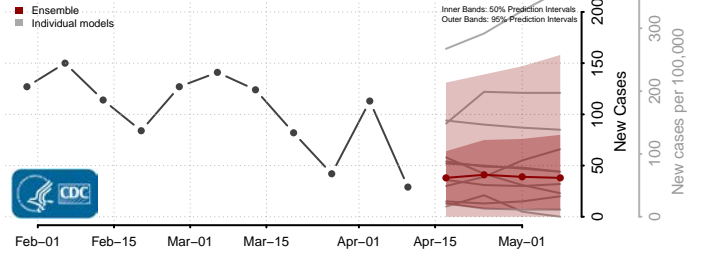

Hall County, Nebraska