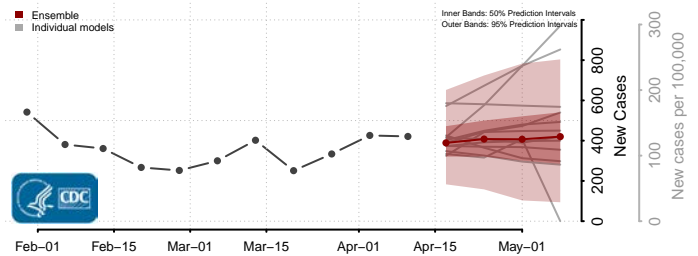

Howard County, Maryland