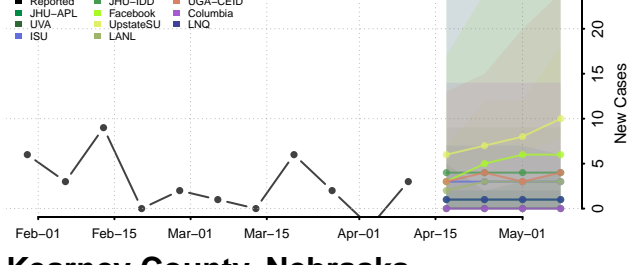

Johnson County, Nebraska