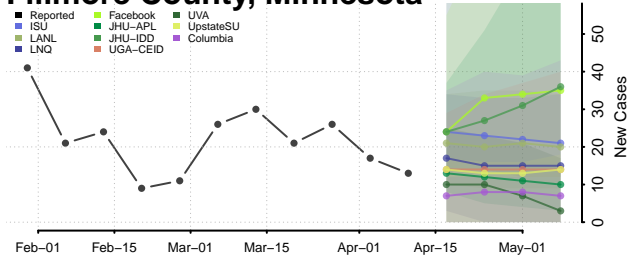

Fillmore County, Minnesota