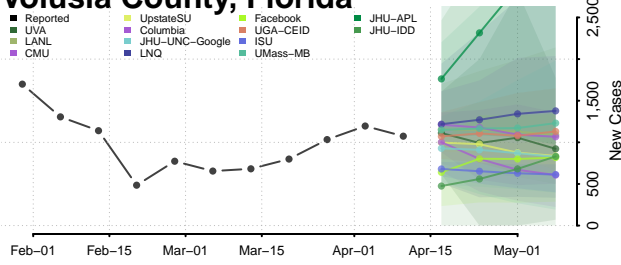

Volusia County, Florida