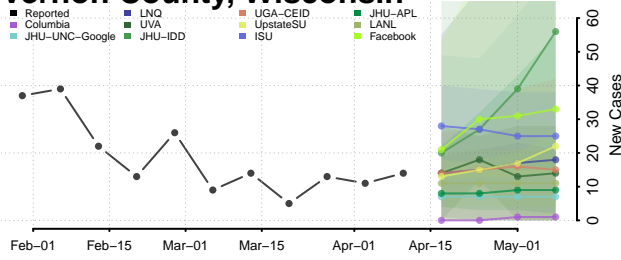

Vernon County, Wisconsin