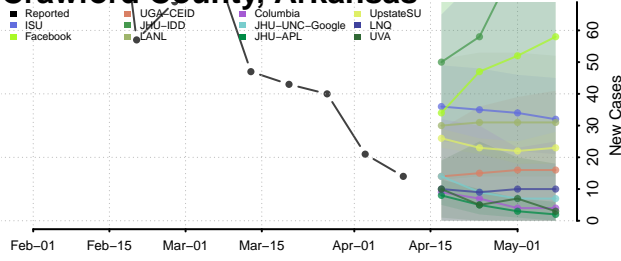

Crawford County, Arkansas