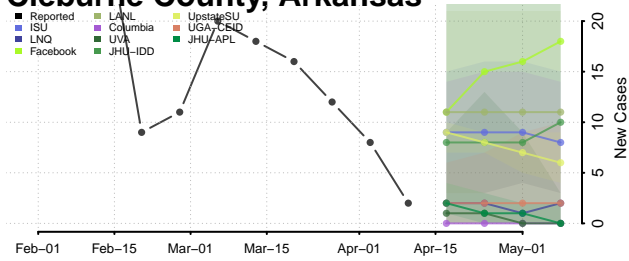

### Cleburne County, Arkansas