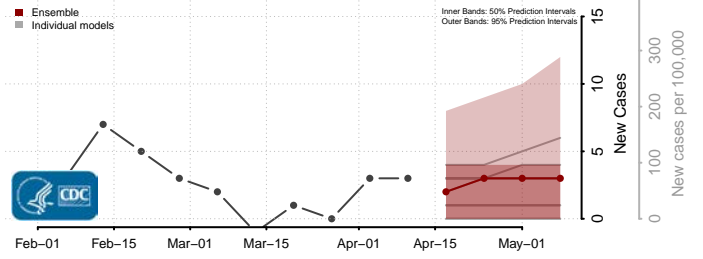

Valley County, Nebraska