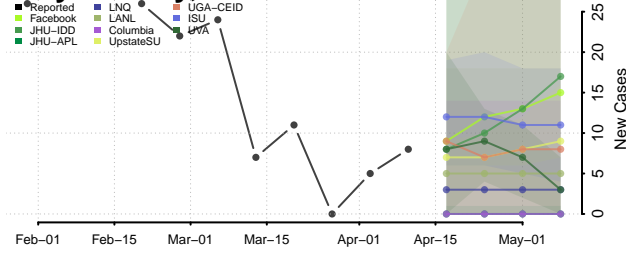

Clay County, Alabama