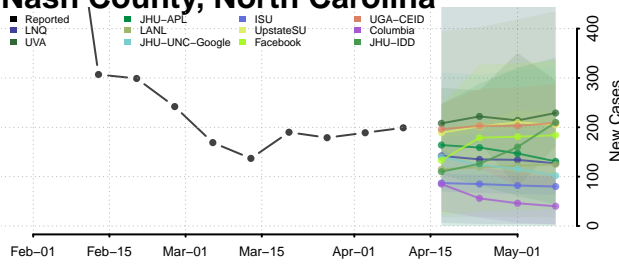

Nash County, North Carolina