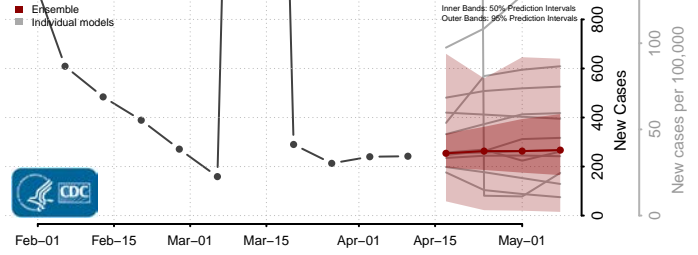

Jackson County, Missouri