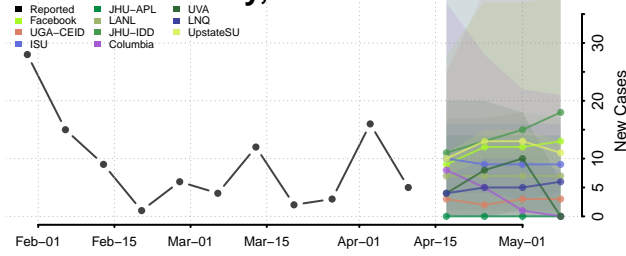

Hamilton County, Nebraska