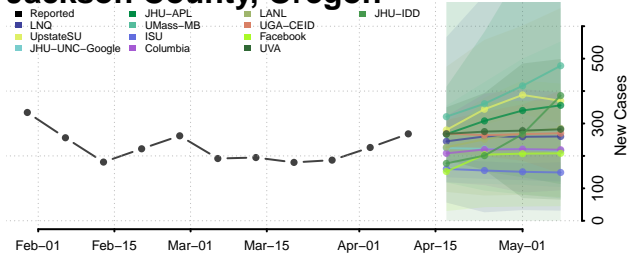

Jackson County, Oregon