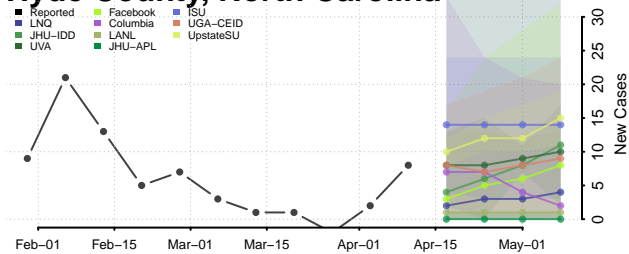

Hyde County, North Carolina