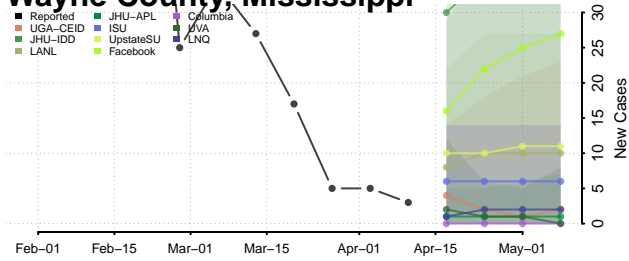

Wayne County, Mississippi