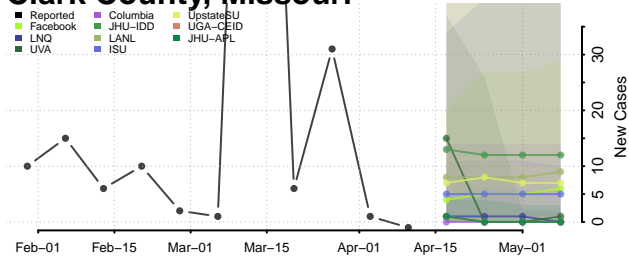

Clark County, Missouri