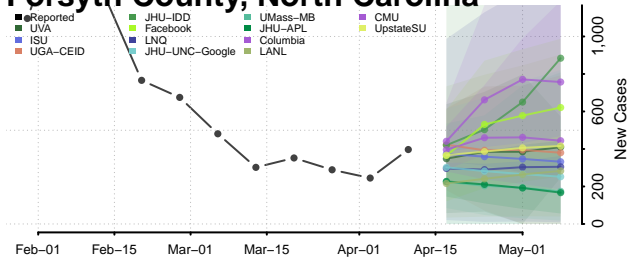

Forsyth County, North Carolina