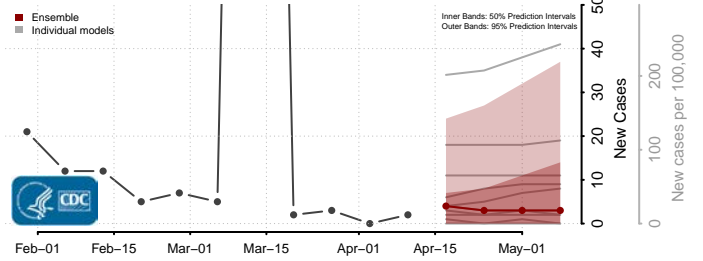

Dallas County, Missouri