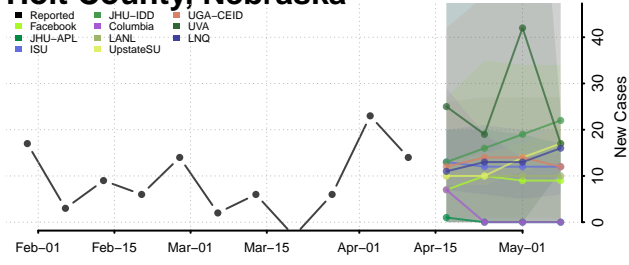

Holt County, Nebraska