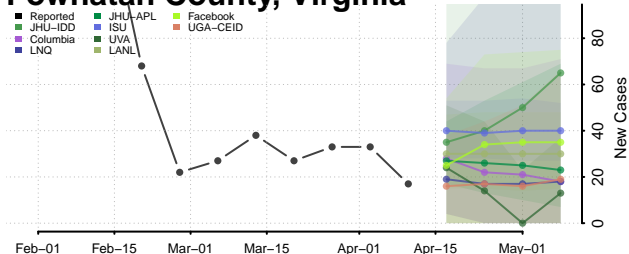

Powhatan County, Virginia