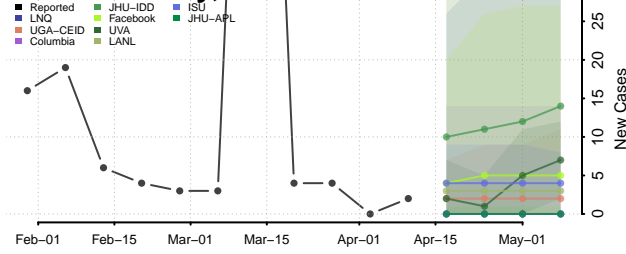

### Pemiscot County, Missouri