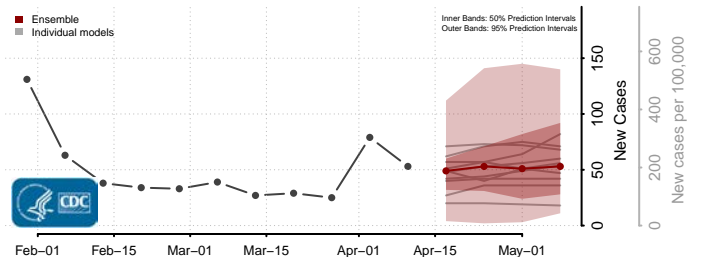

Harlan County, Kentucky