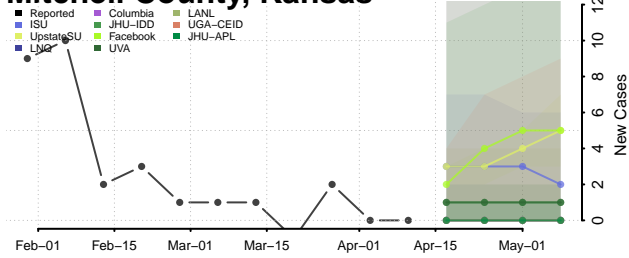

Mitchell County, Kansas