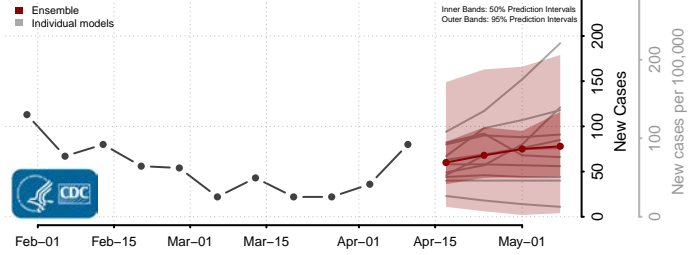

Twin Falls County, Idaho