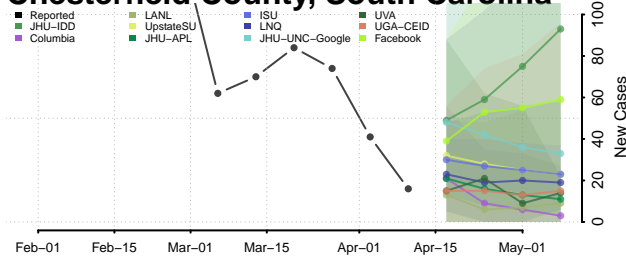

Chesterfield County, South Carolina