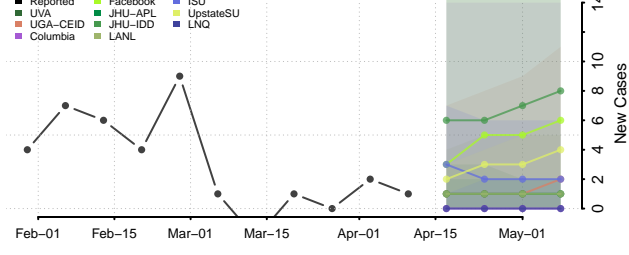

Thayer County, Nebraska