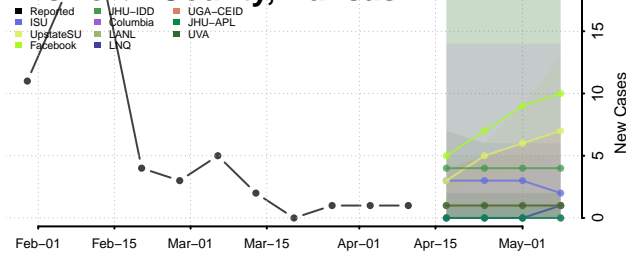

Ellsworth County, Kansas