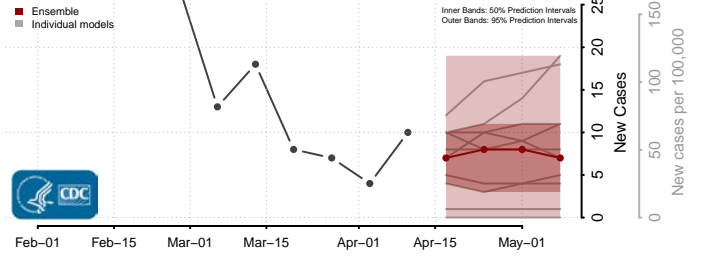

Smith County, Mississippi