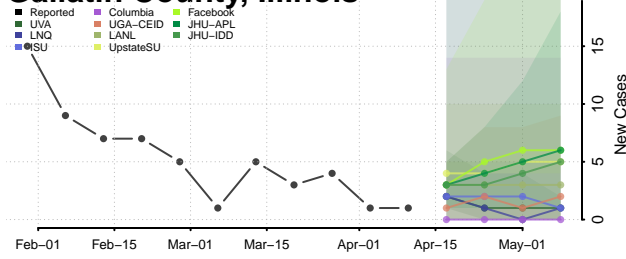

Gallatin County, Illinois