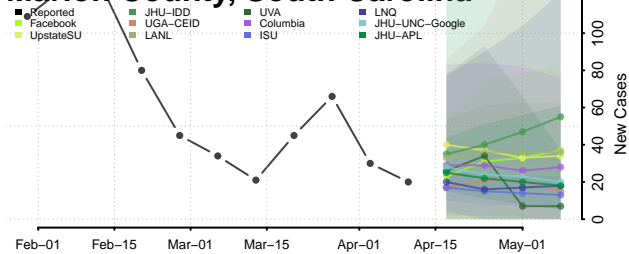

Marion County, South Carolina