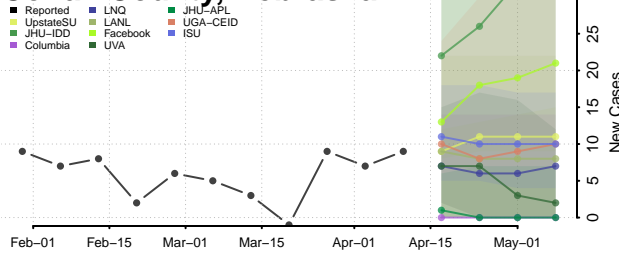

Colfax County, Nebraska