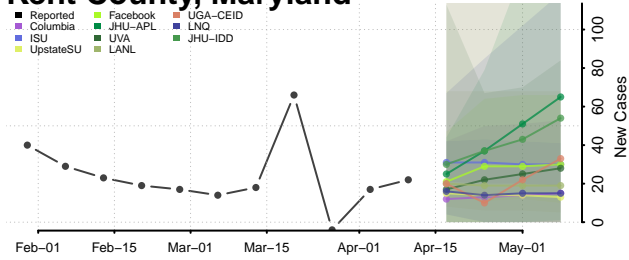

Kent County, Maryland