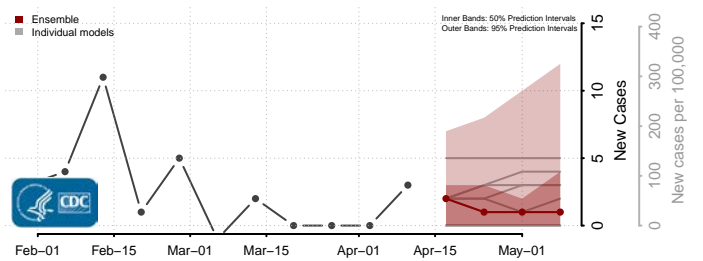

Harper County, Oklahoma