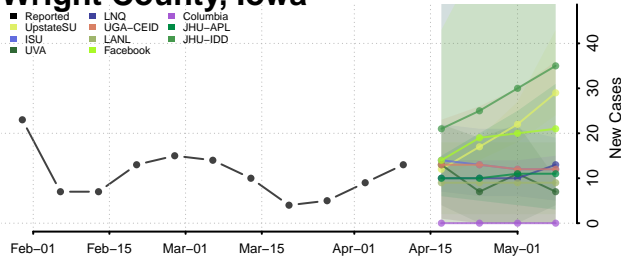

Wright County, Iowa