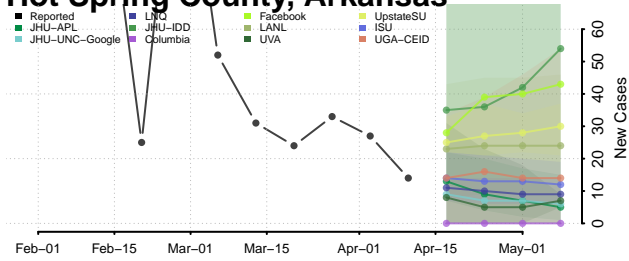

Hot Spring County, Arkansas