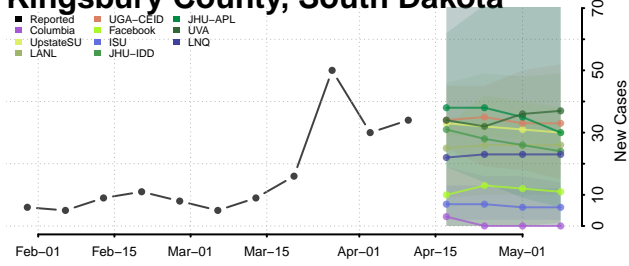

Kingsbury County, South Dakota