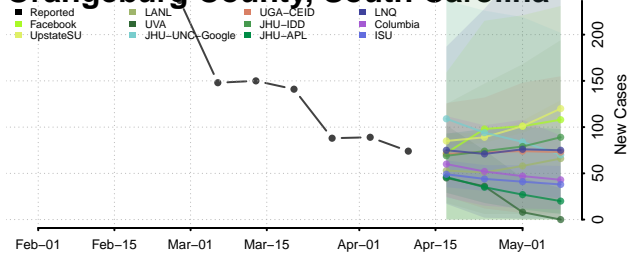

Orangeburg County, South Carolina