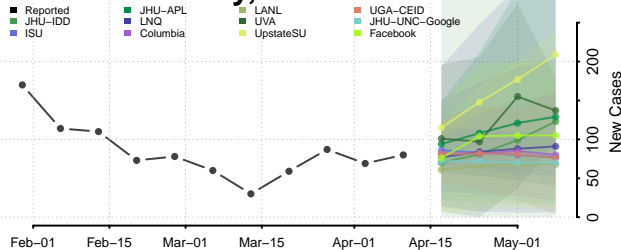

Madison County, New York