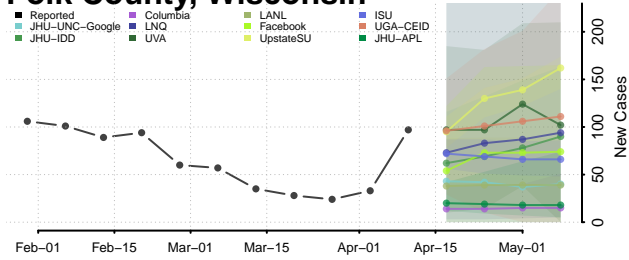

Polk County, Wisconsin