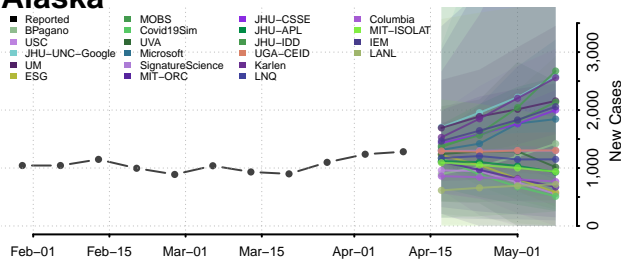

Washington County, Alabama

Wilcox County, Alabama

Winston County, Alabama

Alaska

Aleutians East County, Alaska

Aleutians West County, Alaska