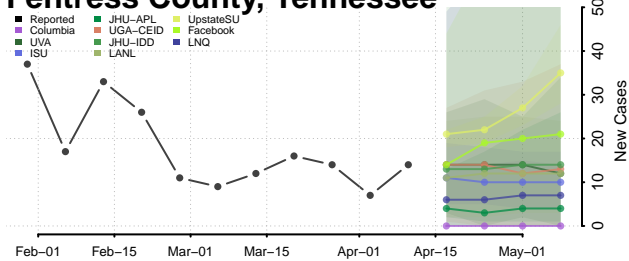

Fentress County, Tennessee