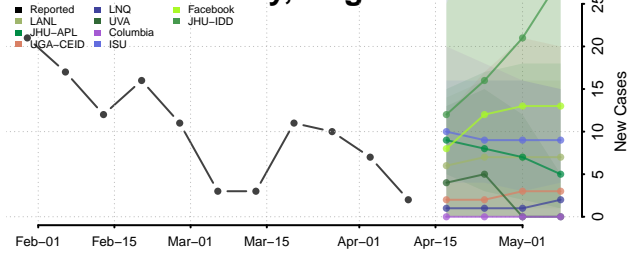

Dickenson County, Virginia