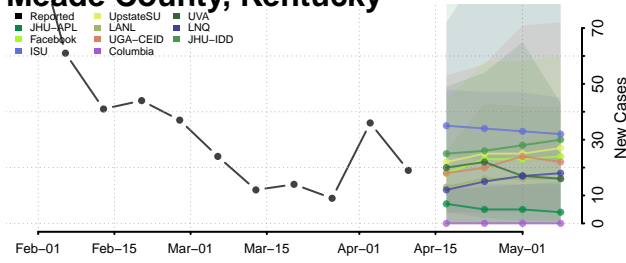

Meade County, Kentucky