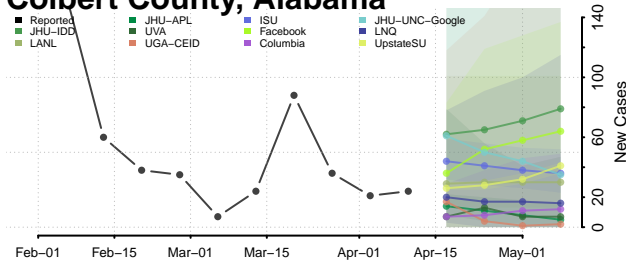

Colbert County, Alabama