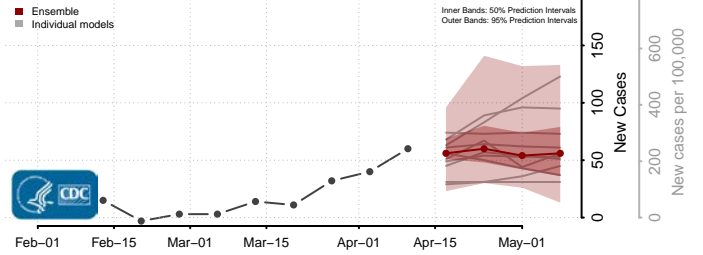

Manistee County, Michigan