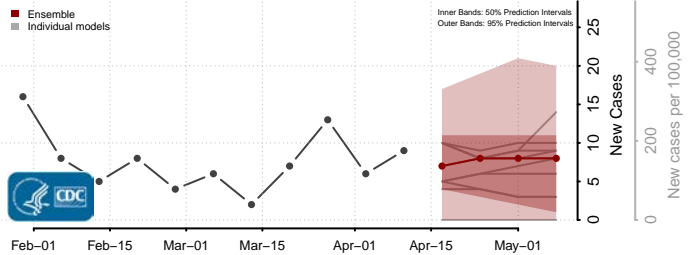

Craig County, Virginia