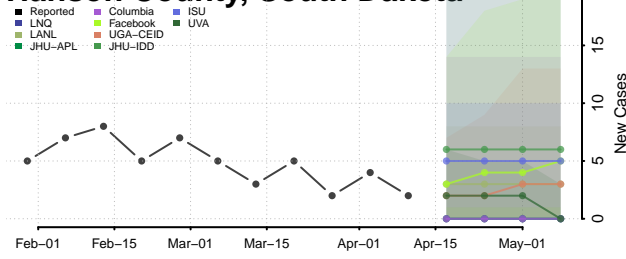

Hanson County, South Dakota