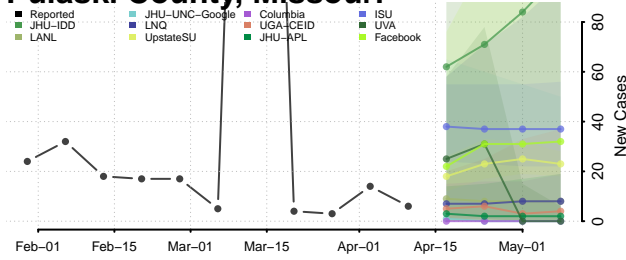

Pulaski County, Missouri