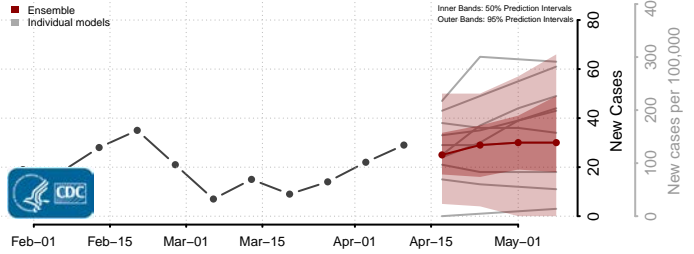

### Norman County, Minnesota