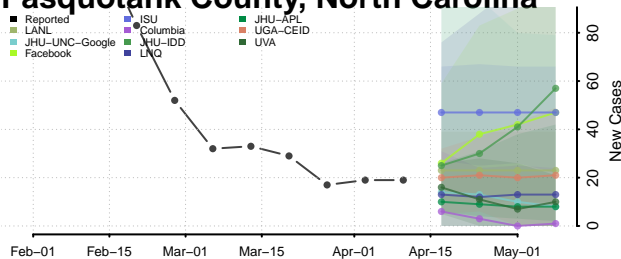

Pasquotank County, North Carolina