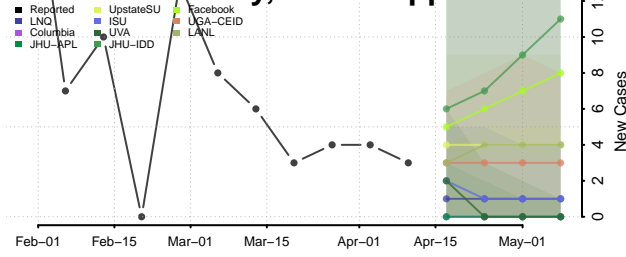

Jefferson County, Mississippi