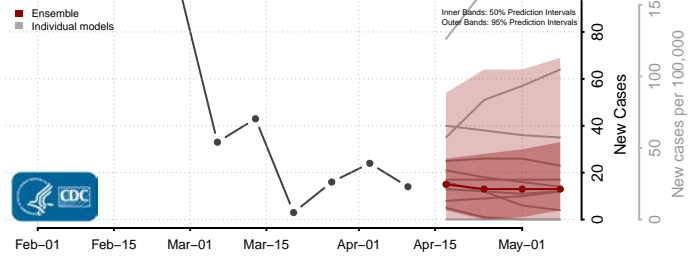

### Garvin County, Oklahoma