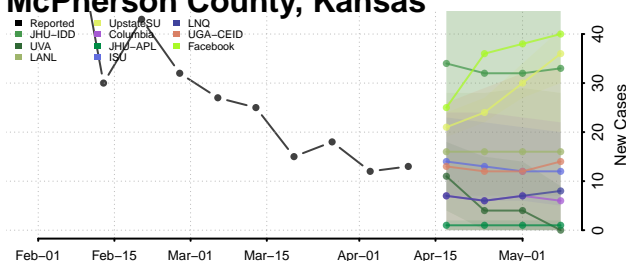

McPherson County, Kansas