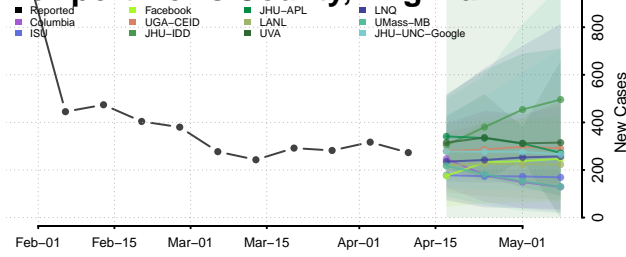

Newport News County, Virginia