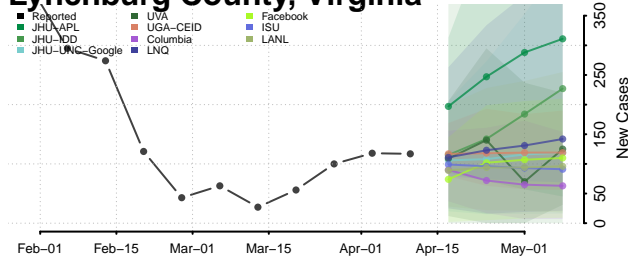

Lynchburg County, Virginia