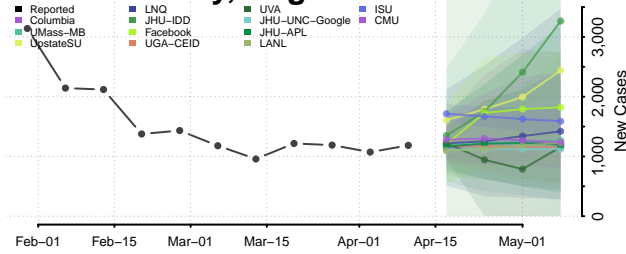

Fairfax County, Virginia