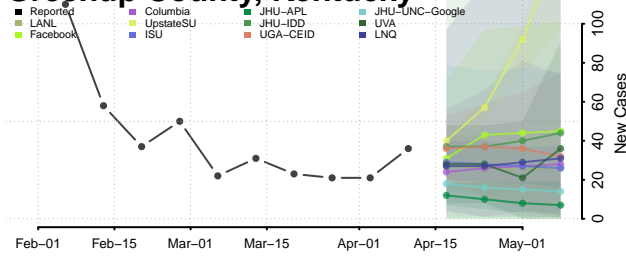

### Greenup County, Kentucky