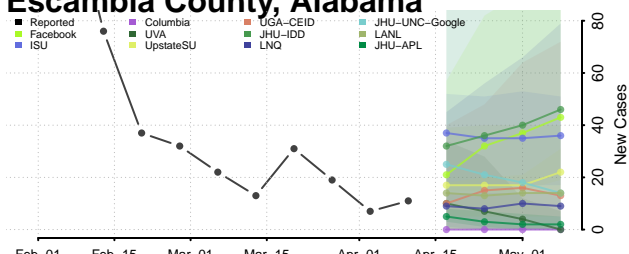

Escambia County, Alabama