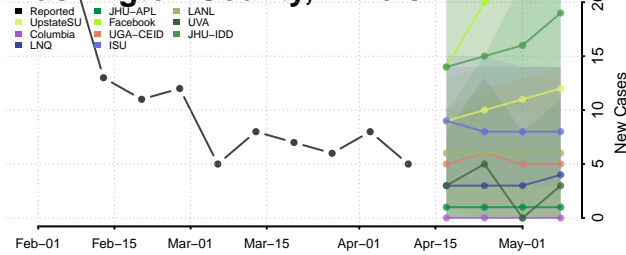

Washington County, Illinois