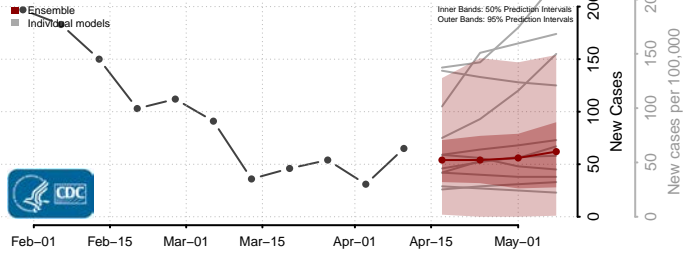

### Forest County, Wisconsin