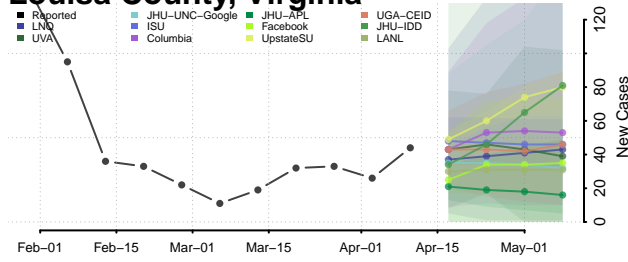

Louisa County, Virginia