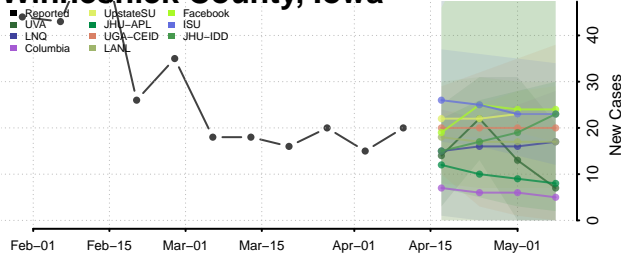

Winneshiek County, Iowa