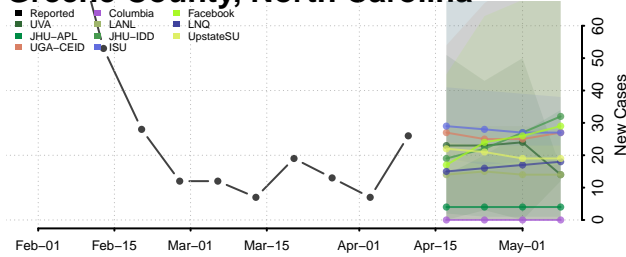

Greene County, North Carolina