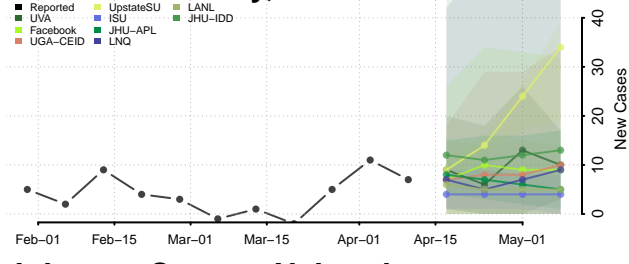

Jefferson County, Nebraska