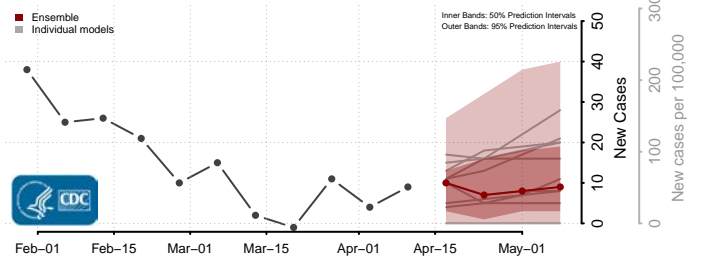

Hancock County, Illinois