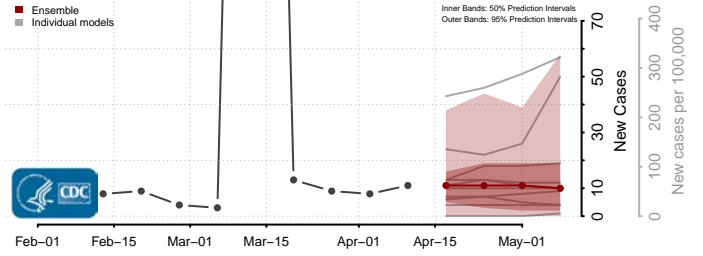

Andrew County, Missouri