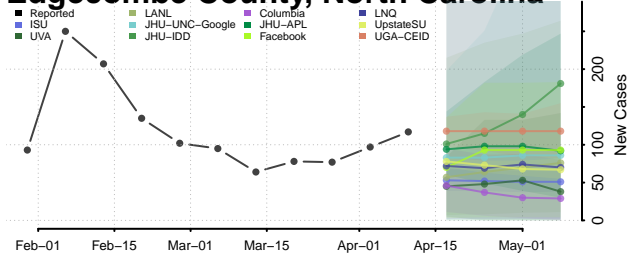

Edgecombe County, North Carolina