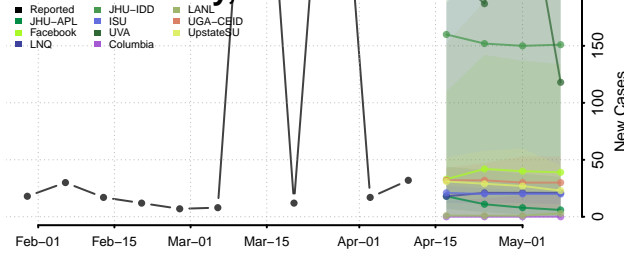

Marion County, Missouri