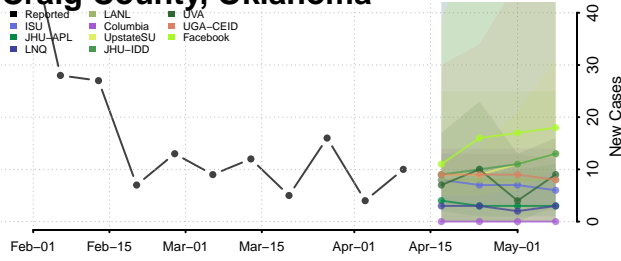

Craig County, Oklahoma