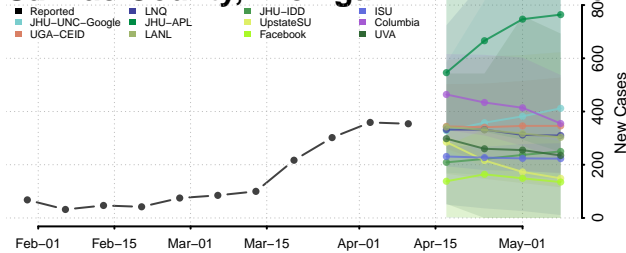

Sanilac County, Michigan