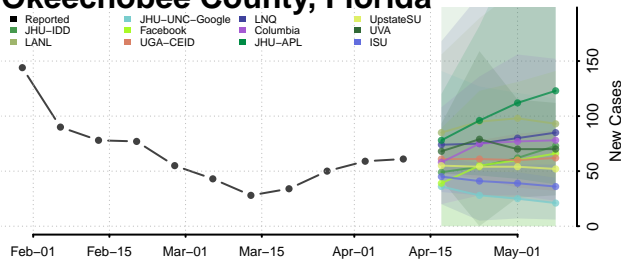

Okeechobee County, Florida