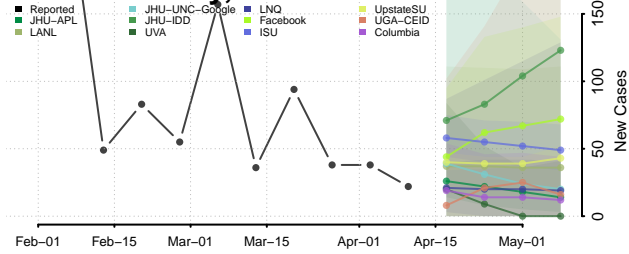

Blount County, Alabama