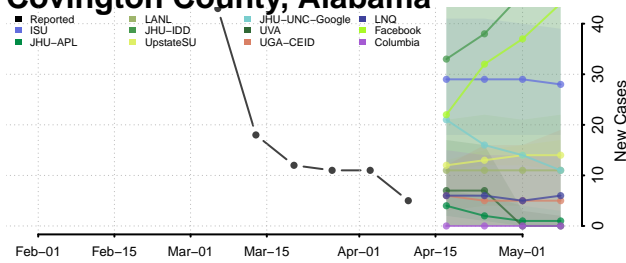

Covington County, Alabama