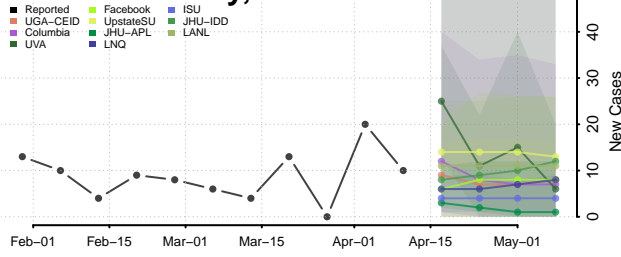

Nemaha County, Nebraska