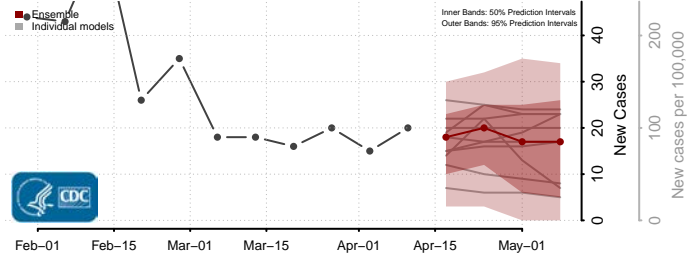

Winneshiek County, Iowa