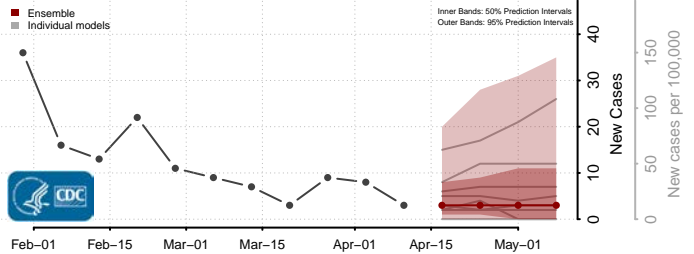

Fairfax City County, Virginia