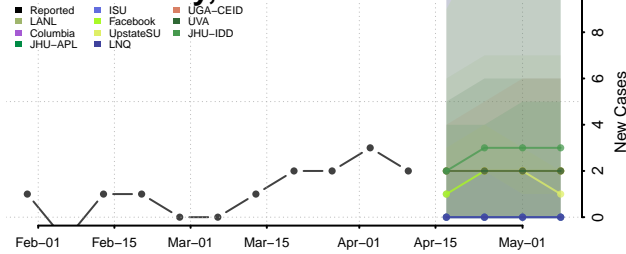

Grant County, North Dakota