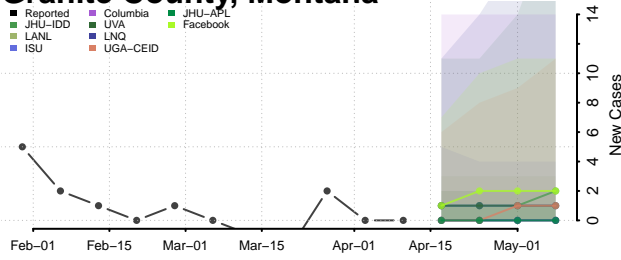

Granite County, Montana