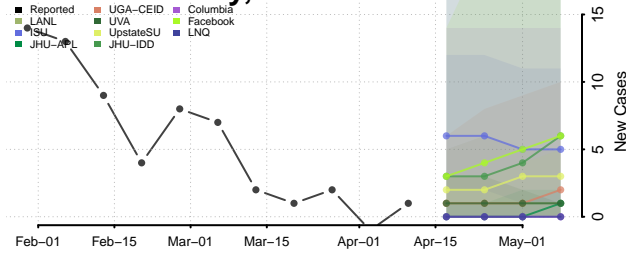

Graham County, North Carolina