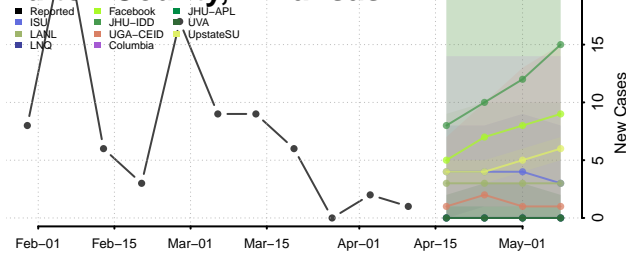

Fulton County, Arkansas