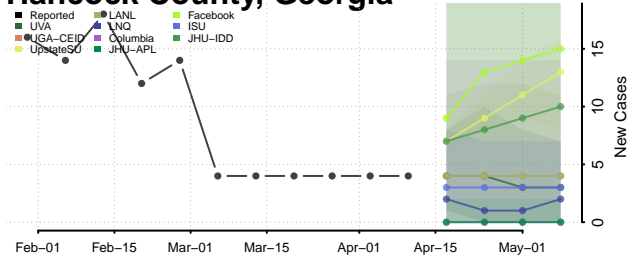

Hancock County, Georgia