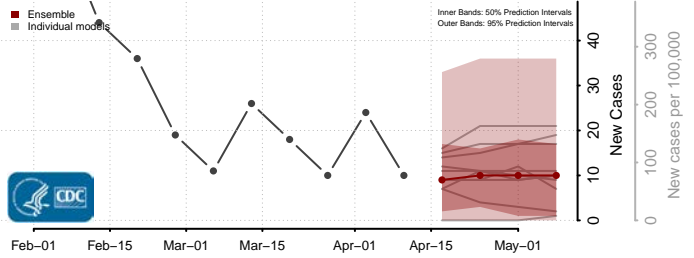

Butler County, Kentucky