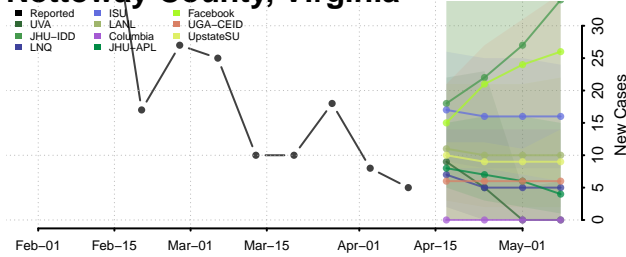

Nottoway County, Virginia