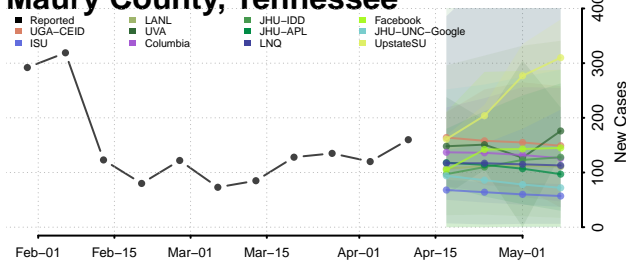

Maury County, Tennessee