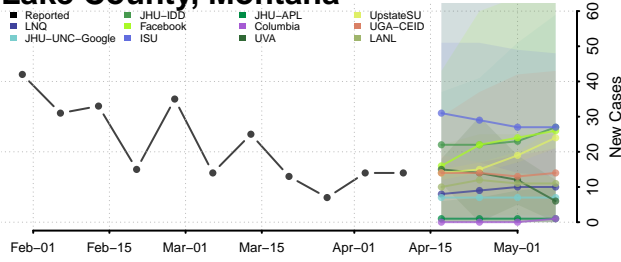

Lake County, Montana