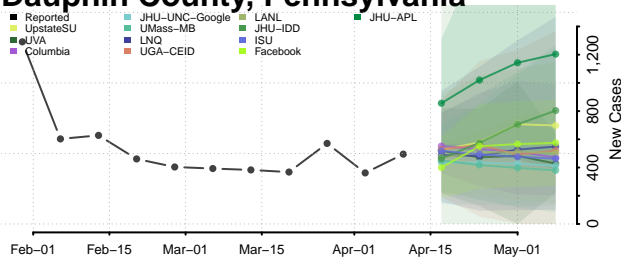

### Dauphin County, Pennsylvania