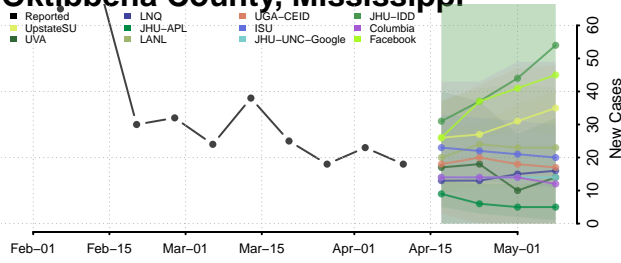

Oktibbeha County, Mississippi