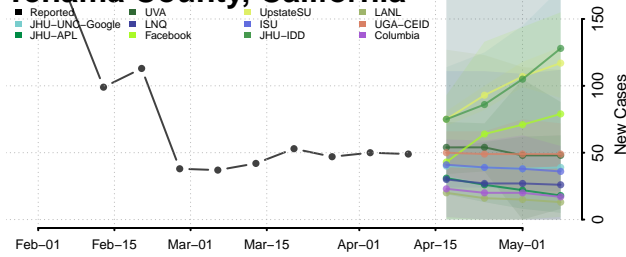

### Tehama County, California