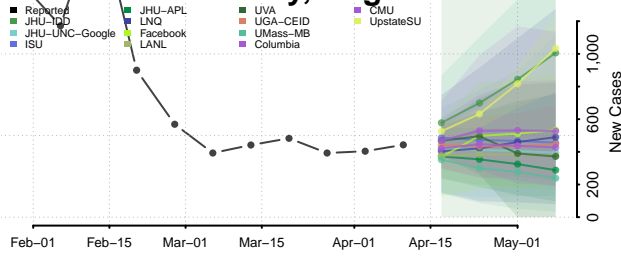

Chesterfield County, Virginia