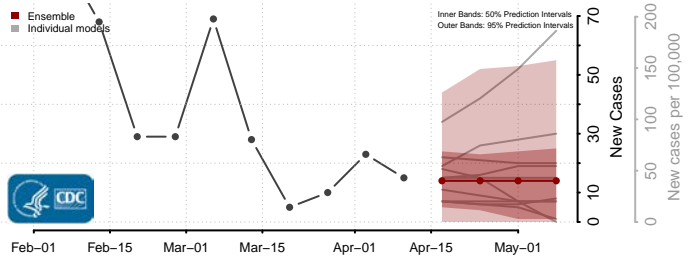

Lincoln County, Oklahoma