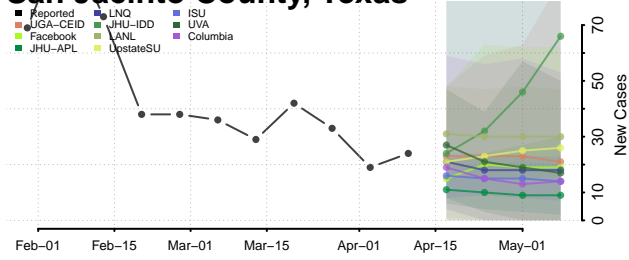

San Jacinto County, Texas