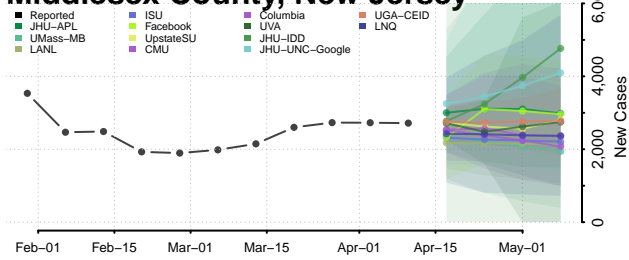

Middlesex County, New Jersey