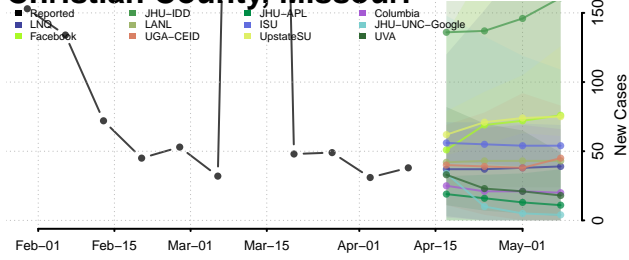

Christian County, Missouri