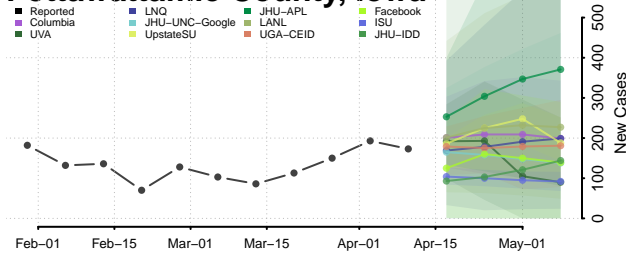

Pottawattamie County, Iowa