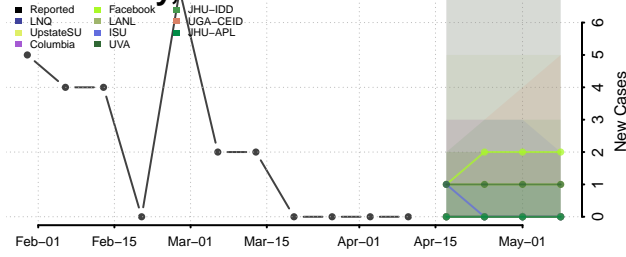

Elk County, Kansas