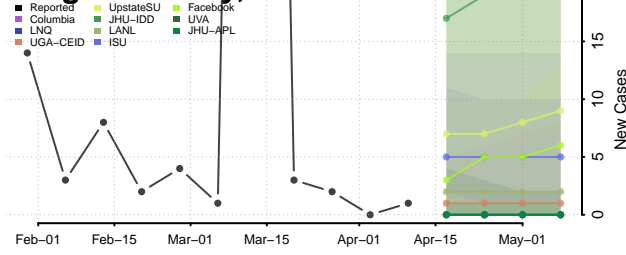

Oregon County, Missouri