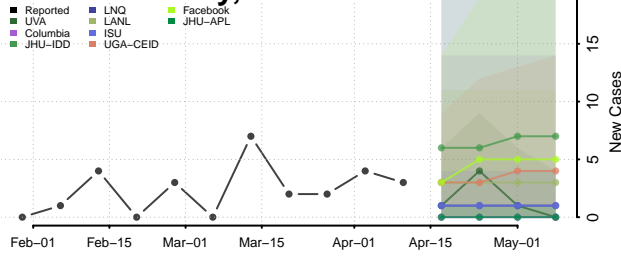

Perkins County, Nebraska