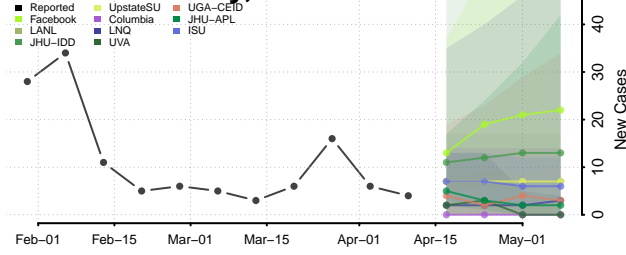

Wabash County, Illinois