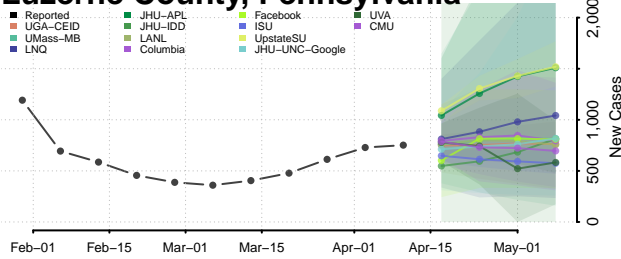

### Luzerne County, Pennsylvania