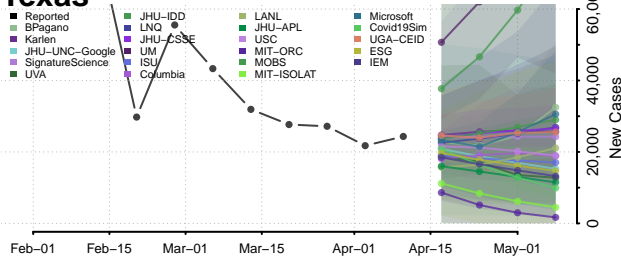

Williamson County, Tennessee

Wilson County, Tennessee

Texas

Anderson County, Texas

Andrews County, Texas

Angelina County, Texas