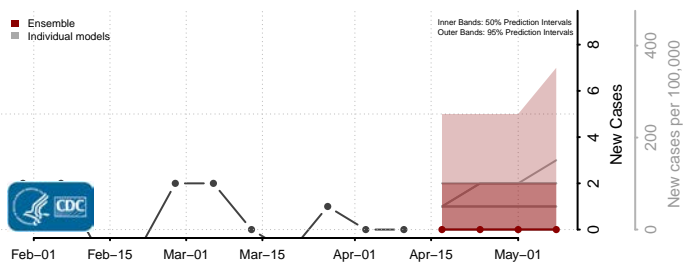

Gosper County, Nebraska