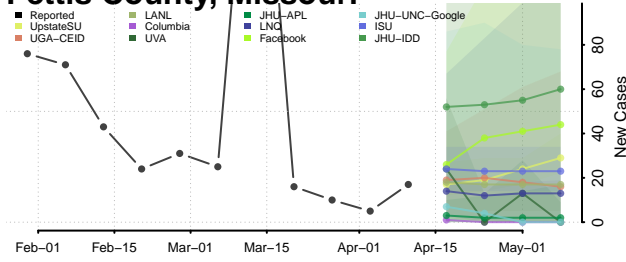

Pettis County, Missouri