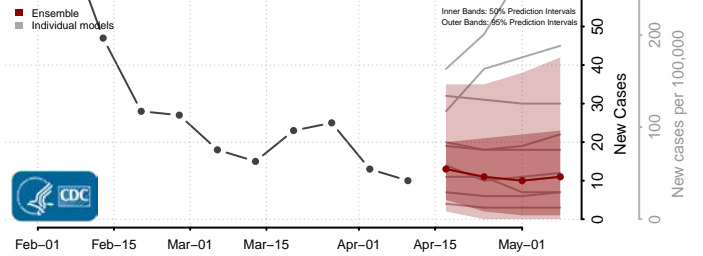

Page County, Virginia