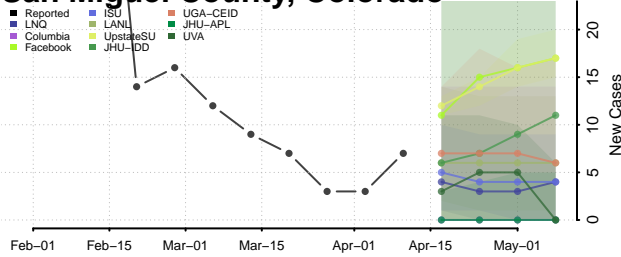

San Miguel County, Colorado