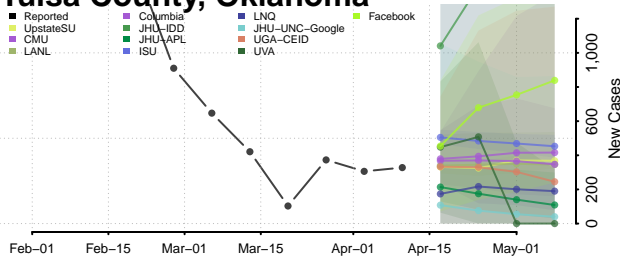

Tulsa County, Oklahoma