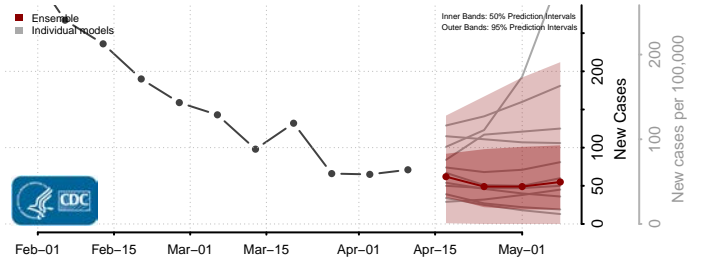

Hardin County, Kentucky