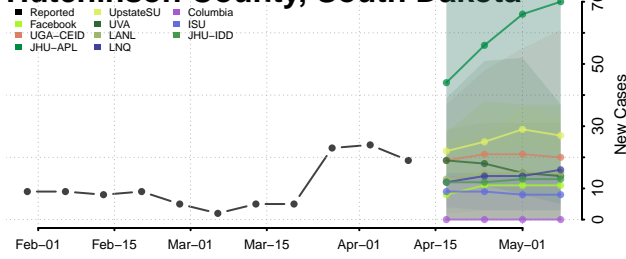

Hutchinson County, South Dakota