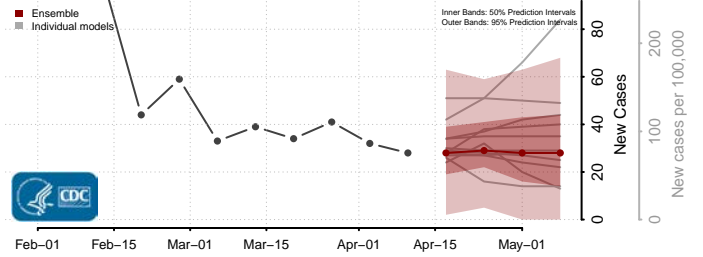

Orange County, Virginia