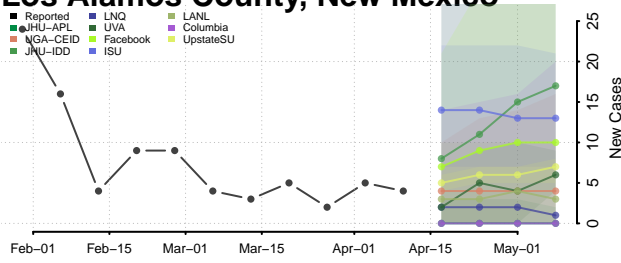

Los Alamos County, New Mexico