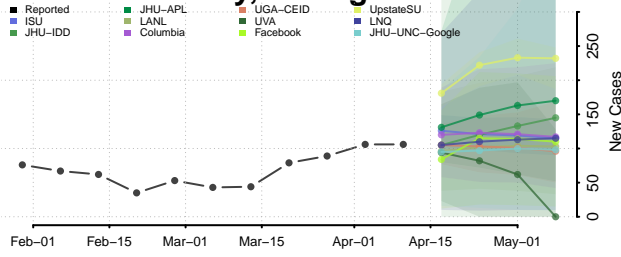

Hillsdale County, Michigan