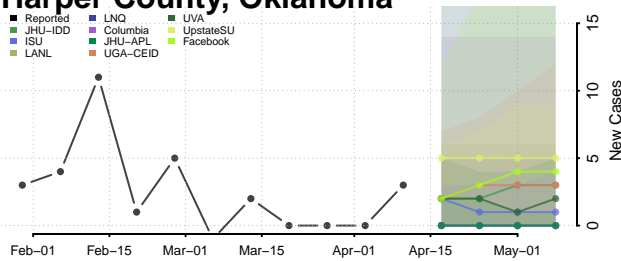

Harper County, Oklahoma