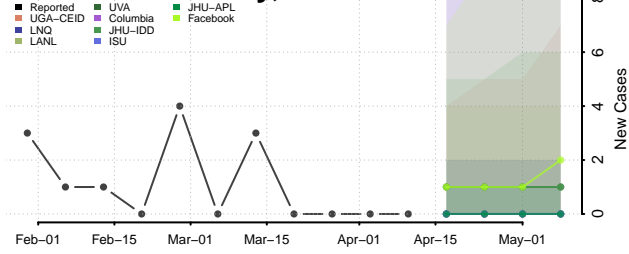

Stonewall County, Texas