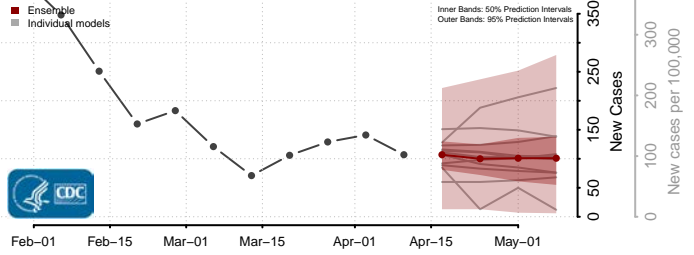

Whitfield County, Georgia