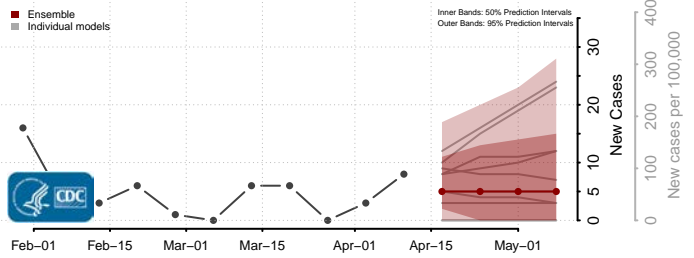

### Forest County, Wisconsin