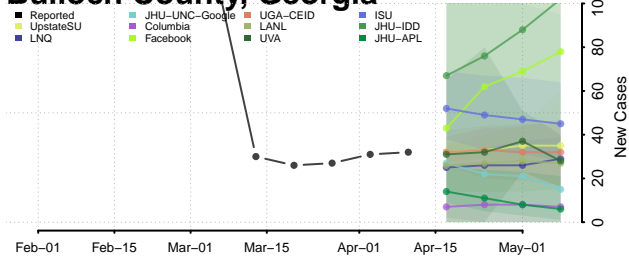

Bulloch County, Georgia