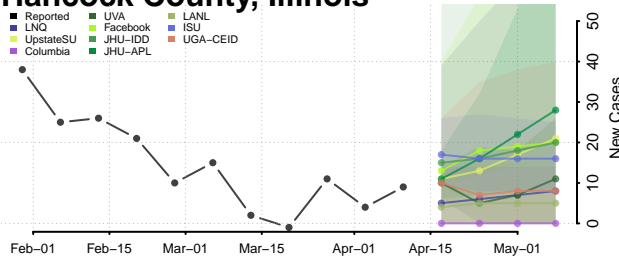

Hancock County, Illinois