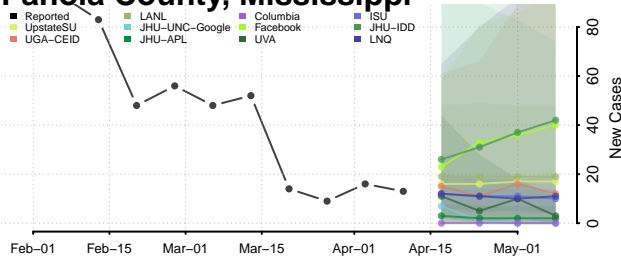

Panola County, Mississippi