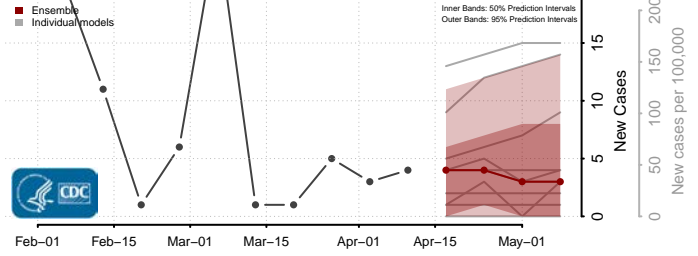

Cheyenne County, Nebraska