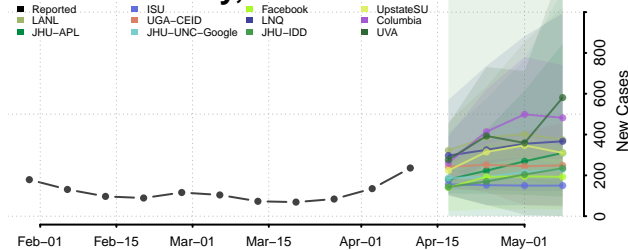

DeKalb County, Illinois