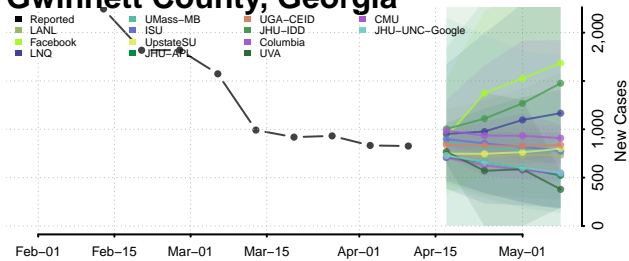

Gwinnett County, Georgia