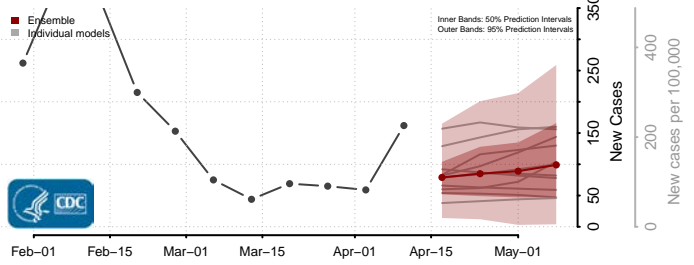

Surry County, North Carolina