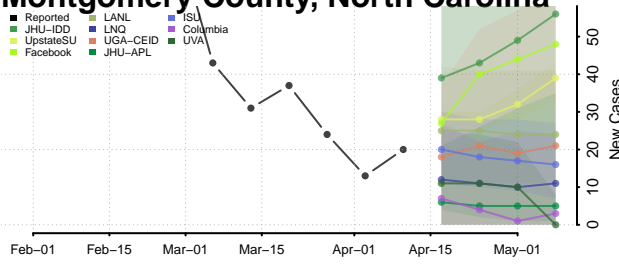

Montgomery County, North Carolina