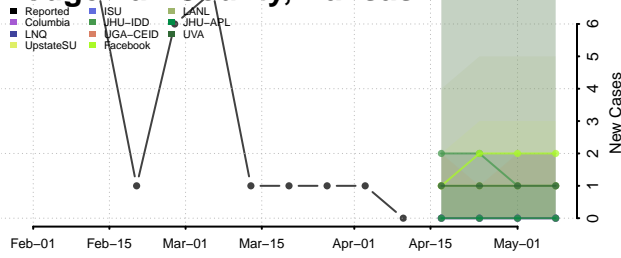

Hodgeman County, Kansas