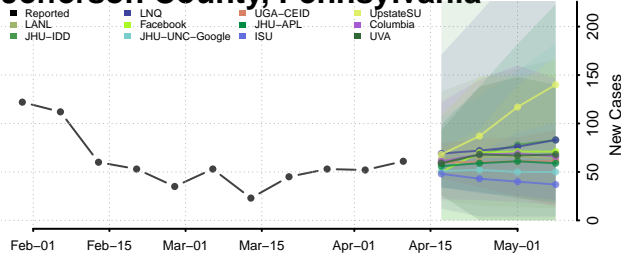

Jefferson County, Pennsylvania