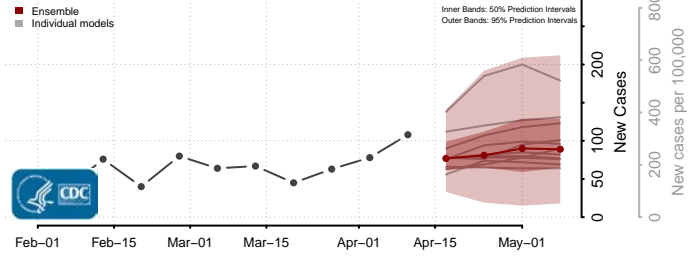

Nicollet County, Minnesota