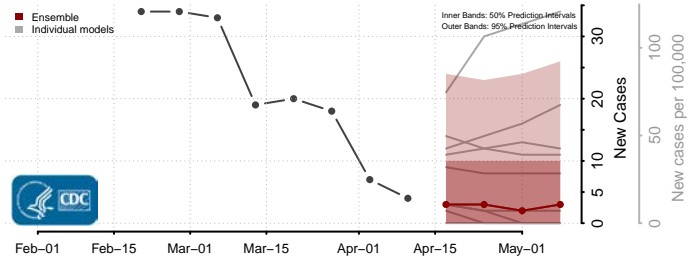

Leflore County, Mississippi