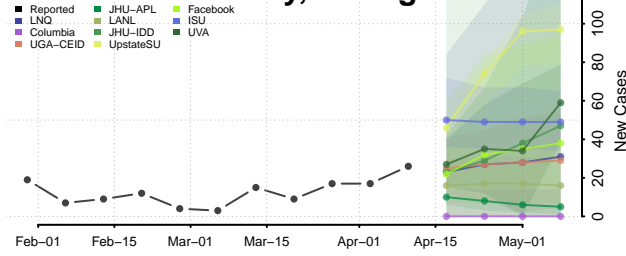

Menominee County, Michigan