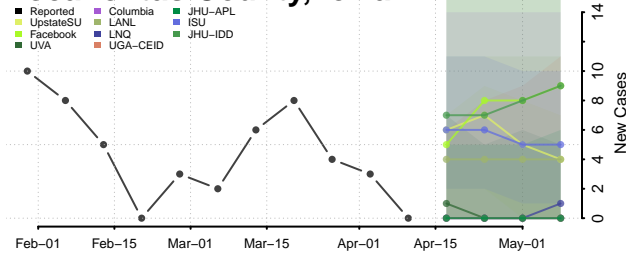

Pocahontas County, Iowa