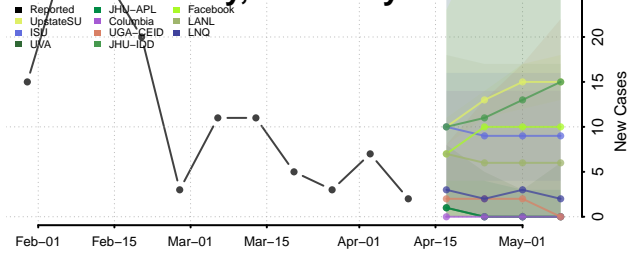

Gallatin County, Kentucky