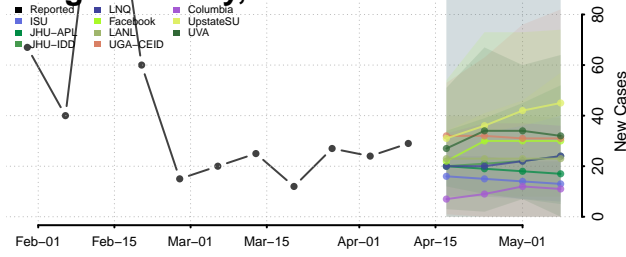

Morgan County, Tennessee