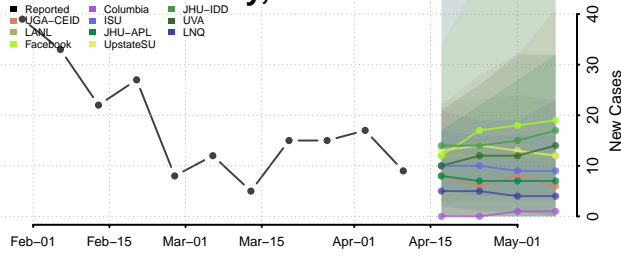

Jefferson County, Kansas