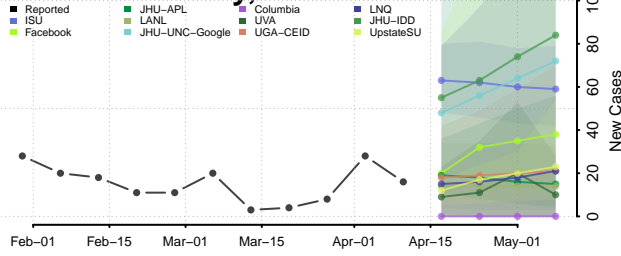

### Madison County, Nebraska