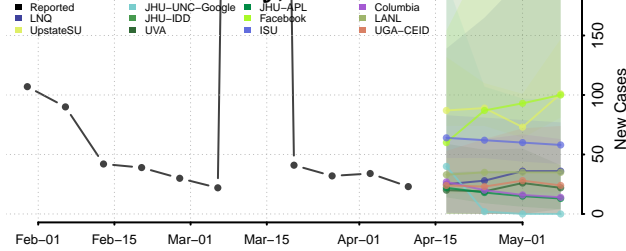

Buchanan County, Missouri