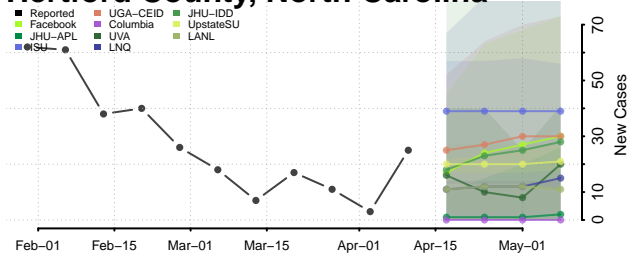

Hertford County, North Carolina