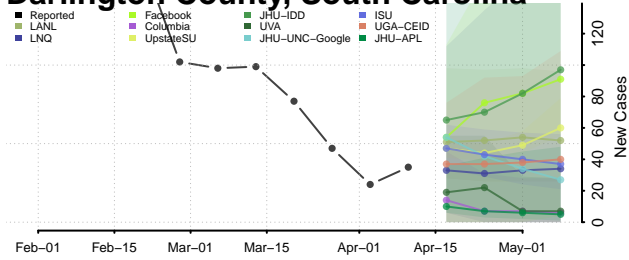

Darlington County, South Carolina