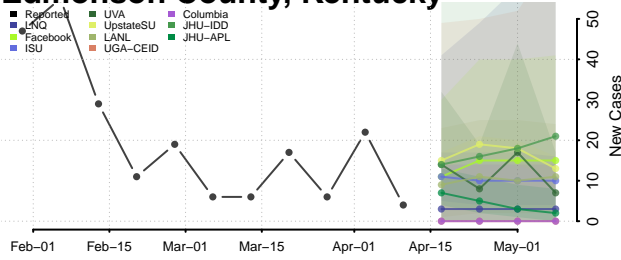

Edmonson County, Kentucky