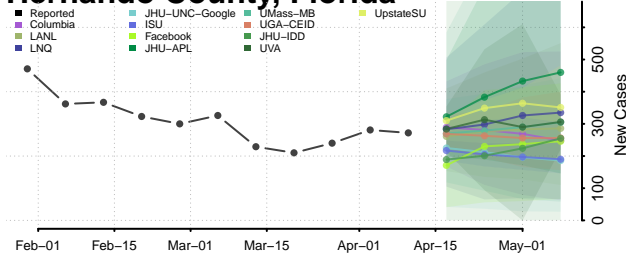

Hernando County, Florida