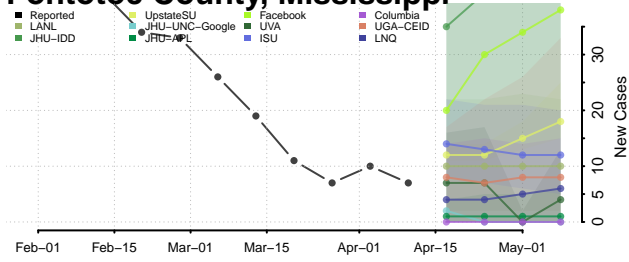

Pontotoc County, Mississippi