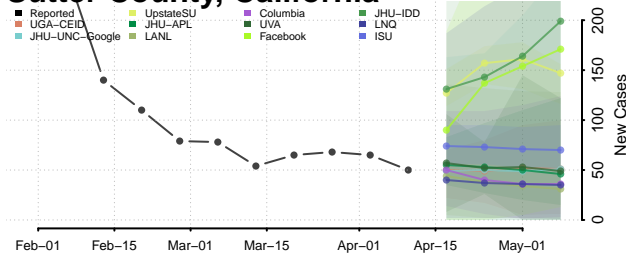

### Tehama County, California