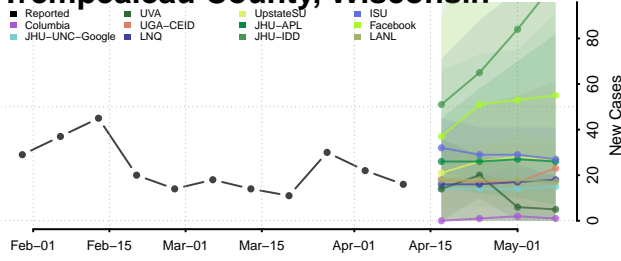

Trempealeau County, Wisconsin