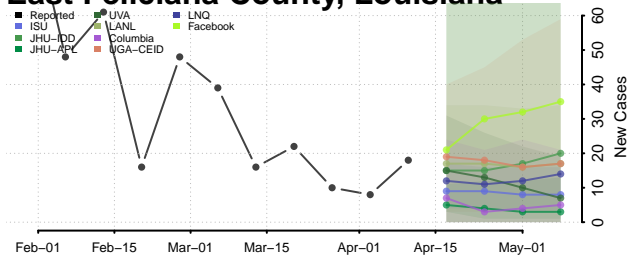

East Feliciana County, Louisiana