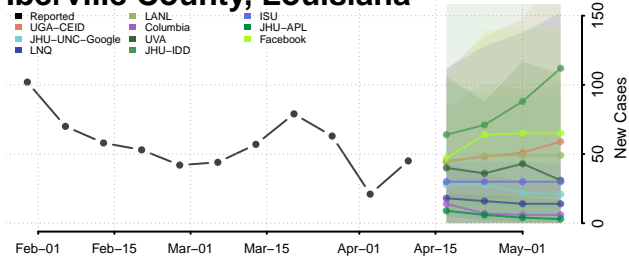

Iberville County, Louisiana