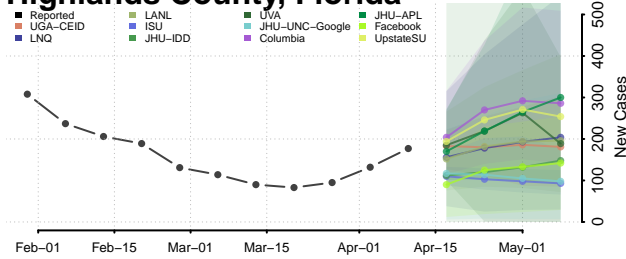

Highlands County, Florida