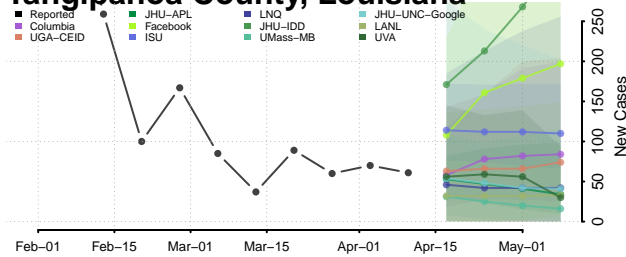

Tangipahoa County, Louisiana