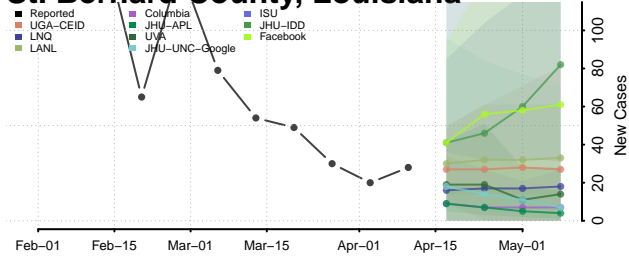

St. Bernard County, Louisiana