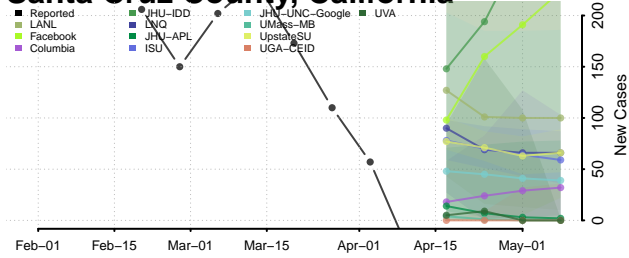

Santa Cruz County, California