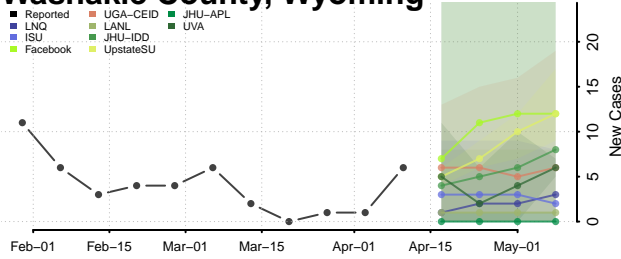

Washakie County, Wyoming