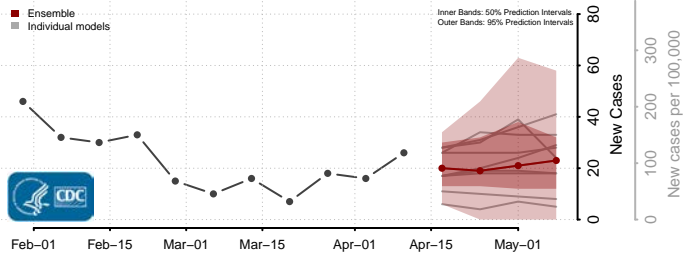

Washington County, Iowa