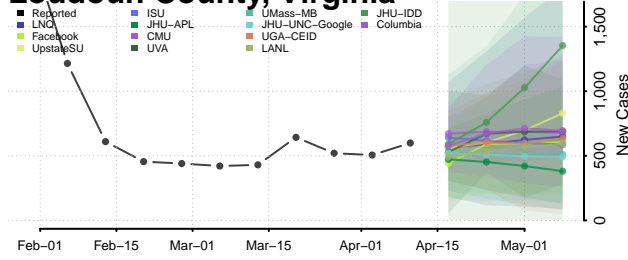

Loudoun County, Virginia