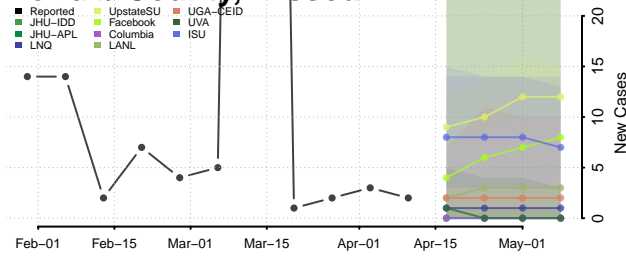

DeKalb County, Missouri