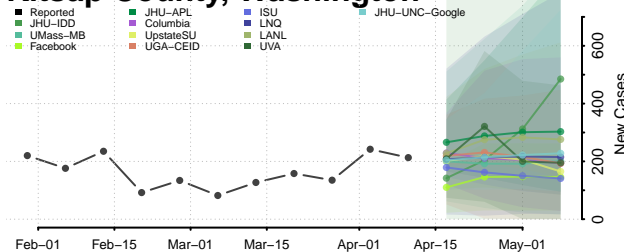

Kitsap County, Washington