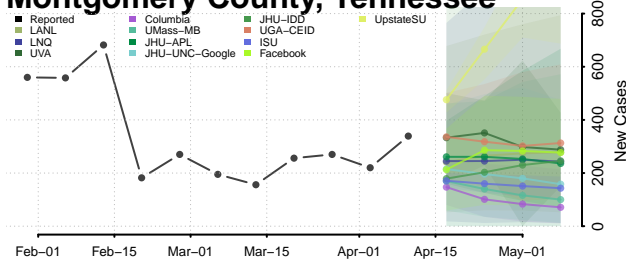

Montgomery County, Tennessee