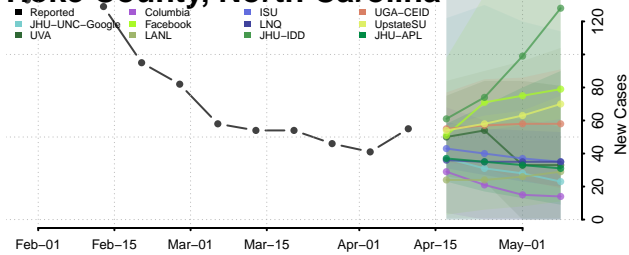

Hoke County, North Carolina