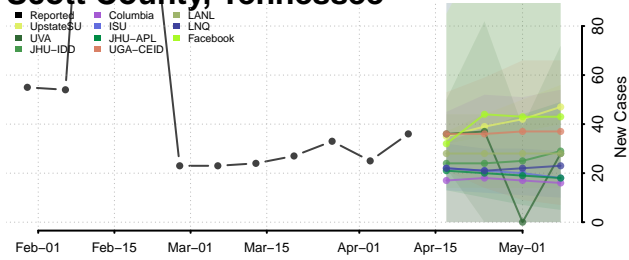

Scott County, Tennessee