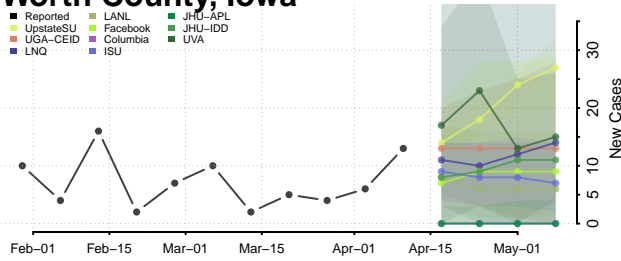

Worth County, Iowa