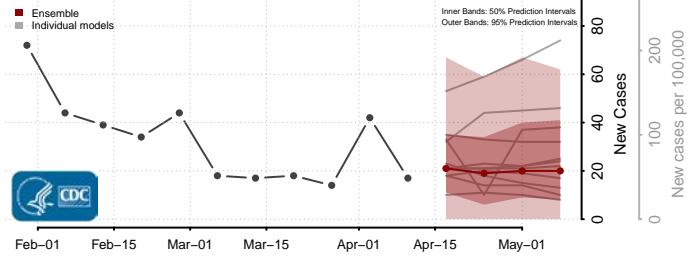

Lincoln County, Nebraska