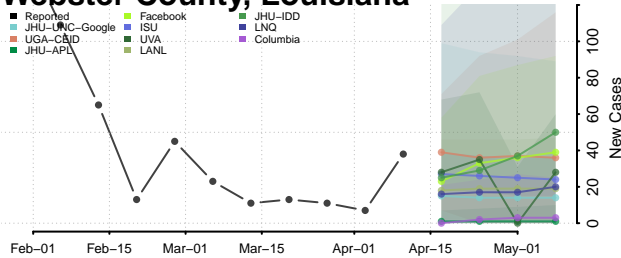

Webster County, Louisiana