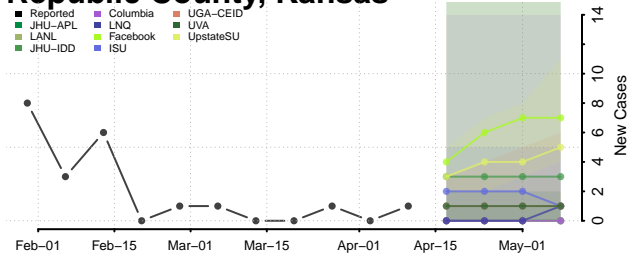

Republic County, Kansas