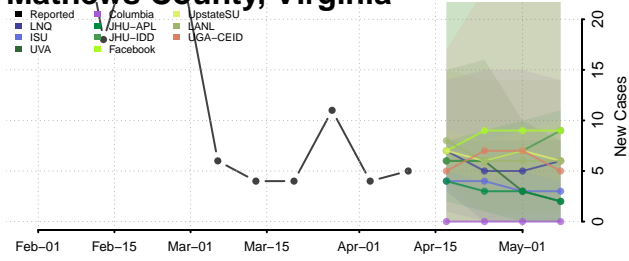

Mathews County, Virginia