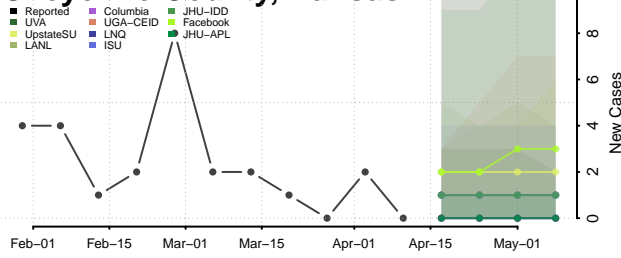

Cheyenne County, Kansas