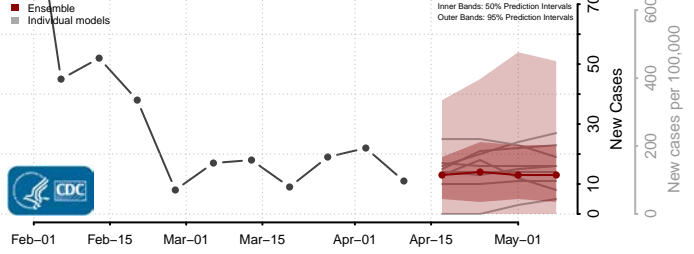

Greensville County, Virginia