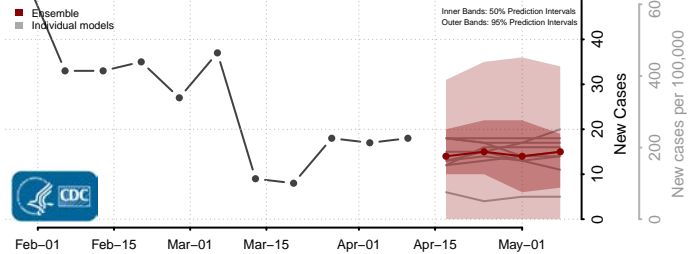

Franklin City County, Virginia