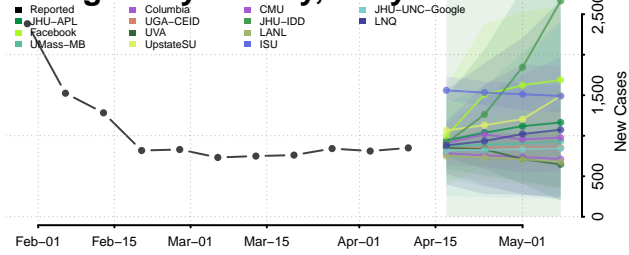

Montgomery County, Maryland