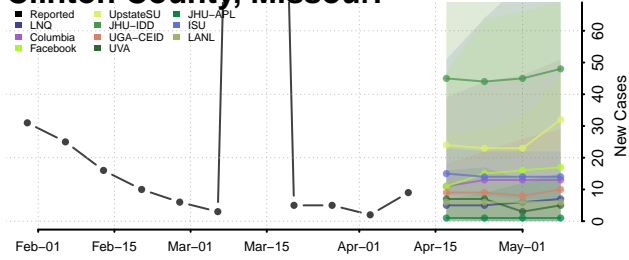

Clinton County, Missouri