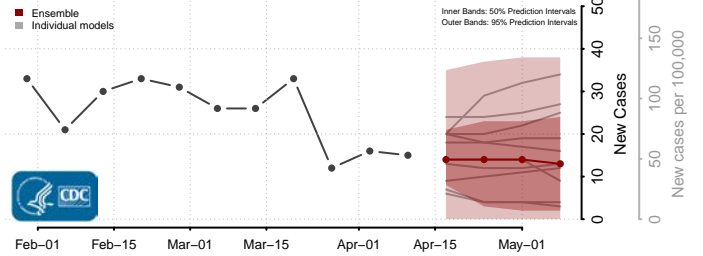

Meade County, South Dakota