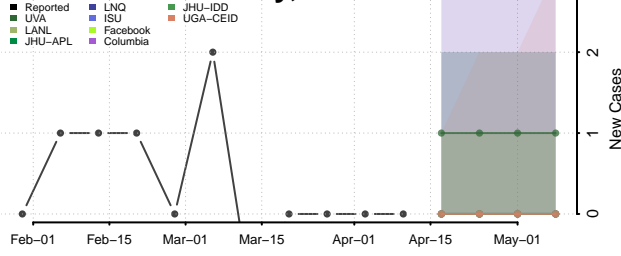

McPherson County, Nebraska