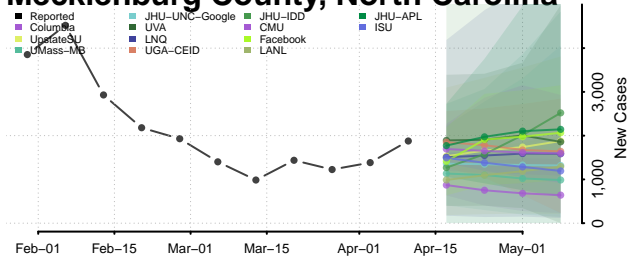

Mecklenburg County, North Carolina