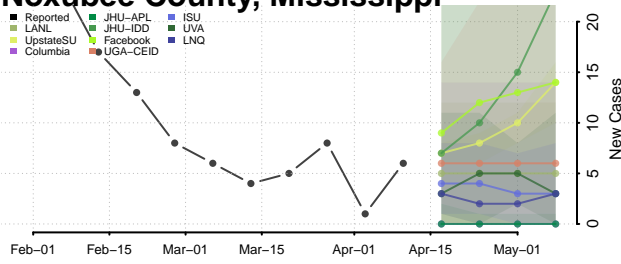

Noxubee County, Mississippi