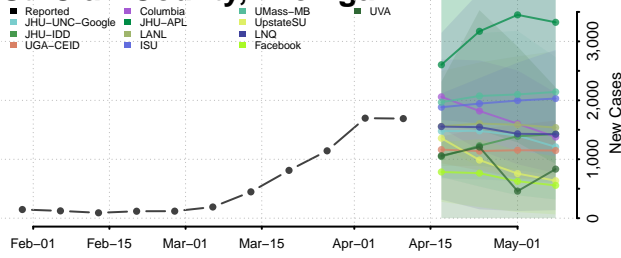

St. Clair County, Michigan