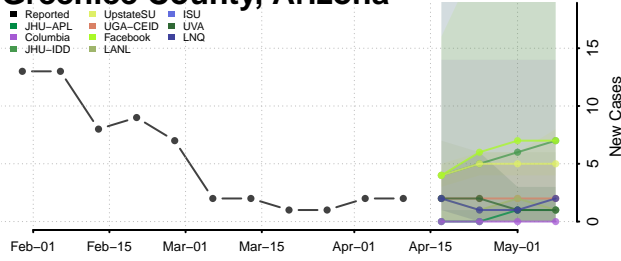

Greenlee County, Arizona