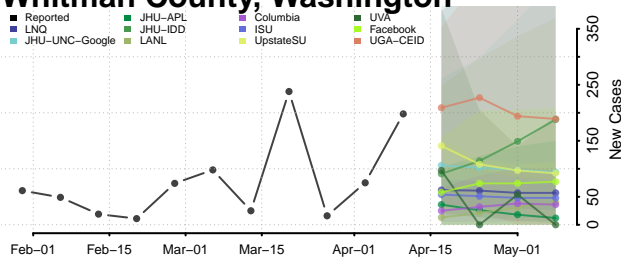

Whitman County, Washington