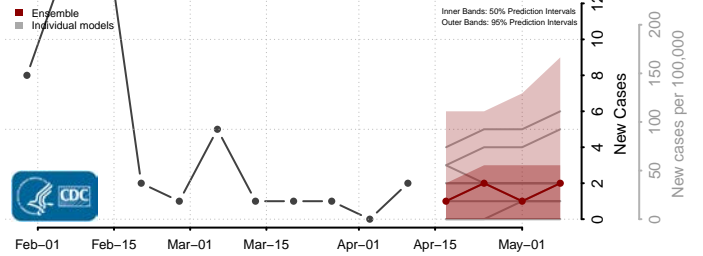

Washington County, Kansas