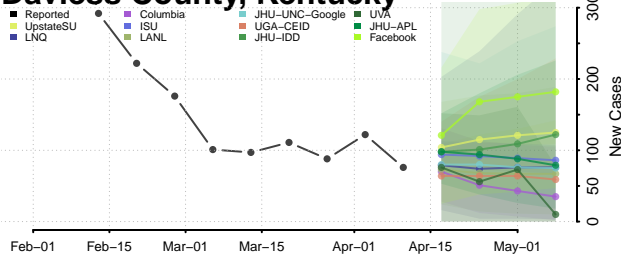

Daviess County, Kentucky