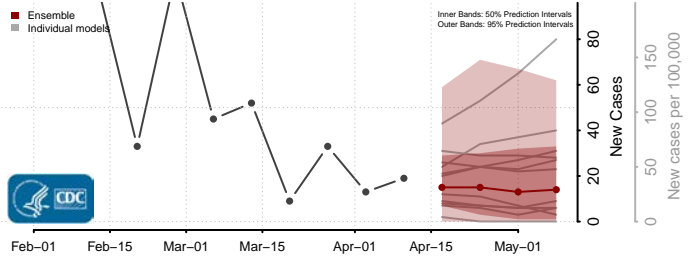

Logan County, Oklahoma