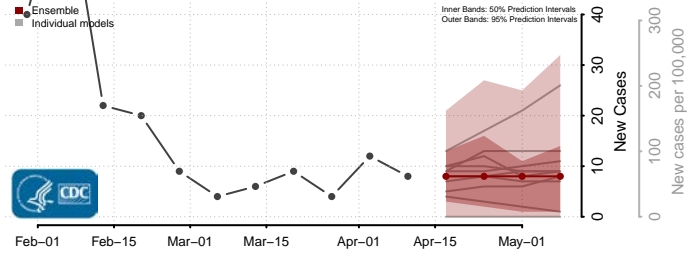

Webster County, Kentucky