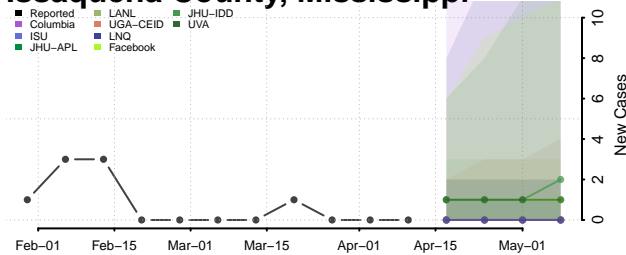

Issaquena County, Mississippi