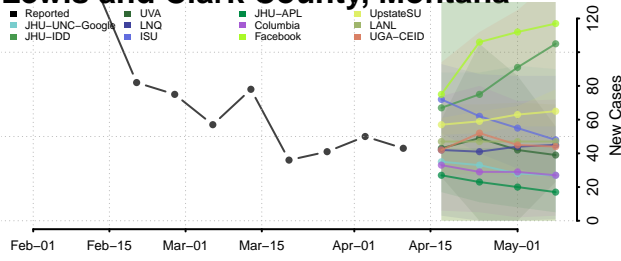

Lewis and Clark County, Montana