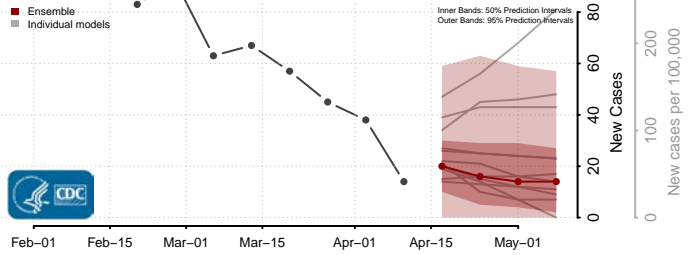

Halifax County, Virginia