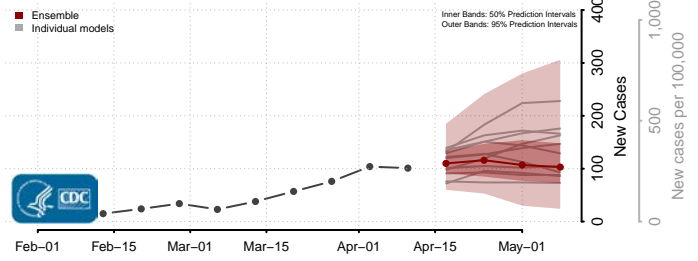

Douglas County, Minnesota