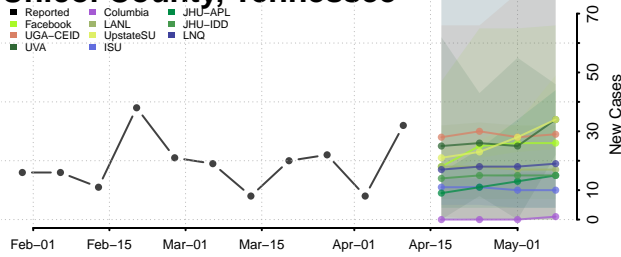

Unicoi County, Tennessee