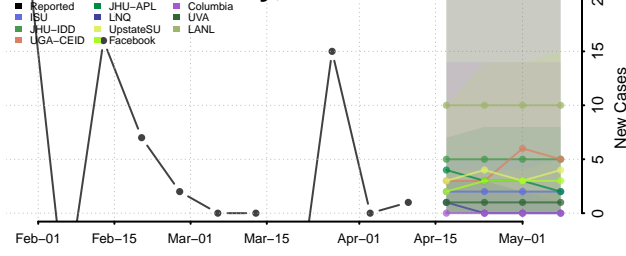

Hitchcock County, Nebraska