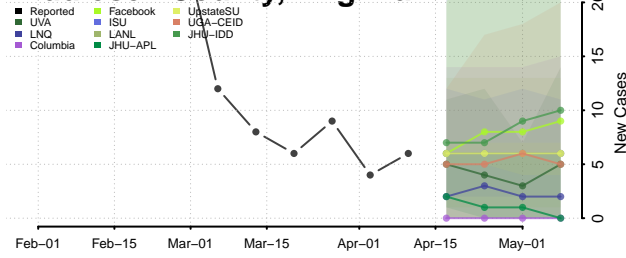

Middlesex County, Virginia