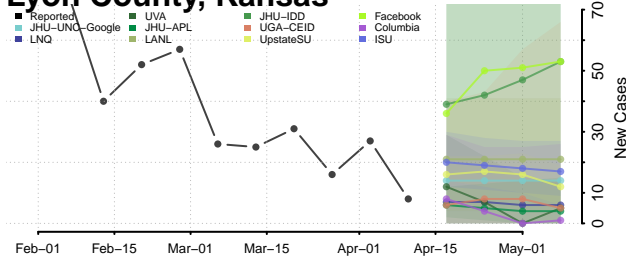

Lyon County, Kansas