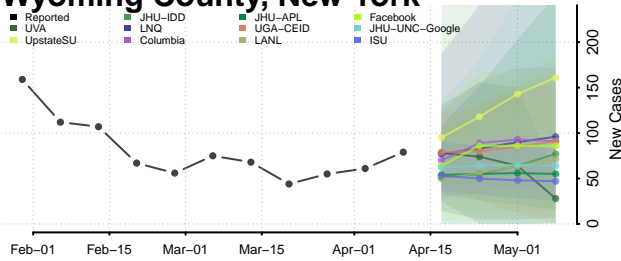

Wyoming County, New York