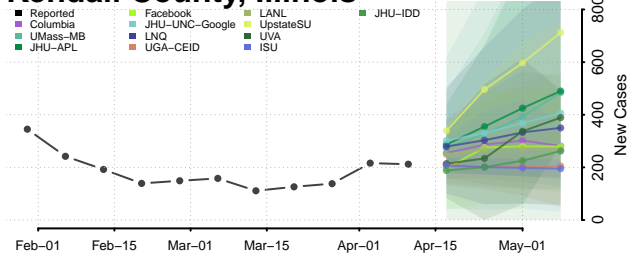

Kendall County, Illinois