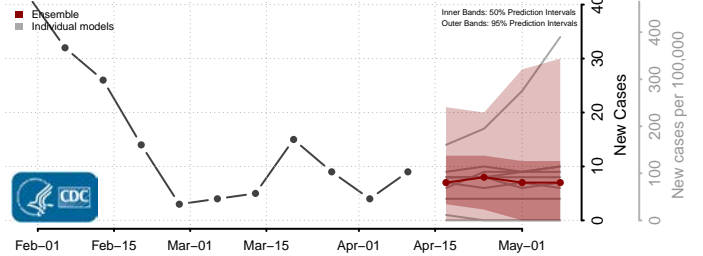

Hancock County, Kentucky