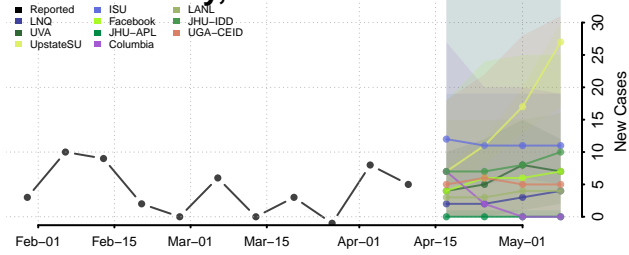

Pierce County, Nebraska