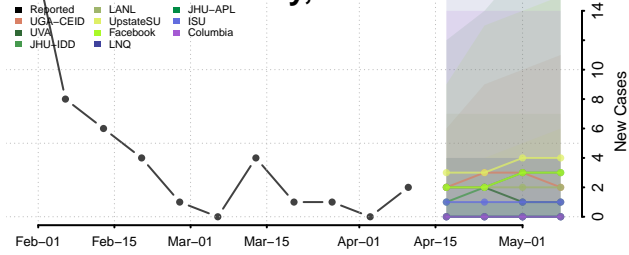

Shackelford County, Texas