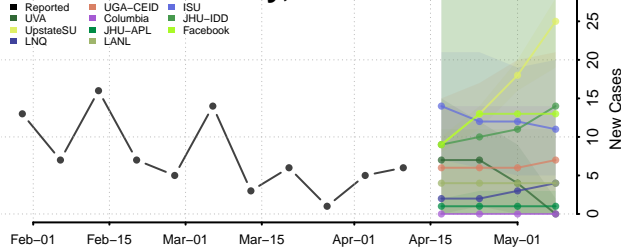

Chickasaw County, Iowa