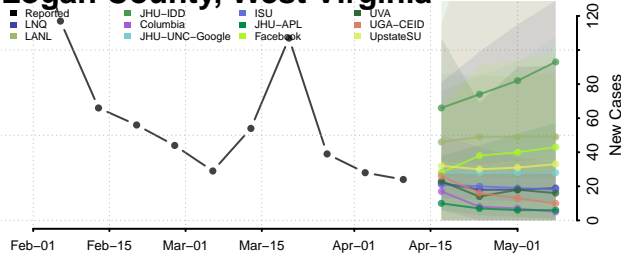

Logan County, West Virginia