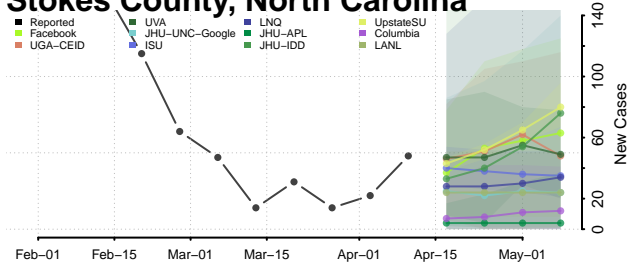

Stokes County, North Carolina