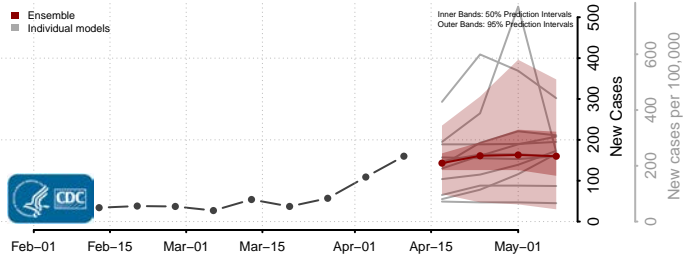

Klamath County, Oregon