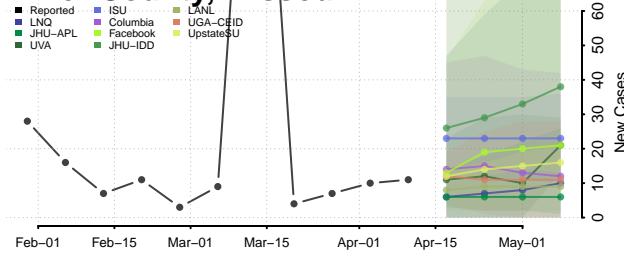

Miller County, Missouri