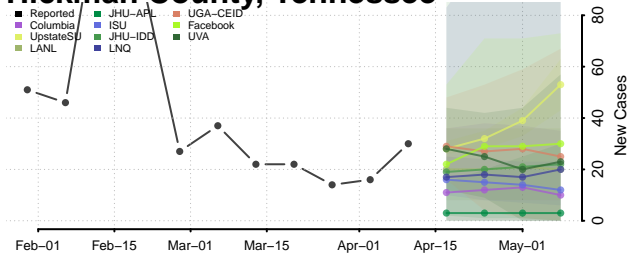

Hickman County, Tennessee