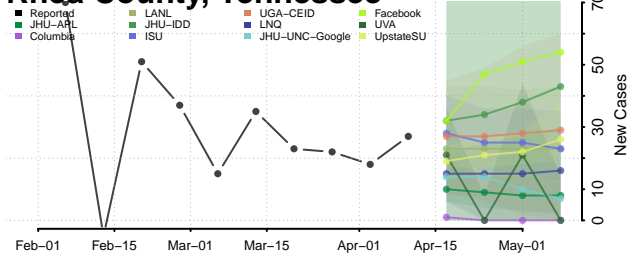

Rhea County, Tennessee