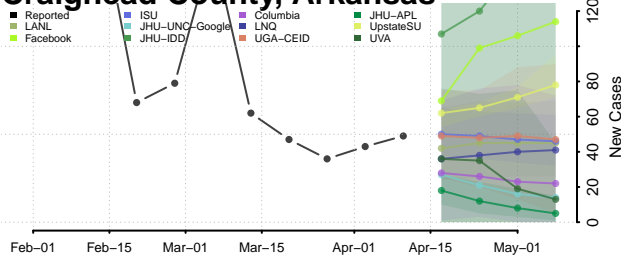

Craighead County, Arkansas