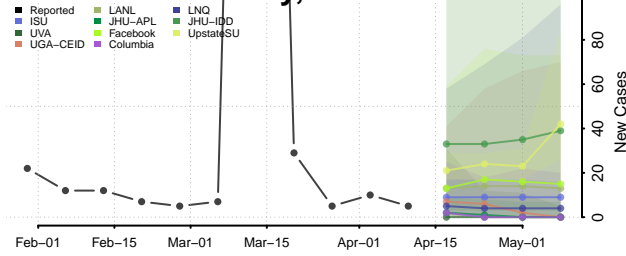

Gasconade County, Missouri