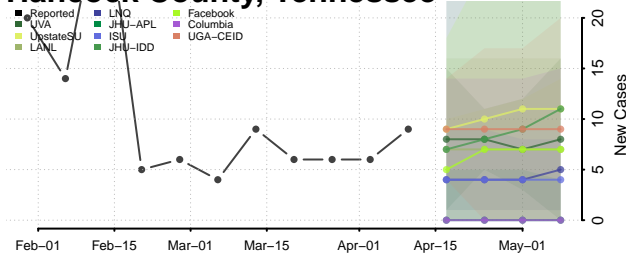

Hancock County, Tennessee