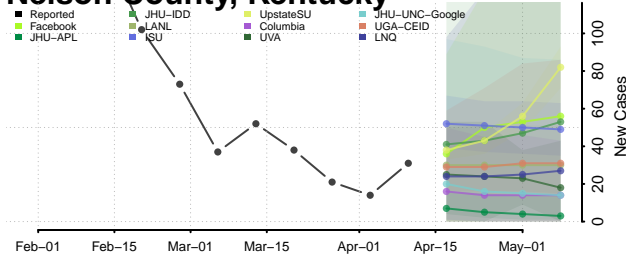

Nelson County, Kentucky