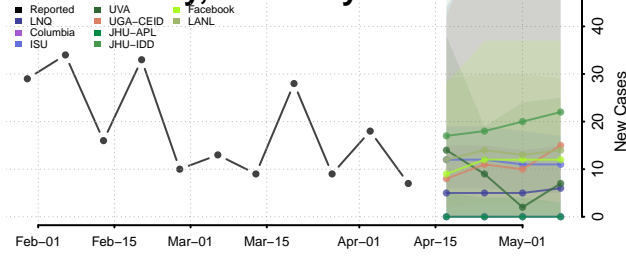

Estill County, Kentucky