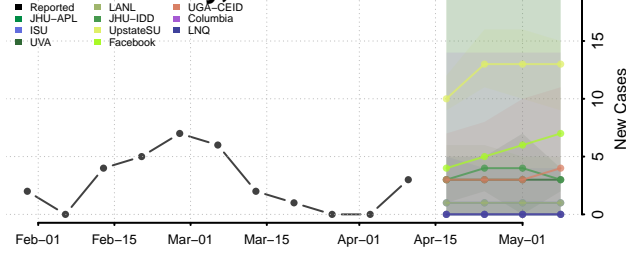

Foster County, North Dakota