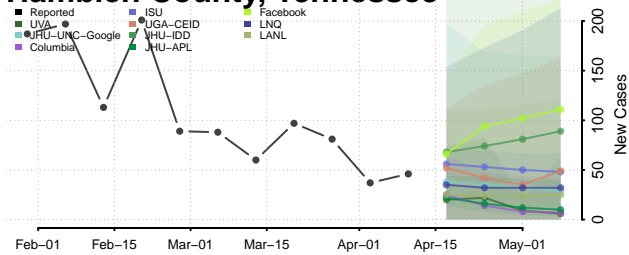

Hamblen County, Tennessee