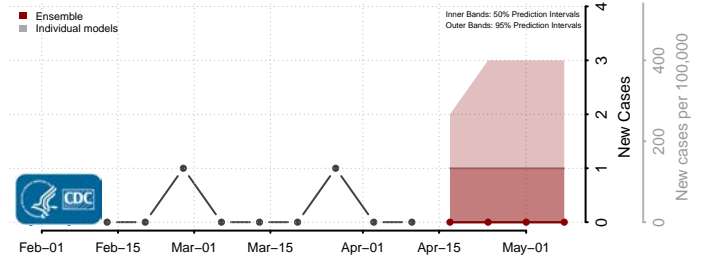

Slope County, North Dakota