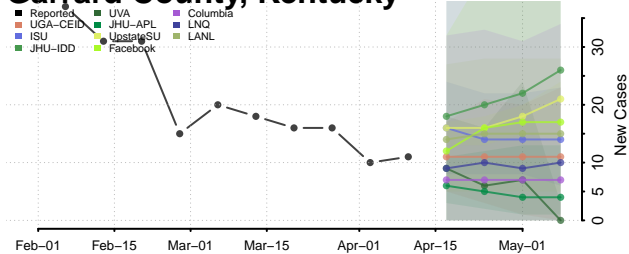

Garrard County, Kentucky