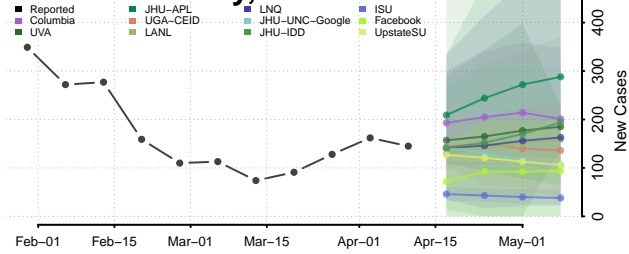

Laurens County, South Carolina