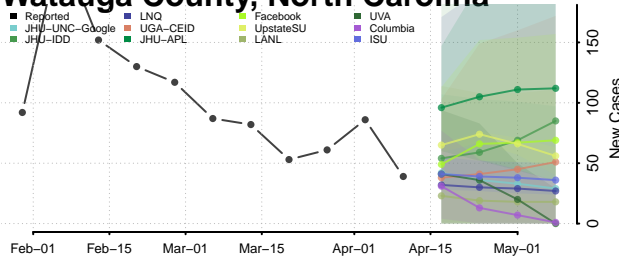

Watauga County, North Carolina