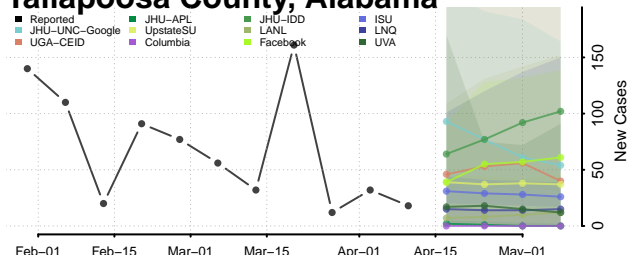

Tallapoosa County, Alabama