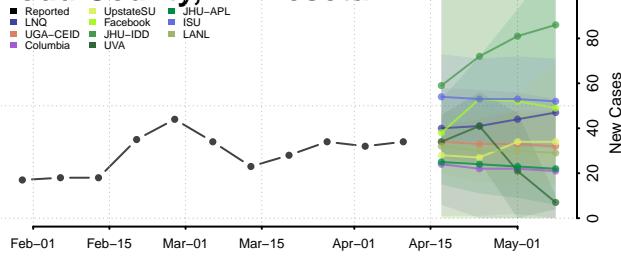

Todd County, Minnesota