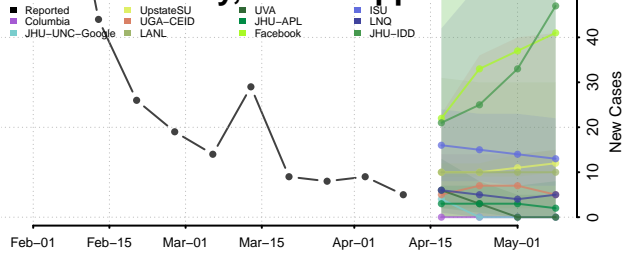

Monroe County, Mississippi