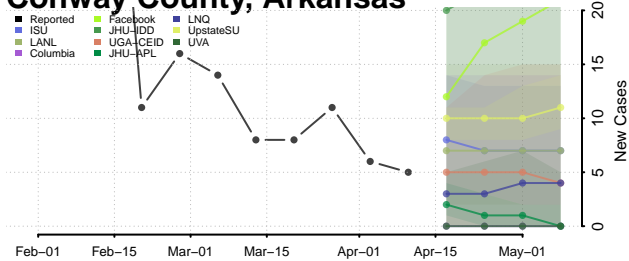

Conway County, Arkansas