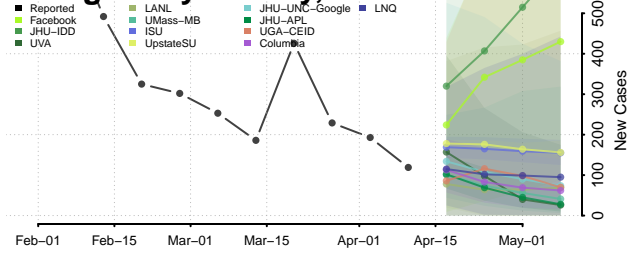

Montgomery County, Alabama