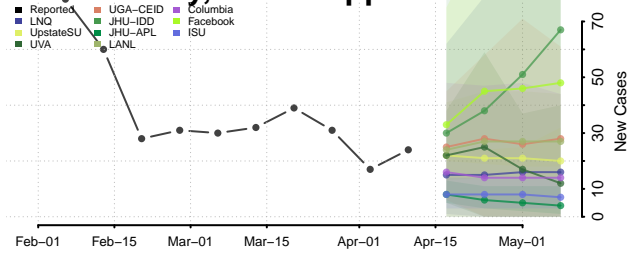

Scott County, Mississippi