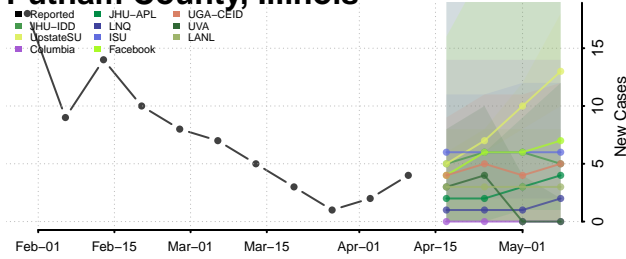

Putnam County, Illinois