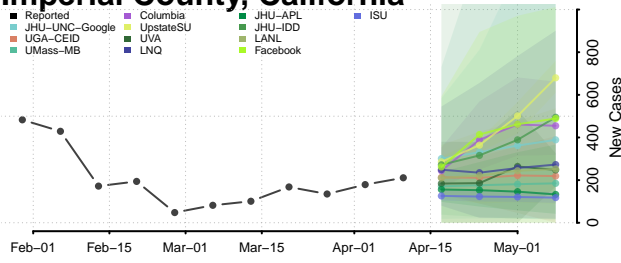

Imperial County, California