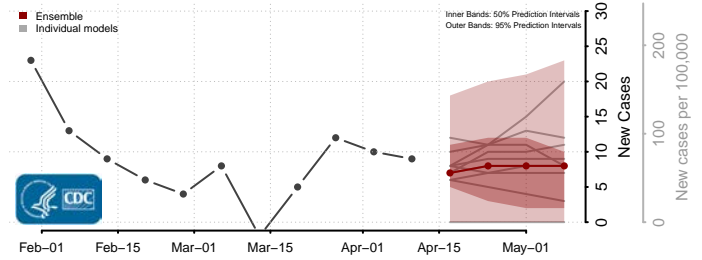

Summers County, West Virginia