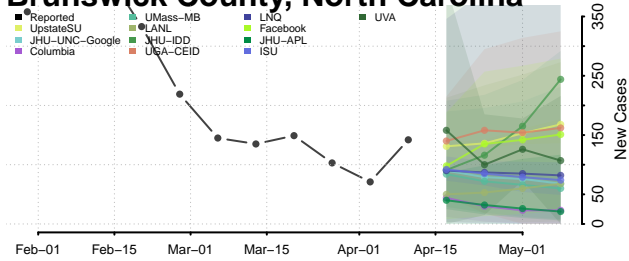

Brunswick County, North Carolina