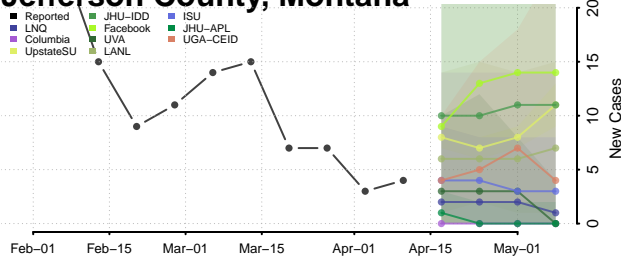

Jefferson County, Montana