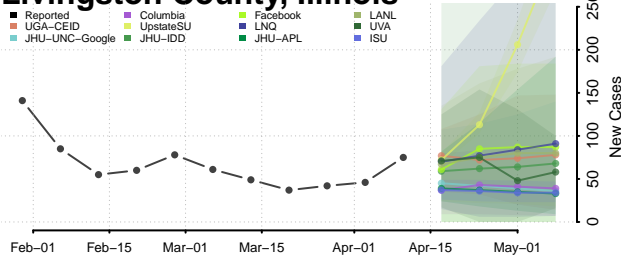

Livingston County, Illinois