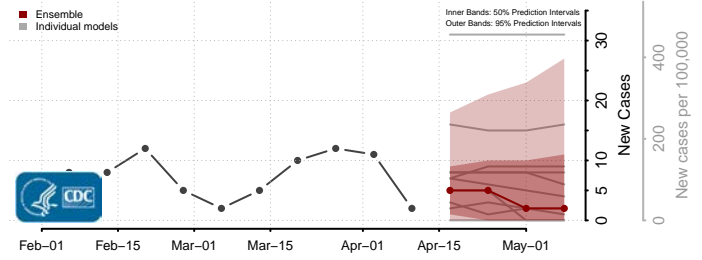

Pembina County, North Dakota