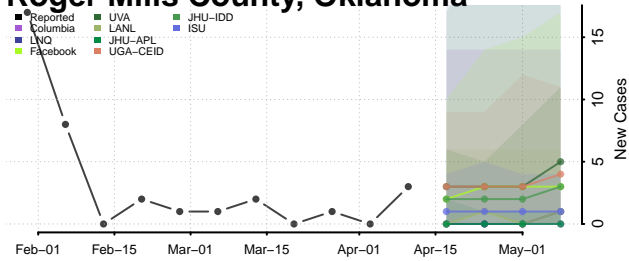

Roger Mills County, Oklahoma