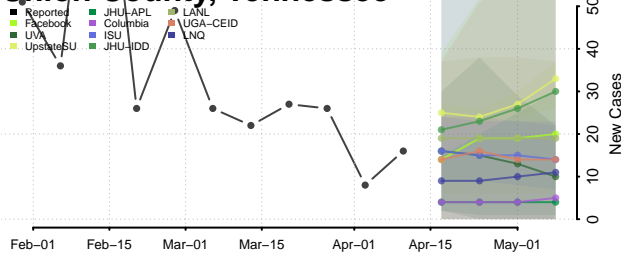

Union County, Tennessee