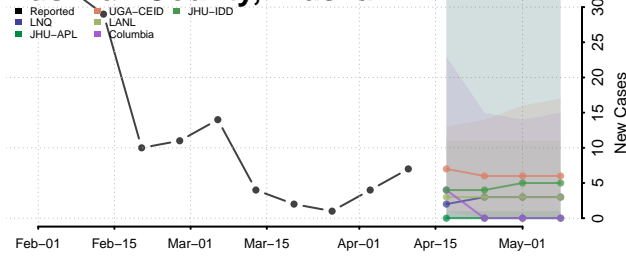

Kusilyak County, Alaska