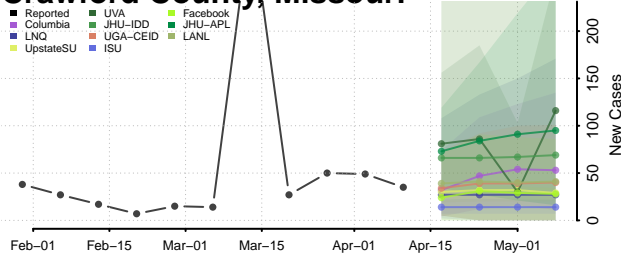

Crawford County, Missouri