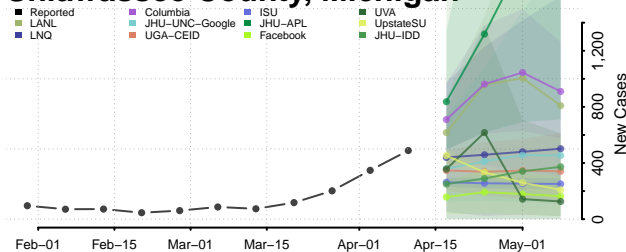

Shiawassee County, Michigan