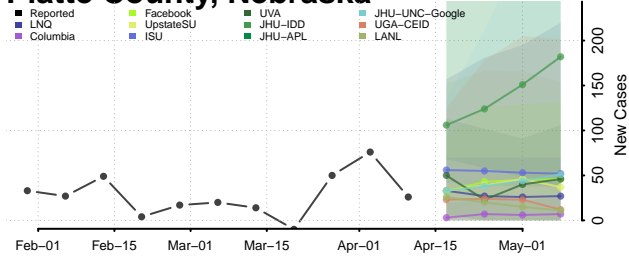

Platte County, Nebraska