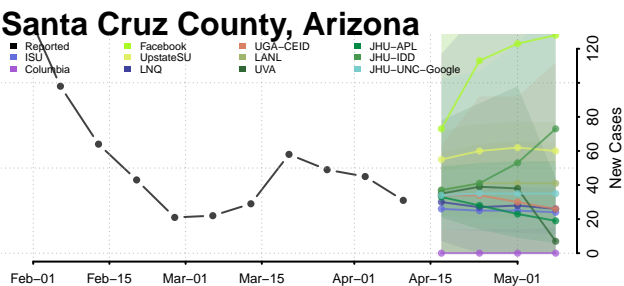

Santa Cruz County, Arizona