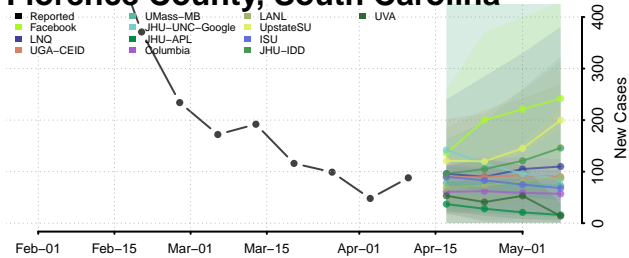

Florence County, South Carolina