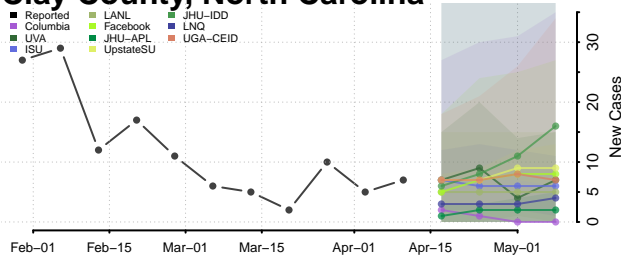

Clay County, North Carolina