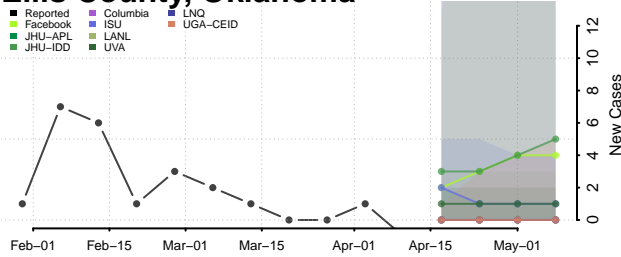

Ellis County, Oklahoma