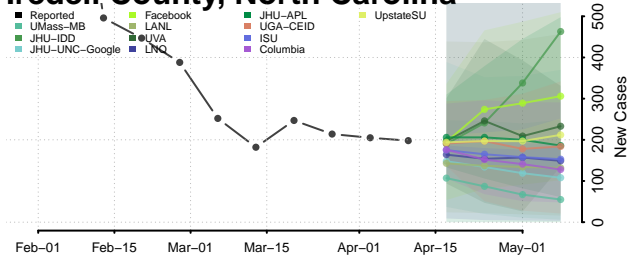

Iredell County, North Carolina