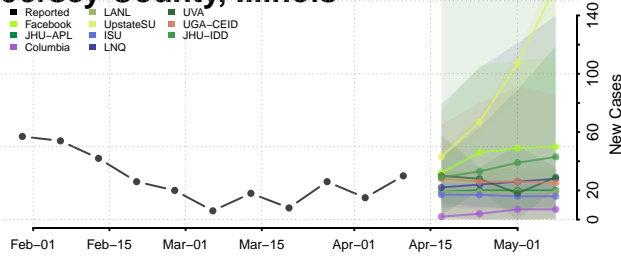

Jersey County, Illinois