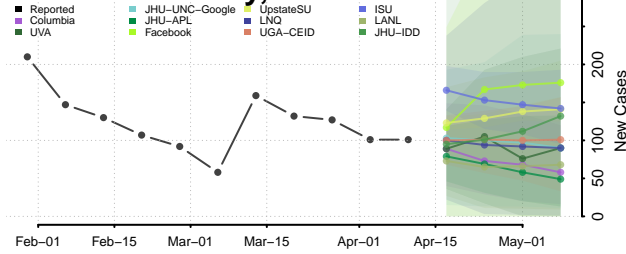

Missoula County, Montana