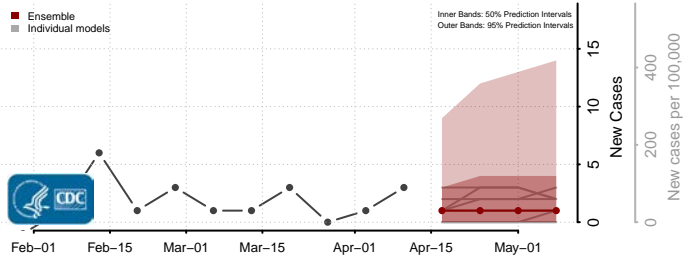

Jackson County, South Dakota