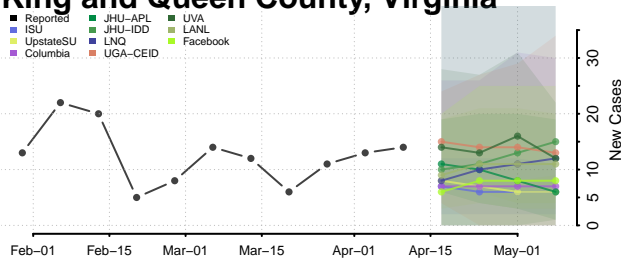

King and Queen County, Virginia