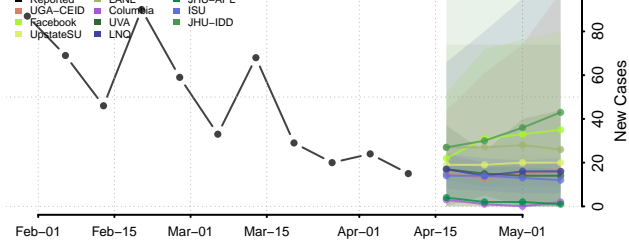

Monroe County, Georgia