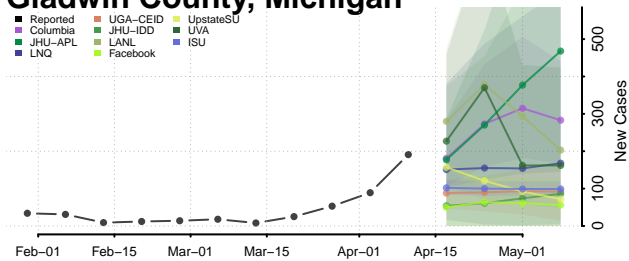

### Gladwin County, Michigan