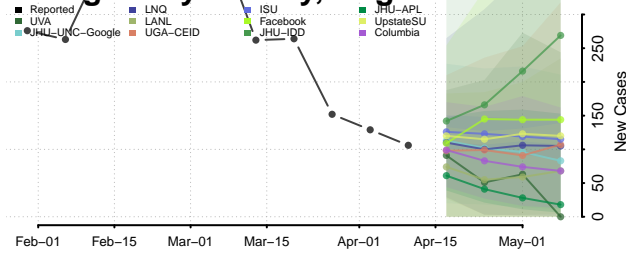

Montgomery County, Virginia