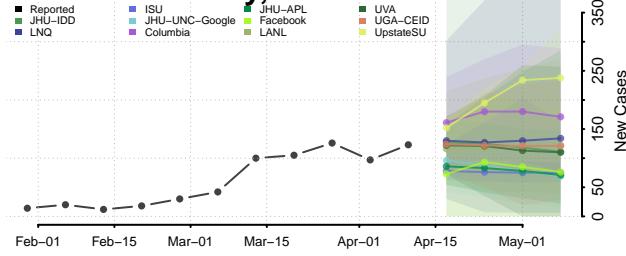

Morrison County, Minnesota