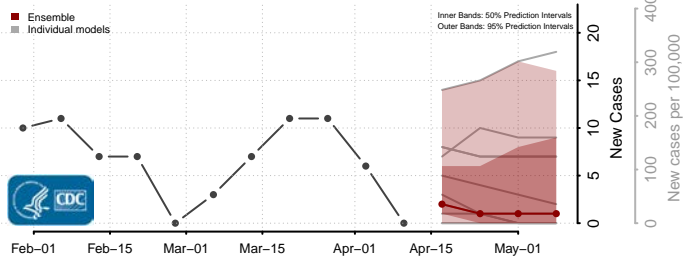

Dixon County, Nebraska