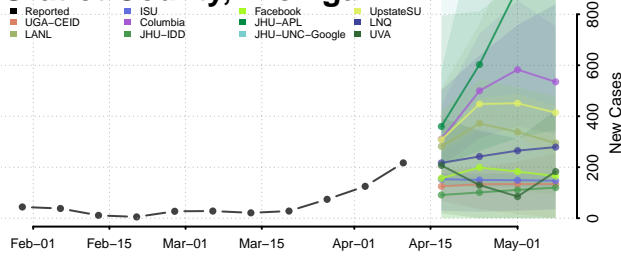

Gratiot County, Michigan