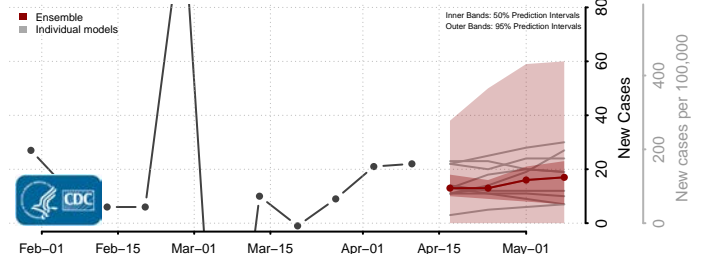

Roane County, West Virginia