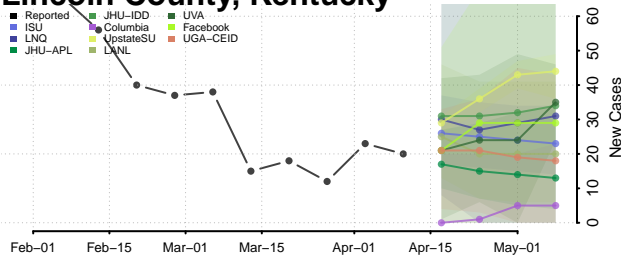

Lincoln County, Kentucky