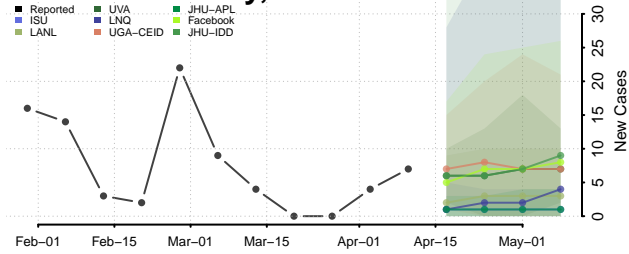

Sheridan County, Nebraska