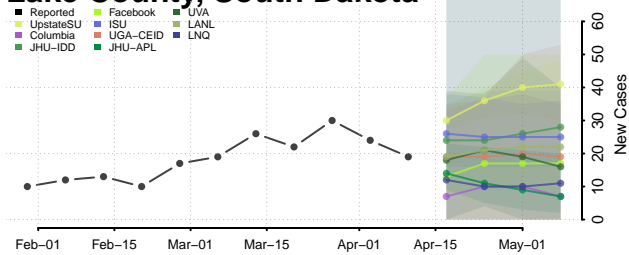

Lake County, South Dakota