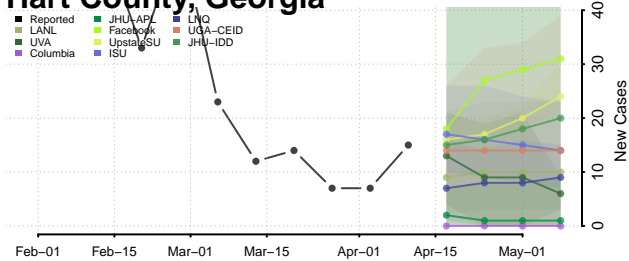

Hart County, Georgia