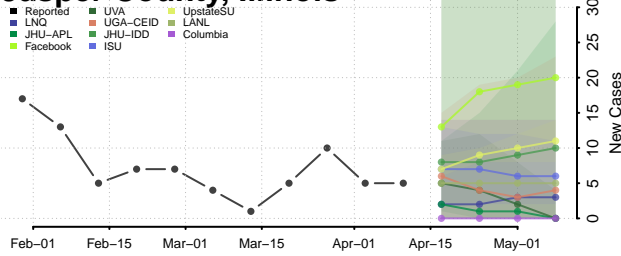

Jasper County, Illinois