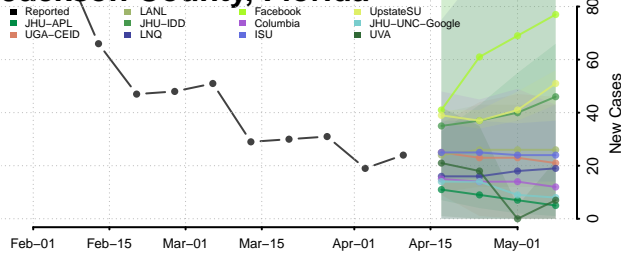

Jackson County, Florida