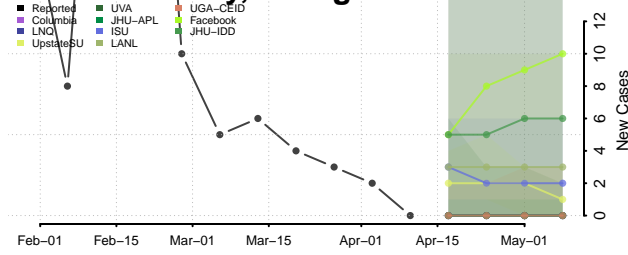

Stewart County, Georgia