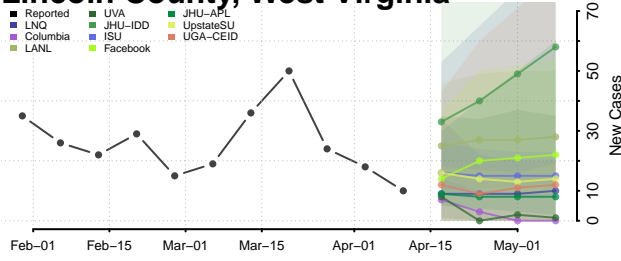

Lincoln County, West Virginia