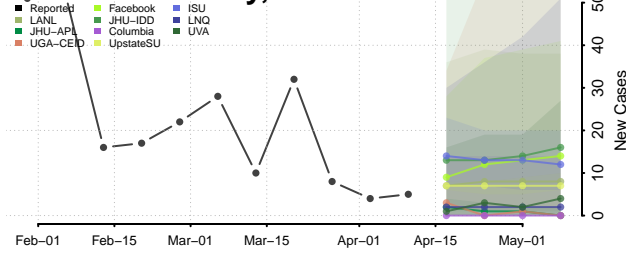

Cleburne County, Alabama