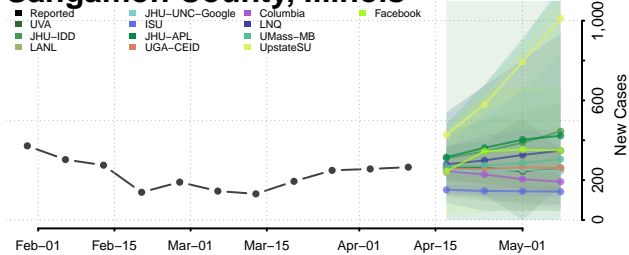

Sangamon County, Illinois