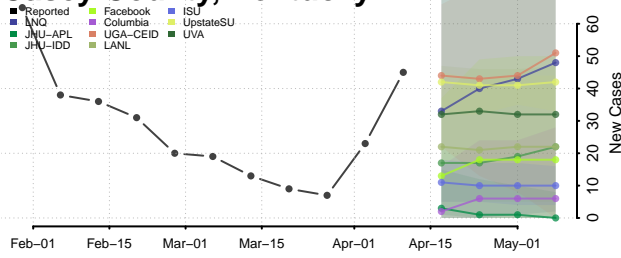

Casey County, Kentucky