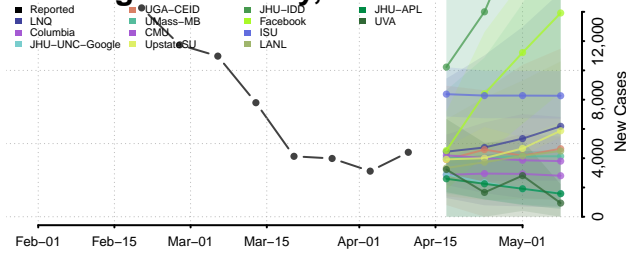

Los Angeles County, California