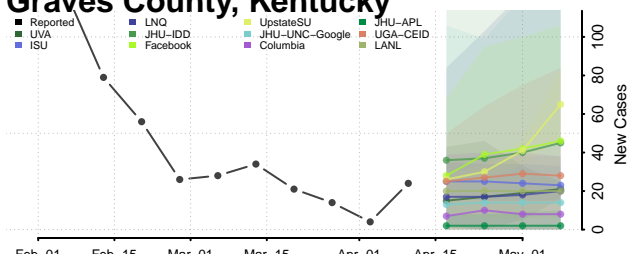

Graves County, Kentucky