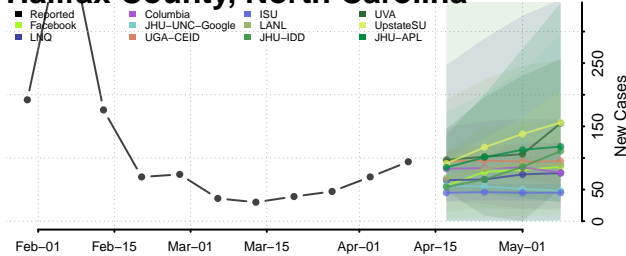

Halifax County, North Carolina