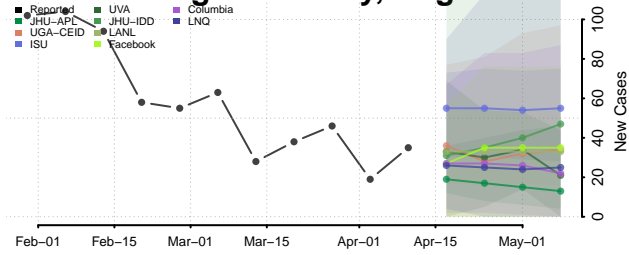

Colonial Heights County, Virginia