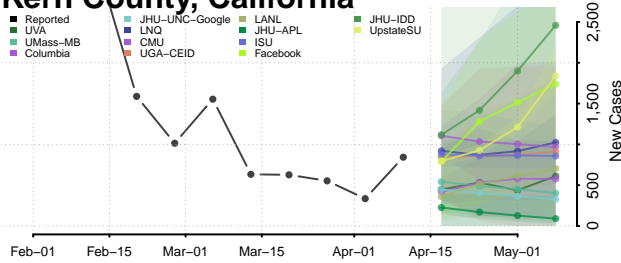

Kern County, California