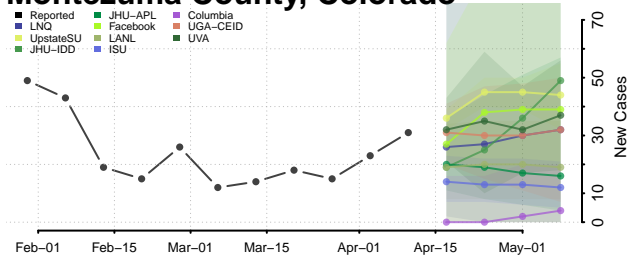

Montezuma County, Colorado