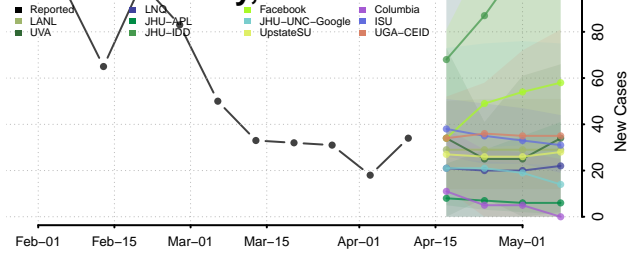

Jackson County, North Carolina