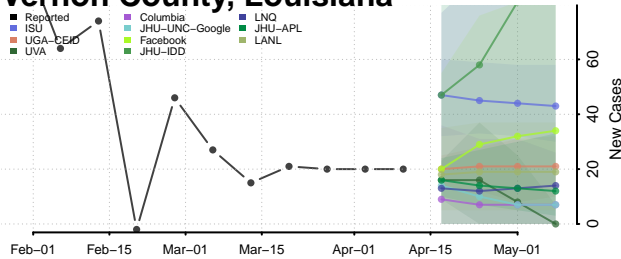

Vernon County, Louisiana