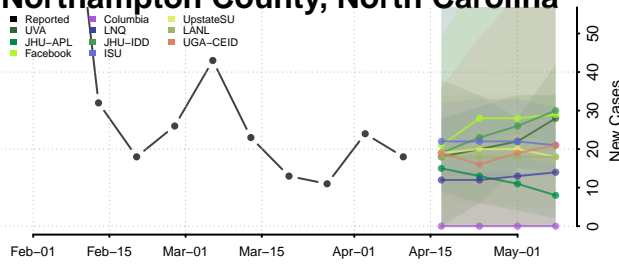

Northampton County, North Carolina