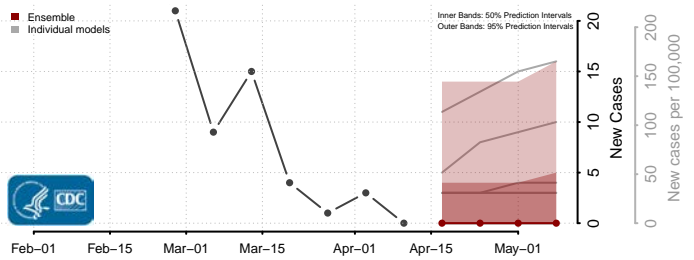

Webster County, Mississippi