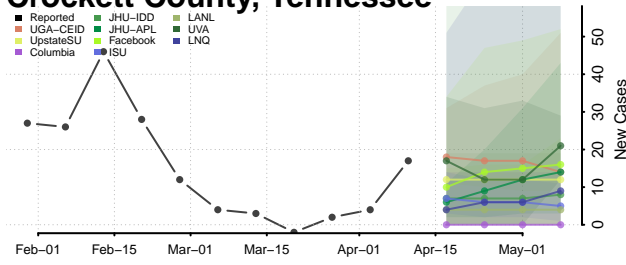

Crockett County, Tennessee