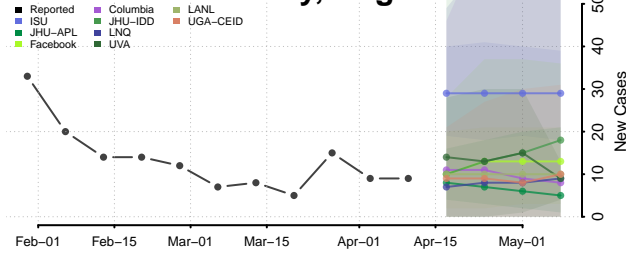

Falls Church County, Virginia