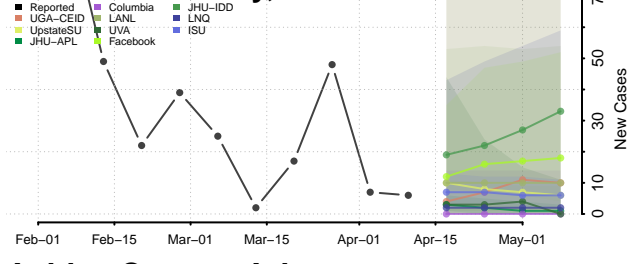

Arkansas County, Arkansas