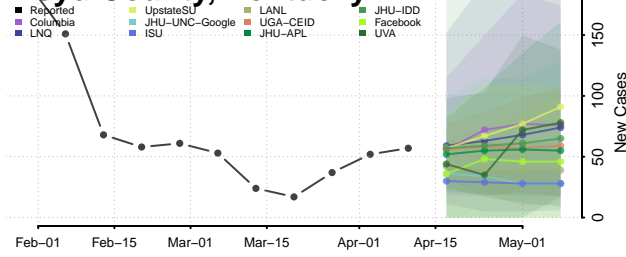

Floyd County, Kentucky