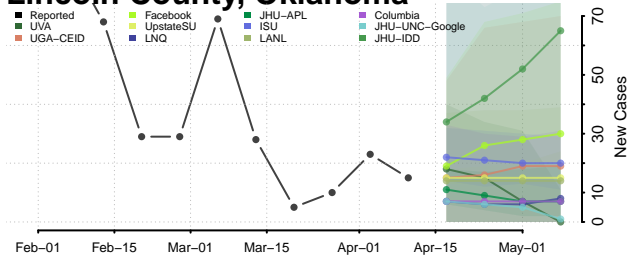

Lincoln County, Oklahoma