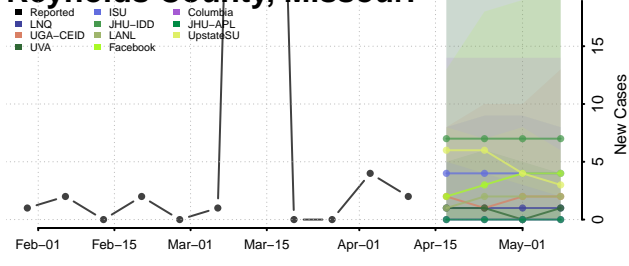

Reynolds County, Missouri