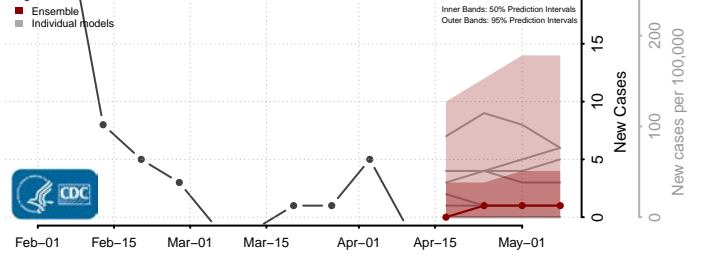

Wheeler County, Georgia