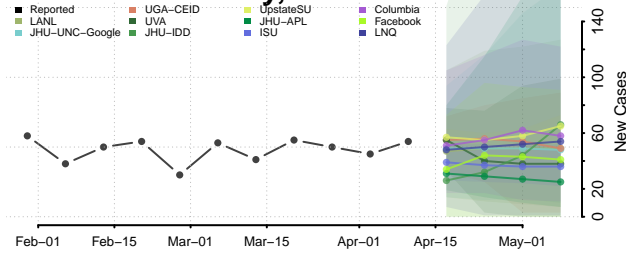

Schoharie County, New York