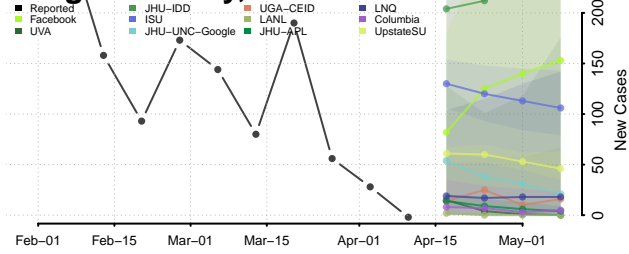

Morgan County, Alabama