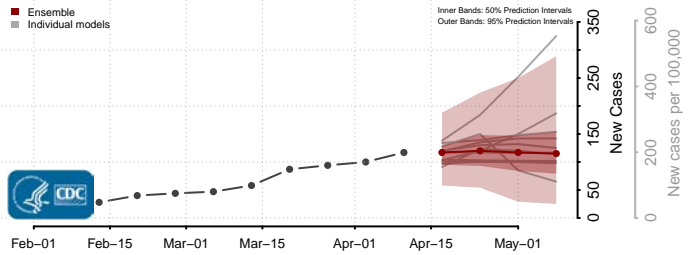

Otter Tail County, Minnesota