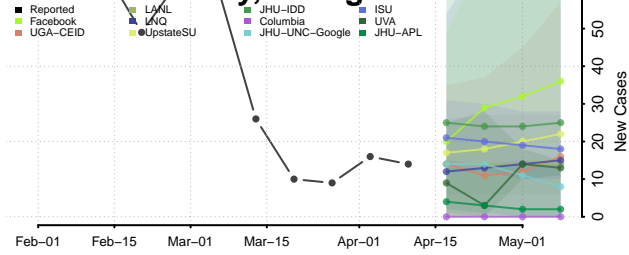

Madison County, Georgia