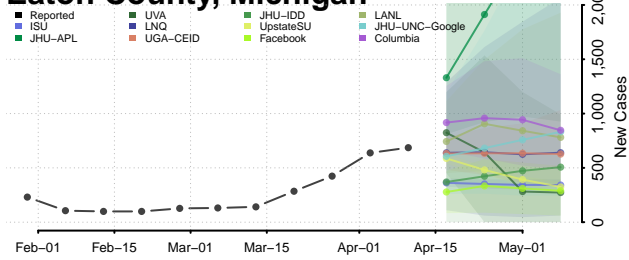

Eaton County, Michigan