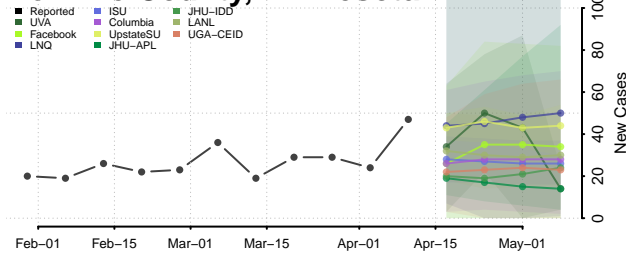

Renville County, Minnesota