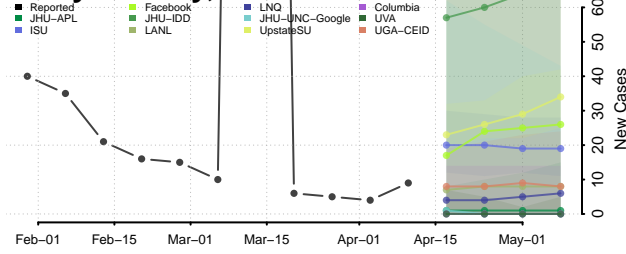

Barry County, Missouri