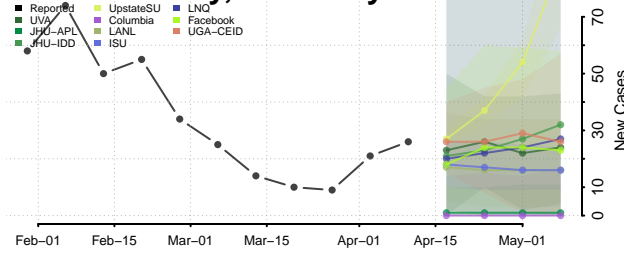

Mason County, Kentucky