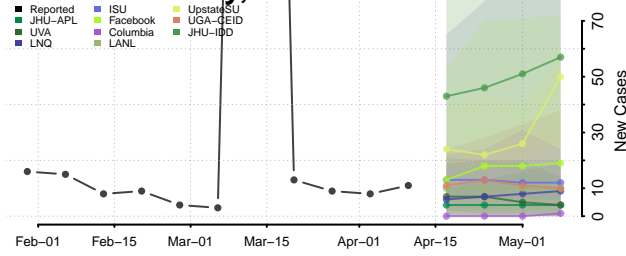

Andrew County, Missouri