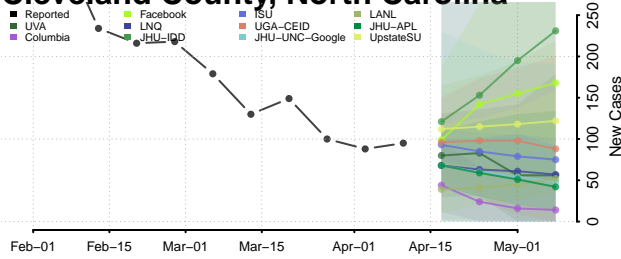

Cleveland County, North Carolina