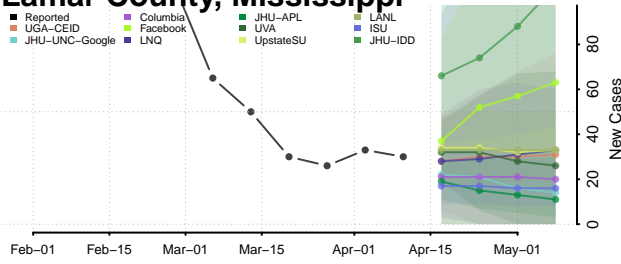

Lamar County, Mississippi