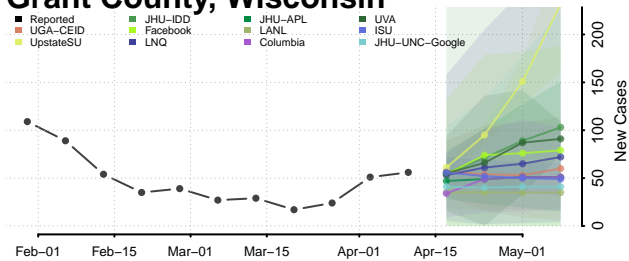

Grant County, Wisconsin