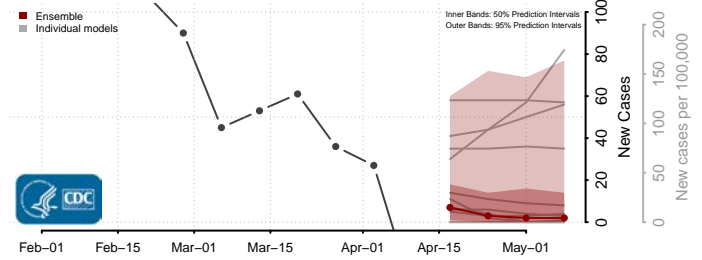

Beaufort County, North Carolina