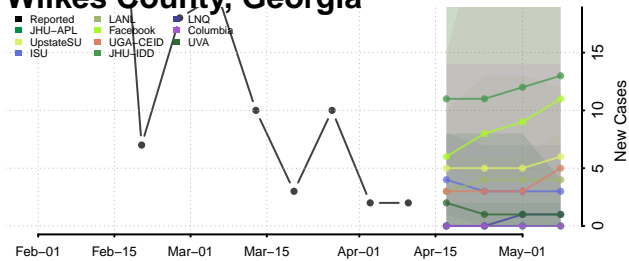

Wilkes County, Georgia