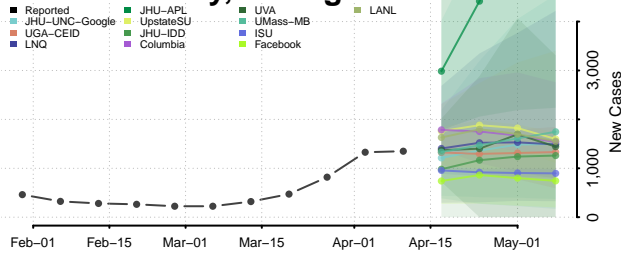

### Presque Isle County, Michigan