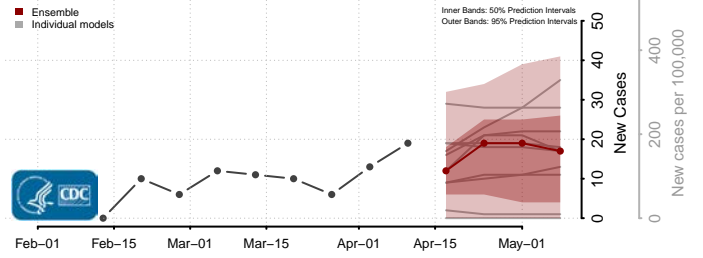

Walsh County, North Dakota