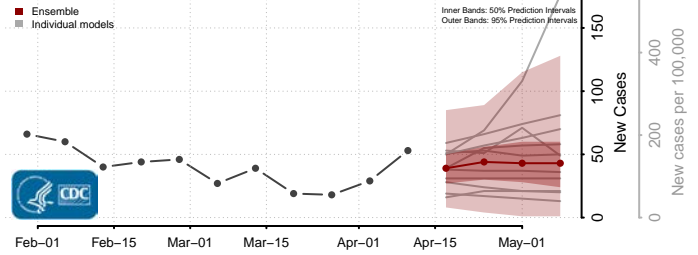

Bureau County, Illinois