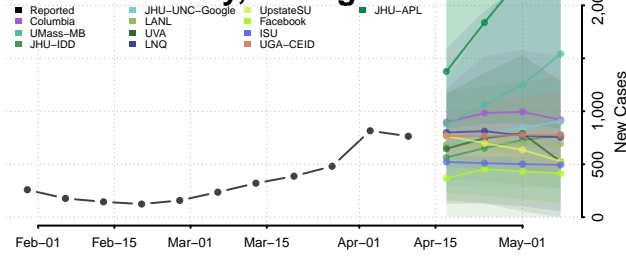

Monroe County, Michigan