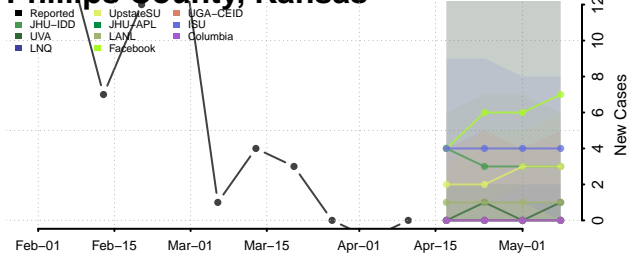

Phillips County, Kansas