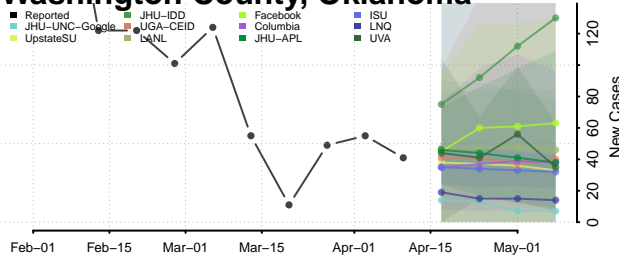

Washington County, Oklahoma