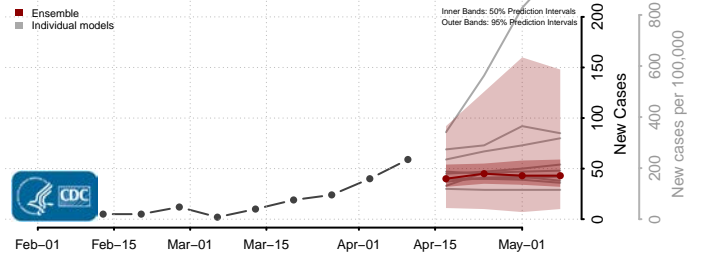

Dickinson County, Michigan