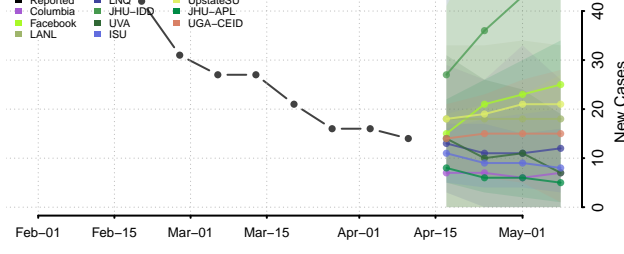

Jasper County, South Carolina