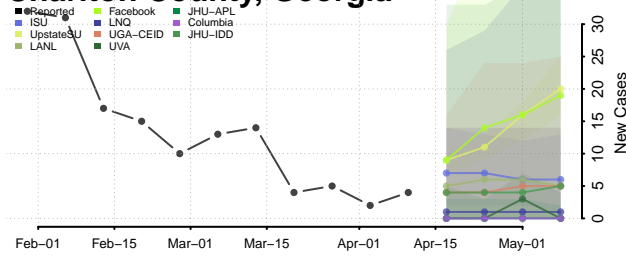

Charlton County, Georgia