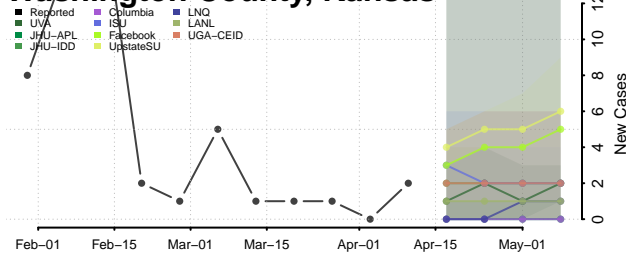

Washington County, Kansas