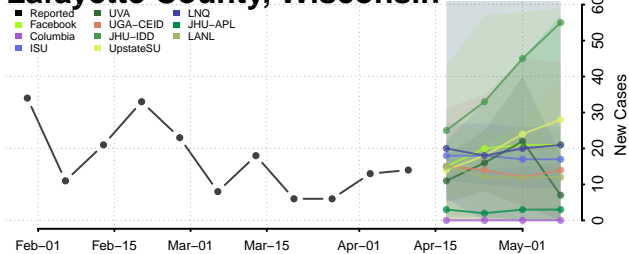

Lafayette County, Wisconsin