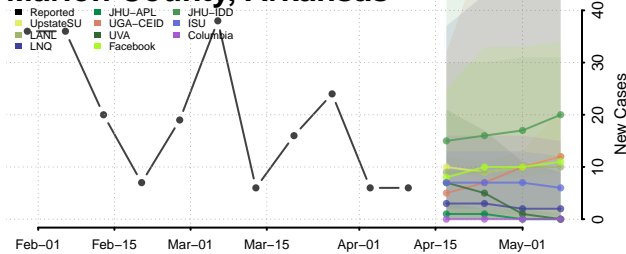

Marion County, Arkansas