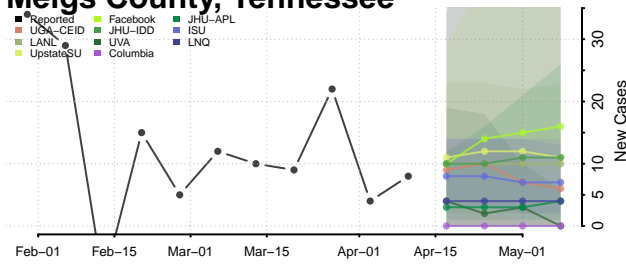

Meigs County, Tennessee