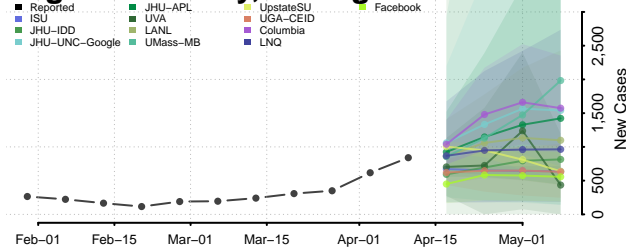

Saginaw County, Michigan