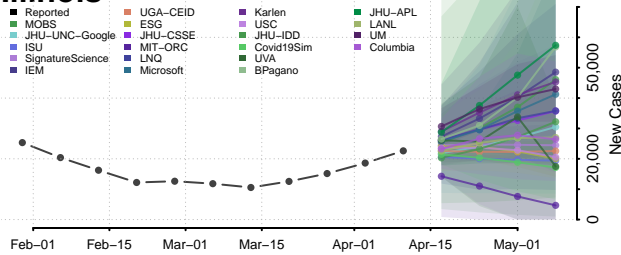

Teton County, Idaho

Twin Falls County, Idaho

Valley County, Idaho

Washington County, Idaho

Illinois

Adams County, Illinois