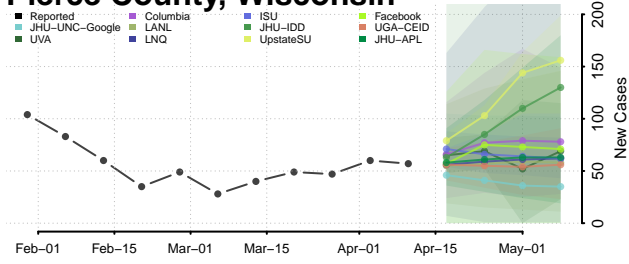

Pierce County, Wisconsin