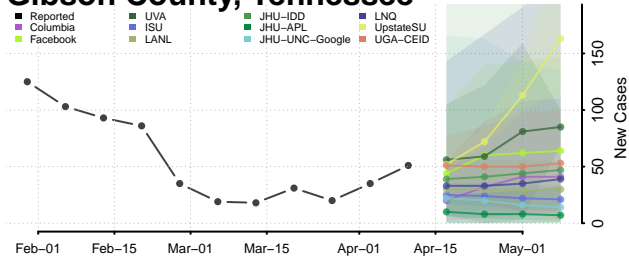

Gibson County, Tennessee