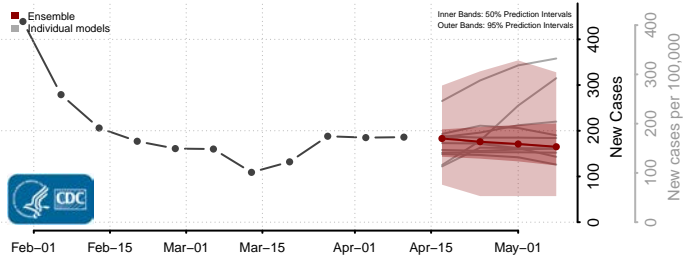

Hanover County, Virginia