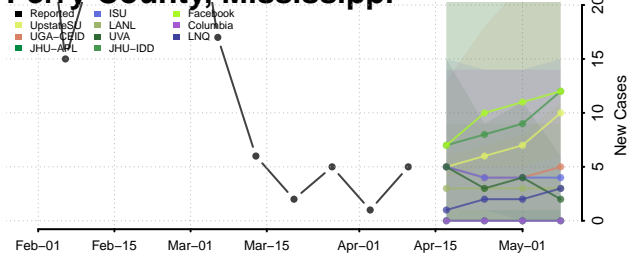

Perry County, Mississippi