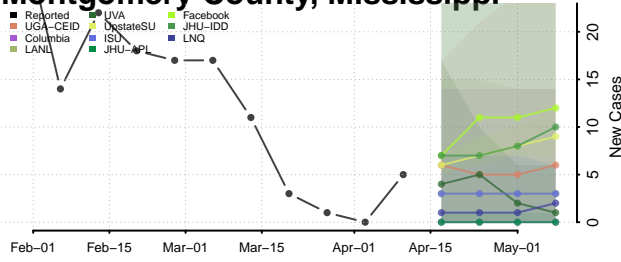

Montgomery County, Mississippi