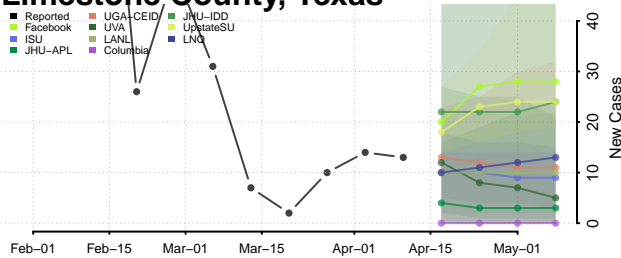

Limestone County, Texas