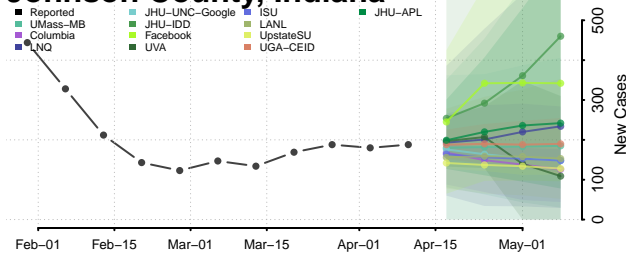

Johnson County, Indiana