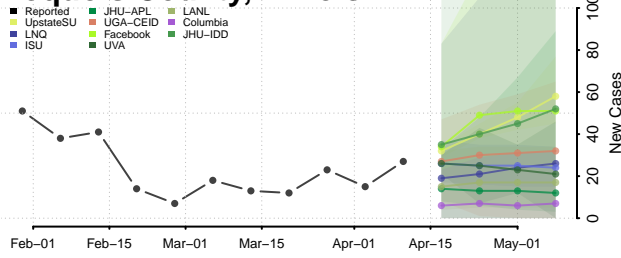

Iroquois County, Illinois