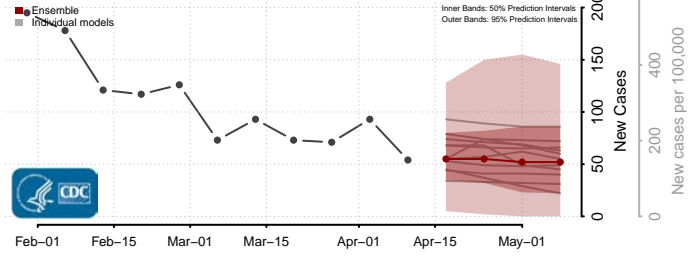

Whitley County, Kentucky