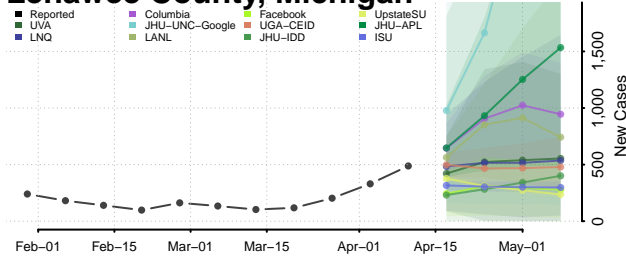

Lenawee County, Michigan