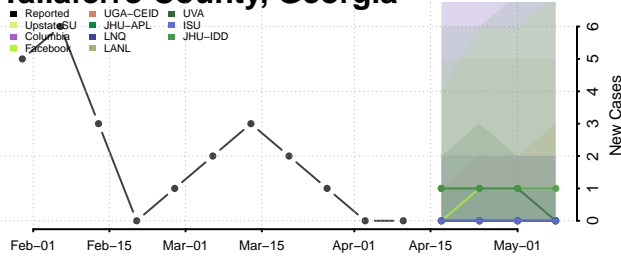

Taliaferro County, Georgia