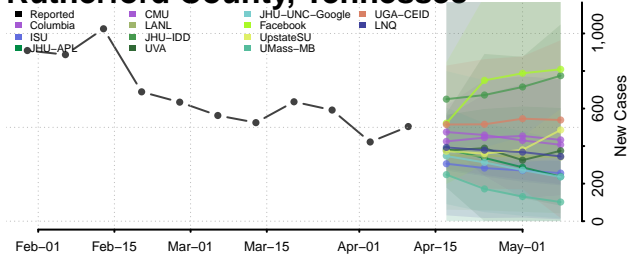

Rutherford County, Tennessee