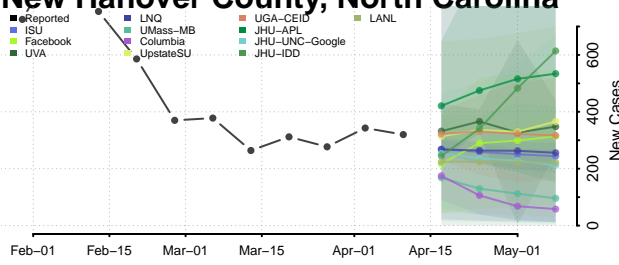

New Hanover County, North Carolina