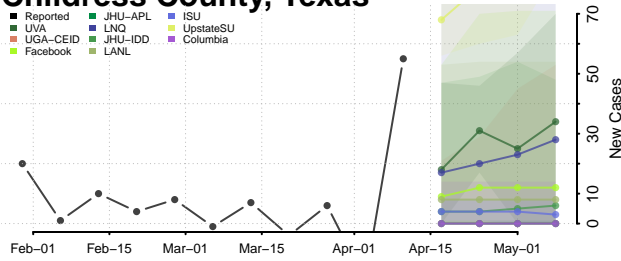

Childress County, Texas