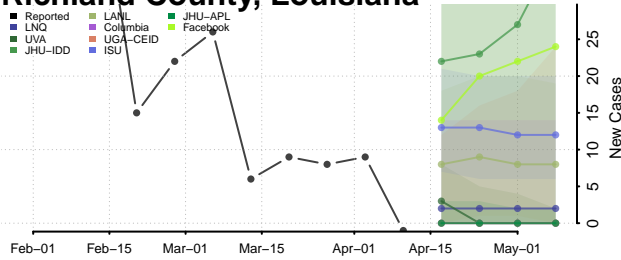

Richland County, Louisiana