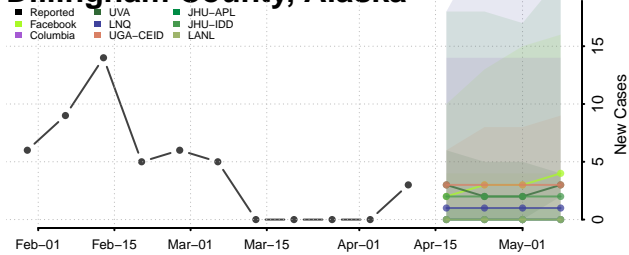

Dillingham County, Alaska