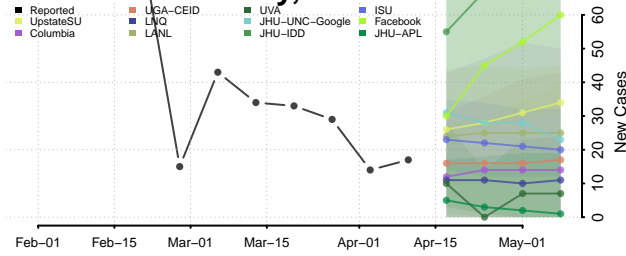

Mendocino County, California