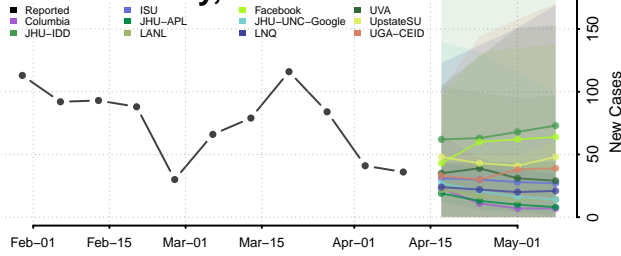

Cocke County, Tennessee