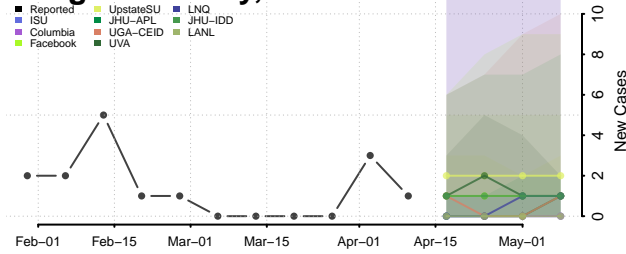

Meagher County, Montana