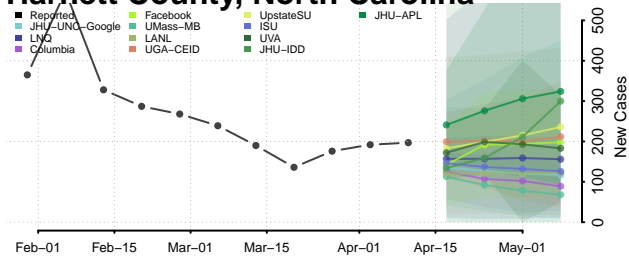

Harnett County, North Carolina