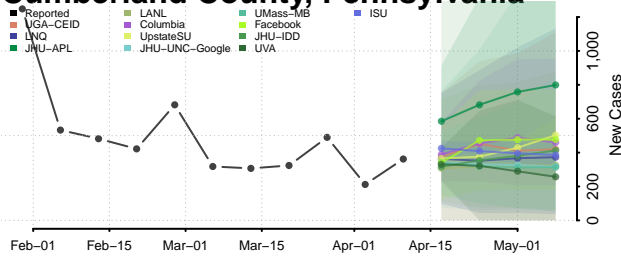

### Dauphin County, Pennsylvania