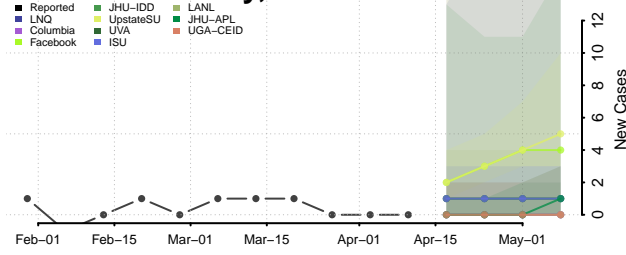

Emmons County, North Dakota