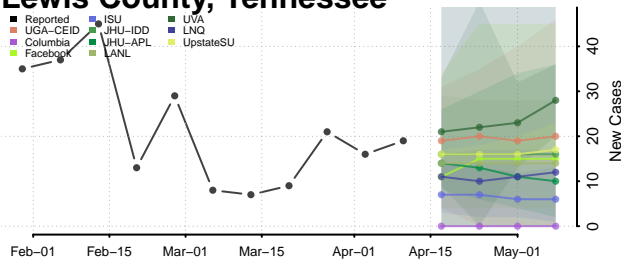

Lewis County, Tennessee