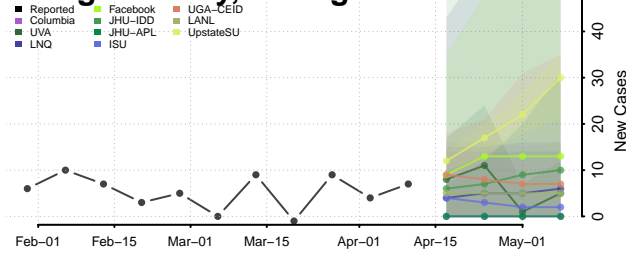

Baraga County, Michigan