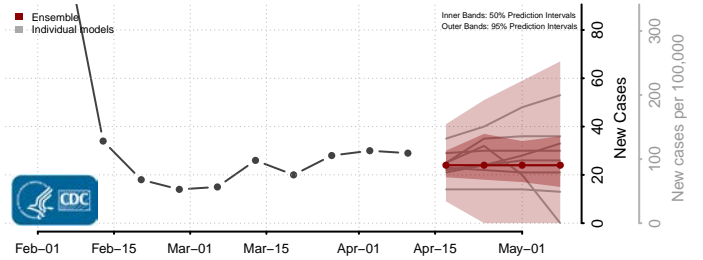

Mason County, West Virginia