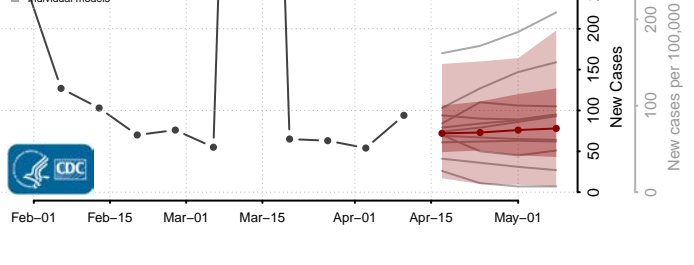

Cass County, Missouri