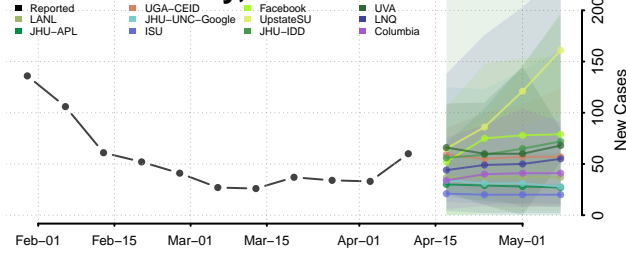

Monroe County, Illinois