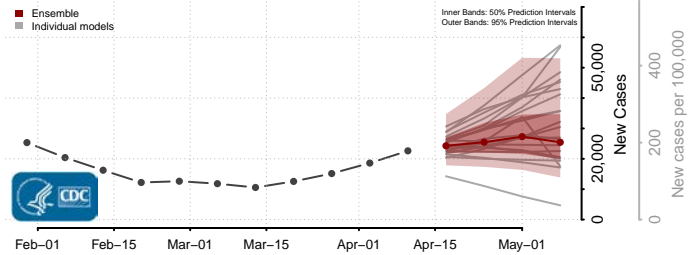

Teton County, Idaho

Twin Falls County, Idaho

Valley County, Idaho

Washington County, Idaho

Illinois

Adams County, Illinois