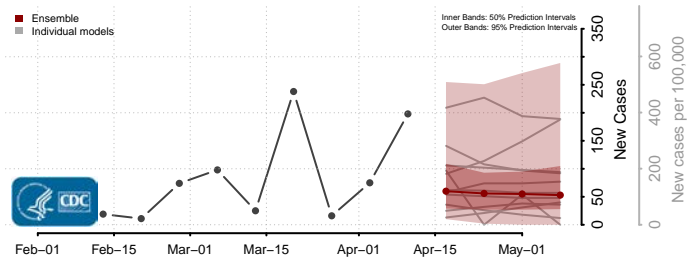

Whitman County, Washington