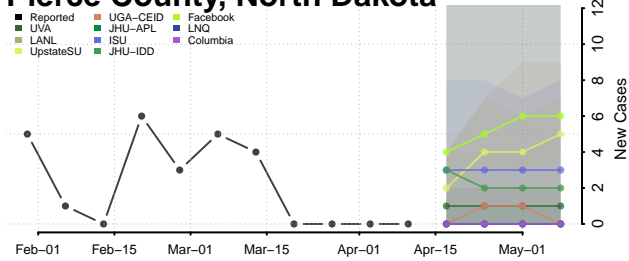

Pierce County, North Dakota