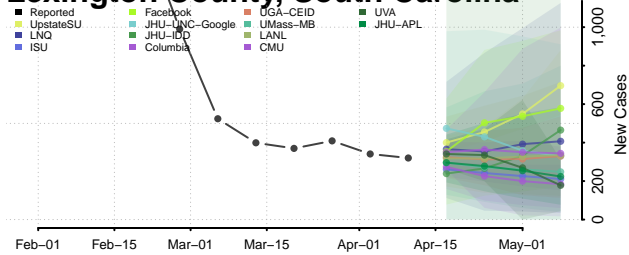

Lexington County, South Carolina