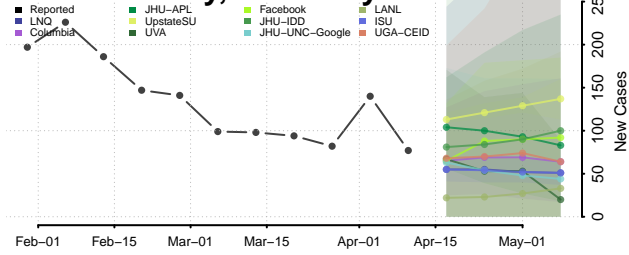

Laurel County, Kentucky