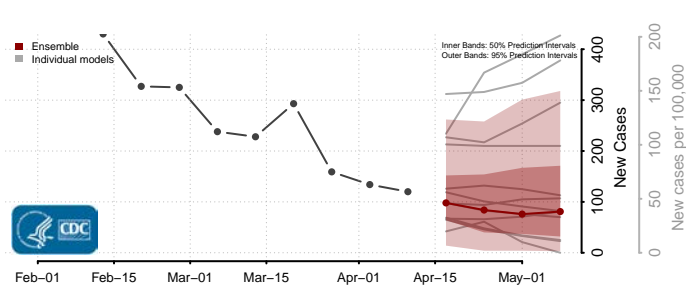

Mohave County, Arizona