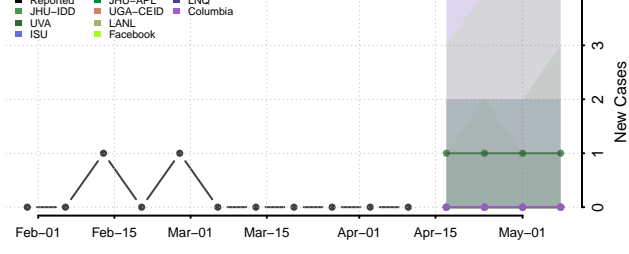

Thomas County, Nebraska