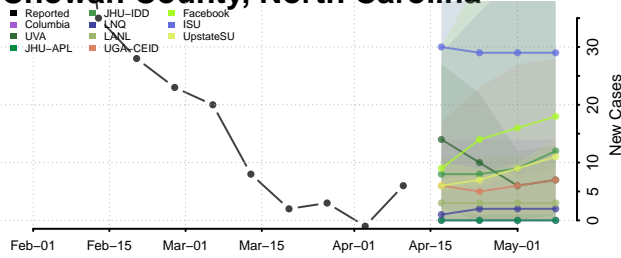

Chowan County, North Carolina