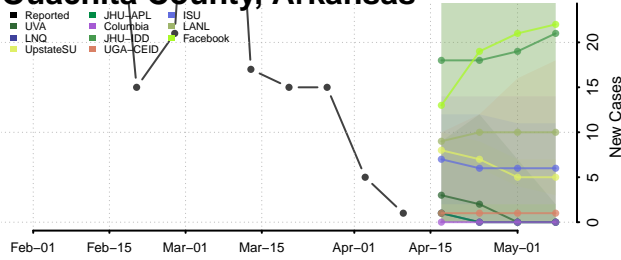

Ouachita County, Arkansas