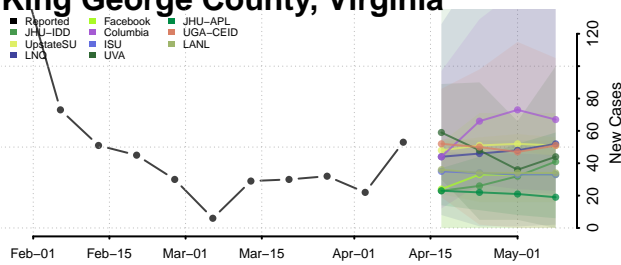

King George County, Virginia