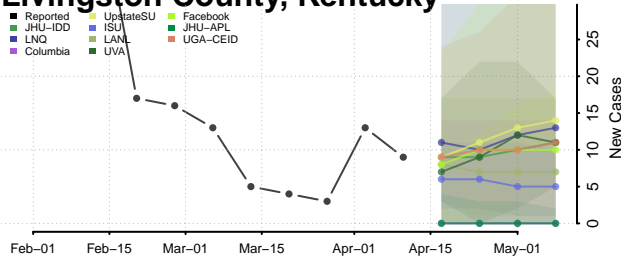

Livingston County, Kentucky