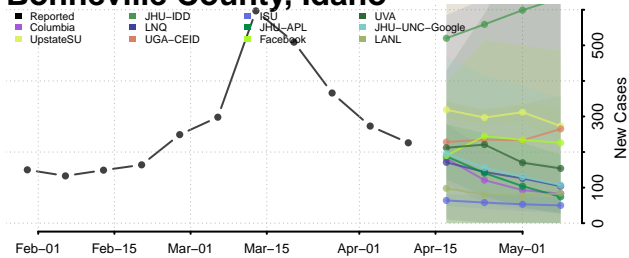

Bonneville County, Idaho