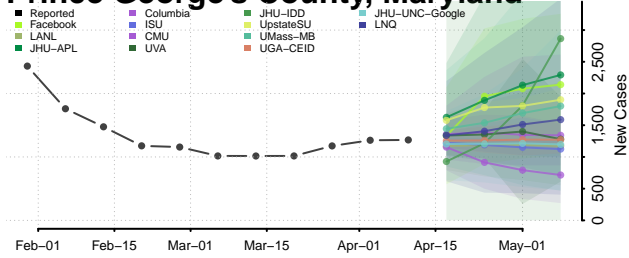

Prince George's County, Maryland