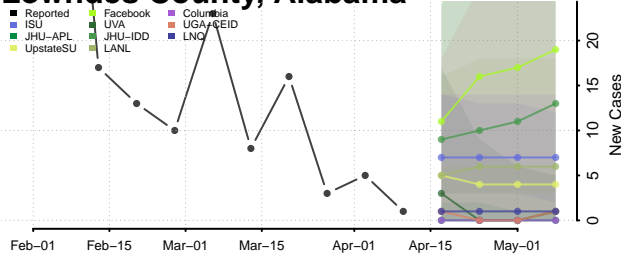

Lowndes County, Alabama