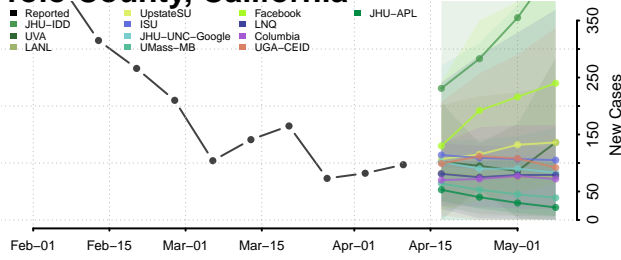

Yolo County, California