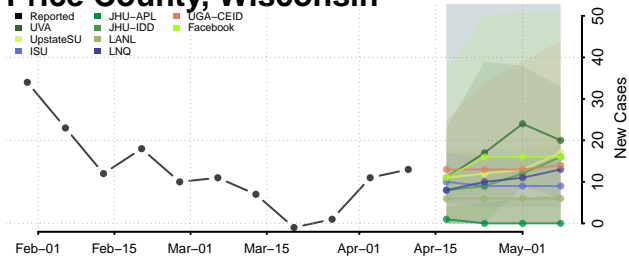

Price County, Wisconsin