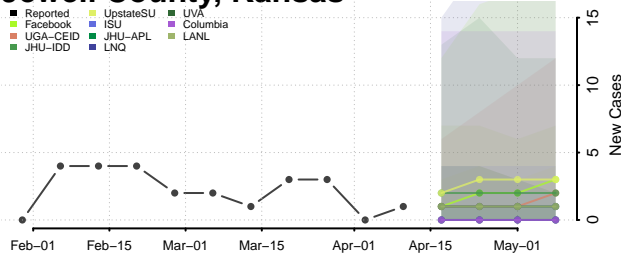

Jewell County, Kansas