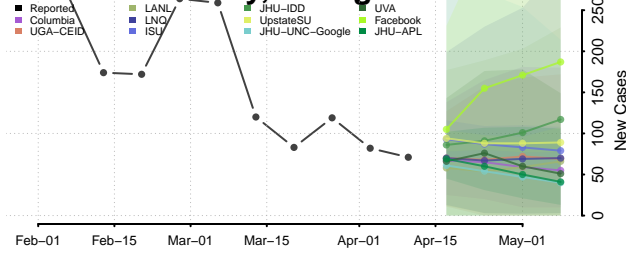

Lowndes County, Georgia