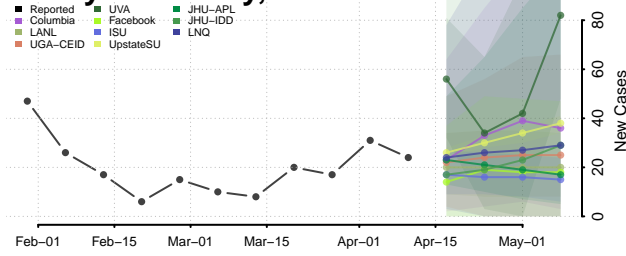

Schuyler County, New York