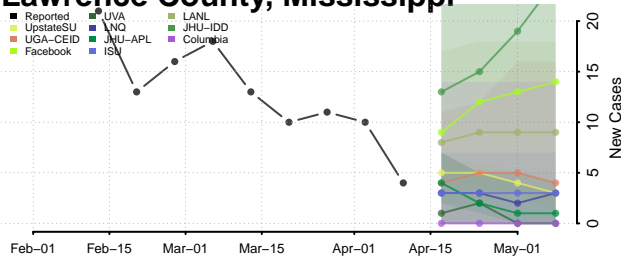

Lawrence County, Mississippi