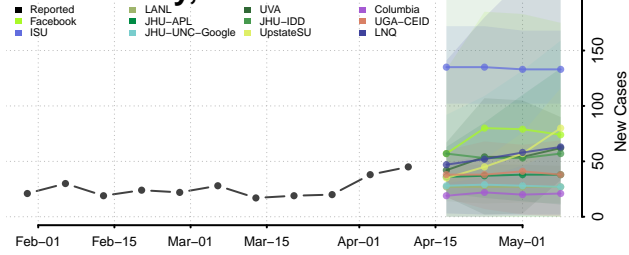

Polk County, Minnesota