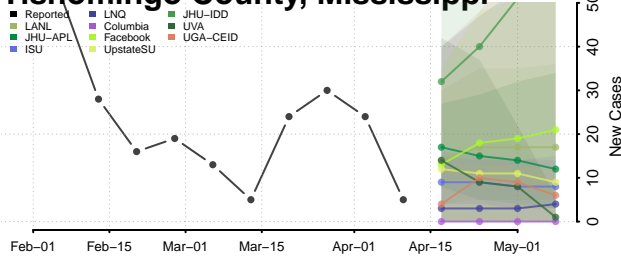

Tishomingo County, Mississippi