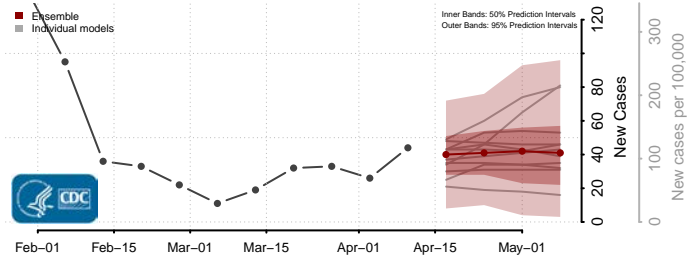

Louisa County, Virginia