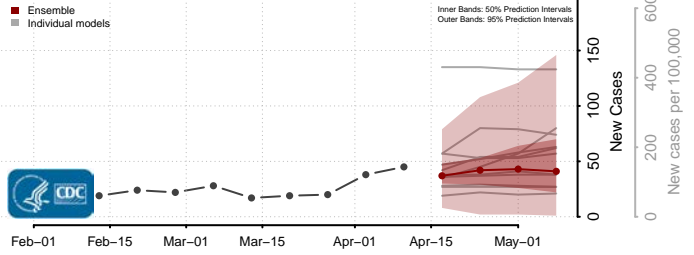

Polk County, Minnesota