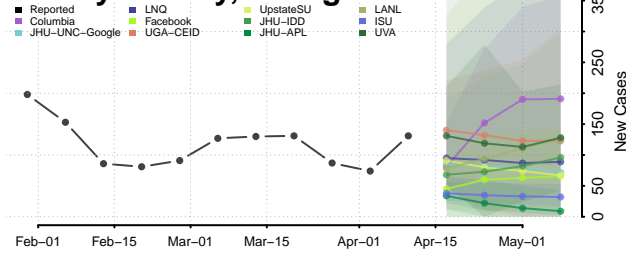

Liberty County, Georgia