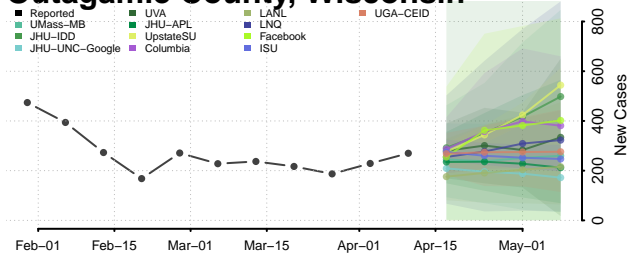

Outagamie County, Wisconsin