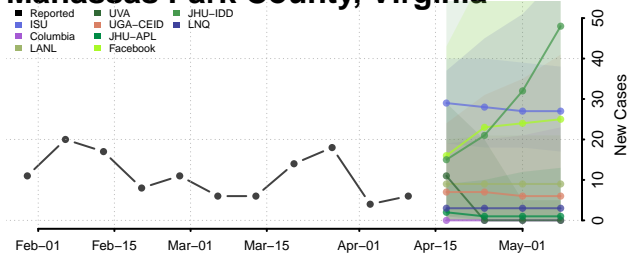

Manassas Park County, Virginia