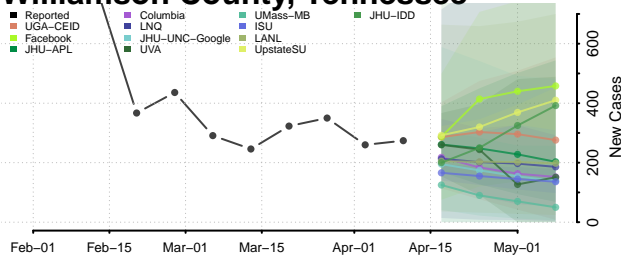

Williamson County, Tennessee