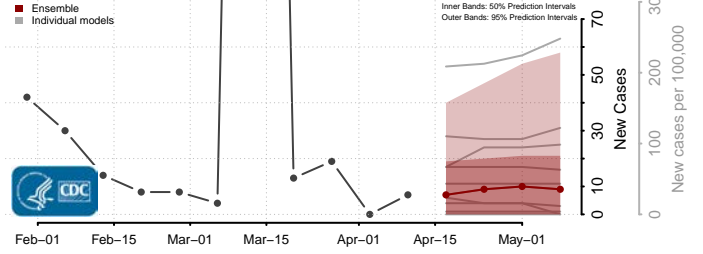

Audrain County, Missouri