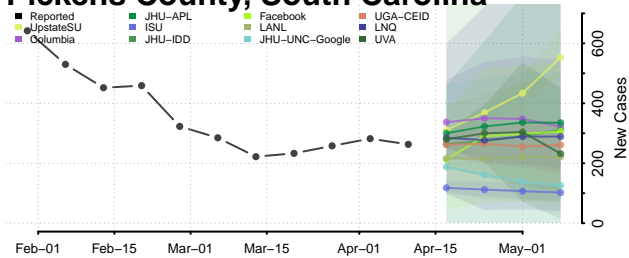

Pickens County, South Carolina