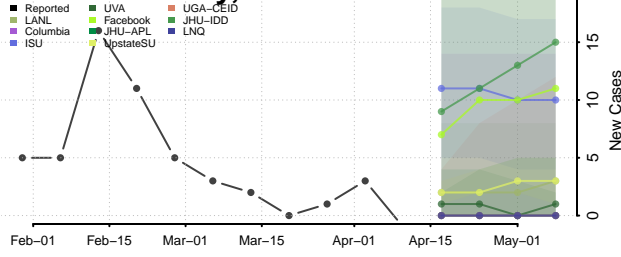

Merrick County, Nebraska