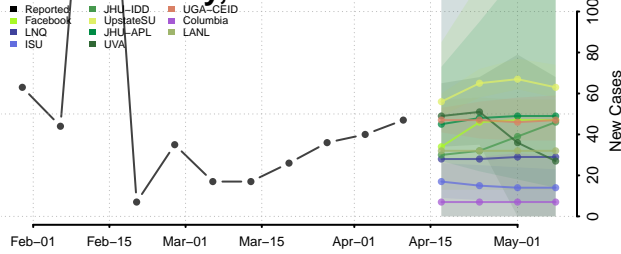

Macon County, Tennessee