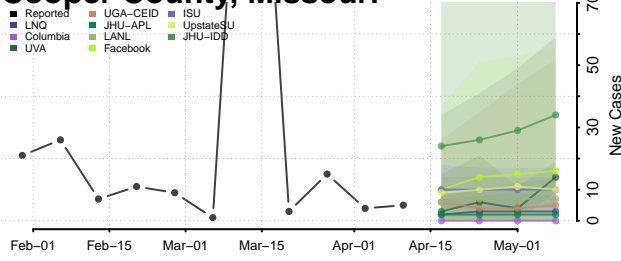

Cooper County, Missouri