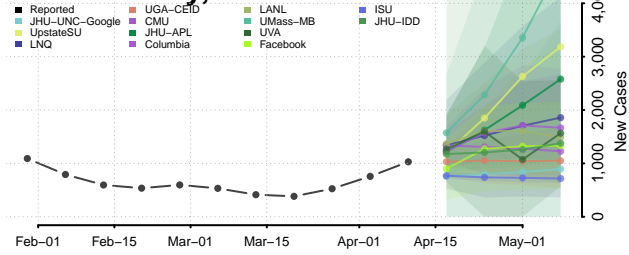

Kane County, Illinois