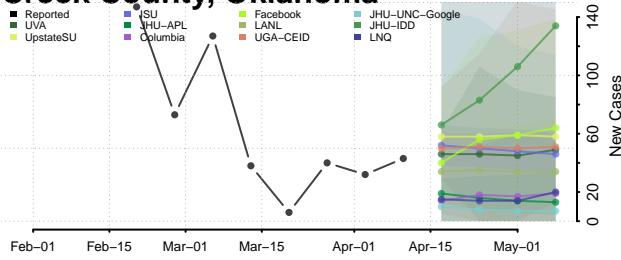

Creek County, Oklahoma