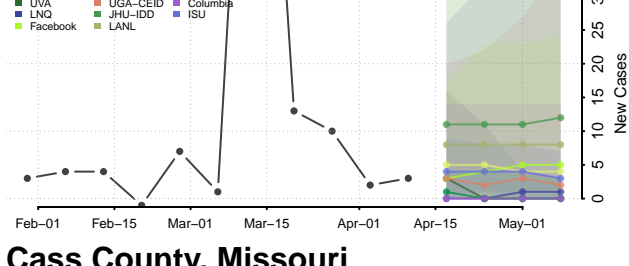

Carter County, Missouri