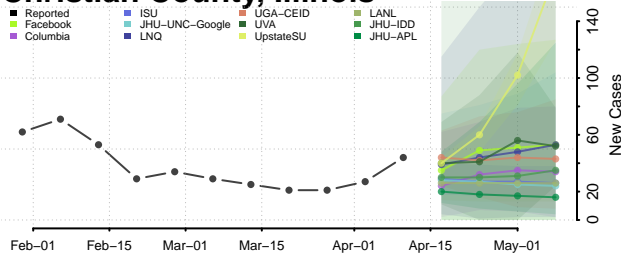

Christian County, Illinois