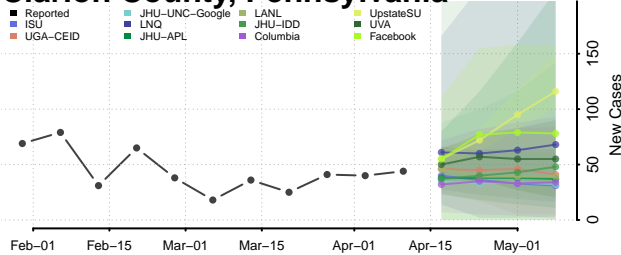

Clarion County, Pennsylvania