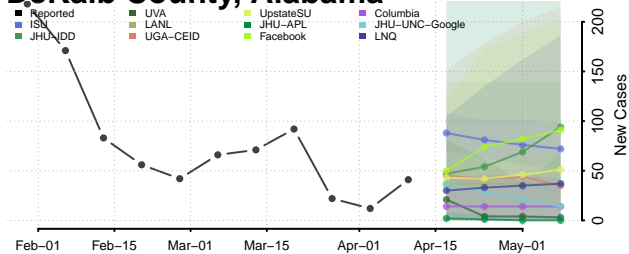

DeKalb County, Alabama