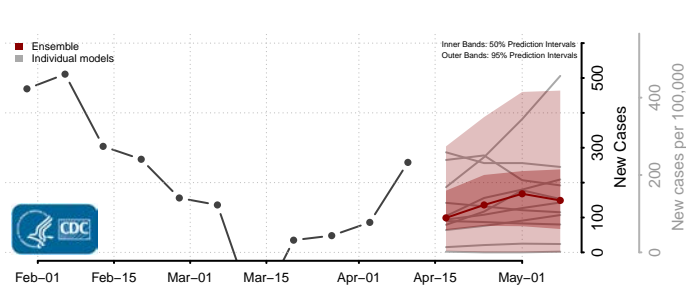

Navajo County, Arizona