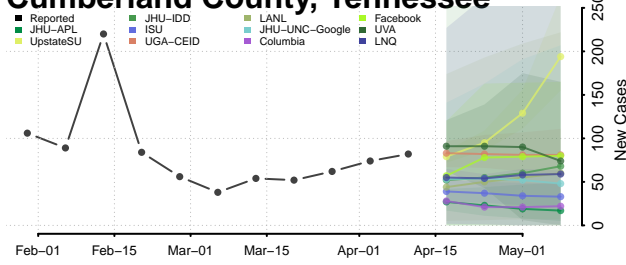

Cumberland County, Tennessee