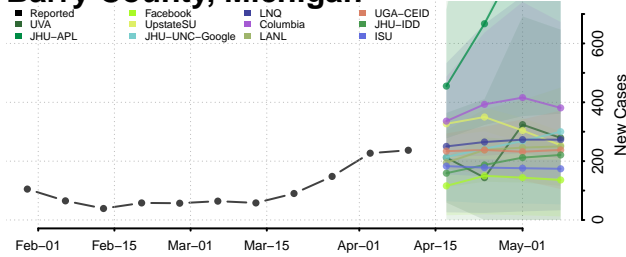

Barry County, Michigan