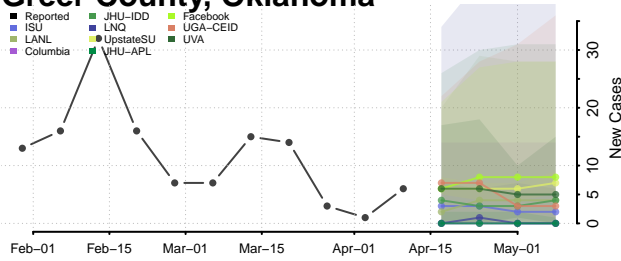

Greer County, Oklahoma