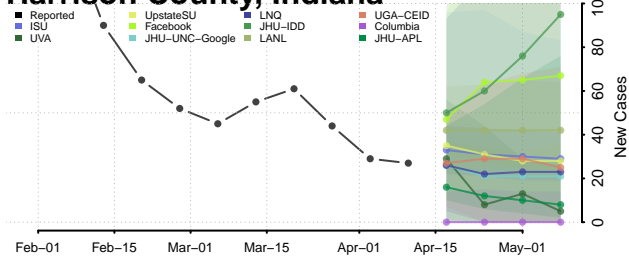

Harrison County, Indiana