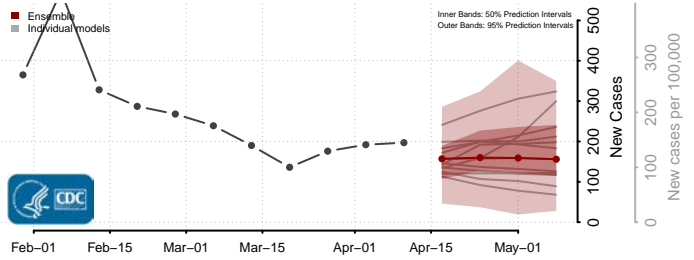

Harnett County, North Carolina