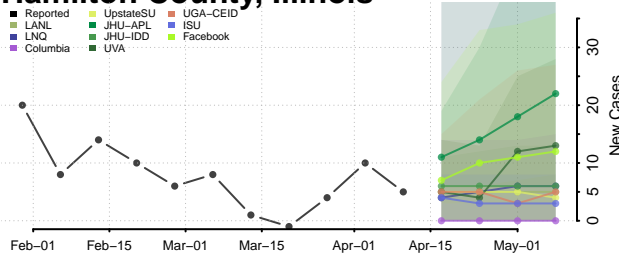

Hamilton County, Illinois