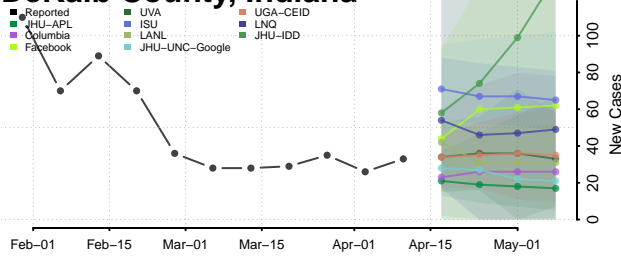

DeKalb County, Indiana