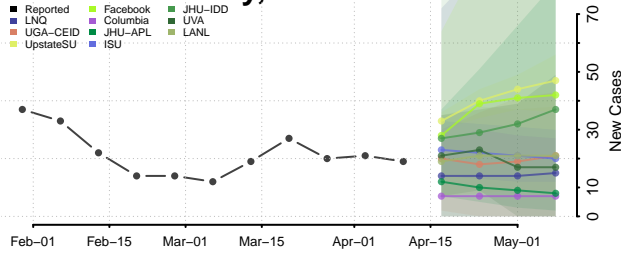

Wabasha County, Minnesota