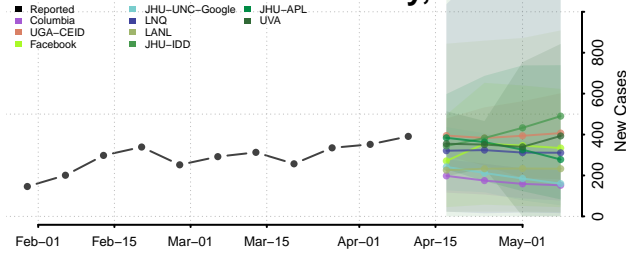

Matanuska-Susitna County, Alaska