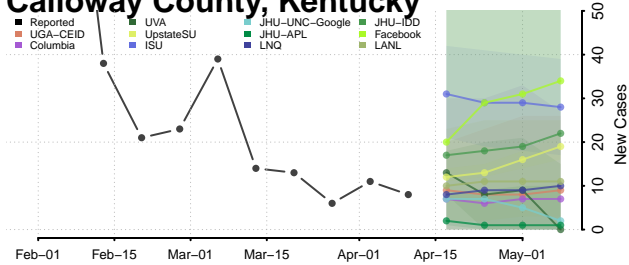

Calloway County, Kentucky