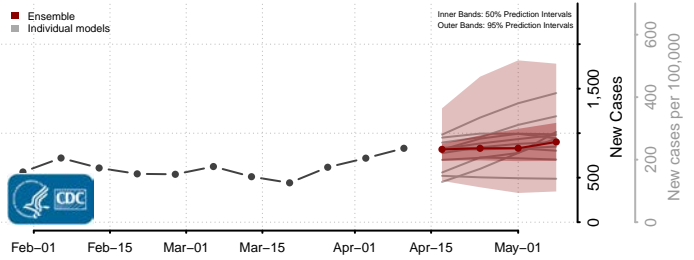

Douglas County, Colorado