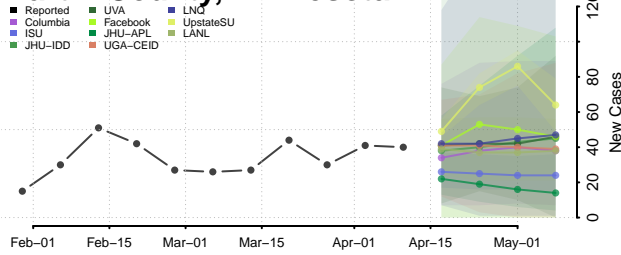

Martin County, Minnesota