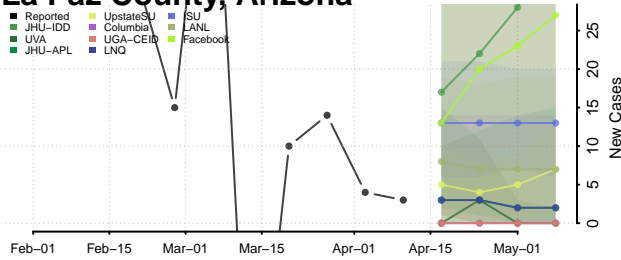

La Paz County, Arizona