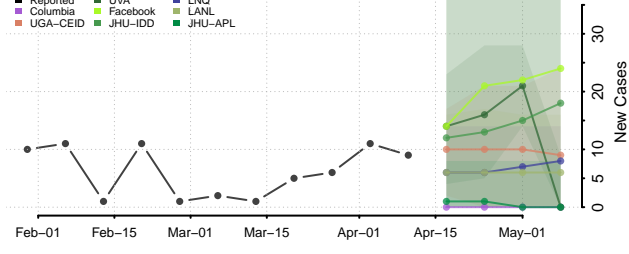

Kodiak Island County, Alaska