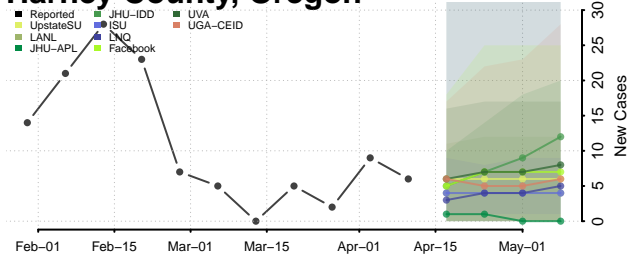

### Hood River County, Oregon