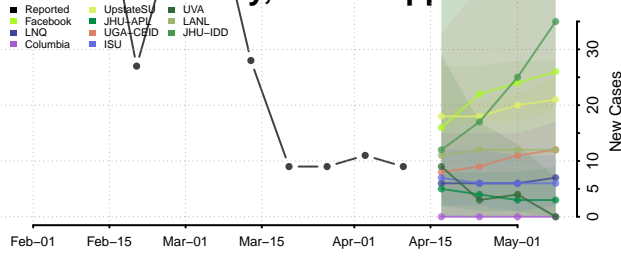

Coahoma County, Mississippi