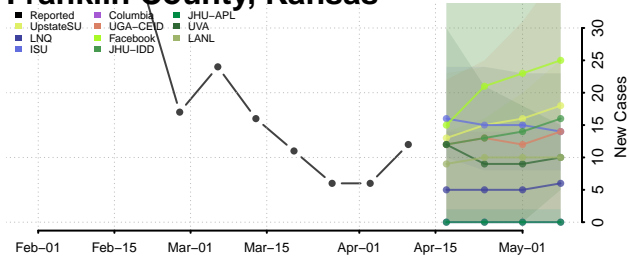

Franklin County, Kansas