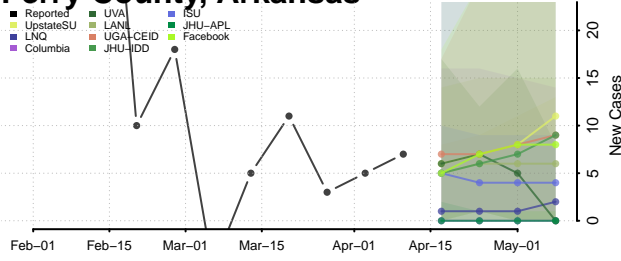

Perry County, Arkansas