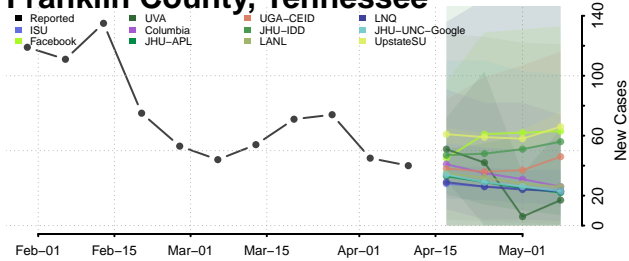

Franklin County, Tennessee