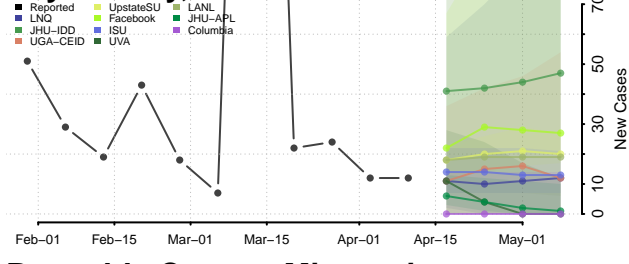

Ray County, Missouri