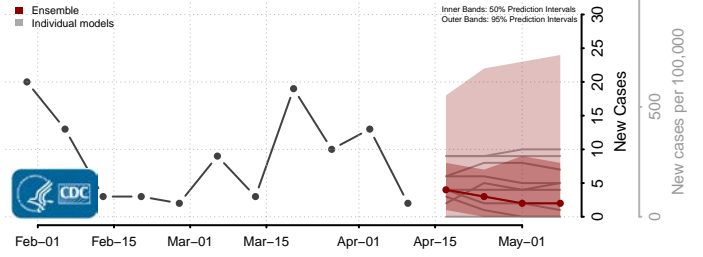

Traverse County, Minnesota