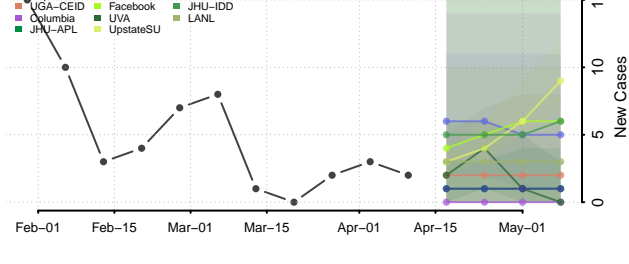

Kearney County, Nebraska