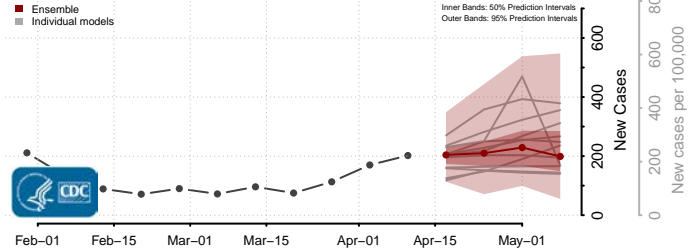

St. Croix County, Wisconsin