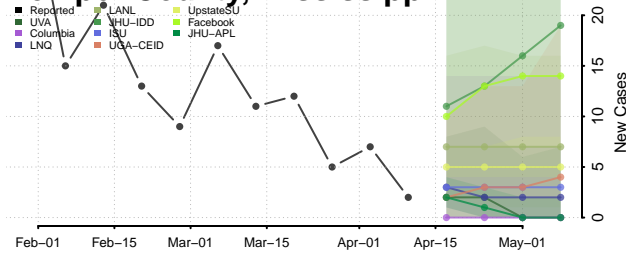

Kemper County, Mississippi