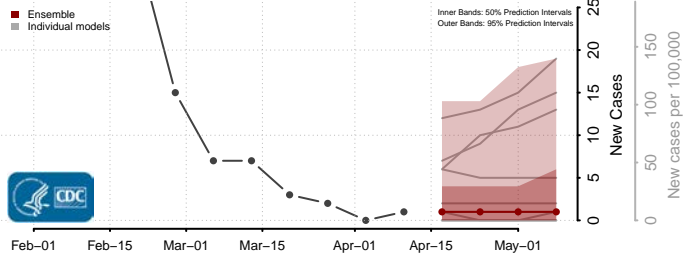

Greene County, Mississippi