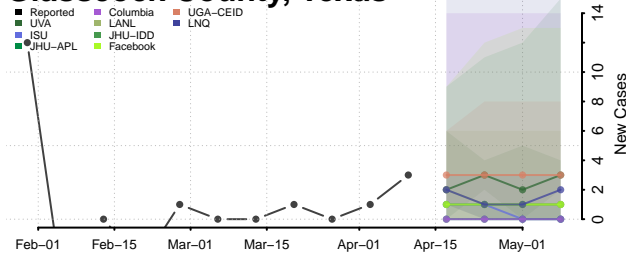

Glasscock County, Texas