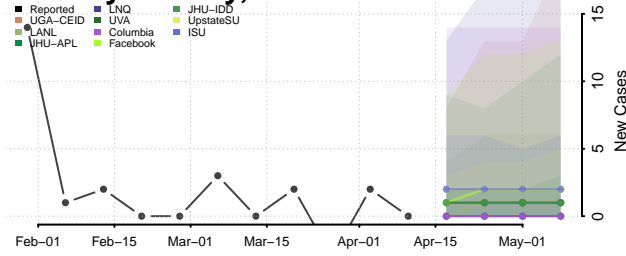

Greeley County, Nebraska