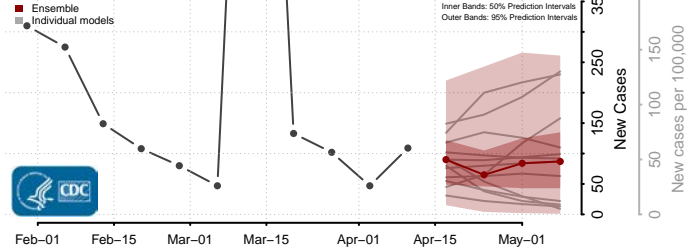

Boone County, Missouri