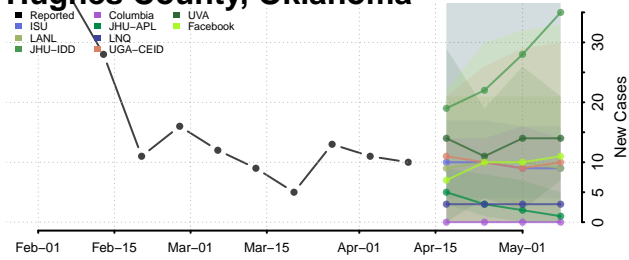

Hughes County, Oklahoma