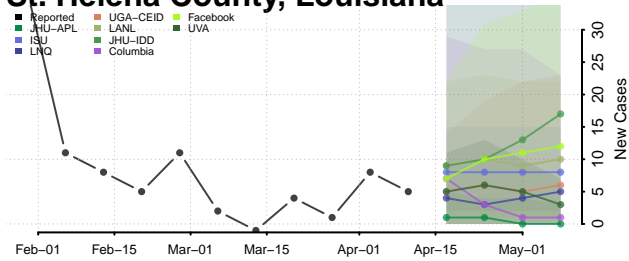

St. Helena County, Louisiana