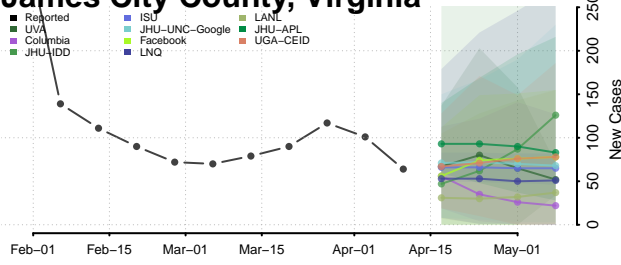

James City County, Virginia