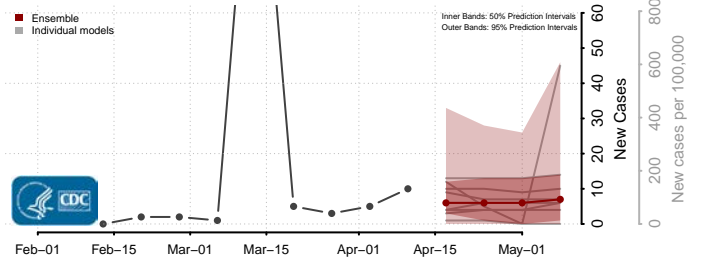

Dade County, Missouri