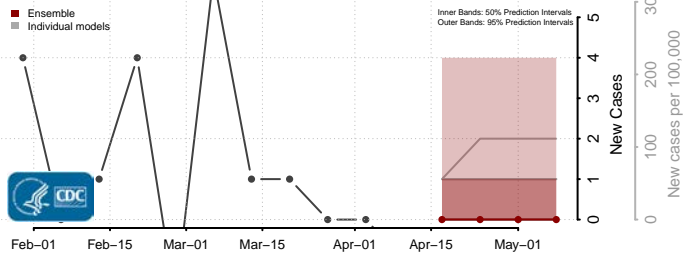

Deuel County, Nebraska