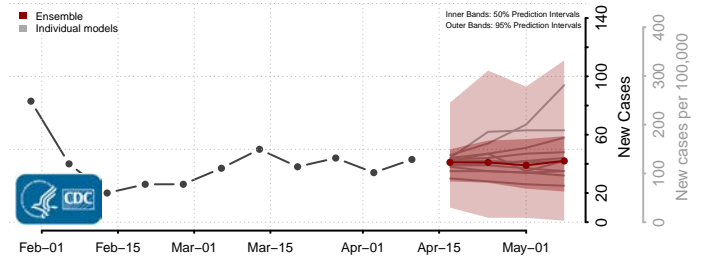

### Putnam County, West Virginia