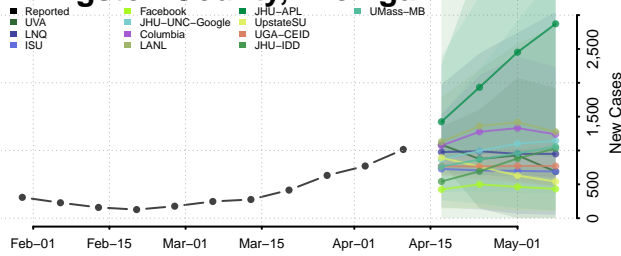

Livingston County, Michigan