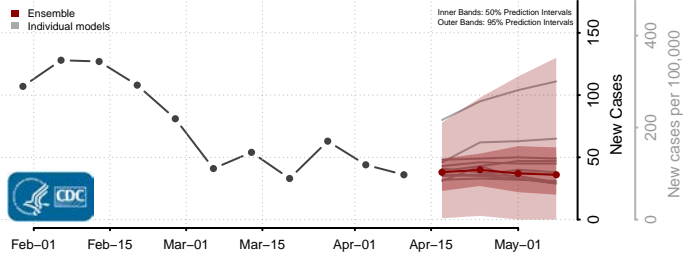

Green County, Wisconsin