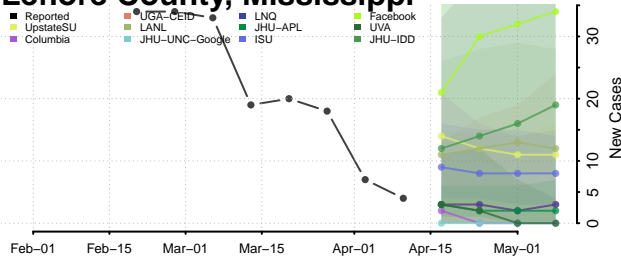

Leflore County, Mississippi