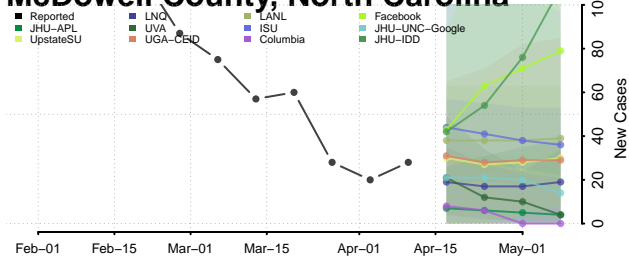

McDowell County, North Carolina