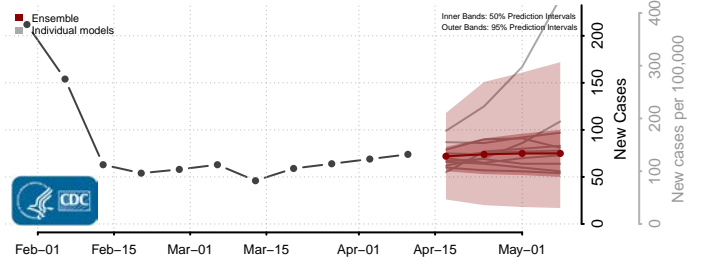

Marion County, West Virginia