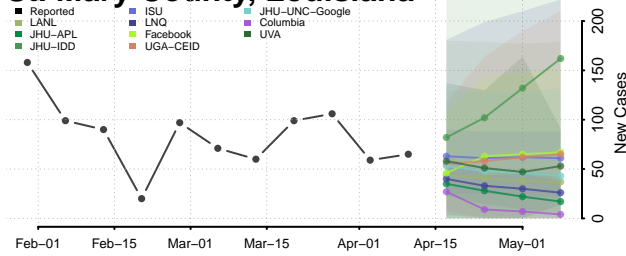

St. Mary County, Louisiana