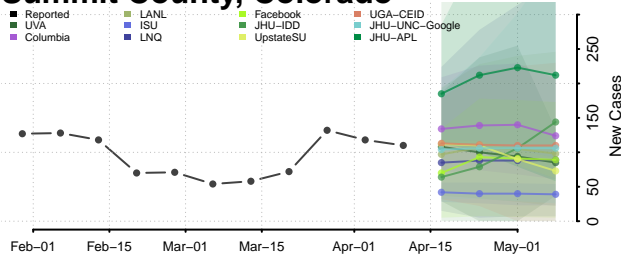

Summit County, Colorado