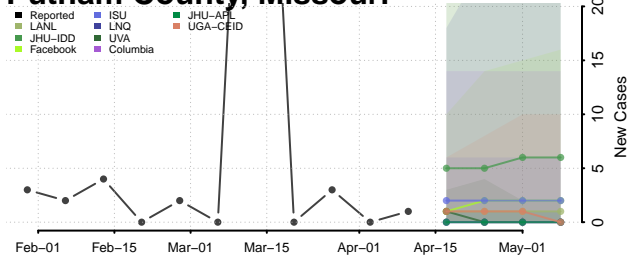

### Putnam County, Missouri