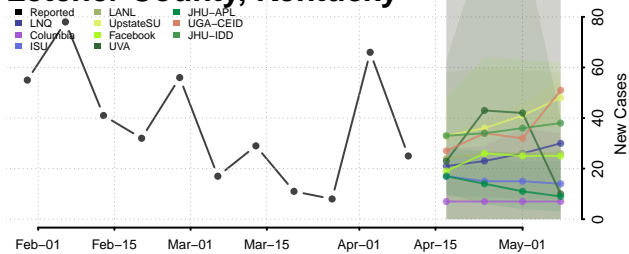

Letcher County, Kentucky