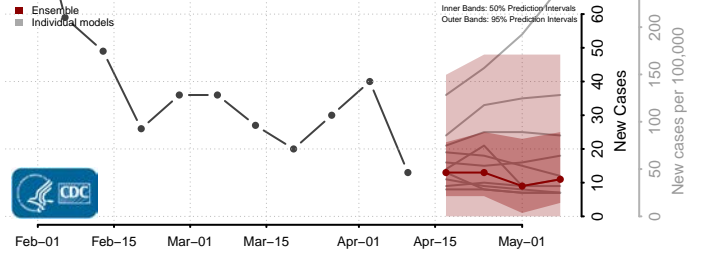

Copiah County, Mississippi