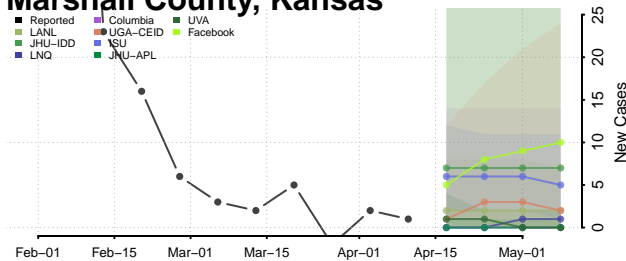

Marshall County, Kansas