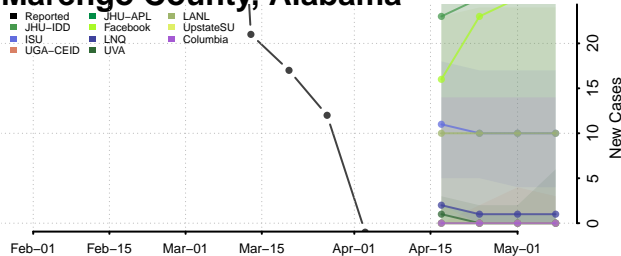

Marengo County, Alabama