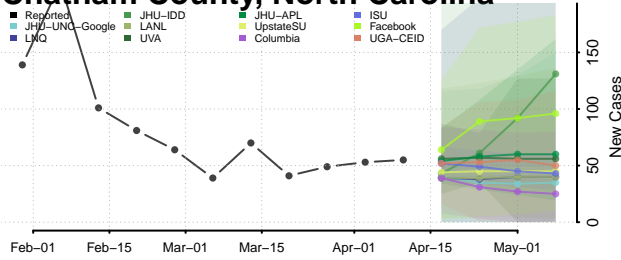

Chatham County, North Carolina