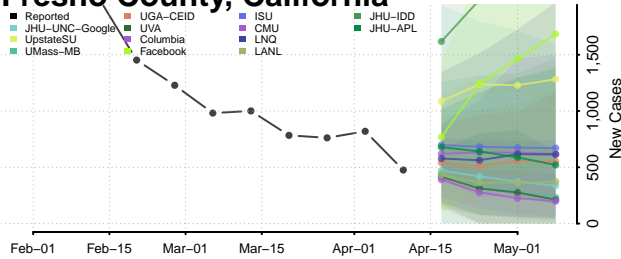

Fresno County, California