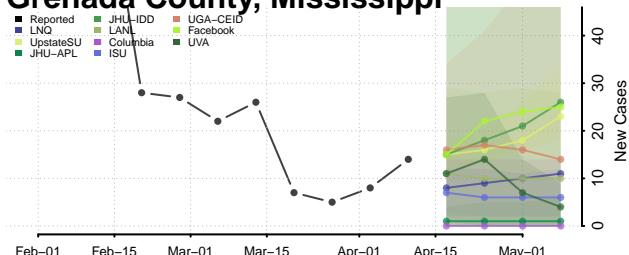

Grenada County, Mississippi