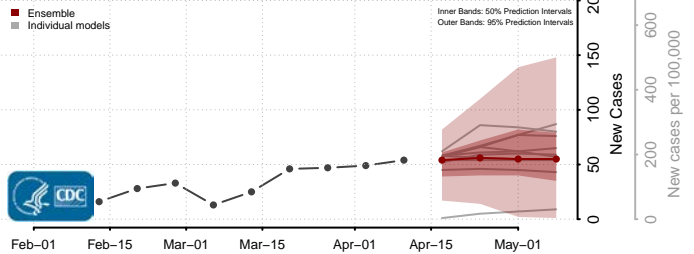

Pine County, Minnesota