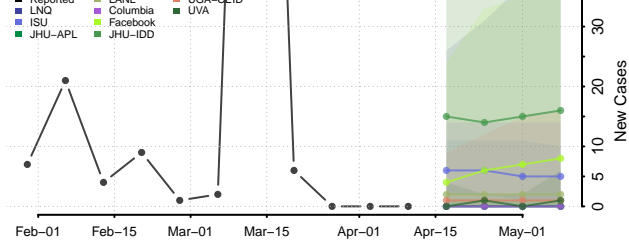

Grundy County, Missouri