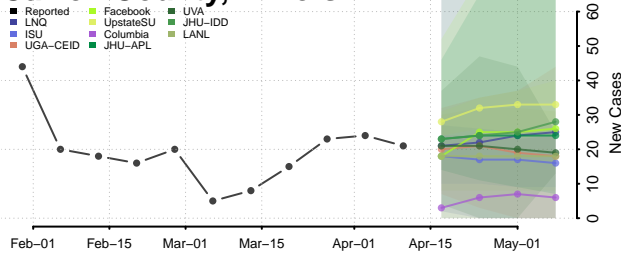

Carroll County, Illinois