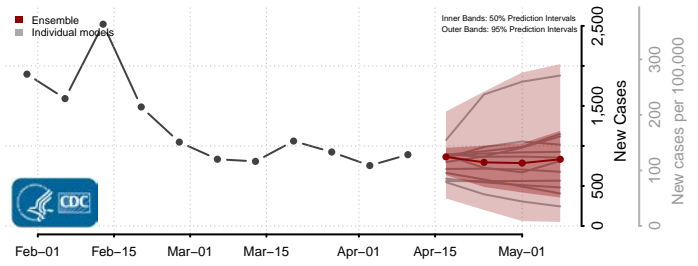

Davidson County, Tennessee