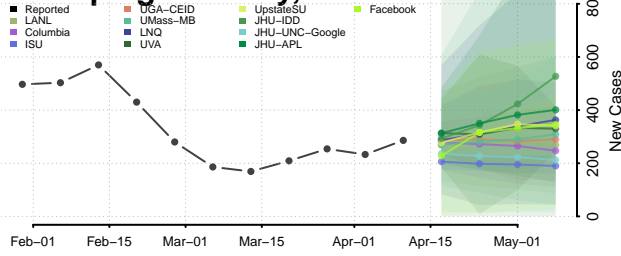

Champaign County, Illinois