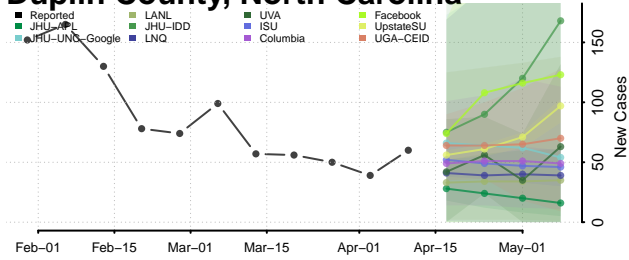

Duplin County, North Carolina