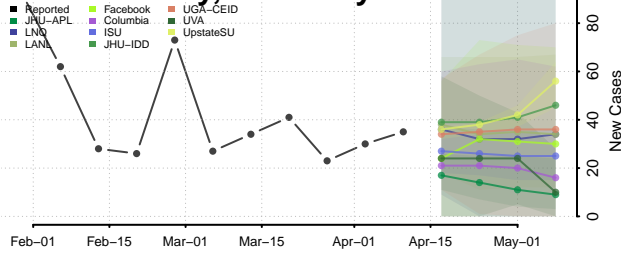

Carter County, Kentucky