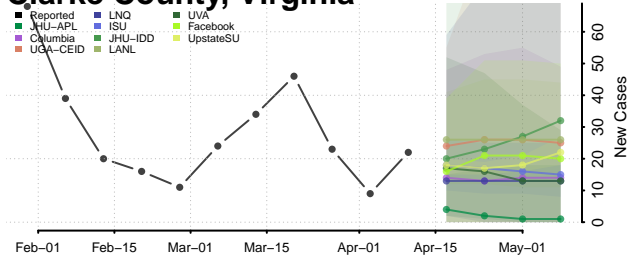

Clarke County, Virginia