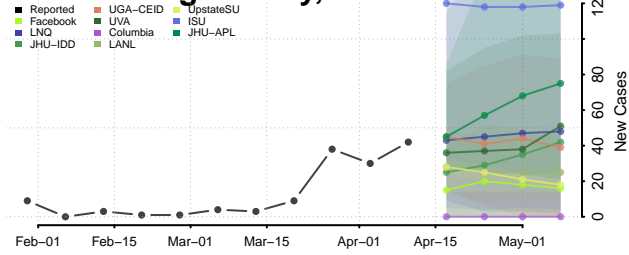

Koochiching County, Minnesota