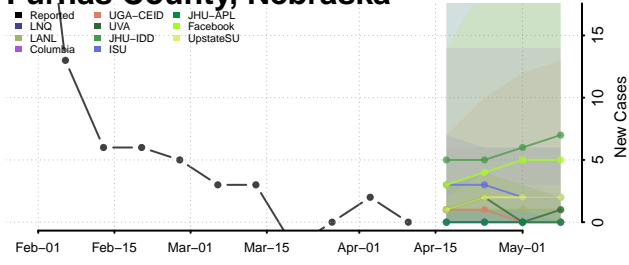

Furnas County, Nebraska