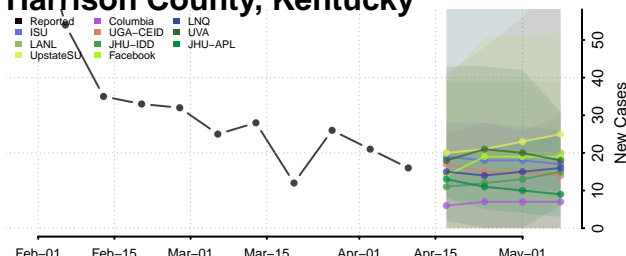

Harrison County, Kentucky