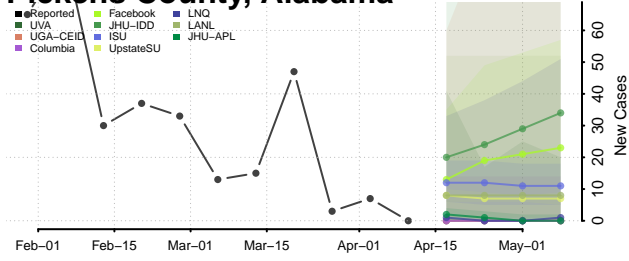

Pickens County, Alabama