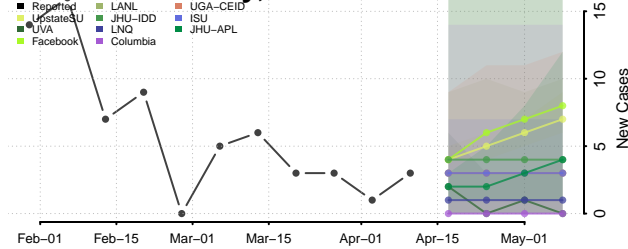

Edwards County, Illinois