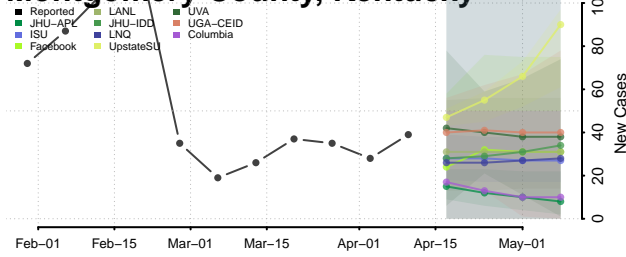

Montgomery County, Kentucky