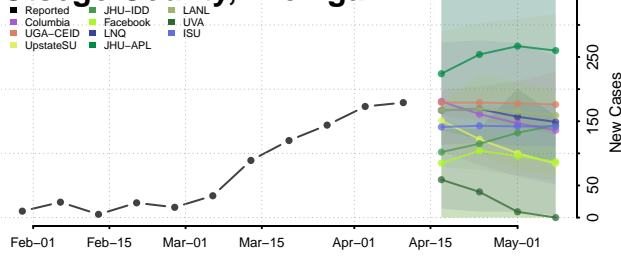

Otsego County, Michigan