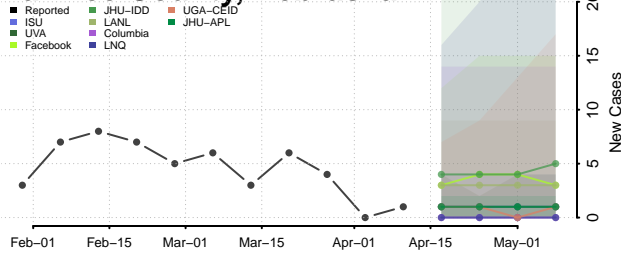

Pawnee County, Nebraska