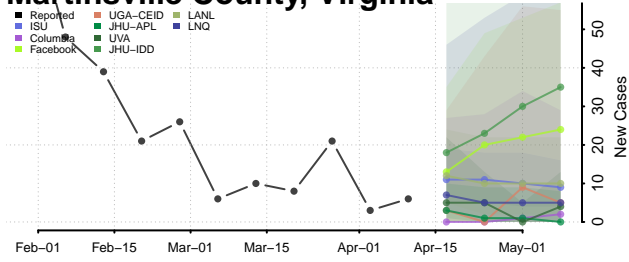

Martinsville County, Virginia