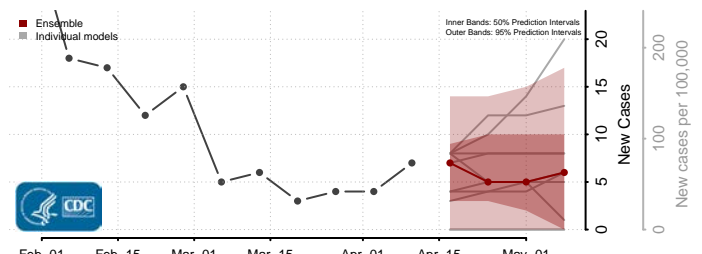

Ritchie County, West Virginia