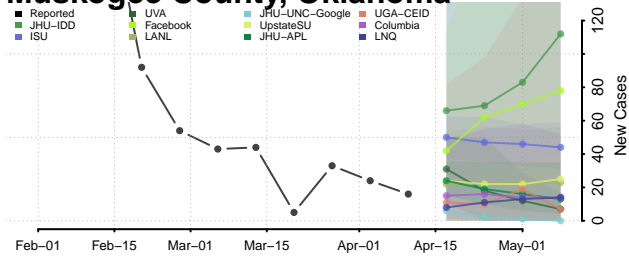

Muskogee County, Oklahoma