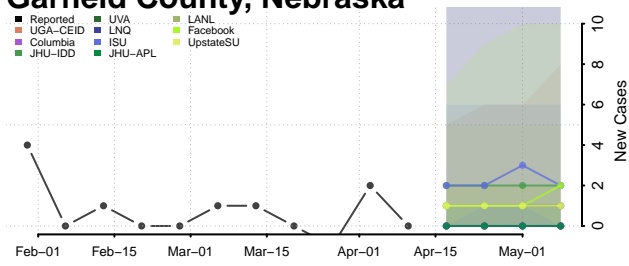

Garfield County, Nebraska