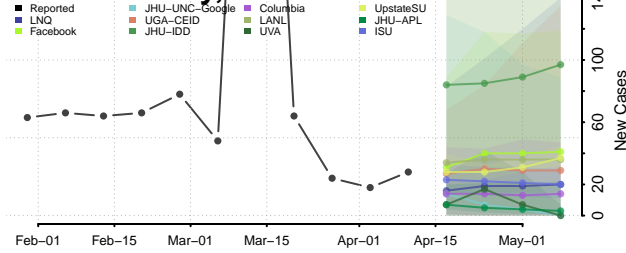

Butler County, Missouri