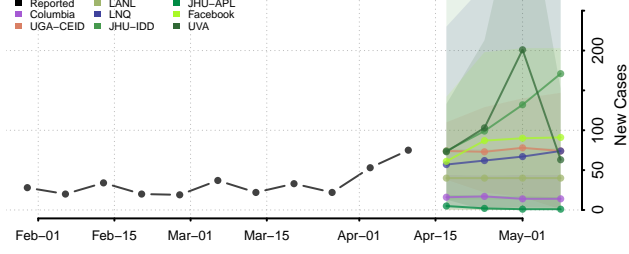

Kenai Peninsula County, Alaska