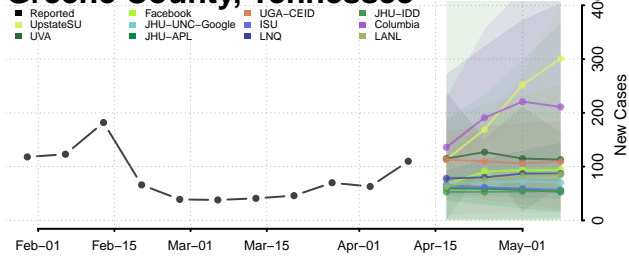

Greene County, Tennessee