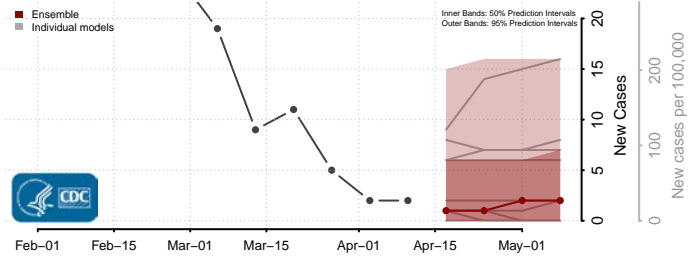

Lexington County, Virginia