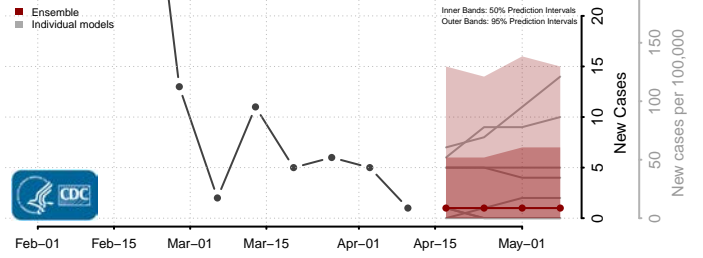

Gates County, North Carolina