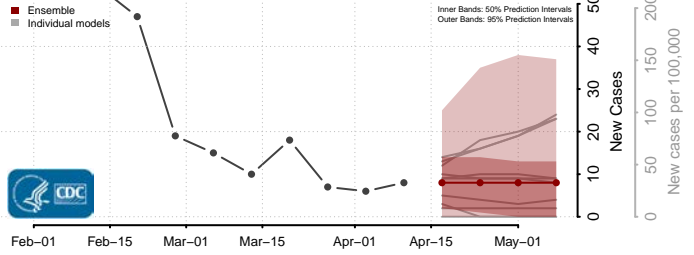

George County, Mississippi