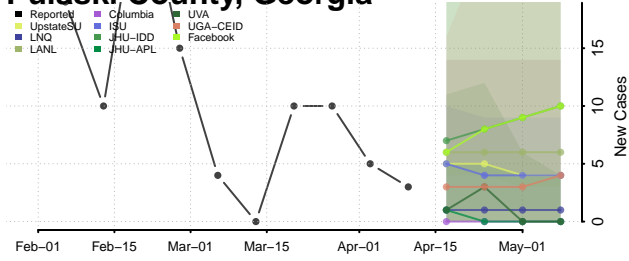

Pulaski County, Georgia