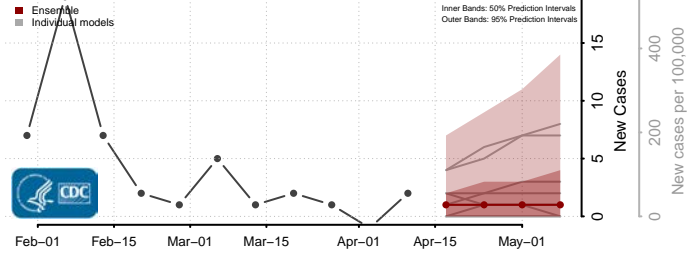

Kimball County, Nebraska