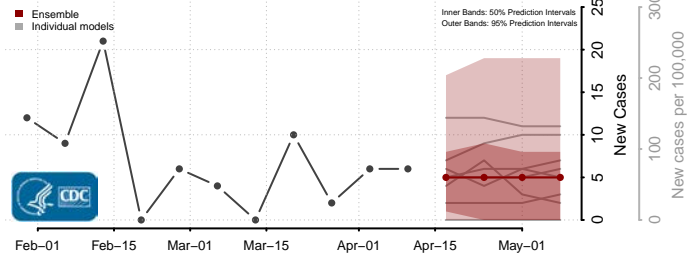

Knox County, Nebraska