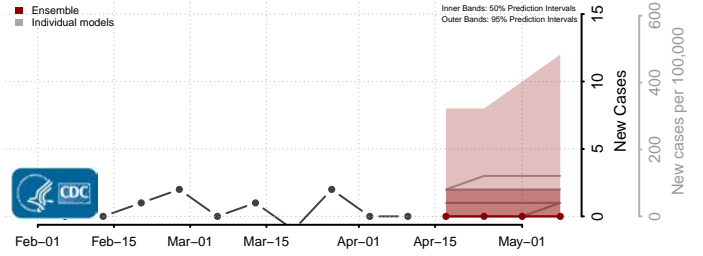

Kidder County, North Dakota