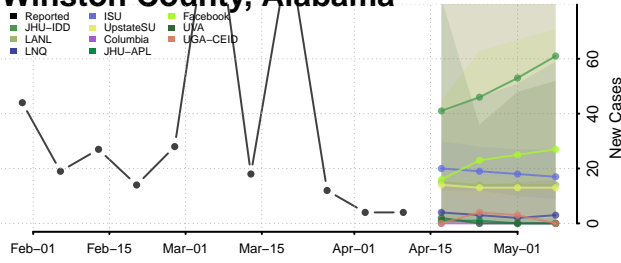

Winston County, Alabama