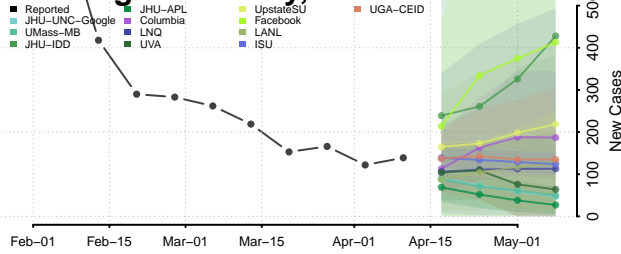

Washington County, Arkansas