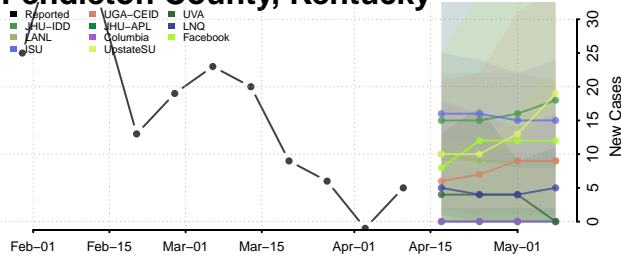

Pendleton County, Kentucky