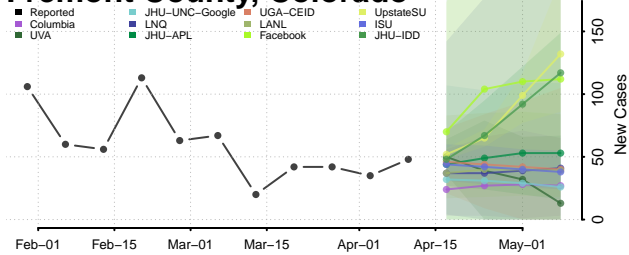

Fremont County, Colorado