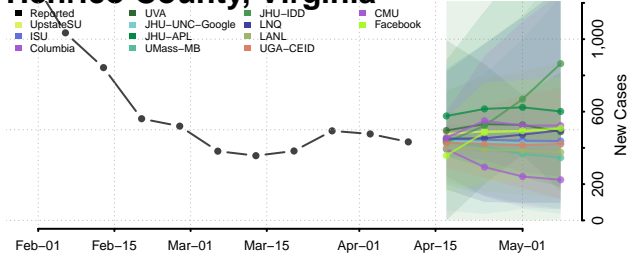

Henrico County, Virginia