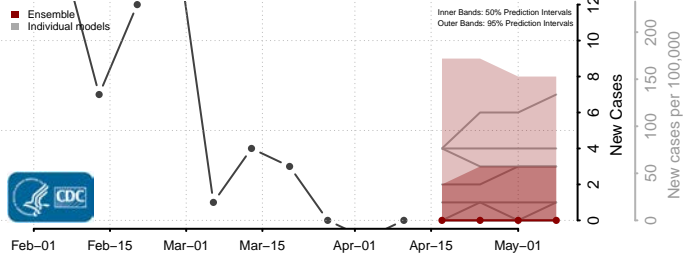

Phillips County, Kansas