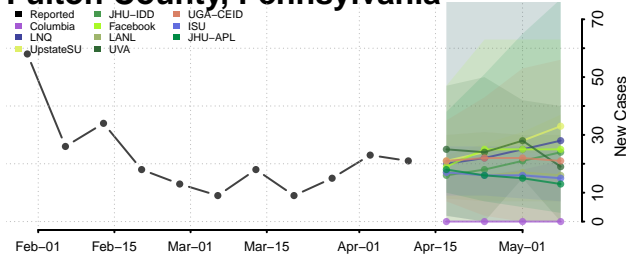

Fulton County, Pennsylvania