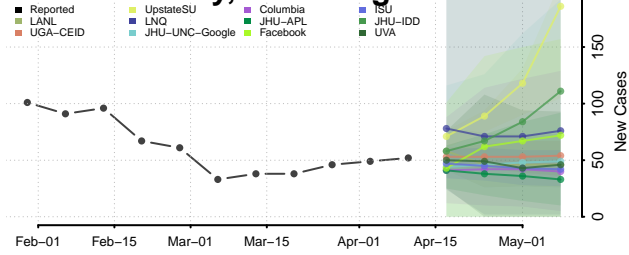

Mercer County, West Virginia