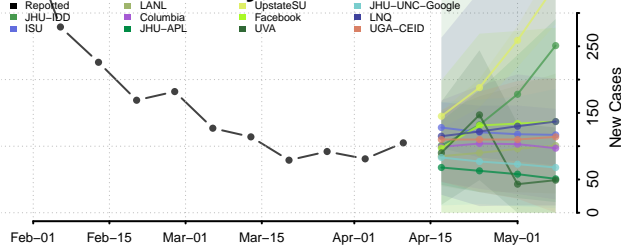

Jefferson County, New York