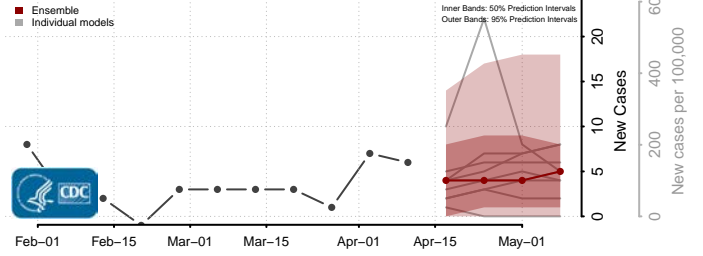

### Norton County, Virginia