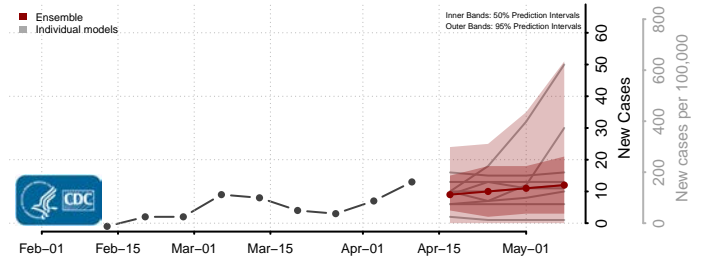

Trail County, North Dakota