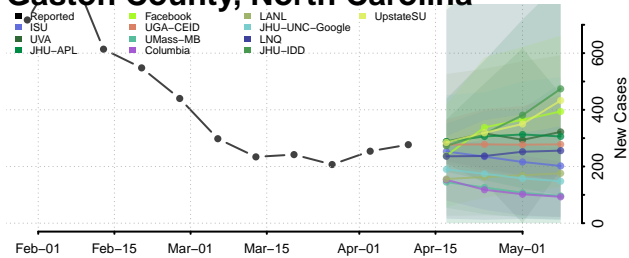

Gaston County, North Carolina