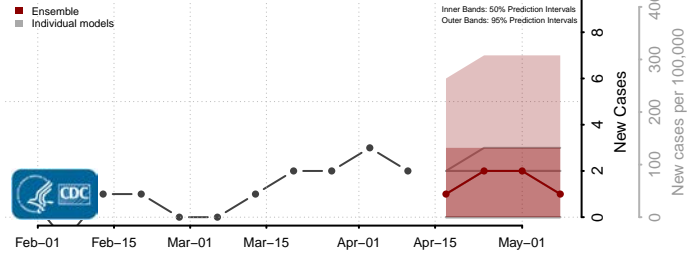

Grant County, North Dakota