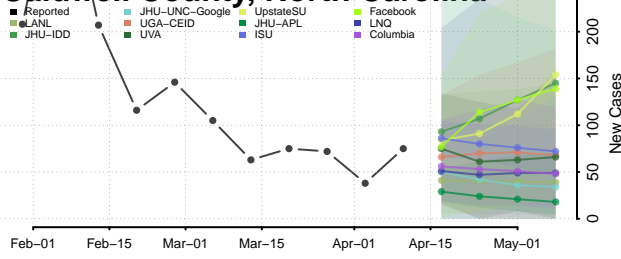

Caldwell County, North Carolina