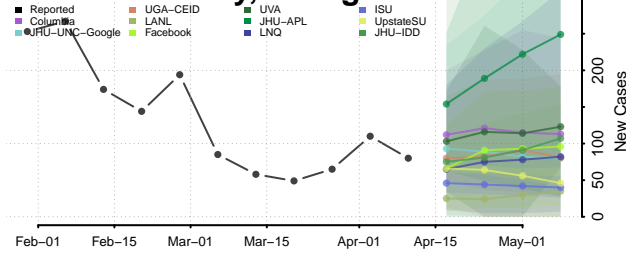

Catoosa County, Georgia