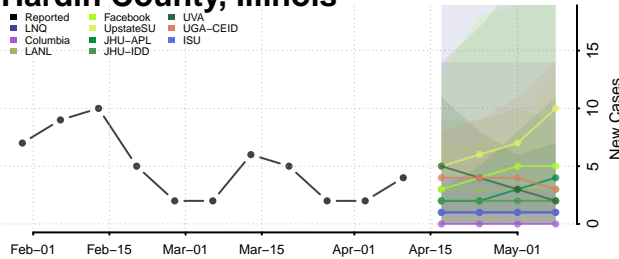

Hardin County, Illinois