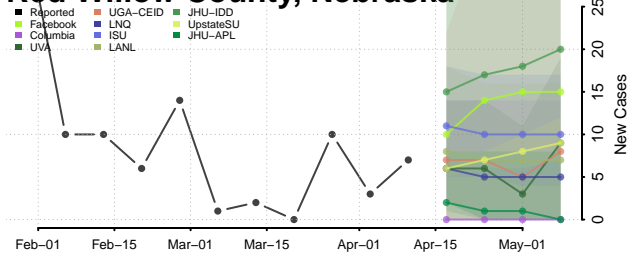

Red Willow County, Nebraska