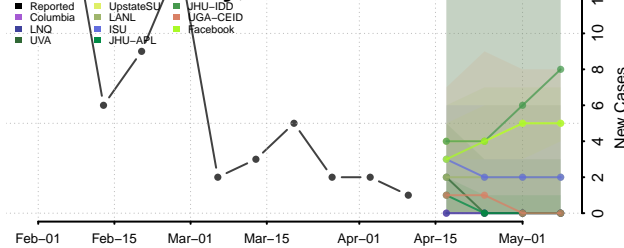

Newton County, Arkansas