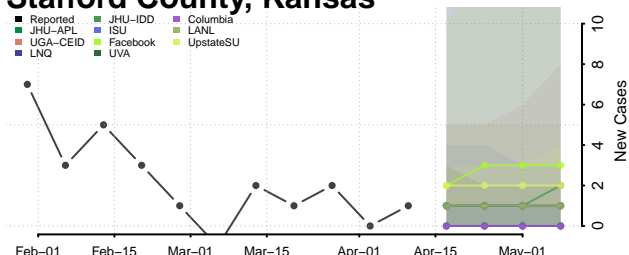

Stafford County, Kansas