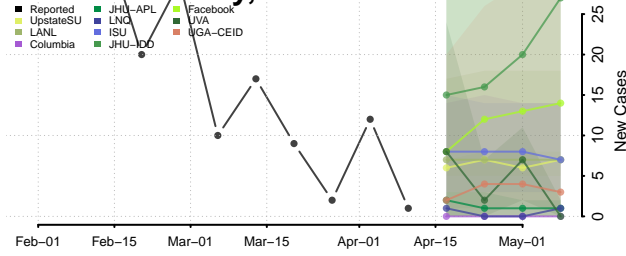

Franklin County, Arkansas