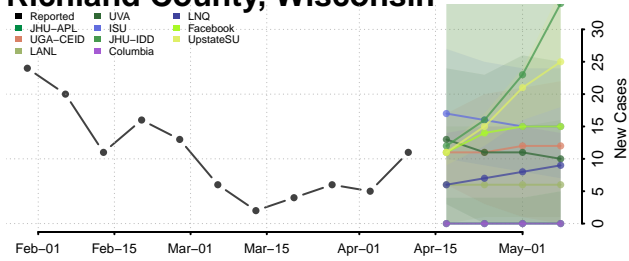

Richland County, Wisconsin