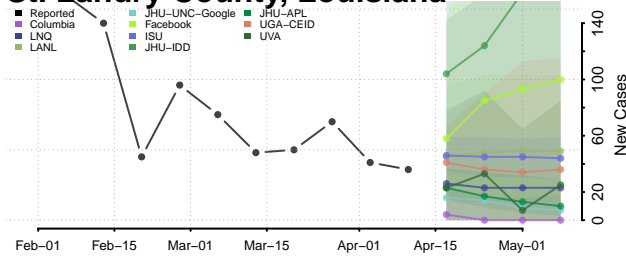

St. Landry County, Louisiana