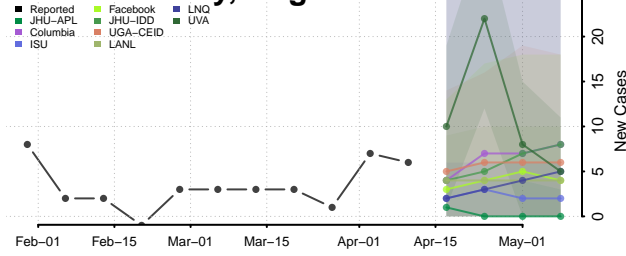

### Norton County, Virginia