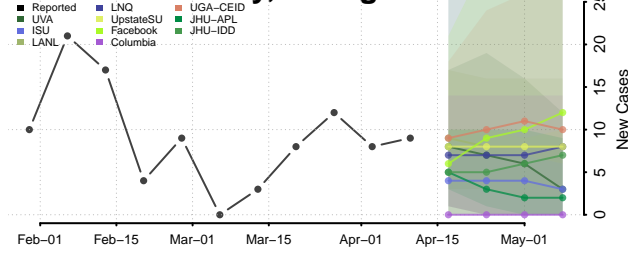

Seminole County, Georgia