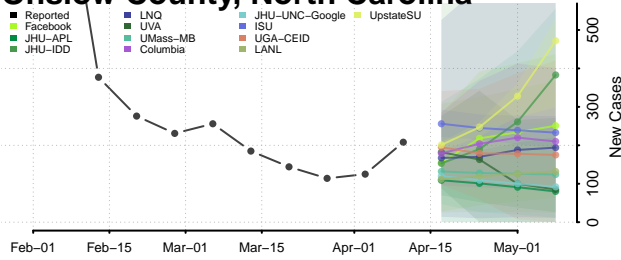

Onslow County, North Carolina