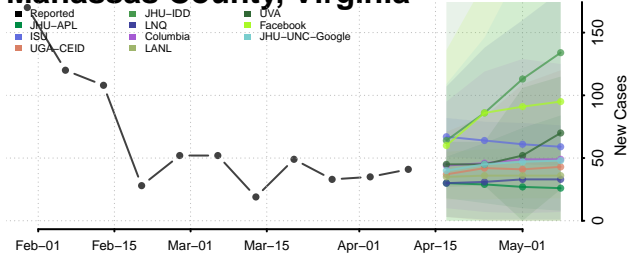

Manassas County, Virginia