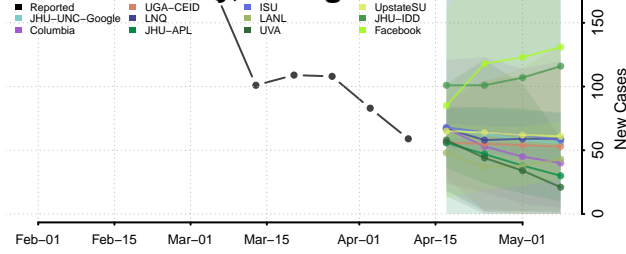

Barrow County, Georgia