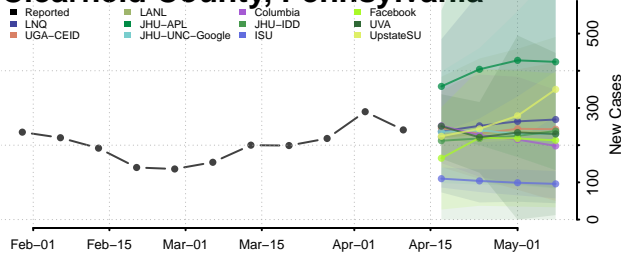

Clearfield County, Pennsylvania