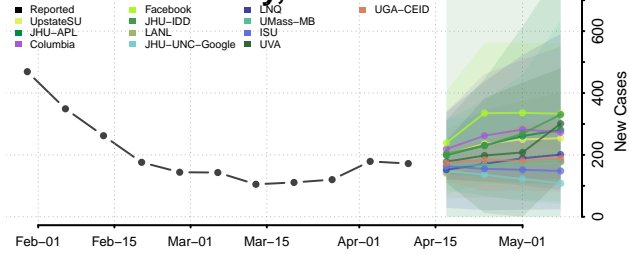

Hendricks County, Indiana