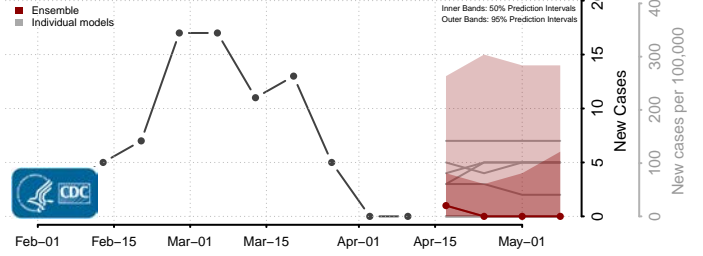

Marshall County, South Dakota