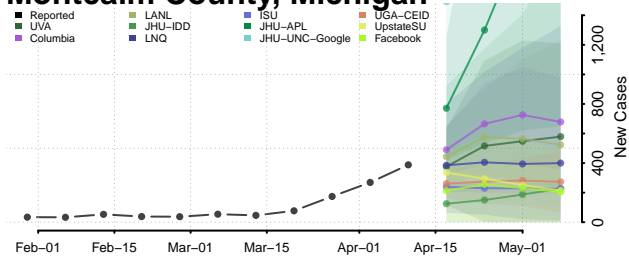

Montcalm County, Michigan