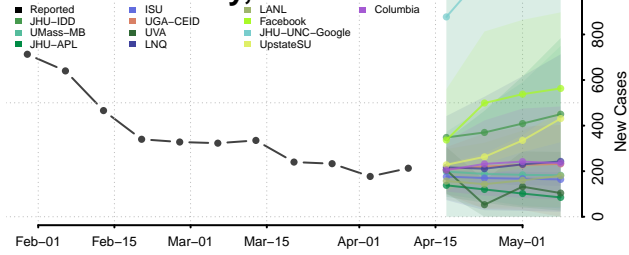

St. Clair County, Illinois