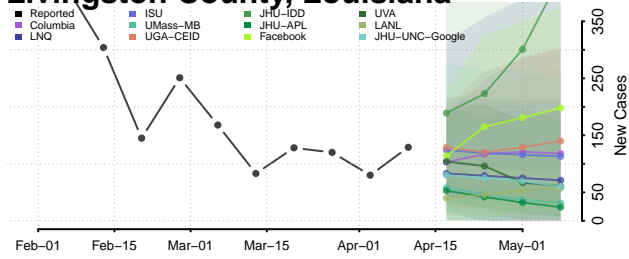

Livingston County, Louisiana