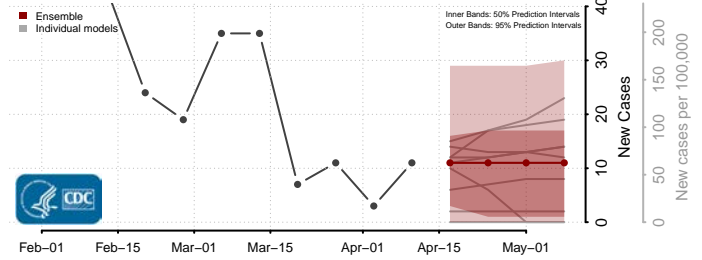

Patrick County, Virginia