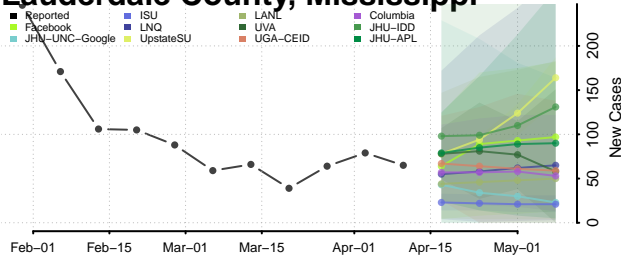

Lauderdale County, Mississippi