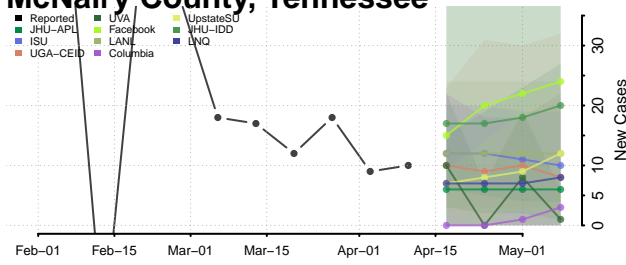

McNairy County, Tennessee