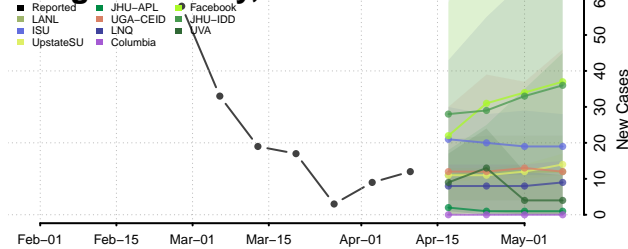

Douglas County, Illinois