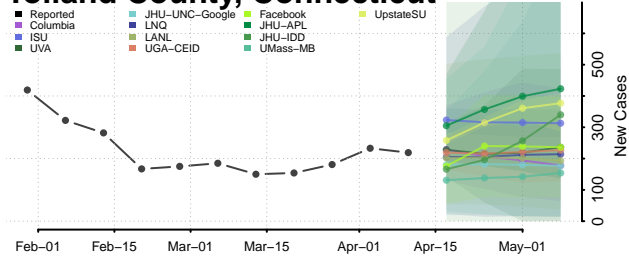

Tolland County, Connecticut