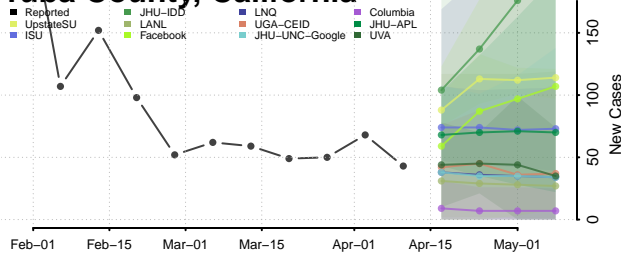

Yuba County, California