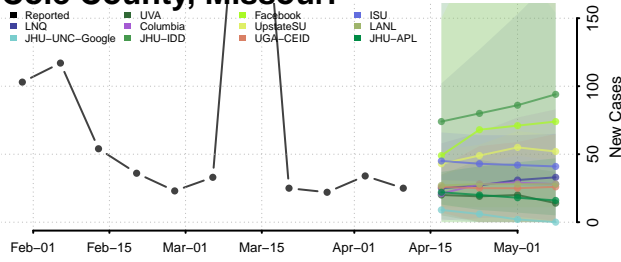

Cole County, Missouri