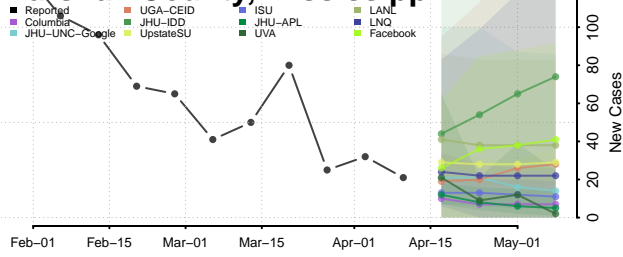

Marshall County, Mississippi