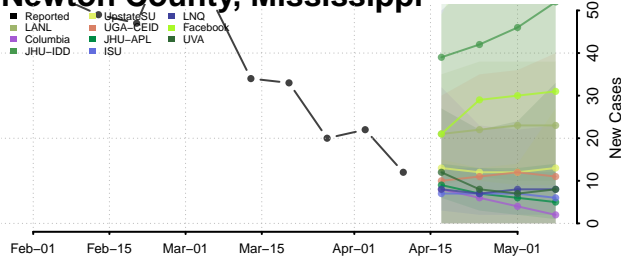

Newton County, Mississippi