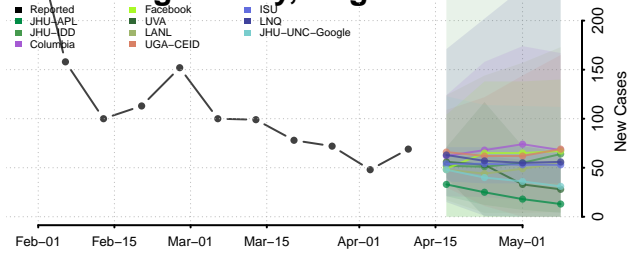

Petersburg County, Virginia