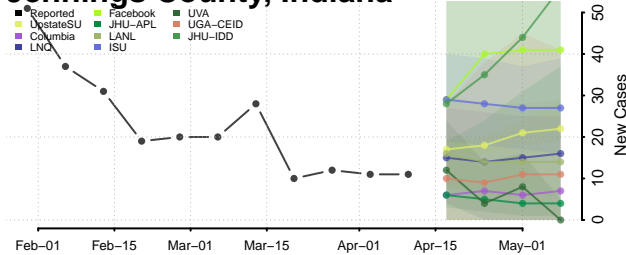

Jennings County, Indiana