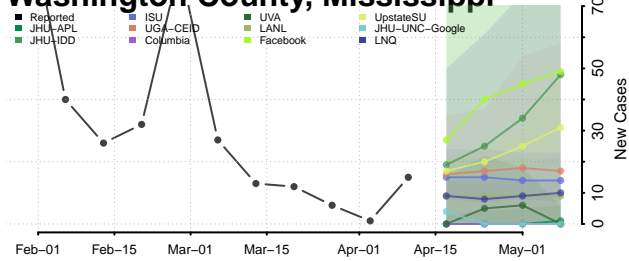

Washington County, Mississippi