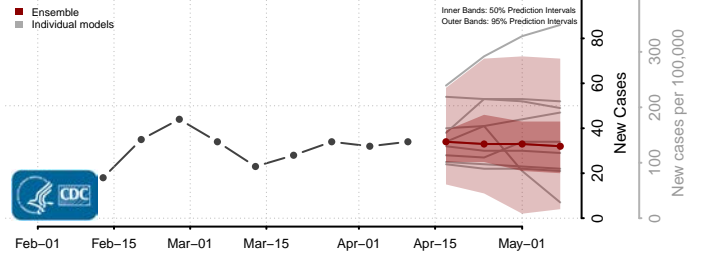

Todd County, Minnesota