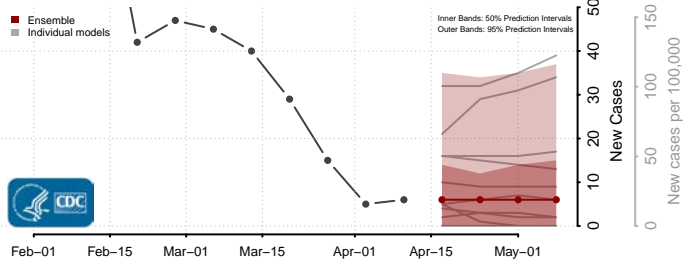

Montgomery County, Kansas