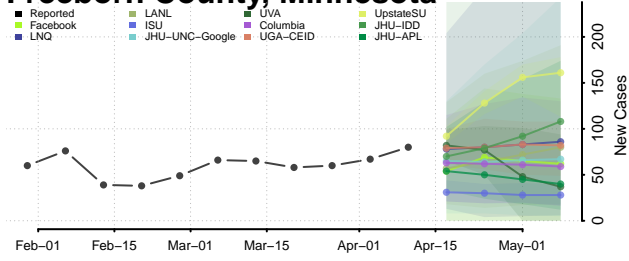

Freeborn County, Minnesota