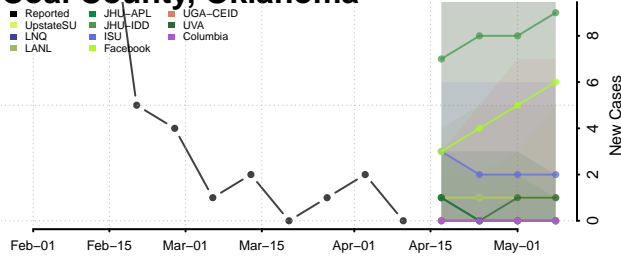

Coal County, Oklahoma