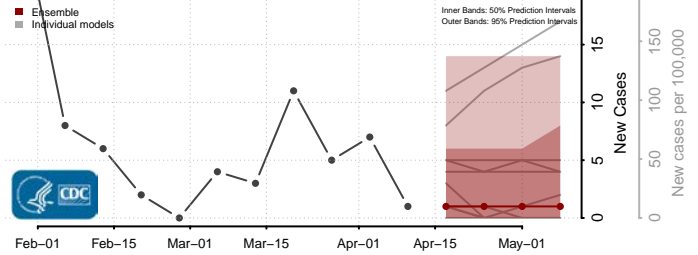

Washington County, Idaho