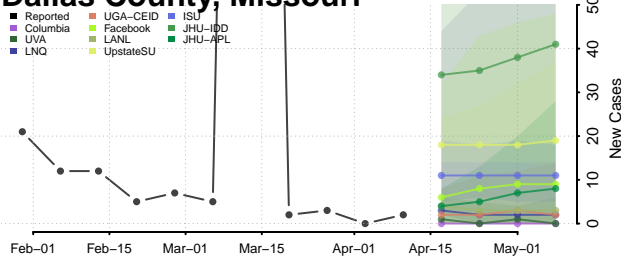

Dallas County, Missouri