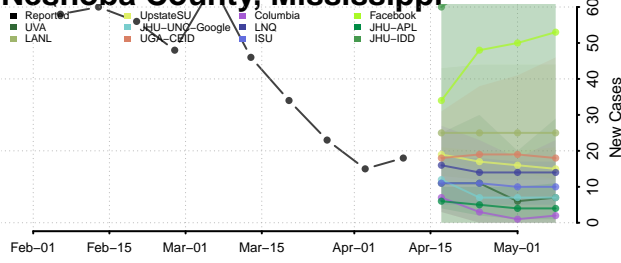

Neshoba County, Mississippi