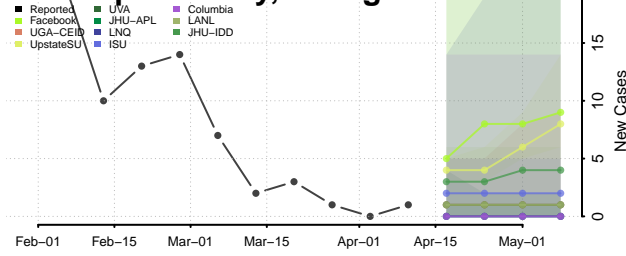

Randolph County, Georgia