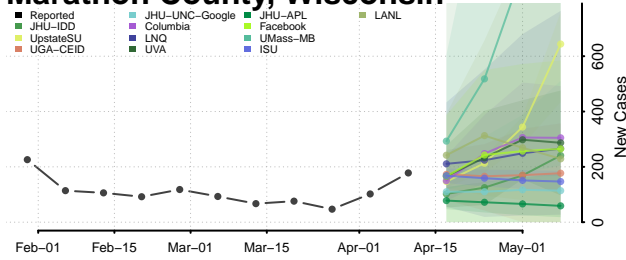

Marathon County, Wisconsin