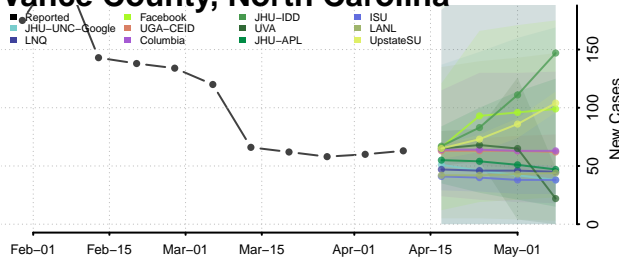

Vance County, North Carolina