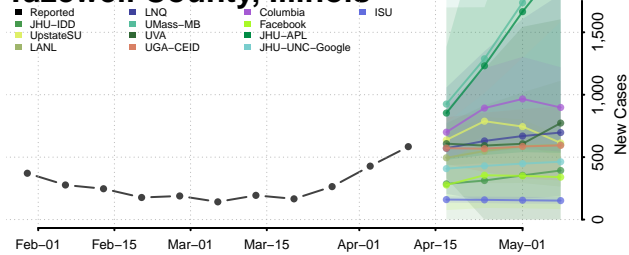

Tazewell County, Illinois