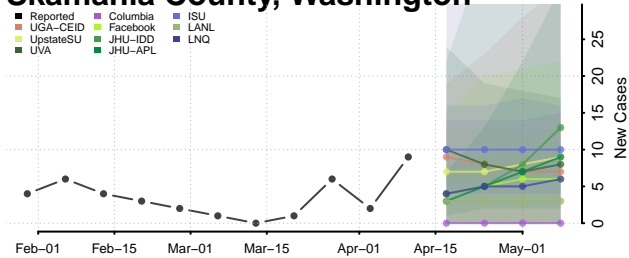

Skamania County, Washington