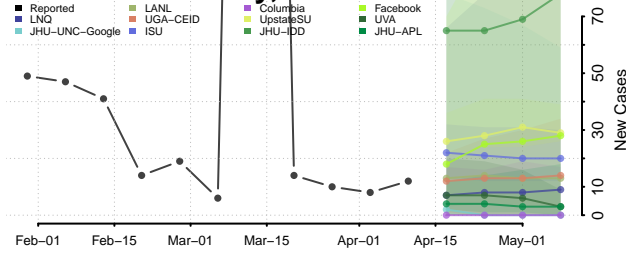

Lawrence County, Missouri