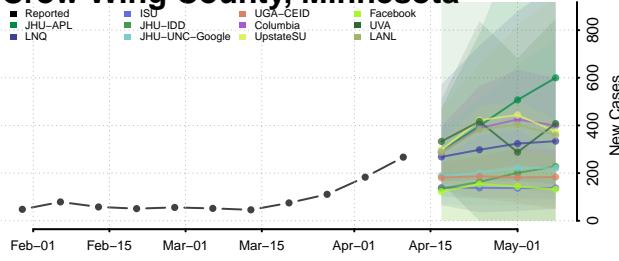

Crow Wing County, Minnesota