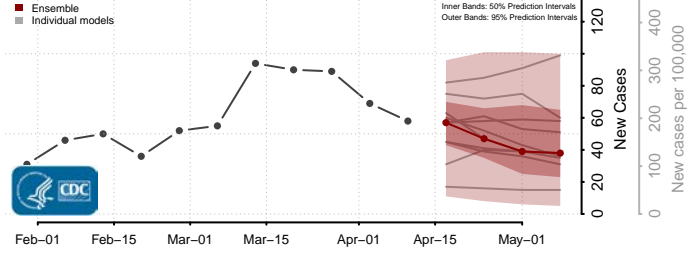

Jefferson County, Idaho