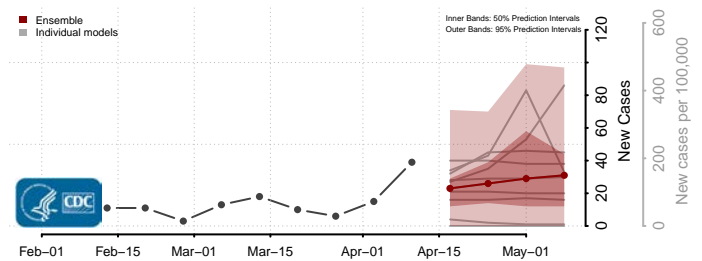

Stutsman County, North Dakota