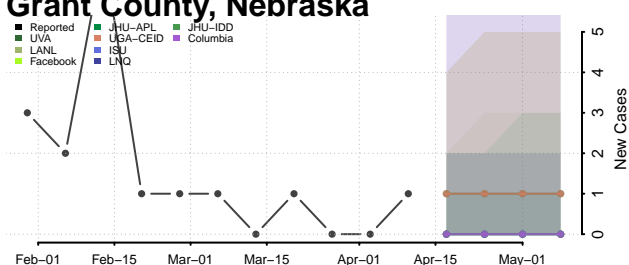

Grant County, Nebraska