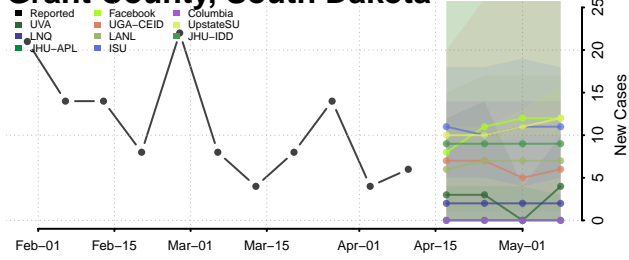

Grant County, South Dakota