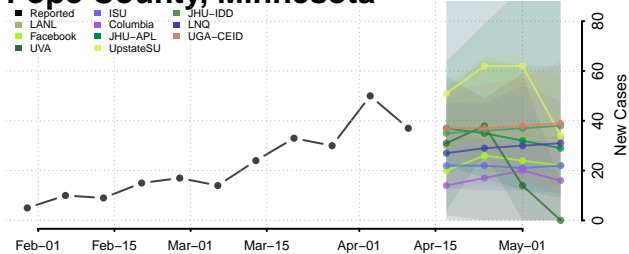

Pope County, Minnesota