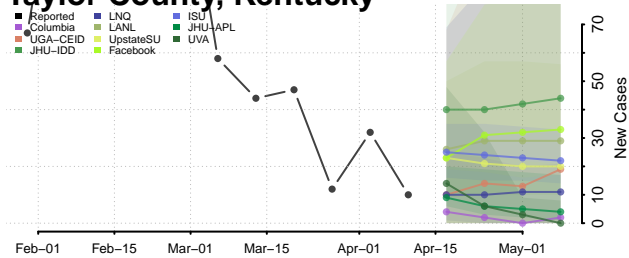

Taylor County, Kentucky