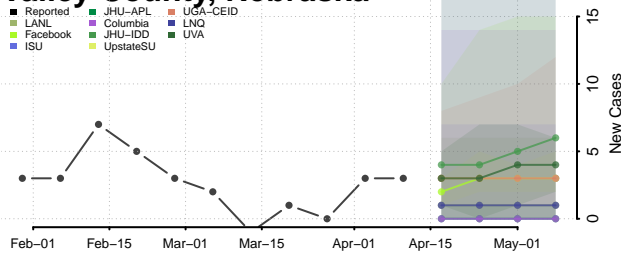

Valley County, Nebraska