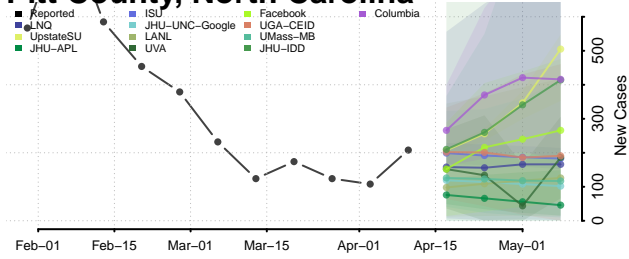

### Polk County, North Carolina