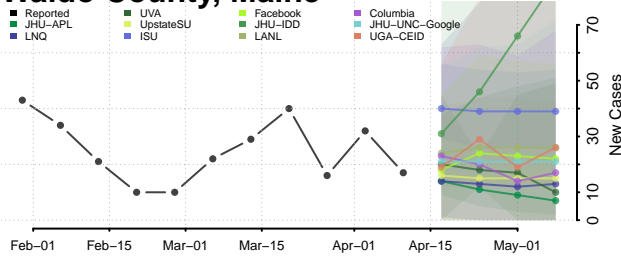

Waldo County, Maine