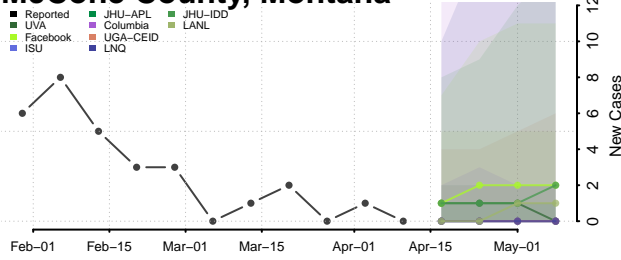

McCone County, Montana