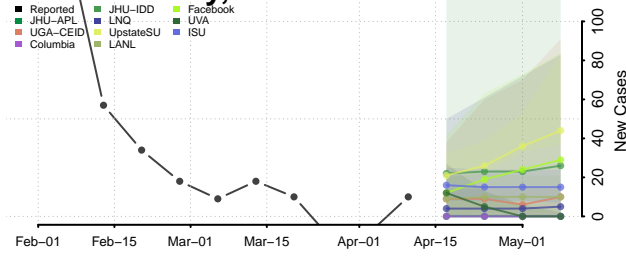

Clarke County, Alabama