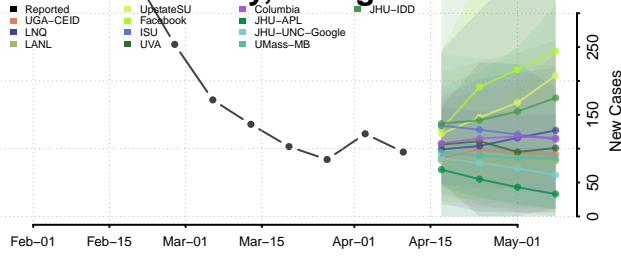

Columbia County, Georgia