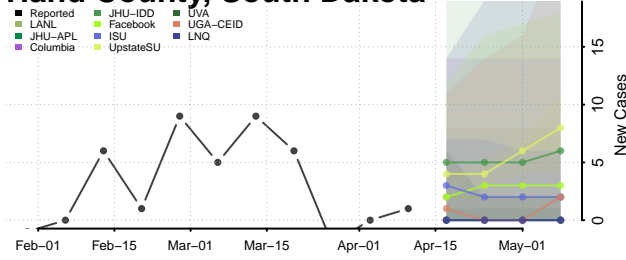

Hand County, South Dakota