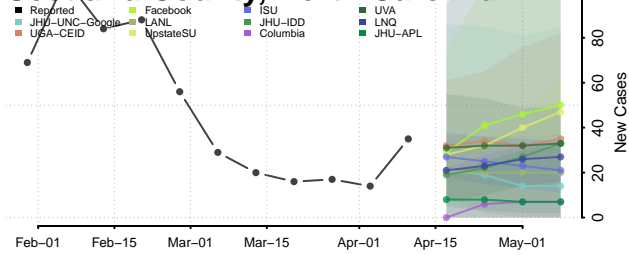

Scotland County, North Carolina