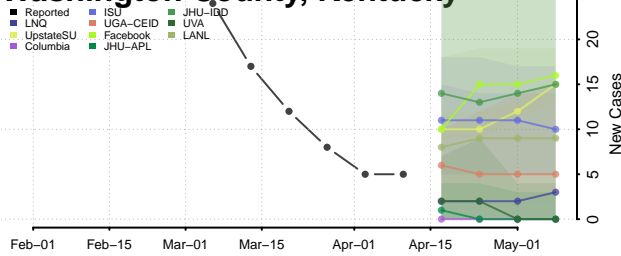

Washington County, Kentucky