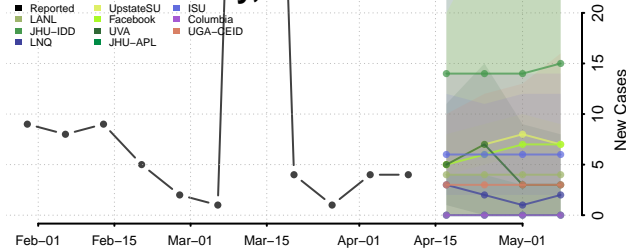

Caldwell County, Missouri