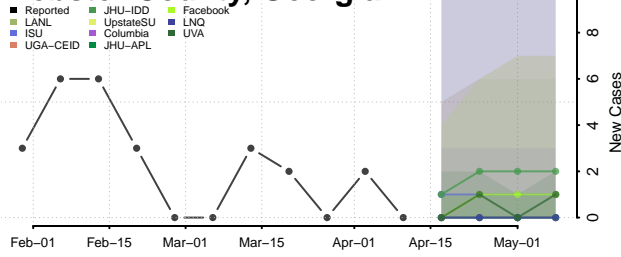

Webster County, Georgia