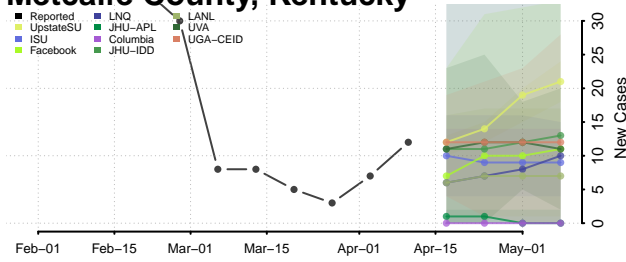

Metcalfe County, Kentucky