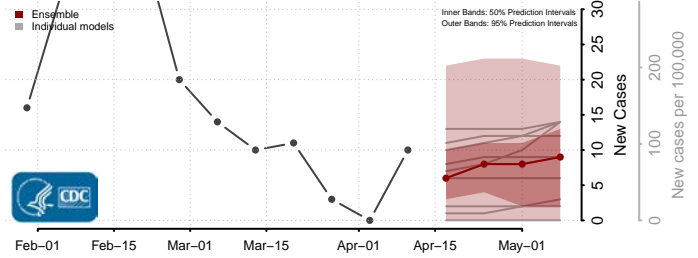

Camden County, North Carolina