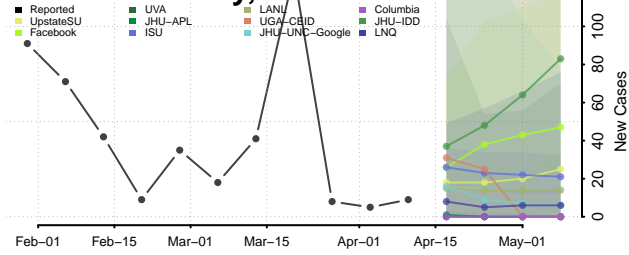

Franklin County, Alabama