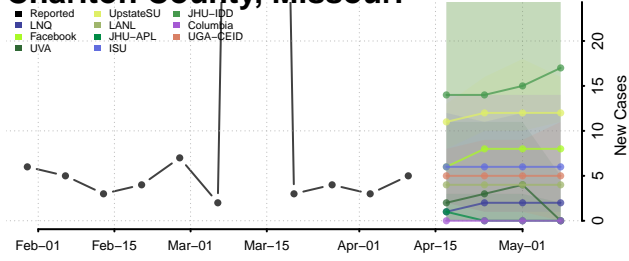

Chariton County, Missouri