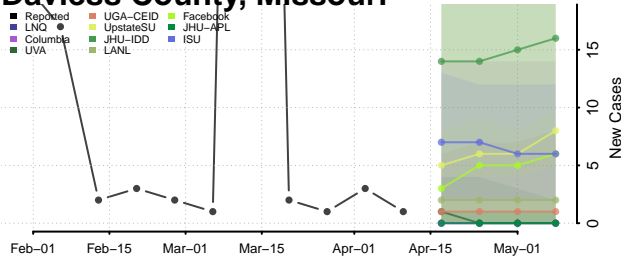

Davies County, Missouri