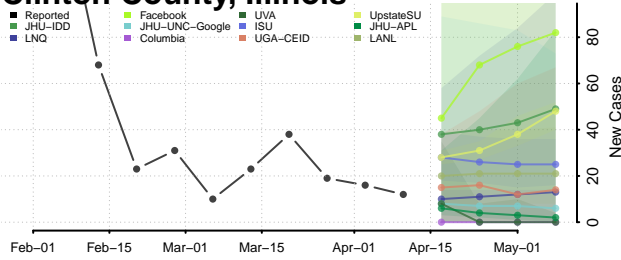

Clinton County, Illinois