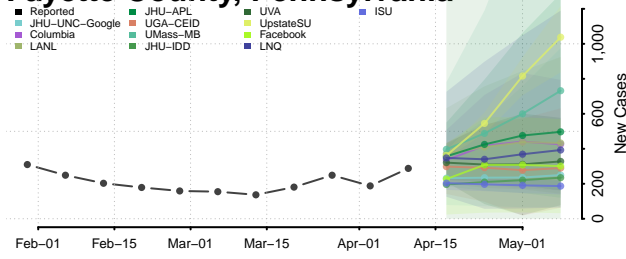

Fayette County, Pennsylvania