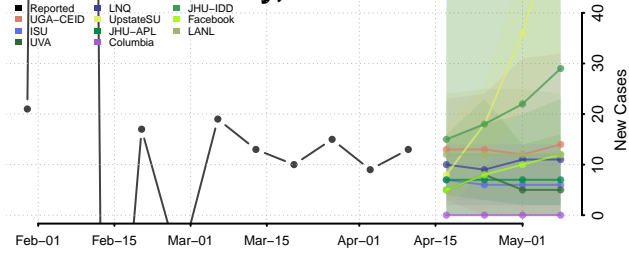

Freestone County, Texas