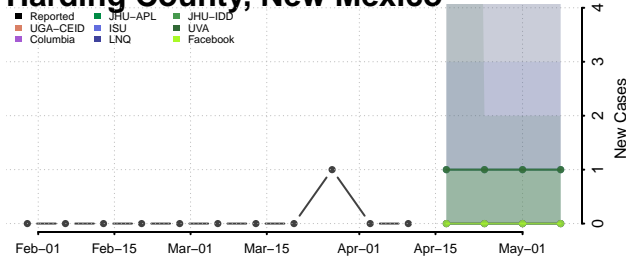

Harding County, New Mexico