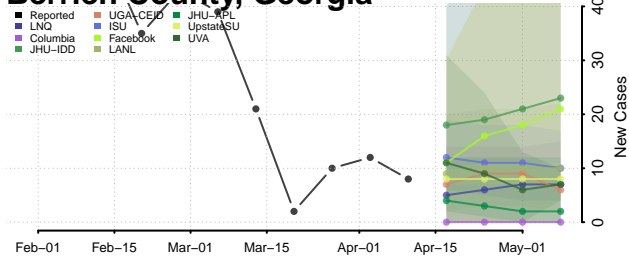

Berrien County, Georgia