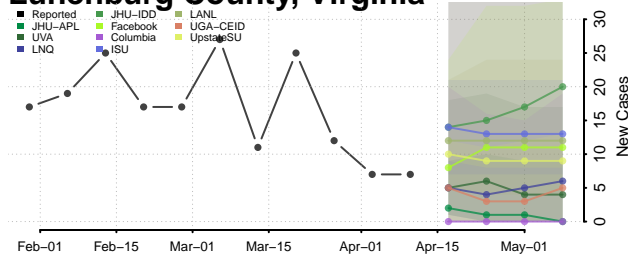

Lunenburg County, Virginia