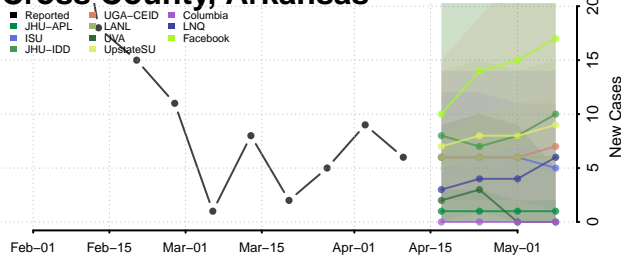

Cross County, Arkansas