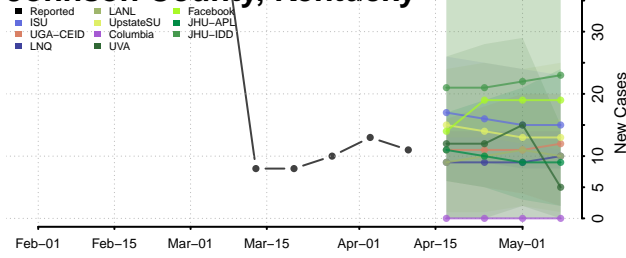

Johnson County, Kentucky