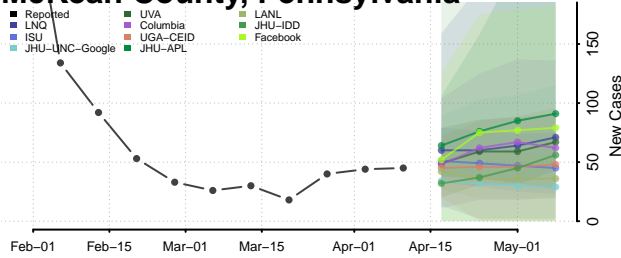

McKean County, Pennsylvania