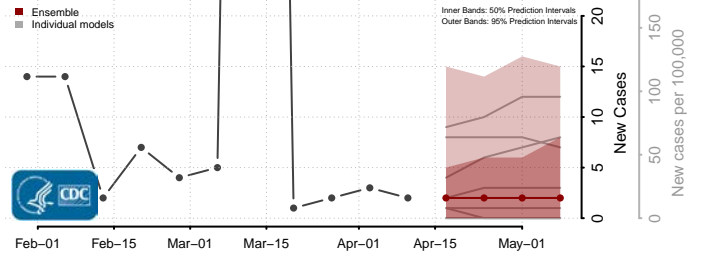

DeKalb County, Missouri