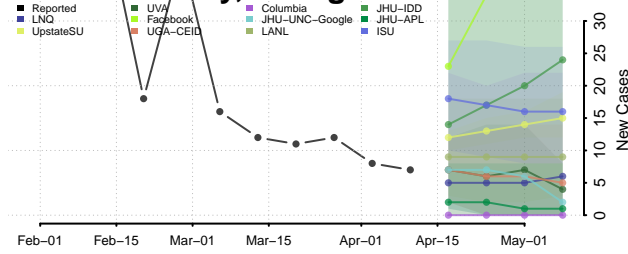

Sumter County, Georgia