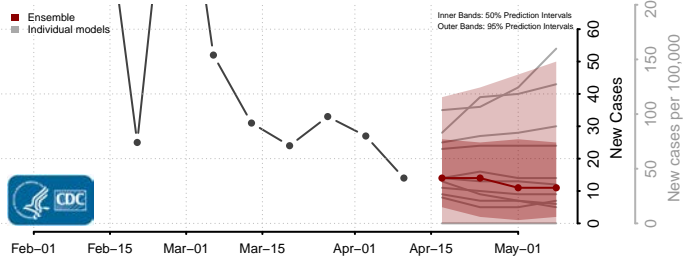

Hot Spring County, Arkansas