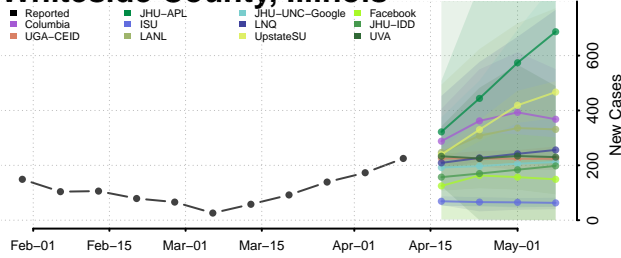

Whiteside County, Illinois