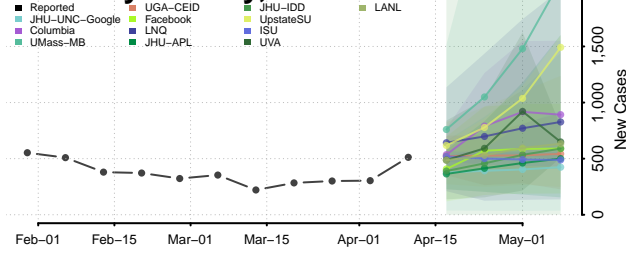

McHenry County, Illinois