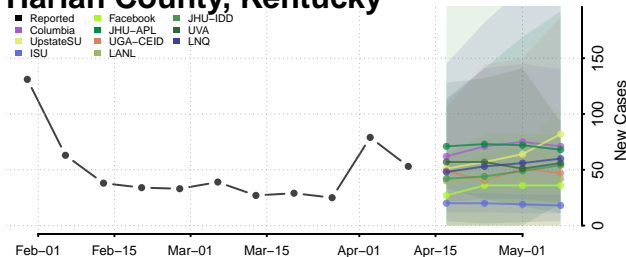

Harlan County, Kentucky