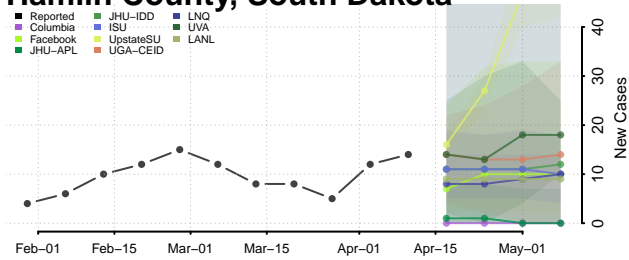

Hamlin County, South Dakota