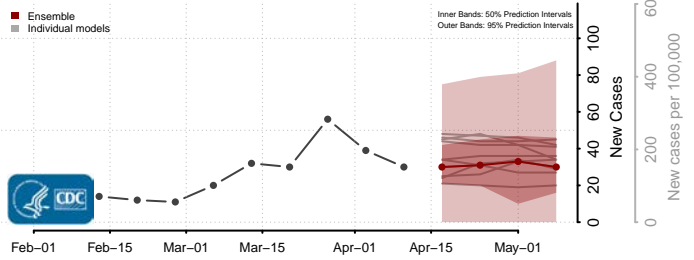

Davison County, South Dakota