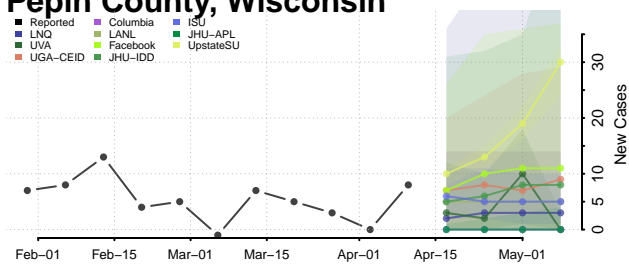

Pepin County, Wisconsin