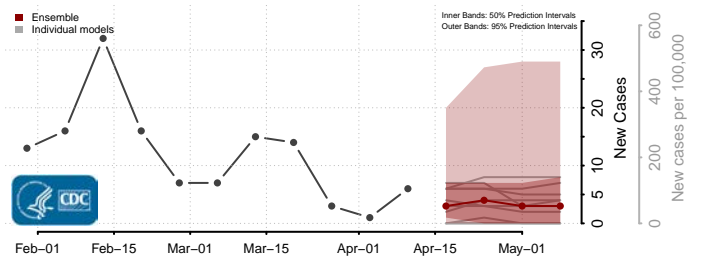

Greer County, Oklahoma