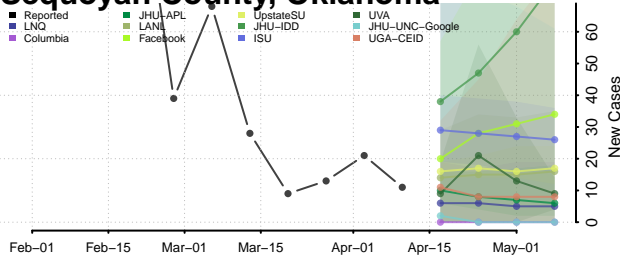

### Sequoyah County, Oklahoma