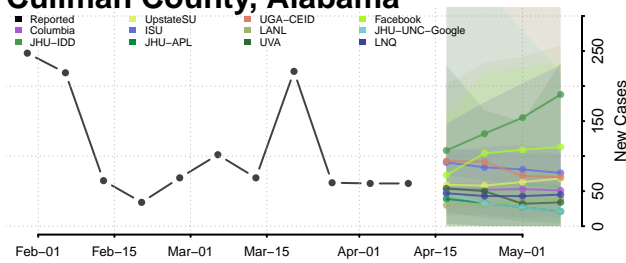

Cullman County, Alabama