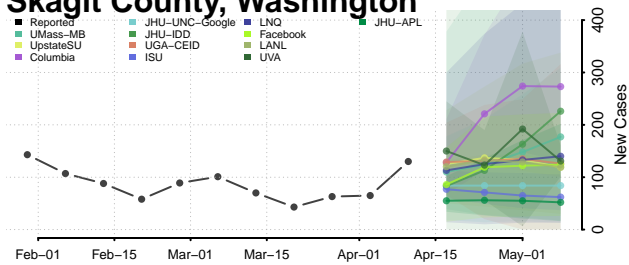

Skagit County, Washington