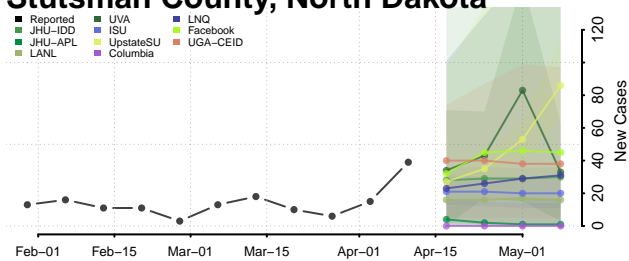

Stutsman County, North Dakota