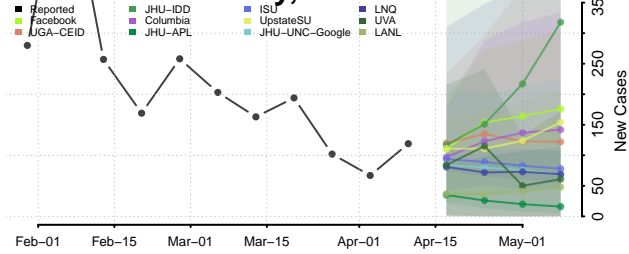

Henderson County, North Carolina