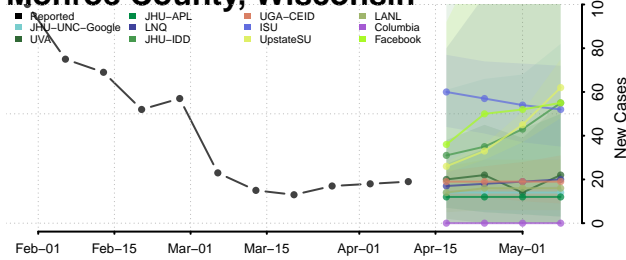

Monroe County, Wisconsin