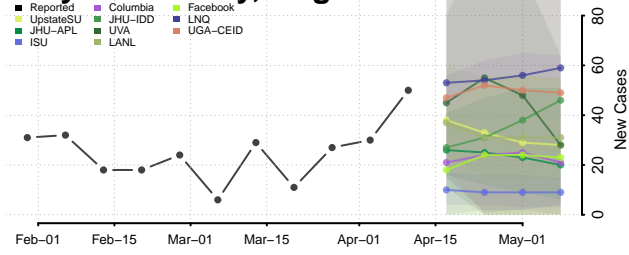

Grayson County, Virginia