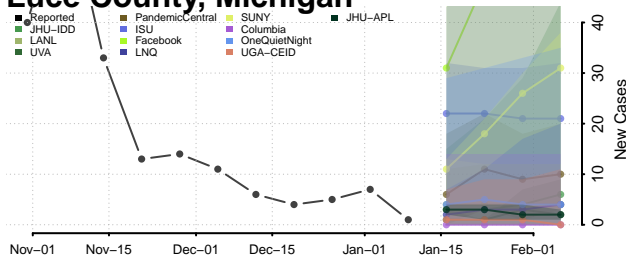

Luce County, Michigan