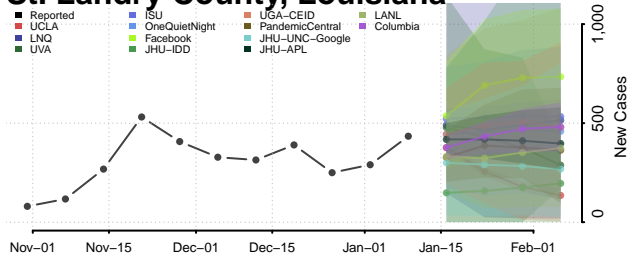

St. Landry County, Louisiana