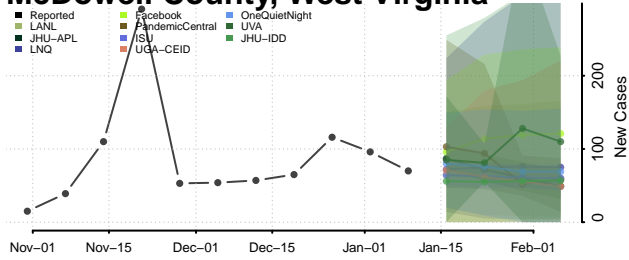

McDowell County, West Virginia