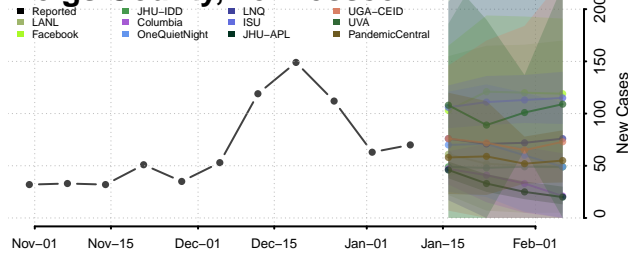

Meigs County, Tennessee