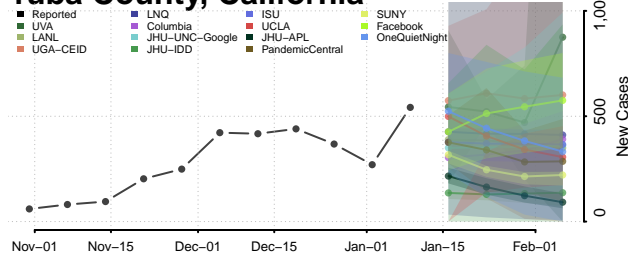

Yuba County, California