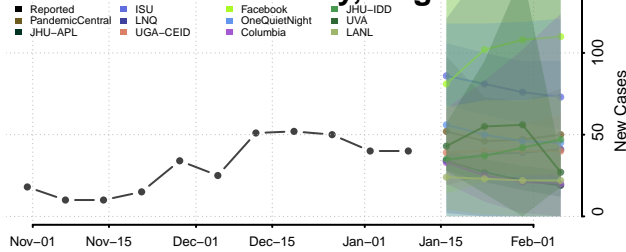

Manassas Park County, Virginia