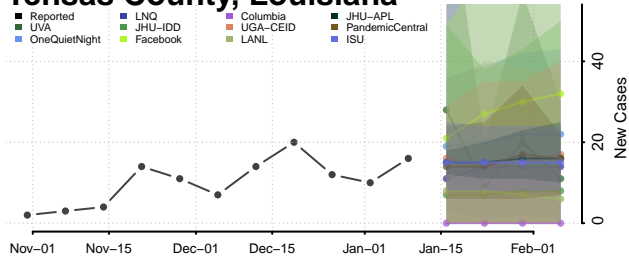

Tensas County, Louisiana