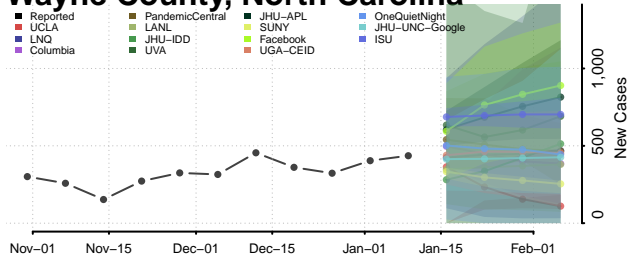

Wayne County, North Carolina