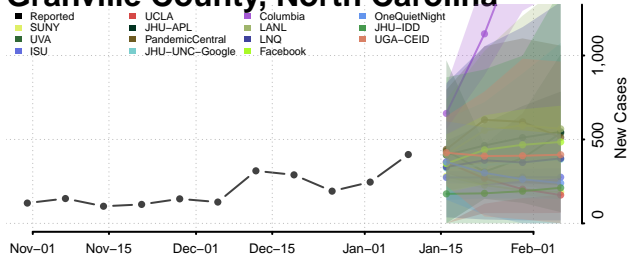

Granville County, North Carolina