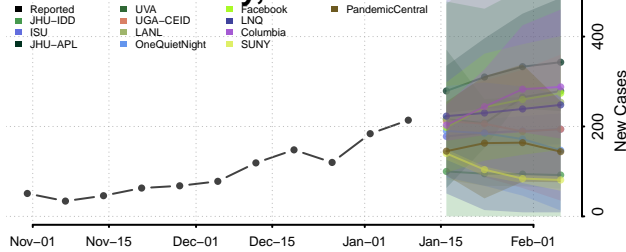

Johnson County, Arkansas