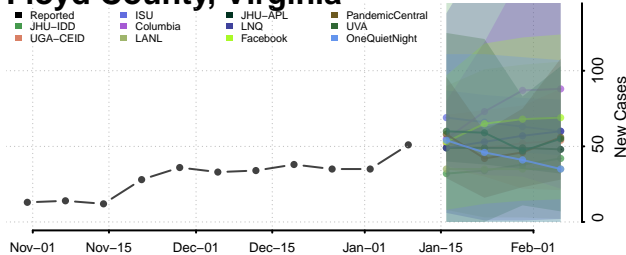

Floyd County, Virginia