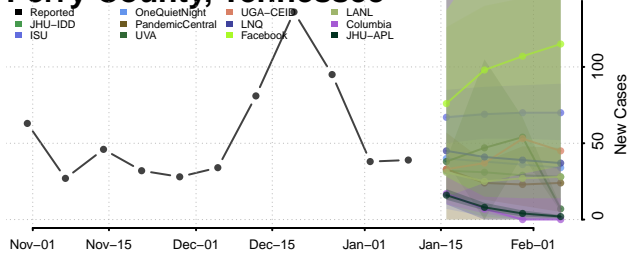

Perry County, Tennessee