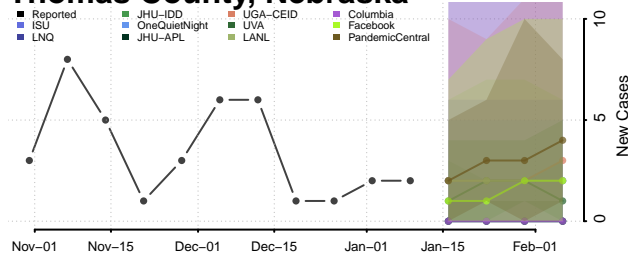

Thomas County, Nebraska