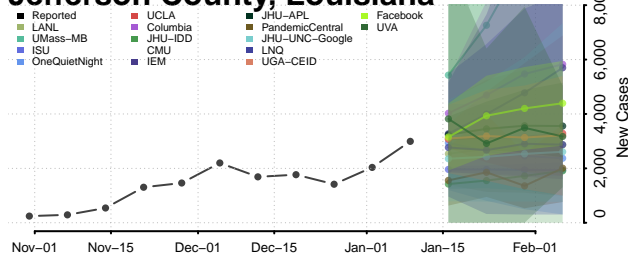

Jefferson County, Louisiana