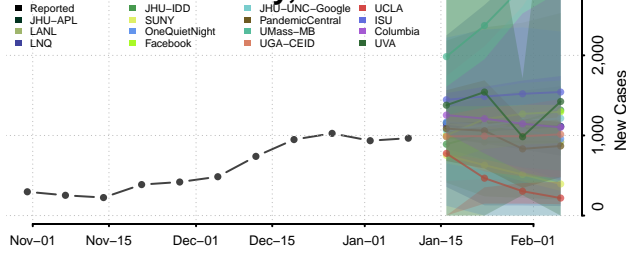

Buncombe County, North Carolina