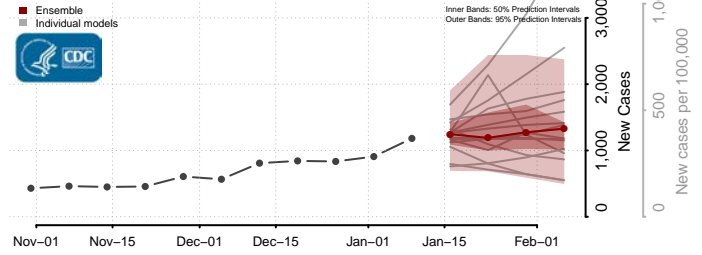

Durham County, North Carolina