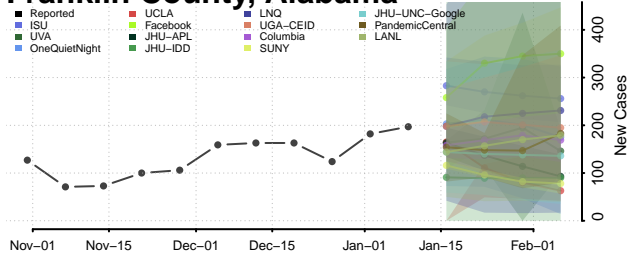

Franklin County, Alabama