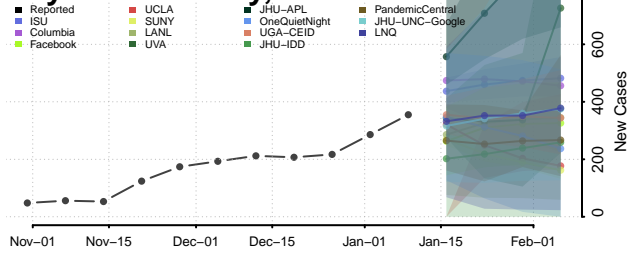

Haywood County, North Carolina