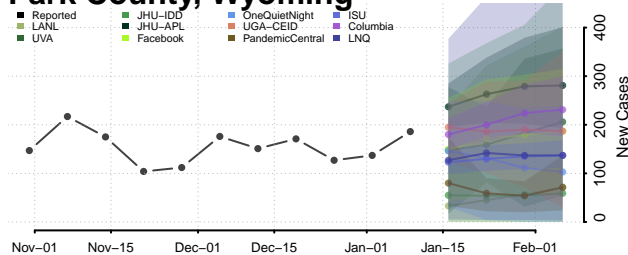

Park County, Wyoming