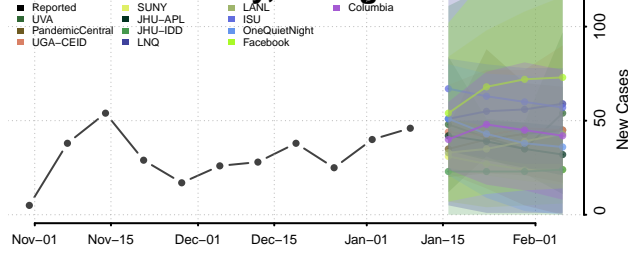

Seminole County, Georgia