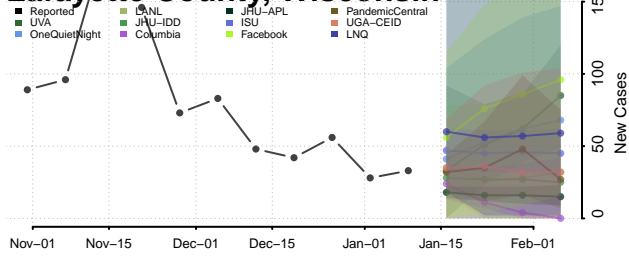

Lafayette County, Wisconsin