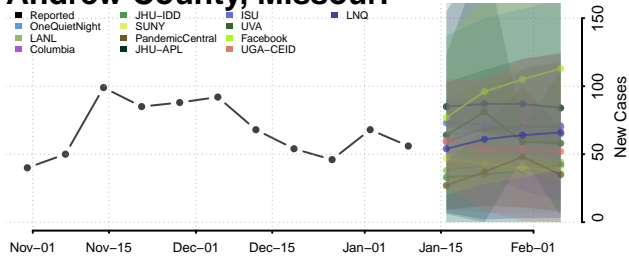

Andrew County, Missouri