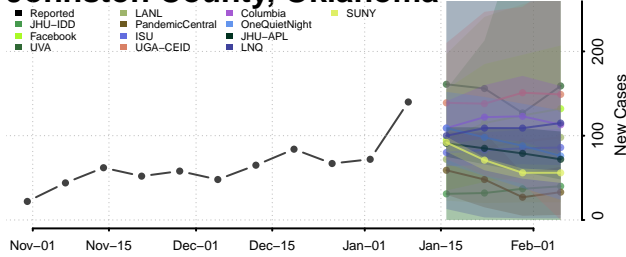

Johnston County, Oklahoma