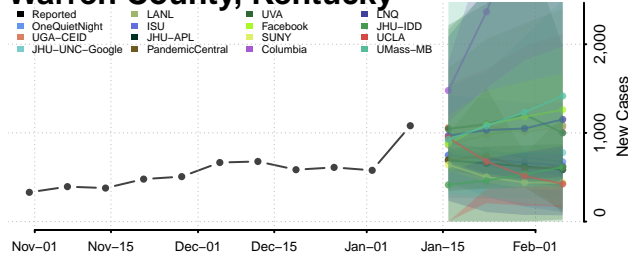

Warren County, Kentucky