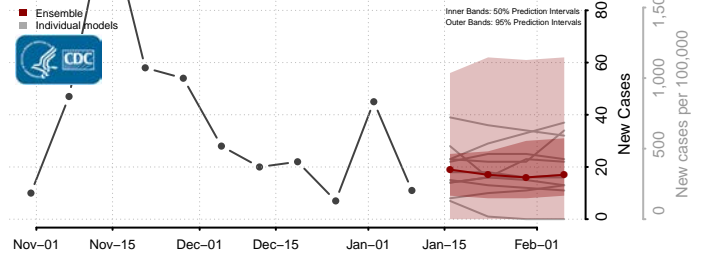

Washington County, Kansas