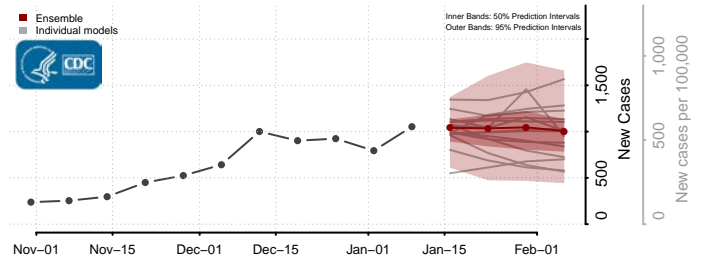

Iredell County, North Carolina