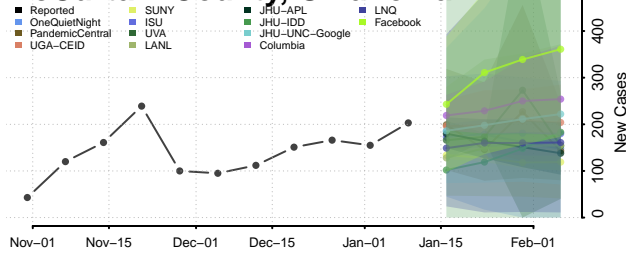

McCurtain County, Oklahoma