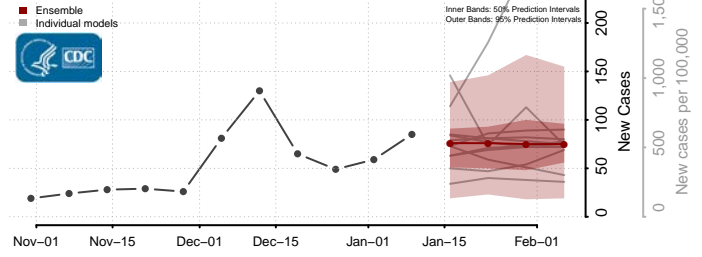

Dickenson County, Virginia