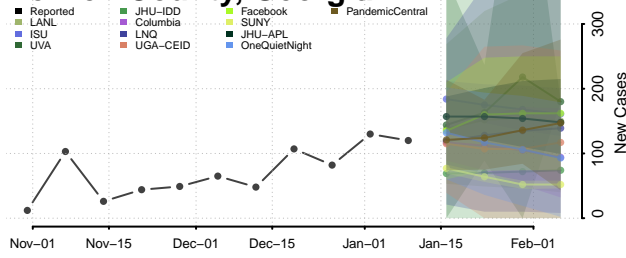

Berrien County, Georgia