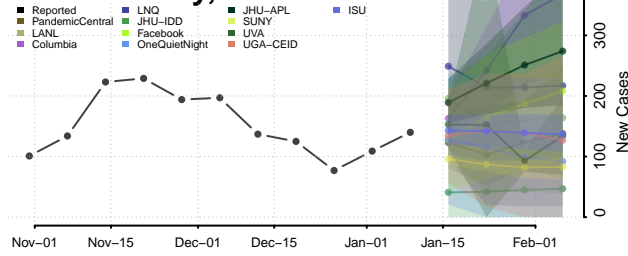

Wells County, Indiana