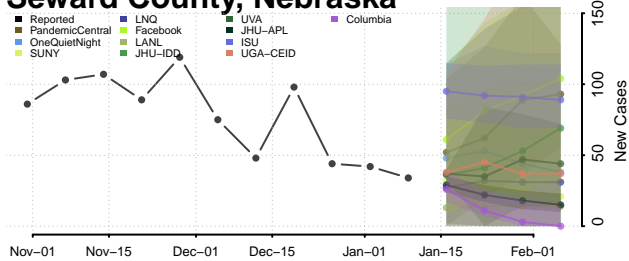

Seward County, Nebraska