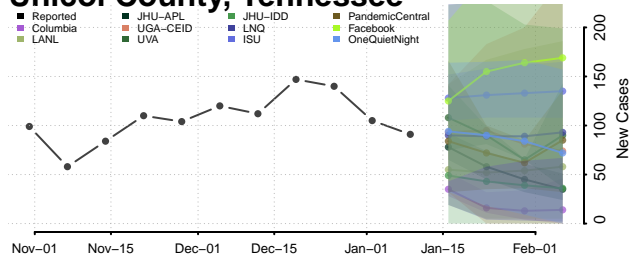

Unicoi County, Tennessee