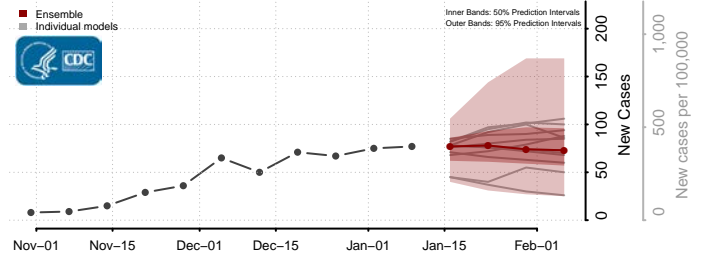

Kent County, Maryland