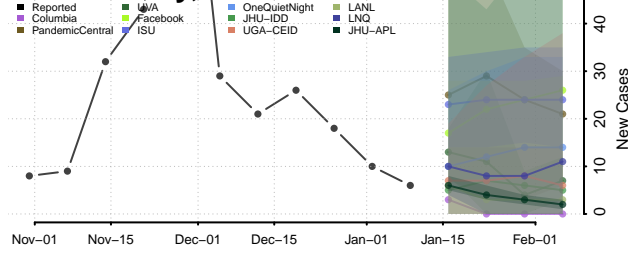

Ellis County, Oklahoma