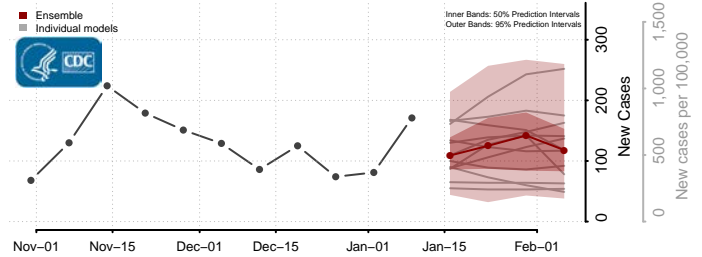

Washington County, Iowa