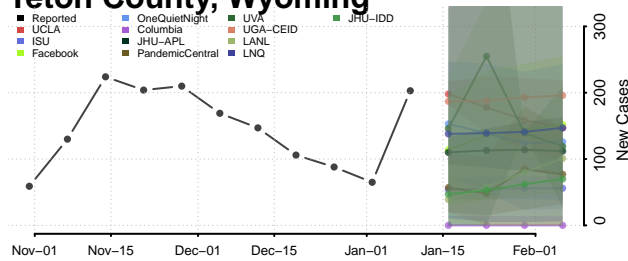

Teton County, Wyoming