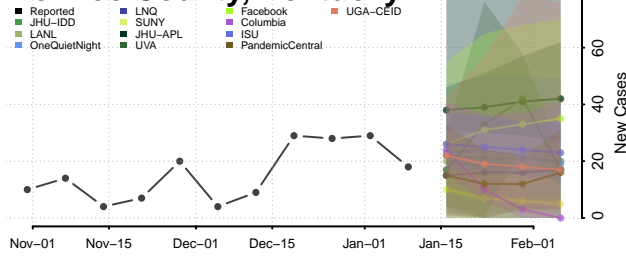

Menifee County, Kentucky