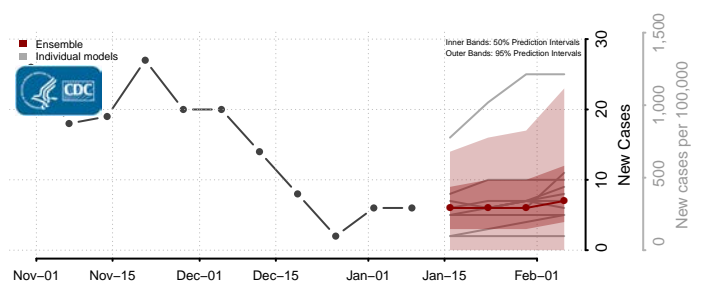

Mellette County, South Dakota