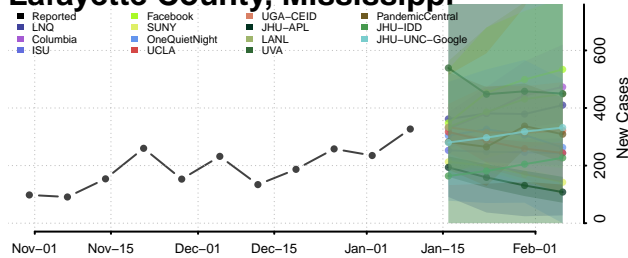

Lafayette County, Mississippi