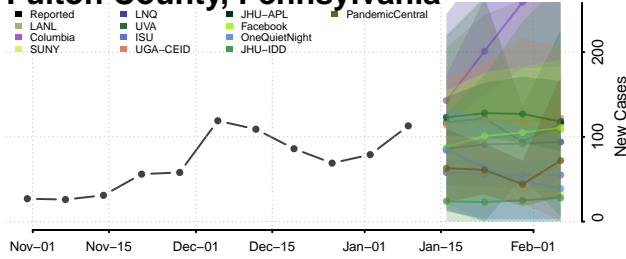

Fulton County, Pennsylvania