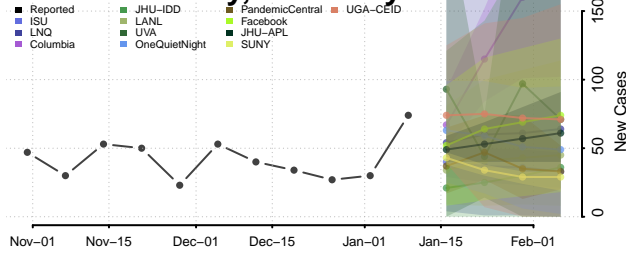

McLean County, Kentucky