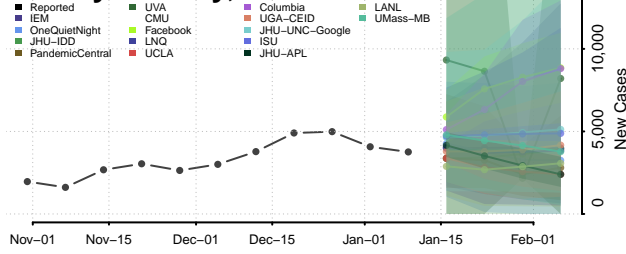

Shelby County, Tennessee