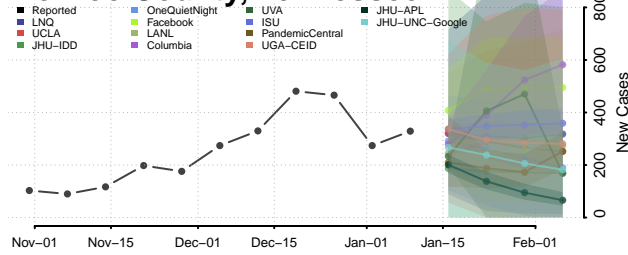

Monroe County, Tennessee