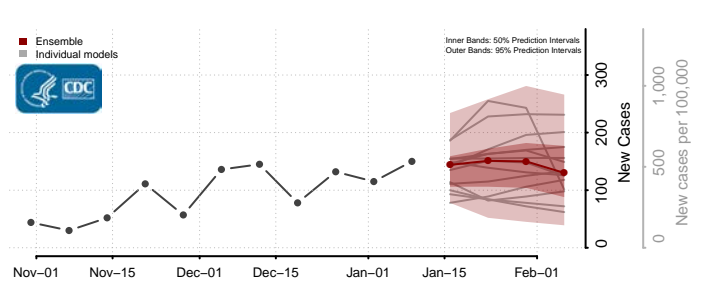

Stone County, Mississippi