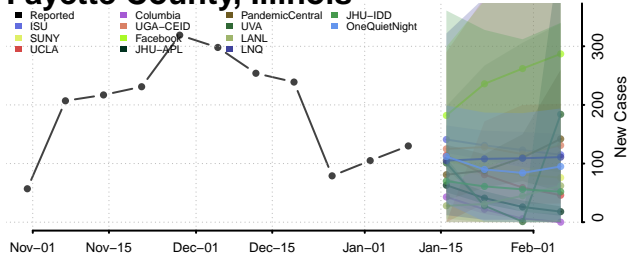

Fayette County, Illinois