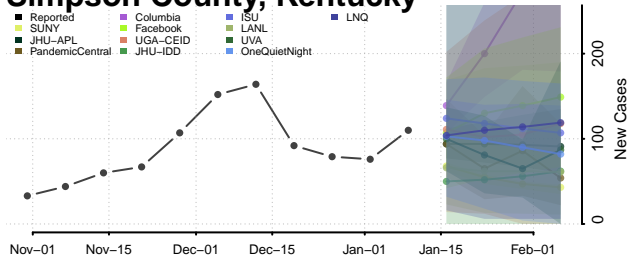

Simpson County, Kentucky