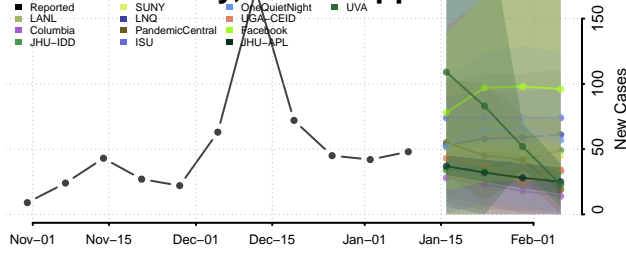

Greene County, Mississippi