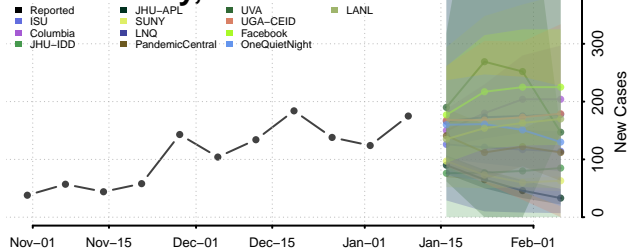

Bibb County, Alabama