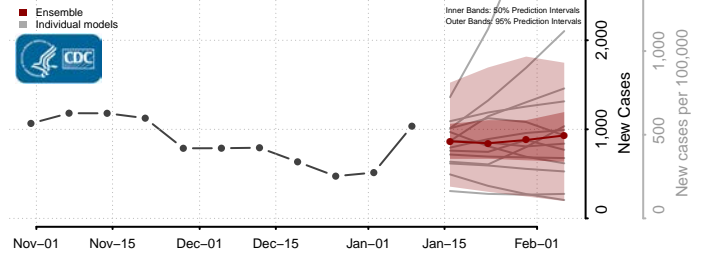

Outagamie County, Wisconsin