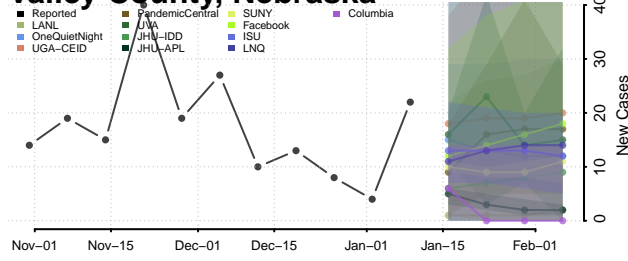

Valley County, Nebraska