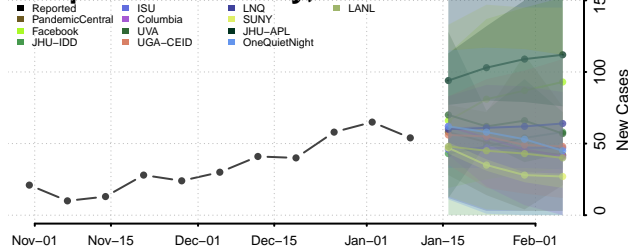

Perquimans County, North Carolina