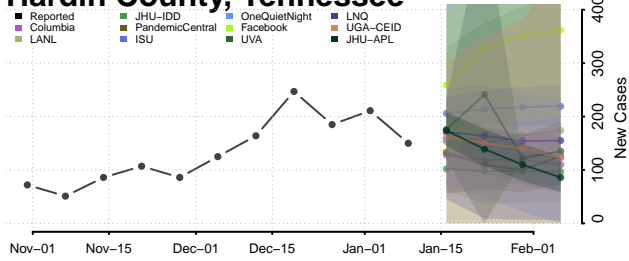

### Hardin County, Tennessee