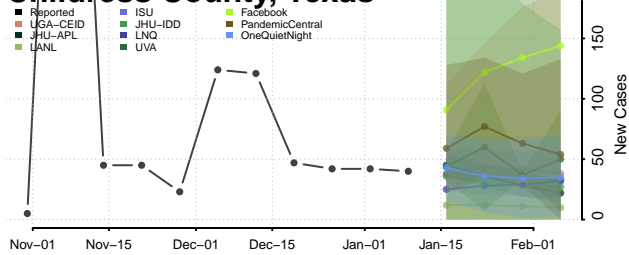

Childress County, Texas