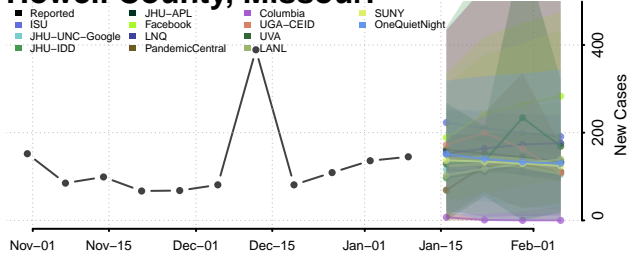

Howell County, Missouri