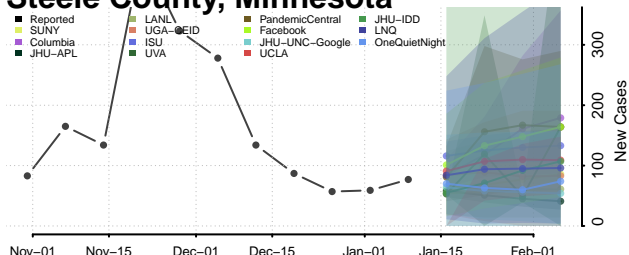

Steele County, Minnesota