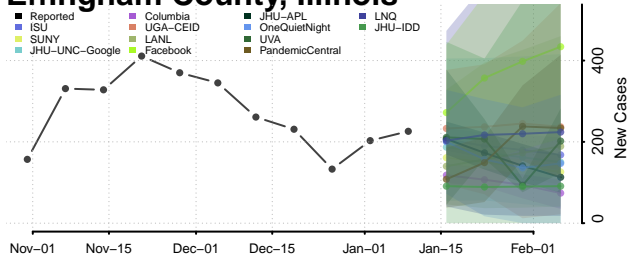

Effingham County, Illinois