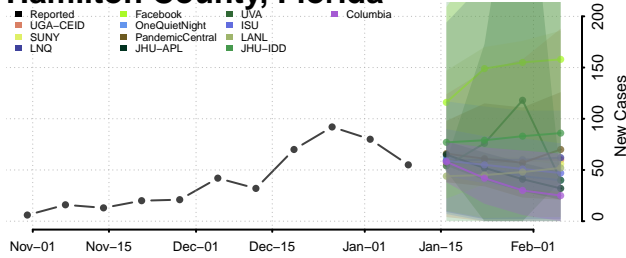

Hamilton County, Florida