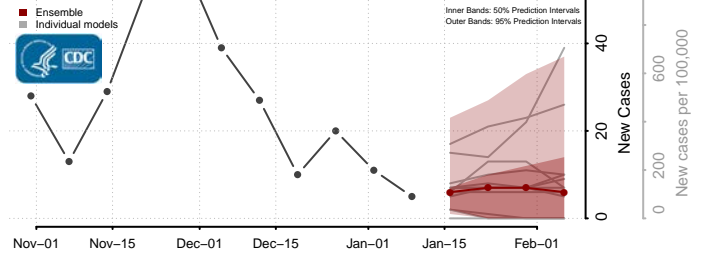

Mahnomen County, Minnesota