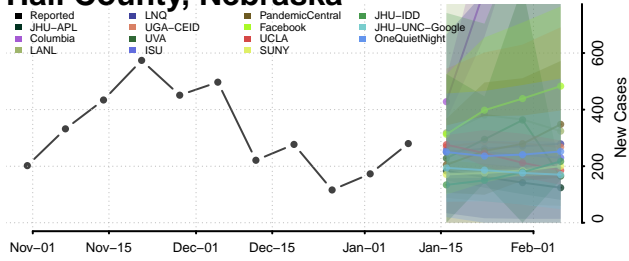

Hall County, Nebraska