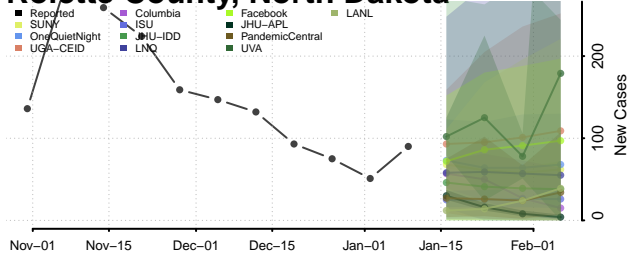

Rolette County, North Dakota