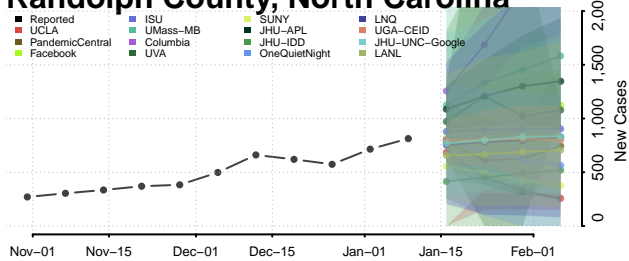

Randolph County, North Carolina