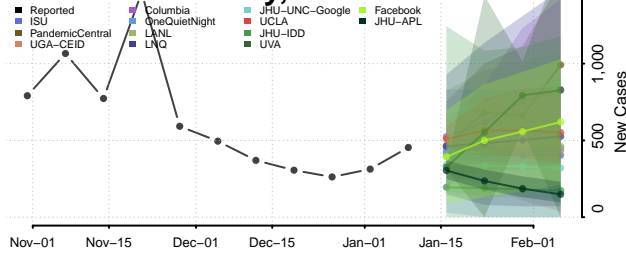

Eau Claire County, Wisconsin