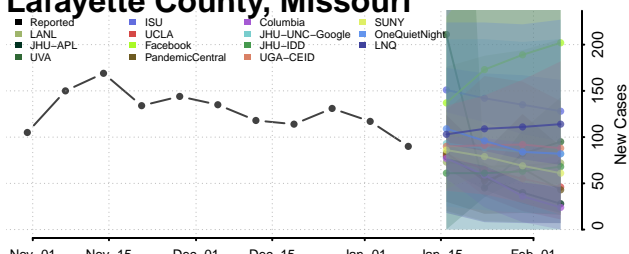

Lafayette County, Missouri