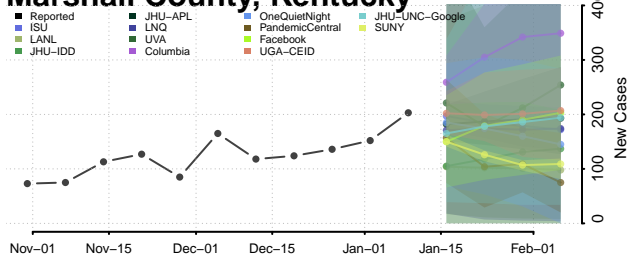

Marshall County, Kentucky