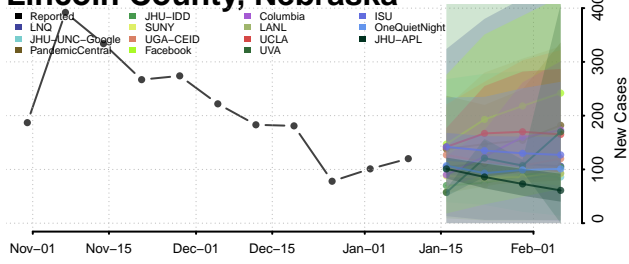

Lincoln County, Nebraska