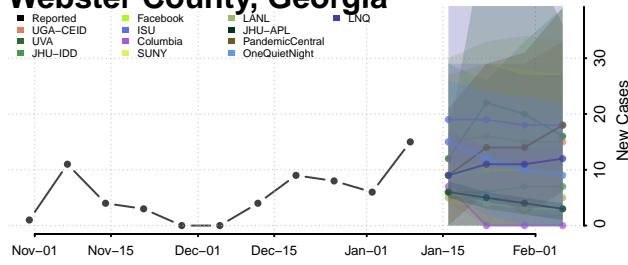

Webster County, Georgia