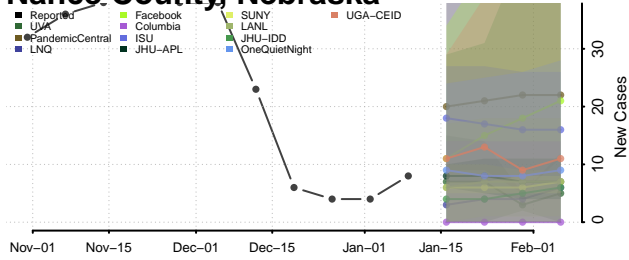

Nance County, Nebraska