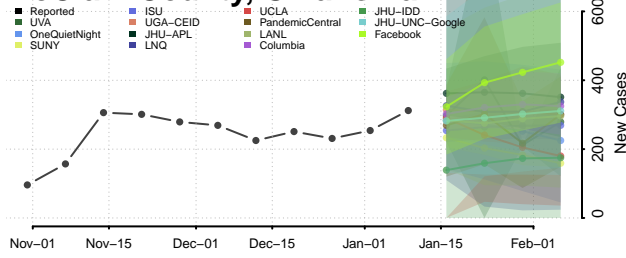

McClain County, Oklahoma