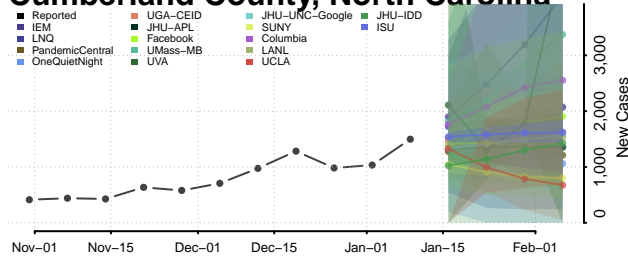

Cumberland County, North Carolina