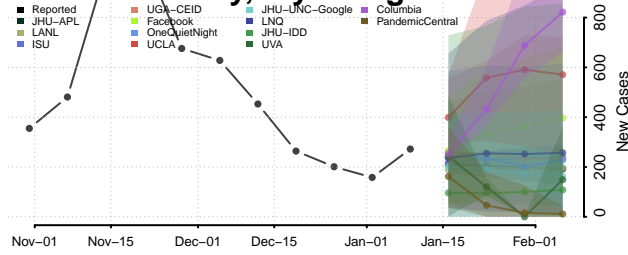

### Natrona County, Wyoming