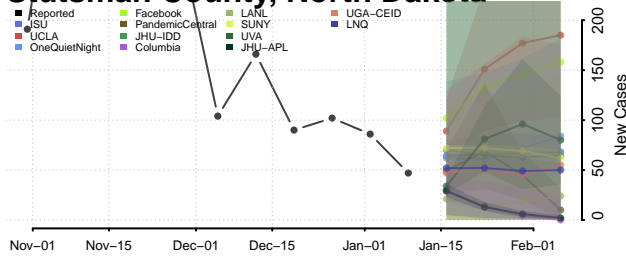

Stutsman County, North Dakota