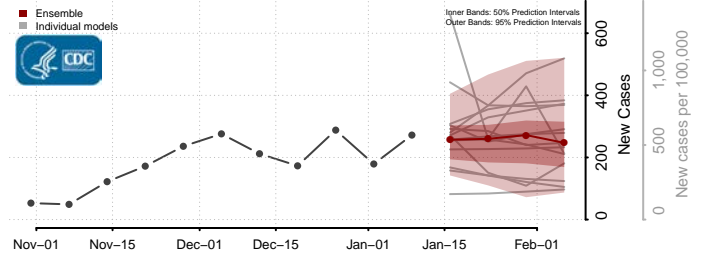

Logan County, Oklahoma