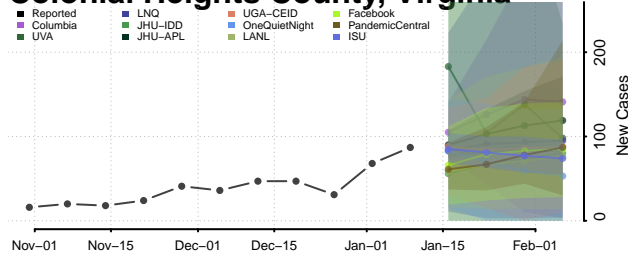

Colonial Heights County, Virginia