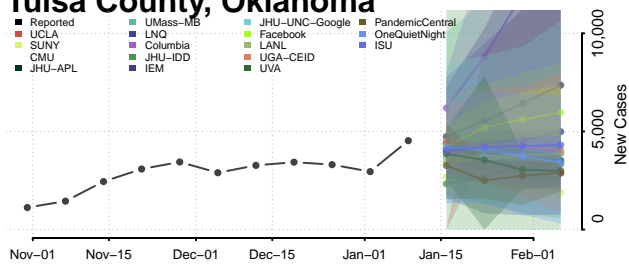

Tulsa County, Oklahoma