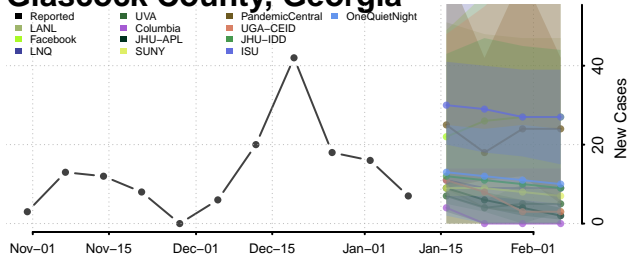

Glascocock County, Georgia