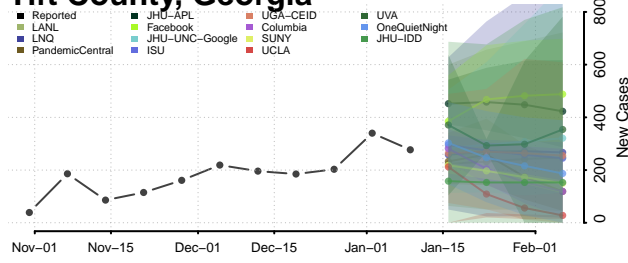

Tift County, Georgia