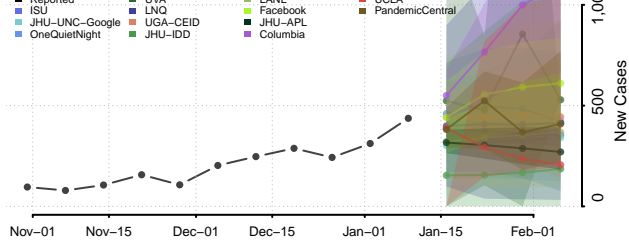

Greenwood County, South Carolina