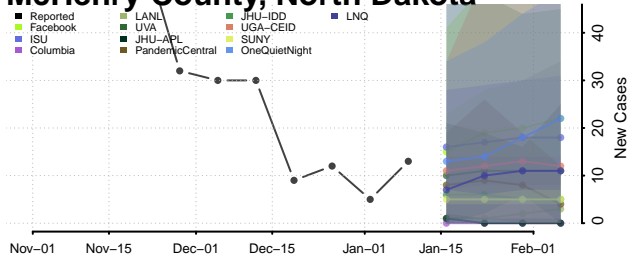

McHenry County, North Dakota