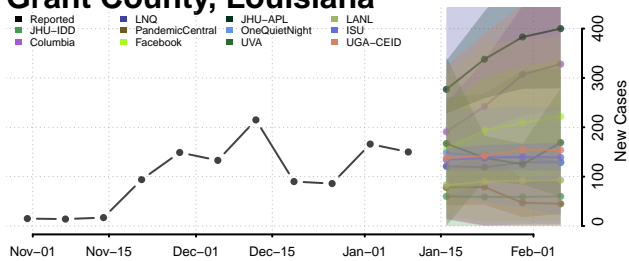

Grant County, Louisiana