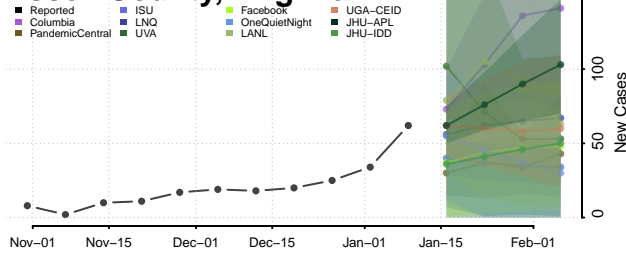

Essex County, Virginia