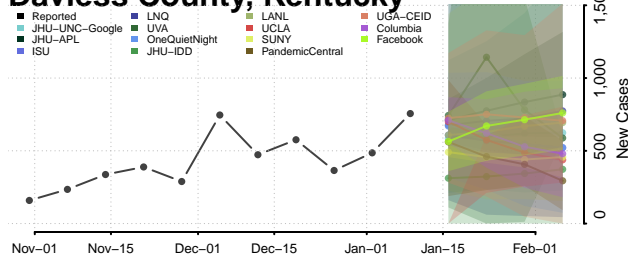

### Daviess County, Kentucky