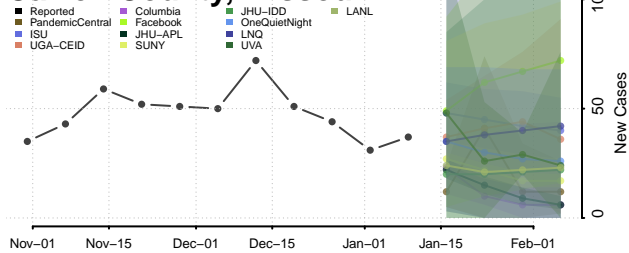

Carroll County, Missouri