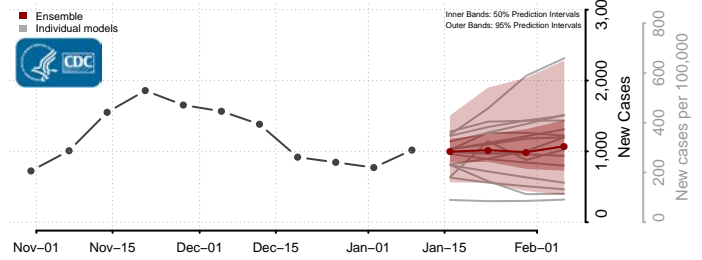

Douglas County, Colorado