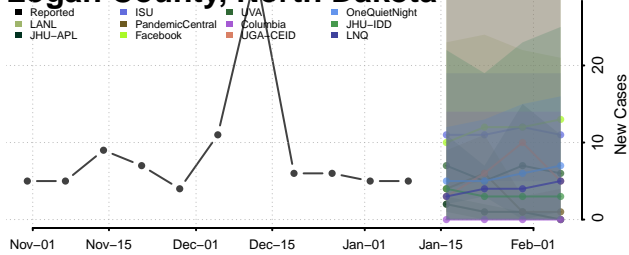

Logan County, North Dakota