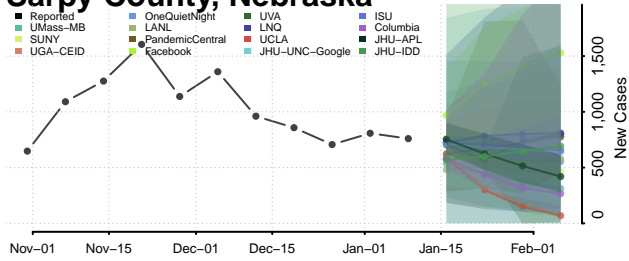

Sarpy County, Nebraska