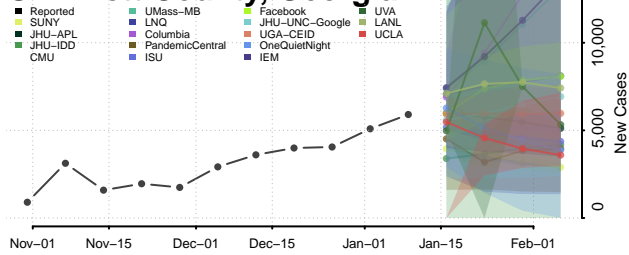

Gwinnett County, Georgia