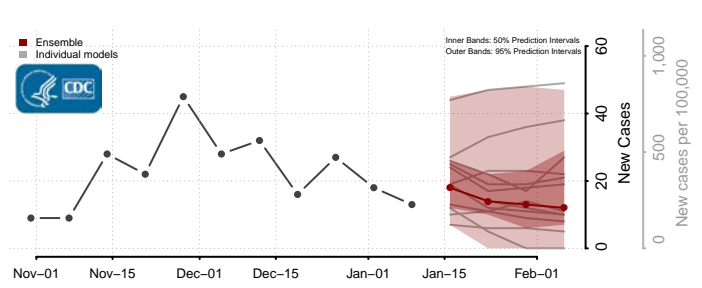

Greer County, Oklahoma