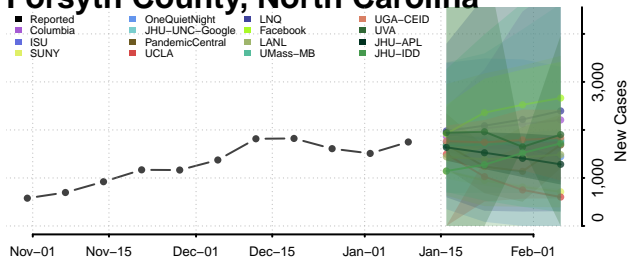

Forsyth County, North Carolina