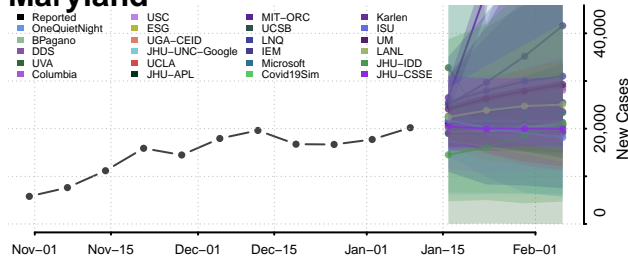

Waldo County, Maine

Washington County, Maine

York County, Maine

Maryland

Allegany County, Maryland

Anne Arundel County, Maryland