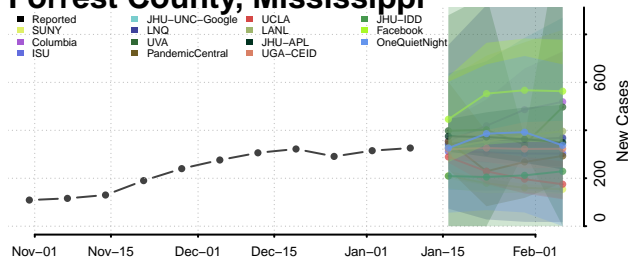

Forrest County, Mississippi