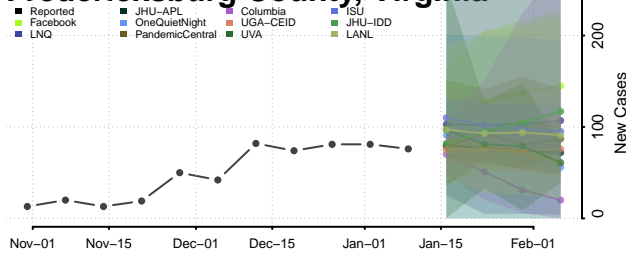

Fredericksburg County, Virginia