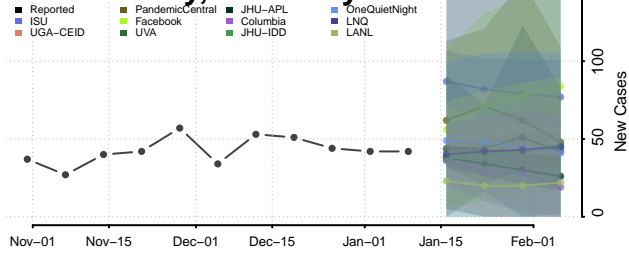

Estill County, Kentucky