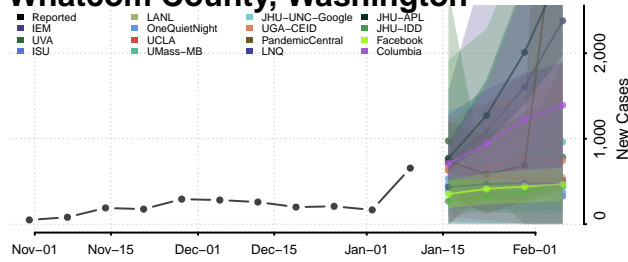

Whatcom County, Washington