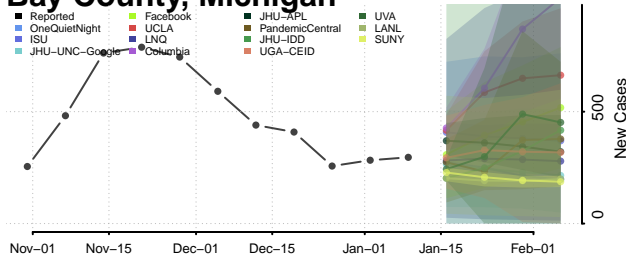

Bay County, Michigan