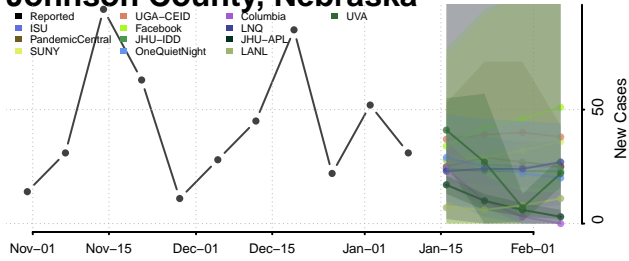

Johnson County, Nebraska