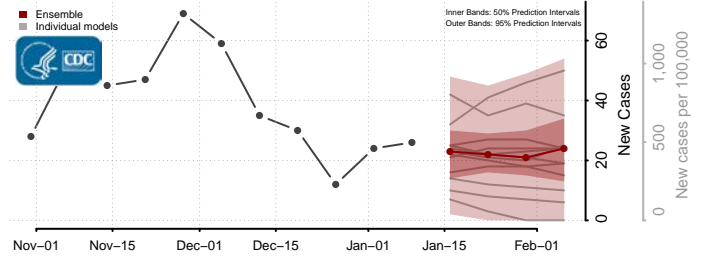

Phillips County, Kansas