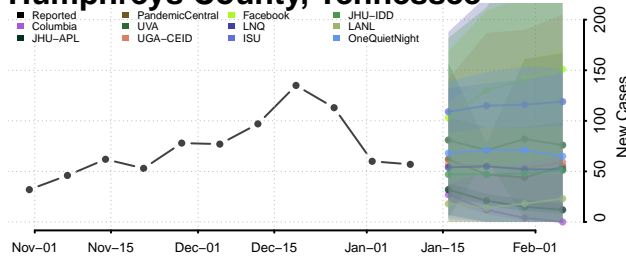

Humphreys County, Tennessee