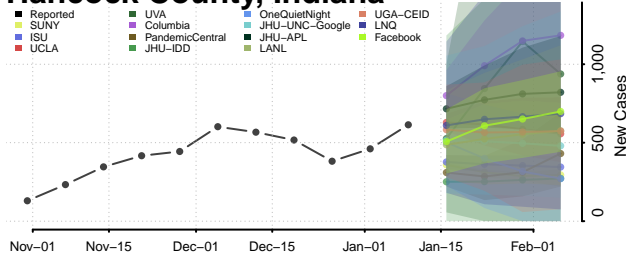

Hancock County, Indiana