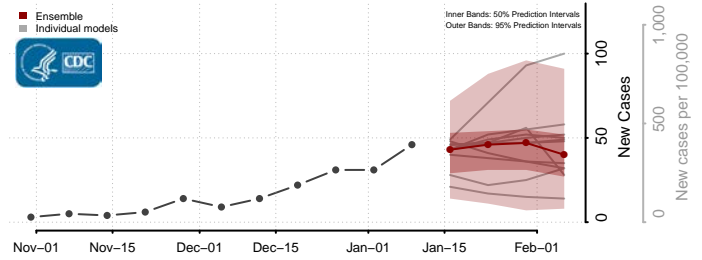

Northampton County, Virginia