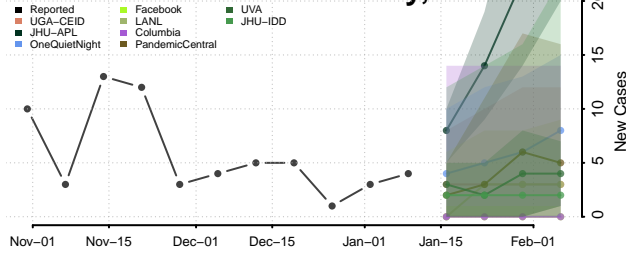

Lake and Peninsula County, Alaska