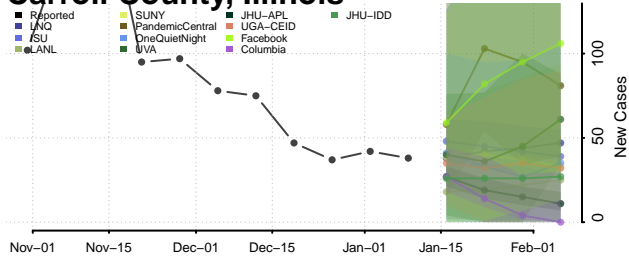

Carroll County, Illinois