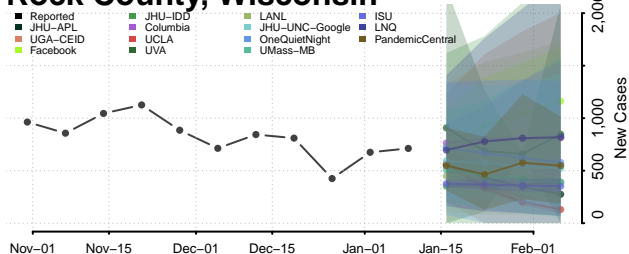

Rock County, Wisconsin