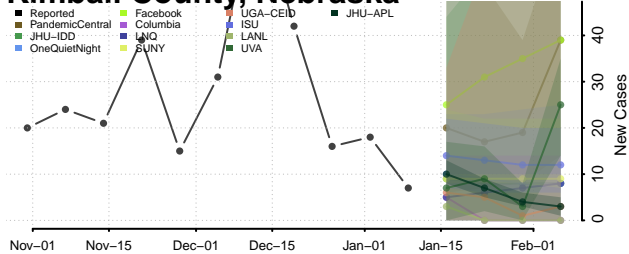

Kimball County, Nebraska