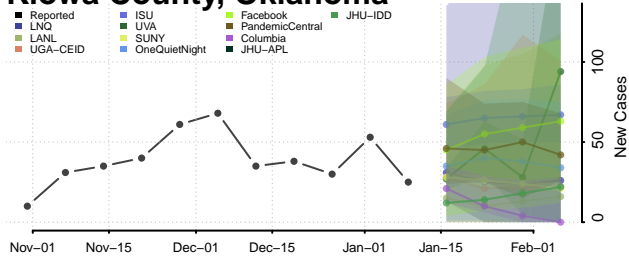

Kiowa County, Oklahoma