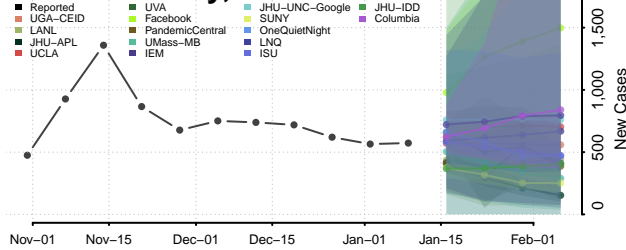

Boone County, Missouri