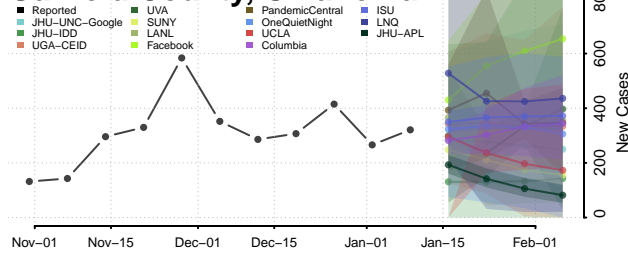

### Garvin County, Oklahoma