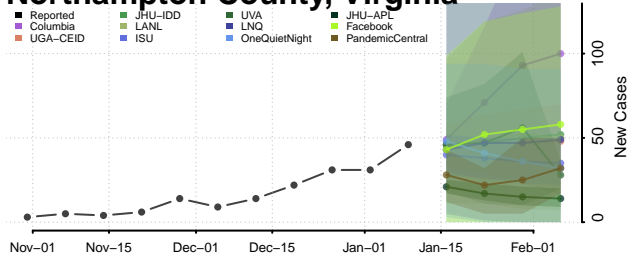

Northampton County, Virginia