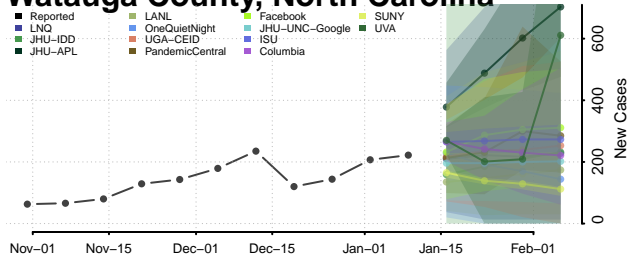

Watauga County, North Carolina