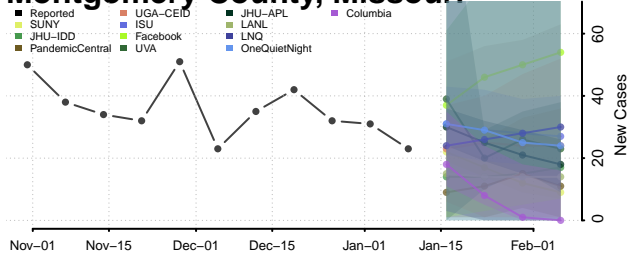

Montgomery County, Missouri