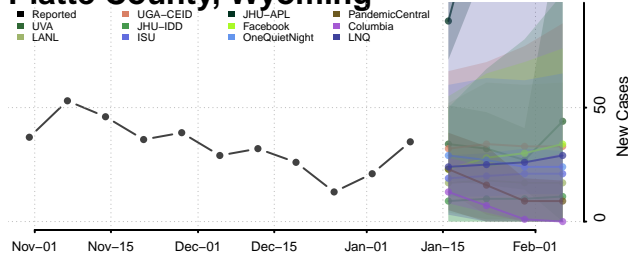

Platte County, Wyoming