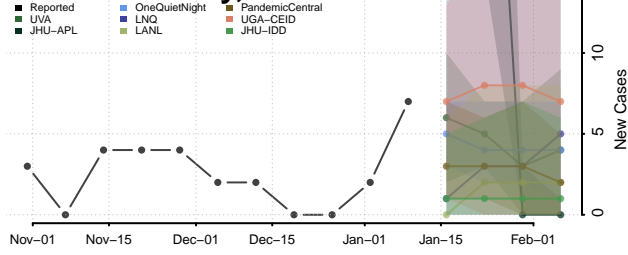

Yakutat County, Alaska