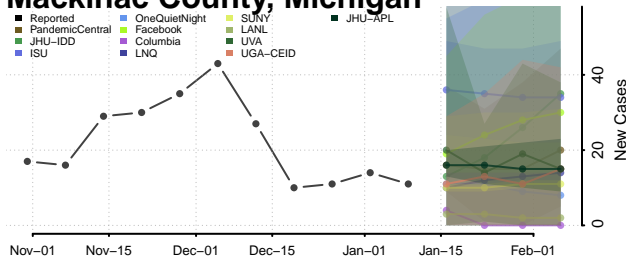

Mackinac County, Michigan