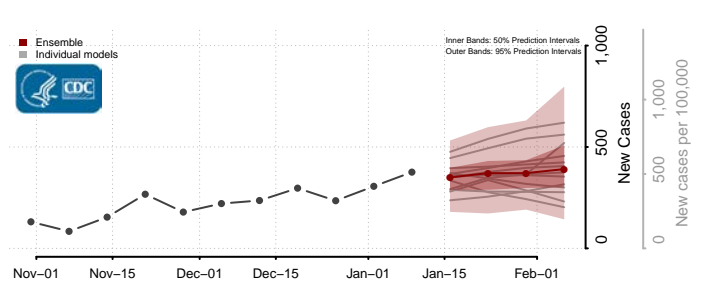

Raleigh County, West Virginia