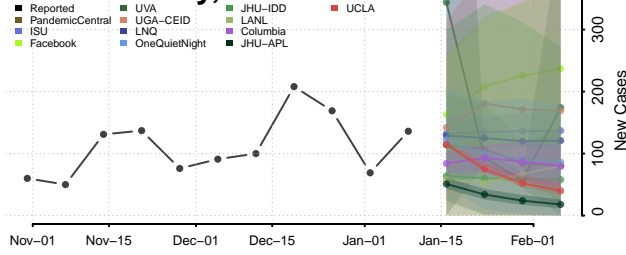

Smith County, Tennessee