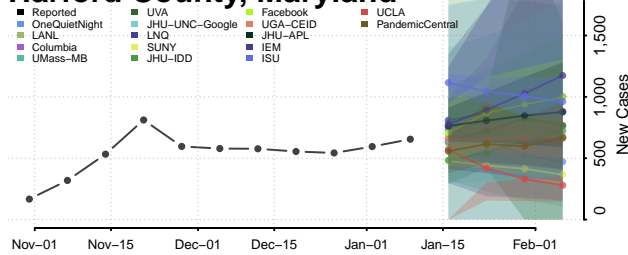

Harford County, Maryland