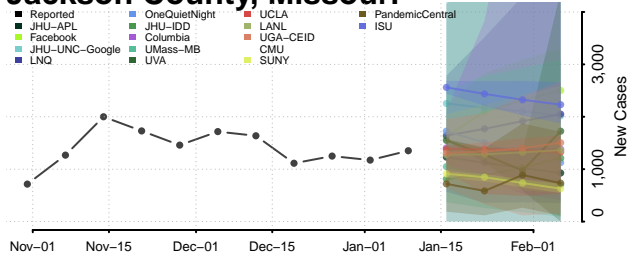

Jackson County, Missouri