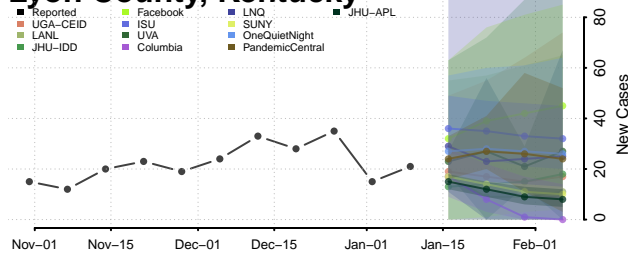

Lyon County, Kentucky