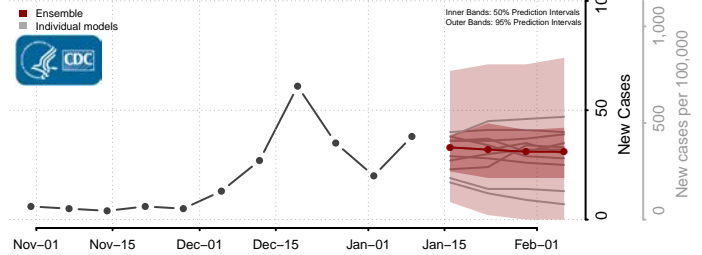

Mathews County, Virginia