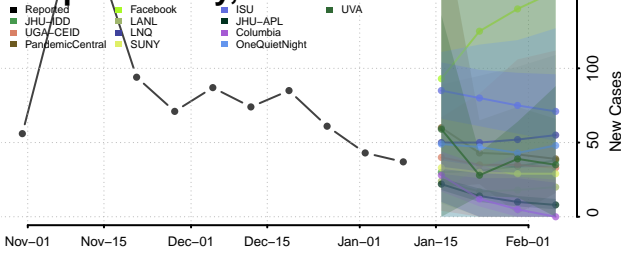

Cooper County, Missouri