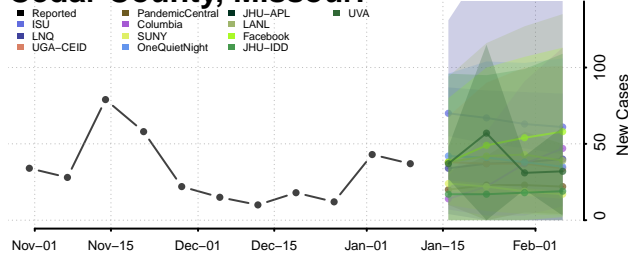

Cedar County, Missouri