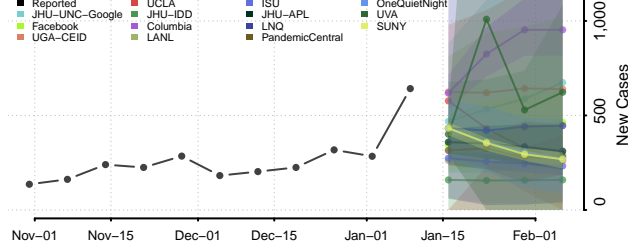

Graham County, Arizona