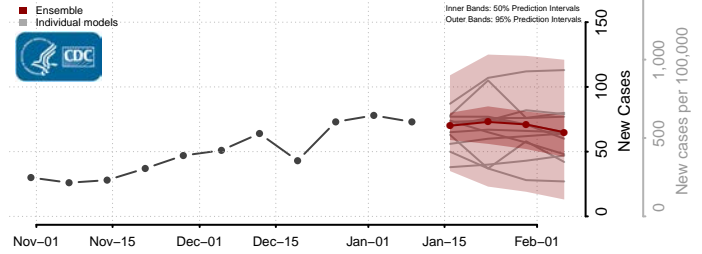

Yalobusha County, Mississippi