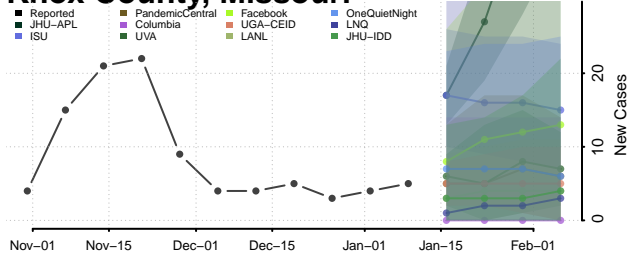

Knox County, Missouri