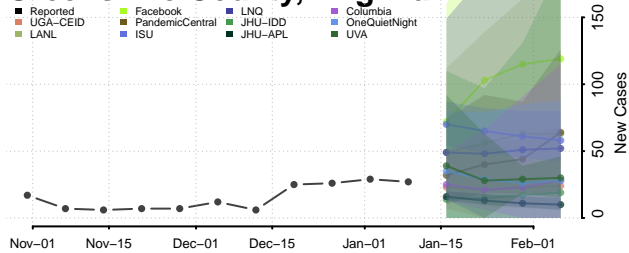

Greensville County, Virginia