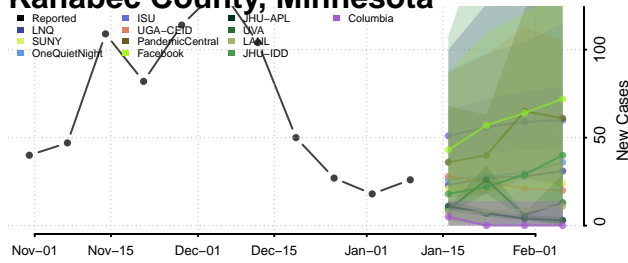

Kanabec County, Minnesota