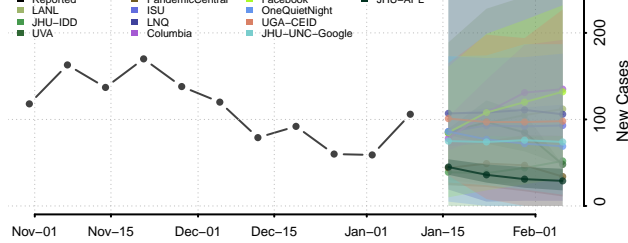

Vilas County, Wisconsin