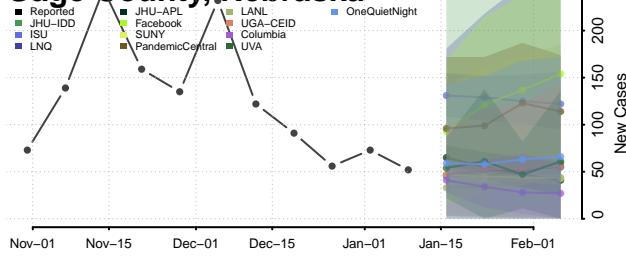

### Garden County, Nebraska