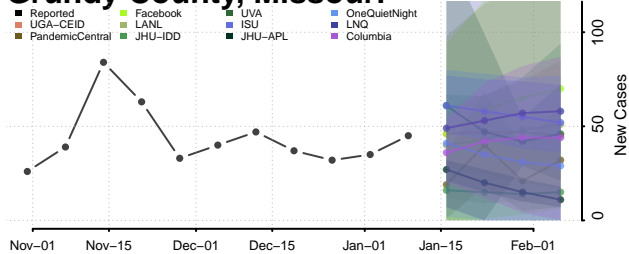

Grundy County, Missouri