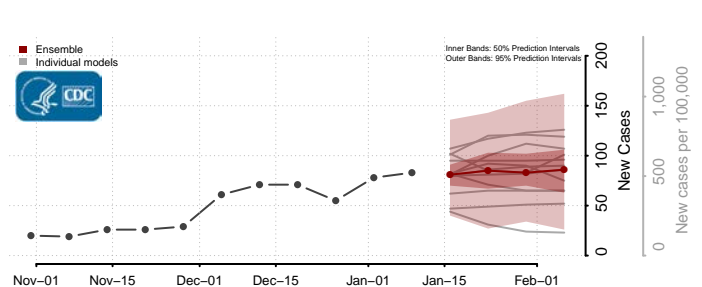

Stone County, Mississippi