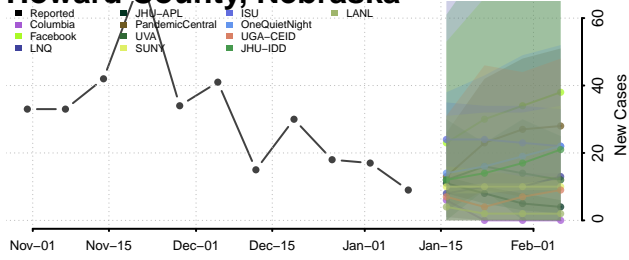

Howard County, Nebraska