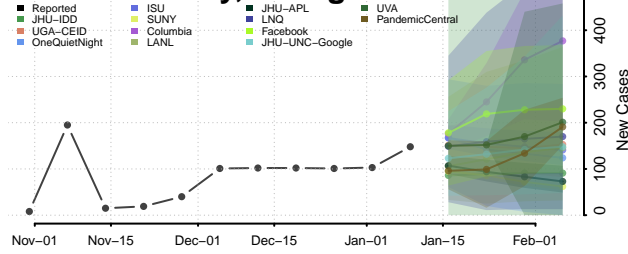

Sumter County, Georgia