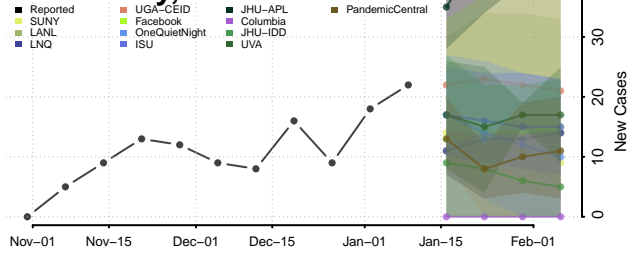

Elk County, Kansas