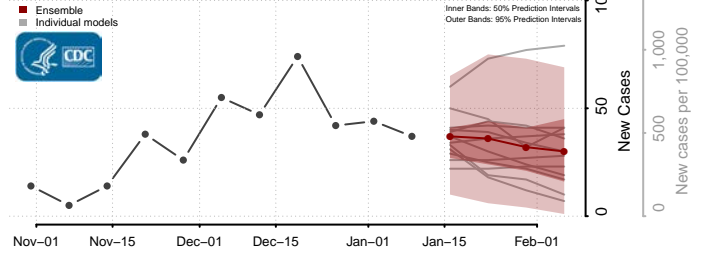

Franklin County, Mississippi