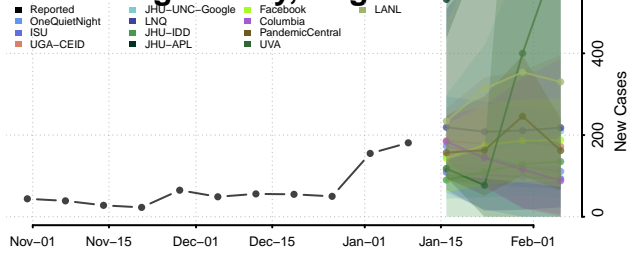

Petersburg County, Virginia