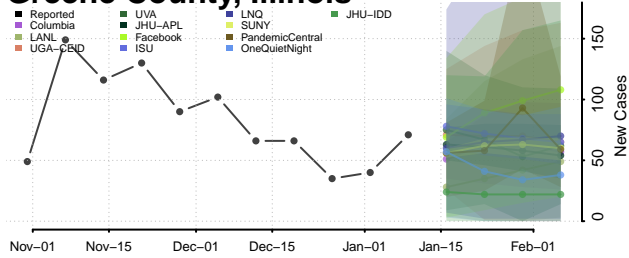

Greene County, Illinois