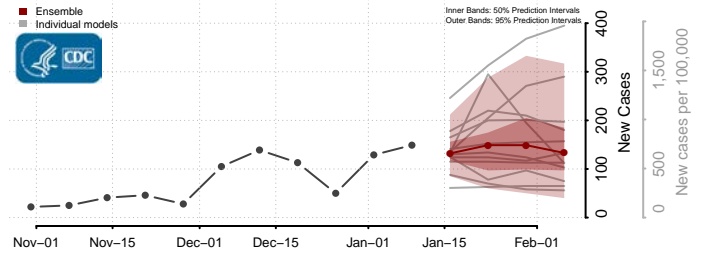

Wayne County, Mississippi