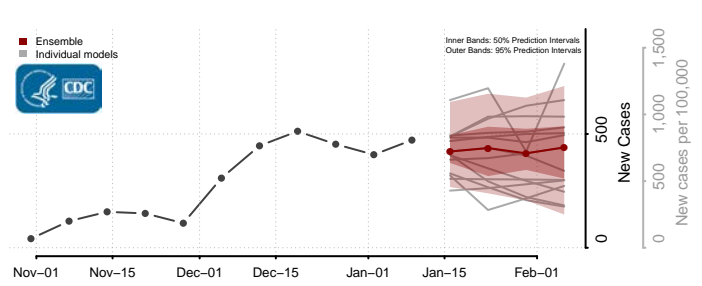

Lowndes County, Mississippi