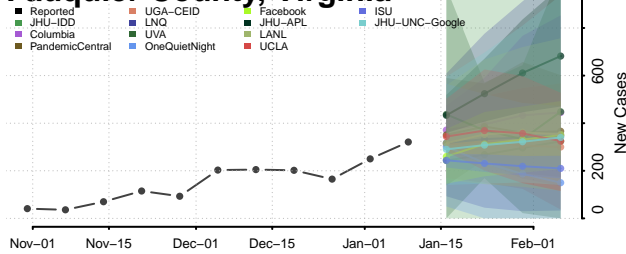

Fauquier County, Virginia