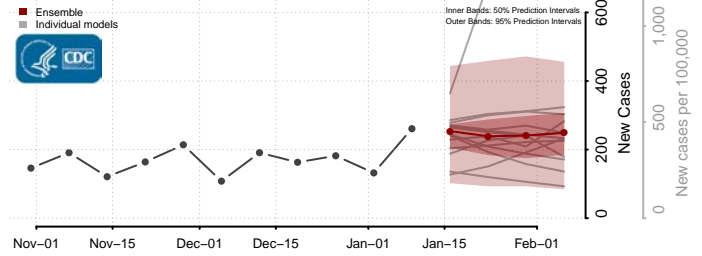

Franklin County, Virginia