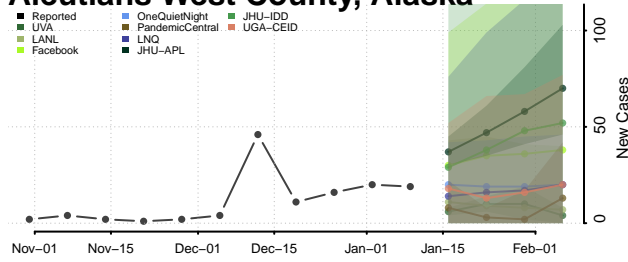

Aleutians West County, Alaska