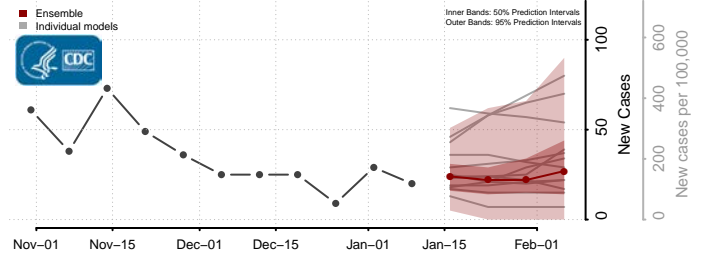

Dallas County, Missouri