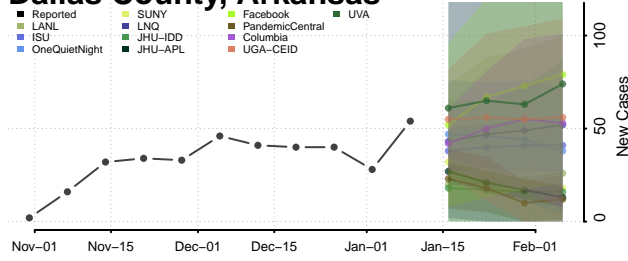

Dallas County, Arkansas