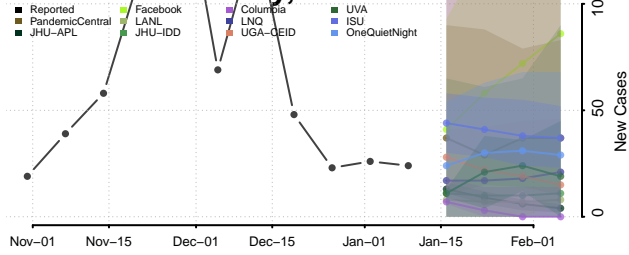

Clearwater County, Idaho