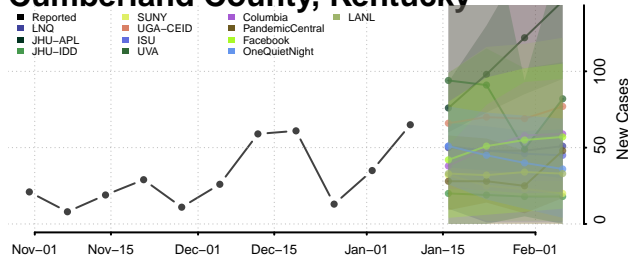

Cumberland County, Kentucky