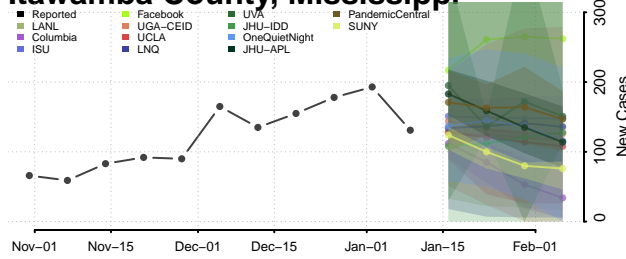

Itawamba County, Mississippi