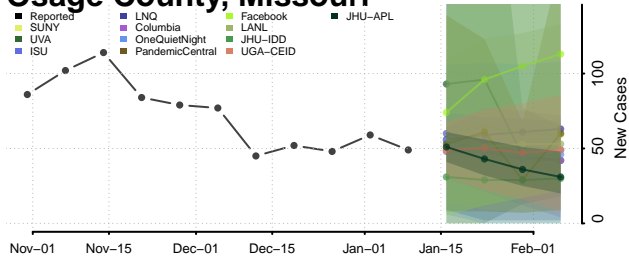

Osage County, Missouri