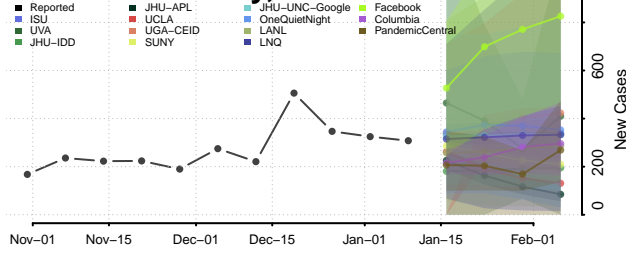

Jefferson County, Arkansas