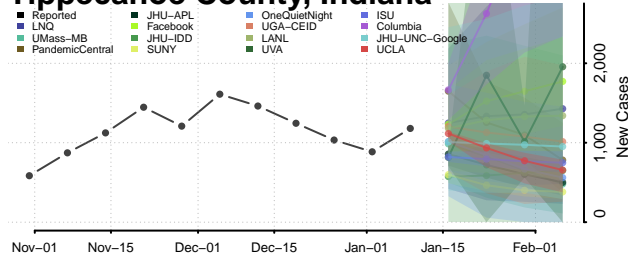

Tippecanoe County, Indiana