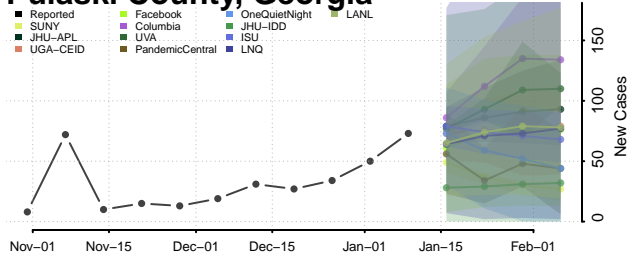

Pulaski County, Georgia