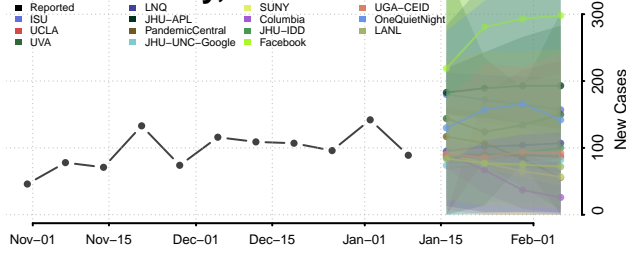

Dallas County, Alabama