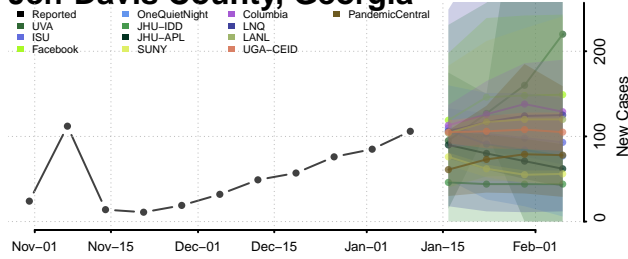

Jeff Davis County, Georgia