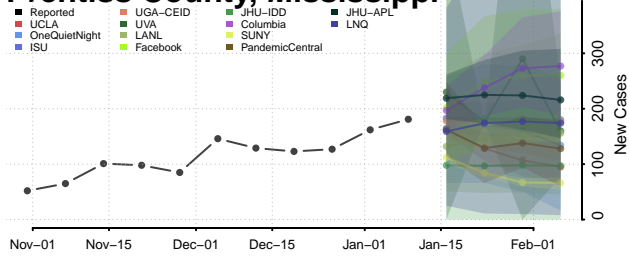

Prentiss County, Mississippi