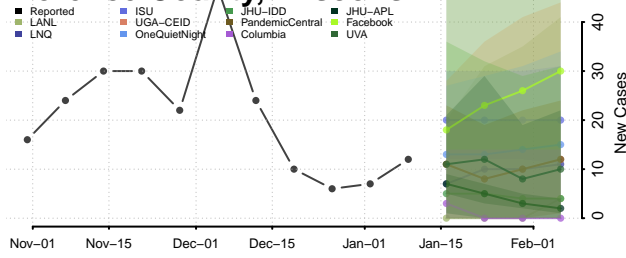

Florence County, Wisconsin