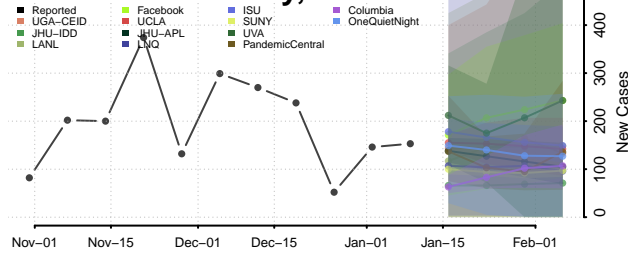

McPherson County, Kansas