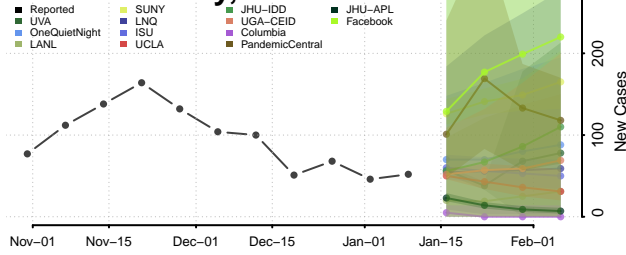

Dakota County, Nebraska