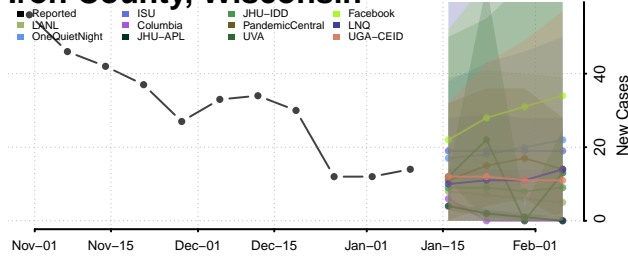

Iron County, Wisconsin