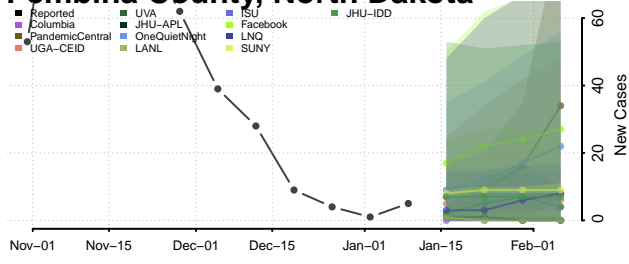

Pembina County, North Dakota