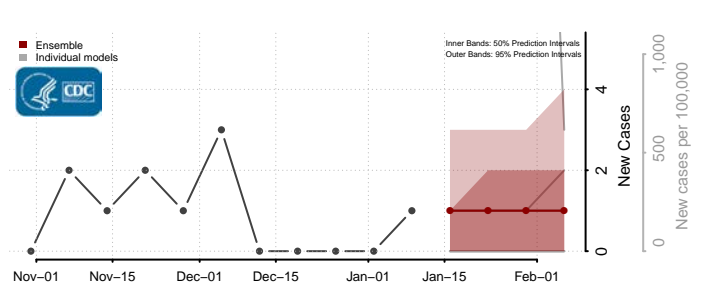

Petroleum County, Montana