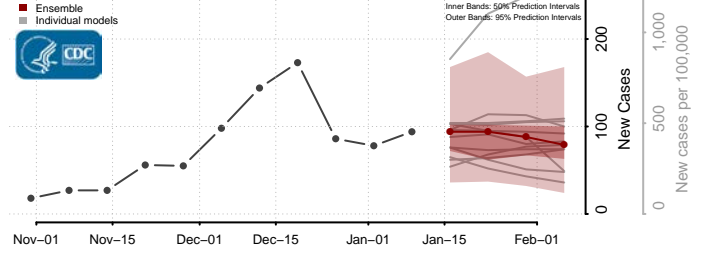

Grenada County, Mississippi