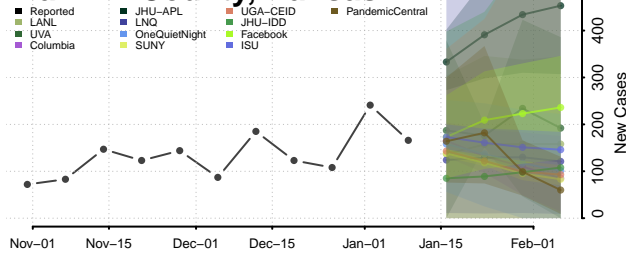

Franklin County, Kansas