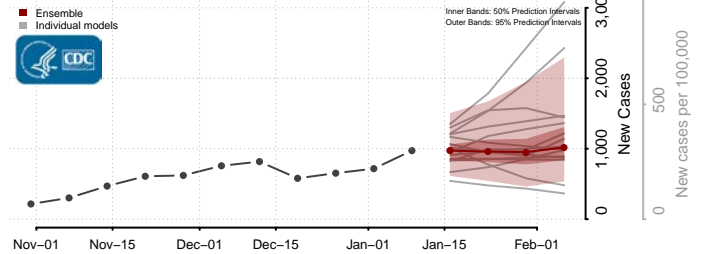

Howard County, Maryland