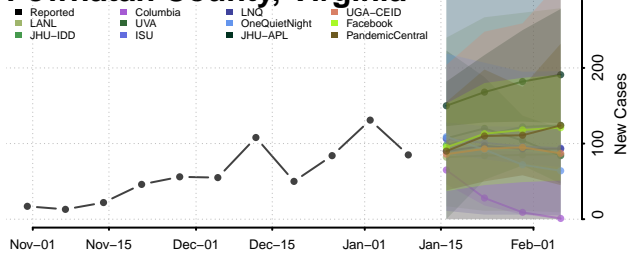

Powhatan County, Virginia