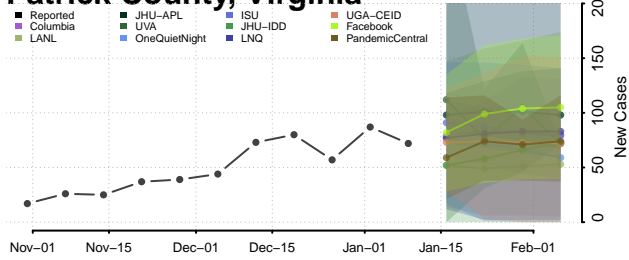

Patrick County, Virginia