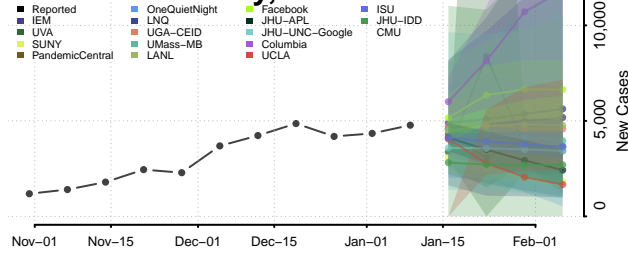

Jefferson County, Alabama