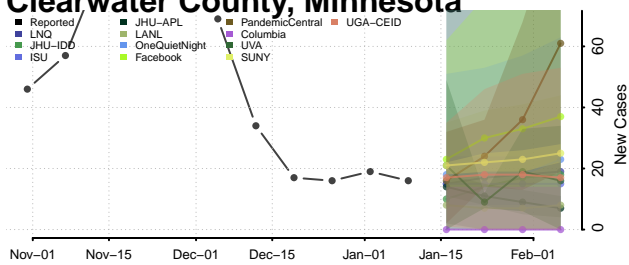

Clearwater County, Minnesota