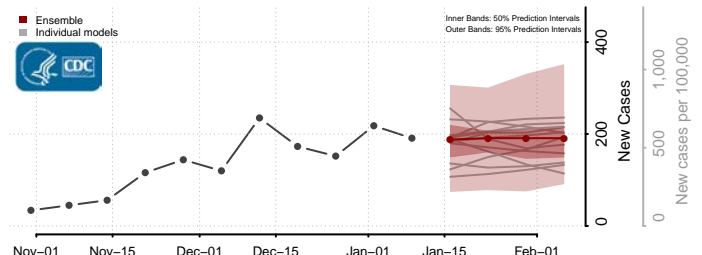

Pulaski County, Virginia