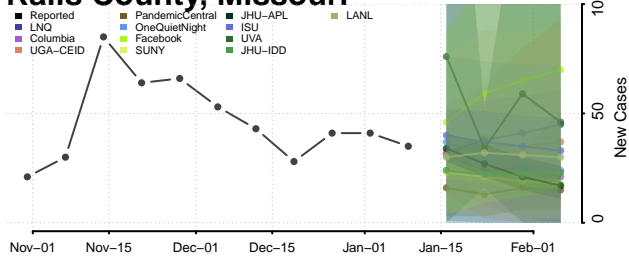

Ralls County, Missouri