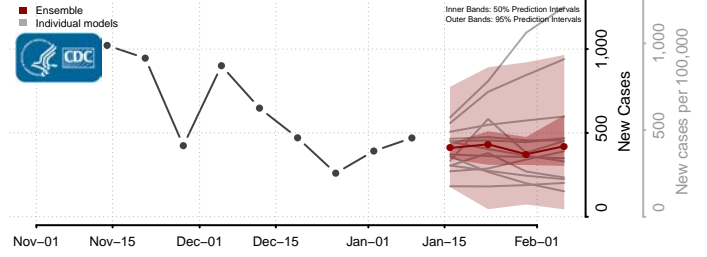

### Forest County, Wisconsin