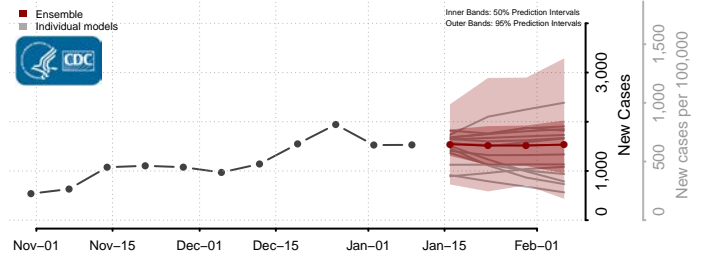

Williamson County, Tennessee