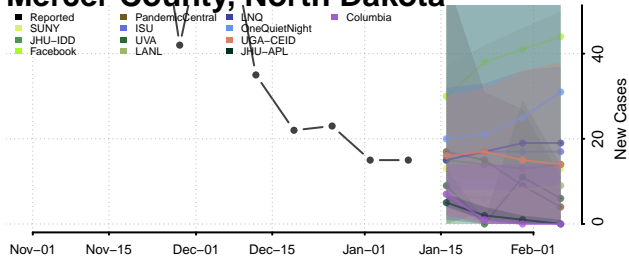

### Morton County, North Dakota