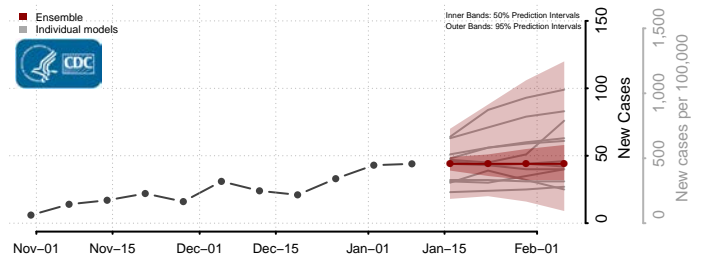

Tunica County, Mississippi