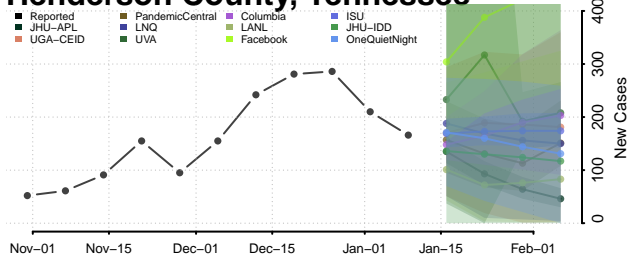

Henderson County, Tennessee