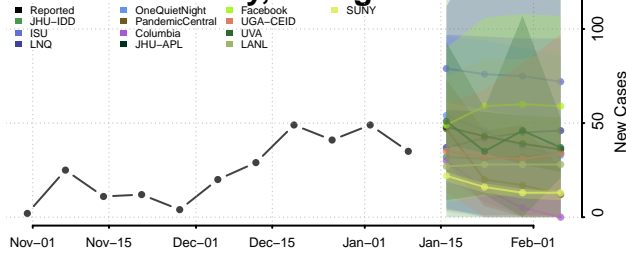

Crawford County, Georgia