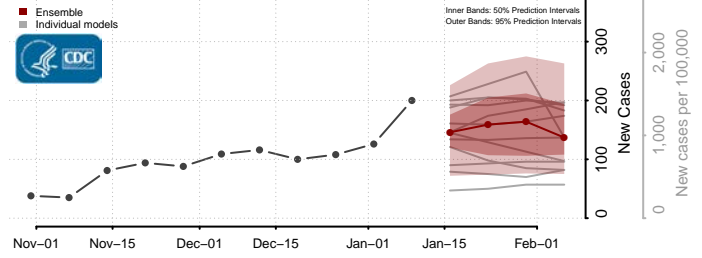

Murray County, Oklahoma