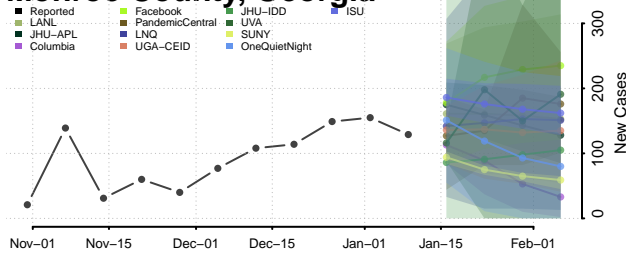

Monroe County, Georgia