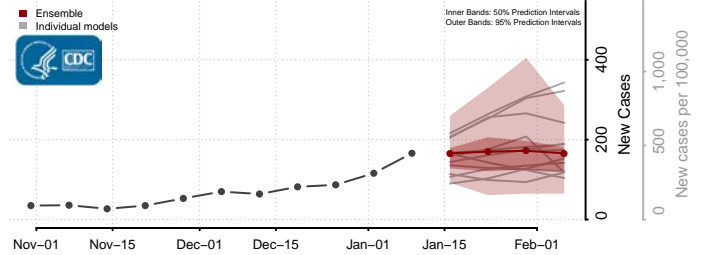

Orange County, Virginia