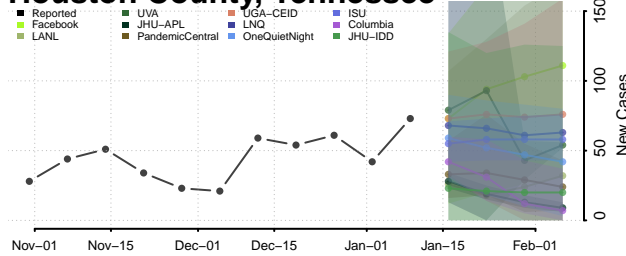

Houston County, Tennessee