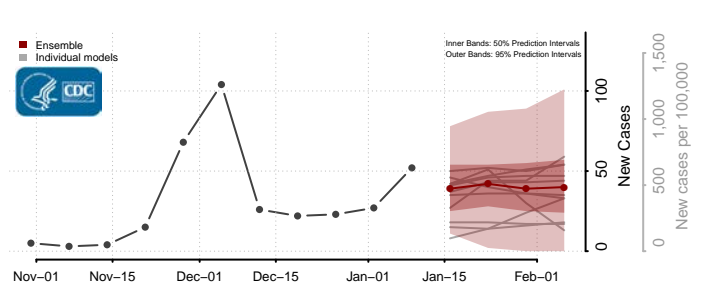

Pocahontas County, West Virginia