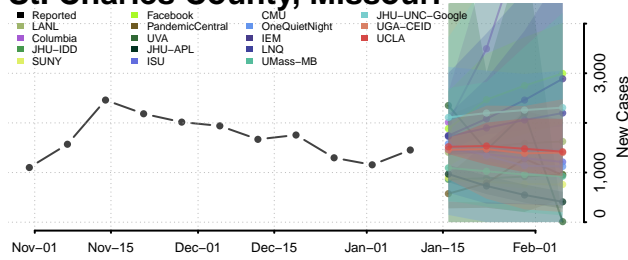

St. Charles County, Missouri