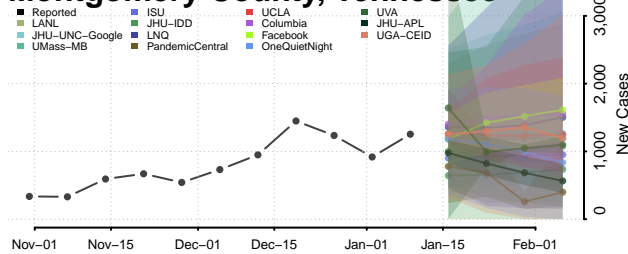

Montgomery County, Tennessee