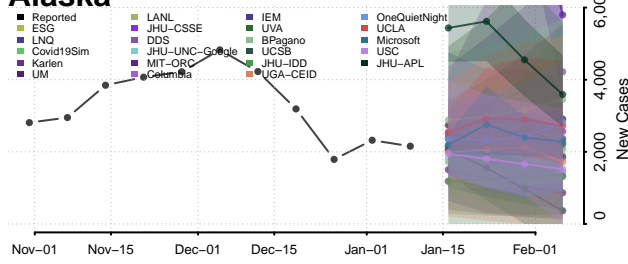

Washington County, Alabama

Wilcox County, Alabama

Winston County, Alabama

Alaska

Aleutians East County, Alaska

Aleutians West County, Alaska