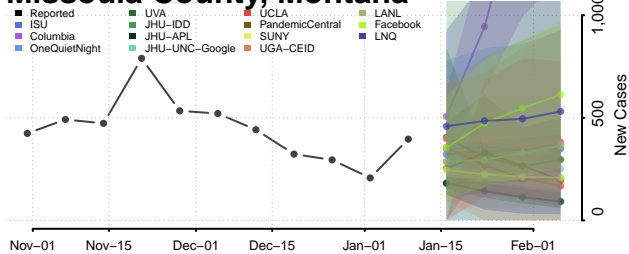

Missoula County, Montana