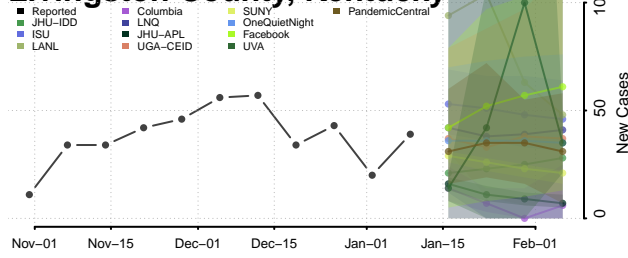

Livingston County, Kentucky