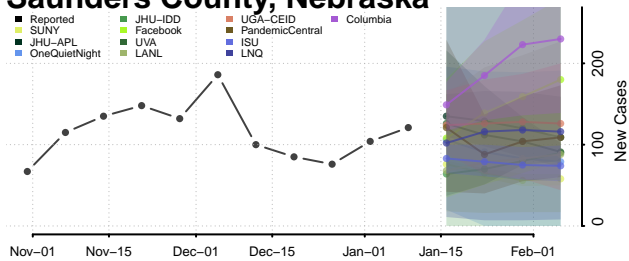

### Scotts Bluff County, Nebraska