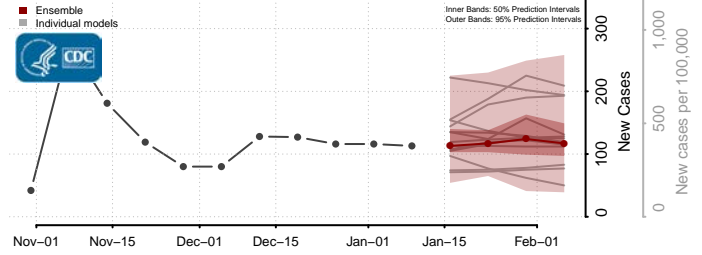

Haralson County, Georgia