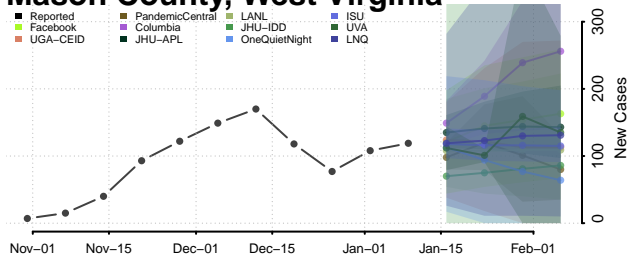

Mason County, West Virginia