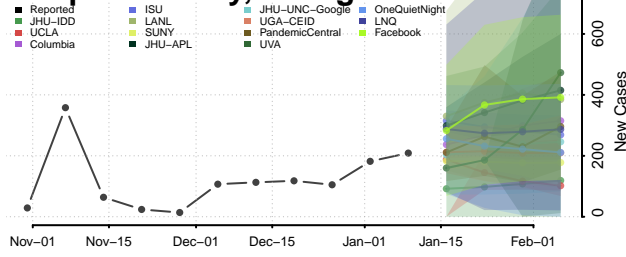

Colquitt County, Georgia