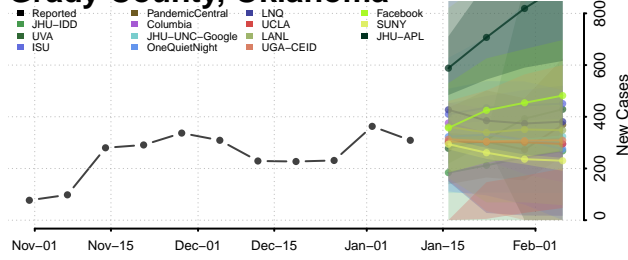

Grady County, Oklahoma