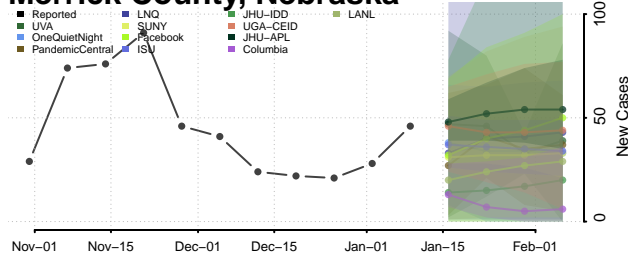

Merrick County, Nebraska