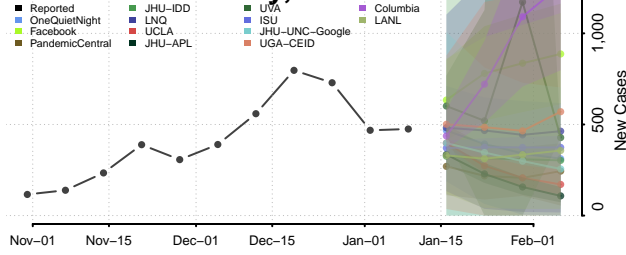

Robertson County, Tennessee