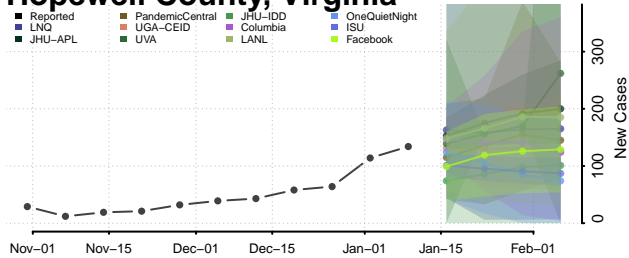

### Hopewell County, Virginia