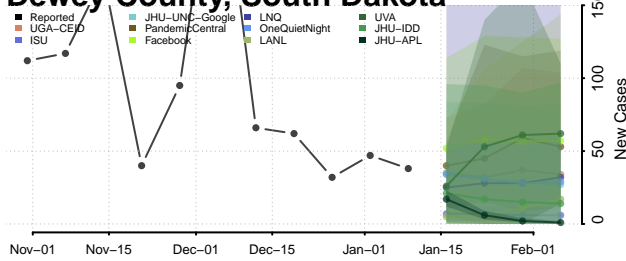

Dewey County, South Dakota