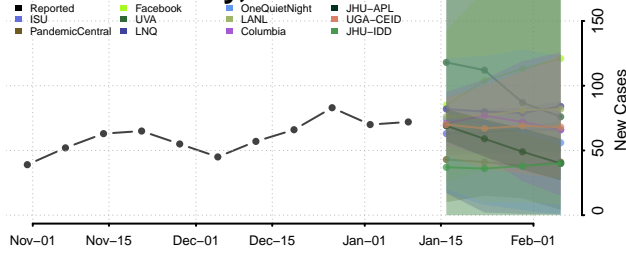

Stewart County, Tennessee