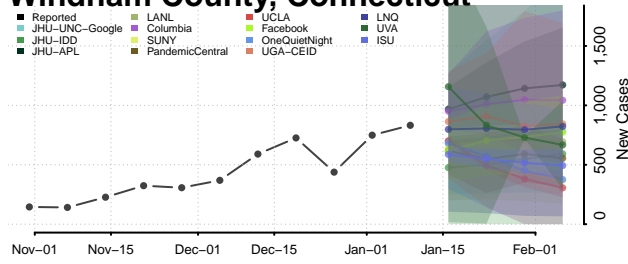

Windham County, Connecticut