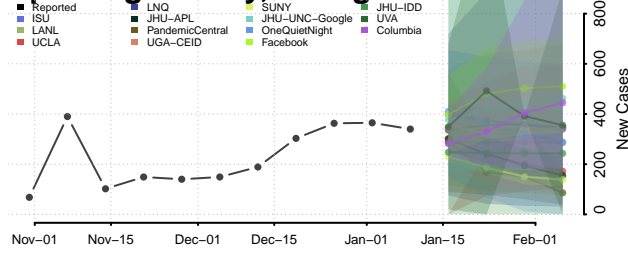

Spalding County, Georgia