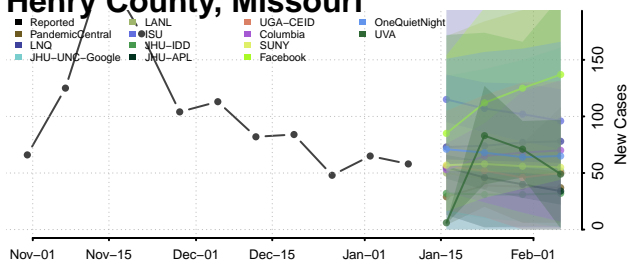

Henry County, Missouri