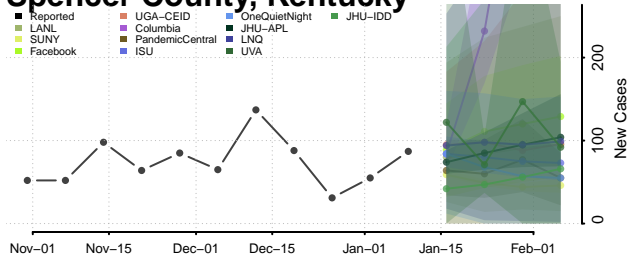

Spencer County, Kentucky