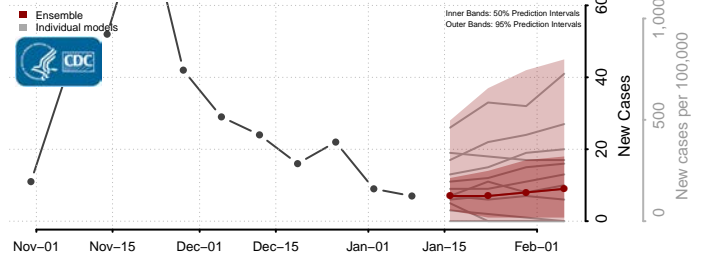

Dixon County, Nebraska