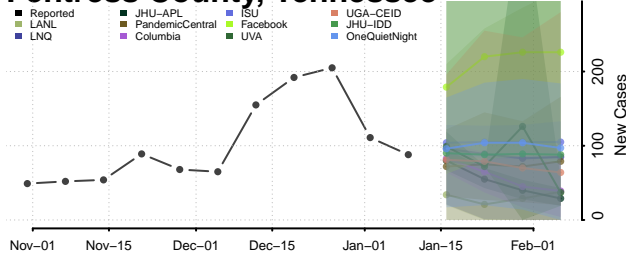

Fentress County, Tennessee