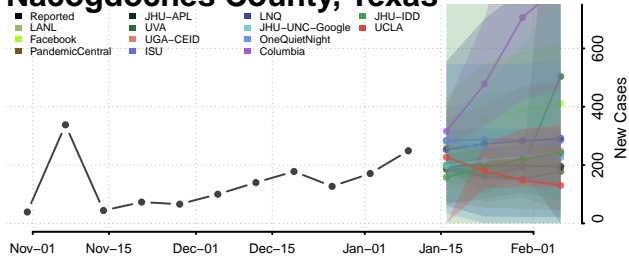

Nacogdoches County, Texas