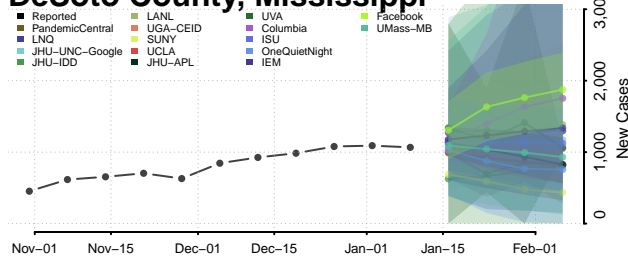

DeSoto County, Mississippi