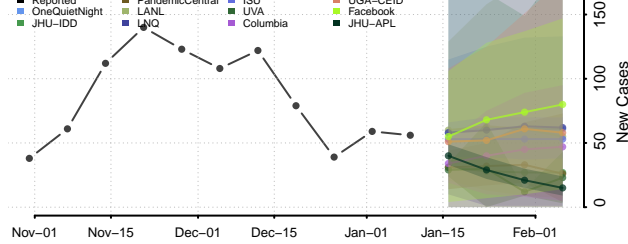

Washburn County, Wisconsin