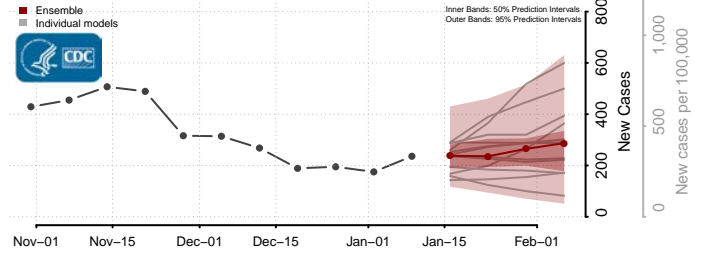

Portage County, Wisconsin