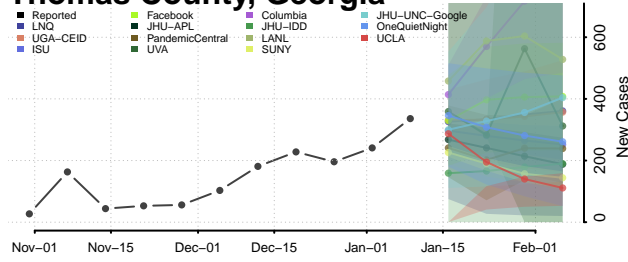

Thomas County, Georgia