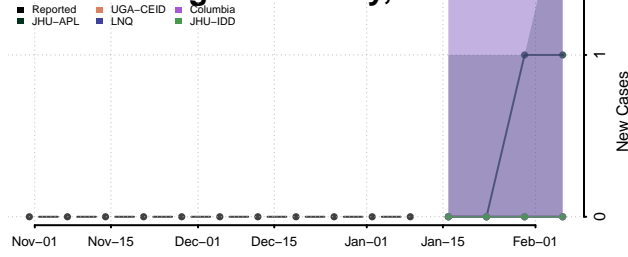

Hoonah-Angoon County, Alaska