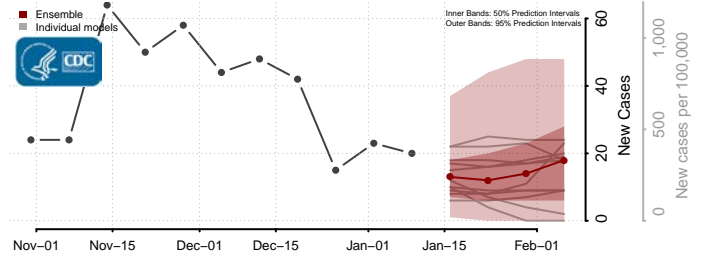

Day County, South Dakota