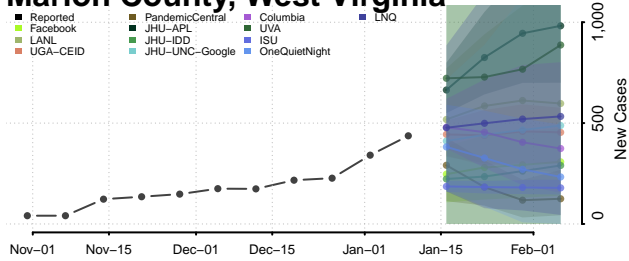

Marion County, West Virginia