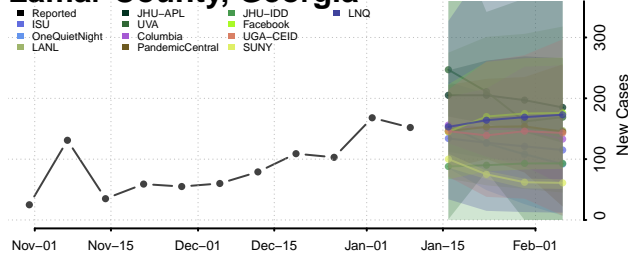

Lamar County, Georgia