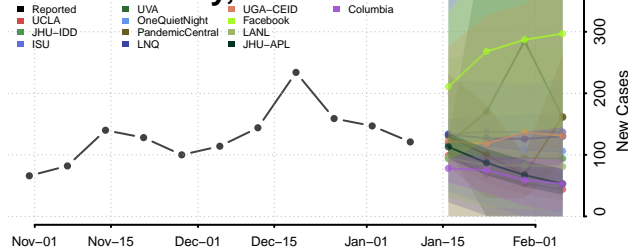

### Madison County, Tennessee