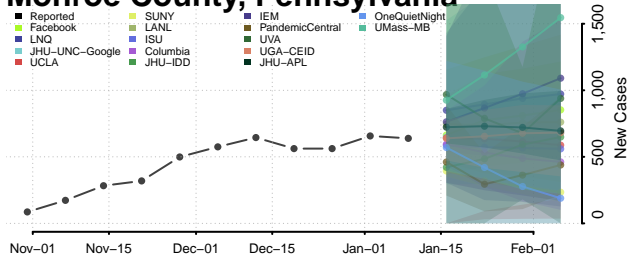

Monroe County, Pennsylvania