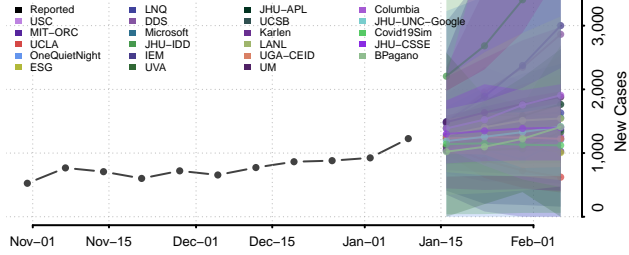

Guam

Hawaii

Hawaii County, Hawaii

Honolulu County, Hawaii

Kalawao County, Hawaii

Kauai County, Hawaii