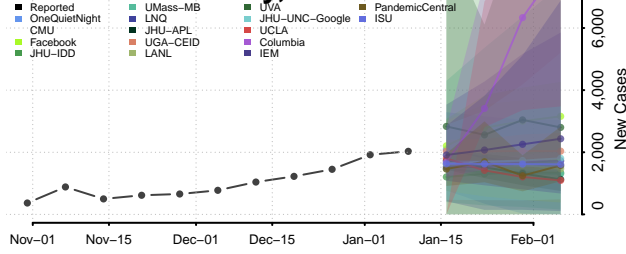

Galveston County, Texas