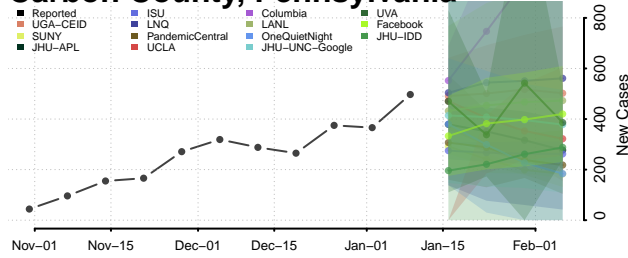

Carbon County, Pennsylvania