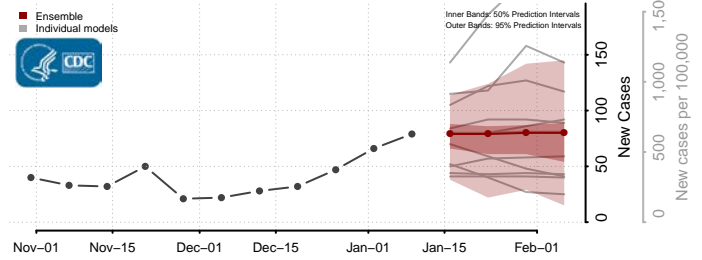

Summers County, West Virginia