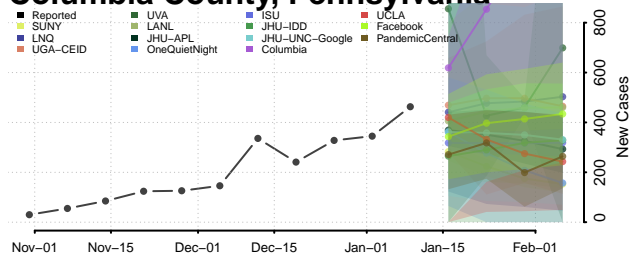

Columbia County, Pennsylvania