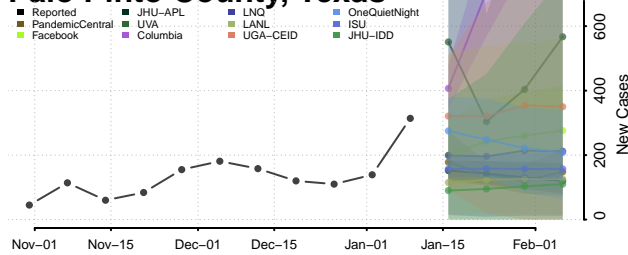

Palo Pinto County, Texas