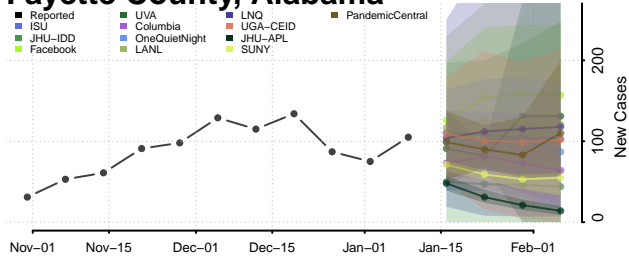

Fayette County, Alabama