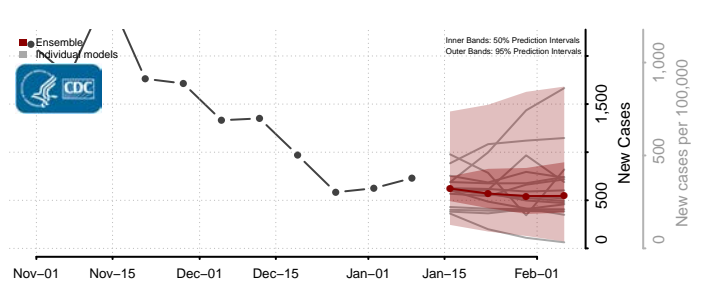

Minnehaha County, South Dakota