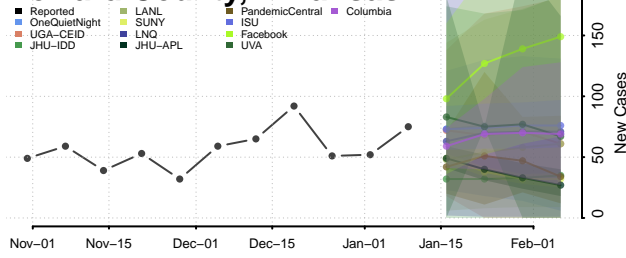

Howard County, Arkansas