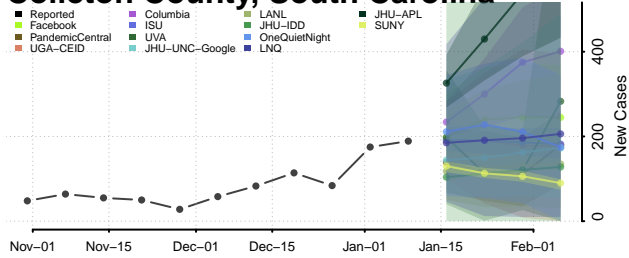

Colleton County, South Carolina