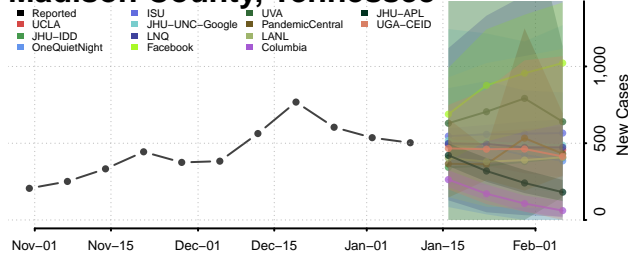

### Madison County, Tennessee