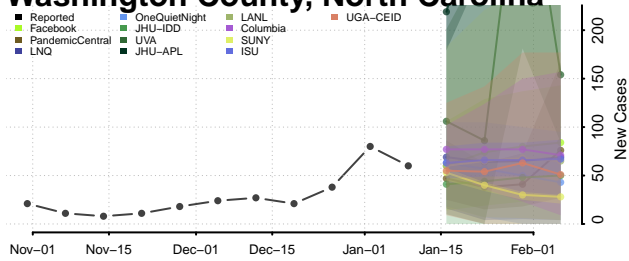

Washington County, North Carolina