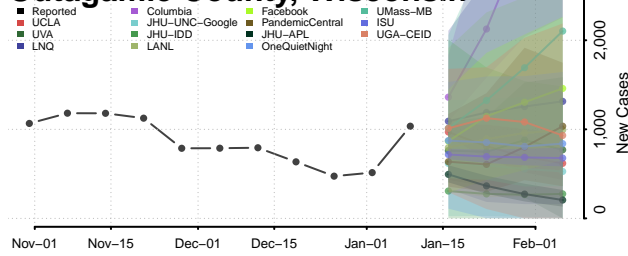

Outagamie County, Wisconsin