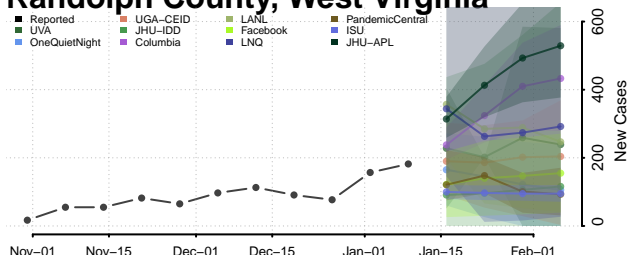

Randolph County, West Virginia