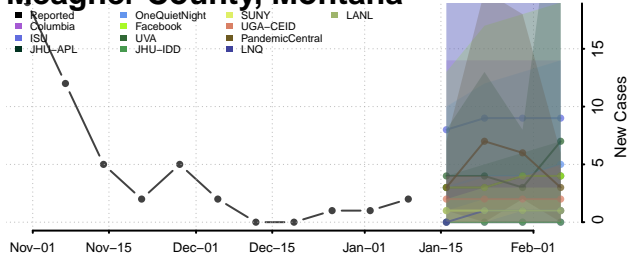

Meagher County, Montana