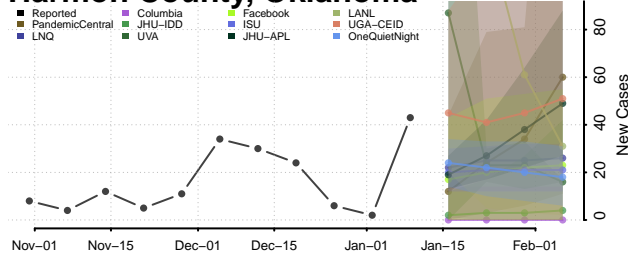

Harmon County, Oklahoma