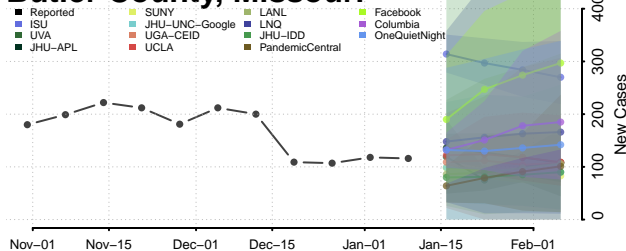

Butler County, Missouri