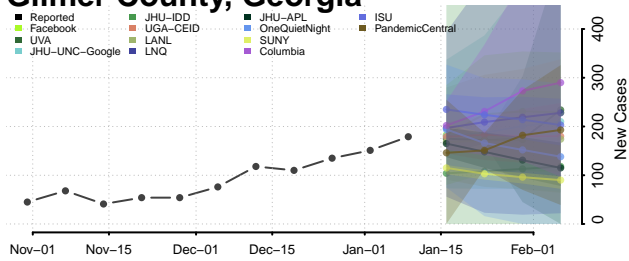

Gilmer County, Georgia