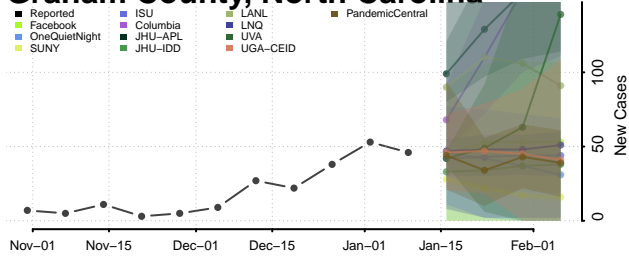

Graham County, North Carolina