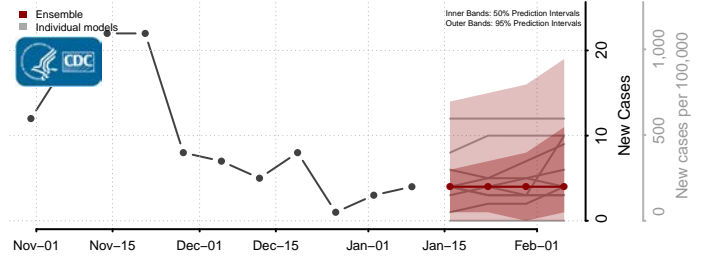

Jerauld County, South Dakota