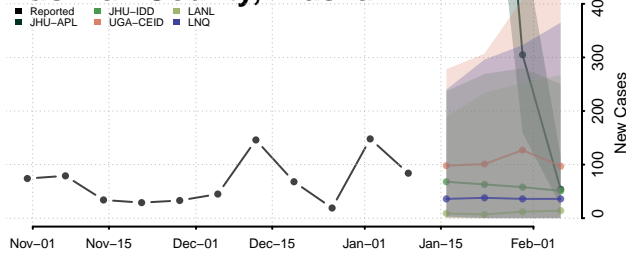

Kusilvak County, Alaska