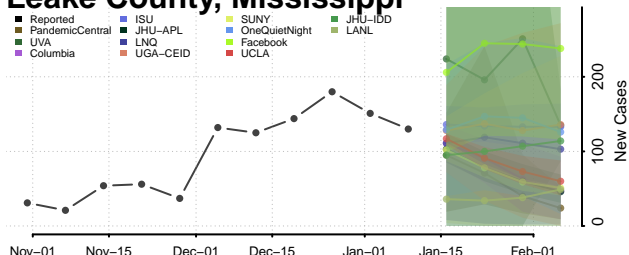

Leake County, Mississippi