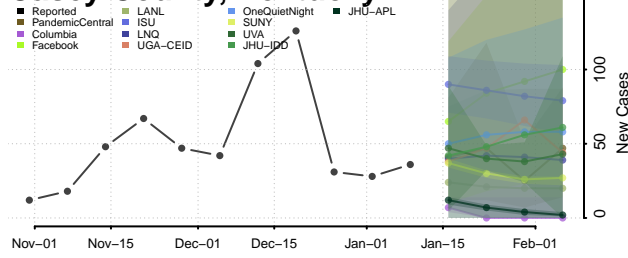

Casey County, Kentucky