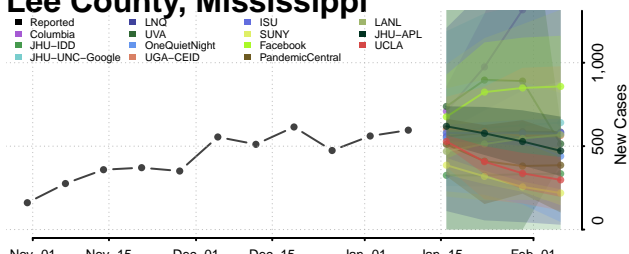

Lee County, Mississippi