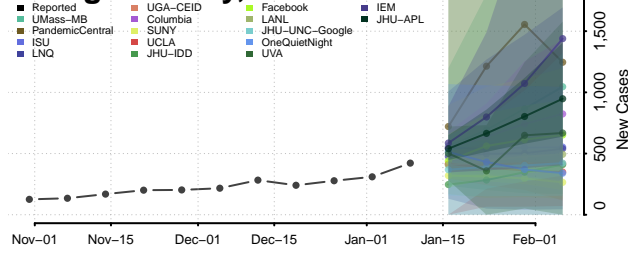

Orange County, North Carolina