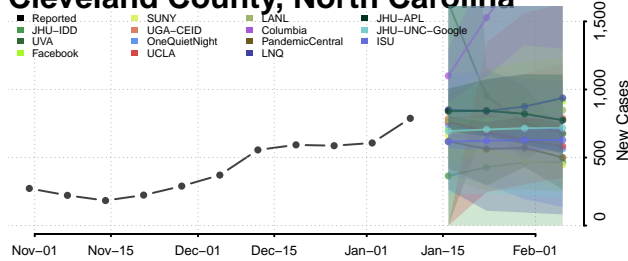

Cleveland County, North Carolina