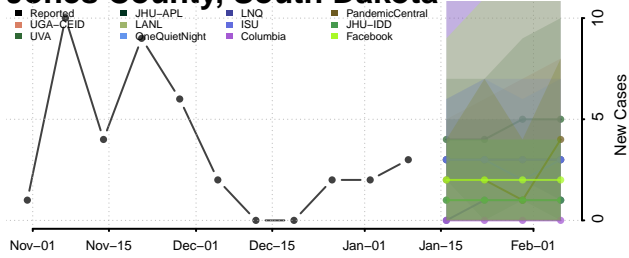

Jones County, South Dakota