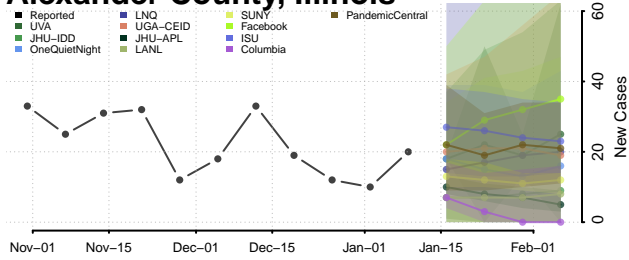

Alexander County, Illinois