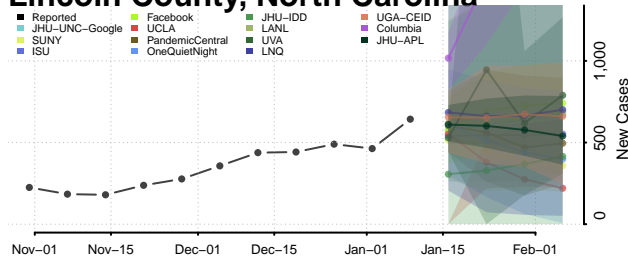

Lincoln County, North Carolina