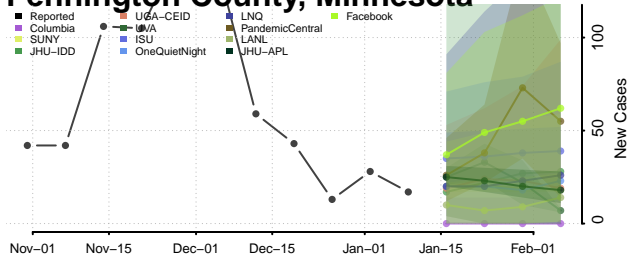

Pennington County, Minnesota