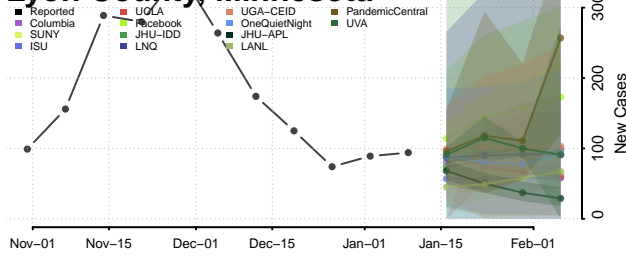

Lyon County, Minnesota