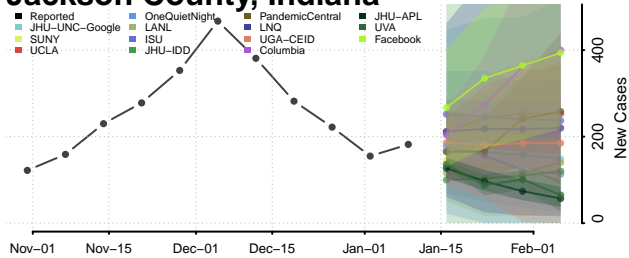

Jackson County, Indiana