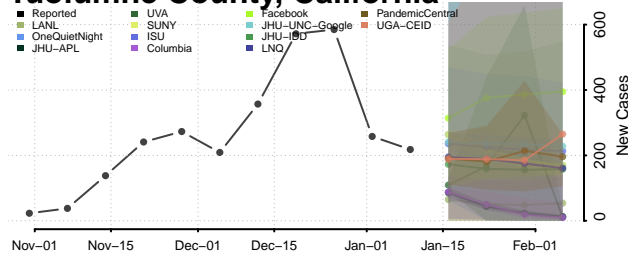

Tuolumne County, California