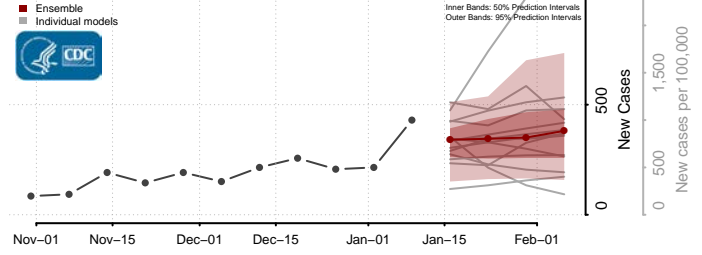

Delaware County, Oklahoma