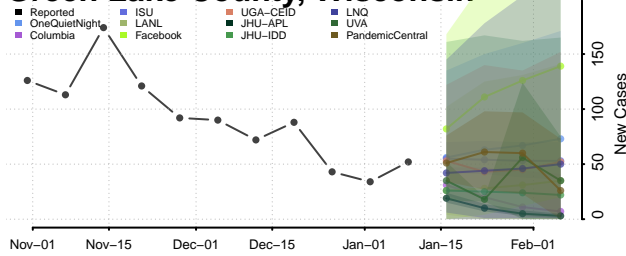

Green Lake County, Wisconsin