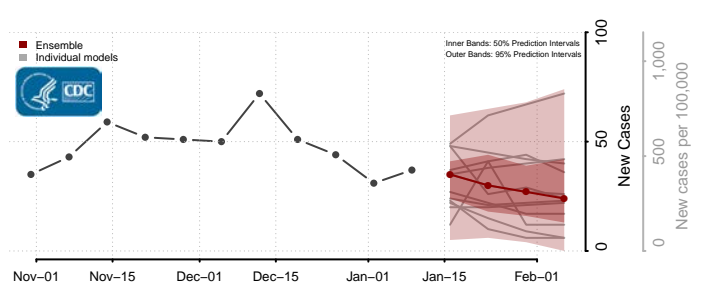

Carroll County, Missouri