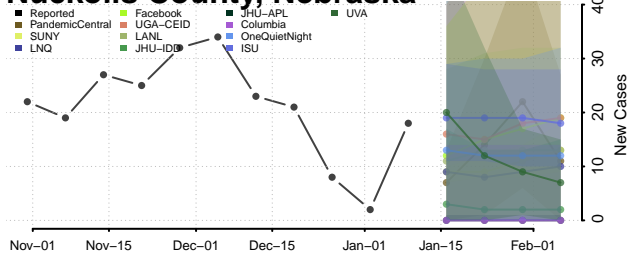

Nuckolls County, Nebraska