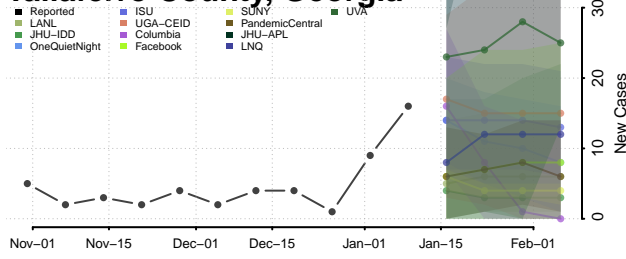

Taliaferro County, Georgia