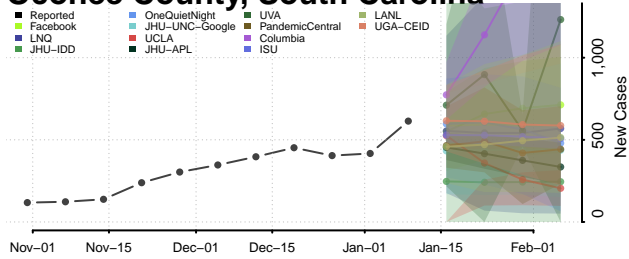

Oconee County, South Carolina