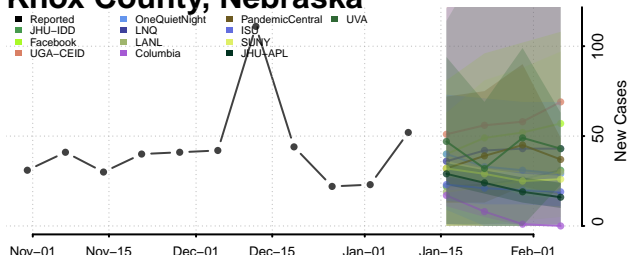

Knox County, Nebraska