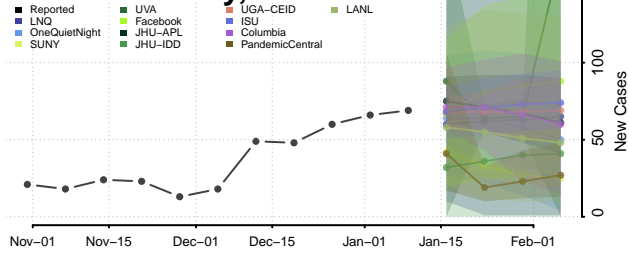

Latimer County, Oklahoma