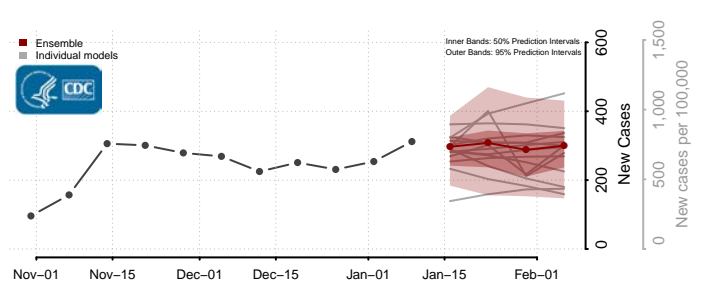

McClain County, Oklahoma