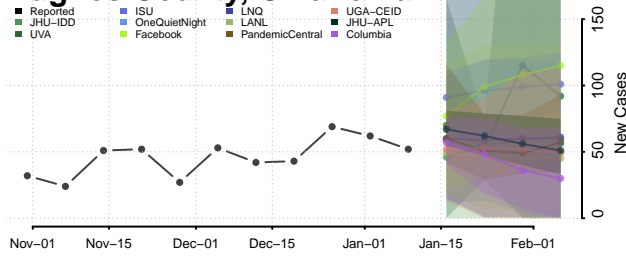

Hughes County, Oklahoma