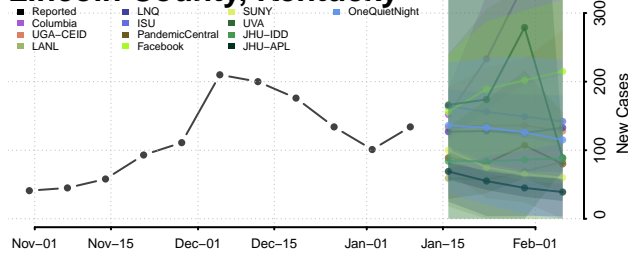

Lincoln County, Kentucky