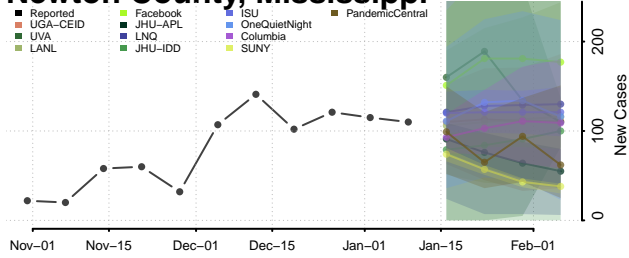

Newton County, Mississippi