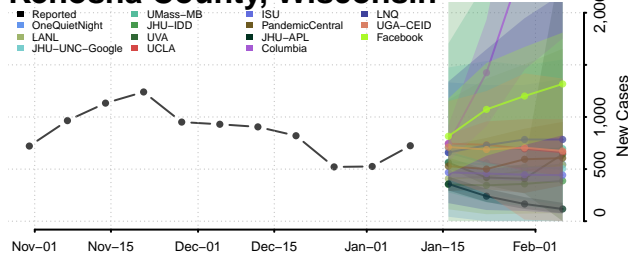

Kenosha County, Wisconsin