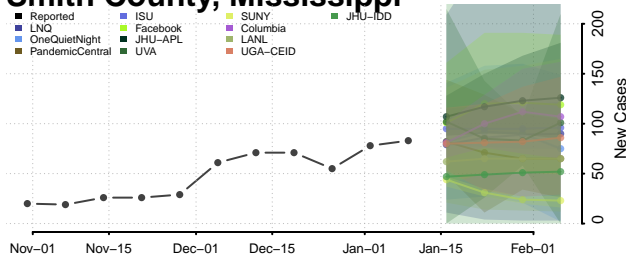

Smith County, Mississippi