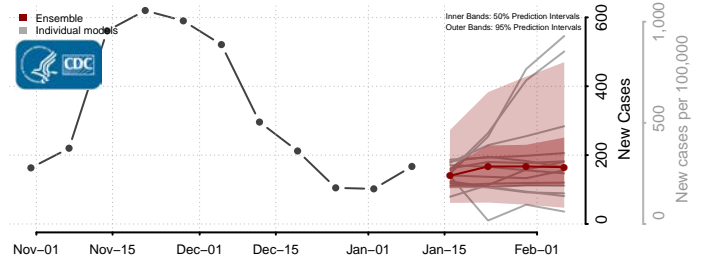

Otter Tail County, Minnesota