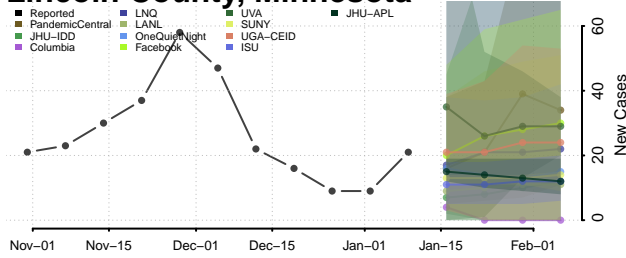

Lincoln County, Minnesota