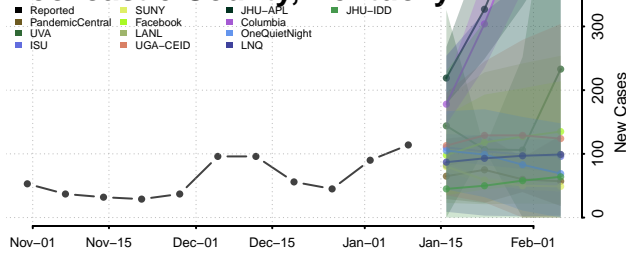

Rockcastle County, Kentucky