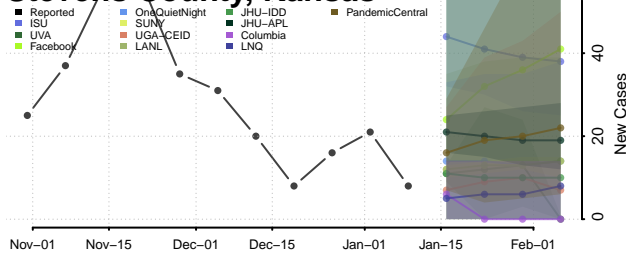

Stevens County, Kansas