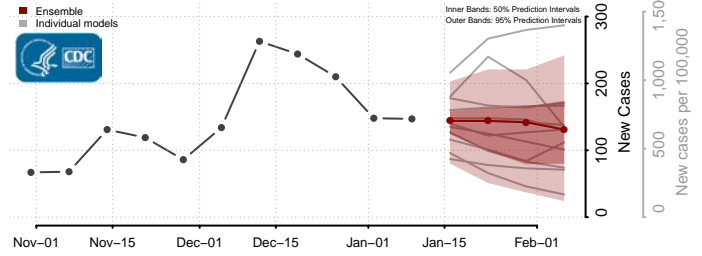

DeKalb County, Tennessee