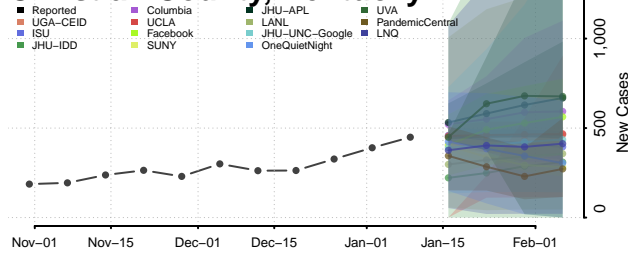

Christian County, Kentucky