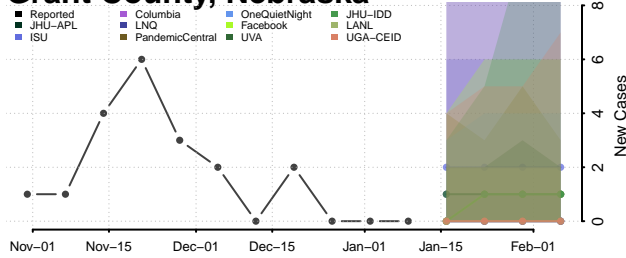

Grant County, Nebraska