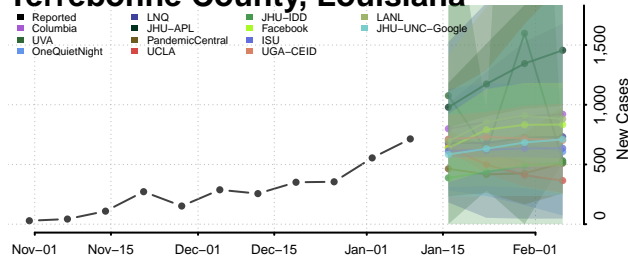

Terrebonne County, Louisiana