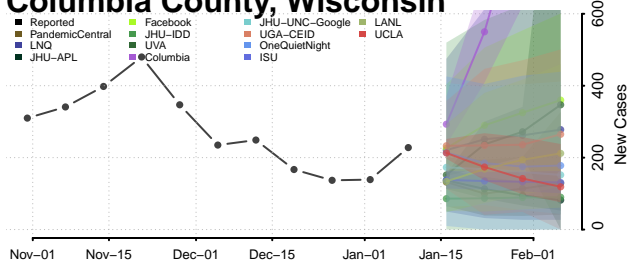

Columbia County, Wisconsin