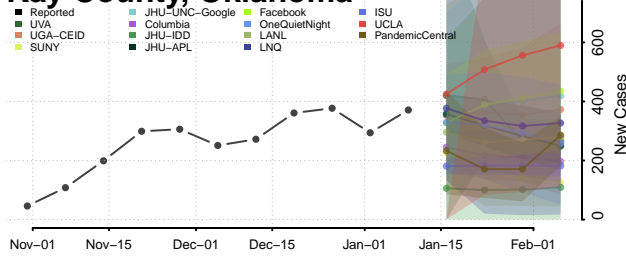

Kay County, Oklahoma