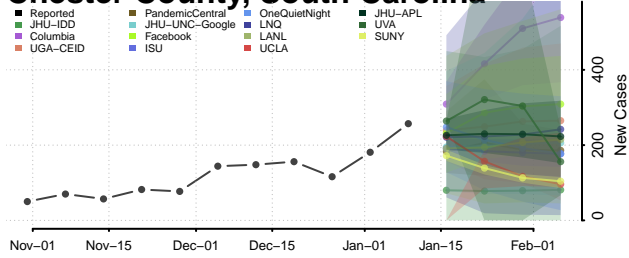

Chester County, South Carolina