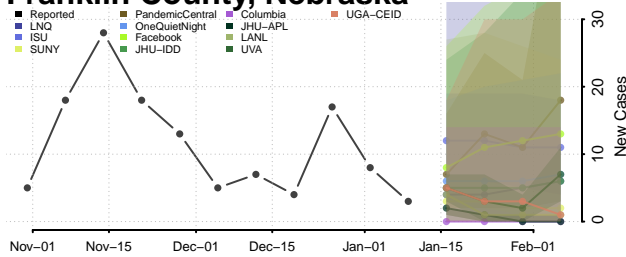

Franklin County, Nebraska