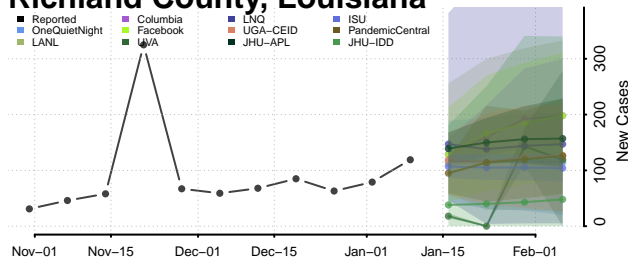

Richland County, Louisiana