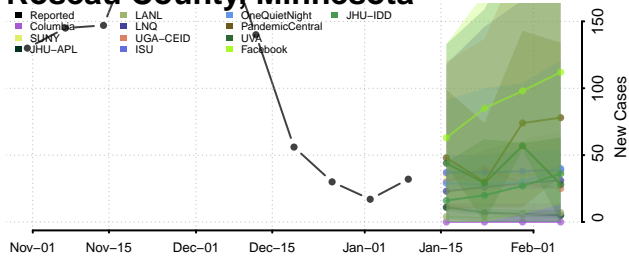

### Scott County, Minnesota