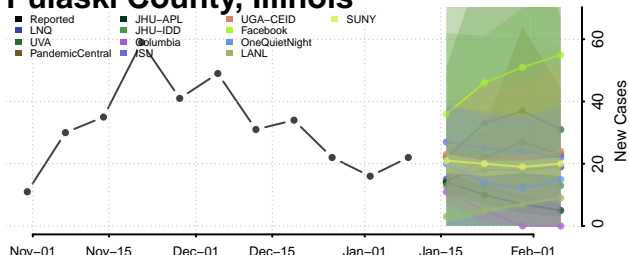

Pulaski County, Illinois