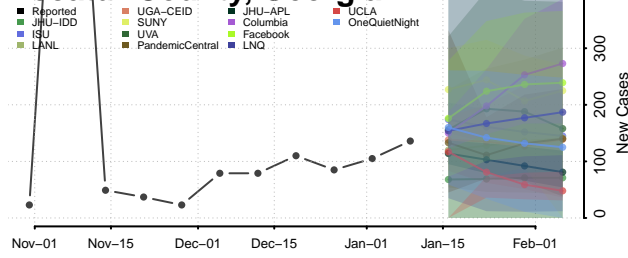

Decatur County, Georgia