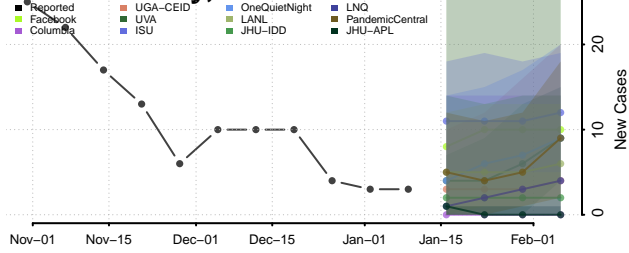

Faulk County, South Dakota