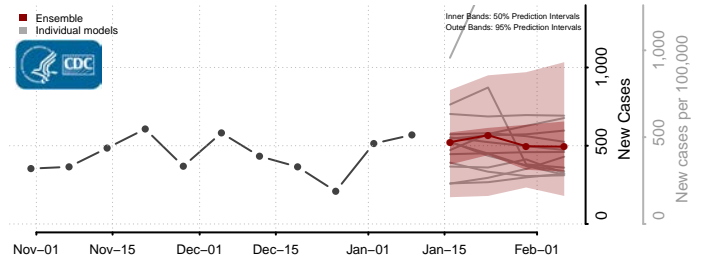

Hardin County, Kentucky