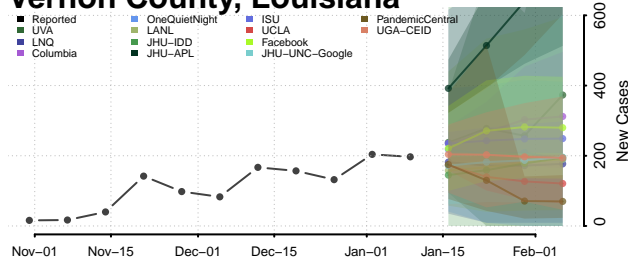

Vernon County, Louisiana