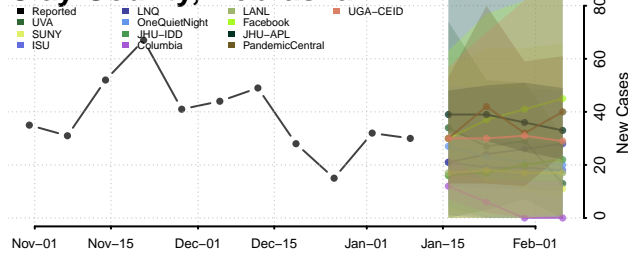

Clay County, Nebraska