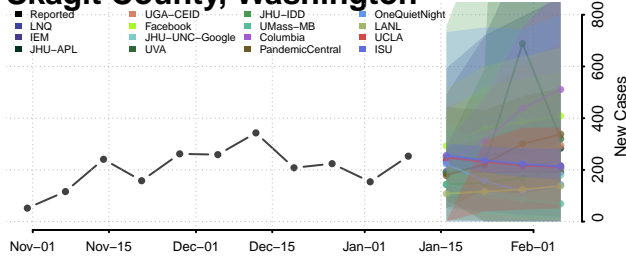

Skagit County, Washington