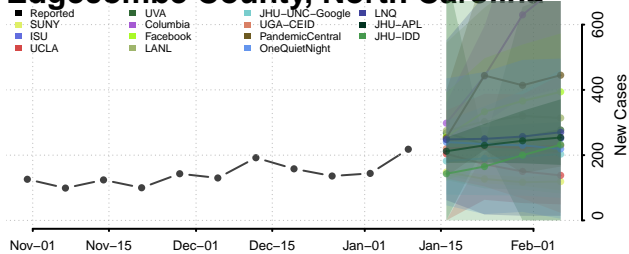

Edgecombe County, North Carolina