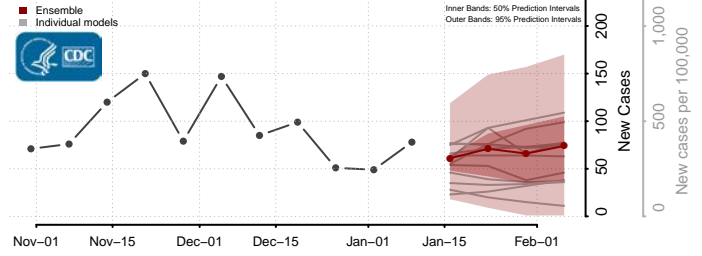

Winneshiek County, Iowa