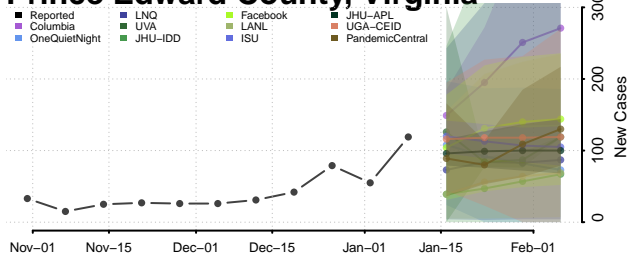

Prince Edward County, Virginia