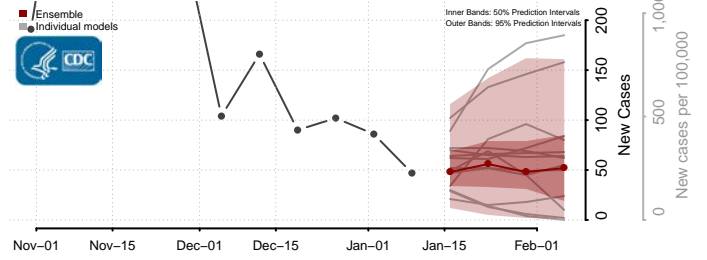

Stutsman County, North Dakota