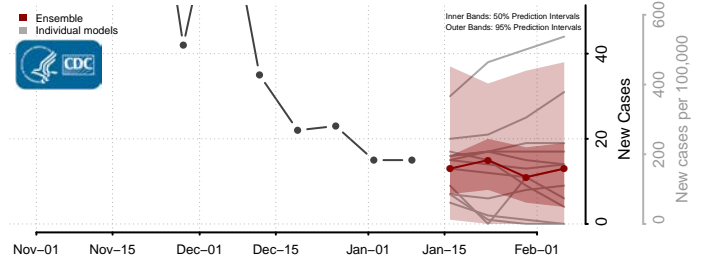

### Morton County, North Dakota