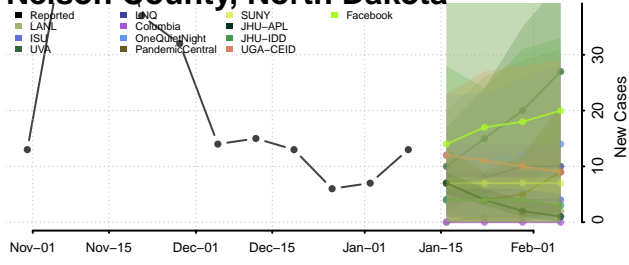

Nelson County, North Dakota