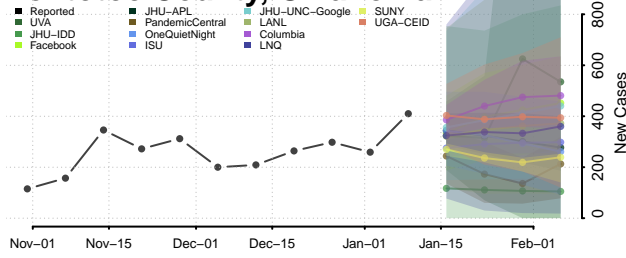

Pontotoc County, Oklahoma