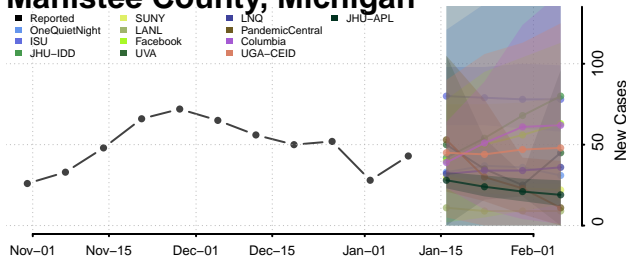

Manistee County, Michigan