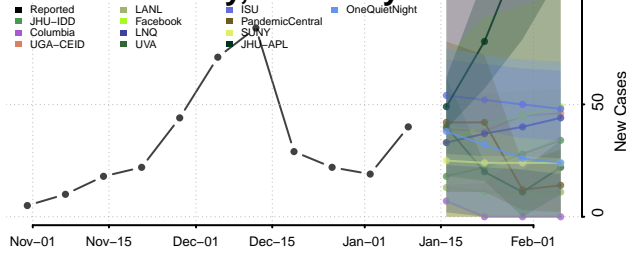

Gallatin County, Kentucky