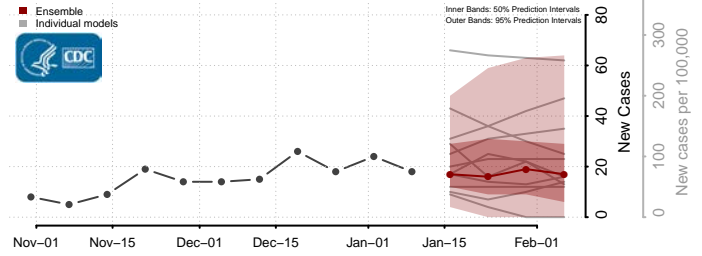

Fairfax City County, Virginia