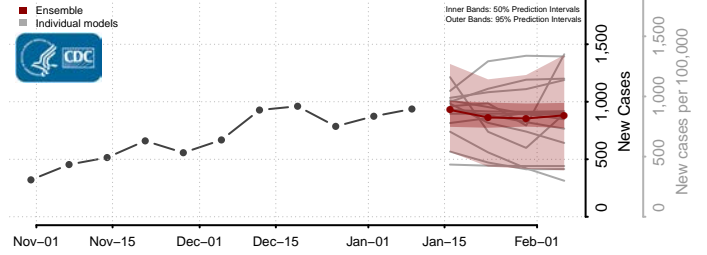

Whitfield County, Georgia