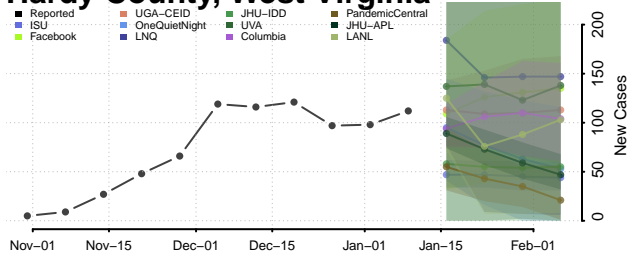

Hardy County, West Virginia