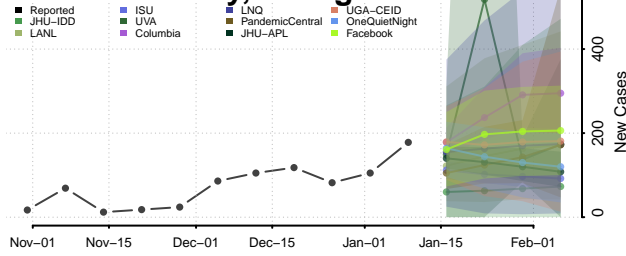

Ben Hill County, Georgia