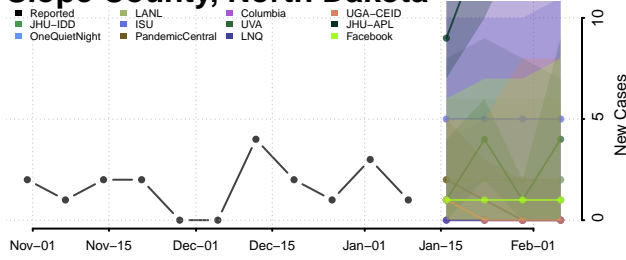

Slope County, North Dakota