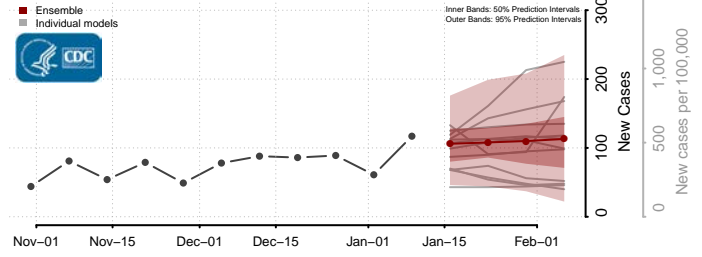

Hempstead County, Arkansas