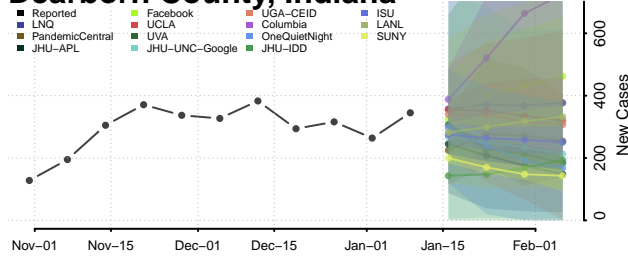

Dearborn County, Indiana