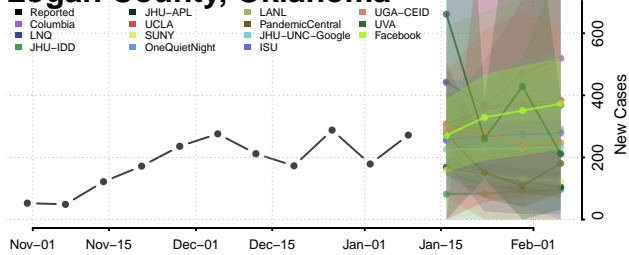

Logan County, Oklahoma