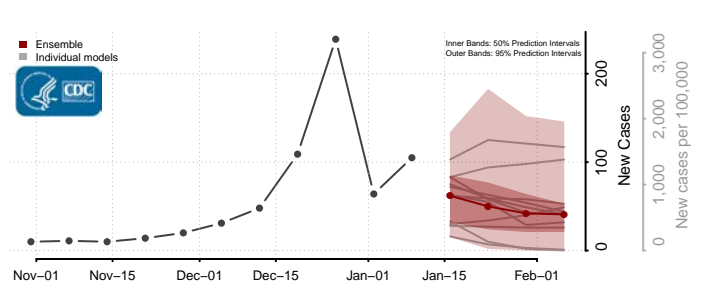

Pleasants County, West Virginia