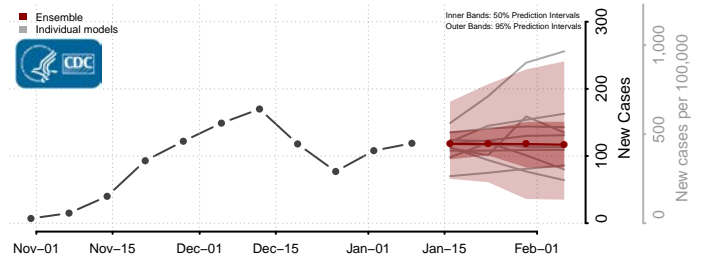

Mason County, West Virginia