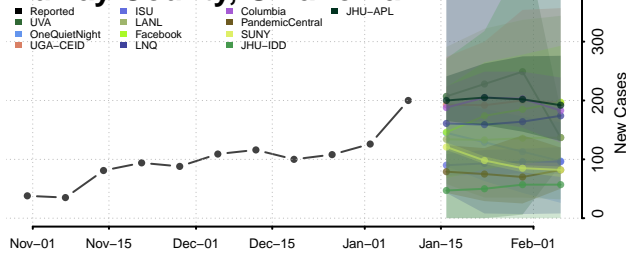

Murray County, Oklahoma