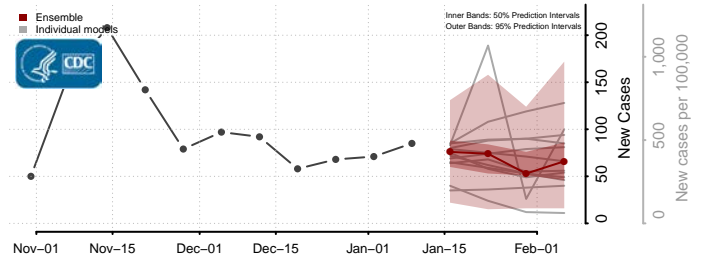

Hancock County, Illinois