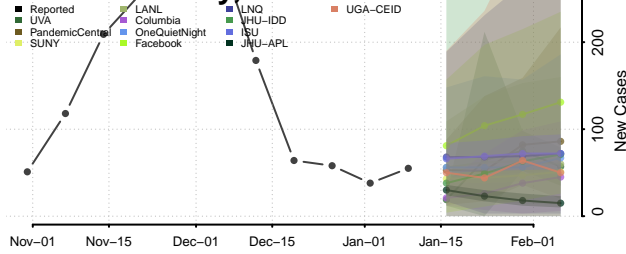

Meeker County, Minnesota