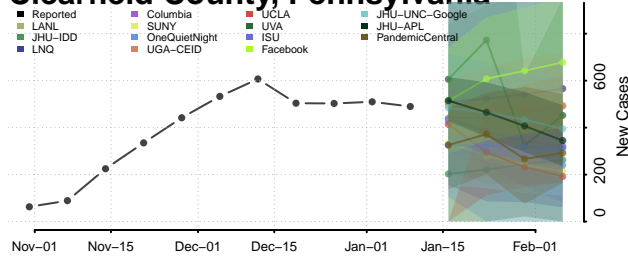

Clearfield County, Pennsylvania