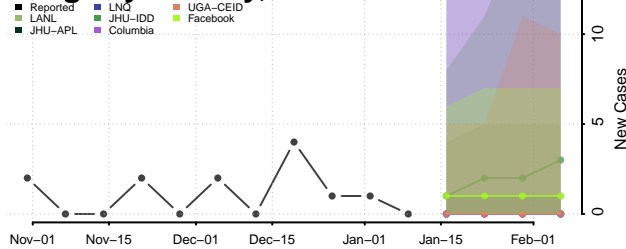

Skagway County, Alaska