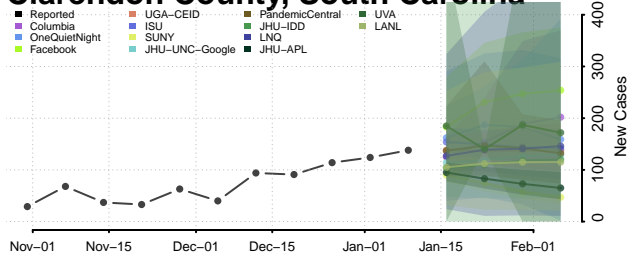

Clarendon County, South Carolina