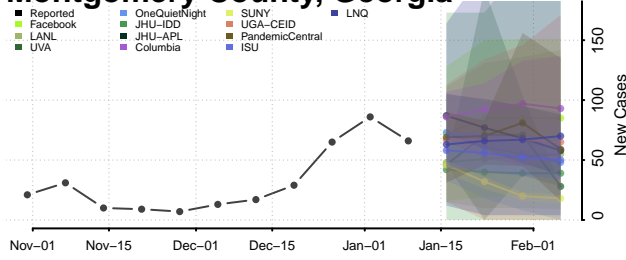

Montgomery County, Georgia