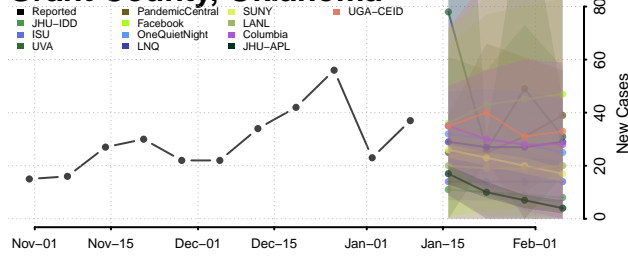

Grant County, Oklahoma