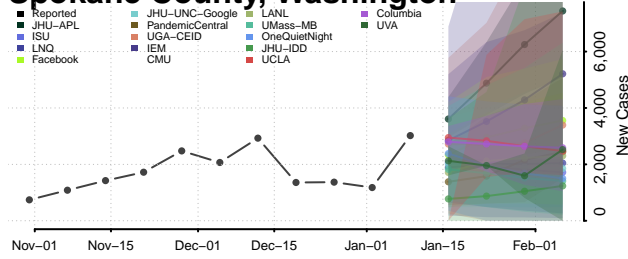

Spokane County, Washington