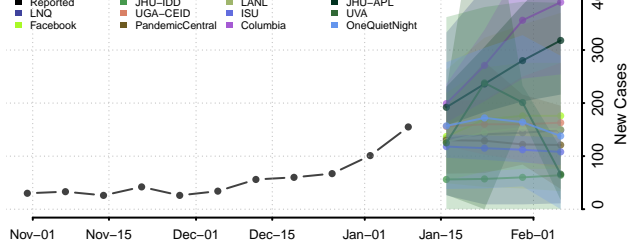

Jasper County, South Carolina