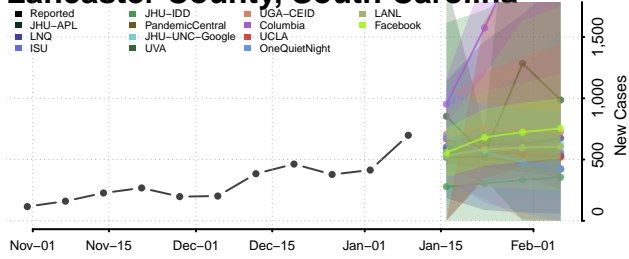

Lancaster County, South Carolina