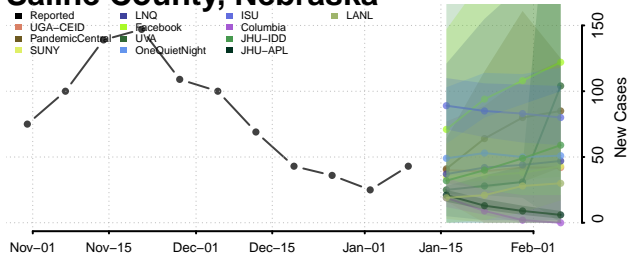

Saline County, Nebraska