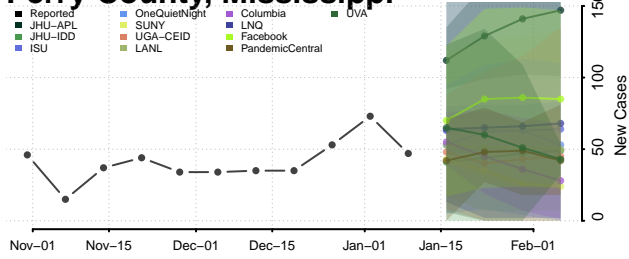

Perry County, Mississippi