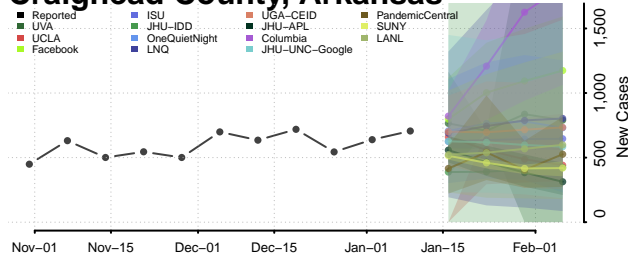

Craighead County, Arkansas