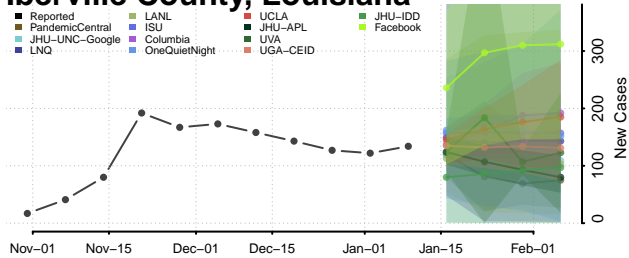

Iberville County, Louisiana