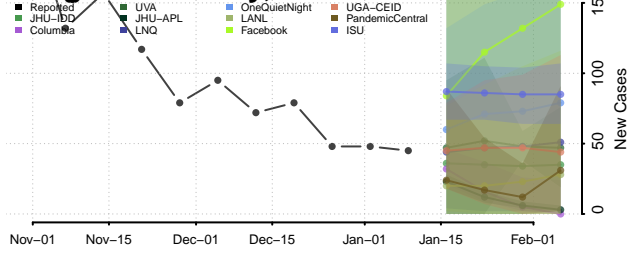

Langlade County, Wisconsin