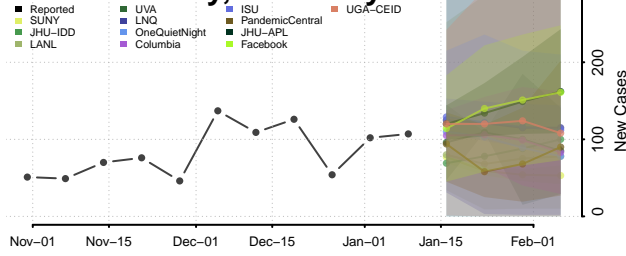

Meade County, Kentucky