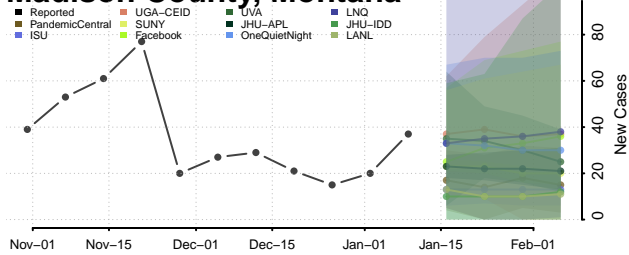

Madison County, Montana