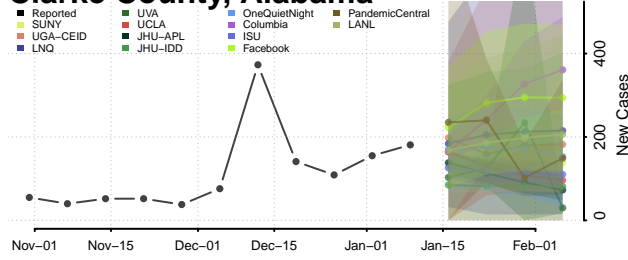

Clarke County, Alabama