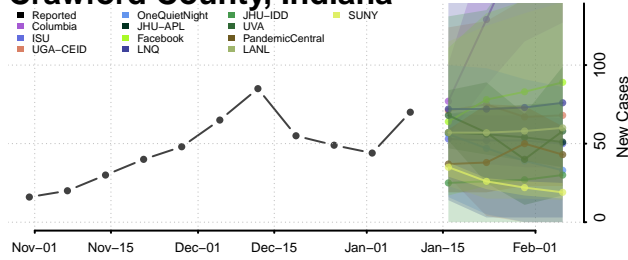

Crawford County, Indiana