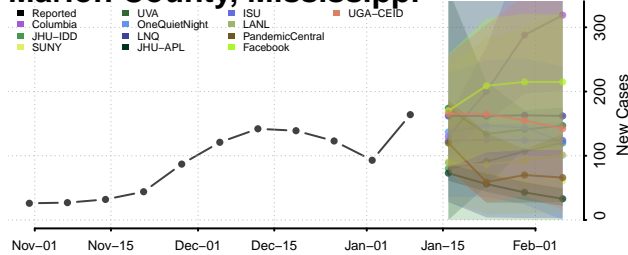

Marion County, Mississippi