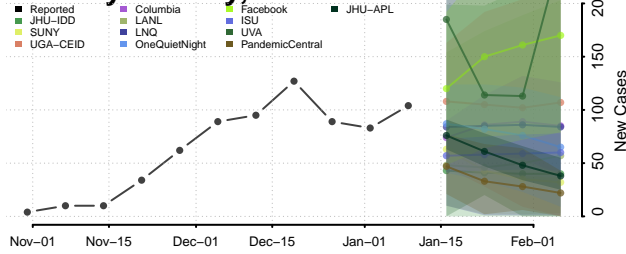

Bradley County, Arkansas