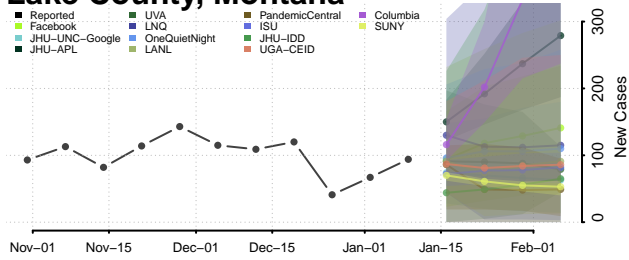

Lake County, Montana