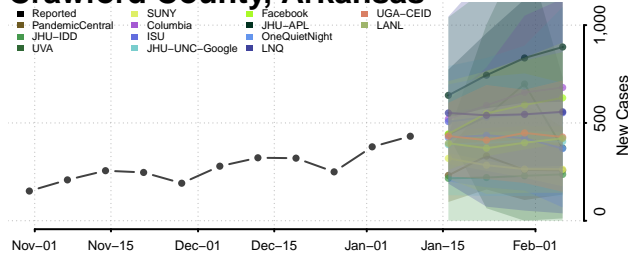

Crawford County, Arkansas