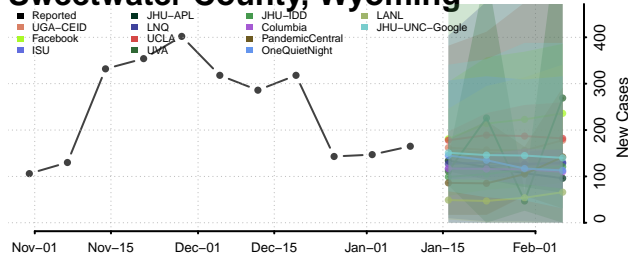

Sweetwater County, Wyoming