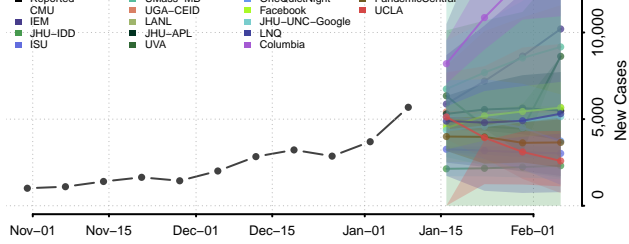

Greenville County, South Carolina