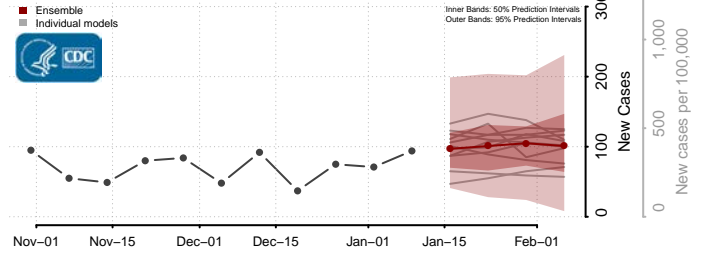

Salem County, Virginia