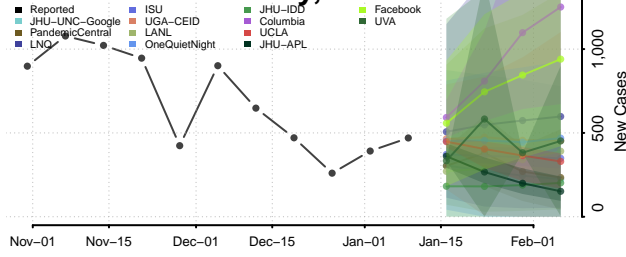

### Forest County, Wisconsin