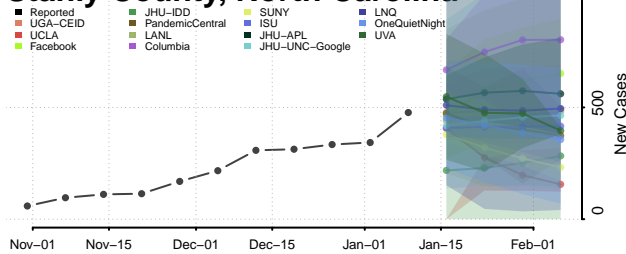

Stanly County, North Carolina