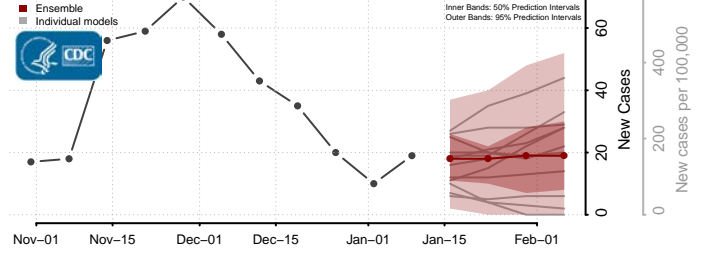

Koochiching County, Minnesota