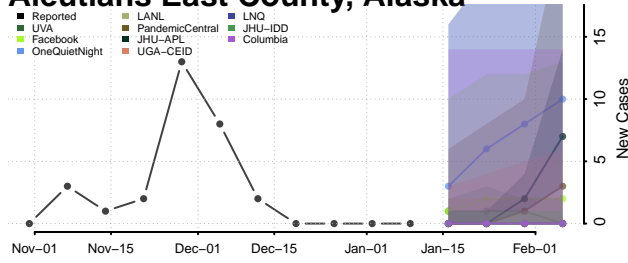

Aleutians East County, Alaska