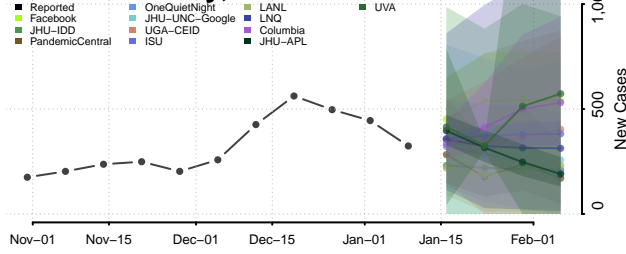

Roane County, Tennessee