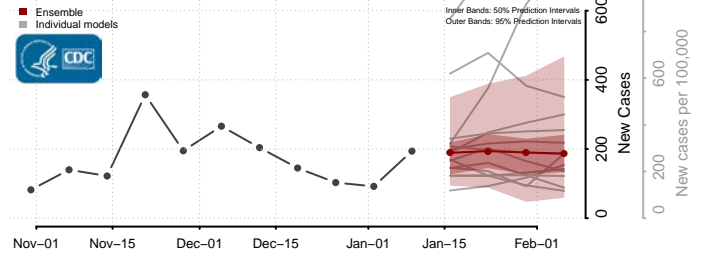

Otero County, New Mexico