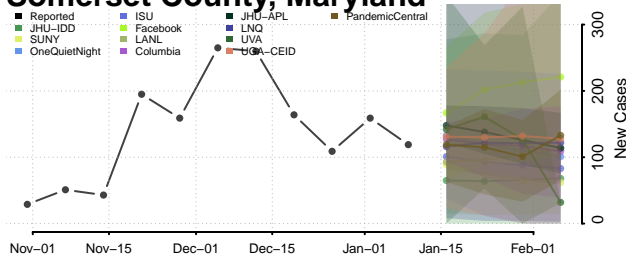

Somerset County, Maryland