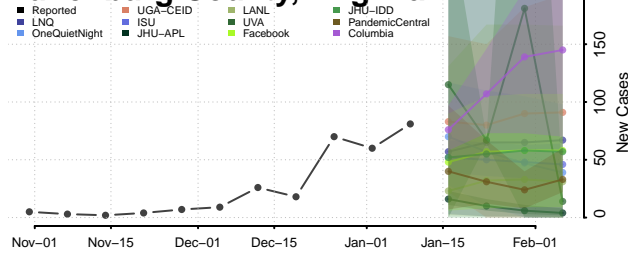

Lunenburg County, Virginia