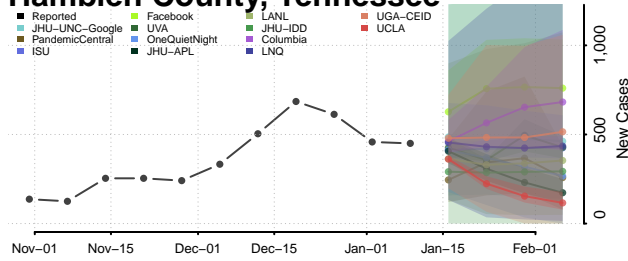

Hamblen County, Tennessee