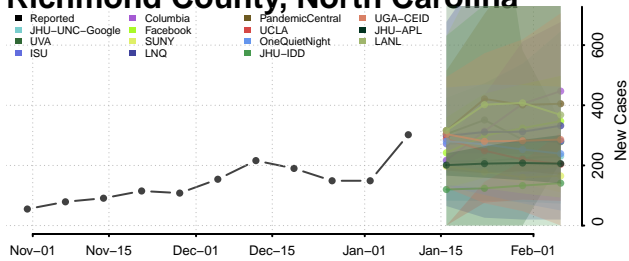

Richmond County, North Carolina