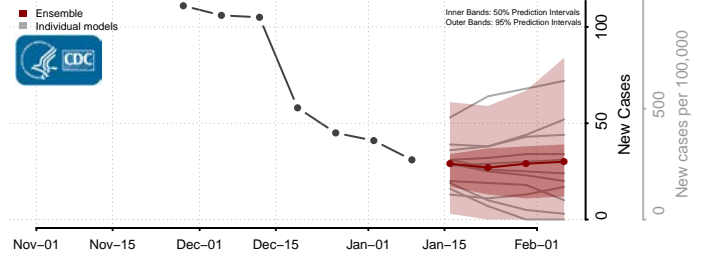

Ramsey County, North Dakota