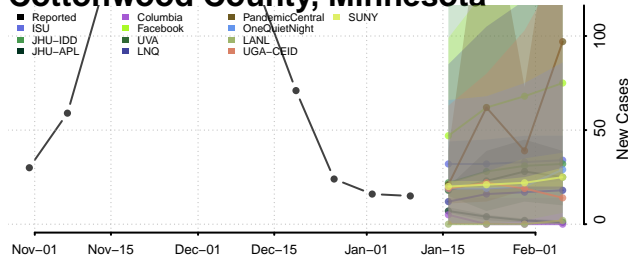

Cottonwood County, Minnesota