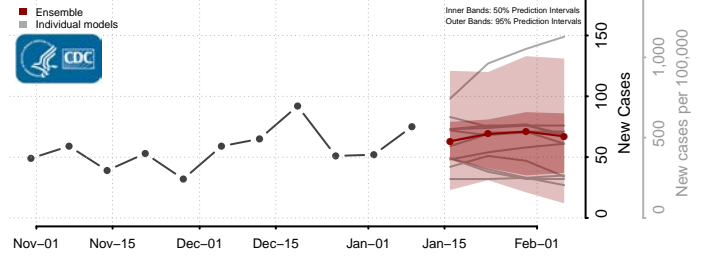

Howard County, Arkansas