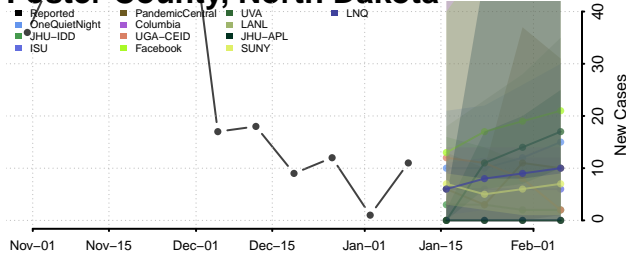

Foster County, North Dakota