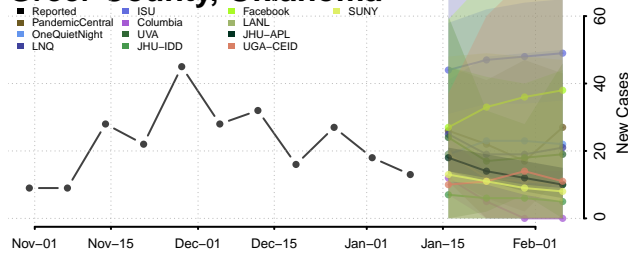

Greer County, Oklahoma