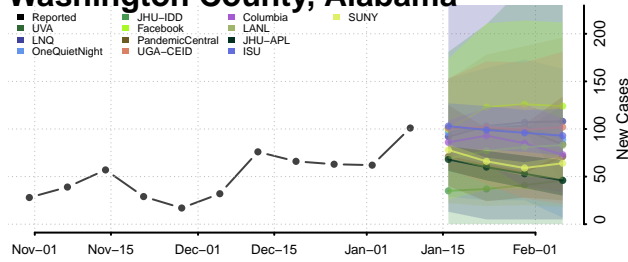

Washington County, Alabama