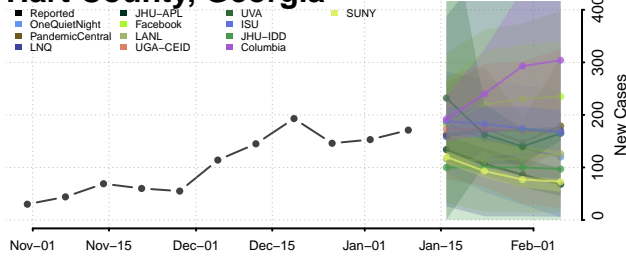

Hart County, Georgia