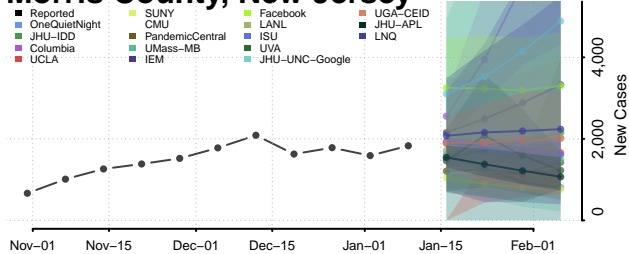

Morris County, New Jersey