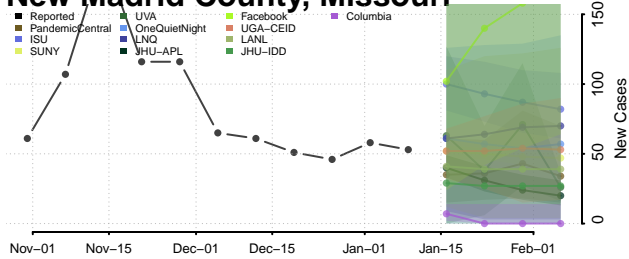

New Madrid County, Missouri