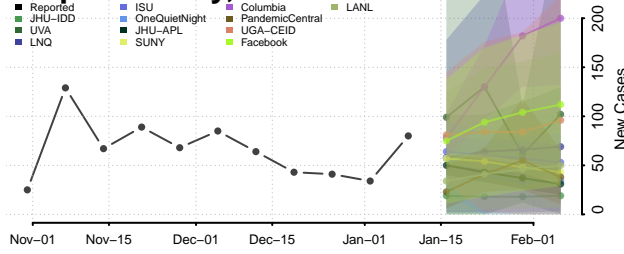

Jasper County, Illinois