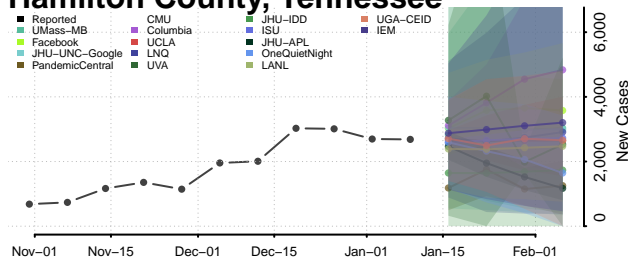

Hamilton County, Tennessee