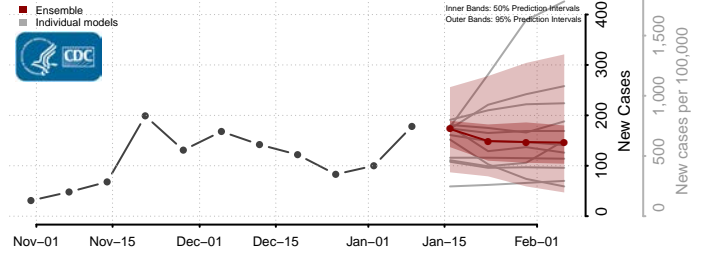

Sabine County, Louisiana