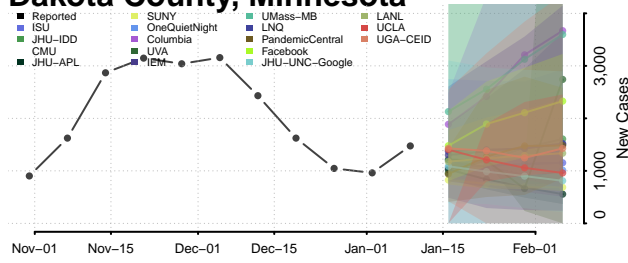

Dakota County, Minnesota