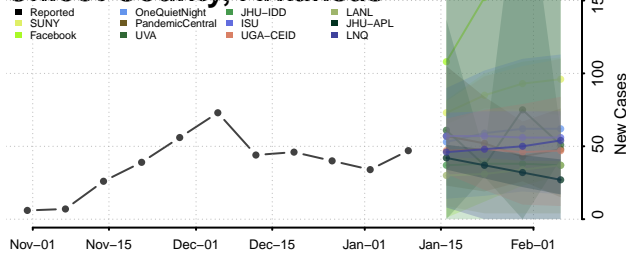

Chicot County, Arkansas