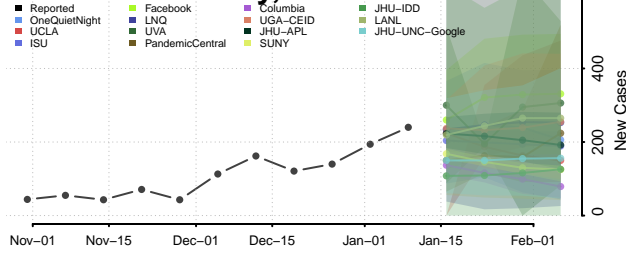

Escambia County, Alabama