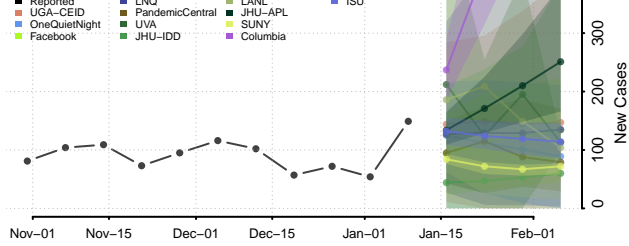

Johnson County, Kentucky