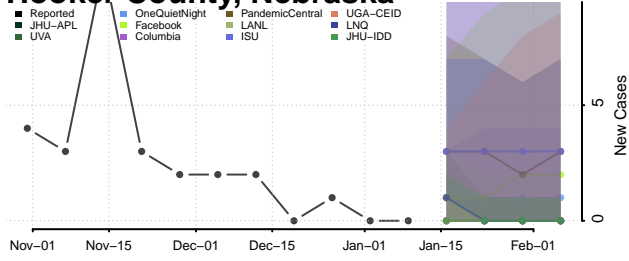

Hooker County, Nebraska