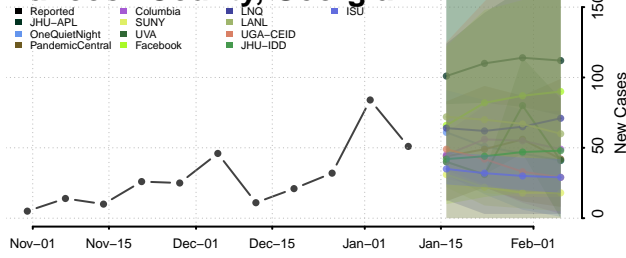

Hancock County, Georgia