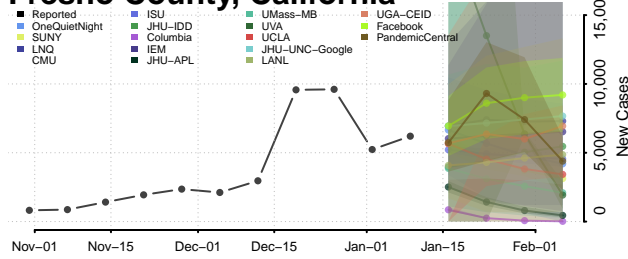

Fresno County, California