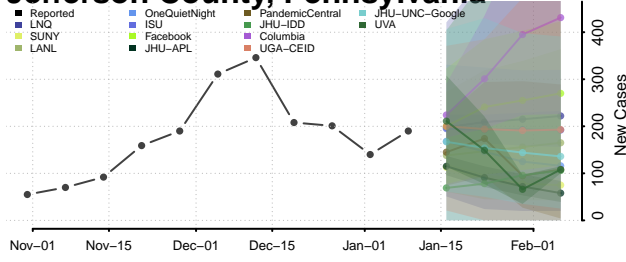

Jefferson County, Pennsylvania