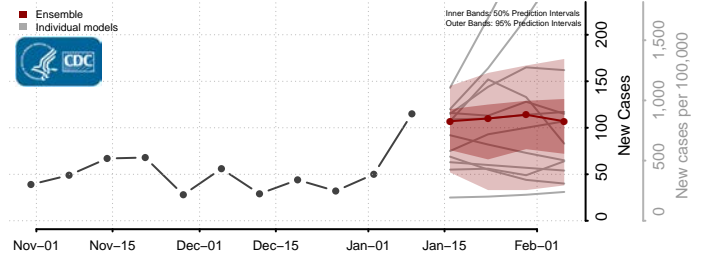

Webster County, Kentucky