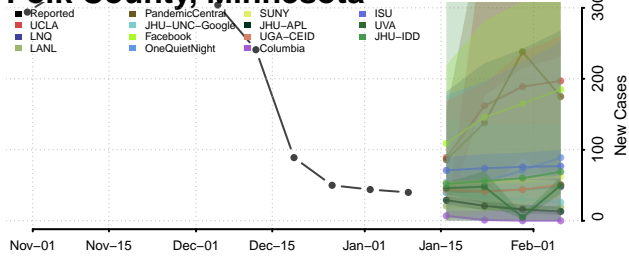

Polk County, Minnesota