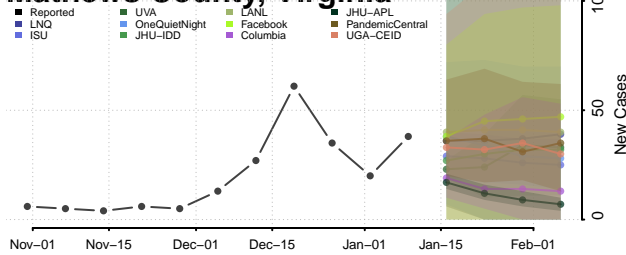

Mathews County, Virginia