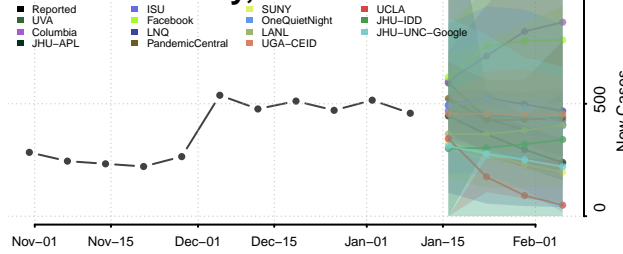

St. Clair County, Alabama