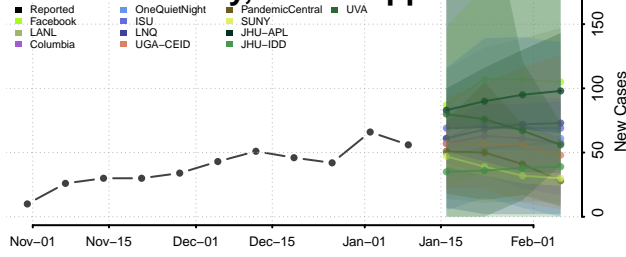

Walthall County, Mississippi