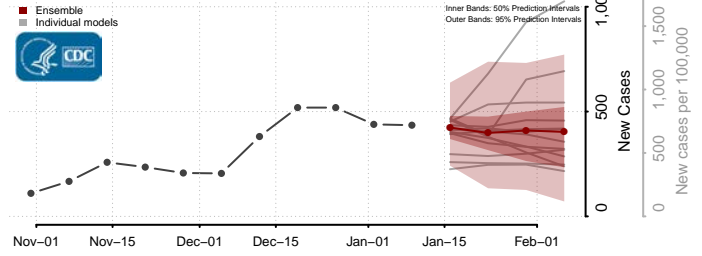

Cumberland County, Tennessee