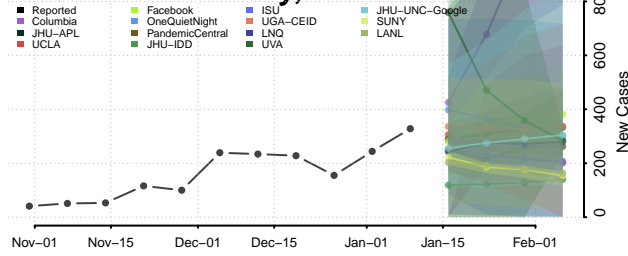

Mendocino County, California