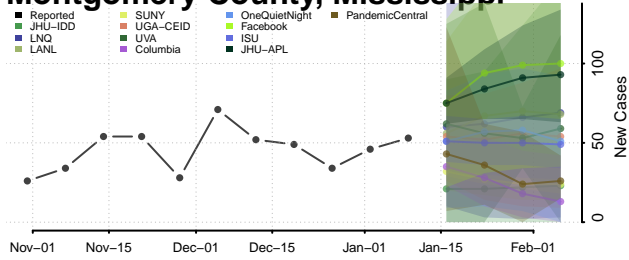

Montgomery County, Mississippi