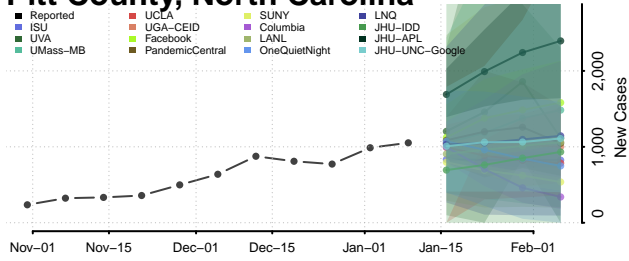

### Polk County, North Carolina