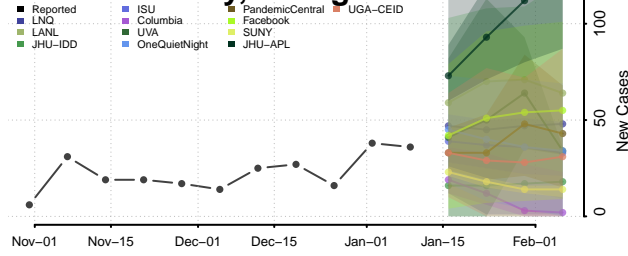

Lincoln County, Georgia