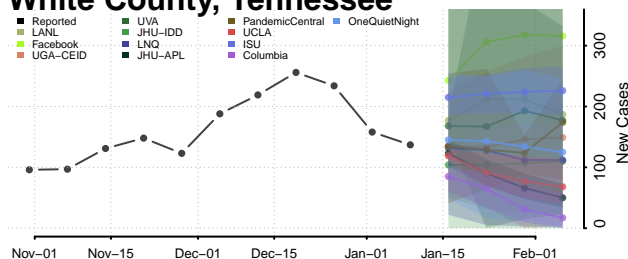

White County, Tennessee