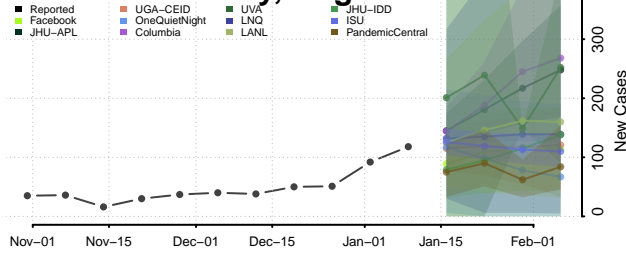

Dinwiddie County, Virginia