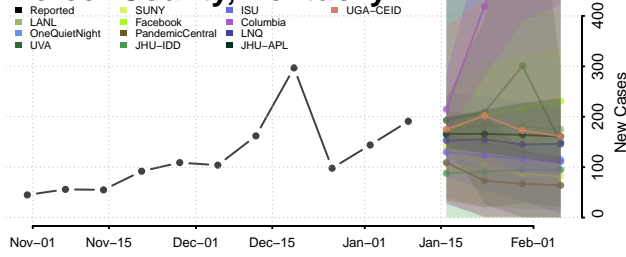

Mercer County, Kentucky