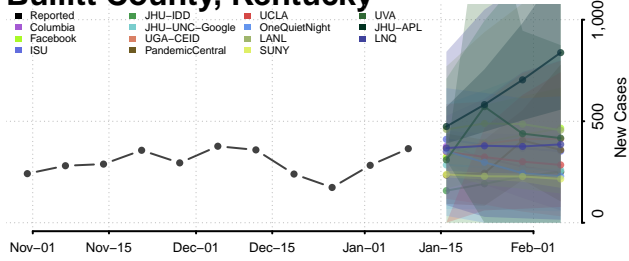

Bullitt County, Kentucky