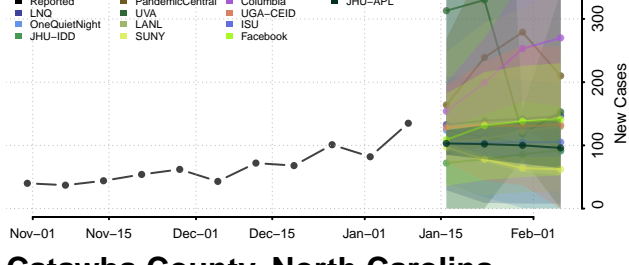

Caswell County, North Carolina