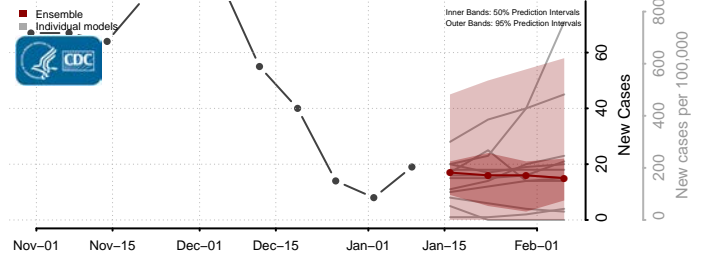

Marshall County, Minnesota