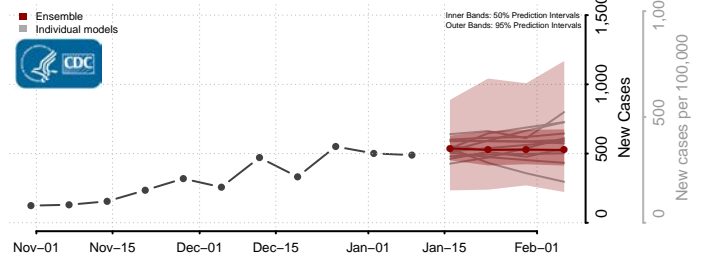

Stafford County, Virginia