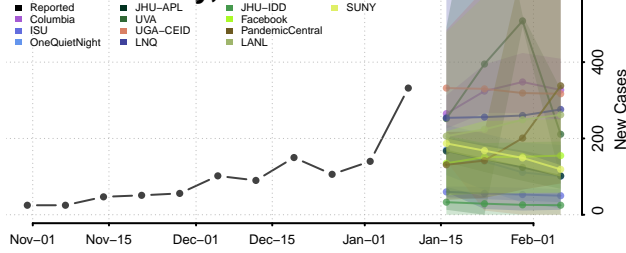

Pitkin County, Colorado