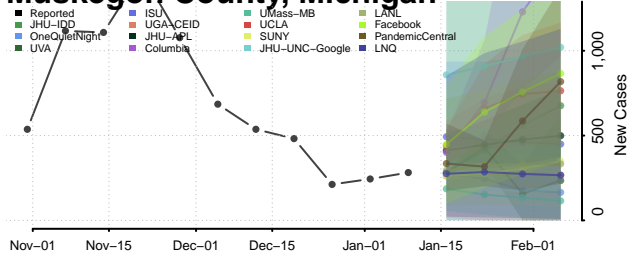

Muskegon County, Michigan