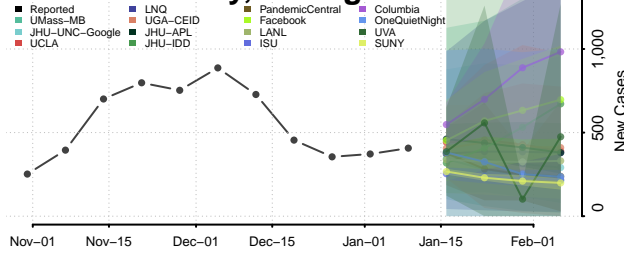

St. Clair County, Michigan