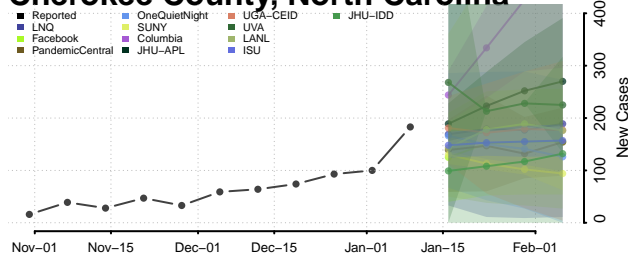

### Cherokee County, North Carolina