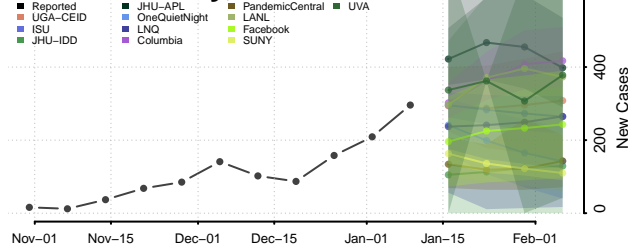

La Paz County, Arizona