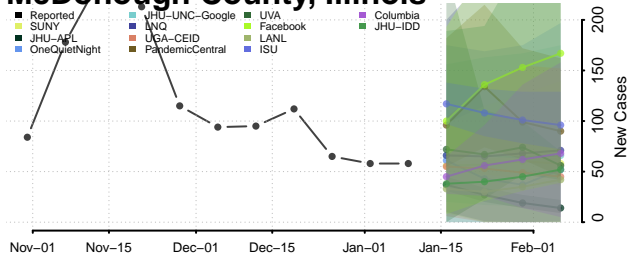

McDonough County, Illinois