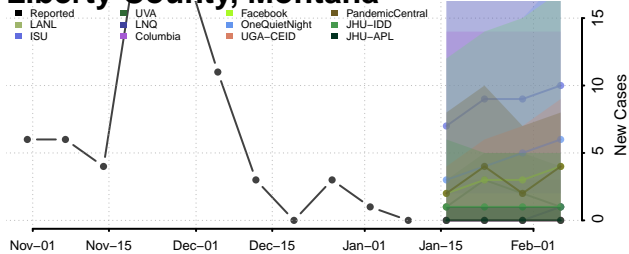

Liberty County, Montana