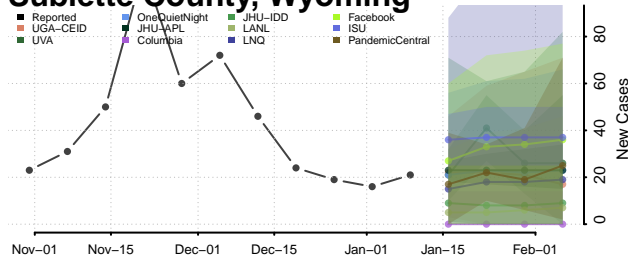

Sublette County, Wyoming