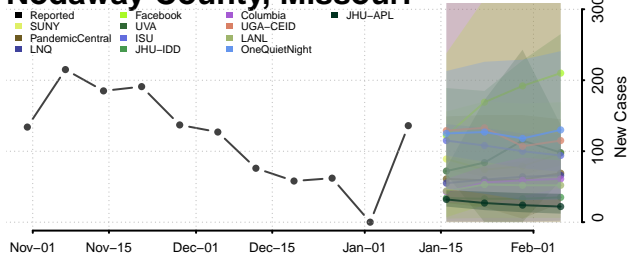

Nodaway County, Missouri