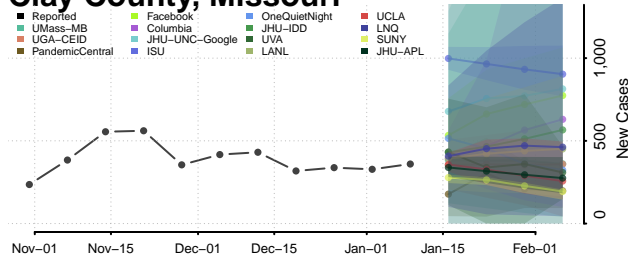

Clay County, Missouri