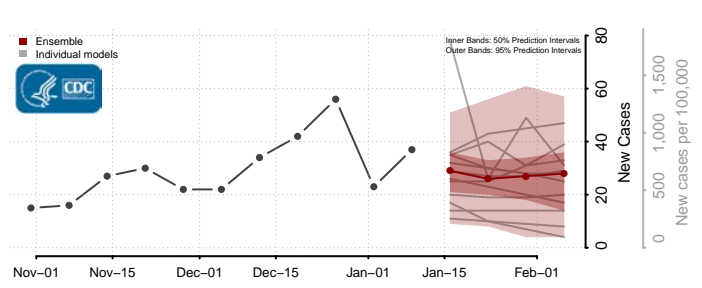

Grant County, Oklahoma