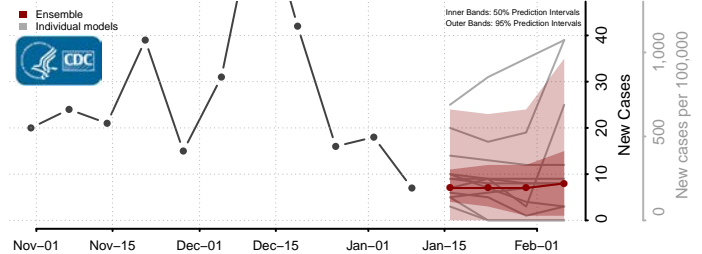

Kimball County, Nebraska