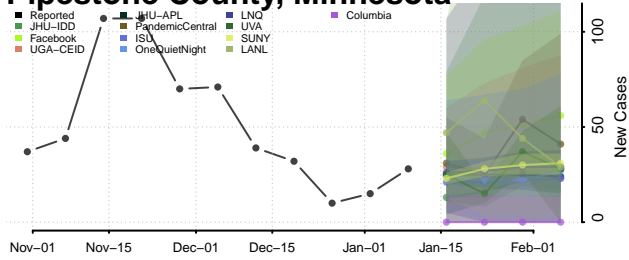

Pipestone County, Minnesota