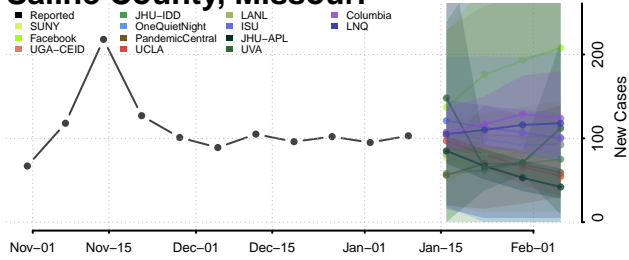

Saline County, Missouri