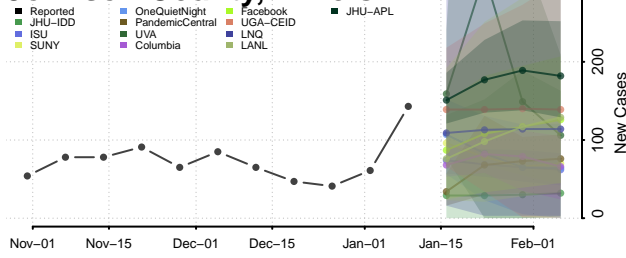

Johnson County, Illinois