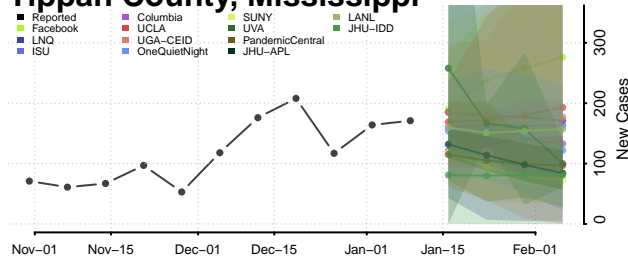

Tippah County, Mississippi