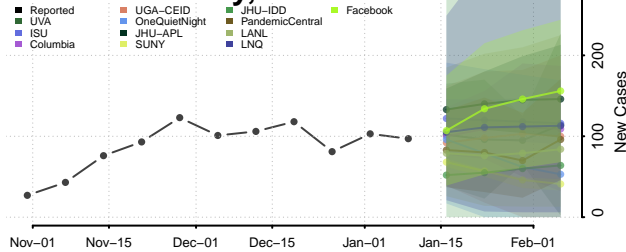

Franklin County, Indiana