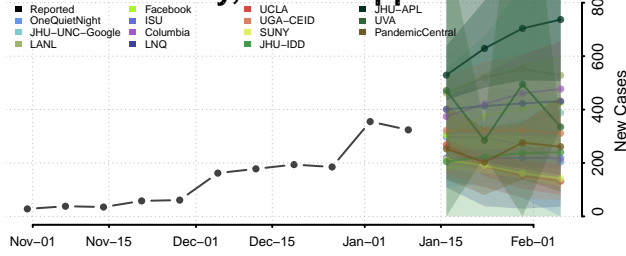

Warren County, Mississippi