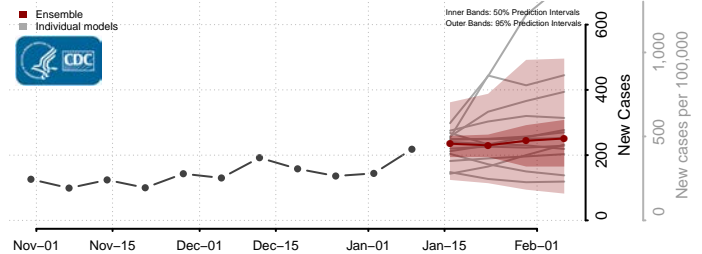

Edgecombe County, North Carolina