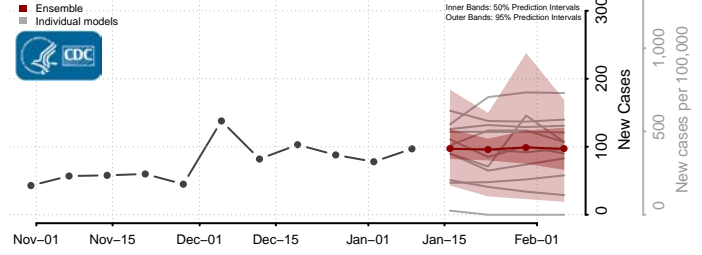

George County, Mississippi