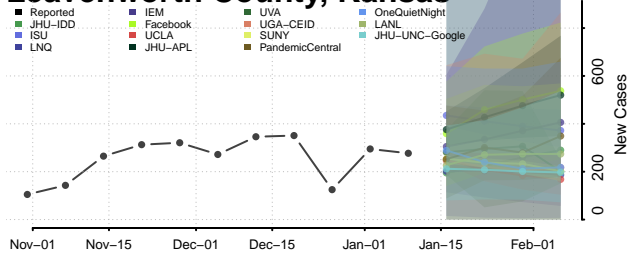

Leavenworth County, Kansas