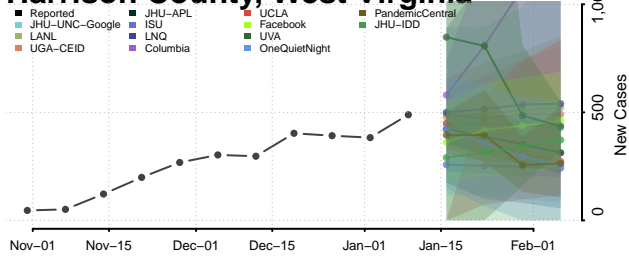

Harrison County, West Virginia