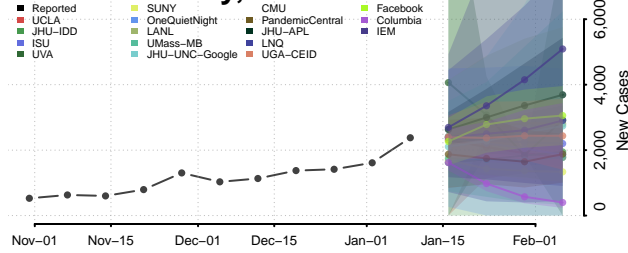

Volusia County, Florida