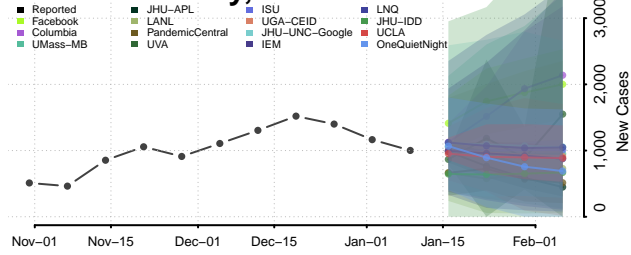

Sumner County, Tennessee