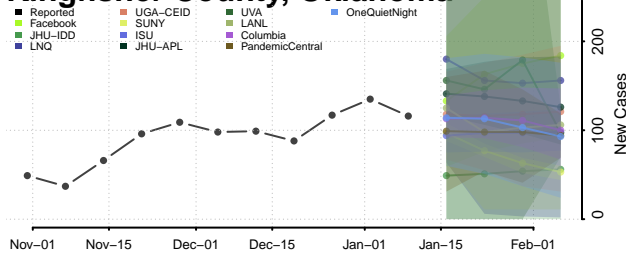

Kingfisher County, Oklahoma