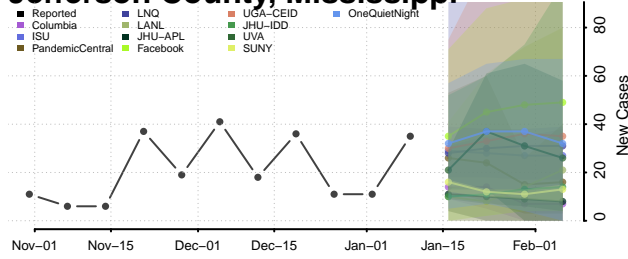

Jefferson County, Mississippi