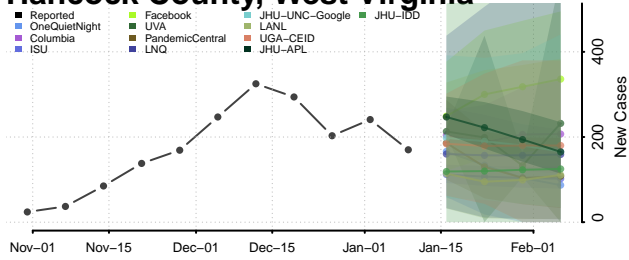

Hancock County, West Virginia