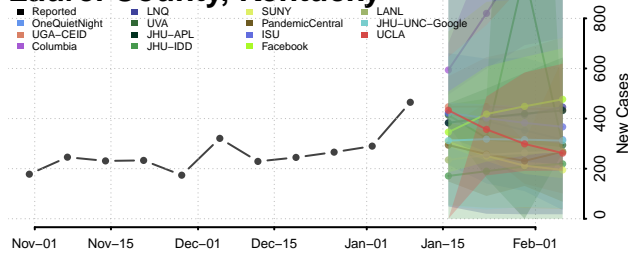

Laurel County, Kentucky