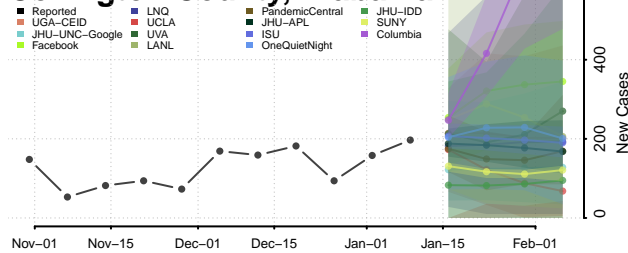

Covington County, Alabama