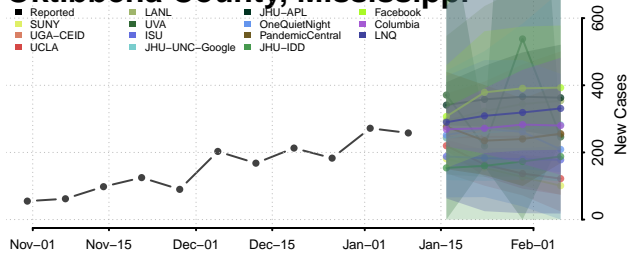

Oktibbeha County, Mississippi