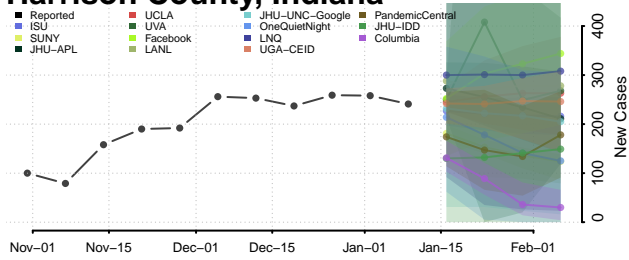

Harrison County, Indiana