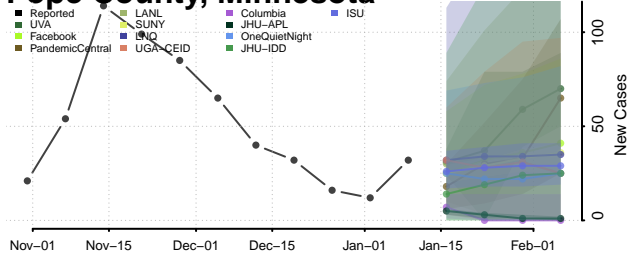

Pope County, Minnesota