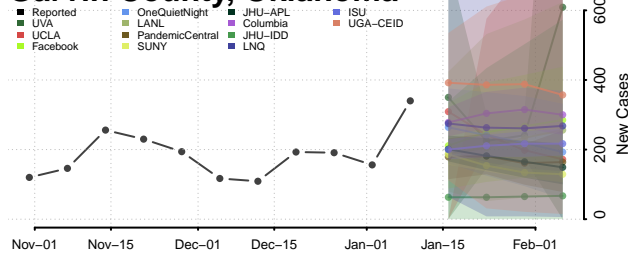

### Garvin County, Oklahoma