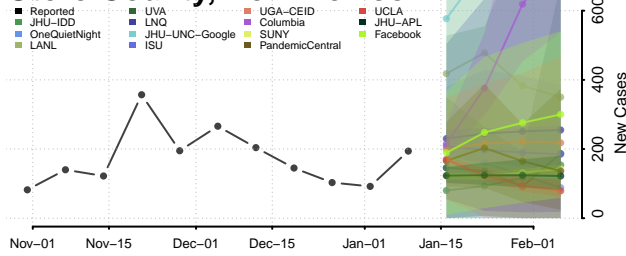

Otero County, New Mexico