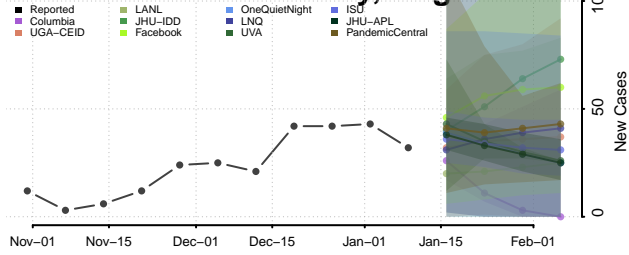

Northumberland County, Virginia