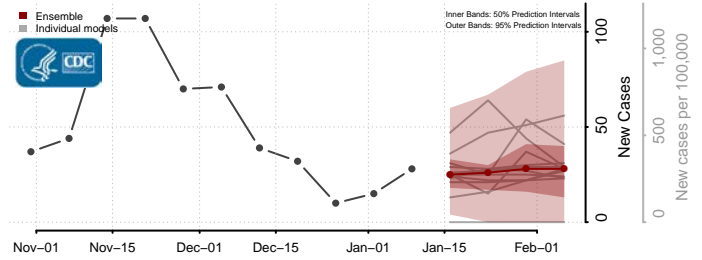

Pipestone County, Minnesota