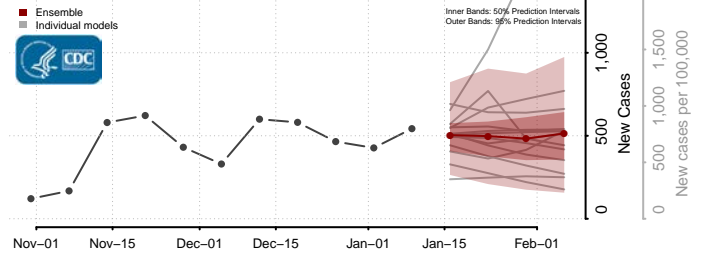

Muskogee County, Oklahoma