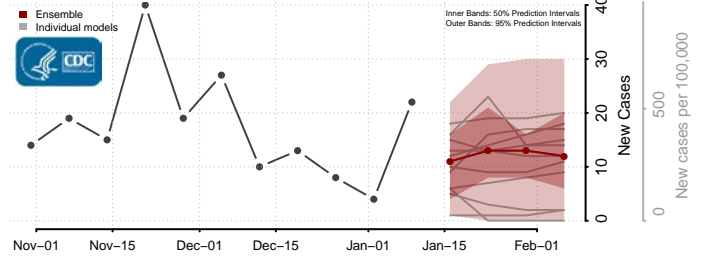

Valley County, Nebraska