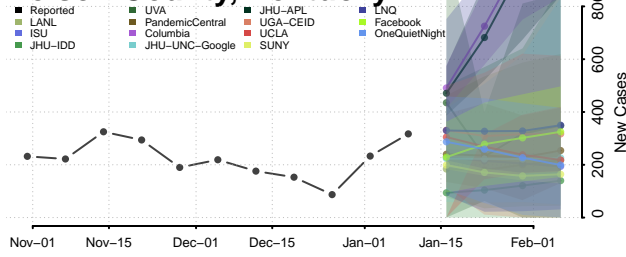

Nelson County, Kentucky