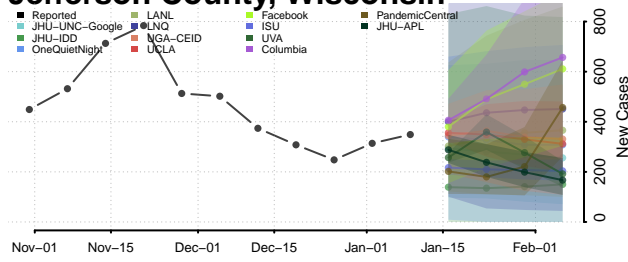

Jefferson County, Wisconsin