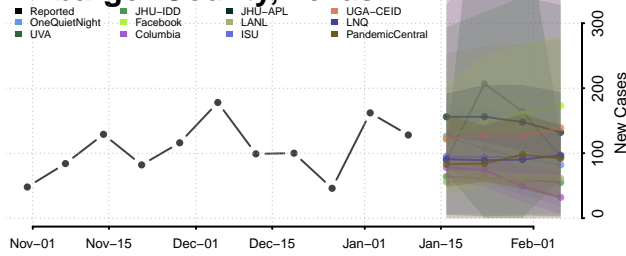

Wilbarger County, Texas