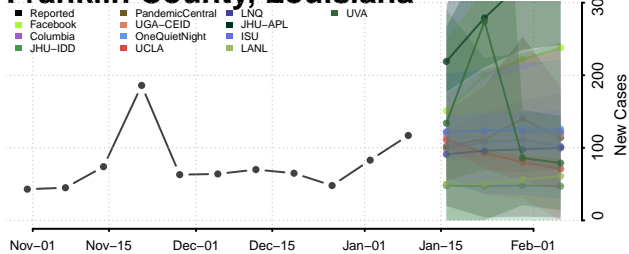

Franklin County, Louisiana