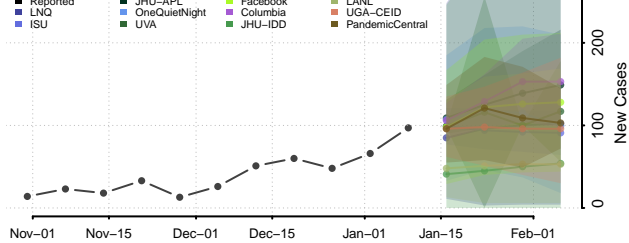

Hampton County, South Carolina