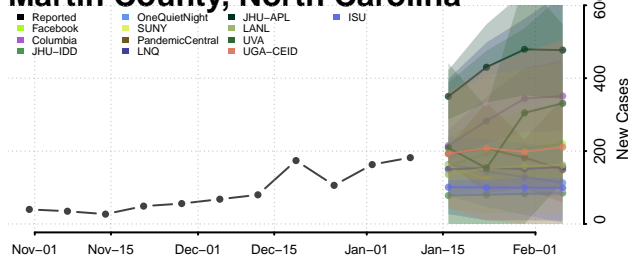

Martin County, North Carolina