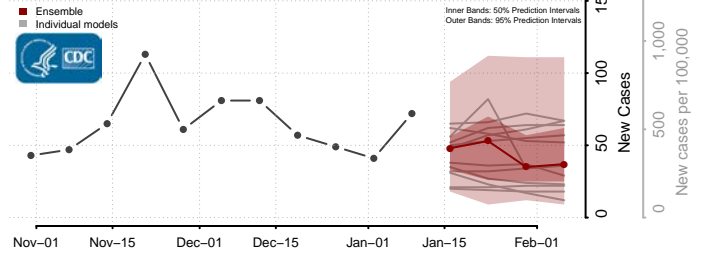

Jefferson County, Montana