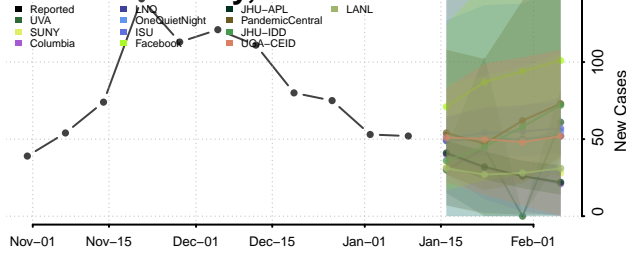

Fillmore County, Minnesota