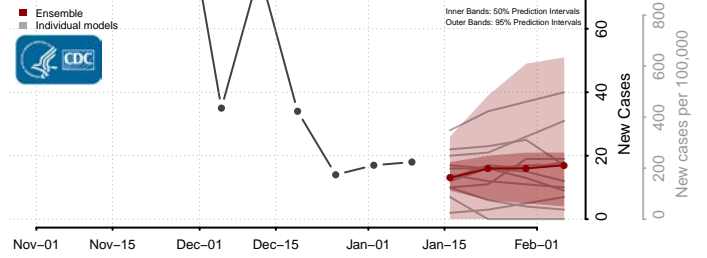

Trail County, North Dakota