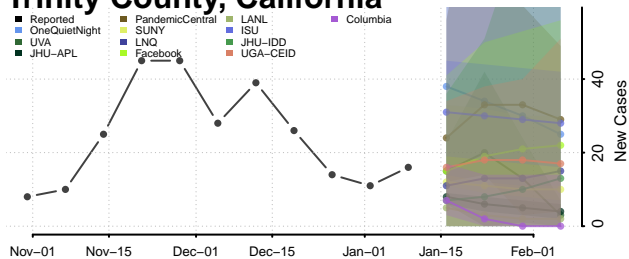

Trinity County, California