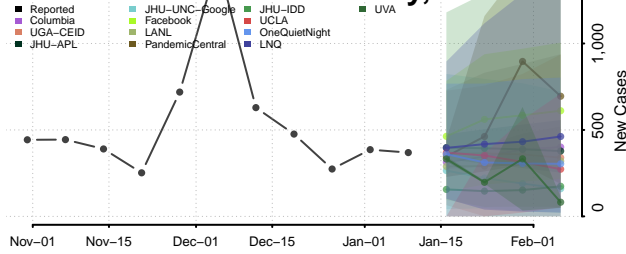

Matanuska-Susitna County, Alaska