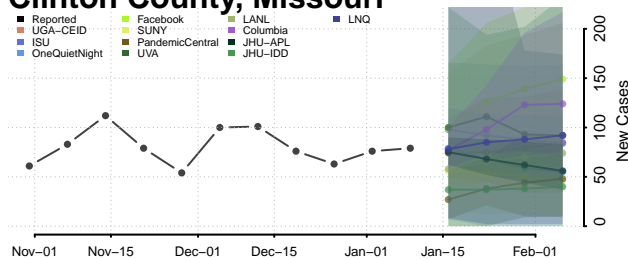

Clinton County, Missouri