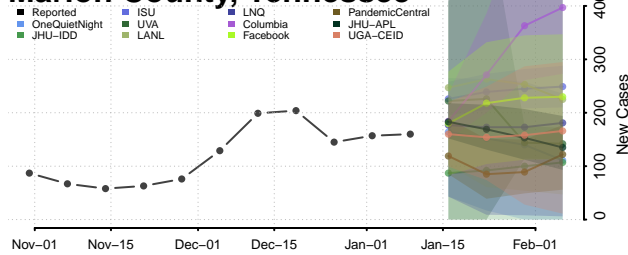

Marion County, Tennessee