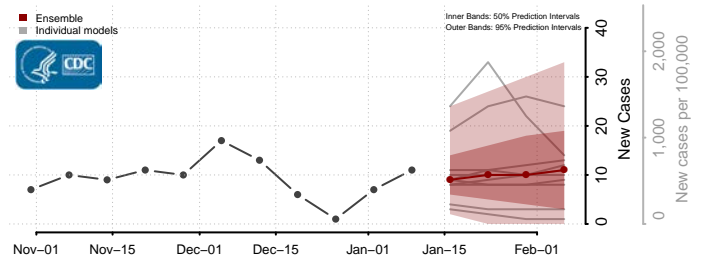

Golden Valley County, North Dakota