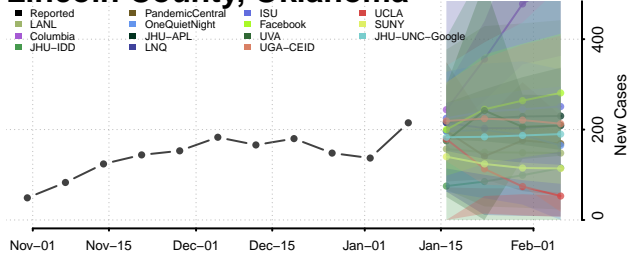

Lincoln County, Oklahoma