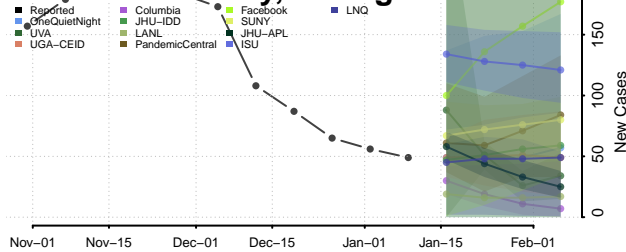

Dickinson County, Michigan