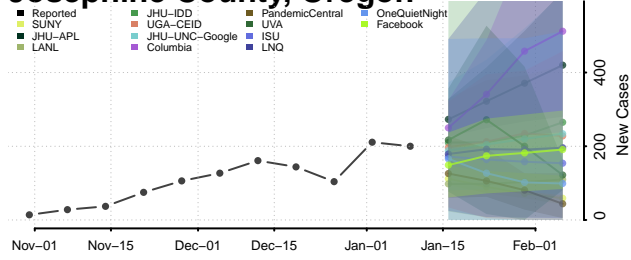

Josephine County, Oregon