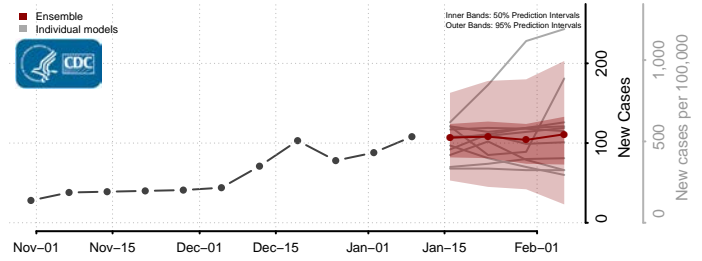

Lincoln County, West Virginia