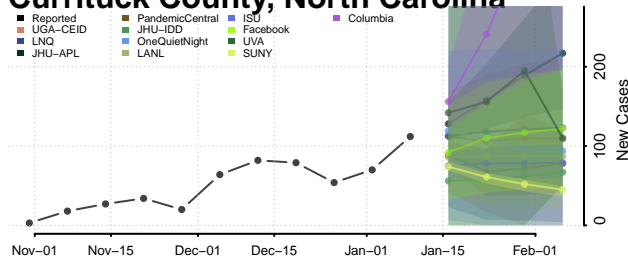

Currituck County, North Carolina