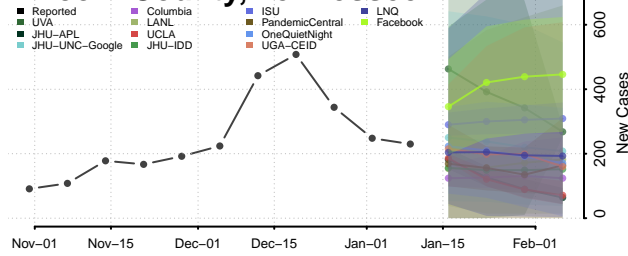

Lincoln County, Tennessee