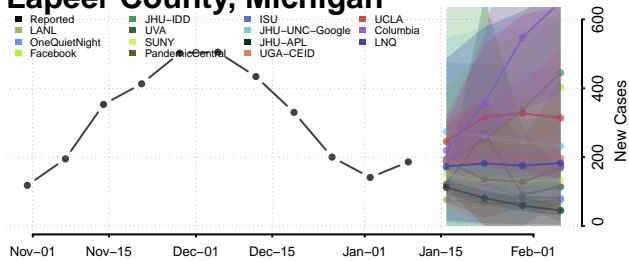

Lapeer County, Michigan