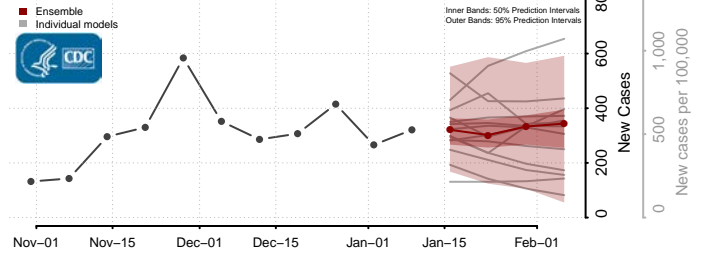

Garfield County, Oklahoma