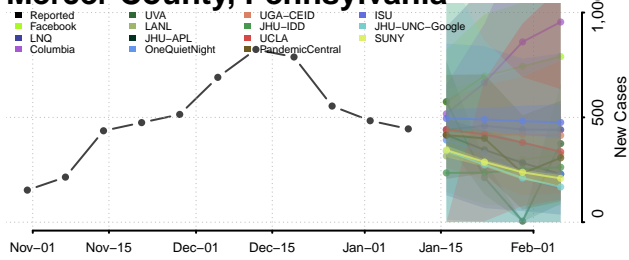

Mercer County, Pennsylvania