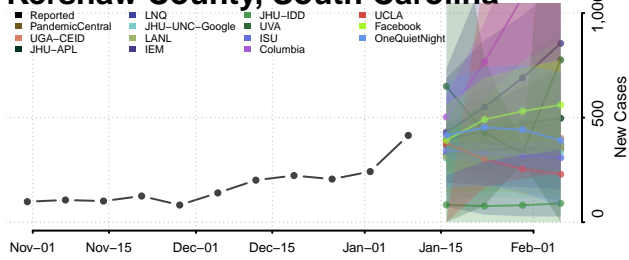

Kershaw County, South Carolina