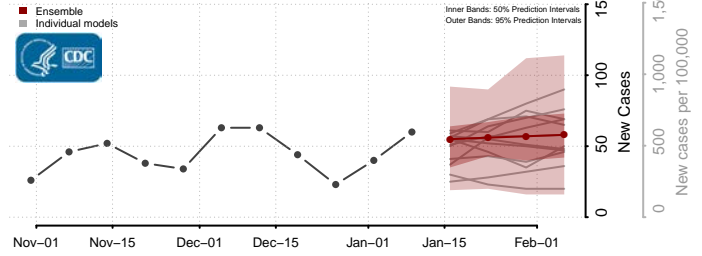

Metcalfe County, Kentucky