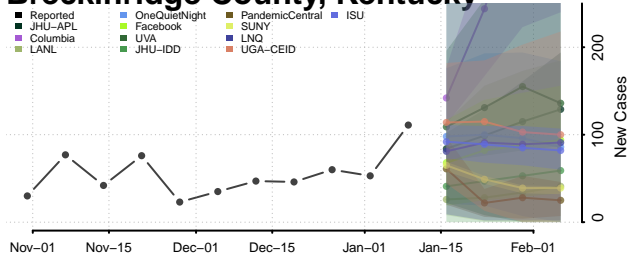

Breckinridge County, Kentucky