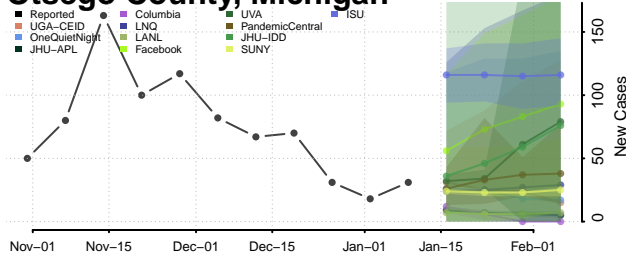

Otsego County, Michigan