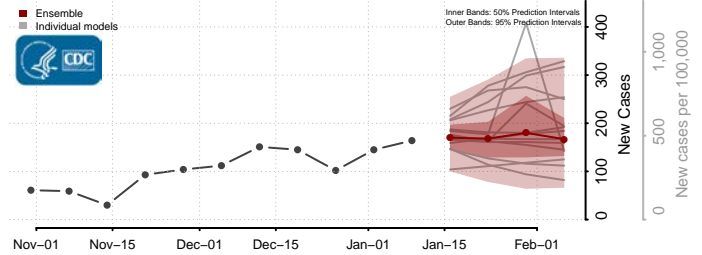

Scotland County, North Carolina