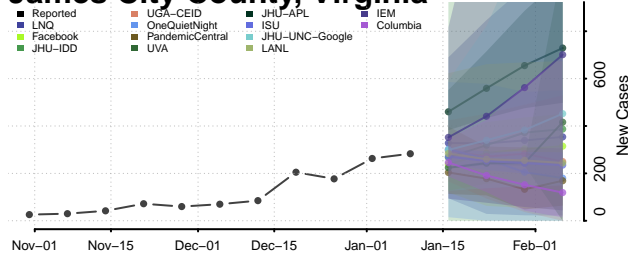

James City County, Virginia