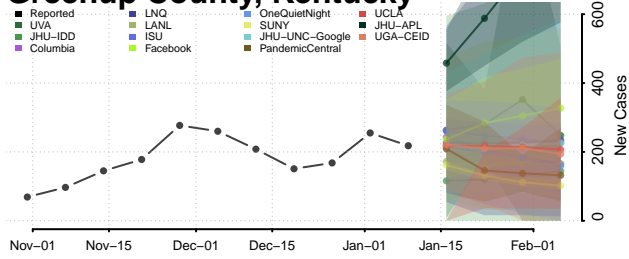

### Greenup County, Kentucky