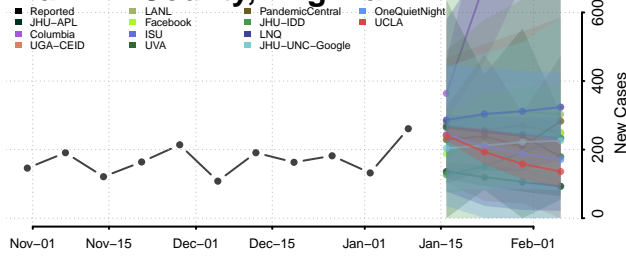

Franklin County, Virginia