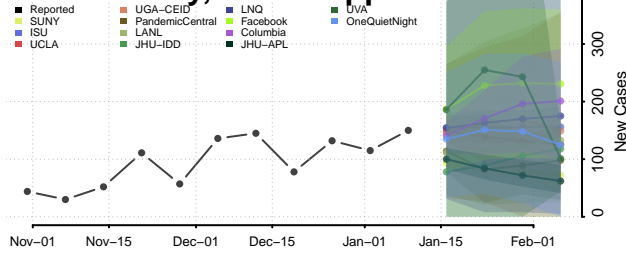

Scott County, Mississippi