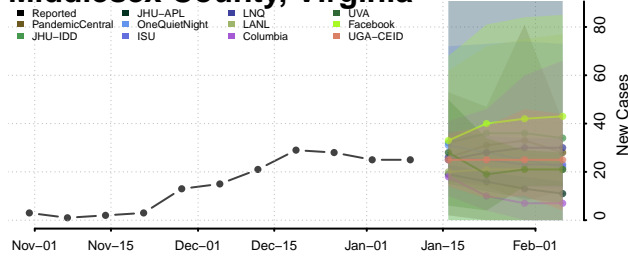

Middlesex County, Virginia