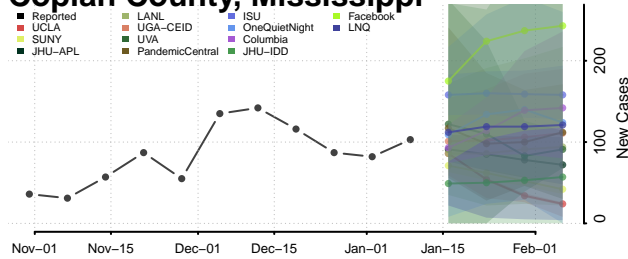

Copiah County, Mississippi