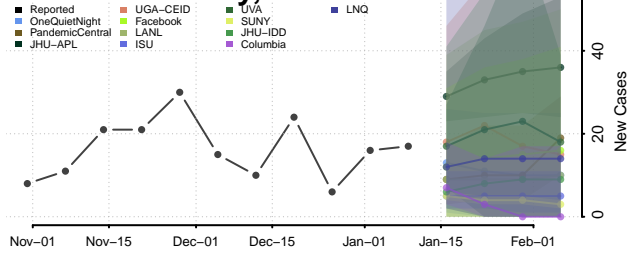

Traverse County, Minnesota