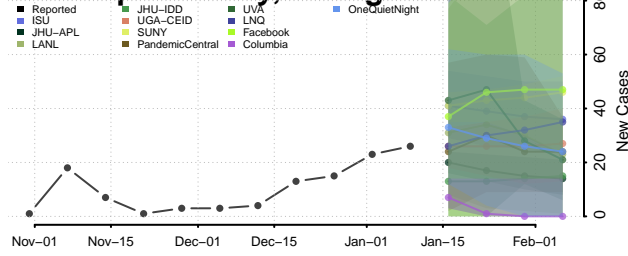

Randolph County, Georgia