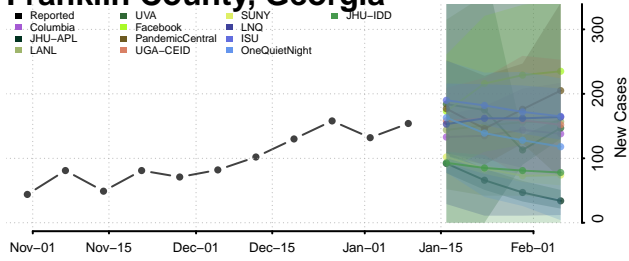

Franklin County, Georgia