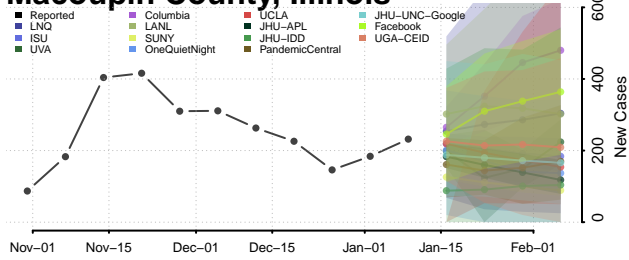

### Macoupin County, Illinois