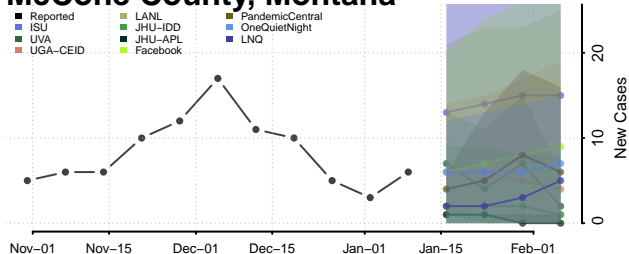

McCone County, Montana