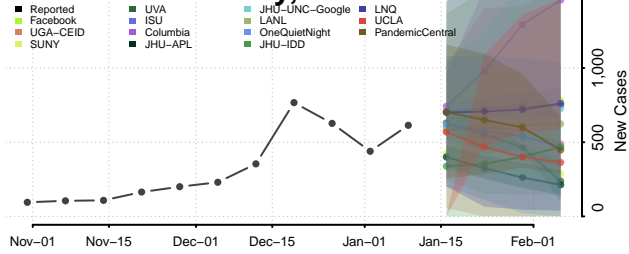

Henderson County, North Carolina