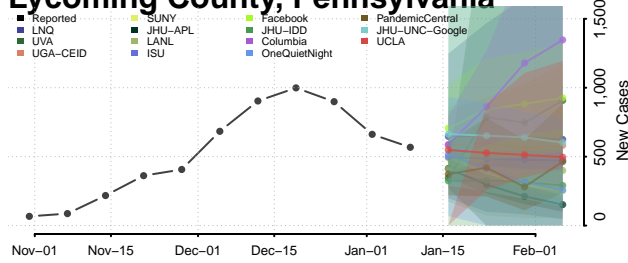

Lycoming County, Pennsylvania