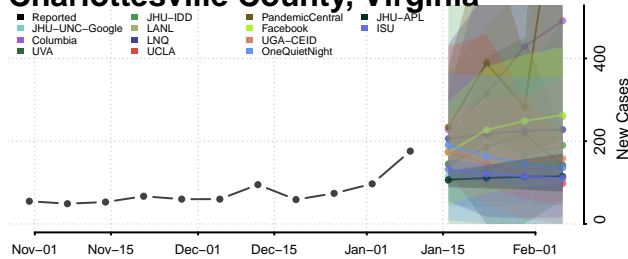

Charlottesville County, Virginia