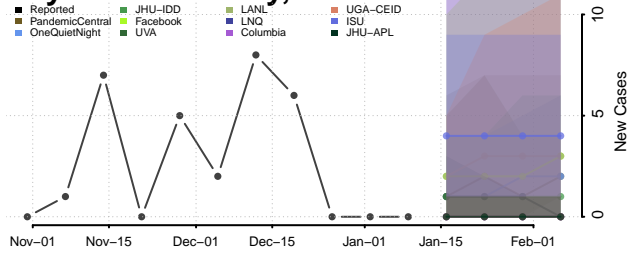

### Keya Paha County, Nebraska