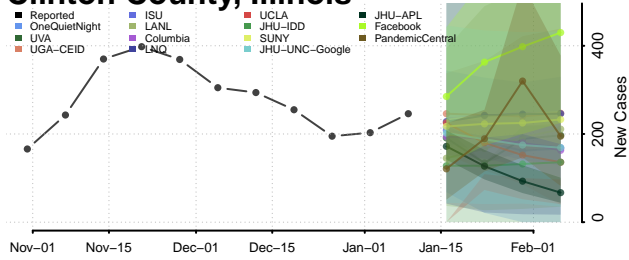

Clinton County, Illinois