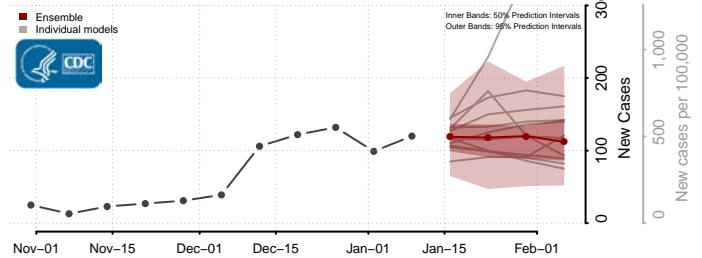

Page County, Virginia