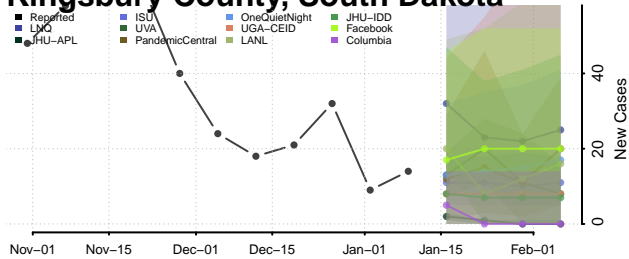

Kingsbury County, South Dakota