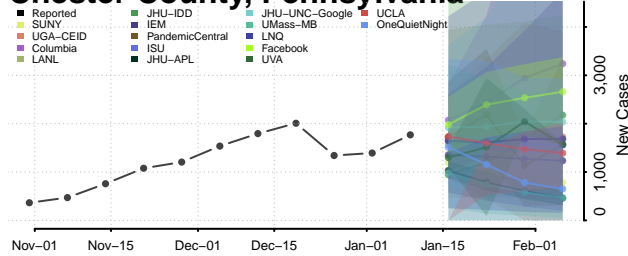

Chester County, Pennsylvania