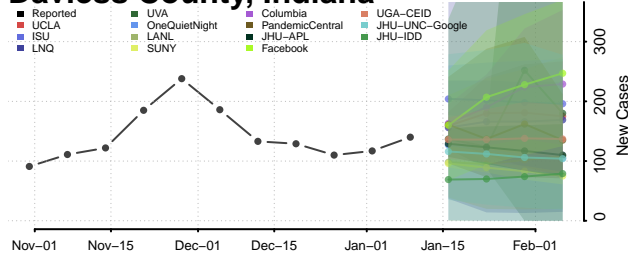

Daviess County, Indiana