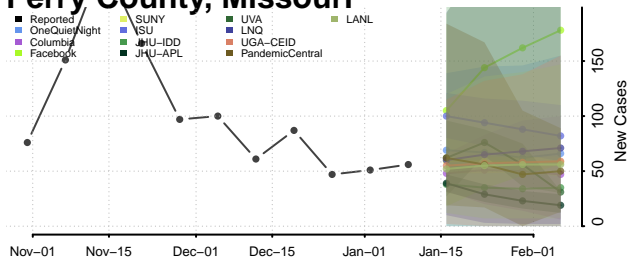

Perry County, Missouri