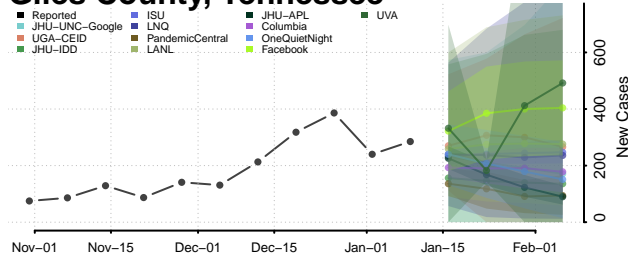

Giles County, Tennessee