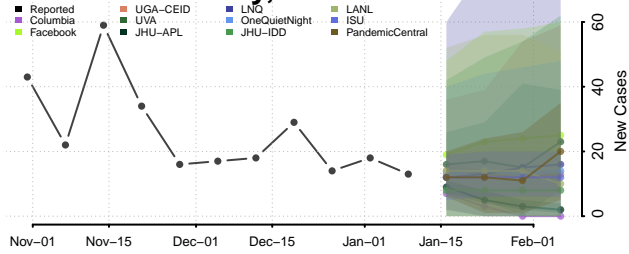

Fall River County, South Dakota