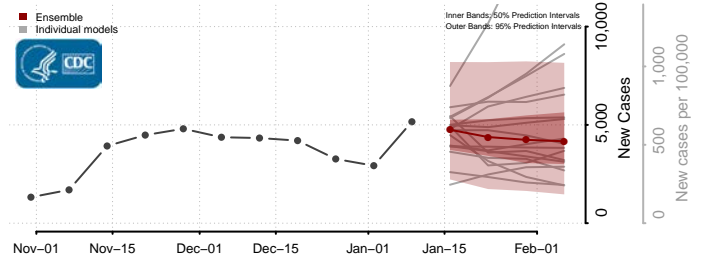

Oklahoma County, Oklahoma