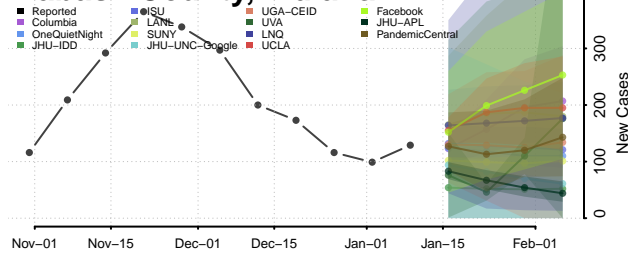

Wabash County, Indiana