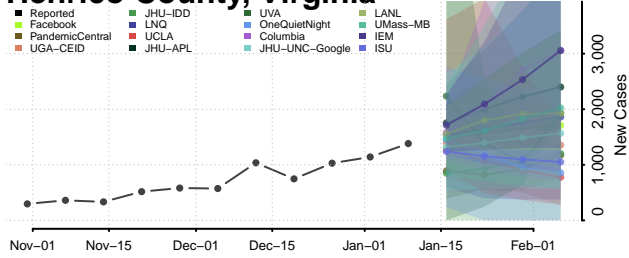

Henrico County, Virginia