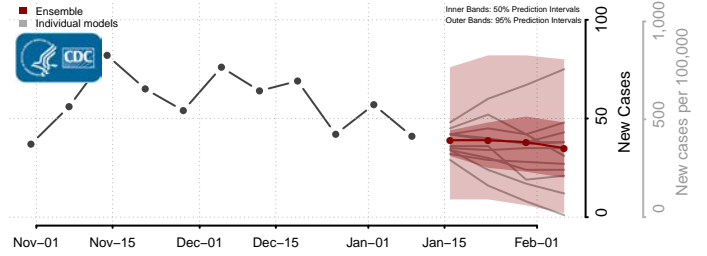

Montgomery County, Iowa