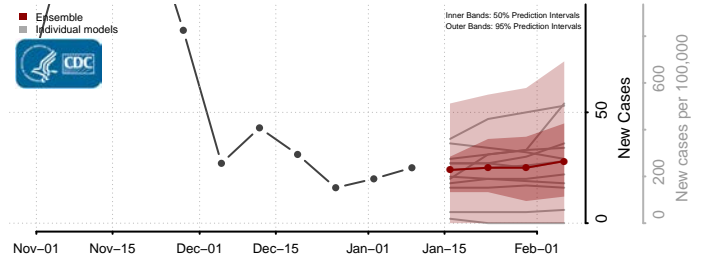

Mountrail County, North Dakota