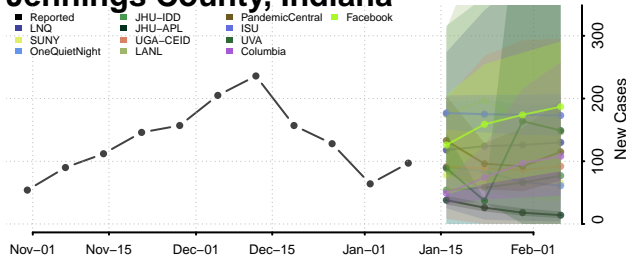

Jennings County, Indiana