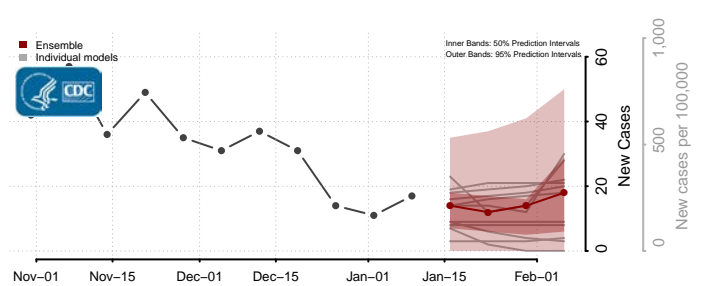

Moody County, South Dakota