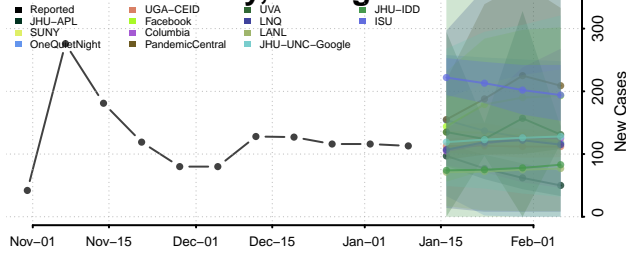

Haralson County, Georgia