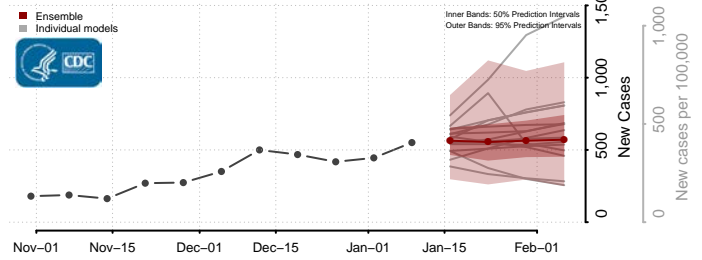

Harnett County, North Carolina