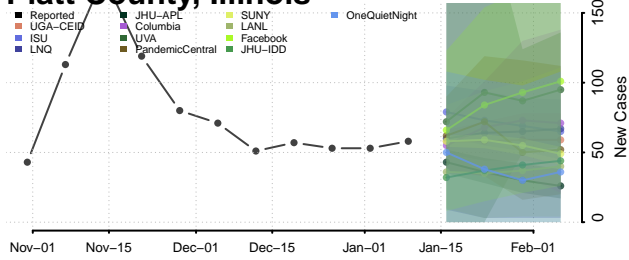

Piatt County, Illinois