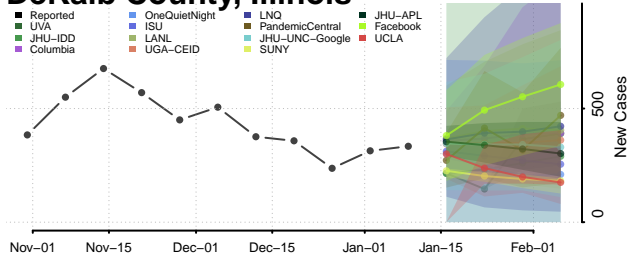

DeKalb County, Illinois