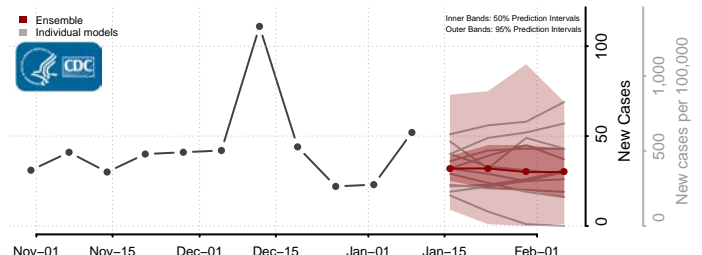

Knox County, Nebraska