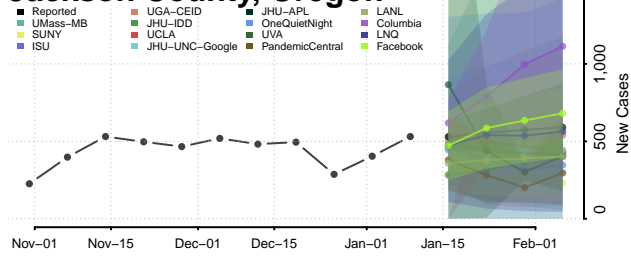

Jackson County, Oregon