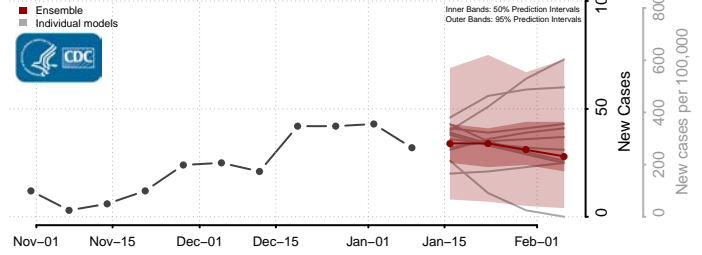

Northumberland County, Virginia