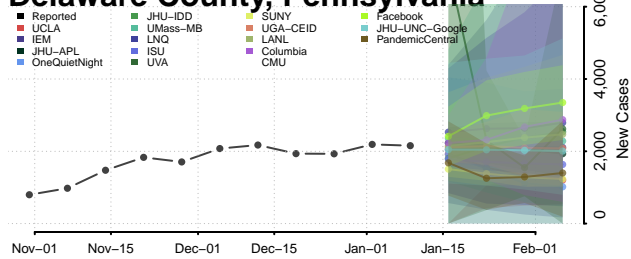

Delaware County, Pennsylvania