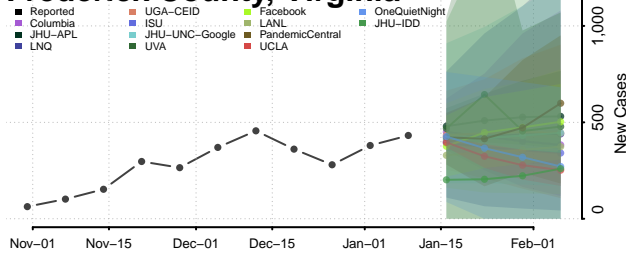

Frederick County, Virginia