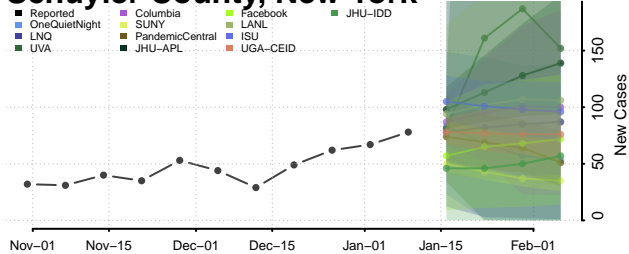

Schuyler County, New York