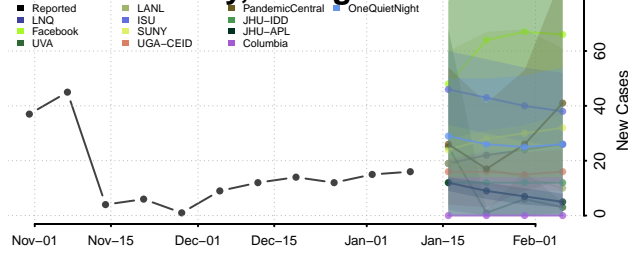

Stewart County, Georgia