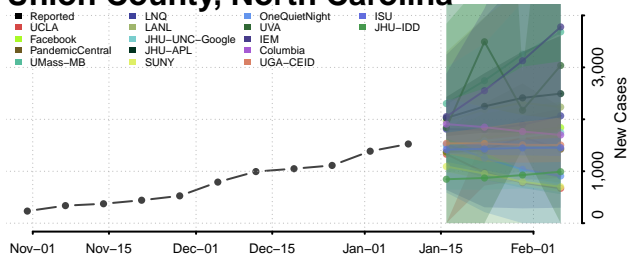

Union County, North Carolina