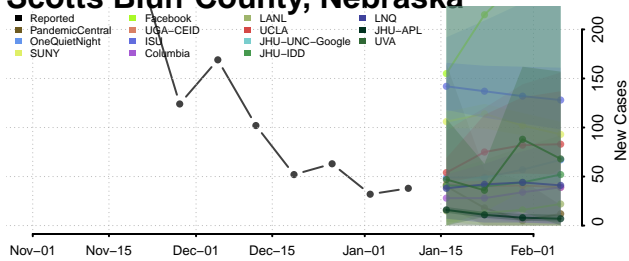

### Scotts Bluff County, Nebraska