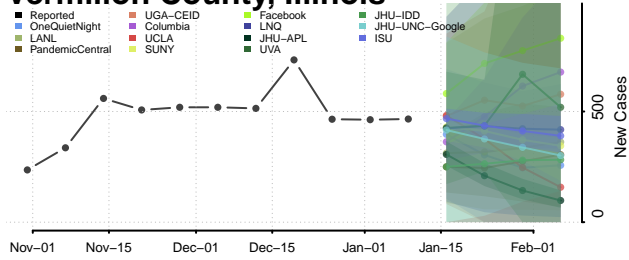

Vermilion County, Illinois