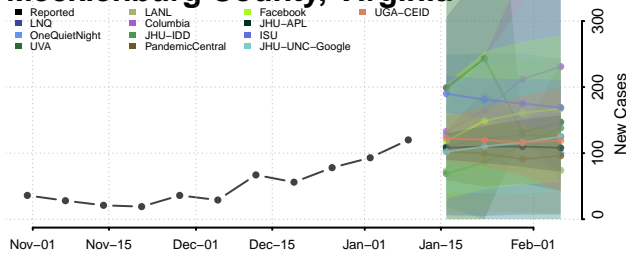

Mecklenburg County, Virginia