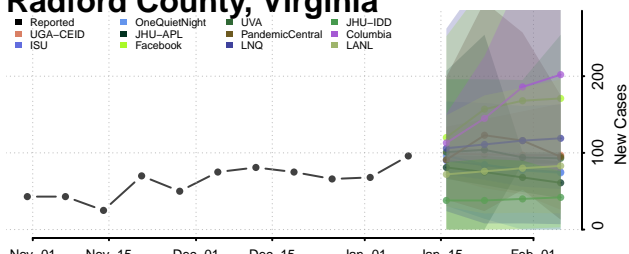

Radford County, Virginia