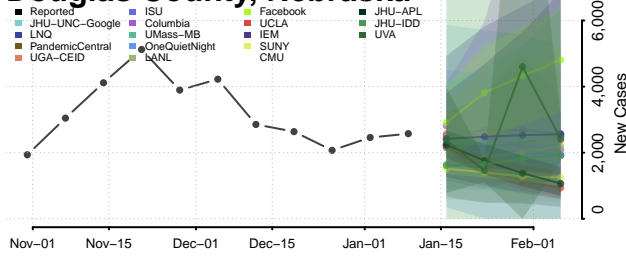

Douglas County, Nebraska