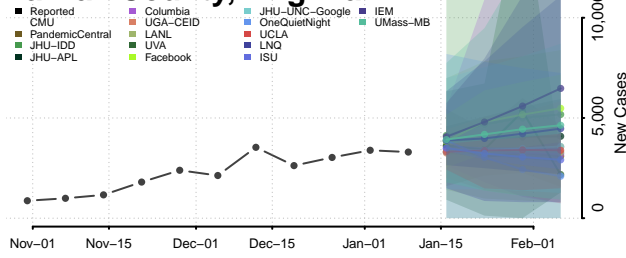

Fairfax County, Virginia