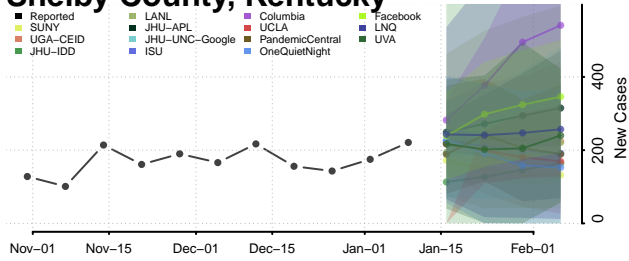

Shelby County, Kentucky