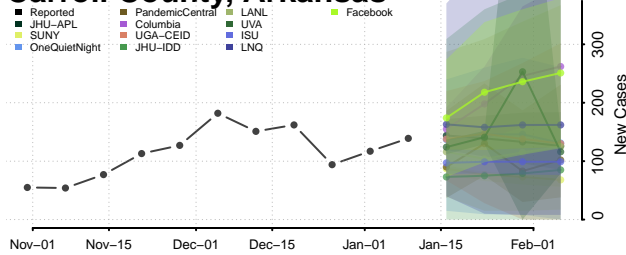

Carroll County, Arkansas