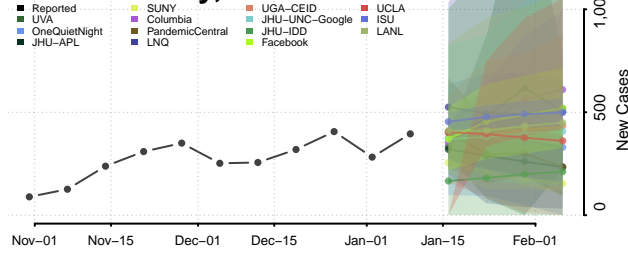

Creek County, Oklahoma