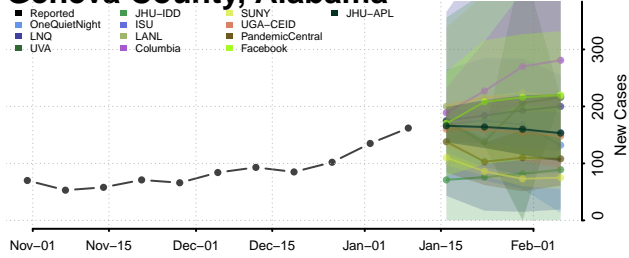

Geneva County, Alabama