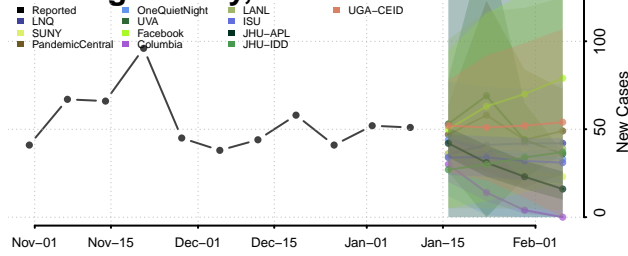

Cuming County, Nebraska