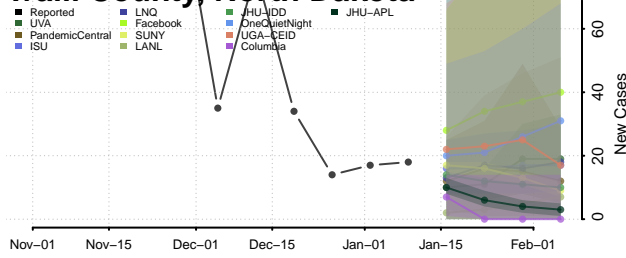

Trail County, North Dakota