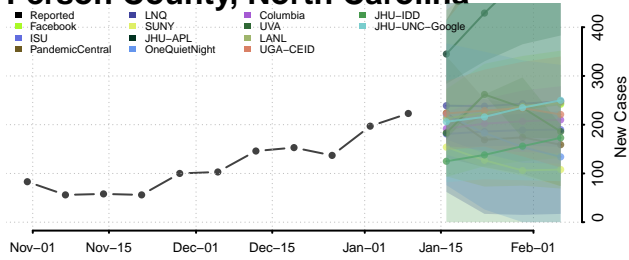

Person County, North Carolina