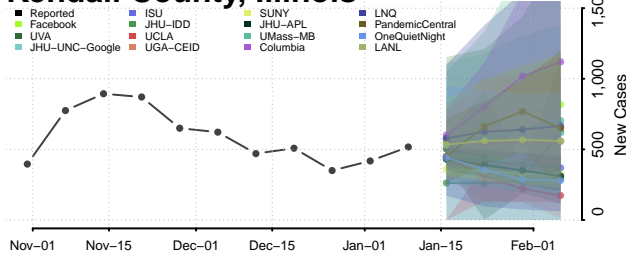

Kendall County, Illinois