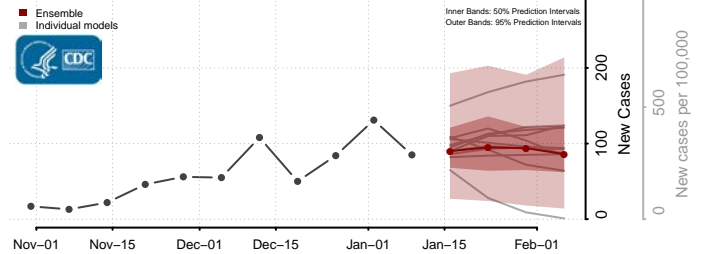

### Prince Edward County, Virginia