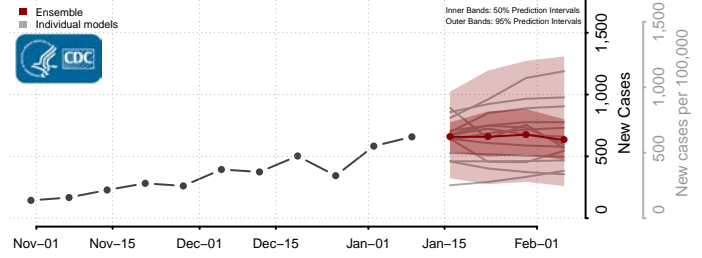

Houston County, Alabama