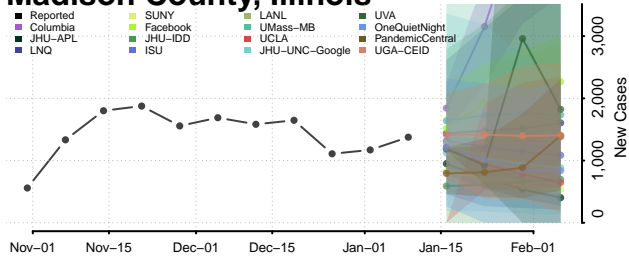

Madison County, Illinois