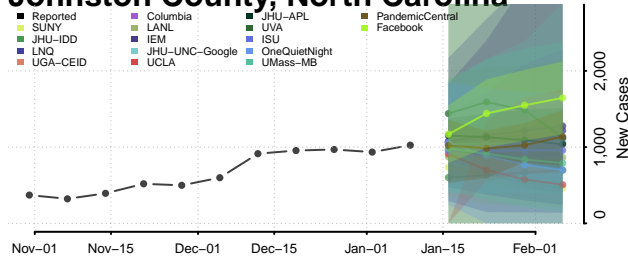

Johnston County, North Carolina