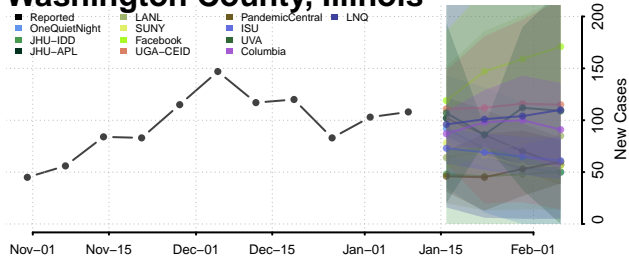

Washington County, Illinois