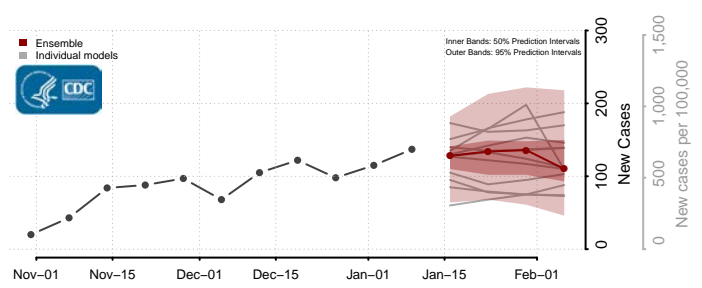

McIntosh County, Oklahoma