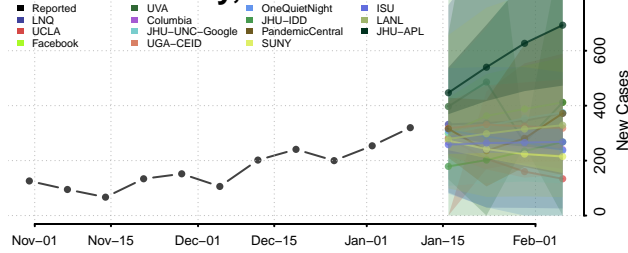

Pender County, North Carolina