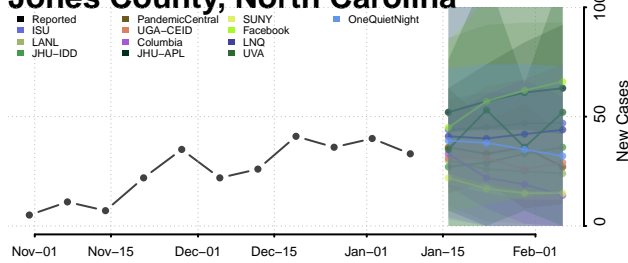

Jones County, North Carolina