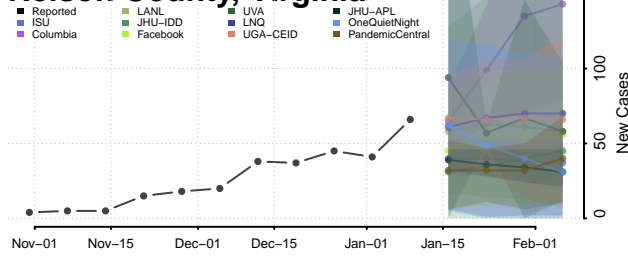

Nelson County, Virginia