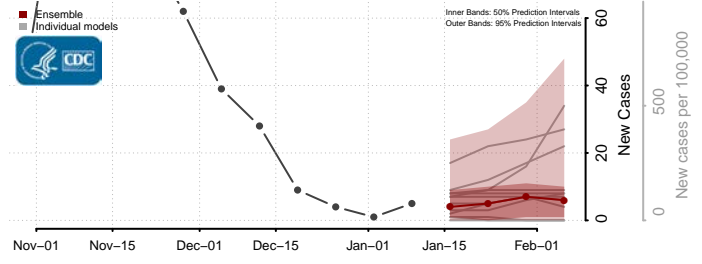

Pembina County, North Dakota