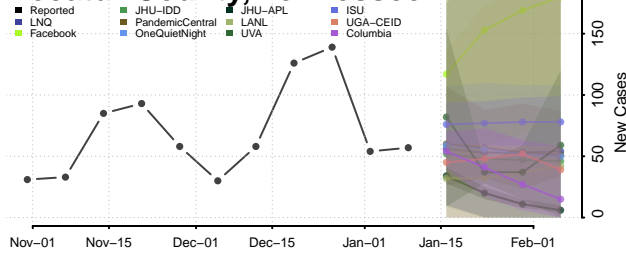

Decatur County, Tennessee