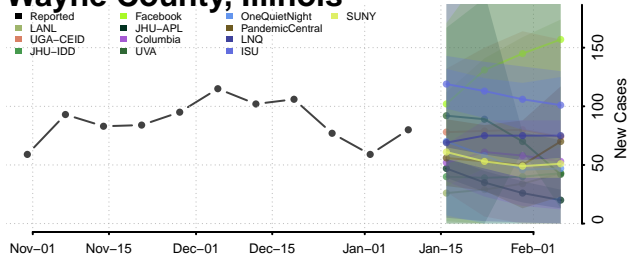

Wayne County, Illinois