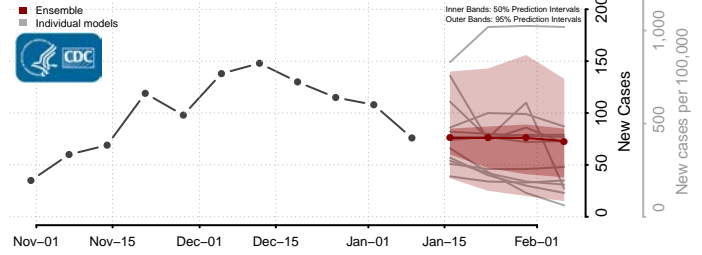

Winston County, Mississippi