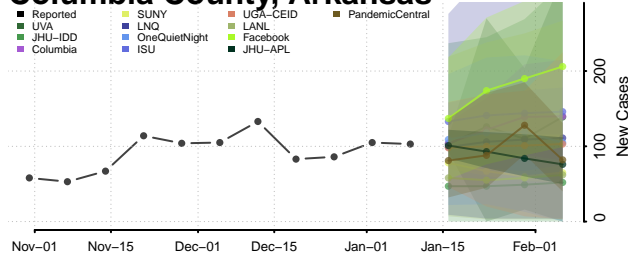

Columbia County, Arkansas