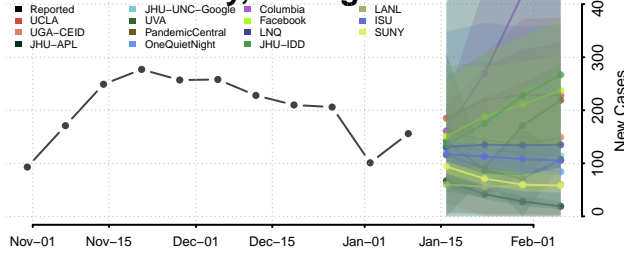

Tuscola County, Michigan