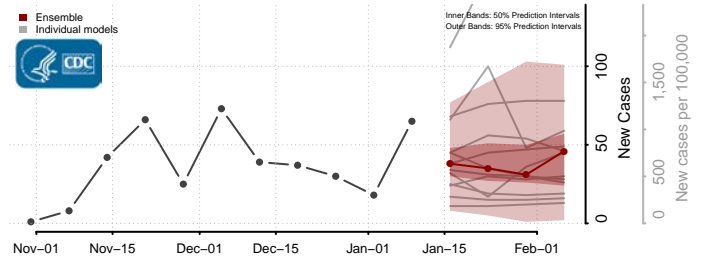

Mitchell County, Kansas