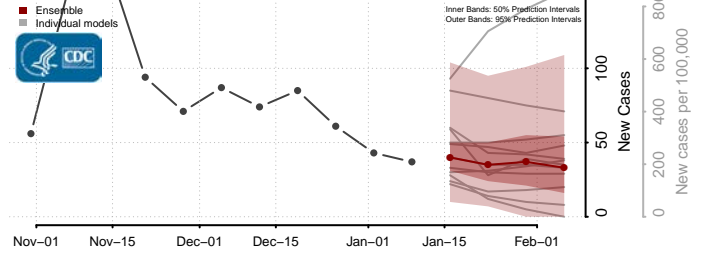

Cooper County, Missouri