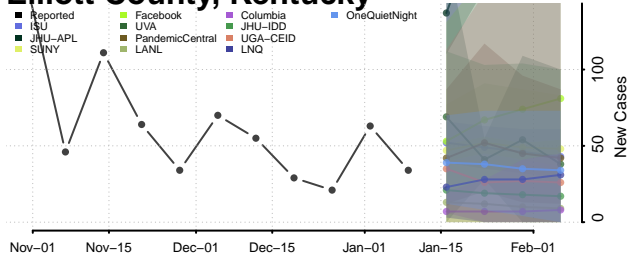

Elliott County, Kentucky