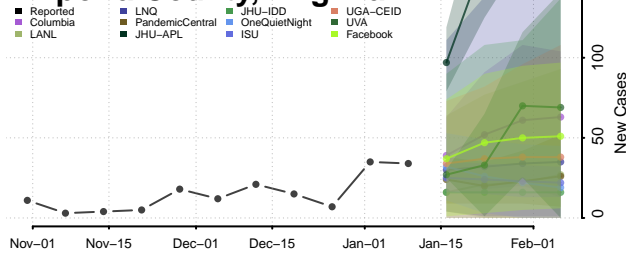

### Emporia County, Virginia