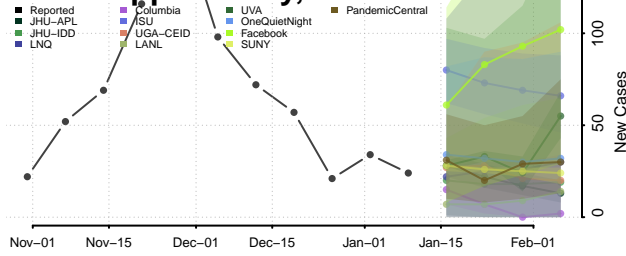

Mississippi County, Missouri