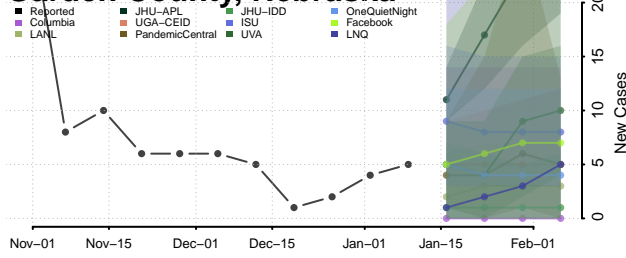

### Garden County, Nebraska