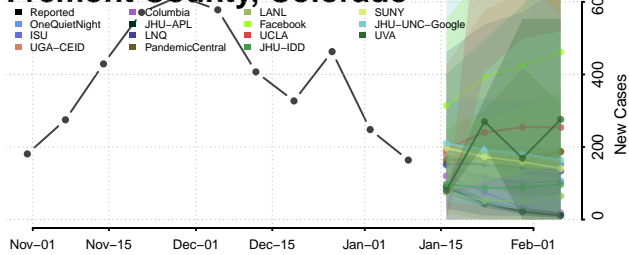

Fremont County, Colorado