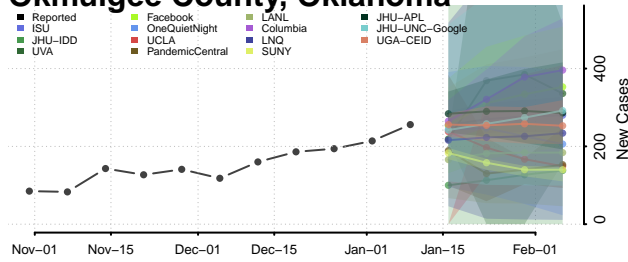

Okmulgee County, Oklahoma