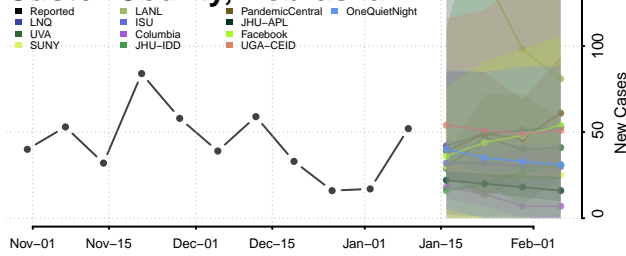

Custer County, Nebraska