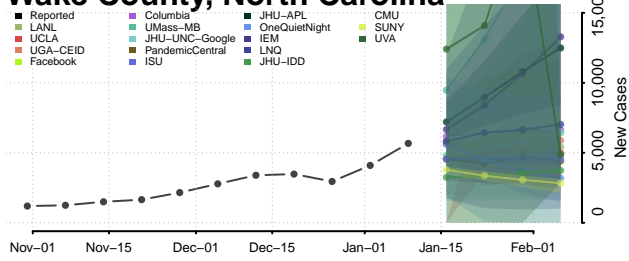

Wake County, North Carolina