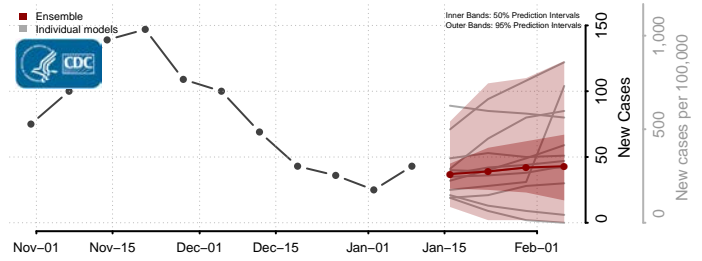

Saline County, Nebraska