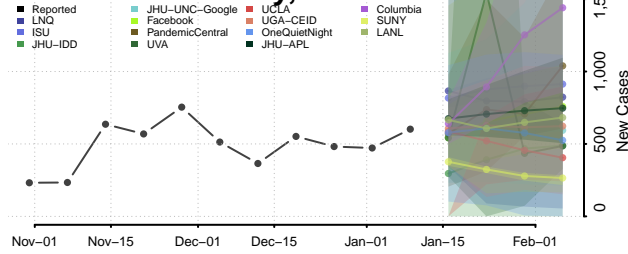

Comanche County, Oklahoma