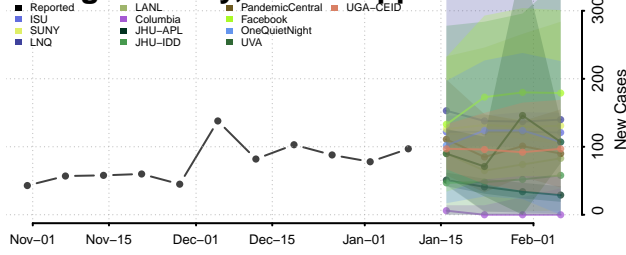

George County, Mississippi