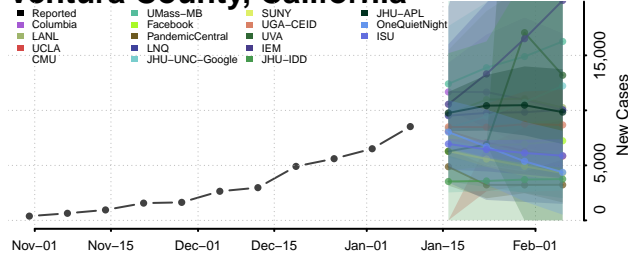

Ventura County, California