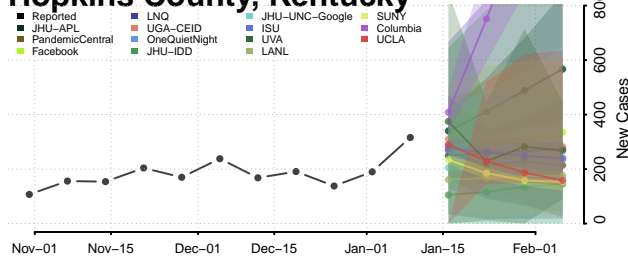

Hopkins County, Kentucky