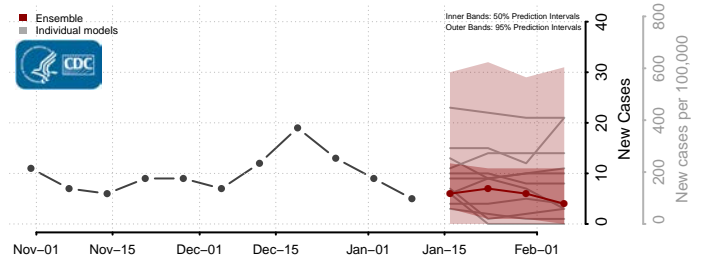

Craig County, Virginia