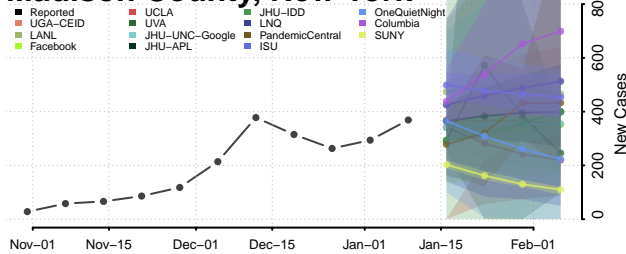

Madison County, New York