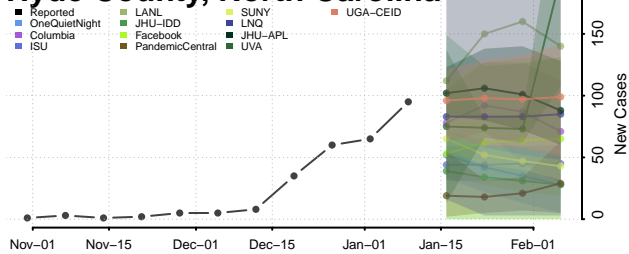

### Hyde County, North Carolina