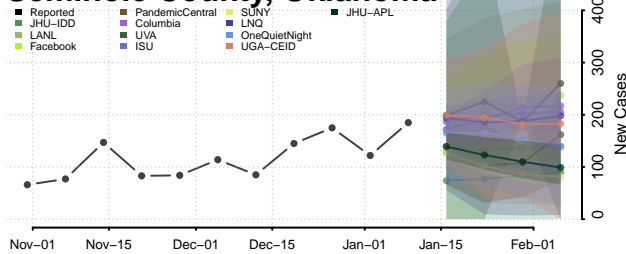

### Sequoyah County, Oklahoma