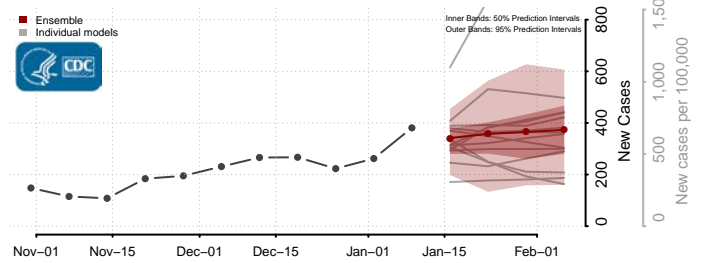

Lenoir County, North Carolina