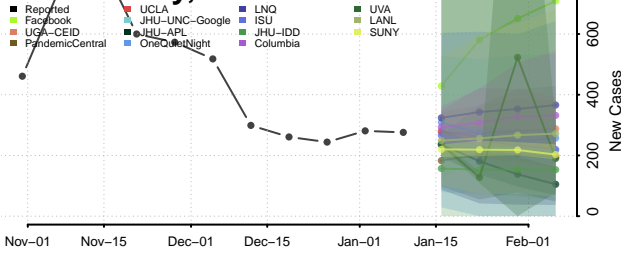

Cole County, Missouri