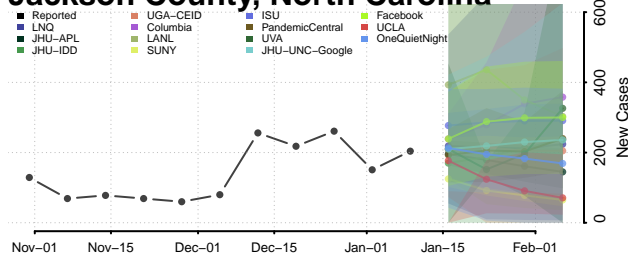

Jackson County, North Carolina