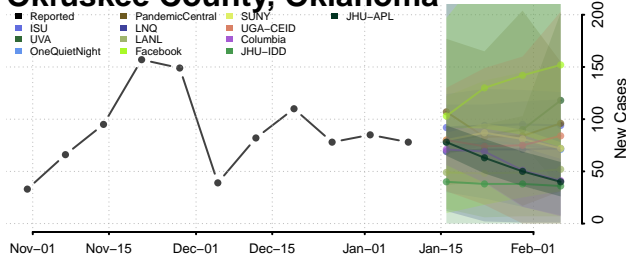

Okfuskee County, Oklahoma