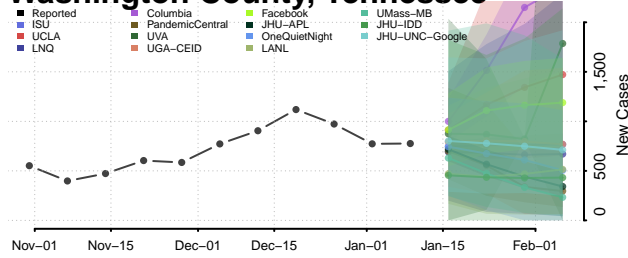

Washington County, Tennessee