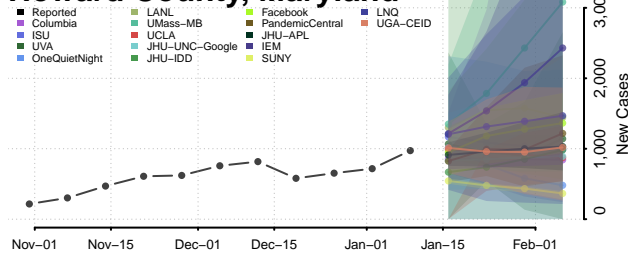

Howard County, Maryland