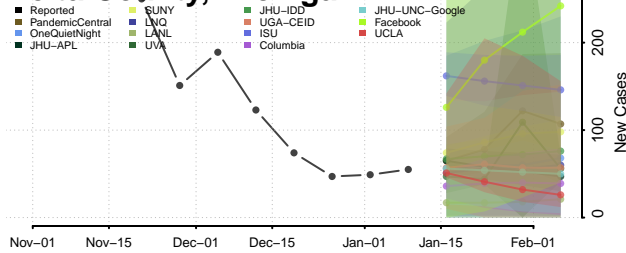

Delta County, Michigan