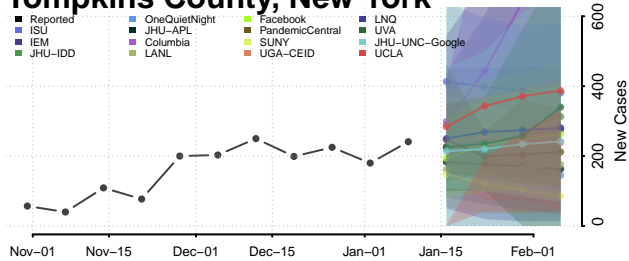

Tompkins County, New York