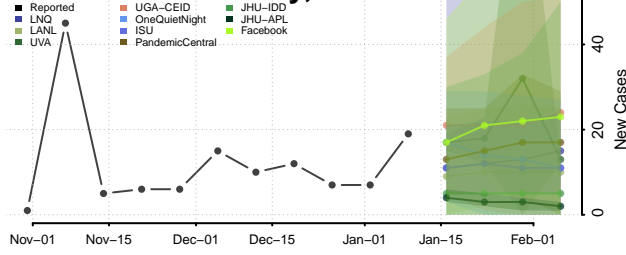

Shackelford County, Texas