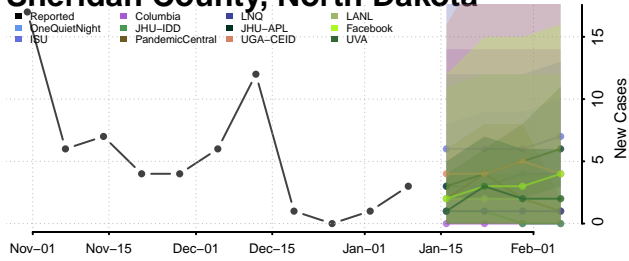

Sheridan County, North Dakota