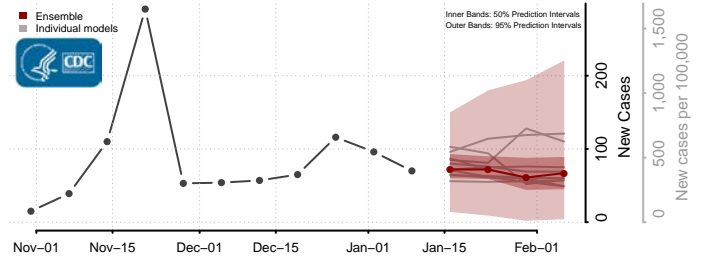

McDowell County, West Virginia