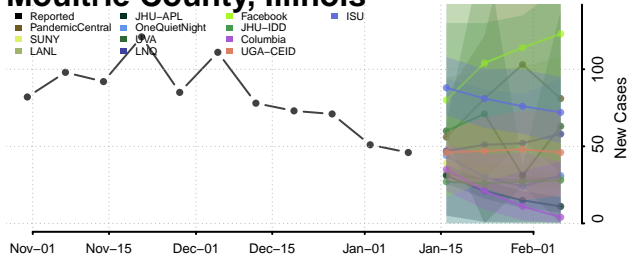

Moultrie County, Illinois