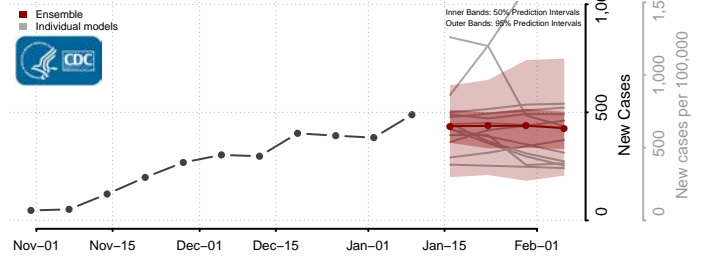

Harrison County, West Virginia