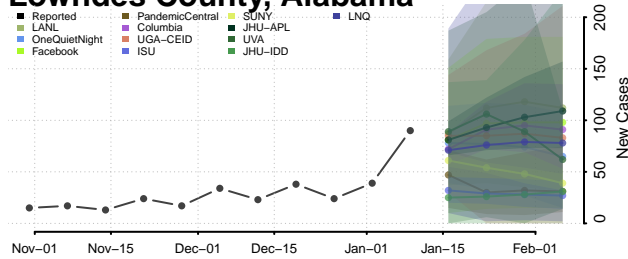

Lowndes County, Alabama