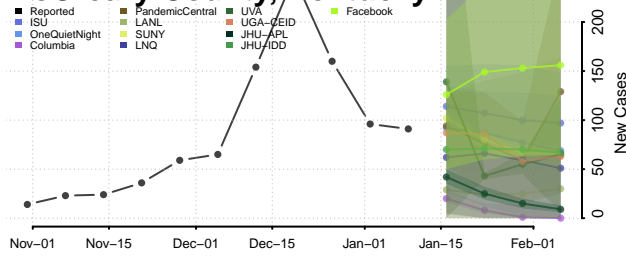

McCreary County, Kentucky