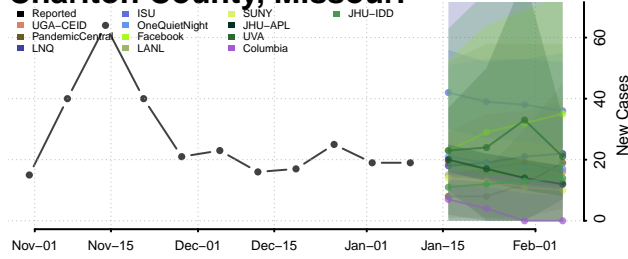

Chariton County, Missouri