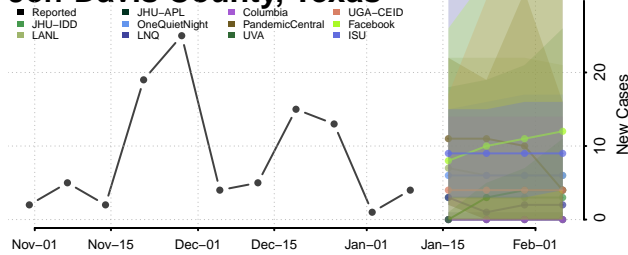

Jeff Davis County, Texas