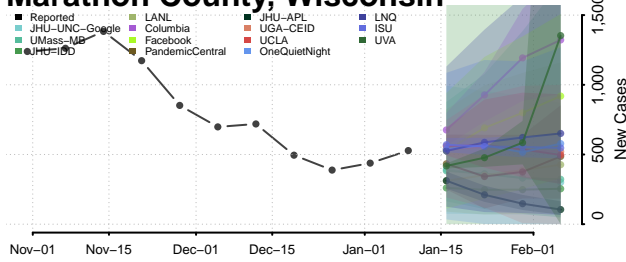

Marathon County, Wisconsin