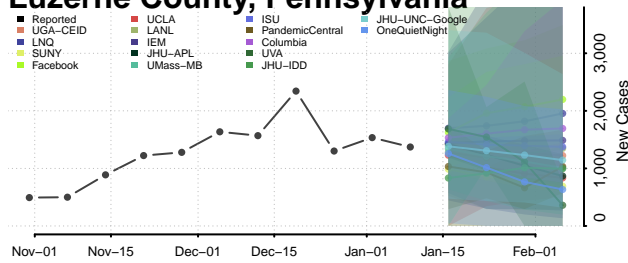

### Luzerne County, Pennsylvania