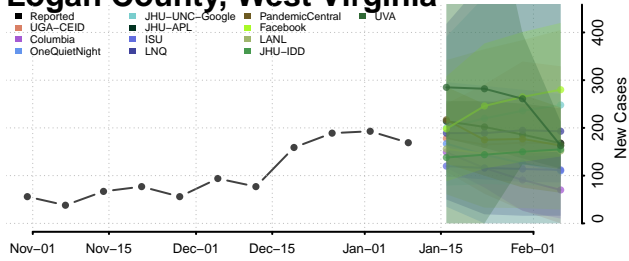

Logan County, West Virginia