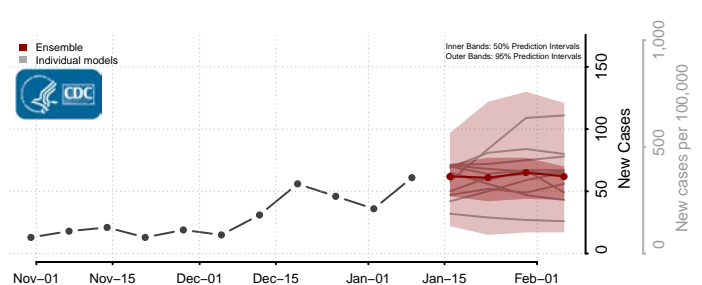

King William County, Virginia