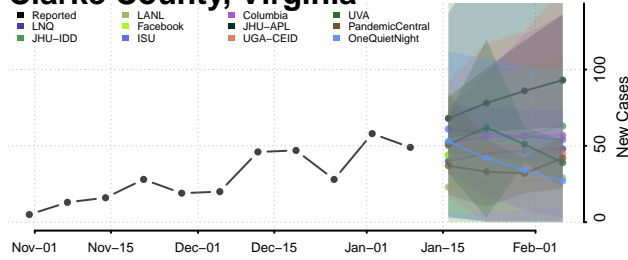

Clarke County, Virginia