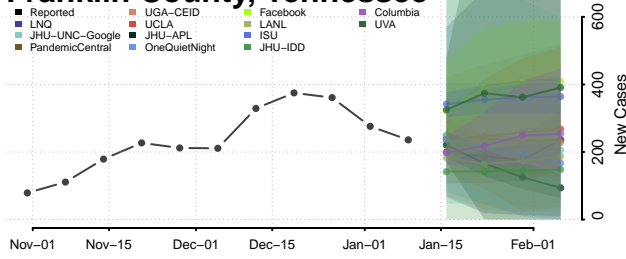

Franklin County, Tennessee