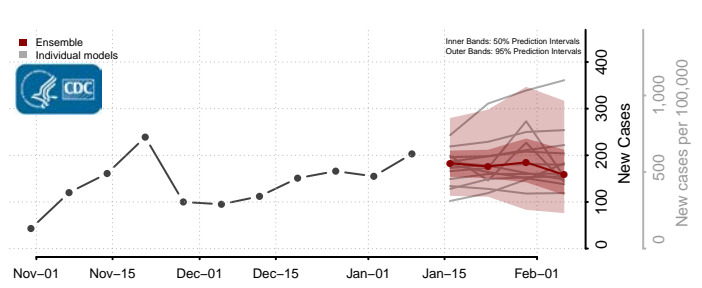

McCurtain County, Oklahoma