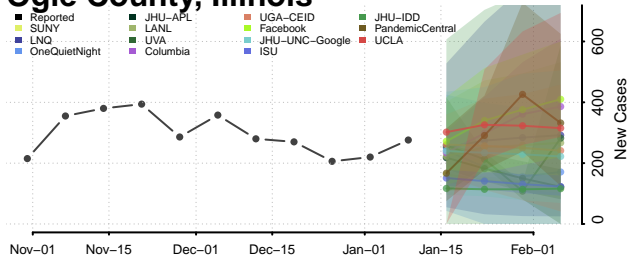

Ogle County, Illinois