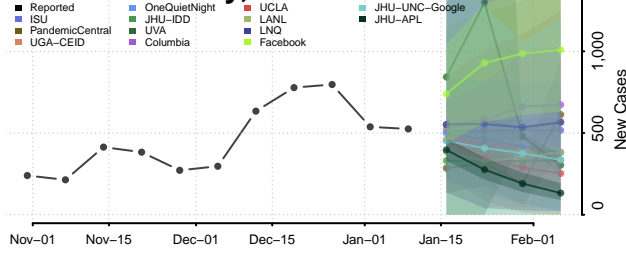

### Putnam County, Tennessee