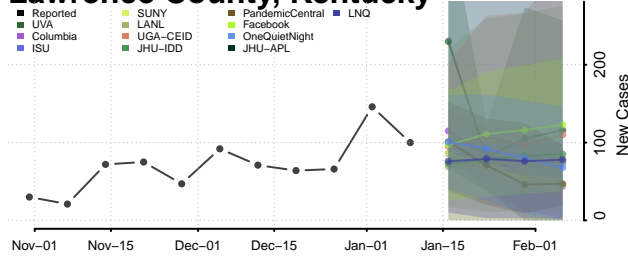

Lawrence County, Kentucky