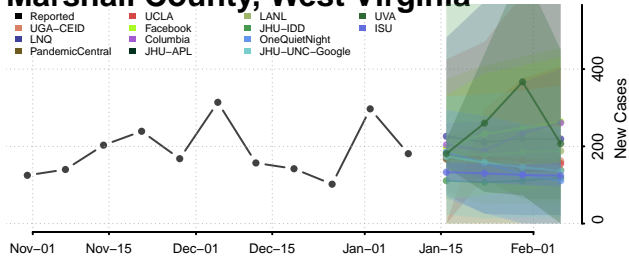

Marshall County, West Virginia