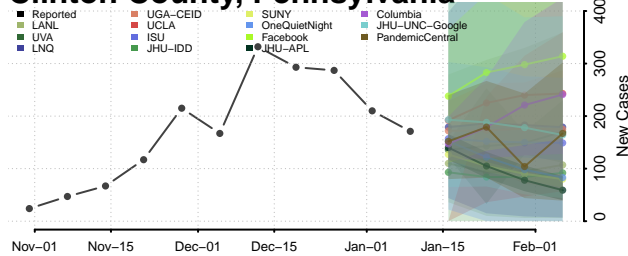

Clinton County, Pennsylvania