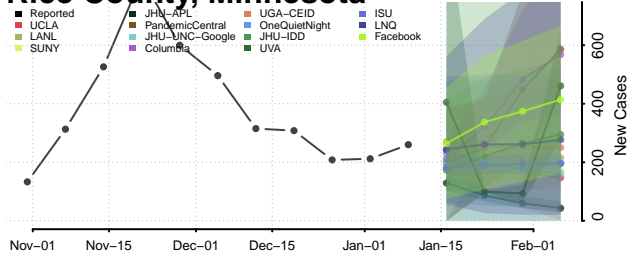

Rice County, Minnesota