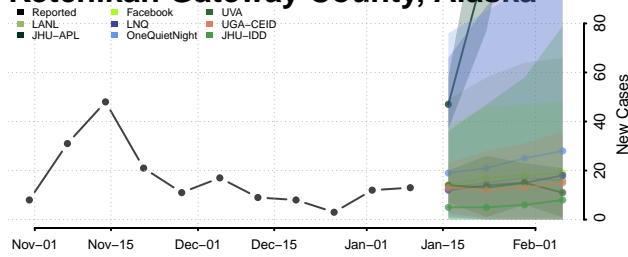

Ketchikan Gateway County, Alaska