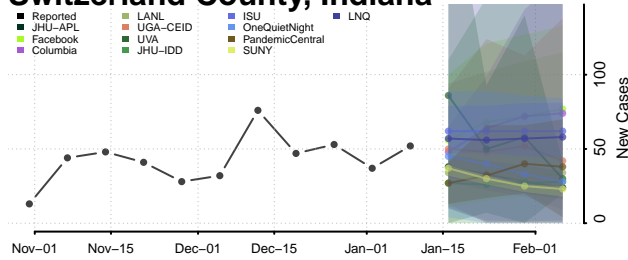

Switzerland County, Indiana