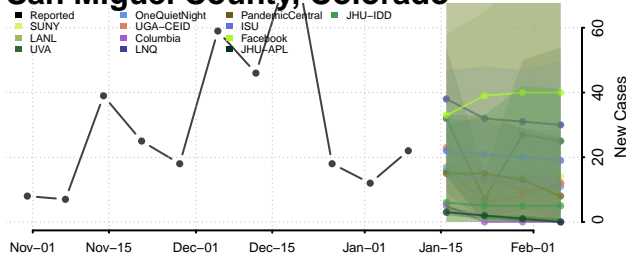

San Miguel County, Colorado