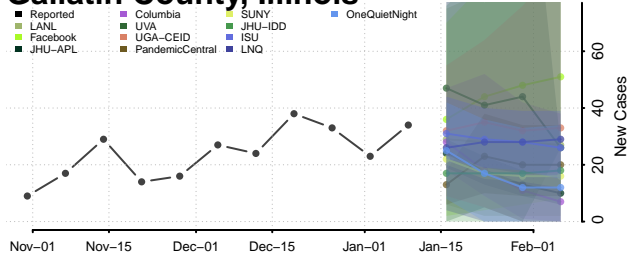

Gallatin County, Illinois