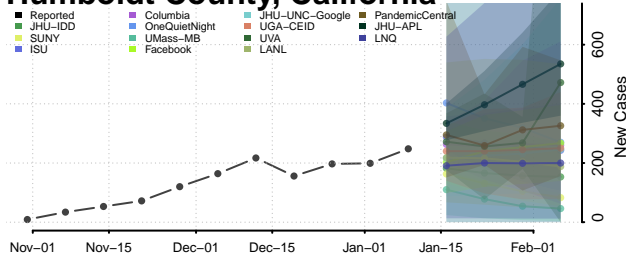

Humboldt County, California