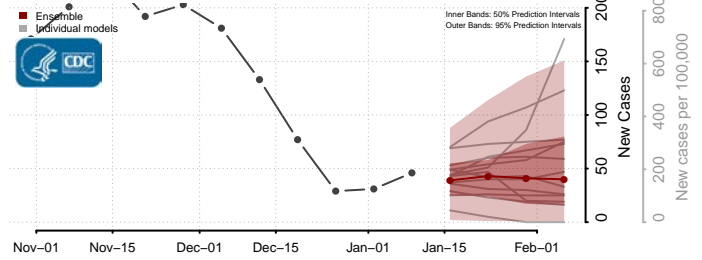

Todd County, Minnesota