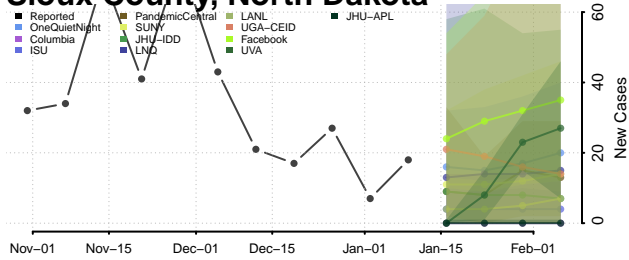

Sioux County, North Dakota