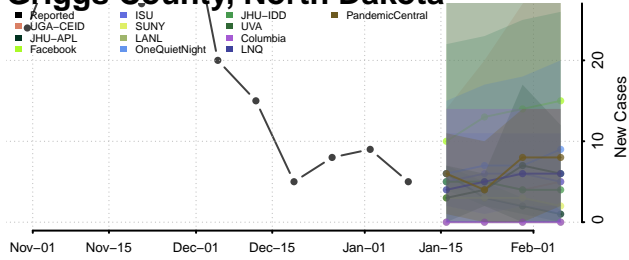

Griggs County, North Dakota