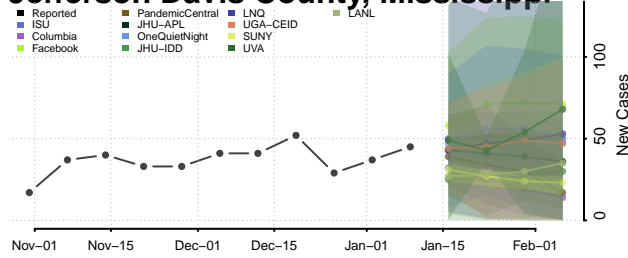

Jefferson Davis County, Mississippi