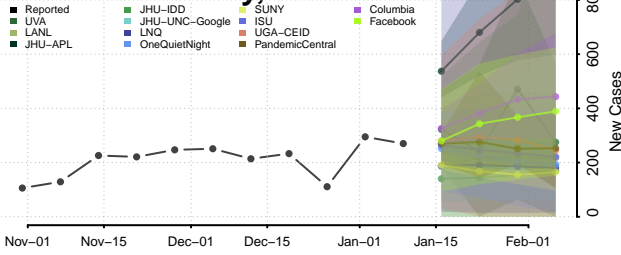

Crawford County, Kansas