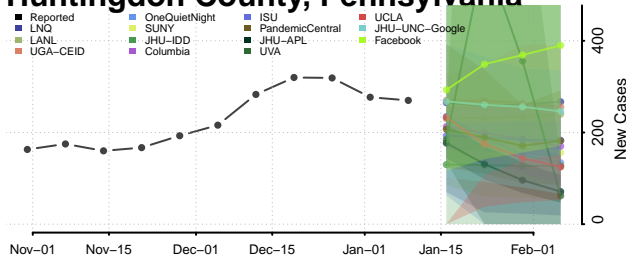

Huntingdon County, Pennsylvania