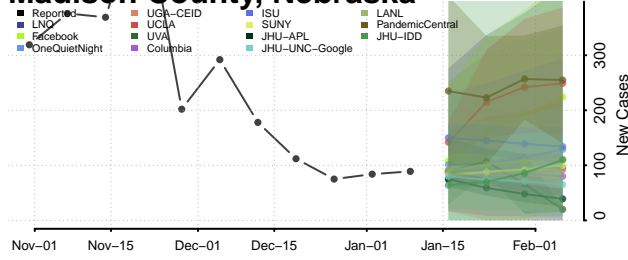

### Madison County, Nebraska