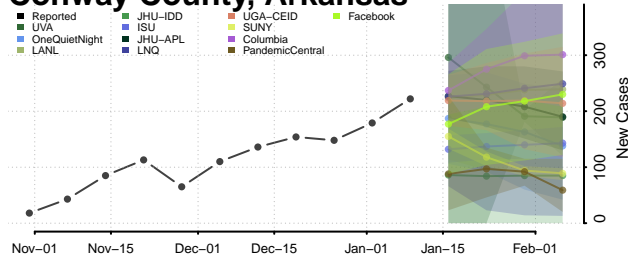

Conway County, Arkansas