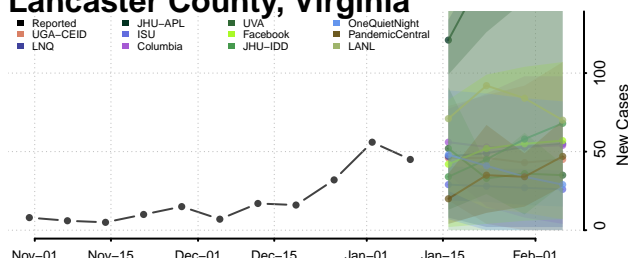

Lancaster County, Virginia