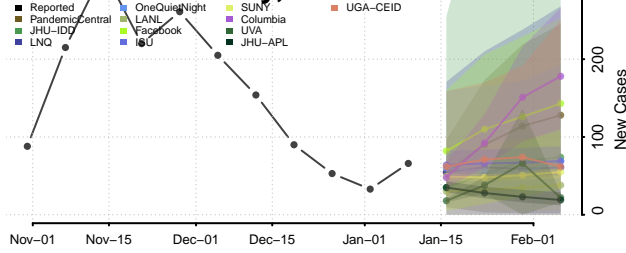

Mille Lacs County, Minnesota