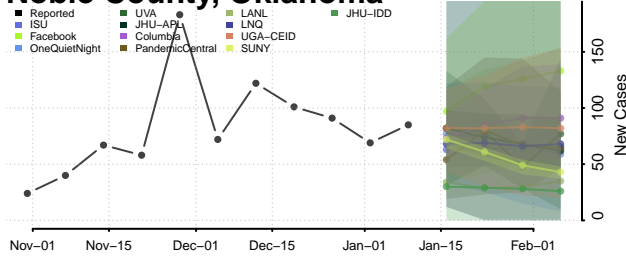

Noble County, Oklahoma