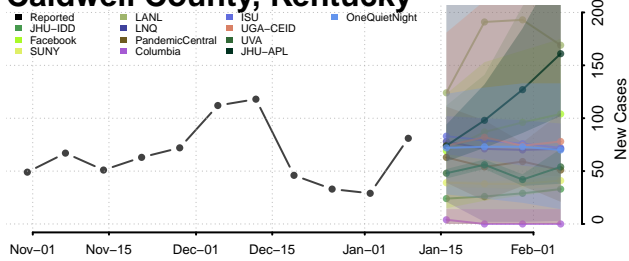

Caldwell County, Kentucky