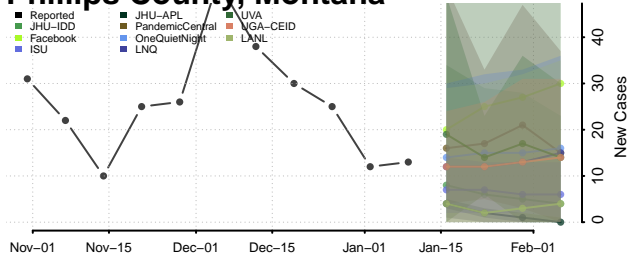

Phillips County, Montana