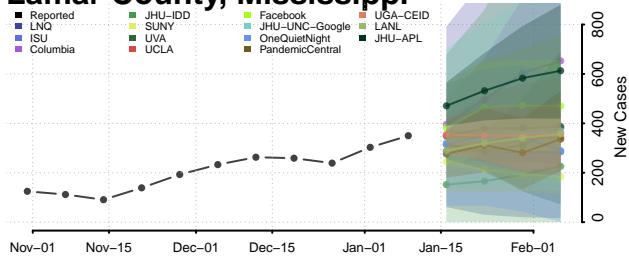

Lamar County, Mississippi