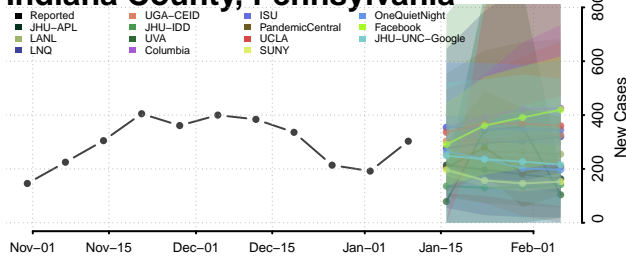

Indiana County, Pennsylvania