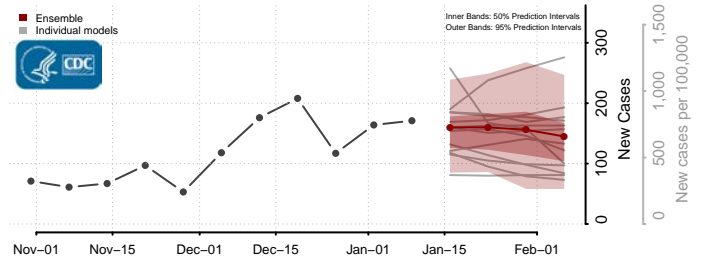

Tippah County, Mississippi