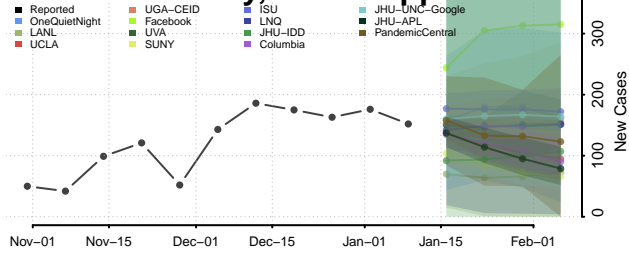

Neshoba County, Mississippi