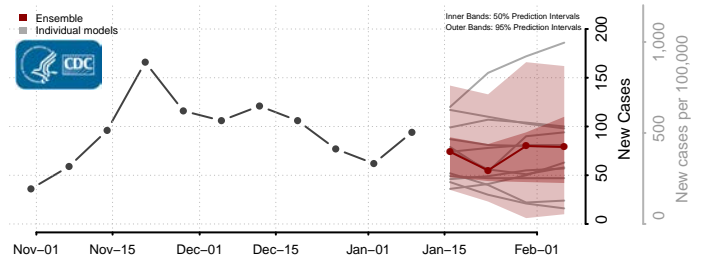

Crawford County, Illinois