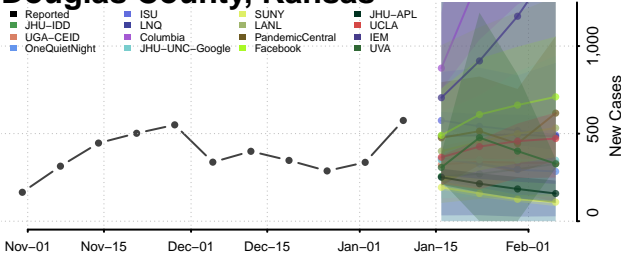

Douglas County, Kansas