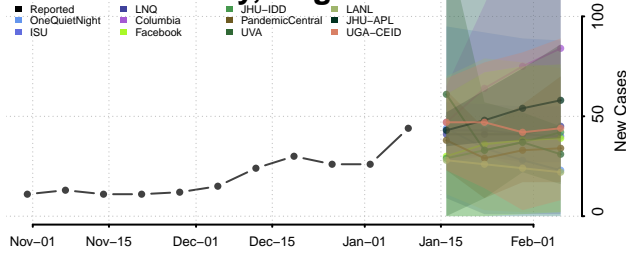

### Madison County, Virginia