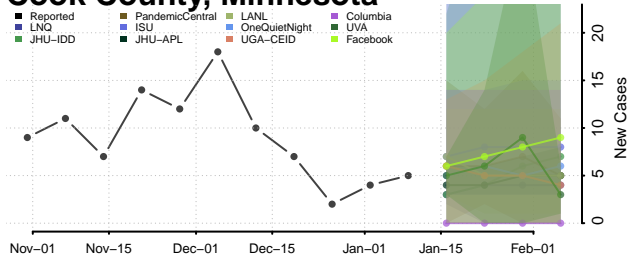

Cook County, Minnesota