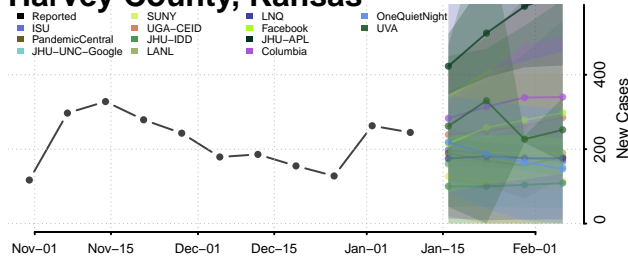

Harvey County, Kansas