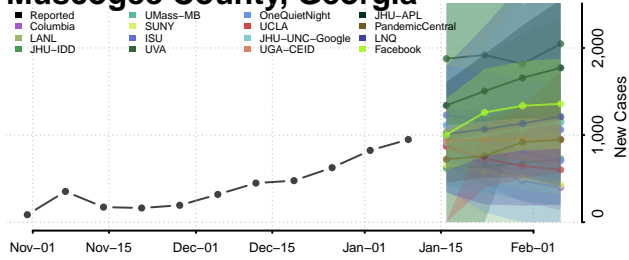

Muscogee County, Georgia