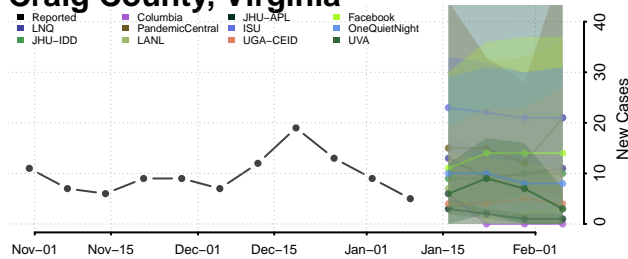

Craig County, Virginia