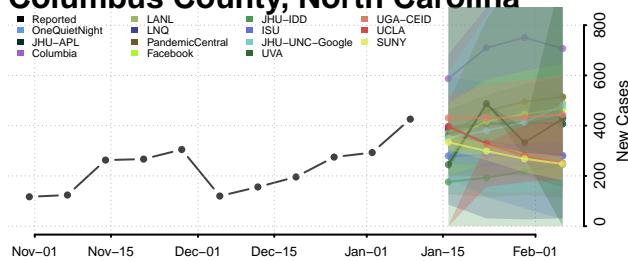

Columbus County, North Carolina