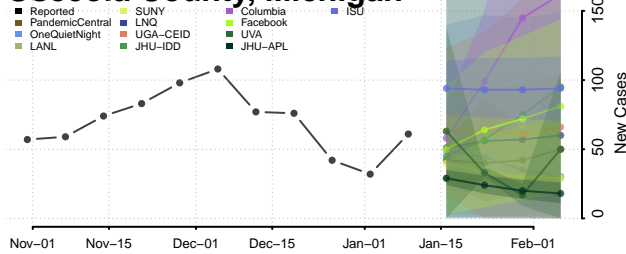

Osceola County, Michigan