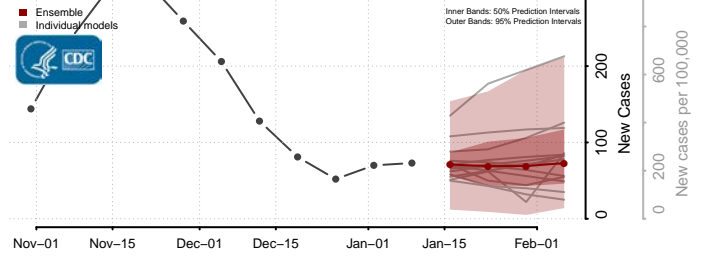

Stark County, North Dakota