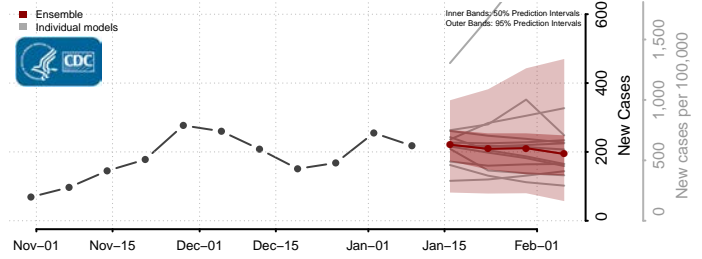

Greenup County, Kentucky