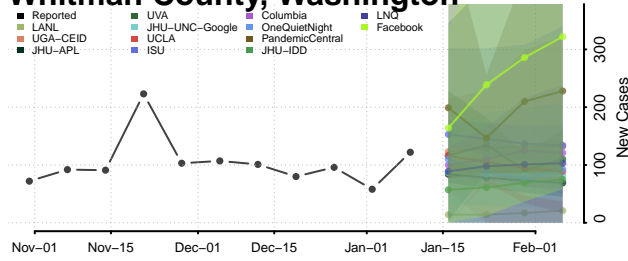

Whitman County, Washington