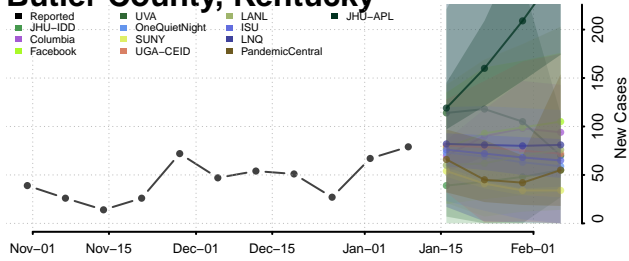

Butler County, Kentucky