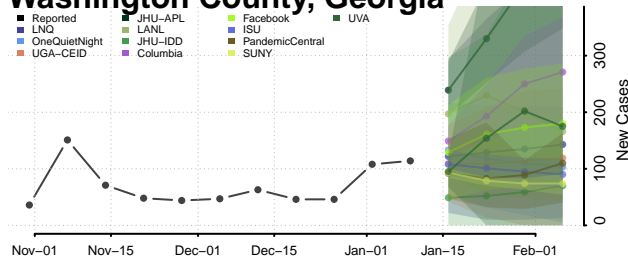

Washington County, Georgia