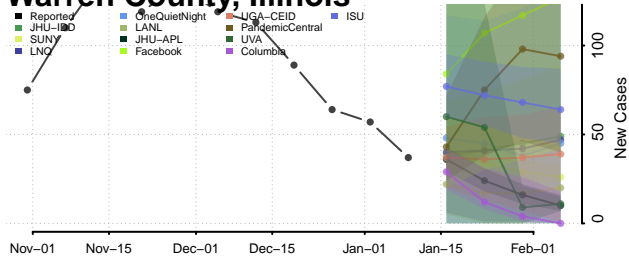

Warren County, Illinois