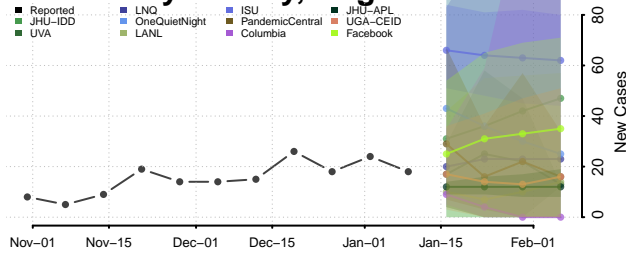

Fairfax City County, Virginia