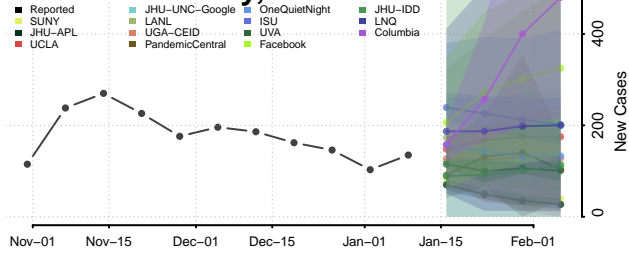

Johnson County, Missouri