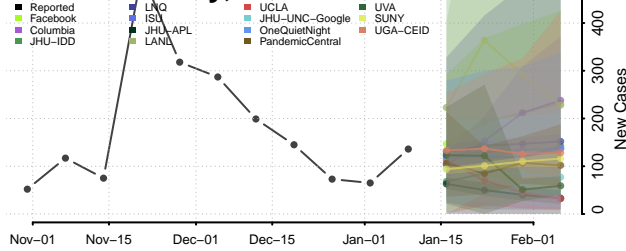

Mower County, Minnesota