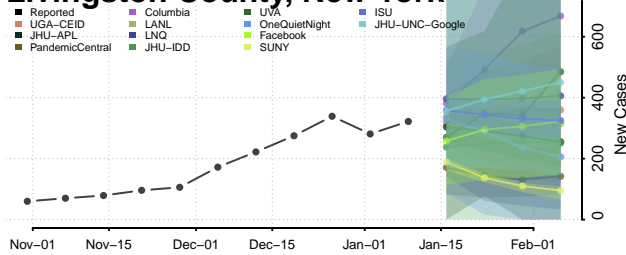

Livingston County, New York