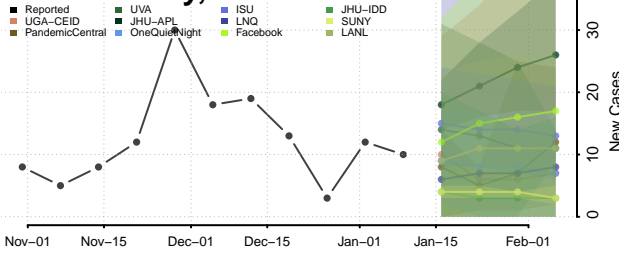

Clark County, Kansas