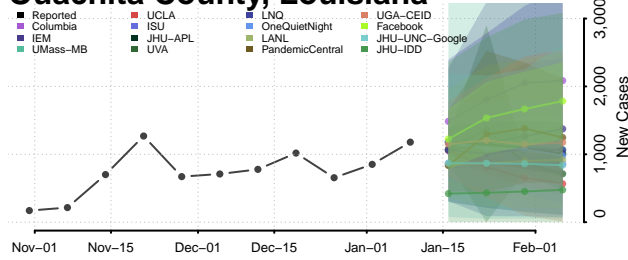

Ouachita County, Louisiana