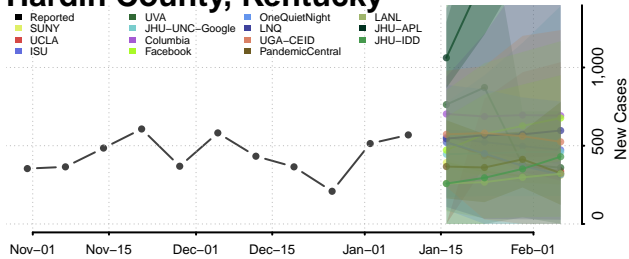

Hardin County, Kentucky