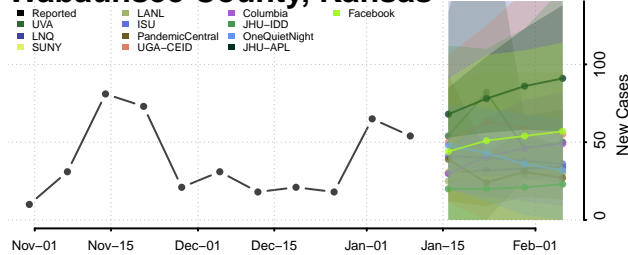

Wabaunsee County, Kansas