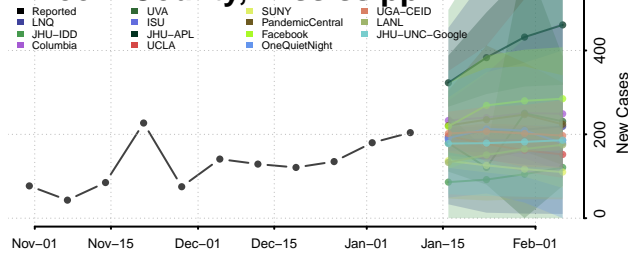

Lincoln County, Mississippi