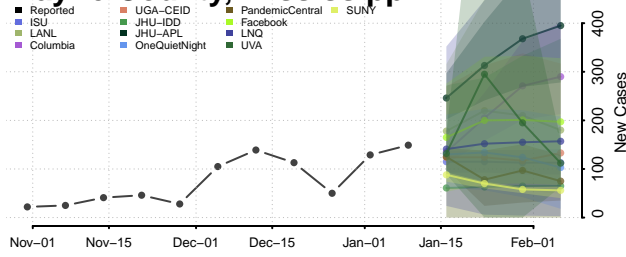

Wayne County, Mississippi