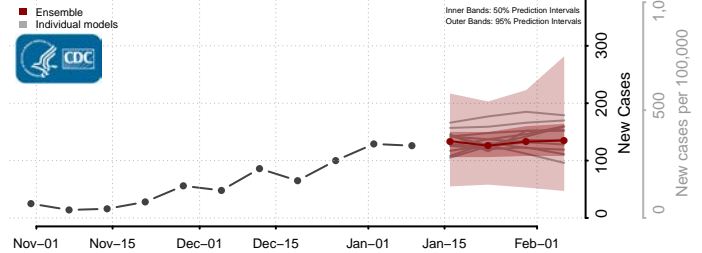

Louisa County, Virginia