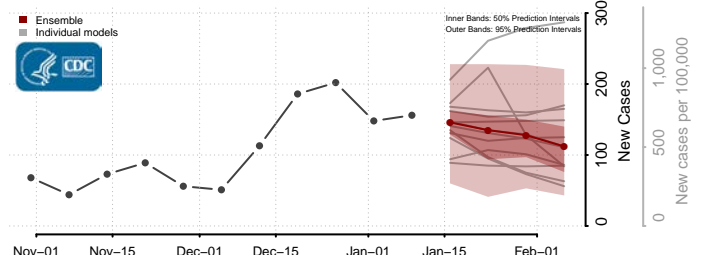

Overton County, Tennessee