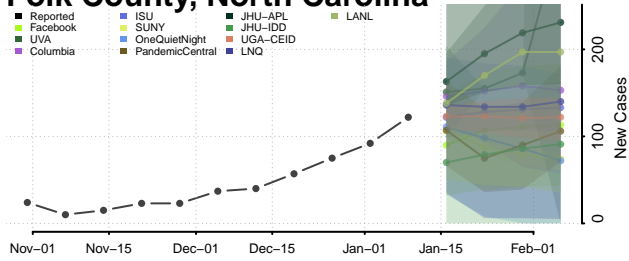

### Polk County, North Carolina