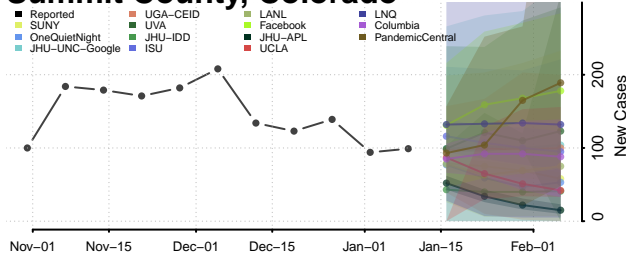

Summit County, Colorado