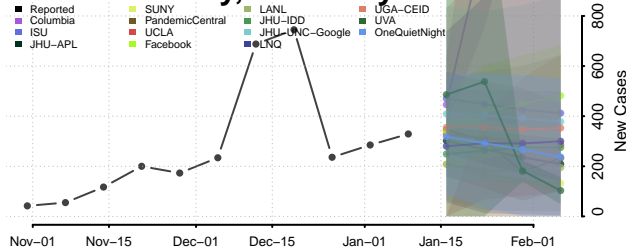

Pulaski County, Kentucky