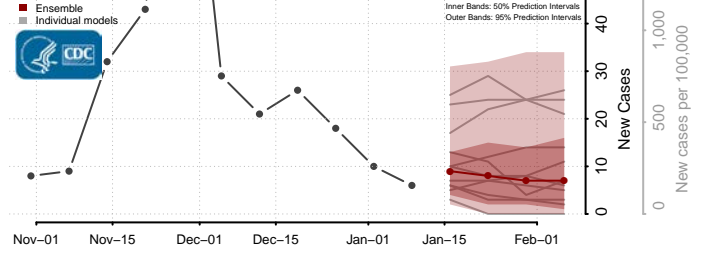

Ellis County, Oklahoma