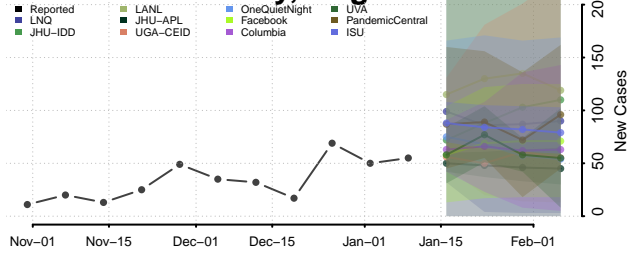

Goochland County, Virginia