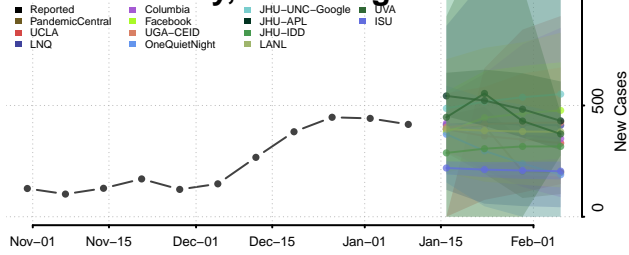

Mercer County, West Virginia