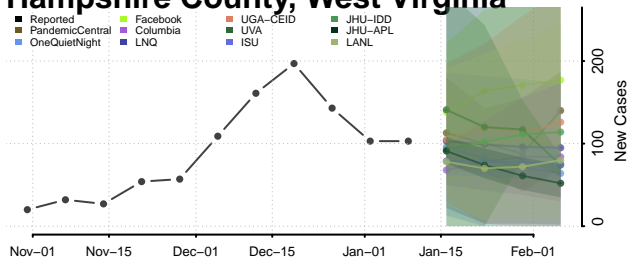

Hampshire County, West Virginia