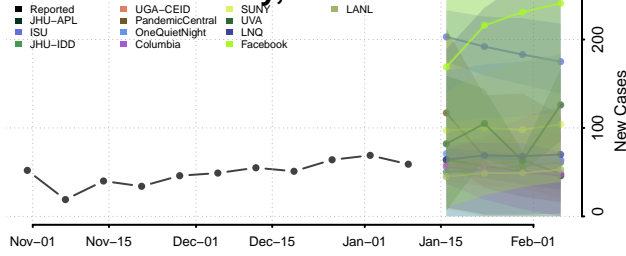

McDonald County, Missouri