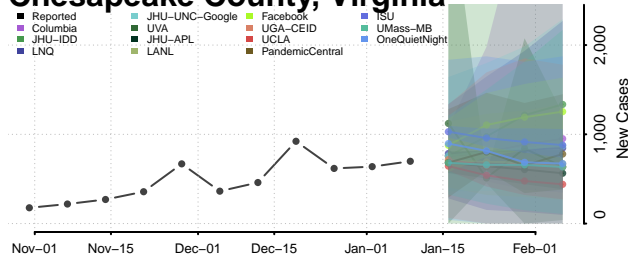

Chesapeake County, Virginia