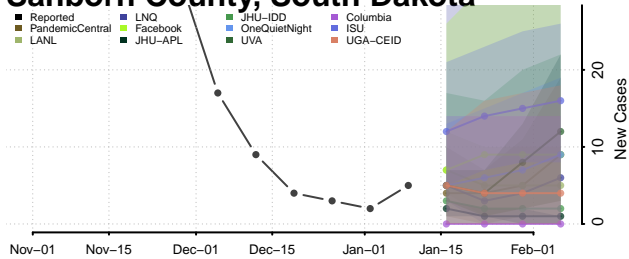

Sanborn County, South Dakota