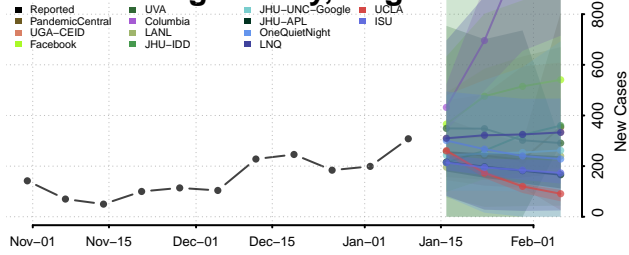

Harrisonburg County, Virginia