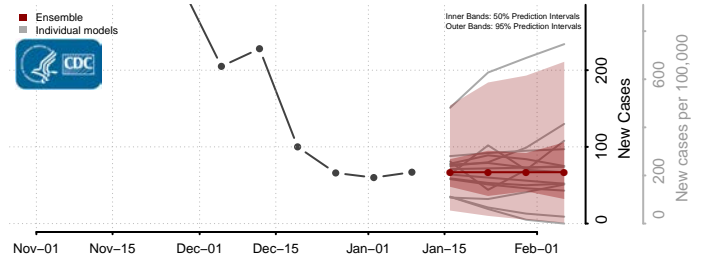

### Morton County, North Dakota