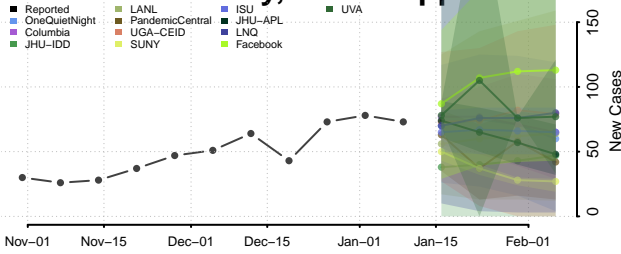

Yalobusha County, Mississippi