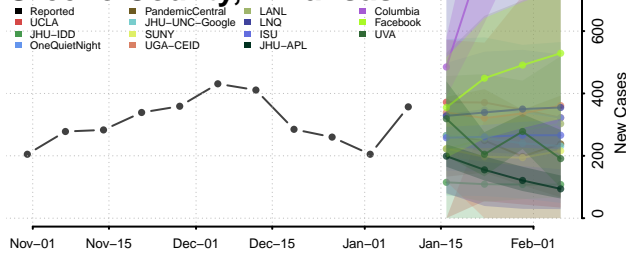

Greene County, Arkansas