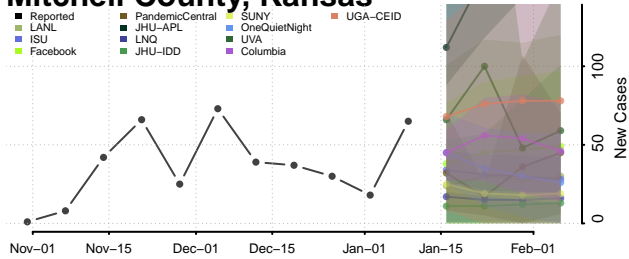

Mitchell County, Kansas