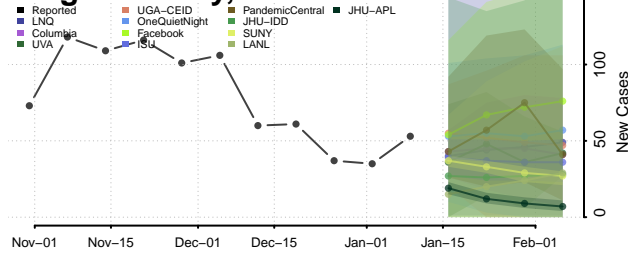

Wright County, Iowa