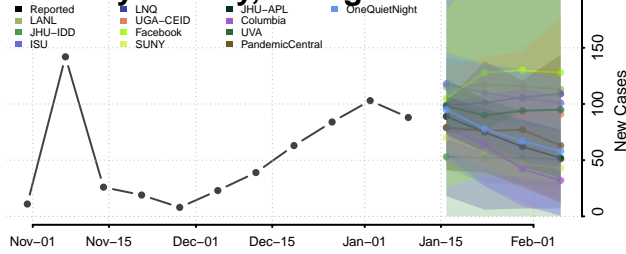

Bleckley County, Georgia