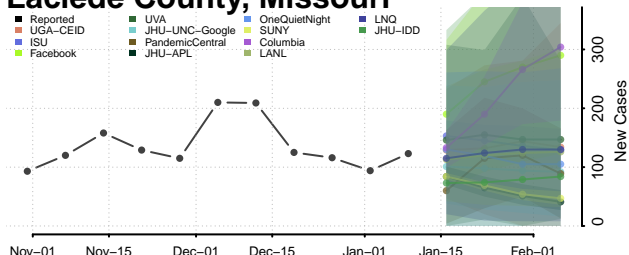

Laclede County, Missouri