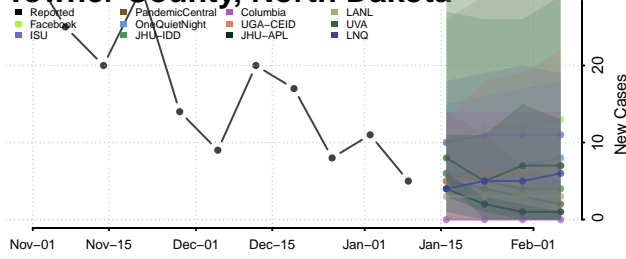

Towner County, North Dakota