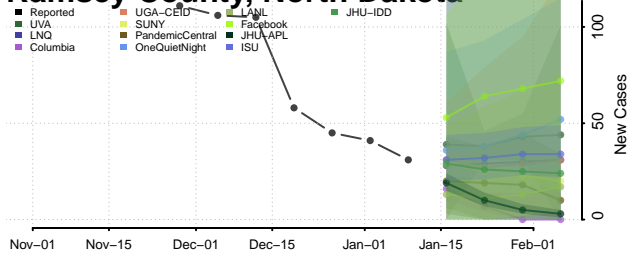

Ramsey County, North Dakota