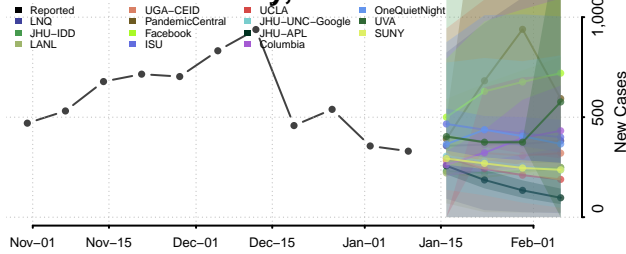

Bonneville County, Idaho