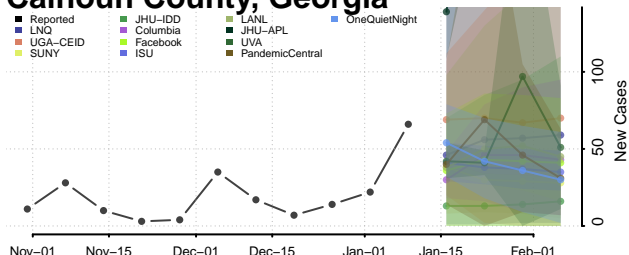

Calhoun County, Georgia