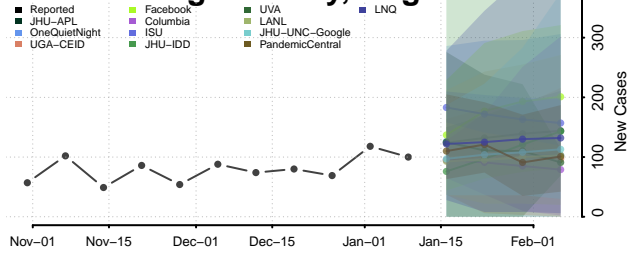

Prince George County, Virginia