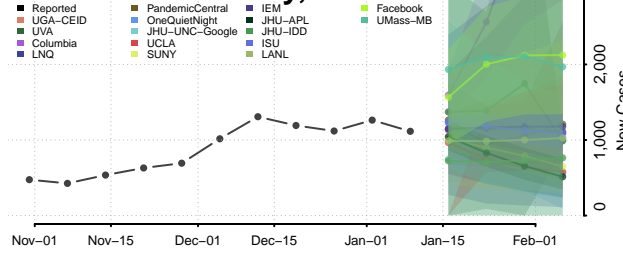

Tuscaloosa County, Alabama