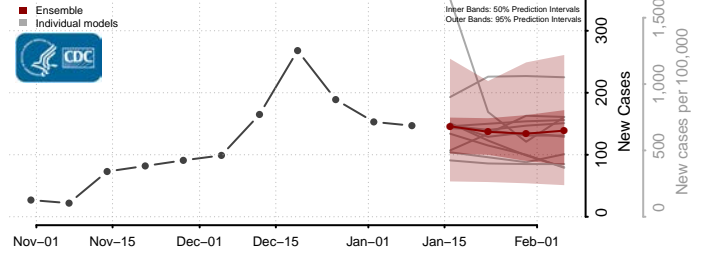

Morgan County, Tennessee