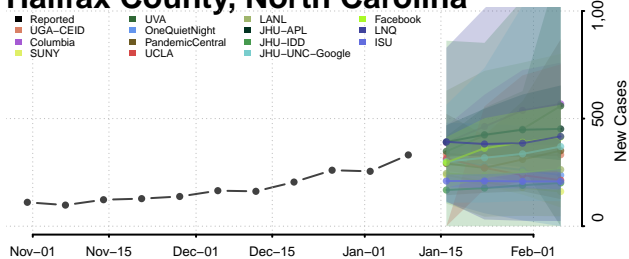

Halifax County, North Carolina