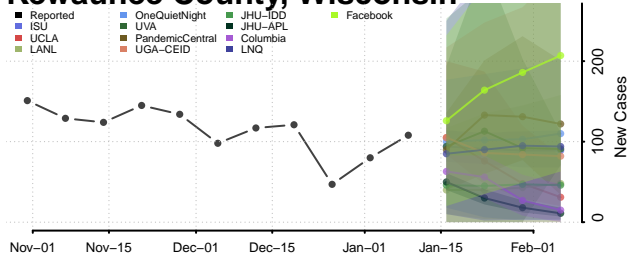

### La Crosse County, Wisconsin