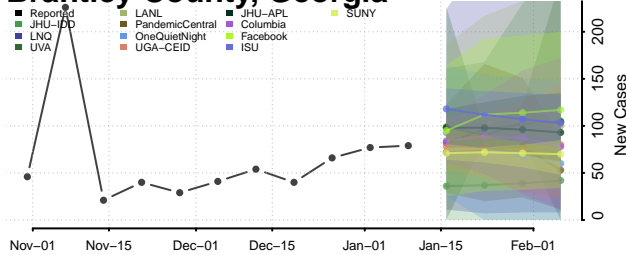

Brantley County, Georgia