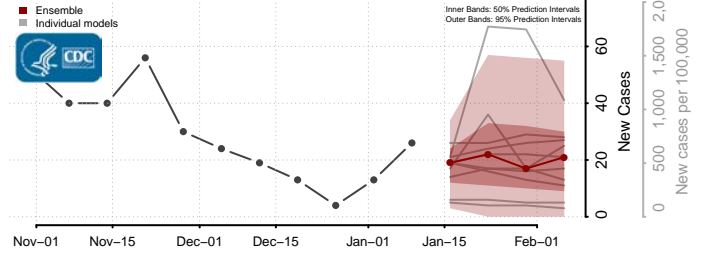

Lyman County, South Dakota