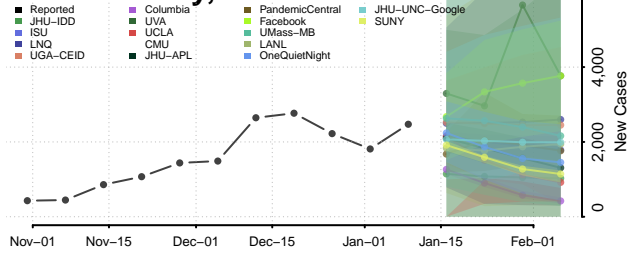

Yuma County, Arizona