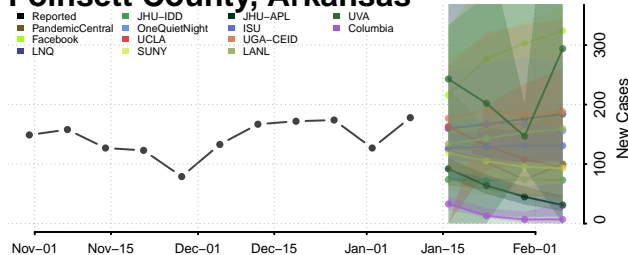

Poinsett County, Arkansas