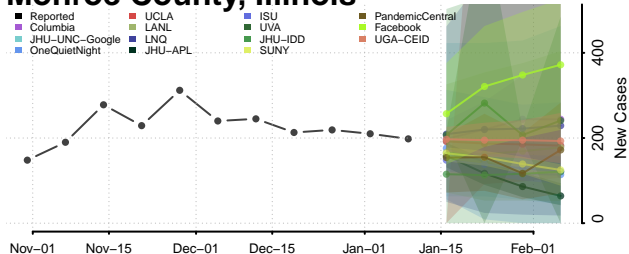

Monroe County, Illinois