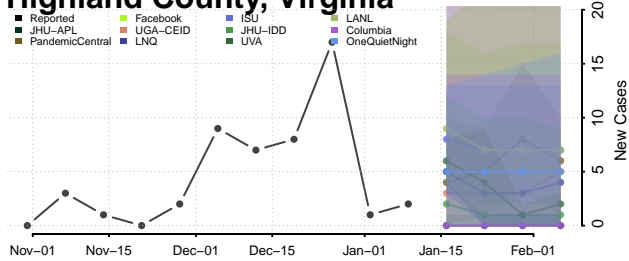

Highland County, Virginia