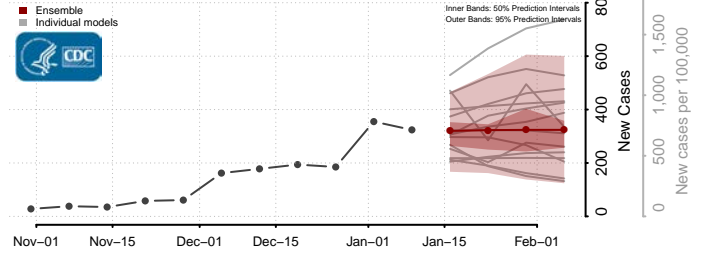

Warren County, Mississippi