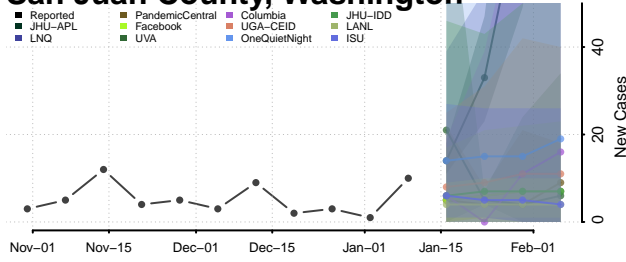

San Juan County, Washington