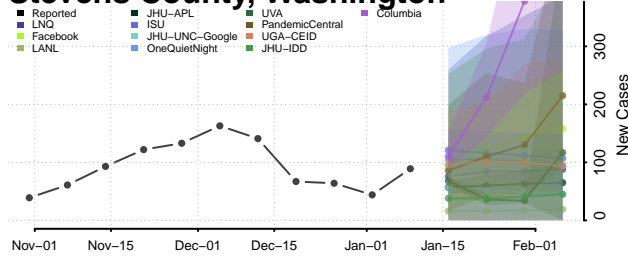

Stevens County, Washington