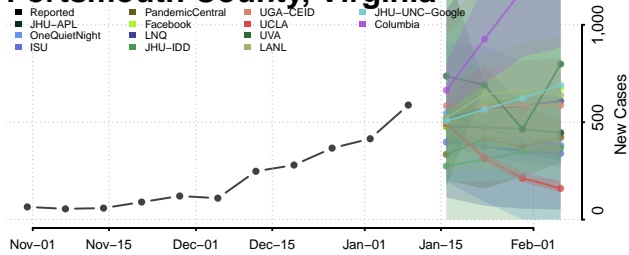

Portsmouth County, Virginia