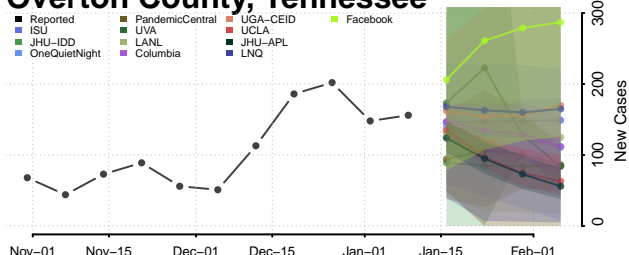

Overton County, Tennessee