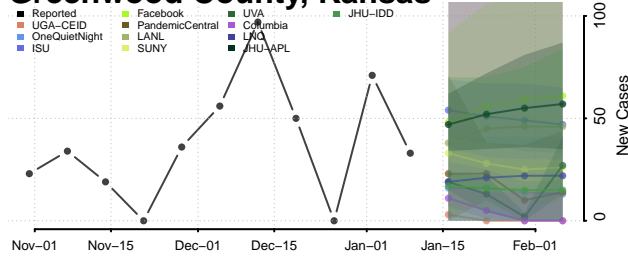

Greenwood County, Kansas