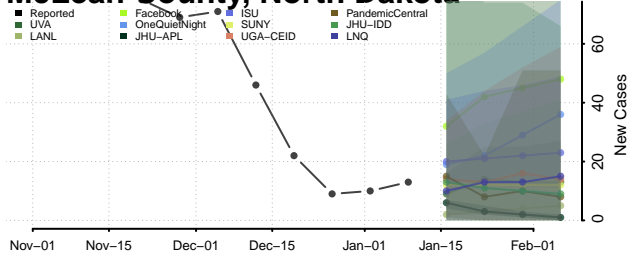

McLean County, North Dakota