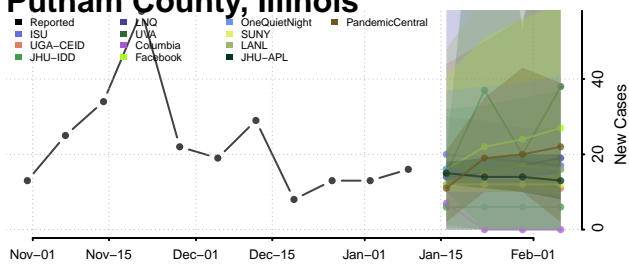

Putnam County, Illinois