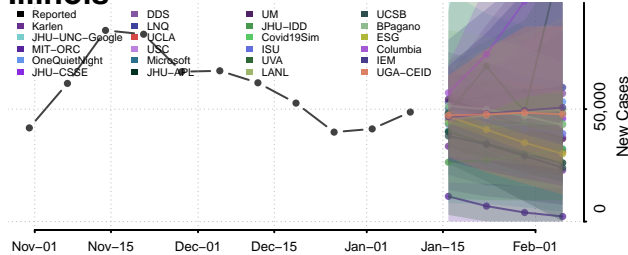

Teton County, Idaho

Twin Falls County, Idaho

Valley County, Idaho

Washington County, Idaho

Illinois

Adams County, Illinois