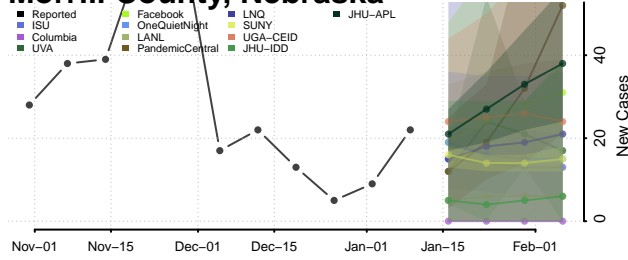

Morrill County, Nebraska