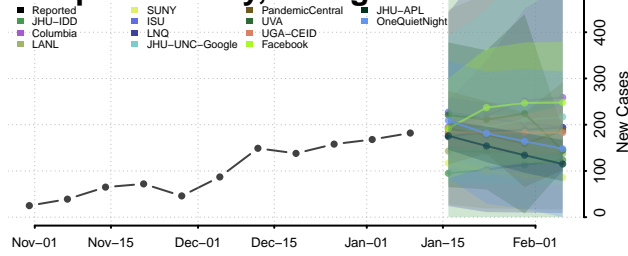

Lumpkin County, Georgia