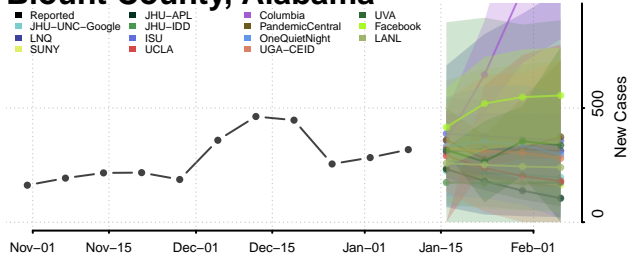

Blount County, Alabama