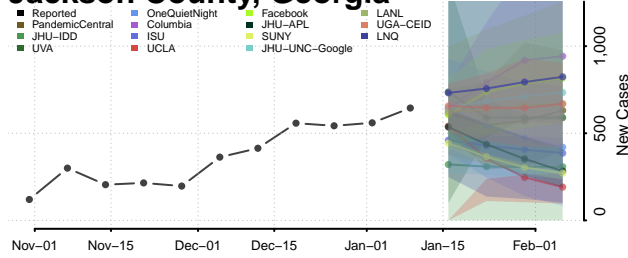

Jackson County, Georgia