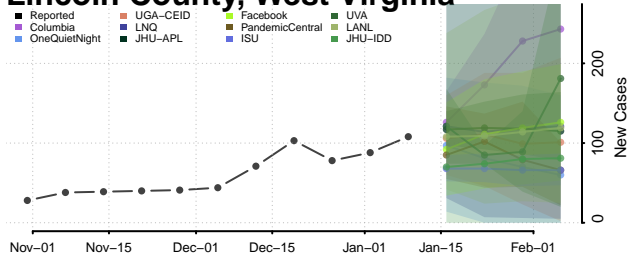

Lincoln County, West Virginia