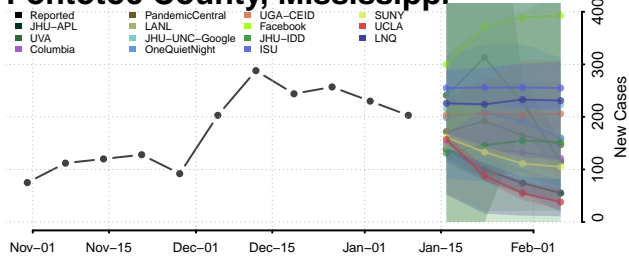

Pontotoc County, Mississippi