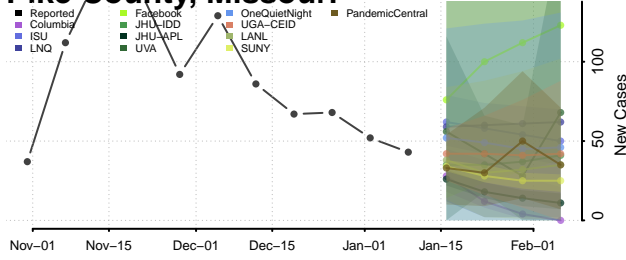

Pike County, Missouri