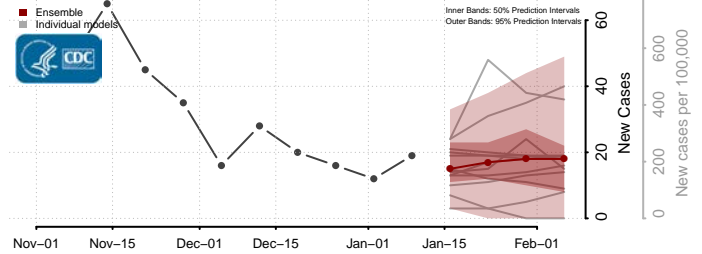

Dawes County, Nebraska