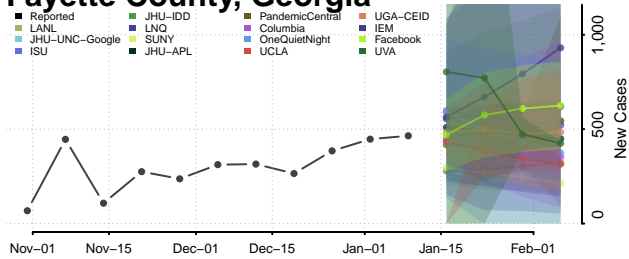

Fayette County, Georgia