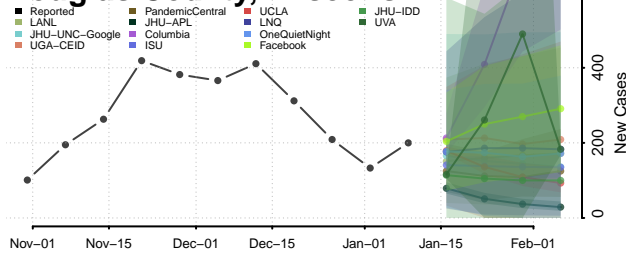

Douglas County, Wisconsin