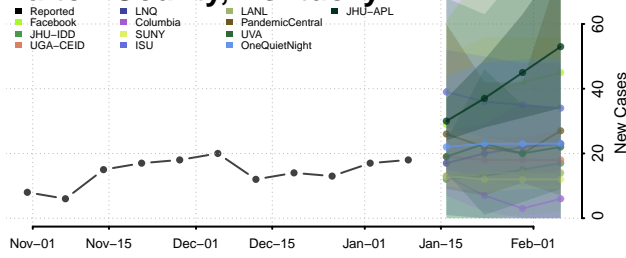

Fulton County, Kentucky