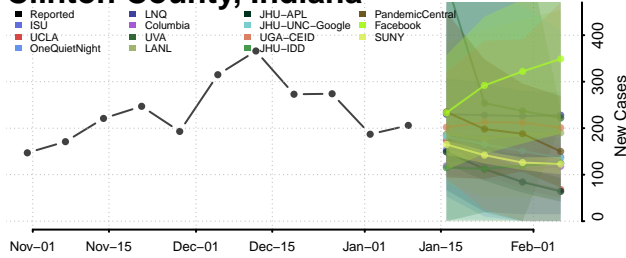

Clinton County, Indiana