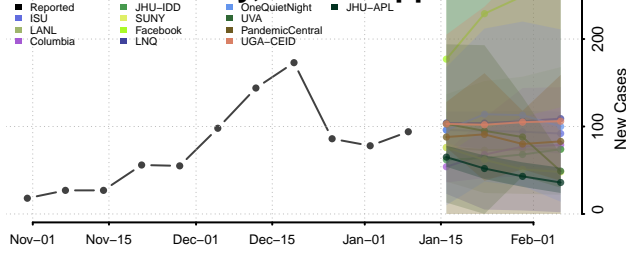

Grenada County, Mississippi