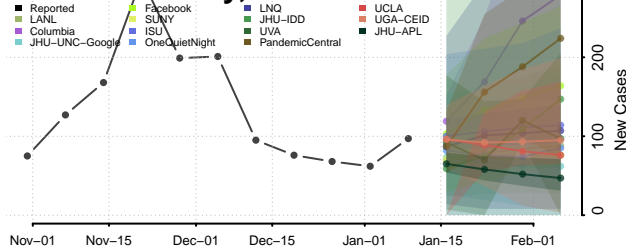

Nicollet County, Minnesota