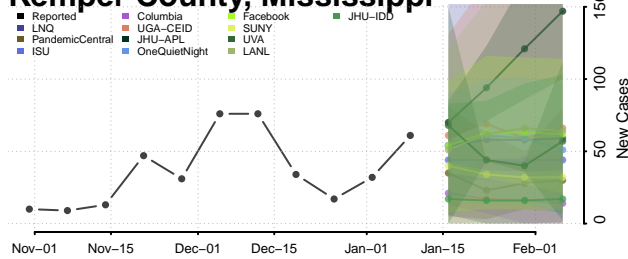

Kemper County, Mississippi