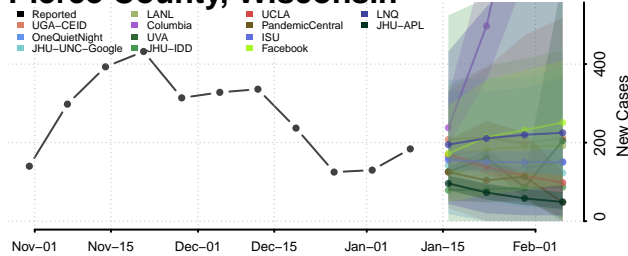

Pierce County, Wisconsin