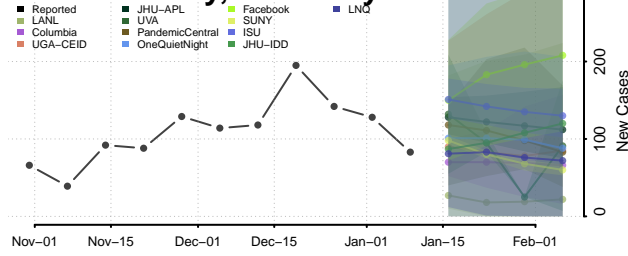

Carter County, Kentucky