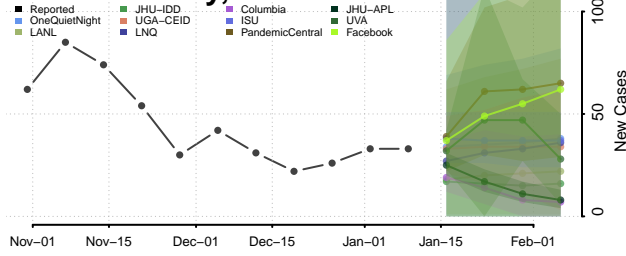

### Forest County, Wisconsin