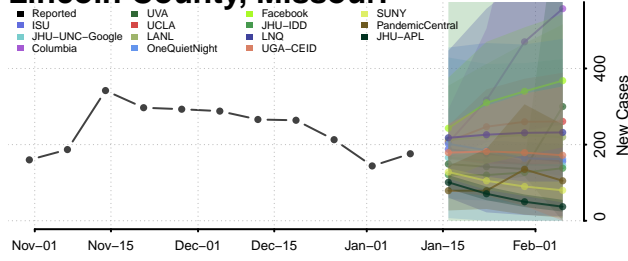

Lincoln County, Missouri