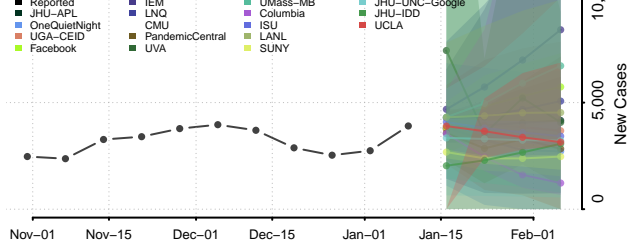

Jefferson County, Kentucky