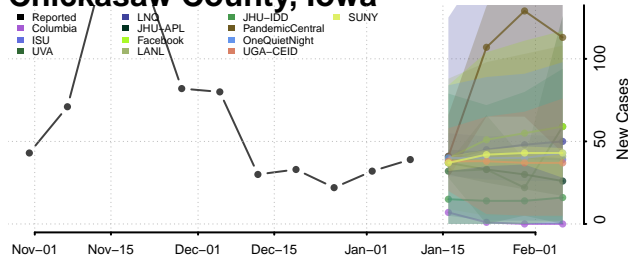

Chickasaw County, Iowa