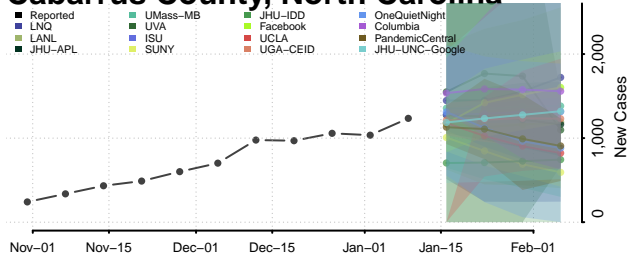

Cabarrus County, North Carolina