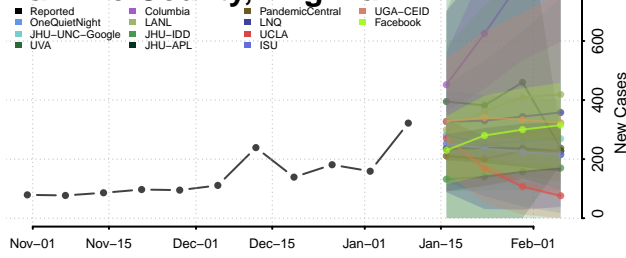

Danville County, Virginia