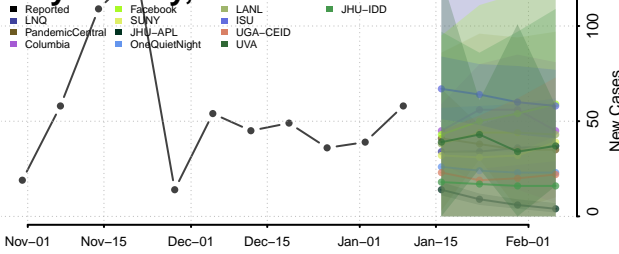

Clay County, Kansas