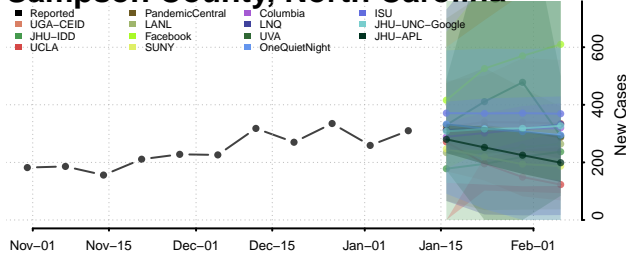

Sampson County, North Carolina