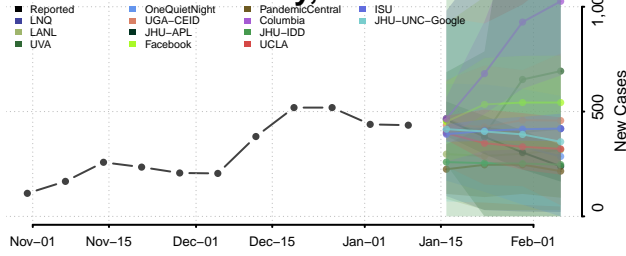

Cumberland County, Tennessee