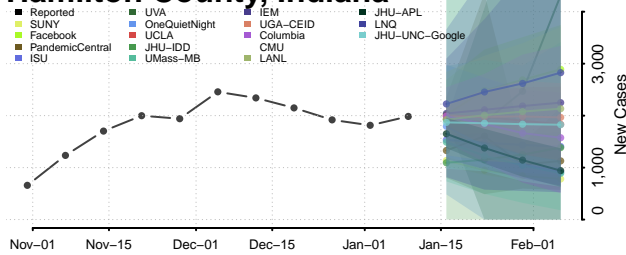

Hamilton County, Indiana