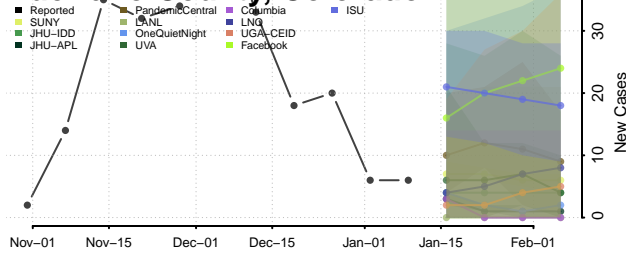

Huerfano County, Colorado