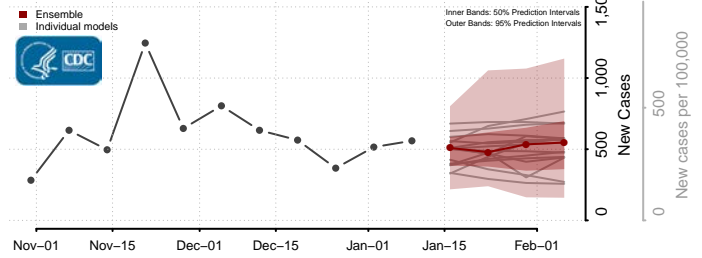

Olmsted County, Minnesota