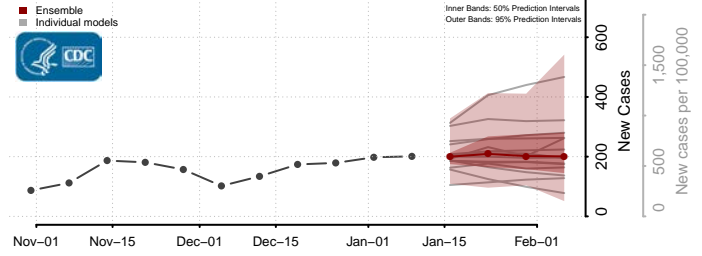

Hot Spring County, Arkansas