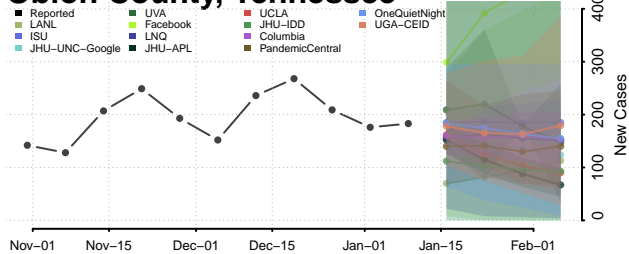

Obion County, Tennessee