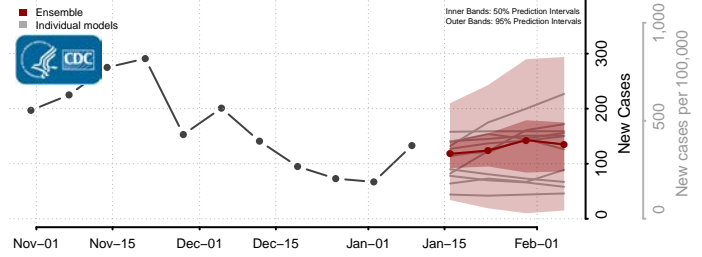

Oneida County, Wisconsin