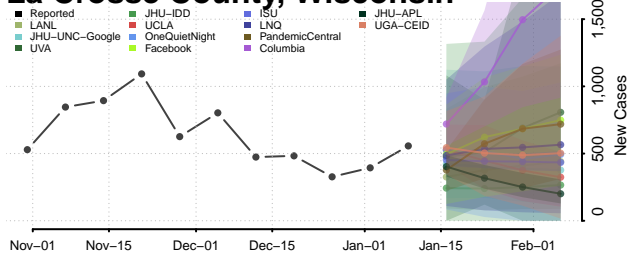

### La Crosse County, Wisconsin