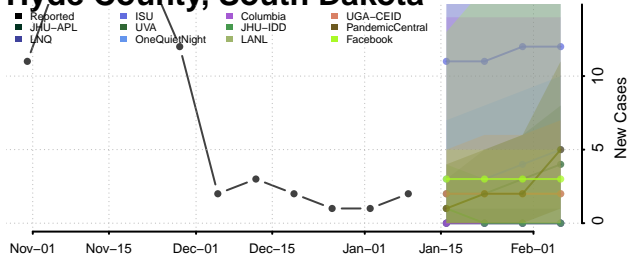

Hyde County, South Dakota