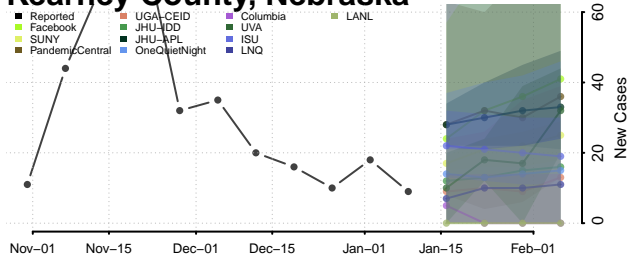

Kearney County, Nebraska