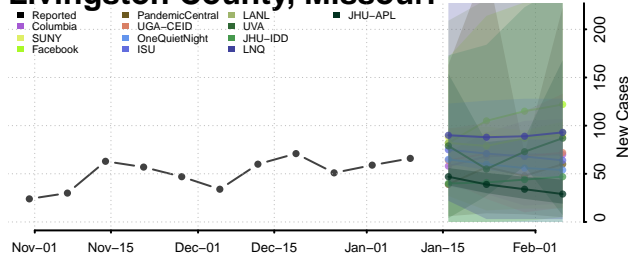

Livingston County, Missouri