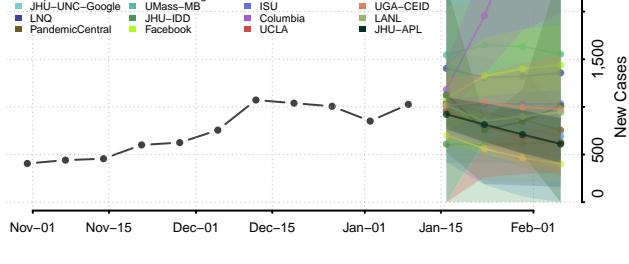

Catawba County, North Carolina