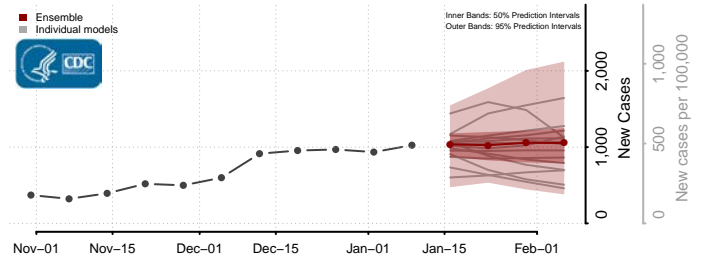

Johnston County, North Carolina