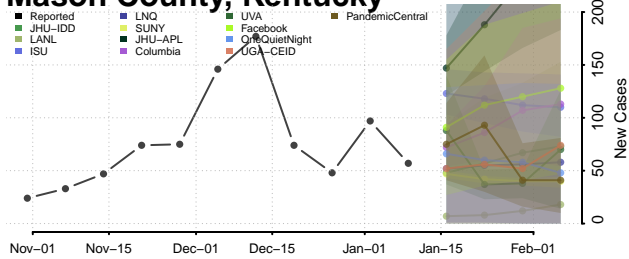

Mason County, Kentucky