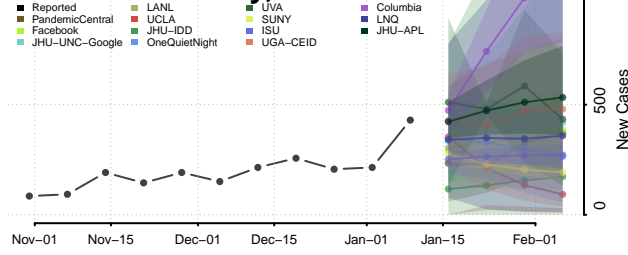

Delaware County, Oklahoma