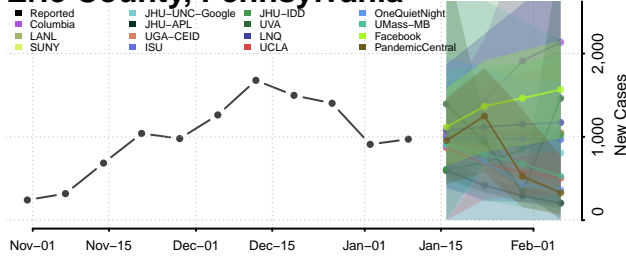

Erie County, Pennsylvania