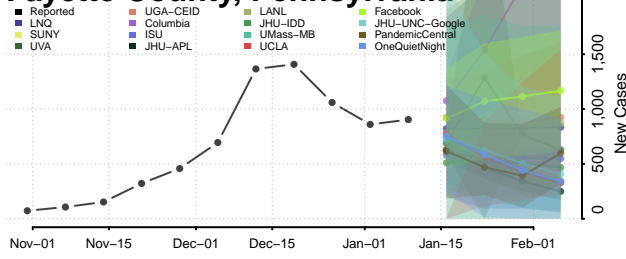

Fayette County, Pennsylvania