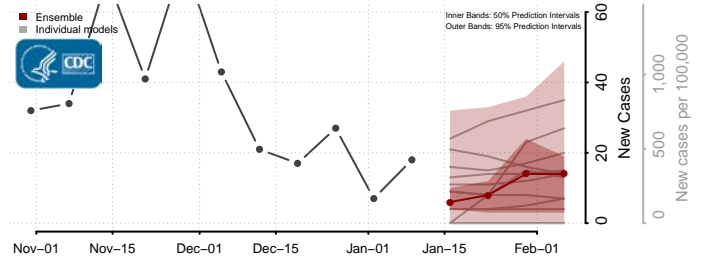

Sioux County, North Dakota