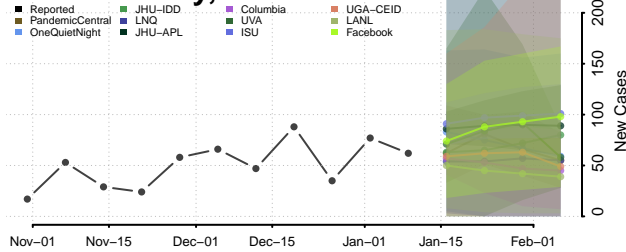

Llano County, Texas