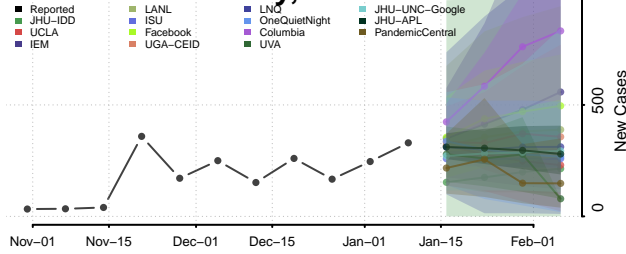

St. Charles County, Louisiana