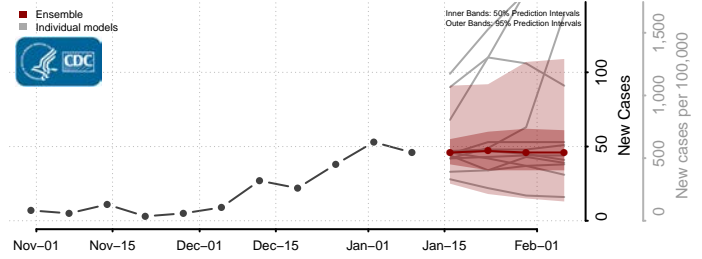

Graham County, North Carolina