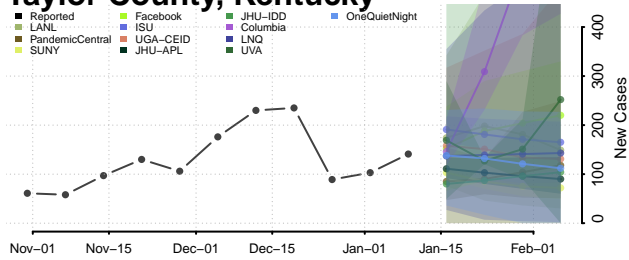

Taylor County, Kentucky