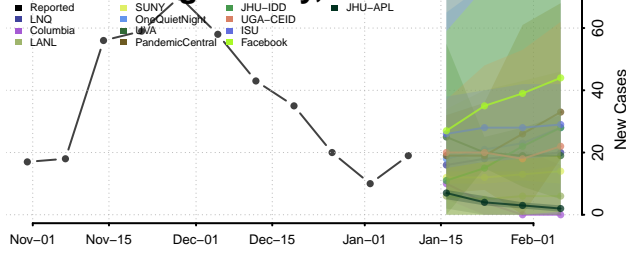

Koochiching County, Minnesota