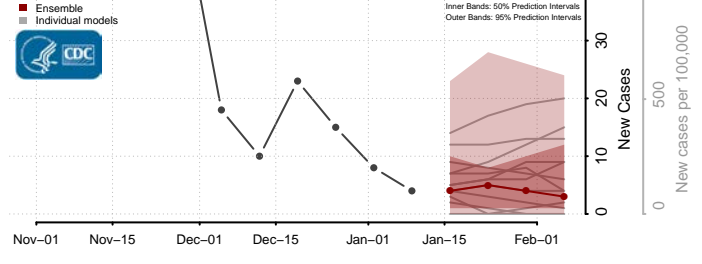

Pierce County, North Dakota