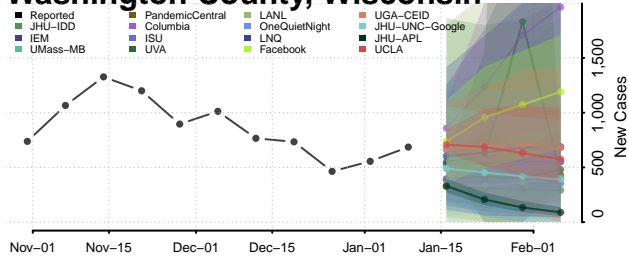

Washington County, Wisconsin