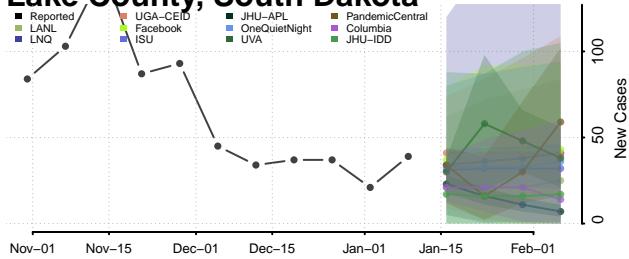

Lake County, South Dakota