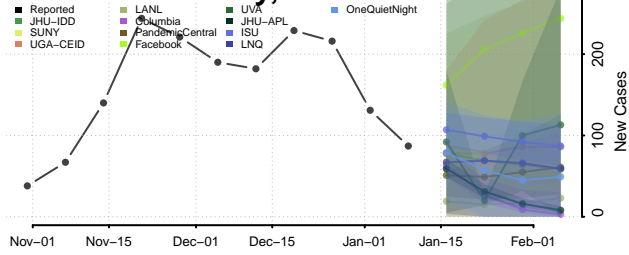

Lawrence County, Illinois