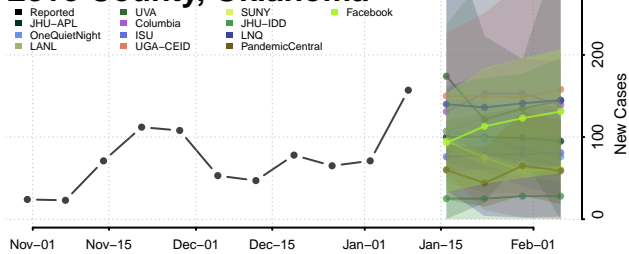

Love County, Oklahoma