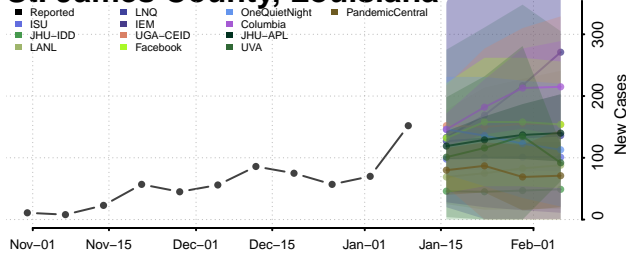

St. James County, Louisiana