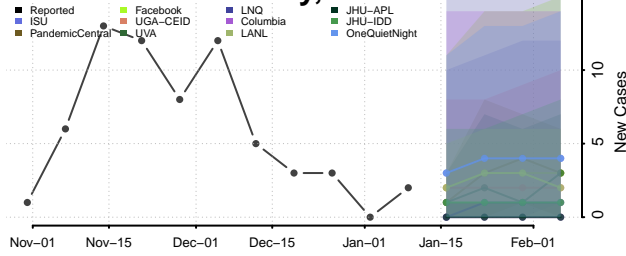

Judith Basin County, Montana