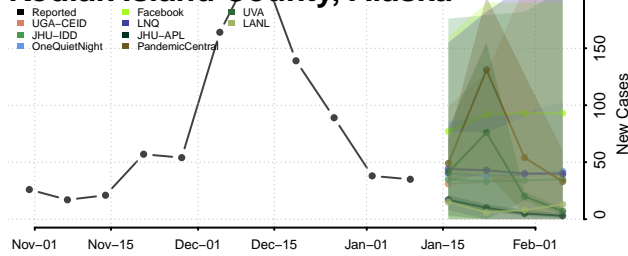

Kodiak Island County, Alaska