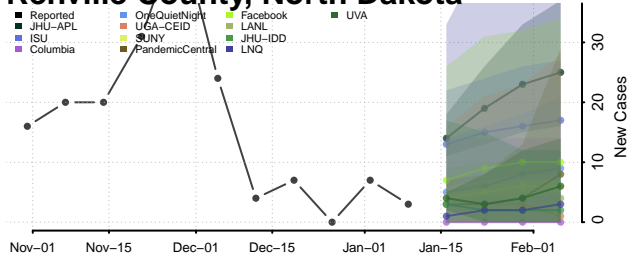

Renville County, North Dakota