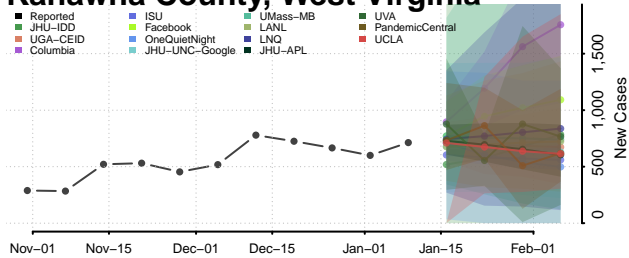

Kanawha County, West Virginia