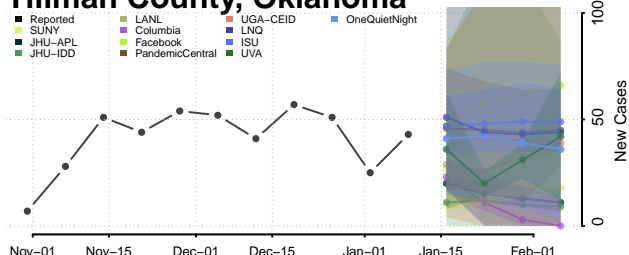

Tillman County, Oklahoma