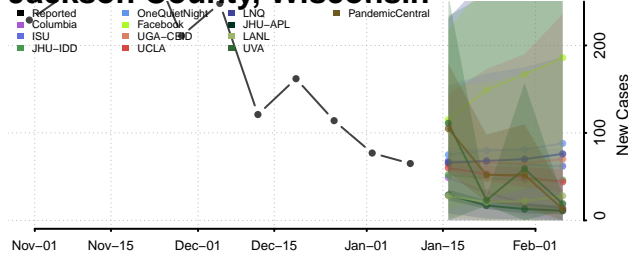

Jackson County, Wisconsin