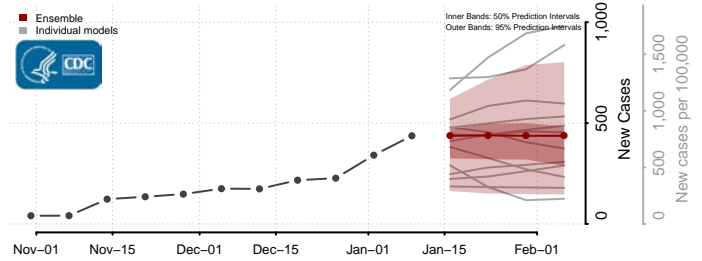

Marion County, West Virginia