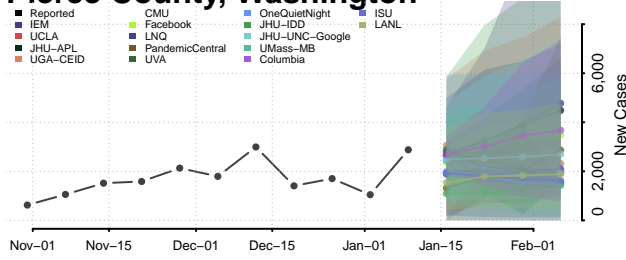

### Pierce County, Washington