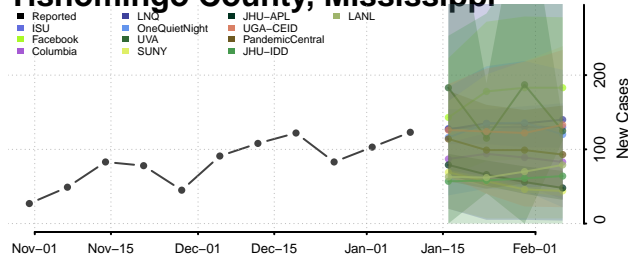

Tishomingo County, Mississippi