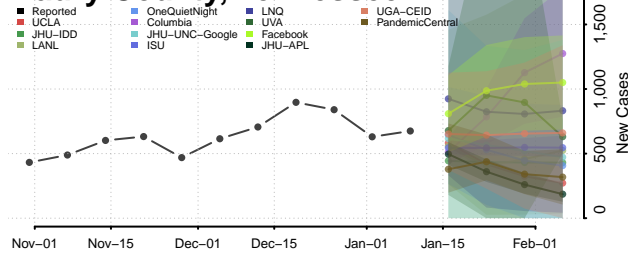

Maury County, Tennessee