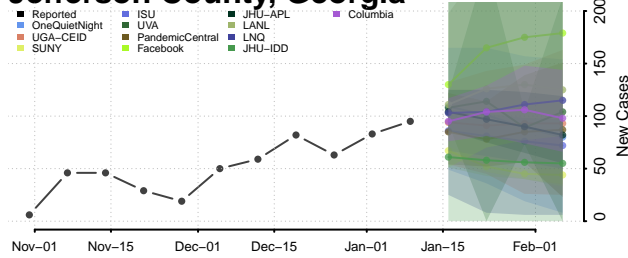

Jefferson County, Georgia