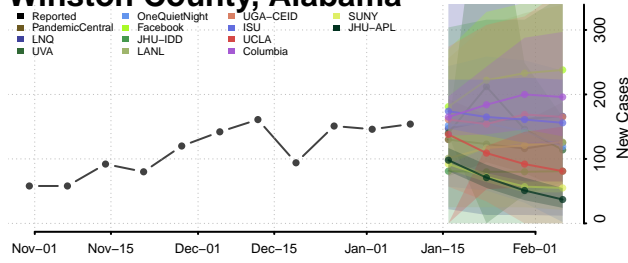

Winston County, Alabama