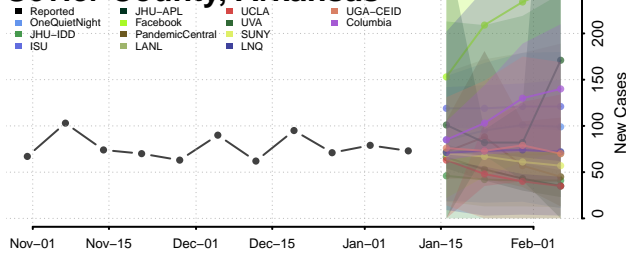

Sevier County, Arkansas