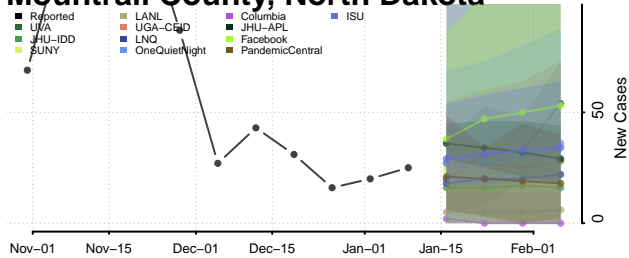

Mountrail County, North Dakota