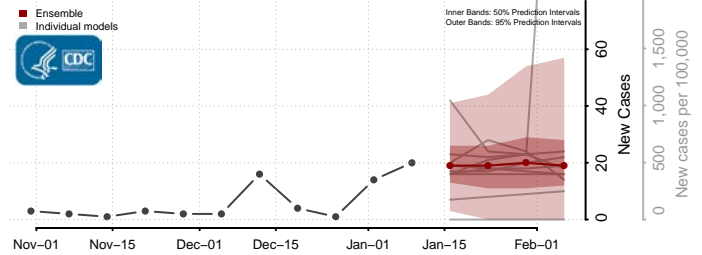

### Tyrrell County, North Carolina