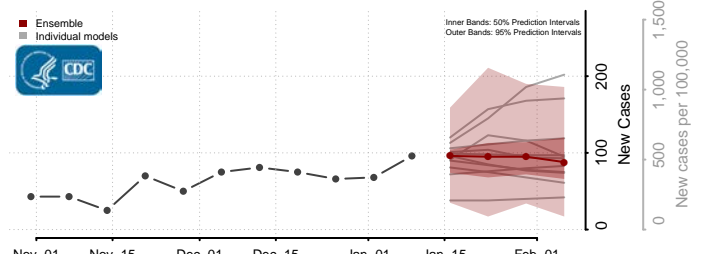

Radford County, Virginia