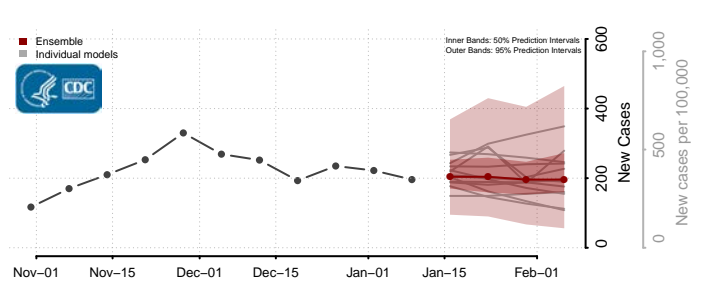

### Putnam County, West Virginia