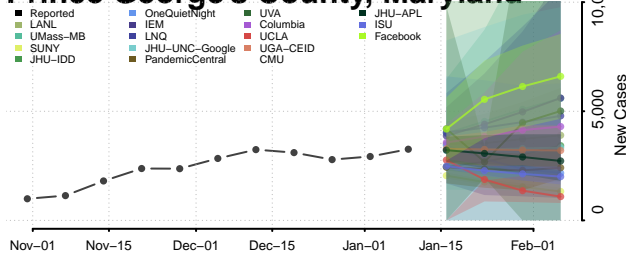

Prince George's County, Maryland