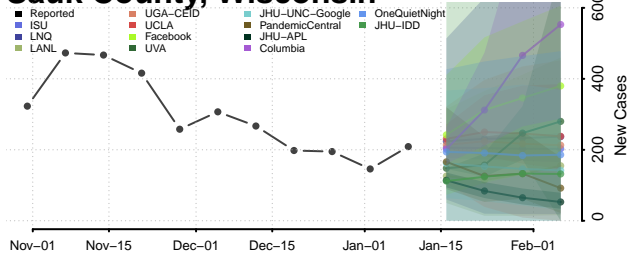

Sauk County, Wisconsin