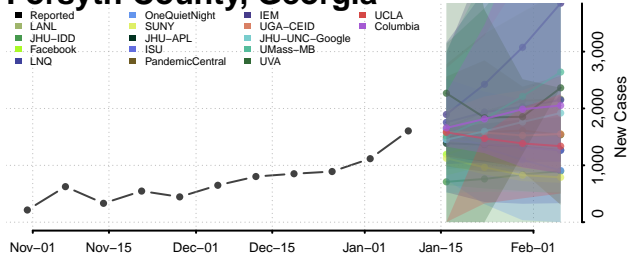

Forsyth County, Georgia