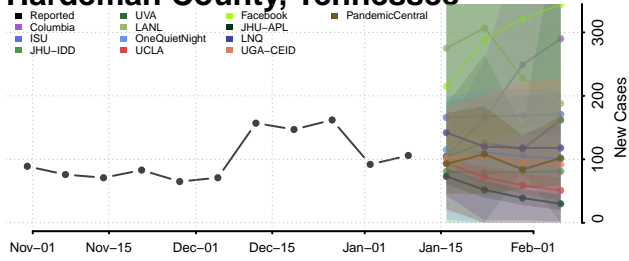

Hardeman County, Tennessee