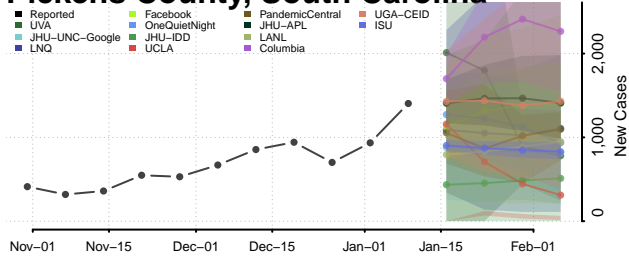

Pickens County, South Carolina