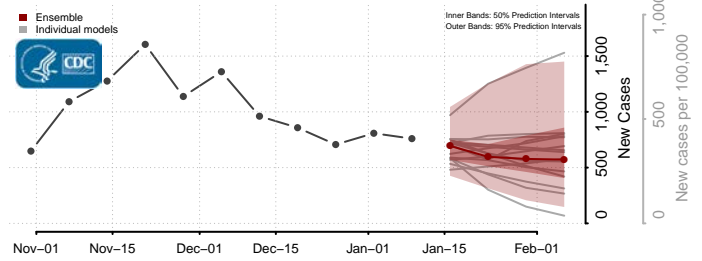

Sarpy County, Nebraska