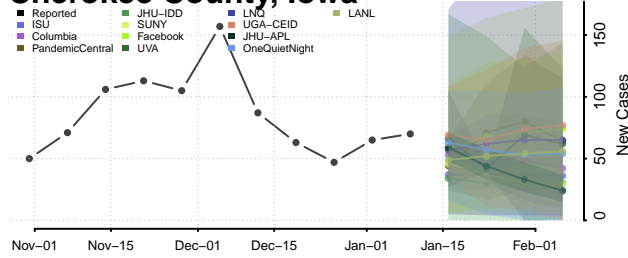

Cherokee County, Iowa