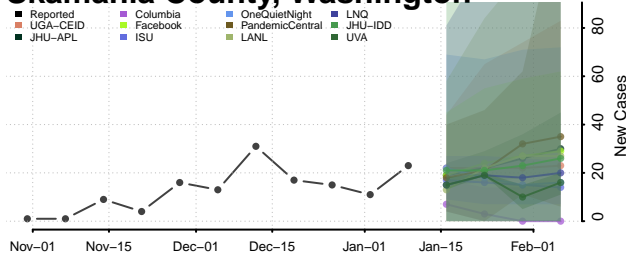

Skamania County, Washington