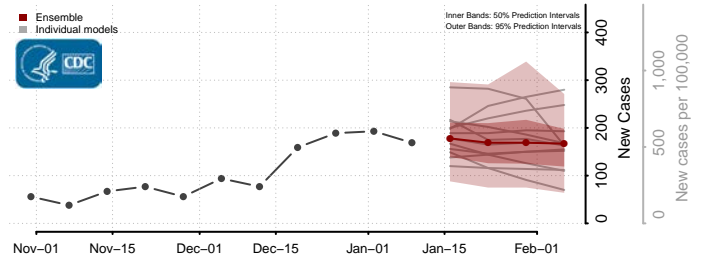

Logan County, West Virginia