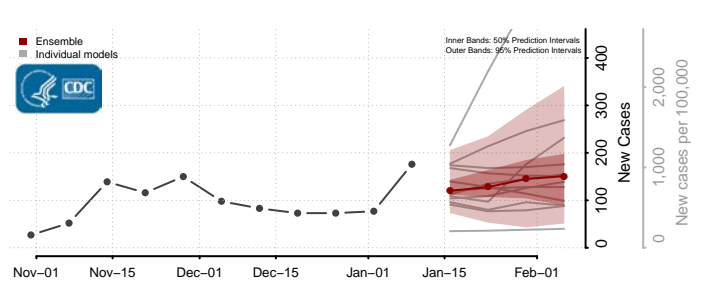

Marshall County, Oklahoma