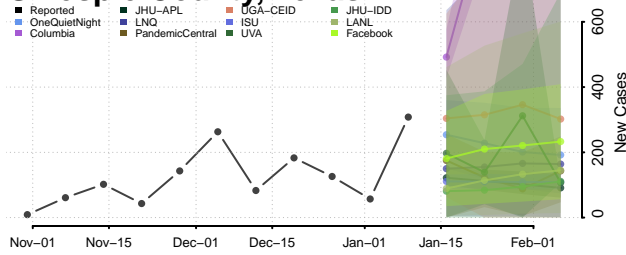

Gillespie County, Texas