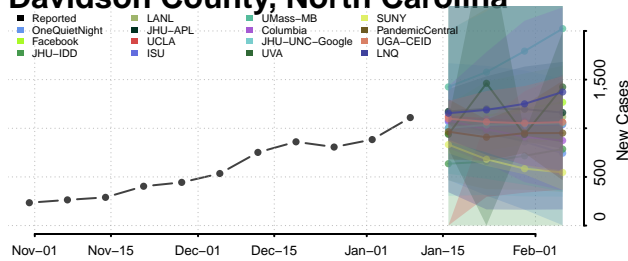

Davidson County, North Carolina