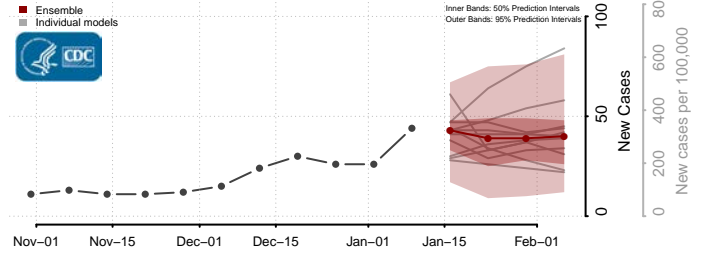

### Madison County, Virginia