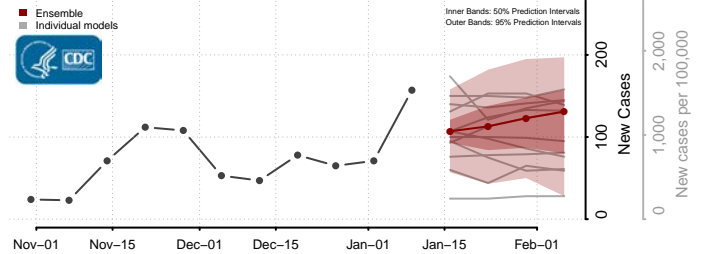

Love County, Oklahoma