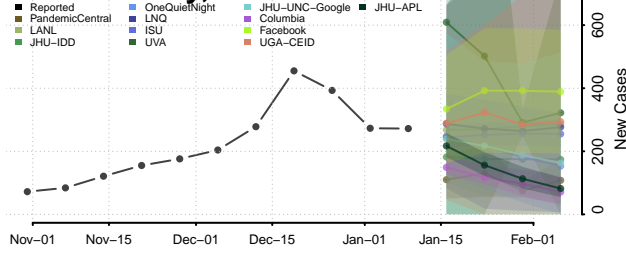

Rhea County, Tennessee