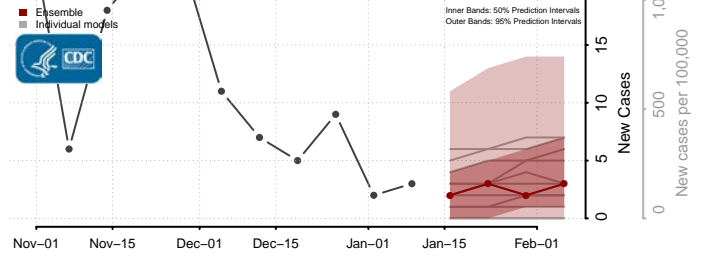

Steele County, North Dakota