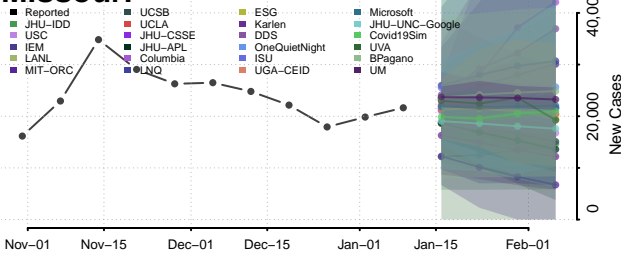

Wilkinson County, Mississippi

Winston County, Mississippi

Yalobusha County, Mississippi

Yazoo County, Mississippi

Missouri

Adair County, Missouri