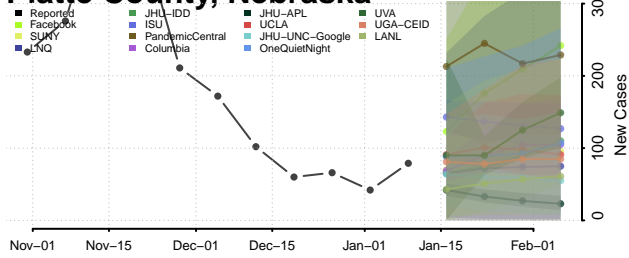

Platte County, Nebraska