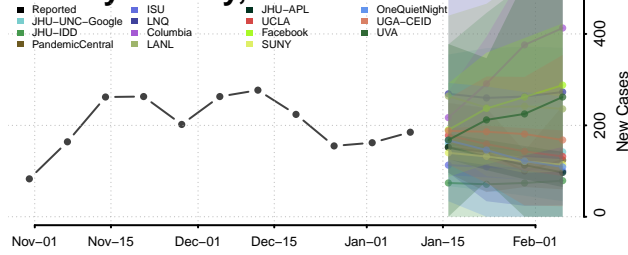

Whitley County, Indiana