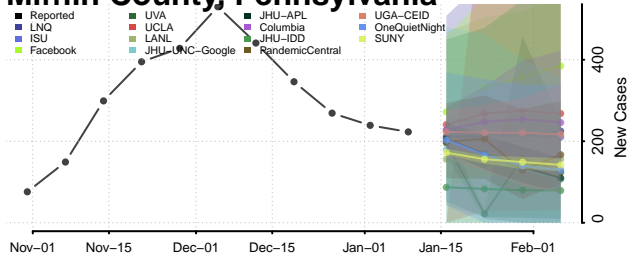

Mifflin County, Pennsylvania