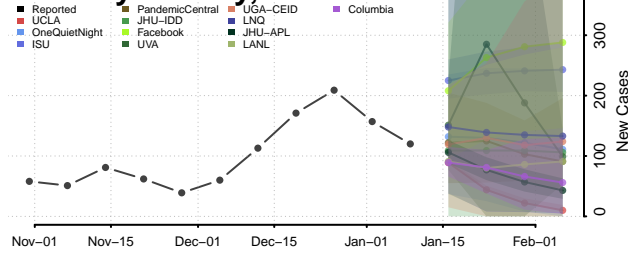

McNairy County, Tennessee