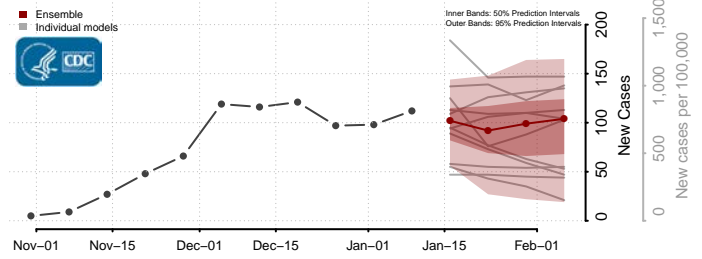

### Hardy County, West Virginia