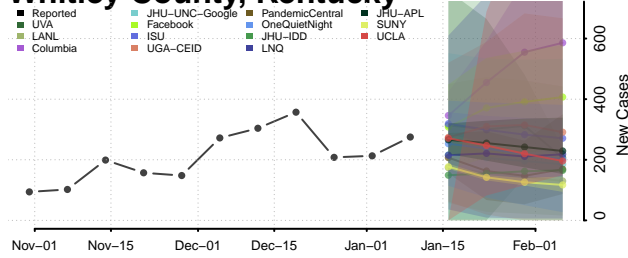

Whitley County, Kentucky