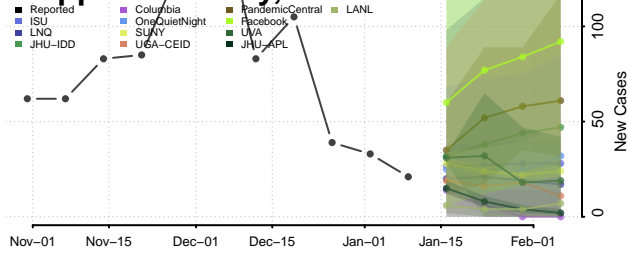

Chippewa County, Minnesota