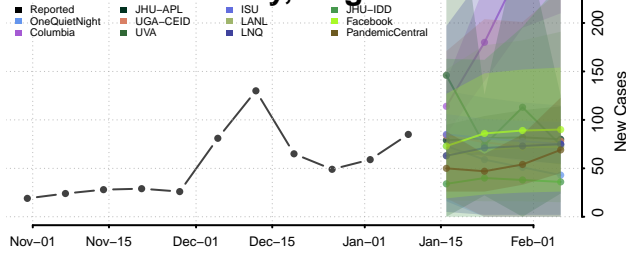

Dickenson County, Virginia