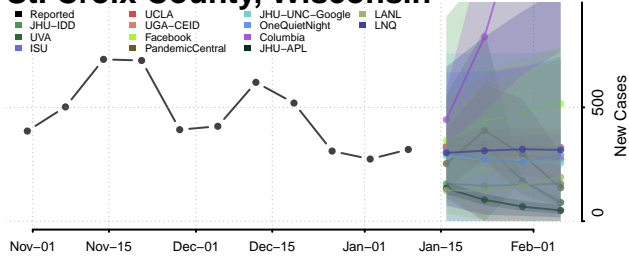

St. Croix County, Wisconsin