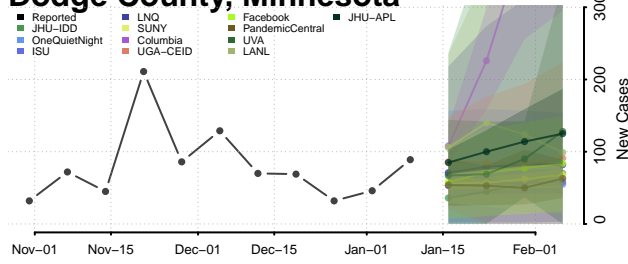

Dodge County, Minnesota