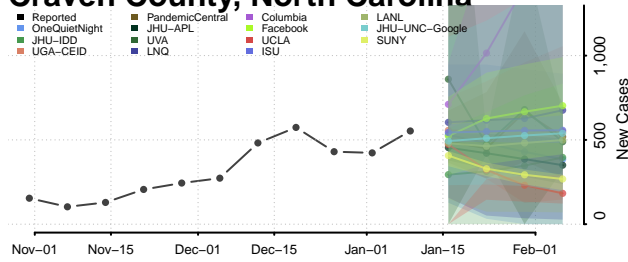

Craven County, North Carolina