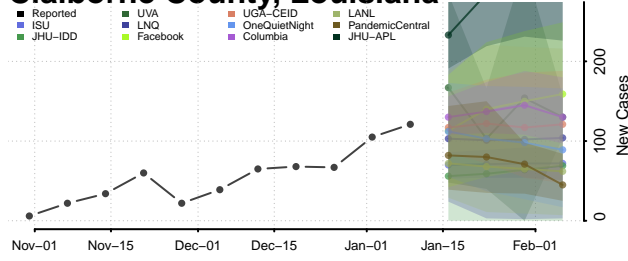

### Claiborne County, Louisiana