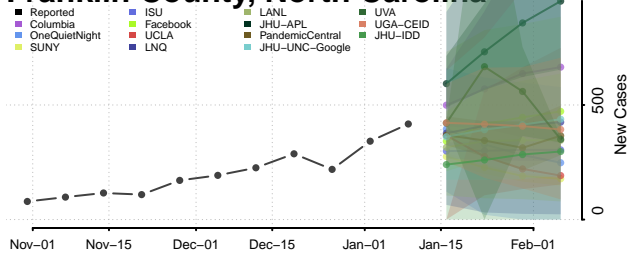

Franklin County, North Carolina