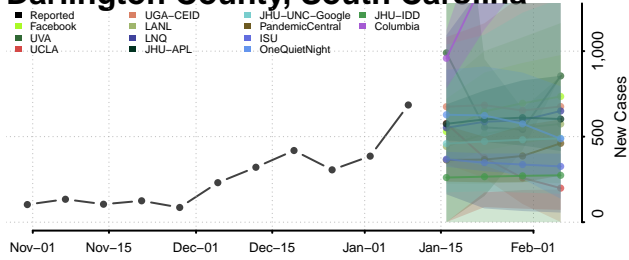

Darlington County, South Carolina