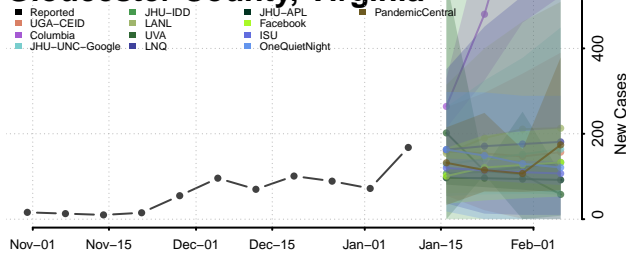

Gloucester County, Virginia