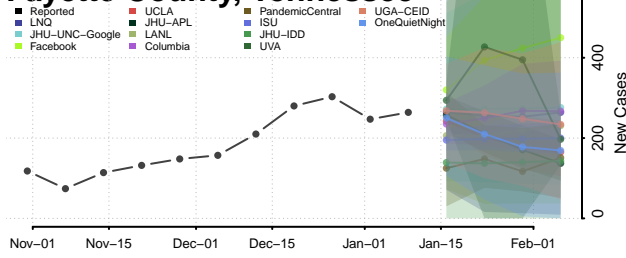

Fayette County, Tennessee