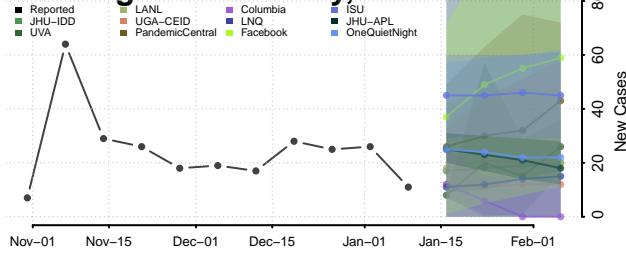

San Augustine County, Texas