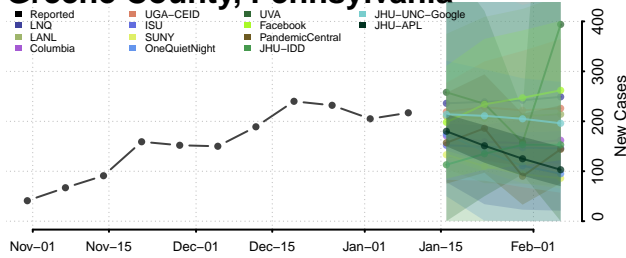

Greene County, Pennsylvania