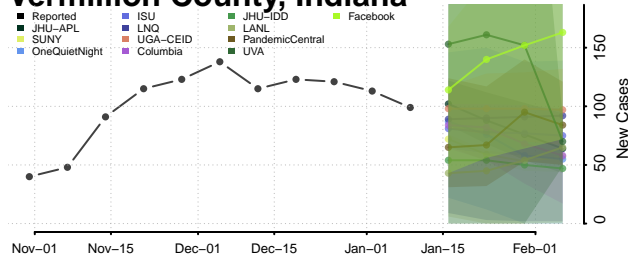

Vermillion County, Indiana