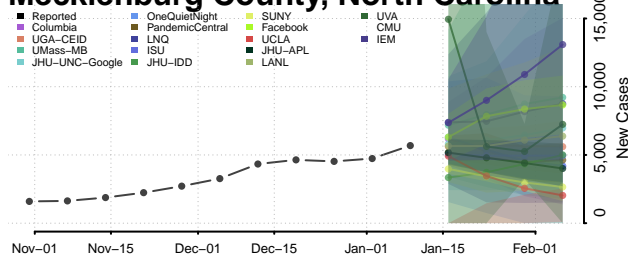

Mecklenburg County, North Carolina