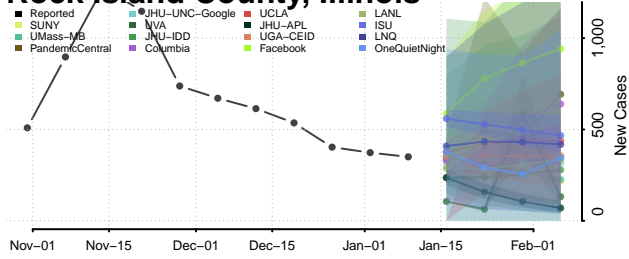

Rock Island County, Illinois