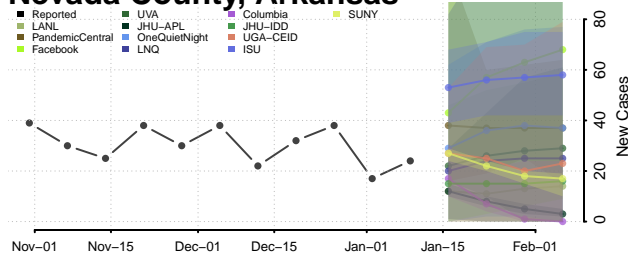

Nevada County, Arkansas