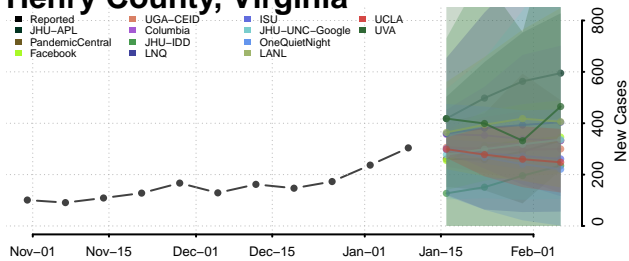

Henry County, Virginia