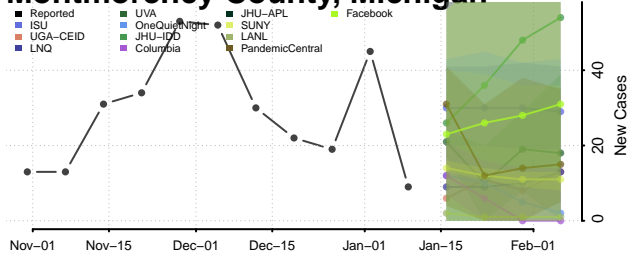

Montmorency County, Michigan