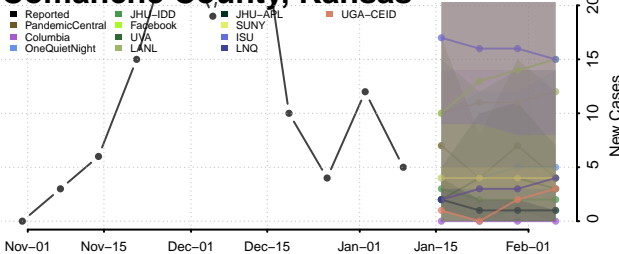

Comanche County, Kansas