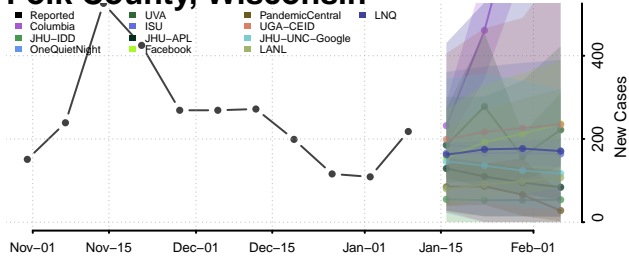

Polk County, Wisconsin