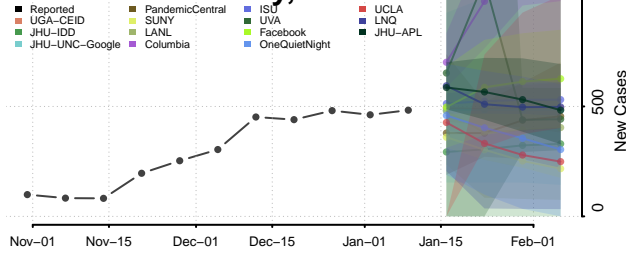

Rutherford County, North Carolina