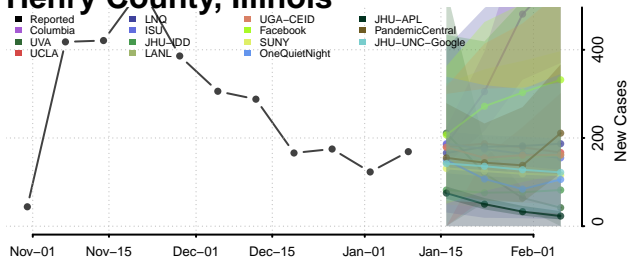

Henry County, Illinois