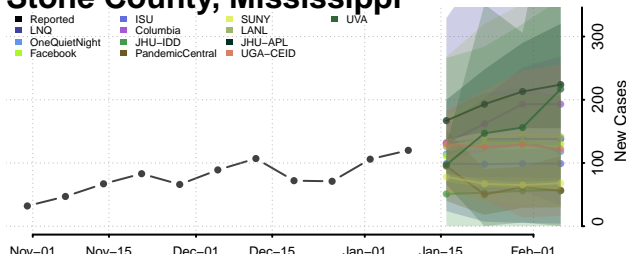

Stone County, Mississippi