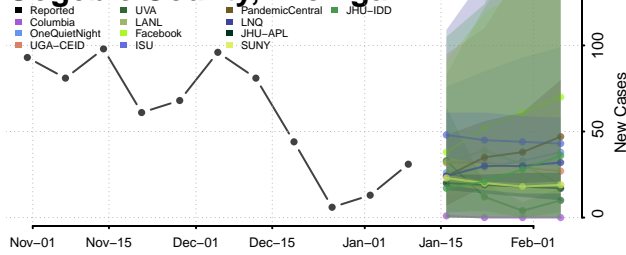

Gogebic County, Michigan