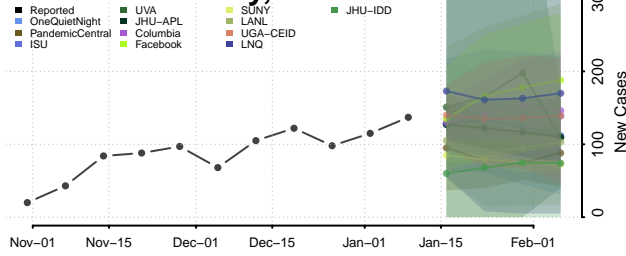

McIntosh County, Oklahoma