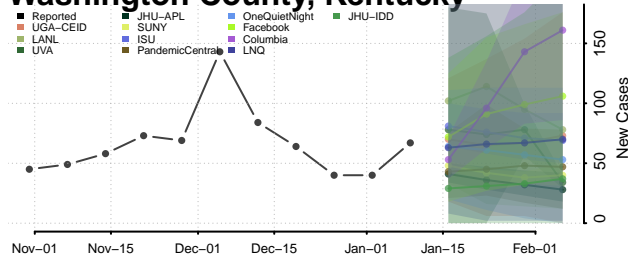

Washington County, Kentucky