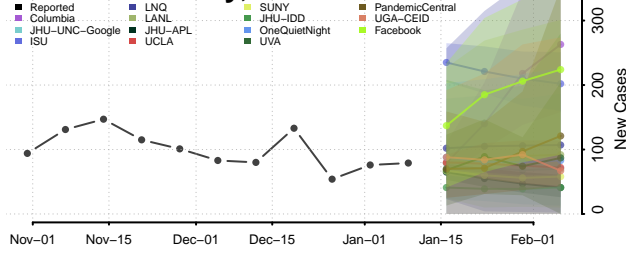

Dunklin County, Missouri