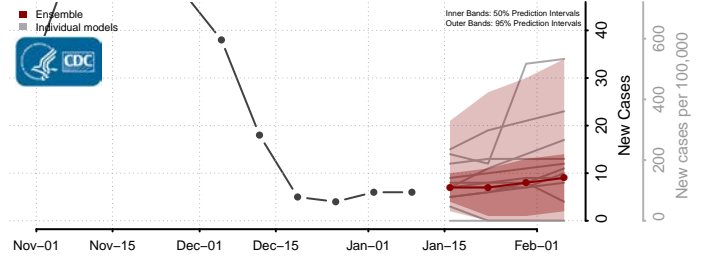

### Norman County, Minnesota