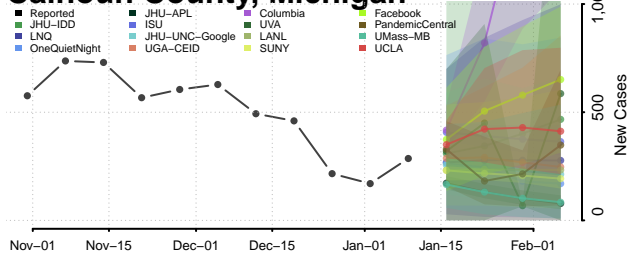

Calhoun County, Michigan