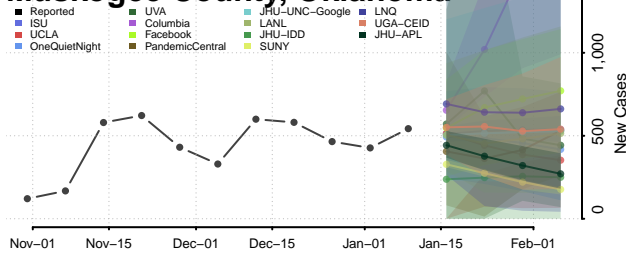

Muskogee County, Oklahoma