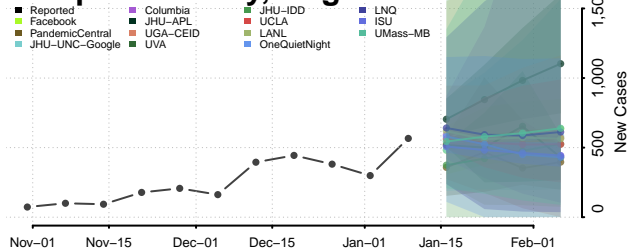

Hampton County, Virginia