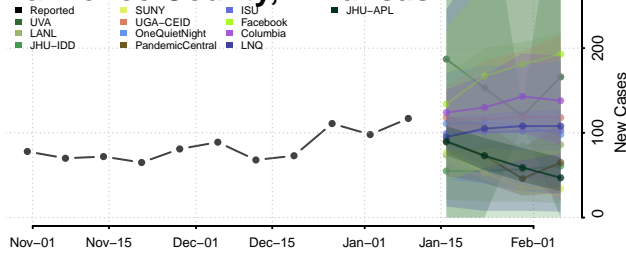

Lawrence County, Arkansas