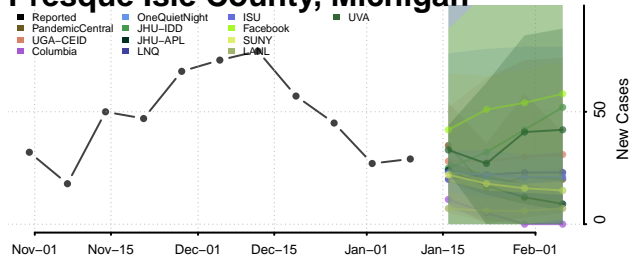

### Presque Isle County, Michigan