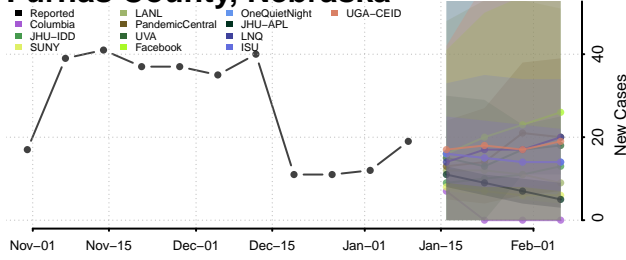

Furnas County, Nebraska