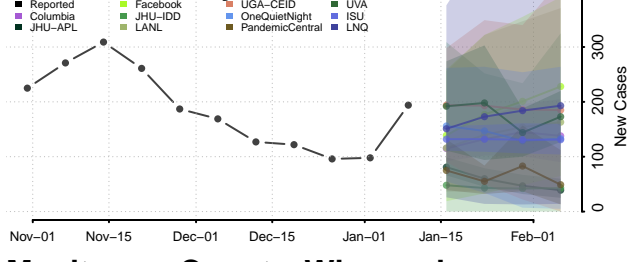

Lincoln County, Wisconsin