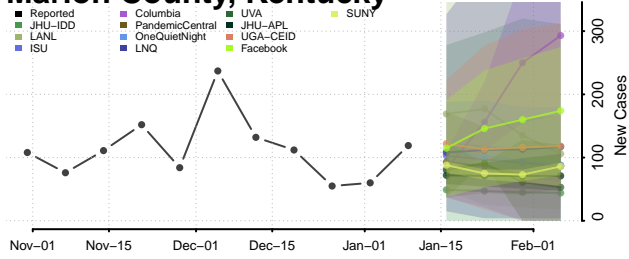

Marion County, Kentucky