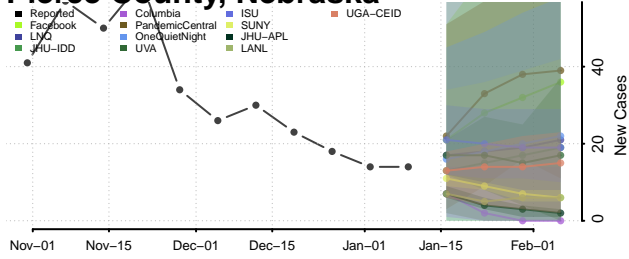

Pierce County, Nebraska