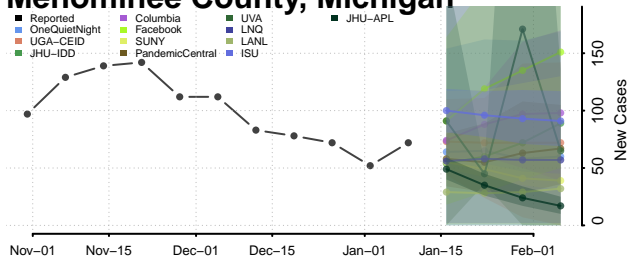

Menominee County, Michigan