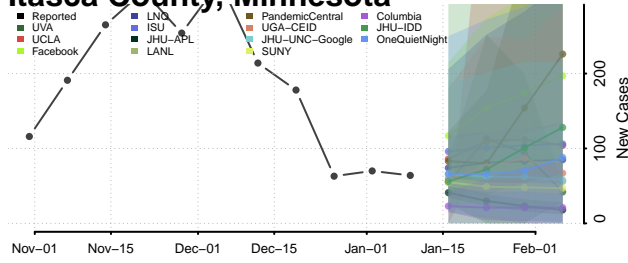

Itasca County, Minnesota