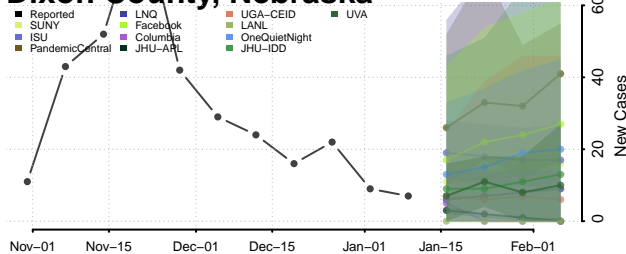

Dixon County, Nebraska