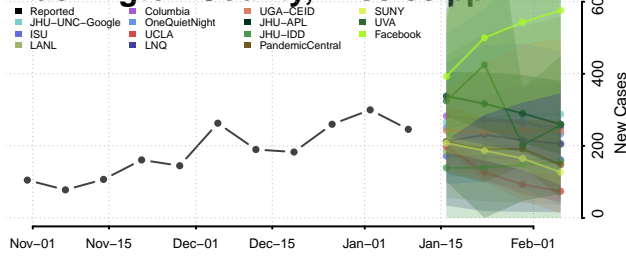

Washington County, Mississippi