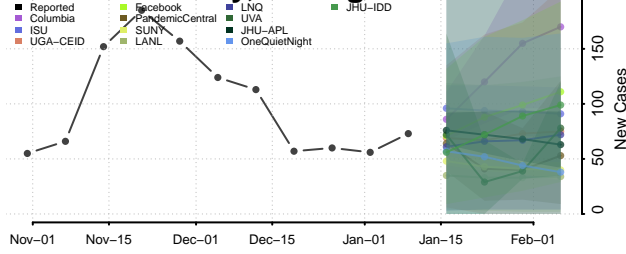

### Gladwin County, Michigan