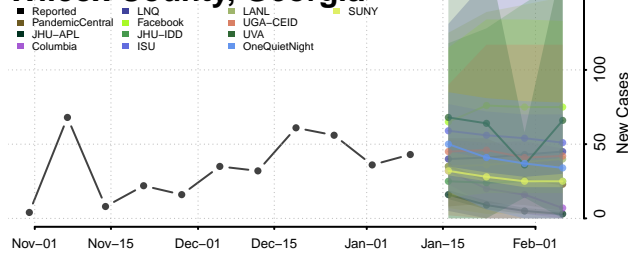

Wilcox County, Georgia