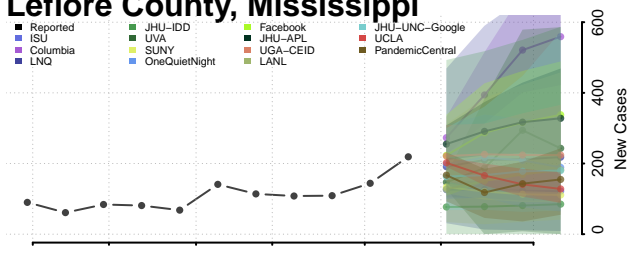

Leflore County, Mississippi