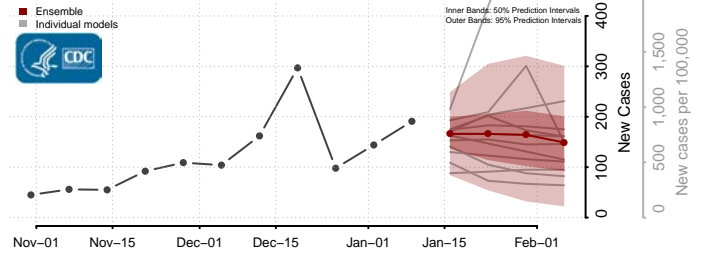

Mercer County, Kentucky