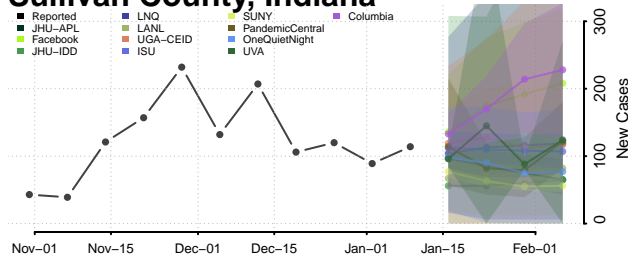

Sullivan County, Indiana