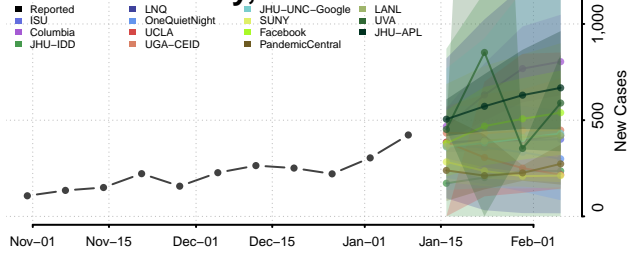

Le Flore County, Oklahoma