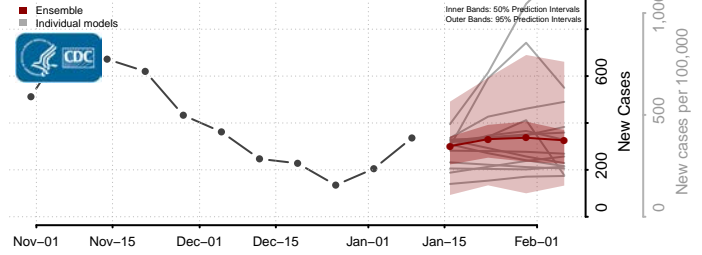

Twin Falls County, Idaho