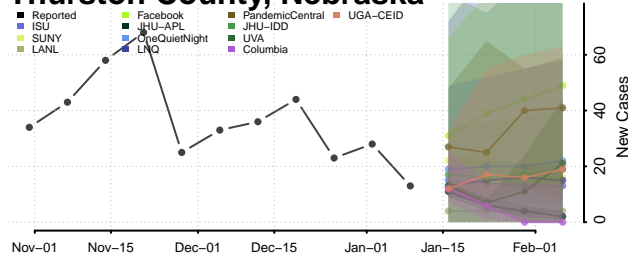

Thurston County, Nebraska