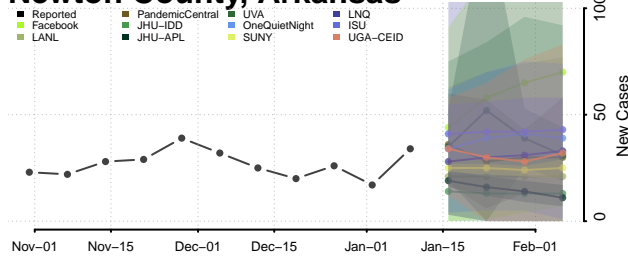

Newton County, Arkansas