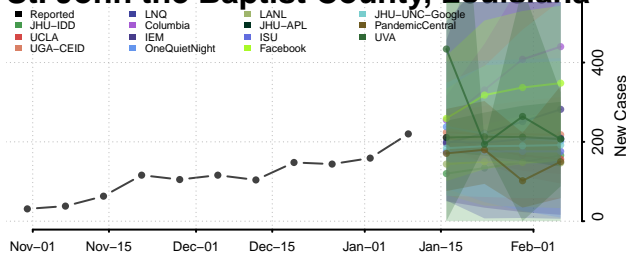

St. John the Baptist County, Louisiana