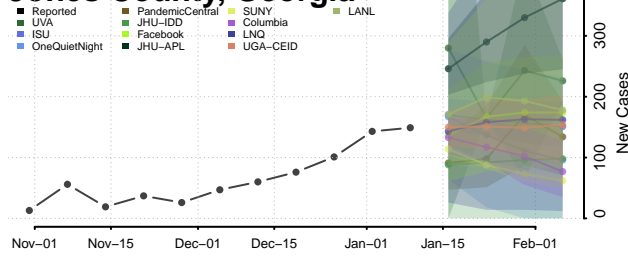

Jones County, Georgia