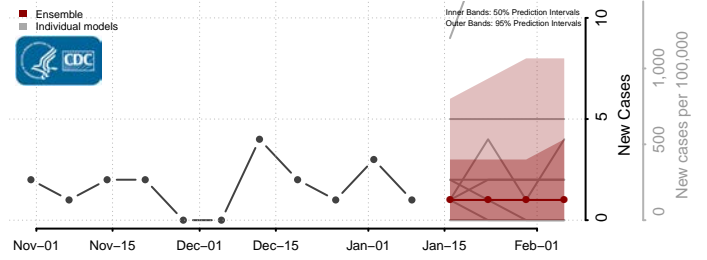

Slope County, North Dakota