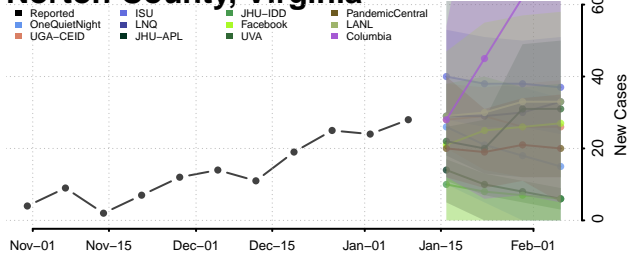

### Norton County, Virginia