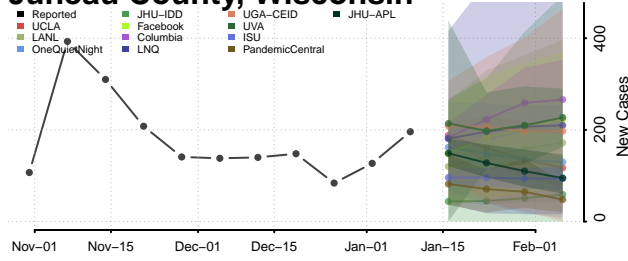

Juneau County, Wisconsin