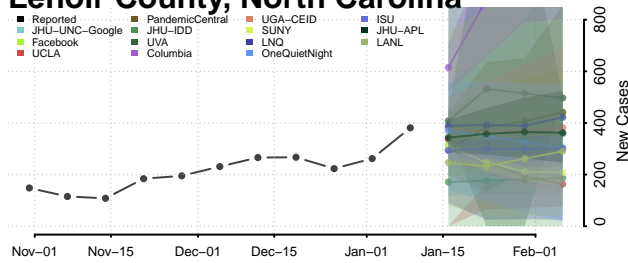

Lenoir County, North Carolina