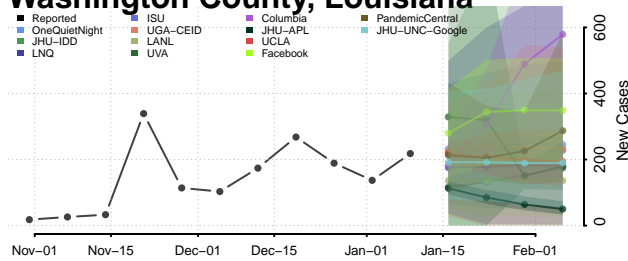

Washington County, Louisiana