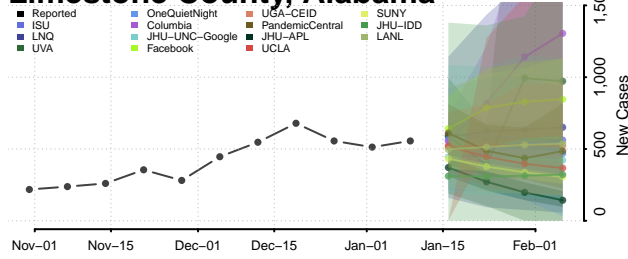

Limestone County, Alabama