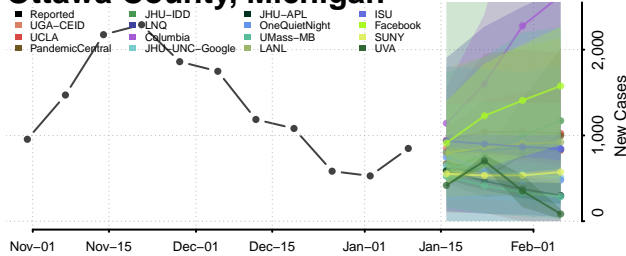

### Presque Isle County, Michigan