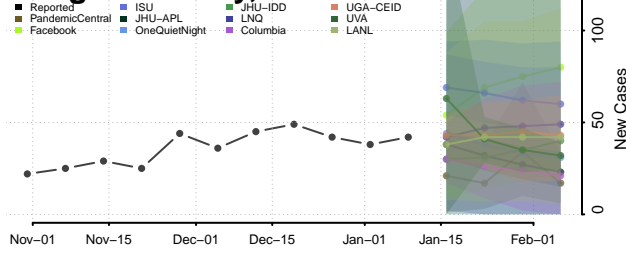

Douglas County, Missouri