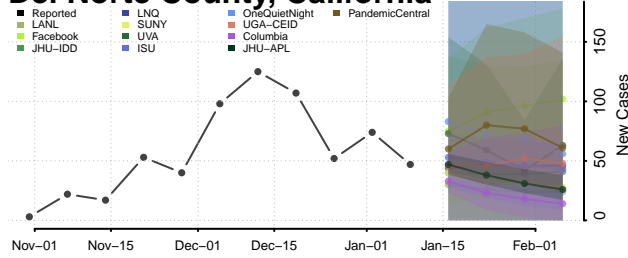

Del Norte County, California