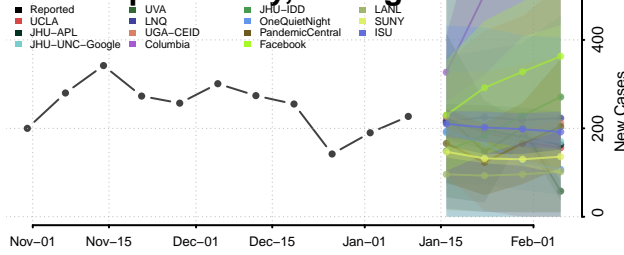

St. Joseph County, Michigan