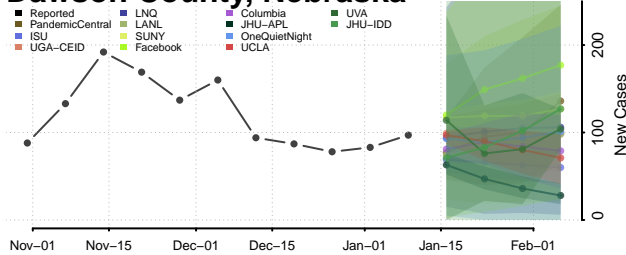

Dawson County, Nebraska