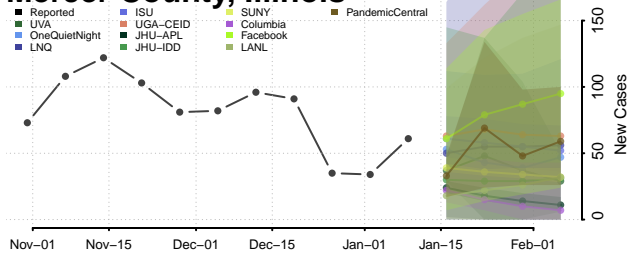

Mercer County, Illinois