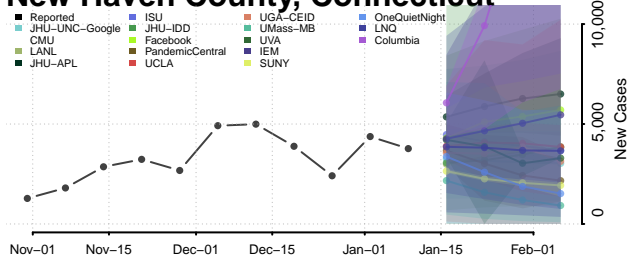

New Haven County, Connecticut