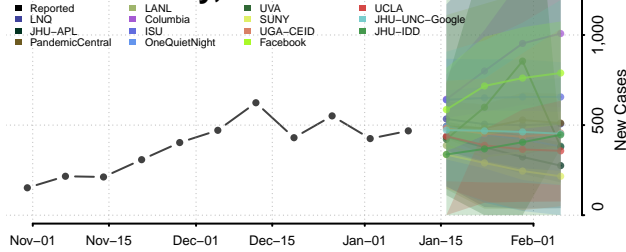

Burke County, North Carolina