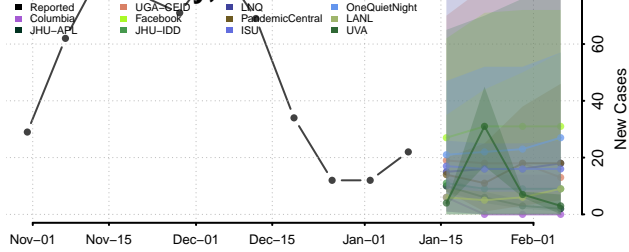

Grant County, South Dakota