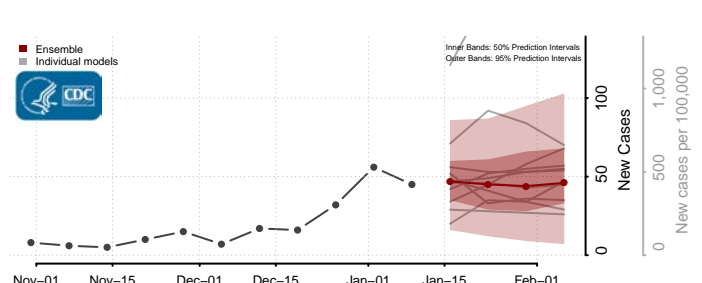

Lancaster County, Virginia