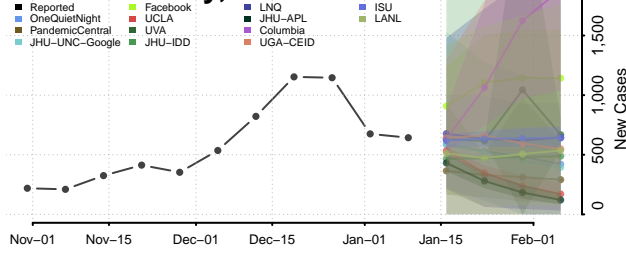

Sevier County, Tennessee