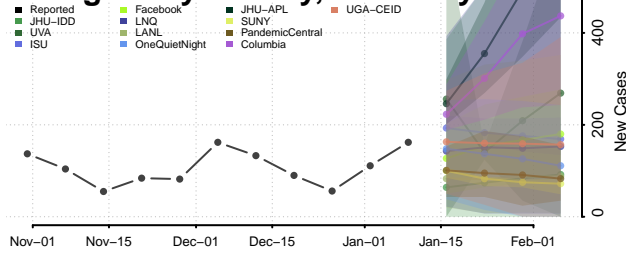

Montgomery County, Kentucky