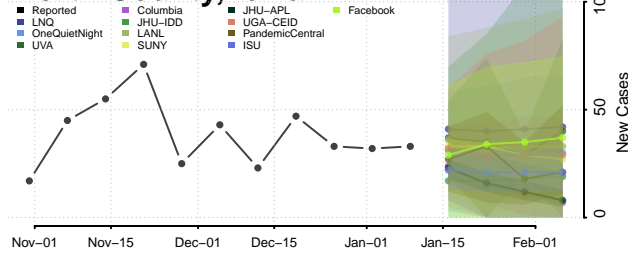

Worth County, Iowa