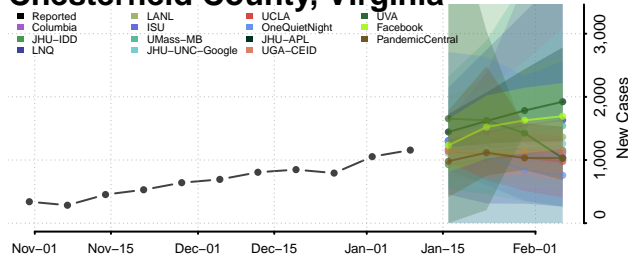

Chesterfield County, Virginia