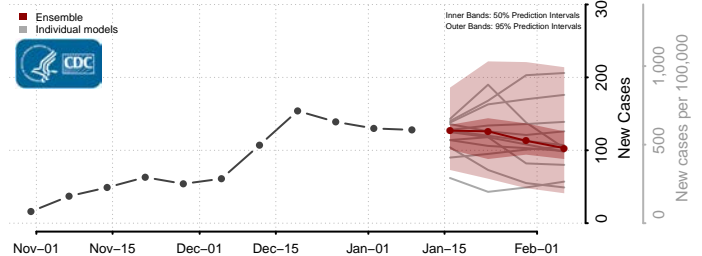

Letcher County, Kentucky