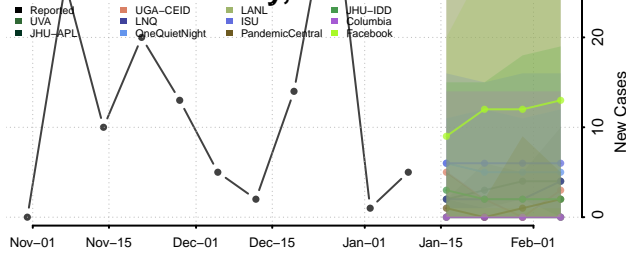

Glasscock County, Texas