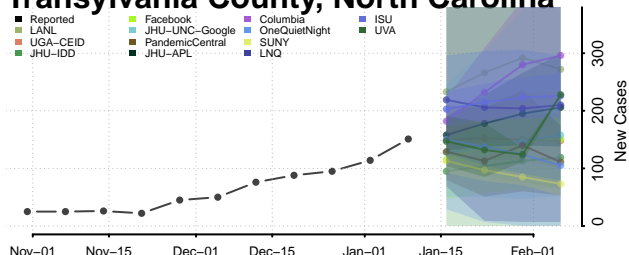

Transylvania County, North Carolina