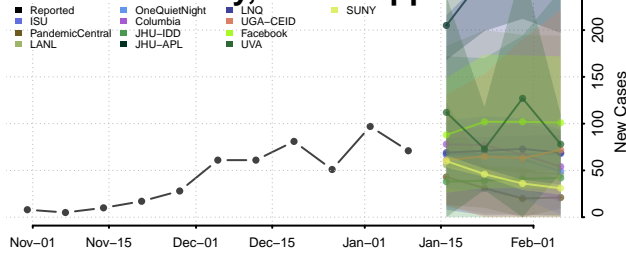

Webster County, Mississippi