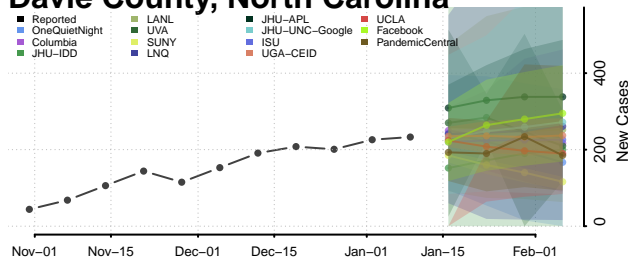

Davie County, North Carolina