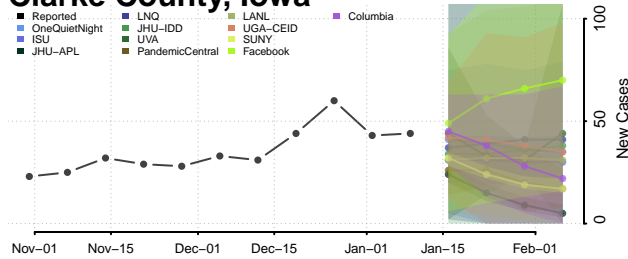

Clarke County, Iowa