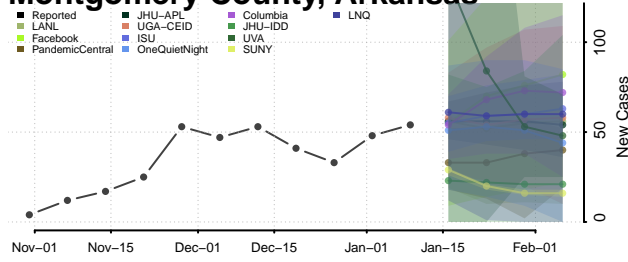

Montgomery County, Arkansas