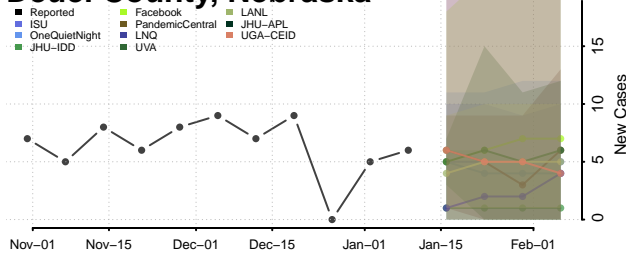

Deuel County, Nebraska