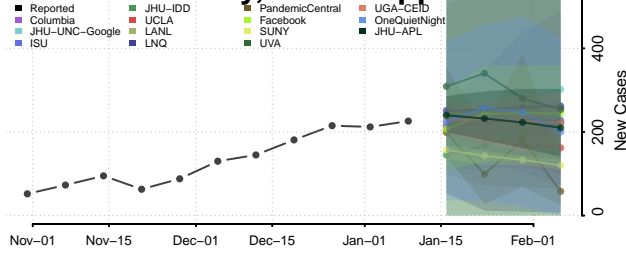

Hancock County, Mississippi