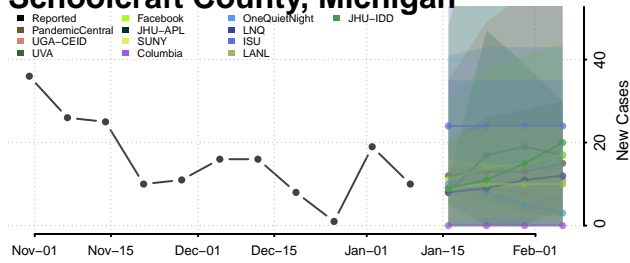

Schoolcraft County, Michigan