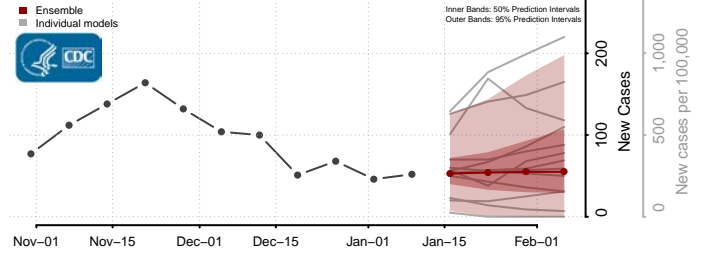

Dakota County, Nebraska