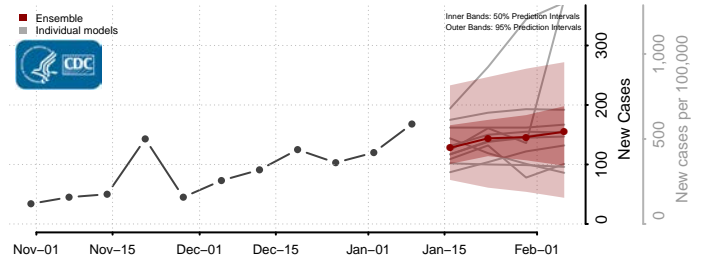

Jackson County, West Virginia