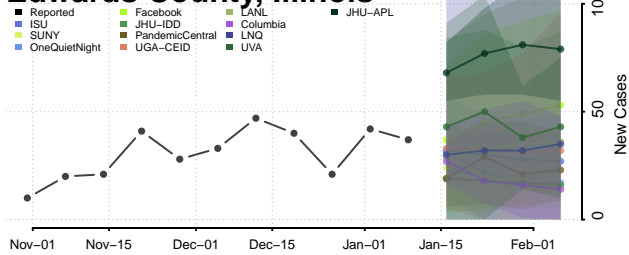

Edwards County, Illinois