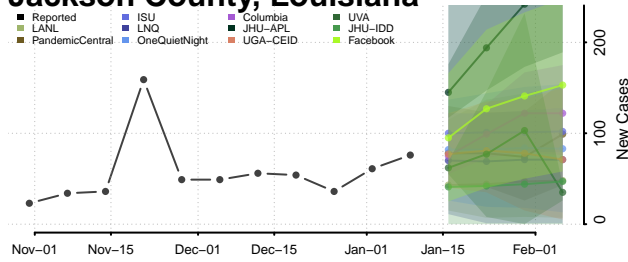

Jackson County, Louisiana