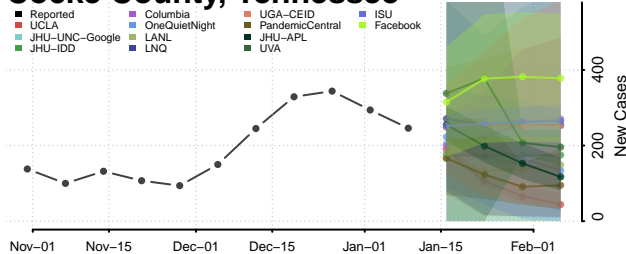

Cocke County, Tennessee