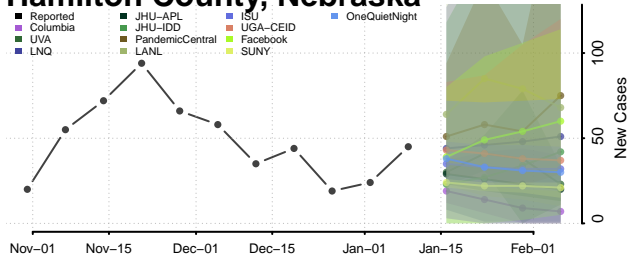

Hamilton County, Nebraska