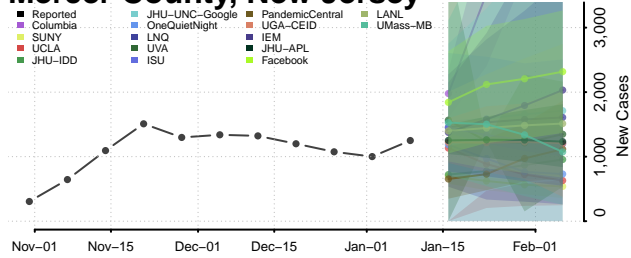

Mercer County, New Jersey