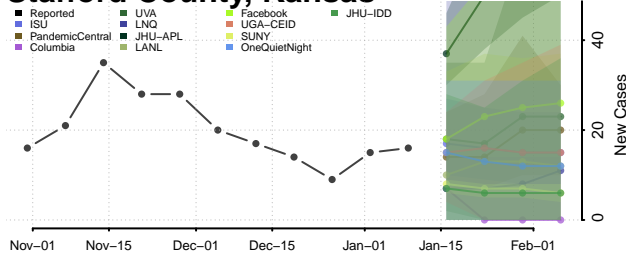

Stafford County, Kansas