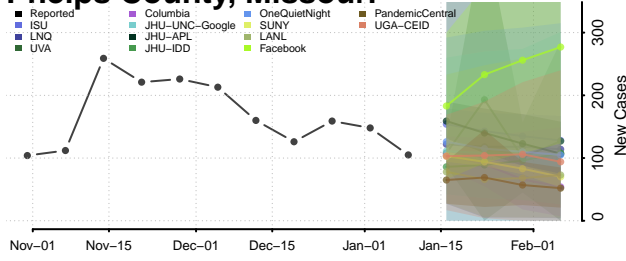

Phelps County, Missouri