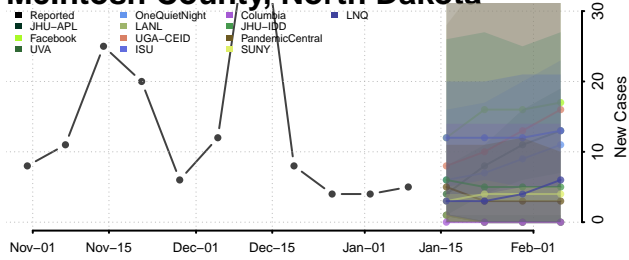

McIntosh County, North Dakota