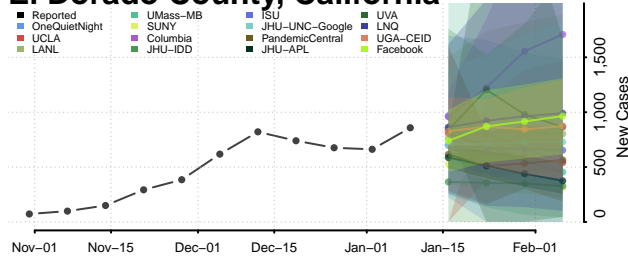

El Dorado County, California