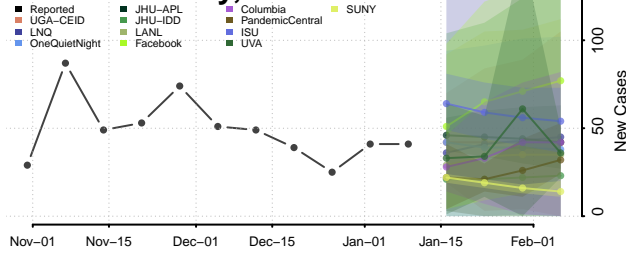

DeKalb County, Missouri