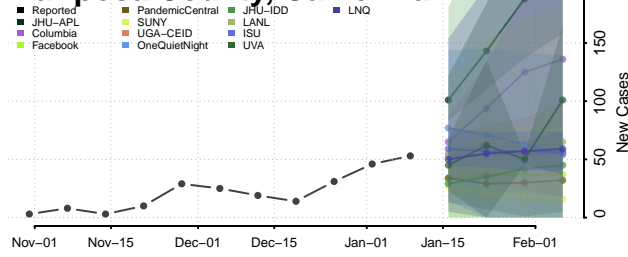

Mariposa County, California