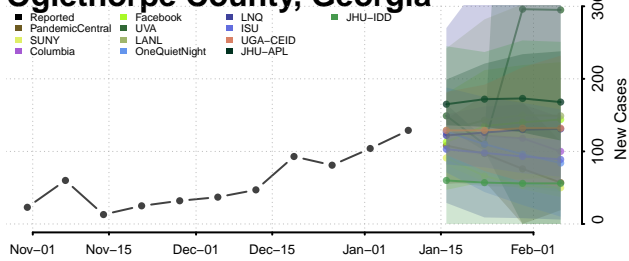

Oglethorpe County, Georgia