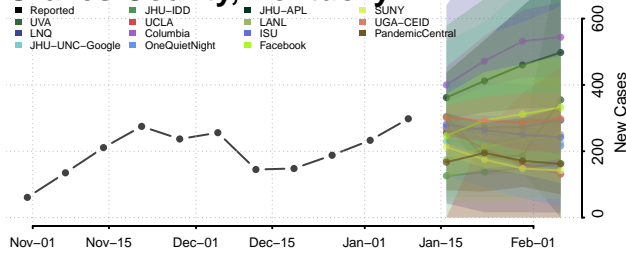

Graves County, Kentucky