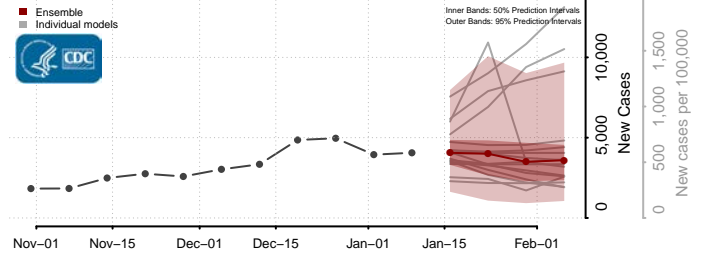

Davidson County, Tennessee