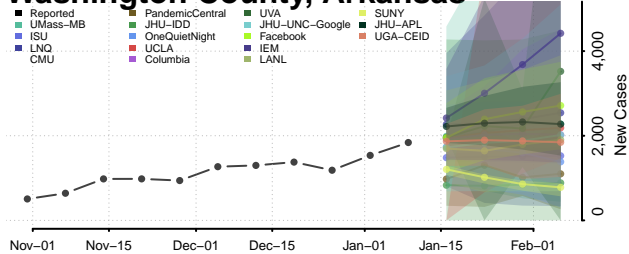

Washington County, Arkansas