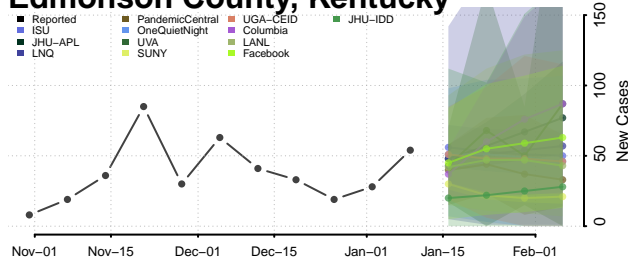

Edmonson County, Kentucky