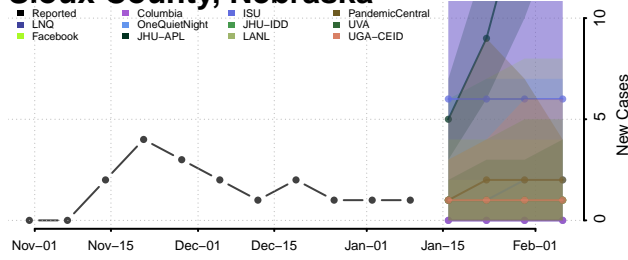

Sioux County, Nebraska