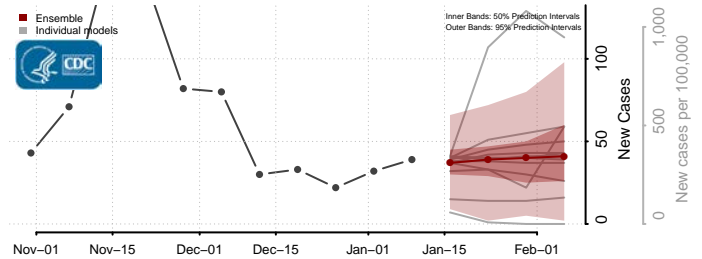

Chickasaw County, Iowa