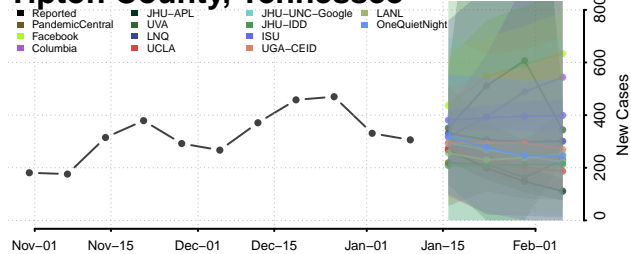

Tipton County, Tennessee