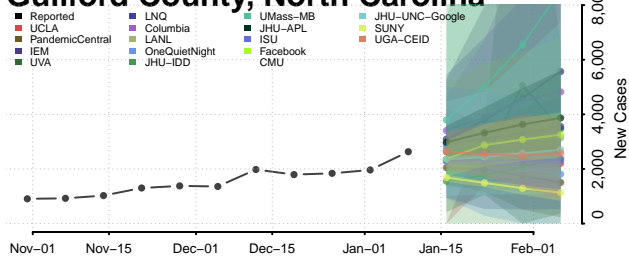

Guilford County, North Carolina