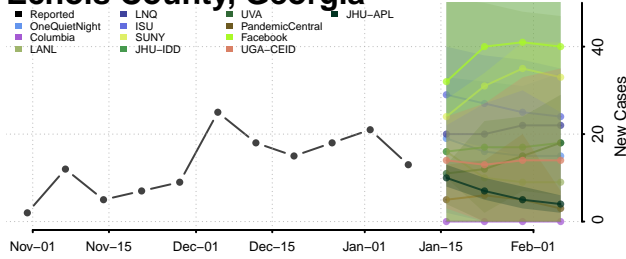

Echols County, Georgia