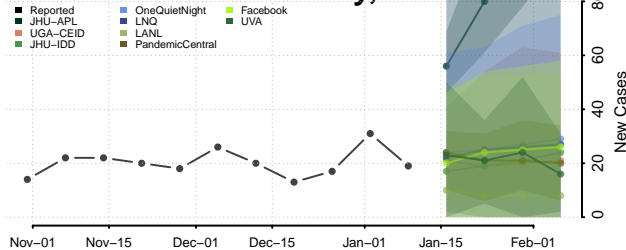

Valdez-Cordova County, Alaska