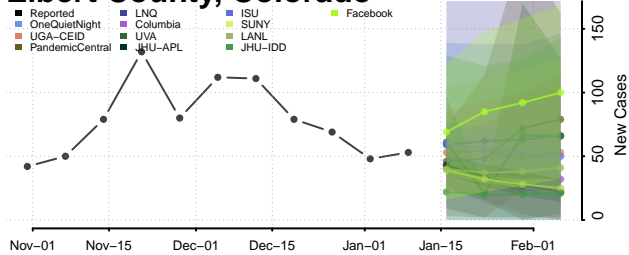

Elbert County, Colorado