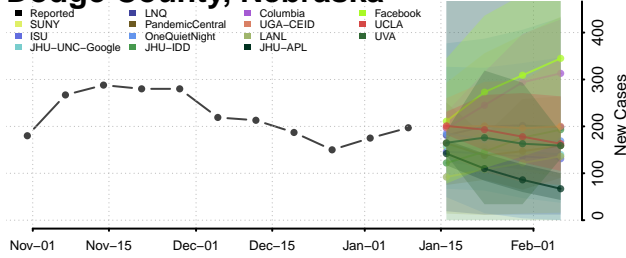

Dodge County, Nebraska