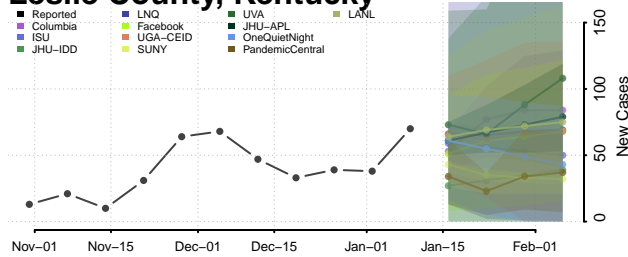

Leslie County, Kentucky