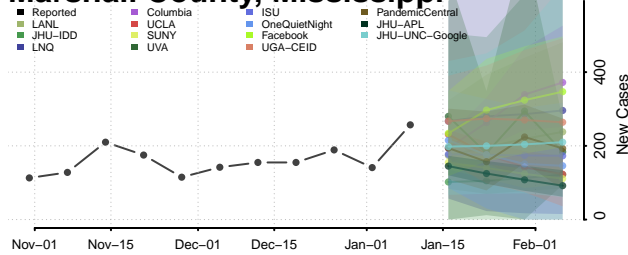

Marshall County, Mississippi