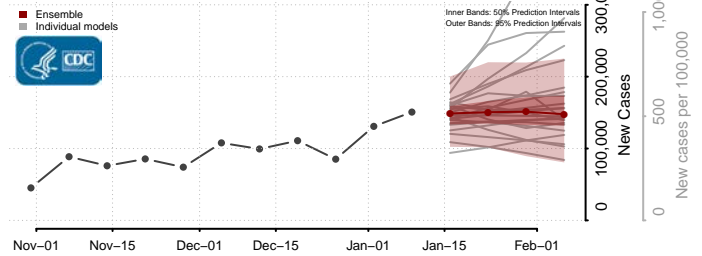

Williamson County, Tennessee

Wilson County, Tennessee

Texas

Anderson County, Texas

Andrews County, Texas

Angelina County, Texas