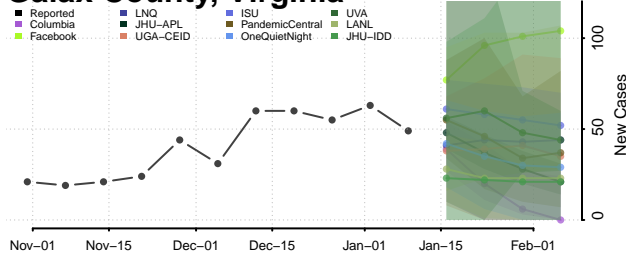

Galax County, Virginia