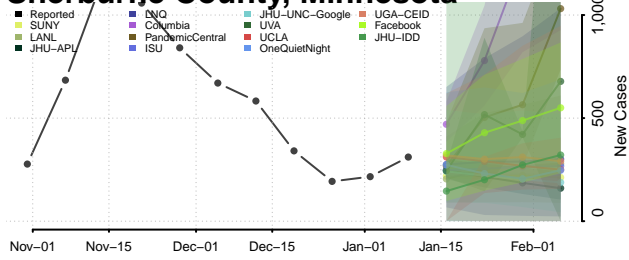

Sherburne County, Minnesota