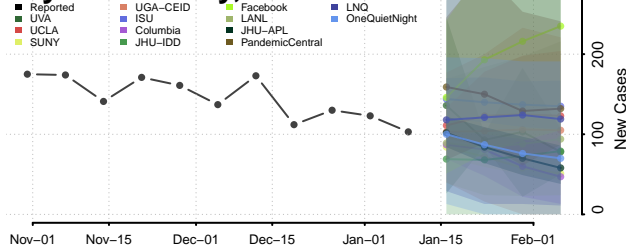

Fayette County, Indiana