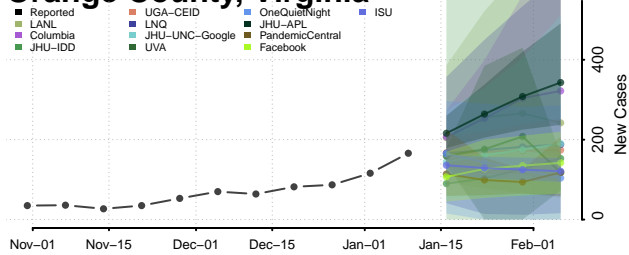

Orange County, Virginia