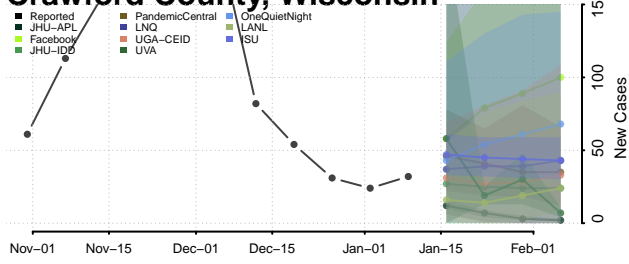

Crawford County, Wisconsin