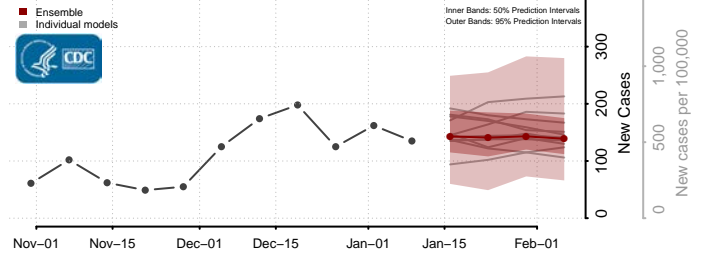

Russell County, Virginia