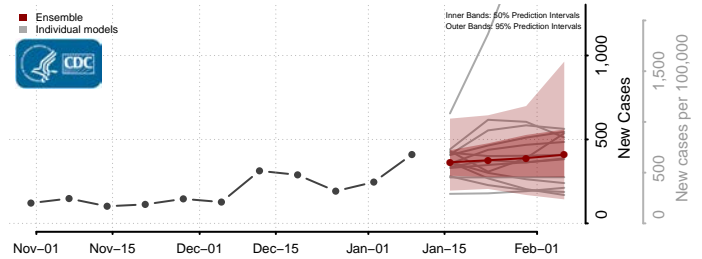

Granville County, North Carolina