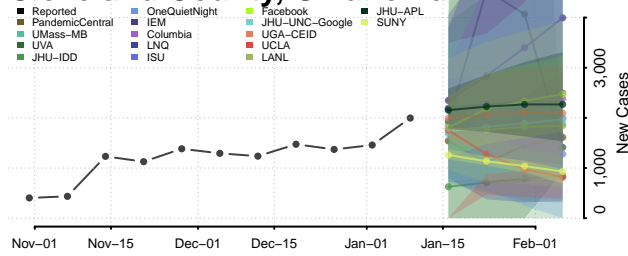

Cleveland County, Oklahoma