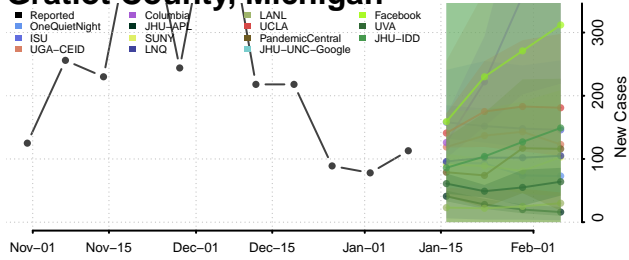

Gratiot County, Michigan