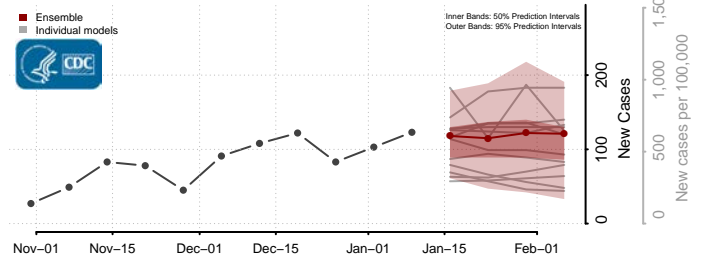

Tishomingo County, Mississippi