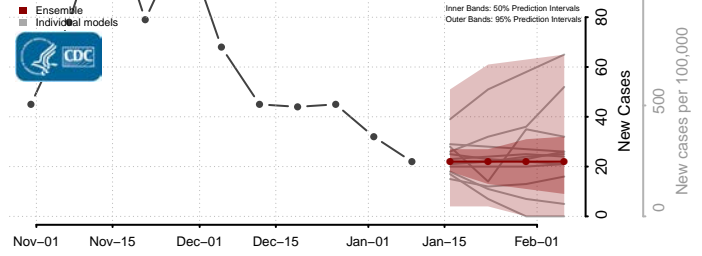

Cheyenne County, Nebraska