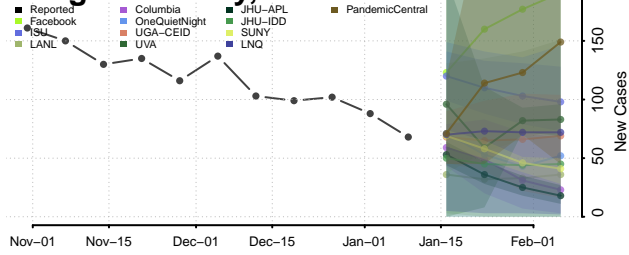

Douglas County, Illinois