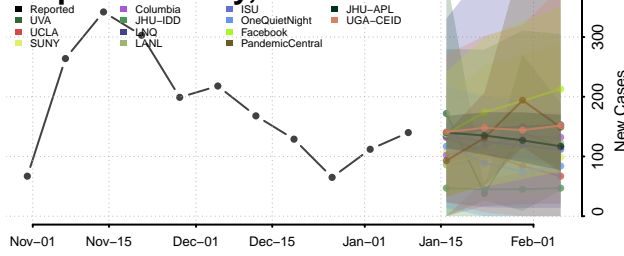

Iroquois County, Illinois