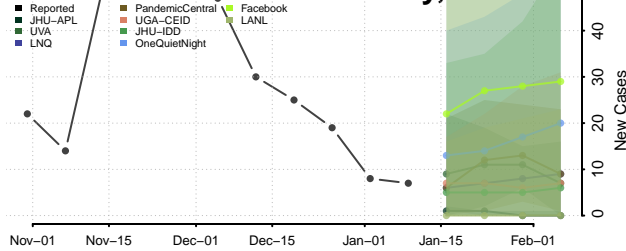

Southeast Fairbanks County, Alaska