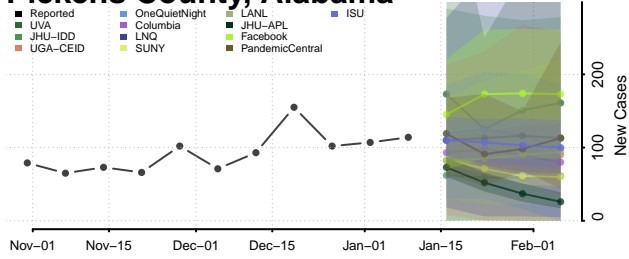

Pickens County, Alabama