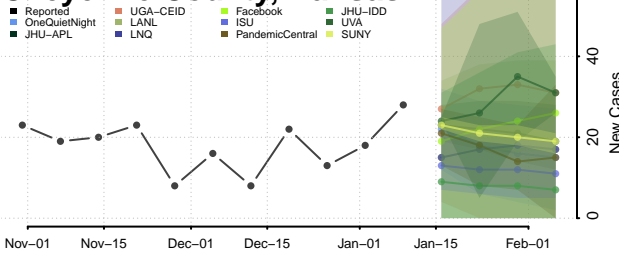

### Cheyenne County, Kansas