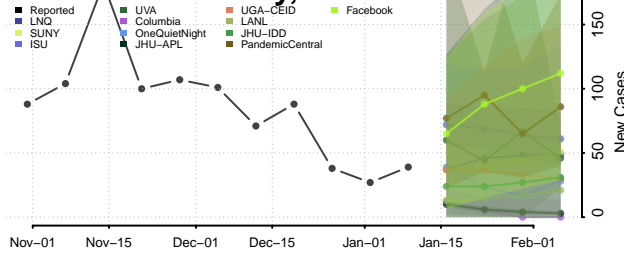

Jo Daviess County, Illinois