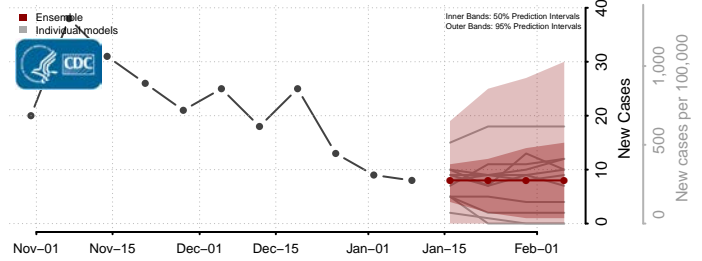

Douglas County, South Dakota