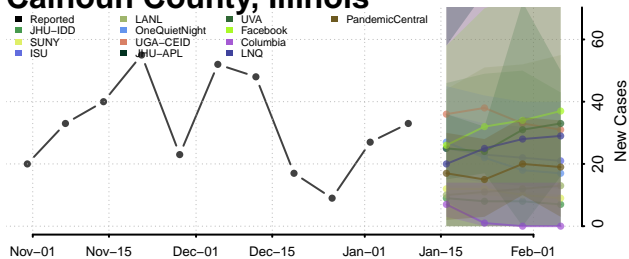

Calhoun County, Illinois