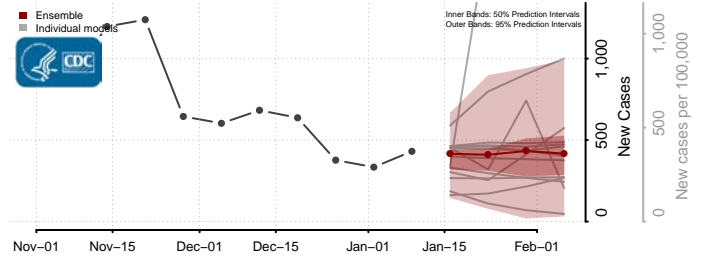

Sheboygan County, Wisconsin