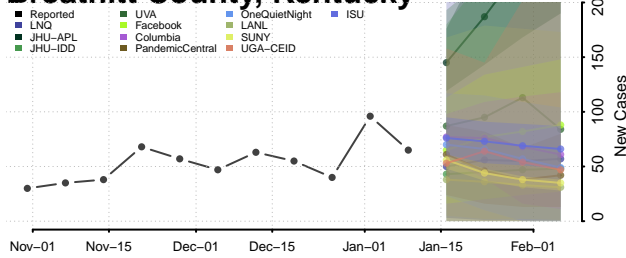

Breathitt County, Kentucky