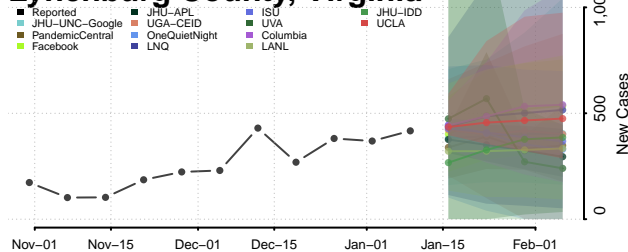

Lynchburg County, Virginia