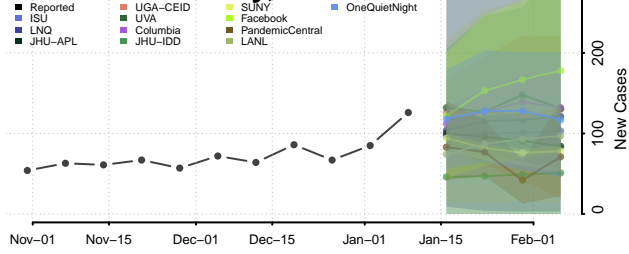

Arkansas County, Arkansas