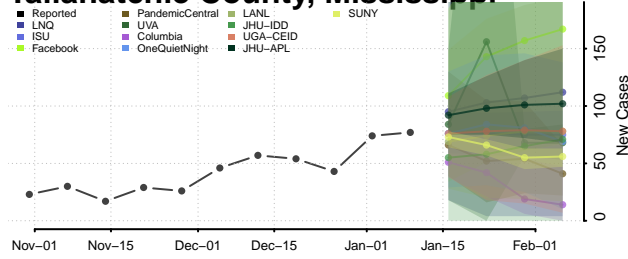

Tallahatchie County, Mississippi