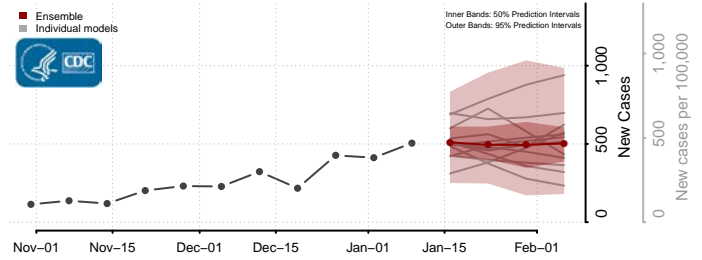

Hanover County, Virginia