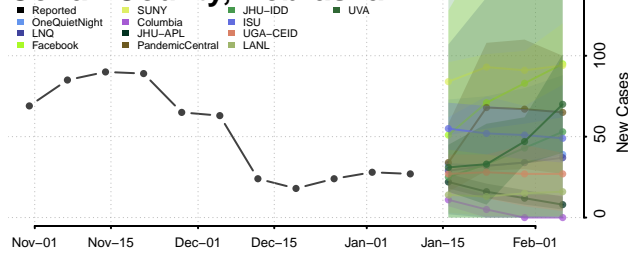

Colfax County, Nebraska