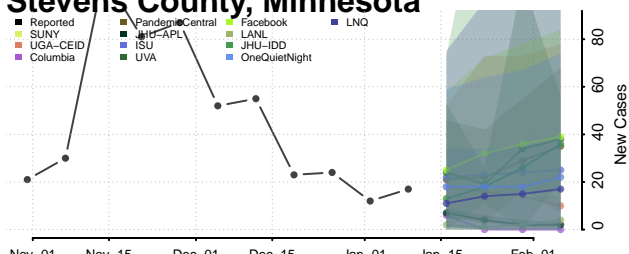

Stevens County, Minnesota