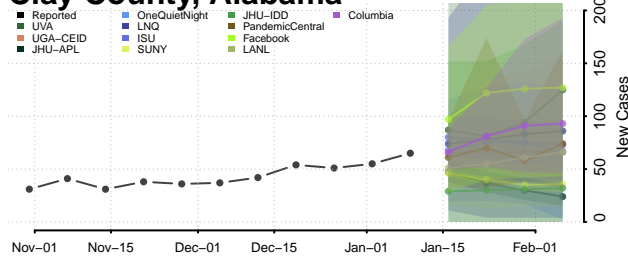

Clay County, Alabama