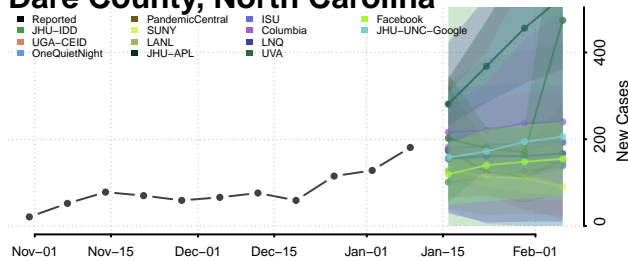

Dare County, North Carolina