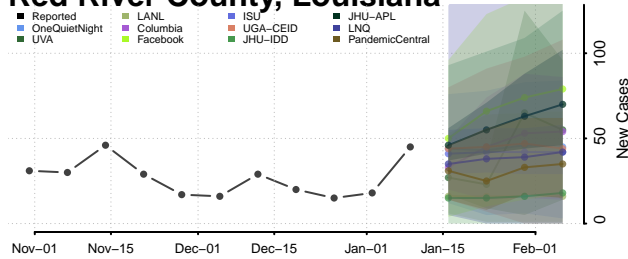

Red River County, Louisiana