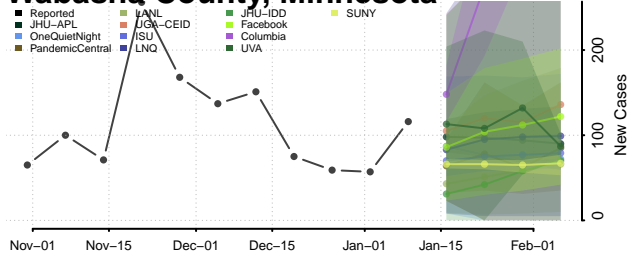

Wabasha County, Minnesota