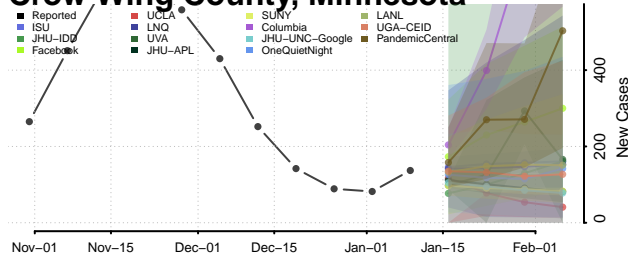

Crow Wing County, Minnesota