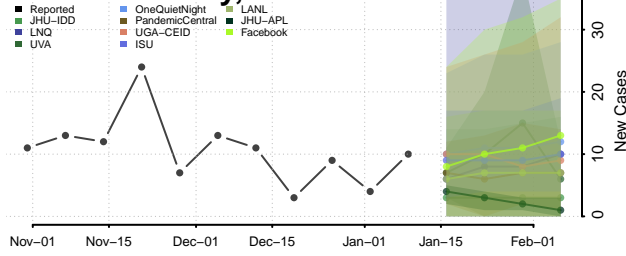

Granite County, Montana