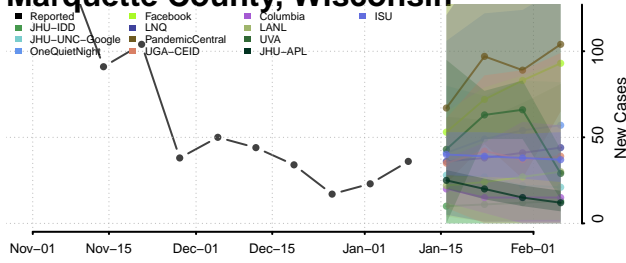

Marquette County, Wisconsin