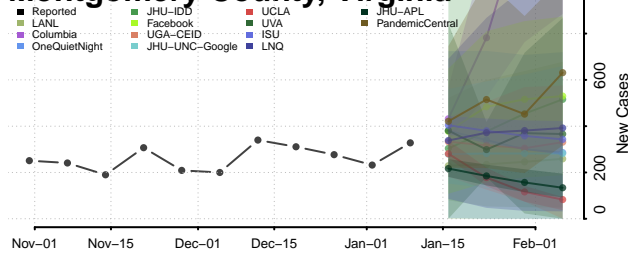

Montgomery County, Virginia