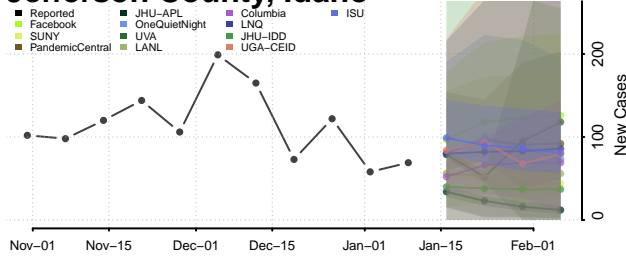

Jefferson County, Idaho