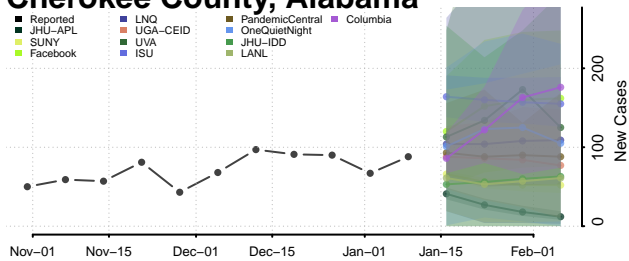

Cherokee County, Alabama