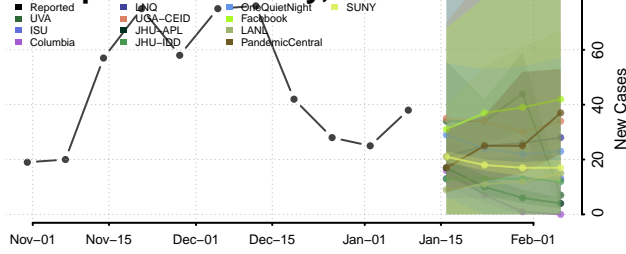

Lac qui Parle County, Minnesota