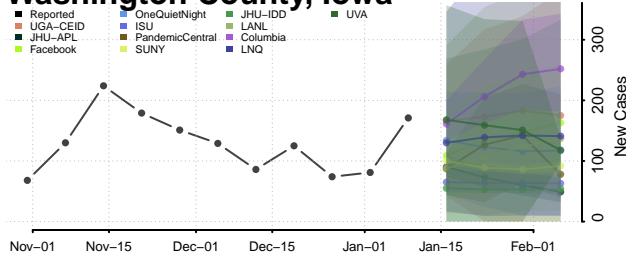

Washington County, Iowa