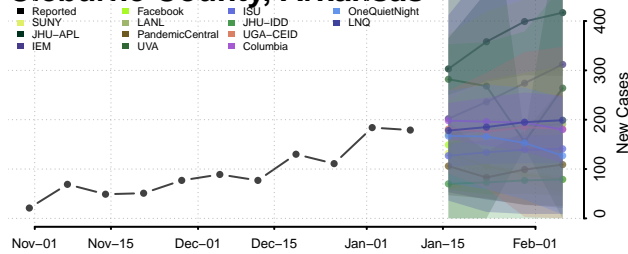

### Cleburne County, Arkansas