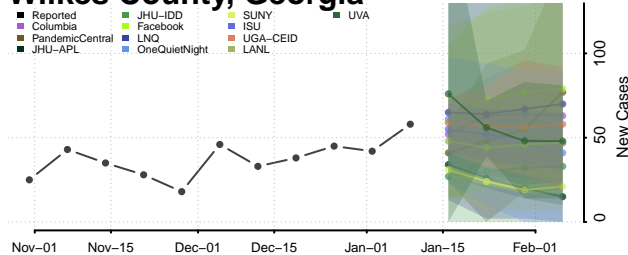

Wilkes County, Georgia