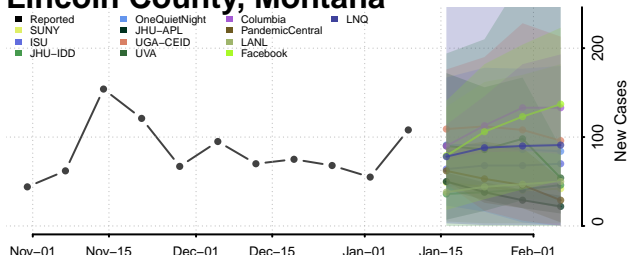

Lincoln County, Montana