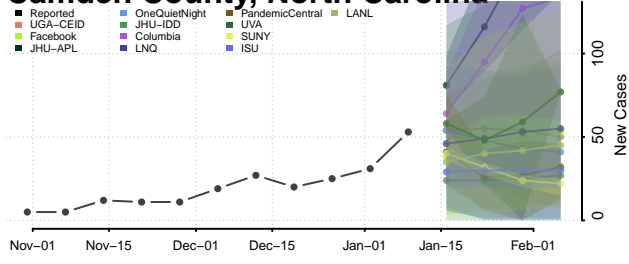

Camden County, North Carolina