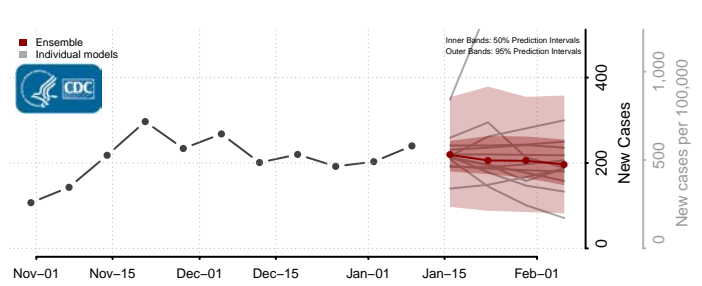

Ohio County, West Virginia