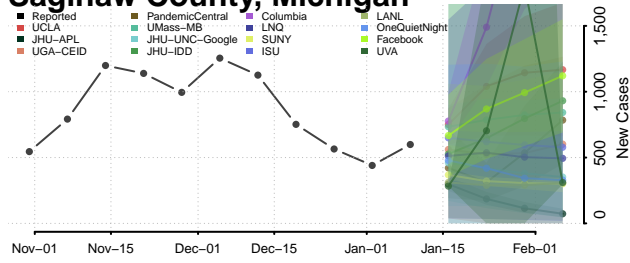

Saginaw County, Michigan