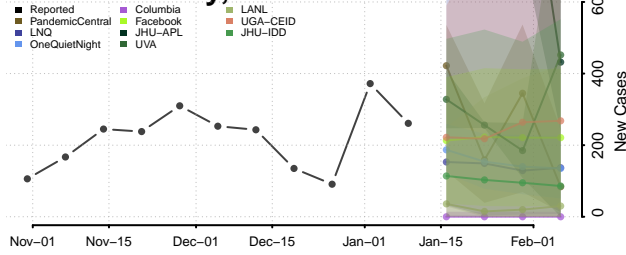

Bethel County, Alaska