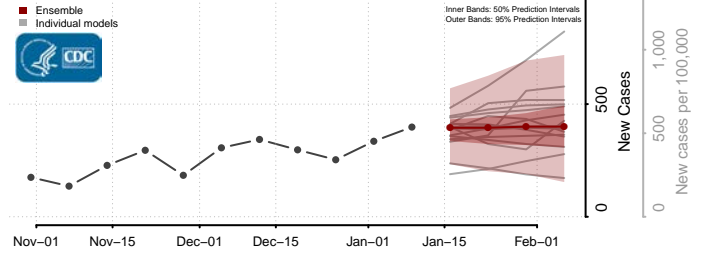

Lauderdale County, Mississippi