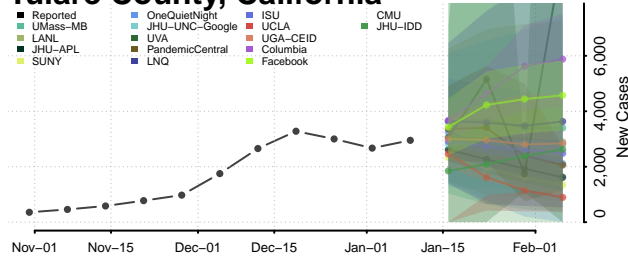

Tulare County, California