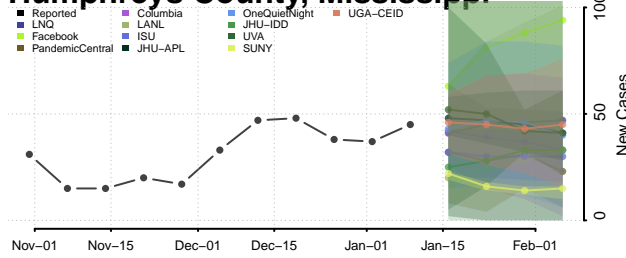

Humphreys County, Mississippi