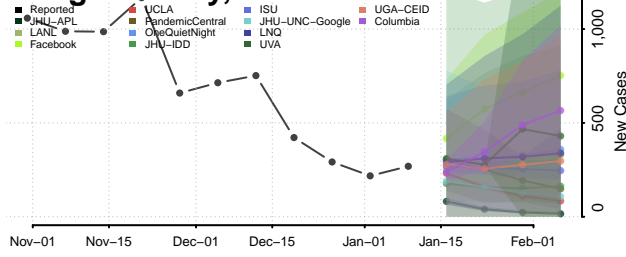

Dodge County, Wisconsin