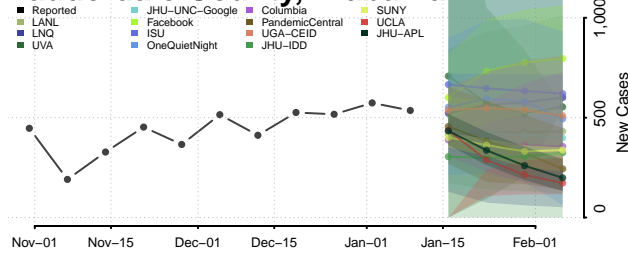

Lauderdale County, Alabama