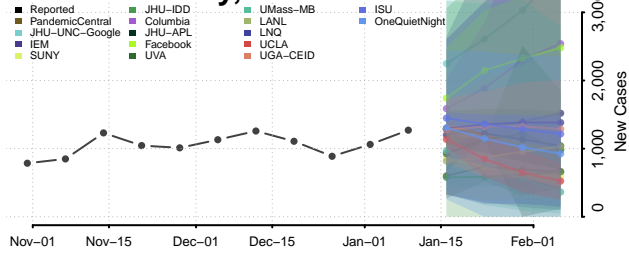

Greene County, Missouri