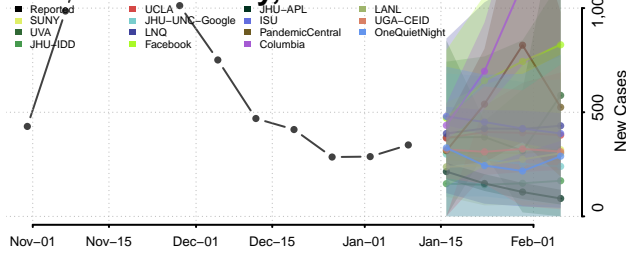

Kankakee County, Illinois