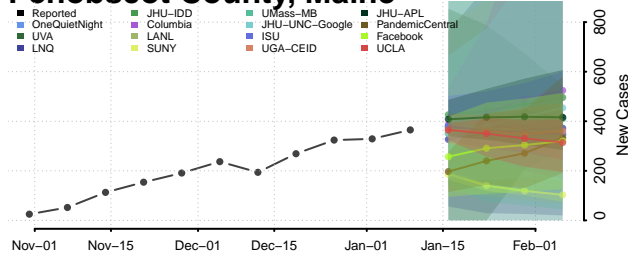

Penobscot County, Maine