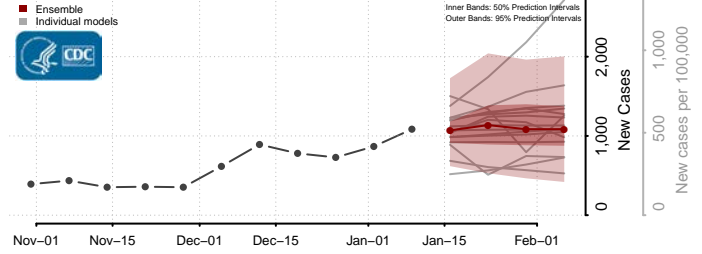

Harrison County, Mississippi