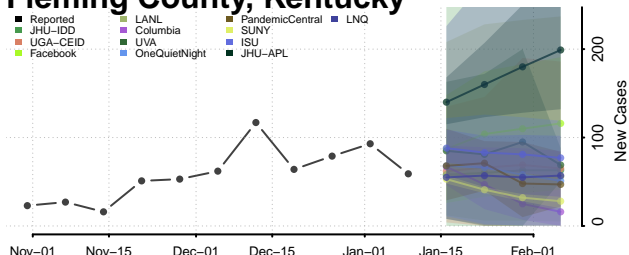

Fleming County, Kentucky