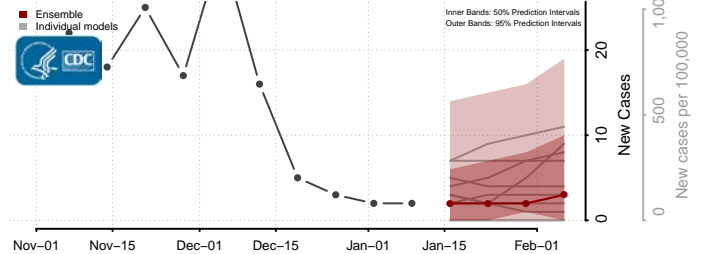

Kidder County, North Dakota