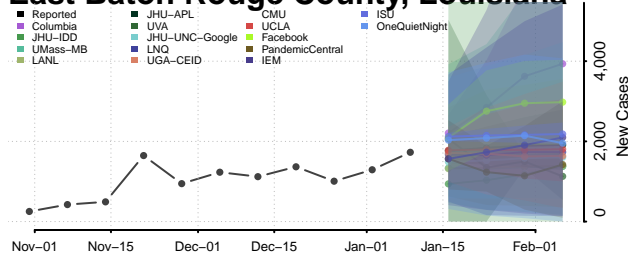

East Baton Rouge County, Louisiana