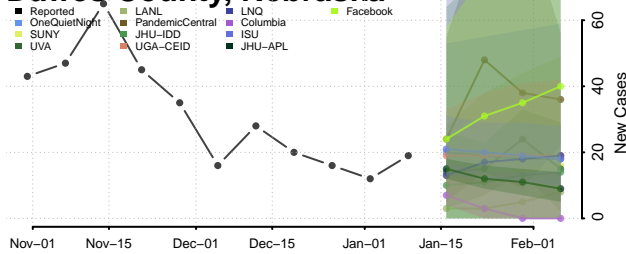

Dawes County, Nebraska