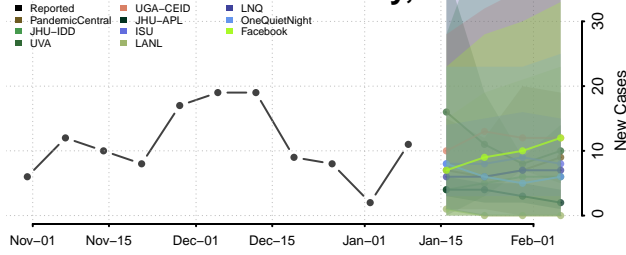

Lake of the Woods County, Minnesota