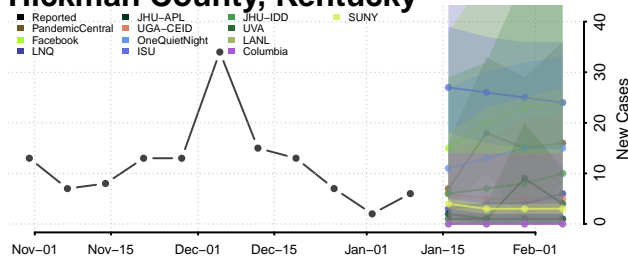

Hickman County, Kentucky