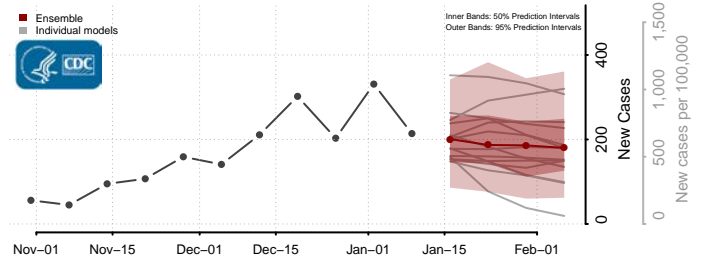

Montgomery County, Kansas