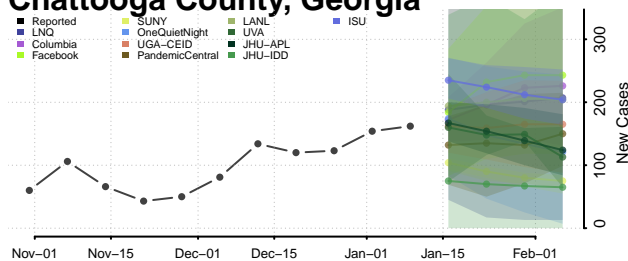

Chattooga County, Georgia