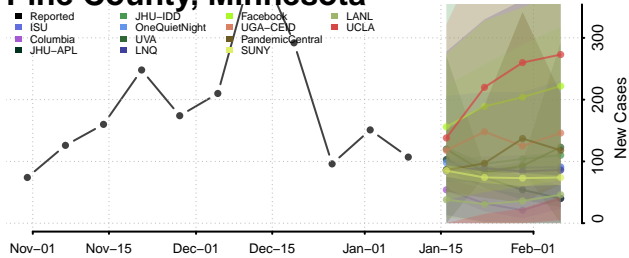

Pine County, Minnesota