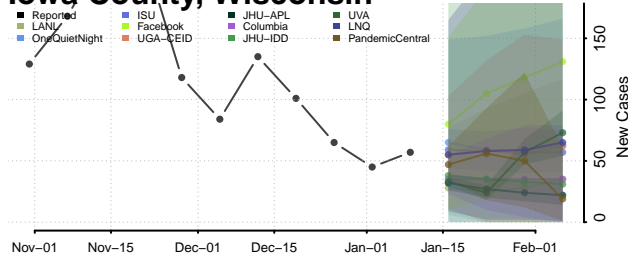

Iowa County, Wisconsin