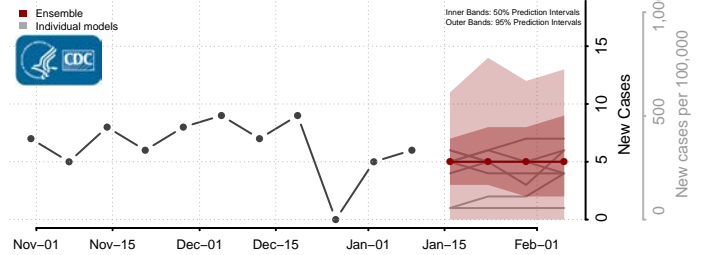

Deuel County, Nebraska