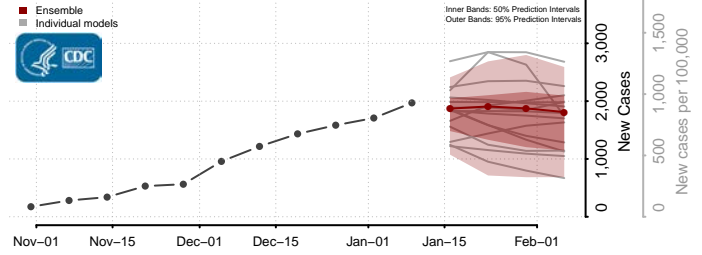

Mohave County, Arizona