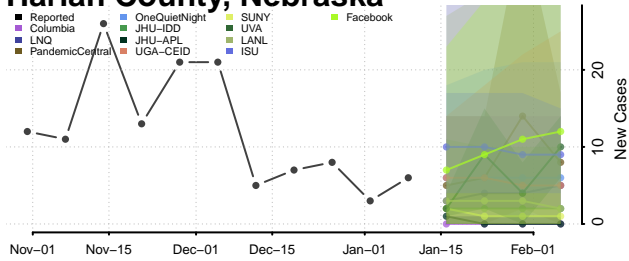

Harlan County, Nebraska