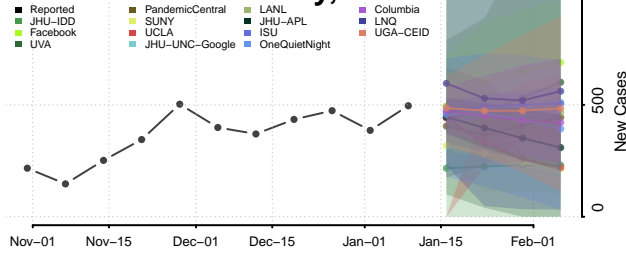

Pottawatomie County, Oklahoma