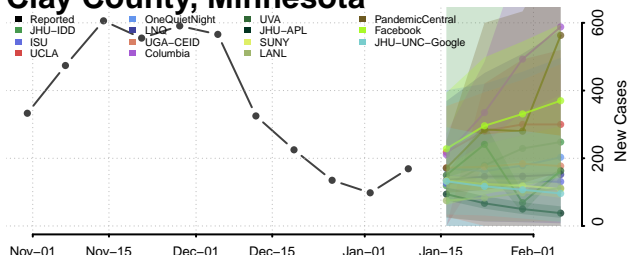

Clay County, Minnesota