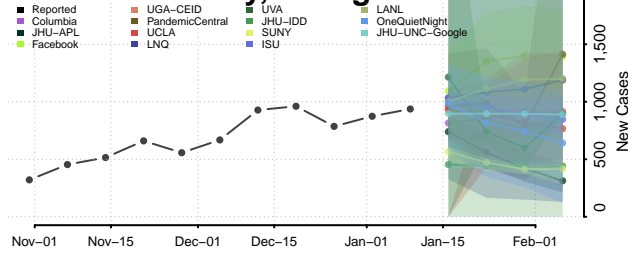

Whitfield County, Georgia