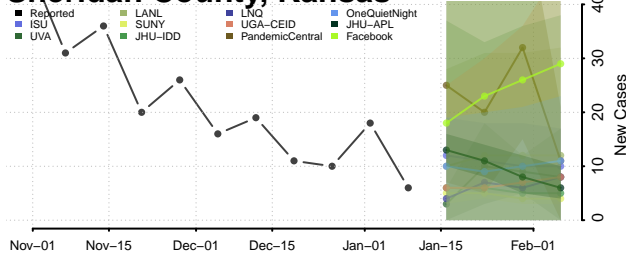

Sheridan County, Kansas