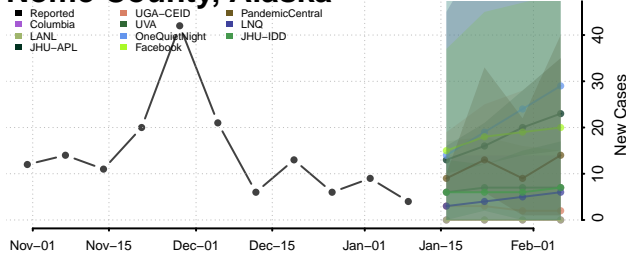

Nome County, Alaska