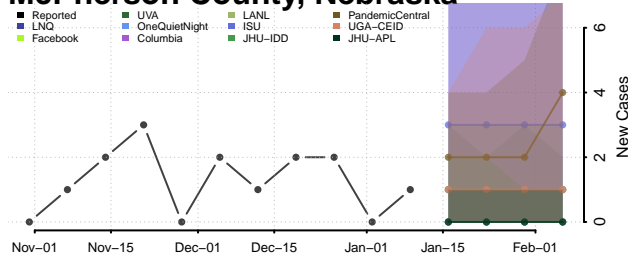

McPherson County, Nebraska