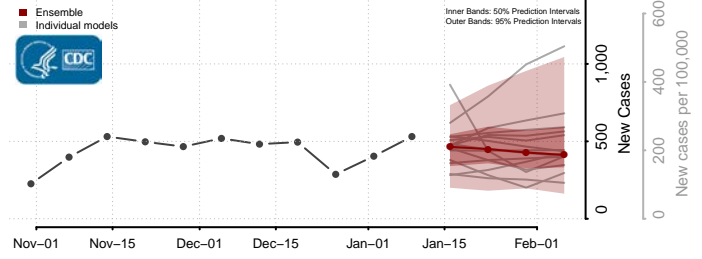

Jackson County, Oregon