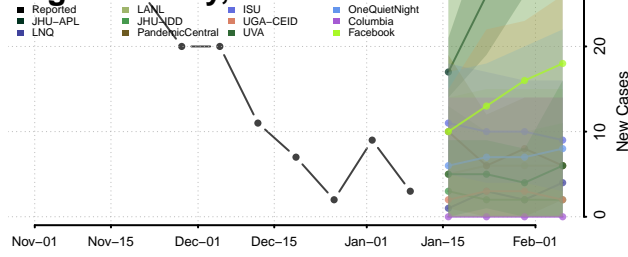

Logan County, Kansas