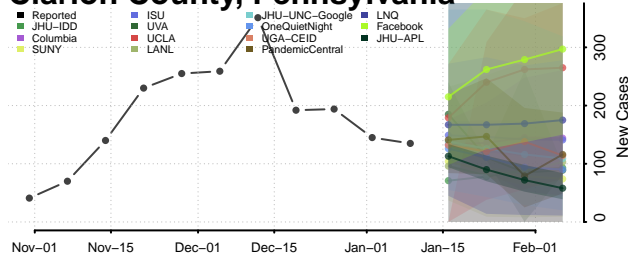

Clarion County, Pennsylvania