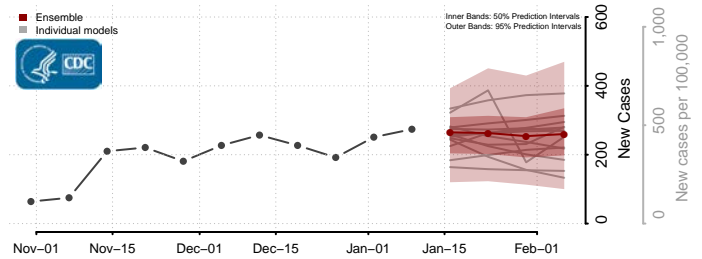

Jefferson County, West Virginia