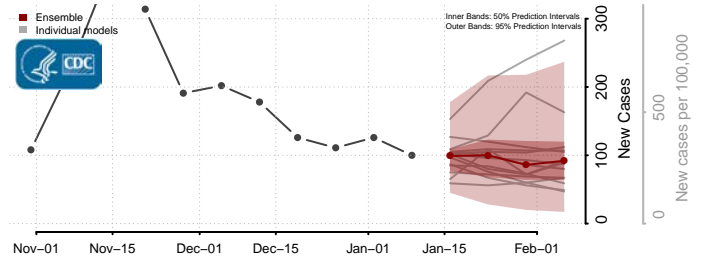

Bureau County, Illinois