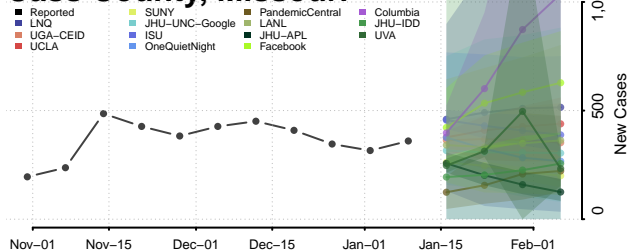

Cass County, Missouri