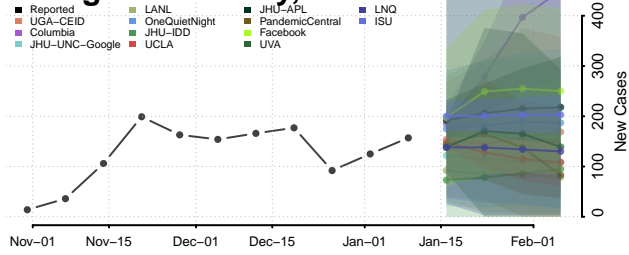

Evangeline County, Louisiana