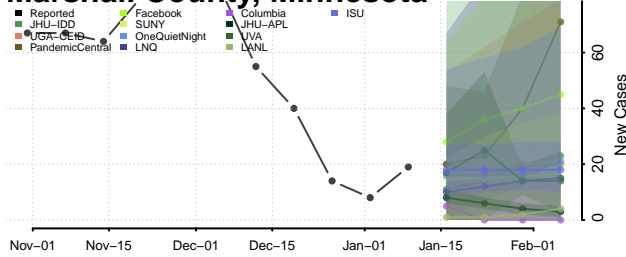

Marshall County, Minnesota