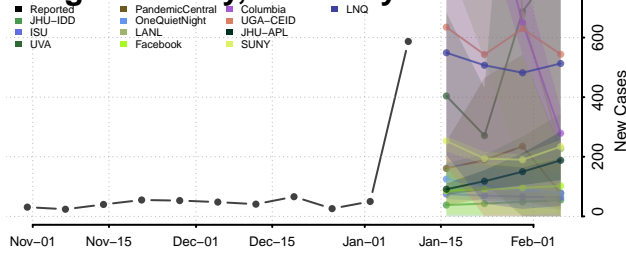

Morgan County, Kentucky