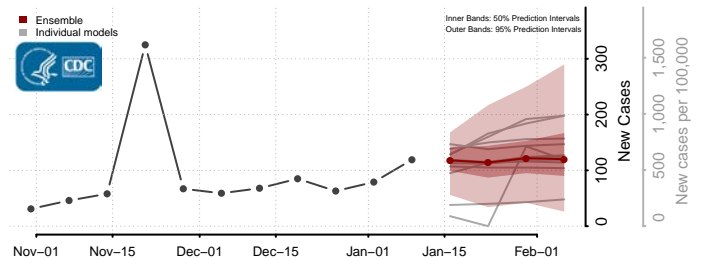

Richland County, Louisiana