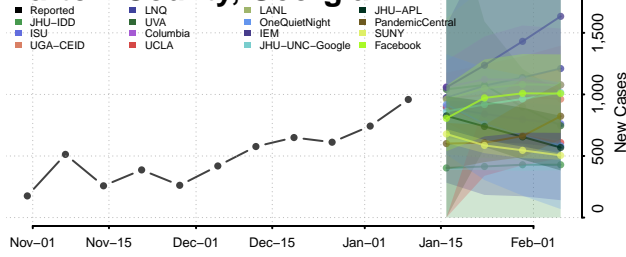

Bartow County, Georgia