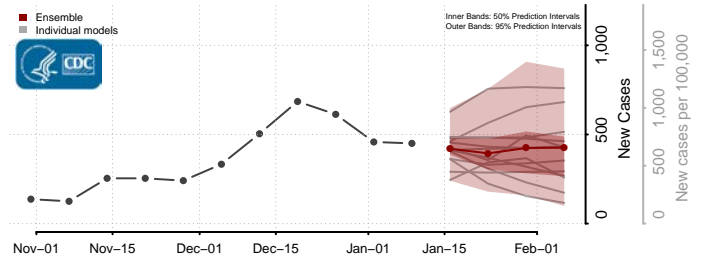

Hamblen County, Tennessee