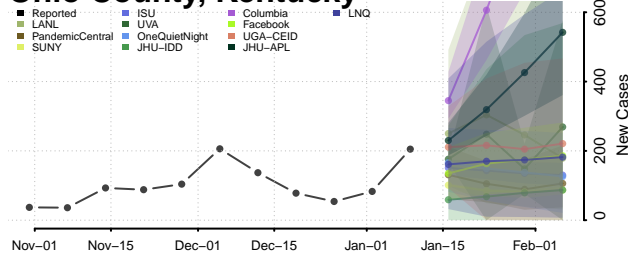

Ohio County, Kentucky