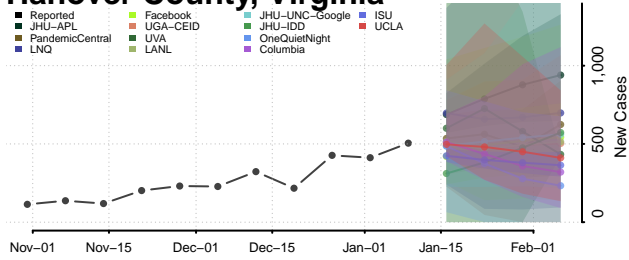

Hanover County, Virginia