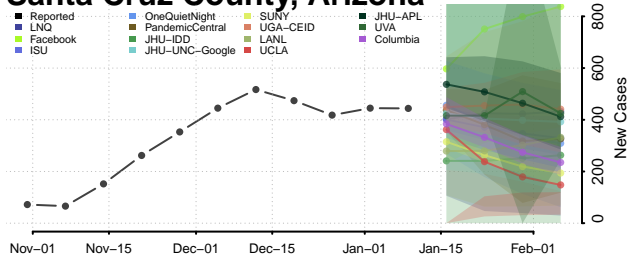

Santa Cruz County, Arizona