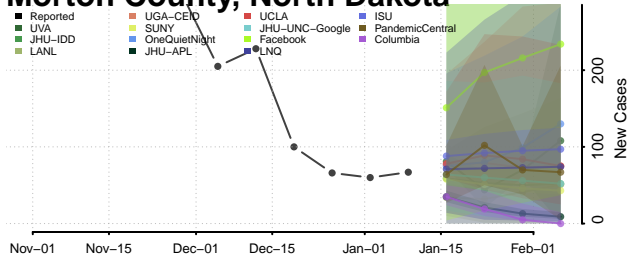

### Morton County, North Dakota