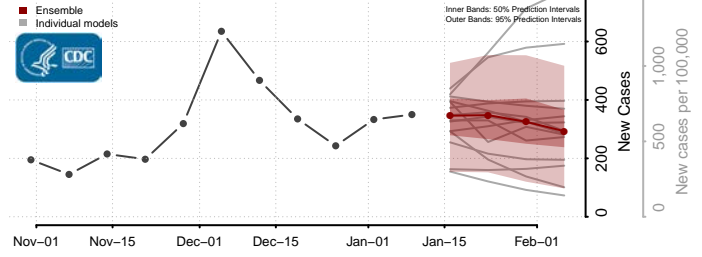

Jackson County, Alabama