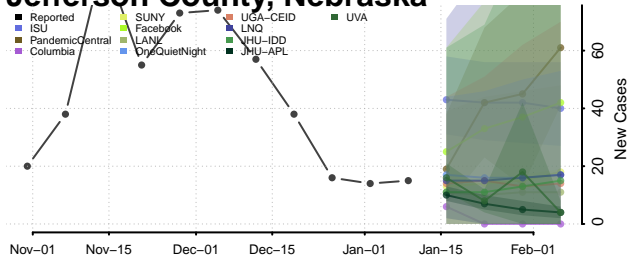

Jefferson County, Nebraska