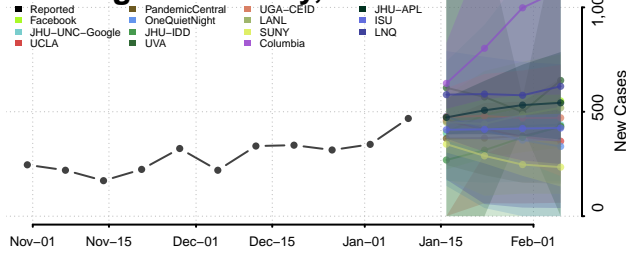

Rockingham County, North Carolina