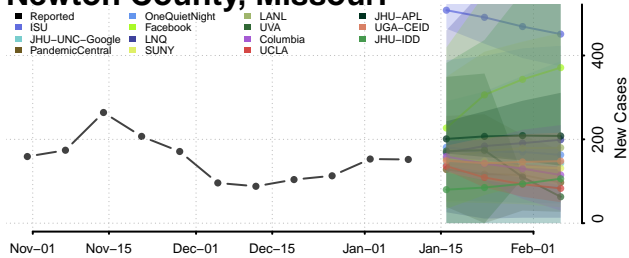

Newton County, Missouri