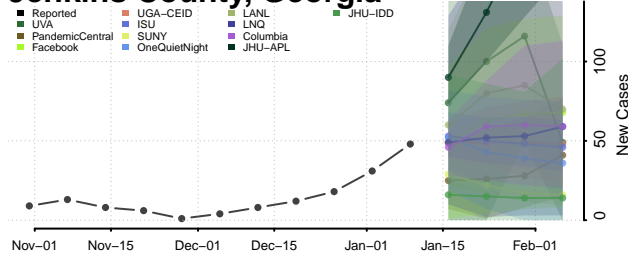

Jenkins County, Georgia