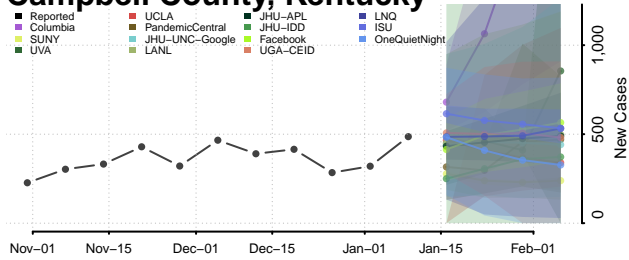

Campbell County, Kentucky