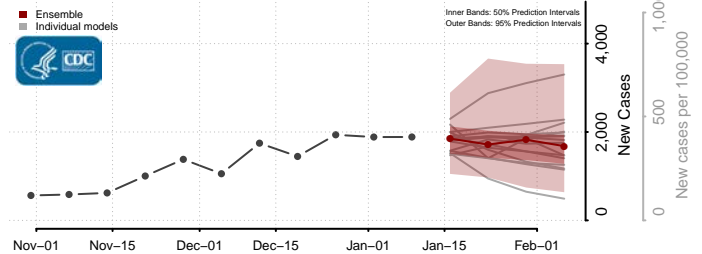

Prince William County, Virginia