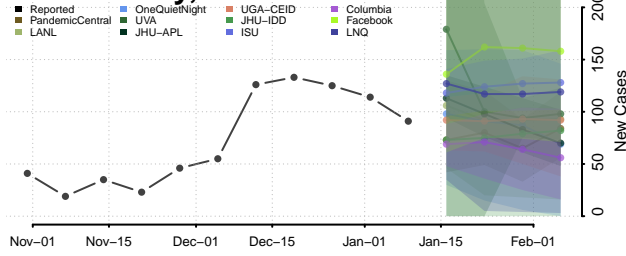

### Putnam County, Tennessee