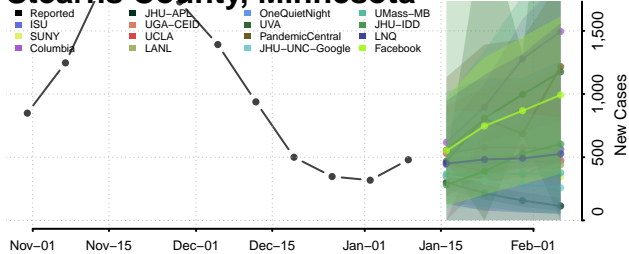

Stearns County, Minnesota