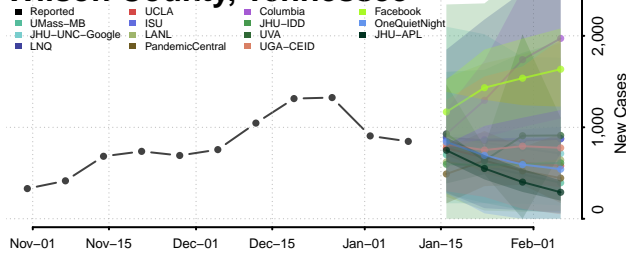

Wilson County, Tennessee