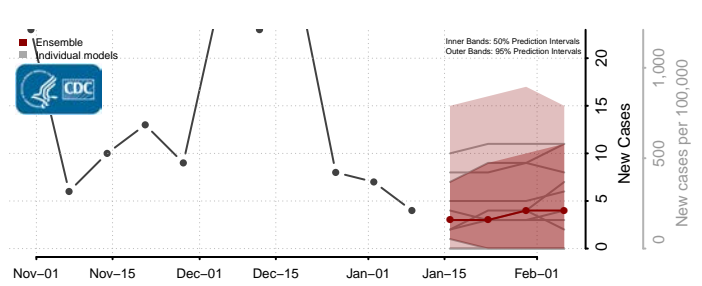

### Haakon County, South Dakota