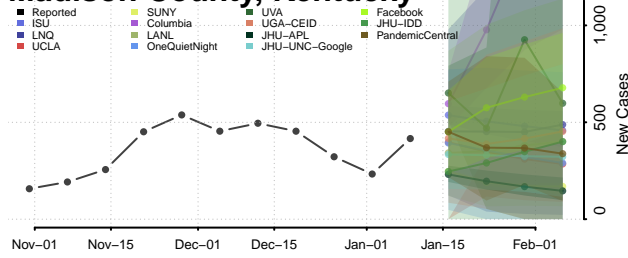

### Madison County, Kentucky