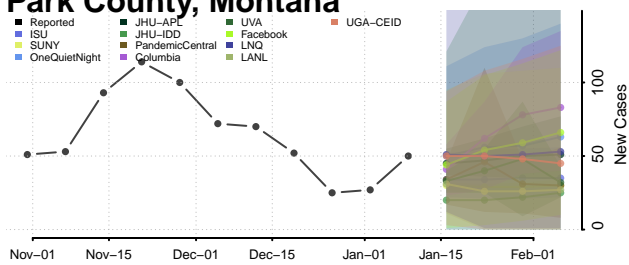

Park County, Montana