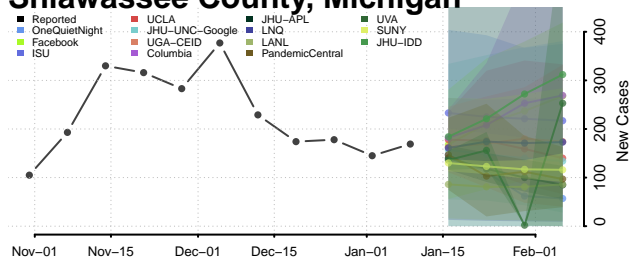

Shiawassee County, Michigan