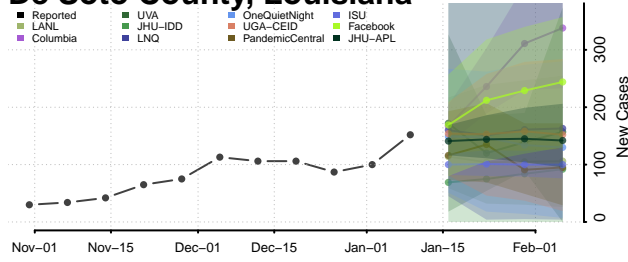

De Soto County, Louisiana