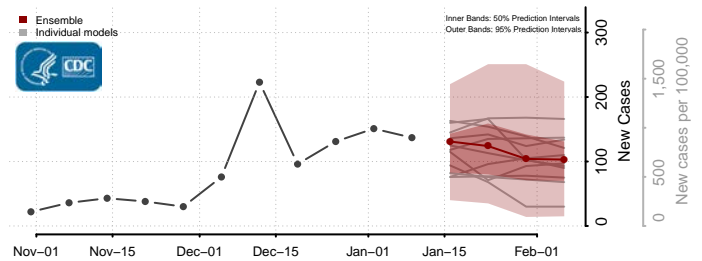

Nottoway County, Virginia