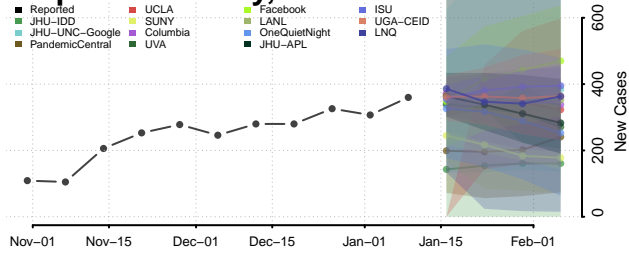

Stephens County, Oklahoma