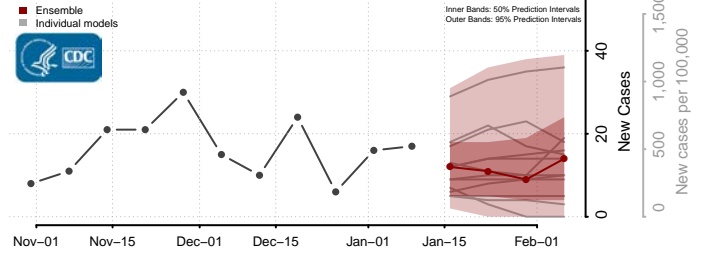

Traverse County, Minnesota