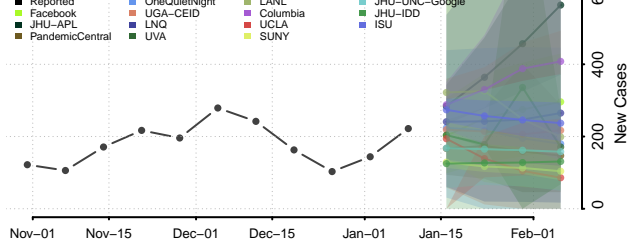

Jessamine County, Kentucky