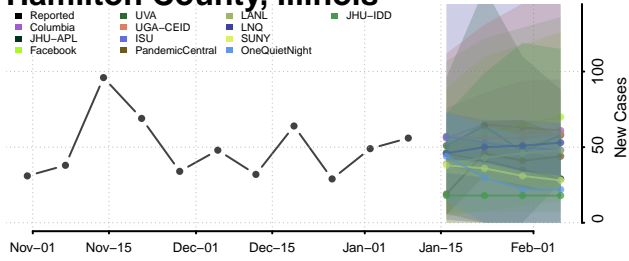

Hamilton County, Illinois