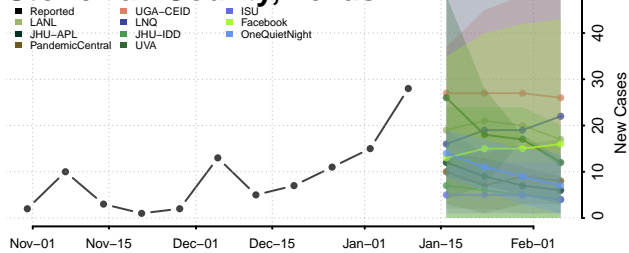

Stonewall County, Texas