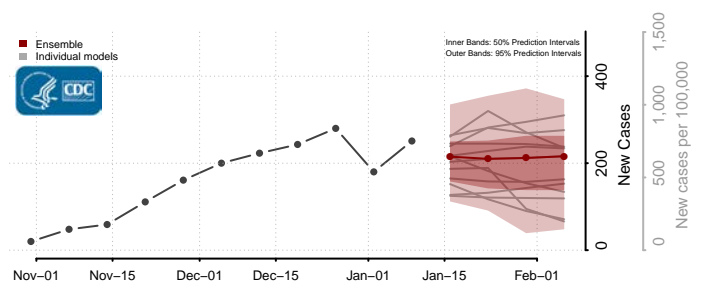

### Putnam County, West Virginia