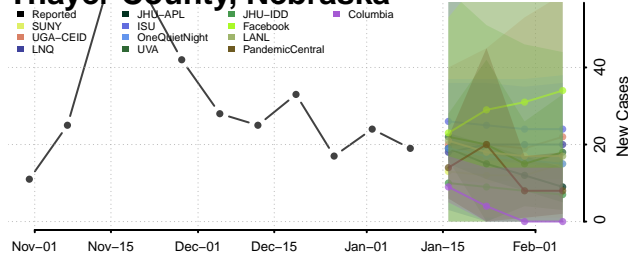

Thayer County, Nebraska