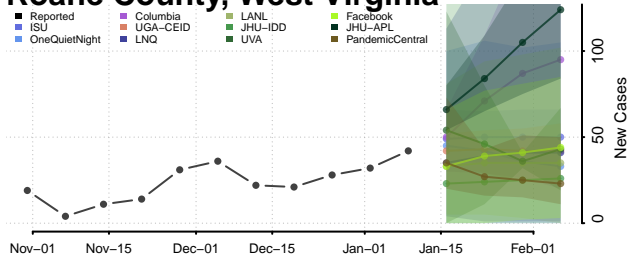

Roane County, West Virginia