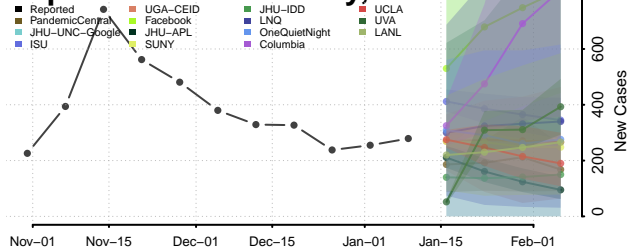

Cape Girardeau County, Missouri