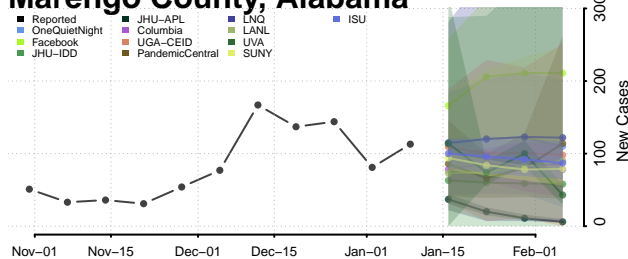

Marengo County, Alabama