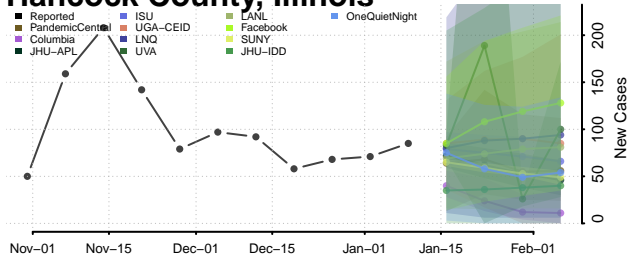

Hancock County, Illinois