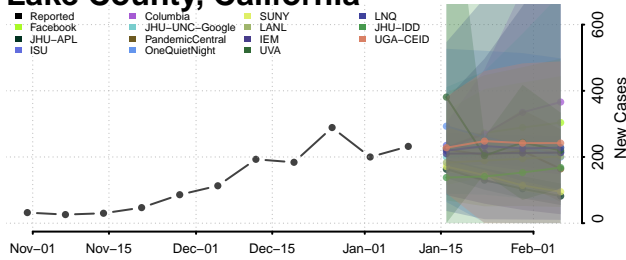

Lake County, California