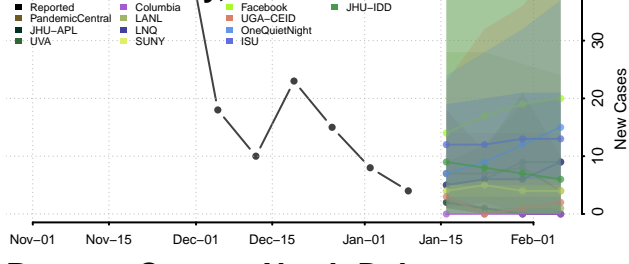

Pierce County, North Dakota