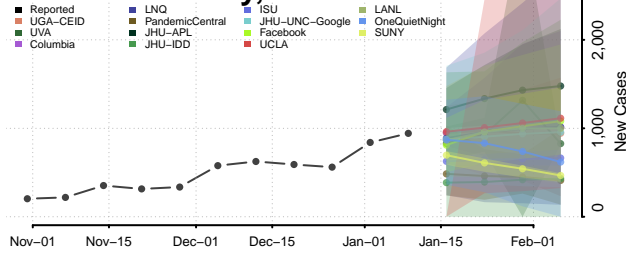

Faulkner County, Arkansas