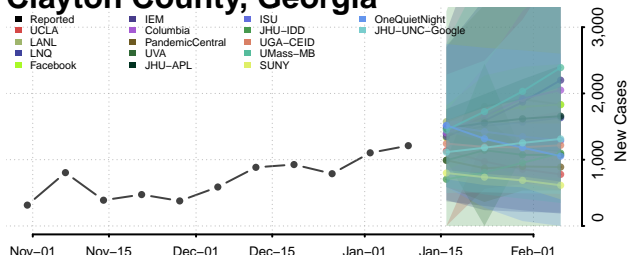

Clayton County, Georgia