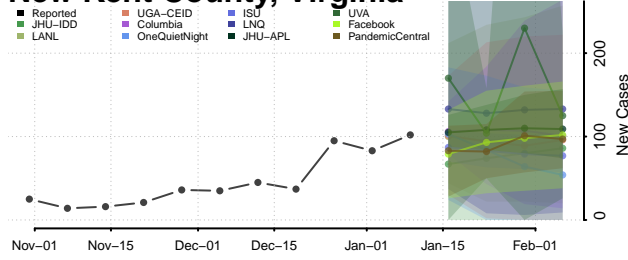

New Kent County, Virginia