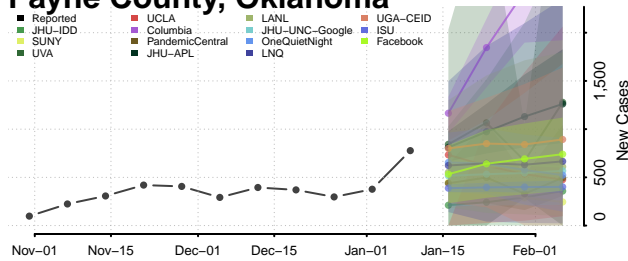

Payne County, Oklahoma