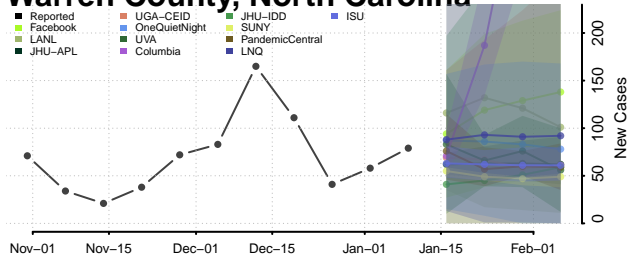

Warren County, North Carolina