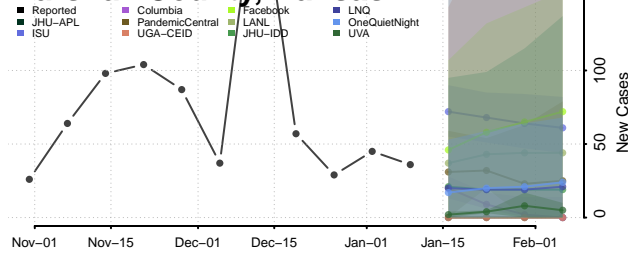

Marshall County, Kansas