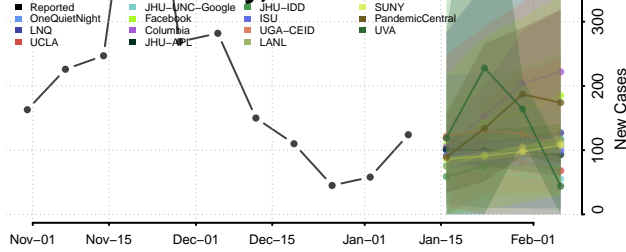

Morrison County, Minnesota