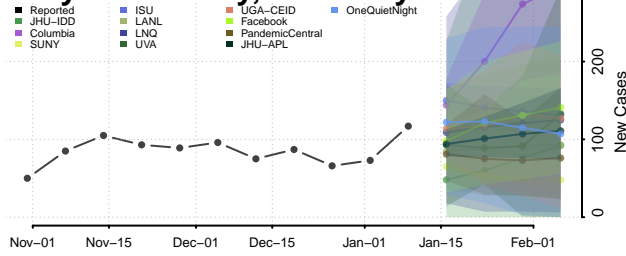

Grayson County, Kentucky