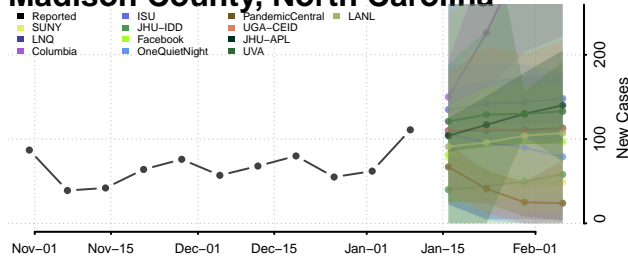

Madison County, North Carolina