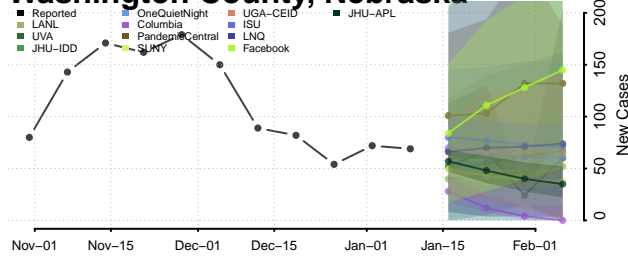

Washington County, Nebraska