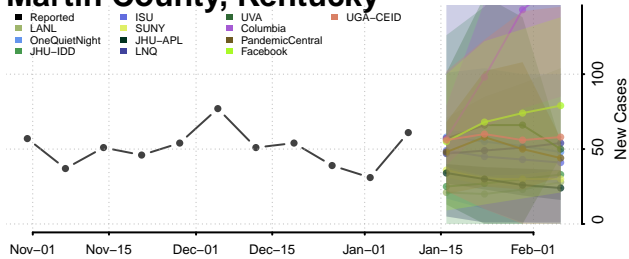

Martin County, Kentucky