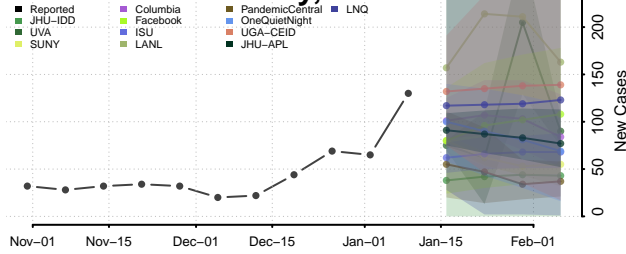

Pushmataha County, Oklahoma