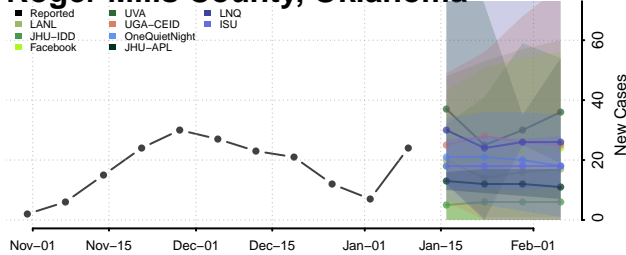

Roger Mills County, Oklahoma