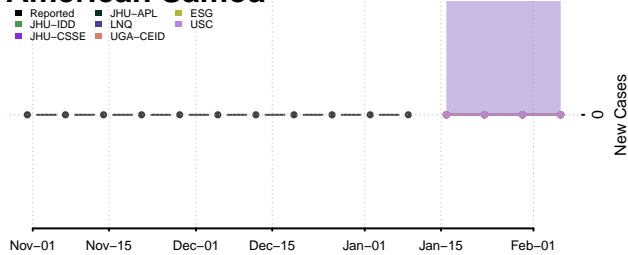

American Samoa