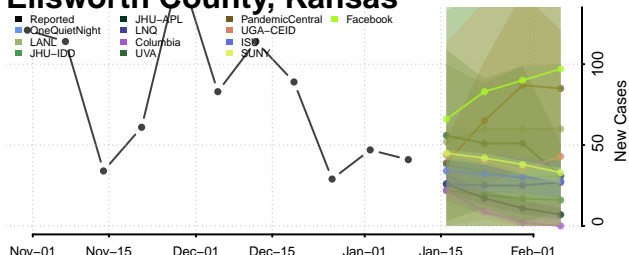

Ellsworth County, Kansas