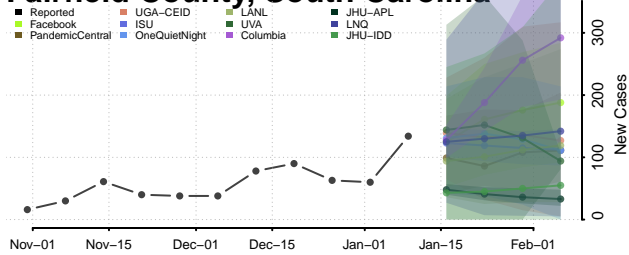

Fairfield County, South Carolina