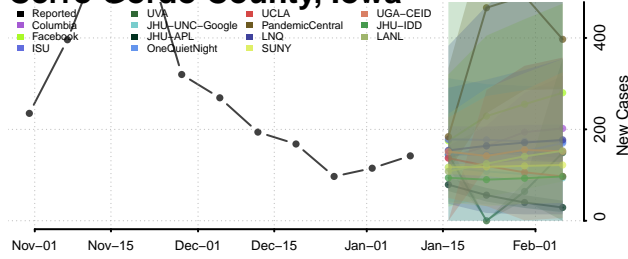

### Cerro Gordo County, Iowa