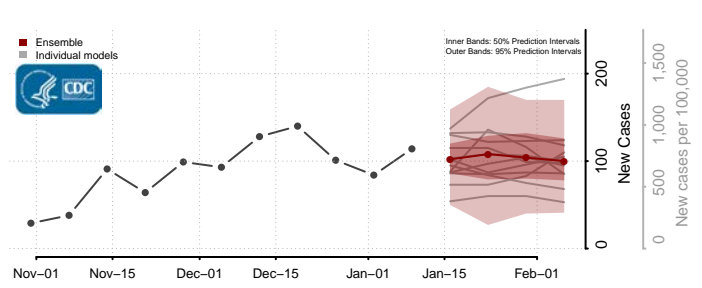

Craig County, Oklahoma