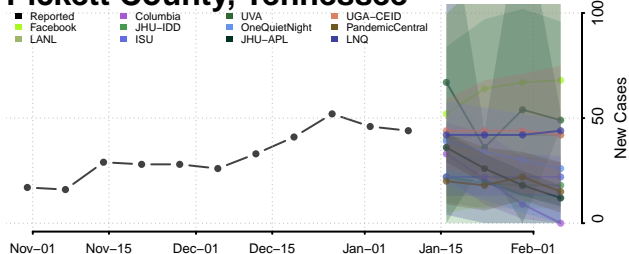

Pickett County, Tennessee