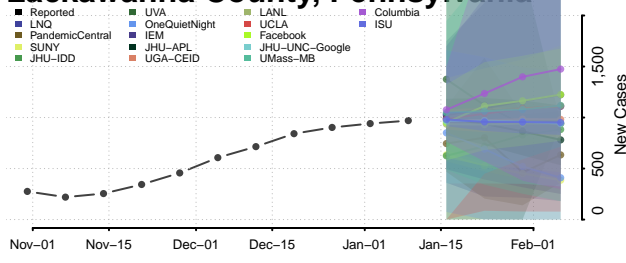

Lackawanna County, Pennsylvania