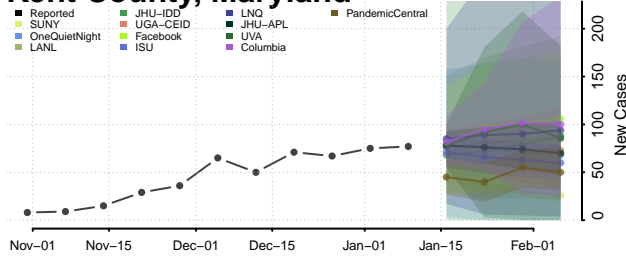

Kent County, Maryland