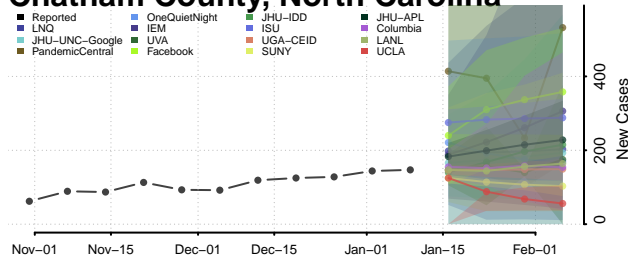

Chatham County, North Carolina