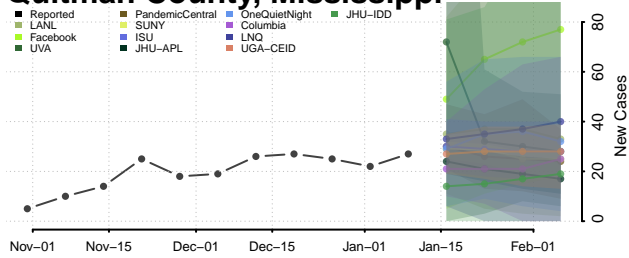

Quitman County, Mississippi