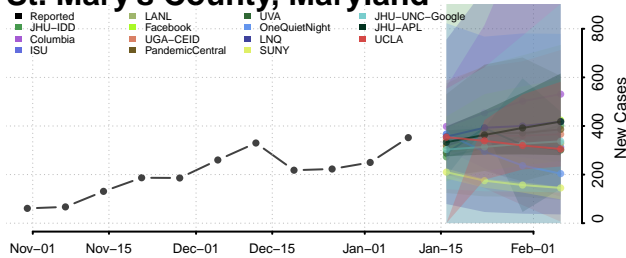

St. Mary's County, Maryland