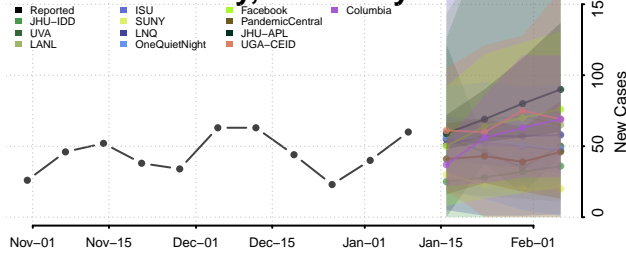

Metcalfe County, Kentucky