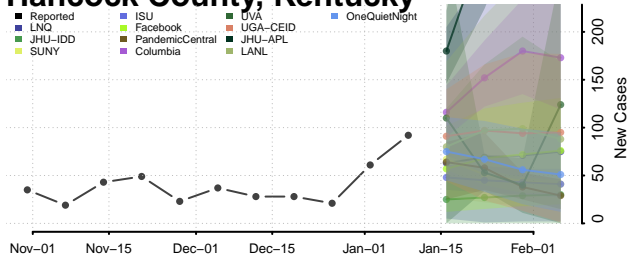

Hancock County, Kentucky