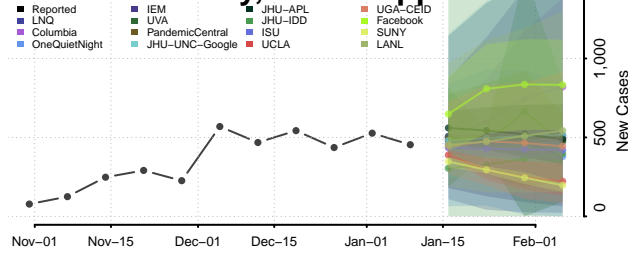

Madison County, Mississippi