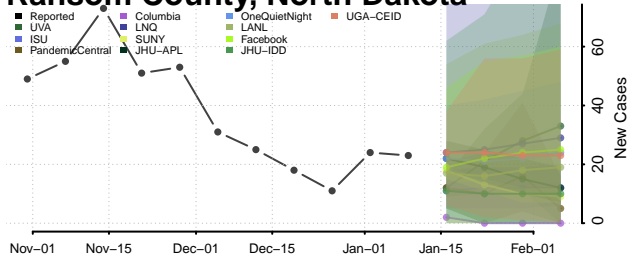

Ransom County, North Dakota