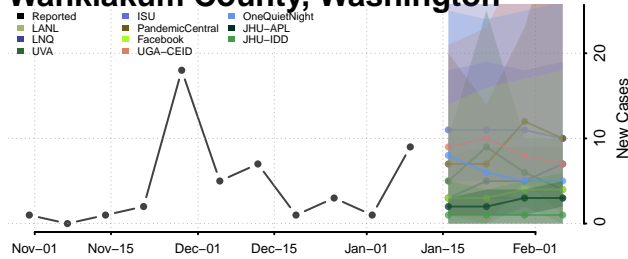

Wahkiakum County, Washington