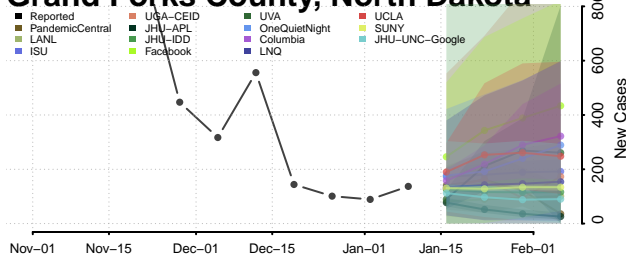

Grand Forks County, North Dakota