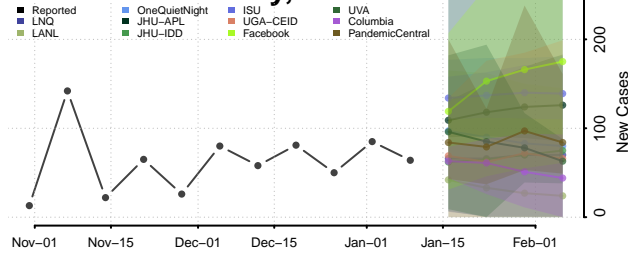

Limestone County, Texas