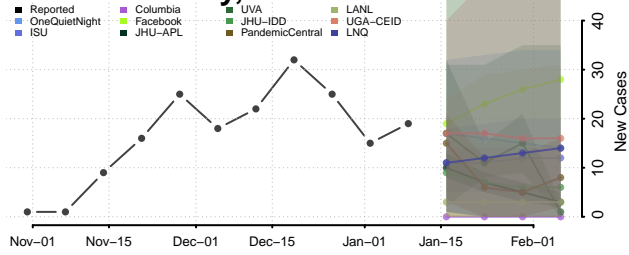

Mineral County, Montana