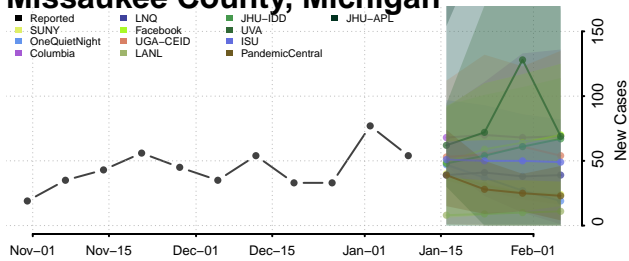

Missaukee County, Michigan