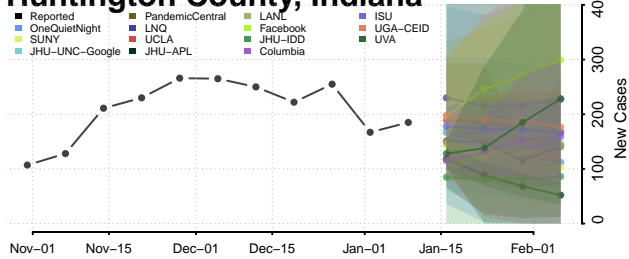

Huntington County, Indiana