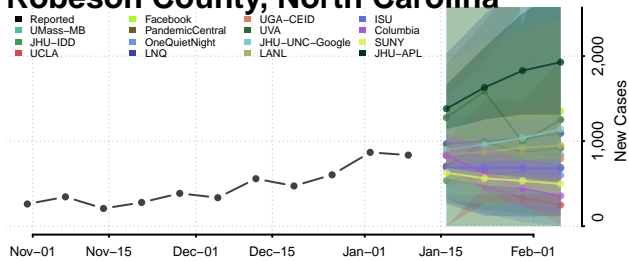

Robeson County, North Carolina