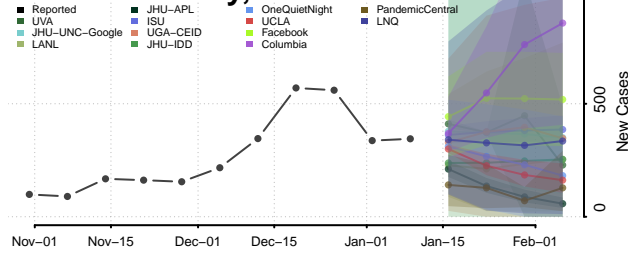

Loudon County, Tennessee