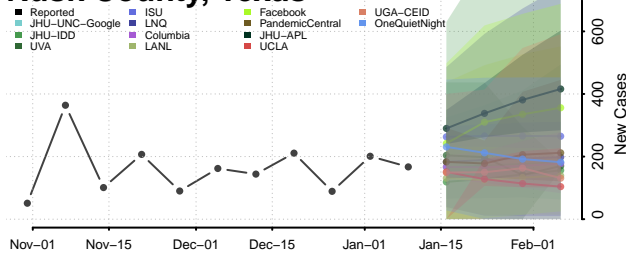

Rusk County, Texas