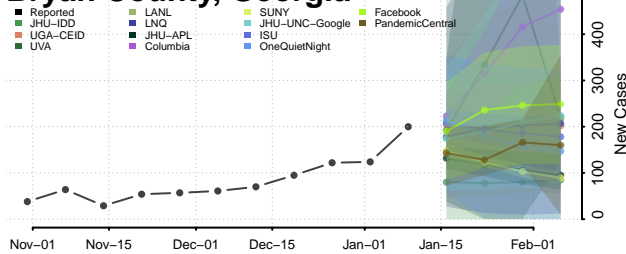

Bryan County, Georgia