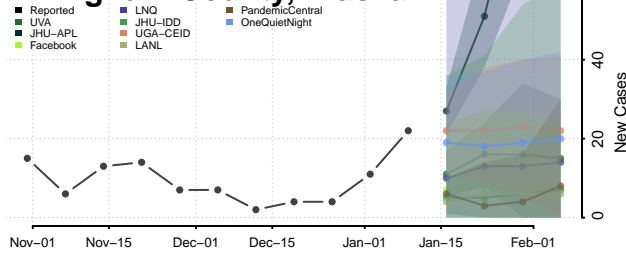

Dillingham County, Alaska