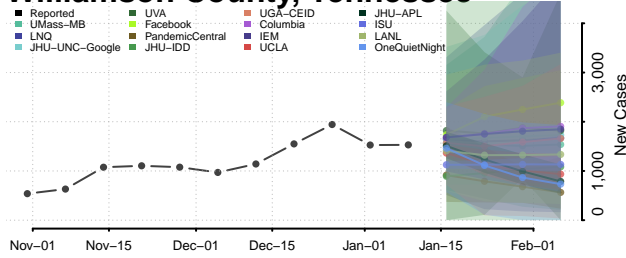

Williamson County, Tennessee