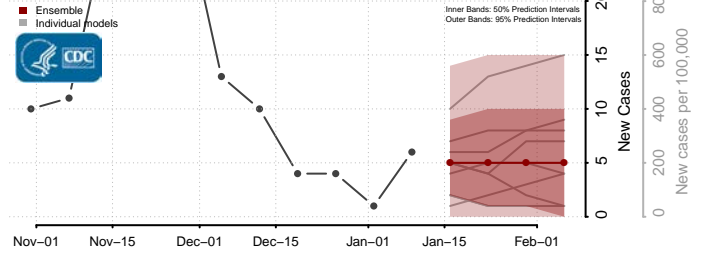

Hettinger County, North Dakota