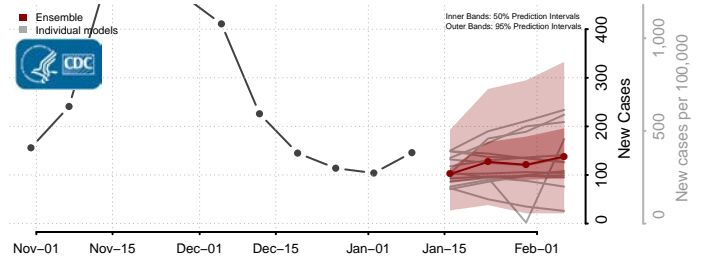

Douglas County, Minnesota