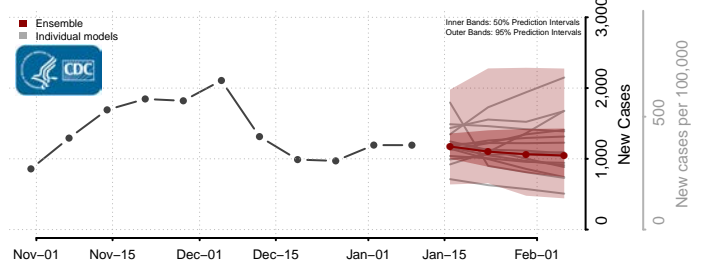

Lancaster County, Nebraska