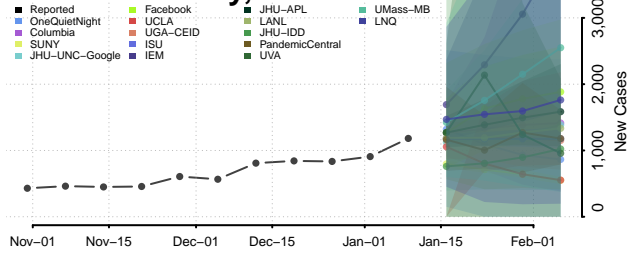

Durham County, North Carolina