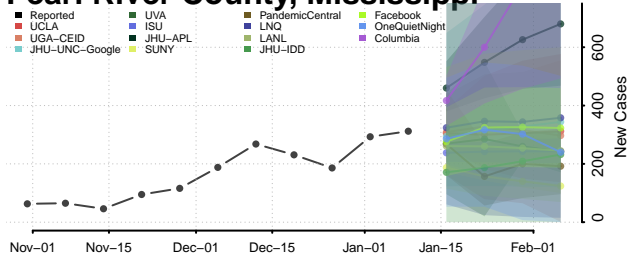

Pearl River County, Mississippi