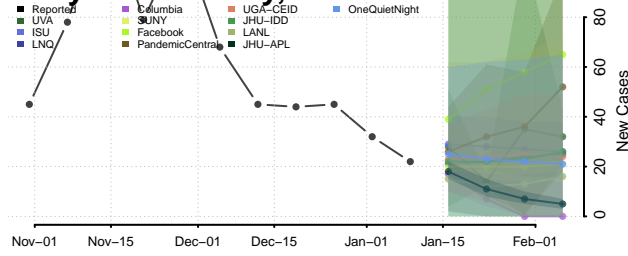

Cheyenne County, Nebraska