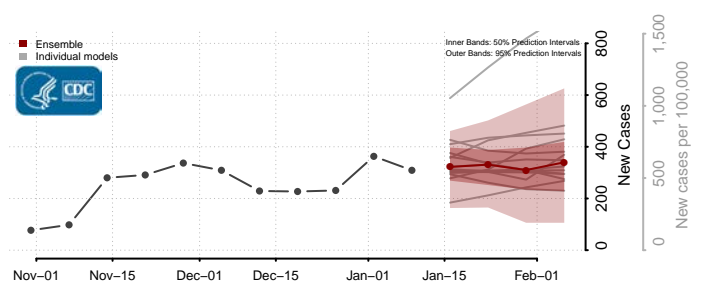

Grady County, Oklahoma