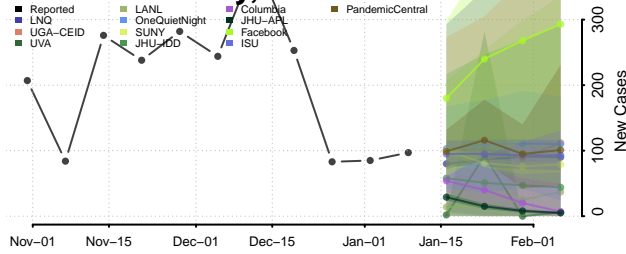

Jackson County, Arkansas