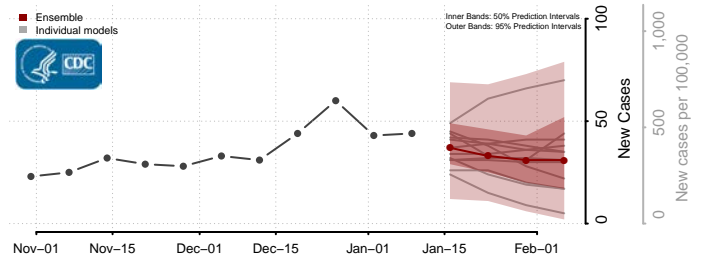

Clarke County, Iowa