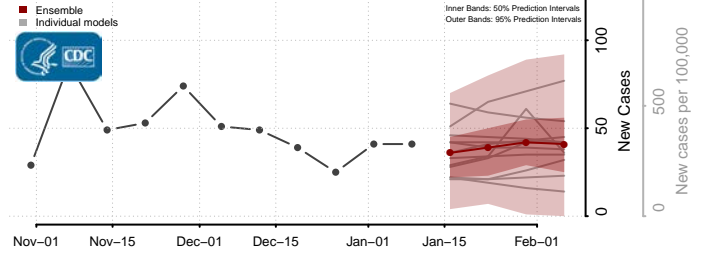

DeKalb County, Missouri