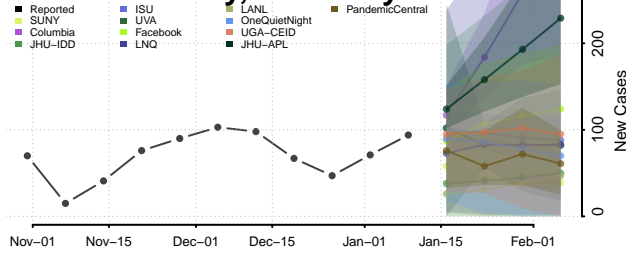

Garrard County, Kentucky