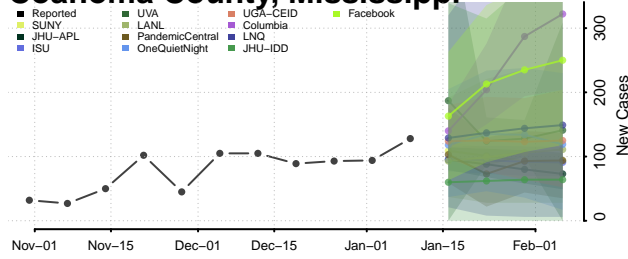

Coahoma County, Mississippi