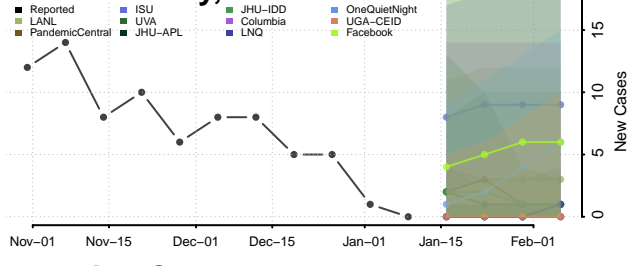

Oliver County, North Dakota