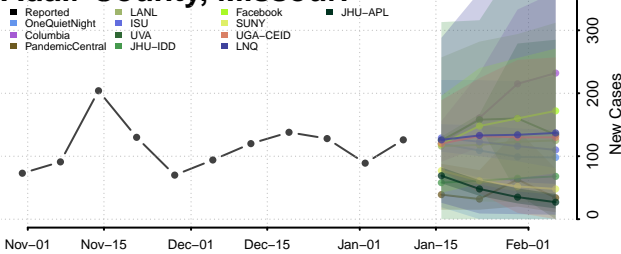

Adair County, Missouri