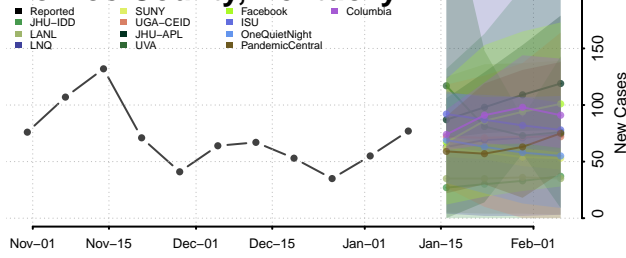

Monroe County, Kentucky