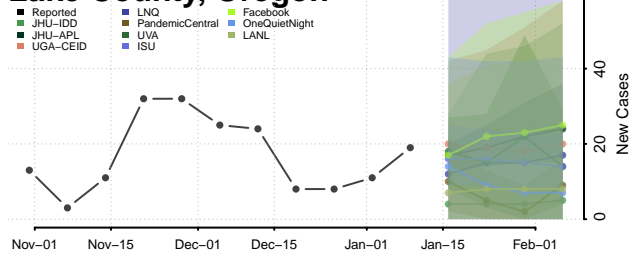

Lake County, Oregon