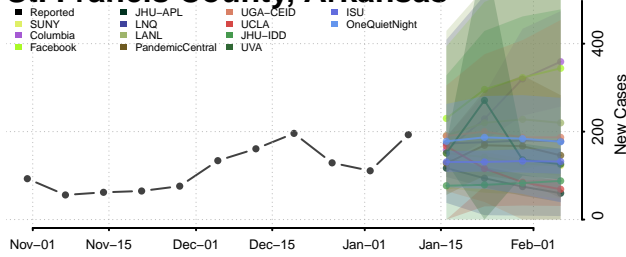

St. Francis County, Arkansas