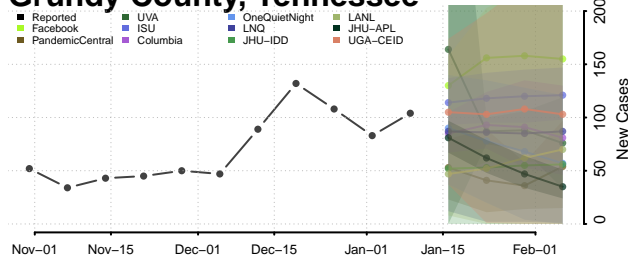

Grundy County, Tennessee