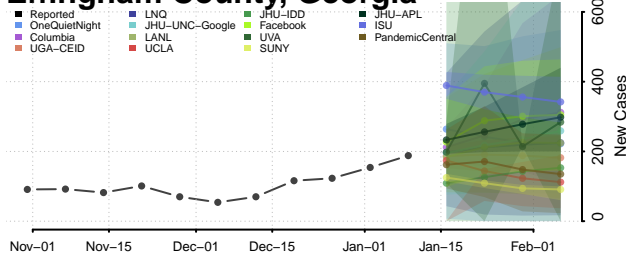

Effingham County, Georgia