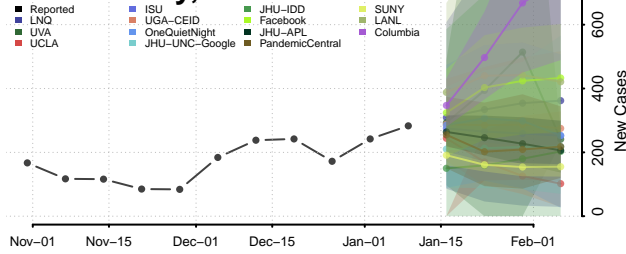

Dale County, Alabama