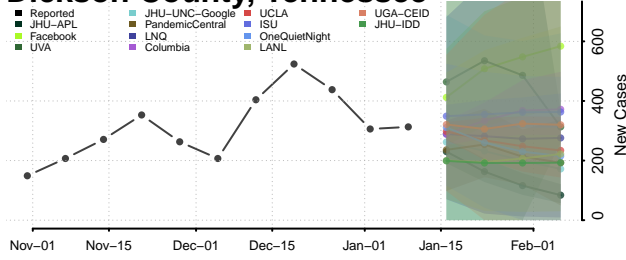

Dickson County, Tennessee