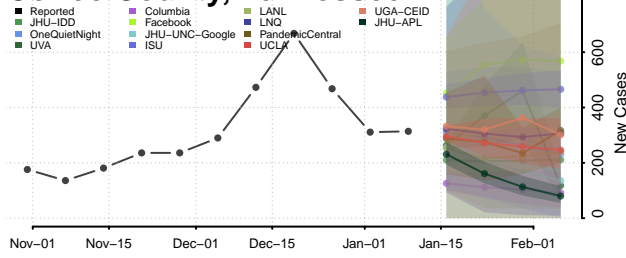

Coffee County, Tennessee