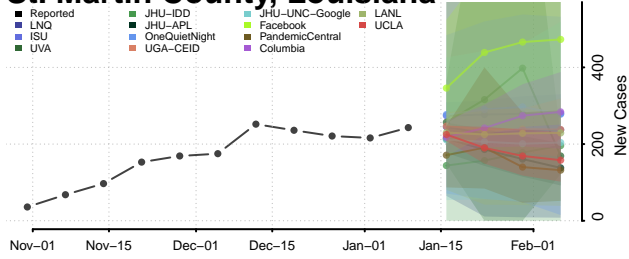

St. Martin County, Louisiana