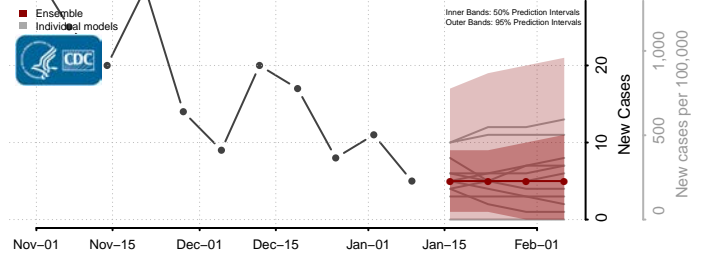

Towner County, North Dakota