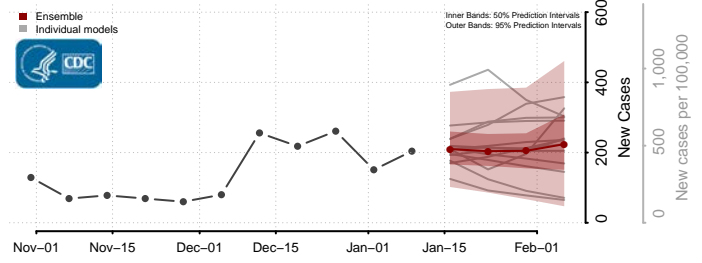

Jackson County, North Carolina