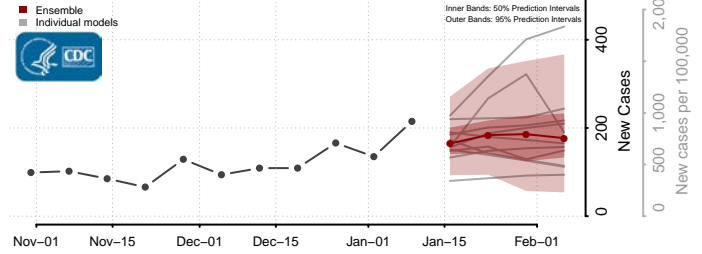

Lee County, Virginia