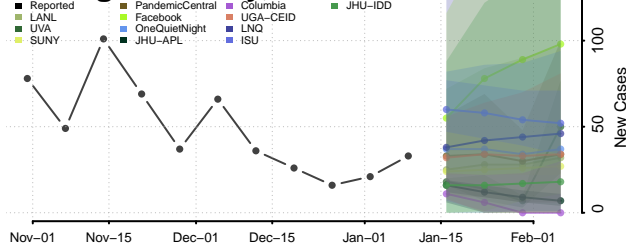

Bollinger County, Missouri