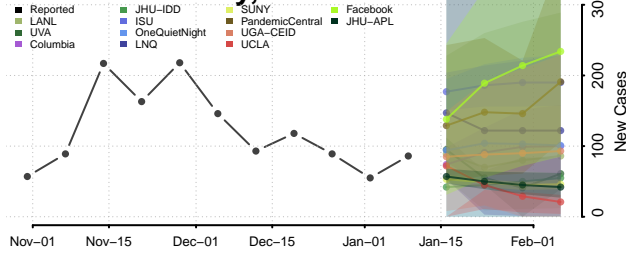

Jackson County, Oklahoma