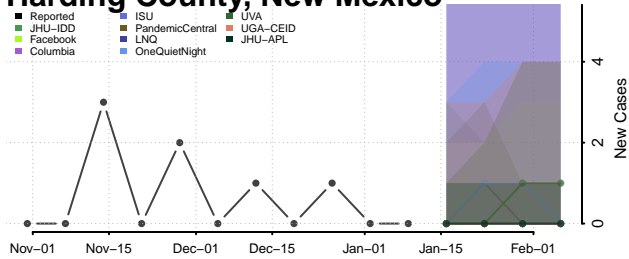

Harding County, New Mexico