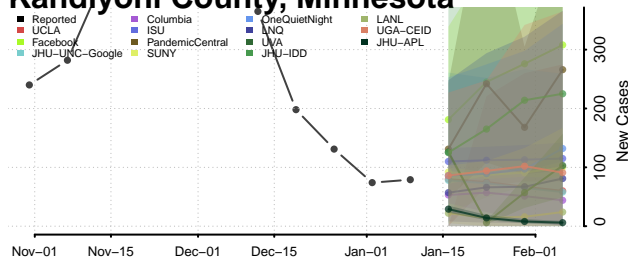

Kandiyohi County, Minnesota