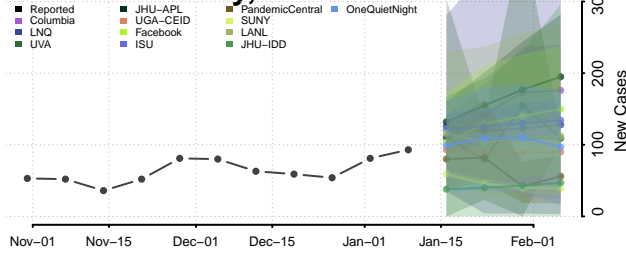

Franklin County, Arkansas