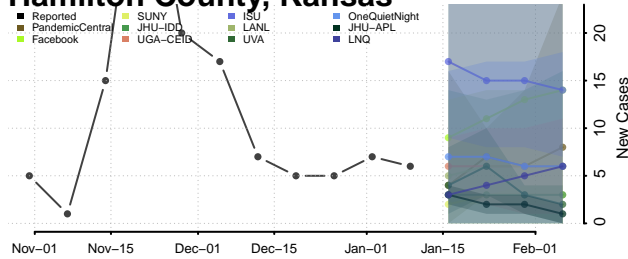

Hamilton County, Kansas