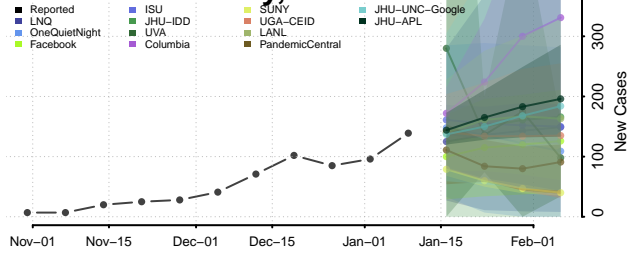

Schoharie County, New York