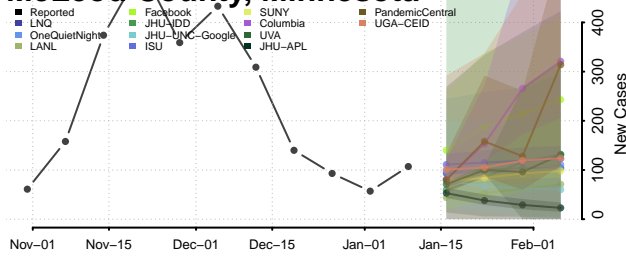

McLeod County, Minnesota