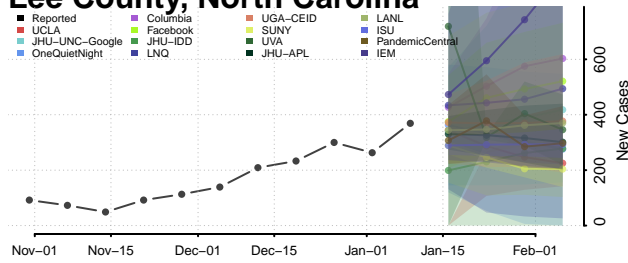

Lee County, North Carolina