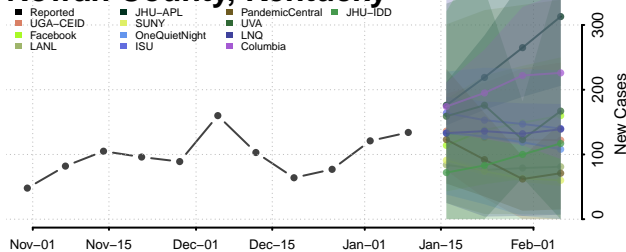

Rowan County, Kentucky