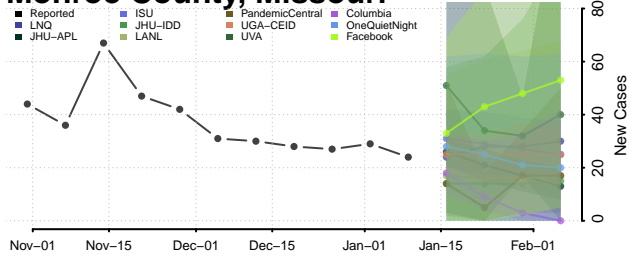

Monroe County, Missouri