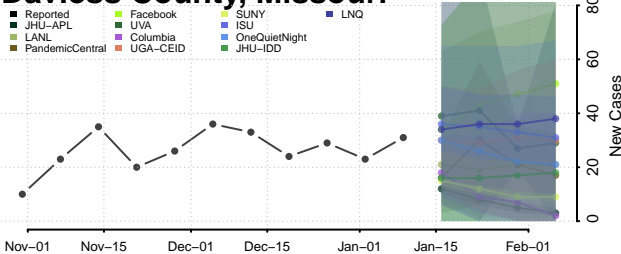

Davies County, Missouri