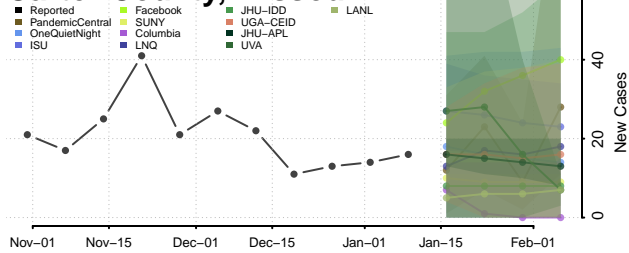

Carter County, Missouri