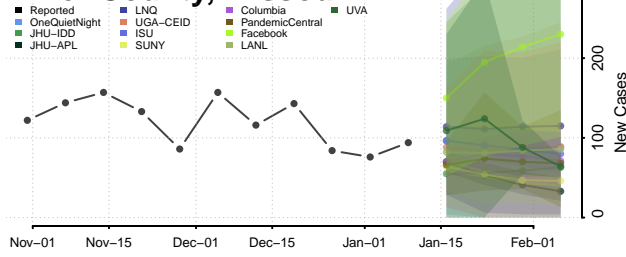

Miller County, Missouri