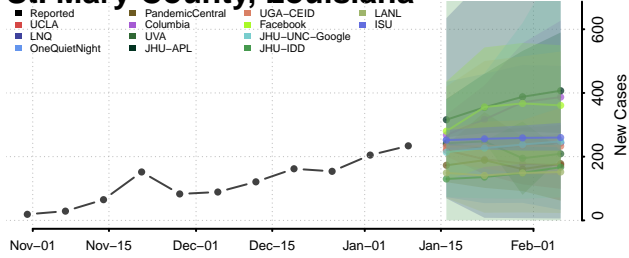

St. Mary County, Louisiana