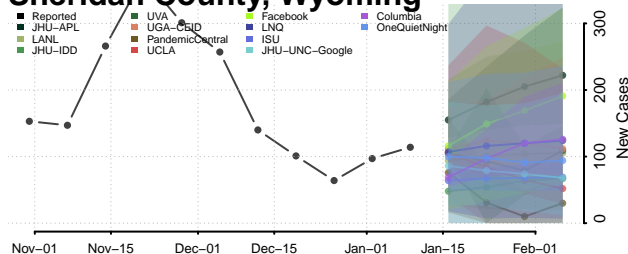

Sheridan County, Wyoming