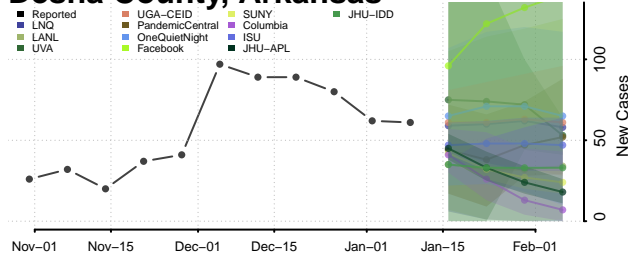

Desha County, Arkansas