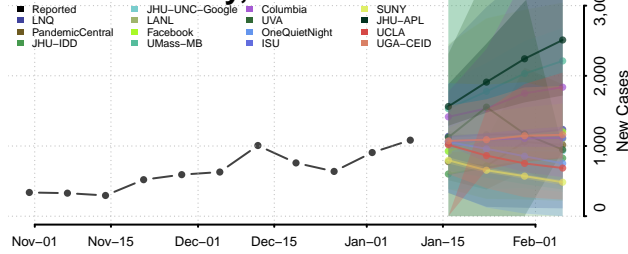

Onslow County, North Carolina