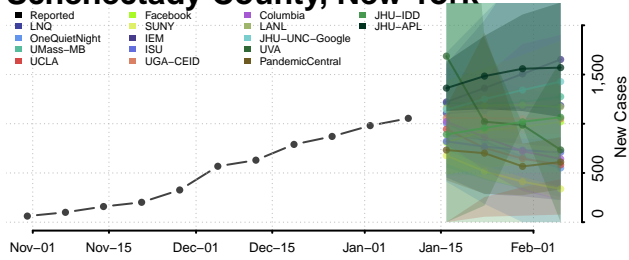

Schenectady County, New York