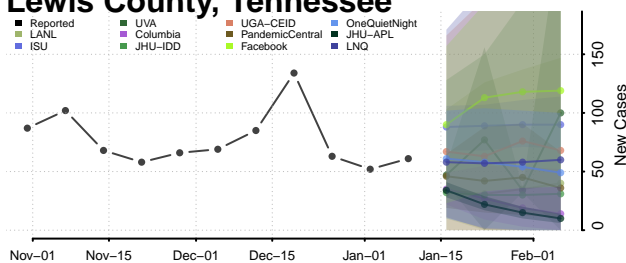

Lewis County, Tennessee