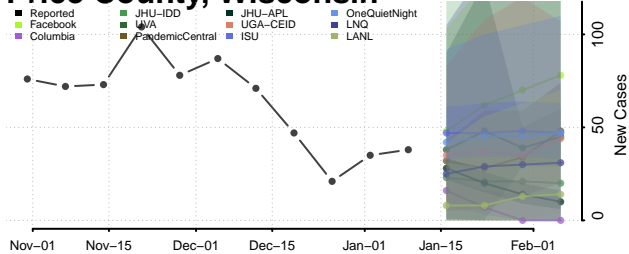

Price County, Wisconsin