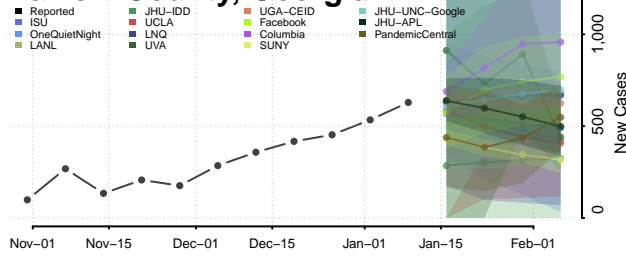

Barrow County, Georgia