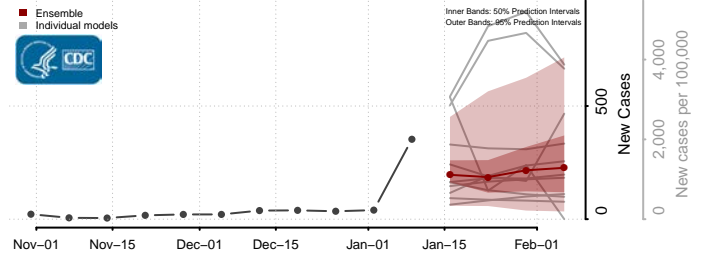

Southampton County, Virginia