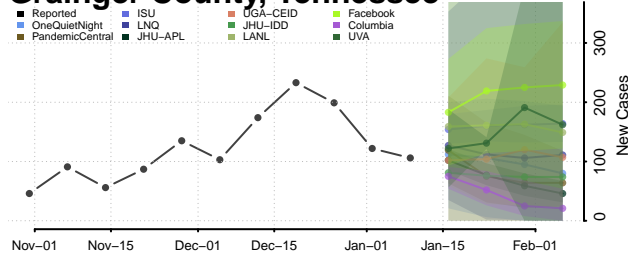

Grainger County, Tennessee