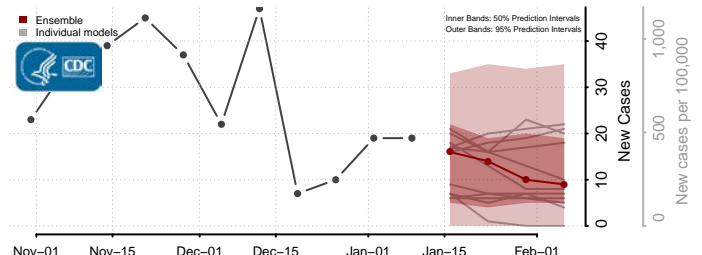

LaMoure County, North Dakota