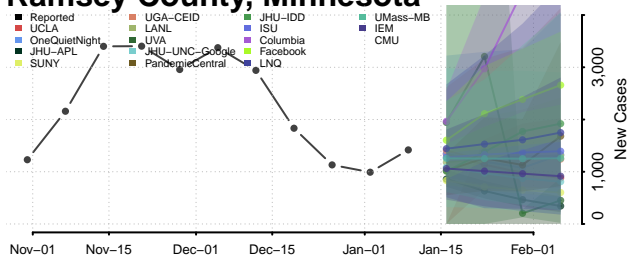

Ramsey County, Minnesota