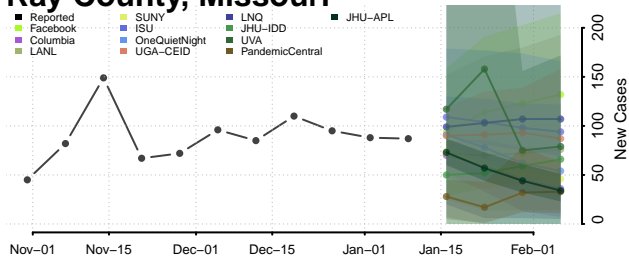

Ray County, Missouri