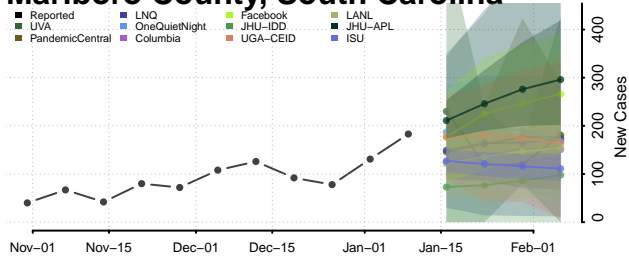

### McCormick County, South Carolina