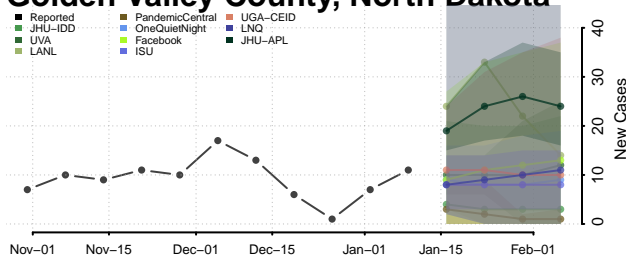

Golden Valley County, North Dakota