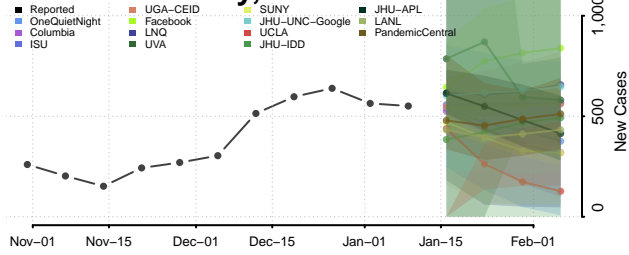

Caldwell County, North Carolina