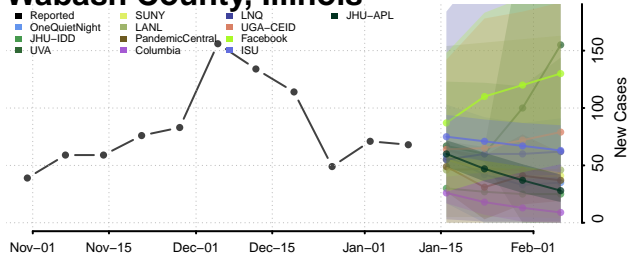

Wabash County, Illinois