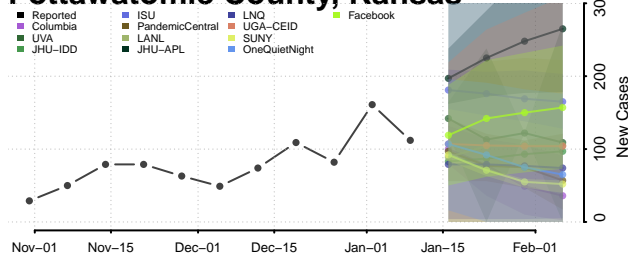

Pottawatomie County, Kansas