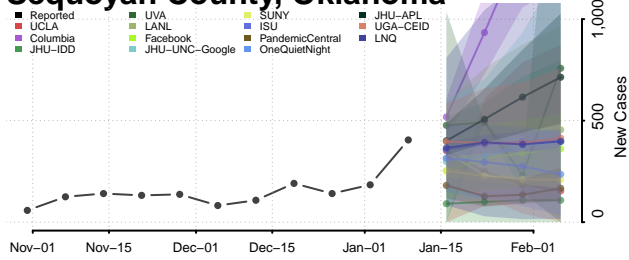

### Sequoyah County, Oklahoma