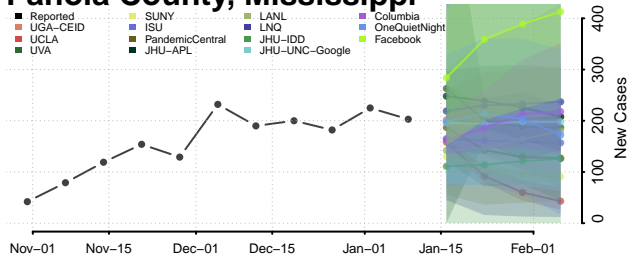

Panola County, Mississippi