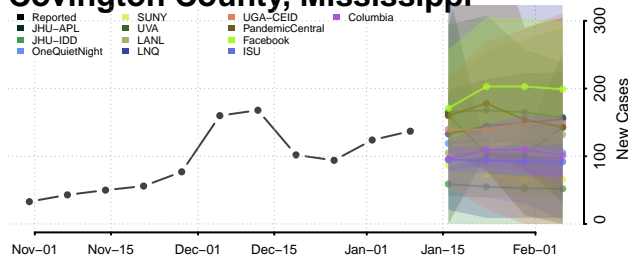

Covington County, Mississippi