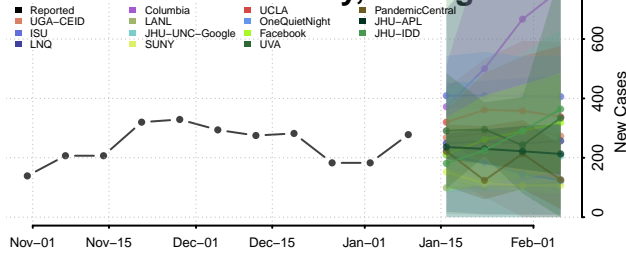

Grand Traverse County, Michigan