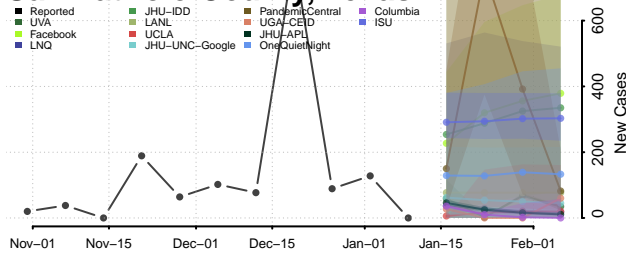

San Patricio County, Texas