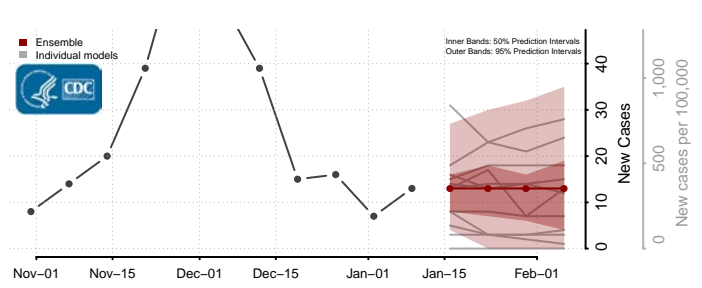

Harper County, Oklahoma