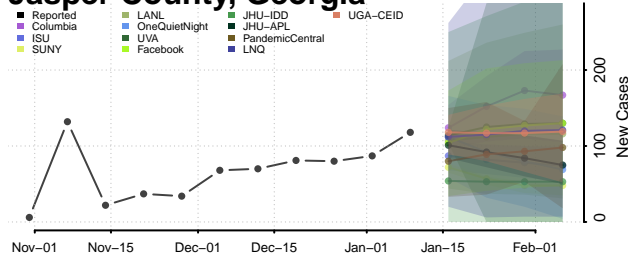

Jasper County, Georgia