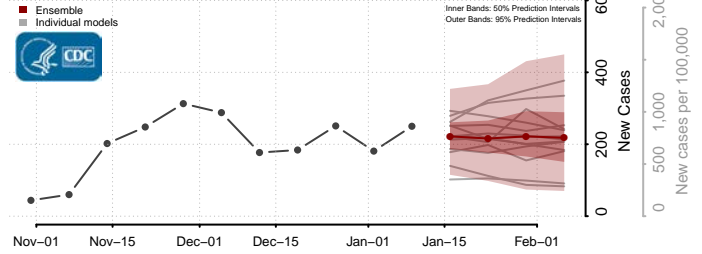

Custer County, Oklahoma