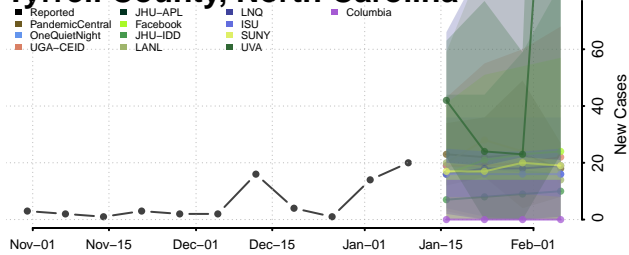

### Tyrrell County, North Carolina