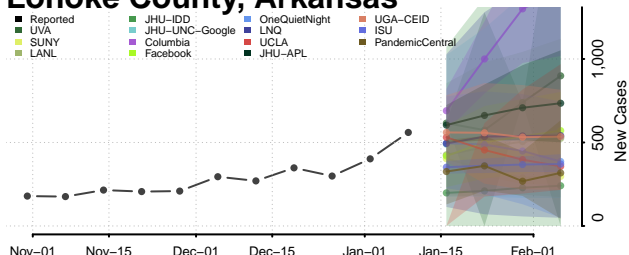

Lonoke County, Arkansas