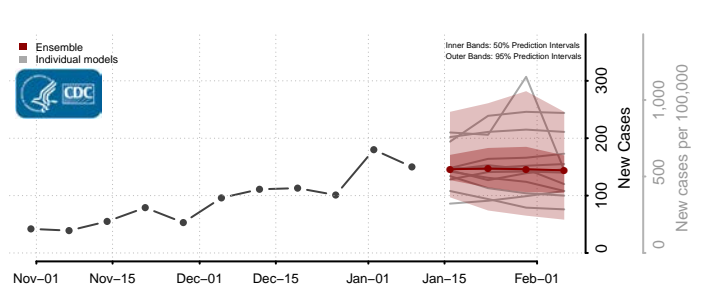

Stone County, Mississippi