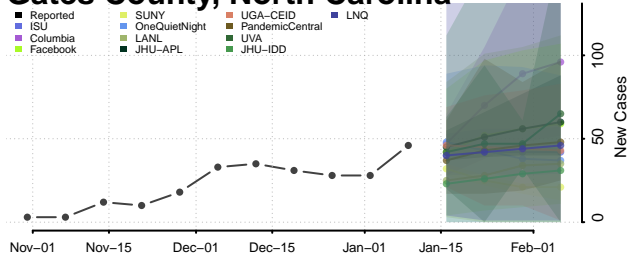

Gates County, North Carolina