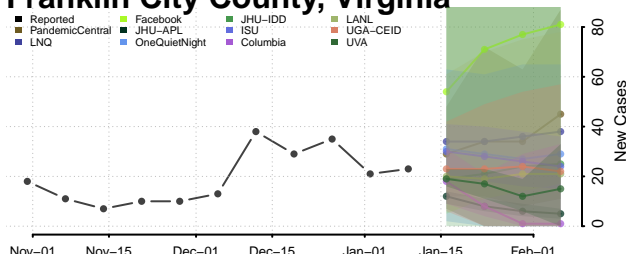

Franklin City County, Virginia