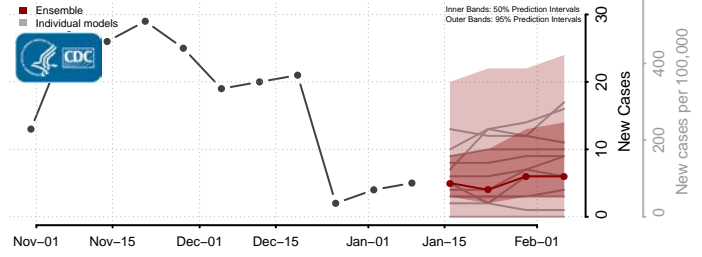

Cherry County, Nebraska