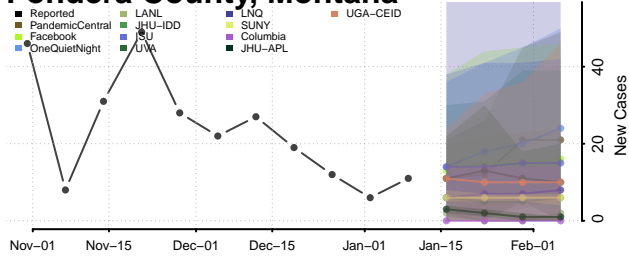

Pondera County, Montana