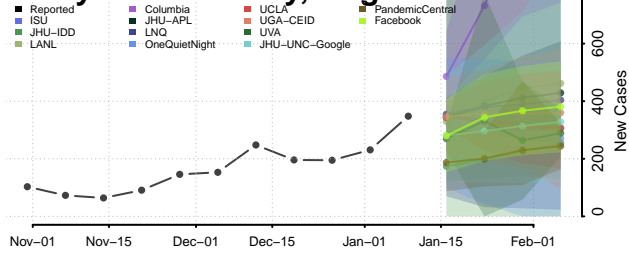

Pittsylvania County, Virginia