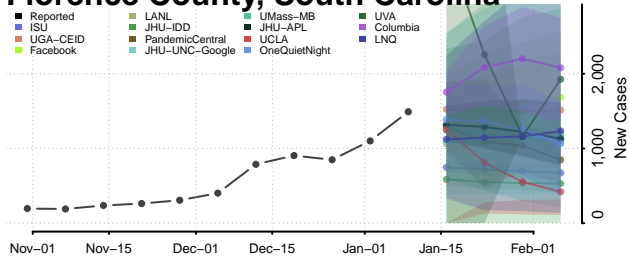

Florence County, South Carolina