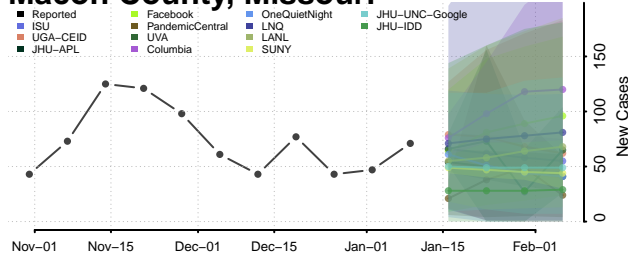

Macon County, Missouri