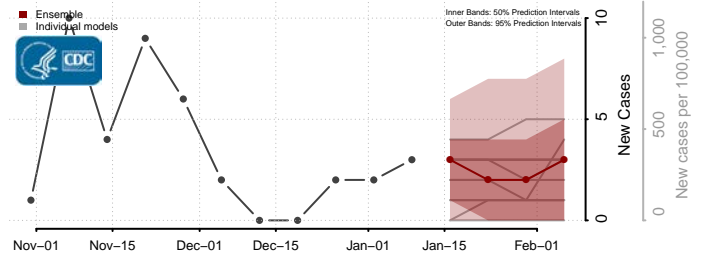

Jones County, South Dakota