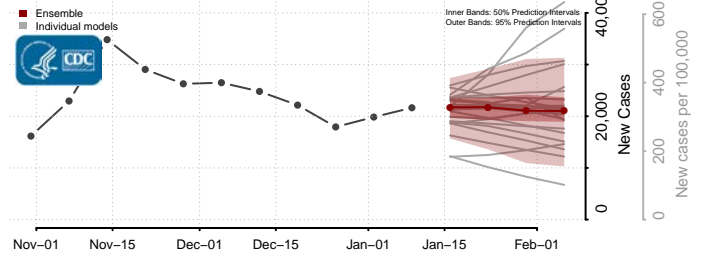

Wilkinson County, Mississippi

Winston County, Mississippi

Yalobusha County, Mississippi

Yazoo County, Mississippi

Missouri

Adair County, Missouri