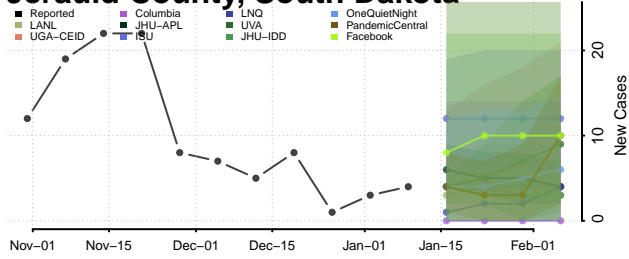

Jerauld County, South Dakota