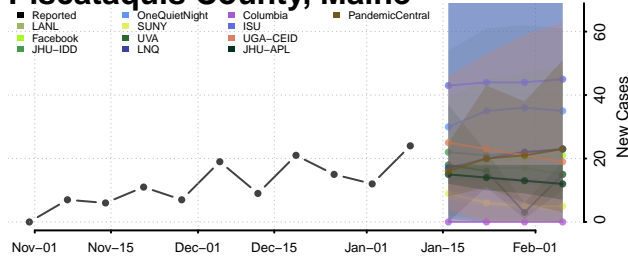

Piscataquis County, Maine