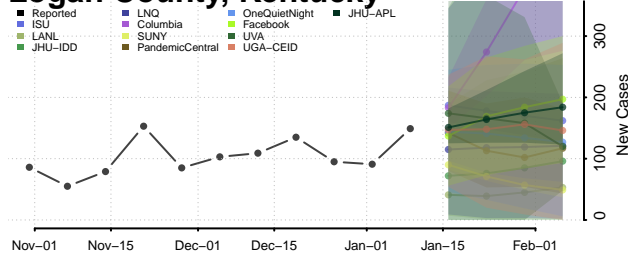

Logan County, Kentucky