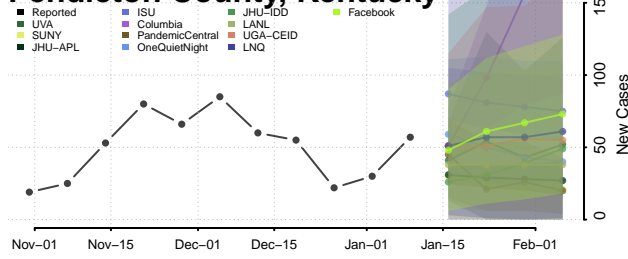

Pendleton County, Kentucky