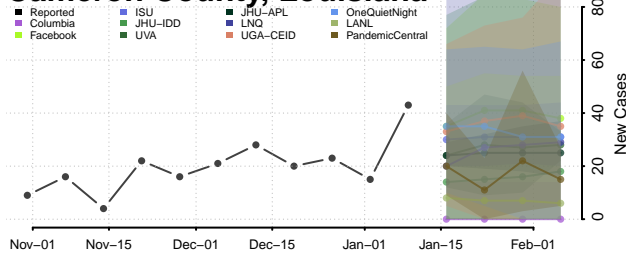

Cameron County, Louisiana