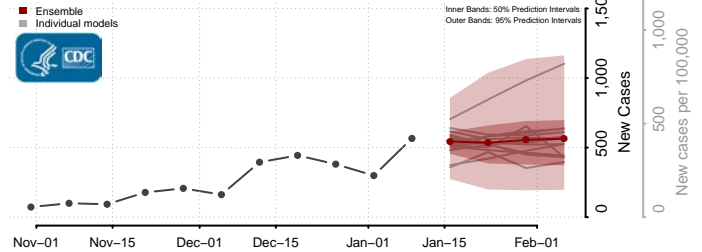

Hampton County, Virginia