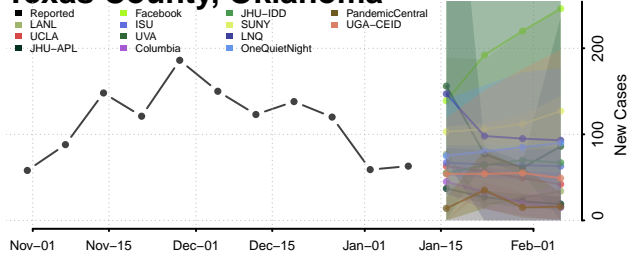

Texas County, Oklahoma