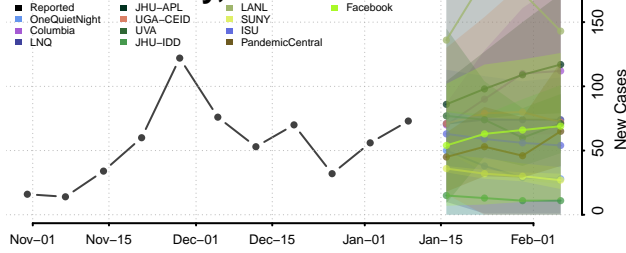

Grand County, Colorado