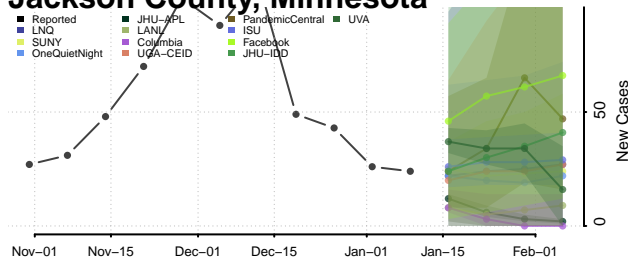

Jackson County, Minnesota