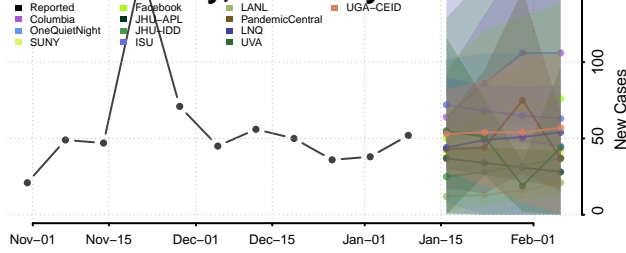

Powell County, Kentucky