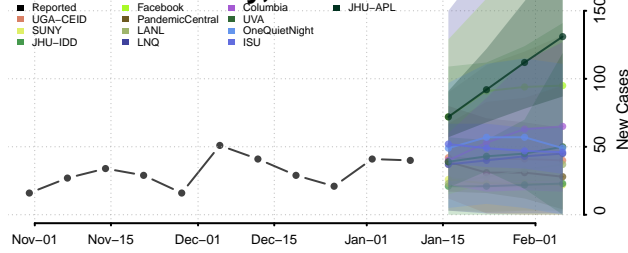

Conecuh County, Alabama