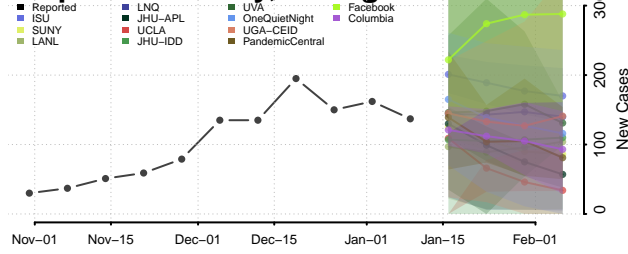

Stephens County, Georgia