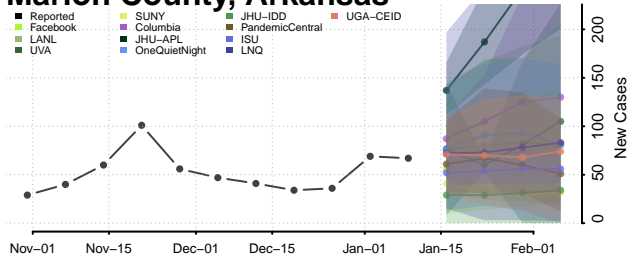

Marion County, Arkansas