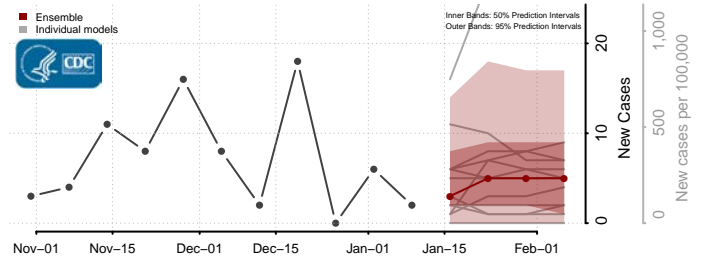

Cimarron County, Oklahoma