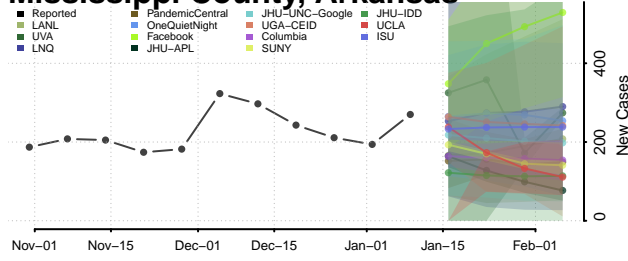

Mississippi County, Arkansas