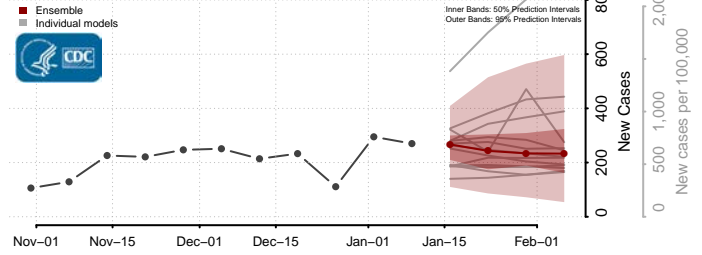

Crawford County, Kansas