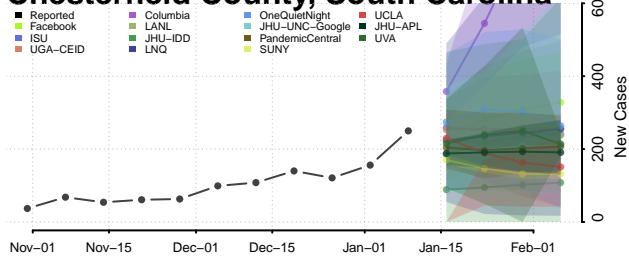

Chesterfield County, South Carolina