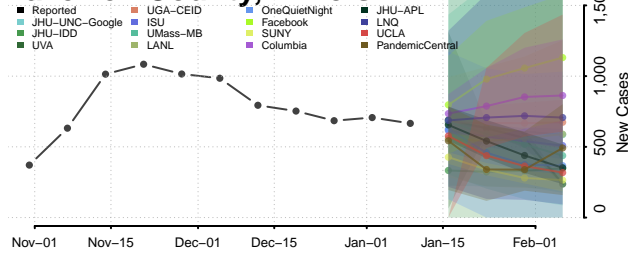

Tazewell County, Illinois