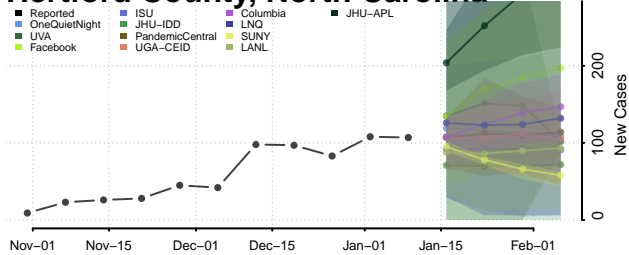

Hertford County, North Carolina