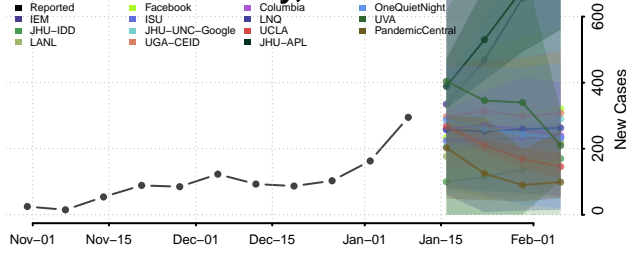

St. Bernard County, Louisiana