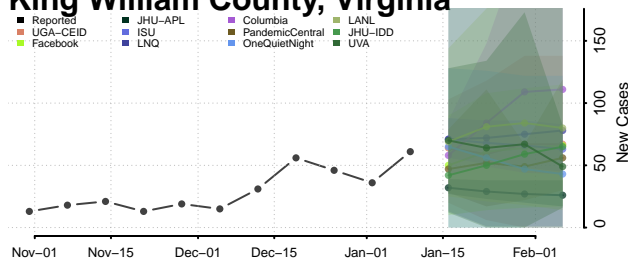

King William County, Virginia