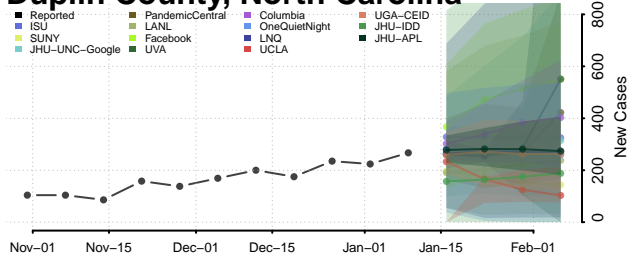

Duplin County, North Carolina