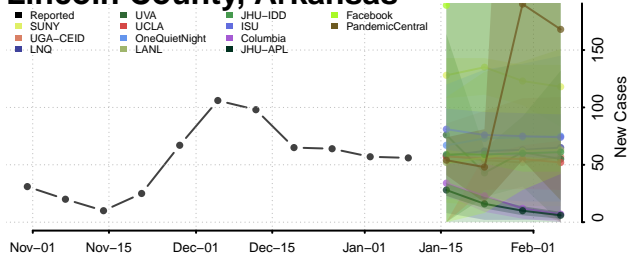

Lincoln County, Arkansas