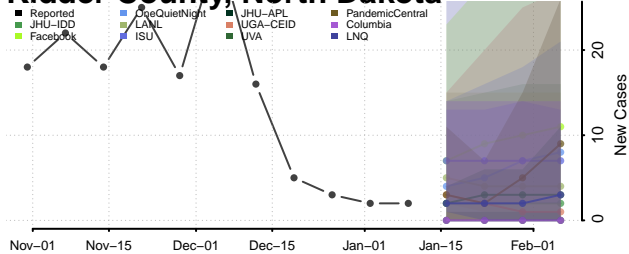

Kidder County, North Dakota