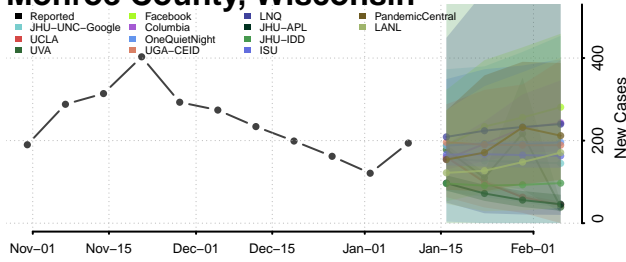

Monroe County, Wisconsin