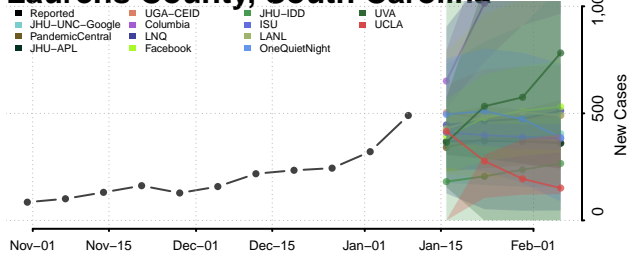

Laurens County, South Carolina