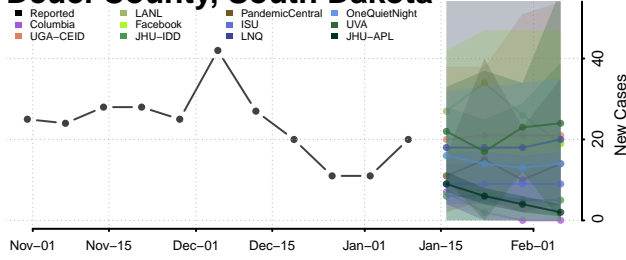

Deuel County, South Dakota