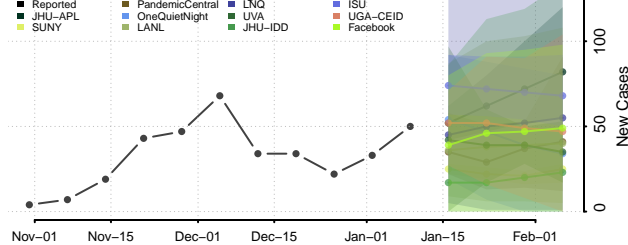

Greenlee County, Arizona