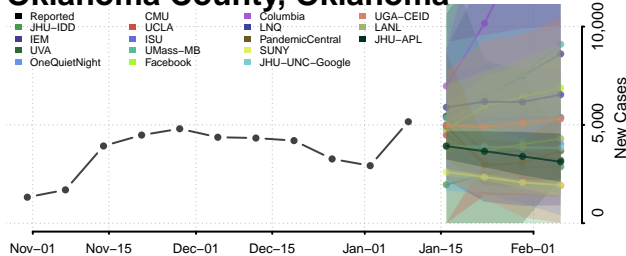

Oklahoma County, Oklahoma