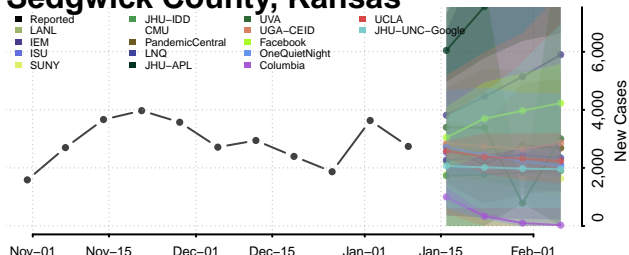

Sedgwick County, Kansas