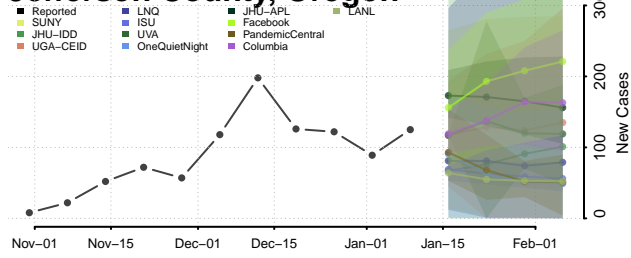

Jefferson County, Oregon