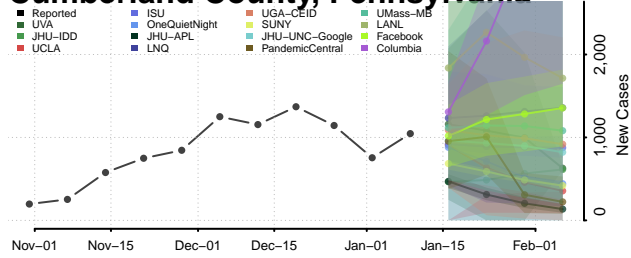

### Dauphin County, Pennsylvania