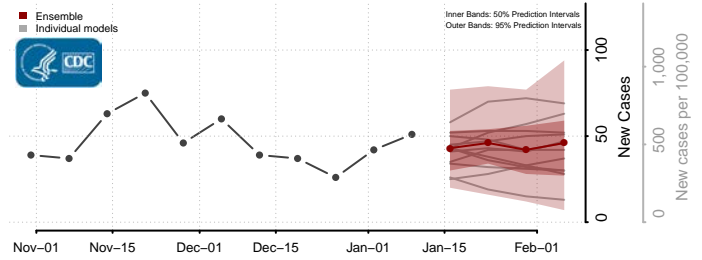

Phelps County, Nebraska