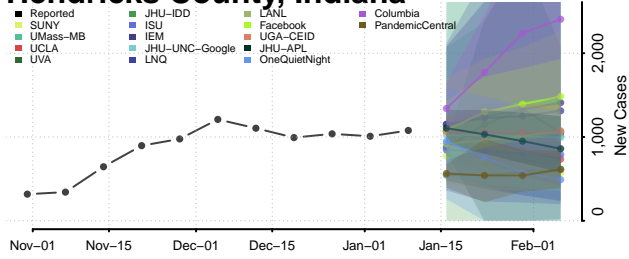

Hendricks County, Indiana