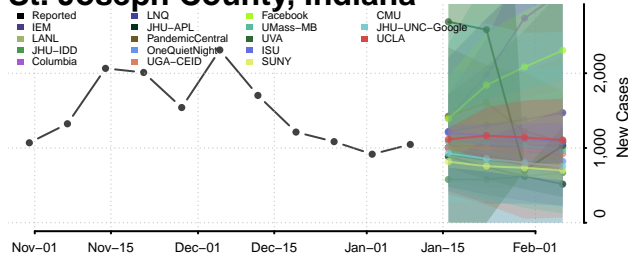

St. Joseph County, Indiana