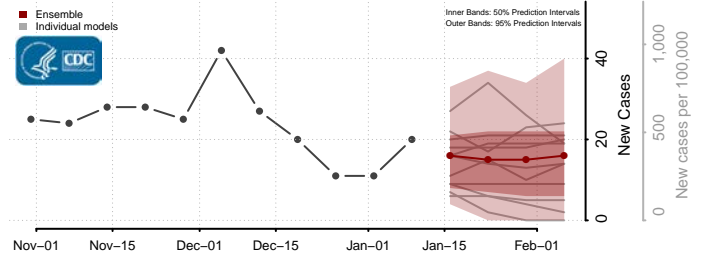

Deuel County, South Dakota