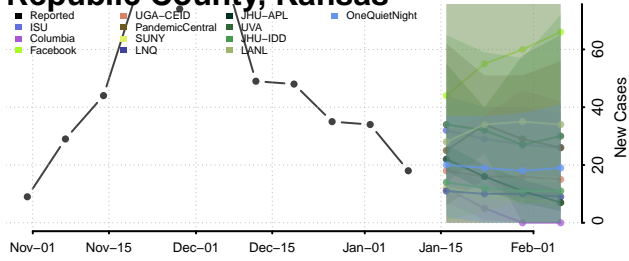

Republic County, Kansas