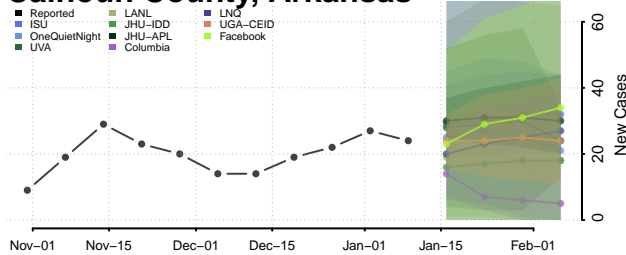

Calhoun County, Arkansas