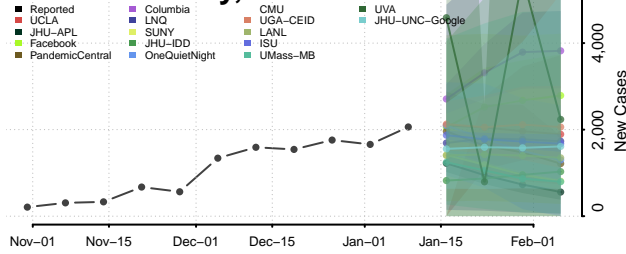

Merced County, California