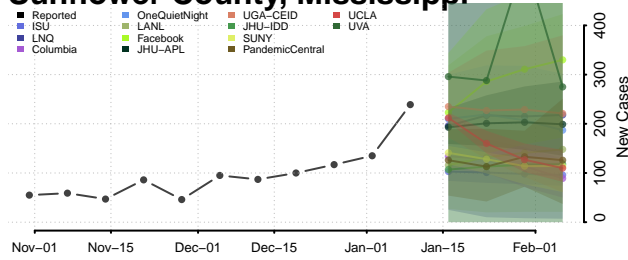

Sunflower County, Mississippi