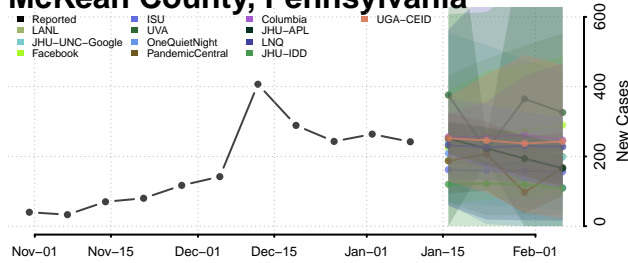

McKean County, Pennsylvania