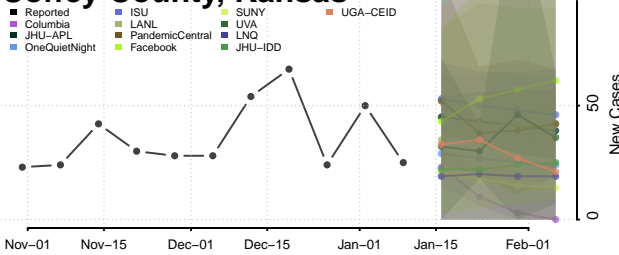

Coffey County, Kansas