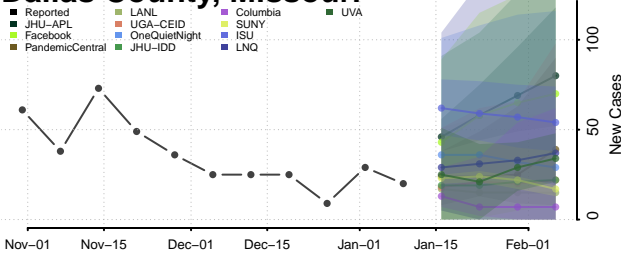

Dallas County, Missouri