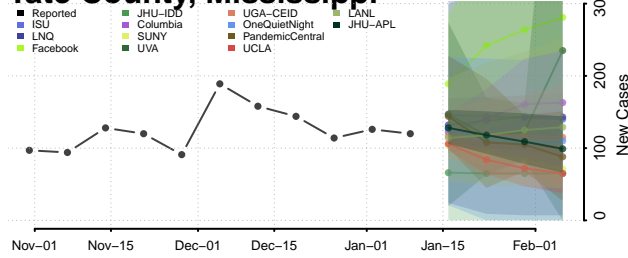

Tate County, Mississippi