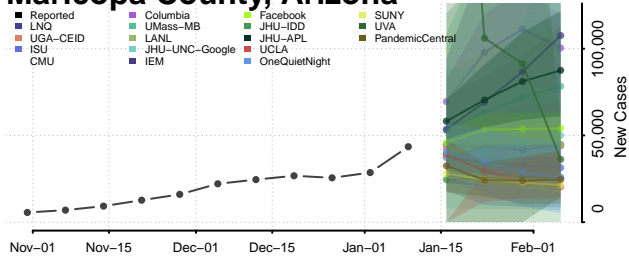

Maricopa County, Arizona