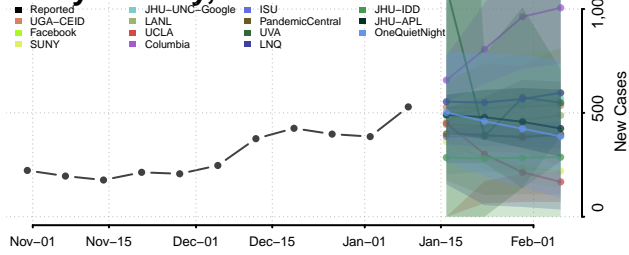

Surry County, North Carolina