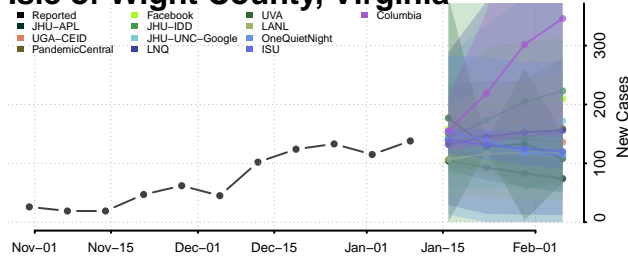

Isle of Wight County, Virginia