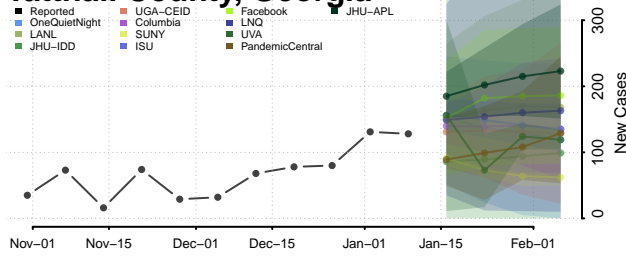

Tattnall County, Georgia