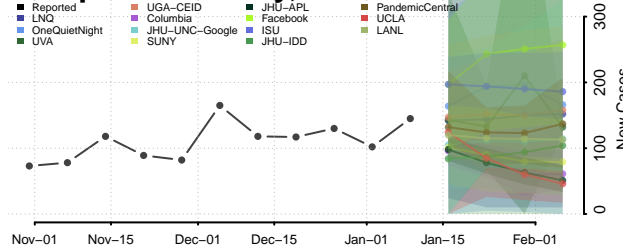

Tallapoosa County, Alabama