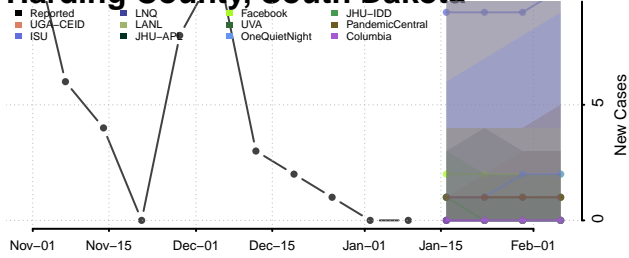

Harding County, South Dakota