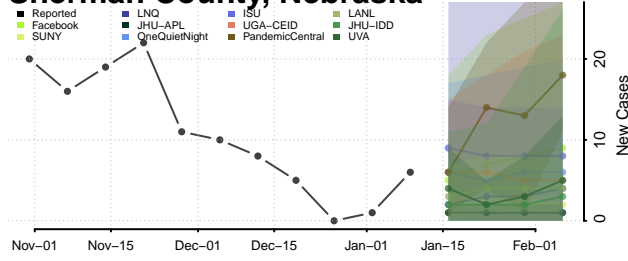

Sherman County, Nebraska