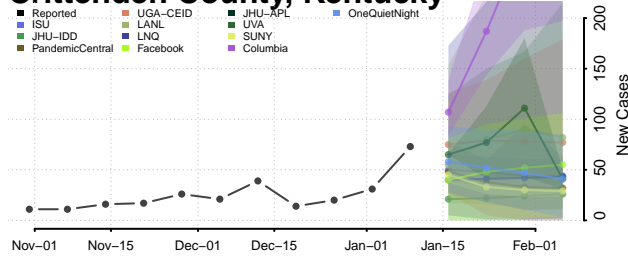

Crittenden County, Kentucky