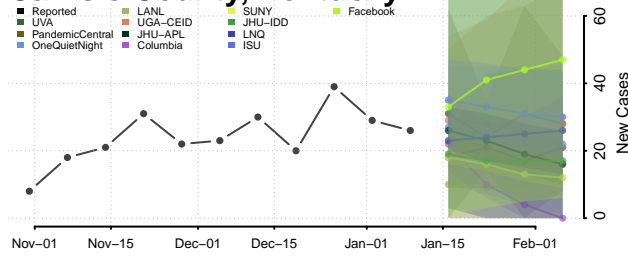

Carlisle County, Kentucky