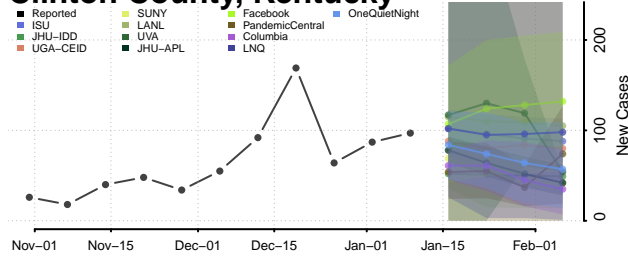

Clinton County, Kentucky