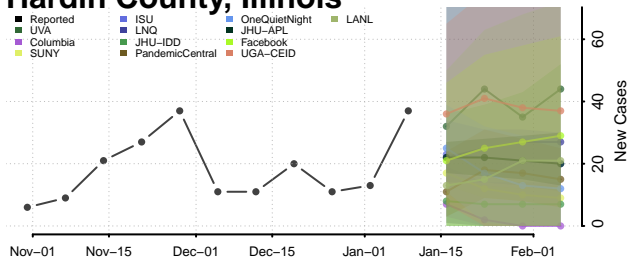

Hardin County, Illinois