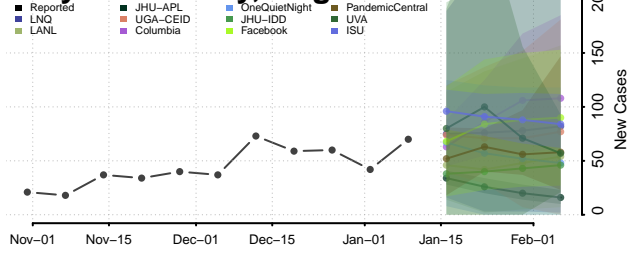

Grayson County, Virginia