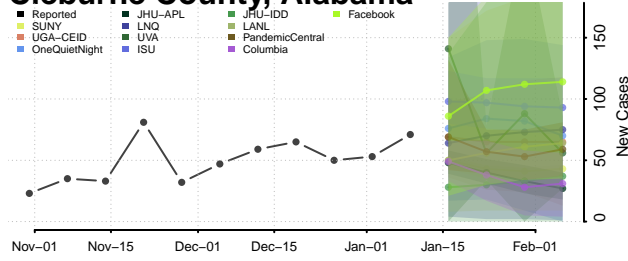

Cleburne County, Alabama