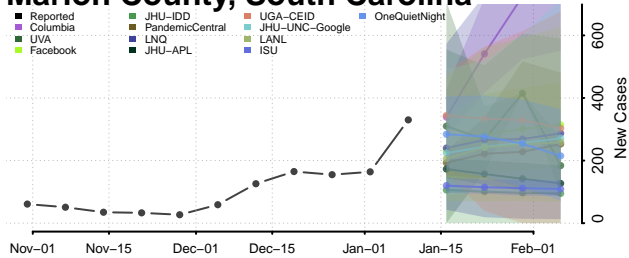

Marion County, South Carolina