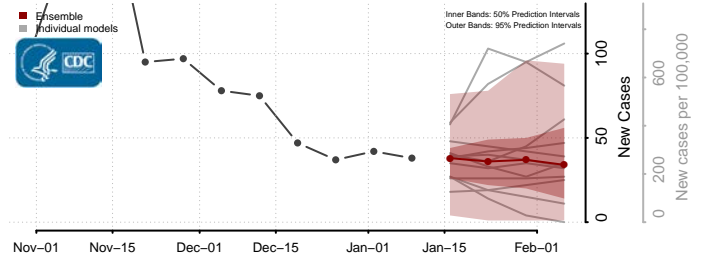

Carroll County, Illinois