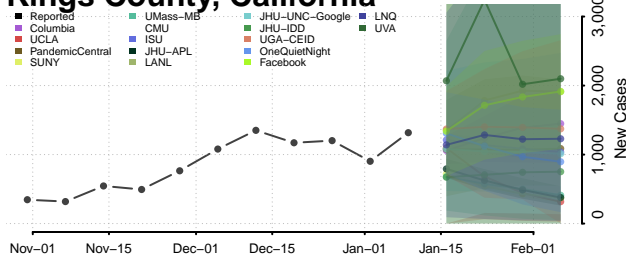

Kings County, California