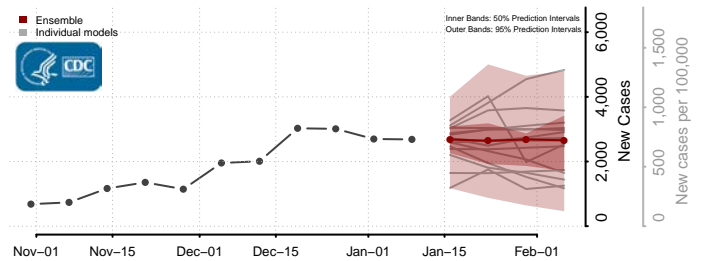

Hamilton County, Tennessee