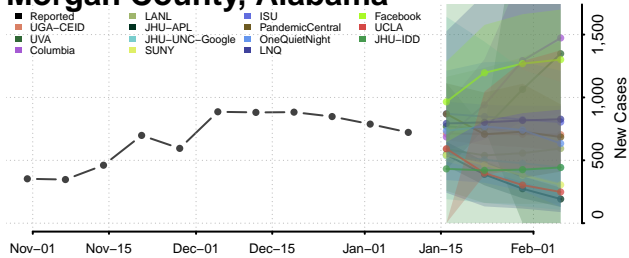

Morgan County, Alabama