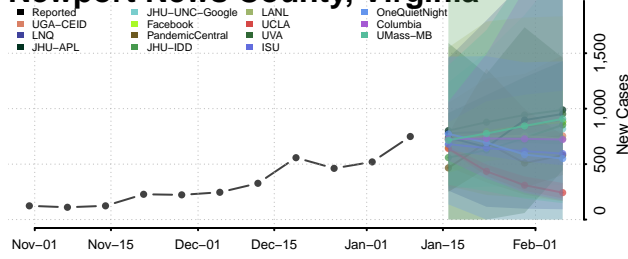

Newport News County, Virginia