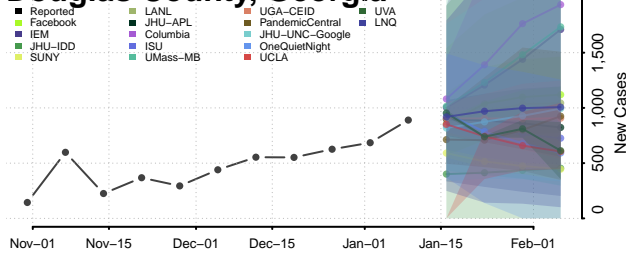

Douglas County, Georgia