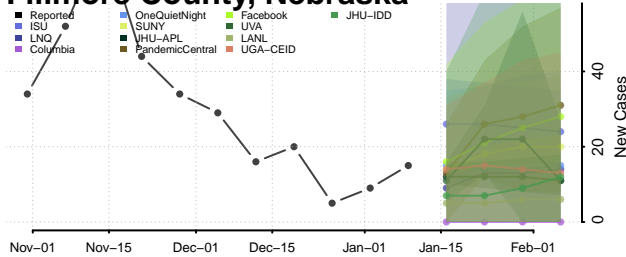

Fillmore County, Nebraska