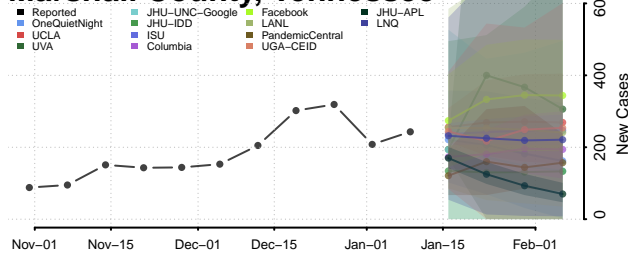

Marshall County, Tennessee