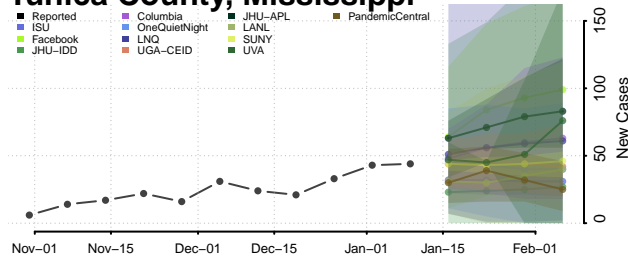

Tunica County, Mississippi