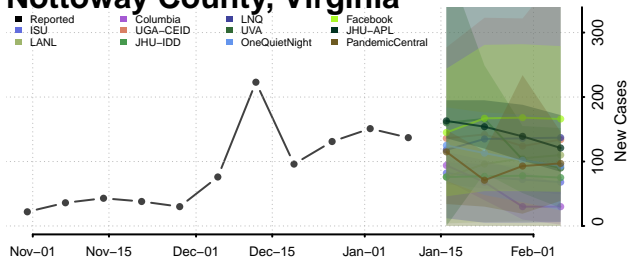

Nottoway County, Virginia