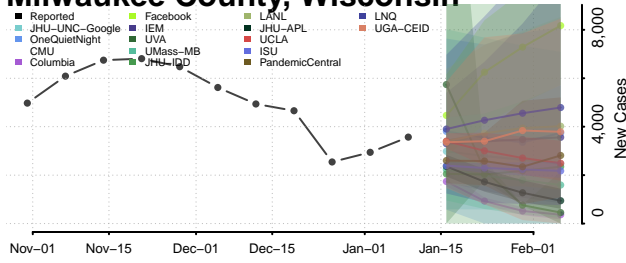

Milwaukee County, Wisconsin