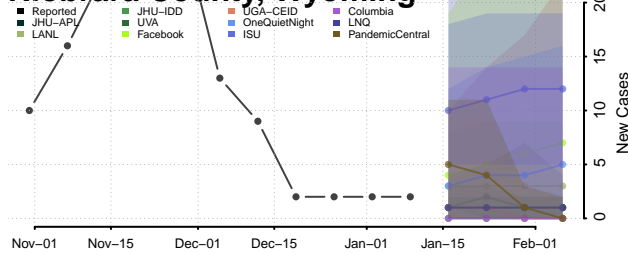

Niobrara County, Wyoming