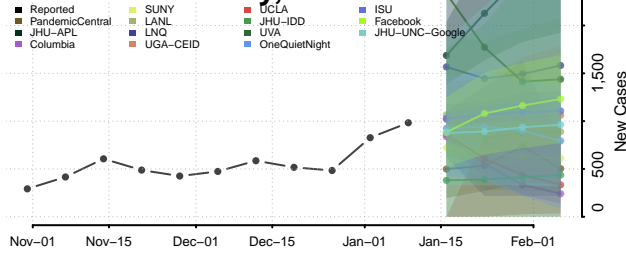

Sebastian County, Arkansas