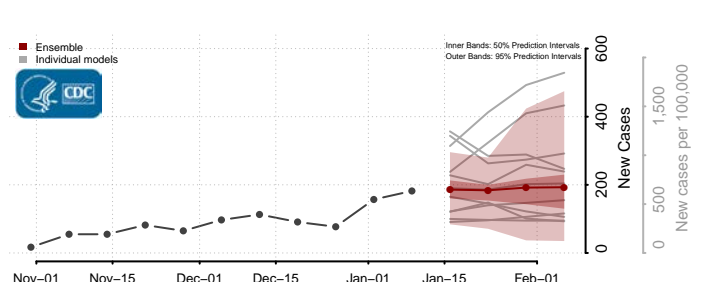

Randolph County, West Virginia