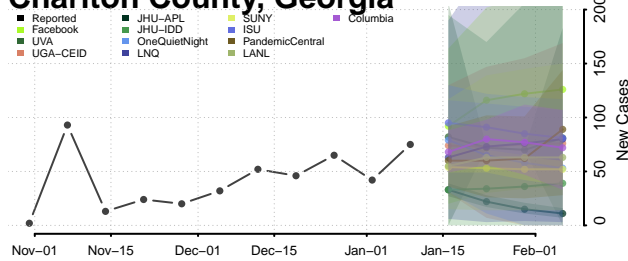

Charlton County, Georgia