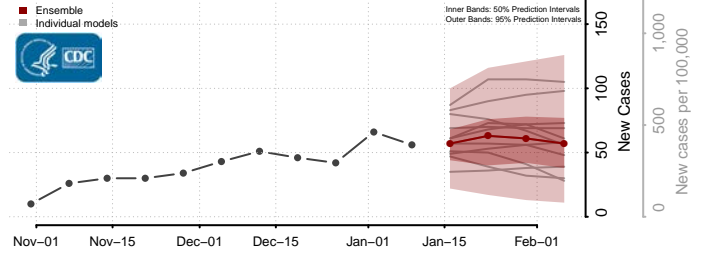

Walthall County, Mississippi