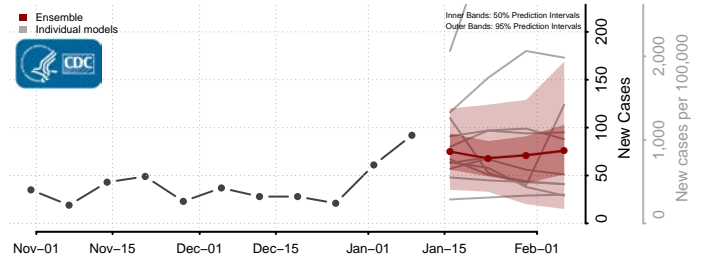

Hancock County, Kentucky