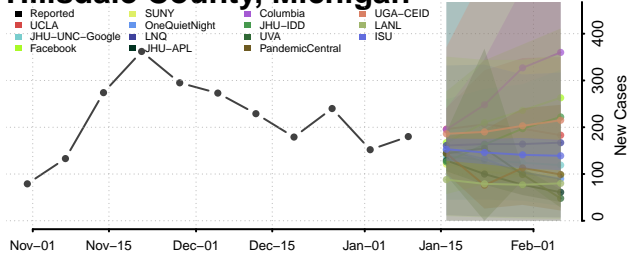

Hillsdale County, Michigan