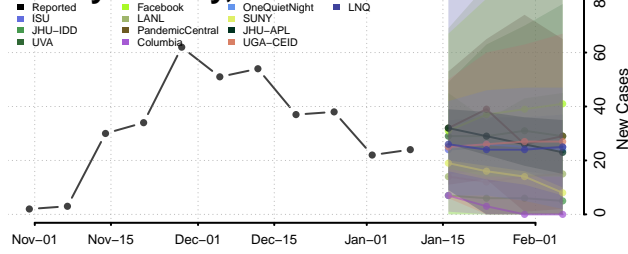

Dewey County, Oklahoma