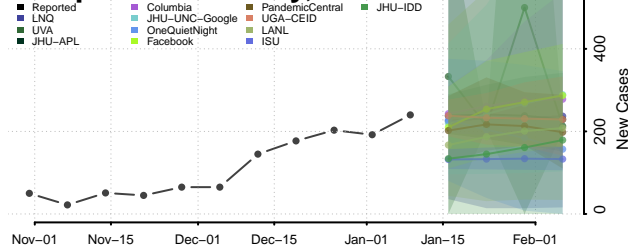

Pasquotank County, North Carolina