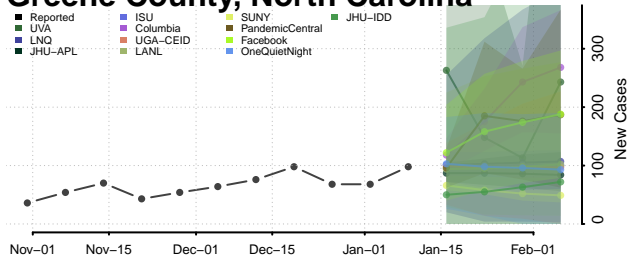

Greene County, North Carolina