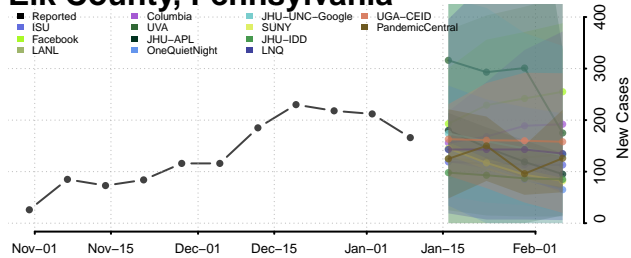

Elk County, Pennsylvania