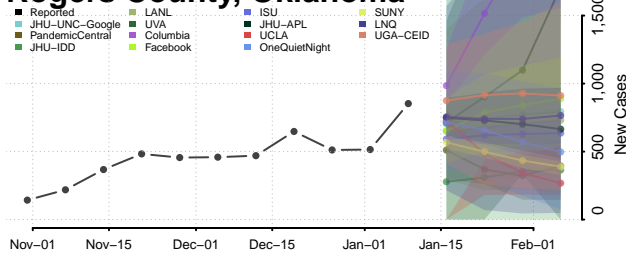

Rogers County, Oklahoma