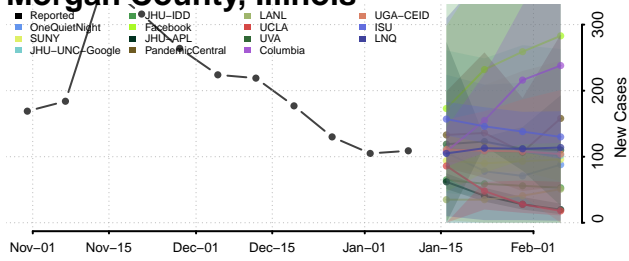

Morgan County, Illinois