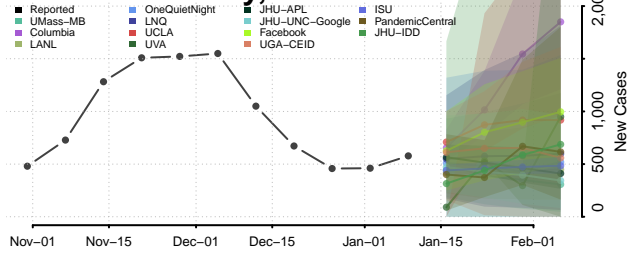

St. Louis County, Minnesota