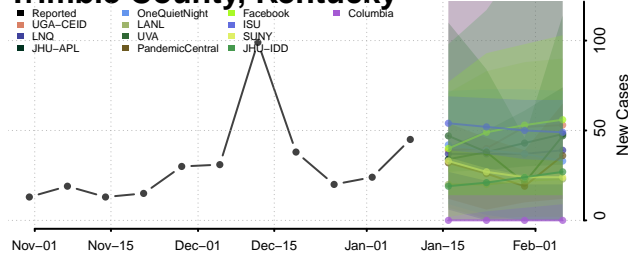

Trimble County, Kentucky