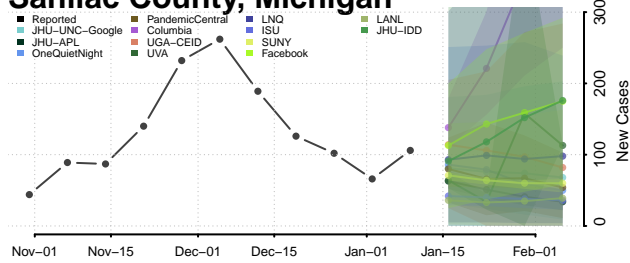

Sanilac County, Michigan