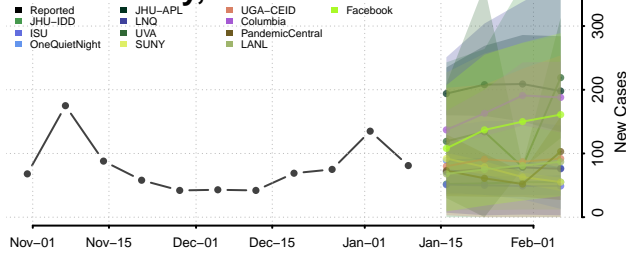

Izard County, Arkansas