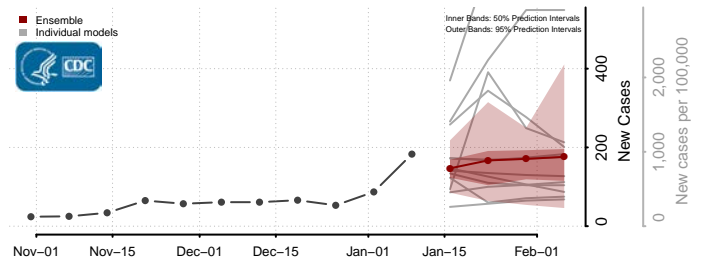

Harrison County, Kentucky