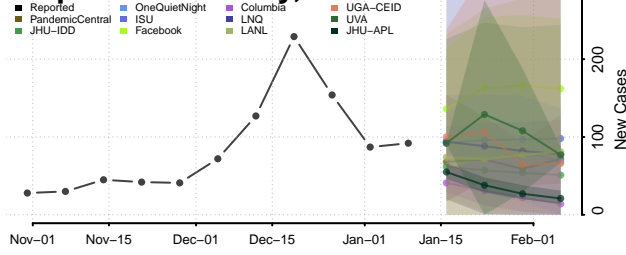

Sequatchie County, Tennessee