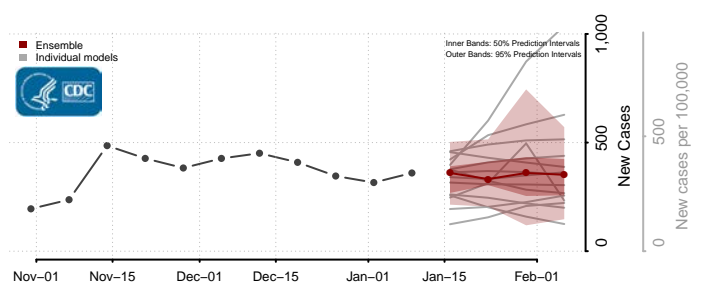

Cass County, Missouri