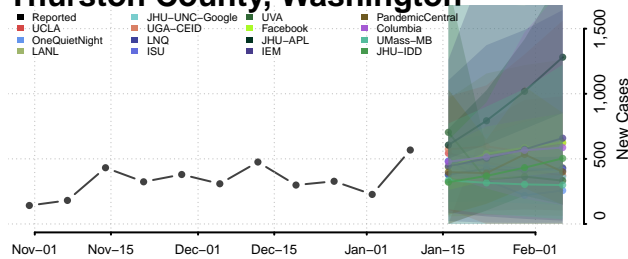

Thurston County, Washington