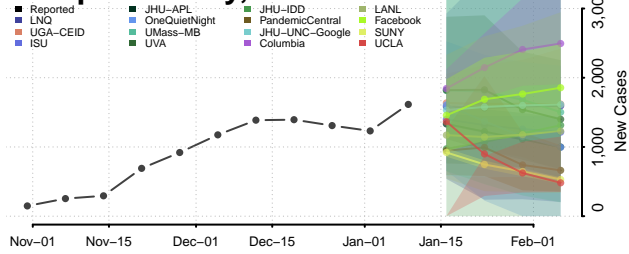

Yavapai County, Arizona