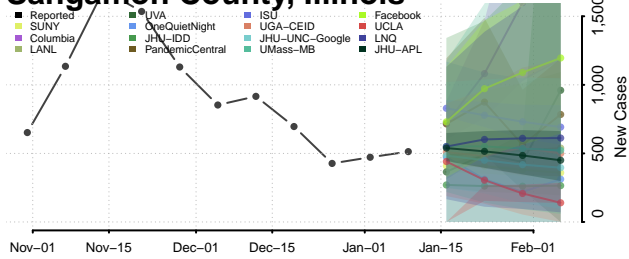

Sangamon County, Illinois