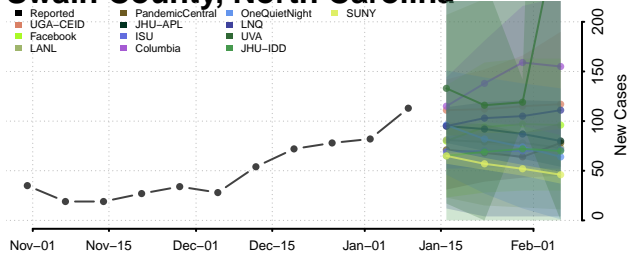

Swain County, North Carolina