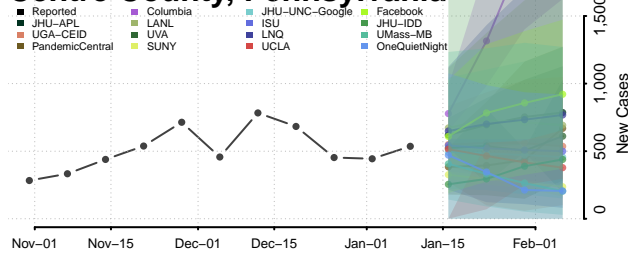

Centre County, Pennsylvania