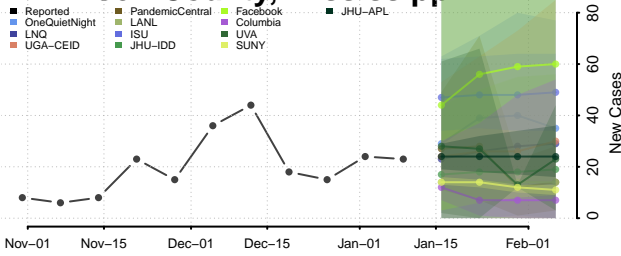

Wilkinson County, Mississippi