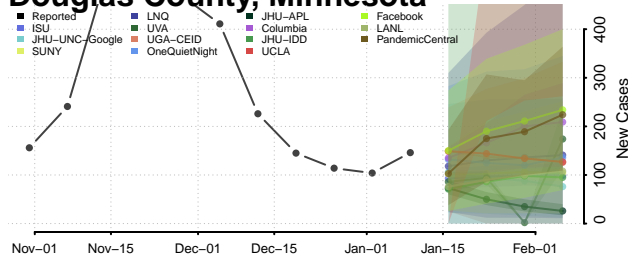

Douglas County, Minnesota