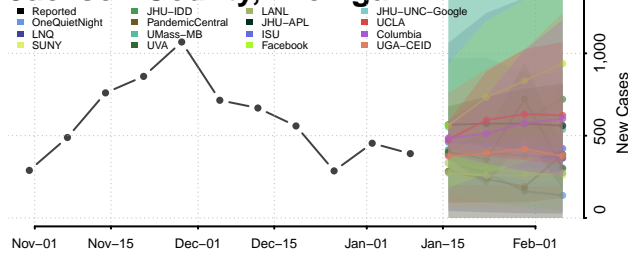

Jackson County, Michigan