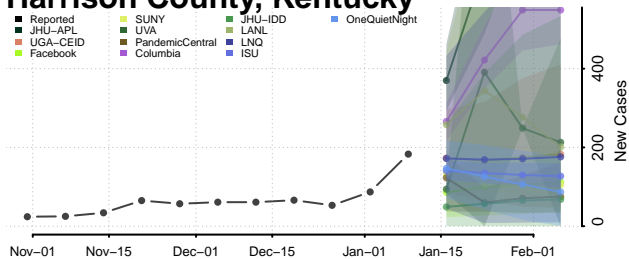

Harrison County, Kentucky