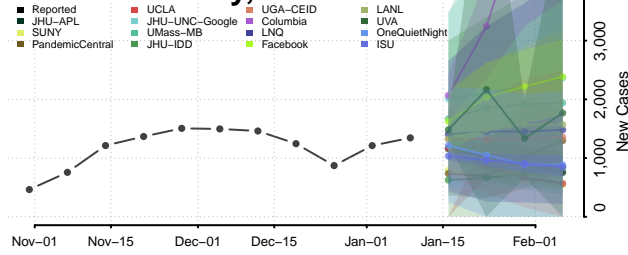

St. Clair County, Illinois