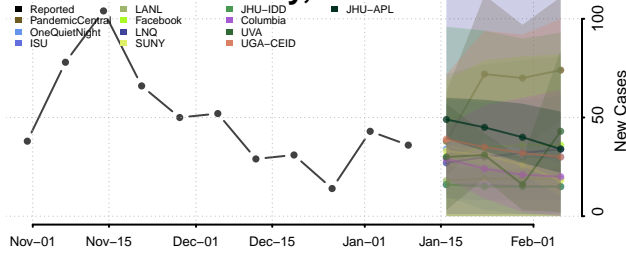

Pocahontas County, Iowa