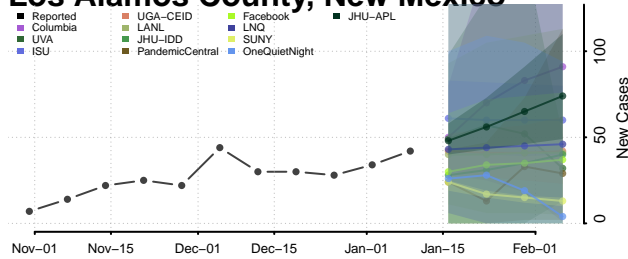

Los Alamos County, New Mexico