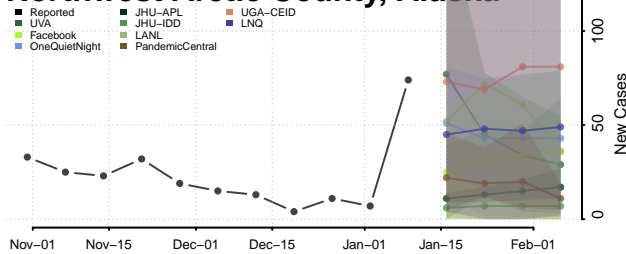

Northwest Arctic County, Alaska