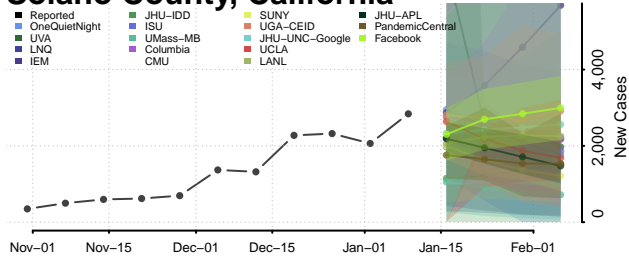

Solano County, California