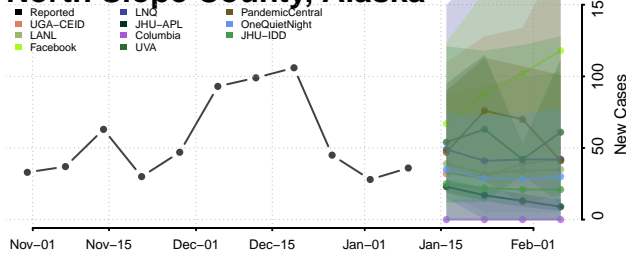

North Slope County, Alaska