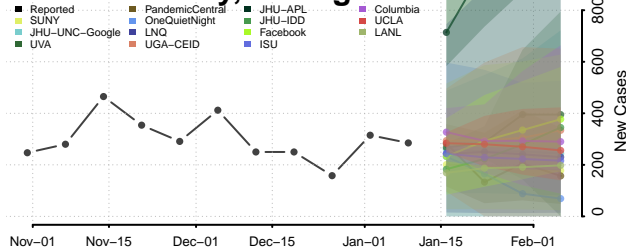

Clinton County, Michigan