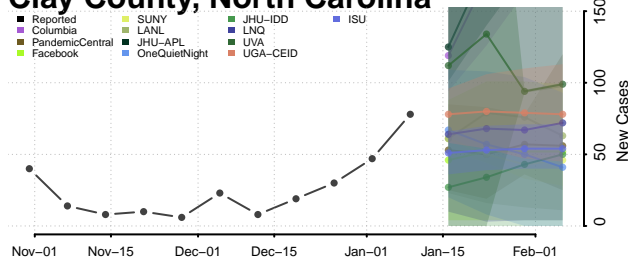

Clay County, North Carolina