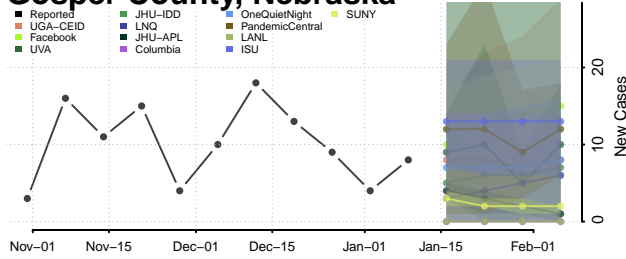

Gosper County, Nebraska