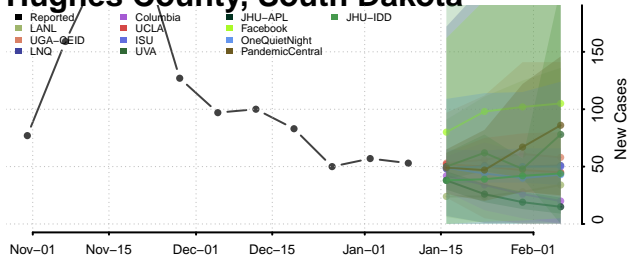

Hughes County, South Dakota