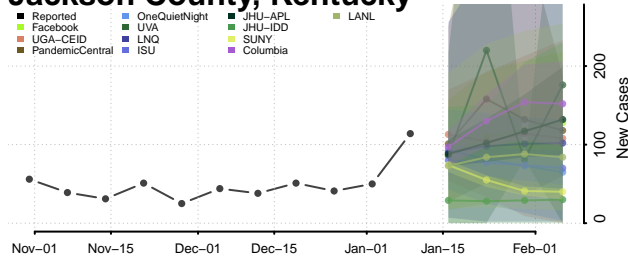

Jackson County, Kentucky