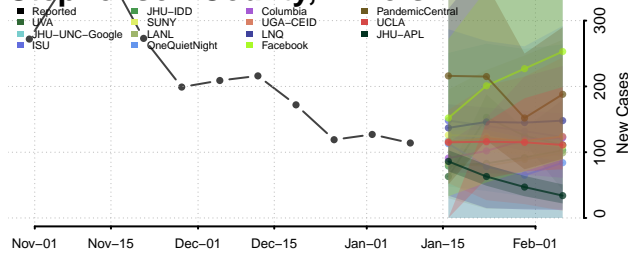

Stephenson County, Illinois