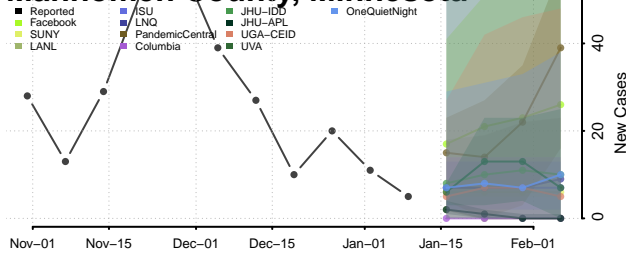

Mahnomen County, Minnesota