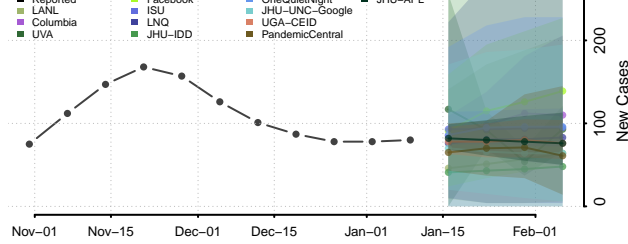

Vernon County, Wisconsin