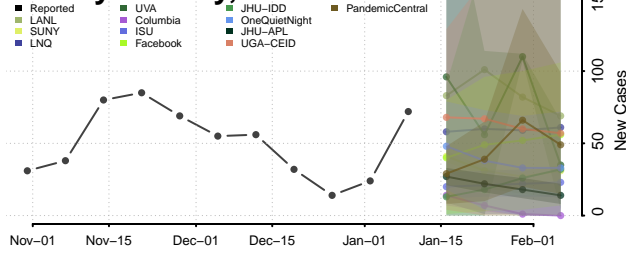

Murray County, Minnesota