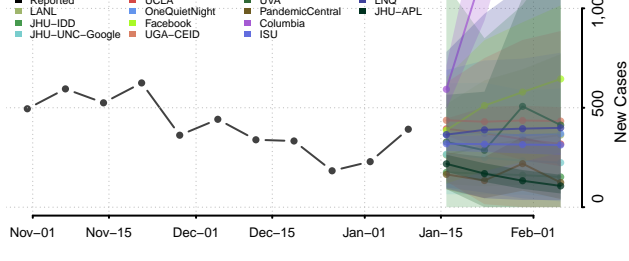

Manitowoc County, Wisconsin