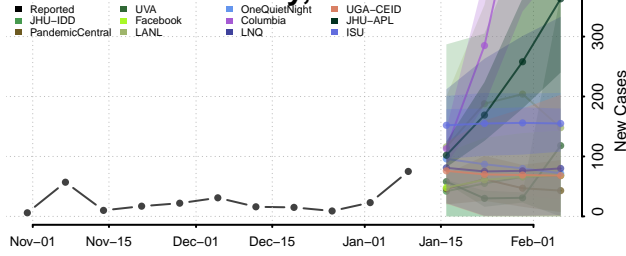

San Jacinto County, Texas