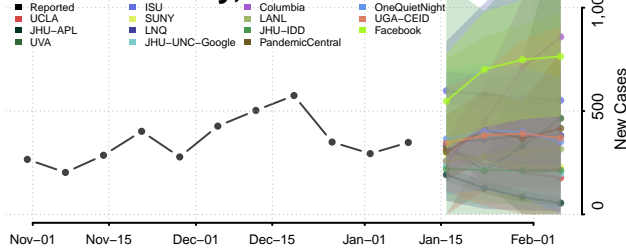

DeKalb County, Alabama