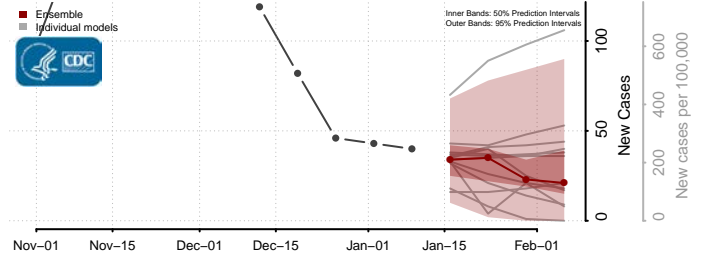

Richland County, North Dakota