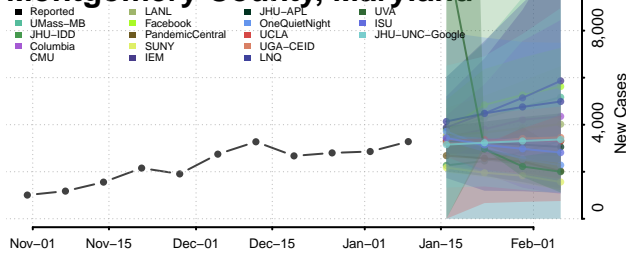

Montgomery County, Maryland