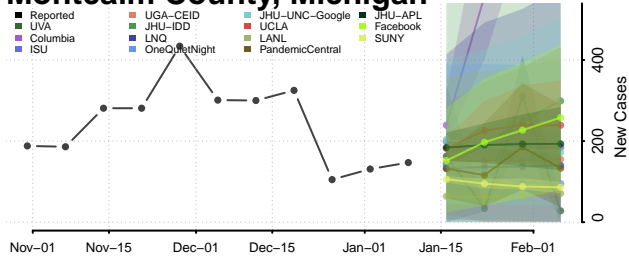

Montcalm County, Michigan