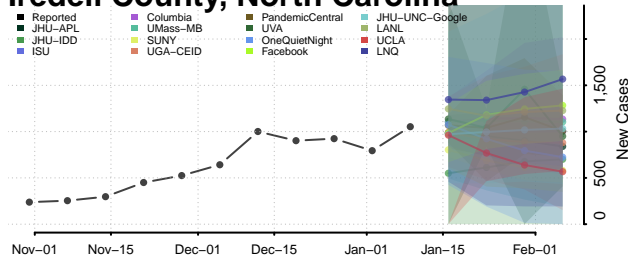

Iredell County, North Carolina