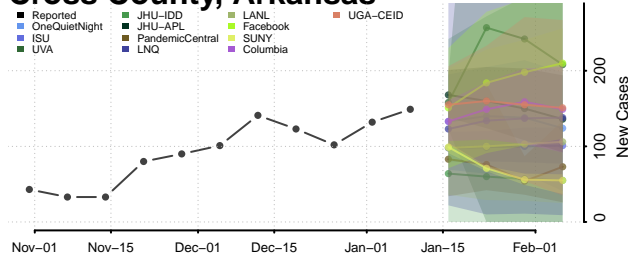

Cross County, Arkansas