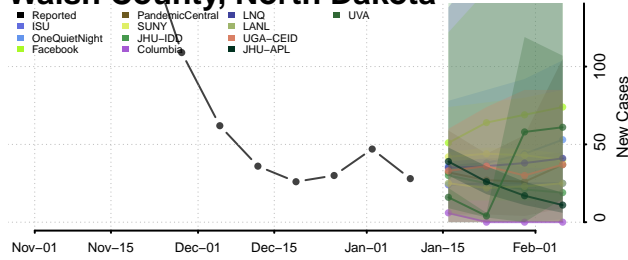

Walsh County, North Dakota