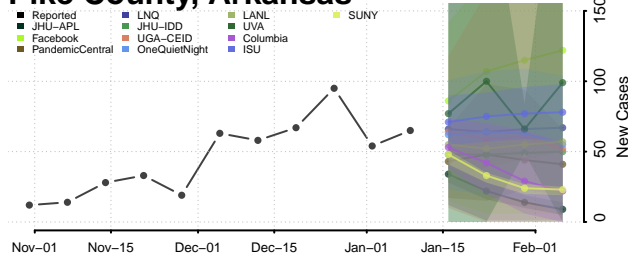

Pike County, Arkansas