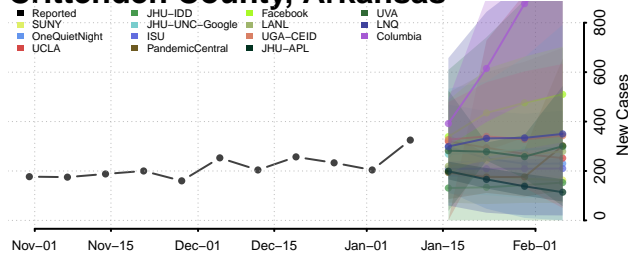

Crittenden County, Arkansas