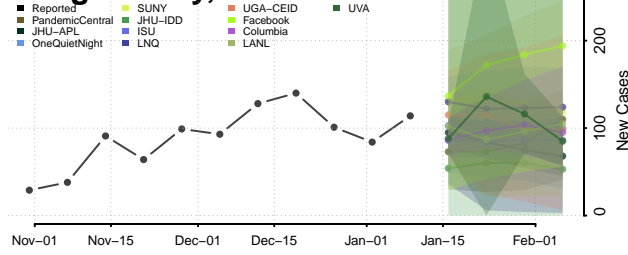

Craig County, Oklahoma