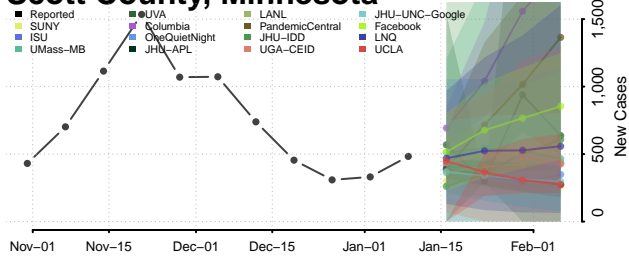

Scott County, Minnesota