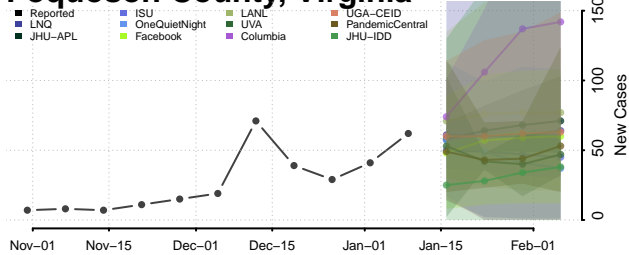

Poquoson County, Virginia