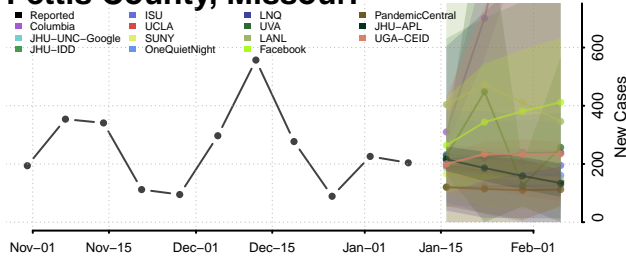

Pettis County, Missouri