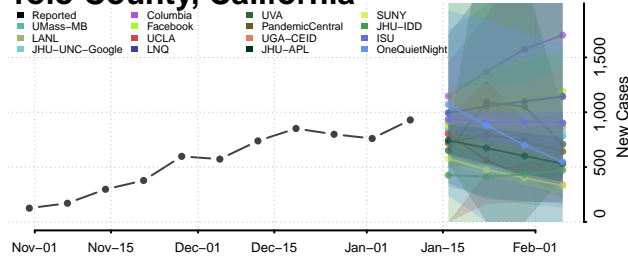

Yolo County, California