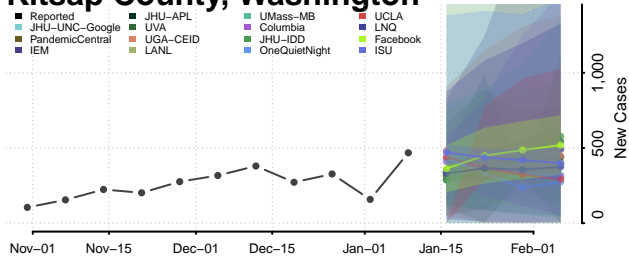

Kitsap County, Washington