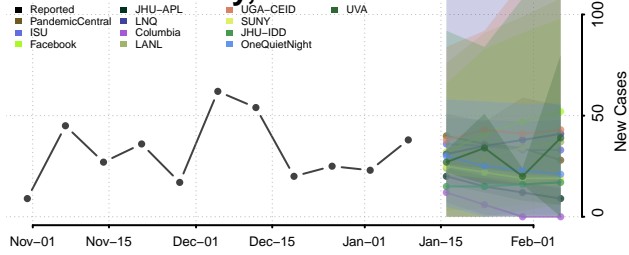

Nemaha County, Nebraska