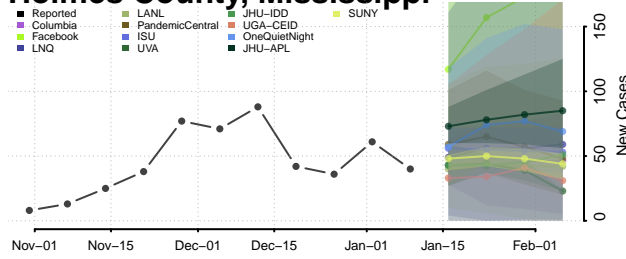

Holmes County, Mississippi