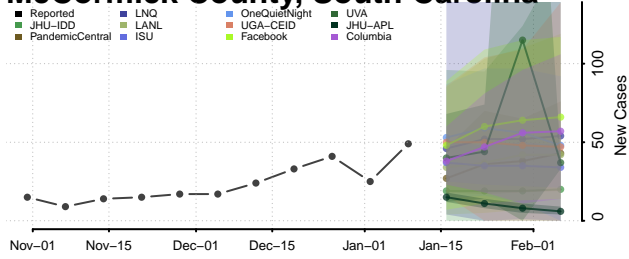

### McCormick County, South Carolina