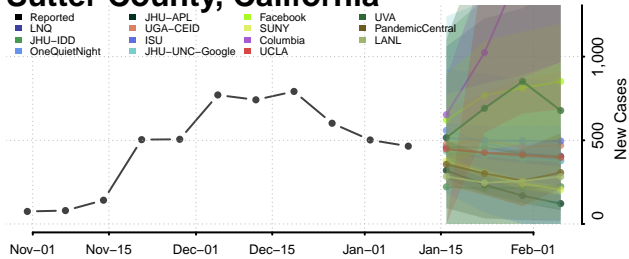

### Tehama County, California