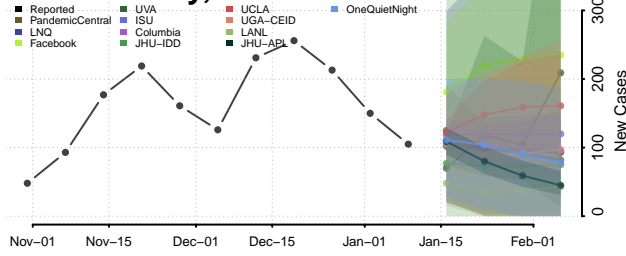

Scott County, Tennessee