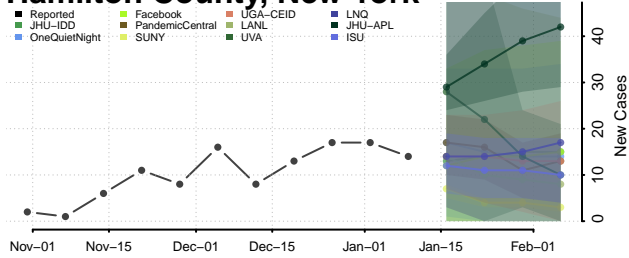

Hamilton County, New York