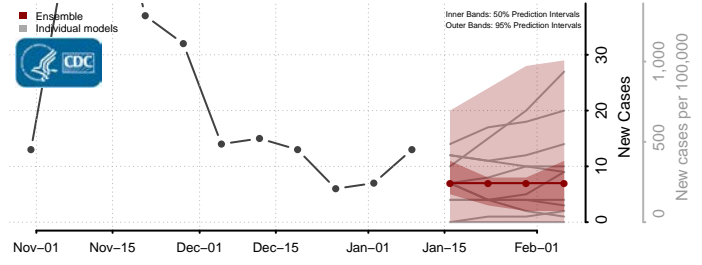

Nelson County, North Dakota