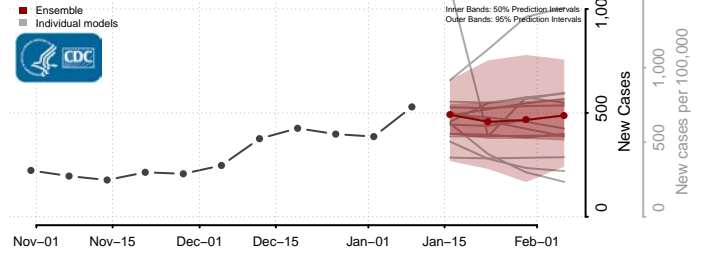

Surry County, North Carolina