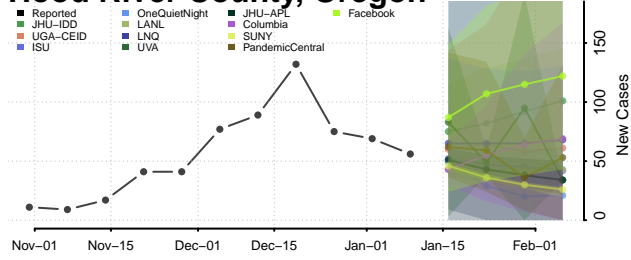

### Hood River County, Oregon