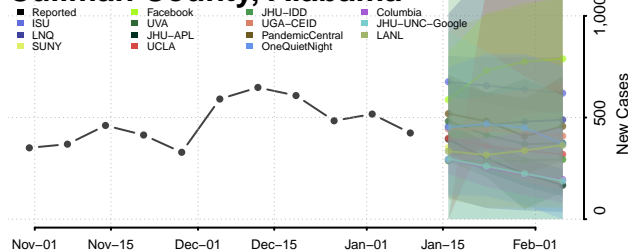

Cullman County, Alabama