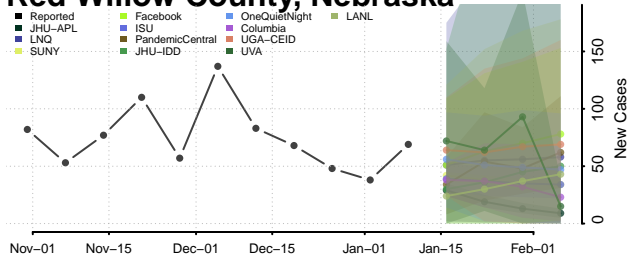

Red Willow County, Nebraska