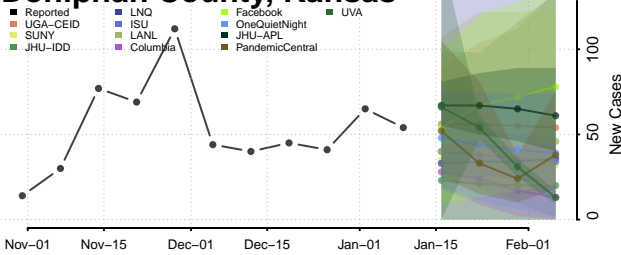

Doniphan County, Kansas