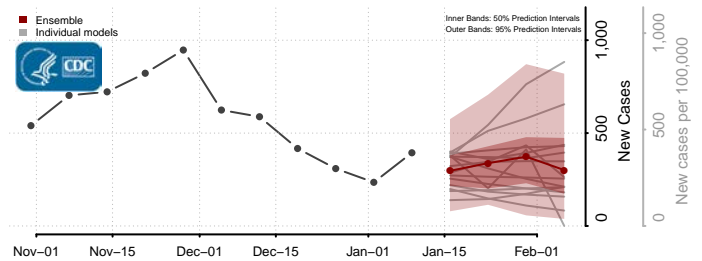

Flathead County, Montana