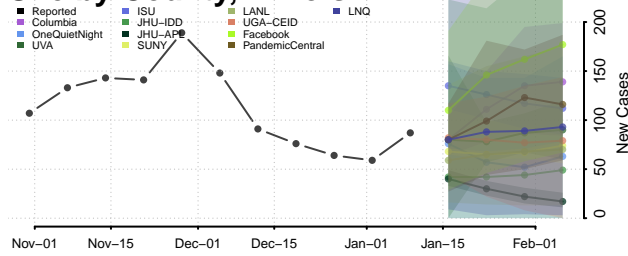

Shelby County, Illinois