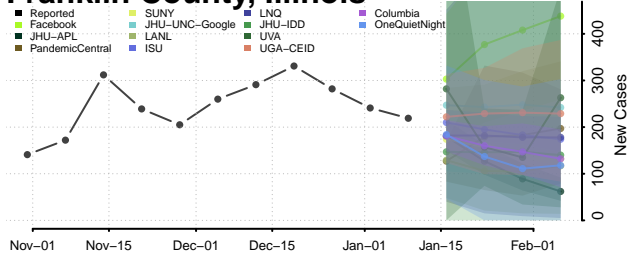

Franklin County, Illinois