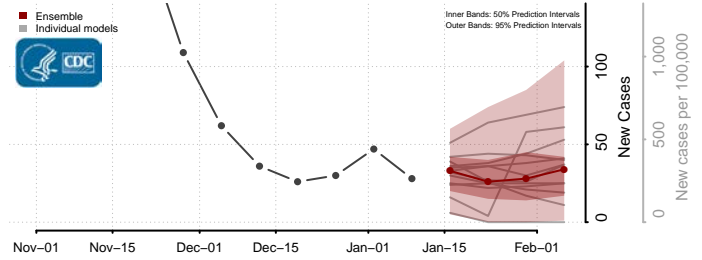

Walsh County, North Dakota