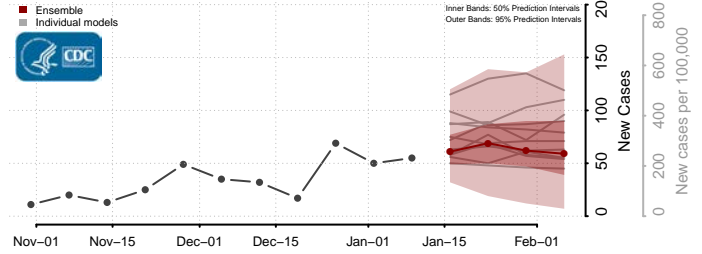

Goochland County, Virginia