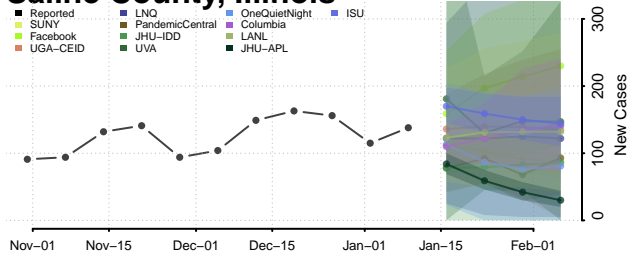

Saline County, Illinois