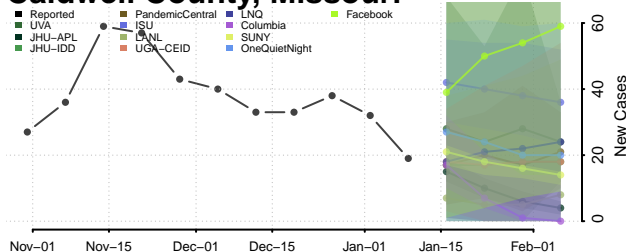

Caldwell County, Missouri