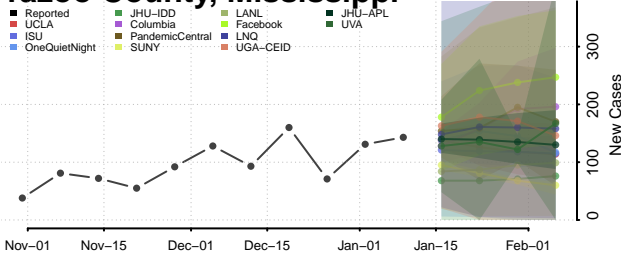

Yazoo County, Mississippi