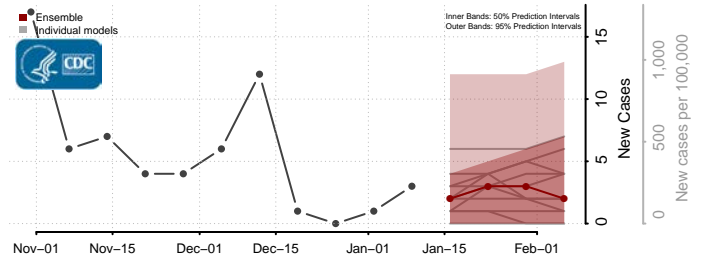

Sheridan County, North Dakota