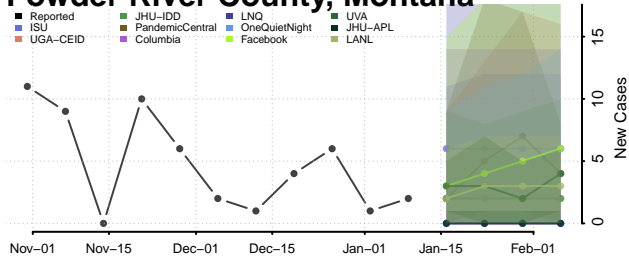

Powder River County, Montana