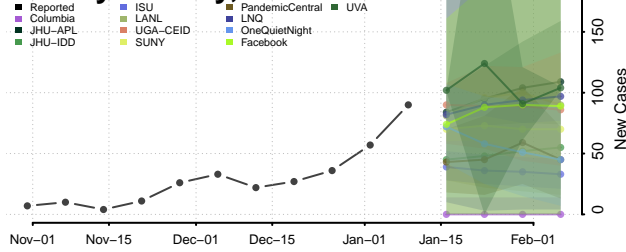

Liberty County, Florida