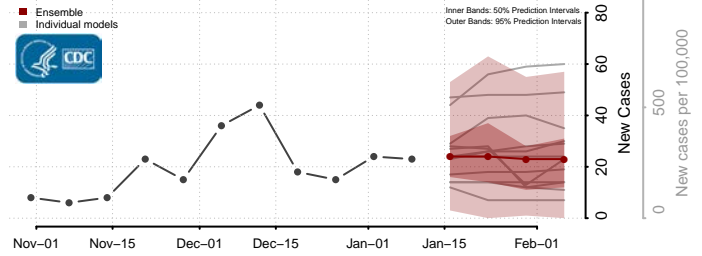

Wilkinson County, Mississippi