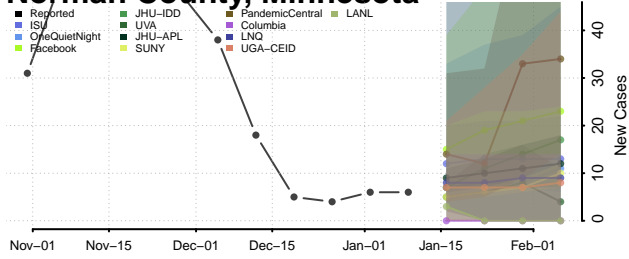

Norman County, Minnesota