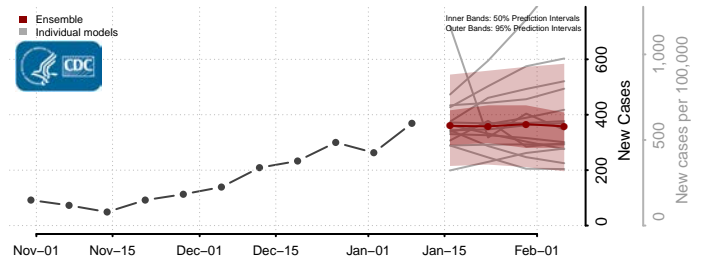

Lee County, North Carolina