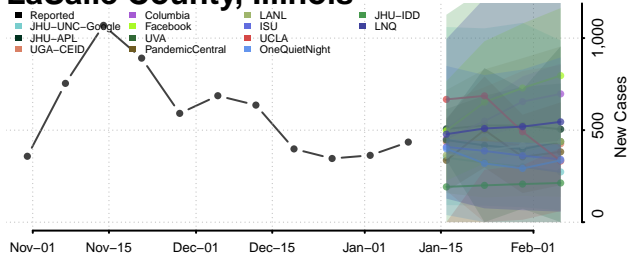

LaSalle County, Illinois