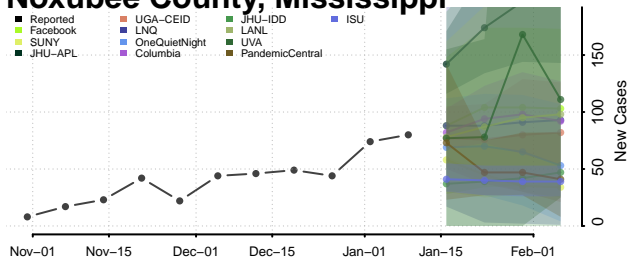

Noxubee County, Mississippi