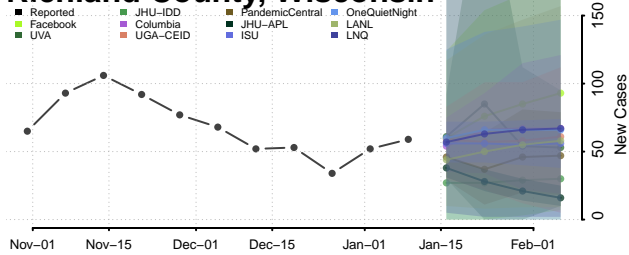

Richland County, Wisconsin