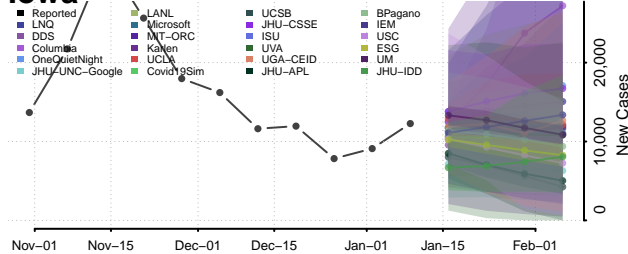

White County, Indiana

Whitley County, Indiana

Iowa

Adair County, Iowa

Adams County, Iowa

Allamakee County, Iowa