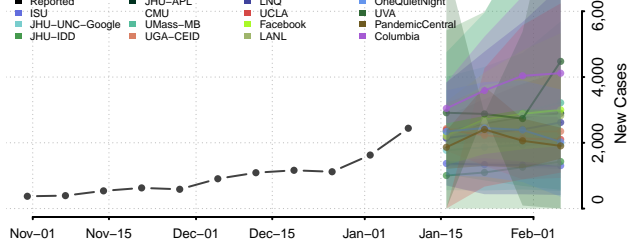

Horry County, South Carolina