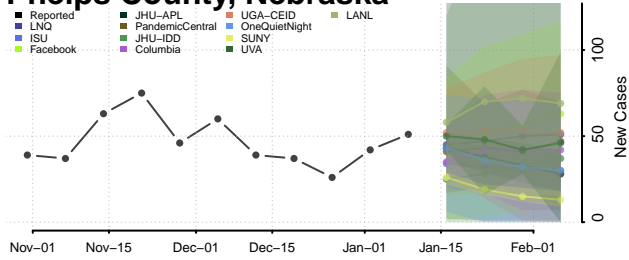

Phelps County, Nebraska