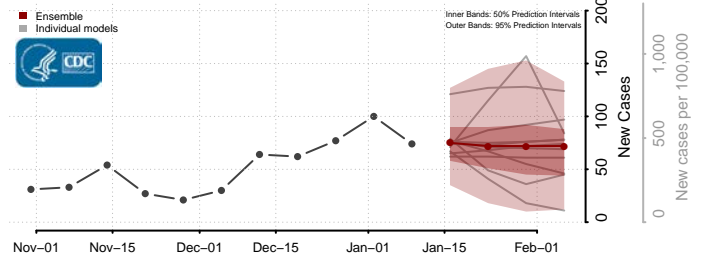

Lewis County, West Virginia