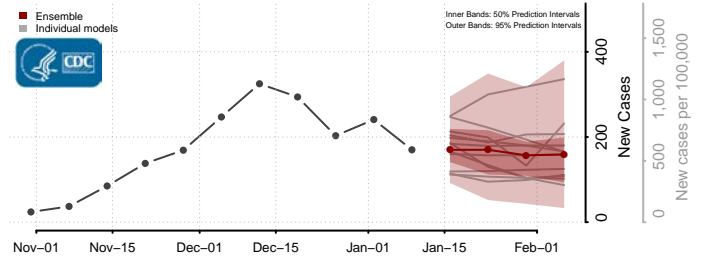

### Hardy County, West Virginia