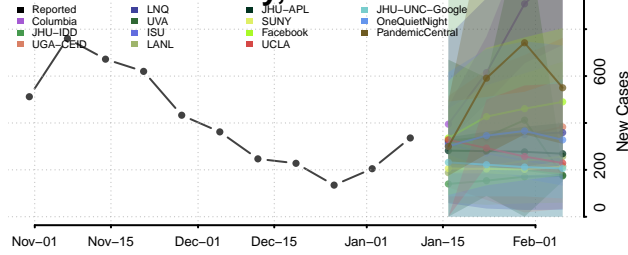

Twin Falls County, Idaho