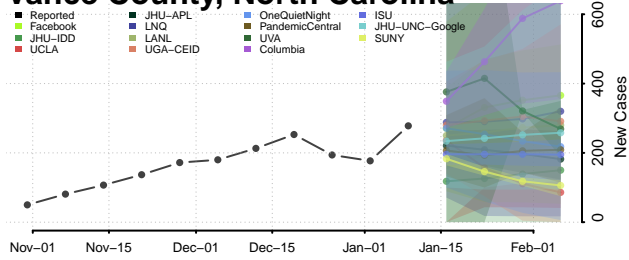

Vance County, North Carolina