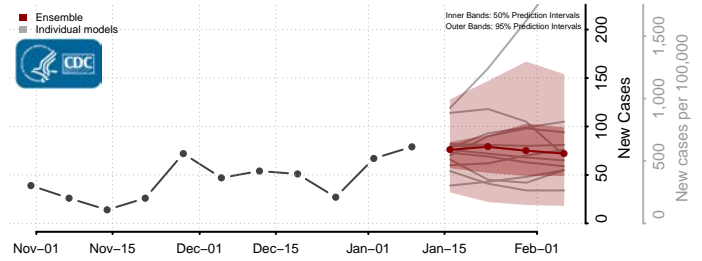

Butler County, Kentucky