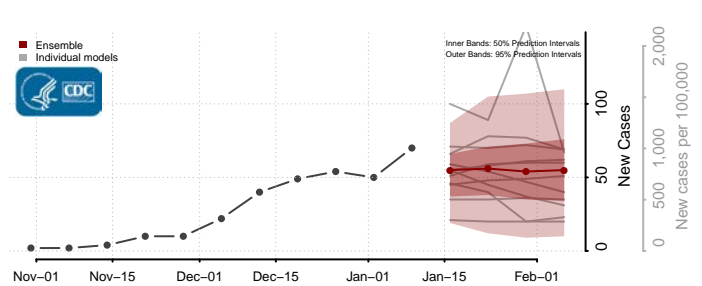

Pendleton County, West Virginia