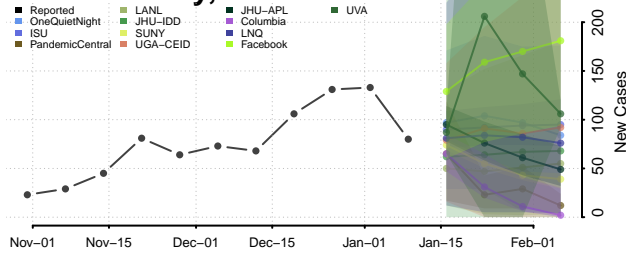

### Greene County, Arkansas