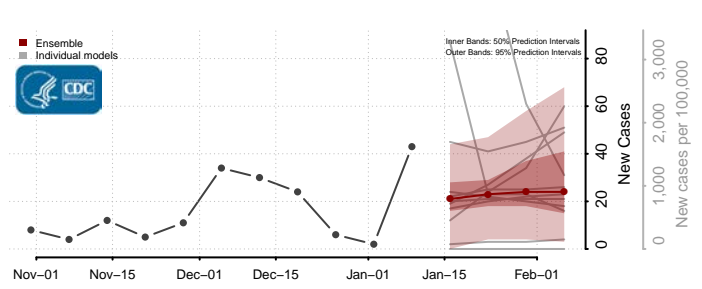

Harmon County, Oklahoma