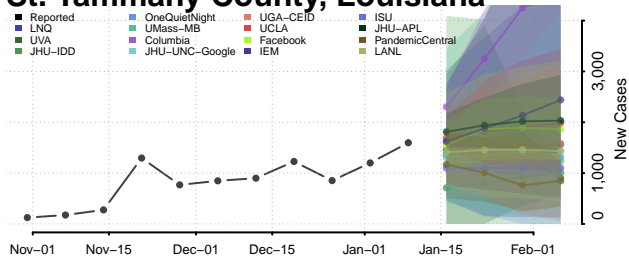

St. Tammany County, Louisiana