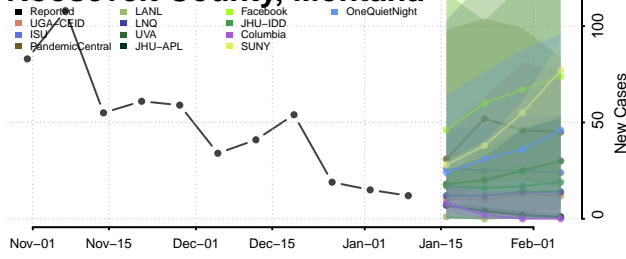

Roosevelt County, Montana