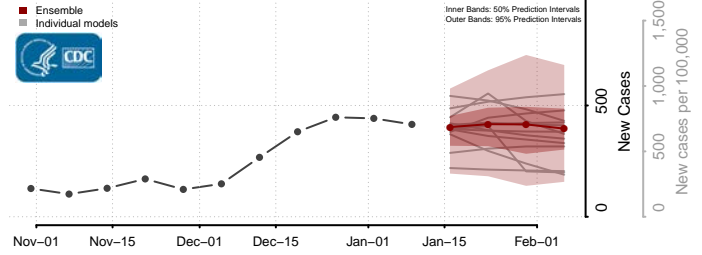

Mercer County, West Virginia