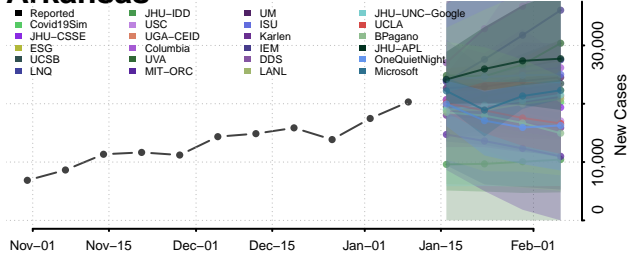

Yavapai County, Arizona

Yuma County, Arizona

Arkansas

Arkansas County, Arkansas

Ashley County, Arkansas

Baxter County, Arkansas