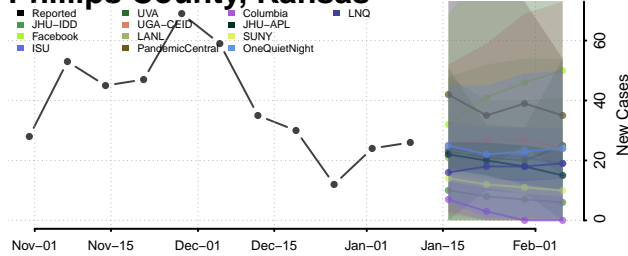

Phillips County, Kansas