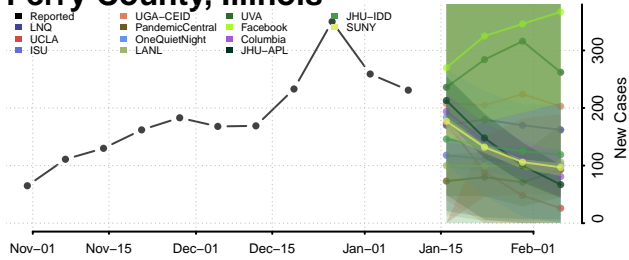

Perry County, Illinois