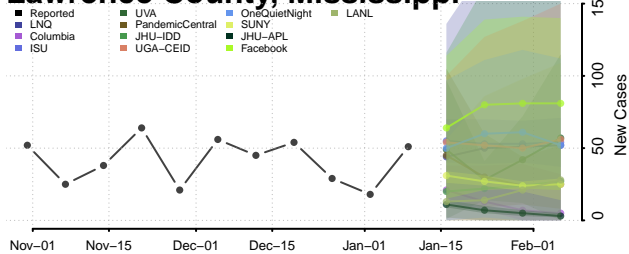

Lawrence County, Mississippi