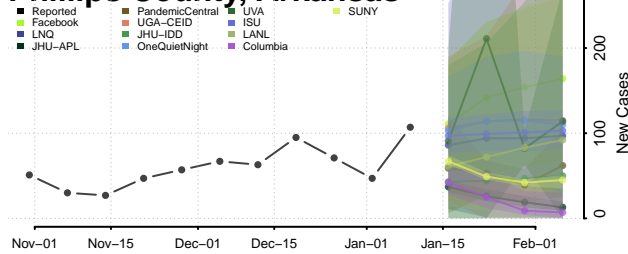

Phillips County, Arkansas