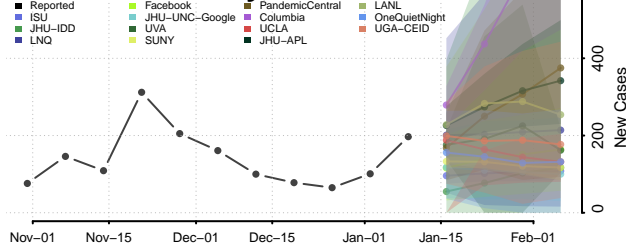

Freeborn County, Minnesota