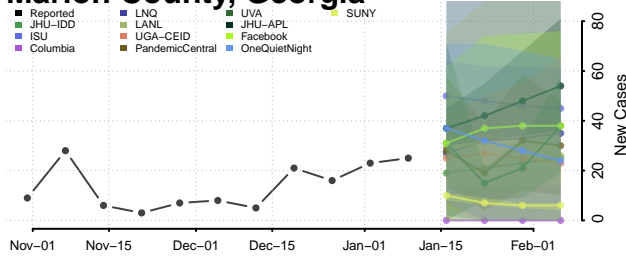

Marion County, Georgia