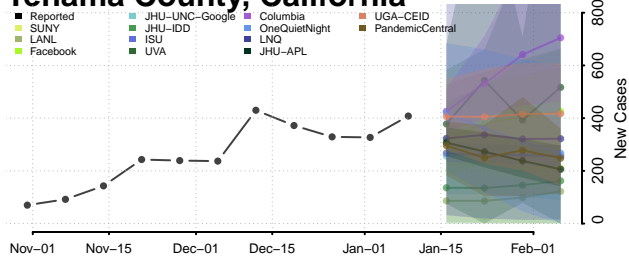

### Tehama County, California