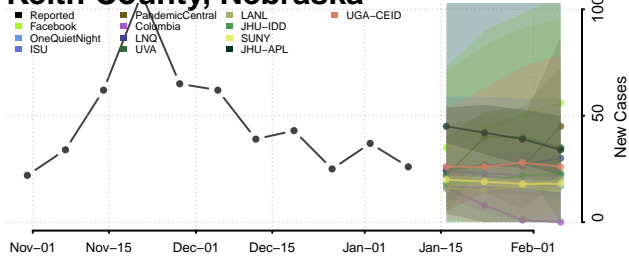

Keith County, Nebraska