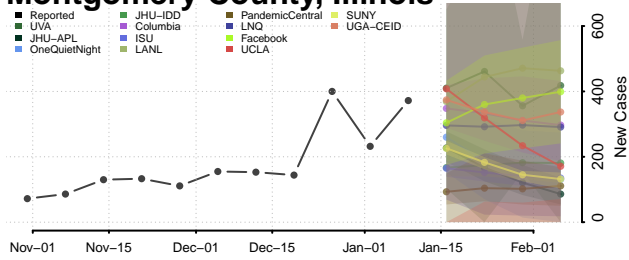

Montgomery County, Illinois