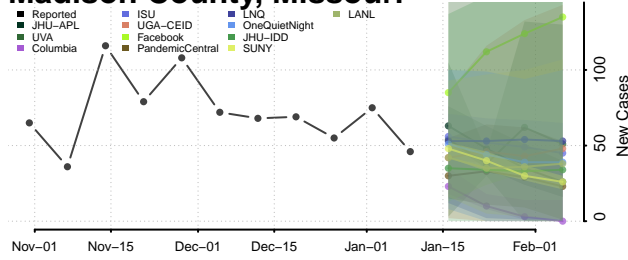

### Madison County, Missouri