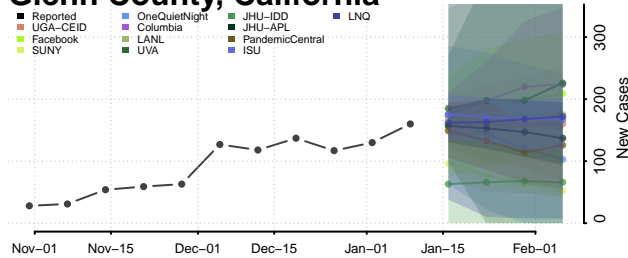

Glenn County, California