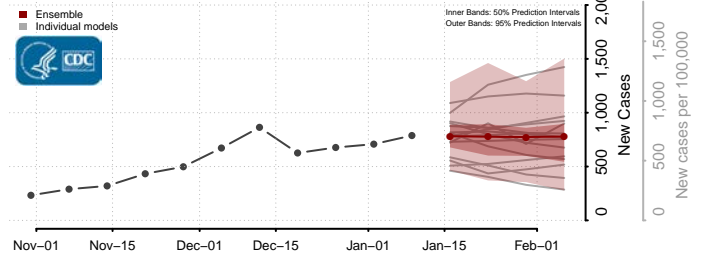

Navajo County, Arizona