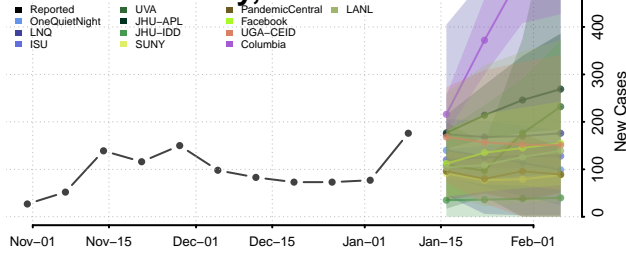

Marshall County, Oklahoma