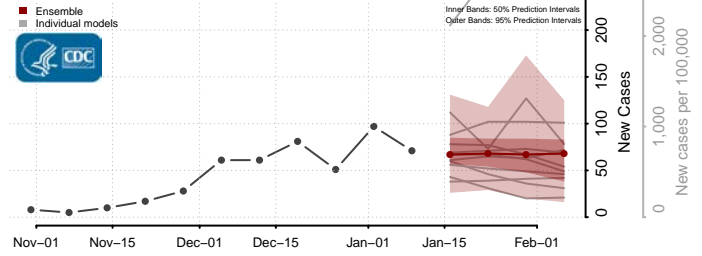

Webster County, Mississippi