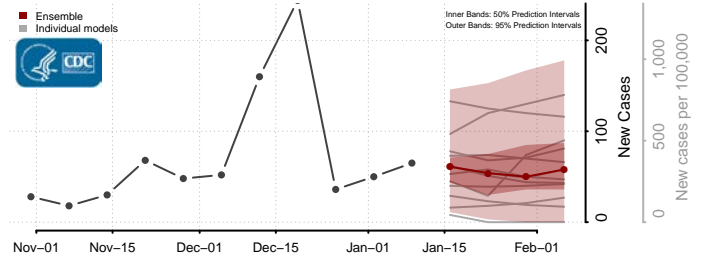

Russell County, Kentucky