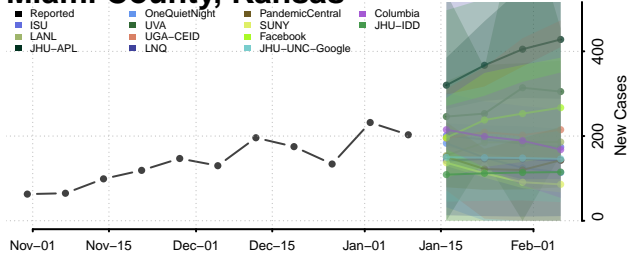

Miami County, Kansas