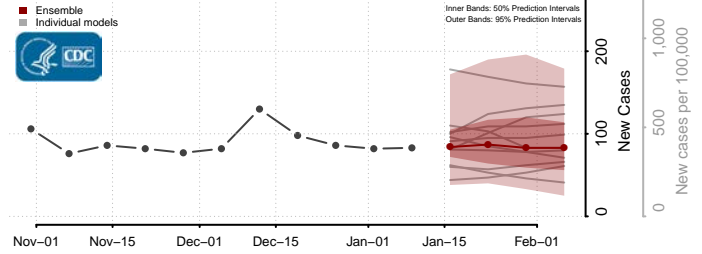

Scott County, Virginia