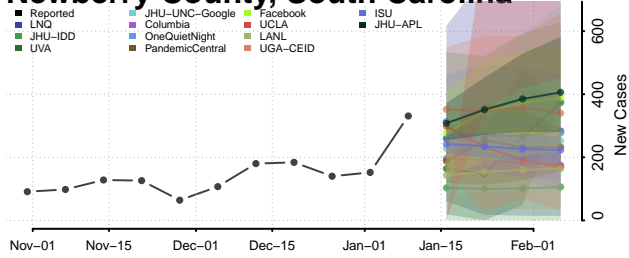

Newberry County, South Carolina