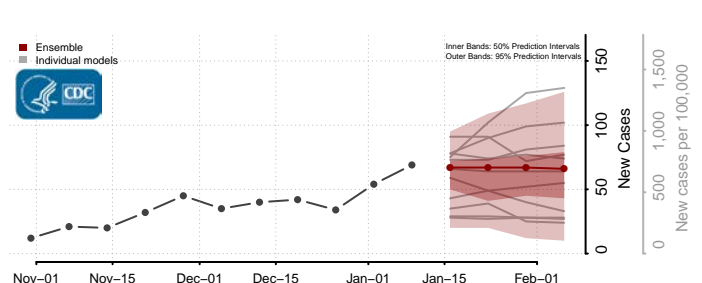

Ritchie County, West Virginia