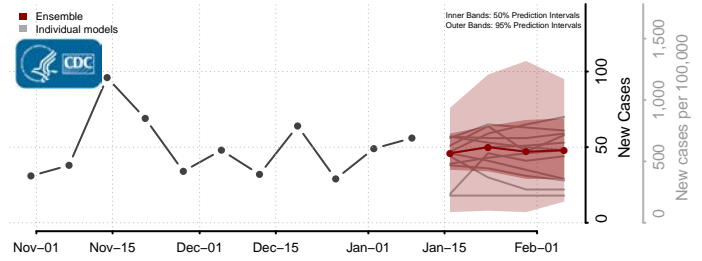

Hamilton County, Illinois