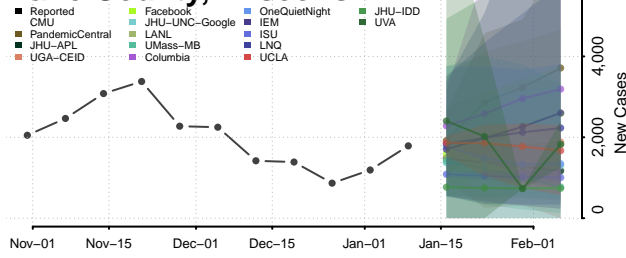

Dane County, Wisconsin