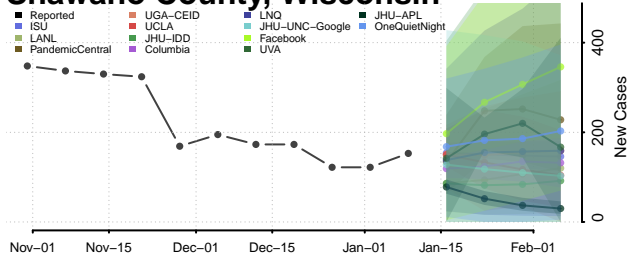

Shawano County, Wisconsin