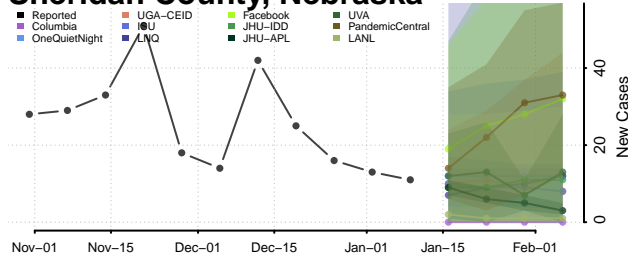

Sheridan County, Nebraska