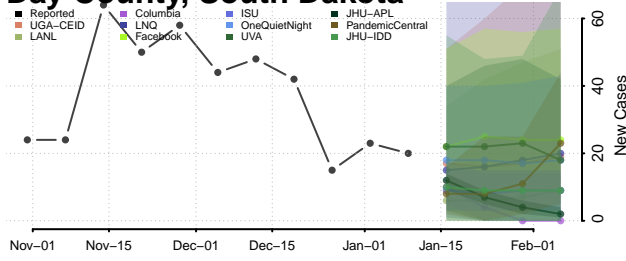

Day County, South Dakota