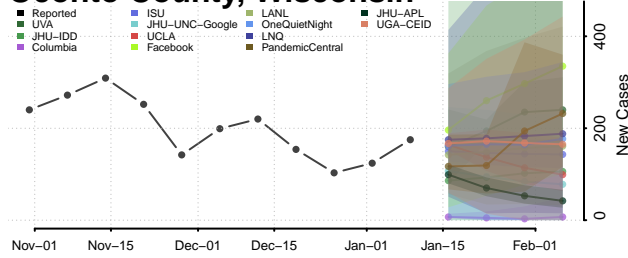

Oconto County, Wisconsin