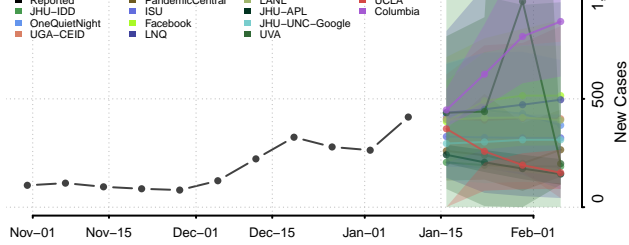

Georgetown County, South Carolina