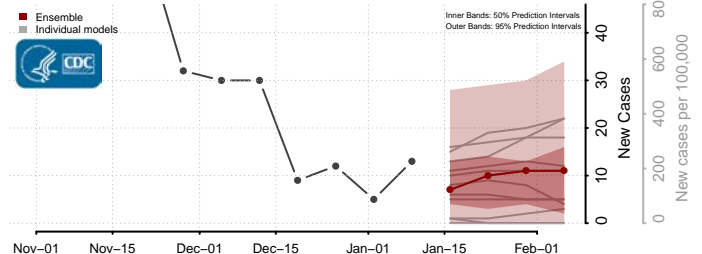

McHenry County, North Dakota