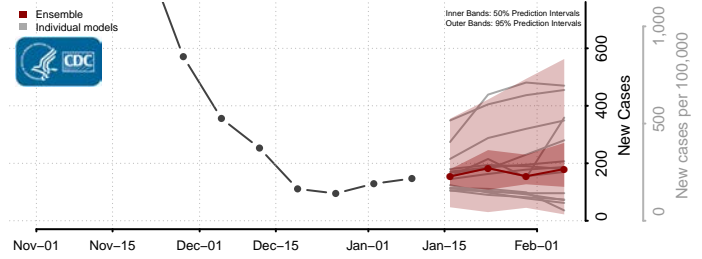

Ward County, North Dakota