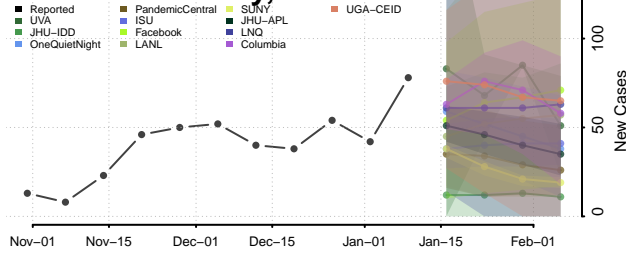

Jefferson County, Oklahoma