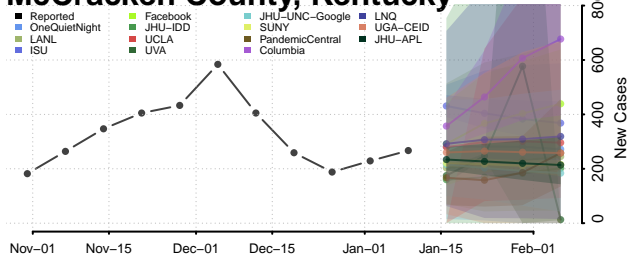

McCracken County, Kentucky