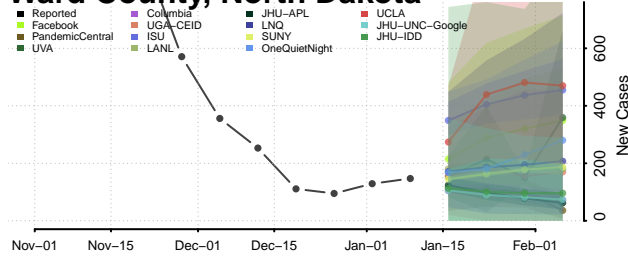

Ward County, North Dakota