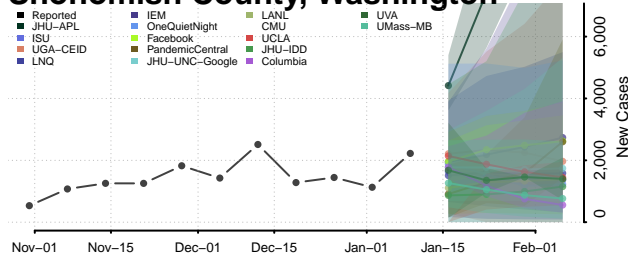

Snohomish County, Washington