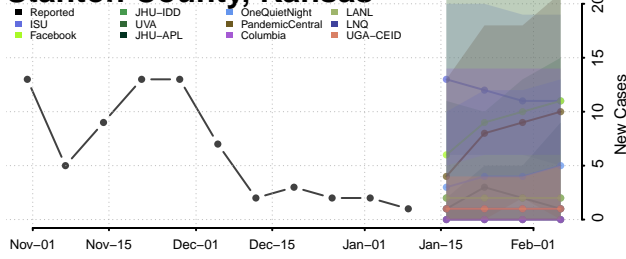

Stanton County, Kansas