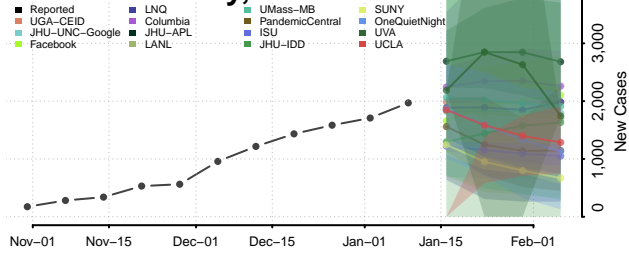

Mohave County, Arizona