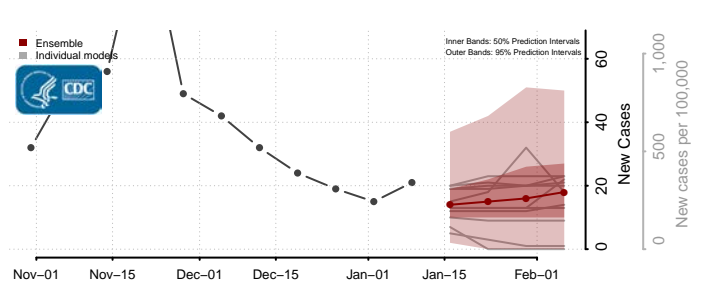

Hamlin County, South Dakota