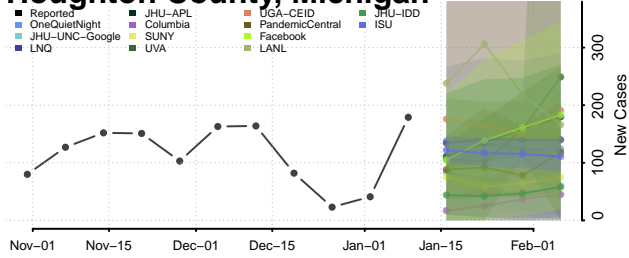

Houghton County, Michigan