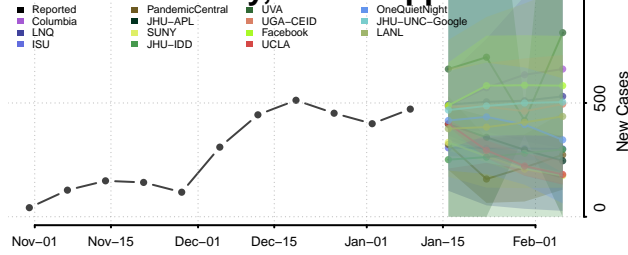

Lowndes County, Mississippi