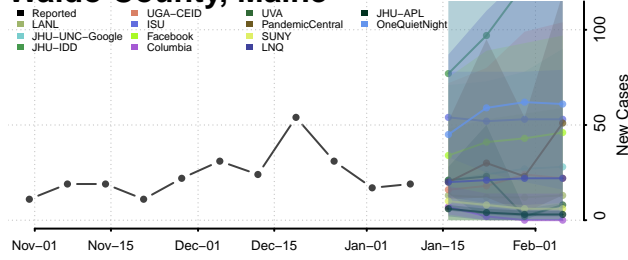

Waldo County, Maine