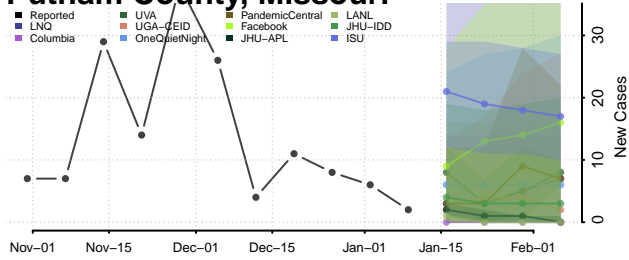

### Putnam County, Missouri