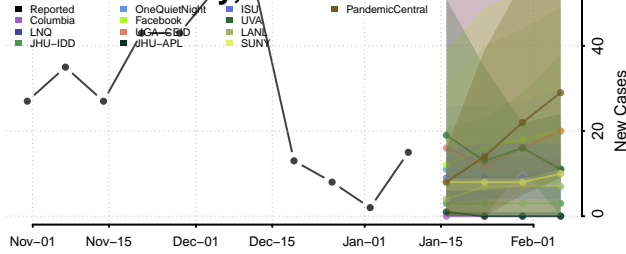

Kittson County, Minnesota