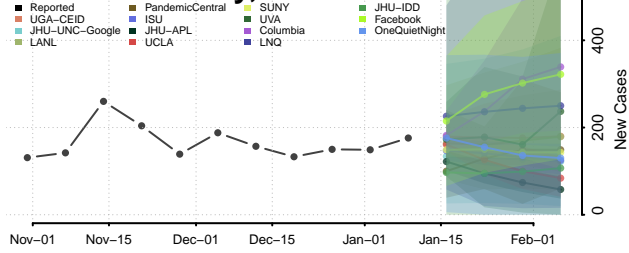

Camden County, Missouri