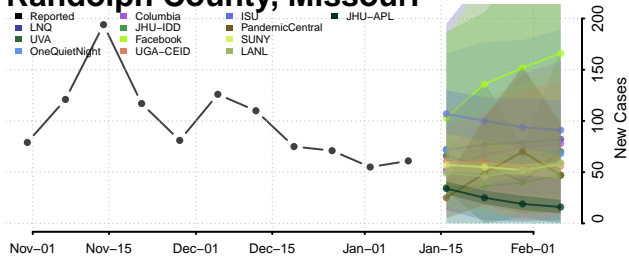

Randolph County, Missouri