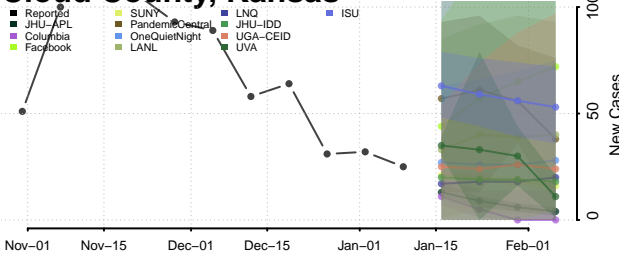

Cloud County, Kansas