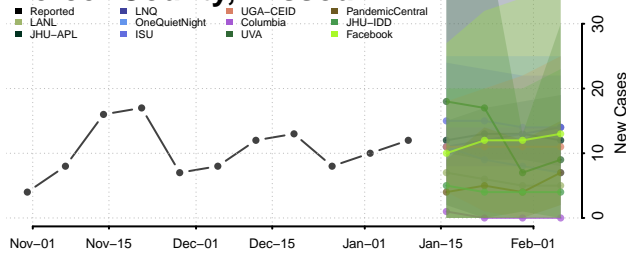

Mercer County, Missouri