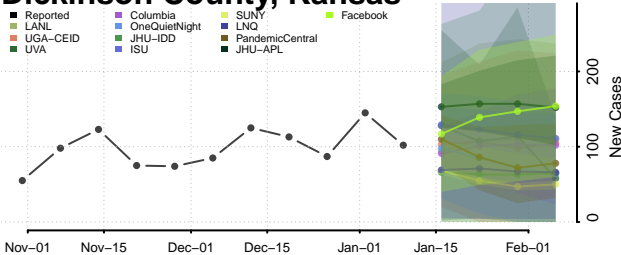

Dickinson County, Kansas