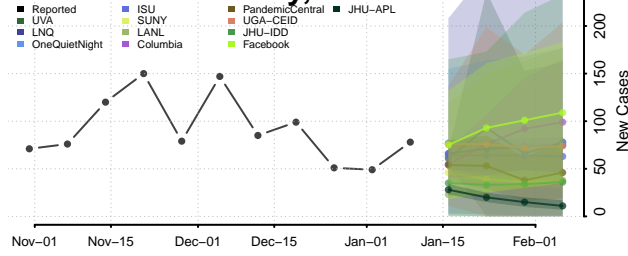

Winneshiek County, Iowa