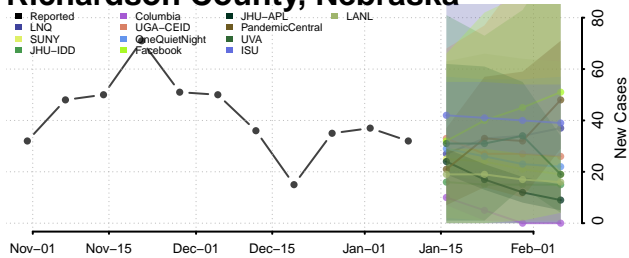

Richardson County, Nebraska