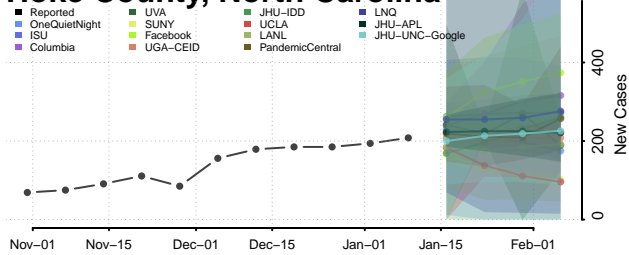

Hoke County, North Carolina