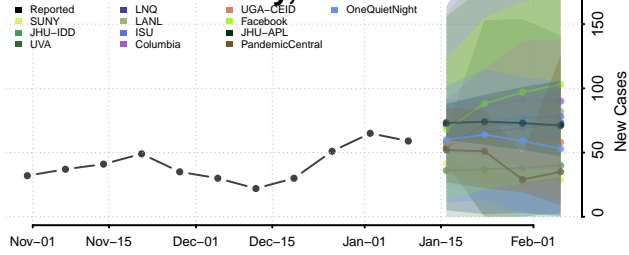

Little River County, Arkansas