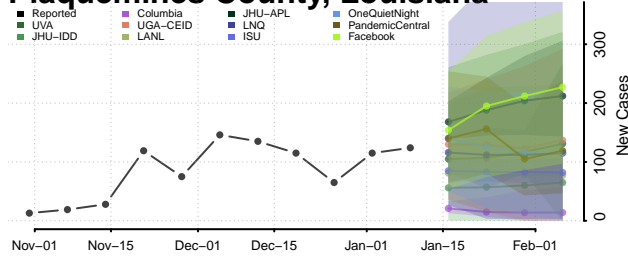

Plaquemines County, Louisiana