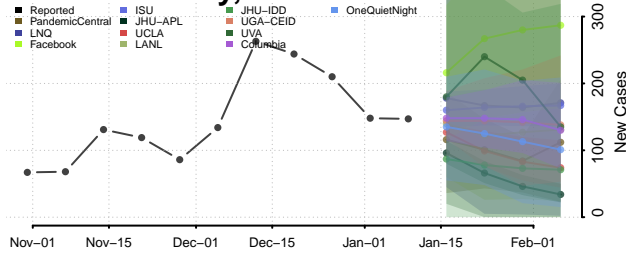

DeKalb County, Tennessee