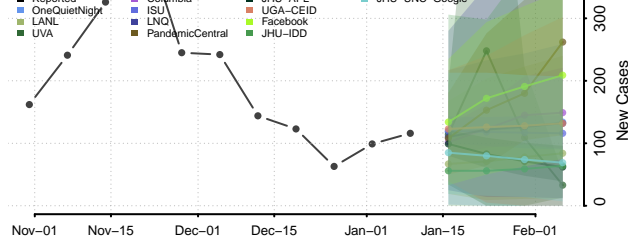

Trempealeau County, Wisconsin