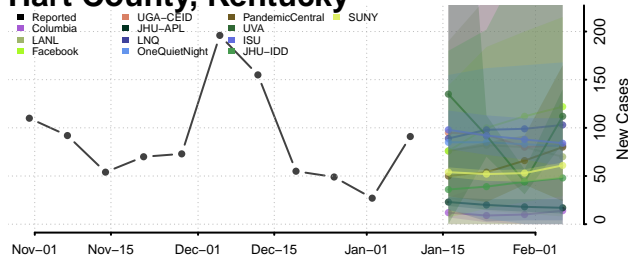

Hart County, Kentucky