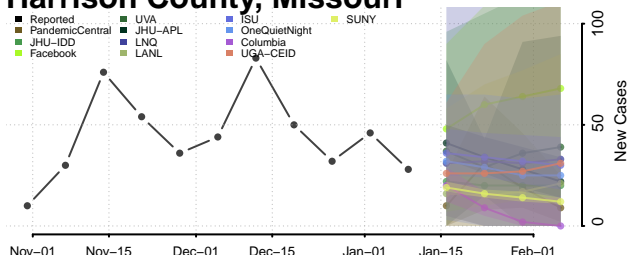

Harrison County, Missouri