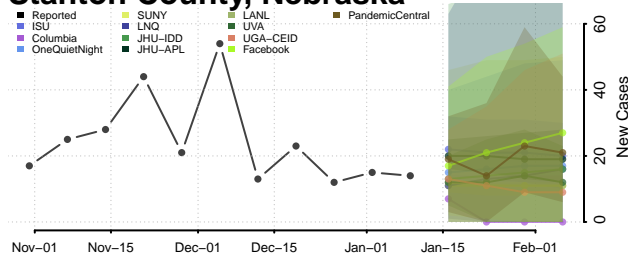

Stanton County, Nebraska