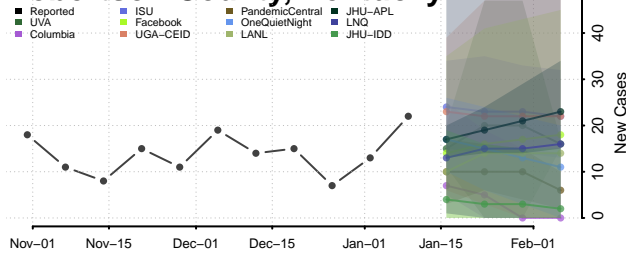

Robertson County, Kentucky