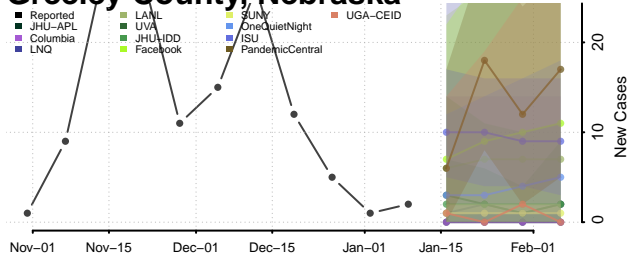

Greeley County, Nebraska