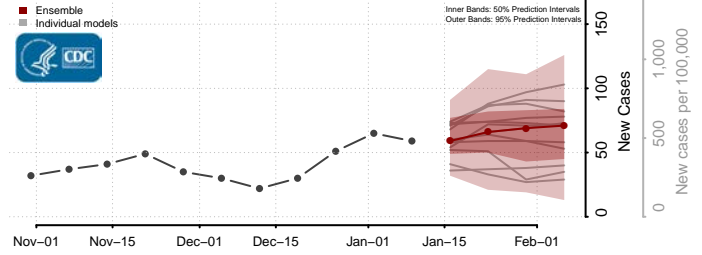

Little River County, Arkansas