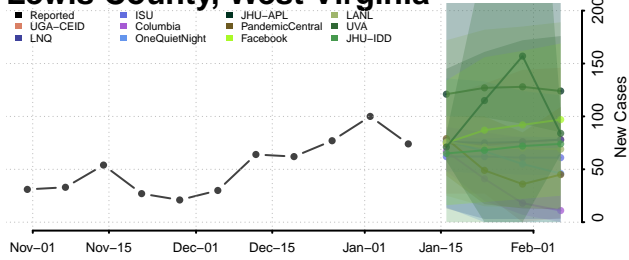

Lewis County, West Virginia