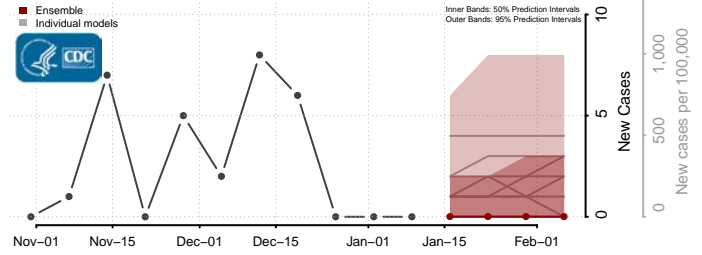

### Keya Paha County, Nebraska