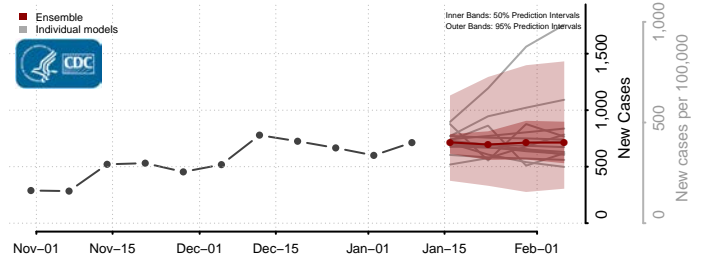

Kanawha County, West Virginia