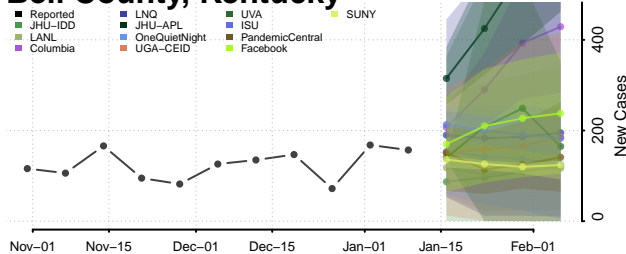

Bell County, Kentucky