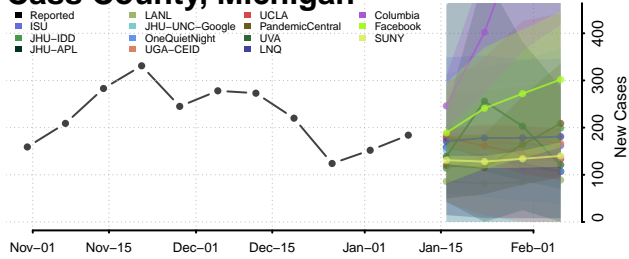

Cass County, Michigan