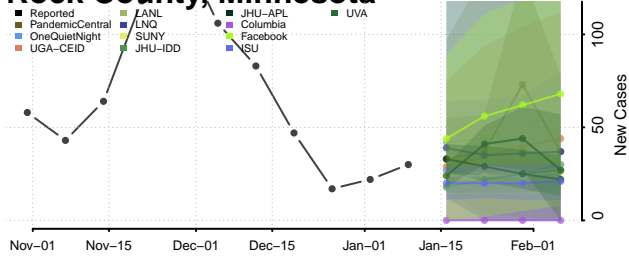

Rock County, Minnesota