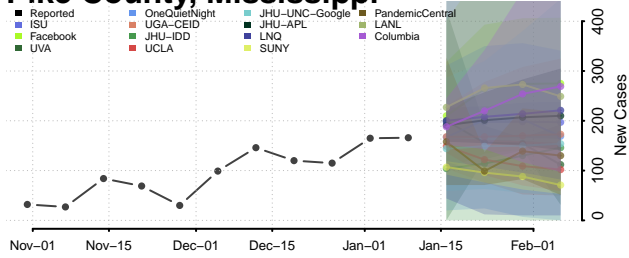

Pike County, Mississippi