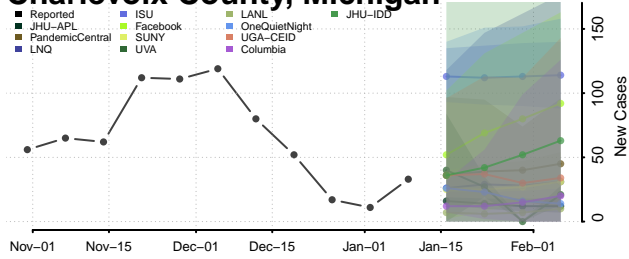

Charlevoix County, Michigan