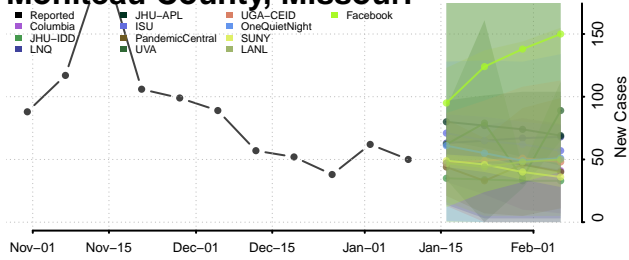

Moniteau County, Missouri