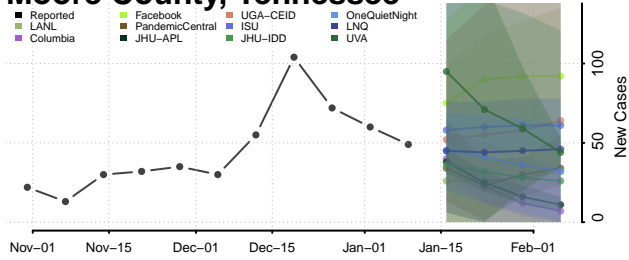

Moore County, Tennessee