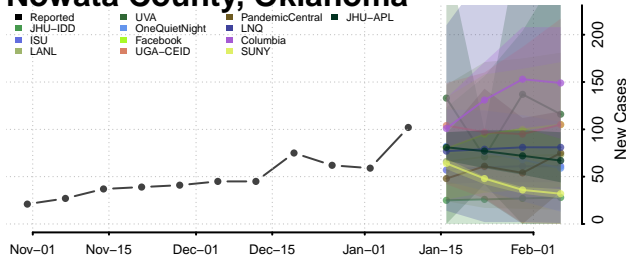

Nowata County, Oklahoma