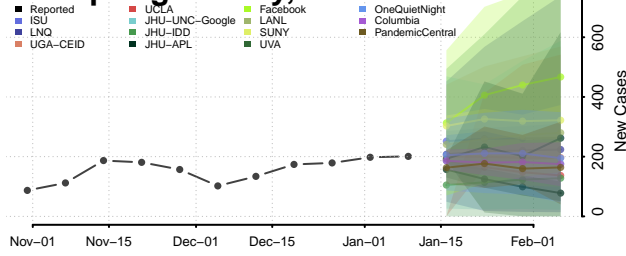

Hot Spring County, Arkansas