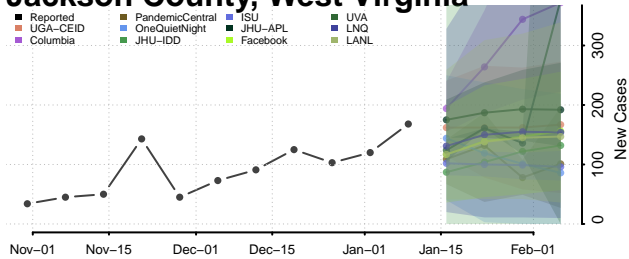

Jackson County, West Virginia