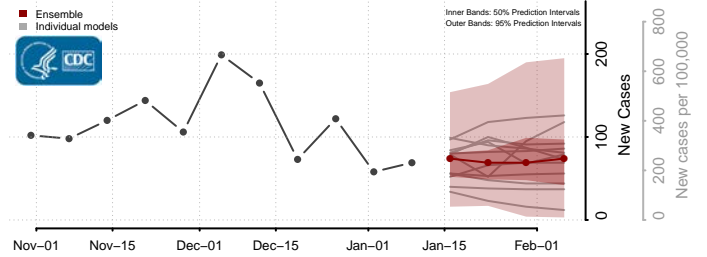

Jefferson County, Idaho