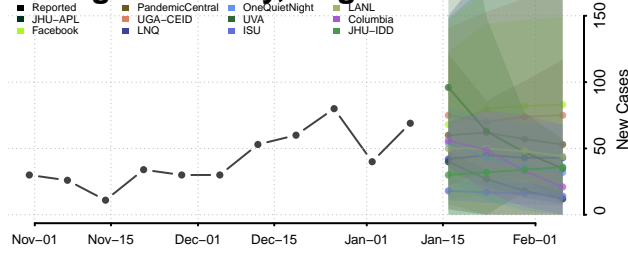

Lexington County, Virginia