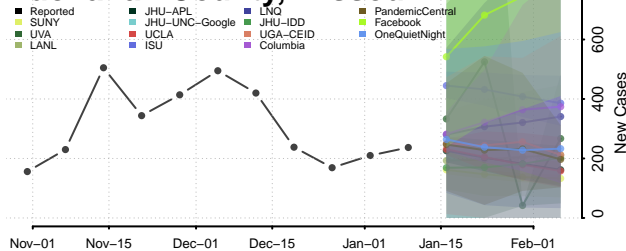

Buchanan County, Missouri