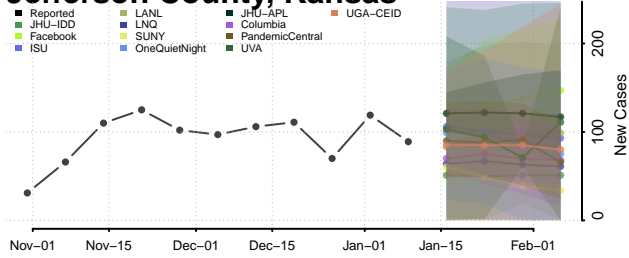

Jefferson County, Kansas