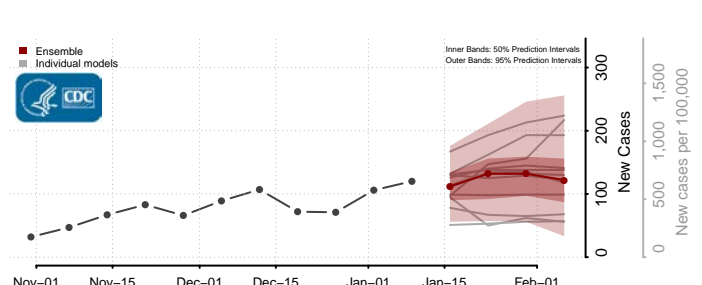

Stone County, Mississippi