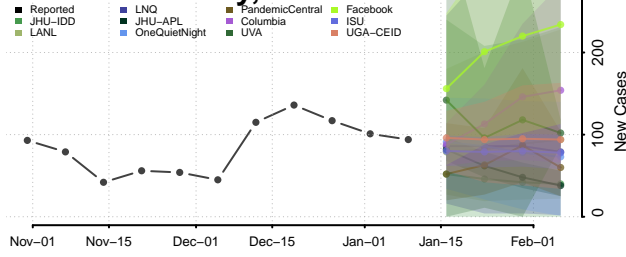

Crockett County, Tennessee