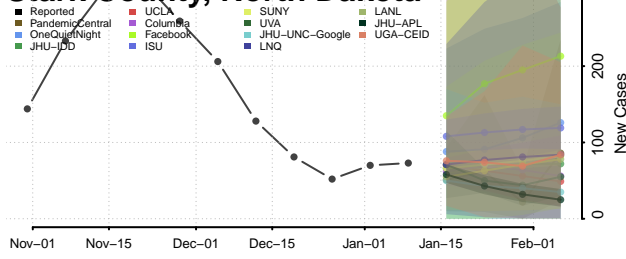

Stark County, North Dakota