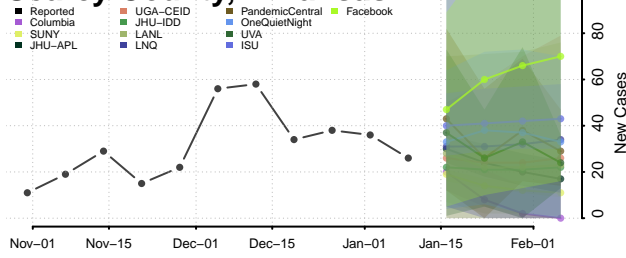

Searcy County, Arkansas