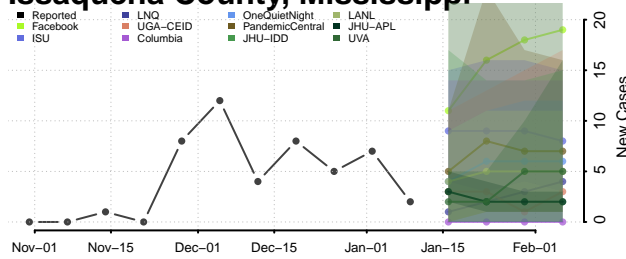

Issaquena County, Mississippi