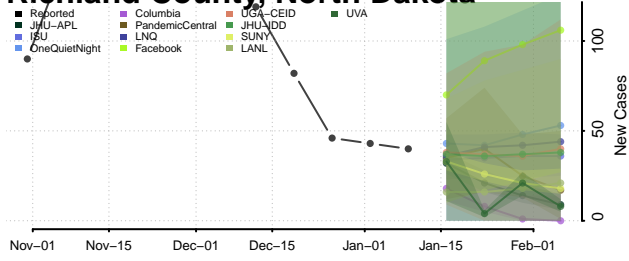

Richland County, North Dakota