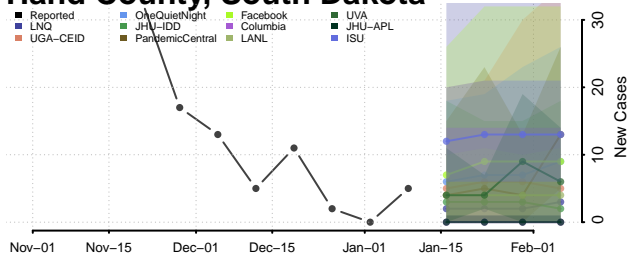

Hand County, South Dakota