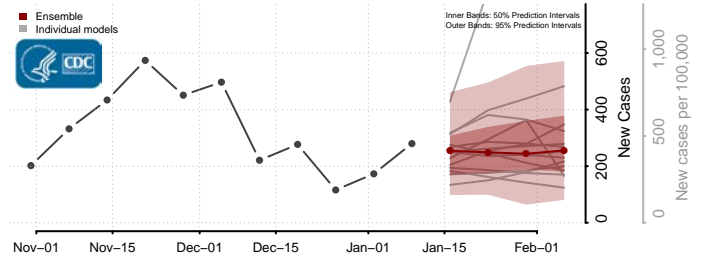

Hall County, Nebraska