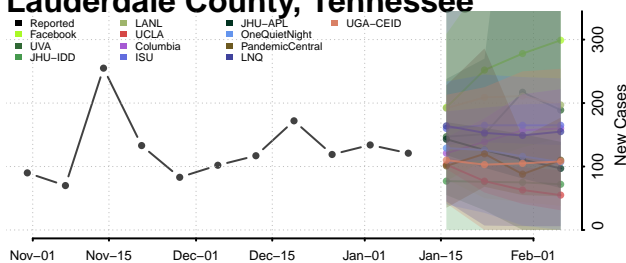

Lauderdale County, Tennessee