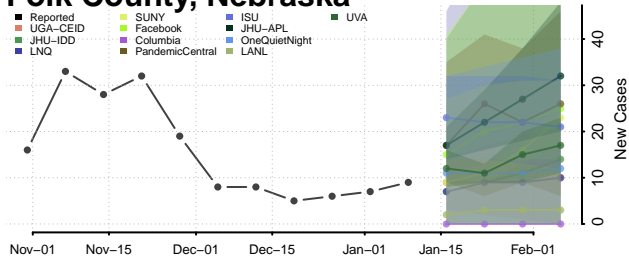

Polk County, Nebraska