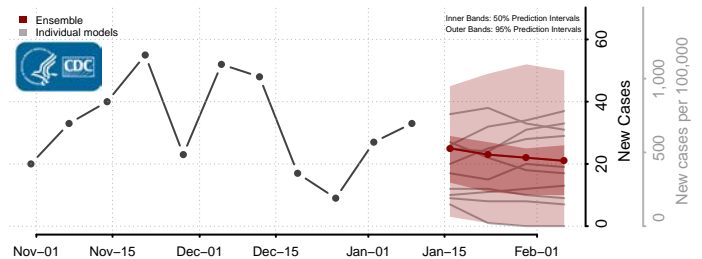

Calhoun County, Illinois