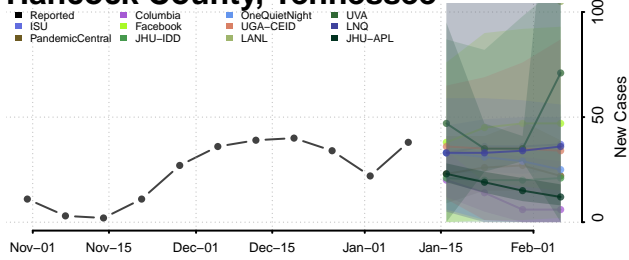

Hancock County, Tennessee