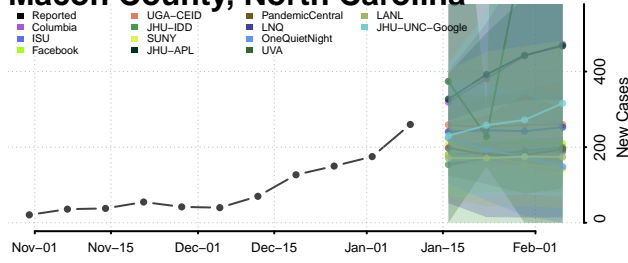

Macon County, North Carolina