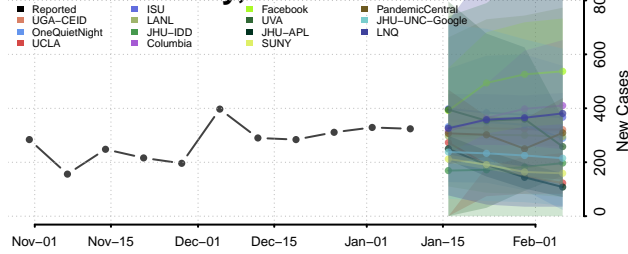

Colbert County, Alabama