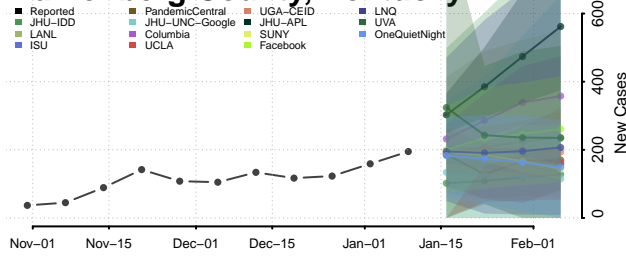

Muhlenberg County, Kentucky