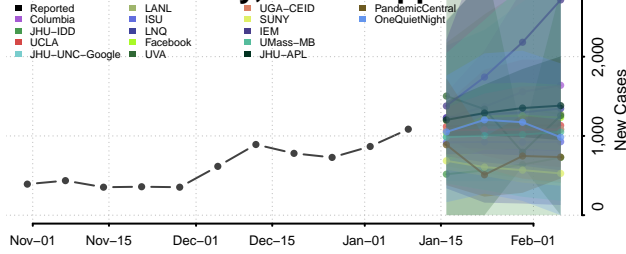

Harrison County, Mississippi