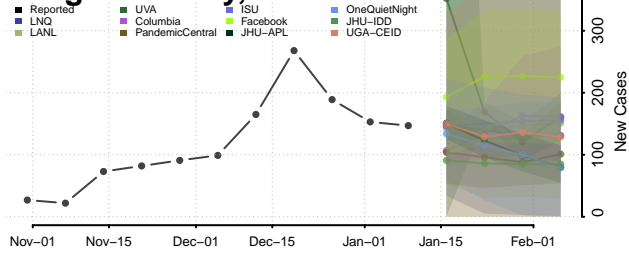

Morgan County, Tennessee