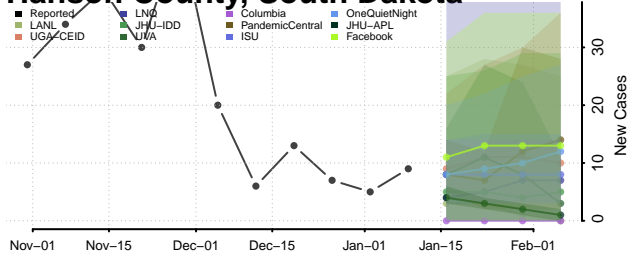

Hanson County, South Dakota