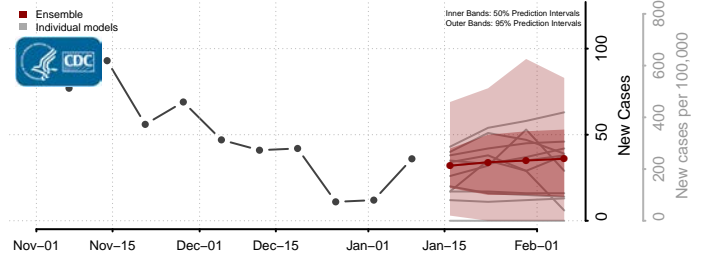

McKenzie County, North Dakota