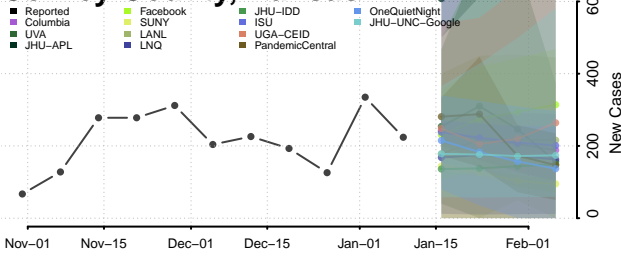

Cowley County, Kansas