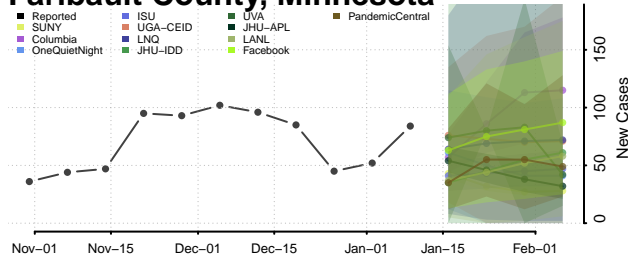

Faribault County, Minnesota