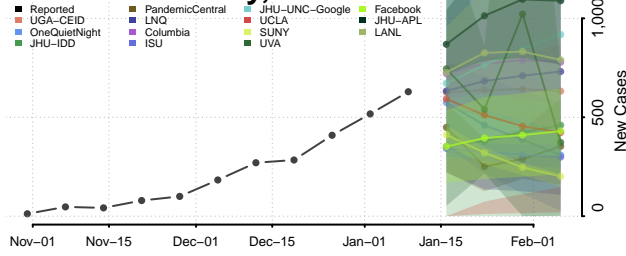

Herkimer County, New York