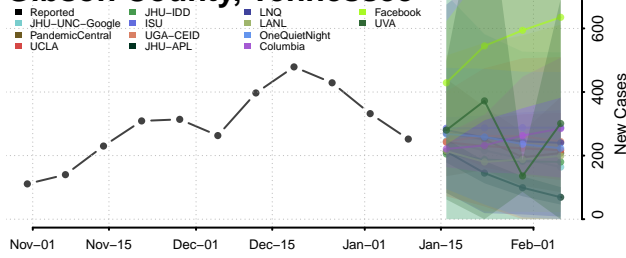

Gibson County, Tennessee