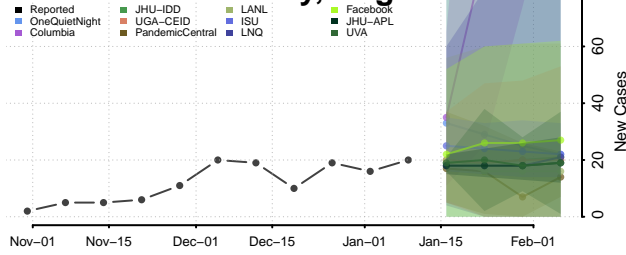

Falls Church County, Virginia