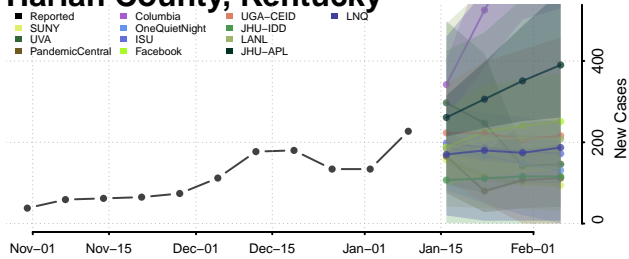

Harlan County, Kentucky