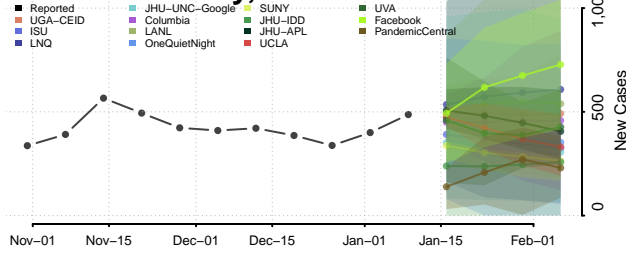

Franklin County, Missouri