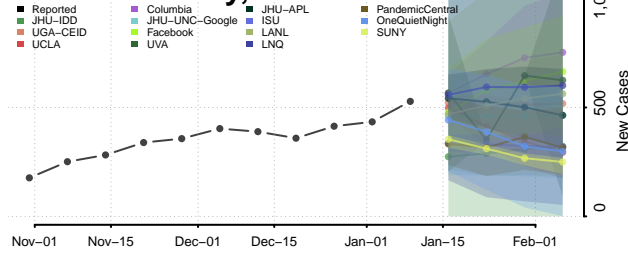

Warrick County, Indiana