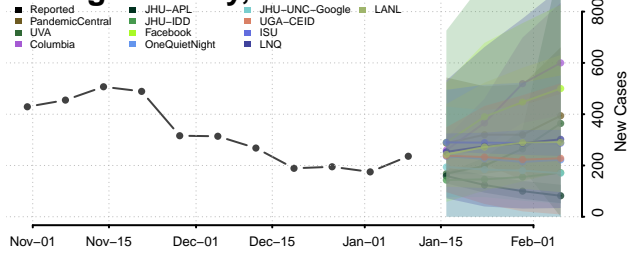

Portage County, Wisconsin