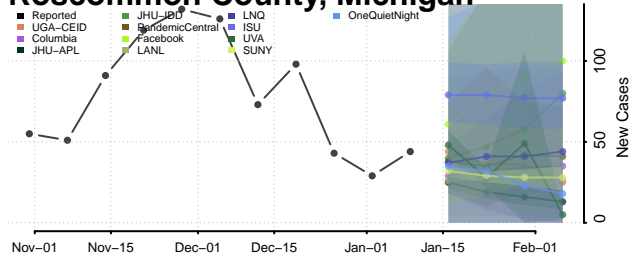

Roscommon County, Michigan