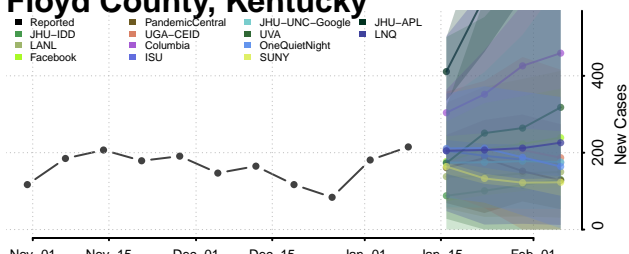

Floyd County, Kentucky