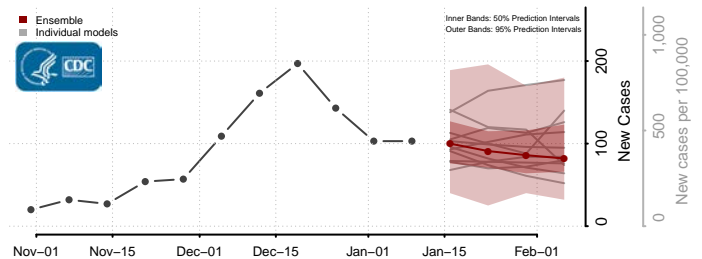

Hampshire County, West Virginia