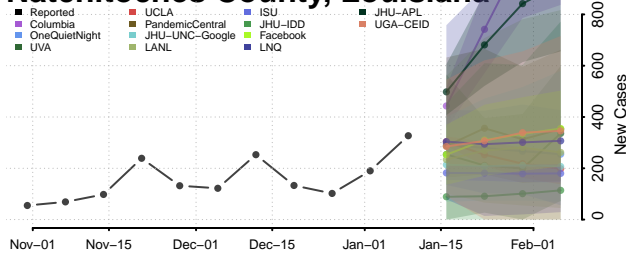

Natchitoches County, Louisiana