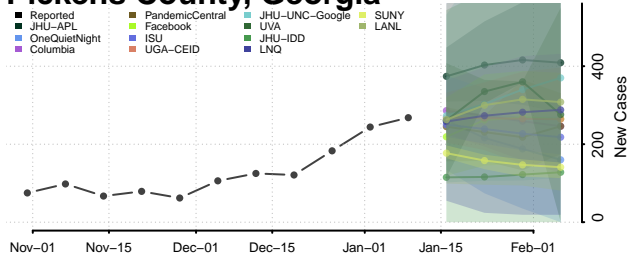

Pickens County, Georgia