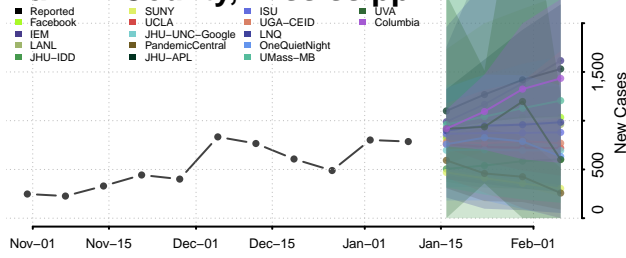

Rankin County, Mississippi