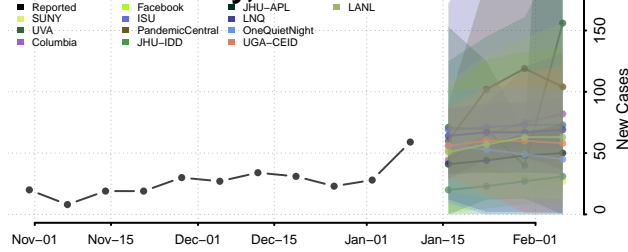

Pamlico County, North Carolina