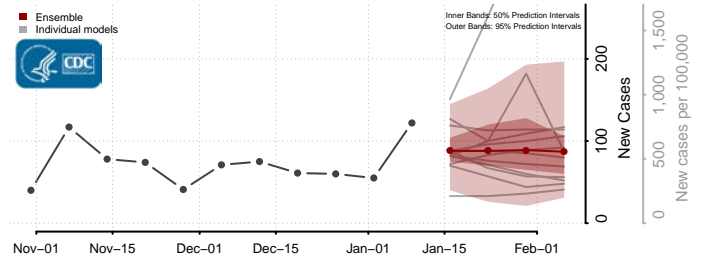

De Witt County, Illinois