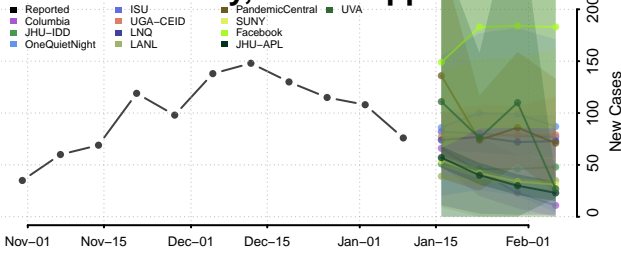

Winston County, Mississippi