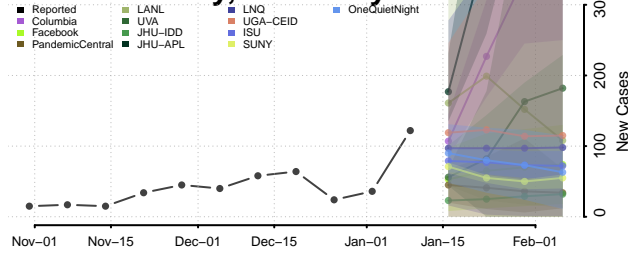

Carroll County, Kentucky