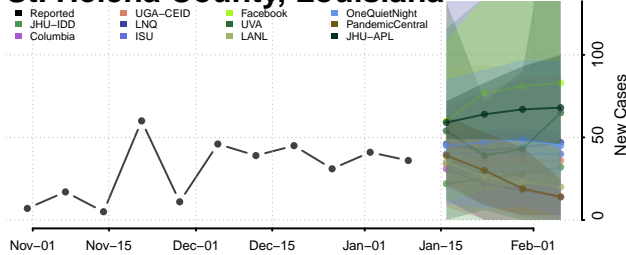

St. Helena County, Louisiana