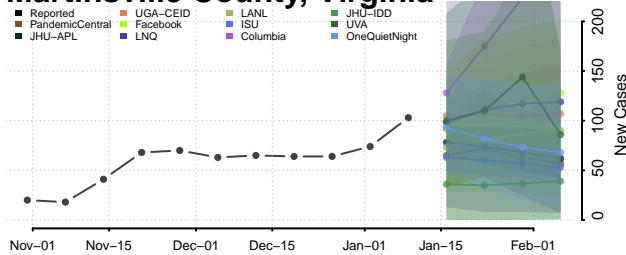

Martinsville County, Virginia