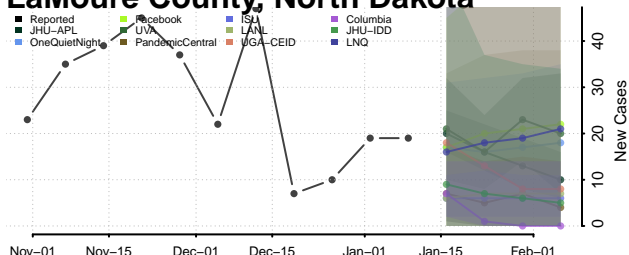

LaMoure County, North Dakota