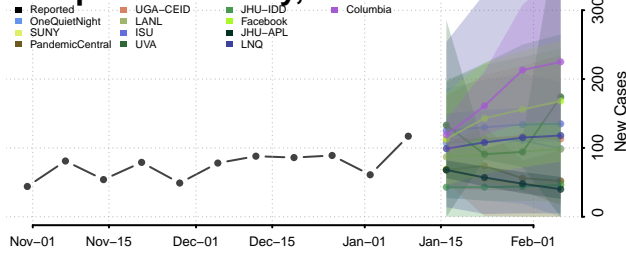

Hempstead County, Arkansas