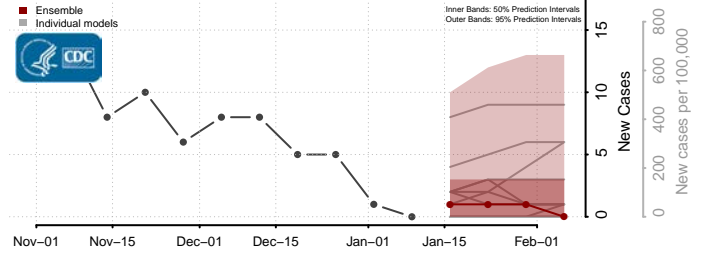

Oliver County, North Dakota