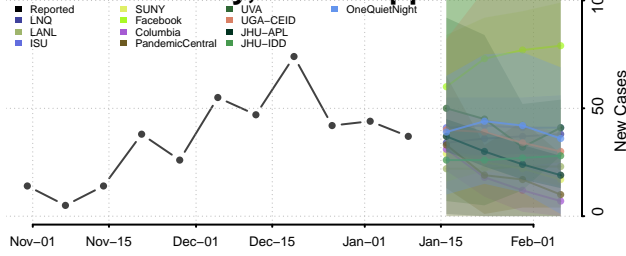

Franklin County, Mississippi