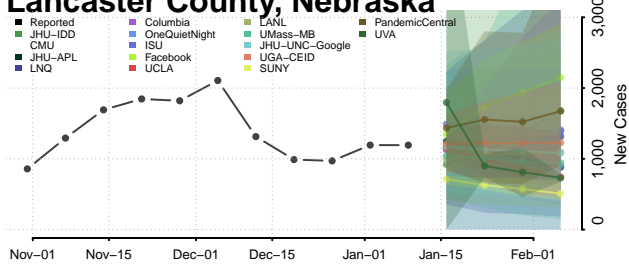

Lancaster County, Nebraska