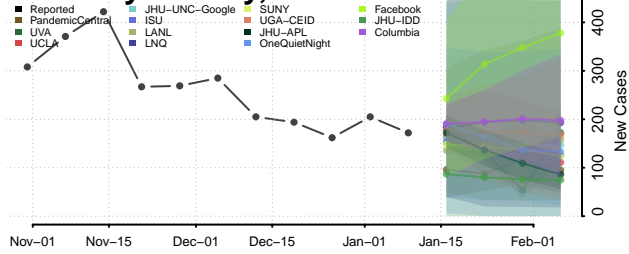

Callaway County, Missouri