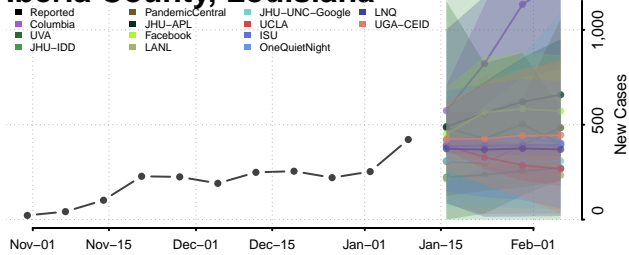

Iberia County, Louisiana