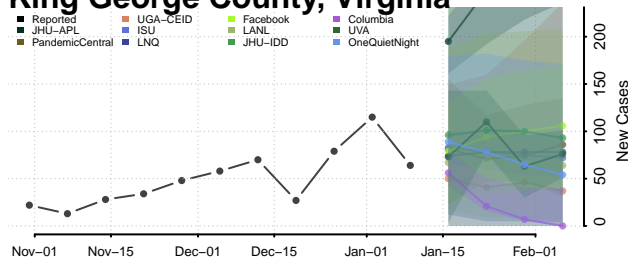

King George County, Virginia