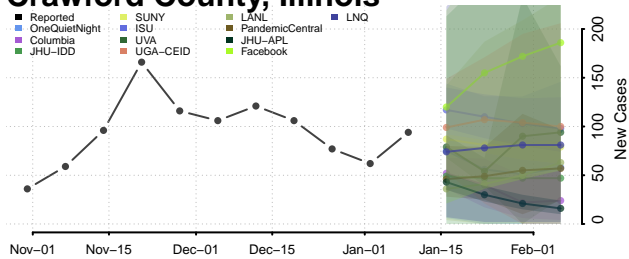

Crawford County, Illinois