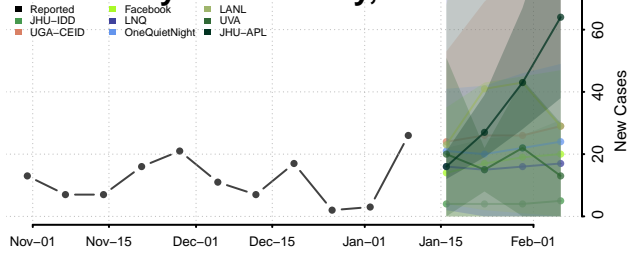

Yukon-Koyukuk County, Alaska