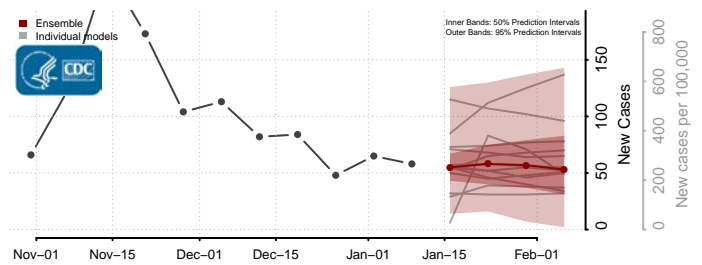

Henry County, Missouri