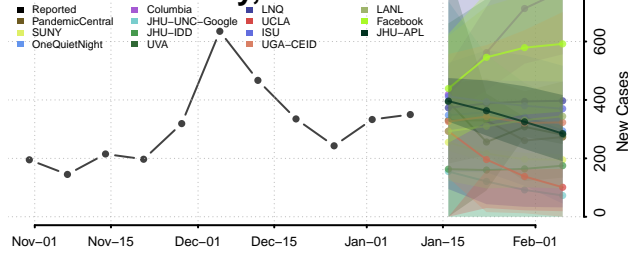

Jackson County, Alabama