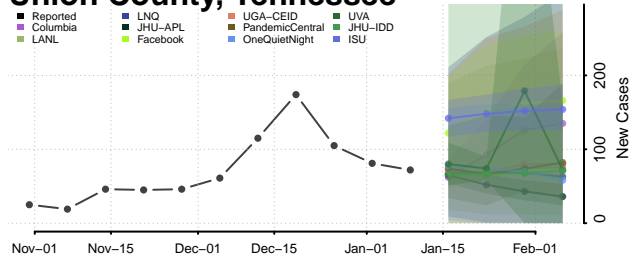

Union County, Tennessee