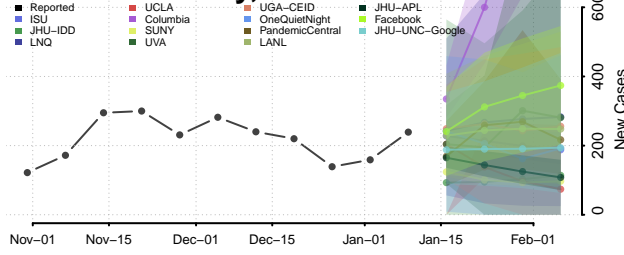

Jackson County, Illinois