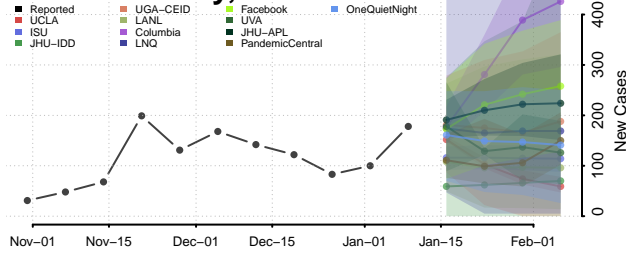

Sabine County, Louisiana