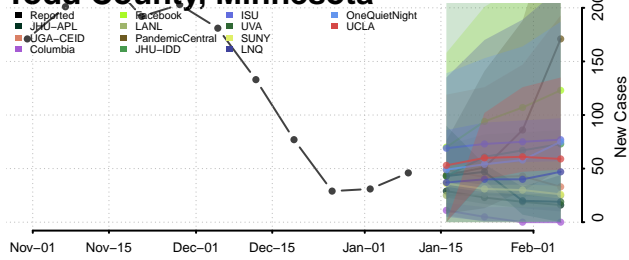

Todd County, Minnesota