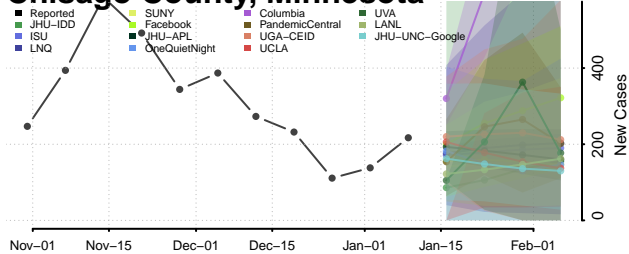

Chisago County, Minnesota