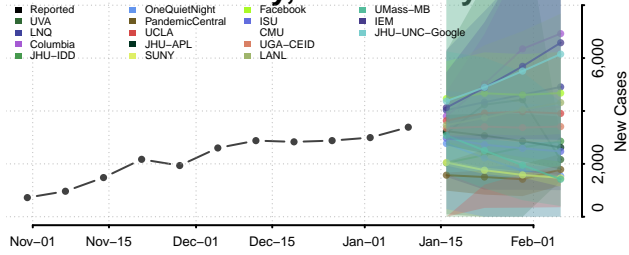

Monmouth County, New Jersey