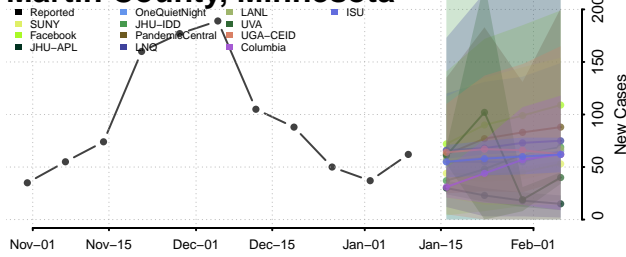

Martin County, Minnesota