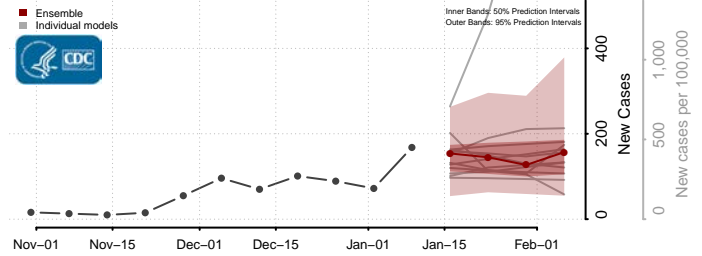

Gloucester County, Virginia