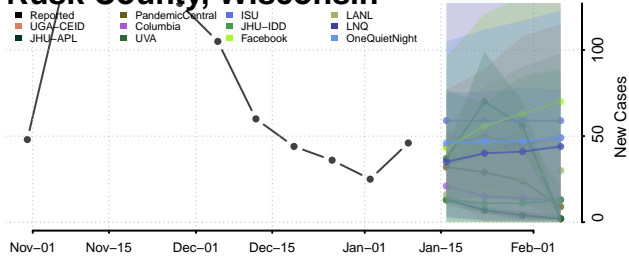

Rusk County, Wisconsin