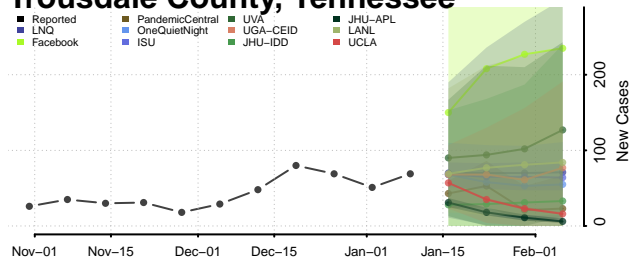

Trousdale County, Tennessee