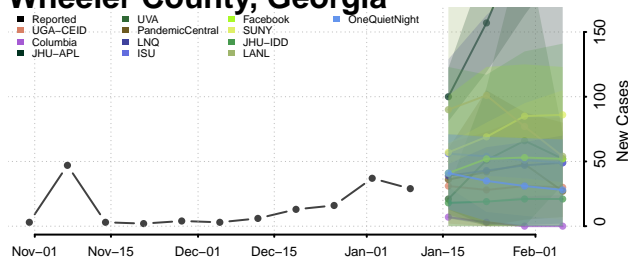

Wheeler County, Georgia