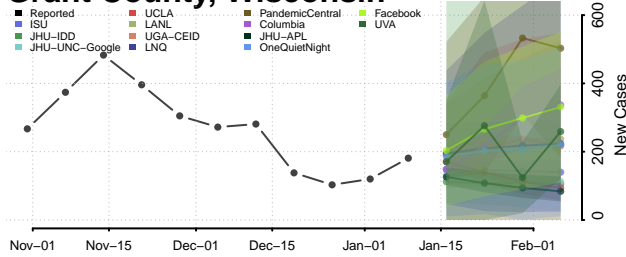

Grant County, Wisconsin