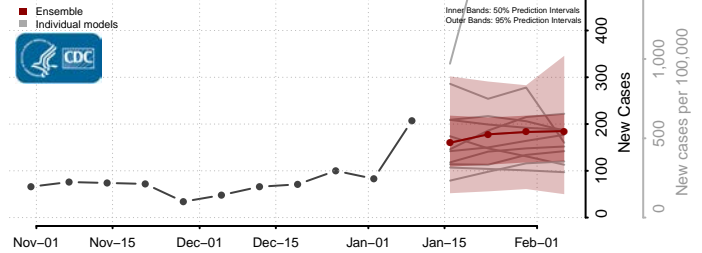

Halifax County, Virginia