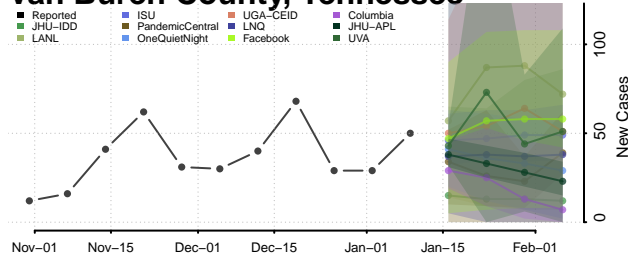

Van Buren County, Tennessee