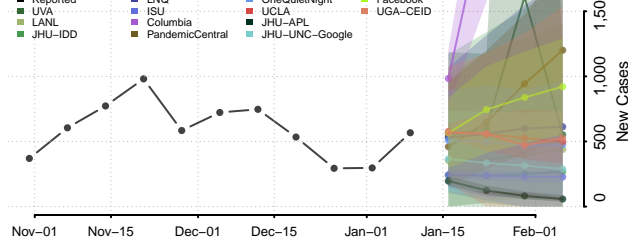

Walworth County, Wisconsin