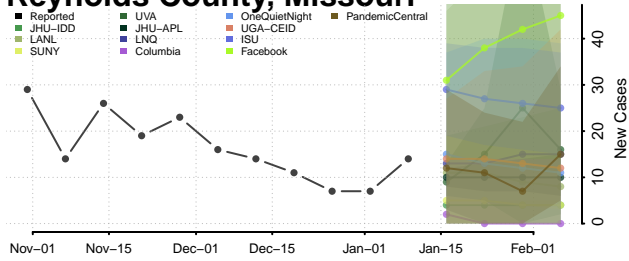

Reynolds County, Missouri