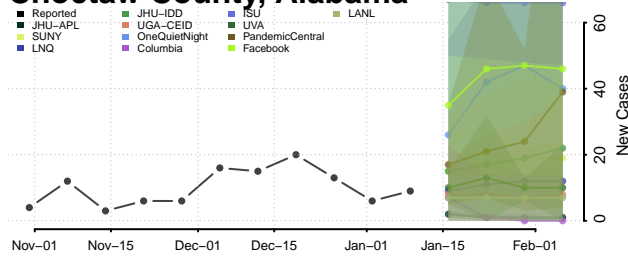

Choctaw County, Alabama