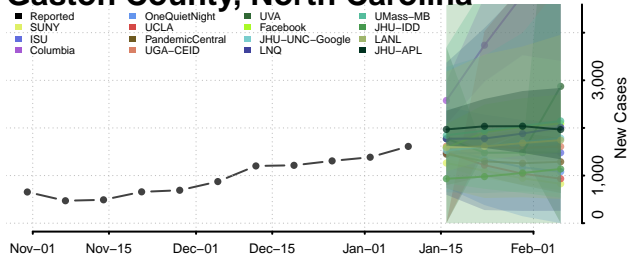

Gaston County, North Carolina