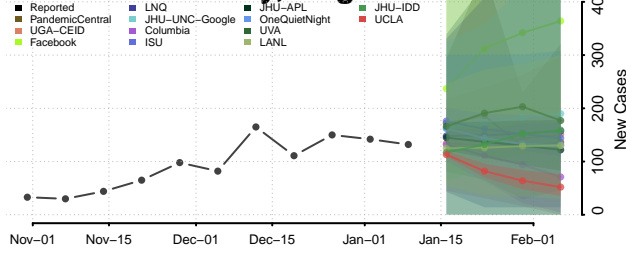

Manassas County, Virginia