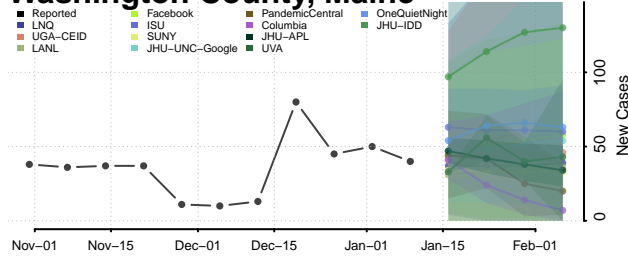

Washington County, Maine