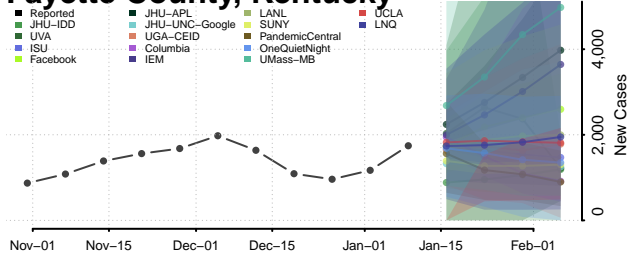

Fayette County, Kentucky