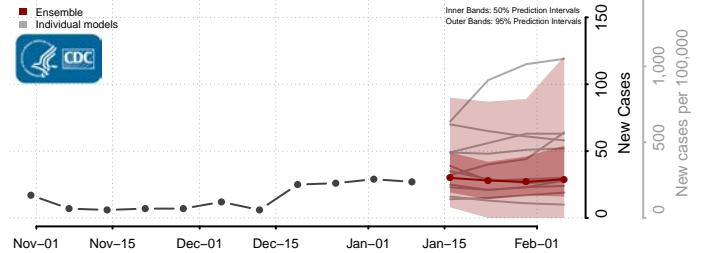

Greensville County, Virginia