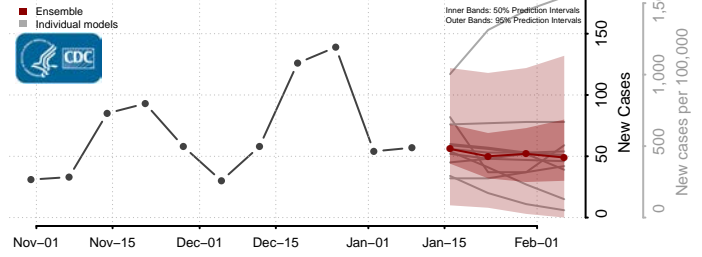

Decatur County, Tennessee