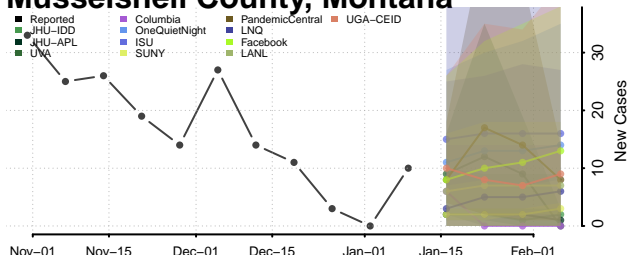

Musselshell County, Montana