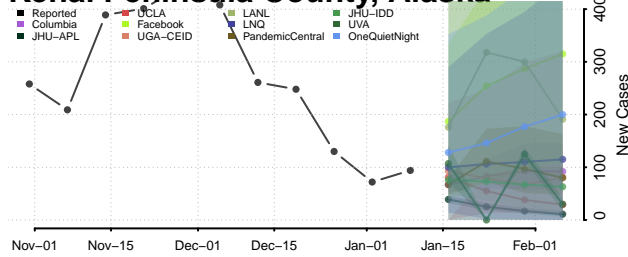

Kenai Peninsula County, Alaska