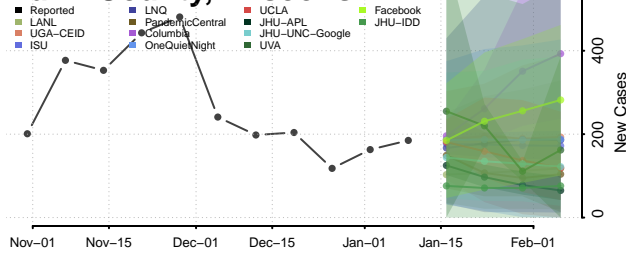

Dunn County, Wisconsin