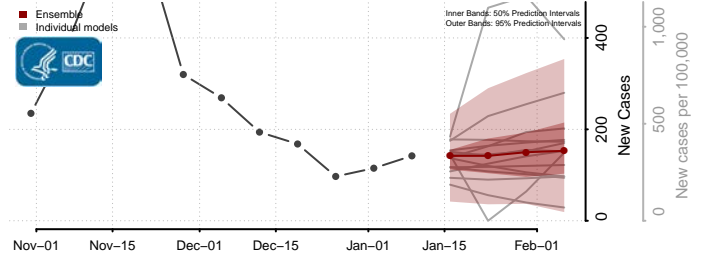

### Cerro Gordo County, Iowa