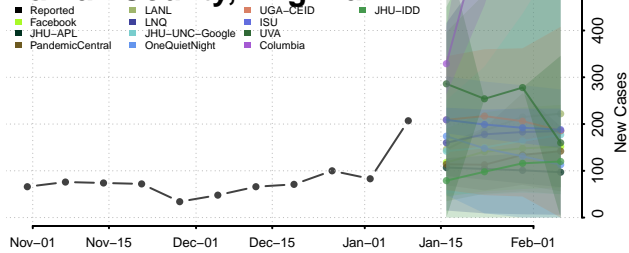

Halifax County, Virginia