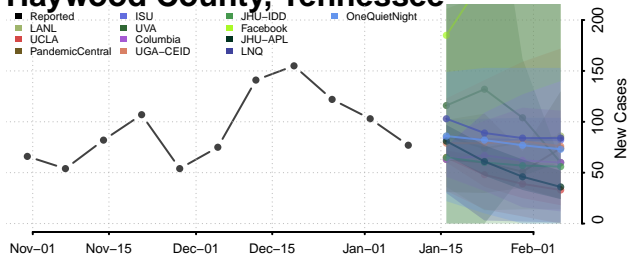

Haywood County, Tennessee