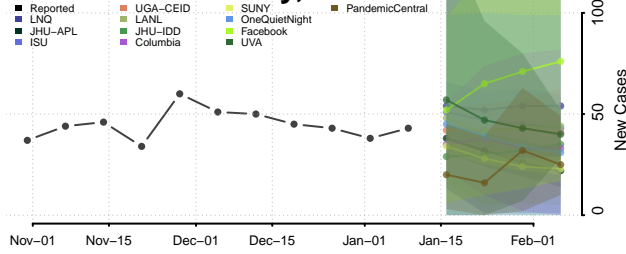

Gasconade County, Missouri