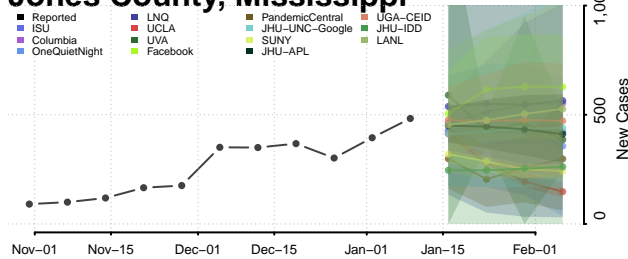

Jones County, Mississippi