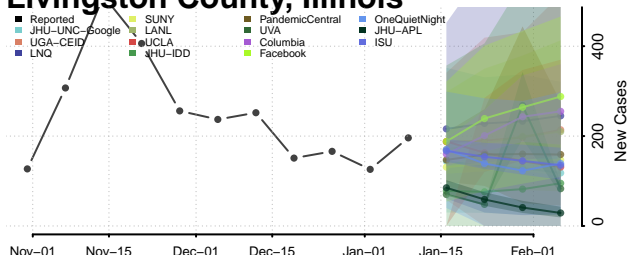

Livingston County, Illinois