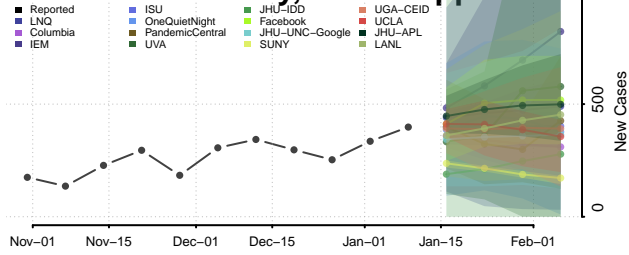

Lauderdale County, Mississippi