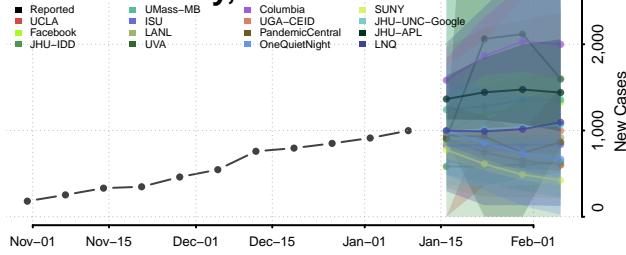

Rowan County, North Carolina