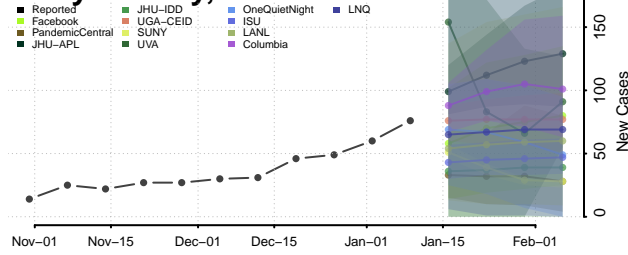

Perry County, Arkansas