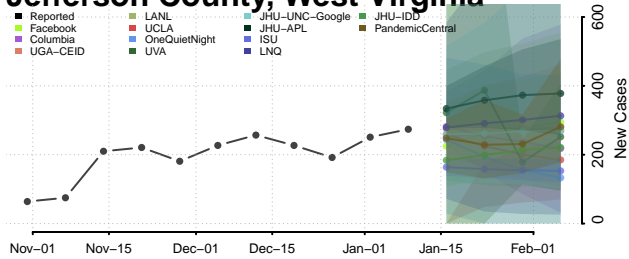

Jefferson County, West Virginia