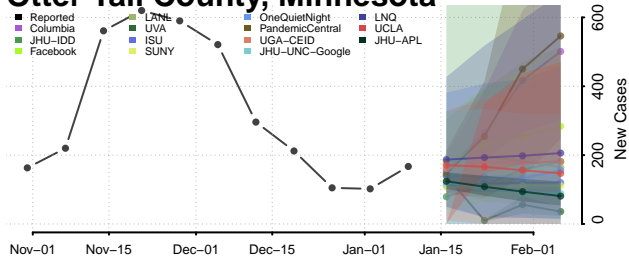

Otter Tail County, Minnesota