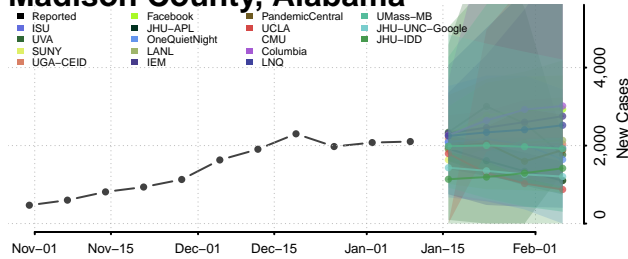

Madison County, Alabama