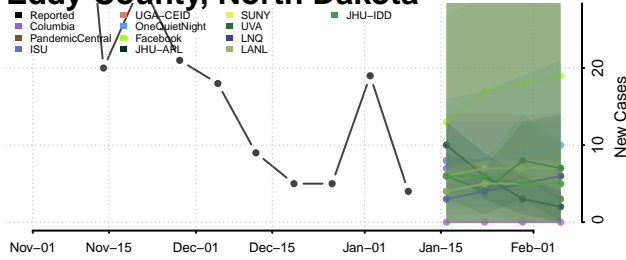

Eddy County, North Dakota