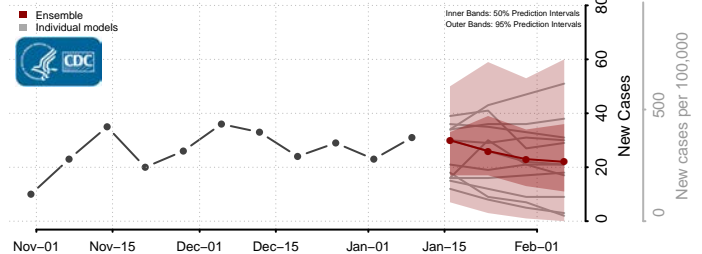

Davies County, Missouri