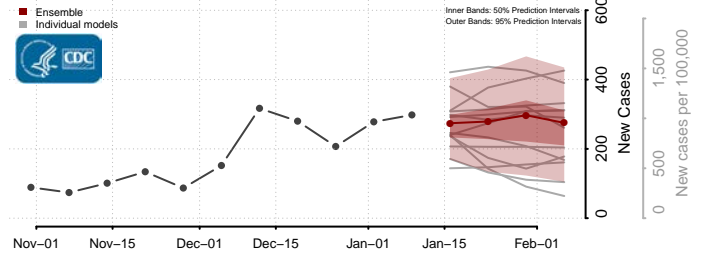

Union County, Mississippi