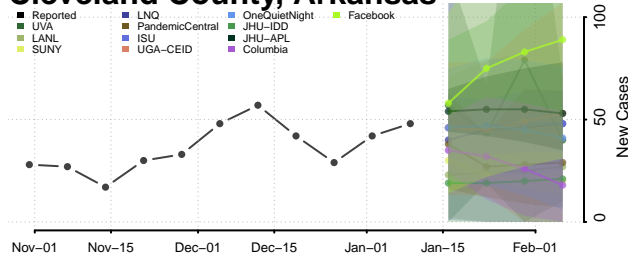

Cleveland County, Arkansas