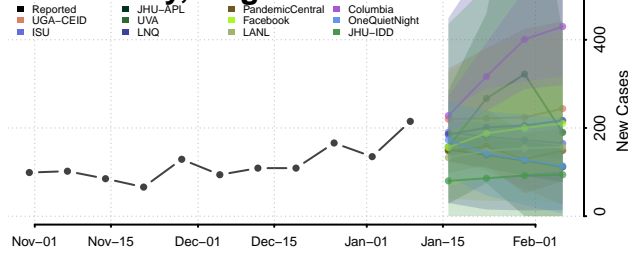

Lee County, Virginia