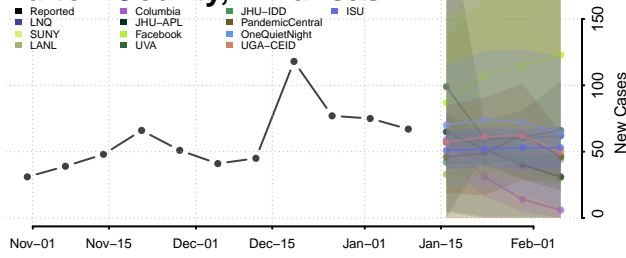

Fulton County, Arkansas