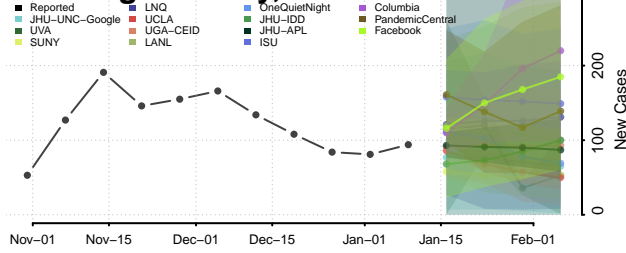

LaGrange County, Indiana