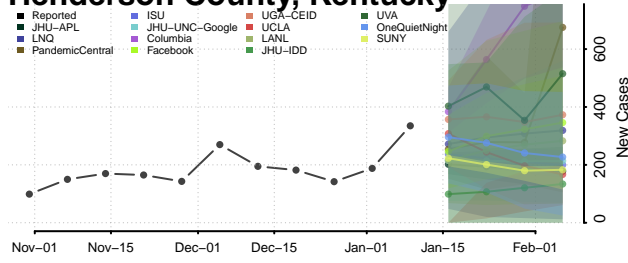

Henderson County, Kentucky