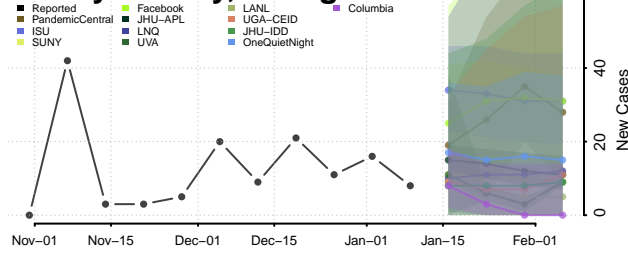

Schley County, Georgia