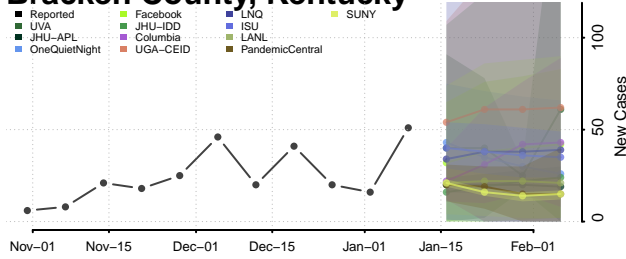

Bracken County, Kentucky