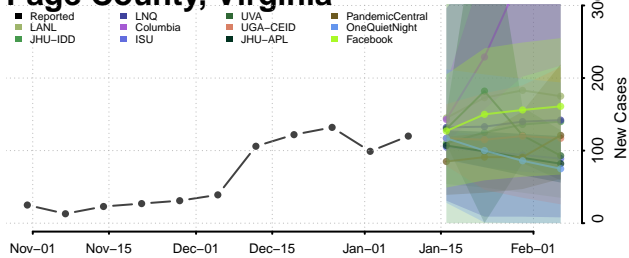

Page County, Virginia