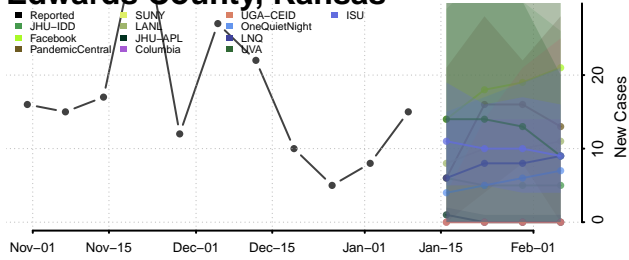

Edwards County, Kansas