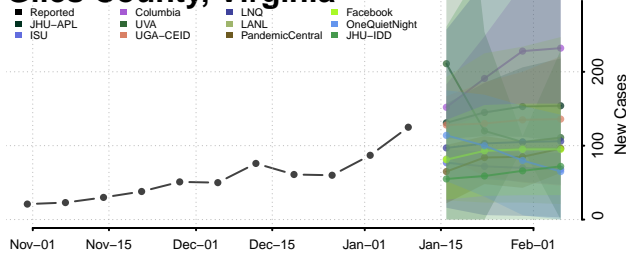

Giles County, Virginia