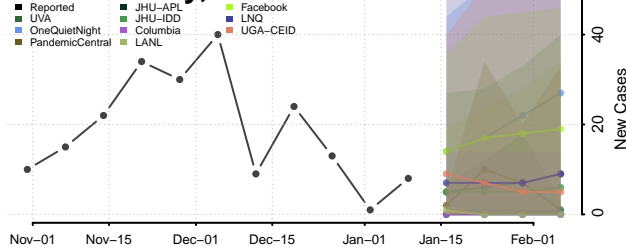

Sitka County, Alaska