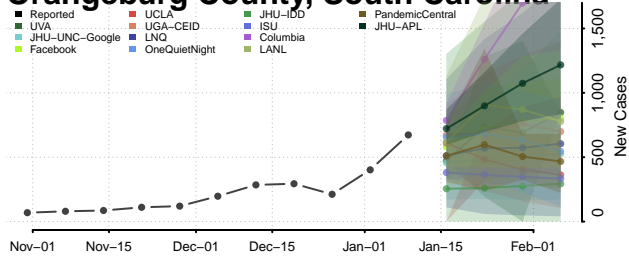

Orangeburg County, South Carolina