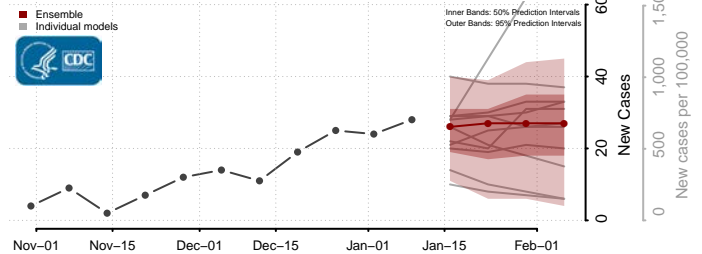

### Norton County, Virginia