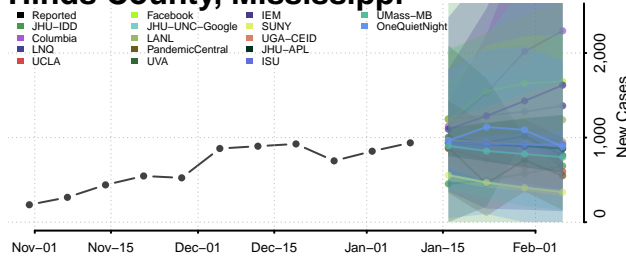

Hinds County, Mississippi