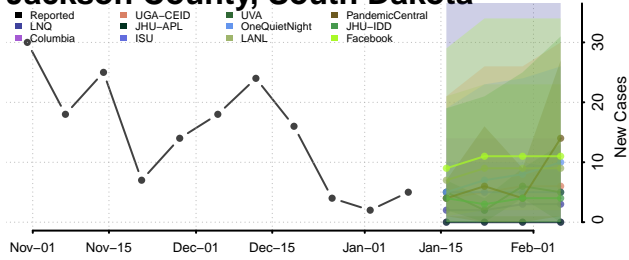

Jackson County, South Dakota