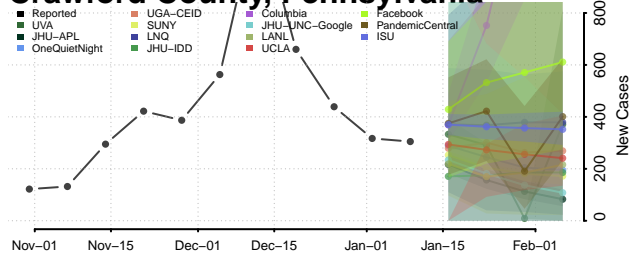

Crawford County, Pennsylvania