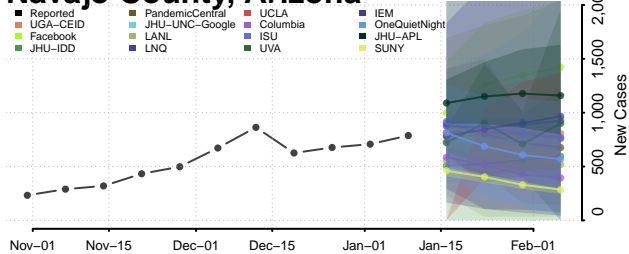

Navajo County, Arizona