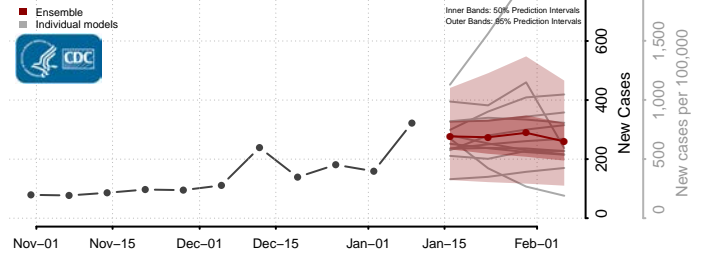

Danville County, Virginia