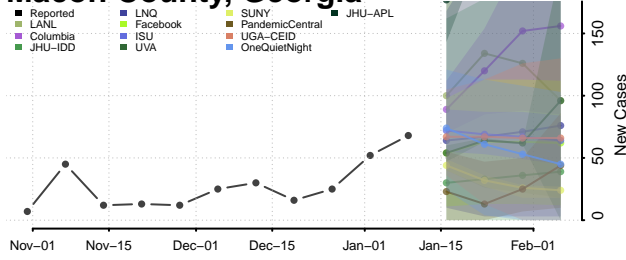

Macon County, Georgia