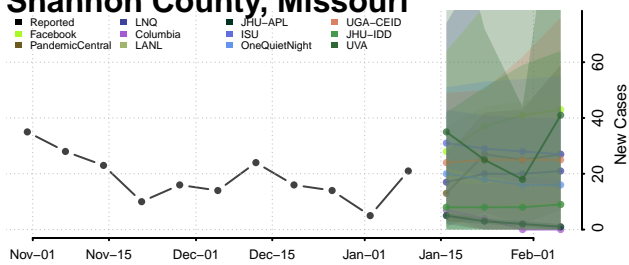

Shannon County, Missouri