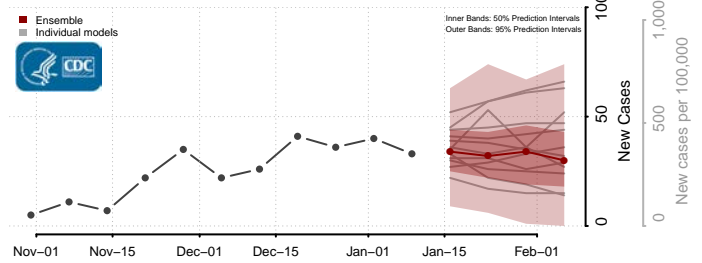

Jones County, North Carolina