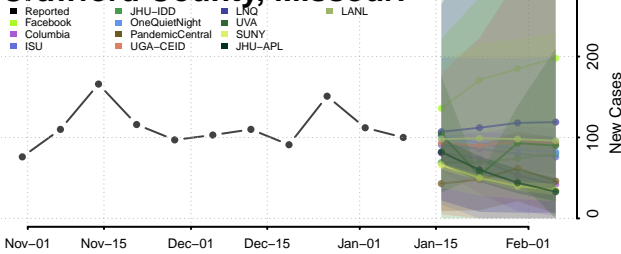

Crawford County, Missouri