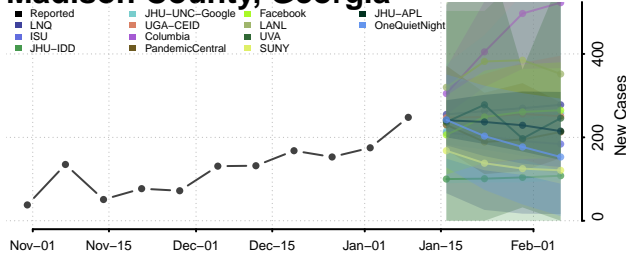

Madison County, Georgia