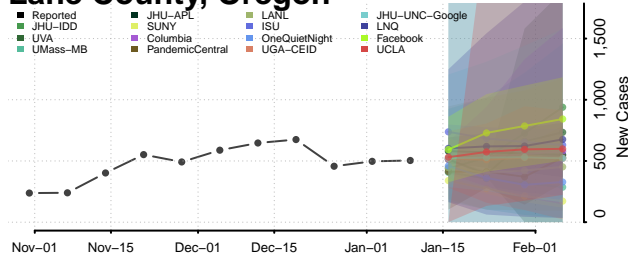

Lane County, Oregon