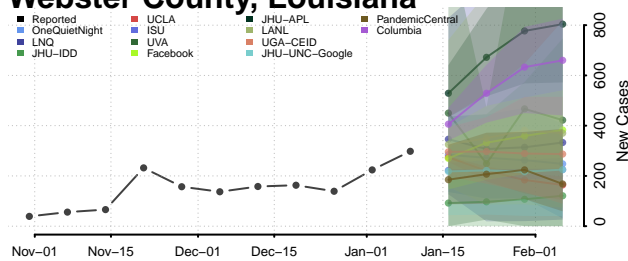

Webster County, Louisiana