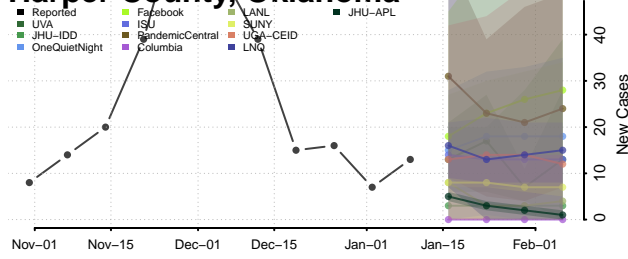

Harper County, Oklahoma