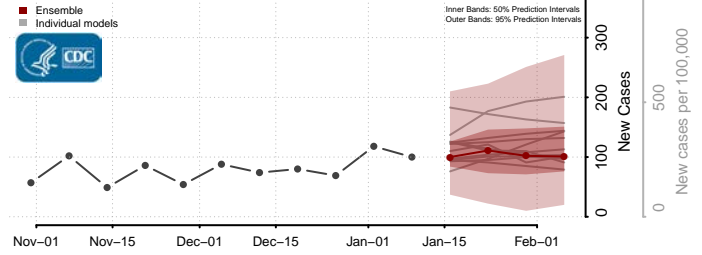

Prince George County, Virginia