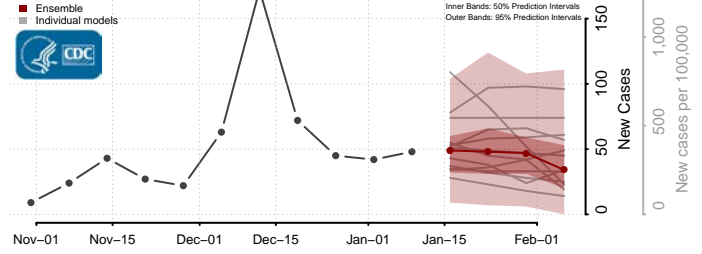

Greene County, Mississippi