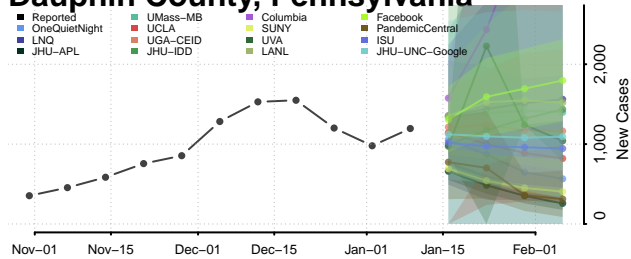

### Dauphin County, Pennsylvania