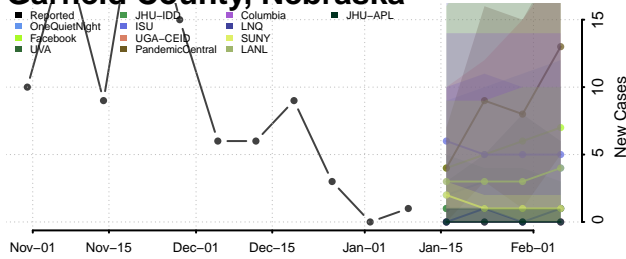

Garfield County, Nebraska