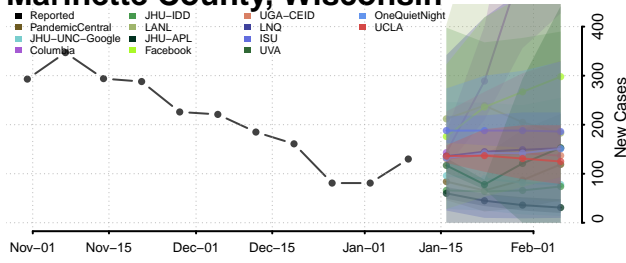

Marinette County, Wisconsin