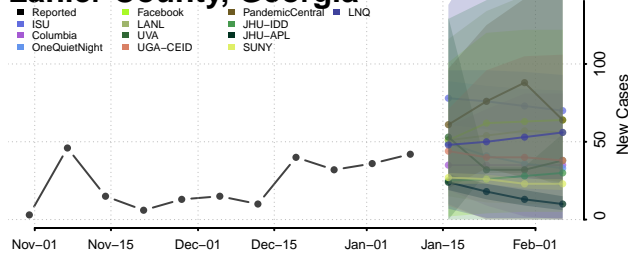

Lanier County, Georgia