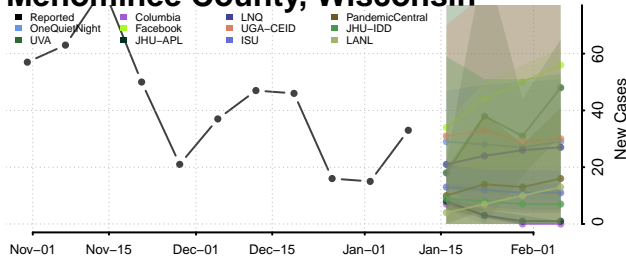

Menominee County, Wisconsin