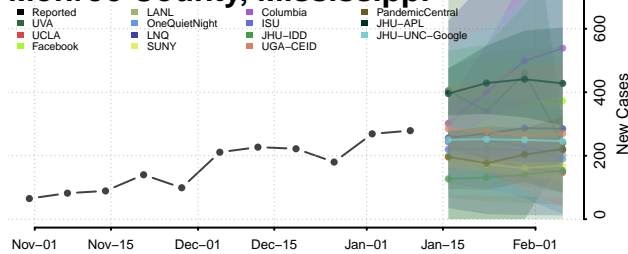

Monroe County, Mississippi