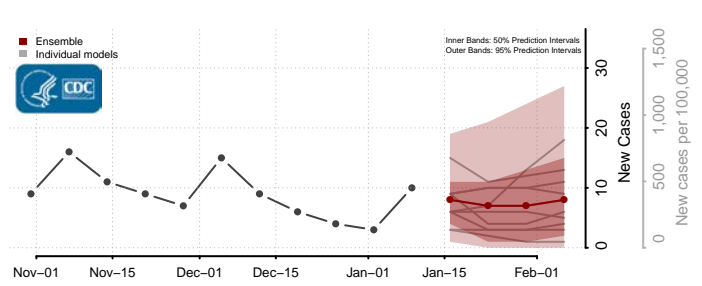

Miner County, South Dakota