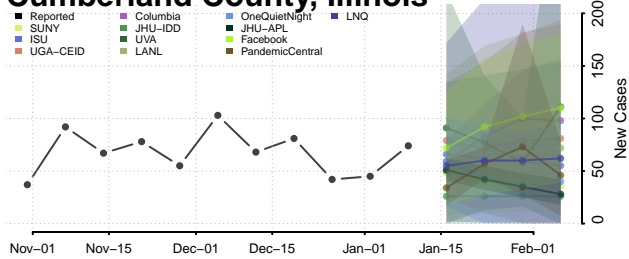

Cumberland County, Illinois