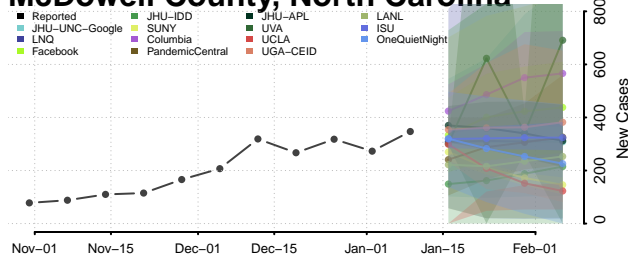

McDowell County, North Carolina