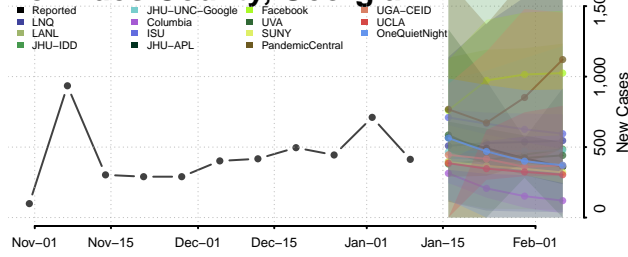

Lowndes County, Georgia