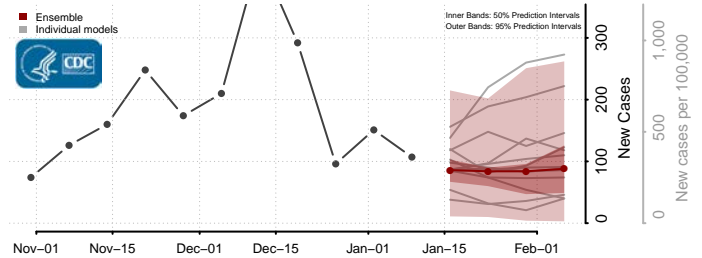

Pine County, Minnesota