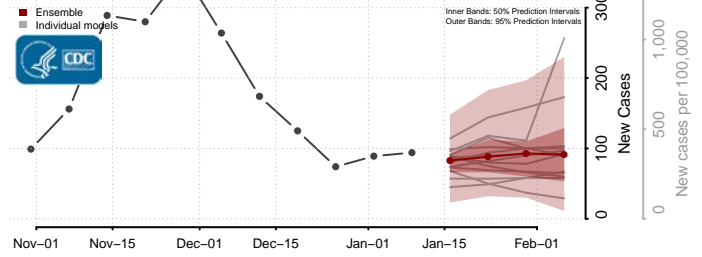

Lyon County, Minnesota