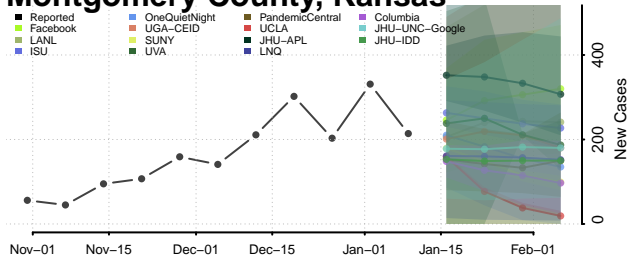

Montgomery County, Kansas