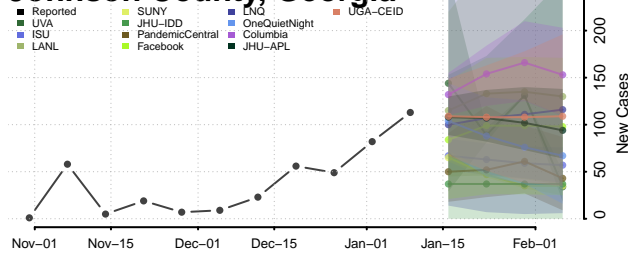

Johnson County, Georgia