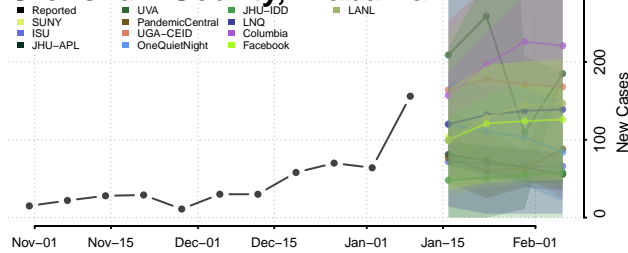

Crenshaw County, Alabama