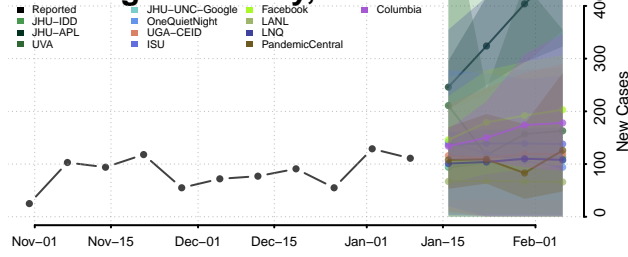

Washington County, Texas