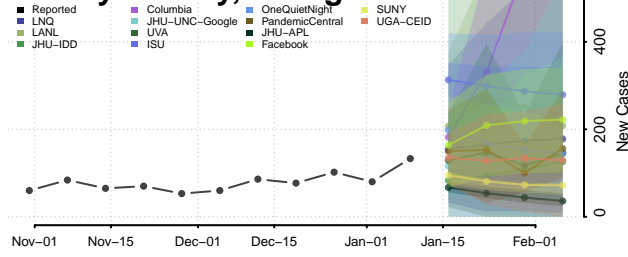

Liberty County, Georgia