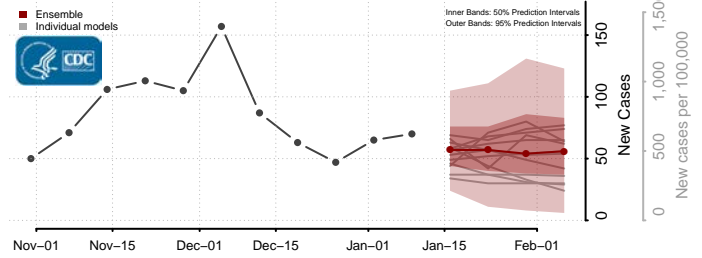

Cherokee County, Iowa