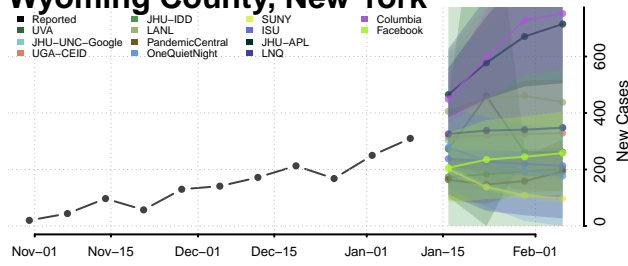

Wyoming County, New York