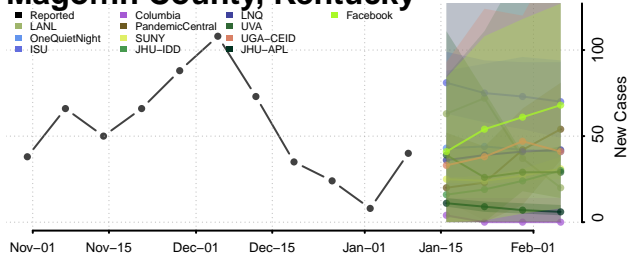

Magoffin County, Kentucky