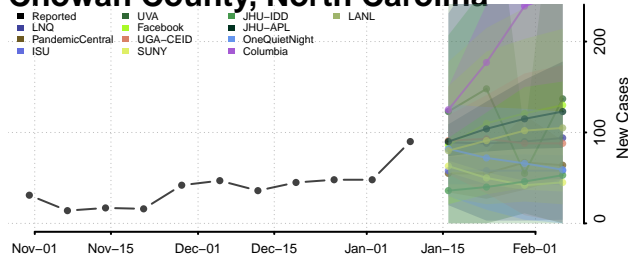

Chowan County, North Carolina