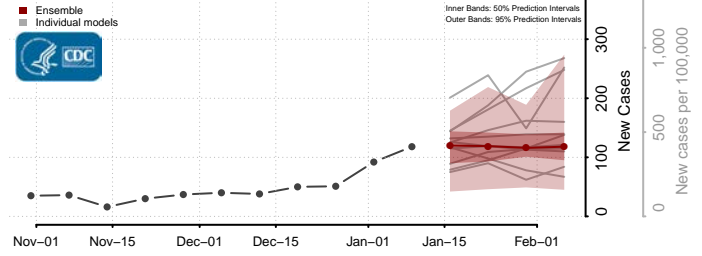

Dinwiddie County, Virginia