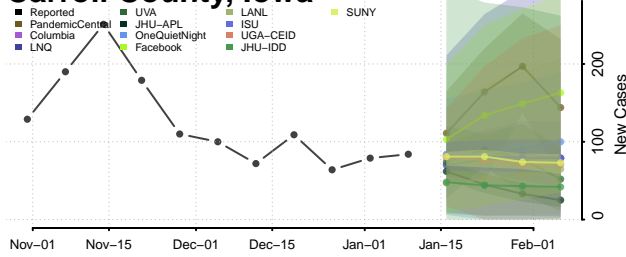

Carroll County, Iowa