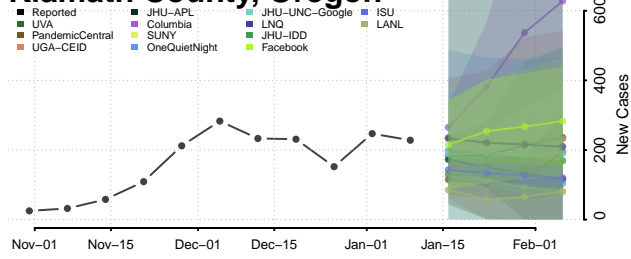

Klamath County, Oregon