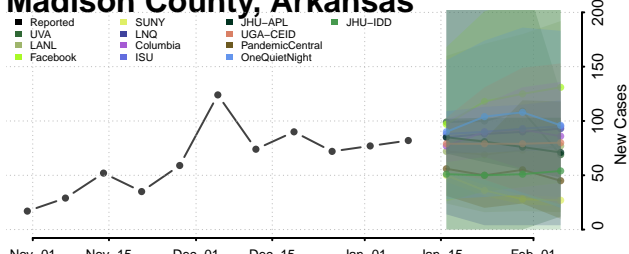

Madison County, Arkansas