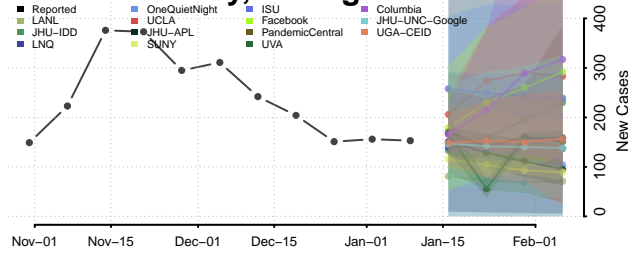

Isabella County, Michigan