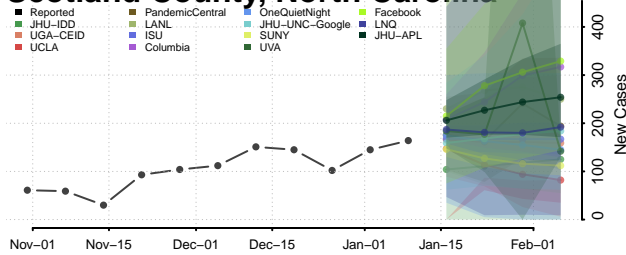

Scotland County, North Carolina