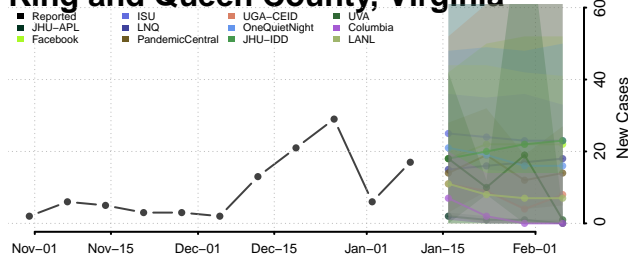

King and Queen County, Virginia