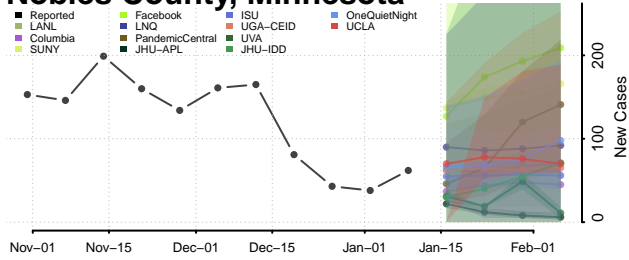

Nobles County, Minnesota