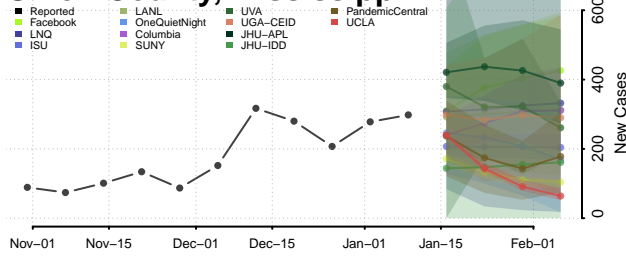

Union County, Mississippi