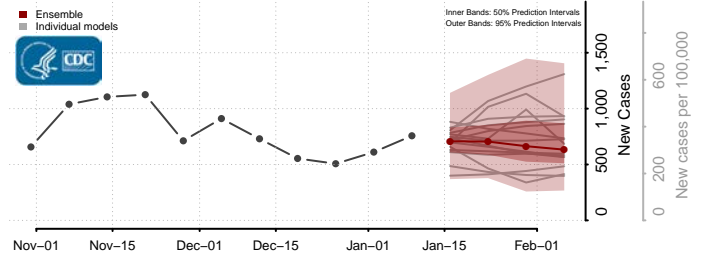

Champaign County, Illinois