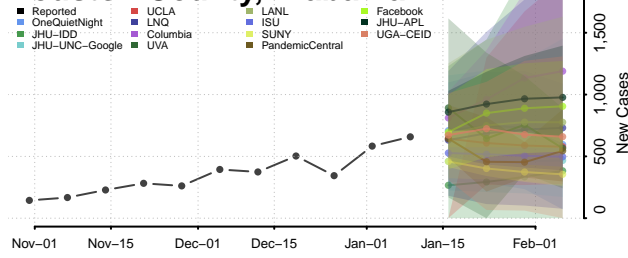

Houston County, Alabama