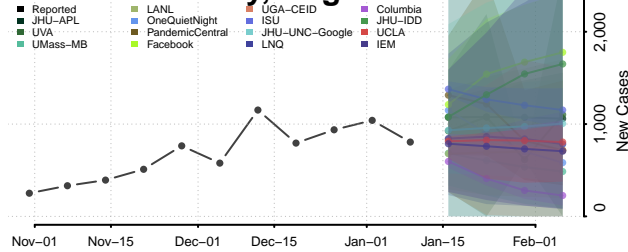

Loudoun County, Virginia