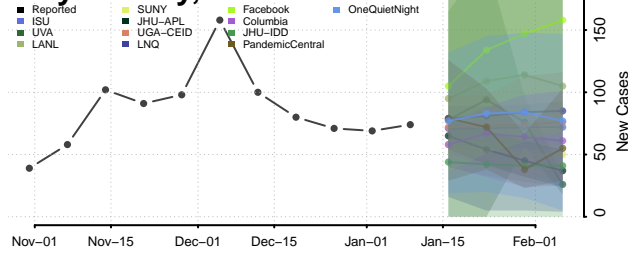

### Cleburne County, Arkansas