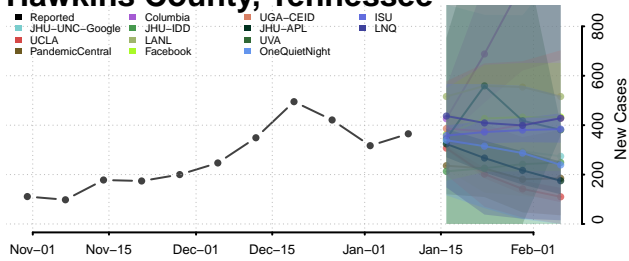

Hawkins County, Tennessee