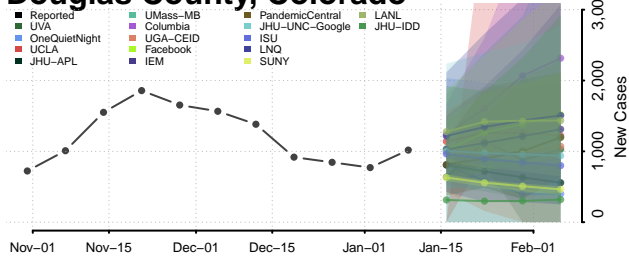

Douglas County, Colorado