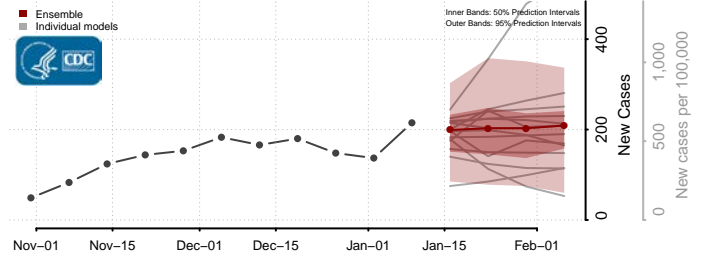

Lincoln County, Oklahoma