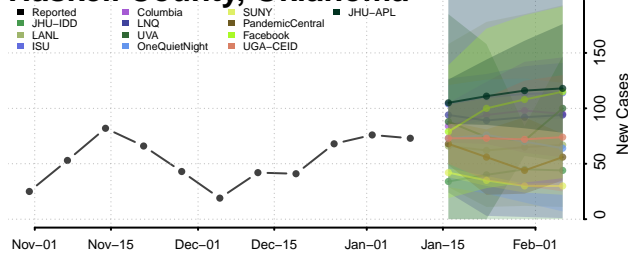

Haskell County, Oklahoma