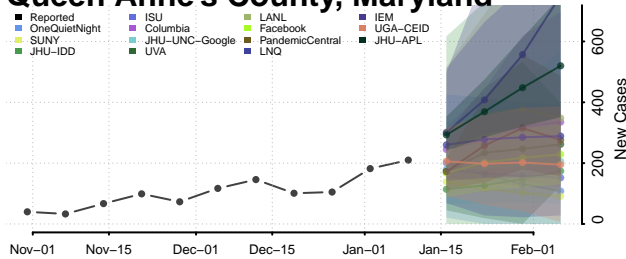

Queen Anne's County, Maryland