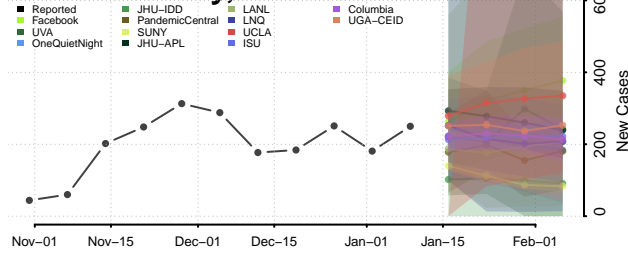

Custer County, Oklahoma