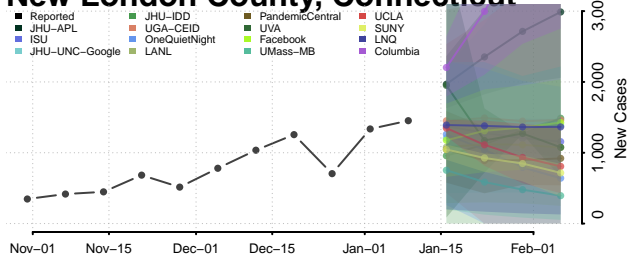

New London County, Connecticut