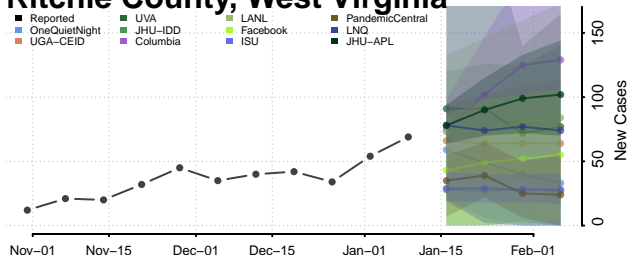

Ritchie County, West Virginia