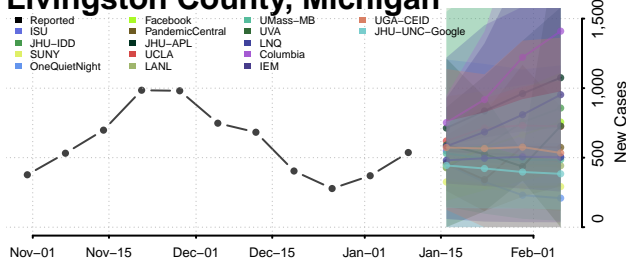

Livingston County, Michigan