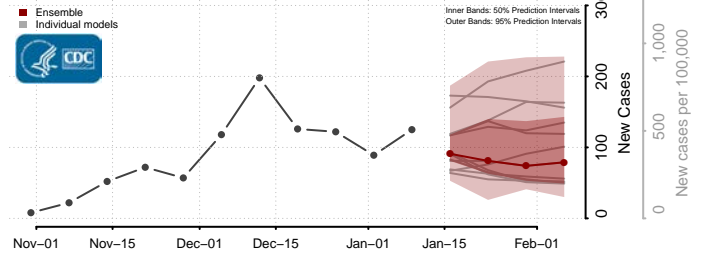

Jefferson County, Oregon