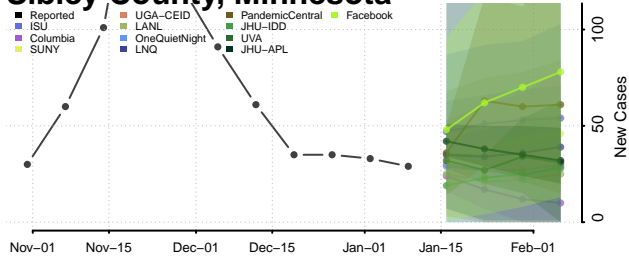

Sibley County, Minnesota