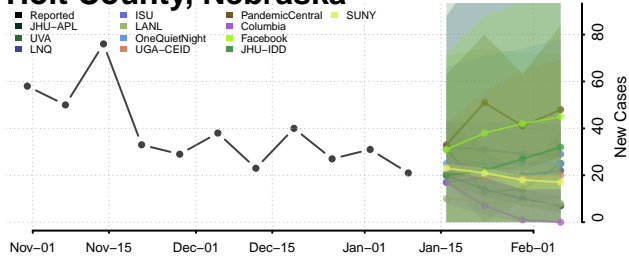

Holt County, Nebraska