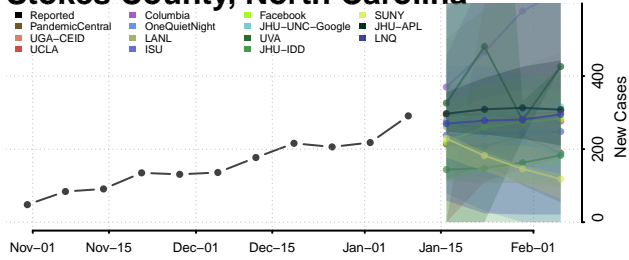

Stokes County, North Carolina