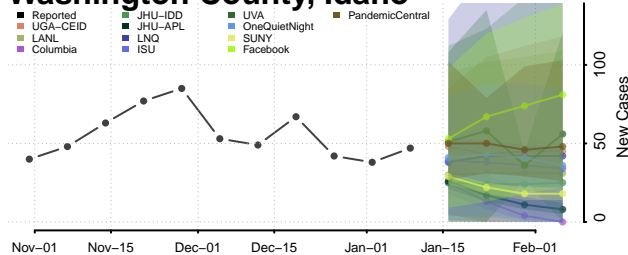

Washington County, Idaho