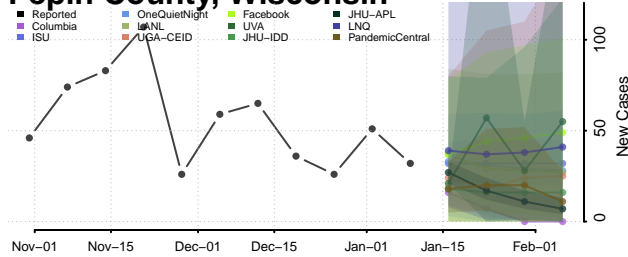

Pepin County, Wisconsin