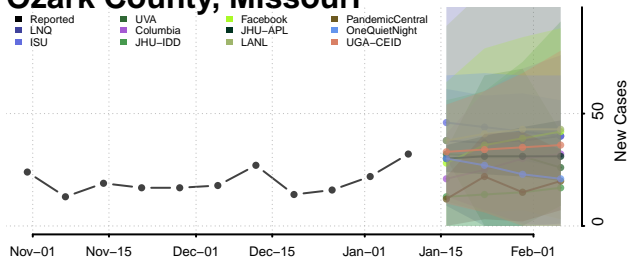

### Pemiscot County, Missouri