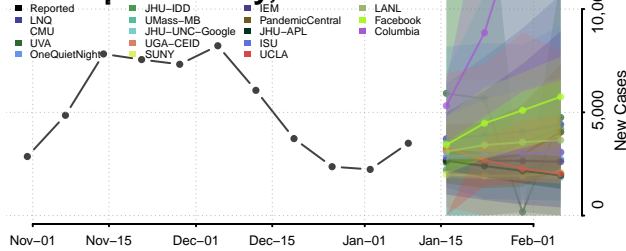

### Hennepin County, Minnesota