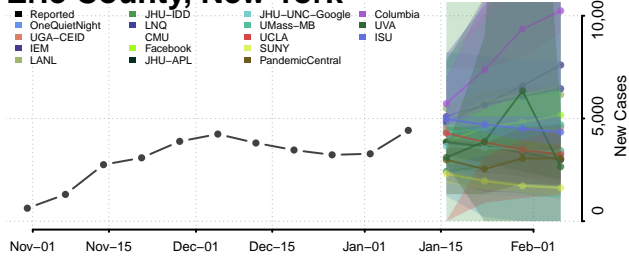

Erie County, New York