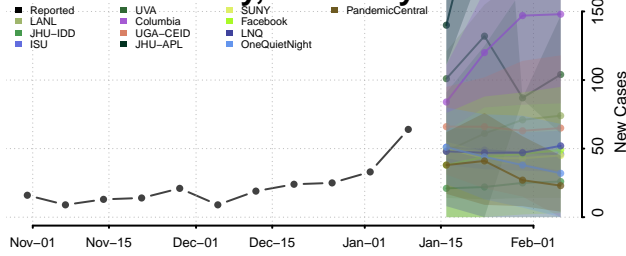

Nicholas County, Kentucky