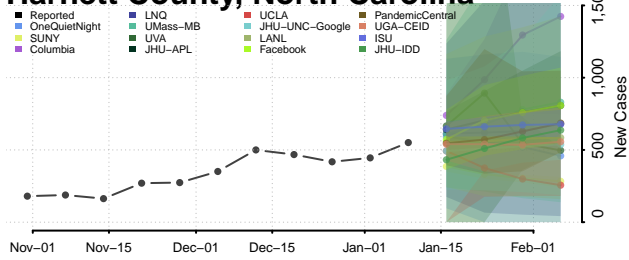

Harnett County, North Carolina