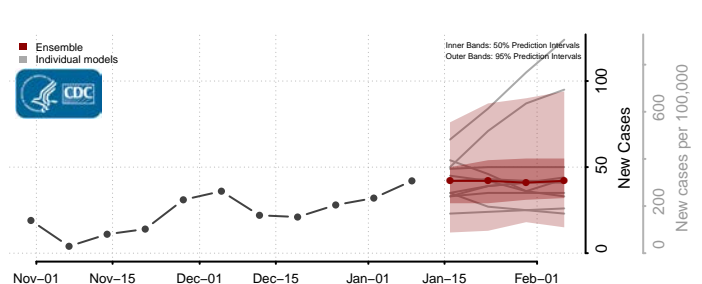

Roane County, West Virginia