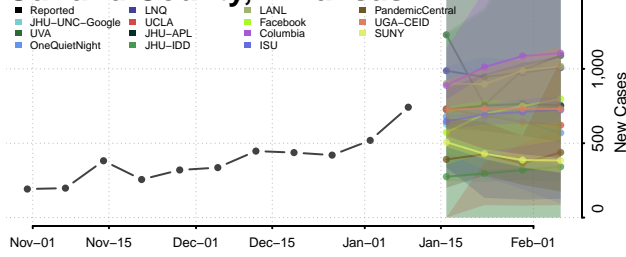

Garland County, Arkansas