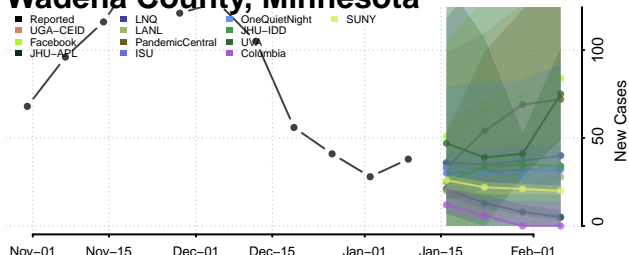

Wadena County, Minnesota