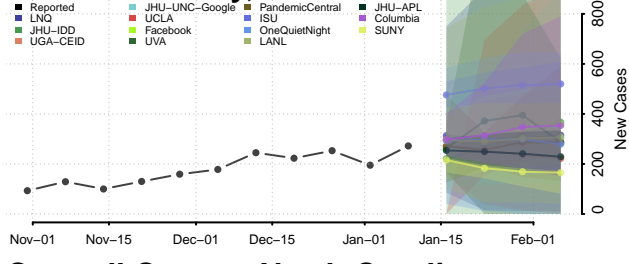

Carteret County, North Carolina