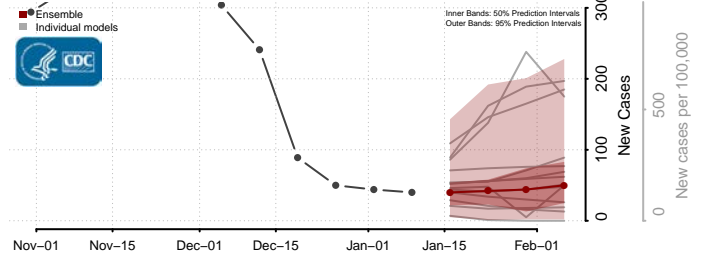

Polk County, Minnesota