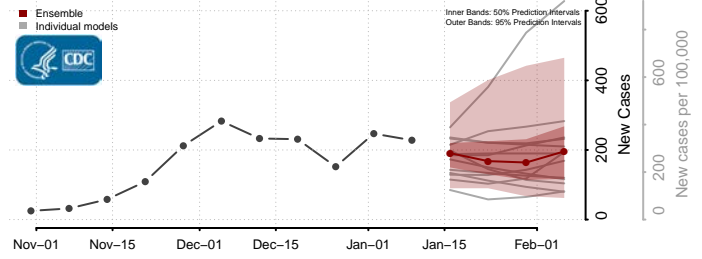

Klamath County, Oregon