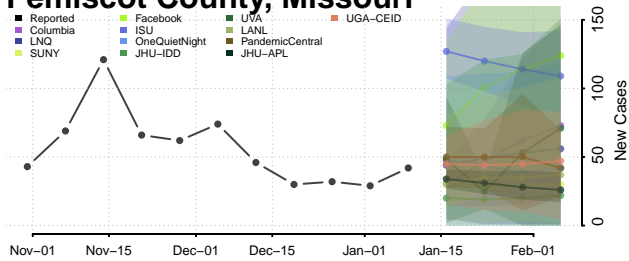

### Pemiscot County, Missouri