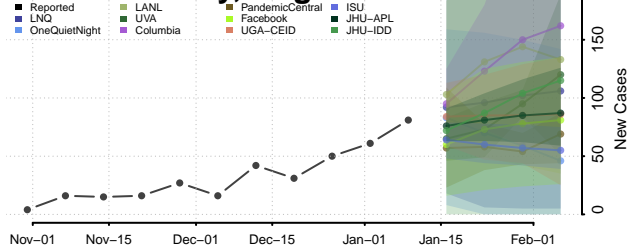

Greene County, Virginia