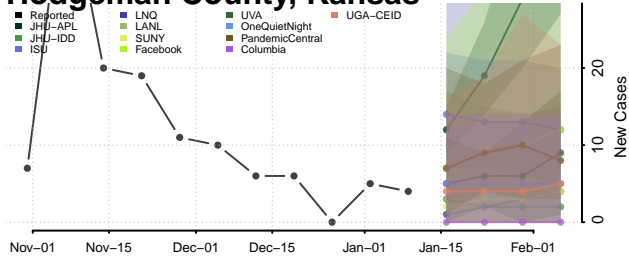

Hodgeman County, Kansas