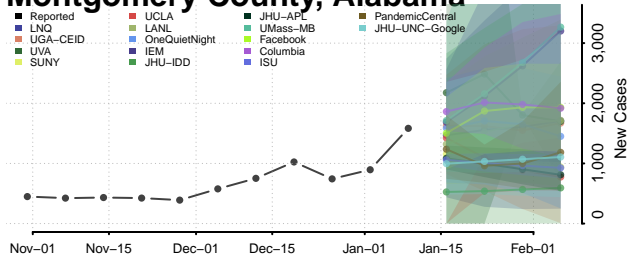

Montgomery County, Alabama