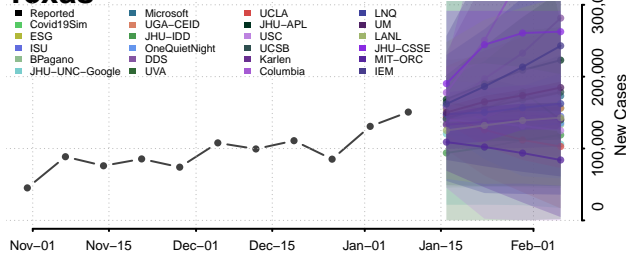

Williamson County, Tennessee

Wilson County, Tennessee

Texas

Anderson County, Texas

Andrews County, Texas

Angelina County, Texas