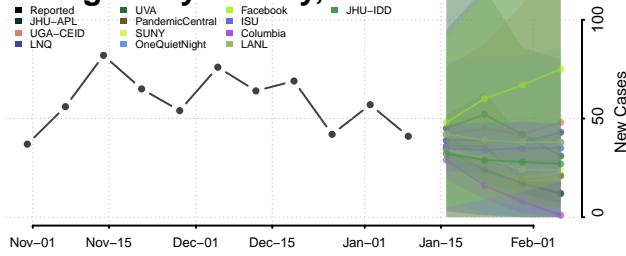

Montgomery County, Iowa