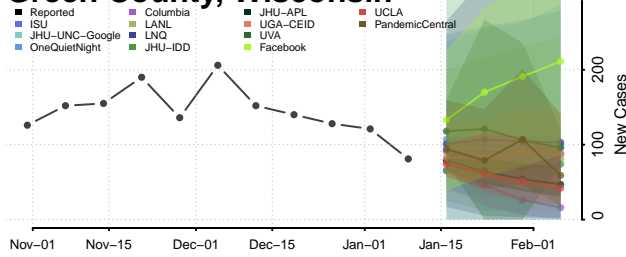

Green County, Wisconsin