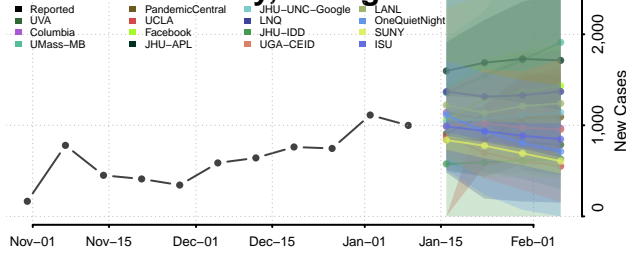

Columbia County, Georgia