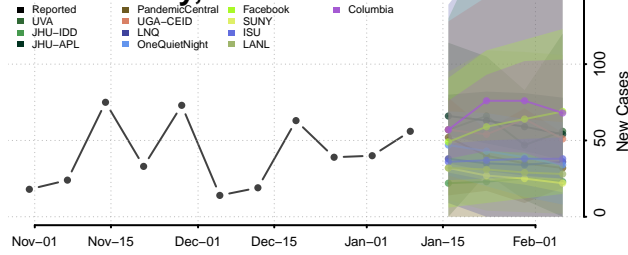

Coal County, Oklahoma