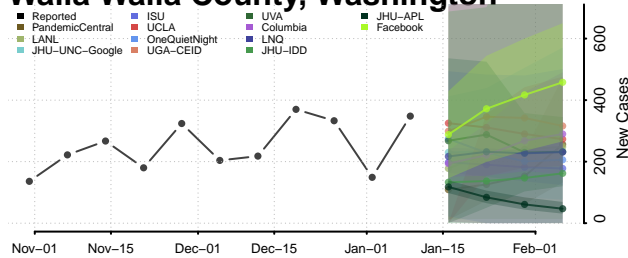

Walla Walla County, Washington