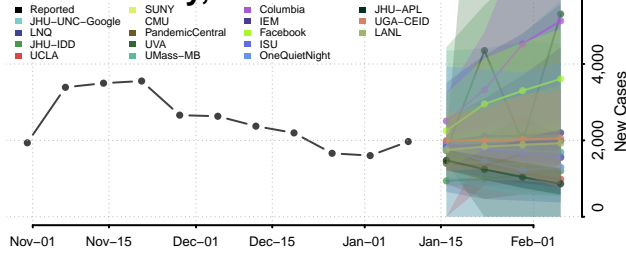

Kane County, Illinois