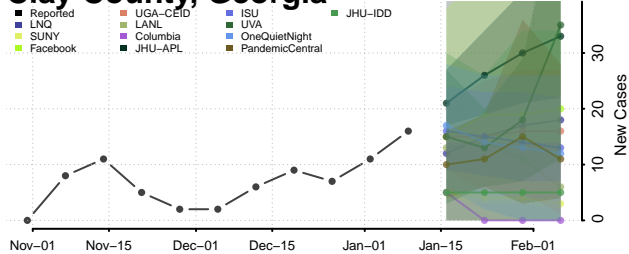

Clay County, Georgia