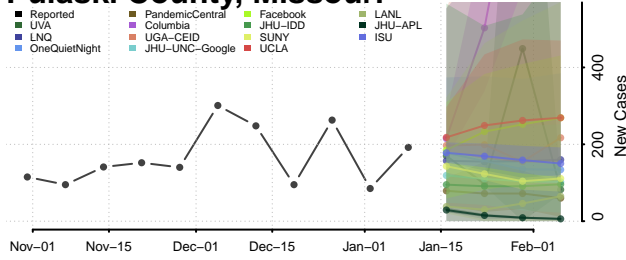

Pulaski County, Missouri