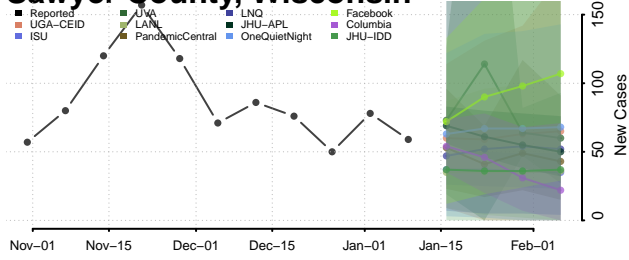

Sawyer County, Wisconsin