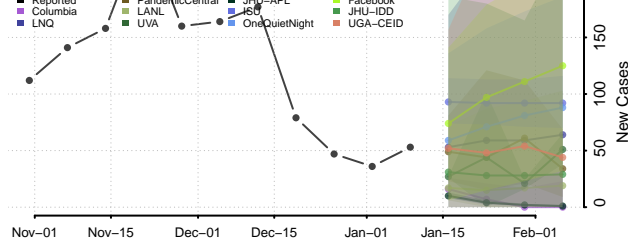

Taylor County, Wisconsin