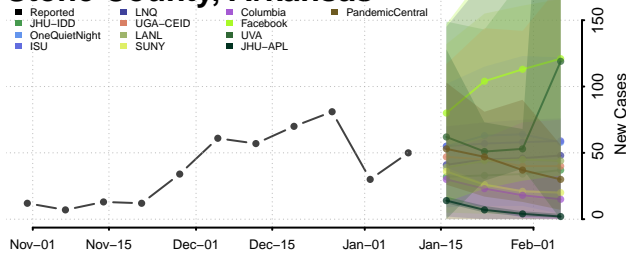

Stone County, Arkansas