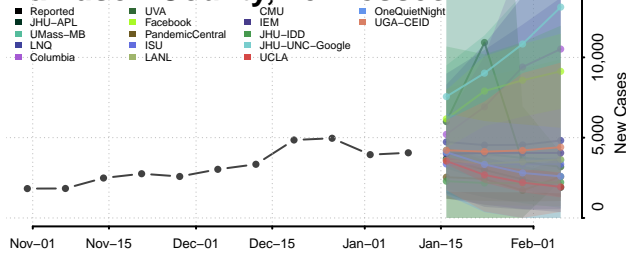

Davidson County, Tennessee