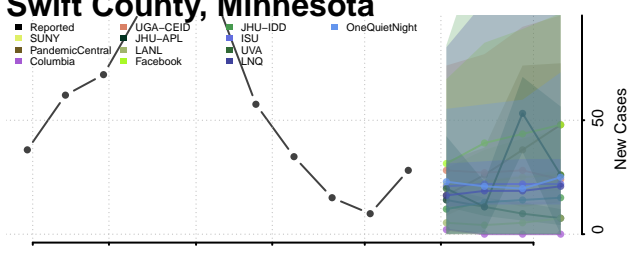

Swift County, Minnesota