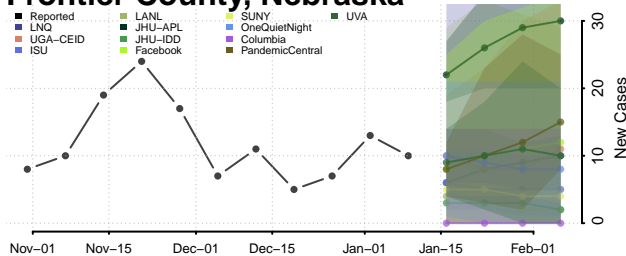

Frontier County, Nebraska