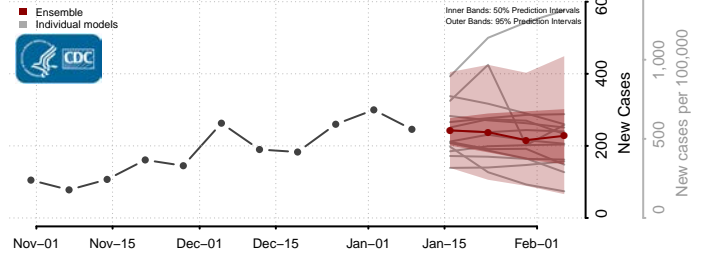

Washington County, Mississippi