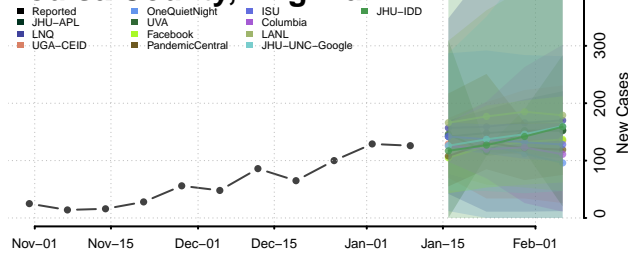

Louisa County, Virginia