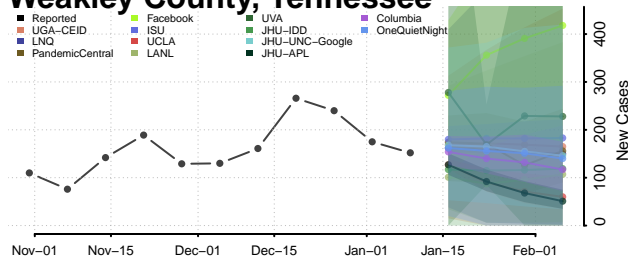

Weakley County, Tennessee