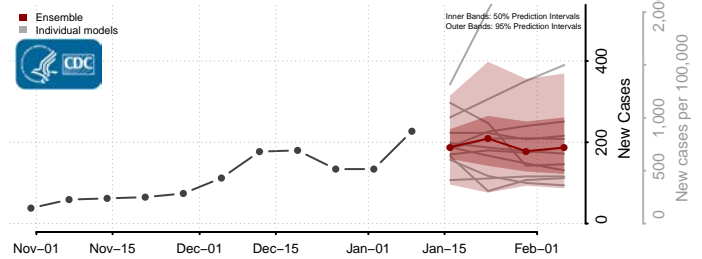

Harlan County, Kentucky