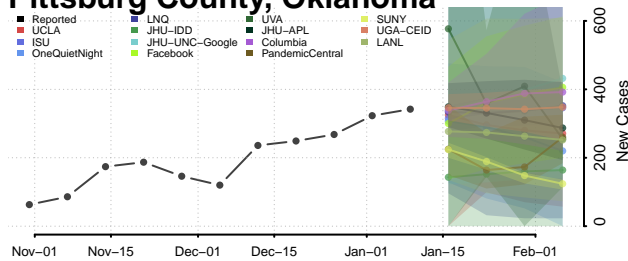

Pittsburg County, Oklahoma