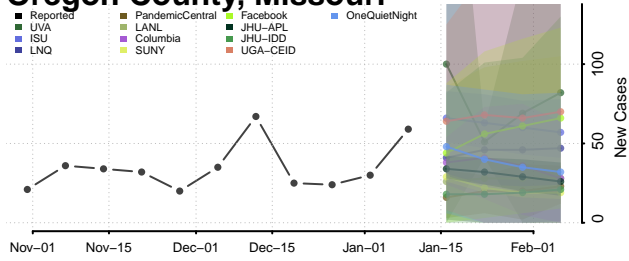

Oregon County, Missouri