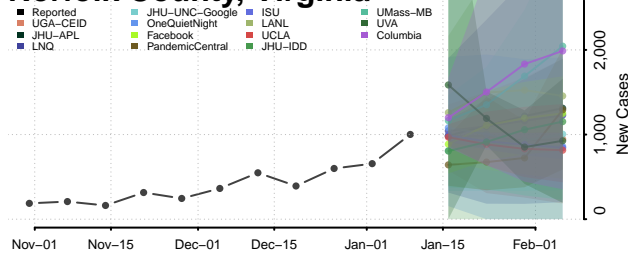

Norfolk County, Virginia