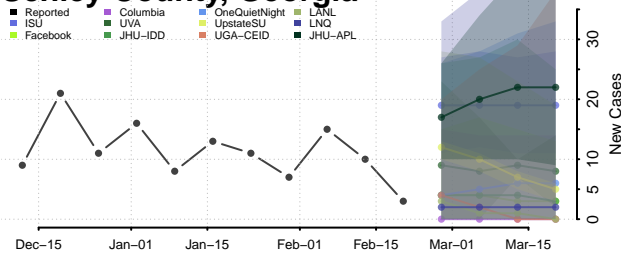

Schley County, Georgia