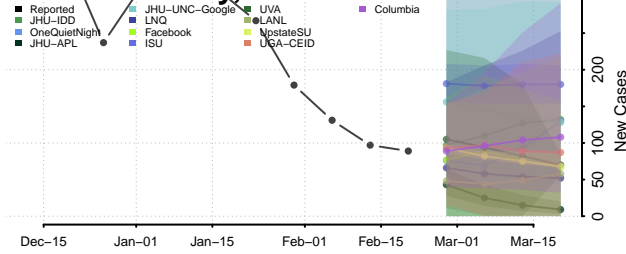

DeKalb County, Illinois