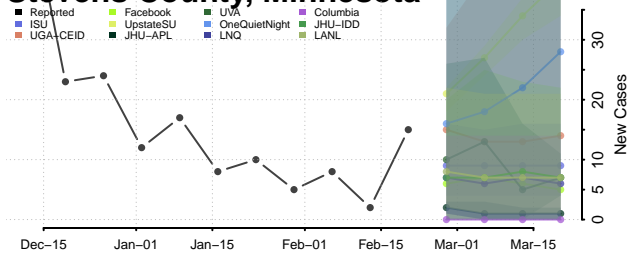

Stevens County, Minnesota