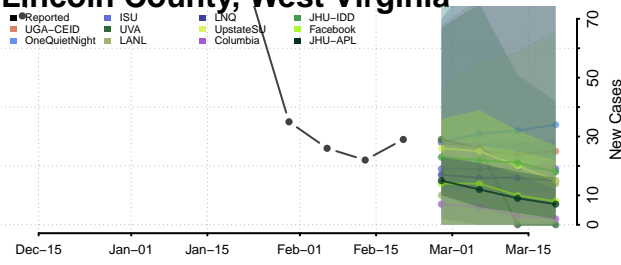

Lincoln County, West Virginia