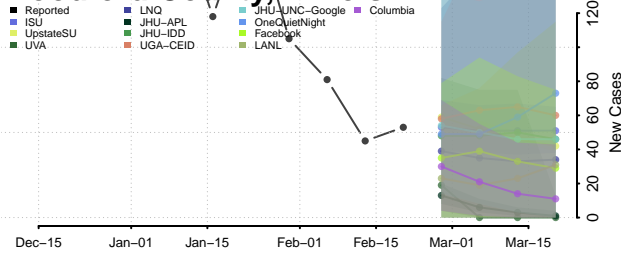

Woodford County, Illinois