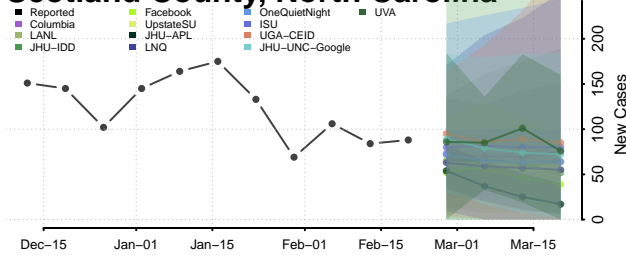

Scotland County, North Carolina