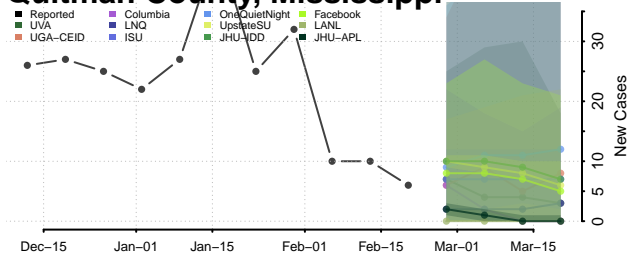

Quitman County, Mississippi