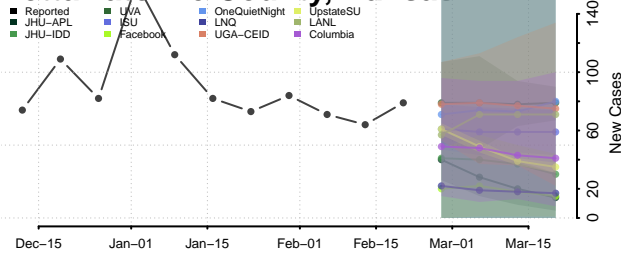

Pottawatomie County, Kansas