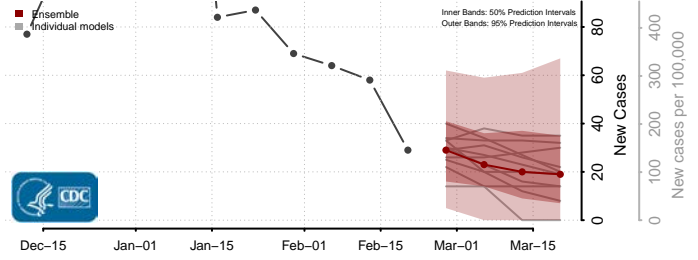

Edmonson County, Kentucky