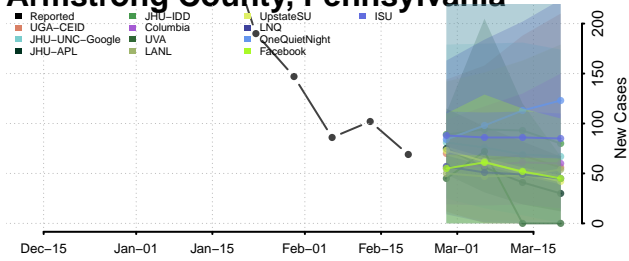

Armstrong County, Pennsylvania