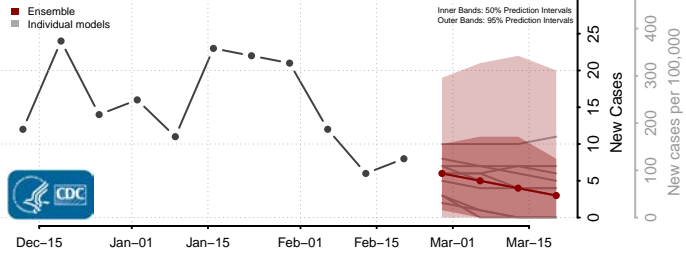

Surry County, Virginia