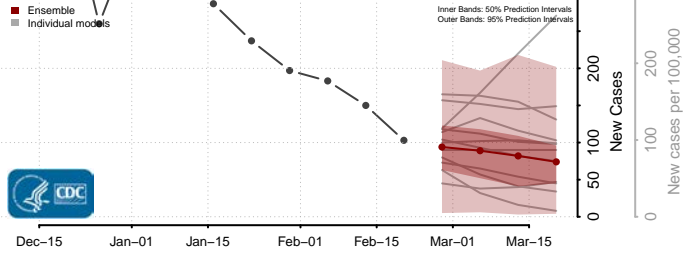

### Forest County, Wisconsin