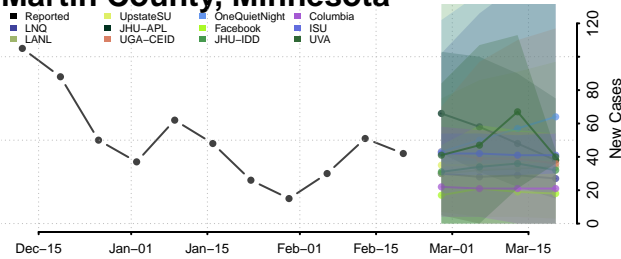

Martin County, Minnesota