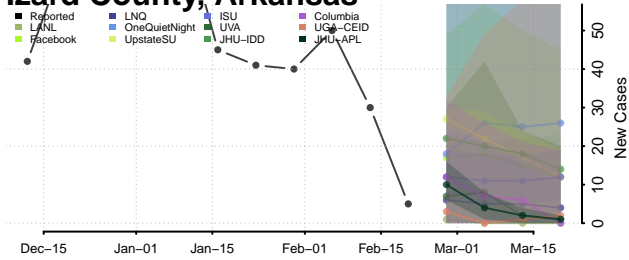

Izard County, Arkansas