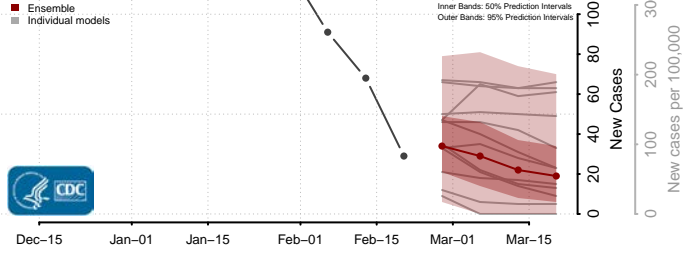

Lincoln County, Oklahoma