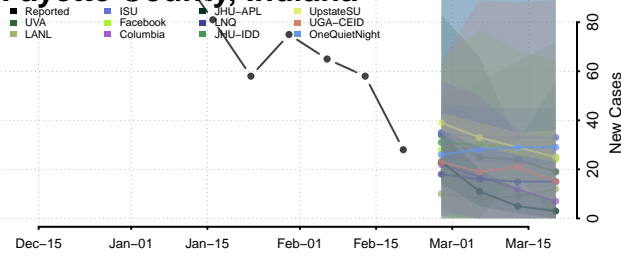

Fayette County, Indiana