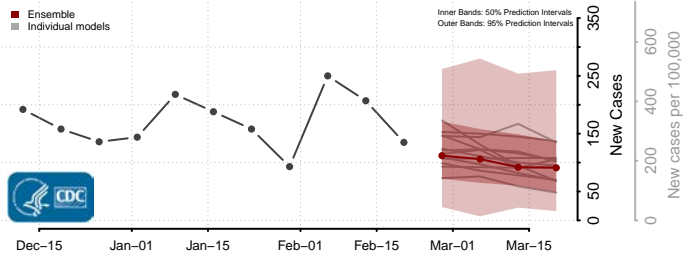

Edgecombe County, North Carolina