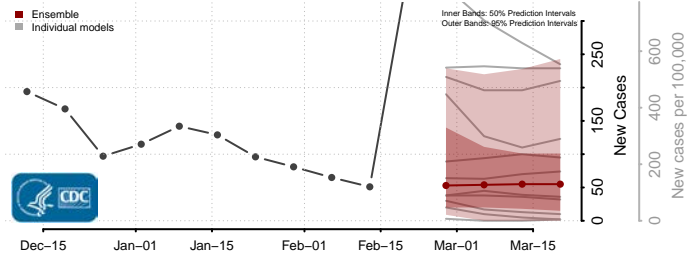

### Cerro Gordo County, Iowa