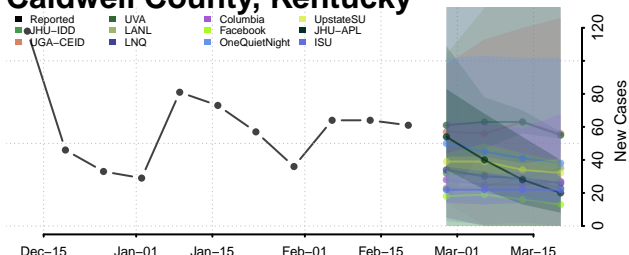

Caldwell County, Kentucky