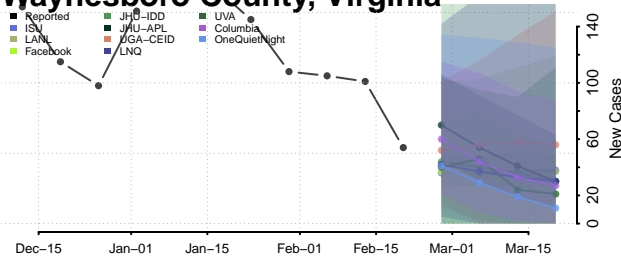

Waynesboro County, Virginia