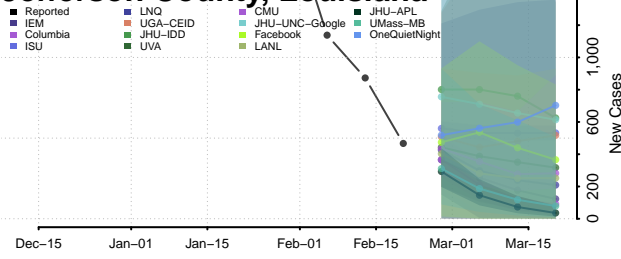

Jefferson County, Louisiana