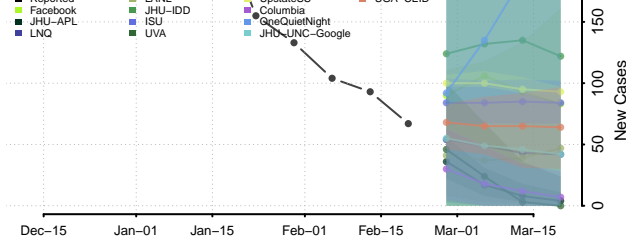

Dodge County, Wisconsin