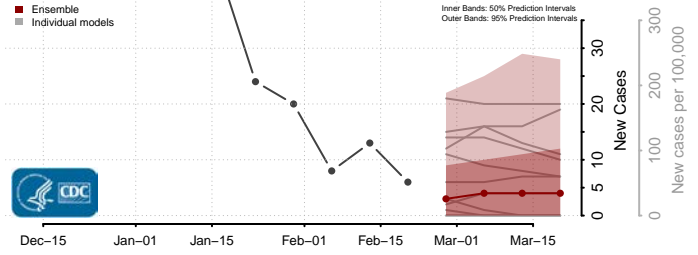

Decatur County, Tennessee