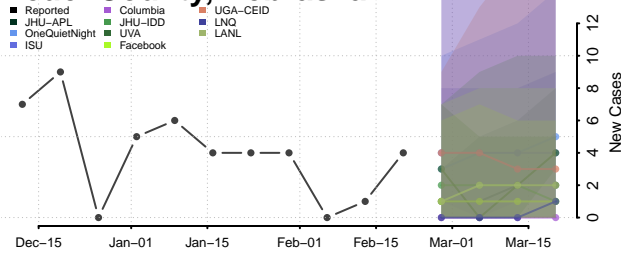

Deuel County, Nebraska