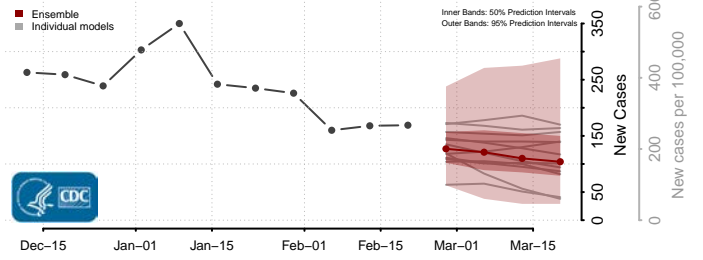

Lamar County, Mississippi