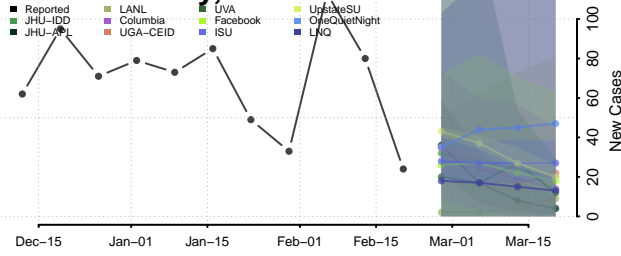

Sevier County, Arkansas