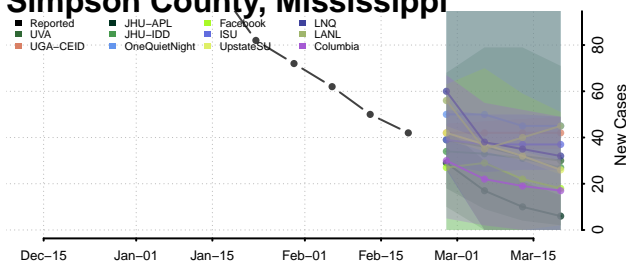

Simpson County, Mississippi