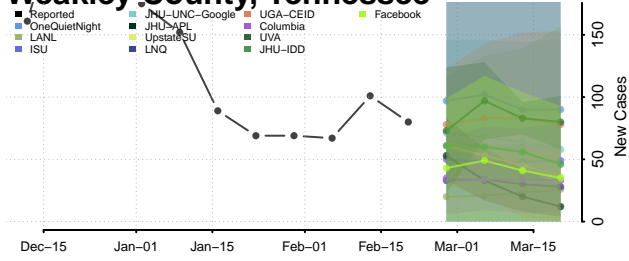

Weakley County, Tennessee