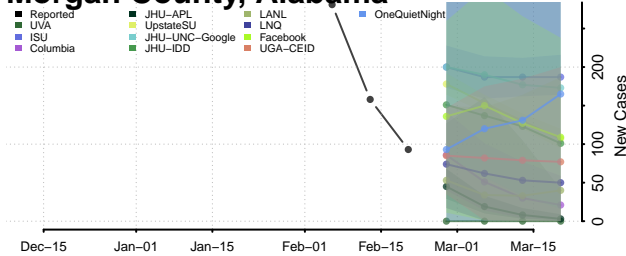

Morgan County, Alabama