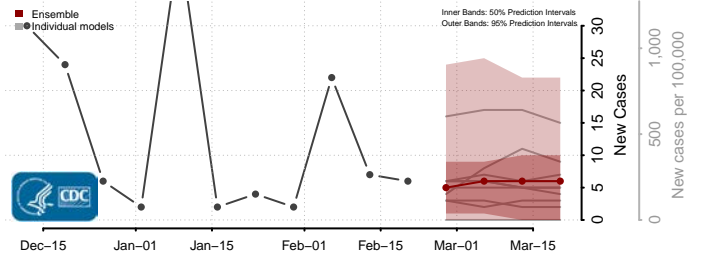

Harmon County, Oklahoma