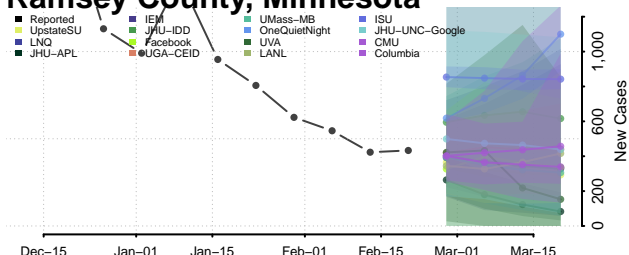

Ramsey County, Minnesota