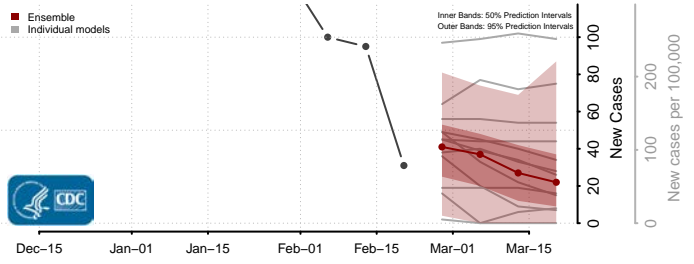

Wayne County, West Virginia