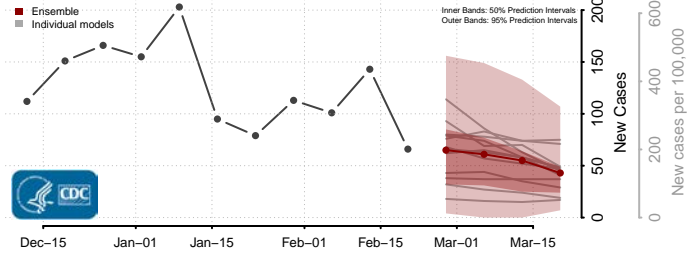

McCurtain County, Oklahoma