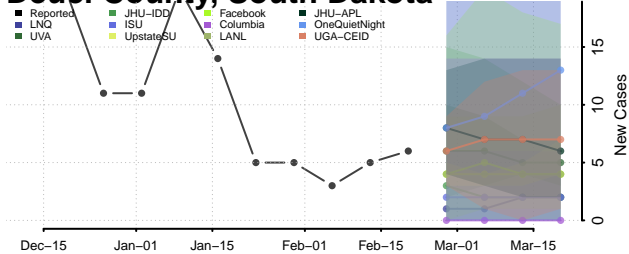

Deuel County, South Dakota