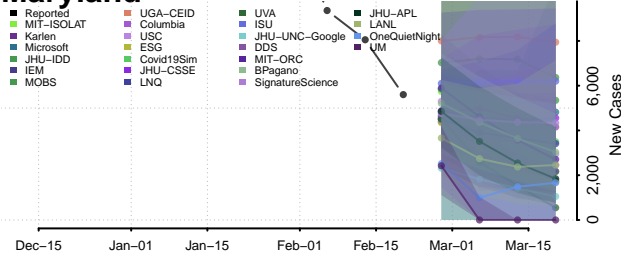

Waldo County, Maine

Washington County, Maine

York County, Maine

Maryland*

Allegany County, Maryland

Anne Arundel County, Maryland

*New weekly cases may decrease in this location over the next four weeks. For these locations, the ensemble forecast indicates a probability of 0.75 or greater that fewer cases will be reported in week four of the forecast than in the last reported week.