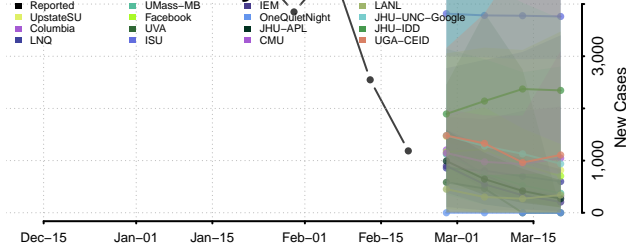

Alameda County, California