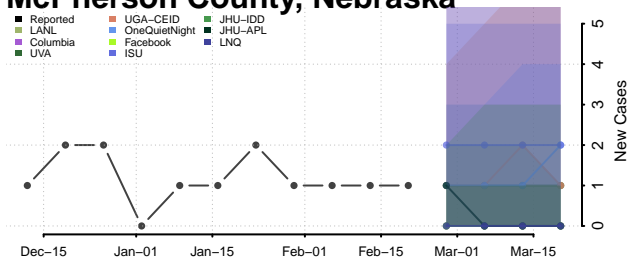

McPherson County, Nebraska