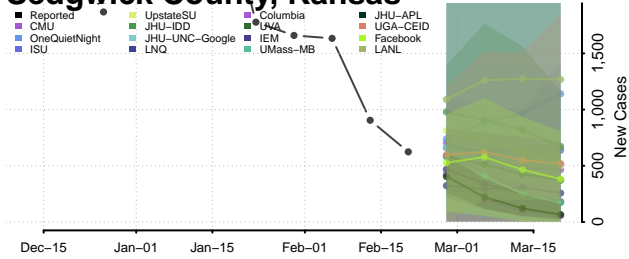

Sedgwick County, Kansas