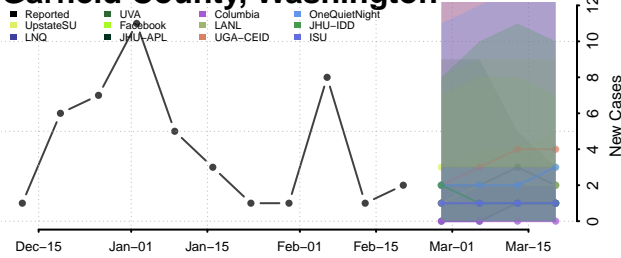

Garfield County, Washington