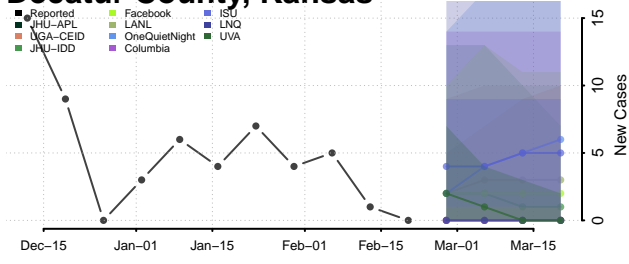

Decatur County, Kansas