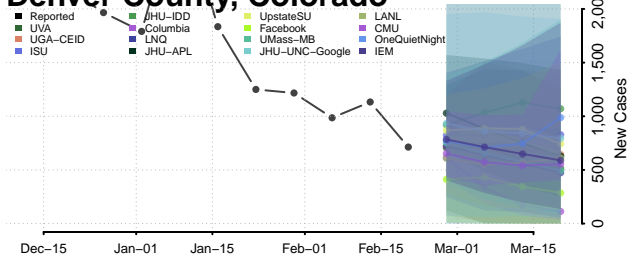

Denver County, Colorado