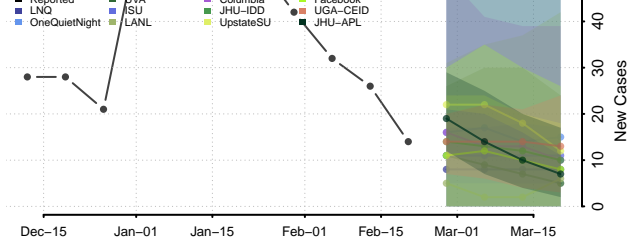

Hancock County, Kentucky