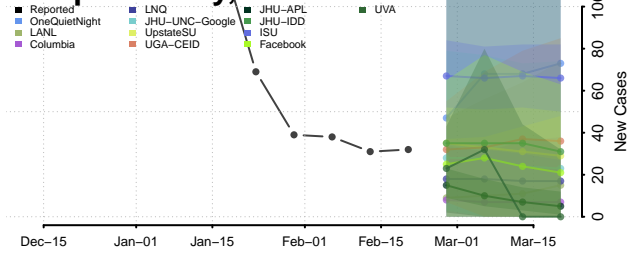

Phelps County, Missouri