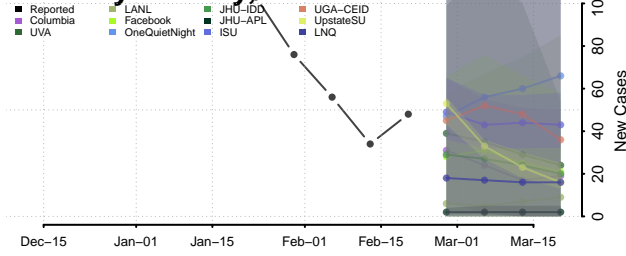

McNairy County, Tennessee