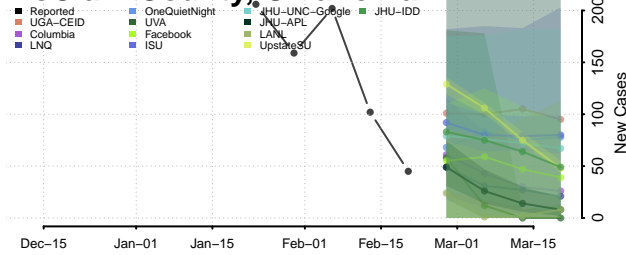

McClain County, Oklahoma