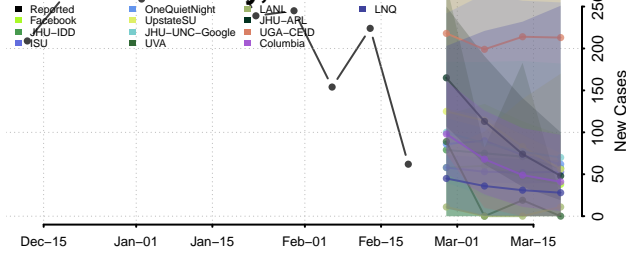

Pontotoc County, Oklahoma