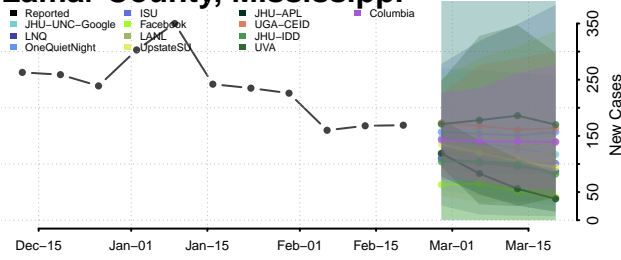

Lamar County, Mississippi