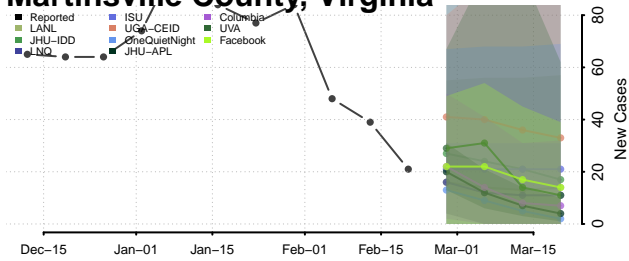

Martinsville County, Virginia