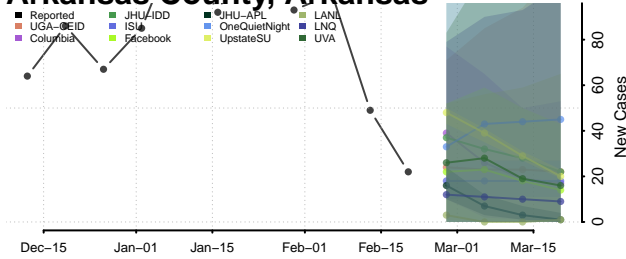

Arkansas County, Arkansas