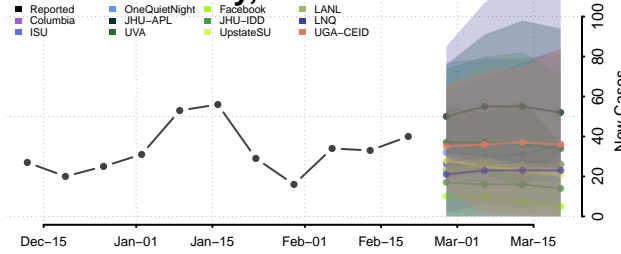

Camden County, North Carolina