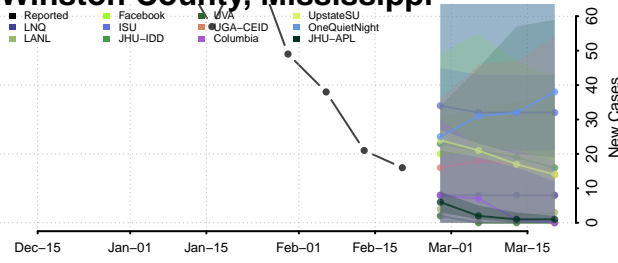

Winston County, Mississippi