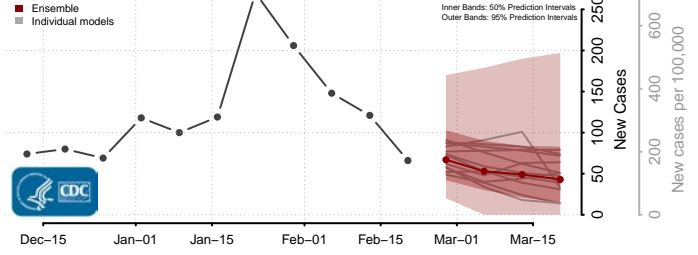

Prince George County, Virginia