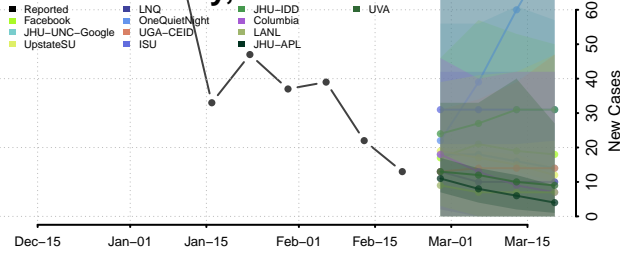

Vernon County, Wisconsin