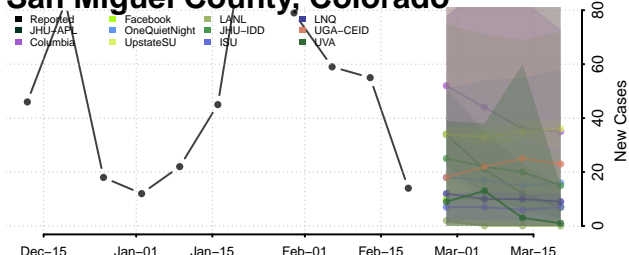

San Miguel County, Colorado