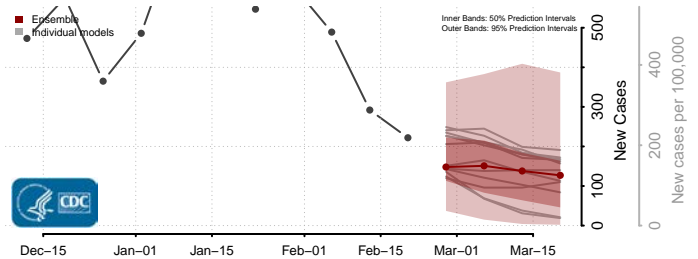

Edmonson County, Kentucky