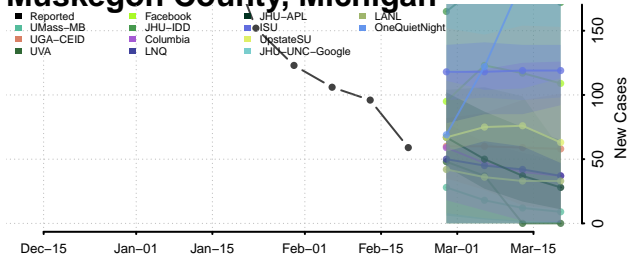

Muskegon County, Michigan