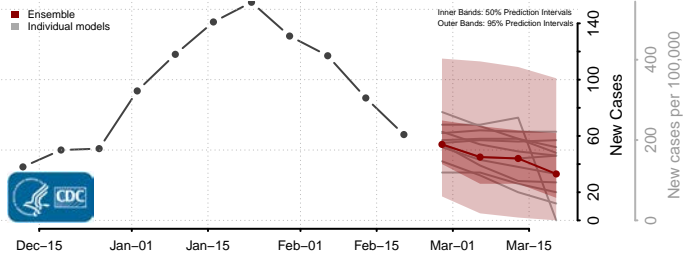

Dinwiddie County, Virginia