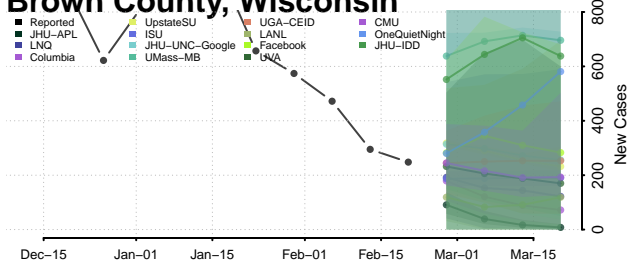

Brown County, Wisconsin