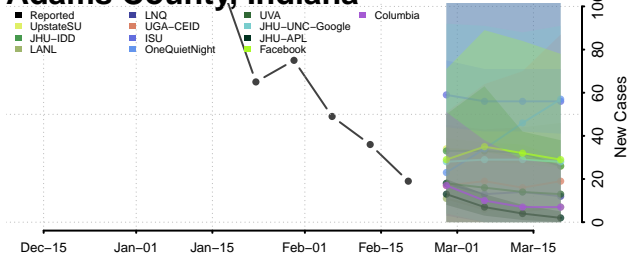

Adams County, Indiana