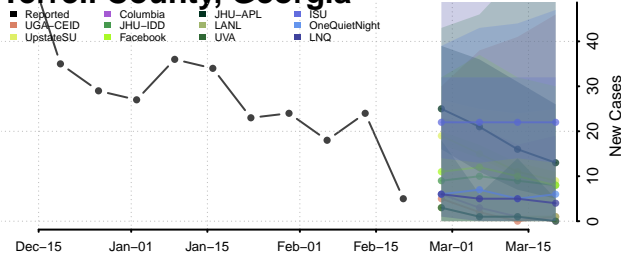

Terrell County, Georgia