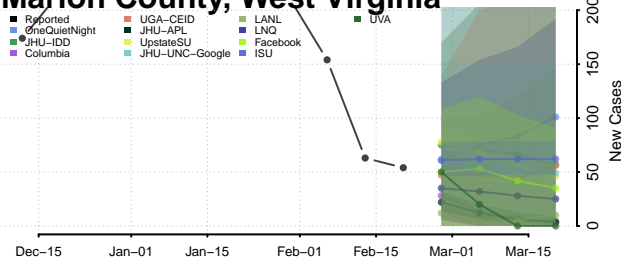

Marion County, West Virginia