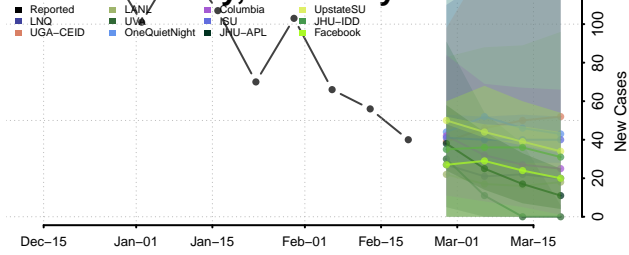

Lincoln County, Kentucky