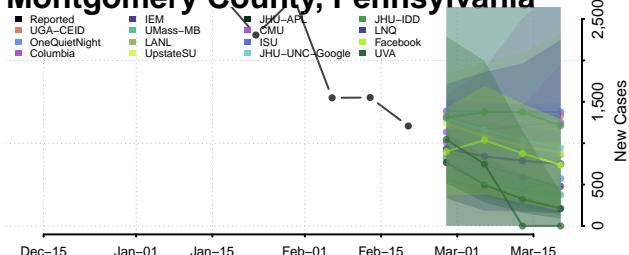

Montgomery County, Pennsylvania