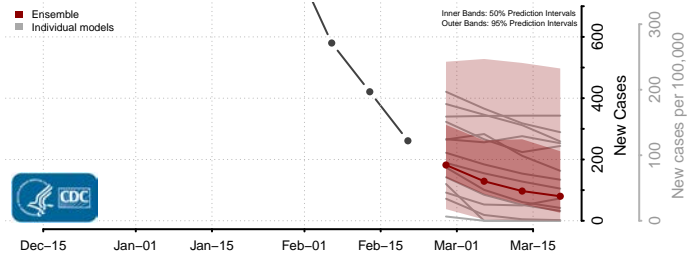

Yuma County, Arizona