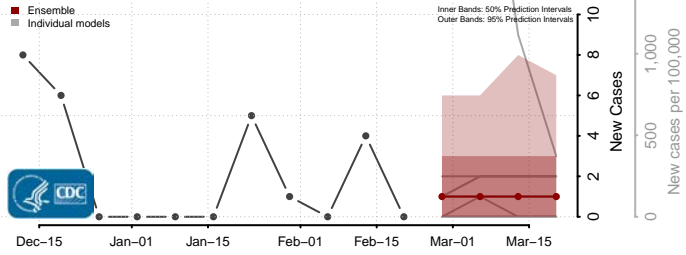

Keya Paha County, Nebraska