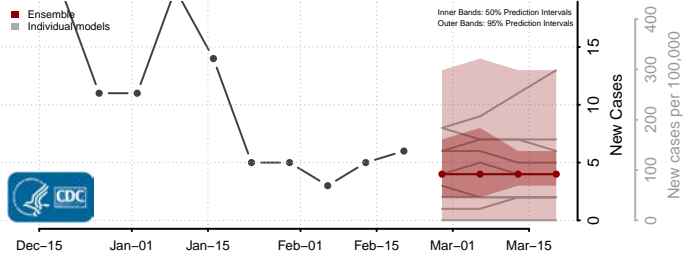

Deuel County, South Dakota