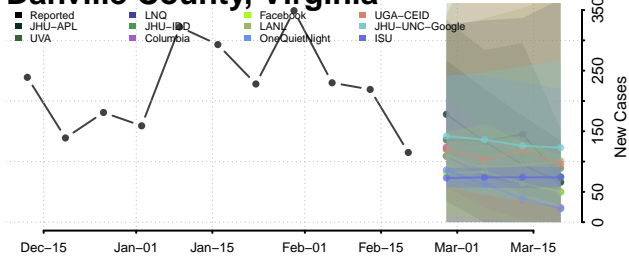

Danville County, Virginia