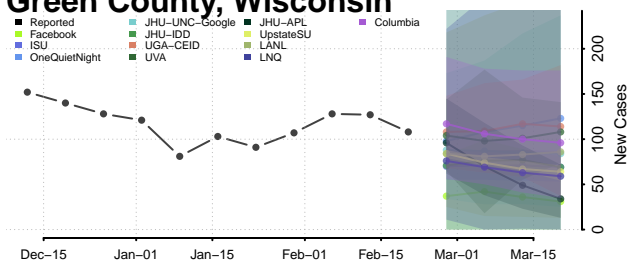

Green County, Wisconsin