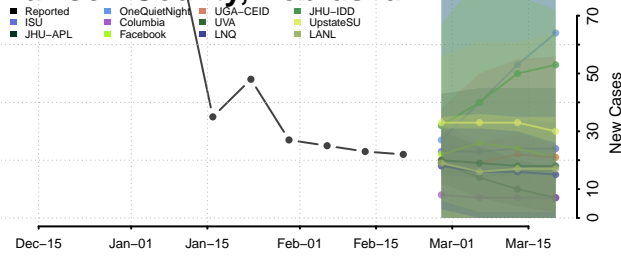

Dawson County, Nebraska