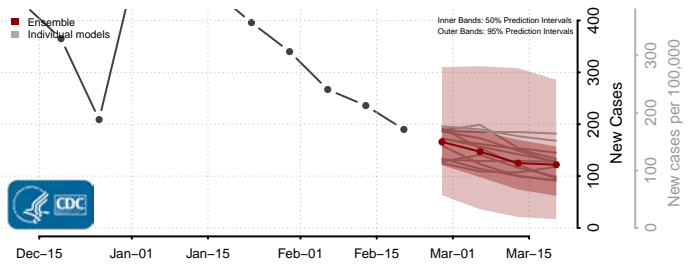

Hardin County, Kentucky