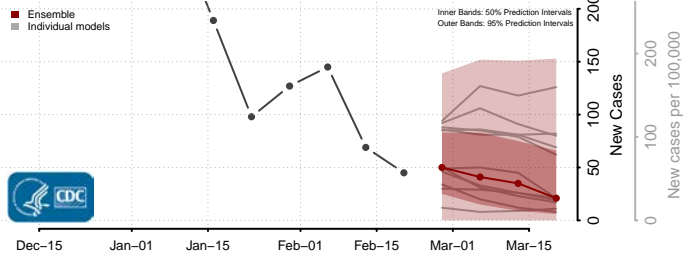

Cape Girardeau County, Missouri