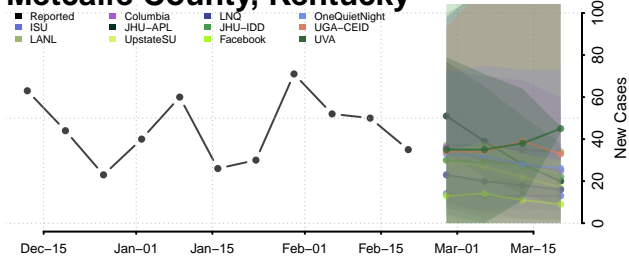

Metcalfe County, Kentucky