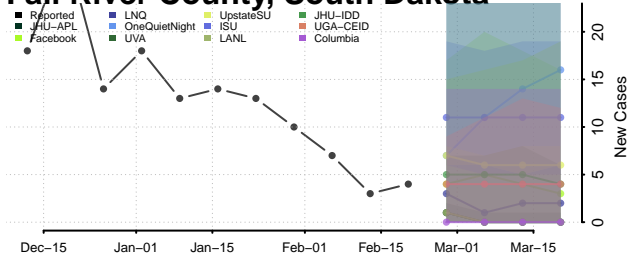

Fall River County, South Dakota