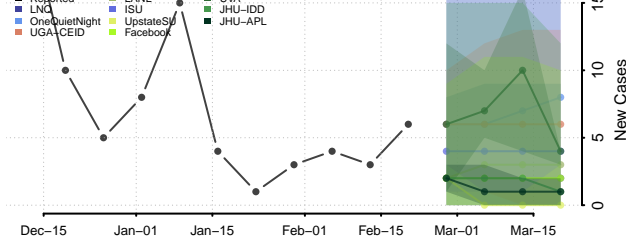

Edwards County, Kansas