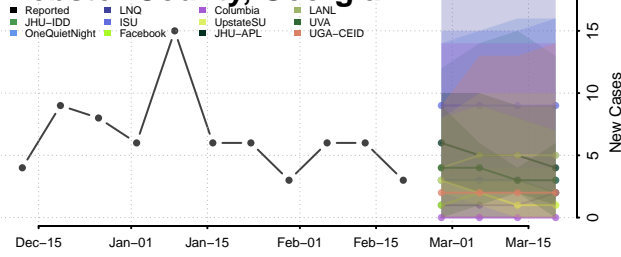

Webster County, Georgia