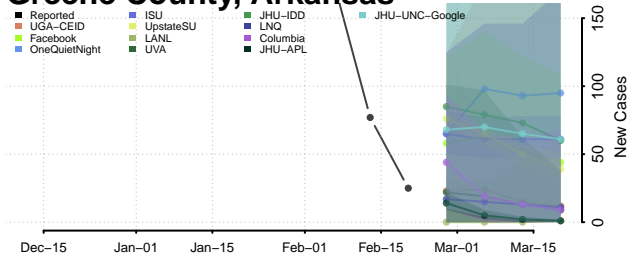

Greene County, Arkansas