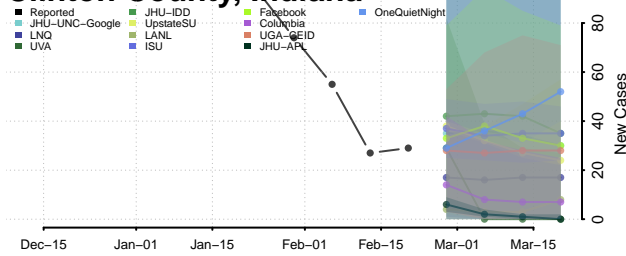

Clinton County, Indiana