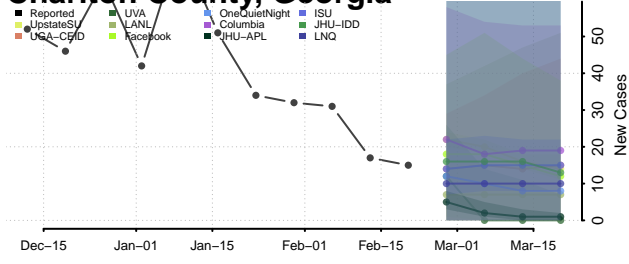

Charlton County, Georgia