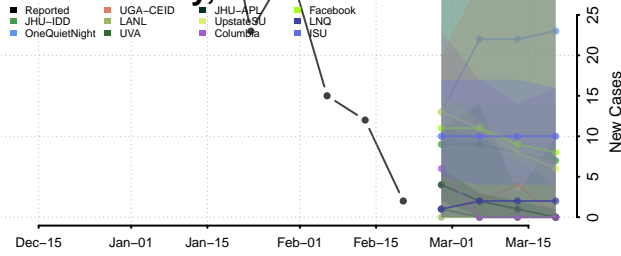

Stone County, Arkansas