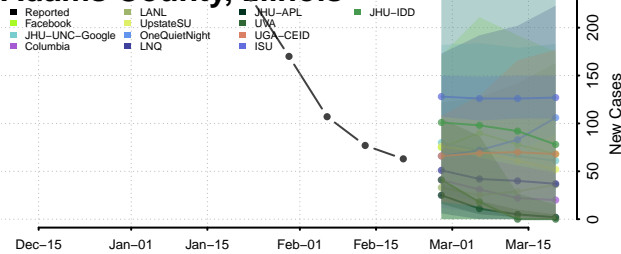

Adams County, Illinois

*New weekly cases may decrease in this location over the next four weeks. For these locations, the ensemble forecast indicates a probability of 0.75 or greater that fewer cases will be reported in week four of the forecast than in the last reported week.