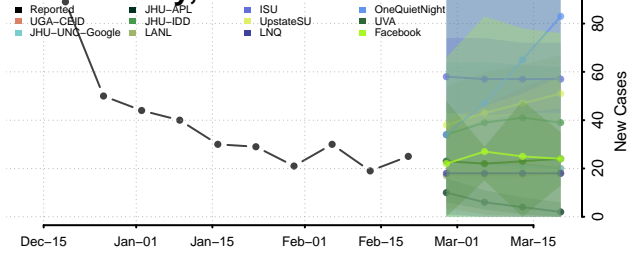

Polk County, Minnesota