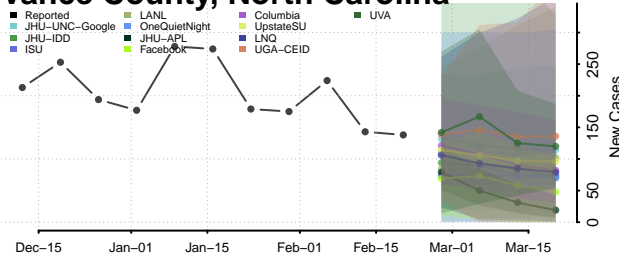

Vance County, North Carolina