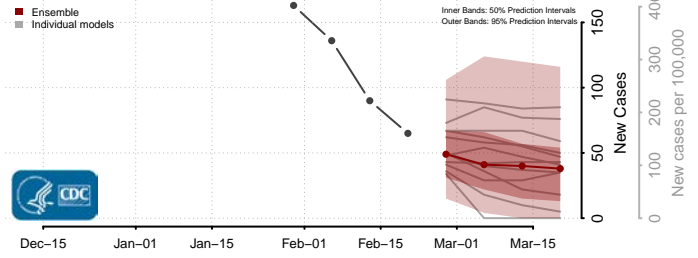

Harrison County, Indiana