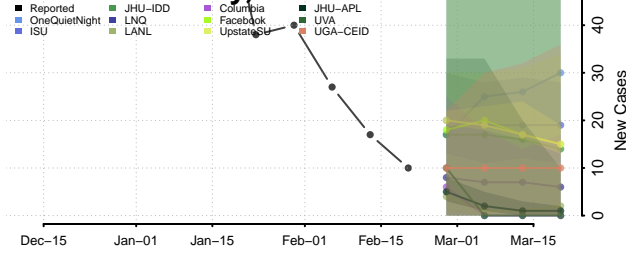

Sullivan County, Indiana