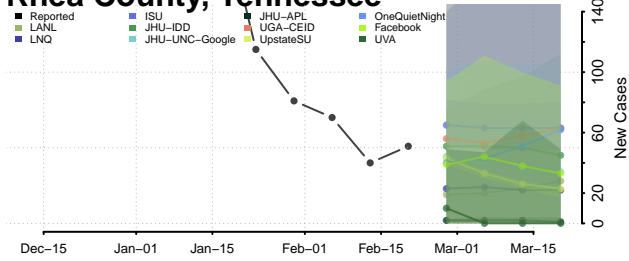

Rhea County, Tennessee