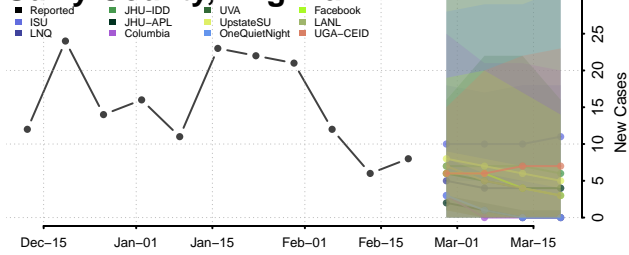

Surry County, Virginia