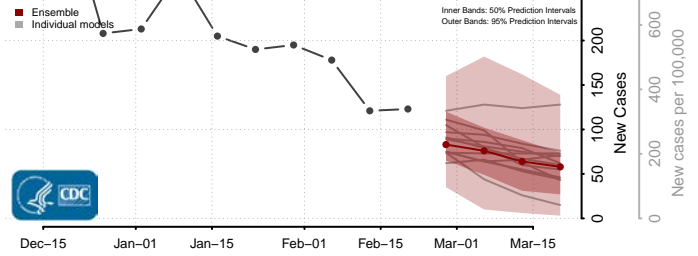

Whitley County, Kentucky