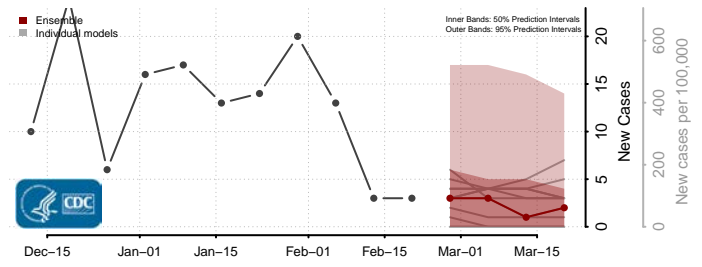

Traverse County, Minnesota