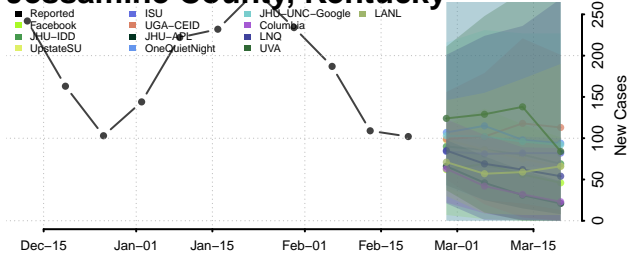

Jessamine County, Kentucky