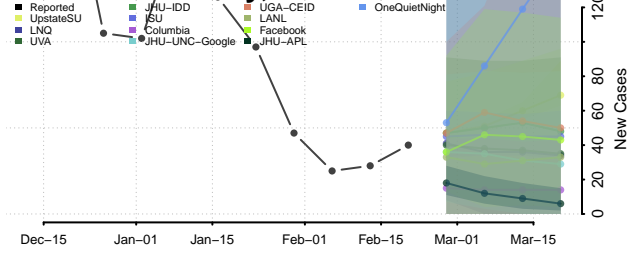

Otter Tail County, Minnesota