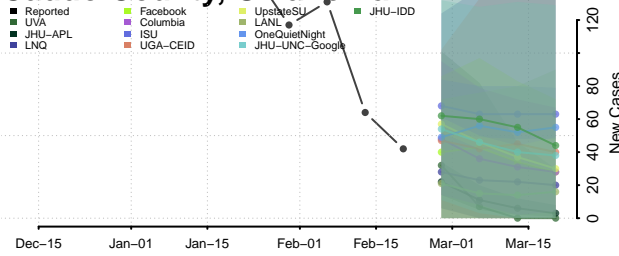

Caddo County, Oklahoma