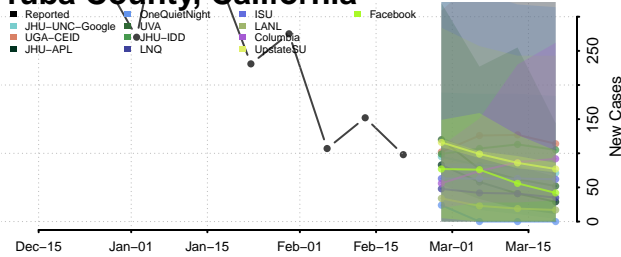

Yuba County, California