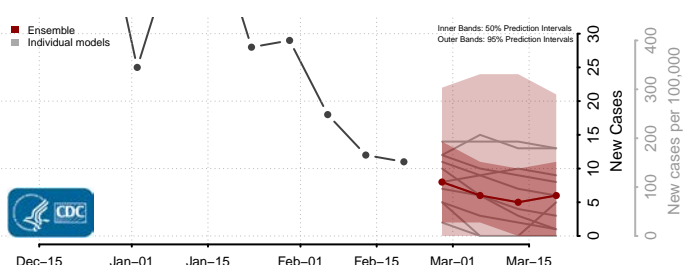

Tillman County, Oklahoma