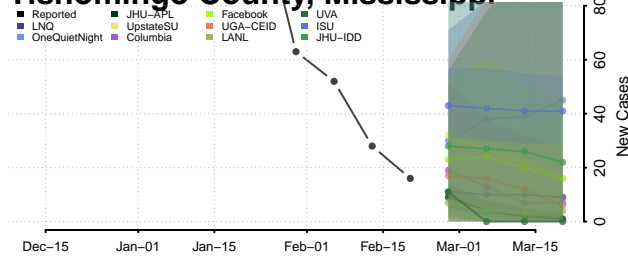

Tishomingo County, Mississippi