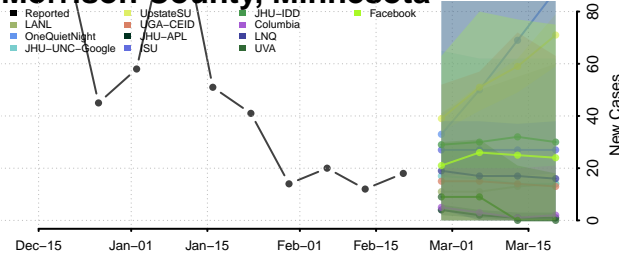

Morrison County, Minnesota