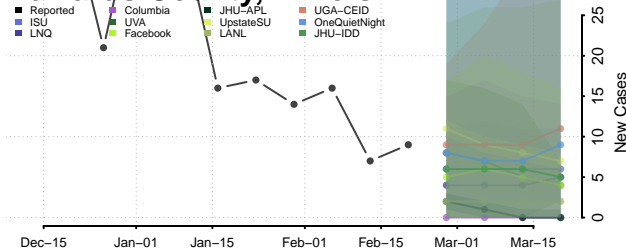

Edwards County, Illinois