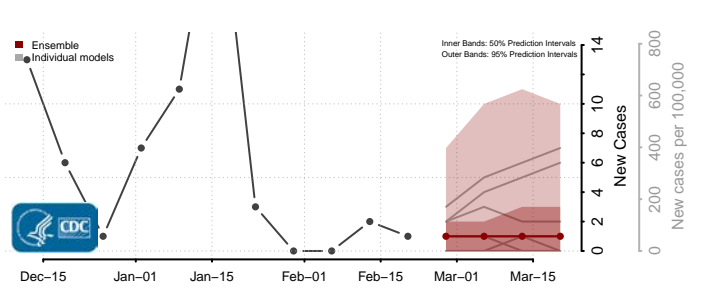

Golden Valley County, North Dakota