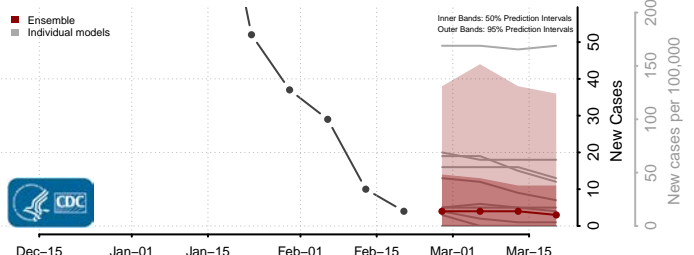

Garrett County, Maryland