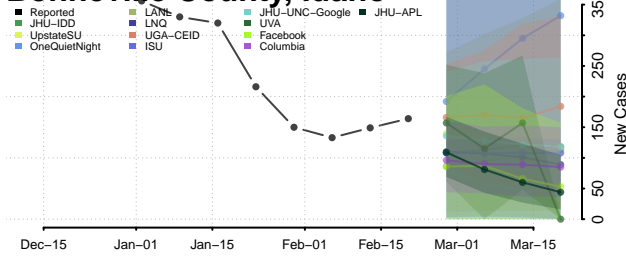

Bonneville County, Idaho