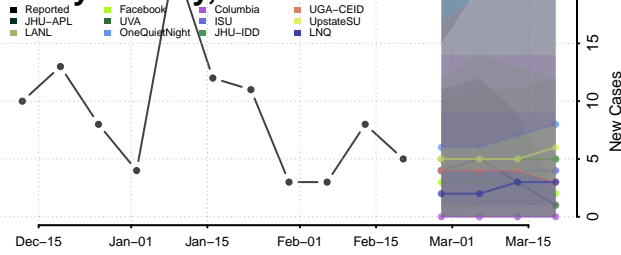

Valley County, Nebraska