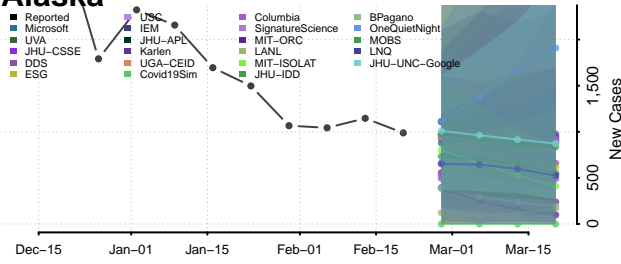

Washington County, Alabama

Wilcox County, Alabama

Winston County, Alabama

Alaska

Aleutians East County, Alaska

Aleutians West County, Alaska