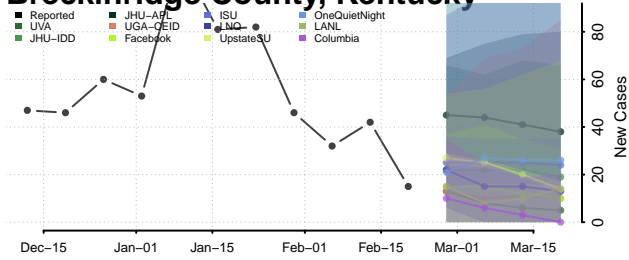

Breckinridge County, Kentucky