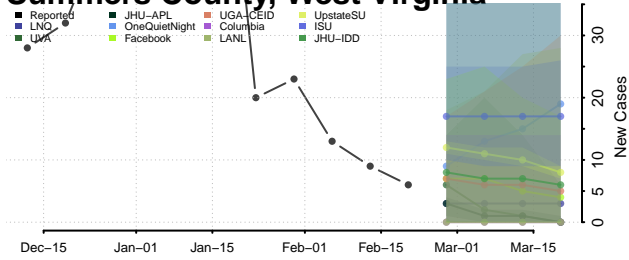

Summers County, West Virginia