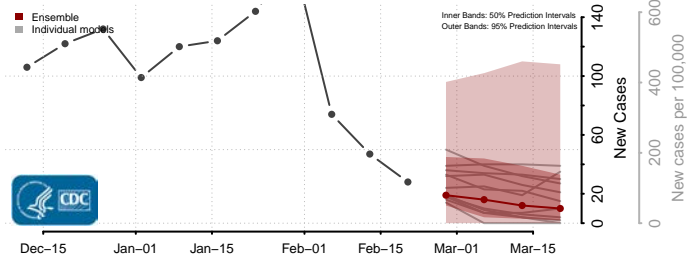

Page County, Virginia