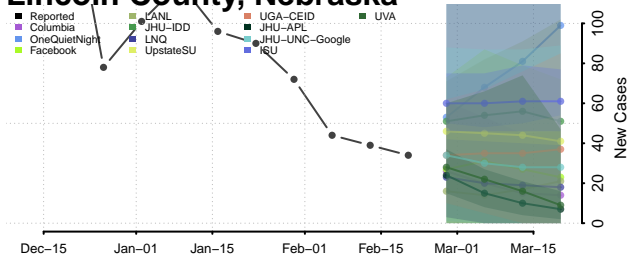

Lincoln County, Nebraska