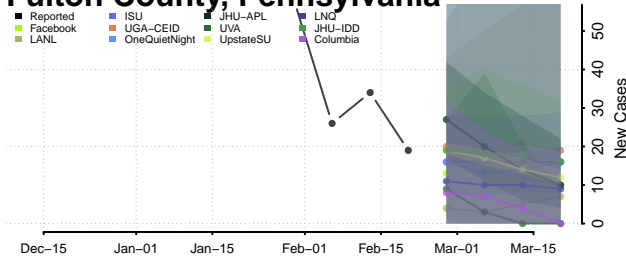

Fulton County, Pennsylvania