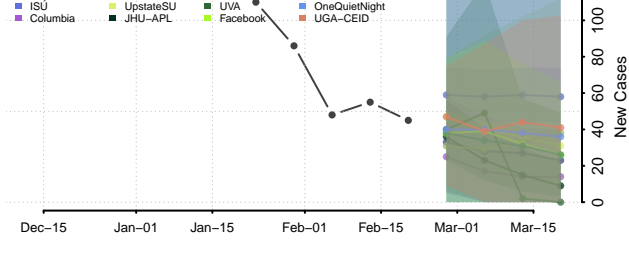

Chattooga County, Georgia