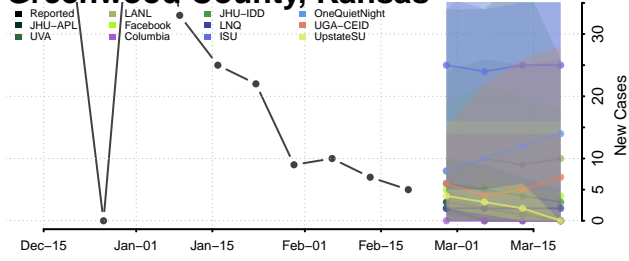

Greenwood County, Kansas