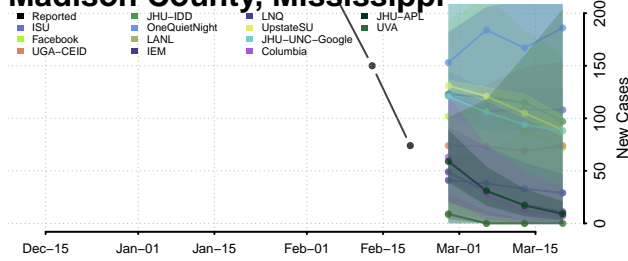

Madison County, Mississippi