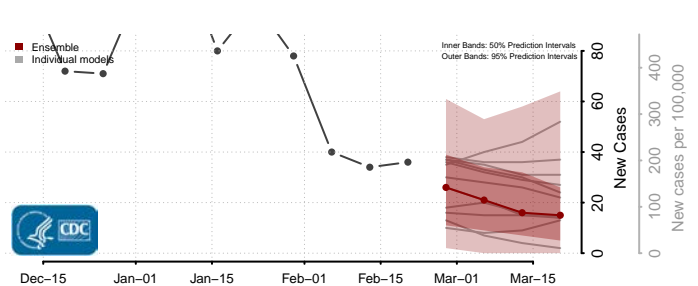

Stone County, Mississippi