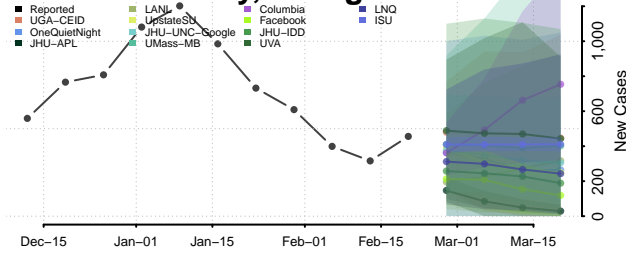

Houston County, Georgia