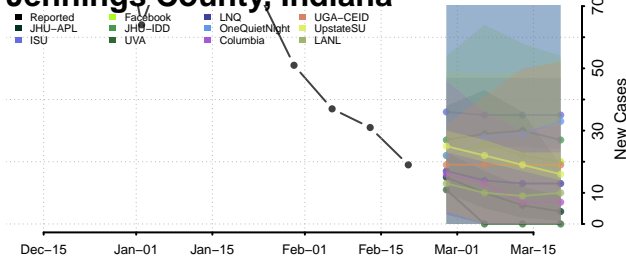

Jennings County, Indiana