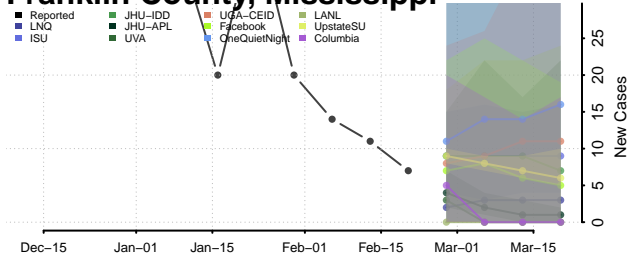

Franklin County, Mississippi