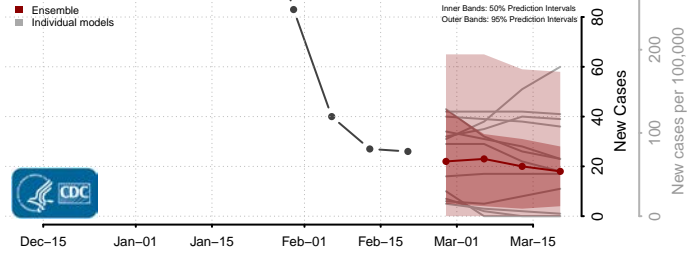

### Putnam County, West Virginia