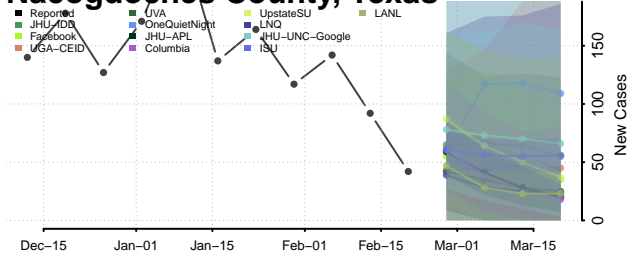

Nacogdoches County, Texas