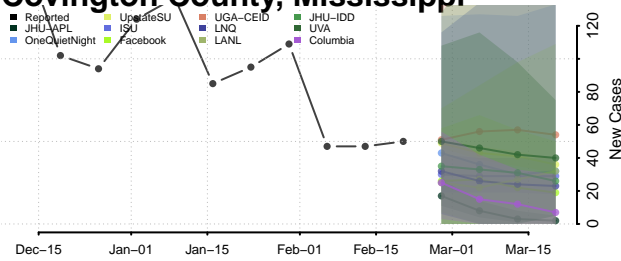

Covington County, Mississippi