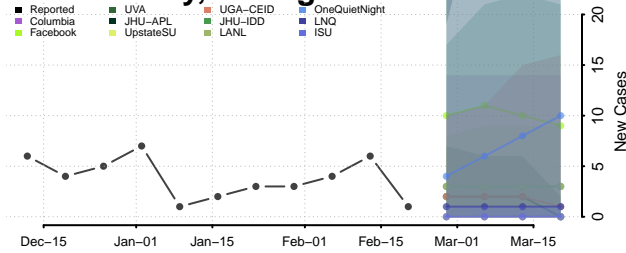

Luce County, Michigan