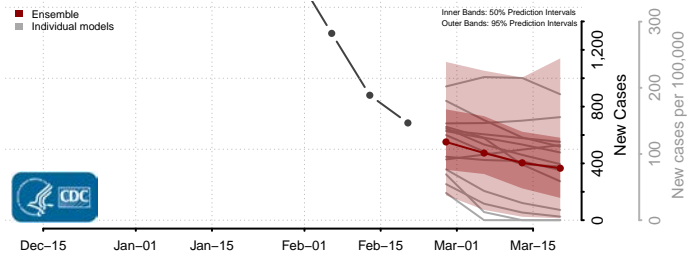

Tulare County, California