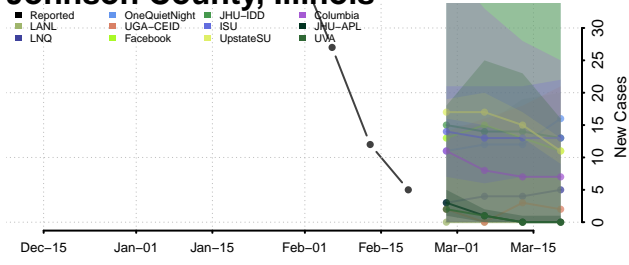

Johnson County, Illinois