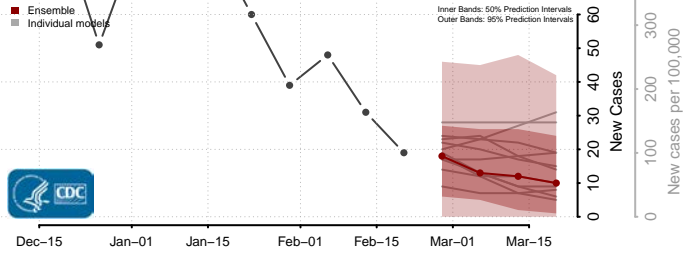

Bertie County, North Carolina