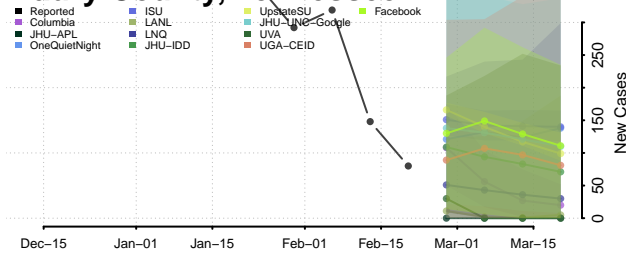

Maury County, Tennessee