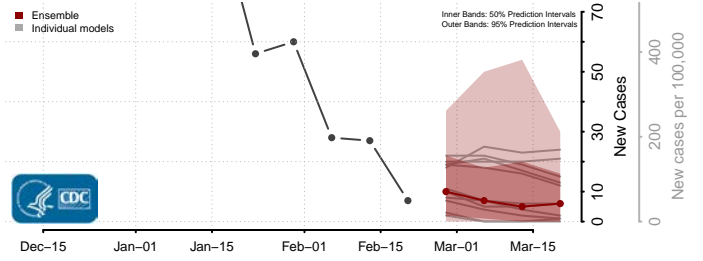

Craig County, Oklahoma