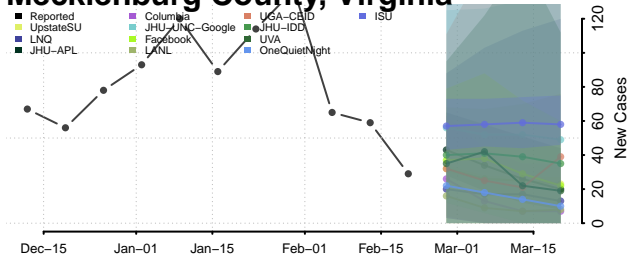

Mecklenburg County, Virginia