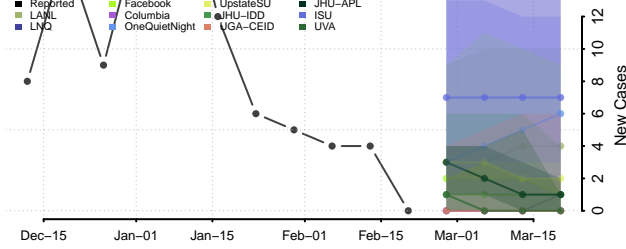

Elk County, Kansas