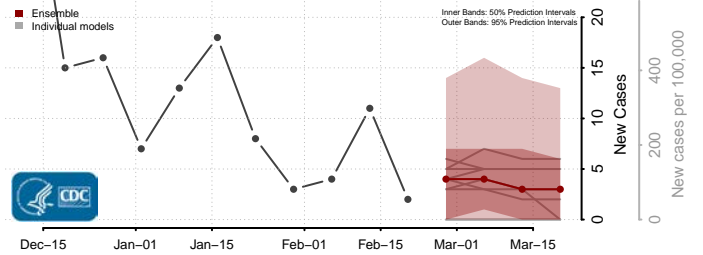

Harper County, Oklahoma