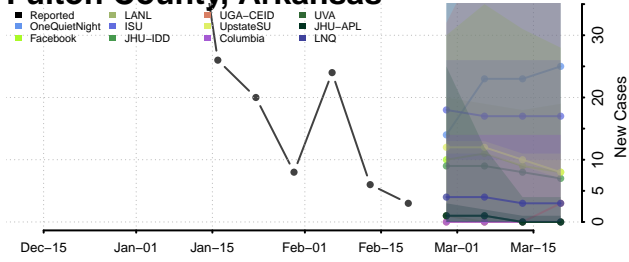

Fulton County, Arkansas