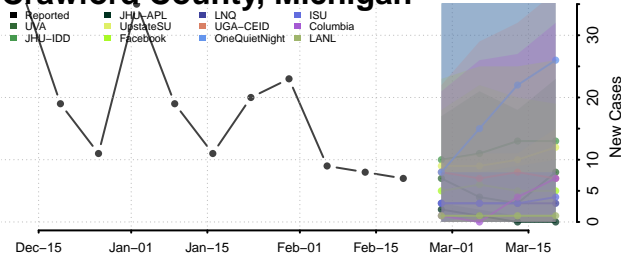

Crawford County, Michigan