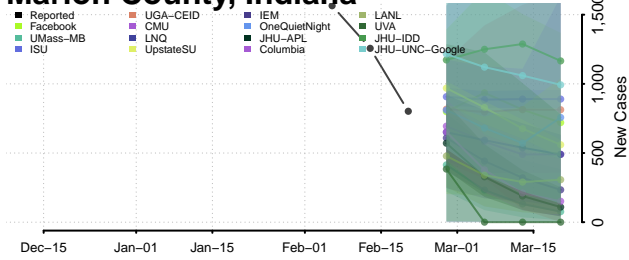

Marion County, Indiana