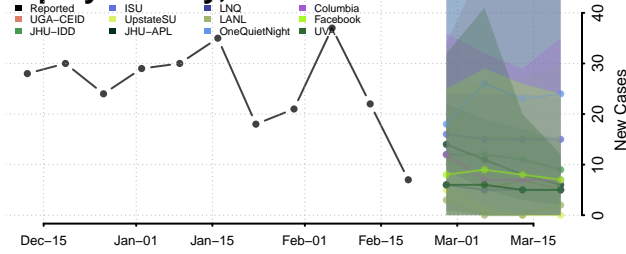

Ripley County, Missouri