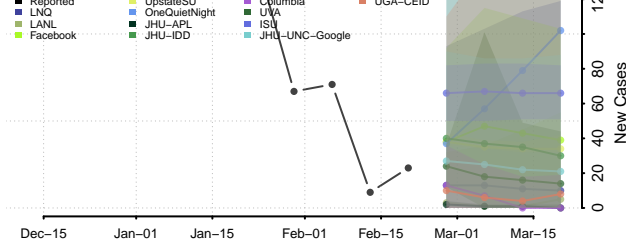

Douglas County, Wisconsin