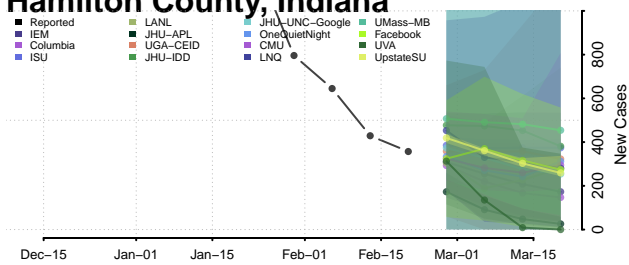

Hamilton County, Indiana