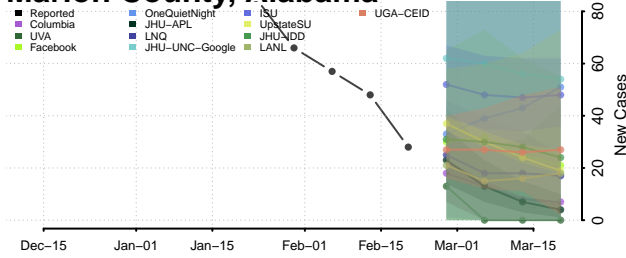

Marion County, Alabama