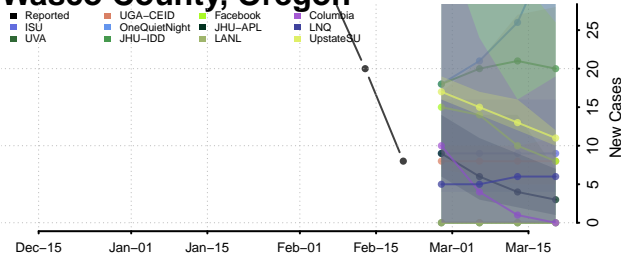

Wasco County, Oregon