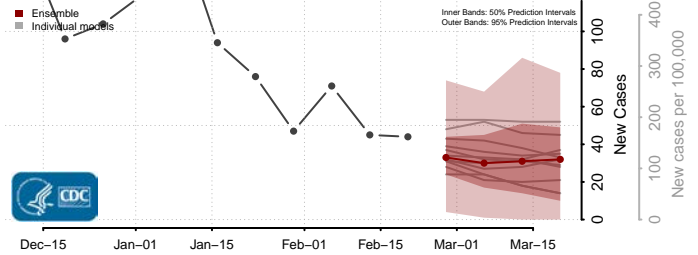

Ashe County, North Carolina