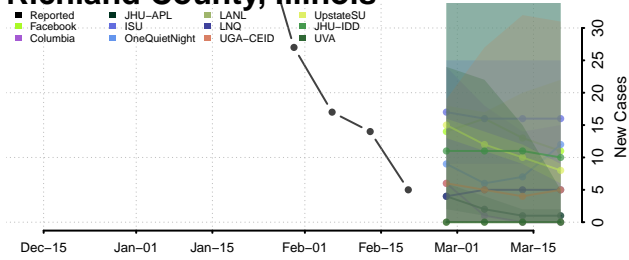

Richland County, Illinois