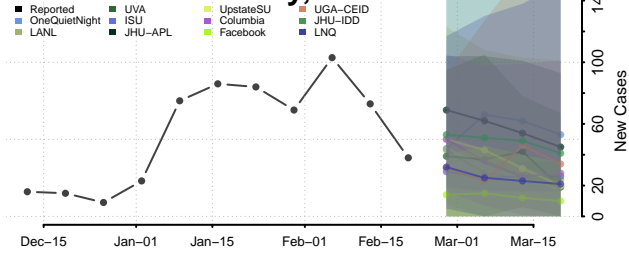

San Jacinto County, Texas