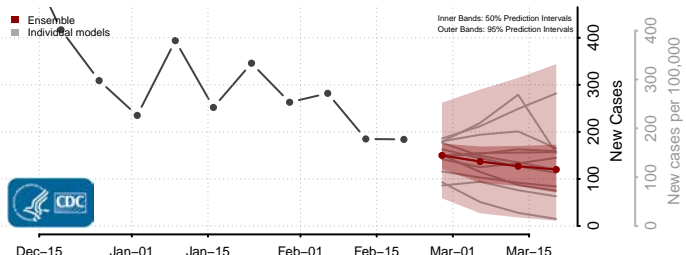

Flathead County, Montana