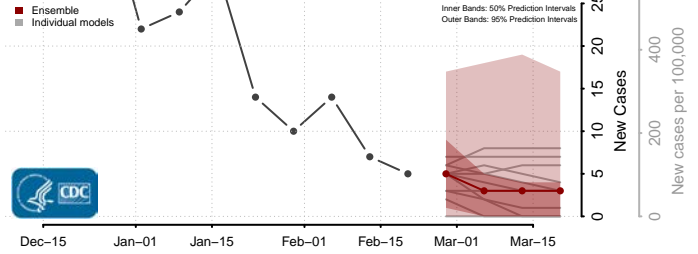

Dewey County, Oklahoma