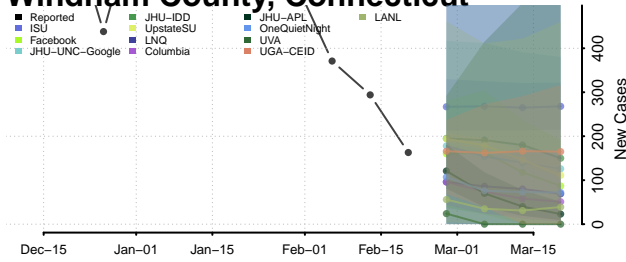

Windham County, Connecticut