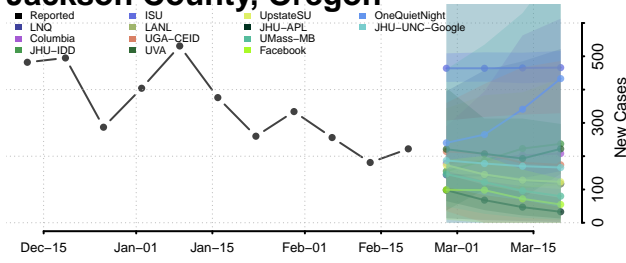

Jackson County, Oregon