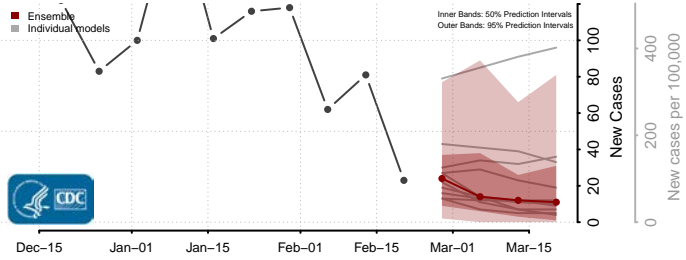

Sabine County, Louisiana