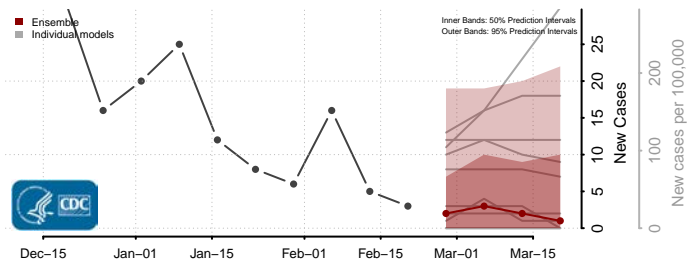

Mountrail County, North Dakota