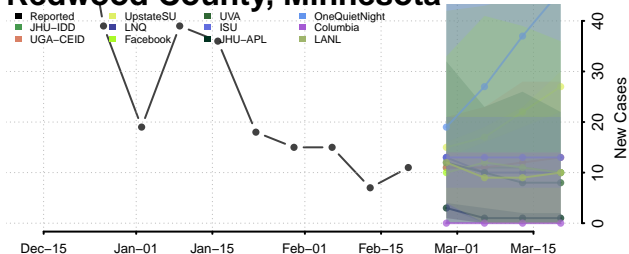

Redwood County, Minnesota