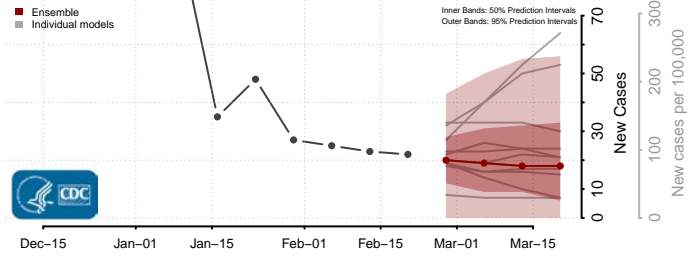

Dawson County, Nebraska