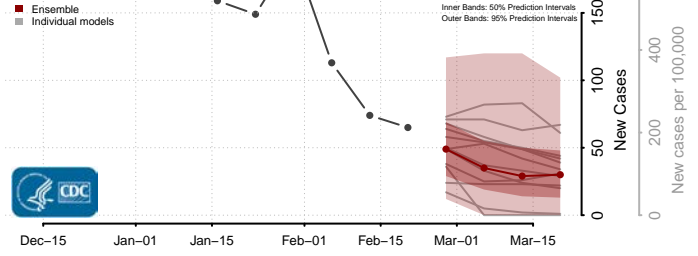

Bolivar County, Mississippi