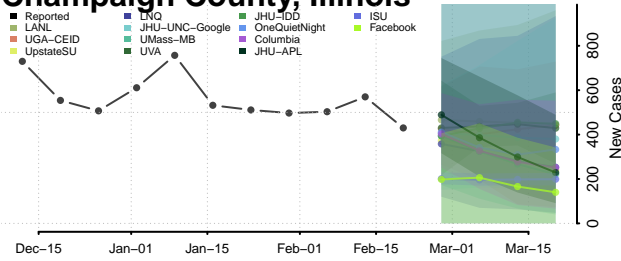

Champaign County, Illinois