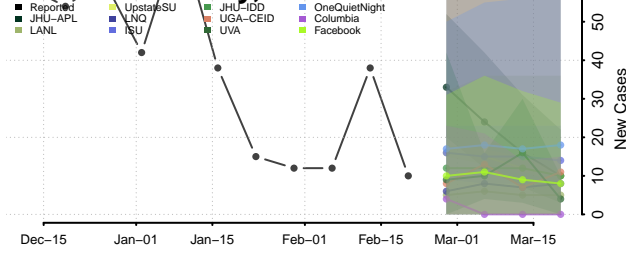

Houston County, Tennessee