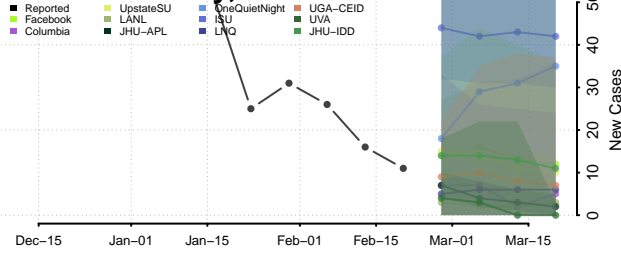

Clinton County, Missouri