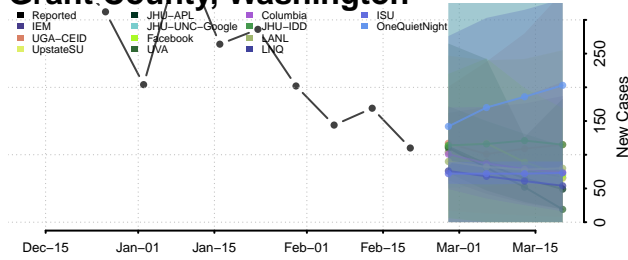

Grant County, Washington