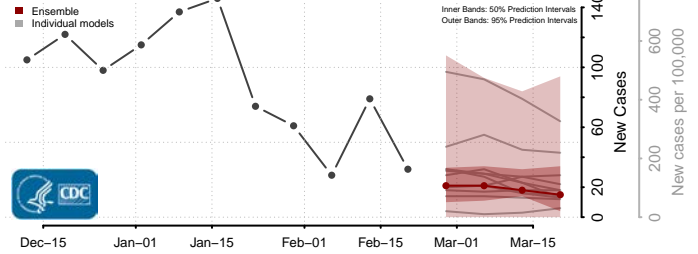

McIntosh County, Oklahoma