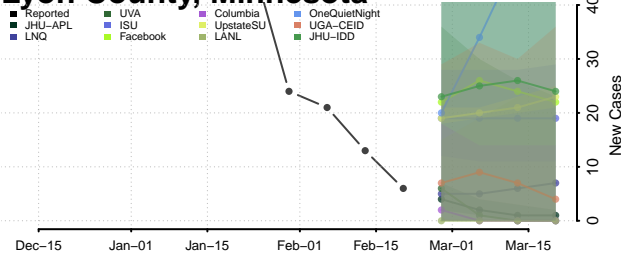

Lyon County, Minnesota