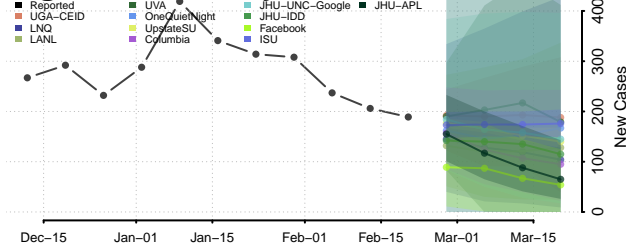

Highlands County, Florida