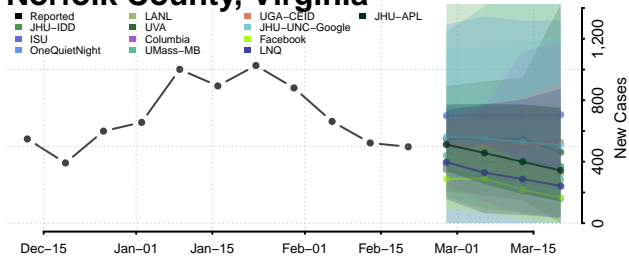

Norfolk County, Virginia