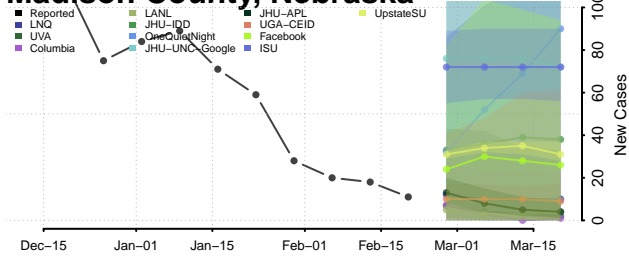

### Madison County, Nebraska