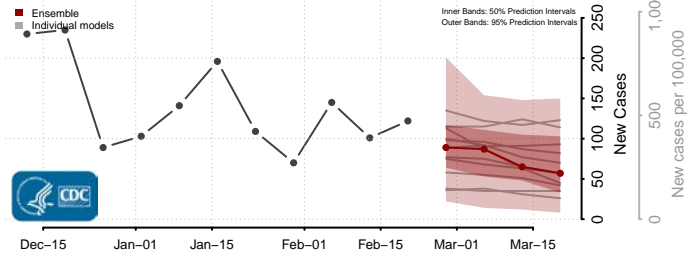

Taylor County, Kentucky