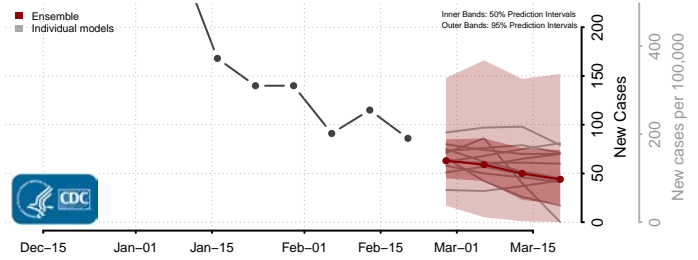

Huntingdon County, Pennsylvania