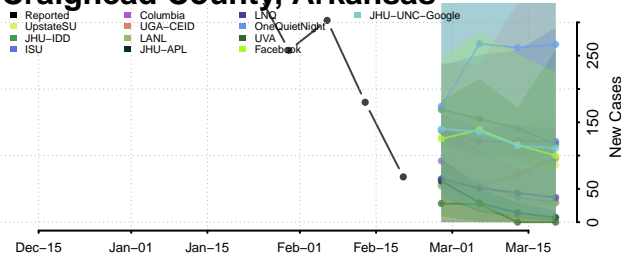

Craighead County, Arkansas