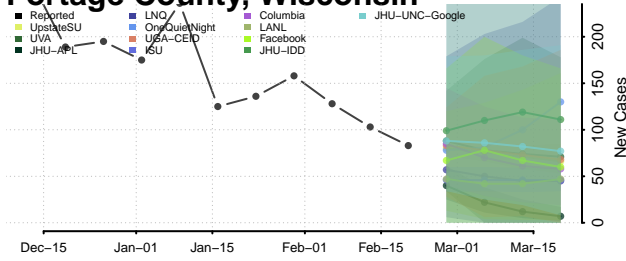

Portage County, Wisconsin