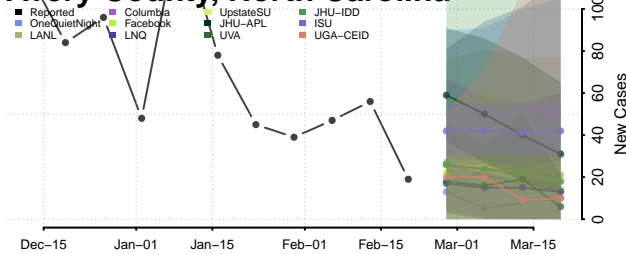

Avery County, North Carolina