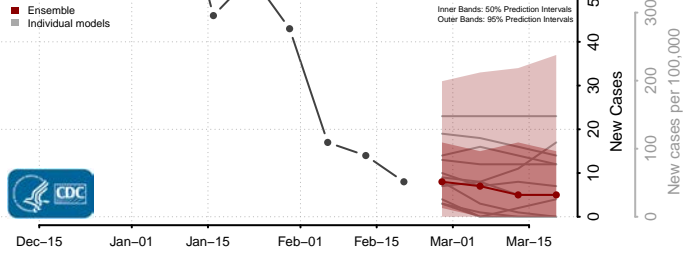

Pike County, Illinois