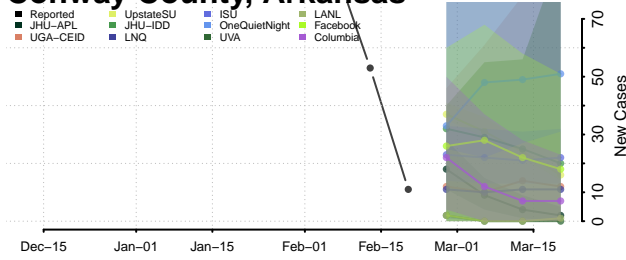

Conway County, Arkansas