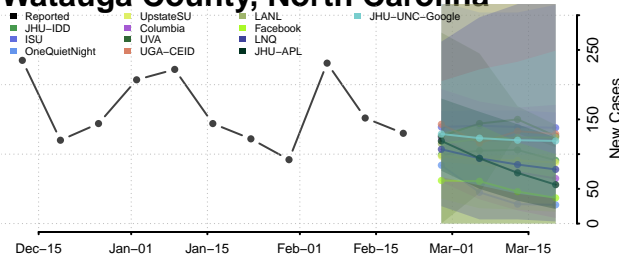

Watauga County, North Carolina