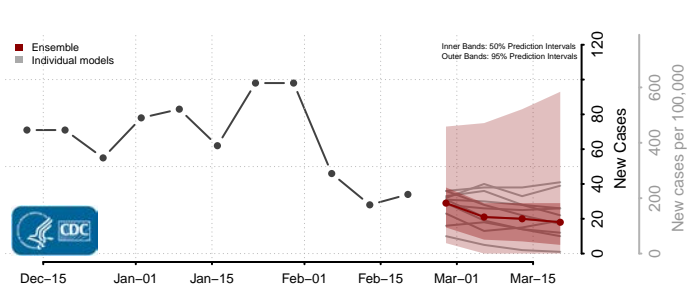

Smith County, Mississippi