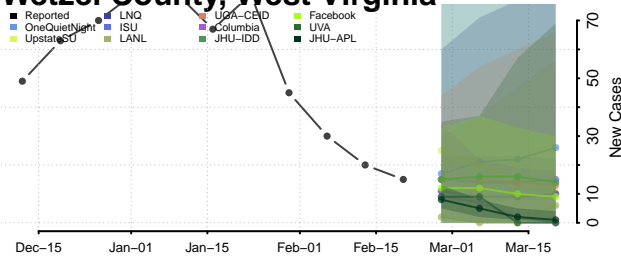

Wetzel County, West Virginia