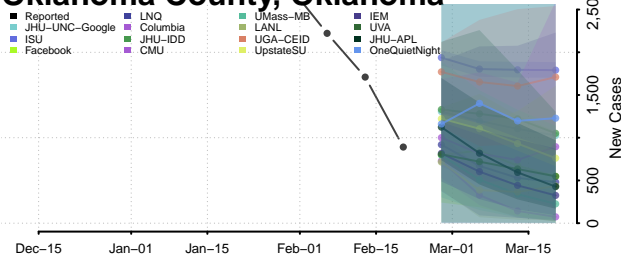

Oklahoma County, Oklahoma