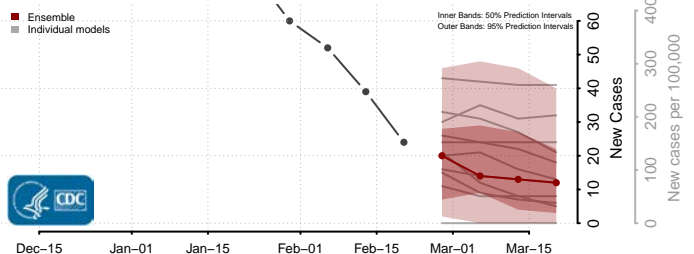

Kingfisher County, Oklahoma