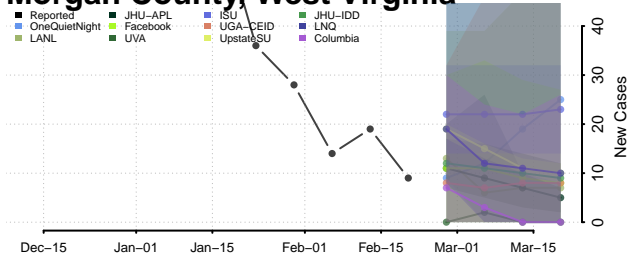

Morgan County, West Virginia