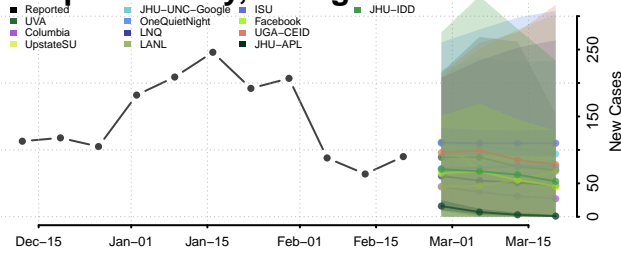

Colquitt County, Georgia