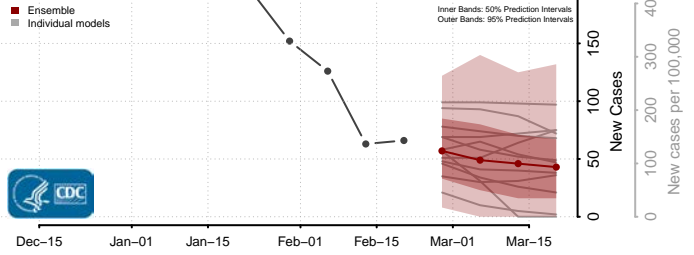

Mifflin County, Pennsylvania