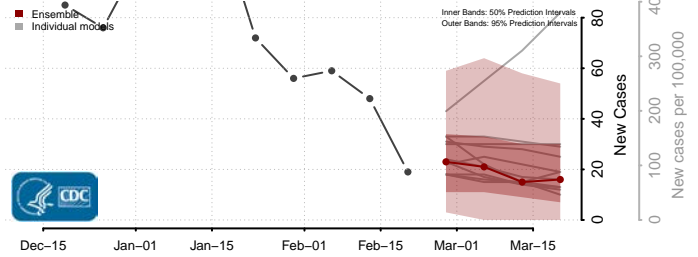

Saunders County, Nebraska