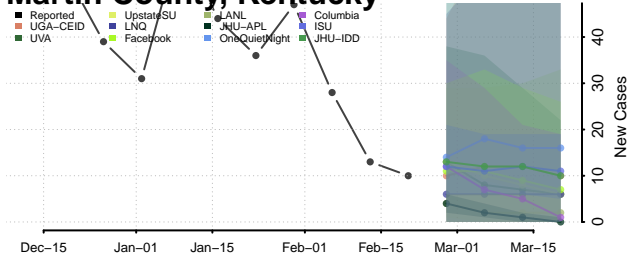

Martin County, Kentucky