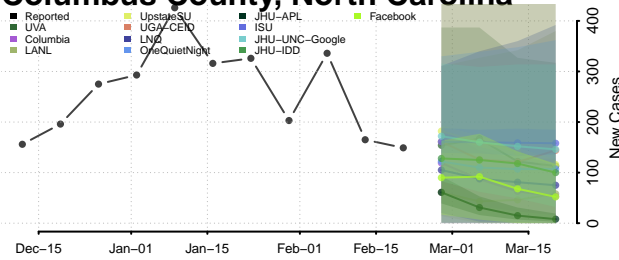

Columbus County, North Carolina