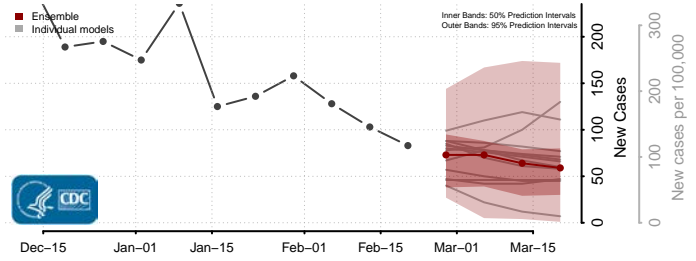

Portage County, Wisconsin