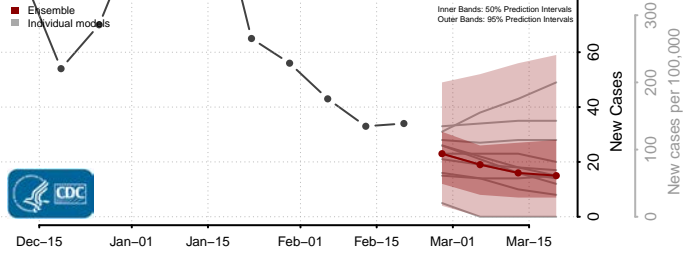

Nicholas County, West Virginia