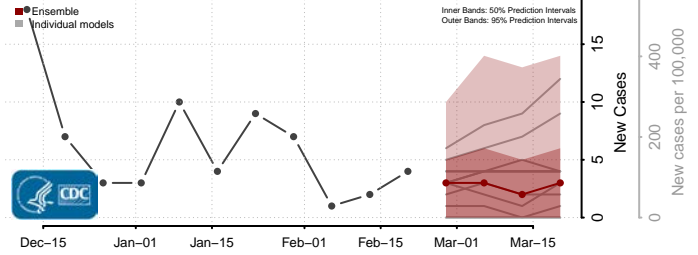

Webster County, Nebraska