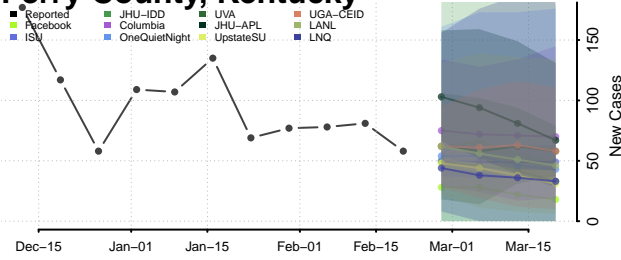

Perry County, Kentucky