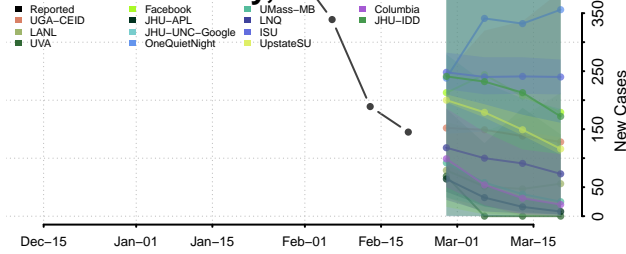

Jefferson County, Missouri