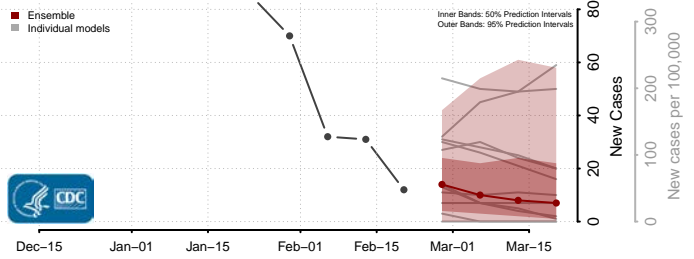

Prentiss County, Mississippi