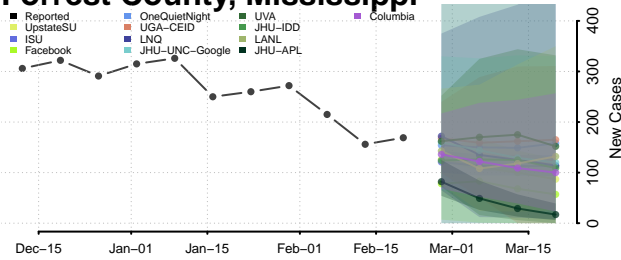

Forrest County, Mississippi