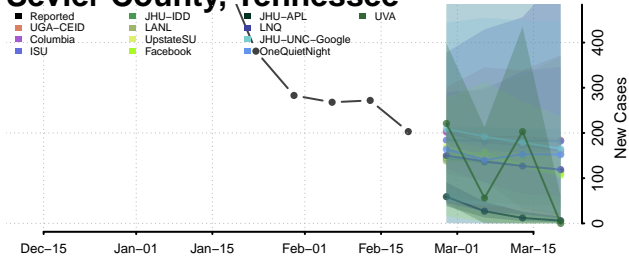

Sevier County, Tennessee