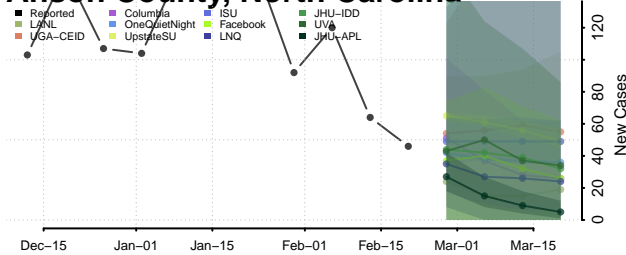

Anson County, North Carolina