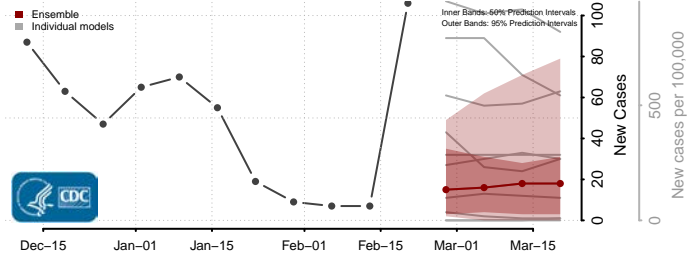

Cherokee County, Iowa