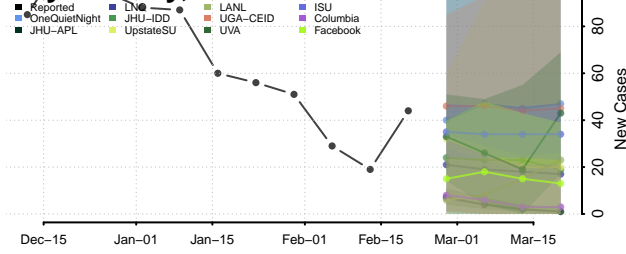

Ray County, Missouri