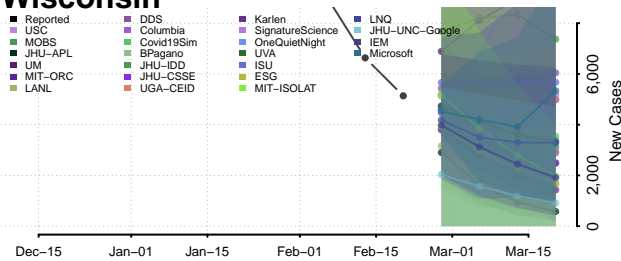

Wisconsin*

*New weekly cases may decrease in this location over the next four weeks. For these locations, the ensemble forecast indicates a probability of 0.75 or greater that fewer cases will be reported in week four of the forecast than in the last reported week.