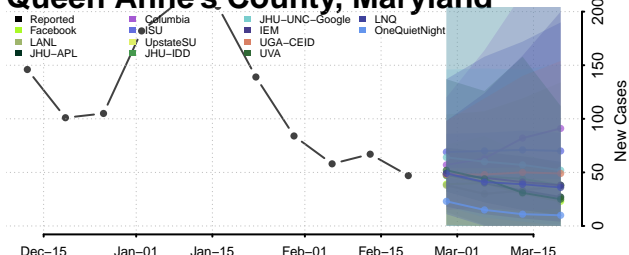

Queen Anne's County, Maryland