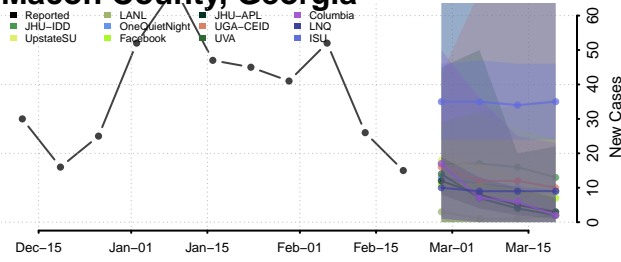

Macon County, Georgia