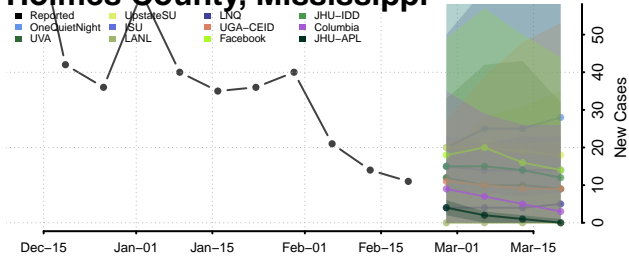

Holmes County, Mississippi