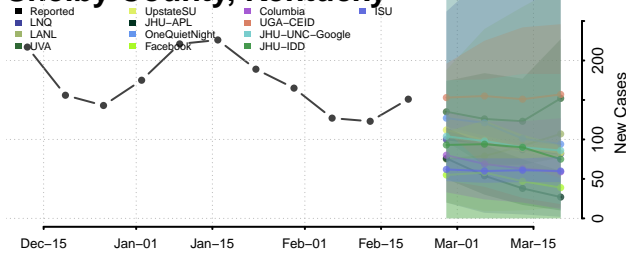

Shelby County, Kentucky