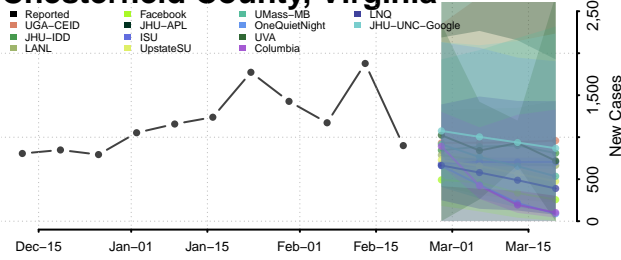

Chesterfield County, Virginia