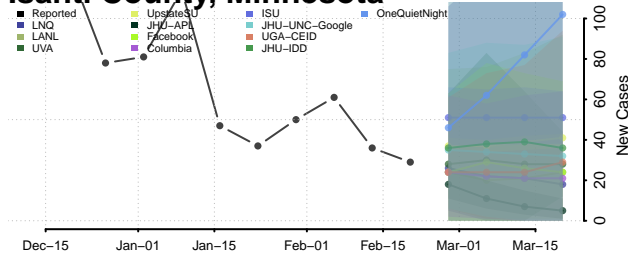

Isanti County, Minnesota