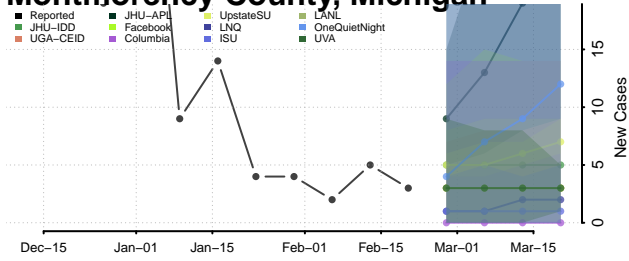

Montmorency County, Michigan