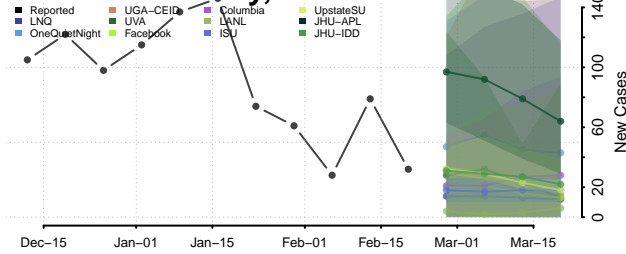

McIntosh County, Oklahoma