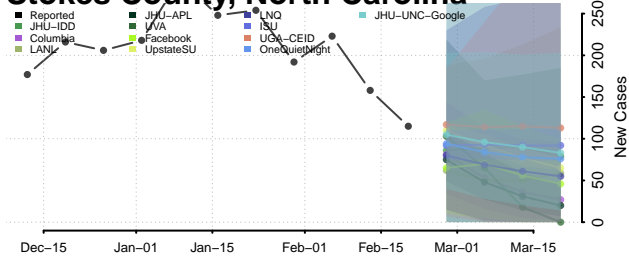

Stokes County, North Carolina