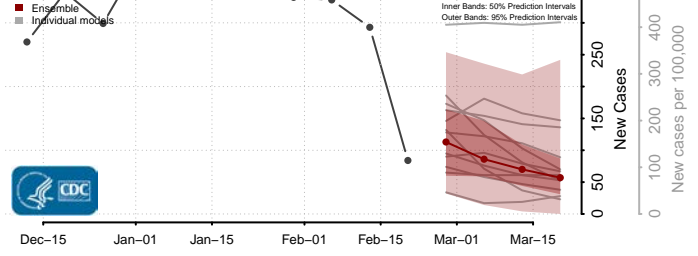

Lonoke County, Arkansas