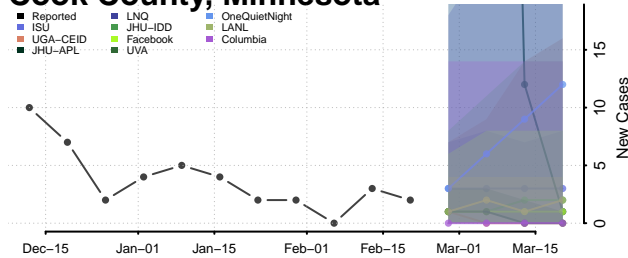

Cook County, Minnesota