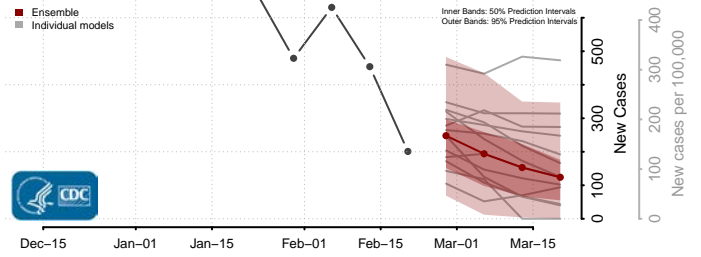

Canadian County, Oklahoma