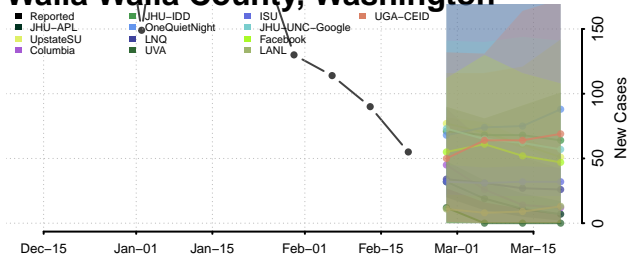

Walla Walla County, Washington