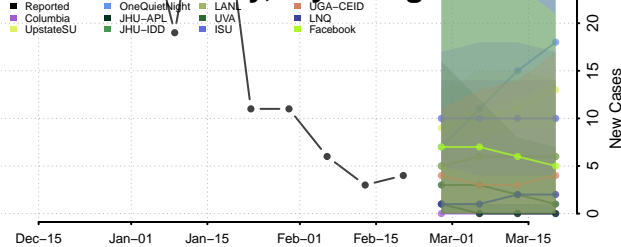

Washakie County, Wyoming