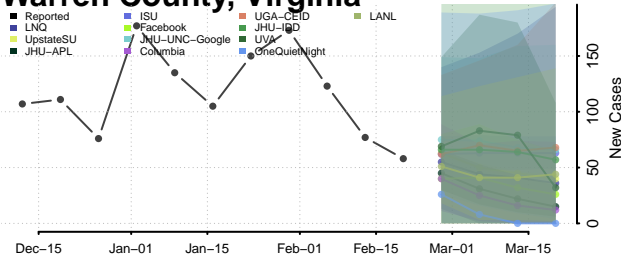

Warren County, Virginia