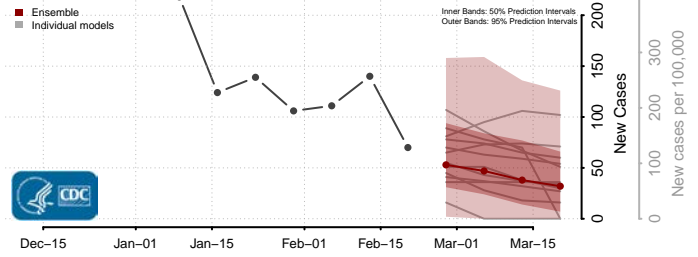

Tuolumne County, California