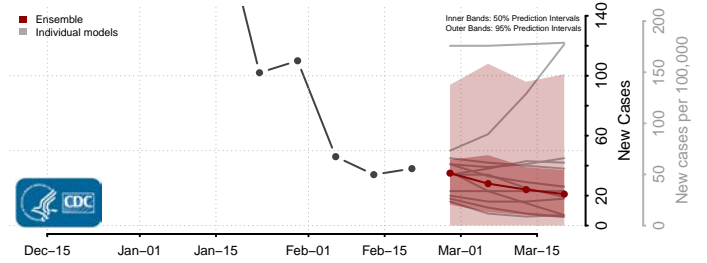

Klamath County, Oregon