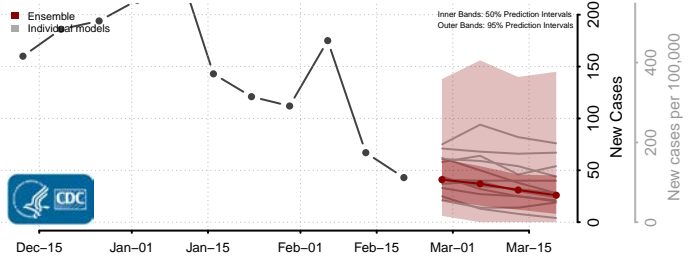

Okmulgee County, Oklahoma