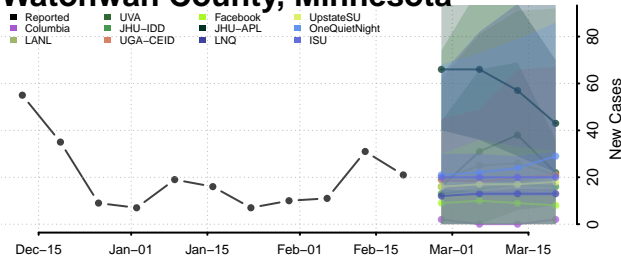

Watowan County, Minnesota