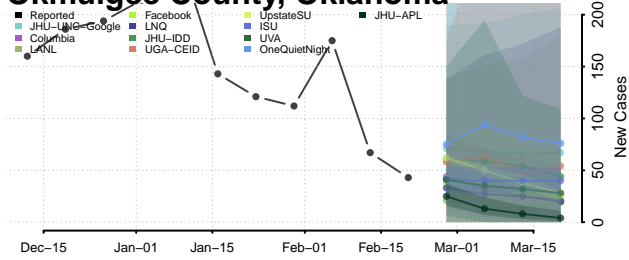

Okmulgee County, Oklahoma