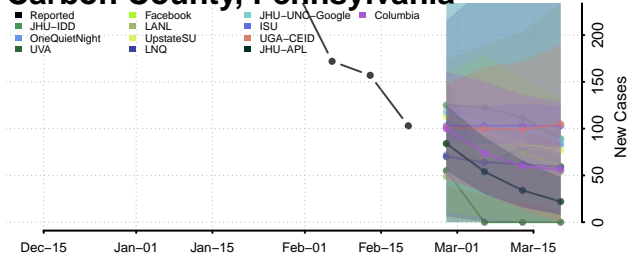

Carbon County, Pennsylvania