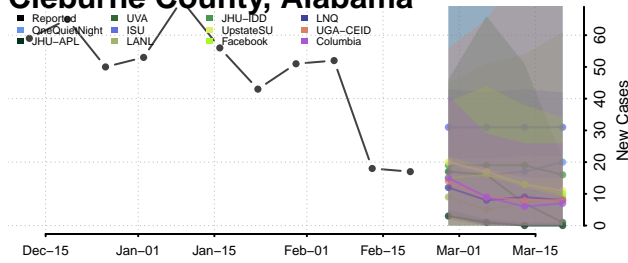

Cleburne County, Alabama