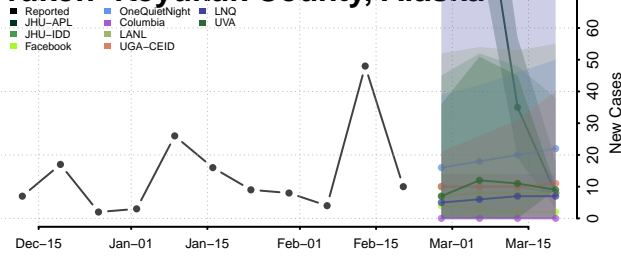

Yukon-Koyukuk County, Alaska