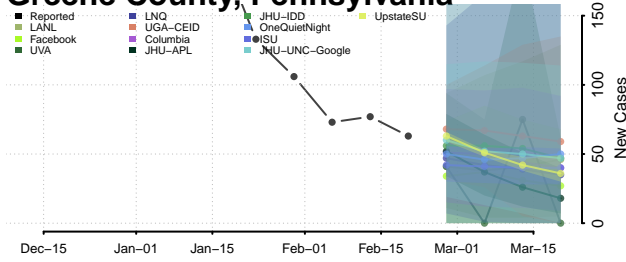

Greene County, Pennsylvania