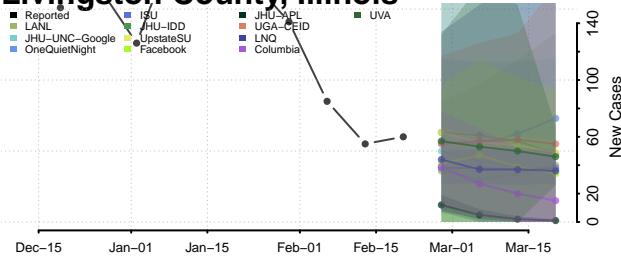

Livingston County, Illinois