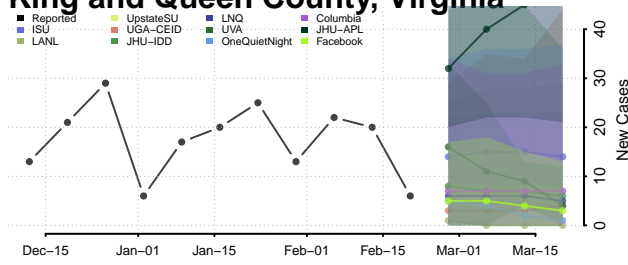

King and Queen County, Virginia