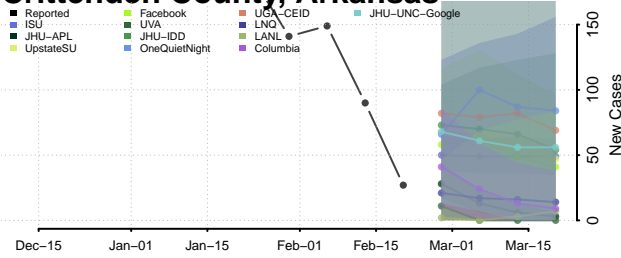

Crittenden County, Arkansas