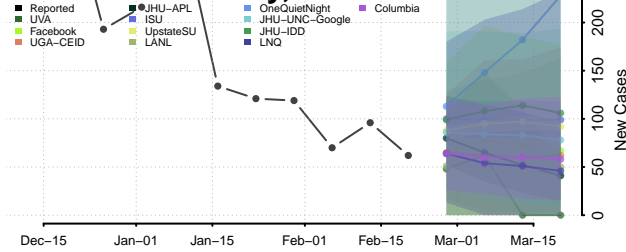

Sherburne County, Minnesota