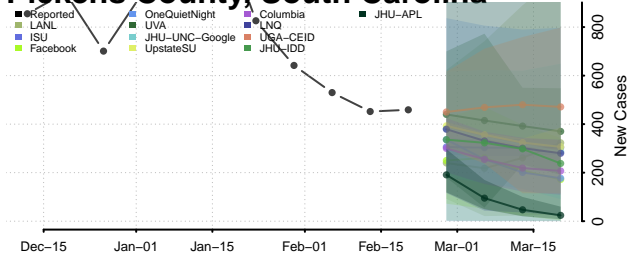

Pickens County, South Carolina