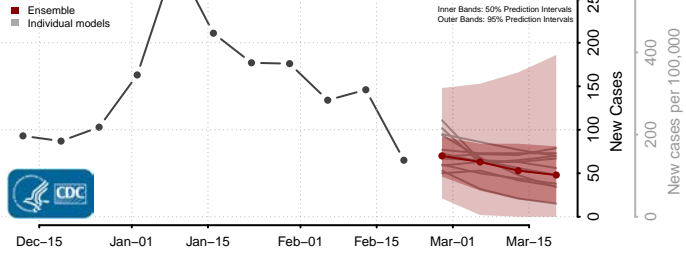

St. Bernard County, Louisiana