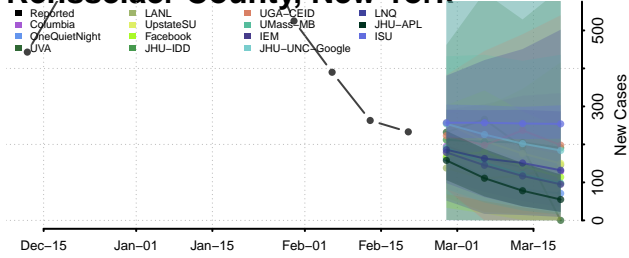

Rensselaer County, New York