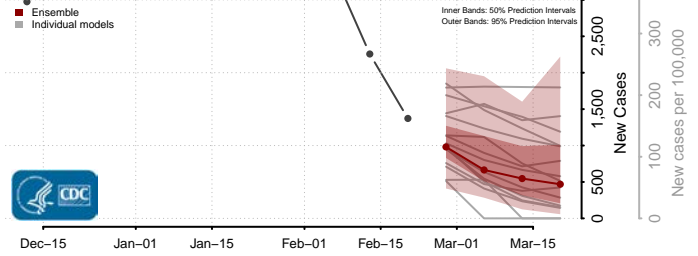

Ventura County, California