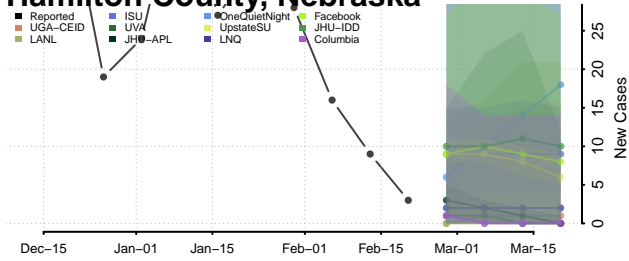

Hamilton County, Nebraska