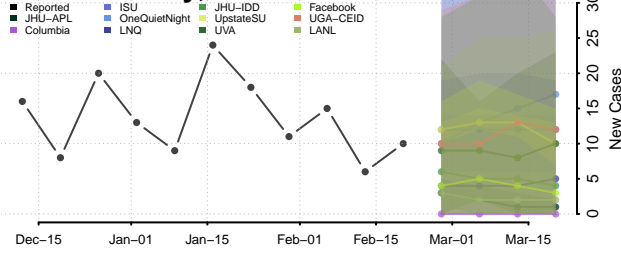

Clark County, Missouri