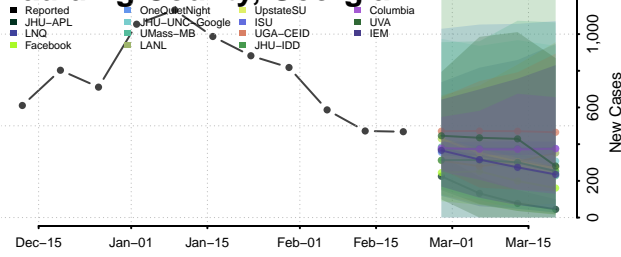

Paulding County, Georgia