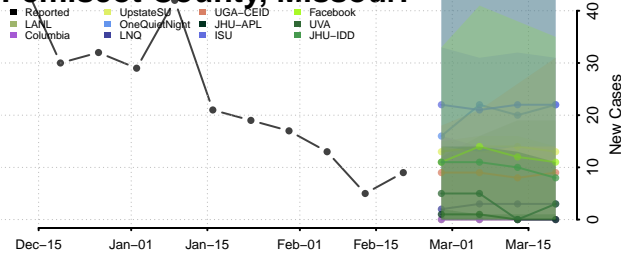

### Pemiscot County, Missouri