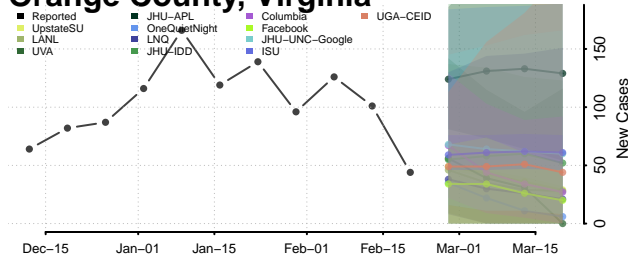

Orange County, Virginia