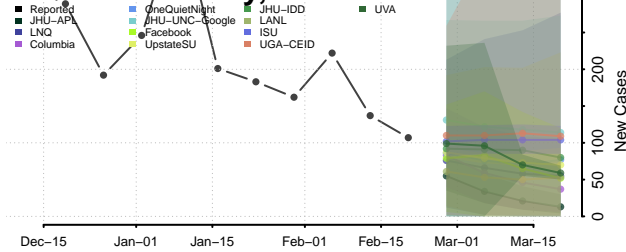

Granville County, North Carolina