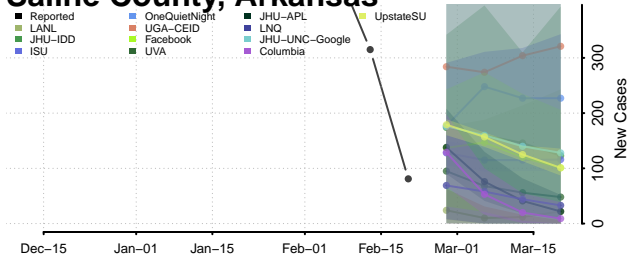

Saline County, Arkansas