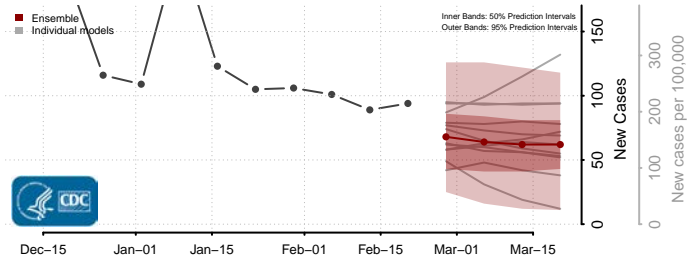

Polk County, Wisconsin