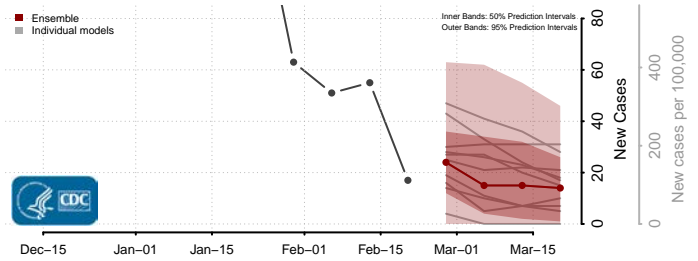

Nottoway County, Virginia