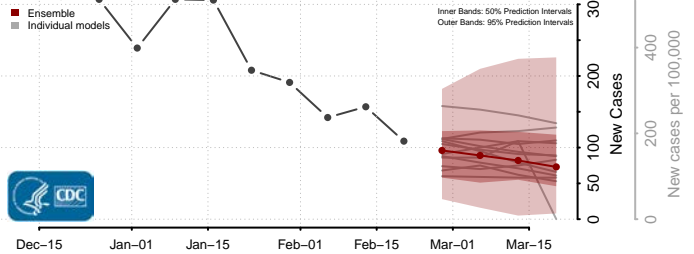

Washington County, Ohio