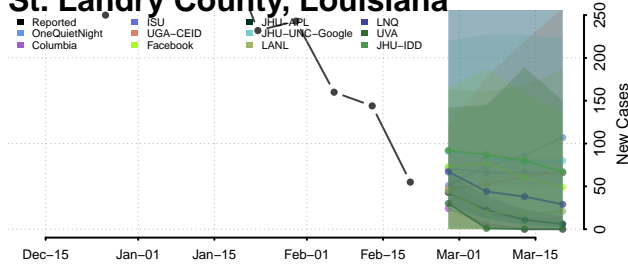

St. Landry County, Louisiana