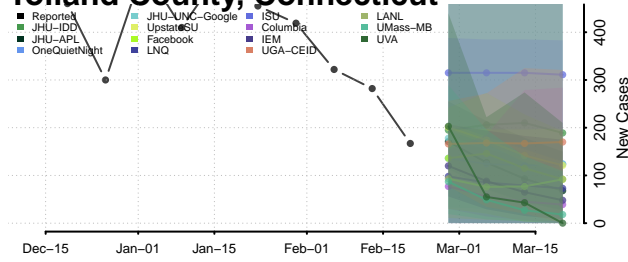

Tolland County, Connecticut