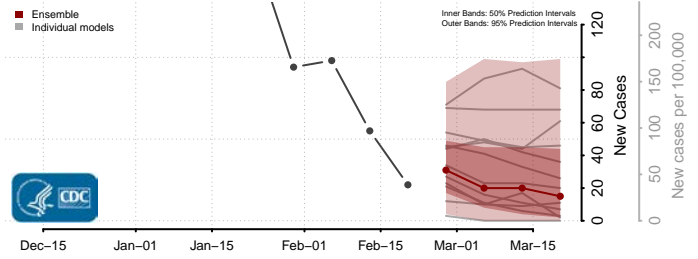

Jackson County, Illinois