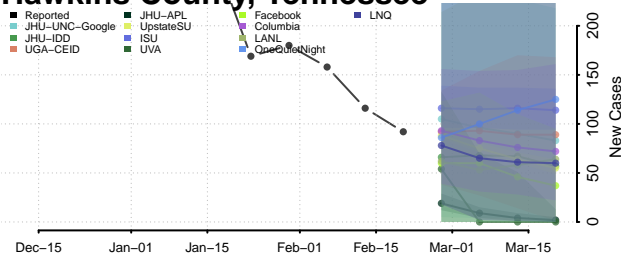

Hawkins County, Tennessee