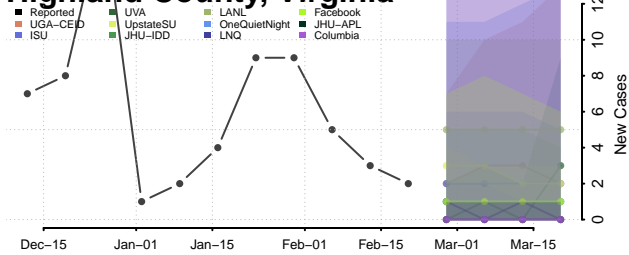

Highland County, Virginia