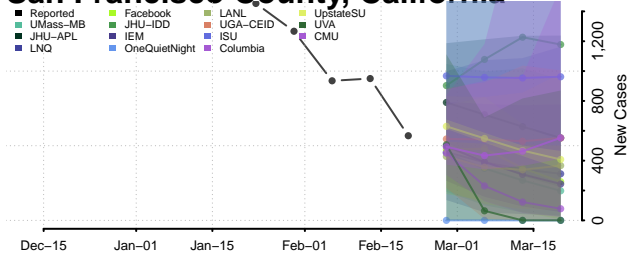

San Francisco County, California