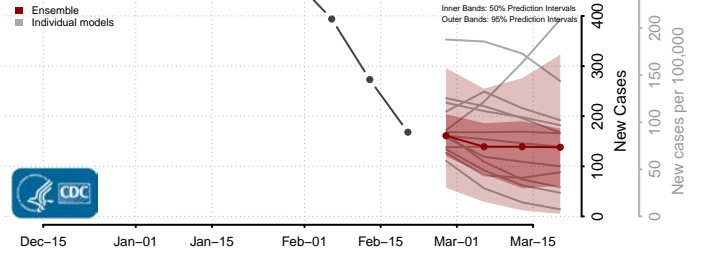

Outagamie County, Wisconsin