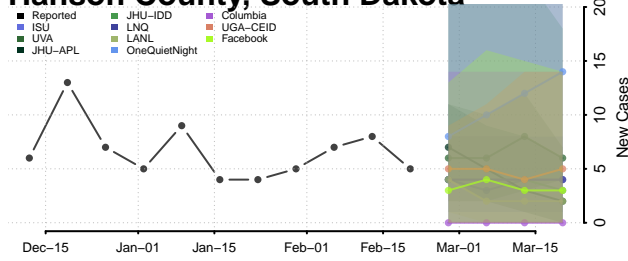

Hanson County, South Dakota