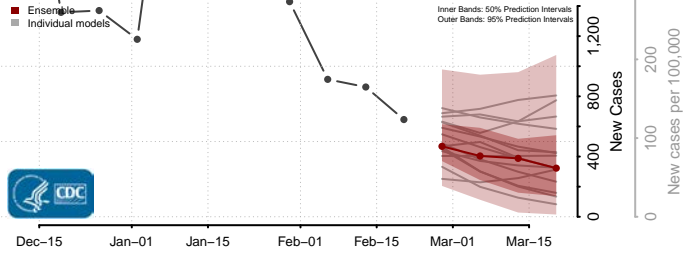

Spokane County, Washington