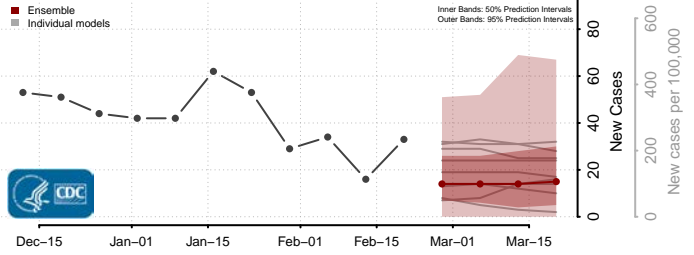

Estill County, Kentucky