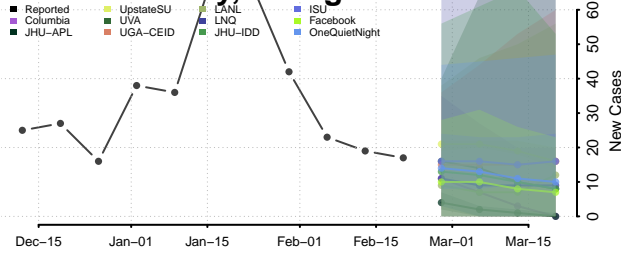

Lincoln County, Georgia