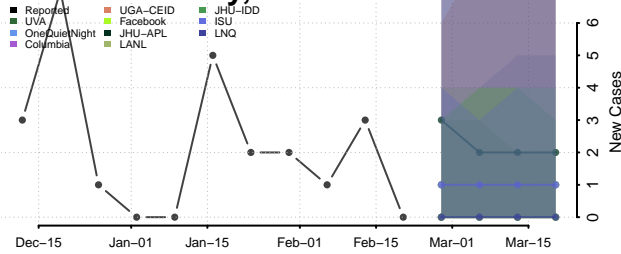

Wheeler County, Nebraska