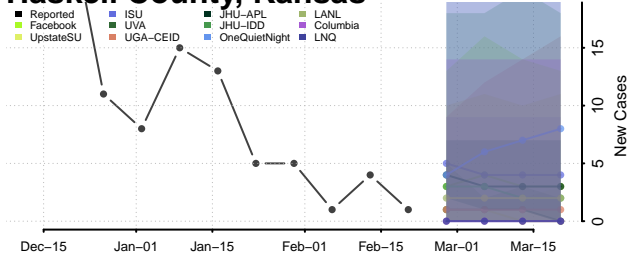

Haskell County, Kansas