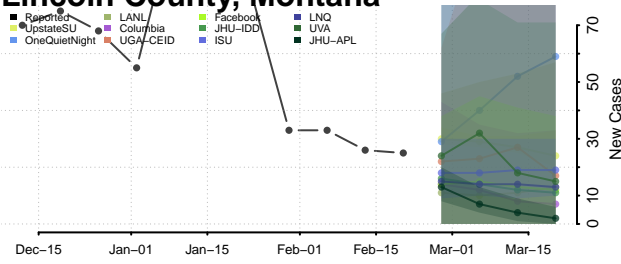

Lincoln County, Montana