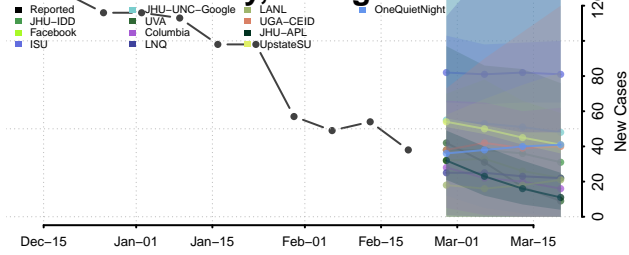

Haralson County, Georgia