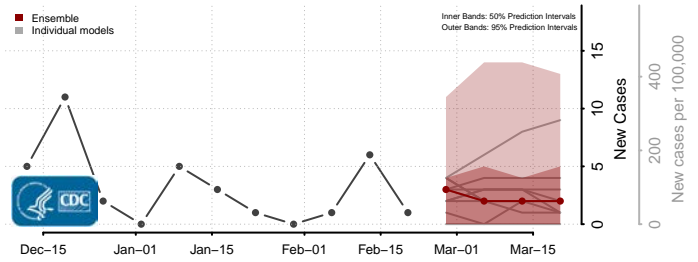

Hand County, South Dakota