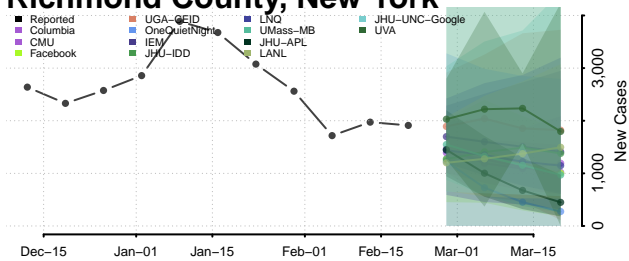

Richmond County, New York