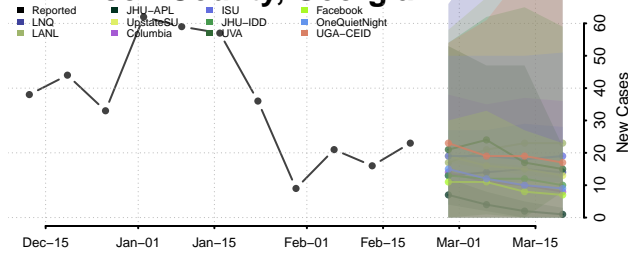

Wilkinson County, Georgia