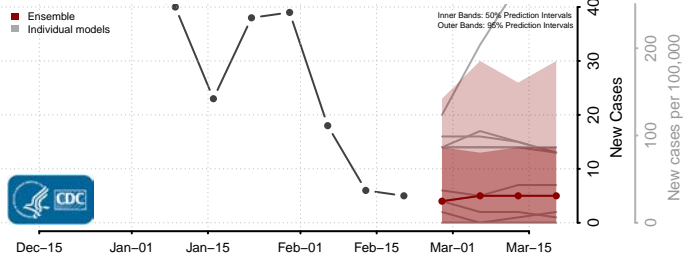

Richland County, North Dakota