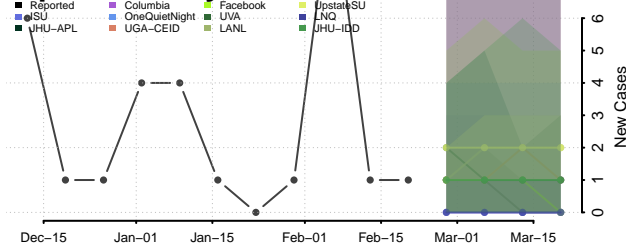

Alpine County, California