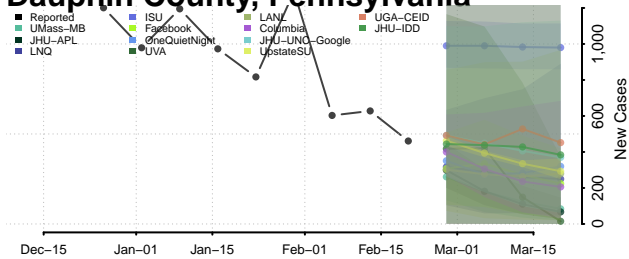

### Dauphin County, Pennsylvania