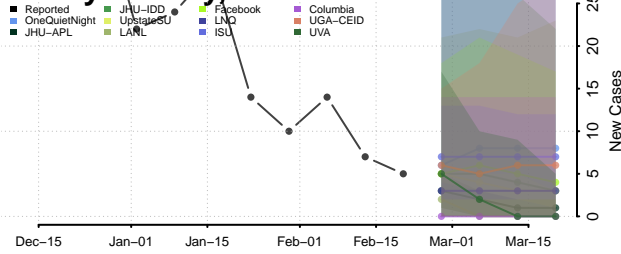

Dewey County, Oklahoma