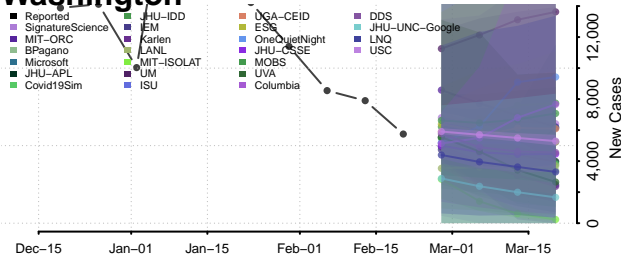

Washington*

*New weekly cases may decrease in this location over the next four weeks. For these locations, the ensemble forecast indicates a probability of 0.75 or greater that fewer cases will be reported in week four of the forecast than in the last reported week.