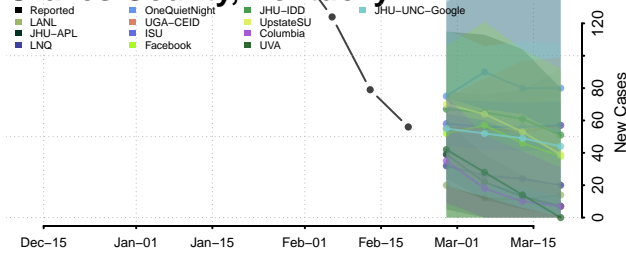

Graves County, Kentucky