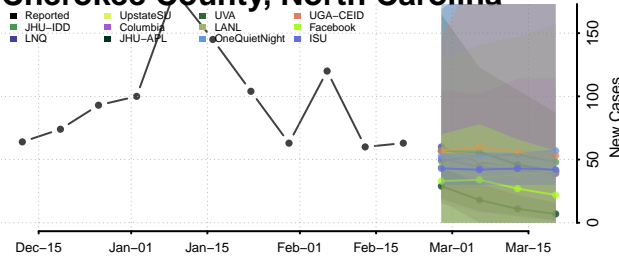

Cherokee County, North Carolina