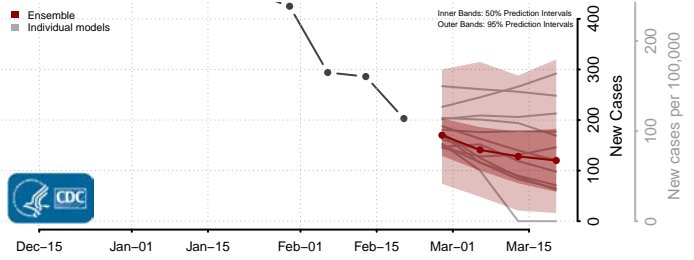

Kanawha County, West Virginia