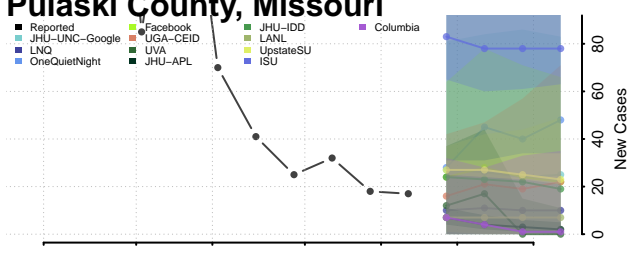

Pulaski County, Missouri