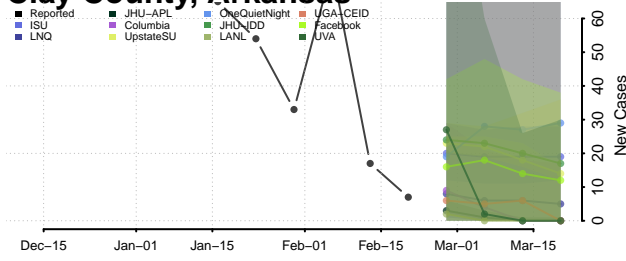

### Cleburne County, Arkansas