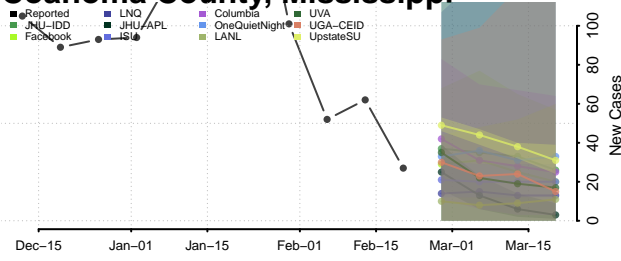

Coahoma County, Mississippi