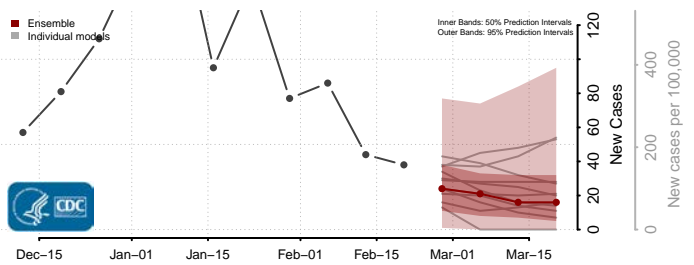

Upshur County, West Virginia