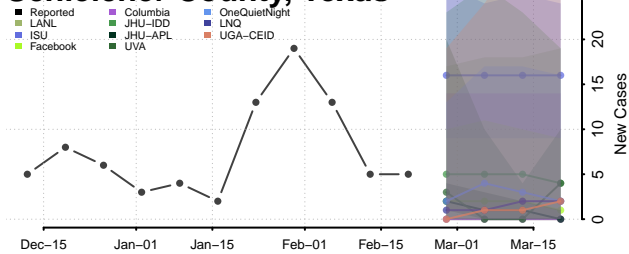

Schleicher County, Texas