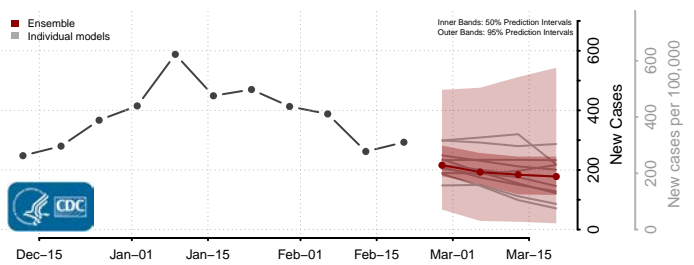

Portsmouth County, Virginia