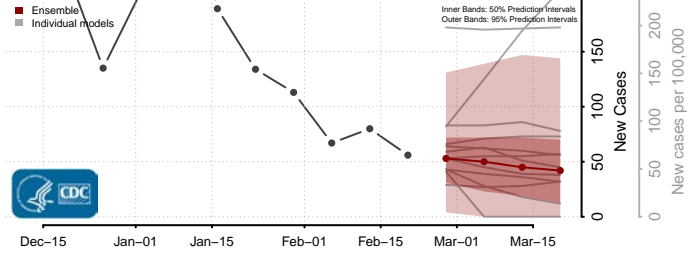

Twin Falls County, Idaho