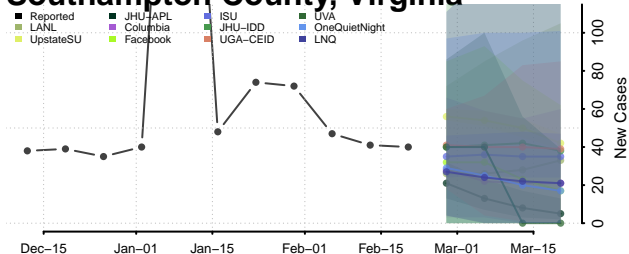

Southampton County, Virginia