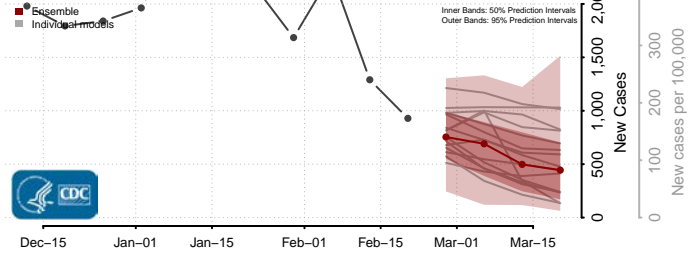

Guilford County, North Carolina