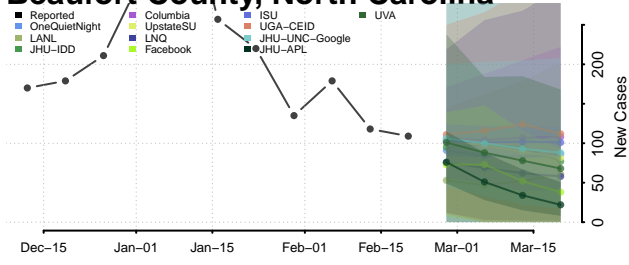

Beaufort County, North Carolina