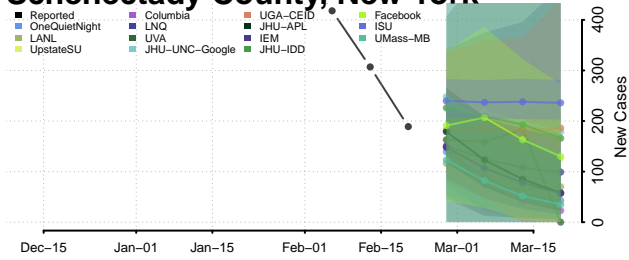

Schenectady County, New York