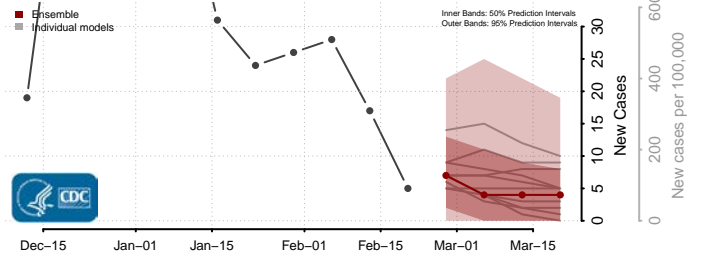

Coal County, Oklahoma