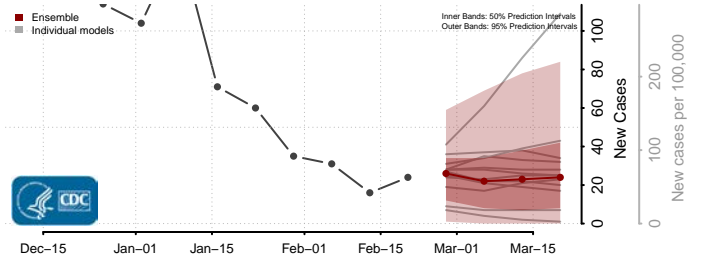

Douglas County, Minnesota