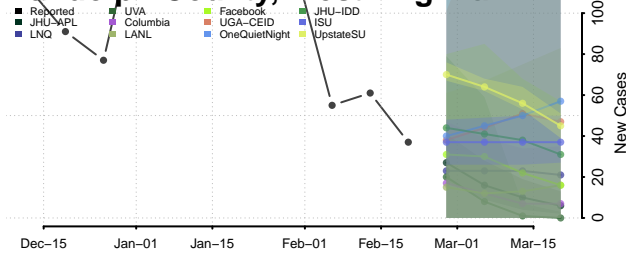

Randolph County, West Virginia