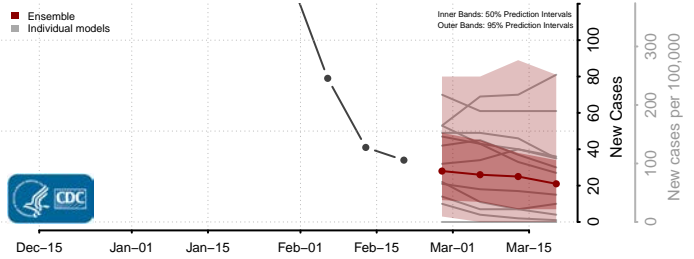

Pontotoc County, Mississippi