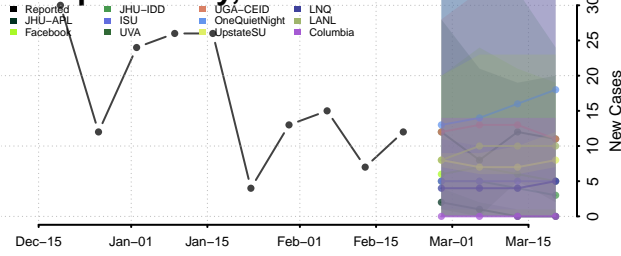

Phillips County, Kansas