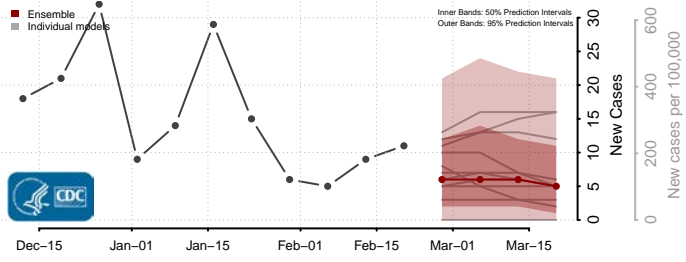

Kingsbury County, South Dakota