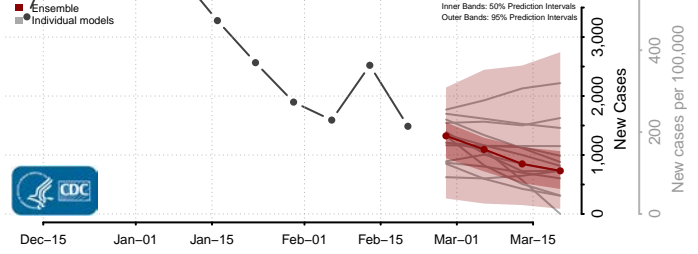

Davidson County, Tennessee