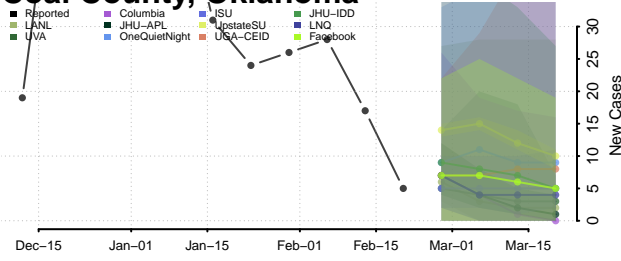

Coal County, Oklahoma