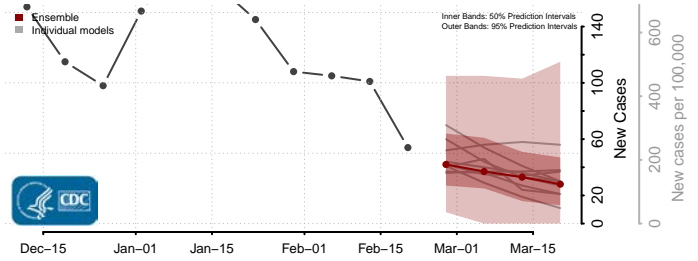

Waynesboro County, Virginia