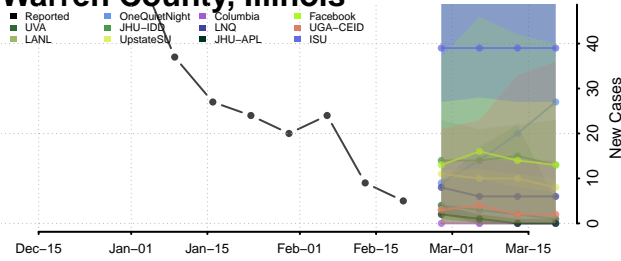

Warren County, Illinois