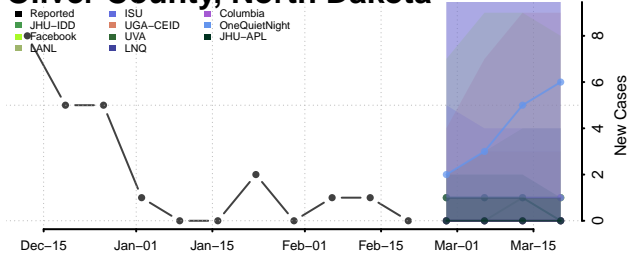

Oliver County, North Dakota