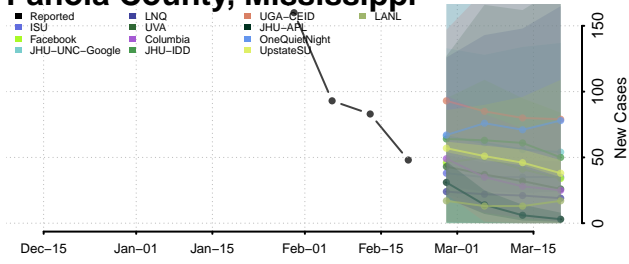

Panola County, Mississippi