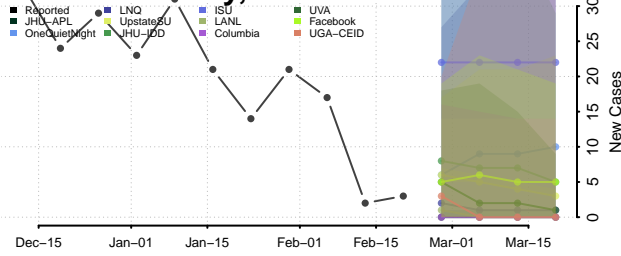

Davies County, Missouri