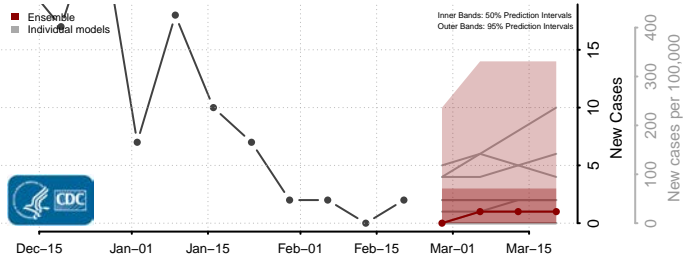

Sioux County, North Dakota