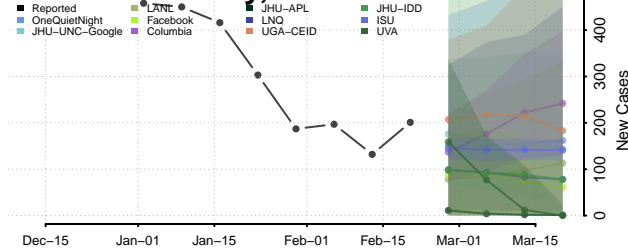

Hamblen County, Tennessee