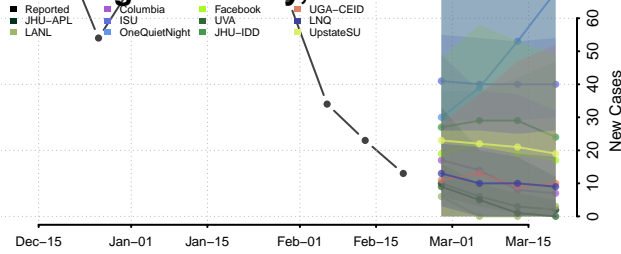

Washington County, Nebraska