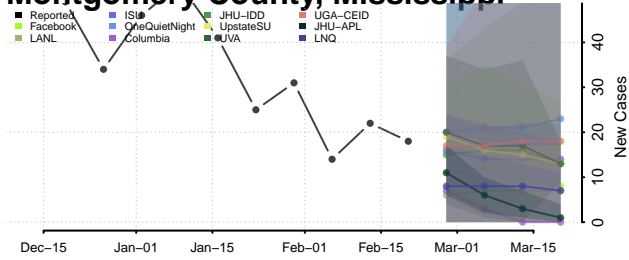

Montgomery County, Mississippi