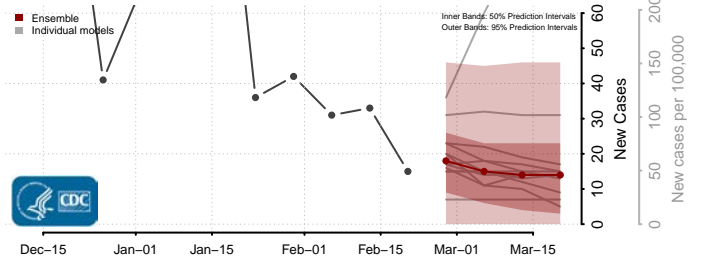

Lake County, Montana