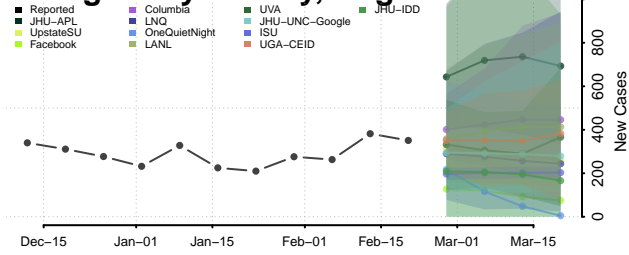

Montgomery County, Virginia