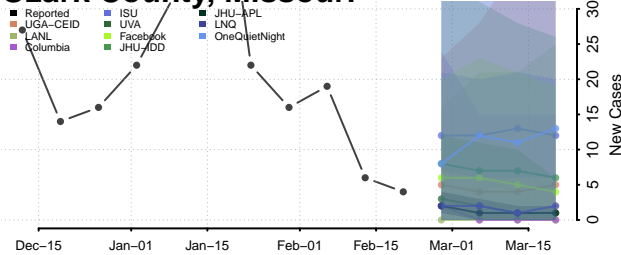

### Pemiscot County, Missouri