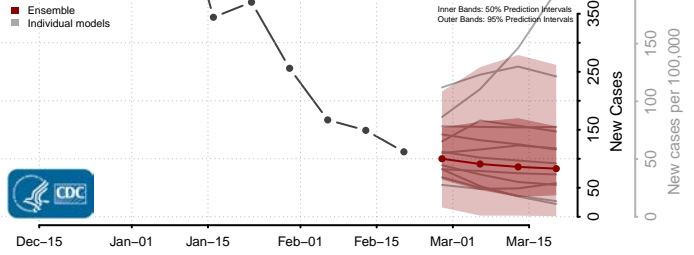

St. Louis County, Minnesota