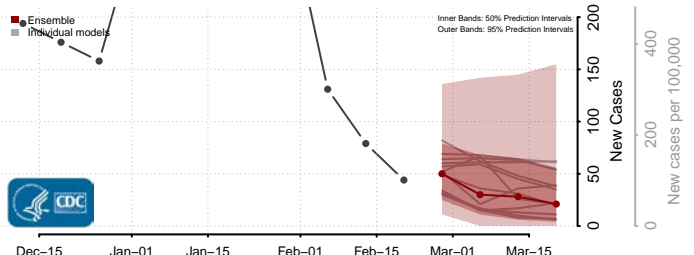

Shenandoah County, Virginia