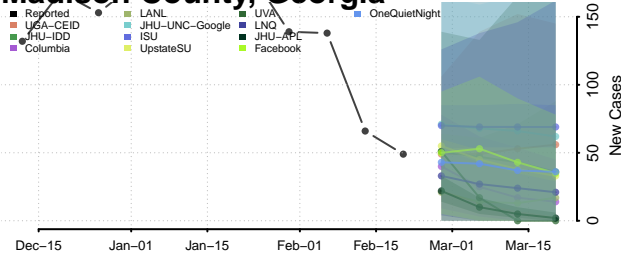

Madison County, Georgia