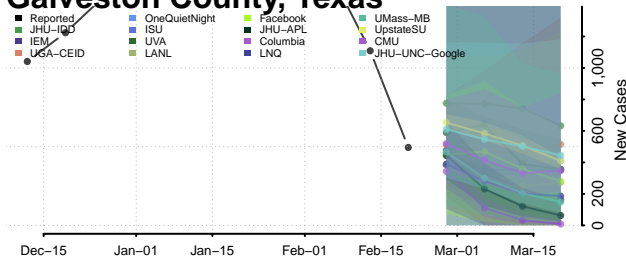

Galveston County, Texas