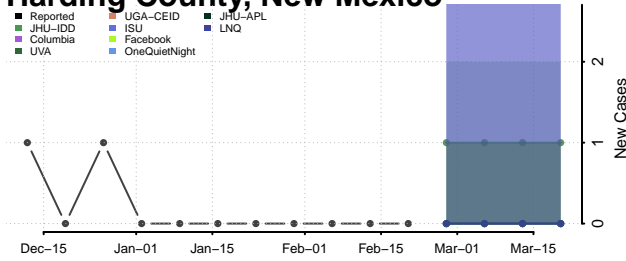

Harding County, New Mexico