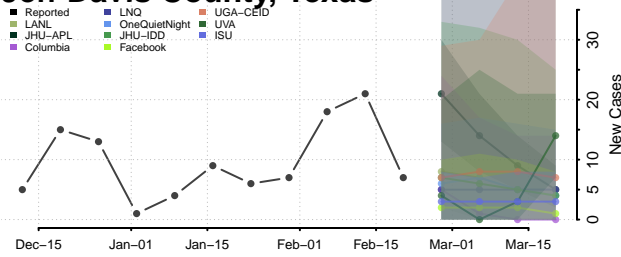

Jeff Davis County, Texas