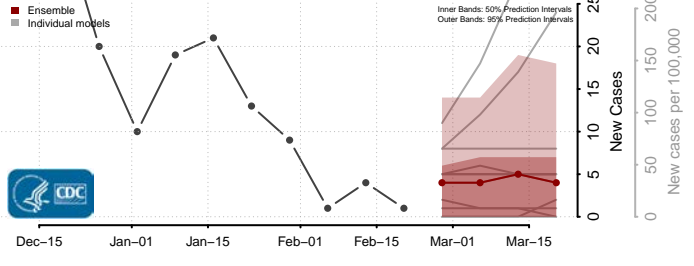

Koochiching County, Minnesota