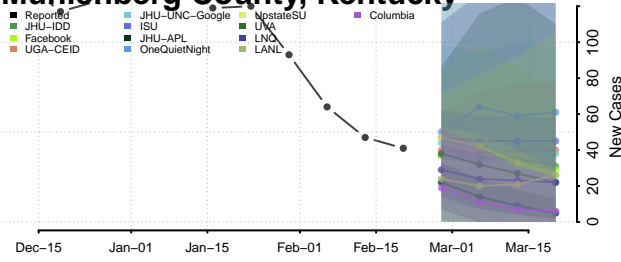

Muhlenberg County, Kentucky