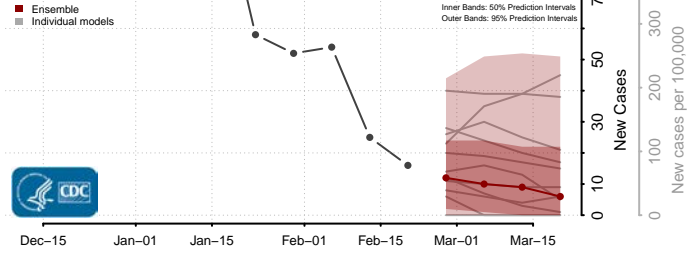

DeKalb County, Tennessee