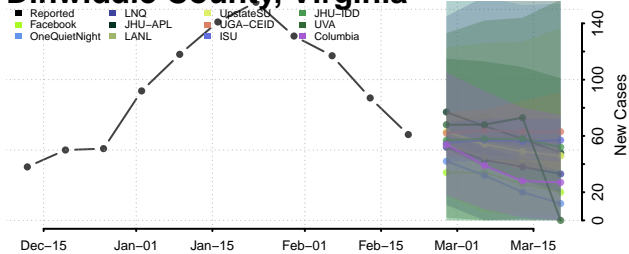

Dinwiddie County, Virginia