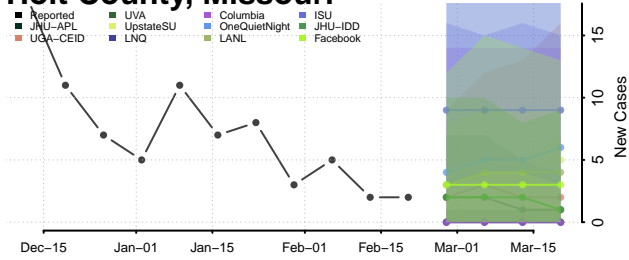

Holt County, Missouri