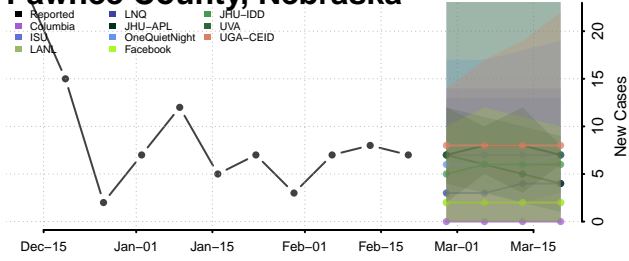

Pawnee County, Nebraska