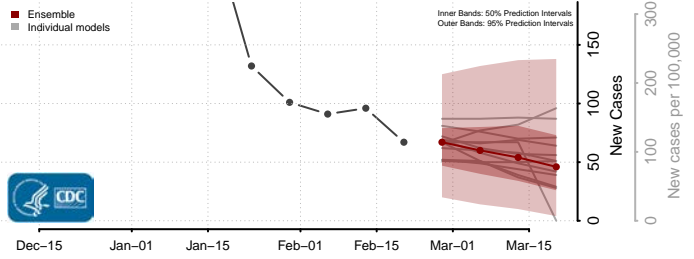

Mercer County, West Virginia