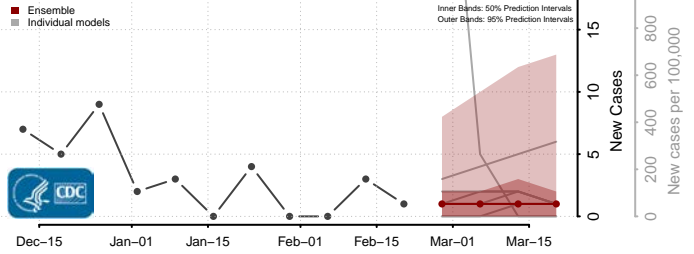

Steele County, North Dakota