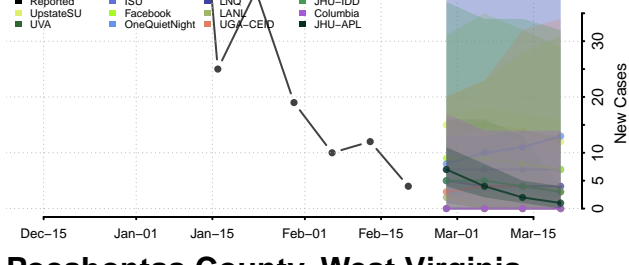

Pleasants County, West Virginia