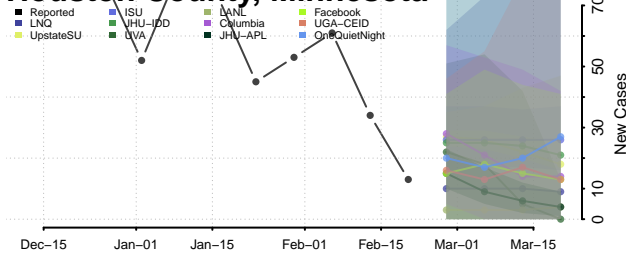

Houston County, Minnesota