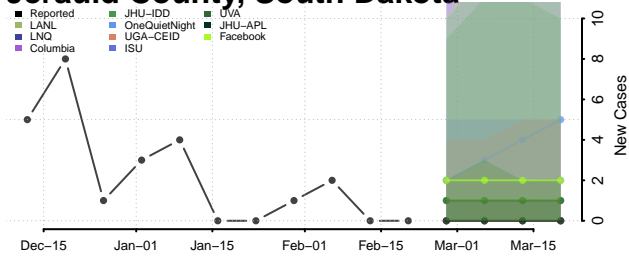

Jerauld County, South Dakota