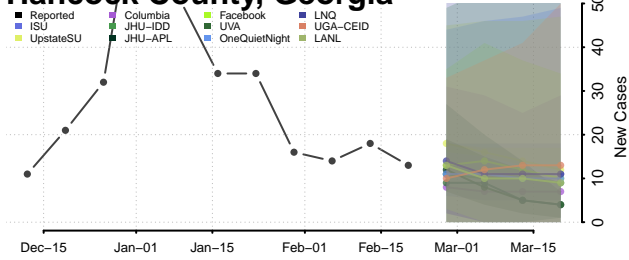

Hancock County, Georgia