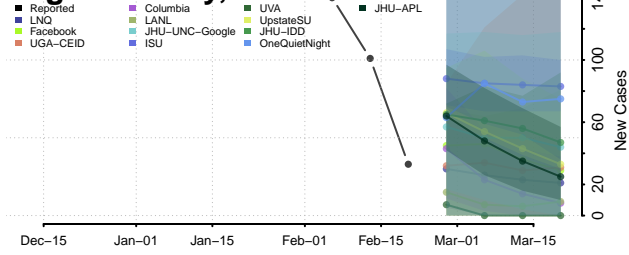

Logan County, Oklahoma