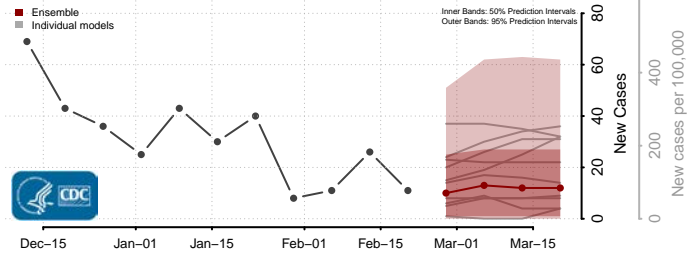

Saline County, Nebraska