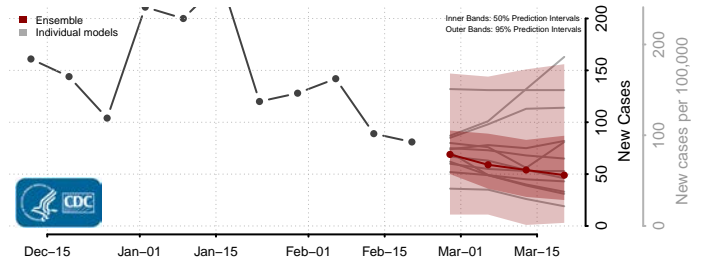

Josephine County, Oregon