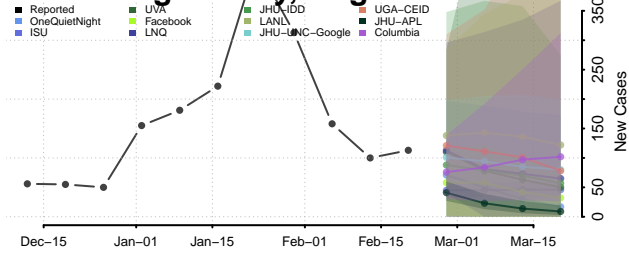

Petersburg County, Virginia