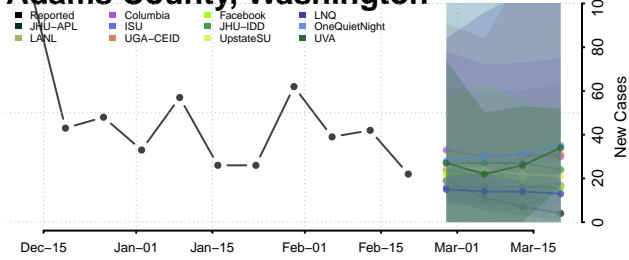

### Adams County, Washington