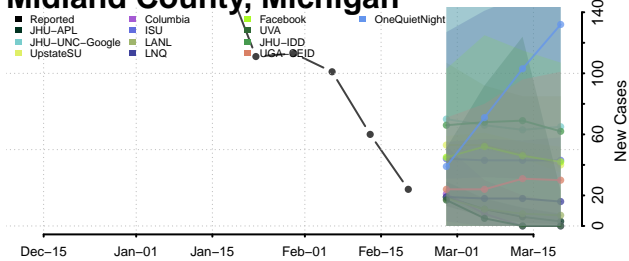

Midland County, Michigan