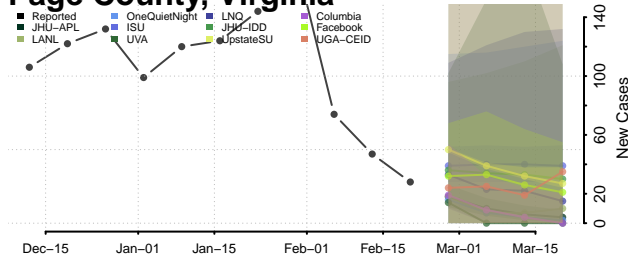

Page County, Virginia