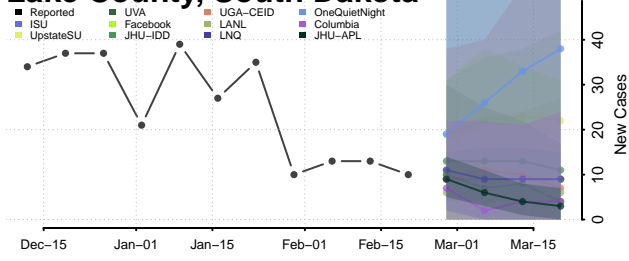

Lake County, South Dakota