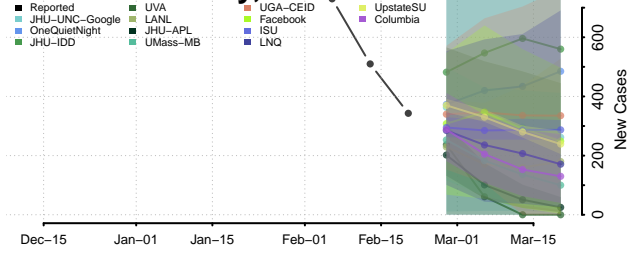

Madison County, Illinois