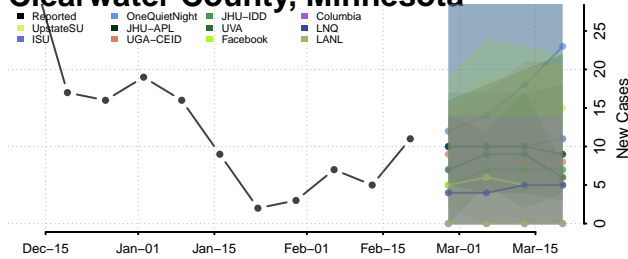

Clearwater County, Minnesota