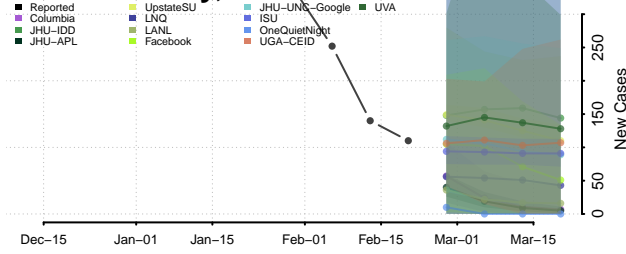

### Tehama County, California