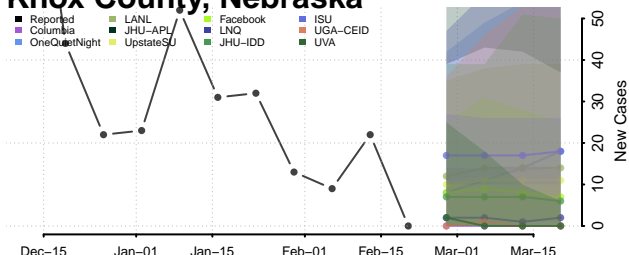

Knox County, Nebraska