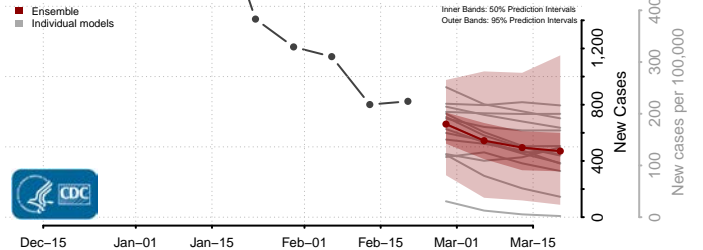

Hamilton County, Tennessee