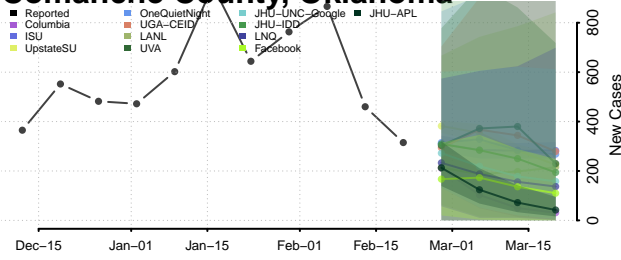

Comanche County, Oklahoma