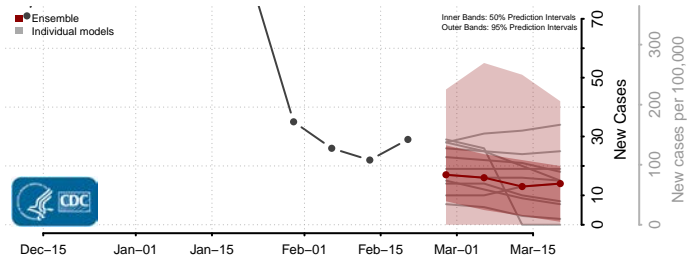

Lincoln County, West Virginia