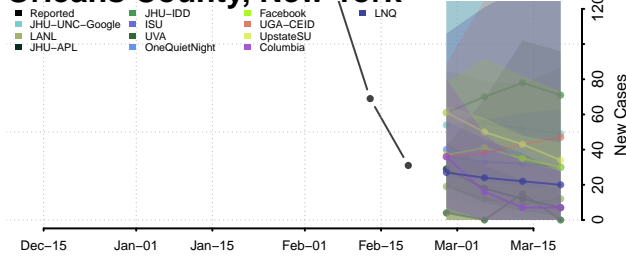

Orleans County, New York