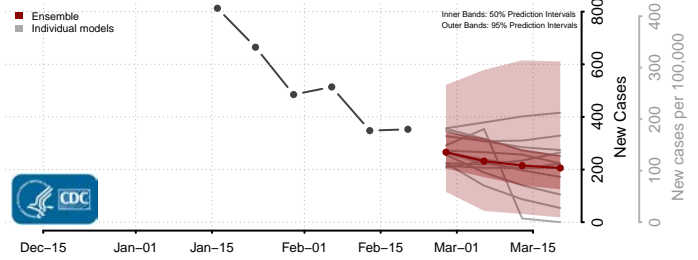

Tippecanoe County, Indiana