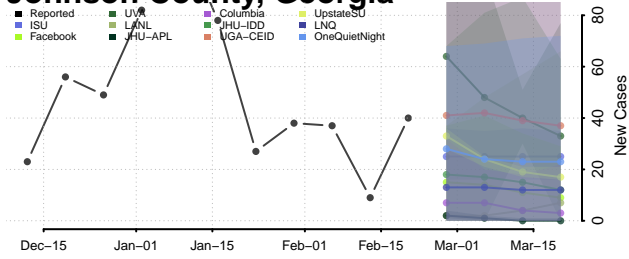

Johnson County, Georgia