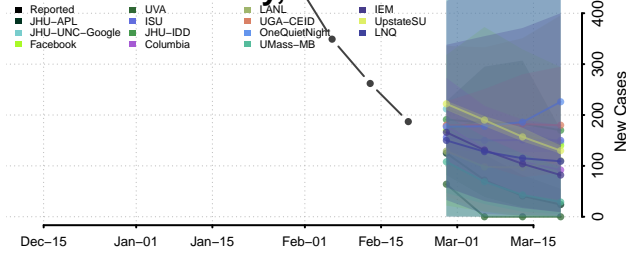

Hendricks County, Indiana