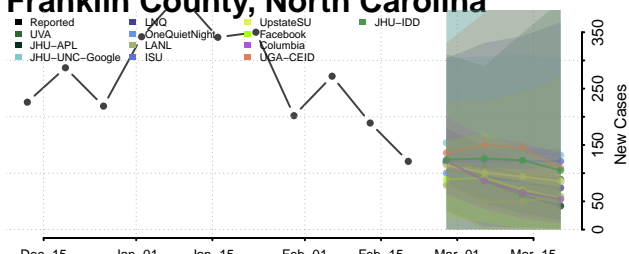

Franklin County, North Carolina