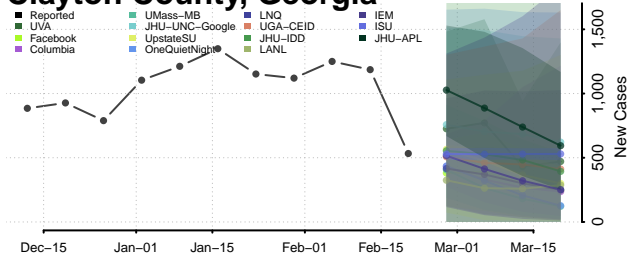

Clayton County, Georgia