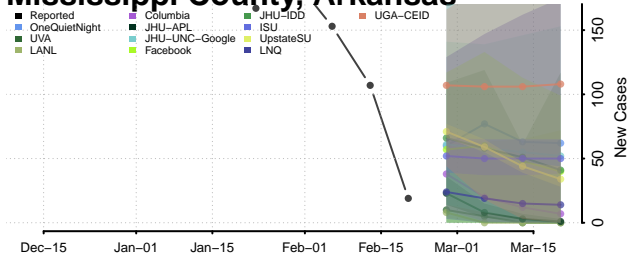

Mississippi County, Arkansas