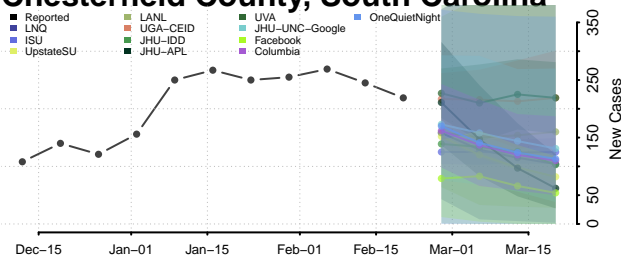

Chesterfield County, South Carolina