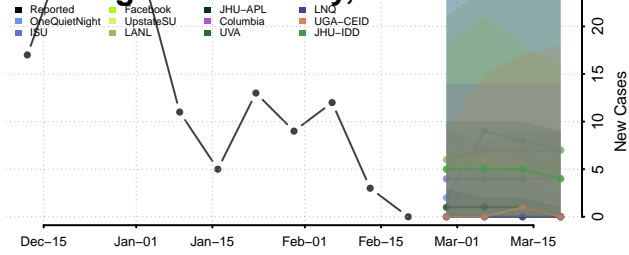

San Augustine County, Texas