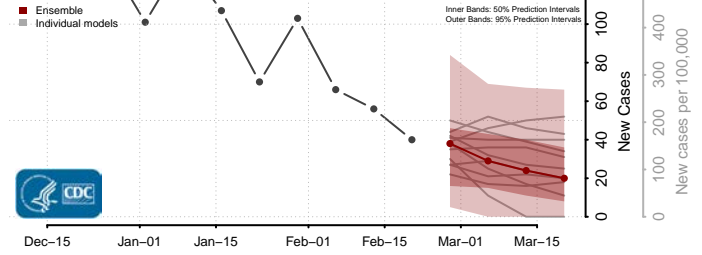

Lincoln County, Kentucky