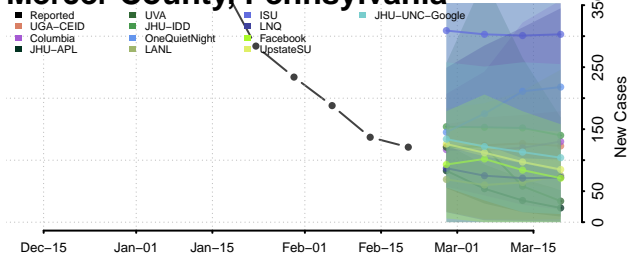

Mercer County, Pennsylvania