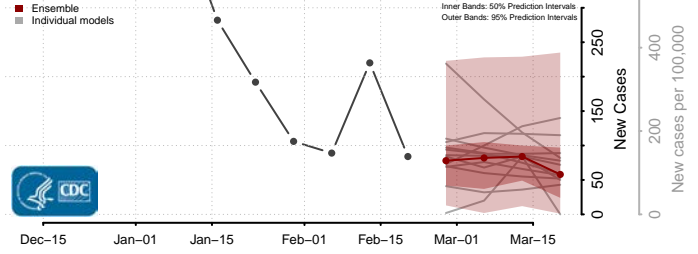

Cumberland County, Tennessee