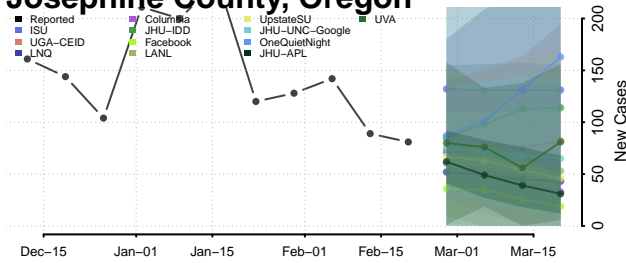

Josephine County, Oregon