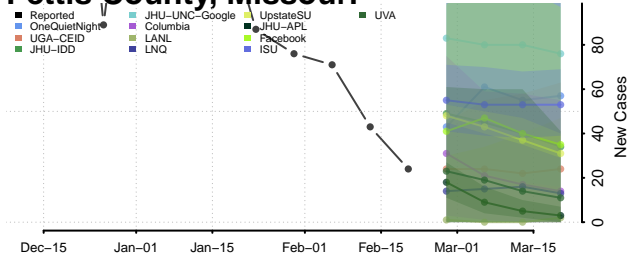

Pettis County, Missouri