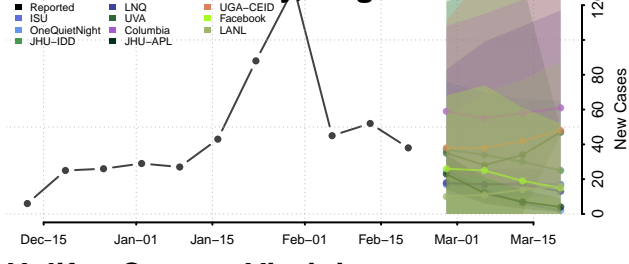

Greensville County, Virginia