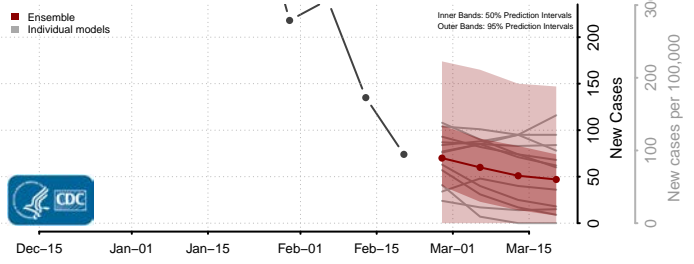

Hancock County, Indiana