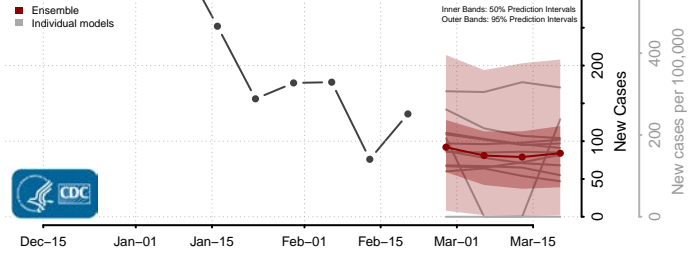

Loudon County, Tennessee