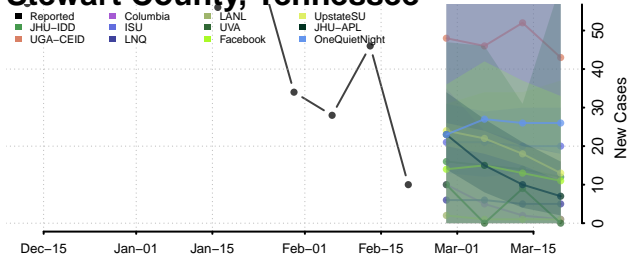

Stewart County, Tennessee