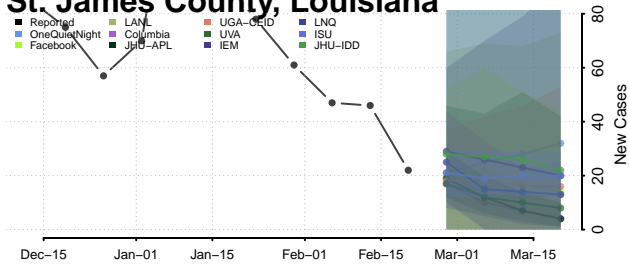

St. James County, Louisiana