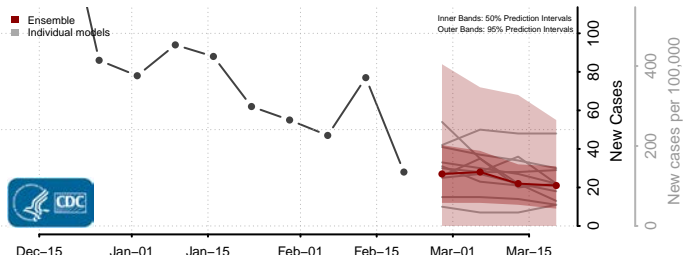

Grenada County, Mississippi