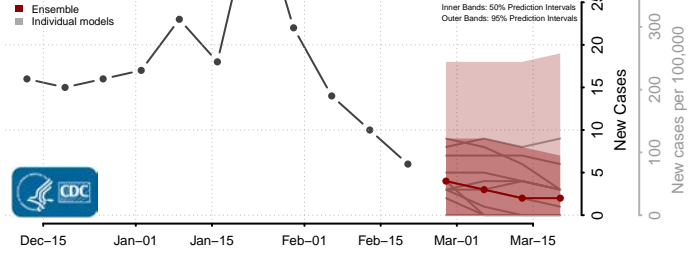

Rappahannock County, Virginia