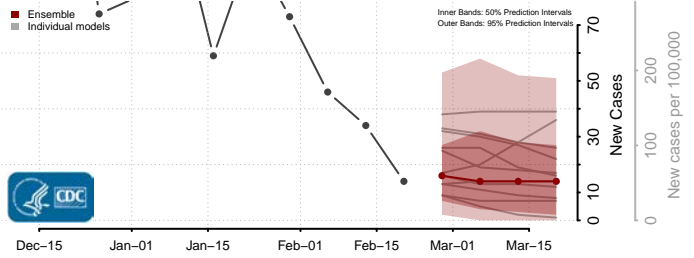

Mineral County, West Virginia