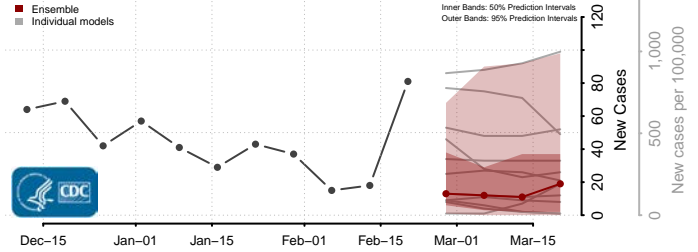

Montgomery County, Iowa