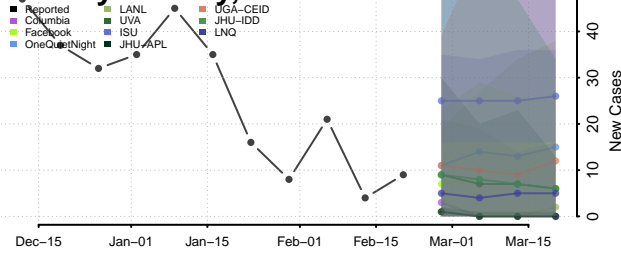

Grundy County, Missouri