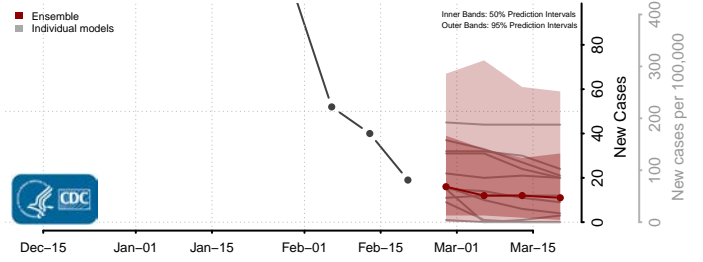

Lee County, Virginia