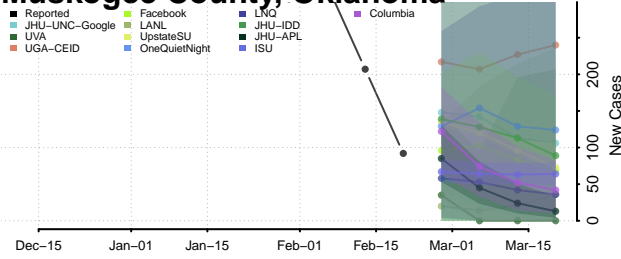

Muskogee County, Oklahoma