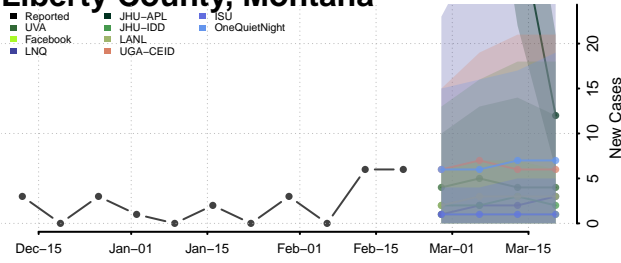

Liberty County, Montana