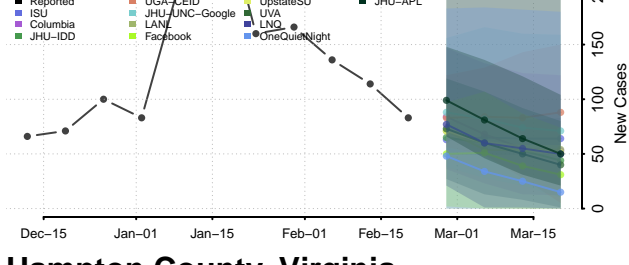

Halifax County, Virginia