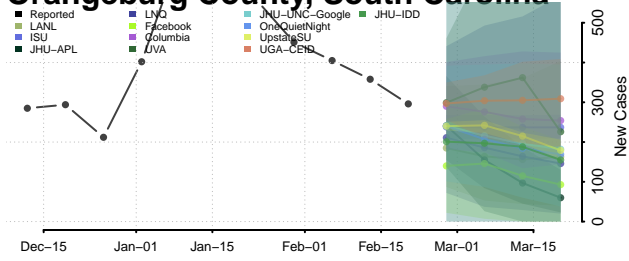

Orangeburg County, South Carolina