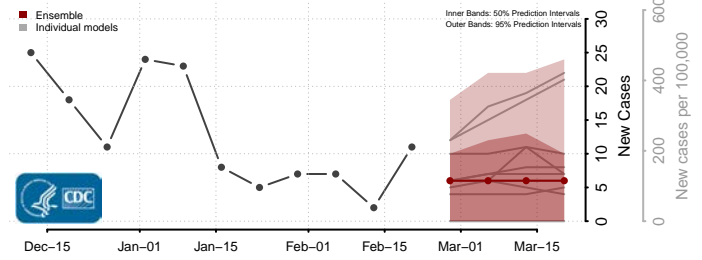

Ransom County, North Dakota