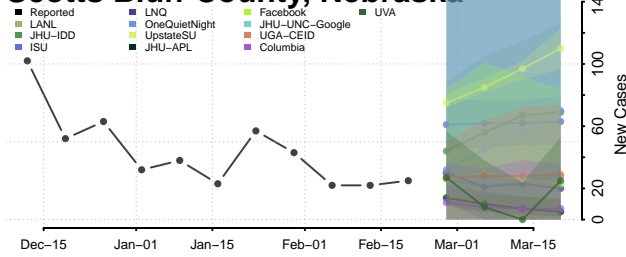

Scotts Bluff County, Nebraska