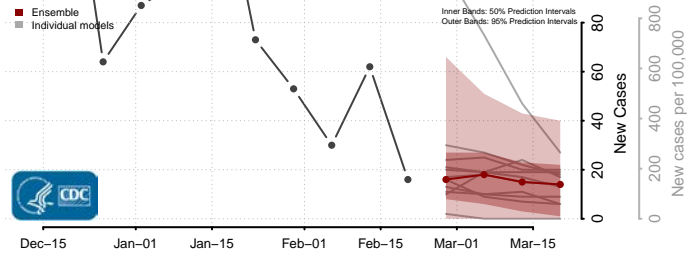

Edmonson County, Kentucky