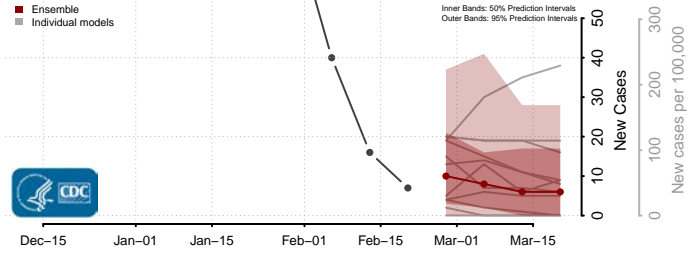

Madison County, Arkansas