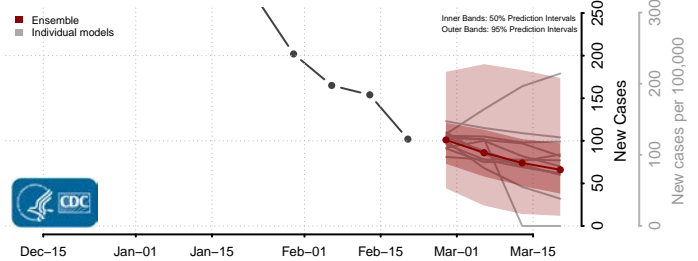

### Wood County, West Virginia