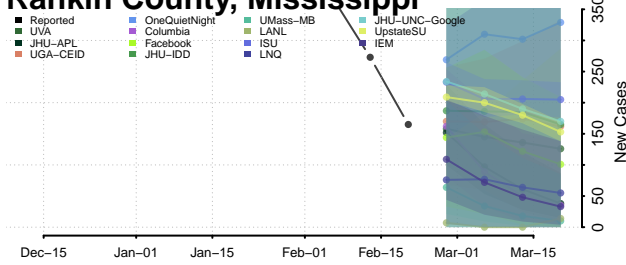

Rankin County, Mississippi