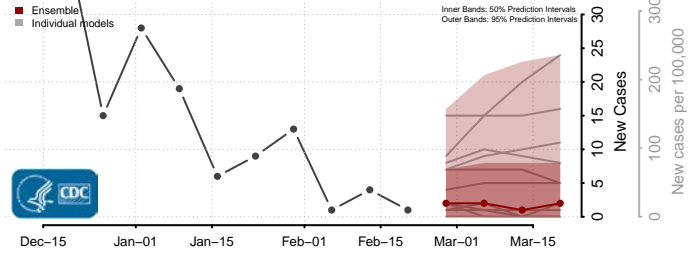

Todd County, South Dakota