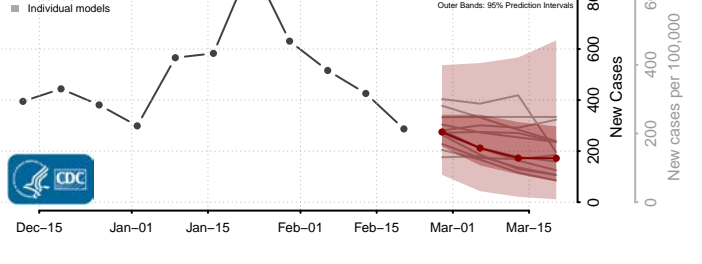

Hampton County, Virginia