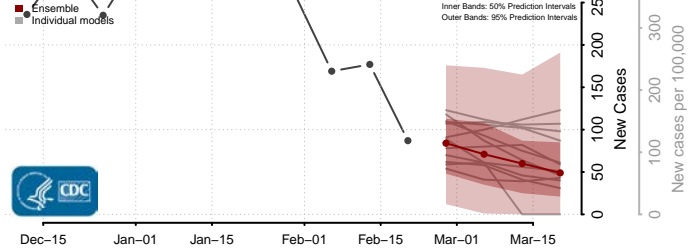

Raleigh County, West Virginia