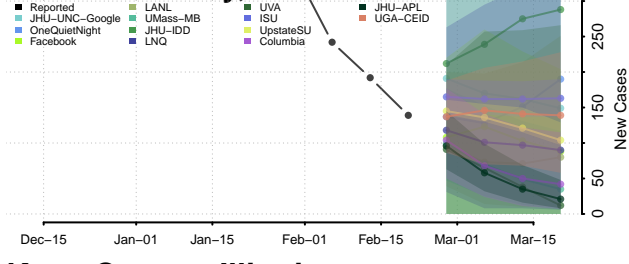

Kendall County, Illinois