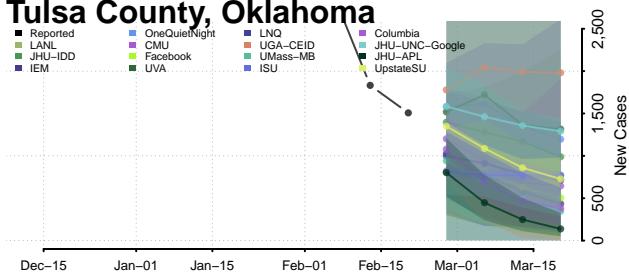

Tulsa County, Oklahoma