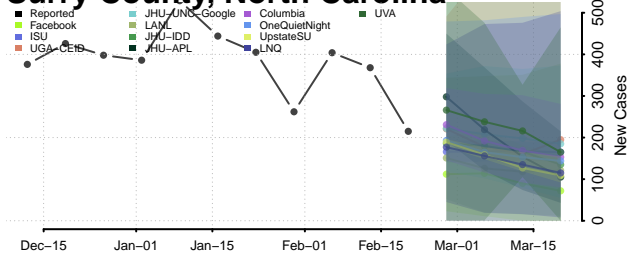

Surry County, North Carolina