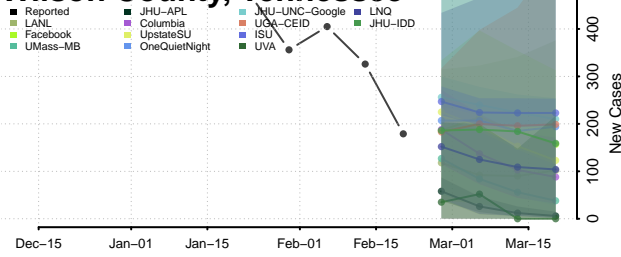

Wilson County, Tennessee