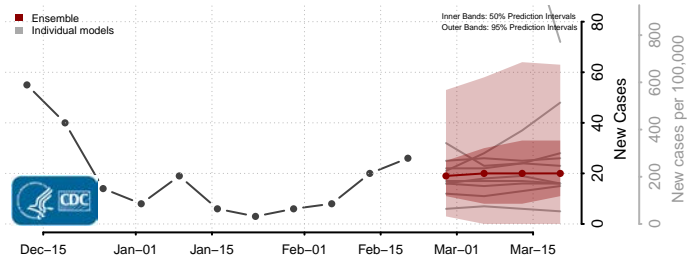

Marshall County, Minnesota