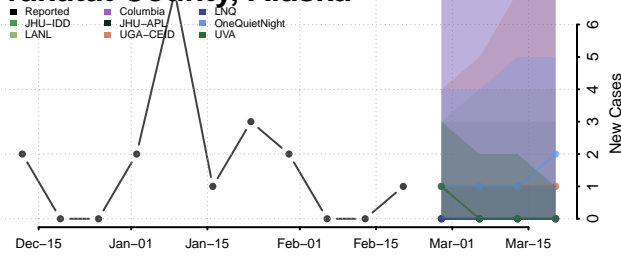

Yakutat County, Alaska