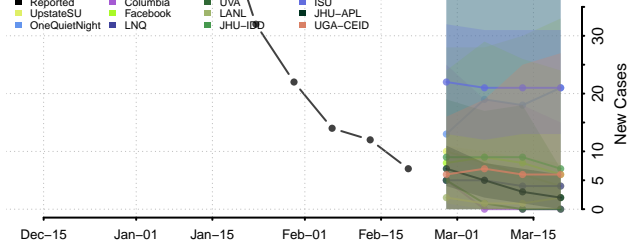

Gasconade County, Missouri