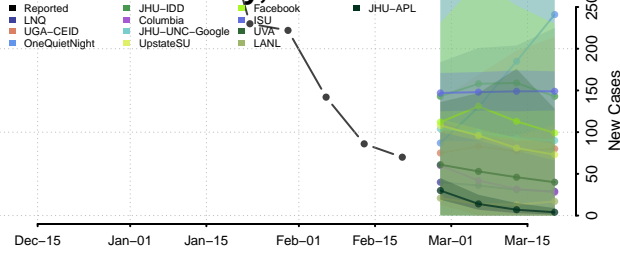

Walworth County, Wisconsin