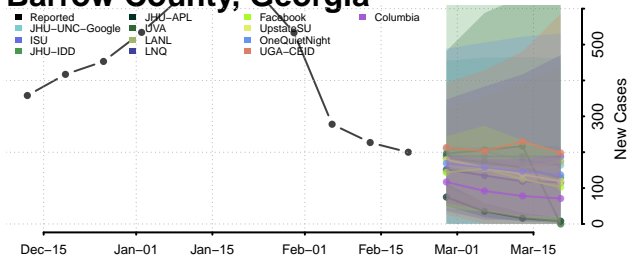

Barrow County, Georgia