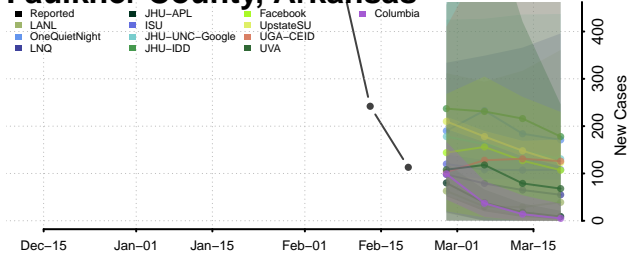

Faulkner County, Arkansas