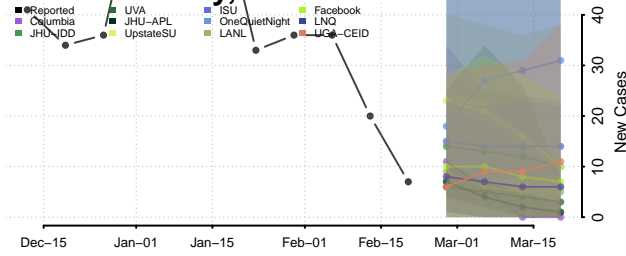

Marion County, Arkansas