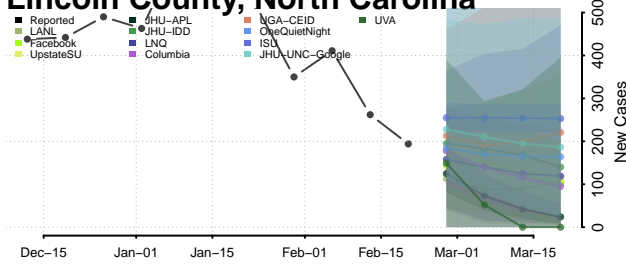

Lincoln County, North Carolina