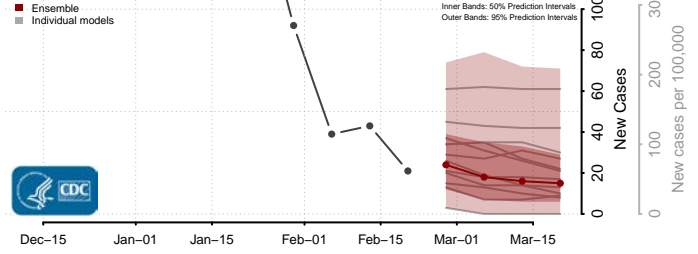

Pulaski County, Virginia