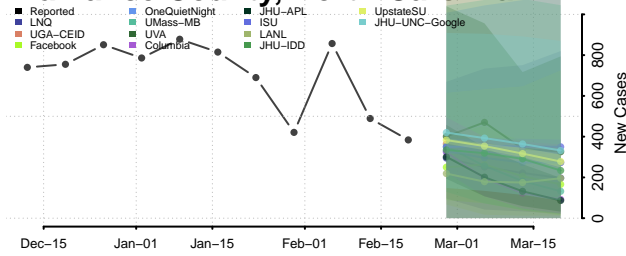

Alamance County, North Carolina