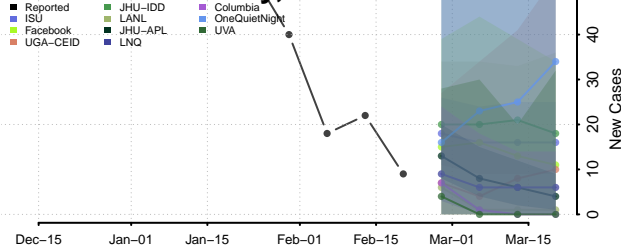

Concordia County, Louisiana