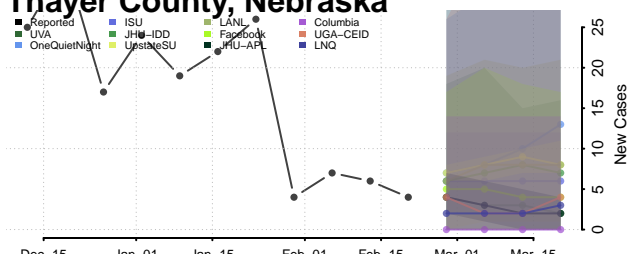

Thayer County, Nebraska