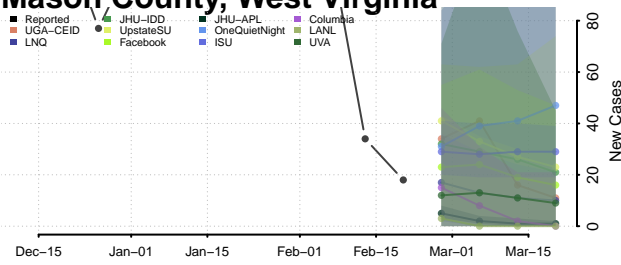

Mason County, West Virginia