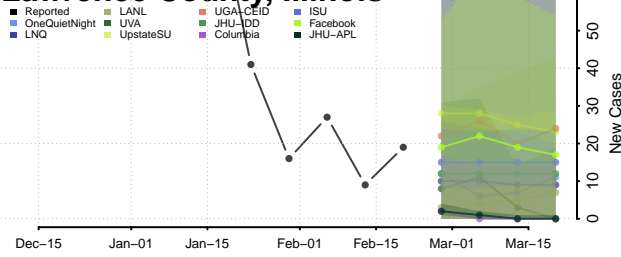

Lawrence County, Illinois