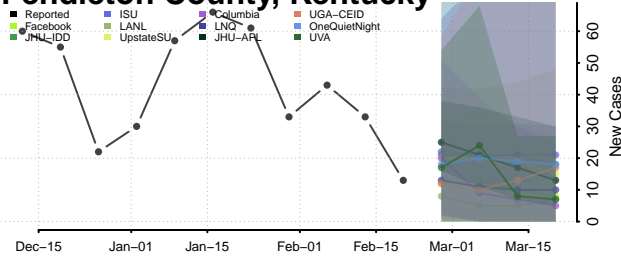

Pendleton County, Kentucky