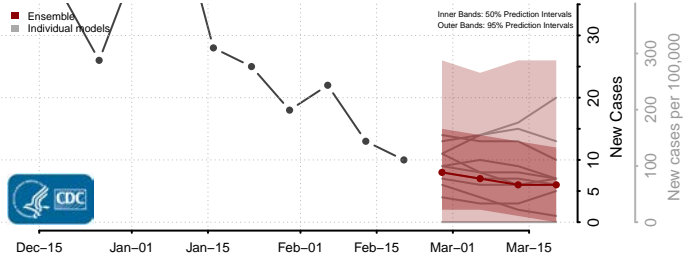

Phelps County, Nebraska