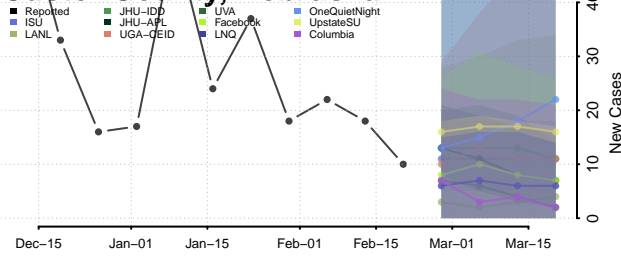

Custer County, Nebraska