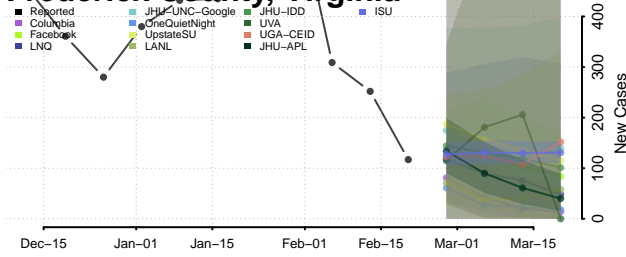

Frederick County, Virginia