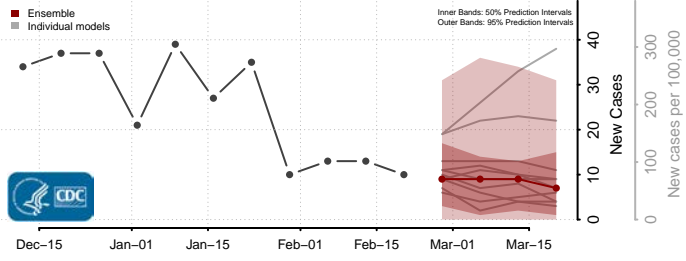

Lake County, South Dakota