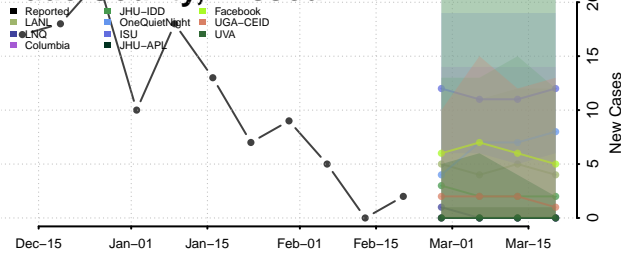

Dade County, Missouri