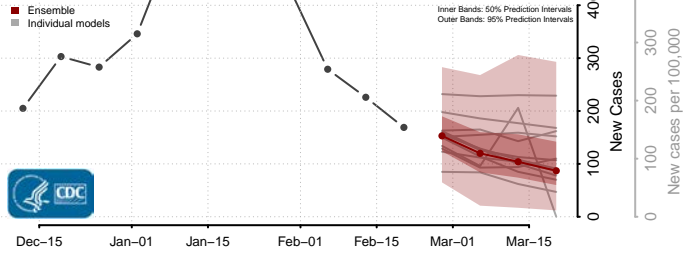

Jefferson County, New York