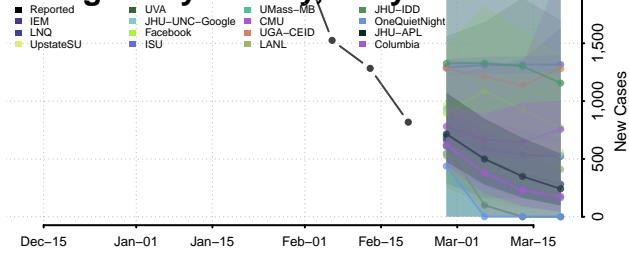

Montgomery County, Maryland