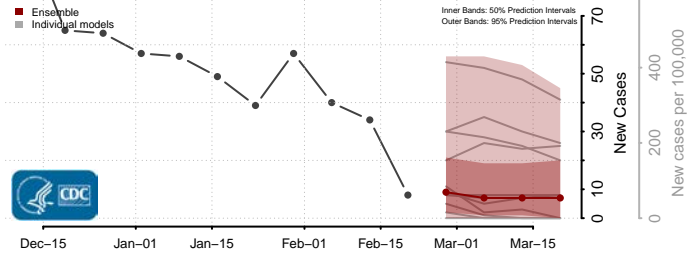

Lincoln County, Arkansas