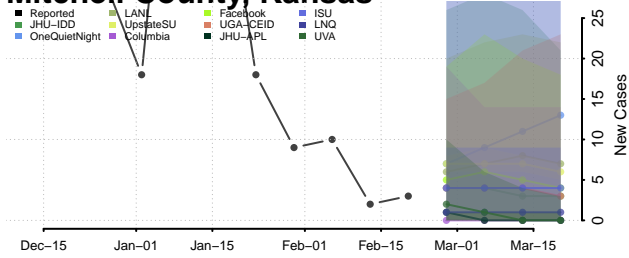

Mitchell County, Kansas