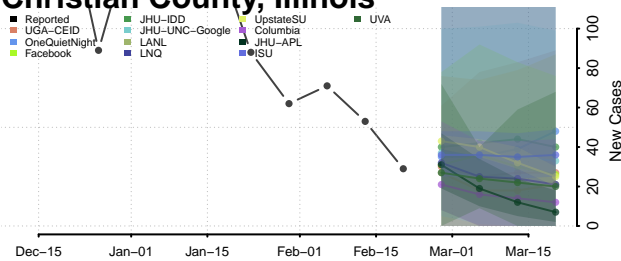

Christian County, Illinois