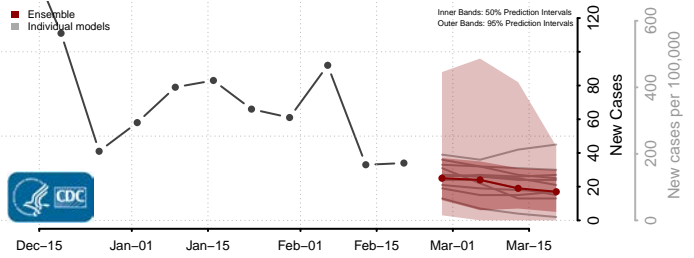

Warren County, North Carolina