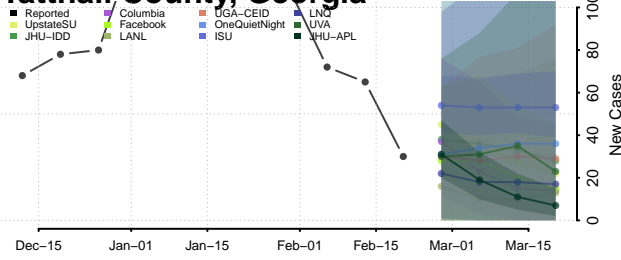

Tattnall County, Georgia