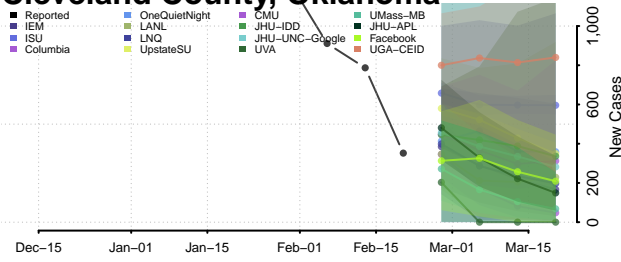

Cleveland County, Oklahoma