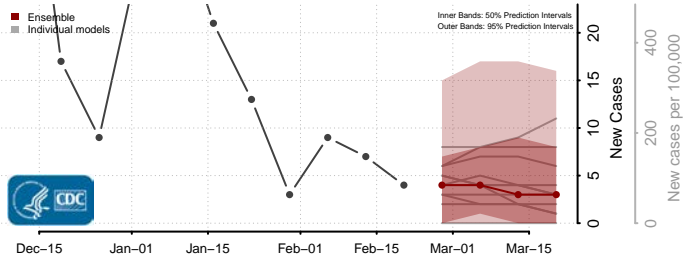

Calhoun County, Illinois