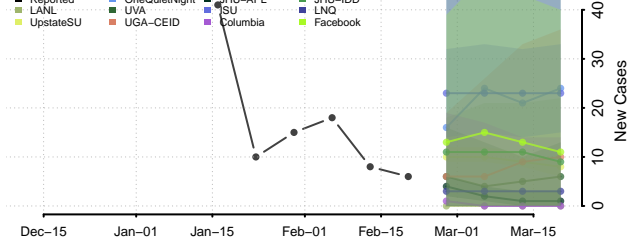

Morgan County, Missouri