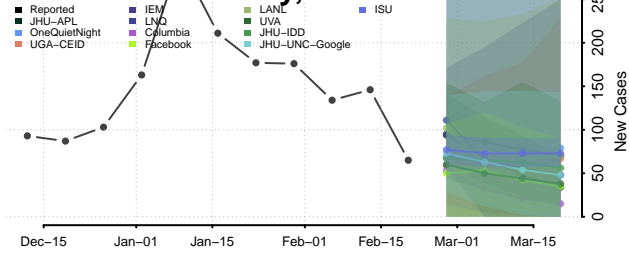

St. Bernard County, Louisiana