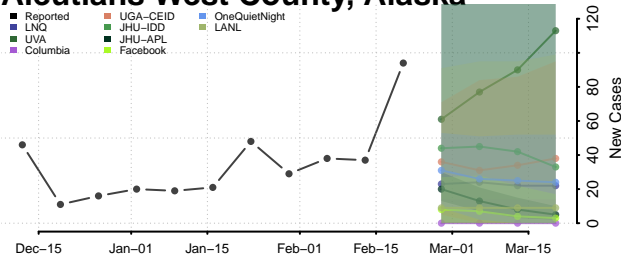

Aleutians West County, Alaska