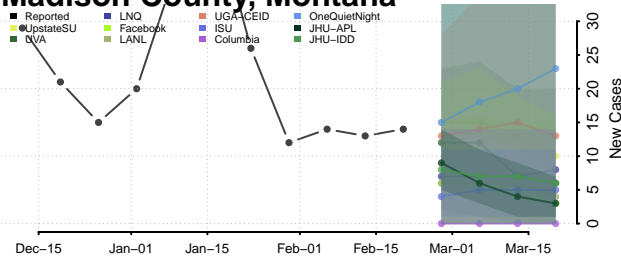

Madison County, Montana