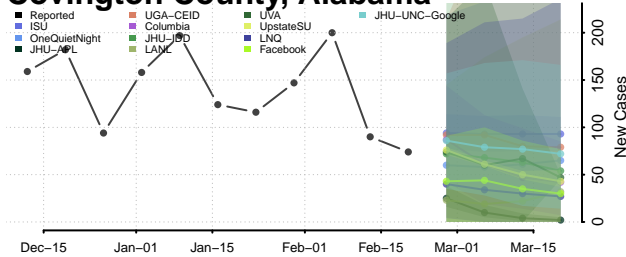

Covington County, Alabama