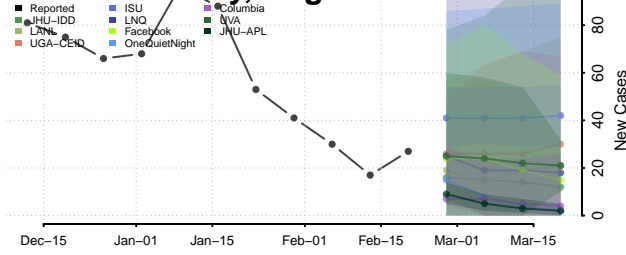

Radford County, Virginia