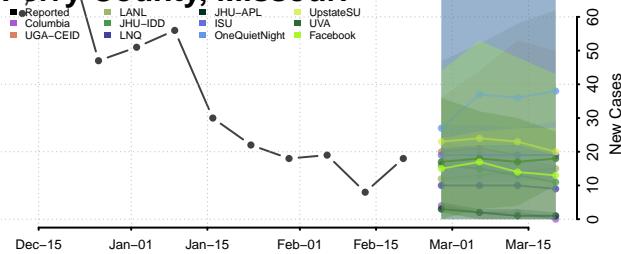

Perry County, Missouri