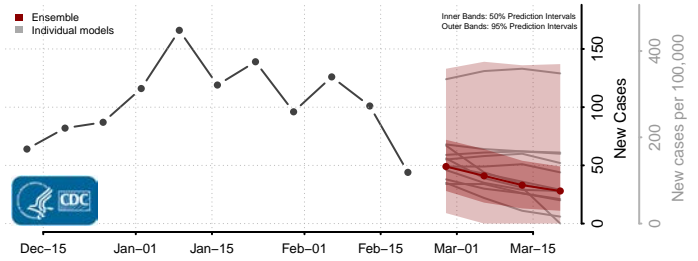

Orange County, Virginia