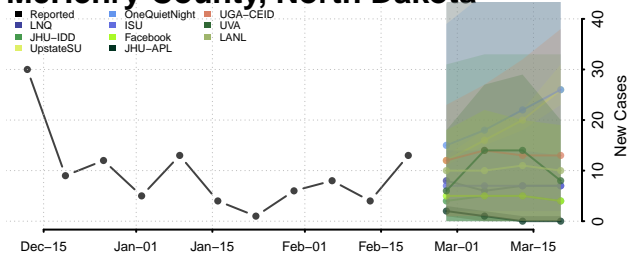

McHenry County, North Dakota