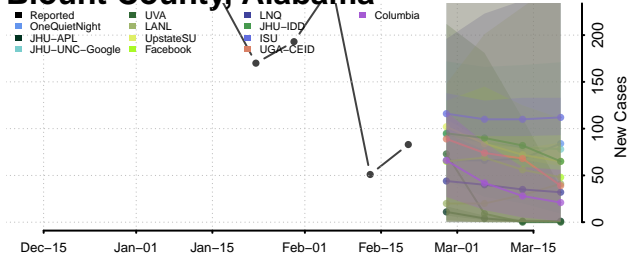

Blount County, Alabama