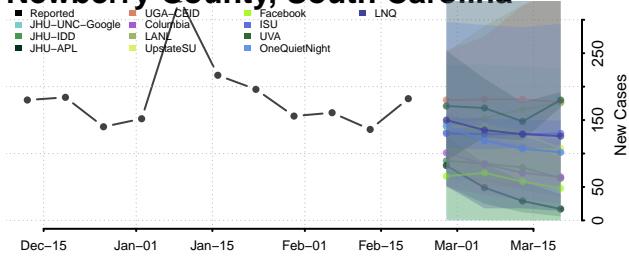

Newberry County, South Carolina