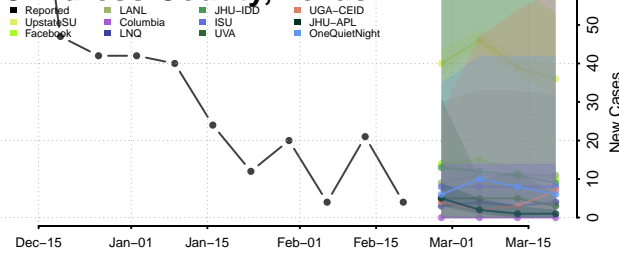

Childress County, Texas