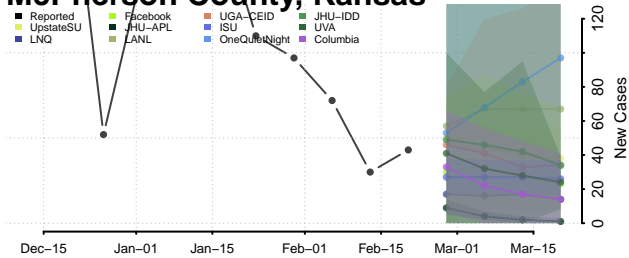

McPherson County, Kansas