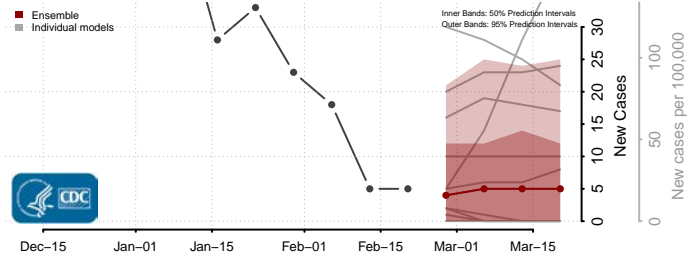

Dickinson County, Michigan