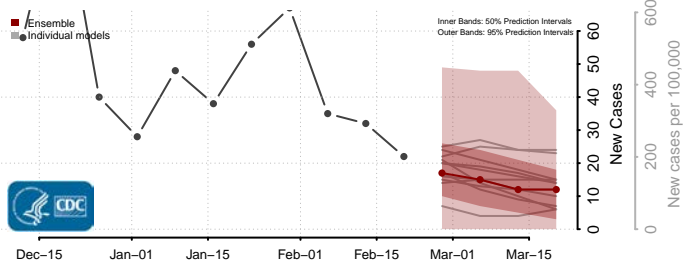

### Greenup County, Kentucky