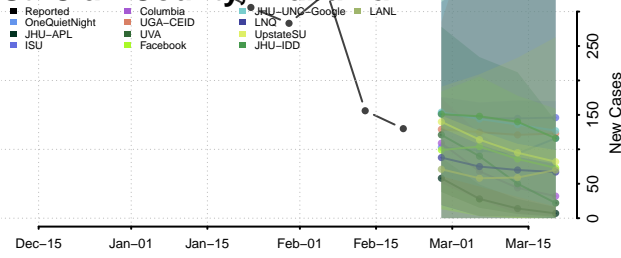

St. Clair County, Alabama