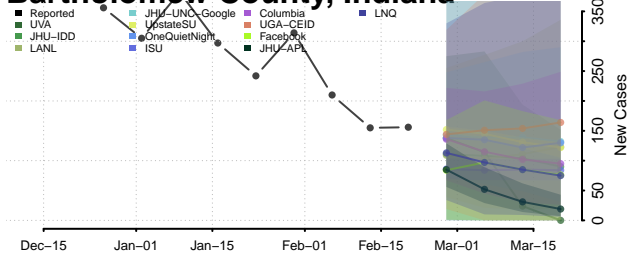

Bartholomew County, Indiana