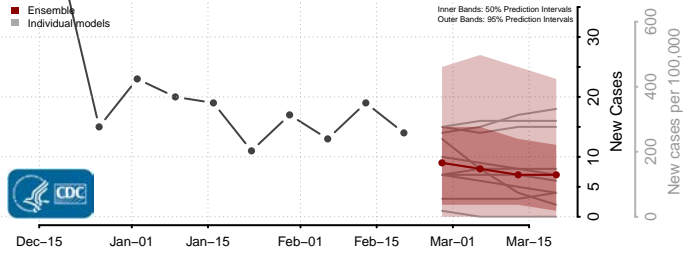

Day County, South Dakota