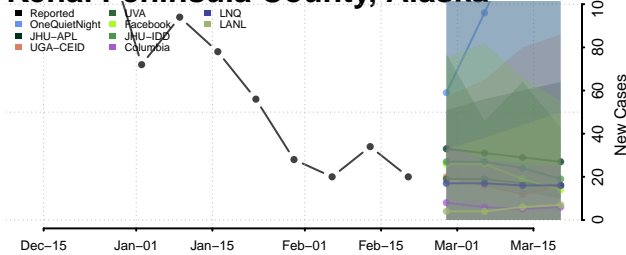

Kenai Peninsula County, Alaska