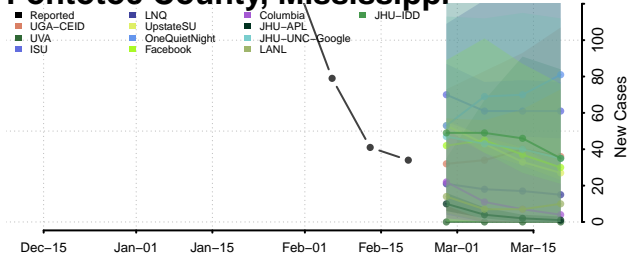

Pontotoc County, Mississippi