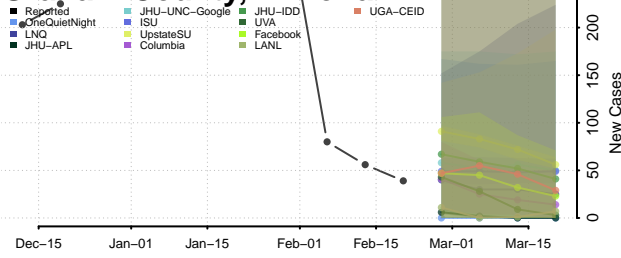

Graham County, Arizona