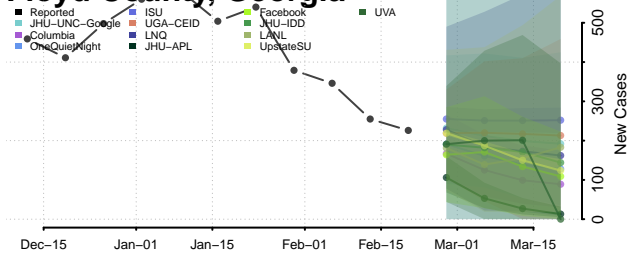

Floyd County, Georgia