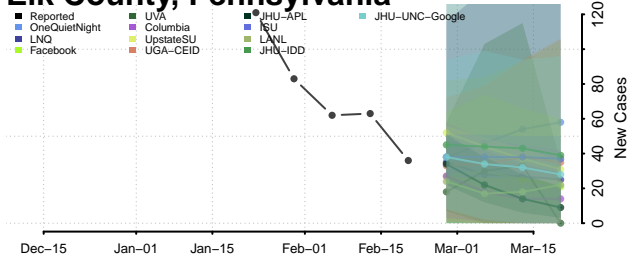

Elk County, Pennsylvania