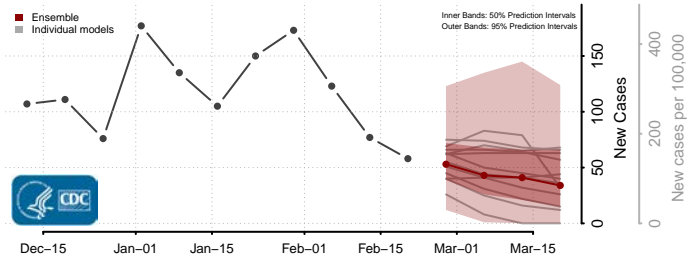

Warren County, Virginia