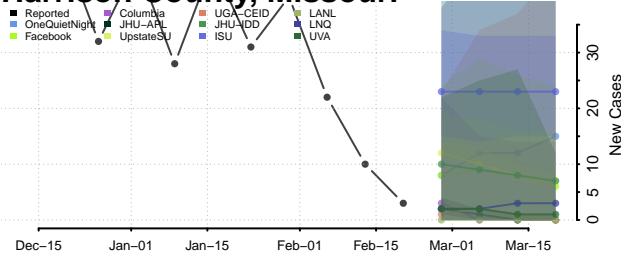

Harrison County, Missouri