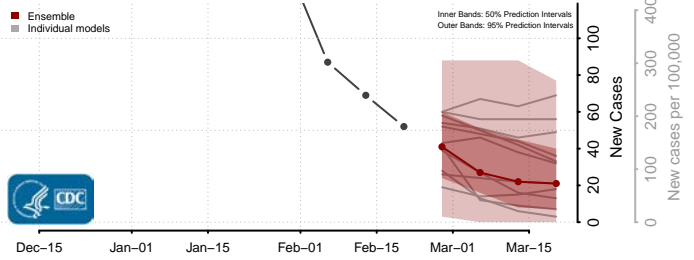

Union County, Mississippi