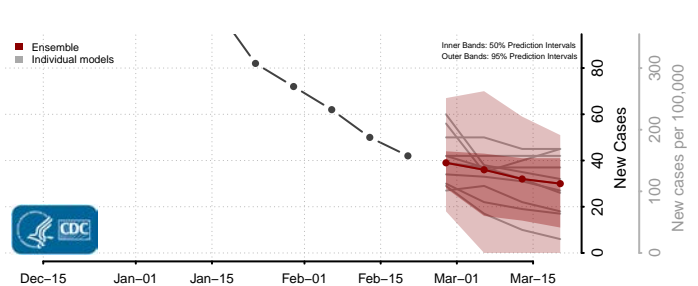

Simpson County, Mississippi