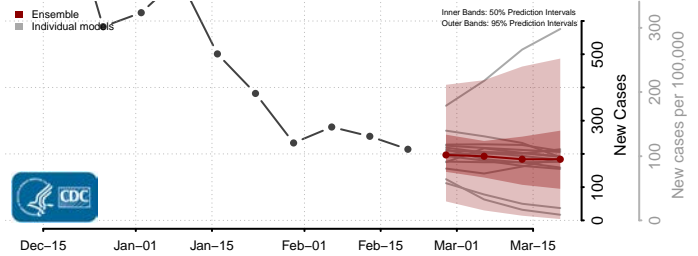

Minnehaha County, South Dakota