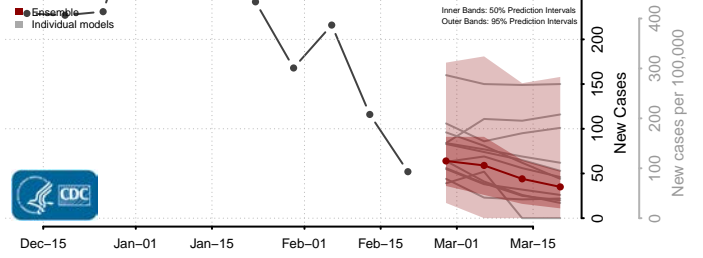

Grady County, Oklahoma