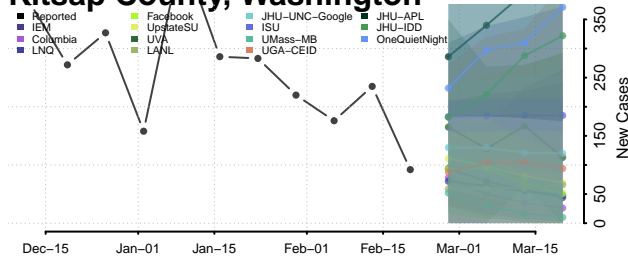

Kitsap County, Washington