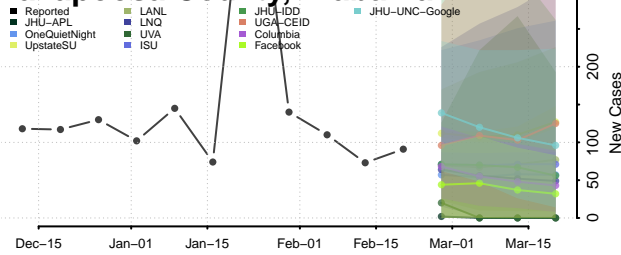

Tallapoosa County, Alabama