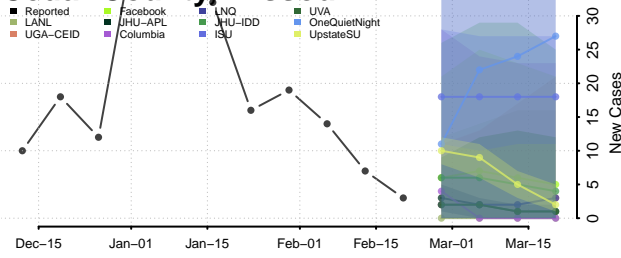

Cedar County, Missouri