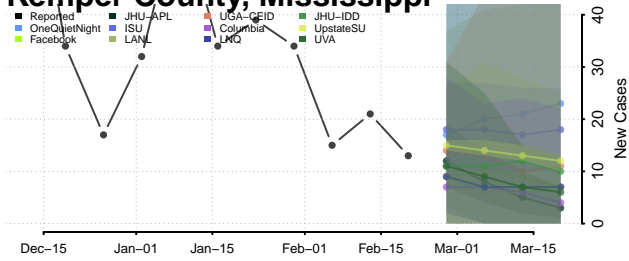

Kemper County, Mississippi