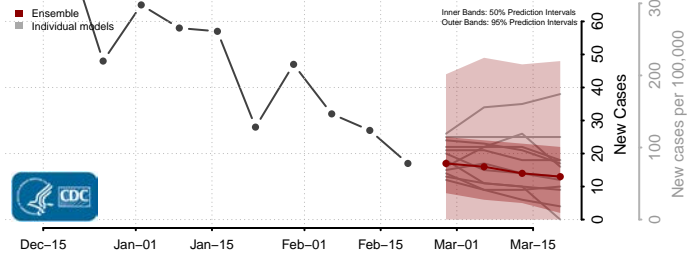

Henry County, Missouri