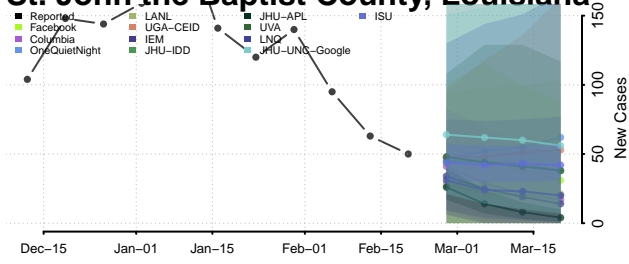

St. John the Baptist County, Louisiana