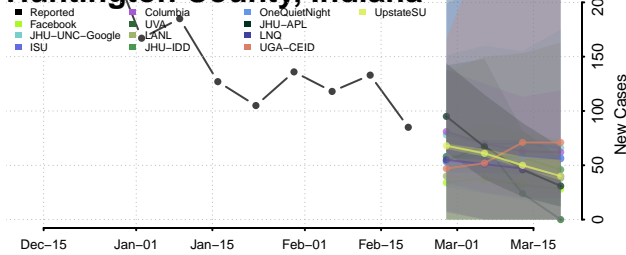

Huntington County, Indiana