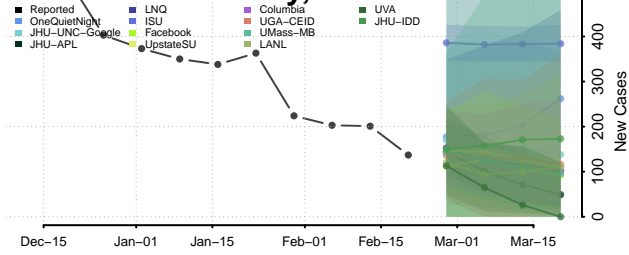

Rock Island County, Illinois