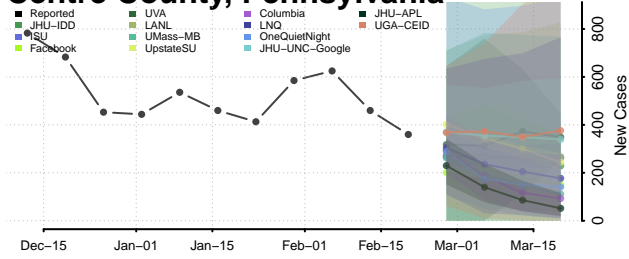

Centre County, Pennsylvania