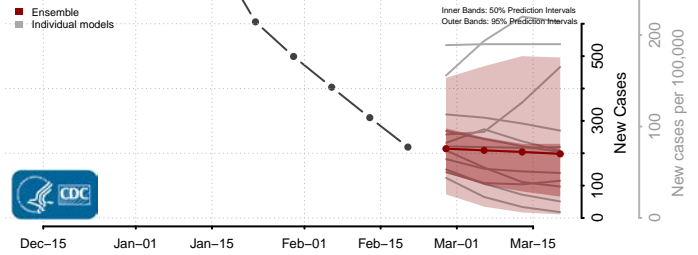

Winnebago County, Illinois