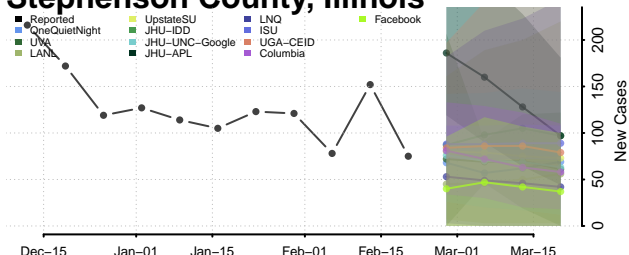

Stephenson County, Illinois