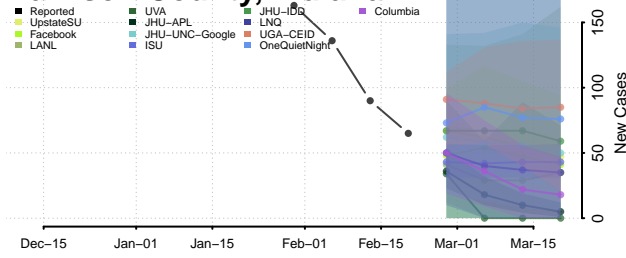

Harrison County, Indiana