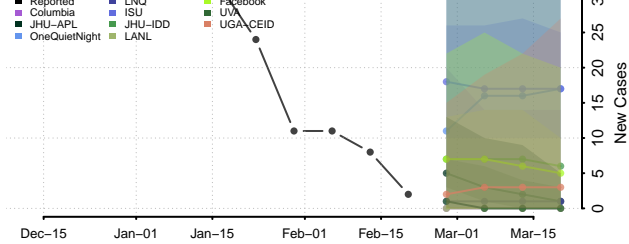

Douglas County, Missouri