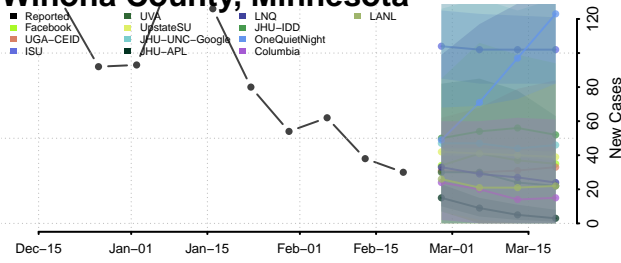

Winona County, Minnesota