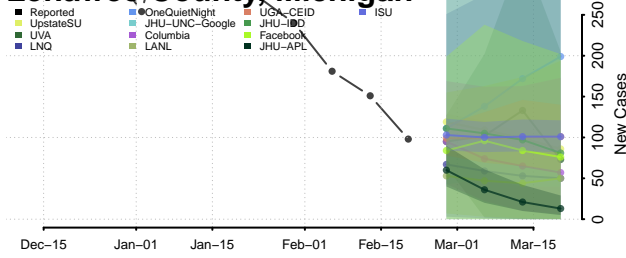

Lenawee County, Michigan