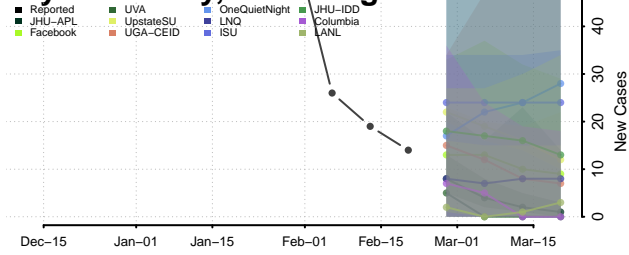

Taylor County, West Virginia