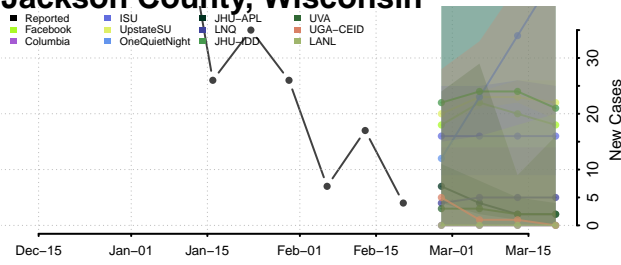

Jackson County, Wisconsin