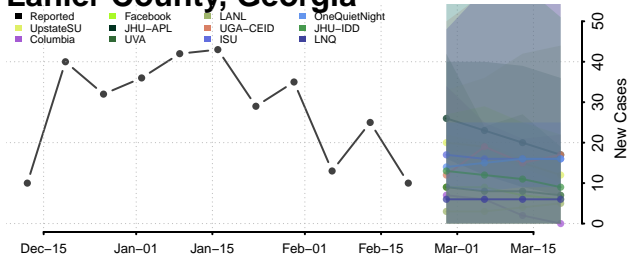

Lanier County, Georgia