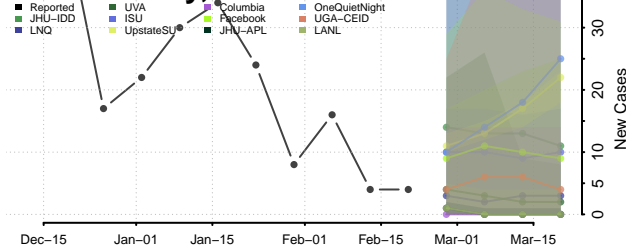

Rock County, Minnesota