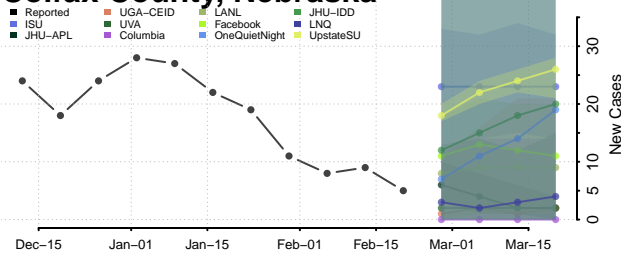

Colfax County, Nebraska