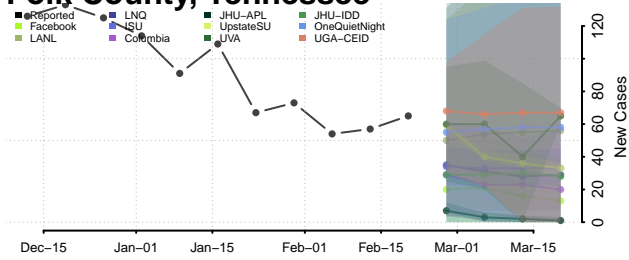

### Putnam County, Tennessee