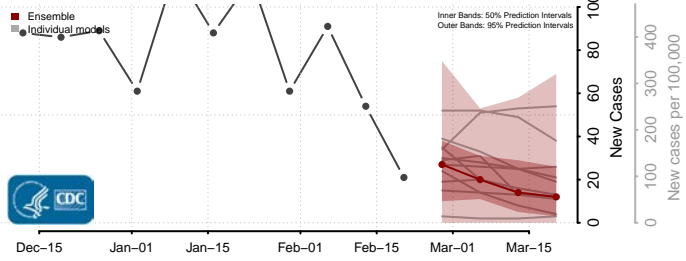

Hempstead County, Arkansas