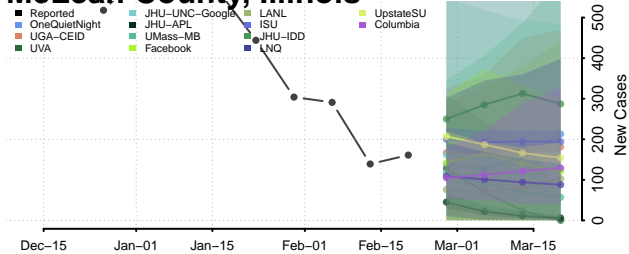

McLean County, Illinois