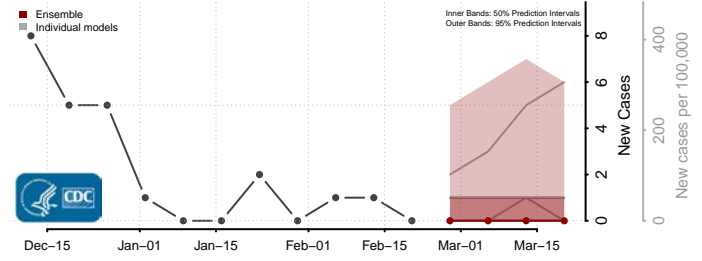

Oliver County, North Dakota