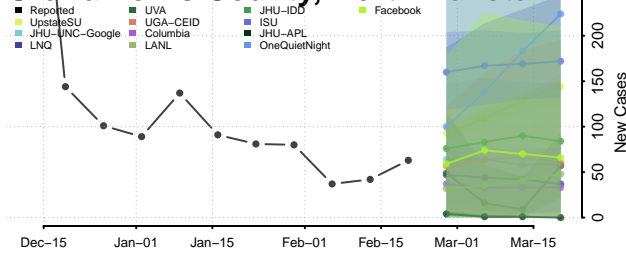

Grand Forks County, North Dakota