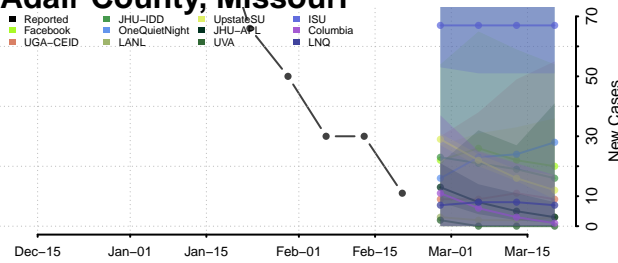

Adair County, Missouri

*New weekly cases may decrease in this location over the next four weeks. For these locations, the ensemble forecast indicates a probability of 0.75 or greater that fewer cases will be reported in week four of the forecast than in the last reported week.