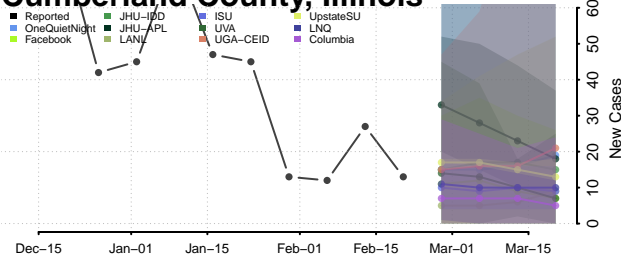

Cumberland County, Illinois