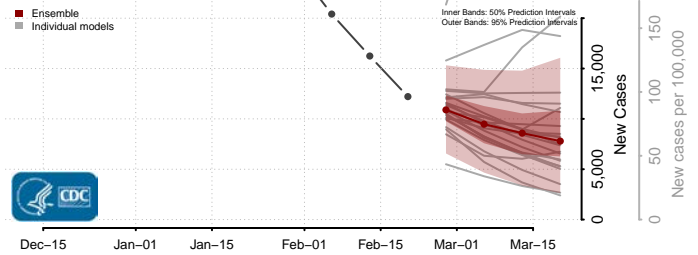

Teton County, Idaho

Twin Falls County, Idaho

Valley County, Idaho

Washington County, Idaho

Illinois*

Adams County, Illinois

*New weekly cases may decrease in this location over the next four weeks. For these locations, the ensemble forecast indicates a probability of 0.75 or greater that fewer cases will be reported in week four of the forecast than in the last reported week.