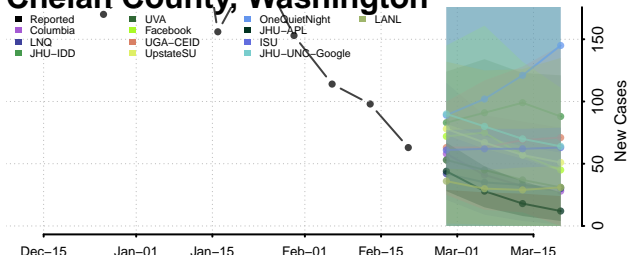

Chelan County, Washington