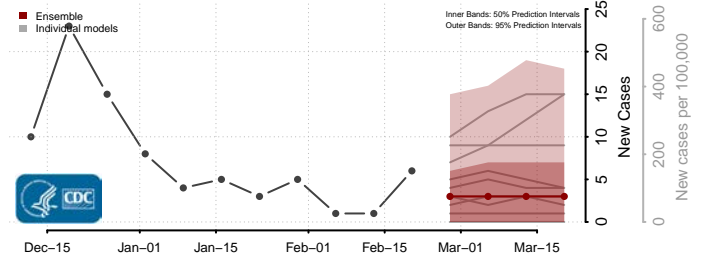

Pierce County, North Dakota