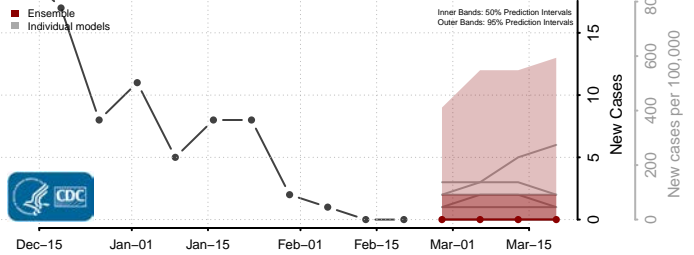

Towner County, North Dakota