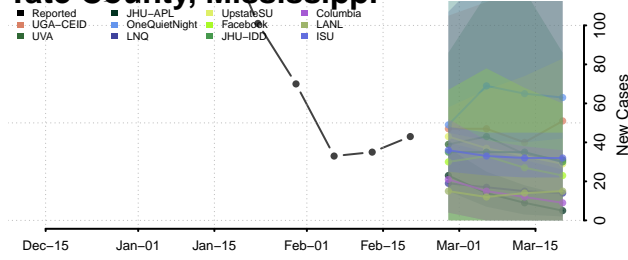

Tate County, Mississippi