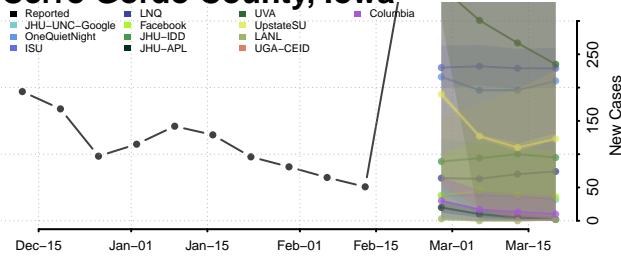

### Cerro Gordo County, Iowa