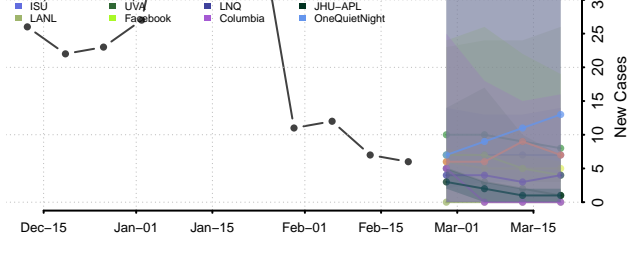

Pocahontas County, West Virginia