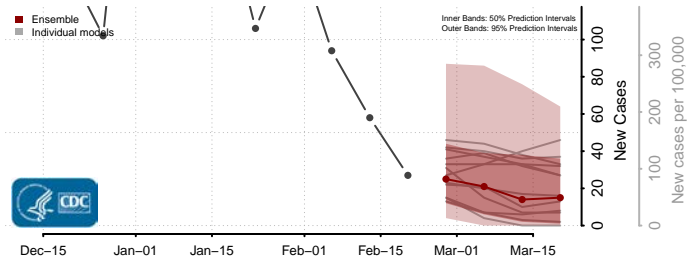

Marshall County, West Virginia