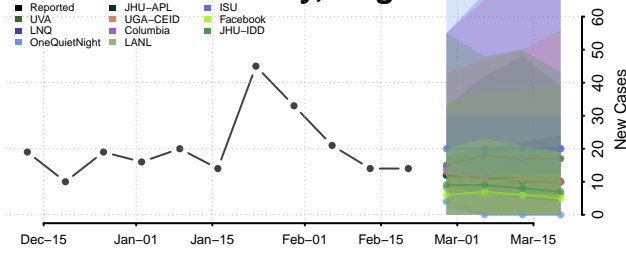

Falls Church County, Virginia