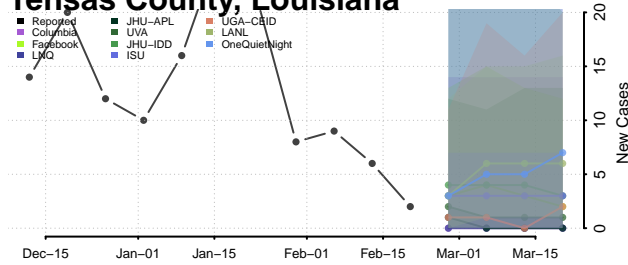

Tensas County, Louisiana