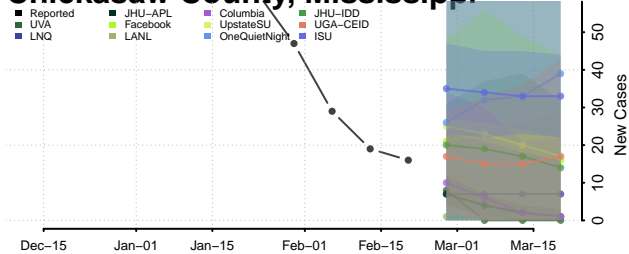

Chickasaw County, Mississippi