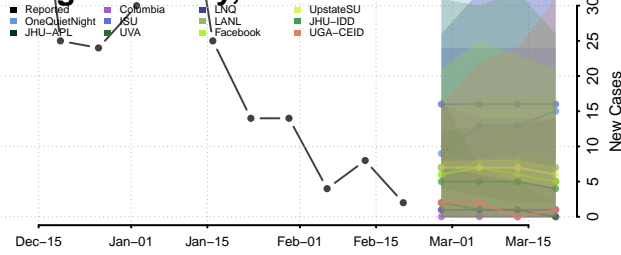

Oregon County, Missouri