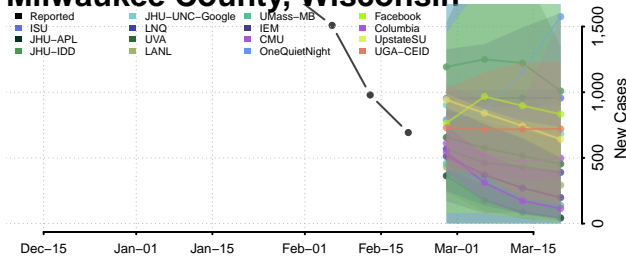

Milwaukee County, Wisconsin