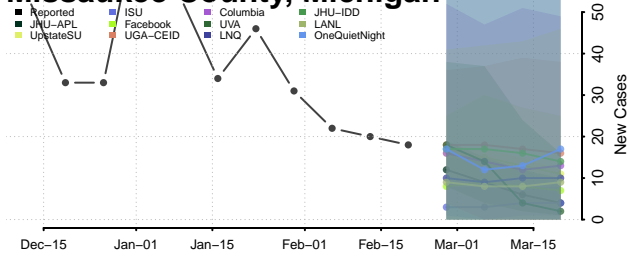

Missaukee County, Michigan