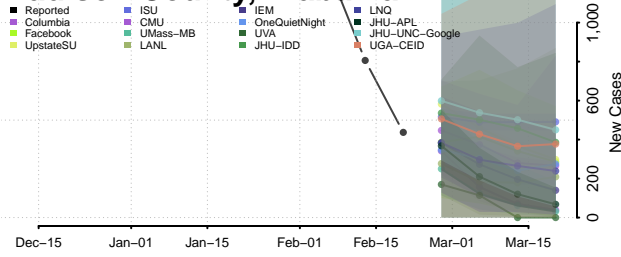

Madison County, Alabama