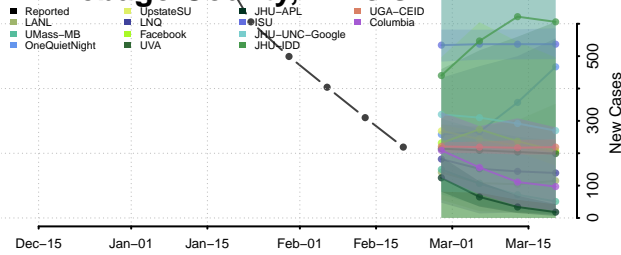

Winnebago County, Illinois