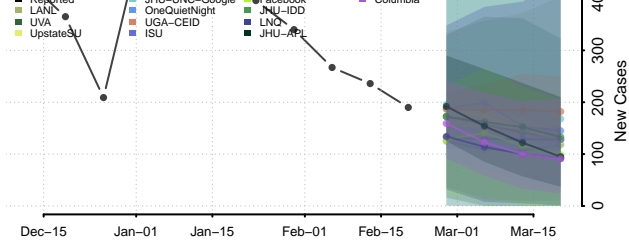

Hardin County, Kentucky