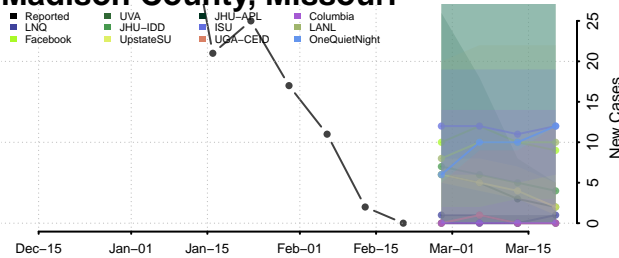

Madison County, Missouri