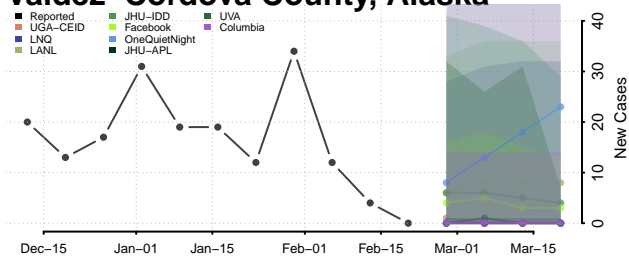

Valdez-Cordova County, Alaska