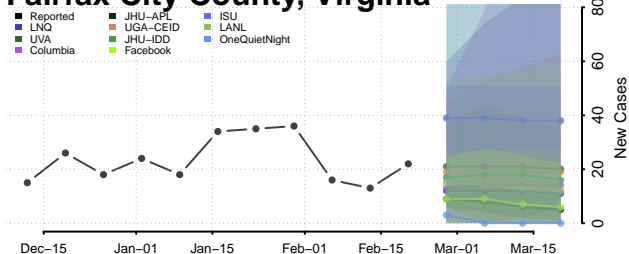

Fairfax City County, Virginia