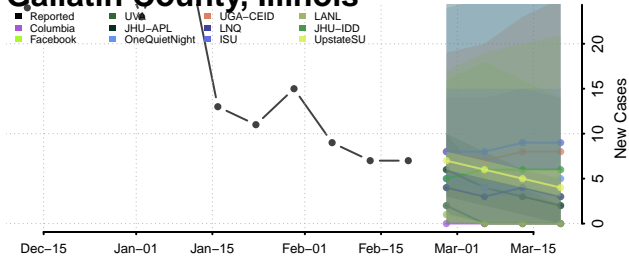

Gallatin County, Illinois