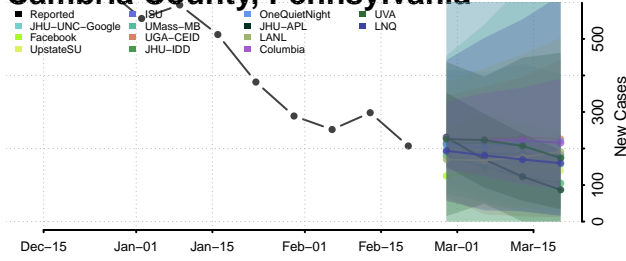

Cambria County, Pennsylvania