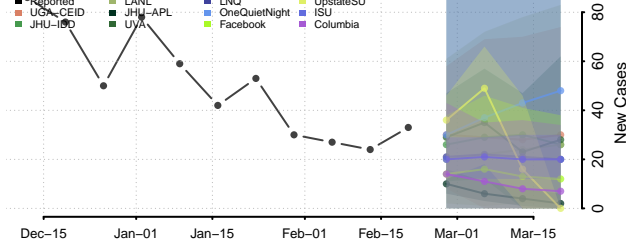

Sawyer County, Wisconsin