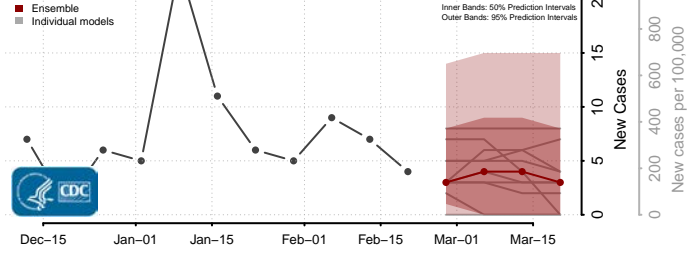

Potter County, South Dakota