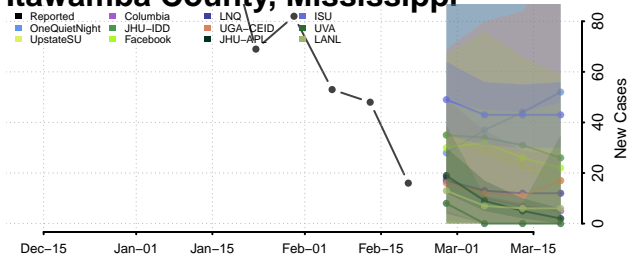

Itawamba County, Mississippi