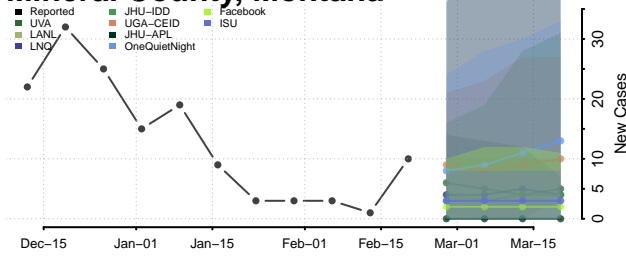

Mineral County, Montana