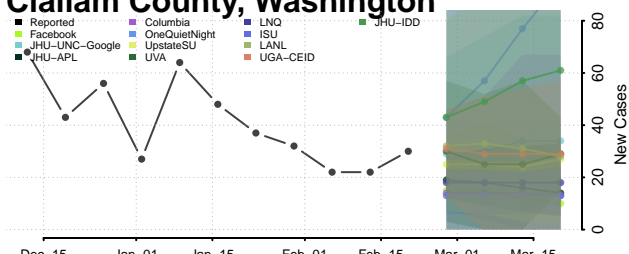

Clallam County, Washington