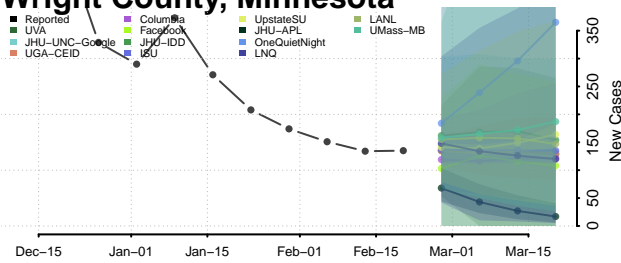

Wright County, Minnesota