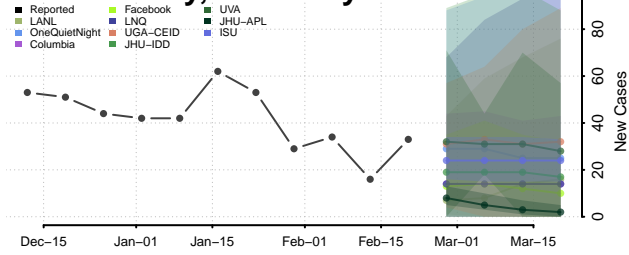

Estill County, Kentucky