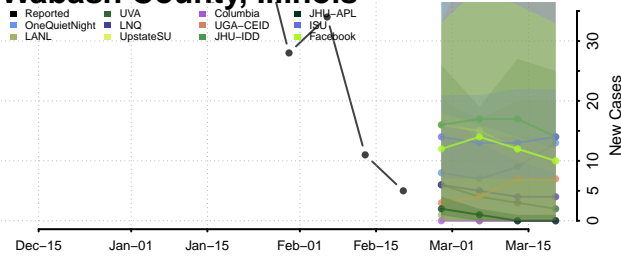

Wabash County, Illinois