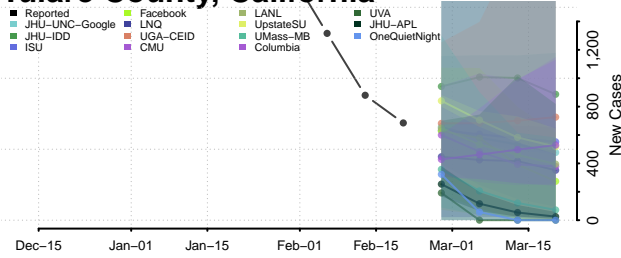

Tulare County, California