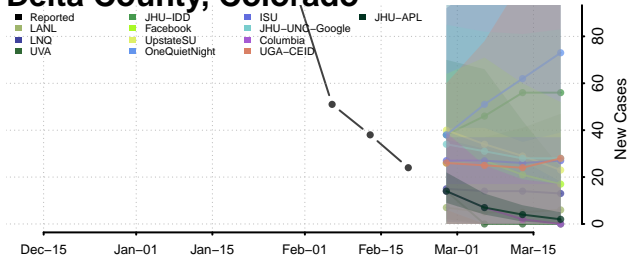

Delta County, Colorado