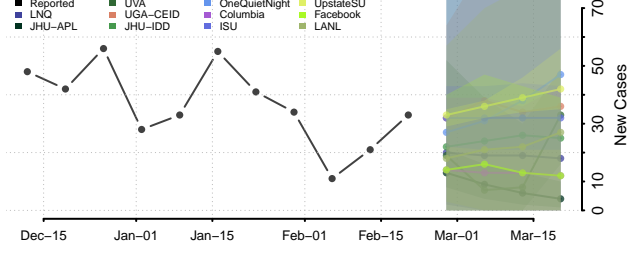

Lafayette County, Wisconsin