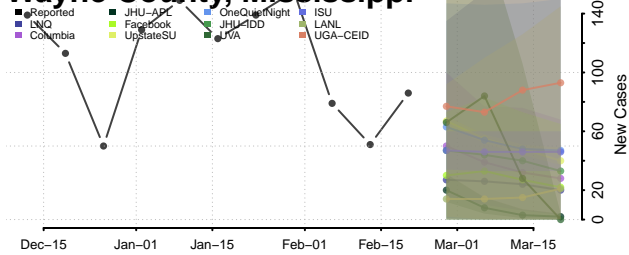

Wayne County, Mississippi