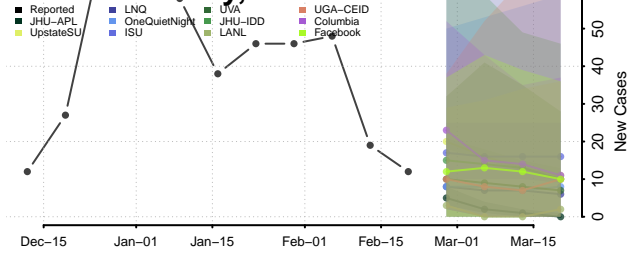

Bullock County, Alabama