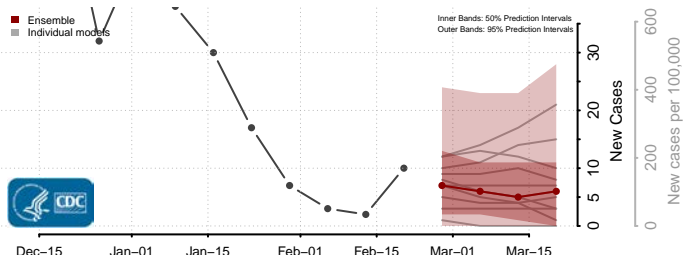

Dewey County, South Dakota