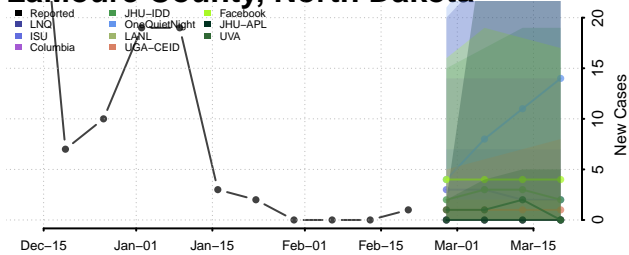

LaMoure County, North Dakota