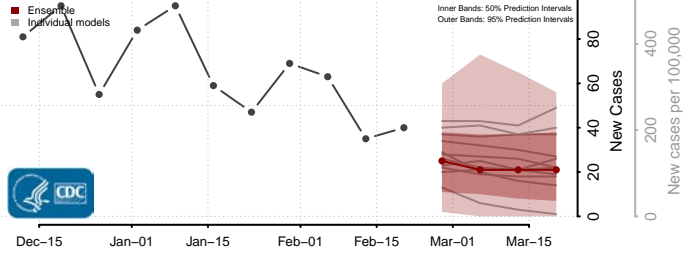

Butler County, Alabama