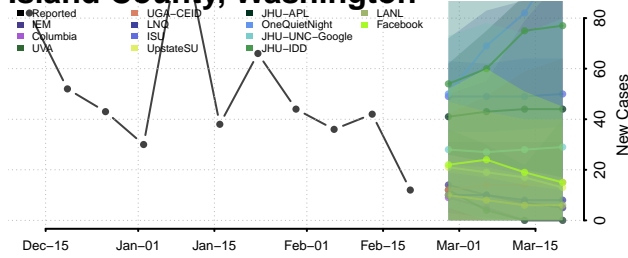

Island County, Washington