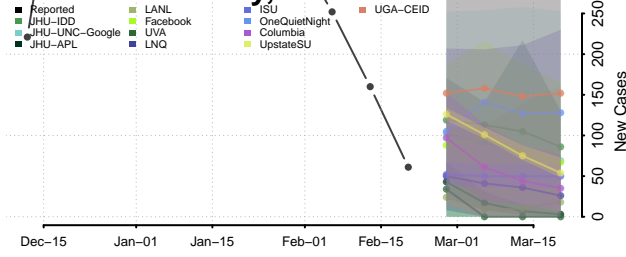

Jefferson County, Arkansas