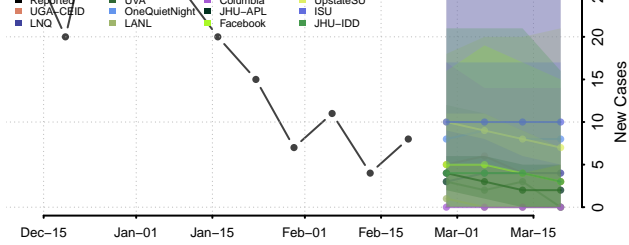

Carlisle County, Kentucky