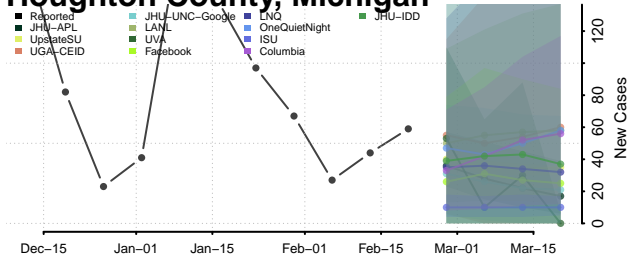

Houghton County, Michigan