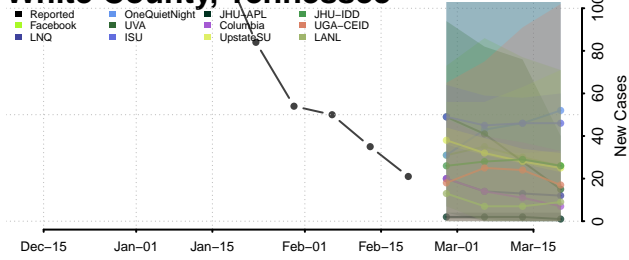

White County, Tennessee