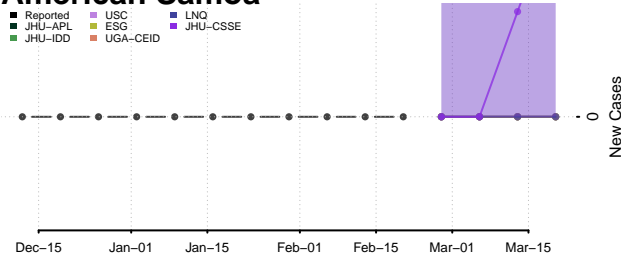

American Samoa