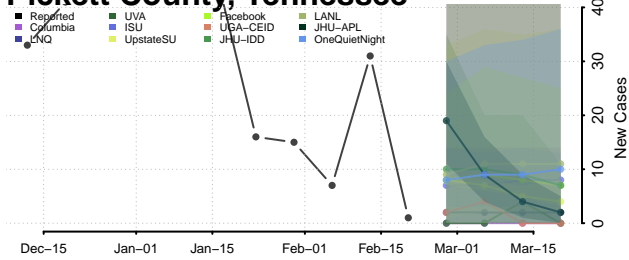

Pickett County, Tennessee