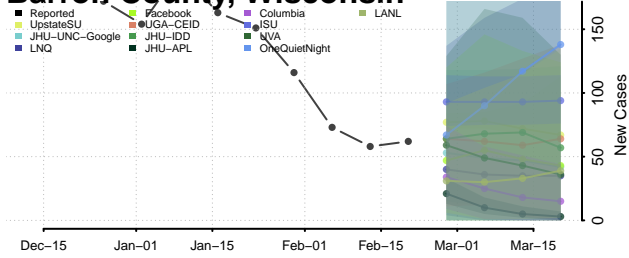

Barron County, Wisconsin