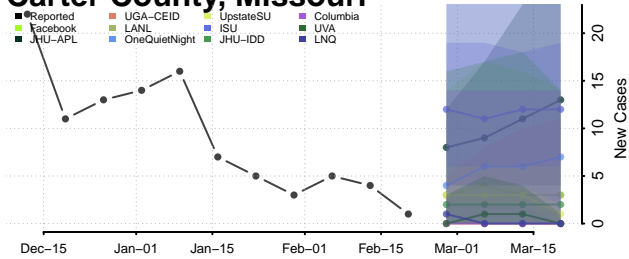

Carter County, Missouri