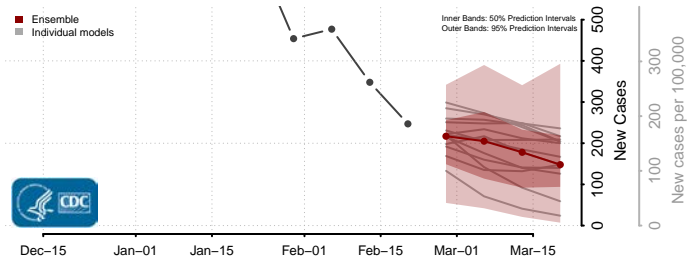

Warren County, Kentucky