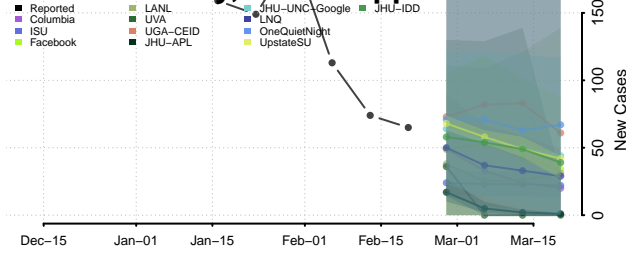

Bolivar County, Mississippi