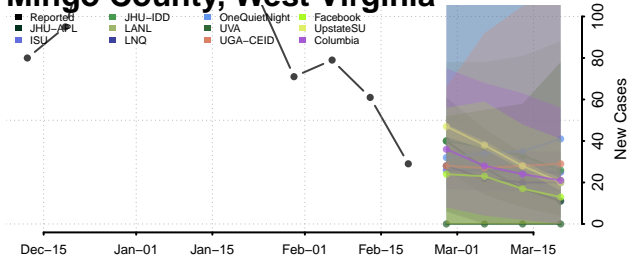

Mingo County, West Virginia