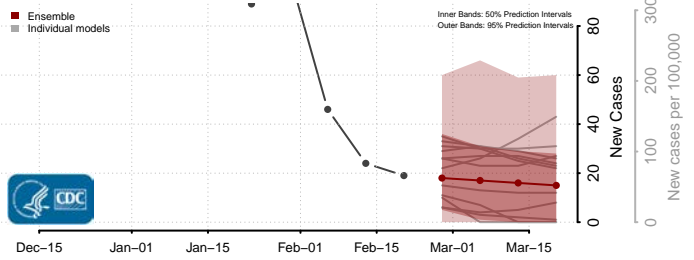

### Hardy County, West Virginia