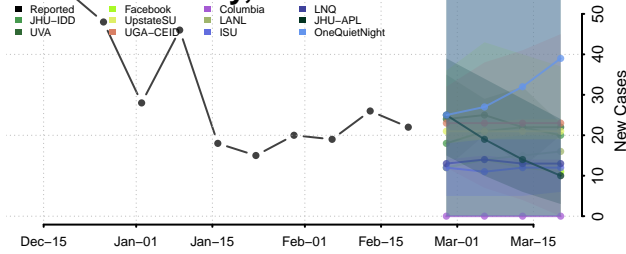

Renville County, Minnesota