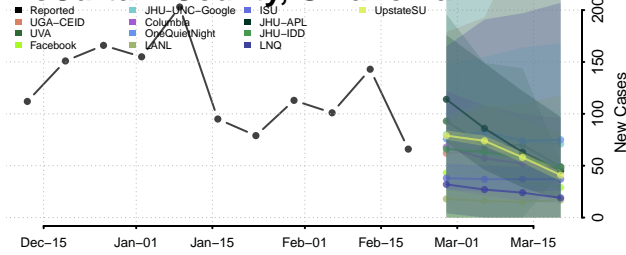

McCurtain County, Oklahoma