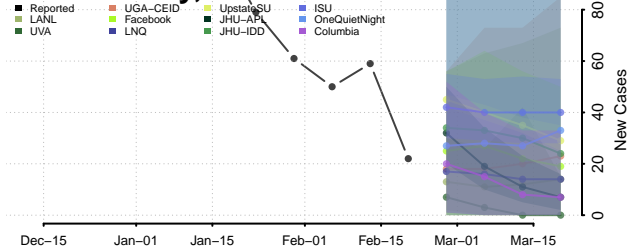

Bibb County, Alabama

*New weekly cases may decrease in this location over the next four weeks. For these locations, the ensemble forecast indicates a probability of 0.75 or greater that fewer cases will be reported in week four of the forecast than in the last reported week.