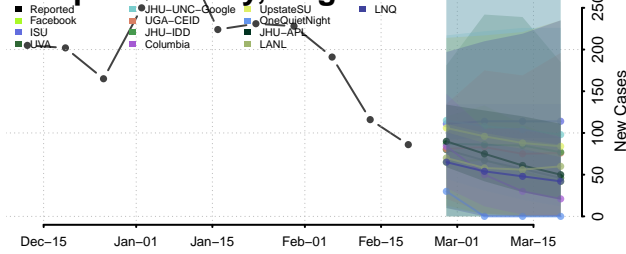

Fauquier County, Virginia