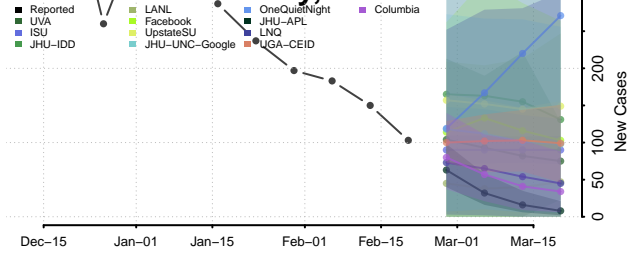

### Forest County, Wisconsin