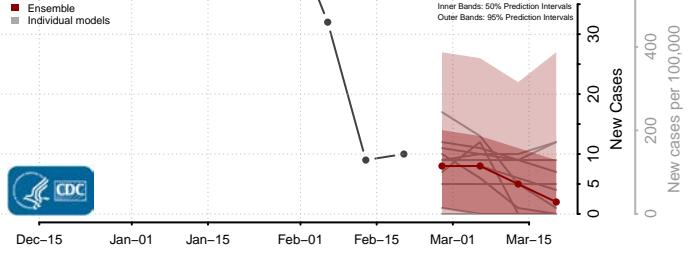

Pendleton County, West Virginia