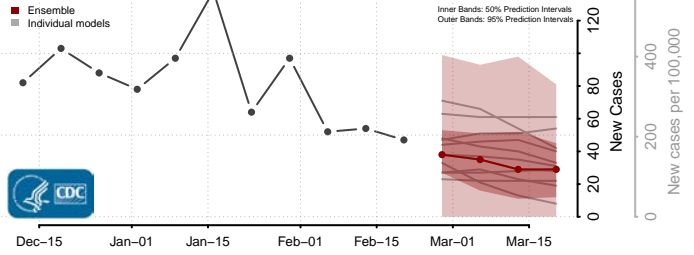

George County, Mississippi