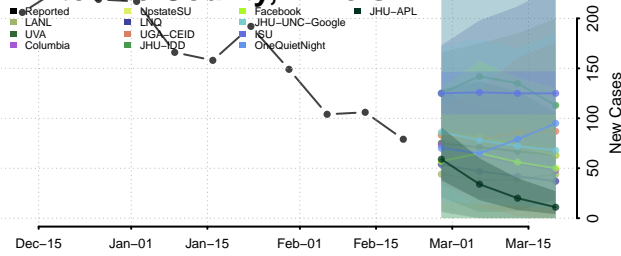

Whiteside County, Illinois