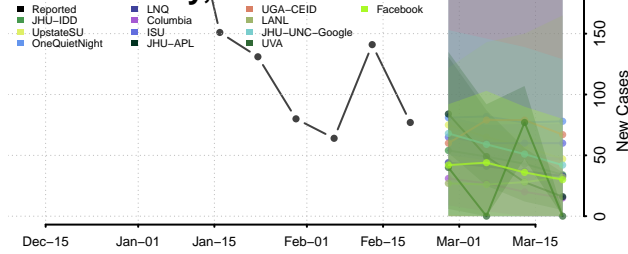

Giles County, Tennessee