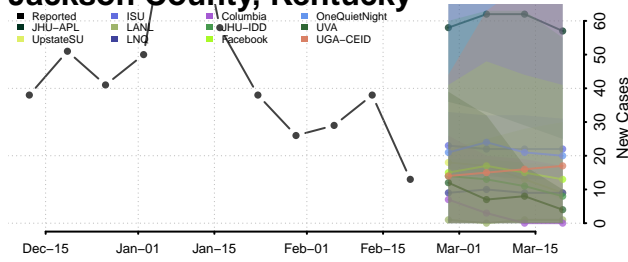

Jackson County, Kentucky