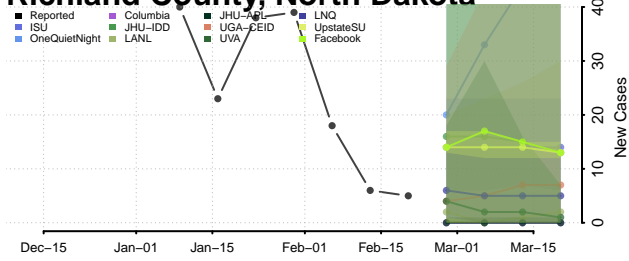

Richland County, North Dakota