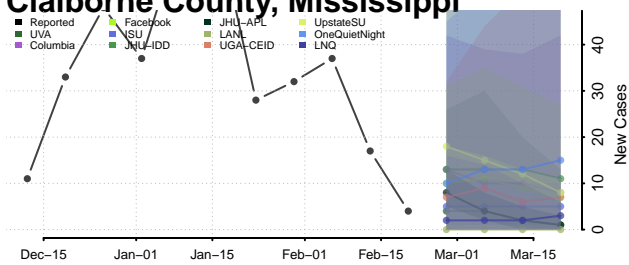

Claiborne County, Mississippi