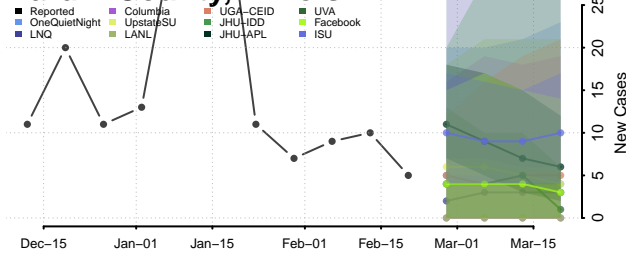

Hardin County, Illinois