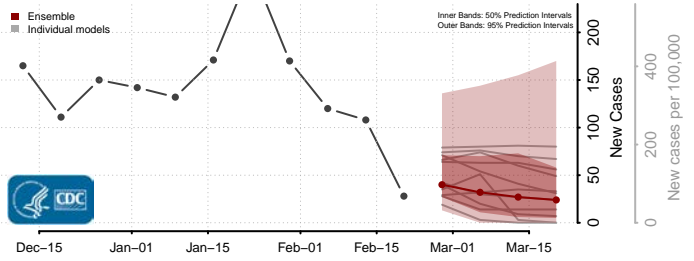

Manassas County, Virginia