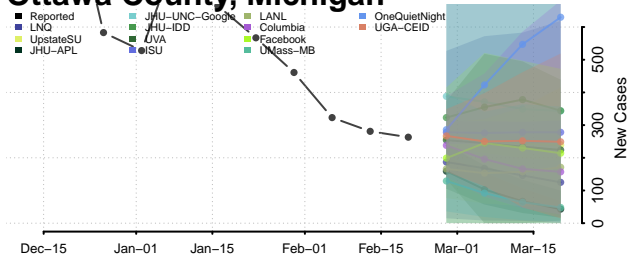

### Presque Isle County, Michigan