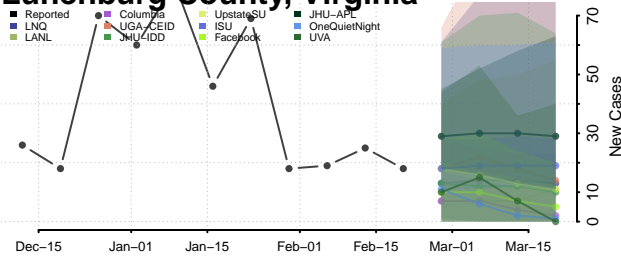

Lunenburg County, Virginia