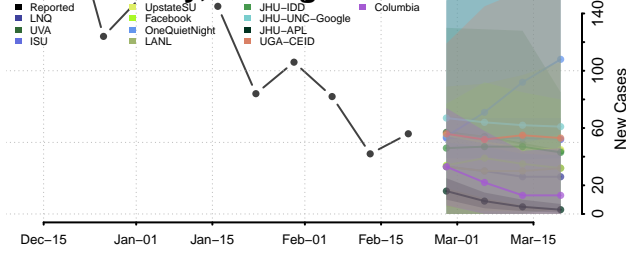

Cass County, Michigan