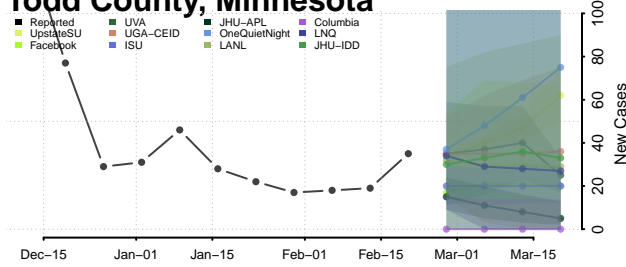

Todd County, Minnesota