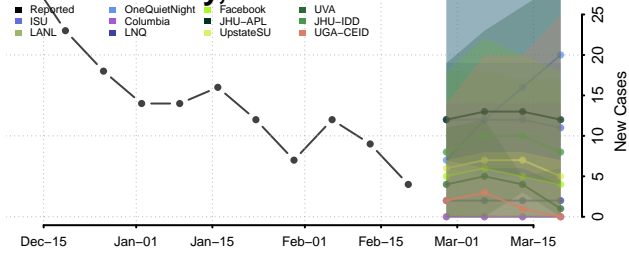

Pierce County, Nebraska