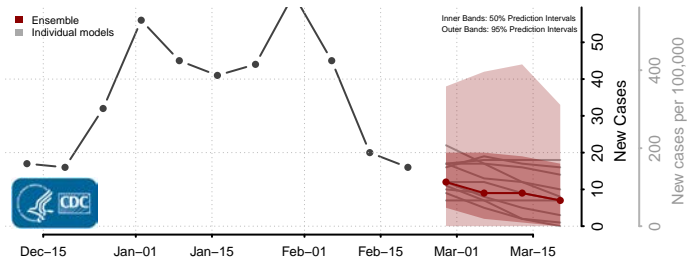

Lancaster County, Virginia