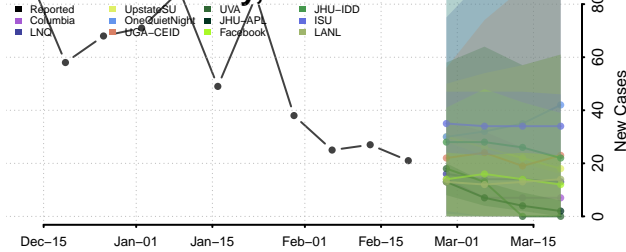

Hancock County, Illinois