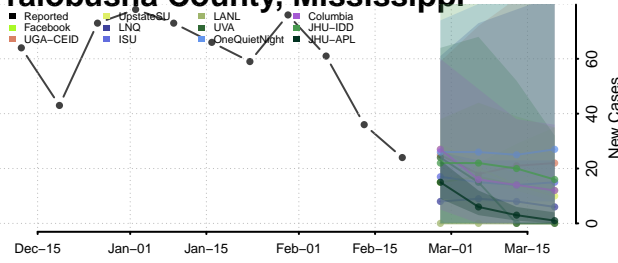

Yalobusha County, Mississippi