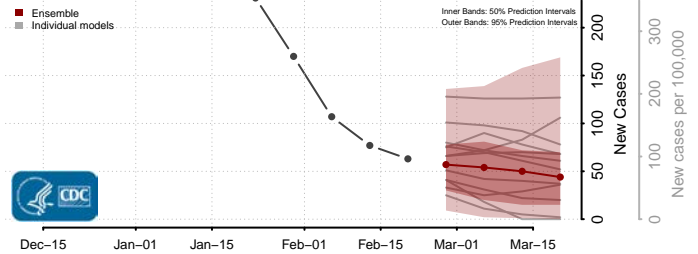

Adams County, Illinois

*New weekly cases may decrease in this location over the next four weeks. For these locations, the ensemble forecast indicates a probability of 0.75 or greater that fewer cases will be reported in week four of the forecast than in the last reported week.