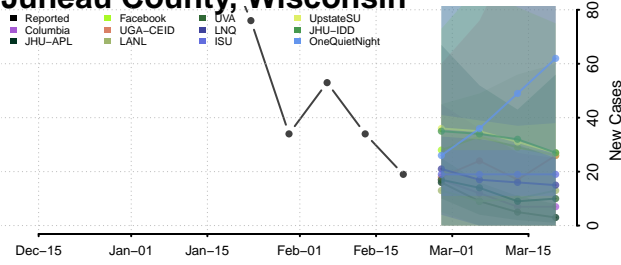

Juneau County, Wisconsin