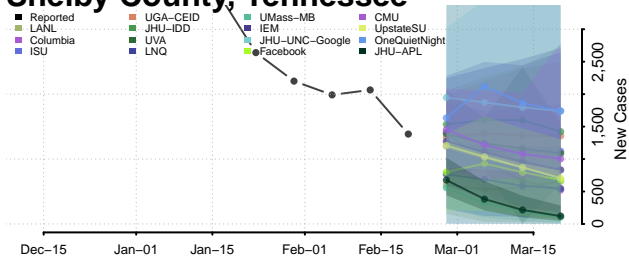

Shelby County, Tennessee