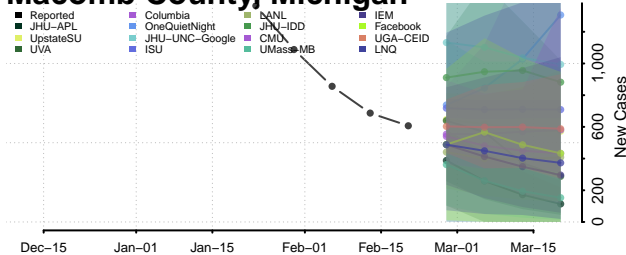

Macomb County, Michigan