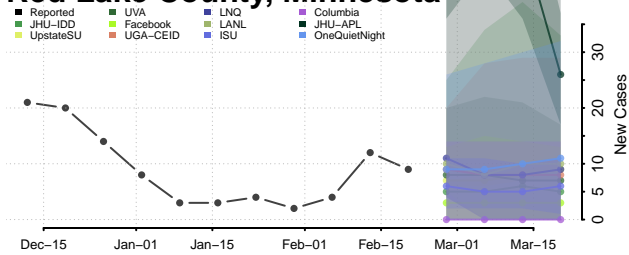

Red Lake County, Minnesota