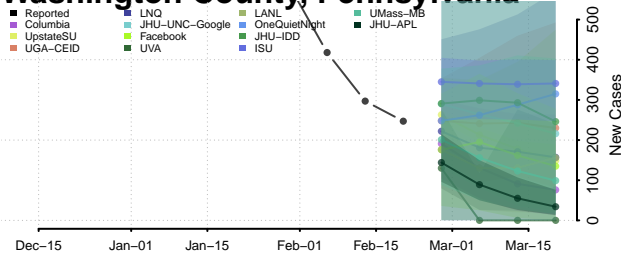

Washington County, Pennsylvania