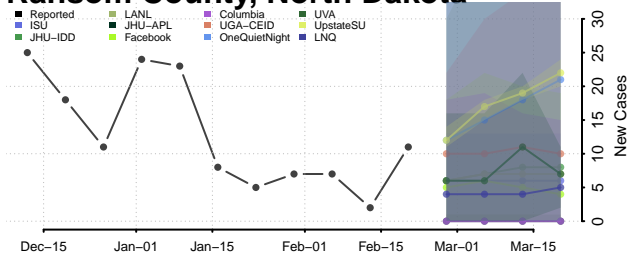

Ransom County, North Dakota