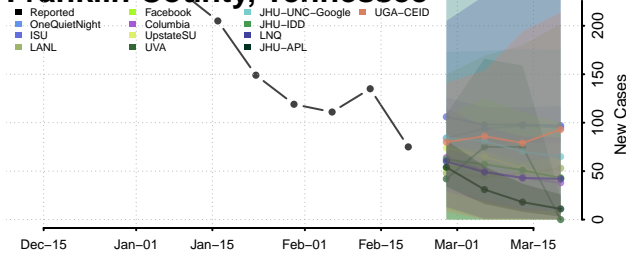

Franklin County, Tennessee