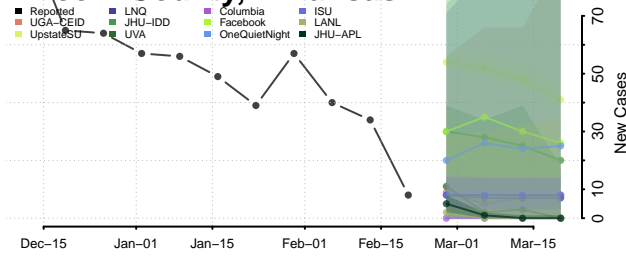

Lincoln County, Arkansas