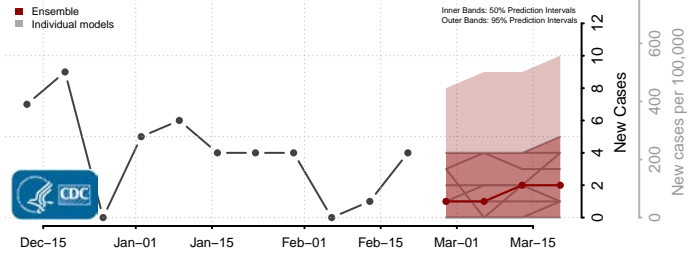

Deuel County, Nebraska