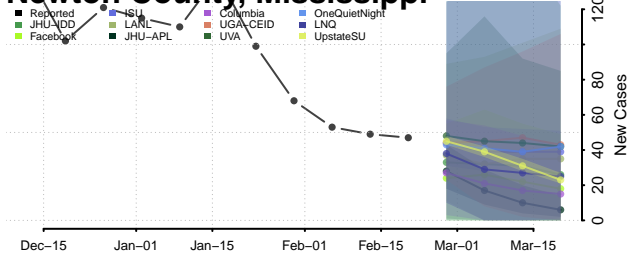

Newton County, Mississippi