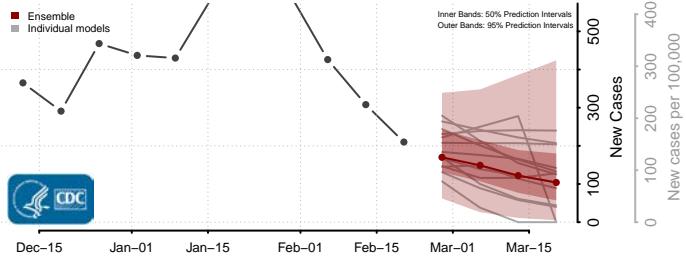

Spotsylvania County, Virginia