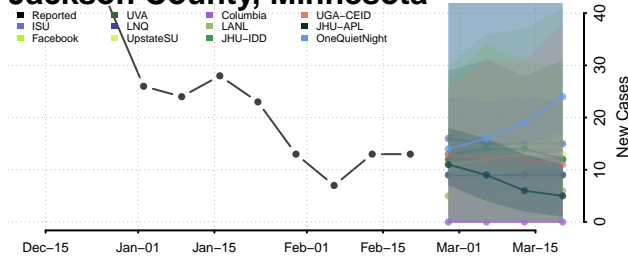

Jackson County, Minnesota