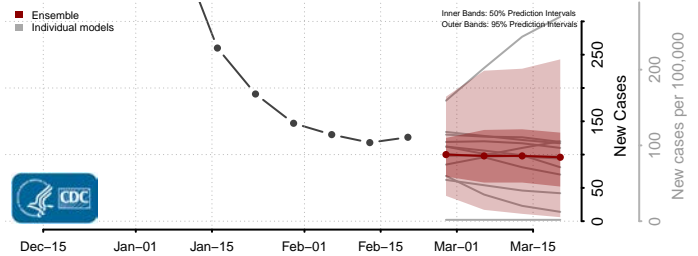

Pennington County, South Dakota