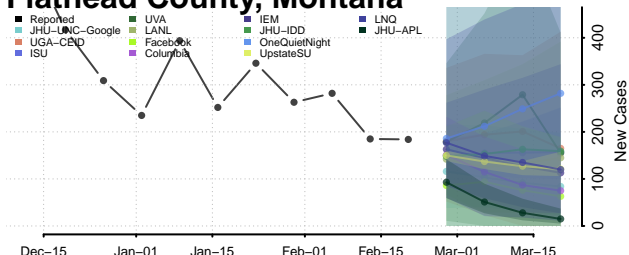

Flathead County, Montana