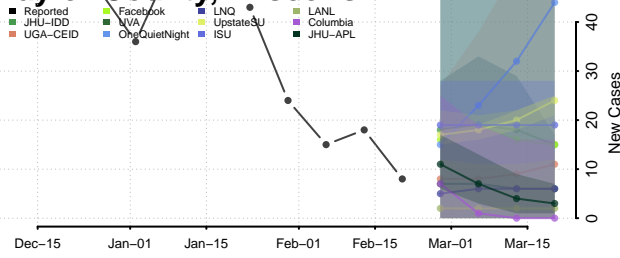

Taylor County, Wisconsin