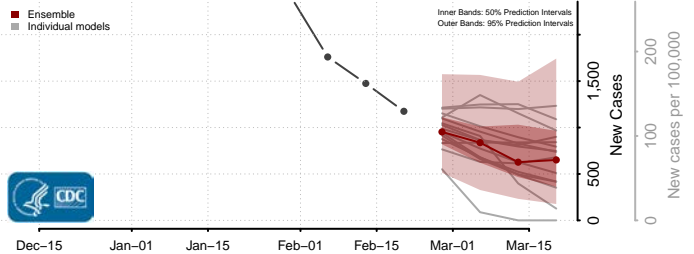

Prince George's County, Maryland