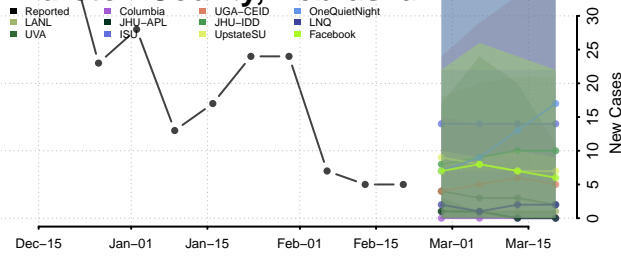

Thurston County, Nebraska