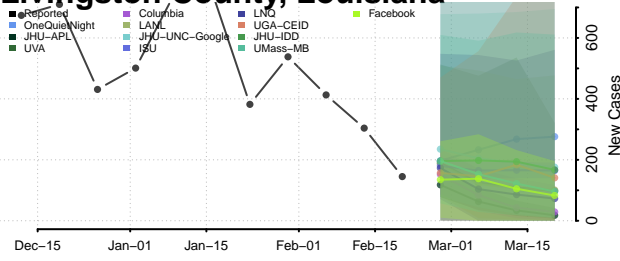

### Madison County, Louisiana