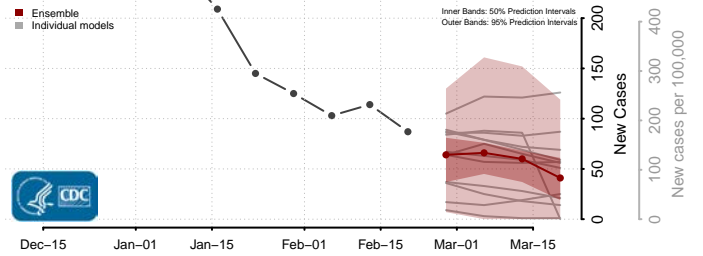

Gibson County, Tennessee