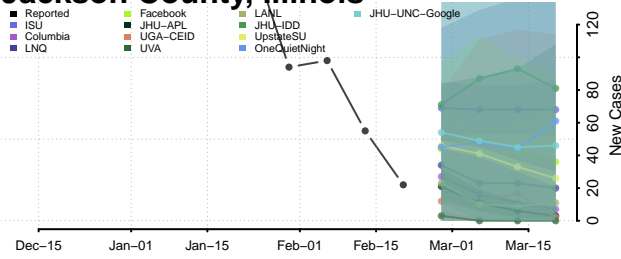

Jackson County, Illinois