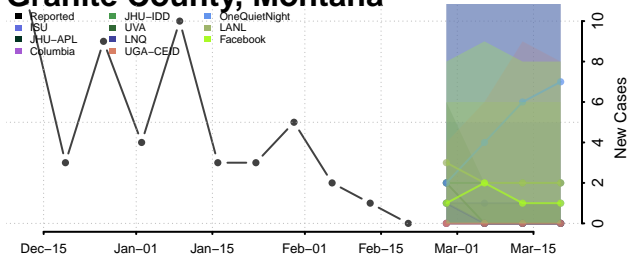

Granite County, Montana