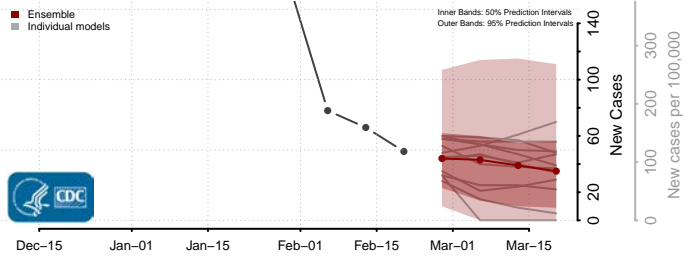

Ohio County, West Virginia