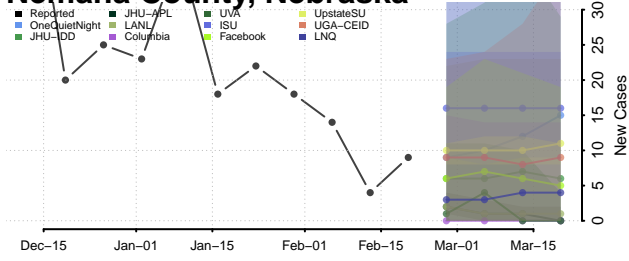

Nemaha County, Nebraska