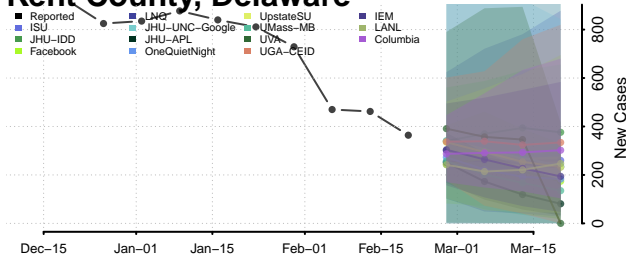

Kent County, Delaware