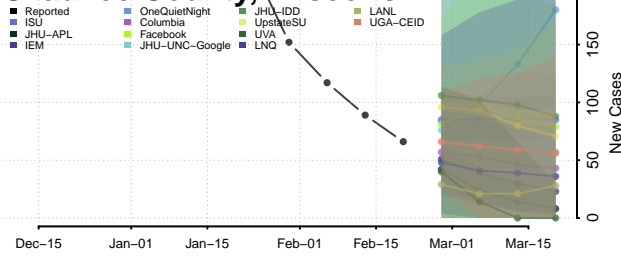

Ozaukee County, Wisconsin