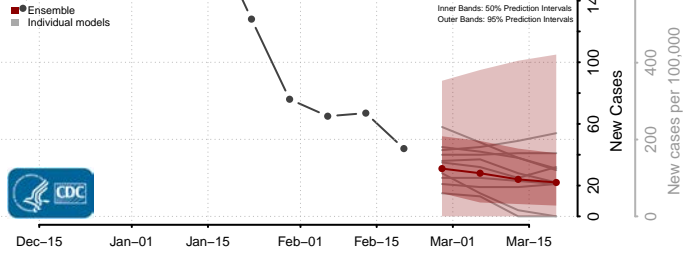

Staunton County, Virginia