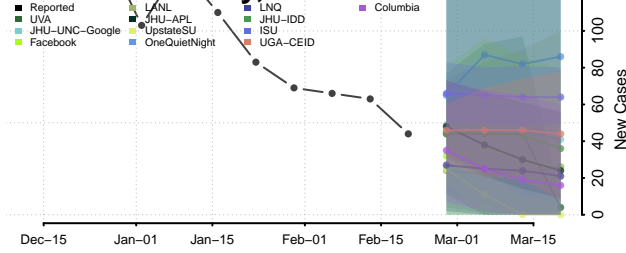

Johnson County, Missouri