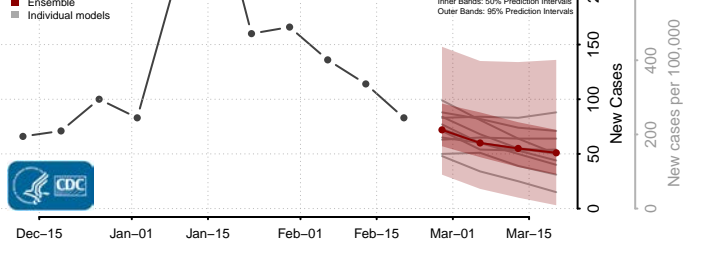

Halifax County, Virginia