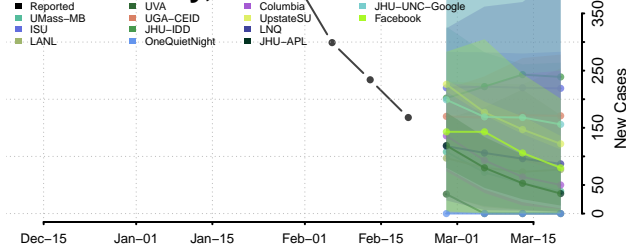

Butte County, California