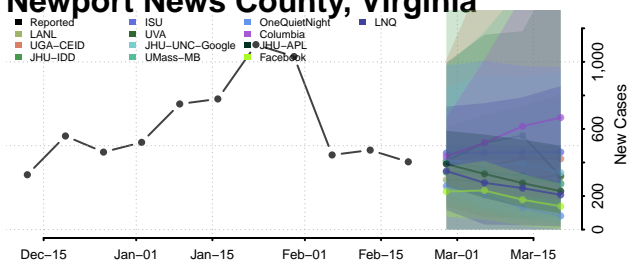

Newport News County, Virginia