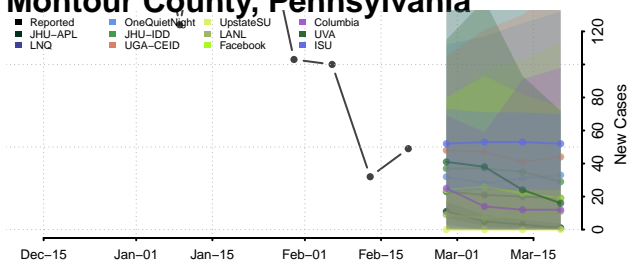

Montour County, Pennsylvania