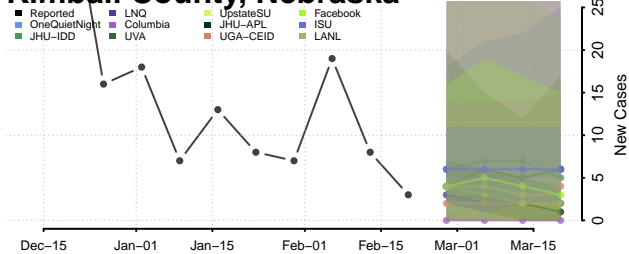

Kimball County, Nebraska