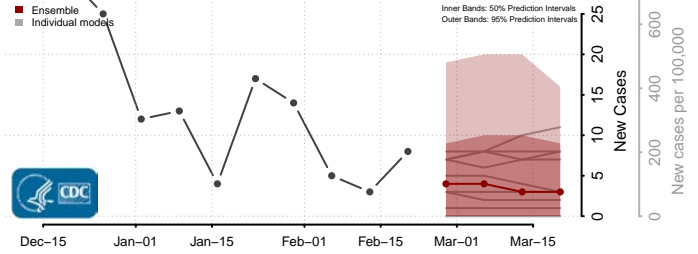

Phillips County, Montana