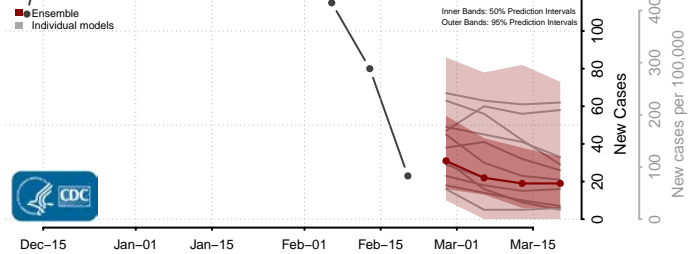

### Garvin County, Oklahoma