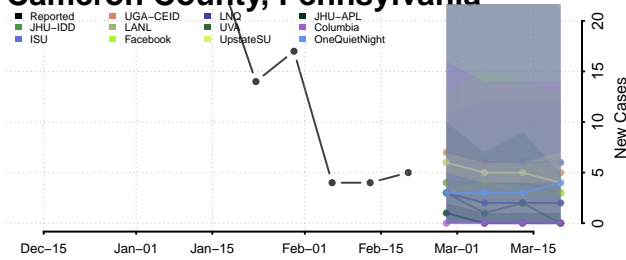

Cameron County, Pennsylvania