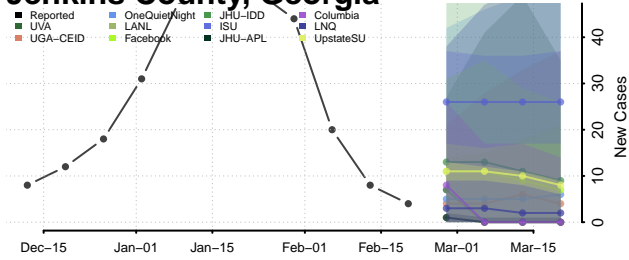

Jenkins County, Georgia