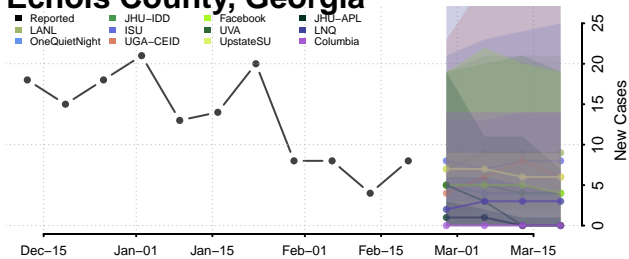

Echols County, Georgia