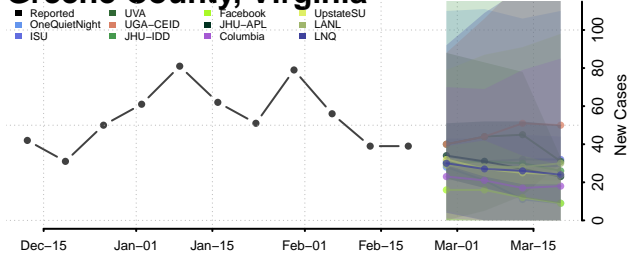

Greene County, Virginia