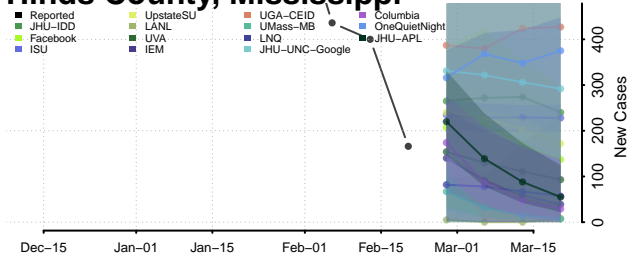

Hinds County, Mississippi