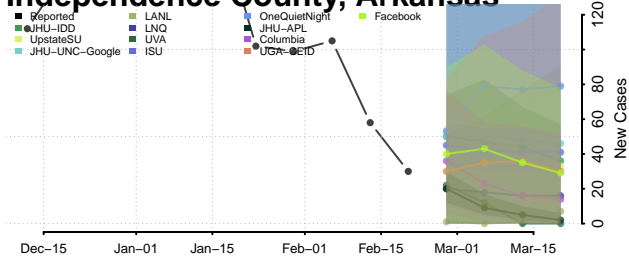

Independence County, Arkansas