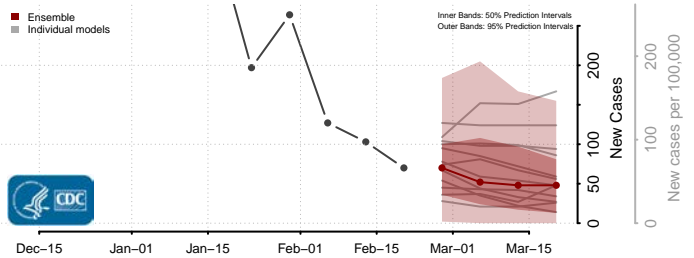

Cass County, Missouri