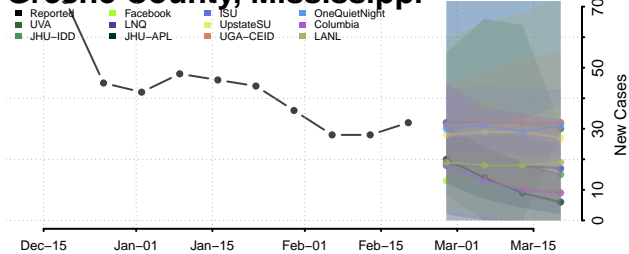

Greene County, Mississippi