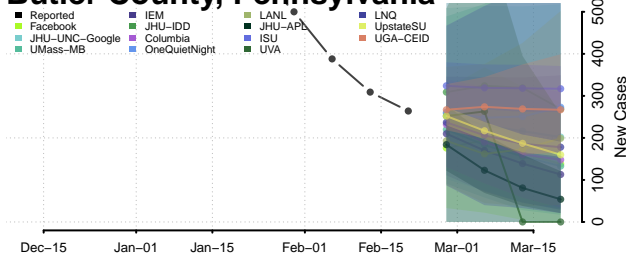

Butler County, Pennsylvania