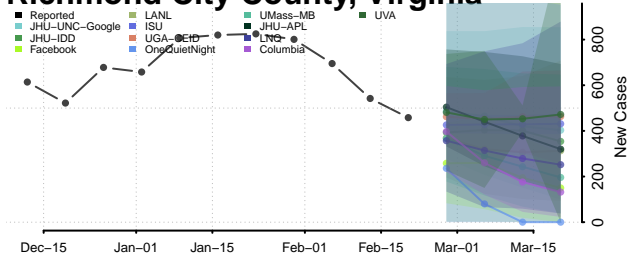

Richmond City County, Virginia