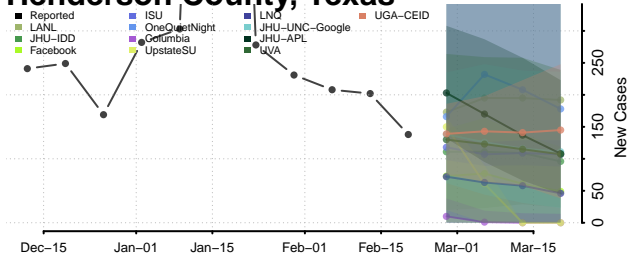

Henderson County, Texas