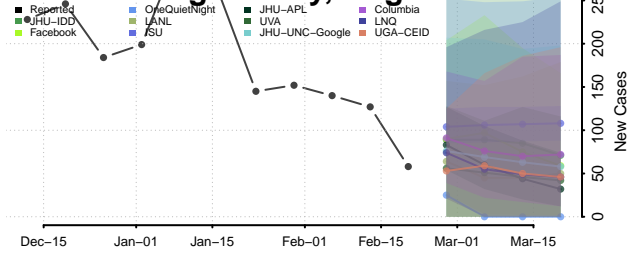

Harrisonburg County, Virginia