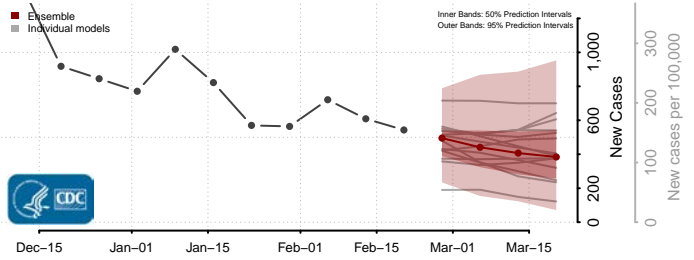

Douglas County, Colorado