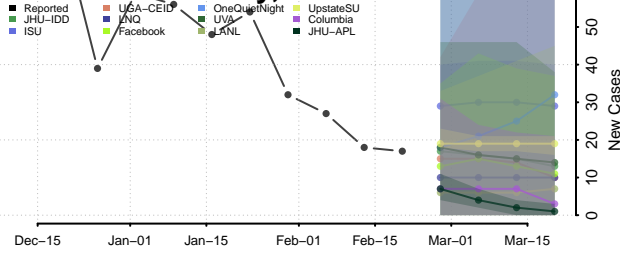

Washburn County, Wisconsin