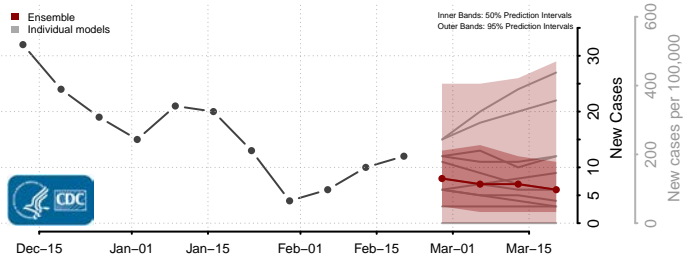

Hamlin County, South Dakota