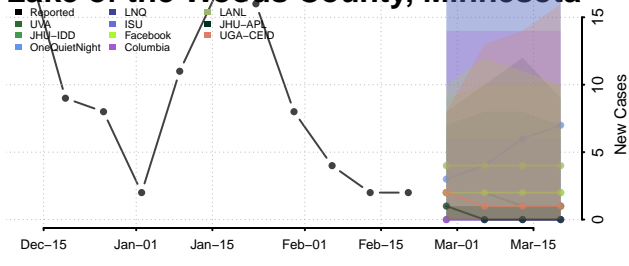

Lake of the Woods County, Minnesota