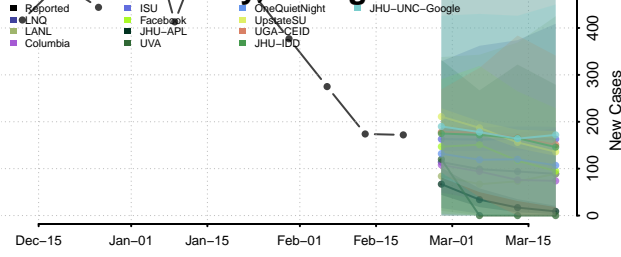

Lowndes County, Georgia