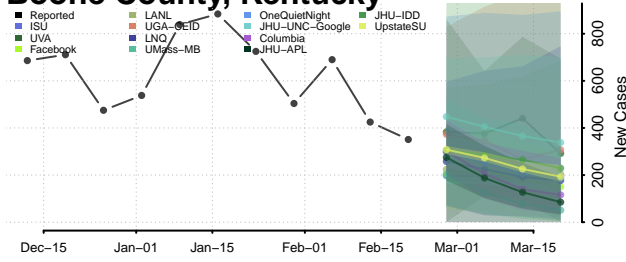

Boone County, Kentucky