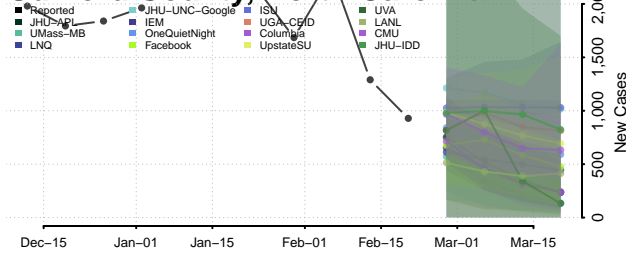

Guilford County, North Carolina