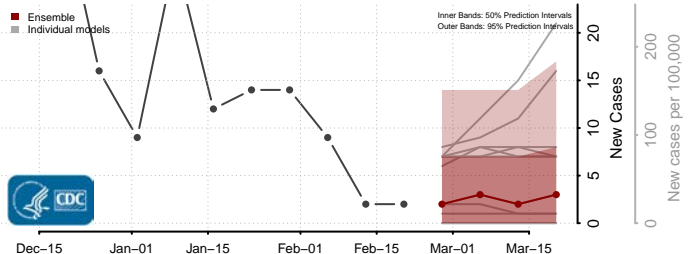

Swift County, Minnesota