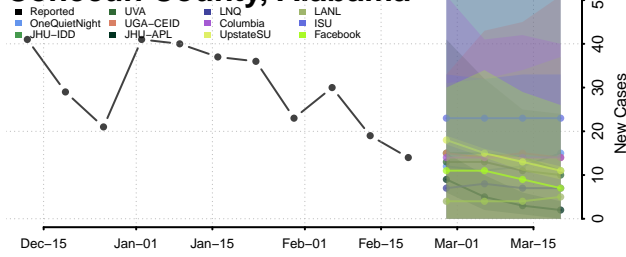

Conecuh County, Alabama