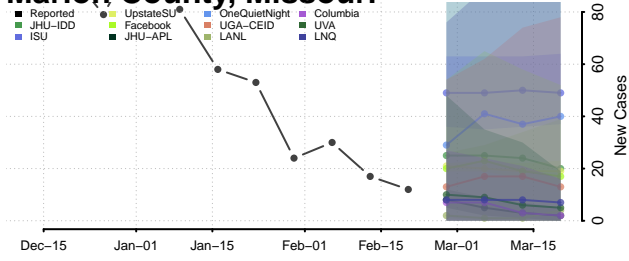

Marion County, Missouri