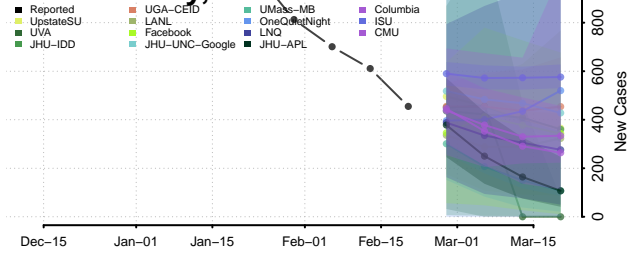

Allen County, Indiana