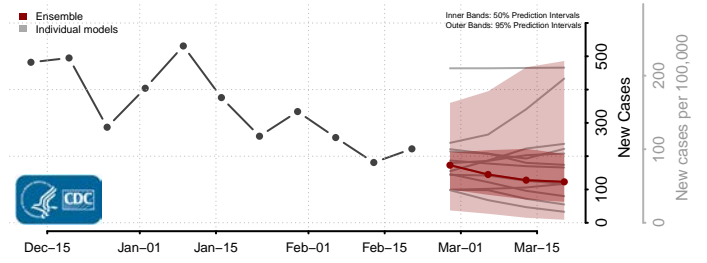

Jackson County, Oregon