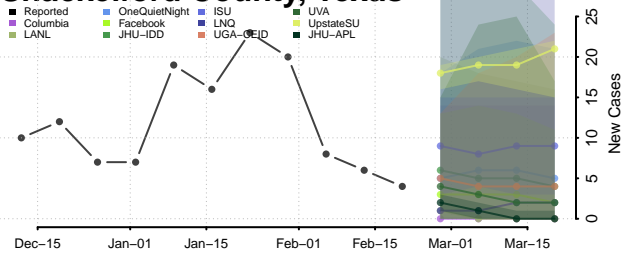

Shackelford County, Texas