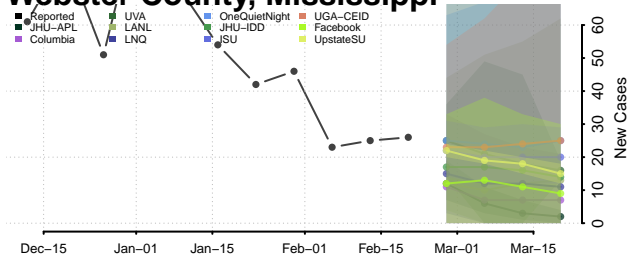

Webster County, Mississippi