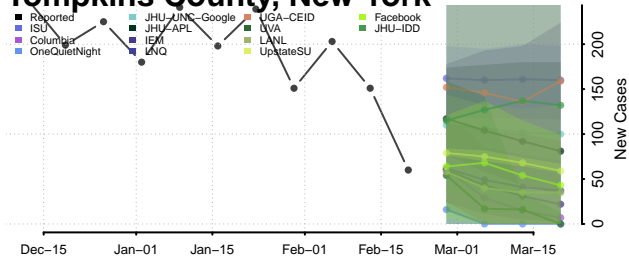

Tompkins County, New York