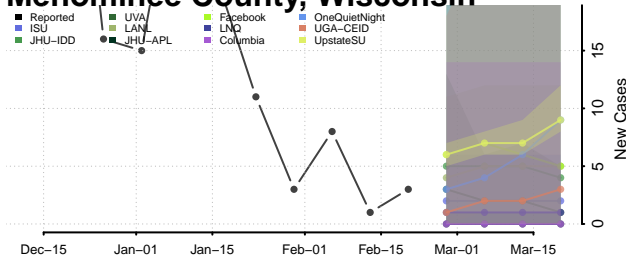

Menominee County, Wisconsin