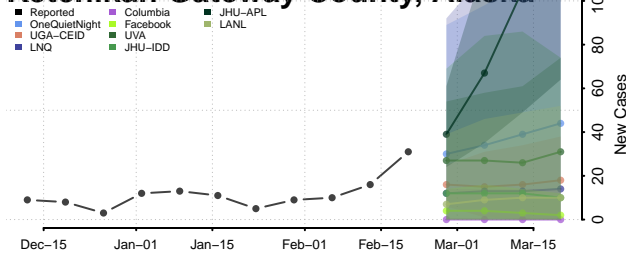

Ketchikan Gateway County, Alaska