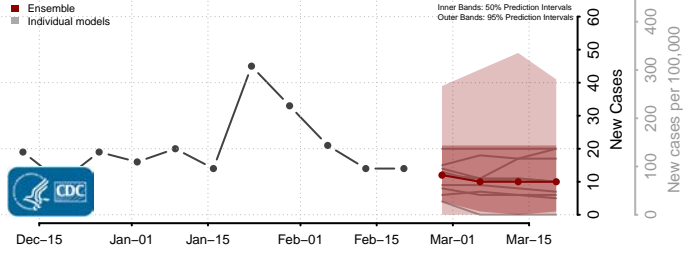

Falls Church County, Virginia