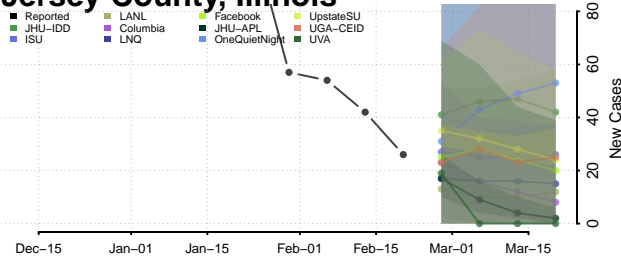

Jersey County, Illinois