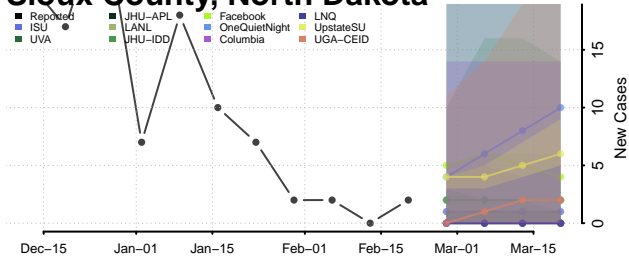

Sioux County, North Dakota