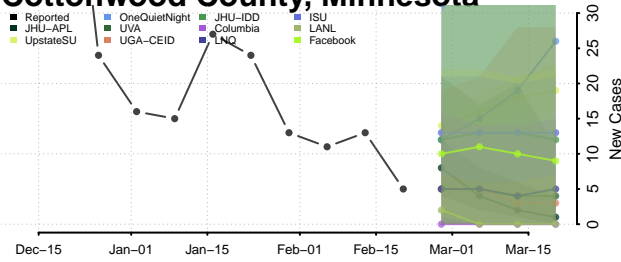

Cottonwood County, Minnesota