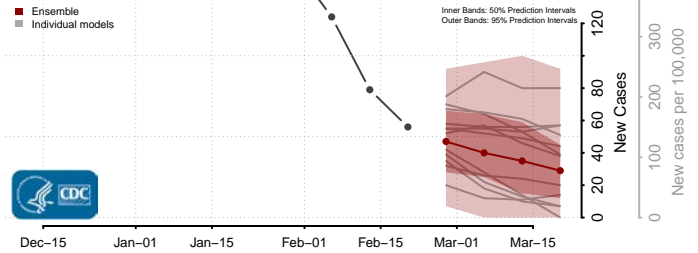

Graves County, Kentucky