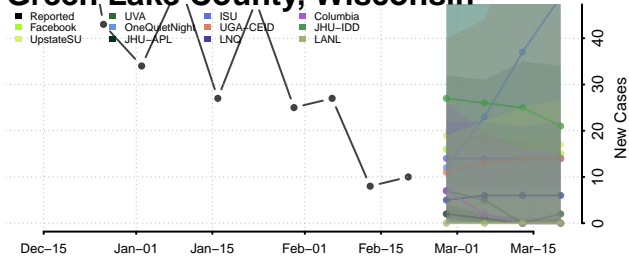

Green Lake County, Wisconsin