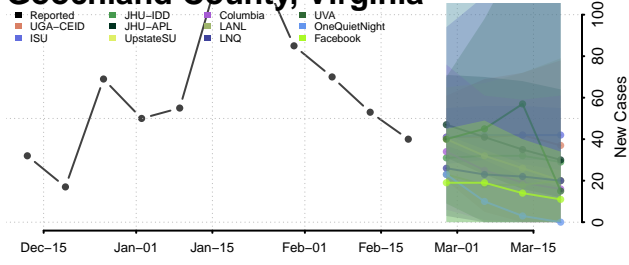

Goochland County, Virginia