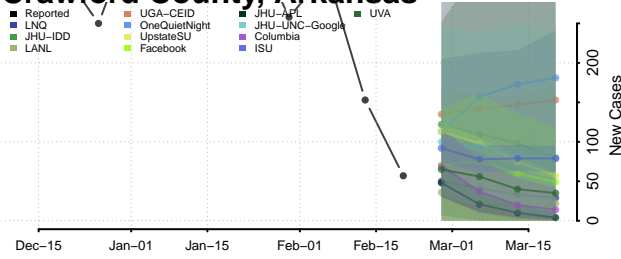

Crawford County, Arkansas