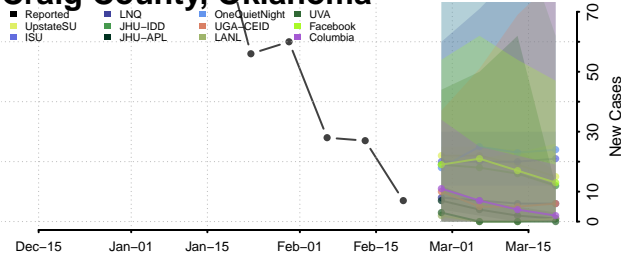

Craig County, Oklahoma