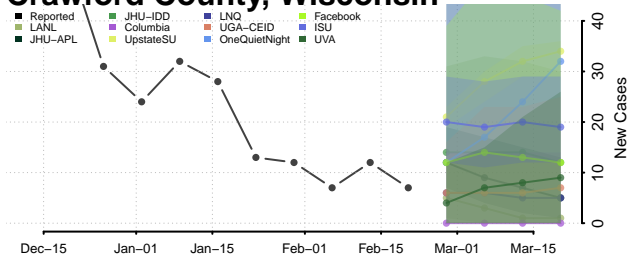

Crawford County, Wisconsin