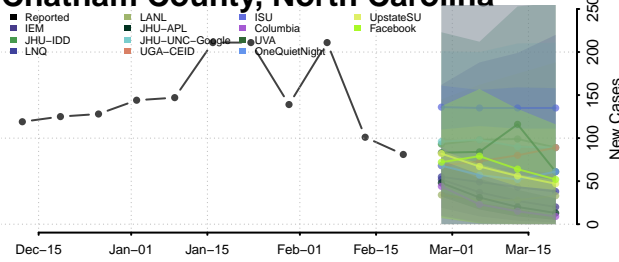

Chatham County, North Carolina