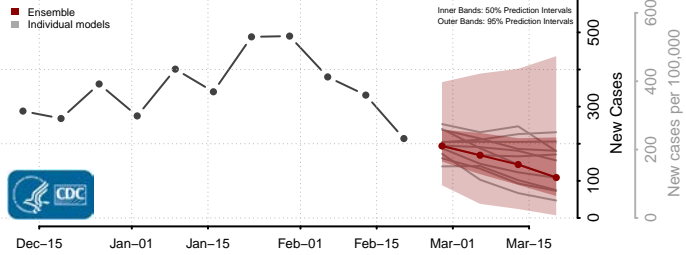

Suffolk County, Virginia