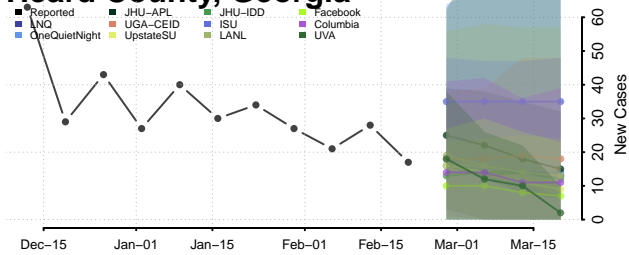

Heard County, Georgia