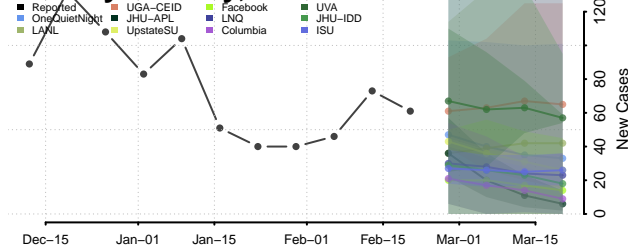

Grundy County, Tennessee