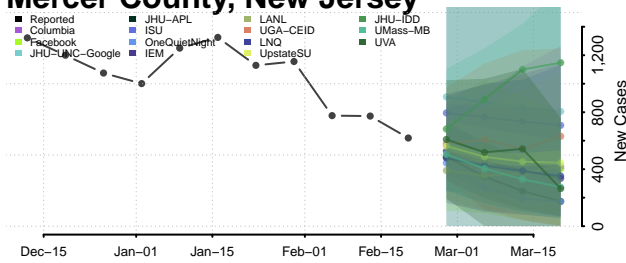

Mercer County, New Jersey