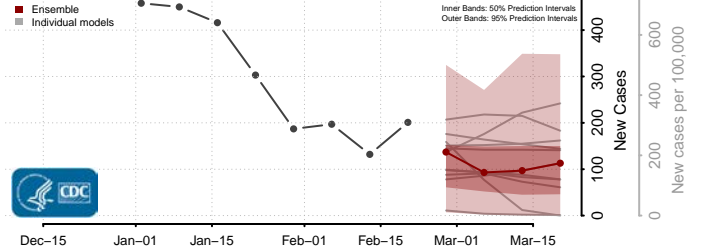

Hamblen County, Tennessee