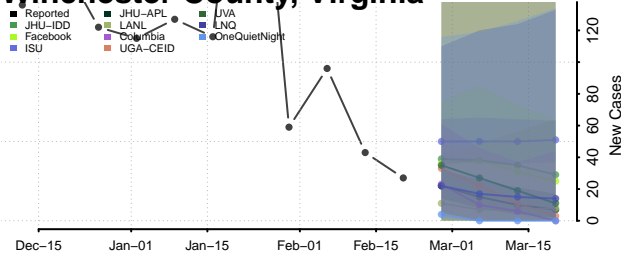

Winchester County, Virginia