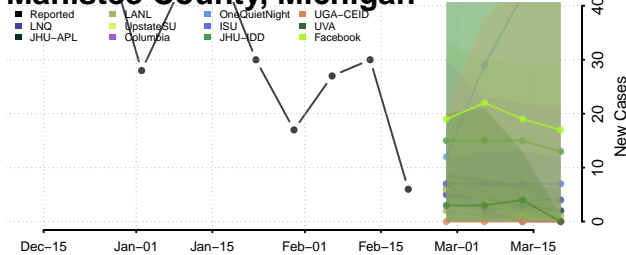

Manistee County, Michigan