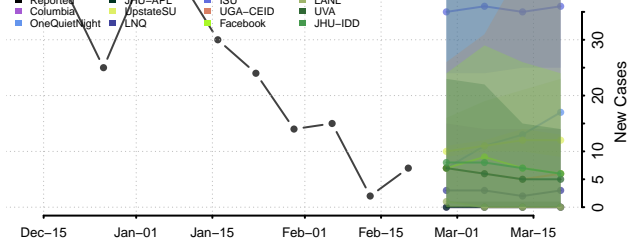

DeKalb County, Missouri