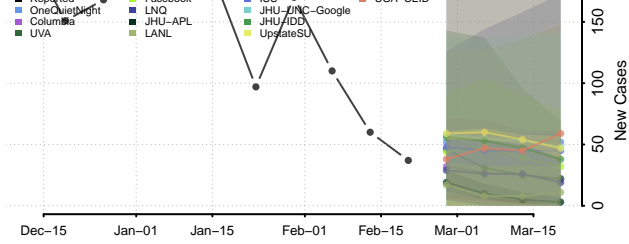

### Greenup County, Kentucky