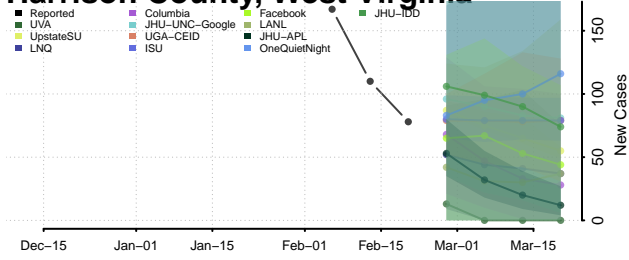

Harrison County, West Virginia