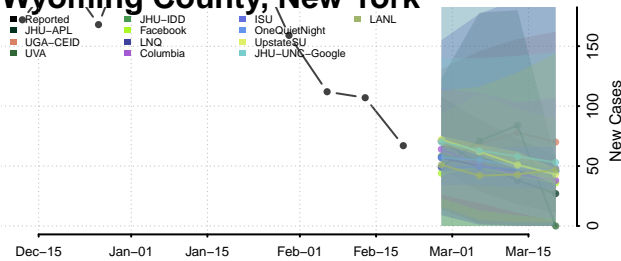

Wyoming County, New York