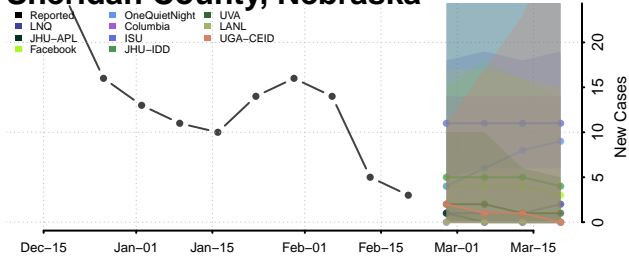

Sheridan County, Nebraska