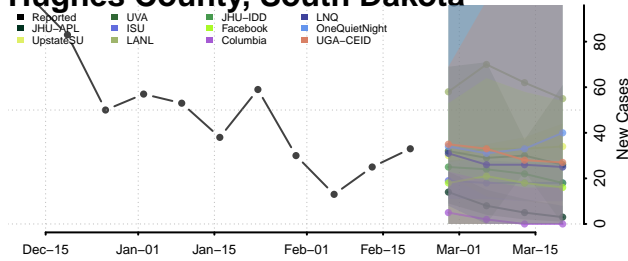

Hughes County, South Dakota