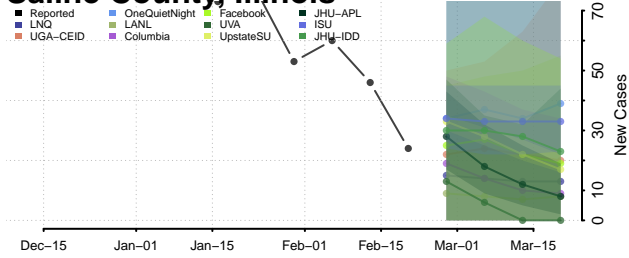

Saline County, Illinois