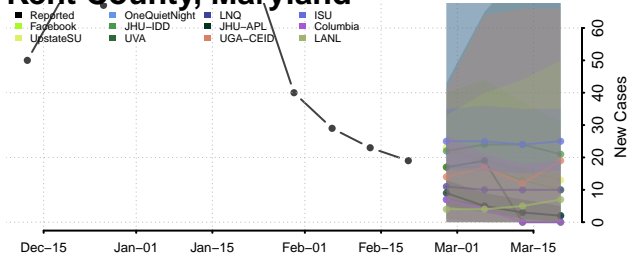

Kent County, Maryland