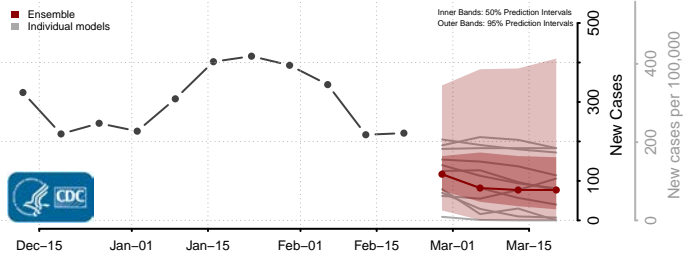

Roanoke City County, Virginia