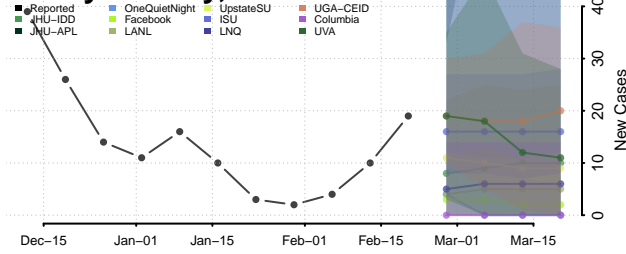

Trinity County, California