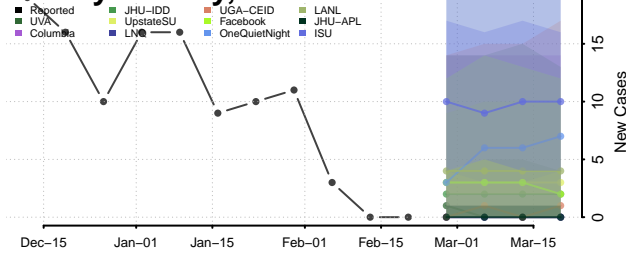

Shelby County, Missouri