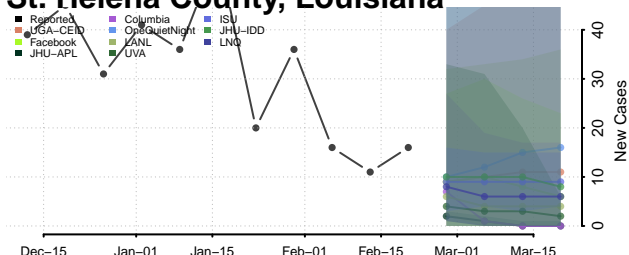

St. Helena County, Louisiana