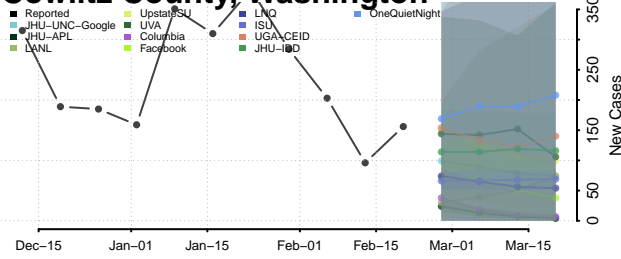

Cowlitz County, Washington