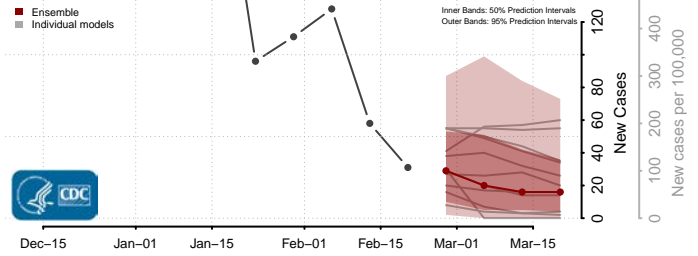

Custer County, Oklahoma