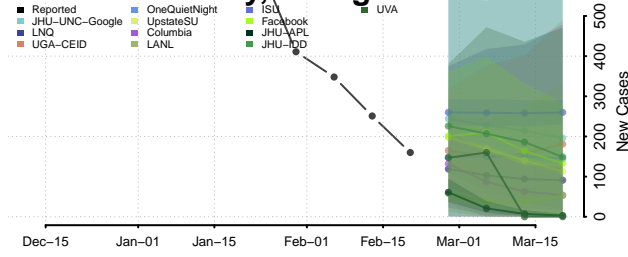

Whitfield County, Georgia