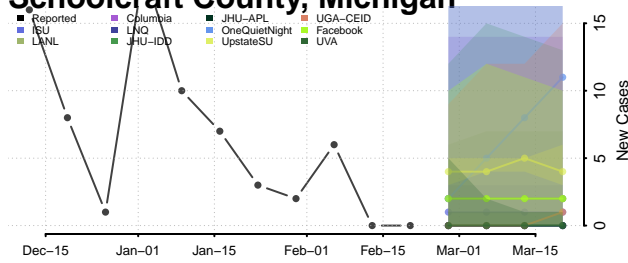

Schoolcraft County, Michigan