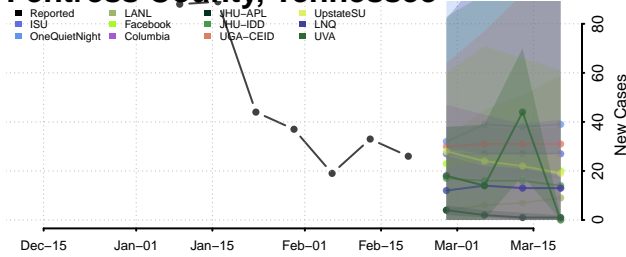

Fentress County, Tennessee