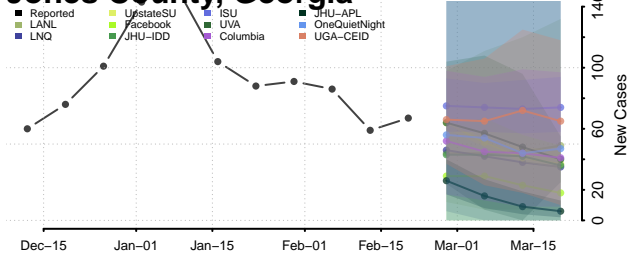

Jones County, Georgia