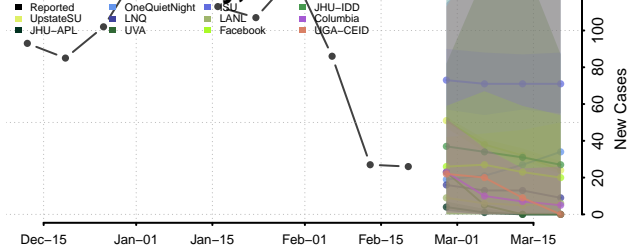

Geneva County, Alabama