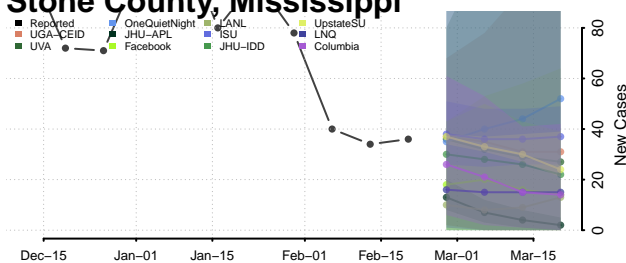

Stone County, Mississippi