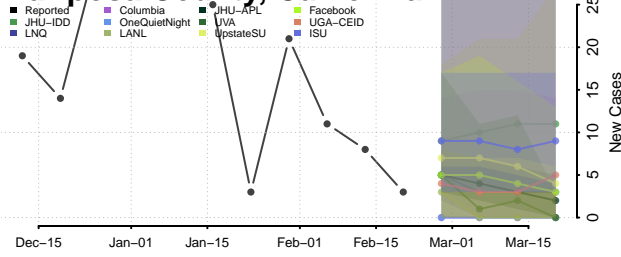

Mariposa County, California