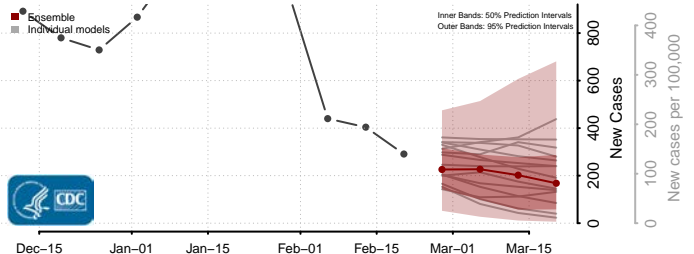

Harrison County, Mississippi