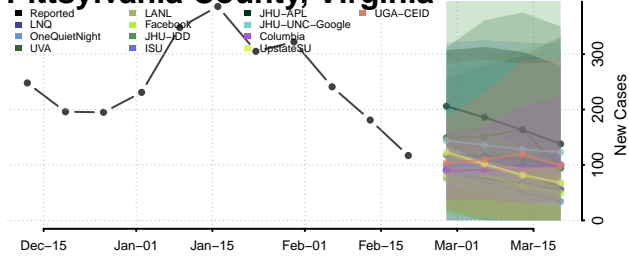

Pittsylvania County, Virginia