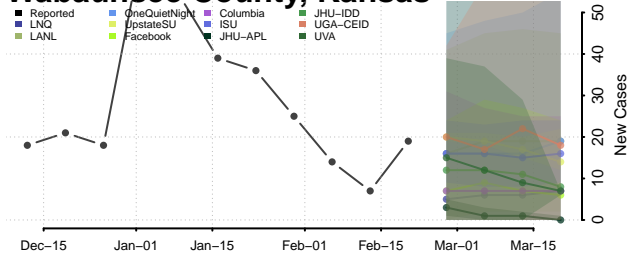

Wabaunsee County, Kansas