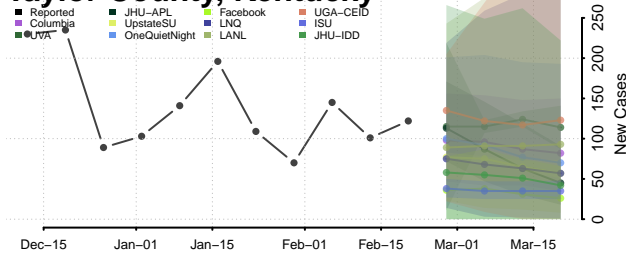

Taylor County, Kentucky