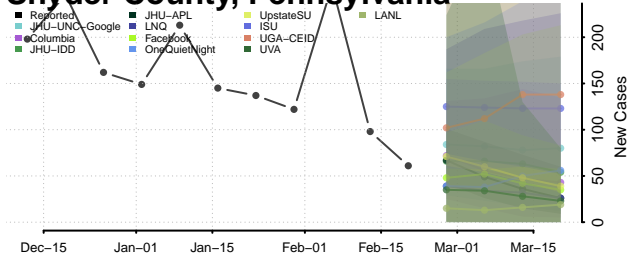

Snyder County, Pennsylvania