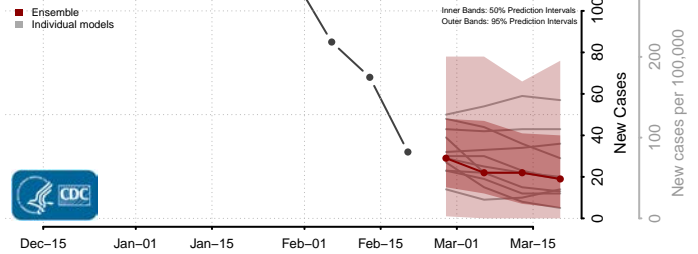

Rio Arriba County, New Mexico