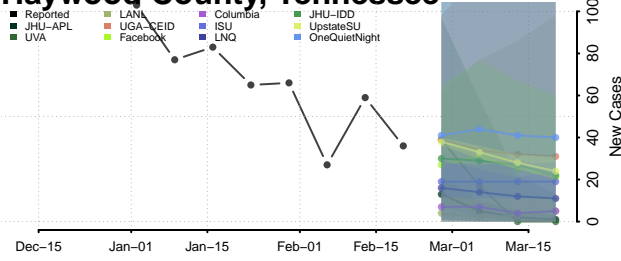

Haywood County, Tennessee