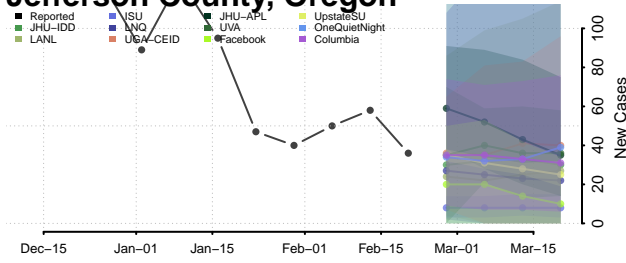

Jefferson County, Oregon