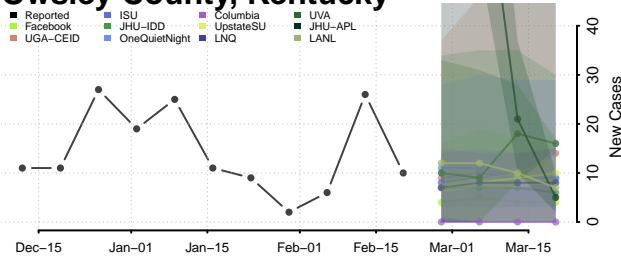

Owsley County, Kentucky