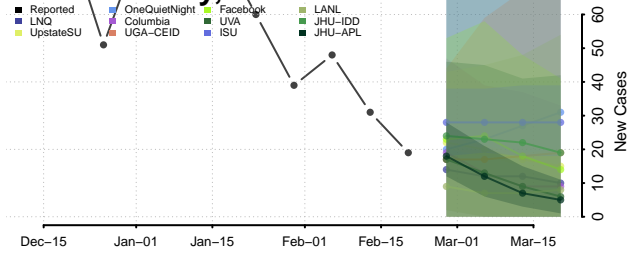

Bertie County, North Carolina