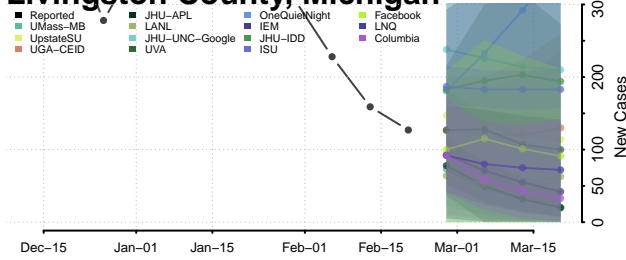

Livingston County, Michigan