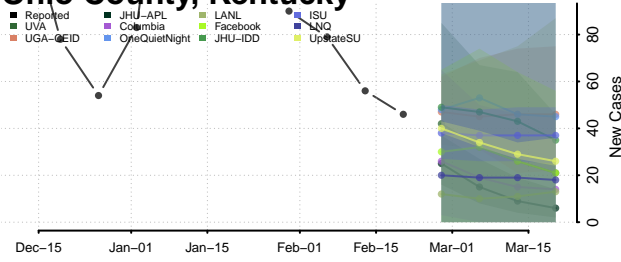

Ohio County, Kentucky