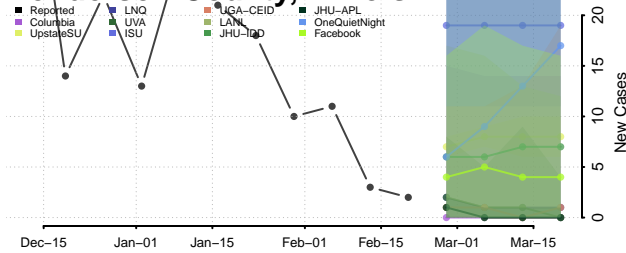

Henderson County, Illinois