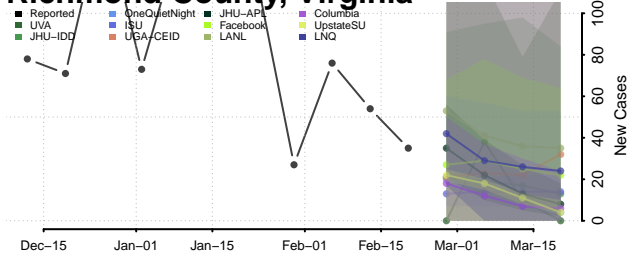

Richmond County, Virginia