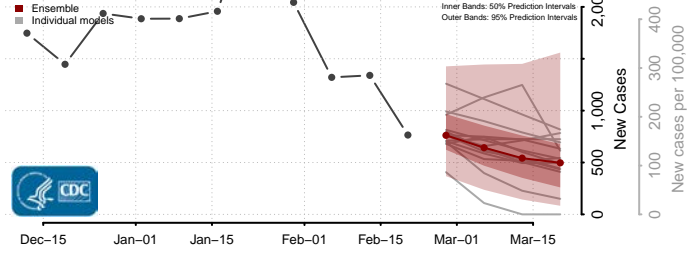

Prince William County, Virginia