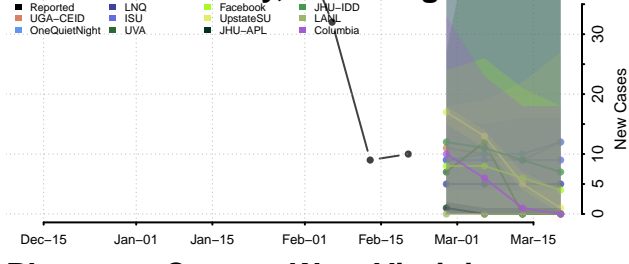

Pendleton County, West Virginia