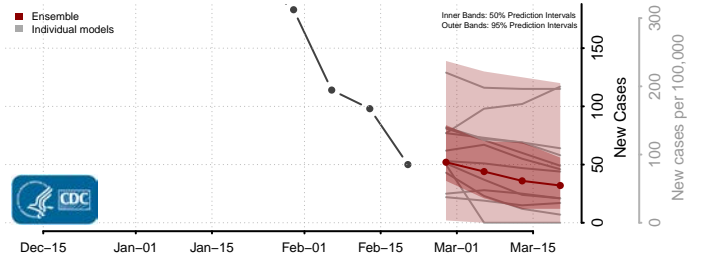

Lowndes County, Mississippi