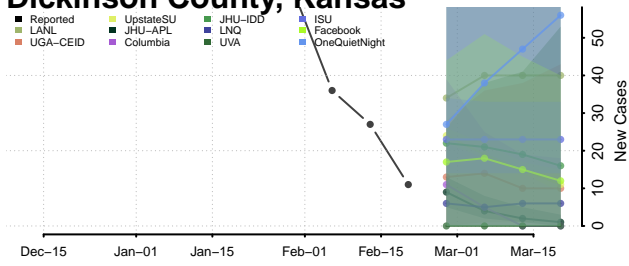

Dickinson County, Kansas