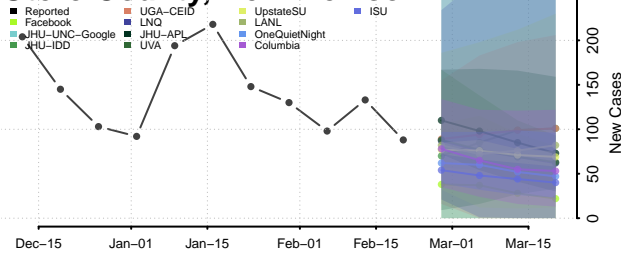

Otero County, New Mexico