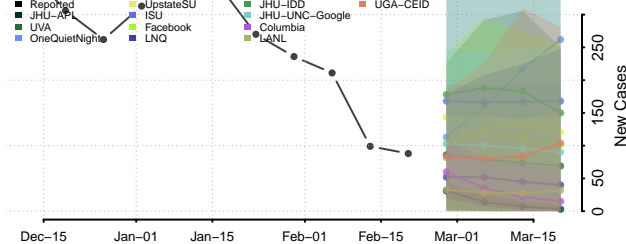

Eau Claire County, Wisconsin