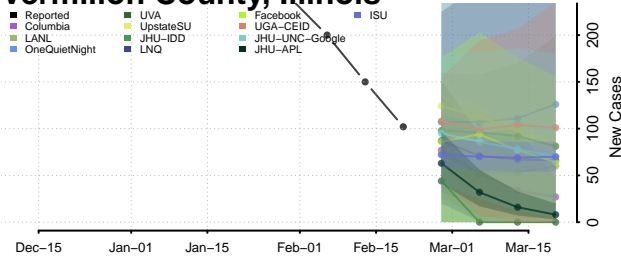

Vermilion County, Illinois