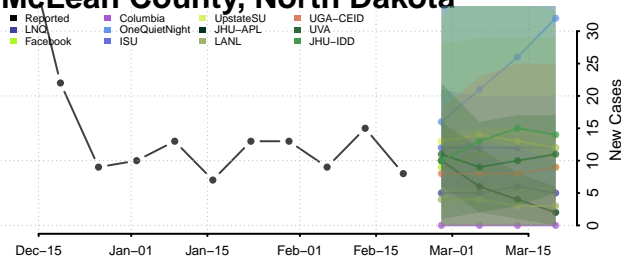

McLean County, North Dakota