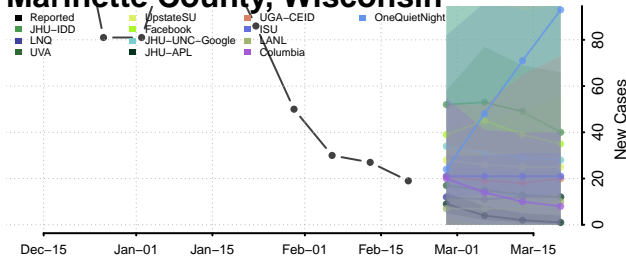

Marinette County, Wisconsin