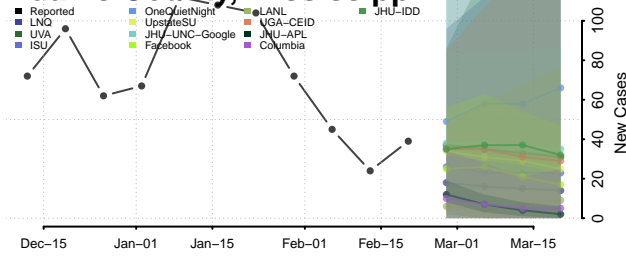

Adams County, Mississippi