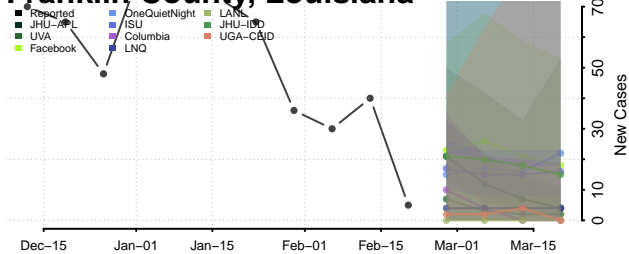

Franklin County, Louisiana