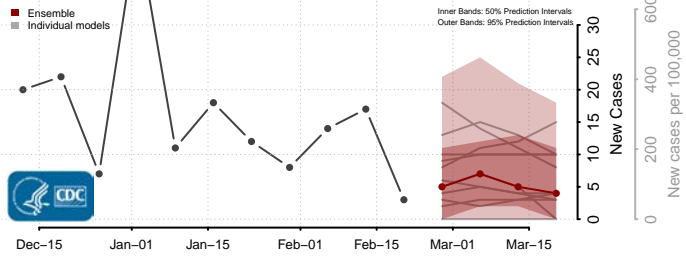

Washington County, Kansas