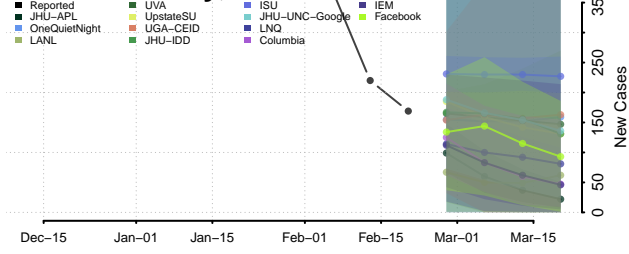

Moore County, North Carolina