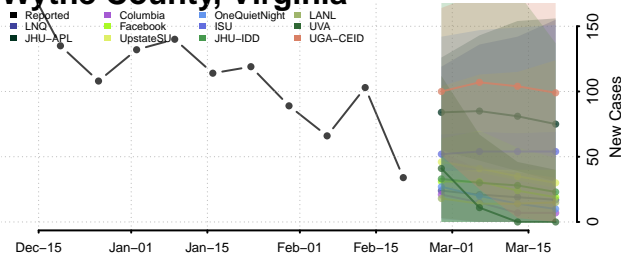

Wythe County, Virginia