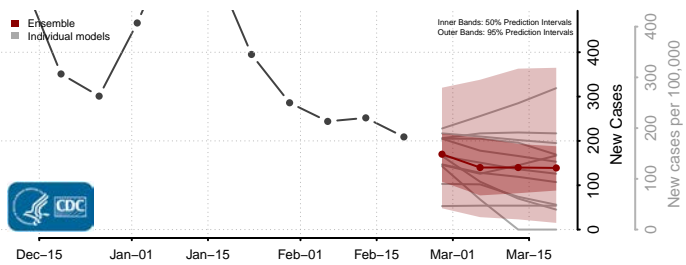

Gallatin County, Montana