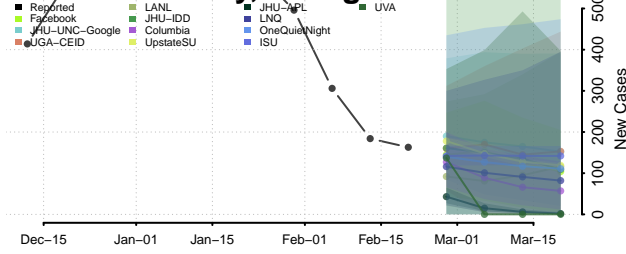

Jackson County, Georgia