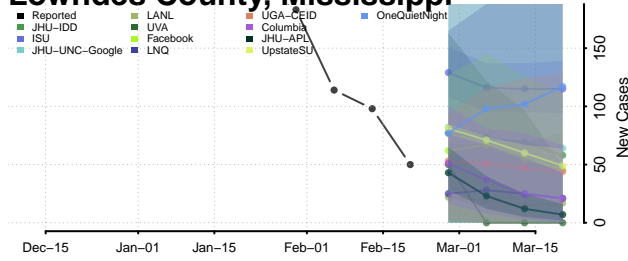

Lowndes County, Mississippi