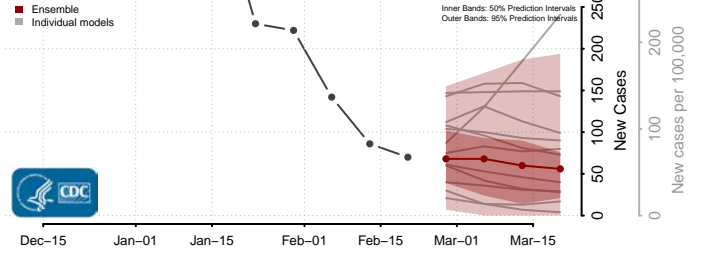

Walworth County, Wisconsin