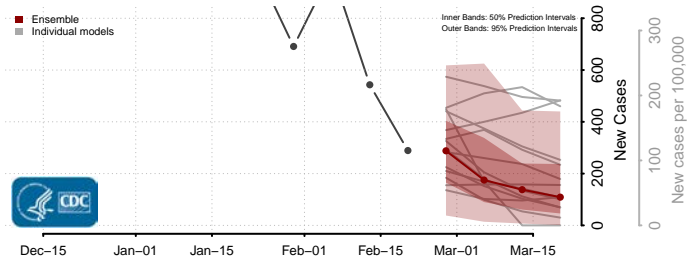

Yakima County, Washington