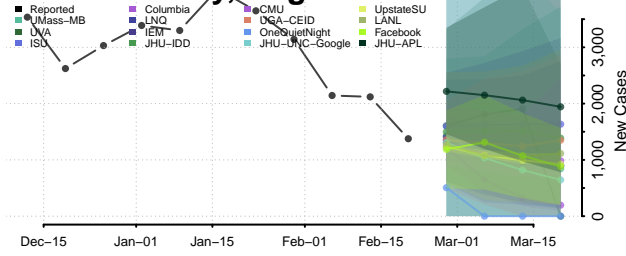

Fairfax County, Virginia