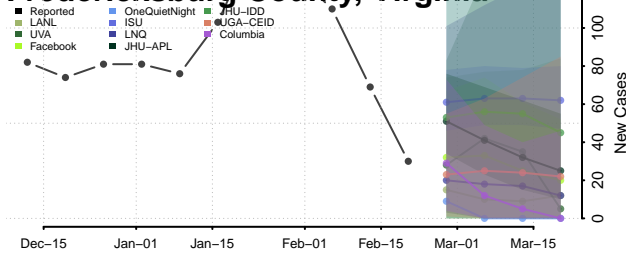

Fredericksburg County, Virginia