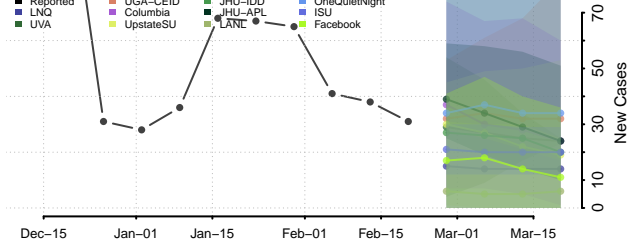

Casey County, Kentucky