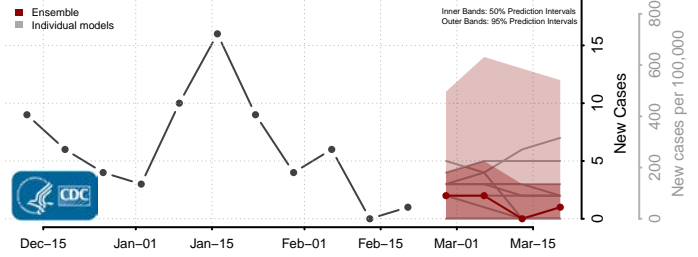

Miner County, South Dakota