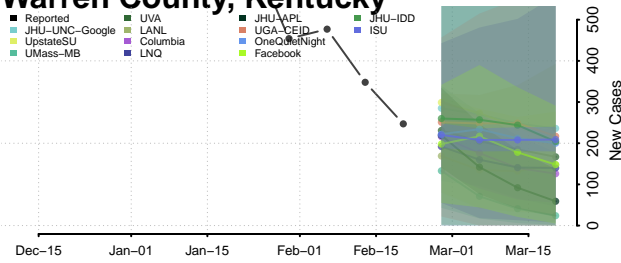

Warren County, Kentucky