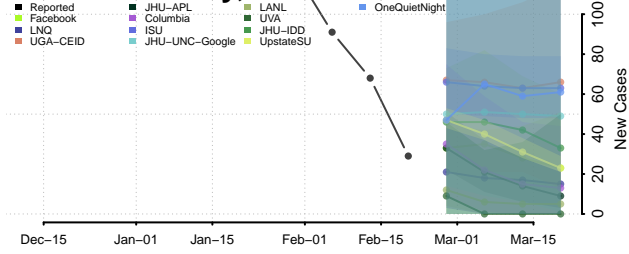

Lincoln County, Oklahoma