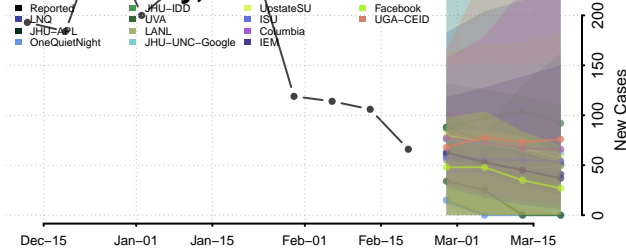

Lake County, California