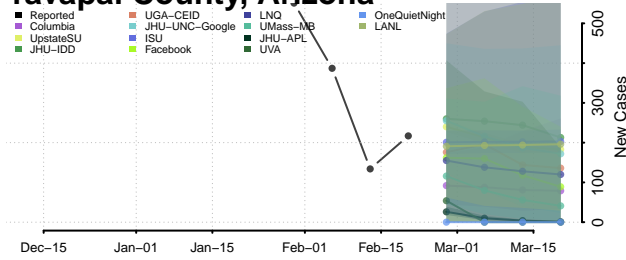

Yavapai County, Arizona