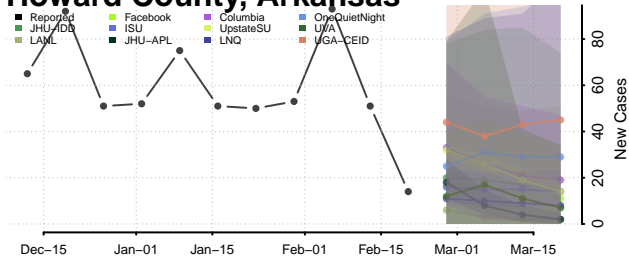

Howard County, Arkansas