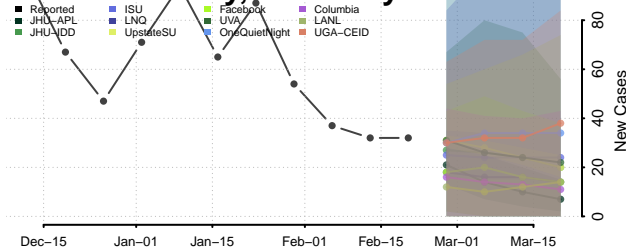

Garrard County, Kentucky