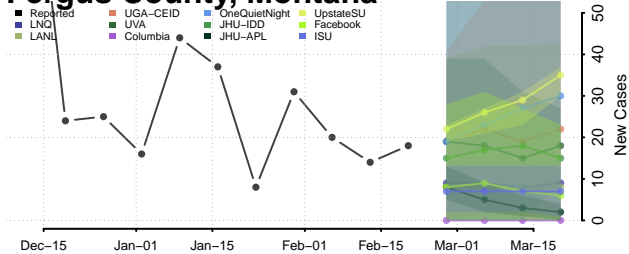

Fergus County, Montana