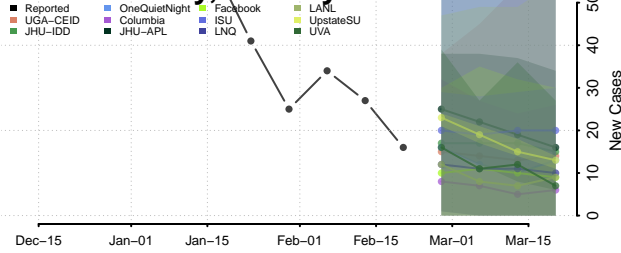

Potter County, Pennsylvania