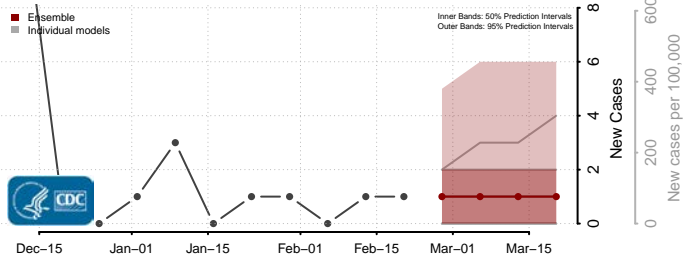

Sheridan County, North Dakota