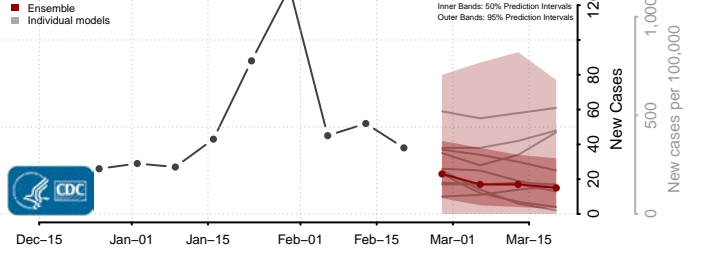

Greensville County, Virginia