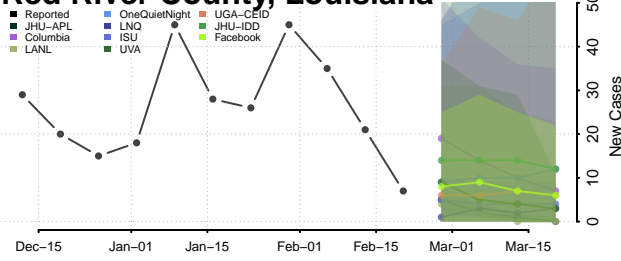

Red River County, Louisiana