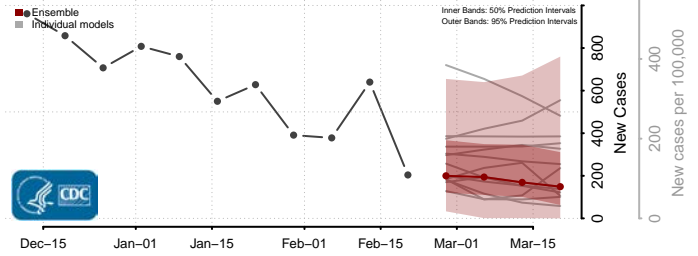

Sarpy County, Nebraska