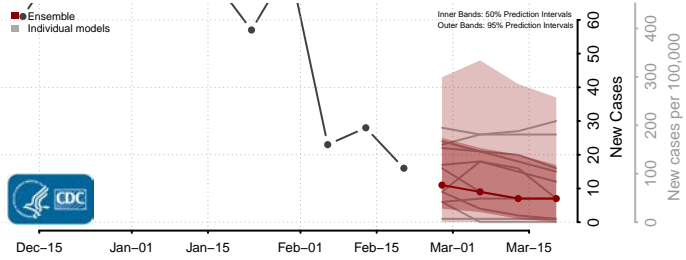

Calhoun County, Mississippi