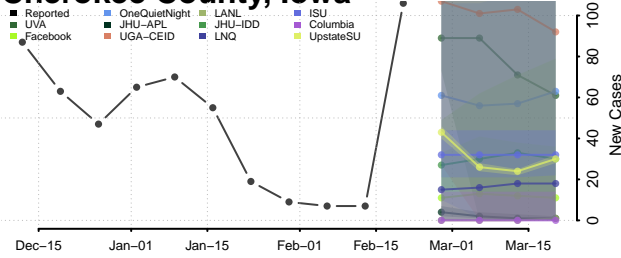

Cherokee County, Iowa