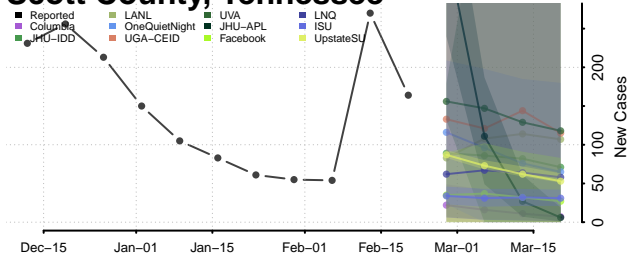

Scott County, Tennessee