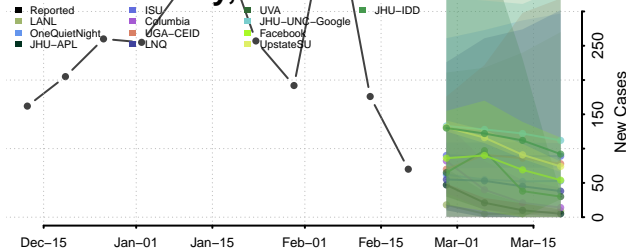

Halifax County, North Carolina