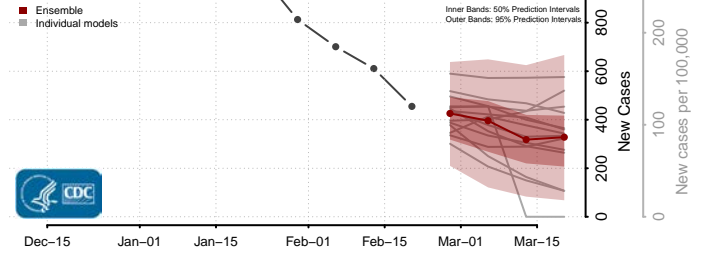

Allen County, Indiana