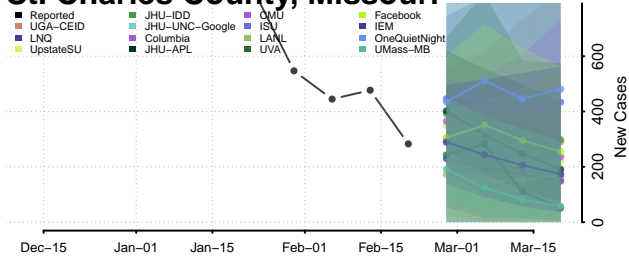

St. Charles County, Missouri