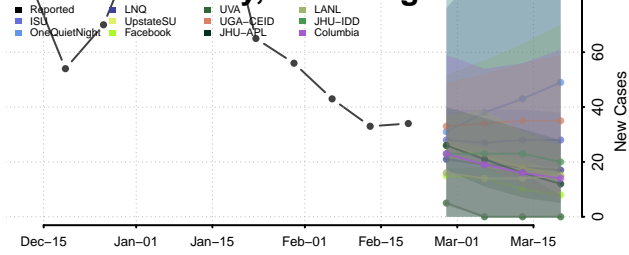

Nicholas County, West Virginia