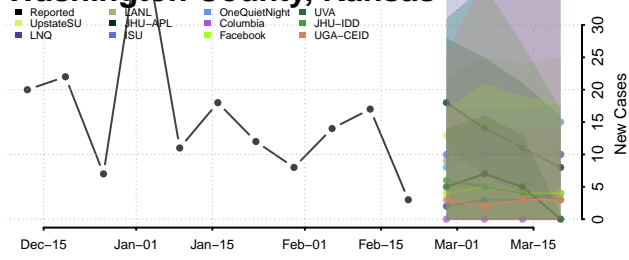

Washington County, Kansas