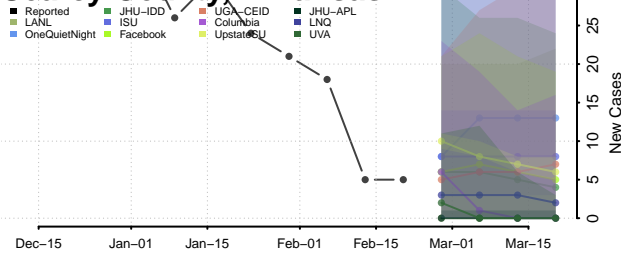

Searcy County, Arkansas