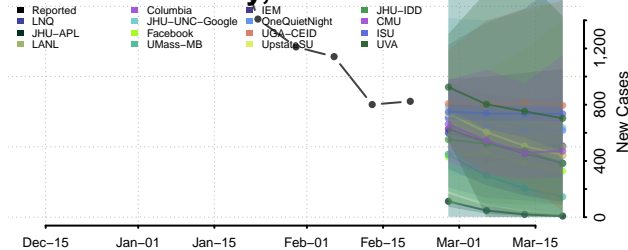

Hamilton County, Tennessee