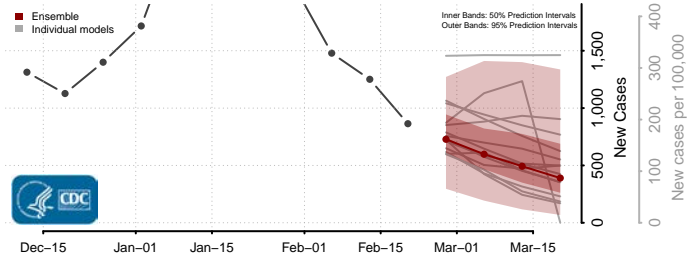

Virginia Beach County, Virginia