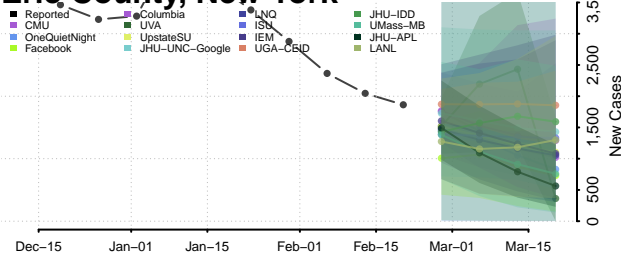

Erie County, New York