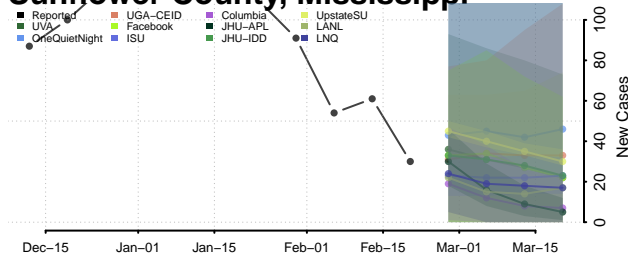

Sunflower County, Mississippi