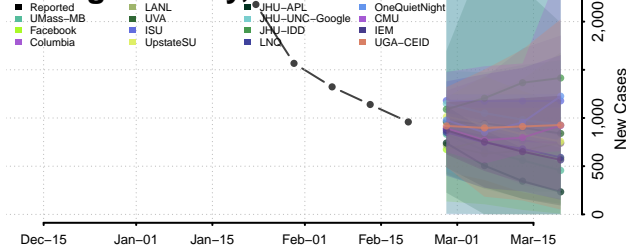

DuPage County, Illinois