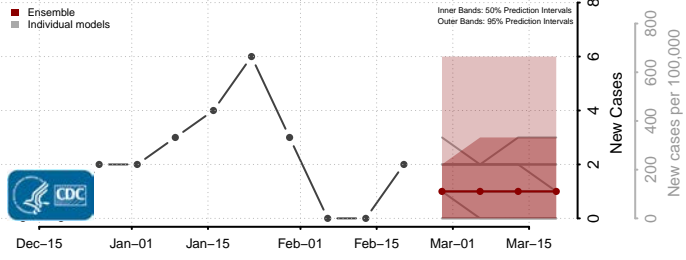

Jones County, South Dakota