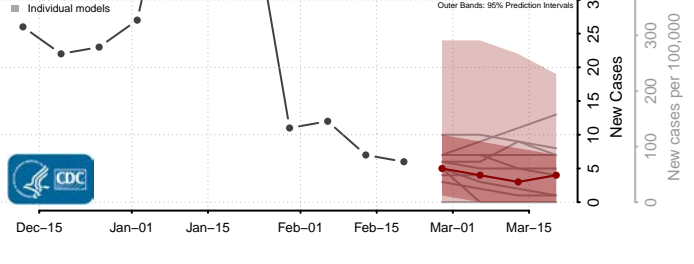

Pocahontas County, West Virginia