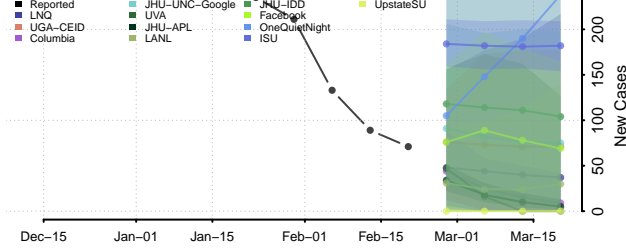

St. Croix County, Wisconsin