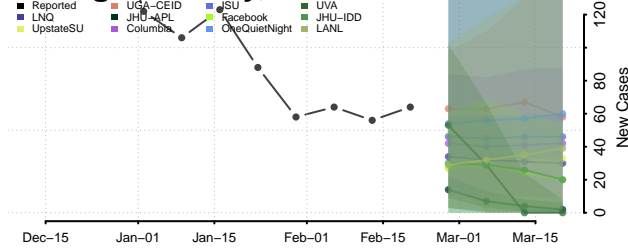

Grainger County, Tennessee