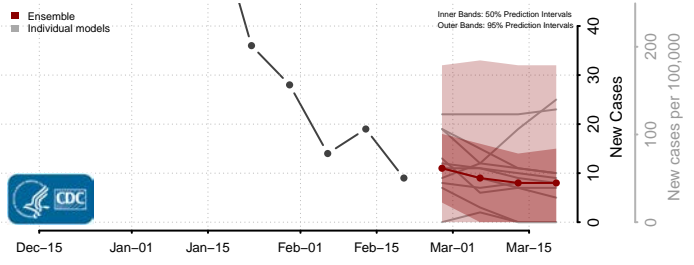

Morgan County, West Virginia