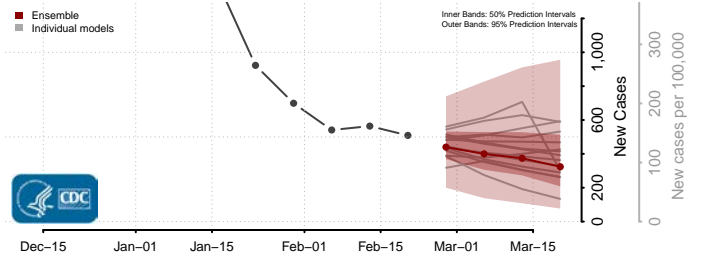

Westmoreland County, Pennsylvania