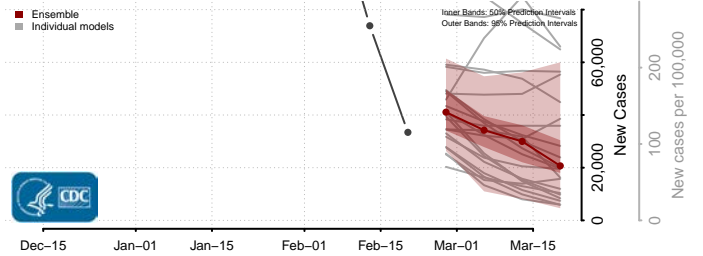

Williamson County, Tennessee

Wilson County, Tennessee

Texas

Anderson County, Texas

Andrews County, Texas

Angelina County, Texas