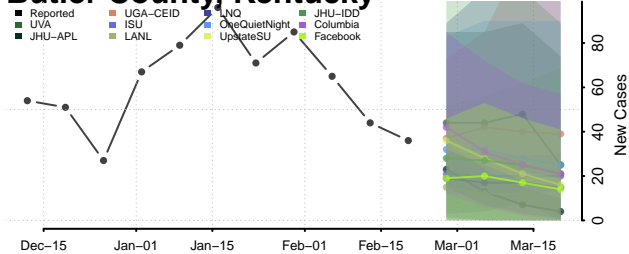

Butler County, Kentucky