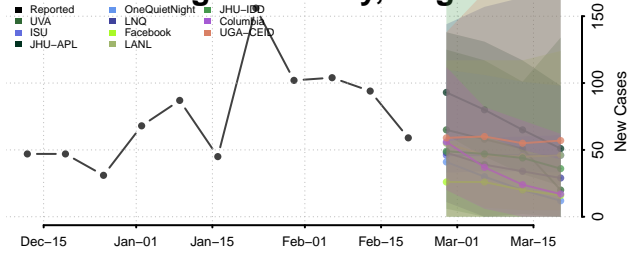

Colonial Heights County, Virginia