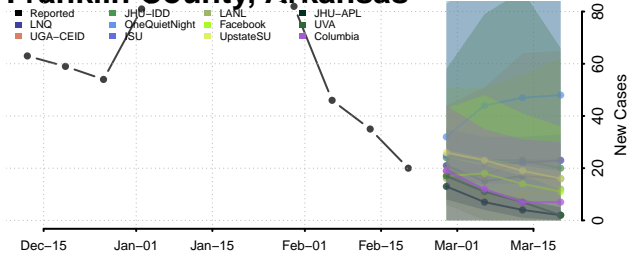

Franklin County, Arkansas