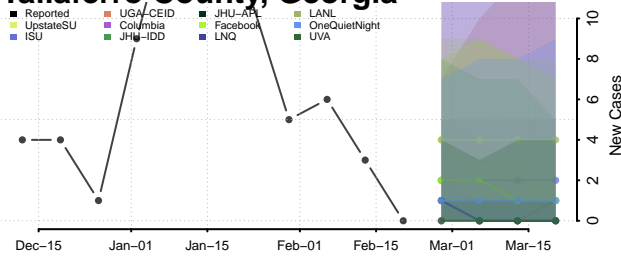

Taliaferro County, Georgia