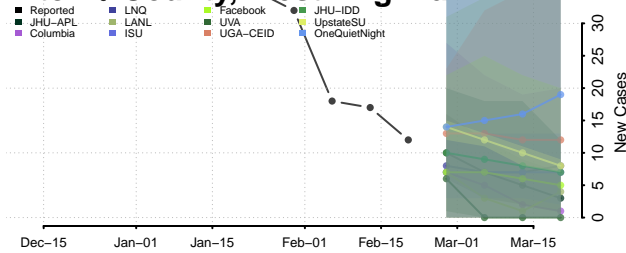

Ritchie County, West Virginia