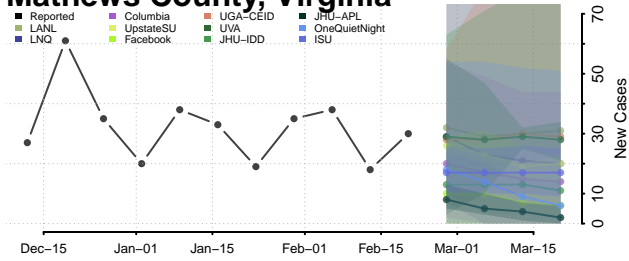

Mathews County, Virginia