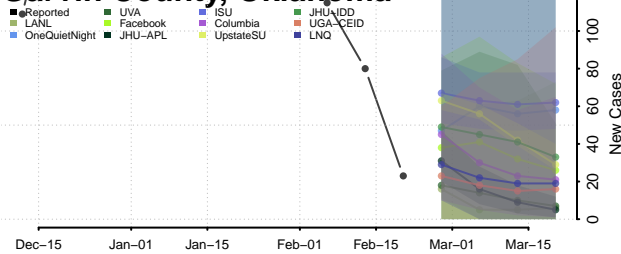

### Garvin County, Oklahoma