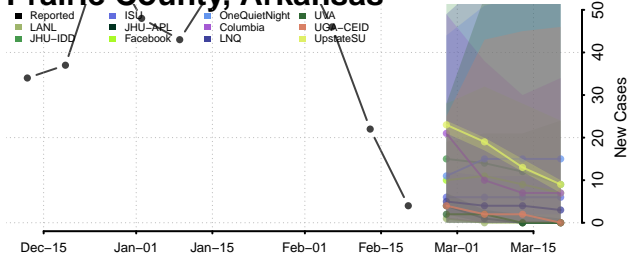

Prairie County, Arkansas