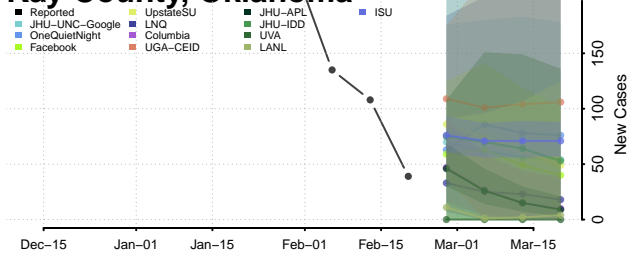

Kay County, Oklahoma