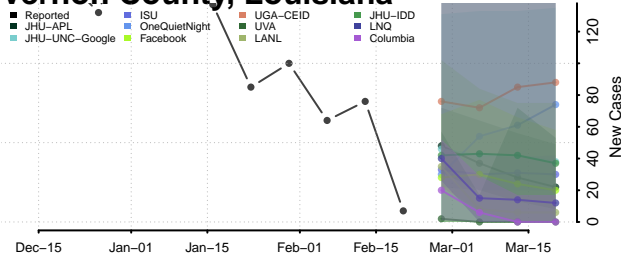

Vernon County, Louisiana