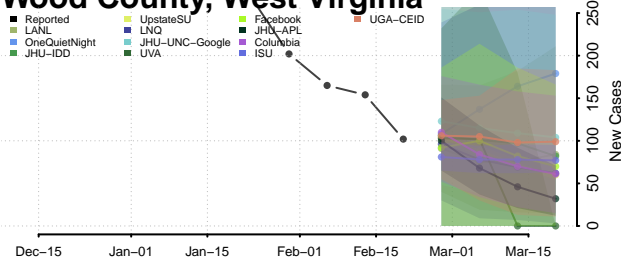

### Wood County, West Virginia