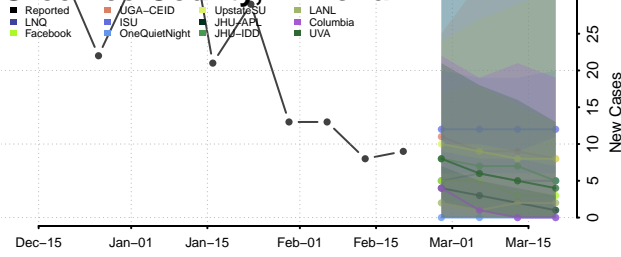

Greenlee County, Arizona