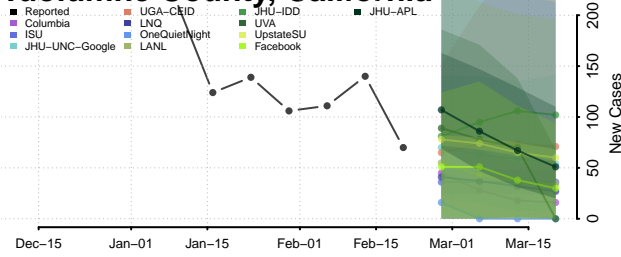

Tuolumne County, California