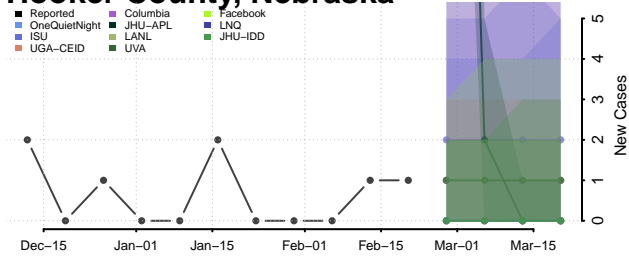

### Hooker County, Nebraska