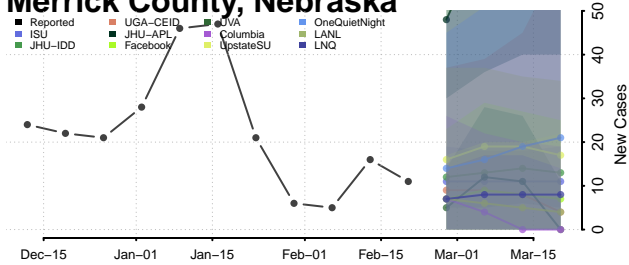

Merrick County, Nebraska