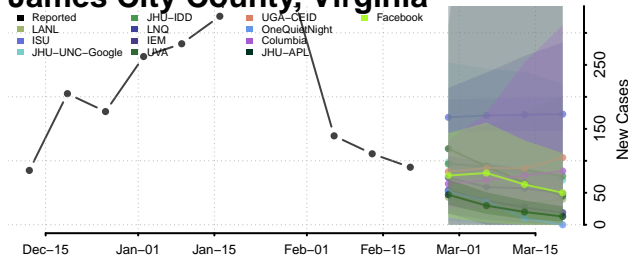

James City County, Virginia