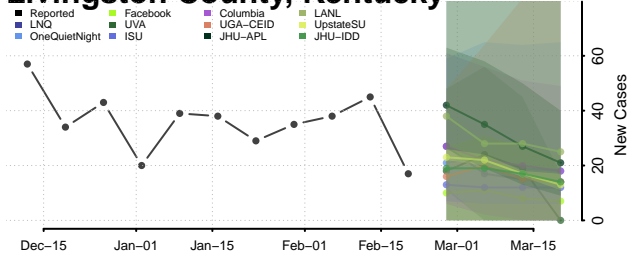

Livingston County, Kentucky