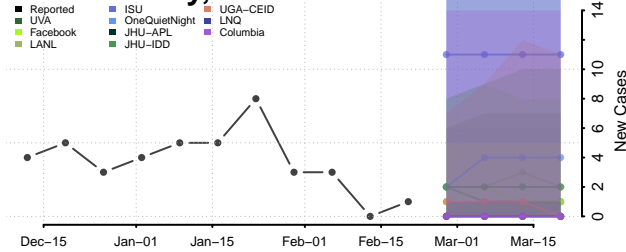

Knox County, Missouri