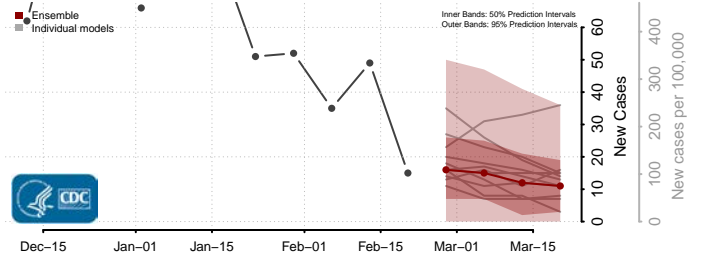

Choctaw County, Oklahoma