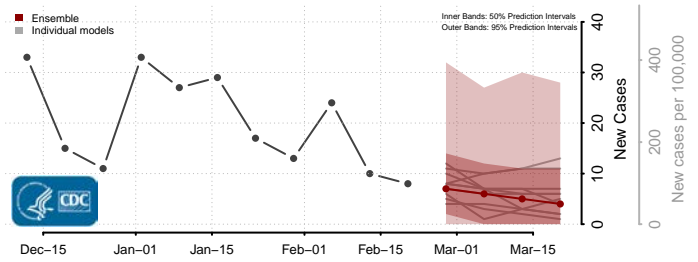

Webster County, West Virginia