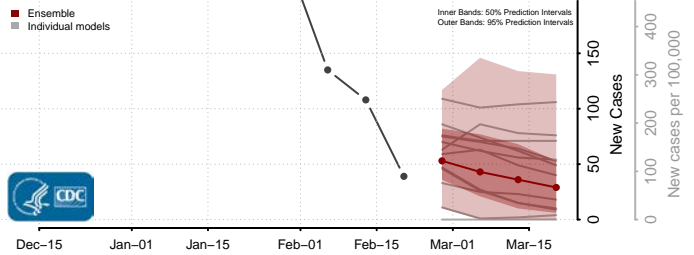

Kay County, Oklahoma