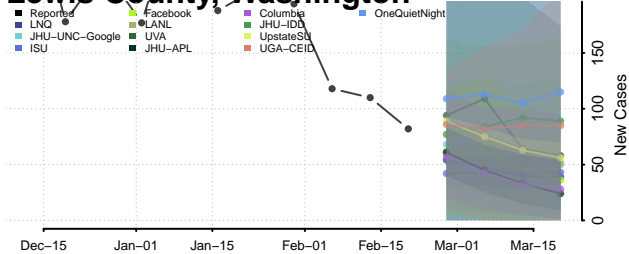

Lewis County, Washington