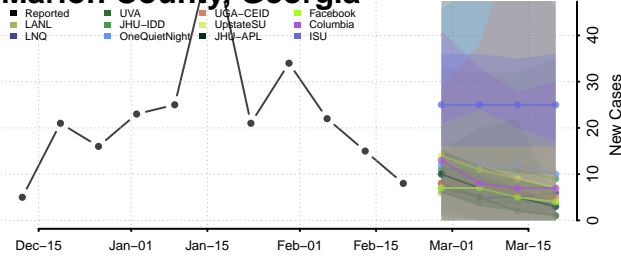

Marion County, Georgia