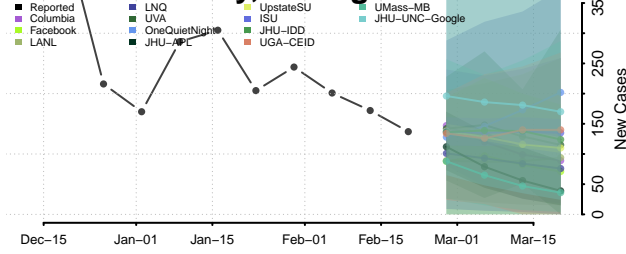

Calhoun County, Michigan