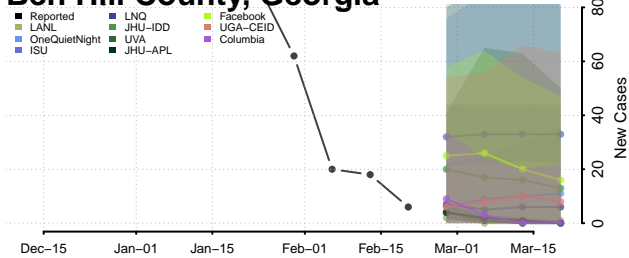

Ben Hill County, Georgia