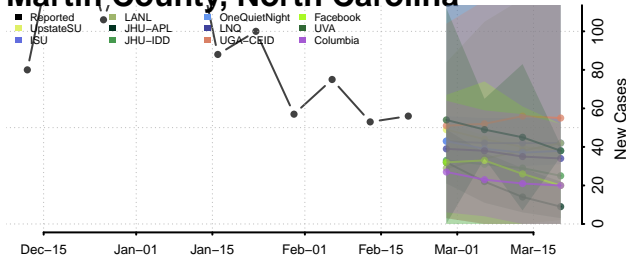

Martin County, North Carolina