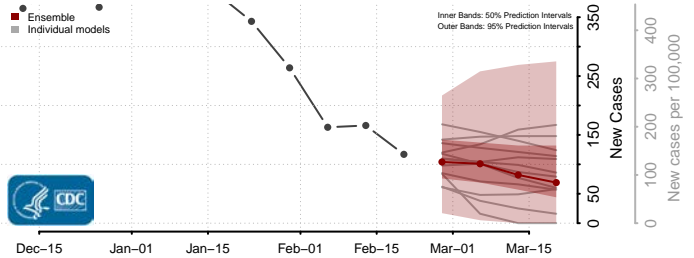

Rockingham County, Virginia