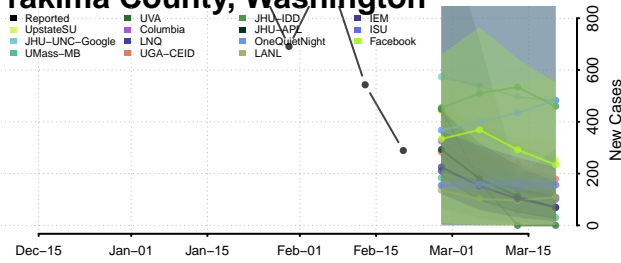

### Yakima County, Washington