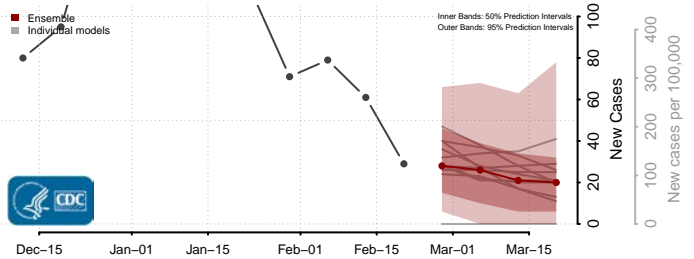

Mingo County, West Virginia