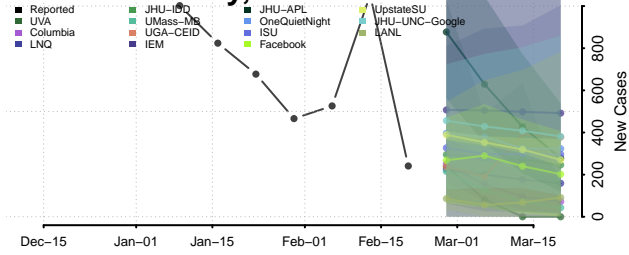

Sumner County, Tennessee