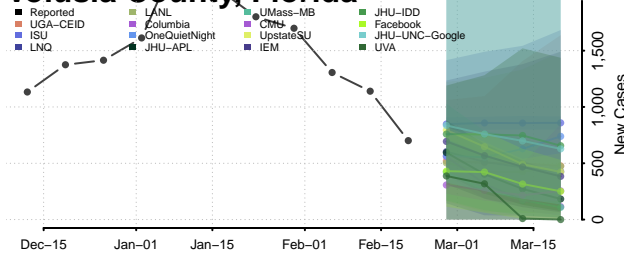

Volusia County, Florida