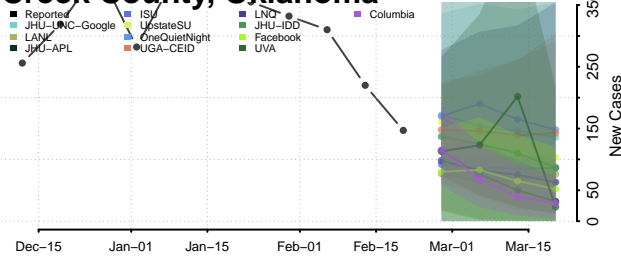

Creek County, Oklahoma