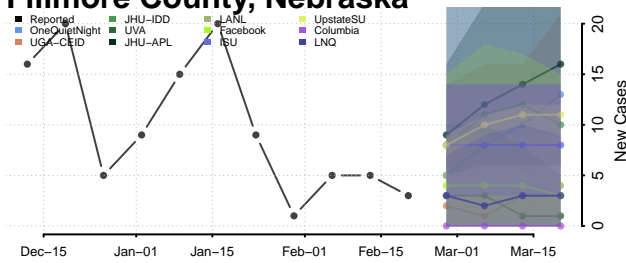

Fillmore County, Nebraska