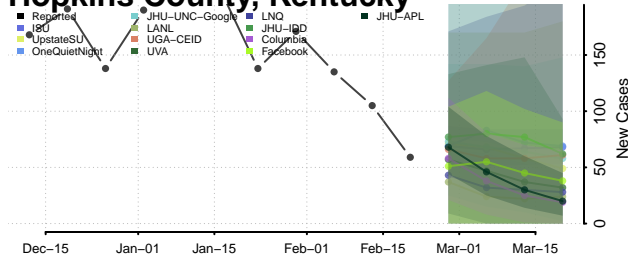

Hopkins County, Kentucky