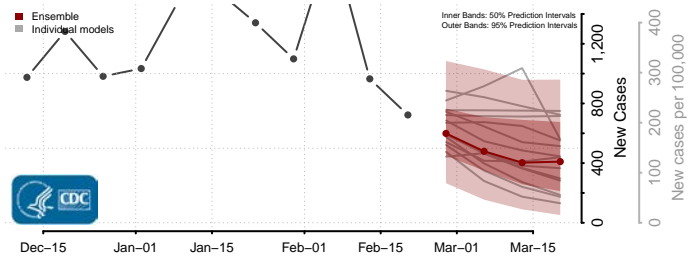

Cumberland County, North Carolina