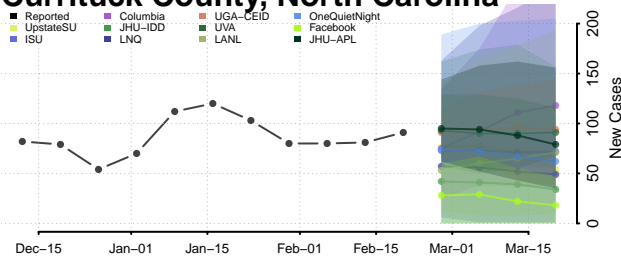

Currituck County, North Carolina