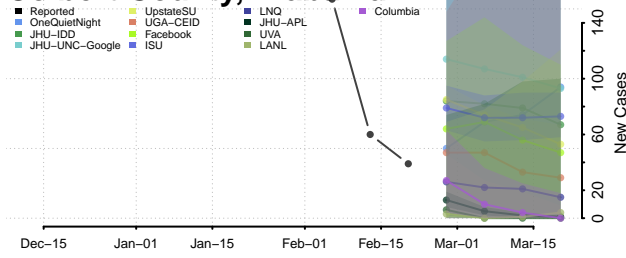

Colbert County, Alabama