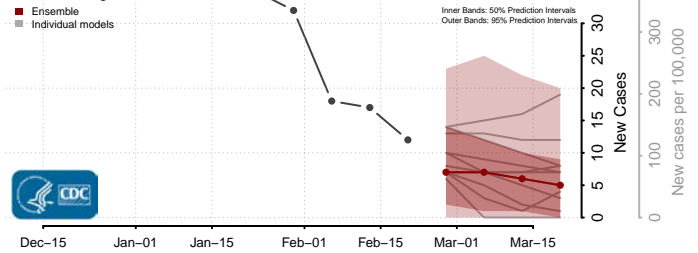

Ritchie County, West Virginia