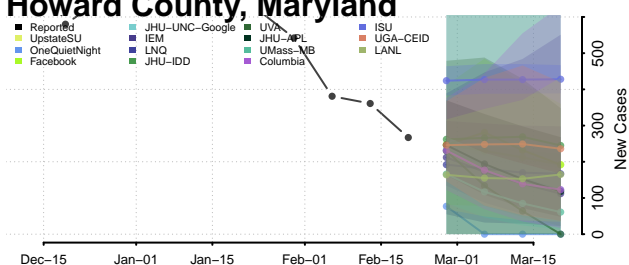

Howard County, Maryland