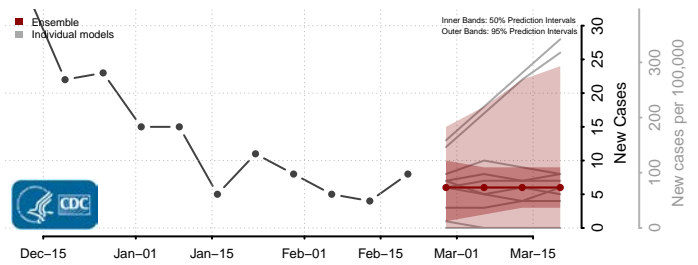

### Morton County, North Dakota