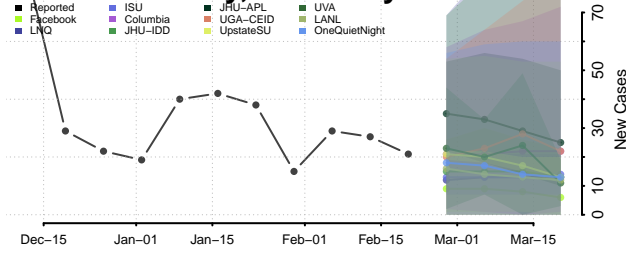

Gallatin County, Kentucky