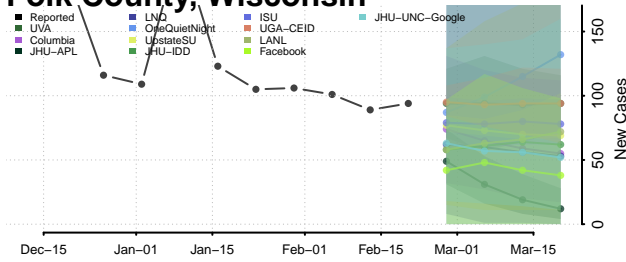

Polk County, Wisconsin