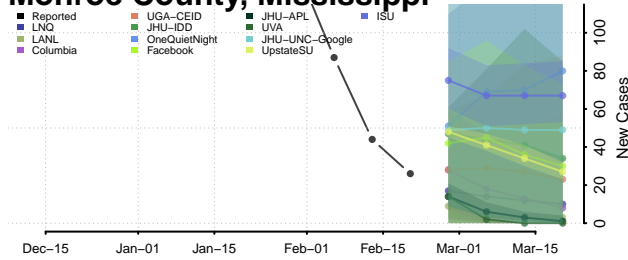

Monroe County, Mississippi