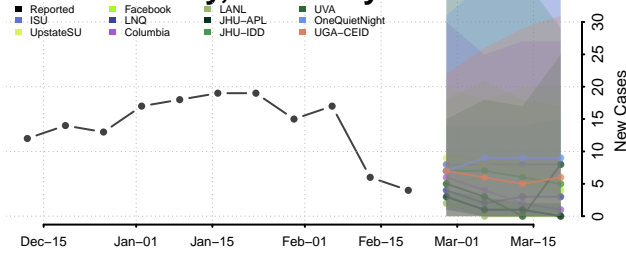

Fulton County, Kentucky