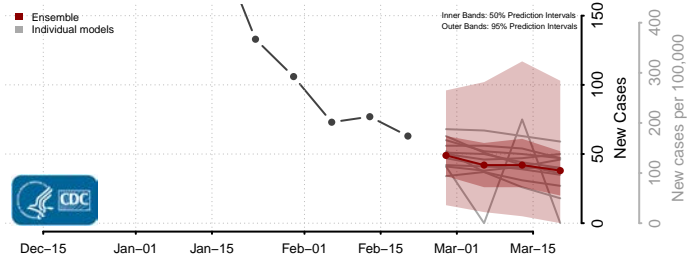

Greene County, Pennsylvania