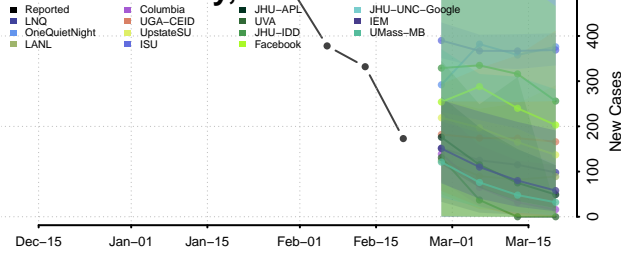

Greene County, Missouri