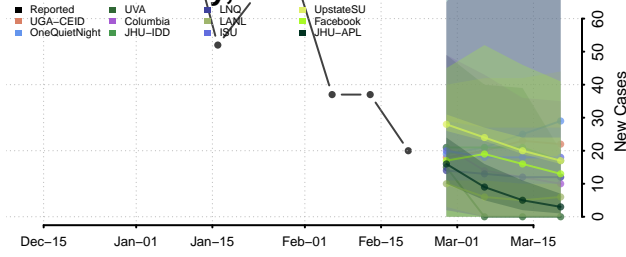

Carroll County, Indiana