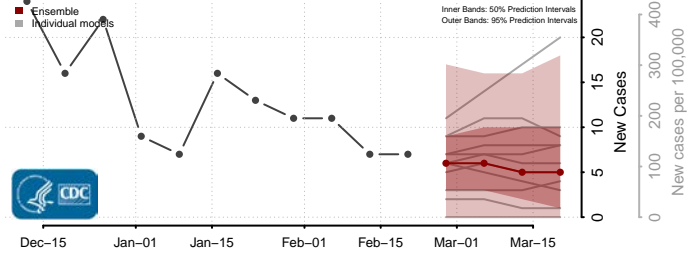

Dixon County, Nebraska