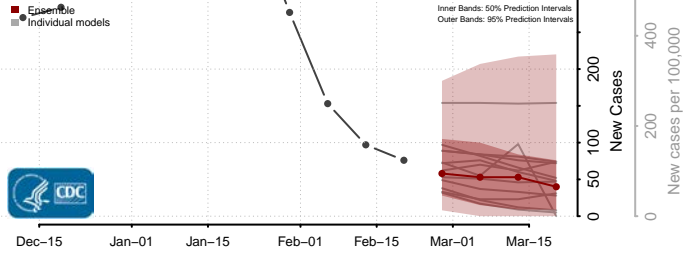

Herkimer County, New York