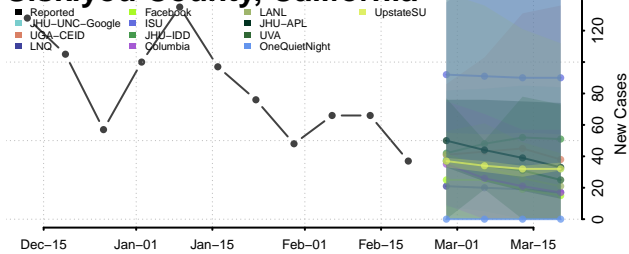

Siskiyou County, California