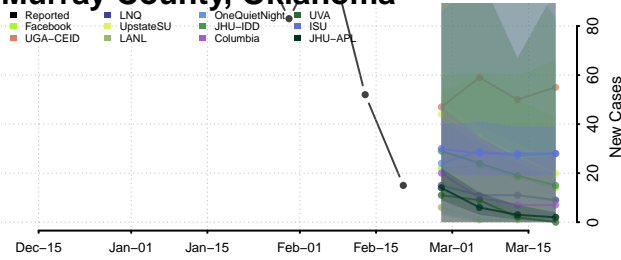

Murray County, Oklahoma