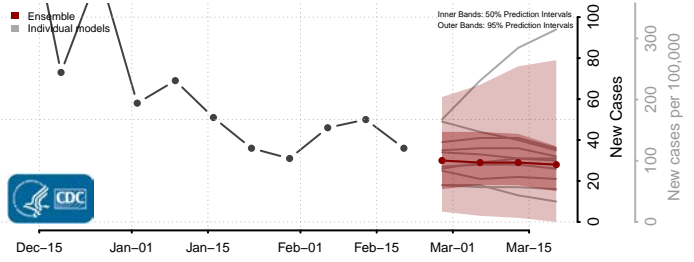

Jefferson County, Idaho