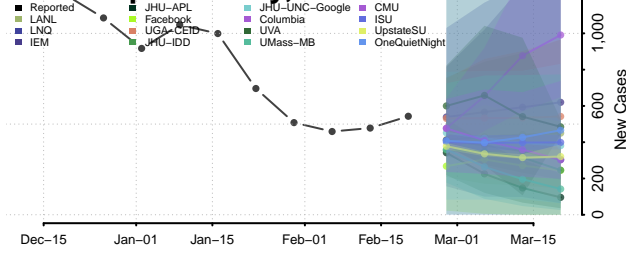

St. Joseph County, Indiana