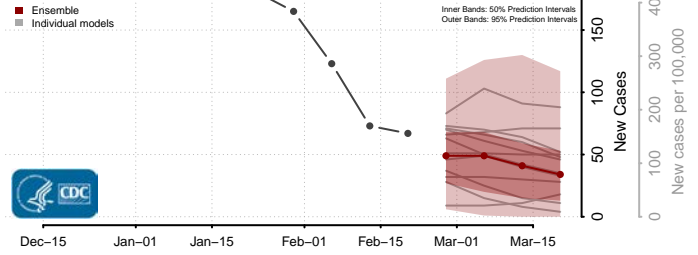

Delaware County, Oklahoma