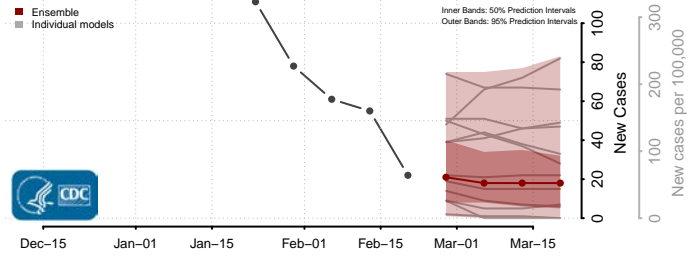

Lincoln County, Tennessee