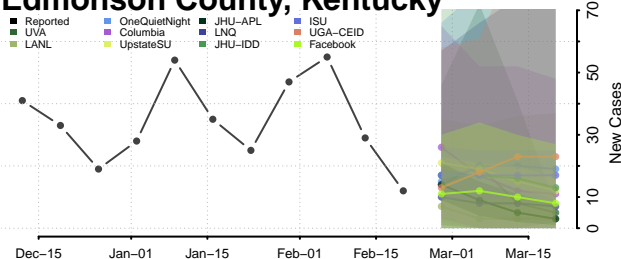

Edmonson County, Kentucky