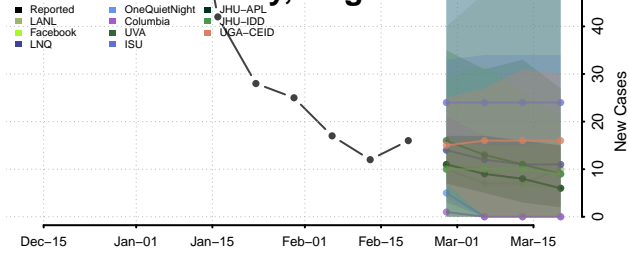

Dickenson County, Virginia