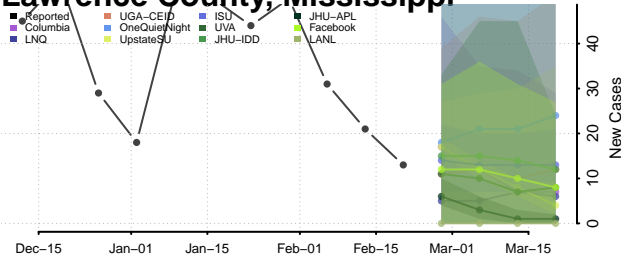

Lawrence County, Mississippi