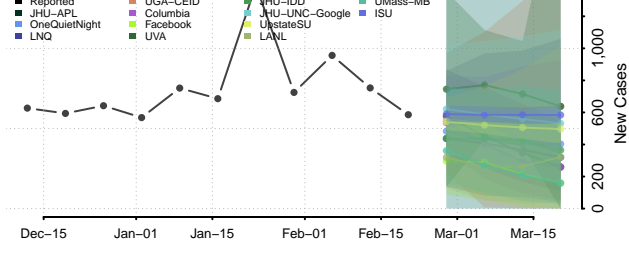

New Hanover County, North Carolina