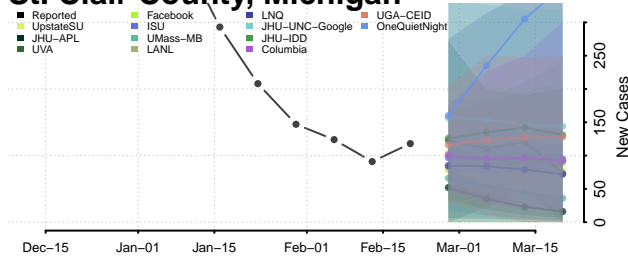

St. Clair County, Michigan