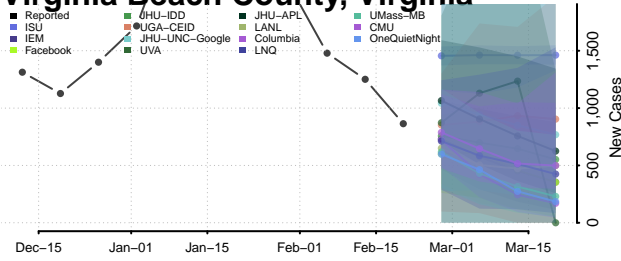

Virginia Beach County, Virginia