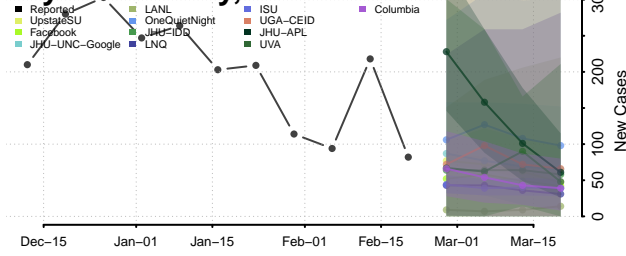

Fayette County, Tennessee