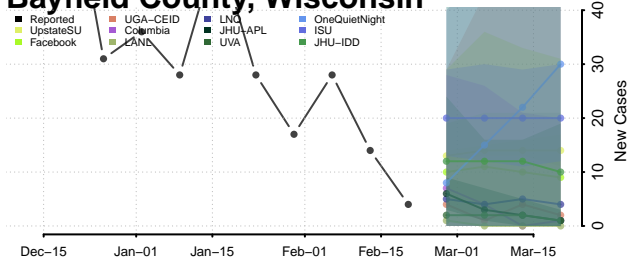

Bayfield County, Wisconsin