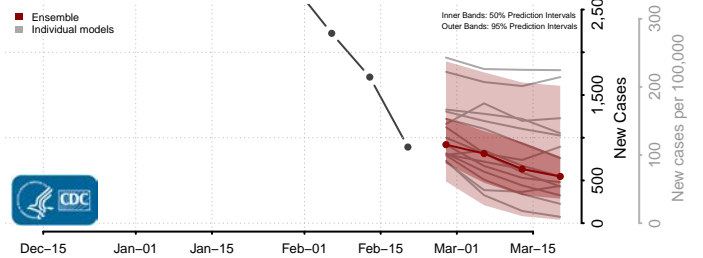

Oklahoma County, Oklahoma