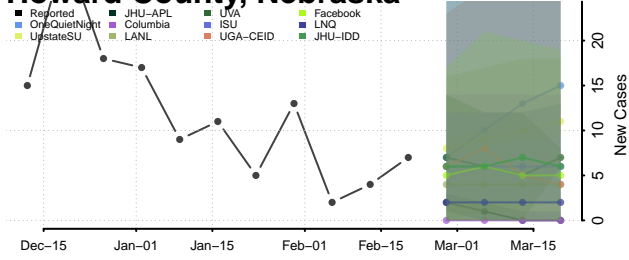

Howard County, Nebraska