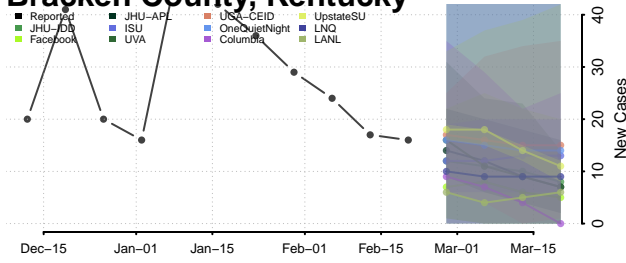

Bracken County, Kentucky