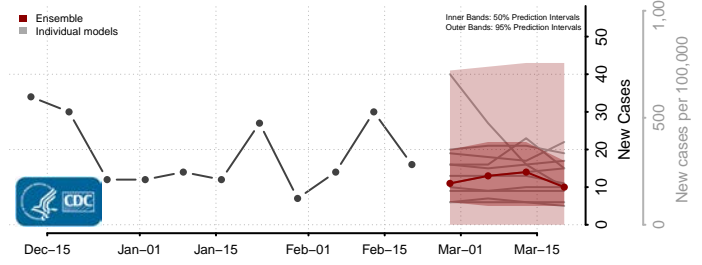

Iron County, Wisconsin