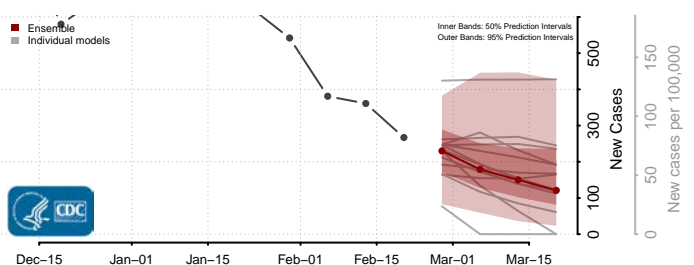

Howard County, Maryland