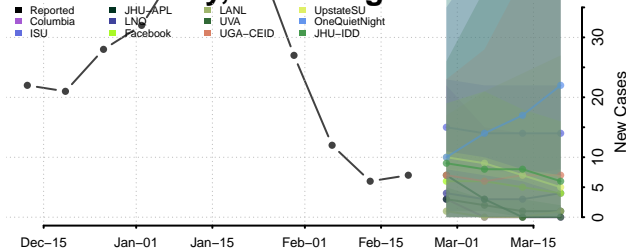

Roane County, West Virginia