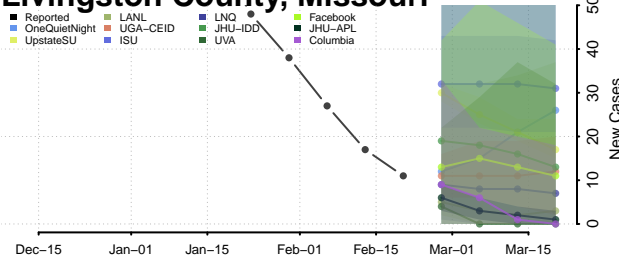

Livingston County, Missouri