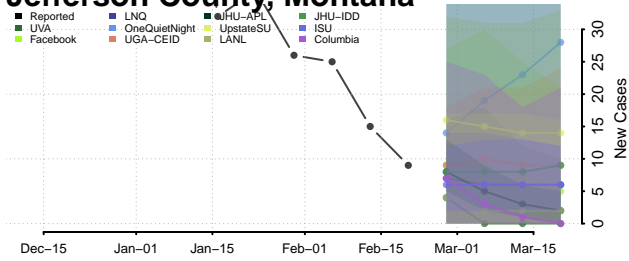

Jefferson County, Montana