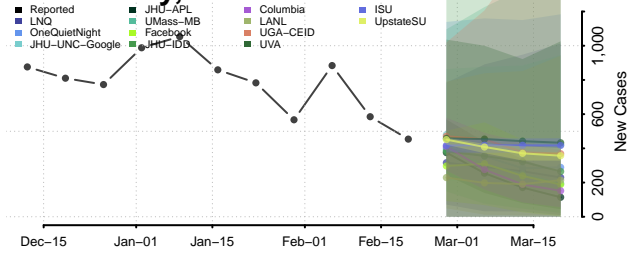

### Polk County, North Carolina