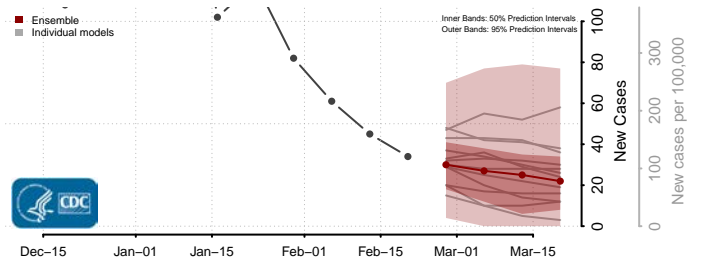

Leflore County, Mississippi