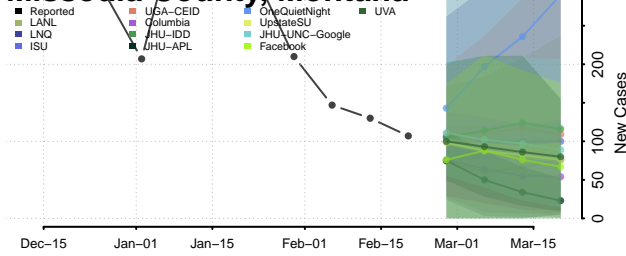

Missoula County, Montana