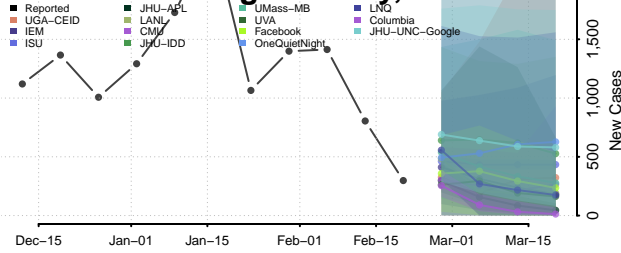

East Baton Rouge County, Louisiana