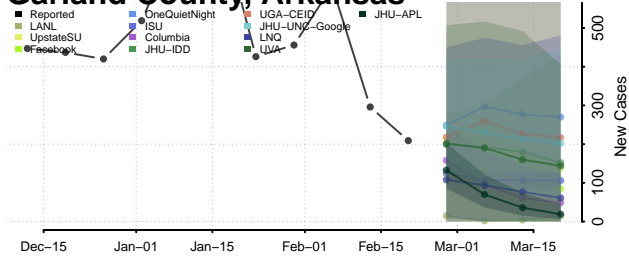

Garland County, Arkansas