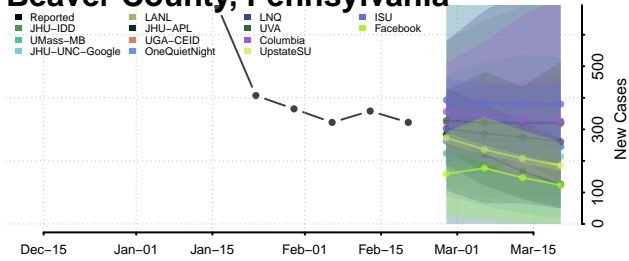

Beaver County, Pennsylvania