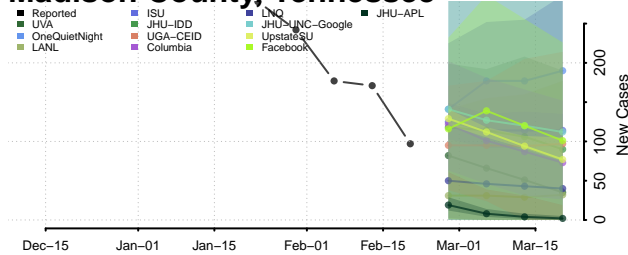

### Madison County, Tennessee