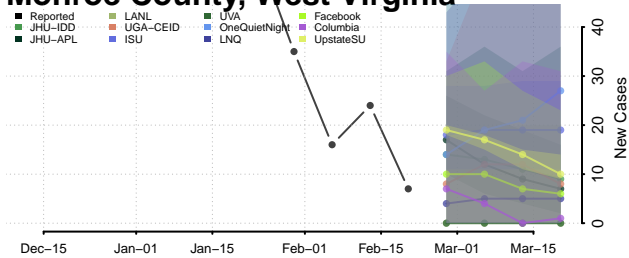

Monroe County, West Virginia