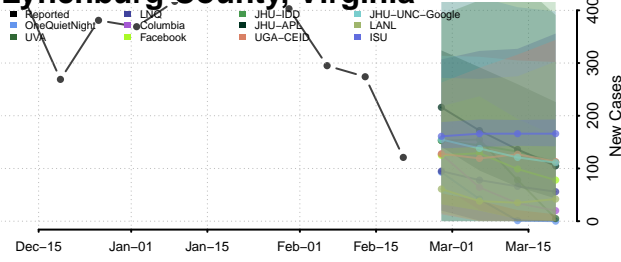

Lynchburg County, Virginia