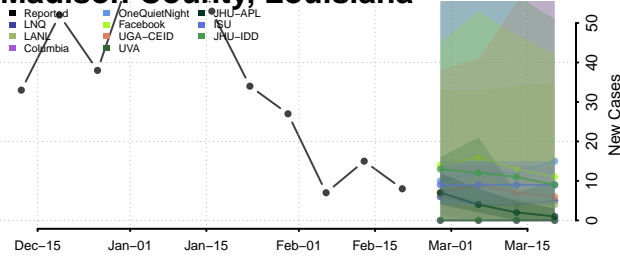

### Madison County, Louisiana