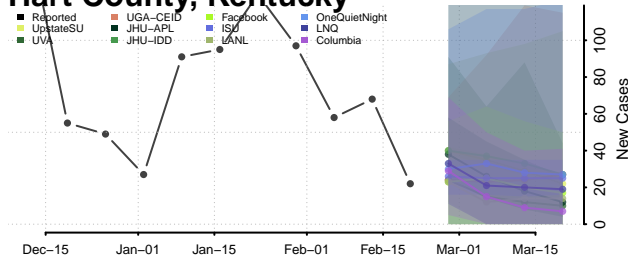

Hart County, Kentucky