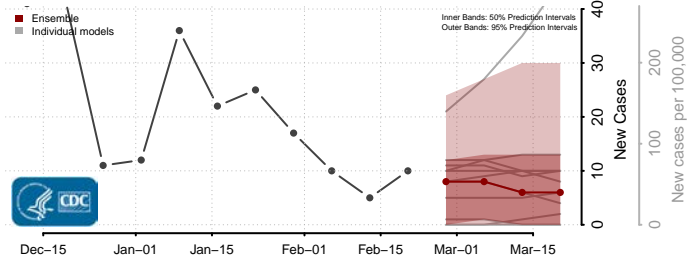

McKenzie County, North Dakota