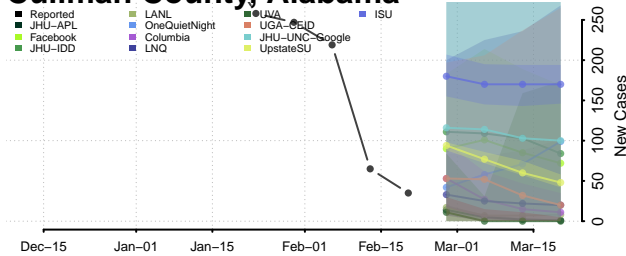

Cullman County, Alabama