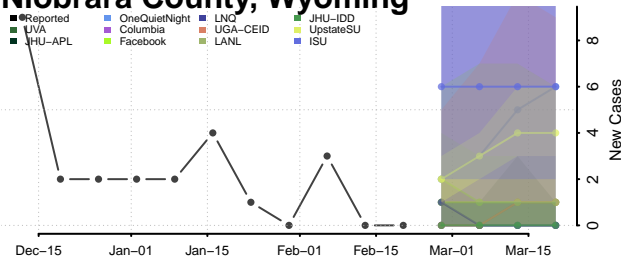

Niobrara County, Wyoming