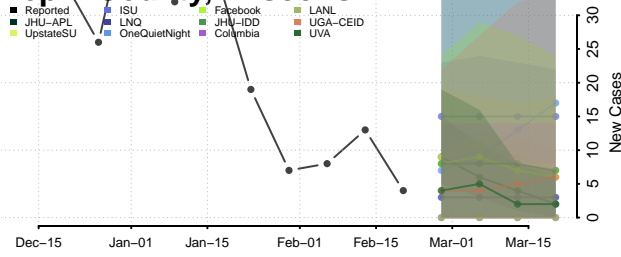

Pepin County, Wisconsin