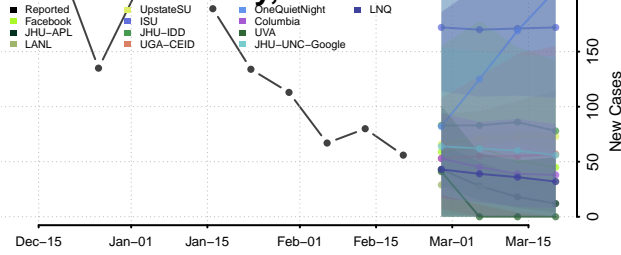

Twin Falls County, Idaho