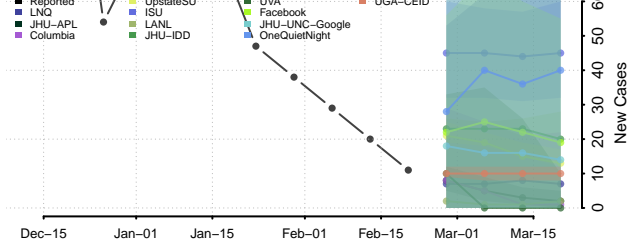

Dunklin County, Missouri