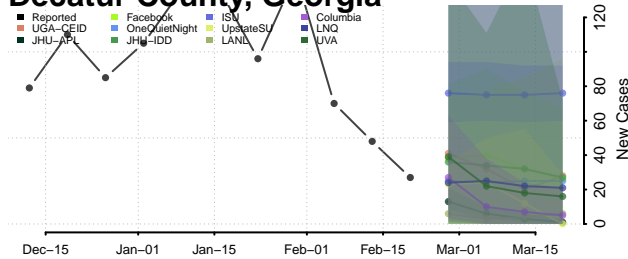

Decatur County, Georgia