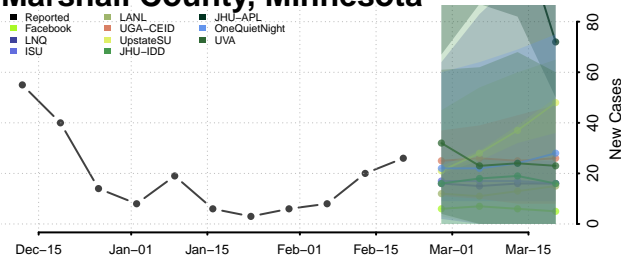

Marshall County, Minnesota