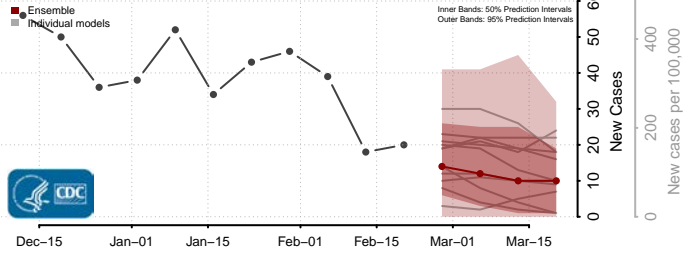

Powell County, Kentucky