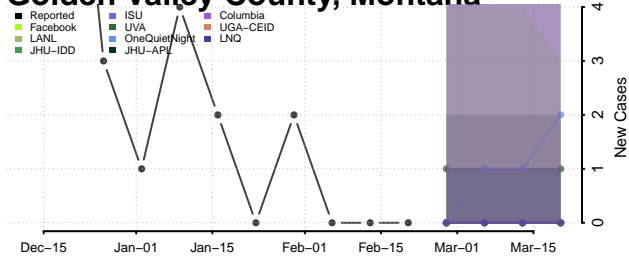

Golden Valley County, Montana