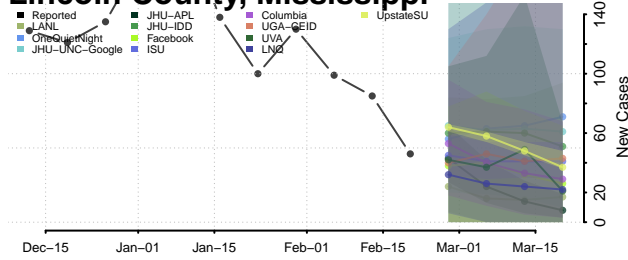

Lincoln County, Mississippi