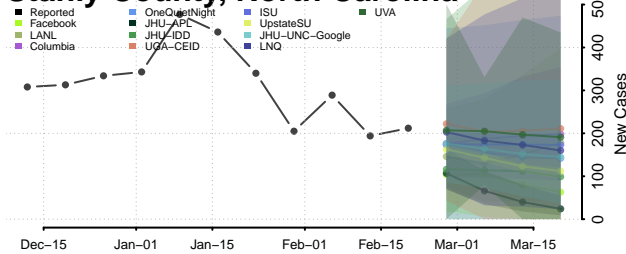

Stanly County, North Carolina