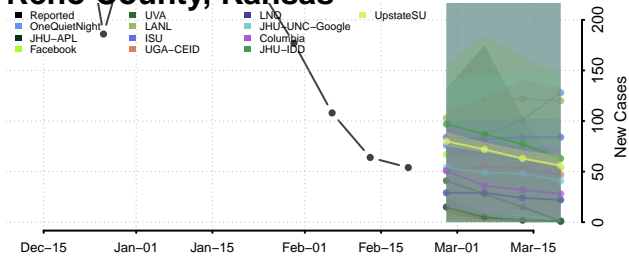

Reno County, Kansas