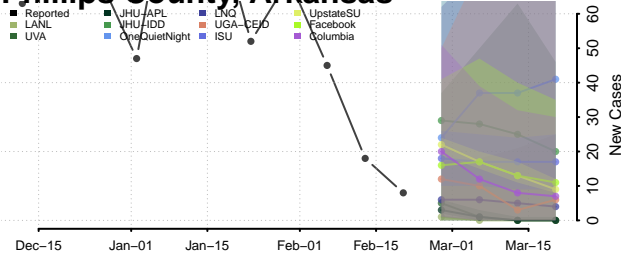

Phillips County, Arkansas