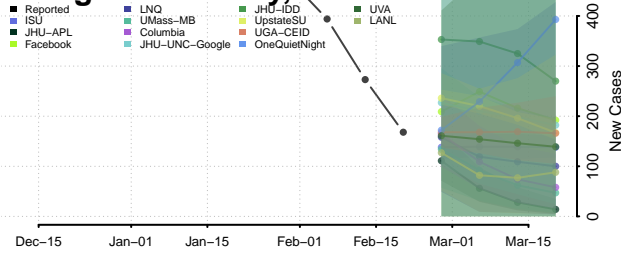

Outagamie County, Wisconsin