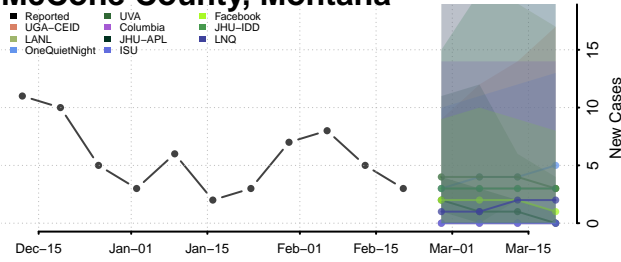

McCone County, Montana