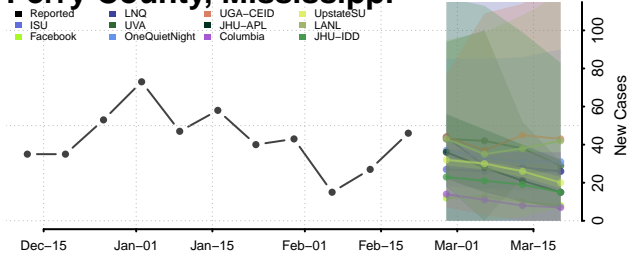

Perry County, Mississippi