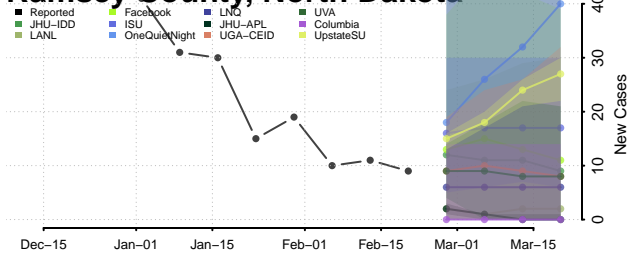

Ramsey County, North Dakota