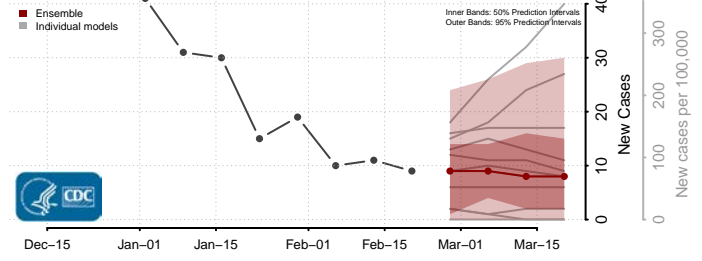

Ramsey County, North Dakota