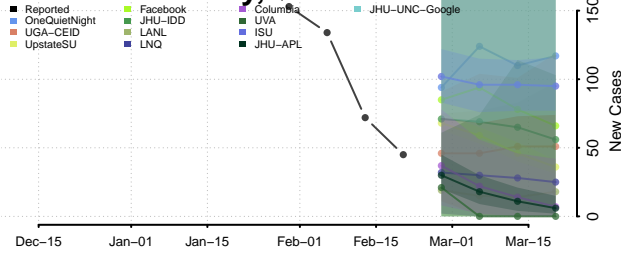

Christian County, Missouri