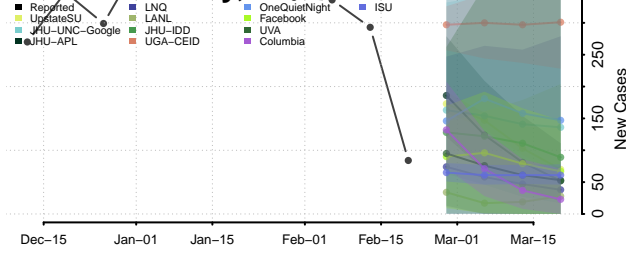

Lonoke County, Arkansas