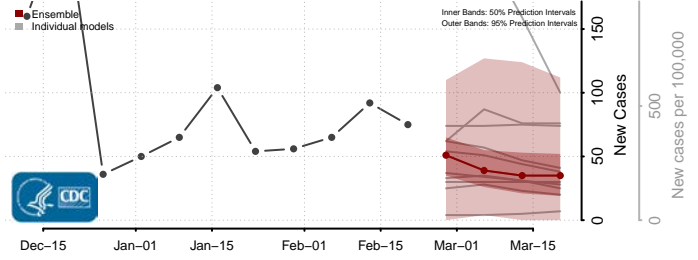

Russell County, Kentucky