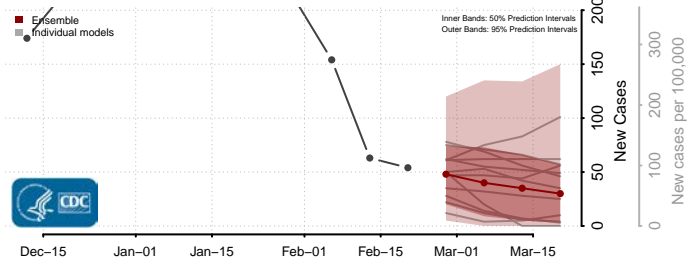

Marion County, West Virginia