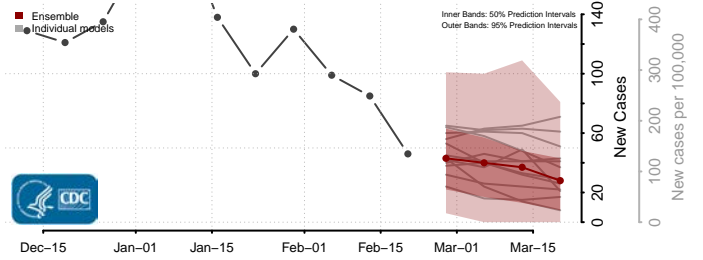

Lincoln County, Mississippi