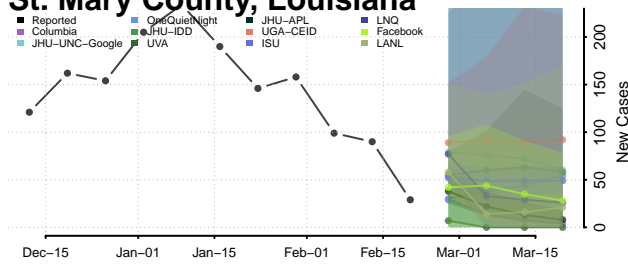

St. Mary County, Louisiana