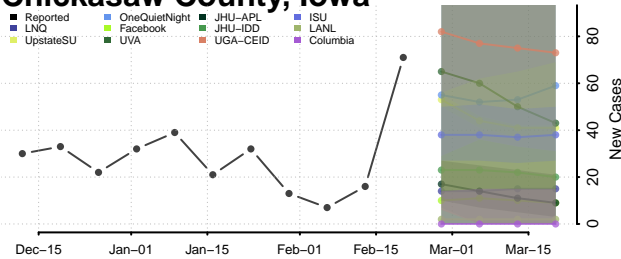

Chickasaw County, Iowa