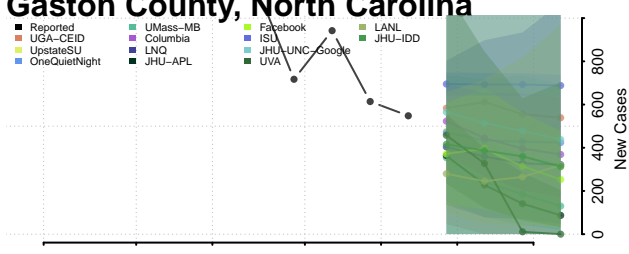

Gaston County, North Carolina