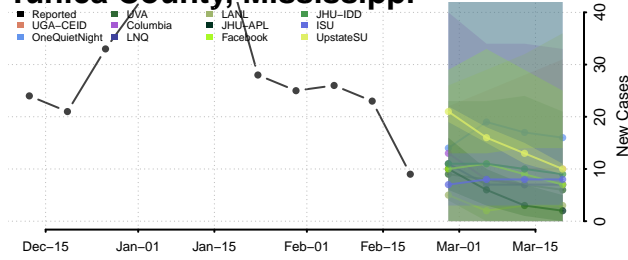

Tunica County, Mississippi