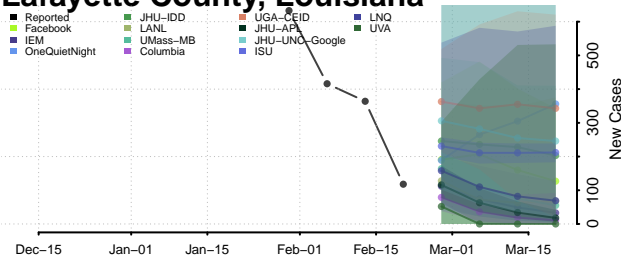

Lafayette County, Louisiana