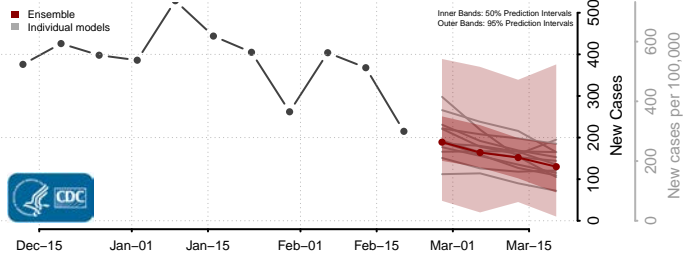

Surry County, North Carolina