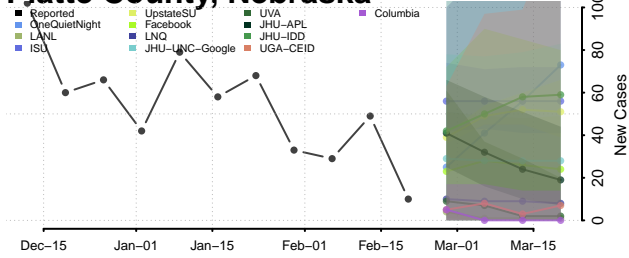

Platte County, Nebraska