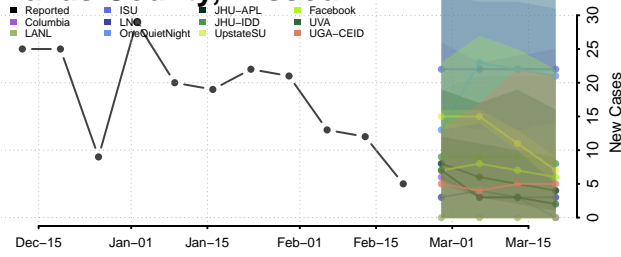

Dallas County, Missouri