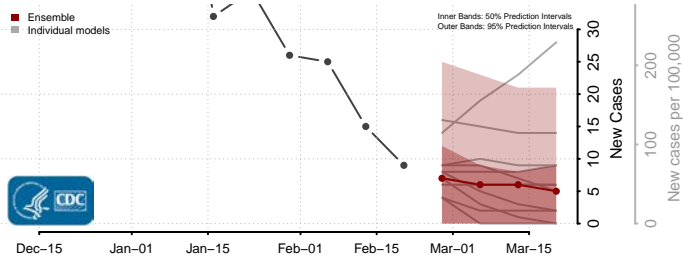

Jefferson County, Montana