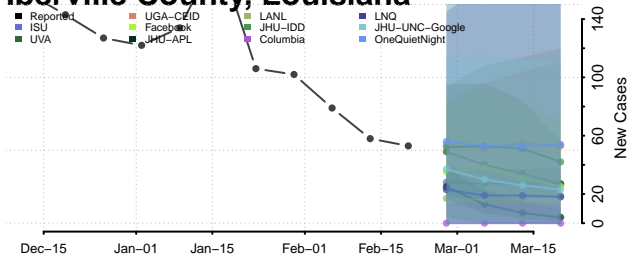

Iberville County, Louisiana