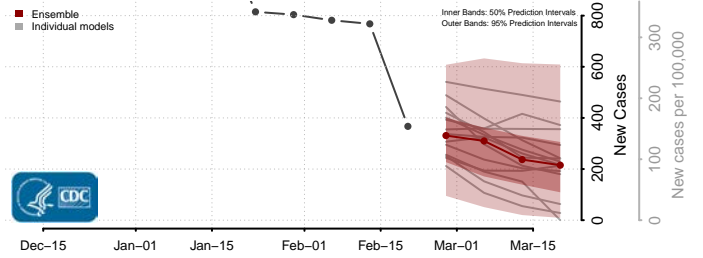

Williamson County, Tennessee