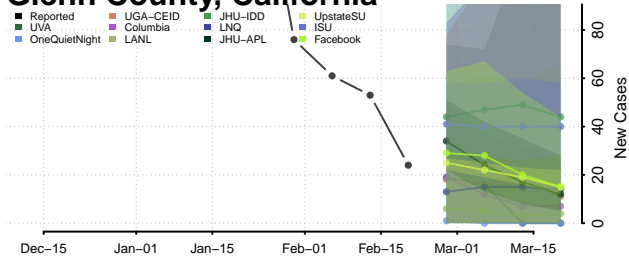

Glenn County, California