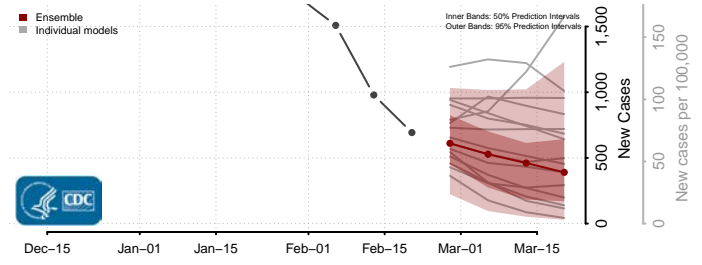

Milwaukee County, Wisconsin