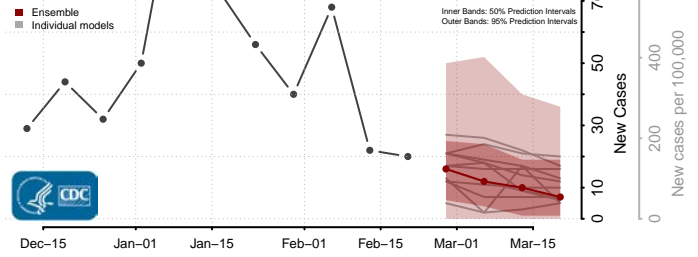

Webster County, Kentucky