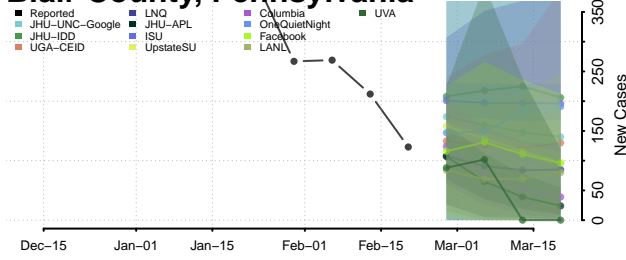

Blair County, Pennsylvania