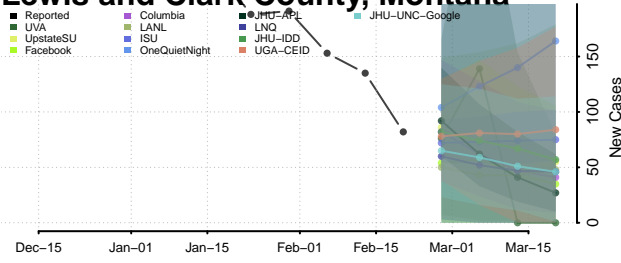

Lewis and Clark County, Montana