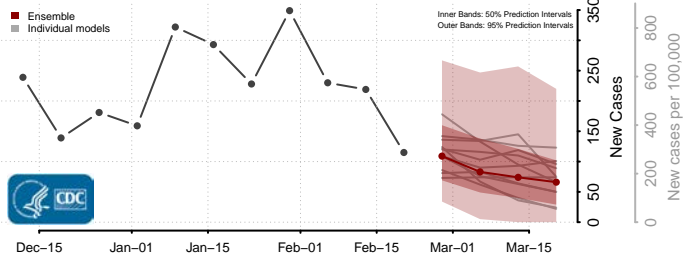

Danville County, Virginia