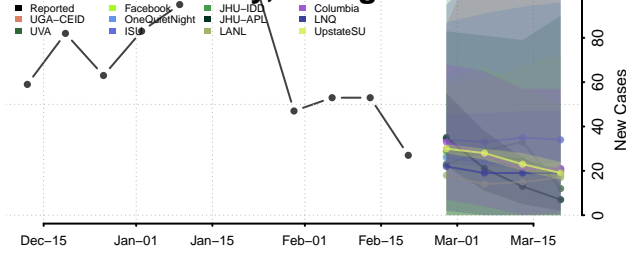

Jefferson County, Georgia