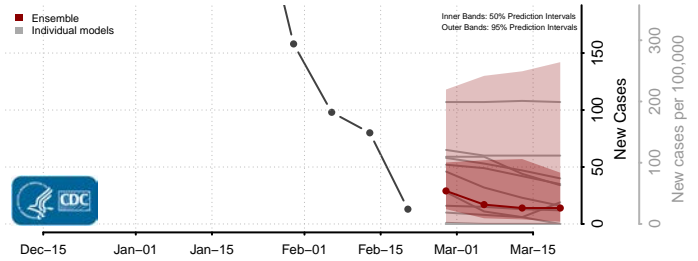

Washington County, Virginia