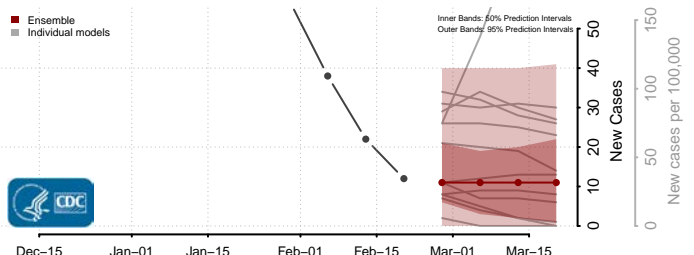

Clark County, Wisconsin