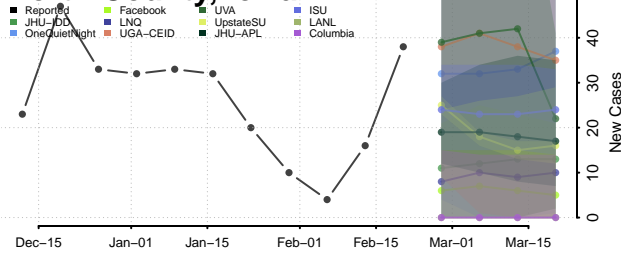

Worth County, Iowa