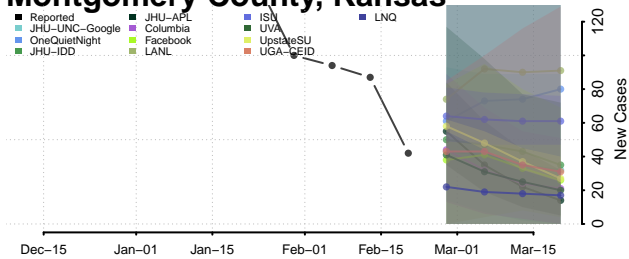

Montgomery County, Kansas