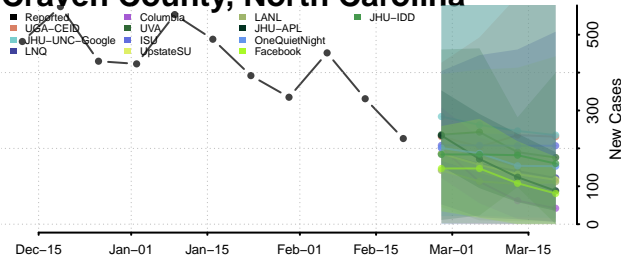

Craven County, North Carolina