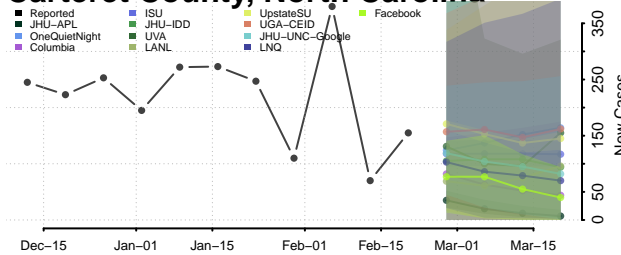

Carteret County, North Carolina