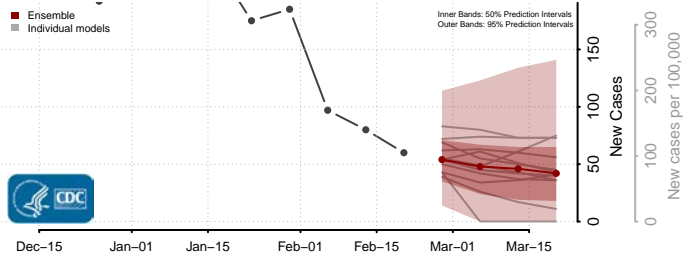

Jefferson County, West Virginia