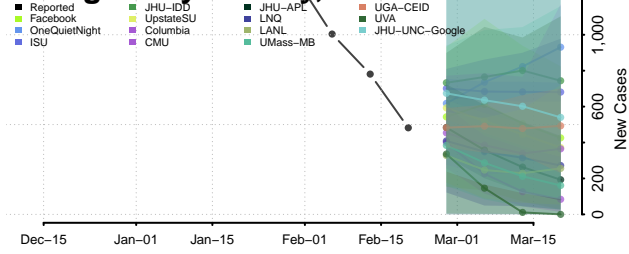

Montgomery County, Ohio