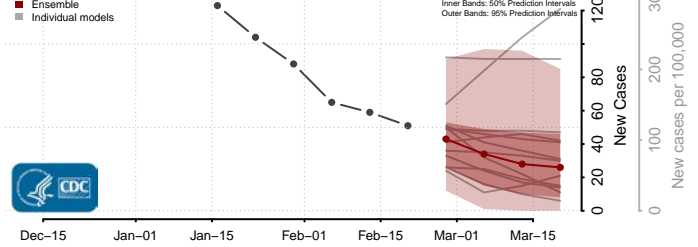

Sweetwater County, Wyoming