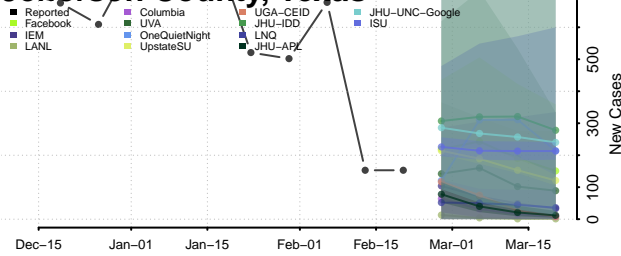

Jefferson County, Texas