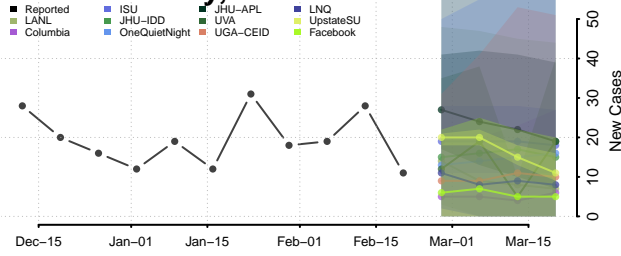

Dawes County, Nebraska