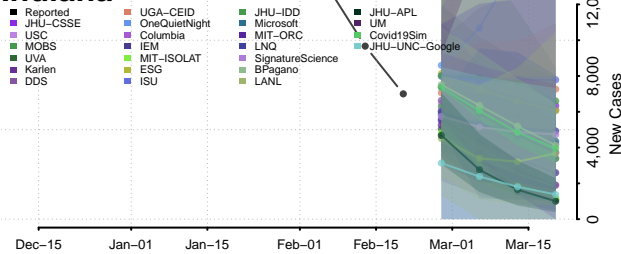

Indiana*

*New weekly cases may decrease in this location over the next four weeks. For these locations, the ensemble forecast indicates a probability of 0.75 or greater that fewer cases will be reported in week four of the forecast than in the last reported week.