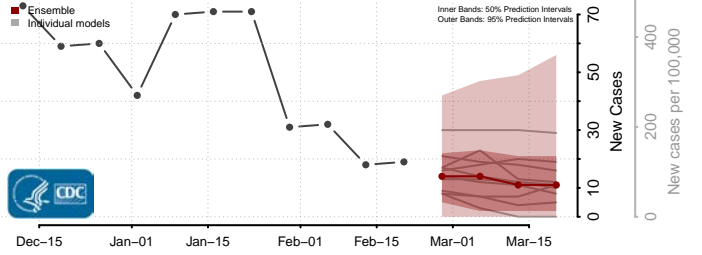

Grayson County, Virginia