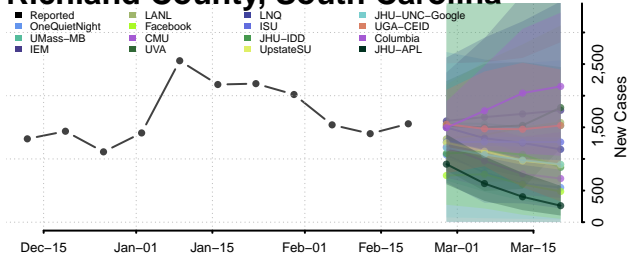

Richland County, South Carolina