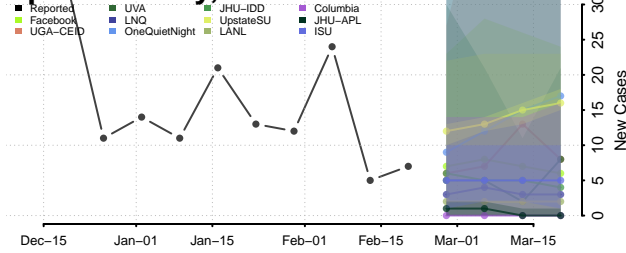

Spink County, South Dakota