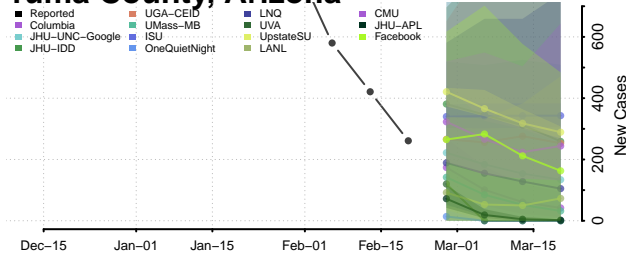

Yuma County, Arizona