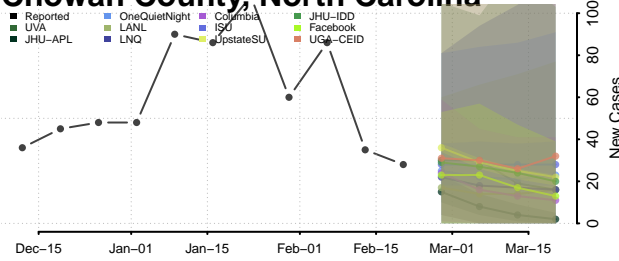

Chowan County, North Carolina