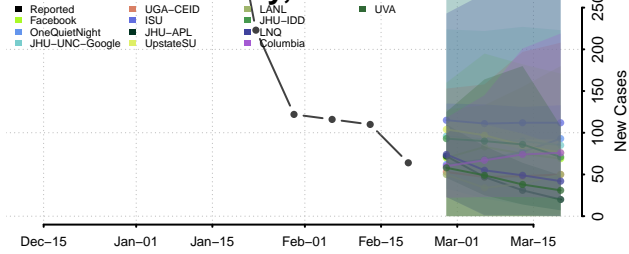

Kosciusko County, Indiana