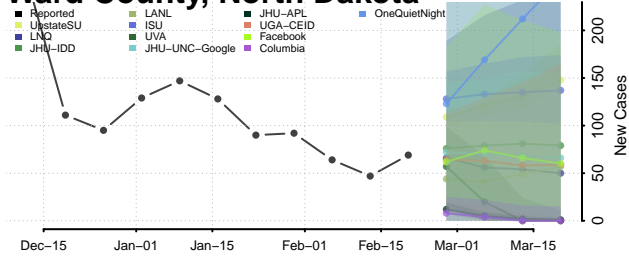

Ward County, North Dakota