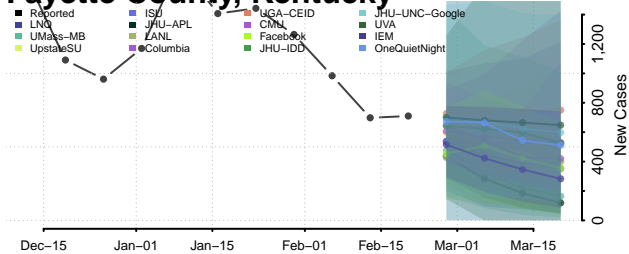

Fayette County, Kentucky