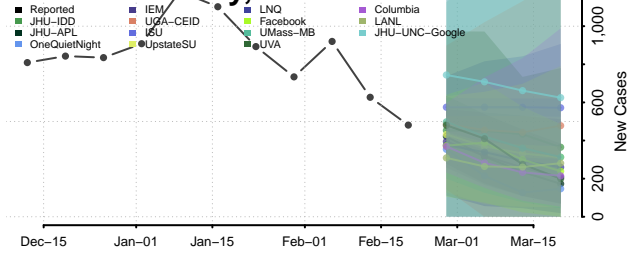

Durham County, North Carolina