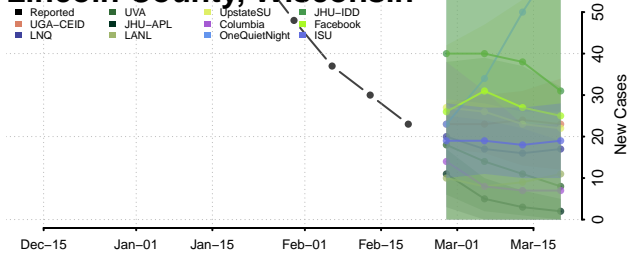

Lincoln County, Wisconsin