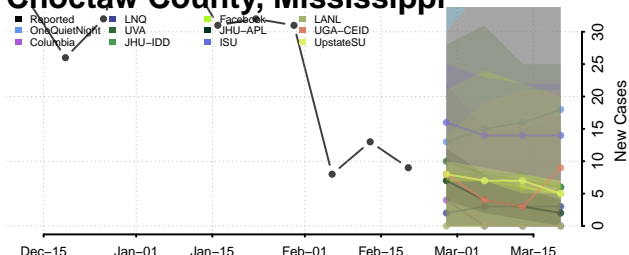

Choctaw County, Mississippi