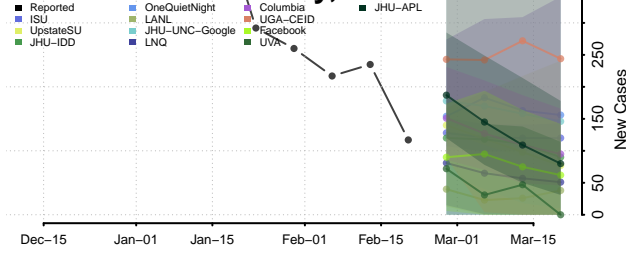

Pottawatomie County, Oklahoma