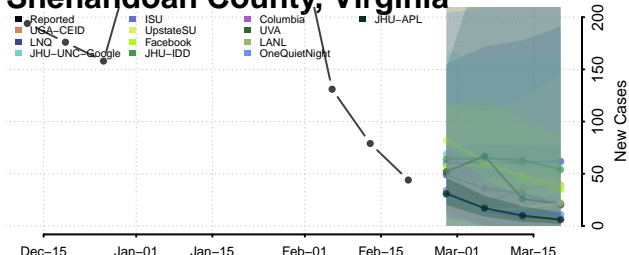

Shenandoah County, Virginia