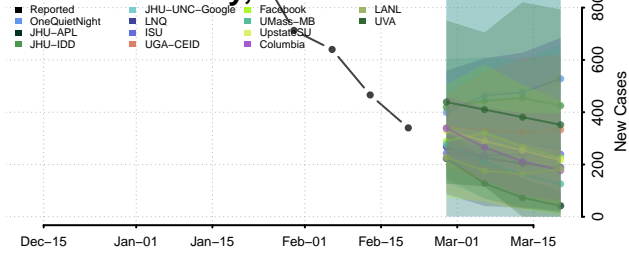

St. Clair County, Illinois