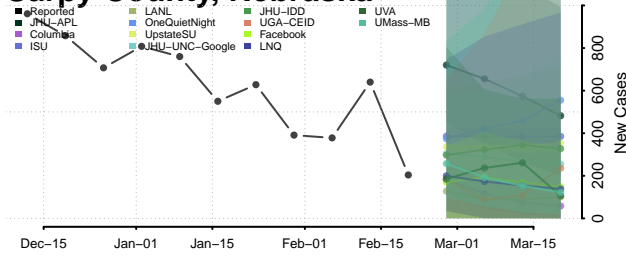

Sarpy County, Nebraska