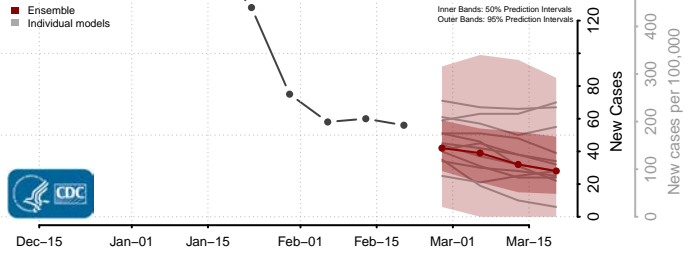

Neshoba County, Mississippi