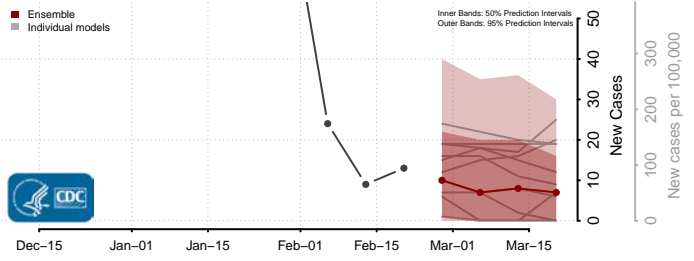

### Hardy County, West Virginia