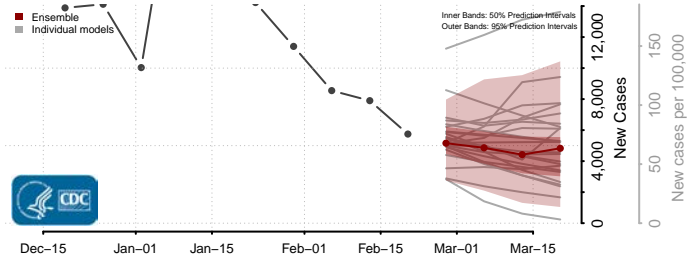

Washington*

*New weekly cases may decrease in this location over the next four weeks. For these locations, the ensemble forecast indicates a probability of 0.75 or greater that fewer cases will be reported in week four of the forecast than in the last reported week.