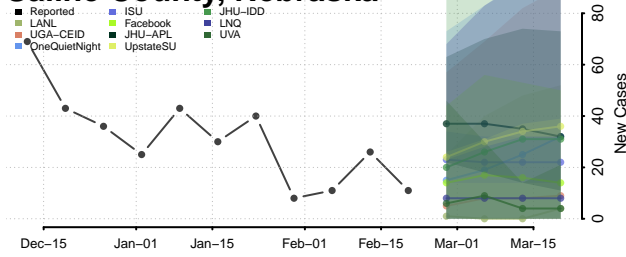

Saline County, Nebraska