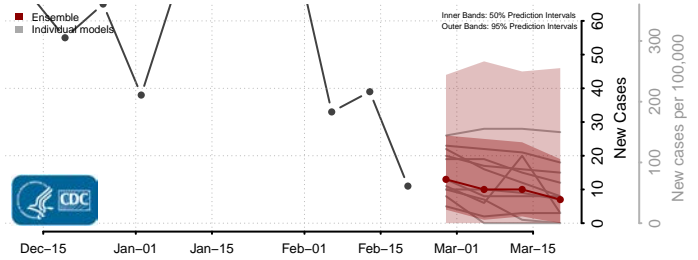

Westmoreland County, Virginia