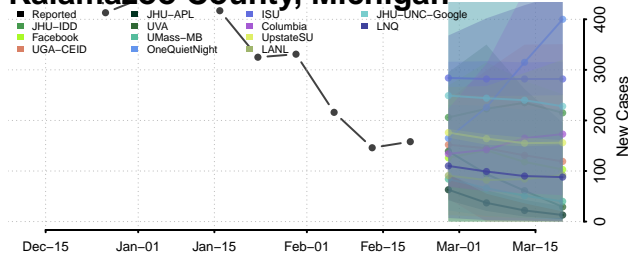

Kalamazoo County, Michigan