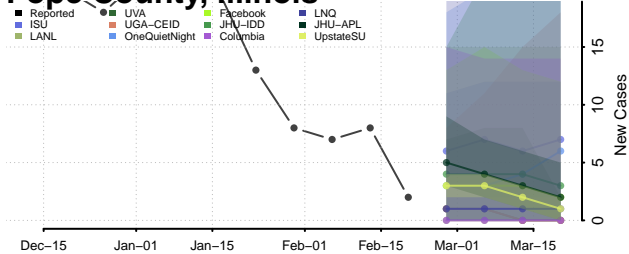

Pope County, Illinois