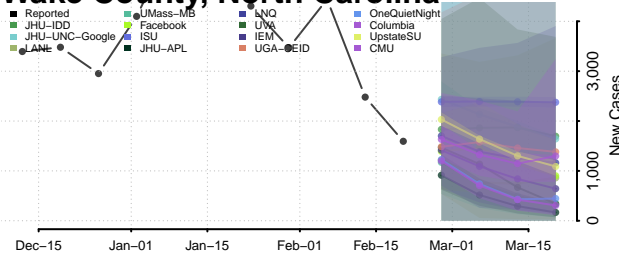

Wake County, North Carolina