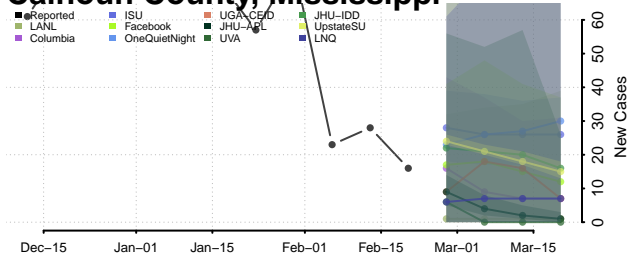

Calhoun County, Mississippi