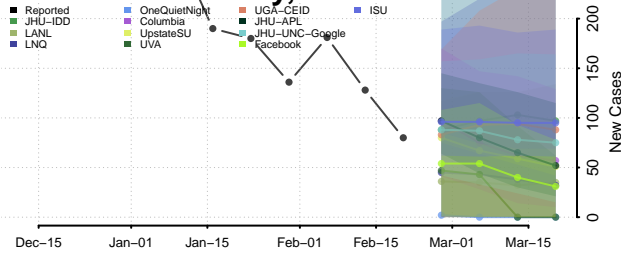

Mendocino County, California