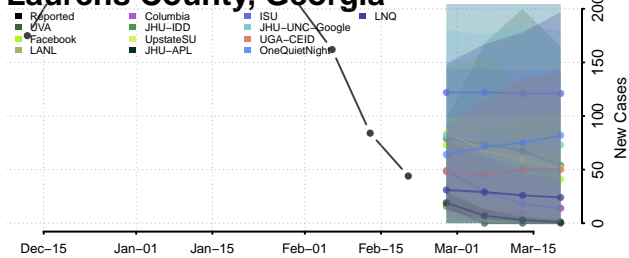

Laurens County, Georgia