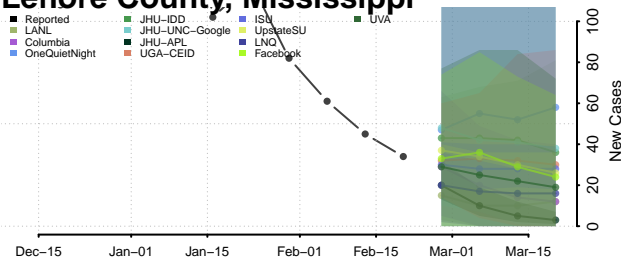

Leflore County, Mississippi