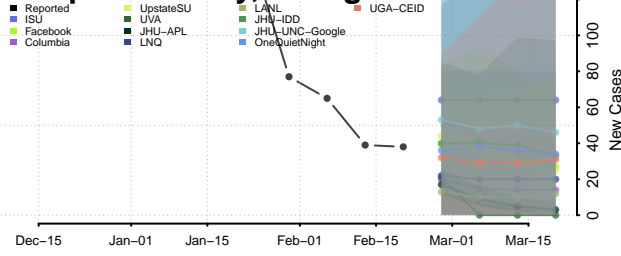

Lumpkin County, Georgia