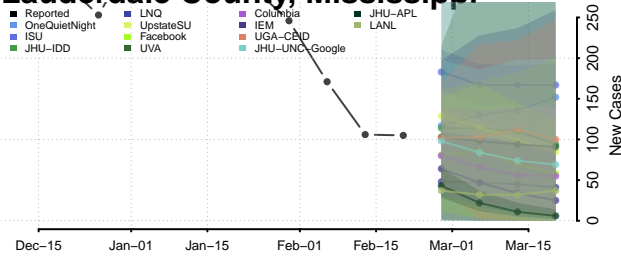

Lauderdale County, Mississippi