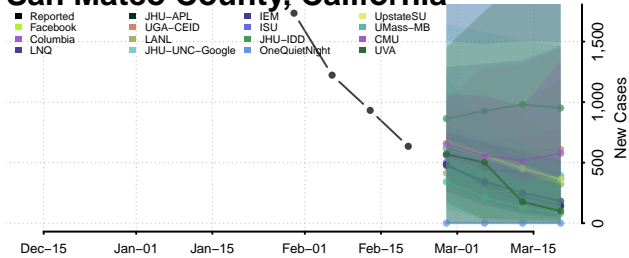

San Mateo County, California