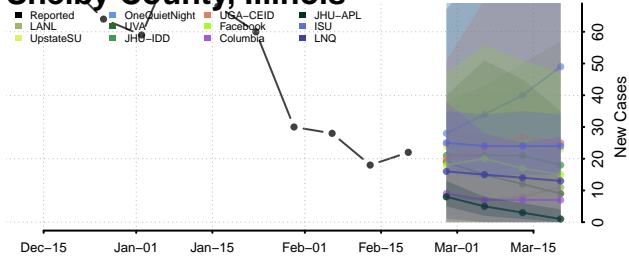

Shelby County, Illinois