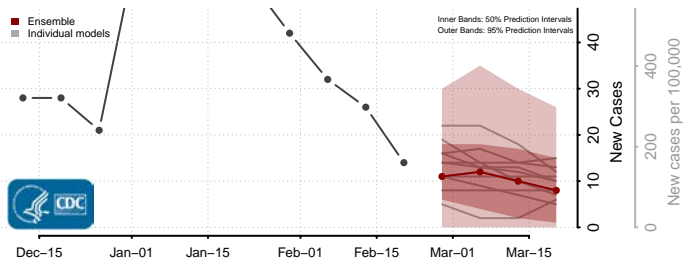

Hancock County, Kentucky