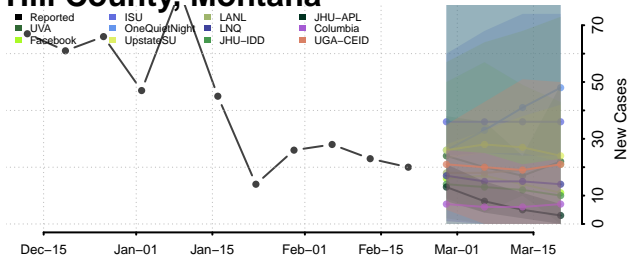

Hill County, Montana