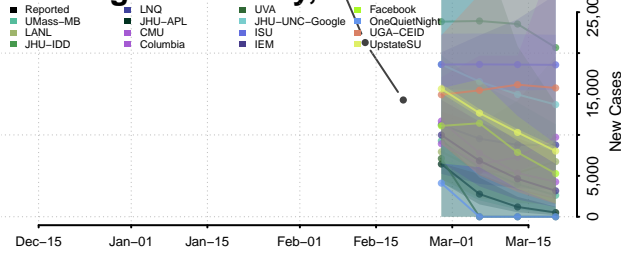

Los Angeles County, California