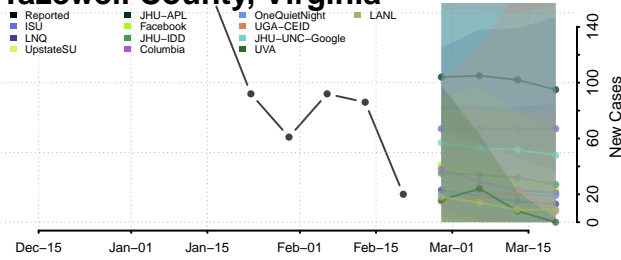

### Tazewell County, Virginia