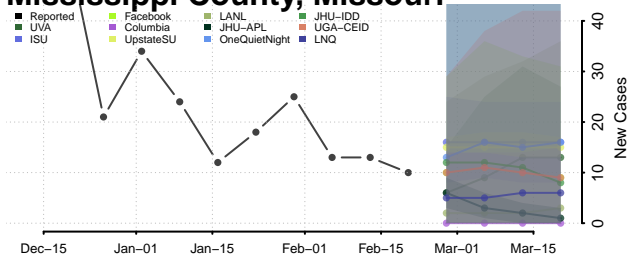

Mississippi County, Missouri