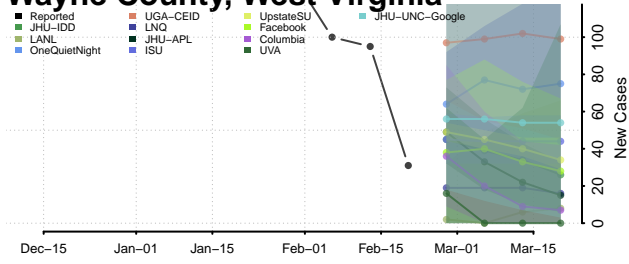

Wayne County, West Virginia