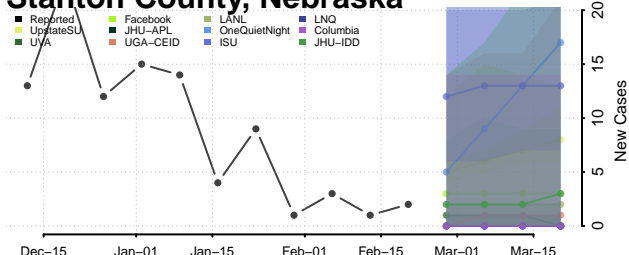

Stanton County, Nebraska