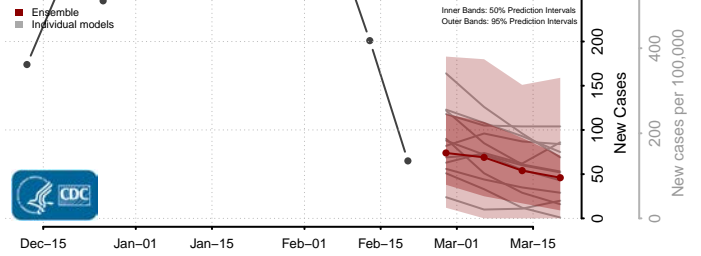

Carter County, Oklahoma