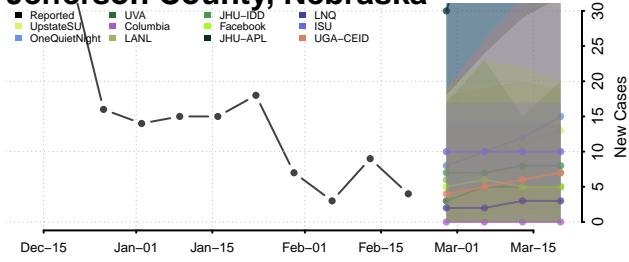

Jefferson County, Nebraska