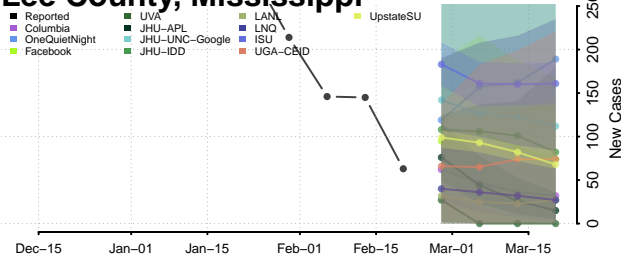

Lee County, Mississippi