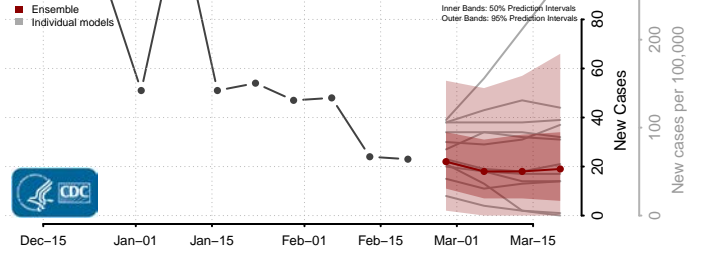

Carlton County, Minnesota