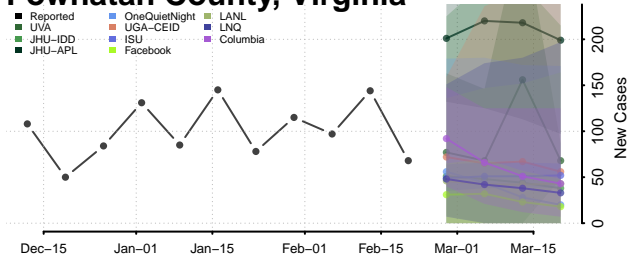

Powhatan County, Virginia