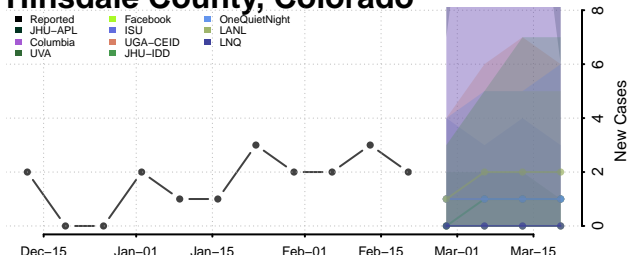

Hinsdale County, Colorado