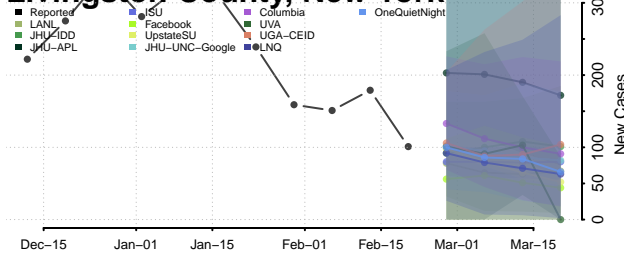

Livingston County, New York