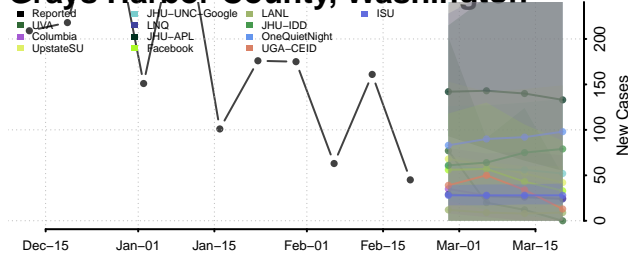

Grays Harbor County, Washington