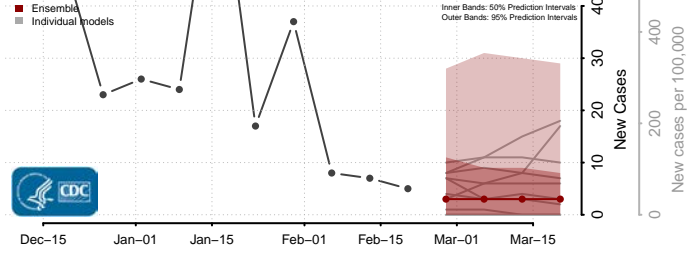

Clearwater County, Idaho