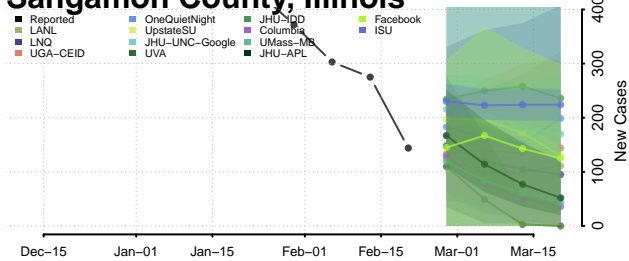

Sangamon County, Illinois