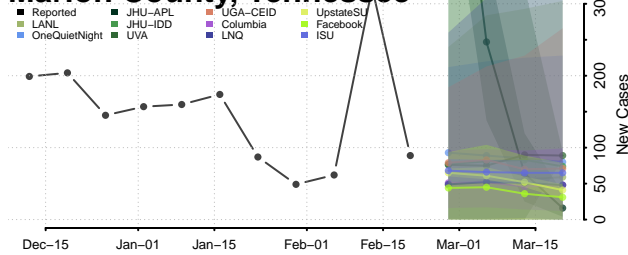

Marion County, Tennessee