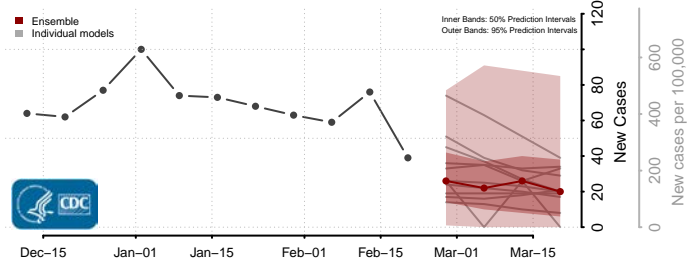

Lewis County, West Virginia