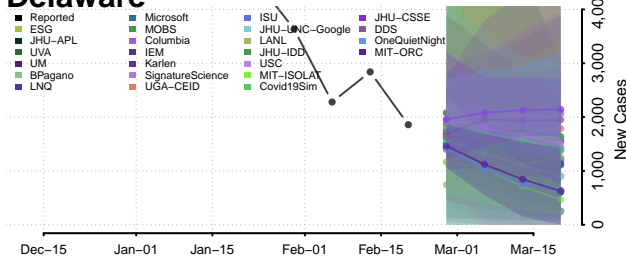

Windham County, Connecticut

Delaware*

Kent County, Delaware

New Castle County, Delaware

Sussex County, Delaware

District of Columbia*

*New weekly cases may decrease in this location over the next four weeks. For these locations, the ensemble forecast indicates a probability of 0.75 or greater that fewer cases will be reported in week four of the forecast than in the last reported week.