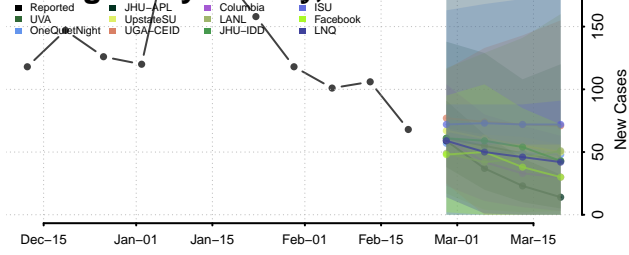

Montgomery County, North Carolina