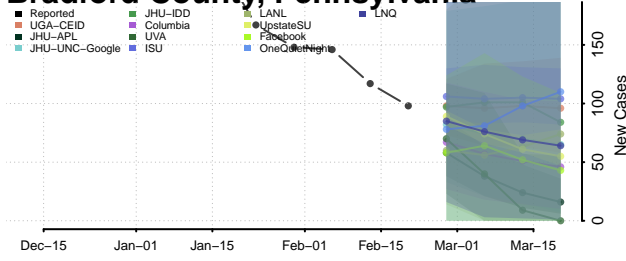

Bradford County, Pennsylvania