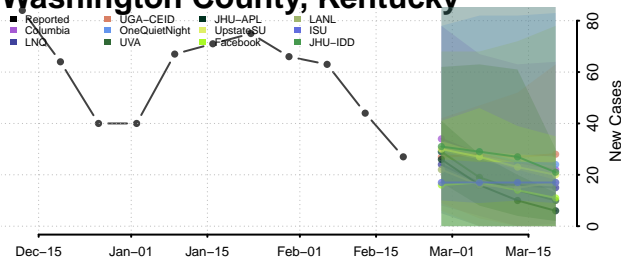

Washington County, Kentucky