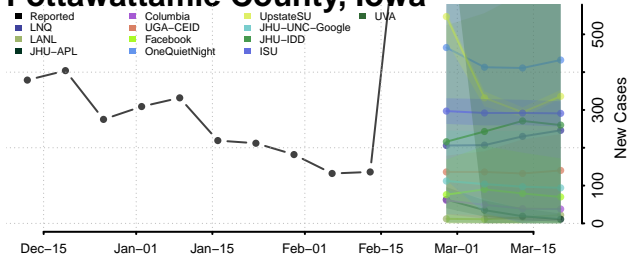

Pottawattamie County, Iowa