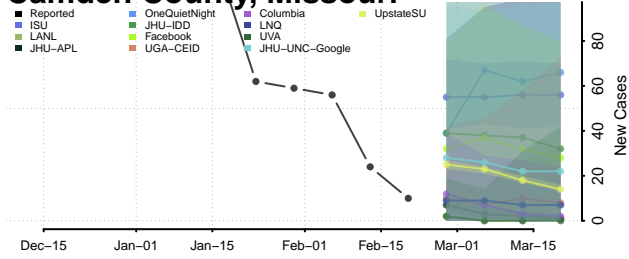

Camden County, Missouri