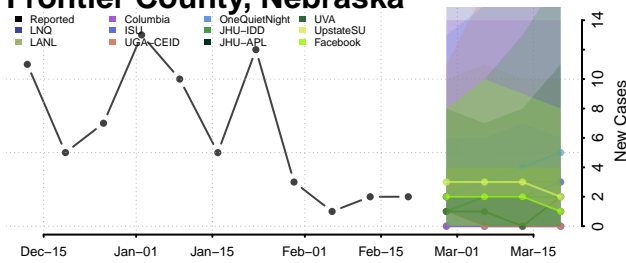

Frontier County, Nebraska