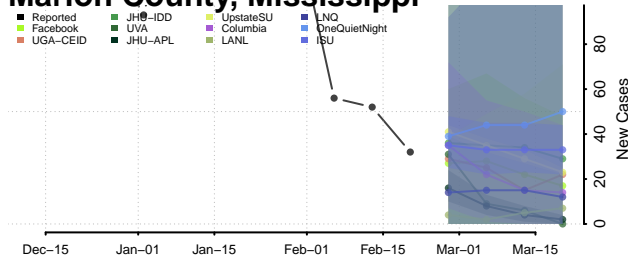

Marion County, Mississippi