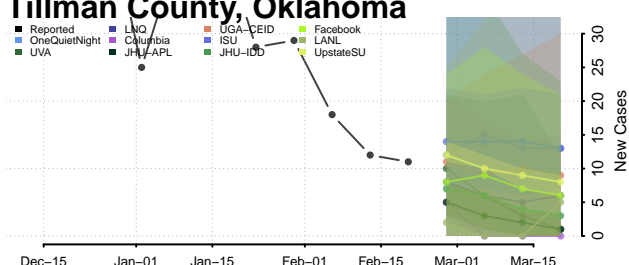

Tillman County, Oklahoma