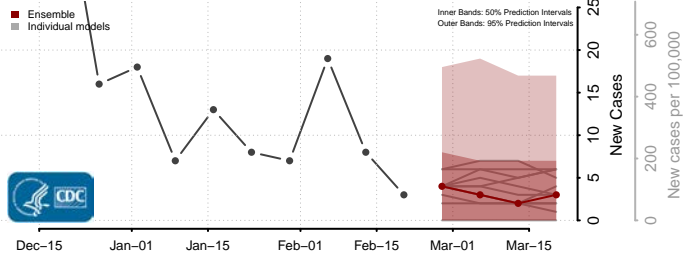

Kimball County, Nebraska