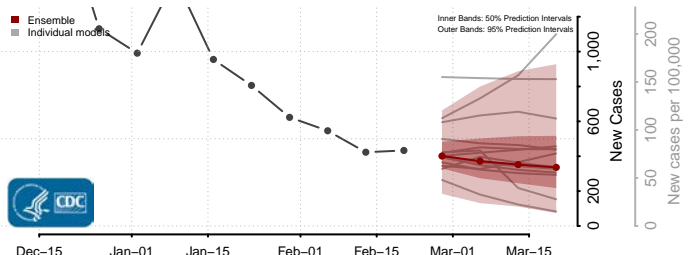

Ramsey County, Minnesota