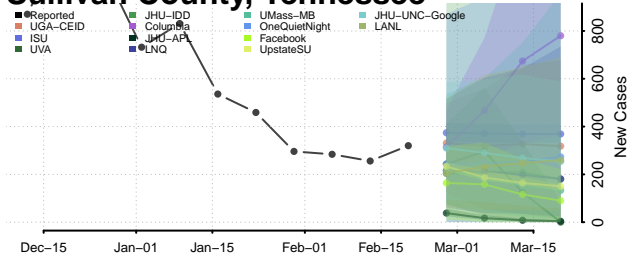

Sullivan County, Tennessee