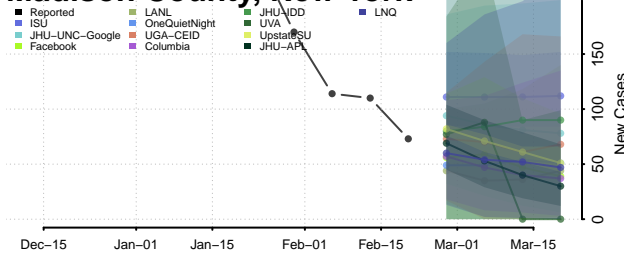

Madison County, New York