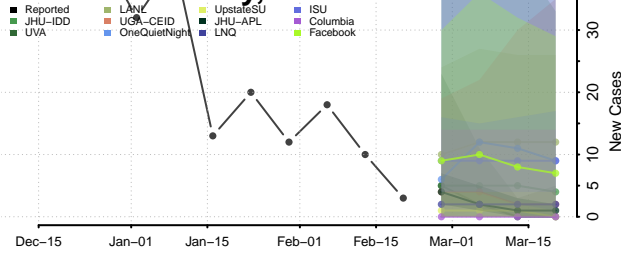

Ochiltree County, Texas