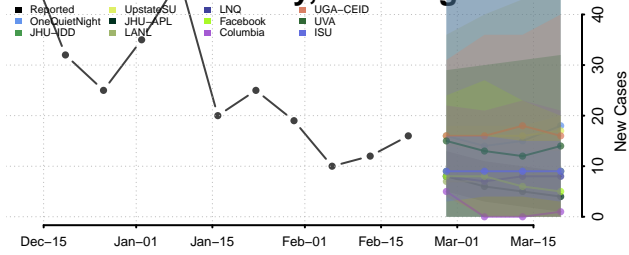

### Pierce County, Washington