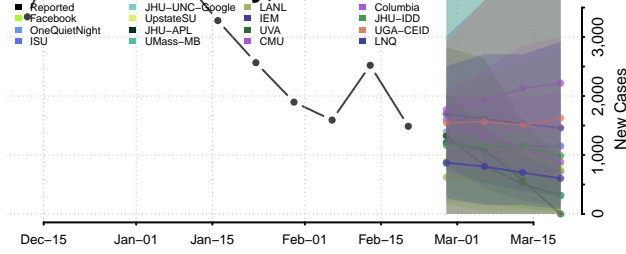

Davidson County, Tennessee