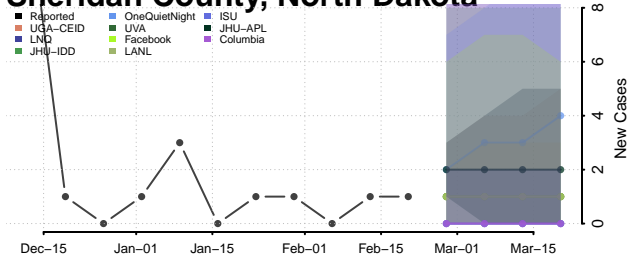

Sheridan County, North Dakota