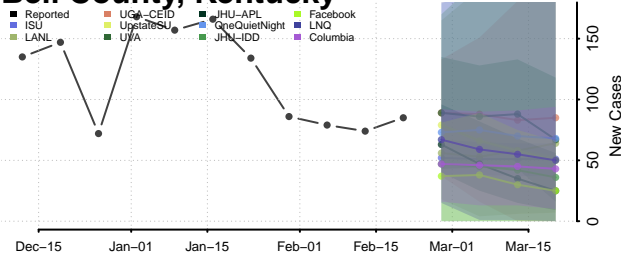

Bell County, Kentucky