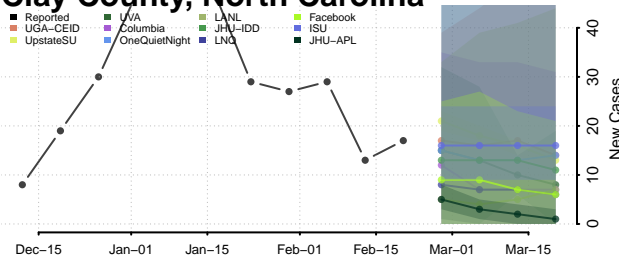

Clay County, North Carolina