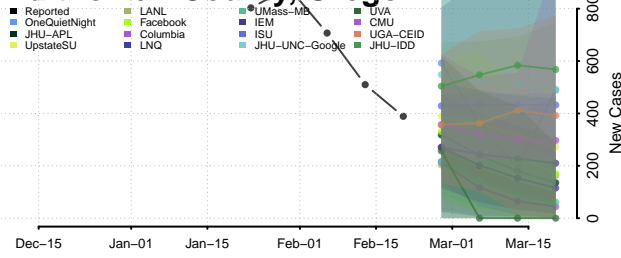

Multnomah County, Oregon