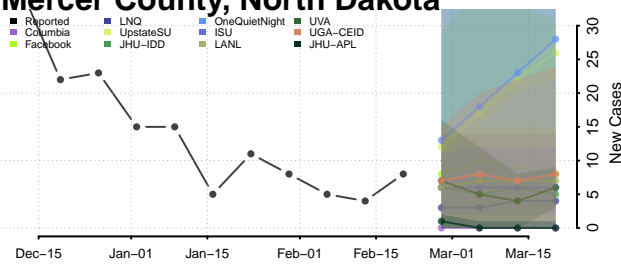

### Morton County, North Dakota