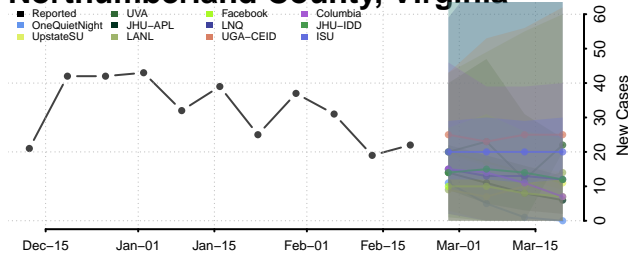

Northumberland County, Virginia