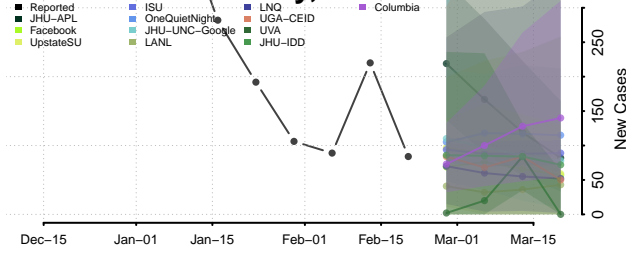

Cumberland County, Tennessee