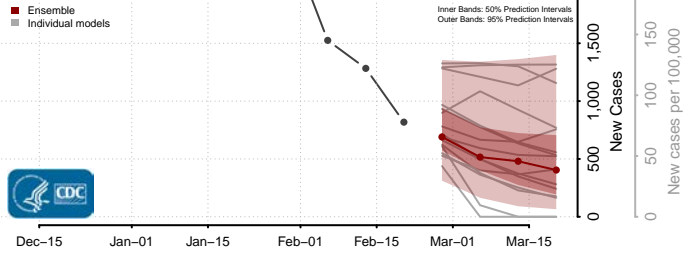

Montgomery County, Maryland