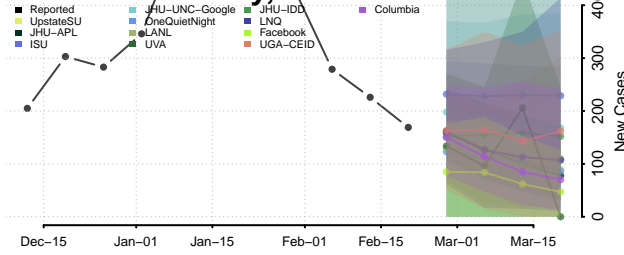

Jefferson County, New York