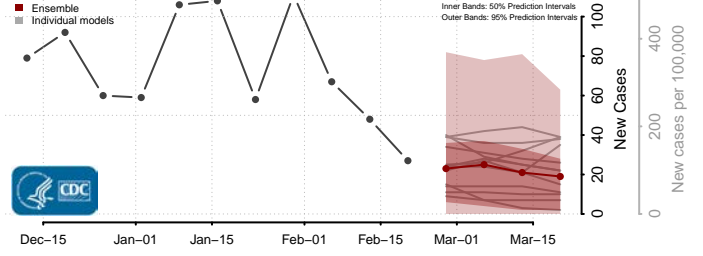

Vilas County, Wisconsin