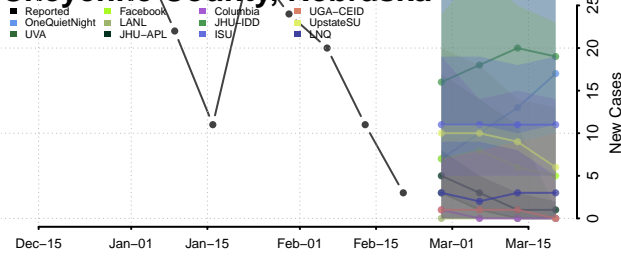

Cheyenne County, Nebraska