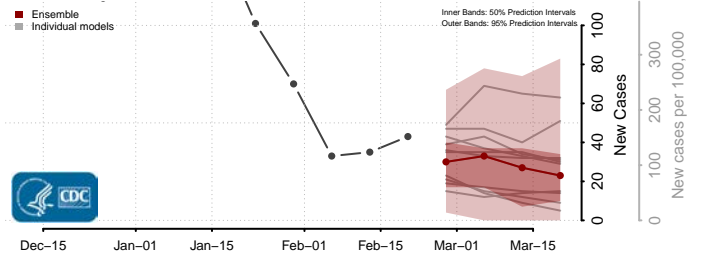

Tate County, Mississippi