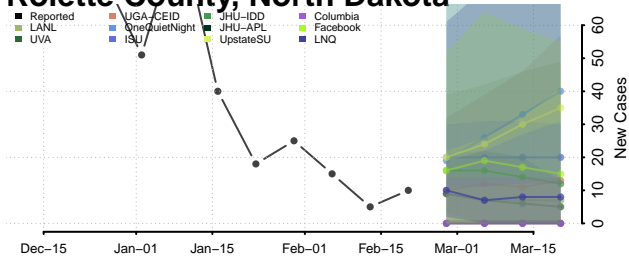

Rolette County, North Dakota