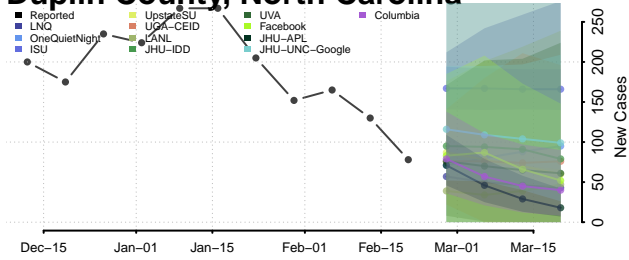

Duplin County, North Carolina