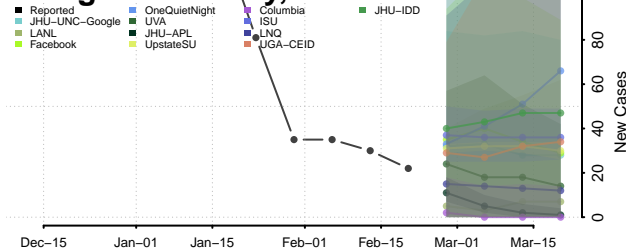

Effingham County, Illinois