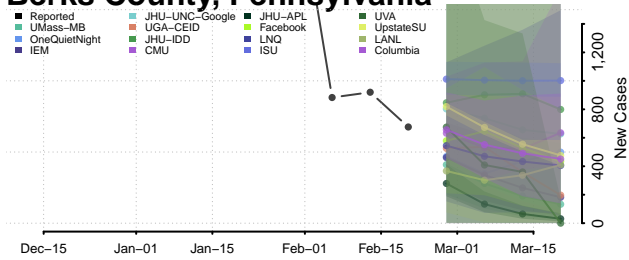

Berks County, Pennsylvania