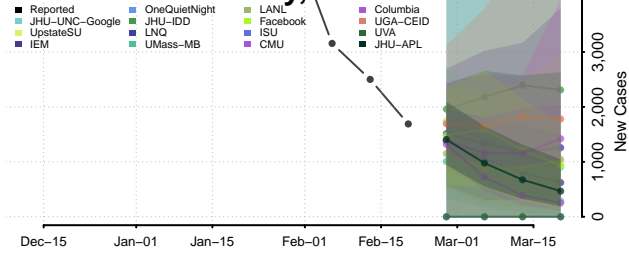

Santa Clara County, California