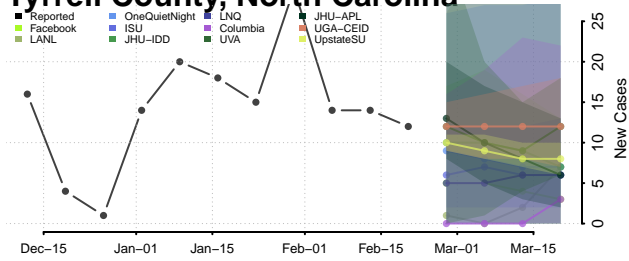

### Tyrrell County, North Carolina