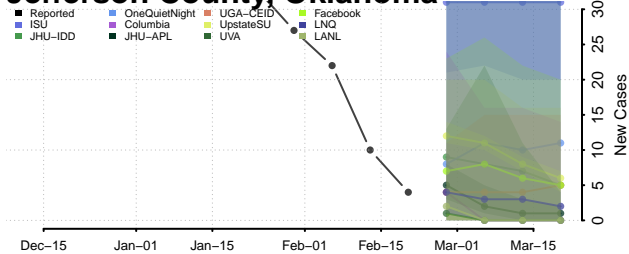

Jefferson County, Oklahoma