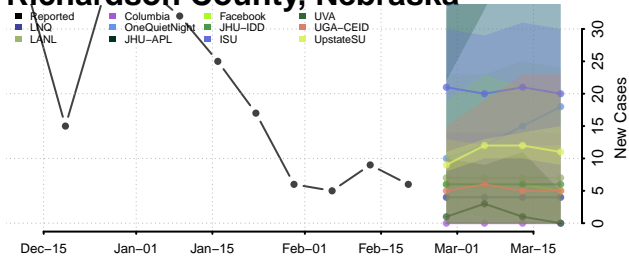

Richardson County, Nebraska