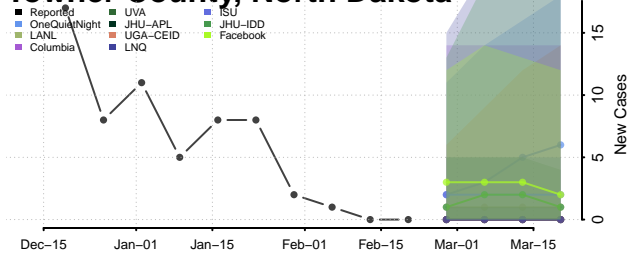

Towner County, North Dakota