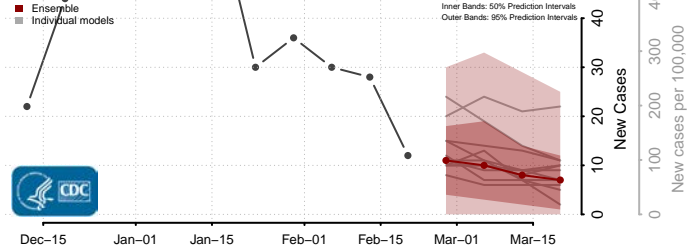

Pushmataha County, Oklahoma