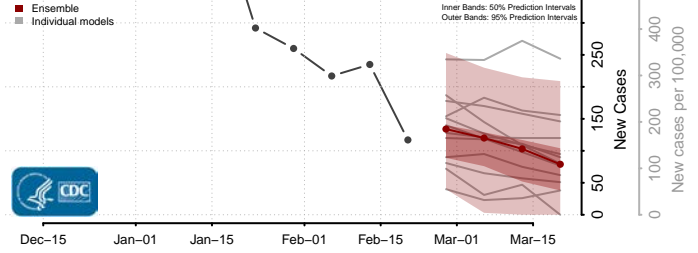

Pottawatomie County, Oklahoma