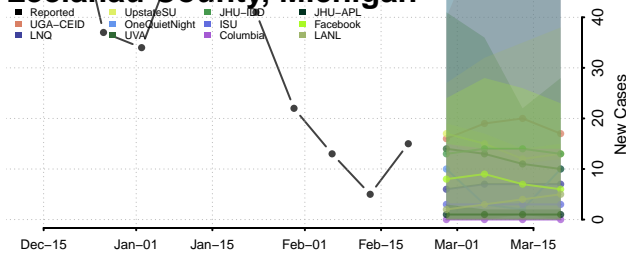

Leelanau County, Michigan