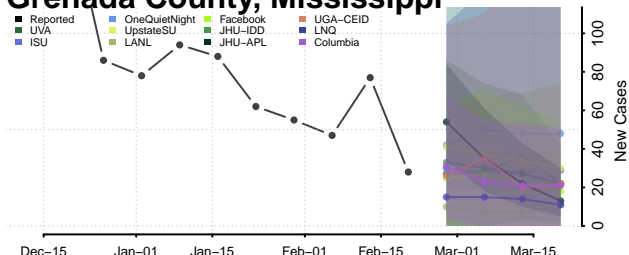

Grenada County, Mississippi