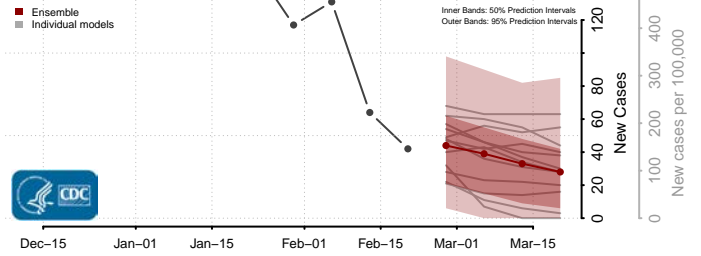

Caddo County, Oklahoma