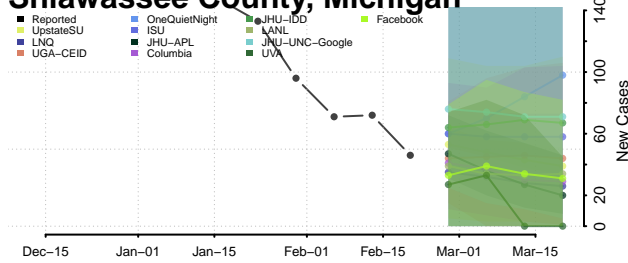

Shiawassee County, Michigan