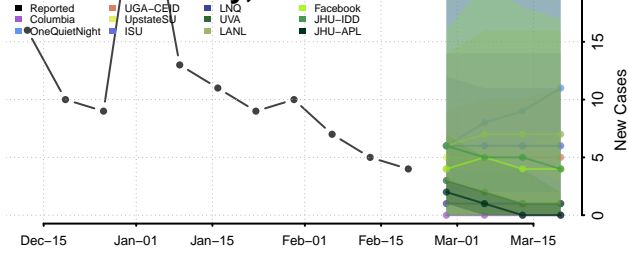

Stevens County, Kansas