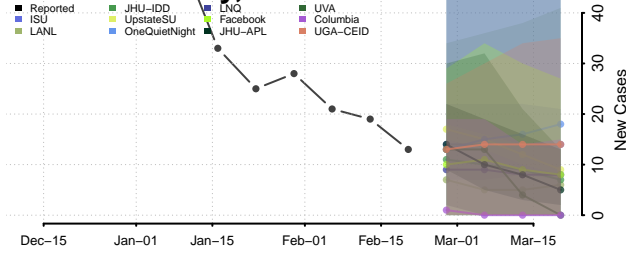

Pulaski County, Indiana