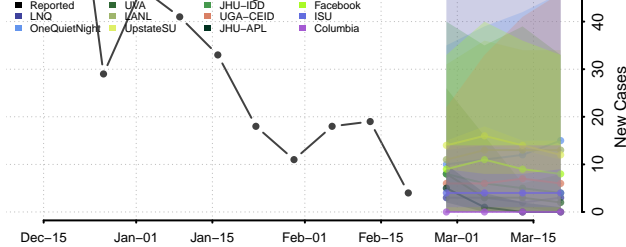

Ellsworth County, Kansas