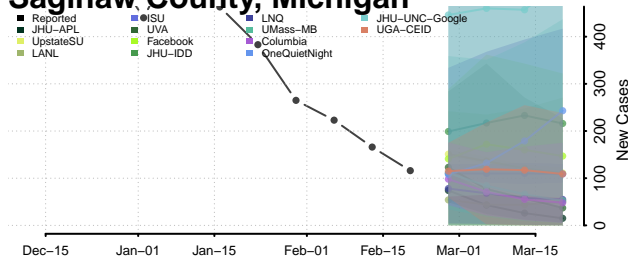

Saginaw County, Michigan