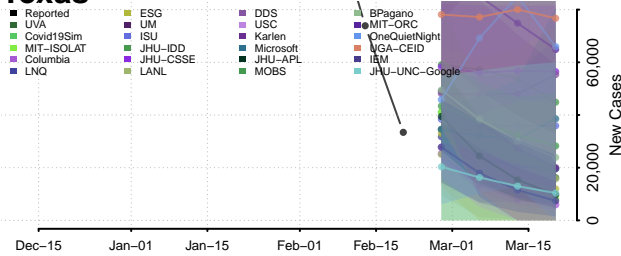

Williamson County, Tennessee

Wilson County, Tennessee

Texas

Anderson County, Texas

Andrews County, Texas

Angelina County, Texas