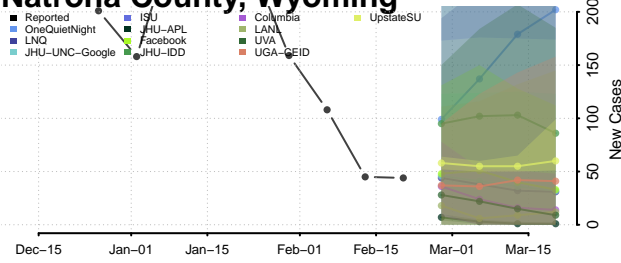

### Natrona County, Wyoming