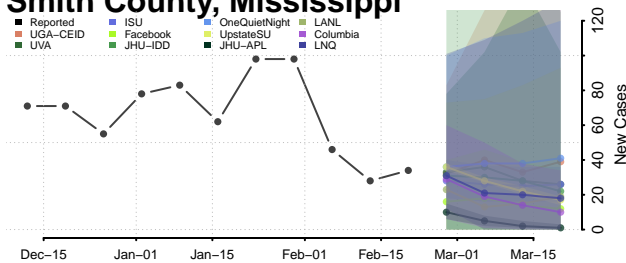

Smith County, Mississippi