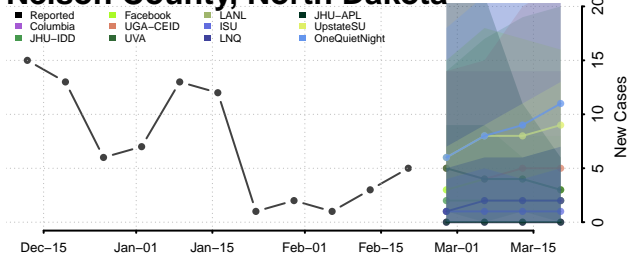

Nelson County, North Dakota