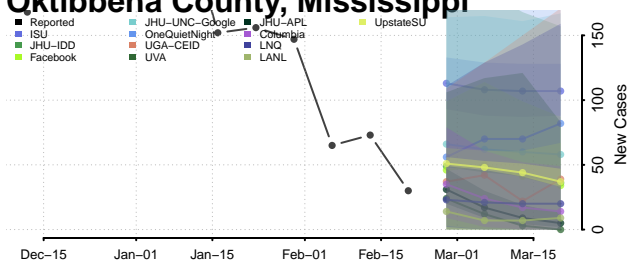

Oktibbeha County, Mississippi