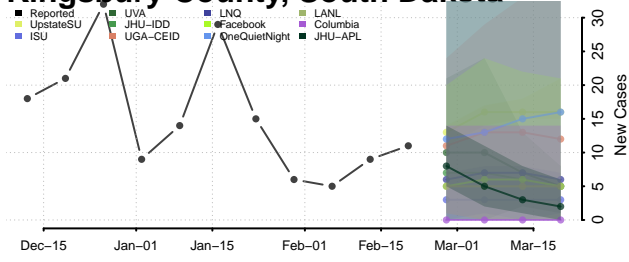

Kingsbury County, South Dakota