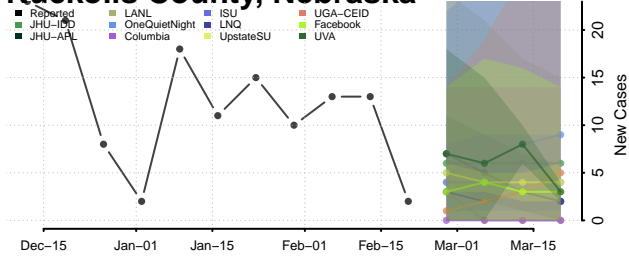

Nuckolls County, Nebraska