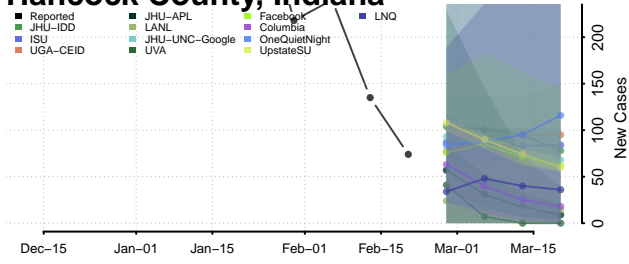

Hancock County, Indiana