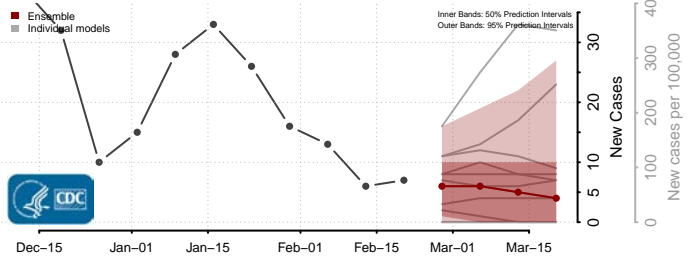

Pipestone County, Minnesota