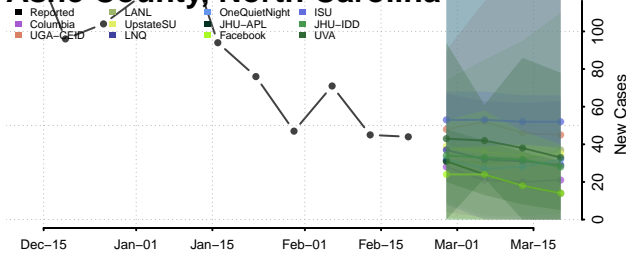

Ashe County, North Carolina