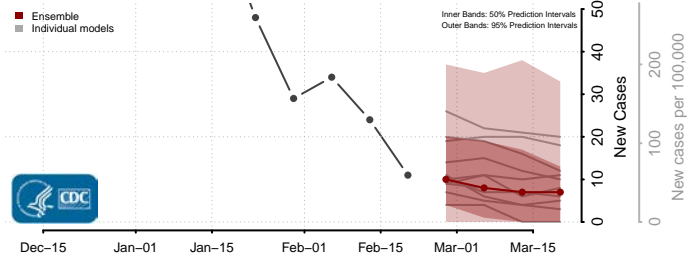

Roosevelt County, New Mexico