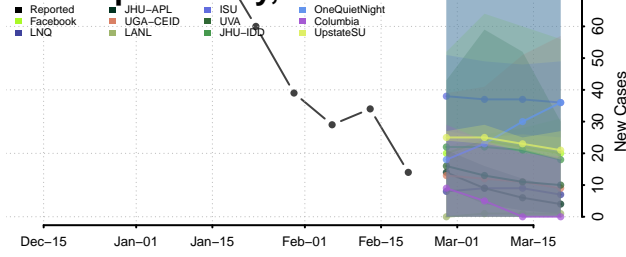

Randolph County, Indiana