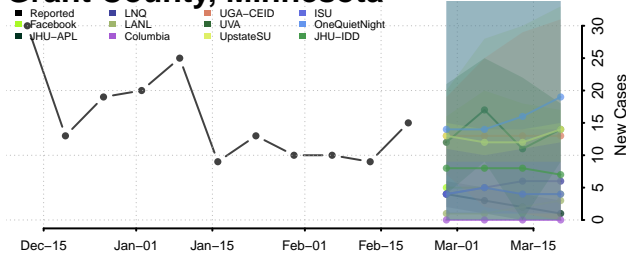

### Hennepin County, Minnesota