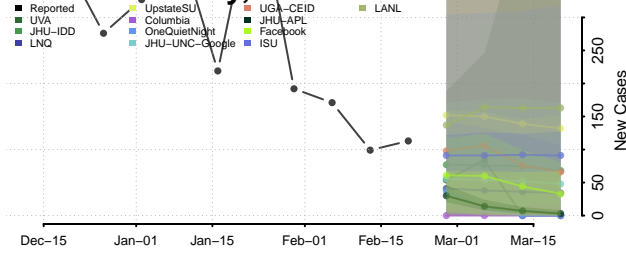

### Tehama County, California