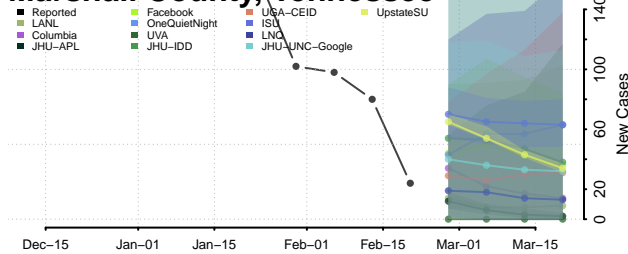

Marshall County, Tennessee