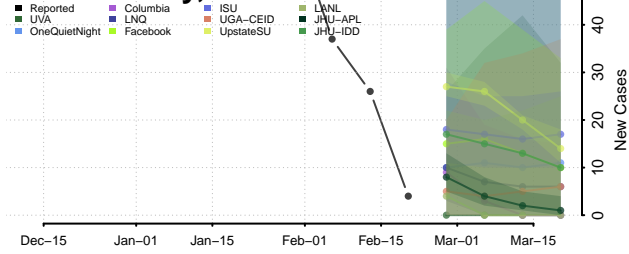

Love County, Oklahoma