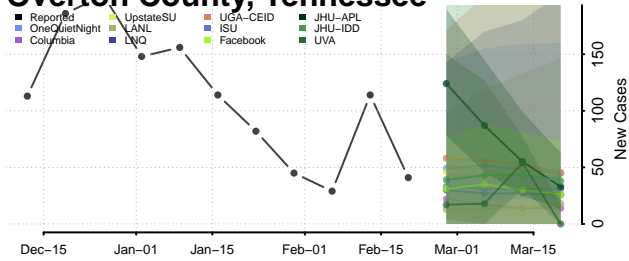

Overton County, Tennessee