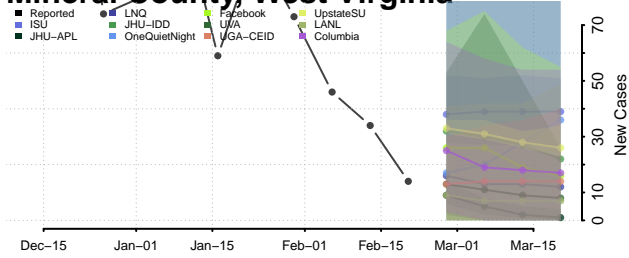

Mineral County, West Virginia