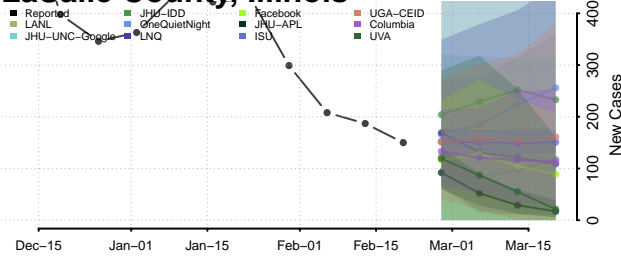

LaSalle County, Illinois