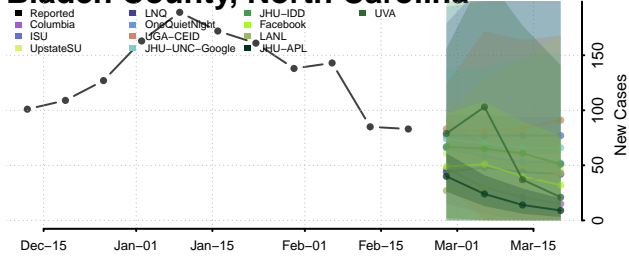

### Bladen County, North Carolina