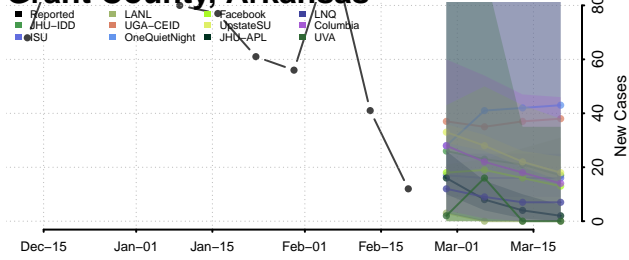

### Greene County, Arkansas