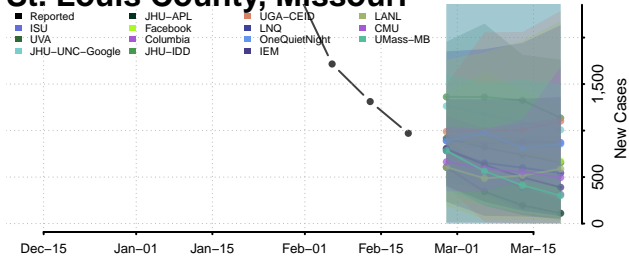

St. Louis County, Missouri