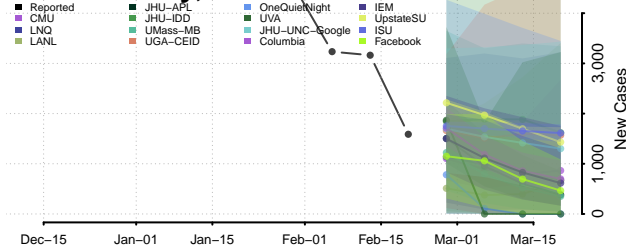

Kern County, California