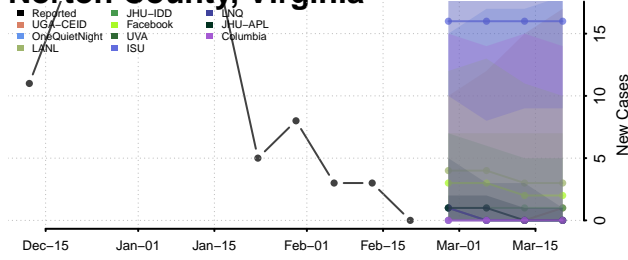

### Norton County, Virginia