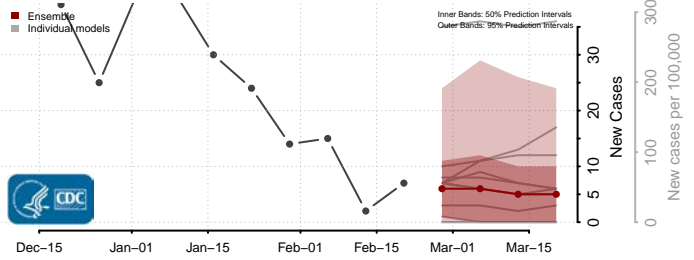

DeKalb County, Missouri