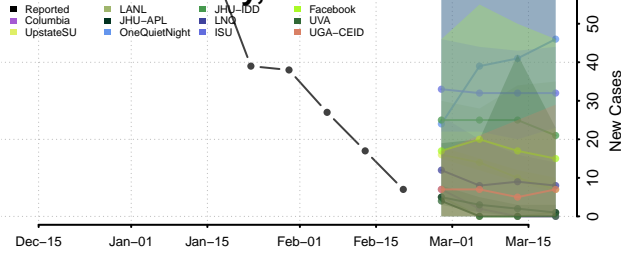

Crawford County, Missouri