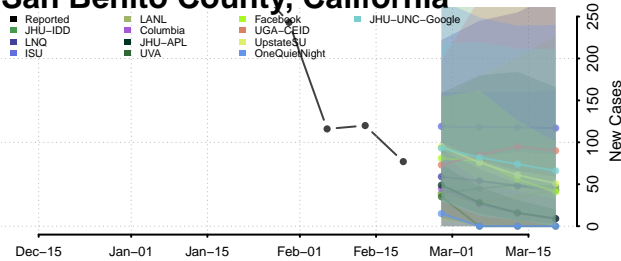

San Benito County, California