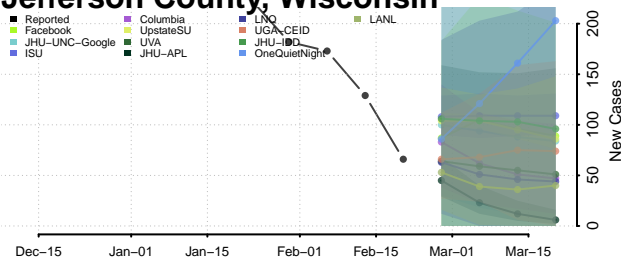

Jefferson County, Wisconsin