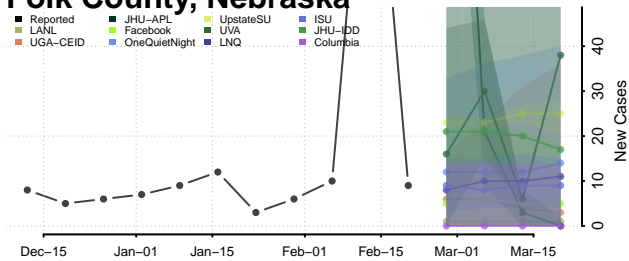

Polk County, Nebraska