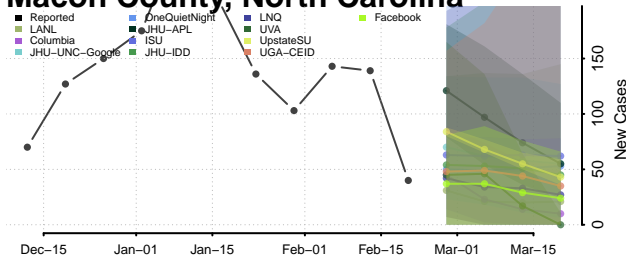

Macon County, North Carolina