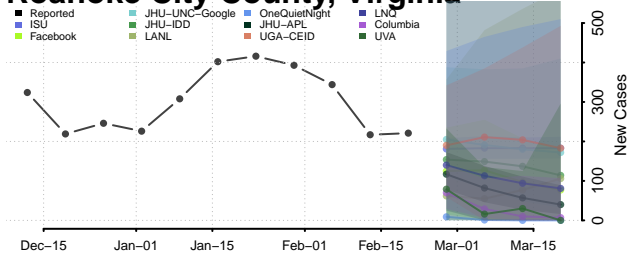

Roanoke City County, Virginia