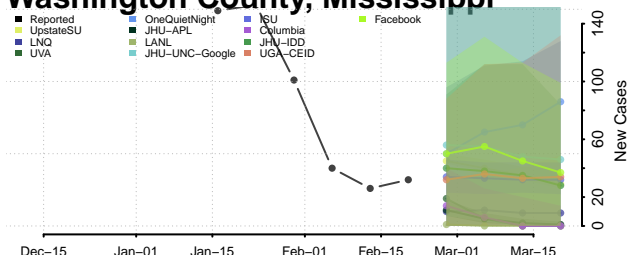

Washington County, Mississippi