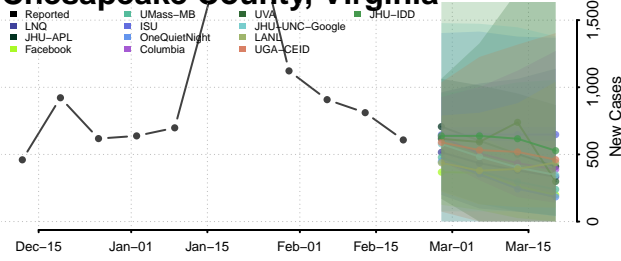

Chesapeake County, Virginia