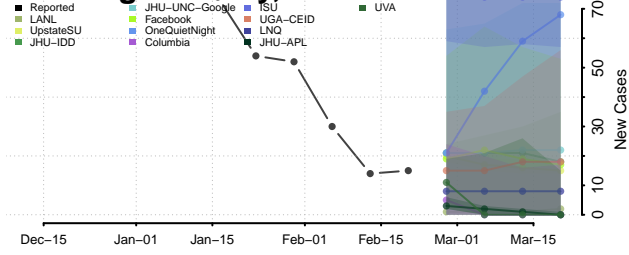

LaGrange County, Indiana