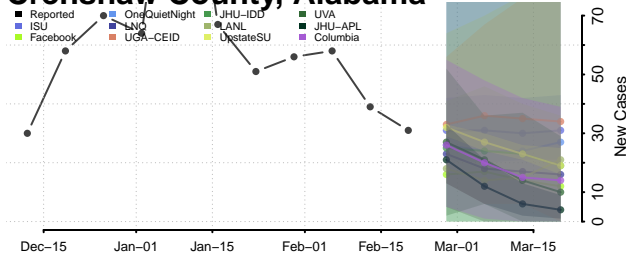

Crenshaw County, Alabama