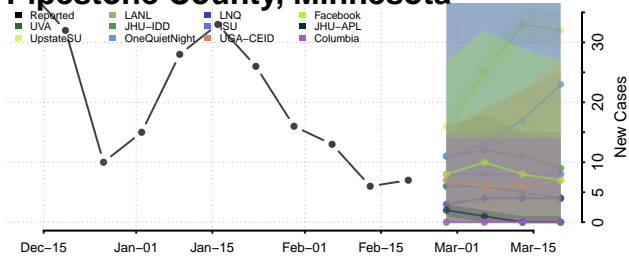

Pipestone County, Minnesota