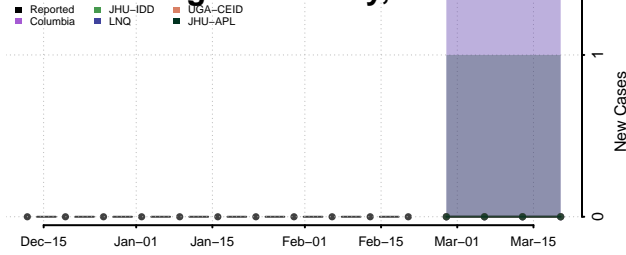

Hoonah-Angoon County, Alaska