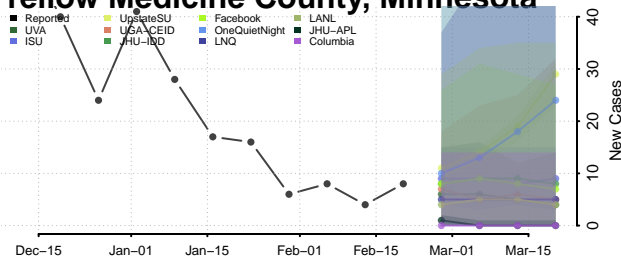

Yellow Medicine County, Minnesota