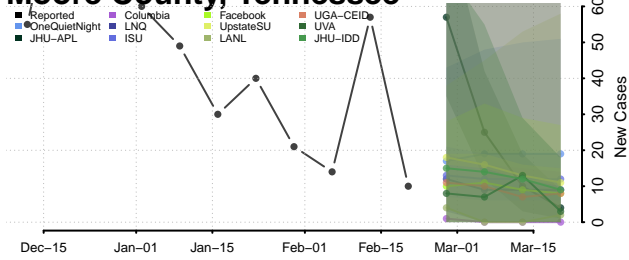

Moore County, Tennessee