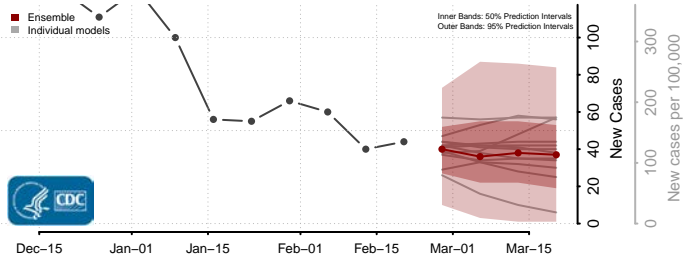

Bureau County, Illinois