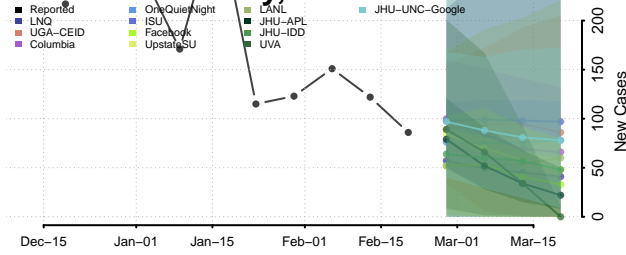

Alexander County, North Carolina