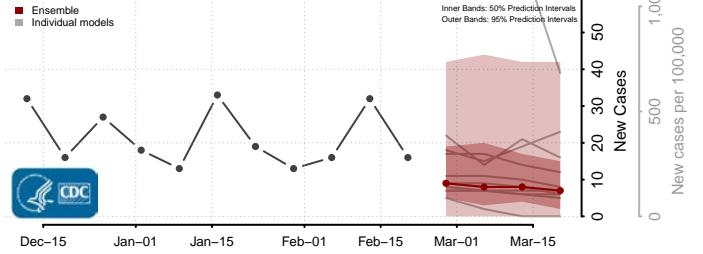

Greer County, Oklahoma