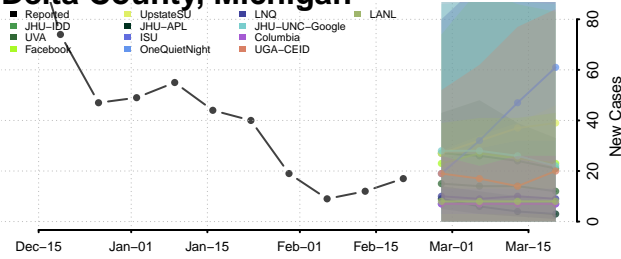

Delta County, Michigan