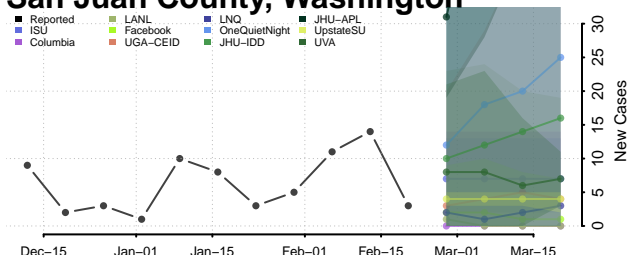

San Juan County, Washington