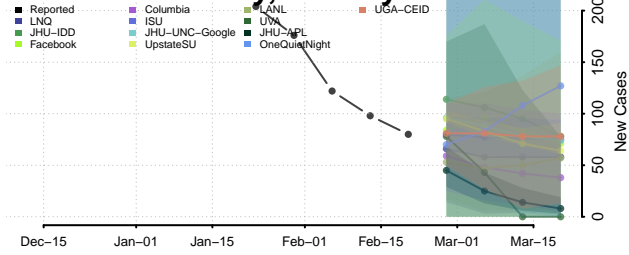

Somerset County, Pennsylvania