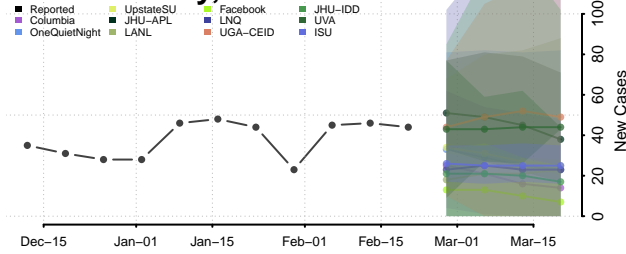

Gates County, North Carolina