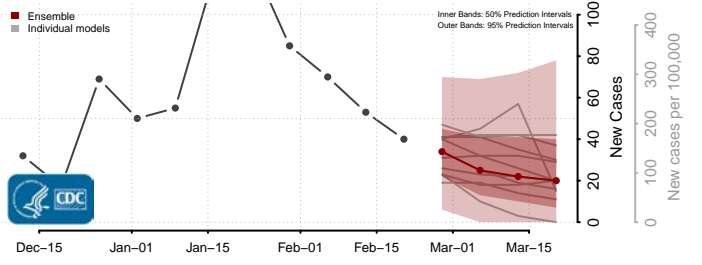

Goochland County, Virginia