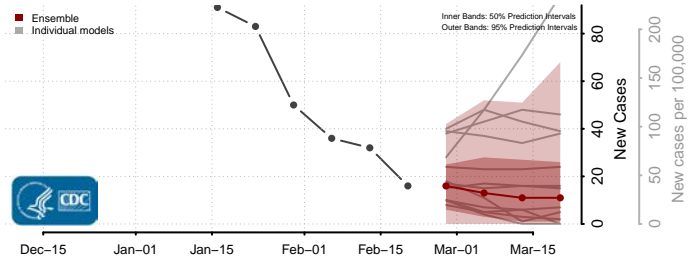

Shawano County, Wisconsin