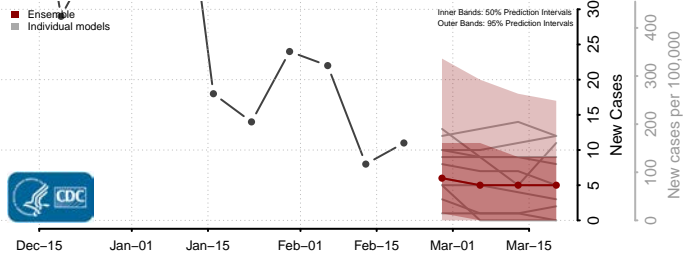

Tucker County, West Virginia