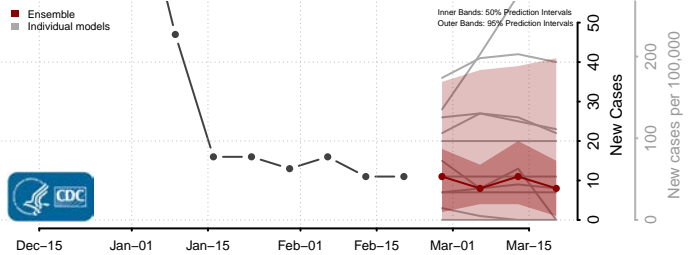

Stutsman County, North Dakota