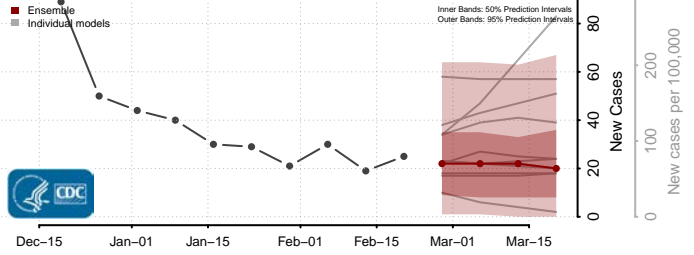

Polk County, Minnesota