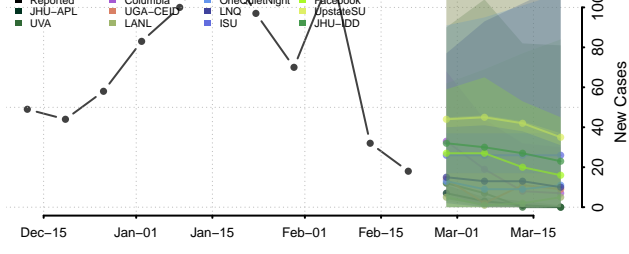

Northampton County, North Carolina