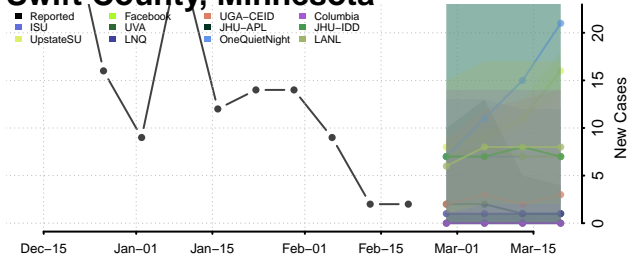

Swift County, Minnesota