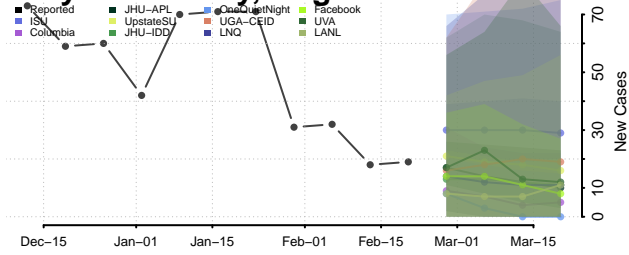

Grayson County, Virginia