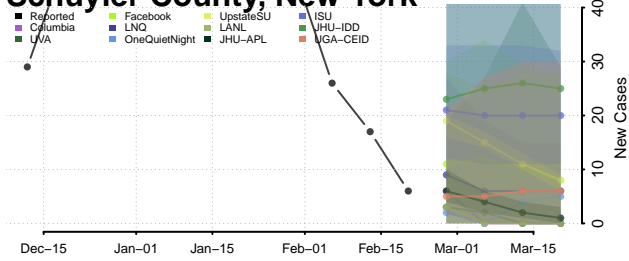

Schuyler County, New York