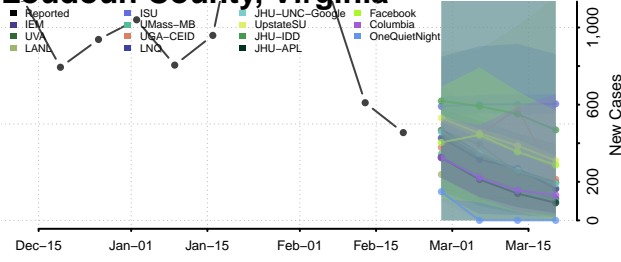

Loudoun County, Virginia