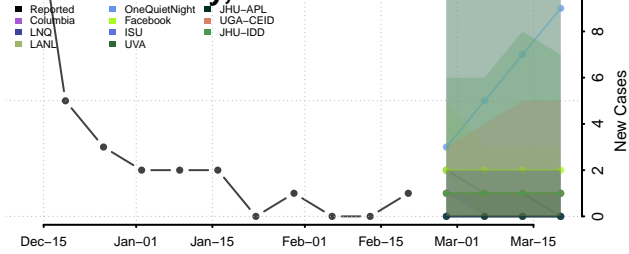

Kidder County, North Dakota