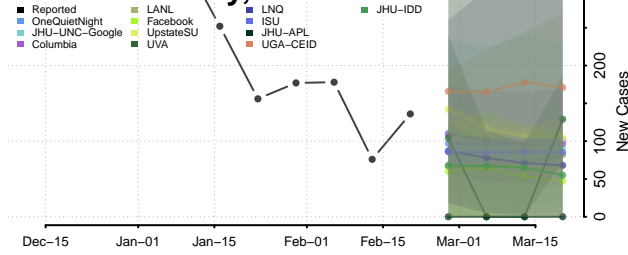

Loudon County, Tennessee