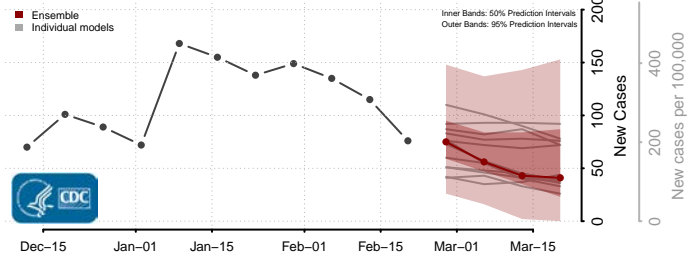

Gloucester County, Virginia