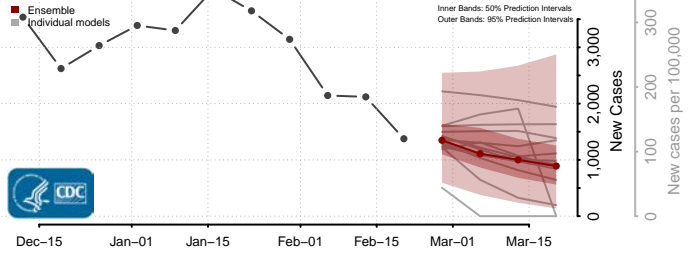

Fairfax County, Virginia