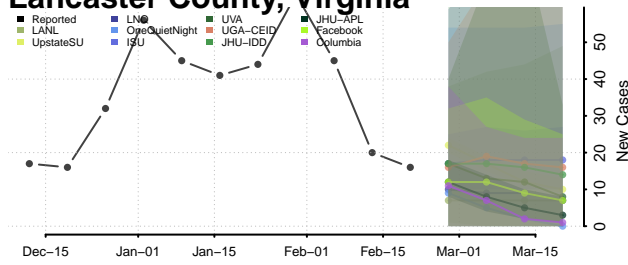

Lancaster County, Virginia