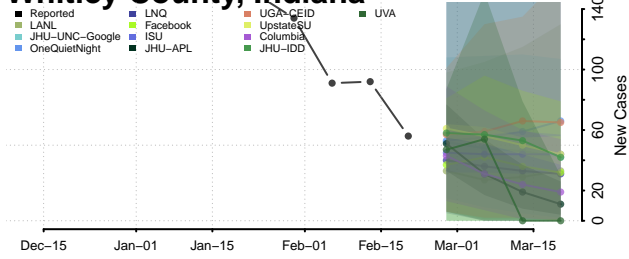

Whitley County, Indiana