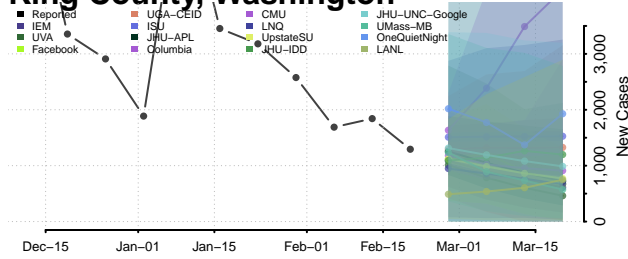

King County, Washington