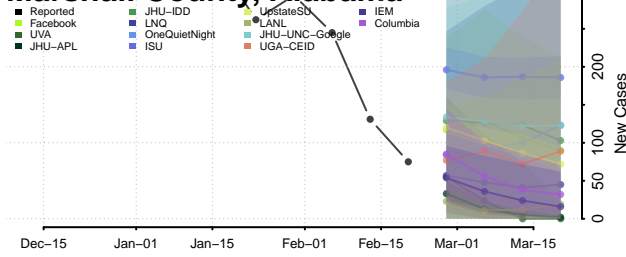

Marshall County, Alabama