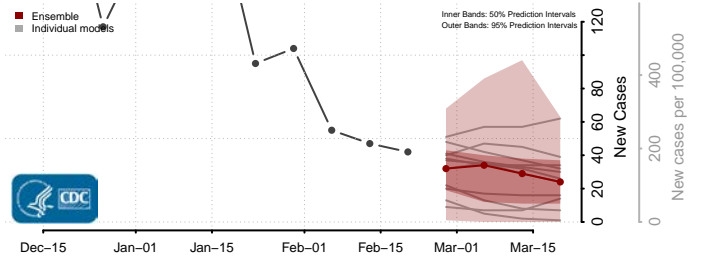

Tippah County, Mississippi