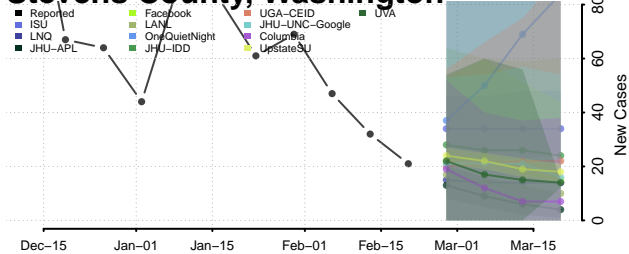

Stevens County, Washington