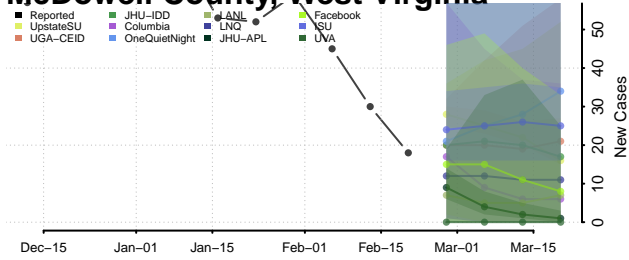

McDowell County, West Virginia