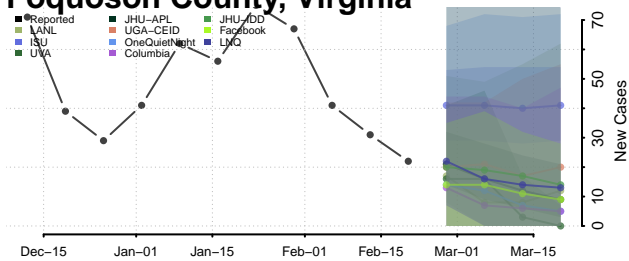

Poquoson County, Virginia