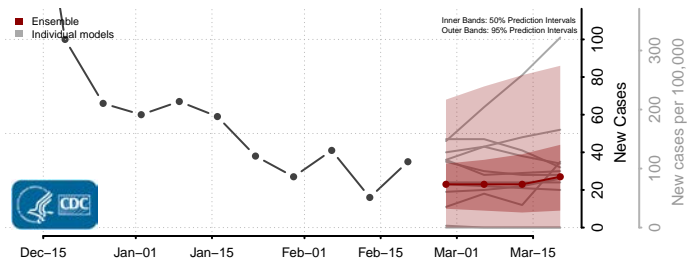

### Morton County, North Dakota