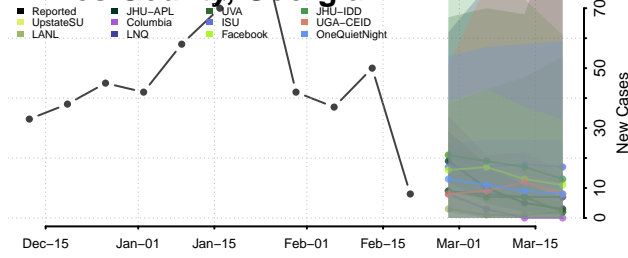

Wilkes County, Georgia