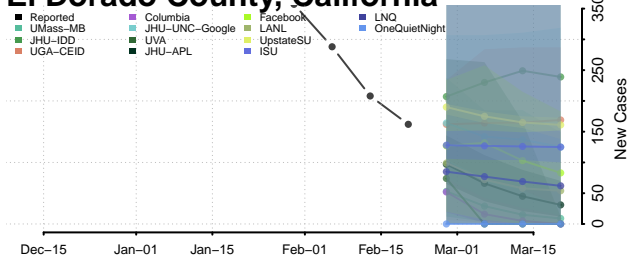

El Dorado County, California