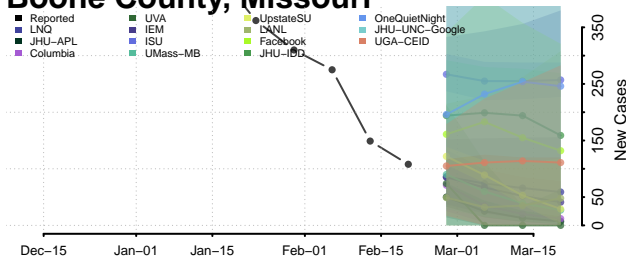

Boone County, Missouri