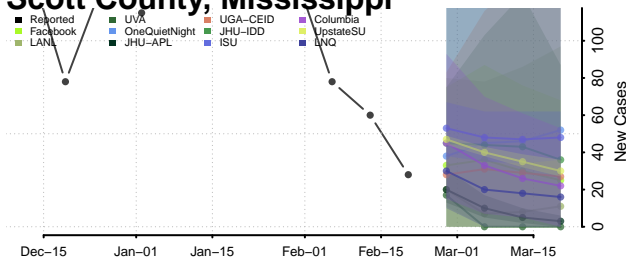

Scott County, Mississippi