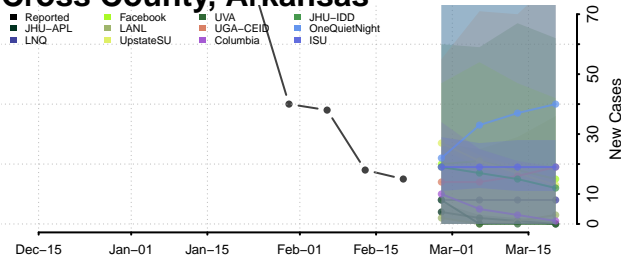

Cross County, Arkansas