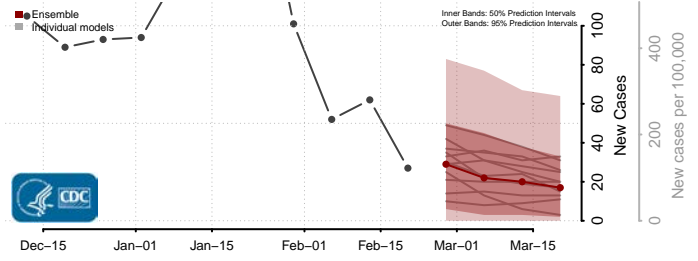

Coahoma County, Mississippi