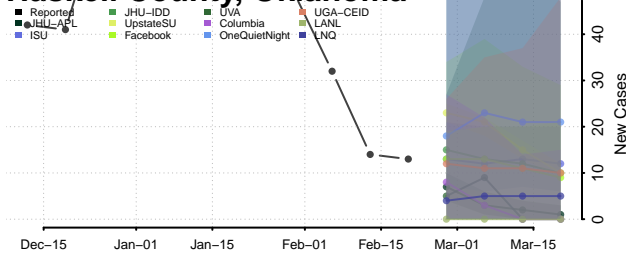

Haskell County, Oklahoma