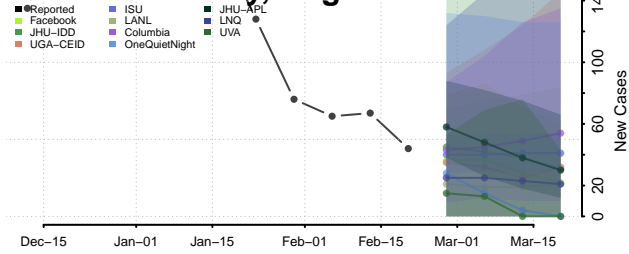

Staunton County, Virginia