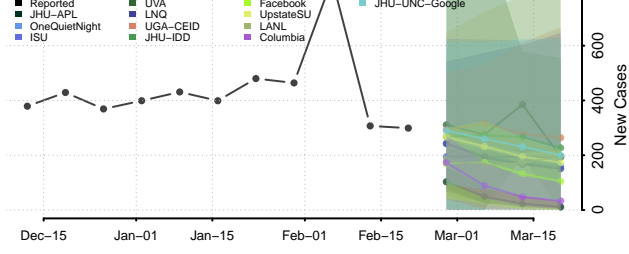

Nash County, North Carolina