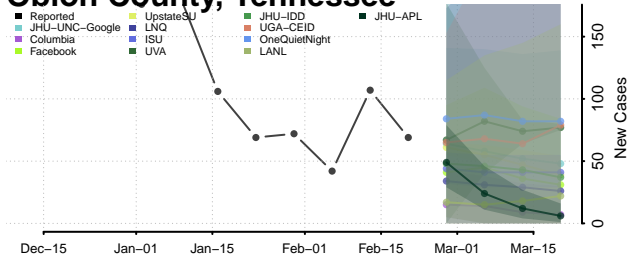

Obion County, Tennessee