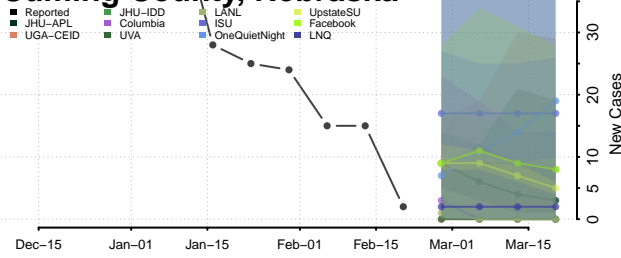

Cuming County, Nebraska