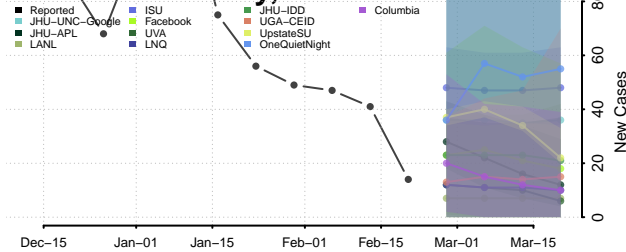

Lawrence County, Missouri