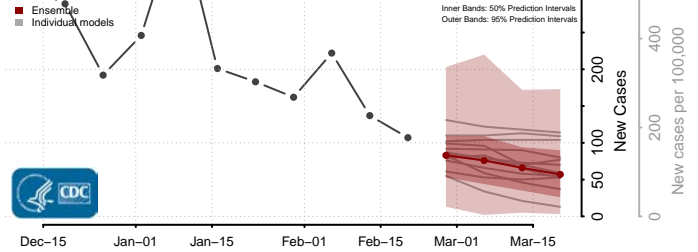

Granville County, North Carolina