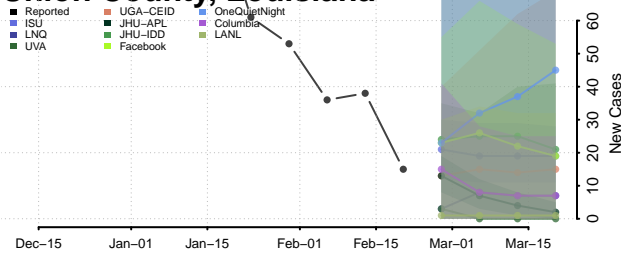

Union County, Louisiana