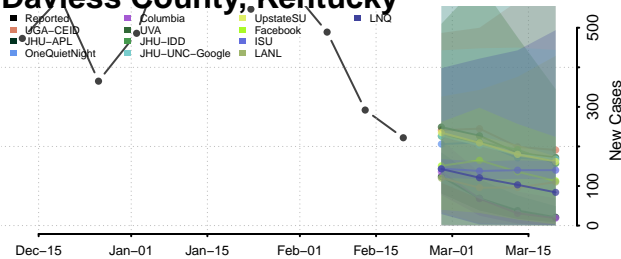

### Dayies County, Kentucky