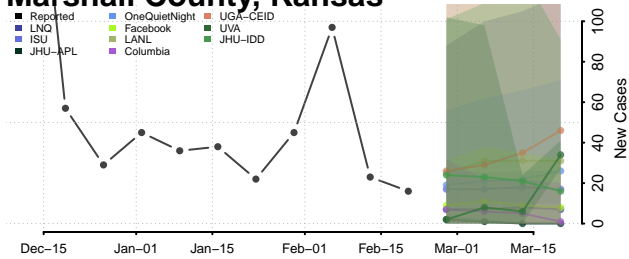

Marshall County, Kansas