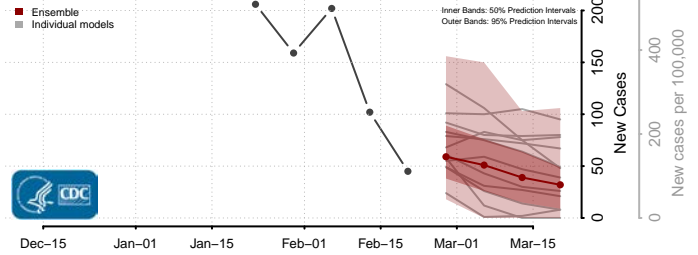

McClain County, Oklahoma