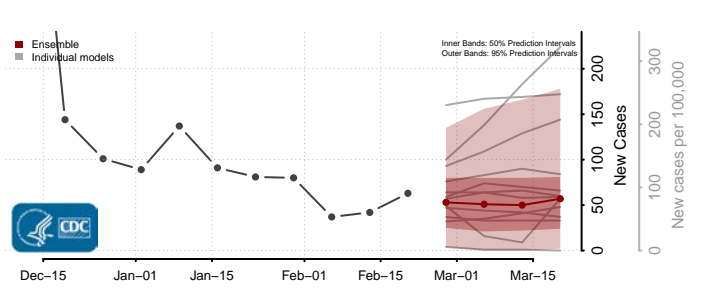

Grand Forks County, North Dakota