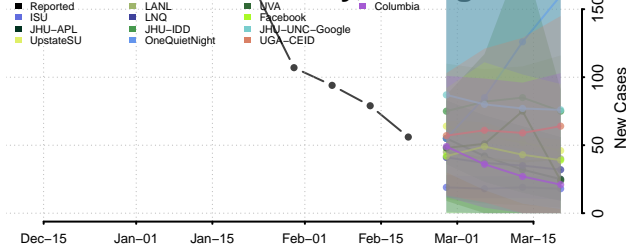

Grand Traverse County, Michigan