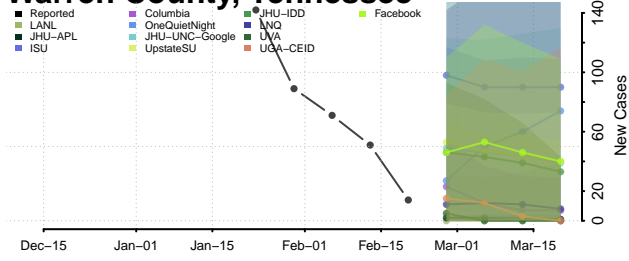

Warren County, Tennessee