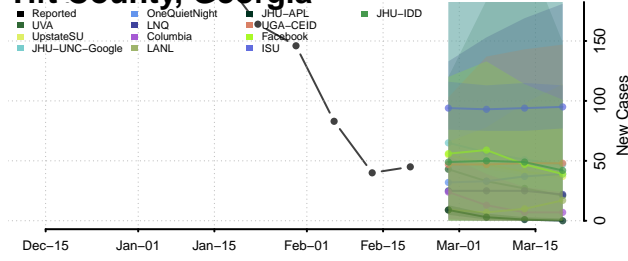

Tift County, Georgia