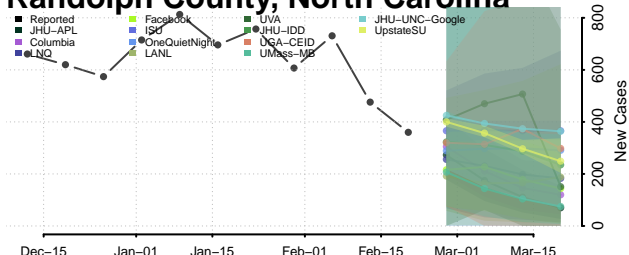

Randolph County, North Carolina