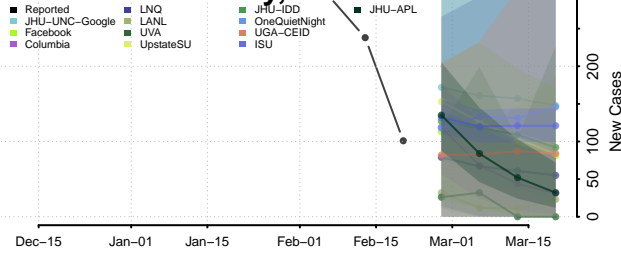

Limestone County, Alabama