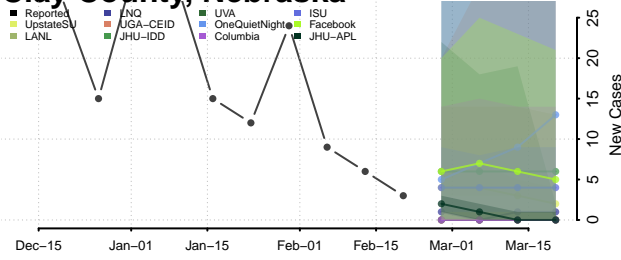

Clay County, Nebraska