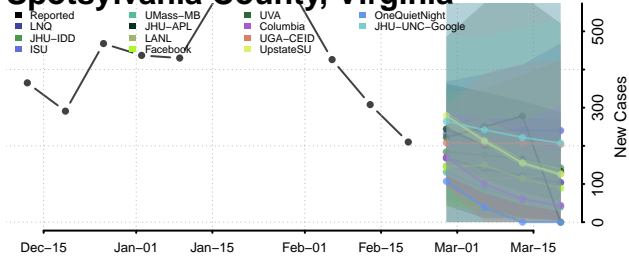

Spotsylvania County, Virginia