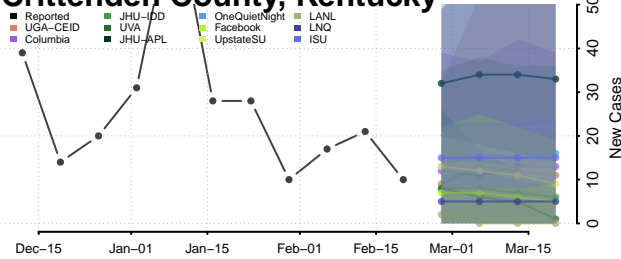

Crittenden County, Kentucky