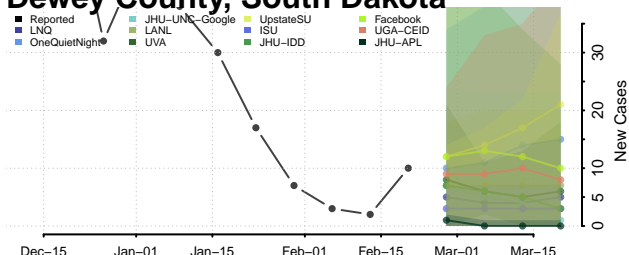

Dewey County, South Dakota