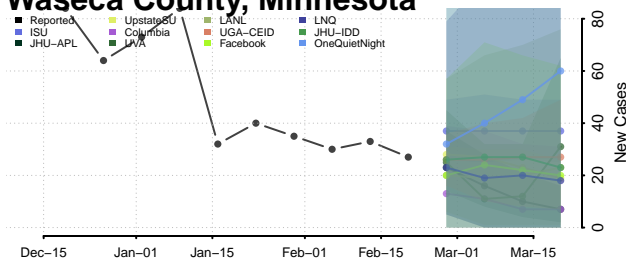

Waseca County, Minnesota