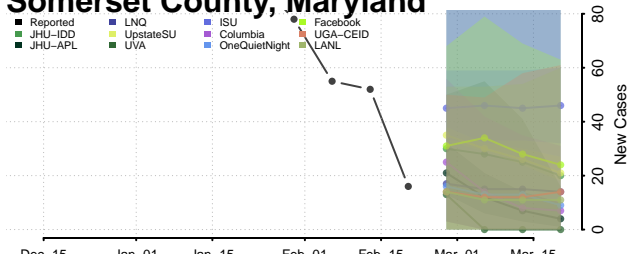

Somerset County, Maryland