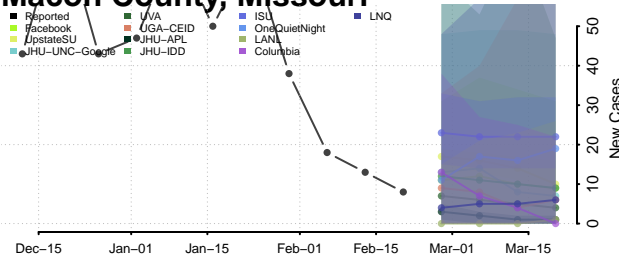

Macon County, Missouri