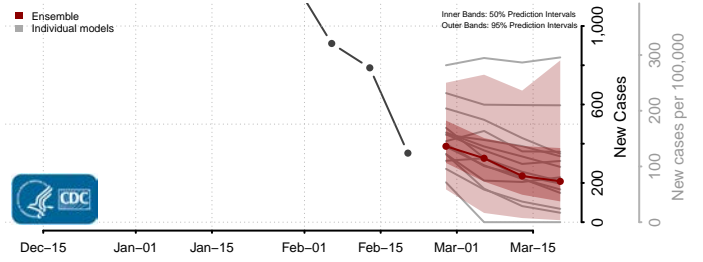

Cleveland County, Oklahoma