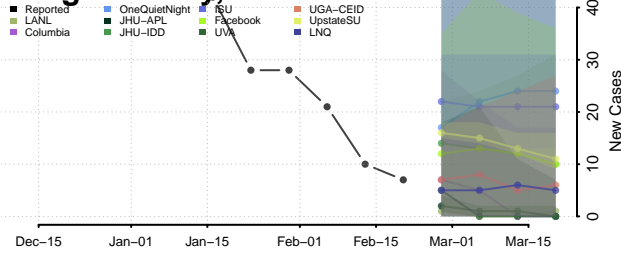

Osage County, Missouri