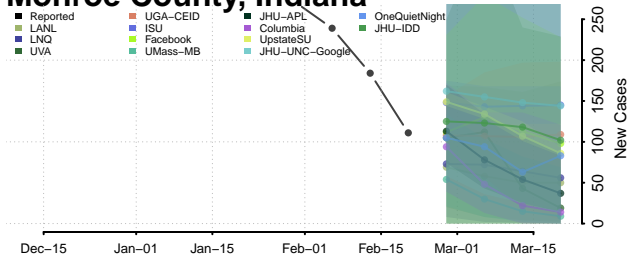

Monroe County, Indiana