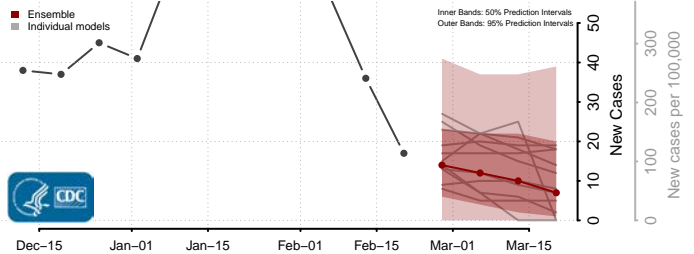

Nelson County, Virginia