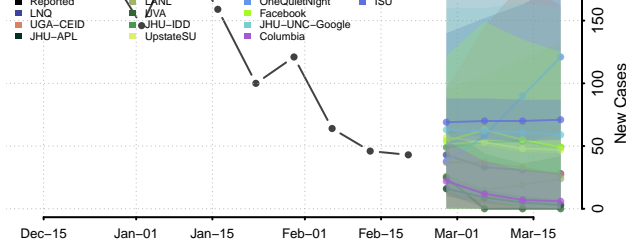

Sauk County, Wisconsin