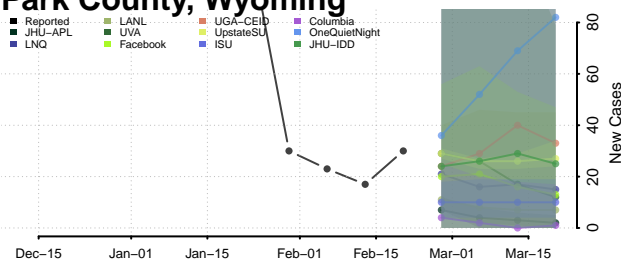

Park County, Wyoming