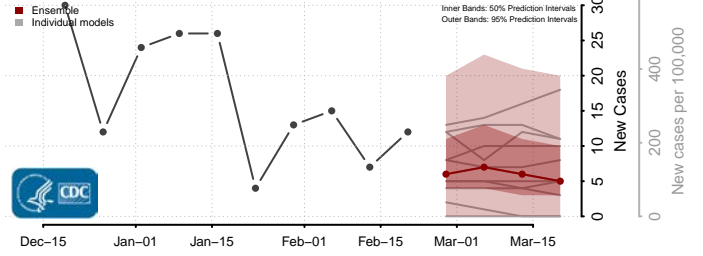

Phillips County, Kansas