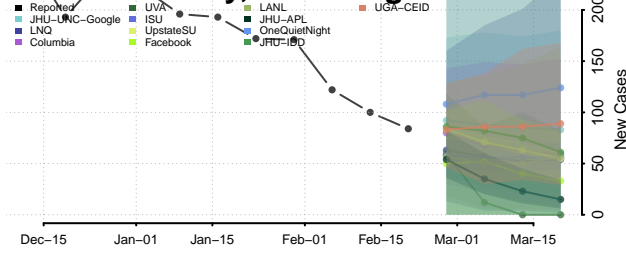

### Putnam County, West Virginia