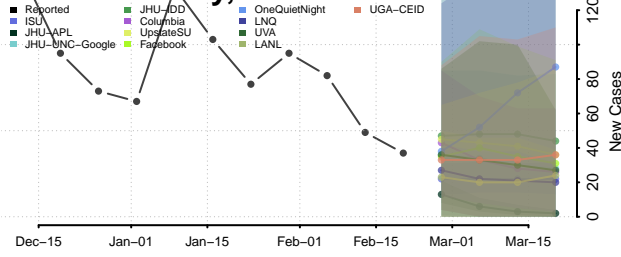

Oneida County, Wisconsin