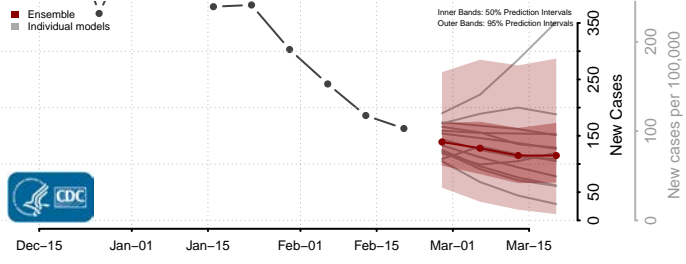

Olmsted County, Minnesota