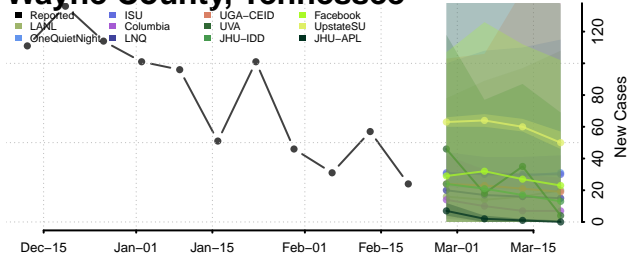

Wayne County, Tennessee