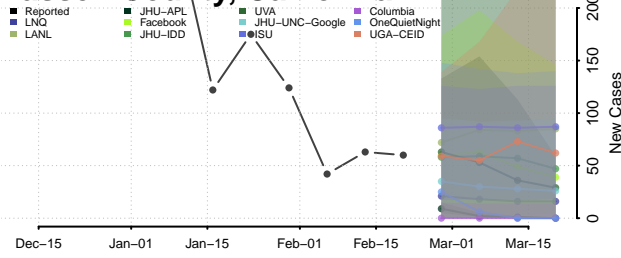

Lassen County, California