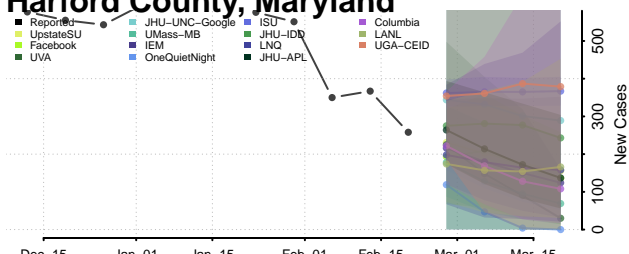

Harford County, Maryland