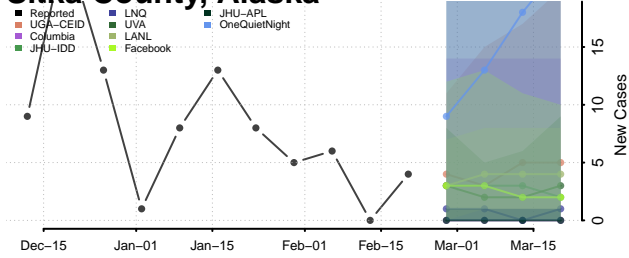

Sitka County, Alaska