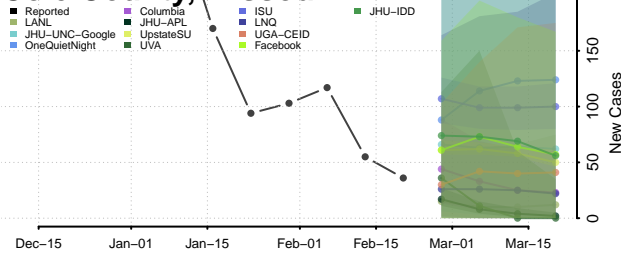

Cole County, Missouri