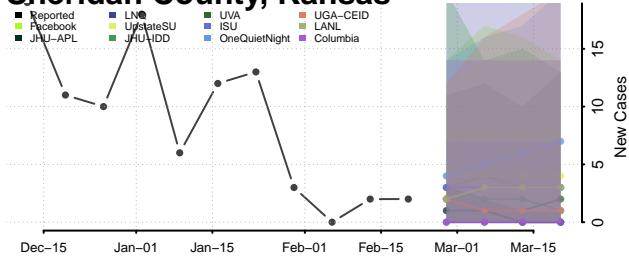

Sheridan County, Kansas