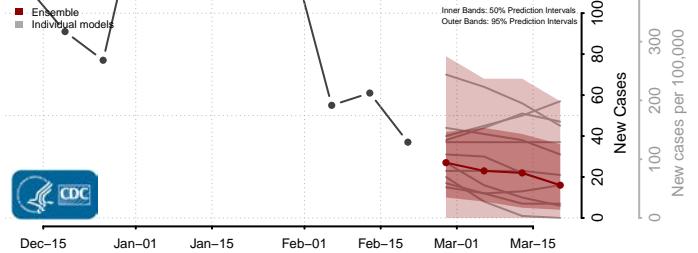

Randolph County, West Virginia