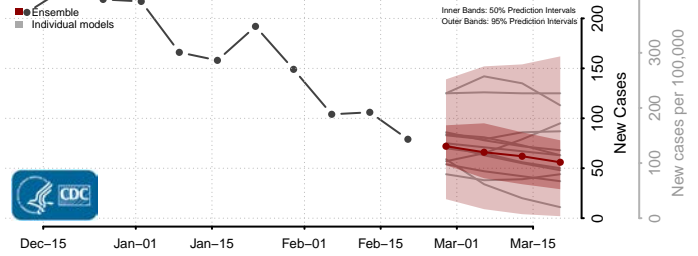

Whiteside County, Illinois