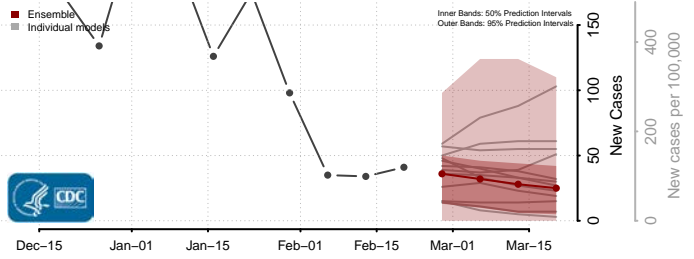

Miami County, Kansas