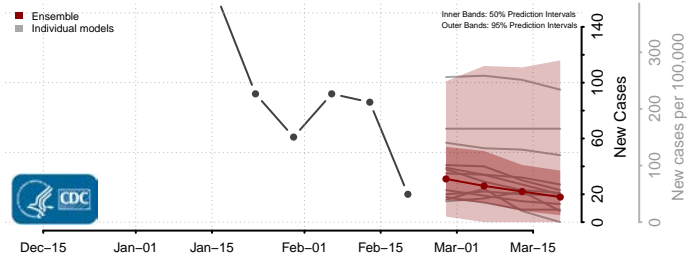

### Tazewell County, Virginia