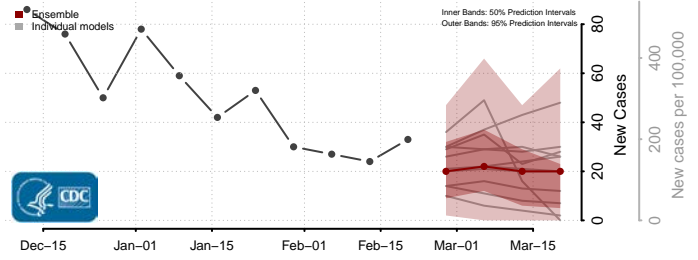

Sawyer County, Wisconsin