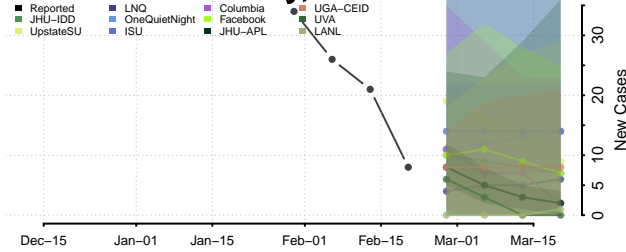

Switzerland County, Indiana