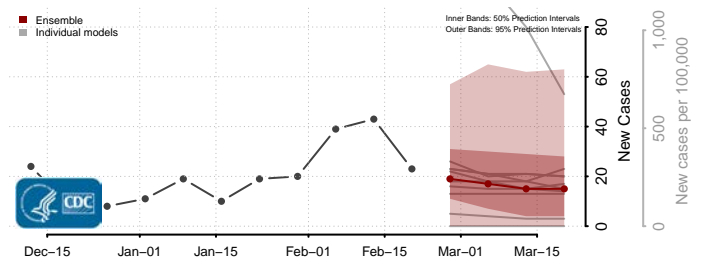

Lake County, Oregon