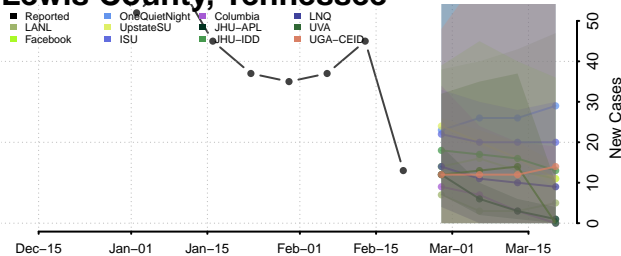

Lewis County, Tennessee