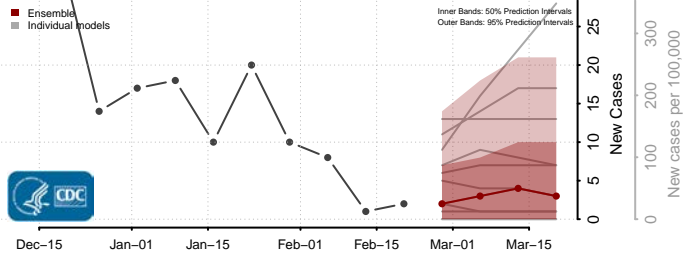

Trail County, North Dakota