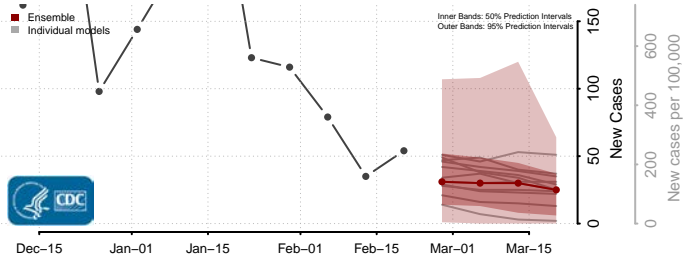

Mercer County, Kentucky