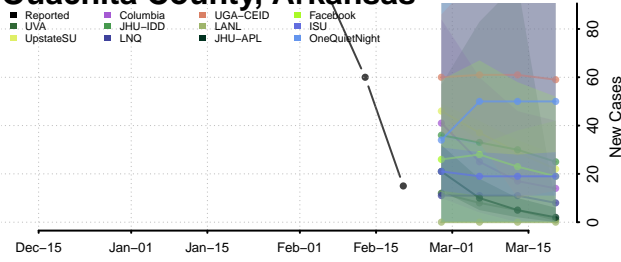

Ouachita County, Arkansas