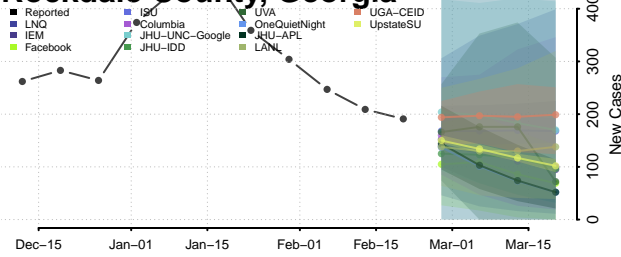

Rockdale County, Georgia