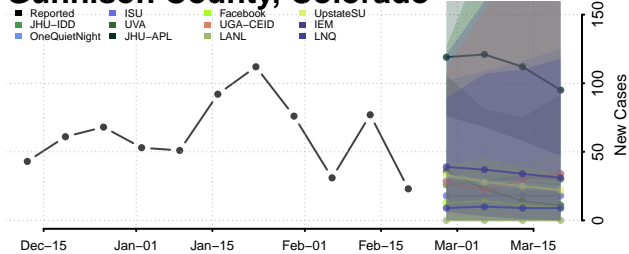

Gunnison County, Colorado