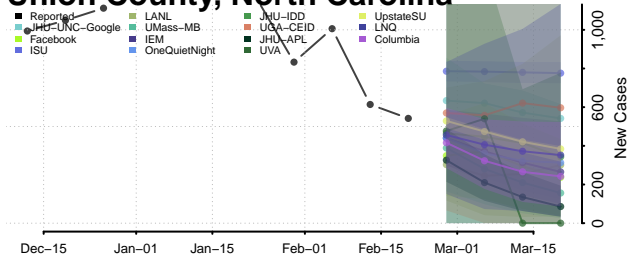

Union County, North Carolina