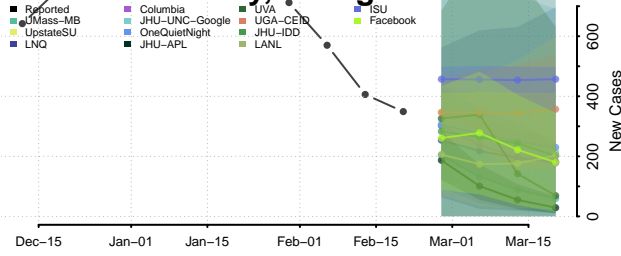

Columbia County, Georgia