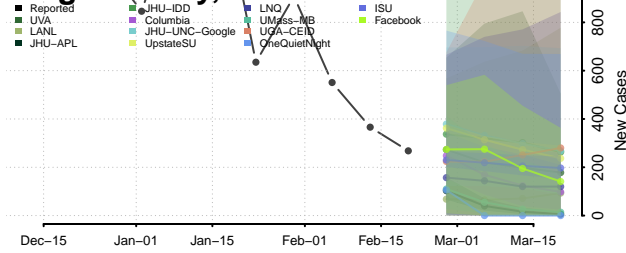

Kings County, California