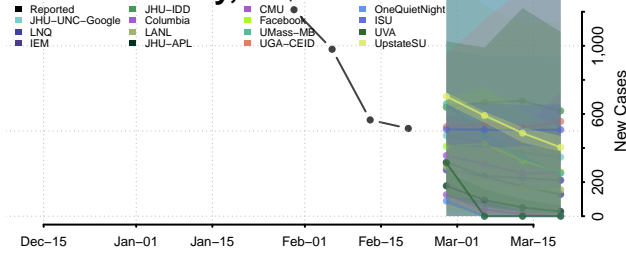

Solano County, California