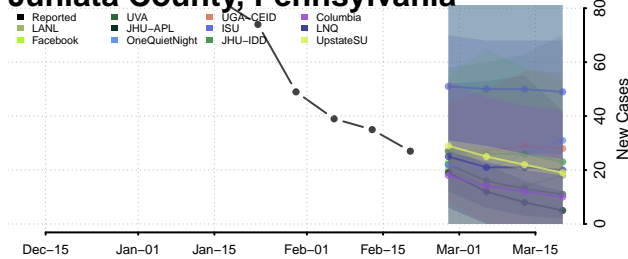

Juniata County, Pennsylvania