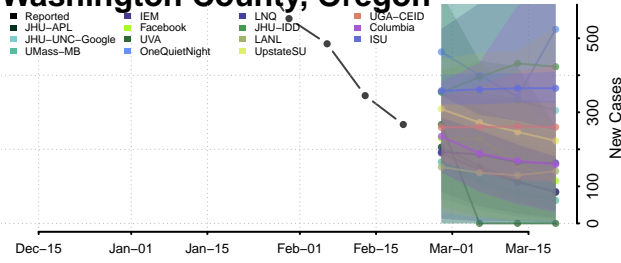

Washington County, Oregon