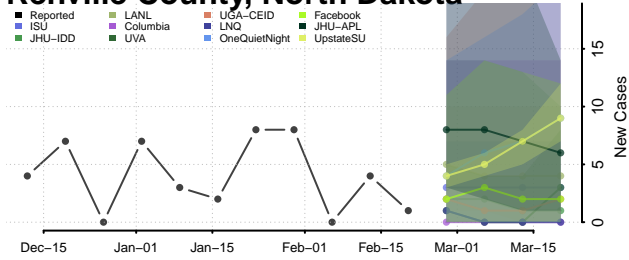

Renville County, North Dakota