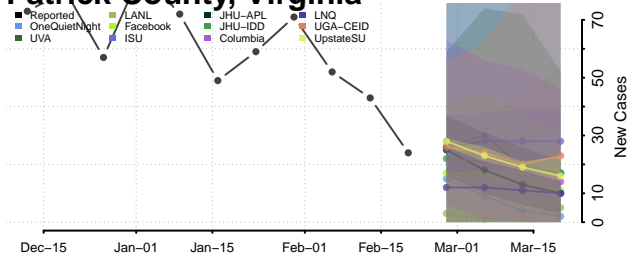

Patrick County, Virginia