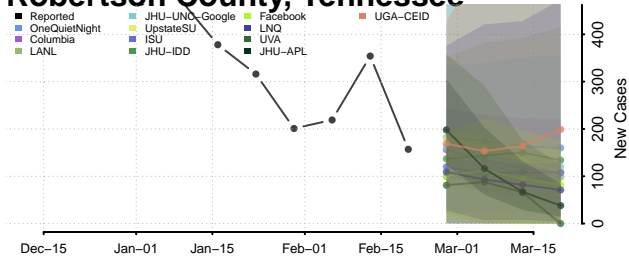

Robertson County, Tennessee