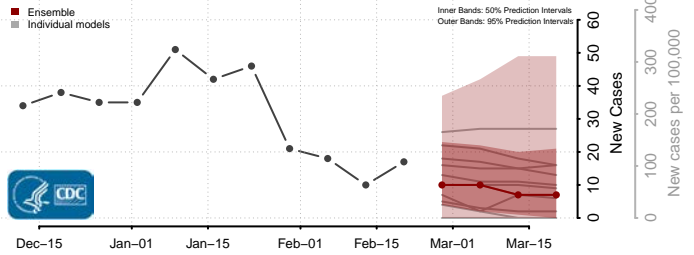

Floyd County, Virginia