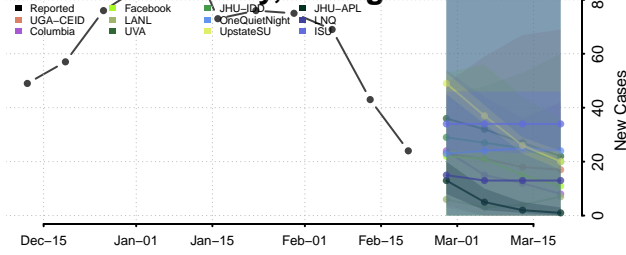

Jeff Davis County, Georgia