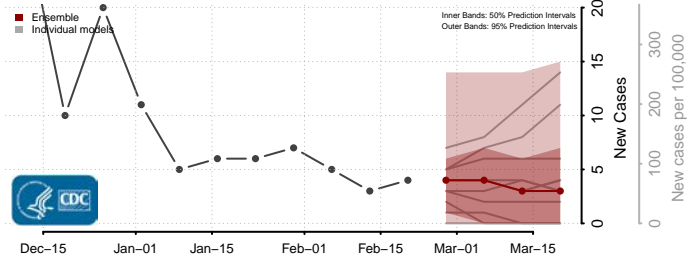

Mahnomen County, Minnesota