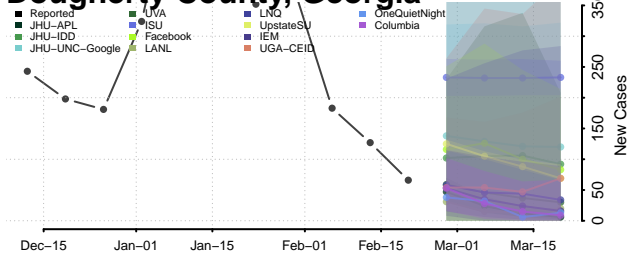

Dougherty County, Georgia