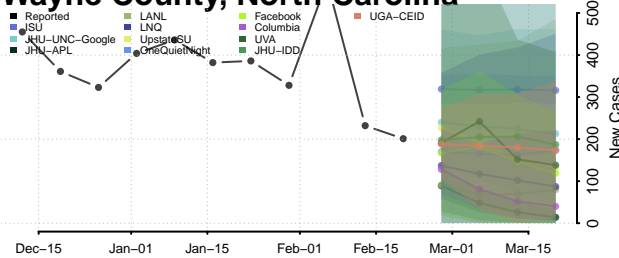

Wayne County, North Carolina