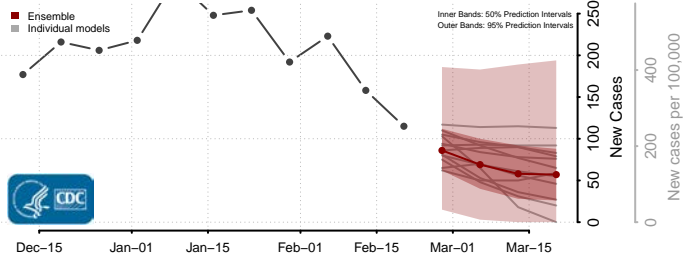

Stokes County, North Carolina