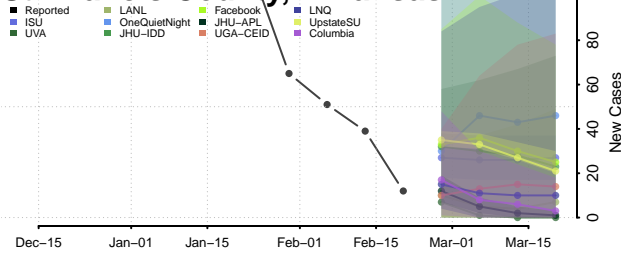

St. Francis County, Arkansas