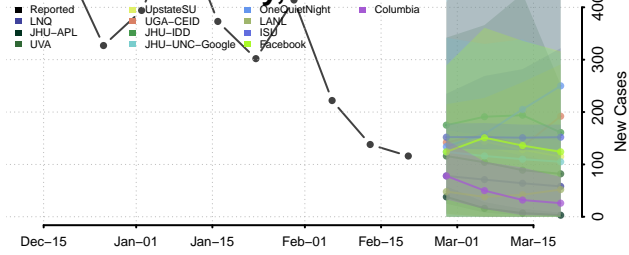

### La Crosse County, Wisconsin