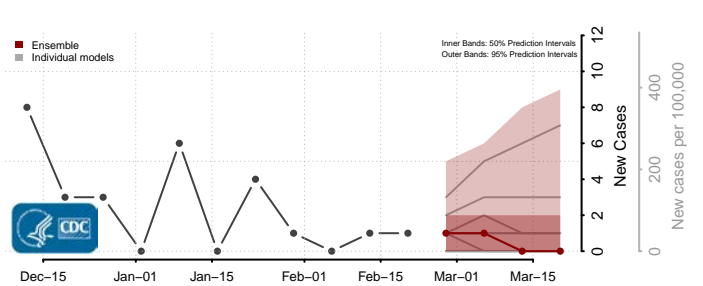

Grant County, North Dakota