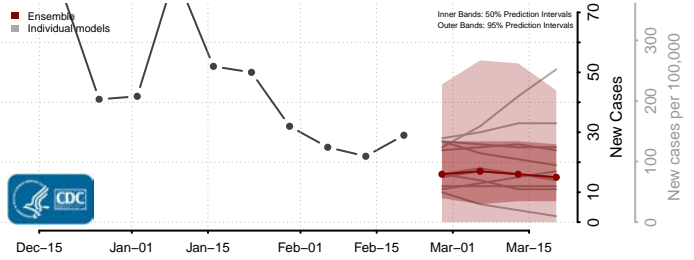

Adams County, Wisconsin