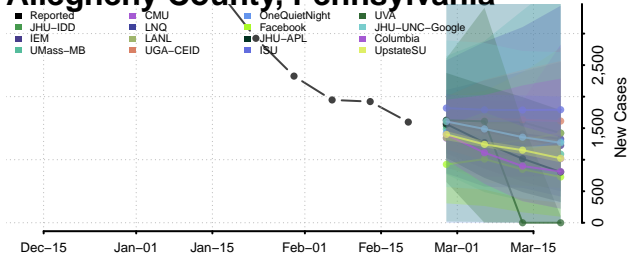

Allegheny County, Pennsylvania