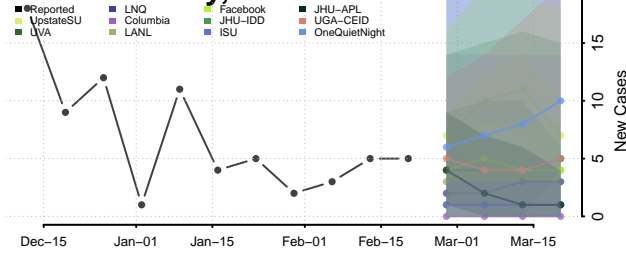

Foster County, North Dakota