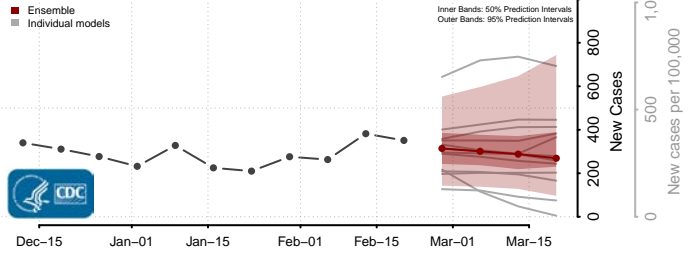

Montgomery County, Virginia