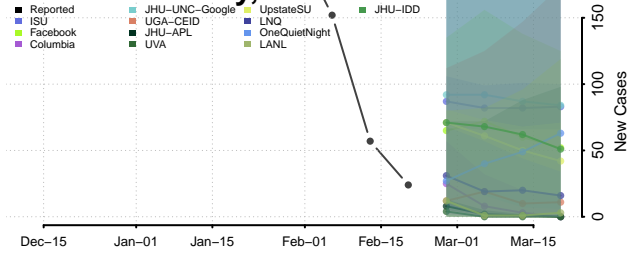

Jackson County, Alabama