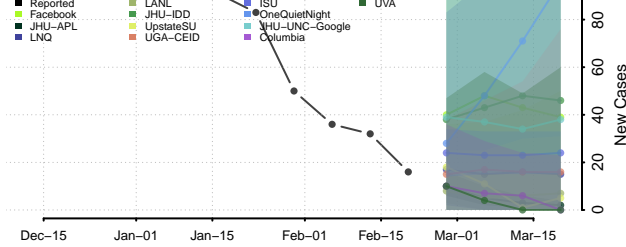

Shawano County, Wisconsin