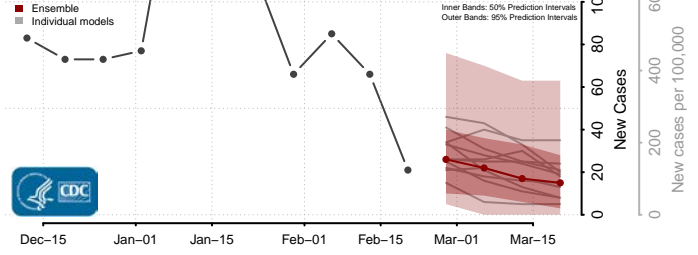

Marshall County, Oklahoma