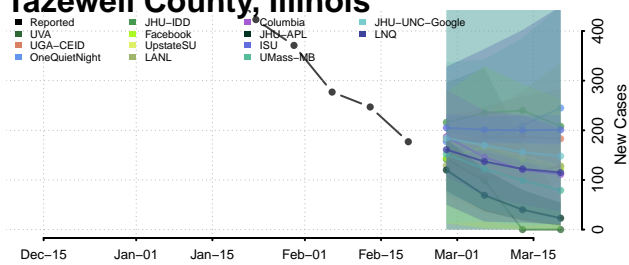

Tazewell County, Illinois