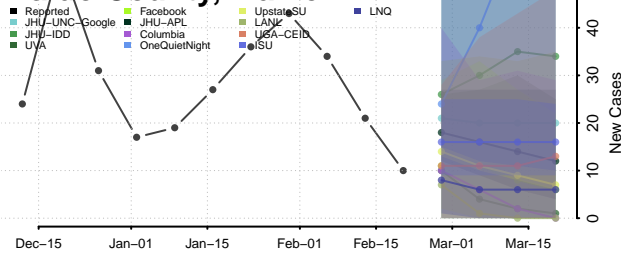

Waldo County, Maine