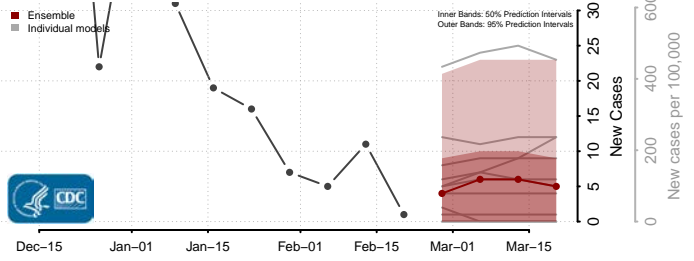

Johnson County, Nebraska