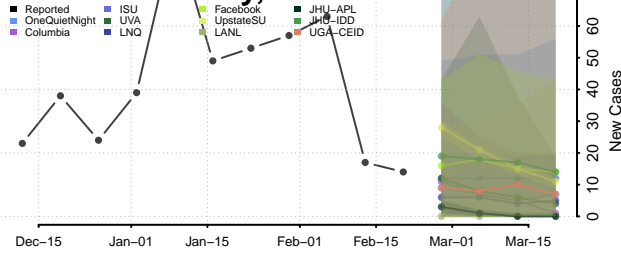

Lowndes County, Alabama