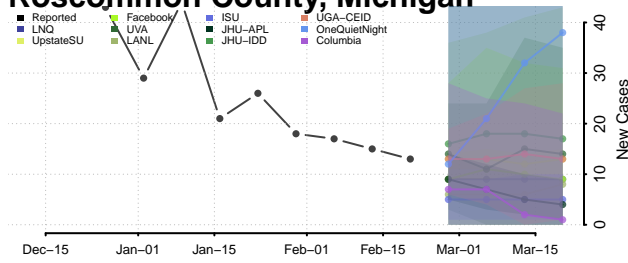

Roscommon County, Michigan