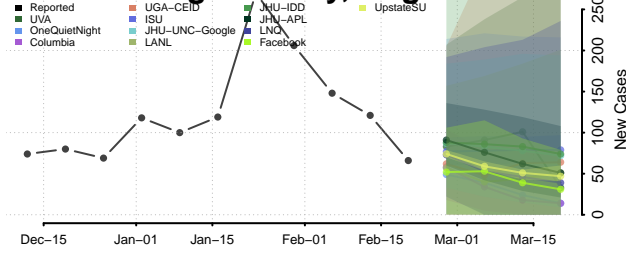

Prince George County, Virginia