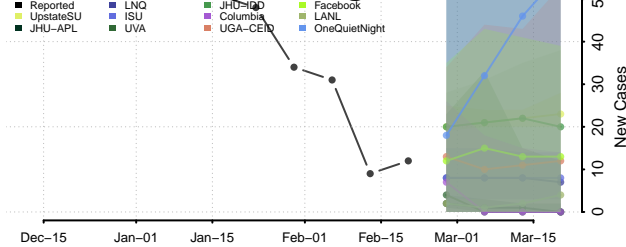

### Gladwin County, Michigan