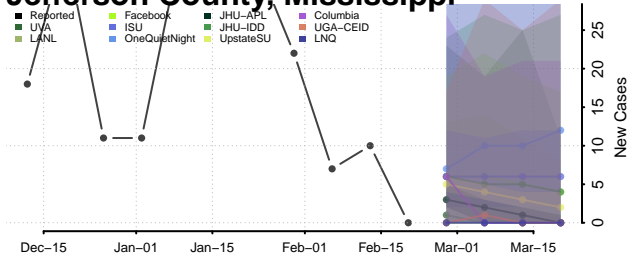

Jefferson County, Mississippi