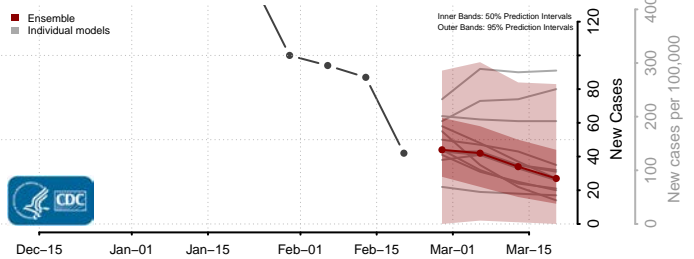

Montgomery County, Kansas