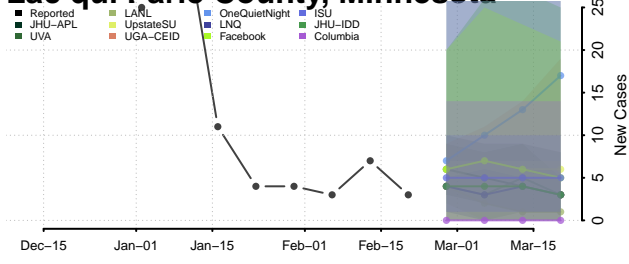

Lac qui Parle County, Minnesota