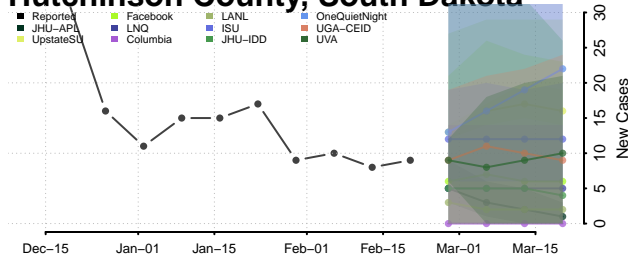

Hutchinson County, South Dakota