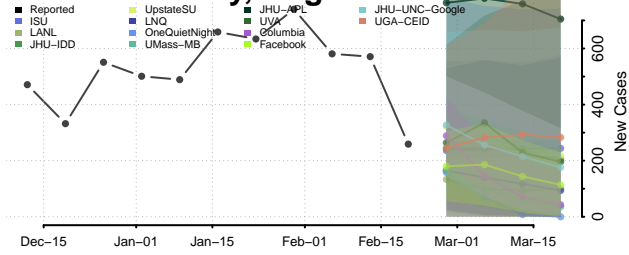

Stafford County, Virginia