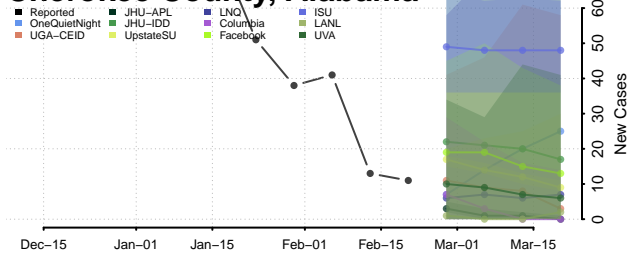

Cherokee County, Alabama