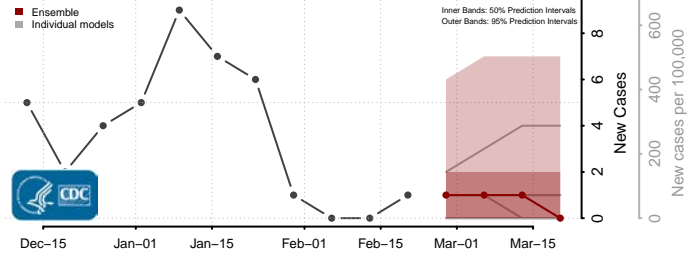

Sully County, South Dakota