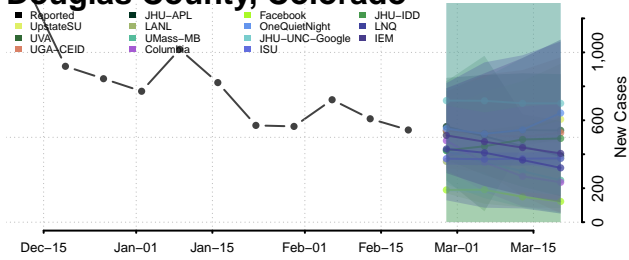

Douglas County, Colorado