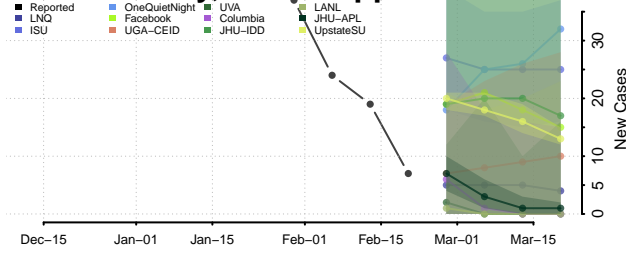

Attala County, Mississippi