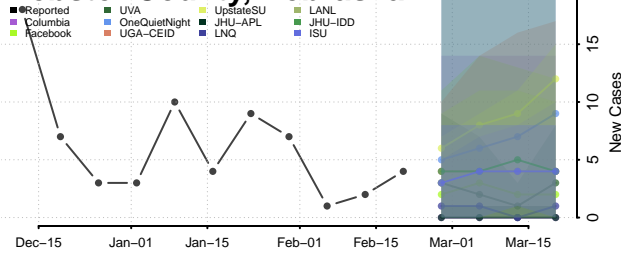

Webster County, Nebraska