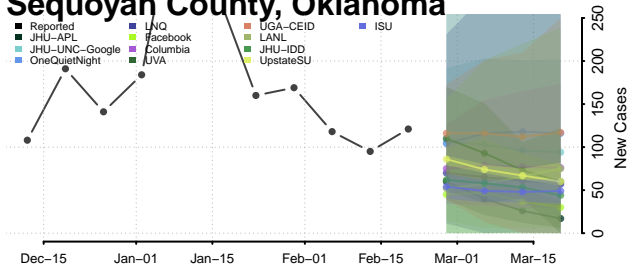

### Sequoyah County, Oklahoma