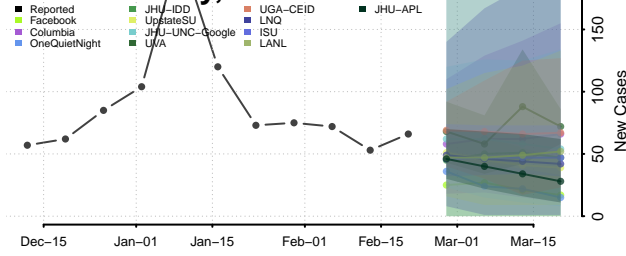

Essex County, New York