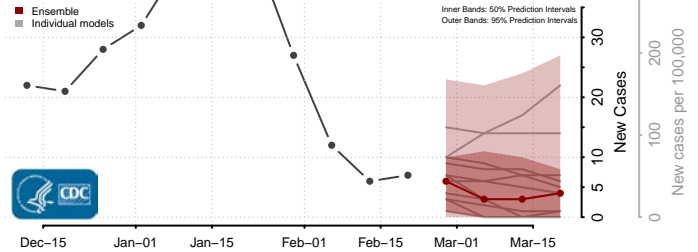

Roane County, West Virginia