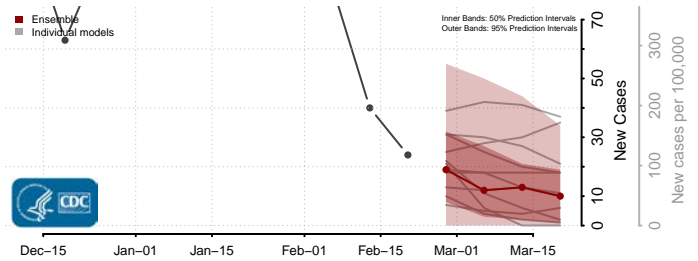

Wyoming County, West Virginia