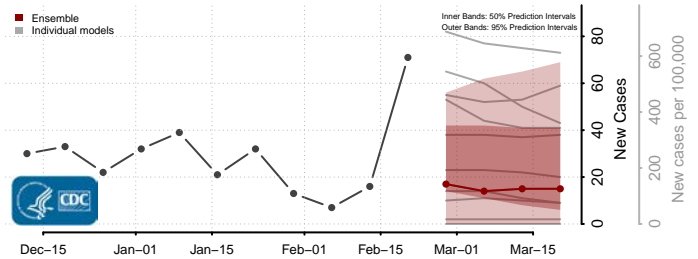

Chickasaw County, Iowa