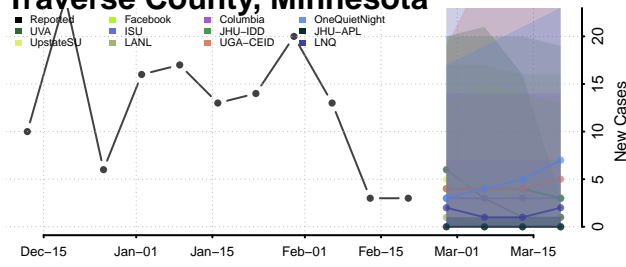

Traverse County, Minnesota