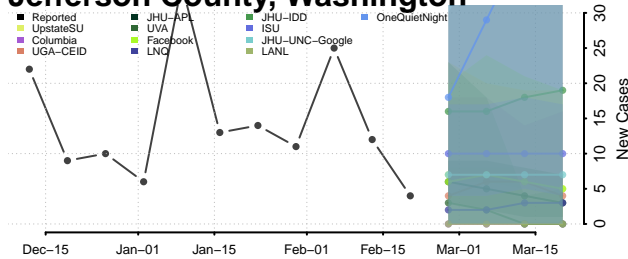

Jefferson County, Washington