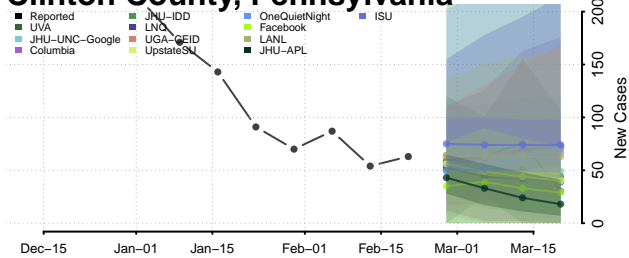

Clinton County, Pennsylvania