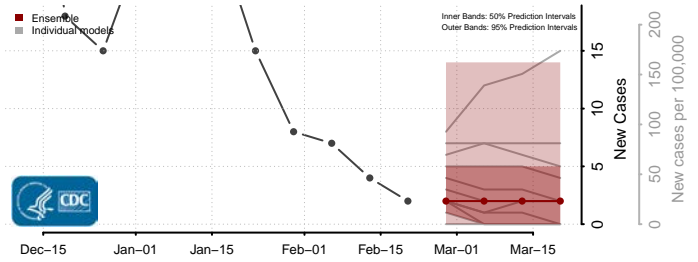

Wilkinson County, Mississippi