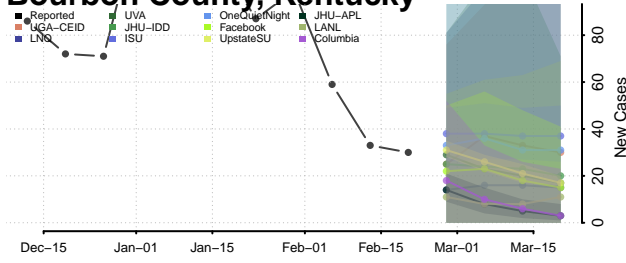

Bourbon County, Kentucky