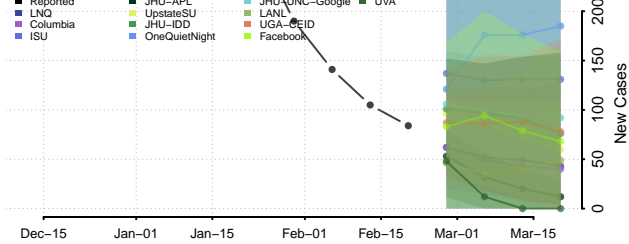

Franklin County, Missouri