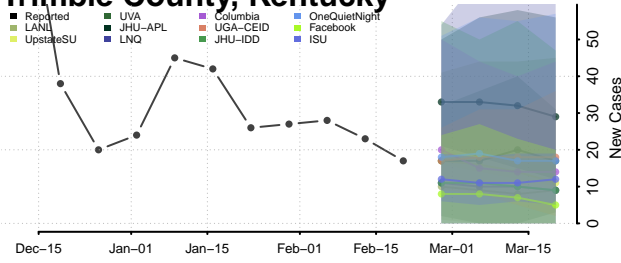

Trimble County, Kentucky