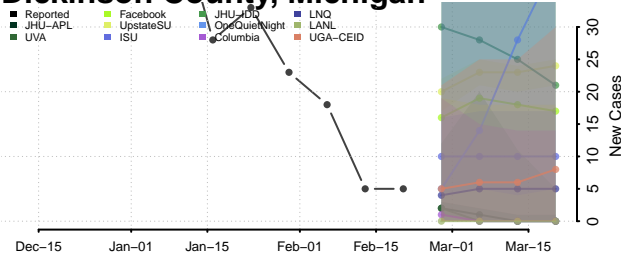

Dickinson County, Michigan