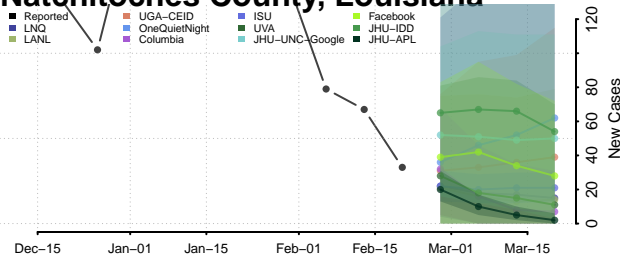

Natchitoches County, Louisiana