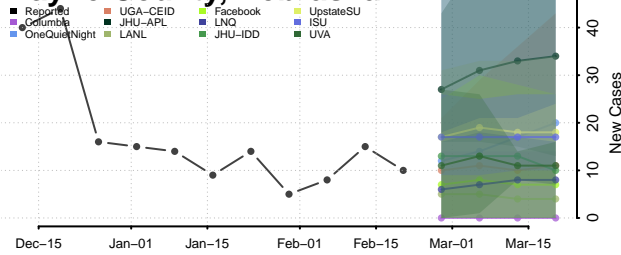

Wayne County, Nebraska