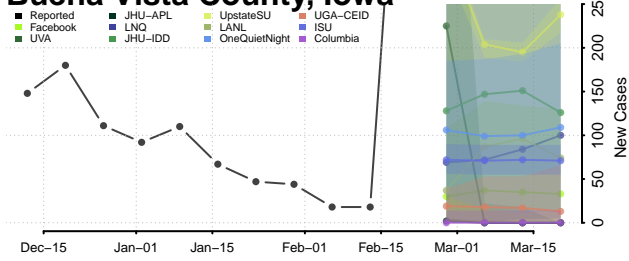

Buena Vista County, Iowa