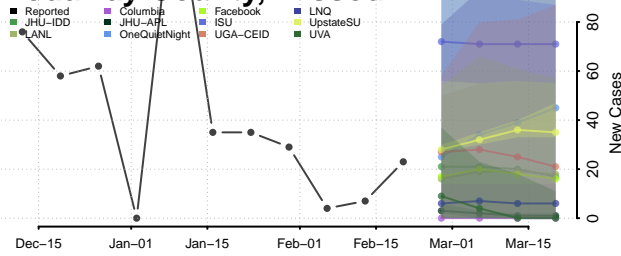

Nodaway County, Missouri