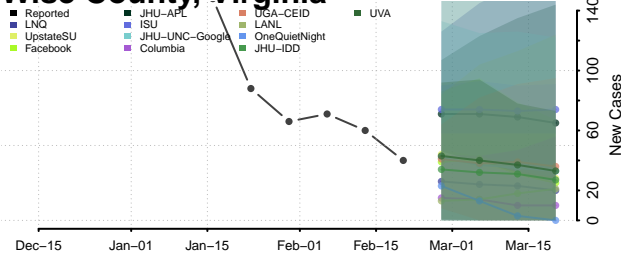

Wise County, Virginia