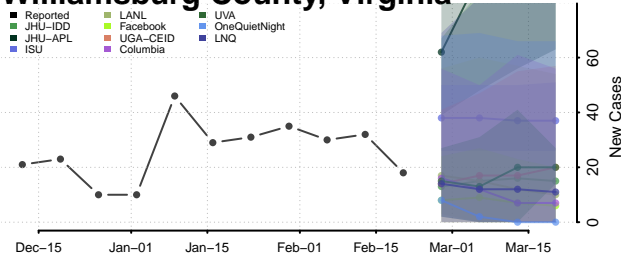

Williamsburg County, Virginia