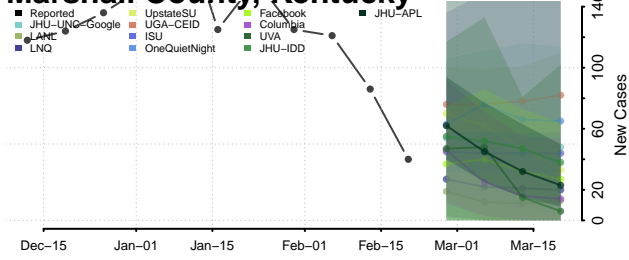

Marshall County, Kentucky