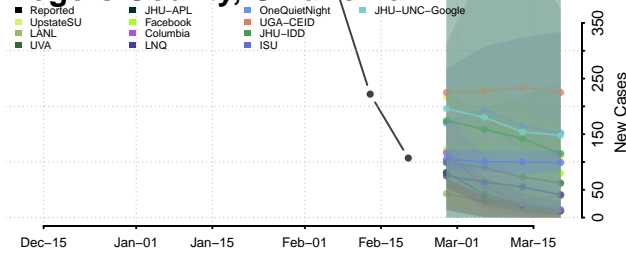

Rogers County, Oklahoma