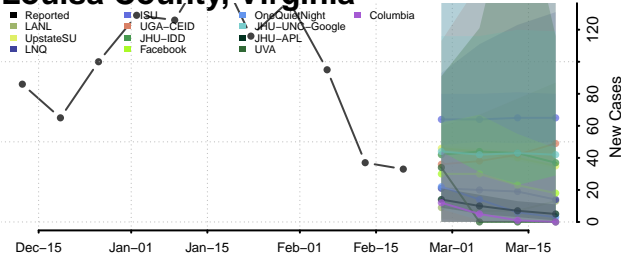

Louisa County, Virginia