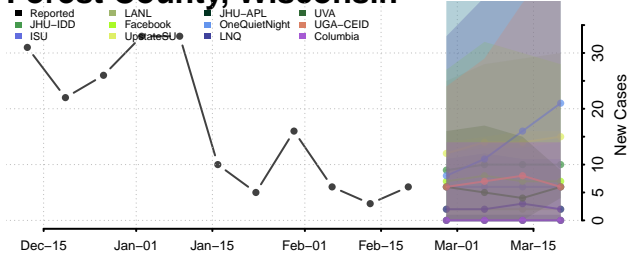

### Forest County, Wisconsin