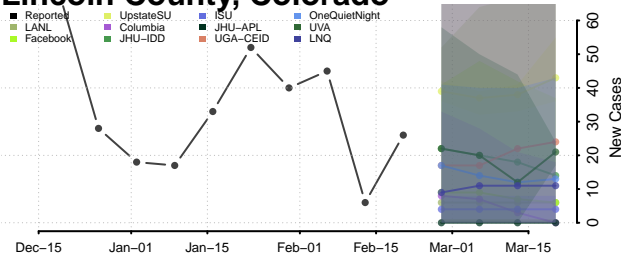

Lincoln County, Colorado