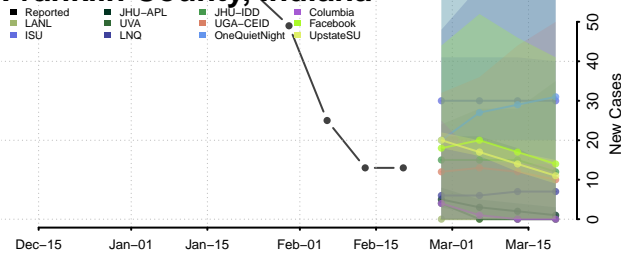

Franklin County, Indiana