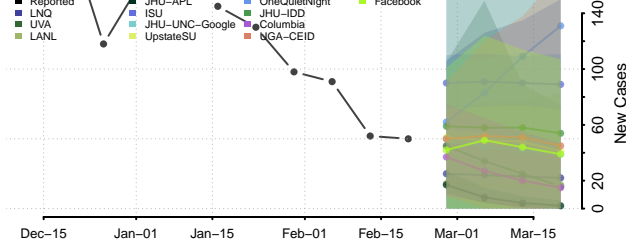

Dunn County, Wisconsin