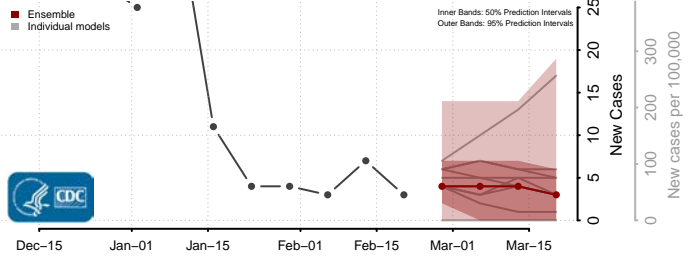

Lac qui Parle County, Minnesota