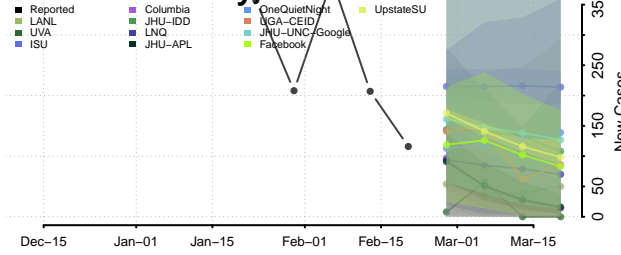

Caldwell County, North Carolina