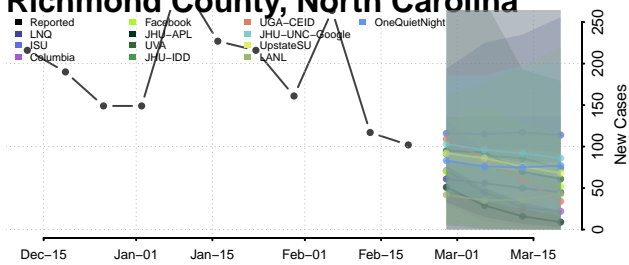

Richmond County, North Carolina