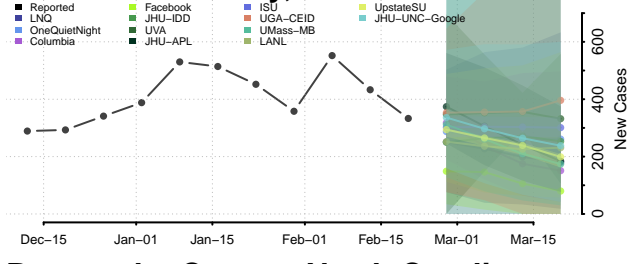

Brunswick County, North Carolina