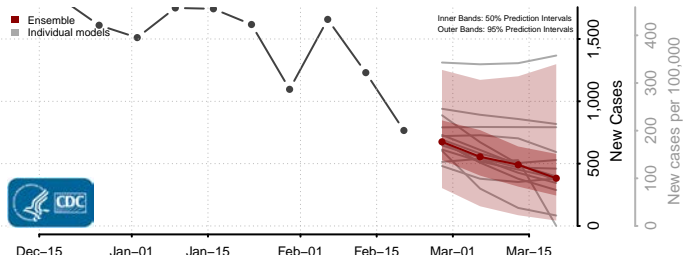

Forsyth County, North Carolina