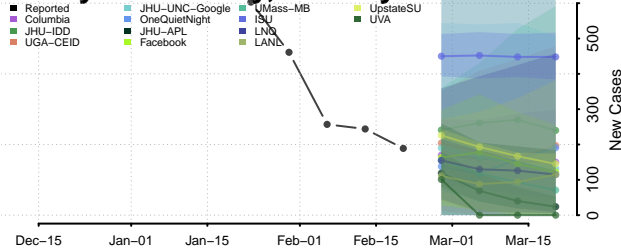

Schuylkill County, Pennsylvania