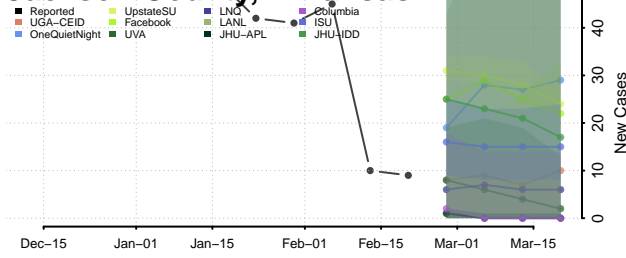

Jackson County, Arkansas