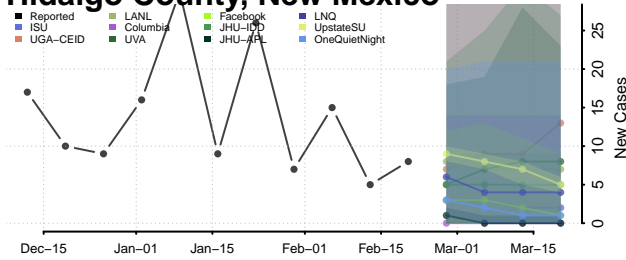

Hidalgo County, New Mexico