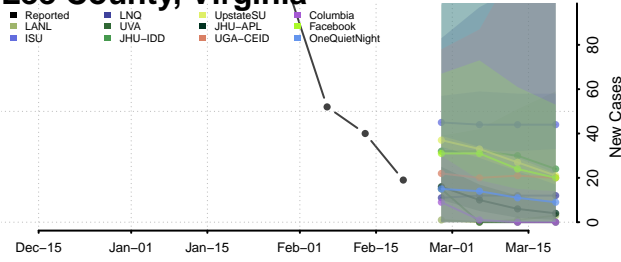

Lee County, Virginia