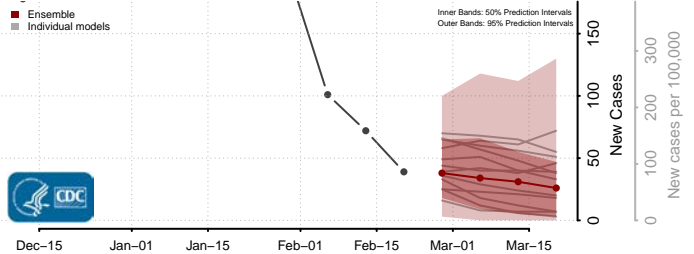

Warren County, Mississippi