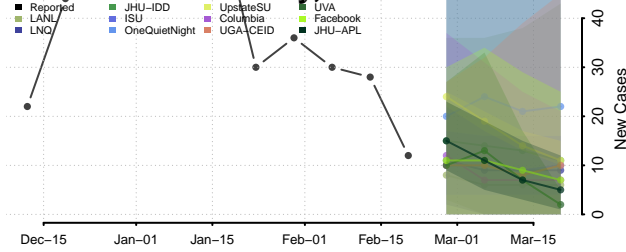

Pushmataha County, Oklahoma