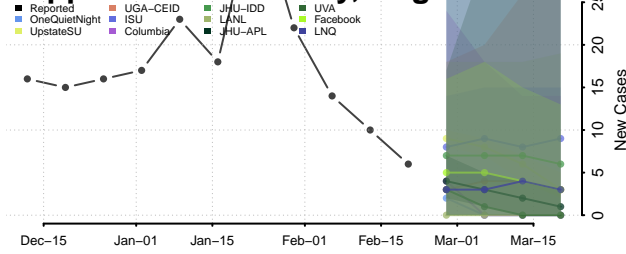

Rappahannock County, Virginia