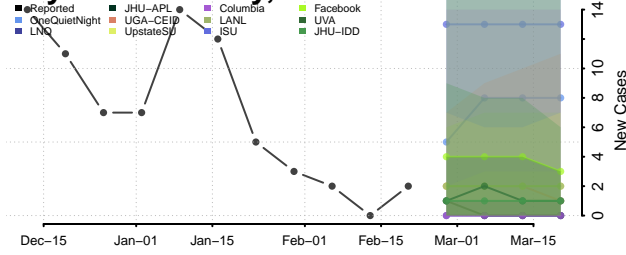

Reynolds County, Missouri