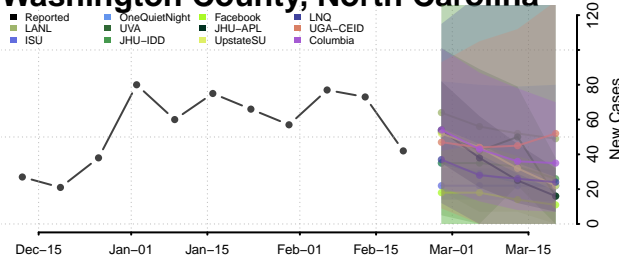

Washington County, North Carolina