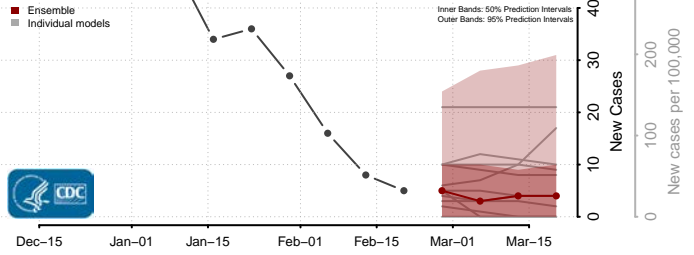

Ashland County, Wisconsin