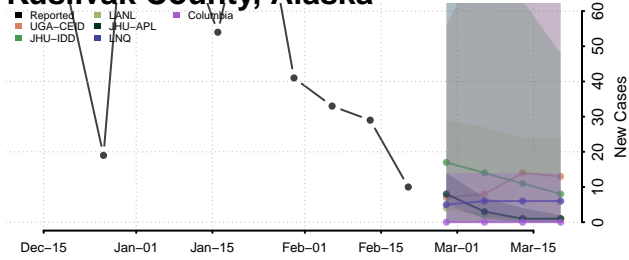

Kusivak County, Alaska