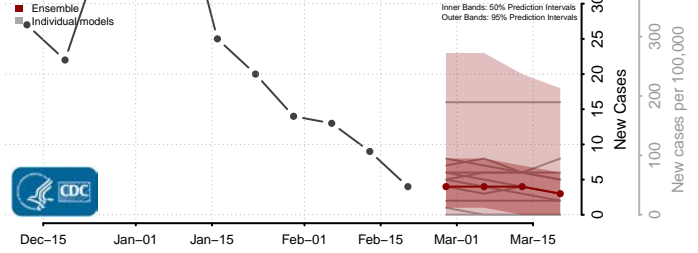

Graham County, North Carolina