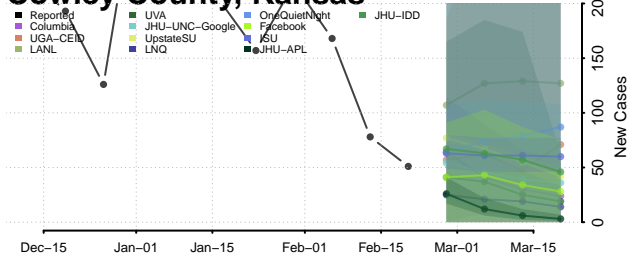

Cowley County, Kansas