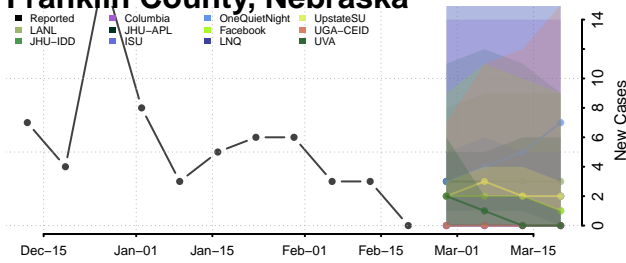

Franklin County, Nebraska