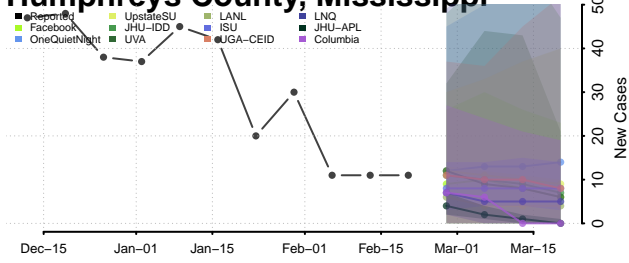

Humphreys County, Mississippi