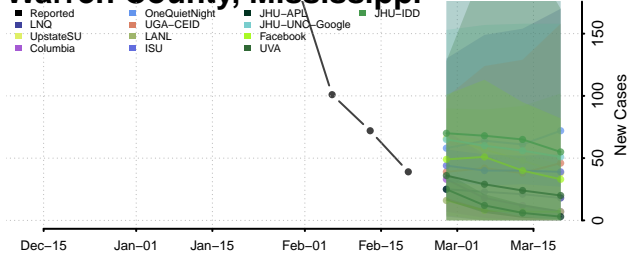

Warren County, Mississippi