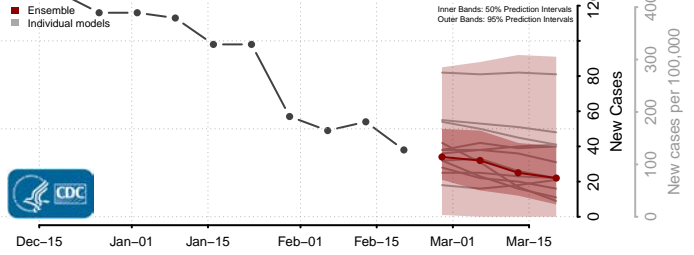

Haralson County, Georgia