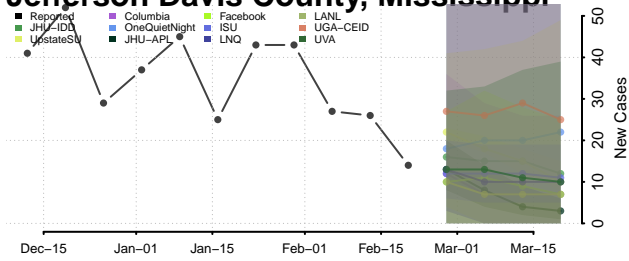

Jefferson Davis County, Mississippi