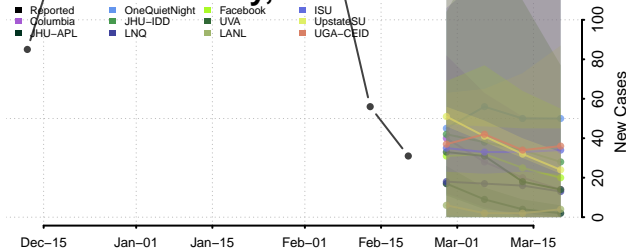

### Sequoyah County, Oklahoma