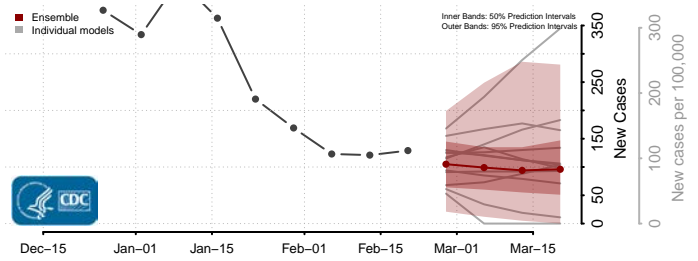

Sheboygan County, Wisconsin