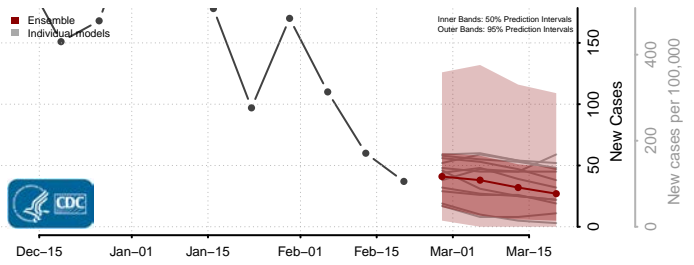

Greenup County, Kentucky