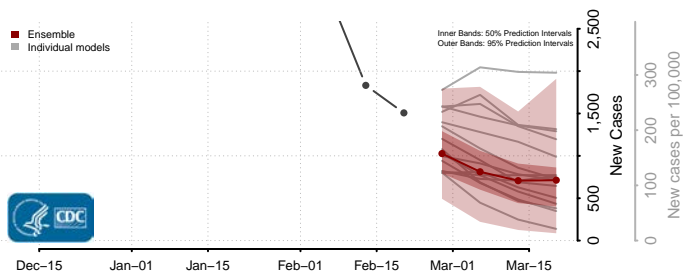

Tulsa County, Oklahoma