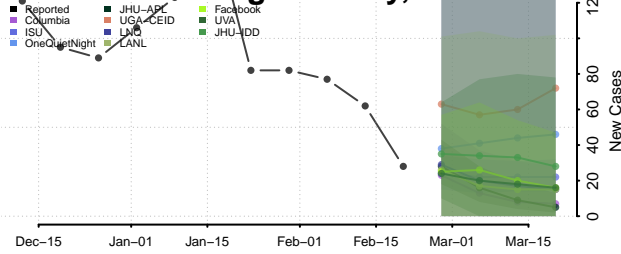

West Baton Rouge County, Louisiana