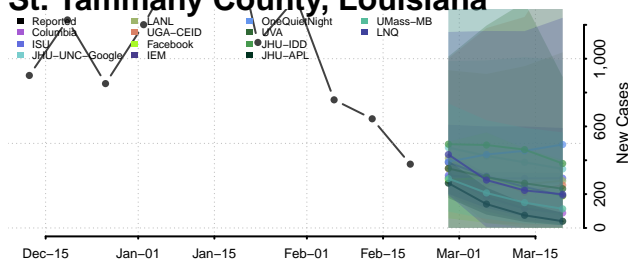

St. Tammany County, Louisiana