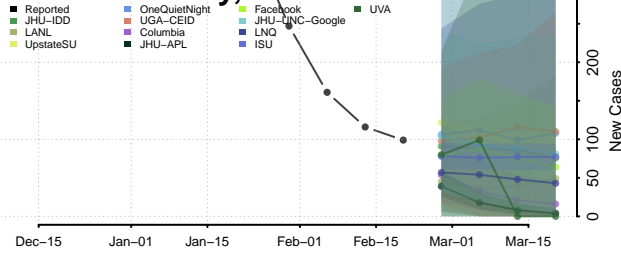

Warrick County, Indiana