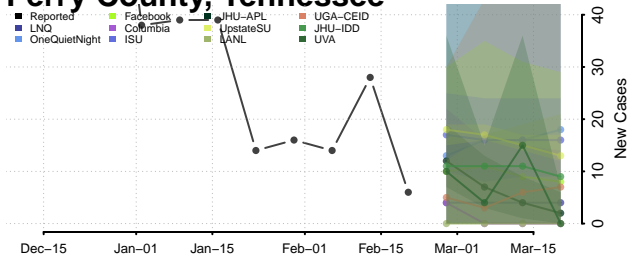

Perry County, Tennessee