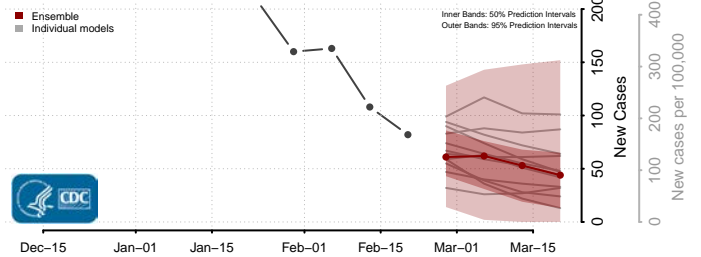

Cherokee County, Oklahoma