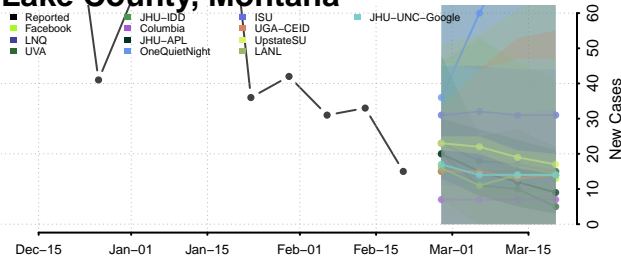

Lake County, Montana