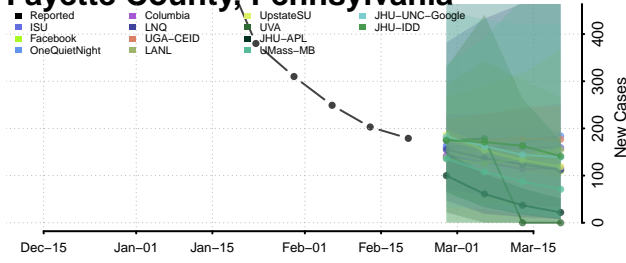

Fayette County, Pennsylvania