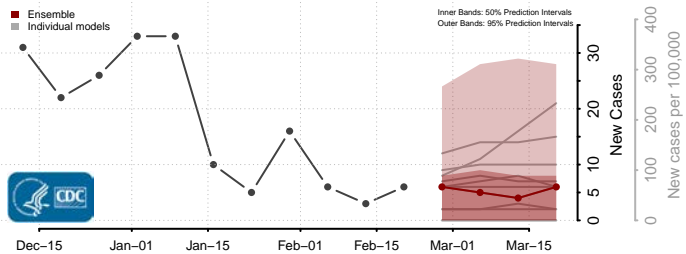

### Forest County, Wisconsin