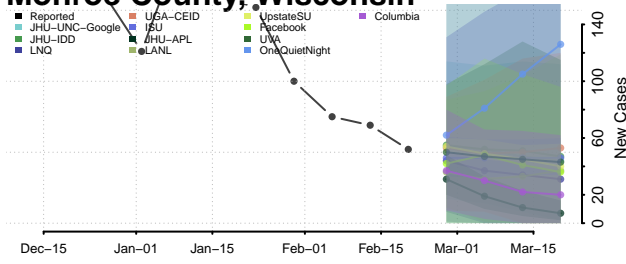

Monroe County, Wisconsin