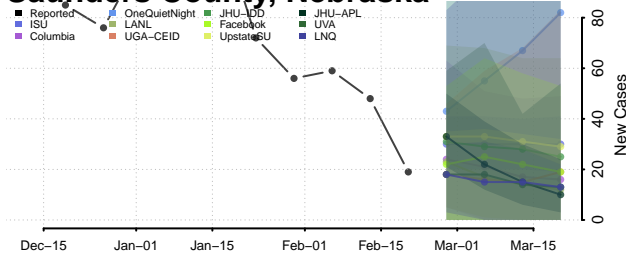

Saunders County, Nebraska