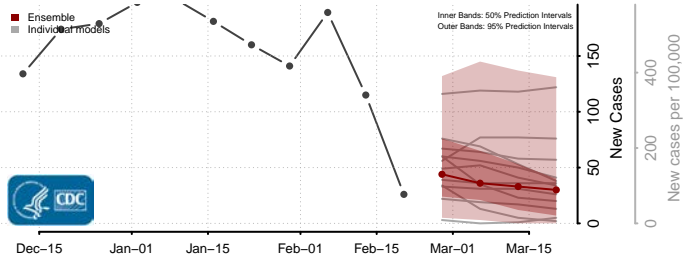

Hot Spring County, Arkansas