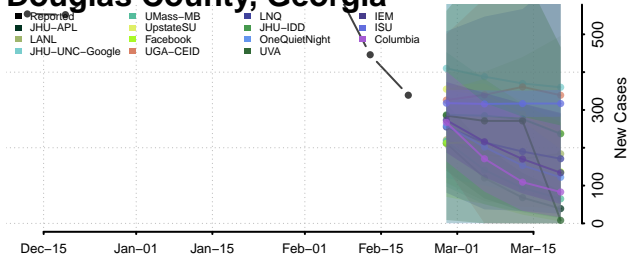

Douglas County, Georgia