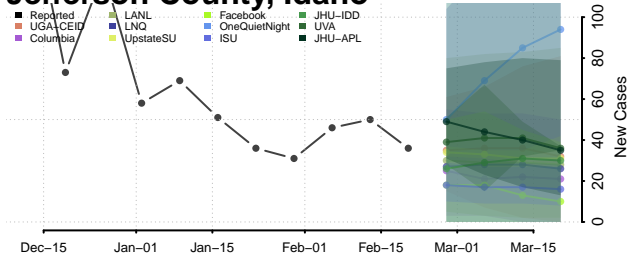

Jefferson County, Idaho