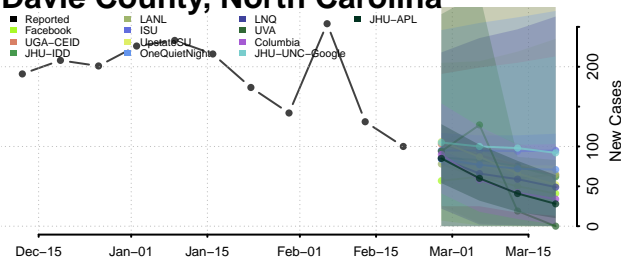

Davie County, North Carolina