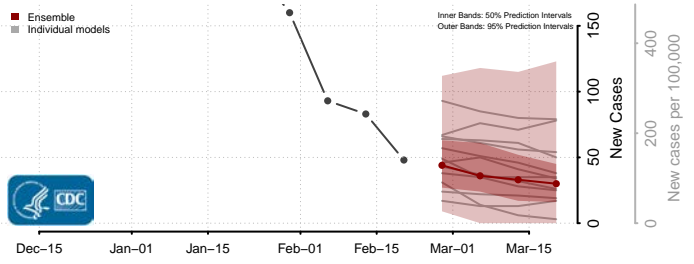

Panola County, Mississippi