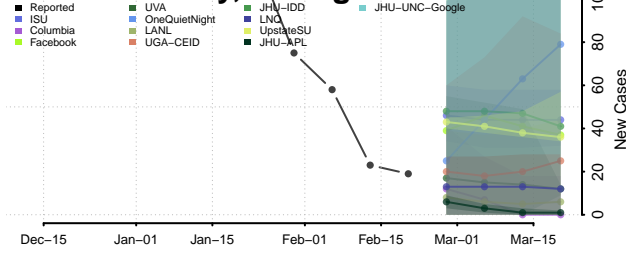

Branch County, Michigan