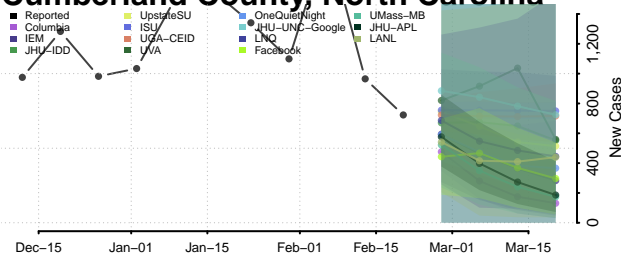

Cumberland County, North Carolina