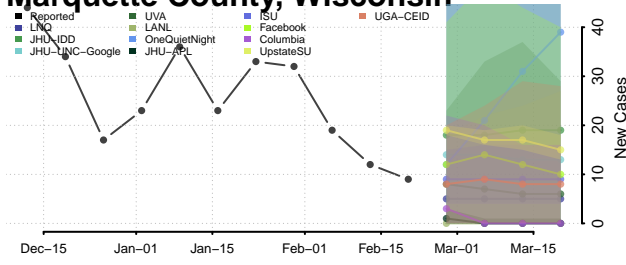

Marquette County, Wisconsin