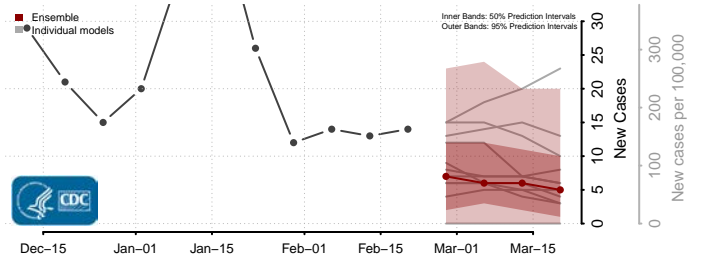

Madison County, Montana