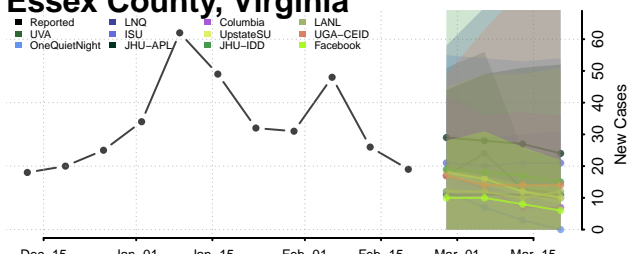

Essex County, Virginia