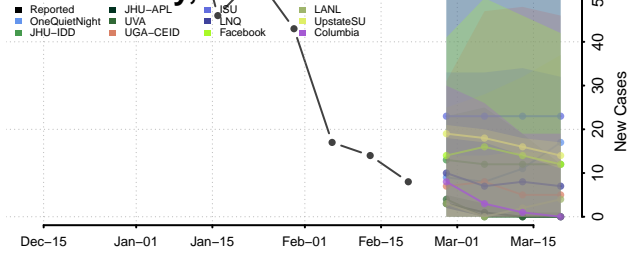

Pike County, Illinois