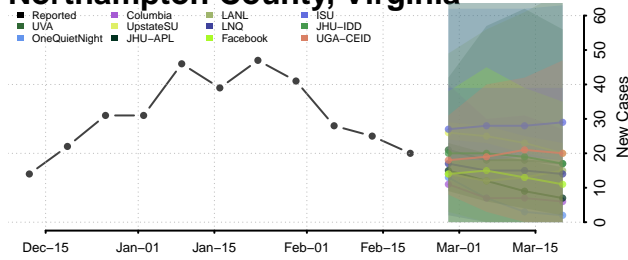

Northampton County, Virginia