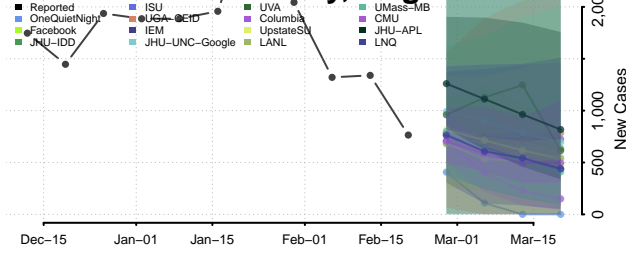

Prince William County, Virginia