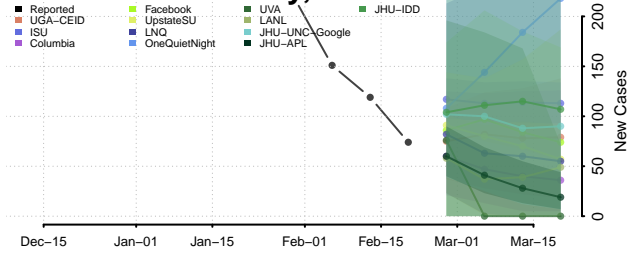

Tuscarawas County, Ohio