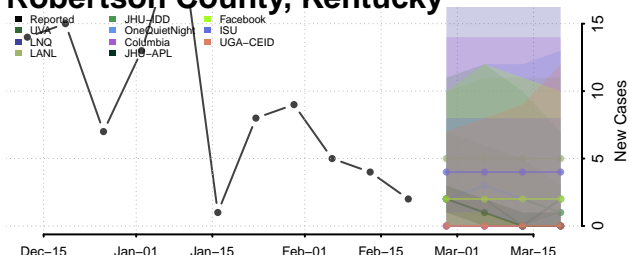

Robertson County, Kentucky