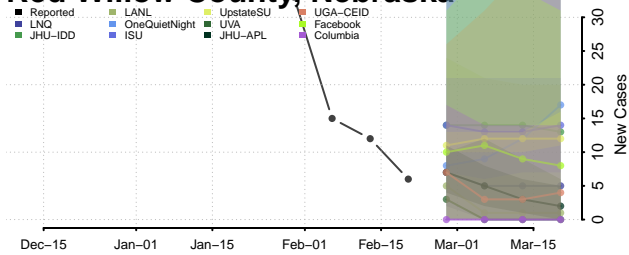

Red Willow County, Nebraska