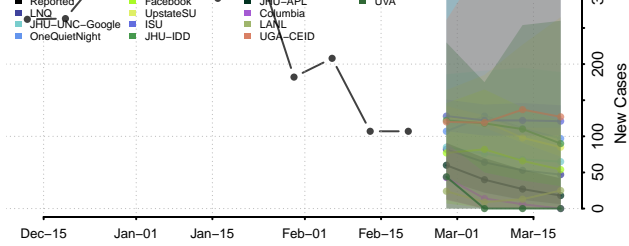

Christian County, Kentucky