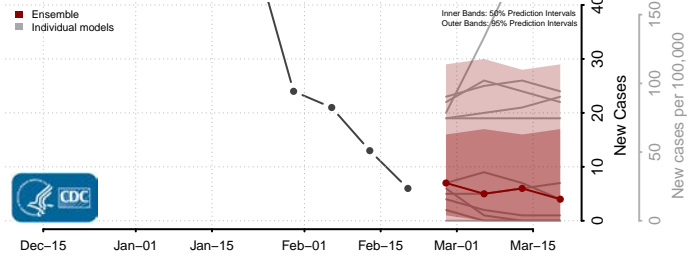

Lyon County, Minnesota