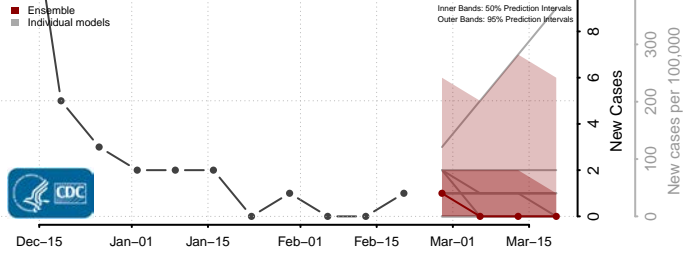

Kidder County, North Dakota