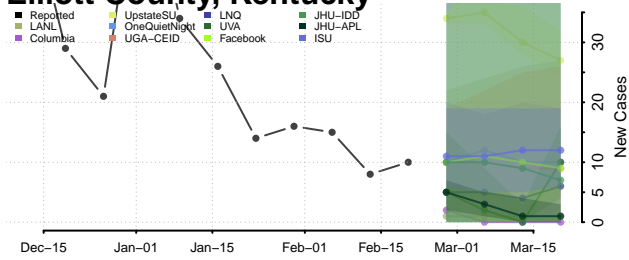

Elliott County, Kentucky