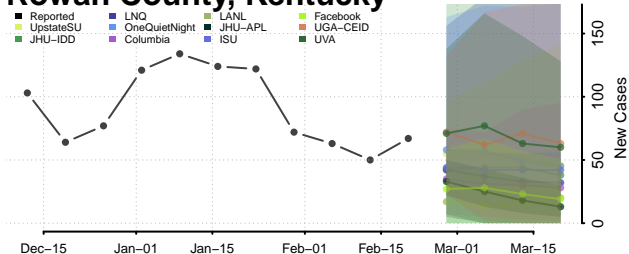

Rowan County, Kentucky