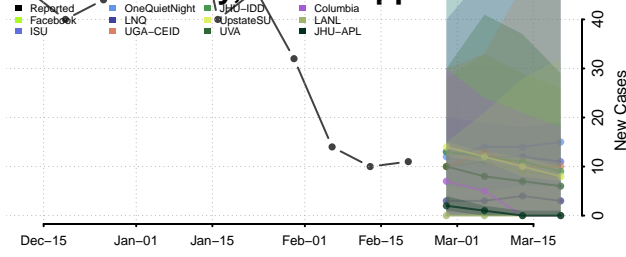

Benton County, Mississippi