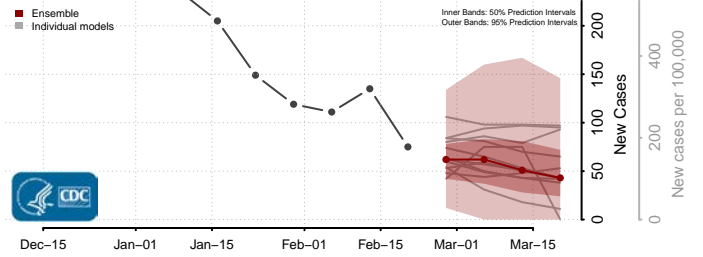

Franklin County, Tennessee