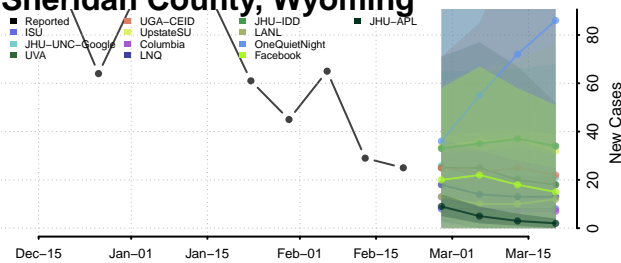

Sheridan County, Wyoming