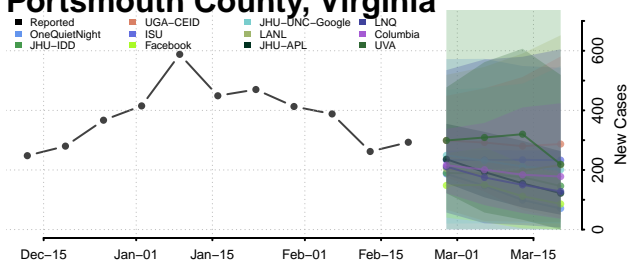

Portsmouth County, Virginia