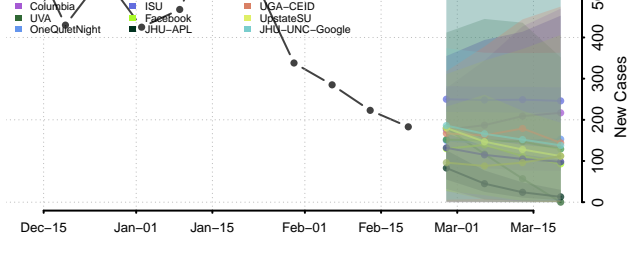

Burke County, North Carolina