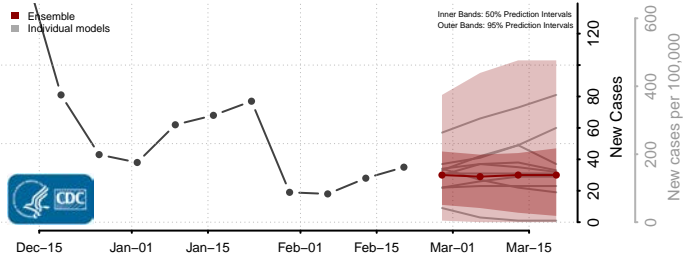

### Norman County, Minnesota