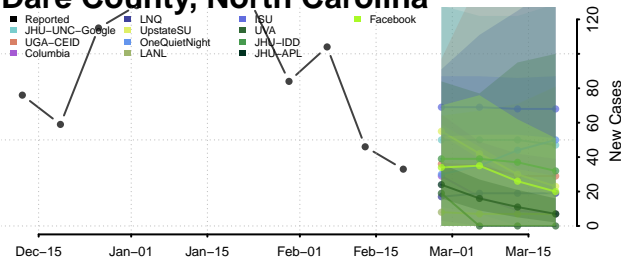

Dare County, North Carolina