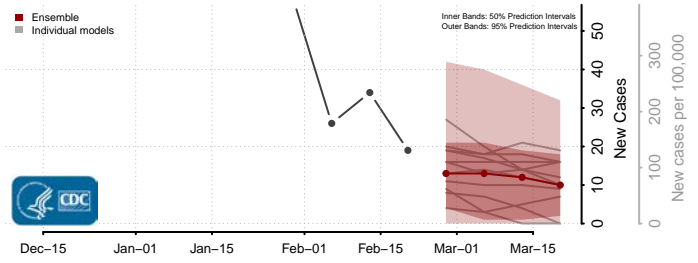

Fulton County, Pennsylvania