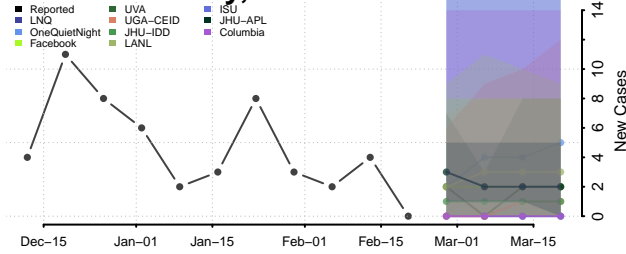

### Putnam County, Missouri