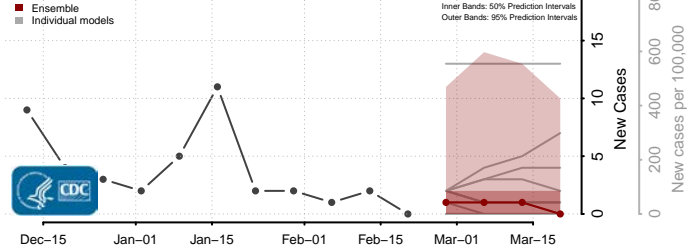

Sanborn County, South Dakota