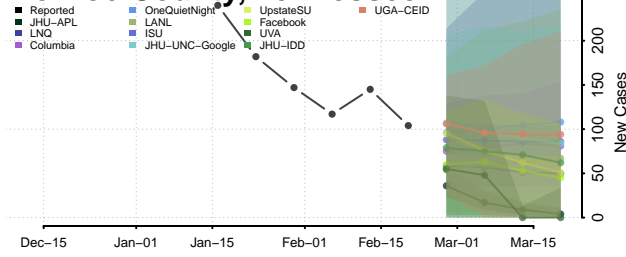

Monroe County, Tennessee