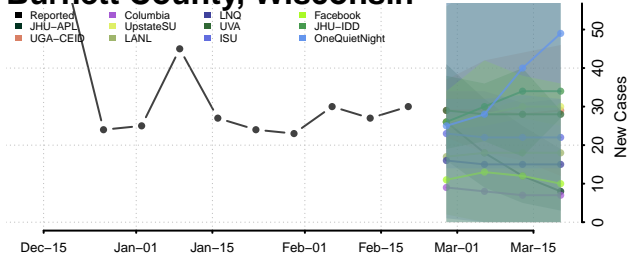

Burnett County, Wisconsin