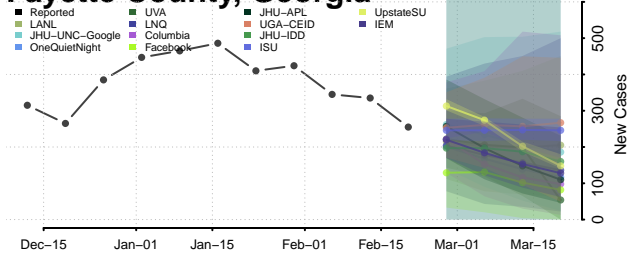

Fayette County, Georgia