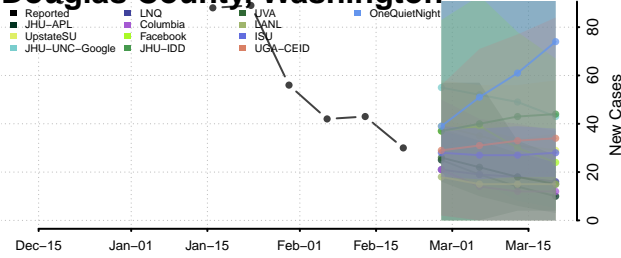

Douglas County, Washington