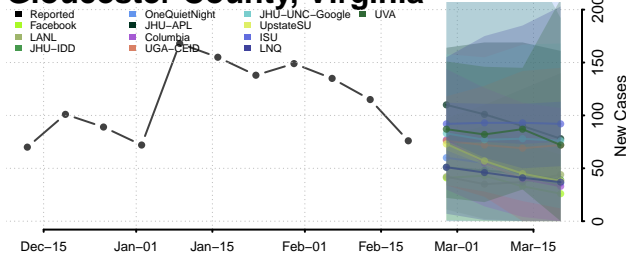

Gloucester County, Virginia