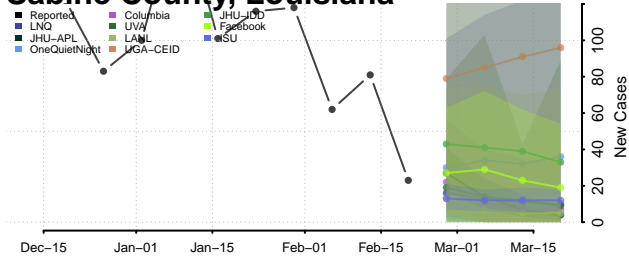

Sabine County, Louisiana