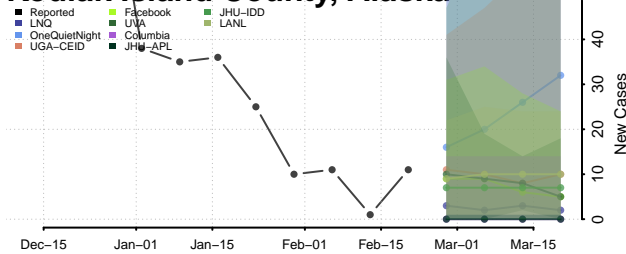

Kodiak Island County, Alaska