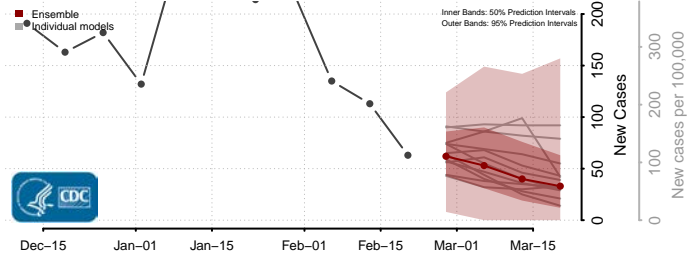

Franklin County, Virginia