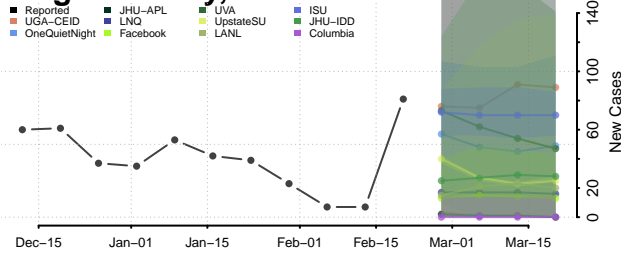

Wright County, Iowa