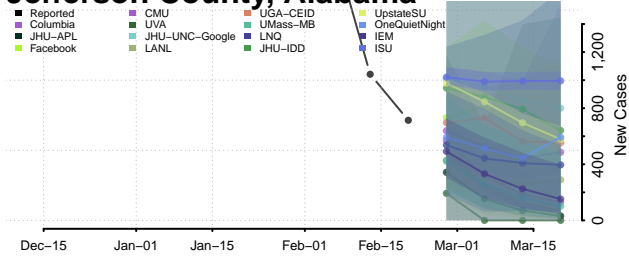

Jefferson County, Alabama