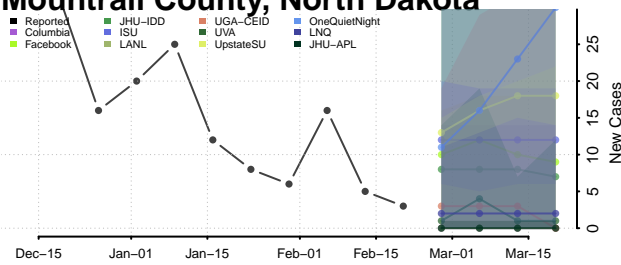

Mountrail County, North Dakota