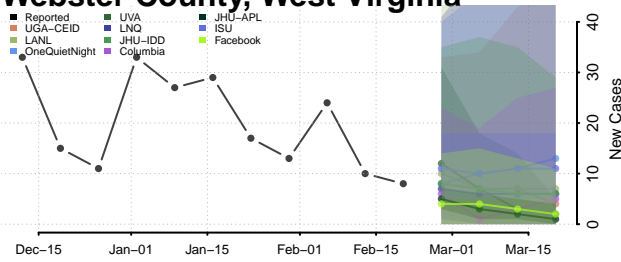

Webster County, West Virginia