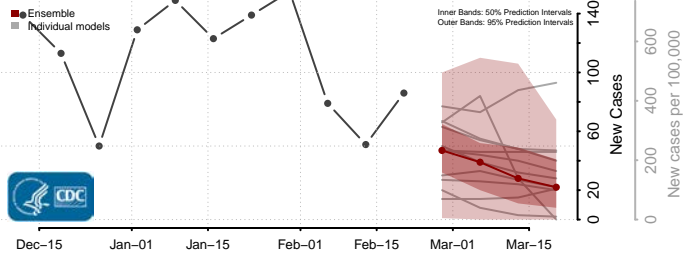

Wayne County, Mississippi