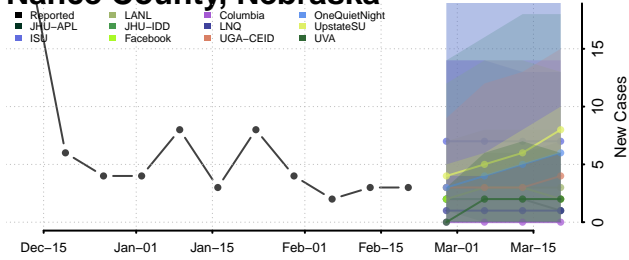

Nance County, Nebraska