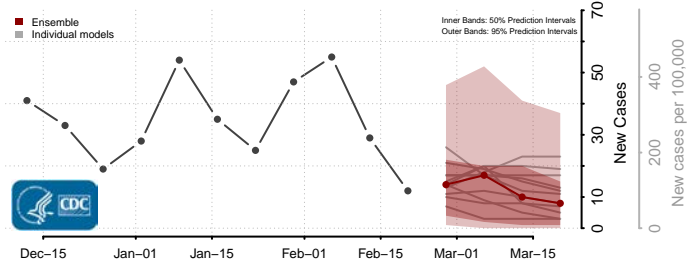

Edmonson County, Kentucky