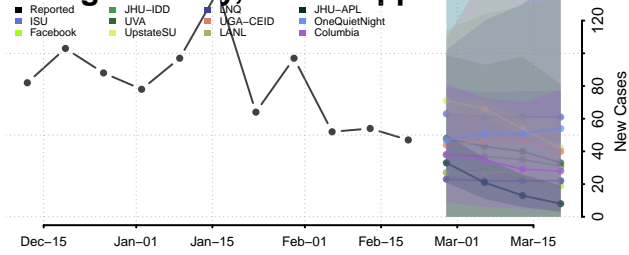

George County, Mississippi