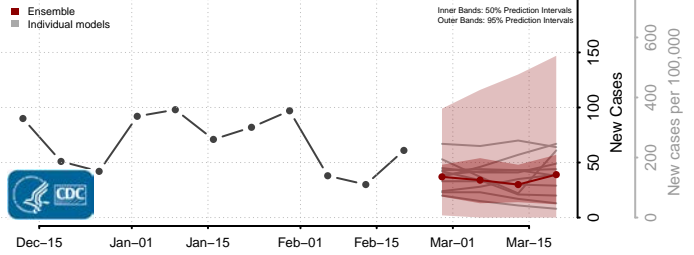

Fluvanna County, Virginia