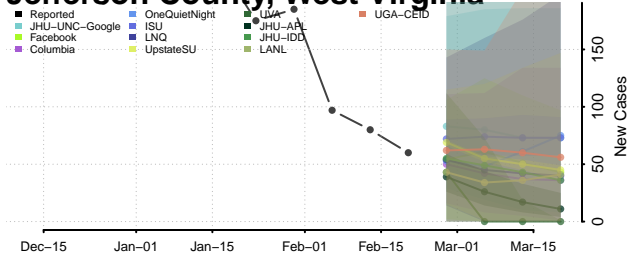

Jefferson County, West Virginia