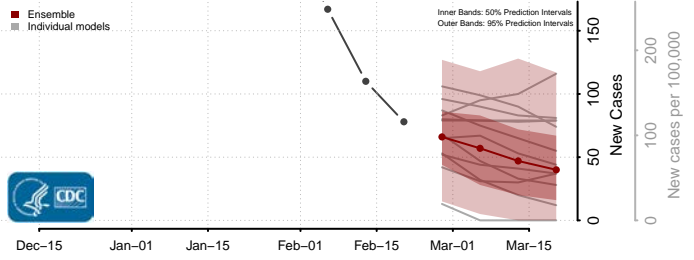

Harrison County, West Virginia