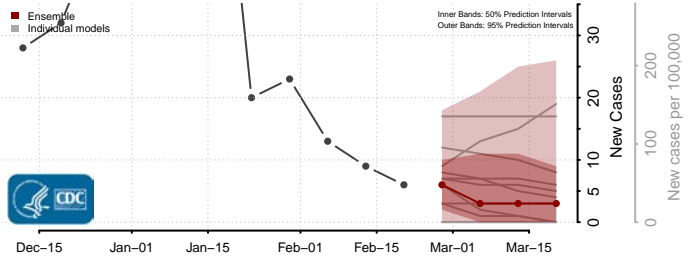

Summers County, West Virginia