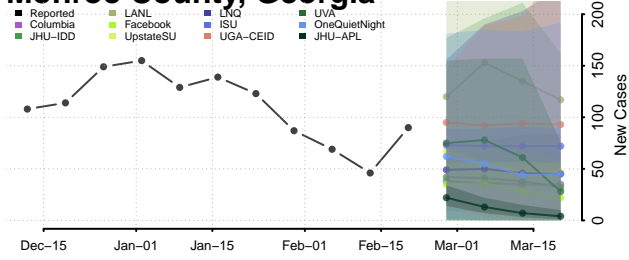

Monroe County, Georgia