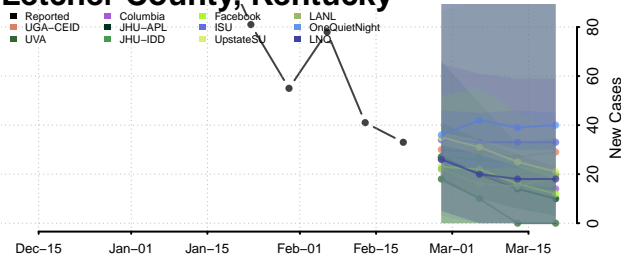

Letcher County, Kentucky