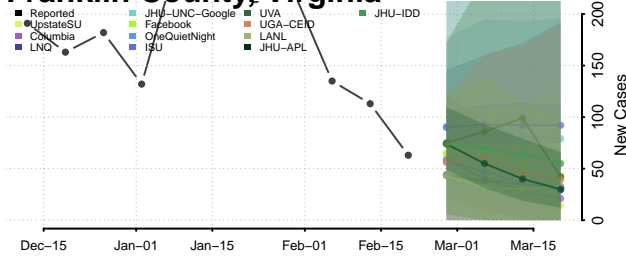

Franklin County, Virginia