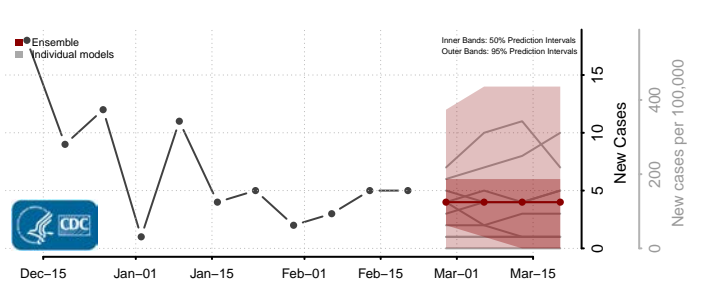

Foster County, North Dakota