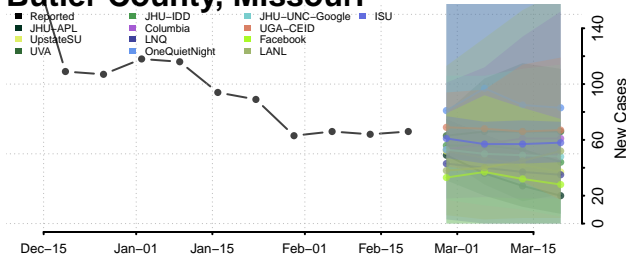

Butler County, Missouri