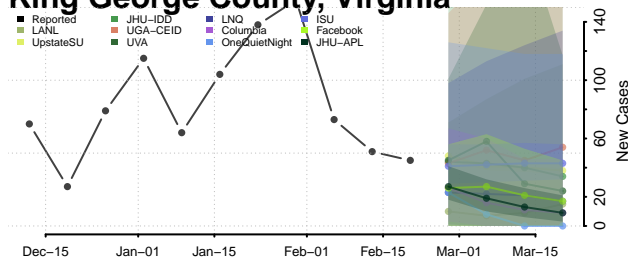

King George County, Virginia