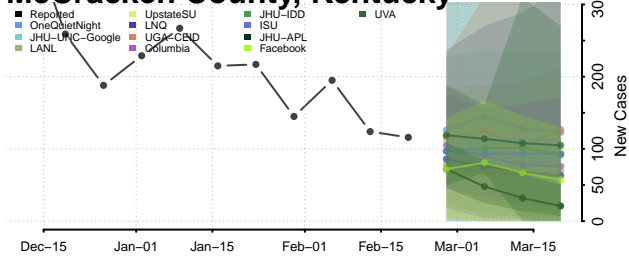

McCracken County, Kentucky