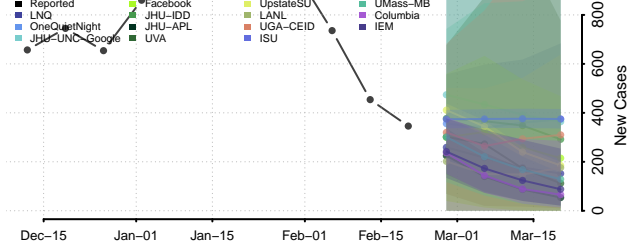

Alachua County, Florida