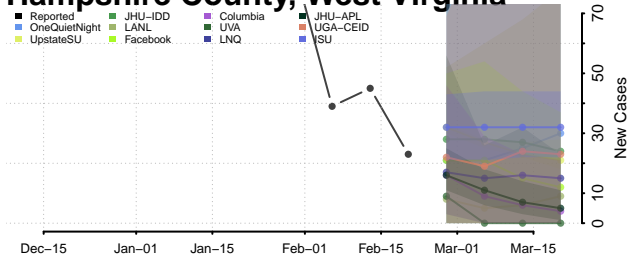

Hampshire County, West Virginia