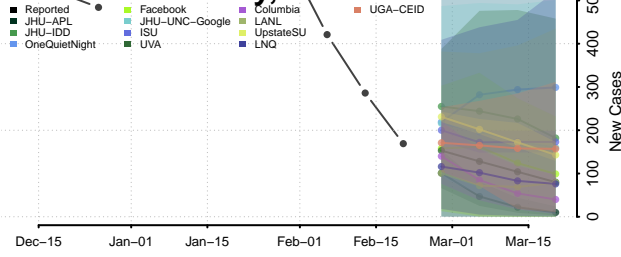

Sebastian County, Arkansas