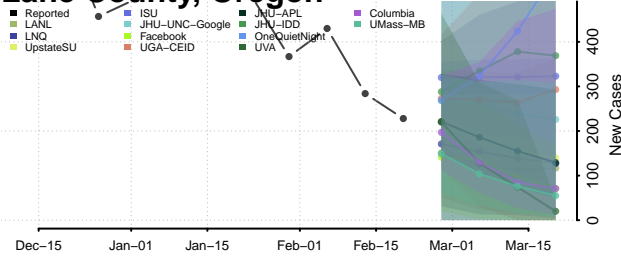

Lane County, Oregon