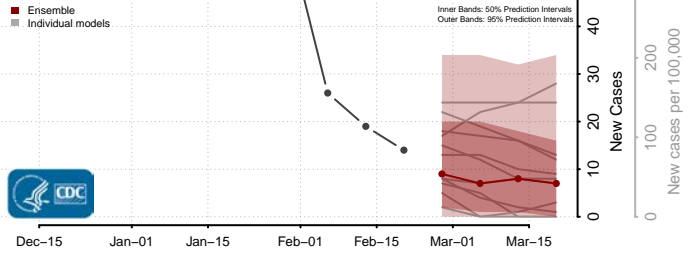

Taylor County, West Virginia