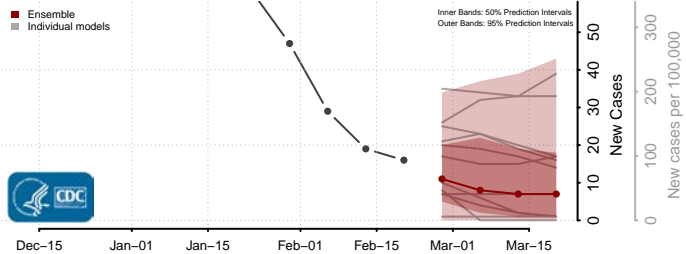

Chickasaw County, Mississippi