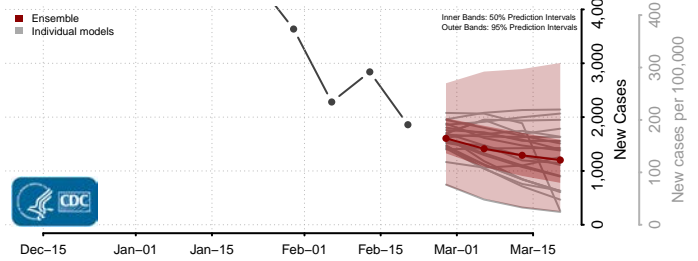

Windham County, Connecticut

Delaware*

Kent County, Delaware

New Castle County, Delaware

Sussex County, Delaware

District of Columbia*

*New weekly cases may decrease in this location over the next four weeks. For these locations, the ensemble forecast indicates a probability of 0.75 or greater that fewer cases will be reported in week four of the forecast than in the last reported week.