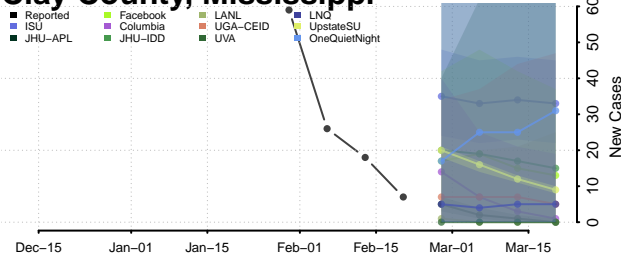

Clay County, Mississippi