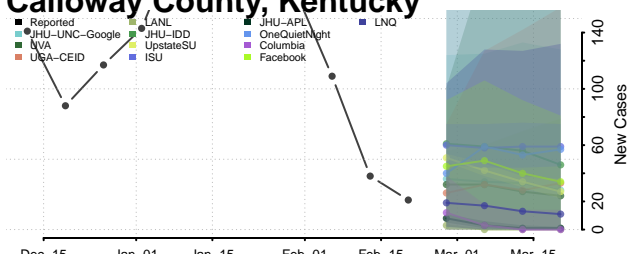

Calloway County, Kentucky