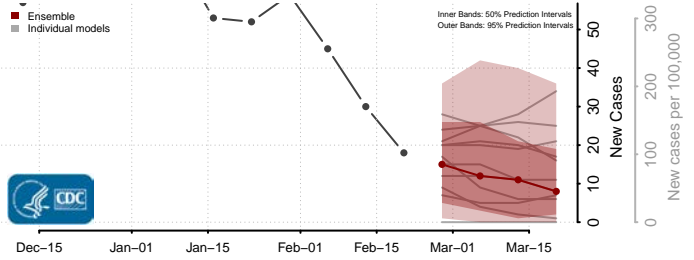

McDowell County, West Virginia