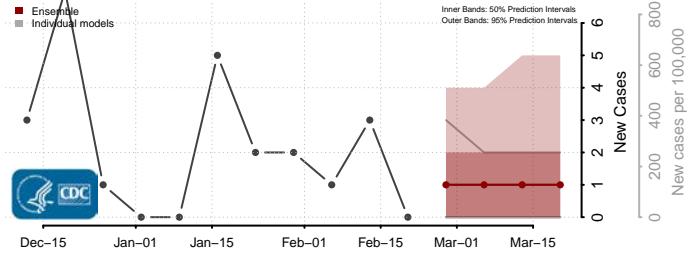

Wheeler County, Nebraska