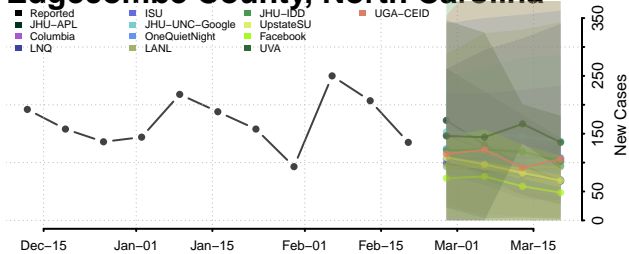

Edgecombe County, North Carolina