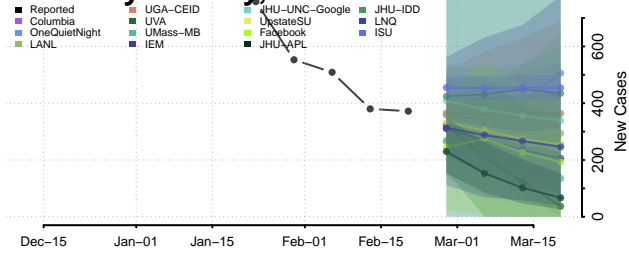

McHenry County, Illinois