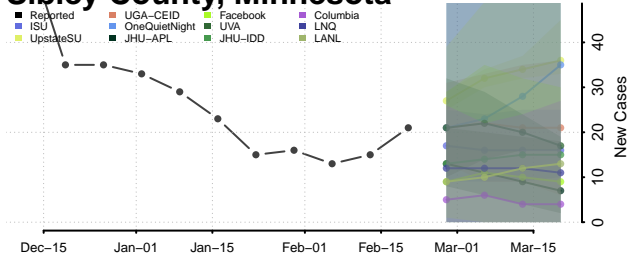

Sibley County, Minnesota