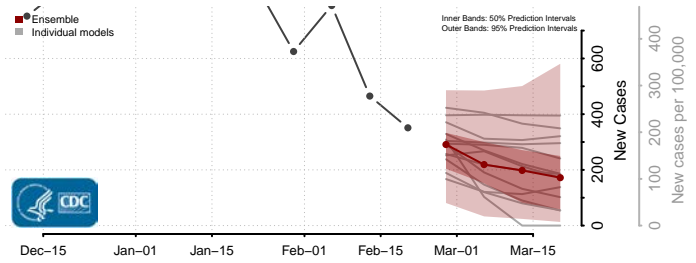

Davidson County, North Carolina