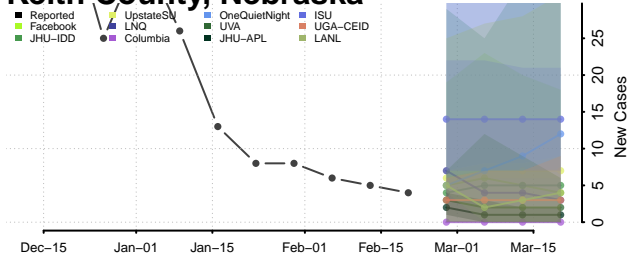

Keith County, Nebraska