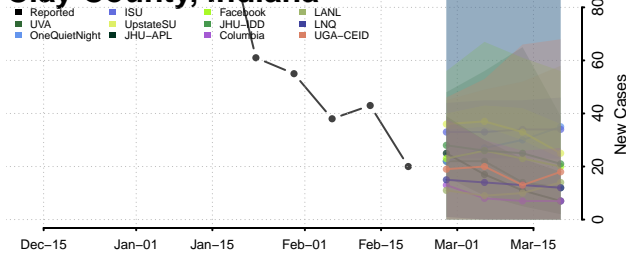

Clay County, Indiana