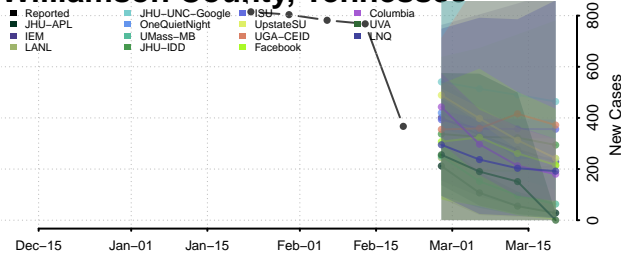

Williamson County, Tennessee