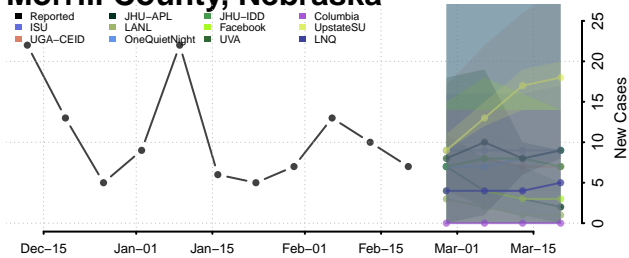

Morrill County, Nebraska