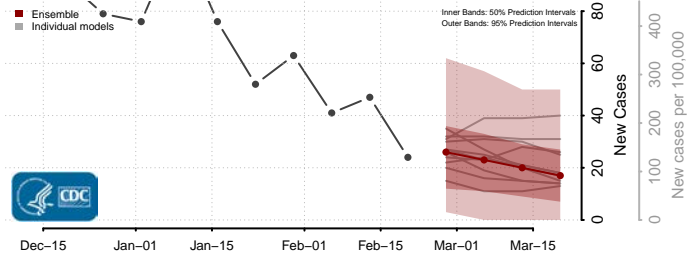

Simpson County, Kentucky