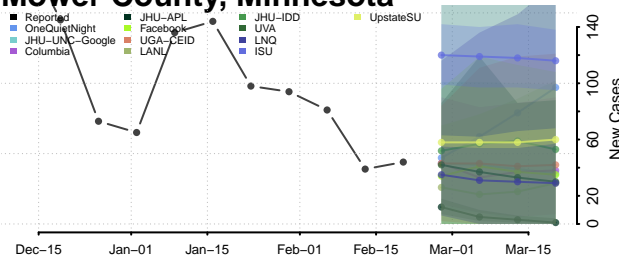

Mower County, Minnesota