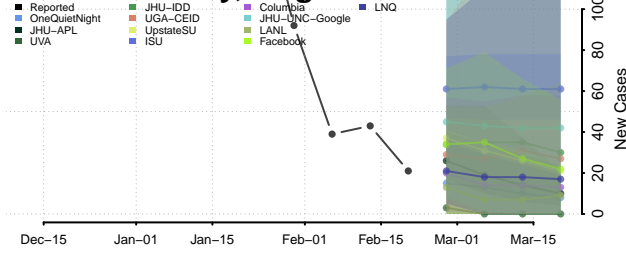

Pulaski County, Virginia