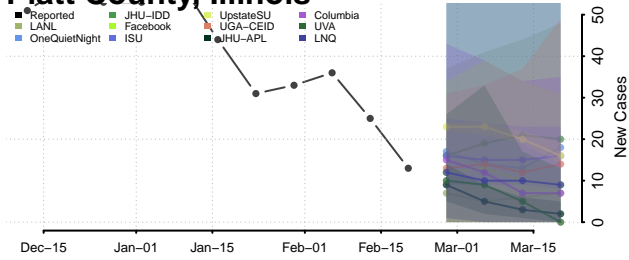

Piatt County, Illinois