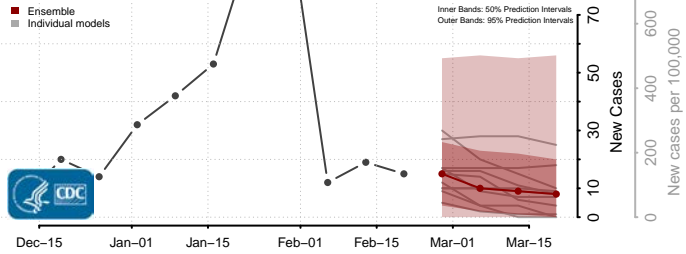

### Tazewell County, Virginia