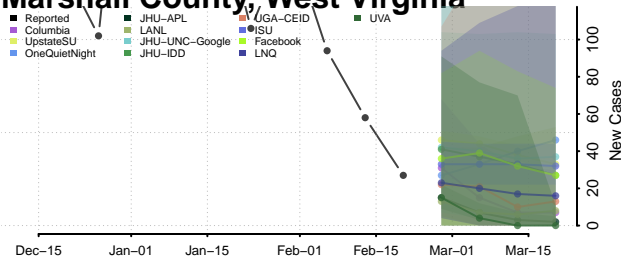

Marshall County, West Virginia