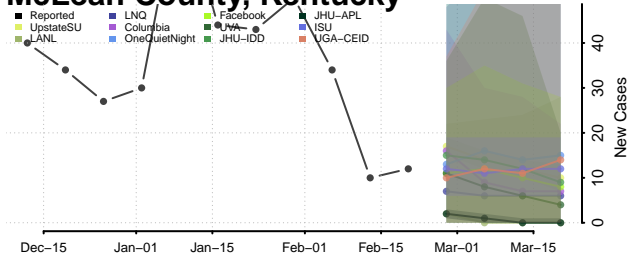

McLean County, Kentucky