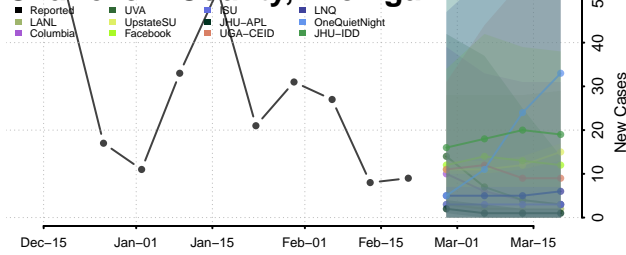

Charlevoix County, Michigan