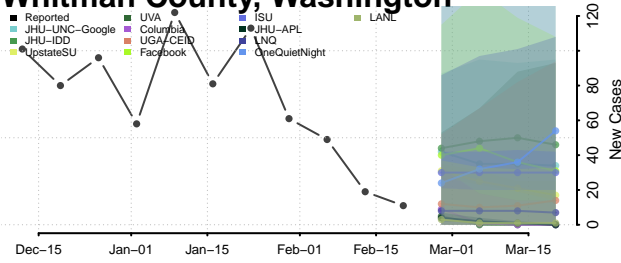

Whitman County, Washington