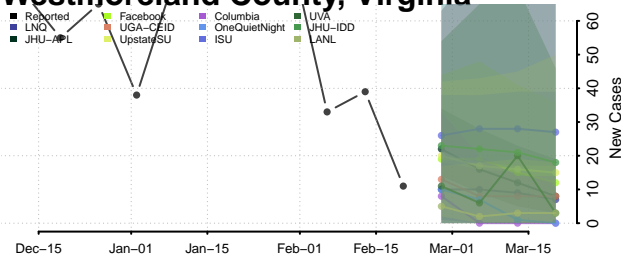

Westmoreland County, Virginia