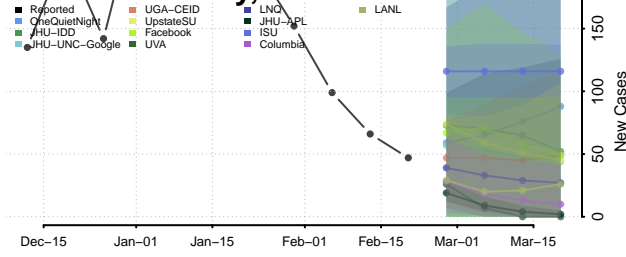

Jackson County, Florida