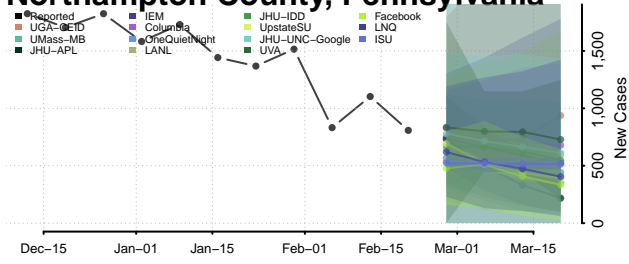

Northampton County, Pennsylvania