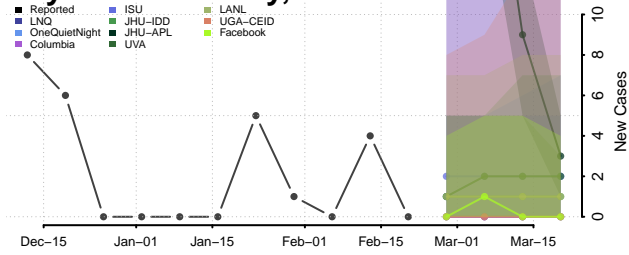

Keya Paha County, Nebraska