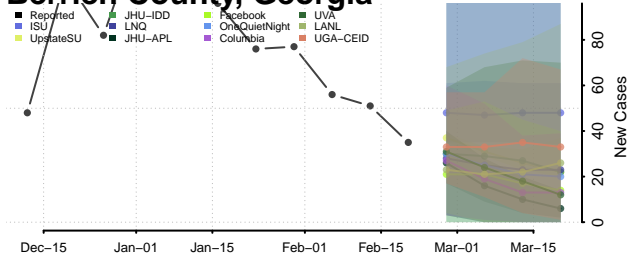

Berrien County, Georgia