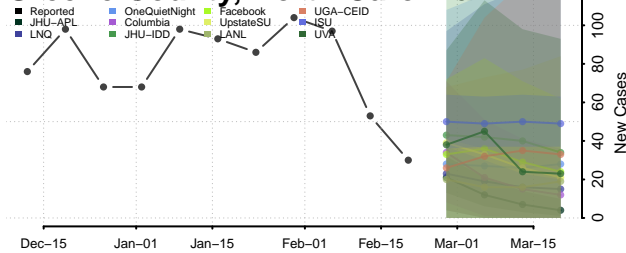

Greene County, North Carolina