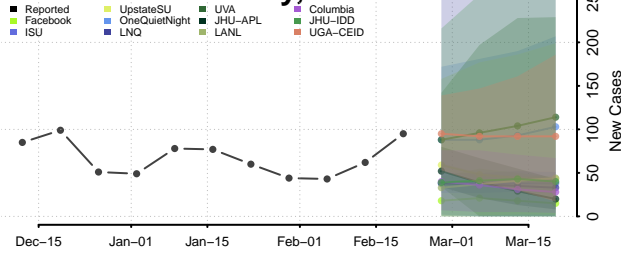

Winneshiek County, Iowa