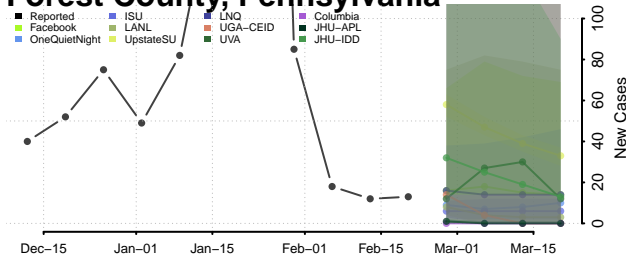

Forest County, Pennsylvania