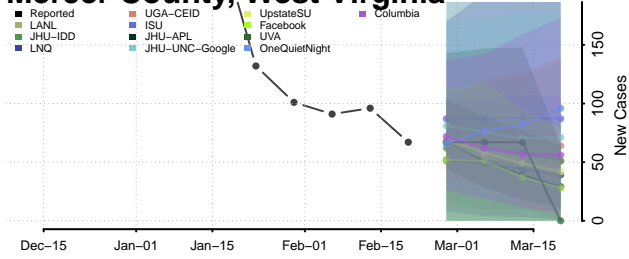

Mercer County, West Virginia