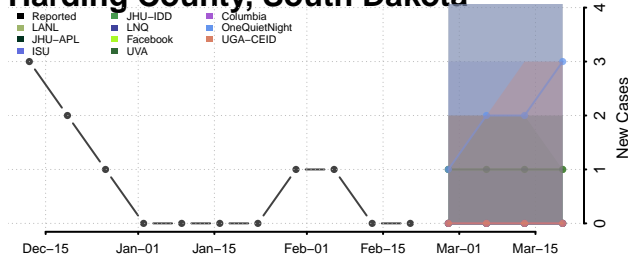

Harding County, South Dakota