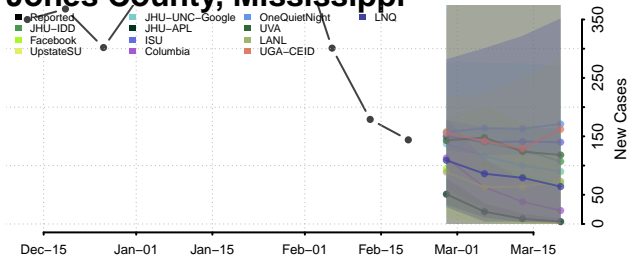

Jones County, Mississippi