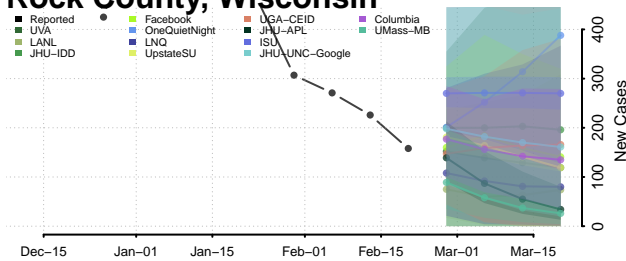

Rock County, Wisconsin