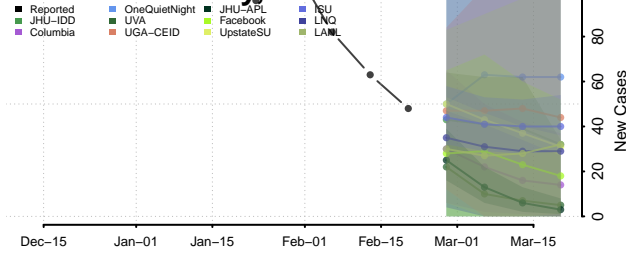

Johnson County, Arkansas