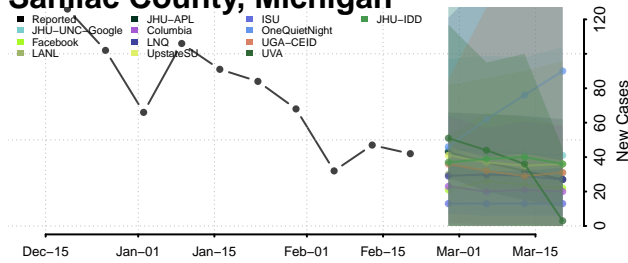

Sanjilac County, Michigan