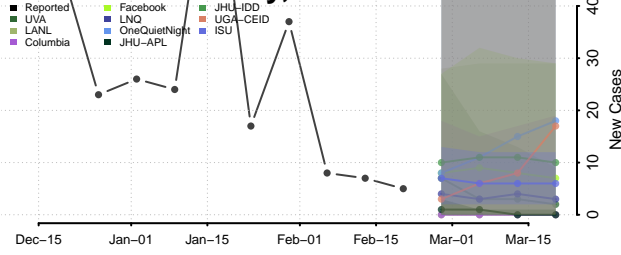

Clearwater County, Idaho