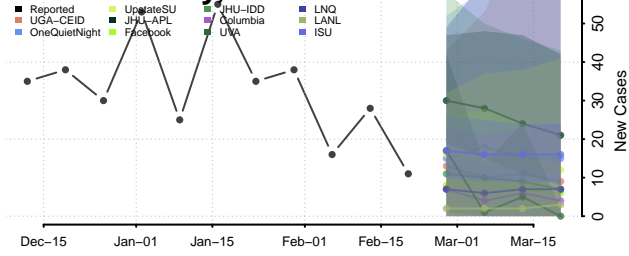

Kiowa County, Oklahoma