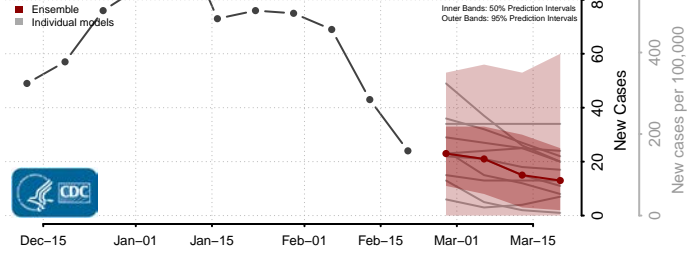

Jeff Davis County, Georgia