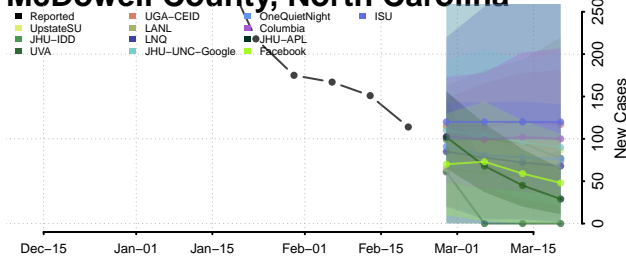

McDowell County, North Carolina