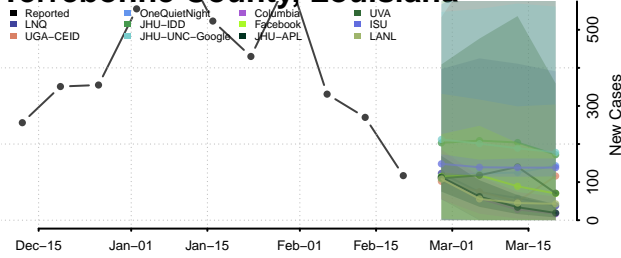

Terrebonne County, Louisiana