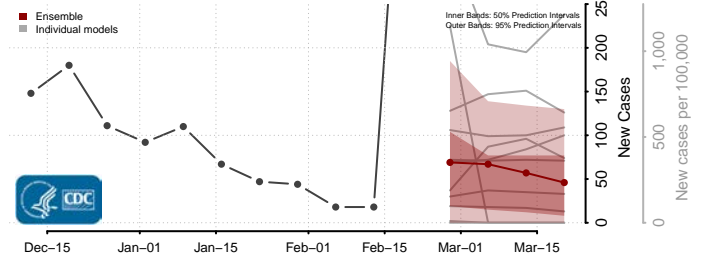

Buena Vista County, Iowa