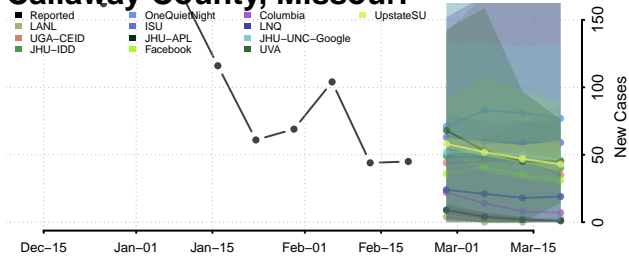

Callaway County, Missouri