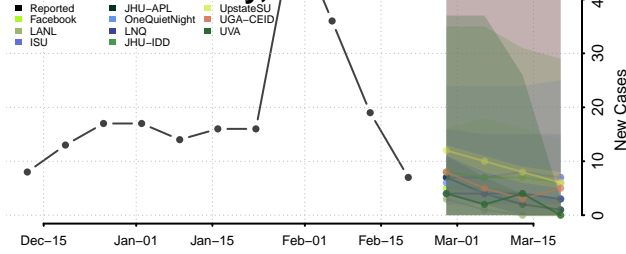

Hamilton County, New York