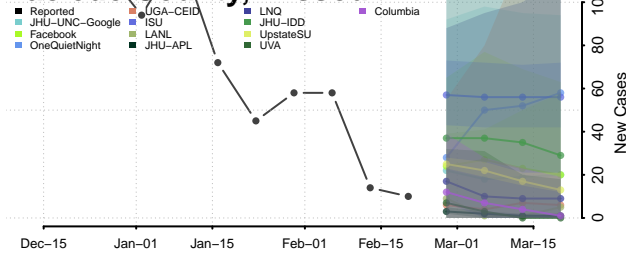

Laclede County, Missouri