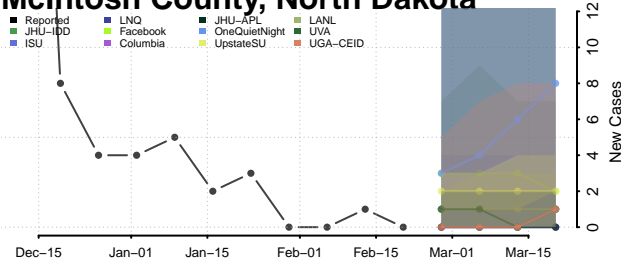

McIntosh County, North Dakota