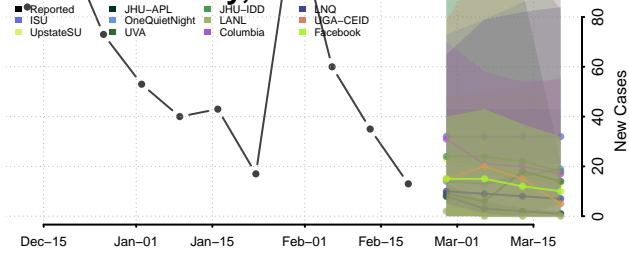

Mitchell County, North Carolina