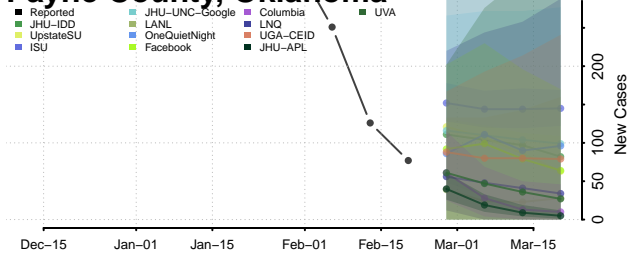

Payne County, Oklahoma