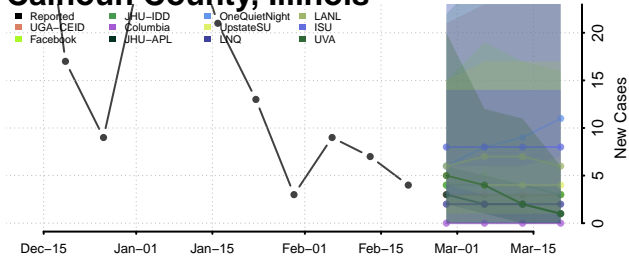

Calhoun County, Illinois