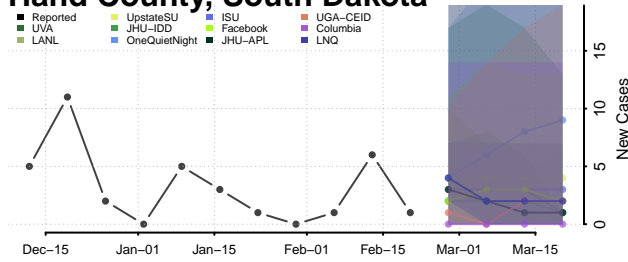

Hand County, South Dakota