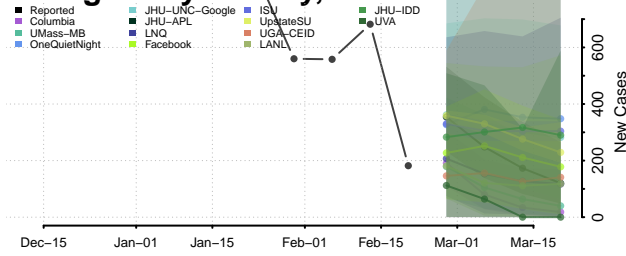

Montgomery County, Tennessee