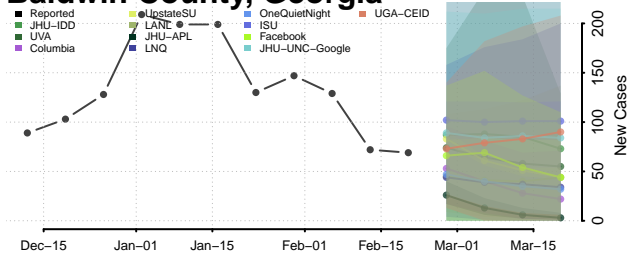

### Baldwin County, Georgia