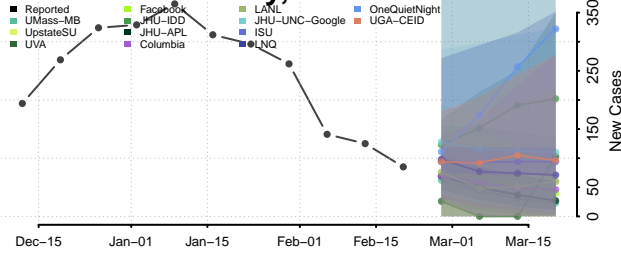

Penobscot County, Maine