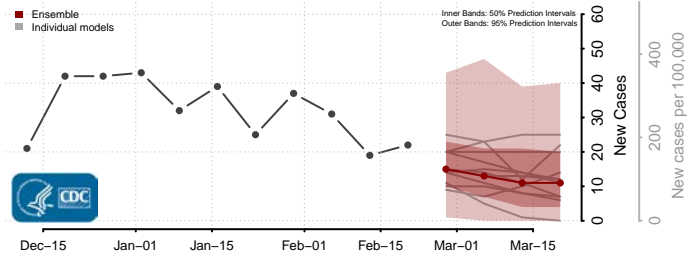

Northumberland County, Virginia