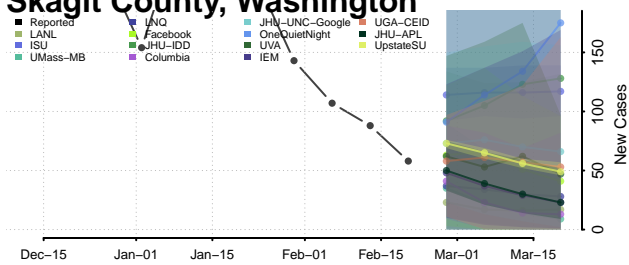

Skagit County, Washington