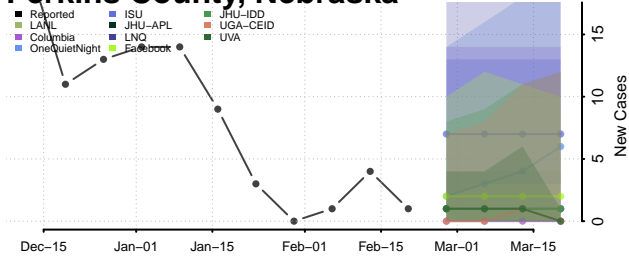

Perkins County, Nebraska