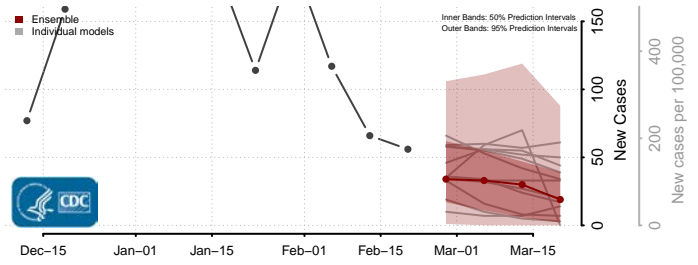

Logan County, West Virginia