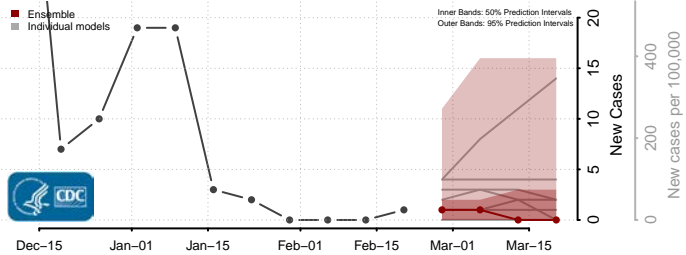

LaMoure County, North Dakota