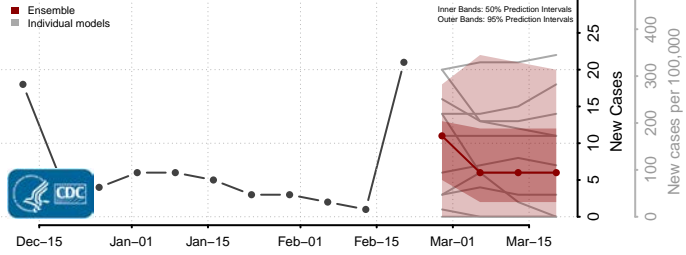

### Norman County, Minnesota