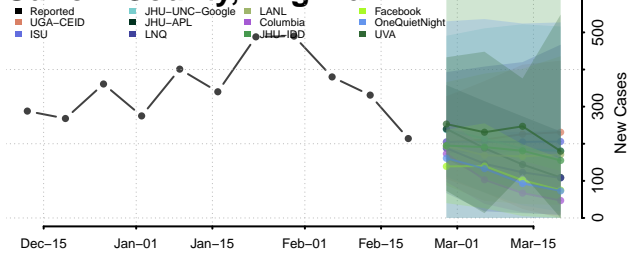

Suffolk County, Virginia