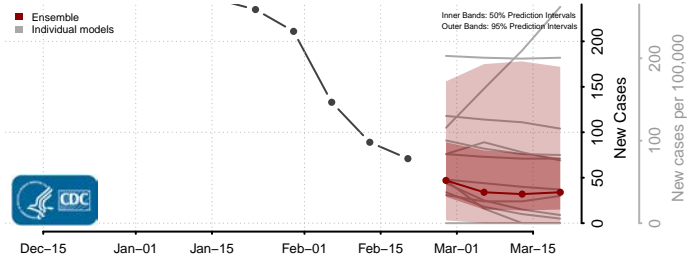

St. Croix County, Wisconsin