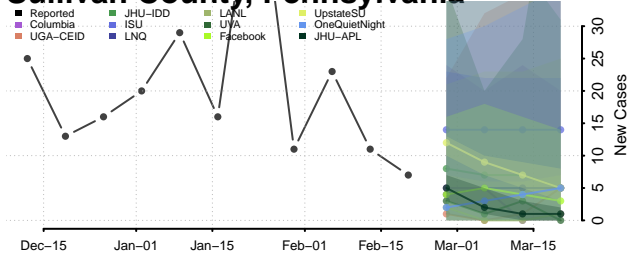

Sullivan County, Pennsylvania