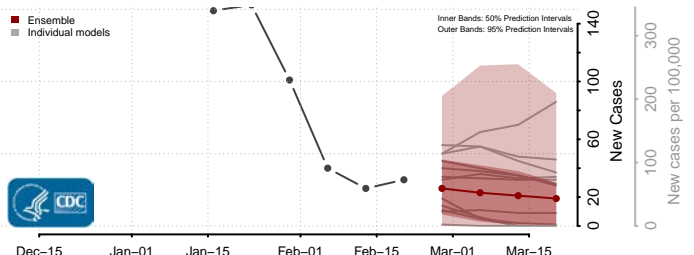

Washington County, Mississippi