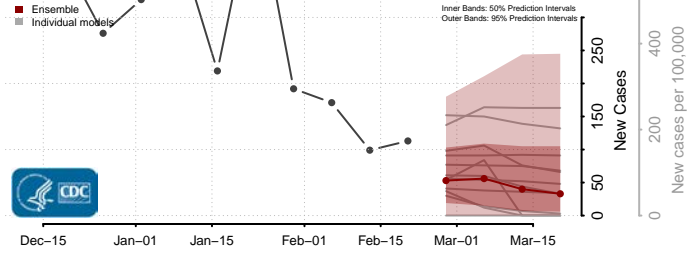

### Tehama County, California