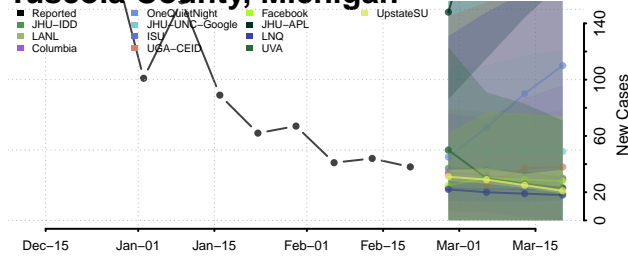

Tuscola County, Michigan