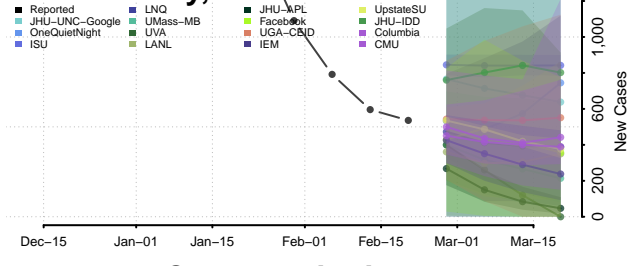

Kane County, Illinois