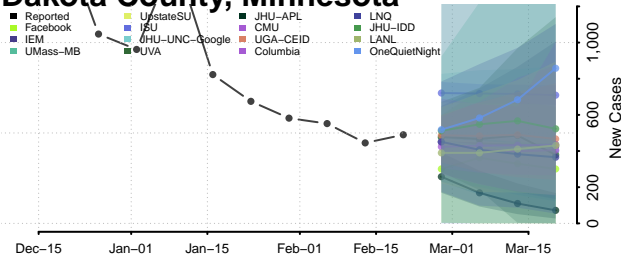

Dakota County, Minnesota