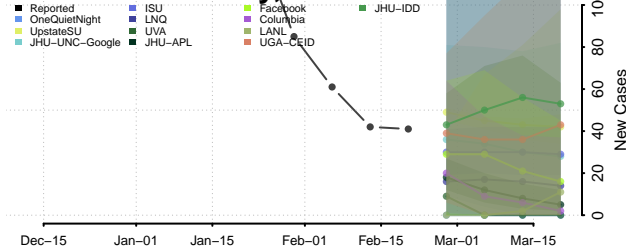

Calaveras County, California

*New weekly cases may decrease in this location over the next four weeks. For these locations, the ensemble forecast indicates a probability of 0.75 or greater that fewer cases will be reported in week four of the forecast than in the last reported week.