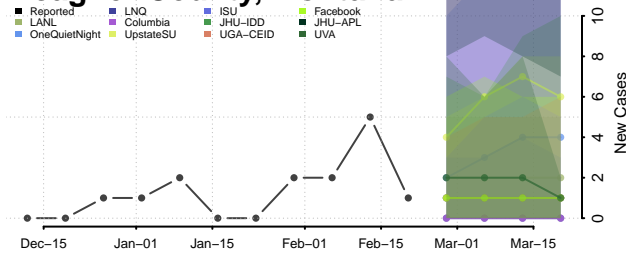

Meagher County, Montana