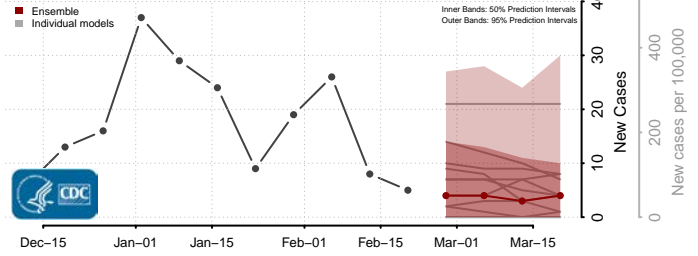

Wheeler County, Georgia