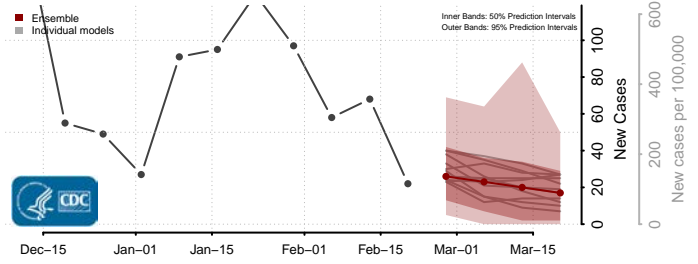

Hart County, Kentucky