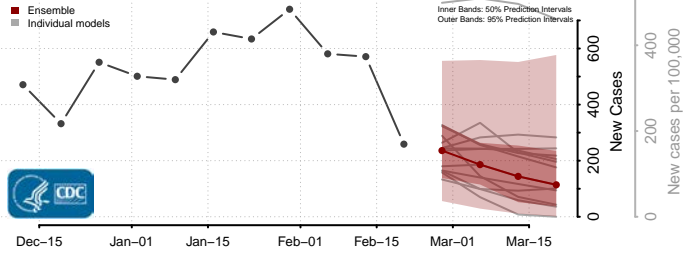

Stafford County, Virginia