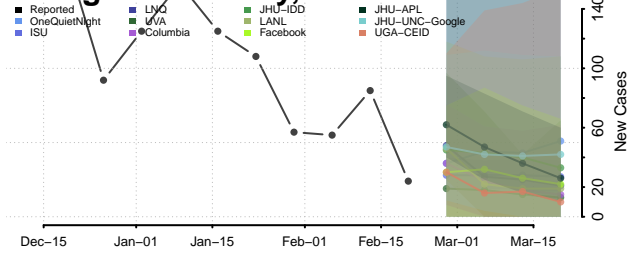

Evangeline County, Louisiana