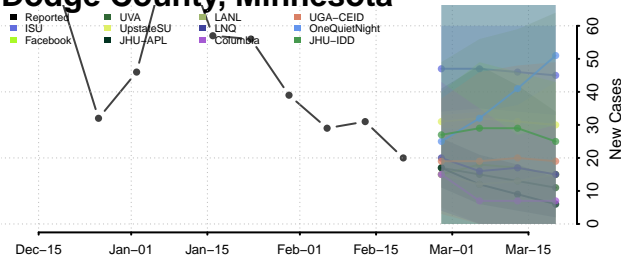

Dodge County, Minnesota