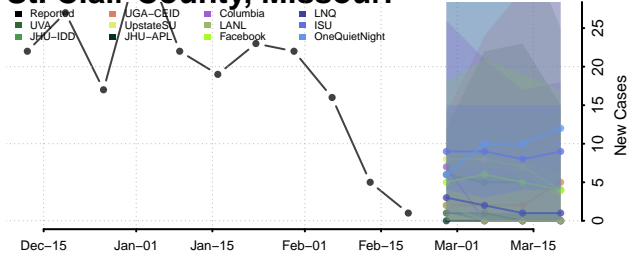

St. Clair County, Missouri