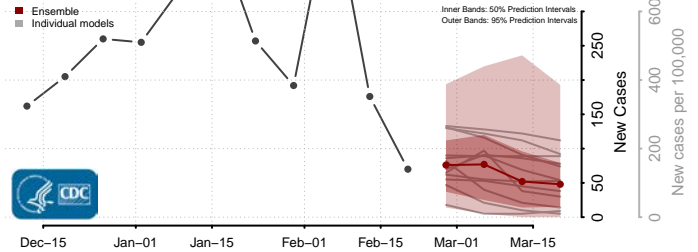

Halifax County, North Carolina