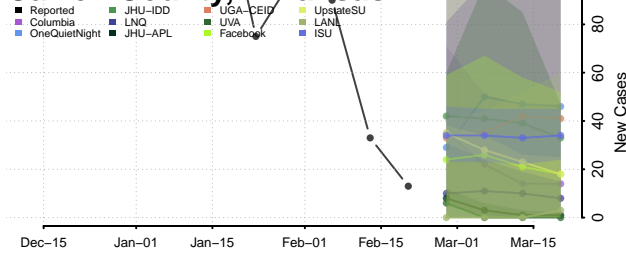

Carroll County, Arkansas