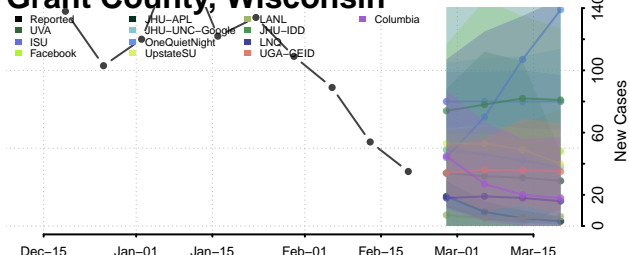

Grant County, Wisconsin