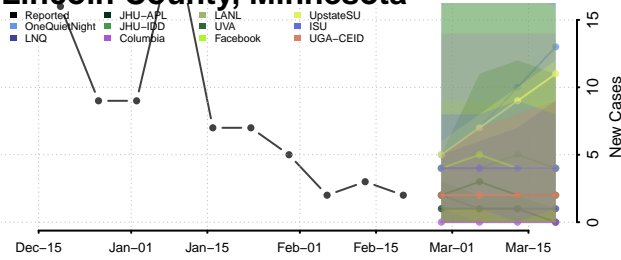

Lincoln County, Minnesota