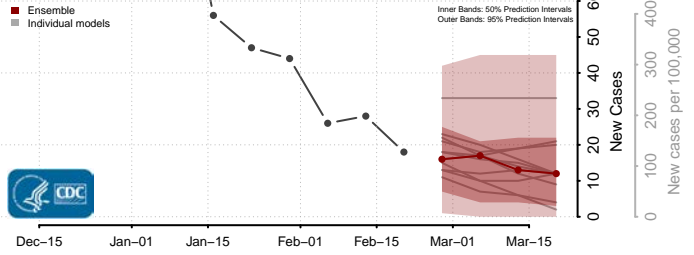

Calhoun County, Florida