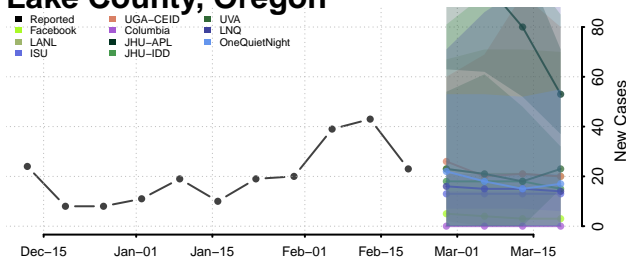

Lake County, Oregon