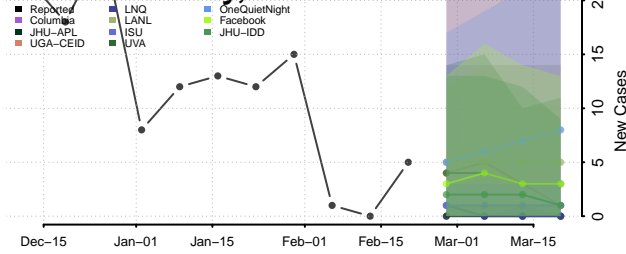

Perkins County, South Dakota