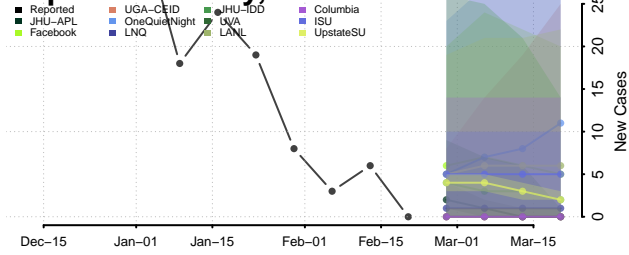

Republic County, Kansas