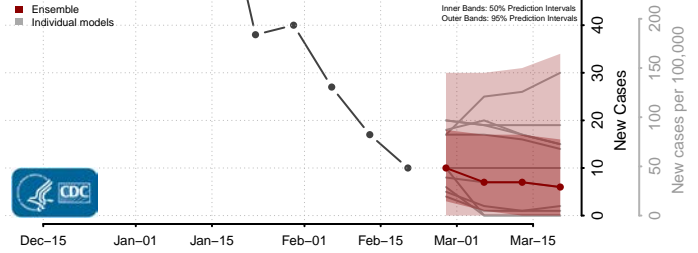

Sullivan County, Indiana