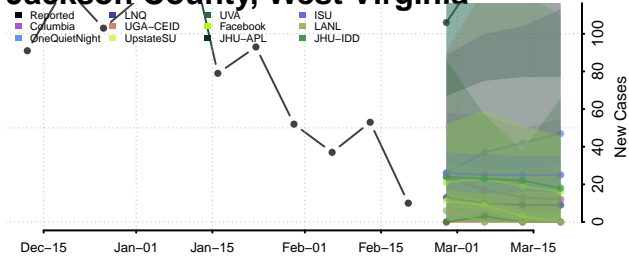

Jackson County, West Virginia