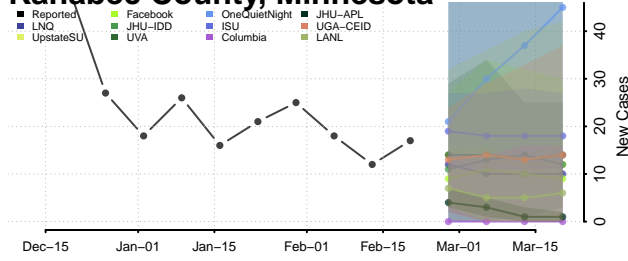

Kanabec County, Minnesota