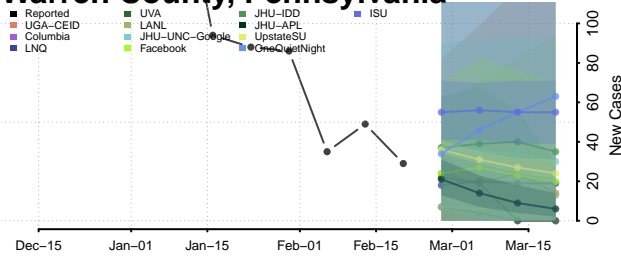

Warren County, Pennsylvania