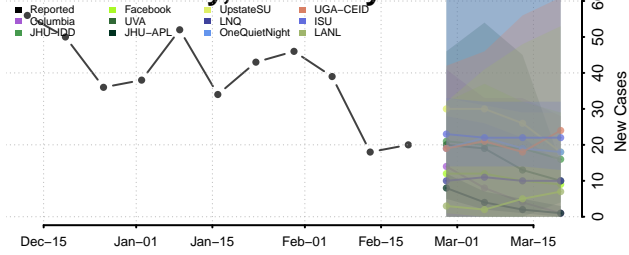

Powell County, Kentucky