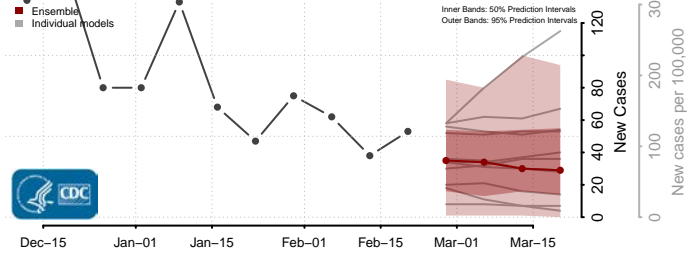

Ravalli County, Montana