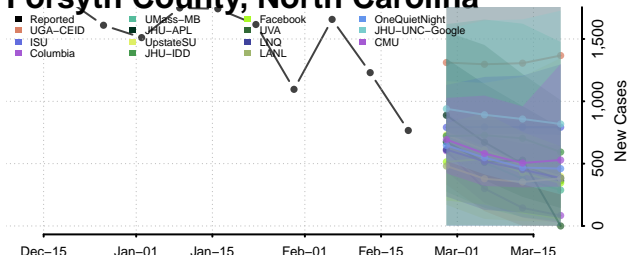

Forsyth County, North Carolina