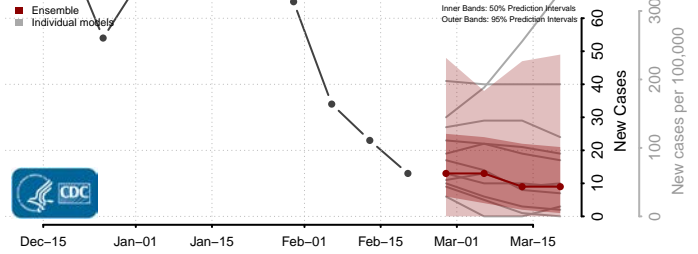

Washington County, Nebraska