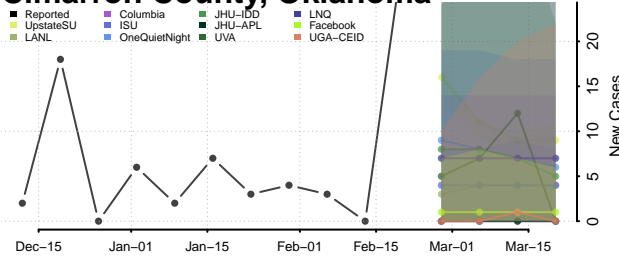

Cimarron County, Oklahoma