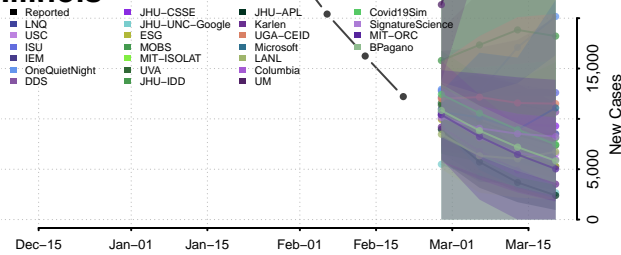

Teton County, Idaho

Twin Falls County, Idaho

Valley County, Idaho

Washington County, Idaho

Illinois*

Adams County, Illinois

*New weekly cases may decrease in this location over the next four weeks. For these locations, the ensemble forecast indicates a probability of 0.75 or greater that fewer cases will be reported in week four of the forecast than in the last reported week.