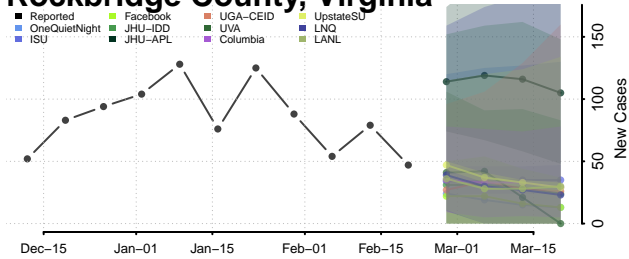

Rockbridge County, Virginia