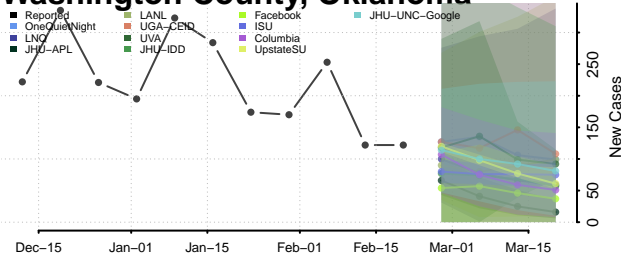

Washington County, Oklahoma