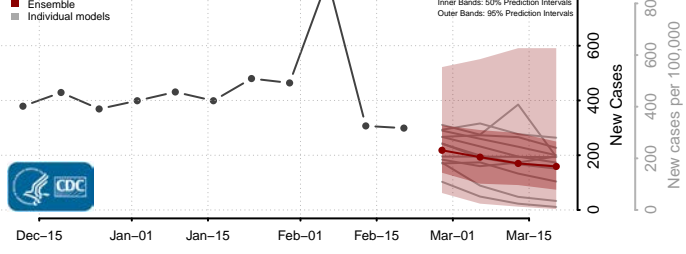

Nash County, North Carolina