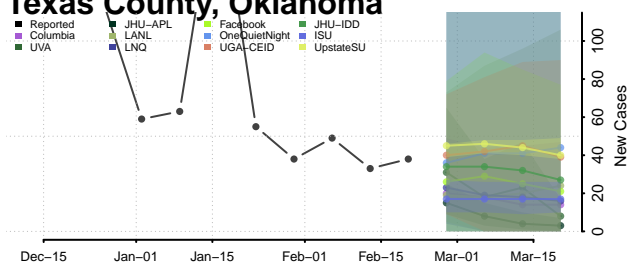

Texas County, Oklahoma