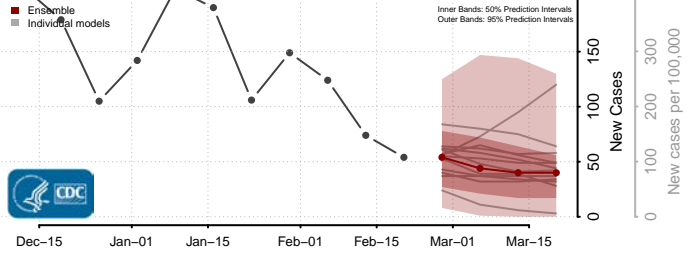

Calumet County, Wisconsin