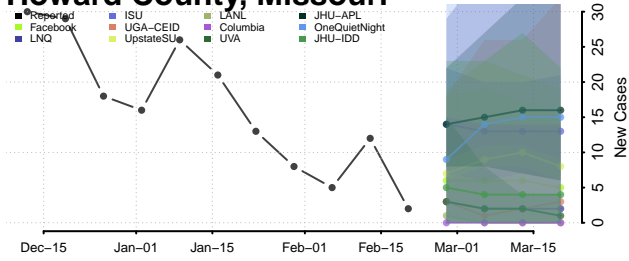

Howard County, Missouri