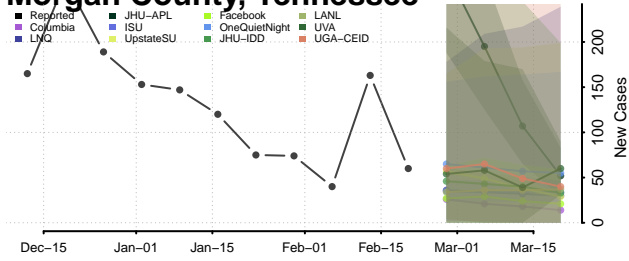

Morgan County, Tennessee