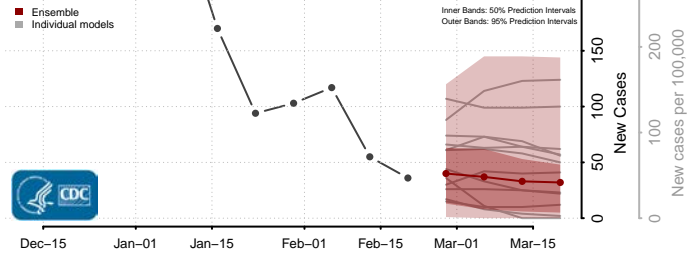

Cole County, Missouri