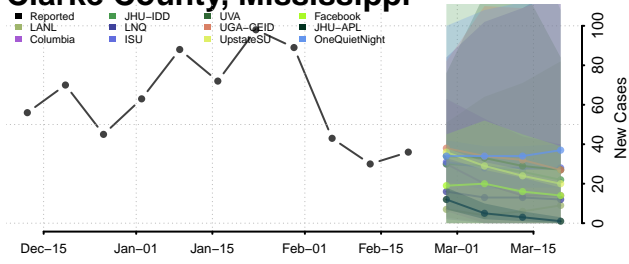

Clarke County, Mississippi