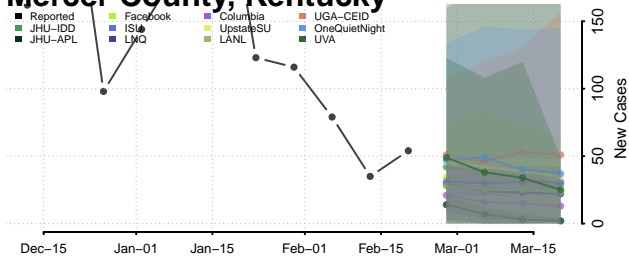

Mercer County, Kentucky