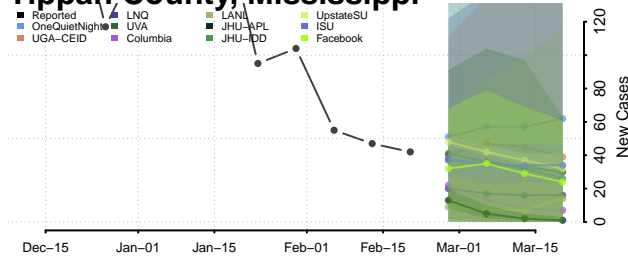

Tippah County, Mississippi