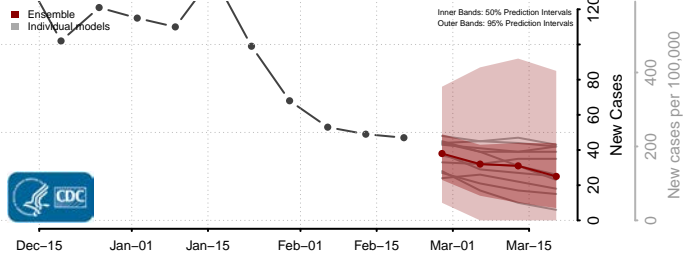

Newton County, Mississippi