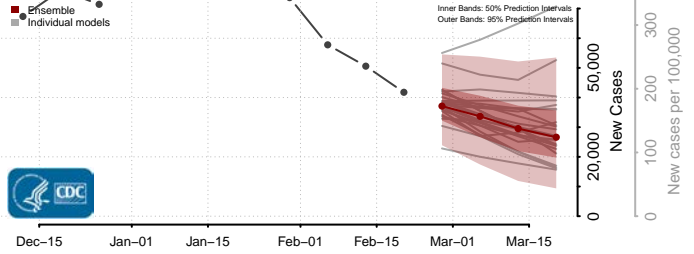

Florida*

Alachua County, Florida

Baker County, Florida

Bay County, Florida

Bradford County, Florida

Brevard County, Florida

*New weekly cases may decrease in this location over the next four weeks. For these locations, the ensemble forecast indicates a probability of 0.75 or greater that fewer cases will be reported in week four of the forecast than in the last reported week.