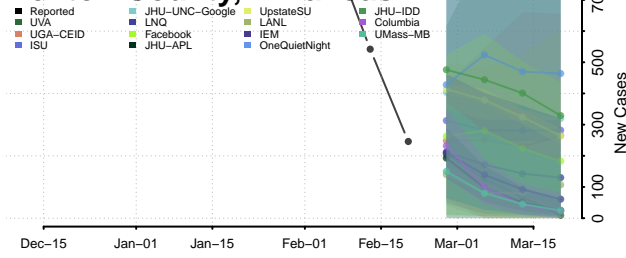

Benton County, Arkansas