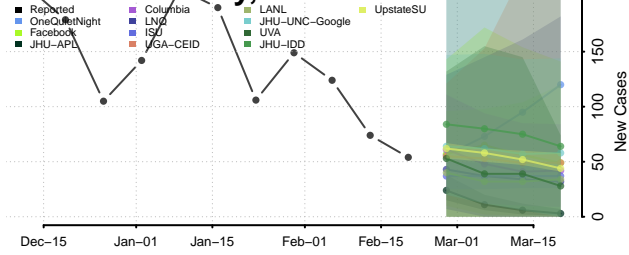

Calumet County, Wisconsin