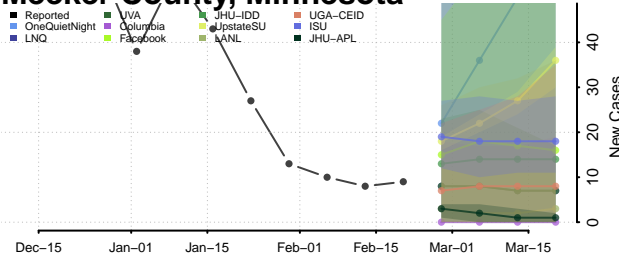

Meeker County, Minnesota