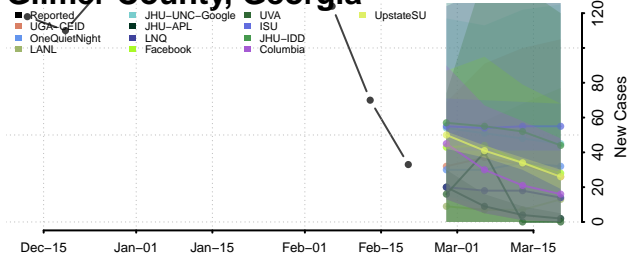

Gilmer County, Georgia