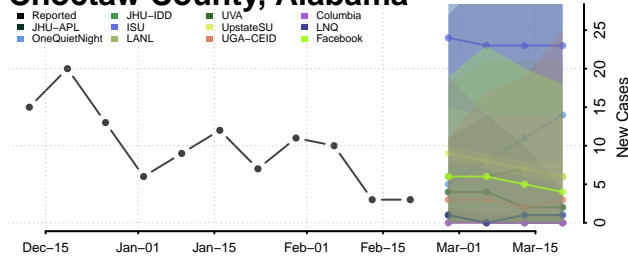

Choctaw County, Alabama