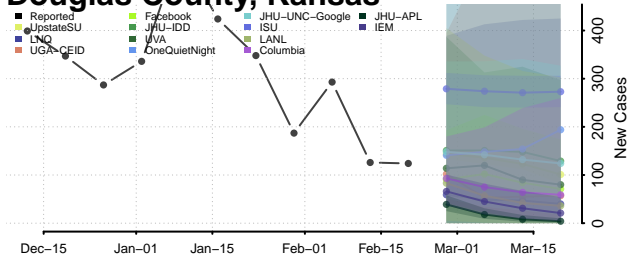

Douglas County, Kansas