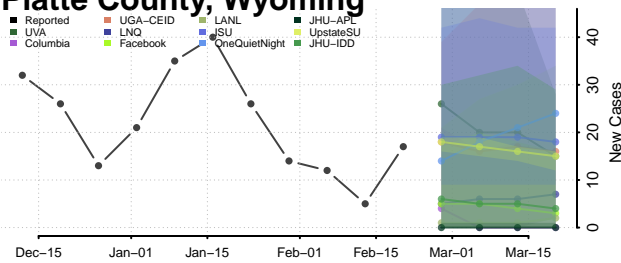

Platte County, Wyoming