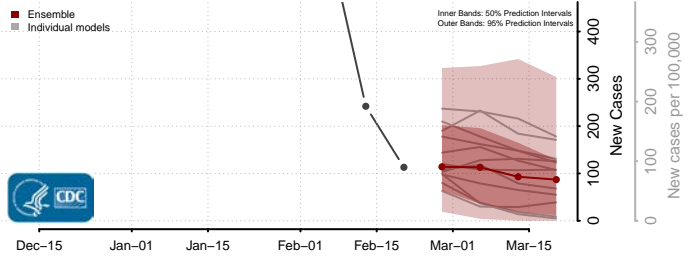

Faulkner County, Arkansas