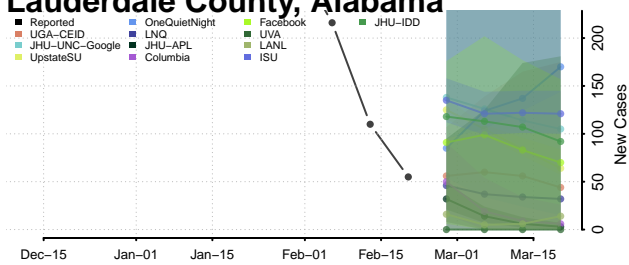

Lauderdale County, Alabama