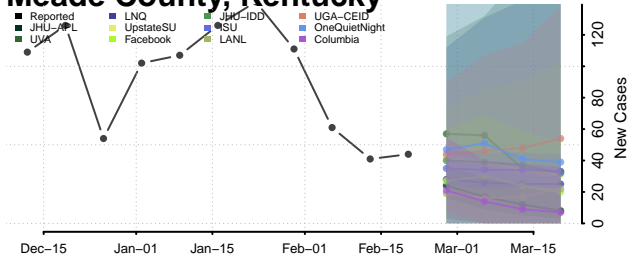

Meade County, Kentucky