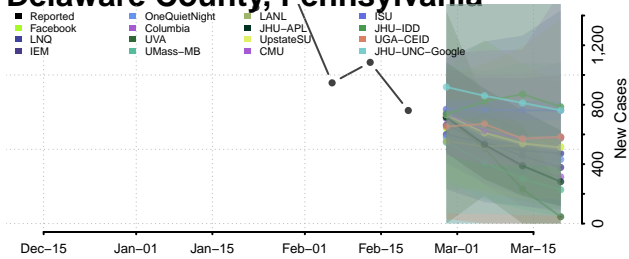

Delaware County, Pennsylvania