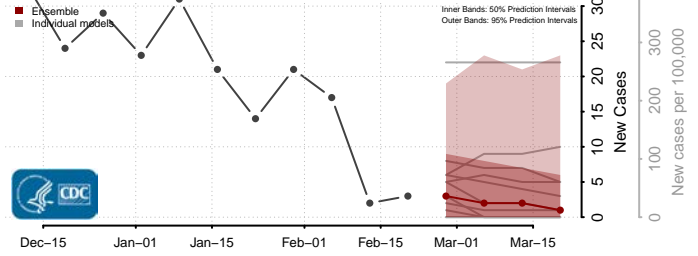

Davies County, Missouri