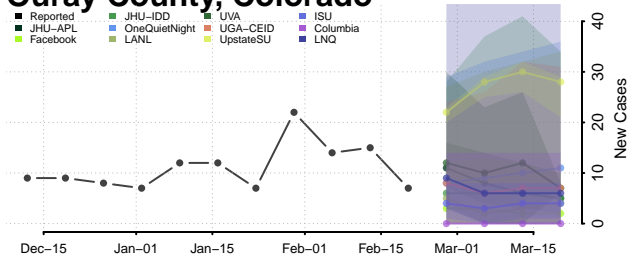

Ouray County, Colorado