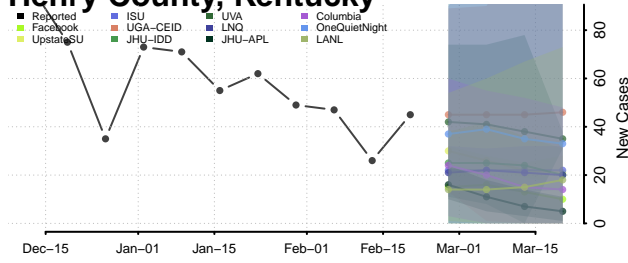

Henry County, Kentucky