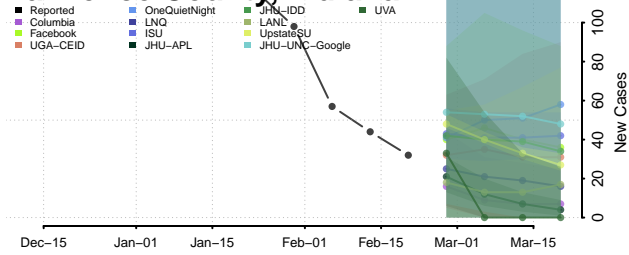

Lawrence County, Indiana