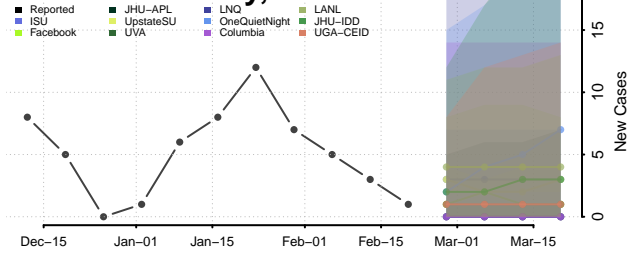

Sherman County, Nebraska