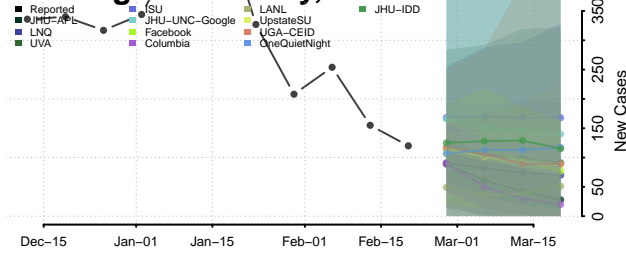

Rockingham County, North Carolina