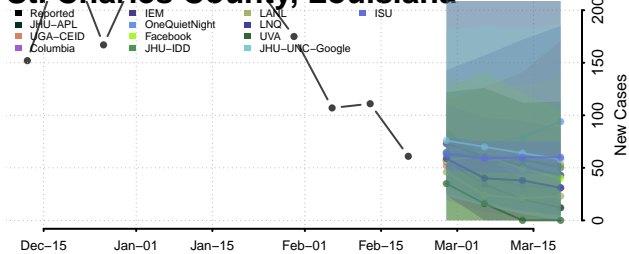

St. Charles County, Louisiana