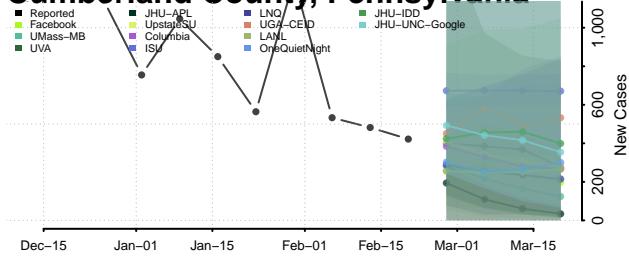

### Dauphin County, Pennsylvania