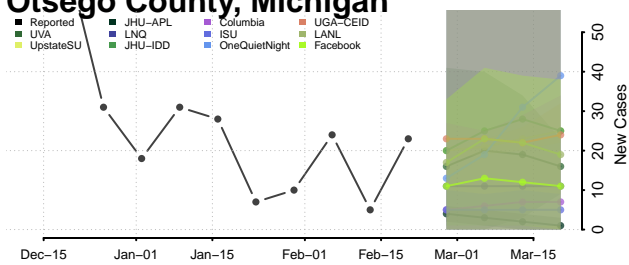

Otsego County, Michigan