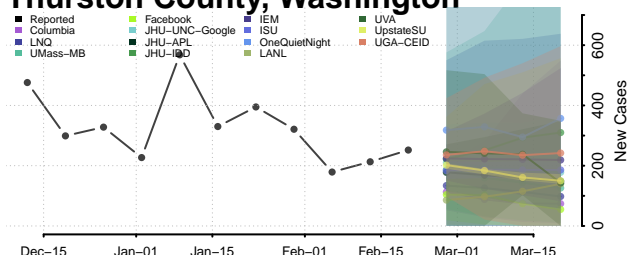

Thurston County, Washington