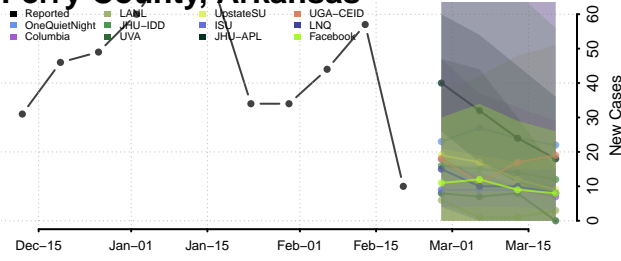

Perry County, Arkansas