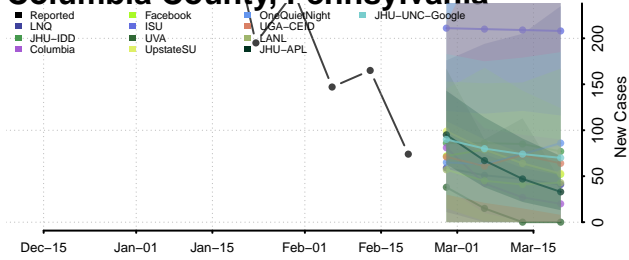

Columbia County, Pennsylvania