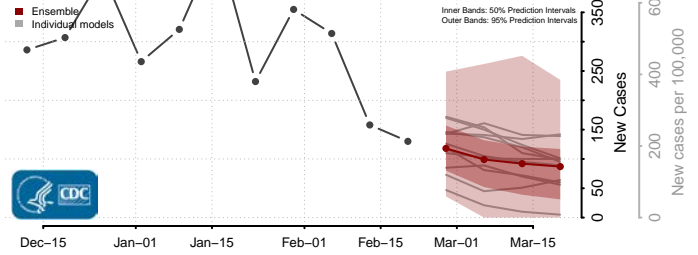

Garfield County, Oklahoma