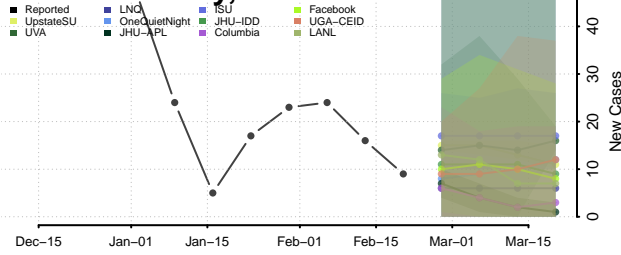

Sumter County, Alabama