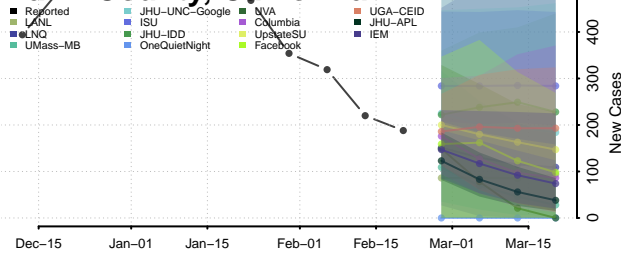

Marin County, California