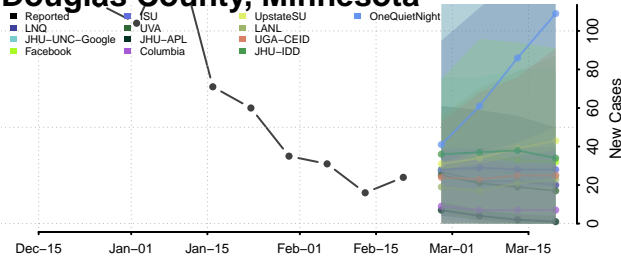

Douglas County, Minnesota