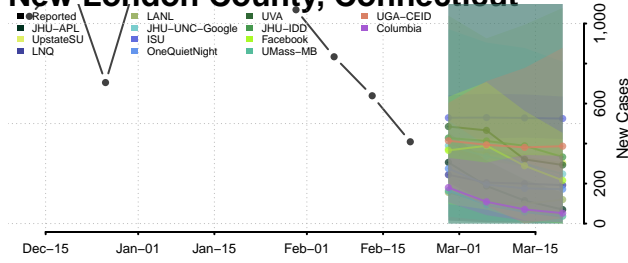

New London County, Connecticut