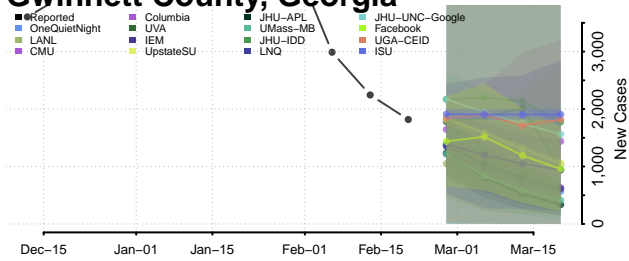

Gwinnett County, Georgia