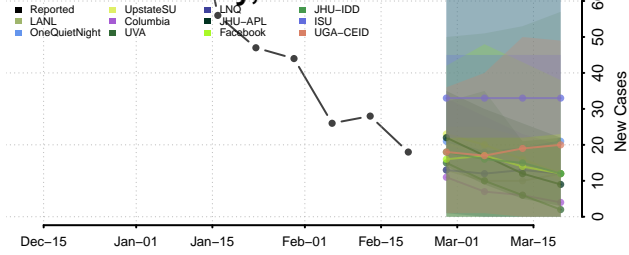

Calhoun County, Florida