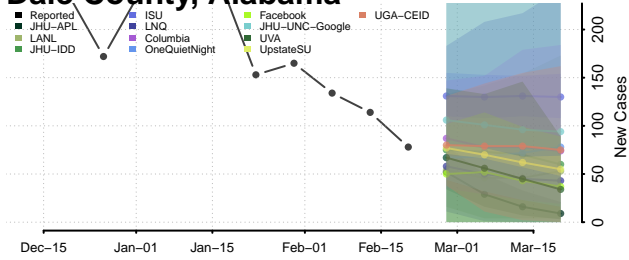

Dale County, Alabama