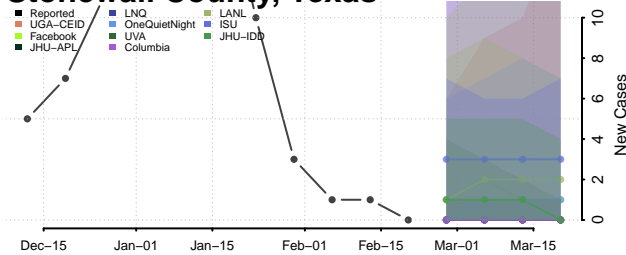

Stonewall County, Texas