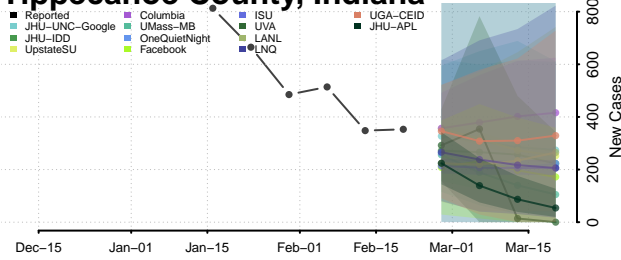

Tippecanoe County, Indiana