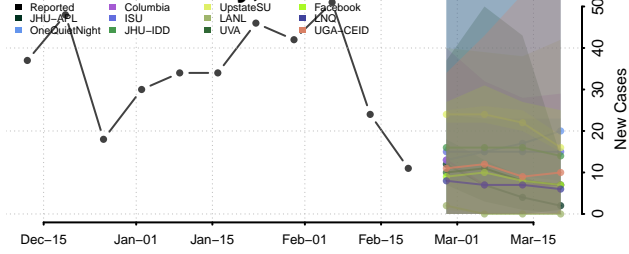

Marshall County, Illinois