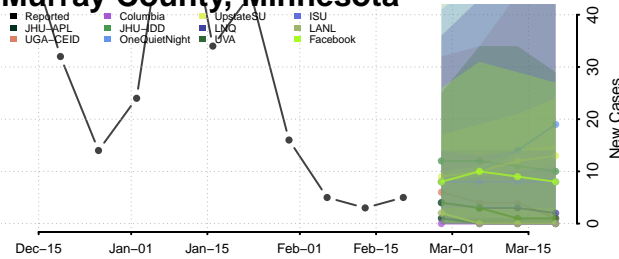

Murray County, Minnesota