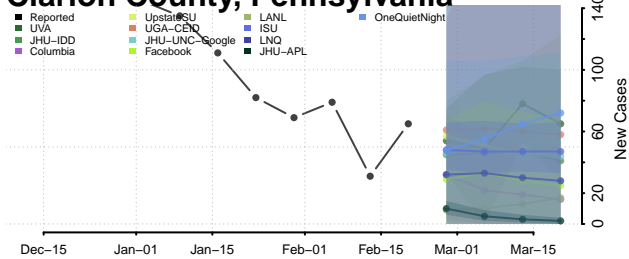

Clarion County, Pennsylvania