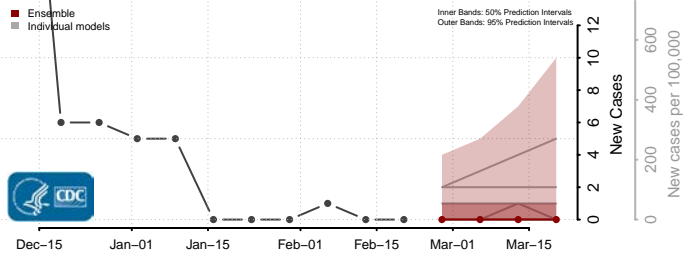

Logan County, North Dakota