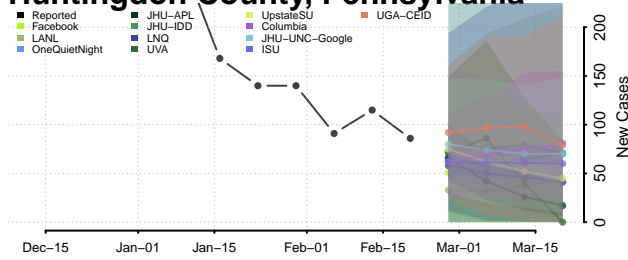

Huntingdon County, Pennsylvania