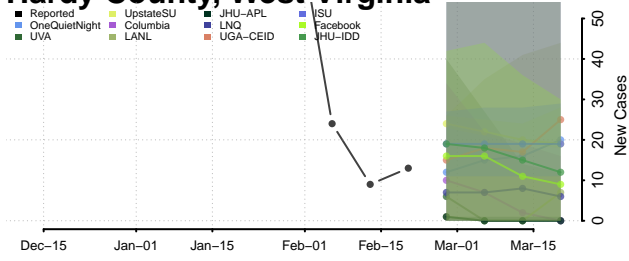

Hardy County, West Virginia