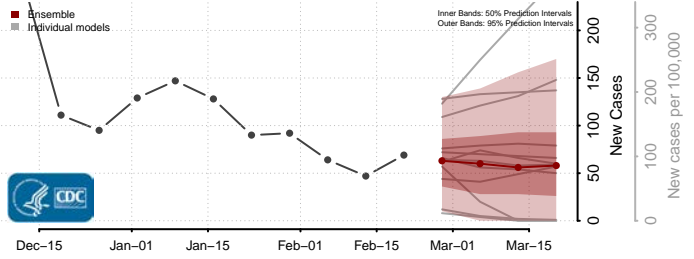

Ward County, North Dakota