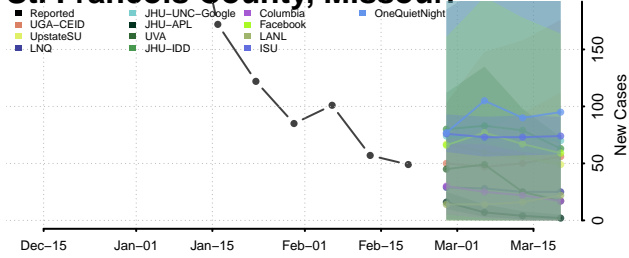

St. Francois County, Missouri