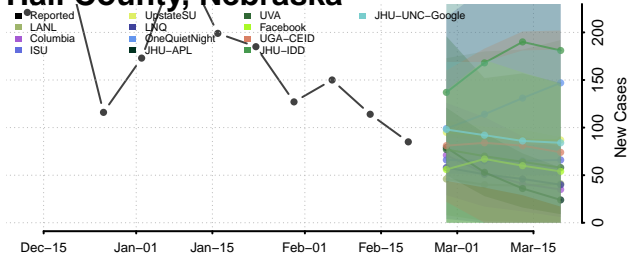

Hall County, Nebraska