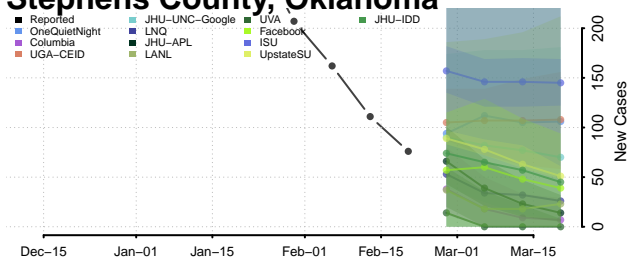

Stephens County, Oklahoma