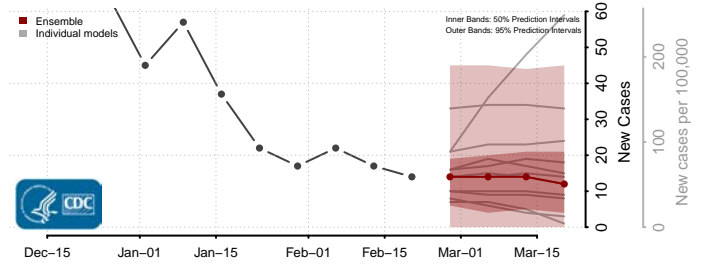

Iowa County, Wisconsin