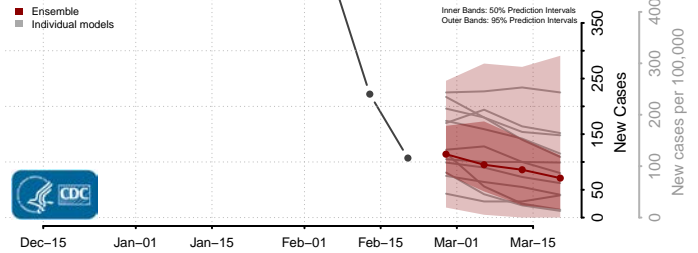

Rogers County, Oklahoma