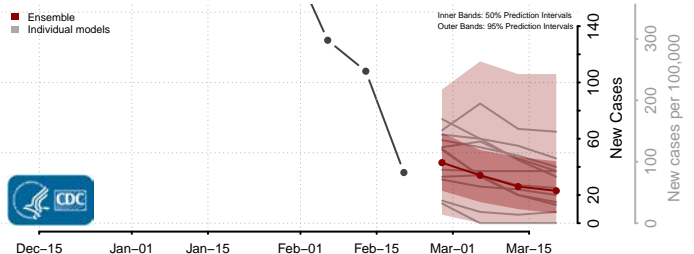

Pittsburg County, Oklahoma