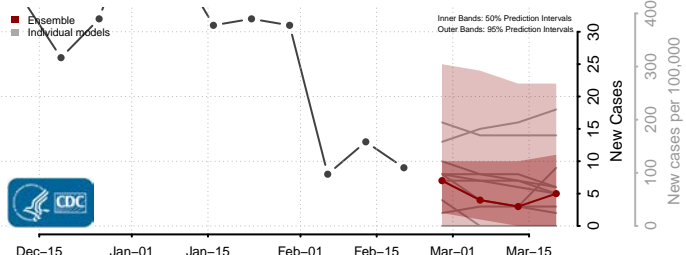

Choctaw County, Mississippi