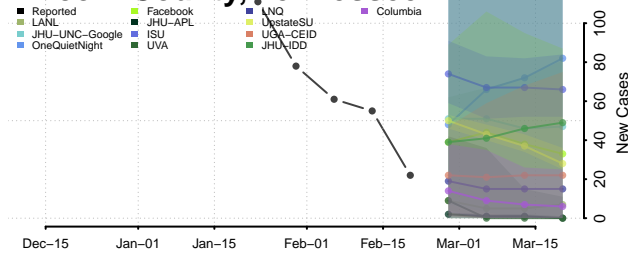

Lincoln County, Tennessee