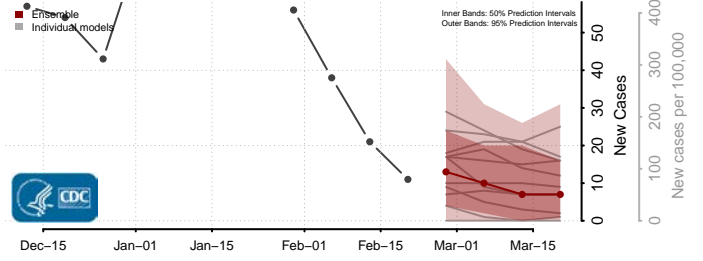

Tallahatchie County, Mississippi