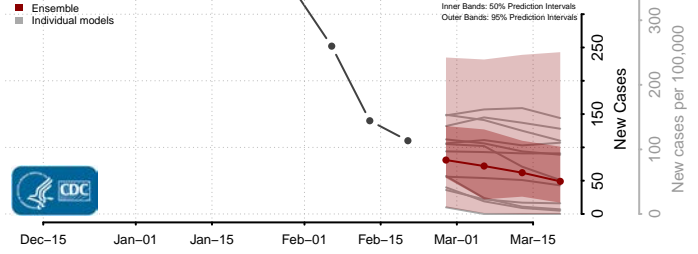

### Tehama County, California