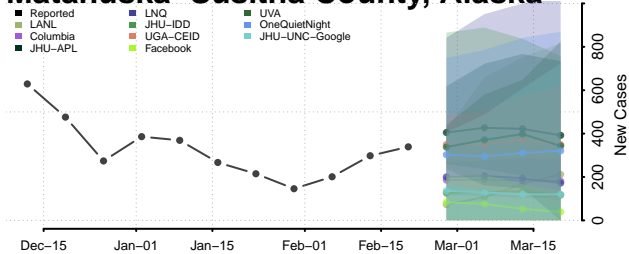

Matanuska-Susitna County, Alaska