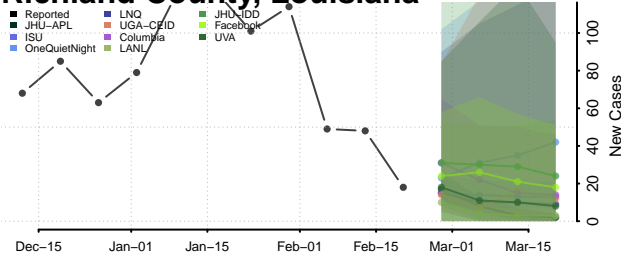

Richland County, Louisiana