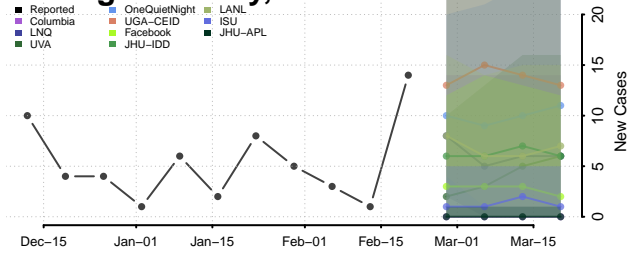

Hettinger County, North Dakota