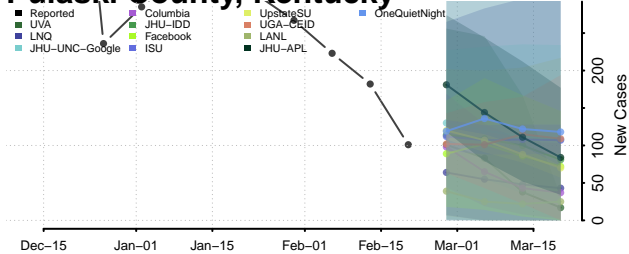

Pulaski County, Kentucky