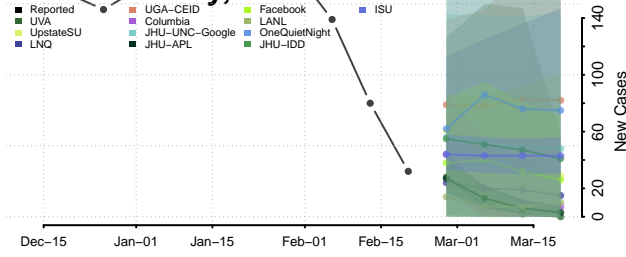

Boone County, Arkansas