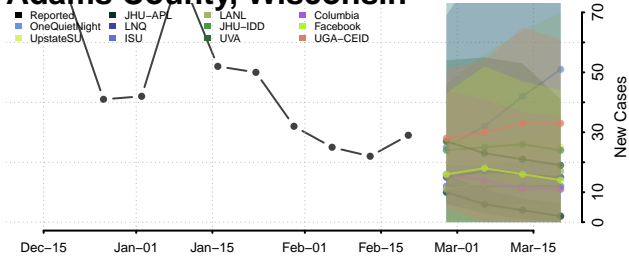

Adams County, Wisconsin