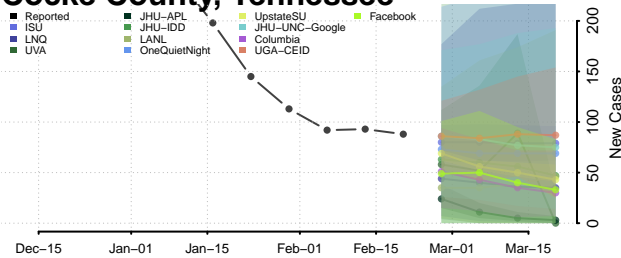

Cocke County, Tennessee