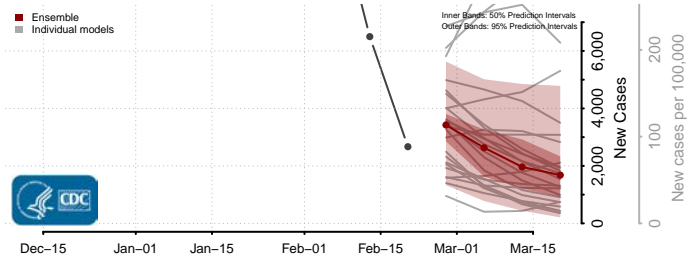

Yavapai County, Arizona

Yuma County, Arizona

Arkansas*

Arkansas County, Arkansas

Ashley County, Arkansas

Baxter County, Arkansas

*New weekly cases may decrease in this location over the next four weeks. For these locations, the ensemble forecast indicates a probability of 0.75 or greater that fewer cases will be reported in week four of the forecast than in the last reported week.