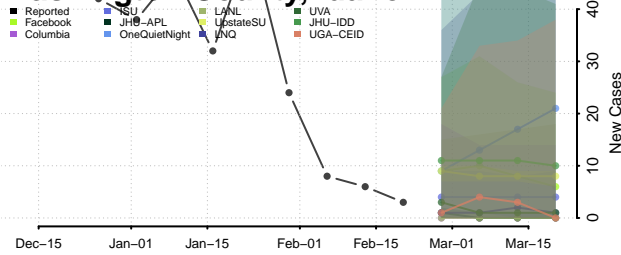

Washington County, Idaho