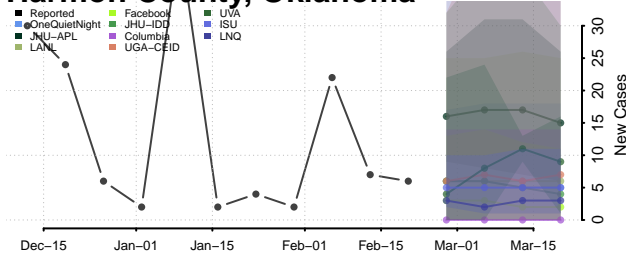

Harmon County, Oklahoma