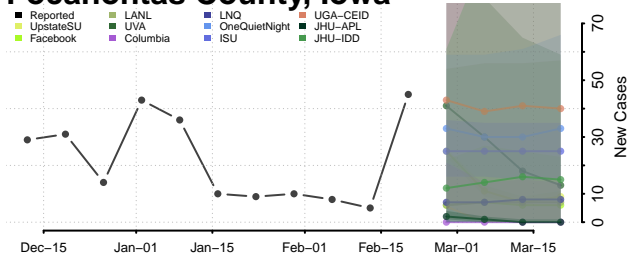

Pocahontas County, Iowa