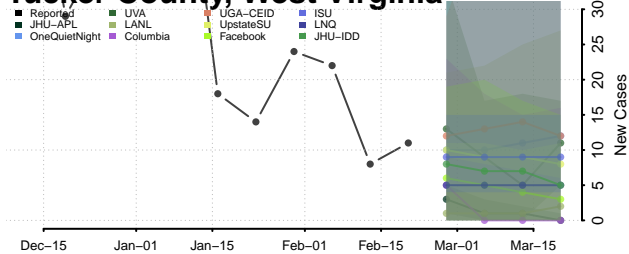

Tucker County, West Virginia