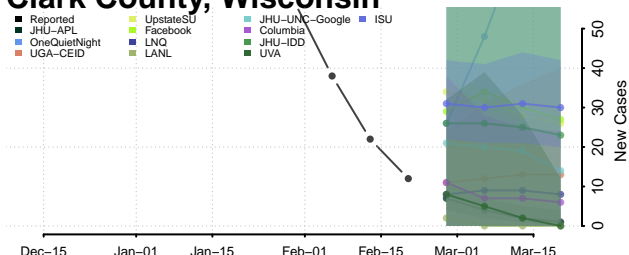

Clark County, Wisconsin