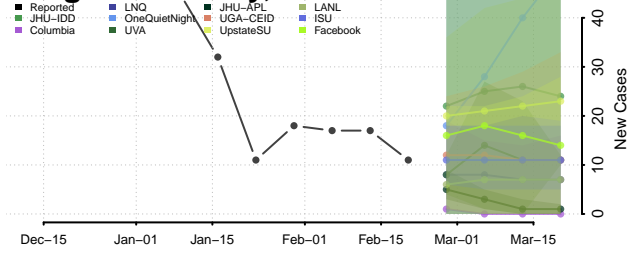

Langlade County, Wisconsin