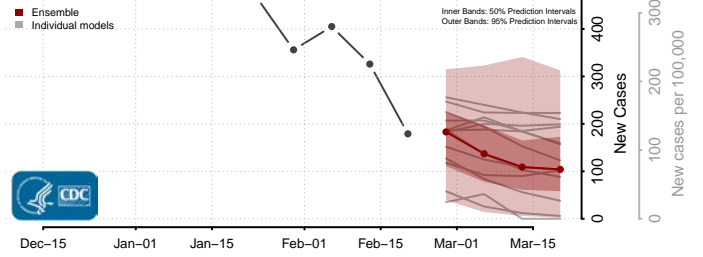

Wilson County, Tennessee