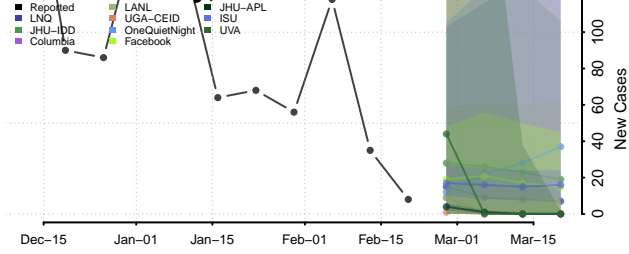

Grant County, Louisiana