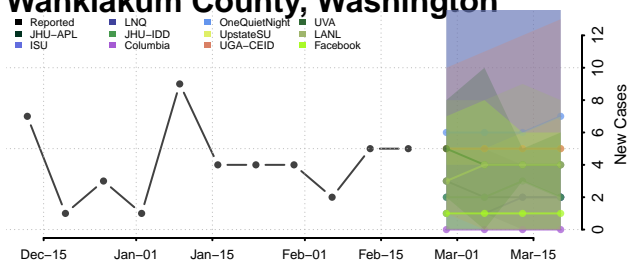

Wahkiakum County, Washington