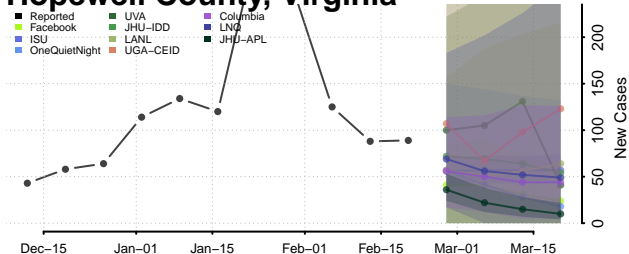

### Hopewell County, Virginia