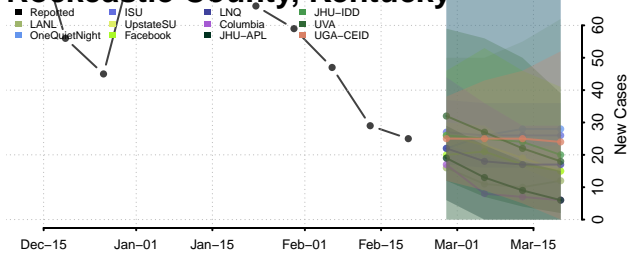

Rockcastle County, Kentucky