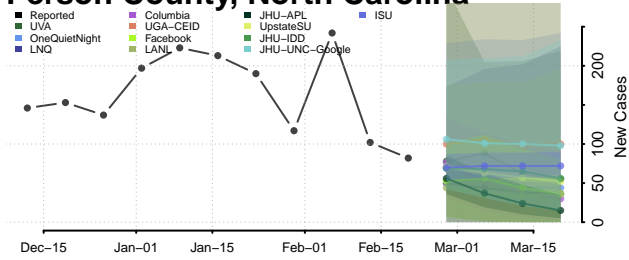

Person County, North Carolina