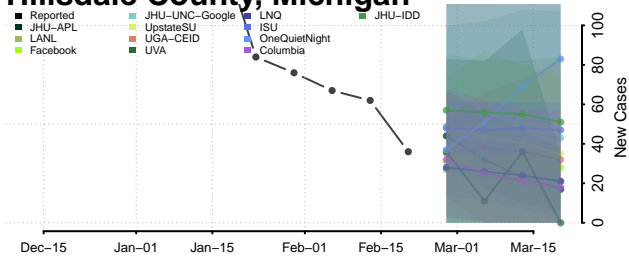

Hillsdale County, Michigan