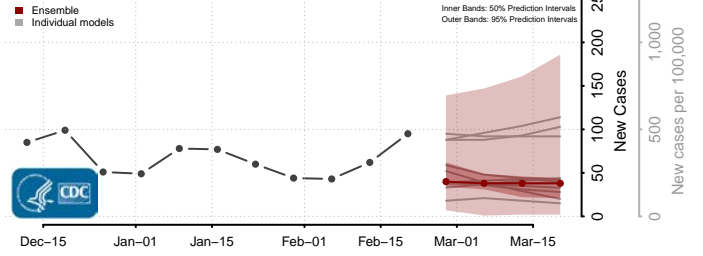

Winneshiek County, Iowa