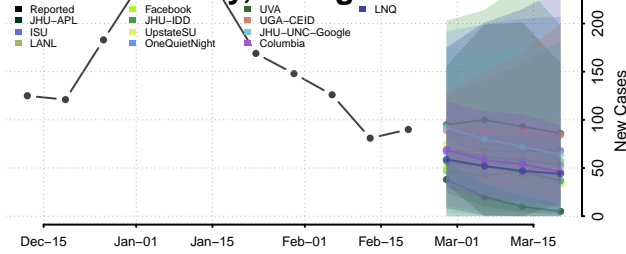

Pickens County, Georgia