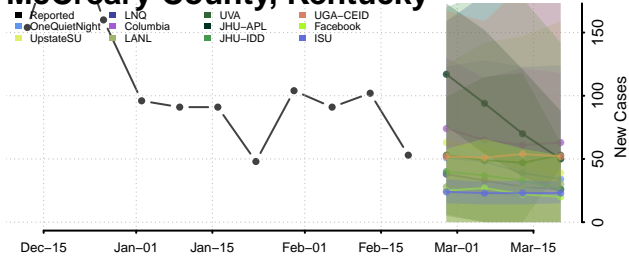

McCreary County, Kentucky