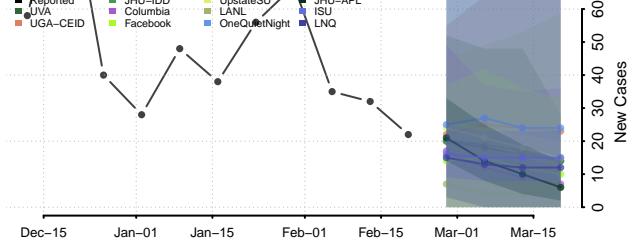

### Greenup County, Kentucky