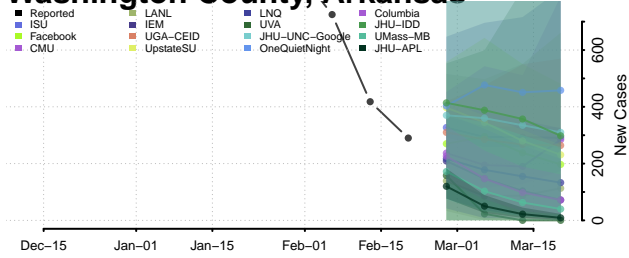

Washington County, Arkansas