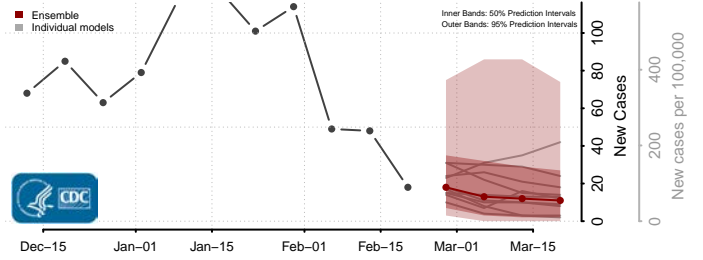

Richland County, Louisiana