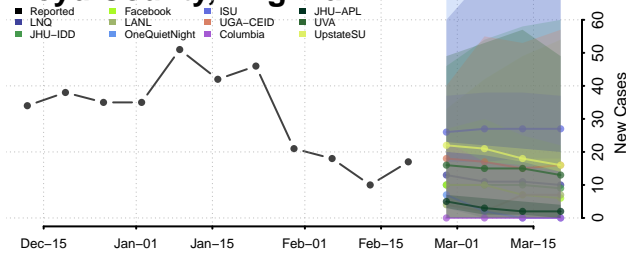

Floyd County, Virginia