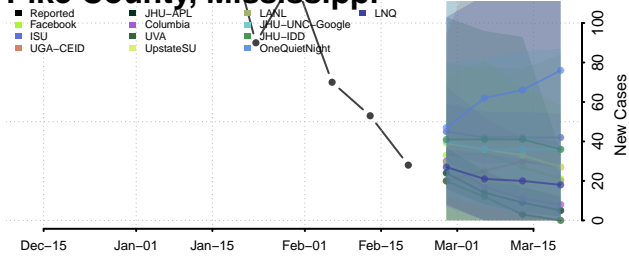

Pike County, Mississippi