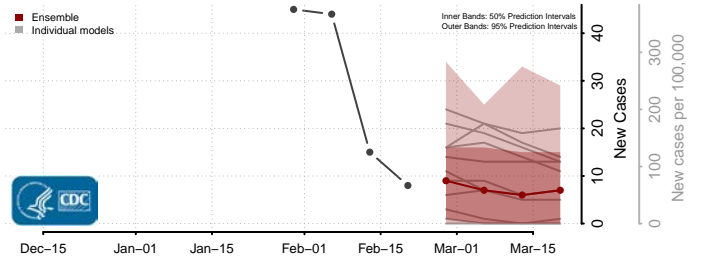

Okfuskee County, Oklahoma