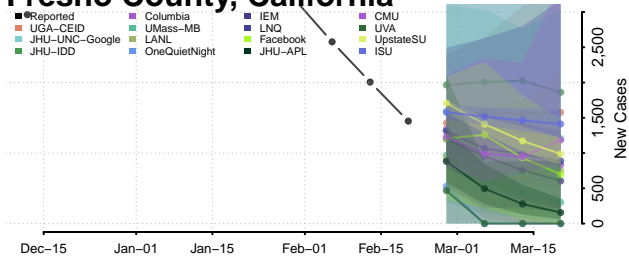

Fresno County, California