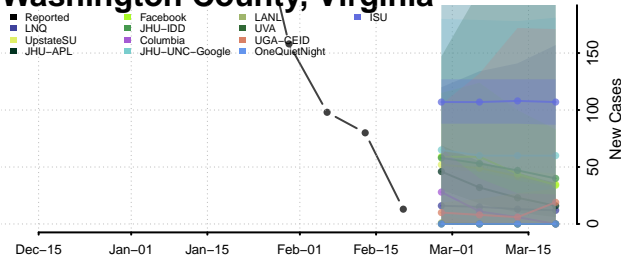

Washington County, Virginia