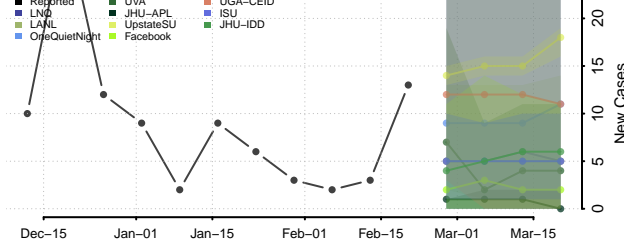

Washington County, Colorado