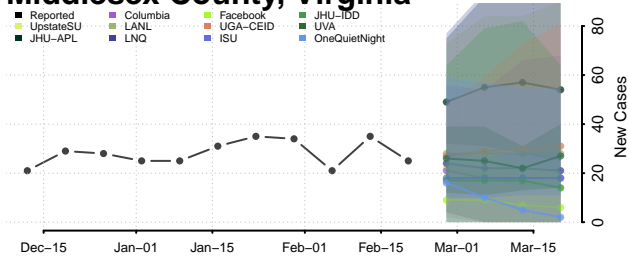

Middlesex County, Virginia