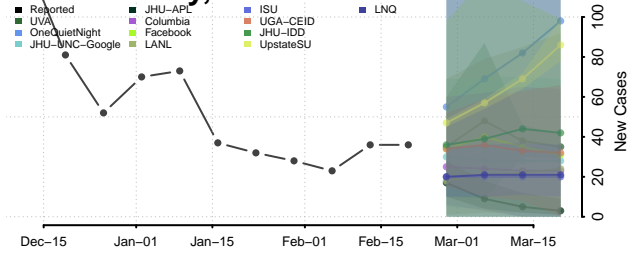

Stark County, North Dakota