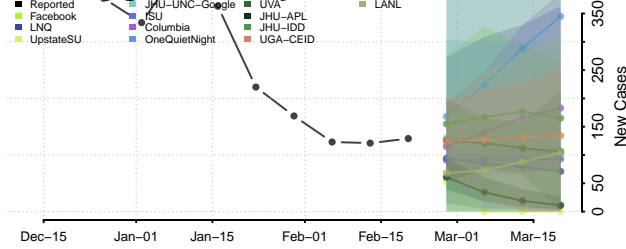

Sheboygan County, Wisconsin