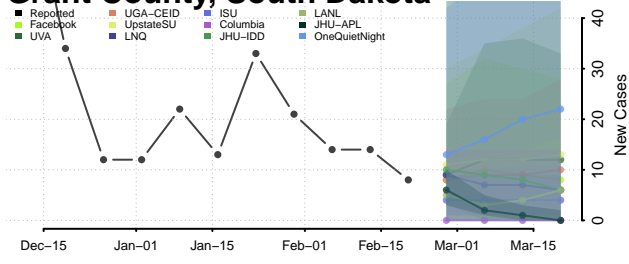

Grant County, South Dakota