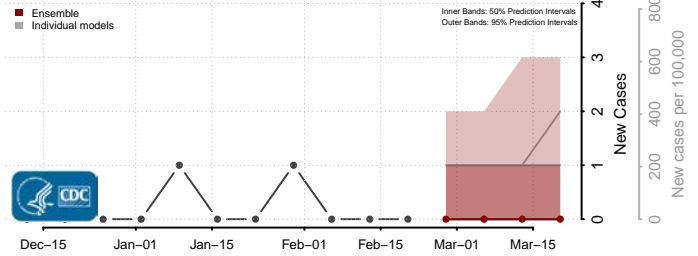

Petroleum County, Montana