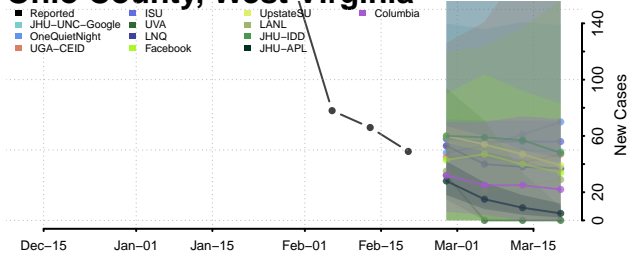

Ohio County, West Virginia