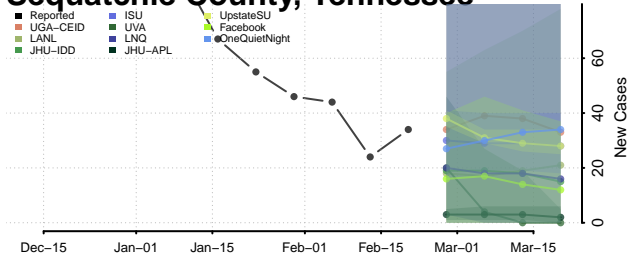

Sequatchie County, Tennessee