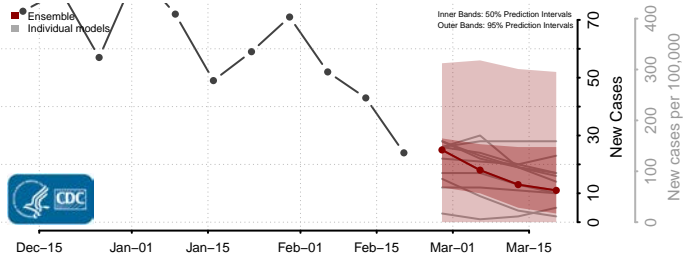

Patrick County, Virginia