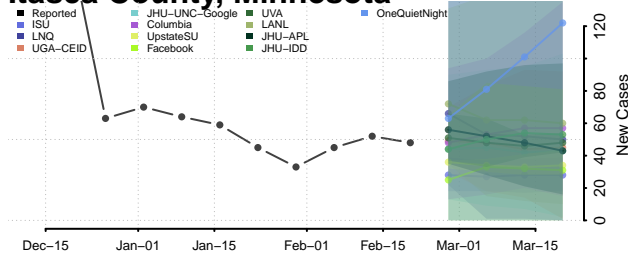

Itasca County, Minnesota