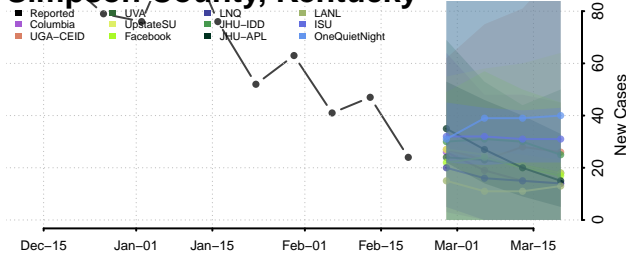

Simpson County, Kentucky