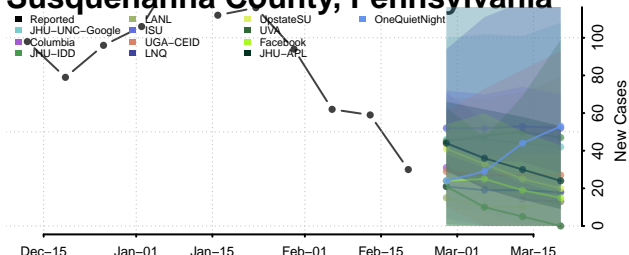

Susquehanna County, Pennsylvania