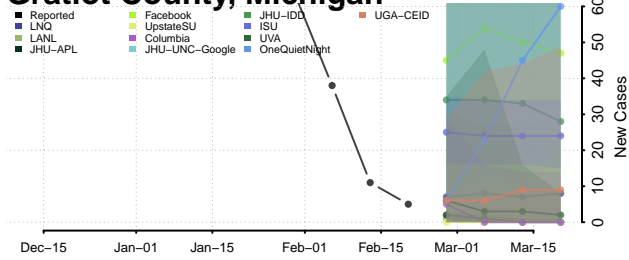

Gratiot County, Michigan