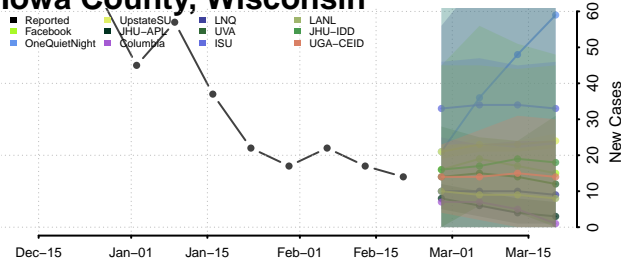

Iowa County, Wisconsin