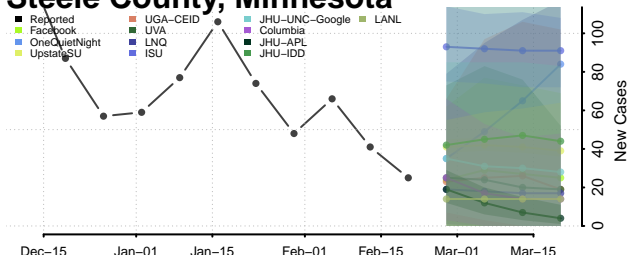

Steele County, Minnesota