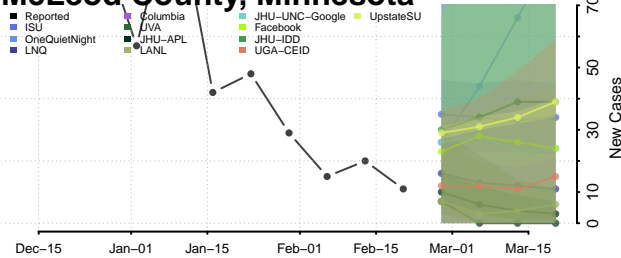

McLeod County, Minnesota