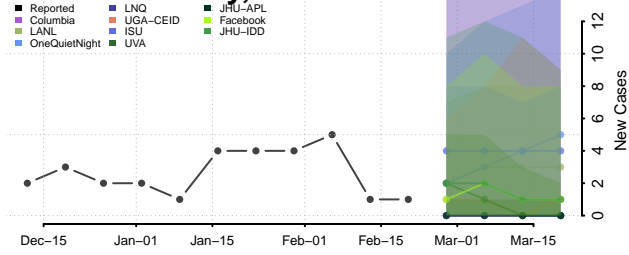

Stanton County, Kansas