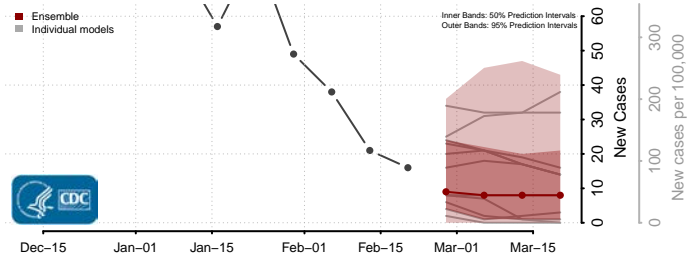

Winston County, Mississippi