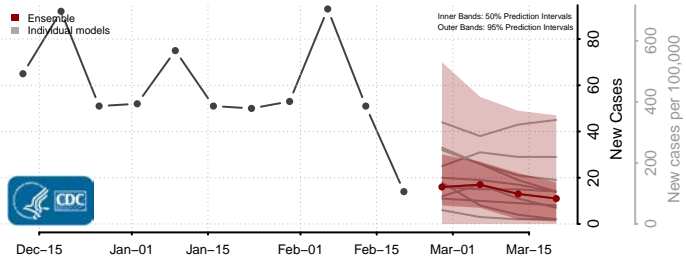

Howard County, Arkansas