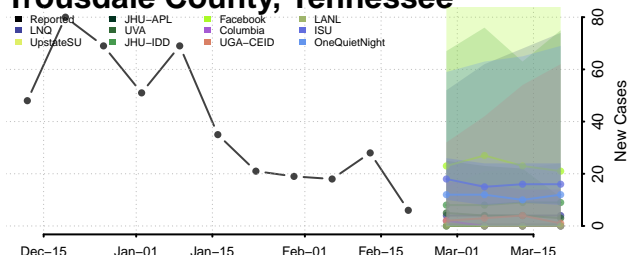

Trousdale County, Tennessee