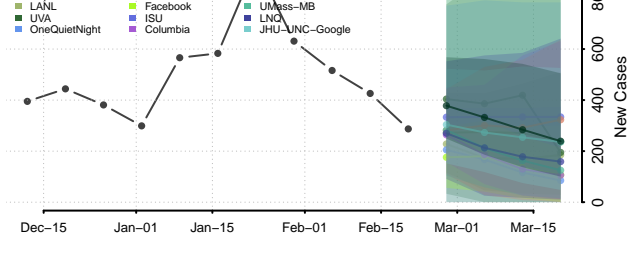

Hampton County, Virginia