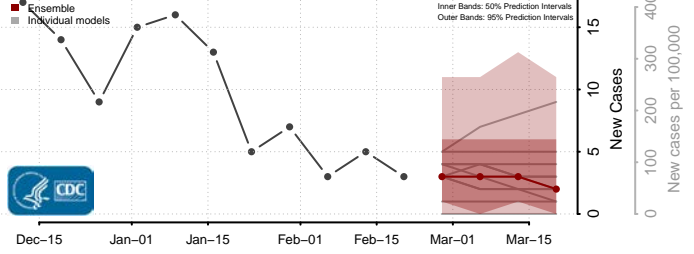

Stafford County, Kansas