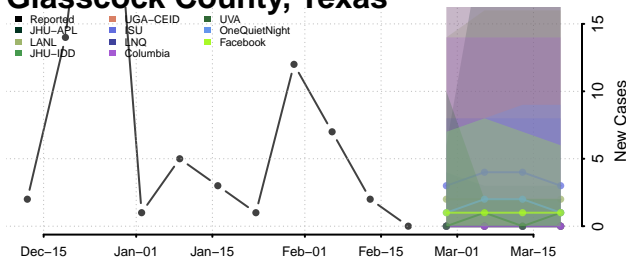

Glasscock County, Texas