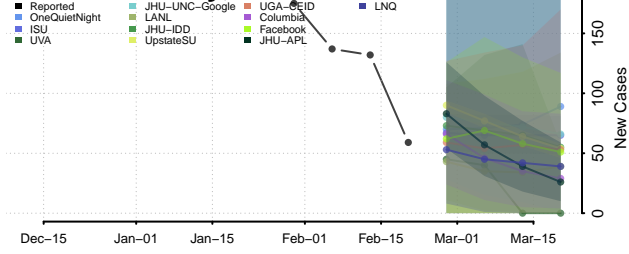

Boone County, Indiana