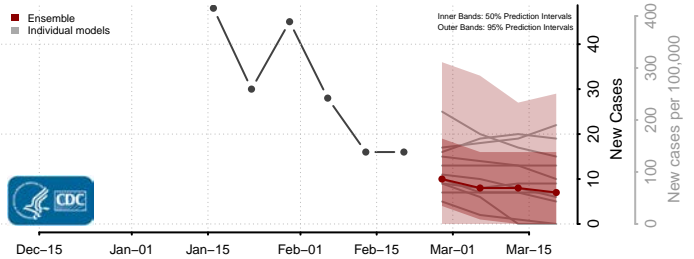

Grant County, West Virginia