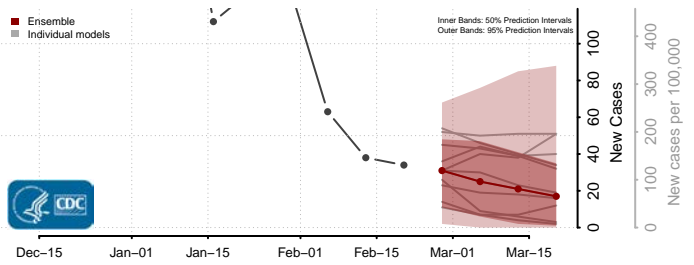

Harlan County, Kentucky