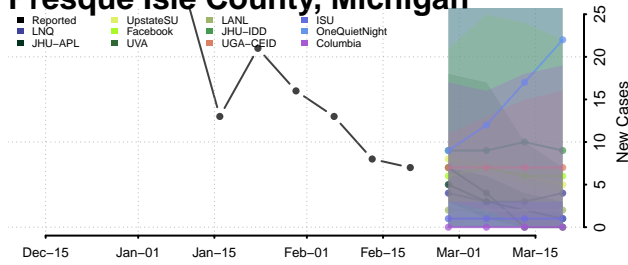

### Presque Isle County, Michigan