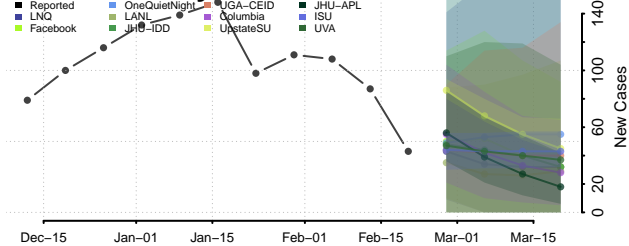

Baker County, Florida