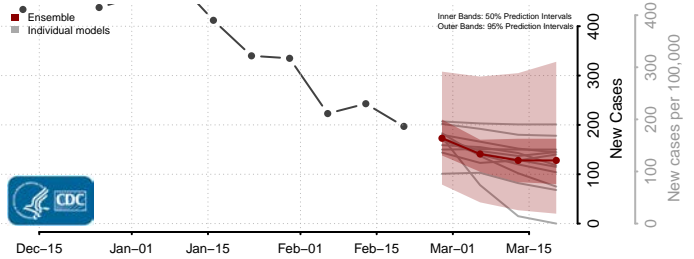

Monongalia County, West Virginia