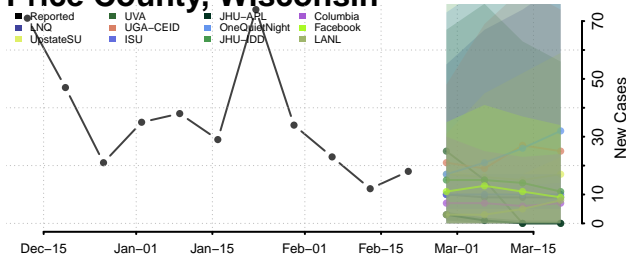

Price County, Wisconsin