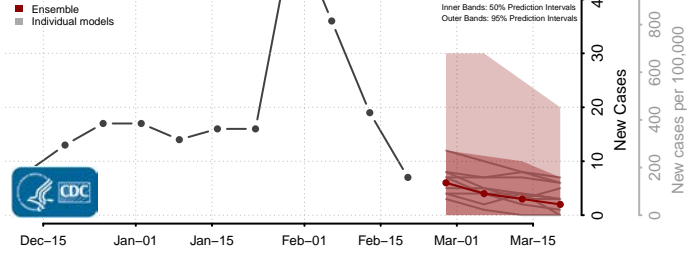

Hamilton County, New York