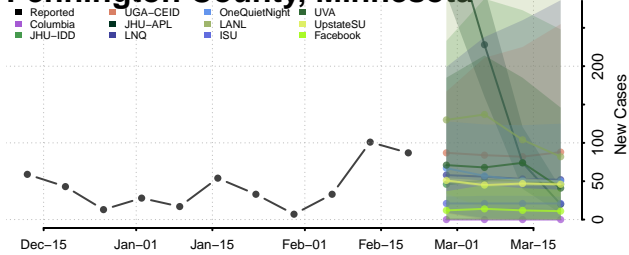

Pennington County, Minnesota