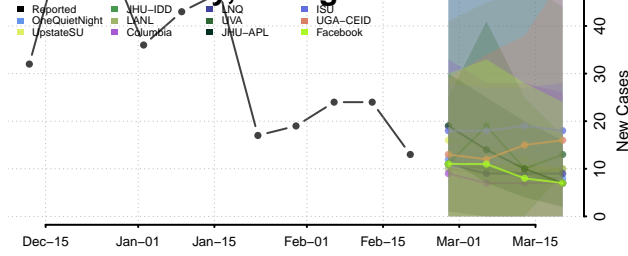

Wilcox County, Georgia