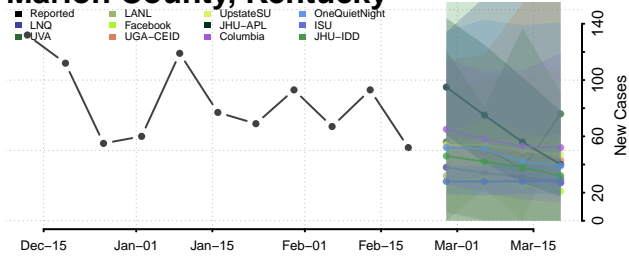

Marion County, Kentucky