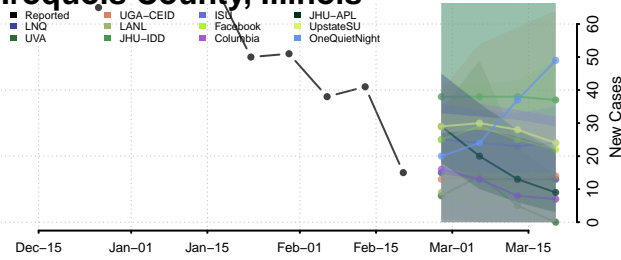

Iroquois County, Illinois