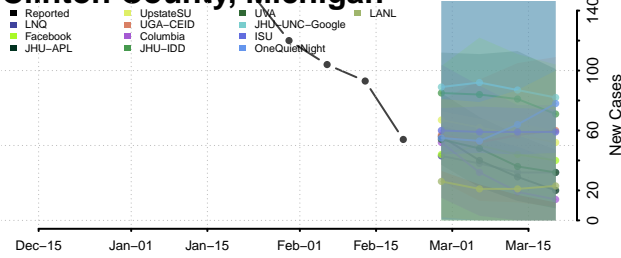

Clinton County, Michigan