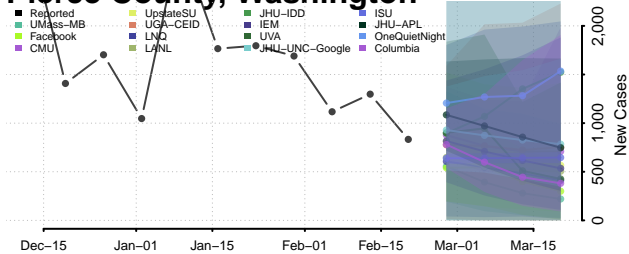

### Pierce County, Washington