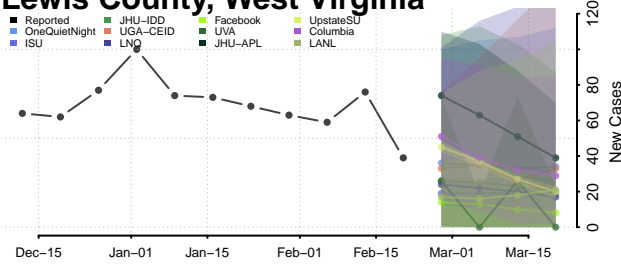

Lewis County, West Virginia