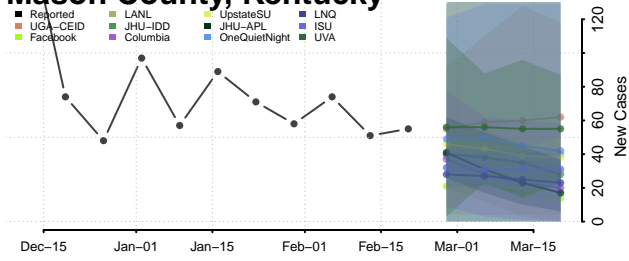

Mason County, Kentucky