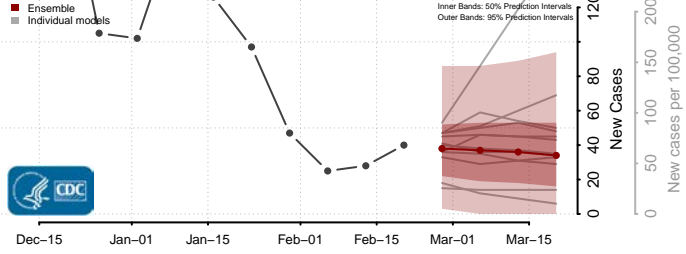

Otter Tail County, Minnesota