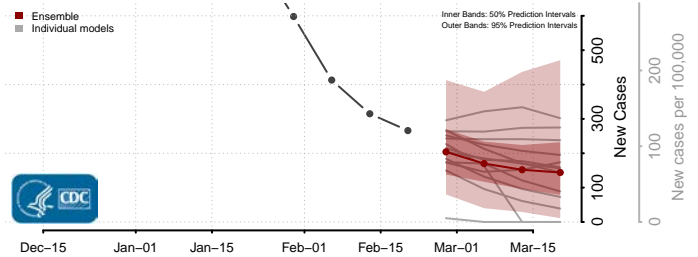

Yolo County, California