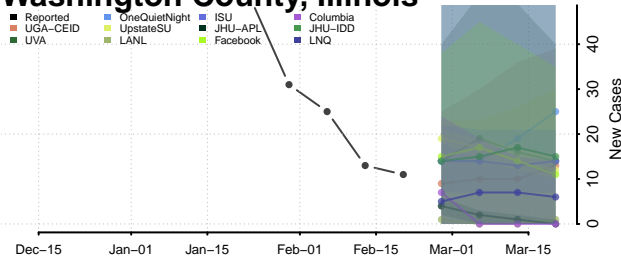

Washington County, Illinois