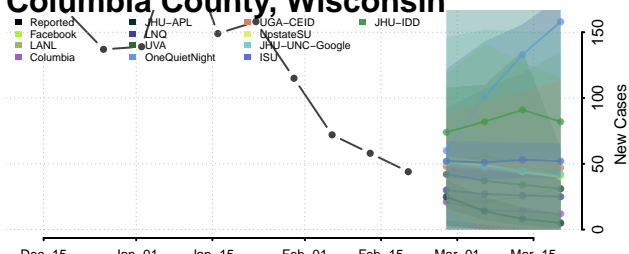

Columbia County, Wisconsin