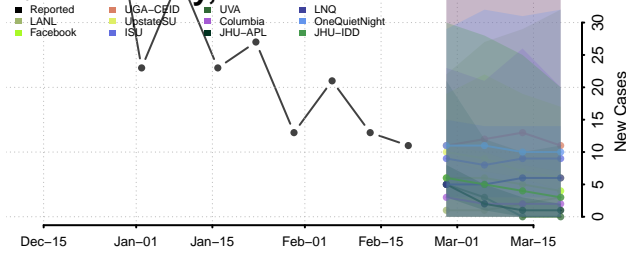

Grant County, Oklahoma