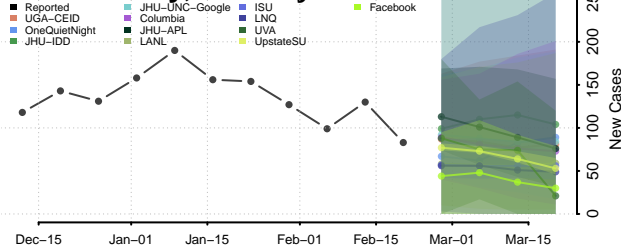

Pike County, Pennsylvania