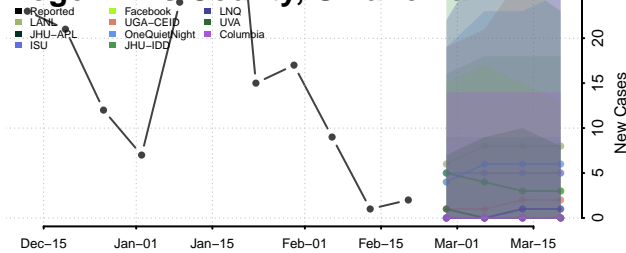

Roger Mills County, Oklahoma