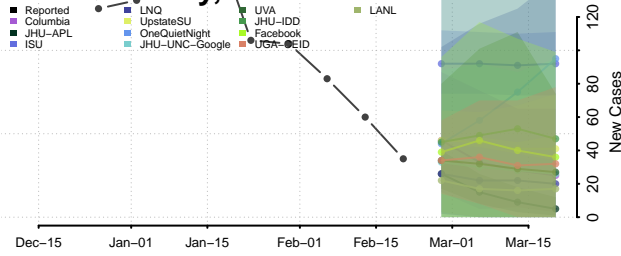

Pierce County, Wisconsin