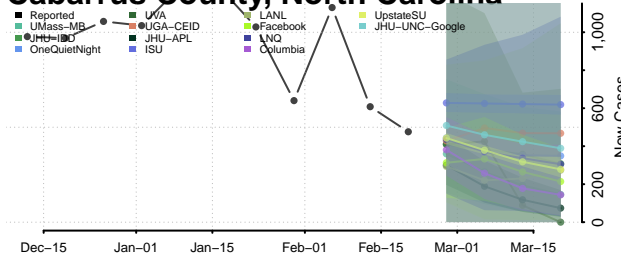

Cabarrus County, North Carolina