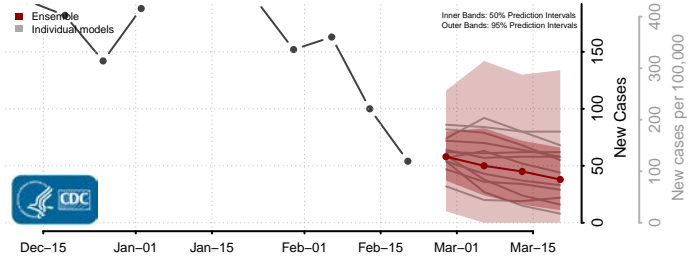

Henderson County, Kentucky