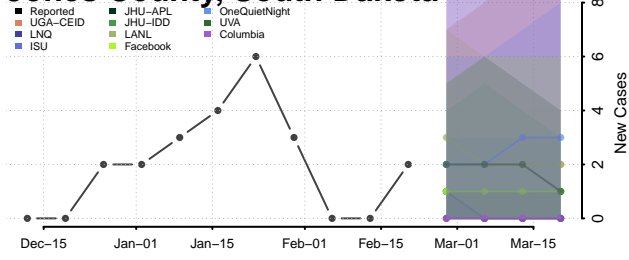

Jones County, South Dakota