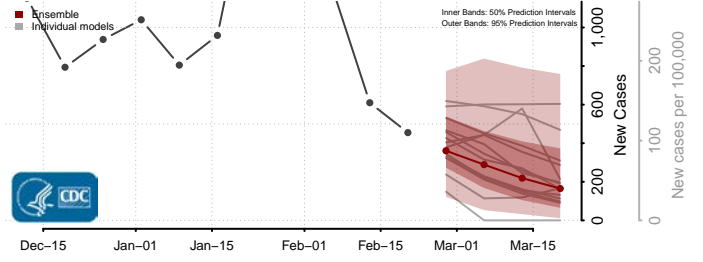

Loudoun County, Virginia