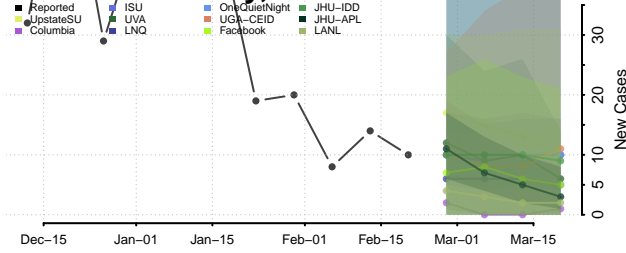

Hamilton County, Illinois