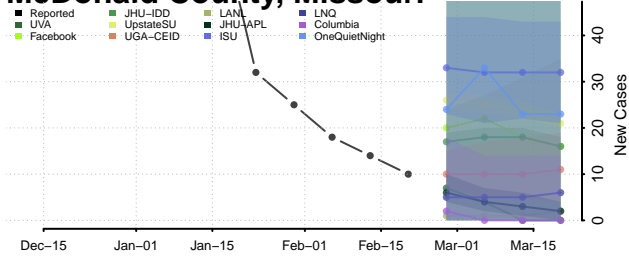

McDonald County, Missouri