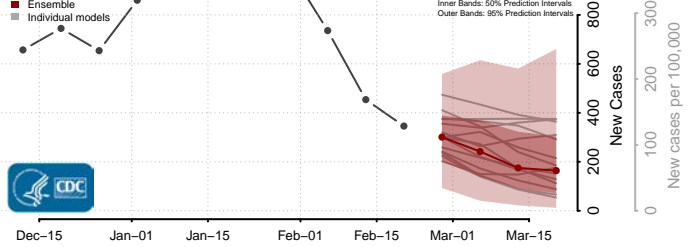

Alachua County, Florida