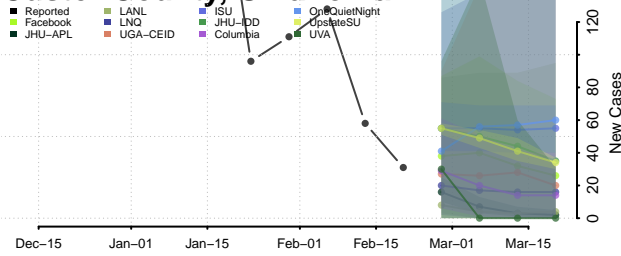

Custer County, Oklahoma