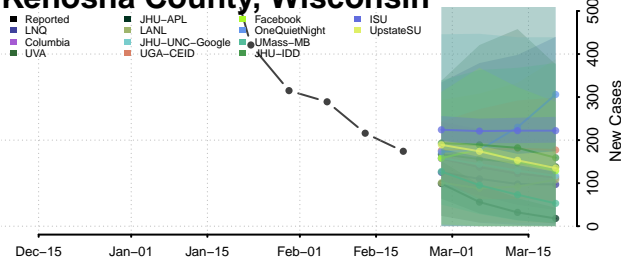

Kenosha County, Wisconsin