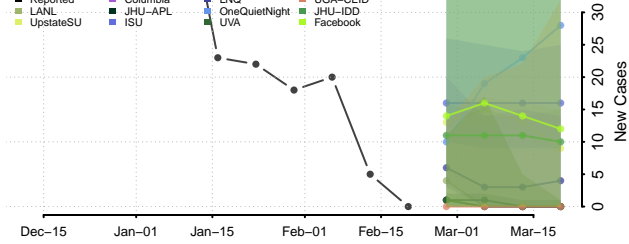

New Madrid County, Missouri