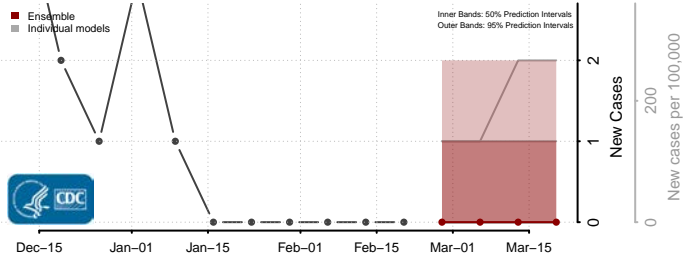

Slope County, North Dakota