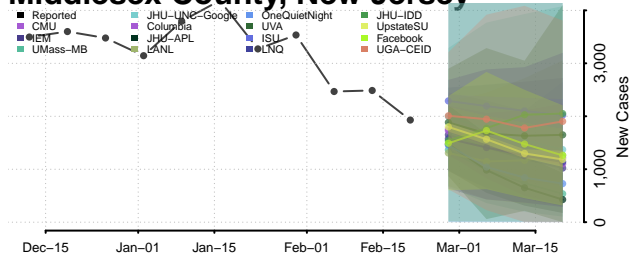

Middlesex County, New Jersey