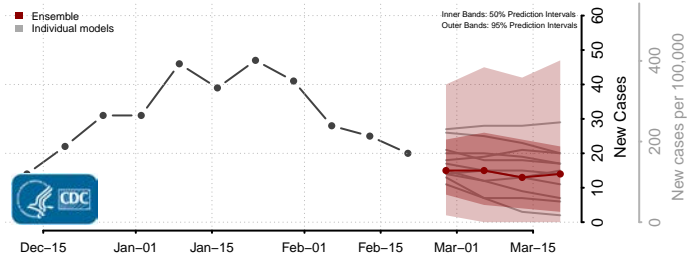

Northampton County, Virginia