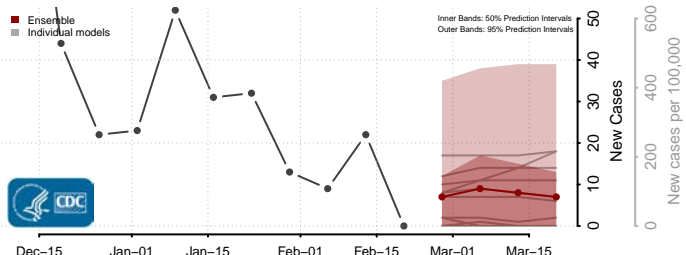

Knox County, Nebraska