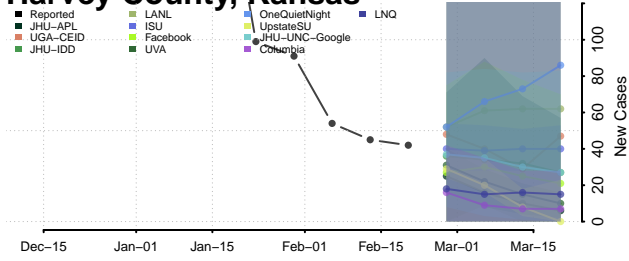

Harvey County, Kansas