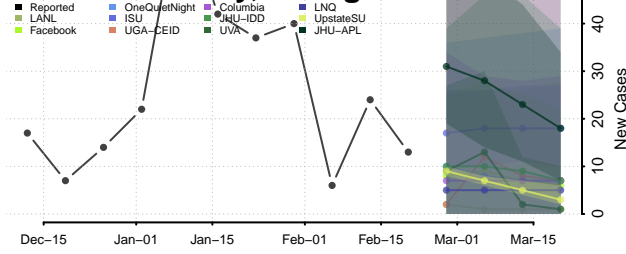

Calhoun County, Georgia