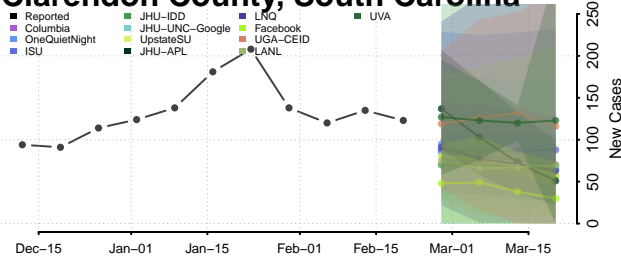

Clarendon County, South Carolina