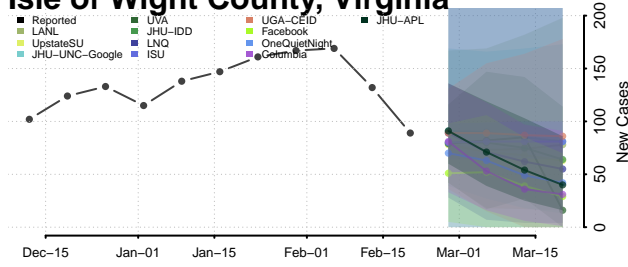

Isle of Wight County, Virginia