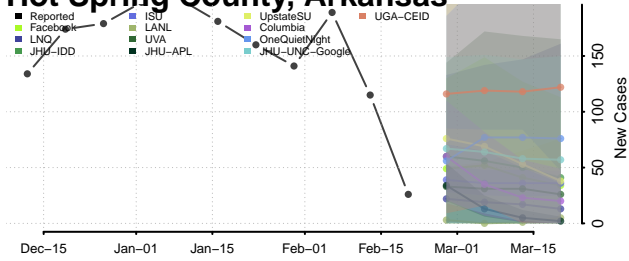

Hot Spring County, Arkansas