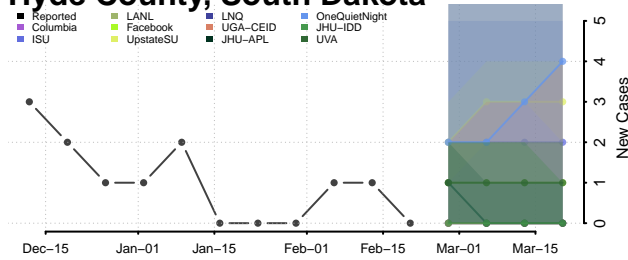

Hyde County, South Dakota