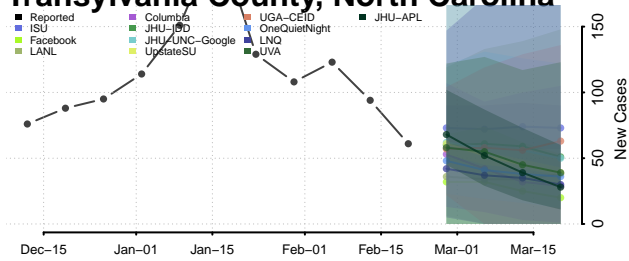

Transylvania County, North Carolina