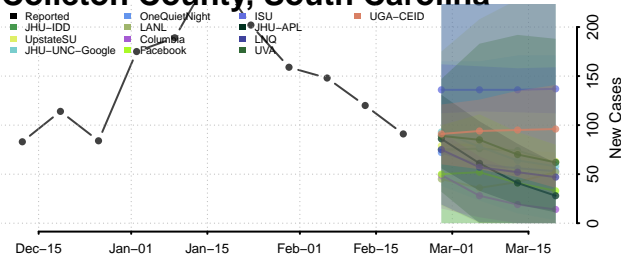

Colleton County, South Carolina