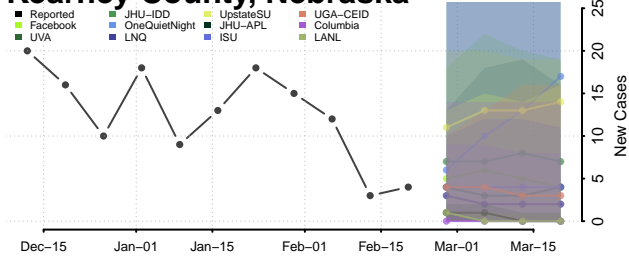

Kearney County, Nebraska