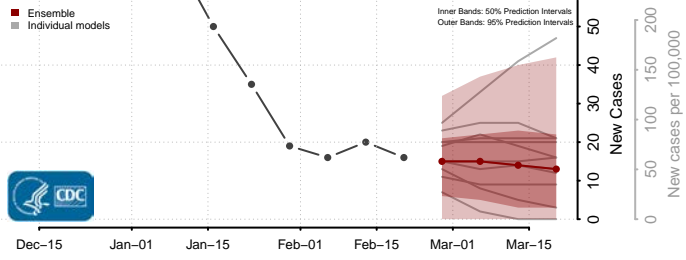

Lawrence County, South Dakota