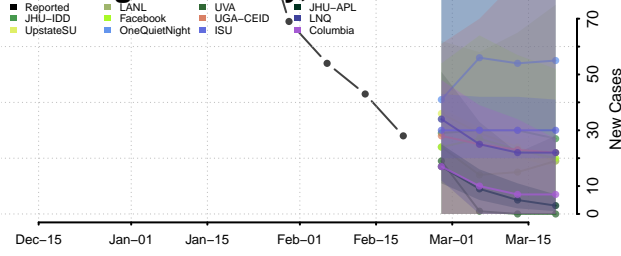

Washington County, Indiana