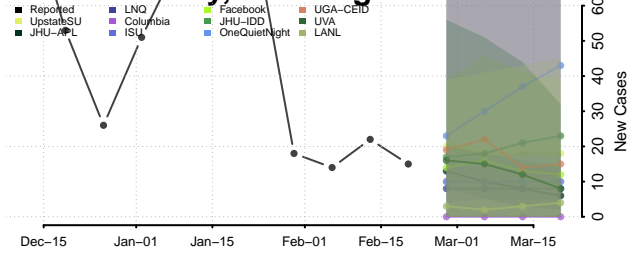

Asotin County, Washington