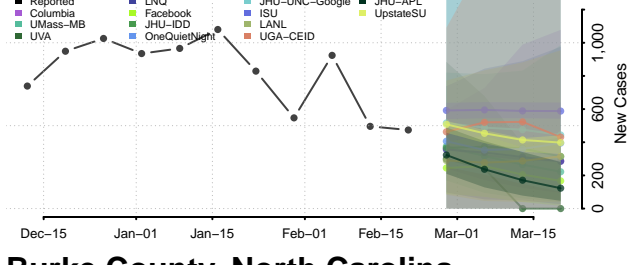

Buncombe County, North Carolina