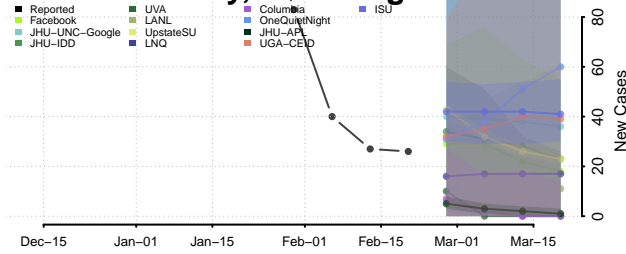

### Putnam County, West Virginia