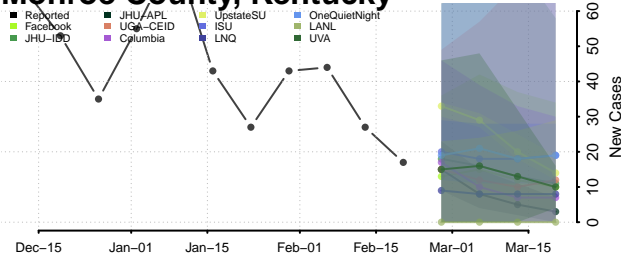

Monroe County, Kentucky