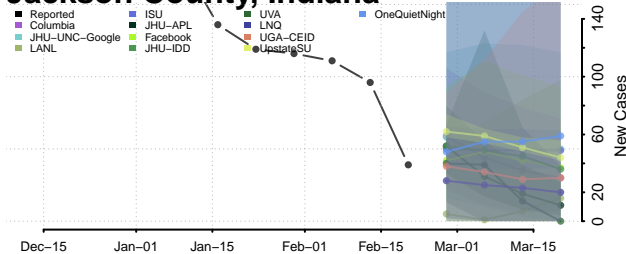

Jackson County, Indiana