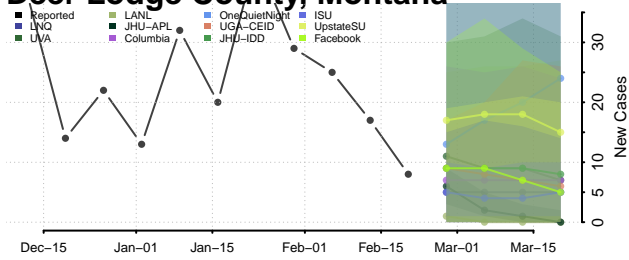

Deer Lodge County, Montana