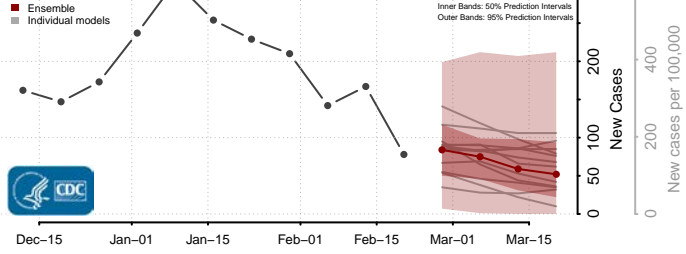

Henry County, Virginia