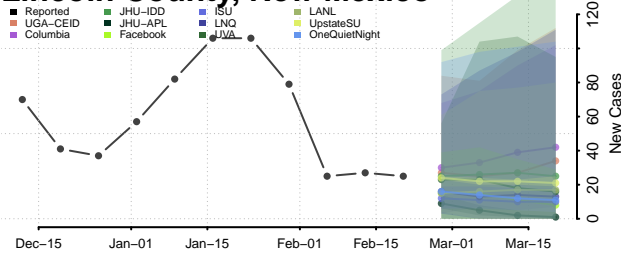

Lincoln County, New Mexico