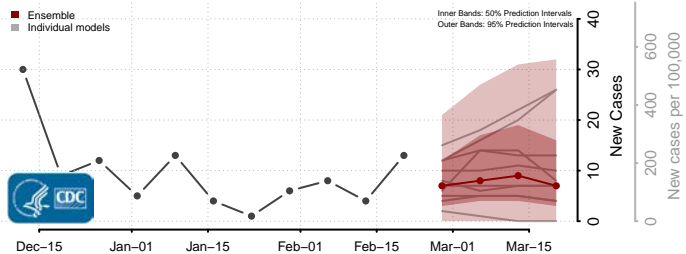

McHenry County, North Dakota