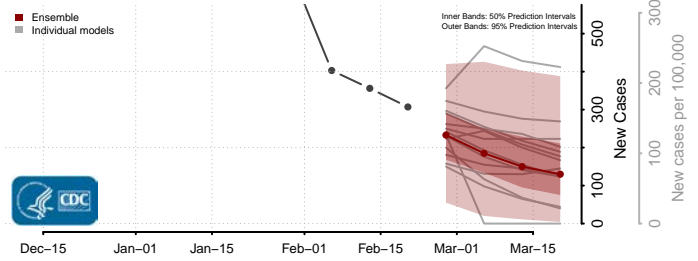

DeSoto County, Mississippi