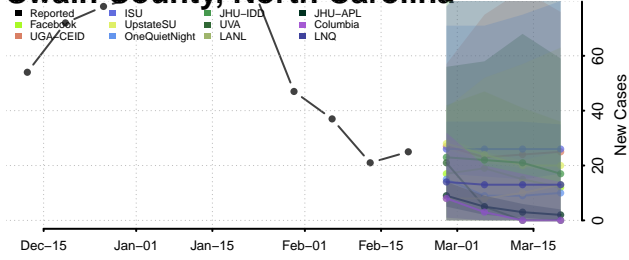

Swain County, North Carolina