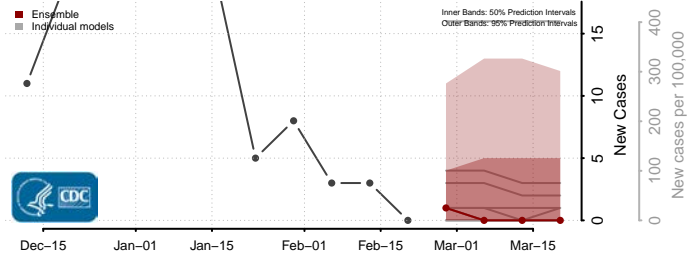

### Norton County, Virginia