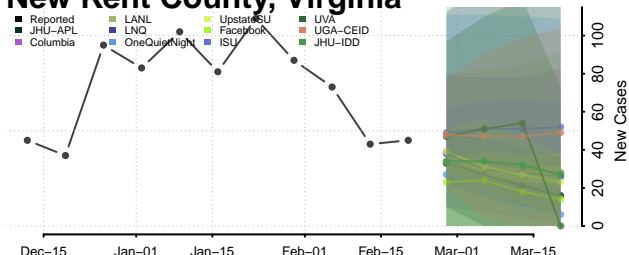

New Kent County, Virginia