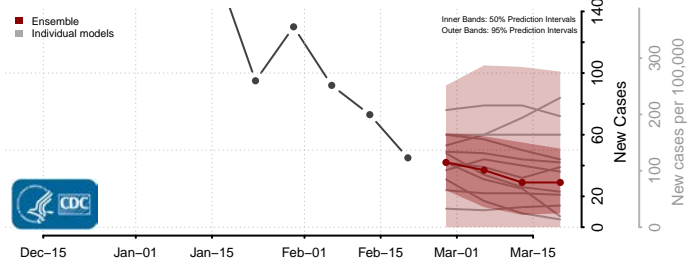

Dodge County, Nebraska