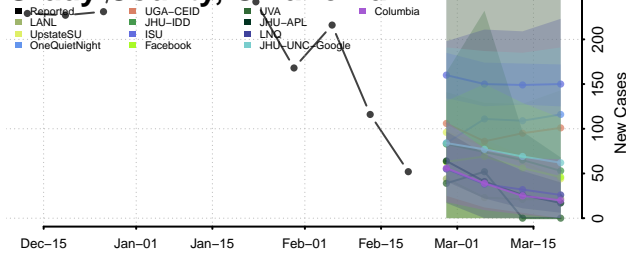

Grady County, Oklahoma