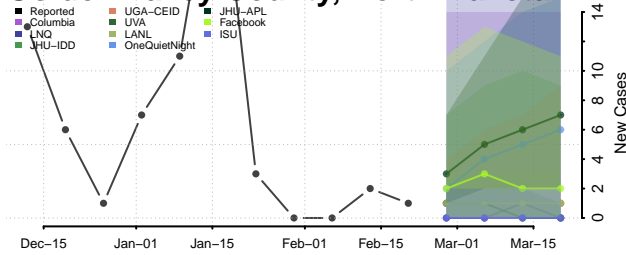

Golden Valley County, North Dakota