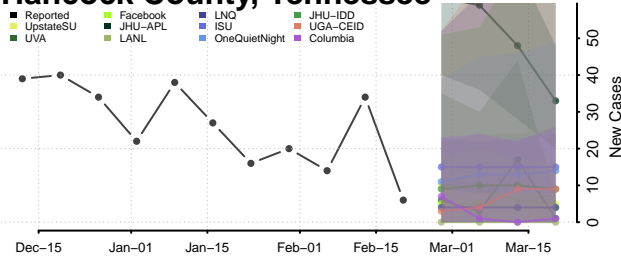

Hancock County, Tennessee