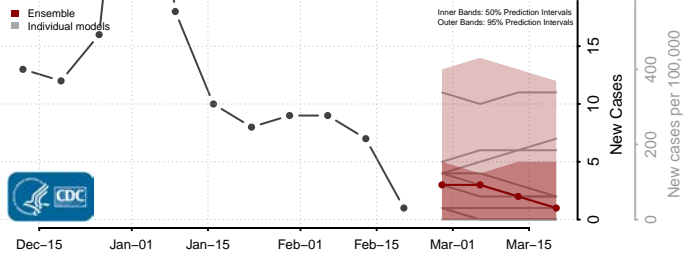

Chautauqua County, Kansas