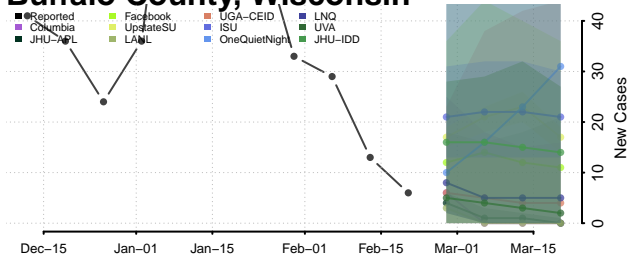

Buffalo County, Wisconsin