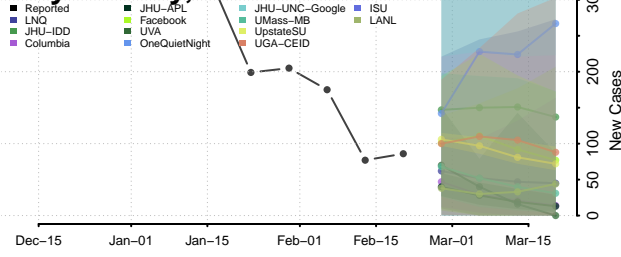

Clay County, Missouri