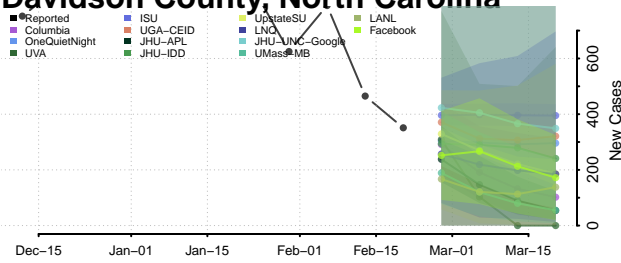

Davidson County, North Carolina