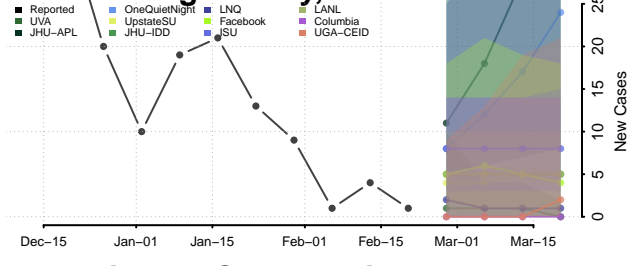

Koochiching County, Minnesota