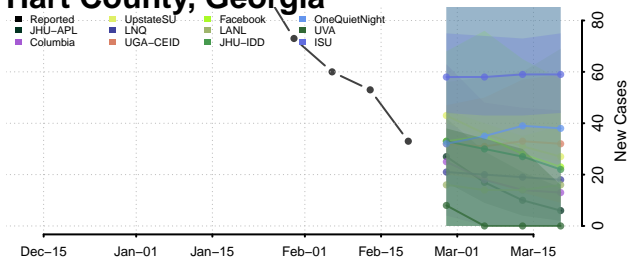

Hart County, Georgia