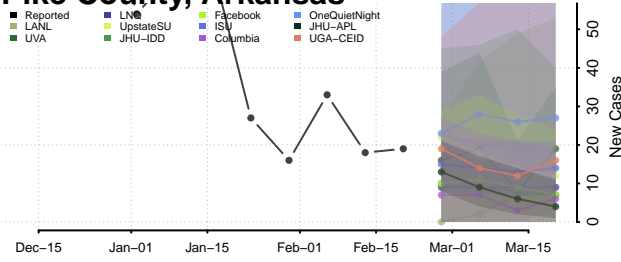

Pike County, Arkansas