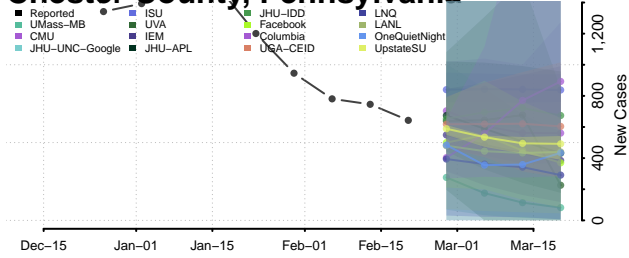

Chester County, Pennsylvania