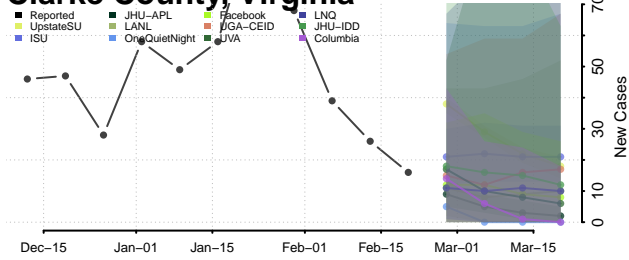

Clarke County, Virginia