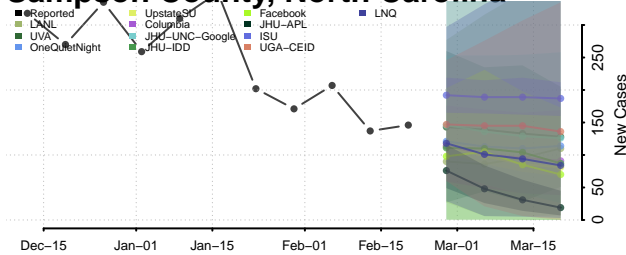

Sampson County, North Carolina