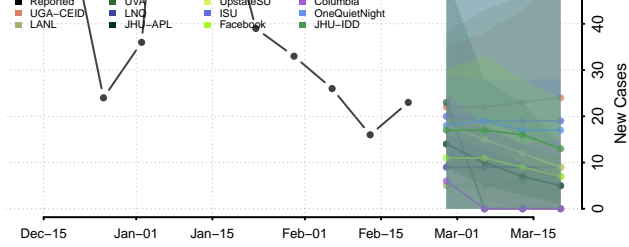

Carroll County, Kentucky