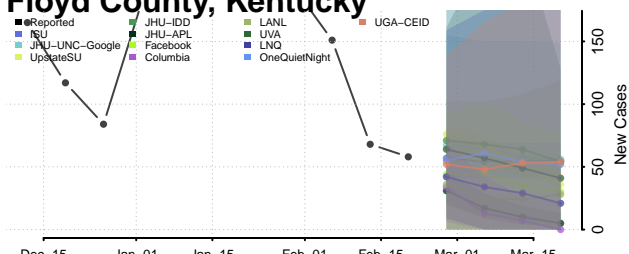

Floyd County, Kentucky