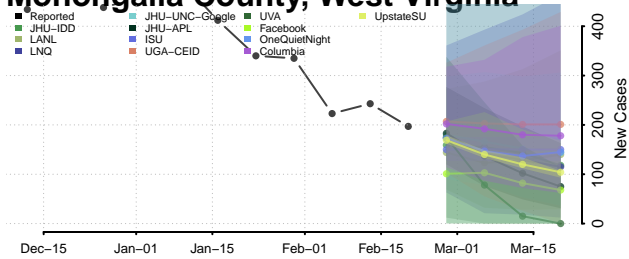

Monongalia County, West Virginia