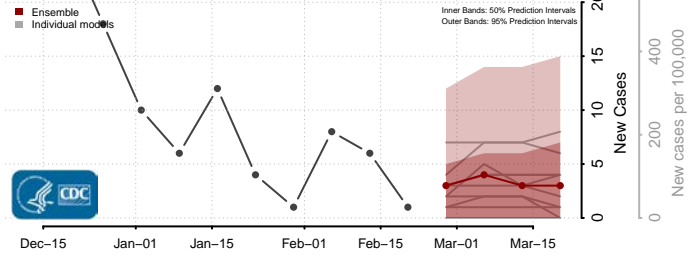

Ellis County, Oklahoma