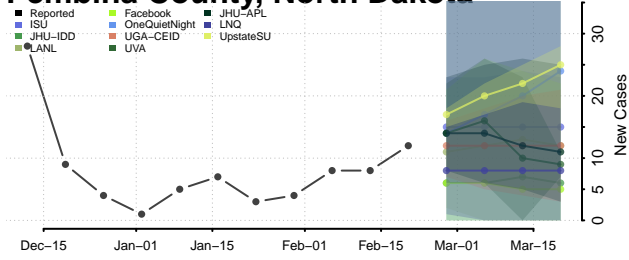

Pembina County, North Dakota