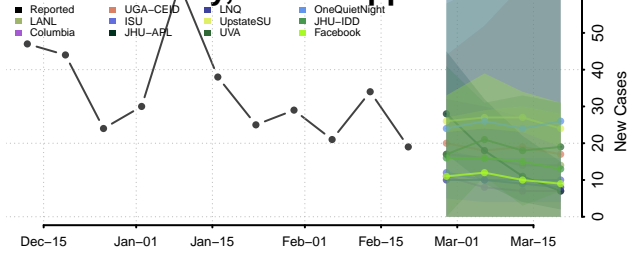

Carroll County, Mississippi