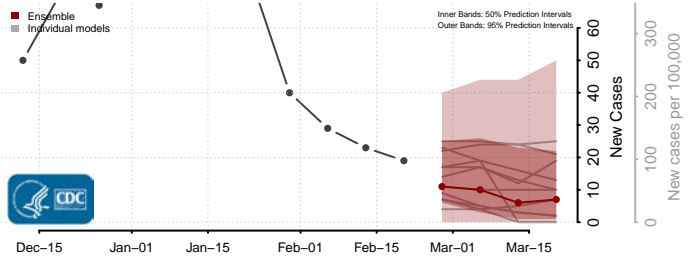

Kent County, Maryland