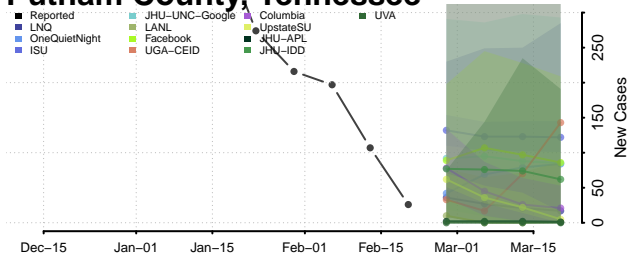

### Putnam County, Tennessee