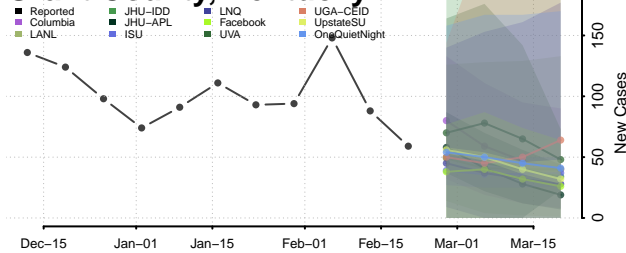

Grant County, Kentucky