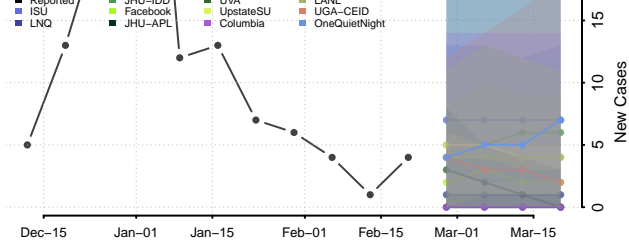

Phillips County, Colorado