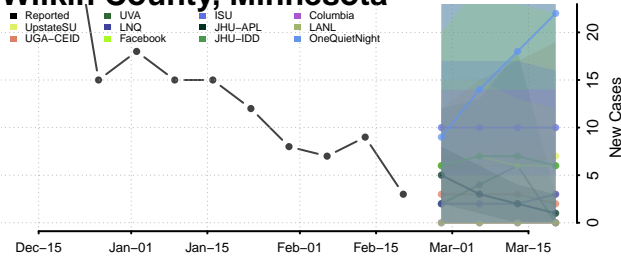

Wilkin County, Minnesota