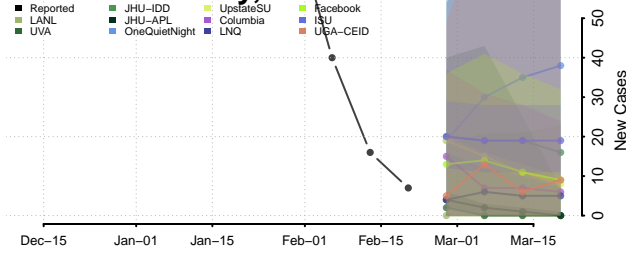

Madison County, Arkansas