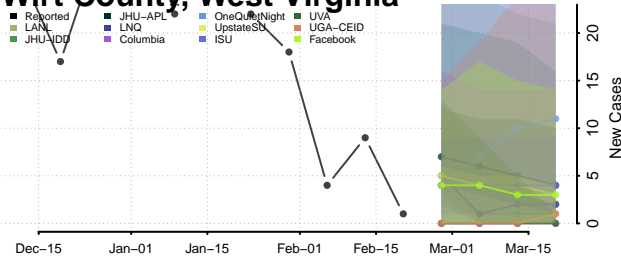

### Wood County, West Virginia