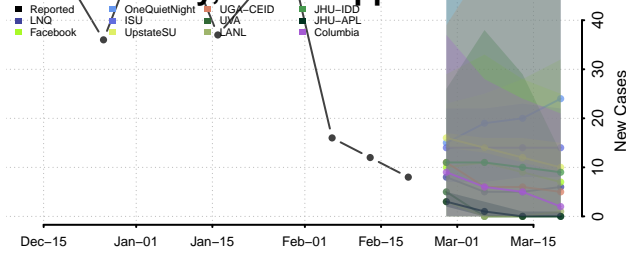

Amite County, Mississippi