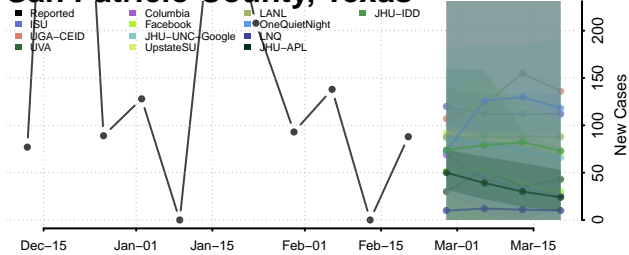

San Patricio County, Texas