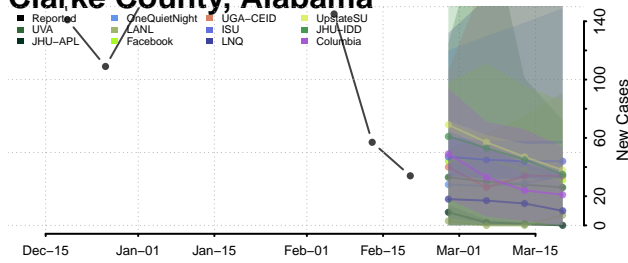

Clarke County, Alabama