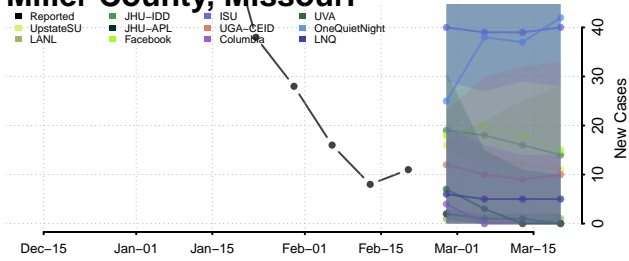

Miller County, Missouri