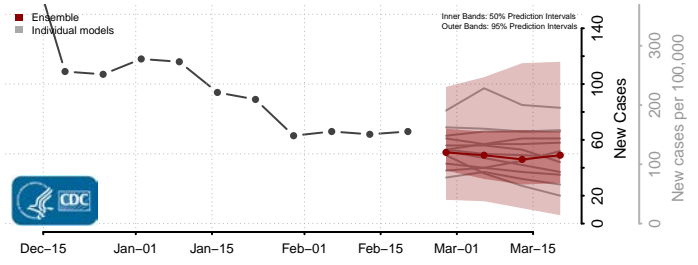

Butler County, Missouri