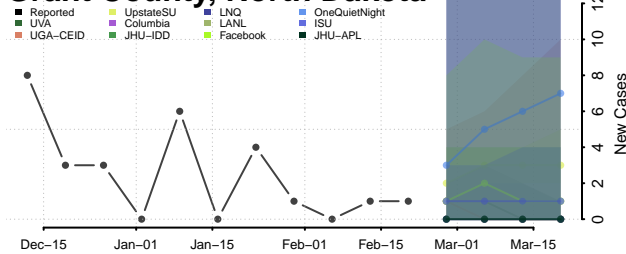

Grant County, North Dakota