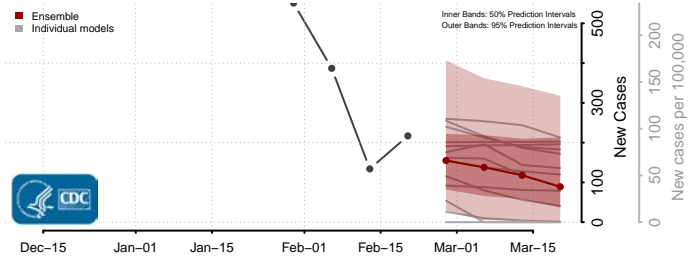

Yavapai County, Arizona