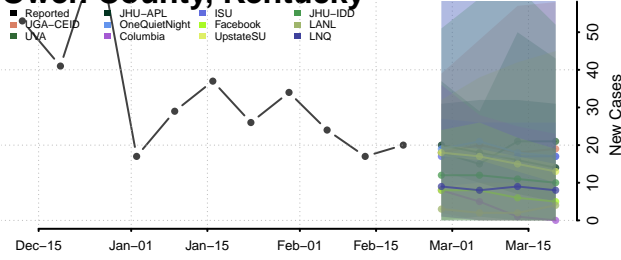

Owen County, Kentucky