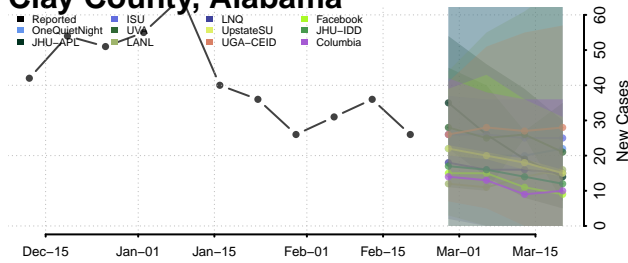

Clay County, Alabama