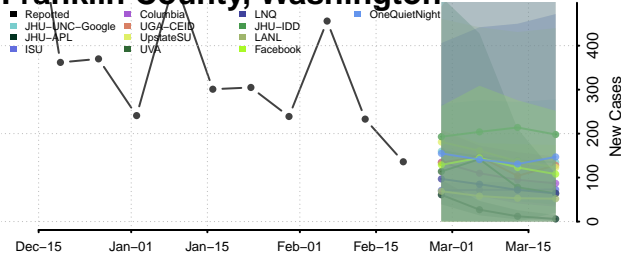

Franklin County, Washington