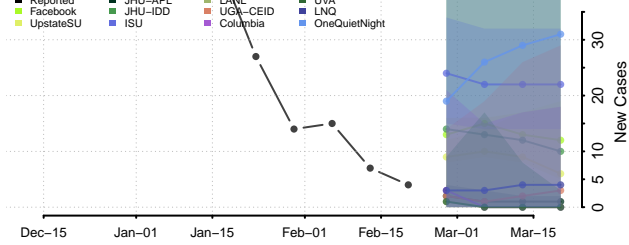

Moniteau County, Missouri