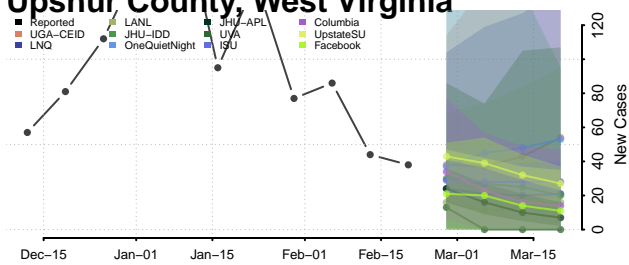

Upshur County, West Virginia