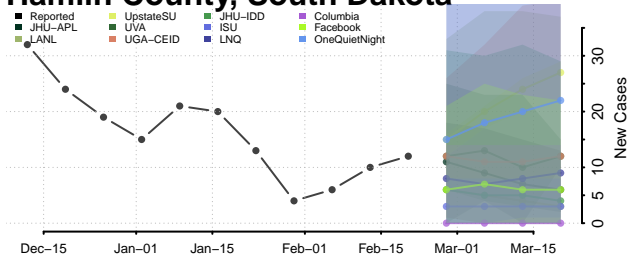

Hamlin County, South Dakota