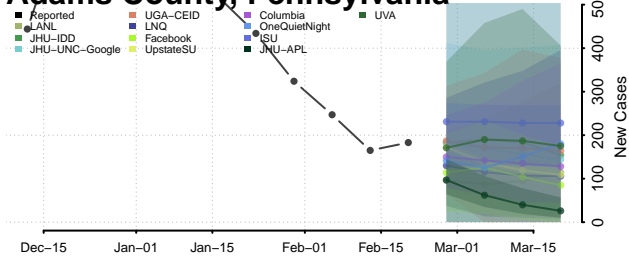

Adams County, Pennsylvania