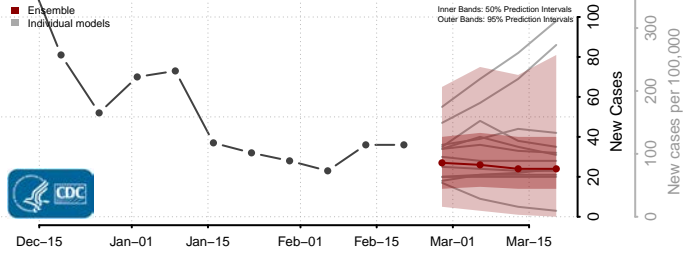

Stark County, North Dakota