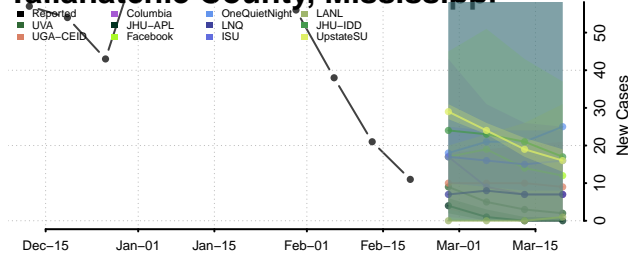

Tallahatchie County, Mississippi