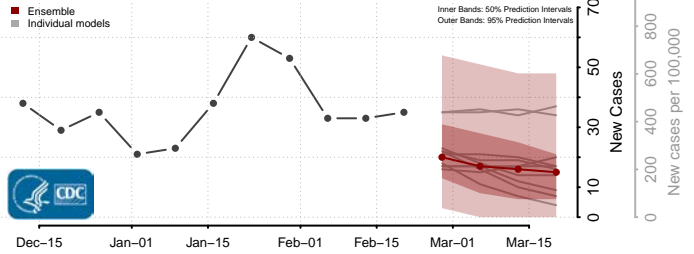

Franklin City County, Virginia