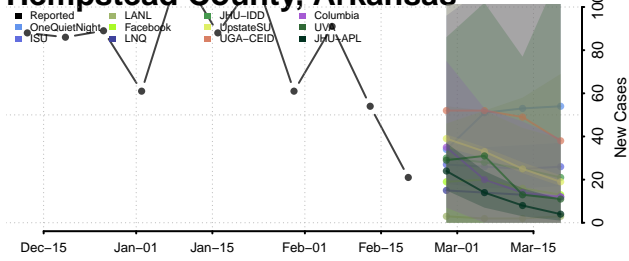

Hempstead County, Arkansas