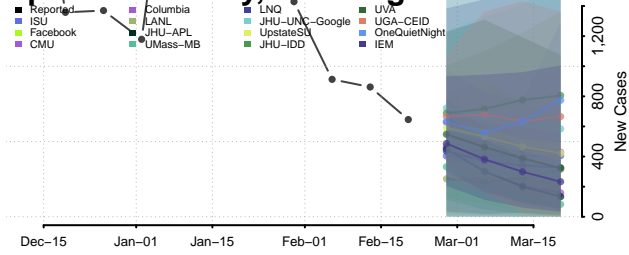

Spokane County, Washington