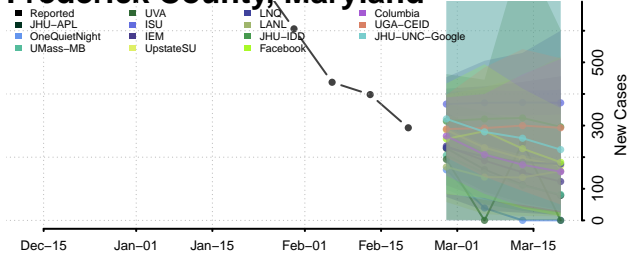

Frederick County, Maryland