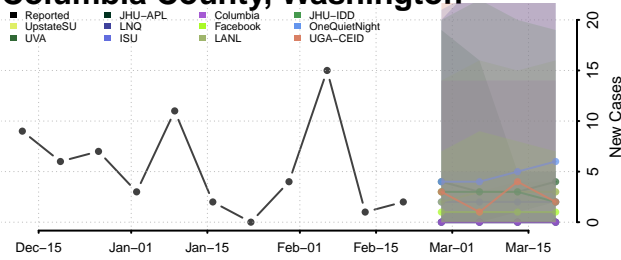

Columbia County, Washington