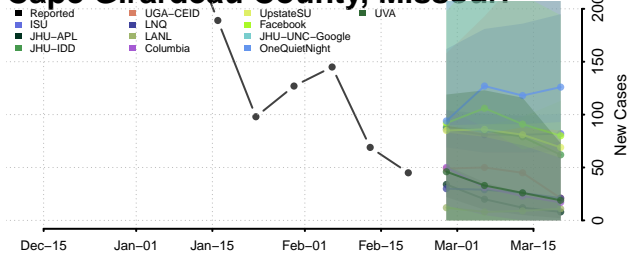

Cape Girardeau County, Missouri