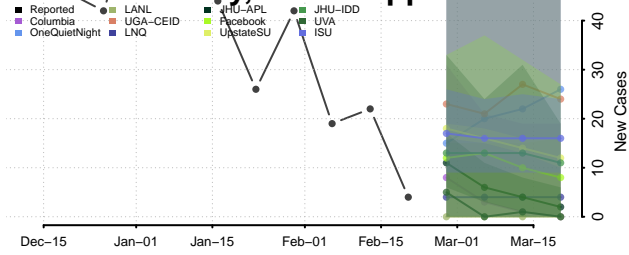

Walthall County, Mississippi