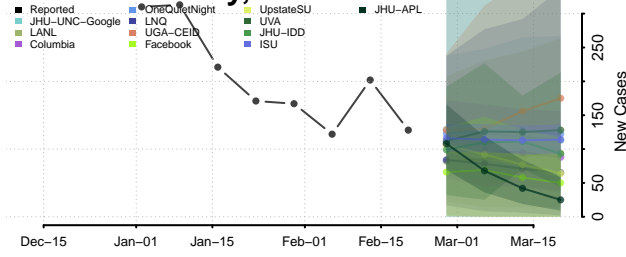

McMinn County, Tennessee