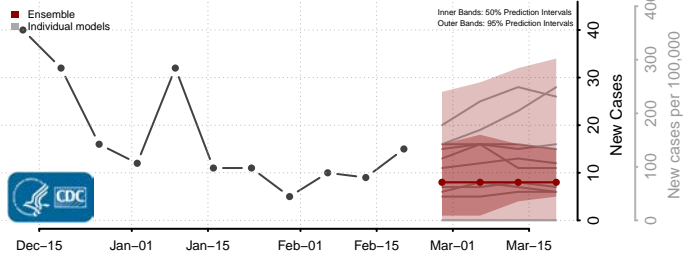

Pope County, Minnesota