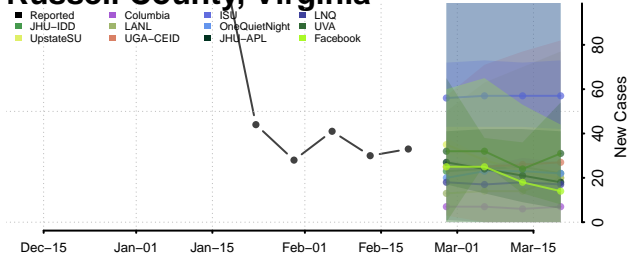

Russell County, Virginia