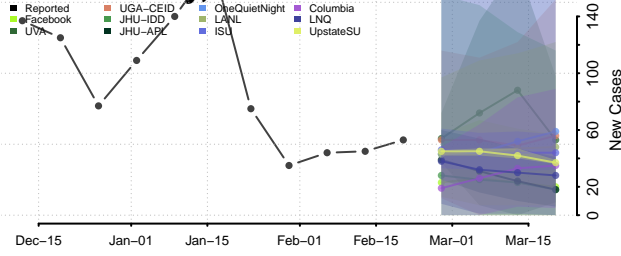

Wells County, Indiana