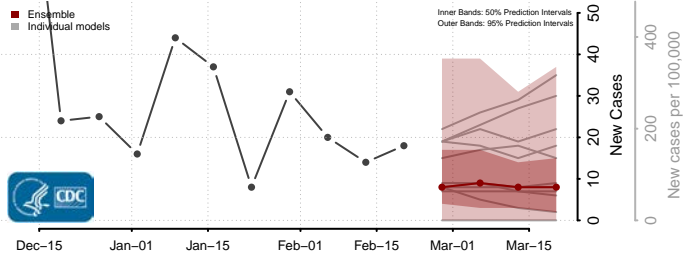

Fergus County, Montana