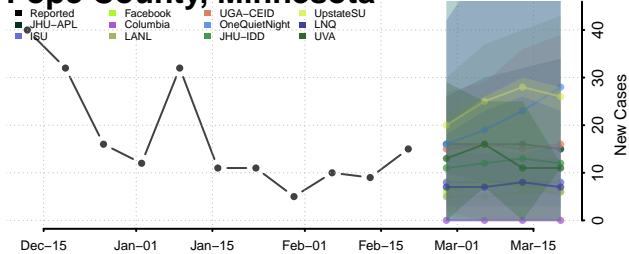

Pope County, Minnesota