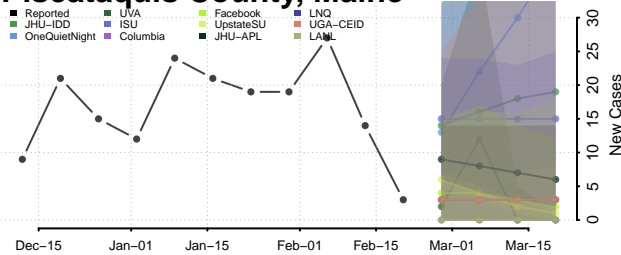

Piscataquis County, Maine