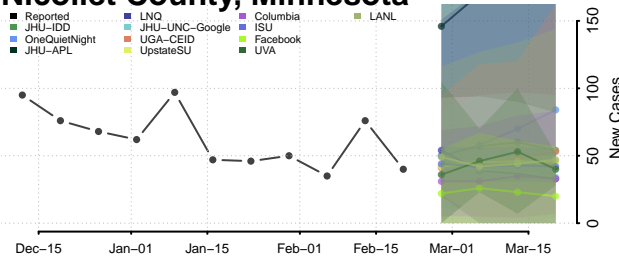

Nicollet County, Minnesota