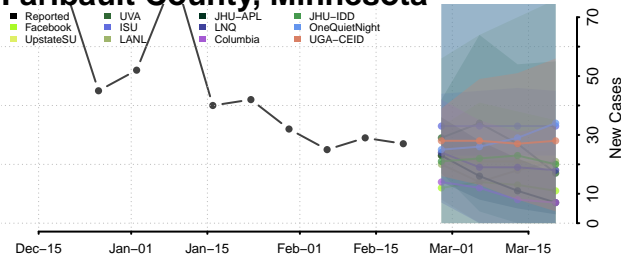

Faribault County, Minnesota