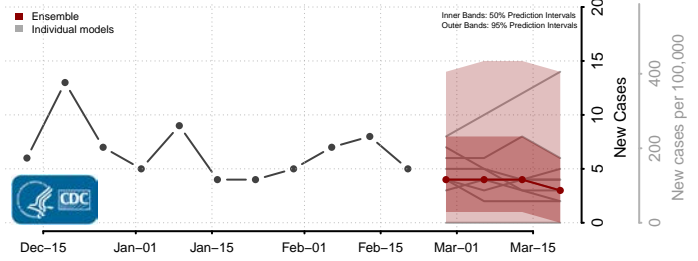

Hanson County, South Dakota