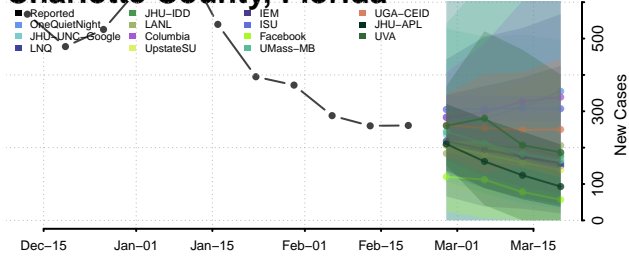

Charlotte County, Florida