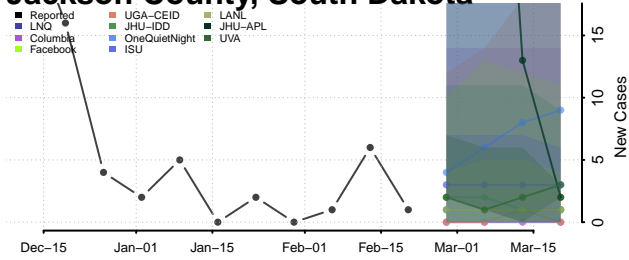

Jackson County, South Dakota