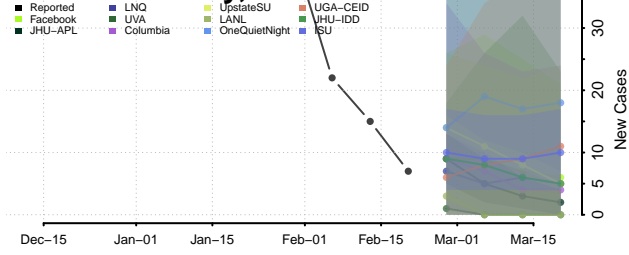

Latimer County, Oklahoma