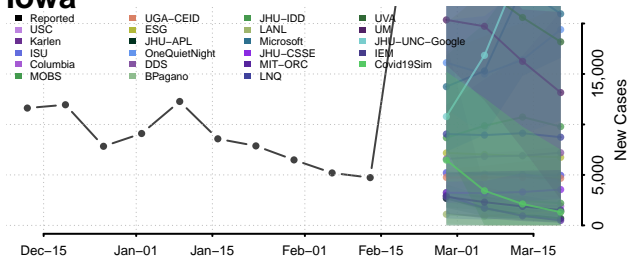

White County, Indiana

Whitley County, Indiana

Iowa

Adair County, Iowa

Adams County, Iowa

Allamakee County, Iowa