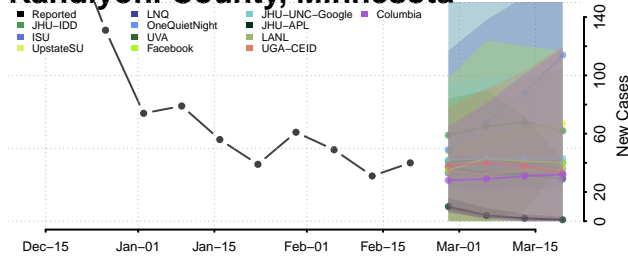

Kandiyohi County, Minnesota