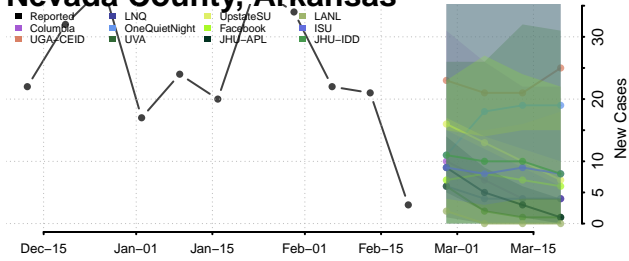

Nevada County, Arkansas