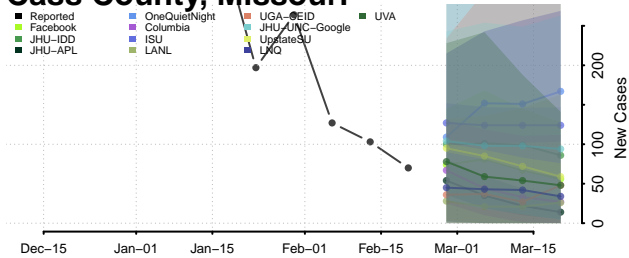

Cass County, Missouri