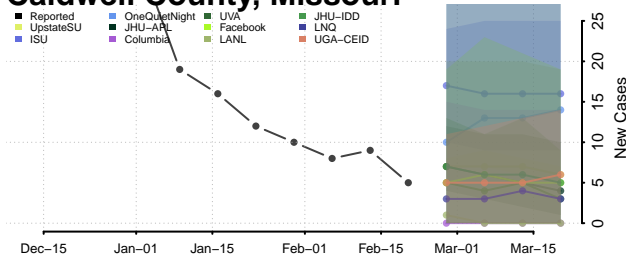

Caldwell County, Missouri