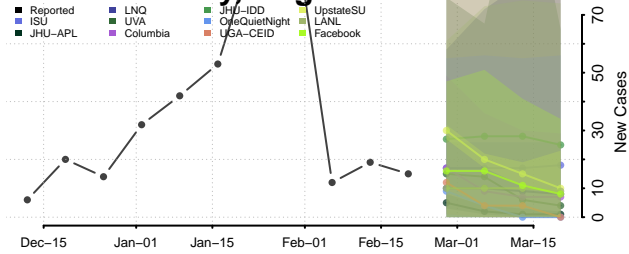

### Tazewell County, Virginia