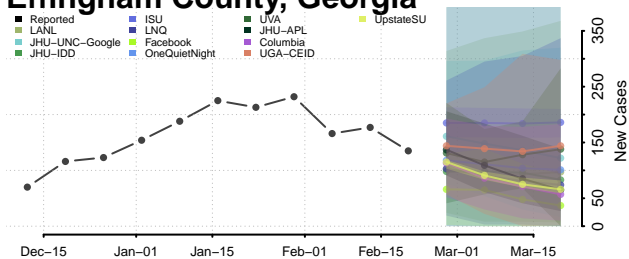

Effingham County, Georgia