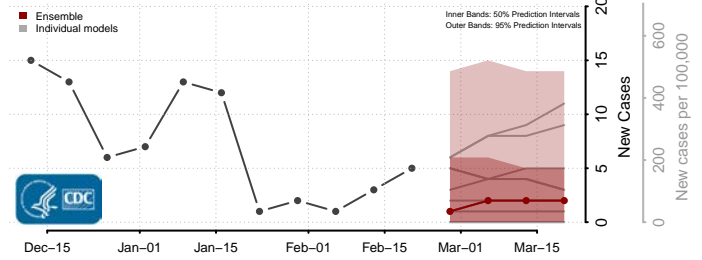

Nelson County, North Dakota