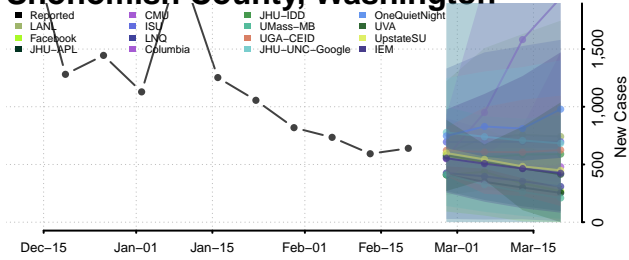

Snohomish County, Washington