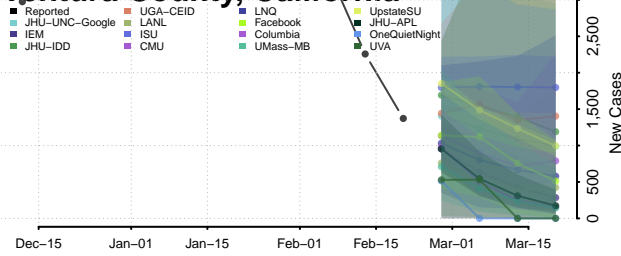

Ventura County, California