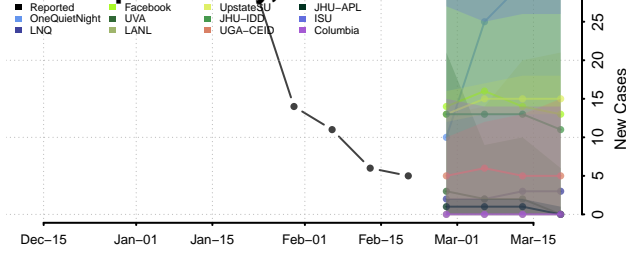

Randolph County, Missouri