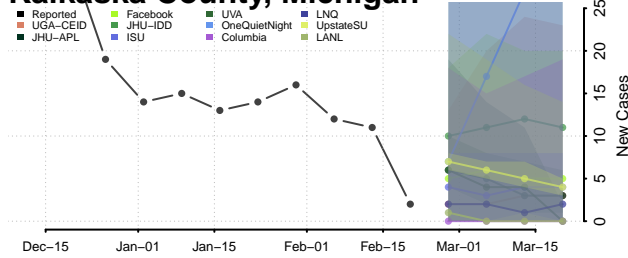

Kalkaska County, Michigan