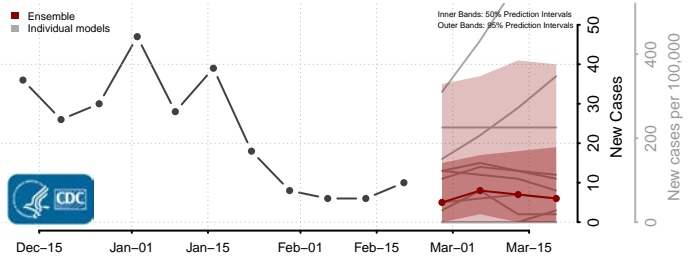

Walsh County, North Dakota