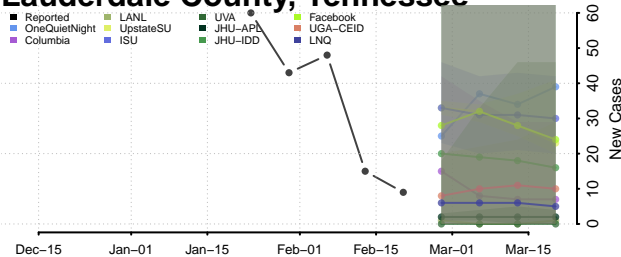

Lauderdale County, Tennessee