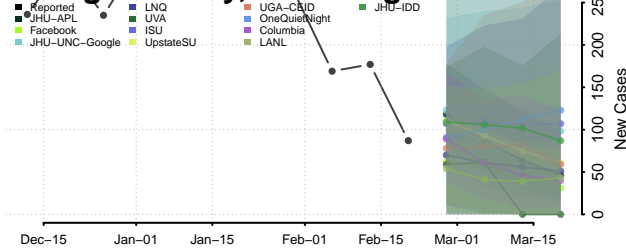

Raleigh County, West Virginia