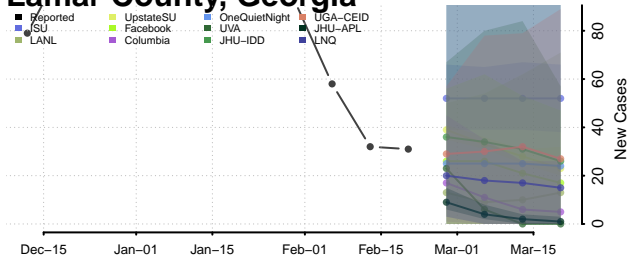

Lamar County, Georgia