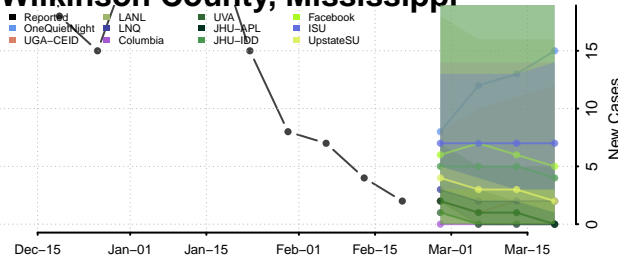

Wilkinson County, Mississippi