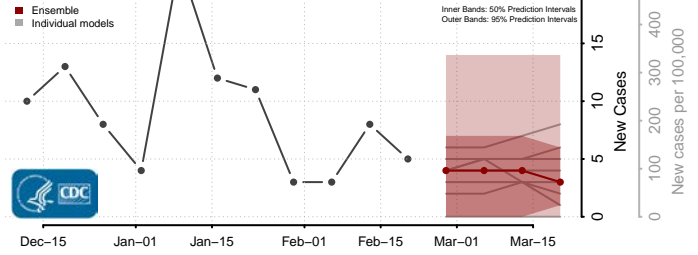

Valley County, Nebraska