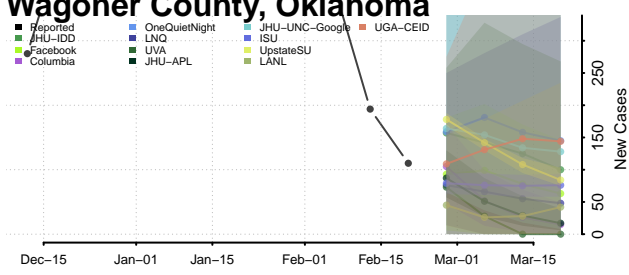

Wagoner County, Oklahoma