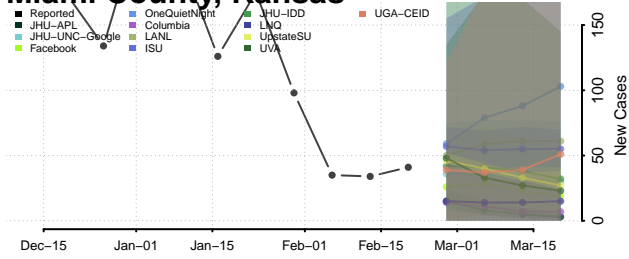

Miami County, Kansas