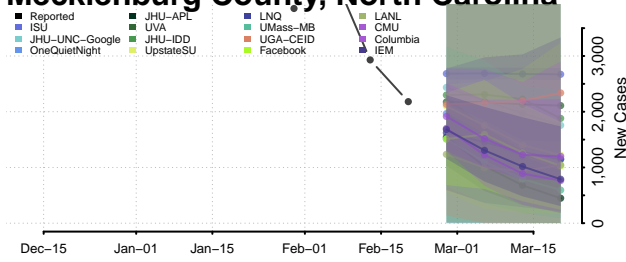

Mecklenburg County, North Carolina