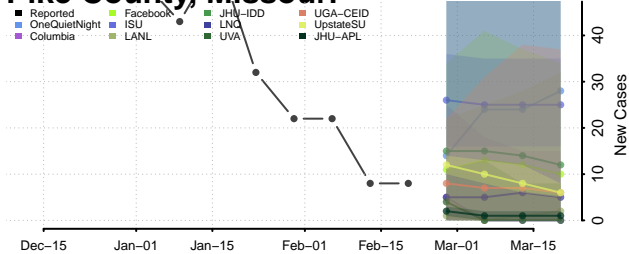

Pike County, Missouri