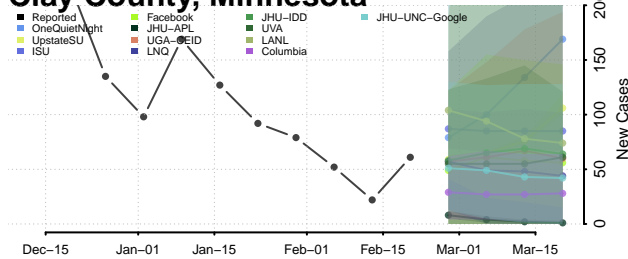

Clay County, Minnesota