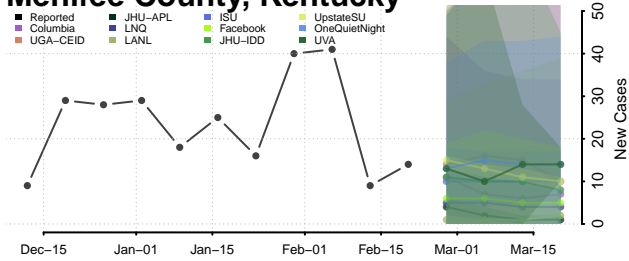

Menifee County, Kentucky