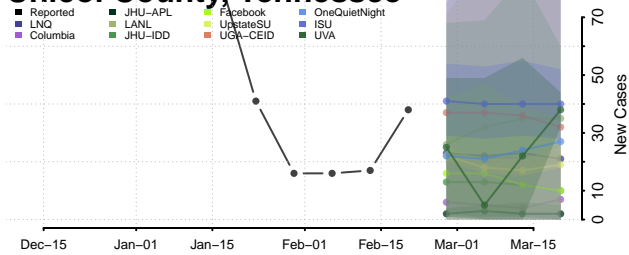

Unicoi County, Tennessee