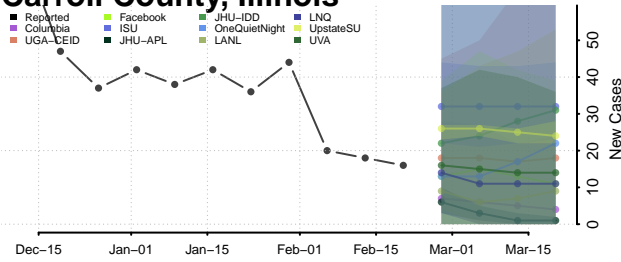

Carroll County, Illinois