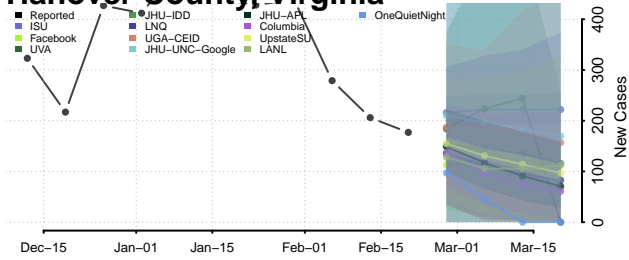

Hanover County, Virginia