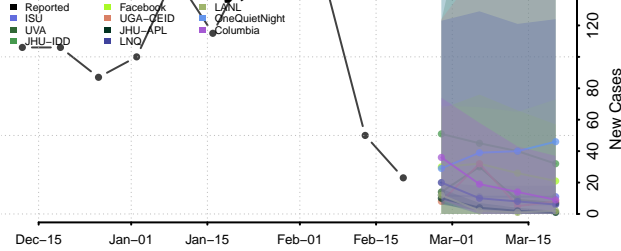

De Soto County, Louisiana