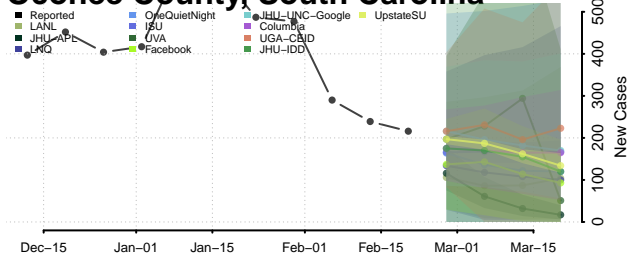

Oconee County, South Carolina