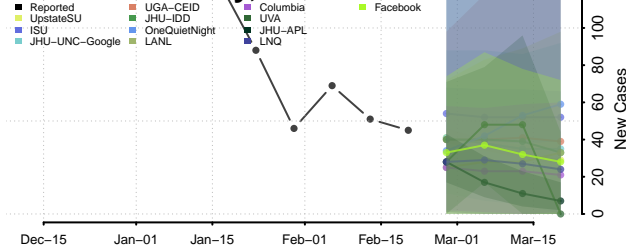

Steuben County, Indiana