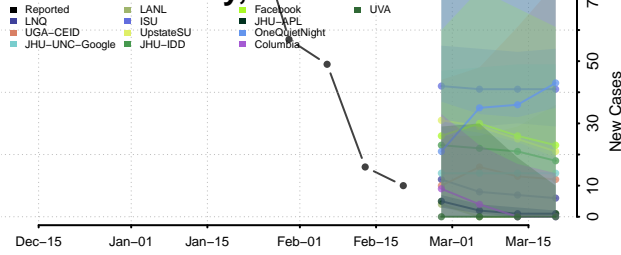

Daviess County, Indiana