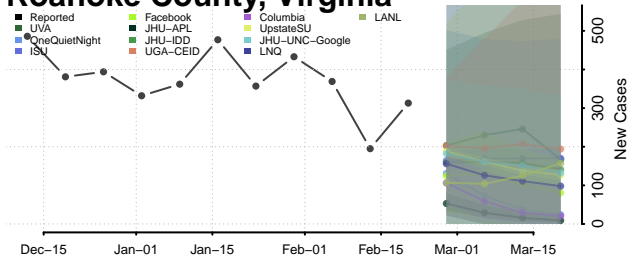

Roanoke County, Virginia