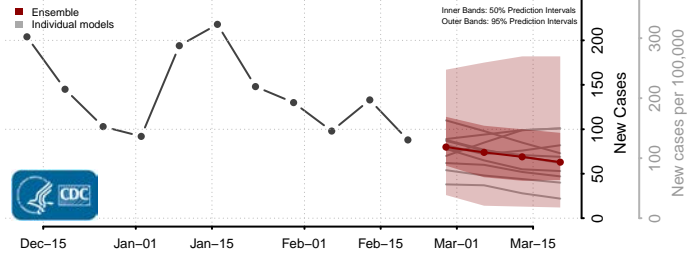

Otero County, New Mexico