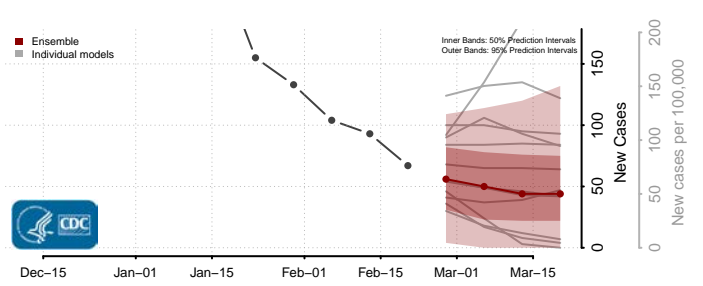

Dodge County, Wisconsin