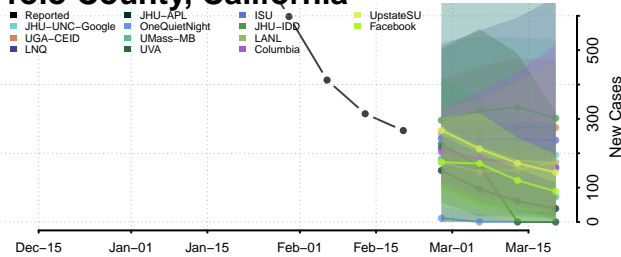

Yolo County, California