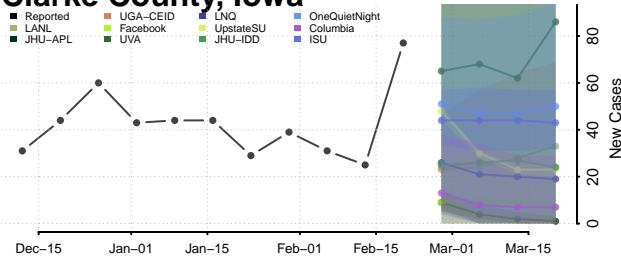

Clarke County, Iowa