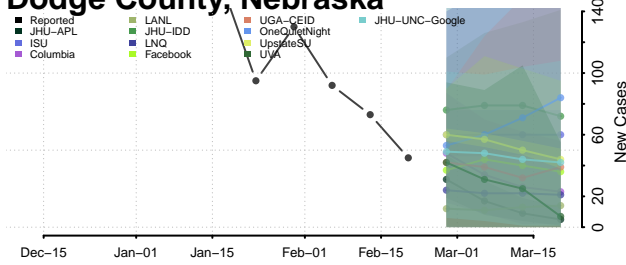

Dodge County, Nebraska