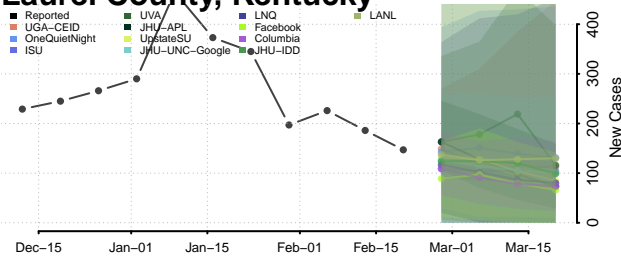

Laurel County, Kentucky