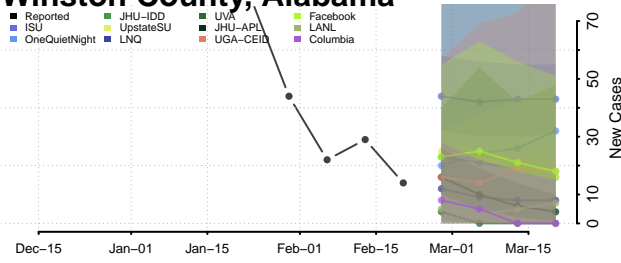

Winston County, Alabama