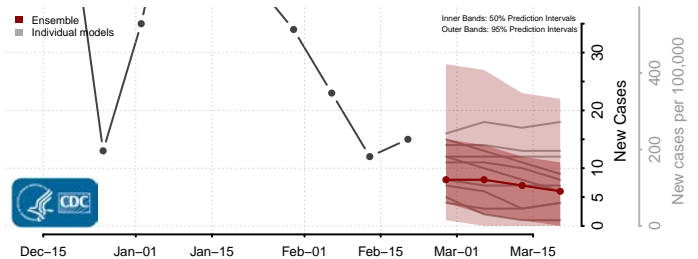

Edmonson County, Kentucky