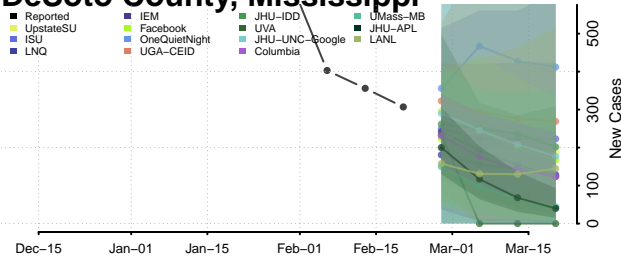

DeSoto County, Mississippi