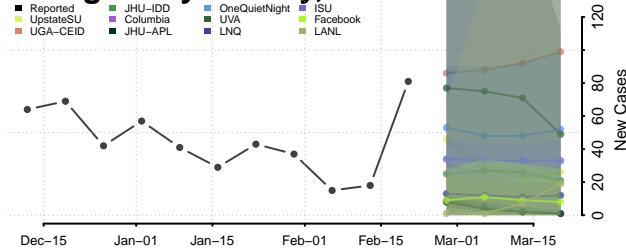

Montgomery County, Iowa