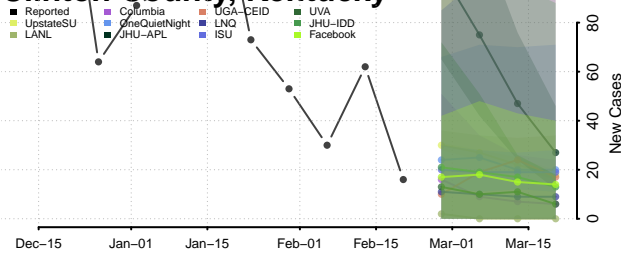

Clinton County, Kentucky