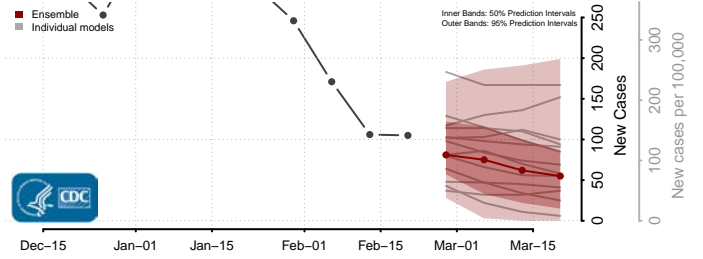

Lauderdale County, Mississippi