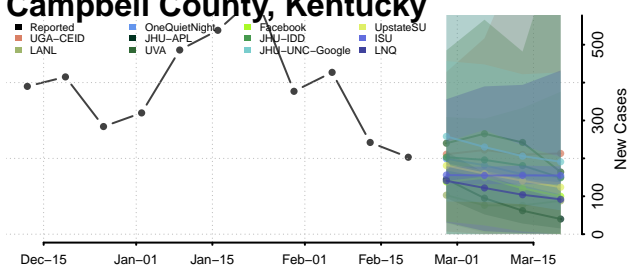

Campbell County, Kentucky