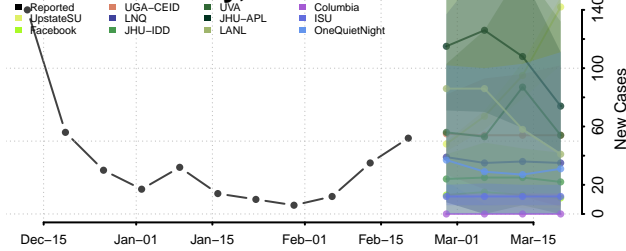

### Scott County, Minnesota