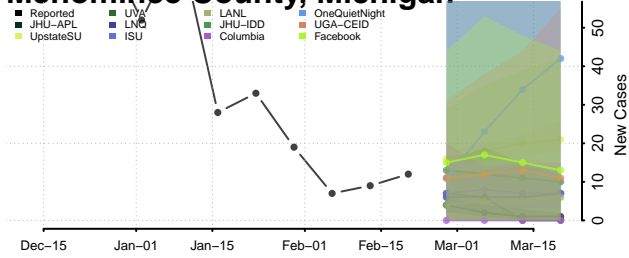

Menominee County, Michigan