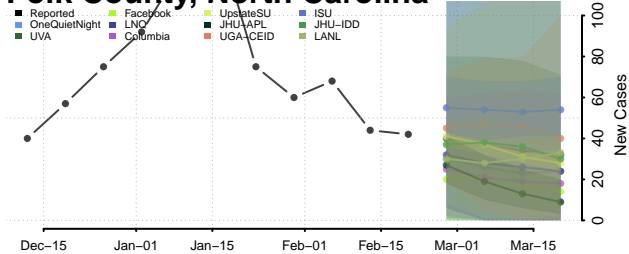

### Polk County, North Carolina