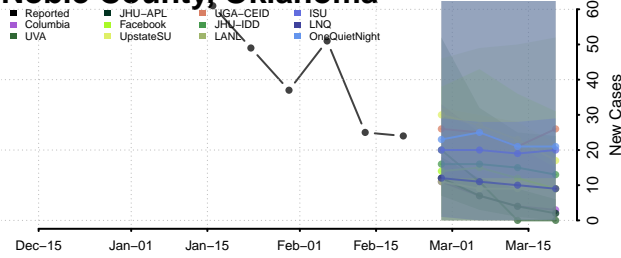

Noble County, Oklahoma