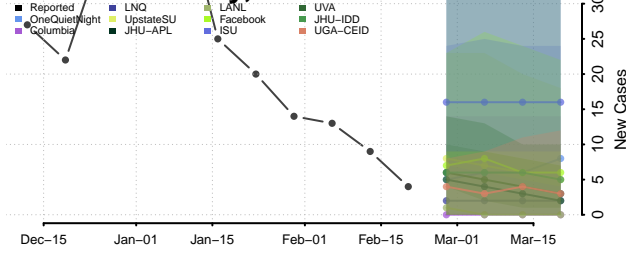

Graham County, North Carolina