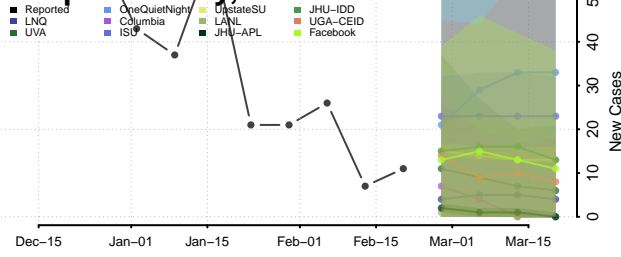

Cooper County, Missouri