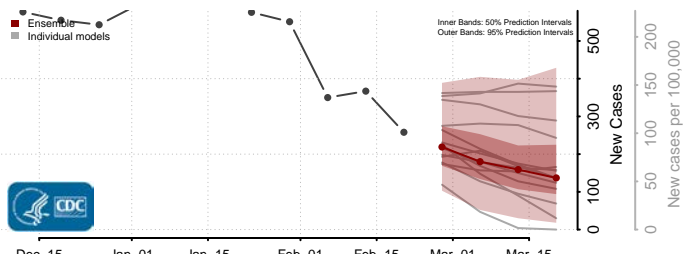

Harford County, Maryland