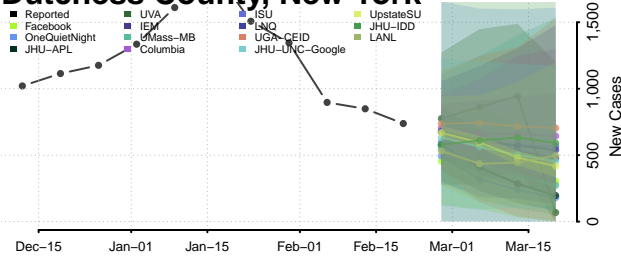

Dutchess County, New York