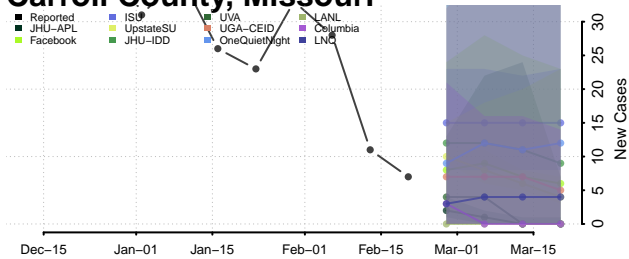

Carroll County, Missouri