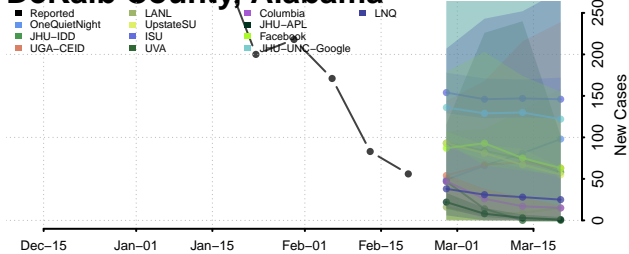

DeKalb County, Alabama