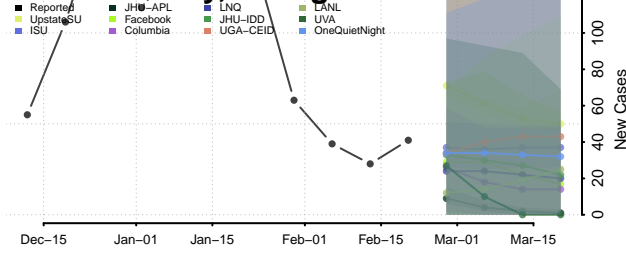

Pierce County, Georgia