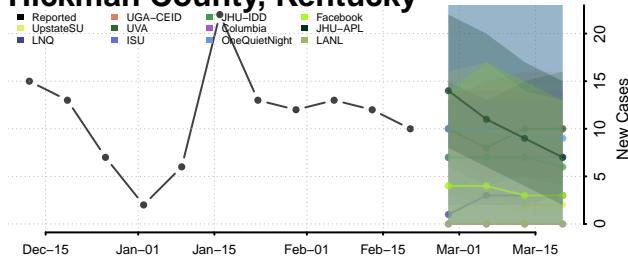

Hickman County, Kentucky