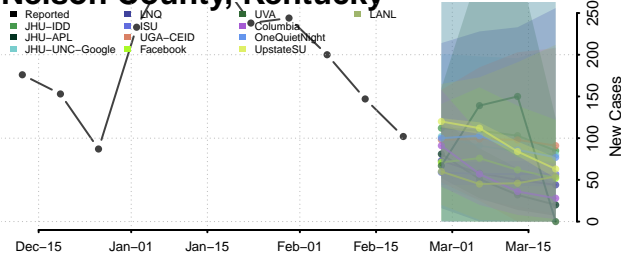

Nelson County, Kentucky