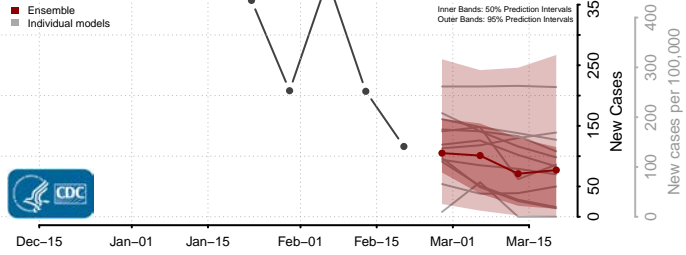

Caldwell County, North Carolina