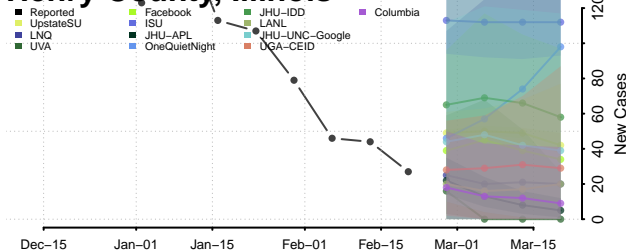

Henry County, Illinois