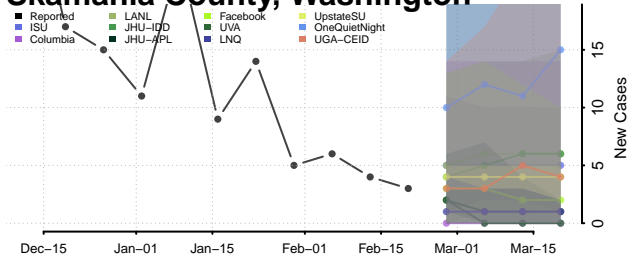

Skamania County, Washington