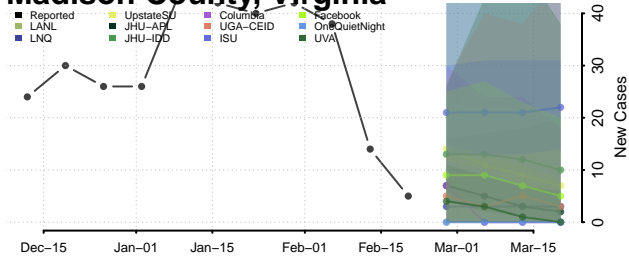

### Madison County, Virginia