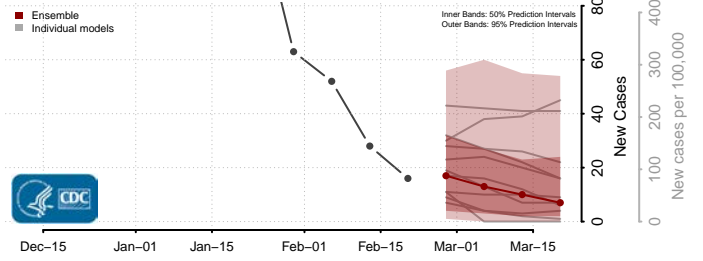

Tishomingo County, Mississippi