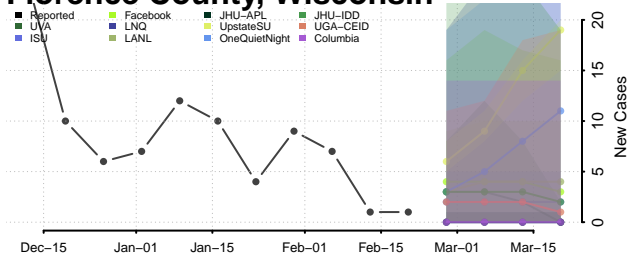

Florence County, Wisconsin