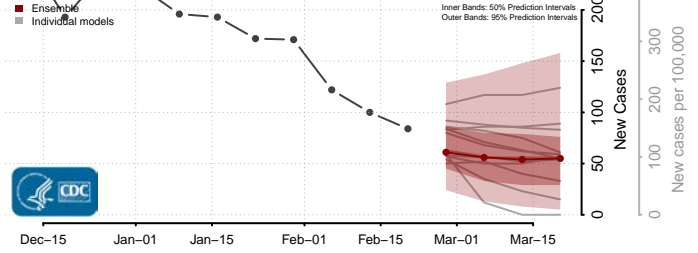

### Putnam County, West Virginia