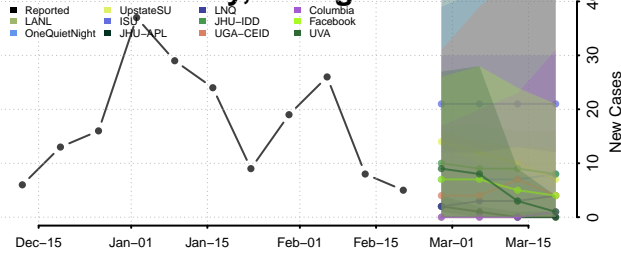

Wheeler County, Georgia