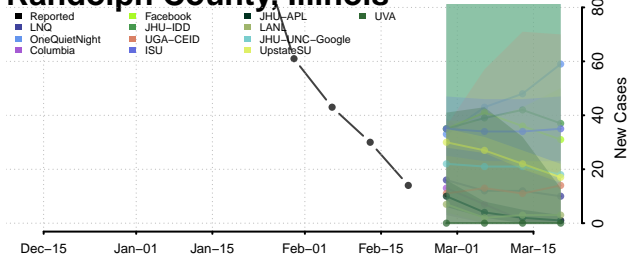

Randolph County, Illinois