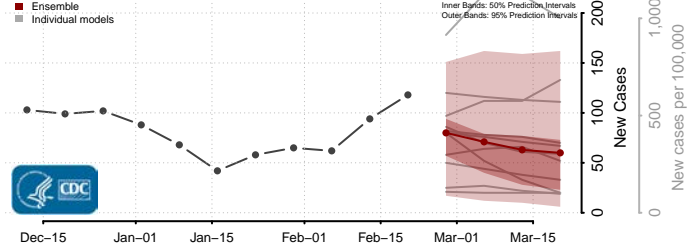

Douglas County, Illinois