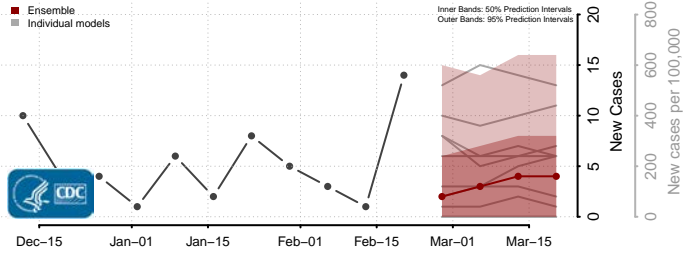

Hettinger County, North Dakota