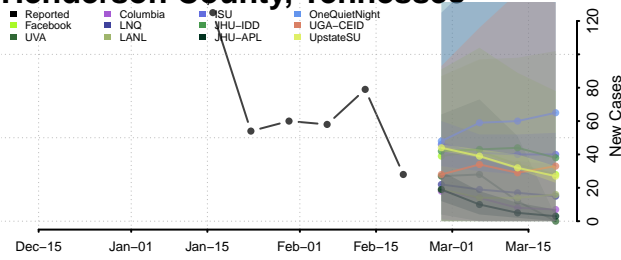

Henderson County, Tennessee