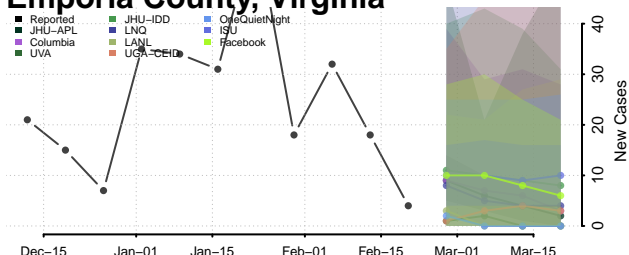

### Emporia County, Virginia