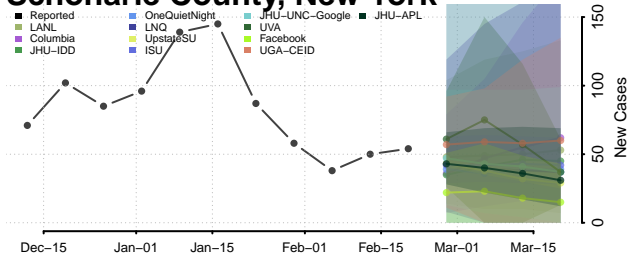

Schoharie County, New York