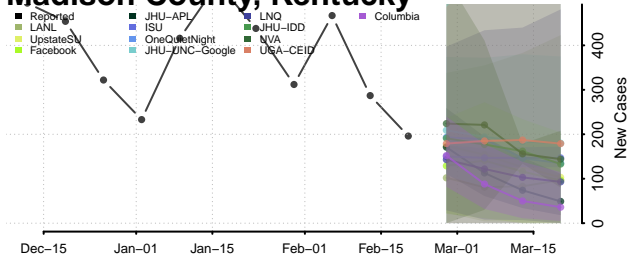

### Madison County, Kentucky