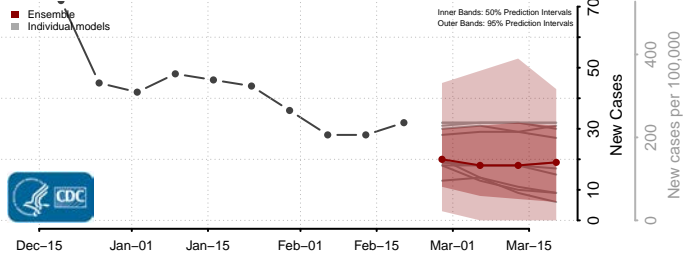

Greene County, Mississippi