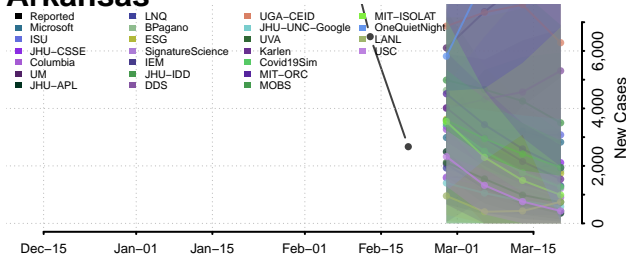

Yavapai County, Arizona

Yuma County, Arizona

Arkansas*

Arkansas County, Arkansas

Ashley County, Arkansas

Baxter County, Arkansas

*New weekly cases may decrease in this location over the next four weeks. For these locations, the ensemble forecast indicates a probability of 0.75 or greater that fewer cases will be reported in week four of the forecast than in the last reported week.