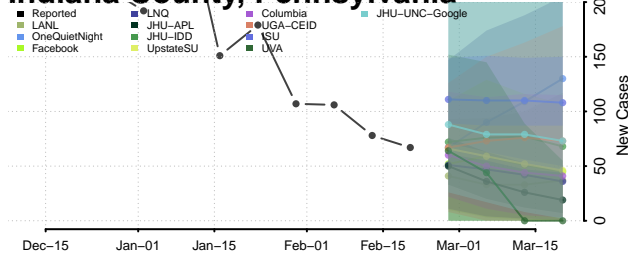

Indiana County, Pennsylvania