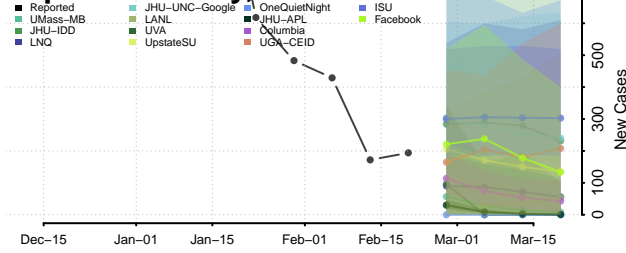

Imperial County, California