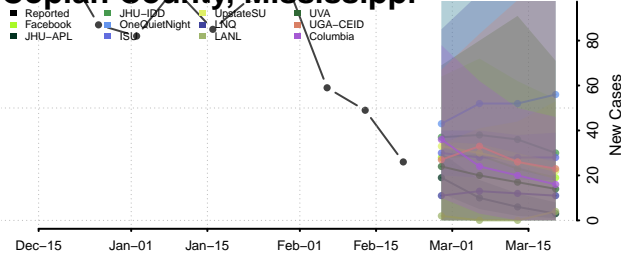

Copiah County, Mississippi