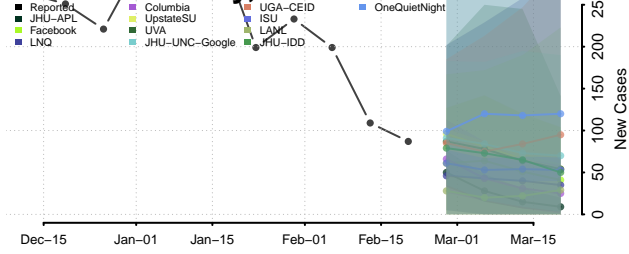

Le Flore County, Oklahoma