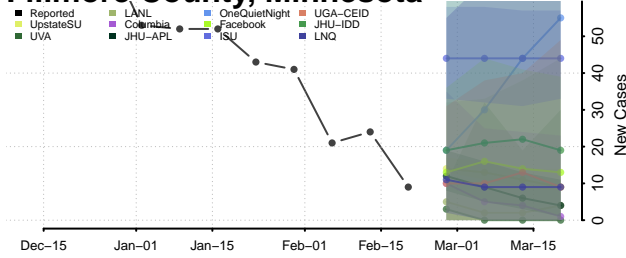

Fillmore County, Minnesota