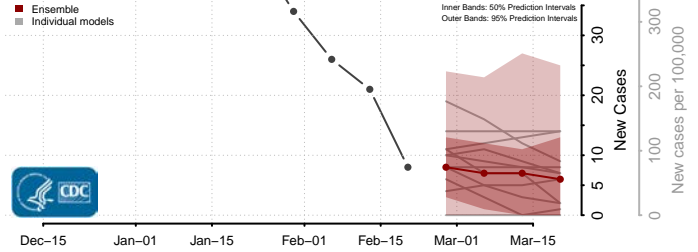

Switzerland County, Indiana