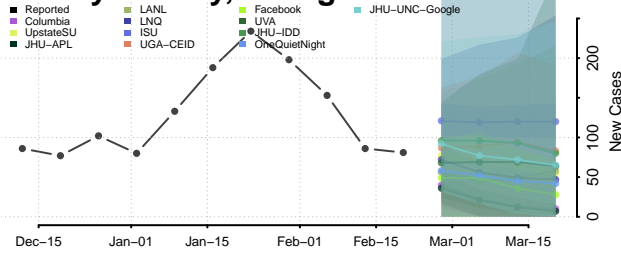

Liberty County, Georgia