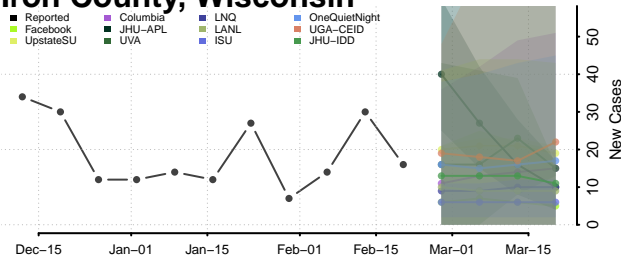

Iron County, Wisconsin