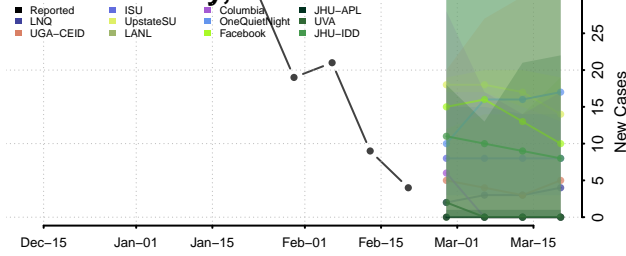

Chicot County, Arkansas