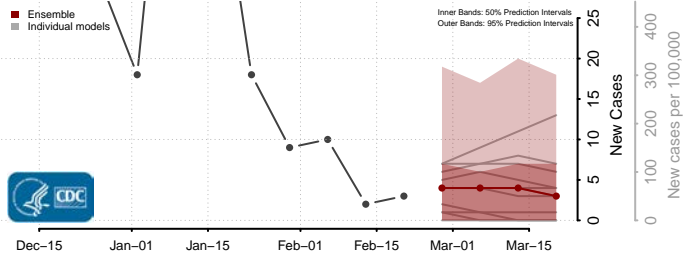

Mitchell County, Kansas