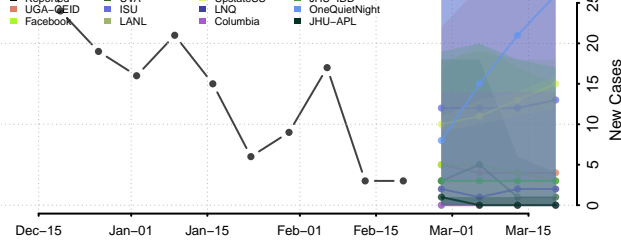

Sublette County, Wyoming