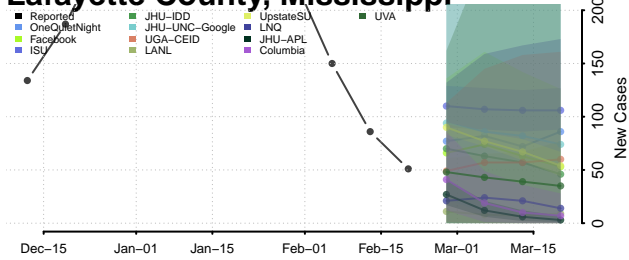

Lafayette County, Mississippi