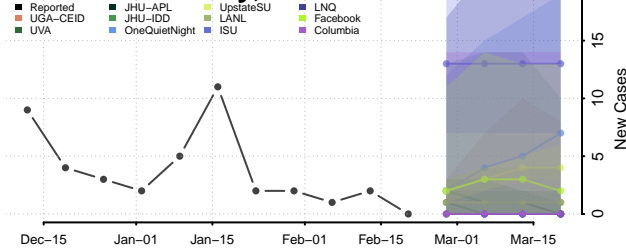

Sanborn County, South Dakota