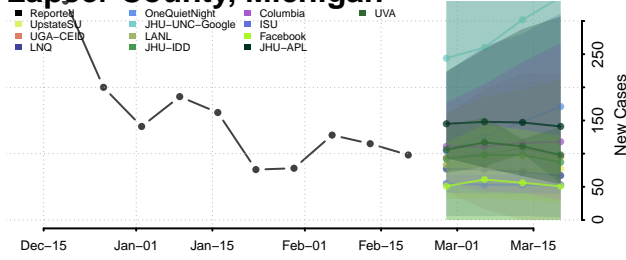

Lapeer County, Michigan