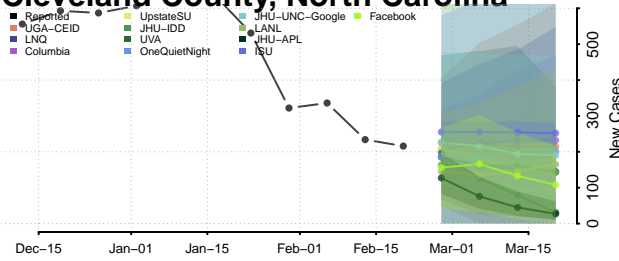

Cleveland County, North Carolina