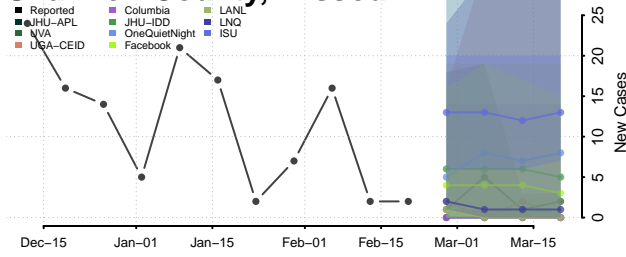

Shannon County, Missouri