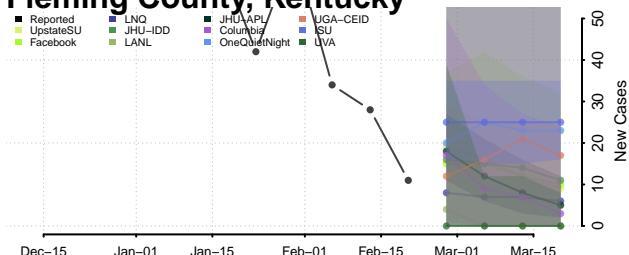

Fleming County, Kentucky