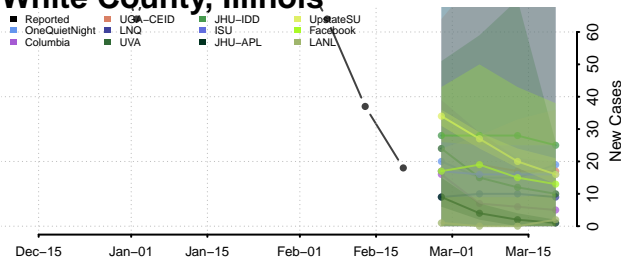

White County, Illinois