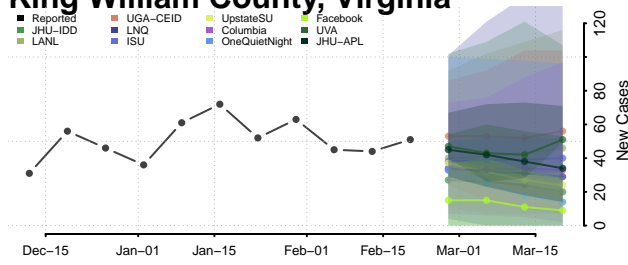

King William County, Virginia