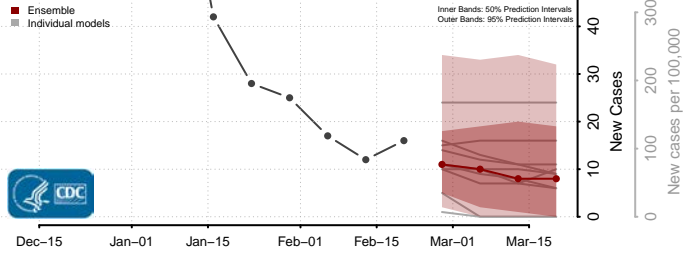

Dickenson County, Virginia