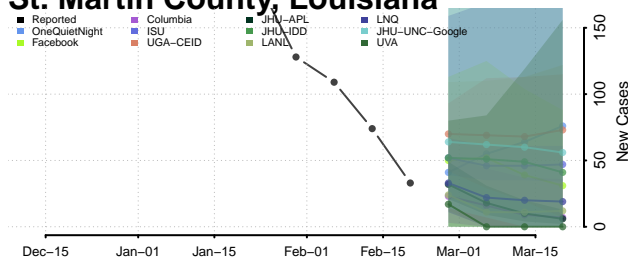

St. Martin County, Louisiana