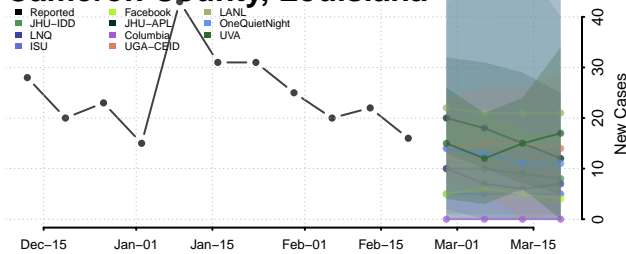

Cameron County, Louisiana