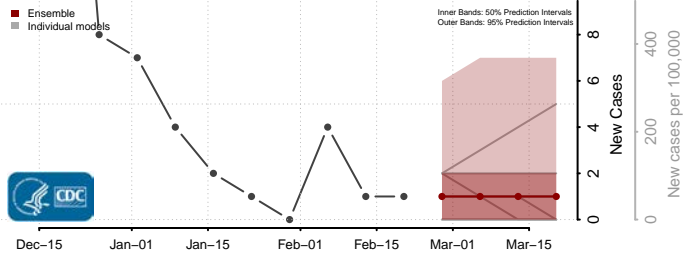

### Haakon County, South Dakota