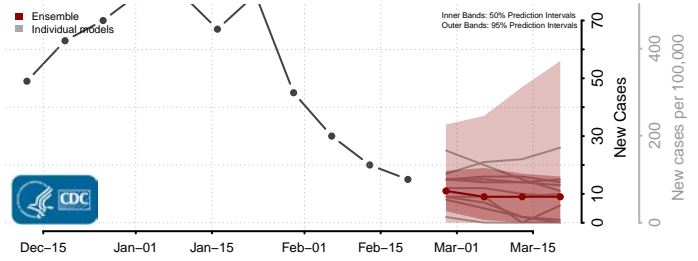

Wetzel County, West Virginia