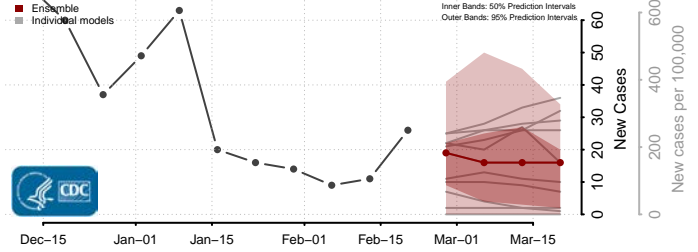

Roberts County, South Dakota