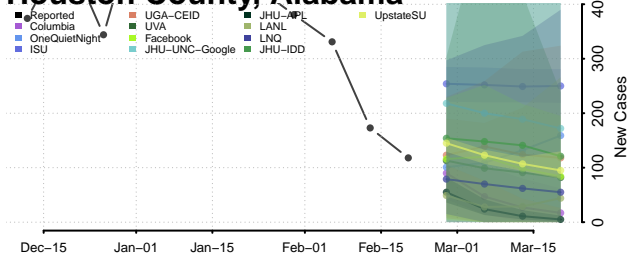

Houston County, Alabama