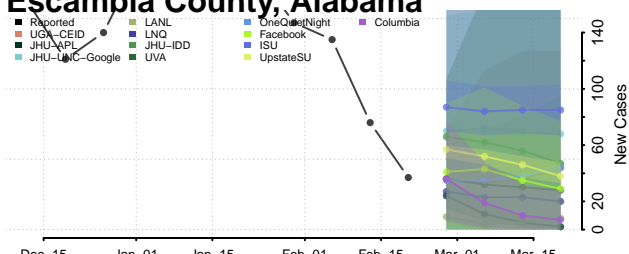

Escambia County, Alabama