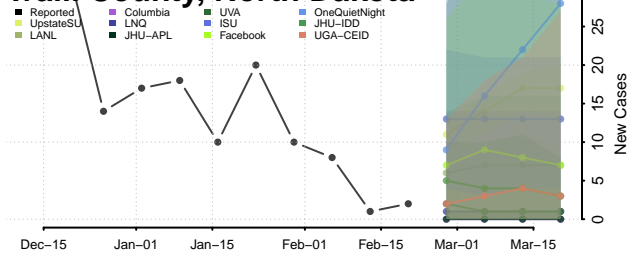

Trail County, North Dakota