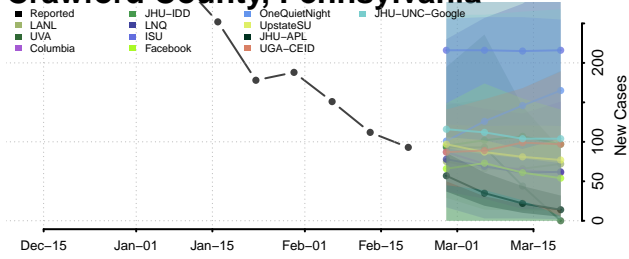

Crawford County, Pennsylvania