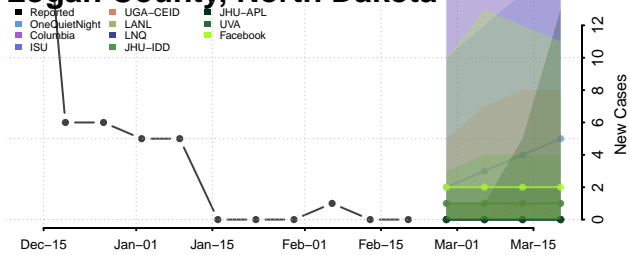

Logan County, North Dakota