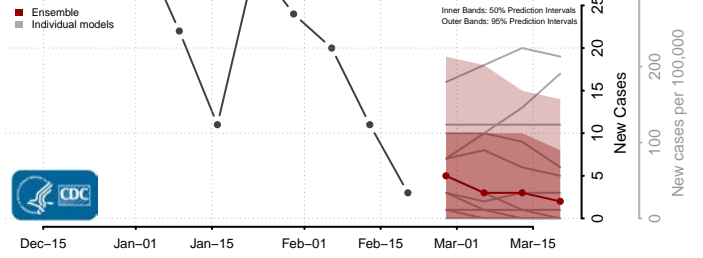

Cheyenne County, Nebraska