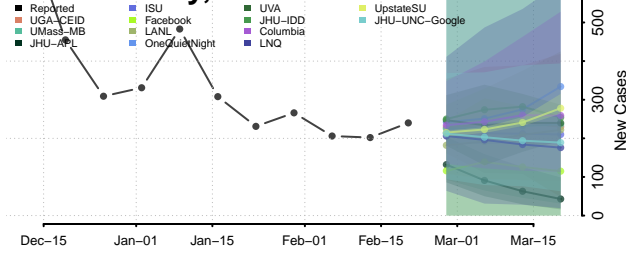

Scott County, Minnesota