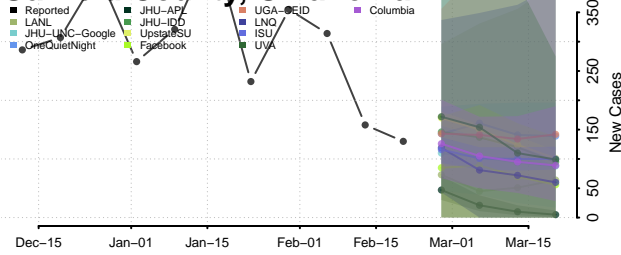

### Garvin County, Oklahoma