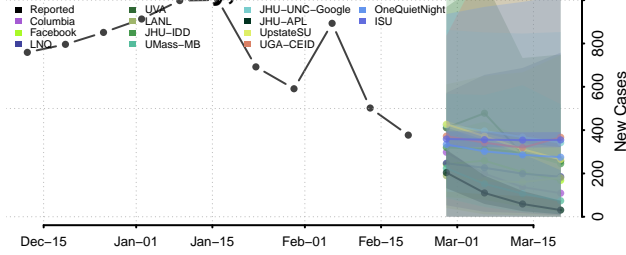

Rowan County, North Carolina