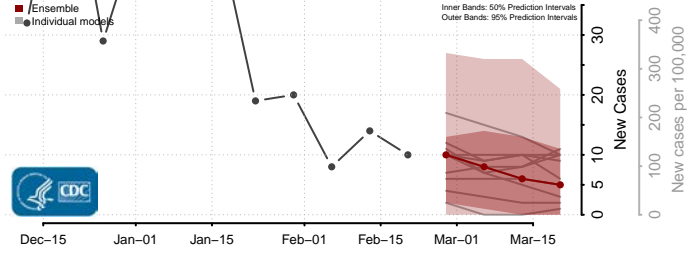

Hamilton County, Illinois