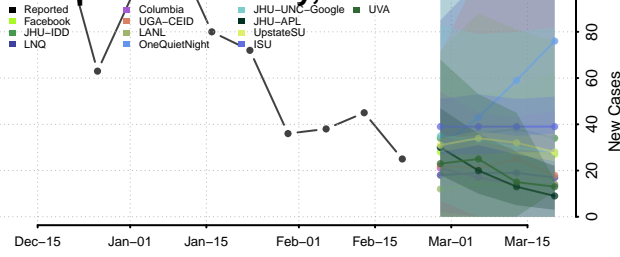

Trempealeau County, Wisconsin