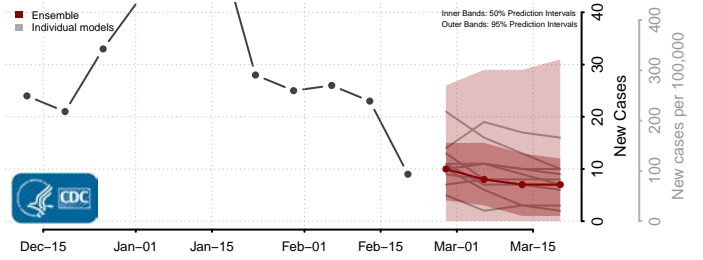

Tunica County, Mississippi