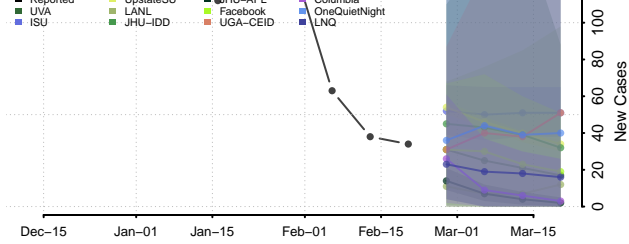

Harlan County, Kentucky