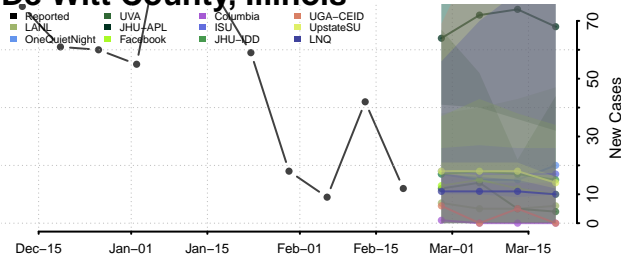

De Witt County, Illinois