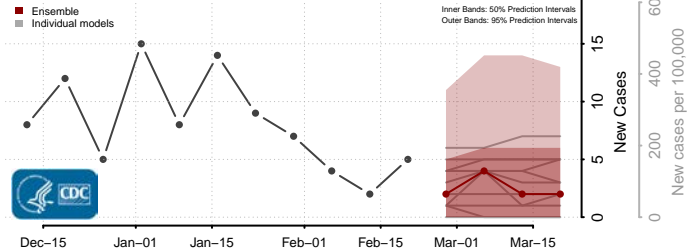

Stanley County, South Dakota