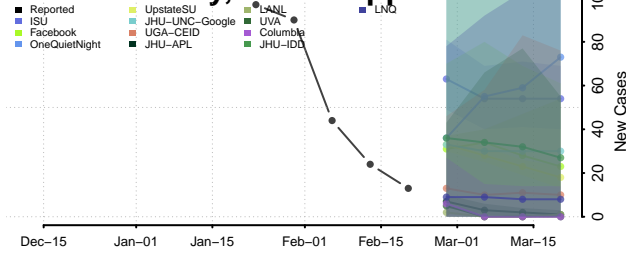

### Alcorn County, Mississippi