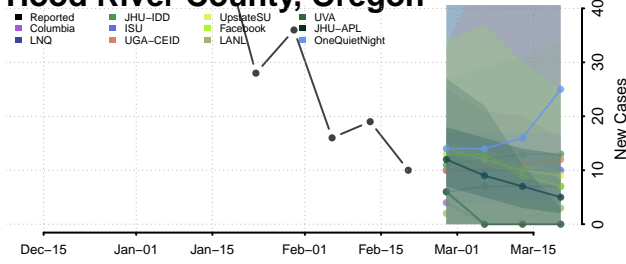

### Hood River County, Oregon