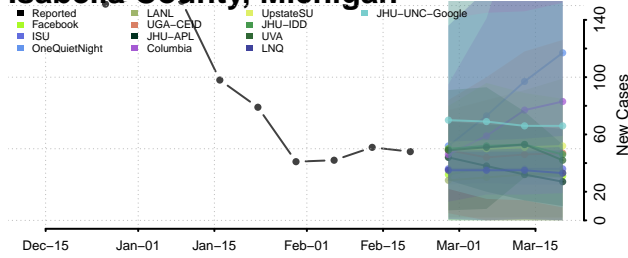

Isabella County, Michigan