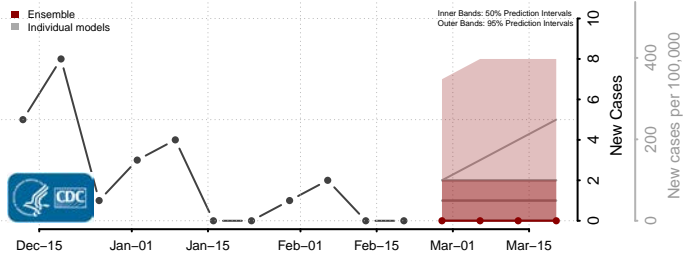

Jerauld County, South Dakota