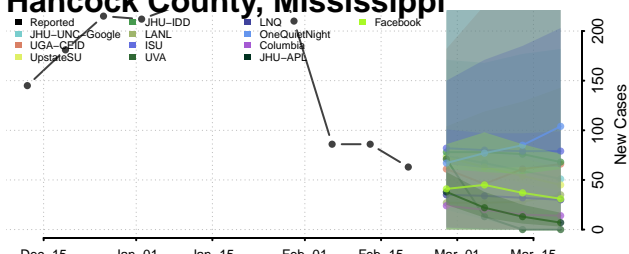

Hancock County, Mississippi