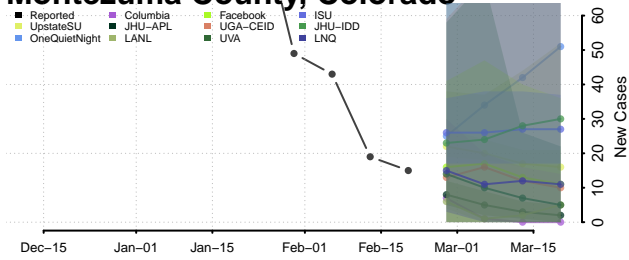

Montezuma County, Colorado