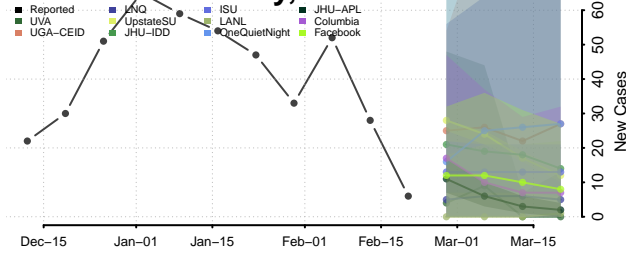

Little River County, Arkansas