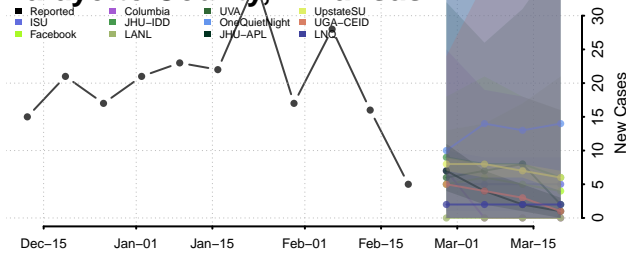

Lafayette County, Arkansas