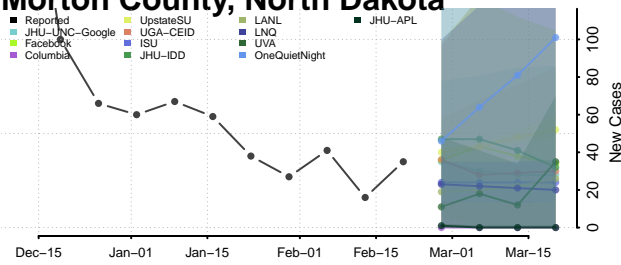

### Morton County, North Dakota