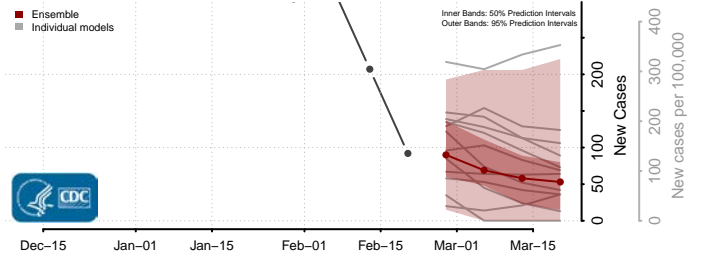

Muskogee County, Oklahoma