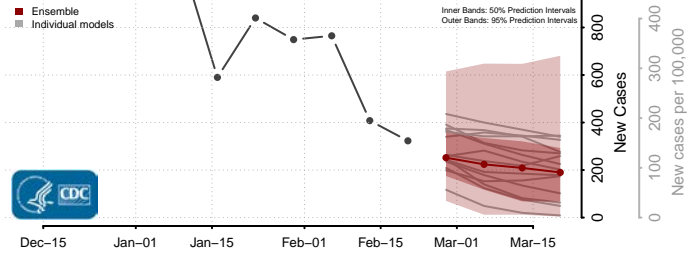

Tuscaloosa County, Alabama