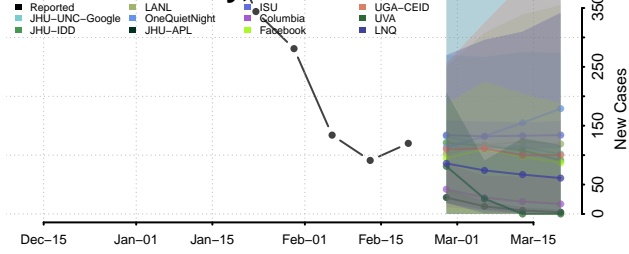

LaPorte County, Indiana