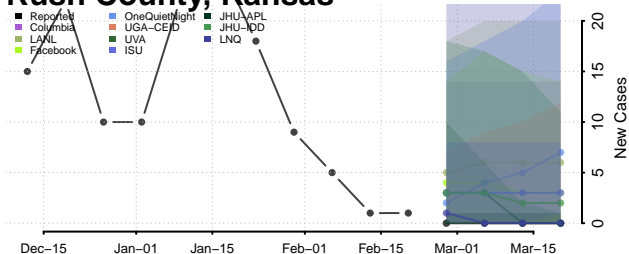

Rush County, Kansas