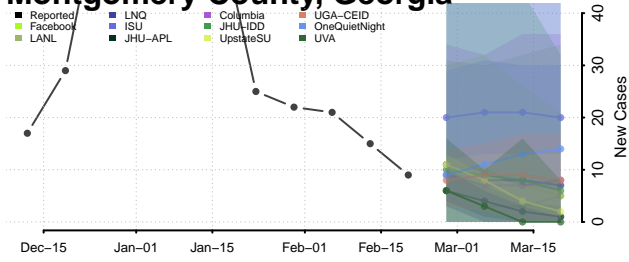

Montgomery County, Georgia