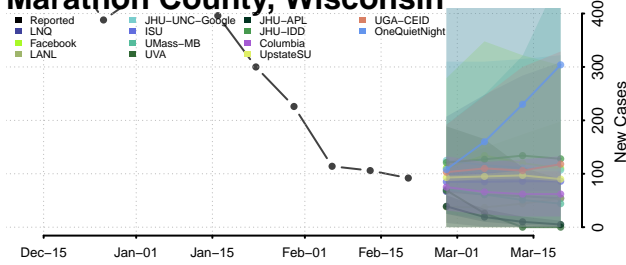

Marathon County, Wisconsin