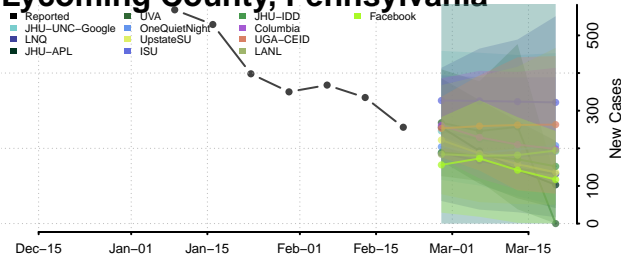

Lycoming County, Pennsylvania