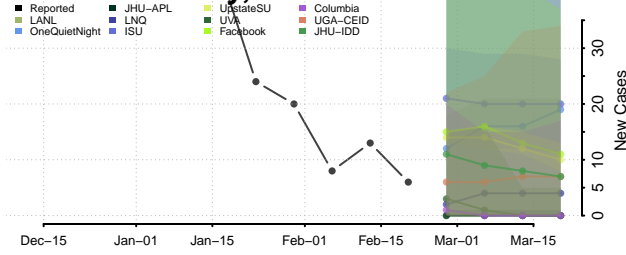

Decatur County, Tennessee