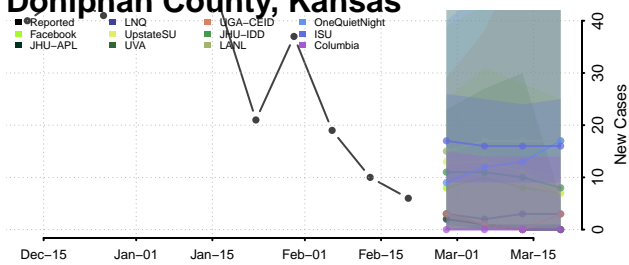

### Doniphan County, Kansas