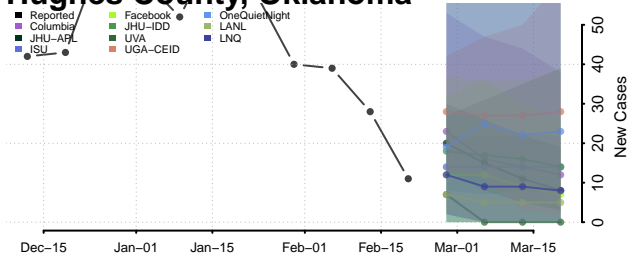

Hughes County, Oklahoma