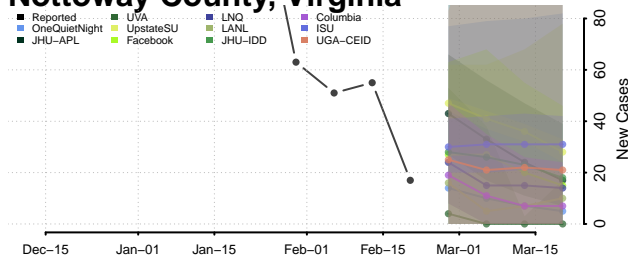

Nottoway County, Virginia