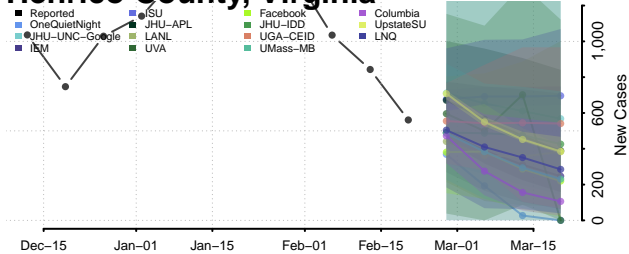

Henrico County, Virginia