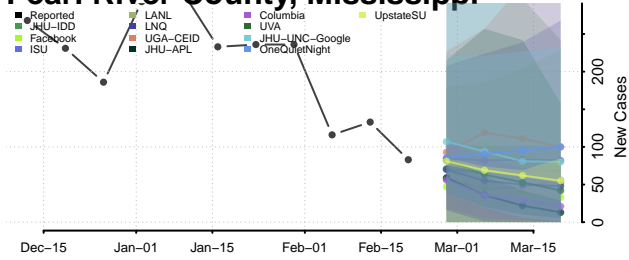

Pearl River County, Mississippi