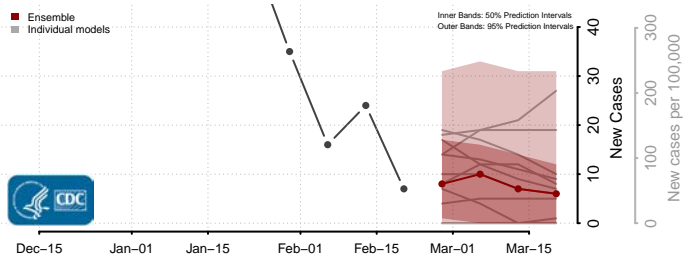

Monroe County, West Virginia