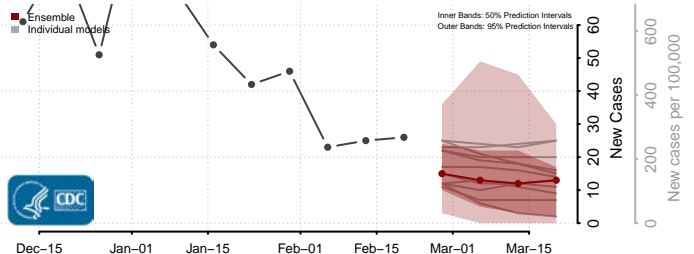

Webster County, Mississippi