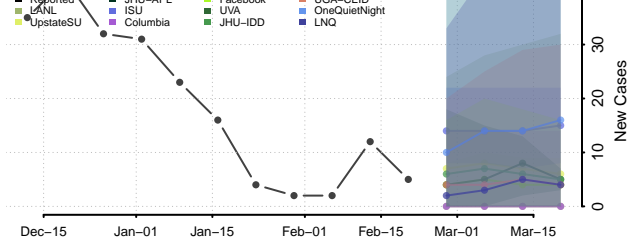

Montgomery County, Missouri