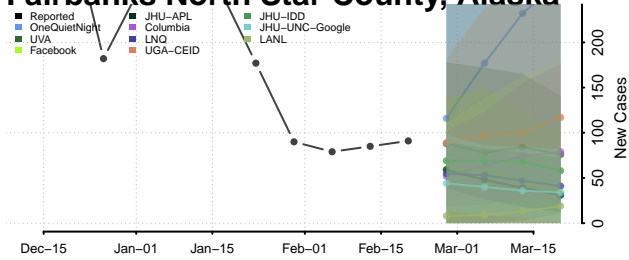

Fairbanks North Star County, Alaska