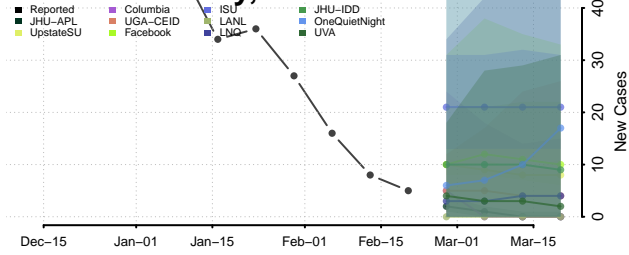

Ashland County, Wisconsin