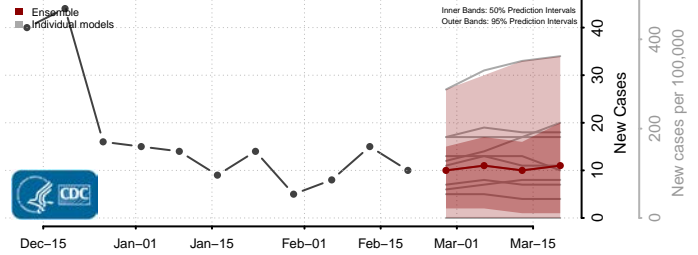

Wayne County, Nebraska