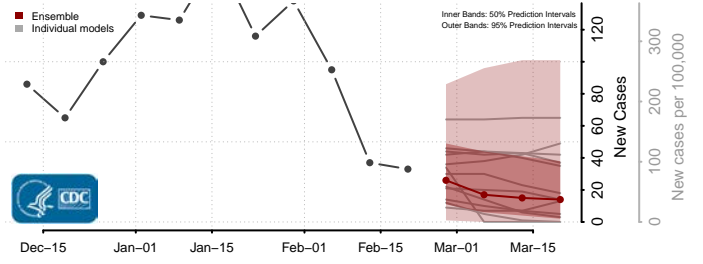

Louisa County, Virginia