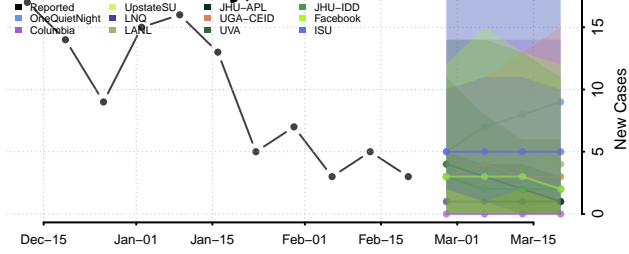

Stafford County, Kansas