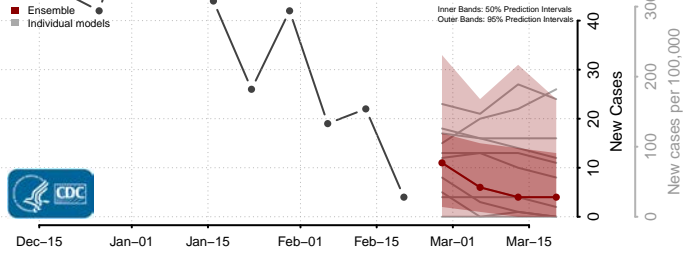

Walthall County, Mississippi