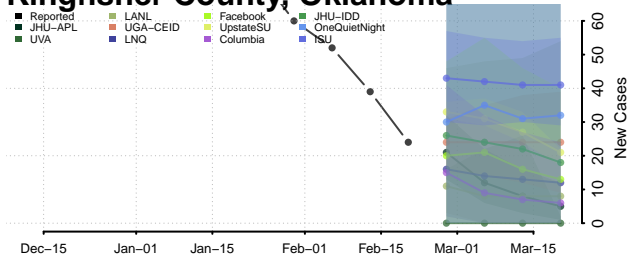

### Kingfisher County, Oklahoma