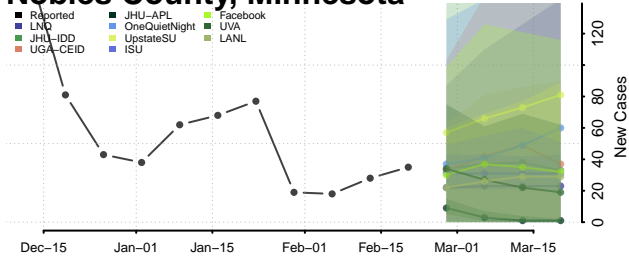

### Norman County, Minnesota