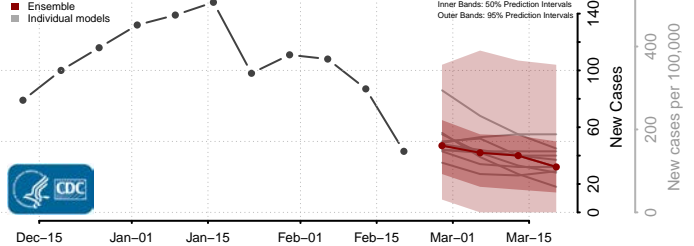

Baker County, Florida