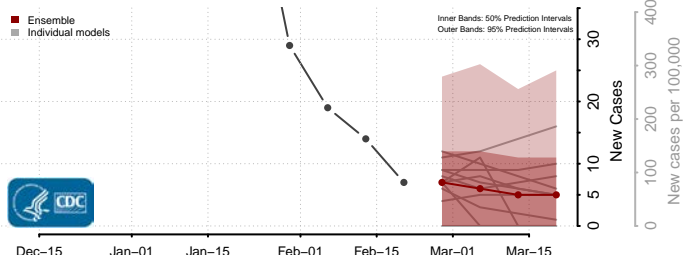

### Tyler County, West Virginia