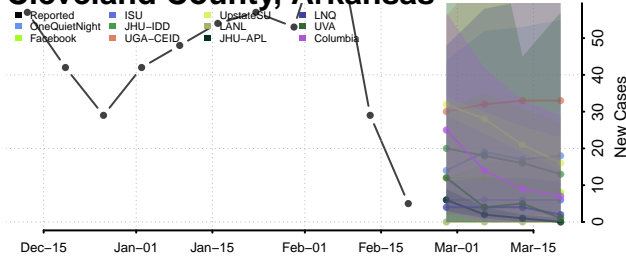

Cleveland County, Arkansas