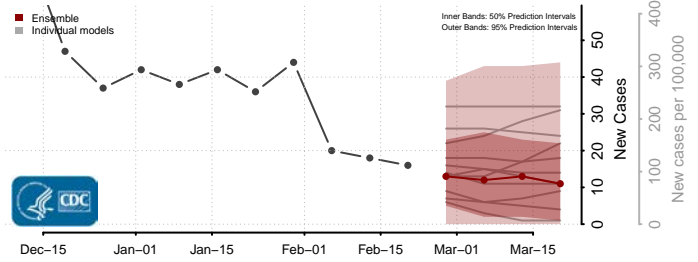

Carroll County, Illinois