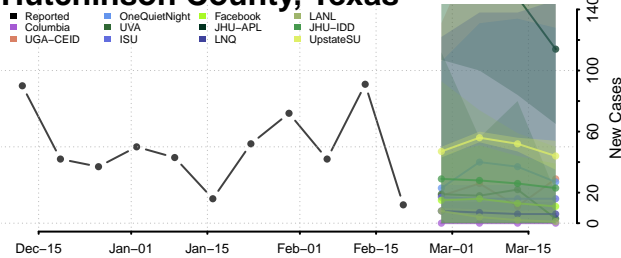

Hutchinson County, Texas