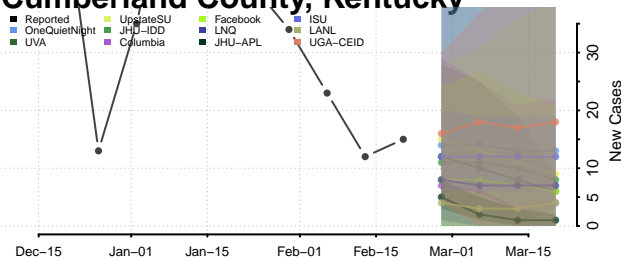

Cumberland County, Kentucky