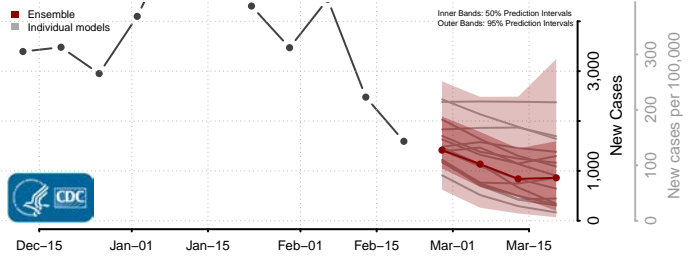

Wake County, North Carolina