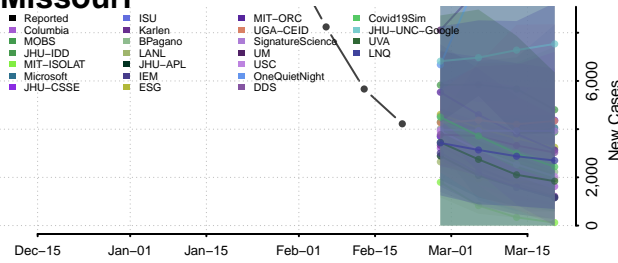

Wilkinson County, Mississippi

Winston County, Mississippi

Yalobusha County, Mississippi

Yazoo County, Mississippi

Missouri*

Adair County, Missouri

*New weekly cases may decrease in this location over the next four weeks. For these locations, the ensemble forecast indicates a probability of 0.75 or greater that fewer cases will be reported in week four of the forecast than in the last reported week.