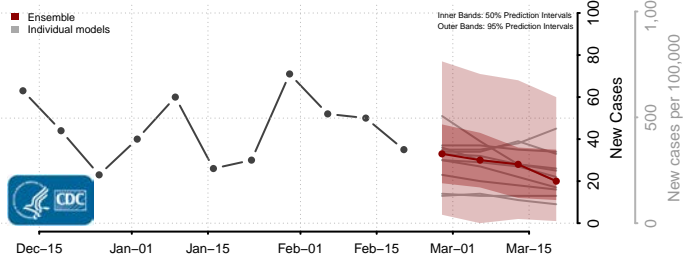

Metcalfe County, Kentucky