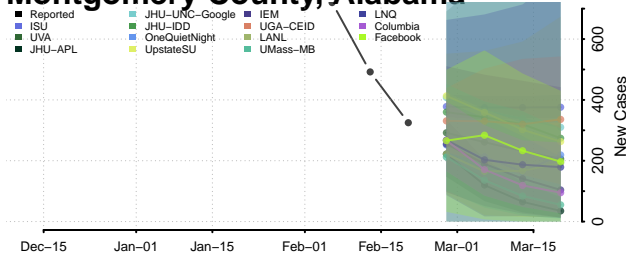

Montgomery County, Alabama