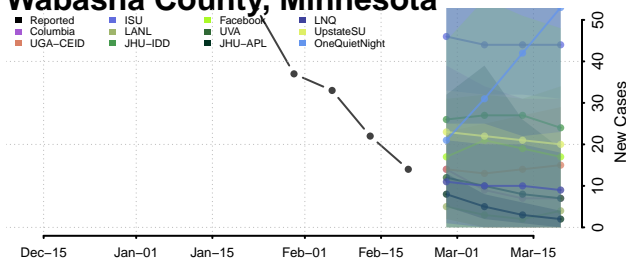

Wabasha County, Minnesota