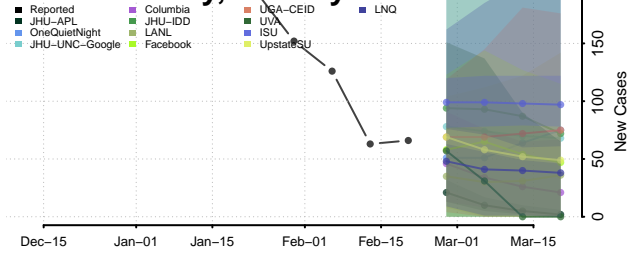

Mifflin County, Pennsylvania