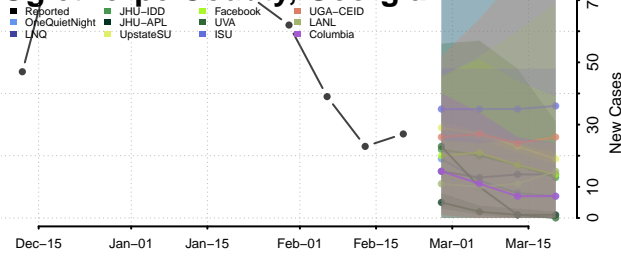

Oglethorpe County, Georgia