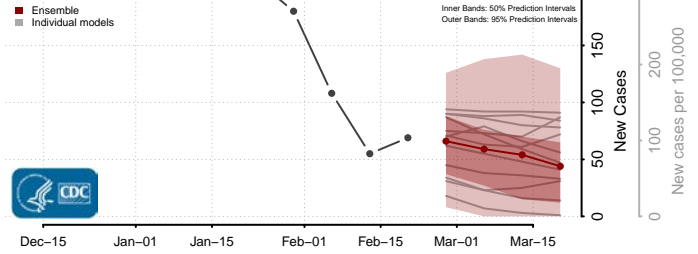

Williamson County, Illinois