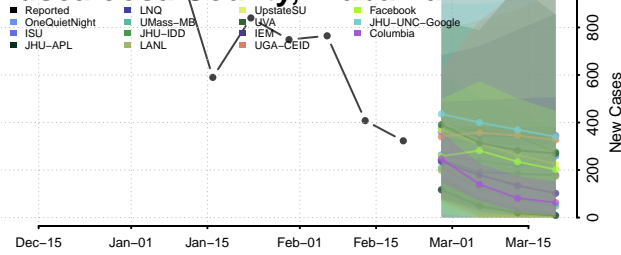

Tuscaloosa County, Alabama