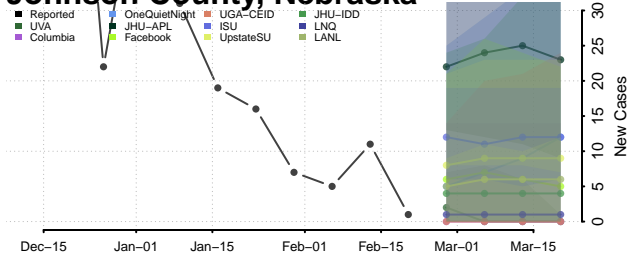

Johnson County, Nebraska