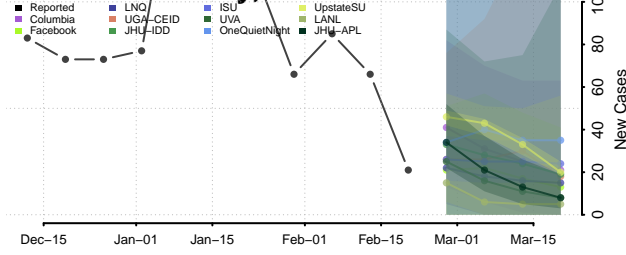

Marshall County, Oklahoma