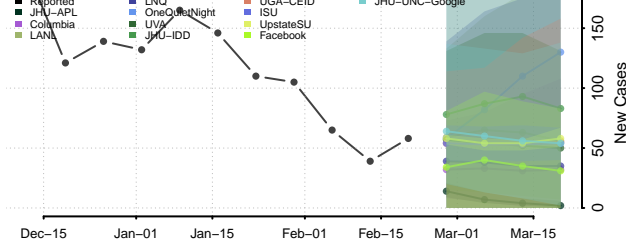

Barry County, Michigan