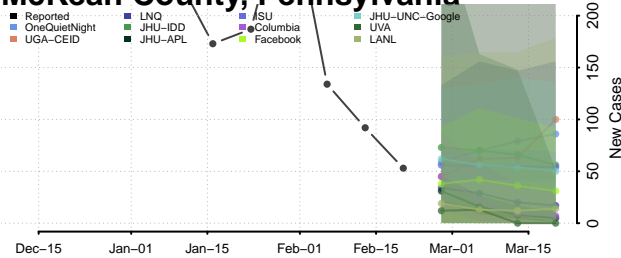

McKean County, Pennsylvania