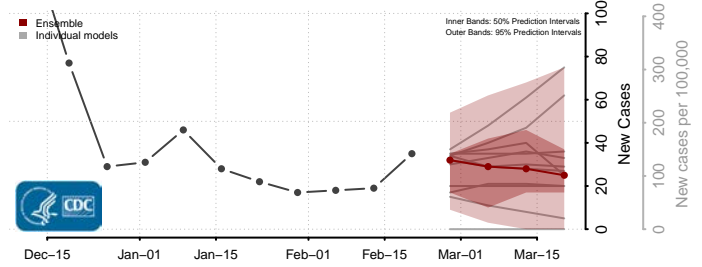

Todd County, Minnesota