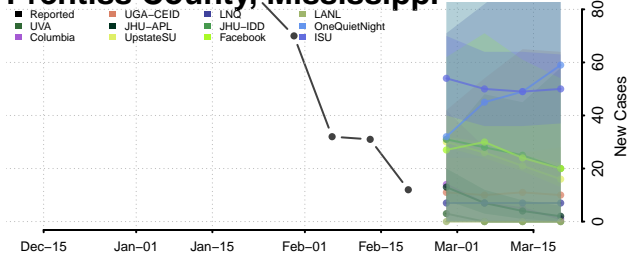

Prentiss County, Mississippi