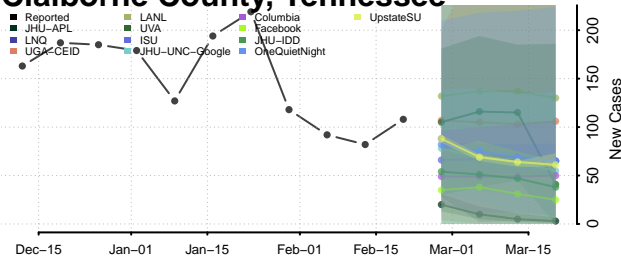

Claiborne County, Tennessee