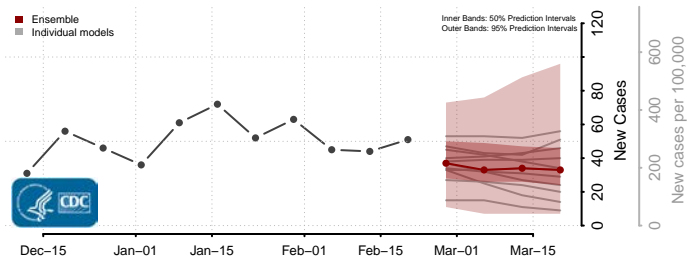

King William County, Virginia