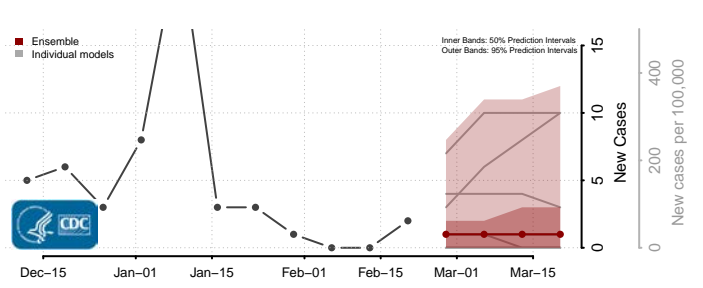

Emmons County, North Dakota