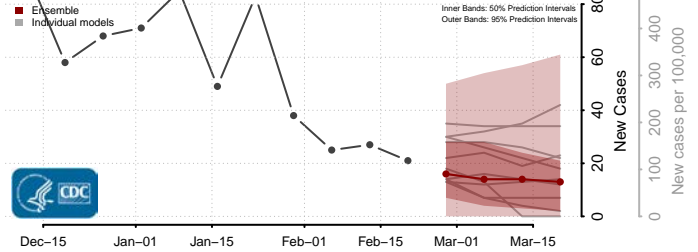

Hancock County, Illinois