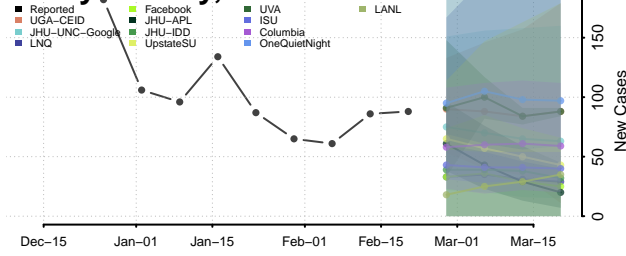

Henry County, Tennessee