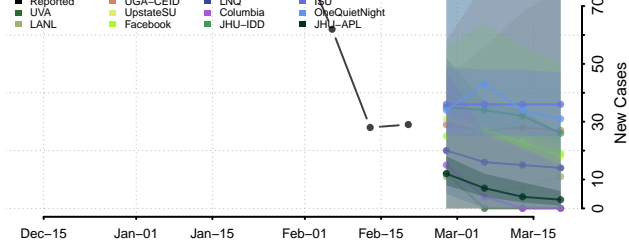

Carter County, Kentucky