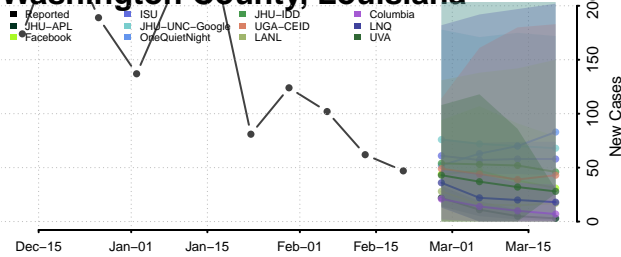

Washington County, Louisiana