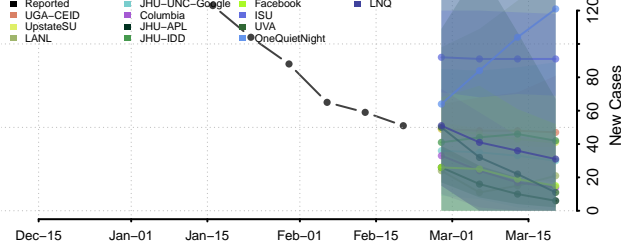

Sweetwater County, Wyoming