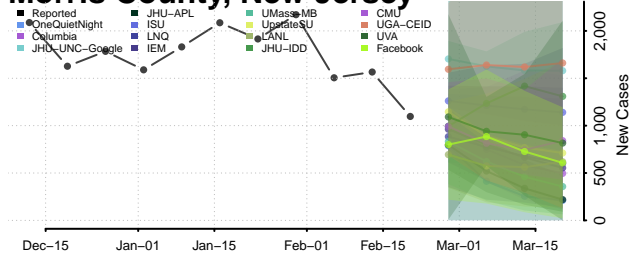

Morris County, New Jersey