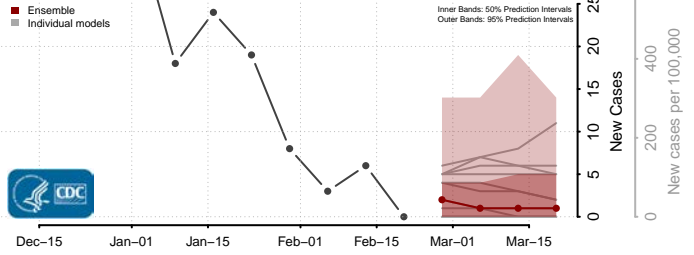

Republic County, Kansas