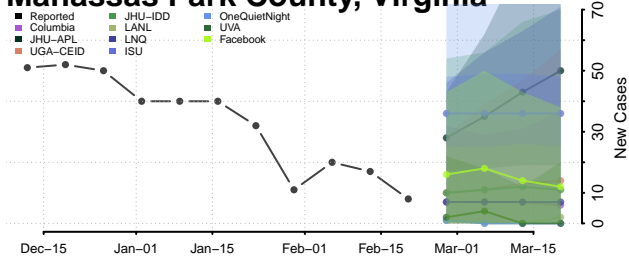

Manassas Park County, Virginia