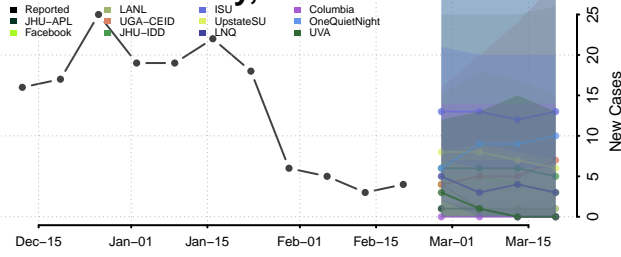

Chariton County, Missouri