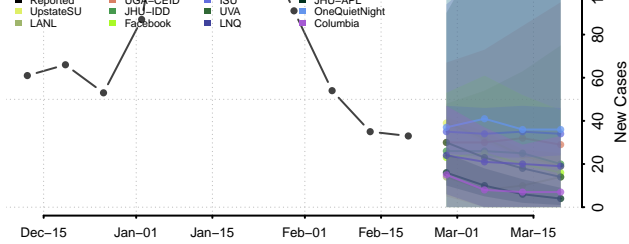

Harrison County, Kentucky