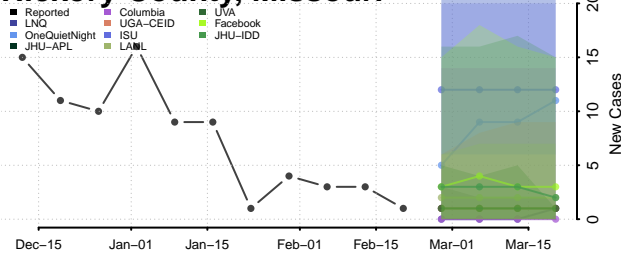

### Hickory County, Missouri