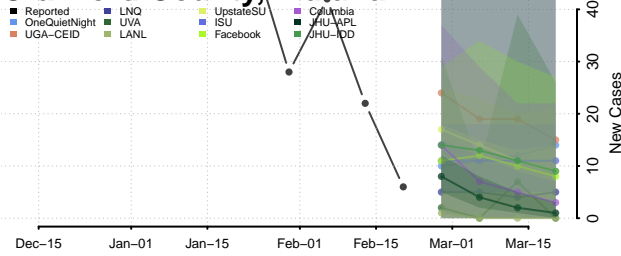

Crawford County, Indiana