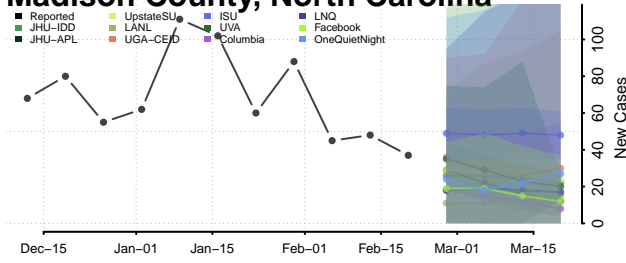

Madison County, North Carolina