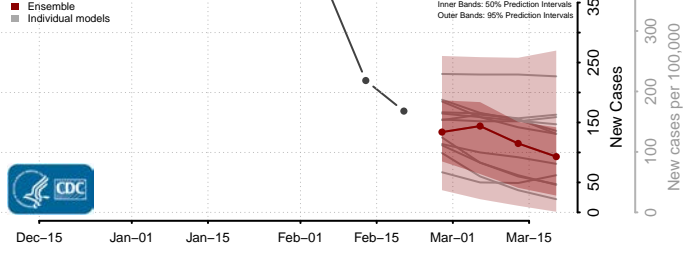

Moore County, North Carolina