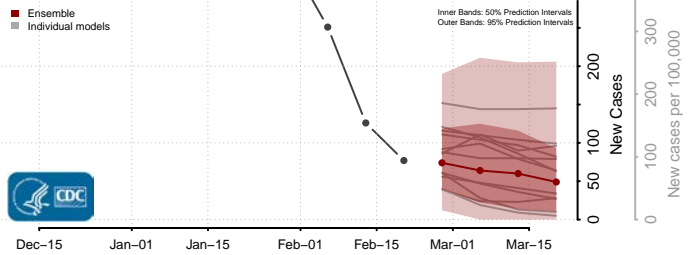

Payne County, Oklahoma