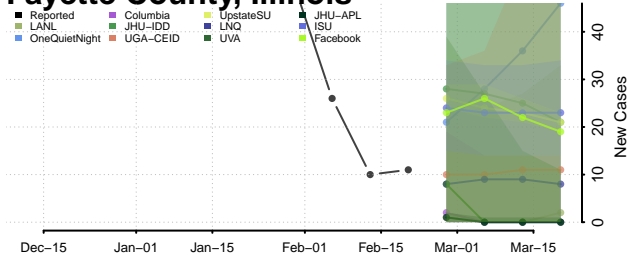

Fayette County, Illinois