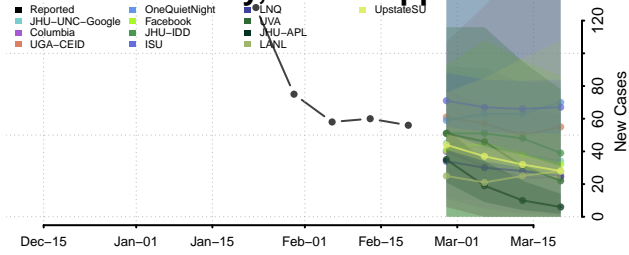

Neshoba County, Mississippi