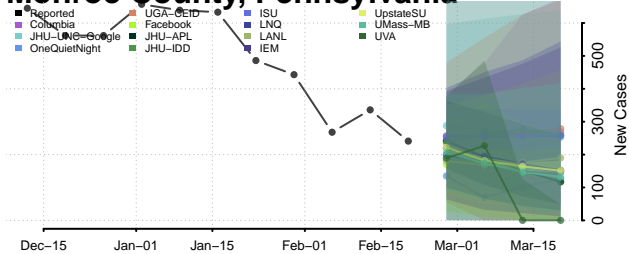

Monroe County, Pennsylvania