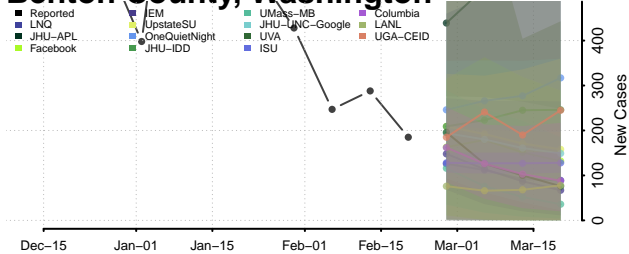

Benton County, Washington