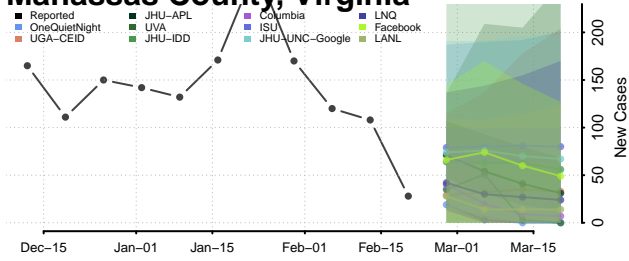

Manassas County, Virginia