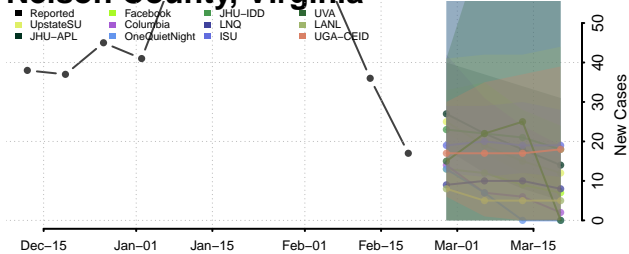

Nelson County, Virginia