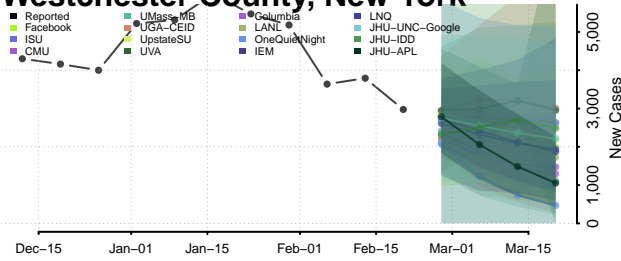

Westchester County, New York