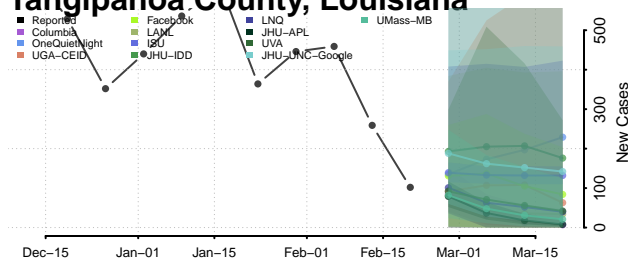

Tangipahoa County, Louisiana