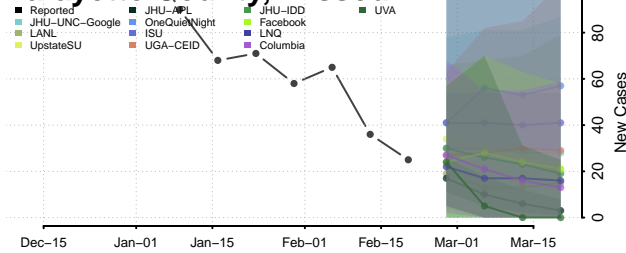

Lafayette County, Missouri