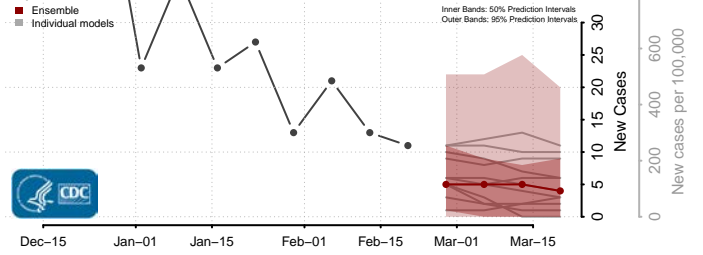

Grant County, Oklahoma