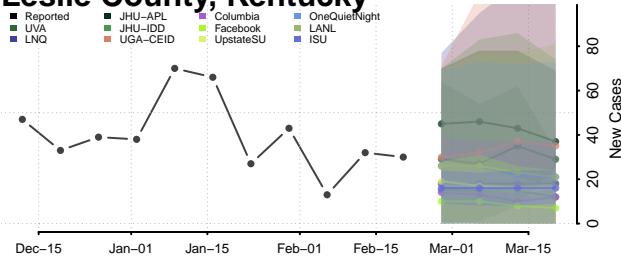

Leslie County, Kentucky