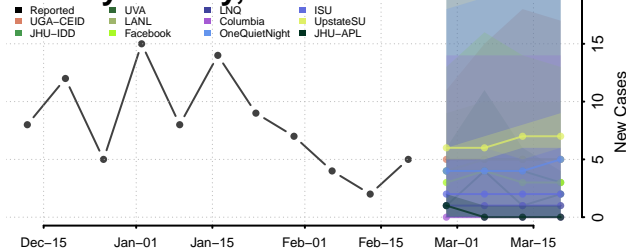

Stanley County, South Dakota