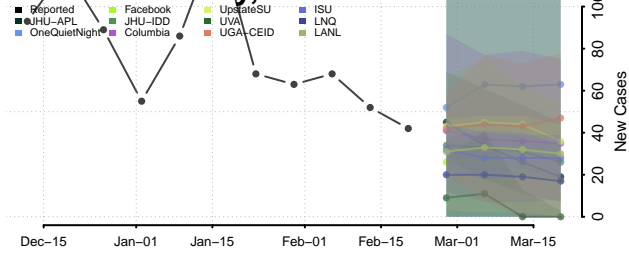

Jackson County, Oklahoma