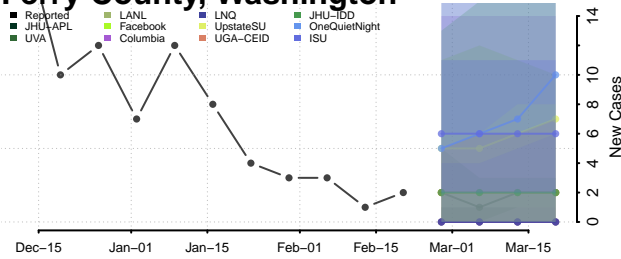

Ferry County, Washington