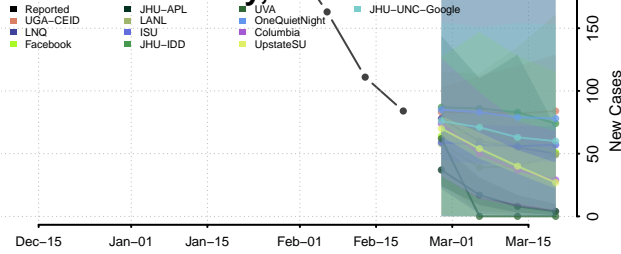

Dearborn County, Indiana