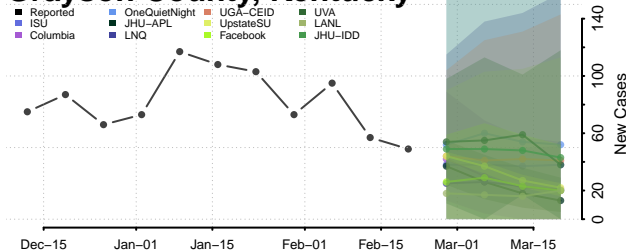

Grayson County, Kentucky