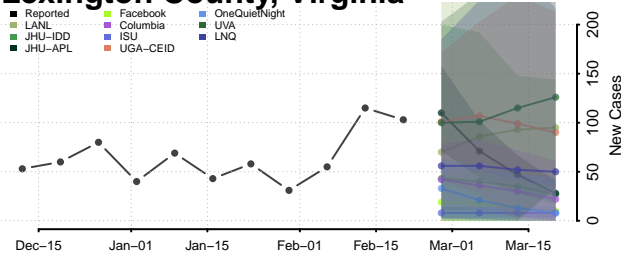

Lexington County, Virginia