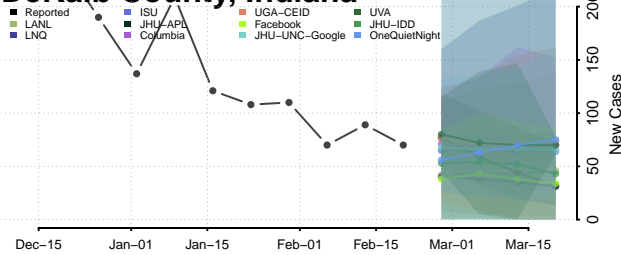

DeKalb County, Indiana