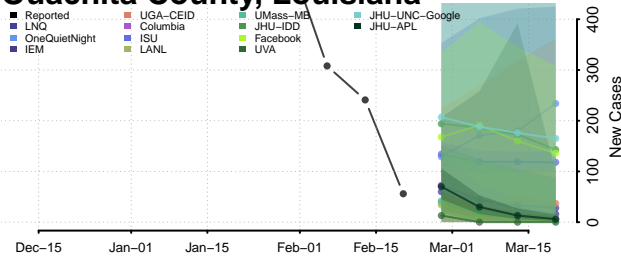

Ouachita County, Louisiana