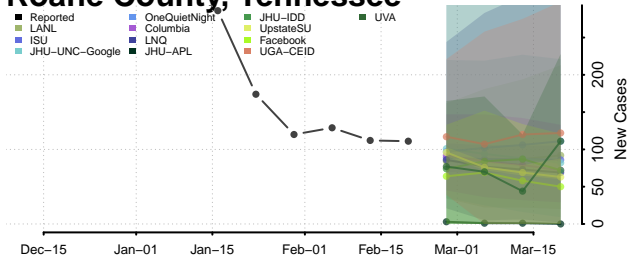

Roane County, Tennessee