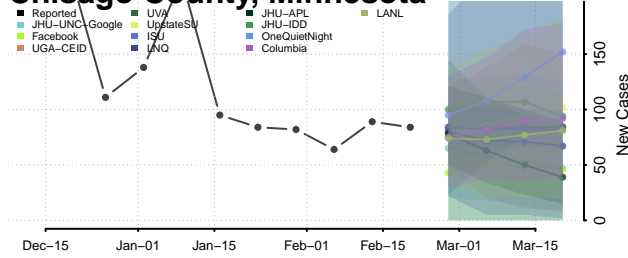

Chisago County, Minnesota