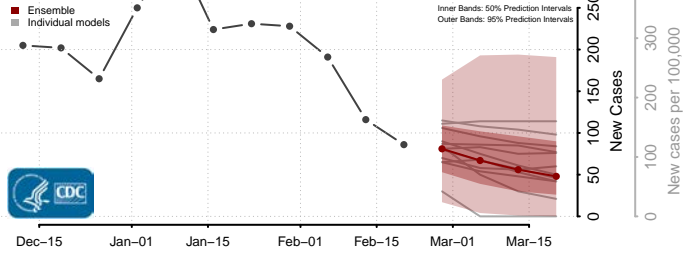

Fauquier County, Virginia