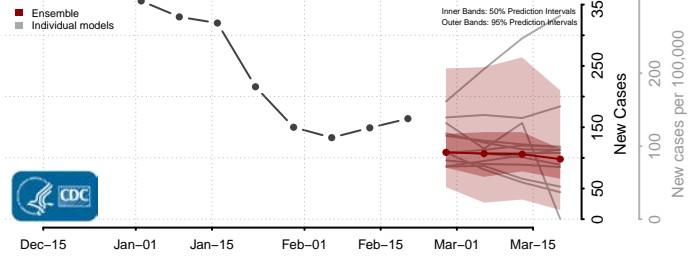

Bonneville County, Idaho