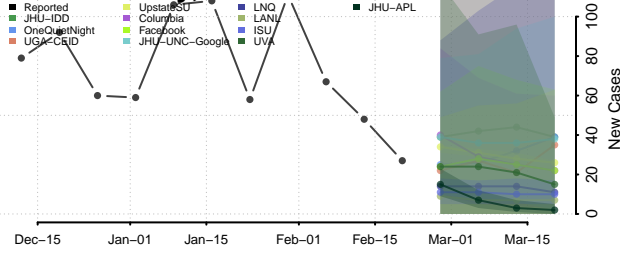

Vilas County, Wisconsin