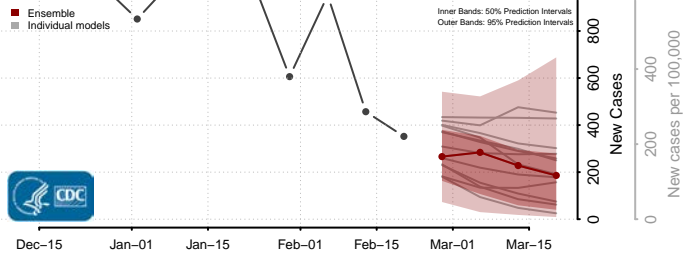

Catawba County, North Carolina