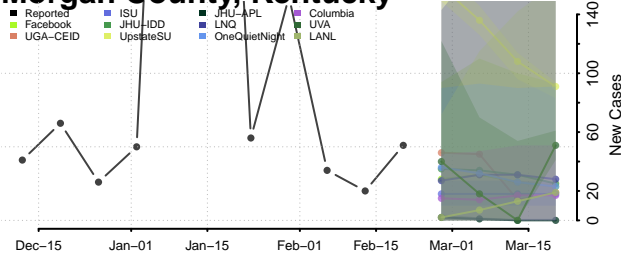

Morgan County, Kentucky