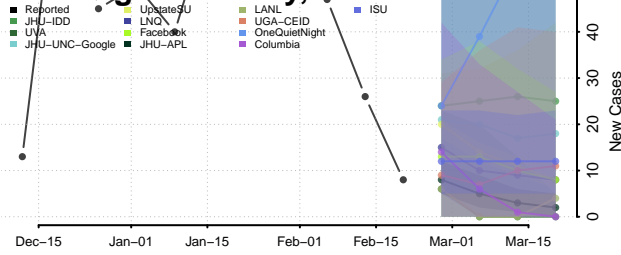

Washington County, Maine