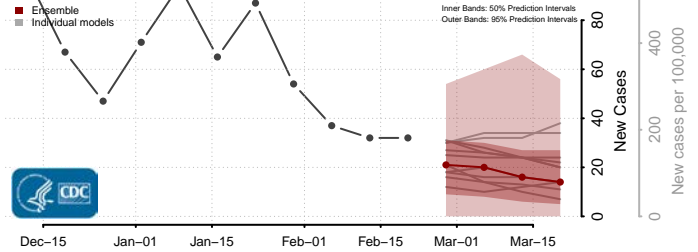

Garrard County, Kentucky