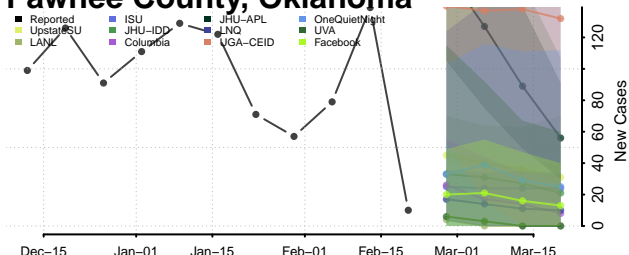

### Pawnee County, Oklahoma