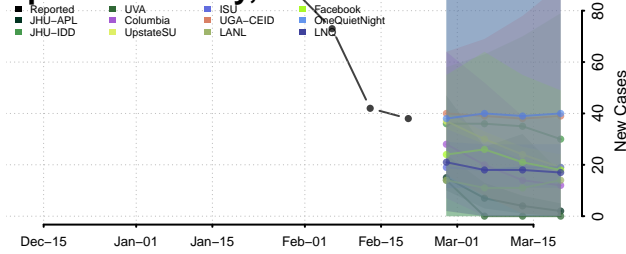

Spencer County, Indiana