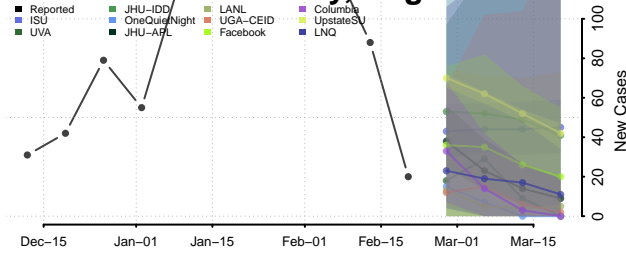

Prince Edward County, Virginia