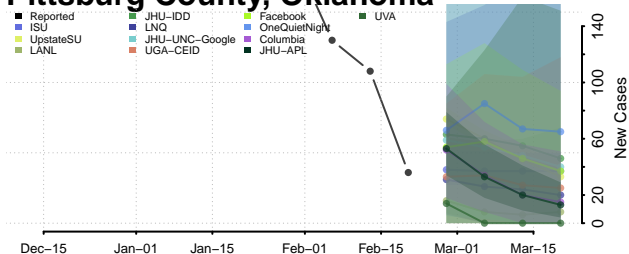

Pittsburg County, Oklahoma