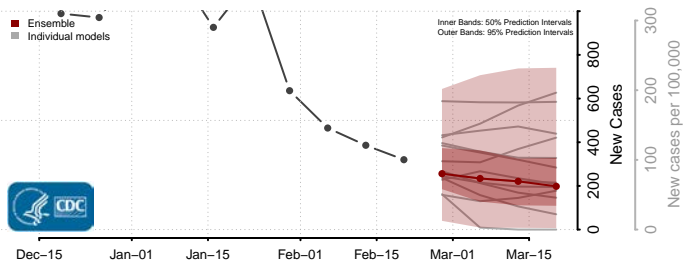

Lancaster County, Nebraska