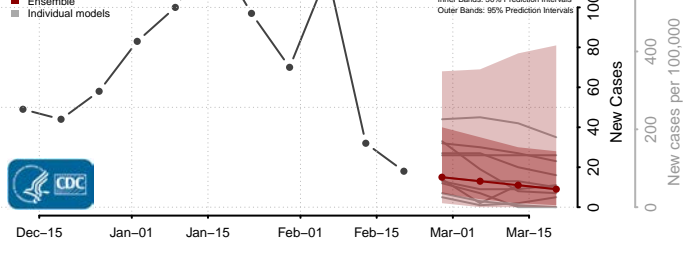

Northampton County, North Carolina