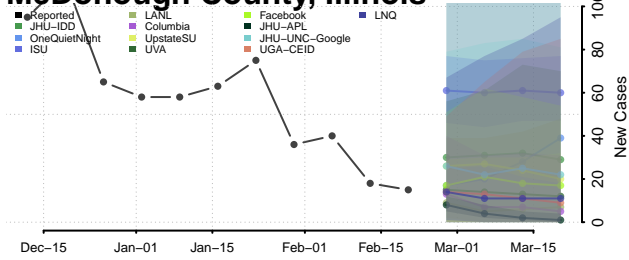

McDonough County, Illinois