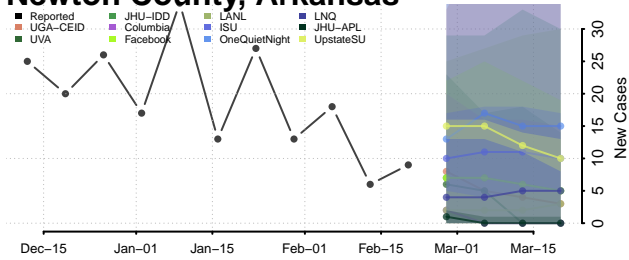

Newton County, Arkansas