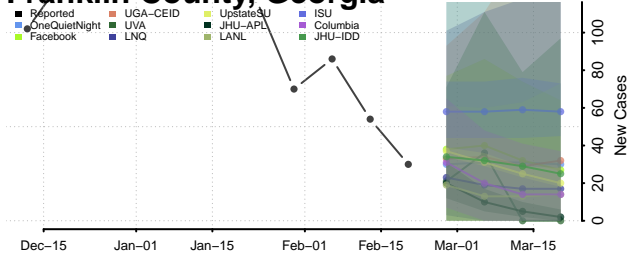

Franklin County, Georgia