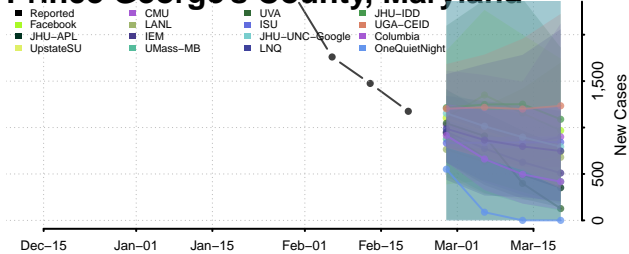

Prince George's County, Maryland