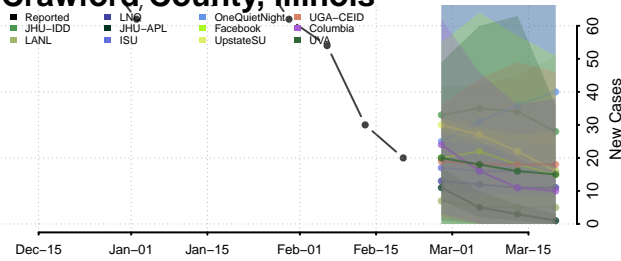

Crawford County, Illinois