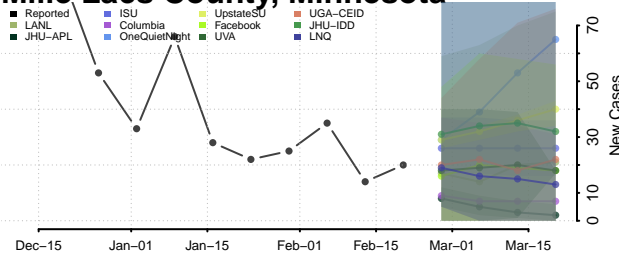

Mille Lacs County, Minnesota