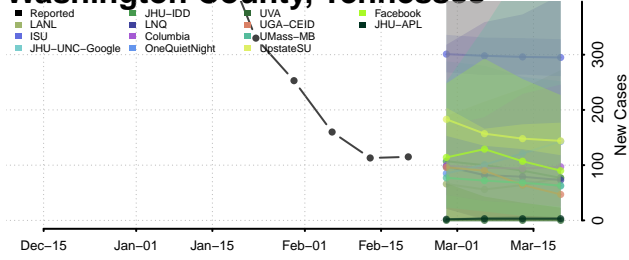

Washington County, Tennessee