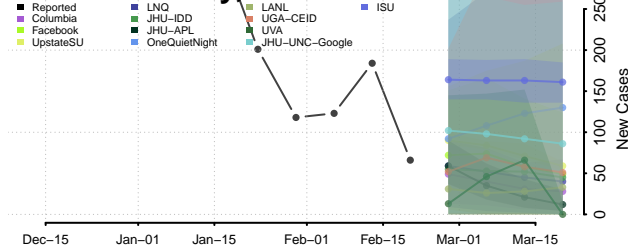

Greene County, Tennessee