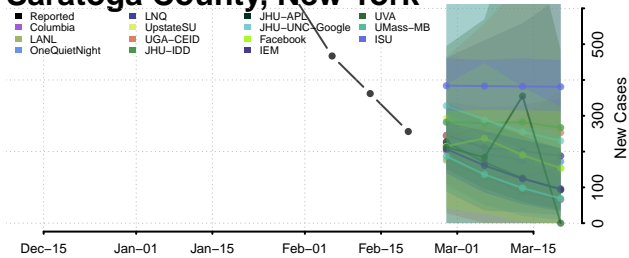

Saratoga County, New York