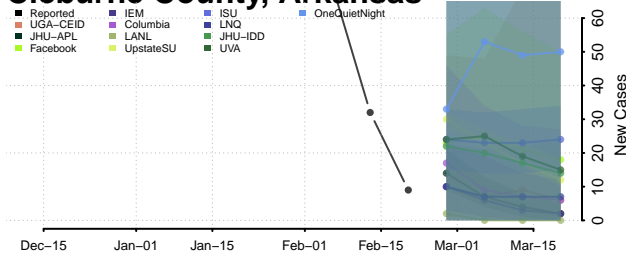

### Cleburne County, Arkansas