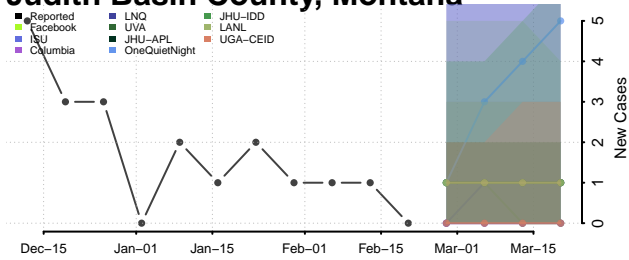

Judith Basin County, Montana