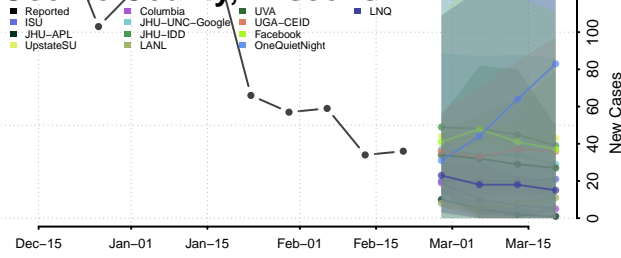

Oconto County, Wisconsin