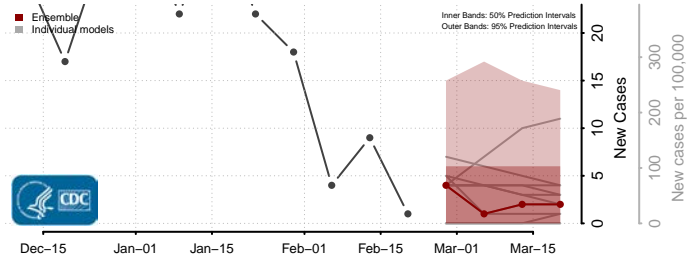

Wirt County, West Virginia