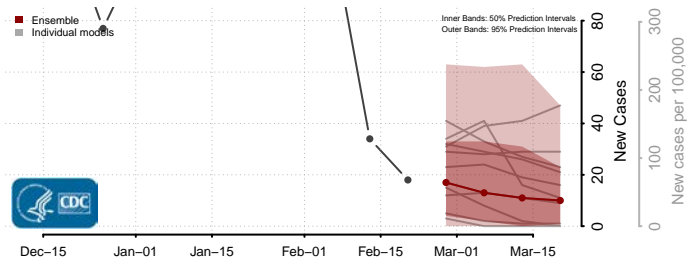

Mason County, West Virginia