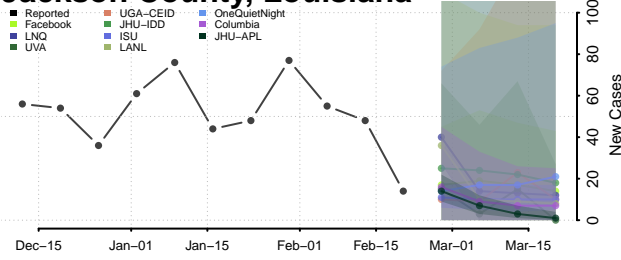

Jackson County, Louisiana