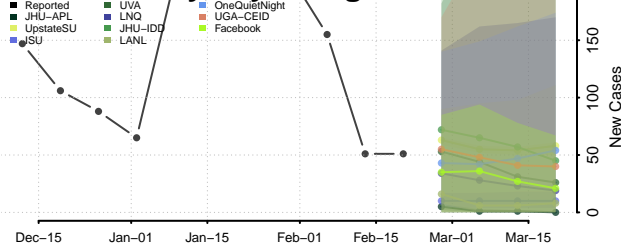

Teton County, Wyoming