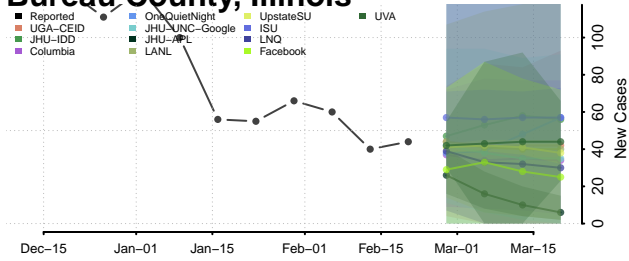

Bureau County, Illinois