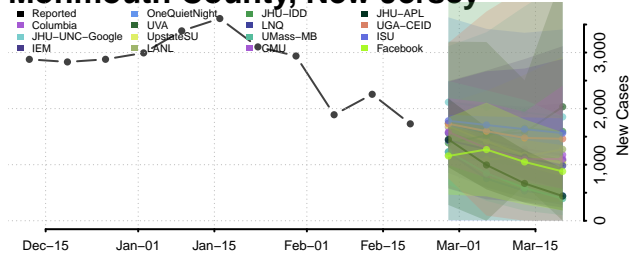

Monmouth County, New Jersey