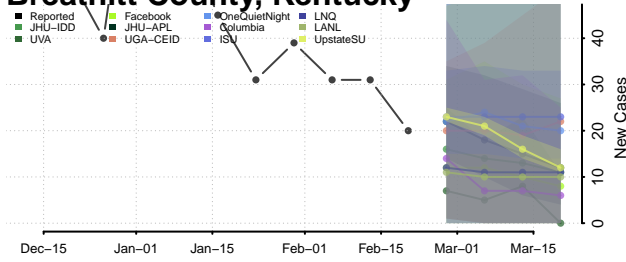

Breathitt County, Kentucky