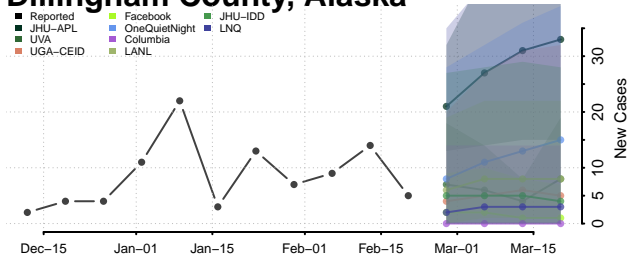

Dillingham County, Alaska