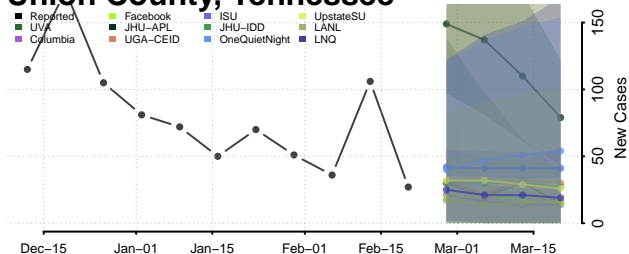

Union County, Tennessee