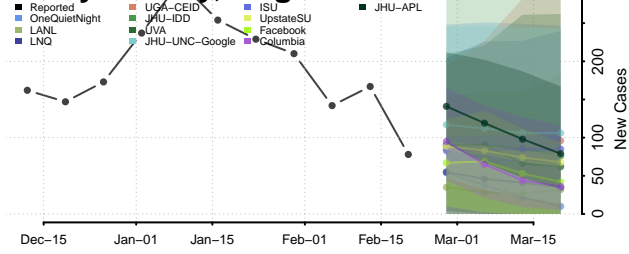

Henry County, Virginia