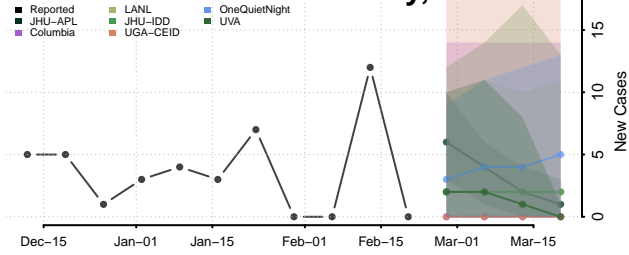

Lake and Peninsula County, Alaska