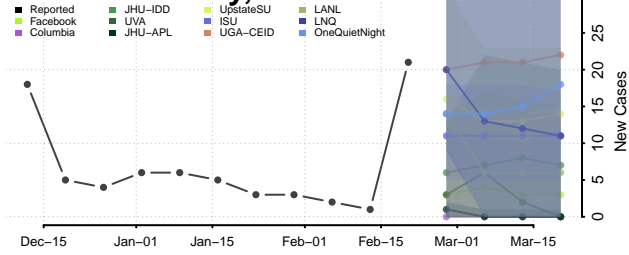

Norman County, Minnesota