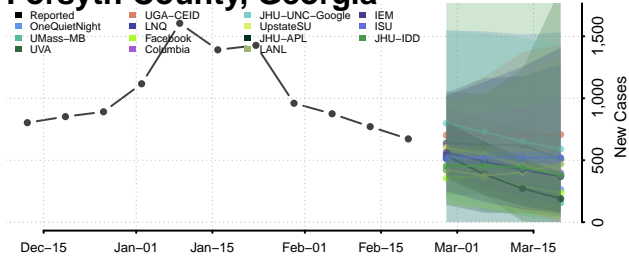

Forsyth County, Georgia