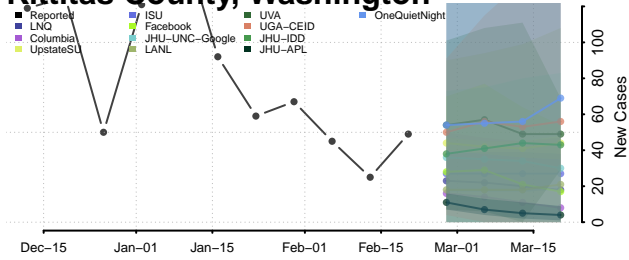

Kittitas County, Washington