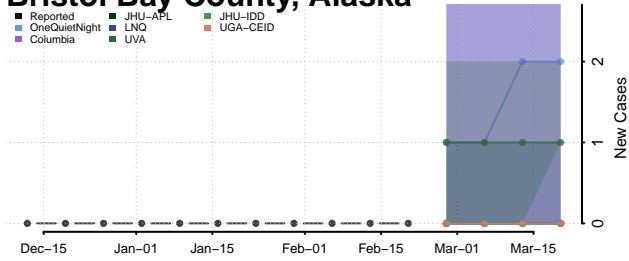

Bristol Bay County, Alaska