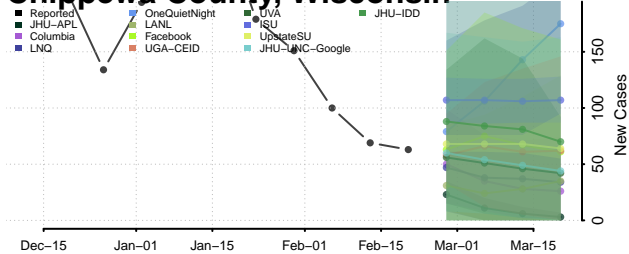

Chippewa County, Wisconsin