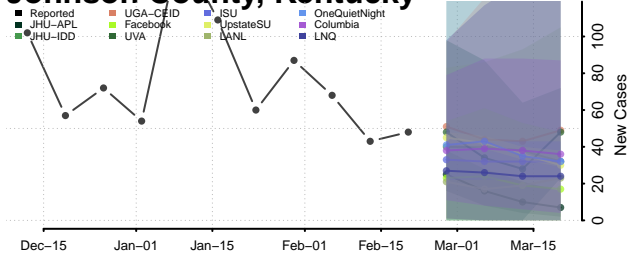

Johnson County, Kentucky