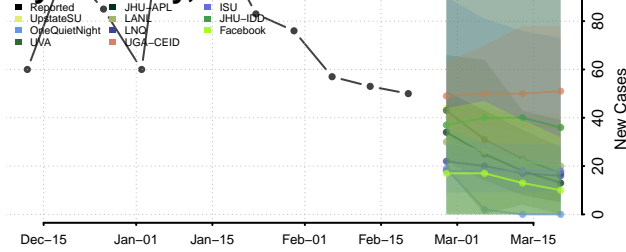

Inyo County, California