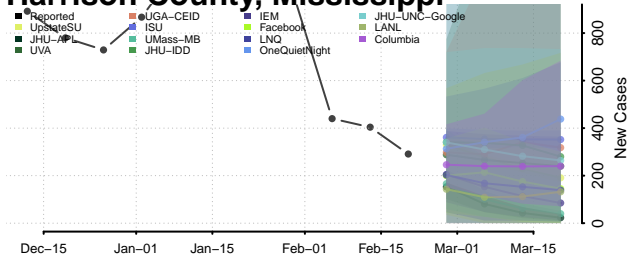

Harrison County, Mississippi