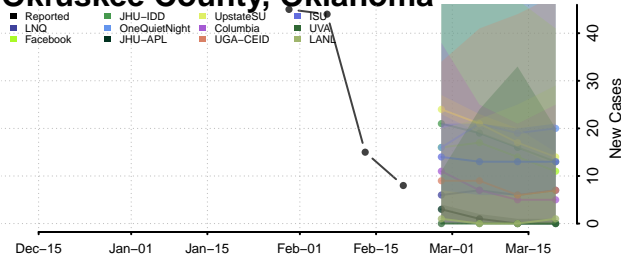

Okfuskee County, Oklahoma