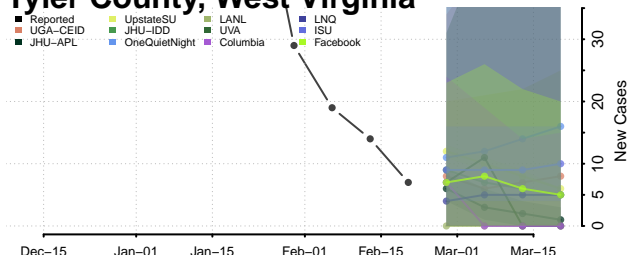

### Tyler County, West Virginia