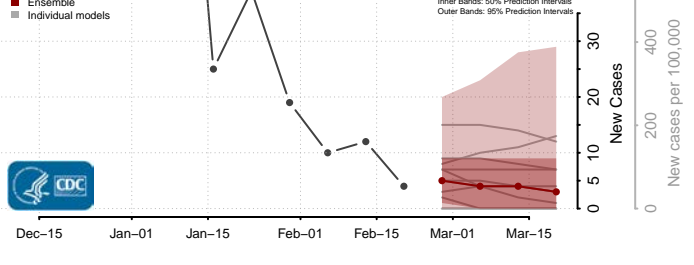

Pleasants County, West Virginia