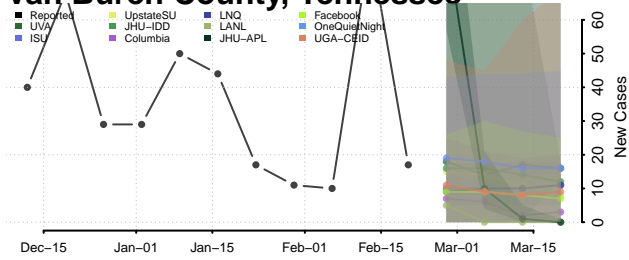

Van Buren County, Tennessee