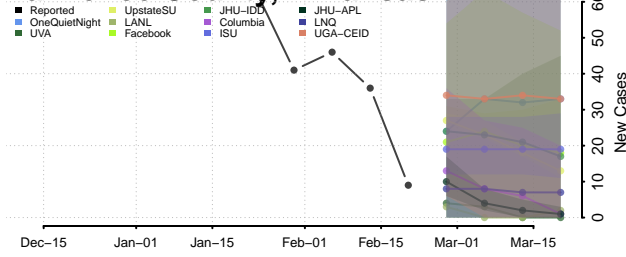

Lawrence County, Arkansas