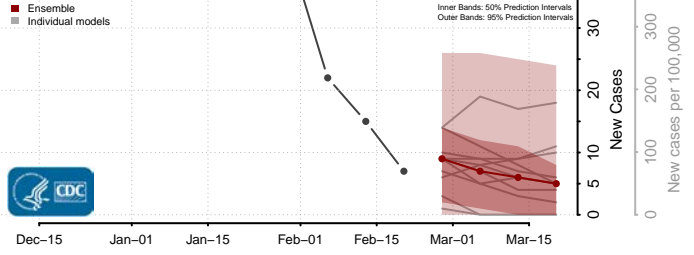

Latimer County, Oklahoma