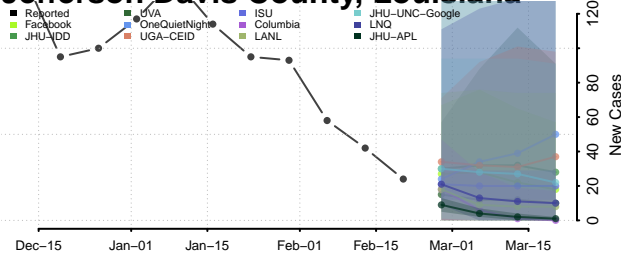

Jefferson Davis County, Louisiana