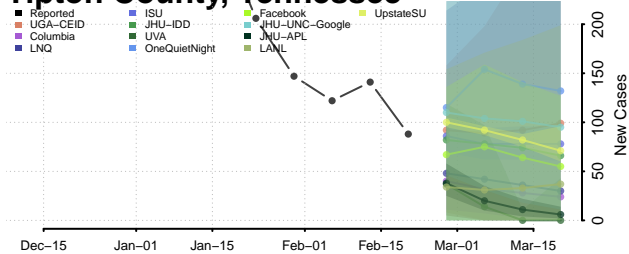

Tipton County, Tennessee