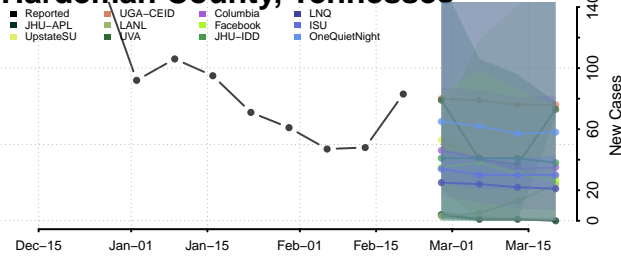

Hardeman County, Tennessee