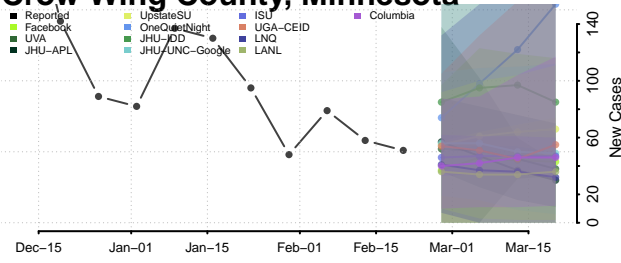

Crow Wing County, Minnesota