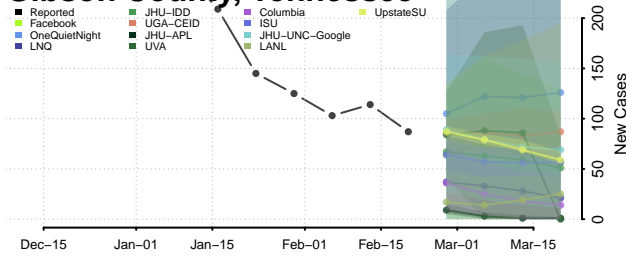

Gibson County, Tennessee