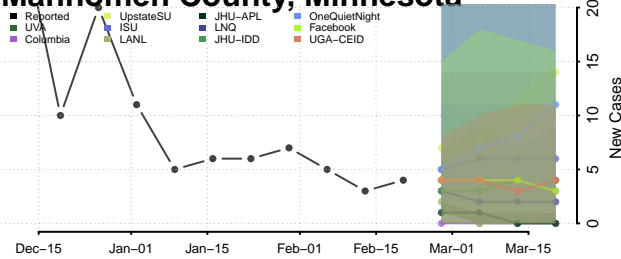

Mahnomen County, Minnesota