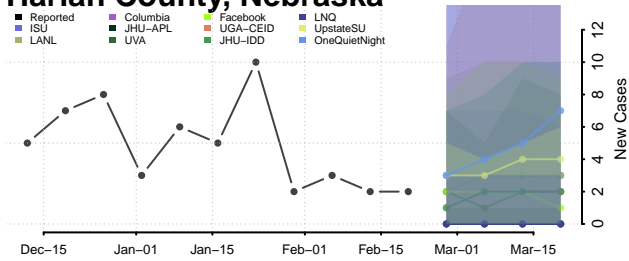

Harlan County, Nebraska