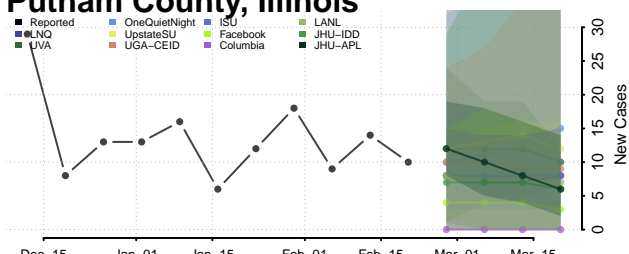

Putnam County, Illinois