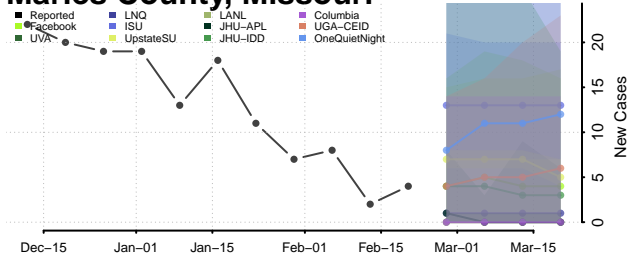

Maries County, Missouri