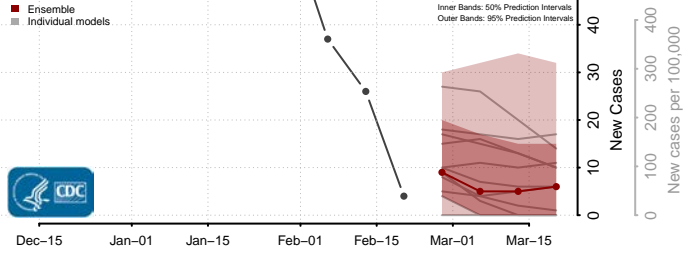

Love County, Oklahoma