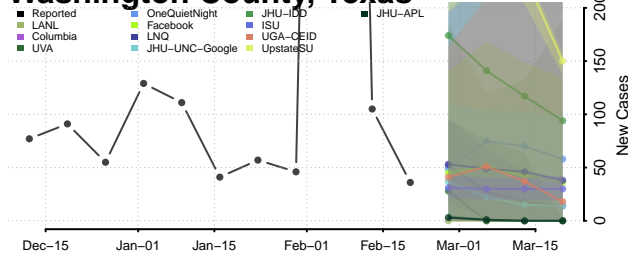

Washington County, Texas