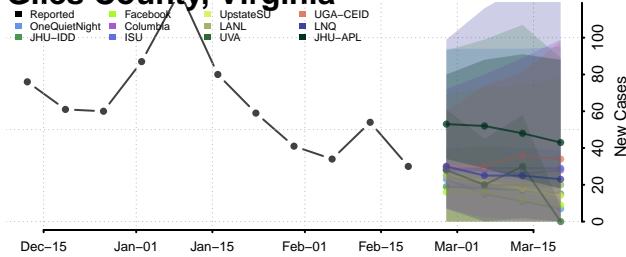

Giles County, Virginia