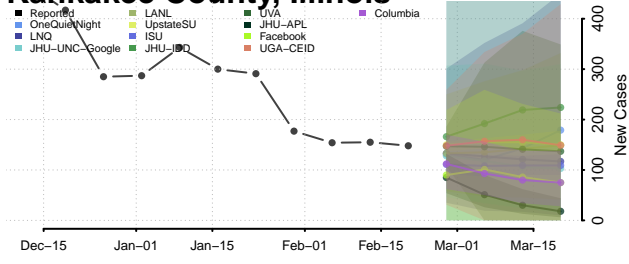

Kankakee County, Illinois