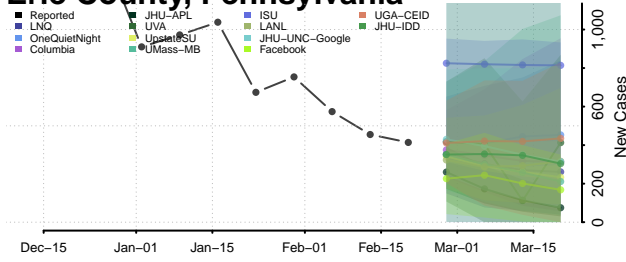

Erie County, Pennsylvania