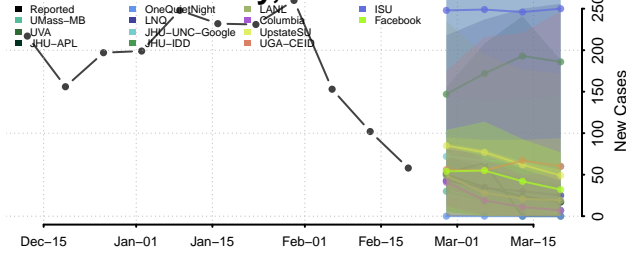

Humboldt County, California