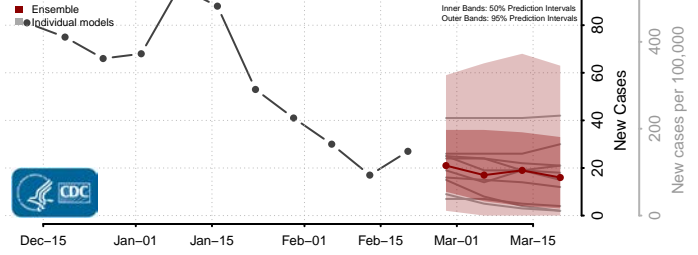

Radford County, Virginia