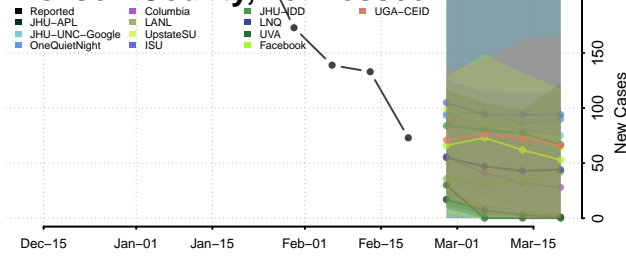

Dickson County, Tennessee