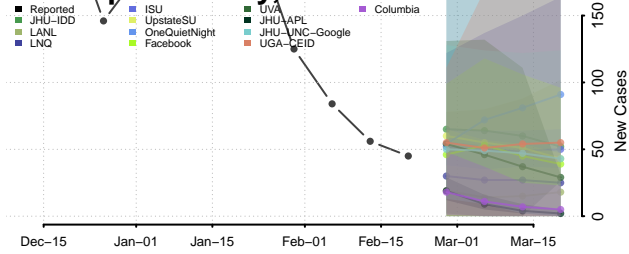

### Macoupin County, Illinois