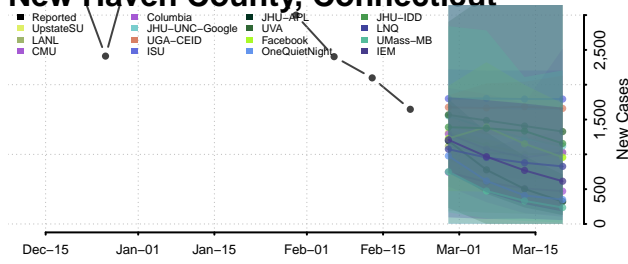

New Haven County, Connecticut