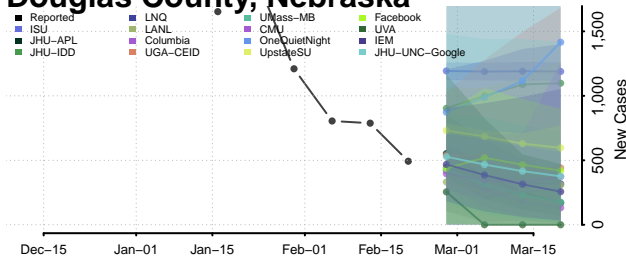

Douglas County, Nebraska