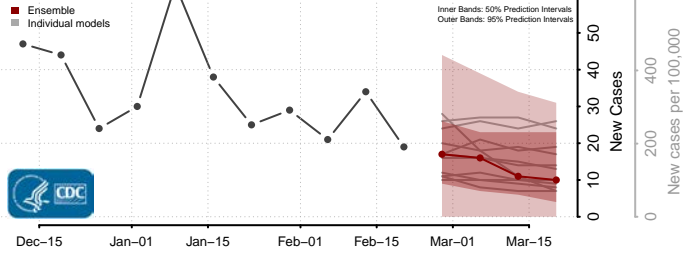

Carroll County, Mississippi