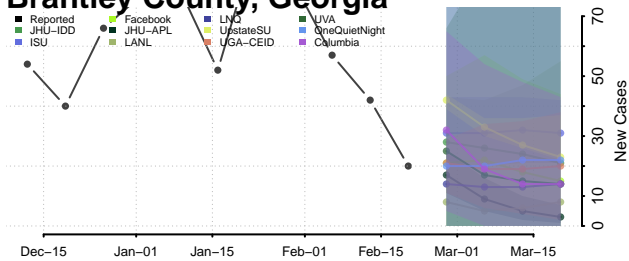

Brantley County, Georgia