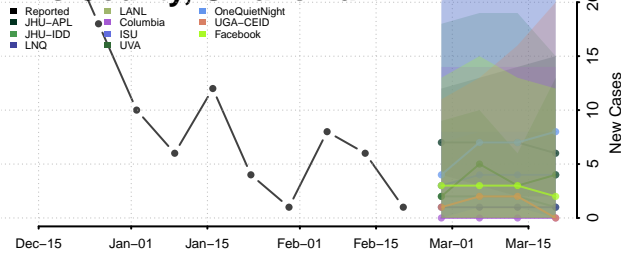

Ellis County, Oklahoma