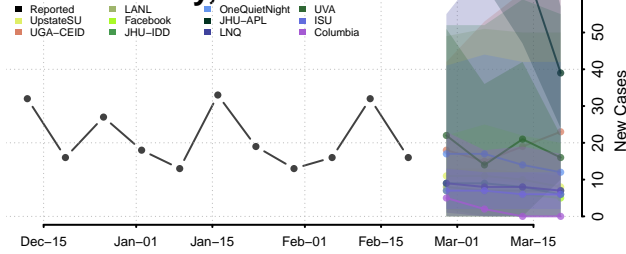

Greer County, Oklahoma