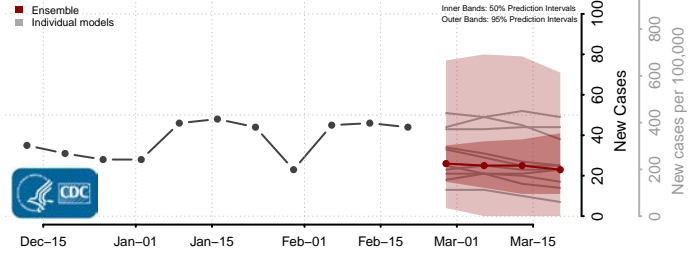

Gates County, North Carolina