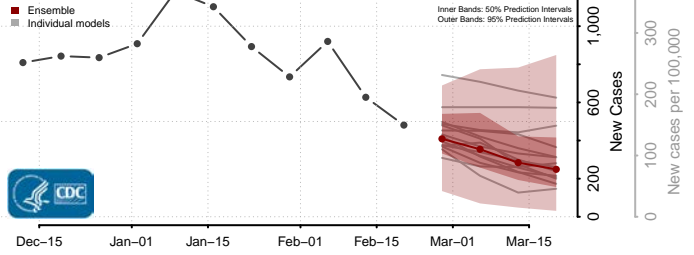

Durham County, North Carolina