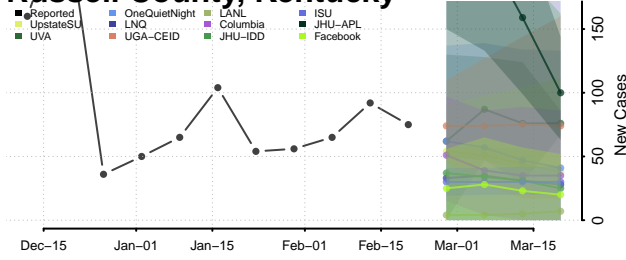

Russell County, Kentucky