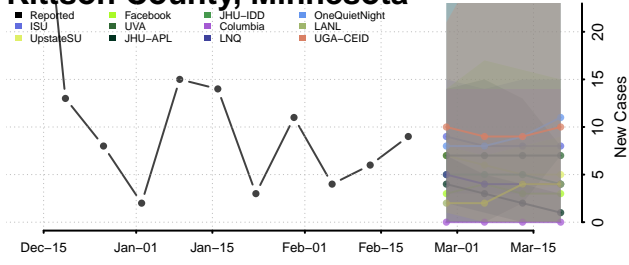

Kittson County, Minnesota