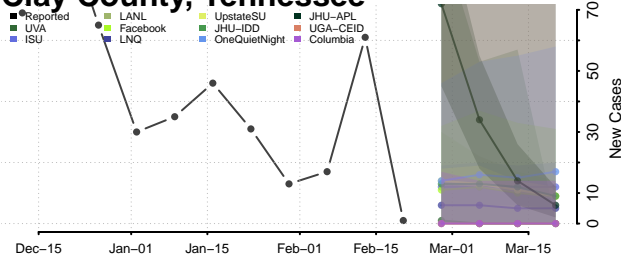

Clay County, Tennessee