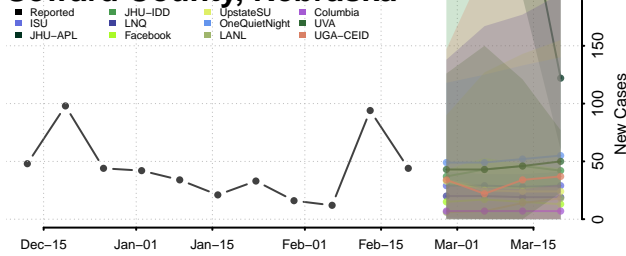

Seward County, Nebraska