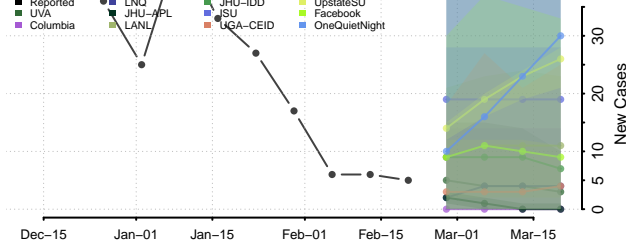

Rusk County, Wisconsin