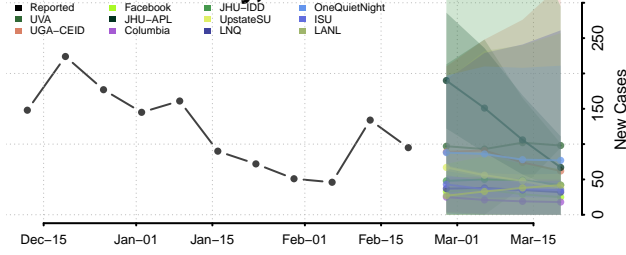

Hickman County, Tennessee