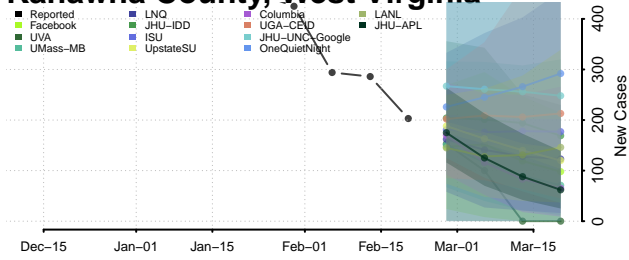

Kanawha County, West Virginia