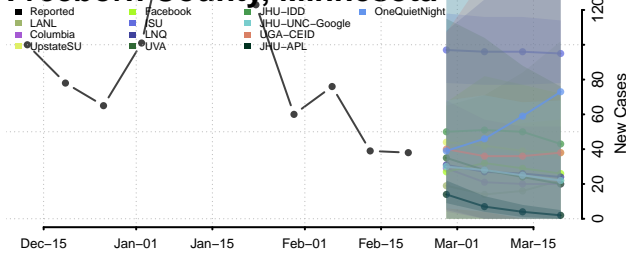

Freeborn County, Minnesota