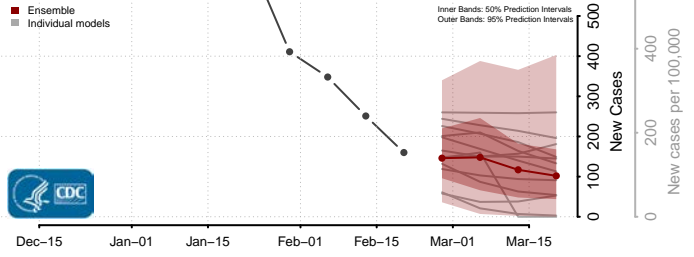

Whitfield County, Georgia