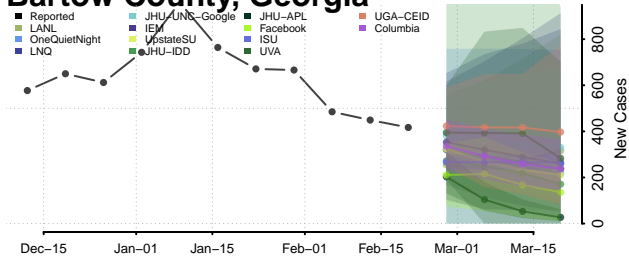

Bartow County, Georgia