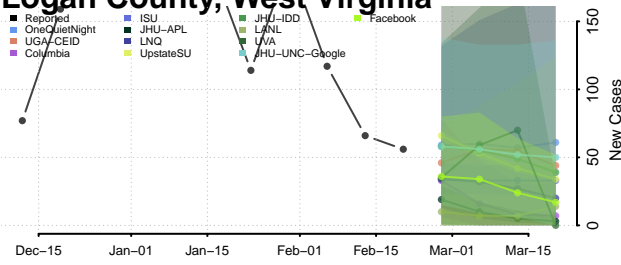

Logan County, West Virginia