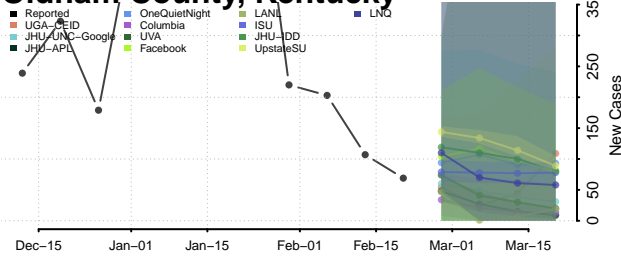

Oldham County, Kentucky