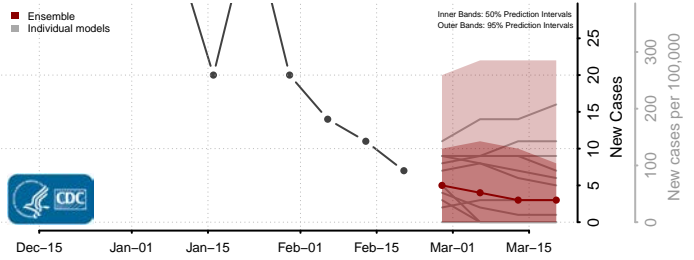

Franklin County, Mississippi