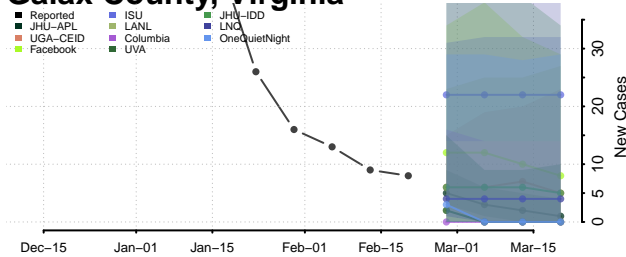

Galax County, Virginia