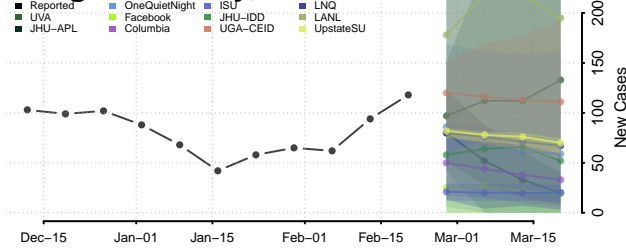

Douglas County, Illinois