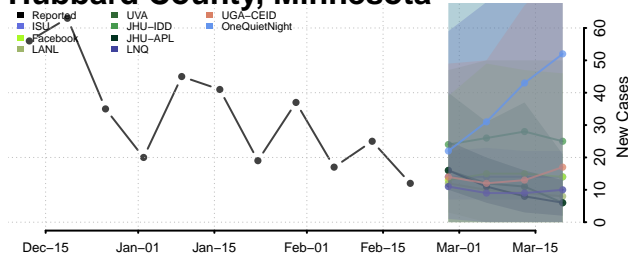

Hubbard County, Minnesota