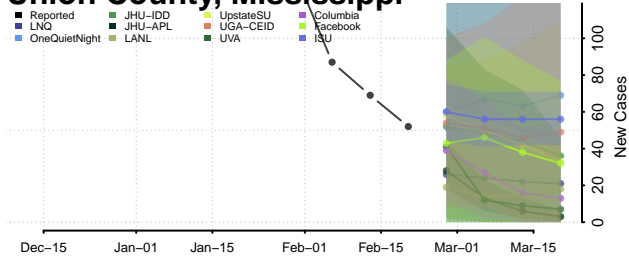

Union County, Mississippi