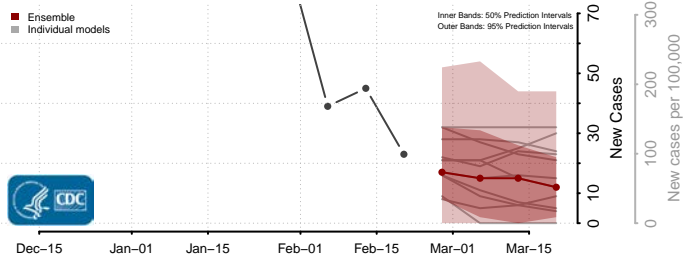

Hampshire County, West Virginia