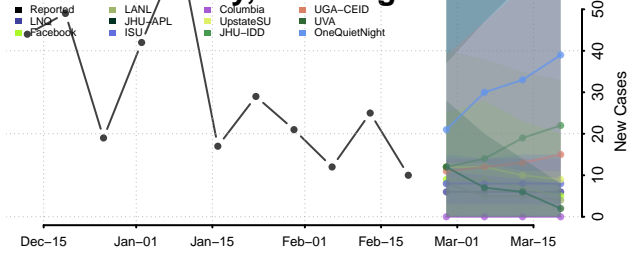

Klickitat County, Washington