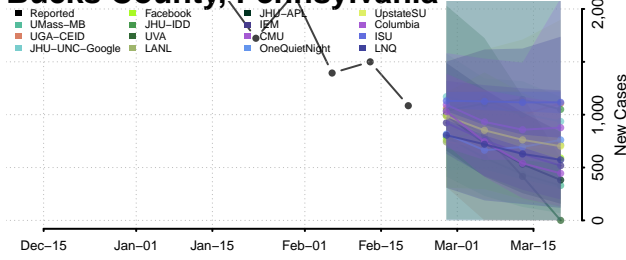

Bucks County, Pennsylvania