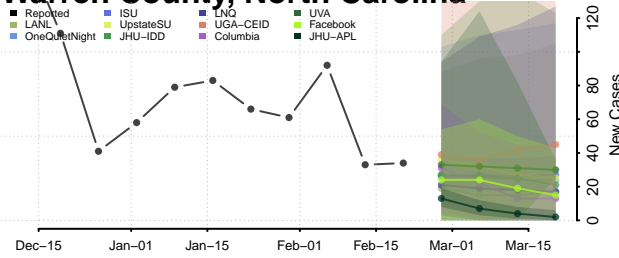

Warren County, North Carolina