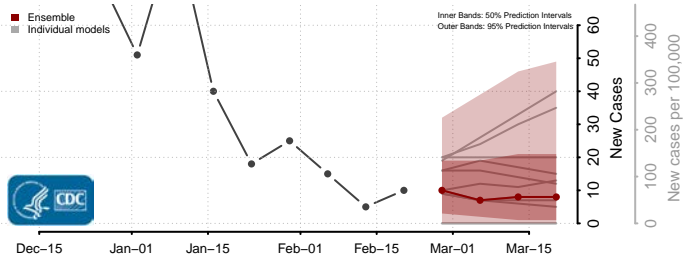

Rolette County, North Dakota