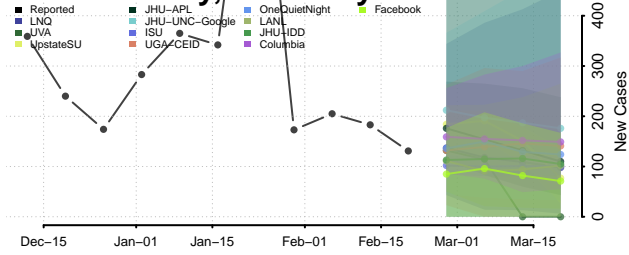

Bullitt County, Kentucky