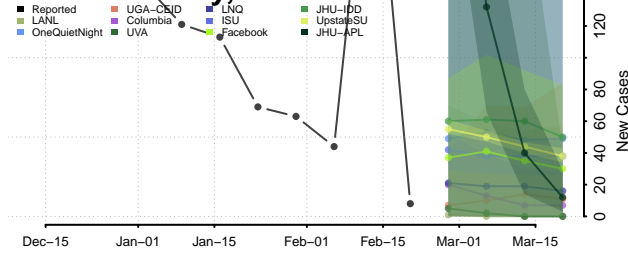

Macon County, Tennessee