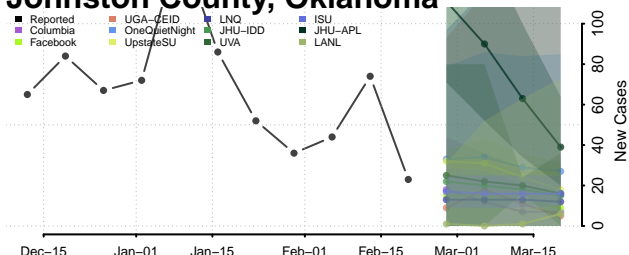

Johnston County, Oklahoma