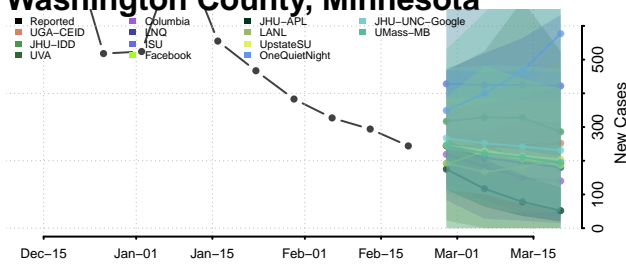

Washington County, Minnesota