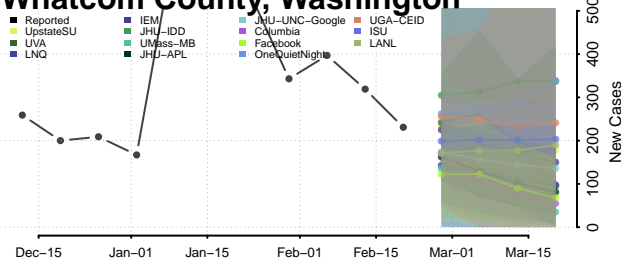

Whatcom County, Washington