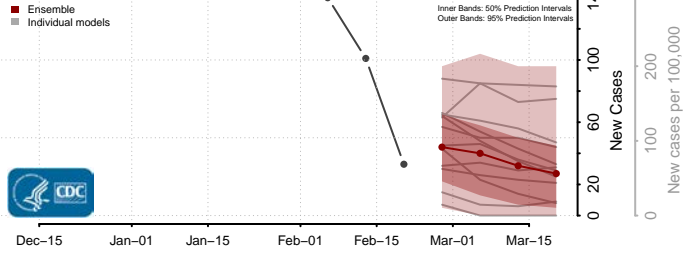

Logan County, Oklahoma