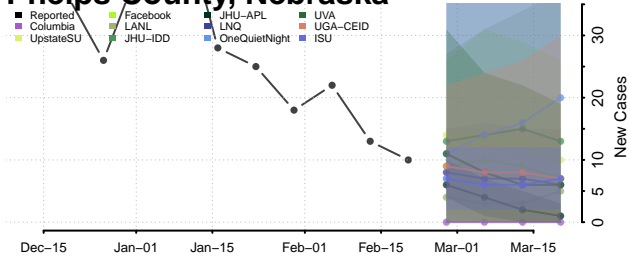

Phelps County, Nebraska