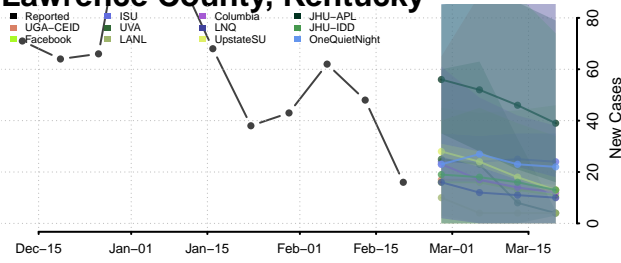

Lawrence County, Kentucky