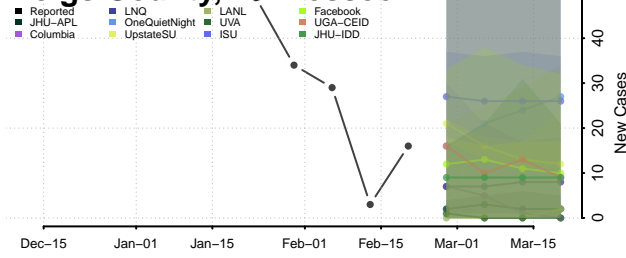

Meigs County, Tennessee