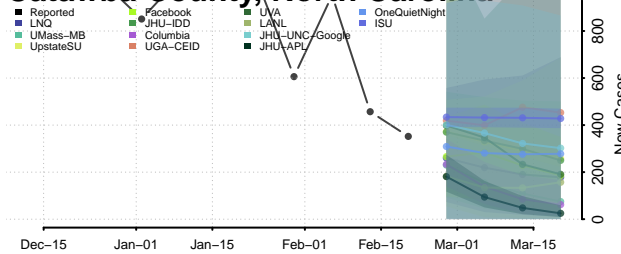

Catawba County, North Carolina