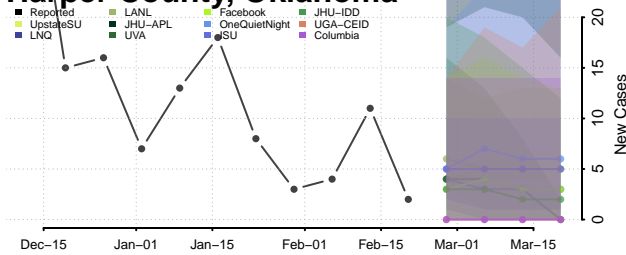

Harper County, Oklahoma