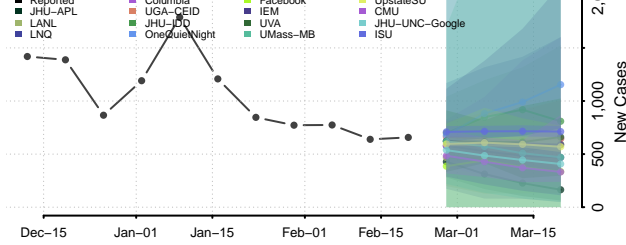

Dane County, Wisconsin