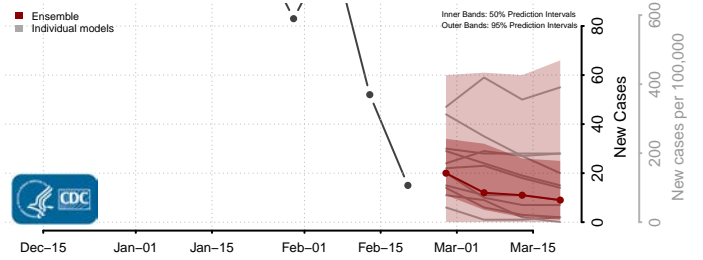

Murray County, Oklahoma