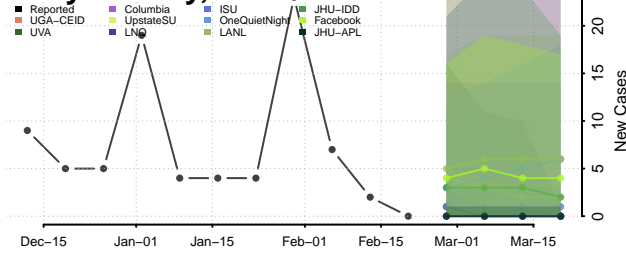

Eddy County, North Dakota