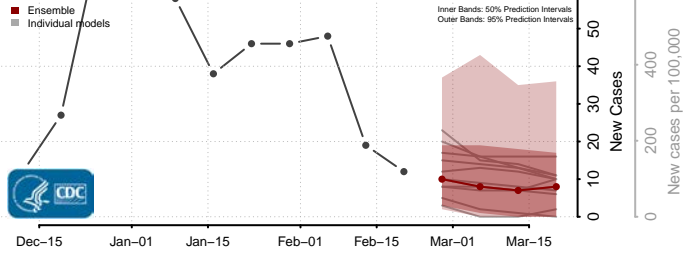

Bullock County, Alabama