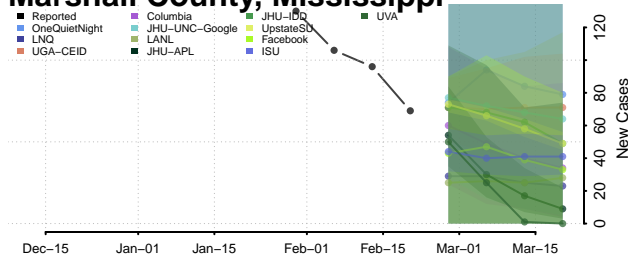

Marshall County, Mississippi