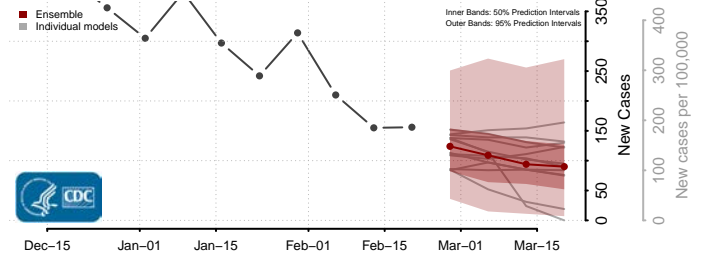

Bartholomew County, Indiana