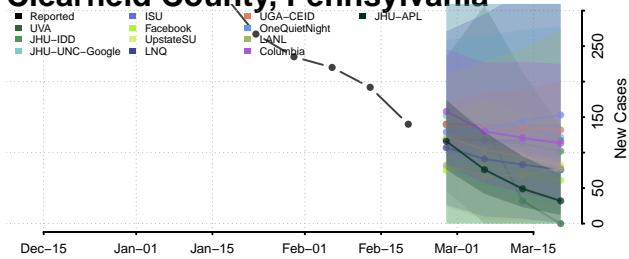

Clearfield County, Pennsylvania