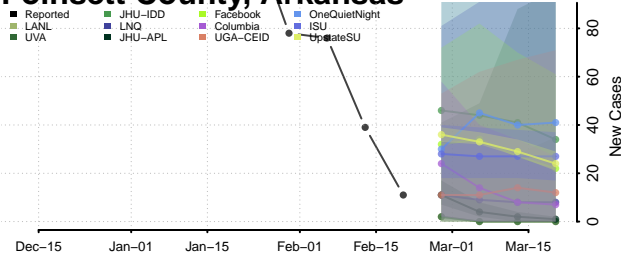

Poinsett County, Arkansas