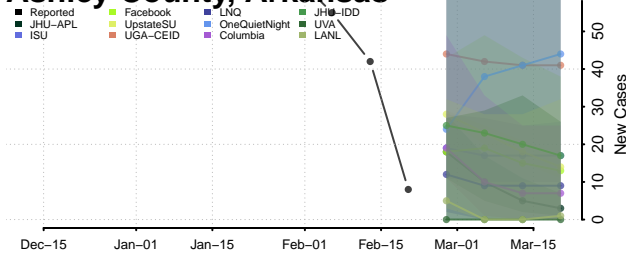

Ashley County, Arkansas