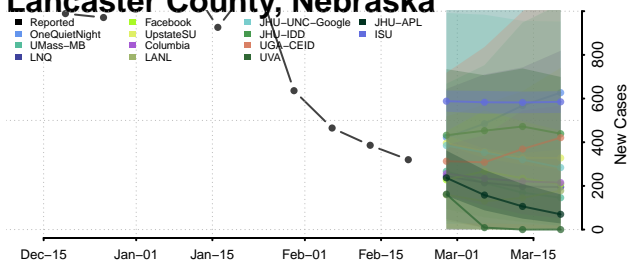

Lancaster County, Nebraska