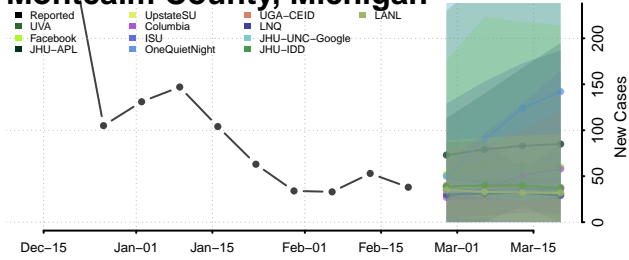

Montcalm County, Michigan