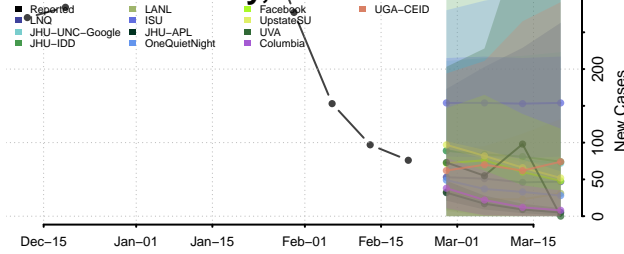

Herkimer County, New York