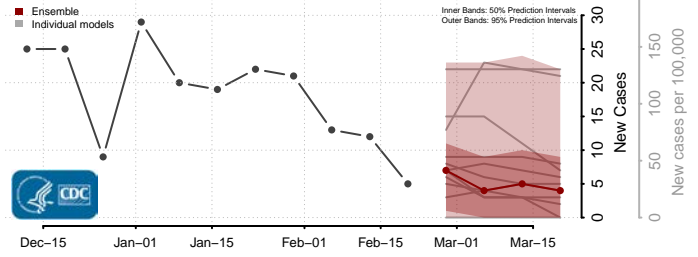

Dallas County, Missouri