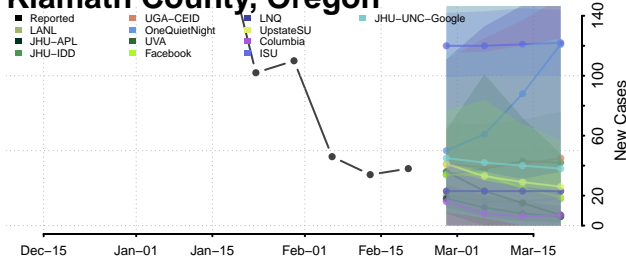

Klamath County, Oregon