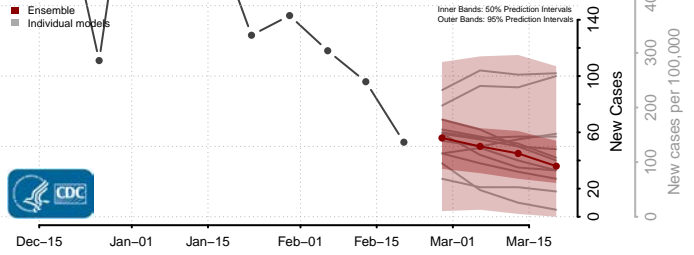

Crawford County, Kansas