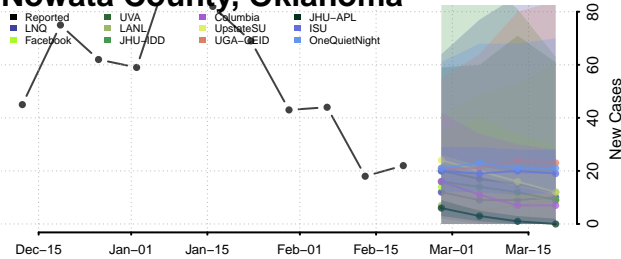

Nowata County, Oklahoma