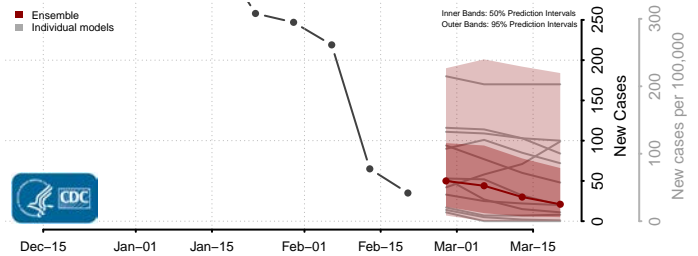

Cullman County, Alabama