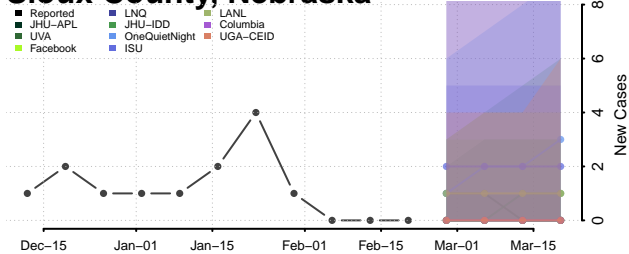

Sioux County, Nebraska