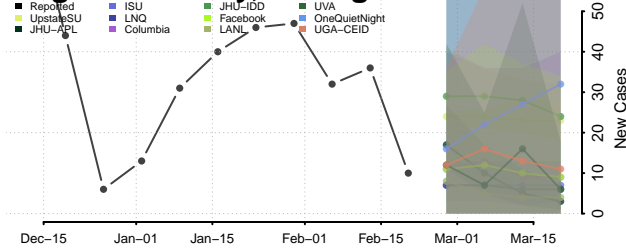

Gogebic County, Michigan