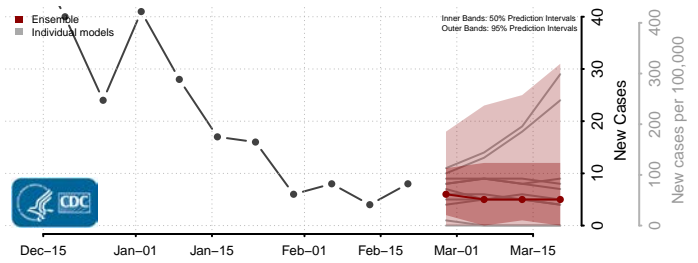

Yellow Medicine County, Minnesota