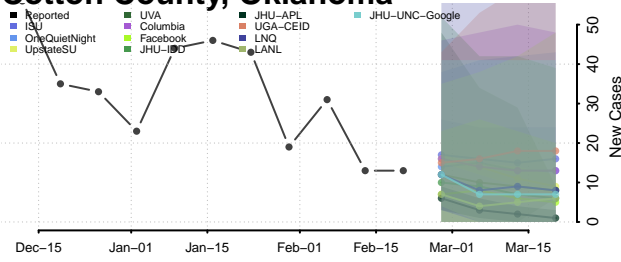

Cotton County, Oklahoma