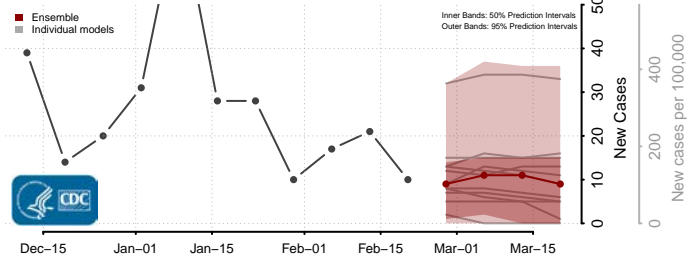

Edmonson County, Kentucky