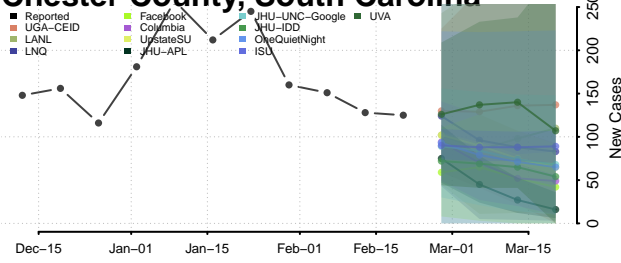

Chester County, South Carolina