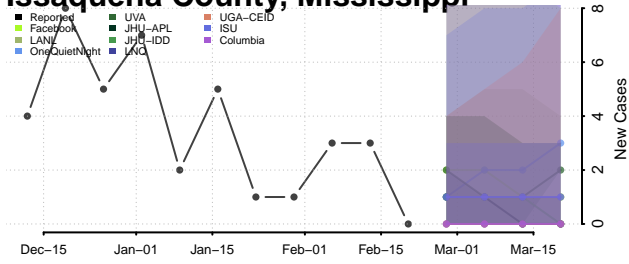

Issaquena County, Mississippi