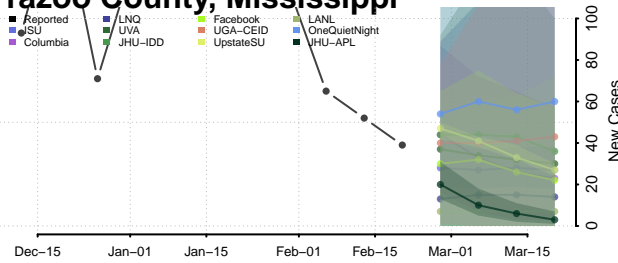

Yazoo County, Mississippi