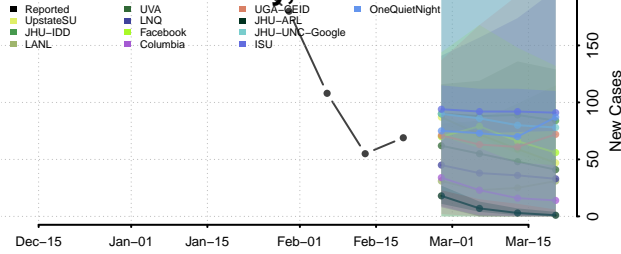

Williamson County, Illinois