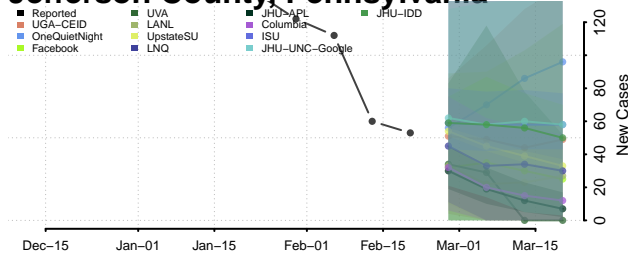

Jefferson County, Pennsylvania