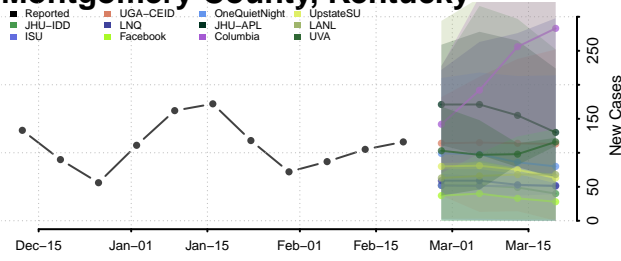

Montgomery County, Kentucky