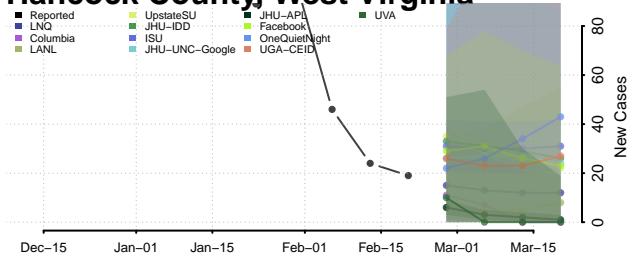

Hancock County, West Virginia