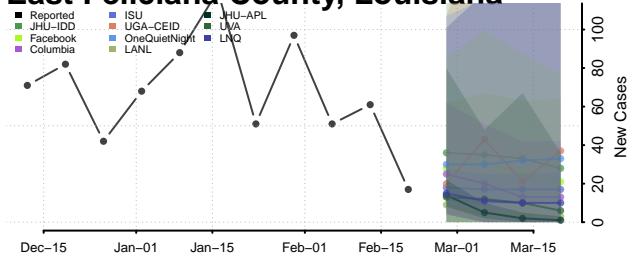

East Feliciana County, Louisiana