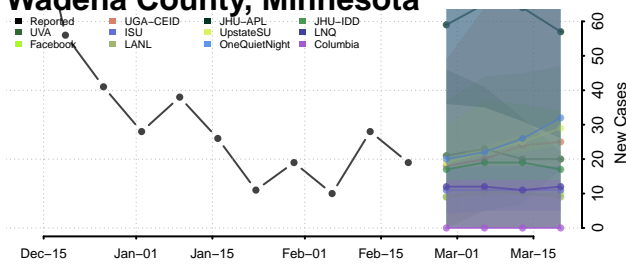

Wadena County, Minnesota