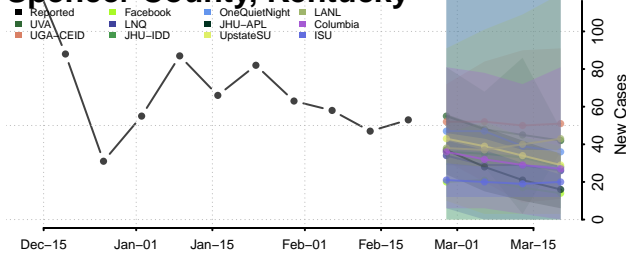

Spencer County, Kentucky