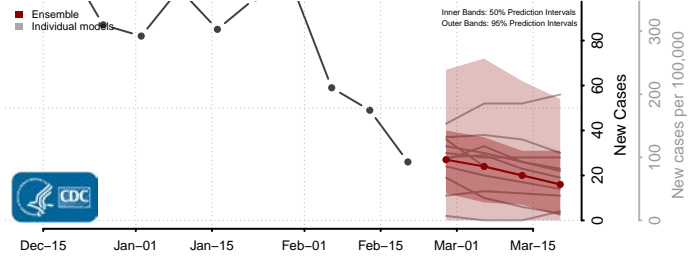

Copiah County, Mississippi