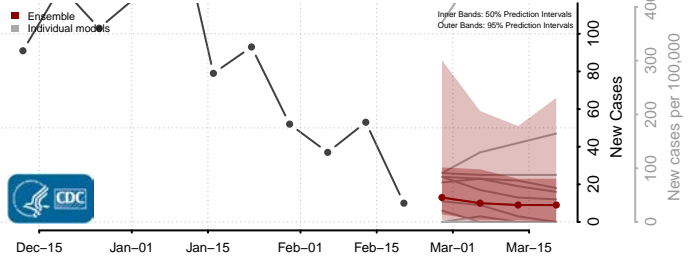

Jackson County, West Virginia