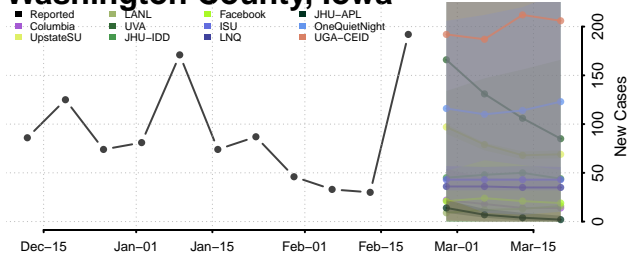

Washington County, Iowa