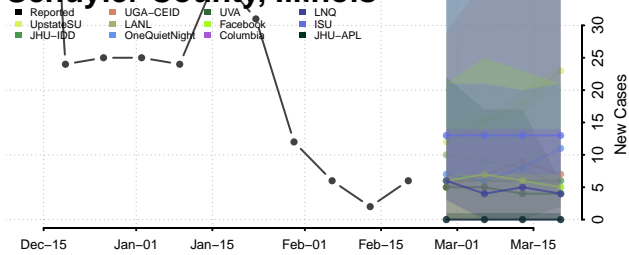

Schuyler County, Illinois