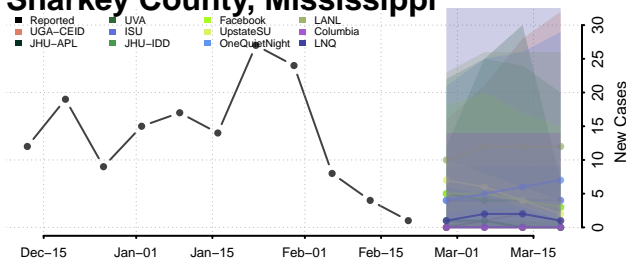

Sharkey County, Mississippi