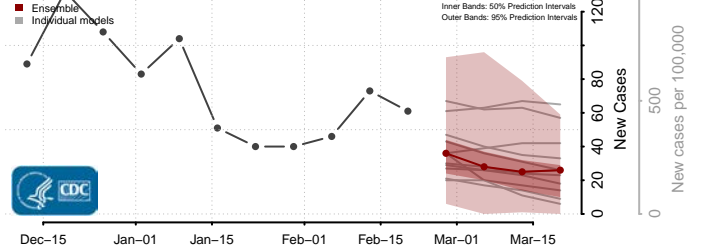

Grundy County, Tennessee