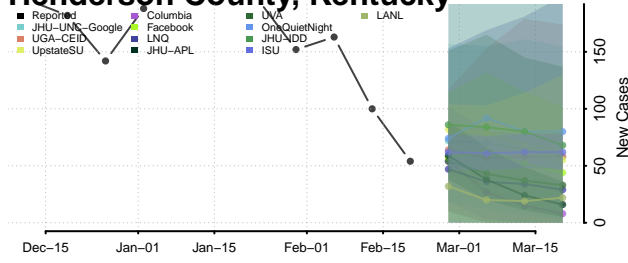

Henderson County, Kentucky