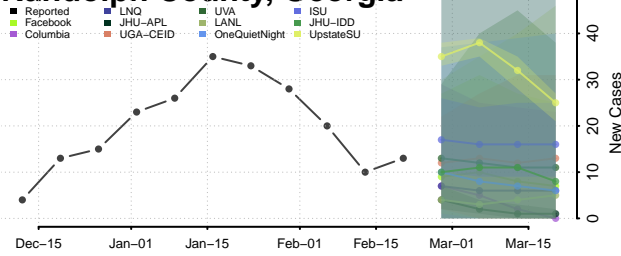

Randolph County, Georgia