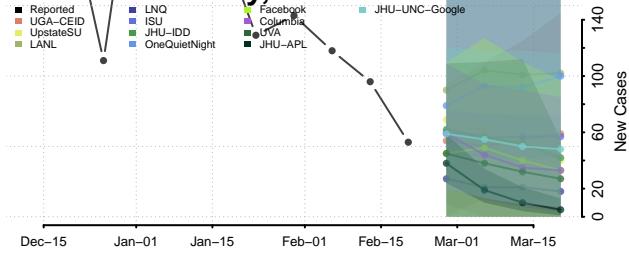

Crawford County, Kansas