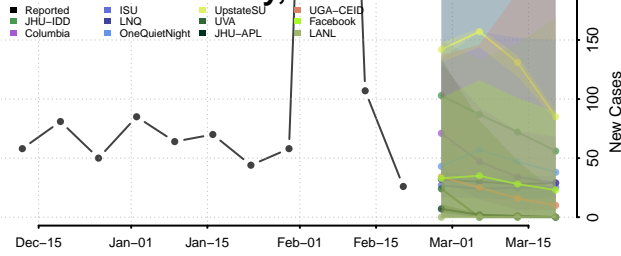

Limestone County, Texas