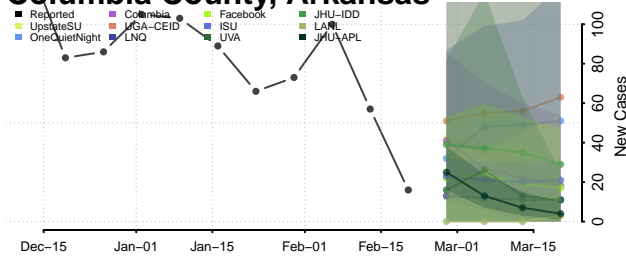

Columbia County, Arkansas