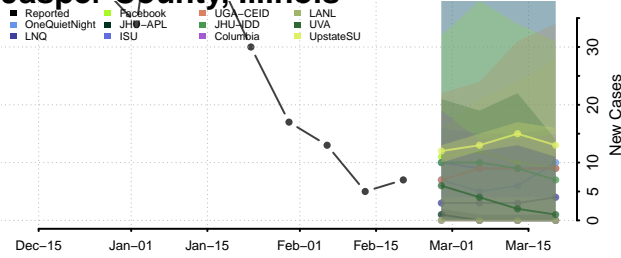

Jasper County, Illinois