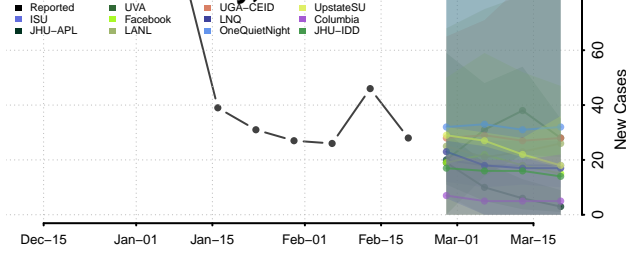

Crockett County, Tennessee