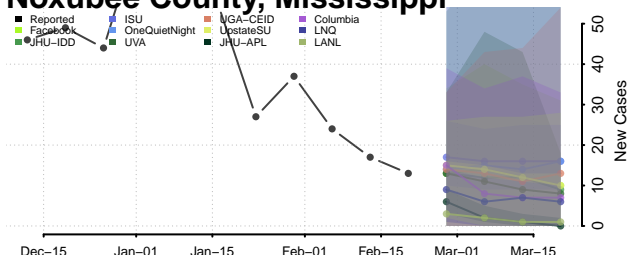

Noxubee County, Mississippi