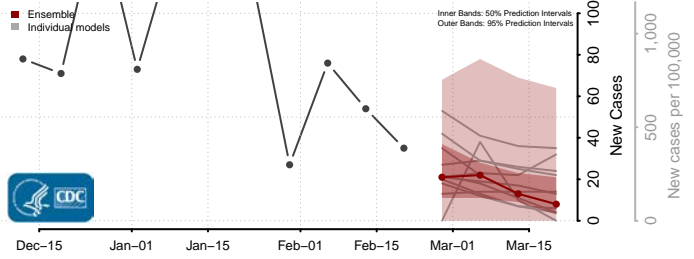

Richmond County, Virginia