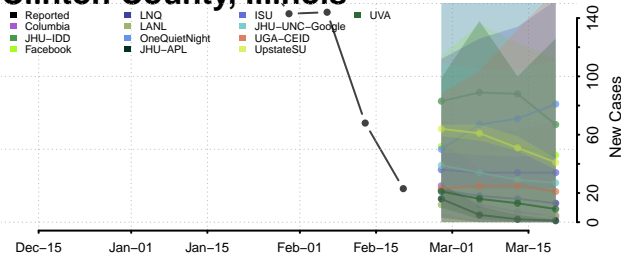

Clinton County, Illinois