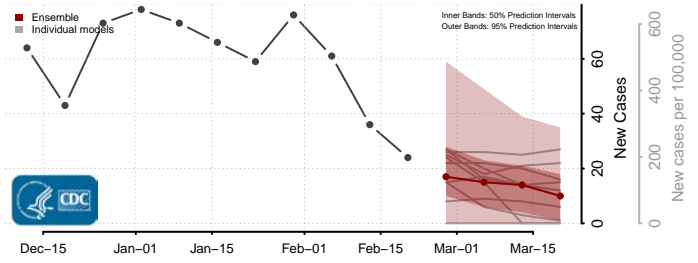

Yalobusha County, Mississippi