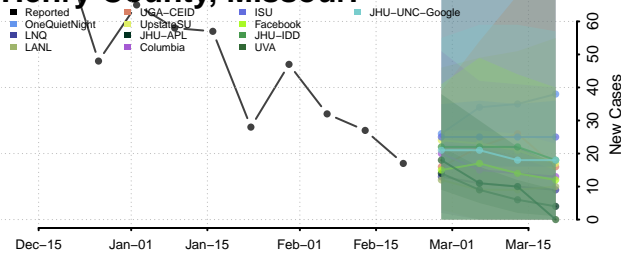

Henry County, Missouri