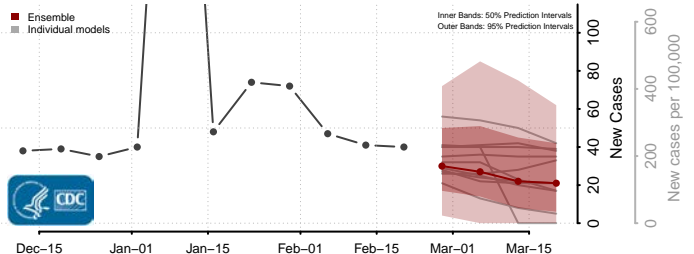

Southampton County, Virginia