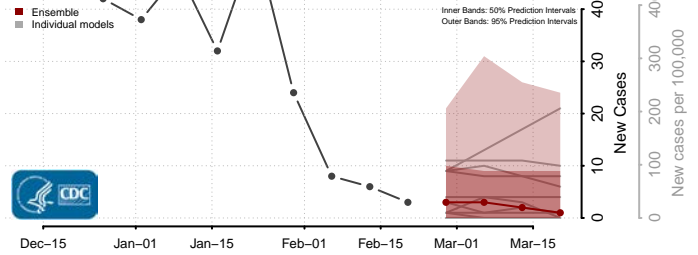

Washington County, Idaho