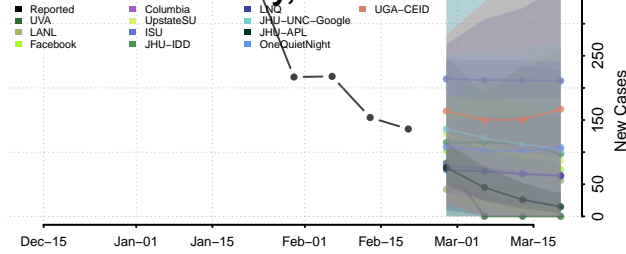

Rutherford County, North Carolina