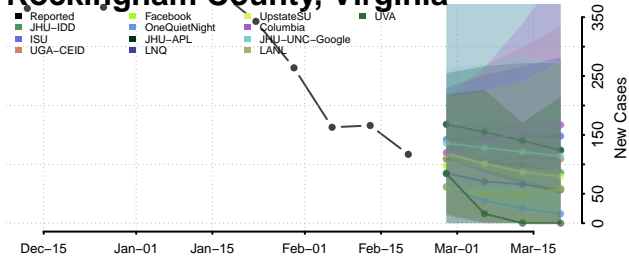

Rockingham County, Virginia