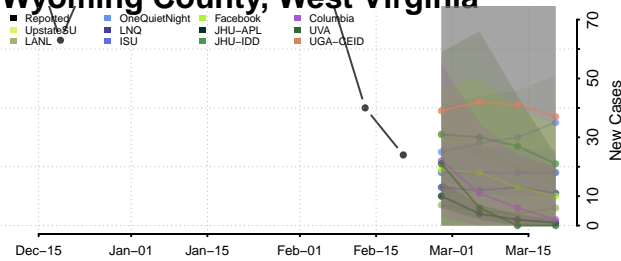

Wyoming County, West Virginia