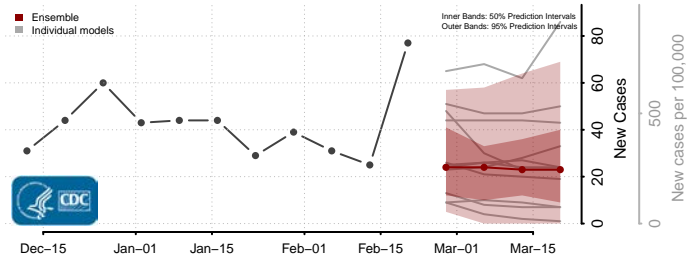

Clarke County, Iowa