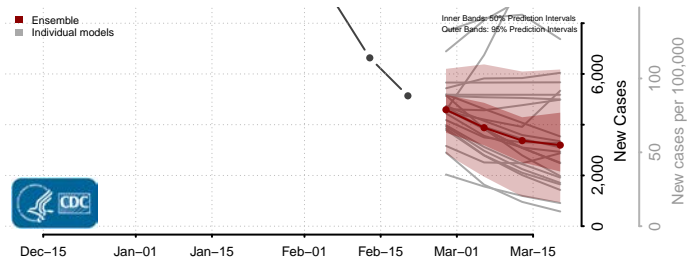

Wisconsin*

*New weekly cases may decrease in this location over the next four weeks. For these locations, the ensemble forecast indicates a probability of 0.75 or greater that fewer cases will be reported in week four of the forecast than in the last reported week.