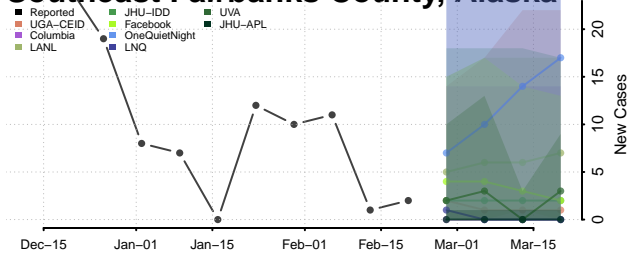

Southeast Fairbanks County, Alaska