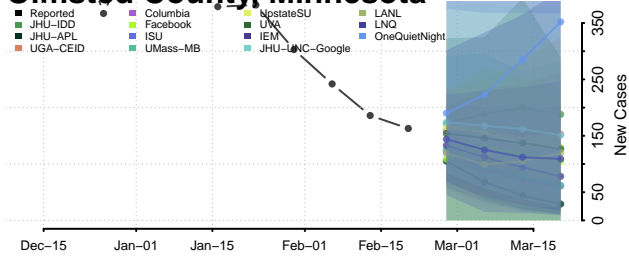

Olmsted County, Minnesota