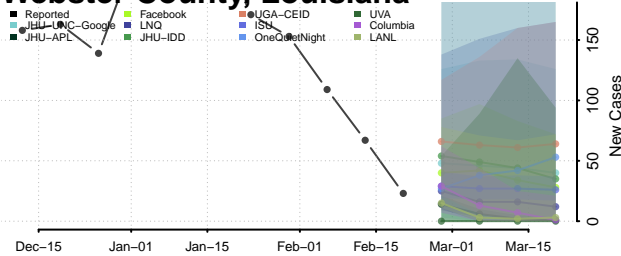

Webster County, Louisiana