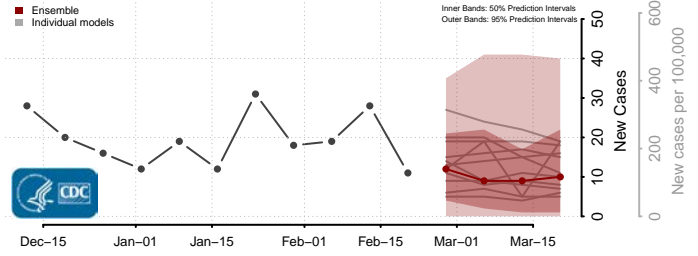

Dawes County, Nebraska