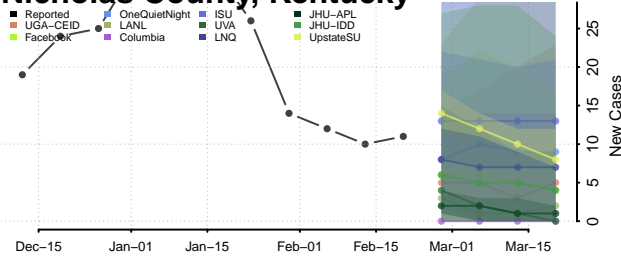

Nicholas County, Kentucky