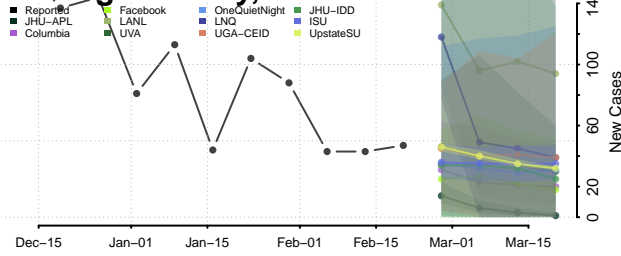

Marengo County, Alabama