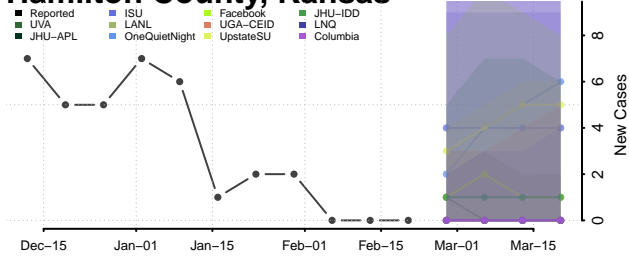

Hamilton County, Kansas