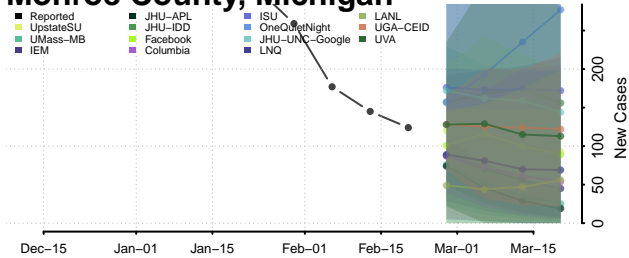

Monroe County, Michigan