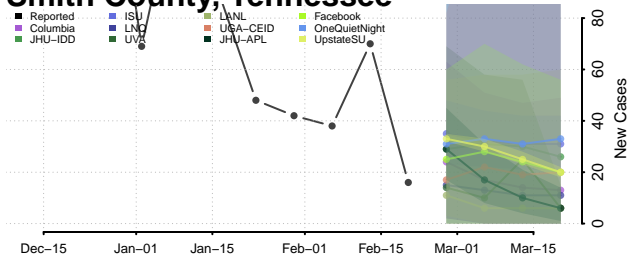

Smith County, Tennessee