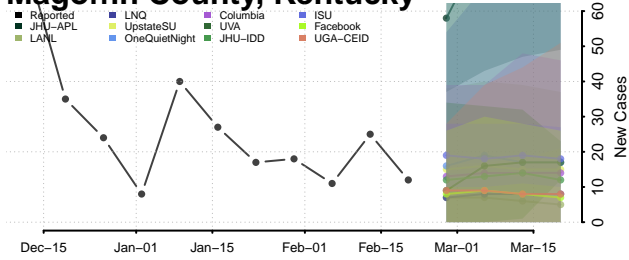

Magoffin County, Kentucky