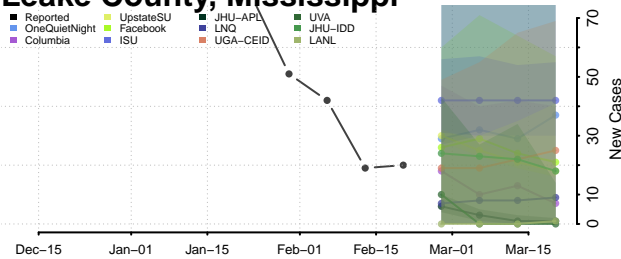

Leake County, Mississippi