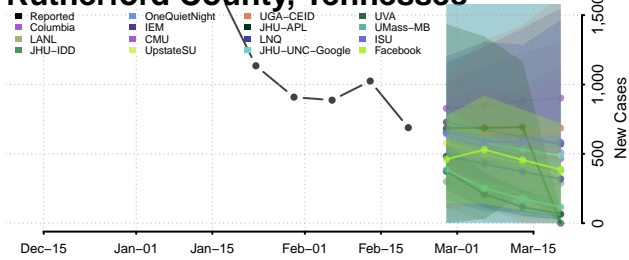

Rutherford County, Tennessee