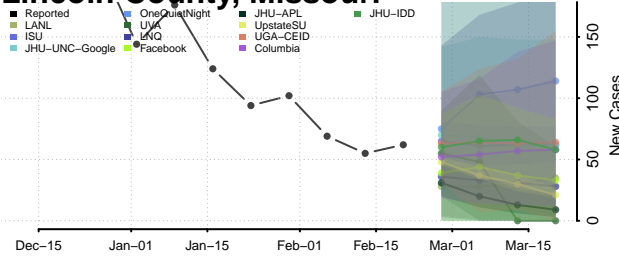

Lincoln County, Missouri