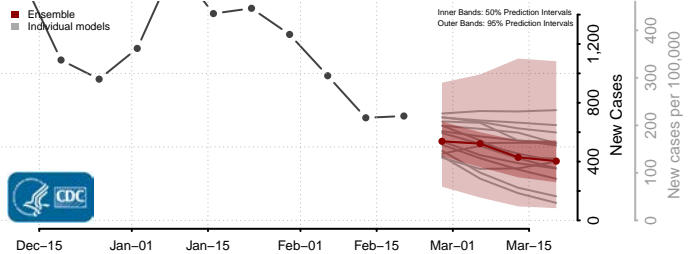

Fayette County, Kentucky