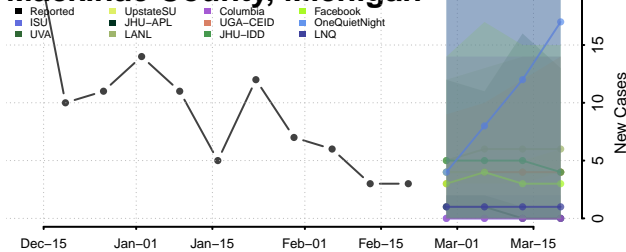

Mackinac County, Michigan