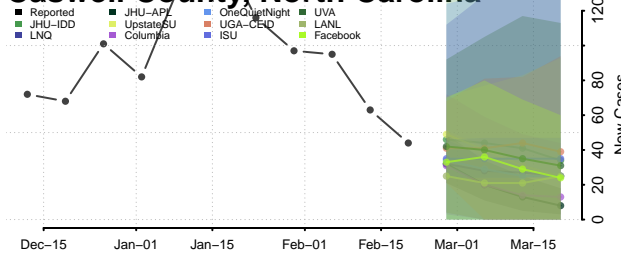

Caswell County, North Carolina