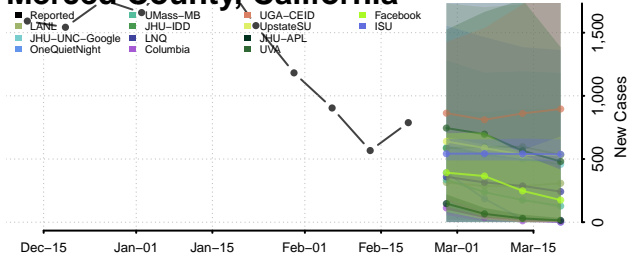

Merced County, California