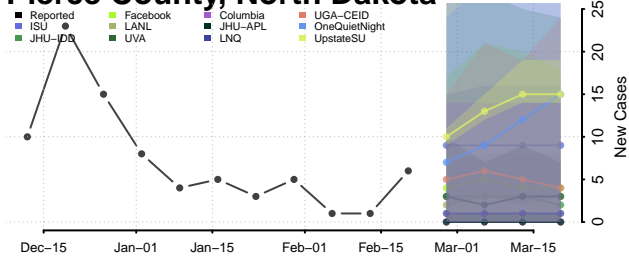

Pierce County, North Dakota