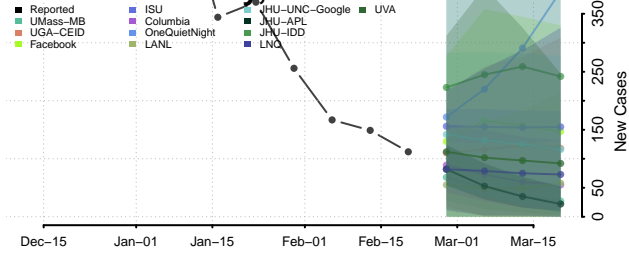

St. Louis County, Minnesota