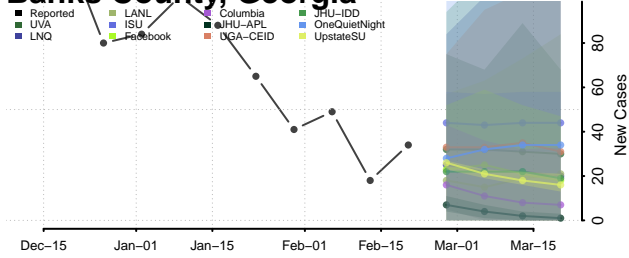

Banks County, Georgia