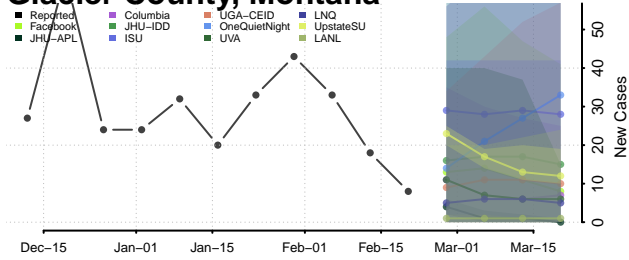

Glacier County, Montana