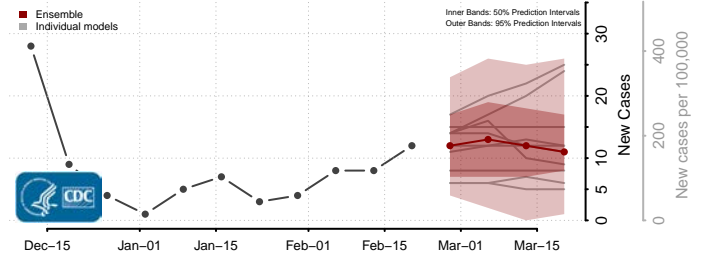

Pembina County, North Dakota