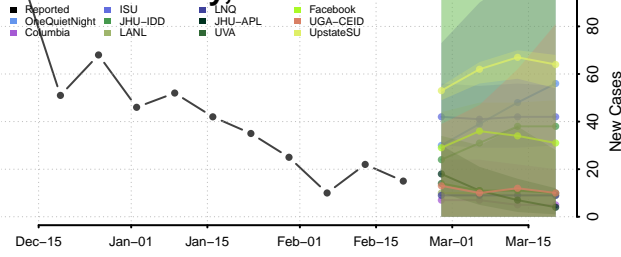

Dakota County, Nebraska