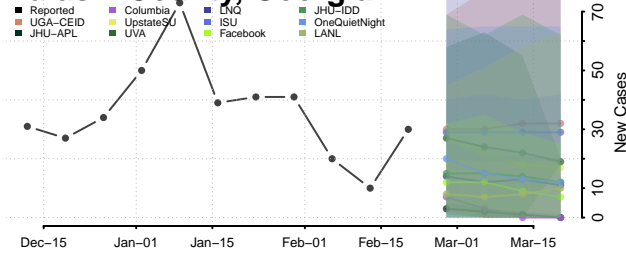

Pulaski County, Georgia