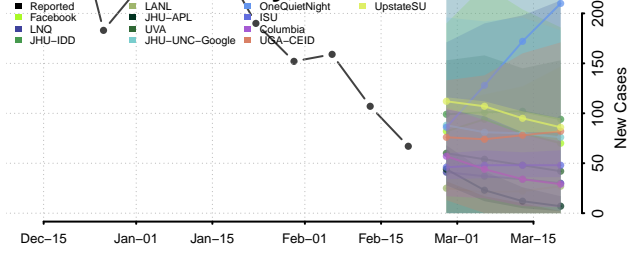

Manitowoc County, Wisconsin