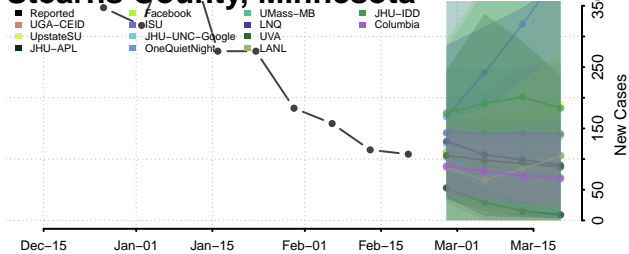

Stearns County, Minnesota