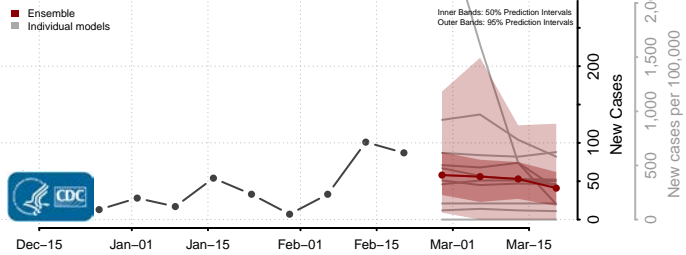

Pennington County, Minnesota