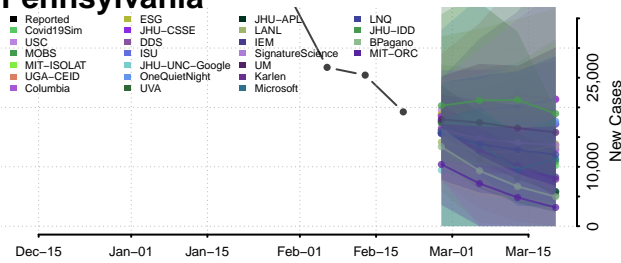

Pennsylvania*

*New weekly cases may decrease in this location over the next four weeks. For these locations, the ensemble forecast indicates a probability of 0.75 or greater that fewer cases will be reported in week four of the forecast than in the last reported week.