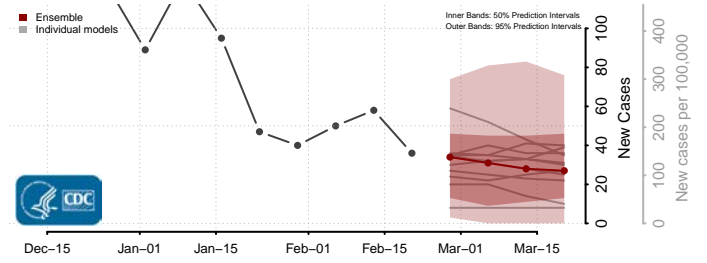

Jefferson County, Oregon