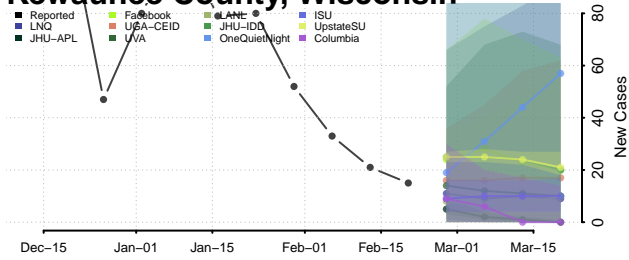

### La Crosse County, Wisconsin