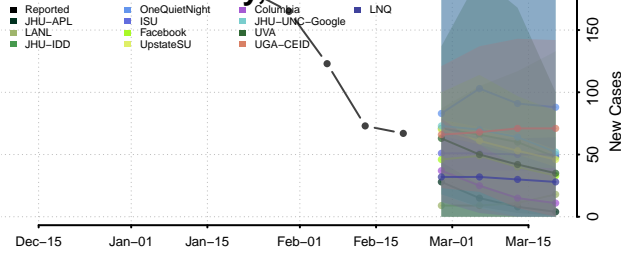

Delaware County, Oklahoma