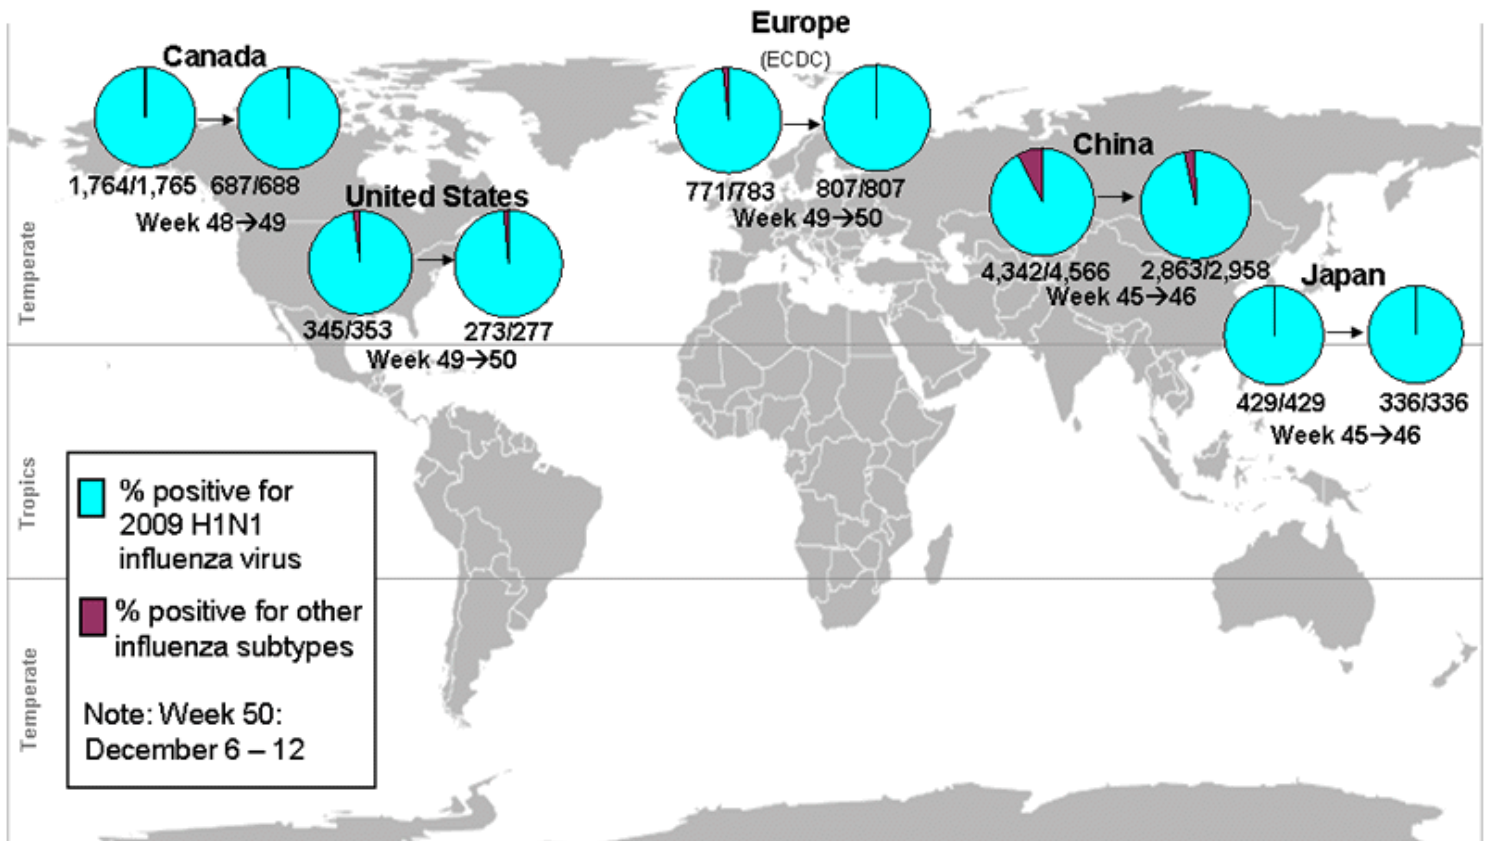

Centers for Disease Control and Prevention 2009 H1N1 Flu
Your Online Source for Credible Health Information

Map: International Co-circulation of 2009 H1N1 and Seasonal Influenza

(As of December 12, 2009; posted December 18, 2009, 3:30 PM ET)

Page last reviewed December 18, 2009, 3:30 PM ET
Page last updated December 18, 2009, 3:30 PM ET
Content source: [Centers for Disease Control and Prevention](http://www.cdc.gov)

Centers for Disease Control and Prevention 1600 Clifton Rd. Atlanta, GA 30333, USA
800-CDC-INFO (800-232-4636) TTY: (888) 232-6348, 24 Hours/Every Day - cdcinfo@cdc.gov