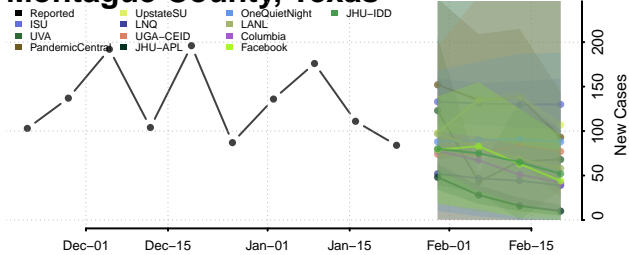

Montague County, Texas