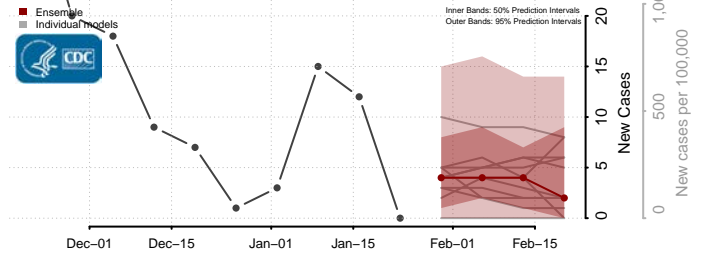

Sumner County, Kansas

Thomas County, Kansas

Trego County, Kansas

Wabaunsee County, Kansas

Wallace County, Kansas

Washington County, Kansas

Wichita County, Kansas

Wilson County, Kansas