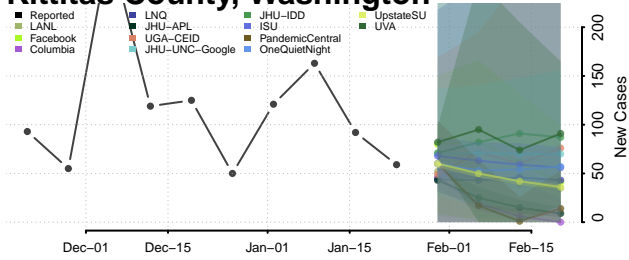

Island County, Washington

Jefferson County, Washington

King County, Washington

Kitsap County, Washington

Kittitas County, Washington

Klickitat County, Washington

Lewis County, Washington

Lincoln County, Washington