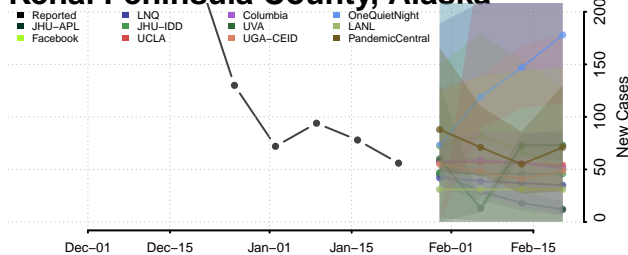

Kenai Peninsula County, Alaska