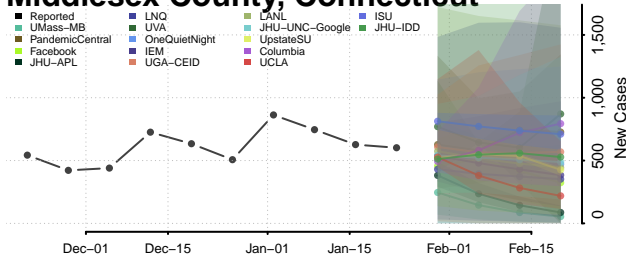

Middlesex County, Connecticut