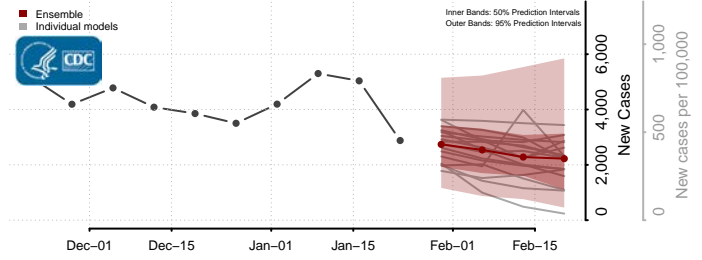

Utah County, Utah