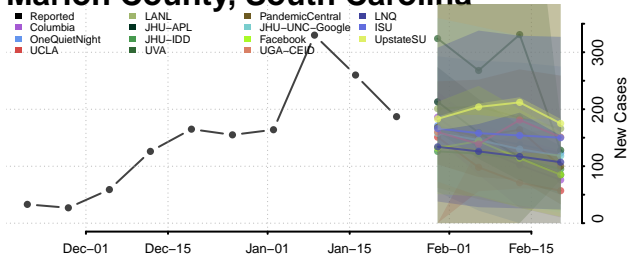

Marion County, South Carolina