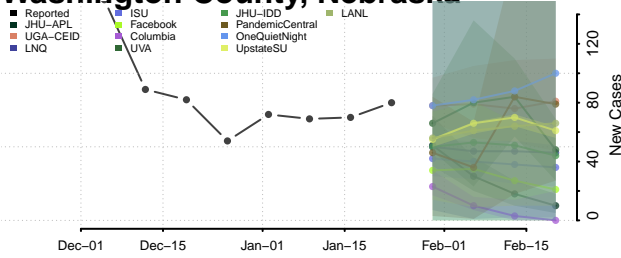

Washington County, Nebraska