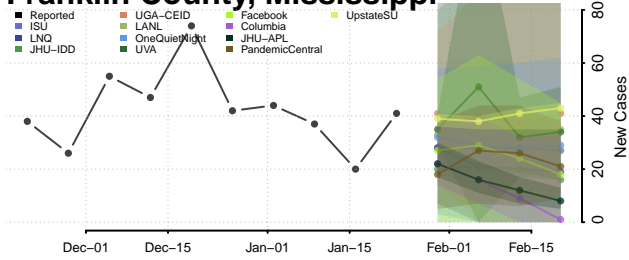

DeSoto County, Mississippi

Forrest County, Mississippi

Franklin County, Mississippi

George County, Mississippi

Greene County, Mississippi

Grenada County, Mississippi

Hancock County, Mississippi

Harrison County, Mississippi