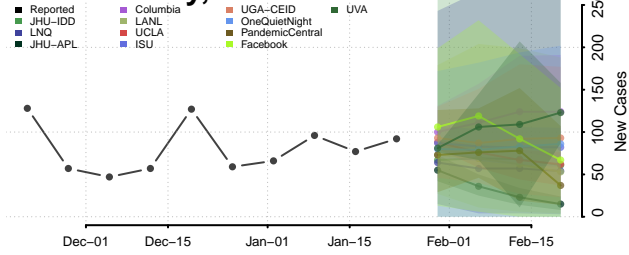

Wayne County, Kentucky

Webster County, Kentucky

Whitley County, Kentucky

Wolfe County, Kentucky

Woodford County, Kentucky

Louisiana

Acadia County, Louisiana

Allen County, Louisiana