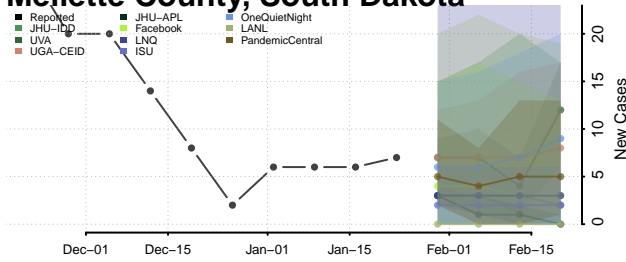

Mellette County, South Dakota