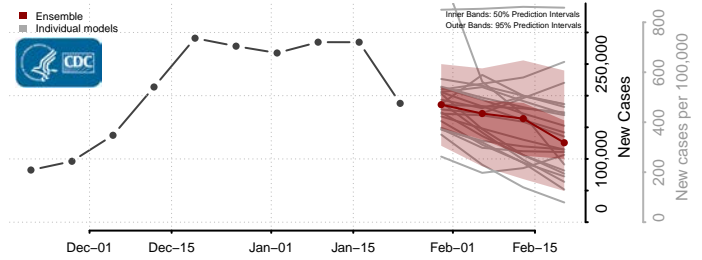

California*