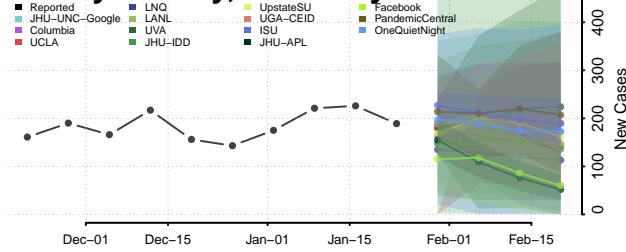

Pulaski County, Kentucky

Robertson County, Kentucky

Rockcastle County, Kentucky

Rowan County, Kentucky

Russell County, Kentucky

Scott County, Kentucky

Shelby County, Kentucky

Simpson County, Kentucky