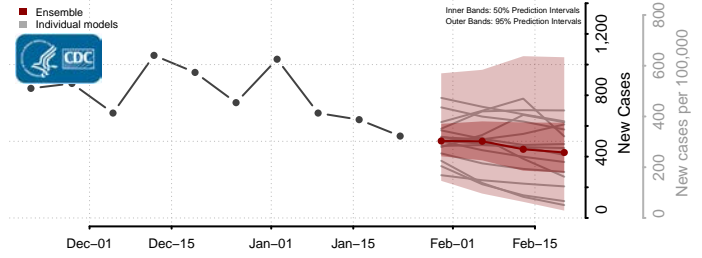

Wyandotte County, Kansas