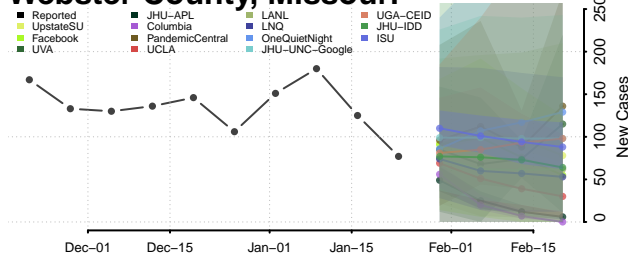

Webster County, Missouri