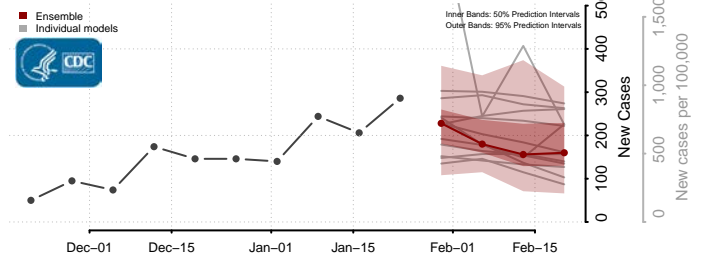

Amherst County, Virginia