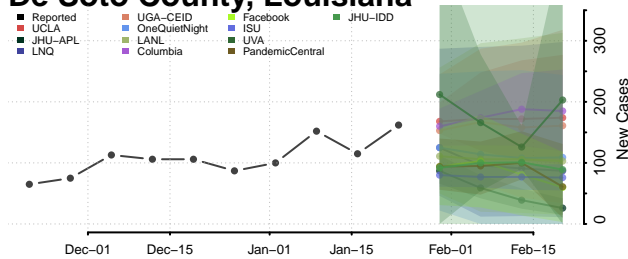

Caldwell County, Louisiana

Cameron County, Louisiana

Catahoula County, Louisiana

Claiborne County, Louisiana

Concordia County, Louisiana

De Soto County, Louisiana

East Baton Rouge County, Louisiana

East Carroll County, Louisiana