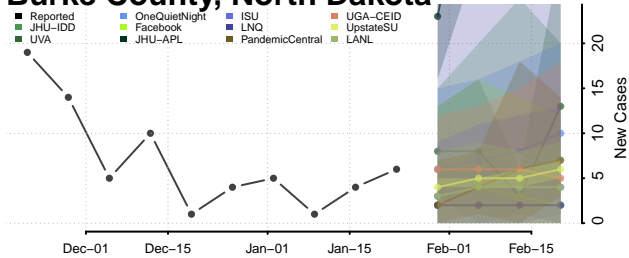

Burke County, North Dakota