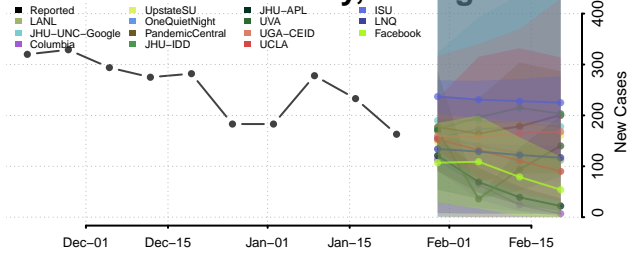

Grand Traverse County, Michigan