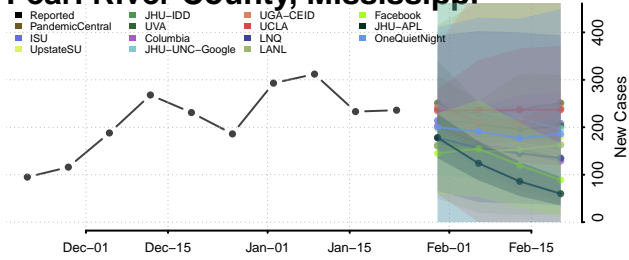

Montgomery County, Mississippi

Neshoba County, Mississippi

Newton County, Mississippi

Noxubee County, Mississippi

Oktibbeha County, Mississippi

Panola County, Mississippi

Pearl River County, Mississippi

Perry County, Mississippi