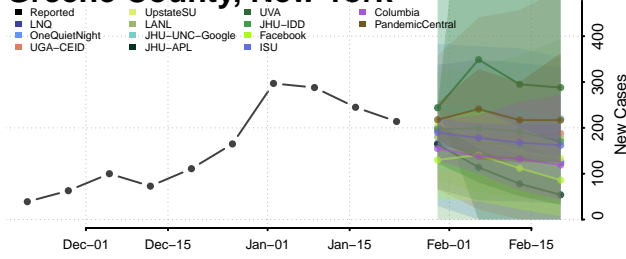

Greene County, New York