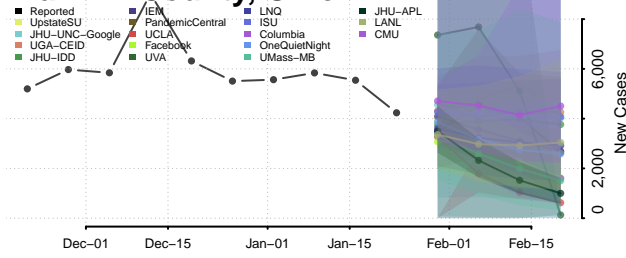

Franklin County, Ohio