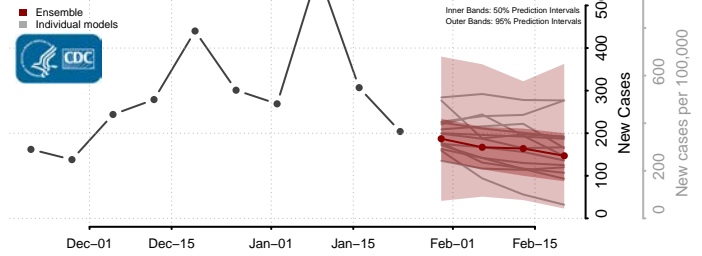

National*

Alabama*

Autauga County, Alabama

Baldwin County, Alabama

Barbour County, Alabama

Bibb County, Alabama

*New weekly cases may decrease in this location over the next four weeks. For these locations, the ensemble forecast indicates a probability of 0.75 or greater that fewer cases will be reported in week four of the forecast than in the last reported week.