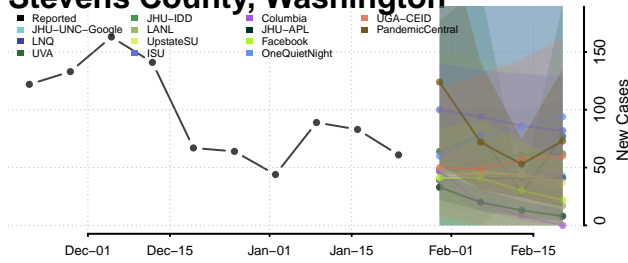

Snohomish County, Washington

Spokane County, Washington

Stevens County, Washington

Thurston County, Washington

Wahkiakum County, Washington

Walla Walla County, Washington

Whatcom County, Washington

Whitman County, Washington