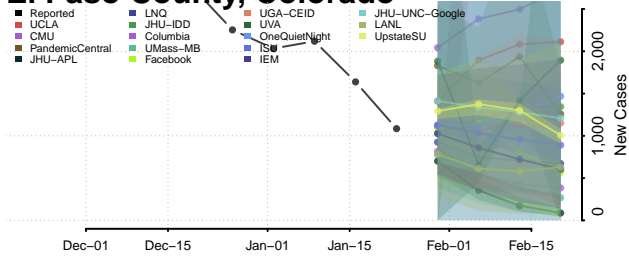

EI Paso County, Colorado