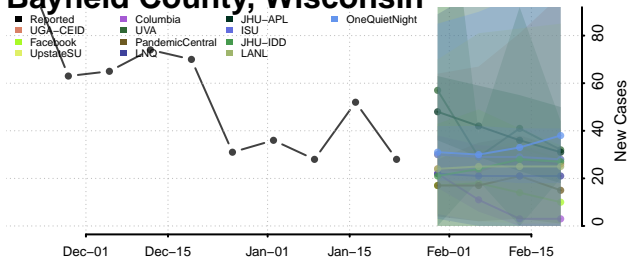

Adams County, Wisconsin

Ashland County, Wisconsin

Barron County, Wisconsin

Bayfield County, Wisconsin

Brown County, Wisconsin

Buffalo County, Wisconsin

Burnett County, Wisconsin

Calumet County, Wisconsin