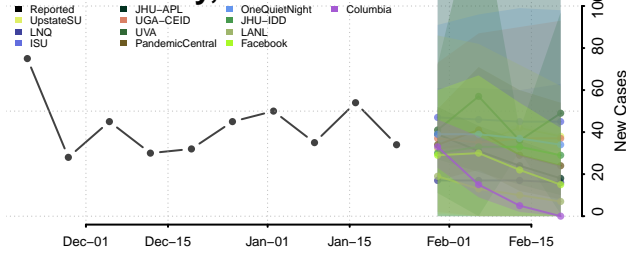

Rains County, Texas