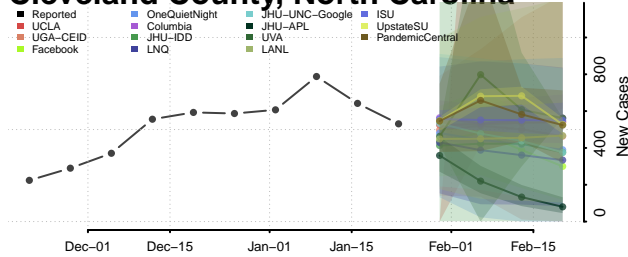

Cleveland County, North Carolina