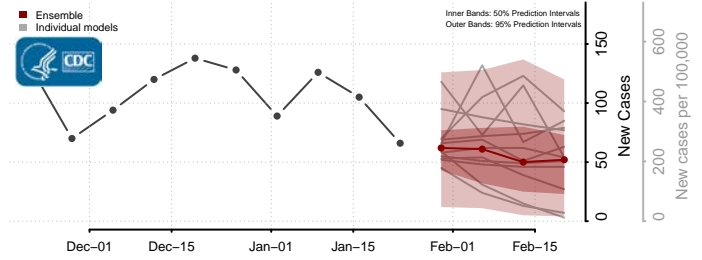

Adair County, Missouri