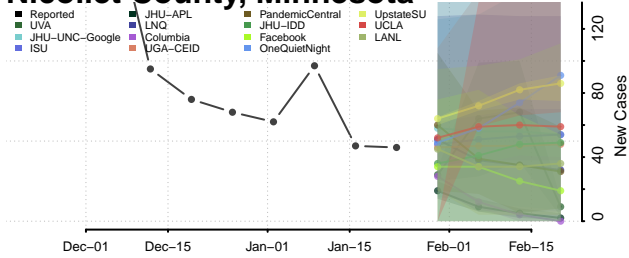

Nicollet County, Minnesota