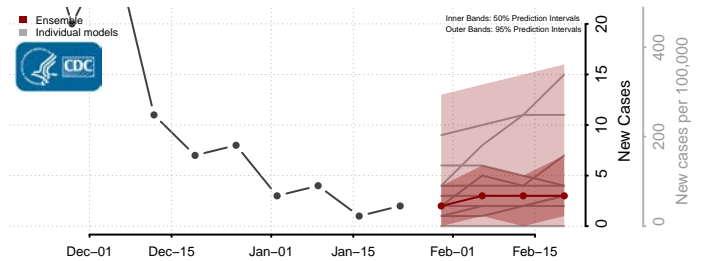

Cavalier County, North Dakota

Dickey County, North Dakota

Divide County, North Dakota

Dunn County, North Dakota

Eddy County, North Dakota

Emmons County, North Dakota

Foster County, North Dakota

Golden Valley County, North Dakota