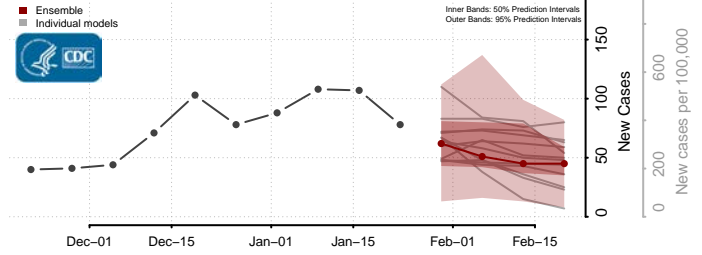

Lincoln County, West Virginia