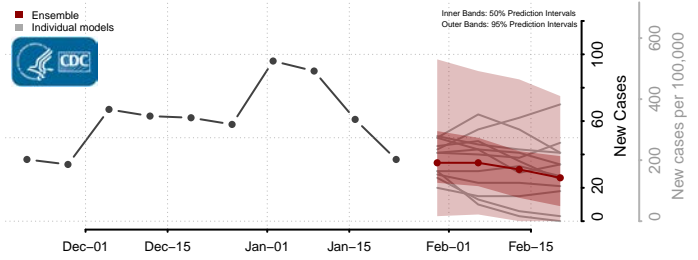

Wright County, Missouri