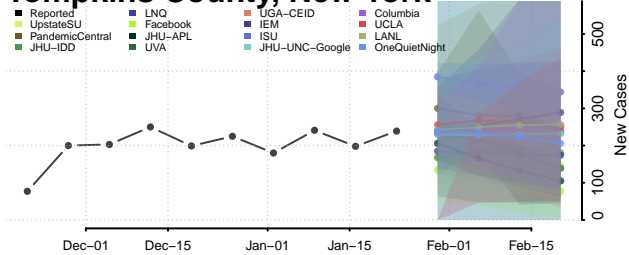

Seneca County, New York

St. Lawrence County, New York

Steuben County, New York

Suffolk County, New York

Sullivan County, New York

Tioga County, New York

Tompkins County, New York

Ulster County, New York