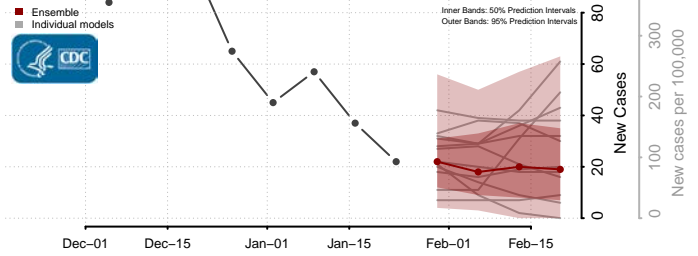

Iowa County, Wisconsin