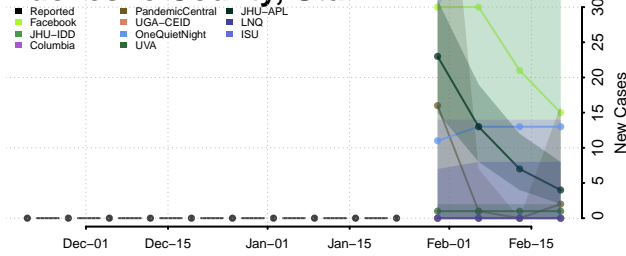

Duchesne County, Utah