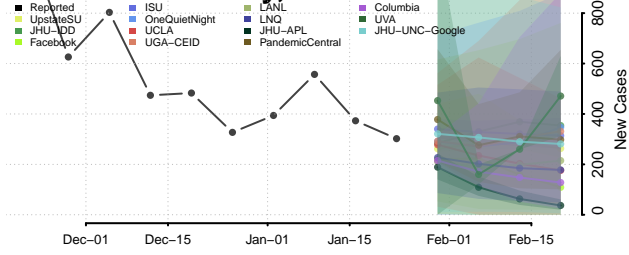

La Crosse County, Wisconsin