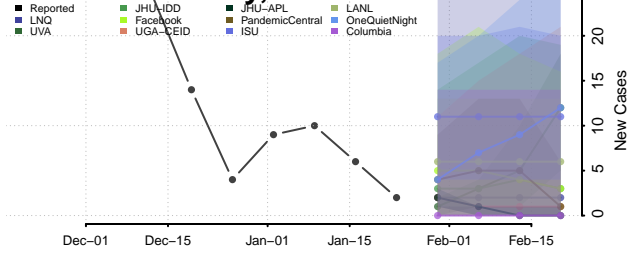

Sheridan County, Montana