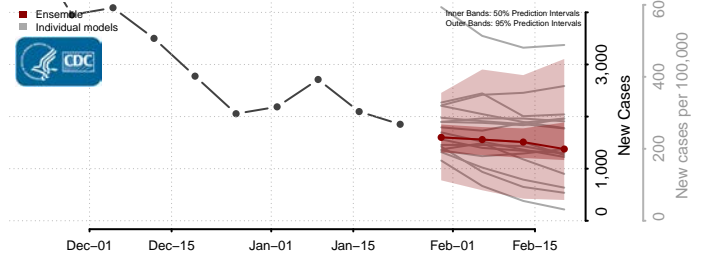

Will County, Illinois