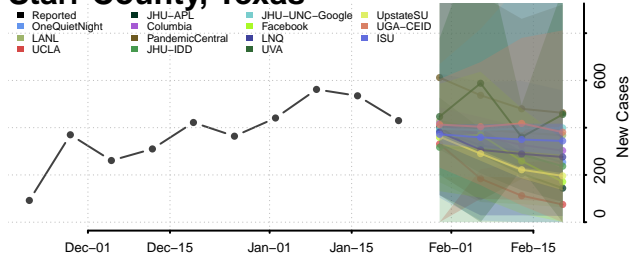

Scurry County, Texas

Shackelford County, Texas

Shelby County, Texas

Sherman County, Texas

Smith County, Texas

Somervell County, Texas

Starr County, Texas

Stephens County, Texas