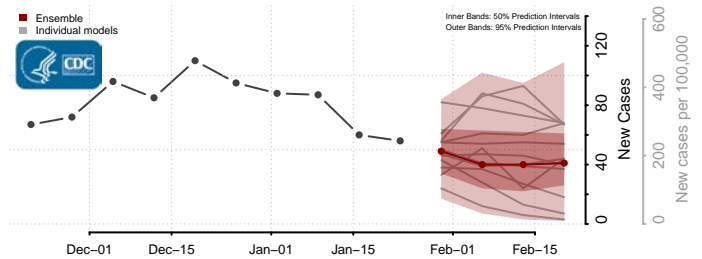

Ray County, Missouri