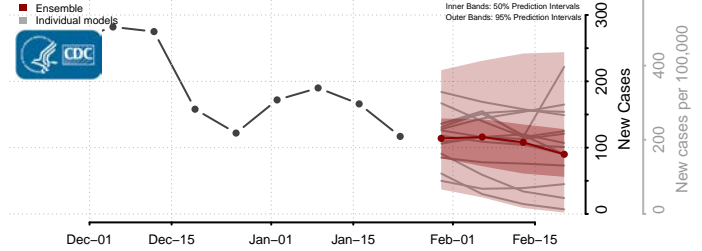

Taney County, Missouri