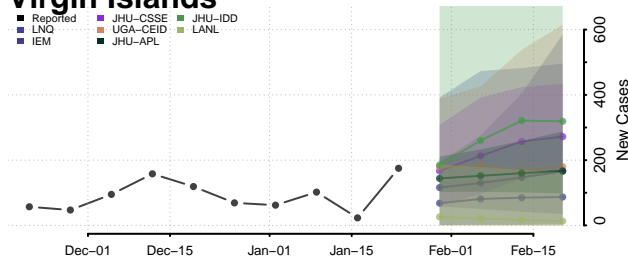

Virgin Islands