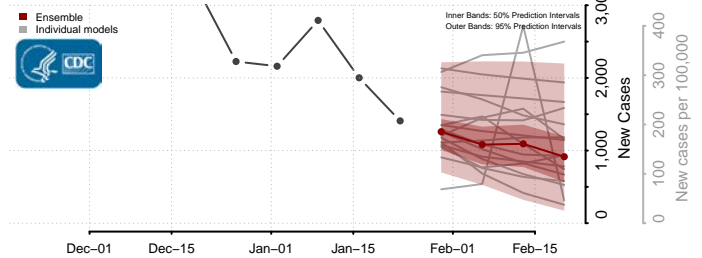

Bernalillo County, New Mexico