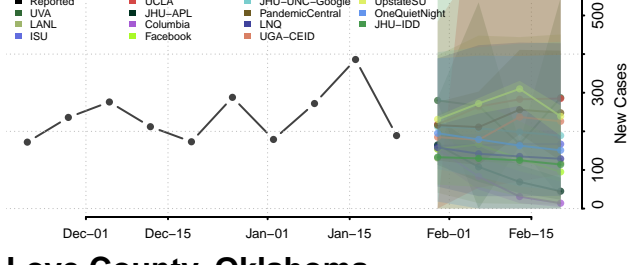

Kay County, Oklahoma

Kingfisher County, Oklahoma

Kiowa County, Oklahoma

Latimer County, Oklahoma

Le Flore County, Oklahoma

Lincoln County, Oklahoma

Logan County, Oklahoma

Love County, Oklahoma