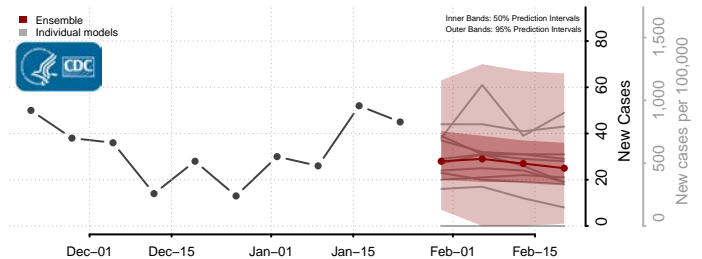

Gove County, Kansas

Graham County, Kansas

Grant County, Kansas

Gray County, Kansas

Greeley County, Kansas

Greenwood County, Kansas

Hamilton County, Kansas

Harper County, Kansas