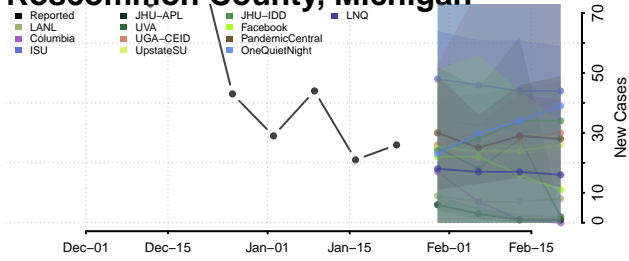

Oscoda County, Michigan

Otsego County, Michigan

Ottawa County, Michigan

Presque Isle County, Michigan

Roscommon County, Michigan

Saginaw County, Michigan

Sanilac County, Michigan

Schoolcraft County, Michigan