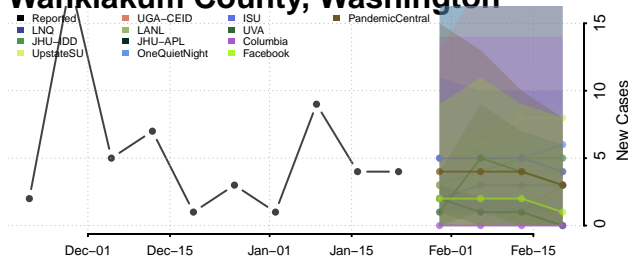

Snohomish County, Washington

Spokane County, Washington

Stevens County, Washington

Thurston County, Washington

Wahkiakum County, Washington

Walla Walla County, Washington

Whatcom County, Washington

Whitman County, Washington