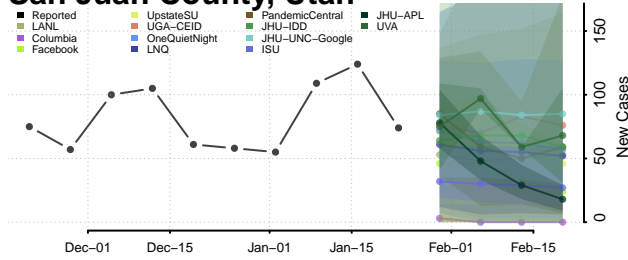

San Juan County, Utah