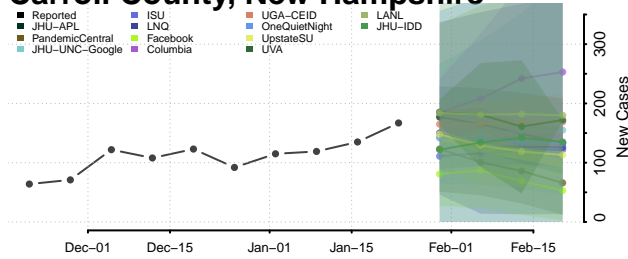

Carroll County, New Hampshire