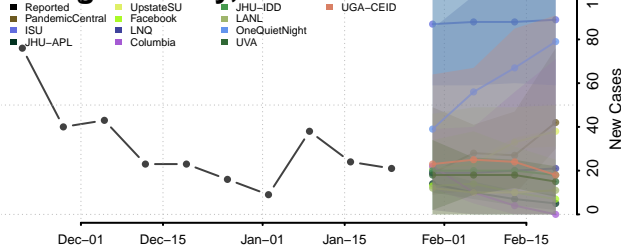

Grand Isle County, Vermont

Lamoille County, Vermont

Orange County, Vermont

Orleans County, Vermont

Rutland County, Vermont

Washington County, Vermont

Windham County, Vermont

Windsor County, Vermont