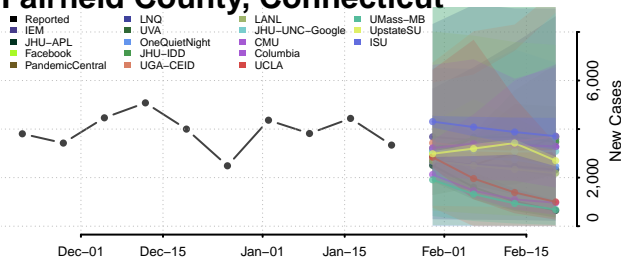

Teller County, Colorado

Washington County, Colorado

Weld County, Colorado

Yuma County, Colorado

Connecticut

Fairfield County, Connecticut

Hartford County, Connecticut

Litchfield County, Connecticut