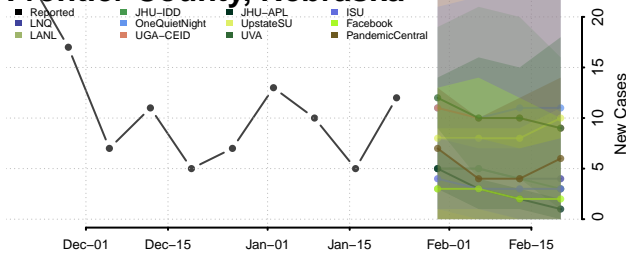

Frontier County, Nebraska