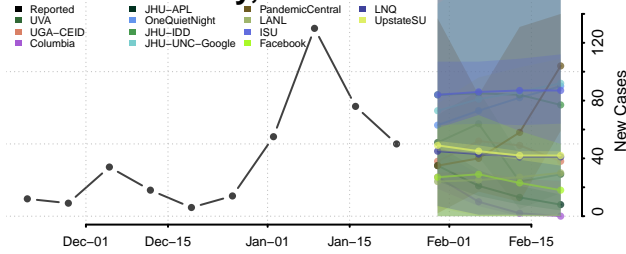

Addison County, Vermont