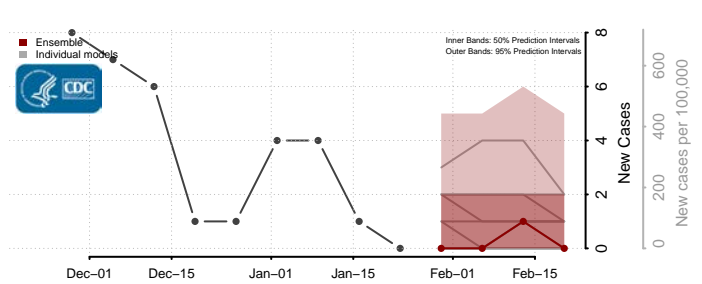

Alpine County, California