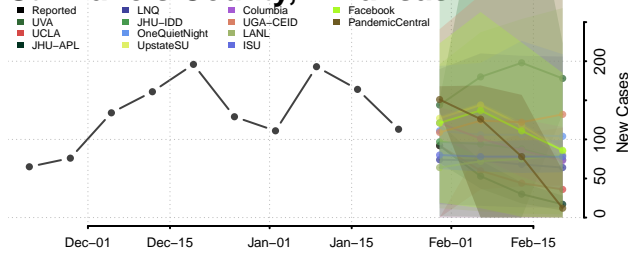

St. Francis County, Arkansas