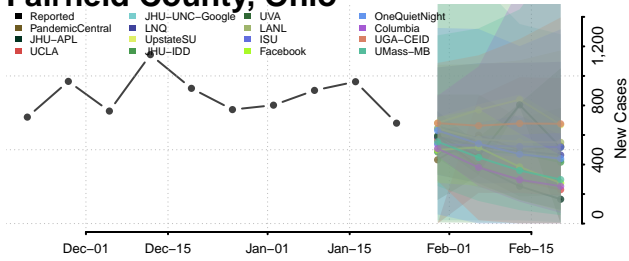

Crawford County, Ohio

Cuyahoga County, Ohio

Darke County, Ohio

Defiance County, Ohio

Delaware County, Ohio

Erie County, Ohio

Fairfield County, Ohio

Fayette County, Ohio