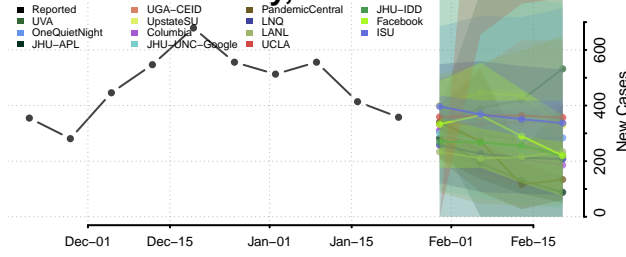

Houston County, Alabama

Jackson County, Alabama

Jefferson County, Alabama

Lamar County, Alabama

Lauderdale County, Alabama

Lawrence County, Alabama

Lee County, Alabama

Limestone County, Alabama