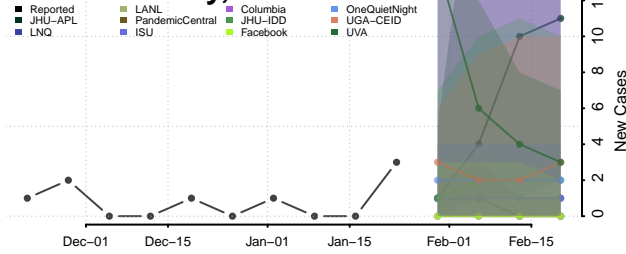

Arthur County, Nebraska