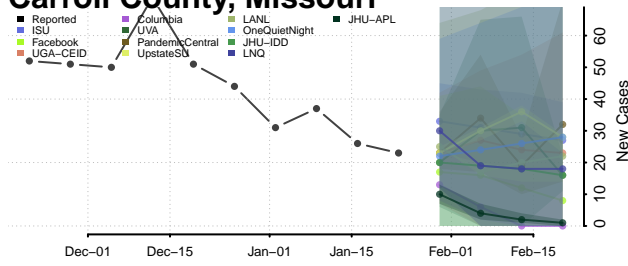

Carroll County, Missouri