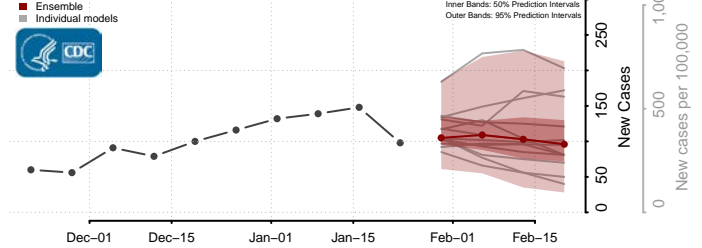

Baker County, Florida