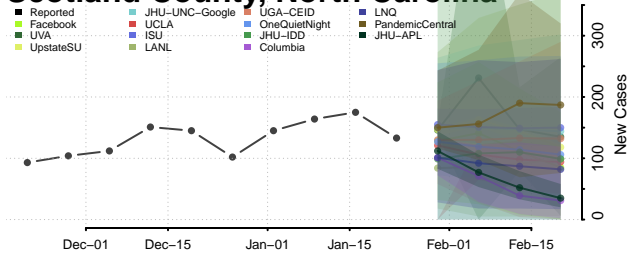

Robeson County, North Carolina

Rockingham County, North Carolina

Rowan County, North Carolina

Rutherford County, North Carolina

Sampson County, North Carolina

Scotland County, North Carolina

Stanly County, North Carolina