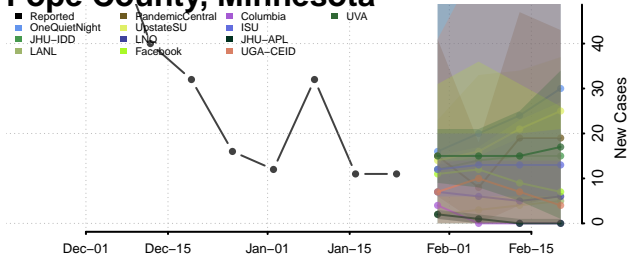

Pope County, Minnesota