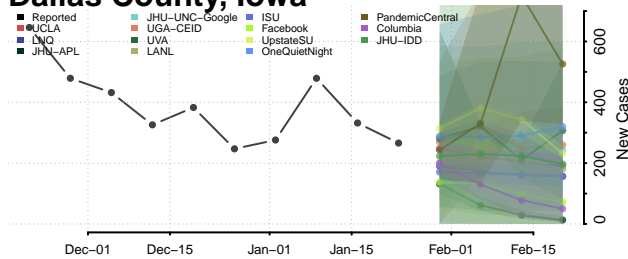

Clayton County, Iowa

Clinton County, Iowa

Crawford County, Iowa

Dallas County, Iowa

Davis County, Iowa

Decatur County, Iowa

Delaware County, Iowa

Des Moines County, Iowa