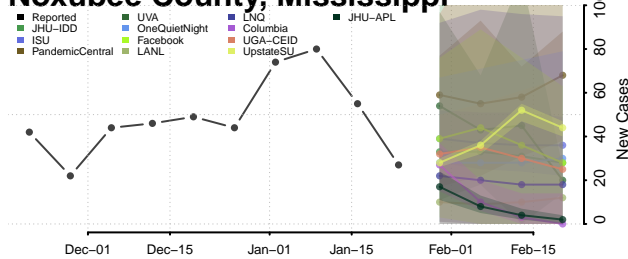

Montgomery County, Mississippi

Neshoba County, Mississippi

Newton County, Mississippi

Noxubee County, Mississippi

Oktibbeha County, Mississippi

Panola County, Mississippi

Pearl River County, Mississippi

Perry County, Mississippi