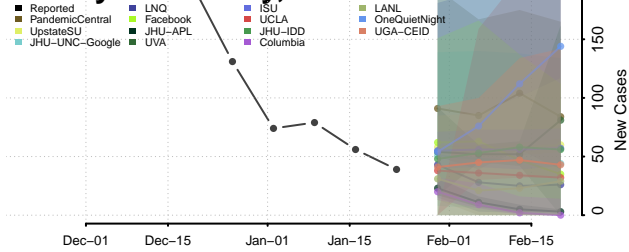

Hubbard County, Minnesota

Isanti County, Minnesota

Itasca County, Minnesota

Jackson County, Minnesota

Kanabec County, Minnesota

Kandiyohi County, Minnesota

Kittson County, Minnesota

Koochiching County, Minnesota