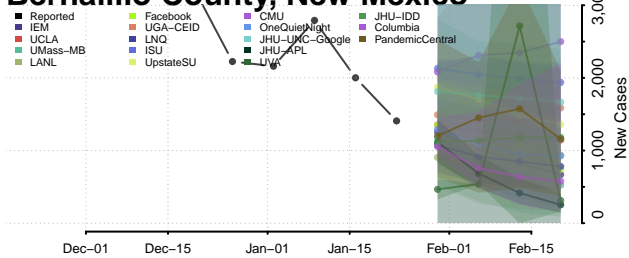

Bernalillo County, New Mexico