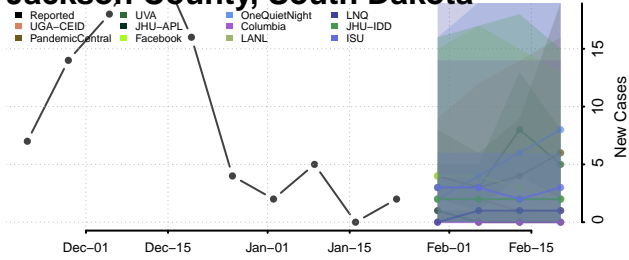

Jackson County, South Dakota