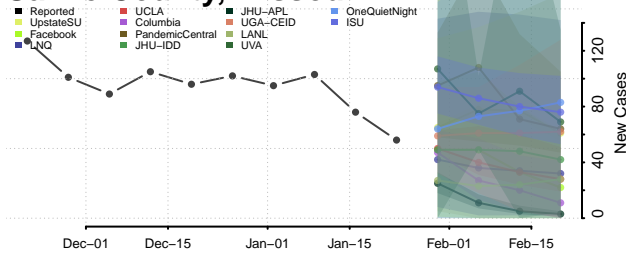

Saline County, Missouri