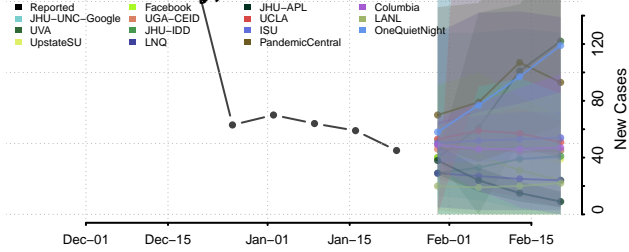

Hubbard County, Minnesota

Isanti County, Minnesota

Itasca County, Minnesota

Jackson County, Minnesota

Kanabec County, Minnesota

Kandiyohi County, Minnesota

Kittson County, Minnesota

Koochiching County, Minnesota