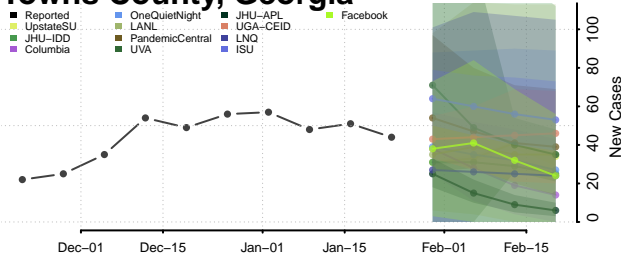

Thomas County, Georgia

Tift County, Georgia

Toombs County, Georgia

Towns County, Georgia

Treutlen County, Georgia

Troup County, Georgia

Ware County, Georgia

Warren County, Georgia