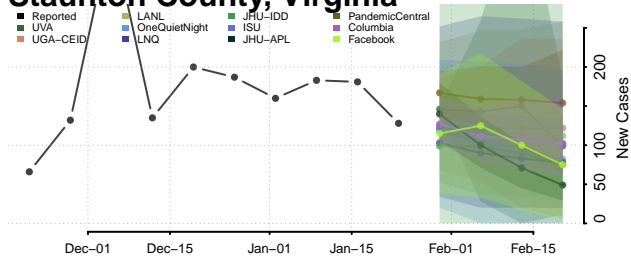

Staunton County, Virginia