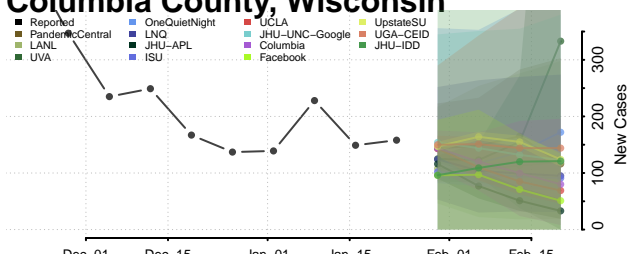

Columbia County, Wisconsin