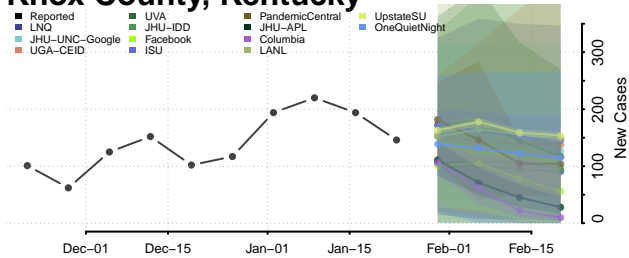

Knox County, Kentucky