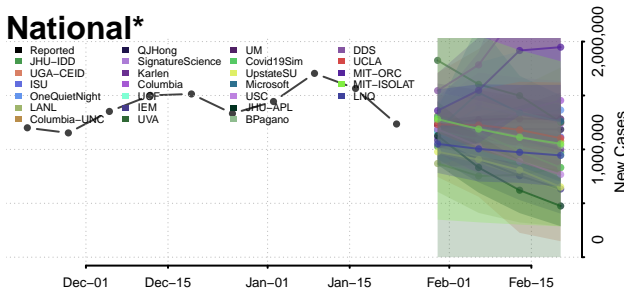

National*

Alabama*

Autauga County, Alabama

Baldwin County, Alabama

Barbour County, Alabama

Bibb County, Alabama

*New weekly cases may decrease in this location over the next four weeks. For these locations, the ensemble forecast indicates a probability of 0.75 or greater that fewer cases will be reported in week four of the forecast than in the last reported week.