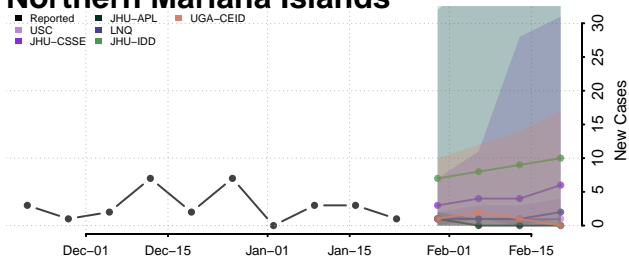

Walsh County, North Dakota

Ward County, North Dakota

Wells County, North Dakota

Williams County, North Dakota

Northern Mariana Islands

Ohio*

*New weekly cases may decrease in this location over the next four weeks. For these locations, the ensemble forecast indicates a probability of 0.75 or greater that fewer cases will be reported in week four of the forecast than in the last reported week.