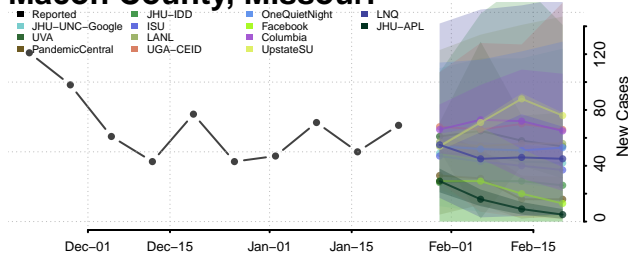

Macon County, Missouri