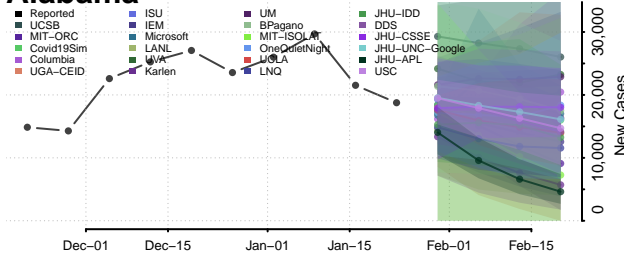

National*

Alabama*

Autauga County, Alabama

Baldwin County, Alabama

Barbour County, Alabama

Bibb County, Alabama

*New weekly cases may decrease in this location over the next four weeks. For these locations, the ensemble forecast indicates a probability of 0.75 or greater that fewer cases will be reported in week four of the forecast than in the last reported week.