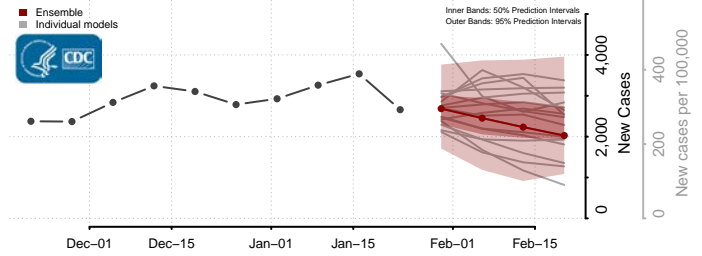

Howard County, Maryland

Kent County, Maryland

Montgomery County, Maryland

Prince George's County, Maryland

Queen Anne's County, Maryland

Somerset County, Maryland

St. Mary's County, Maryland

Talbot County, Maryland