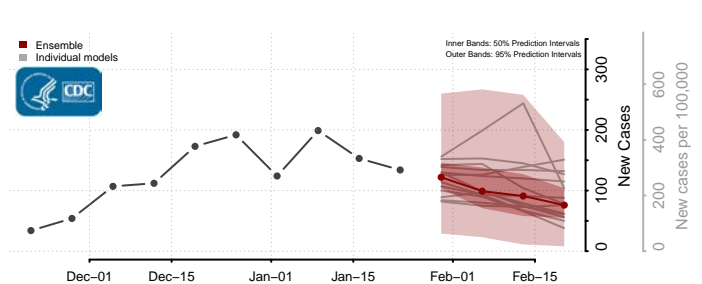

*New weekly cases may decrease in this location over the next four weeks. For these locations, the ensemble forecast indicates a probability of 0.75 or greater that fewer cases will be reported in week four of the forecast than in the last reported week.