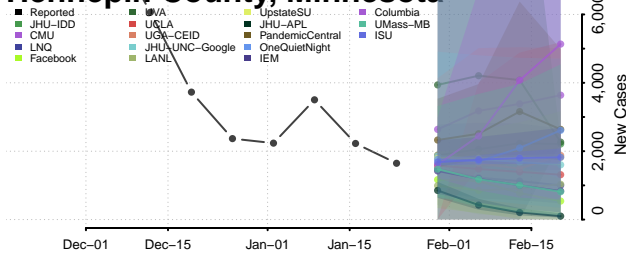

Hennepin County, Minnesota