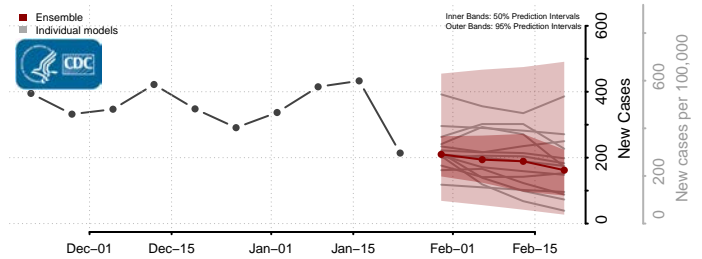

Tooele County, Utah