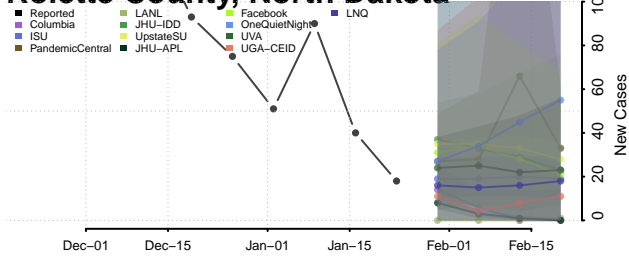

Rolette County, North Dakota