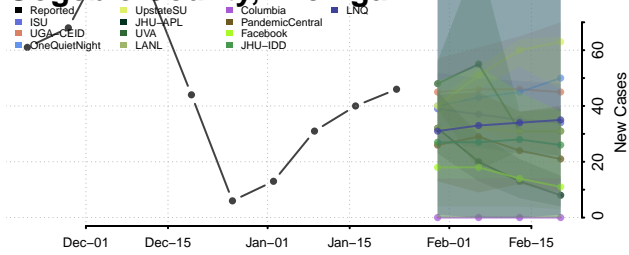

Crawford County, Michigan

Delta County, Michigan

Dickinson County, Michigan

Eaton County, Michigan

Emmet County, Michigan

Genesee County, Michigan

Gladwin County, Michigan

Gogebic County, Michigan