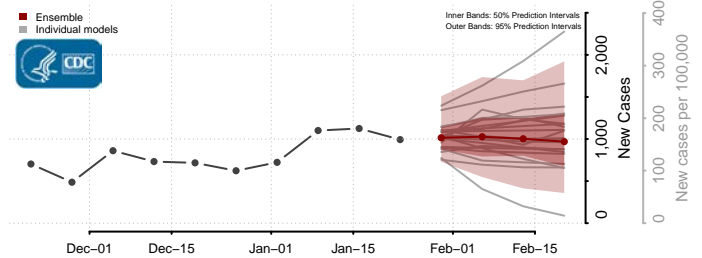

Utah County, Utah

Wasatch County, Utah

Washington County, Utah

Wayne County, Utah

Weber County, Utah

Vermont