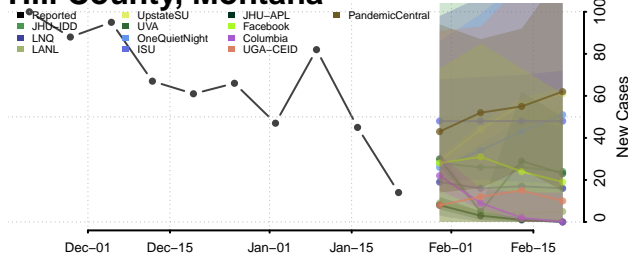

Hill County, Montana