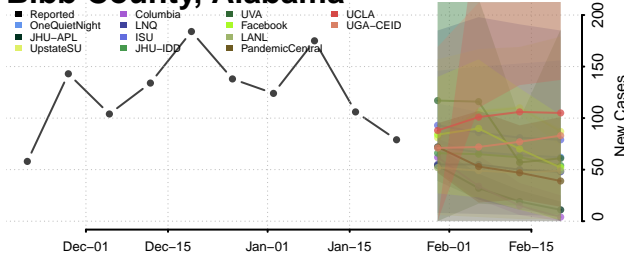

National*

Alabama*

Autauga County, Alabama

Baldwin County, Alabama

Barbour County, Alabama

Bibb County, Alabama

*New weekly cases may decrease in this location over the next four weeks. For these locations, the ensemble forecast indicates a probability of 0.75 or greater that fewer cases will be reported in week four of the forecast than in the last reported week.