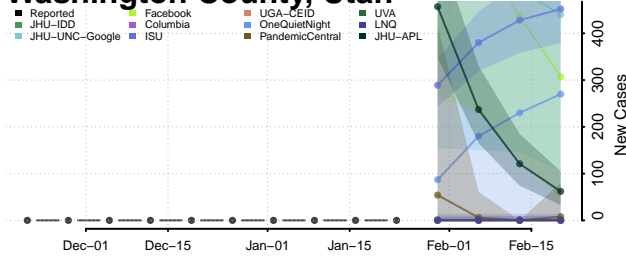

Washington County, Utah