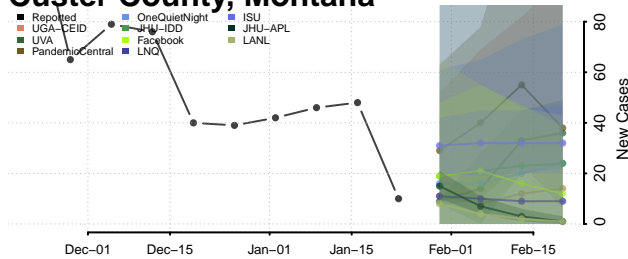

Carter County, Montana

Cascade County, Montana

Chouteau County, Montana

Custer County, Montana

Daniels County, Montana

Dawson County, Montana

Deer Lodge County, Montana

Fallon County, Montana