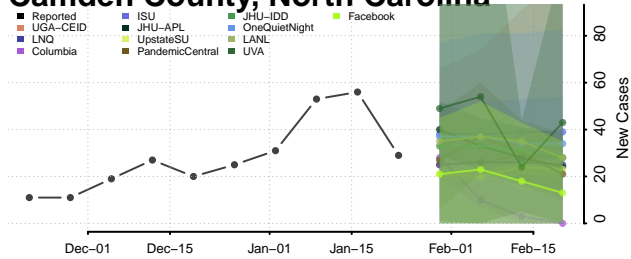

Bladen County, North Carolina

Brunswick County, North Carolina

Buncombe County, North Carolina

Burke County, North Carolina

Cabarrus County, North Carolina

Caldwell County, North Carolina

Camden County, North Carolina