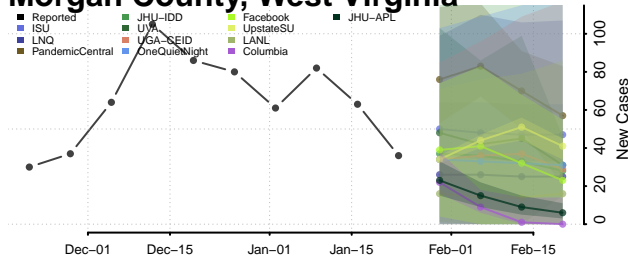

Morgan County, West Virginia