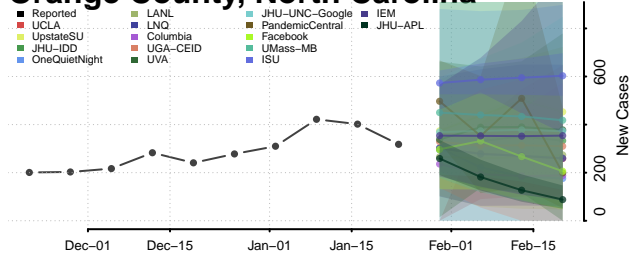

Nash County, North Carolina

New Hanover County, North Carolina

Northampton County, North Carolina

Onslow County, North Carolina

Orange County, North Carolina

Pamlico County, North Carolina

Pasquotank County, North Carolina