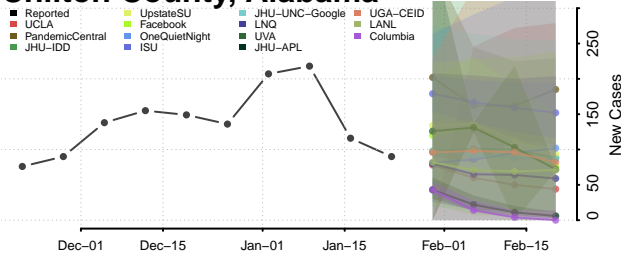

National*

Alabama*

Autauga County, Alabama

Baldwin County, Alabama

Barbour County, Alabama

Bibb County, Alabama

*New weekly cases may decrease in this location over the next four weeks. For these locations, the ensemble forecast indicates a probability of 0.75 or greater that fewer cases will be reported in week four of the forecast than in the last reported week.

Blount County, Alabama

Bullock County, Alabama

Butler County, Alabama

Calhoun County, Alabama

Chambers County, Alabama

Cherokee County, Alabama

Chilton County, Alabama

Choctaw County, Alabama