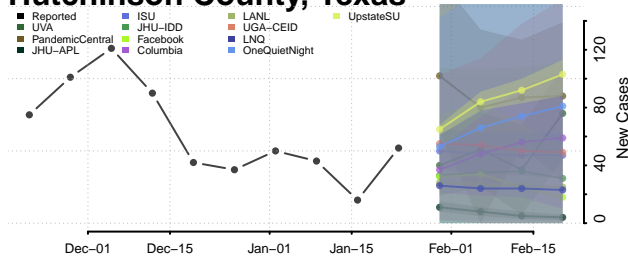

Hopkins County, Texas

Houston County, Texas

Howard County, Texas

Hudspeth County, Texas

Hunt County, Texas

Hutchinson County, Texas

Irion County, Texas

Jack County, Texas