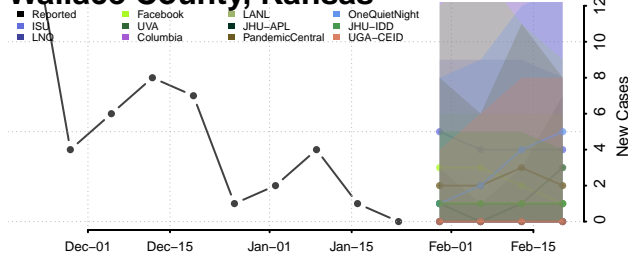

Sumner County, Kansas

Thomas County, Kansas

Trego County, Kansas

Wabaunsee County, Kansas

Wallace County, Kansas

Washington County, Kansas

Wichita County, Kansas

Wilson County, Kansas