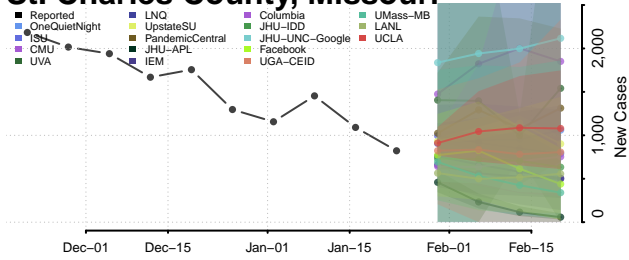

St. Charles County, Missouri