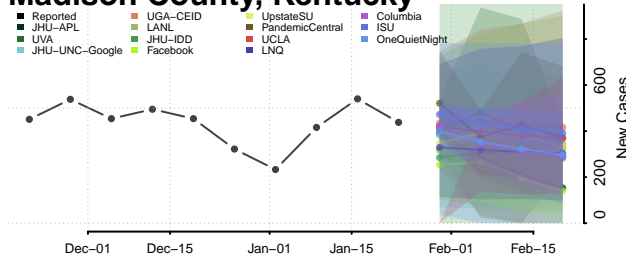

Madison County, Kentucky