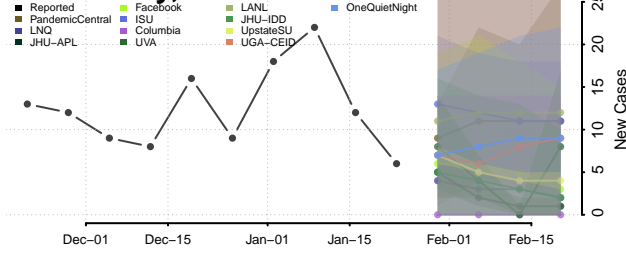

Elk County, Kansas