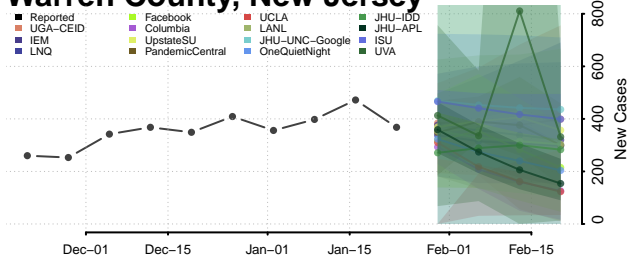

Warren County, New Jersey