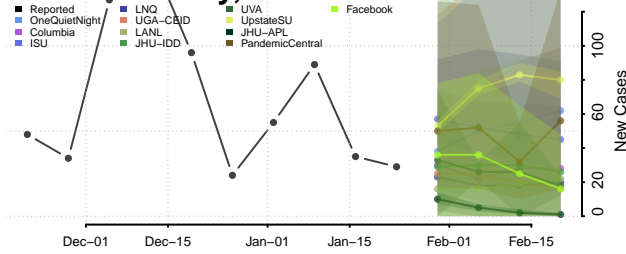

Benton County, Missouri