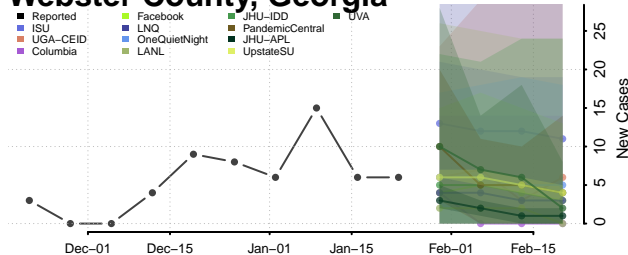

Webster County, Georgia