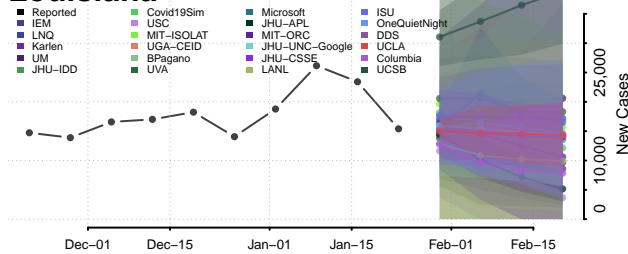

Wayne County, Kentucky

Webster County, Kentucky

Whitley County, Kentucky

Wolfe County, Kentucky

Woodford County, Kentucky

Louisiana

Acadia County, Louisiana

Allen County, Louisiana