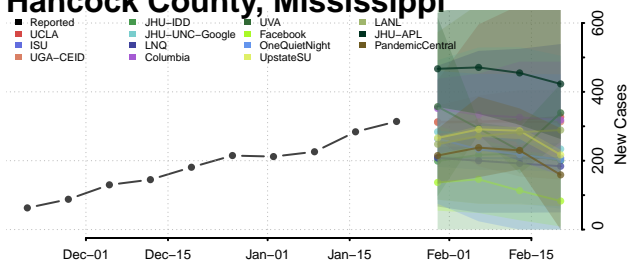

DeSoto County, Mississippi

Forrest County, Mississippi

Franklin County, Mississippi

George County, Mississippi

Greene County, Mississippi

Grenada County, Mississippi

Hancock County, Mississippi

Harrison County, Mississippi