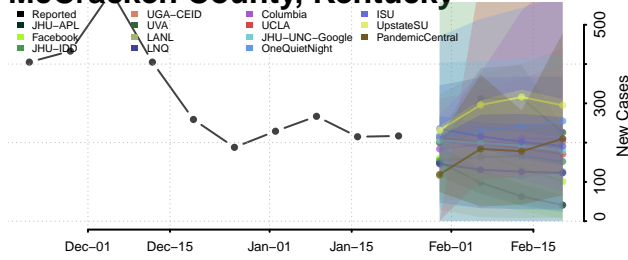

Marshall County, Kentucky

Martin County, Kentucky

Mason County, Kentucky

McCracken County, Kentucky

McCreary County, Kentucky

McLean County, Kentucky

Meade County, Kentucky

Menifee County, Kentucky