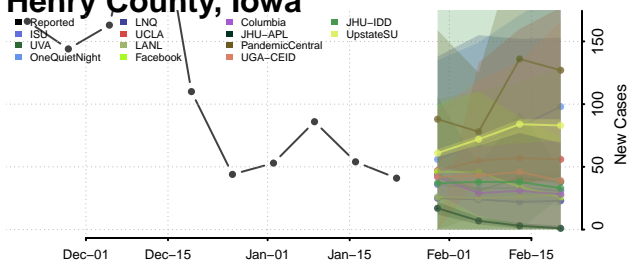

Grundy County, Iowa

Guthrie County, Iowa

Hamilton County, Iowa

Hancock County, Iowa

Hardin County, Iowa

Harrison County, Iowa

Henry County, Iowa

Howard County, Iowa