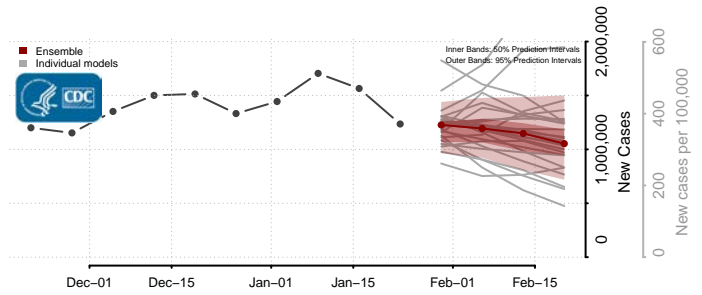

National*

Alabama*

Autauga County, Alabama

Baldwin County, Alabama

Barbour County, Alabama

Bibb County, Alabama

*New weekly cases may decrease in this location over the next four weeks. For these locations, the ensemble forecast indicates a probability of 0.75 or greater that fewer cases will be reported in week four of the forecast than in the last reported week.