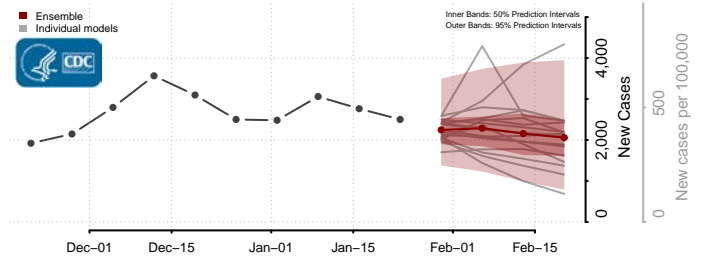

Sussex County, Delaware

District of Columbia

*New weekly cases may decrease in this location over the next four weeks. For these locations, the ensemble forecast indicates a probability of 0.75 or greater that fewer cases will be reported in week four of the forecast than in the last reported week.