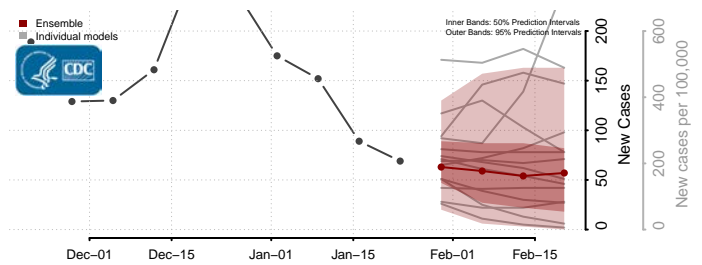

Van Buren County, Tennessee

Warren County, Tennessee

Washington County, Tennessee

Wayne County, Tennessee

Weakley County, Tennessee

White County, Tennessee

Williamson County, Tennessee

Wilson County, Tennessee