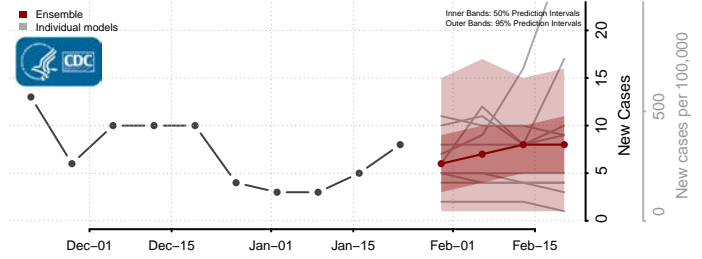

Deuel County, South Dakota

Dewey County, South Dakota

Douglas County, South Dakota

Edmunds County, South Dakota

Fall River County, South Dakota

Faulk County, South Dakota

Grant County, South Dakota

Gregory County, South Dakota