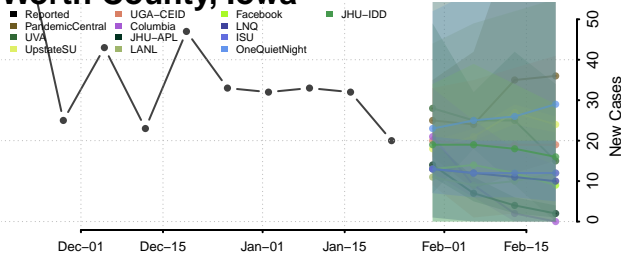

Webster County, Iowa

Winnebago County, Iowa

Winneshiek County, Iowa

Woodbury County, Iowa

Worth County, Iowa

Wright County, Iowa

Kansas

Allen County, Kansas