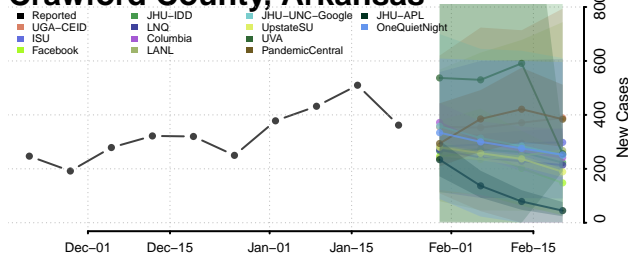

Cleburne County, Arkansas

Cleveland County, Arkansas

Columbia County, Arkansas

Conway County, Arkansas

Craighead County, Arkansas

Crawford County, Arkansas

Crittenden County, Arkansas

Cross County, Arkansas