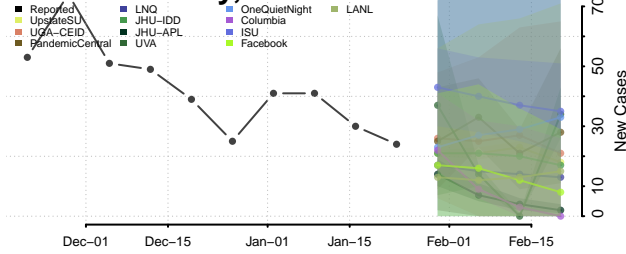

DeKalb County, Missouri