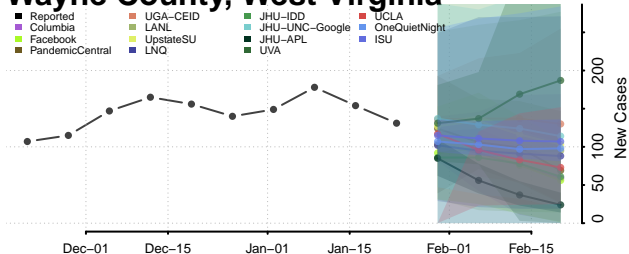

Wayne County, West Virginia