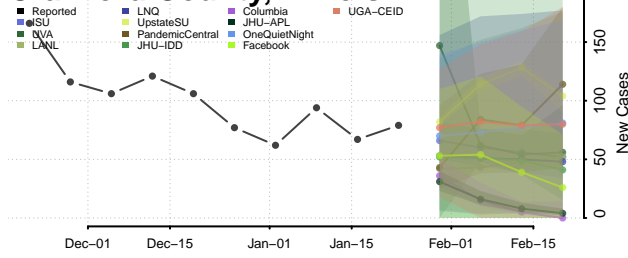

Crawford County, Illinois