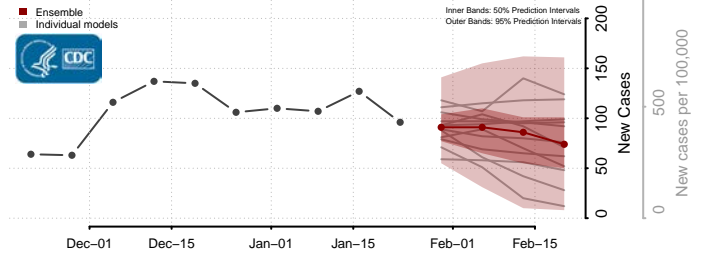

Clark County, Arkansas