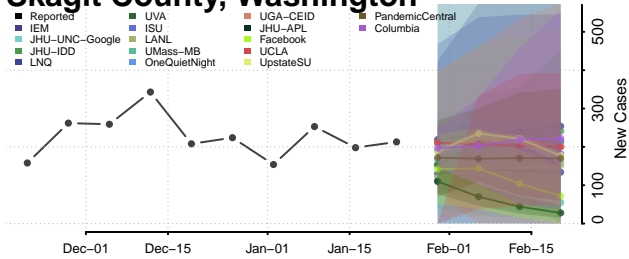

Skagit County, Washington