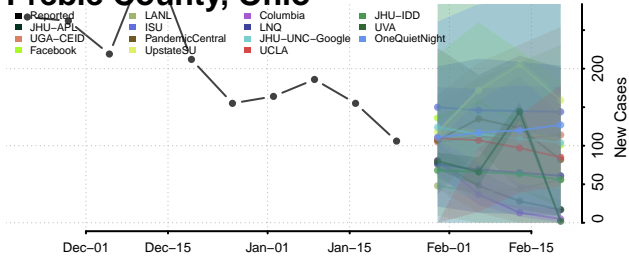

Preble County, Ohio