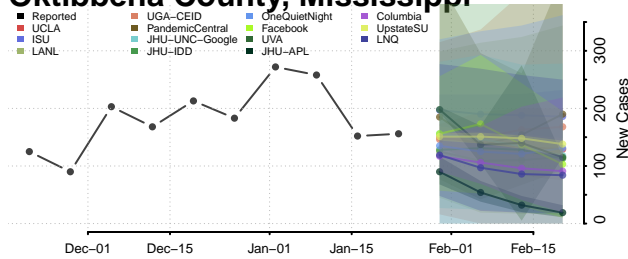

Montgomery County, Mississippi

Neshoba County, Mississippi

Newton County, Mississippi

Noxubee County, Mississippi

Oktibbeha County, Mississippi

Panola County, Mississippi

Pearl River County, Mississippi

Perry County, Mississippi