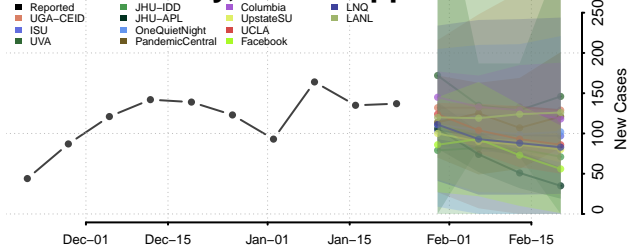

Lee County, Mississippi

Leflore County, Mississippi

Lincoln County, Mississippi

Lowndes County, Mississippi

Madison County, Mississippi

Marion County, Mississippi

Marshall County, Mississippi

Monroe County, Mississippi