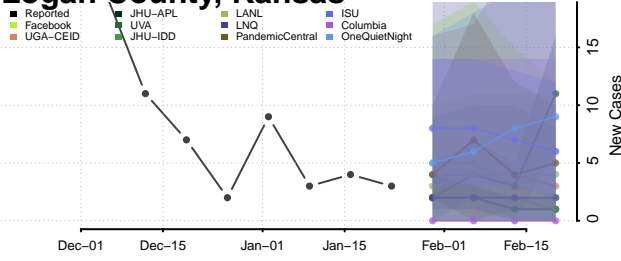

Kingman County, Kansas

Kiowa County, Kansas

Labette County, Kansas

Lane County, Kansas

Leavenworth County, Kansas

Lincoln County, Kansas

Linn County, Kansas

Logan County, Kansas