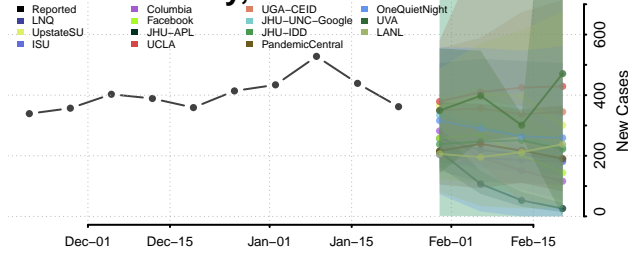

Sullivan County, Indiana

Switzerland County, Indiana

Wabash County, Indiana

Warren County, Indiana

Warrick County, Indiana

Washington County, Indiana

Wayne County, Indiana

Wells County, Indiana