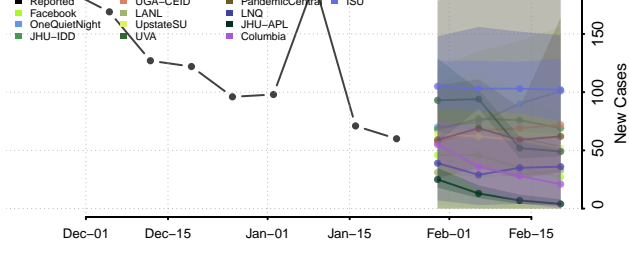

Lincoln County, Wisconsin