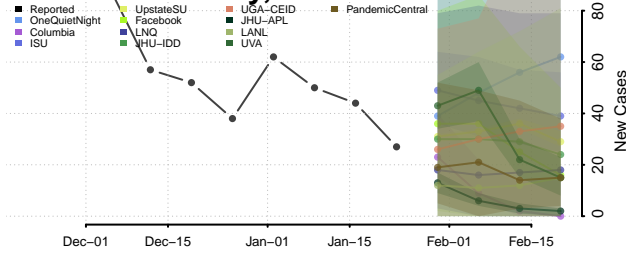

Moniteau County, Missouri