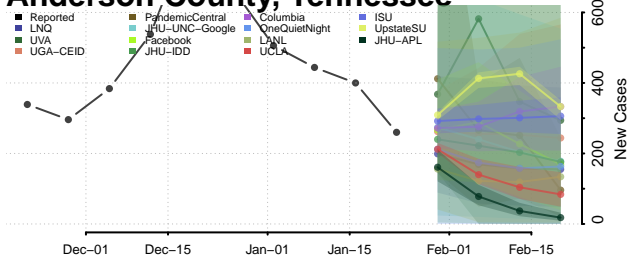

Anderson County, Tennessee