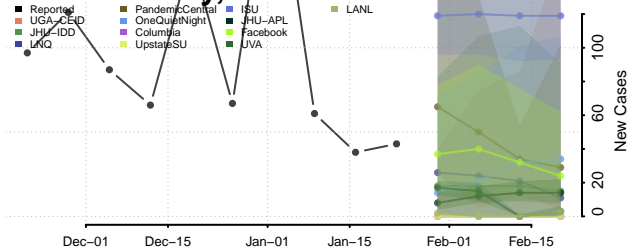

Pecos County, Texas