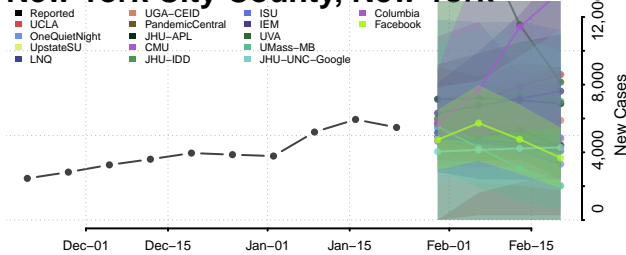

New York City County, New York