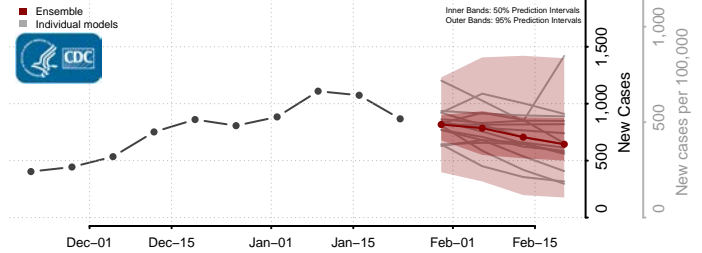

Cleveland County, North Carolina

Columbus County, North Carolina

Craven County, North Carolina

Cumberland County, North Carolina

Currituck County, North Carolina

Dare County, North Carolina

Davidson County, North Carolina