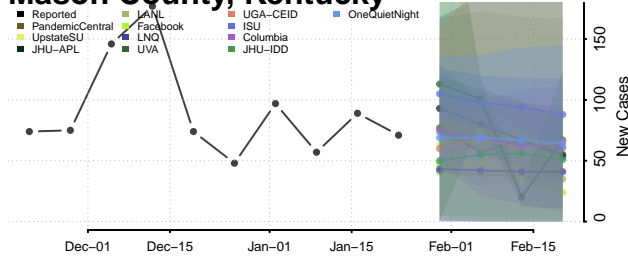

Mason County, Kentucky