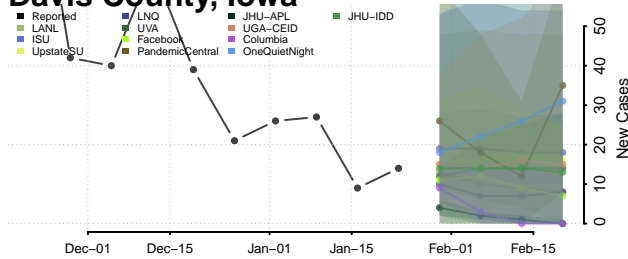

Clayton County, Iowa

Clinton County, Iowa

Crawford County, Iowa

Dallas County, Iowa

Davis County, Iowa

Decatur County, Iowa

Delaware County, Iowa

Des Moines County, Iowa