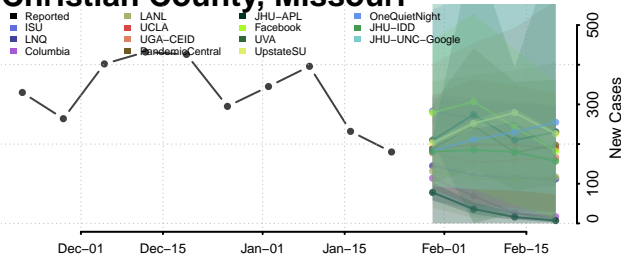

Christian County, Missouri