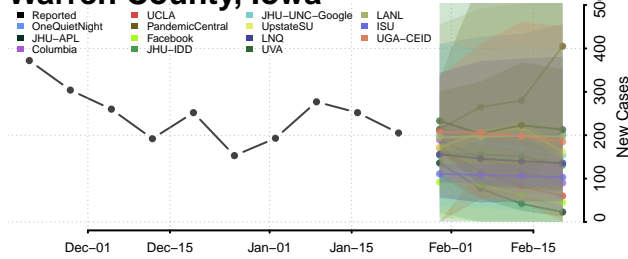

Tama County, Iowa

Taylor County, Iowa

Union County, Iowa

Van Buren County, Iowa

Wapello County, Iowa

Warren County, Iowa

Washington County, Iowa

Wayne County, Iowa