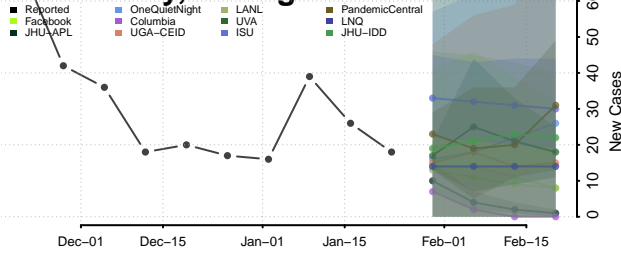

Iron County, Michigan