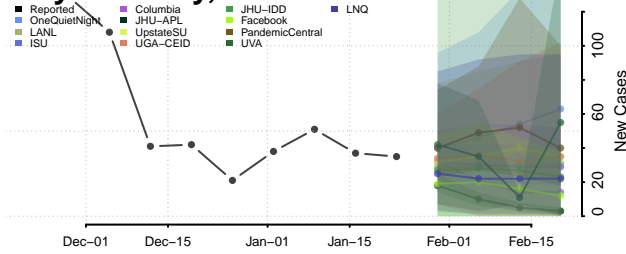

Dickinson County, Iowa

Dubuque County, Iowa

Emmet County, Iowa

Fayette County, Iowa

Floyd County, Iowa

Franklin County, Iowa

Fremont County, Iowa

Greene County, Iowa