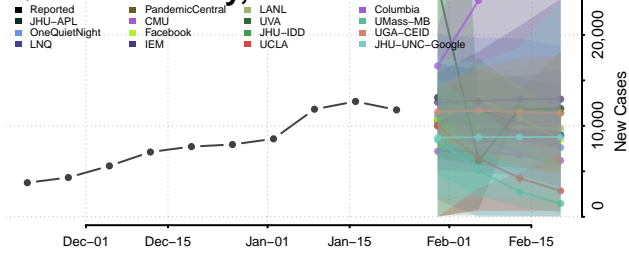

Queens County, New York