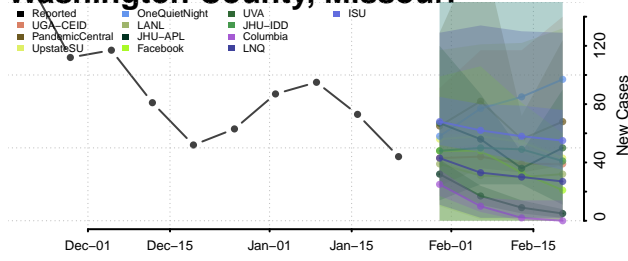

Washington County, Missouri