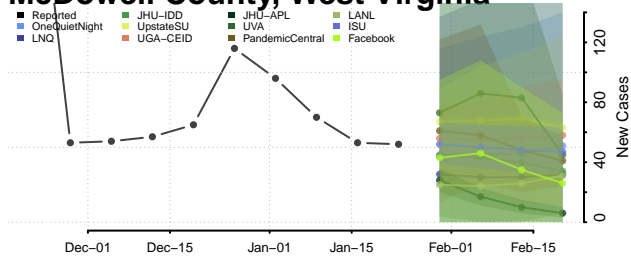

McDowell County, West Virginia