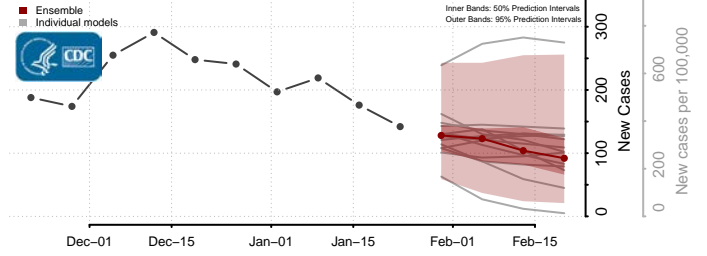

Cass County, Indiana