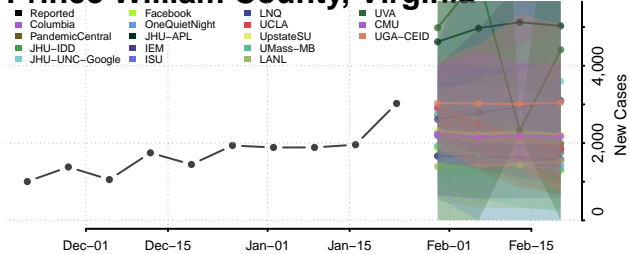

Pittsylvania County, Virginia

Poquoson County, Virginia

Portsmouth County, Virginia

Powhatan County, Virginia

Prince Edward County, Virginia

Prince George County, Virginia

Prince William County, Virginia

Pulaski County, Virginia