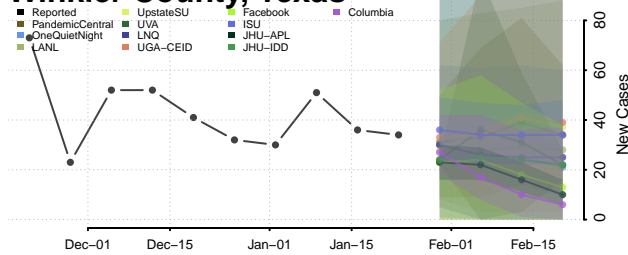

Winkler County, Texas