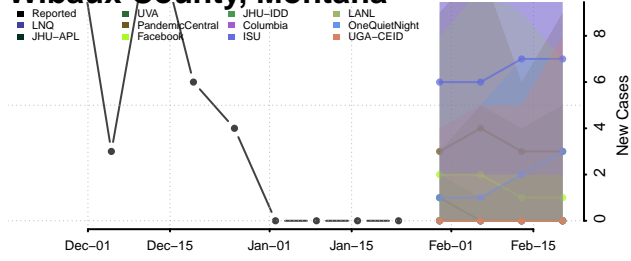

Sheridan County, Montana

Silver Bow County, Montana

Wheatland County, Montana

Wibaux County, Montana

Yellowstone County, Montana

Nebraska

Adams County, Nebraska

Antelope County, Nebraska