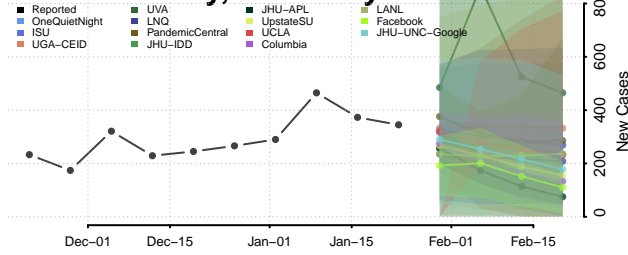

Knott County, Kentucky

Knox County, Kentucky

Larue County, Kentucky

Laurel County, Kentucky

Lawrence County, Kentucky

Lee County, Kentucky

Leslie County, Kentucky

Letcher County, Kentucky