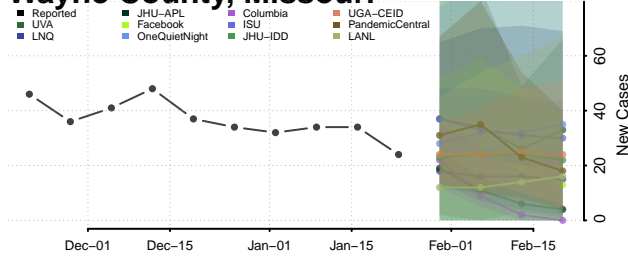

Wayne County, Missouri