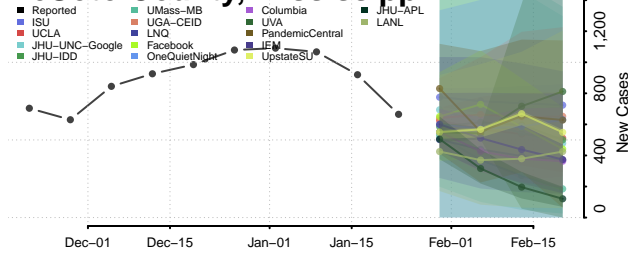

DeSoto County, Mississippi

Forrest County, Mississippi

Franklin County, Mississippi

George County, Mississippi

Greene County, Mississippi

Grenada County, Mississippi

Hancock County, Mississippi

Harrison County, Mississippi