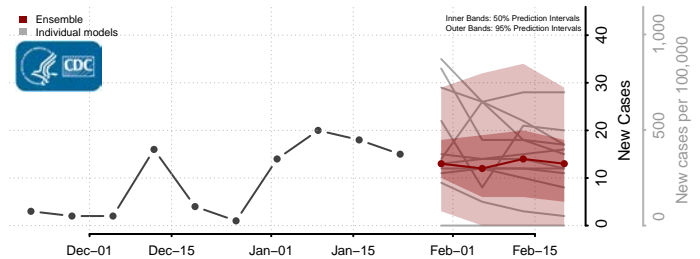

Stokes County, North Carolina

Surry County, North Carolina

Swain County, North Carolina

Transylvania County, North Carolina

Tyrrell County, North Carolina

Union County, North Carolina

Vance County, North Carolina