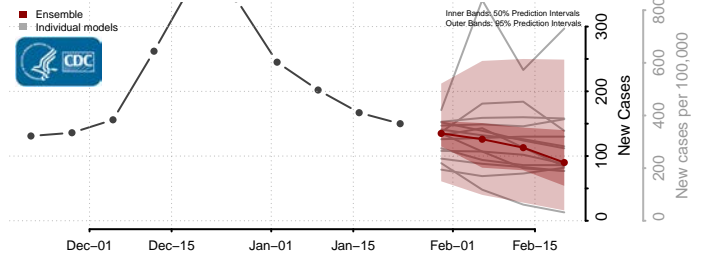

Chester County, Tennessee

Claiborne County, Tennessee

Clay County, Tennessee

Cocke County, Tennessee

Coffee County, Tennessee

Crockett County, Tennessee

Cumberland County, Tennessee

Davidson County, Tennessee