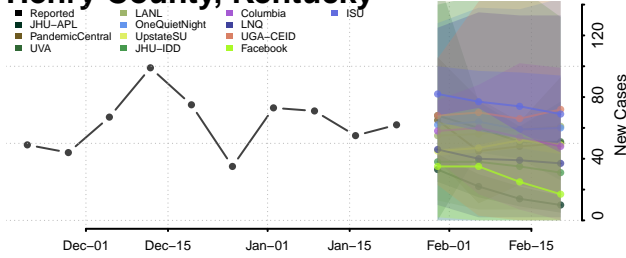

Henry County, Kentucky