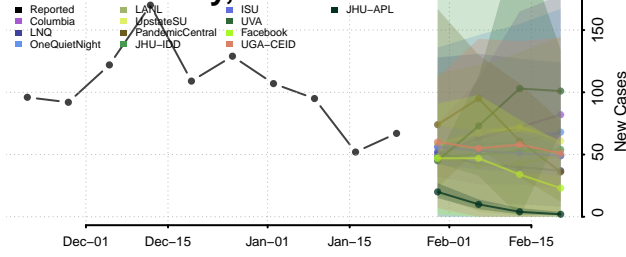

Adams County, Indiana

Allen County, Indiana

Bartholomew County, Indiana

Benton County, Indiana

Blackford County, Indiana

Boone County, Indiana

Brown County, Indiana

Carroll County, Indiana