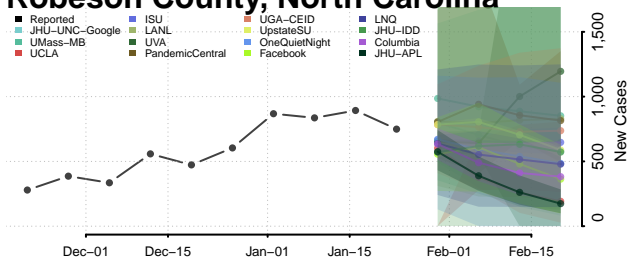

Robeson County, North Carolina