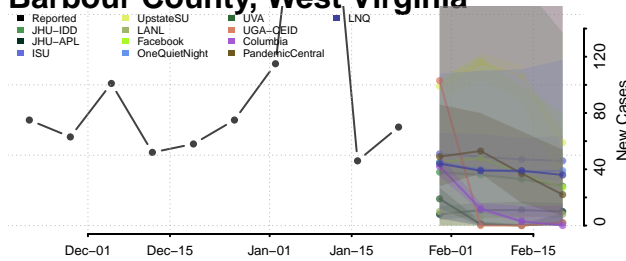

Barbour County, West Virginia