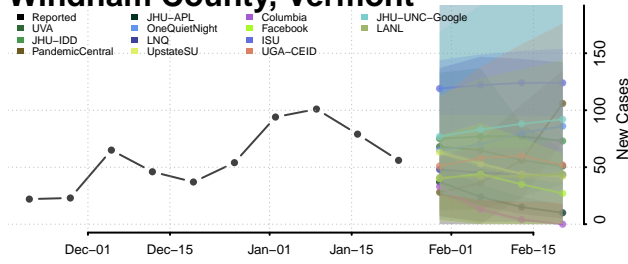

Grand Isle County, Vermont

Lamoille County, Vermont

Orange County, Vermont

Orleans County, Vermont

Rutland County, Vermont

Washington County, Vermont

Windham County, Vermont

Windsor County, Vermont