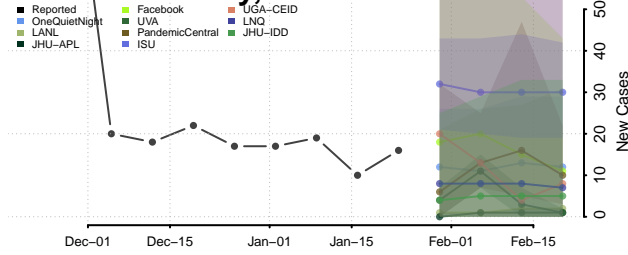

Crockett County, Texas