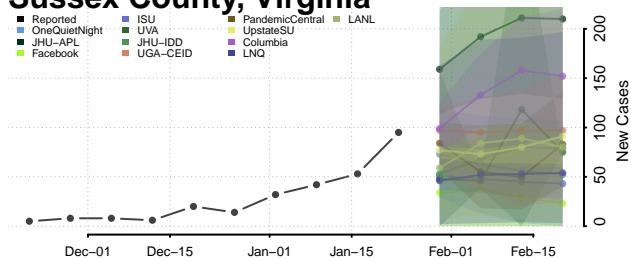

Sussex County, Virginia