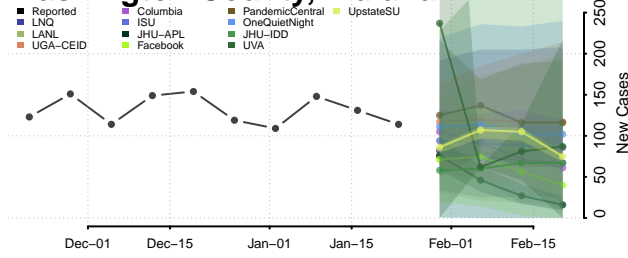

Sullivan County, Indiana

Switzerland County, Indiana

Wabash County, Indiana

Warren County, Indiana

Warrick County, Indiana

Washington County, Indiana

Wayne County, Indiana

Wells County, Indiana