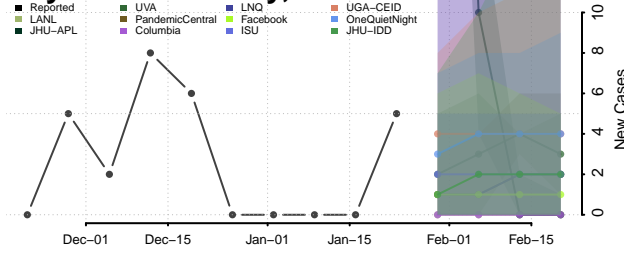

Keya Paha County, Nebraska