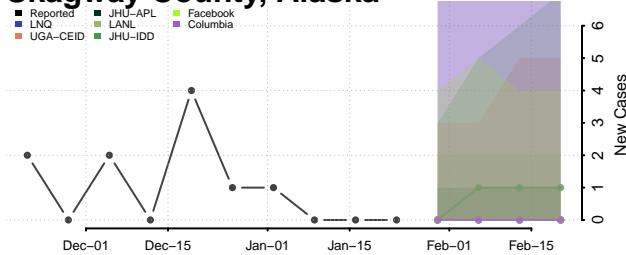

North Slope County, Alaska

Northwest Arctic County, Alaska

Petersburg County, Alaska

Prince of Wales-Hyder County, Alaska

Sitka County, Alaska

Skagway County, Alaska

Southeast Fairbanks County, Alaska

Valdez-Cordova County, Alaska