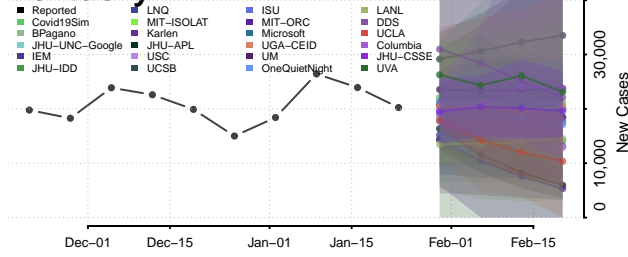

Wichita County, Kansas

Wilson County, Kansas

Woodson County, Kansas

Wyandotte County, Kansas

Kentucky

Adair County, Kentucky