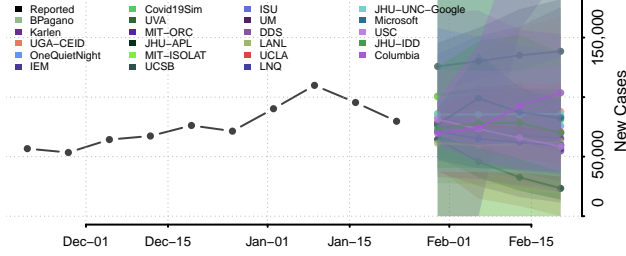

Florida

Alachua County, Florida

Baker County, Florida

Bay County, Florida

Bradford County, Florida

Brevard County, Florida