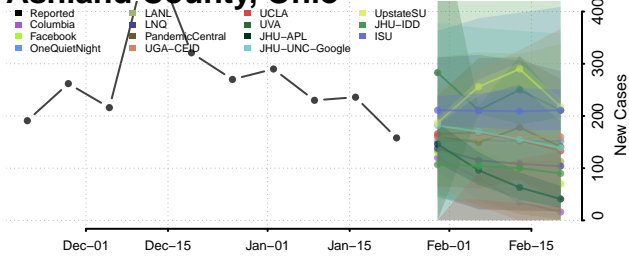

Ashland County, Ohio