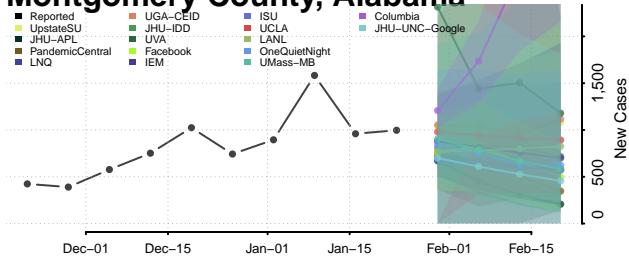

Houston County, Alabama

Jackson County, Alabama

Jefferson County, Alabama

Lamar County, Alabama

Lauderdale County, Alabama

Lawrence County, Alabama

Lee County, Alabama

Limestone County, Alabama

Lowndes County, Alabama

Macon County, Alabama

Madison County, Alabama

Marengo County, Alabama

Marion County, Alabama

Marshall County, Alabama

Mobile County, Alabama

Monroe County, Alabama

Montgomery County, Alabama

Morgan County, Alabama

Perry County, Alabama

Pickens County, Alabama

Pike County, Alabama

Randolph County, Alabama

Russell County, Alabama

Shelby County, Alabama