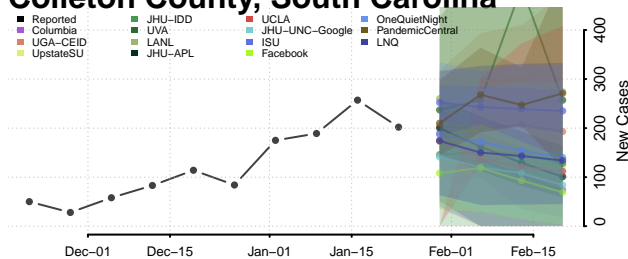

Cherokee County, South Carolina

Chester County, South Carolina

Chesterfield County, South Carolina

Clarendon County, South Carolina

Colleton County, South Carolina

Darlington County, South Carolina

Dillon County, South Carolina