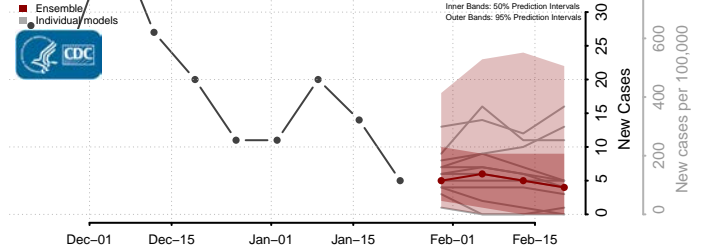

Deuel County, South Dakota