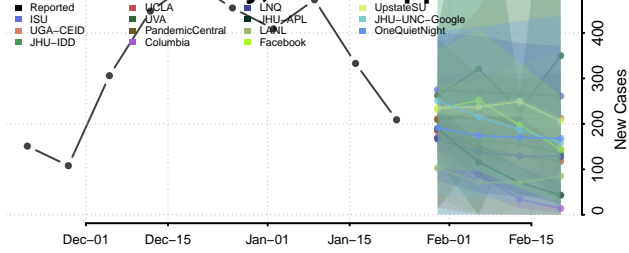

Lee County, Mississippi

Leflore County, Mississippi

Lincoln County, Mississippi

Lowndes County, Mississippi

Madison County, Mississippi

Marion County, Mississippi

Marshall County, Mississippi

Monroe County, Mississippi