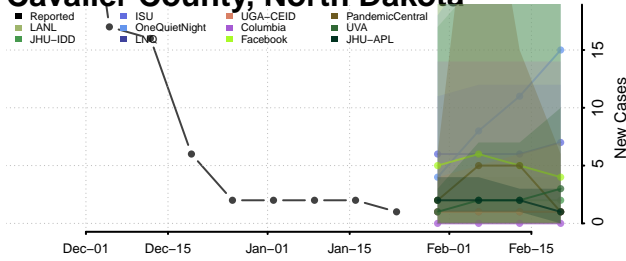

Cavalier County, North Dakota