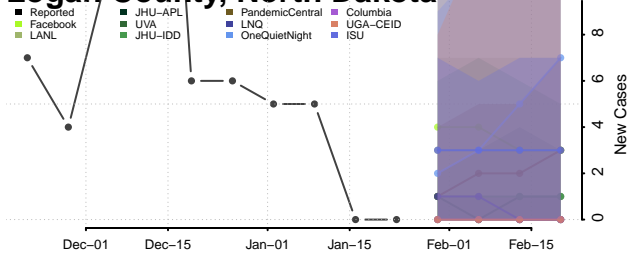

Grand Forks County, North Dakota

Grant County, North Dakota

Griggs County, North Dakota

Hettinger County, North Dakota

Kidder County, North Dakota

LaMoure County, North Dakota

Logan County, North Dakota

McHenry County, North Dakota