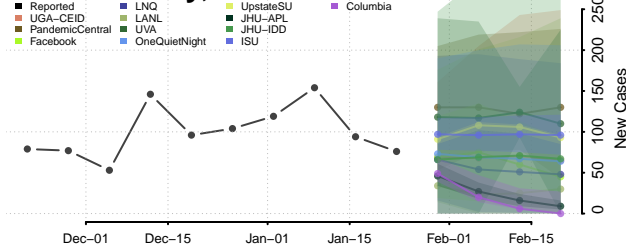

Ashe County, North Carolina