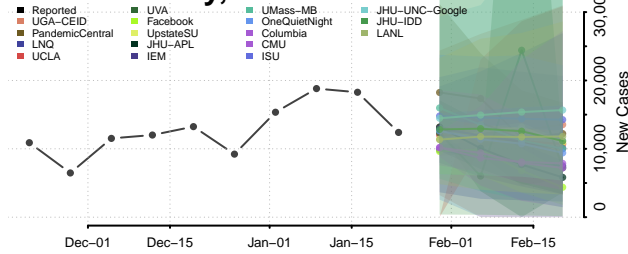

Crane County, Texas

Crockett County, Texas

Crosby County, Texas

Culberson County, Texas

Dallam County, Texas

Dallas County, Texas

Dawson County, Texas

Deaf Smith County, Texas