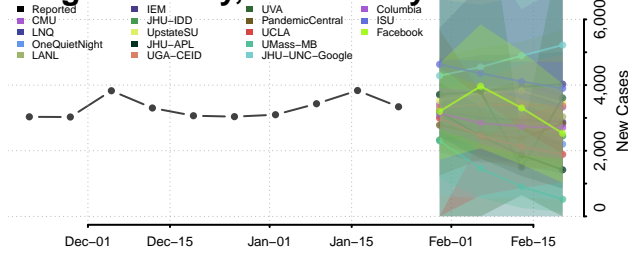

Bergen County, New Jersey