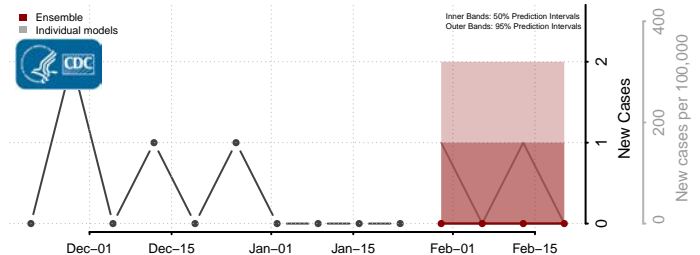

Harding County, New Mexico