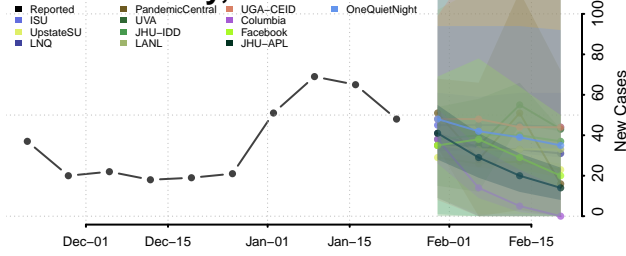

Morris County, Texas