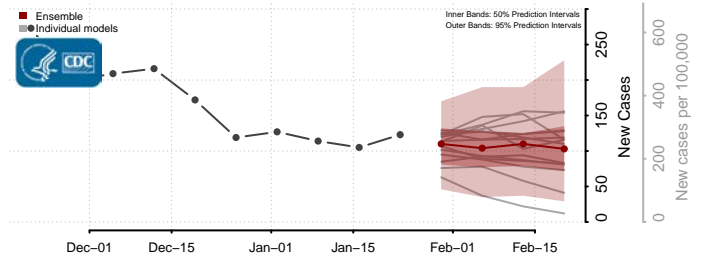

Stephenson County, Illinois