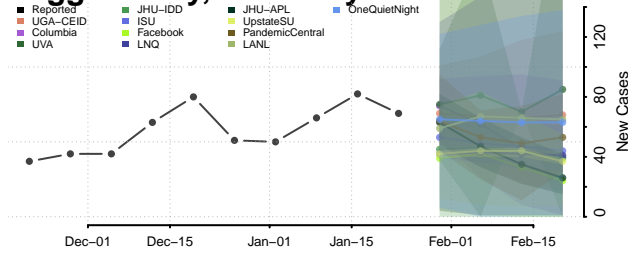

Trigg County, Kentucky