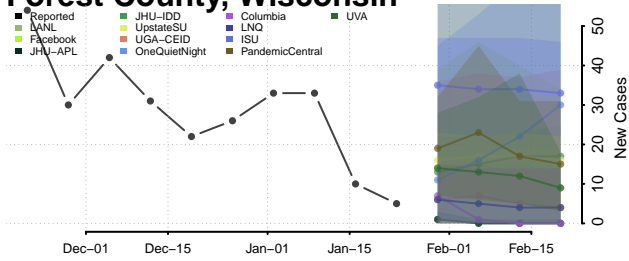

Chippewa County, Wisconsin

Clark County, Wisconsin

Columbia County, Wisconsin

Crawford County, Wisconsin

Florence County, Wisconsin

Fond du Lac County, Wisconsin

Forest County, Wisconsin

Grant County, Wisconsin