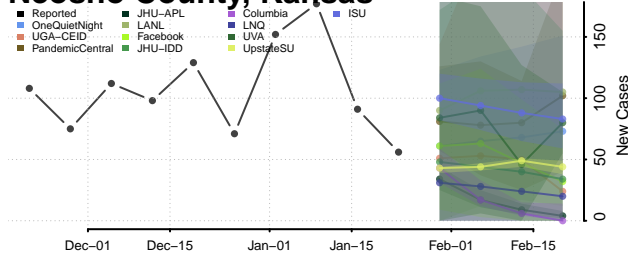

Morris County, Kansas

Morton County, Kansas

Nemaha County, Kansas

Neosho County, Kansas

Ness County, Kansas

Norton County, Kansas

Osage County, Kansas

Osborne County, Kansas