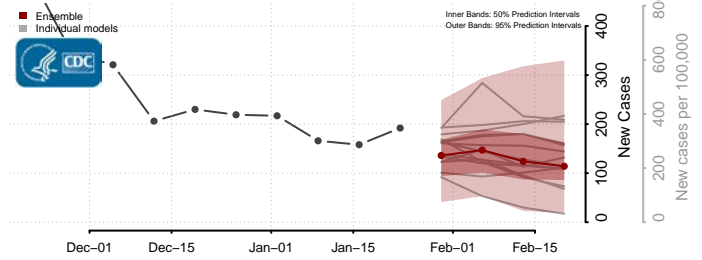

Whiteside County, Illinois