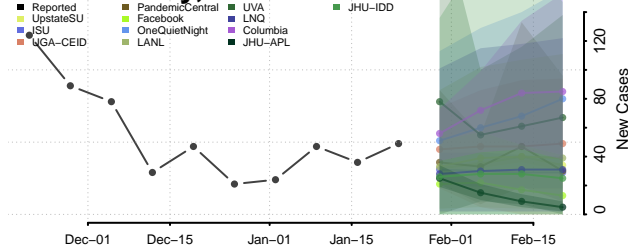

Iowa County, Iowa