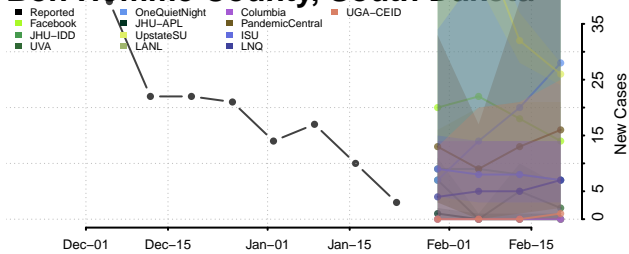

Bon Homme County, South Dakota

*New weekly cases may decrease in this location over the next four weeks. For these locations, the ensemble forecast indicates a probability of 0.75 or greater that fewer cases will be reported in week four of the forecast than in the last reported week.