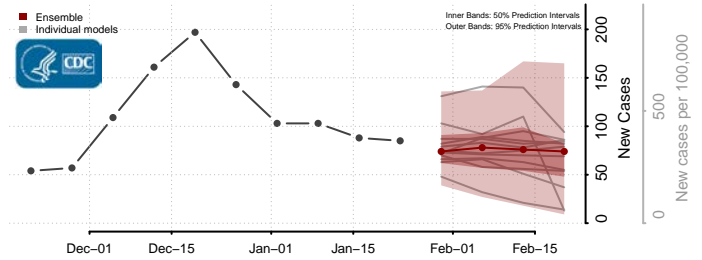

Hampshire County, West Virginia