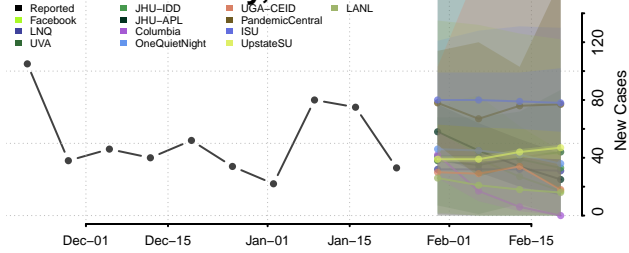

Burleson County, Texas