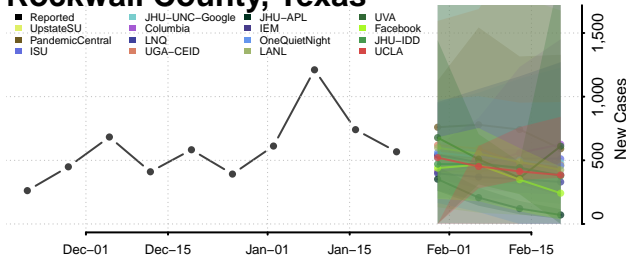

Rockwall County, Texas