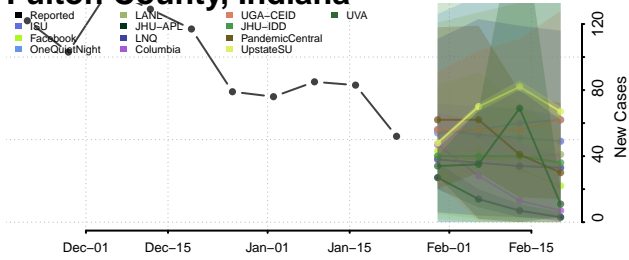

Fulton County, Indiana