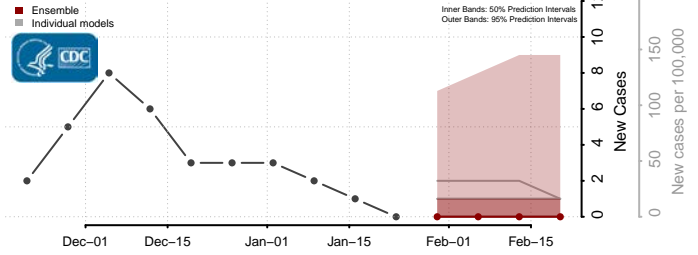

North Slope County, Alaska

Northwest Arctic County, Alaska

Petersburg County, Alaska

Prince of Wales-Hyder County, Alaska

Sitka County, Alaska

Skagway County, Alaska

Southeast Fairbanks County, Alaska

Valdez-Cordova County, Alaska