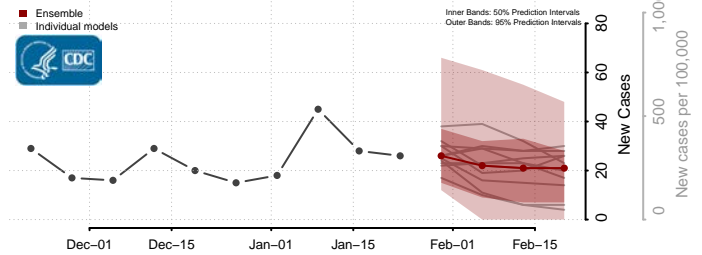

Natchitoches County, Louisiana

Orleans County, Louisiana

Ouachita County, Louisiana

Plaquemines County, Louisiana

Pointe Coupee County, Louisiana

Rapides County, Louisiana

Red River County, Louisiana

Richland County, Louisiana