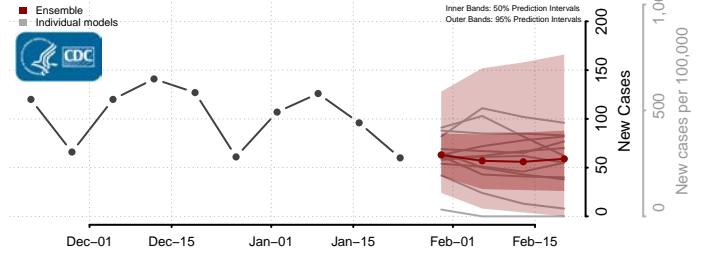

Natchitoches County, Louisiana

Orleans County, Louisiana

Ouachita County, Louisiana

Plaquemines County, Louisiana

Pointe Coupee County, Louisiana

Rapides County, Louisiana

Red River County, Louisiana

Richland County, Louisiana