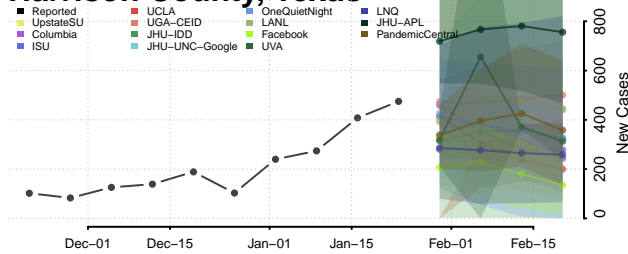

Harrison County, Texas