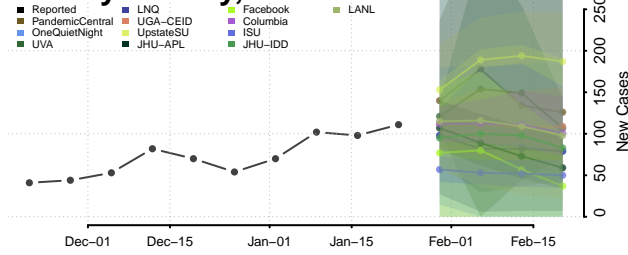

Willacy County, Texas