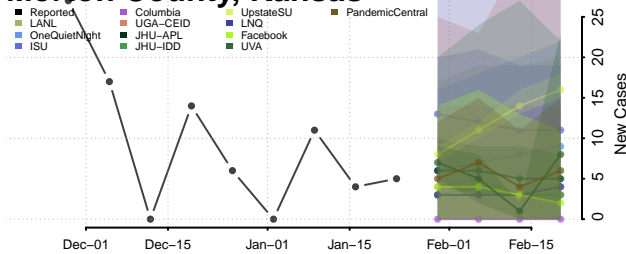

Morton County, Kansas