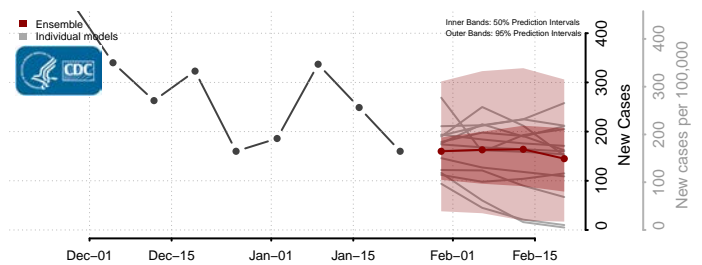

Pottawattamie County, Iowa

Poweshiek County, Iowa

Ringgold County, Iowa

Sac County, Iowa

Scott County, Iowa

Shelby County, Iowa

Sioux County, Iowa

Story County, Iowa