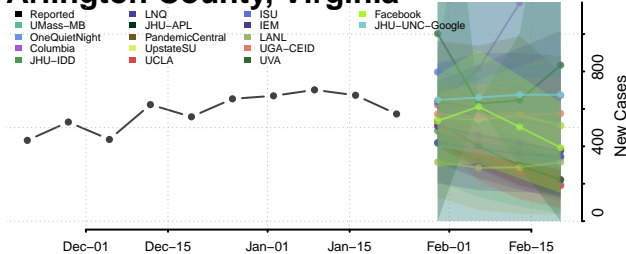

Arlington County, Virginia