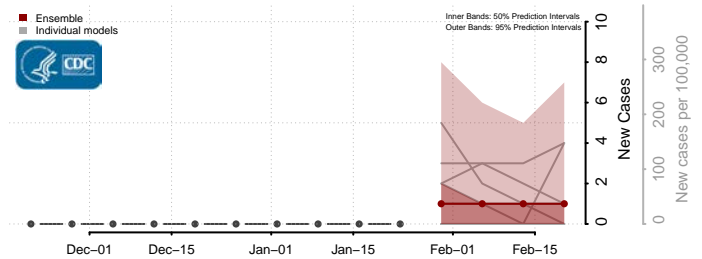

Wayne County, Utah