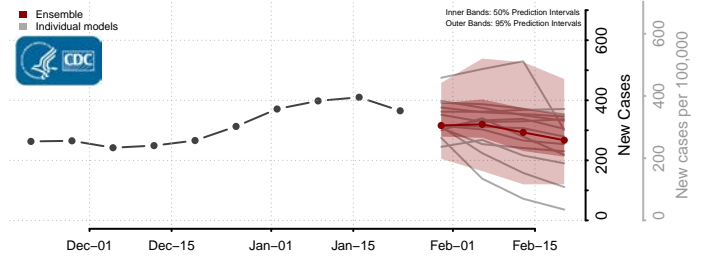

Wicomico County, Maryland