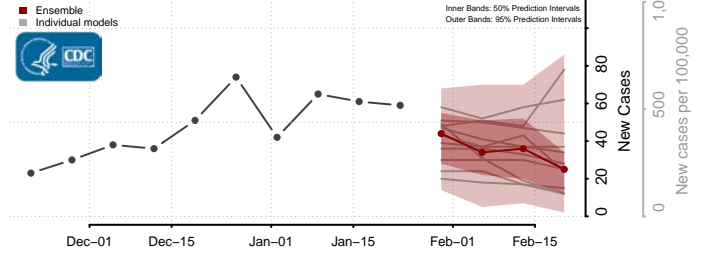

Valley County, Idaho