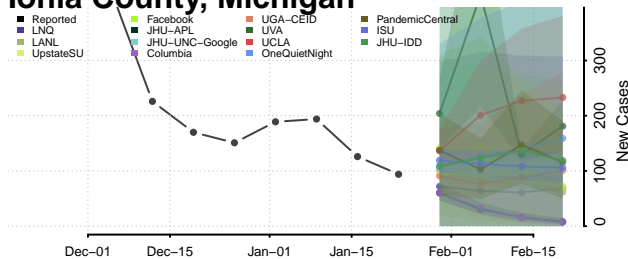

Grand Traverse County, Michigan

Gratiot County, Michigan

Hillsdale County, Michigan

Houghton County, Michigan

Huron County, Michigan

Ingham County, Michigan

Ionia County, Michigan

Iosco County, Michigan