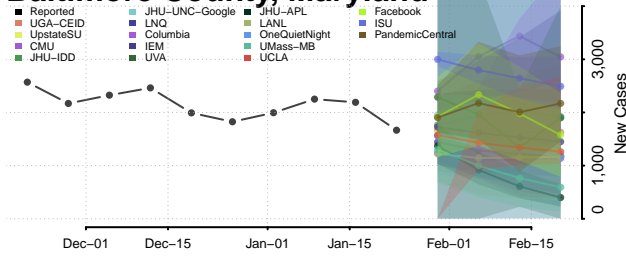

Baltimore County, Maryland