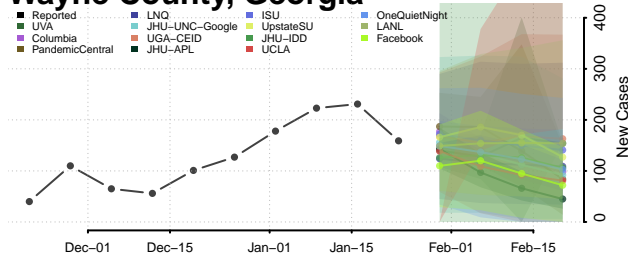

Wayne County, Georgia