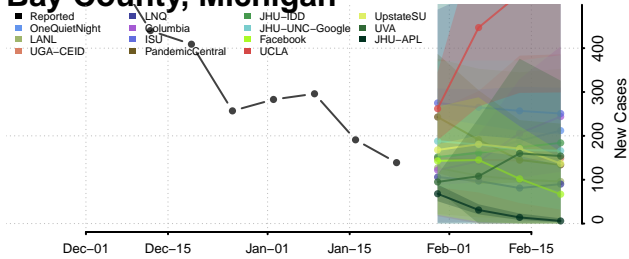

Alpena County, Michigan

Antrim County, Michigan

Arenac County, Michigan

Baraga County, Michigan

Barry County, Michigan

Bay County, Michigan

Benzie County, Michigan

Berrien County, Michigan