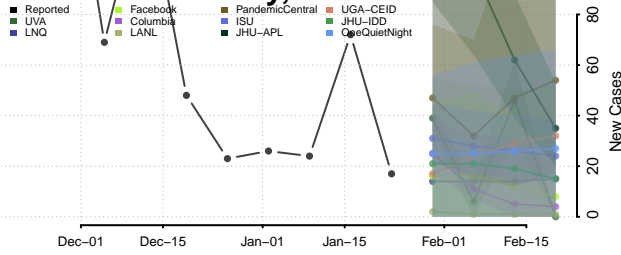

Camas County, Idaho

Canyon County, Idaho

Caribou County, Idaho

Cassia County, Idaho

Clark County, Idaho

Clearwater County, Idaho

Custer County, Idaho

Elmore County, Idaho