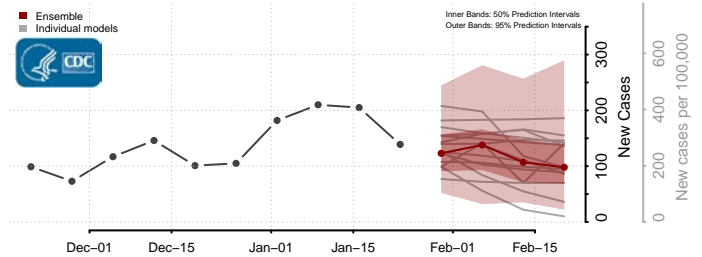

Howard County, Maryland

Kent County, Maryland

Montgomery County, Maryland

Prince George's County, Maryland

Queen Anne's County, Maryland

Somerset County, Maryland

St. Mary's County, Maryland

Talbot County, Maryland