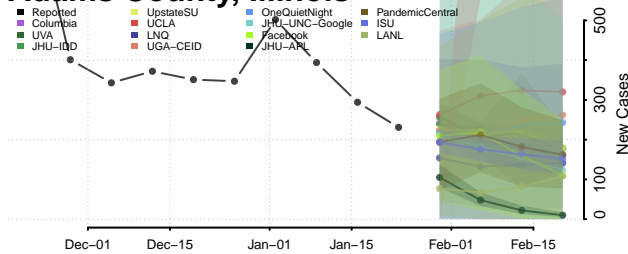

Adams County, Illinois

*New weekly cases may decrease in this location over the next four weeks. For these locations, the ensemble forecast indicates a probability of 0.75 or greater that fewer cases will be reported in week four of the forecast than in the last reported week.