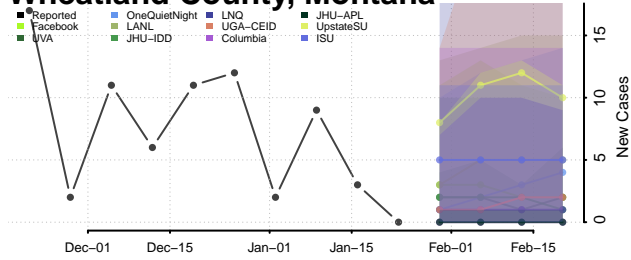

Sheridan County, Montana

Silver Bow County, Montana

Wheatland County, Montana

Wibaux County, Montana

Yellowstone County, Montana

Nebraska

Adams County, Nebraska

Antelope County, Nebraska