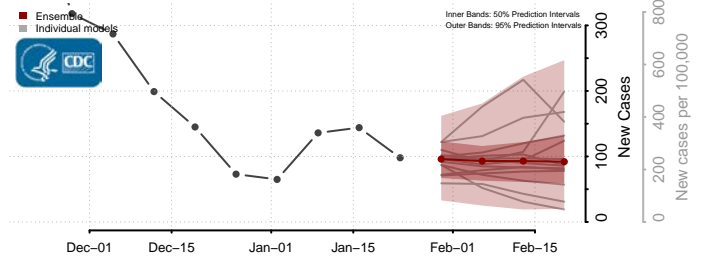

Lac qui Parle County, Minnesota

Lake County, Minnesota

Lake of the Woods County, Minnesota

Le Sueur County, Minnesota

Meeker County, Minnesota

Mille Lacs County, Minnesota

Morrison County, Minnesota

Mower County, Minnesota