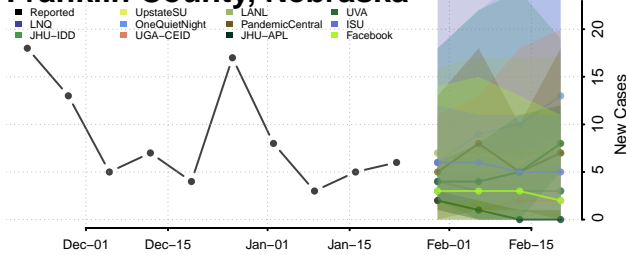

Franklin County, Nebraska