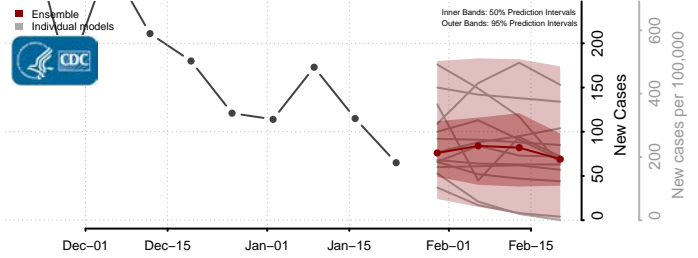

Adams County, Indiana