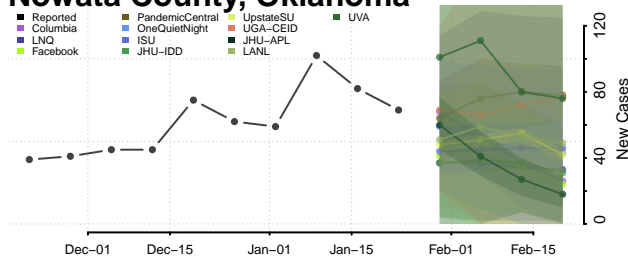

Nowata County, Oklahoma