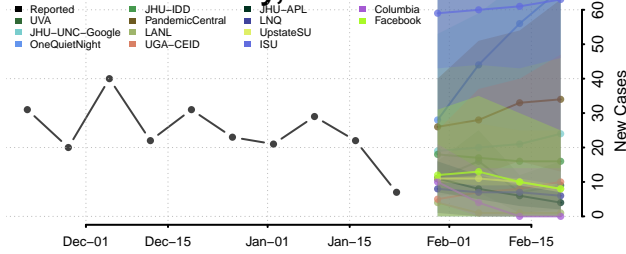

Caledonia County, Vermont