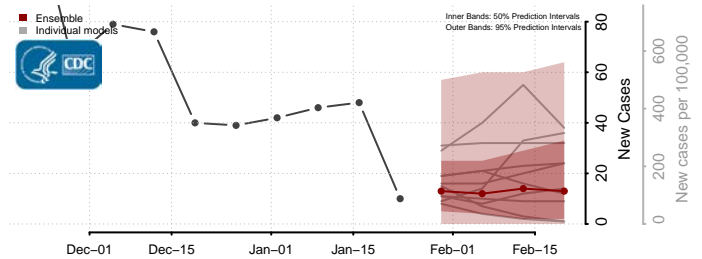

Carter County, Montana

Cascade County, Montana

Chouteau County, Montana

Custer County, Montana

Daniels County, Montana

Dawson County, Montana

Deer Lodge County, Montana

Fallon County, Montana