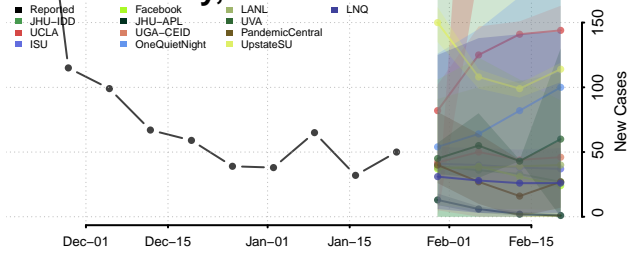

Humboldt County, Iowa

Ida County, Iowa

Iowa County, Iowa

Jackson County, Iowa

Jasper County, Iowa

Jefferson County, Iowa

Johnson County, Iowa

Jones County, Iowa