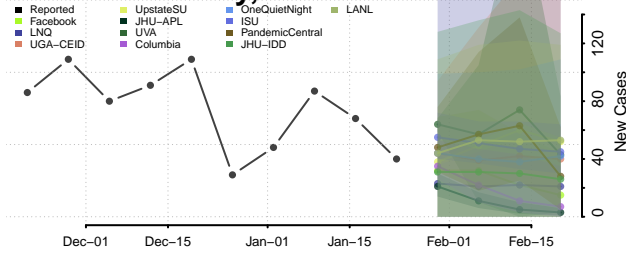

Jackson County, Kansas