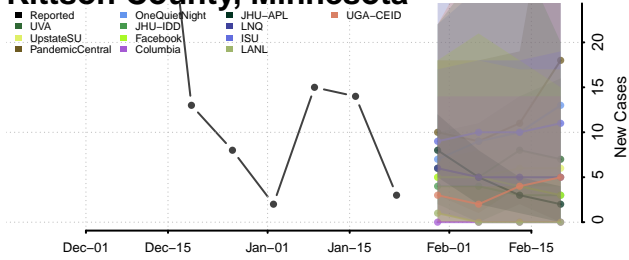

Hubbard County, Minnesota

Isanti County, Minnesota

Itasca County, Minnesota

Jackson County, Minnesota

Kanabec County, Minnesota

Kandiyohi County, Minnesota

Kittson County, Minnesota

Koochiching County, Minnesota