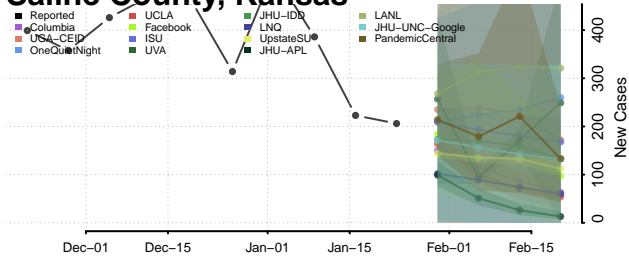

Saline County, Kansas