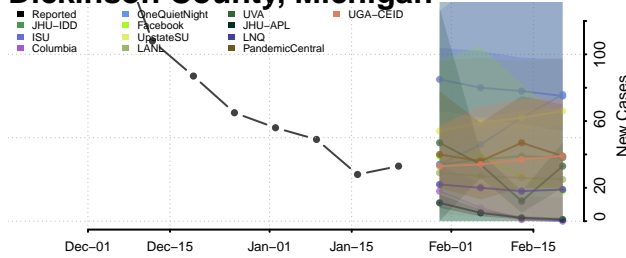

Dickinson County, Michigan