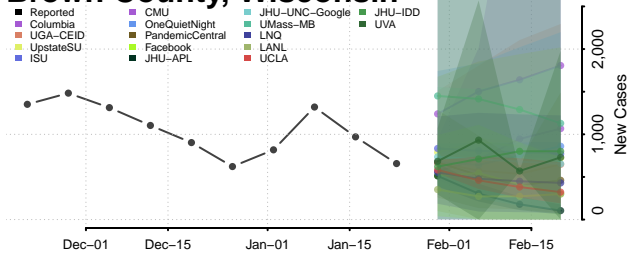

Adams County, Wisconsin

Ashland County, Wisconsin

Barron County, Wisconsin

Bayfield County, Wisconsin

Brown County, Wisconsin

Buffalo County, Wisconsin

Burnett County, Wisconsin

Calumet County, Wisconsin