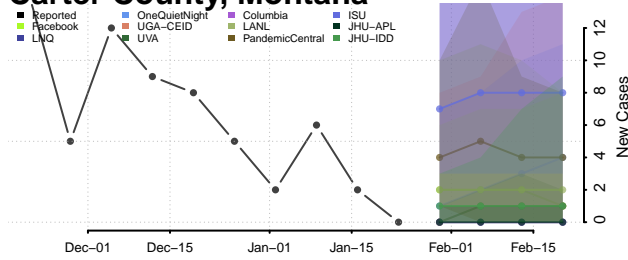

Carter County, Montana