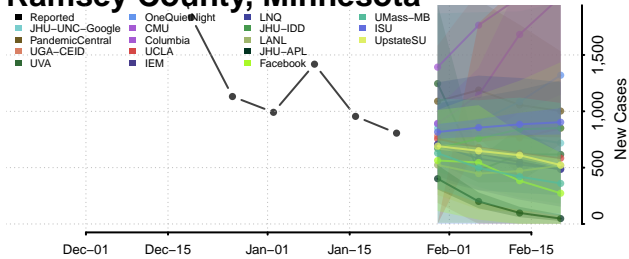

Pipestone County, Minnesota

Polk County, Minnesota

Pope County, Minnesota

Ramsey County, Minnesota

Red Lake County, Minnesota

Redwood County, Minnesota

Renville County, Minnesota

Rice County, Minnesota