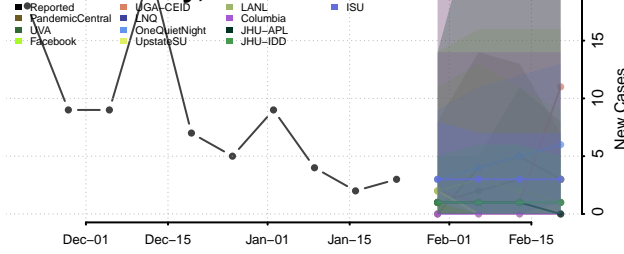

Kingman County, Kansas

Kiowa County, Kansas

Labette County, Kansas

Lane County, Kansas

Leavenworth County, Kansas

Lincoln County, Kansas

Linn County, Kansas

Logan County, Kansas