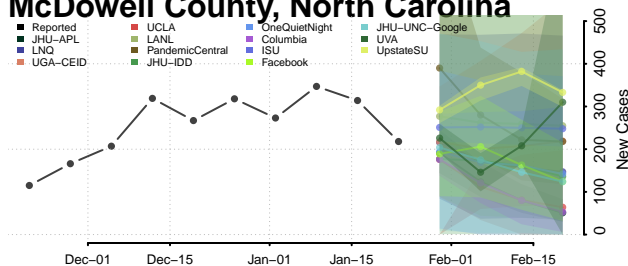

McDowell County, North Carolina