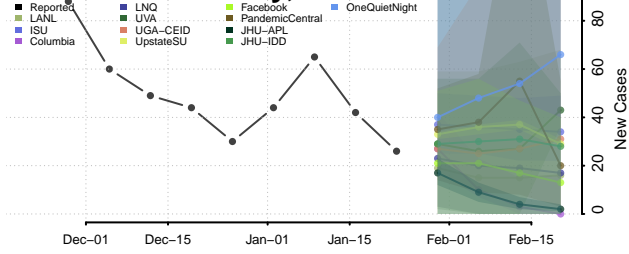

Poweshiek County, Iowa