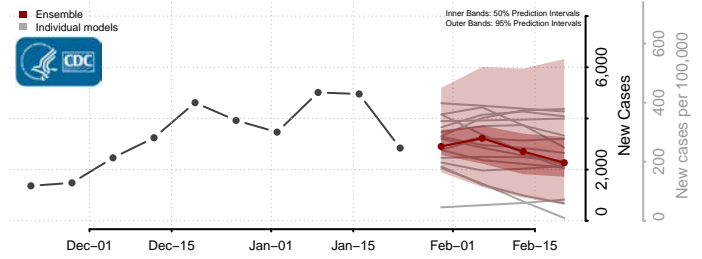

Contra Costa County, California