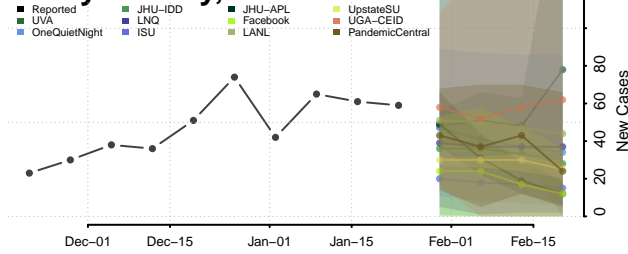

Owyhee County, Idaho

Payette County, Idaho

Power County, Idaho

Shoshone County, Idaho

Teton County, Idaho

Twin Falls County, Idaho

Valley County, Idaho

Washington County, Idaho