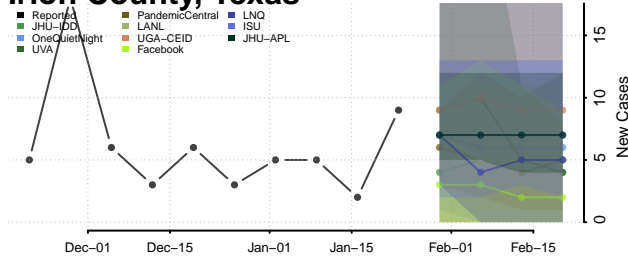

Hopkins County, Texas

Houston County, Texas

Howard County, Texas

Hudspeth County, Texas

Hunt County, Texas

Hutchinson County, Texas

Irion County, Texas

Jack County, Texas