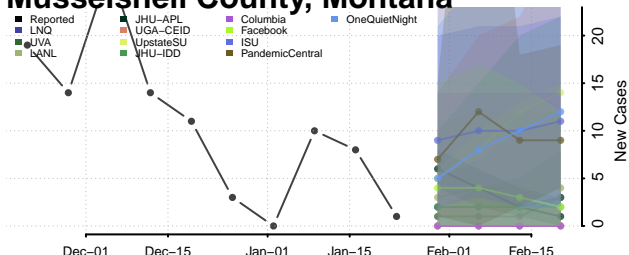

Musselshell County, Montana