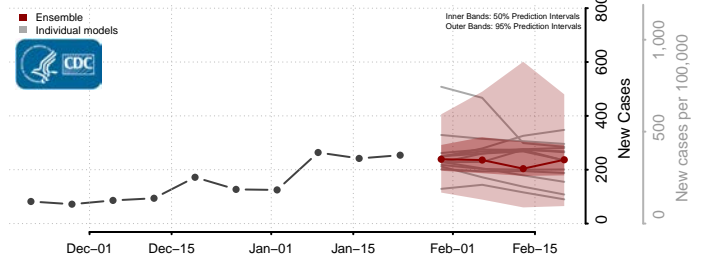

York County, Virginia

Washington

Adams County, Washington

Asotin County, Washington

Benton County, Washington

Chelan County, Washington

Clallam County, Washington

Clark County, Washington