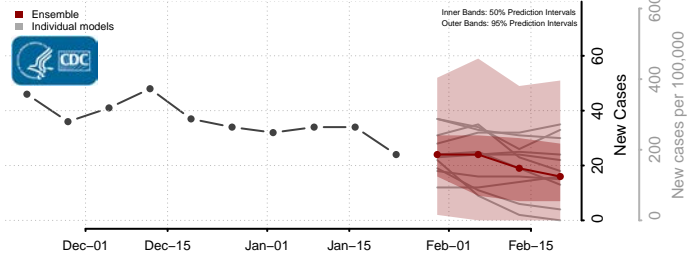

Wayne County, Missouri