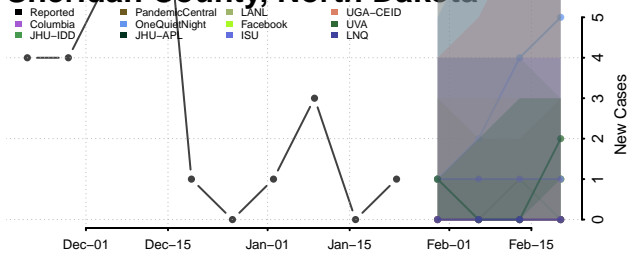

Sheridan County, North Dakota