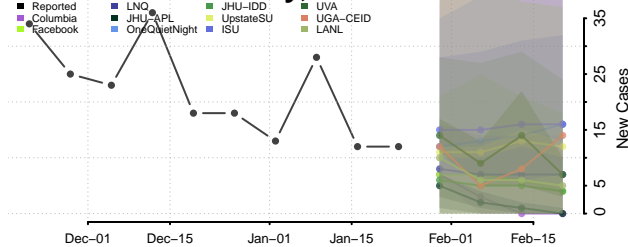

Broadwater County, Montana