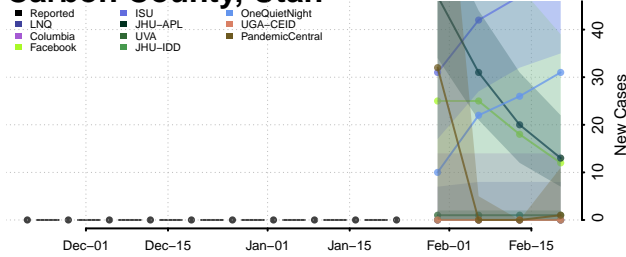

Carbon County, Utah