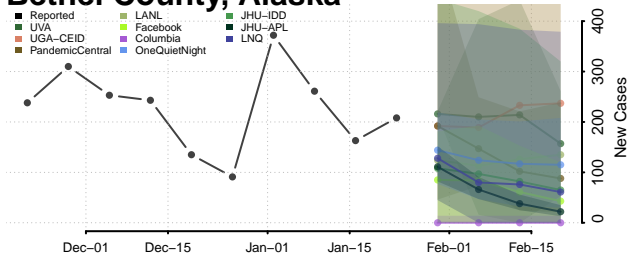

Bethel County, Alaska