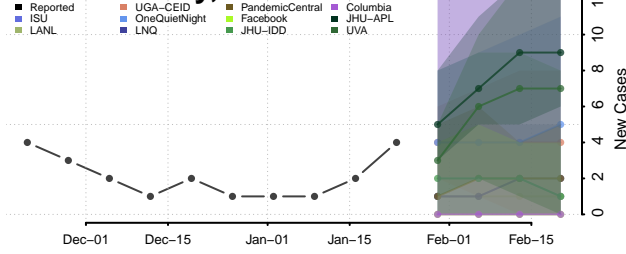

Sioux County, Nebraska