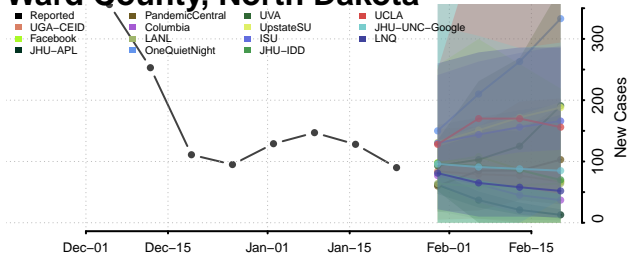

Ward County, North Dakota