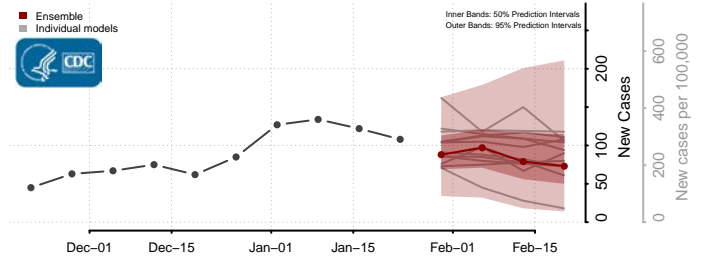

Howard County, Maryland

Kent County, Maryland

Montgomery County, Maryland

Prince George's County, Maryland

Queen Anne's County, Maryland

Somerset County, Maryland

St. Mary's County, Maryland

Talbot County, Maryland