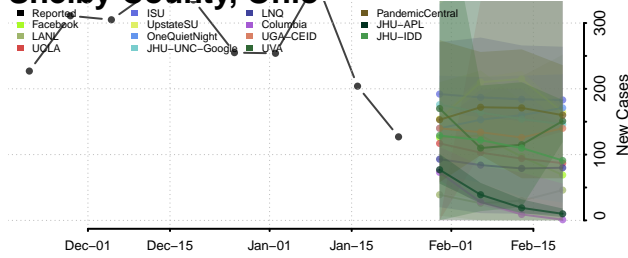

Shelby County, Ohio