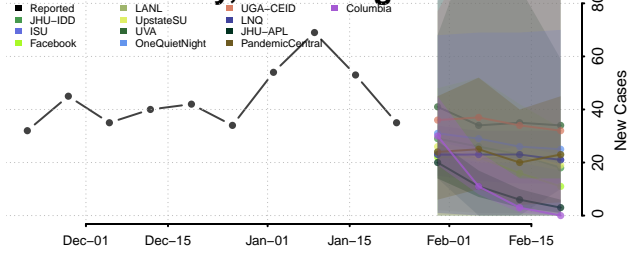

Ritchie County, West Virginia