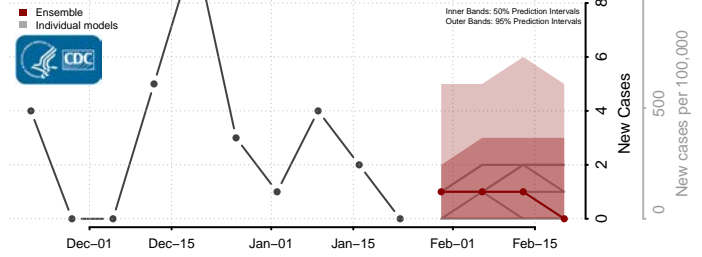

Golden Valley County, Montana