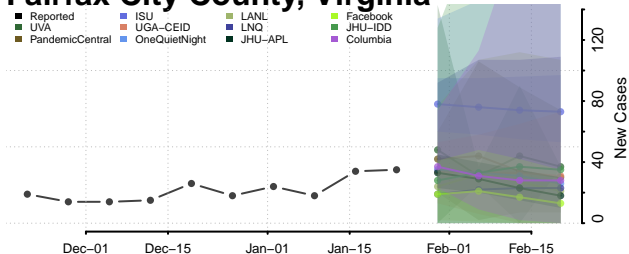

Culpeper County, Virginia

Cumberland County, Virginia

Danville County, Virginia

Dickenson County, Virginia

Dinwiddie County, Virginia

Emporia County, Virginia

Essex County, Virginia

Fairfax City County, Virginia