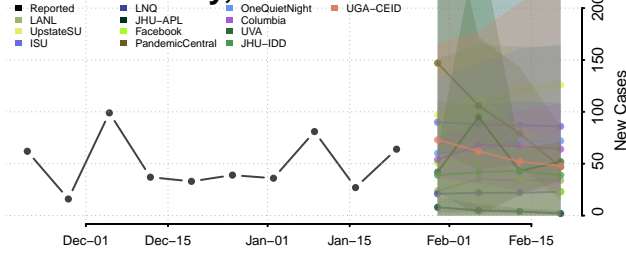

DeWitt County, Texas