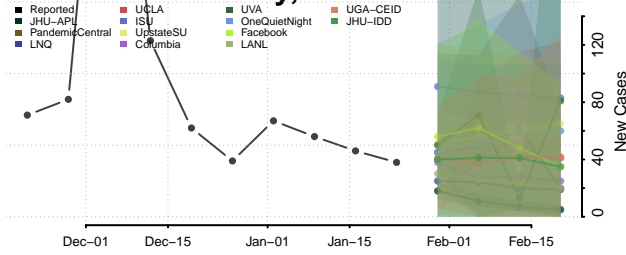

Crane County, Texas

Crockett County, Texas

Crosby County, Texas

Culberson County, Texas

Dallam County, Texas

Dallas County, Texas

Dawson County, Texas

Deaf Smith County, Texas