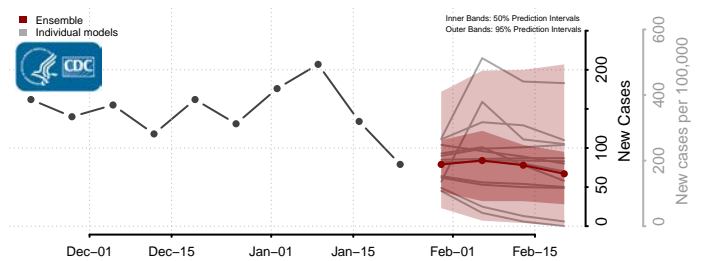

Ashley County, Arkansas

Baxter County, Arkansas

*New weekly cases may decrease in this location over the next four weeks. For these locations, the ensemble forecast indicates a probability of 0.75 or greater that fewer cases will be reported in week four of the forecast than in the last reported week.