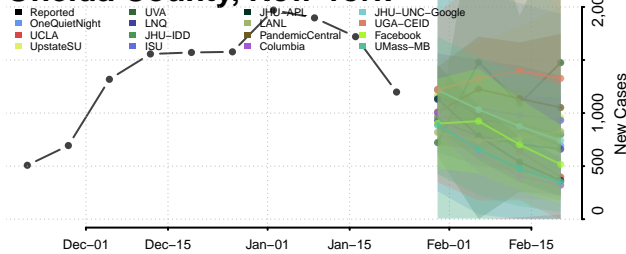

Oneida County, New York

Onondaga County, New York

Ontario County, New York

Orange County, New York

Orleans County, New York

Oswego County, New York

Otsego County, New York

Putnam County, New York