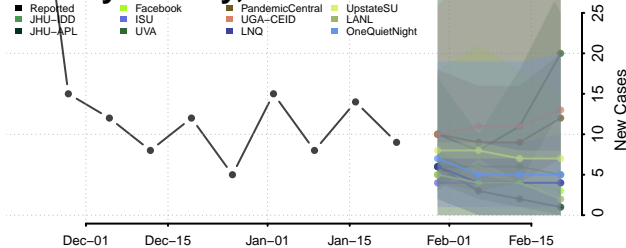

Stanley County, South Dakota