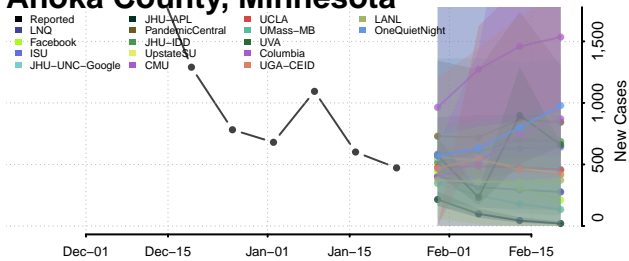

Anoka County, Minnesota