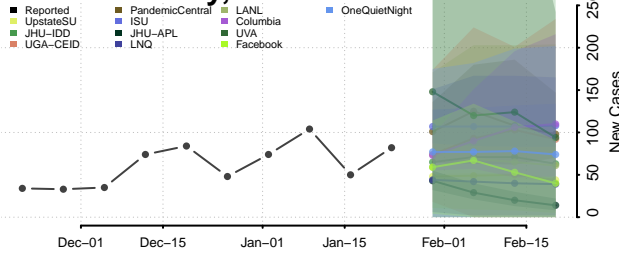

Panola County, Texas