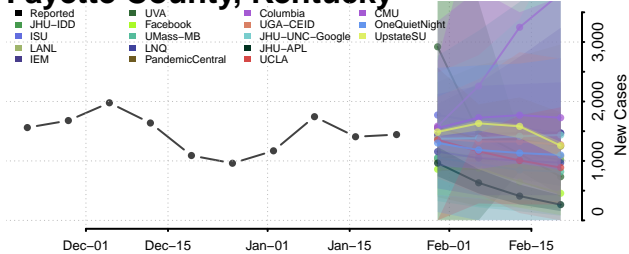

Fayette County, Kentucky