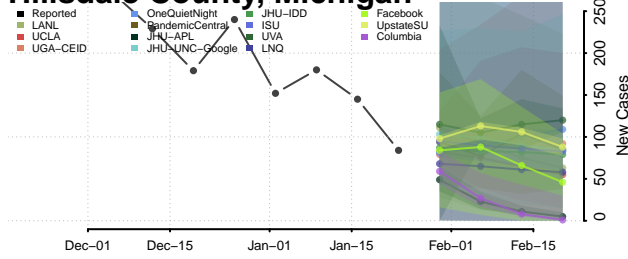

Hillsdale County, Michigan