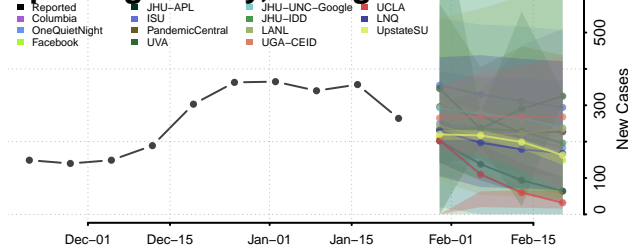

Randolph County, Georgia

Richmond County, Georgia

Rockdale County, Georgia

Schley County, Georgia

Screven County, Georgia

Seminole County, Georgia

Spalding County, Georgia

Stephens County, Georgia