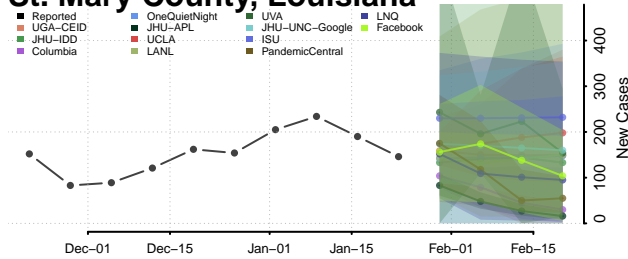

St. Mary County, Louisiana