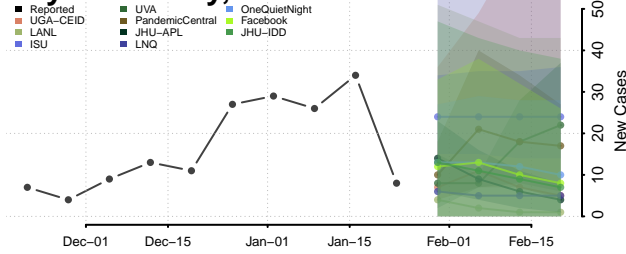

Baylor County, Texas