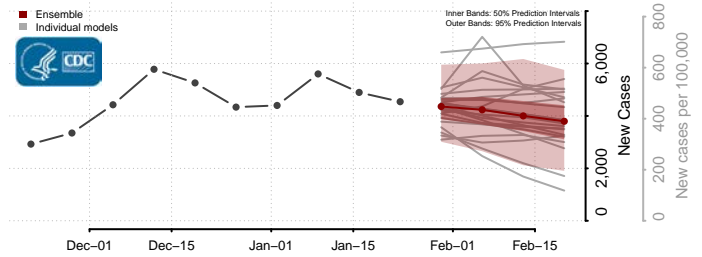

Windham County, Connecticut

Delaware*

Kent County, Delaware

New Castle County, Delaware

Sussex County, Delaware

District of Columbia

*New weekly cases may decrease in this location over the next four weeks. For these locations, the ensemble forecast indicates a probability of 0.75 or greater that fewer cases will be reported in week four of the forecast than in the last reported week.