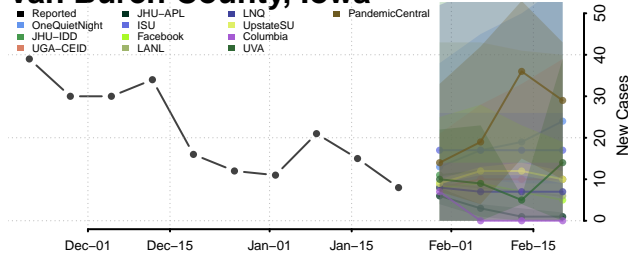

Tama County, Iowa

Taylor County, Iowa

Union County, Iowa

Van Buren County, Iowa

Wapello County, Iowa

Warren County, Iowa

Washington County, Iowa

Wayne County, Iowa