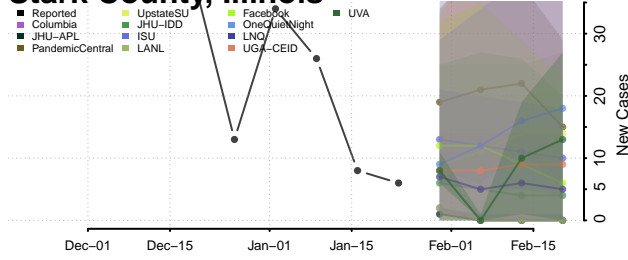

Stark County, Illinois