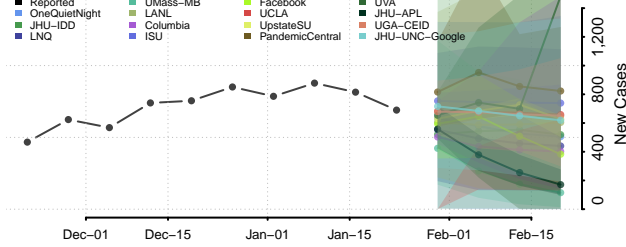

Warren County, New York

Washington County, New York

Wayne County, New York

Westchester County, New York

Wyoming County, New York

Yates County, New York

North Carolina

Alamance County, North Carolina