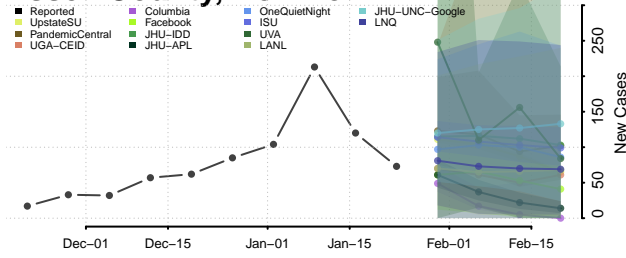

Columbia County, New York

Cortland County, New York

Delaware County, New York

Dutchess County, New York

Erie County, New York

Essex County, New York

Franklin County, New York

Fulton County, New York