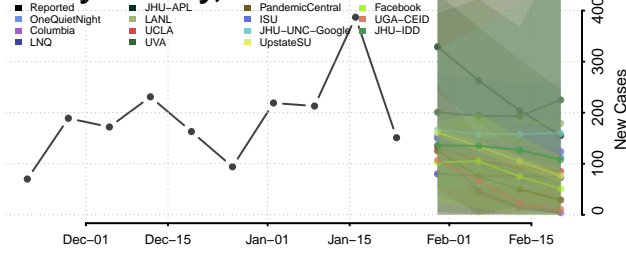

Edwards County, Kansas

Elk County, Kansas

Ellis County, Kansas

Ellsworth County, Kansas

Finney County, Kansas

Ford County, Kansas

Franklin County, Kansas

Geary County, Kansas