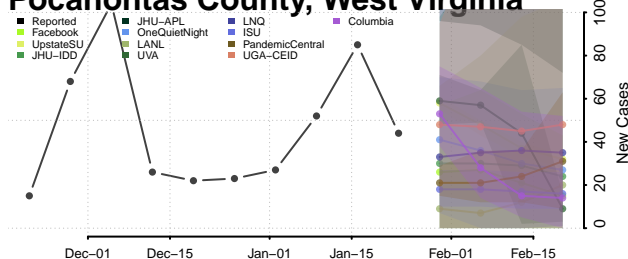

Ohio County, West Virginia

Pendleton County, West Virginia

Pleasants County, West Virginia

Pocahontas County, West Virginia

Preston County, West Virginia

Putnam County, West Virginia

Raleigh County, West Virginia