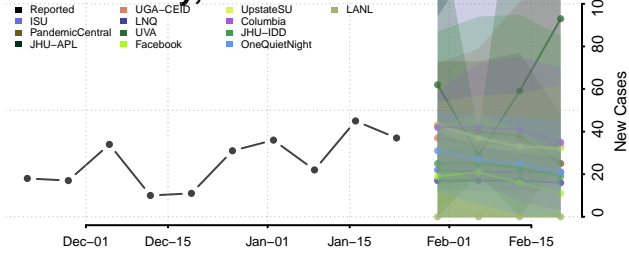

Mills County, Texas