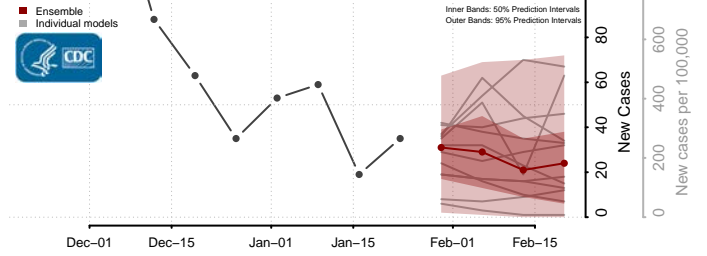

Clay County, Illinois