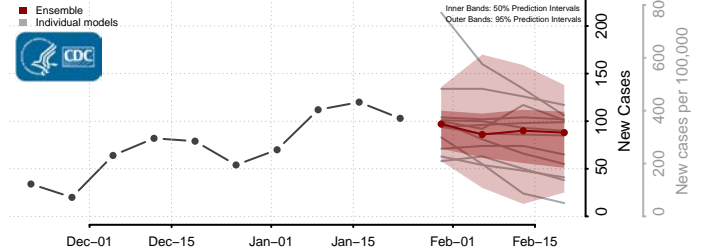

Cleveland County, North Carolina

Columbus County, North Carolina

Craven County, North Carolina

Cumberland County, North Carolina

Currituck County, North Carolina

Dare County, North Carolina

Davidson County, North Carolina