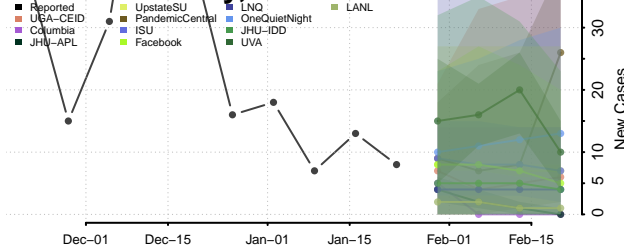

Kimball County, Nebraska