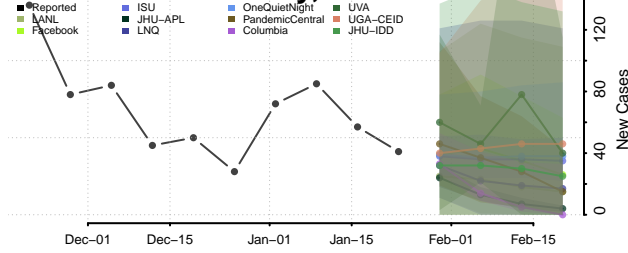

Vernon County, Louisiana

Washington County, Louisiana

Webster County, Louisiana

West Baton Rouge County, Louisiana

West Carroll County, Louisiana

West Feliciana County, Louisiana

Winn County, Louisiana

Maine