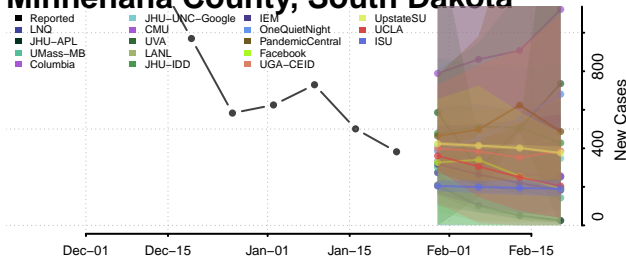

Minnehaha County, South Dakota