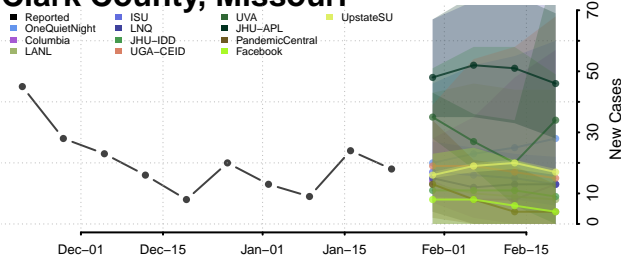

Clark County, Missouri