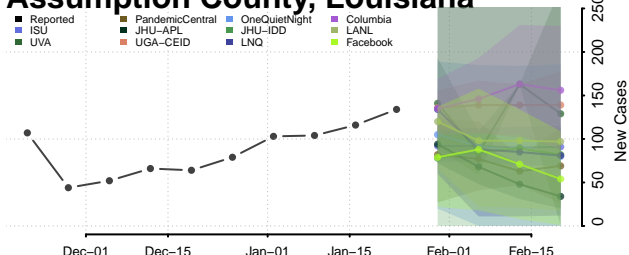

Assumption County, Louisiana