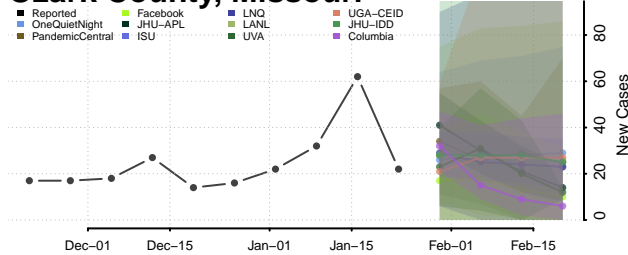

Ozark County, Missouri