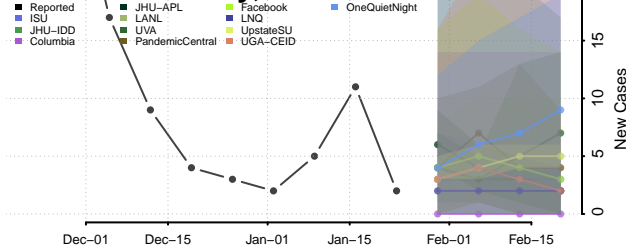

Sanborn County, South Dakota