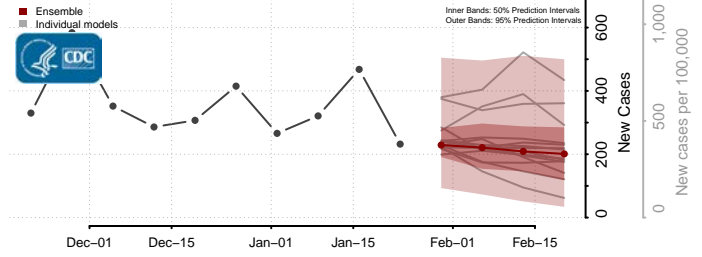

Custer County, Oklahoma

Delaware County, Oklahoma

Dewey County, Oklahoma

Ellis County, Oklahoma

Garfield County, Oklahoma

Garvin County, Oklahoma

Grady County, Oklahoma

Grant County, Oklahoma