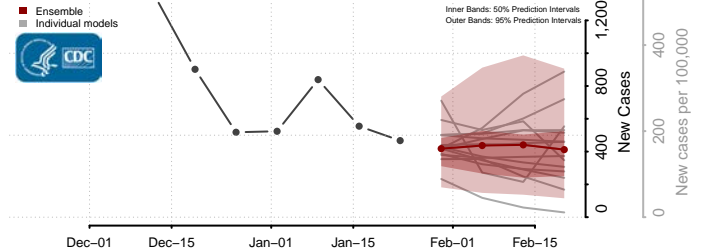

Watonwan County, Minnesota

Wilkin County, Minnesota

Winona County, Minnesota

Wright County, Minnesota

Yellow Medicine County, Minnesota

Mississippi*

*New weekly cases may decrease in this location over the next four weeks. For these locations, the ensemble forecast indicates a probability of 0.75 or greater that fewer cases will be reported in week four of the forecast than in the last reported week.