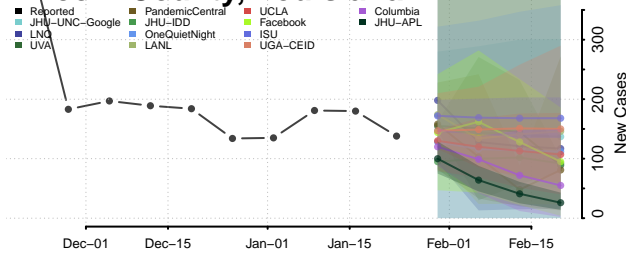

Jefferson Davis County, Louisiana

Lafayette County, Louisiana

Lafourche County, Louisiana

LaSalle County, Louisiana

Lincoln County, Louisiana

Livingston County, Louisiana

Madison County, Louisiana

Morehouse County, Louisiana