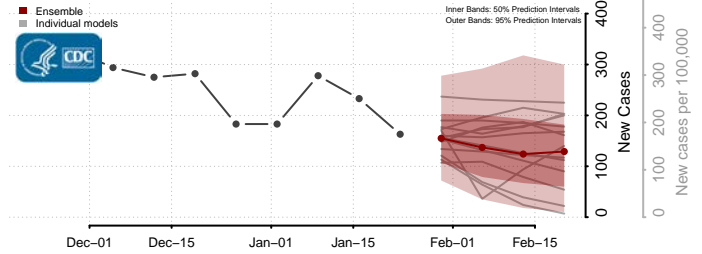

Grand Traverse County, Michigan