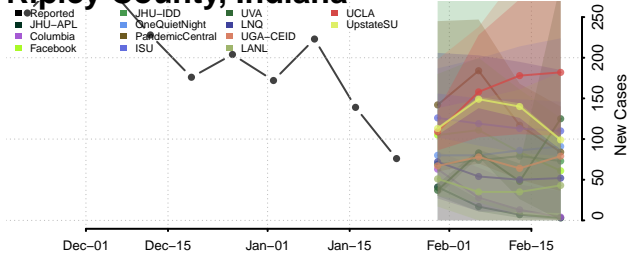

Ripley County, Indiana