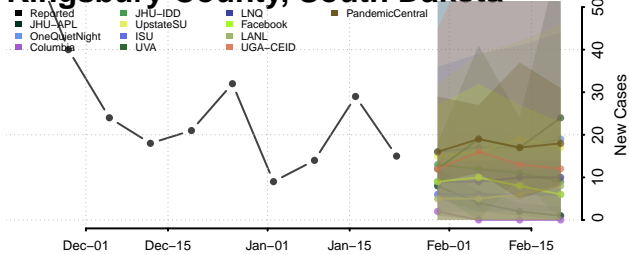

Kingsbury County, South Dakota