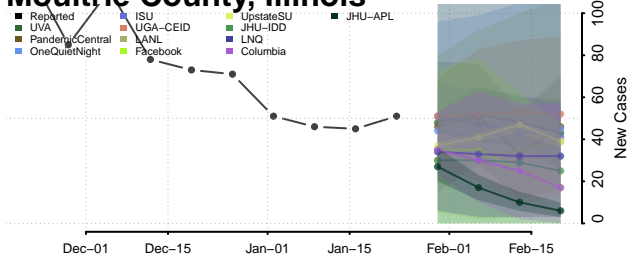

Mercer County, Illinois

Monroe County, Illinois

Montgomery County, Illinois

Morgan County, Illinois

Moultrie County, Illinois

Ogle County, Illinois

Peoria County, Illinois

Perry County, Illinois