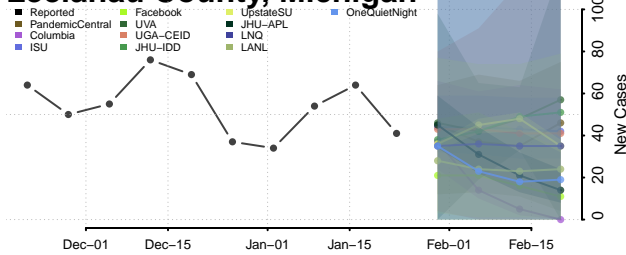

Leelanau County, Michigan