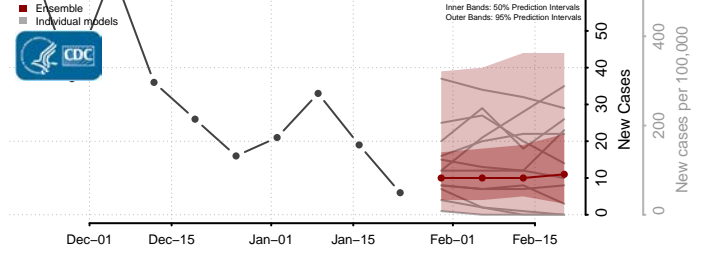

Bollinger County, Missouri