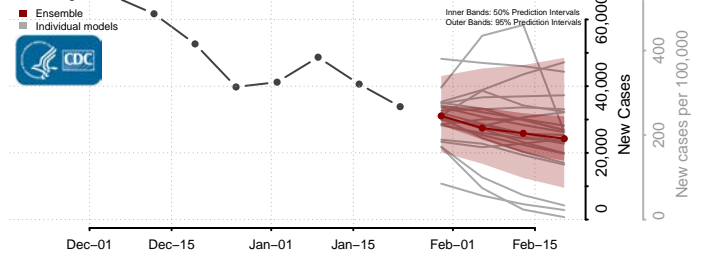

Teton County, Idaho

Twin Falls County, Idaho

Valley County, Idaho

Washington County, Idaho

Illinois*

Adams County, Illinois

*New weekly cases may decrease in this location over the next four weeks. For these locations, the ensemble forecast indicates a probability of 0.75 or greater that fewer cases will be reported in week four of the forecast than in the last reported week.