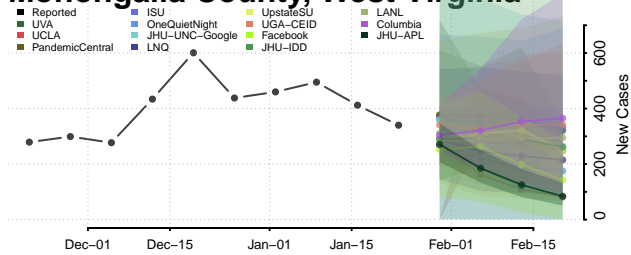

Monongalia County, West Virginia