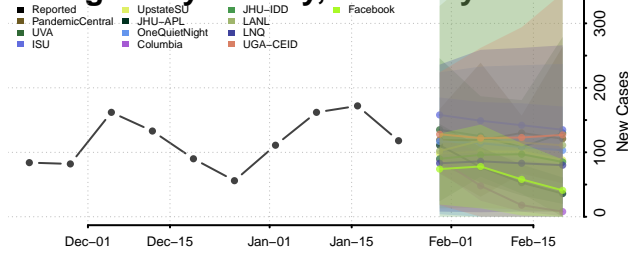

Montgomery County, Kentucky