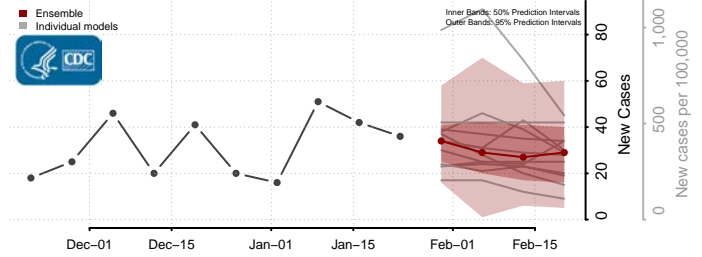

Bracken County, Kentucky