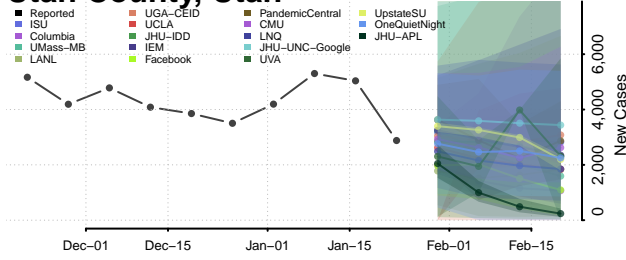

Utah County, Utah