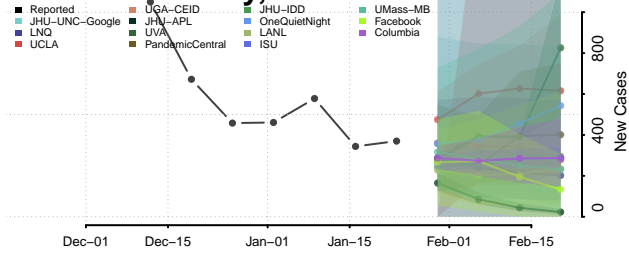

Rock County, Minnesota

Roseau County, Minnesota

Scott County, Minnesota

Sherburne County, Minnesota

Sibley County, Minnesota

St. Louis County, Minnesota

Stearns County, Minnesota

Steele County, Minnesota