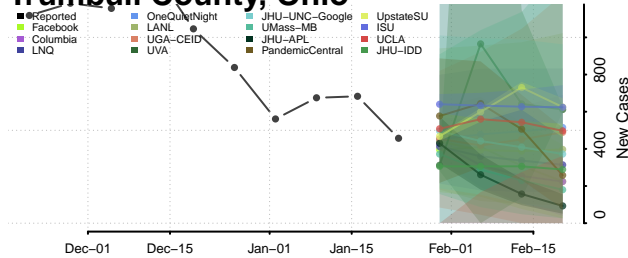

Trumbull County, Ohio