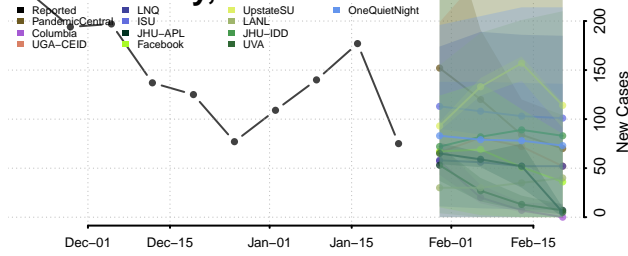

Sullivan County, Indiana

Switzerland County, Indiana

Wabash County, Indiana

Warren County, Indiana

Warrick County, Indiana

Washington County, Indiana

Wayne County, Indiana

Wells County, Indiana