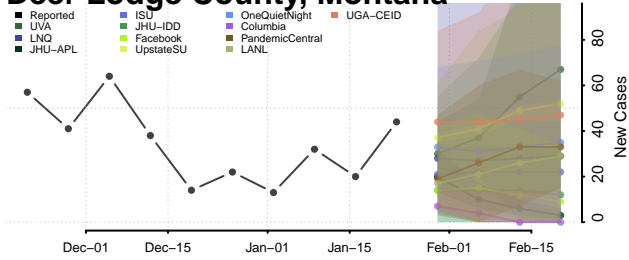

Carter County, Montana

Cascade County, Montana

Chouteau County, Montana

Custer County, Montana

Daniels County, Montana

Dawson County, Montana

Deer Lodge County, Montana

Fallon County, Montana