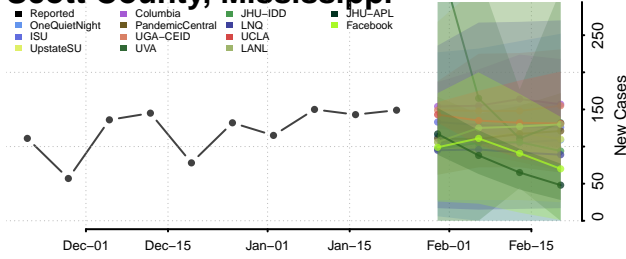

Pike County, Mississippi

Pontotoc County, Mississippi

Prentiss County, Mississippi

Quitman County, Mississippi

Rankin County, Mississippi

Scott County, Mississippi

Sharkey County, Mississippi

Simpson County, Mississippi