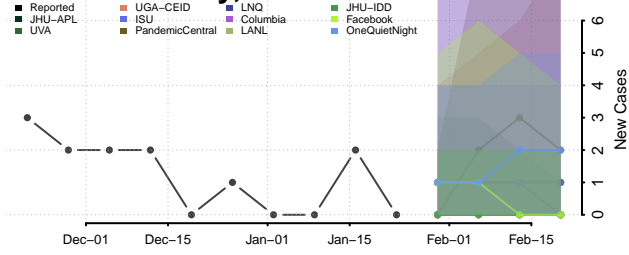

Hayes County, Nebraska

Hitchcock County, Nebraska

Holt County, Nebraska

Hooker County, Nebraska

Howard County, Nebraska

Jefferson County, Nebraska

Johnson County, Nebraska

Kearney County, Nebraska