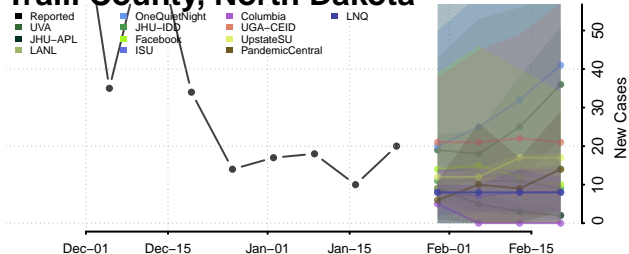

Sheridan County, North Dakota

Sioux County, North Dakota

Slope County, North Dakota

Stark County, North Dakota

Steele County, North Dakota

Stutsman County, North Dakota

Towner County, North Dakota

Trail County, North Dakota