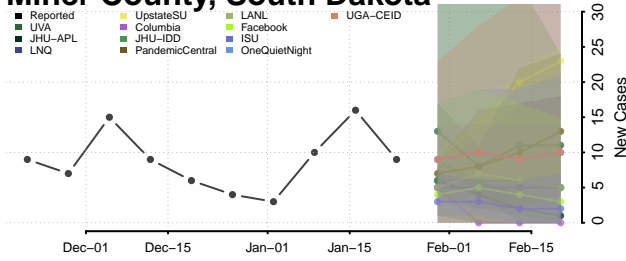

Miner County, South Dakota