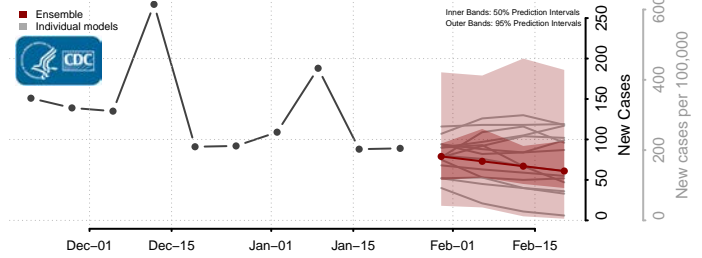

Douglas County, Washington