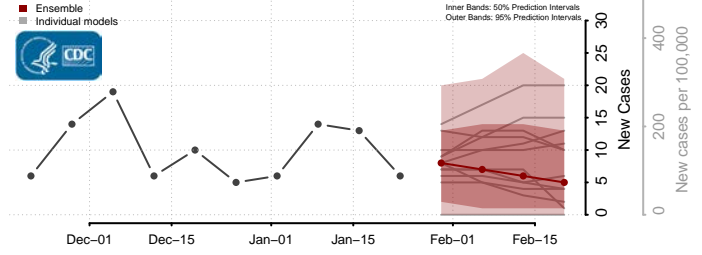

Rio Blanco County, Colorado

Rio Grande County, Colorado

Routt County, Colorado

Saguache County, Colorado

San Juan County, Colorado

San Miguel County, Colorado

Sedgwick County, Colorado

Summit County, Colorado