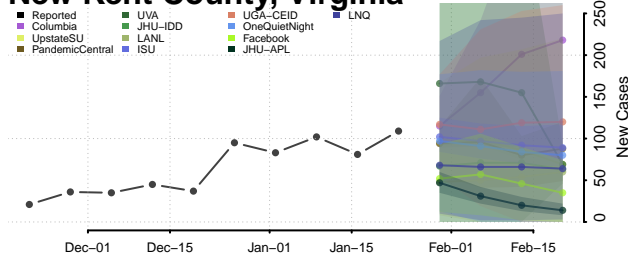

Mathews County, Virginia

Mecklenburg County, Virginia

Middlesex County, Virginia

Montgomery County, Virginia

Nelson County, Virginia

New Kent County, Virginia

Newport News County, Virginia

Norfolk County, Virginia