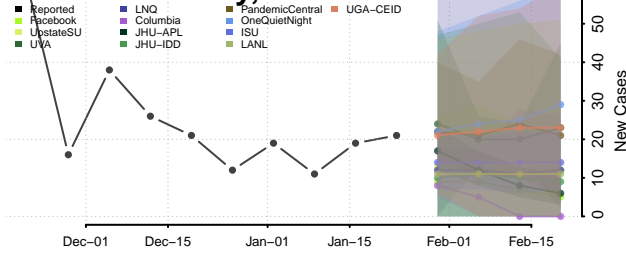

Dickinson County, Iowa

Dubuque County, Iowa

Emmet County, Iowa

Fayette County, Iowa

Floyd County, Iowa

Franklin County, Iowa

Fremont County, Iowa

Greene County, Iowa