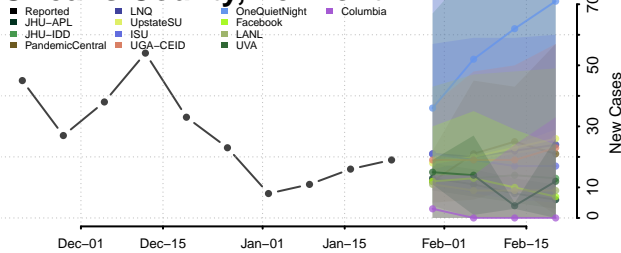

Grand Isle County, Vermont

Lamoille County, Vermont

Orange County, Vermont

Orleans County, Vermont

Rutland County, Vermont

Washington County, Vermont

Windham County, Vermont

Windsor County, Vermont