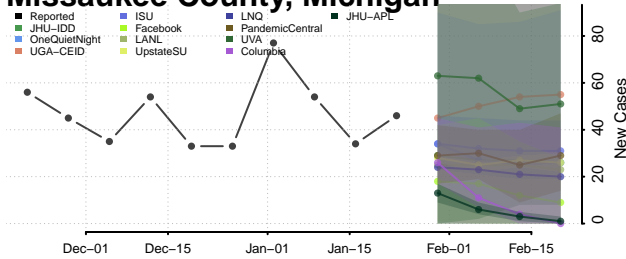

Marquette County, Michigan

Mason County, Michigan

Mecosta County, Michigan

Menominee County, Michigan

Midland County, Michigan

Missaukee County, Michigan

Monroe County, Michigan

Montcalm County, Michigan