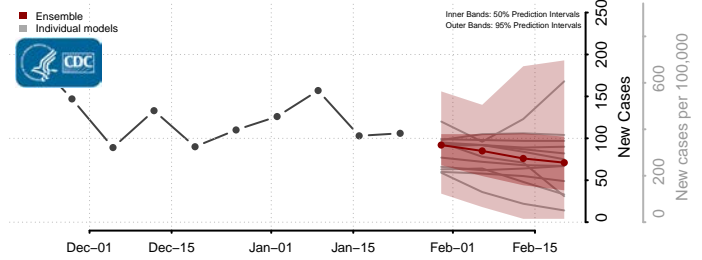

Adams County, Ohio