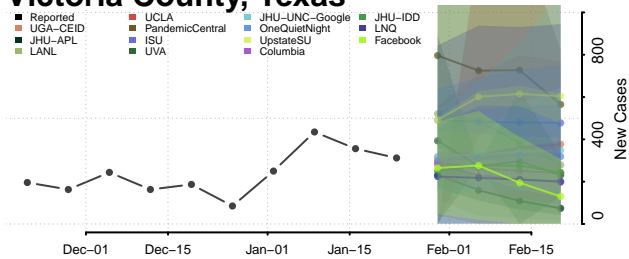

Upshur County, Texas

Upton County, Texas

Uvalde County, Texas

Val Verde County, Texas

Van Zandt County, Texas

Victoria County, Texas

Walker County, Texas

Waller County, Texas