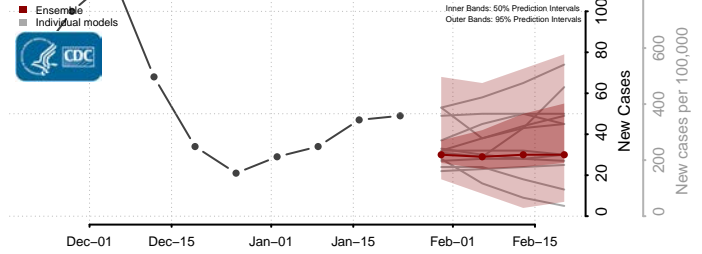

York County, Nebraska