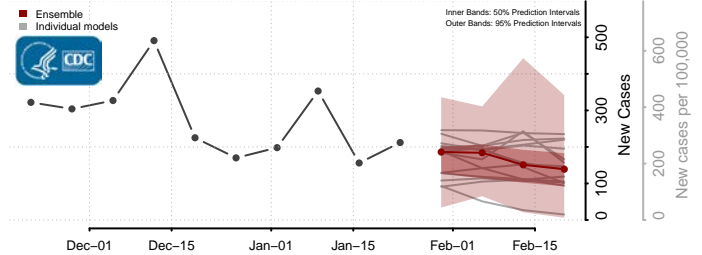

York County, Virginia

Washington

Adams County, Washington

Asotin County, Washington

Benton County, Washington

Chelan County, Washington

Clallam County, Washington

Clark County, Washington