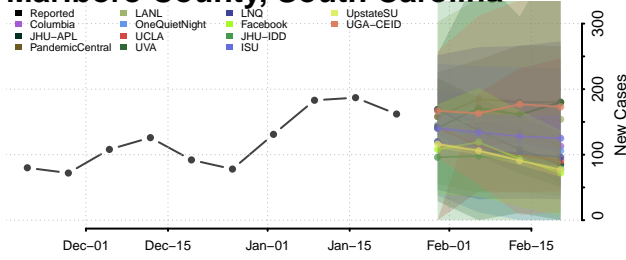

Marlboro County, South Carolina