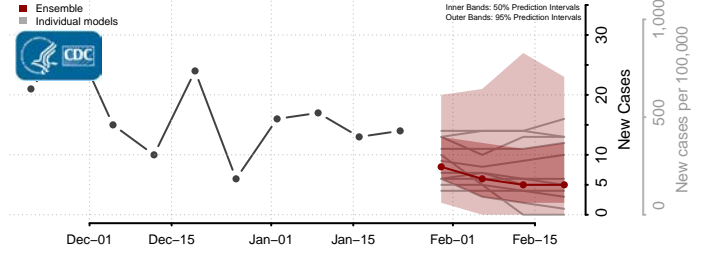

Traverse County, Minnesota