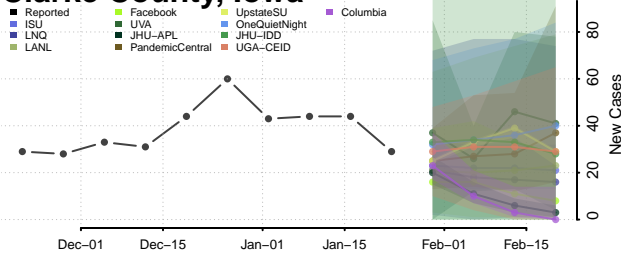

Carroll County, Iowa

Cass County, Iowa

Cedar County, Iowa

Cerro Gordo County, Iowa

Cherokee County, Iowa

Chickasaw County, Iowa

Clarke County, Iowa

Clay County, Iowa