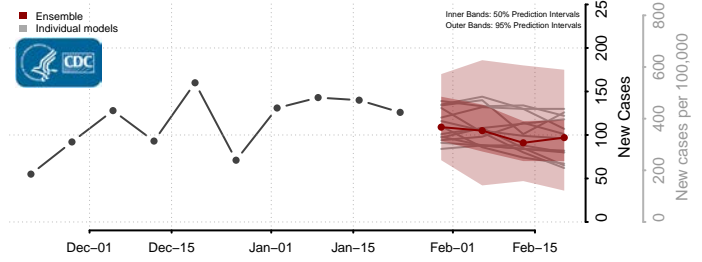

Yazoo County, Mississippi