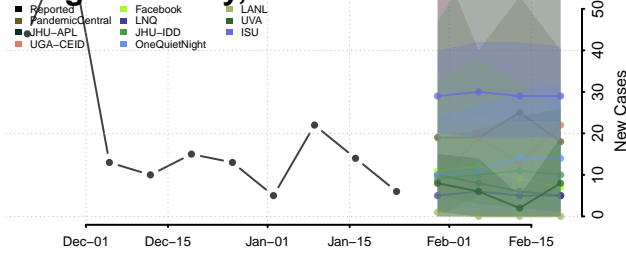

Reagan County, Texas