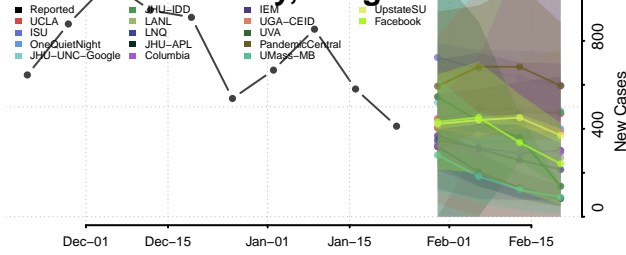

Clackamas County, Oregon