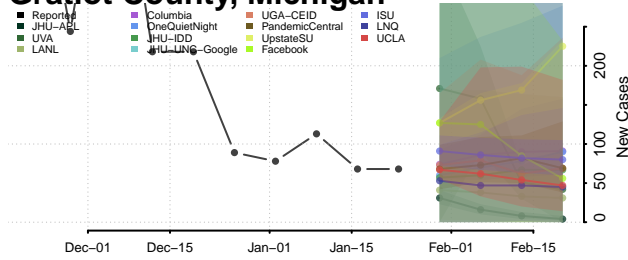

Gratiot County, Michigan