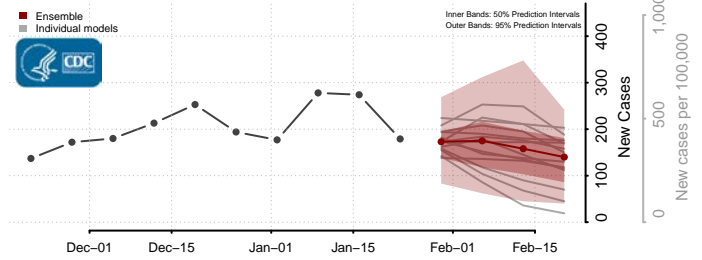

Stokes County, North Carolina

Surry County, North Carolina

Swain County, North Carolina

Transylvania County, North Carolina

Tyrrell County, North Carolina

Union County, North Carolina

Vance County, North Carolina