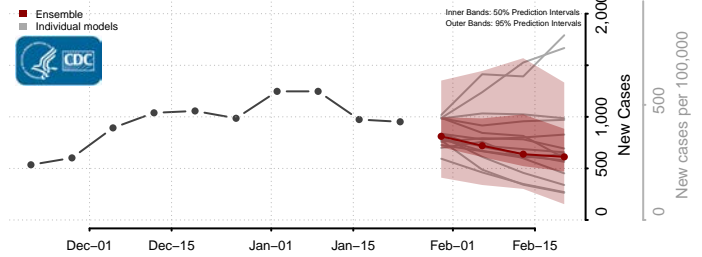

National*

Alabama*

Autauga County, Alabama

Baldwin County, Alabama

Barbour County, Alabama

Bibb County, Alabama

*New weekly cases may decrease in this location over the next four weeks. For these locations, the ensemble forecast indicates a probability of 0.75 or greater that fewer cases will be reported in week four of the forecast than in the last reported week.