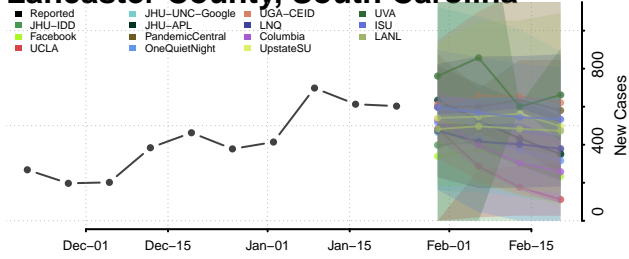

Hampton County, South Carolina

Horry County, South Carolina

Jasper County, South Carolina

Kershaw County, South Carolina

Lancaster County, South Carolina

Laurens County, South Carolina

Lee County, South Carolina