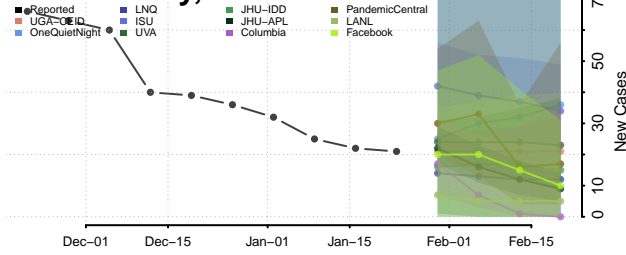

Dent County, Missouri