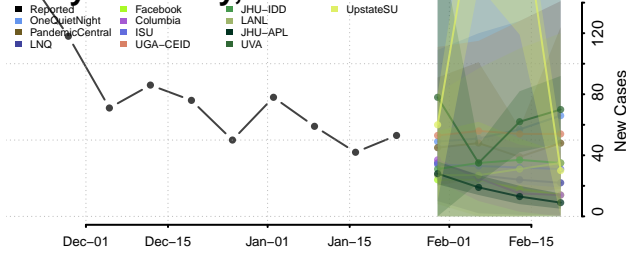

Sawyer County, Wisconsin