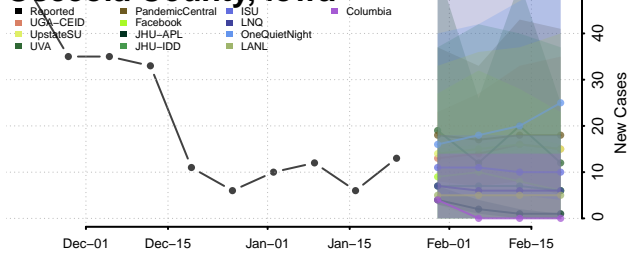

Osceola County, Iowa