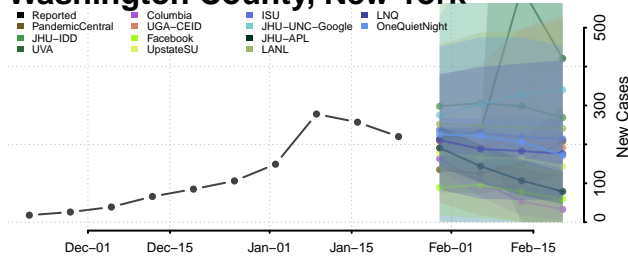

Washington County, New York