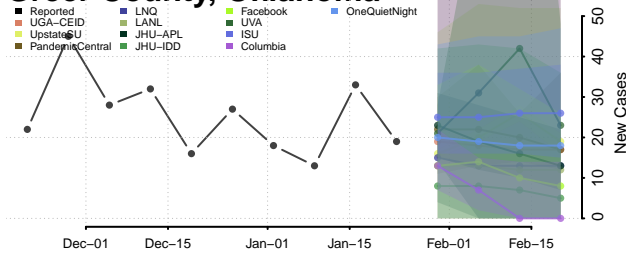

Greer County, Oklahoma