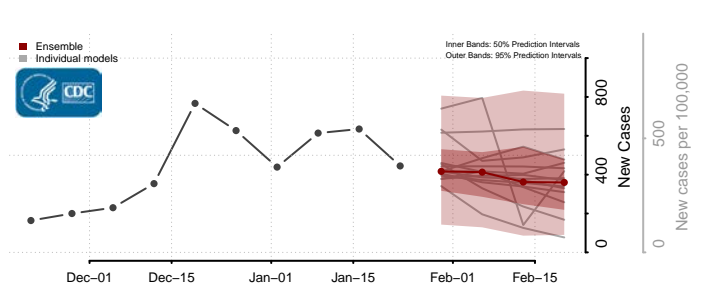

Henderson County, North Carolina