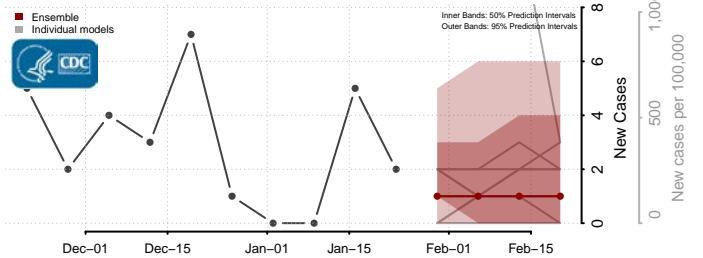

Wheeler County, Nebraska