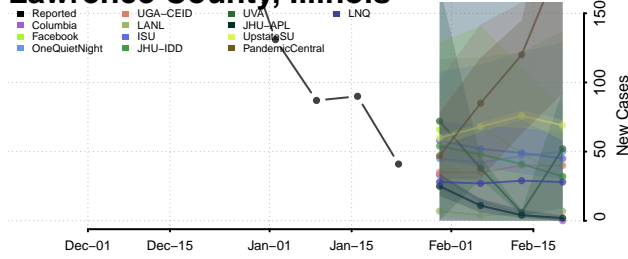

Lawrence County, Illinois