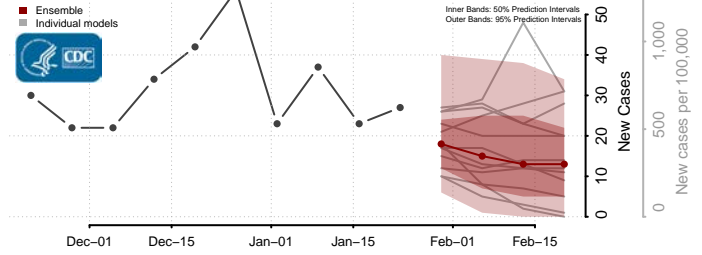

Custer County, Oklahoma

Delaware County, Oklahoma

Dewey County, Oklahoma

Ellis County, Oklahoma

Garfield County, Oklahoma

Garvin County, Oklahoma

Grady County, Oklahoma

Grant County, Oklahoma