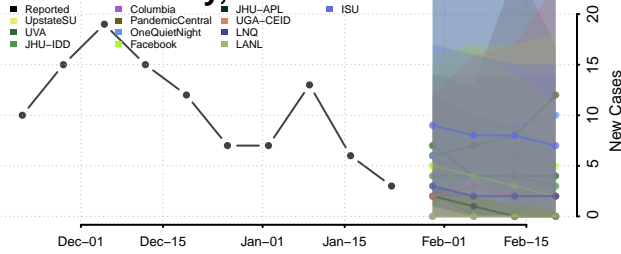

Camas County, Idaho

Canyon County, Idaho

Caribou County, Idaho

Cassia County, Idaho

Clark County, Idaho

Clearwater County, Idaho

Custer County, Idaho

Elmore County, Idaho