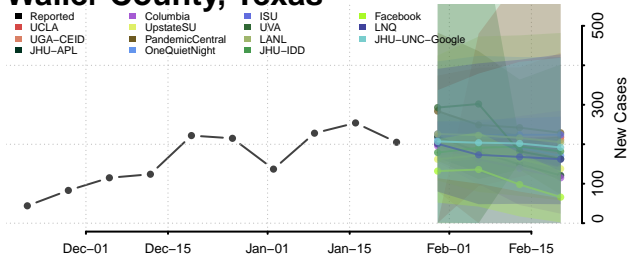

Waller County, Texas