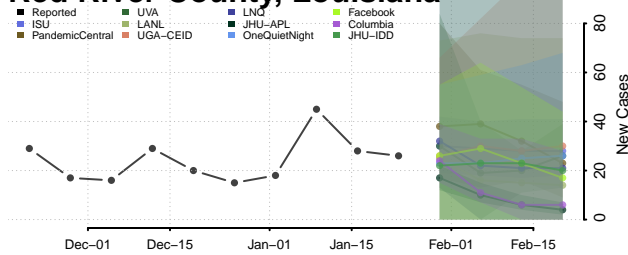

Natchitoches County, Louisiana

Orleans County, Louisiana

Ouachita County, Louisiana

Plaquemines County, Louisiana

Pointe Coupee County, Louisiana

Rapides County, Louisiana

Red River County, Louisiana

Richland County, Louisiana