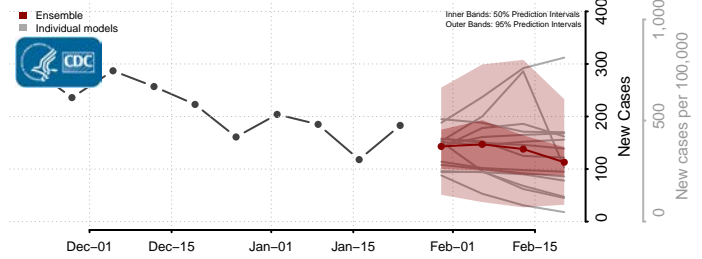

Woodford County, Illinois