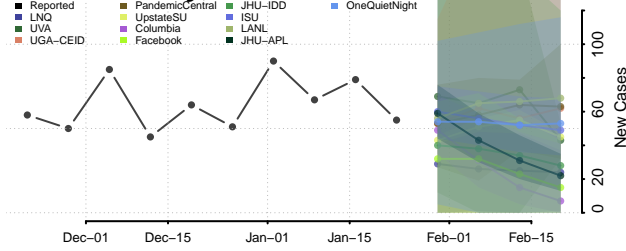

Webster County, Iowa

Winnebago County, Iowa

Winneshiek County, Iowa

Woodbury County, Iowa

Worth County, Iowa

Wright County, Iowa

Kansas

Allen County, Kansas