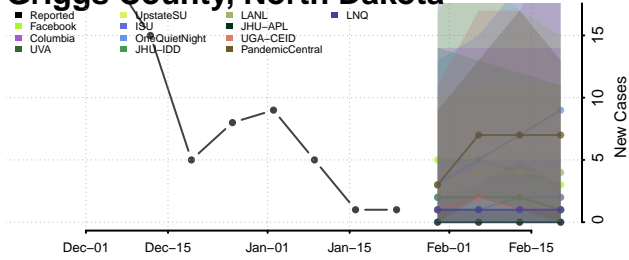

Griggs County, North Dakota