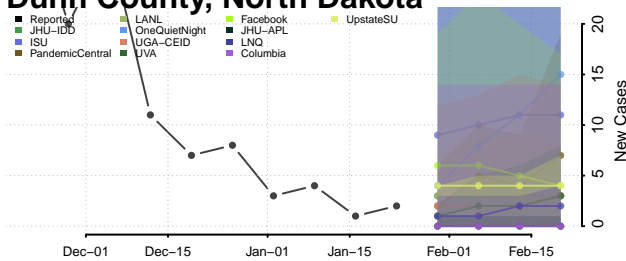

Cavalier County, North Dakota

Dickey County, North Dakota

Divide County, North Dakota

Dunn County, North Dakota

Eddy County, North Dakota

Emmons County, North Dakota

Foster County, North Dakota

Golden Valley County, North Dakota