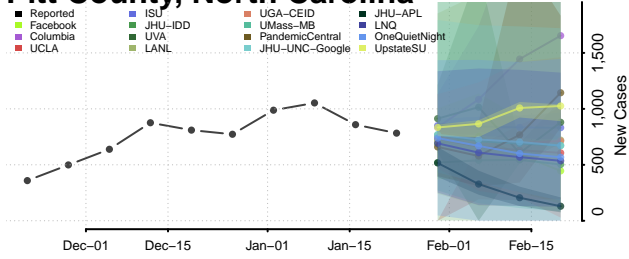

Pitt County, North Carolina