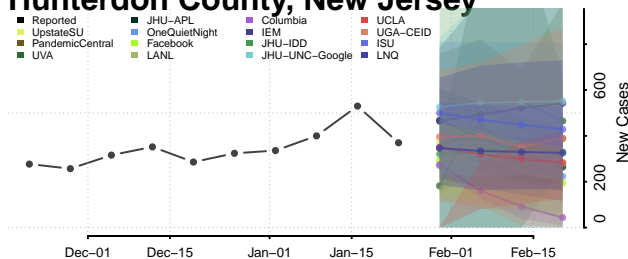

Cape May County, New Jersey

Cumberland County, New Jersey

Essex County, New Jersey

Gloucester County, New Jersey

Hudson County, New Jersey

Hunterdon County, New Jersey

Mercer County, New Jersey

Somerset County, New Jersey