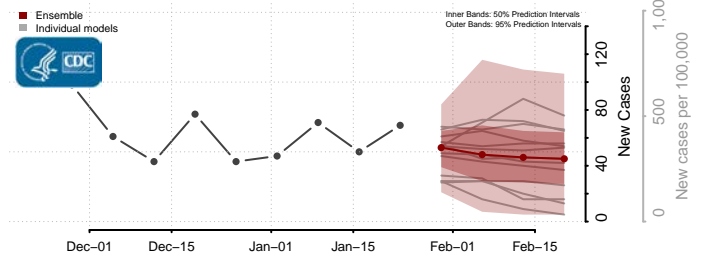

Macon County, Missouri