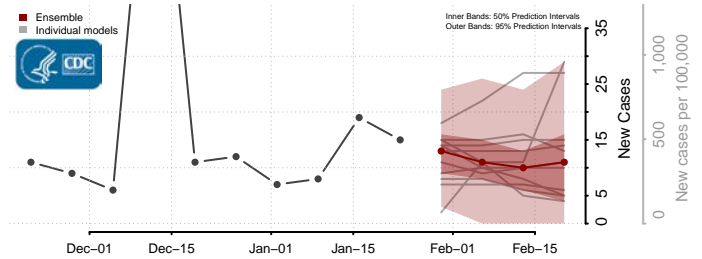

Bowman County, North Dakota