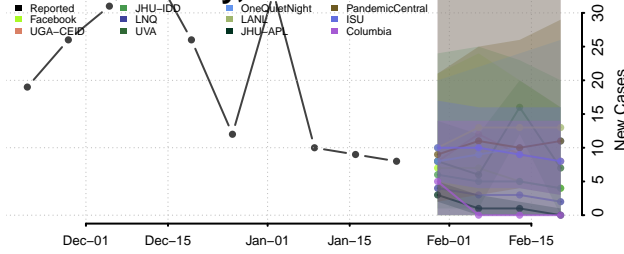

Kingman County, Kansas

Kiowa County, Kansas

Labette County, Kansas

Lane County, Kansas

Leavenworth County, Kansas

Lincoln County, Kansas

Linn County, Kansas

Logan County, Kansas