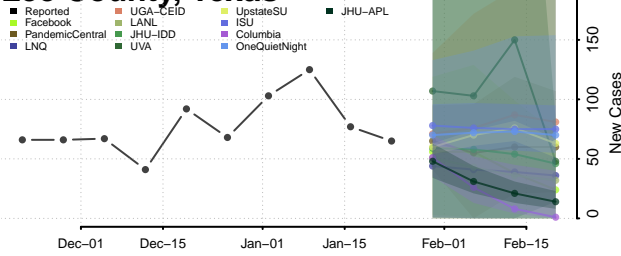

Lee County, Texas