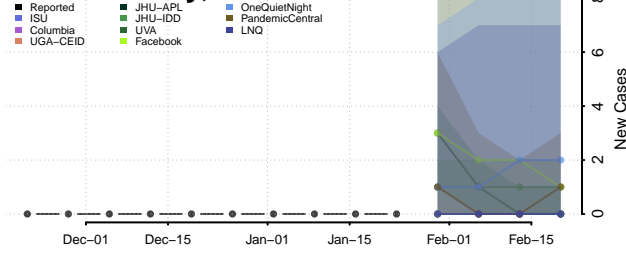

Piute County, Utah