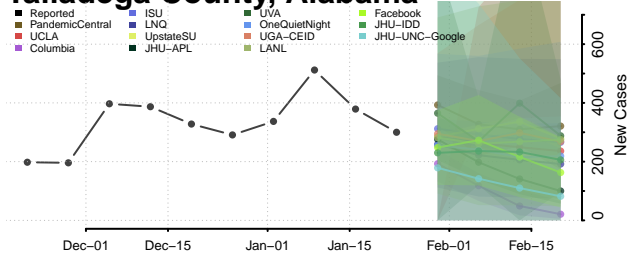

Lowndes County, Alabama

Macon County, Alabama

Madison County, Alabama

Marengo County, Alabama

Marion County, Alabama

Marshall County, Alabama

Mobile County, Alabama

Monroe County, Alabama

Montgomery County, Alabama

Morgan County, Alabama

Perry County, Alabama

Pickens County, Alabama

Pike County, Alabama

Randolph County, Alabama

Russell County, Alabama

Shelby County, Alabama

St. Clair County, Alabama

Sumter County, Alabama

Talladega County, Alabama

Tallapoosa County, Alabama

Tuscaloosa County, Alabama

Walker County, Alabama

Washington County, Alabama

Wilcox County, Alabama