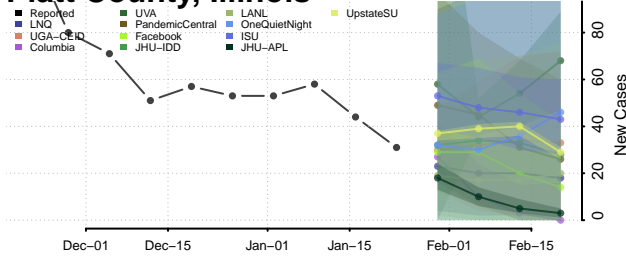

Piatt County, Illinois