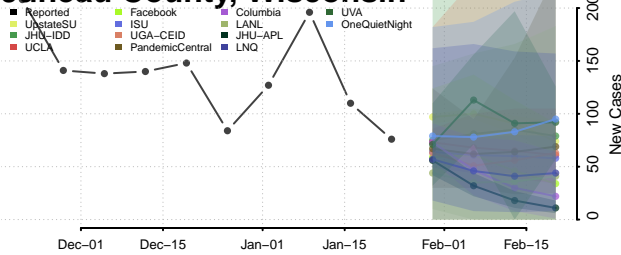

Juneau County, Wisconsin