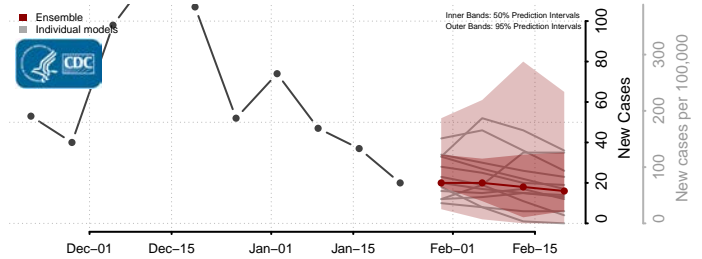

Del Norte County, California