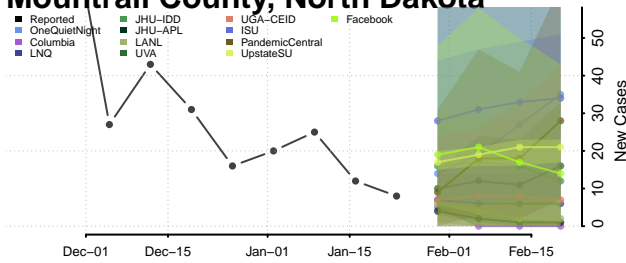

Mountrail County, North Dakota