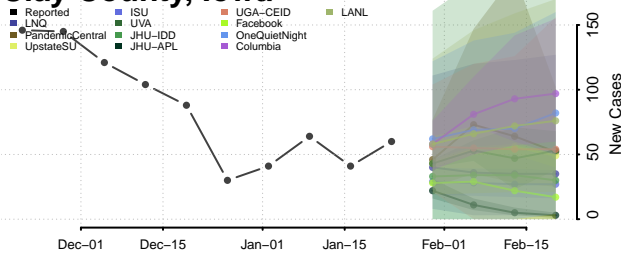

Carroll County, Iowa

Cass County, Iowa

Cedar County, Iowa

Cerro Gordo County, Iowa

Cherokee County, Iowa

Chickasaw County, Iowa

Clarke County, Iowa

Clay County, Iowa