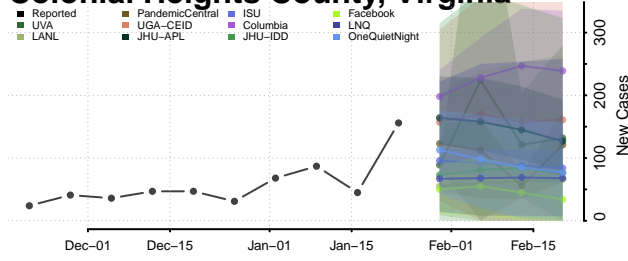

Charlotte County, Virginia

Charlottesville County, Virginia

Chesapeake County, Virginia

Chesterfield County, Virginia

Clarke County, Virginia

Colonial Heights County, Virginia

Covington County, Virginia

Craig County, Virginia