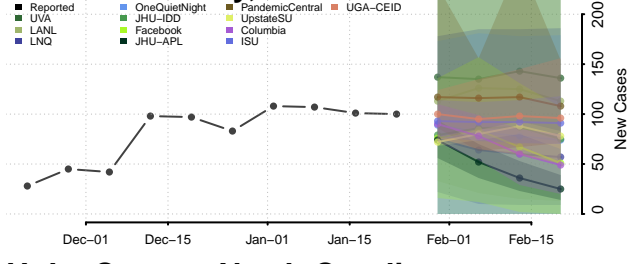

Harnett County, North Carolina

Haywood County, North Carolina

Henderson County, North Carolina

Hertford County, North Carolina

Hoke County, North Carolina

Hyde County, North Carolina

Iredell County, North Carolina