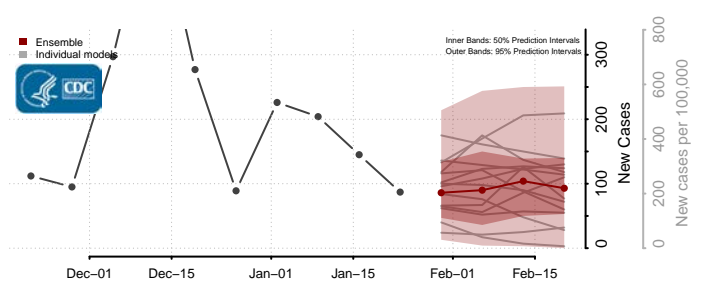

Pettis County, Missouri