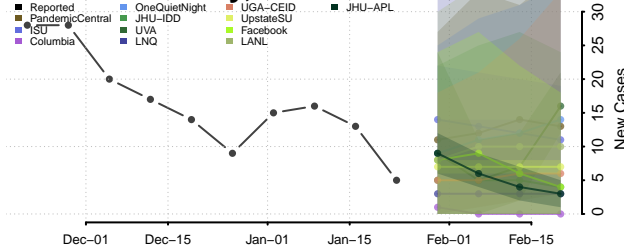

Seward County, Kansas

Shawnee County, Kansas

Sheridan County, Kansas

Sherman County, Kansas

Smith County, Kansas

Stafford County, Kansas

Stanton County, Kansas

Stevens County, Kansas