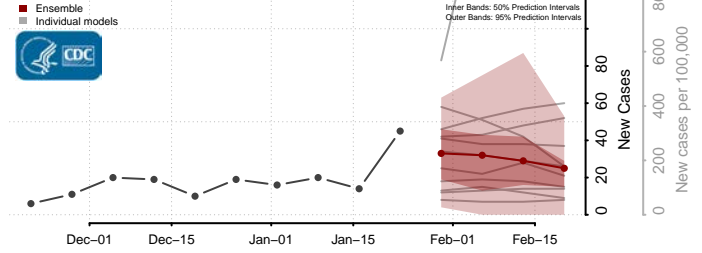

Falls Church County, Virginia