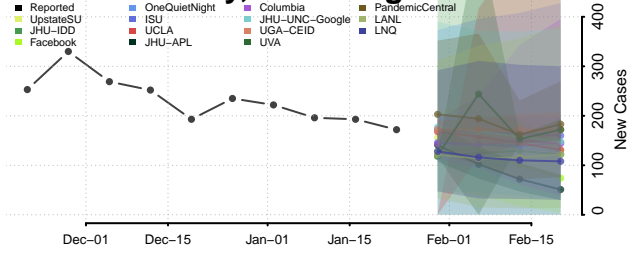

Ohio County, West Virginia

Pendleton County, West Virginia

Pleasants County, West Virginia

Pocahontas County, West Virginia

Preston County, West Virginia

Putnam County, West Virginia

Raleigh County, West Virginia