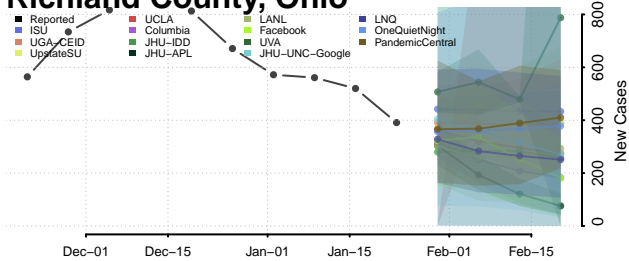

Richland County, Ohio