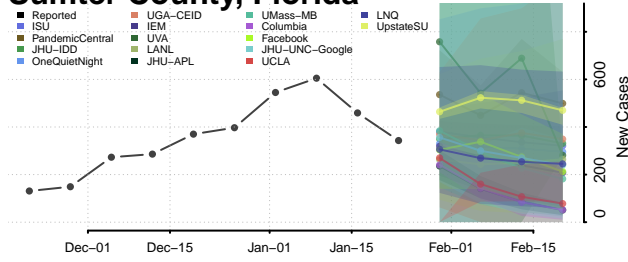

Sarasota County, Florida

Seminole County, Florida

St. Johns County, Florida

St. Lucie County, Florida

Sumter County, Florida

Suwannee County, Florida

Taylor County, Florida

Union County, Florida