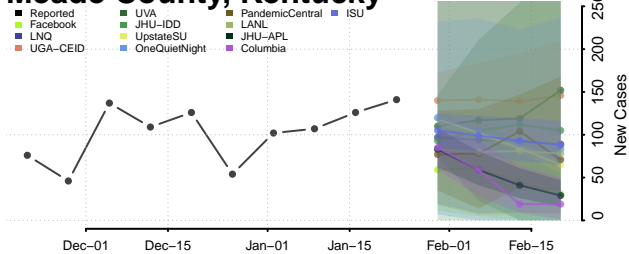

Marshall County, Kentucky

Martin County, Kentucky

Mason County, Kentucky

McCracken County, Kentucky

McCreary County, Kentucky

McLean County, Kentucky

Meade County, Kentucky

Menifee County, Kentucky