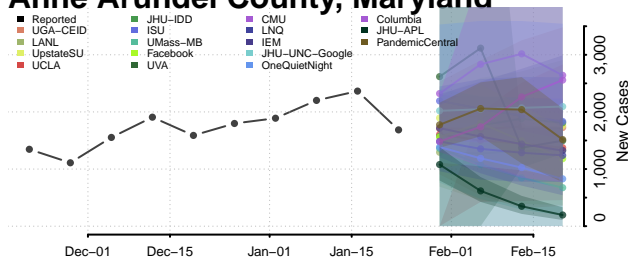

Anne Arundel County, Maryland