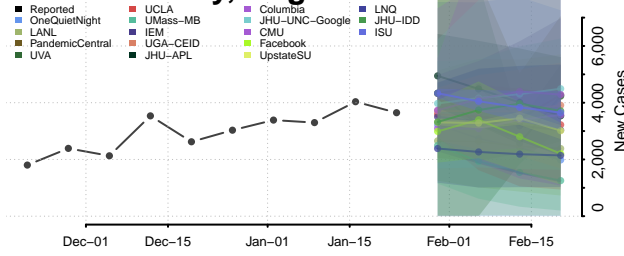

Fairfax County, Virginia