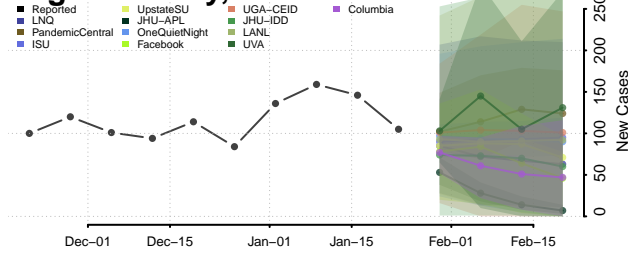

Johnson County, Arkansas

Lafayette County, Arkansas

Lawrence County, Arkansas

Lee County, Arkansas

Lincoln County, Arkansas

Little River County, Arkansas

Logan County, Arkansas

Lonoke County, Arkansas