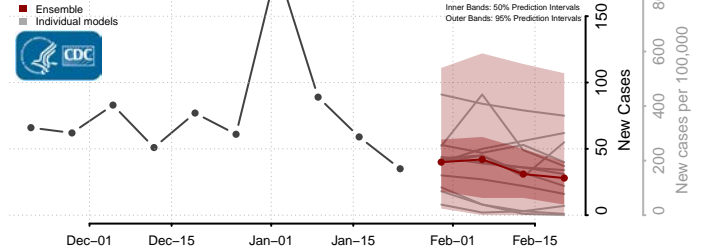

Vernon County, Missouri