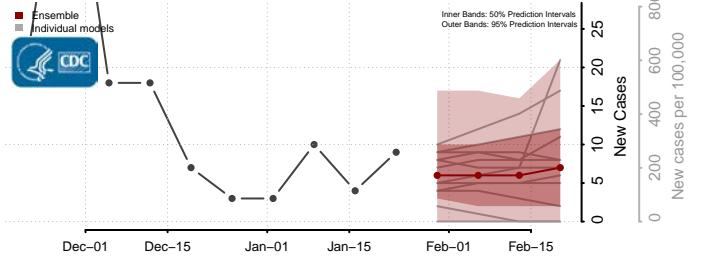

Webster County, Nebraska