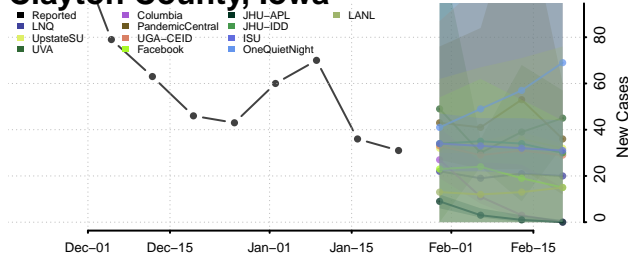

Clayton County, Iowa