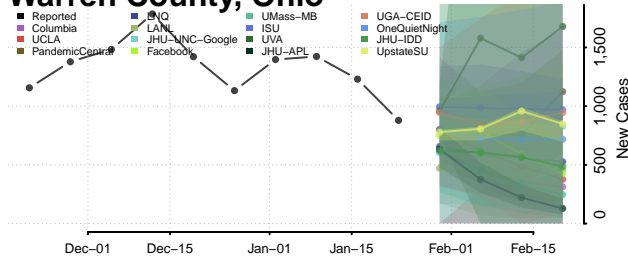

Van Wert County, Ohio

Vinton County, Ohio

Warren County, Ohio

Washington County, Ohio

Alfalfa County, Oklahoma

Atoka County, Oklahoma

Beaver County, Oklahoma

Beckham County, Oklahoma