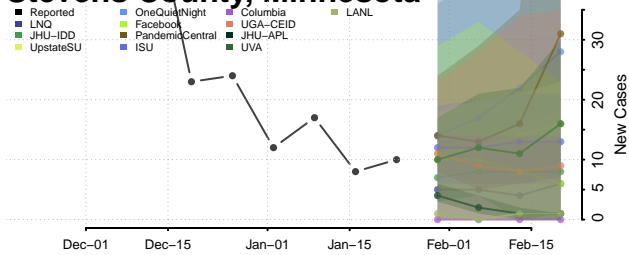

Stevens County, Minnesota