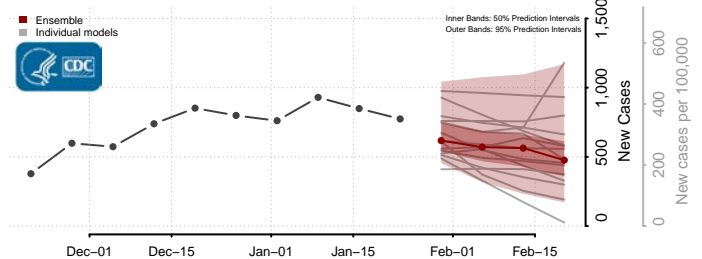

Stanislaus County, California

Sutter County, California

Tehama County, California

Trinity County, California

Tulare County, California

Tuolumne County, California

Ventura County, California

Yolo County, California