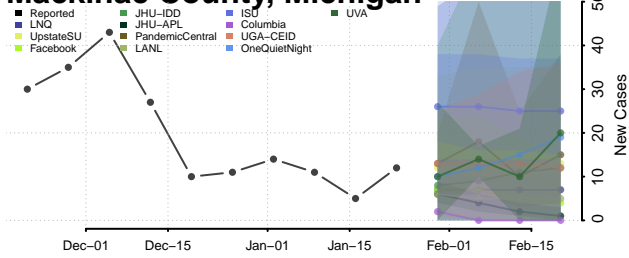

Lapeer County, Michigan

Leelanau County, Michigan

Lenawee County, Michigan

Livingston County, Michigan

Luce County, Michigan

Mackinac County, Michigan

Macomb County, Michigan

Manistee County, Michigan