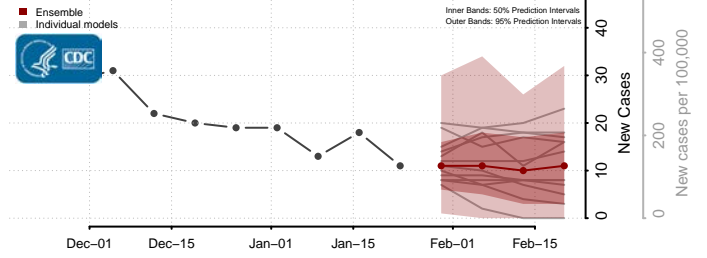

Maries County, Missouri