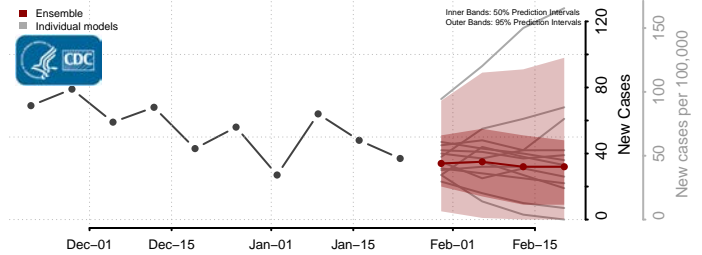

York County, Virginia

Washington

Adams County, Washington

Asotin County, Washington

Benton County, Washington

Chelan County, Washington

Clallam County, Washington

Clark County, Washington