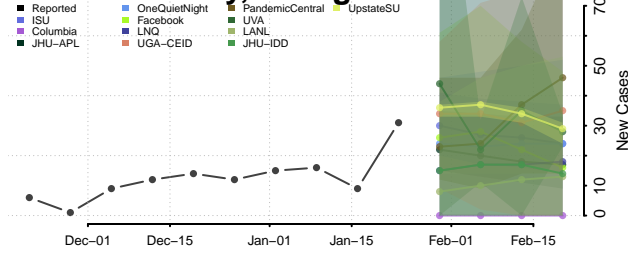

Stewart County, Georgia