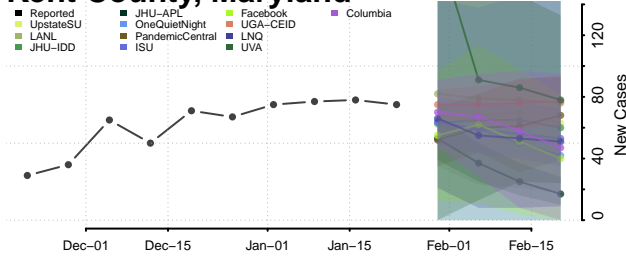

Kent County, Maryland