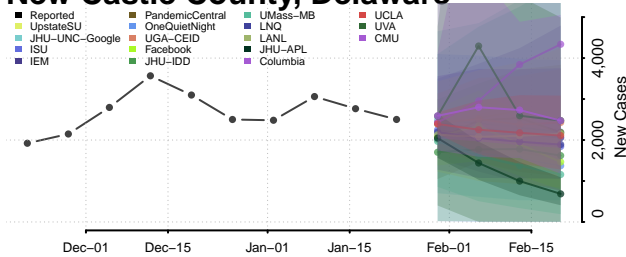

Middlesex County, Connecticut

New Haven County, Connecticut

New London County, Connecticut

Tolland County, Connecticut

Windham County, Connecticut

Delaware*

Kent County, Delaware

New Castle County, Delaware