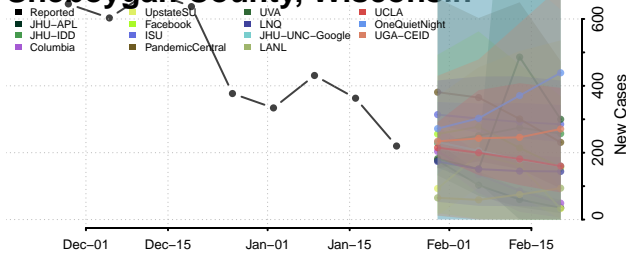

Sheboygan County, Wisconsin