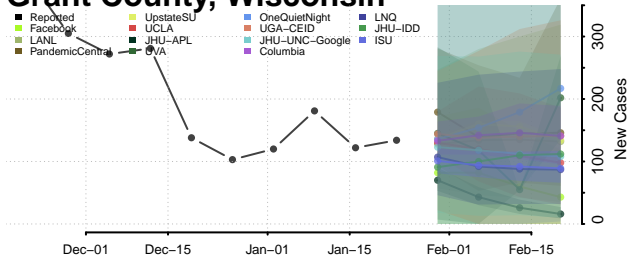

Chippewa County, Wisconsin

Clark County, Wisconsin

Columbia County, Wisconsin

Crawford County, Wisconsin

Florence County, Wisconsin

Fond du Lac County, Wisconsin

Forest County, Wisconsin

Grant County, Wisconsin