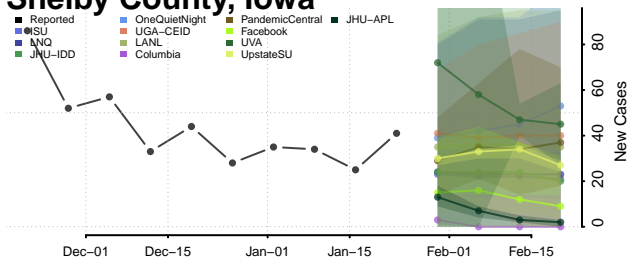

Pottawattamie County, Iowa

Poweshiek County, Iowa

Ringgold County, Iowa

Sac County, Iowa

Scott County, Iowa

Shelby County, Iowa

Sioux County, Iowa

Story County, Iowa