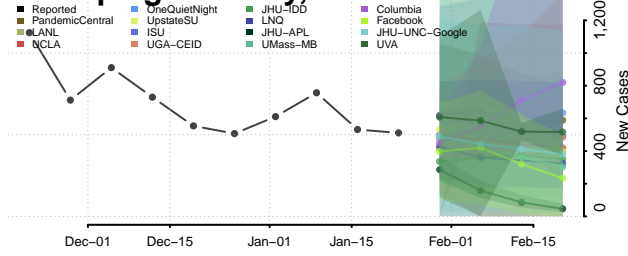

Champaign County, Illinois