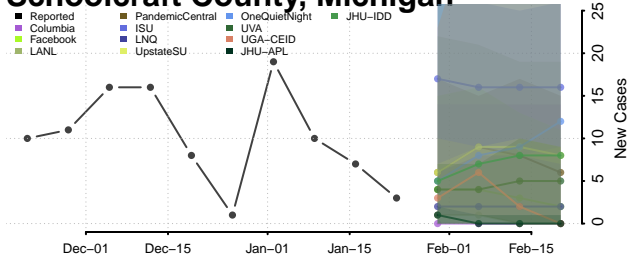

Oscoda County, Michigan

Otsego County, Michigan

Ottawa County, Michigan

Presque Isle County, Michigan

Roscommon County, Michigan

Saginaw County, Michigan

Sanilac County, Michigan

Schoolcraft County, Michigan