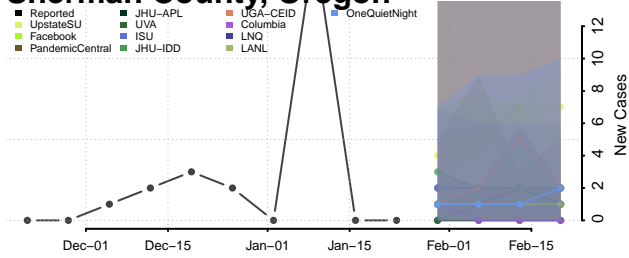

Sherman County, Oregon