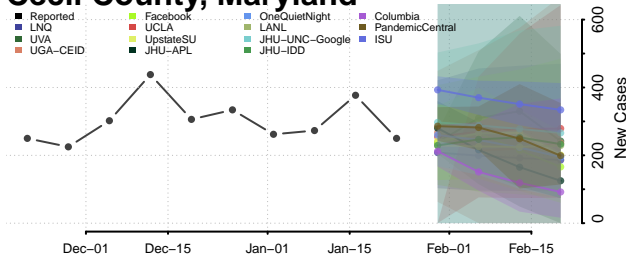

Cecil County, Maryland