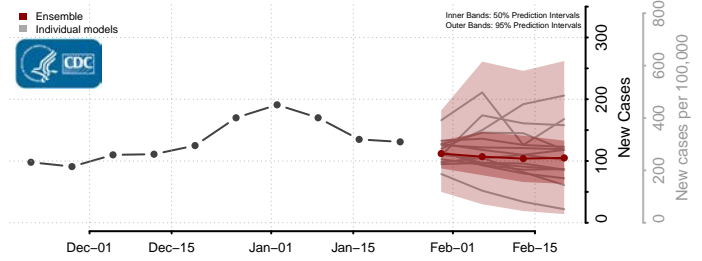

Calhoun County, West Virginia

Clay County, West Virginia

Doddridge County, West Virginia

Fayette County, West Virginia

Gilmer County, West Virginia

Grant County, West Virginia

Greenbrier County, West Virginia