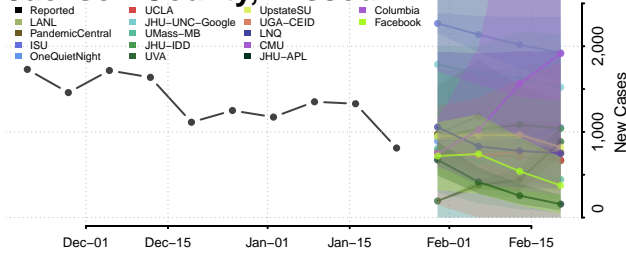

Jackson County, Missouri