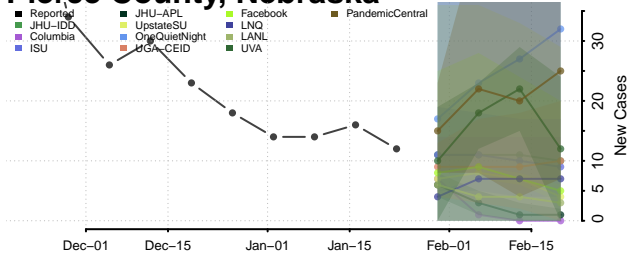

Pierce County, Nebraska