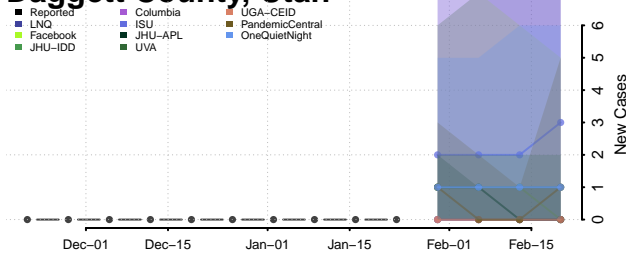

Daggett County, Utah