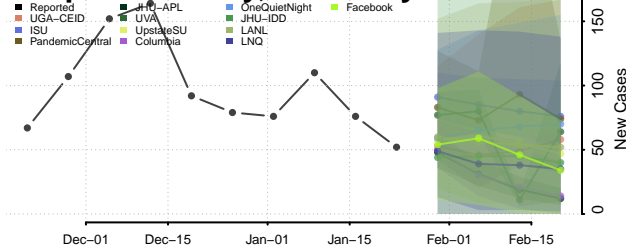

Pulaski County, Kentucky

Robertson County, Kentucky

Rockcastle County, Kentucky

Rowan County, Kentucky

Russell County, Kentucky

Scott County, Kentucky

Shelby County, Kentucky

Simpson County, Kentucky