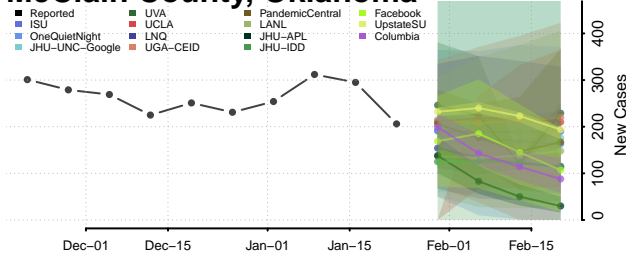

McClain County, Oklahoma