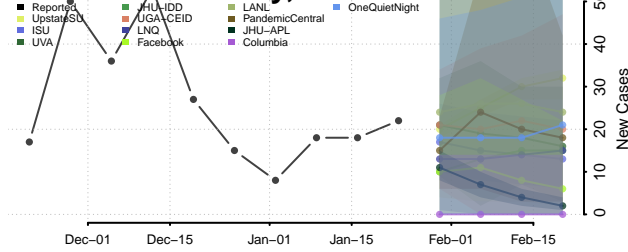

Huerfano County, Colorado

Jackson County, Colorado

Jefferson County, Colorado

Kiowa County, Colorado

Kit Carson County, Colorado

La Plata County, Colorado

Lake County, Colorado

Larimer County, Colorado