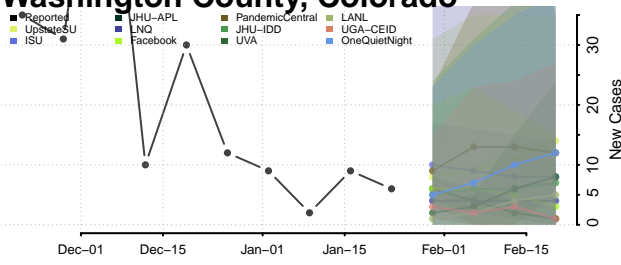

Washington County, Colorado