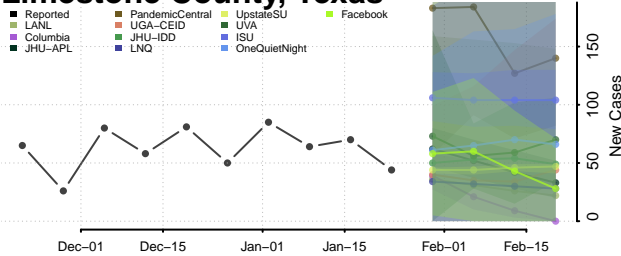

Limestone County, Texas