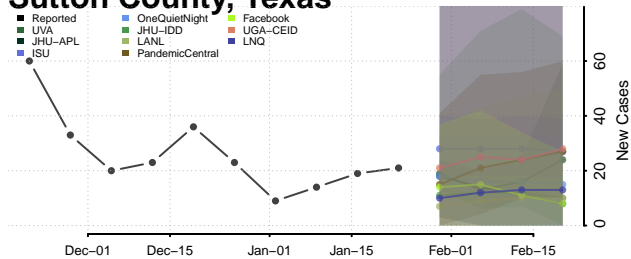

Sutton County, Texas