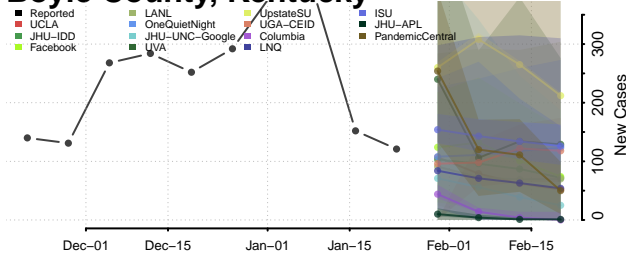

Woodson County, Kansas

Wyandotte County, Kansas

Kentucky

Adair County, Kentucky

Boone County, Kentucky

Bourbon County, Kentucky

Boyd County, Kentucky

Boyle County, Kentucky