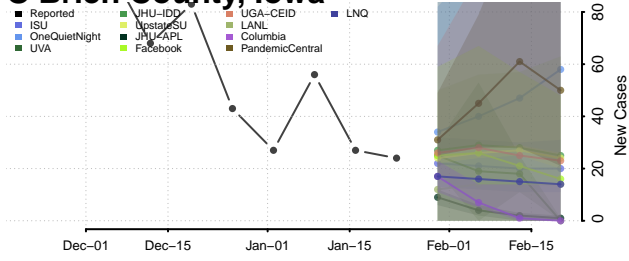

O'Brien County, Iowa