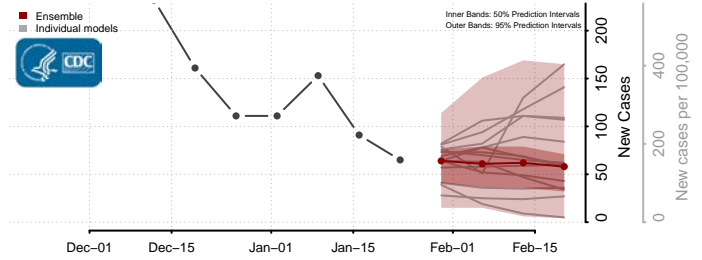

Benton County, Minnesota