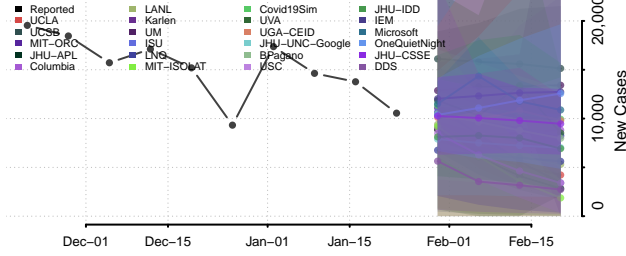

Webster County, Iowa

Winnebago County, Iowa

Winneshiek County, Iowa

Woodbury County, Iowa

Worth County, Iowa

Wright County, Iowa

Kansas

Allen County, Kansas