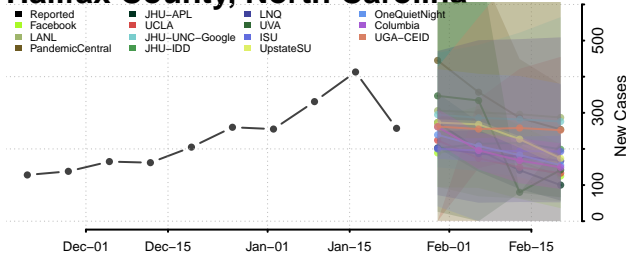

Davie County, North Carolina

Gates County, North Carolina

Graham County, North Carolina

Granville County, North Carolina

Greene County, North Carolina

Guilford County, North Carolina

Halifax County, North Carolina