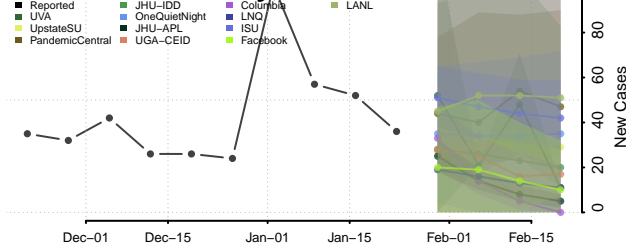

Anderson County, Kansas