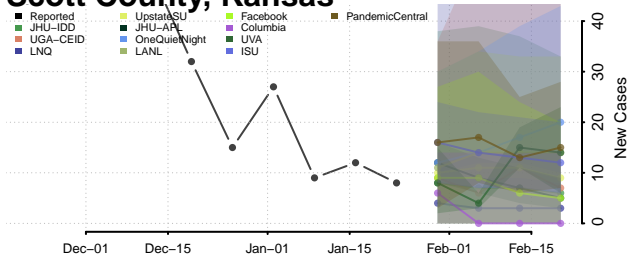

Scott County, Kansas