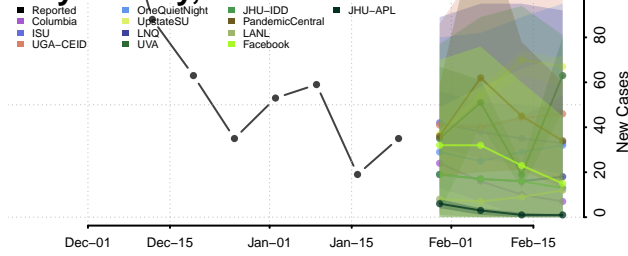

Clay County, Illinois