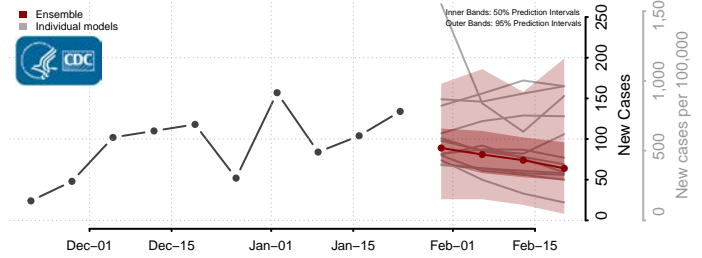

Buckingham County, Virginia