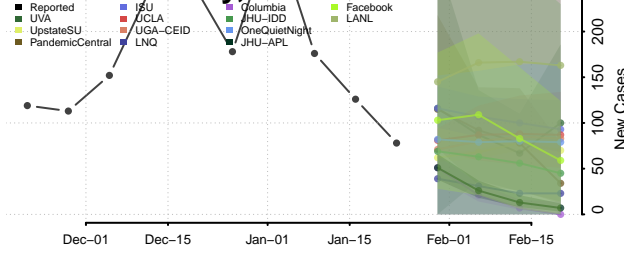

Labette County, Kansas