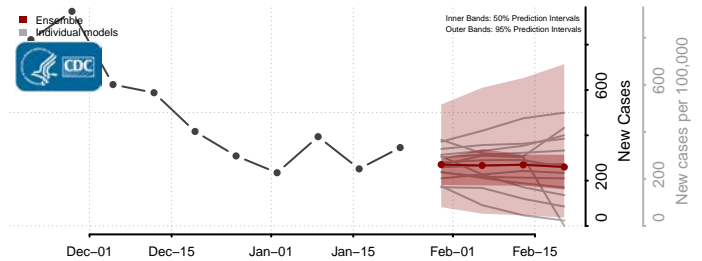

Flathead County, Montana