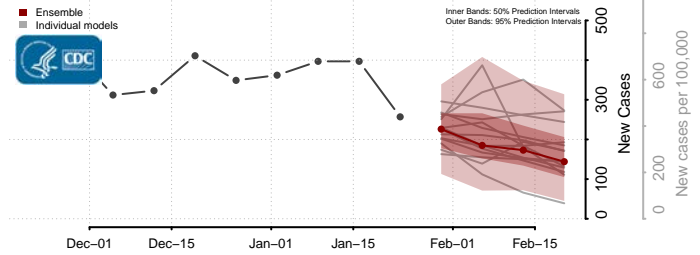

Eddy County, New Mexico