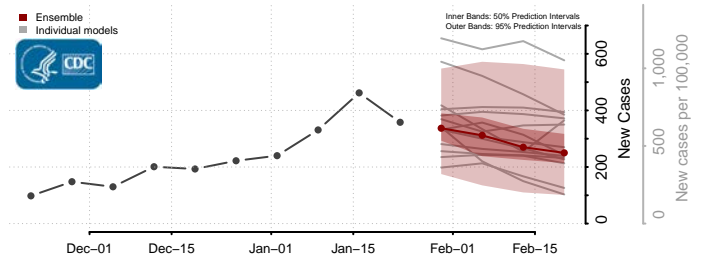

Campbell County, Virginia