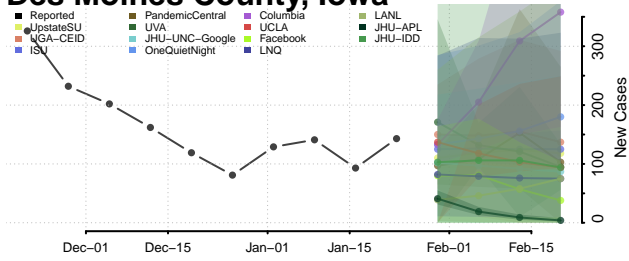

Clayton County, Iowa

Clinton County, Iowa

Crawford County, Iowa

Dallas County, Iowa

Davis County, Iowa

Decatur County, Iowa

Delaware County, Iowa

Des Moines County, Iowa