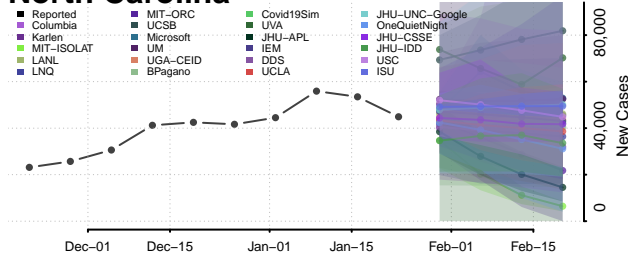

Warren County, New York

Washington County, New York

Wayne County, New York

Westchester County, New York

Wyoming County, New York

Yates County, New York

North Carolina

Alamance County, North Carolina