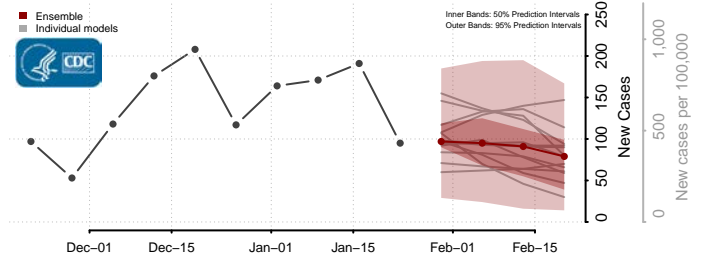

Smith County, Mississippi

Stone County, Mississippi

Sunflower County, Mississippi

Tallahatchie County, Mississippi

Tate County, Mississippi

Tippah County, Mississippi

Tishomingo County, Mississippi

Tunica County, Mississippi