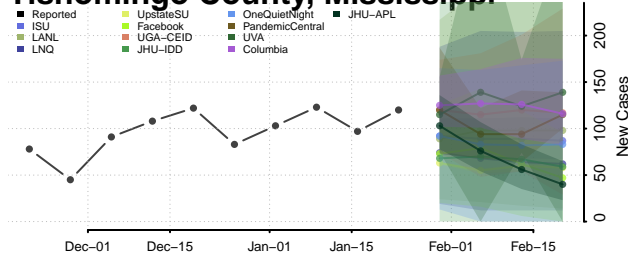

Smith County, Mississippi

Stone County, Mississippi

Sunflower County, Mississippi

Tallahatchie County, Mississippi

Tate County, Mississippi

Tippah County, Mississippi

Tishomingo County, Mississippi

Tunica County, Mississippi