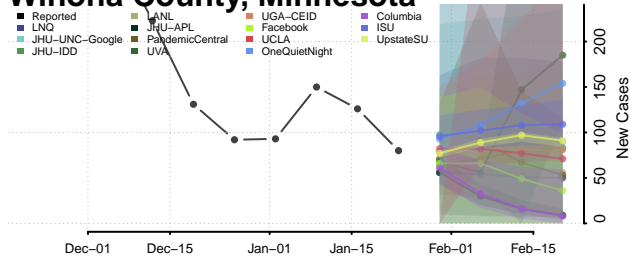

Winona County, Minnesota