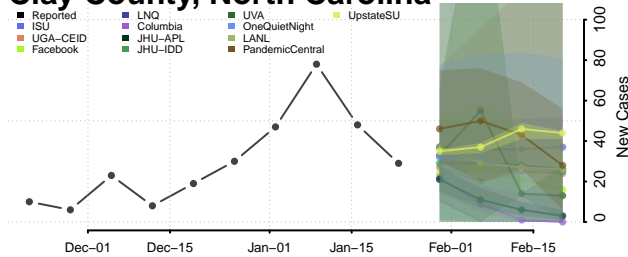

Carteret County, North Carolina

Caswell County, North Carolina

Catawba County, North Carolina

Chatham County, North Carolina

Cherokee County, North Carolina

Chowan County, North Carolina

Clay County, North Carolina