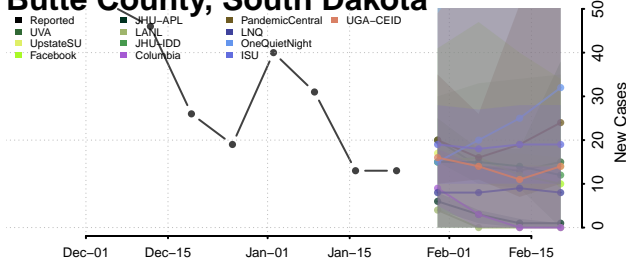

Butte County, South Dakota