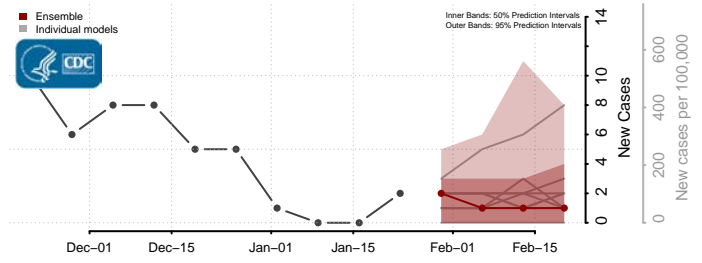

Oliver County, North Dakota