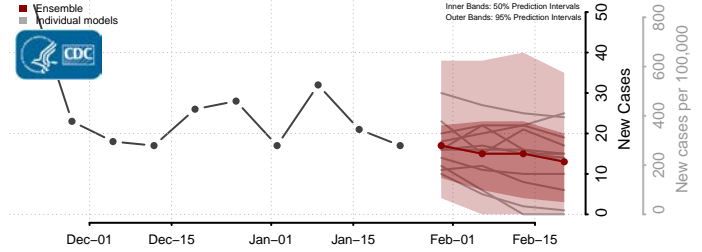

Sullivan County, Missouri