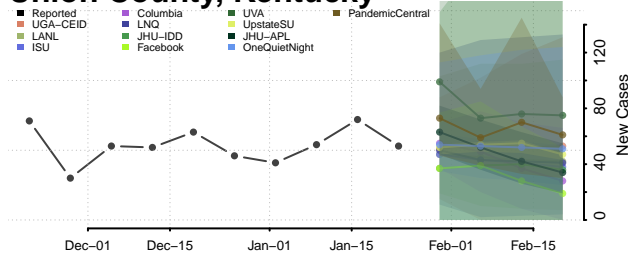

Union County, Kentucky