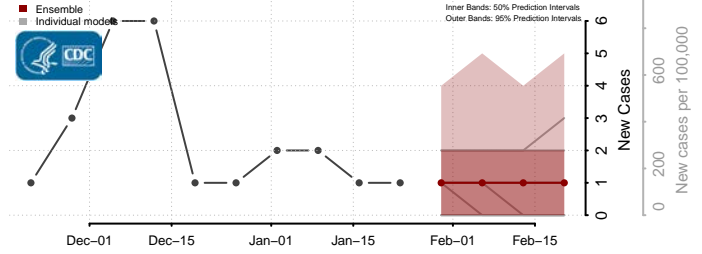

Thomas County, Nebraska