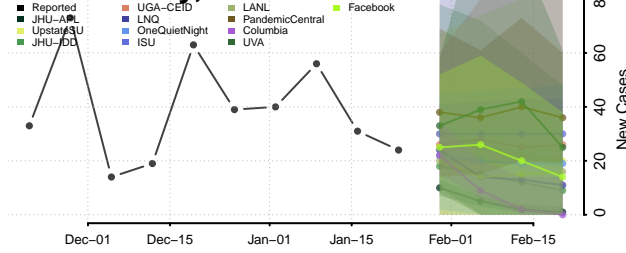

Coal County, Oklahoma