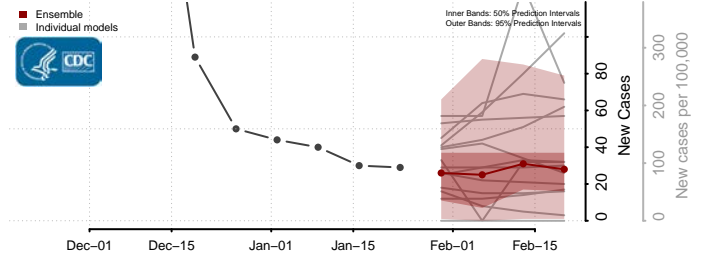

Polk County, Minnesota