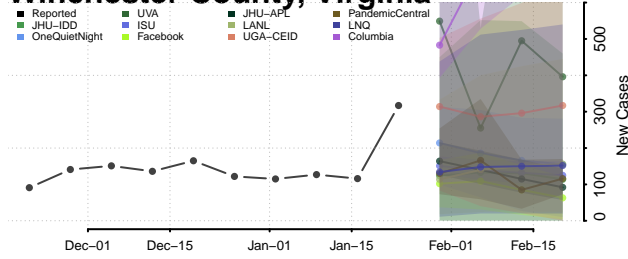

Staunton County, Virginia

Suffolk County, Virginia

Surry County, Virginia

Sussex County, Virginia

Williamsburg County, Virginia

Winchester County, Virginia

Wise County, Virginia

Wythe County, Virginia