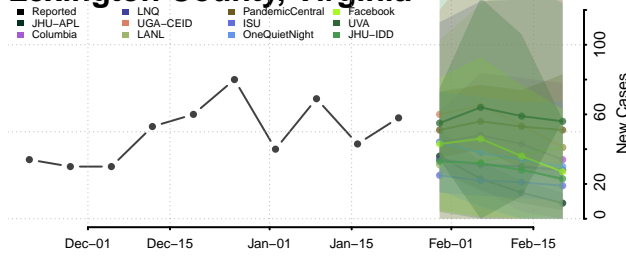

Isle of Wight County, Virginia

James City County, Virginia

King and Queen County, Virginia

King George County, Virginia

King William County, Virginia

Lancaster County, Virginia

Lee County, Virginia

Lexington County, Virginia