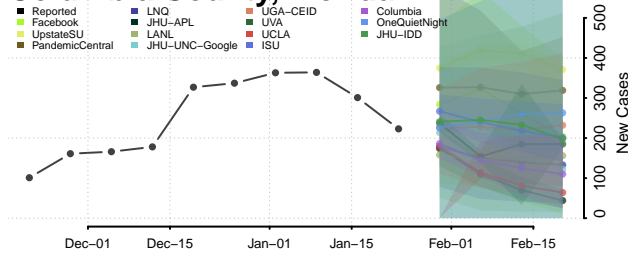

Charlotte County, Florida

Citrus County, Florida

Clay County, Florida

Collier County, Florida

Columbia County, Florida

DeSoto County, Florida

Dixie County, Florida

Duval County, Florida