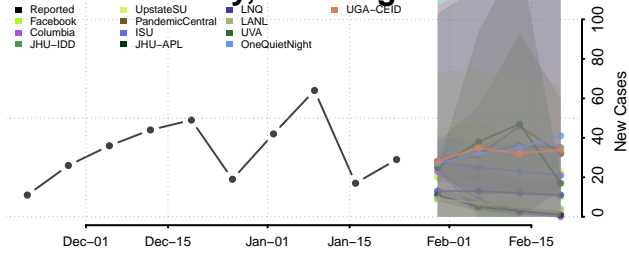

Island County, Washington

Jefferson County, Washington

King County, Washington

Kitsap County, Washington

Kittitas County, Washington

Klickitat County, Washington

Lewis County, Washington

Lincoln County, Washington