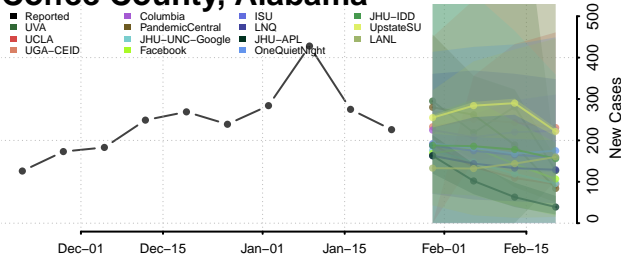

Clarke County, Alabama

Clay County, Alabama

Cleburne County, Alabama

Coffee County, Alabama

Colbert County, Alabama

Conecuh County, Alabama

Coosa County, Alabama

Covington County, Alabama