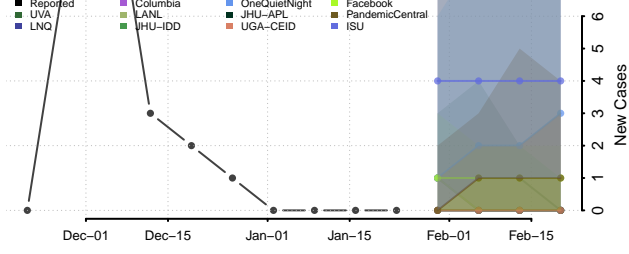

Haakon County, South Dakota

Hamlin County, South Dakota

Hand County, South Dakota

Hanson County, South Dakota

Harding County, South Dakota

Hughes County, South Dakota

Hutchinson County, South Dakota

Hyde County, South Dakota