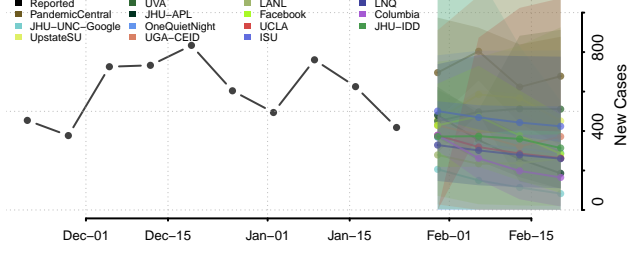

National*

Alabama*

Autauga County, Alabama

Baldwin County, Alabama

Barbour County, Alabama

Bibb County, Alabama

*New weekly cases may decrease in this location over the next four weeks. For these locations, the ensemble forecast indicates a probability of 0.75 or greater that fewer cases will be reported in week four of the forecast than in the last reported week.

Blount County, Alabama

Bullock County, Alabama

Butler County, Alabama

Calhoun County, Alabama

Chambers County, Alabama

Cherokee County, Alabama

Chilton County, Alabama

Choctaw County, Alabama