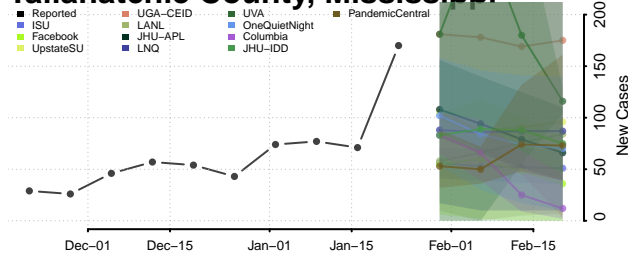

Smith County, Mississippi

Stone County, Mississippi

Sunflower County, Mississippi

Tallahatchie County, Mississippi

Tate County, Mississippi

Tippah County, Mississippi

Tishomingo County, Mississippi

Tunica County, Mississippi