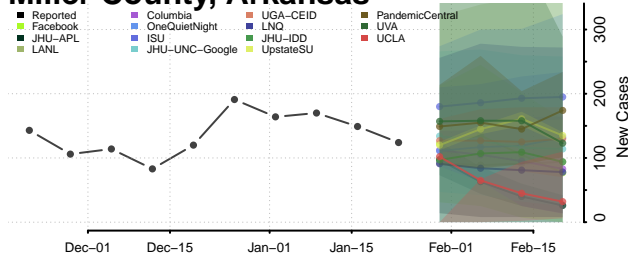

Miller County, Arkansas