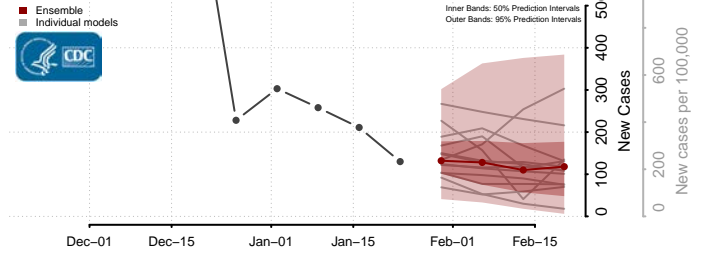

Carson City County, Nevada