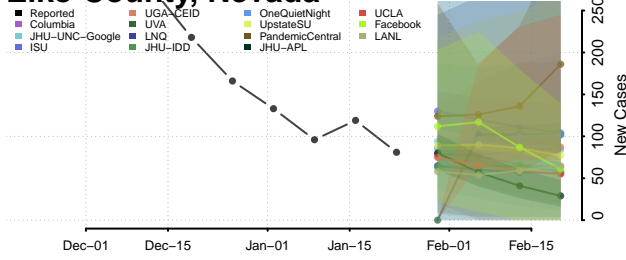

Elko County, Nevada