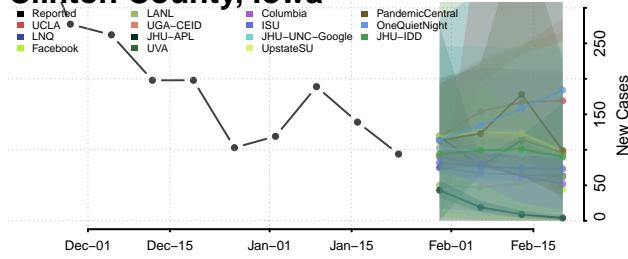

Clinton County, Iowa