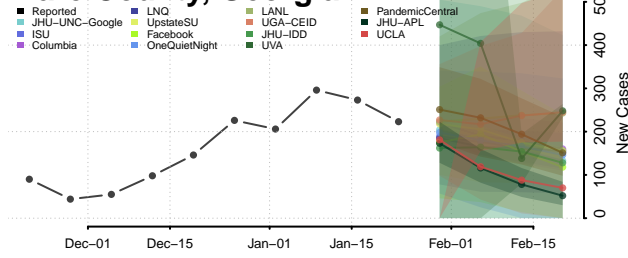

Thomas County, Georgia

Tift County, Georgia

Toombs County, Georgia

Towns County, Georgia

Treutlen County, Georgia

Troup County, Georgia

Ware County, Georgia

Warren County, Georgia