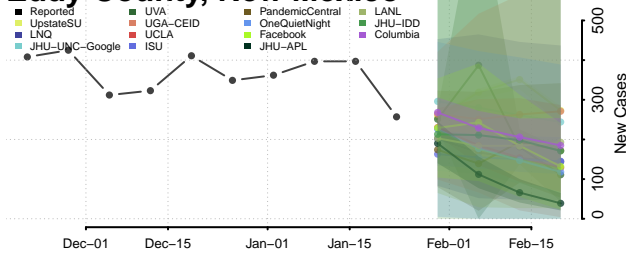

Eddy County, New Mexico