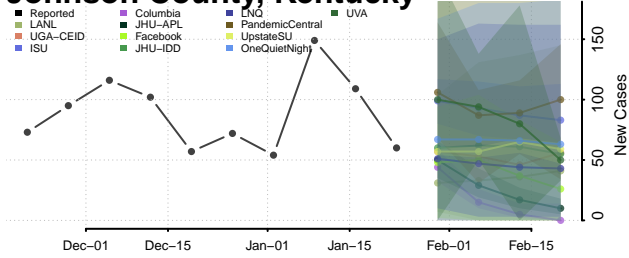

Johnson County, Kentucky