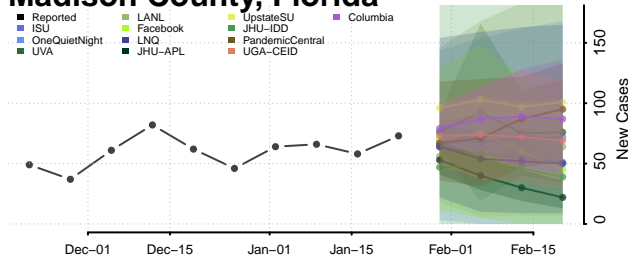

Jefferson County, Florida

Lafayette County, Florida

Lake County, Florida

Lee County, Florida

Leon County, Florida

Levy County, Florida

Liberty County, Florida

Madison County, Florida