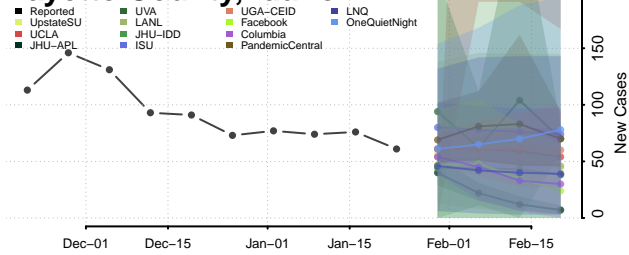

Payette County, Idaho