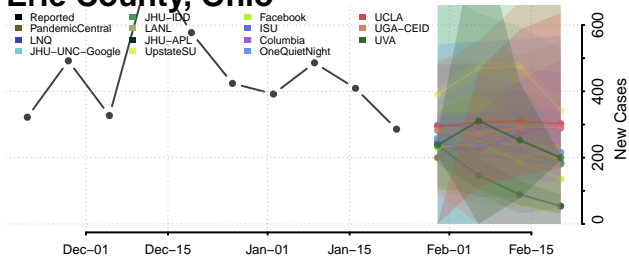

Crawford County, Ohio

Cuyahoga County, Ohio

Darke County, Ohio

Defiance County, Ohio

Delaware County, Ohio

Erie County, Ohio

Fairfield County, Ohio

Fayette County, Ohio