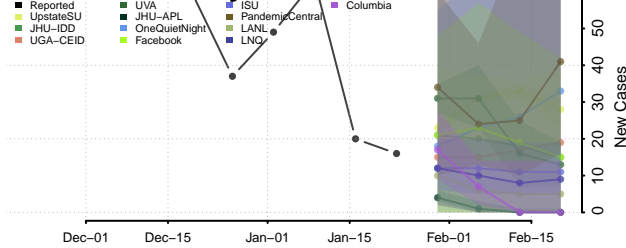

Roberts County, South Dakota