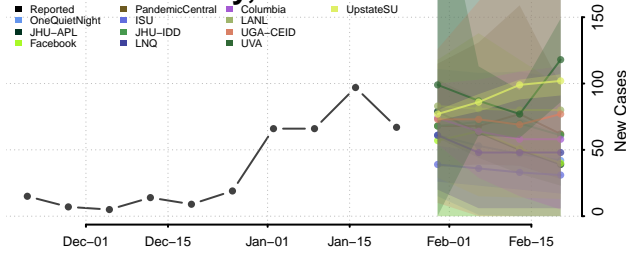

Franklin County, Florida