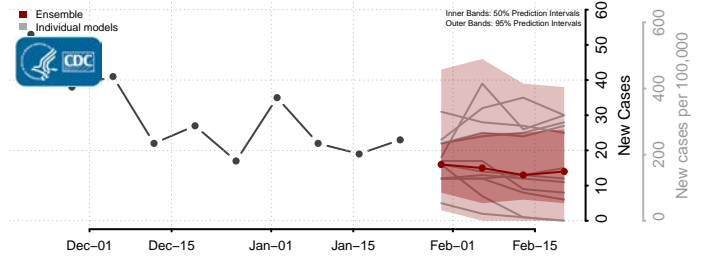

St. Clair County, Missouri