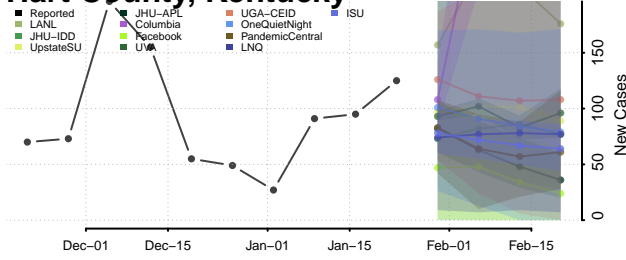

Green County, Kentucky

Greenup County, Kentucky

Hancock County, Kentucky

Hardin County, Kentucky

Harlan County, Kentucky

Harrison County, Kentucky

Hart County, Kentucky

Henderson County, Kentucky