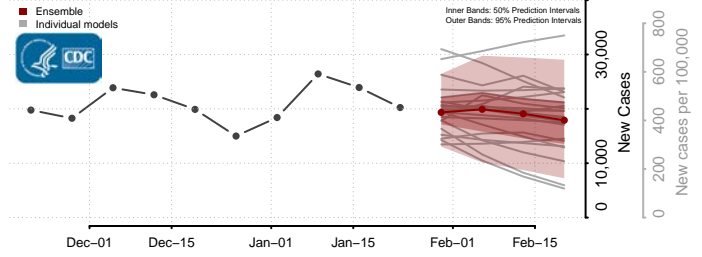

Wichita County, Kansas

Wilson County, Kansas

Woodson County, Kansas

Wyandotte County, Kansas

Kentucky

Adair County, Kentucky