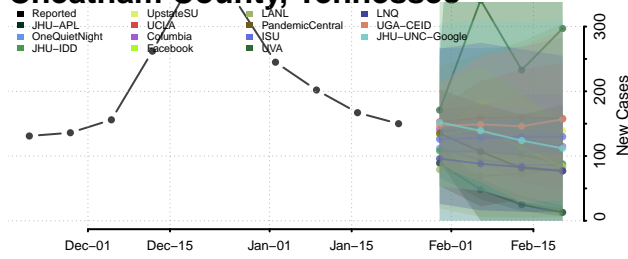

Chester County, Tennessee

Claiborne County, Tennessee

Clay County, Tennessee

Cocke County, Tennessee

Coffee County, Tennessee

Crockett County, Tennessee

Cumberland County, Tennessee

Davidson County, Tennessee