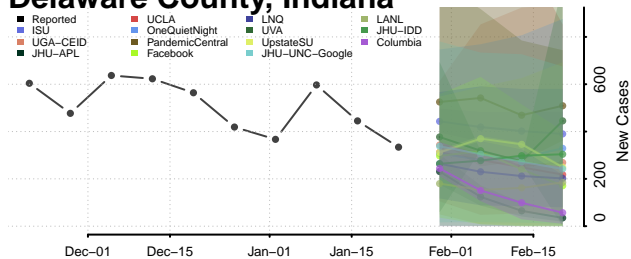

Delaware County, Indiana