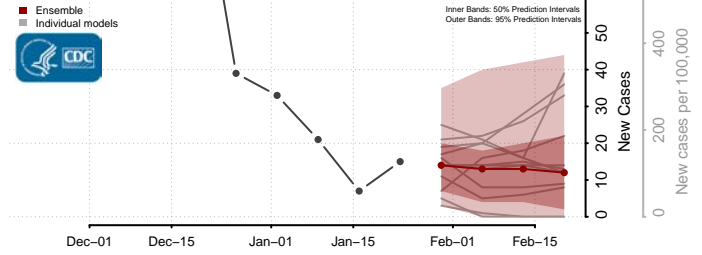

Chippewa County, Minnesota