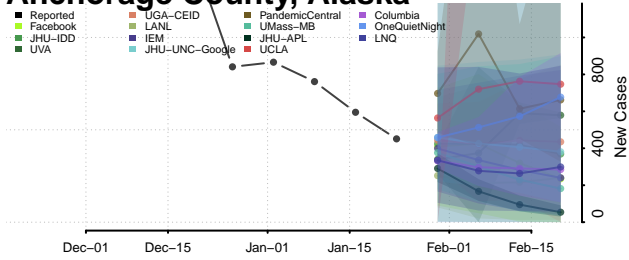

Anchorage County, Alaska