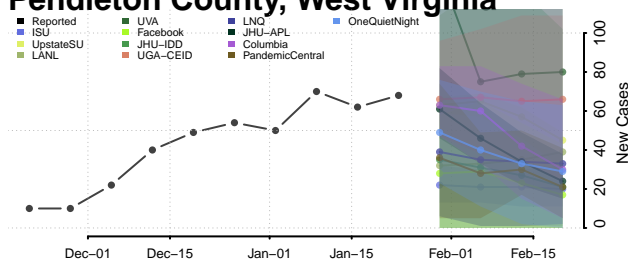

Ohio County, West Virginia

Pendleton County, West Virginia

Pleasants County, West Virginia

Pocahontas County, West Virginia

Preston County, West Virginia

Putnam County, West Virginia

Raleigh County, West Virginia