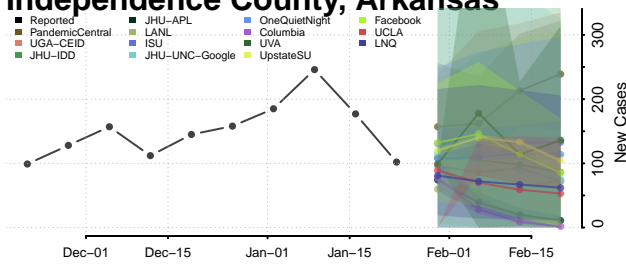

Greene County, Arkansas

Hempstead County, Arkansas

Hot Spring County, Arkansas

Howard County, Arkansas

Independence County, Arkansas

Izard County, Arkansas

Jackson County, Arkansas

Jefferson County, Arkansas