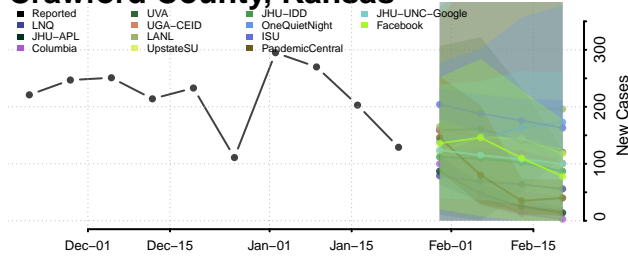

Coffey County, Kansas

Comanche County, Kansas

Cowley County, Kansas

Crawford County, Kansas

Decatur County, Kansas

Dickinson County, Kansas

Doniphan County, Kansas

Douglas County, Kansas