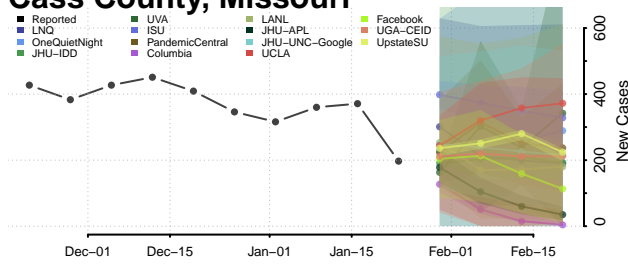

Cass County, Missouri