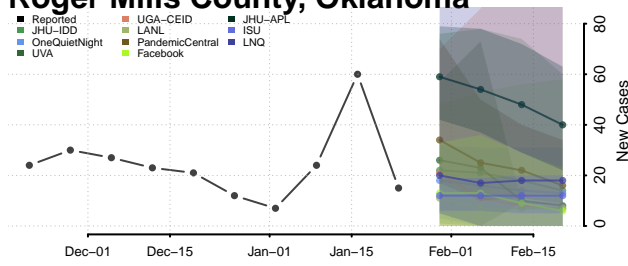

Roger Mills County, Oklahoma