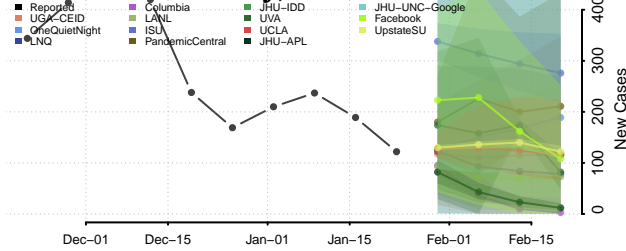

Buchanan County, Missouri