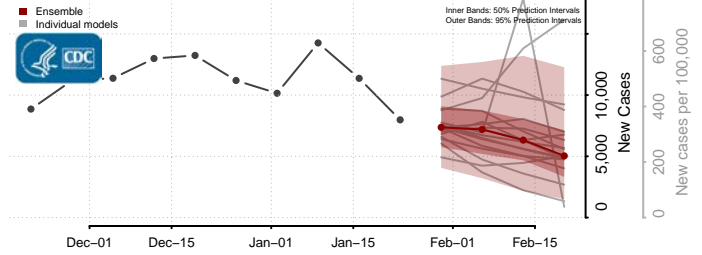

Clark County, Nevada