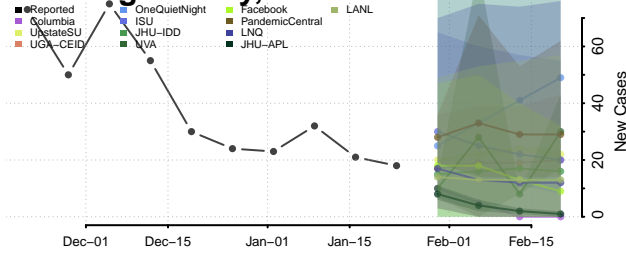

Gooding County, Idaho