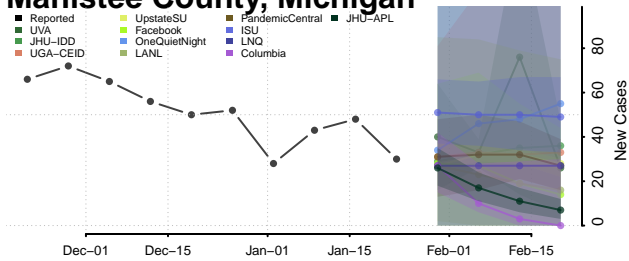

Lapeer County, Michigan

Leelanau County, Michigan

Lenawee County, Michigan

Livingston County, Michigan

Luce County, Michigan

Mackinac County, Michigan

Macomb County, Michigan

Manistee County, Michigan