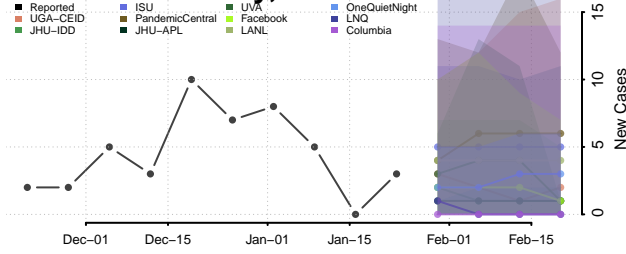

McMullen County, Texas