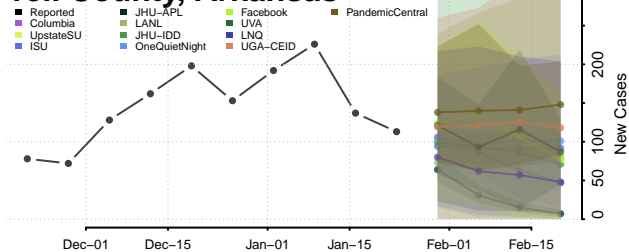

Yell County, Arkansas