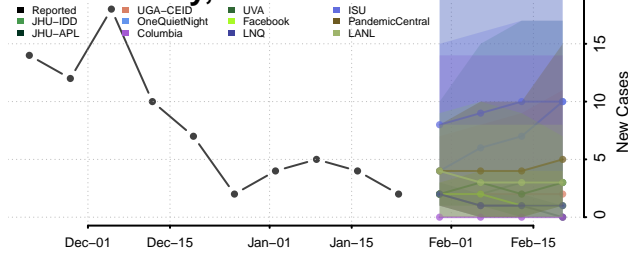

Cook County, Minnesota