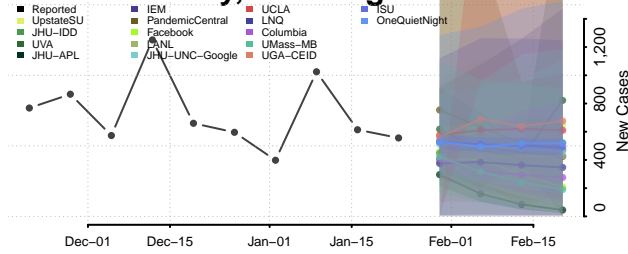

Benton County, Washington