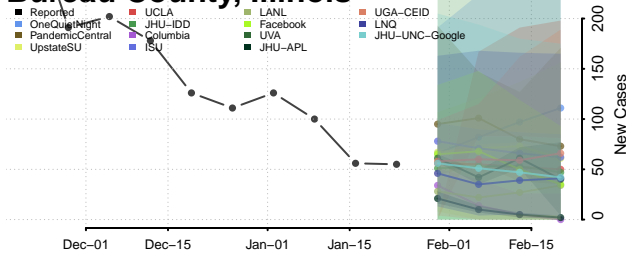

Bureau County, Illinois