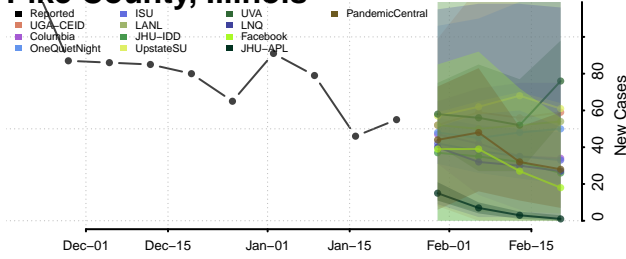

Pike County, Illinois