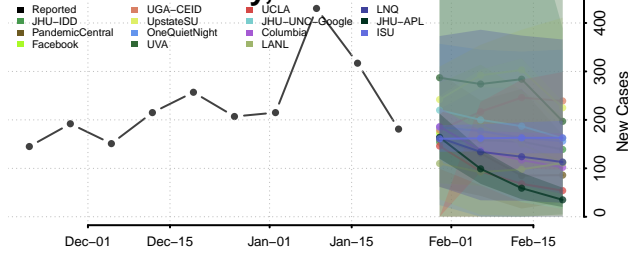

Custer County, Oklahoma

Delaware County, Oklahoma

Dewey County, Oklahoma

Ellis County, Oklahoma

Garfield County, Oklahoma

Garvin County, Oklahoma

Grady County, Oklahoma

Grant County, Oklahoma