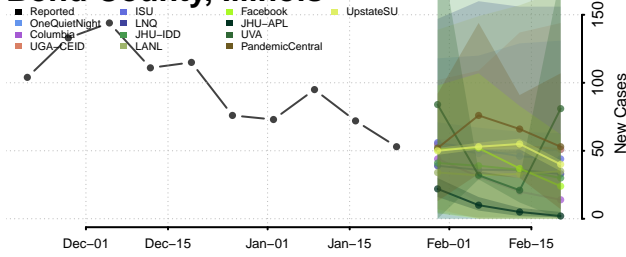

Bond County, Illinois