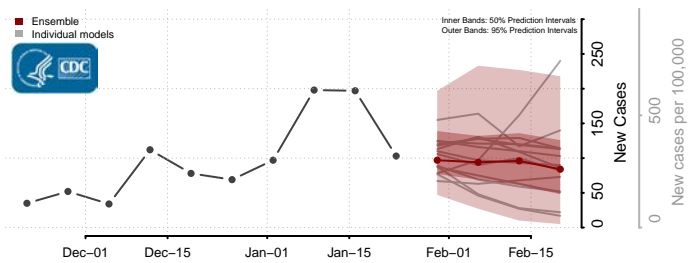

Accomack County, Virginia