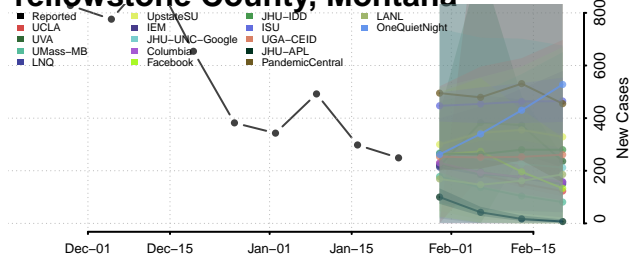

Sheridan County, Montana

Silver Bow County, Montana

Wheatland County, Montana

Wibaux County, Montana

Yellowstone County, Montana

Nebraska

Adams County, Nebraska

Antelope County, Nebraska