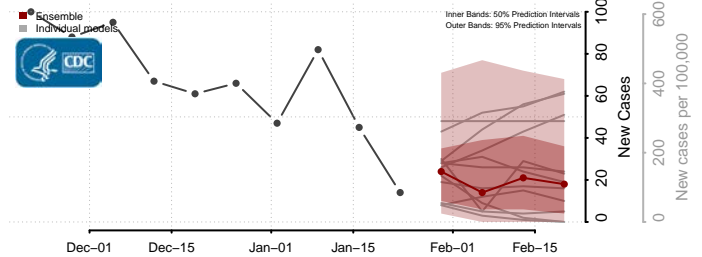

Hill County, Montana