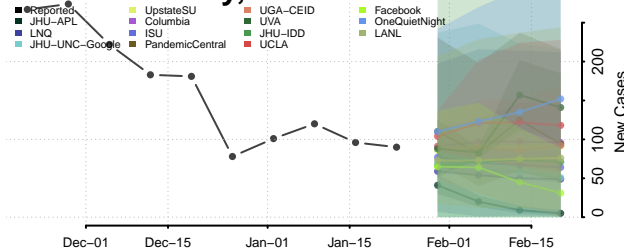

Keith County, Nebraska

Keya Paha County, Nebraska

Kimball County, Nebraska

Knox County, Nebraska

Lancaster County, Nebraska

Lincoln County, Nebraska

Logan County, Nebraska

Loup County, Nebraska