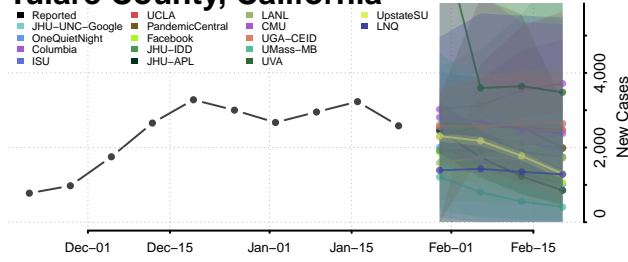

Stanislaus County, California

Sutter County, California

Tehama County, California

Trinity County, California

Tulare County, California

Tuolumne County, California

Ventura County, California

Yolo County, California