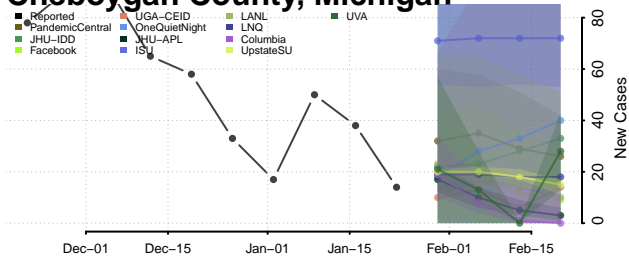

Cheboygan County, Michigan