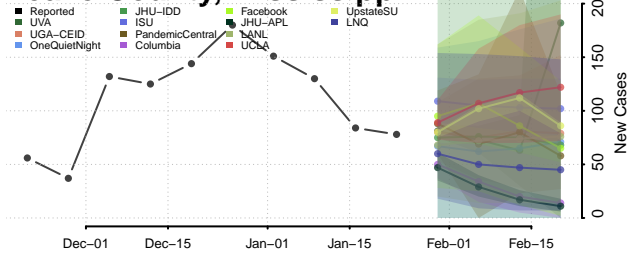

Lee County, Mississippi

Leflore County, Mississippi

Lincoln County, Mississippi

Lowndes County, Mississippi

Madison County, Mississippi

Marion County, Mississippi

Marshall County, Mississippi

Monroe County, Mississippi