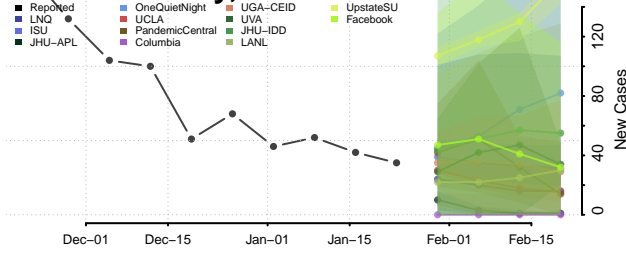

Dakota County, Nebraska