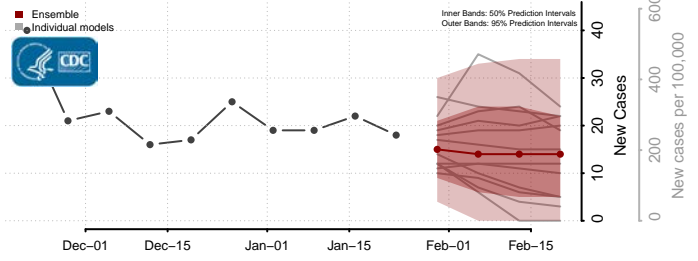

Chariton County, Missouri