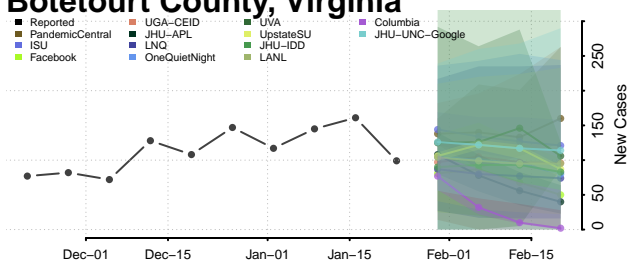

Botetourt County, Virginia