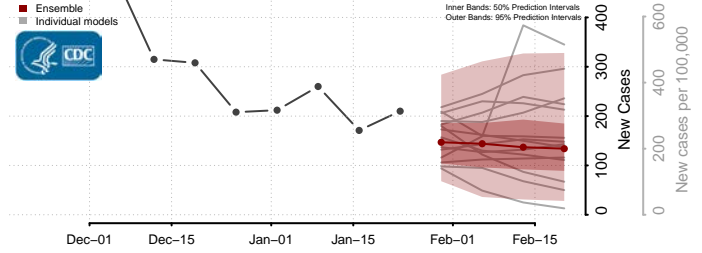

Pipestone County, Minnesota

Polk County, Minnesota

Pope County, Minnesota

Ramsey County, Minnesota

Red Lake County, Minnesota

Redwood County, Minnesota

Renville County, Minnesota

Rice County, Minnesota