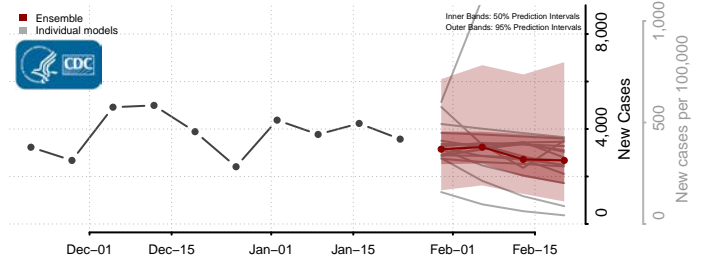

New Haven County, Connecticut