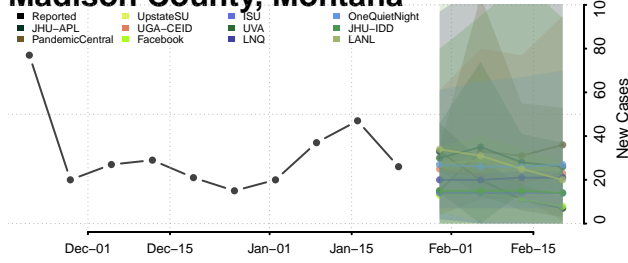

Jefferson County, Montana

Judith Basin County, Montana

Lake County, Montana

Lewis and Clark County, Montana

Liberty County, Montana

Lincoln County, Montana

Madison County, Montana

McCone County, Montana