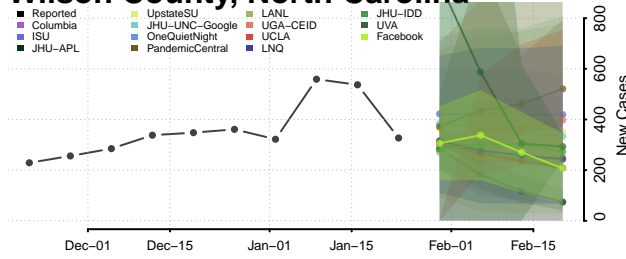

Wake County, North Carolina

Warren County, North Carolina

Washington County, North Carolina

Watauga County, North Carolina

Wayne County, North Carolina

Wilkes County, North Carolina

Wilson County, North Carolina