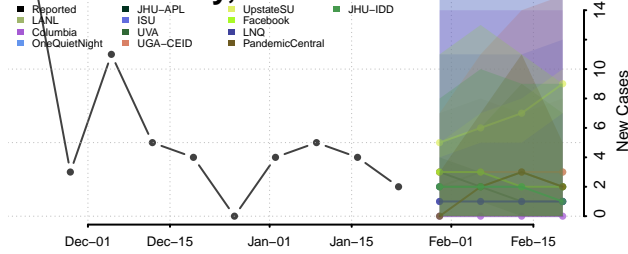

Catron County, New Mexico