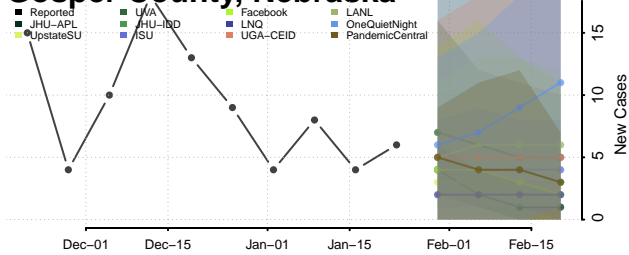

Garden County, Nebraska

Garfield County, Nebraska

Gosper County, Nebraska

Grant County, Nebraska

Greeley County, Nebraska

Hall County, Nebraska

Hamilton County, Nebraska

Harlan County, Nebraska