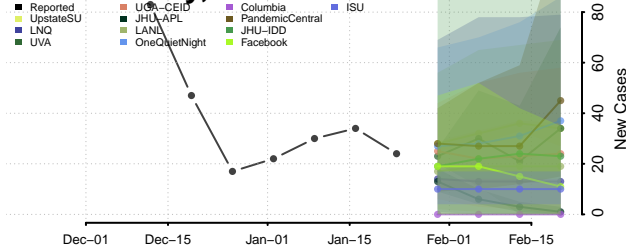

Rock County, Minnesota