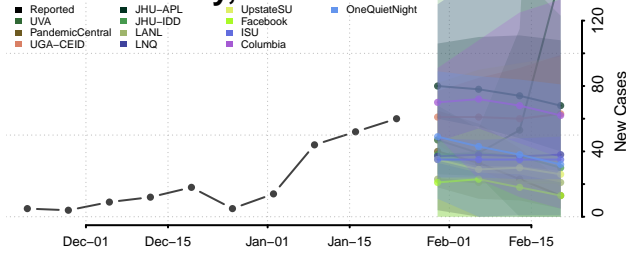

Marion County, Texas