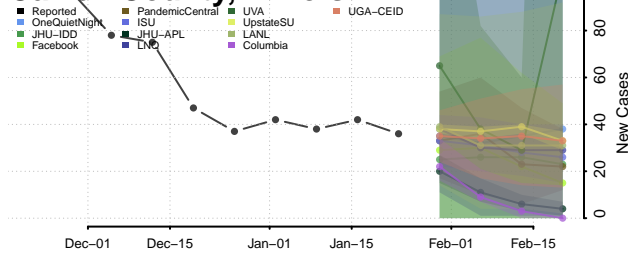

Carroll County, Illinois