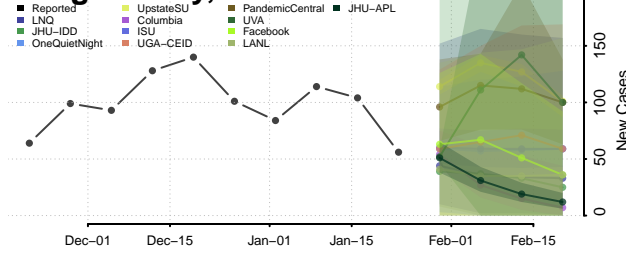

Craig County, Oklahoma