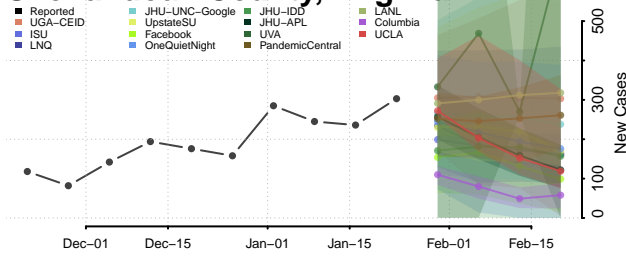

Shenandoah County, Virginia