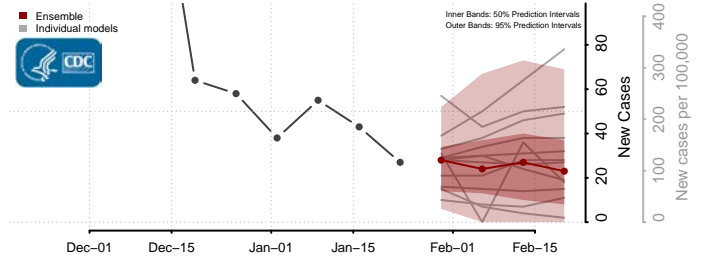

Lac qui Parle County, Minnesota

Lake County, Minnesota

Lake of the Woods County, Minnesota

Le Sueur County, Minnesota

Meeker County, Minnesota

Mille Lacs County, Minnesota

Morrison County, Minnesota

Mower County, Minnesota