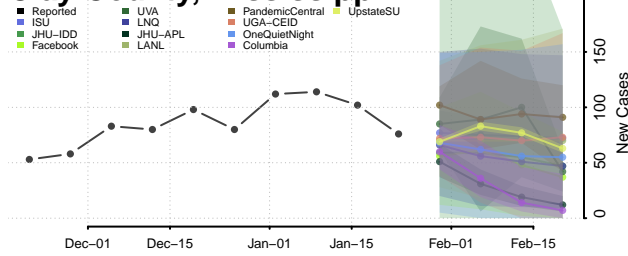

Clay County, Mississippi