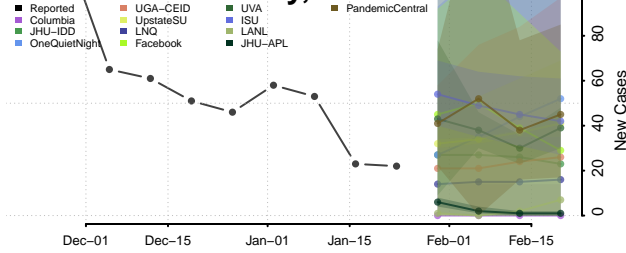

New Madrid County, Missouri