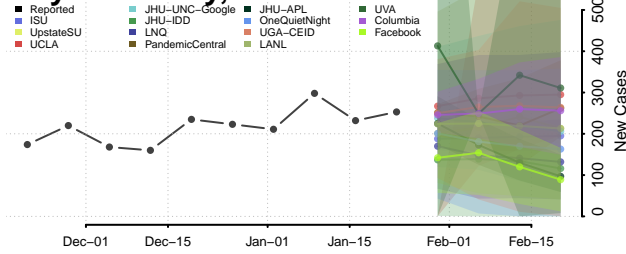

Mayes County, Oklahoma