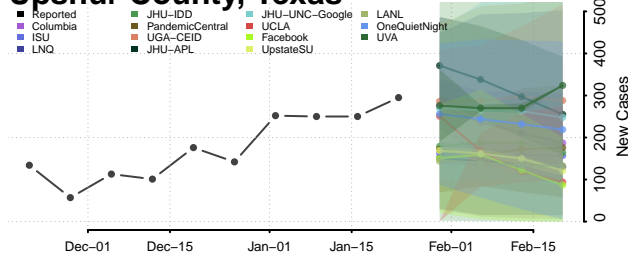

Upshur County, Texas