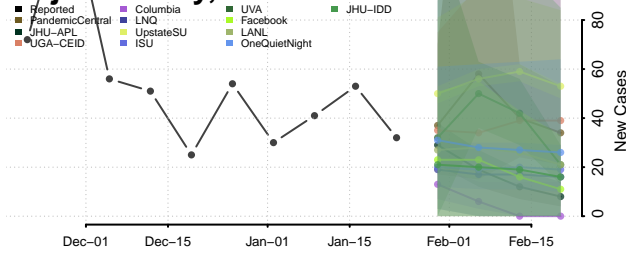

Major County, Oklahoma