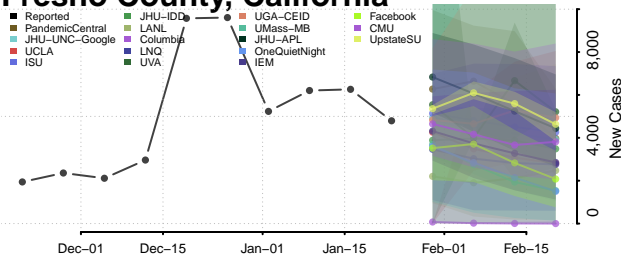

Fresno County, California