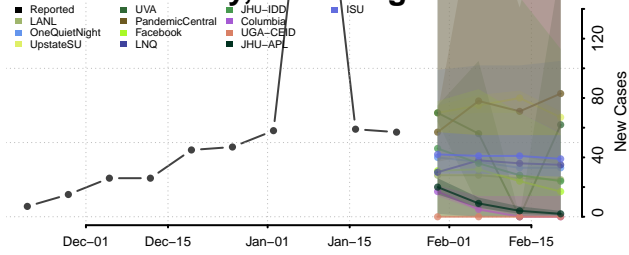

Braxton County, West Virginia