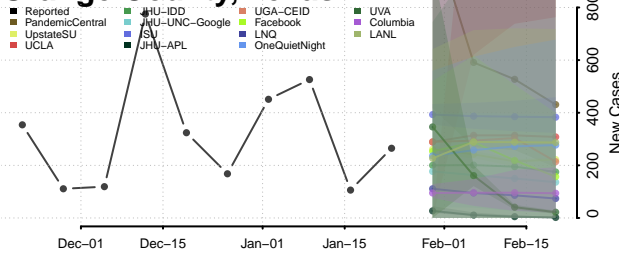

Orange County, Texas