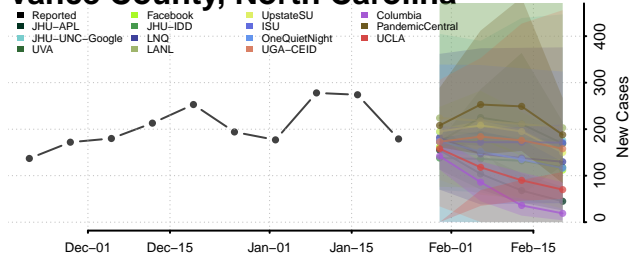

Wake County, North Carolina

Warren County, North Carolina

Washington County, North Carolina

Watauga County, North Carolina

Wayne County, North Carolina

Wilkes County, North Carolina

Wilson County, North Carolina