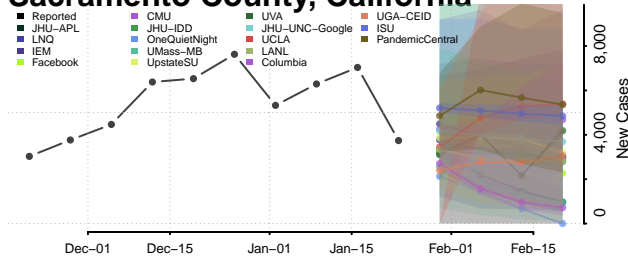

Napa County, California

Nevada County, California

Orange County, California

Placer County, California

Plumas County, California

Riverside County, California

Sacramento County, California

San Benito County, California