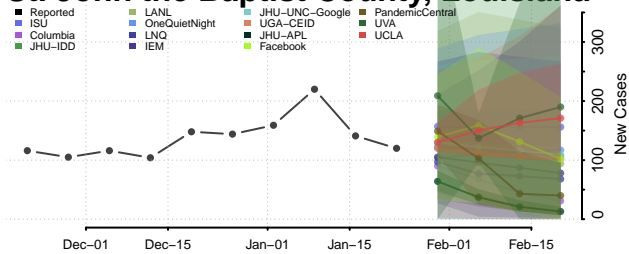

Sabine County, Louisiana

St. Bernard County, Louisiana

St. Charles County, Louisiana

St. Helena County, Louisiana

St. James County, Louisiana

St. John the Baptist County, Louisiana

St. Landry County, Louisiana