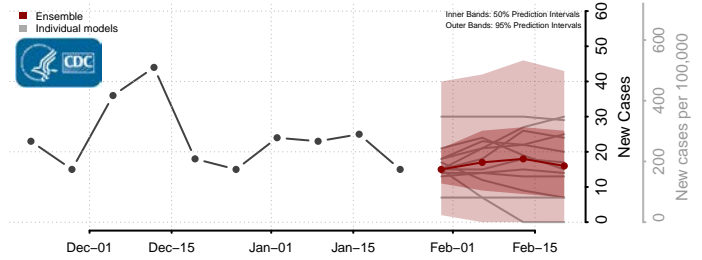

Wilkinson County, Mississippi