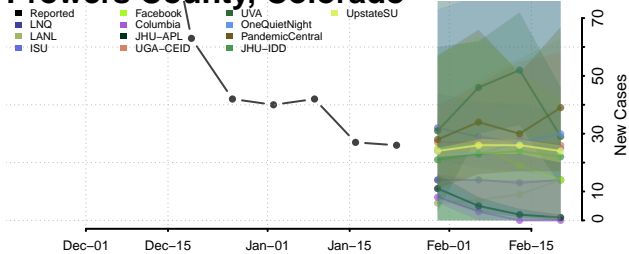

Prowers County, Colorado