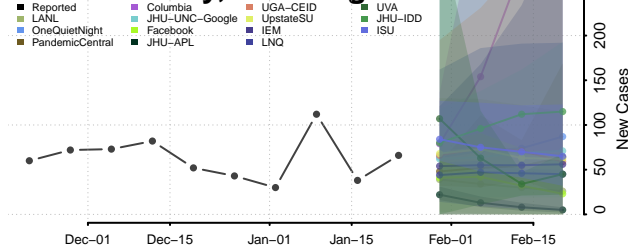

Island County, Washington