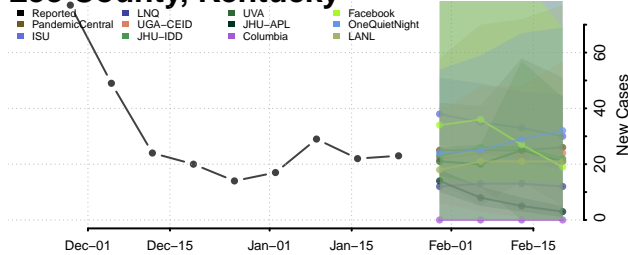

Knott County, Kentucky

Knox County, Kentucky

Larue County, Kentucky

Laurel County, Kentucky

Lawrence County, Kentucky

Lee County, Kentucky

Leslie County, Kentucky

Letcher County, Kentucky