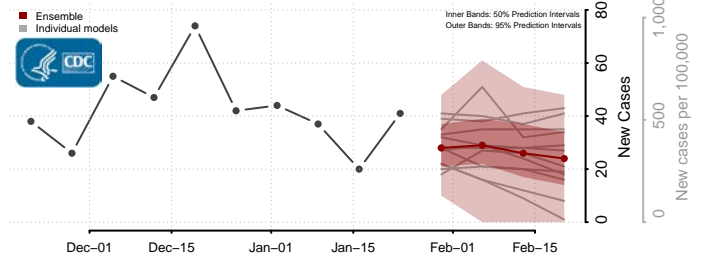

DeSoto County, Mississippi

Forrest County, Mississippi

Franklin County, Mississippi

George County, Mississippi

Greene County, Mississippi

Grenada County, Mississippi

Hancock County, Mississippi

Harrison County, Mississippi