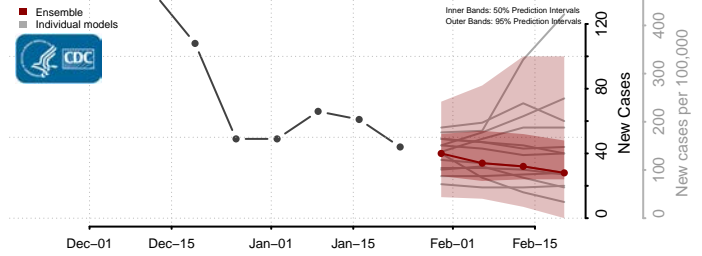

Cass County, Minnesota