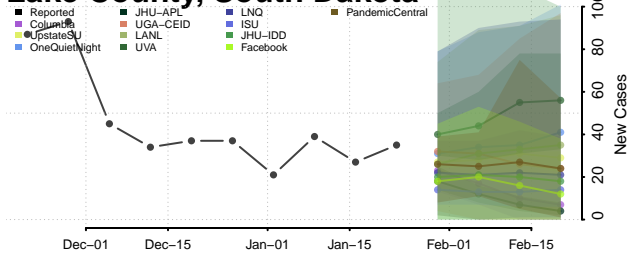

Lake County, South Dakota