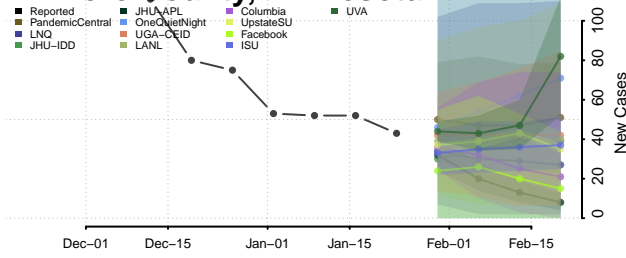

Fillmore County, Minnesota