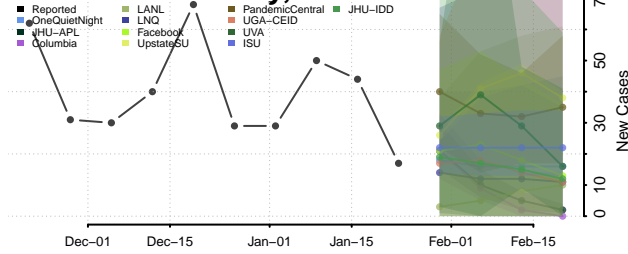

Van Buren County, Tennessee