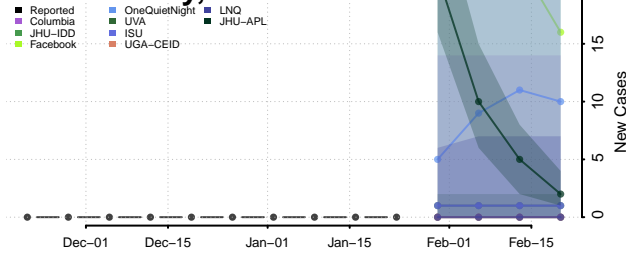

Daggett County, Utah

Davis County, Utah

Duchesne County, Utah

Emery County, Utah

Garfield County, Utah

Grand County, Utah

Iron County, Utah

Juab County, Utah