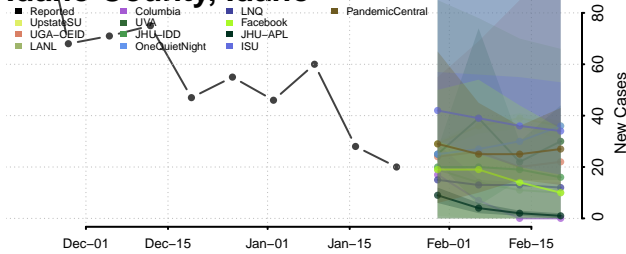

Idaho County, Idaho