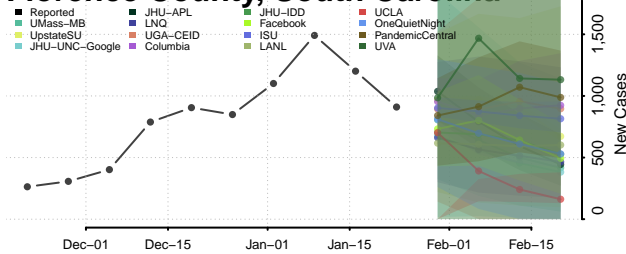

Dorchester County, South Carolina

Edgefield County, South Carolina

Fairfield County, South Carolina

Florence County, South Carolina

Georgetown County, South Carolina

Greenville County, South Carolina

Greenwood County, South Carolina