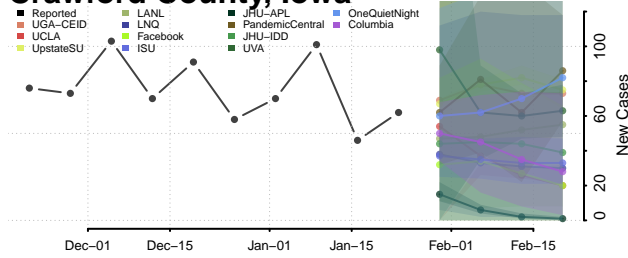

Crawford County, Iowa