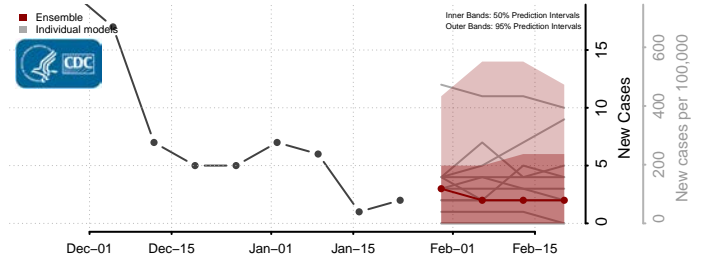

Gove County, Kansas

Graham County, Kansas

Grant County, Kansas

Gray County, Kansas

Greeley County, Kansas

Greenwood County, Kansas

Hamilton County, Kansas

Harper County, Kansas