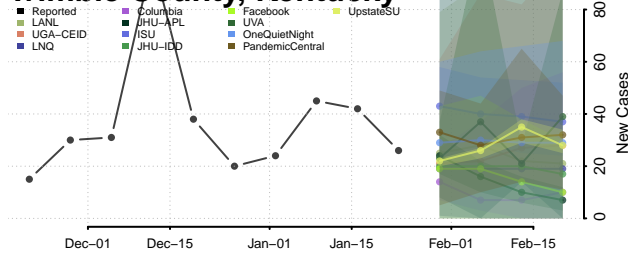

Trimble County, Kentucky