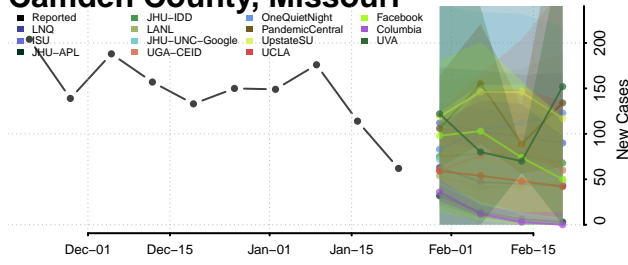

Camden County, Missouri