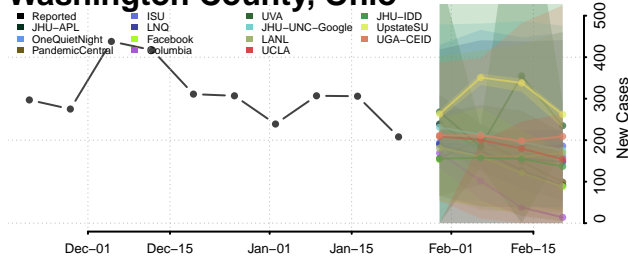

Van Wert County, Ohio

Vinton County, Ohio

Warren County, Ohio

Washington County, Ohio

Alfalfa County, Oklahoma

Atoka County, Oklahoma

Beaver County, Oklahoma

Beckham County, Oklahoma