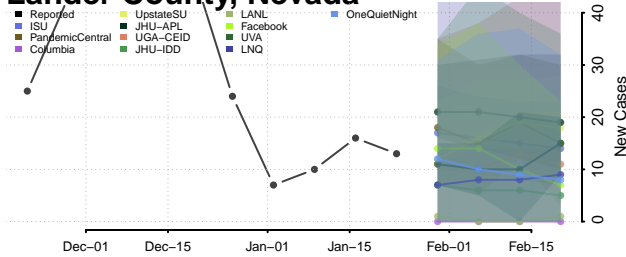

Lander County, Nevada