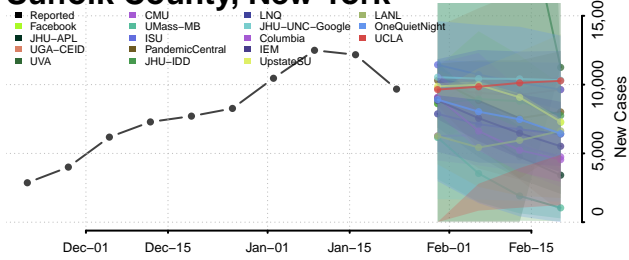

Seneca County, New York

St. Lawrence County, New York

Steuben County, New York

Suffolk County, New York

Sullivan County, New York

Tioga County, New York

Tompkins County, New York

Ulster County, New York