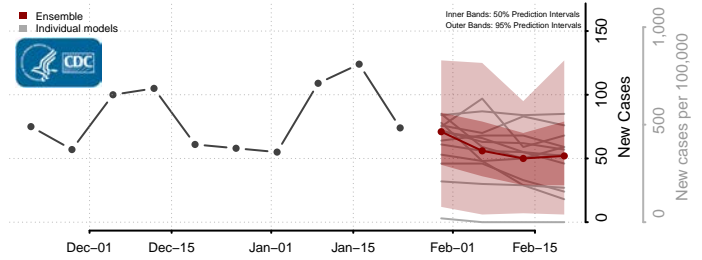

San Juan County, Utah