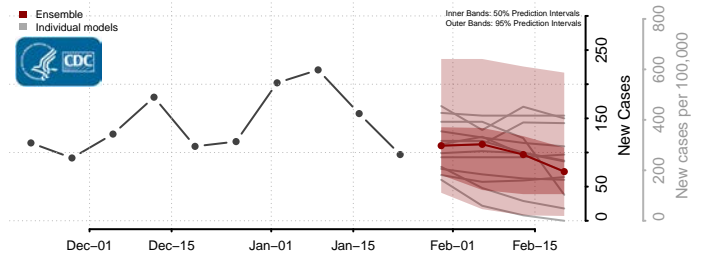

Alcorn County, Mississippi