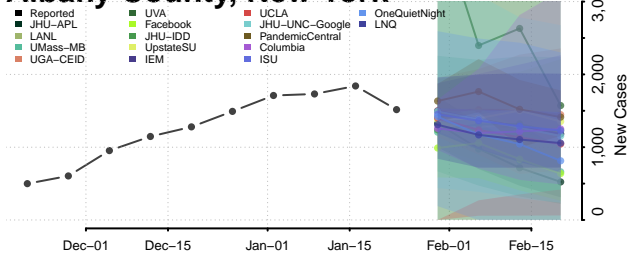

Soçorro County, New Mexico

Taos County, New Mexico

Torrance County, New Mexico

Union County, New Mexico

Valencia County, New Mexico

New York

Albany County, New York

Allegany County, New York