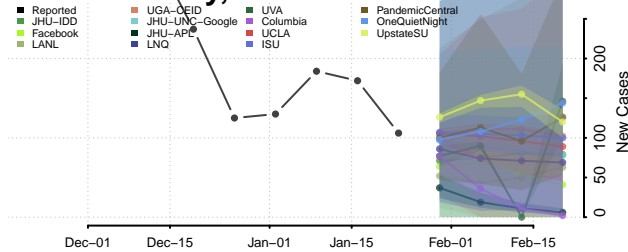

Pierce County, Wisconsin