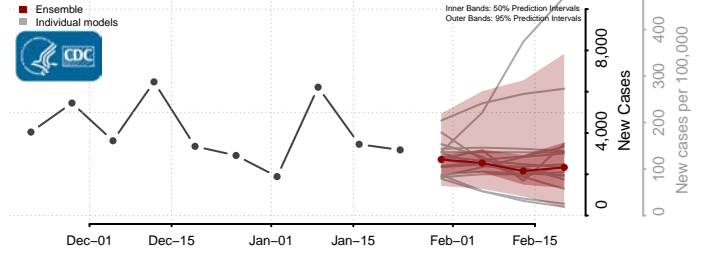

King County, Washington