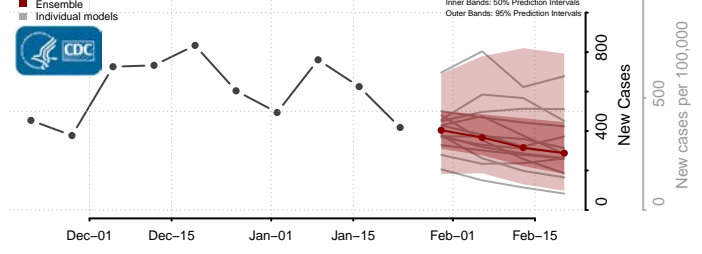

Calhoun County, Alabama