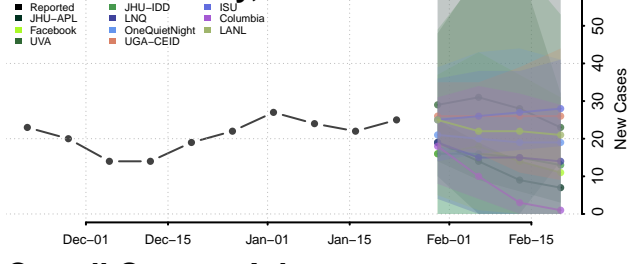

Calhoun County, Arkansas