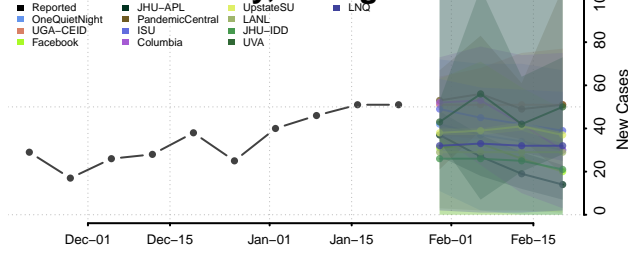

Randolph County, Georgia

Richmond County, Georgia

Rockdale County, Georgia

Schley County, Georgia

Screven County, Georgia

Seminole County, Georgia

Spalding County, Georgia

Stephens County, Georgia