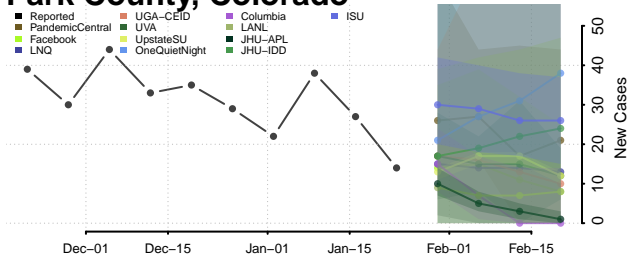

Park County, Colorado