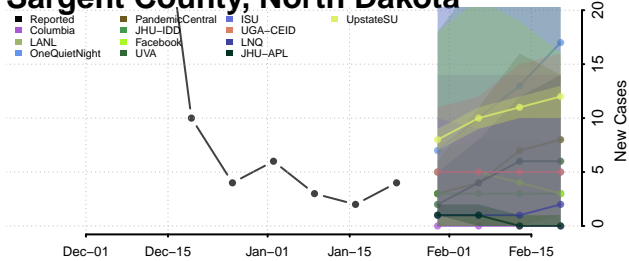

Sargent County, North Dakota