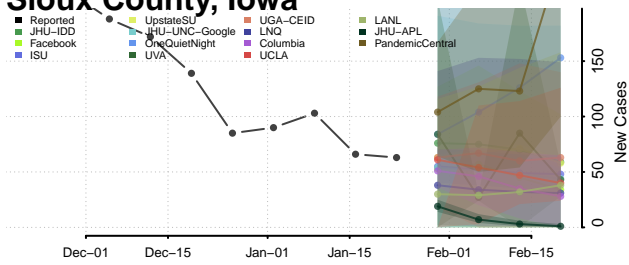

Pottawattamie County, Iowa

Poweshiek County, Iowa

Ringgold County, Iowa

Sac County, Iowa

Scott County, Iowa

Shelby County, Iowa

Sioux County, Iowa

Story County, Iowa