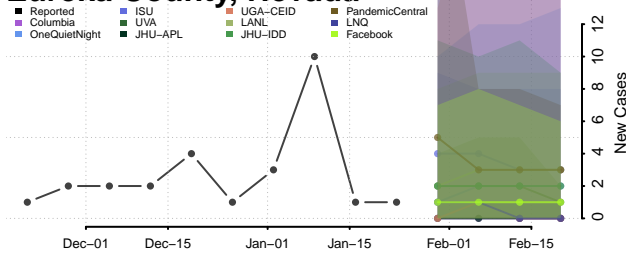

Eureka County, Nevada