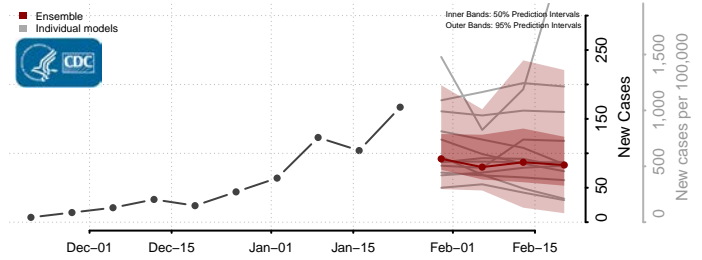

Brunswick County, Virginia