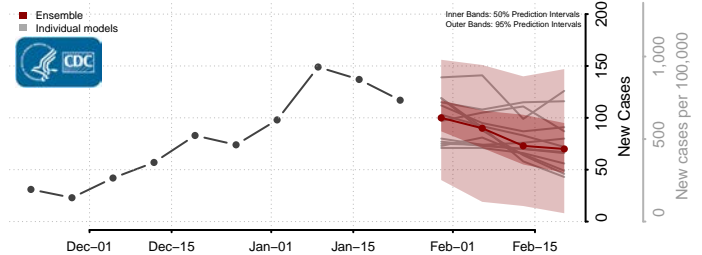

Appomattox County, Virginia