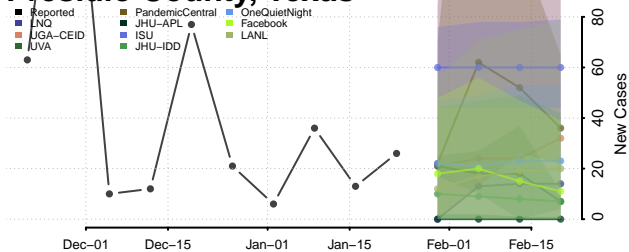

Presidio County, Texas