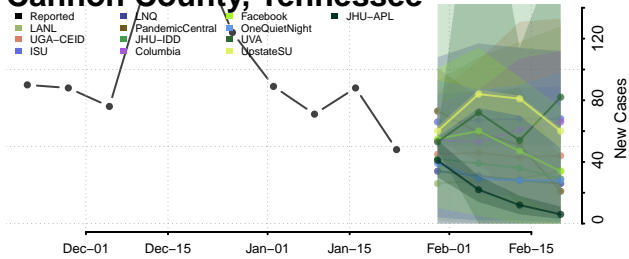

Cannon County, Tennessee