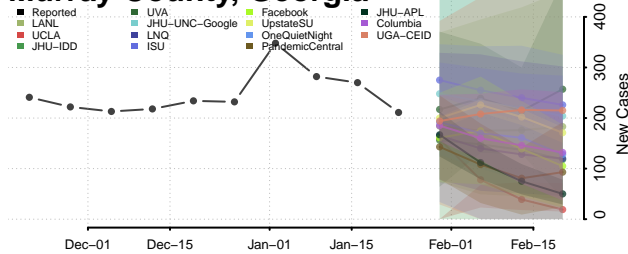

Murray County, Georgia