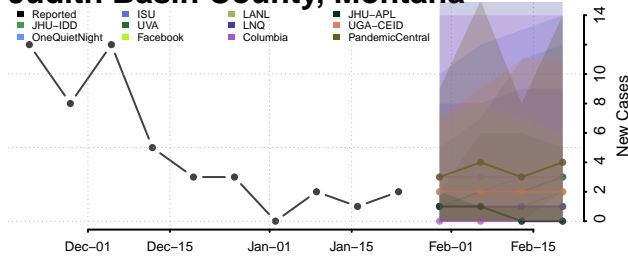

Judith Basin County, Montana