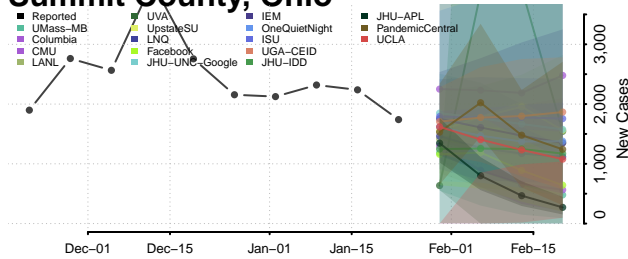

Summit County, Ohio