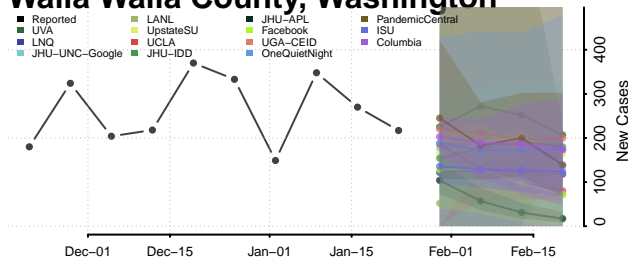

Snohomish County, Washington

Spokane County, Washington

Stevens County, Washington

Thurston County, Washington

Wahkiakum County, Washington

Walla Walla County, Washington

Whatcom County, Washington

Whitman County, Washington