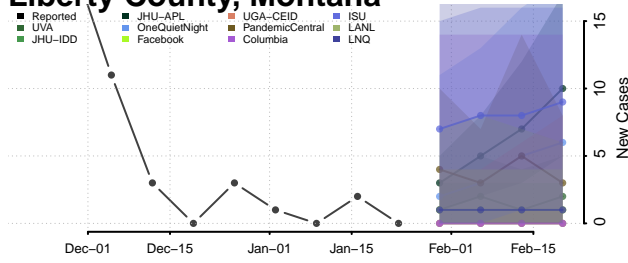

Jefferson County, Montana

Judith Basin County, Montana

Lake County, Montana

Lewis and Clark County, Montana

Liberty County, Montana

Lincoln County, Montana

Madison County, Montana

McCone County, Montana