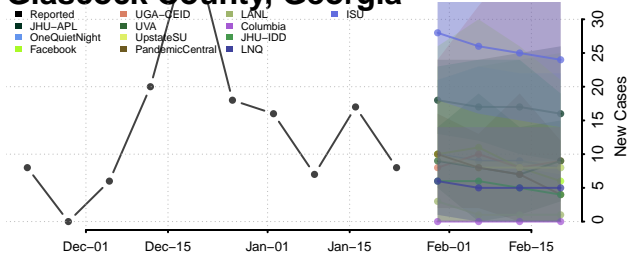

Fayette County, Georgia

Floyd County, Georgia

Forsyth County, Georgia

Franklin County, Georgia

Fulton County, Georgia

Gilmer County, Georgia

Glascok County, Georgia

Glynn County, Georgia