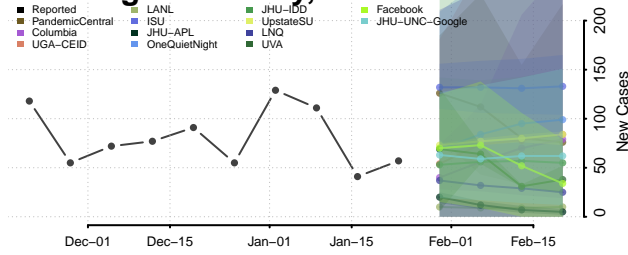

Washington County, Texas