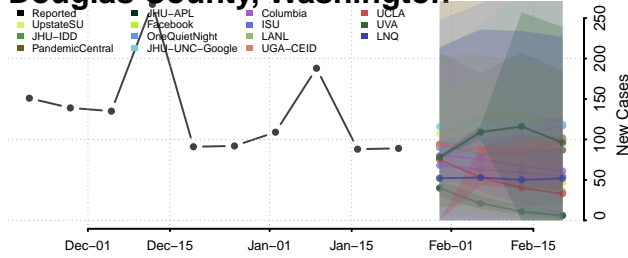

Douglas County, Washington