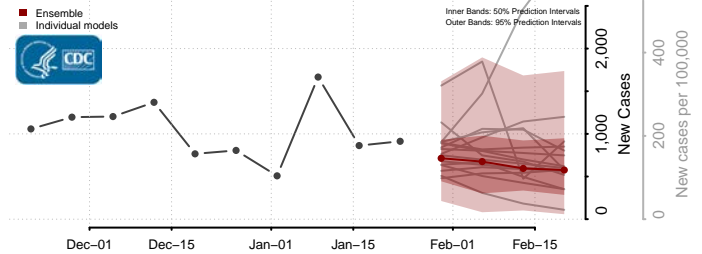

York County, Virginia

Washington

Adams County, Washington

Asotin County, Washington

Benton County, Washington

Chelan County, Washington

Clallam County, Washington

Clark County, Washington