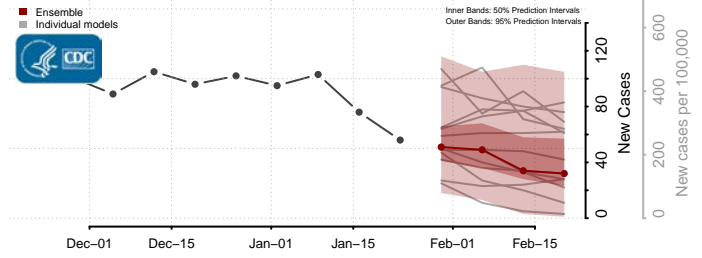

Saline County, Missouri