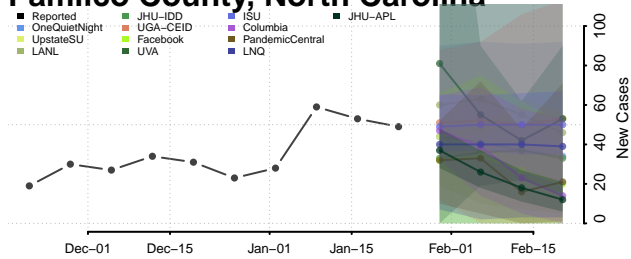

Nash County, North Carolina

New Hanover County, North Carolina

Northampton County, North Carolina

Onslow County, North Carolina

Orange County, North Carolina

Pamlico County, North Carolina

Pasquotank County, North Carolina