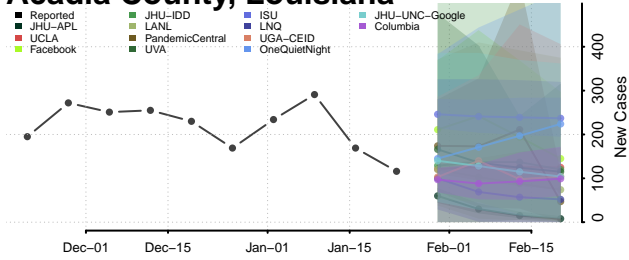

Wayne County, Kentucky

Webster County, Kentucky

Whitley County, Kentucky

Wolfe County, Kentucky

Woodford County, Kentucky

Louisiana

Acadia County, Louisiana

Allen County, Louisiana