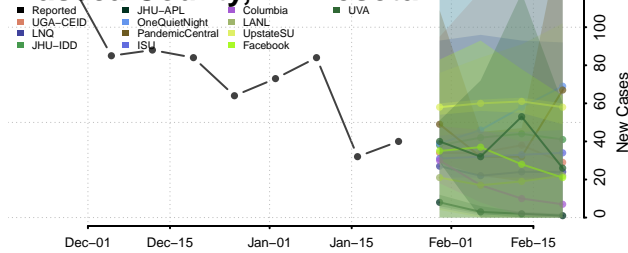

Stevens County, Minnesota

Swift County, Minnesota

Todd County, Minnesota

Traverse County, Minnesota

Wabasha County, Minnesota

Wadena County, Minnesota

Waseca County, Minnesota

Washington County, Minnesota