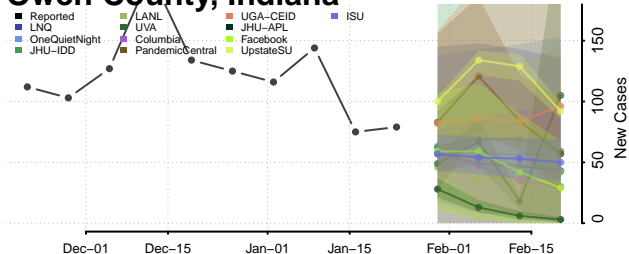

Morgan County, Indiana

Newton County, Indiana

Noble County, Indiana

Ohio County, Indiana

Orange County, Indiana

Owen County, Indiana

Putnam County, Indiana

Randolph County, Indiana