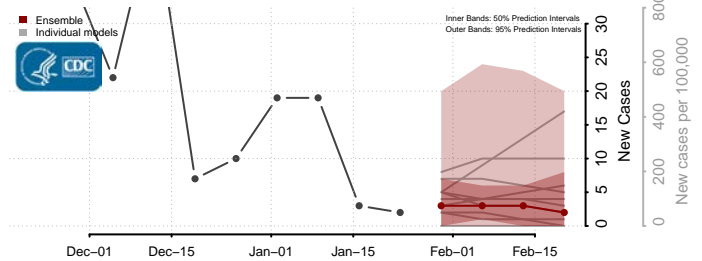

Grand Forks County, North Dakota

Grant County, North Dakota

Griggs County, North Dakota

Hettinger County, North Dakota

Kidder County, North Dakota

LaMoure County, North Dakota

Logan County, North Dakota

McHenry County, North Dakota