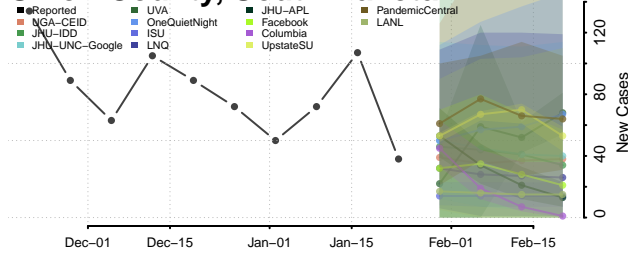

Union County, South Dakota