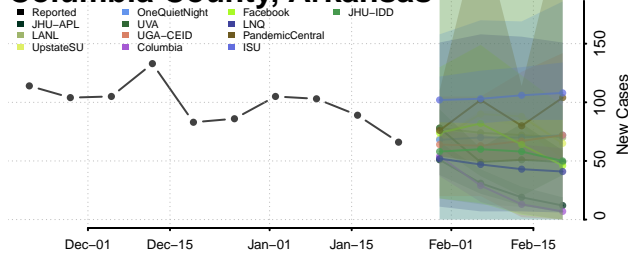

Columbia County, Arkansas