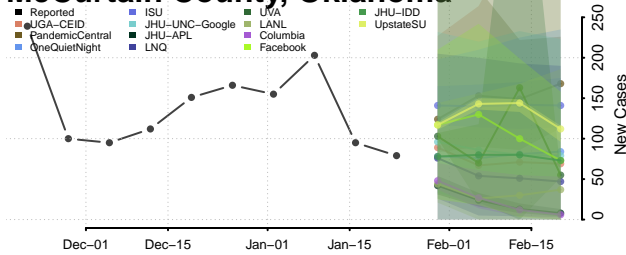

McCurtain County, Oklahoma