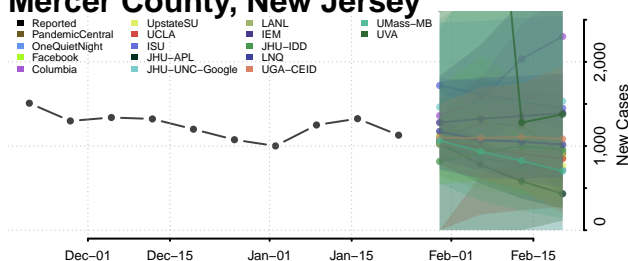

Cape May County, New Jersey

Cumberland County, New Jersey

Essex County, New Jersey

Gloucester County, New Jersey

Hudson County, New Jersey

Hunterdon County, New Jersey

Mercer County, New Jersey

Somerset County, New Jersey