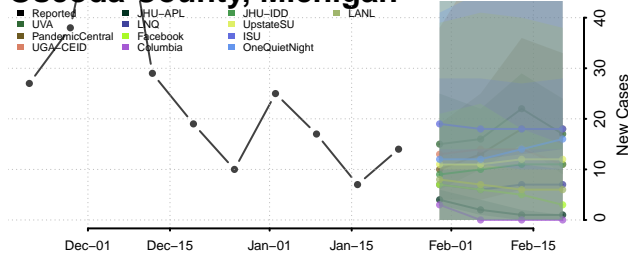

Oscoda County, Michigan