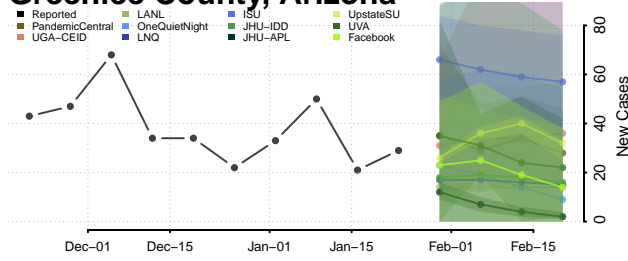

Cochise County, Arizona

Coconino County, Arizona

Gila County, Arizona

Graham County, Arizona

Greenlee County, Arizona

La Paz County, Arizona

Maricopa County, Arizona

Mohave County, Arizona