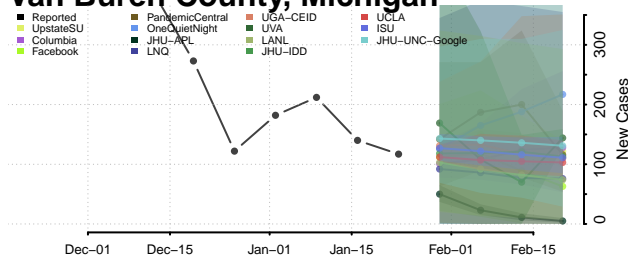

Shiawassee County, Michigan

St. Clair County, Michigan

St. Joseph County, Michigan

Tuscola County, Michigan

Van Buren County, Michigan

Washtenaw County, Michigan

Wayne County, Michigan

Wexford County, Michigan