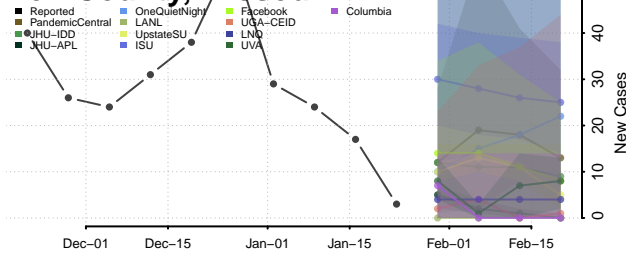

Iron County, Missouri