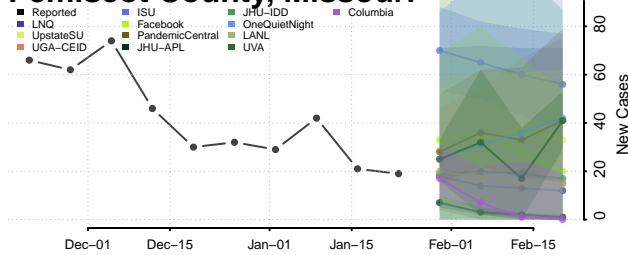

Pemiscot County, Missouri