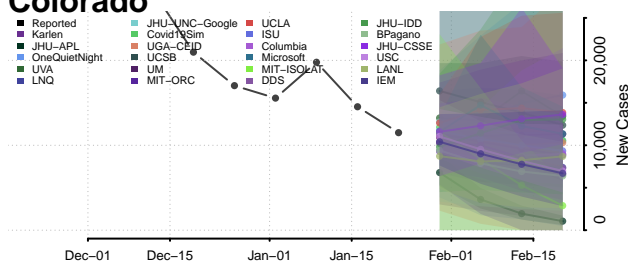

Tulare County, California

Tuolumne County, California

Ventura County, California

Yolo County, California

Yuba County, California

Colorado