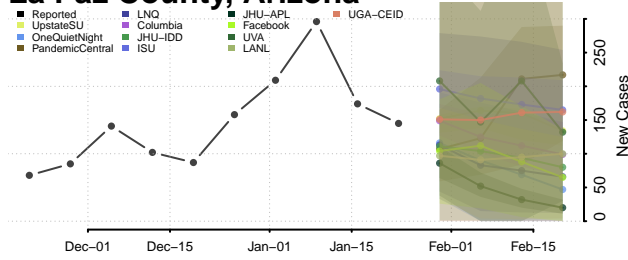

Cochise County, Arizona

Coconino County, Arizona

Gila County, Arizona

Graham County, Arizona

Greenlee County, Arizona

La Paz County, Arizona

Maricopa County, Arizona

Mohave County, Arizona