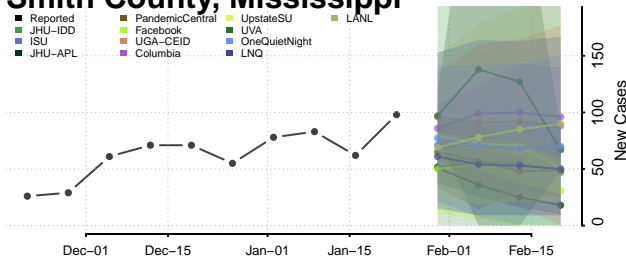

Smith County, Mississippi