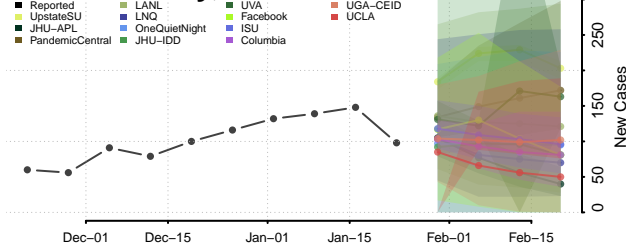

Baker County, Florida