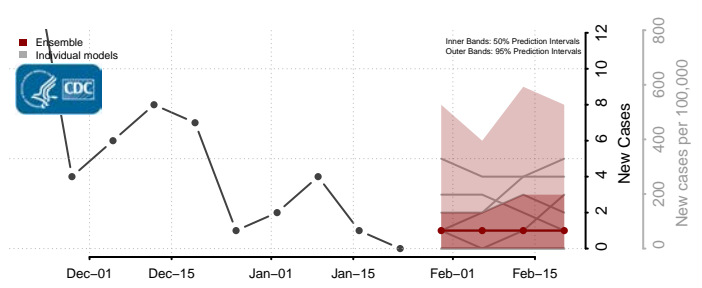

Sumner County, Kansas

Thomas County, Kansas

Trego County, Kansas

Wabaunsee County, Kansas

Wallace County, Kansas

Washington County, Kansas

Wichita County, Kansas

Wilson County, Kansas