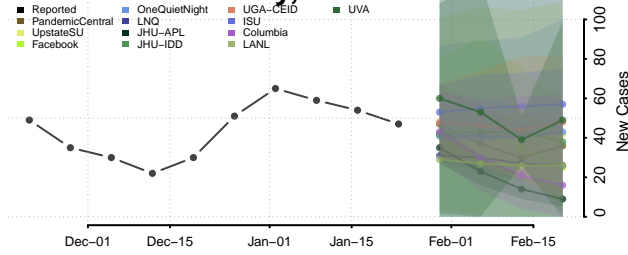

Johnson County, Arkansas

Lafayette County, Arkansas

Lawrence County, Arkansas

Lee County, Arkansas

Lincoln County, Arkansas

Little River County, Arkansas

Logan County, Arkansas

Lonoke County, Arkansas