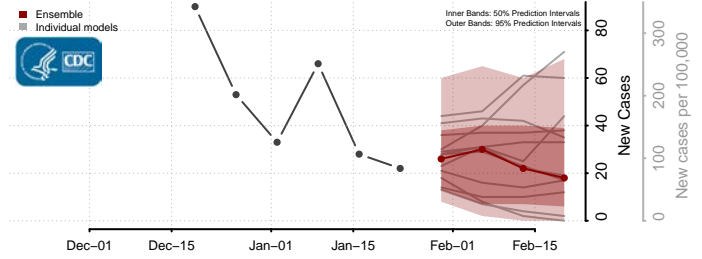

Lac qui Parle County, Minnesota

Lake County, Minnesota

Lake of the Woods County, Minnesota

Le Sueur County, Minnesota

Meeker County, Minnesota

Mille Lacs County, Minnesota

Morrison County, Minnesota

Mower County, Minnesota