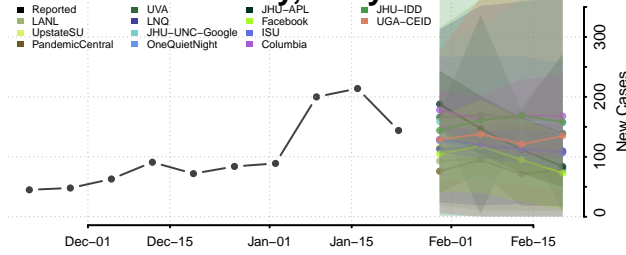

Caroline County, Maryland

Carroll County, Maryland

Cecil County, Maryland

Charles County, Maryland

Dorchester County, Maryland

Frederick County, Maryland

Garrett County, Maryland

Harford County, Maryland