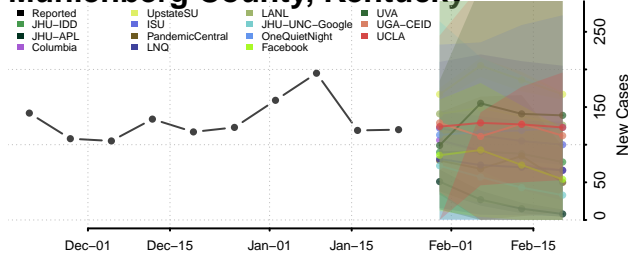

Muhlenberg County, Kentucky