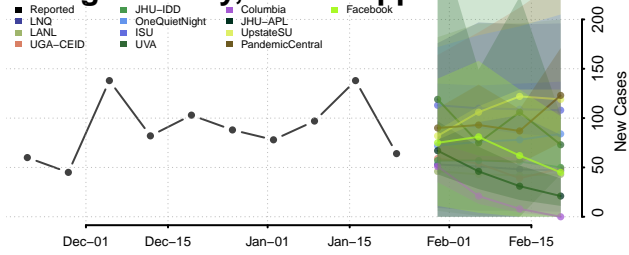

DeSoto County, Mississippi

Forrest County, Mississippi

Franklin County, Mississippi

George County, Mississippi

Greene County, Mississippi

Grenada County, Mississippi

Hancock County, Mississippi

Harrison County, Mississippi