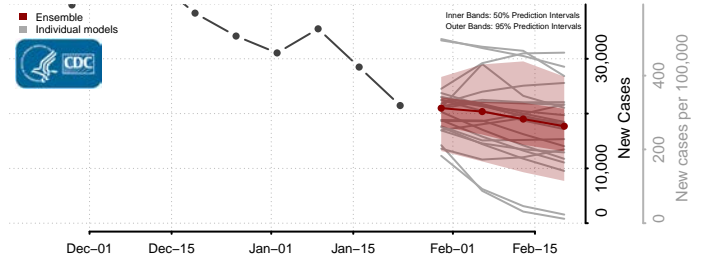

*New weekly cases may decrease in this location over the next four weeks. For these locations, the ensemble forecast indicates a probability of 0.75 or greater that fewer cases will be reported in week four of the forecast than in the last reported week.