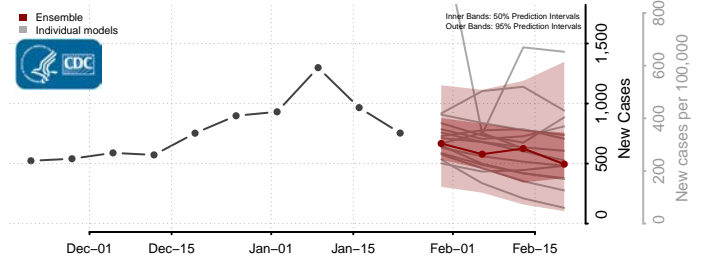

Clay County, Florida