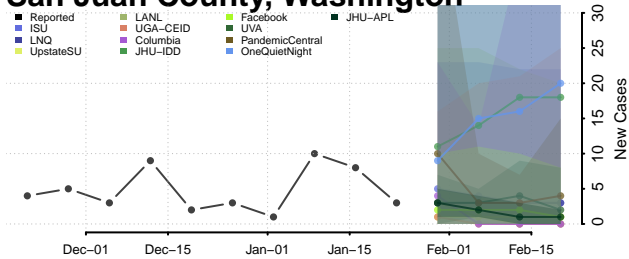

San Juan County, Washington