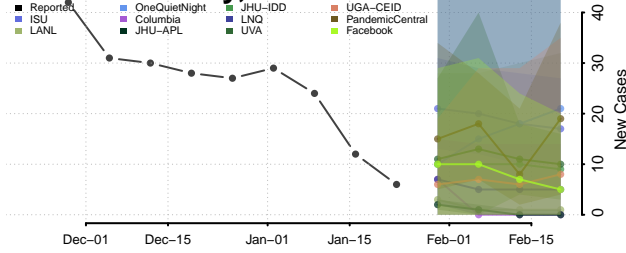

Monroe County, Missouri