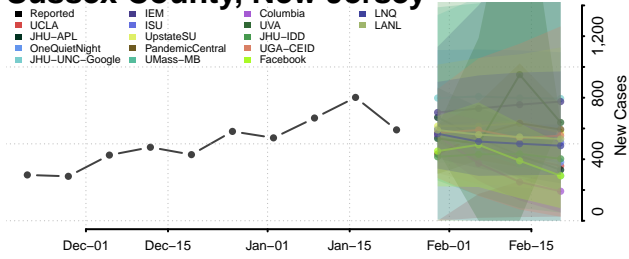

Sussex County, New Jersey