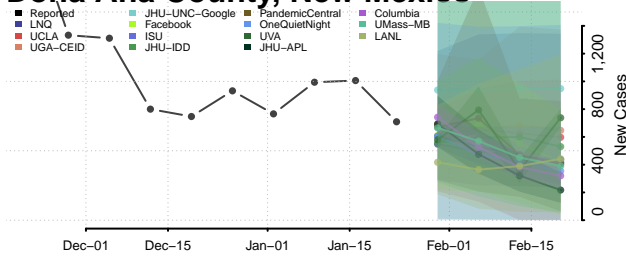

Dona Ana County, New Mexico