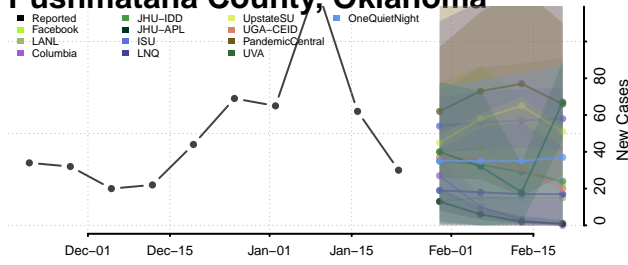

Pushmataha County, Oklahoma