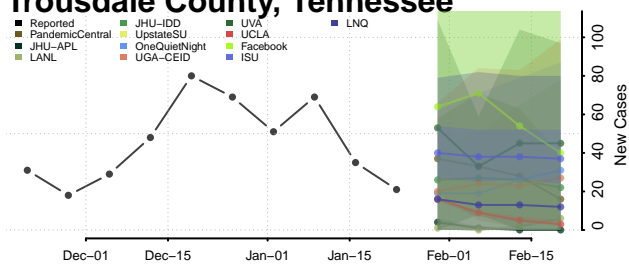

Trousdale County, Tennessee