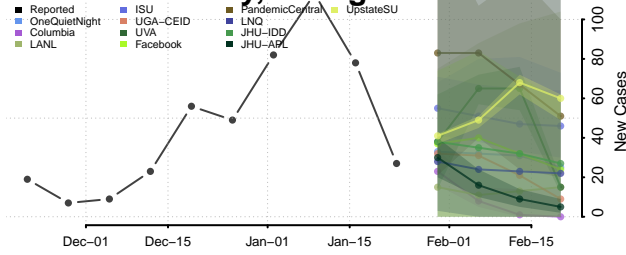

Johnson County, Georgia