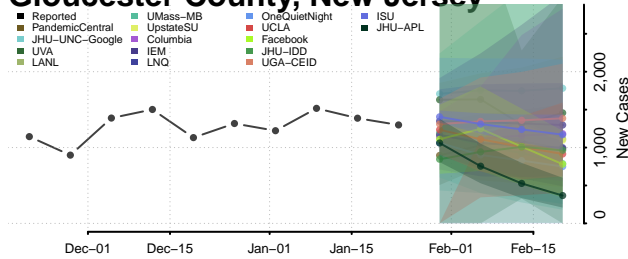

Cape May County, New Jersey

Cumberland County, New Jersey

Essex County, New Jersey

Gloucester County, New Jersey

Hudson County, New Jersey

Hunterdon County, New Jersey

Mercer County, New Jersey

Somerset County, New Jersey