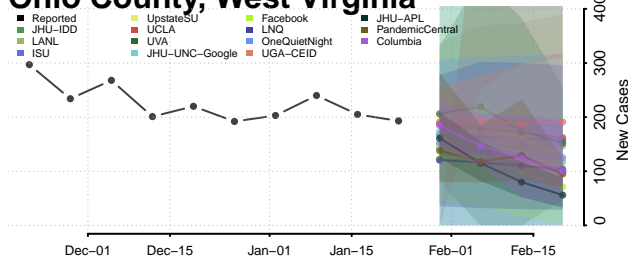

Ohio County, West Virginia

Pendleton County, West Virginia

Pleasants County, West Virginia

Pocahontas County, West Virginia

Preston County, West Virginia

Putnam County, West Virginia

Raleigh County, West Virginia