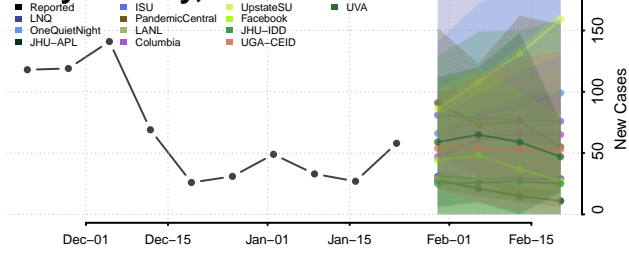

Gray County, Texas