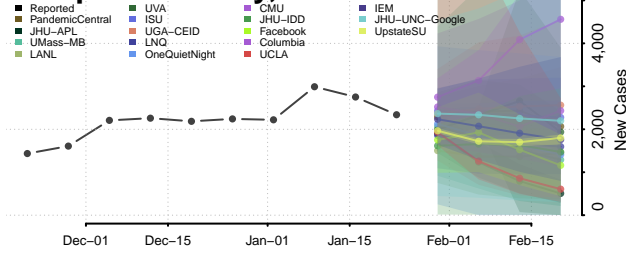

Hampden County, Massachusetts