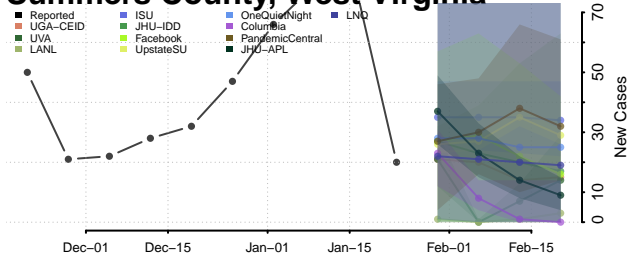

Summers County, West Virginia