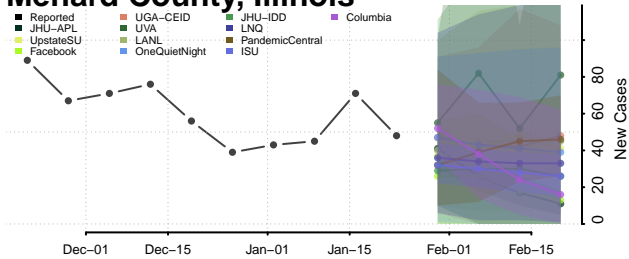

Marion County, Illinois

Marshall County, Illinois

Mason County, Illinois

Massac County, Illinois

McDonough County, Illinois

McHenry County, Illinois

McLean County, Illinois

Menard County, Illinois