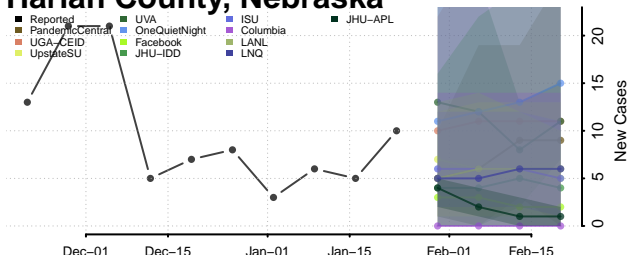

Garden County, Nebraska

Garfield County, Nebraska

Gosper County, Nebraska

Grant County, Nebraska

Greeley County, Nebraska

Hall County, Nebraska

Hamilton County, Nebraska

Harlan County, Nebraska