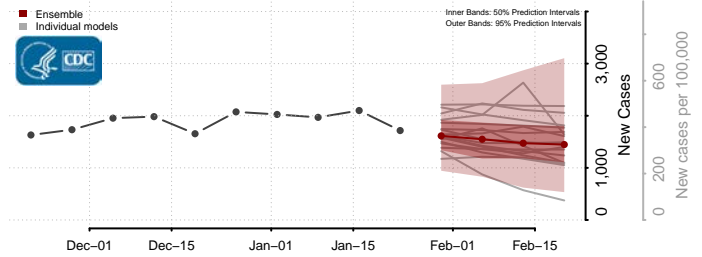

Burlington County, New Jersey