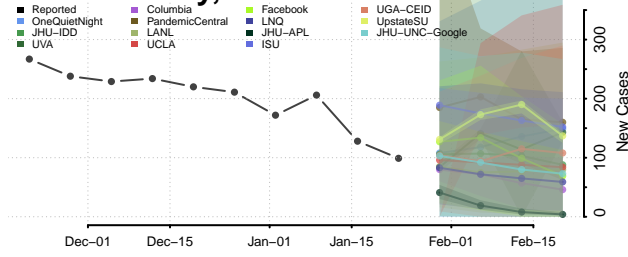

Coles County, Illinois