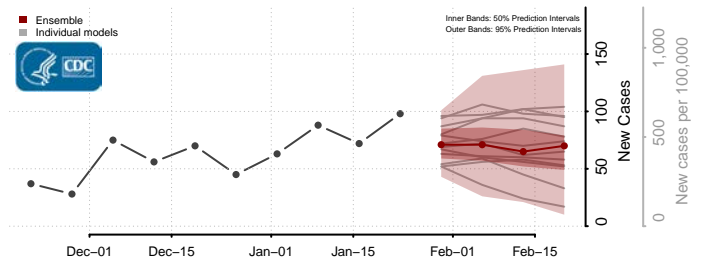

Clarke County, Mississippi