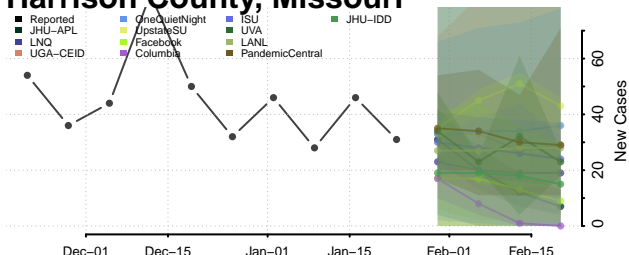

Gentry County, Missouri

Greene County, Missouri

Grundy County, Missouri

Harrison County, Missouri

Henry County, Missouri

Hickory County, Missouri

Holt County, Missouri

Howard County, Missouri