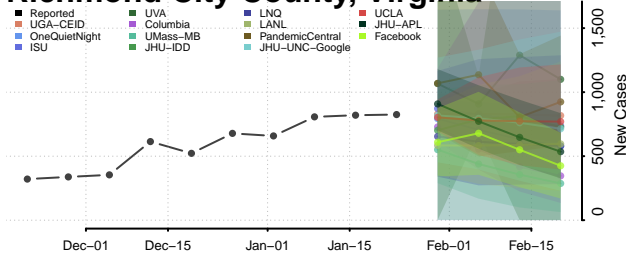

Richmond City County, Virginia