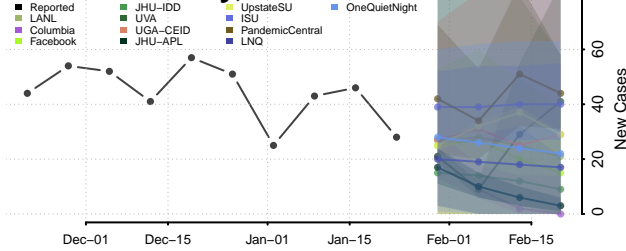

Sequoyah County, Oklahoma

Stephens County, Oklahoma

Texas County, Oklahoma

Tillman County, Oklahoma

Tulsa County, Oklahoma

Wagoner County, Oklahoma

Washington County, Oklahoma

Washita County, Oklahoma