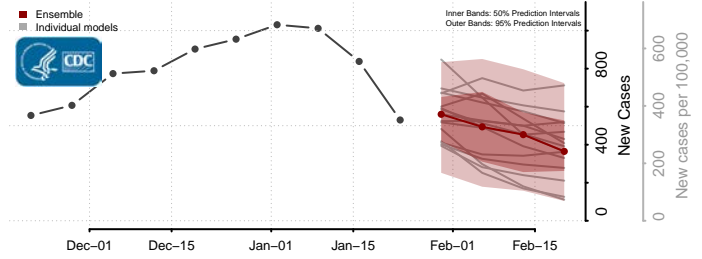

Washington County, Maryland