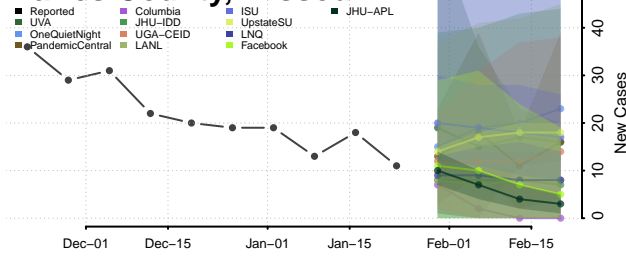

Maries County, Missouri