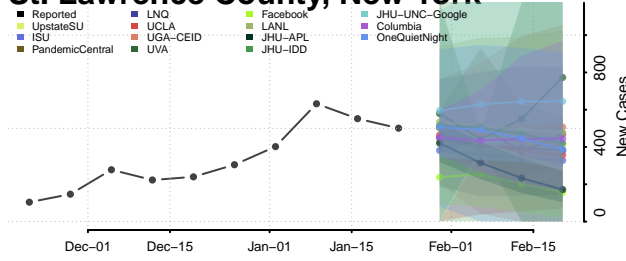

St. Lawrence County, New York