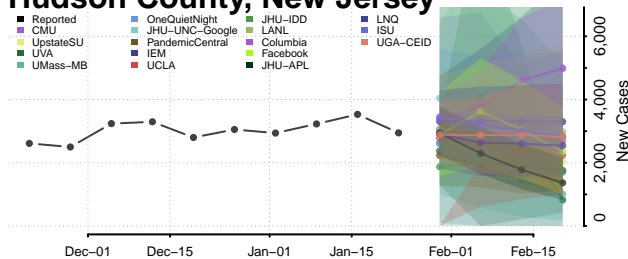

Cape May County, New Jersey

Cumberland County, New Jersey

Essex County, New Jersey

Gloucester County, New Jersey

Hudson County, New Jersey

Hunterdon County, New Jersey

Mercer County, New Jersey

Somerset County, New Jersey