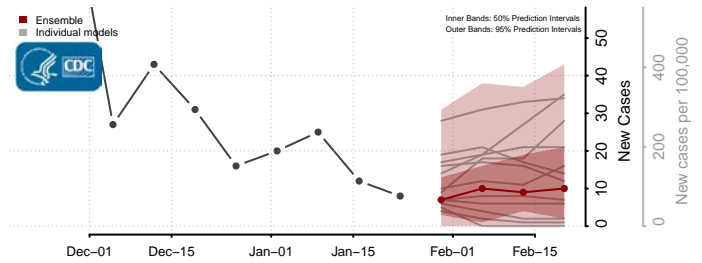

Mountrail County, North Dakota