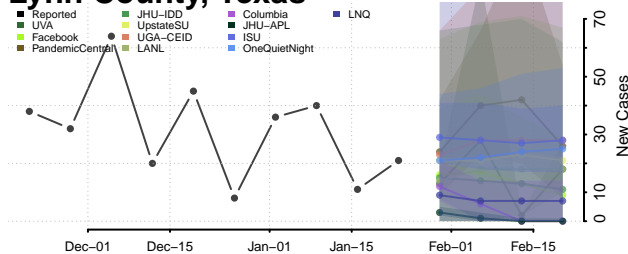

Lynn County, Texas