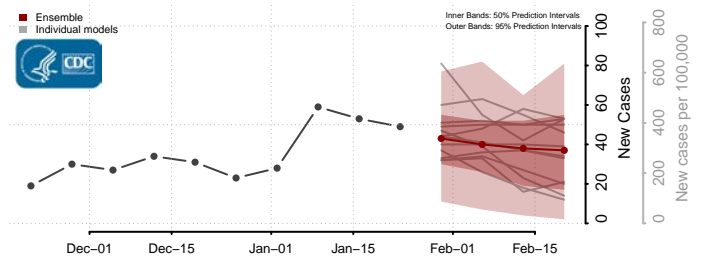

Nash County, North Carolina

New Hanover County, North Carolina

Northampton County, North Carolina

Onslow County, North Carolina

Orange County, North Carolina

Pamlico County, North Carolina

Pasquotank County, North Carolina