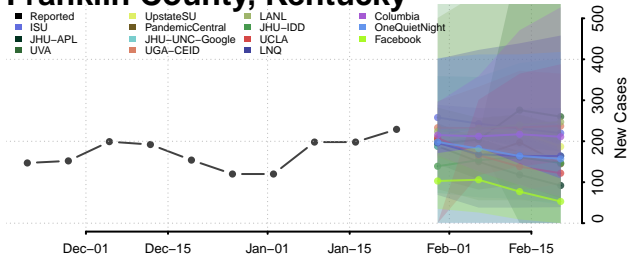

Franklin County, Kentucky