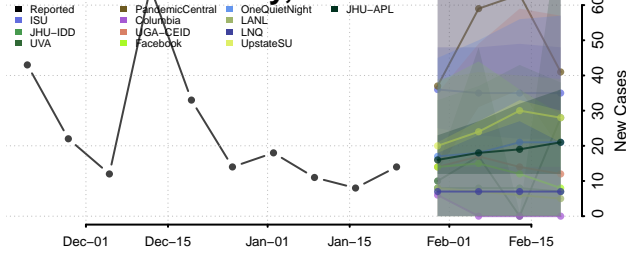

McCulloch County, Texas