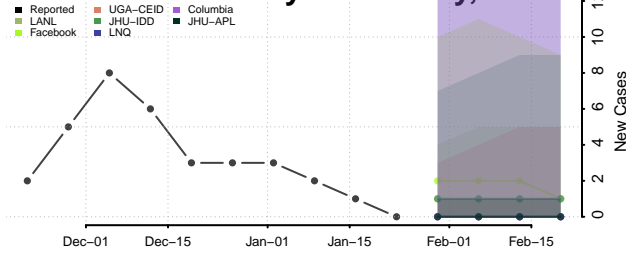

North Slope County, Alaska

Northwest Arctic County, Alaska

Petersburg County, Alaska

Prince of Wales-Hyder County, Alaska

Sitka County, Alaska

Skagway County, Alaska

Southeast Fairbanks County, Alaska

Valdez-Cordova County, Alaska