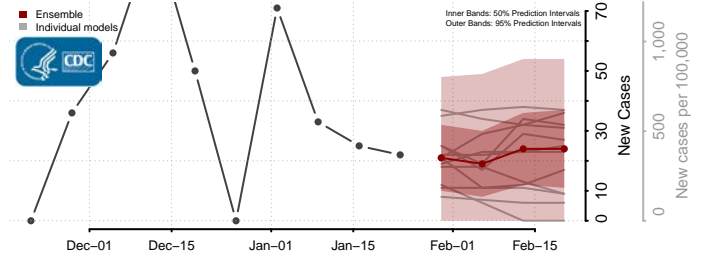

Gove County, Kansas

Graham County, Kansas

Grant County, Kansas

Gray County, Kansas

Greeley County, Kansas

Greenwood County, Kansas

Hamilton County, Kansas

Harper County, Kansas