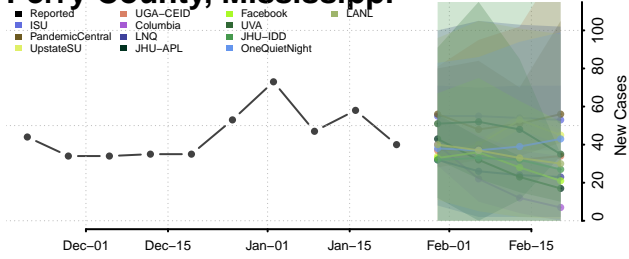

Montgomery County, Mississippi

Neshoba County, Mississippi

Newton County, Mississippi

Noxubee County, Mississippi

Oktibbeha County, Mississippi

Panola County, Mississippi

Pearl River County, Mississippi

Perry County, Mississippi