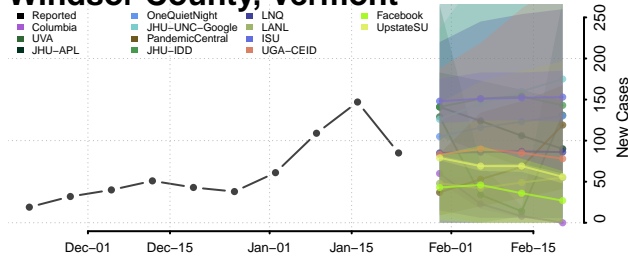

Grand Isle County, Vermont

Lamoille County, Vermont

Orange County, Vermont

Orleans County, Vermont

Rutland County, Vermont

Washington County, Vermont

Windham County, Vermont

Windsor County, Vermont