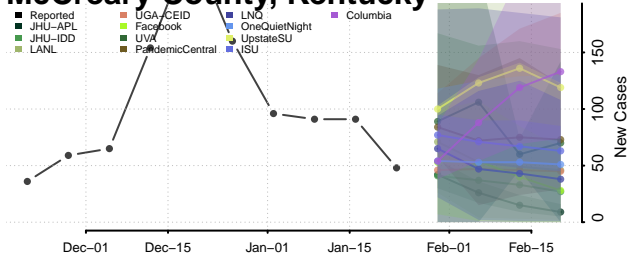

Marshall County, Kentucky

Martin County, Kentucky

Mason County, Kentucky

McCracken County, Kentucky

McCreary County, Kentucky

McLean County, Kentucky

Meade County, Kentucky

Menifee County, Kentucky