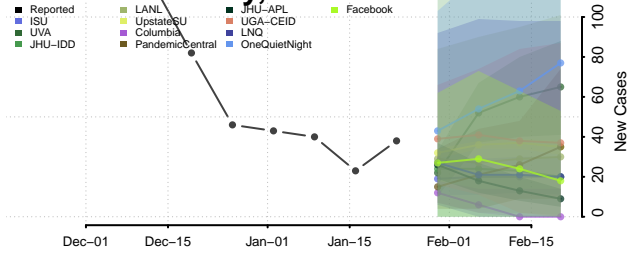

Richland County, North Dakota