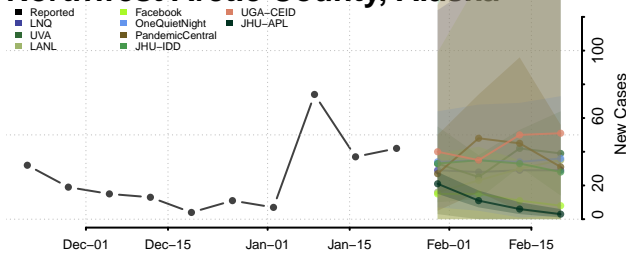

Northwest Arctic County, Alaska