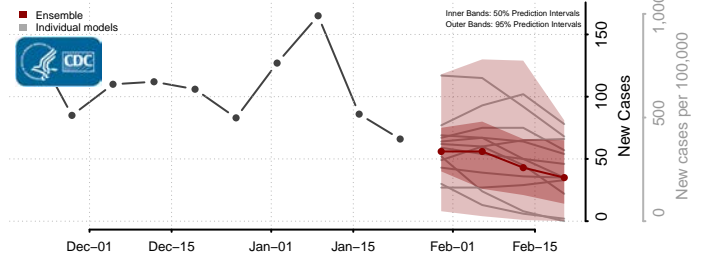

Union County, Illinois