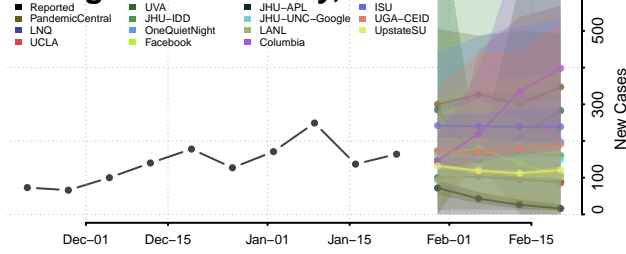

Nacogdoches County, Texas