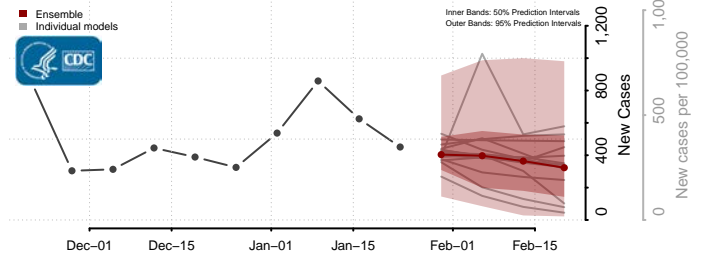

Natchitoches County, Louisiana

Orleans County, Louisiana

Ouachita County, Louisiana

Plaquemines County, Louisiana

Pointe Coupee County, Louisiana

Rapides County, Louisiana

Red River County, Louisiana

Richland County, Louisiana