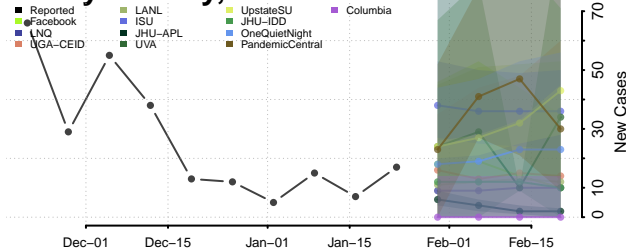

Bailey County, Texas