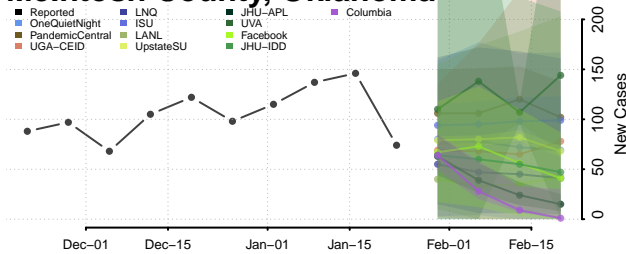

McIntosh County, Oklahoma