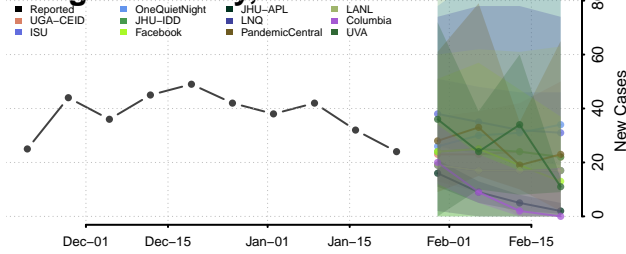

Douglas County, Missouri