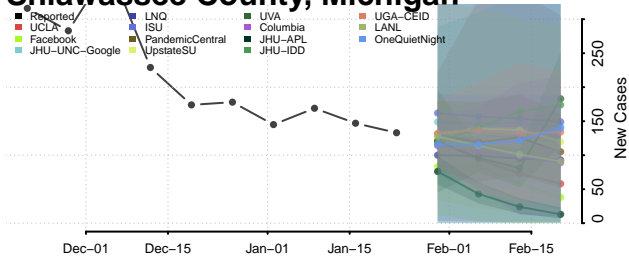

Shiawassee County, Michigan