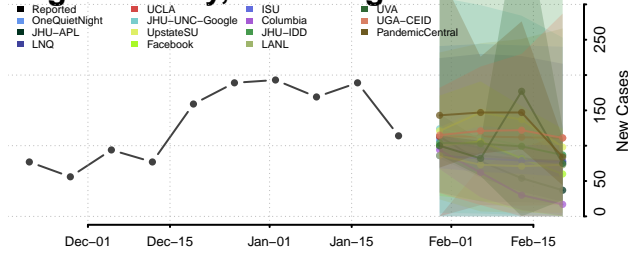

Logan County, West Virginia