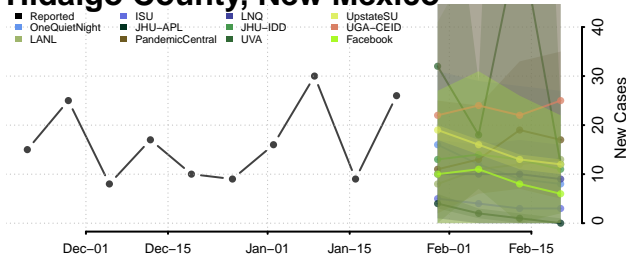

Hidalgo County, New Mexico