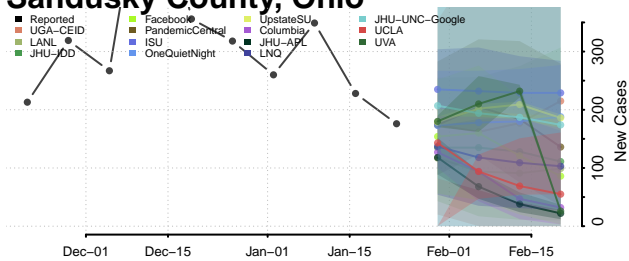

Sandusky County, Ohio