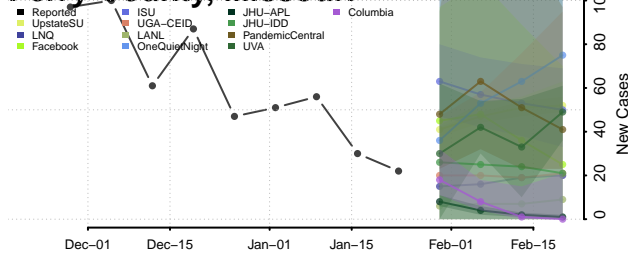

Perry County, Missouri