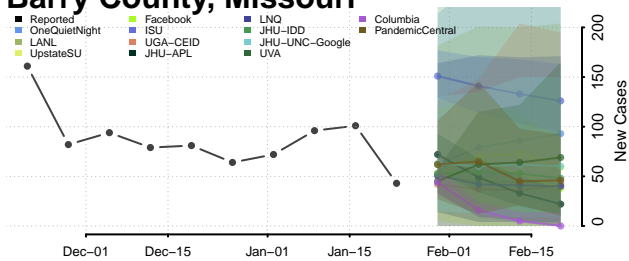

Barry County, Missouri