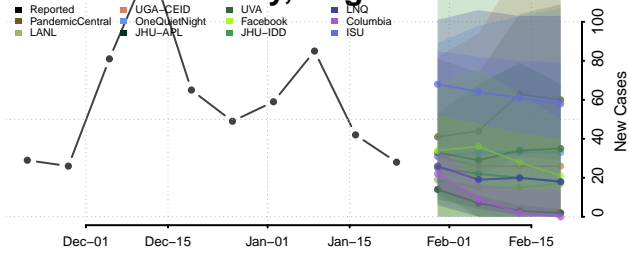

Culpeper County, Virginia

Cumberland County, Virginia

Danville County, Virginia

Dickenson County, Virginia

Dinwiddie County, Virginia

Emporia County, Virginia

Essex County, Virginia

Fairfax City County, Virginia