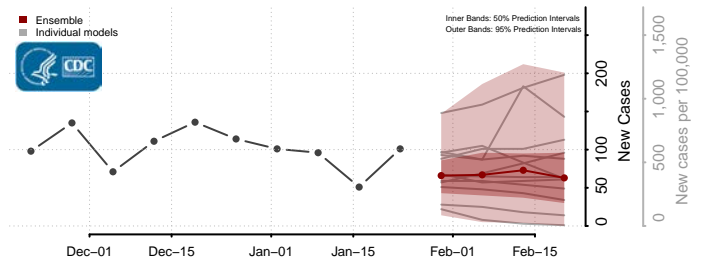

Van Buren County, Tennessee

Warren County, Tennessee

Washington County, Tennessee

Wayne County, Tennessee

Weakley County, Tennessee

White County, Tennessee

Williamson County, Tennessee

Wilson County, Tennessee