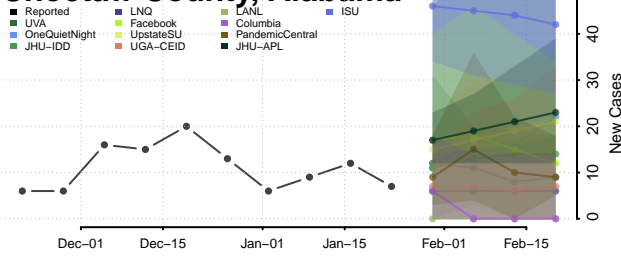

National*

Alabama*

Autauga County, Alabama

Baldwin County, Alabama

Barbour County, Alabama

Bibb County, Alabama

*New weekly cases may decrease in this location over the next four weeks. For these locations, the ensemble forecast indicates a probability of 0.75 or greater that fewer cases will be reported in week four of the forecast than in the last reported week.

Blount County, Alabama

Bullock County, Alabama

Butler County, Alabama

Calhoun County, Alabama

Chambers County, Alabama

Cherokee County, Alabama

Chilton County, Alabama

Choctaw County, Alabama