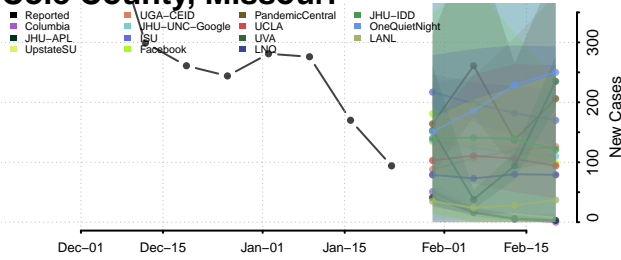

Cole County, Missouri