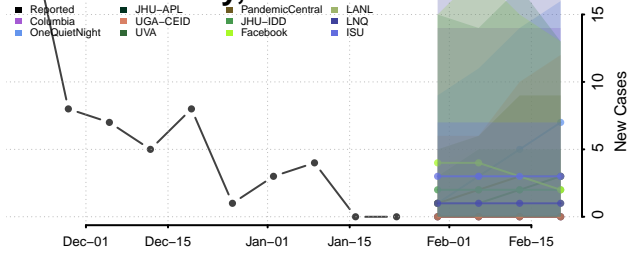

Jerauld County, South Dakota