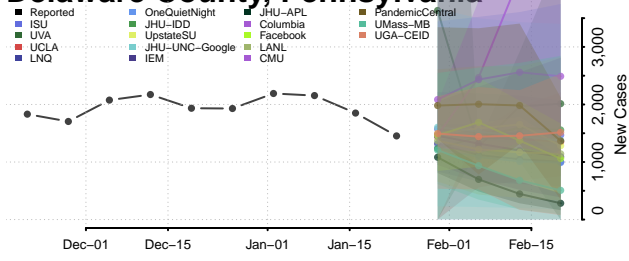

Dauphin County, Pennsylvania

Delaware County, Pennsylvania

Elk County, Pennsylvania

Lawrence County, Pennsylvania

Lebanon County, Pennsylvania

Lehigh County, Pennsylvania

Luzerne County, Pennsylvania

Lycoming County, Pennsylvania