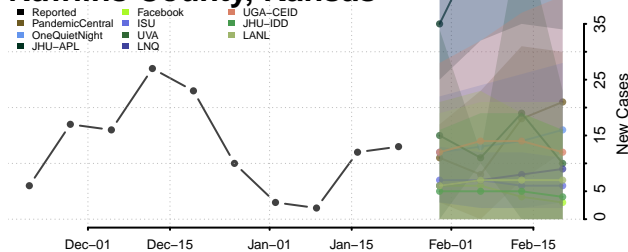

Ottawa County, Kansas

Pawnee County, Kansas

Phillips County, Kansas

Pottawatomie County, Kansas

Pratt County, Kansas

Rawlins County, Kansas

Reno County, Kansas

Republic County, Kansas