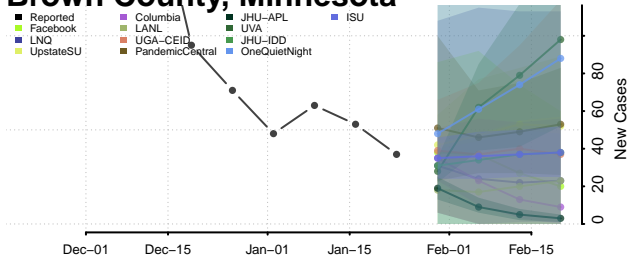

Benton County, Minnesota

Big Stone County, Minnesota

Blue Earth County, Minnesota

Brown County, Minnesota

Carlton County, Minnesota

Carver County, Minnesota

Cass County, Minnesota

Chippewa County, Minnesota