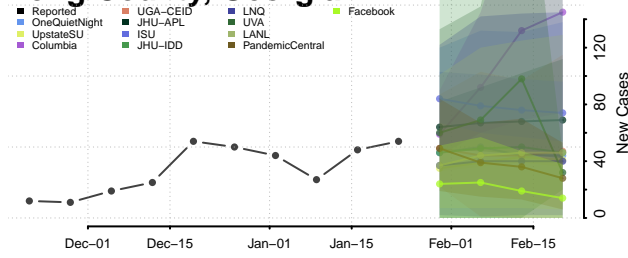

Lee County, Georgia

Liberty County, Georgia

Lincoln County, Georgia

Long County, Georgia

Lowndes County, Georgia

Lumpkin County, Georgia

Macon County, Georgia

Madison County, Georgia