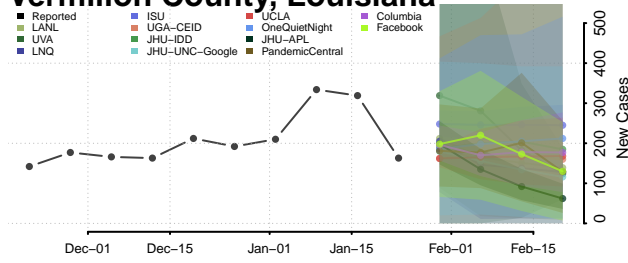

St. Martin County, Louisiana

St. Mary County, Louisiana

St. Tammany County, Louisiana

Tangipahoa County, Louisiana

Tensas County, Louisiana

Terrebonne County, Louisiana

Union County, Louisiana

Vermilion County, Louisiana