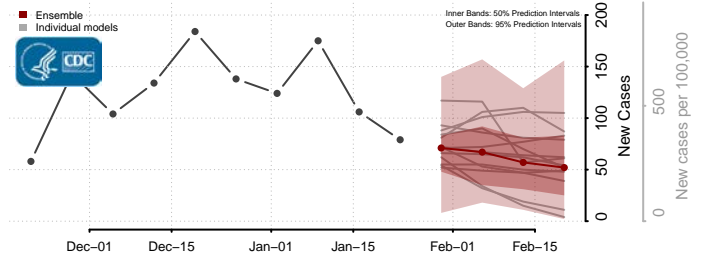

National*

Alabama*

Autauga County, Alabama

Baldwin County, Alabama

Barbour County, Alabama

Bibb County, Alabama

*New weekly cases may decrease in this location over the next four weeks. For these locations, the ensemble forecast indicates a probability of 0.75 or greater that fewer cases will be reported in week four of the forecast than in the last reported week.