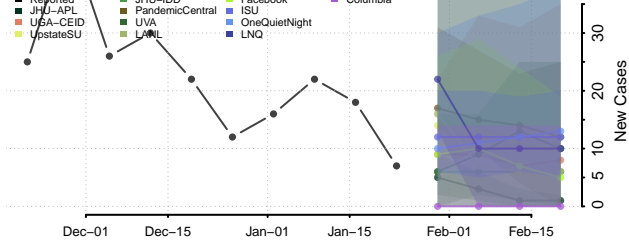

Van Wert County, Ohio

Vinton County, Ohio

Warren County, Ohio

Washington County, Ohio

Alfalfa County, Oklahoma

Atoka County, Oklahoma

Beaver County, Oklahoma

Beckham County, Oklahoma