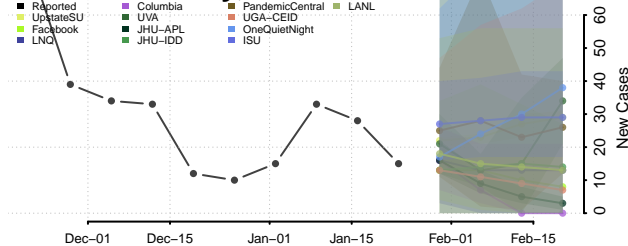

Big Horn County, Montana

Blaine County, Montana

Broadwater County, Montana

Carbon County, Montana

*New weekly cases may decrease in this location over the next four weeks. For these locations, the ensemble forecast indicates a probability of 0.75 or greater that fewer cases will be reported in week four of the forecast than in the last reported week.