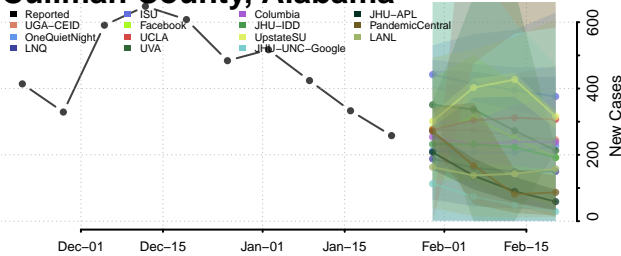

Clarke County, Alabama

Clay County, Alabama

Cleburne County, Alabama

Coffee County, Alabama

Colbert County, Alabama

Conecuh County, Alabama

Coosa County, Alabama

Covington County, Alabama

Crenshaw County, Alabama

Cullman County, Alabama

Fayette County, Alabama

Franklin County, Alabama

Geneva County, Alabama

Greene County, Alabama

Hale County, Alabama

Henry County, Alabama