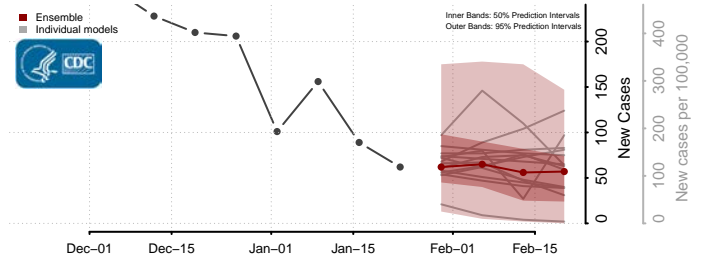

Tuscola County, Michigan