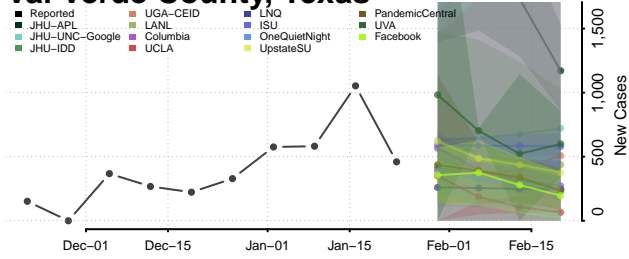

Val Verde County, Texas