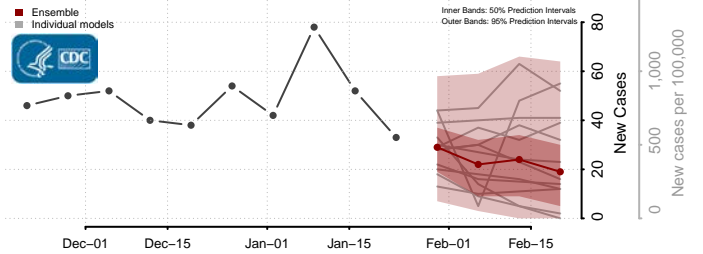

Jefferson County, Oklahoma