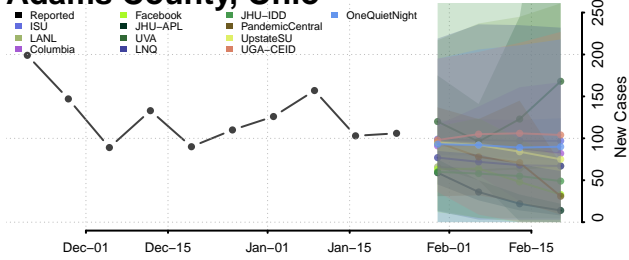

Adams County, Ohio