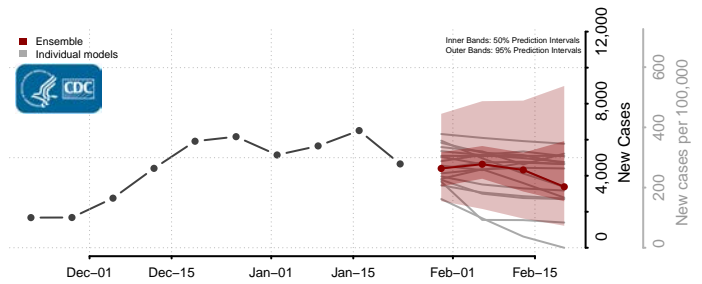

Alameda County, California