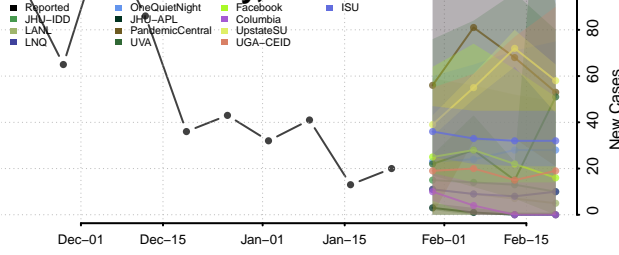

Ochiltree County, Texas