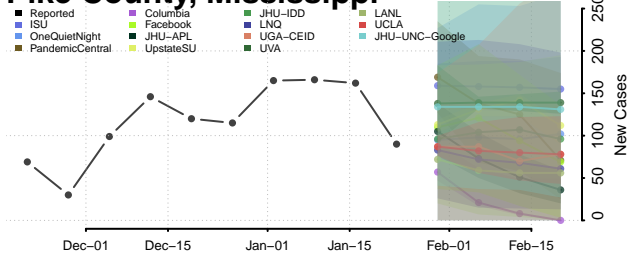

Pike County, Mississippi