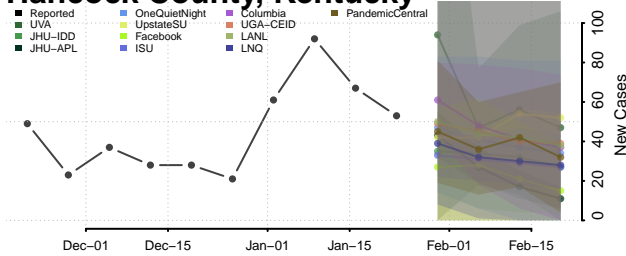

Hancock County, Kentucky