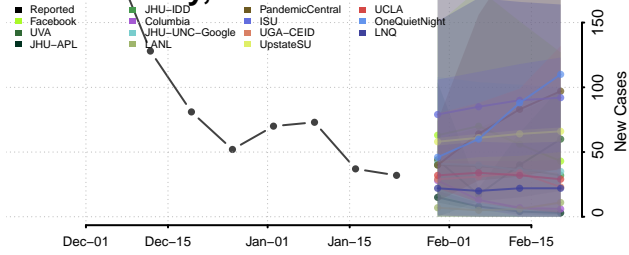

Sheridan County, North Dakota

Sioux County, North Dakota

Slope County, North Dakota

Stark County, North Dakota

Steele County, North Dakota

Stutsman County, North Dakota

Towner County, North Dakota

Trail County, North Dakota