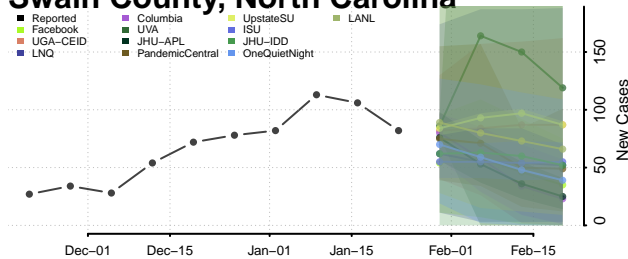

Swain County, North Carolina