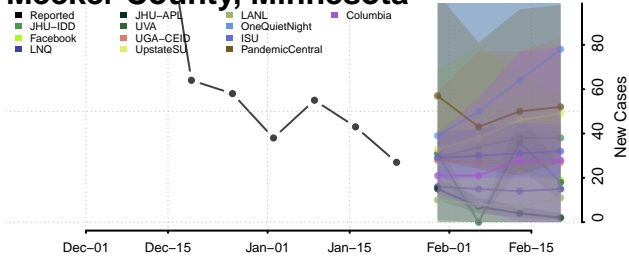

Lac qui Parle County, Minnesota

Lake County, Minnesota

Lake of the Woods County, Minnesota

Le Sueur County, Minnesota

Meeker County, Minnesota

Mille Lacs County, Minnesota

Morrison County, Minnesota

Mower County, Minnesota