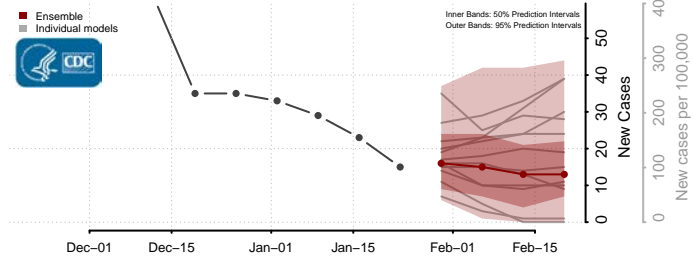

Sibley County, Minnesota