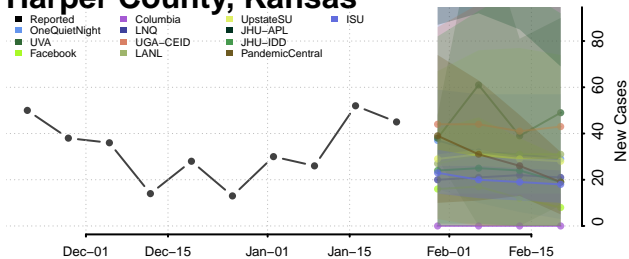

Gove County, Kansas

Graham County, Kansas

Grant County, Kansas

Gray County, Kansas

Greeley County, Kansas

Greenwood County, Kansas

Hamilton County, Kansas

Harper County, Kansas