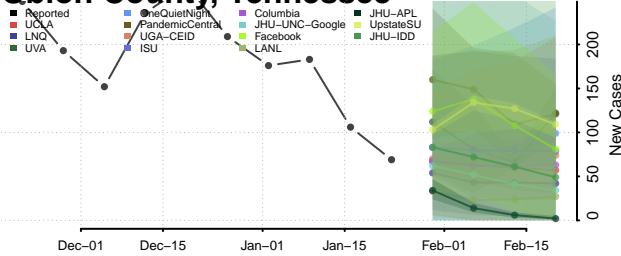

McNairy County, Tennessee

Meigs County, Tennessee

Monroe County, Tennessee

Montgomery County, Tennessee

Moore County, Tennessee

Morgan County, Tennessee

Obion County, Tennessee

Overton County, Tennessee