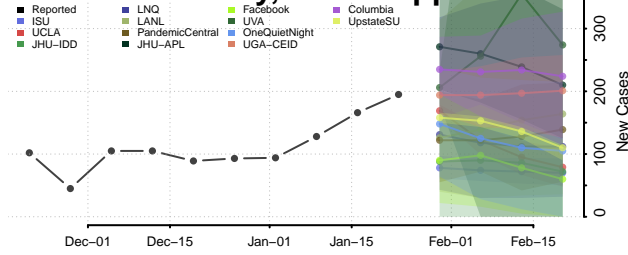

Coahoma County, Mississippi