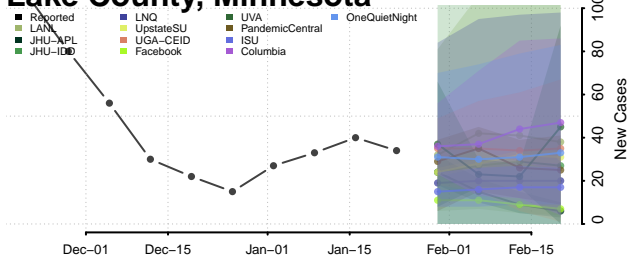

Lake County, Minnesota