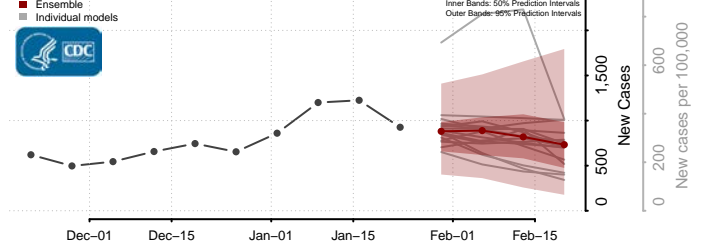

Alachua County, Florida