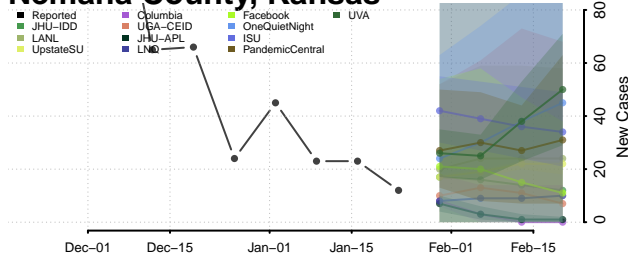

Nemaha County, Kansas