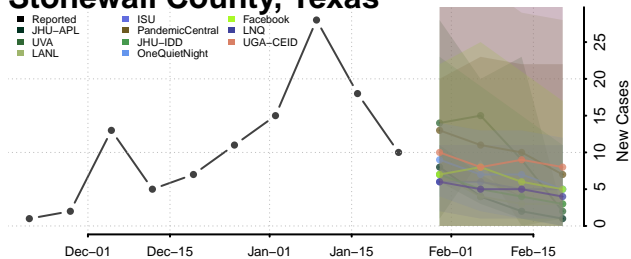

Stonewall County, Texas