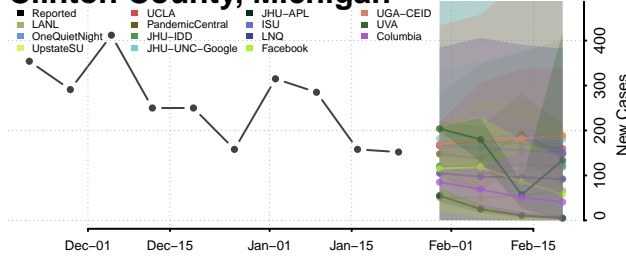

Clinton County, Michigan