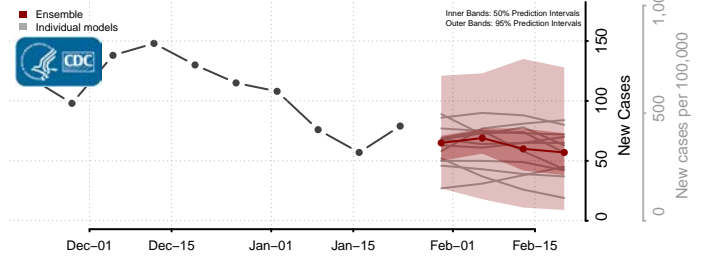

Winston County, Mississippi