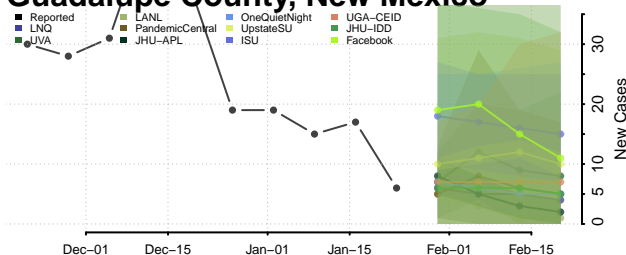

Guadalupe County, New Mexico