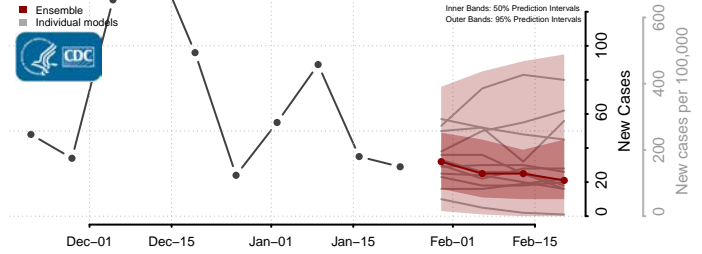

Benton County, Missouri