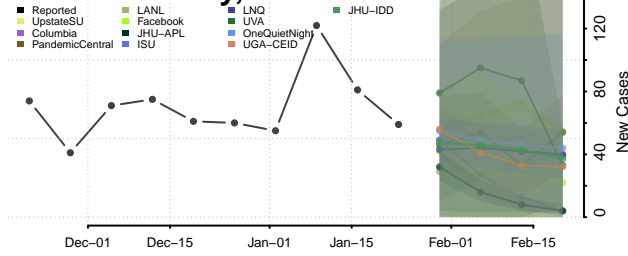

De Witt County, Illinois