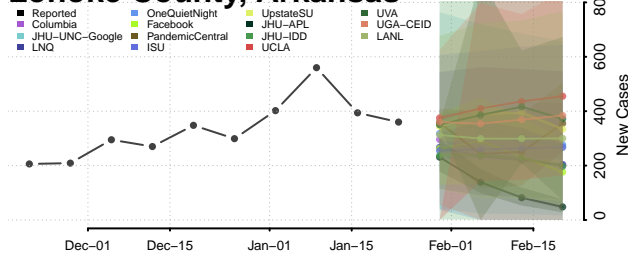

Johnson County, Arkansas

Lafayette County, Arkansas

Lawrence County, Arkansas

Lee County, Arkansas

Lincoln County, Arkansas

Little River County, Arkansas

Logan County, Arkansas

Lonoke County, Arkansas