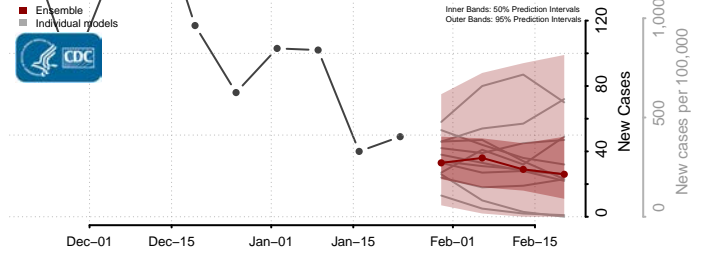

Cass County, Illinois