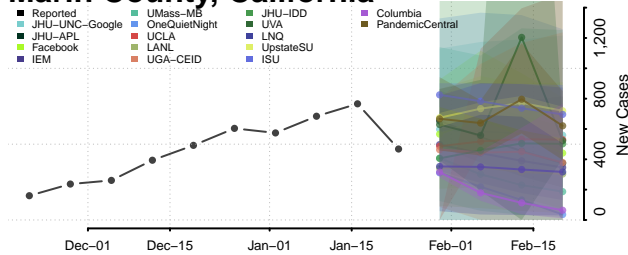

Marin County, California