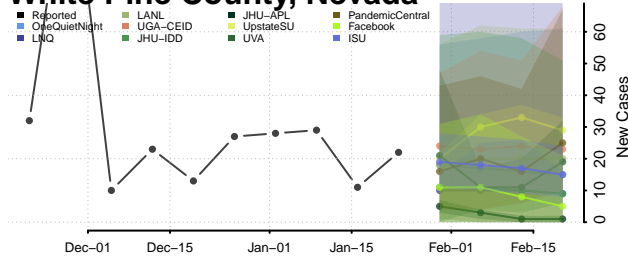

White Pine County, Nevada