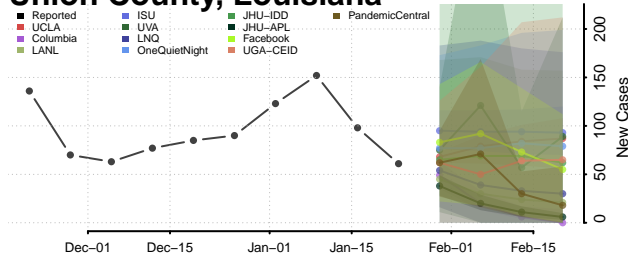

St. Martin County, Louisiana

St. Mary County, Louisiana

St. Tammany County, Louisiana

Tangipahoa County, Louisiana

Tensas County, Louisiana

Terrebonne County, Louisiana

Union County, Louisiana

Vermilion County, Louisiana