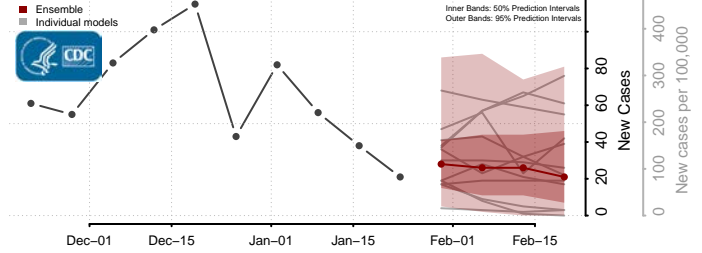

Texas County, Missouri