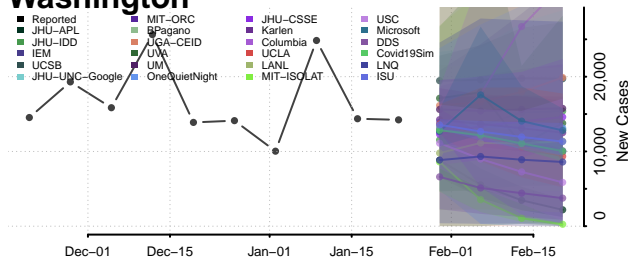

Washington