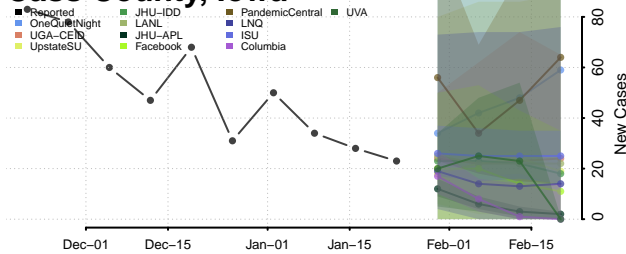

Cass County, Iowa