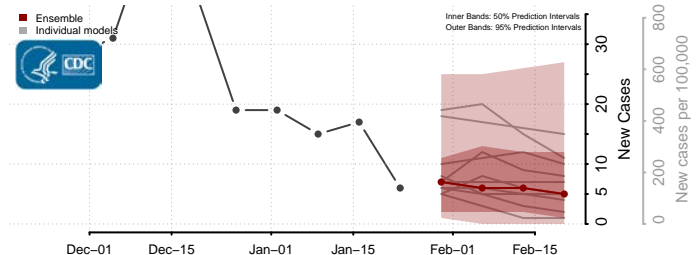

Guadalupe County, New Mexico