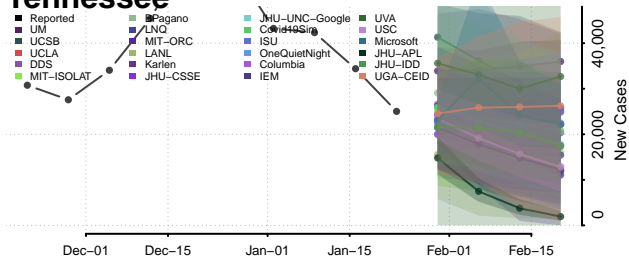

Tennessee*