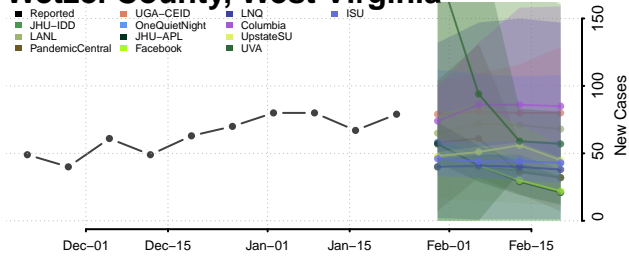

Wetzel County, West Virginia