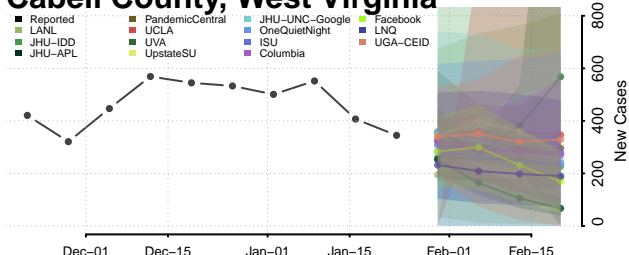

Cabell County, West Virginia