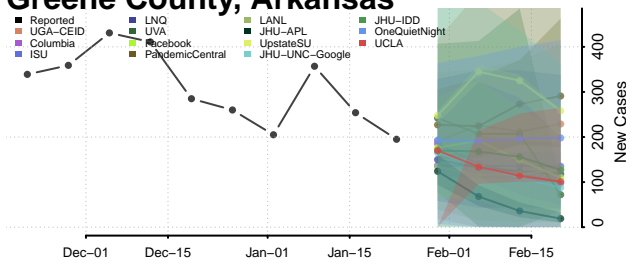

Greene County, Arkansas