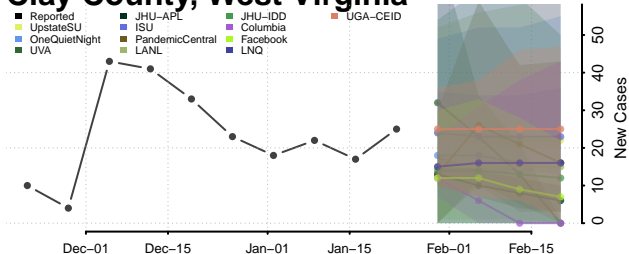

Clay County, West Virginia