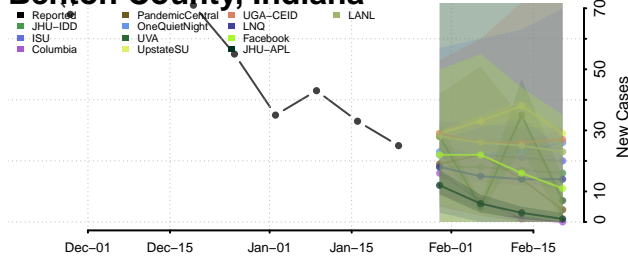

Benton County, Indiana