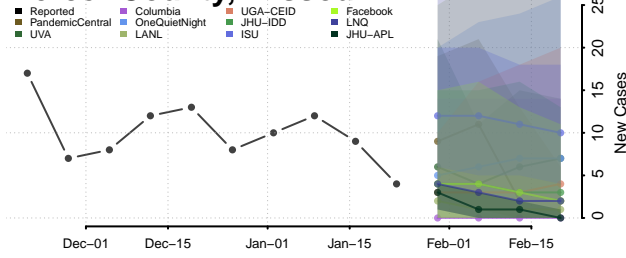

Mercer County, Missouri