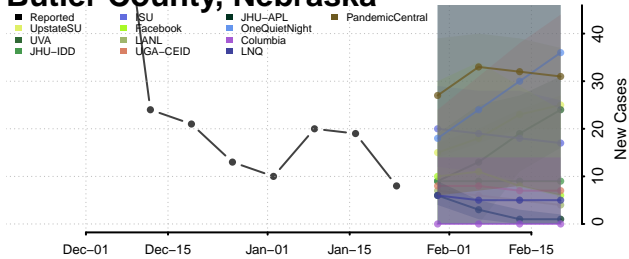

Butler County, Nebraska