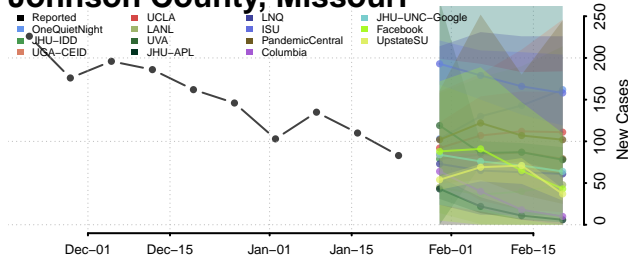

Johnson County, Missouri