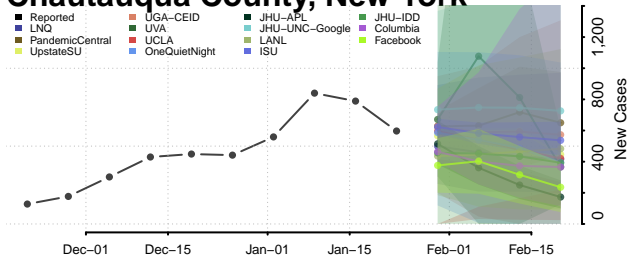

Chautauqua County, New York