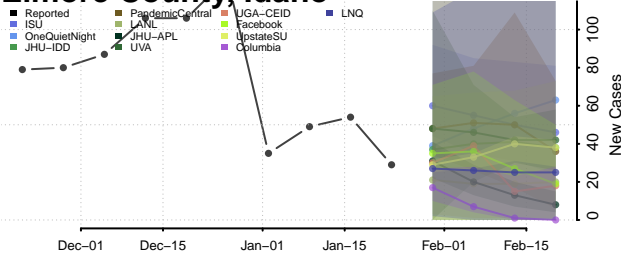

Camas County, Idaho

Canyon County, Idaho

Caribou County, Idaho

Cassia County, Idaho

Clark County, Idaho

Clearwater County, Idaho

Custer County, Idaho

Elmore County, Idaho