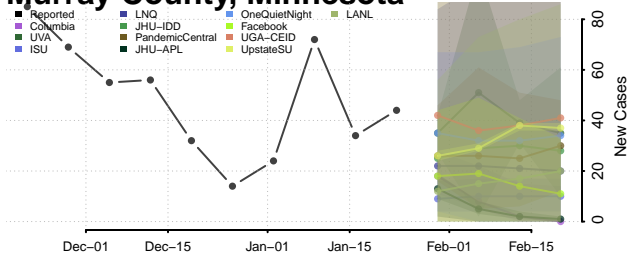

Murray County, Minnesota