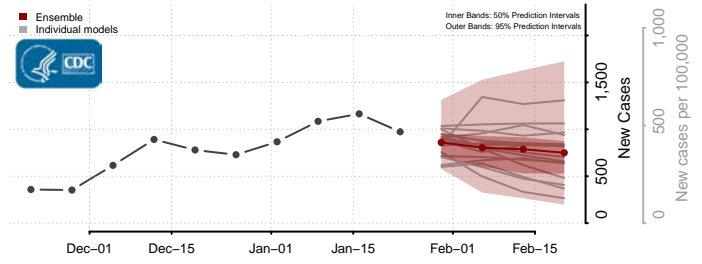

DeSoto County, Mississippi

Forrest County, Mississippi

Franklin County, Mississippi

George County, Mississippi

Greene County, Mississippi

Grenada County, Mississippi

Hancock County, Mississippi

Harrison County, Mississippi