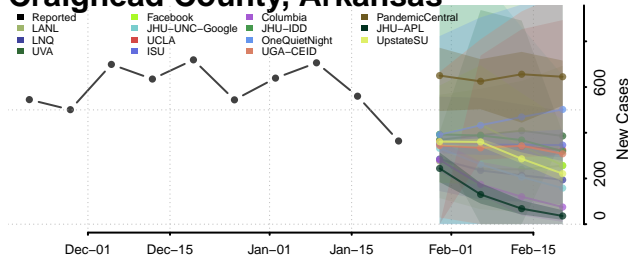

Cleburne County, Arkansas

Cleveland County, Arkansas

Columbia County, Arkansas

Conway County, Arkansas

Craighead County, Arkansas

Crawford County, Arkansas

Crittenden County, Arkansas

Cross County, Arkansas