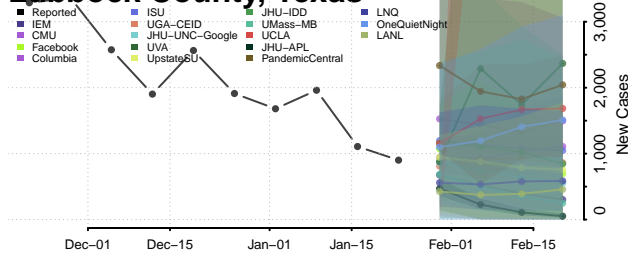

Lubbock County, Texas