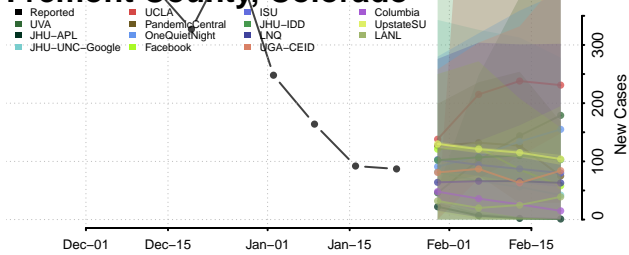

Fremont County, Colorado