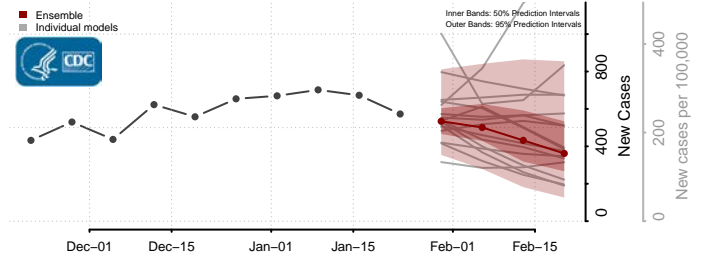

Arlington County, Virginia