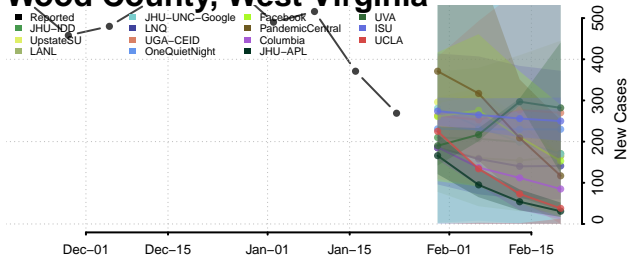

Wood County, West Virginia