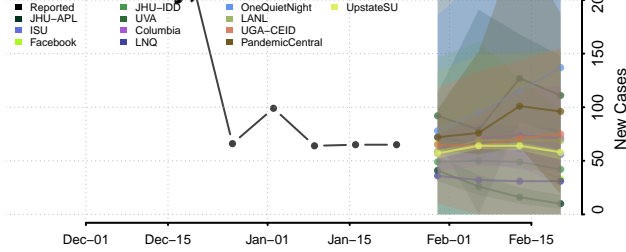

Ellis County, Kansas