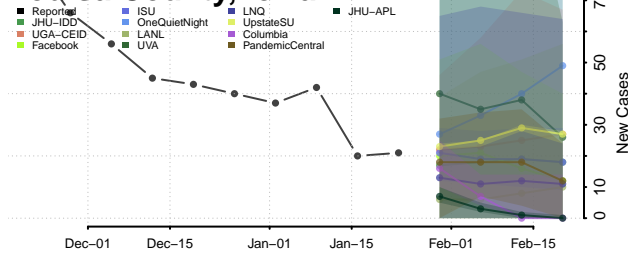

Keokuk County, Iowa

Kossuth County, Iowa

Lee County, Iowa

Linn County, Iowa

Louisa County, Iowa

Lucas County, Iowa

Lyon County, Iowa

Madison County, Iowa