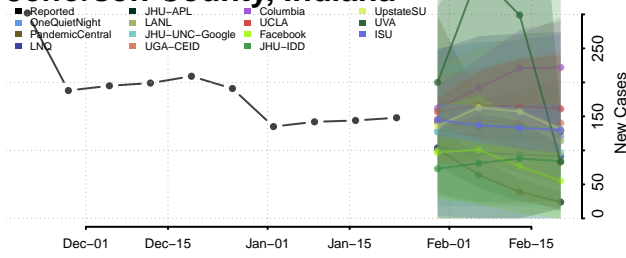

Jefferson County, Indiana