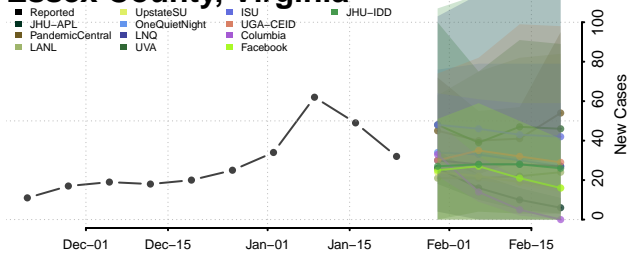

Culpeper County, Virginia

Cumberland County, Virginia

Danville County, Virginia

Dickenson County, Virginia

Dinwiddie County, Virginia

Emporia County, Virginia

Essex County, Virginia

Fairfax City County, Virginia