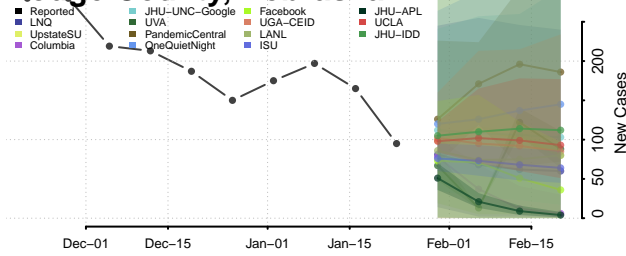

Dodge County, Nebraska