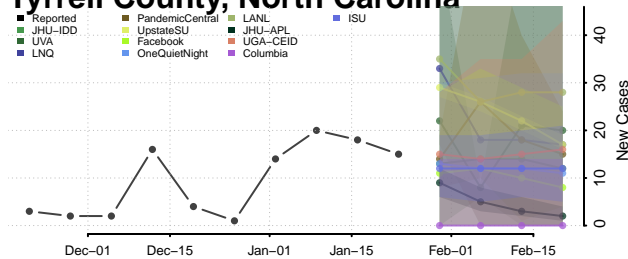

Tyrrell County, North Carolina