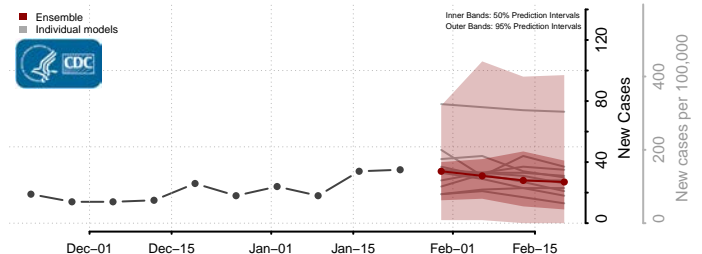

Culpeper County, Virginia

Cumberland County, Virginia

Danville County, Virginia

Dickenson County, Virginia

Dinwiddie County, Virginia

Emporia County, Virginia

Essex County, Virginia

Fairfax City County, Virginia