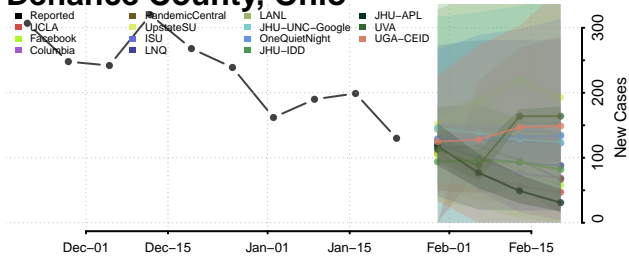

Crawford County, Ohio

Cuyahoga County, Ohio

Darke County, Ohio

Defiance County, Ohio

Delaware County, Ohio

Erie County, Ohio

Fairfield County, Ohio

Fayette County, Ohio