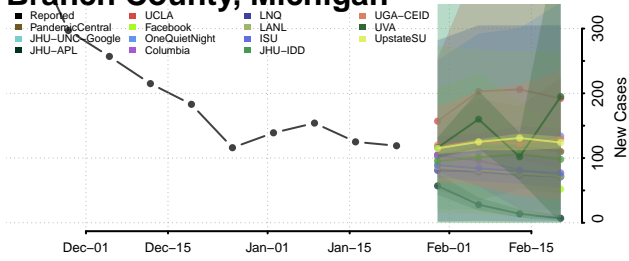

Branch County, Michigan