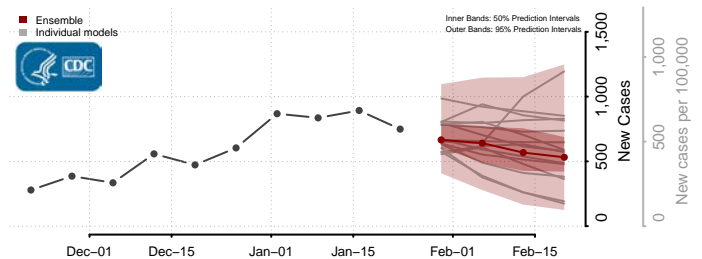

Robeson County, North Carolina