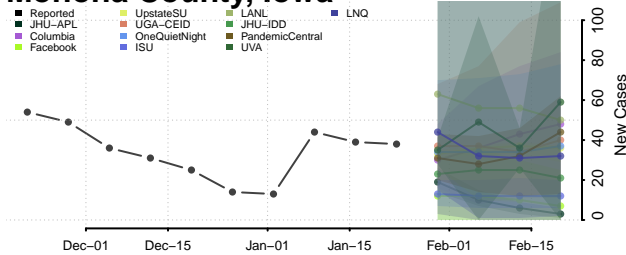

Mahaska County, Iowa

Marion County, Iowa

Marshall County, Iowa

Mills County, Iowa

Mitchell County, Iowa

Monona County, Iowa

Monroe County, Iowa

Montgomery County, Iowa