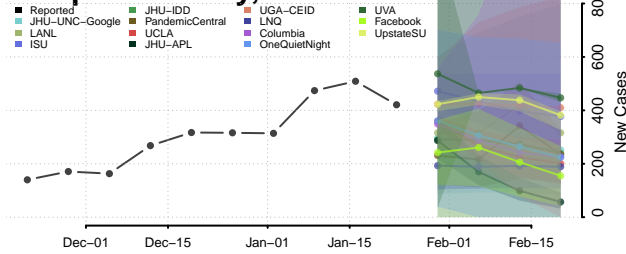

Newport County, Rhode Island