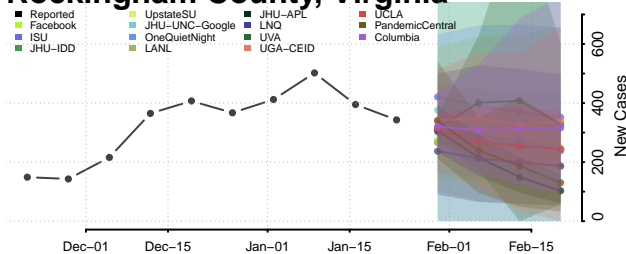

Rockingham County, Virginia