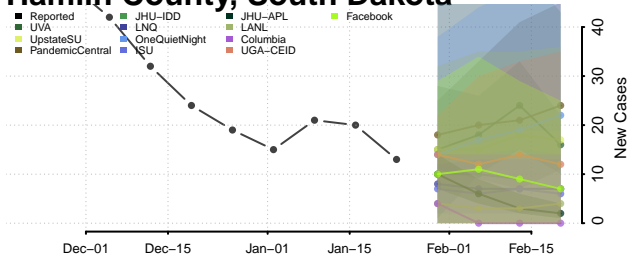

Hamlin County, South Dakota