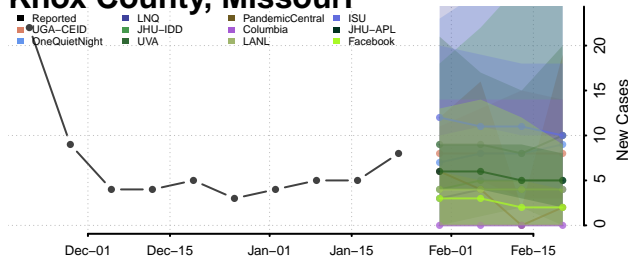

Knox County, Missouri