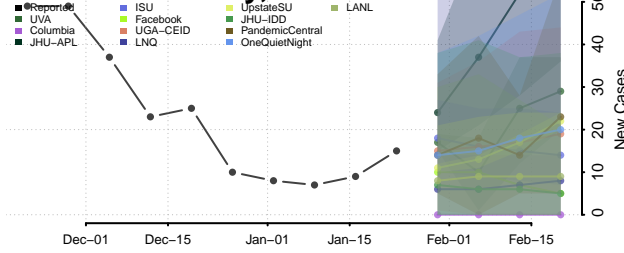

Seward County, Kansas

Shawnee County, Kansas

Sheridan County, Kansas

Sherman County, Kansas

Smith County, Kansas

Stafford County, Kansas

Stanton County, Kansas

Stevens County, Kansas