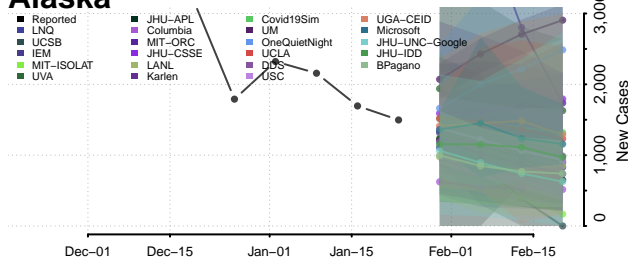

Montgomery County, Alabama

Morgan County, Alabama

Perry County, Alabama

Pickens County, Alabama

Pike County, Alabama

Randolph County, Alabama

Russell County, Alabama

Shelby County, Alabama

St. Clair County, Alabama

Sumter County, Alabama

Talladega County, Alabama

Tallapoosa County, Alabama

Tuscaloosa County, Alabama

Walker County, Alabama

Washington County, Alabama

Wilcox County, Alabama

Winston County, Alabama

Alaska*

Aleutians East County, Alaska

Aleutians West County, Alaska

*New weekly cases may decrease in this location over the next four weeks. For these locations, the ensemble forecast indicates a probability of 0.75 or greater that fewer cases will be reported in week four of the forecast than in the last reported week.