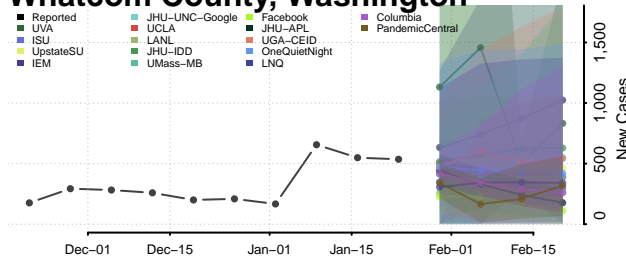

Snohomish County, Washington

Spokane County, Washington

Stevens County, Washington

Thurston County, Washington

Wahkiakum County, Washington

Walla Walla County, Washington

Whatcom County, Washington

Whitman County, Washington