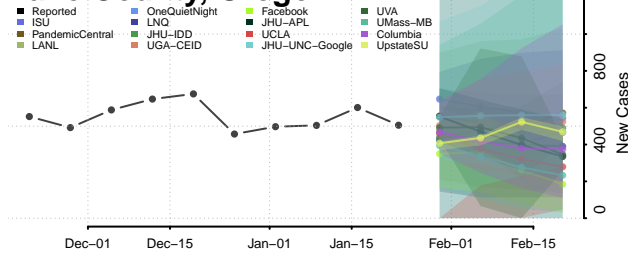

Lane County, Oregon

Lincoln County, Oregon

Linn County, Oregon

Malheur County, Oregon

Marion County, Oregon

Morrow County, Oregon

Multnomah County, Oregon

Polk County, Oregon