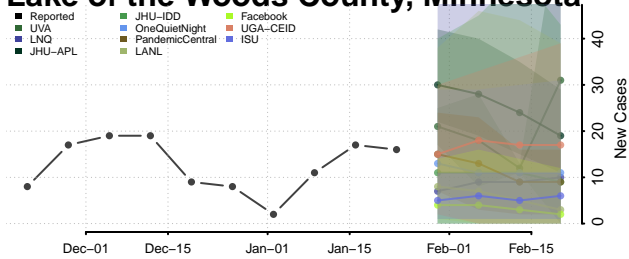

Lake of the Woods County, Minnesota