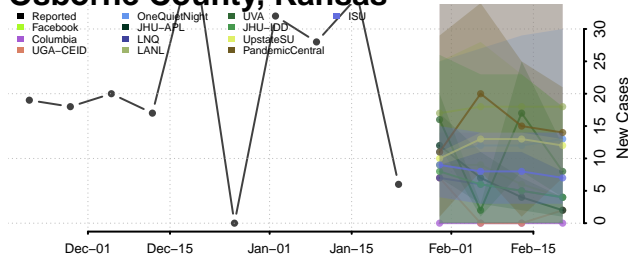

Morris County, Kansas

Morton County, Kansas

Nemaha County, Kansas

Neosho County, Kansas

Ness County, Kansas

Norton County, Kansas

Osage County, Kansas

Osborne County, Kansas