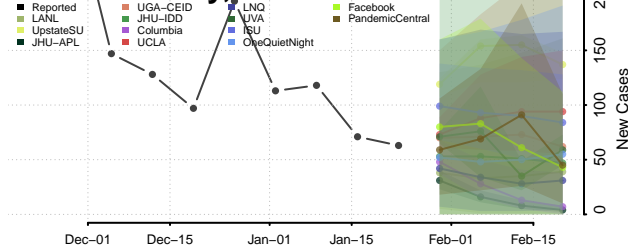

Cibola County, New Mexico