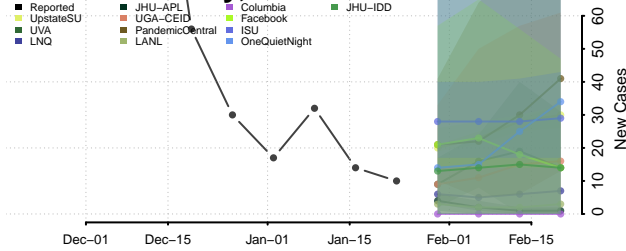

Roseau County, Minnesota