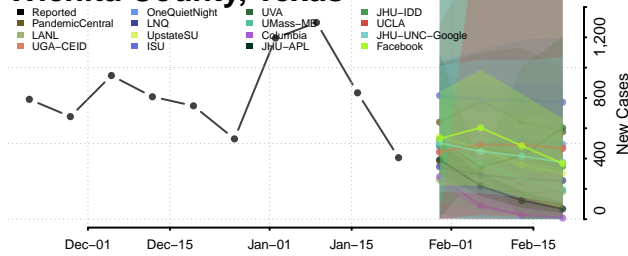

Wichita County, Texas