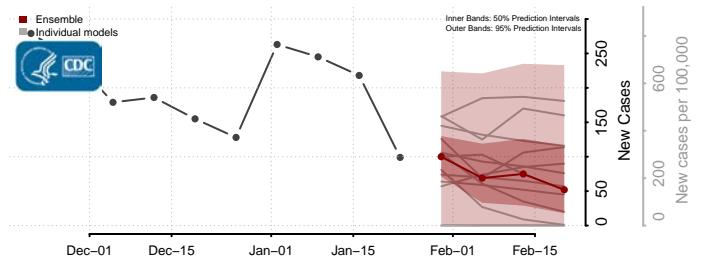

Harvey County, Kansas