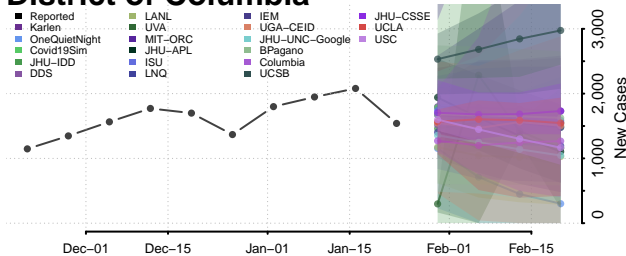

District of Columbia

*New weekly cases may decrease in this location over the next four weeks. For these locations, the ensemble forecast indicates a probability of 0.75 or greater that fewer cases will be reported in week four of the forecast than in the last reported week.