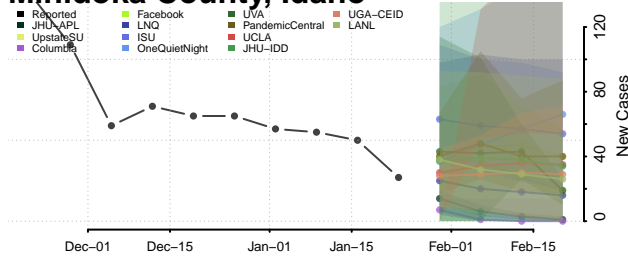

Latah County, Idaho

Lemhi County, Idaho

Lewis County, Idaho

Lincoln County, Idaho

Madison County, Idaho

Minidoka County, Idaho

Nez Perce County, Idaho

Oneida County, Idaho