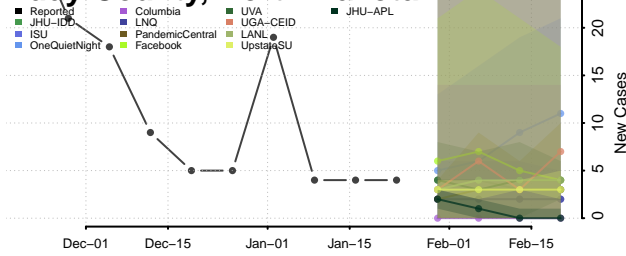

Cavalier County, North Dakota

Dickey County, North Dakota

Divide County, North Dakota

Dunn County, North Dakota

Eddy County, North Dakota

Emmons County, North Dakota

Foster County, North Dakota

Golden Valley County, North Dakota