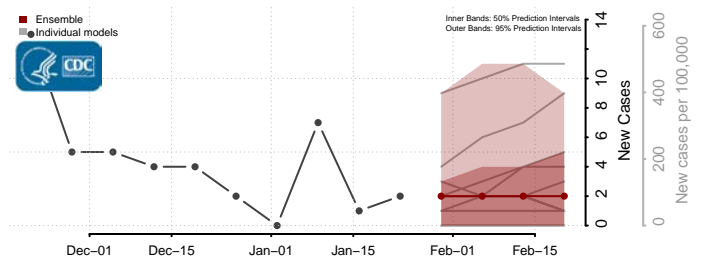

Divide County, North Dakota