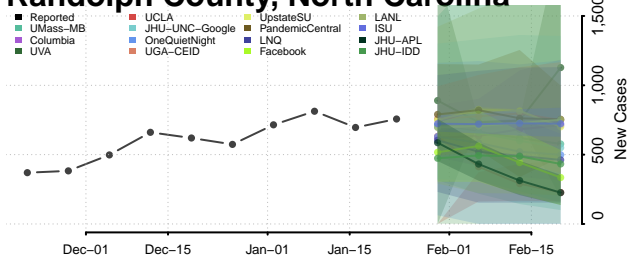

Randolph County, North Carolina