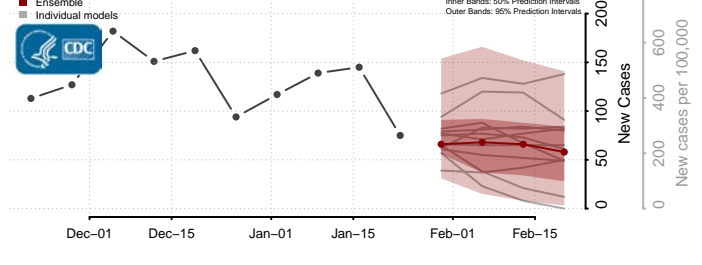

Carroll County, Arkansas