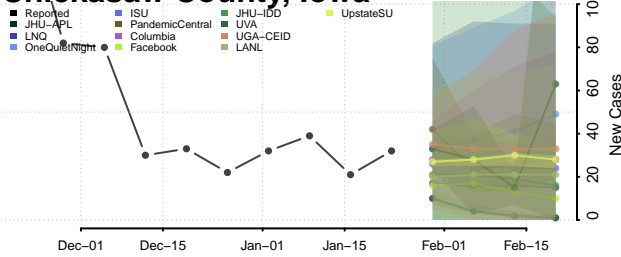

Carroll County, Iowa

Cass County, Iowa

Cedar County, Iowa

Cerro Gordo County, Iowa

Cherokee County, Iowa

Chickasaw County, Iowa

Clarke County, Iowa

Clay County, Iowa