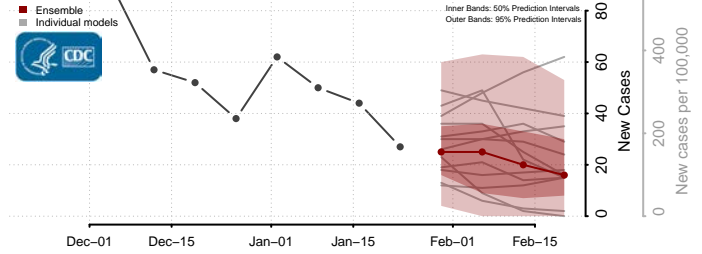

Moniteau County, Missouri