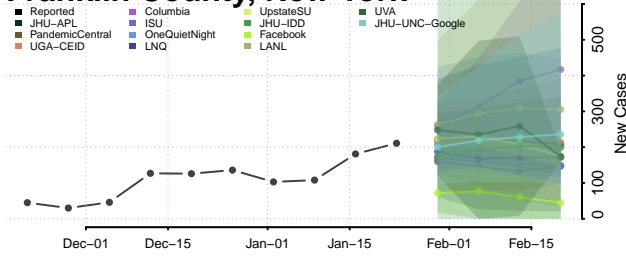

Columbia County, New York

Cortland County, New York

Delaware County, New York

Dutchess County, New York

Erie County, New York

Essex County, New York

Franklin County, New York

Fulton County, New York