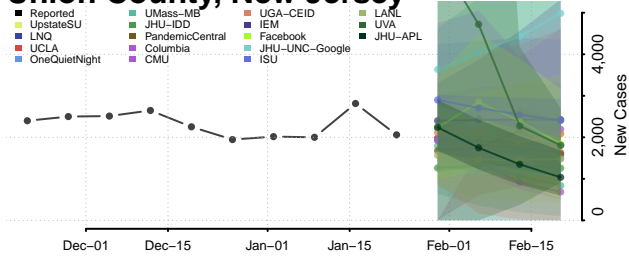

Union County, New Jersey