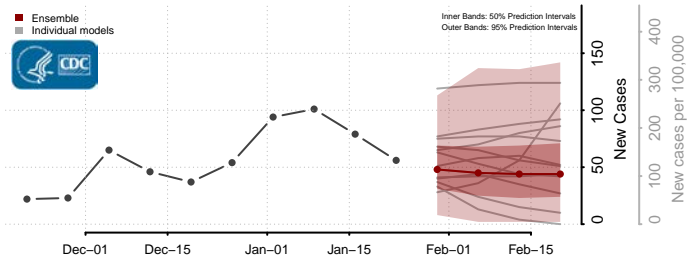

Grand Isle County, Vermont

Lamoille County, Vermont

Orange County, Vermont

Orleans County, Vermont

Rutland County, Vermont

Washington County, Vermont

Windham County, Vermont

Windsor County, Vermont