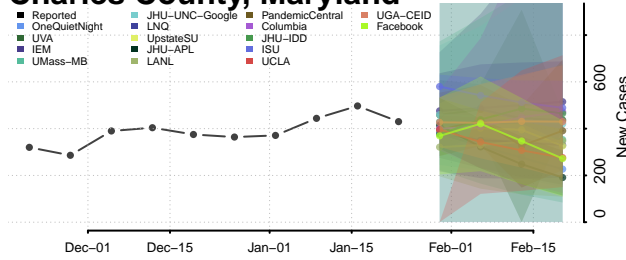

Caroline County, Maryland

Carroll County, Maryland

Cecil County, Maryland

Charles County, Maryland

Dorchester County, Maryland

Frederick County, Maryland

Garrett County, Maryland

Harford County, Maryland