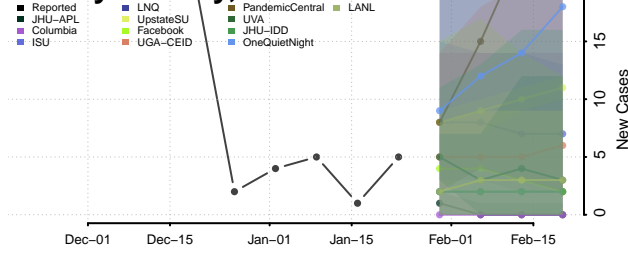

Burt County, Nebraska

Butler County, Nebraska

Cass County, Nebraska

Cedar County, Nebraska

Chase County, Nebraska

Cherry County, Nebraska

Cheyenne County, Nebraska

Clay County, Nebraska