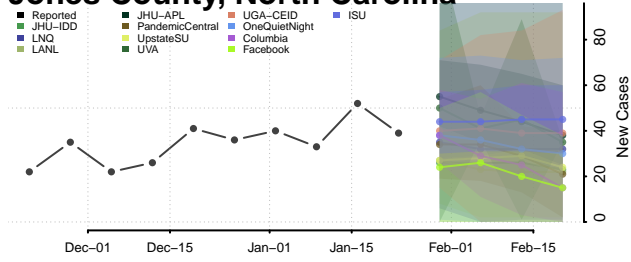

Jones County, North Carolina