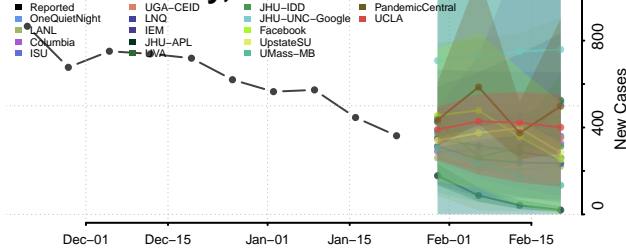

Boone County, Missouri