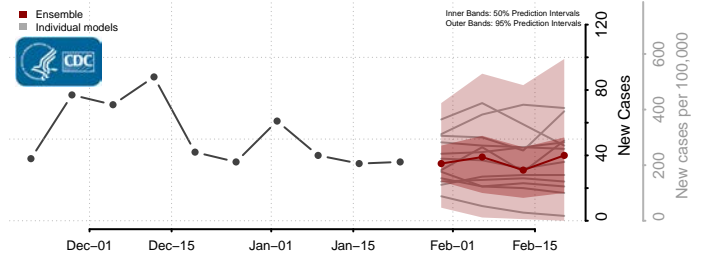

Holmes County, Mississippi