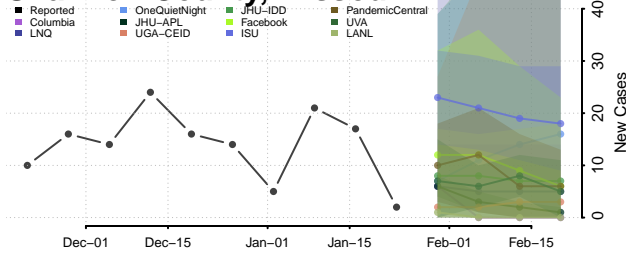

Shannon County, Missouri