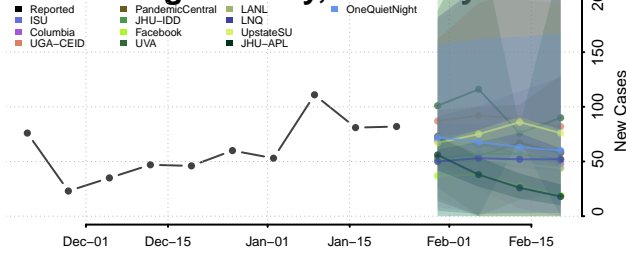

Breckinridge County, Kentucky