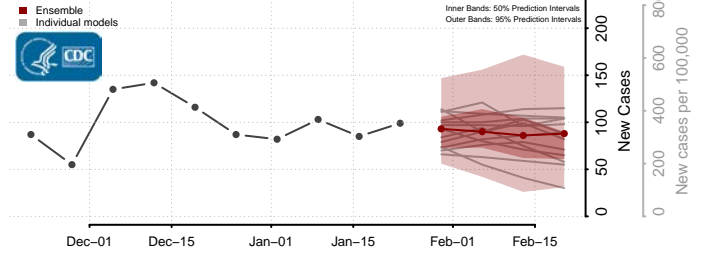

Copiah County, Mississippi