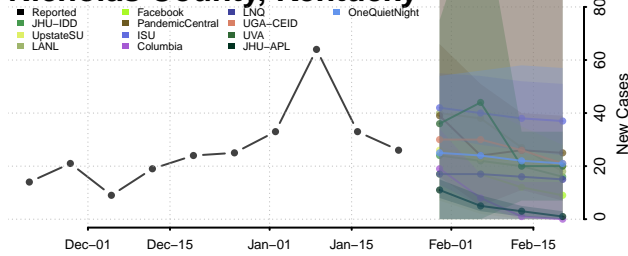

Nicholas County, Kentucky