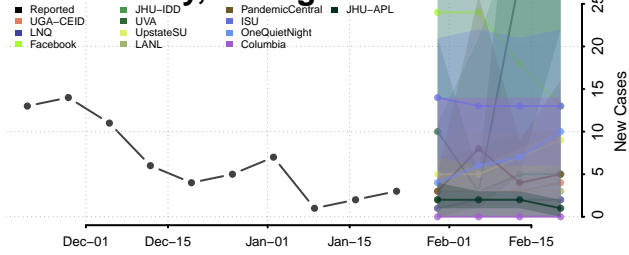

Lapeer County, Michigan

Leelanau County, Michigan

Lenawee County, Michigan

Livingston County, Michigan

Luce County, Michigan

Mackinac County, Michigan

Macomb County, Michigan

Manistee County, Michigan