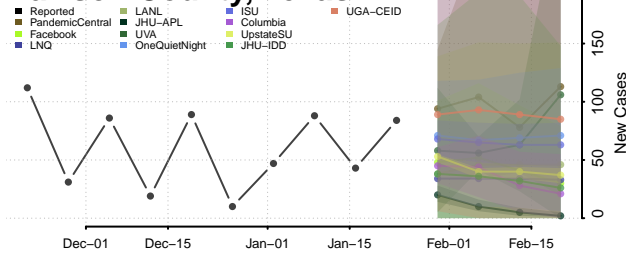

Crane County, Texas

Crockett County, Texas

Crosby County, Texas

Culberson County, Texas

Dallam County, Texas

Dallas County, Texas

Dawson County, Texas

Deaf Smith County, Texas