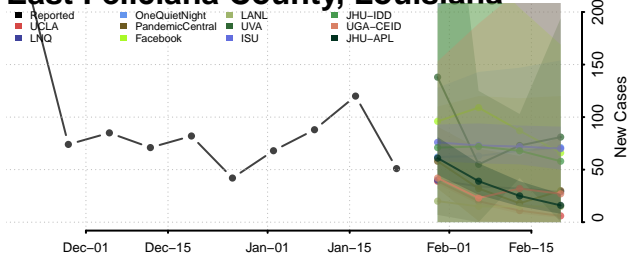

East Feliciana County, Louisiana