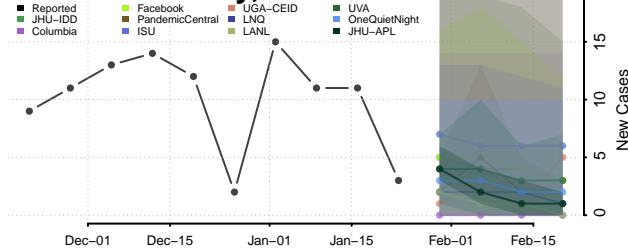

De Baca County, New Mexico