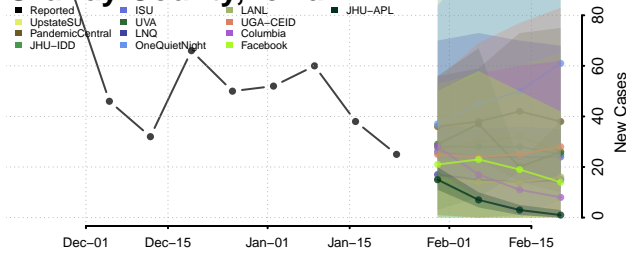

Grundy County, Iowa