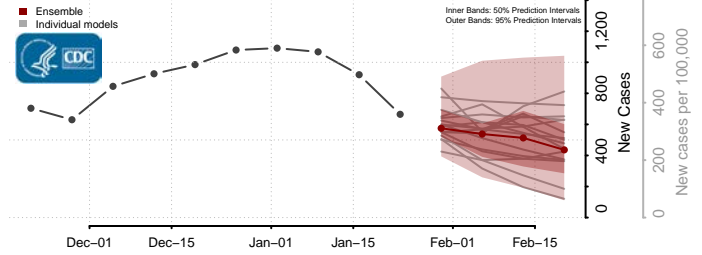

DeSoto County, Mississippi

Forrest County, Mississippi

Franklin County, Mississippi

George County, Mississippi

Greene County, Mississippi

Grenada County, Mississippi

Hancock County, Mississippi

Harrison County, Mississippi