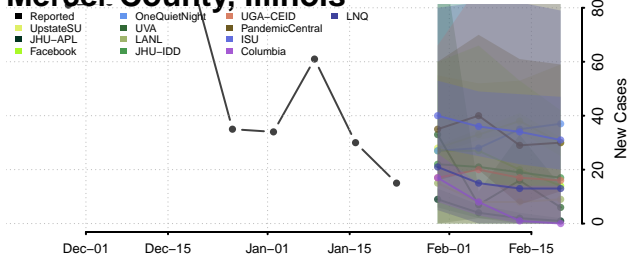

Mercer County, Illinois