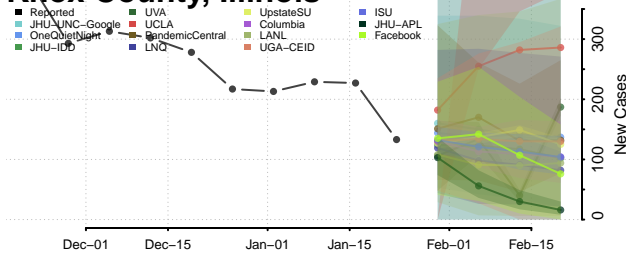

Jersey County, Illinois

Jo Daviess County, Illinois

Johnson County, Illinois

Kane County, Illinois

Kankakee County, Illinois

Kendall County, Illinois

Knox County, Illinois

Lake County, Illinois