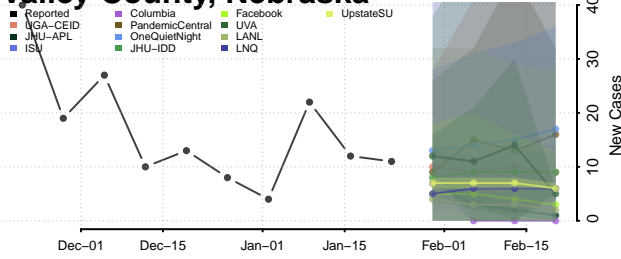

Valley County, Nebraska