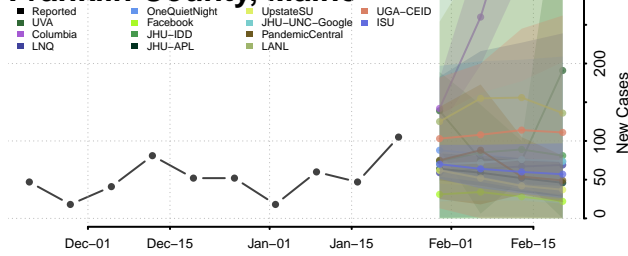

Androscoggin County, Maine

Aroostook County, Maine

Cumberland County, Maine

Franklin County, Maine

Hancock County, Maine

Kennebec County, Maine

Knox County, Maine

Waldo County, Maine