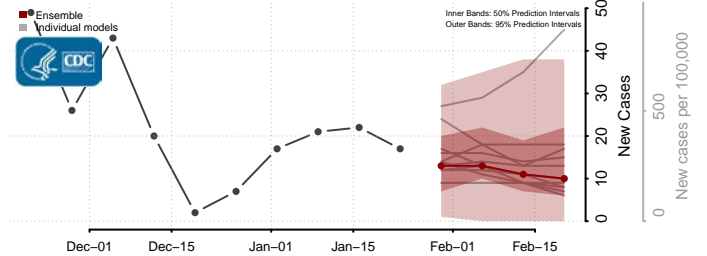

Lincoln County, Nevada