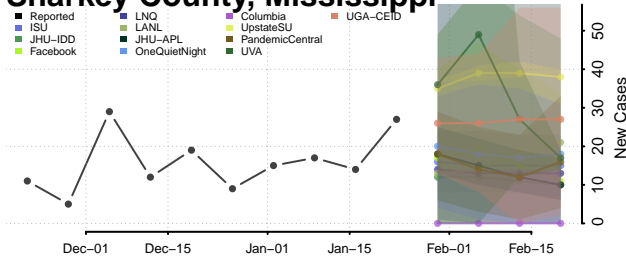

Pike County, Mississippi

Pontotoc County, Mississippi

Prentiss County, Mississippi

Quitman County, Mississippi

Rankin County, Mississippi

Scott County, Mississippi

Sharkey County, Mississippi

Simpson County, Mississippi