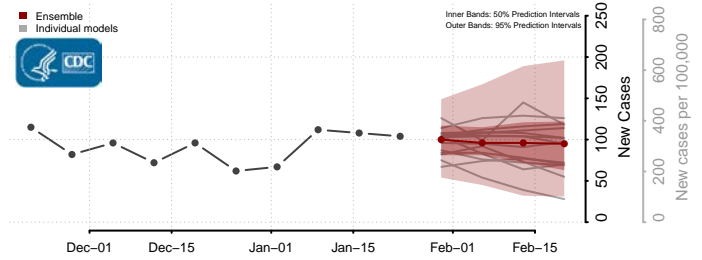

Adams County, Mississippi