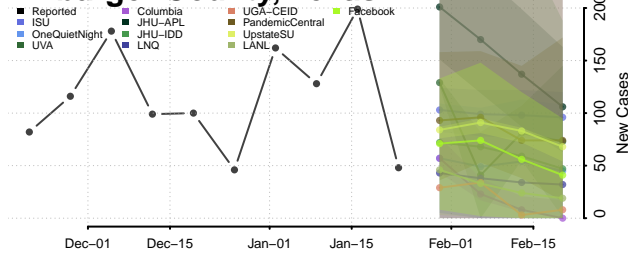

Wilbarger County, Texas