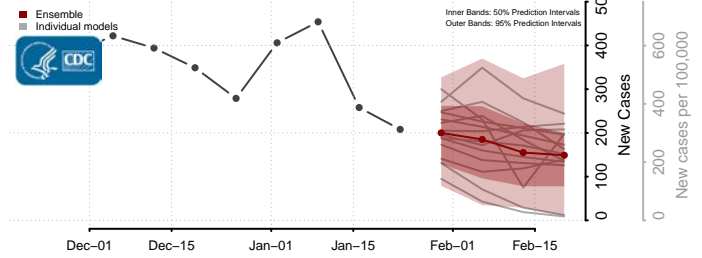

Williamson County, Illinois