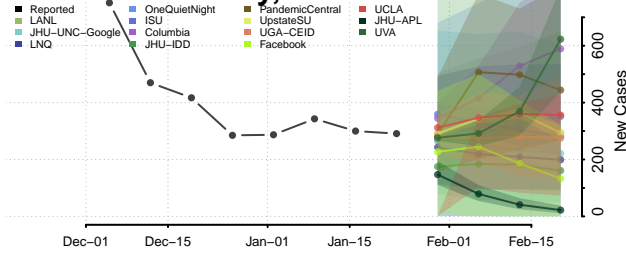

Jersey County, Illinois

Jo Daviess County, Illinois

Johnson County, Illinois

Kane County, Illinois

Kankakee County, Illinois

Kendall County, Illinois

Knox County, Illinois

Lake County, Illinois