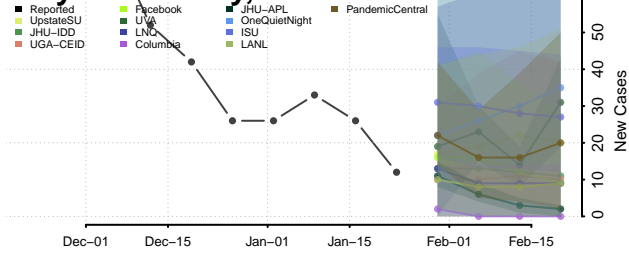

Owyhee County, Idaho