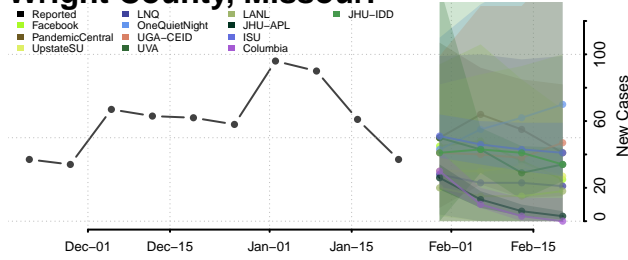

Wright County, Missouri