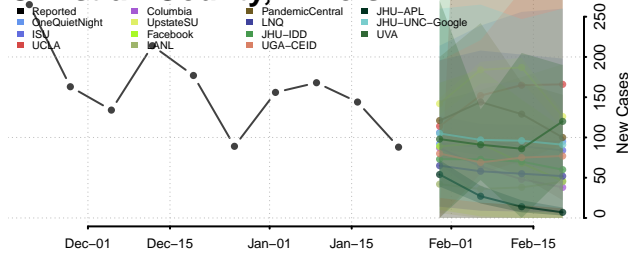

Christian County, Illinois