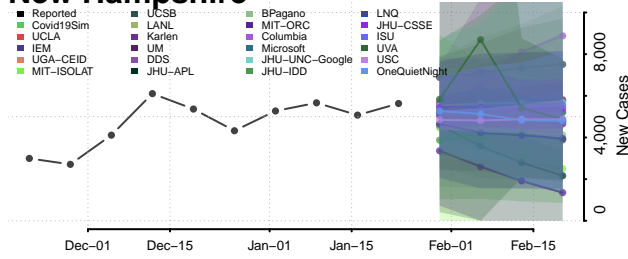

New Hampshire