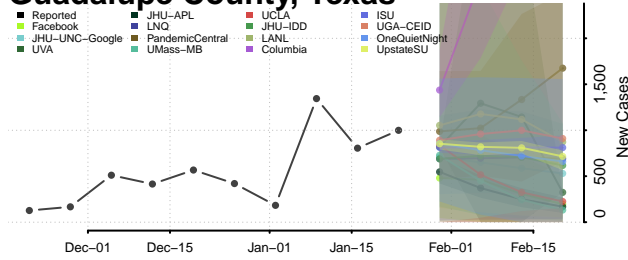

Guadalupe County, Texas