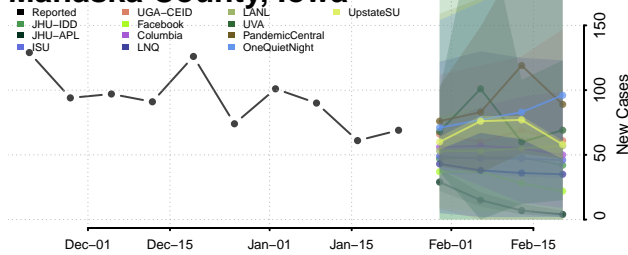

Mahaska County, Iowa