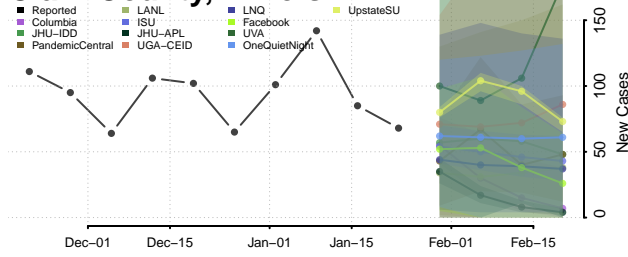

Clark County, Illinois