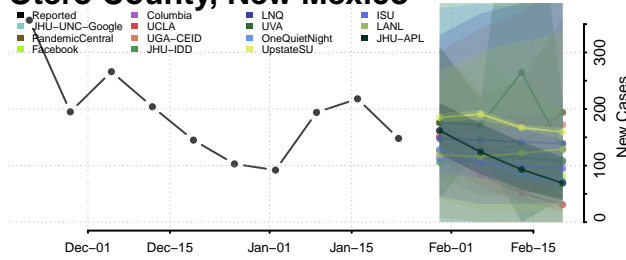

Hidalgo County, New Mexico

Lea County, New Mexico

Lincoln County, New Mexico

Los Alamos County, New Mexico

Luna County, New Mexico

McKinley County, New Mexico

Mora County, New Mexico

Otero County, New Mexico