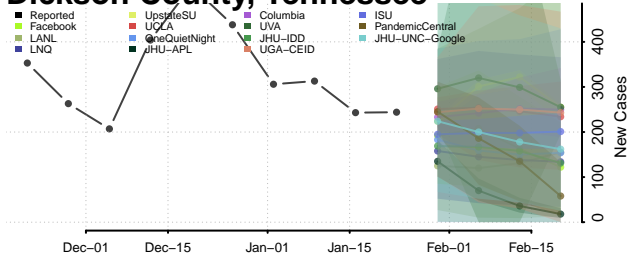

Dickson County, Tennessee