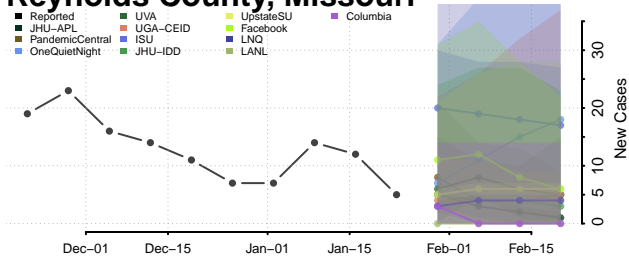

Reynolds County, Missouri