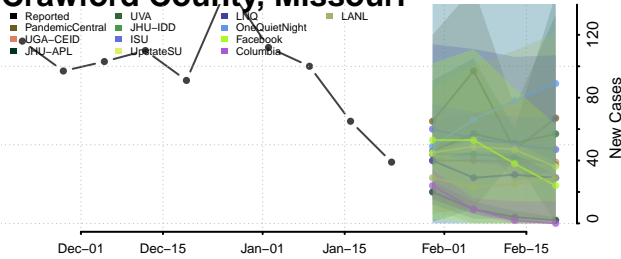

Crawford County, Missouri