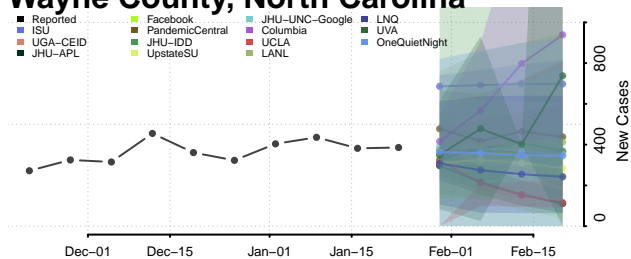

Wake County, North Carolina

Warren County, North Carolina

Washington County, North Carolina

Watauga County, North Carolina

Wayne County, North Carolina

Wilkes County, North Carolina

Wilson County, North Carolina