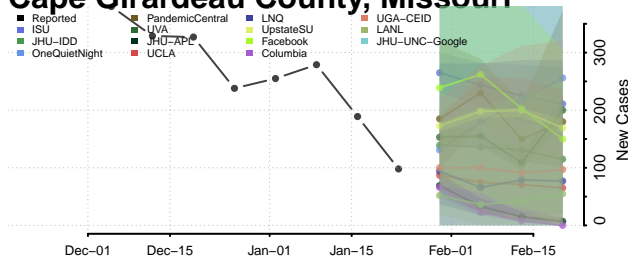

Cape Girardeau County, Missouri