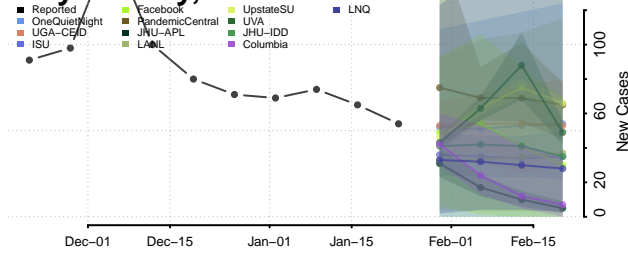

Clay County, Arkansas