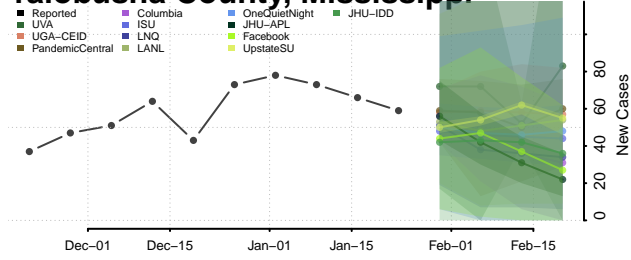

Yalobusha County, Mississippi