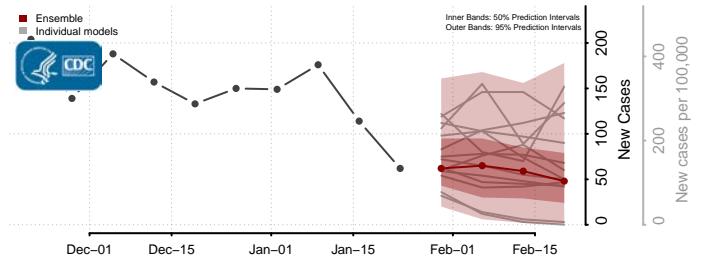

Camden County, Missouri