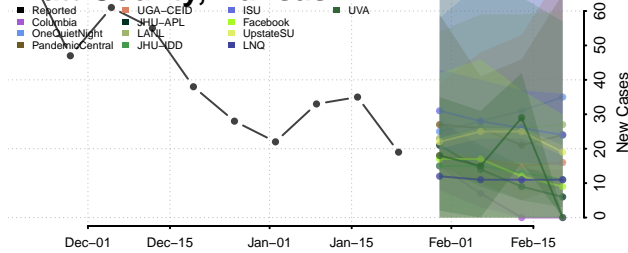

Ottawa County, Kansas

Pawnee County, Kansas

Phillips County, Kansas

Pottawatomie County, Kansas

Pratt County, Kansas

Rawlins County, Kansas

Reno County, Kansas

Republic County, Kansas