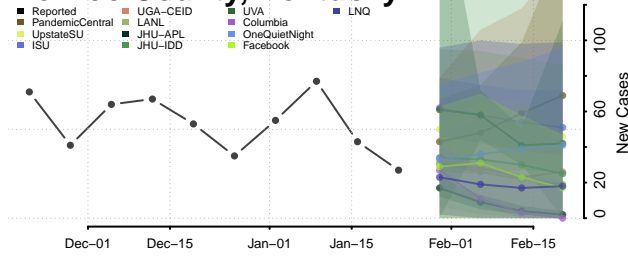

Monroe County, Kentucky