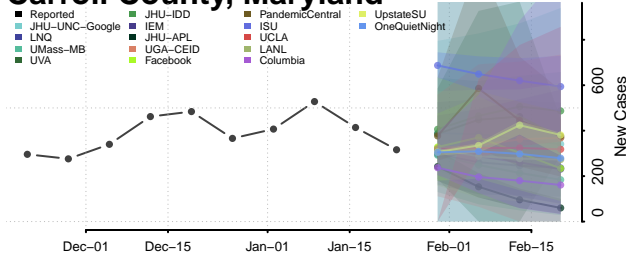

Carroll County, Maryland