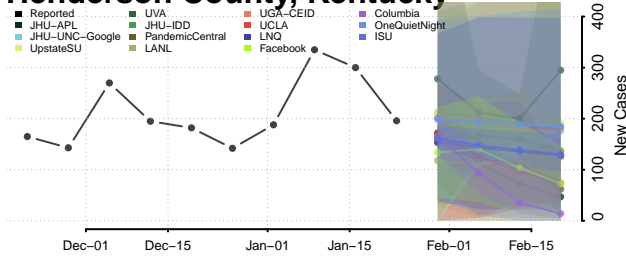

Green County, Kentucky

Greenup County, Kentucky

Hancock County, Kentucky

Hardin County, Kentucky

Harlan County, Kentucky

Harrison County, Kentucky

Hart County, Kentucky

Henderson County, Kentucky