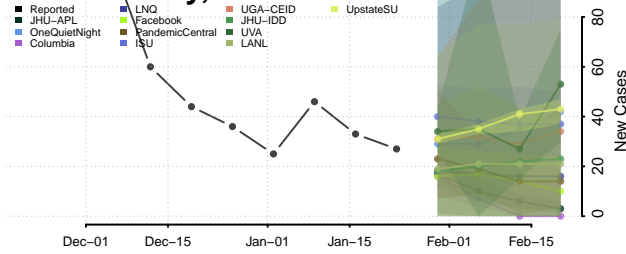

Rusk County, Wisconsin