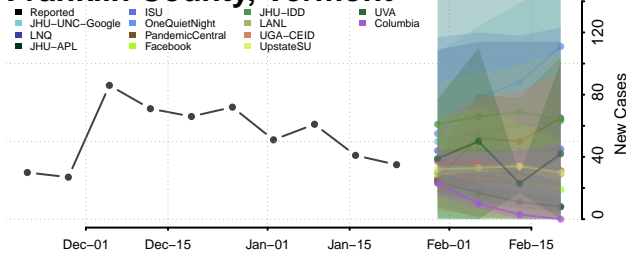

Grand Isle County, Vermont

Lamoille County, Vermont

Orange County, Vermont

Orleans County, Vermont

Rutland County, Vermont

Washington County, Vermont

Windham County, Vermont

Windsor County, Vermont