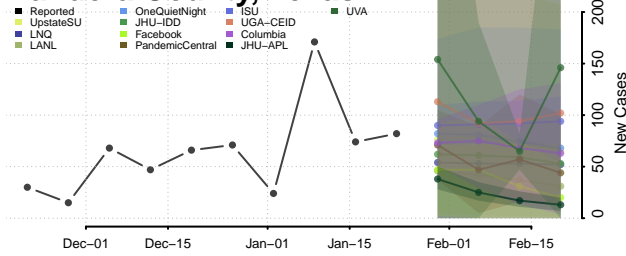

Bandera County, Texas