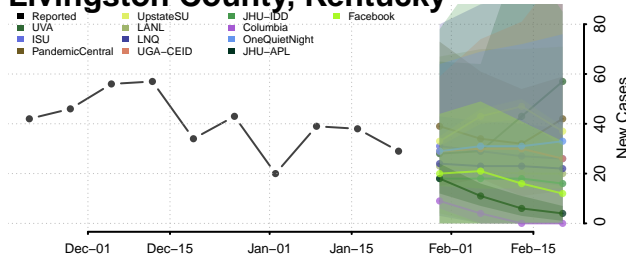

Livingston County, Kentucky