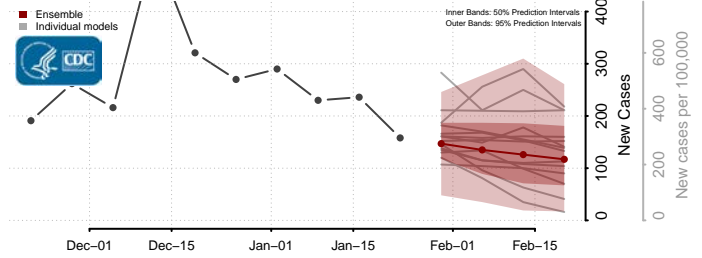

Ashland County, Ohio