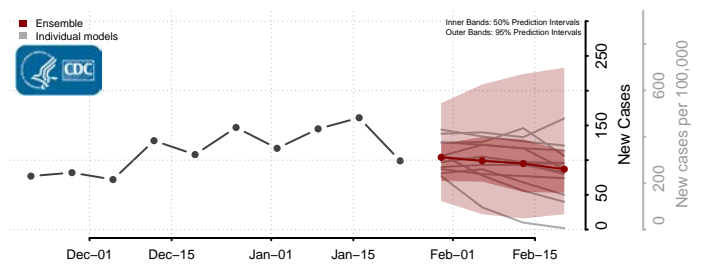

Botetourt County, Virginia