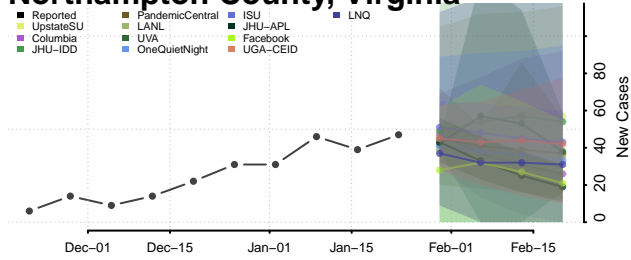

Northampton County, Virginia