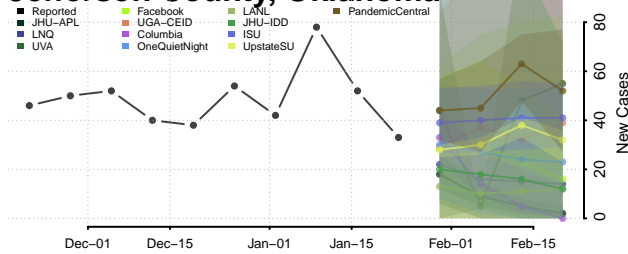

Jefferson County, Oklahoma