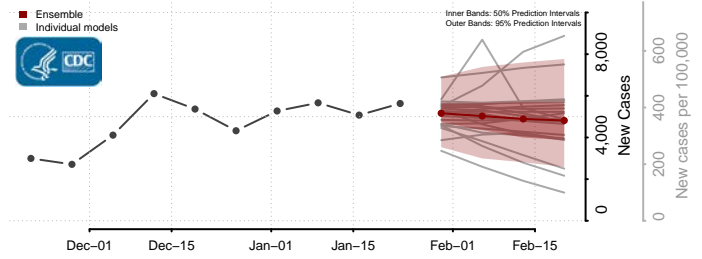

New Hampshire