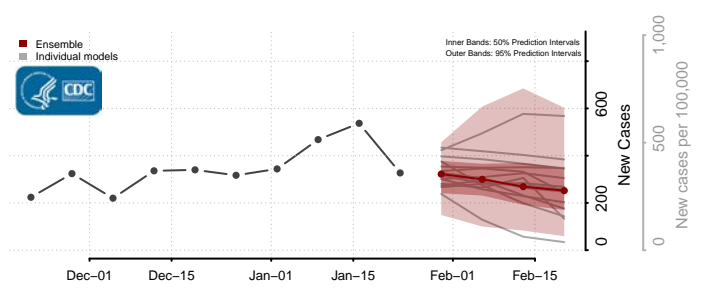

Rockingham County, North Carolina