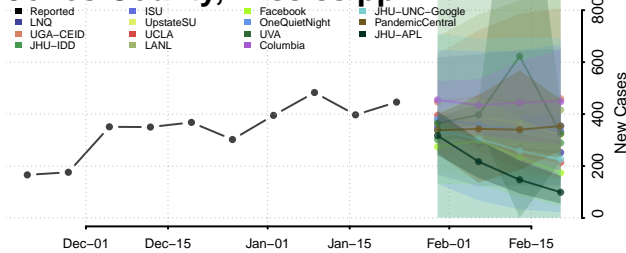

Jones County, Mississippi