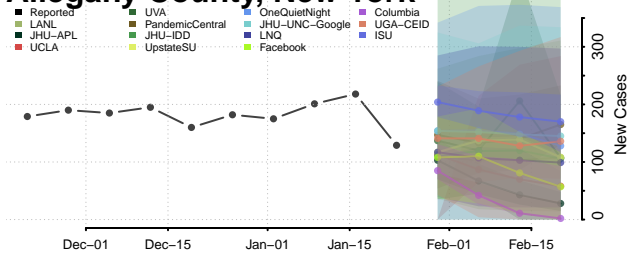

Soçorro County, New Mexico

Taos County, New Mexico

Torrance County, New Mexico

Union County, New Mexico

Valencia County, New Mexico

New York

Albany County, New York

Allegany County, New York