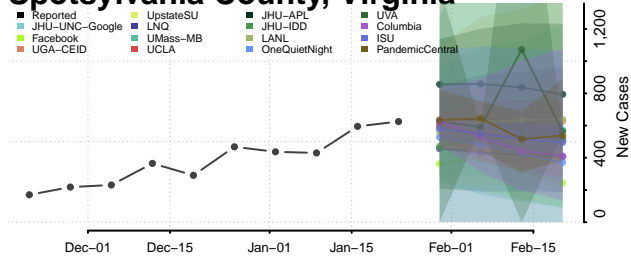

Spotsylvania County, Virginia