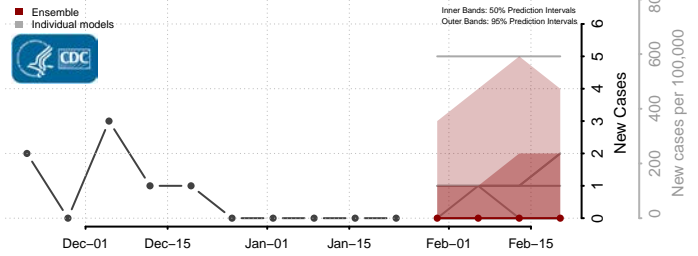

Camas County, Idaho

Canyon County, Idaho

Caribou County, Idaho

Cassia County, Idaho

Clark County, Idaho

Clearwater County, Idaho

Custer County, Idaho

Elmore County, Idaho