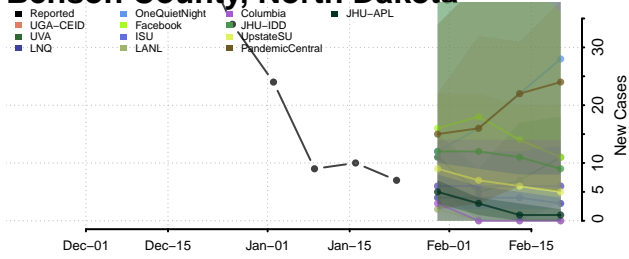

Benson County, North Dakota