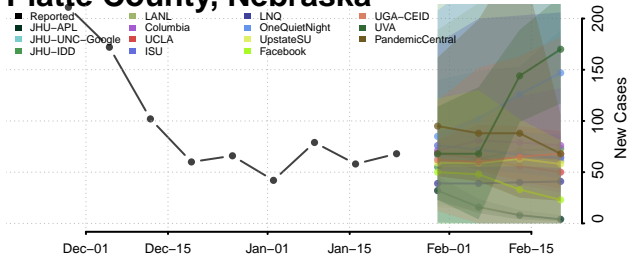

Platte County, Nebraska