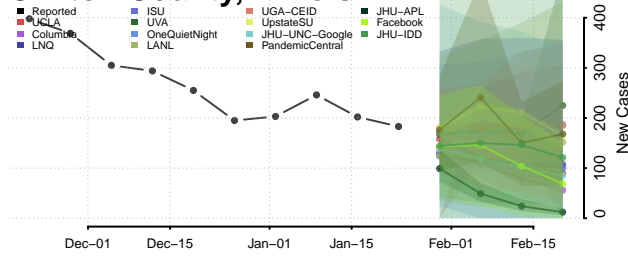

Clinton County, Illinois