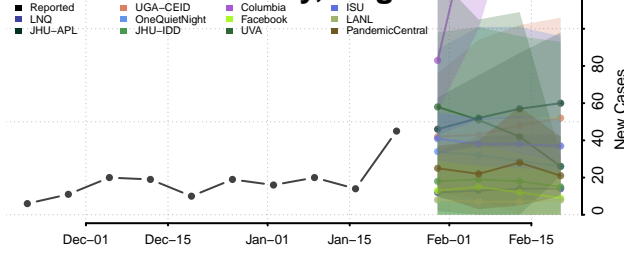

Falls Church County, Virginia