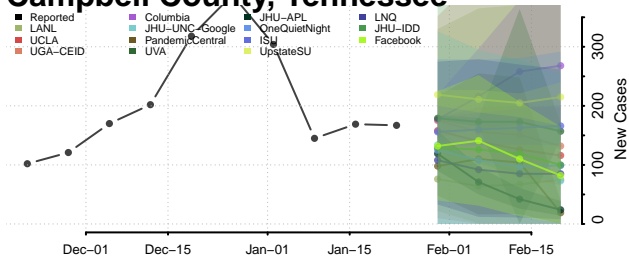

Campbell County, Tennessee