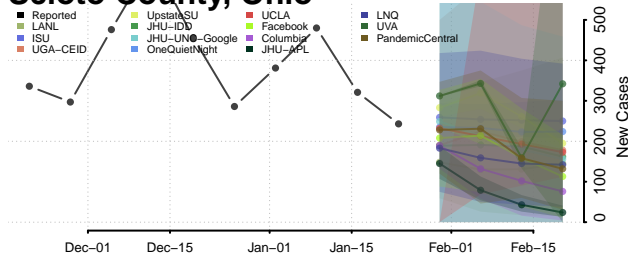

Scioto County, Ohio