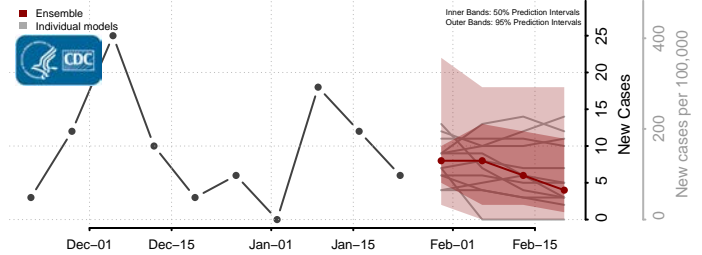

Essex County, Vermont