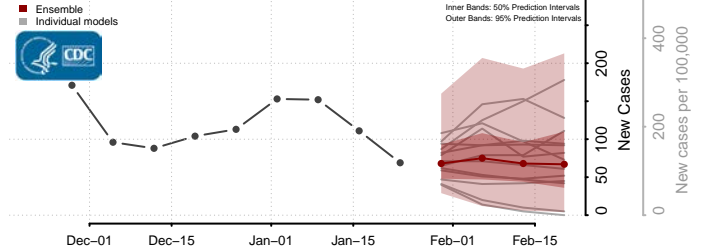

Newton County, Missouri