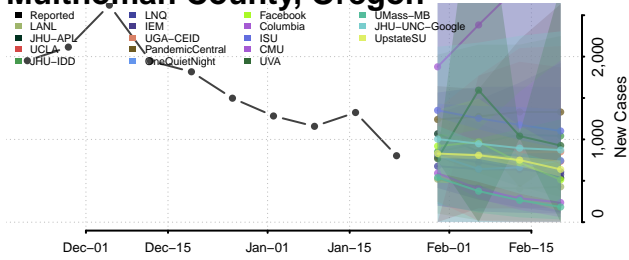

Lane County, Oregon

Lincoln County, Oregon

Linn County, Oregon

Malheur County, Oregon

Marion County, Oregon

Morrow County, Oregon

Multnomah County, Oregon

Polk County, Oregon