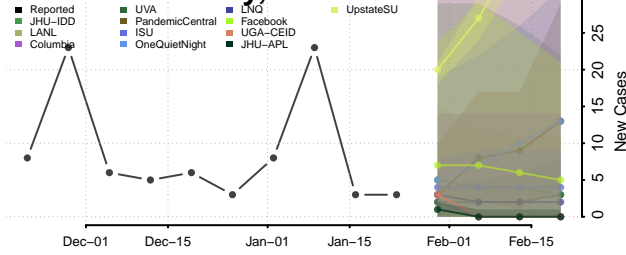

Cavalier County, North Dakota

Dickey County, North Dakota

Divide County, North Dakota

Dunn County, North Dakota

Eddy County, North Dakota

Emmons County, North Dakota

Foster County, North Dakota

Golden Valley County, North Dakota