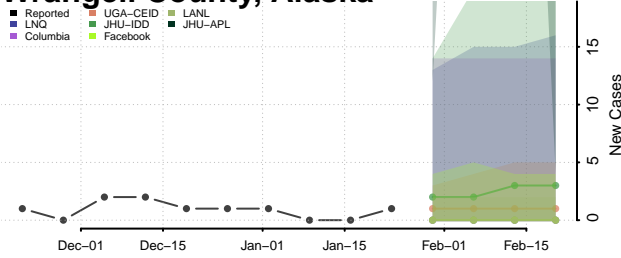

Wrangell County, Alaska