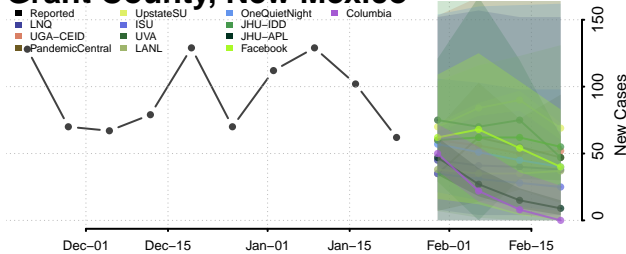

Grant County, New Mexico