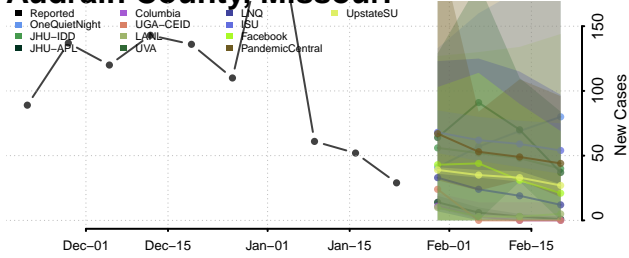

Audrain County, Missouri