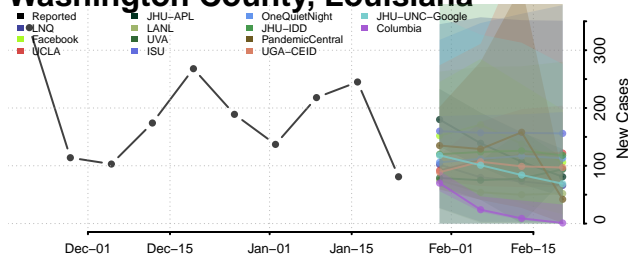

Washington County, Louisiana