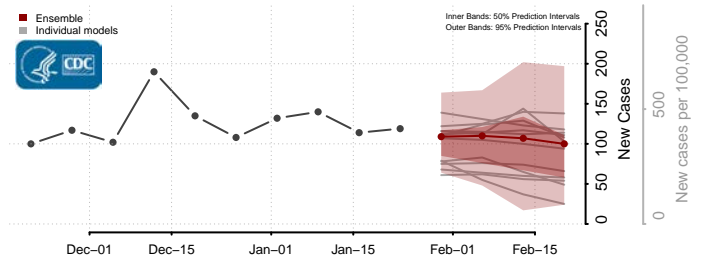

York County, Virginia

Washington

Adams County, Washington

Asotin County, Washington

Benton County, Washington

Chelan County, Washington

Clallam County, Washington

Clark County, Washington