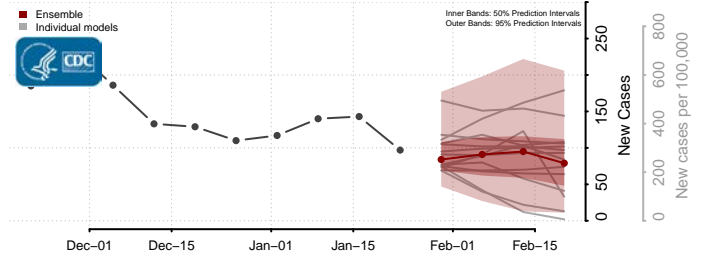

Daviess County, Indiana