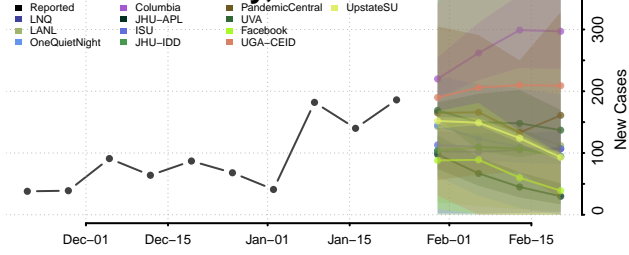

Gonzales County, Texas