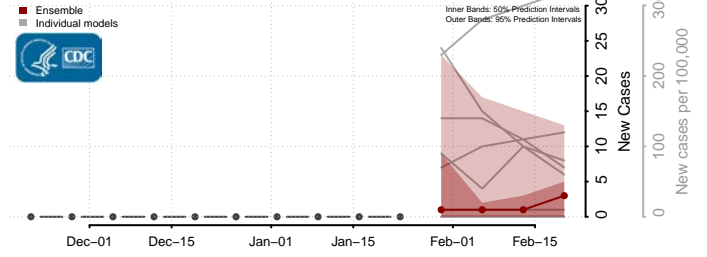

Daggett County, Utah

Davis County, Utah

Duchesne County, Utah

Emery County, Utah

Garfield County, Utah

Grand County, Utah

Iron County, Utah

Juab County, Utah