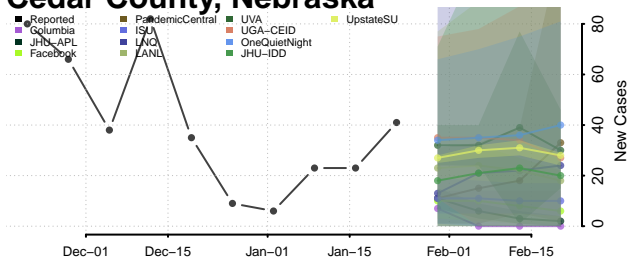

Burt County, Nebraska

Butler County, Nebraska

Cass County, Nebraska

Cedar County, Nebraska

Chase County, Nebraska

Cherry County, Nebraska

Cheyenne County, Nebraska

Clay County, Nebraska