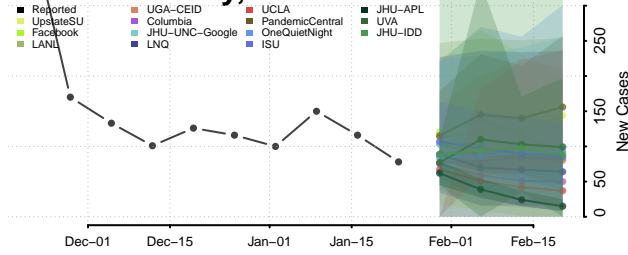

Charlotte County, Florida

Citrus County, Florida

Clay County, Florida

Collier County, Florida

Columbia County, Florida

DeSoto County, Florida

Dixie County, Florida

Duval County, Florida