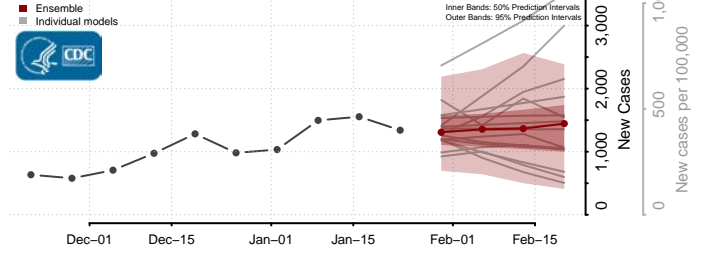

Cleveland County, North Carolina

Columbus County, North Carolina

Craven County, North Carolina

Cumberland County, North Carolina

Currituck County, North Carolina

Dare County, North Carolina

Davidson County, North Carolina