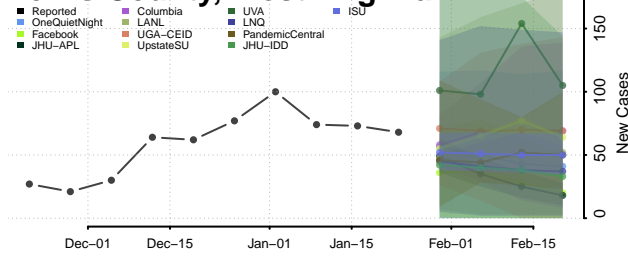

Lewis County, West Virginia