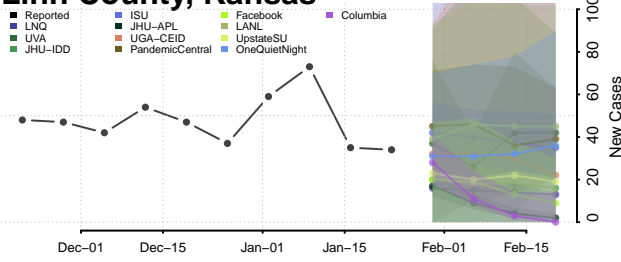

Kingman County, Kansas

Kiowa County, Kansas

Labette County, Kansas

Lane County, Kansas

Leavenworth County, Kansas

Lincoln County, Kansas

Linn County, Kansas

Logan County, Kansas