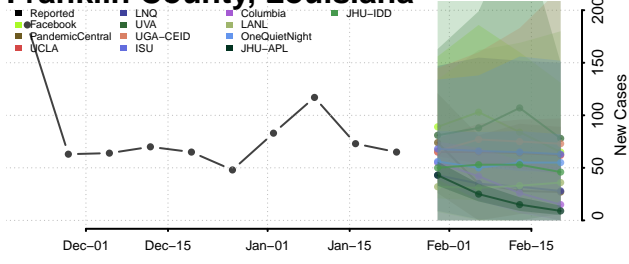

Franklin County, Louisiana