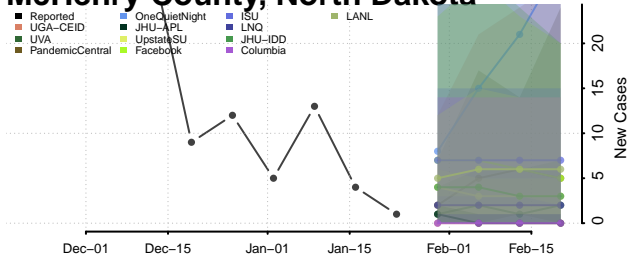

Grand Forks County, North Dakota

Grant County, North Dakota

Griggs County, North Dakota

Hettinger County, North Dakota

Kidder County, North Dakota

LaMoure County, North Dakota

Logan County, North Dakota

McHenry County, North Dakota