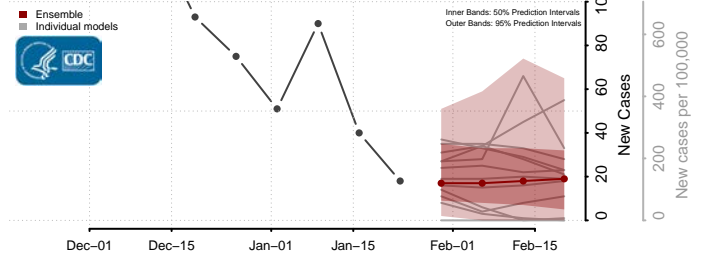

Rolette County, North Dakota