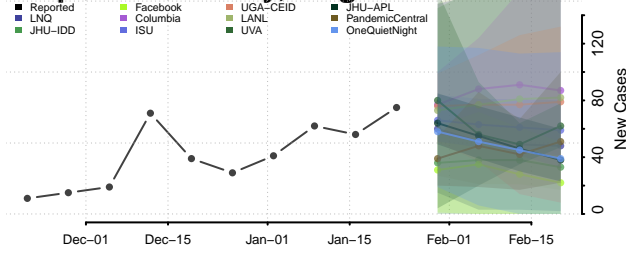

Pittsylvania County, Virginia

Poquoson County, Virginia

Portsmouth County, Virginia

Powhatan County, Virginia

Prince Edward County, Virginia

Prince George County, Virginia

Prince William County, Virginia

Pulaski County, Virginia