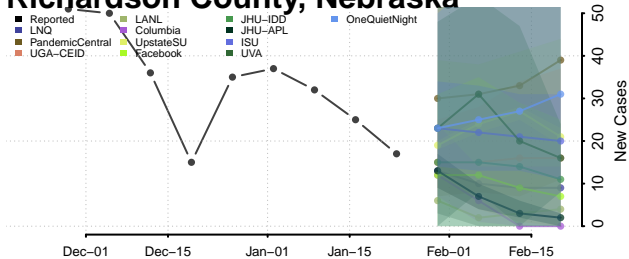

Richardson County, Nebraska