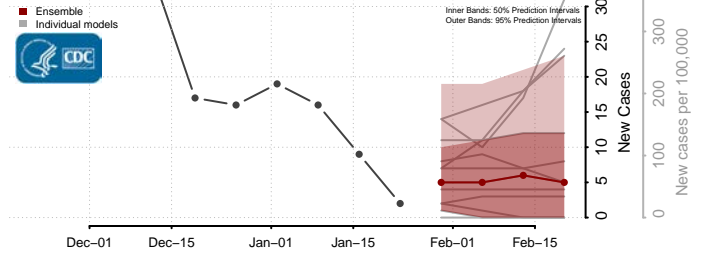

Clearwater County, Minnesota