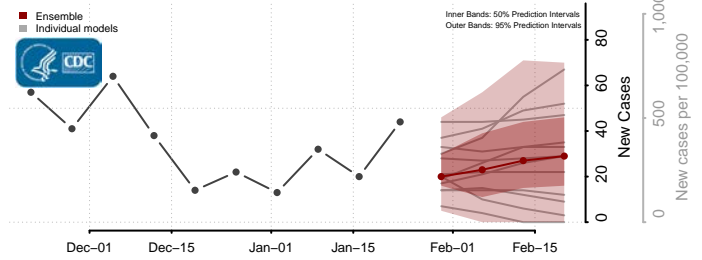

Carter County, Montana

Cascade County, Montana

Chouteau County, Montana

Custer County, Montana

Daniels County, Montana

Dawson County, Montana

Deer Lodge County, Montana

Fallon County, Montana