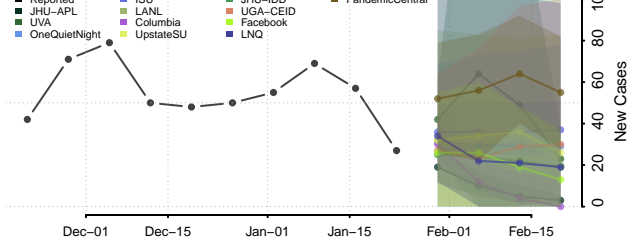

Blaine County, Oklahoma