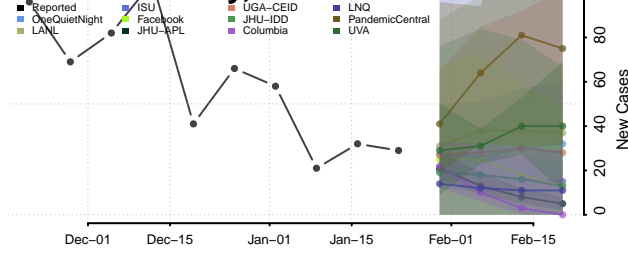

Pawnee County, Kansas