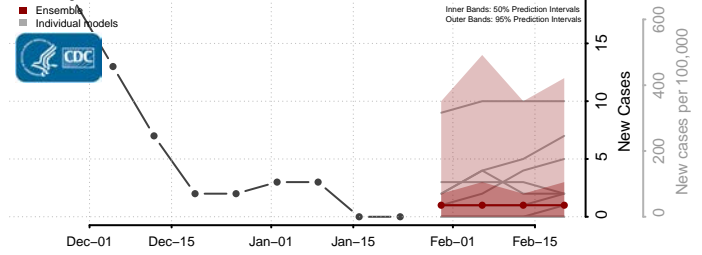

Carter County, Montana

Cascade County, Montana

Chouteau County, Montana

Custer County, Montana

Daniels County, Montana

Dawson County, Montana

Deer Lodge County, Montana

Fallon County, Montana