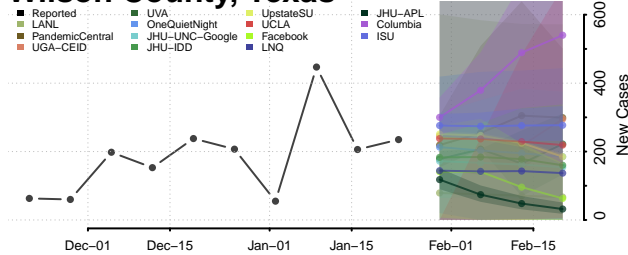

Wilson County, Texas