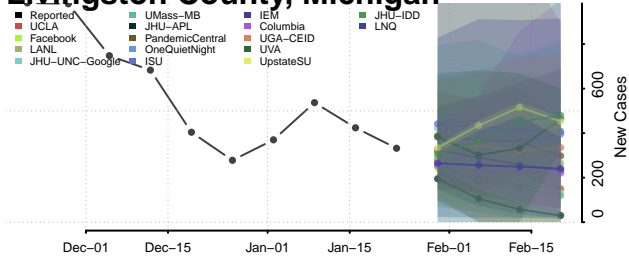

Lapeer County, Michigan

Leelanau County, Michigan

Lenawee County, Michigan

Livingston County, Michigan

Luce County, Michigan

Mackinac County, Michigan

Macomb County, Michigan

Manistee County, Michigan