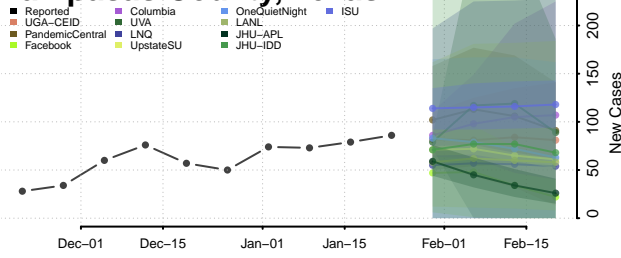

Lampasas County, Texas