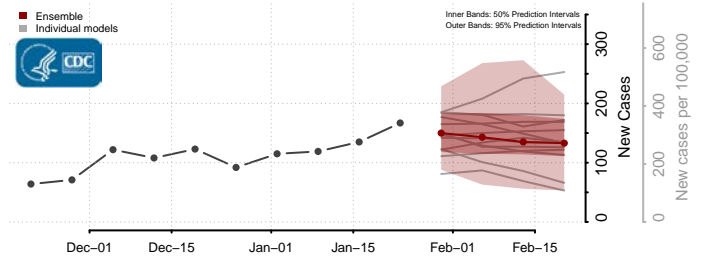

Carroll County, New Hampshire