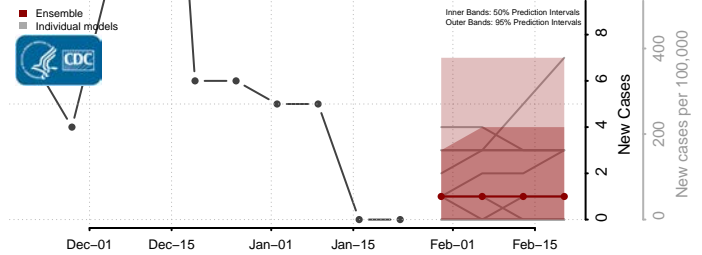

Grand Forks County, North Dakota

Grant County, North Dakota

Griggs County, North Dakota

Hettinger County, North Dakota

Kidder County, North Dakota

LaMoure County, North Dakota

Logan County, North Dakota

McHenry County, North Dakota