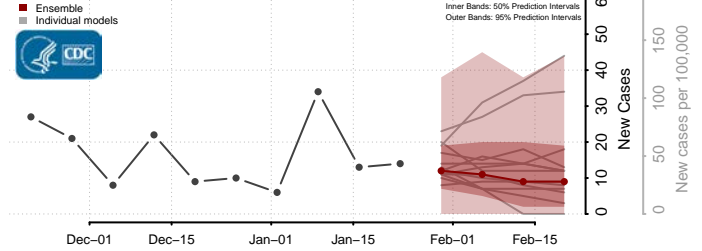

Jefferson County, Washington