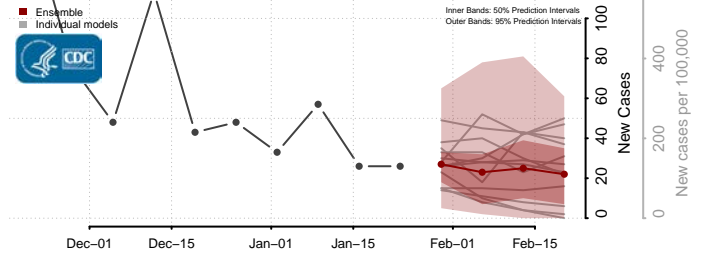

York County, Virginia

Washington

Adams County, Washington

Asotin County, Washington

Benton County, Washington

Chelan County, Washington

Clallam County, Washington

Clark County, Washington