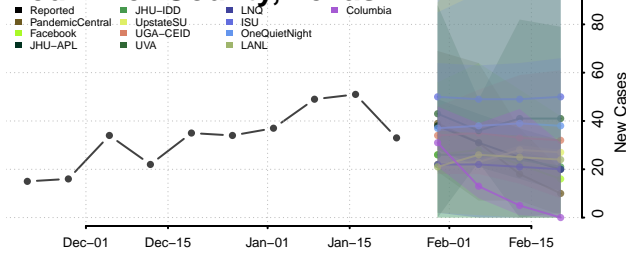

Red River County, Texas