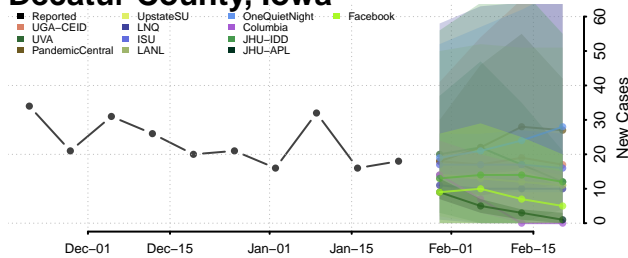

Clayton County, Iowa

Clinton County, Iowa

Crawford County, Iowa

Dallas County, Iowa

Davis County, Iowa

Decatur County, Iowa

Delaware County, Iowa

Des Moines County, Iowa