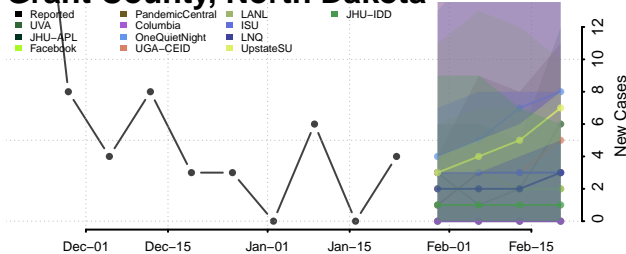

Grant County, North Dakota