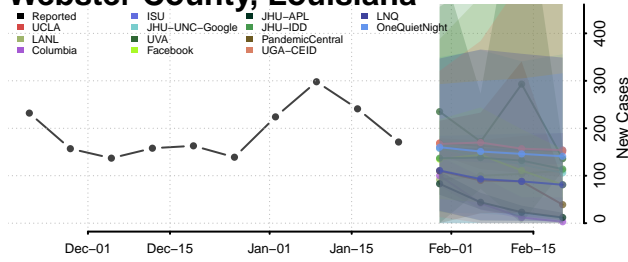

Webster County, Louisiana