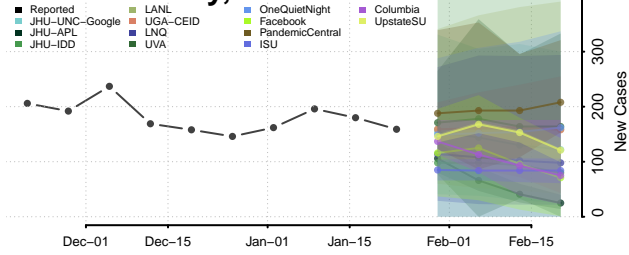

Boone County, Arkansas