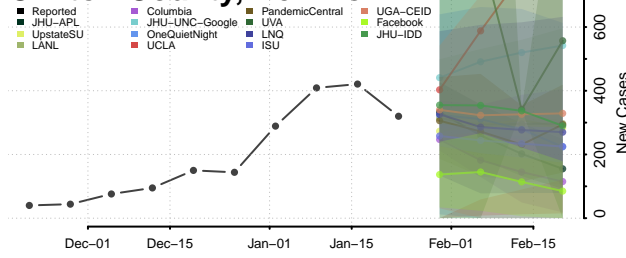

Columbia County, New York

Cortland County, New York

Delaware County, New York

Dutchess County, New York

Erie County, New York

Essex County, New York

Franklin County, New York

Fulton County, New York