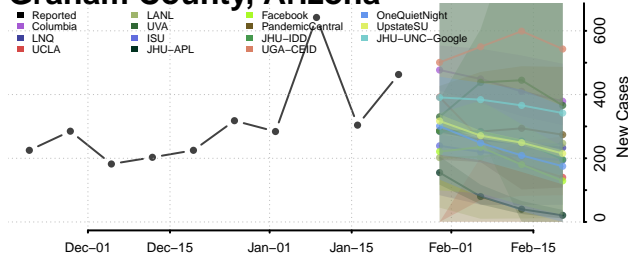

Cochise County, Arizona

Coconino County, Arizona

Gila County, Arizona

Graham County, Arizona

Greenlee County, Arizona

La Paz County, Arizona

Maricopa County, Arizona

Mohave County, Arizona