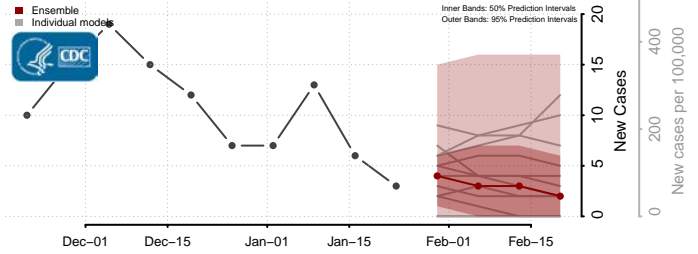

Camas County, Idaho

Canyon County, Idaho

Caribou County, Idaho

Cassia County, Idaho

Clark County, Idaho

Clearwater County, Idaho

Custer County, Idaho

Elmore County, Idaho