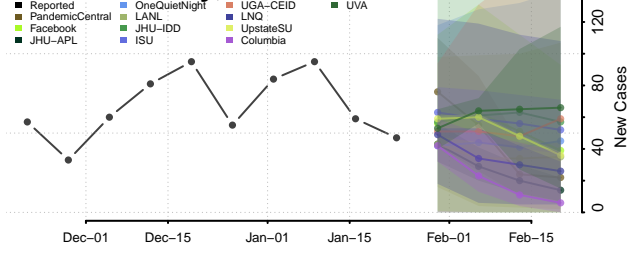

Butler County, Alabama