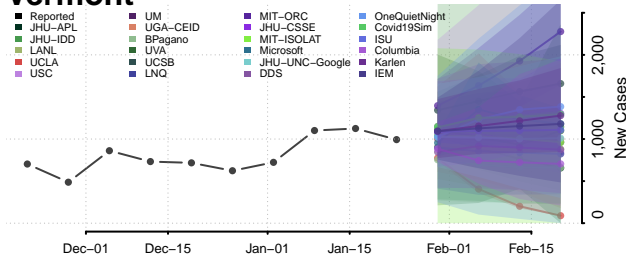

Utah County, Utah

Wasatch County, Utah

Washington County, Utah

Wayne County, Utah

Weber County, Utah

Vermont