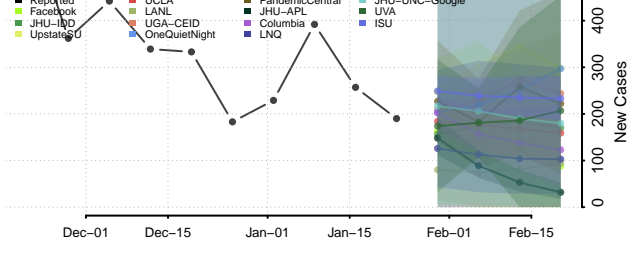

Manitowoc County, Wisconsin