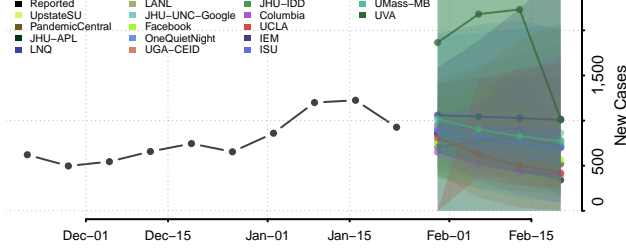

Alachua County, Florida