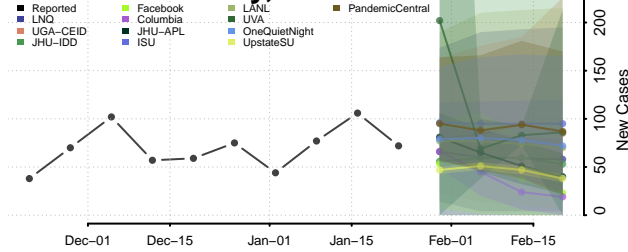

Colorado County, Texas