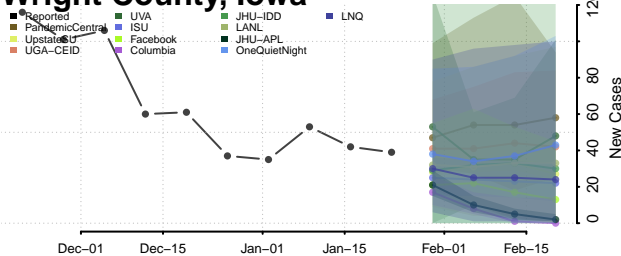

Webster County, Iowa

Winnebago County, Iowa

Winneshiek County, Iowa

Woodbury County, Iowa

Worth County, Iowa

Wright County, Iowa

Kansas

Allen County, Kansas