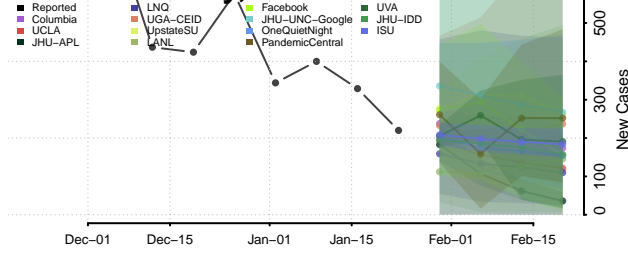

Chaves County, New Mexico