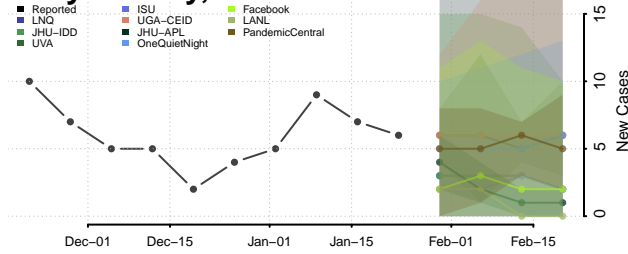

Sully County, South Dakota