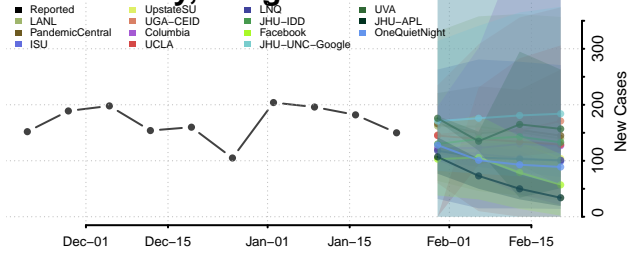

Lane County, Oregon

Lincoln County, Oregon

Linn County, Oregon

Malheur County, Oregon

Marion County, Oregon

Morrow County, Oregon

Multnomah County, Oregon

Polk County, Oregon