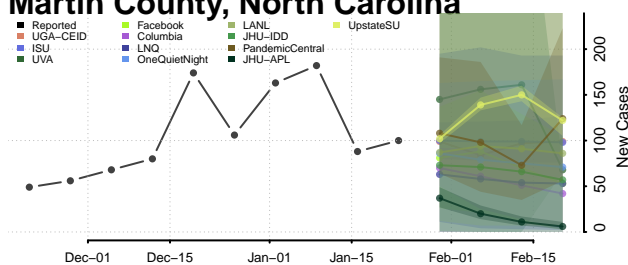

Martin County, North Carolina