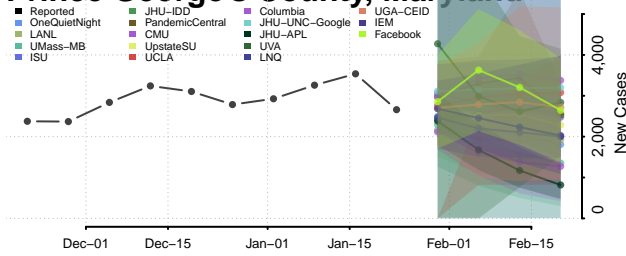

Howard County, Maryland

Kent County, Maryland

Montgomery County, Maryland

Prince George's County, Maryland

Queen Anne's County, Maryland

Somerset County, Maryland

St. Mary's County, Maryland

Talbot County, Maryland