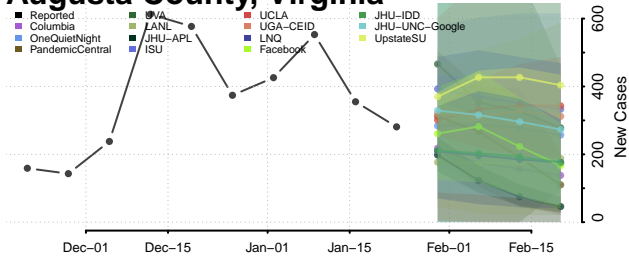

Augusta County, Virginia