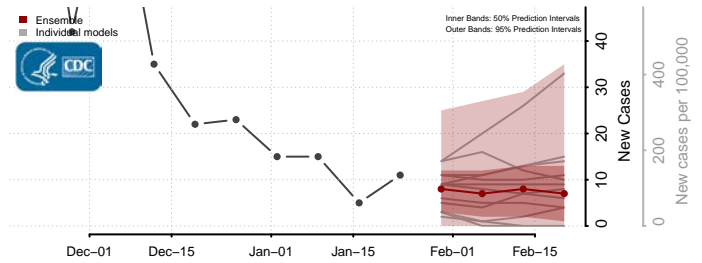

Mercer County, North Dakota