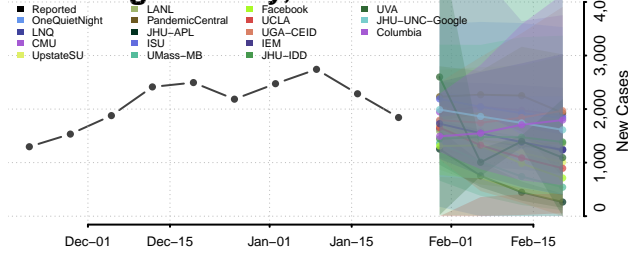

Oneida County, New York

Onondaga County, New York

Ontario County, New York

Orange County, New York

Orleans County, New York

Oswego County, New York

Otsego County, New York

Putnam County, New York