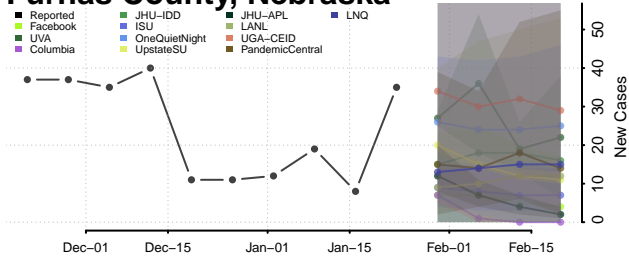

Furnas County, Nebraska