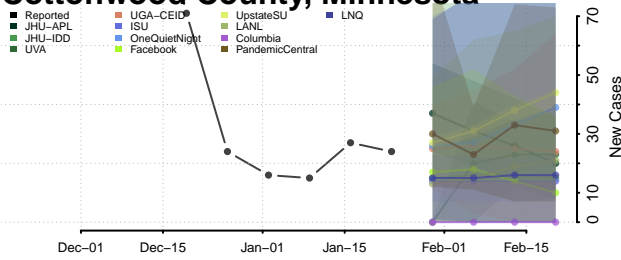

Chisago County, Minnesota

Clay County, Minnesota

Clearwater County, Minnesota

Cook County, Minnesota

Cottonwood County, Minnesota

Crow Wing County, Minnesota

Dakota County, Minnesota

Dodge County, Minnesota