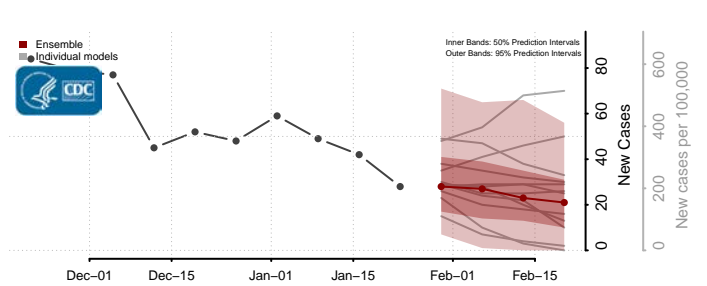

Osage County, Missouri