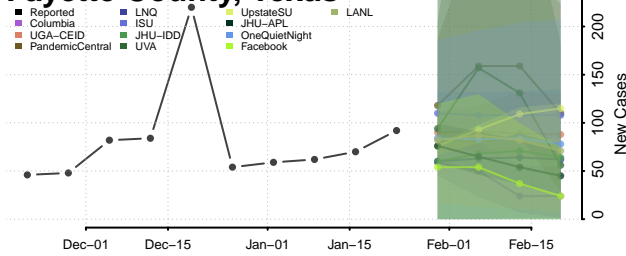

Fayette County, Texas