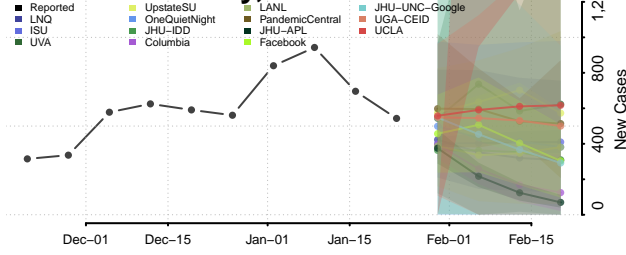

Dallas County, Arkansas

Desha County, Arkansas

Drew County, Arkansas

Faulkner County, Arkansas

Franklin County, Arkansas

Fulton County, Arkansas

Garland County, Arkansas

Grant County, Arkansas