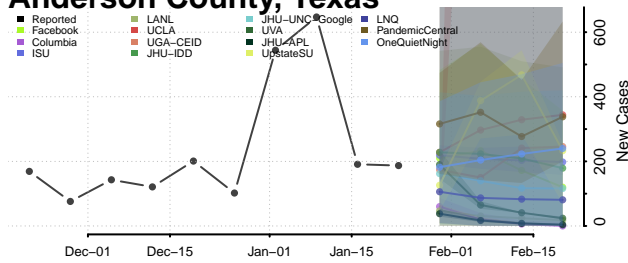

Anderson County, Texas