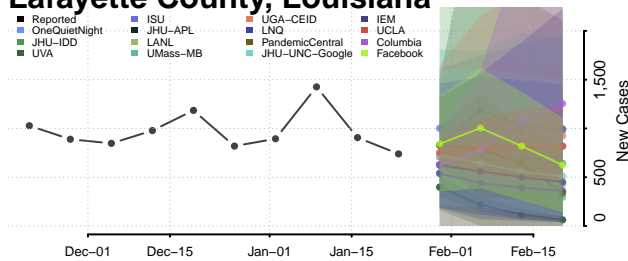

Lafayette County, Louisiana