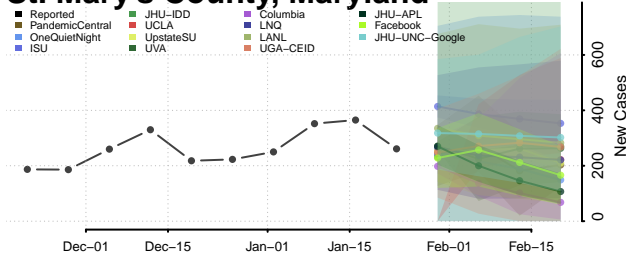

Howard County, Maryland

Kent County, Maryland

Montgomery County, Maryland

Prince George's County, Maryland

Queen Anne's County, Maryland

Somerset County, Maryland

St. Mary's County, Maryland

Talbot County, Maryland