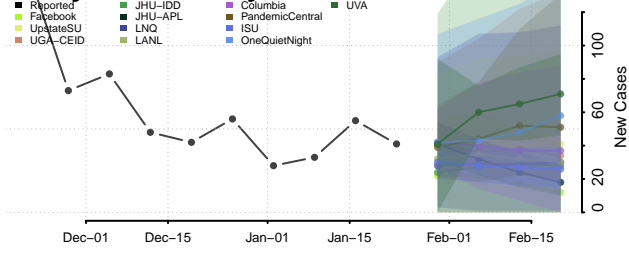

Lafayette County, Wisconsin