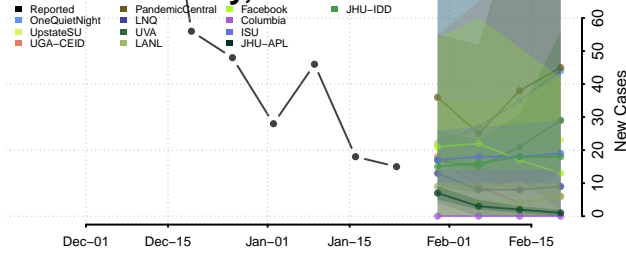

Renville County, Minnesota