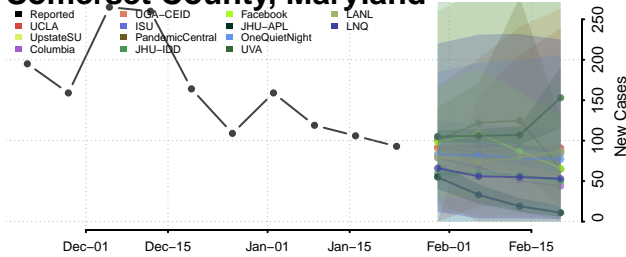

Howard County, Maryland

Kent County, Maryland

Montgomery County, Maryland

Prince George's County, Maryland

Queen Anne's County, Maryland

Somerset County, Maryland

St. Mary's County, Maryland

Talbot County, Maryland