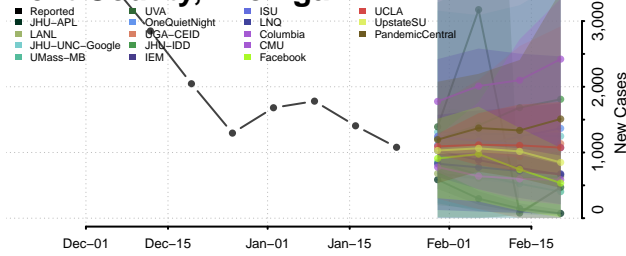

Iron County, Michigan

Isabella County, Michigan

Jackson County, Michigan

Kalamazoo County, Michigan

Kalkaska County, Michigan

Kent County, Michigan

Keweenaw County, Michigan

Lake County, Michigan