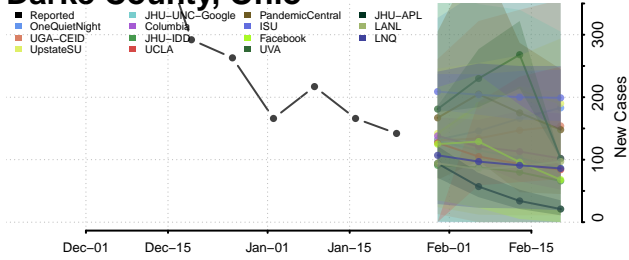

Crawford County, Ohio

Cuyahoga County, Ohio

Darke County, Ohio

Defiance County, Ohio

Delaware County, Ohio

Erie County, Ohio

Fairfield County, Ohio

Fayette County, Ohio