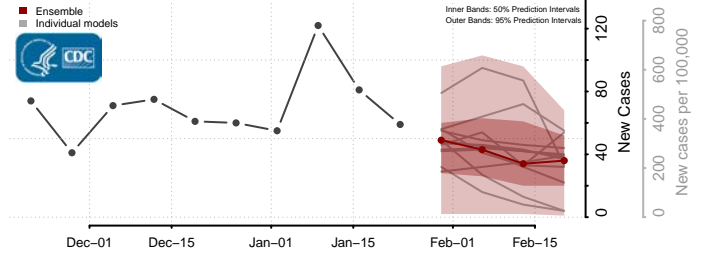

De Witt County, Illinois