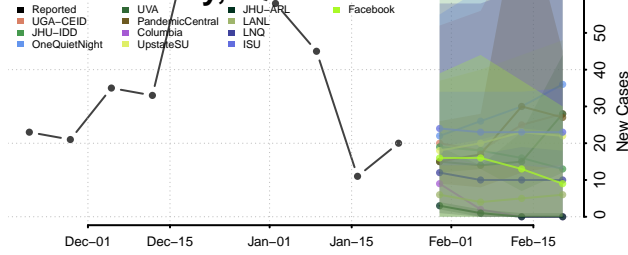

Keokuk County, Iowa

Kossuth County, Iowa

Lee County, Iowa

Linn County, Iowa

Louisa County, Iowa

Lucas County, Iowa

Lyon County, Iowa

Madison County, Iowa