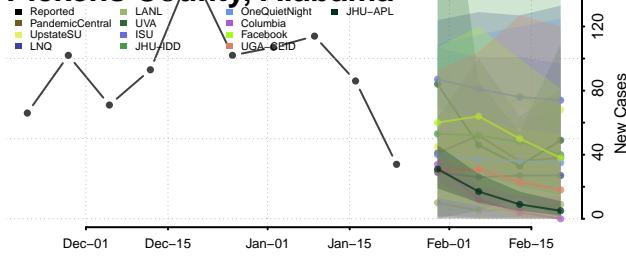

Lowndes County, Alabama

Macon County, Alabama

Madison County, Alabama

Marengo County, Alabama

Marion County, Alabama

Marshall County, Alabama

Mobile County, Alabama

Monroe County, Alabama

Montgomery County, Alabama

Morgan County, Alabama

Perry County, Alabama

Pickens County, Alabama

Pike County, Alabama

Randolph County, Alabama

Russell County, Alabama

Shelby County, Alabama

St. Clair County, Alabama

Sumter County, Alabama

Talladega County, Alabama

Tallapoosa County, Alabama

Tuscaloosa County, Alabama

Walker County, Alabama

Washington County, Alabama

Wilcox County, Alabama