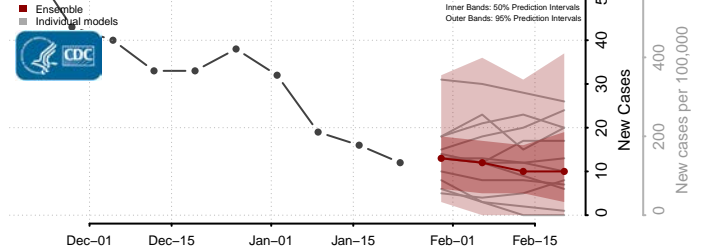

Caldwell County, Missouri