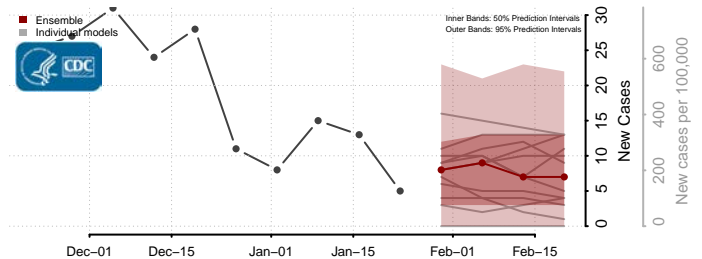

Haskell County, Kansas