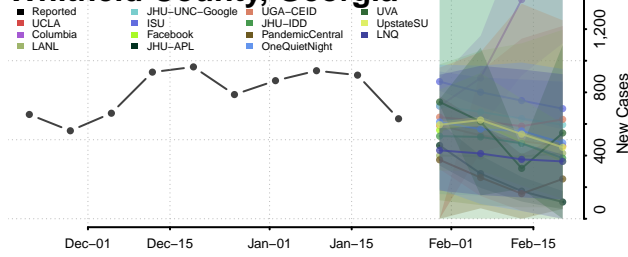

Washington County, Georgia

Wayne County, Georgia

Webster County, Georgia

Wheeler County, Georgia

White County, Georgia

Whitfield County, Georgia

Wilcox County, Georgia

Wilkes County, Georgia