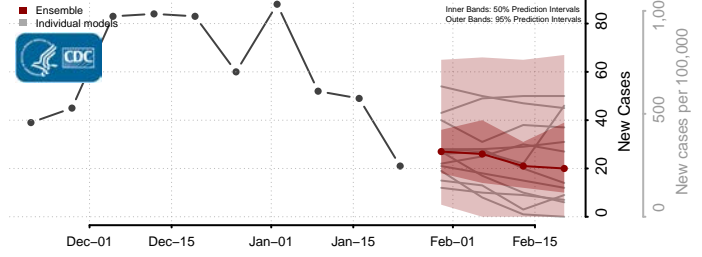

Sumner County, Kansas

Thomas County, Kansas

Trego County, Kansas

Wabaunsee County, Kansas

Wallace County, Kansas

Washington County, Kansas

Wichita County, Kansas

Wilson County, Kansas