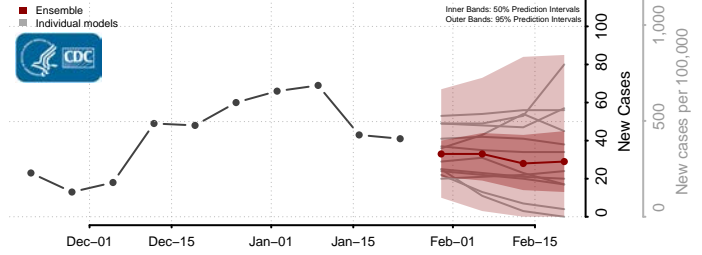

Kay County, Oklahoma

Kingfisher County, Oklahoma

Kiowa County, Oklahoma

Latimer County, Oklahoma

Le Flore County, Oklahoma

Lincoln County, Oklahoma

Logan County, Oklahoma

Love County, Oklahoma