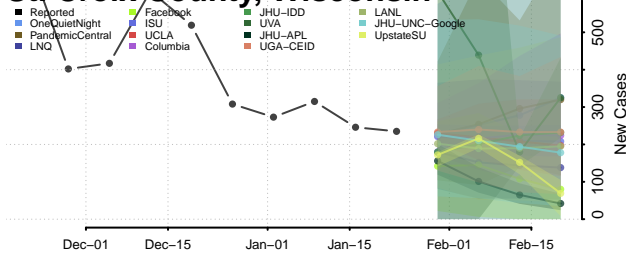

St. Croix County, Wisconsin