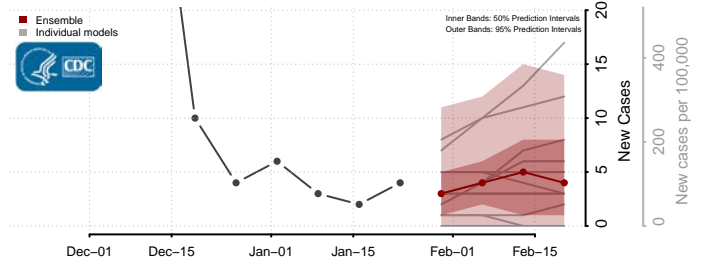

Sargent County, North Dakota