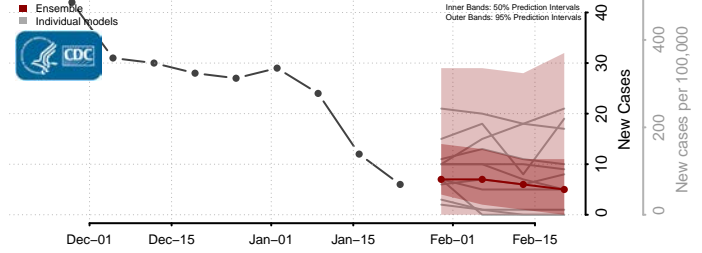

Monroe County, Missouri