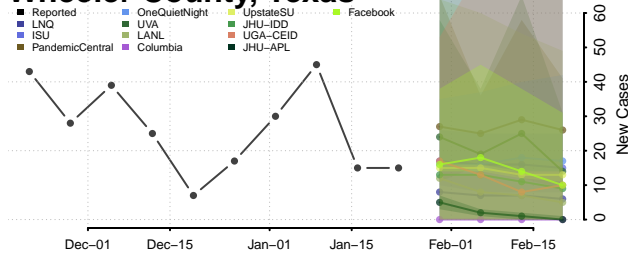

Wheeler County, Texas