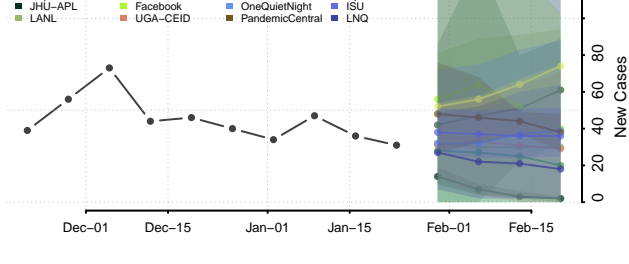

Chicot County, Arkansas