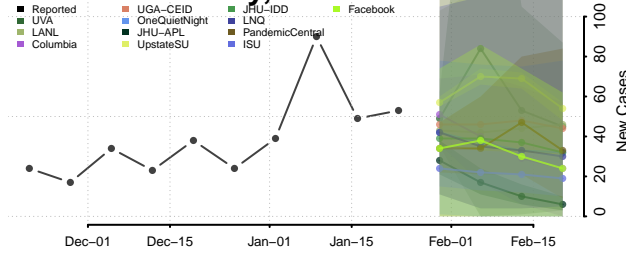

Lowndes County, Alabama