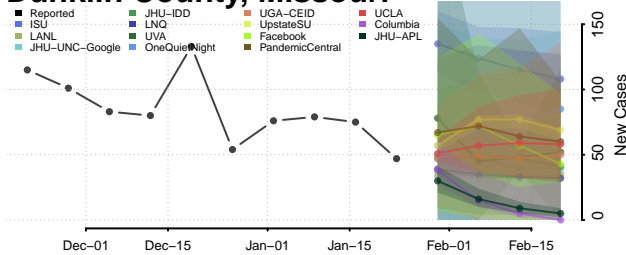

Dunklin County, Missouri