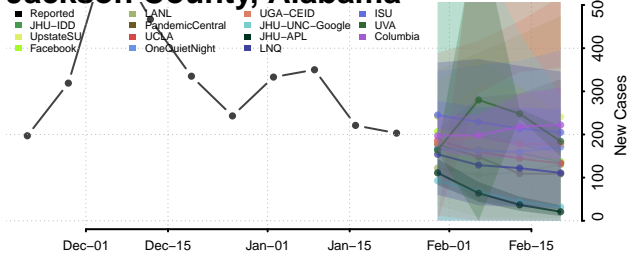

Clarke County, Alabama

Clay County, Alabama

Cleburne County, Alabama

Coffee County, Alabama

Colbert County, Alabama

Conecuh County, Alabama

Coosa County, Alabama

Covington County, Alabama

Crenshaw County, Alabama

Cullman County, Alabama

Fayette County, Alabama

Franklin County, Alabama

Geneva County, Alabama

Greene County, Alabama

Hale County, Alabama

Henry County, Alabama

Houston County, Alabama

Jackson County, Alabama

Jefferson County, Alabama

Lamar County, Alabama

Lauderdale County, Alabama

Lawrence County, Alabama

Lee County, Alabama

Limestone County, Alabama