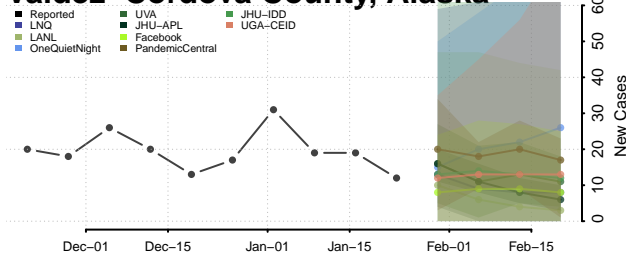

North Slope County, Alaska

Northwest Arctic County, Alaska

Petersburg County, Alaska

Prince of Wales-Hyder County, Alaska

Sitka County, Alaska

Skagway County, Alaska

Southeast Fairbanks County, Alaska

Valdez-Cordova County, Alaska