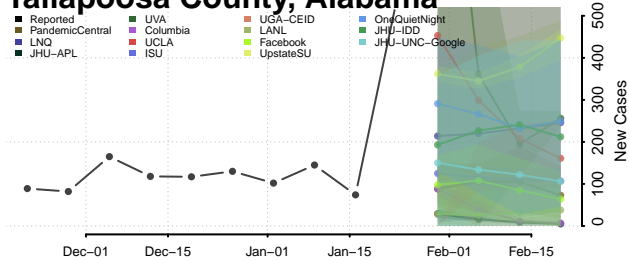

Montgomery County, Alabama

Morgan County, Alabama

Perry County, Alabama

Pickens County, Alabama

Pike County, Alabama

Randolph County, Alabama

Russell County, Alabama

Shelby County, Alabama

St. Clair County, Alabama

Sumter County, Alabama

Talladega County, Alabama

Tallapoosa County, Alabama

Tuscaloosa County, Alabama

Walker County, Alabama

Washington County, Alabama

Wilcox County, Alabama

Winston County, Alabama

Alaska*

Aleutians East County, Alaska

Aleutians West County, Alaska

*New weekly cases may decrease in this location over the next four weeks. For these locations, the ensemble forecast indicates a probability of 0.75 or greater that fewer cases will be reported in week four of the forecast than in the last reported week.