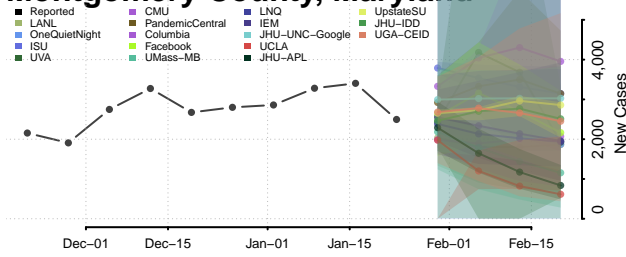

Montgomery County, Maryland