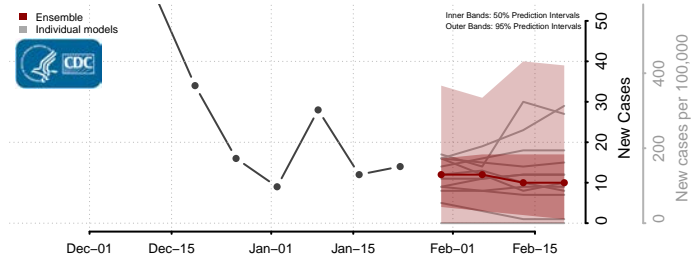

Swift County, Minnesota