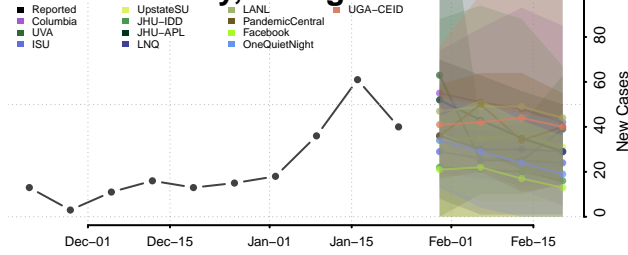

Thomas County, Georgia

Tift County, Georgia

Toombs County, Georgia

Towns County, Georgia

Treutlen County, Georgia

Troup County, Georgia

Ware County, Georgia

Warren County, Georgia