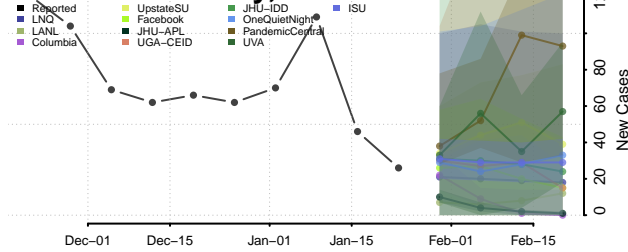

Humboldt County, Iowa

Ida County, Iowa

Iowa County, Iowa

Jackson County, Iowa

Jasper County, Iowa

Jefferson County, Iowa

Johnson County, Iowa

Jones County, Iowa