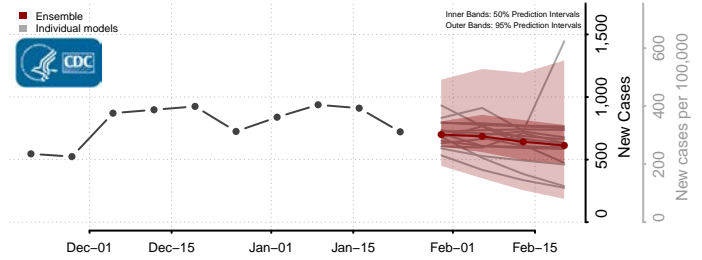

Hinds County, Mississippi