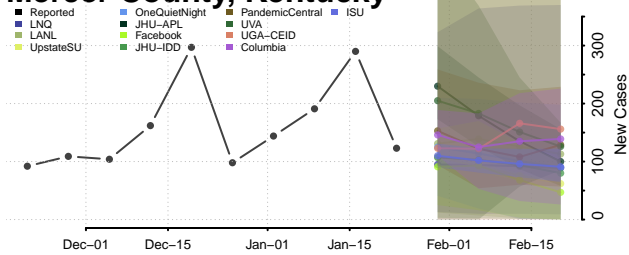

Mercer County, Kentucky