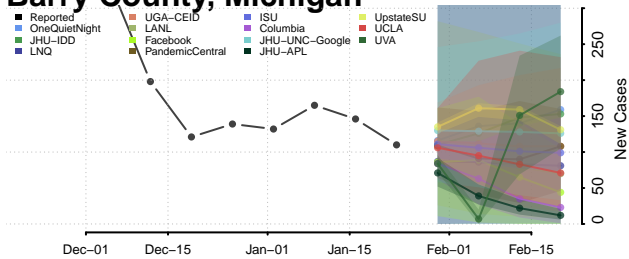

Alpena County, Michigan

Antrim County, Michigan

Arenac County, Michigan

Baraga County, Michigan

Barry County, Michigan

Bay County, Michigan

Benzie County, Michigan

Berrien County, Michigan