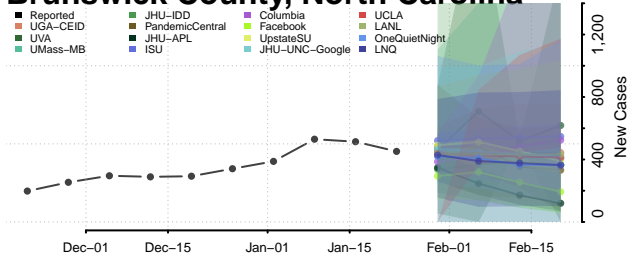

Bladen County, North Carolina

Brunswick County, North Carolina

Buncombe County, North Carolina

Burke County, North Carolina

Cabarrus County, North Carolina

Caldwell County, North Carolina

Camden County, North Carolina