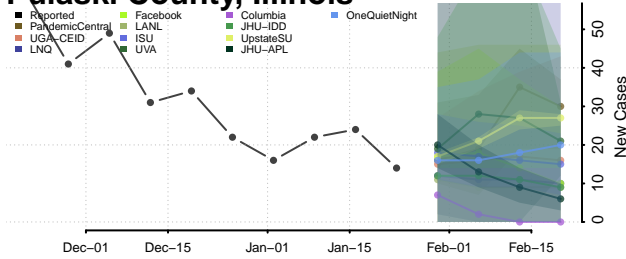

Piatt County, Illinois

Pike County, Illinois

Pope County, Illinois

Pulaski County, Illinois

Putnam County, Illinois

Randolph County, Illinois

Richland County, Illinois

Rock Island County, Illinois