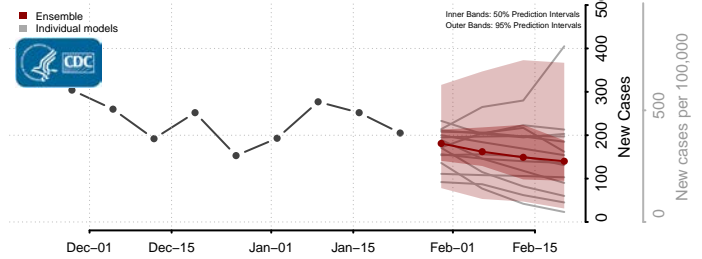

Tama County, Iowa

Taylor County, Iowa

Union County, Iowa

Van Buren County, Iowa

Wapello County, Iowa

Warren County, Iowa

Washington County, Iowa

Wayne County, Iowa