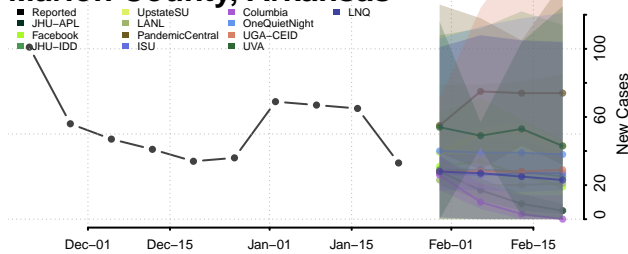

Marion County, Arkansas