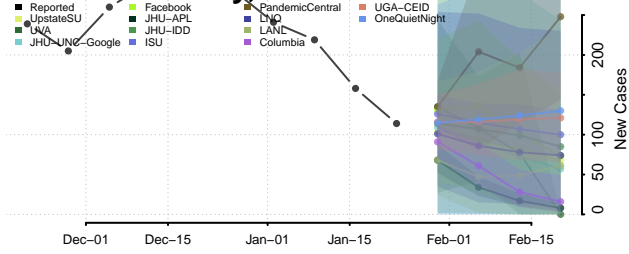

Franklin County, Illinois