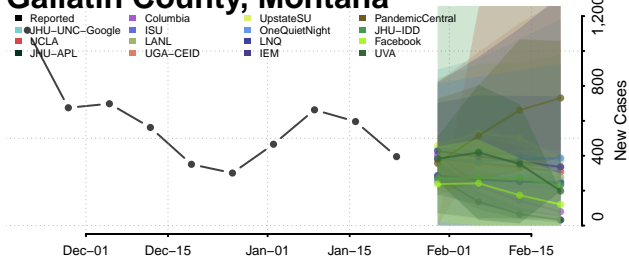

Gallatin County, Montana