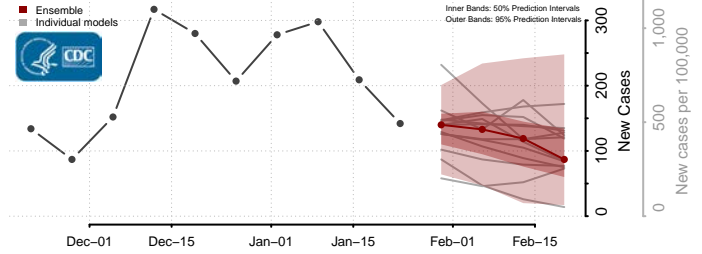

Union County, Mississippi