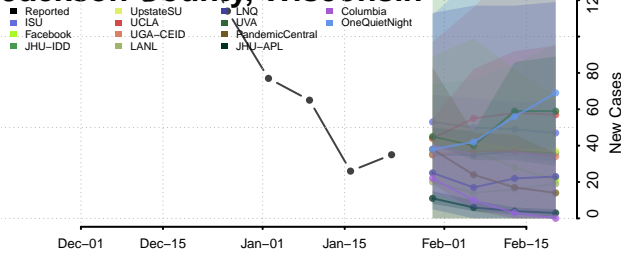

Jackson County, Wisconsin