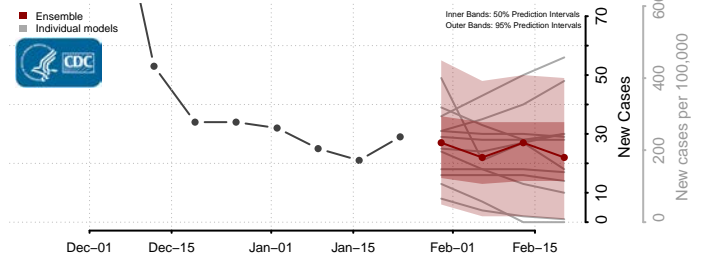

Union County, Iowa