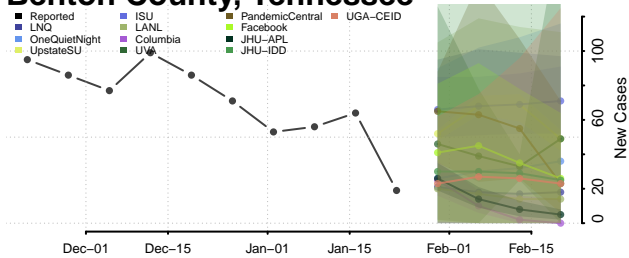

Benton County, Tennessee

*New weekly cases may decrease in this location over the next four weeks. For these locations, the ensemble forecast indicates a probability of 0.75 or greater that fewer cases will be reported in week four of the forecast than in the last reported week.