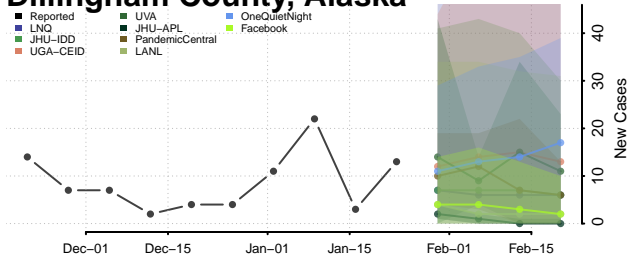

Winston County, Alabama

Alaska*

Aleutians East County, Alaska

Aleutians West County, Alaska

*New weekly cases may decrease in this location over the next four weeks. For these locations, the ensemble forecast indicates a probability of 0.75 or greater that fewer cases will be reported in week four of the forecast than in the last reported week.

Anchorage County, Alaska

Bethel County, Alaska

Bristol Bay County, Alaska

Denali County, Alaska

Dillingham County, Alaska

Fairbanks North Star County, Alaska

Haines County, Alaska

Hoonah-Angoon County, Alaska