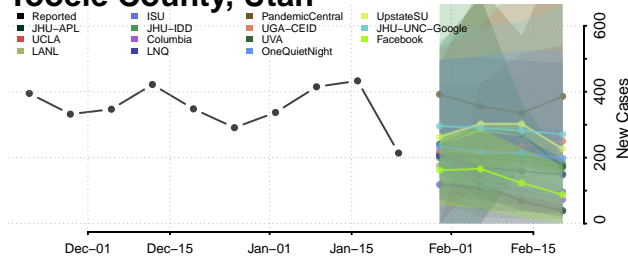

Tooele County, Utah