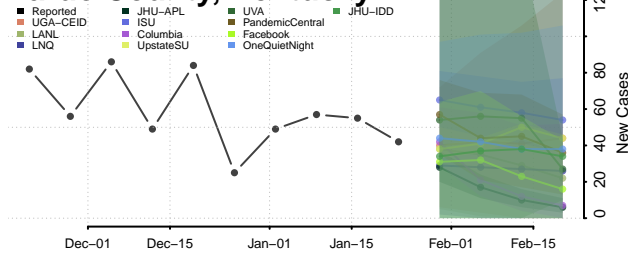

Larue County, Kentucky