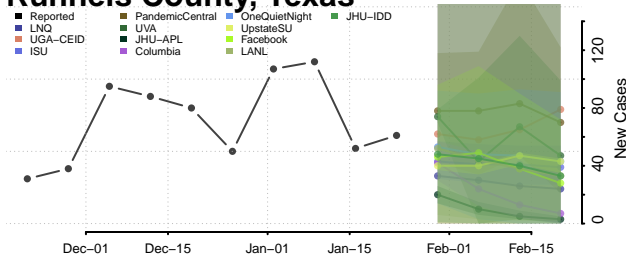

Runnels County, Texas