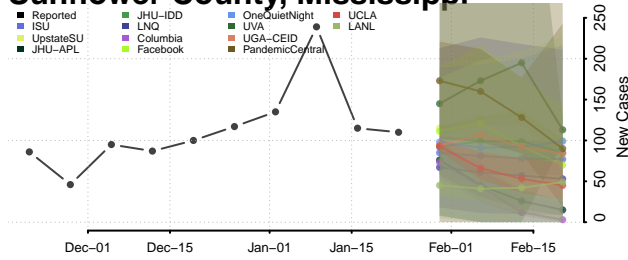

Sunflower County, Mississippi