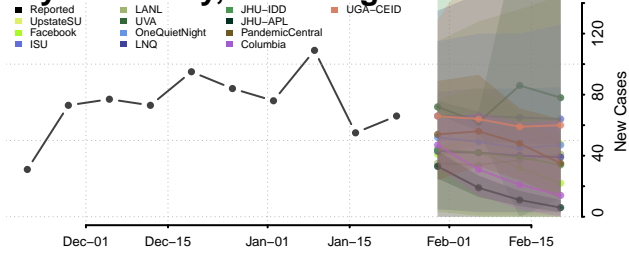

Taylor County, West Virginia