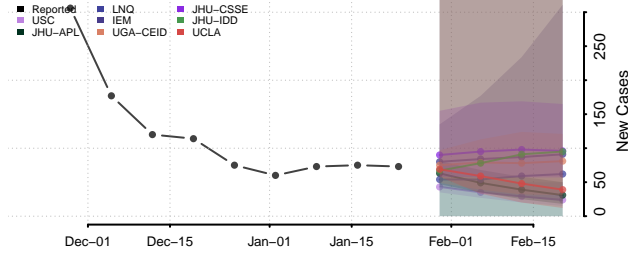

Guam

Hawaii

Hawaii County, Hawaii

Honolulu County, Hawaii

Kalawao County, Hawaii

Kauai County, Hawaii