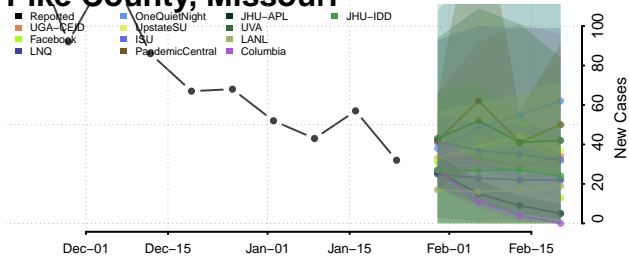

Pike County, Missouri