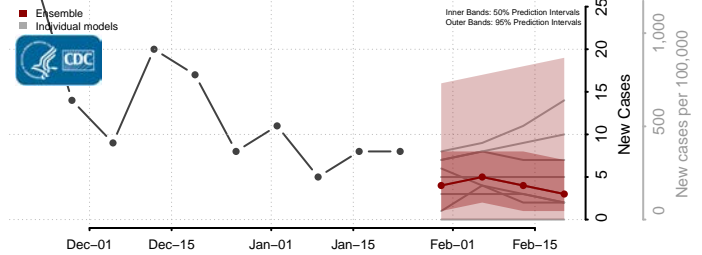

Sheridan County, North Dakota

Sioux County, North Dakota

Slope County, North Dakota

Stark County, North Dakota

Steele County, North Dakota

Stutsman County, North Dakota

Towner County, North Dakota

Trail County, North Dakota