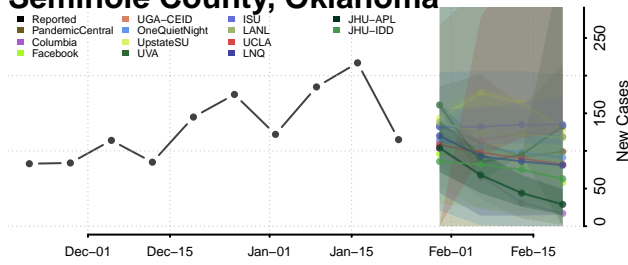

Sequoyah County, Oklahoma

Stephens County, Oklahoma

Texas County, Oklahoma

Tillman County, Oklahoma

Tulsa County, Oklahoma

Wagoner County, Oklahoma

Washington County, Oklahoma

Washita County, Oklahoma