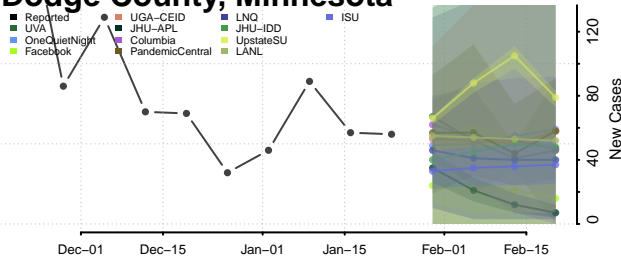

Chisago County, Minnesota

Clay County, Minnesota

Clearwater County, Minnesota

Cook County, Minnesota

Cottonwood County, Minnesota

Crow Wing County, Minnesota

Dakota County, Minnesota

Dodge County, Minnesota