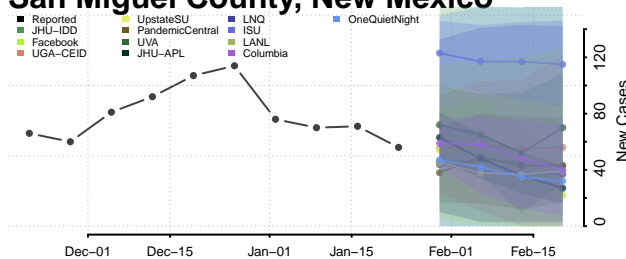

San Miguel County, New Mexico