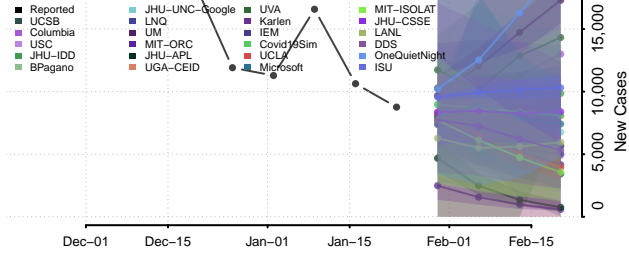

Minnesota*