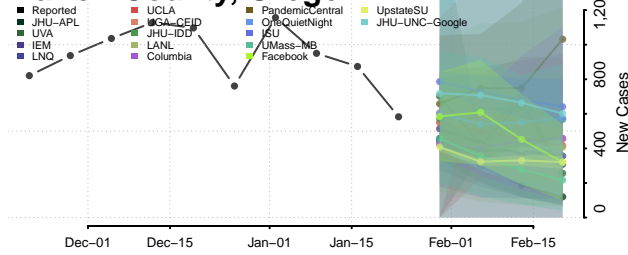

Lane County, Oregon

Lincoln County, Oregon

Linn County, Oregon

Malheur County, Oregon

Marion County, Oregon

Morrow County, Oregon

Multnomah County, Oregon

Polk County, Oregon