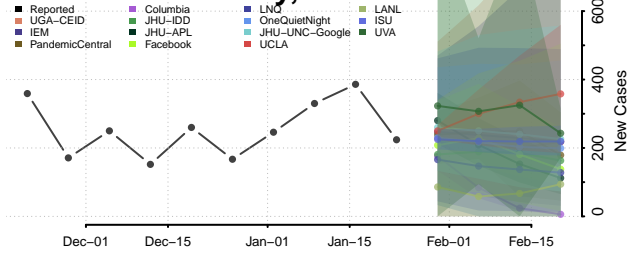

St. Charles County, Louisiana