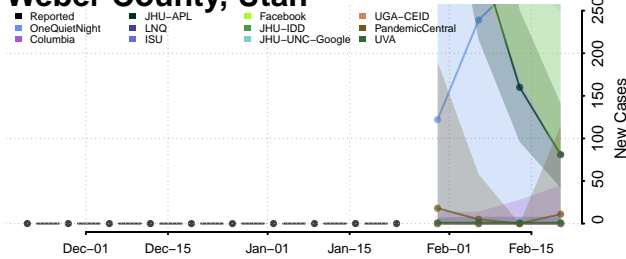

Weber County, Utah