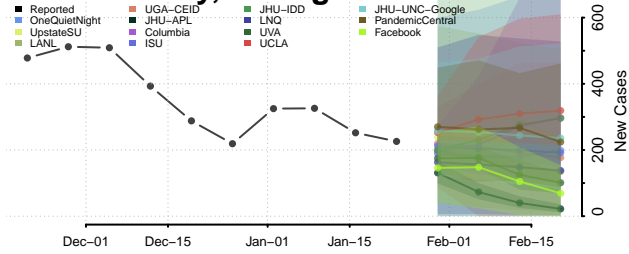

Crawford County, Michigan

Delta County, Michigan

Dickinson County, Michigan

Eaton County, Michigan

Emmet County, Michigan

Genesee County, Michigan

Gladwin County, Michigan

Gogebic County, Michigan