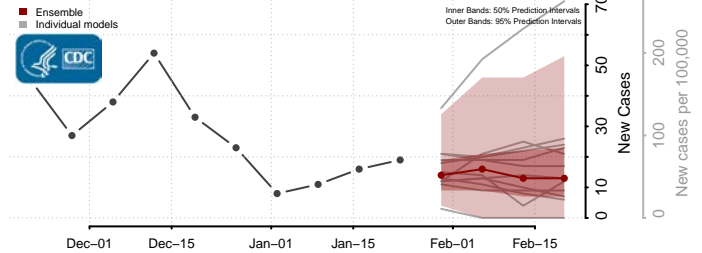

Grand Isle County, Vermont

Lamoille County, Vermont

Orange County, Vermont

Orleans County, Vermont

Rutland County, Vermont

Washington County, Vermont

Windham County, Vermont

Windsor County, Vermont