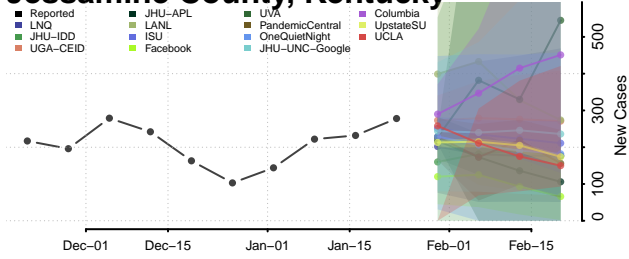

Jessamine County, Kentucky