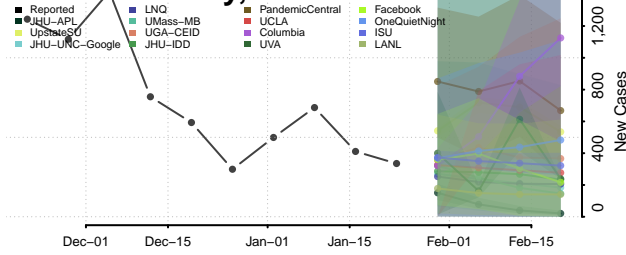

Randall County, Texas