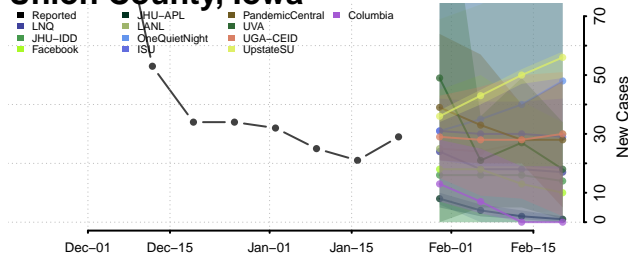

Union County, Iowa