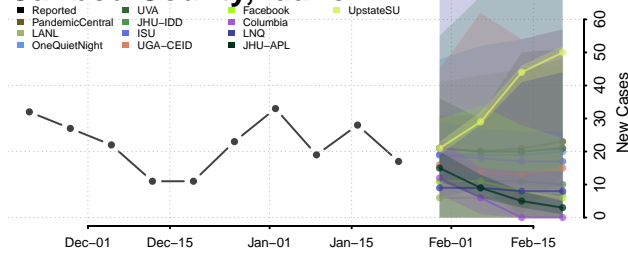

Caribou County, Idaho