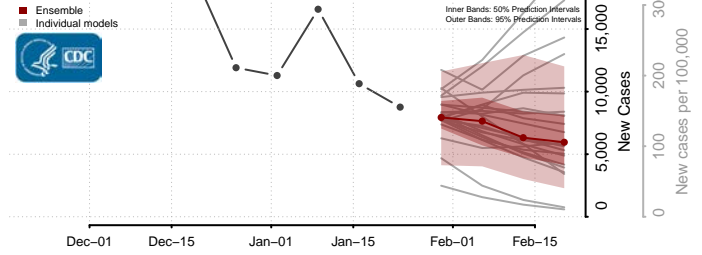

Minnesota*

Aitkin County, Minnesota

Anoka County, Minnesota

Becker County, Minnesota

Beltrami County, Minnesota

*New weekly cases may decrease in this location over the next four weeks. For these locations, the ensemble forecast indicates a probability of 0.75 or greater that fewer cases will be reported in week four of the forecast than in the last reported week.