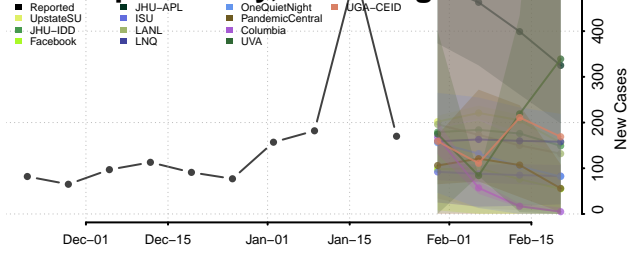

Randolph County, West Virginia