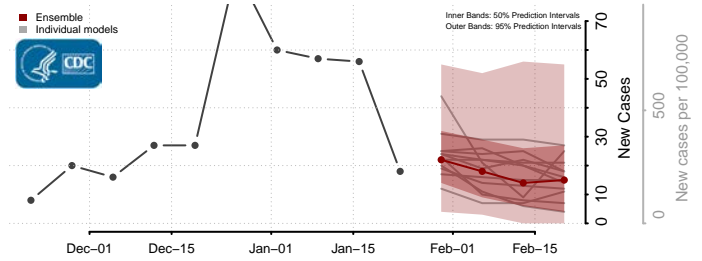

Calhoun County, West Virginia

Clay County, West Virginia

Doddridge County, West Virginia

Fayette County, West Virginia

Gilmer County, West Virginia

Grant County, West Virginia

Greenbrier County, West Virginia