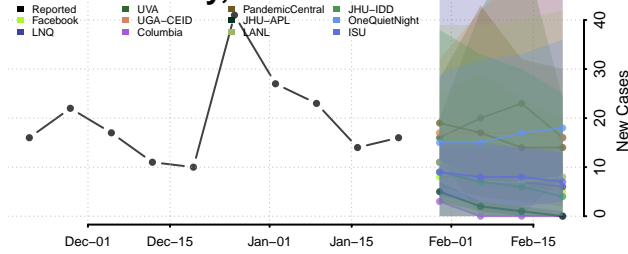

Burt County, Nebraska

Butler County, Nebraska

Cass County, Nebraska

Cedar County, Nebraska

Chase County, Nebraska

Cherry County, Nebraska

Cheyenne County, Nebraska

Clay County, Nebraska