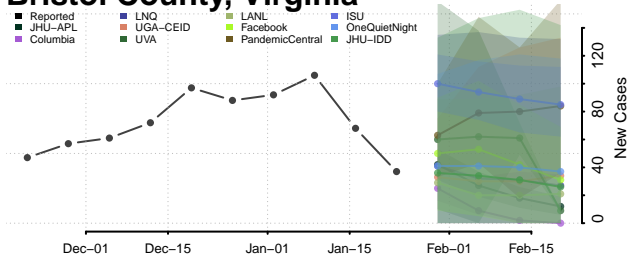

Bristol County, Virginia