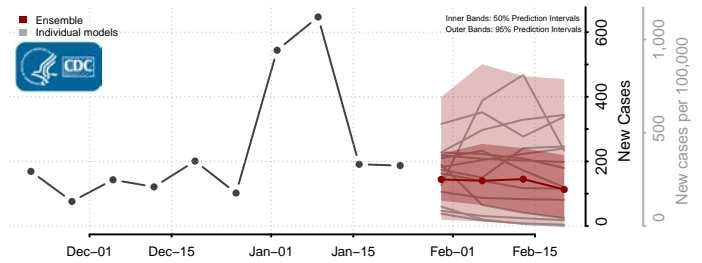

Anderson County, Texas