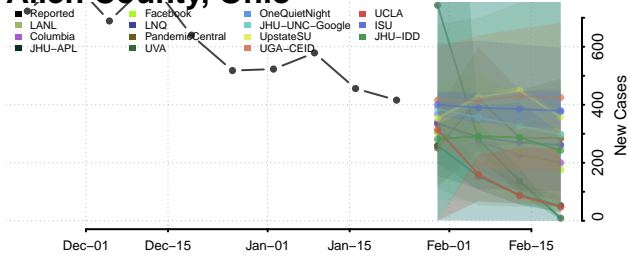

Allen County, Ohio