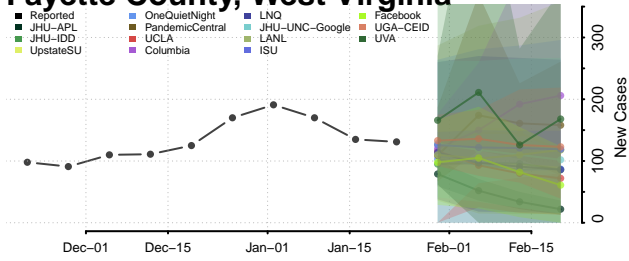

Calhoun County, West Virginia

Clay County, West Virginia

Doddridge County, West Virginia

Fayette County, West Virginia

Gilmer County, West Virginia

Grant County, West Virginia

Greenbrier County, West Virginia