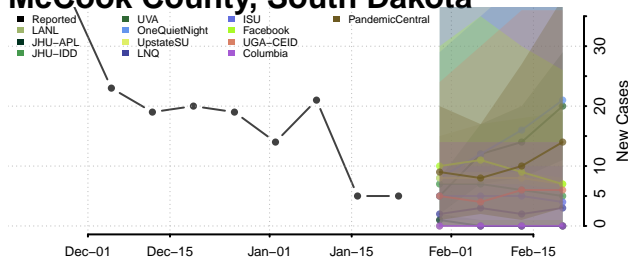

McCook County, South Dakota