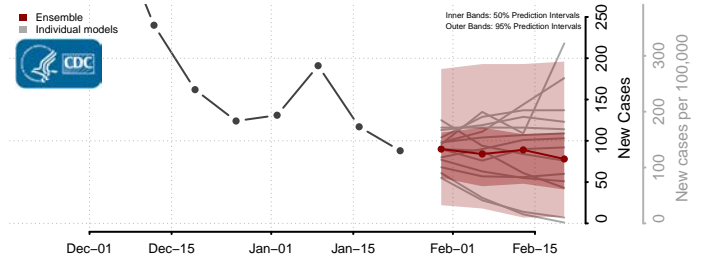

Blue Earth County, Minnesota