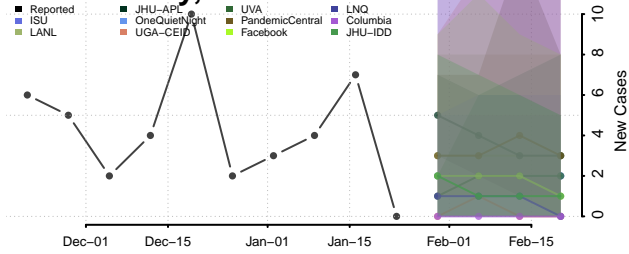

Kent County, Texas