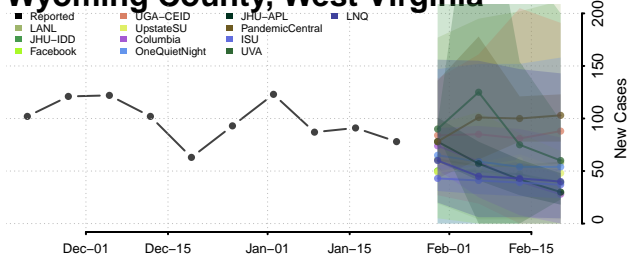

Wyoming County, West Virginia