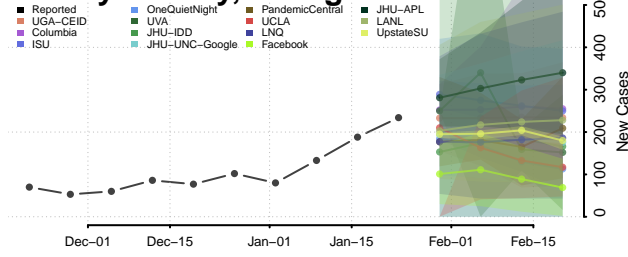

Lee County, Georgia

Liberty County, Georgia

Lincoln County, Georgia

Long County, Georgia

Lowndes County, Georgia

Lumpkin County, Georgia

Macon County, Georgia

Madison County, Georgia