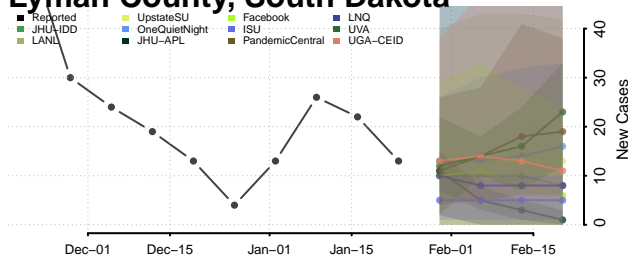

Lyman County, South Dakota