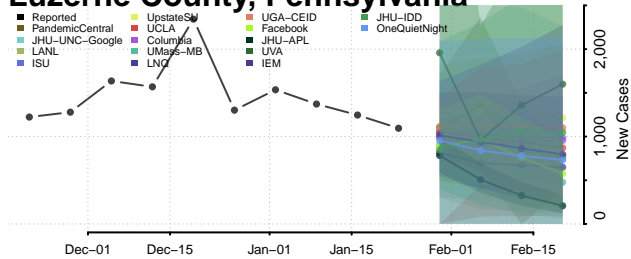

Dauphin County, Pennsylvania

Delaware County, Pennsylvania

Elk County, Pennsylvania

Lawrence County, Pennsylvania

Lebanon County, Pennsylvania

Lehigh County, Pennsylvania

Luzerne County, Pennsylvania

Lycoming County, Pennsylvania