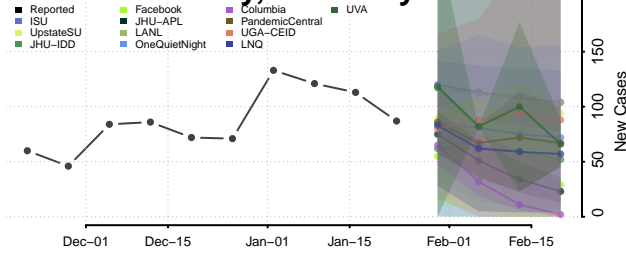

Woodson County, Kansas

Wyandotte County, Kansas

Kentucky

Adair County, Kentucky

Boone County, Kentucky

Bourbon County, Kentucky

Boyd County, Kentucky

Boyle County, Kentucky