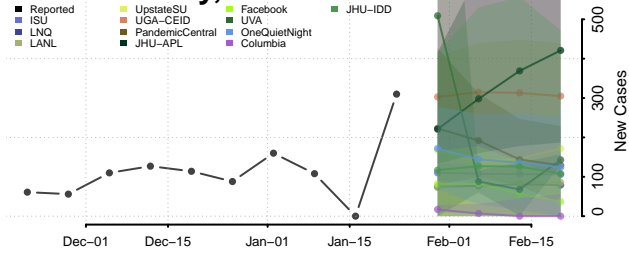

Milam County, Texas