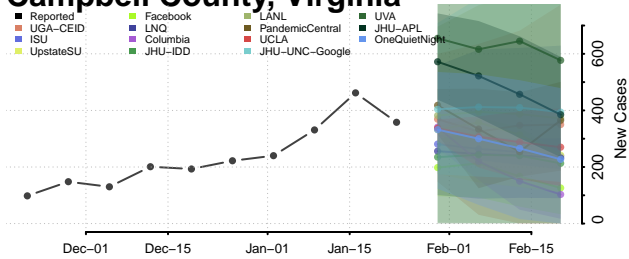

Campbell County, Virginia