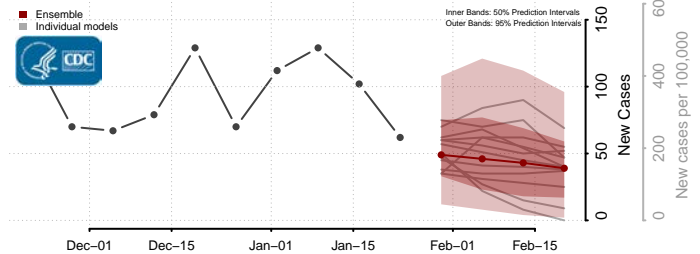

Grant County, New Mexico