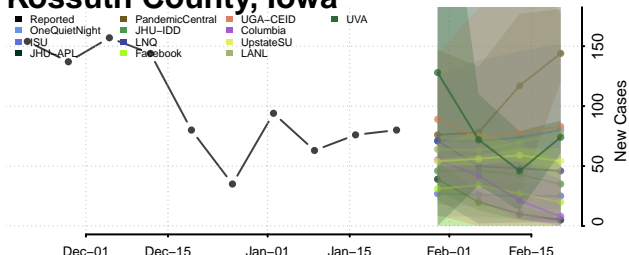

Kossuth County, Iowa