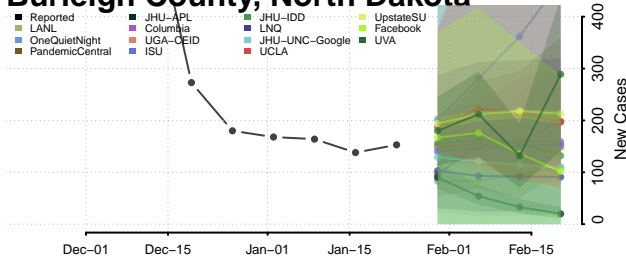

Burleigh County, North Dakota