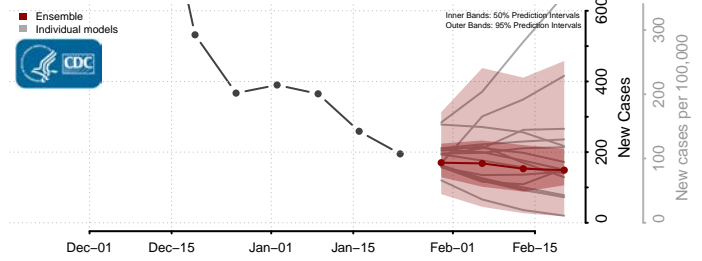

Cass County, North Dakota