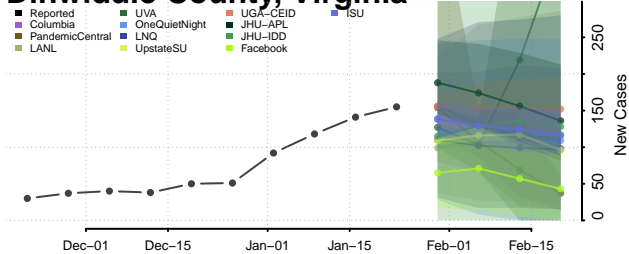

Culpeper County, Virginia

Cumberland County, Virginia

Danville County, Virginia

Dickenson County, Virginia

Dinwiddie County, Virginia

Emporia County, Virginia

Essex County, Virginia

Fairfax City County, Virginia