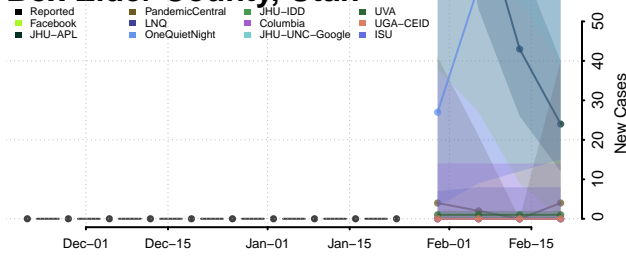

Box Elder County, Utah