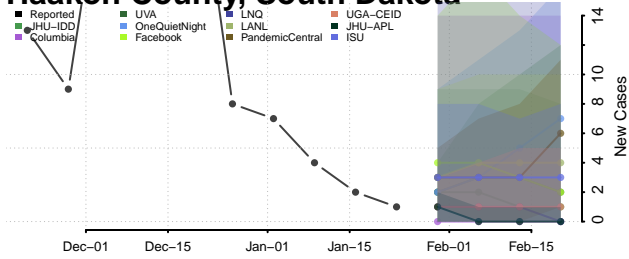

Haakon County, South Dakota