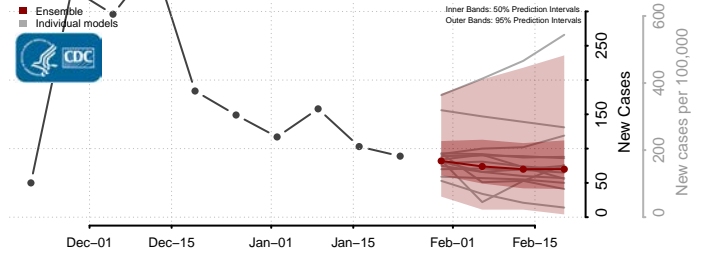

*New weekly cases may decrease in this location over the next four weeks. For these locations, the ensemble forecast indicates a probability of 0.75 or greater that fewer cases will be reported in week four of the forecast than in the last reported week.