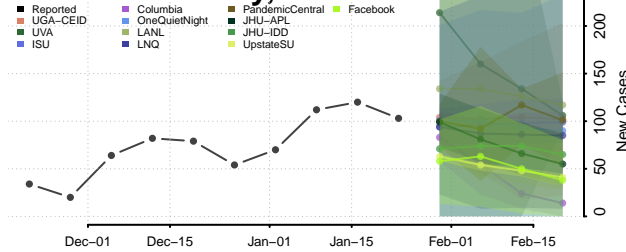

Cleveland County, North Carolina

Columbus County, North Carolina

Craven County, North Carolina

Cumberland County, North Carolina

Currituck County, North Carolina

Dare County, North Carolina

Davidson County, North Carolina