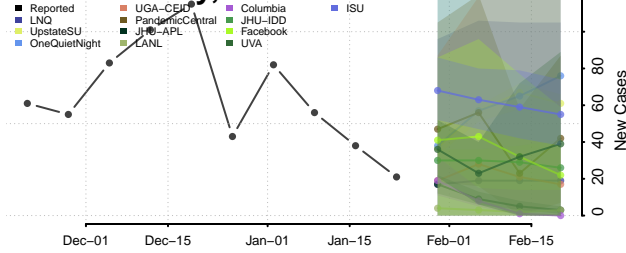

Texas County, Missouri