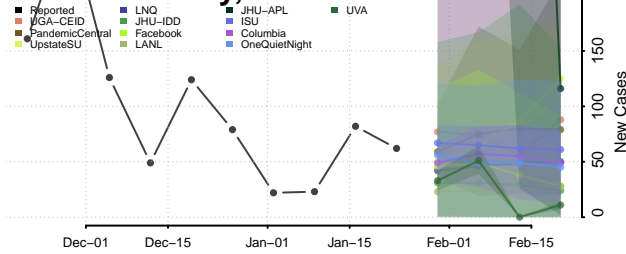

Reeves County, Texas