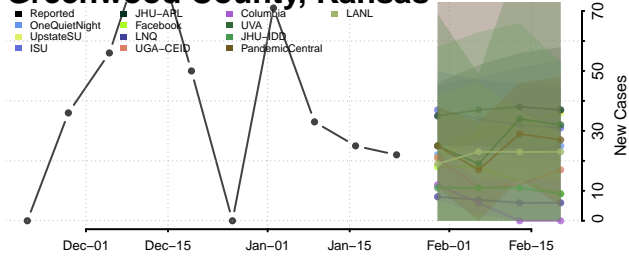

Gove County, Kansas

Graham County, Kansas

Grant County, Kansas

Gray County, Kansas

Greeley County, Kansas

Greenwood County, Kansas

Hamilton County, Kansas

Harper County, Kansas