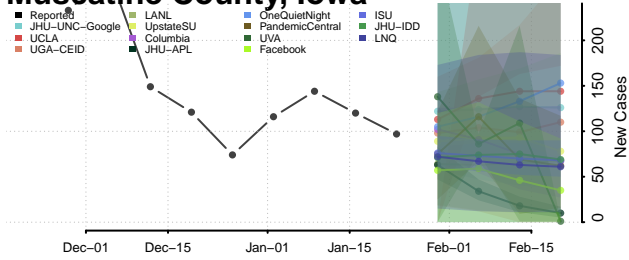

Muscatine County, Iowa