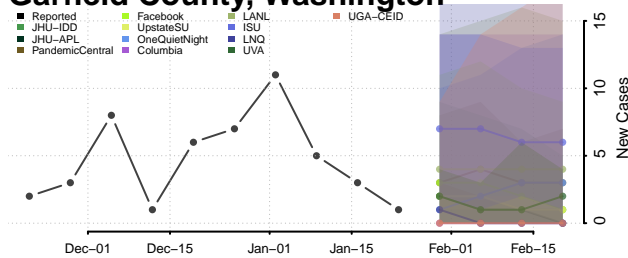

Garfield County, Washington