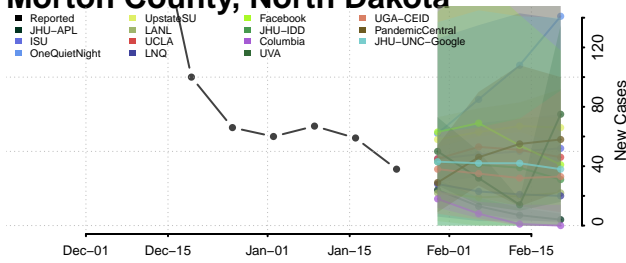

McIntosh County, North Dakota

McKenzie County, North Dakota

McLean County, North Dakota

Mercer County, North Dakota

Morton County, North Dakota

Mountrail County, North Dakota

Nelson County, North Dakota

Oliver County, North Dakota