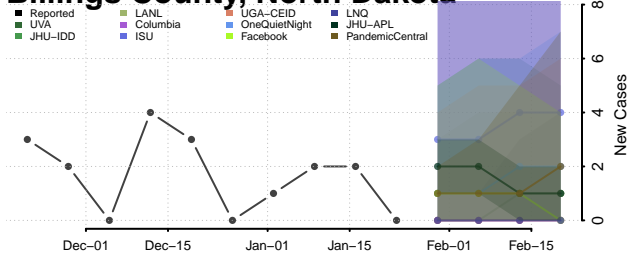

Billings County, North Dakota