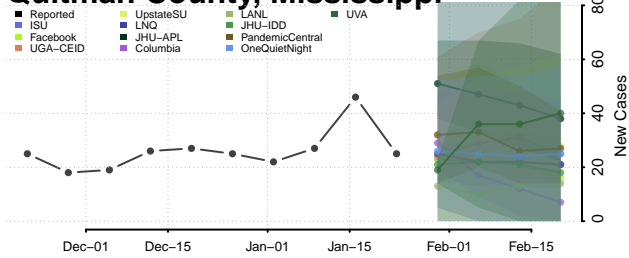

Pike County, Mississippi

Pontotoc County, Mississippi

Prentiss County, Mississippi

Quitman County, Mississippi

Rankin County, Mississippi

Scott County, Mississippi

Sharkey County, Mississippi

Simpson County, Mississippi