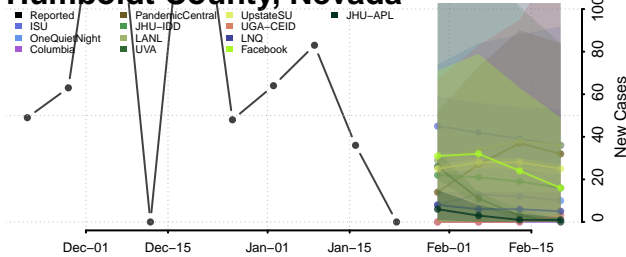

Humboldt County, Nevada