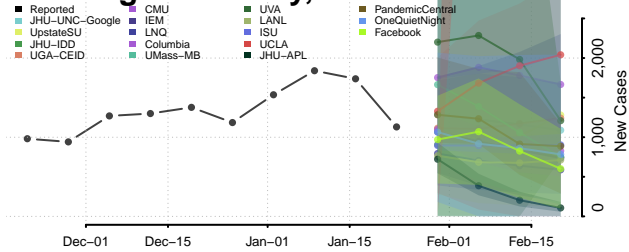

Sevier County, Arkansas

Sharp County, Arkansas

St. Francis County, Arkansas

Stone County, Arkansas

Union County, Arkansas

Van Buren County, Arkansas

Washington County, Arkansas

White County, Arkansas