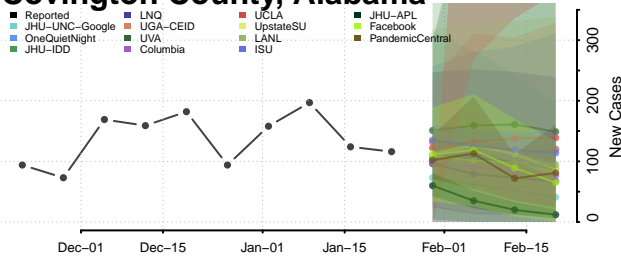

Clarke County, Alabama

Clay County, Alabama

Cleburne County, Alabama

Coffee County, Alabama

Colbert County, Alabama

Conecuh County, Alabama

Coosa County, Alabama

Covington County, Alabama