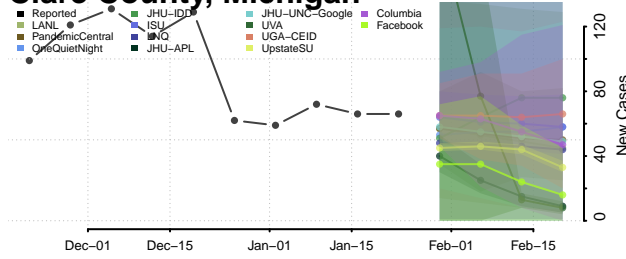

Clare County, Michigan