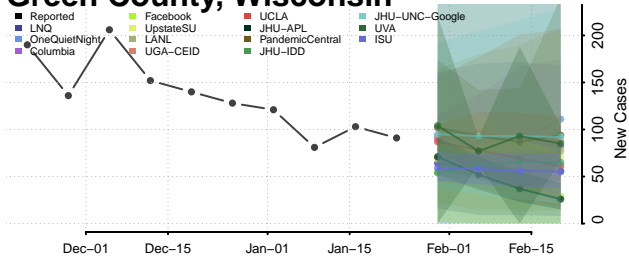

Green County, Wisconsin