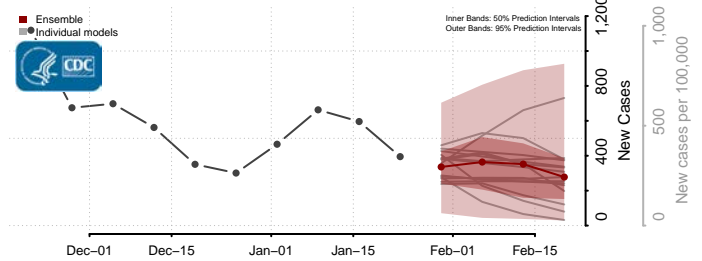

Gallatin County, Montana