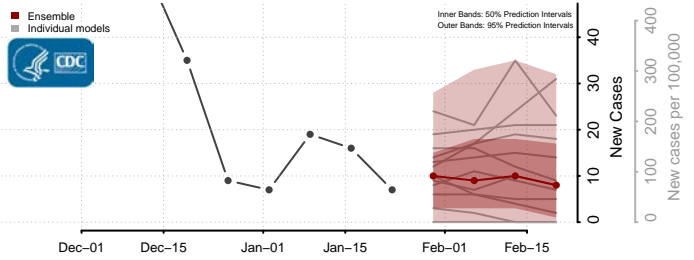

Watonwan County, Minnesota

Wilkin County, Minnesota

Winona County, Minnesota

Wright County, Minnesota

Yellow Medicine County, Minnesota

Mississippi*

*New weekly cases may decrease in this location over the next four weeks. For these locations, the ensemble forecast indicates a probability of 0.75 or greater that fewer cases will be reported in week four of the forecast than in the last reported week.