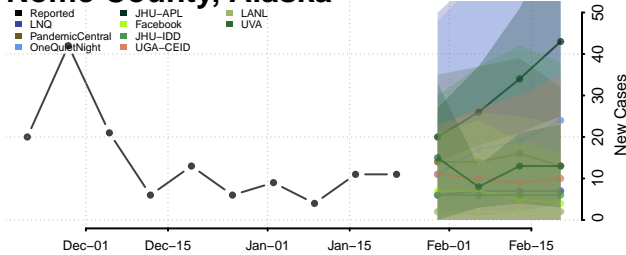

Juneau County, Alaska

Kenai Peninsula County, Alaska

Ketchikan Gateway County, Alaska

Kodiak Island County, Alaska

Kusilvak County, Alaska

Lake and Peninsula County, Alaska

Matanuska-Susitna County, Alaska

Nome County, Alaska