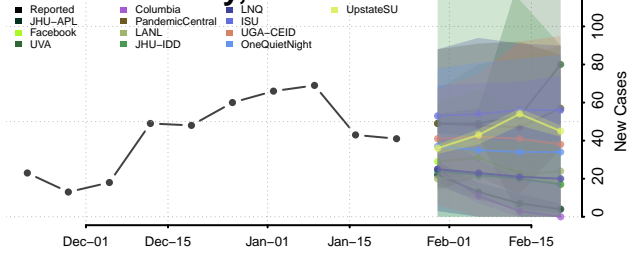

Kay County, Oklahoma

Kingfisher County, Oklahoma

Kiowa County, Oklahoma

Latimer County, Oklahoma

Le Flore County, Oklahoma

Lincoln County, Oklahoma

Logan County, Oklahoma

Love County, Oklahoma