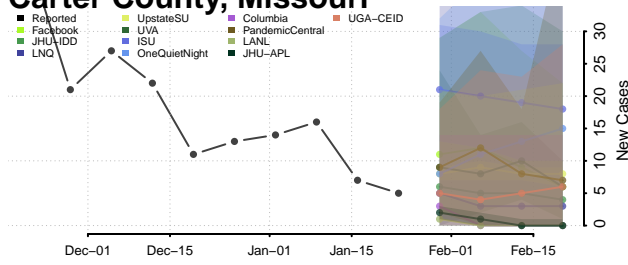

Carter County, Missouri