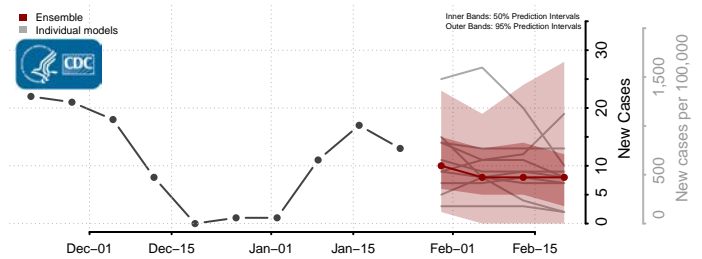

Carter County, Montana

Cascade County, Montana

Chouteau County, Montana

Custer County, Montana

Daniels County, Montana

Dawson County, Montana

Deer Lodge County, Montana

Fallon County, Montana