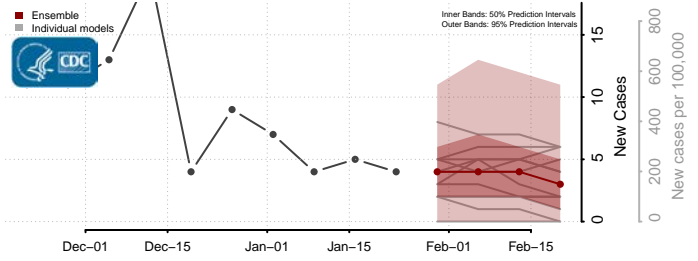

Worth County, Missouri