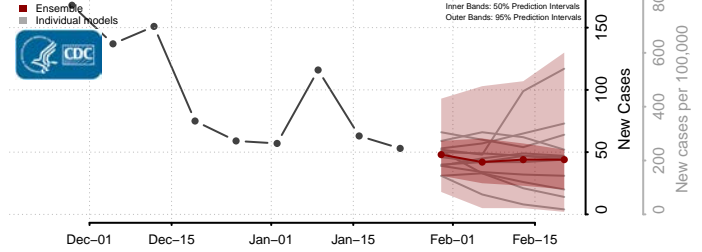

Wabasha County, Minnesota