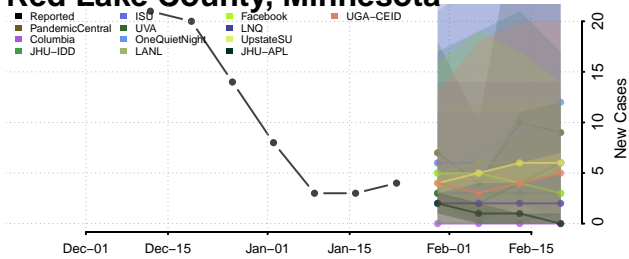

Pipestone County, Minnesota

Polk County, Minnesota

Pope County, Minnesota

Ramsey County, Minnesota

Red Lake County, Minnesota

Redwood County, Minnesota

Renville County, Minnesota

Rice County, Minnesota