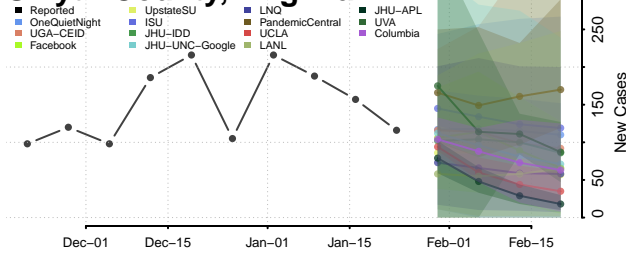

Smyth County, Virginia