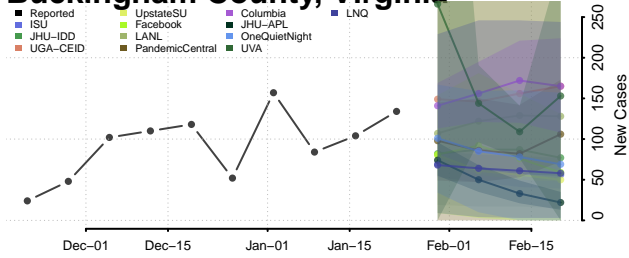

Buckingham County, Virginia