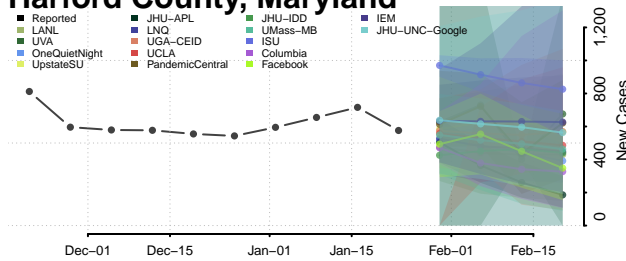

Caroline County, Maryland

Carroll County, Maryland

Cecil County, Maryland

Charles County, Maryland

Dorchester County, Maryland

Frederick County, Maryland

Garrett County, Maryland

Harford County, Maryland