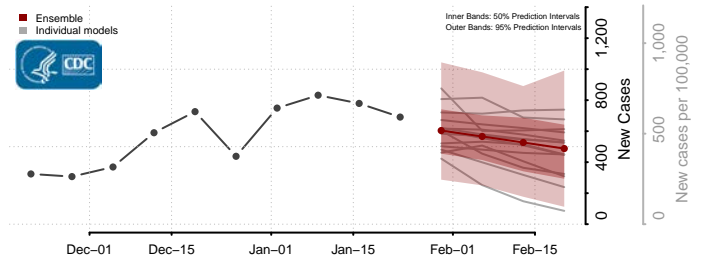

Windham County, Connecticut