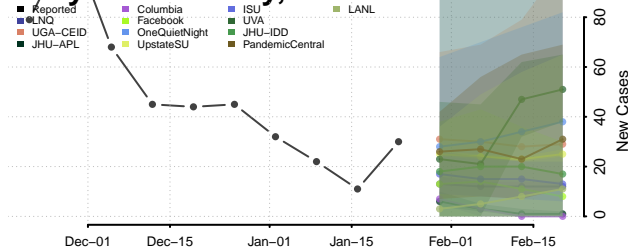

Burt County, Nebraska

Butler County, Nebraska

Cass County, Nebraska

Cedar County, Nebraska

Chase County, Nebraska

Cherry County, Nebraska

Cheyenne County, Nebraska

Clay County, Nebraska