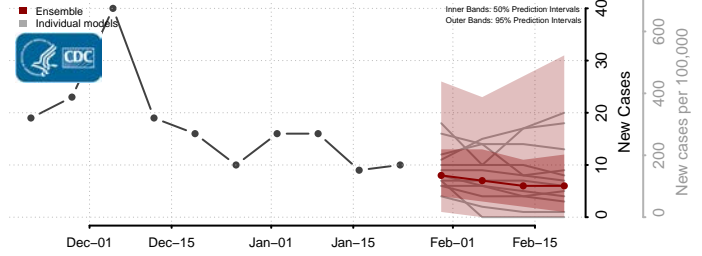

Shelby County, Missouri