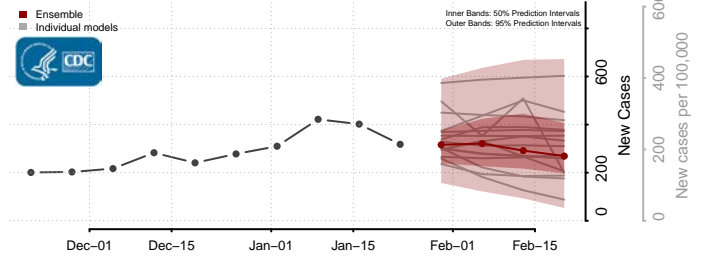

Nash County, North Carolina

New Hanover County, North Carolina

Northampton County, North Carolina

Onslow County, North Carolina

Orange County, North Carolina

Pamlico County, North Carolina

Pasquotank County, North Carolina