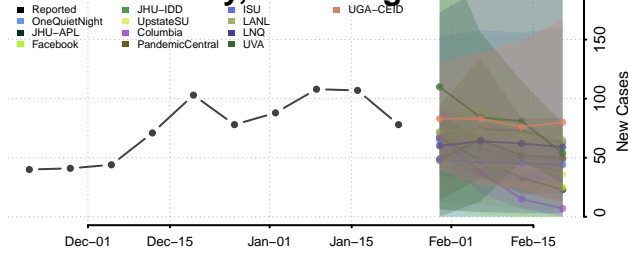

Lincoln County, West Virginia