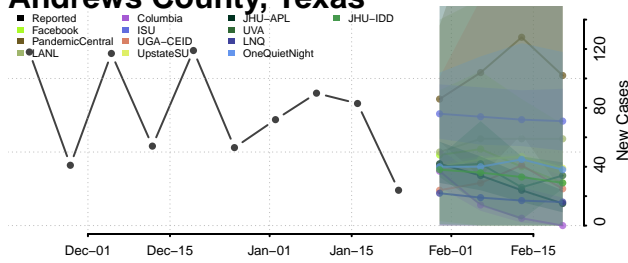

Andrews County, Texas