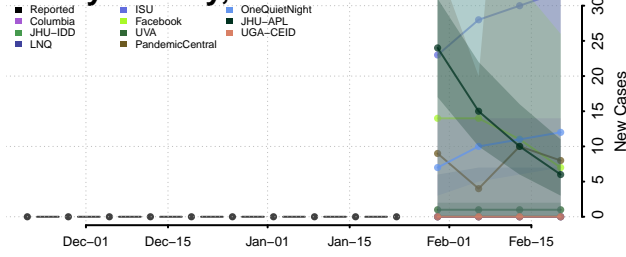

Daggett County, Utah

Davis County, Utah

Duchesne County, Utah

Emery County, Utah

Garfield County, Utah

Grand County, Utah

Iron County, Utah

Juab County, Utah