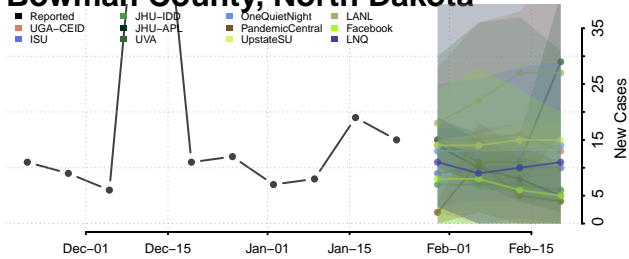

Bowman County, North Dakota