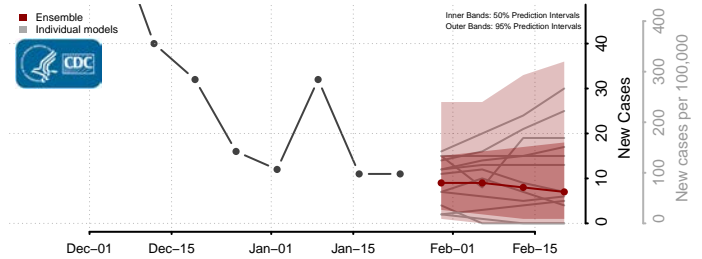

Pope County, Minnesota