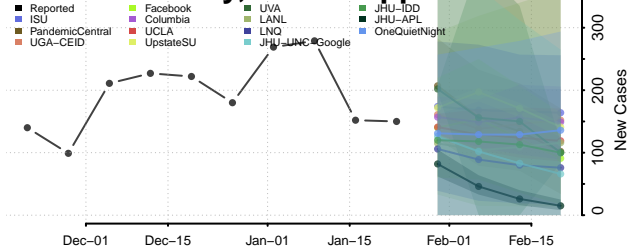

Lee County, Mississippi

Leflore County, Mississippi

Lincoln County, Mississippi

Lowndes County, Mississippi

Madison County, Mississippi

Marion County, Mississippi

Marshall County, Mississippi

Monroe County, Mississippi