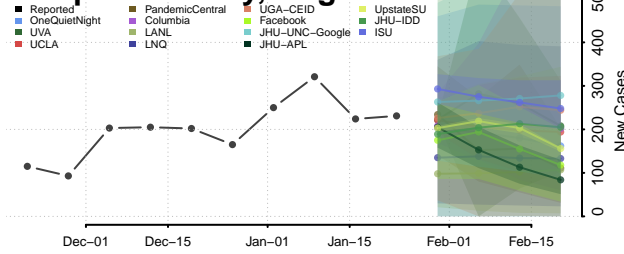

Fauquier County, Virginia