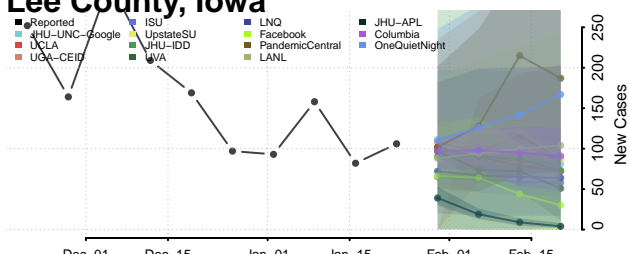

Lee County, Iowa