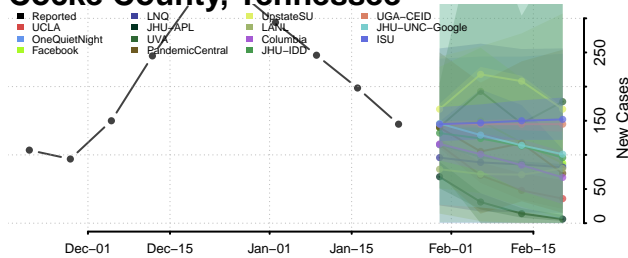

Chester County, Tennessee

Claiborne County, Tennessee

Clay County, Tennessee

Cocke County, Tennessee

Coffee County, Tennessee

Crockett County, Tennessee

Cumberland County, Tennessee

Davidson County, Tennessee