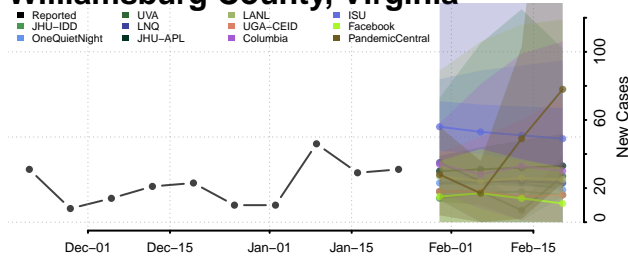

Williamsburg County, Virginia