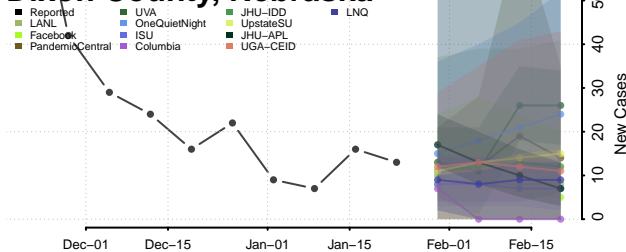

Dixon County, Nebraska