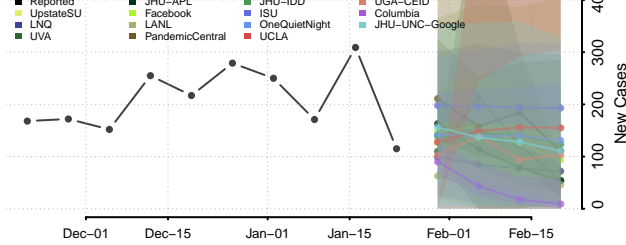

Alexander County, North Carolina