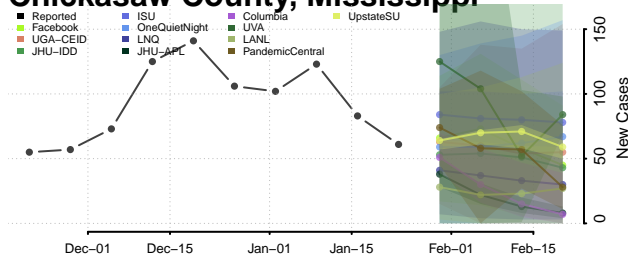

Chickasaw County, Mississippi