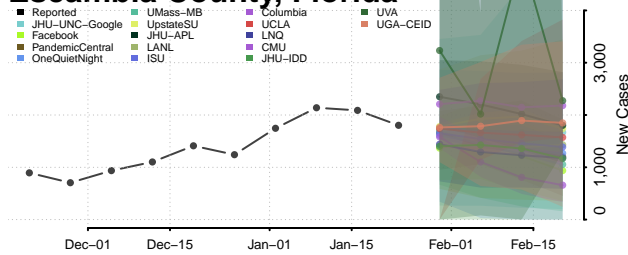

Escambia County, Florida