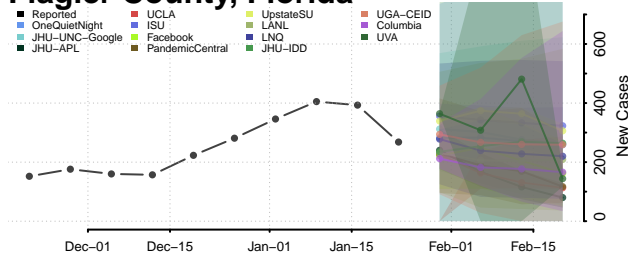

Flagler County, Florida