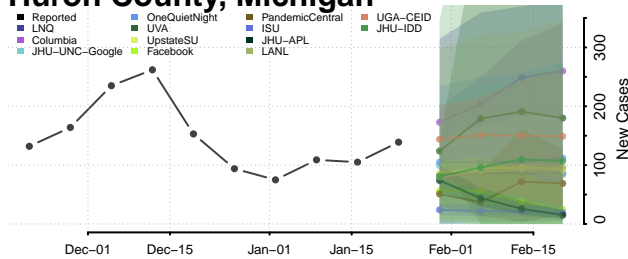

Grand Traverse County, Michigan

Gratiot County, Michigan

Hillsdale County, Michigan

Houghton County, Michigan

Huron County, Michigan

Ingham County, Michigan

Ionia County, Michigan

Iosco County, Michigan