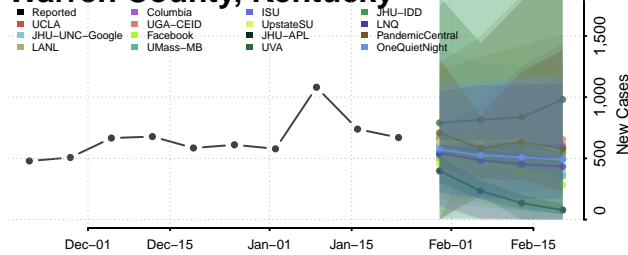

Warren County, Kentucky