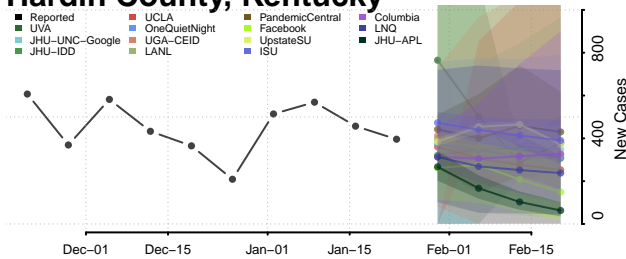

Green County, Kentucky

Greenup County, Kentucky

Hancock County, Kentucky

Hardin County, Kentucky

Harlan County, Kentucky

Harrison County, Kentucky

Hart County, Kentucky

Henderson County, Kentucky