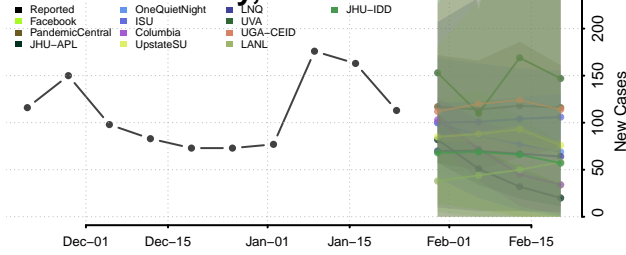

Marshall County, Oklahoma