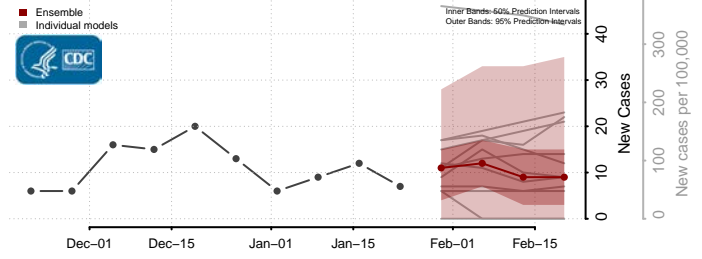

Choctaw County, Alabama