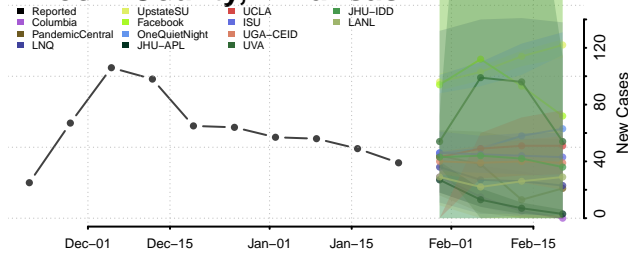

Johnson County, Arkansas

Lafayette County, Arkansas

Lawrence County, Arkansas

Lee County, Arkansas

Lincoln County, Arkansas

Little River County, Arkansas

Logan County, Arkansas

Lonoke County, Arkansas