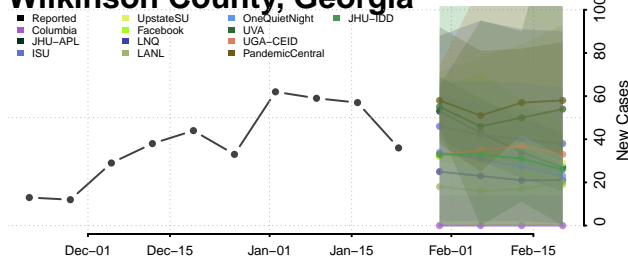

Wilkinson County, Georgia