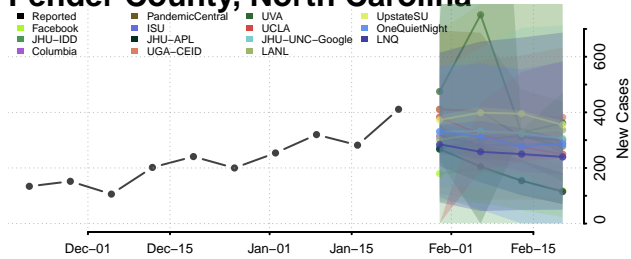

Pender County, North Carolina