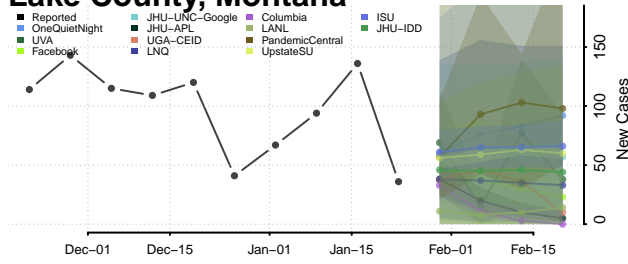

Lake County, Montana