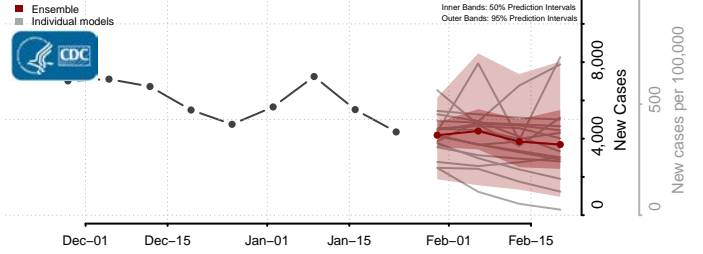

Salt Lake County, Utah