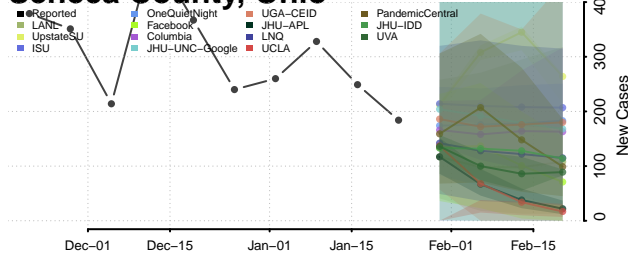

Seneca County, Ohio