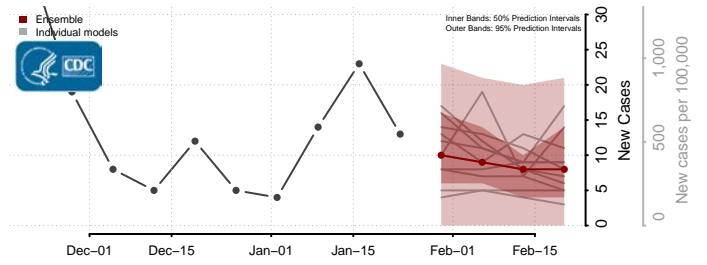

McPherson County, South Dakota