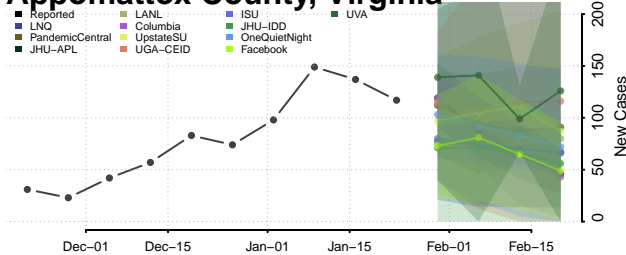

Appomattox County, Virginia