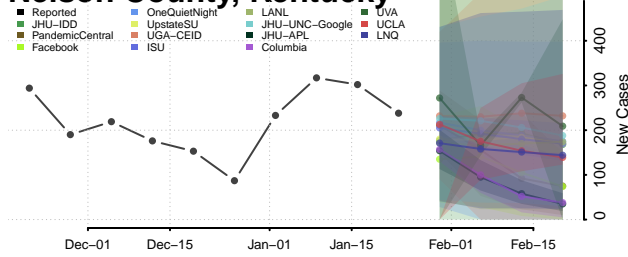

Nelson County, Kentucky