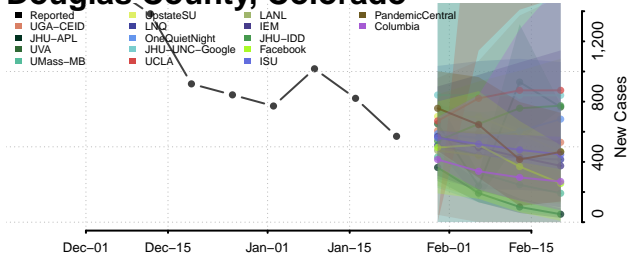

Costilla County, Colorado

Crowley County, Colorado

Custer County, Colorado

Delta County, Colorado

Denver County, Colorado

Dolores County, Colorado

Douglas County, Colorado

Eagle County, Colorado