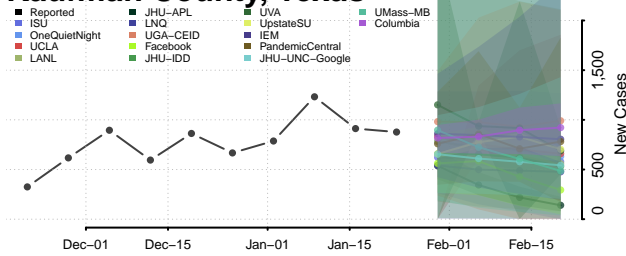

Kaufman County, Texas