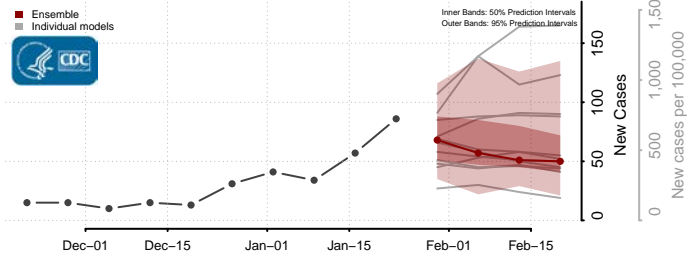

Charlotte County, Virginia