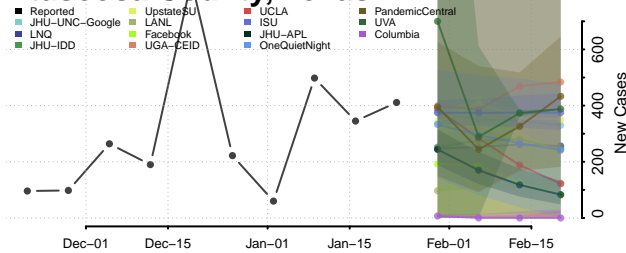

Atascosa County, Texas