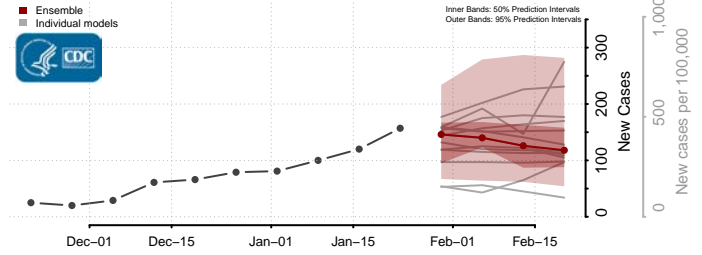

Bennington County, Vermont