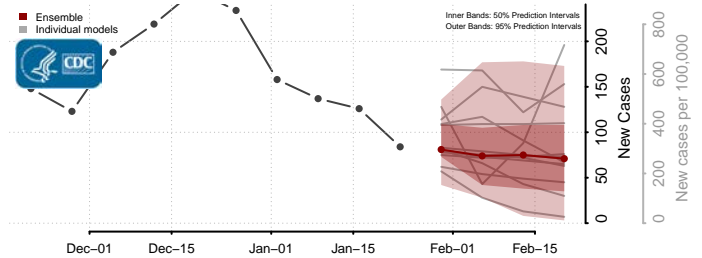

Van Buren County, Tennessee

Warren County, Tennessee

Washington County, Tennessee

Wayne County, Tennessee

Weakley County, Tennessee

White County, Tennessee

Williamson County, Tennessee

Wilson County, Tennessee