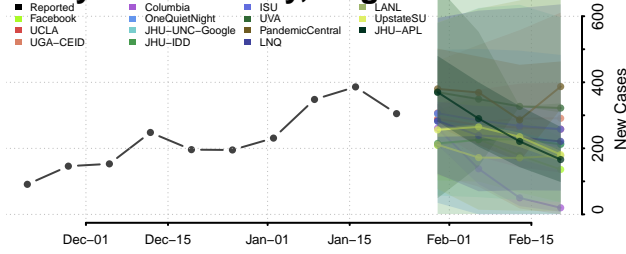

Pittsylvania County, Virginia

Poquoson County, Virginia

Portsmouth County, Virginia

Powhatan County, Virginia

Prince Edward County, Virginia

Prince George County, Virginia

Prince William County, Virginia

Pulaski County, Virginia