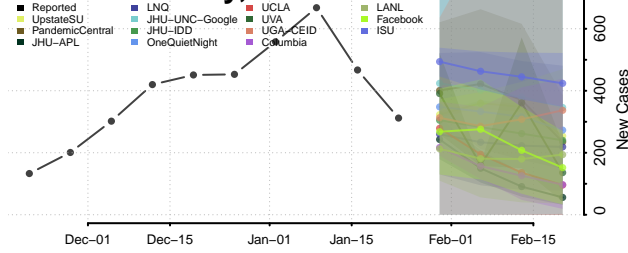

Oneida County, New York

Onondaga County, New York

Ontario County, New York

Orange County, New York

Orleans County, New York

Oswego County, New York

Otsego County, New York

Putnam County, New York