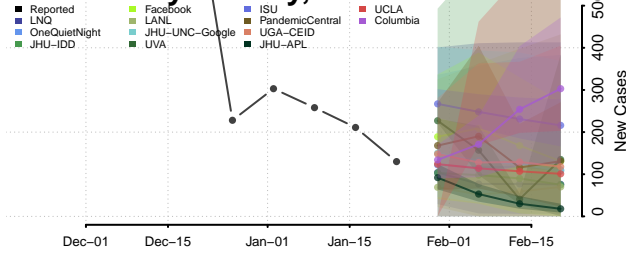

Carson City County, Nevada