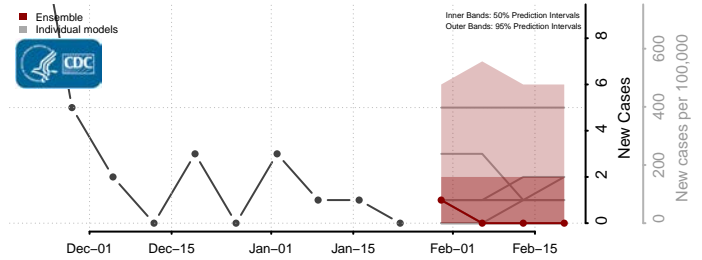

Garfield County, Montana