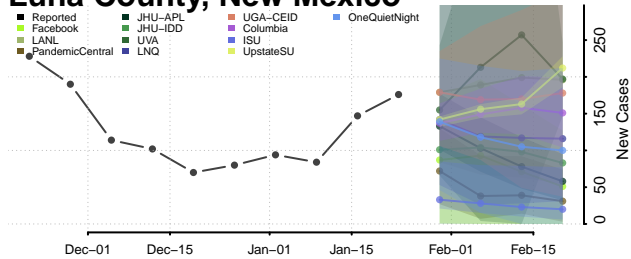

Hidalgo County, New Mexico

Lea County, New Mexico

Lincoln County, New Mexico

Los Alamos County, New Mexico

Luna County, New Mexico

McKinley County, New Mexico

Mora County, New Mexico

Otero County, New Mexico