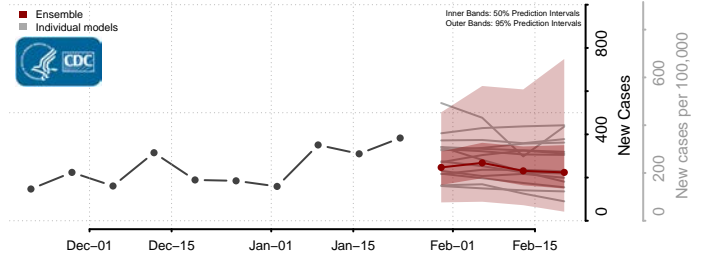

Cowlitz County, Washington