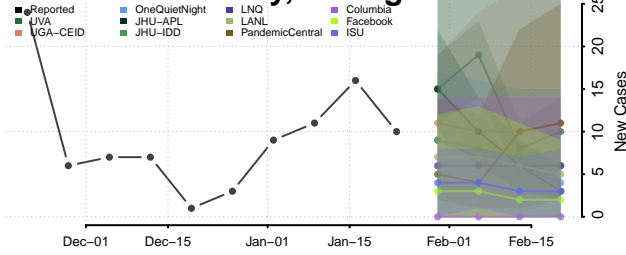

Iron County, Michigan

Isabella County, Michigan

Jackson County, Michigan

Kalamazoo County, Michigan

Kalkaska County, Michigan

Kent County, Michigan

Keweenaw County, Michigan

Lake County, Michigan