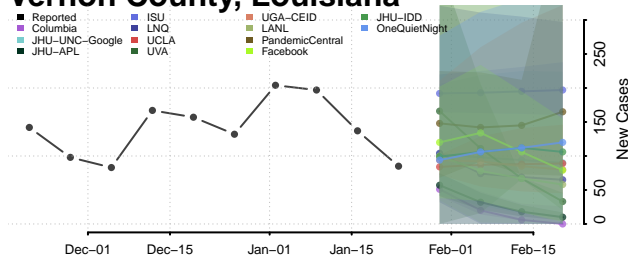

Vernon County, Louisiana