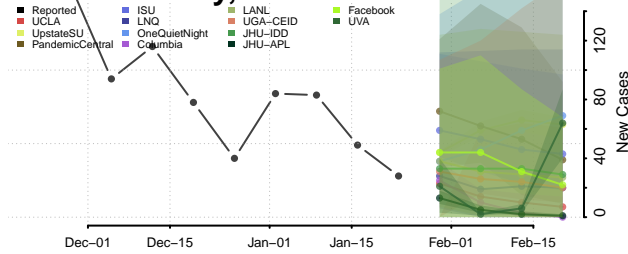

Camas County, Idaho

Canyon County, Idaho

Caribou County, Idaho

Cassia County, Idaho

Clark County, Idaho

Clearwater County, Idaho

Custer County, Idaho

Elmore County, Idaho