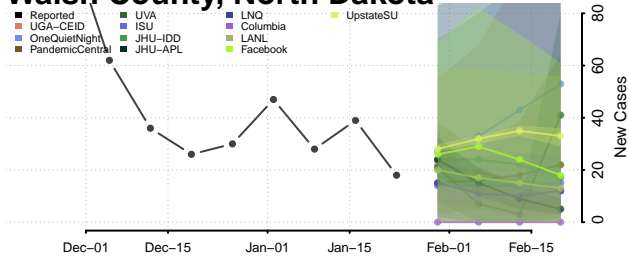

Walsh County, North Dakota