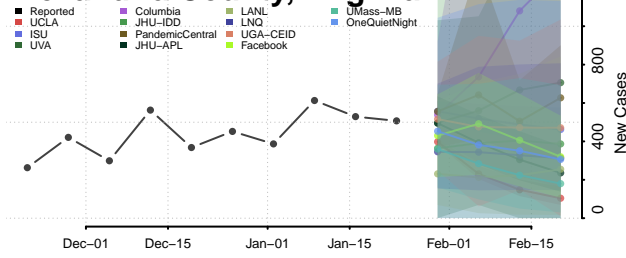

Alexandria County, Virginia