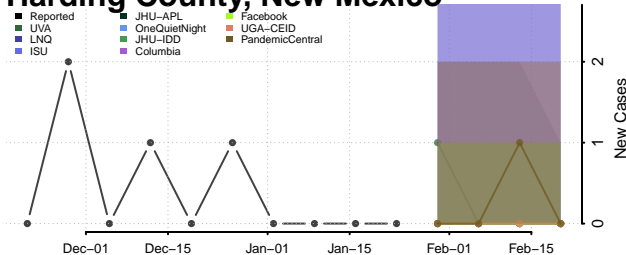

Harding County, New Mexico