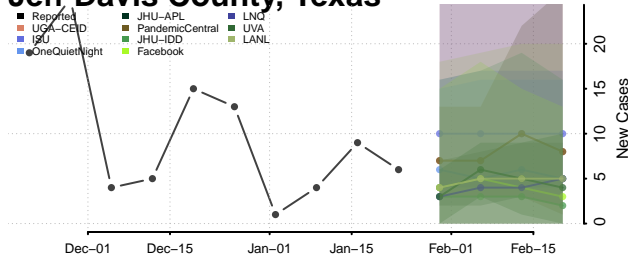

Jeff Davis County, Texas