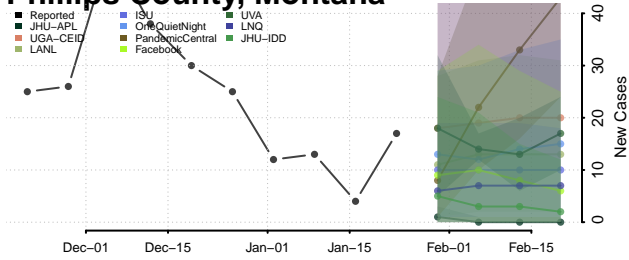

Phillips County, Montana