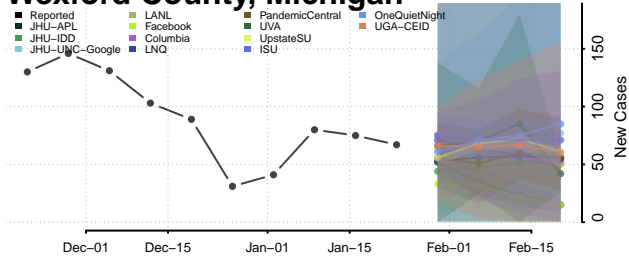

Shiawassee County, Michigan

St. Clair County, Michigan

St. Joseph County, Michigan

Tuscola County, Michigan

Van Buren County, Michigan

Washtenaw County, Michigan

Wayne County, Michigan

Wexford County, Michigan