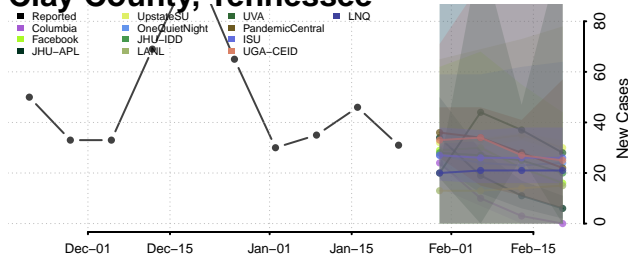

Chester County, Tennessee

Claiborne County, Tennessee

Clay County, Tennessee

Cocke County, Tennessee

Coffee County, Tennessee

Crockett County, Tennessee

Cumberland County, Tennessee

Davidson County, Tennessee