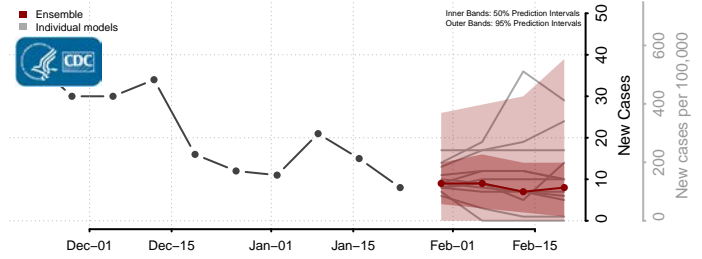

Tama County, Iowa

Taylor County, Iowa

Union County, Iowa

Van Buren County, Iowa

Wapello County, Iowa

Warren County, Iowa

Washington County, Iowa

Wayne County, Iowa