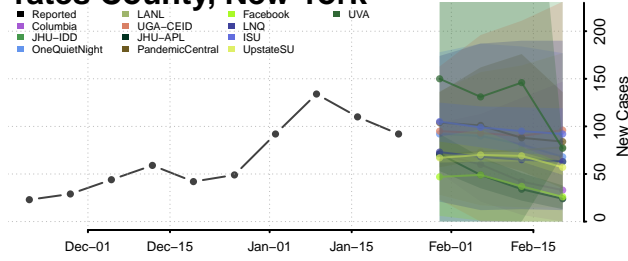

Warren County, New York

Washington County, New York

Wayne County, New York

Westchester County, New York

Wyoming County, New York

Yates County, New York

North Carolina

Alamance County, North Carolina