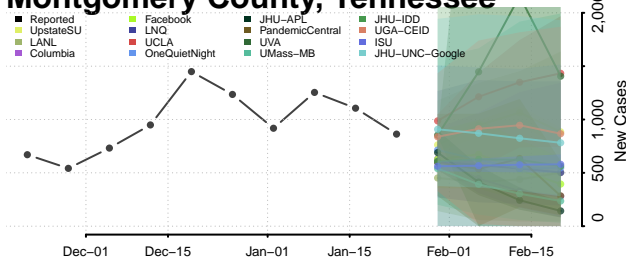

McNairy County, Tennessee

Meigs County, Tennessee

Monroe County, Tennessee

Montgomery County, Tennessee

Moore County, Tennessee

Morgan County, Tennessee

Obion County, Tennessee

Overton County, Tennessee