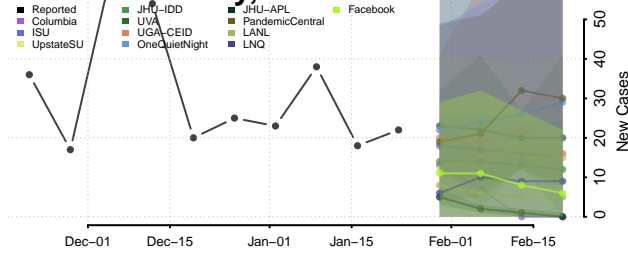

Madison County, Nebraska

McPherson County, Nebraska

Merrick County, Nebraska

Morrill County, Nebraska

Nance County, Nebraska

Nemaha County, Nebraska

Nuckolls County, Nebraska

Otoe County, Nebraska