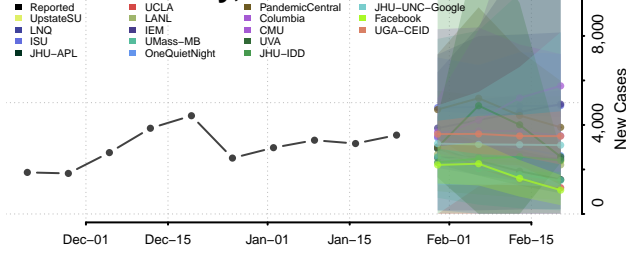

Denton County, Texas