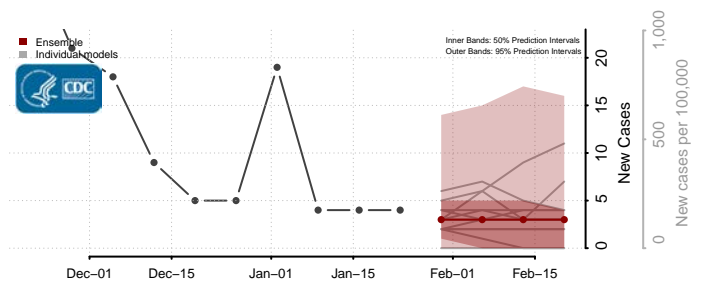

Cavalier County, North Dakota

Dickey County, North Dakota

Divide County, North Dakota

Dunn County, North Dakota

Eddy County, North Dakota

Emmons County, North Dakota

Foster County, North Dakota

Golden Valley County, North Dakota