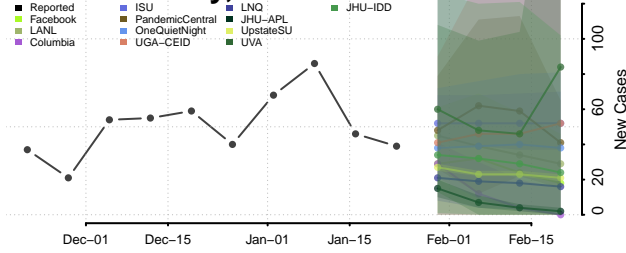

Archer County, Texas