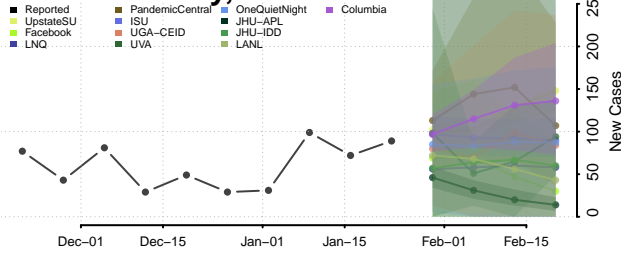

Lavaca County, Texas