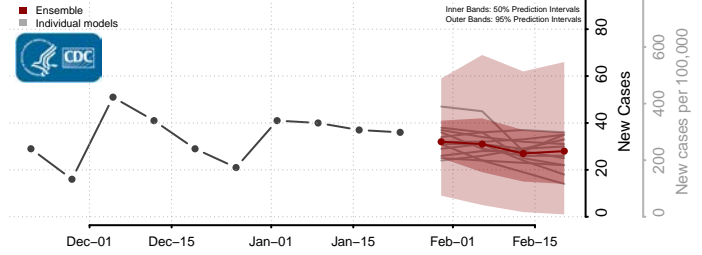

Clarke County, Alabama

Clay County, Alabama

Cleburne County, Alabama

Coffee County, Alabama

Colbert County, Alabama

Conecuh County, Alabama

Coosa County, Alabama

Covington County, Alabama