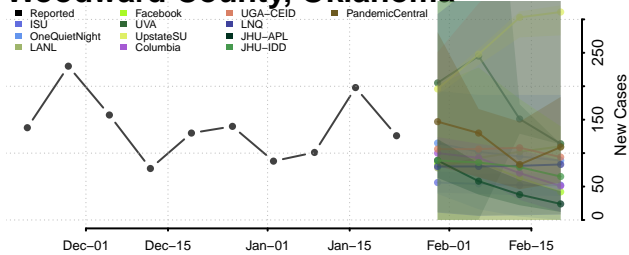

Woodward County, Oklahoma