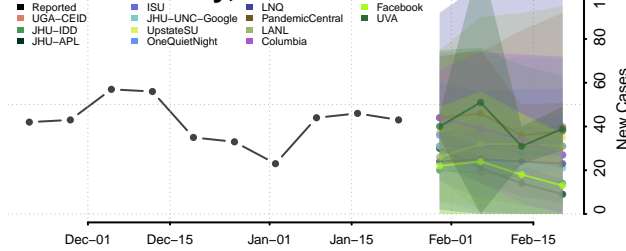

Cotton County, Oklahoma