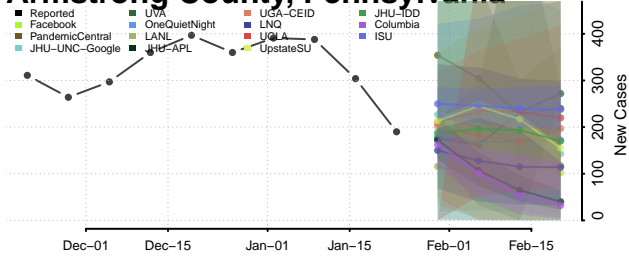

Armstrong County, Pennsylvania