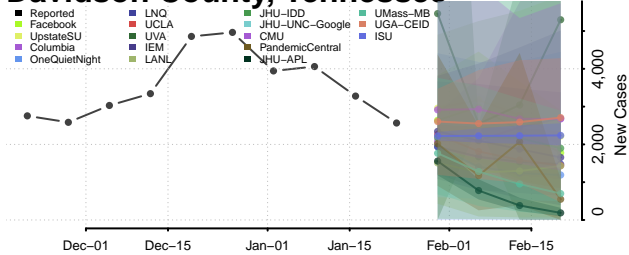

Chester County, Tennessee

Claiborne County, Tennessee

Clay County, Tennessee

Cocke County, Tennessee

Coffee County, Tennessee

Crockett County, Tennessee

Cumberland County, Tennessee

Davidson County, Tennessee