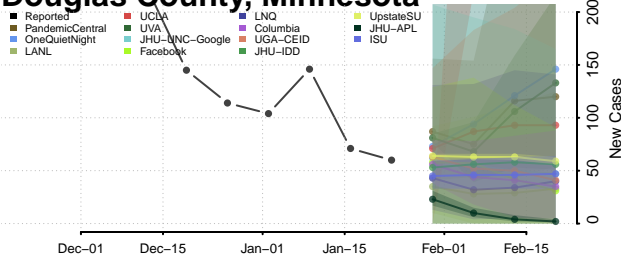

Douglas County, Minnesota