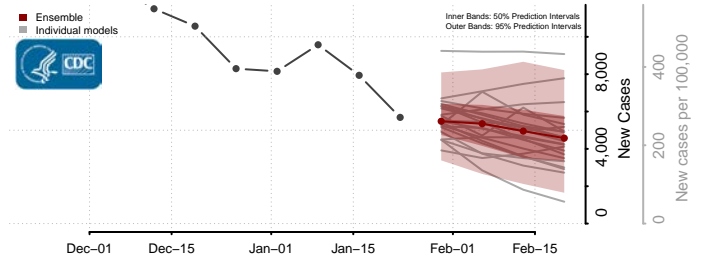

Somerset County, New Jersey

Sussex County, New Jersey

Union County, New Jersey

Warren County, New Jersey

New Mexico

Bernalillo County, New Mexico