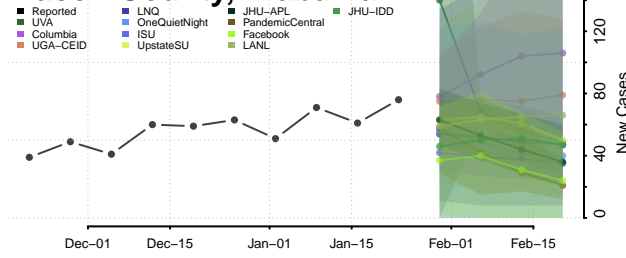

Macon County, Alabama