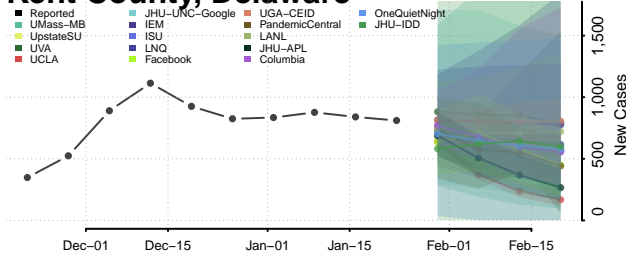

Middlesex County, Connecticut

New Haven County, Connecticut

New London County, Connecticut

Tolland County, Connecticut

Windham County, Connecticut

Delaware*

Kent County, Delaware

New Castle County, Delaware