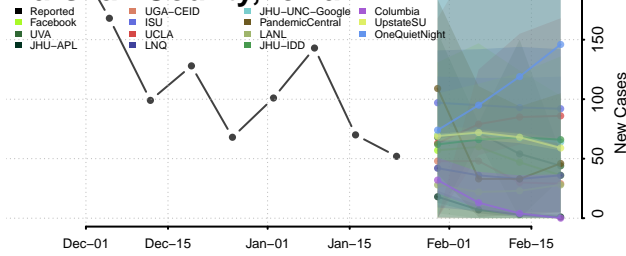

Marshall County, Iowa