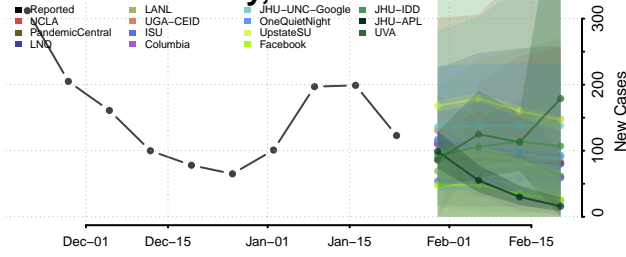

Freeborn County, Minnesota