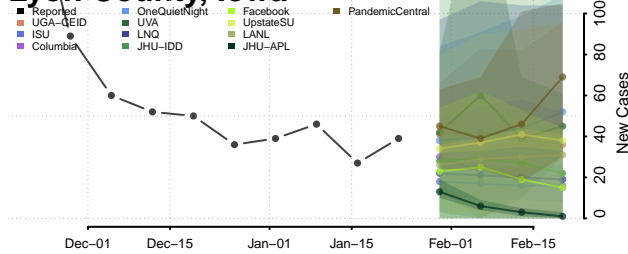

Keokuk County, Iowa

Kossuth County, Iowa

Lee County, Iowa

Linn County, Iowa

Louisa County, Iowa

Lucas County, Iowa

Lyon County, Iowa

Madison County, Iowa