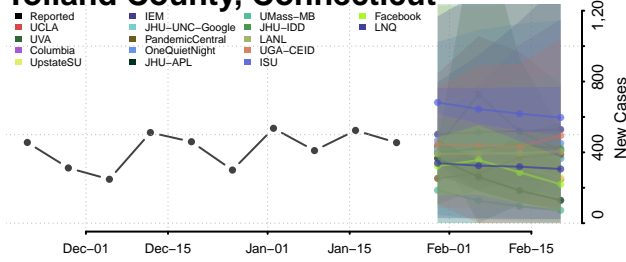

Middlesex County, Connecticut

New Haven County, Connecticut

New London County, Connecticut

Tolland County, Connecticut

Windham County, Connecticut

Delaware*

Kent County, Delaware

New Castle County, Delaware