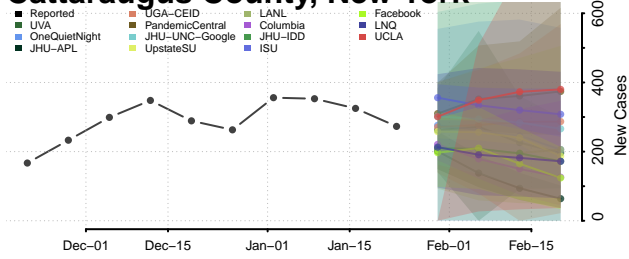

Cattaraugus County, New York