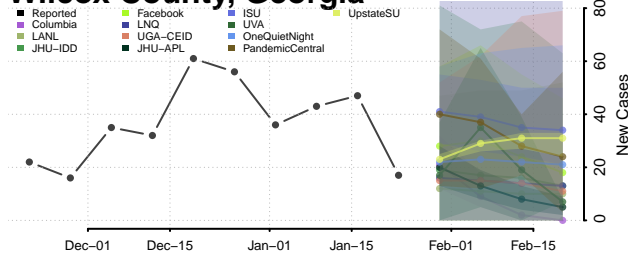

Washington County, Georgia

Wayne County, Georgia

Webster County, Georgia

Wheeler County, Georgia

White County, Georgia

Whitfield County, Georgia

Wilcox County, Georgia

Wilkes County, Georgia