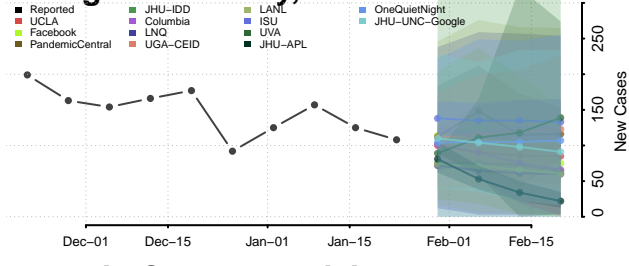

Evangeline County, Louisiana