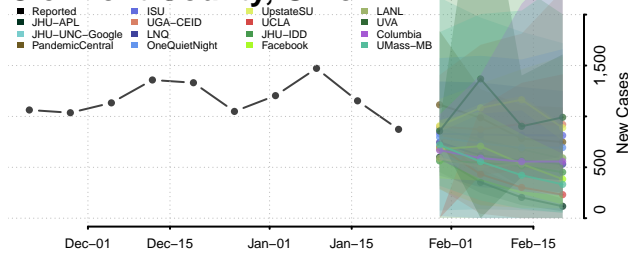

Clermont County, Ohio