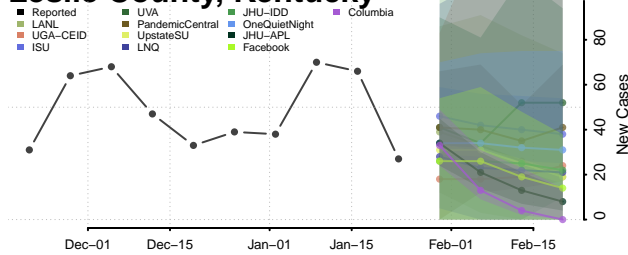

Knott County, Kentucky

Knox County, Kentucky

Larue County, Kentucky

Laurel County, Kentucky

Lawrence County, Kentucky

Lee County, Kentucky

Leslie County, Kentucky

Letcher County, Kentucky