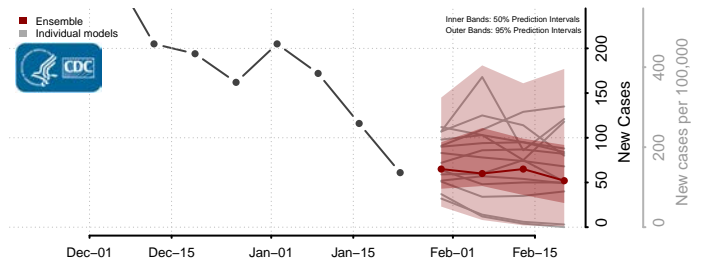

Callaway County, Missouri