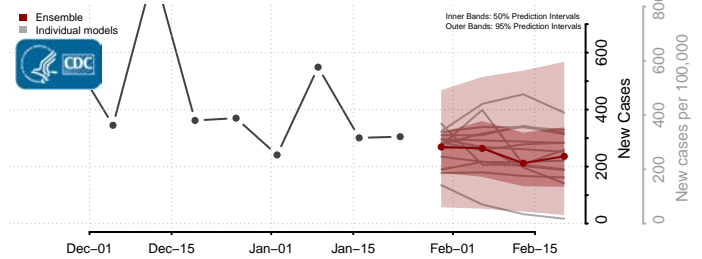

Columbia County, Washington

Cowlitz County, Washington

Douglas County, Washington

Ferry County, Washington

Franklin County, Washington

Garfield County, Washington

Grant County, Washington

Grays Harbor County, Washington