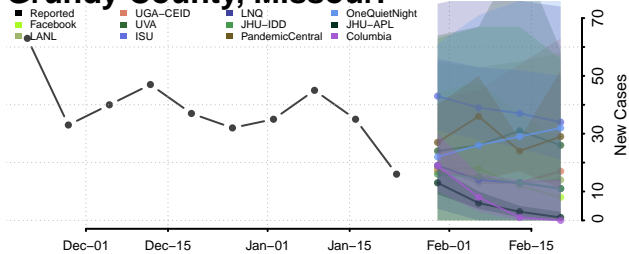

Gentry County, Missouri

Greene County, Missouri

Grundy County, Missouri

Harrison County, Missouri

Henry County, Missouri

Hickory County, Missouri

Holt County, Missouri

Howard County, Missouri