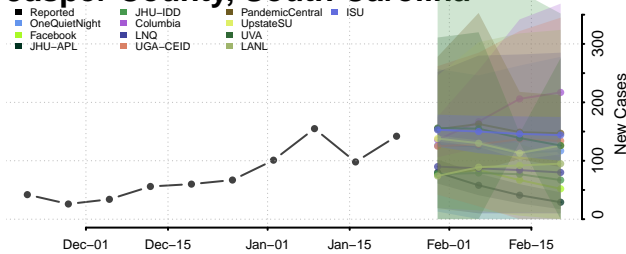

Jasper County, South Carolina