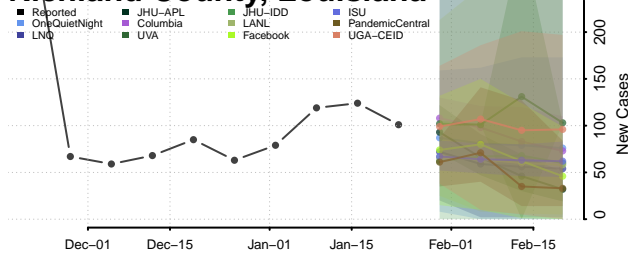

Natchitoches County, Louisiana

Orleans County, Louisiana

Ouachita County, Louisiana

Plaquemines County, Louisiana

Pointe Coupee County, Louisiana

Rapides County, Louisiana

Red River County, Louisiana

Richland County, Louisiana