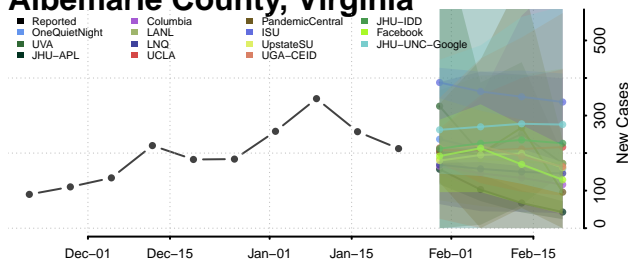

Albemarle County, Virginia