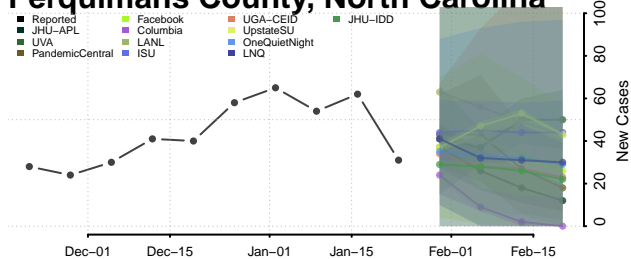

Perquimans County, North Carolina