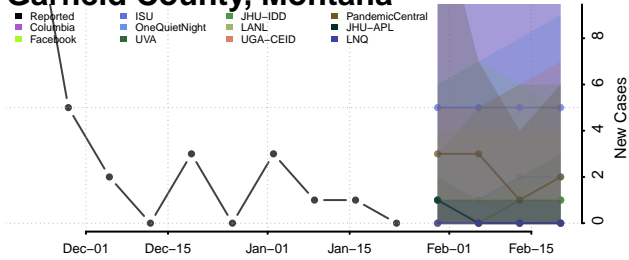

Garfield County, Montana