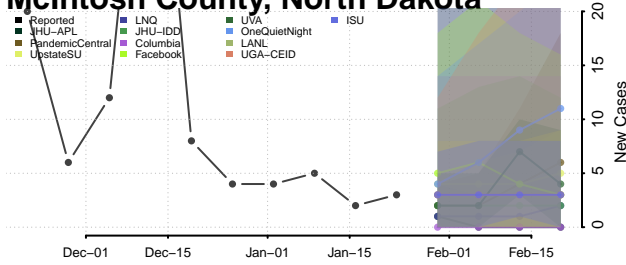

McIntosh County, North Dakota