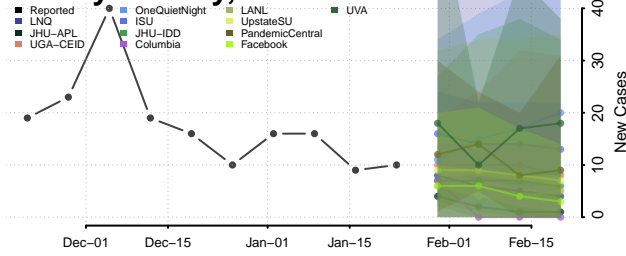

Shelby County, Missouri