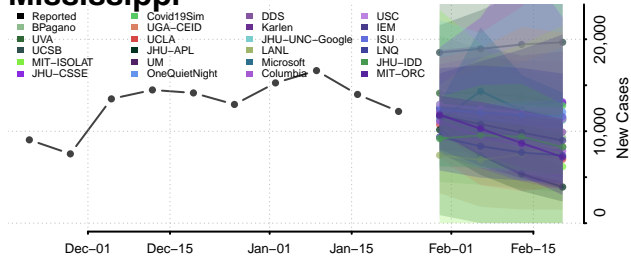

Watonwan County, Minnesota

Wilkin County, Minnesota

Winona County, Minnesota

Wright County, Minnesota

Yellow Medicine County, Minnesota

Mississippi*

*New weekly cases may decrease in this location over the next four weeks. For these locations, the ensemble forecast indicates a probability of 0.75 or greater that fewer cases will be reported in week four of the forecast than in the last reported week.