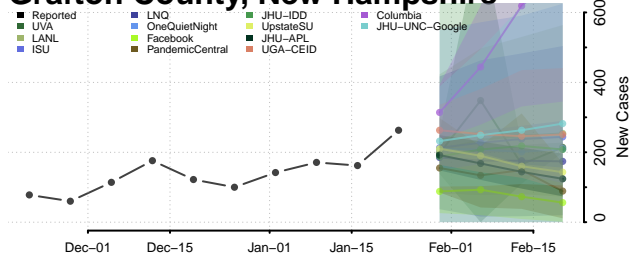

Belknap County, New Hampshire

Carroll County, New Hampshire

Cheshire County, New Hampshire

Coos County, New Hampshire

Grafton County, New Hampshire

Hillsborough County, New Hampshire

Merrimack County, New Hampshire