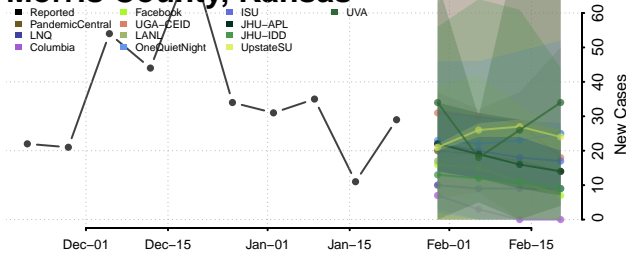

Morris County, Kansas