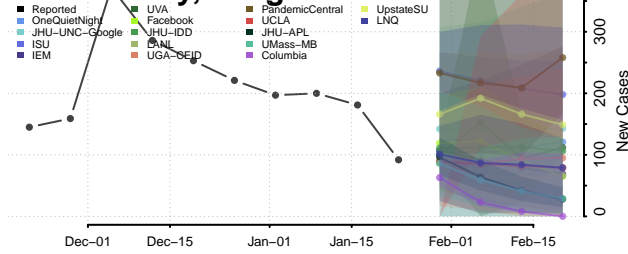

Lane County, Oregon

Lincoln County, Oregon

Linn County, Oregon

Malheur County, Oregon

Marion County, Oregon

Morrow County, Oregon

Multnomah County, Oregon

Polk County, Oregon