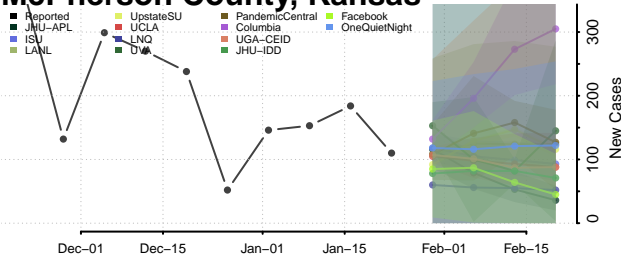

McPherson County, Kansas