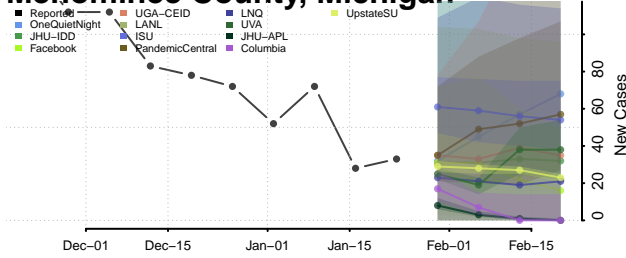

Menominee County, Michigan