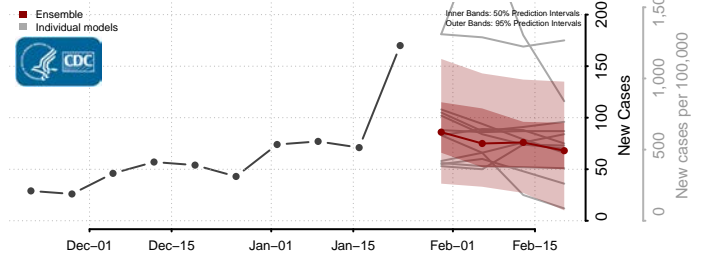

Smith County, Mississippi

Stone County, Mississippi

Sunflower County, Mississippi

Tallahatchie County, Mississippi

Tate County, Mississippi

Tippah County, Mississippi

Tishomingo County, Mississippi

Tunica County, Mississippi