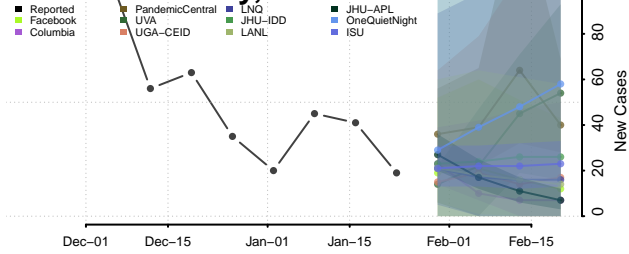

Hubbard County, Minnesota

Isanti County, Minnesota

Itasca County, Minnesota

Jackson County, Minnesota

Kanabec County, Minnesota

Kandiyohi County, Minnesota

Kittson County, Minnesota

Koochiching County, Minnesota