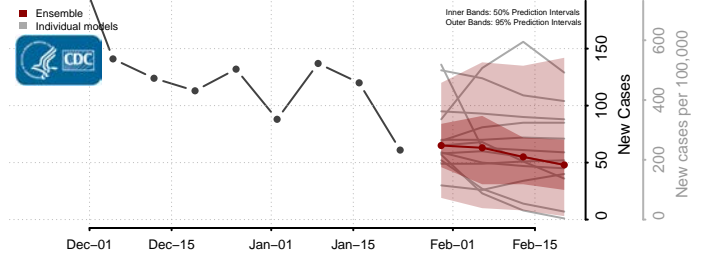

Clay County, Indiana