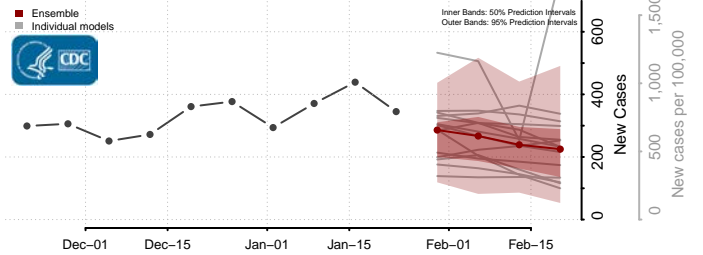

Kay County, Oklahoma