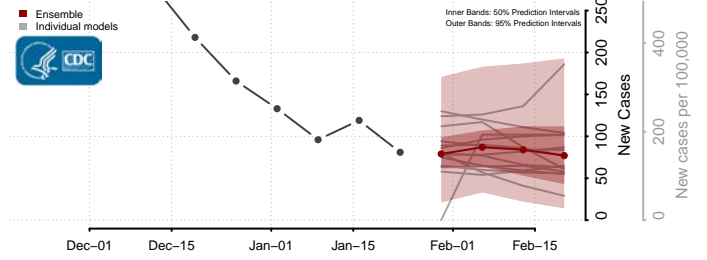

Elko County, Nevada