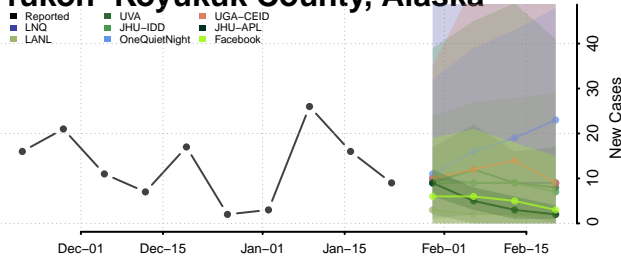

Yukon-Koyukuk County, Alaska