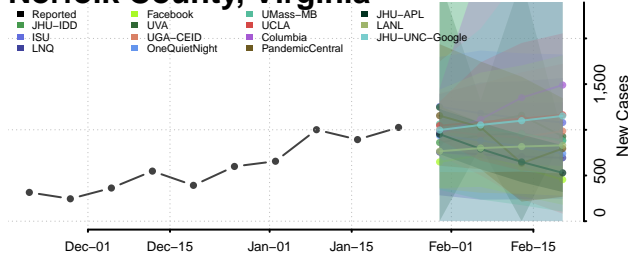

Mathews County, Virginia

Mecklenburg County, Virginia

Middlesex County, Virginia

Montgomery County, Virginia

Nelson County, Virginia

New Kent County, Virginia

Newport News County, Virginia

Norfolk County, Virginia