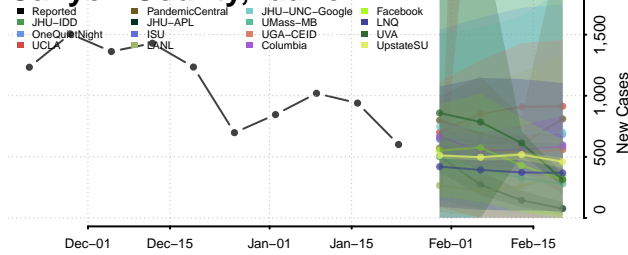

Canyon County, Idaho