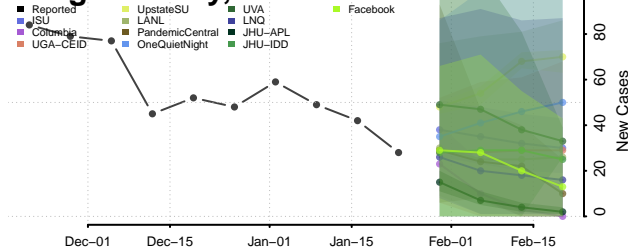

Osage County, Missouri