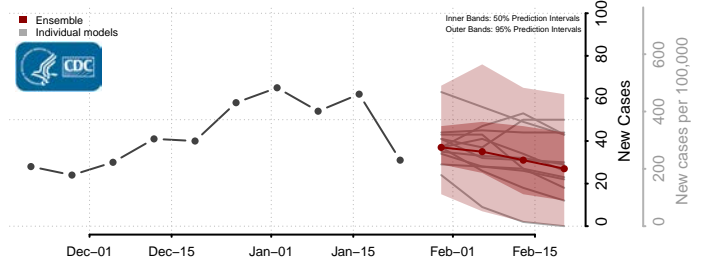

Perquimans County, North Carolina