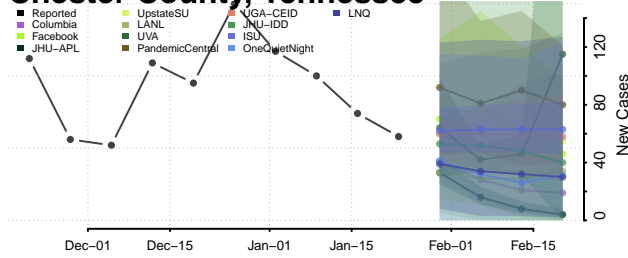

Chester County, Tennessee

Claiborne County, Tennessee

Clay County, Tennessee

Cocke County, Tennessee

Coffee County, Tennessee

Crockett County, Tennessee

Cumberland County, Tennessee

Davidson County, Tennessee