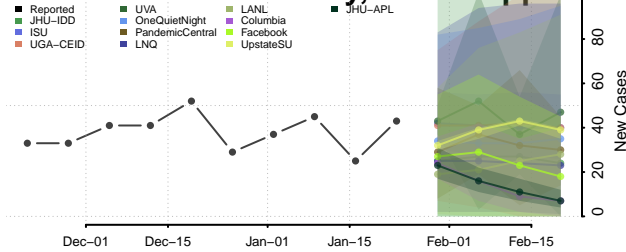

Jefferson Davis County, Mississippi