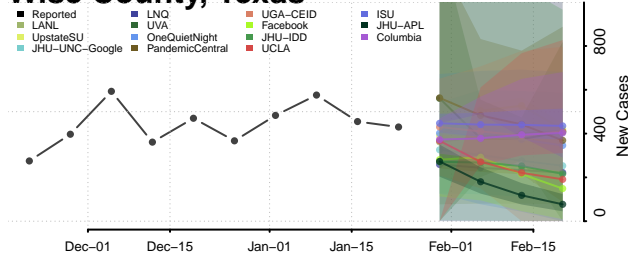

Wise County, Texas