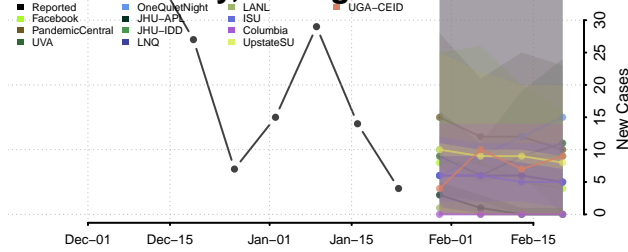

Alcona County, Michigan