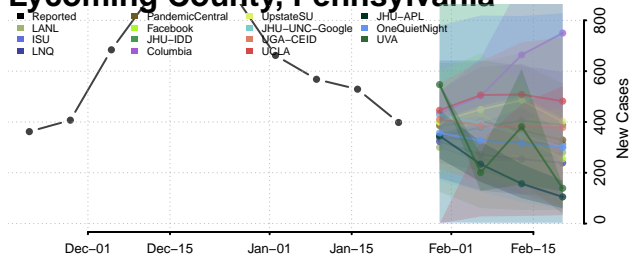

Dauphin County, Pennsylvania

Delaware County, Pennsylvania

Elk County, Pennsylvania

Lawrence County, Pennsylvania

Lebanon County, Pennsylvania

Lehigh County, Pennsylvania

Luzerne County, Pennsylvania

Lycoming County, Pennsylvania