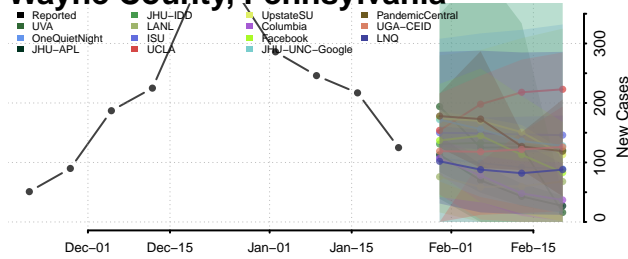

Wayne County, Pennsylvania