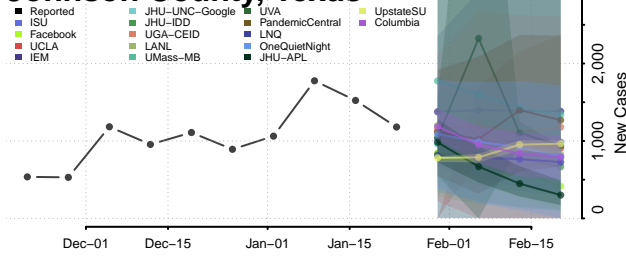

Johnson County, Texas