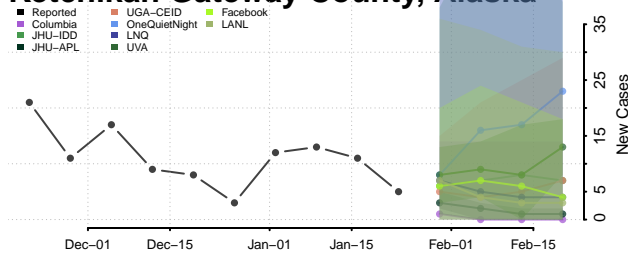

Ketchikan Gateway County, Alaska