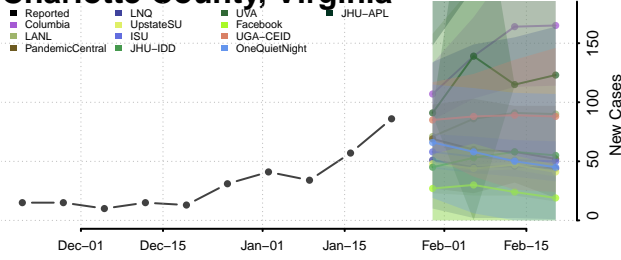

Charlotte County, Virginia