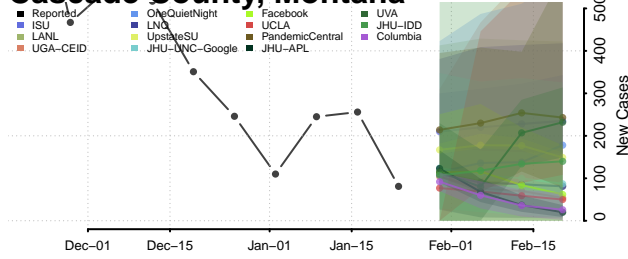

Cascade County, Montana