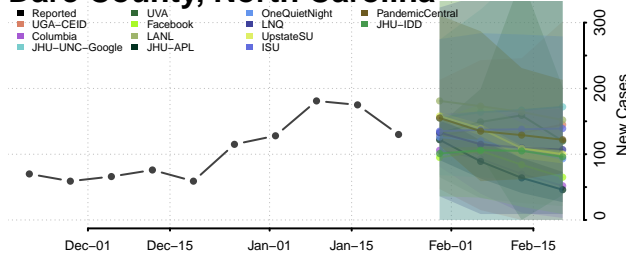

Cleveland County, North Carolina

Columbus County, North Carolina

Craven County, North Carolina

Cumberland County, North Carolina

Currituck County, North Carolina

Dare County, North Carolina

Davidson County, North Carolina