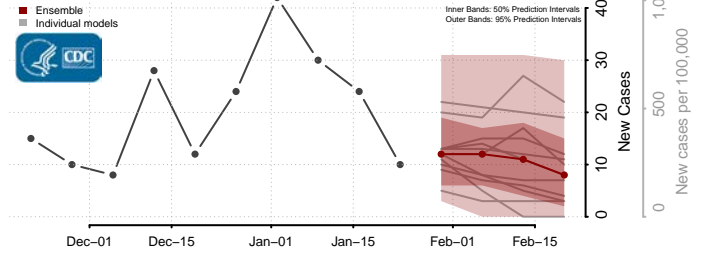

Bath County, Virginia