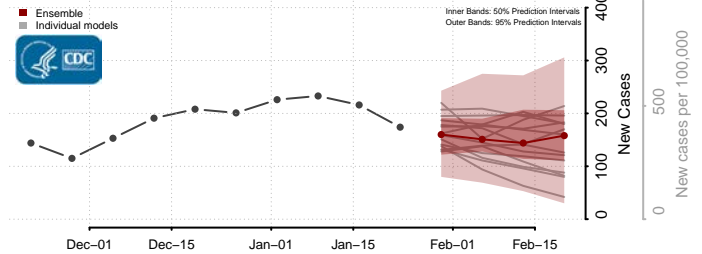

Davie County, North Carolina