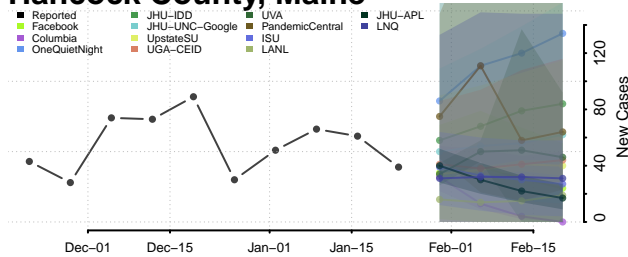

Androscoggin County, Maine

Aroostook County, Maine

Cumberland County, Maine

Franklin County, Maine

Hancock County, Maine

Kennebec County, Maine

Knox County, Maine

Waldo County, Maine