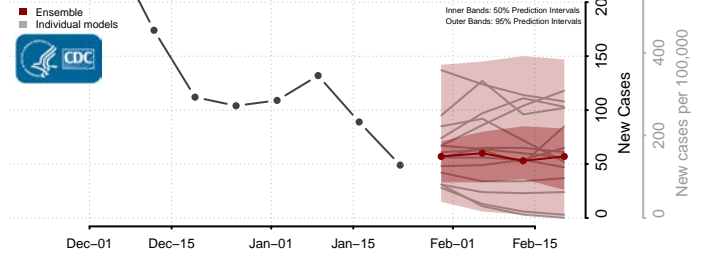

Scott County, Missouri