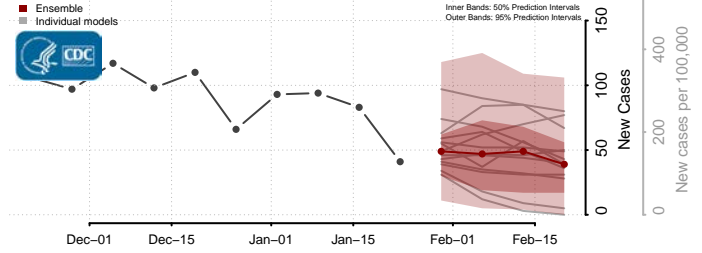

Stone County, Missouri