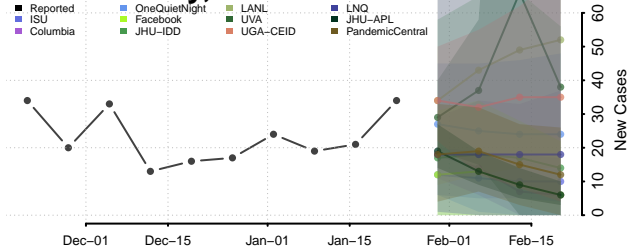

Scott County, Illinois