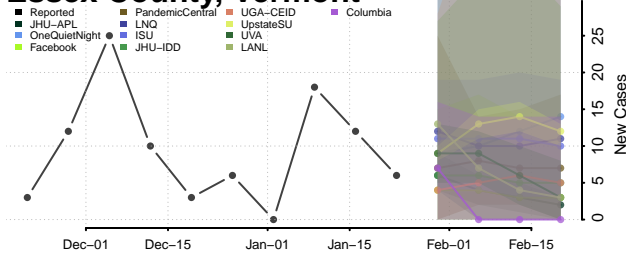

Essex County, Vermont