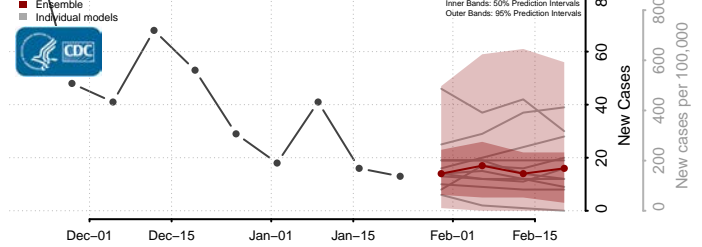

Beaverhead County, Montana