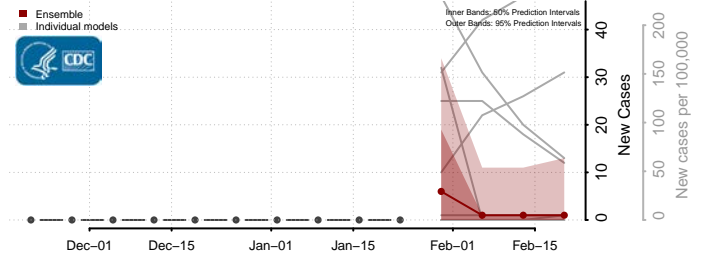

Daggett County, Utah

Davis County, Utah

Duchesne County, Utah

Emery County, Utah

Garfield County, Utah

Grand County, Utah

Iron County, Utah

Juab County, Utah