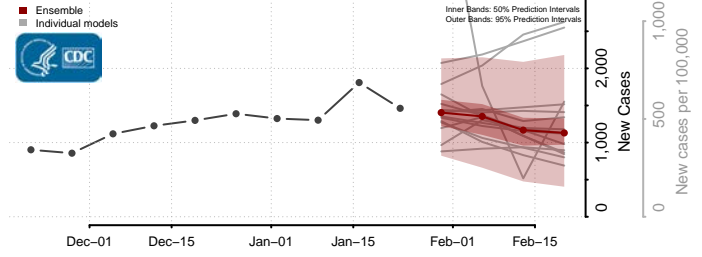

Atlantic County, New Jersey