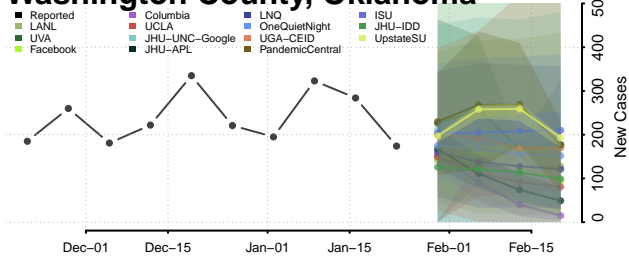

Sequoyah County, Oklahoma

Stephens County, Oklahoma

Texas County, Oklahoma

Tillman County, Oklahoma

Tulsa County, Oklahoma

Wagoner County, Oklahoma

Washington County, Oklahoma

Washita County, Oklahoma