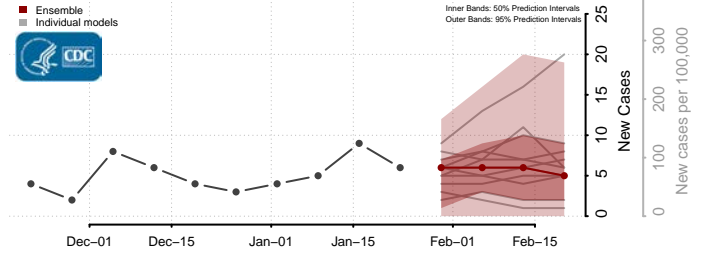

Grand Isle County, Vermont

Lamoille County, Vermont

Orange County, Vermont

Orleans County, Vermont

Rutland County, Vermont

Washington County, Vermont

Windham County, Vermont

Windsor County, Vermont