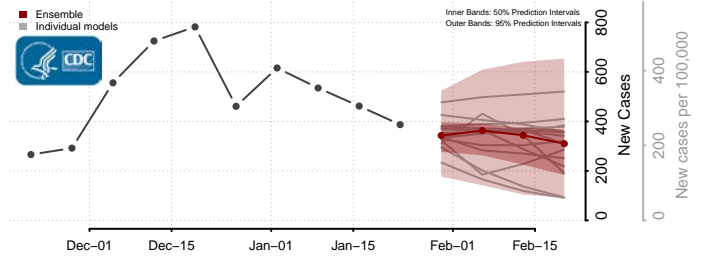

Merrimack County, New Hampshire