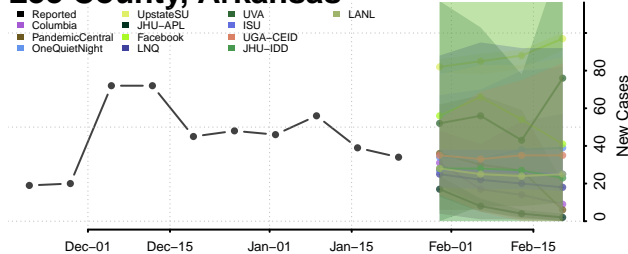

Johnson County, Arkansas

Lafayette County, Arkansas

Lawrence County, Arkansas

Lee County, Arkansas

Lincoln County, Arkansas

Little River County, Arkansas

Logan County, Arkansas

Lonoke County, Arkansas