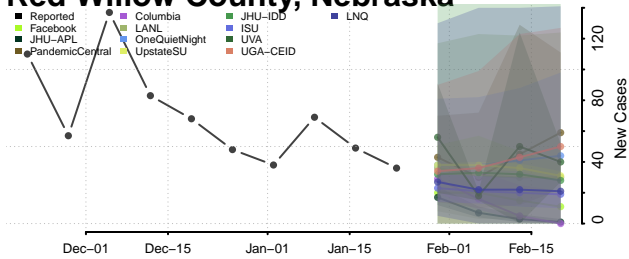

Red Willow County, Nebraska