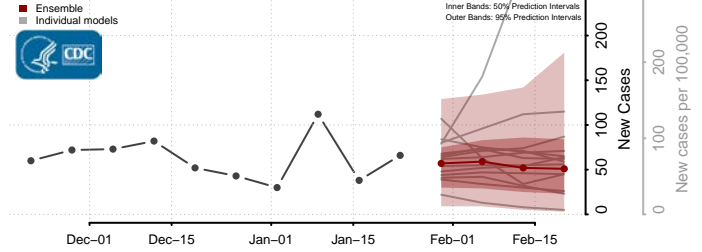

Island County, Washington