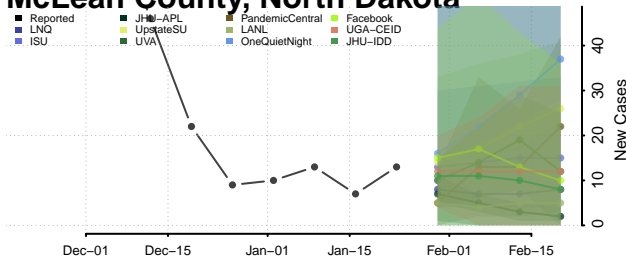

McLean County, North Dakota