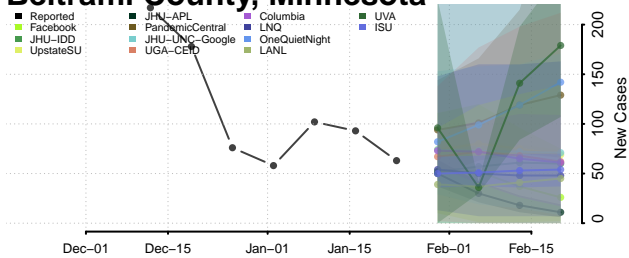

Minnesota*

Aitkin County, Minnesota

Anoka County, Minnesota

Becker County, Minnesota

Beltrami County, Minnesota

*New weekly cases may decrease in this location over the next four weeks. For these locations, the ensemble forecast indicates a probability of 0.75 or greater that fewer cases will be reported in week four of the forecast than in the last reported week.