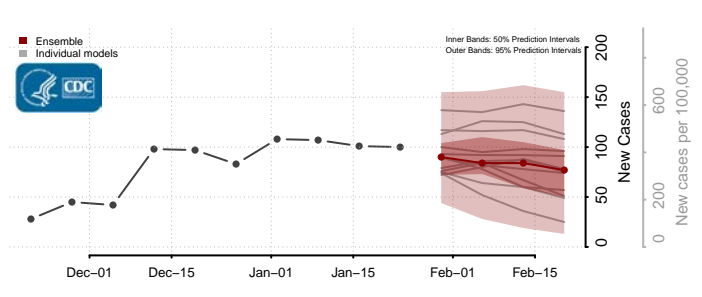

Harnett County, North Carolina

Haywood County, North Carolina

Henderson County, North Carolina

Hertford County, North Carolina

Hoke County, North Carolina

Hyde County, North Carolina

Iredell County, North Carolina