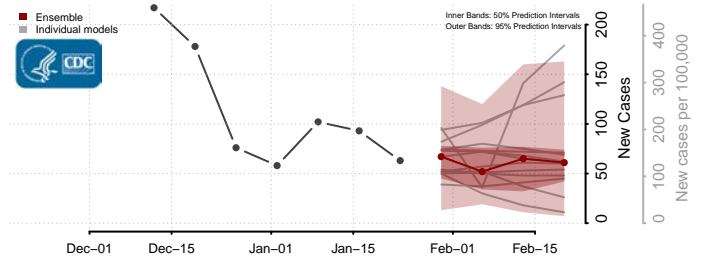

Minnesota*

Aitkin County, Minnesota

Anoka County, Minnesota

Becker County, Minnesota

Beltrami County, Minnesota

*New weekly cases may decrease in this location over the next four weeks. For these locations, the ensemble forecast indicates a probability of 0.75 or greater that fewer cases will be reported in week four of the forecast than in the last reported week.