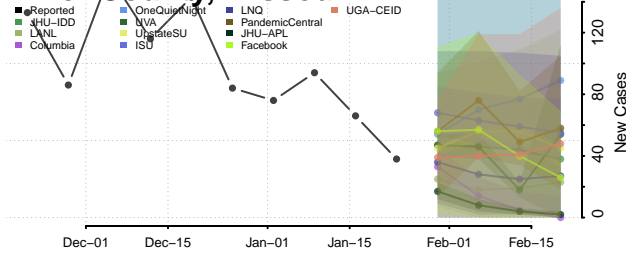

Miller County, Missouri