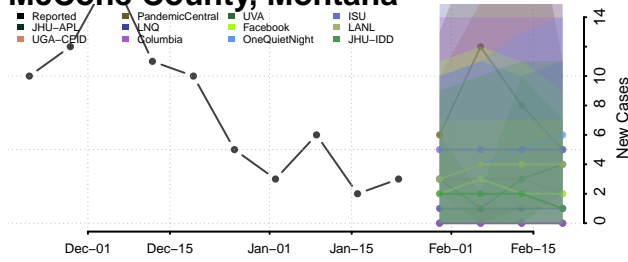

Jefferson County, Montana

Judith Basin County, Montana

Lake County, Montana

Lewis and Clark County, Montana

Liberty County, Montana

Lincoln County, Montana

Madison County, Montana

McCone County, Montana