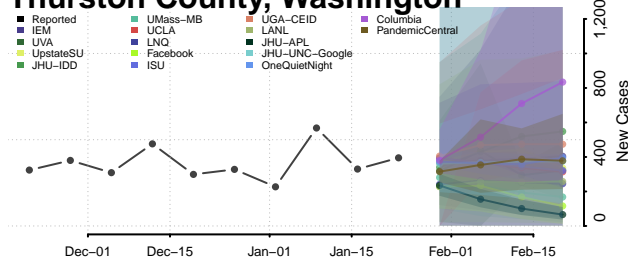

Snohomish County, Washington

Spokane County, Washington

Stevens County, Washington

Thurston County, Washington

Wahkiakum County, Washington

Walla Walla County, Washington

Whatcom County, Washington

Whitman County, Washington