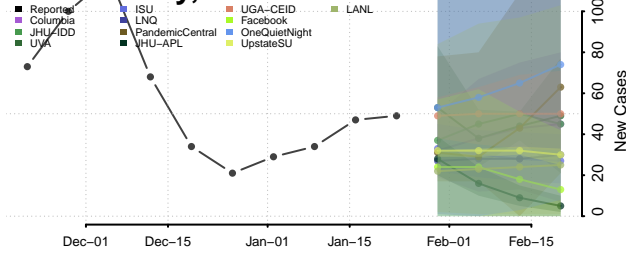

York County, Nebraska