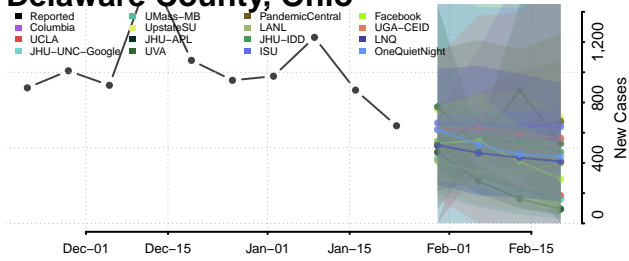

Crawford County, Ohio

Cuyahoga County, Ohio

Darke County, Ohio

Defiance County, Ohio

Delaware County, Ohio

Erie County, Ohio

Fairfield County, Ohio

Fayette County, Ohio