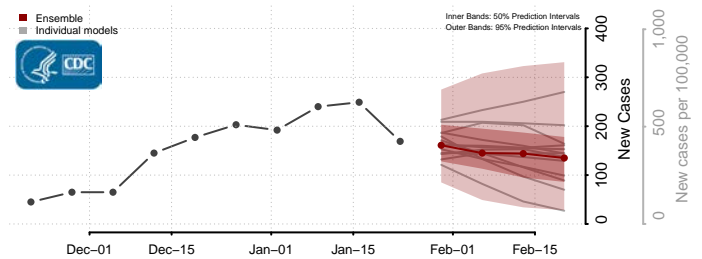

Nash County, North Carolina

New Hanover County, North Carolina

Northampton County, North Carolina

Onslow County, North Carolina

Orange County, North Carolina

Pamlico County, North Carolina

Pasquotank County, North Carolina