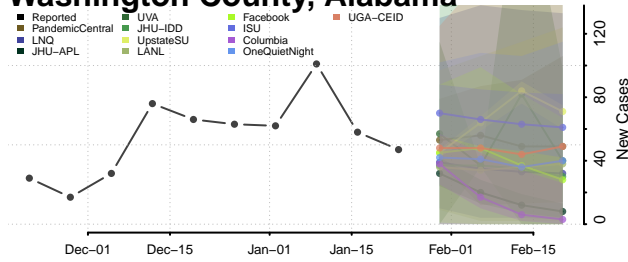

St. Clair County, Alabama

Sumter County, Alabama

Talladega County, Alabama

Tallapoosa County, Alabama

Tuscaloosa County, Alabama

Walker County, Alabama

Washington County, Alabama

Wilcox County, Alabama

Winston County, Alabama

Alaska*

Aleutians East County, Alaska

Aleutians West County, Alaska

*New weekly cases may decrease in this location over the next four weeks. For these locations, the ensemble forecast indicates a probability of 0.75 or greater that fewer cases will be reported in week four of the forecast than in the last reported week.