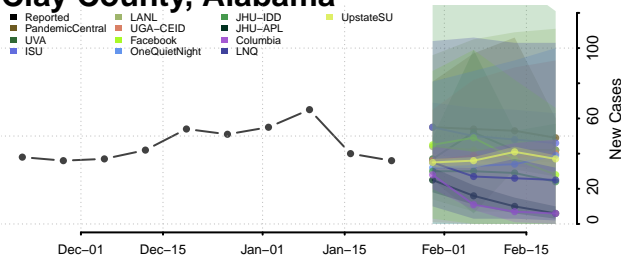

Clay County, Alabama