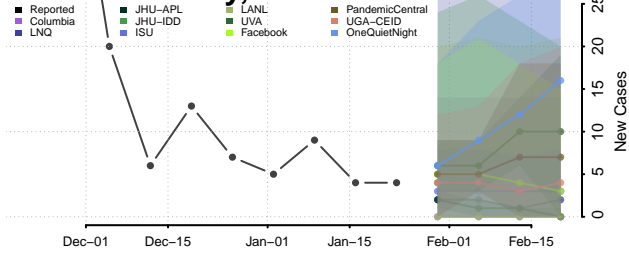

Haakon County, South Dakota

Hamlin County, South Dakota

Hand County, South Dakota

Hanson County, South Dakota

Harding County, South Dakota

Hughes County, South Dakota

Hutchinson County, South Dakota

Hyde County, South Dakota