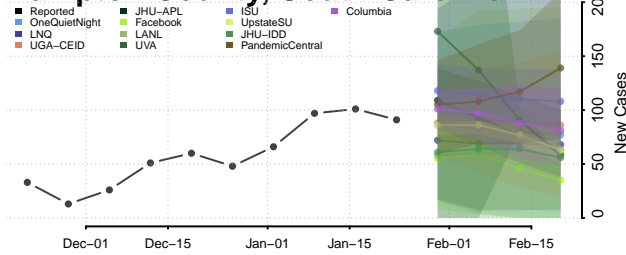

Hampton County, South Carolina