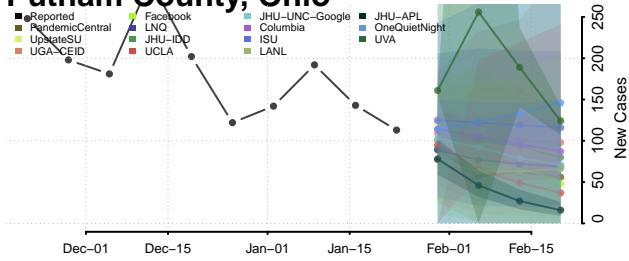

Putnam County, Ohio