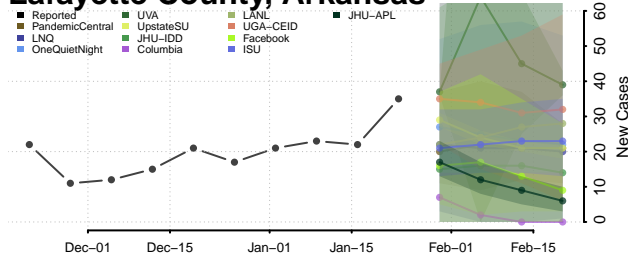

Lafayette County, Arkansas