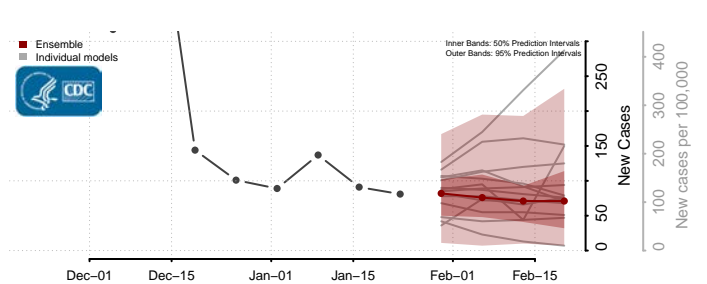

Grand Forks County, North Dakota