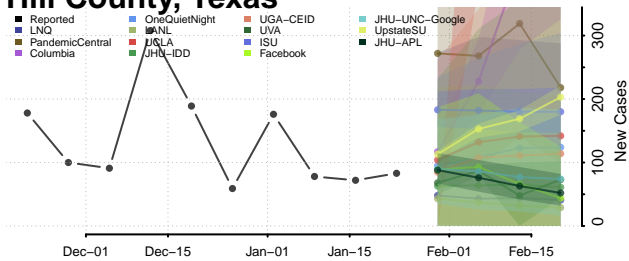

Hill County, Texas