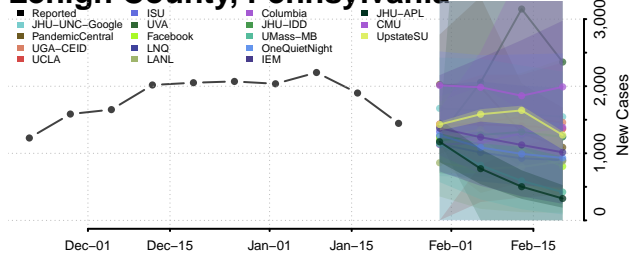

Dauphin County, Pennsylvania

Delaware County, Pennsylvania

Elk County, Pennsylvania

Lawrence County, Pennsylvania

Lebanon County, Pennsylvania

Lehigh County, Pennsylvania

Luzerne County, Pennsylvania

Lycoming County, Pennsylvania