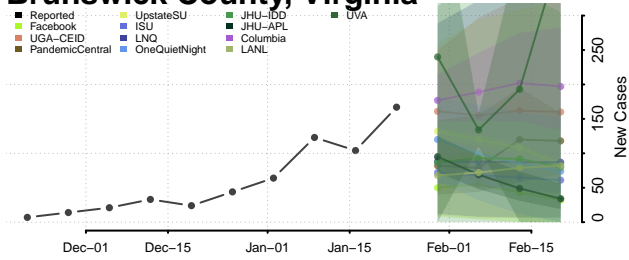

Brunswick County, Virginia