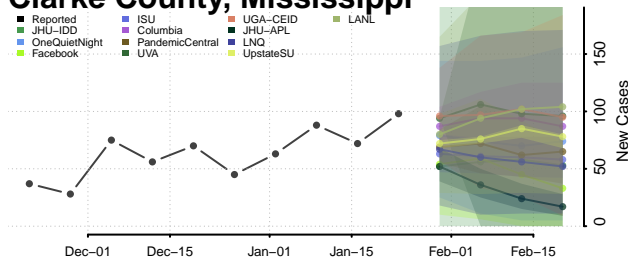

Clarke County, Mississippi