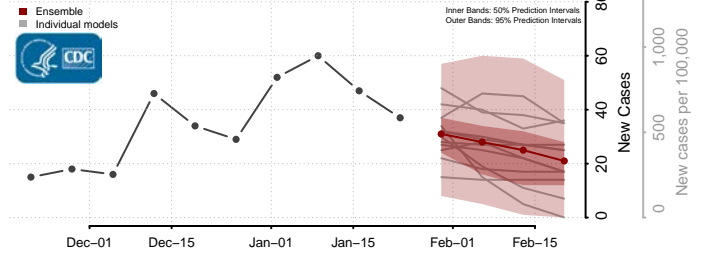

Woodruff County, Arkansas