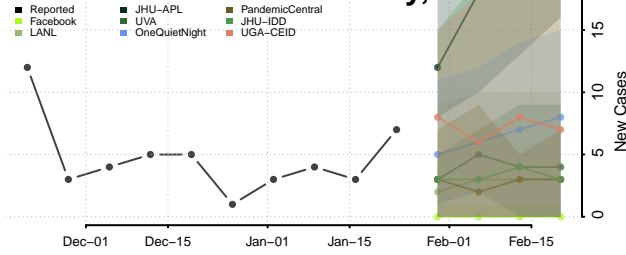

Juneau County, Alaska

Kenai Peninsula County, Alaska

Ketchikan Gateway County, Alaska

Kodiak Island County, Alaska

Kusilvak County, Alaska

Lake and Peninsula County, Alaska

Matanuska-Susitna County, Alaska

Nome County, Alaska