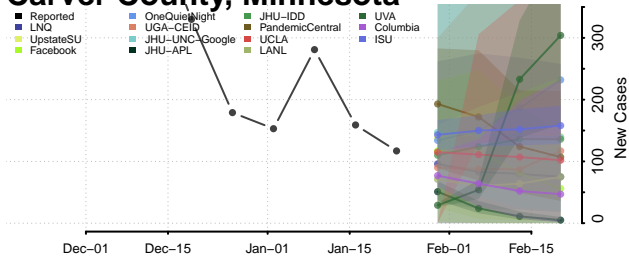

Benton County, Minnesota

Big Stone County, Minnesota

Blue Earth County, Minnesota

Brown County, Minnesota

Carlton County, Minnesota

Carver County, Minnesota

Cass County, Minnesota

Chippewa County, Minnesota