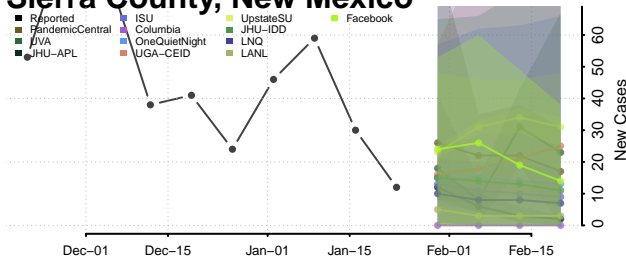

Sierra County, New Mexico