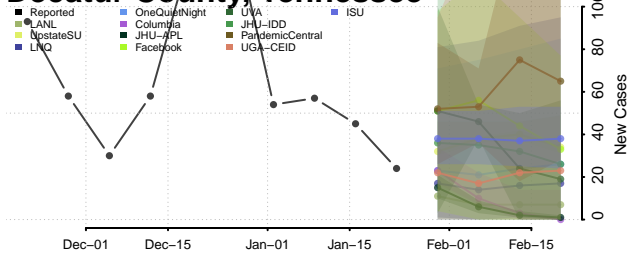

Decatur County, Tennessee