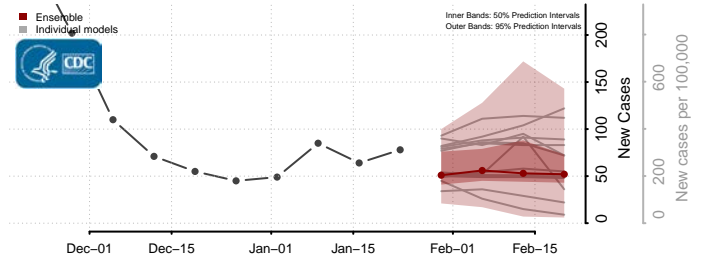

Benton County, Iowa

Black Hawk County, Iowa

Boone County, Iowa

Bremer County, Iowa

Buchanan County, Iowa

Buena Vista County, Iowa

Butler County, Iowa

Calhoun County, Iowa