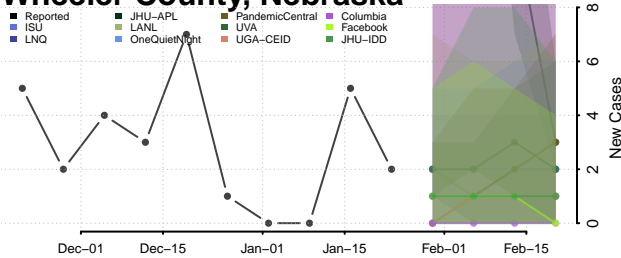

Wheeler County, Nebraska