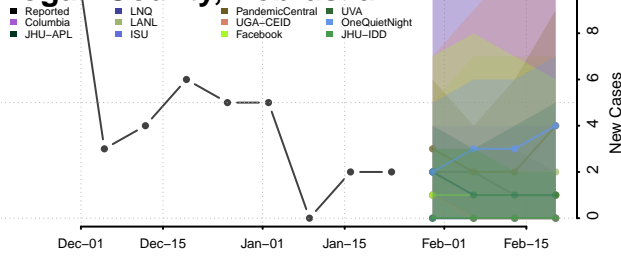

Keith County, Nebraska

Keya Paha County, Nebraska

Kimball County, Nebraska

Knox County, Nebraska

Lancaster County, Nebraska

Lincoln County, Nebraska

Logan County, Nebraska

Loup County, Nebraska