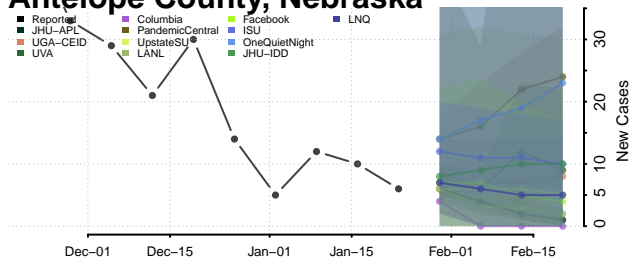

Sheridan County, Montana

Silver Bow County, Montana

Wheatland County, Montana

Wibaux County, Montana

Yellowstone County, Montana

Nebraska

Adams County, Nebraska

Antelope County, Nebraska