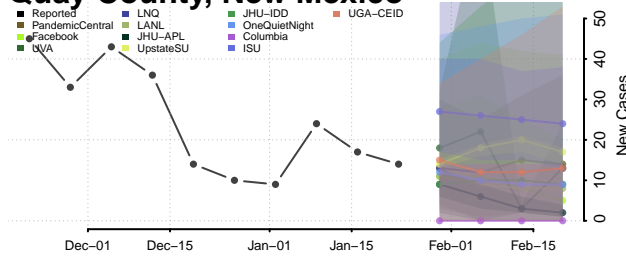

Quay County, New Mexico