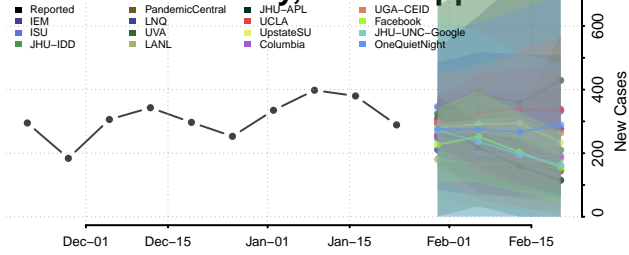

Lauderdale County, Mississippi