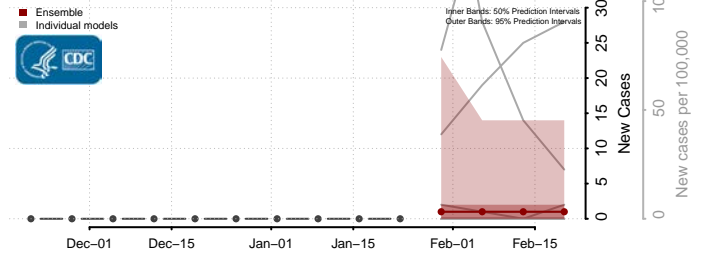

Sanpete County, Utah