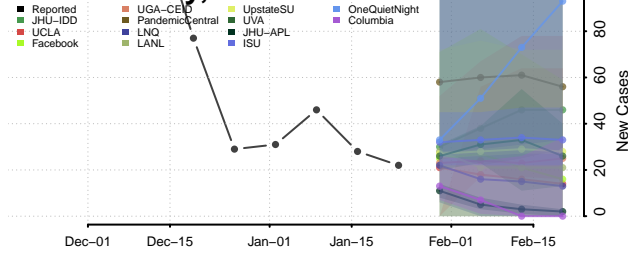

Todd County, Minnesota