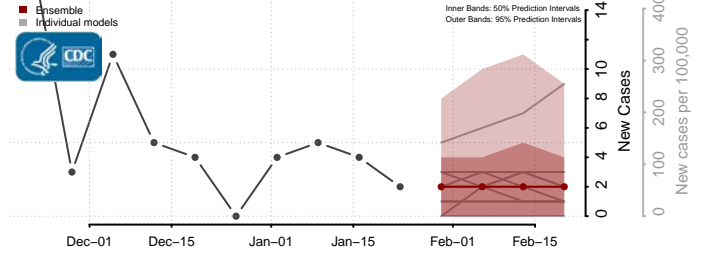

Catron County, New Mexico