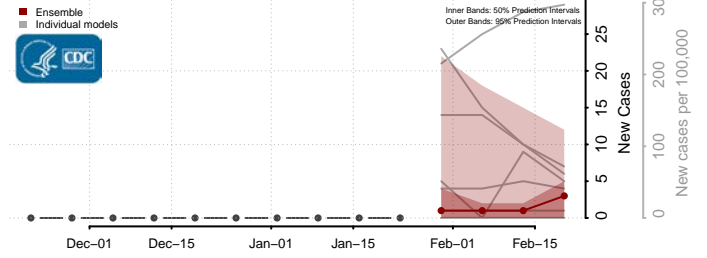

Daggett County, Utah

Davis County, Utah

Duchesne County, Utah

Emery County, Utah

Garfield County, Utah

Grand County, Utah

Iron County, Utah

Juab County, Utah