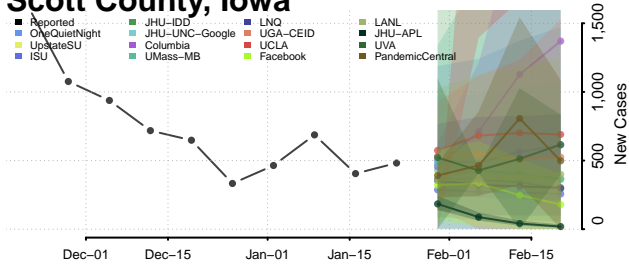

Pottawattamie County, Iowa

Poweshiek County, Iowa

Ringgold County, Iowa

Sac County, Iowa

Scott County, Iowa

Shelby County, Iowa

Sioux County, Iowa

Story County, Iowa