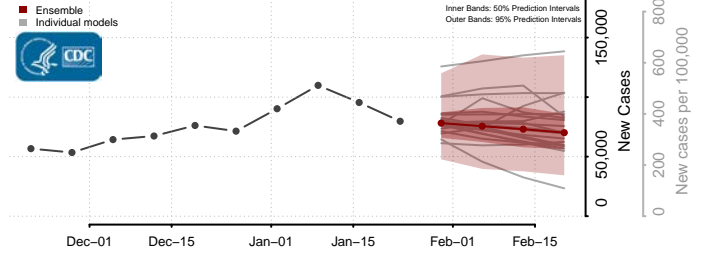

Florida

Alachua County, Florida

Baker County, Florida

Bay County, Florida

Bradford County, Florida

Brevard County, Florida