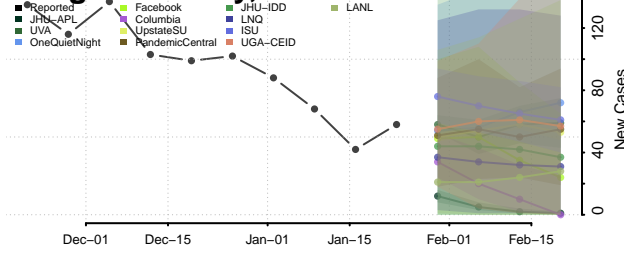

Cumberland County, Illinois

De Witt County, Illinois

DeKalb County, Illinois

Douglas County, Illinois

DuPage County, Illinois

Edgar County, Illinois

Edwards County, Illinois

Effingham County, Illinois