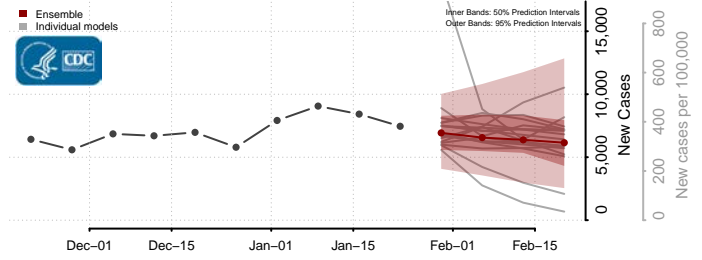

Broward County, Florida