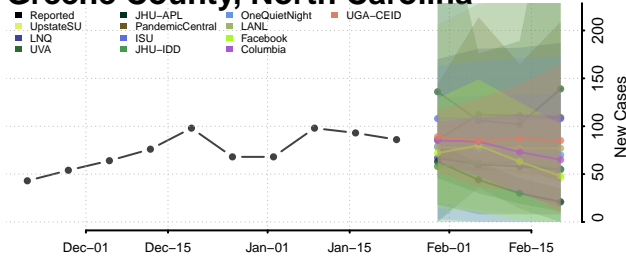

Davie County, North Carolina

Gates County, North Carolina

Graham County, North Carolina

Granville County, North Carolina

Greene County, North Carolina

Guilford County, North Carolina

Halifax County, North Carolina