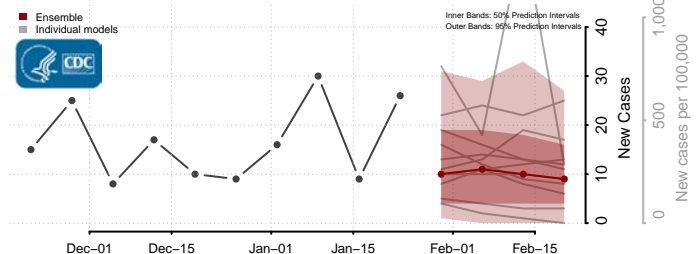

Hidalgo County, New Mexico

Lea County, New Mexico

Lincoln County, New Mexico

Los Alamos County, New Mexico

Luna County, New Mexico

McKinley County, New Mexico

Mora County, New Mexico

Otero County, New Mexico