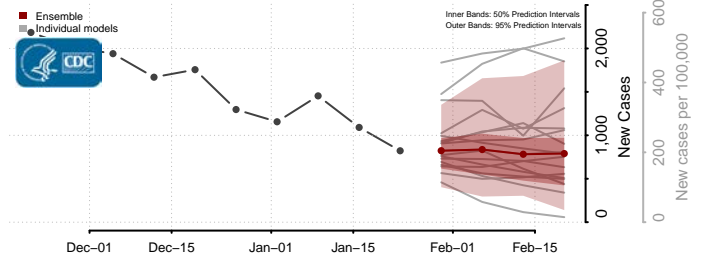

St. Charles County, Missouri