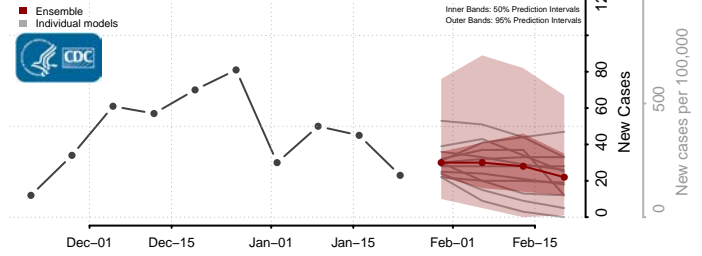

Stone County, Arkansas