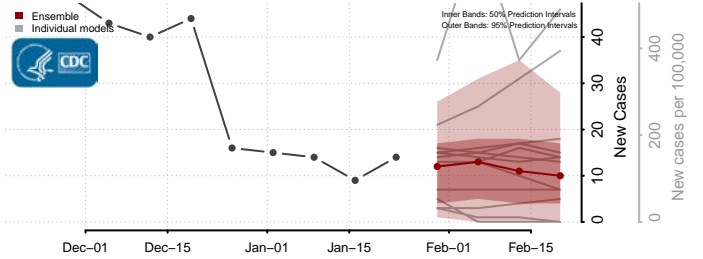

Wayne County, Nebraska