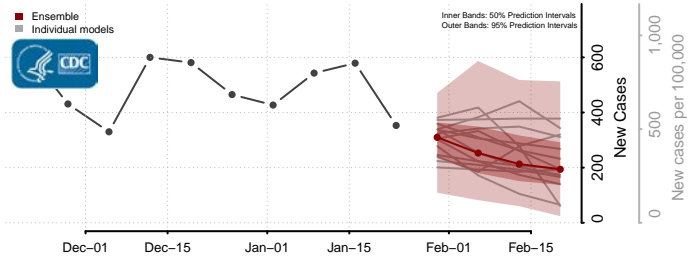

Muskogee County, Oklahoma