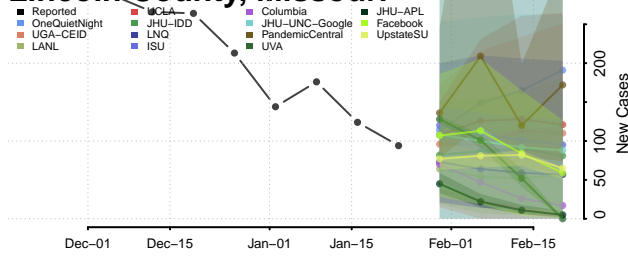

Lincoln County, Missouri