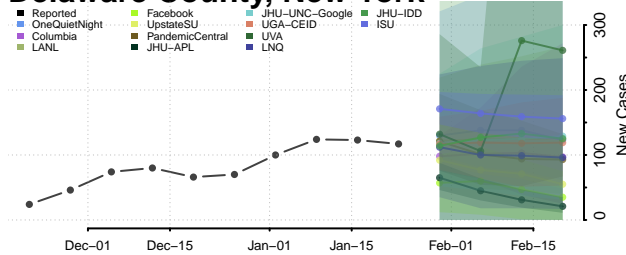

Columbia County, New York

Cortland County, New York

Delaware County, New York

Dutchess County, New York

Erie County, New York

Essex County, New York

Franklin County, New York

Fulton County, New York