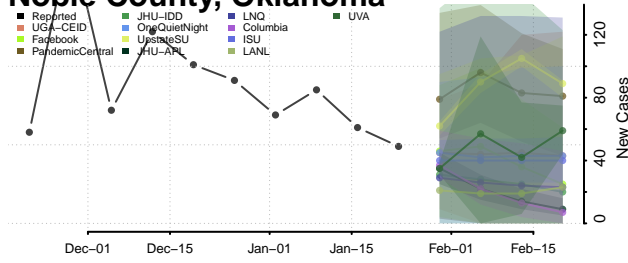

Noble County, Oklahoma