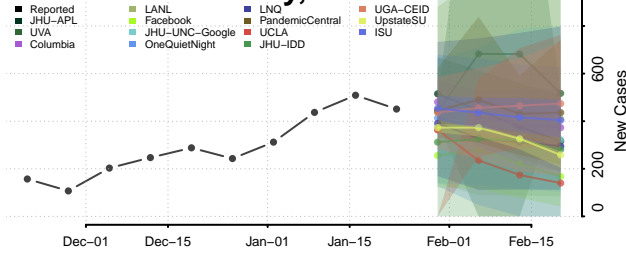

Dorchester County, South Carolina

Edgefield County, South Carolina

Fairfield County, South Carolina

Florence County, South Carolina

Georgetown County, South Carolina

Greenville County, South Carolina

Greenwood County, South Carolina