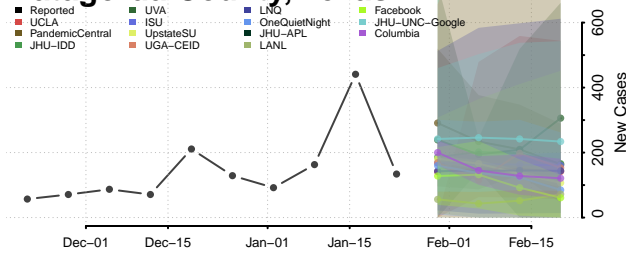

Matagorda County, Texas