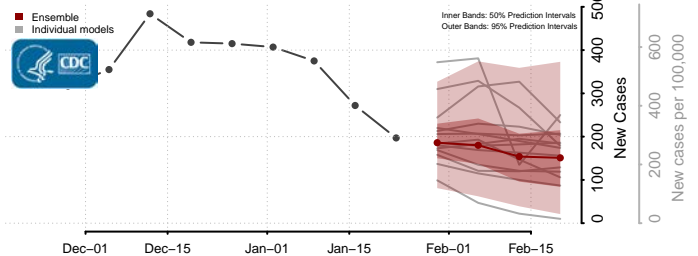

Boone County, Indiana