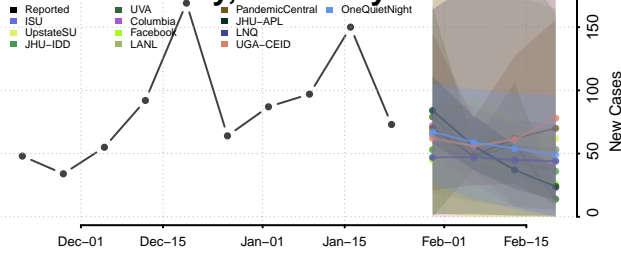

Carlisle County, Kentucky

Carroll County, Kentucky

Carter County, Kentucky

Casey County, Kentucky

Christian County, Kentucky

Clark County, Kentucky

Clay County, Kentucky

Clinton County, Kentucky