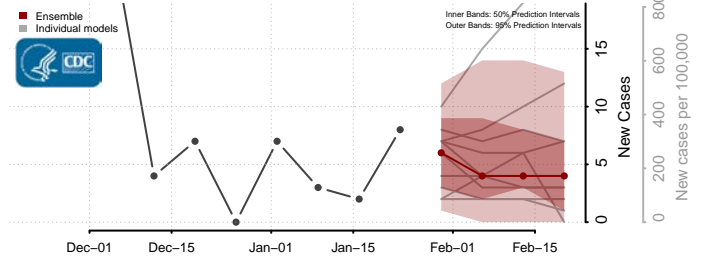

Renville County, North Dakota