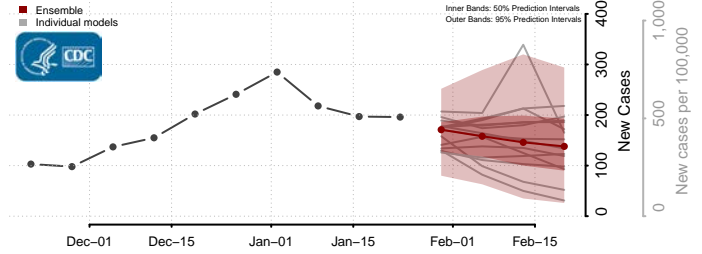

Union County, Arkansas