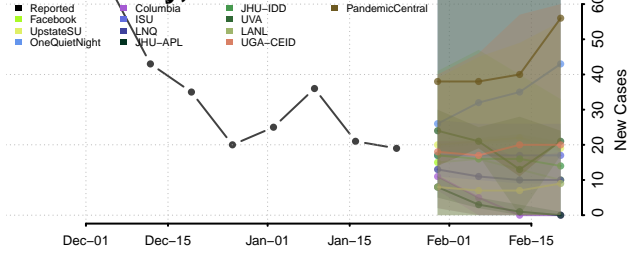

Pottawattamie County, Iowa

Poweshiek County, Iowa

Ringgold County, Iowa

Sac County, Iowa

Scott County, Iowa

Shelby County, Iowa

Sioux County, Iowa

Story County, Iowa