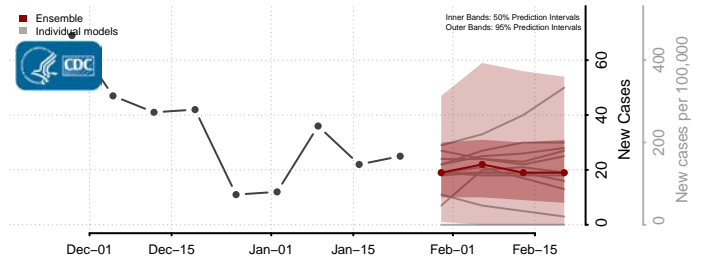

McKenzie County, North Dakota