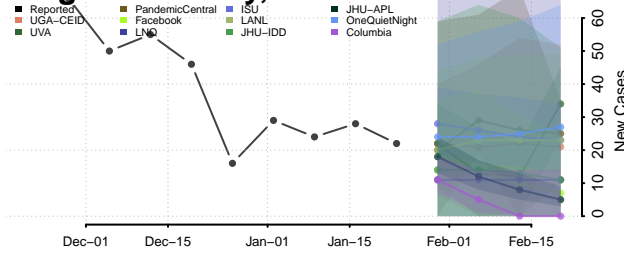

Kingman County, Kansas

Kiowa County, Kansas

Labette County, Kansas

Lane County, Kansas

Leavenworth County, Kansas

Lincoln County, Kansas

Linn County, Kansas

Logan County, Kansas