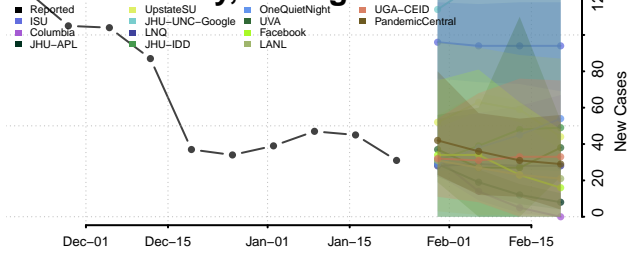

Crawford County, Michigan

Delta County, Michigan

Dickinson County, Michigan

Eaton County, Michigan

Emmet County, Michigan

Genesee County, Michigan

Gladwin County, Michigan

Gogebic County, Michigan