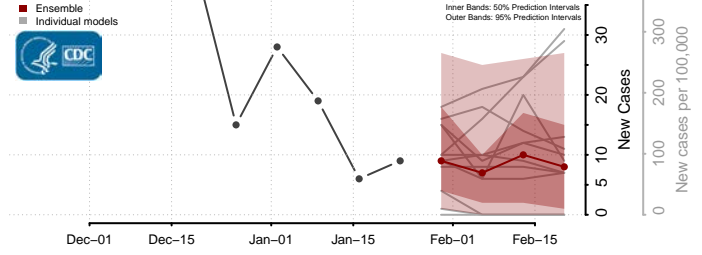

Todd County, South Dakota