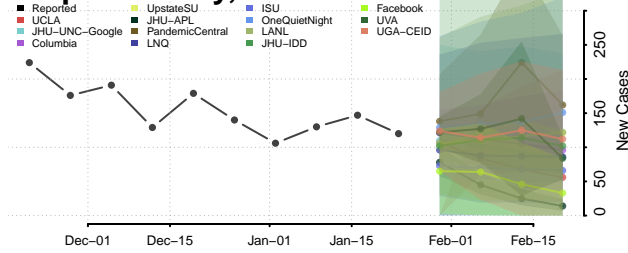

Humboldt County, Iowa

Ida County, Iowa

Iowa County, Iowa

Jackson County, Iowa

Jasper County, Iowa

Jefferson County, Iowa

Johnson County, Iowa

Jones County, Iowa