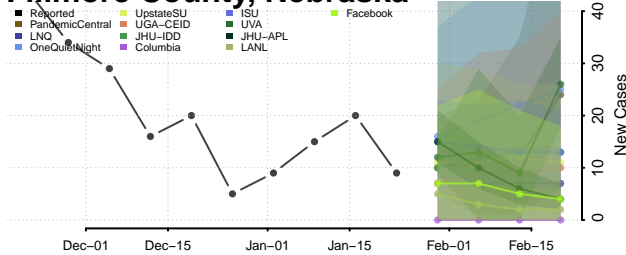

Fillmore County, Nebraska