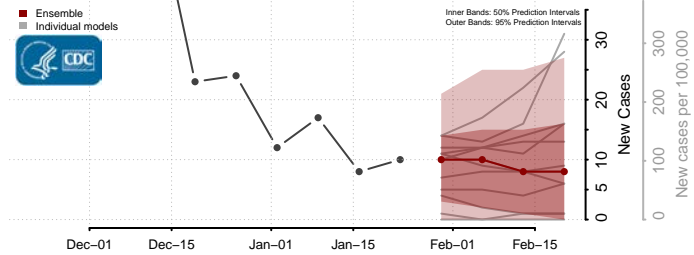

Stevens County, Minnesota