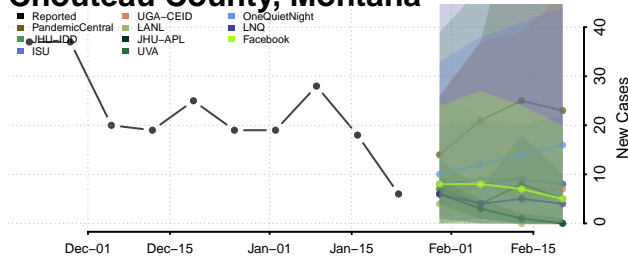

Chouteau County, Montana