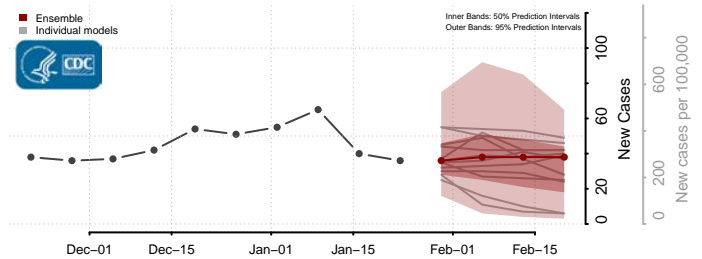

Clay County, Alabama