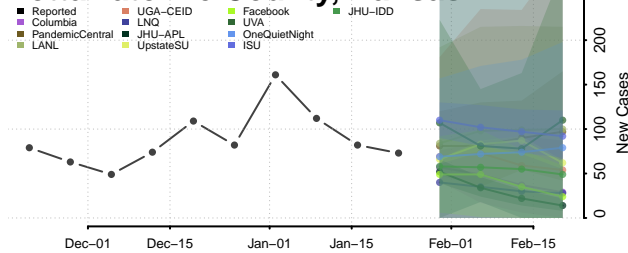

Ottawa County, Kansas

Pawnee County, Kansas

Phillips County, Kansas

Pottawatomie County, Kansas

Pratt County, Kansas

Rawlins County, Kansas

Reno County, Kansas

Republic County, Kansas