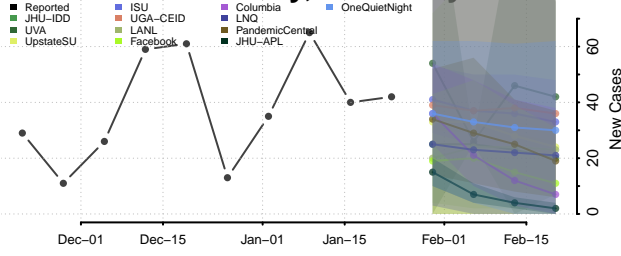

Cumberland County, Kentucky