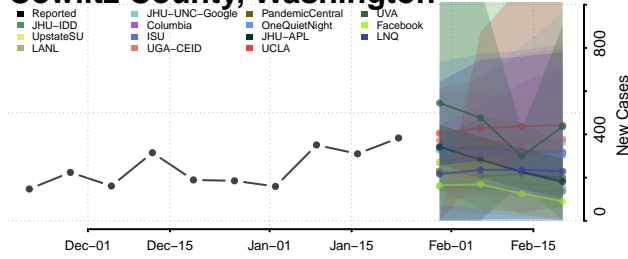

Cowlitz County, Washington