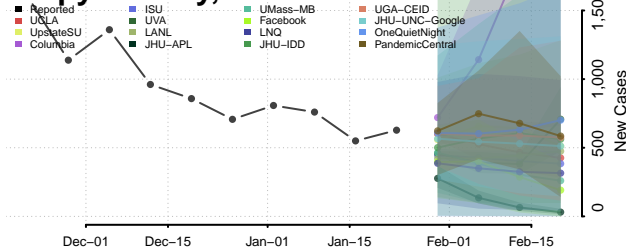

Sarpy County, Nebraska