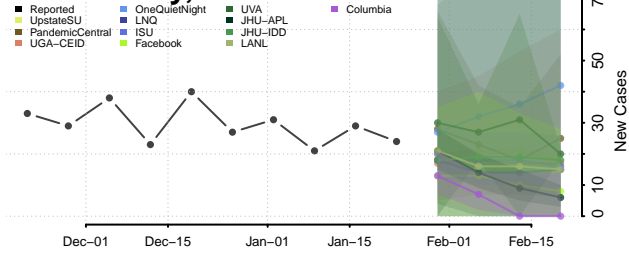

Holt County, Nebraska