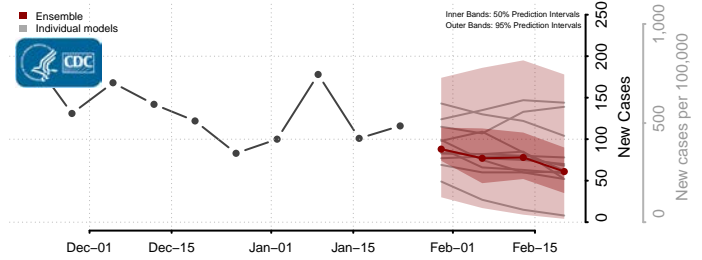

Sabine County, Louisiana