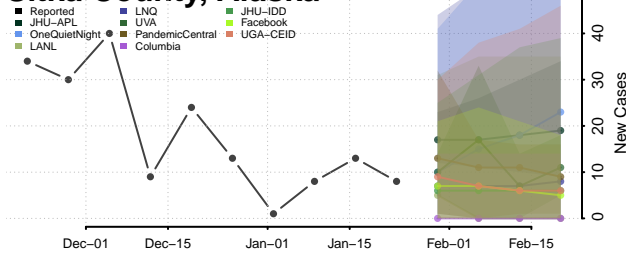

North Slope County, Alaska

Northwest Arctic County, Alaska

Petersburg County, Alaska

Prince of Wales-Hyder County, Alaska

Sitka County, Alaska

Skagway County, Alaska

Southeast Fairbanks County, Alaska

Valdez-Cordova County, Alaska