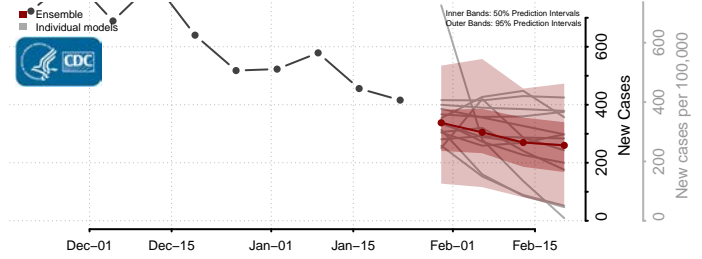

Allen County, Ohio