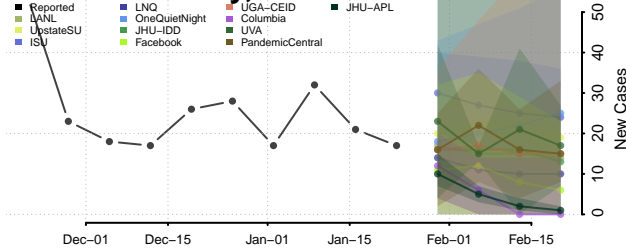

St. Louis County, Missouri

Ste. Genevieve County, Missouri

Stoddard County, Missouri

Stone County, Missouri

Sullivan County, Missouri

Taney County, Missouri

Texas County, Missouri

Vernon County, Missouri