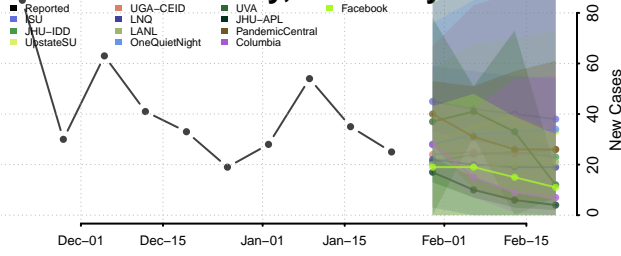

Edmonson County, Kentucky