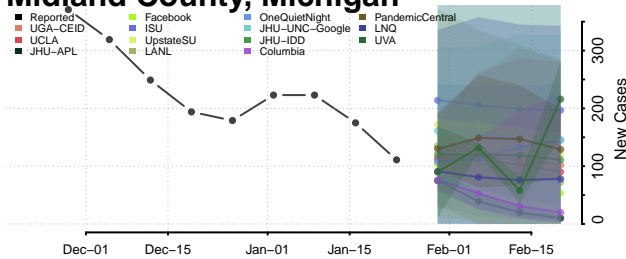

Midland County, Michigan