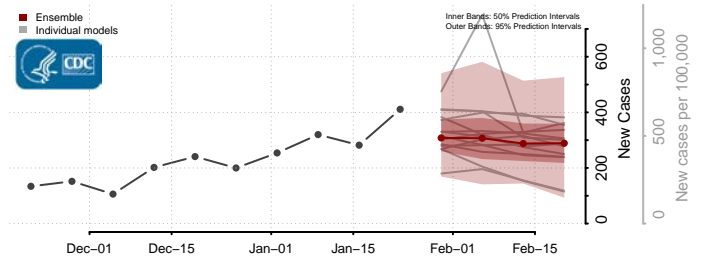

Pender County, North Carolina