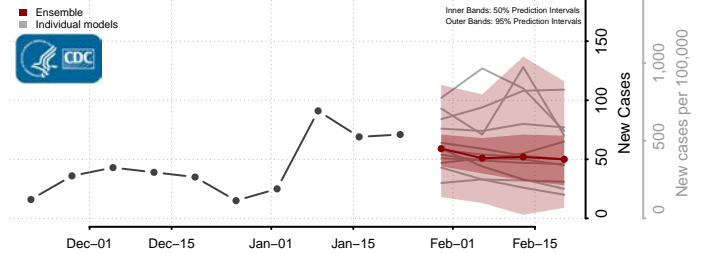

Amelia County, Virginia