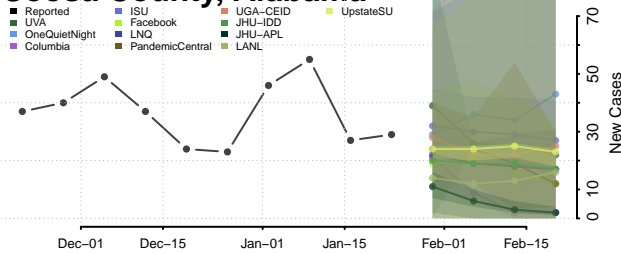

Clarke County, Alabama

Clay County, Alabama

Cleburne County, Alabama

Coffee County, Alabama

Colbert County, Alabama

Conecuh County, Alabama

Coosa County, Alabama

Covington County, Alabama