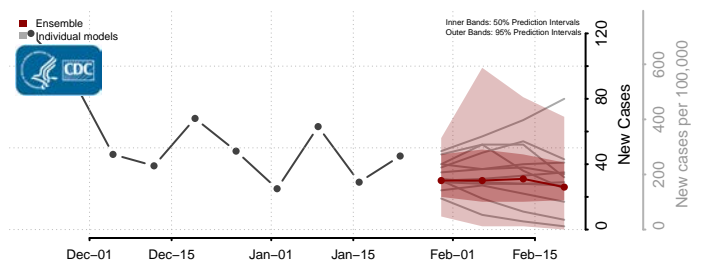

Tama County, Iowa