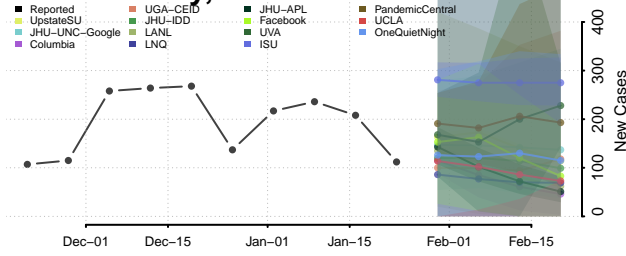

Erath County, Texas