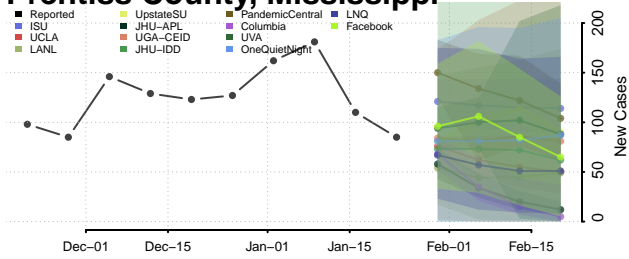

Prentiss County, Mississippi