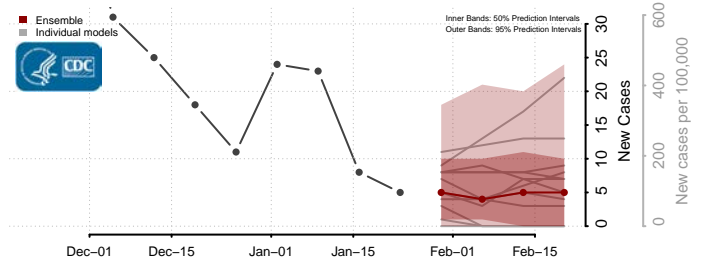

Pembina County, North Dakota

Pierce County, North Dakota

Ramsey County, North Dakota

Ransom County, North Dakota

Renville County, North Dakota

Richland County, North Dakota

Rolette County, North Dakota

Sargent County, North Dakota