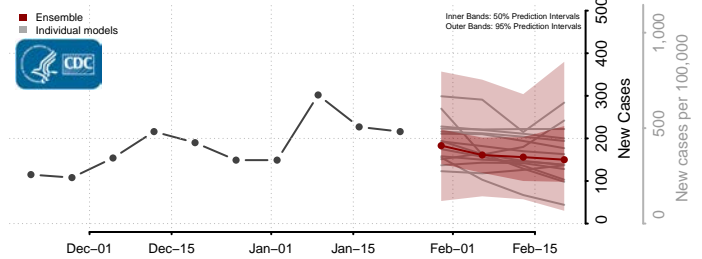

Richmond County, North Carolina