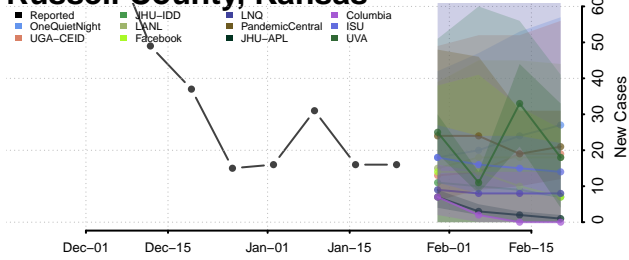

Russell County, Kansas