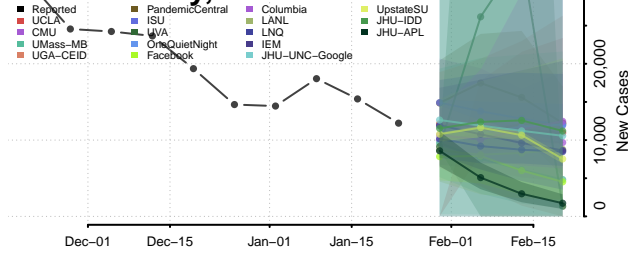

Cook County, Illinois