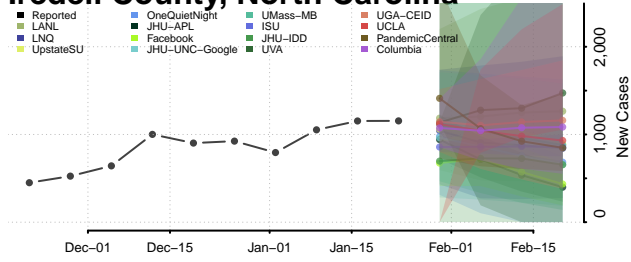

Harnett County, North Carolina

Haywood County, North Carolina

Henderson County, North Carolina

Hertford County, North Carolina

Hoke County, North Carolina

Hyde County, North Carolina

Iredell County, North Carolina