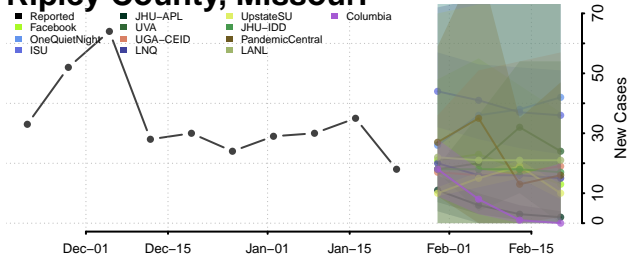

Ripley County, Missouri