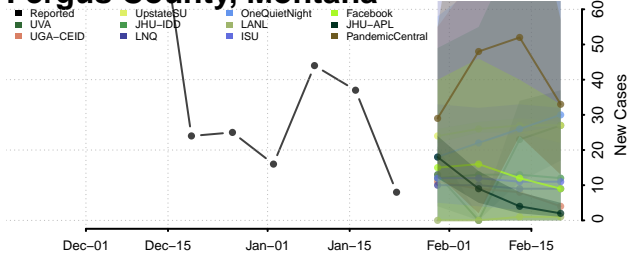

Fergus County, Montana