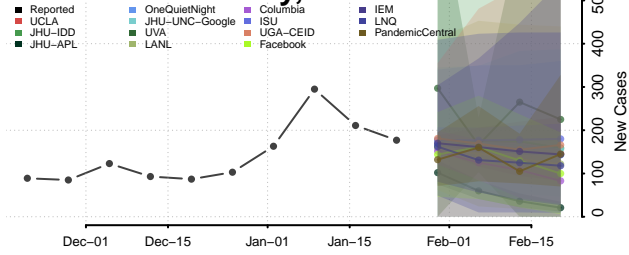

St. Bernard County, Louisiana