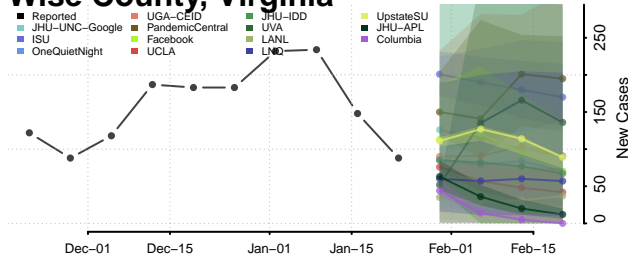

Wise County, Virginia