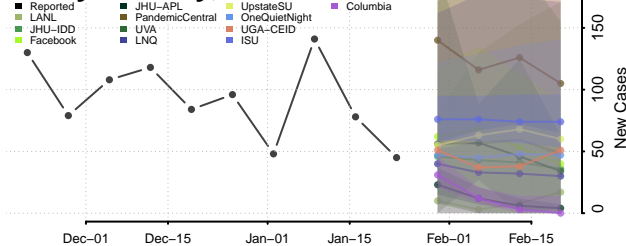

Avery County, North Carolina