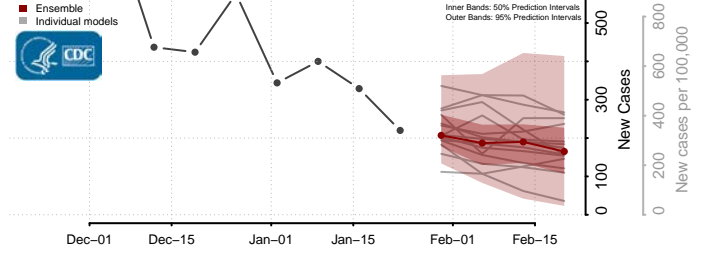

Chaves County, New Mexico