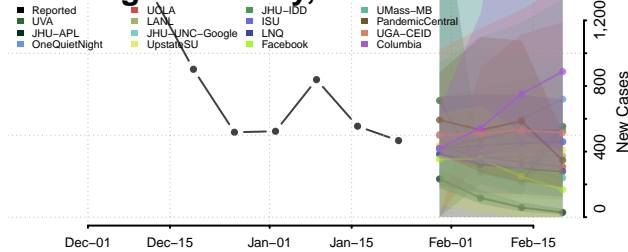

Stevens County, Minnesota

Swift County, Minnesota

Todd County, Minnesota

Traverse County, Minnesota

Wabasha County, Minnesota

Wadena County, Minnesota

Waseca County, Minnesota

Washington County, Minnesota