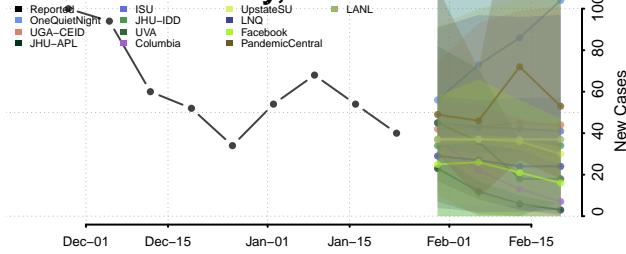

Benton County, Iowa

Black Hawk County, Iowa

Boone County, Iowa

Bremer County, Iowa

Buchanan County, Iowa

Buena Vista County, Iowa

Butler County, Iowa

Calhoun County, Iowa