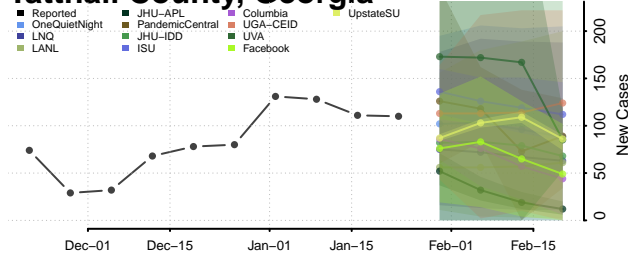

Stewart County, Georgia

Sumter County, Georgia

Talbot County, Georgia

Taliaferro County, Georgia

Tattnall County, Georgia

Taylor County, Georgia

Telfair County, Georgia

Terrell County, Georgia