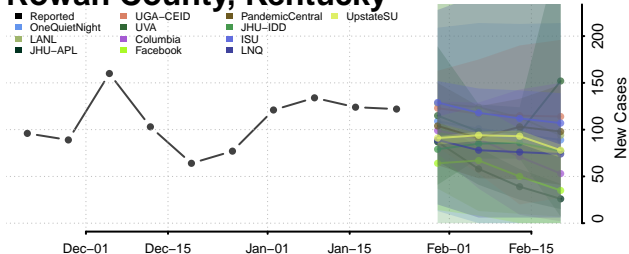

Pulaski County, Kentucky

Robertson County, Kentucky

Rockcastle County, Kentucky

Rowan County, Kentucky

Russell County, Kentucky

Scott County, Kentucky

Shelby County, Kentucky

Simpson County, Kentucky