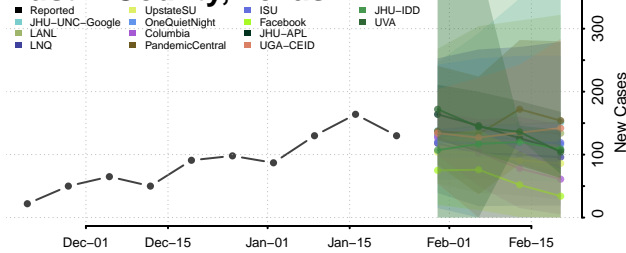

Austin County, Texas