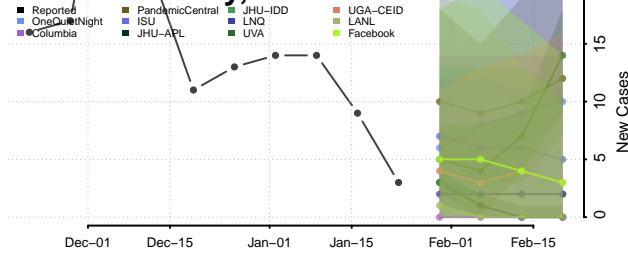

Perkins County, Nebraska