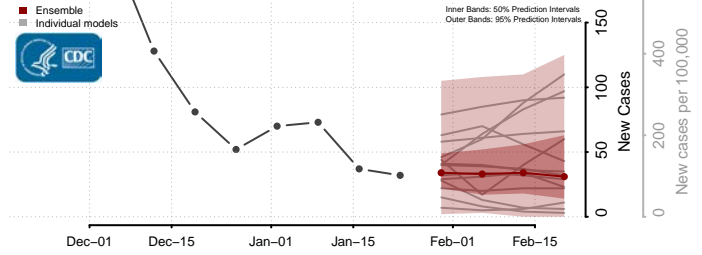

Stark County, North Dakota