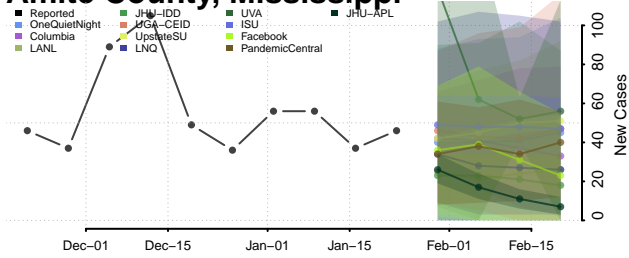

Amite County, Mississippi