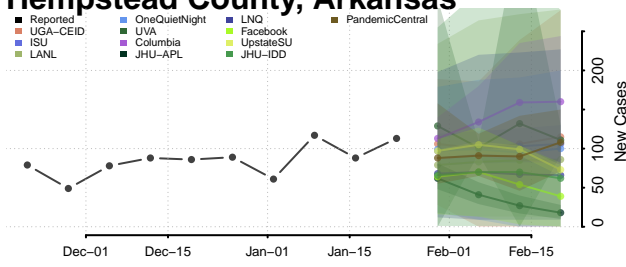

Hempstead County, Arkansas