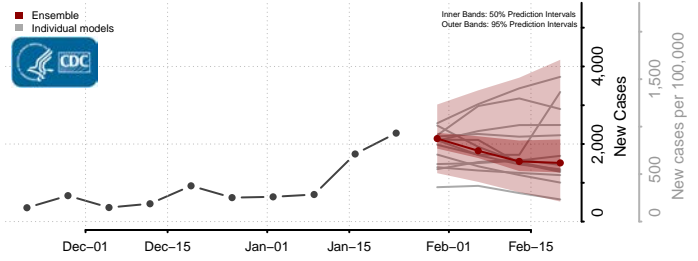

Chesapeake County, Virginia