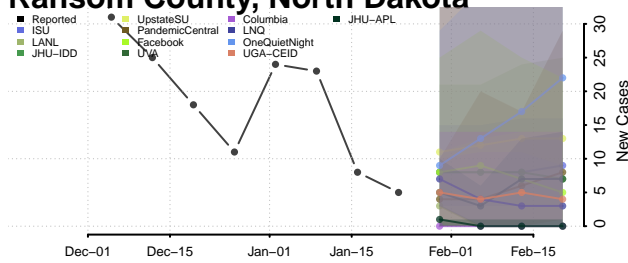

Ransom County, North Dakota