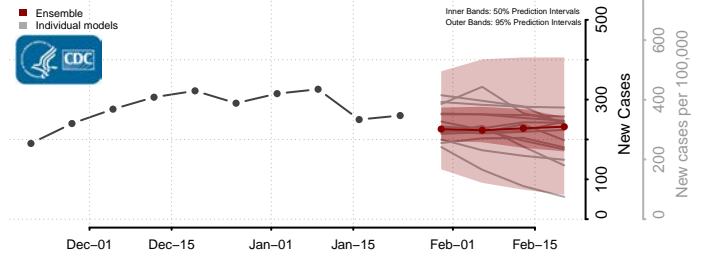

DeSoto County, Mississippi

Forrest County, Mississippi

Franklin County, Mississippi

George County, Mississippi

Greene County, Mississippi

Grenada County, Mississippi

Hancock County, Mississippi

Harrison County, Mississippi