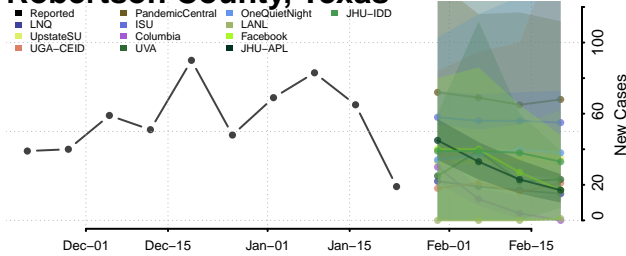

Robertson County, Texas