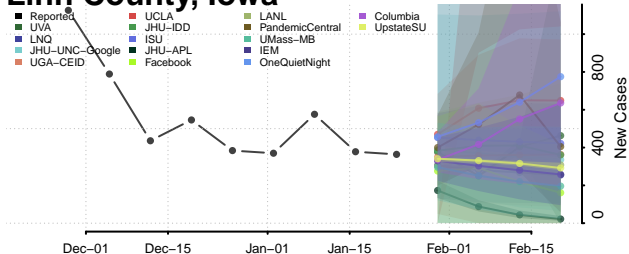

Keokuk County, Iowa

Kossuth County, Iowa

Lee County, Iowa

Linn County, Iowa

Louisa County, Iowa

Lucas County, Iowa

Lyon County, Iowa

Madison County, Iowa