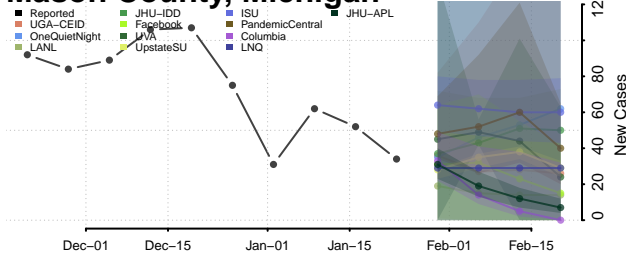

Mason County, Michigan