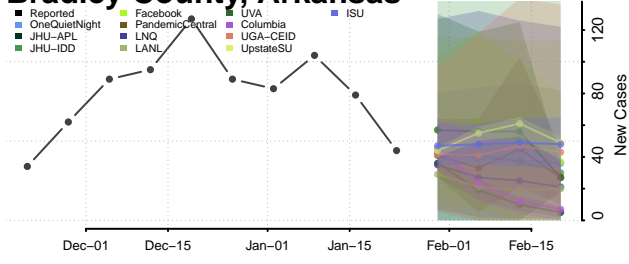

Bradley County, Arkansas