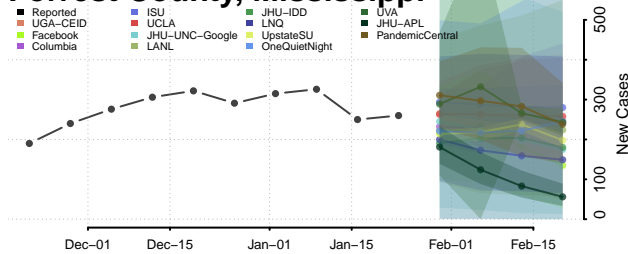

DeSoto County, Mississippi

Forrest County, Mississippi

Franklin County, Mississippi

George County, Mississippi

Greene County, Mississippi

Grenada County, Mississippi

Hancock County, Mississippi

Harrison County, Mississippi