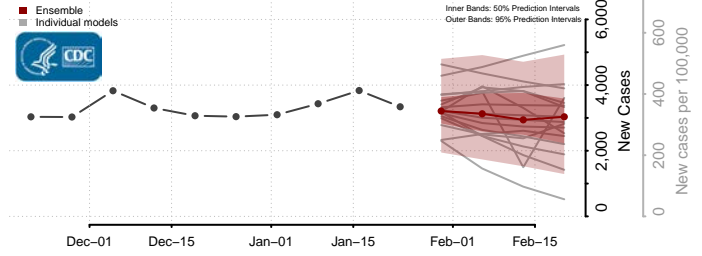

Bergen County, New Jersey