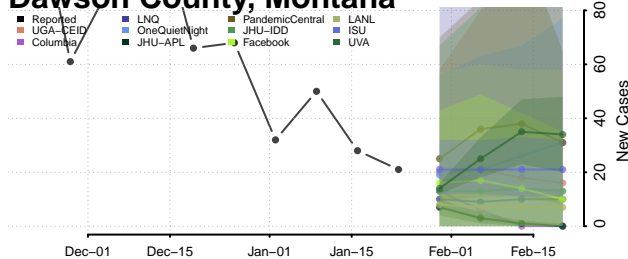

Carter County, Montana

Cascade County, Montana

Chouteau County, Montana

Custer County, Montana

Daniels County, Montana

Dawson County, Montana

Deer Lodge County, Montana

Fallon County, Montana