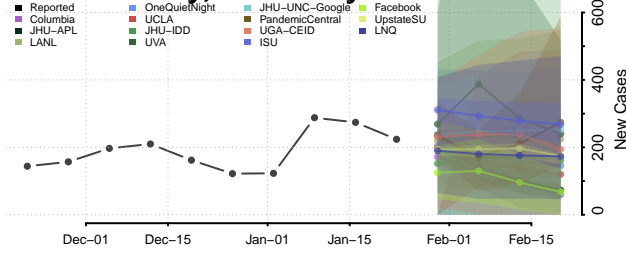

Pulaski County, Kentucky

Robertson County, Kentucky

Rockcastle County, Kentucky

Rowan County, Kentucky

Russell County, Kentucky

Scott County, Kentucky

Shelby County, Kentucky

Simpson County, Kentucky