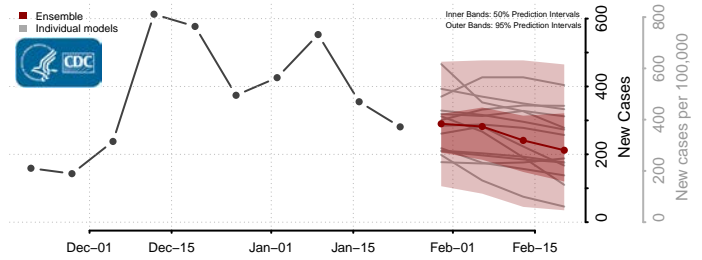

Augusta County, Virginia