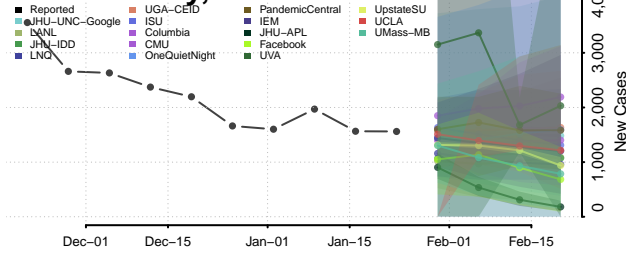

Jersey County, Illinois

Jo Daviess County, Illinois

Johnson County, Illinois

Kane County, Illinois

Kankakee County, Illinois

Kendall County, Illinois

Knox County, Illinois

Lake County, Illinois