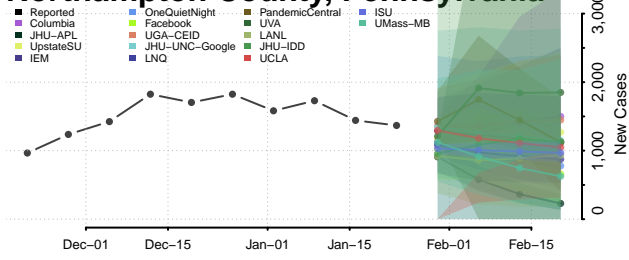

Northampton County, Pennsylvania