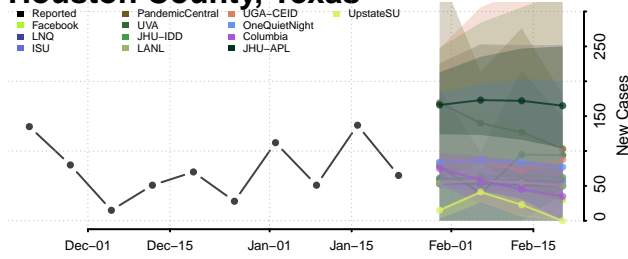

Hopkins County, Texas

Houston County, Texas

Howard County, Texas

Hudspeth County, Texas

Hunt County, Texas

Hutchinson County, Texas

Irion County, Texas

Jack County, Texas