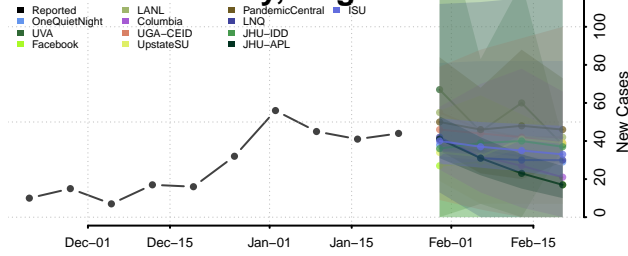

Isle of Wight County, Virginia

James City County, Virginia

King and Queen County, Virginia

King George County, Virginia

King William County, Virginia

Lancaster County, Virginia

Lee County, Virginia

Lexington County, Virginia