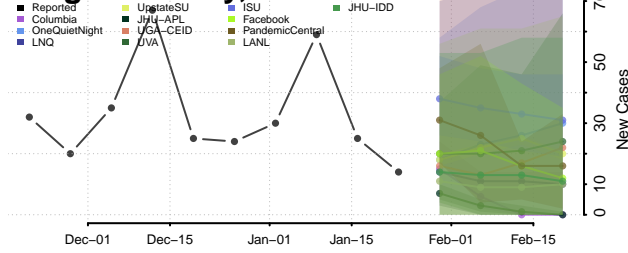

Oregon County, Missouri