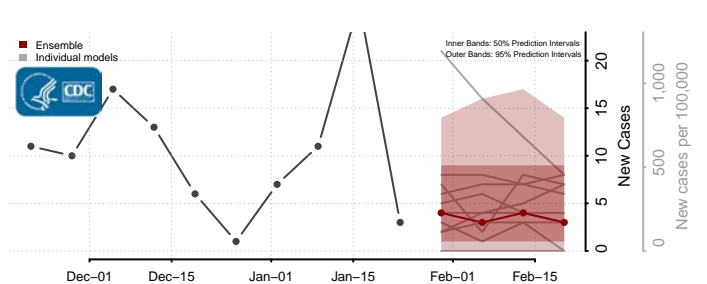

Cavalier County, North Dakota

Dickey County, North Dakota

Divide County, North Dakota

Dunn County, North Dakota

Eddy County, North Dakota

Emmons County, North Dakota

Foster County, North Dakota

Golden Valley County, North Dakota