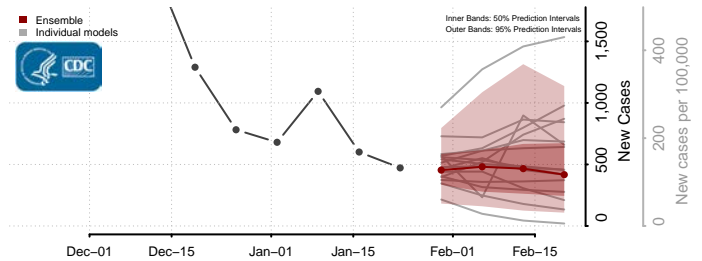

Minnesota*

Aitkin County, Minnesota

Anoka County, Minnesota

Becker County, Minnesota

Beltrami County, Minnesota

*New weekly cases may decrease in this location over the next four weeks. For these locations, the ensemble forecast indicates a probability of 0.75 or greater that fewer cases will be reported in week four of the forecast than in the last reported week.