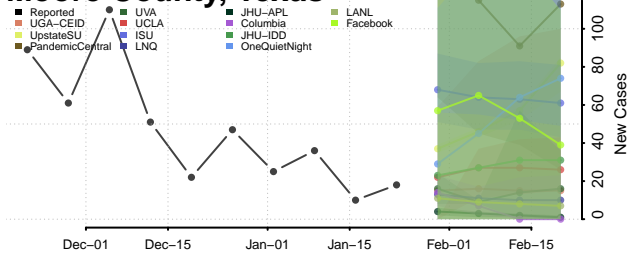

Moore County, Texas