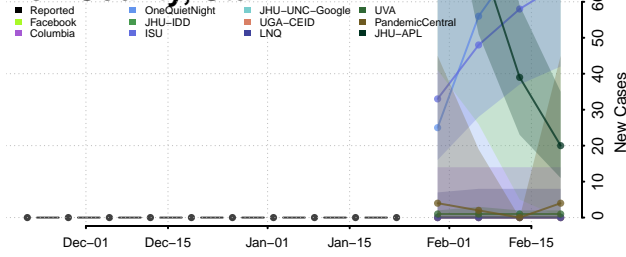

Daggett County, Utah

Davis County, Utah

Duchesne County, Utah

Emery County, Utah

Garfield County, Utah

Grand County, Utah

Iron County, Utah

Juab County, Utah