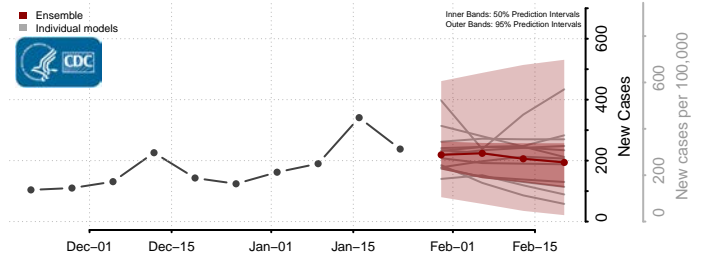

Cheshire County, New Hampshire