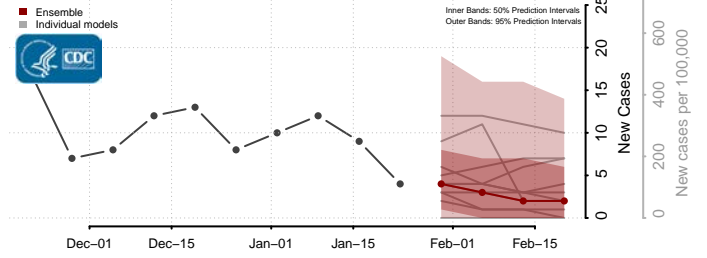

Mercer County, Missouri