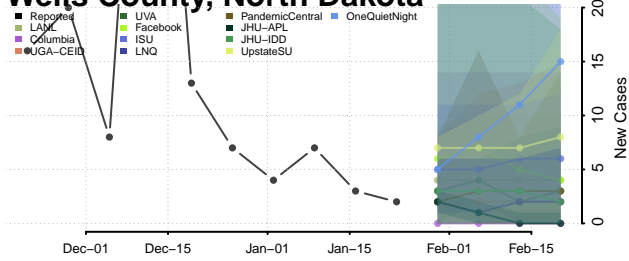

Wells County, North Dakota