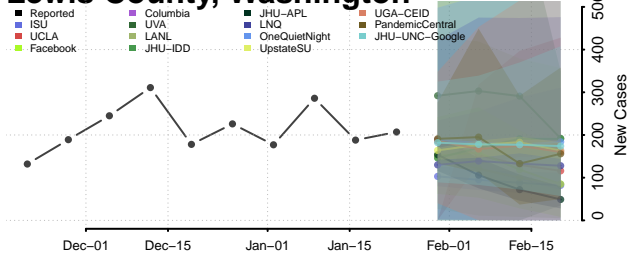

Island County, Washington

Jefferson County, Washington

King County, Washington

Kitsap County, Washington

Kittitas County, Washington

Klickitat County, Washington

Lewis County, Washington

Lincoln County, Washington