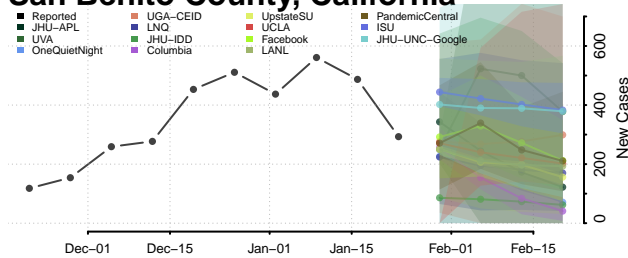

Napa County, California

Nevada County, California

Orange County, California

Placer County, California

Plumas County, California

Riverside County, California

Sacramento County, California

San Benito County, California