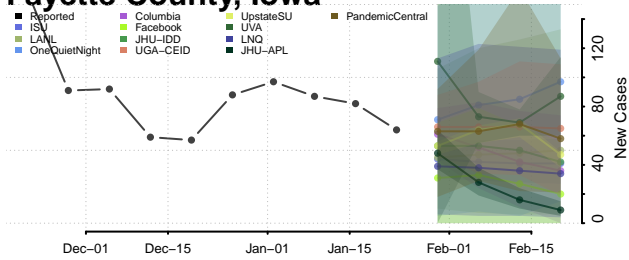

Dickinson County, Iowa

Dubuque County, Iowa

Emmet County, Iowa

Fayette County, Iowa

Floyd County, Iowa

Franklin County, Iowa

Fremont County, Iowa

Greene County, Iowa