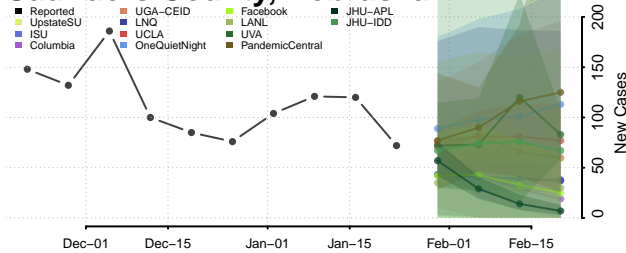

Rock County, Nebraska

Saline County, Nebraska

Sarpy County, Nebraska

Saunders County, Nebraska

Scotts Bluff County, Nebraska

Seward County, Nebraska

Sheridan County, Nebraska

Sherman County, Nebraska