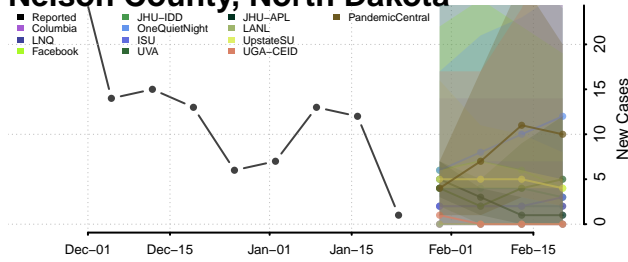

Nelson County, North Dakota