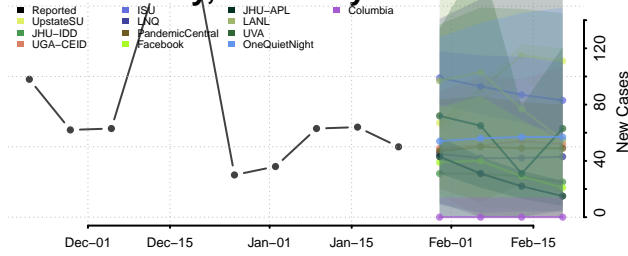

Woodson County, Kansas

Wyandotte County, Kansas

Kentucky

Adair County, Kentucky

Boone County, Kentucky

Bourbon County, Kentucky

Boyd County, Kentucky

Boyle County, Kentucky