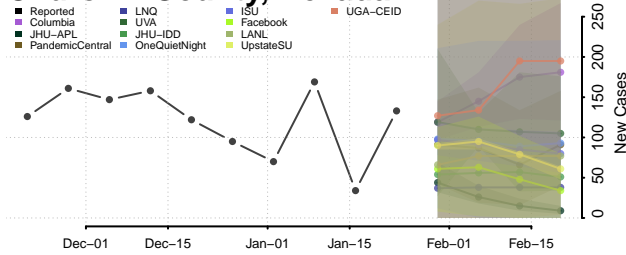

Churchill County, Nevada