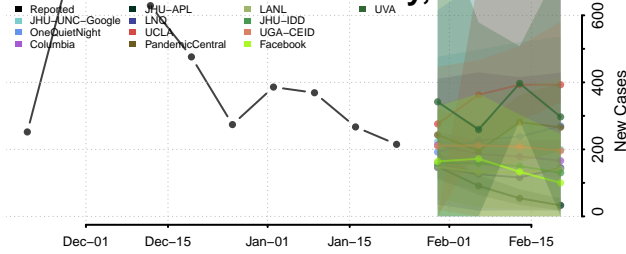

Juneau County, Alaska

Kenai Peninsula County, Alaska

Ketchikan Gateway County, Alaska

Kodiak Island County, Alaska

Kusilvak County, Alaska

Lake and Peninsula County, Alaska

Matanuska-Susitna County, Alaska

Nome County, Alaska