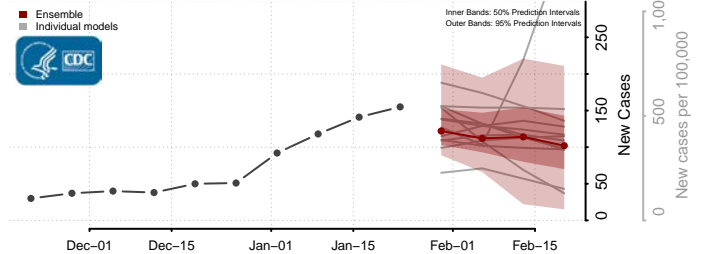

Culpeper County, Virginia

Cumberland County, Virginia

Danville County, Virginia

Dickenson County, Virginia

Dinwiddie County, Virginia

Emporia County, Virginia

Essex County, Virginia

Fairfax City County, Virginia