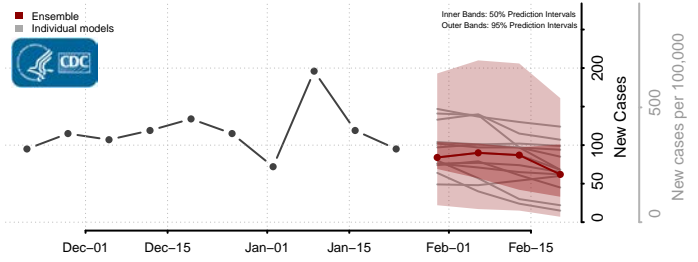

Carroll County, Virginia