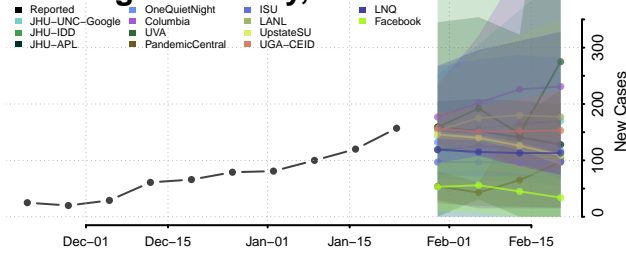

Bennington County, Vermont