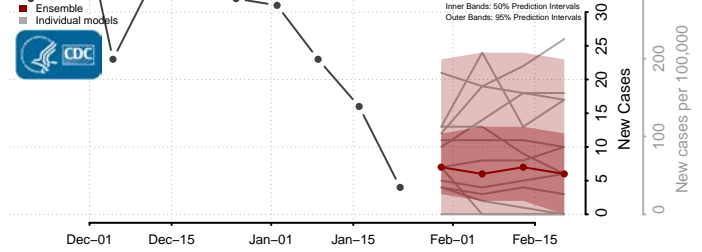

Montgomery County, Missouri