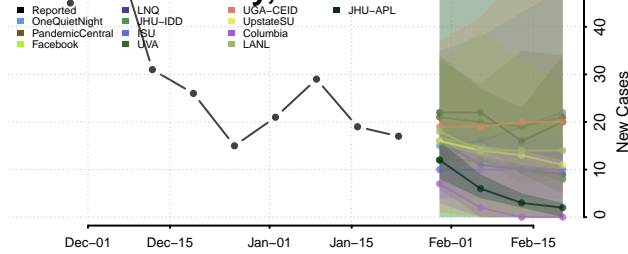

Walworth County, South Dakota