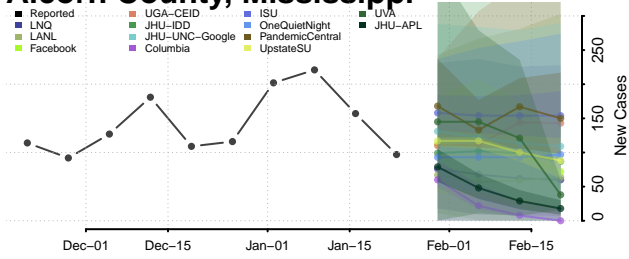

Alcorn County, Mississippi