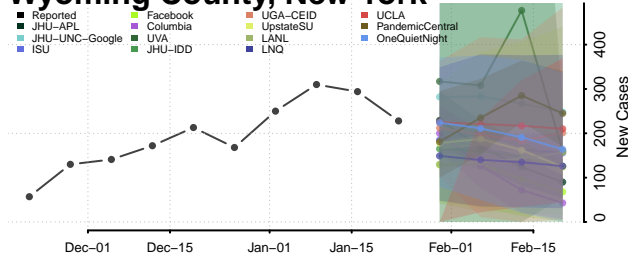

Warren County, New York

Washington County, New York

Wayne County, New York

Westchester County, New York

Wyoming County, New York

Yates County, New York

North Carolina

Alamance County, North Carolina