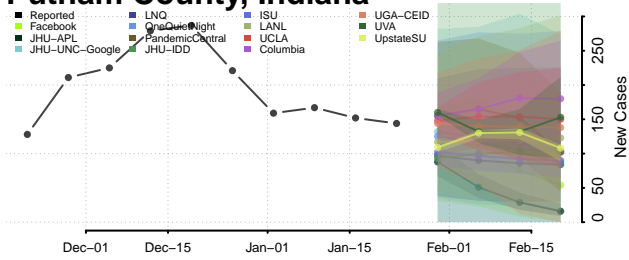

Morgan County, Indiana

Newton County, Indiana

Noble County, Indiana

Ohio County, Indiana

Orange County, Indiana

Owen County, Indiana

Putnam County, Indiana

Randolph County, Indiana