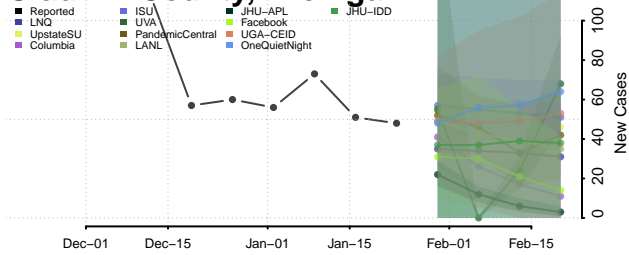

Crawford County, Michigan

Delta County, Michigan

Dickinson County, Michigan

Eaton County, Michigan

Emmet County, Michigan

Genesee County, Michigan

Gladwin County, Michigan

Gogebic County, Michigan