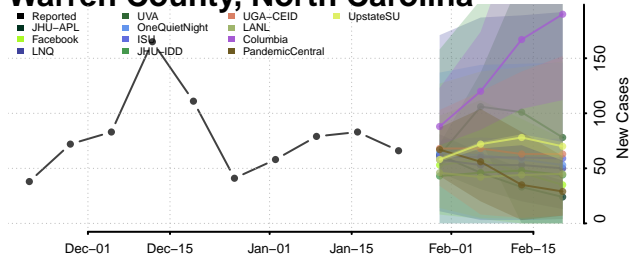

Wake County, North Carolina

Warren County, North Carolina

Washington County, North Carolina

Watauga County, North Carolina

Wayne County, North Carolina

Wilkes County, North Carolina

Wilson County, North Carolina