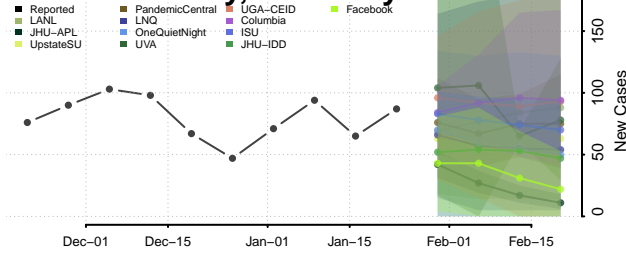

Floyd County, Kentucky

Franklin County, Kentucky

Fulton County, Kentucky

Gallatin County, Kentucky

Garrard County, Kentucky

Grant County, Kentucky

Graves County, Kentucky

Grayson County, Kentucky