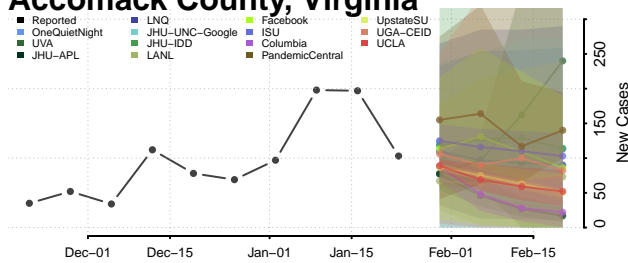

Accomack County, Virginia