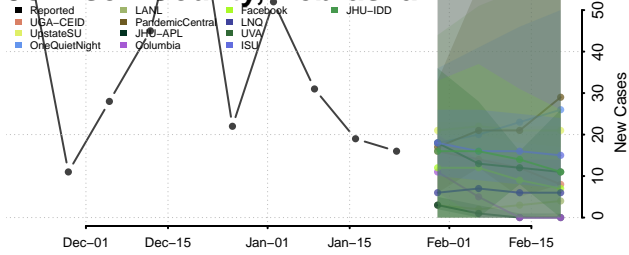

Hayes County, Nebraska

Hitchcock County, Nebraska

Holt County, Nebraska

Hooker County, Nebraska

Howard County, Nebraska

Jefferson County, Nebraska

Johnson County, Nebraska

Kearney County, Nebraska