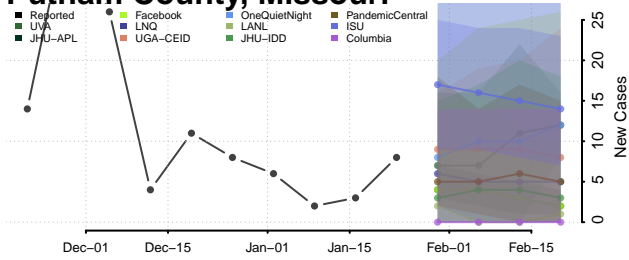

Putnam County, Missouri