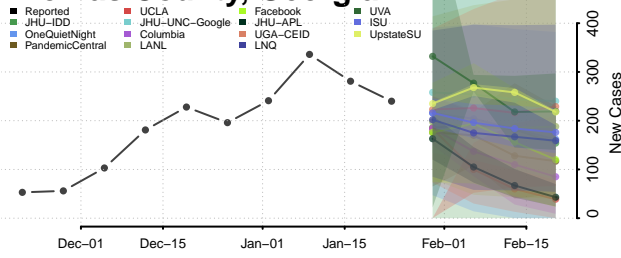

Thomas County, Georgia