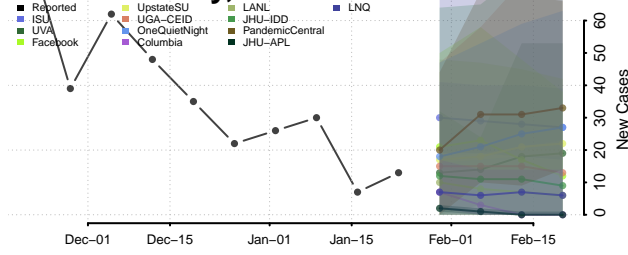

Castro County, Texas