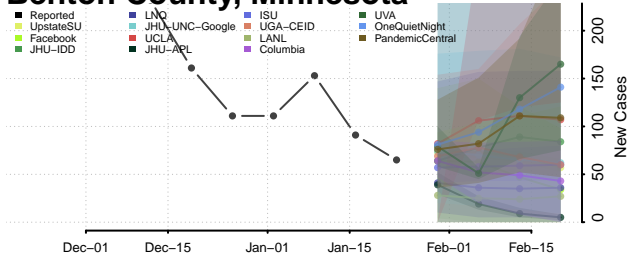

Benton County, Minnesota