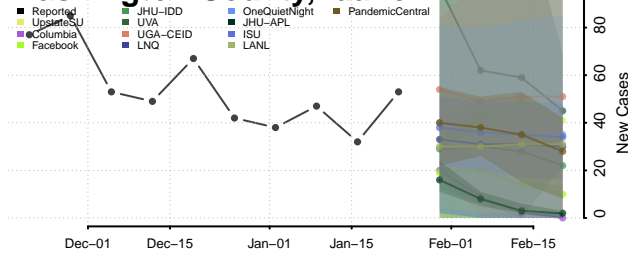

Owyhee County, Idaho

Payette County, Idaho

Power County, Idaho

Shoshone County, Idaho

Teton County, Idaho

Twin Falls County, Idaho

Valley County, Idaho

Washington County, Idaho