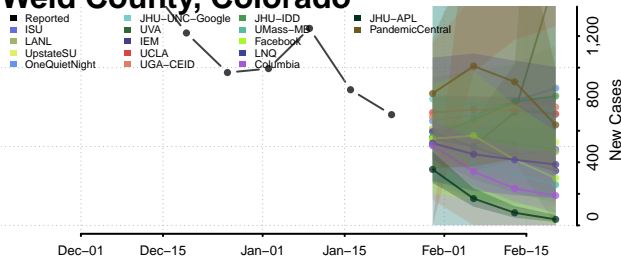

Weld County, Colorado