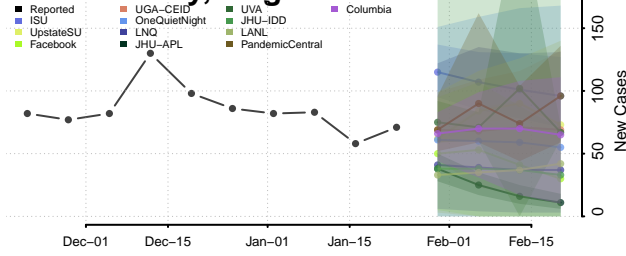

Scott County, Virginia