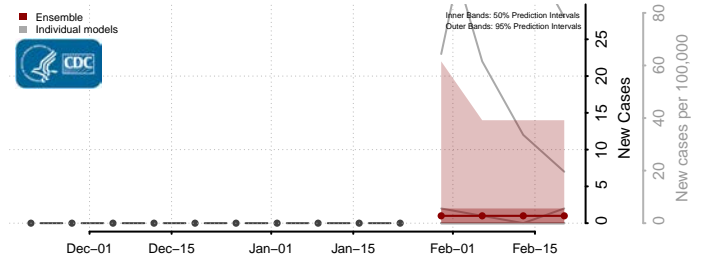

Uintah County, Utah