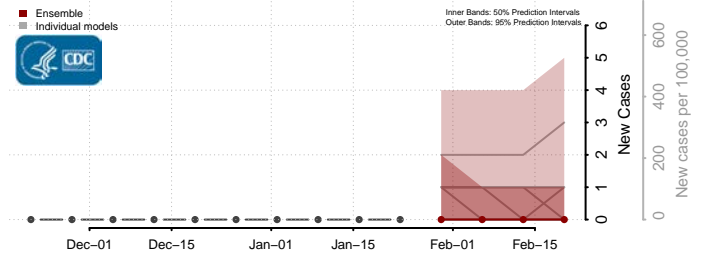

Daggett County, Utah

Davis County, Utah

Duchesne County, Utah

Emery County, Utah

Garfield County, Utah

Grand County, Utah

Iron County, Utah

Juab County, Utah