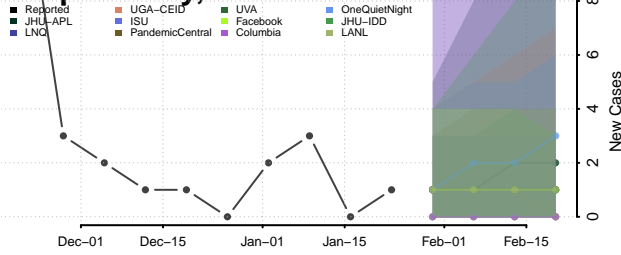

Keith County, Nebraska

Keya Paha County, Nebraska

Kimball County, Nebraska

Knox County, Nebraska

Lancaster County, Nebraska

Lincoln County, Nebraska

Logan County, Nebraska

Loup County, Nebraska