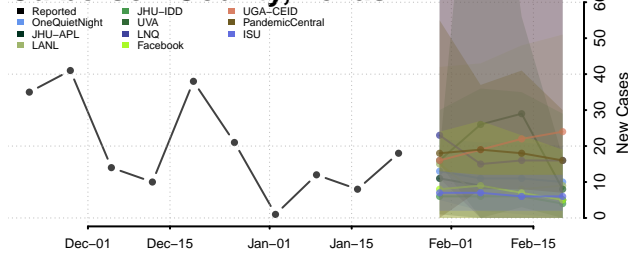

Crane County, Texas

Crockett County, Texas

Crosby County, Texas

Culberson County, Texas

Dallam County, Texas

Dallas County, Texas

Dawson County, Texas

Deaf Smith County, Texas