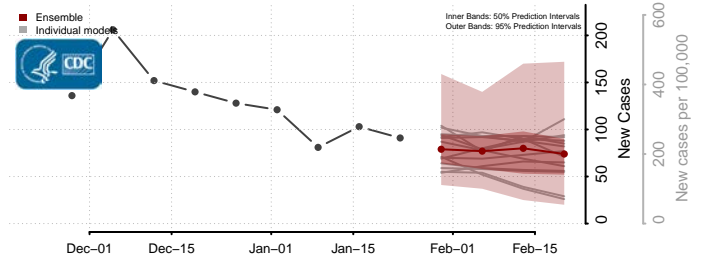

Green County, Wisconsin