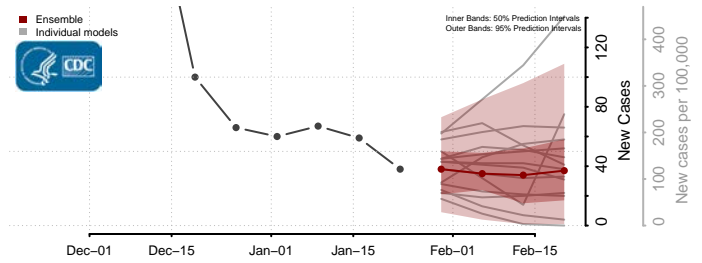

Morton County, North Dakota