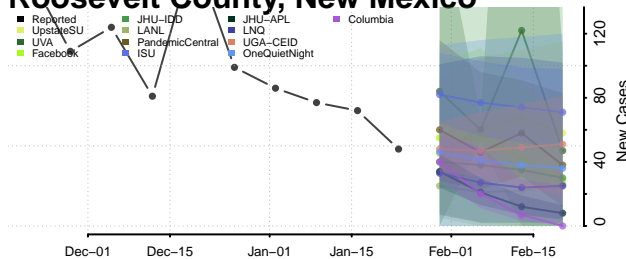

Roosevelt County, New Mexico