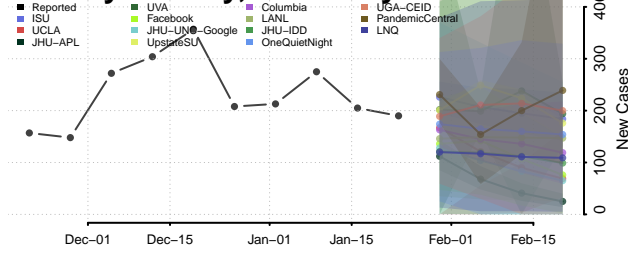

Wayne County, Kentucky

Webster County, Kentucky

Whitley County, Kentucky

Wolfe County, Kentucky

Woodford County, Kentucky

Louisiana

Acadia County, Louisiana

Allen County, Louisiana