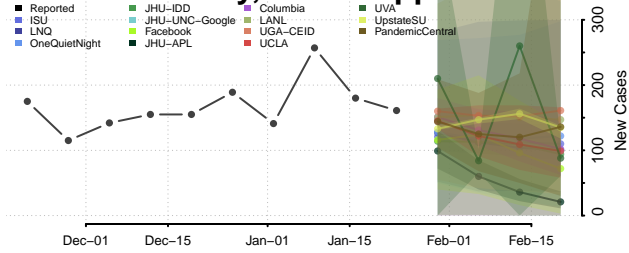

Lee County, Mississippi

Leflore County, Mississippi

Lincoln County, Mississippi

Lowndes County, Mississippi

Madison County, Mississippi

Marion County, Mississippi

Marshall County, Mississippi

Monroe County, Mississippi