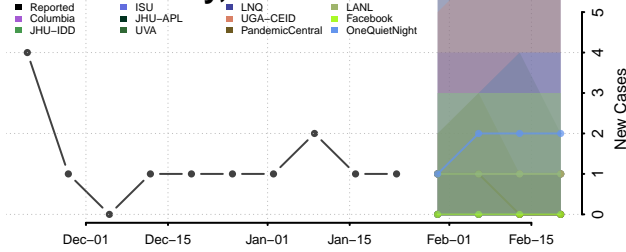

Blaine County, Nebraska