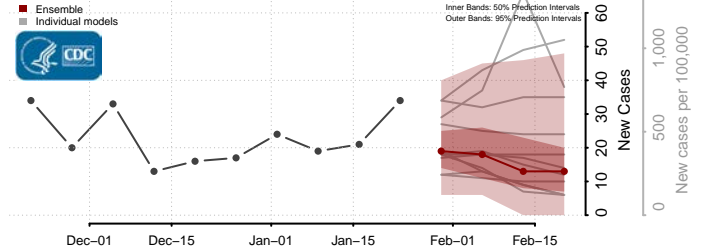

Scott County, Illinois