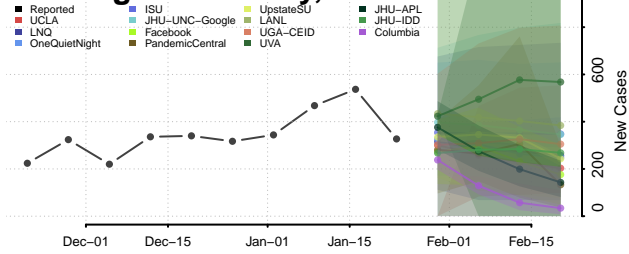

Rockingham County, North Carolina