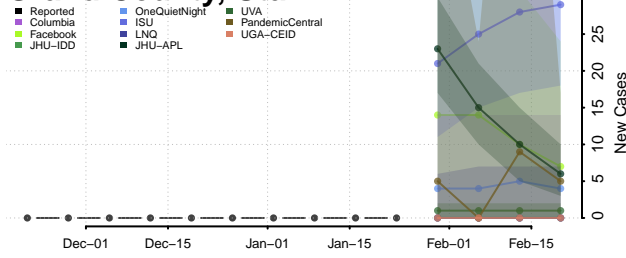

Daggett County, Utah

Davis County, Utah

Duchesne County, Utah

Emery County, Utah

Garfield County, Utah

Grand County, Utah

Iron County, Utah

Juab County, Utah