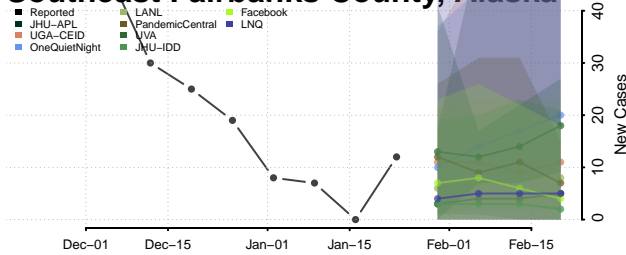

North Slope County, Alaska

Northwest Arctic County, Alaska

Petersburg County, Alaska

Prince of Wales-Hyder County, Alaska

Sitka County, Alaska

Skagway County, Alaska

Southeast Fairbanks County, Alaska

Valdez-Cordova County, Alaska