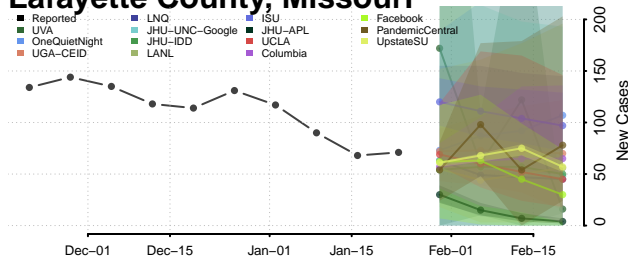

Lafayette County, Missouri