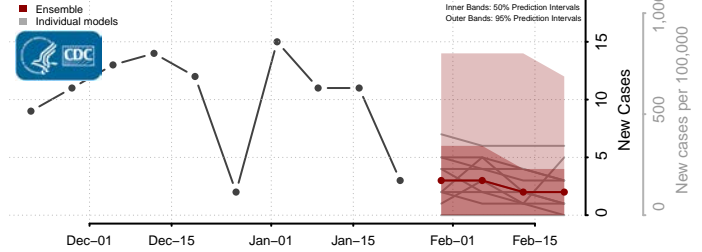

De Baca County, New Mexico