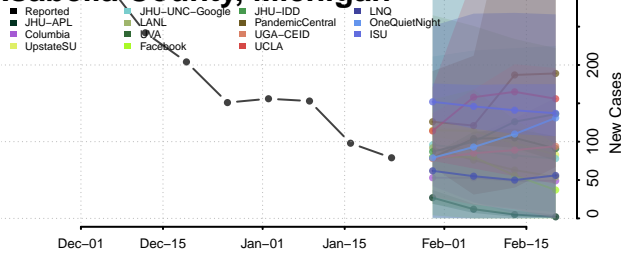

Isabella County, Michigan