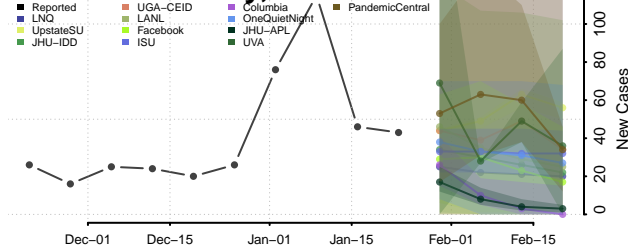

Coleman County, Texas