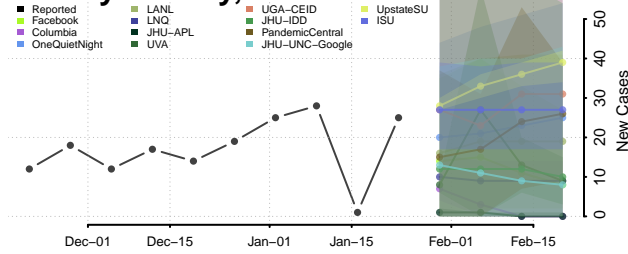

Crosby County, Texas