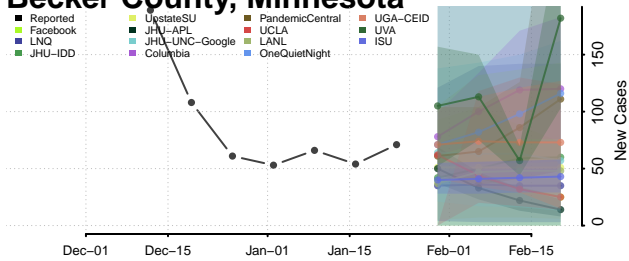

Minnesota*

Aitkin County, Minnesota

Anoka County, Minnesota

Becker County, Minnesota

Beltrami County, Minnesota

*New weekly cases may decrease in this location over the next four weeks. For these locations, the ensemble forecast indicates a probability of 0.75 or greater that fewer cases will be reported in week four of the forecast than in the last reported week.