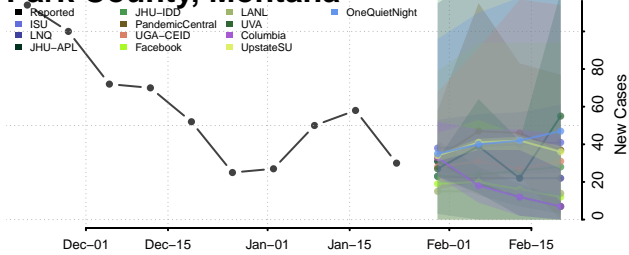

Park County, Montana