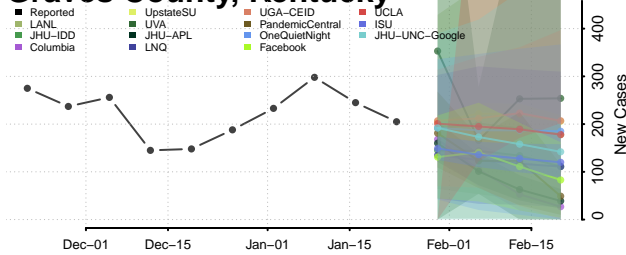

Floyd County, Kentucky

Franklin County, Kentucky

Fulton County, Kentucky

Gallatin County, Kentucky

Garrard County, Kentucky

Grant County, Kentucky

Graves County, Kentucky

Grayson County, Kentucky