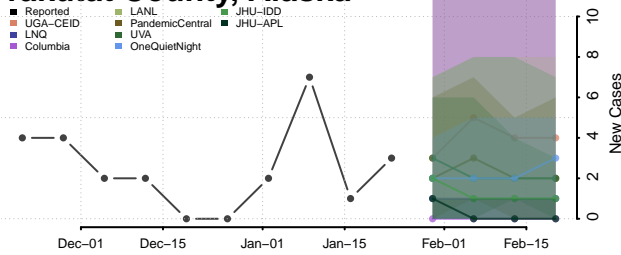

Yakutat County, Alaska