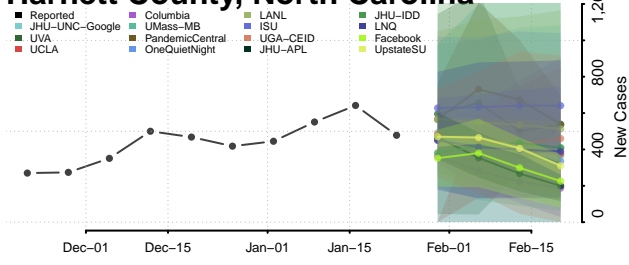

Harnett County, North Carolina