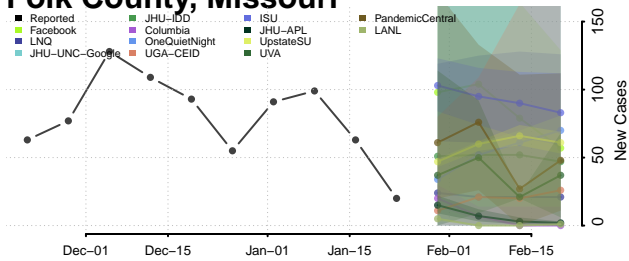

Polk County, Missouri