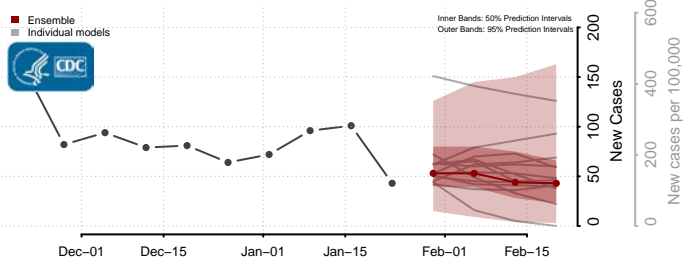

Barry County, Missouri