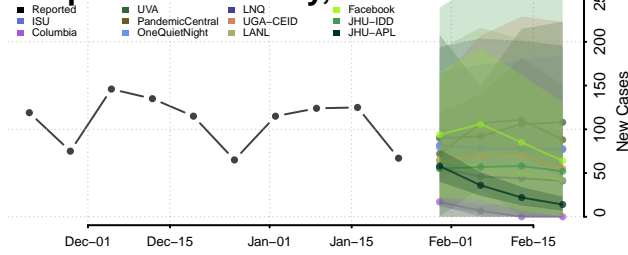

Natchitoches County, Louisiana

Orleans County, Louisiana

Ouachita County, Louisiana

Plaquemines County, Louisiana

Pointe Coupee County, Louisiana

Rapides County, Louisiana

Red River County, Louisiana

Richland County, Louisiana