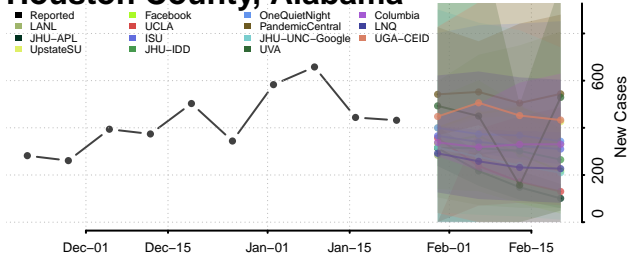

Crenshaw County, Alabama

Cullman County, Alabama

Fayette County, Alabama

Franklin County, Alabama

Geneva County, Alabama

Greene County, Alabama

Hale County, Alabama

Henry County, Alabama

Houston County, Alabama

Jackson County, Alabama

Jefferson County, Alabama

Lamar County, Alabama

Lauderdale County, Alabama

Lawrence County, Alabama

Lee County, Alabama

Limestone County, Alabama