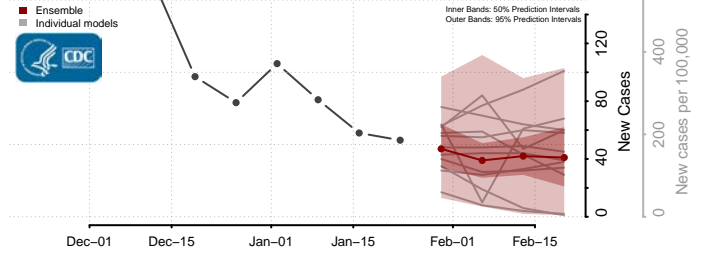

Marion County, Missouri