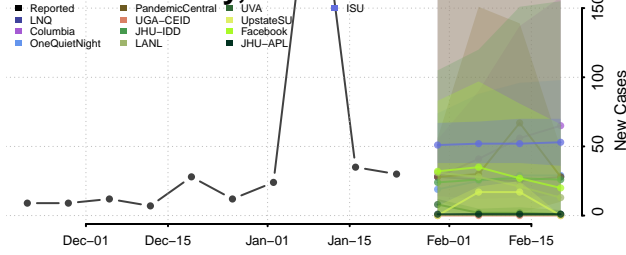

Newton County, Texas