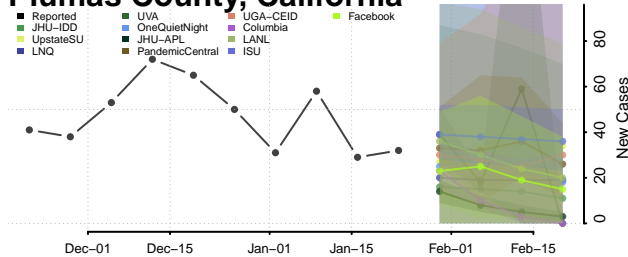

Napa County, California

Nevada County, California

Orange County, California

Placer County, California

Plumas County, California

Riverside County, California

Sacramento County, California

San Benito County, California