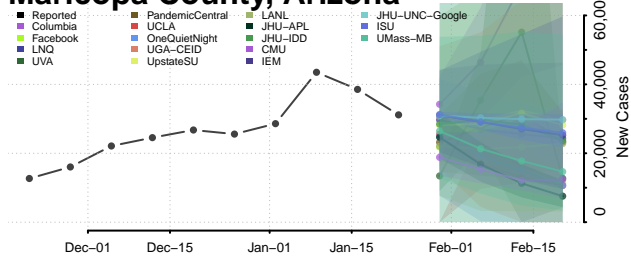

Wrangell County, Alaska

Yakutat County, Alaska

Yukon-Koyukuk County, Alaska

American Samoa

Arizona*

Apache County, Arizona

*New weekly cases may decrease in this location over the next four weeks. For these locations, the ensemble forecast indicates a probability of 0.75 or greater that fewer cases will be reported in week four of the forecast than in the last reported week.

Cochise County, Arizona

Coconino County, Arizona

Gila County, Arizona

Graham County, Arizona

Greenlee County, Arizona

La Paz County, Arizona

Maricopa County, Arizona

Mohave County, Arizona

Navajo County, Arizona

Pima County, Arizona

Pinal County, Arizona

Santa Cruz County, Arizona

Yavapai County, Arizona

Yuma County, Arizona

Arkansas*

Arkansas County, Arkansas