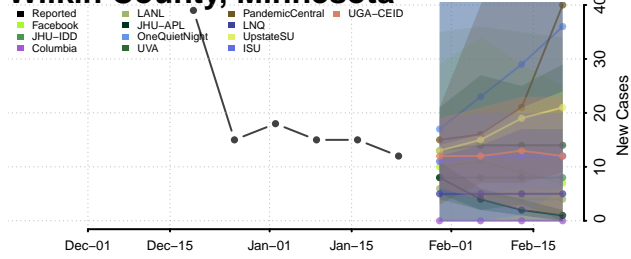

Wilkin County, Minnesota