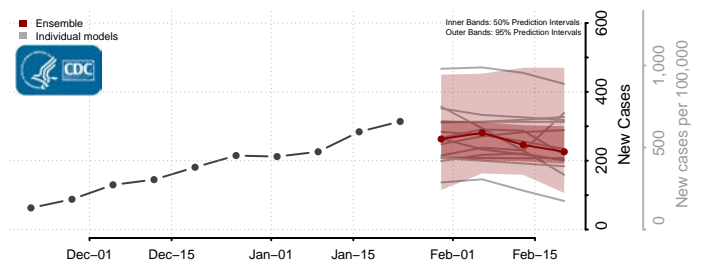

DeSoto County, Mississippi

Forrest County, Mississippi

Franklin County, Mississippi

George County, Mississippi

Greene County, Mississippi

Grenada County, Mississippi

Hancock County, Mississippi

Harrison County, Mississippi