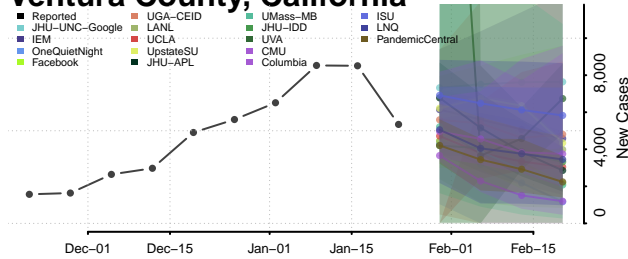

Stanislaus County, California

Sutter County, California

Tehama County, California

Trinity County, California

Tulare County, California

Tuolumne County, California

Ventura County, California

Yolo County, California