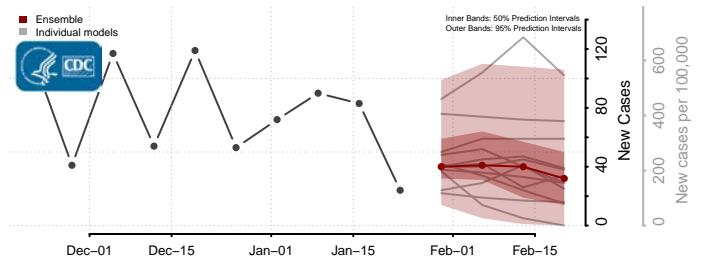

Andrews County, Texas