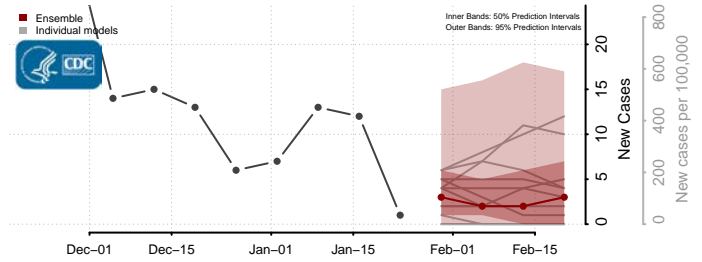

Nelson County, North Dakota