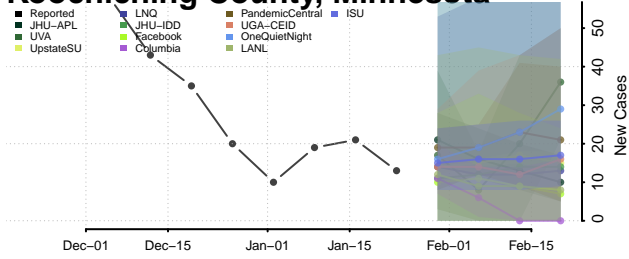

Hubbard County, Minnesota

Isanti County, Minnesota

Itasca County, Minnesota

Jackson County, Minnesota

Kanabec County, Minnesota

Kandiyohi County, Minnesota

Kittson County, Minnesota

Koochiching County, Minnesota