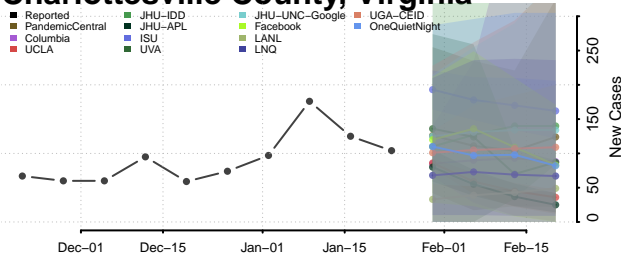

Charlottesville County, Virginia