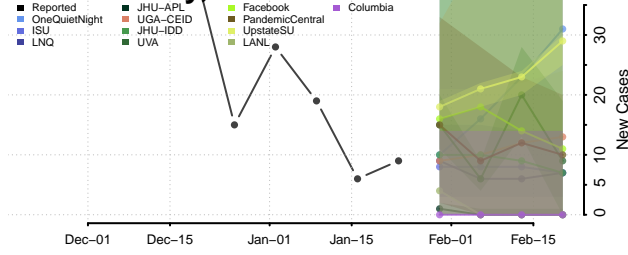

Todd County, South Dakota