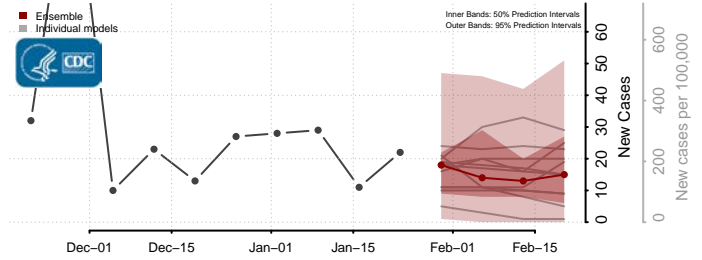

White Pine County, Nevada