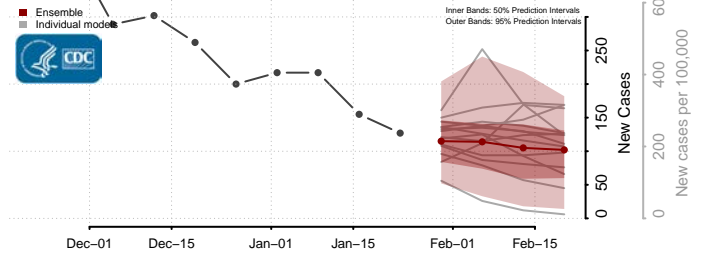

Boone County, Illinois