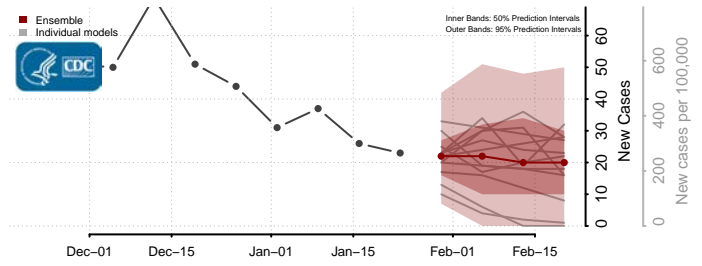

Carroll County, Missouri