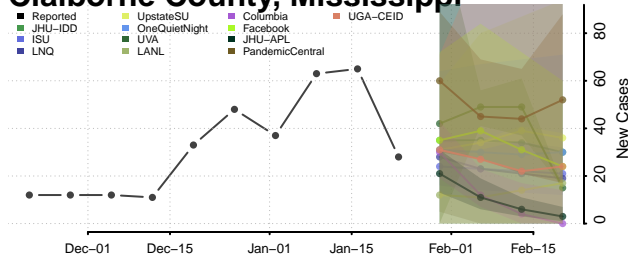

Claiborne County, Mississippi