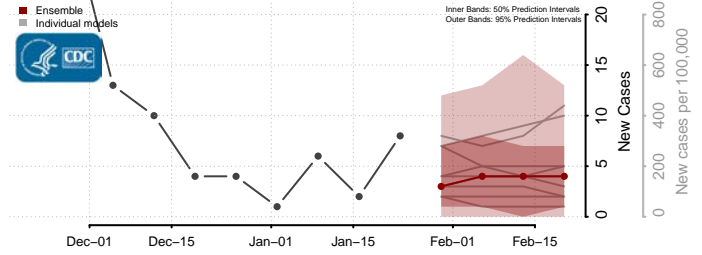

Grand Forks County, North Dakota

Grant County, North Dakota

Griggs County, North Dakota

Hettinger County, North Dakota

Kidder County, North Dakota

LaMoure County, North Dakota

Logan County, North Dakota

McHenry County, North Dakota