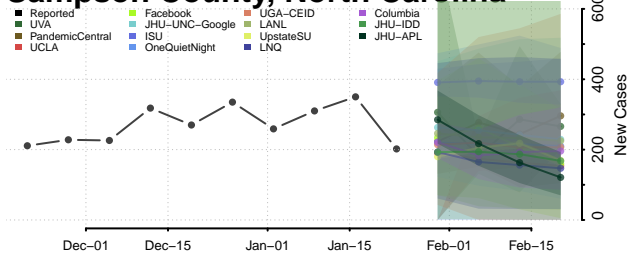

Robeson County, North Carolina

Rockingham County, North Carolina

Rowan County, North Carolina

Rutherford County, North Carolina

Sampson County, North Carolina

Scotland County, North Carolina

Stanly County, North Carolina