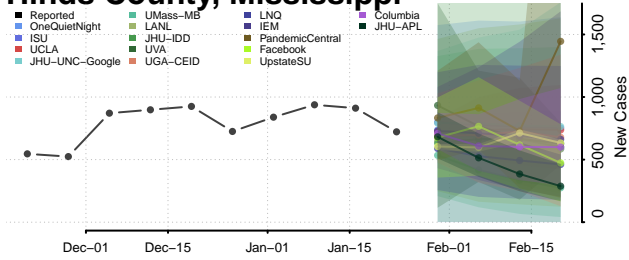

Hinds County, Mississippi