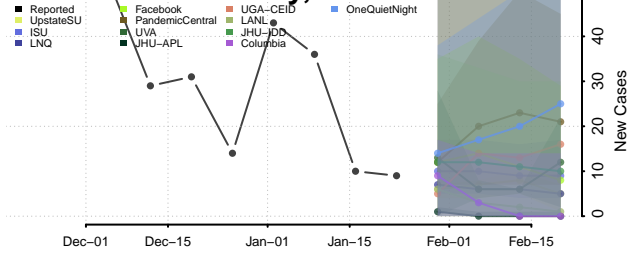

Muscatine County, Iowa

O'Brien County, Iowa

Osceola County, Iowa

Page County, Iowa

Palo Alto County, Iowa

Plymouth County, Iowa

Pocahontas County, Iowa

Polk County, Iowa