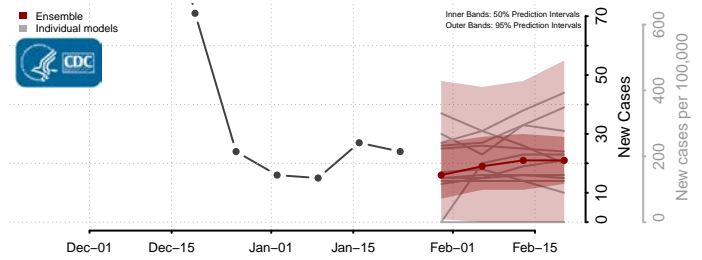

Cottonwood County, Minnesota