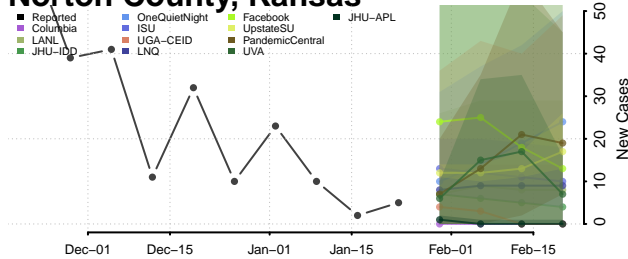

Morris County, Kansas

Morton County, Kansas

Nemaha County, Kansas

Neosho County, Kansas

Ness County, Kansas

Norton County, Kansas

Osage County, Kansas

Osborne County, Kansas