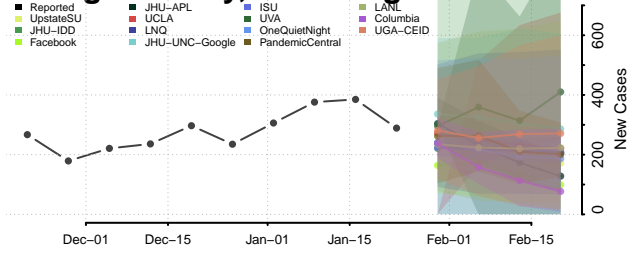

Ohio County, West Virginia

Pendleton County, West Virginia

Pleasants County, West Virginia

Pocahontas County, West Virginia

Preston County, West Virginia

Putnam County, West Virginia

Raleigh County, West Virginia