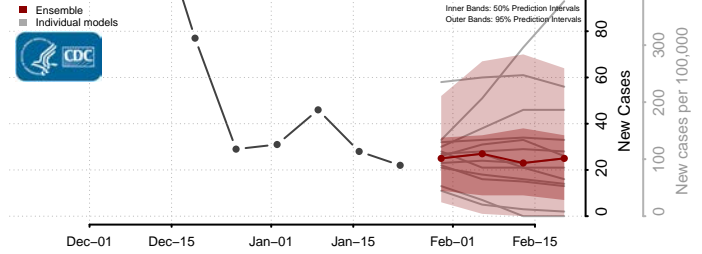

Todd County, Minnesota