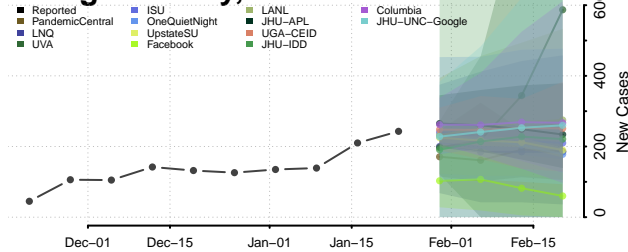

Oneida County, New York

Onondaga County, New York

Ontario County, New York

Orange County, New York

Orleans County, New York

Oswego County, New York

Otsego County, New York

Putnam County, New York