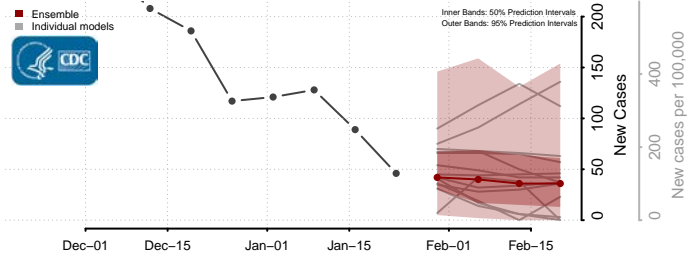

Webster County, Iowa