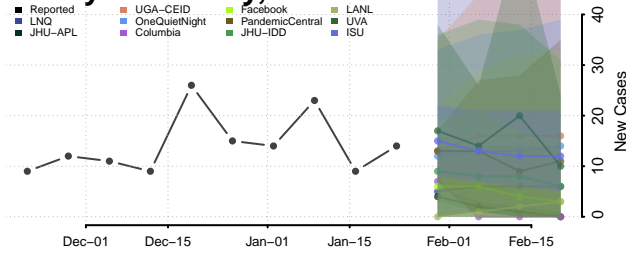

Schuyler County, Missouri