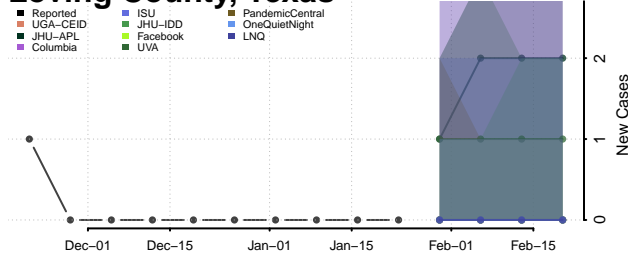

Loving County, Texas