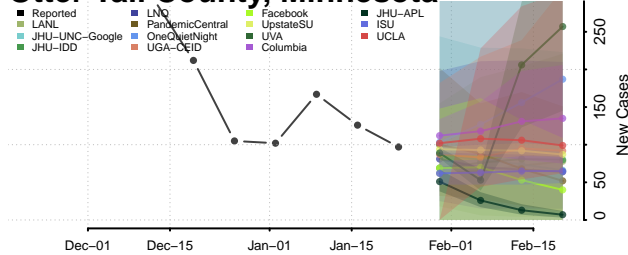

Otter Tail County, Minnesota