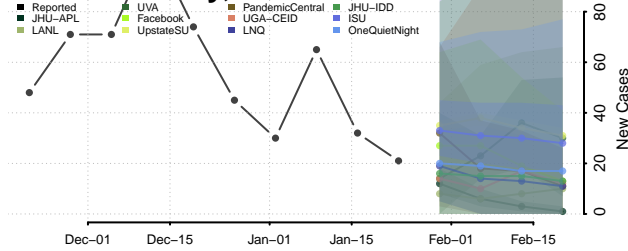

Colfax County, New Mexico