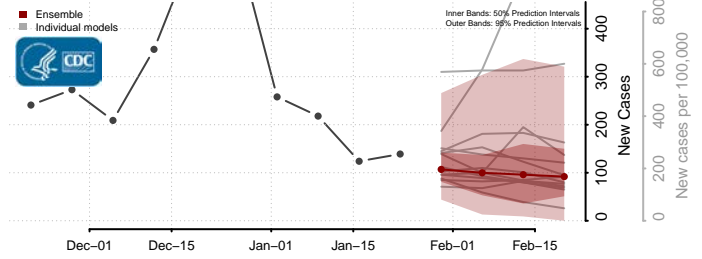

Stanislaus County, California

Sutter County, California

Tehama County, California

Trinity County, California

Tulare County, California

Tuolumne County, California

Ventura County, California

Yolo County, California