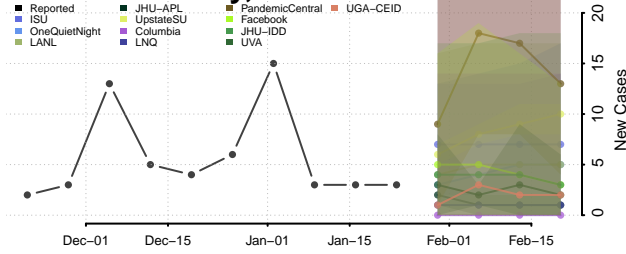

Delta County, Texas

Denton County, Texas

DeWitt County, Texas

Dickens County, Texas

Dimmit County, Texas

Donley County, Texas

Duval County, Texas

Eastland County, Texas