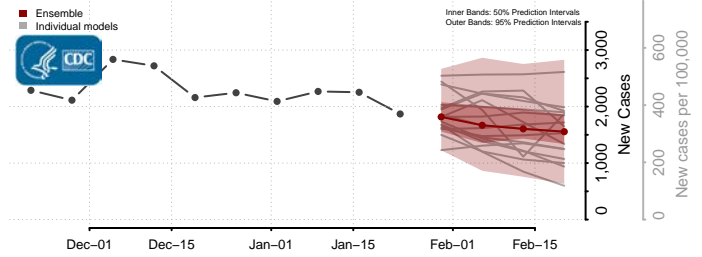

Camden County, New Jersey