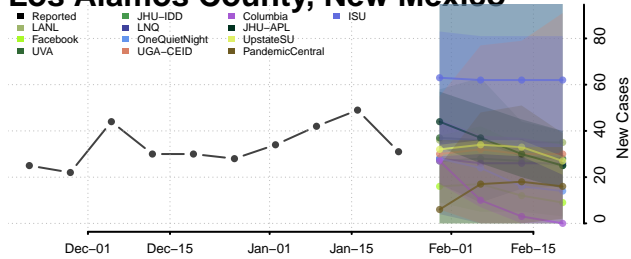

Hidalgo County, New Mexico

Lea County, New Mexico

Lincoln County, New Mexico

Los Alamos County, New Mexico

Luna County, New Mexico

McKinley County, New Mexico

Mora County, New Mexico

Otero County, New Mexico