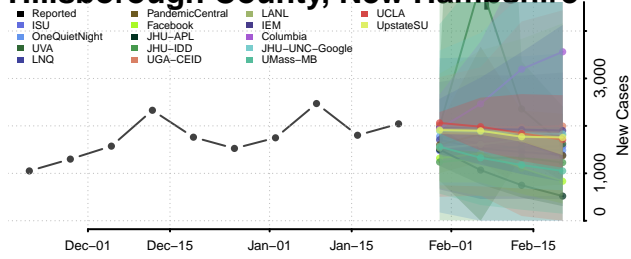

Belknap County, New Hampshire

Carroll County, New Hampshire

Cheshire County, New Hampshire

Coos County, New Hampshire

Grafton County, New Hampshire

Hillsborough County, New Hampshire

Merrimack County, New Hampshire