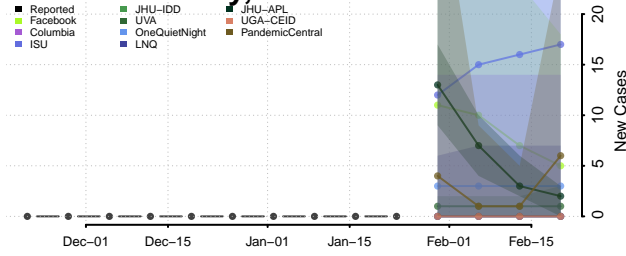

Daggett County, Utah

Davis County, Utah

Duchesne County, Utah

Emery County, Utah

Garfield County, Utah

Grand County, Utah

Iron County, Utah

Juab County, Utah