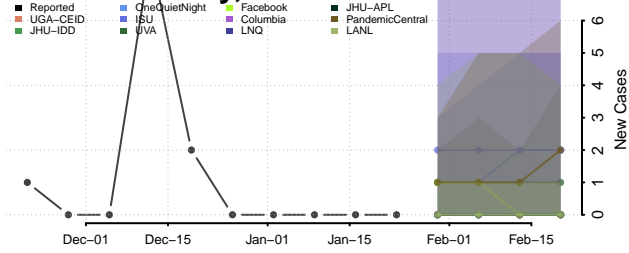

Borden County, Texas