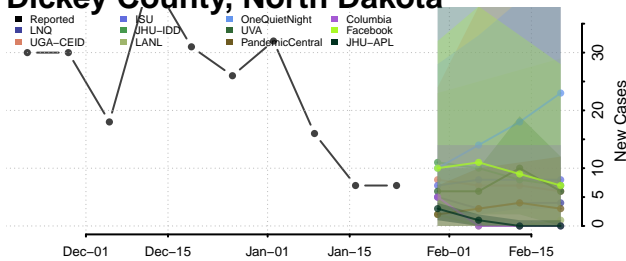

Dickey County, North Dakota