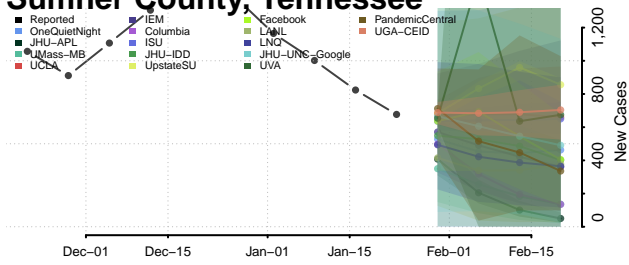

Sumner County, Tennessee