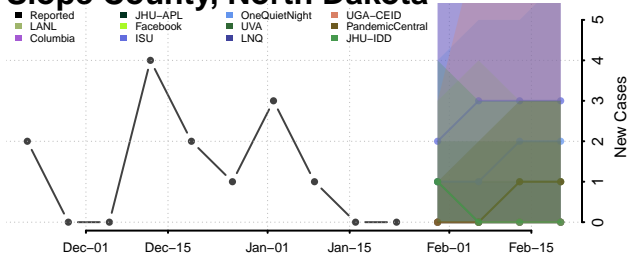

Slope County, North Dakota