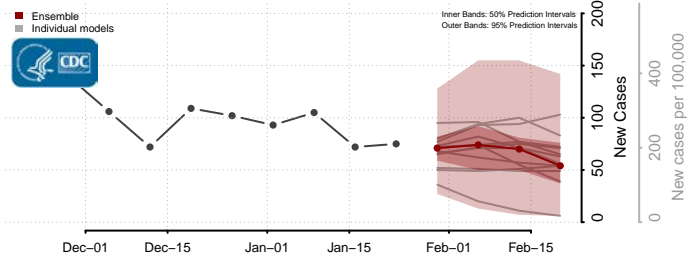

Warren County, Missouri