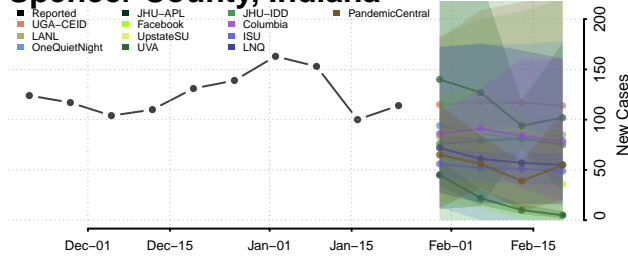

Spencer County, Indiana