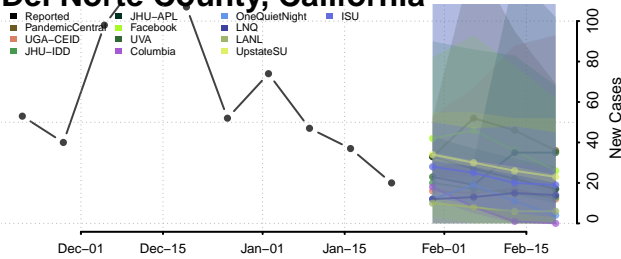

Del Norte County, California