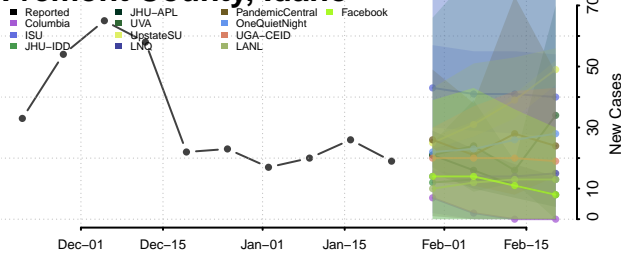

Fremont County, Idaho