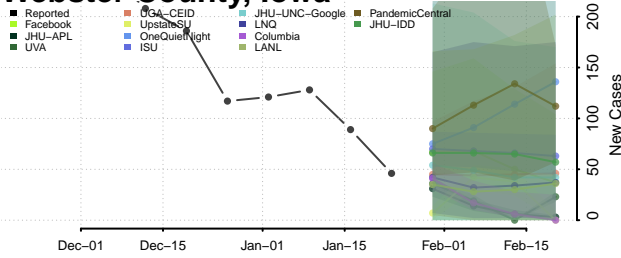

Webster County, Iowa