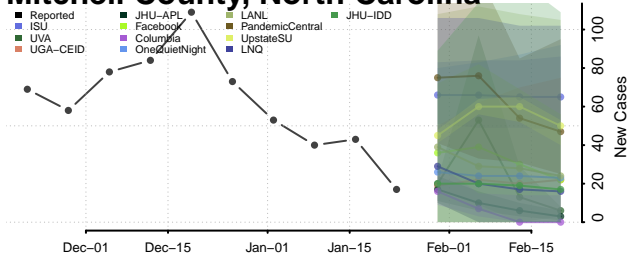

Madison County, North Carolina

Martin County, North Carolina

McDowell County, North Carolina

Mecklenburg County, North Carolina

Mitchell County, North Carolina

Montgomery County, North Carolina

Moore County, North Carolina