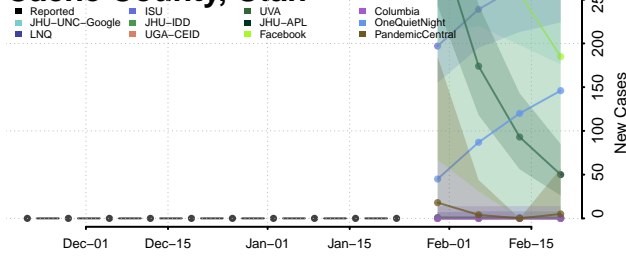

Cache County, Utah