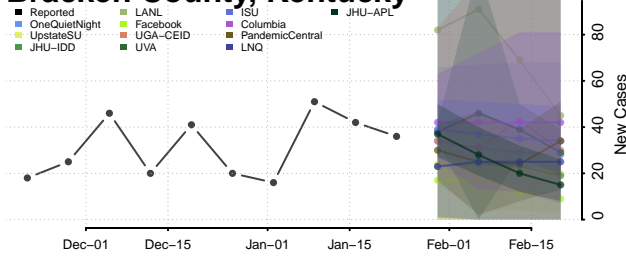

Bracken County, Kentucky