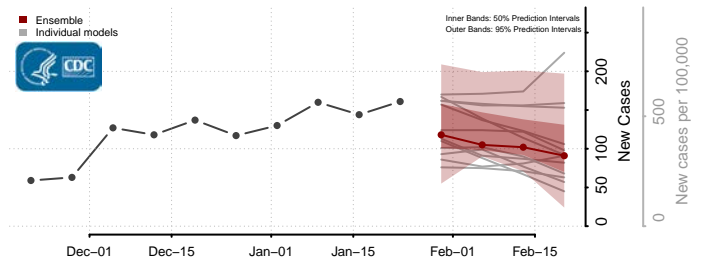

Glenn County, California