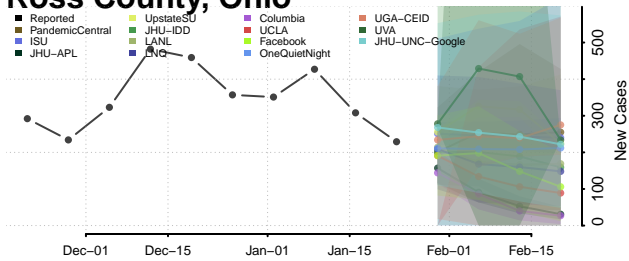

Ross County, Ohio