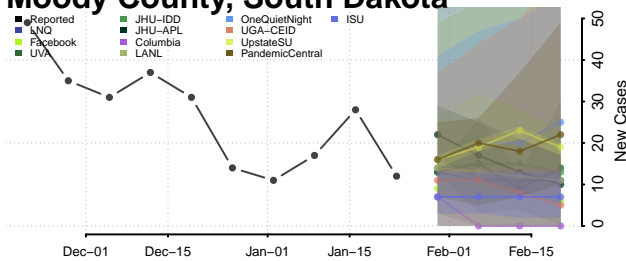

Moody County, South Dakota