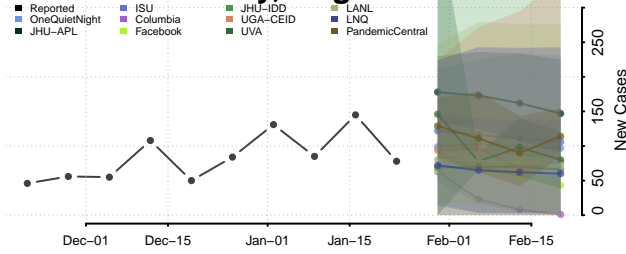

Pittsylvania County, Virginia

Poquoson County, Virginia

Portsmouth County, Virginia

Powhatan County, Virginia

Prince Edward County, Virginia

Prince George County, Virginia

Prince William County, Virginia

Pulaski County, Virginia