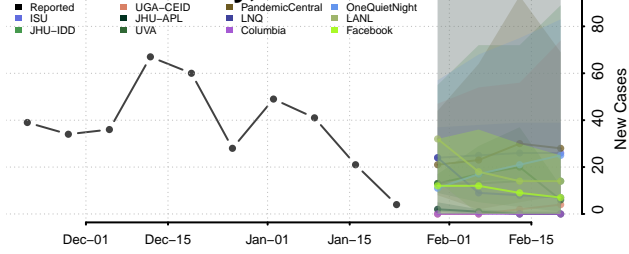

Sanders County, Montana