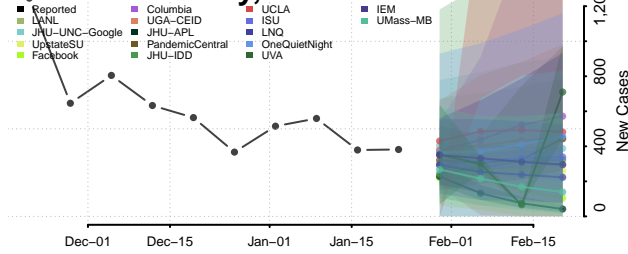

Olmsted County, Minnesota