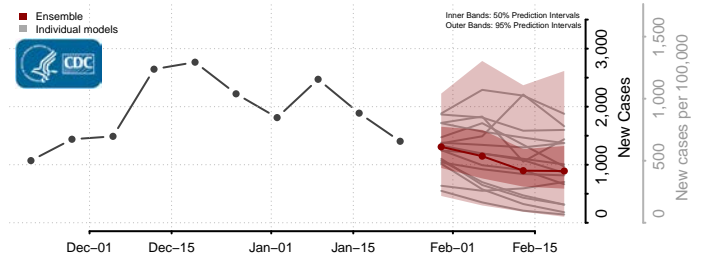

Yuma County, Arizona