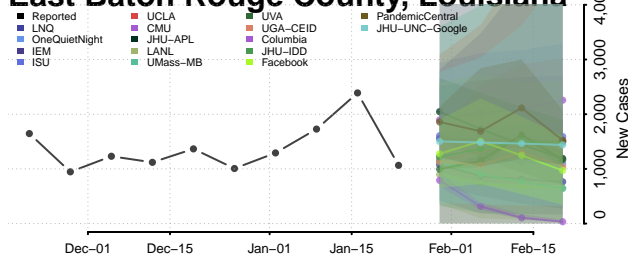

Caldwell County, Louisiana

Cameron County, Louisiana

Catahoula County, Louisiana

Claiborne County, Louisiana

Concordia County, Louisiana

De Soto County, Louisiana

East Baton Rouge County, Louisiana

East Carroll County, Louisiana