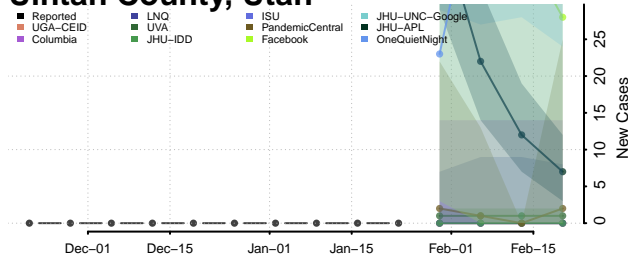

Uintah County, Utah