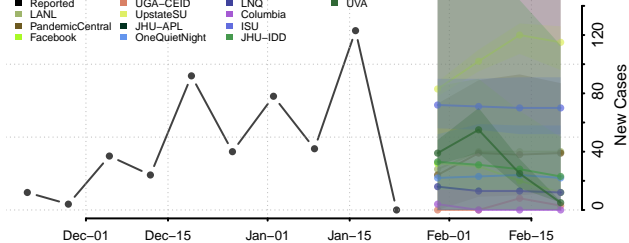

La Salle County, Texas