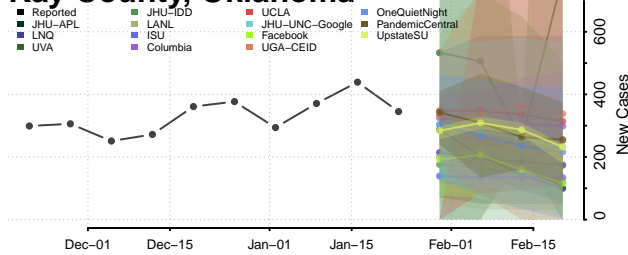

Kay County, Oklahoma