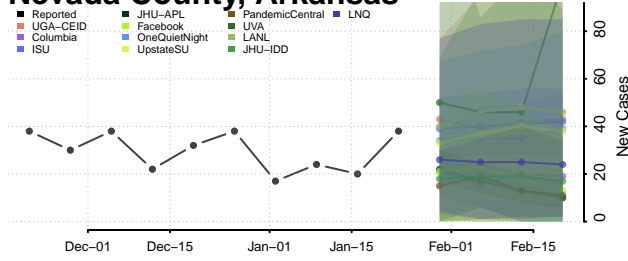

Madison County, Arkansas

Marion County, Arkansas

Miller County, Arkansas

Mississippi County, Arkansas

Monroe County, Arkansas

Montgomery County, Arkansas

Nevada County, Arkansas

Newton County, Arkansas