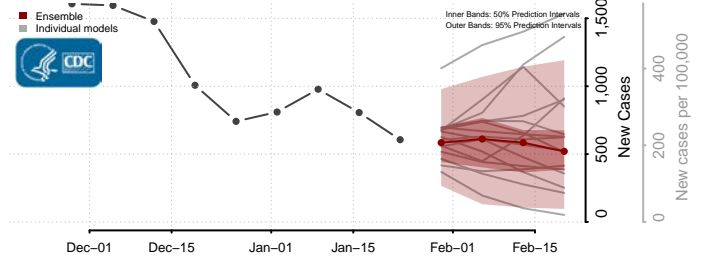

Winnebago County, Illinois