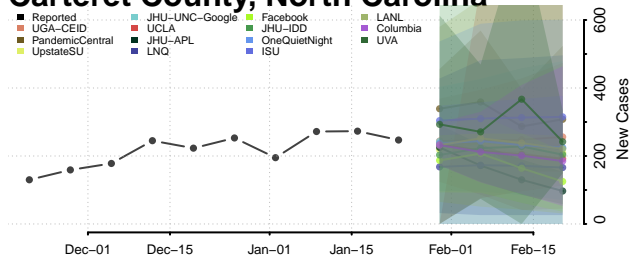

Carteret County, North Carolina