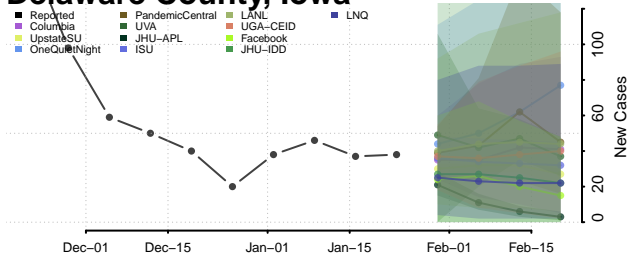

Clayton County, Iowa

Clinton County, Iowa

Crawford County, Iowa

Dallas County, Iowa

Davis County, Iowa

Decatur County, Iowa

Delaware County, Iowa

Des Moines County, Iowa