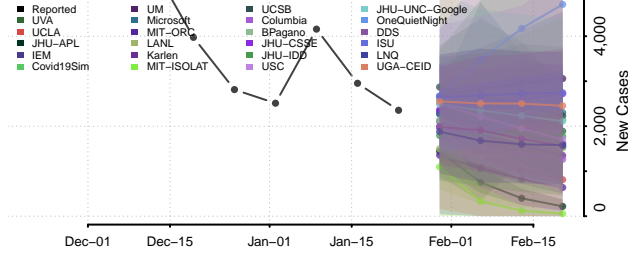

Montana*

Beaverhead County, Montana

Big Horn County, Montana

Blaine County, Montana

Broadwater County, Montana

Carbon County, Montana

*New weekly cases may decrease in this location over the next four weeks. For these locations, the ensemble forecast indicates a probability of 0.75 or greater that fewer cases will be reported in week four of the forecast than in the last reported week.