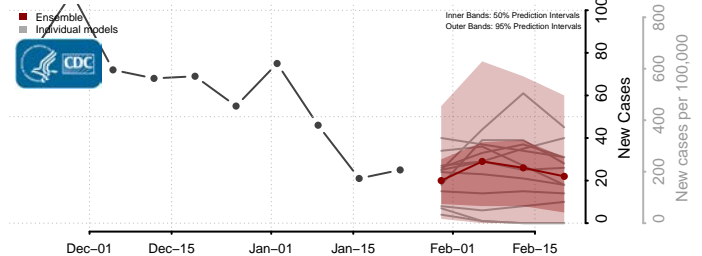

Madison County, Missouri