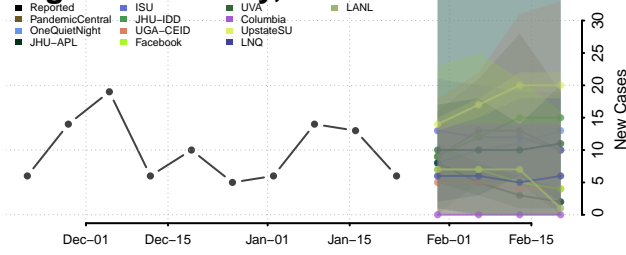

Rio Blanco County, Colorado

Rio Grande County, Colorado

Routt County, Colorado

Saguache County, Colorado

San Juan County, Colorado

San Miguel County, Colorado

Sedgwick County, Colorado

Summit County, Colorado