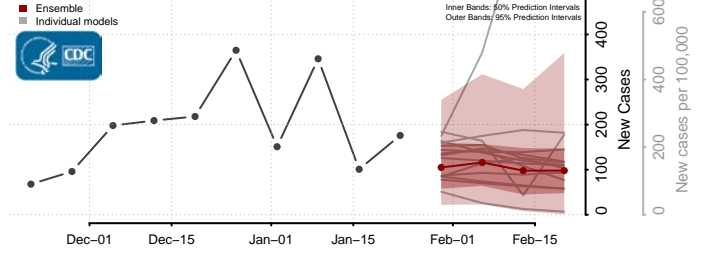

Columbia County, Washington

Cowlitz County, Washington

Douglas County, Washington

Ferry County, Washington

Franklin County, Washington

Garfield County, Washington

Grant County, Washington

Grays Harbor County, Washington