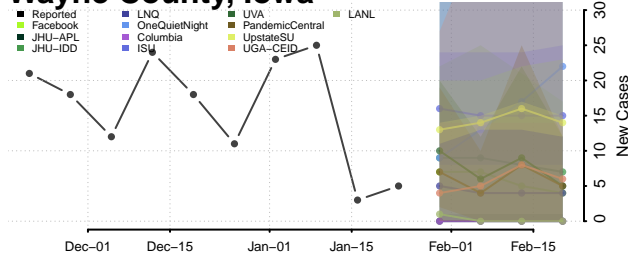

Tama County, Iowa

Taylor County, Iowa

Union County, Iowa

Van Buren County, Iowa

Wapello County, Iowa

Warren County, Iowa

Washington County, Iowa

Wayne County, Iowa