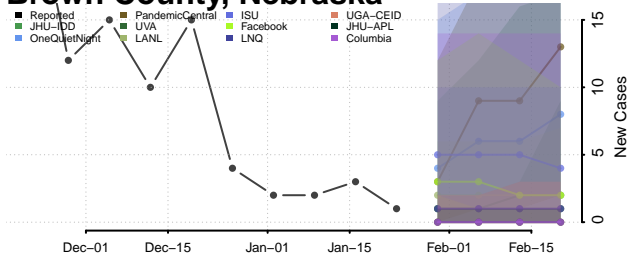

Arthur County, Nebraska

Banner County, Nebraska

Blaine County, Nebraska

Boone County, Nebraska

Box Butte County, Nebraska

Boyd County, Nebraska

Brown County, Nebraska

Buffalo County, Nebraska