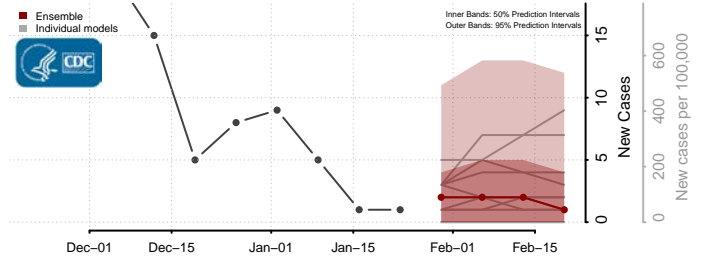

Griggs County, North Dakota