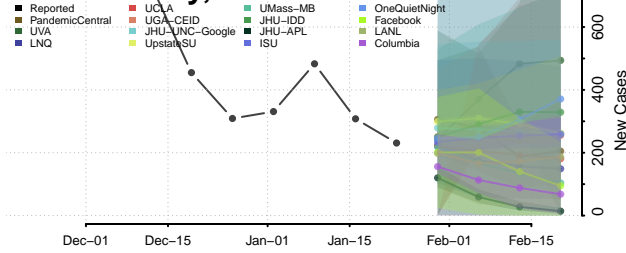

Scott County, Minnesota