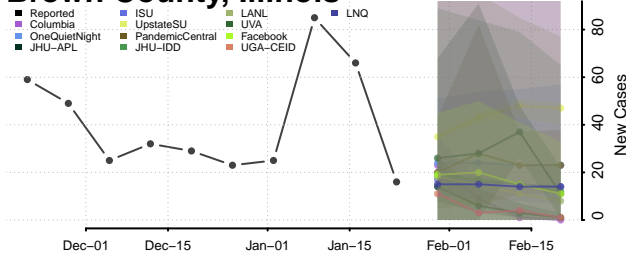

Brown County, Illinois