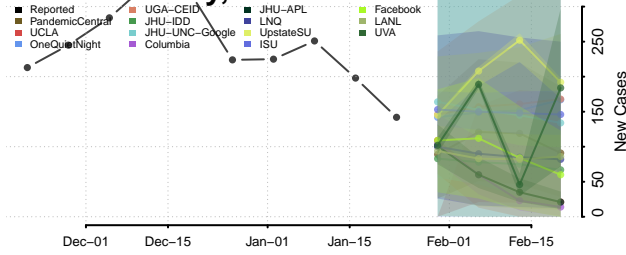

Fulton County, Ohio