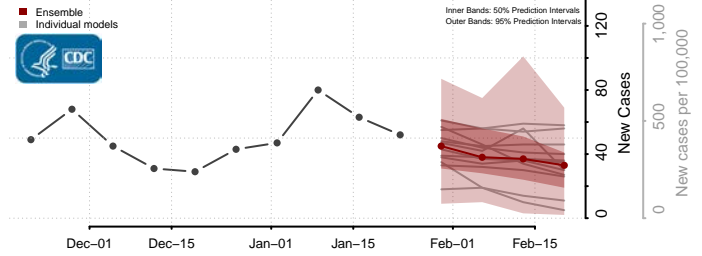

Teton County, Idaho