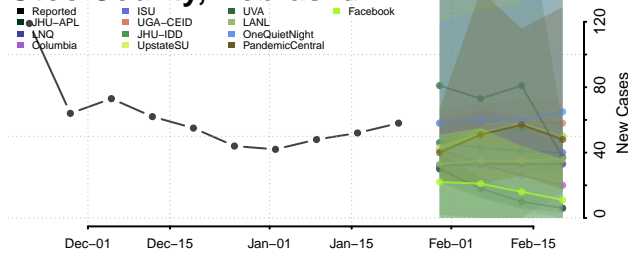

Madison County, Nebraska

McPherson County, Nebraska

Merrick County, Nebraska

Morrill County, Nebraska

Nance County, Nebraska

Nemaha County, Nebraska

Nuckolls County, Nebraska

Otoe County, Nebraska