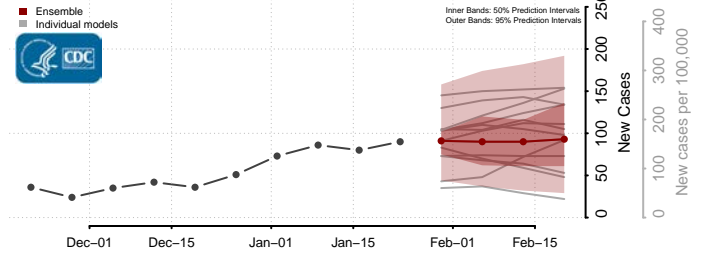

Grand Isle County, Vermont

Lamoille County, Vermont

Orange County, Vermont

Orleans County, Vermont

Rutland County, Vermont

Washington County, Vermont

Windham County, Vermont

Windsor County, Vermont