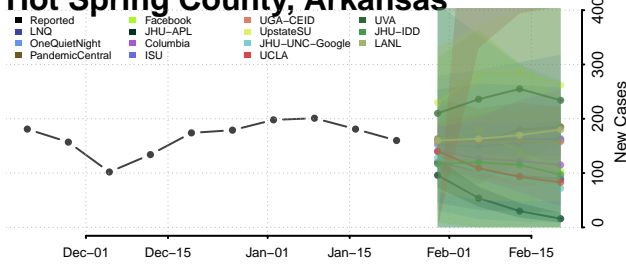

Hot Spring County, Arkansas