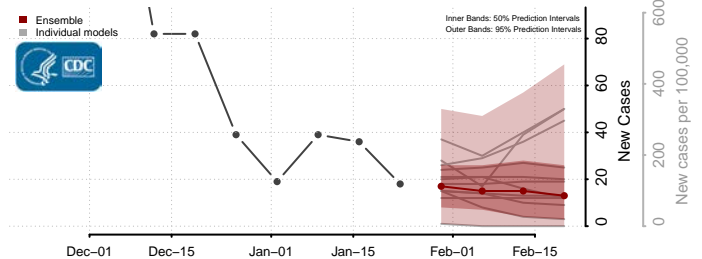

Pipestone County, Minnesota

Polk County, Minnesota

Pope County, Minnesota

Ramsey County, Minnesota

Red Lake County, Minnesota

Redwood County, Minnesota

Renville County, Minnesota

Rice County, Minnesota