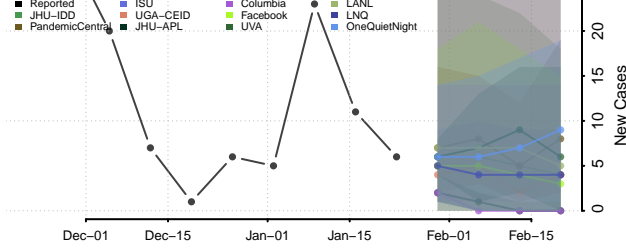

Potter County, South Dakota