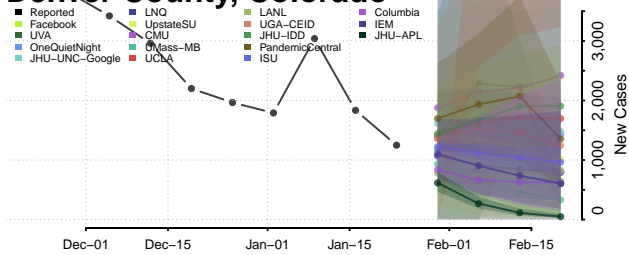

Costilla County, Colorado

Crowley County, Colorado

Custer County, Colorado

Delta County, Colorado

Denver County, Colorado

Dolores County, Colorado

Douglas County, Colorado

Eagle County, Colorado