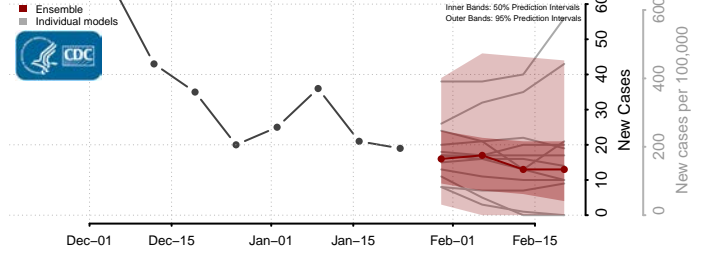

Pottawattamie County, Iowa

Poweshiek County, Iowa

Ringgold County, Iowa

Sac County, Iowa

Scott County, Iowa

Shelby County, Iowa

Sioux County, Iowa

Story County, Iowa