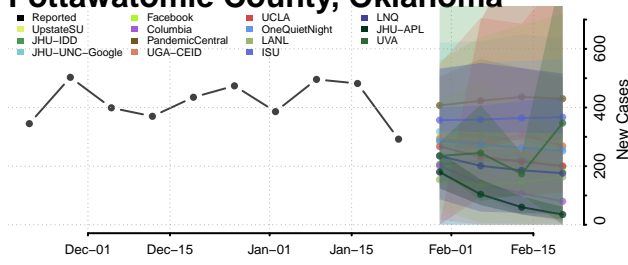

Pottawatomie County, Oklahoma