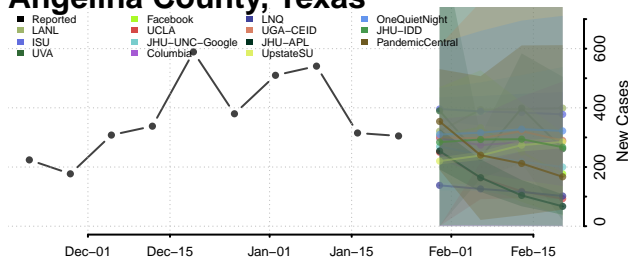

Angelina County, Texas