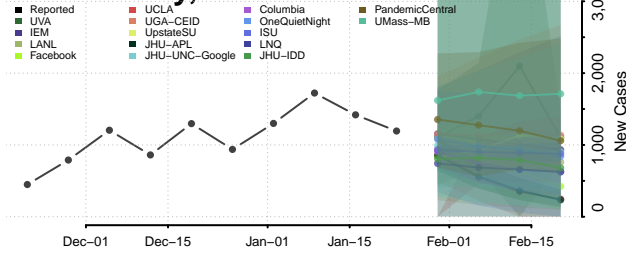

Ellis County, Texas