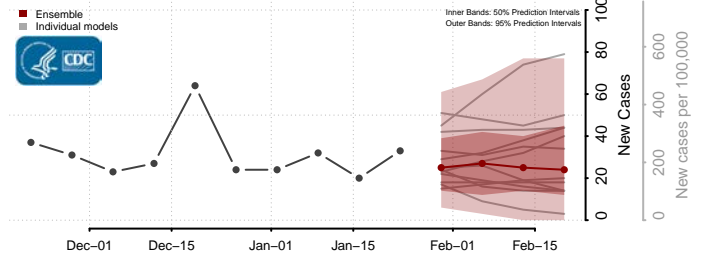

Glacier County, Montana