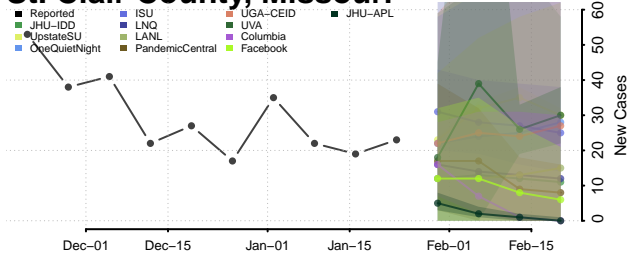

St. Clair County, Missouri