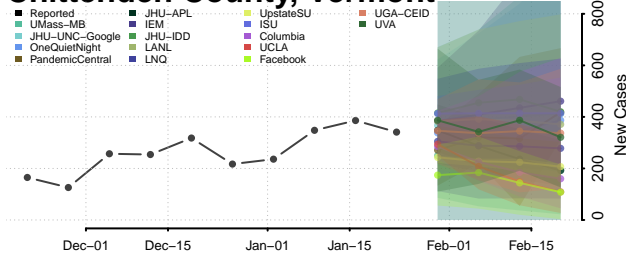

Chittenden County, Vermont