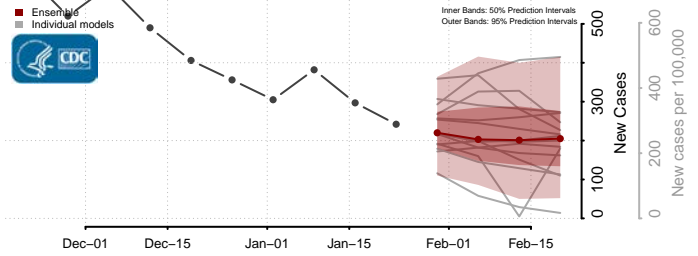

Bartholomew County, Indiana