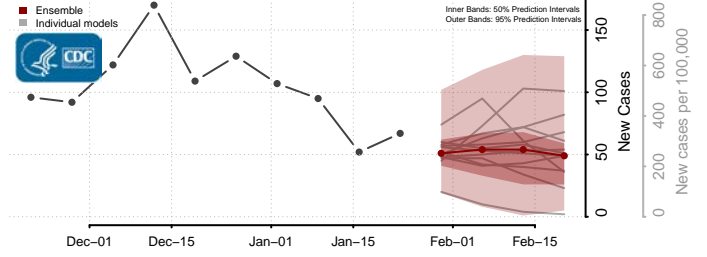

Carroll County, Indiana