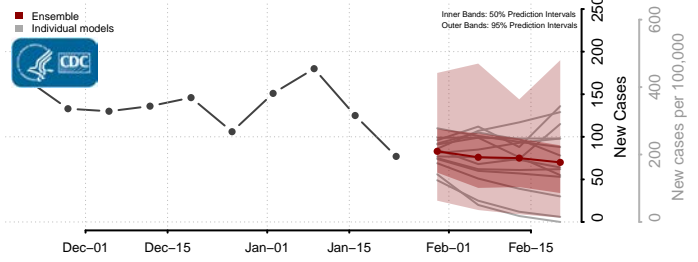

Webster County, Missouri