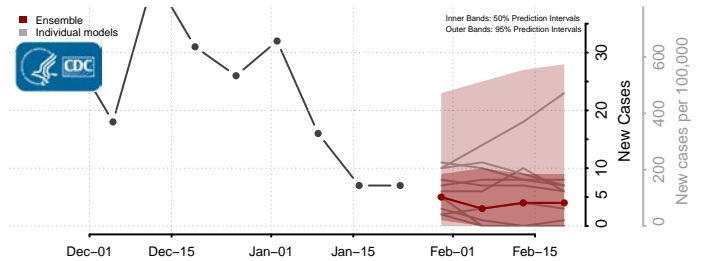

Dickey County, North Dakota