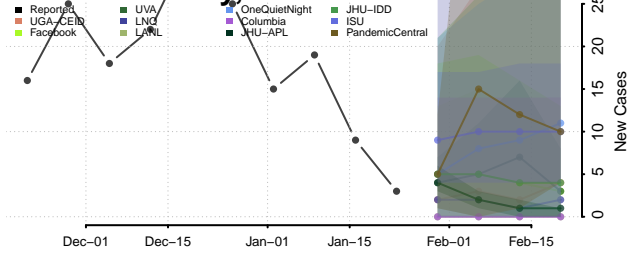

Mineral County, Montana