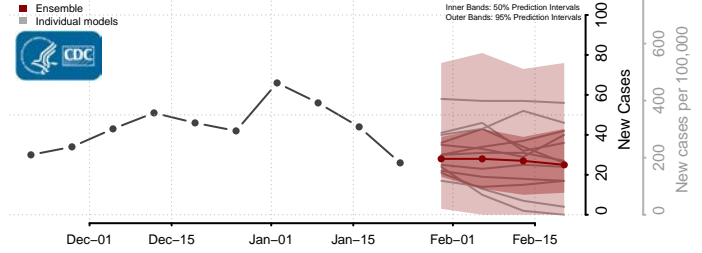

Walthall County, Mississippi