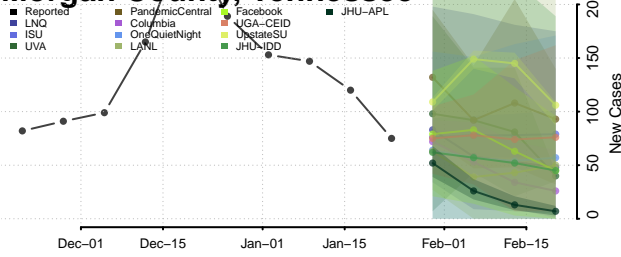

McNairy County, Tennessee

Meigs County, Tennessee

Monroe County, Tennessee

Montgomery County, Tennessee

Moore County, Tennessee

Morgan County, Tennessee

Obion County, Tennessee

Overton County, Tennessee