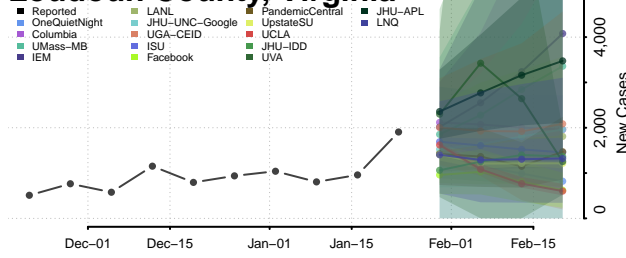

Loudoun County, Virginia