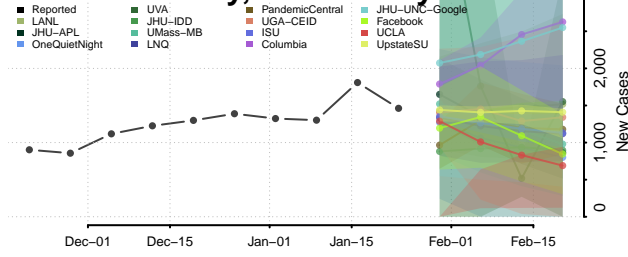

Atlantic County, New Jersey