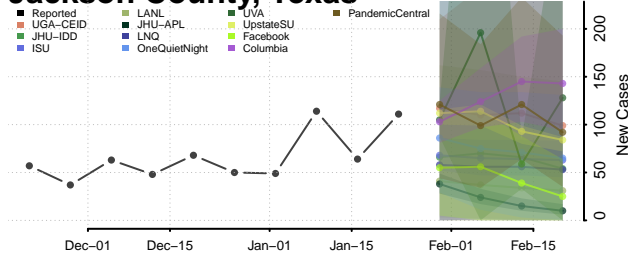

Jackson County, Texas