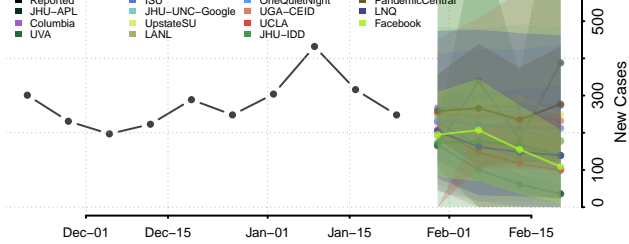

Bryan County, Oklahoma