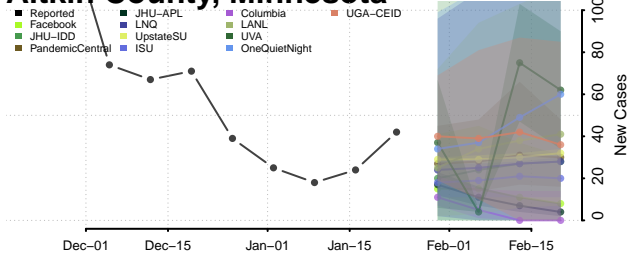

Aitkin County, Minnesota