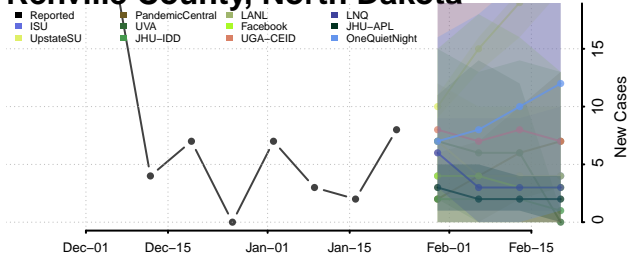

Renville County, North Dakota