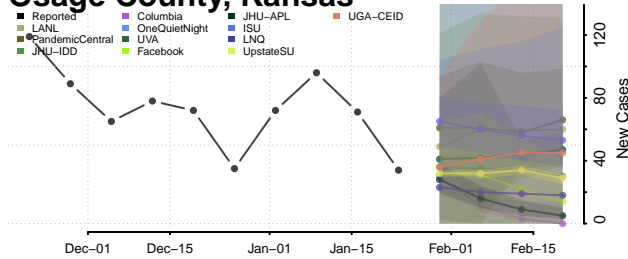

Morris County, Kansas

Morton County, Kansas

Nemaha County, Kansas

Neosho County, Kansas

Ness County, Kansas

Norton County, Kansas

Osage County, Kansas

Osborne County, Kansas