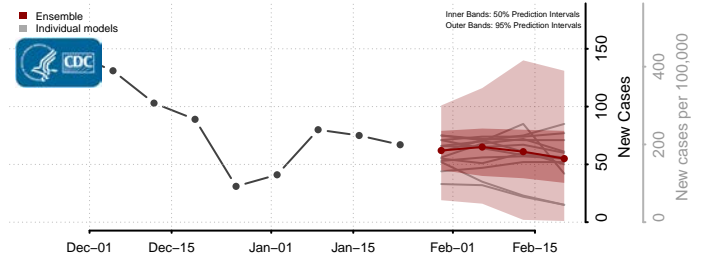

Minnesota*

Aitkin County, Minnesota

Anoka County, Minnesota

Becker County, Minnesota

Beltrami County, Minnesota

*New weekly cases may decrease in this location over the next four weeks. For these locations, the ensemble forecast indicates a probability of 0.75 or greater that fewer cases will be reported in week four of the forecast than in the last reported week.