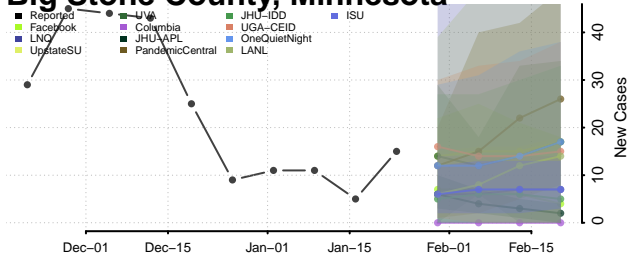

Big Stone County, Minnesota