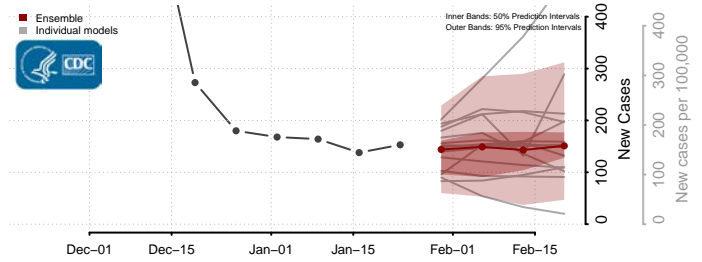

Burleigh County, North Dakota