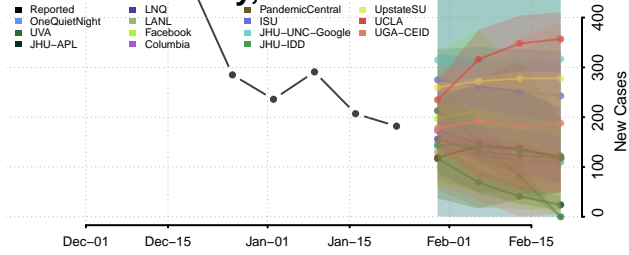

Soçorro County, New Mexico

Taos County, New Mexico

Torrance County, New Mexico

Union County, New Mexico

Valencia County, New Mexico

New York

Albany County, New York

Allegany County, New York