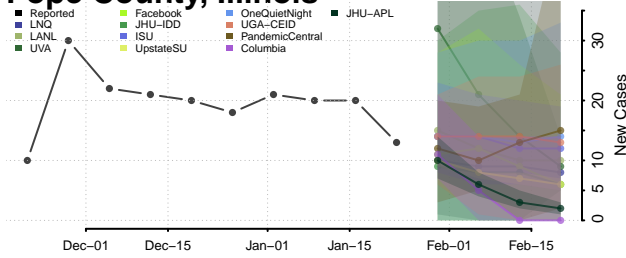

Pope County, Illinois