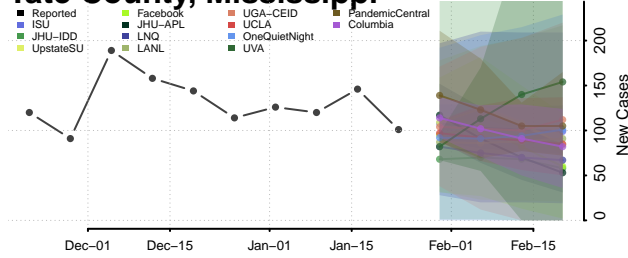

Smith County, Mississippi

Stone County, Mississippi

Sunflower County, Mississippi

Tallahatchie County, Mississippi

Tate County, Mississippi

Tippah County, Mississippi

Tishomingo County, Mississippi

Tunica County, Mississippi