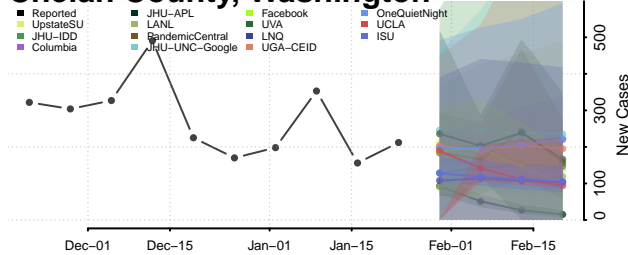

Chelan County, Washington