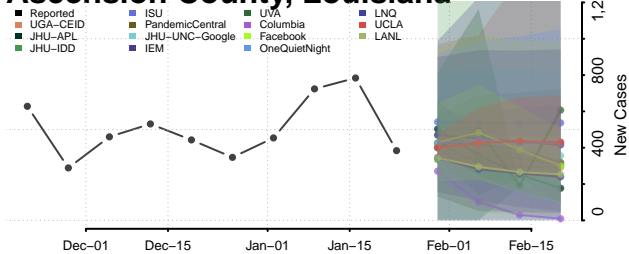

Ascension County, Louisiana