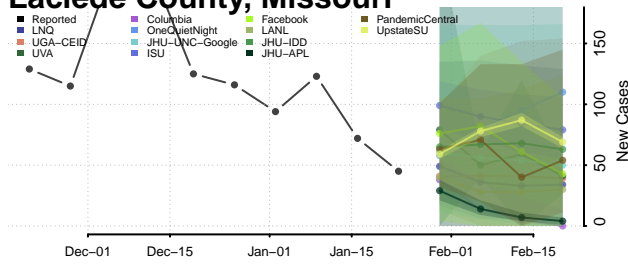

Laclede County, Missouri