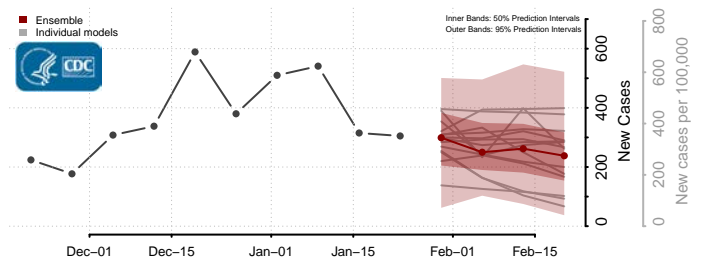

Angelina County, Texas