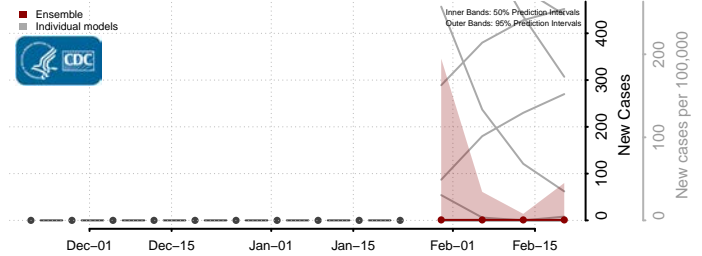

Washington County, Utah