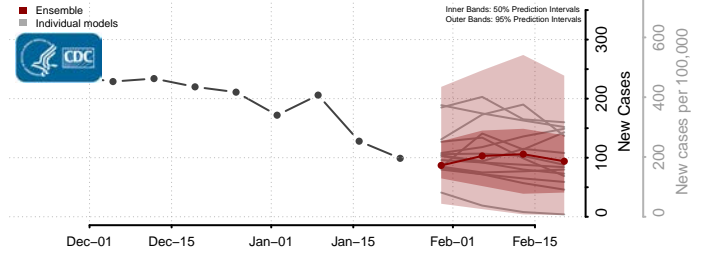

Coles County, Illinois