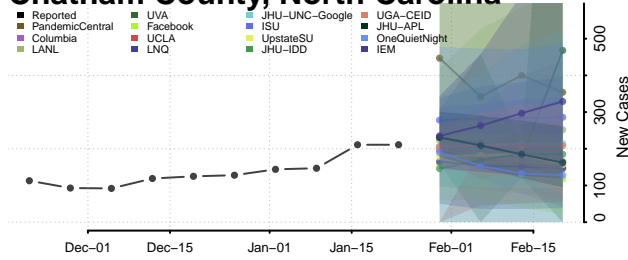

Carteret County, North Carolina

Caswell County, North Carolina

Catawba County, North Carolina

Chatham County, North Carolina

Cherokee County, North Carolina

Chowan County, North Carolina

Clay County, North Carolina