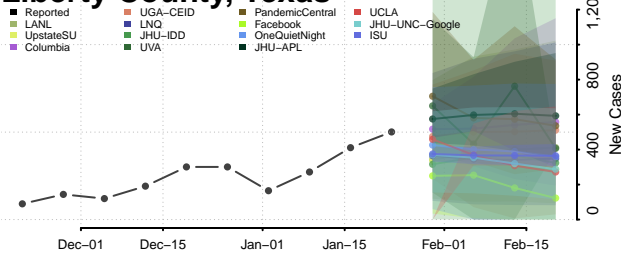

Liberty County, Texas