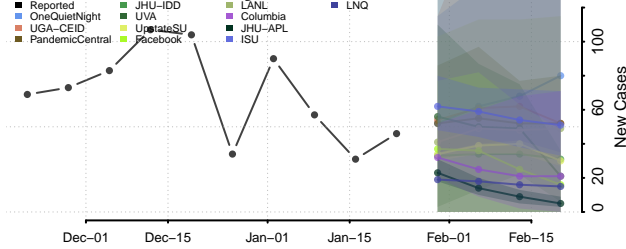

Atchison County, Kansas