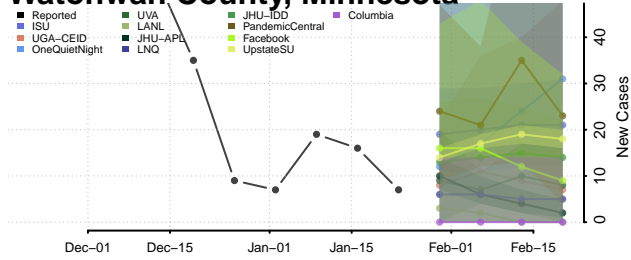

Watonwan County, Minnesota

Wilkin County, Minnesota

Winona County, Minnesota

Wright County, Minnesota

Yellow Medicine County, Minnesota

Mississippi*

*New weekly cases may decrease in this location over the next four weeks. For these locations, the ensemble forecast indicates a probability of 0.75 or greater that fewer cases will be reported in week four of the forecast than in the last reported week.