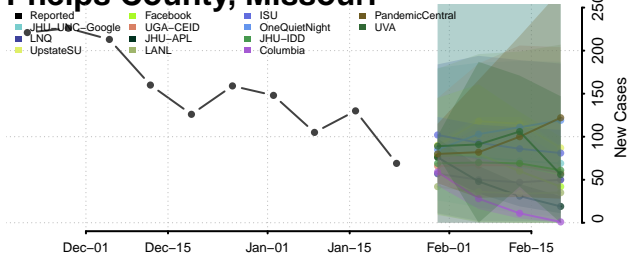

Phelps County, Missouri