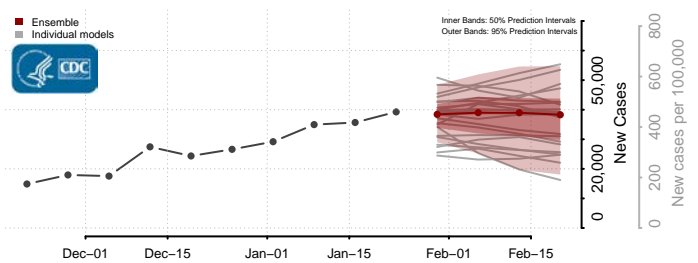

Windham County, Vermont

Windsor County, Vermont

Virgin Islands

Virginia

Accomack County, Virginia

Albemarle County, Virginia