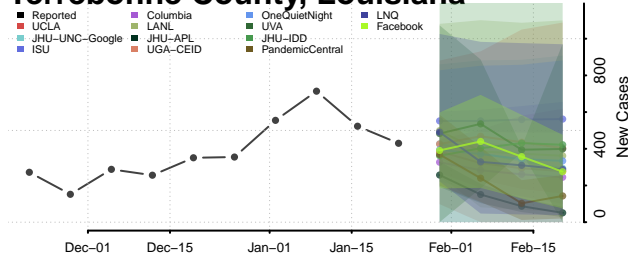

St. Martin County, Louisiana

St. Mary County, Louisiana

St. Tammany County, Louisiana

Tangipahoa County, Louisiana

Tensas County, Louisiana

Terrebonne County, Louisiana

Union County, Louisiana

Vermilion County, Louisiana