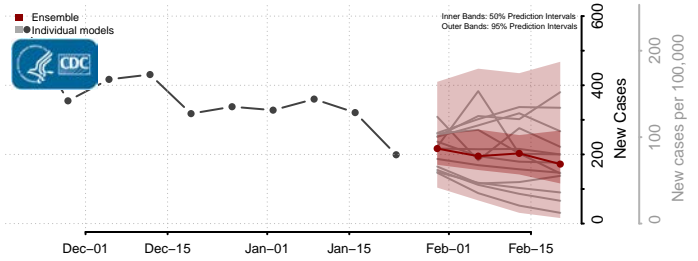

Clay County, Missouri