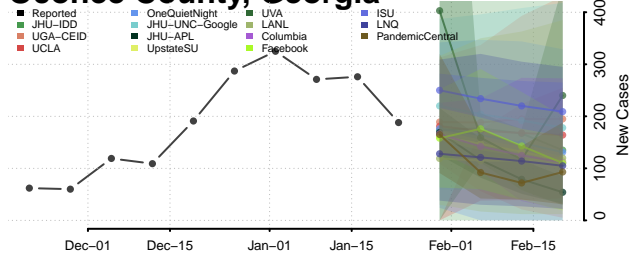

Morgan County, Georgia

Murray County, Georgia

Muscogee County, Georgia

Newton County, Georgia

Oconee County, Georgia

Oglethorpe County, Georgia

Paulding County, Georgia

Peach County, Georgia