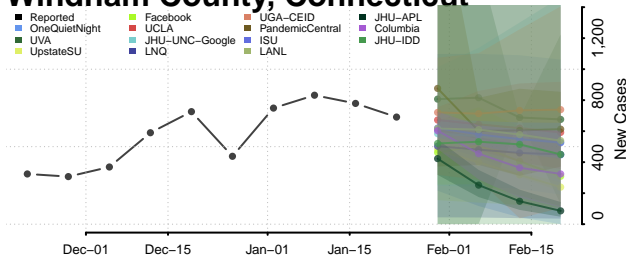

Middlesex County, Connecticut

New Haven County, Connecticut

New London County, Connecticut

Tolland County, Connecticut

Windham County, Connecticut

Delaware*

Kent County, Delaware

New Castle County, Delaware