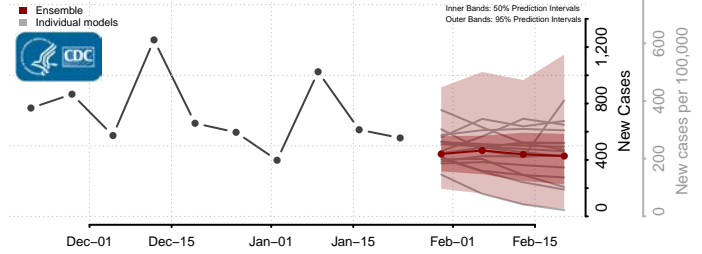

York County, Virginia

Washington

Adams County, Washington

Asotin County, Washington

Benton County, Washington

Chelan County, Washington

Clallam County, Washington

Clark County, Washington