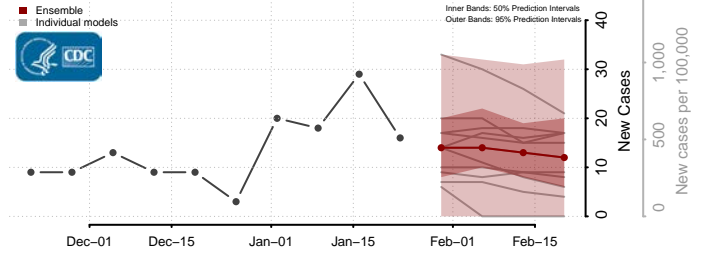

Woodson County, Kansas