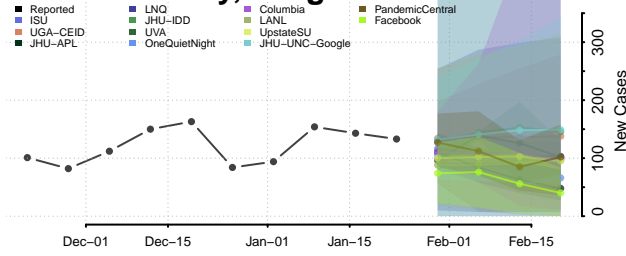

Benton County, Oregon