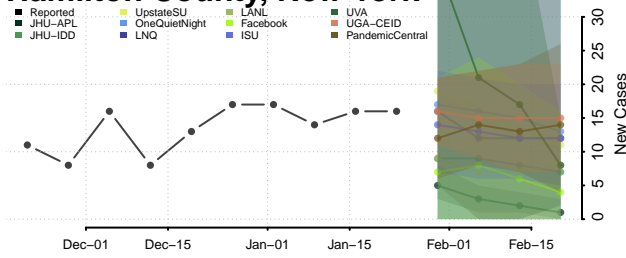

Hamilton County, New York