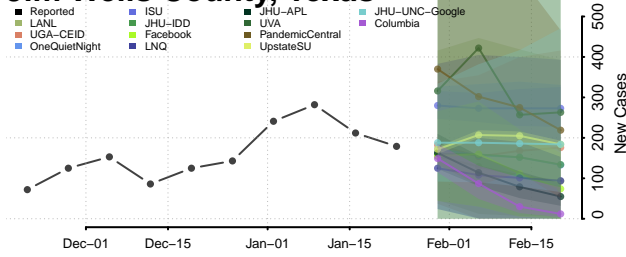

Jim Wells County, Texas