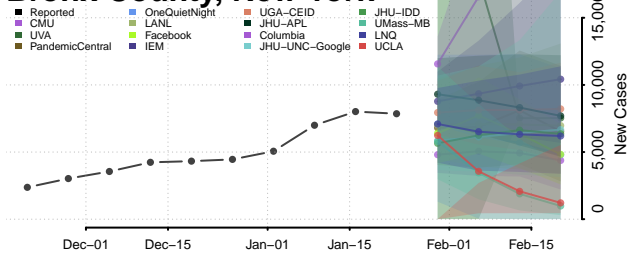

Bronx County, New York