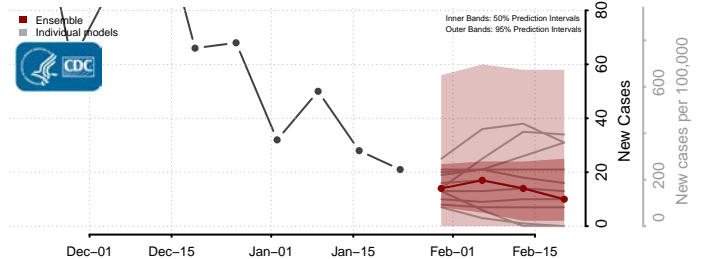

Carter County, Montana

Cascade County, Montana

Chouteau County, Montana

Custer County, Montana

Daniels County, Montana

Dawson County, Montana

Deer Lodge County, Montana

Fallon County, Montana