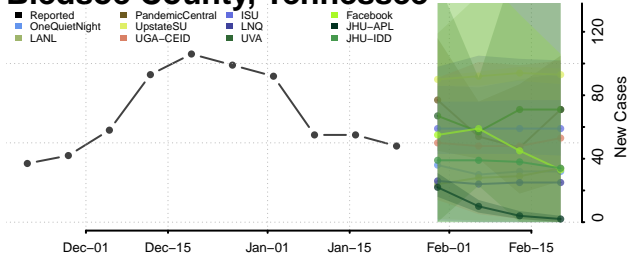

Bledsoe County, Tennessee