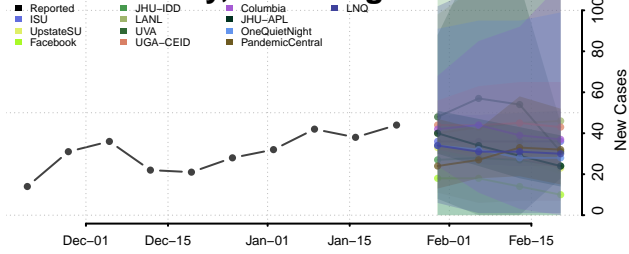

Roane County, West Virginia