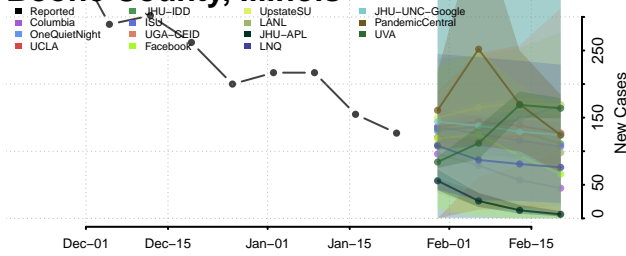

Boone County, Illinois