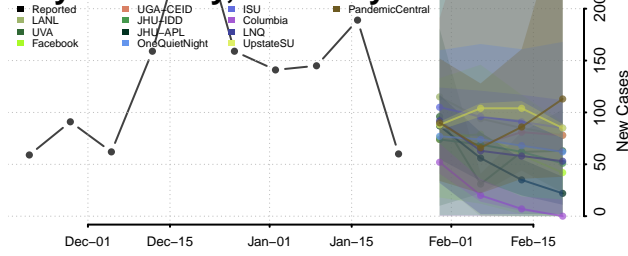

Wayne County, Kentucky

Webster County, Kentucky

Whitley County, Kentucky

Wolfe County, Kentucky

Woodford County, Kentucky

Louisiana

Acadia County, Louisiana

Allen County, Louisiana