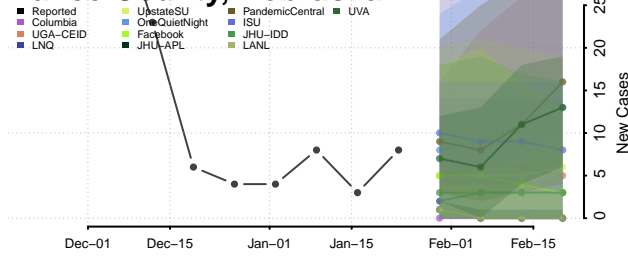

Madison County, Nebraska

McPherson County, Nebraska

Merrick County, Nebraska

Morrill County, Nebraska

Nance County, Nebraska

Nemaha County, Nebraska

Nuckolls County, Nebraska

Otoe County, Nebraska