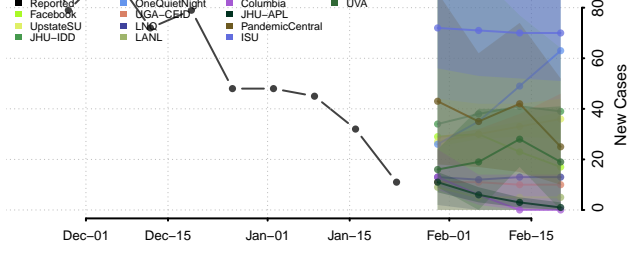

Langlade County, Wisconsin