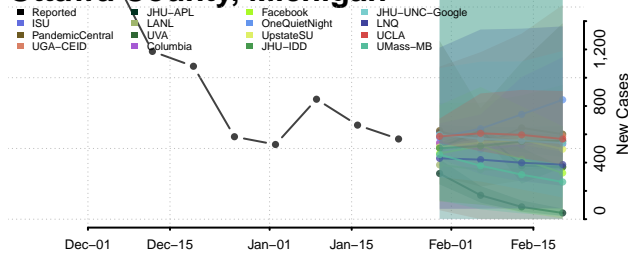

Ottawa County, Michigan