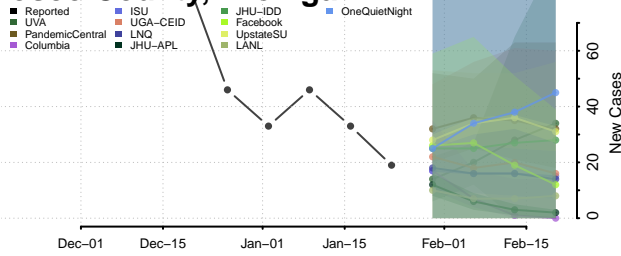

Grand Traverse County, Michigan

Gratiot County, Michigan

Hillsdale County, Michigan

Houghton County, Michigan

Huron County, Michigan

Ingham County, Michigan

Ionia County, Michigan

Iosco County, Michigan