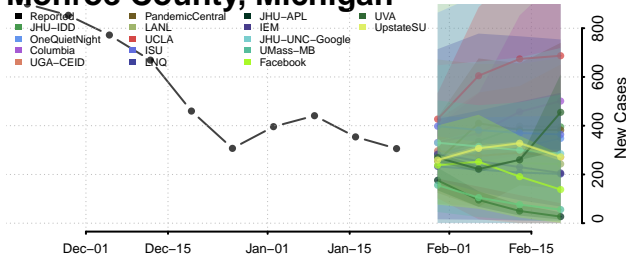

Monroe County, Michigan