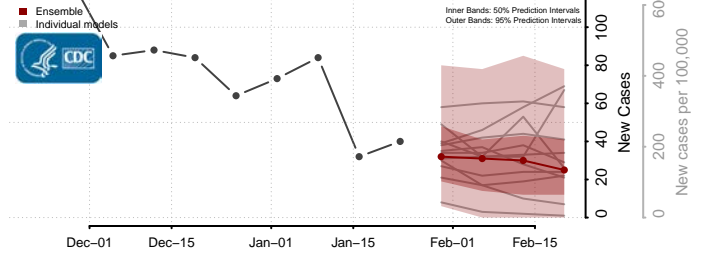

Waseca County, Minnesota