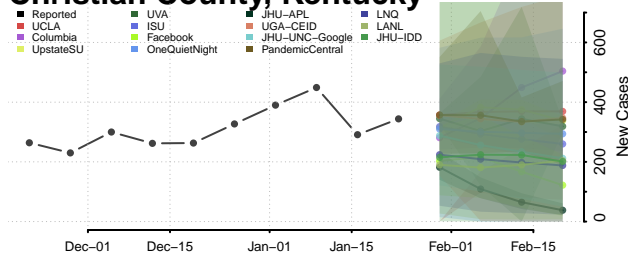

Christian County, Kentucky