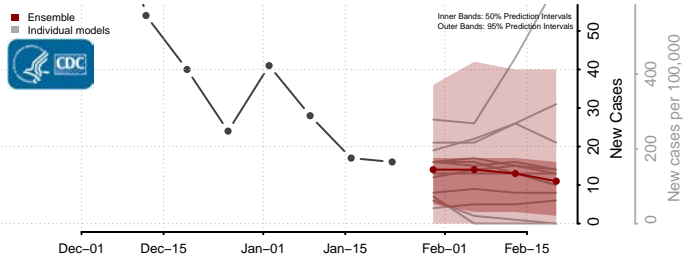

Watonwan County, Minnesota

Wilkin County, Minnesota

Winona County, Minnesota

Wright County, Minnesota

Yellow Medicine County, Minnesota

Mississippi*

*New weekly cases may decrease in this location over the next four weeks. For these locations, the ensemble forecast indicates a probability of 0.75 or greater that fewer cases will be reported in week four of the forecast than in the last reported week.