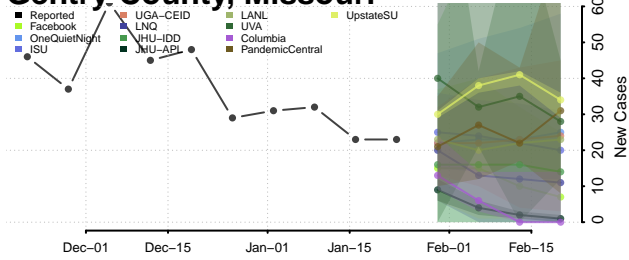

Gentry County, Missouri

Greene County, Missouri

Grundy County, Missouri

Harrison County, Missouri

Henry County, Missouri

Hickory County, Missouri

Holt County, Missouri

Howard County, Missouri