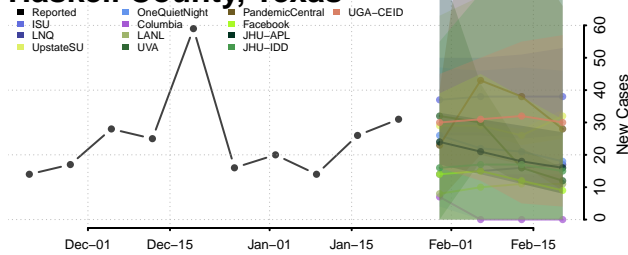

Haskell County, Texas