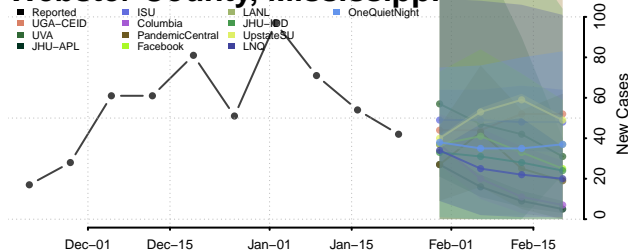

Webster County, Mississippi