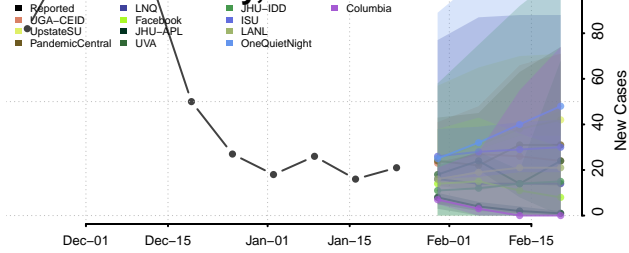

Hubbard County, Minnesota

Isanti County, Minnesota

Itasca County, Minnesota

Jackson County, Minnesota

Kanabec County, Minnesota

Kandiyohi County, Minnesota

Kittson County, Minnesota

Koochiching County, Minnesota