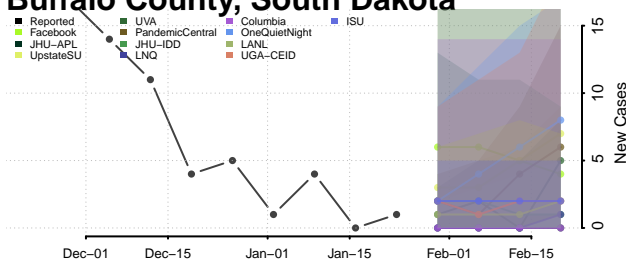

Buffalo County, South Dakota