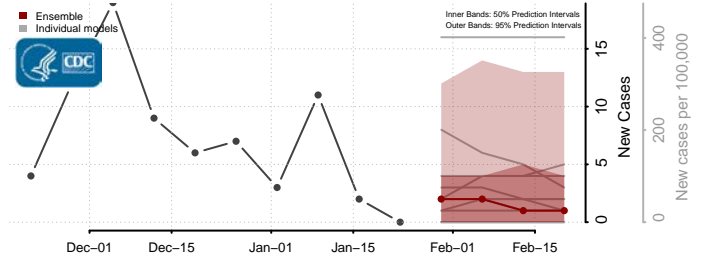

Columbia County, Washington