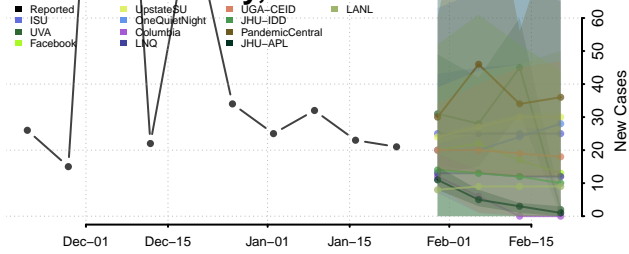

Richland County, Montana