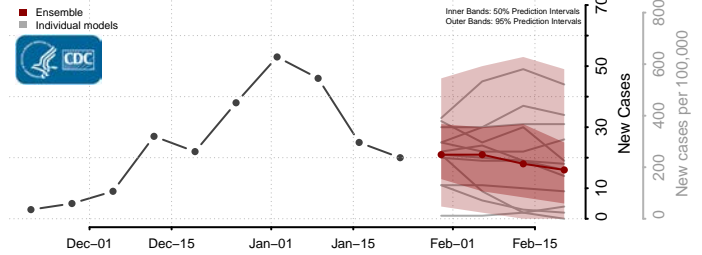

Graham County, North Carolina