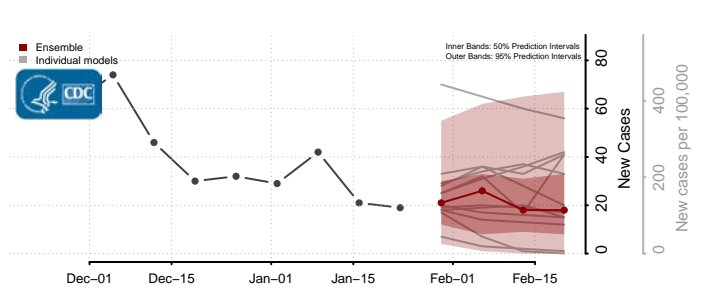

Pemiscot County, Missouri