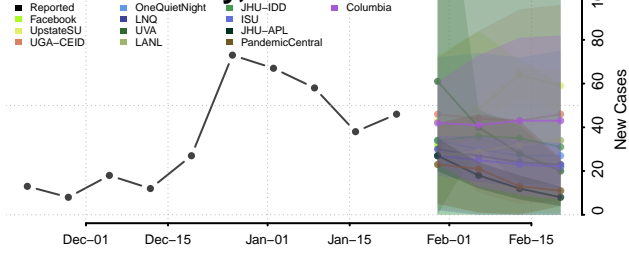

Bullock County, Alabama