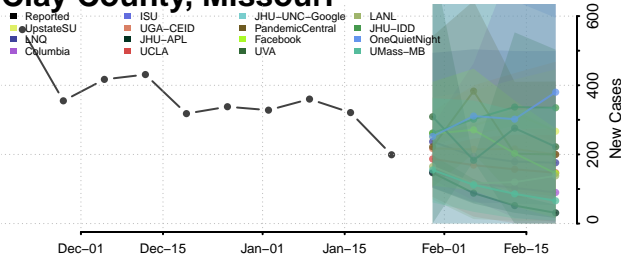

Clay County, Missouri