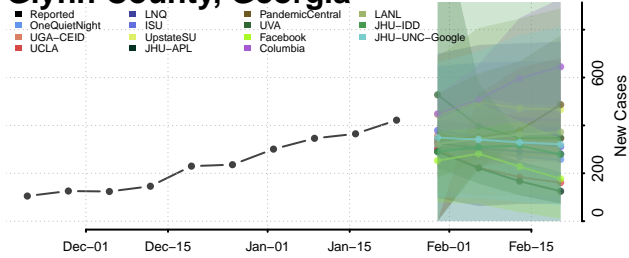

Fayette County, Georgia

Floyd County, Georgia

Forsyth County, Georgia

Franklin County, Georgia

Fulton County, Georgia

Gilmer County, Georgia

Glascok County, Georgia

Glynn County, Georgia