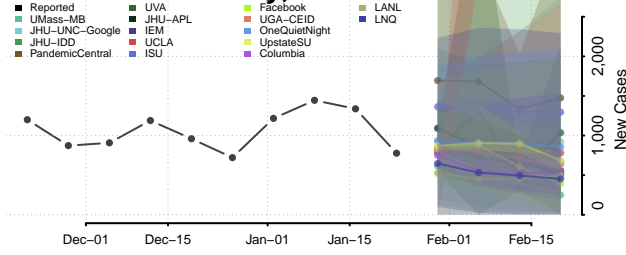

McLennan County, Texas