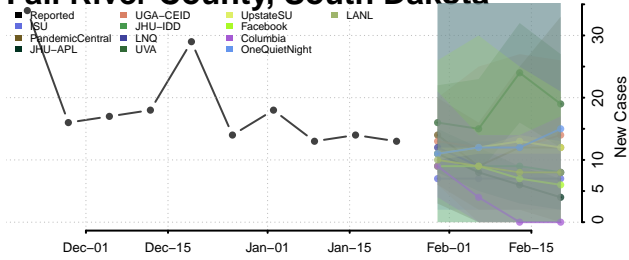

Deuel County, South Dakota

Dewey County, South Dakota

Douglas County, South Dakota

Edmunds County, South Dakota

Fall River County, South Dakota

Faulk County, South Dakota

Grant County, South Dakota

Gregory County, South Dakota