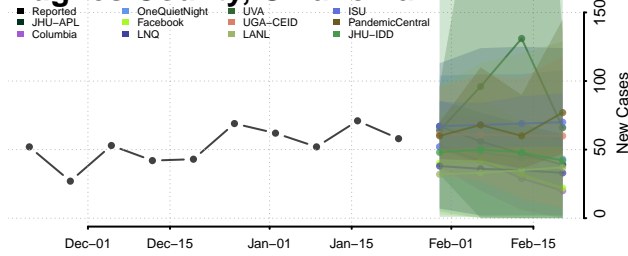

Hughes County, Oklahoma