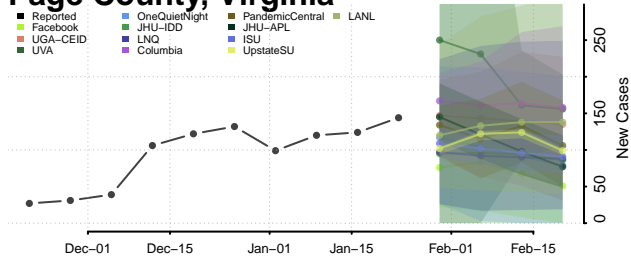

Page County, Virginia