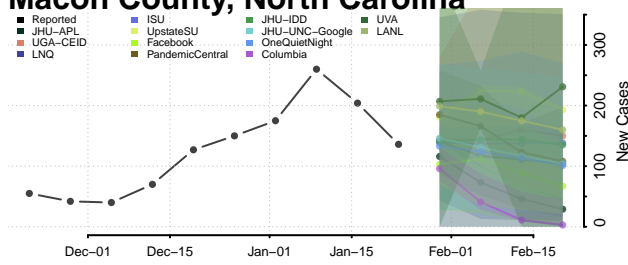

Macon County, North Carolina