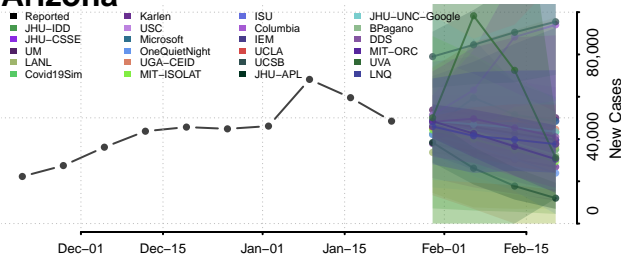

Wrangell County, Alaska

Yakutat County, Alaska

Yukon-Koyukuk County, Alaska

American Samoa

Arizona*

Apache County, Arizona

*New weekly cases may decrease in this location over the next four weeks. For these locations, the ensemble forecast indicates a probability of 0.75 or greater that fewer cases will be reported in week four of the forecast than in the last reported week.