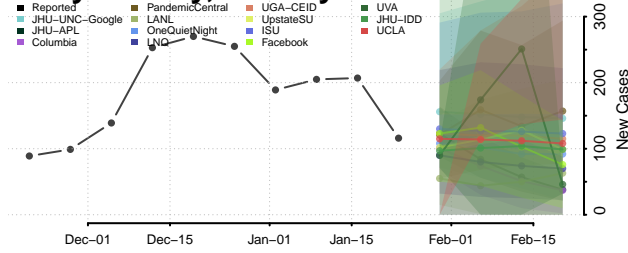

Perry County, Pennsylvania