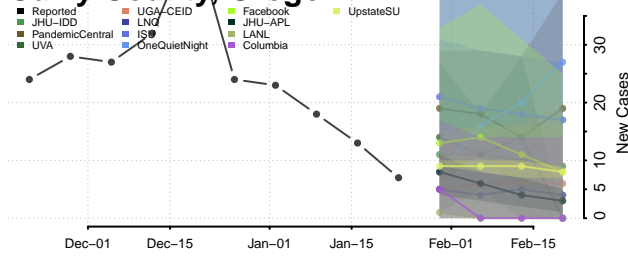

Curry County, Oregon