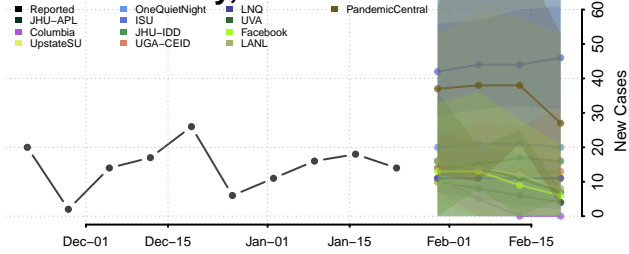

Blanco County, Texas