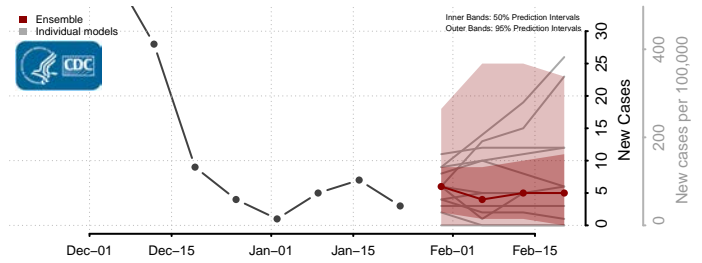

Pembina County, North Dakota