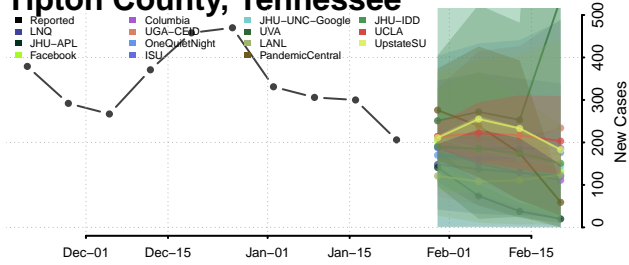

Tipton County, Tennessee