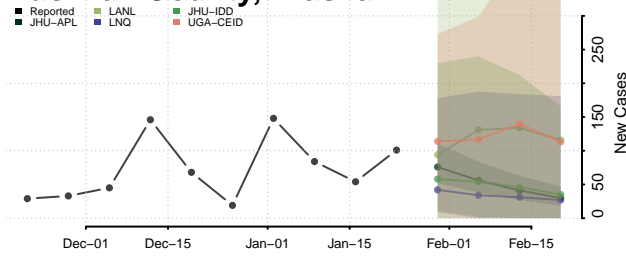

Juneau County, Alaska

Kenai Peninsula County, Alaska

Ketchikan Gateway County, Alaska

Kodiak Island County, Alaska

Kusilvak County, Alaska

Lake and Peninsula County, Alaska

Matanuska-Susitna County, Alaska

Nome County, Alaska