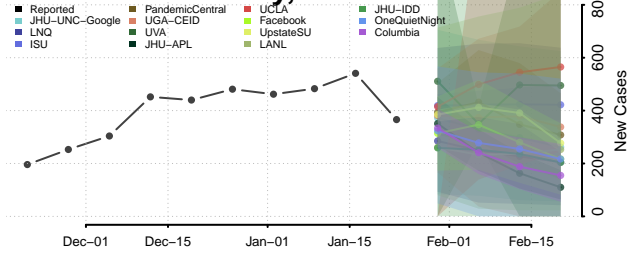

Robeson County, North Carolina

Rockingham County, North Carolina

Rowan County, North Carolina

Rutherford County, North Carolina

Sampson County, North Carolina

Scotland County, North Carolina

Stanly County, North Carolina