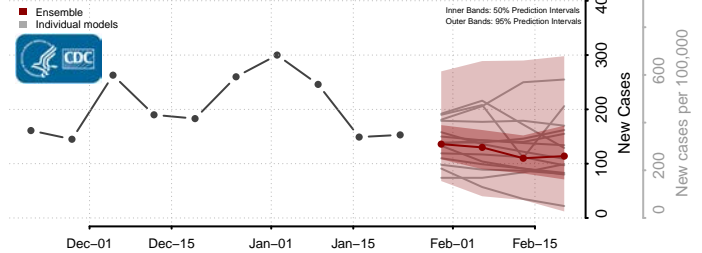

Washington County, Mississippi