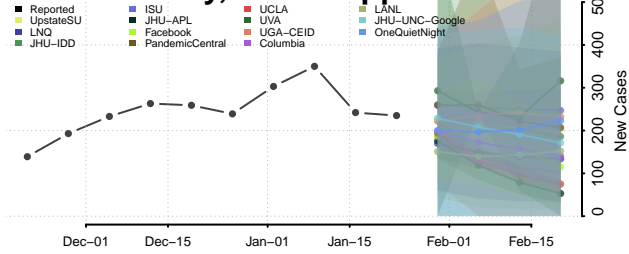

Lamar County, Mississippi