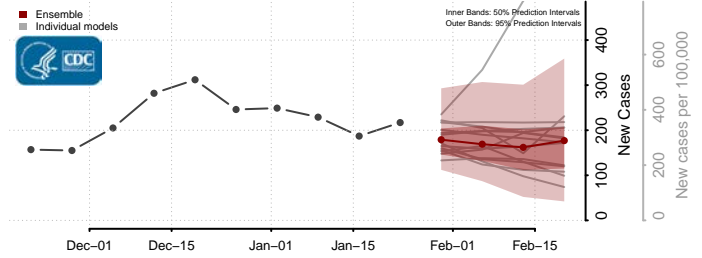

Belknap County, New Hampshire