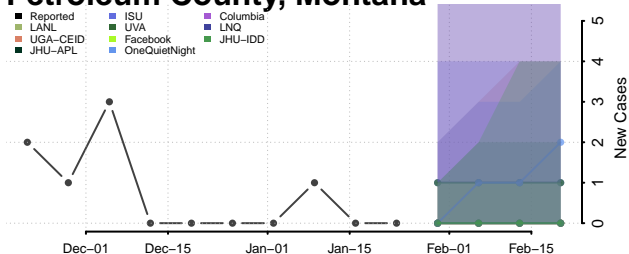

Petroleum County, Montana