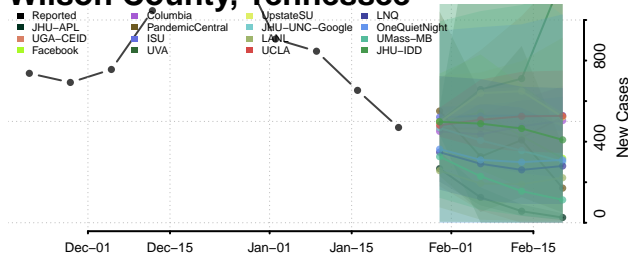

Van Buren County, Tennessee

Warren County, Tennessee

Washington County, Tennessee

Wayne County, Tennessee

Weakley County, Tennessee

White County, Tennessee

Williamson County, Tennessee

Wilson County, Tennessee