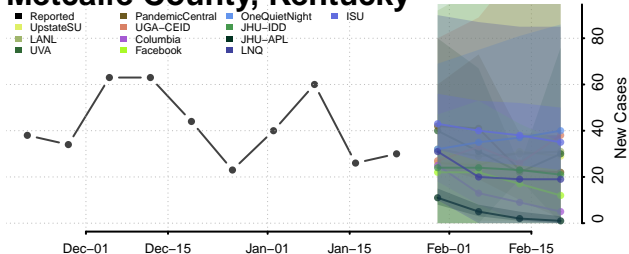

Metcalfe County, Kentucky