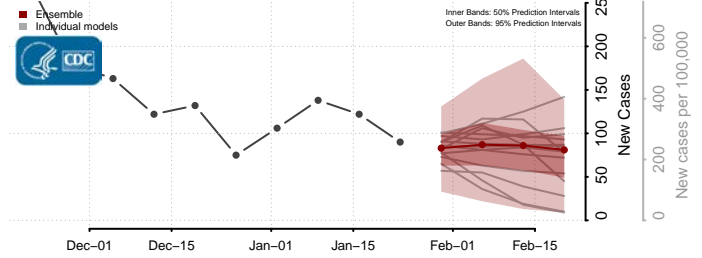

Tama County, Iowa

Taylor County, Iowa

Union County, Iowa

Van Buren County, Iowa

Wapello County, Iowa

Warren County, Iowa

Washington County, Iowa

Wayne County, Iowa