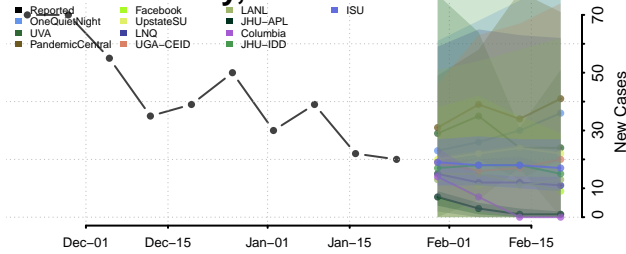

Grundy County, Iowa

Guthrie County, Iowa

Hamilton County, Iowa

Hancock County, Iowa

Hardin County, Iowa

Harrison County, Iowa

Henry County, Iowa

Howard County, Iowa