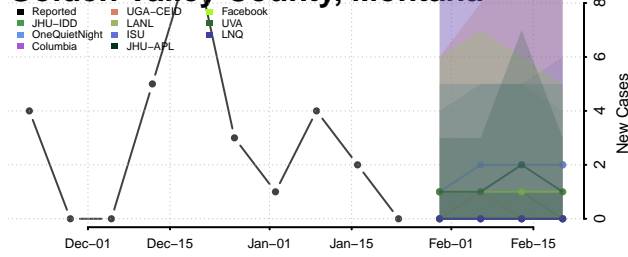

Golden Valley County, Montana