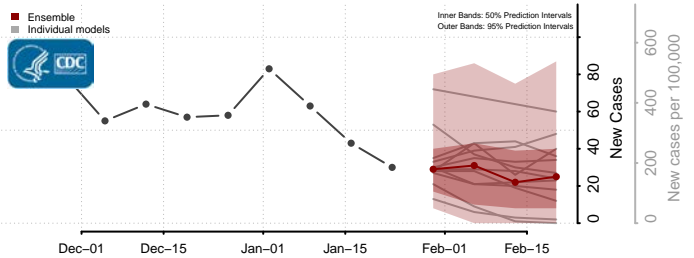

Bates County, Missouri