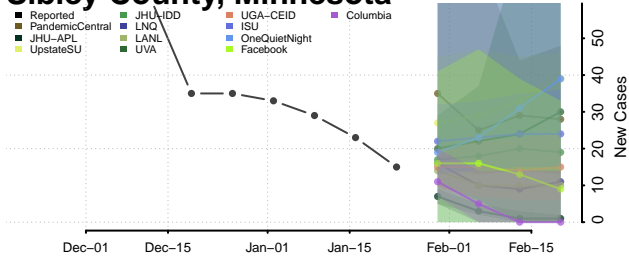

Rock County, Minnesota

Roseau County, Minnesota

Scott County, Minnesota

Sherburne County, Minnesota

Sibley County, Minnesota

St. Louis County, Minnesota

Stearns County, Minnesota

Steele County, Minnesota