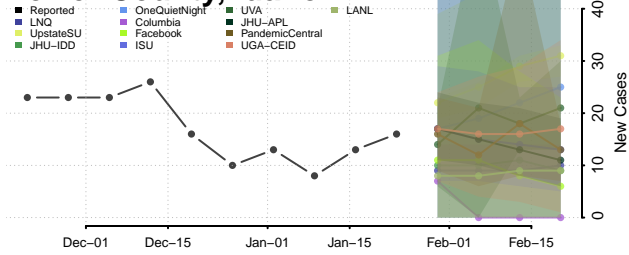

Power County, Idaho