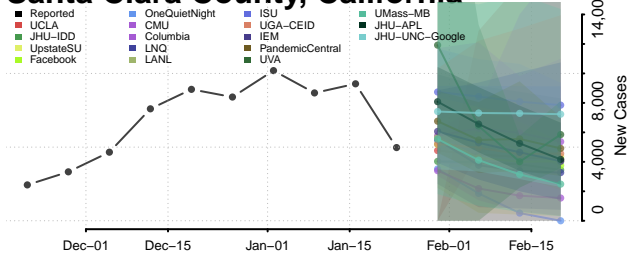

Santa Clara County, California