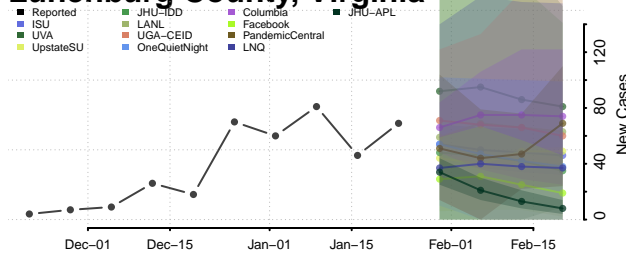

Lunenburg County, Virginia