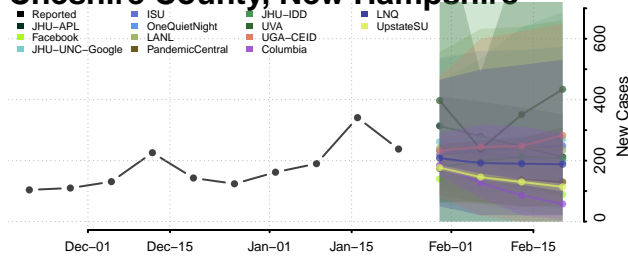

Cheshire County, New Hampshire