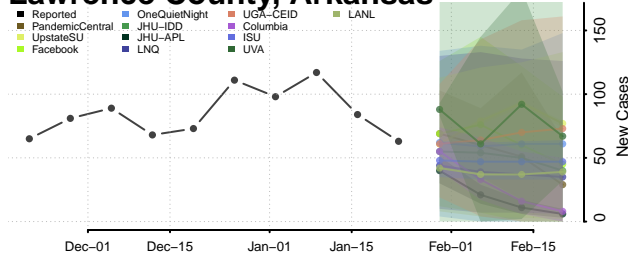

Lawrence County, Arkansas