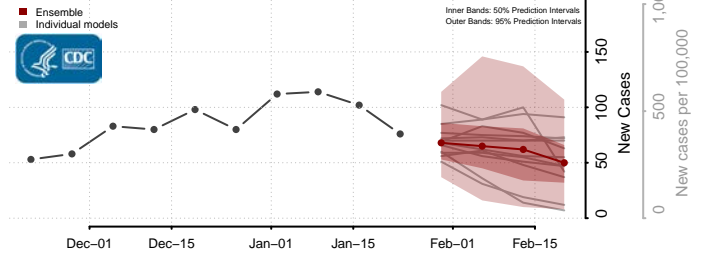

Clay County, Mississippi