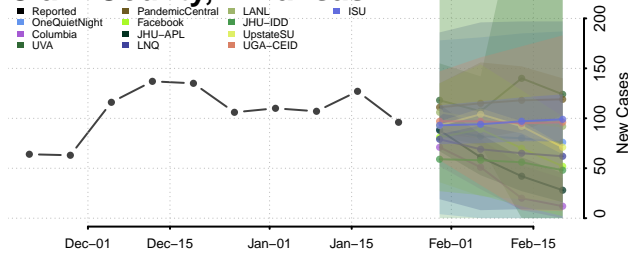

Clark County, Arkansas