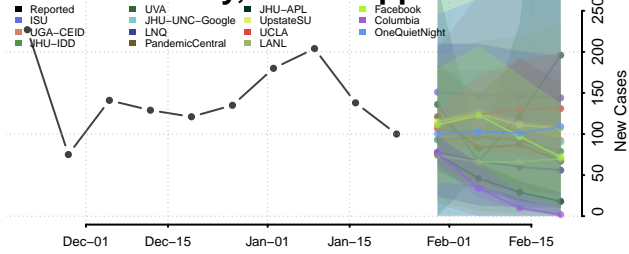

Lee County, Mississippi

Leflore County, Mississippi

Lincoln County, Mississippi

Lowndes County, Mississippi

Madison County, Mississippi

Marion County, Mississippi

Marshall County, Mississippi

Monroe County, Mississippi