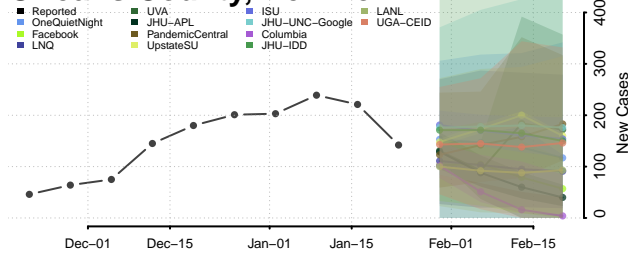

Oneida County, New York

Onondaga County, New York

Ontario County, New York

Orange County, New York

Orleans County, New York

Oswego County, New York

Otsego County, New York

Putnam County, New York