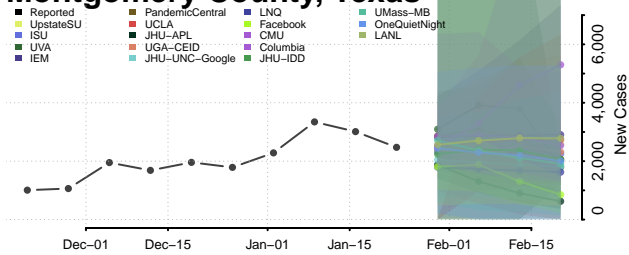

Montgomery County, Texas