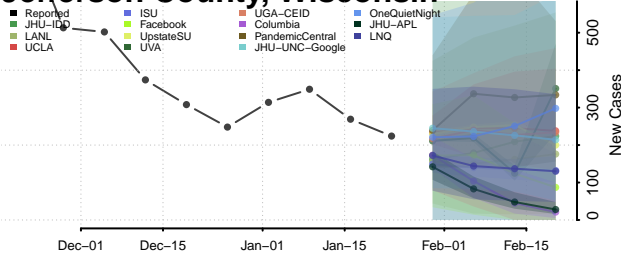

Jefferson County, Wisconsin