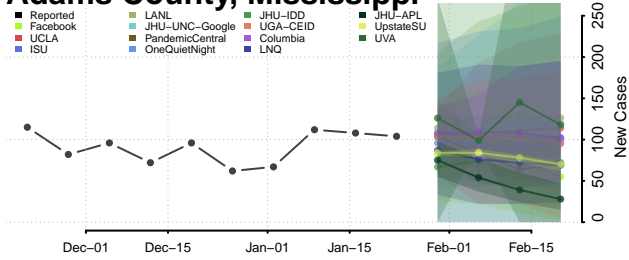

Adams County, Mississippi