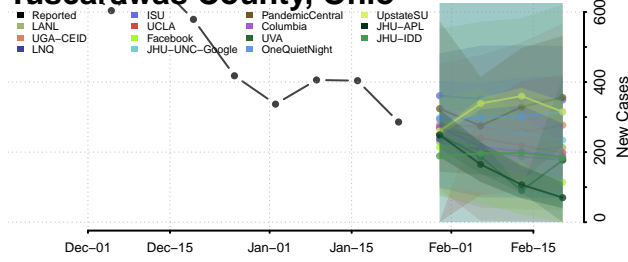

Tuscarawas County, Ohio