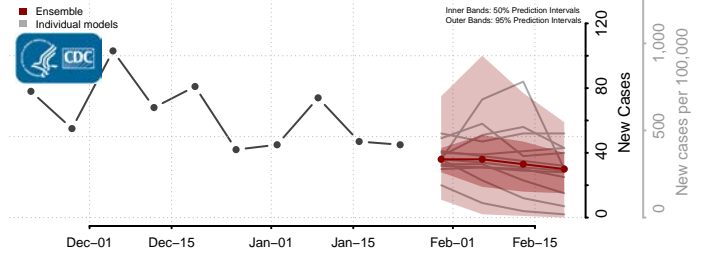

Cumberland County, Illinois