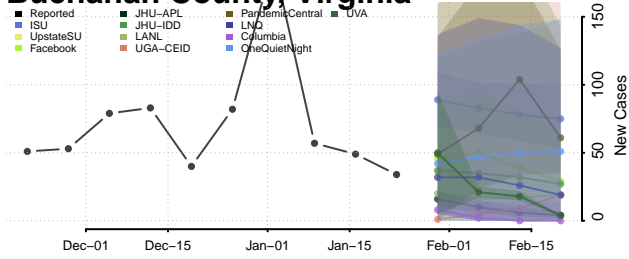

Buchanan County, Virginia