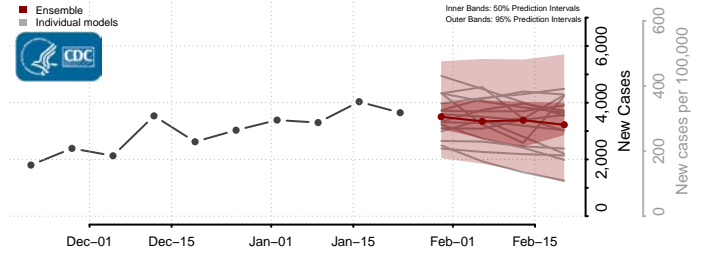

Fairfax County, Virginia