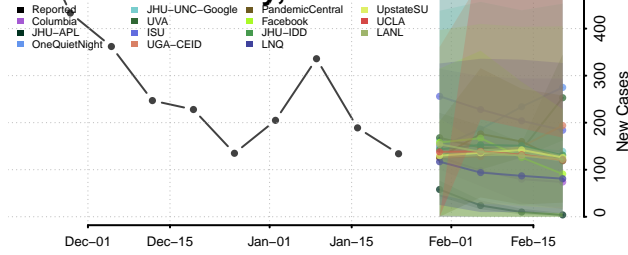

Owyhee County, Idaho

Payette County, Idaho

Power County, Idaho

Shoshone County, Idaho

Teton County, Idaho

Twin Falls County, Idaho

Valley County, Idaho

Washington County, Idaho