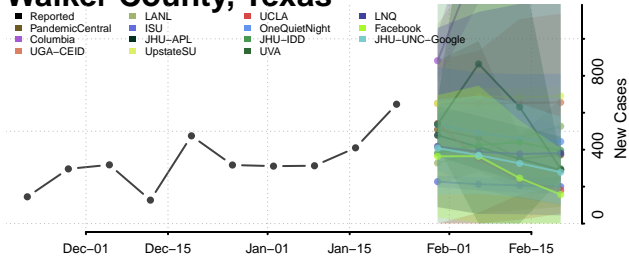

Walker County, Texas