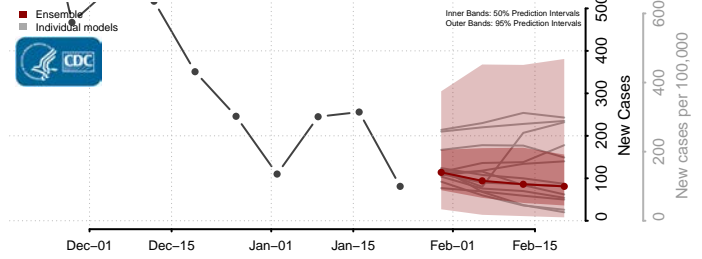

Cascade County, Montana