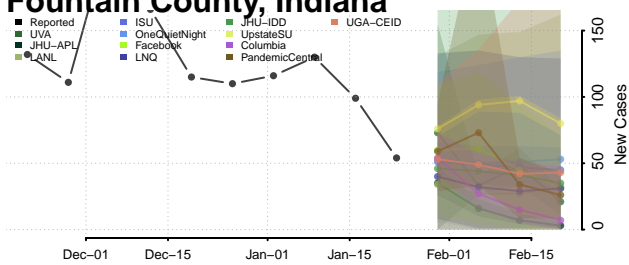

DeKalb County, Indiana

Delaware County, Indiana

Dubois County, Indiana

Elkhart County, Indiana

Fayette County, Indiana

Floyd County, Indiana

Fountain County, Indiana

Franklin County, Indiana