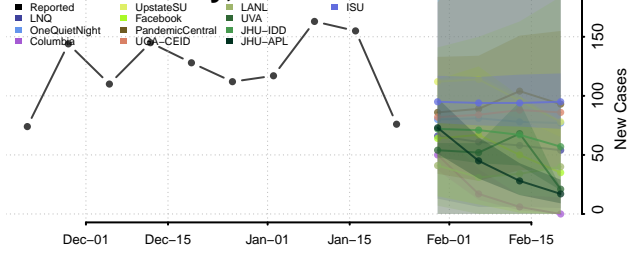

Carroll County, Ohio