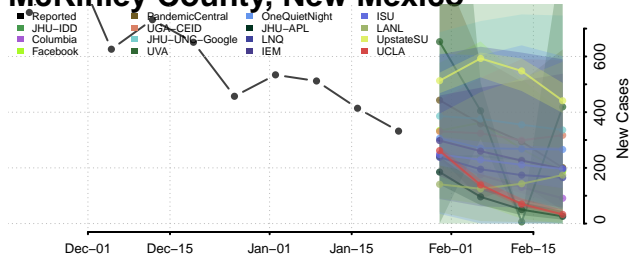

Hidalgo County, New Mexico

Lea County, New Mexico

Lincoln County, New Mexico

Los Alamos County, New Mexico

Luna County, New Mexico

McKinley County, New Mexico

Mora County, New Mexico

Otero County, New Mexico