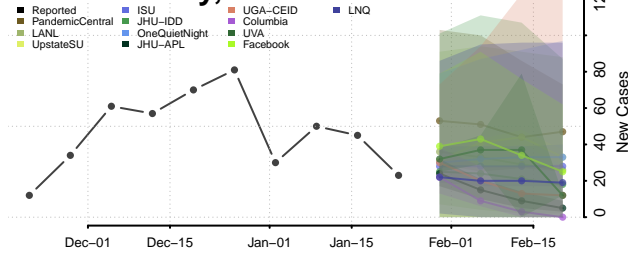

Sevier County, Arkansas

Sharp County, Arkansas

St. Francis County, Arkansas

Stone County, Arkansas

Union County, Arkansas

Van Buren County, Arkansas

Washington County, Arkansas

White County, Arkansas