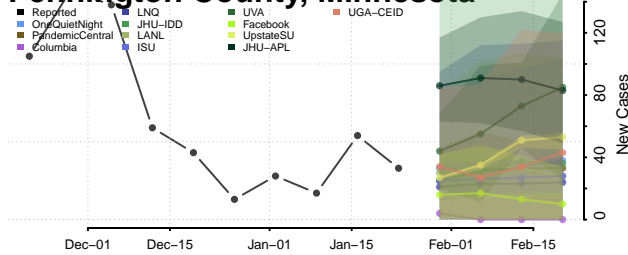

Pennington County, Minnesota