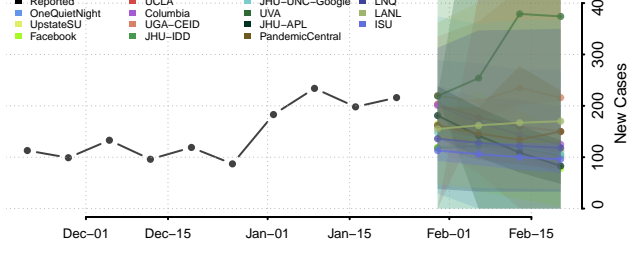

National*

Alabama*

Autauga County, Alabama

Baldwin County, Alabama

Barbour County, Alabama

Bibb County, Alabama

*New weekly cases may decrease in this location over the next four weeks. For these locations, the ensemble forecast indicates a probability of 0.75 or greater that fewer cases will be reported in week four of the forecast than in the last reported week.

Blount County, Alabama

Bullock County, Alabama

Butler County, Alabama

Calhoun County, Alabama

Chambers County, Alabama

Cherokee County, Alabama

Chilton County, Alabama

Choctaw County, Alabama