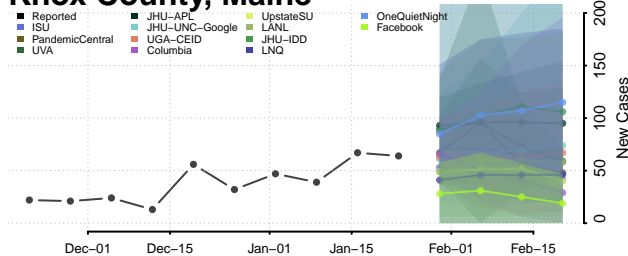

Androscoggin County, Maine

Aroostook County, Maine

Cumberland County, Maine

Franklin County, Maine

Hancock County, Maine

Kennebec County, Maine

Knox County, Maine

Waldo County, Maine