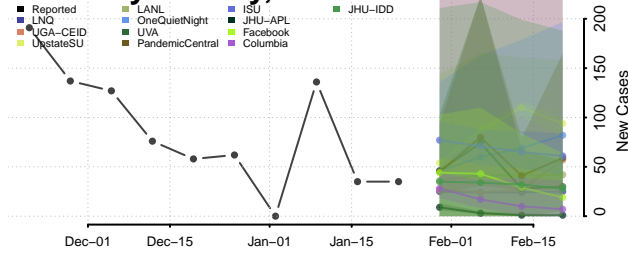

Nodaway County, Missouri