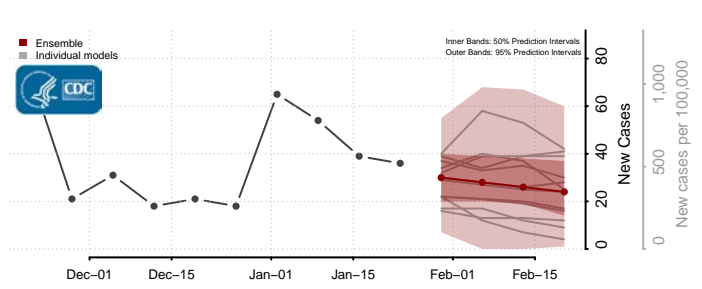

Sumner County, Kansas

Thomas County, Kansas

Trego County, Kansas

Wabaunsee County, Kansas

Wallace County, Kansas

Washington County, Kansas

Wichita County, Kansas

Wilson County, Kansas