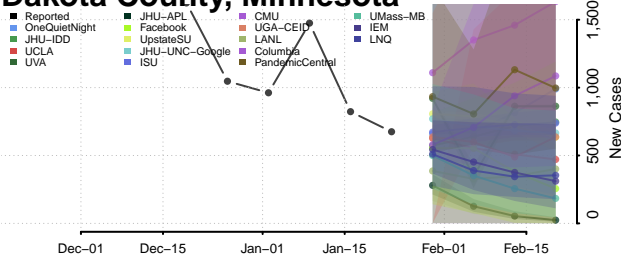

Chisago County, Minnesota

Clay County, Minnesota

Clearwater County, Minnesota

Cook County, Minnesota

Cottonwood County, Minnesota

Crow Wing County, Minnesota

Dakota County, Minnesota

Dodge County, Minnesota