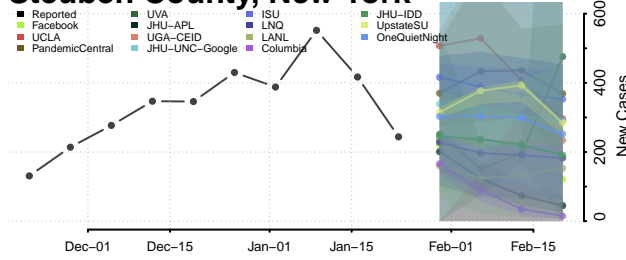

Steuben County, New York