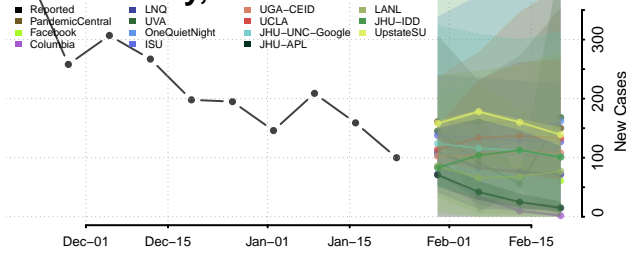

Sauk County, Wisconsin