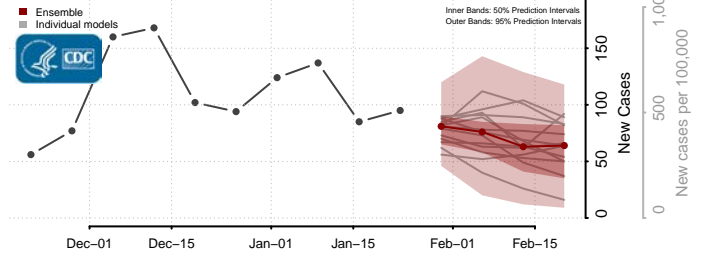

DeSoto County, Mississippi

Forrest County, Mississippi

Franklin County, Mississippi

George County, Mississippi

Greene County, Mississippi

Grenada County, Mississippi

Hancock County, Mississippi

Harrison County, Mississippi