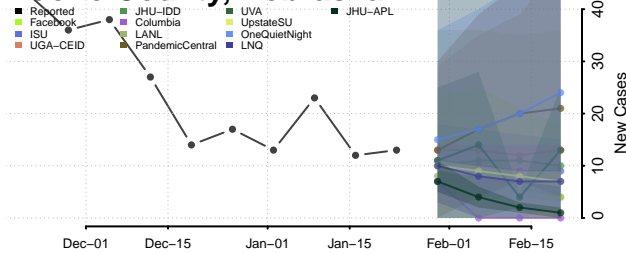

Arthur County, Nebraska

Banner County, Nebraska

Blaine County, Nebraska

Boone County, Nebraska

Box Butte County, Nebraska

Boyd County, Nebraska

Brown County, Nebraska

Buffalo County, Nebraska