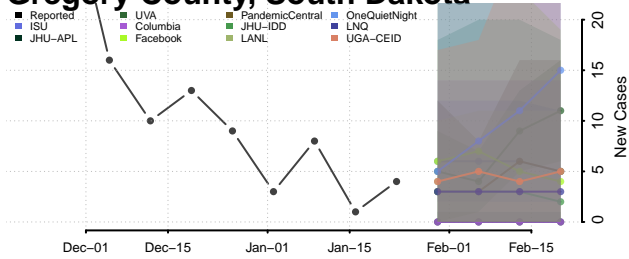

Gregory County, South Dakota