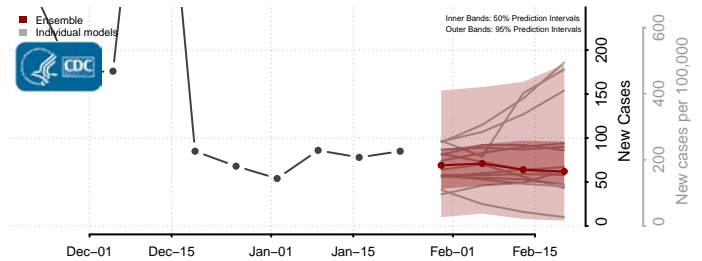

Walsh County, North Dakota

Ward County, North Dakota

Wells County, North Dakota

Williams County, North Dakota

Northern Mariana Islands

Ohio*

*New weekly cases may decrease in this location over the next four weeks. For these locations, the ensemble forecast indicates a probability of 0.75 or greater that fewer cases will be reported in week four of the forecast than in the last reported week.