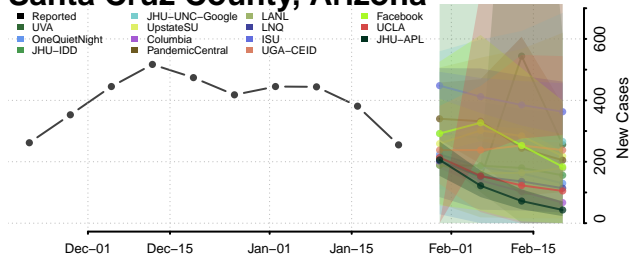

Navajo County, Arizona

Pima County, Arizona

Pinal County, Arizona

Santa Cruz County, Arizona

Yavapai County, Arizona

Yuma County, Arizona

Arkansas*

Arkansas County, Arkansas

Ashley County, Arkansas

Baxter County, Arkansas

*New weekly cases may decrease in this location over the next four weeks. For these locations, the ensemble forecast indicates a probability of 0.75 or greater that fewer cases will be reported in week four of the forecast than in the last reported week.