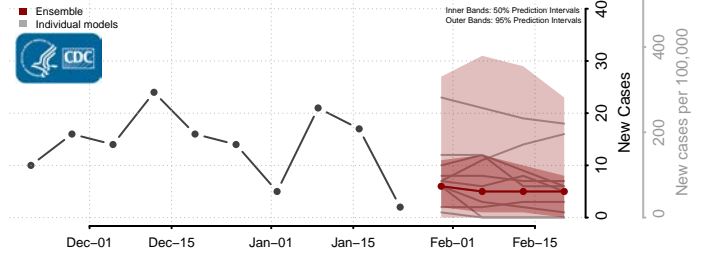

Shannon County, Missouri