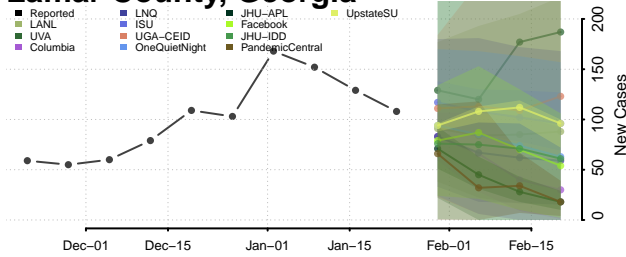

Lamar County, Georgia