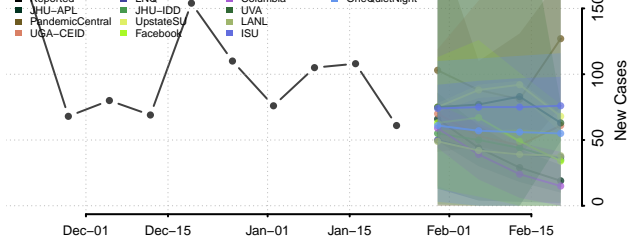

Van Wert County, Ohio

Vinton County, Ohio

Warren County, Ohio

Washington County, Ohio

Alfalfa County, Oklahoma

Atoka County, Oklahoma

Beaver County, Oklahoma

Beckham County, Oklahoma