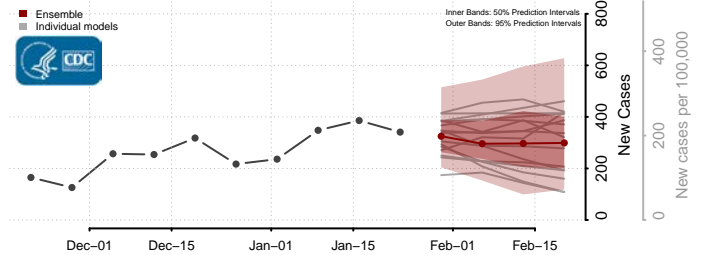

Chittenden County, Vermont