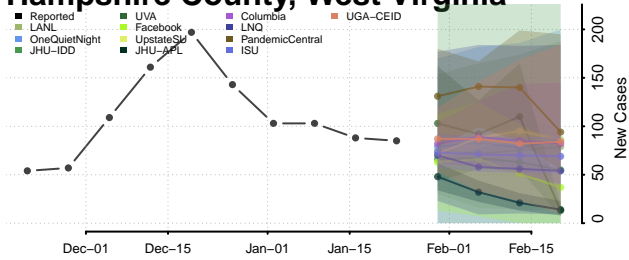

Hampshire County, West Virginia