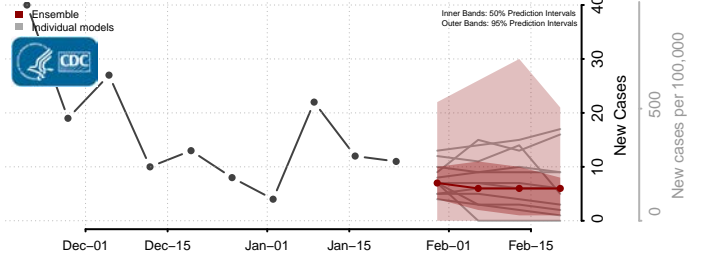

Valley County, Nebraska