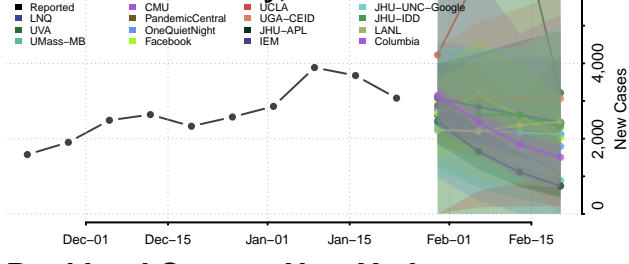

Richmond County, New York