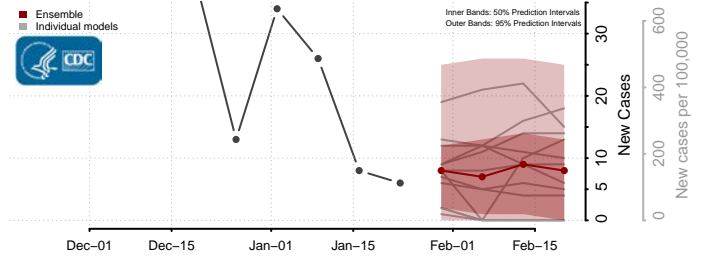

Stark County, Illinois