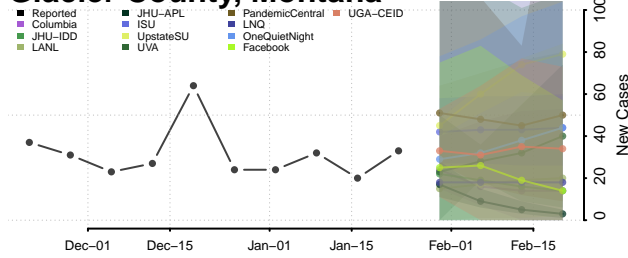

Fergus County, Montana

Flathead County, Montana

Gallatin County, Montana

Garfield County, Montana

Glacier County, Montana

Golden Valley County, Montana

Granite County, Montana

Hill County, Montana