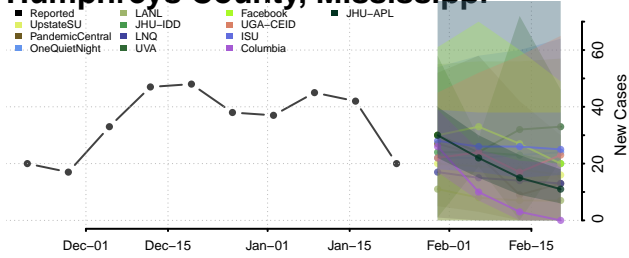

Humphreys County, Mississippi