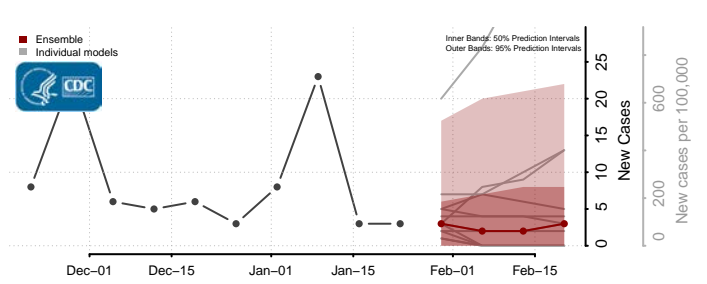

Cavalier County, North Dakota

Dickey County, North Dakota

Divide County, North Dakota

Dunn County, North Dakota

Eddy County, North Dakota

Emmons County, North Dakota

Foster County, North Dakota

Golden Valley County, North Dakota