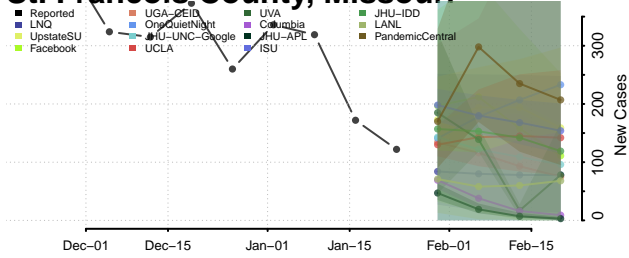

St. Francois County, Missouri