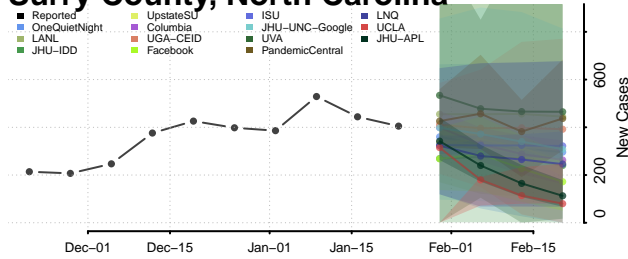

Surry County, North Carolina