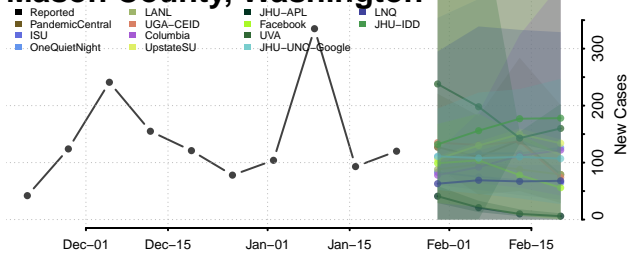

Mason County, Washington