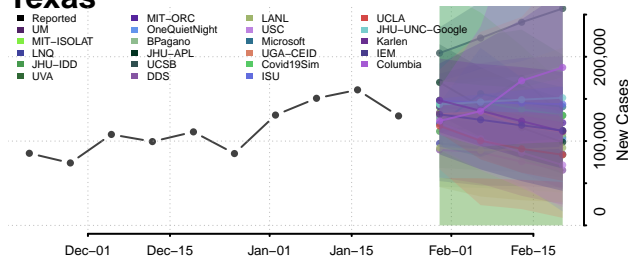

Williamson County, Tennessee

Wilson County, Tennessee

Texas

Anderson County, Texas

Andrews County, Texas

Angelina County, Texas