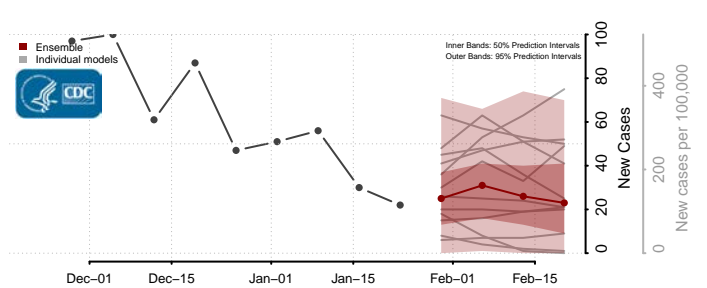

Perry County, Missouri