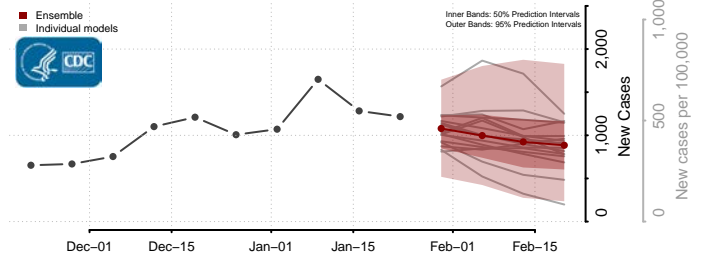

Sussex County, Delaware

District of Columbia

*New weekly cases may decrease in this location over the next four weeks. For these locations, the ensemble forecast indicates a probability of 0.75 or greater that fewer cases will be reported in week four of the forecast than in the last reported week.