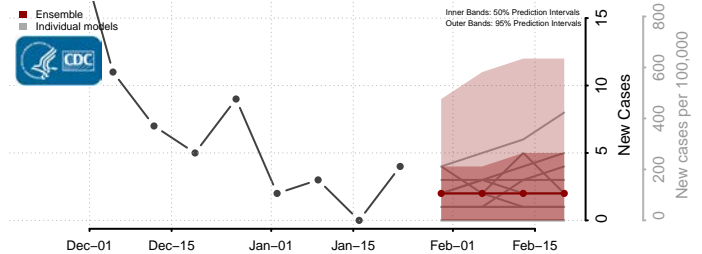

Sheridan County, North Dakota

Sioux County, North Dakota

Slope County, North Dakota

Stark County, North Dakota

Steele County, North Dakota

Stutsman County, North Dakota

Towner County, North Dakota

Trail County, North Dakota