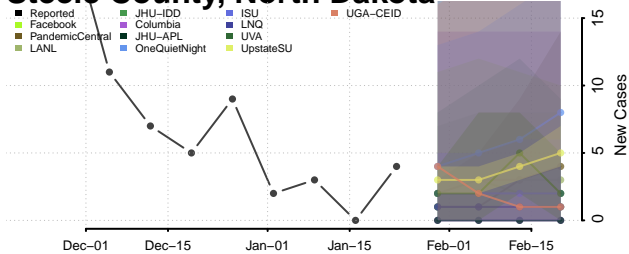

Sheridan County, North Dakota

Sioux County, North Dakota

Slope County, North Dakota

Stark County, North Dakota

Steele County, North Dakota

Stutsman County, North Dakota

Towner County, North Dakota

Trail County, North Dakota