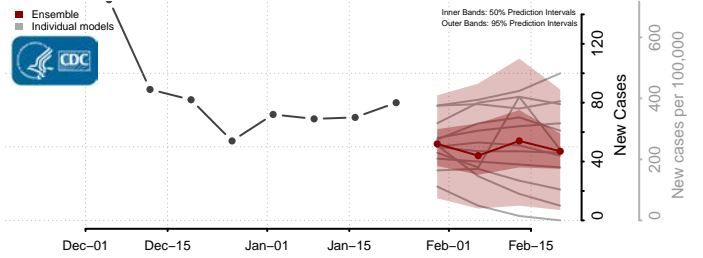

Washington County, Nebraska