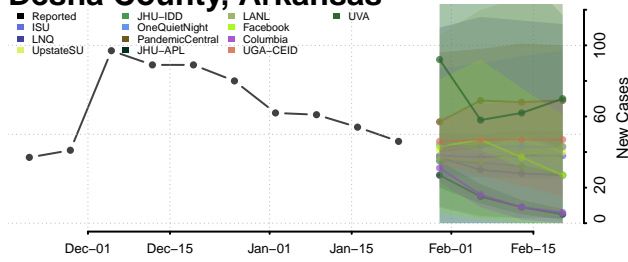

Desha County, Arkansas