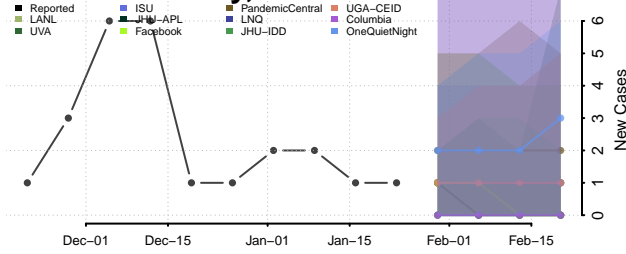

Thomas County, Nebraska