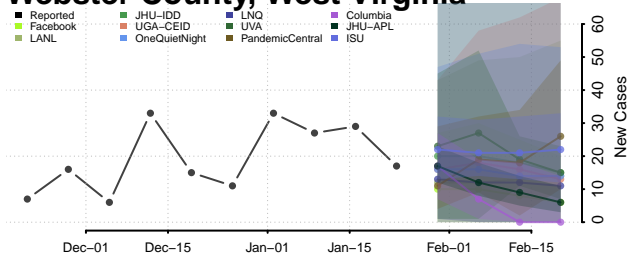

Webster County, West Virginia