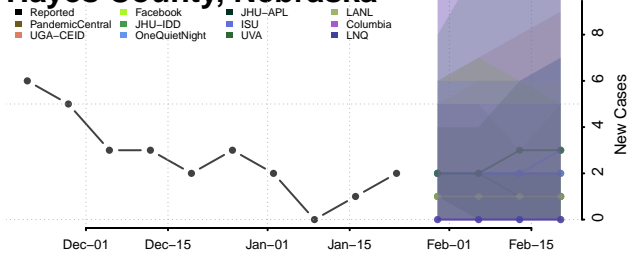

Hayes County, Nebraska