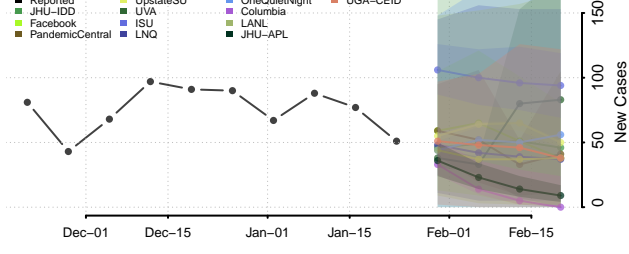

National*

Alabama*

Autauga County, Alabama

Baldwin County, Alabama

Barbour County, Alabama

Bibb County, Alabama

*New weekly cases may decrease in this location over the next four weeks. For these locations, the ensemble forecast indicates a probability of 0.75 or greater that fewer cases will be reported in week four of the forecast than in the last reported week.

Blount County, Alabama

Bullock County, Alabama

Butler County, Alabama

Calhoun County, Alabama

Chambers County, Alabama

Cherokee County, Alabama

Chilton County, Alabama

Choctaw County, Alabama