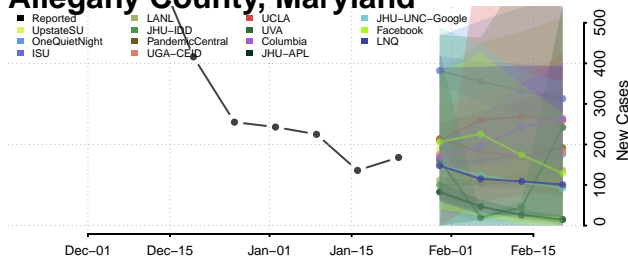

Allegany County, Maryland