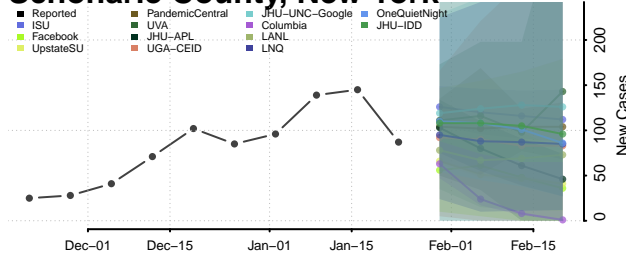

Schoharie County, New York