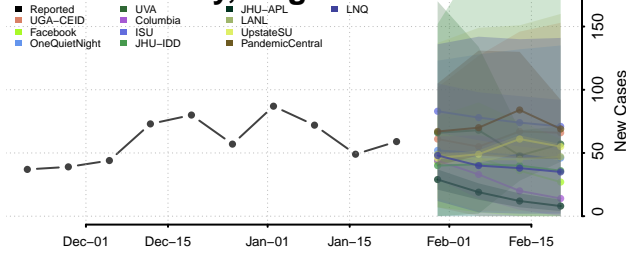

Patrick County, Virginia