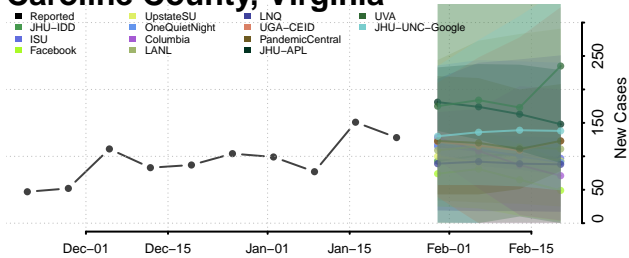

Caroline County, Virginia