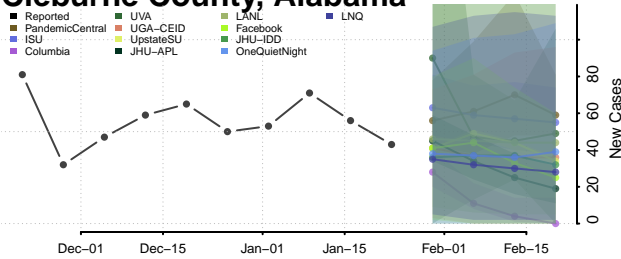

Cleburne County, Alabama