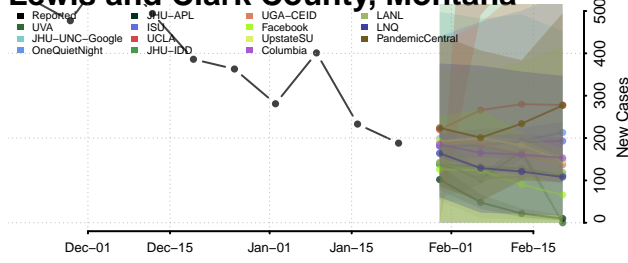

Jefferson County, Montana

Judith Basin County, Montana

Lake County, Montana

Lewis and Clark County, Montana

Liberty County, Montana

Lincoln County, Montana

Madison County, Montana

McCone County, Montana