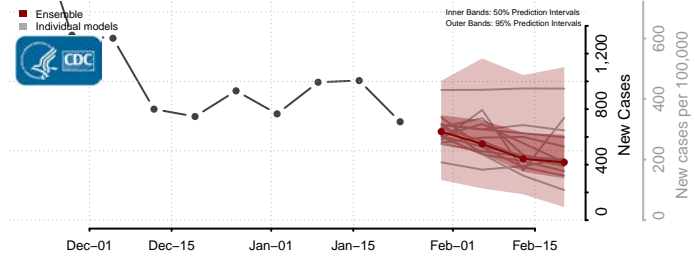

Dona Ana County, New Mexico