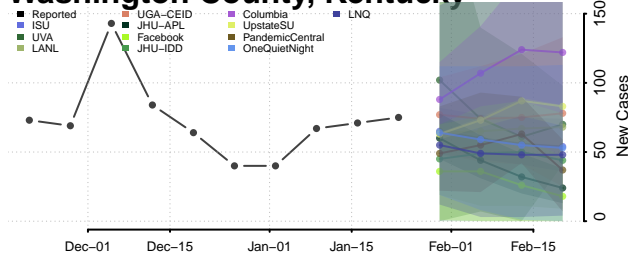

Wayne County, Kentucky

Webster County, Kentucky

Whitley County, Kentucky

Wolfe County, Kentucky

Woodford County, Kentucky

Louisiana

Acadia County, Louisiana

Allen County, Louisiana