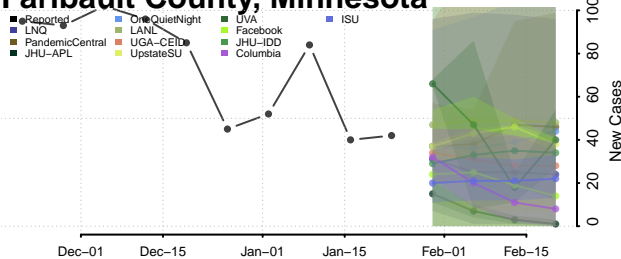

Faribault County, Minnesota