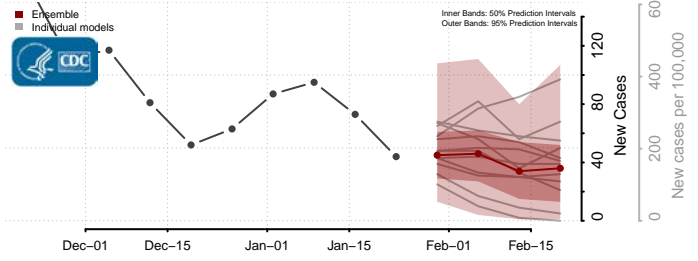

Washington County, Missouri