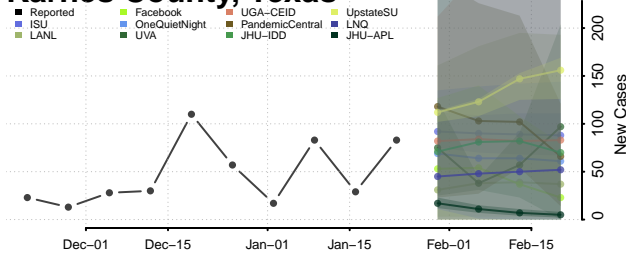

Karnes County, Texas