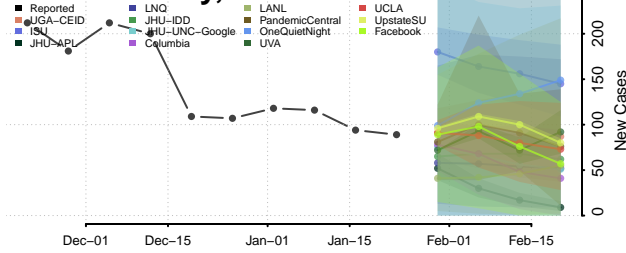

Butler County, Missouri