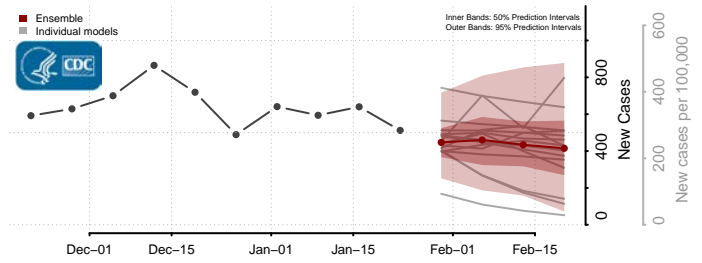

Litchfield County, Connecticut