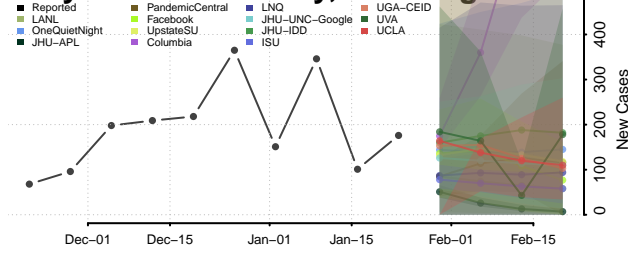

Grays Harbor County, Washington