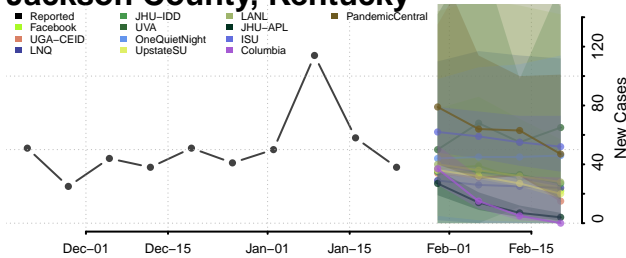

Jackson County, Kentucky