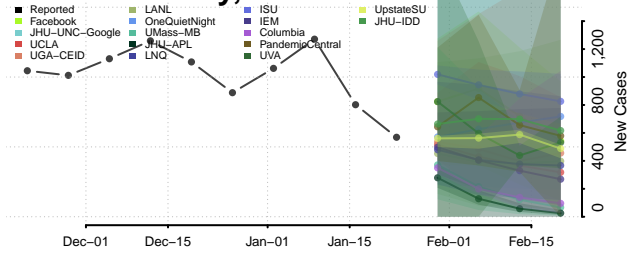

Gentry County, Missouri

Greene County, Missouri

Grundy County, Missouri

Harrison County, Missouri

Henry County, Missouri

Hickory County, Missouri

Holt County, Missouri

Howard County, Missouri