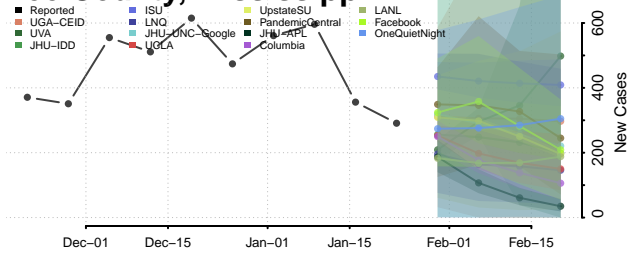

Lee County, Mississippi

Leflore County, Mississippi

Lincoln County, Mississippi

Lowndes County, Mississippi

Madison County, Mississippi

Marion County, Mississippi

Marshall County, Mississippi

Monroe County, Mississippi