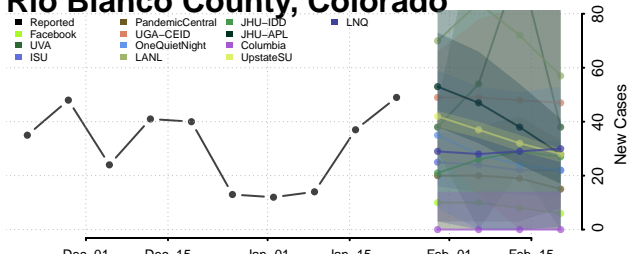

Rio Blanco County, Colorado

Rio Grande County, Colorado

Routt County, Colorado

Saguache County, Colorado

San Juan County, Colorado

San Miguel County, Colorado

Sedgwick County, Colorado

Summit County, Colorado