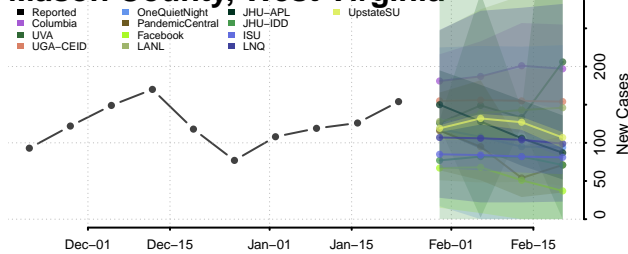

Mason County, West Virginia