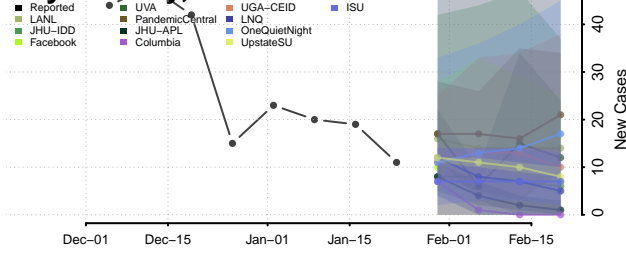

Day County, South Dakota