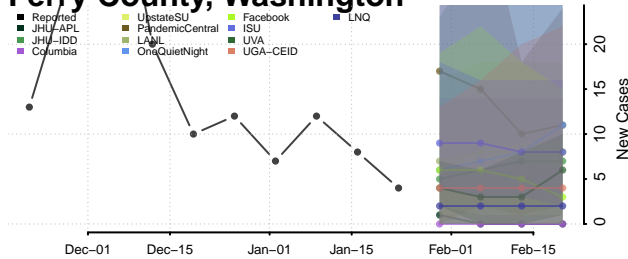

Ferry County, Washington