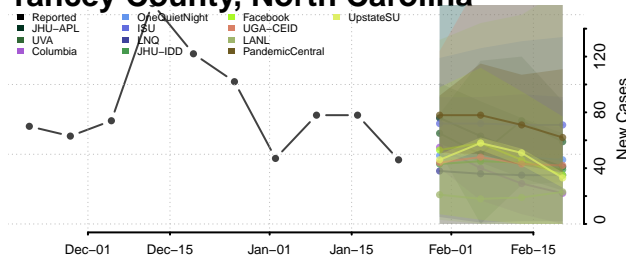

Yancey County, North Carolina