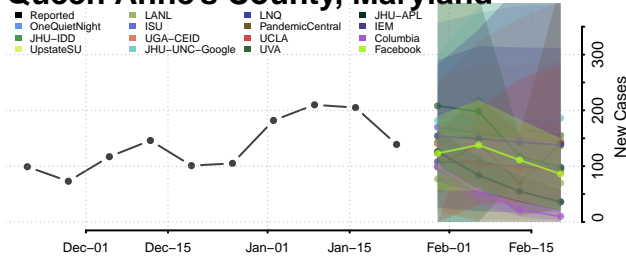

Howard County, Maryland

Kent County, Maryland

Montgomery County, Maryland

Prince George's County, Maryland

Queen Anne's County, Maryland

Somerset County, Maryland

St. Mary's County, Maryland

Talbot County, Maryland