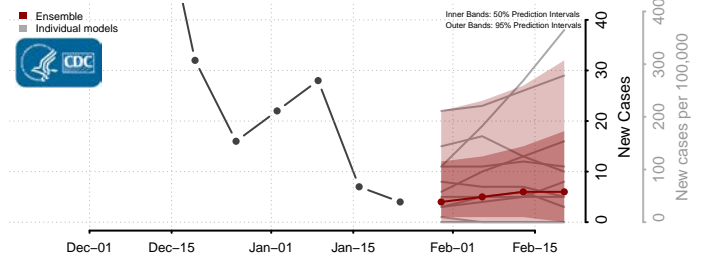

Barnes County, North Dakota