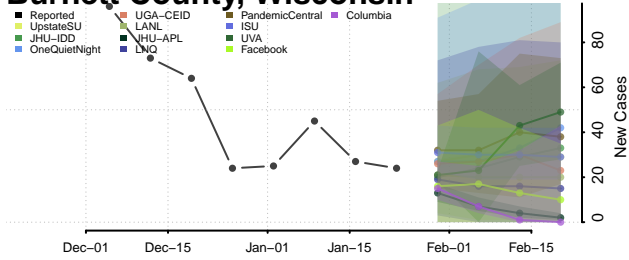

Adams County, Wisconsin

Ashland County, Wisconsin

Barron County, Wisconsin

Bayfield County, Wisconsin

Brown County, Wisconsin

Buffalo County, Wisconsin

Burnett County, Wisconsin

Calumet County, Wisconsin