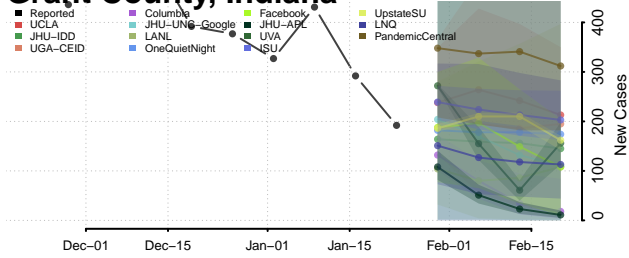

Grant County, Indiana