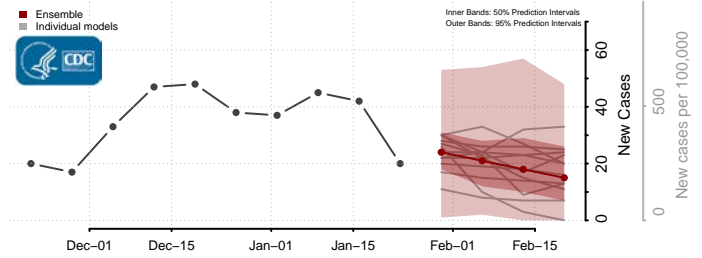

Humphreys County, Mississippi