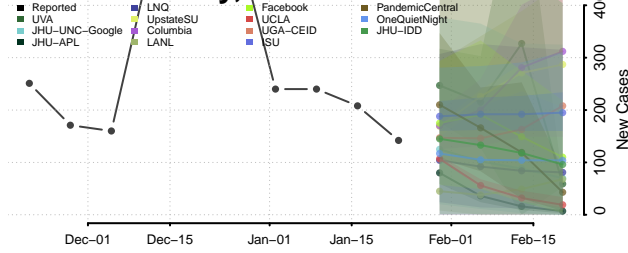

Warren County, Tennessee