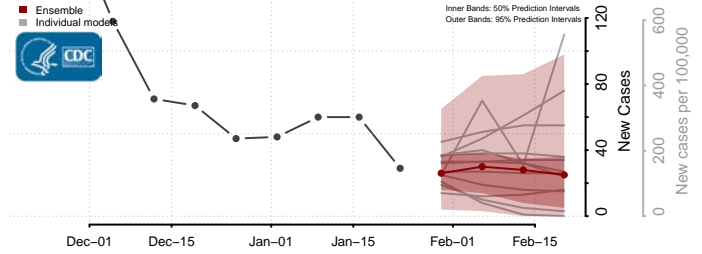

Davison County, South Dakota