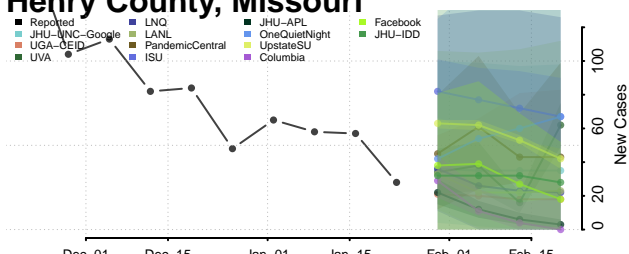

Gentry County, Missouri

Greene County, Missouri

Grundy County, Missouri

Harrison County, Missouri

Henry County, Missouri

Hickory County, Missouri

Holt County, Missouri

Howard County, Missouri