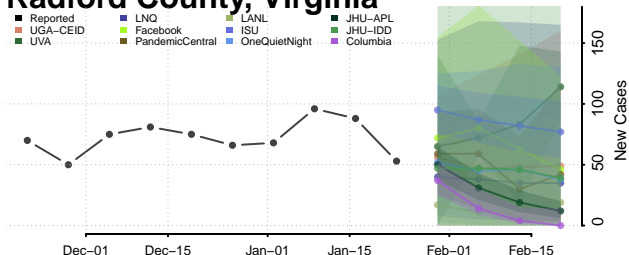

Radford County, Virginia