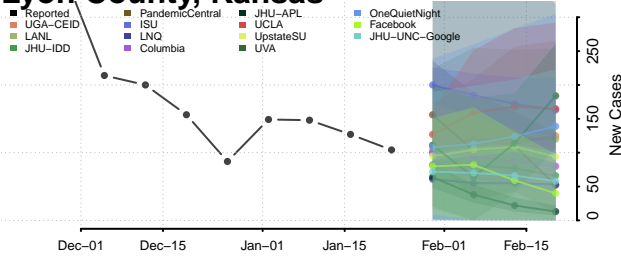

Lyon County, Kansas