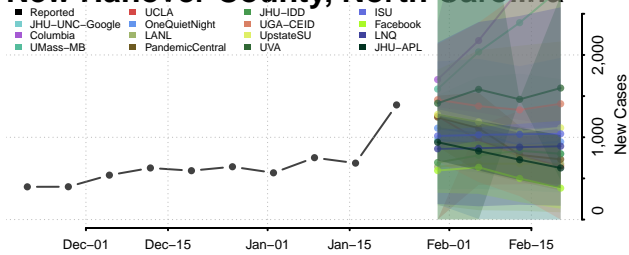

New Hanover County, North Carolina