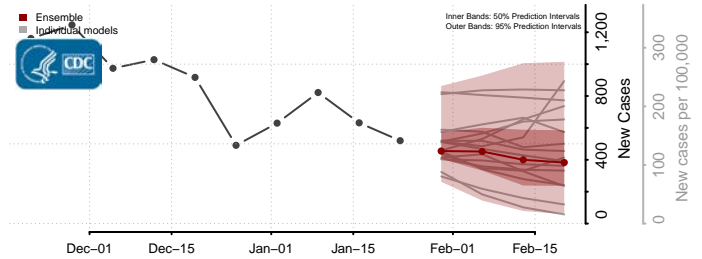

Washtenaw County, Michigan