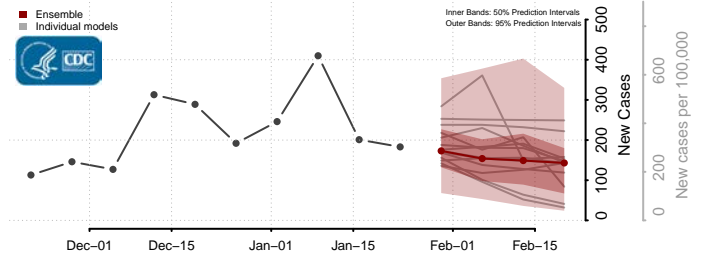

Davie County, North Carolina

Gates County, North Carolina

Graham County, North Carolina

Granville County, North Carolina

Greene County, North Carolina

Guilford County, North Carolina

Halifax County, North Carolina