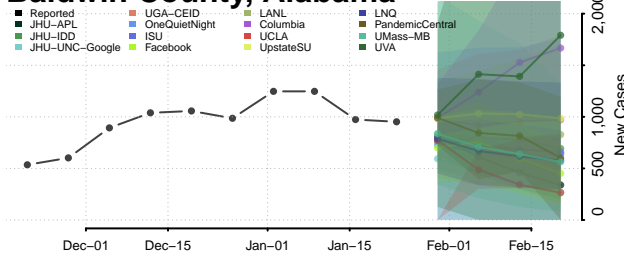

National*

Alabama*

Autauga County, Alabama

Baldwin County, Alabama

Barbour County, Alabama

Bibb County, Alabama

*New weekly cases may decrease in this location over the next four weeks. For these locations, the ensemble forecast indicates a probability of 0.75 or greater that fewer cases will be reported in week four of the forecast than in the last reported week.