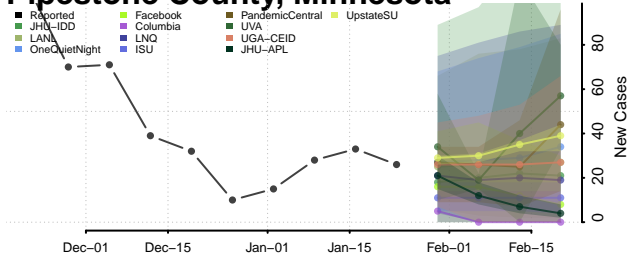

Pipestone County, Minnesota