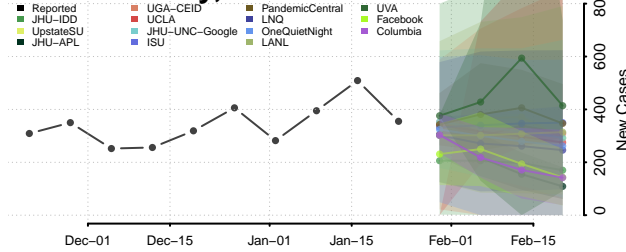

Custer County, Oklahoma

Delaware County, Oklahoma

Dewey County, Oklahoma

Ellis County, Oklahoma

Garfield County, Oklahoma

Garvin County, Oklahoma

Grady County, Oklahoma

Grant County, Oklahoma