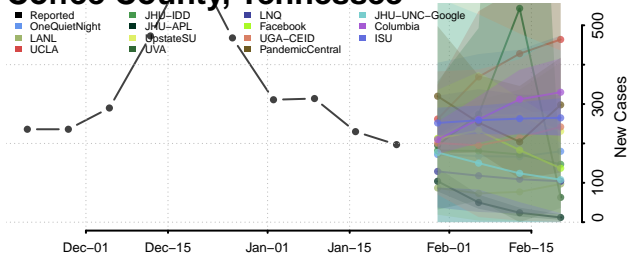

Chester County, Tennessee

Claiborne County, Tennessee

Clay County, Tennessee

Cocke County, Tennessee

Coffee County, Tennessee

Crockett County, Tennessee

Cumberland County, Tennessee

Davidson County, Tennessee