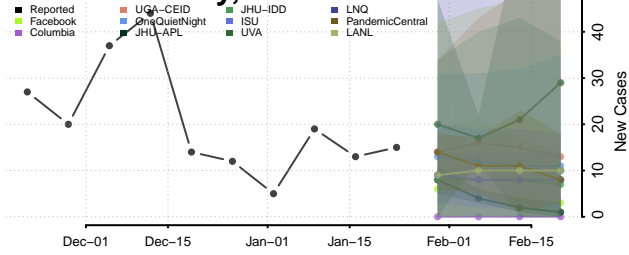

Latah County, Idaho

Lemhi County, Idaho

Lewis County, Idaho

Lincoln County, Idaho

Madison County, Idaho

Minidoka County, Idaho

Nez Perce County, Idaho

Oneida County, Idaho