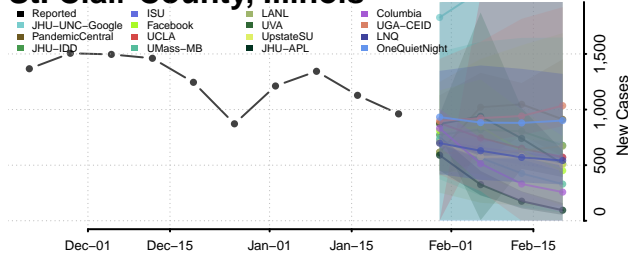

St. Clair County, Illinois