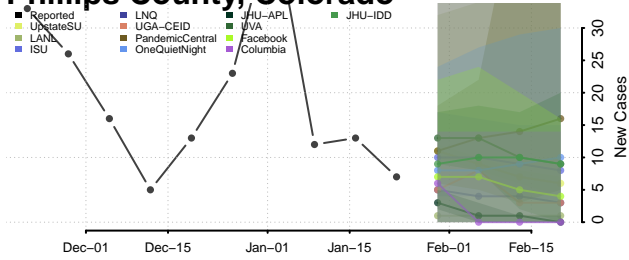

Phillips County, Colorado