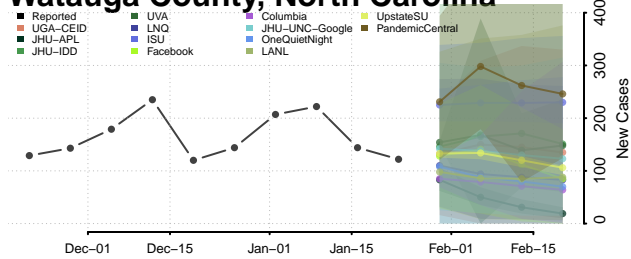

Wake County, North Carolina

Warren County, North Carolina

Washington County, North Carolina

Watauga County, North Carolina

Wayne County, North Carolina

Wilkes County, North Carolina

Wilson County, North Carolina