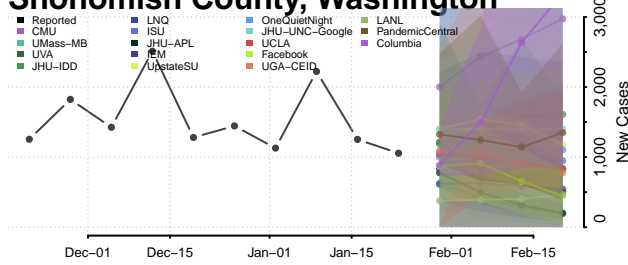

Snohomish County, Washington

Spokane County, Washington

Stevens County, Washington

Thurston County, Washington

Wahkiakum County, Washington

Walla Walla County, Washington

Whatcom County, Washington

Whitman County, Washington