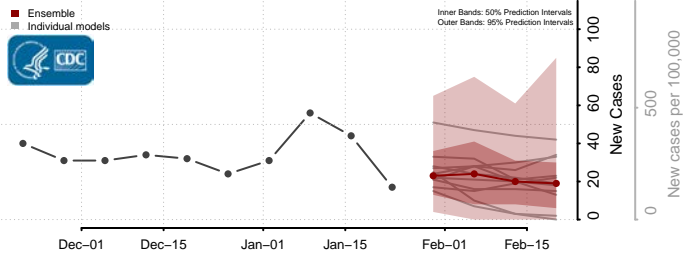

Barton County, Missouri