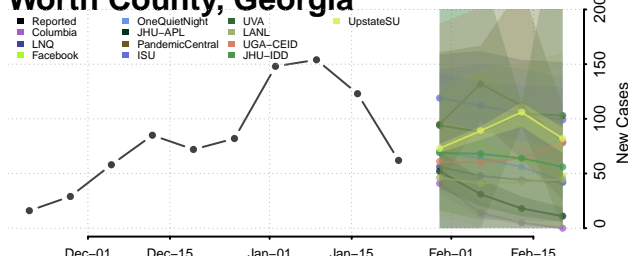

Worth County, Georgia