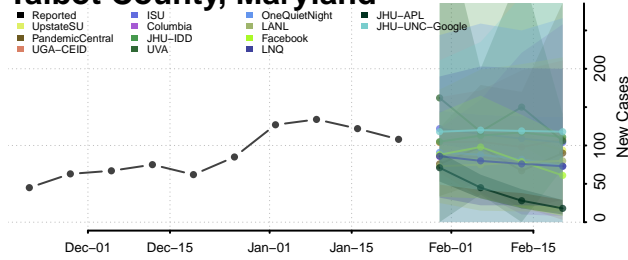

Howard County, Maryland

Kent County, Maryland

Montgomery County, Maryland

Prince George's County, Maryland

Queen Anne's County, Maryland

Somerset County, Maryland

St. Mary's County, Maryland

Talbot County, Maryland