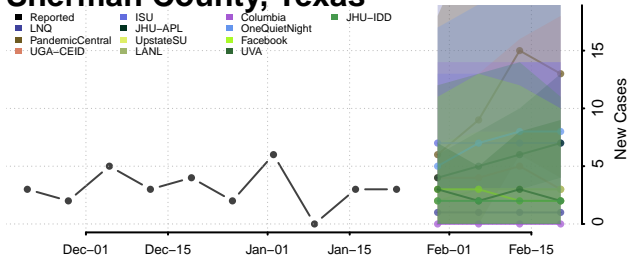

Scurry County, Texas

Shackelford County, Texas

Shelby County, Texas

Sherman County, Texas

Smith County, Texas

Somervell County, Texas

Starr County, Texas

Stephens County, Texas