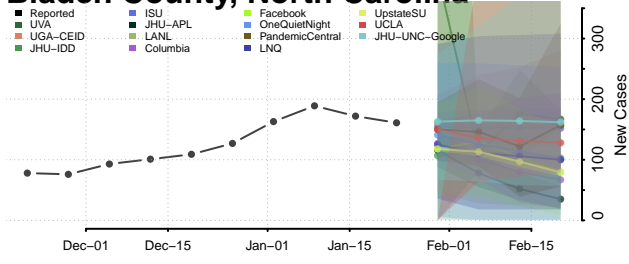

Bladen County, North Carolina

Brunswick County, North Carolina

Buncombe County, North Carolina

Burke County, North Carolina

Cabarrus County, North Carolina

Caldwell County, North Carolina

Camden County, North Carolina