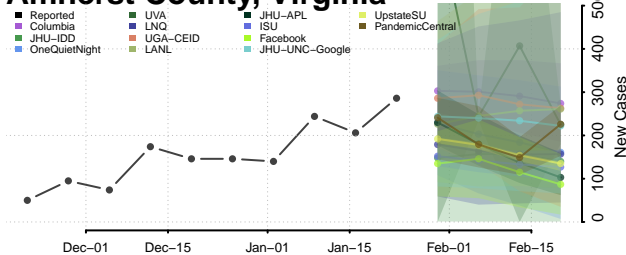

Amherst County, Virginia