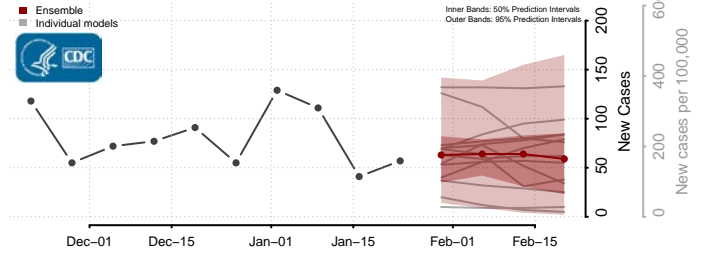

Washington County, Texas