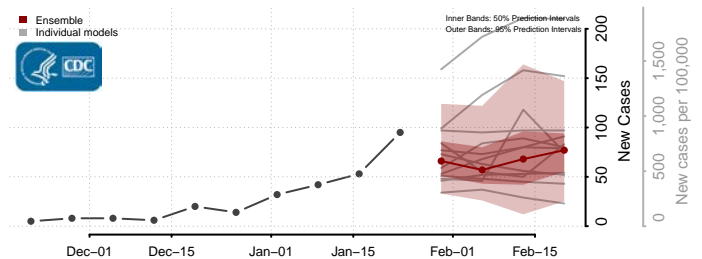

Sussex County, Virginia