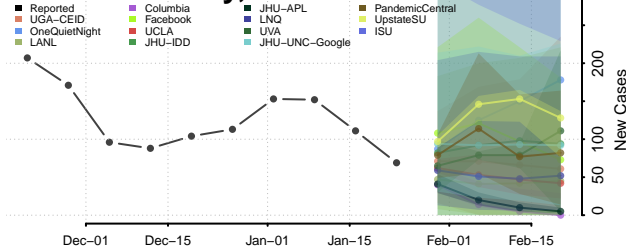

Newton County, Missouri