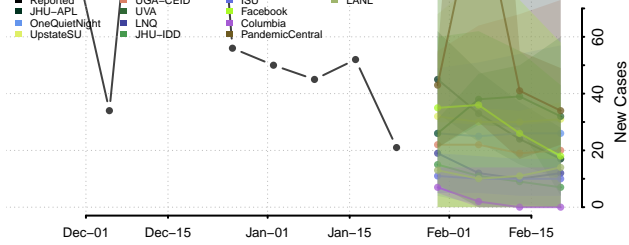

Van Wert County, Ohio

Vinton County, Ohio

Warren County, Ohio

Washington County, Ohio

Alfalfa County, Oklahoma

Atoka County, Oklahoma

Beaver County, Oklahoma

Beckham County, Oklahoma