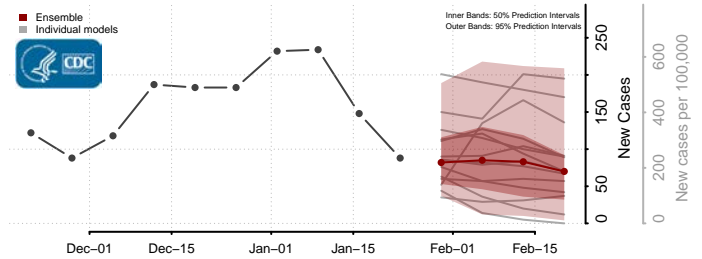

Wise County, Virginia