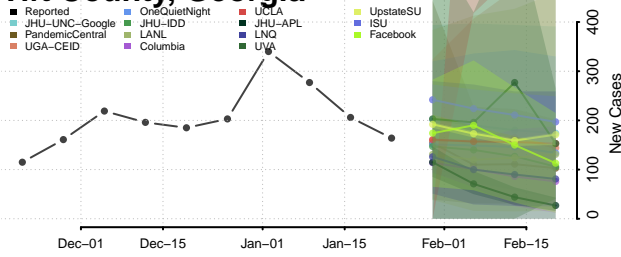

Tift County, Georgia