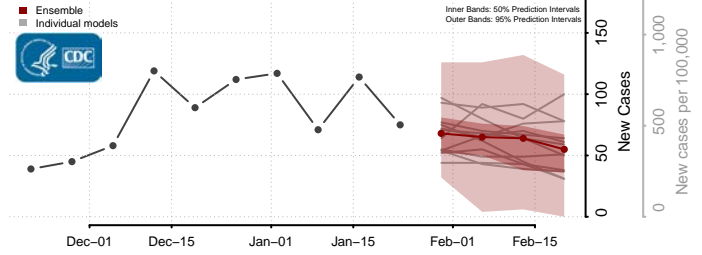

Alleghany County, Virginia