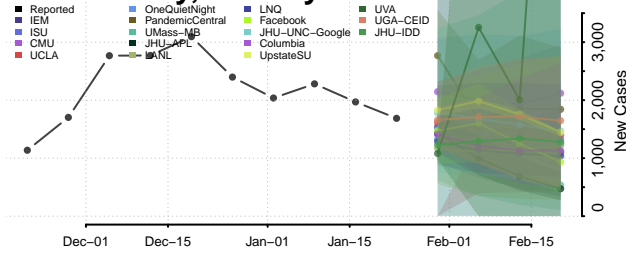

Wayne County, Pennsylvania

Westmoreland County, Pennsylvania

Wyoming County, Pennsylvania

York County, Pennsylvania

Puerto Rico

Rhode Island

Bristol County, Rhode Island

Kent County, Rhode Island