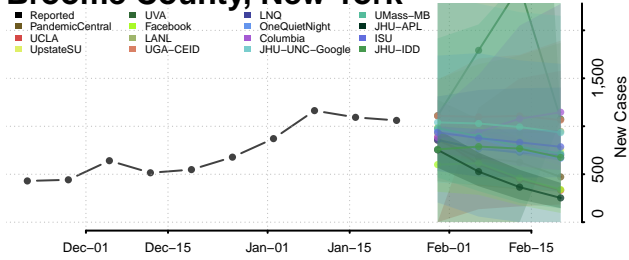

Broome County, New York