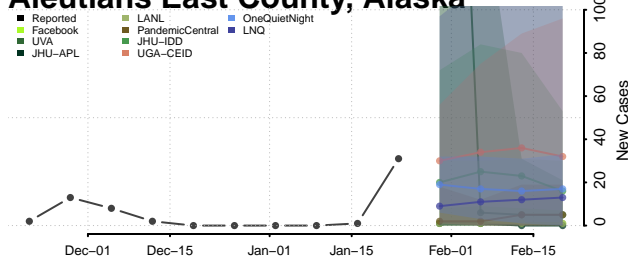

St. Clair County, Alabama

Sumter County, Alabama

Talladega County, Alabama

Tallapoosa County, Alabama

Tuscaloosa County, Alabama

Walker County, Alabama

Washington County, Alabama

Wilcox County, Alabama

Winston County, Alabama

Alaska*

Aleutians East County, Alaska

Aleutians West County, Alaska

*New weekly cases may decrease in this location over the next four weeks. For these locations, the ensemble forecast indicates a probability of 0.75 or greater that fewer cases will be reported in week four of the forecast than in the last reported week.