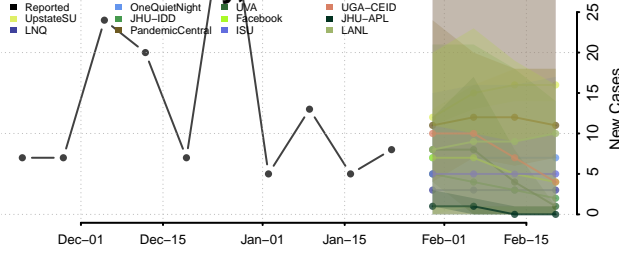

Oldham County, Texas