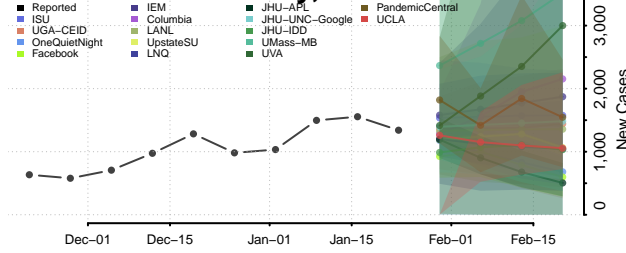

Cleveland County, North Carolina

Columbus County, North Carolina

Craven County, North Carolina

Cumberland County, North Carolina

Currituck County, North Carolina

Dare County, North Carolina

Davidson County, North Carolina