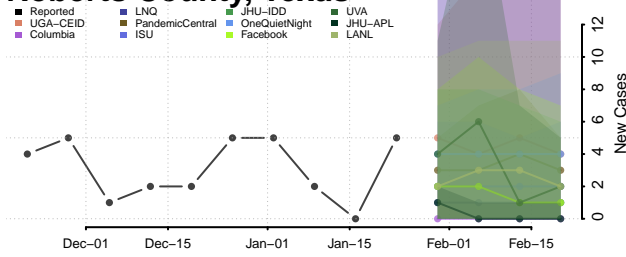

Roberts County, Texas