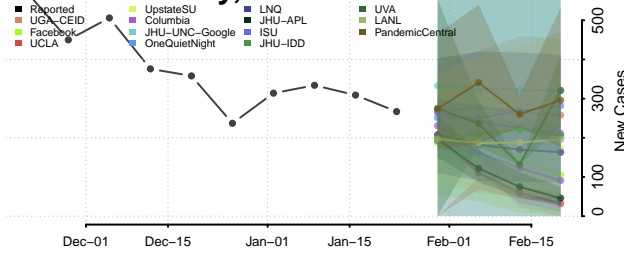

DeKalb County, Illinois