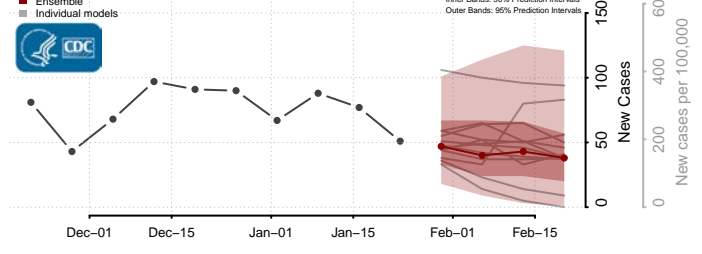

Cherokee County, Alabama