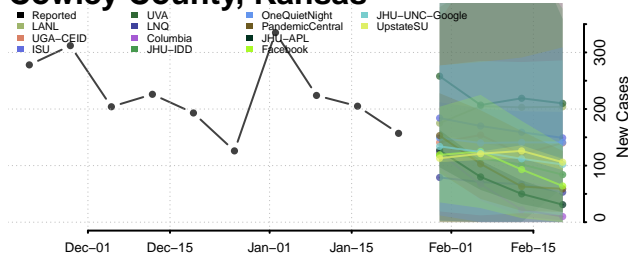

Cowley County, Kansas