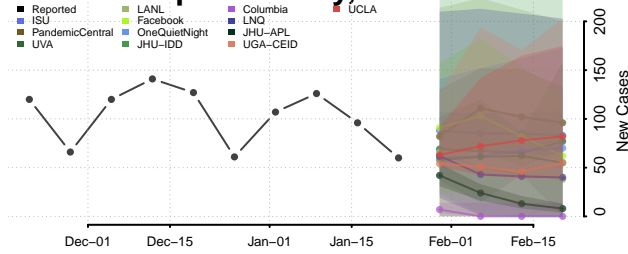

Natchitoches County, Louisiana

Orleans County, Louisiana

Ouachita County, Louisiana

Plaquemines County, Louisiana

Pointe Coupee County, Louisiana

Rapides County, Louisiana

Red River County, Louisiana

Richland County, Louisiana