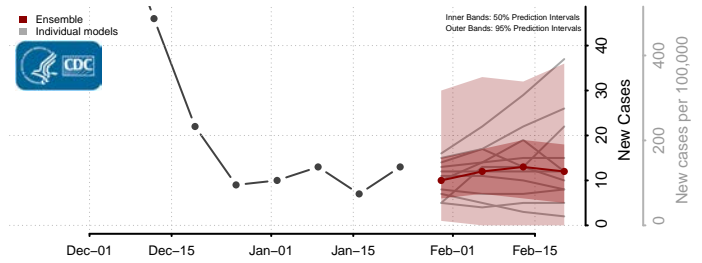

McLean County, North Dakota