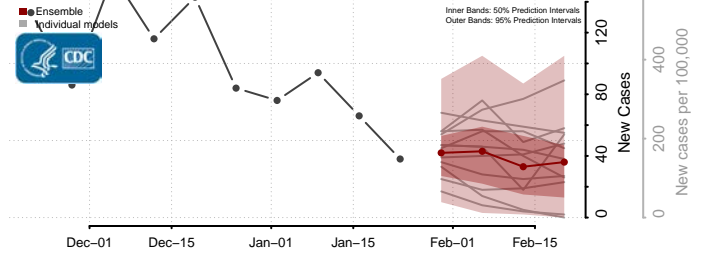

Miller County, Missouri