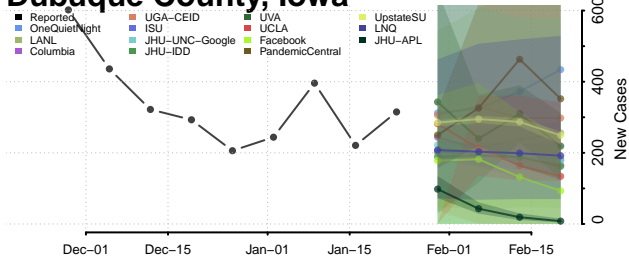

Dubuque County, Iowa