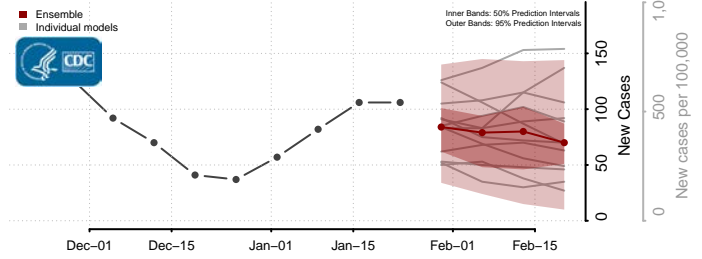

Lincoln County, New Mexico