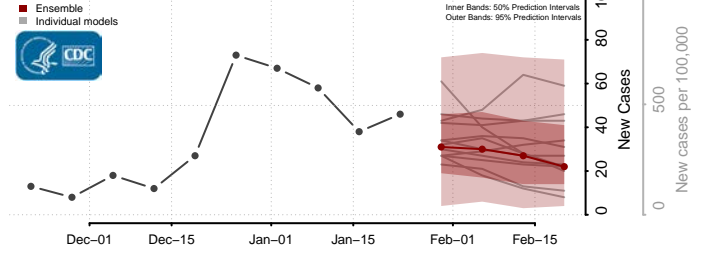

Bullock County, Alabama