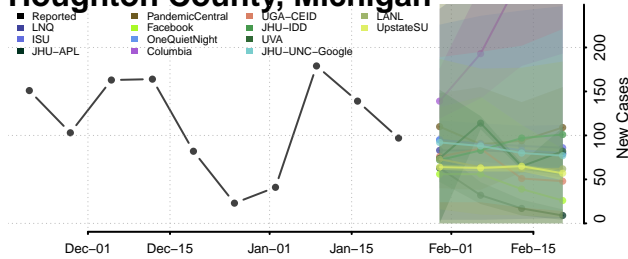

Grand Traverse County, Michigan

Gratiot County, Michigan

Hillsdale County, Michigan

Houghton County, Michigan

Huron County, Michigan

Ingham County, Michigan

Ionia County, Michigan

Iosco County, Michigan