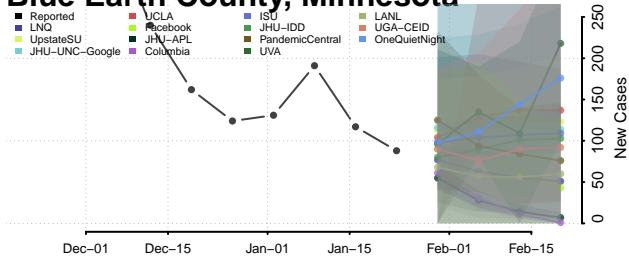

Blue Earth County, Minnesota