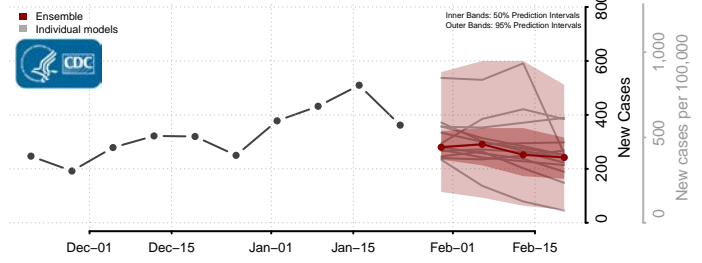

Crawford County, Arkansas