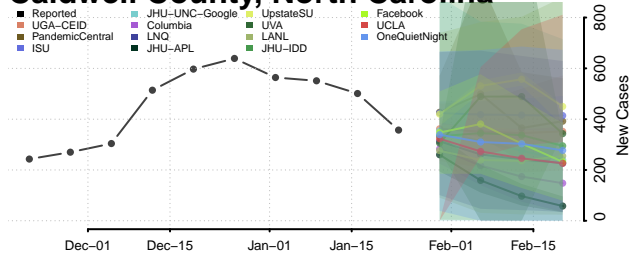

Bladen County, North Carolina

Brunswick County, North Carolina

Buncombe County, North Carolina

Burke County, North Carolina

Cabarrus County, North Carolina

Caldwell County, North Carolina

Camden County, North Carolina