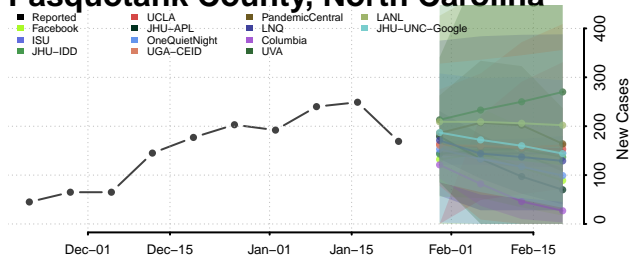

Nash County, North Carolina

New Hanover County, North Carolina

Northampton County, North Carolina

Onslow County, North Carolina

Orange County, North Carolina

Pamlico County, North Carolina

Pasquotank County, North Carolina