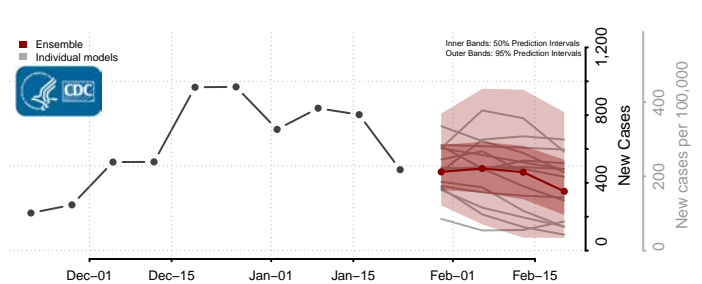

Butte County, California