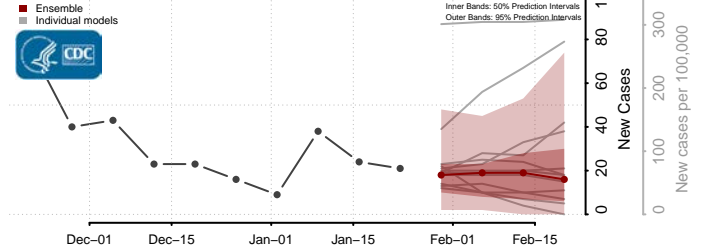

Grand Isle County, Vermont

Lamoille County, Vermont

Orange County, Vermont

Orleans County, Vermont

Rutland County, Vermont

Washington County, Vermont

Windham County, Vermont

Windsor County, Vermont