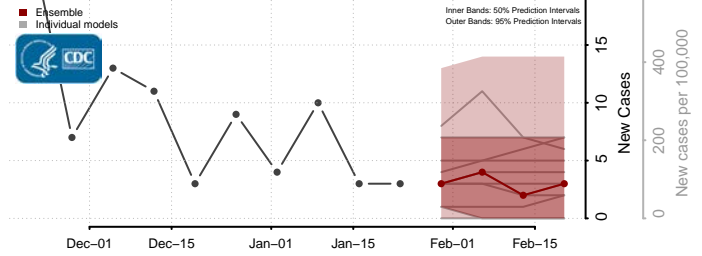

Granite County, Montana