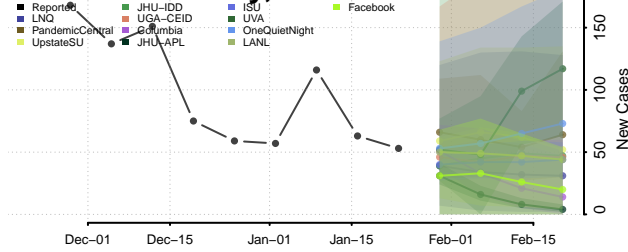

Stevens County, Minnesota

Swift County, Minnesota

Todd County, Minnesota

Traverse County, Minnesota

Wabasha County, Minnesota

Wadena County, Minnesota

Waseca County, Minnesota

Washington County, Minnesota