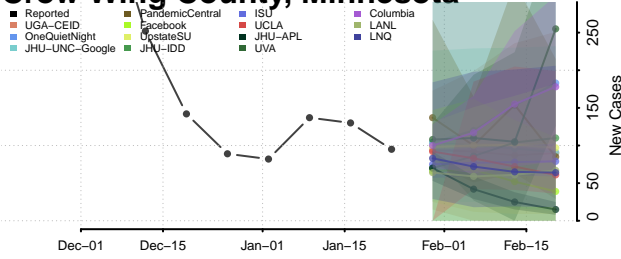

Chisago County, Minnesota

Clay County, Minnesota

Clearwater County, Minnesota

Cook County, Minnesota

Cottonwood County, Minnesota

Crow Wing County, Minnesota

Dakota County, Minnesota

Dodge County, Minnesota