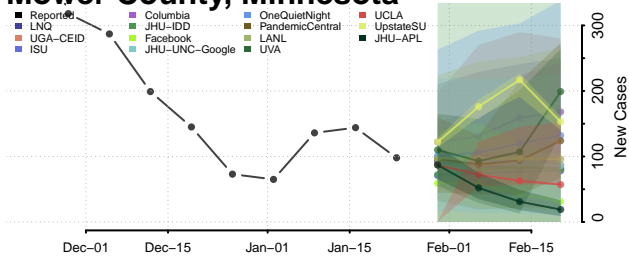

Lac qui Parle County, Minnesota

Lake County, Minnesota

Lake of the Woods County, Minnesota

Le Sueur County, Minnesota

Meeker County, Minnesota

Mille Lacs County, Minnesota

Morrison County, Minnesota

Mower County, Minnesota