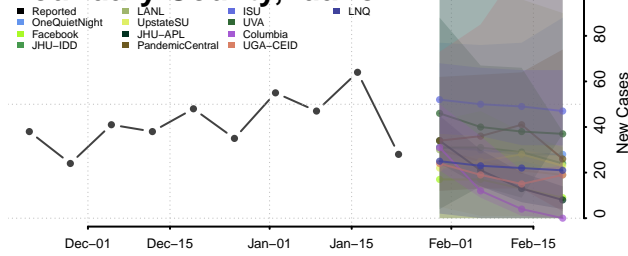

Benewah County, Idaho

Bingham County, Idaho

Blaine County, Idaho

Boise County, Idaho

Bonner County, Idaho

Bonneville County, Idaho

Boundary County, Idaho

Butte County, Idaho