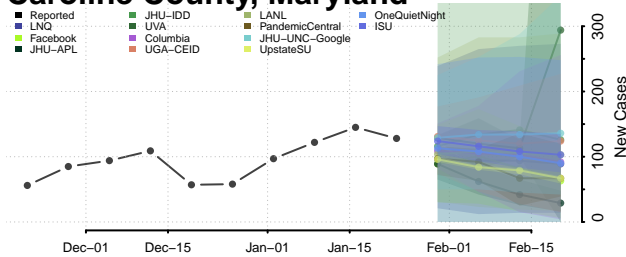

Caroline County, Maryland