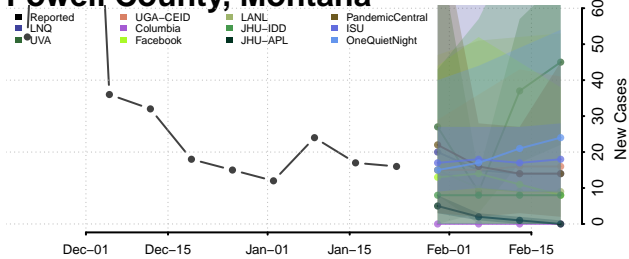

Powell County, Montana