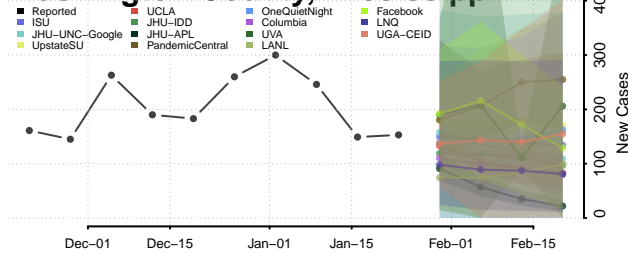

Washington County, Mississippi