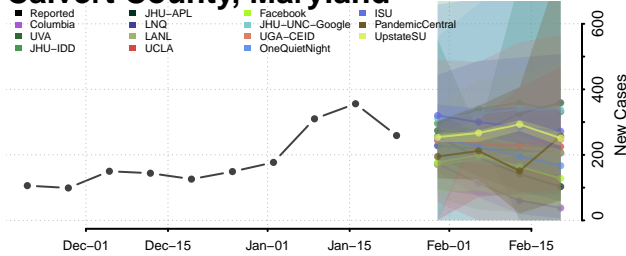

Calvert County, Maryland