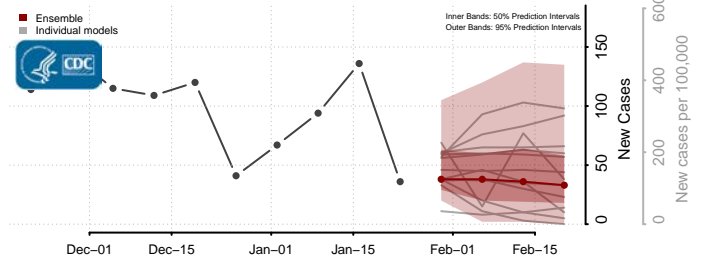

Lake County, Montana