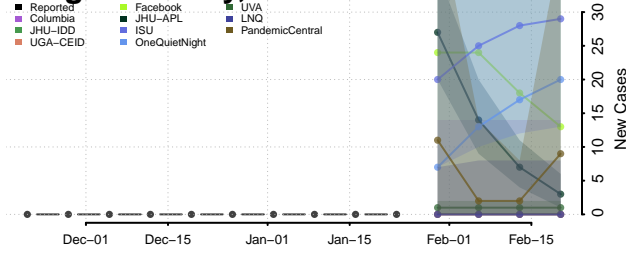

Morgan County, Utah