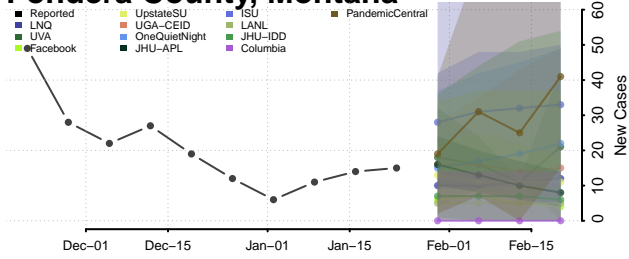

Pondera County, Montana