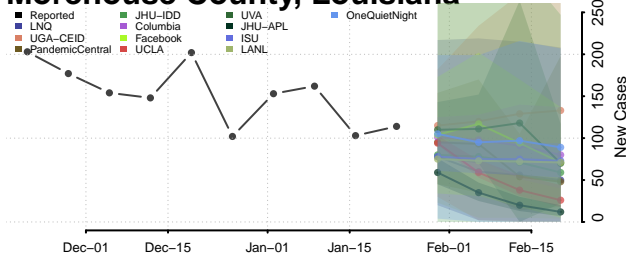

Jefferson Davis County, Louisiana

Lafayette County, Louisiana

Lafourche County, Louisiana

LaSalle County, Louisiana

Lincoln County, Louisiana

Livingston County, Louisiana

Madison County, Louisiana

Morehouse County, Louisiana