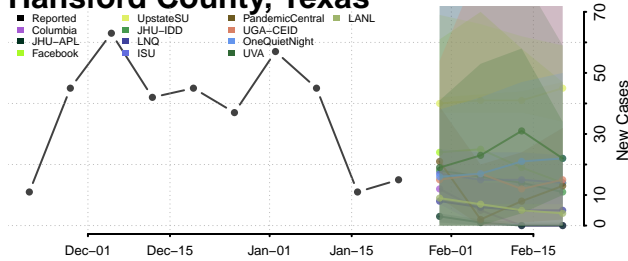

Hansford County, Texas