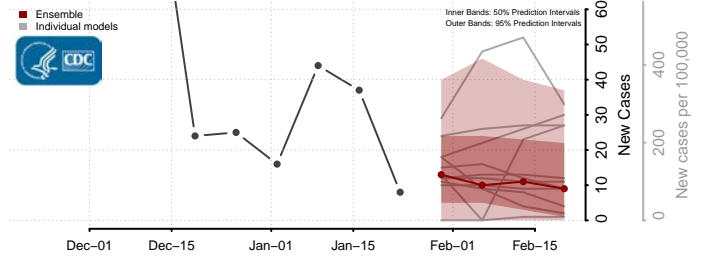

Fergus County, Montana