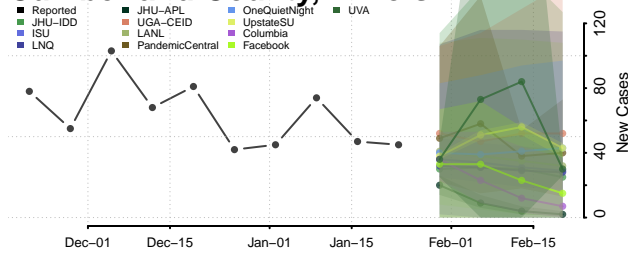

Cumberland County, Illinois