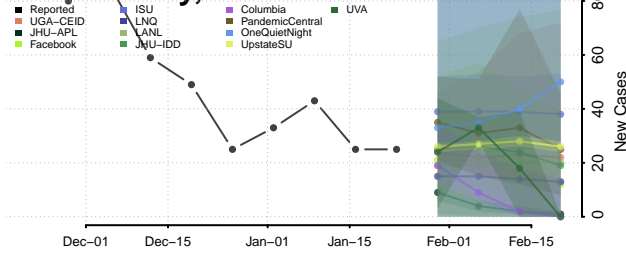

Mahaska County, Iowa

Marion County, Iowa

Marshall County, Iowa

Mills County, Iowa

Mitchell County, Iowa

Monona County, Iowa

Monroe County, Iowa

Montgomery County, Iowa