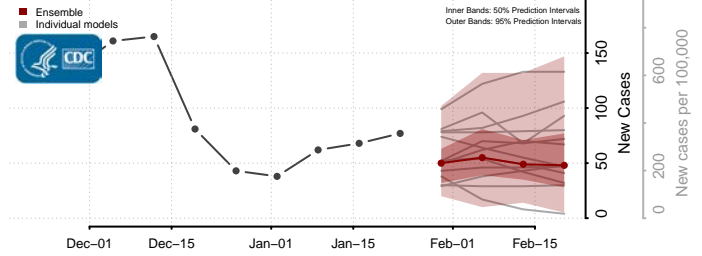

Nobles County, Minnesota