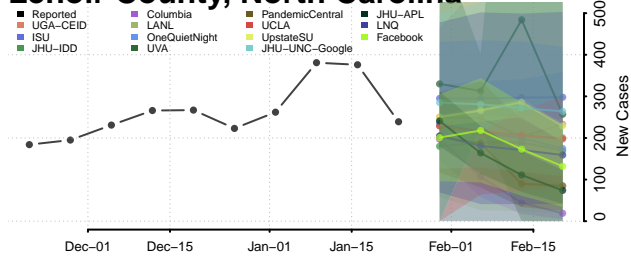

Lenoir County, North Carolina