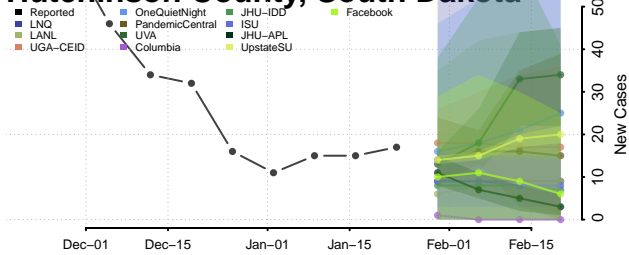

Haakon County, South Dakota

Hamlin County, South Dakota

Hand County, South Dakota

Hanson County, South Dakota

Harding County, South Dakota

Hughes County, South Dakota

Hutchinson County, South Dakota

Hyde County, South Dakota