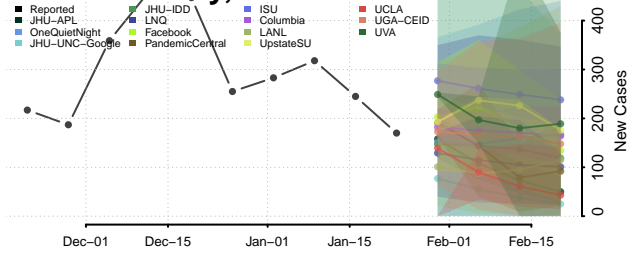

Blount County, Alabama