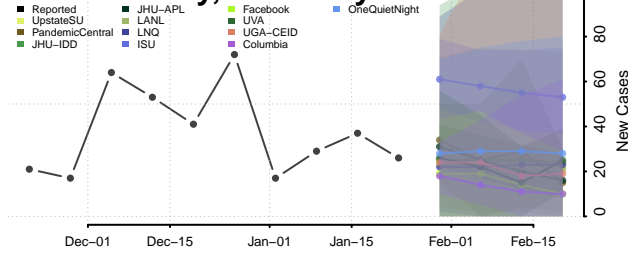

Owen County, Kentucky