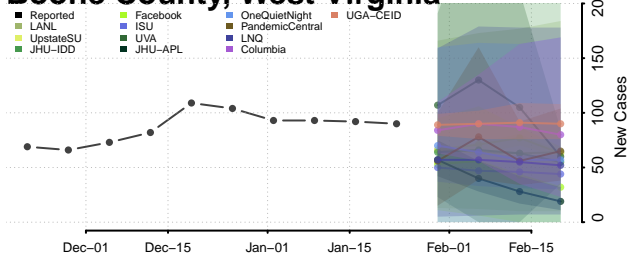

Boone County, West Virginia