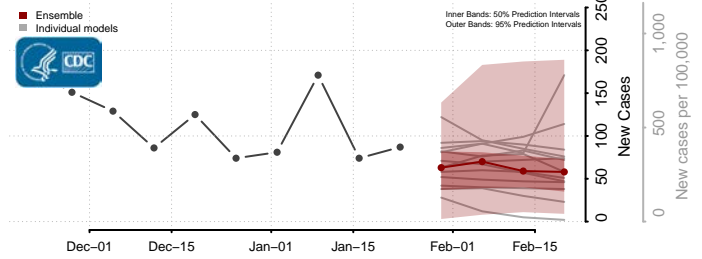

Tama County, Iowa

Taylor County, Iowa

Union County, Iowa

Van Buren County, Iowa

Wapello County, Iowa

Warren County, Iowa

Washington County, Iowa

Wayne County, Iowa