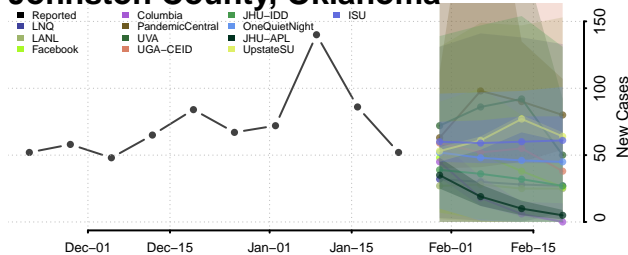

Johnston County, Oklahoma