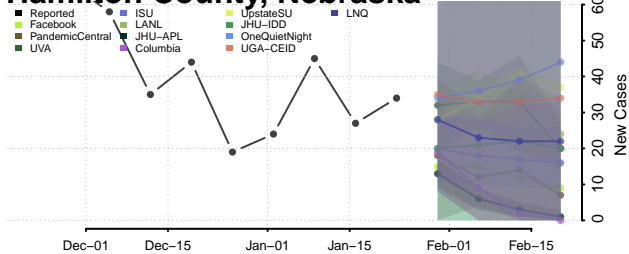

Garden County, Nebraska

Garfield County, Nebraska

Gosper County, Nebraska

Grant County, Nebraska

Greeley County, Nebraska

Hall County, Nebraska

Hamilton County, Nebraska

Harlan County, Nebraska