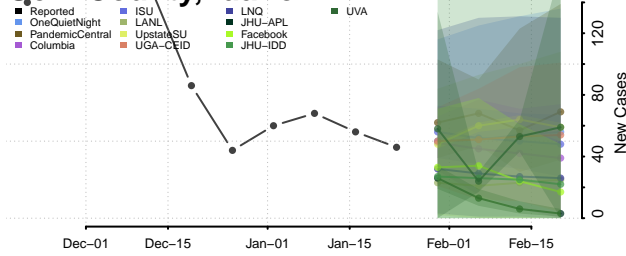

Gem County, Idaho