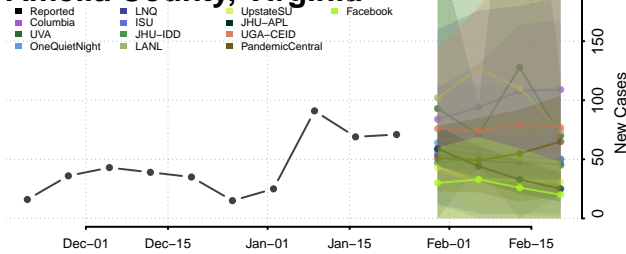

Amelia County, Virginia