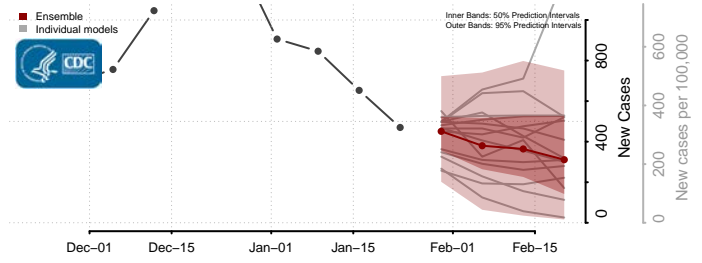

Van Buren County, Tennessee

Warren County, Tennessee

Washington County, Tennessee

Wayne County, Tennessee

Weakley County, Tennessee

White County, Tennessee

Williamson County, Tennessee

Wilson County, Tennessee