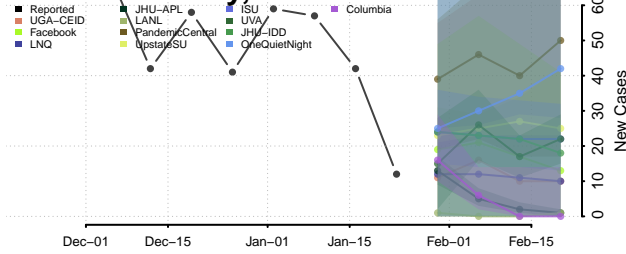

Mahaska County, Iowa

Marion County, Iowa

Marshall County, Iowa

Mills County, Iowa

Mitchell County, Iowa

Monona County, Iowa

Monroe County, Iowa

Montgomery County, Iowa