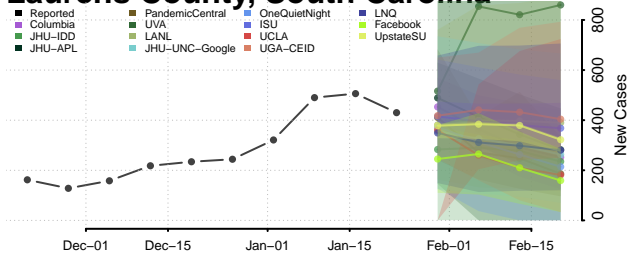

Hampton County, South Carolina

Horry County, South Carolina

Jasper County, South Carolina

Kershaw County, South Carolina

Lancaster County, South Carolina

Laurens County, South Carolina

Lee County, South Carolina