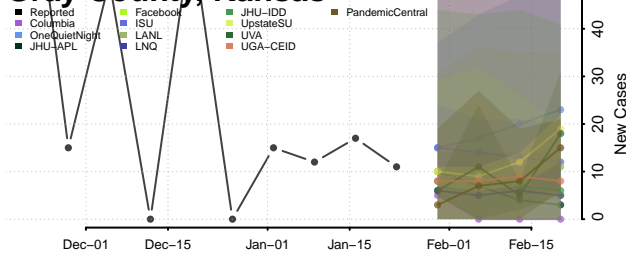

Gove County, Kansas

Graham County, Kansas

Grant County, Kansas

Gray County, Kansas

Greeley County, Kansas

Greenwood County, Kansas

Hamilton County, Kansas

Harper County, Kansas