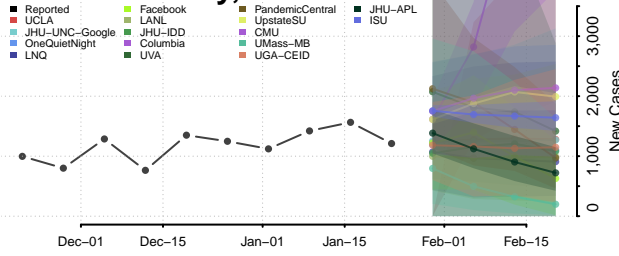

Nueces County, Texas