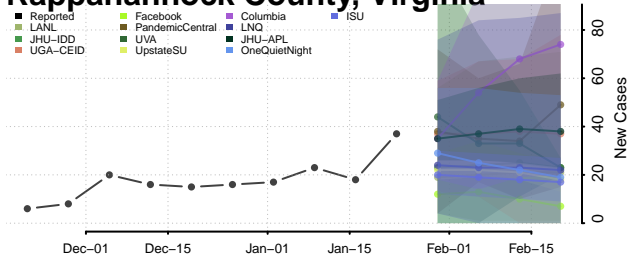

Rappahannock County, Virginia