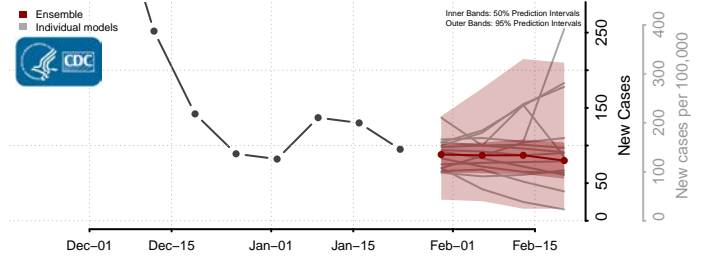

Crow Wing County, Minnesota