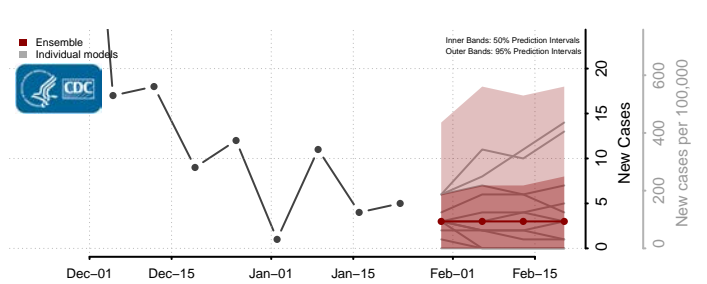

Cavalier County, North Dakota

Dickey County, North Dakota

Divide County, North Dakota

Dunn County, North Dakota

Eddy County, North Dakota

Emmons County, North Dakota

Foster County, North Dakota

Golden Valley County, North Dakota