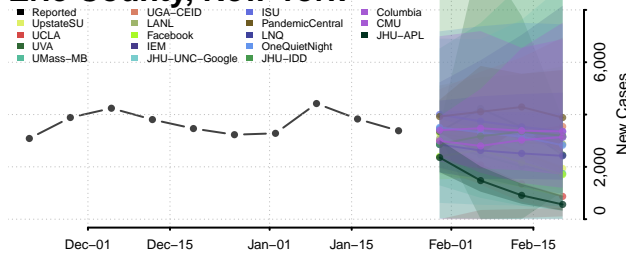

Columbia County, New York

Cortland County, New York

Delaware County, New York

Dutchess County, New York

Erie County, New York

Essex County, New York

Franklin County, New York

Fulton County, New York