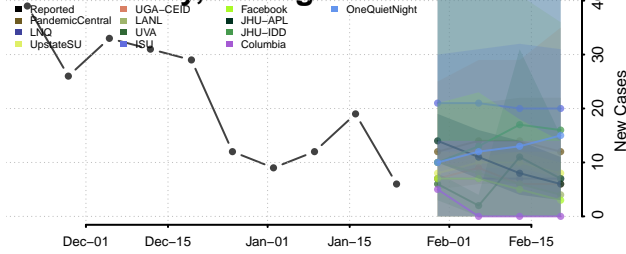

Iron County, Michigan

Isabella County, Michigan

Jackson County, Michigan

Kalamazoo County, Michigan

Kalkaska County, Michigan

Kent County, Michigan

Keweenaw County, Michigan

Lake County, Michigan