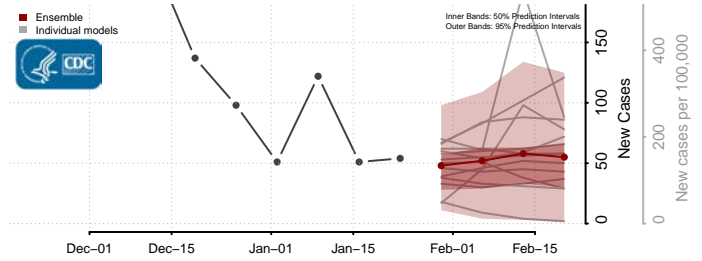

Carlton County, Minnesota