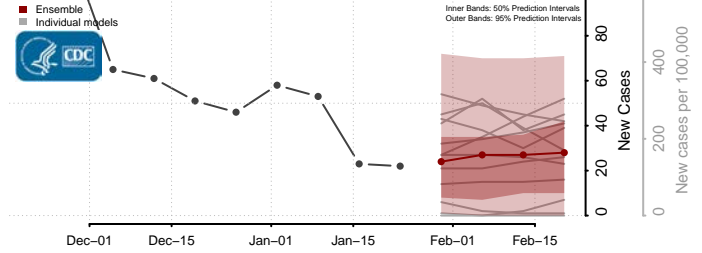

New Madrid County, Missouri