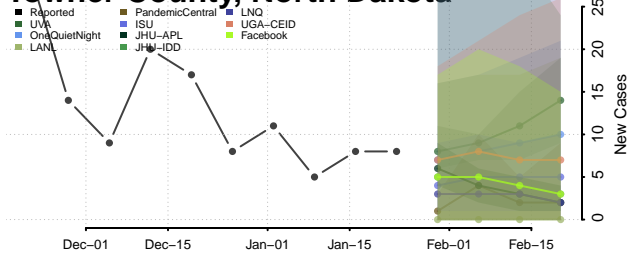

Sheridan County, North Dakota

Sioux County, North Dakota

Slope County, North Dakota

Stark County, North Dakota

Steele County, North Dakota

Stutsman County, North Dakota

Towner County, North Dakota

Trail County, North Dakota