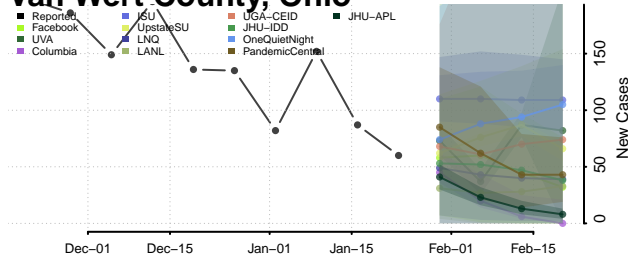

Van Wert County, Ohio

Vinton County, Ohio

Warren County, Ohio

Washington County, Ohio

Alfalfa County, Oklahoma

Atoka County, Oklahoma

Beaver County, Oklahoma

Beckham County, Oklahoma