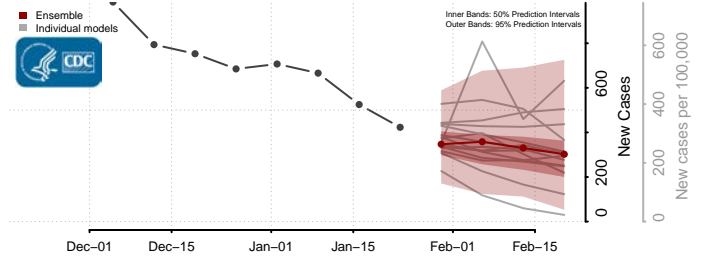

Tazewell County, Illinois