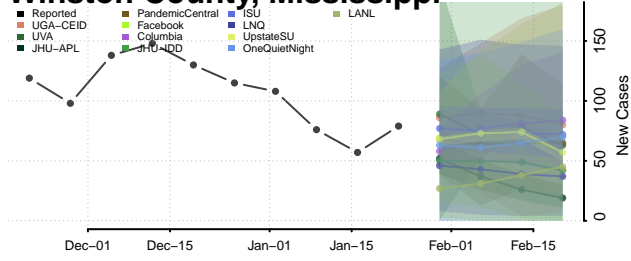

Winston County, Mississippi