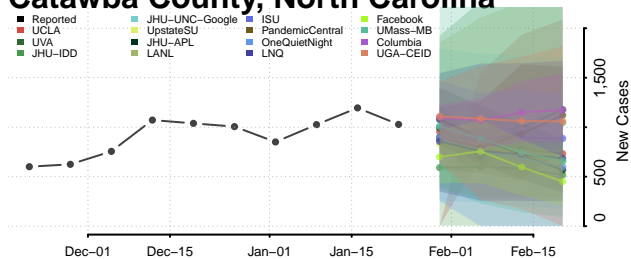

Catawba County, North Carolina