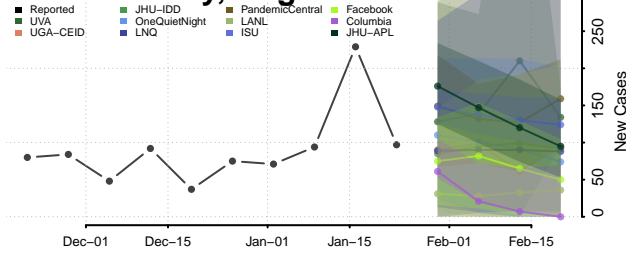

Salem County, Virginia