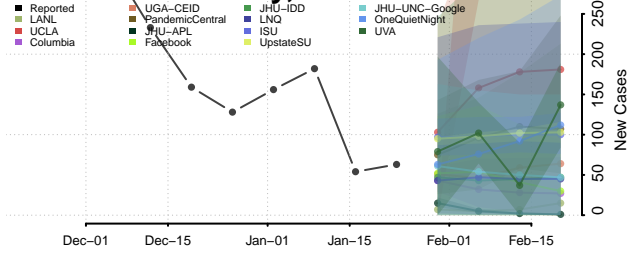

Silver Bow County, Montana