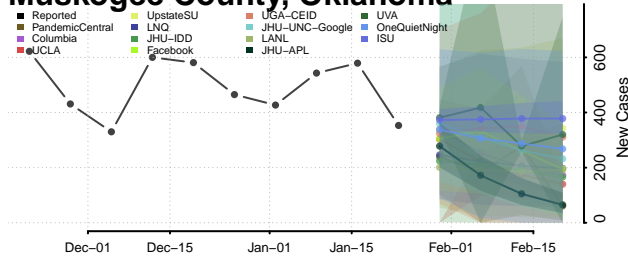

Muskogee County, Oklahoma