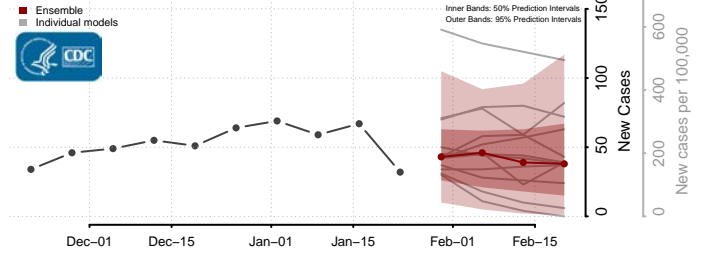

McDonald County, Missouri