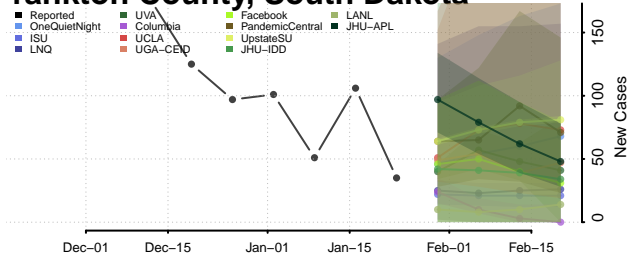

Yankton County, South Dakota