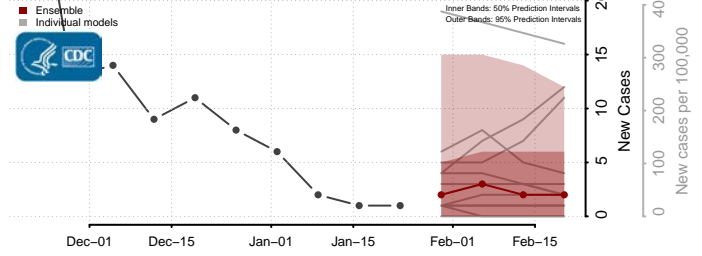

Scotland County, Missouri