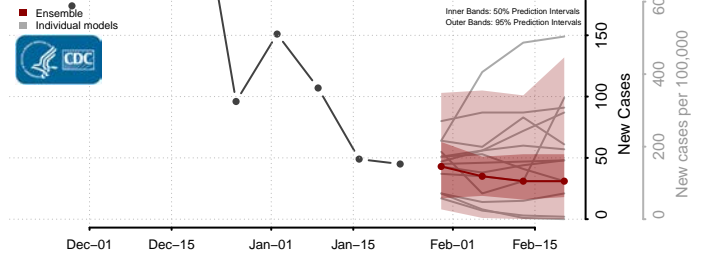

Pine County, Minnesota