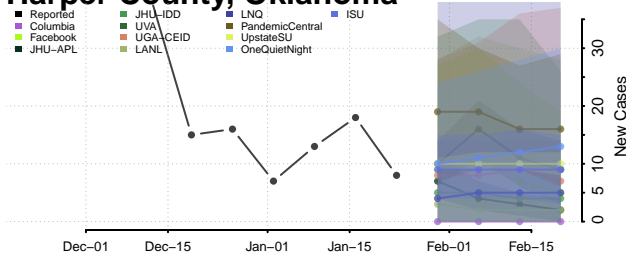

Harper County, Oklahoma