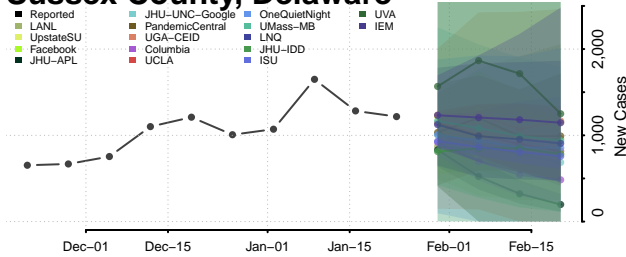

Sussex County, Delaware