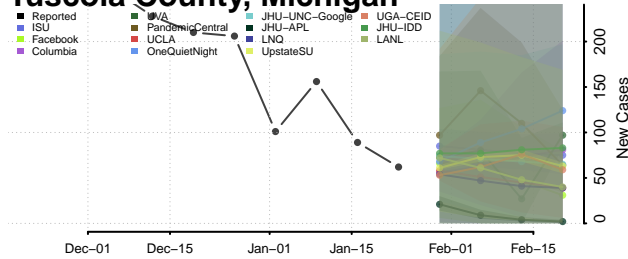

Shiawassee County, Michigan

St. Clair County, Michigan

St. Joseph County, Michigan

Tuscola County, Michigan

Van Buren County, Michigan

Washtenaw County, Michigan

Wayne County, Michigan

Wexford County, Michigan