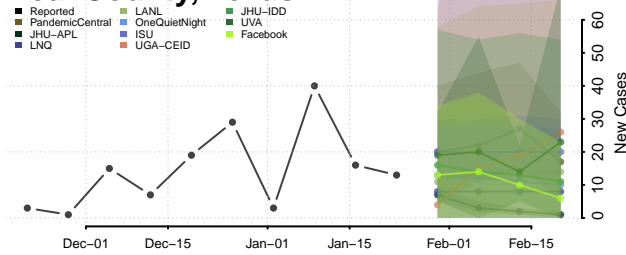

Real County, Texas