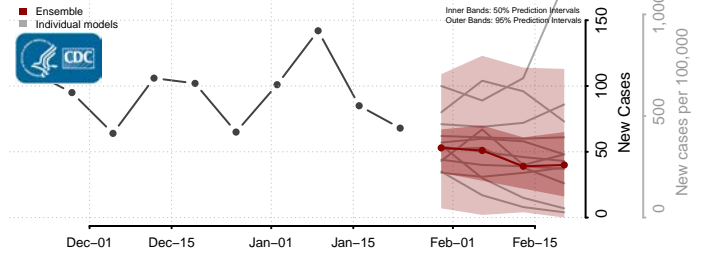

Clark County, Illinois