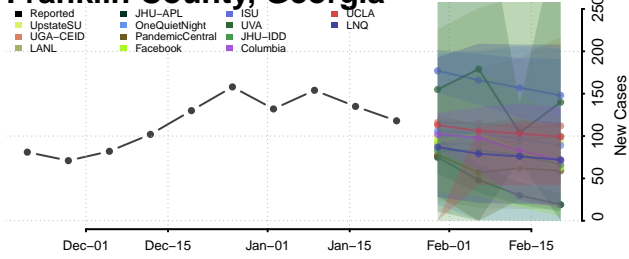

Fayette County, Georgia

Floyd County, Georgia

Forsyth County, Georgia

Franklin County, Georgia

Fulton County, Georgia

Gilmer County, Georgia

Glascok County, Georgia

Glynn County, Georgia