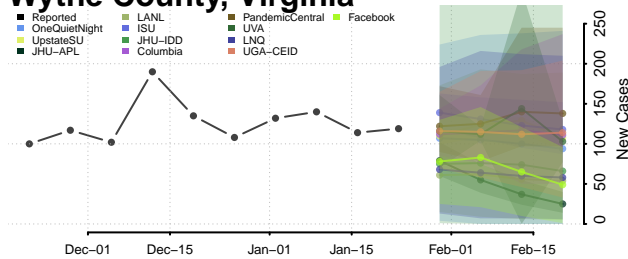

Wythe County, Virginia