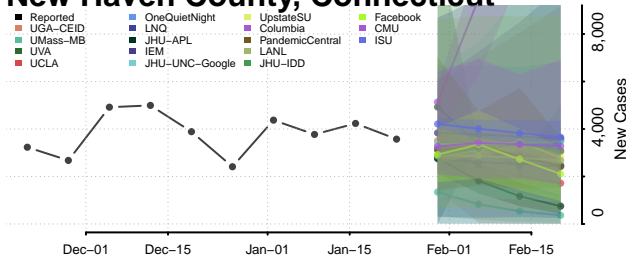

New Haven County, Connecticut