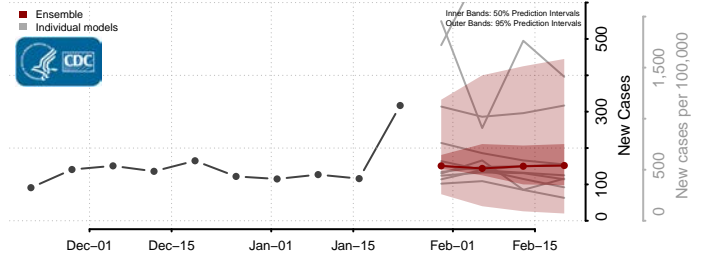

Winchester County, Virginia