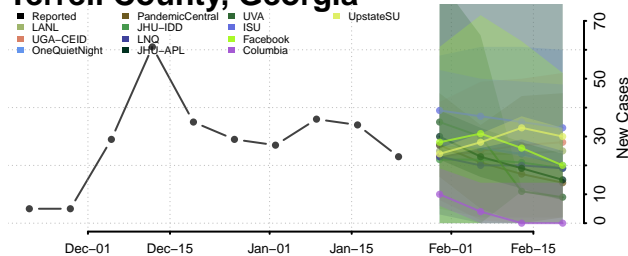

Stewart County, Georgia

Sumter County, Georgia

Talbot County, Georgia

Taliaferro County, Georgia

Tattnall County, Georgia

Taylor County, Georgia

Telfair County, Georgia

Terrell County, Georgia