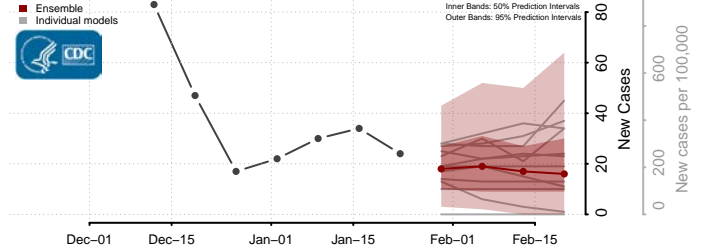

Rock County, Minnesota