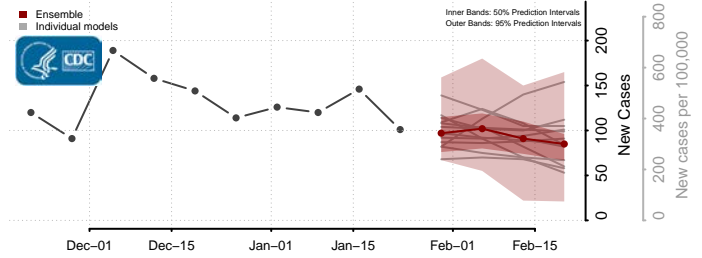

Smith County, Mississippi

Stone County, Mississippi

Sunflower County, Mississippi

Tallahatchie County, Mississippi

Tate County, Mississippi

Tippah County, Mississippi

Tishomingo County, Mississippi

Tunica County, Mississippi