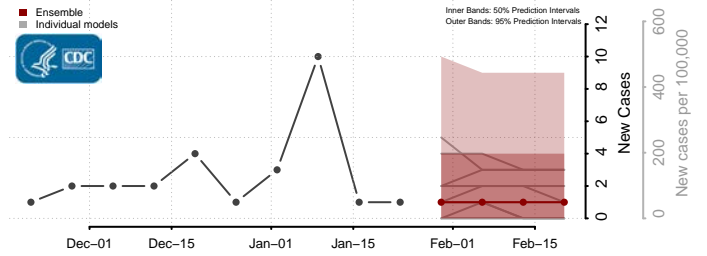

Eureka County, Nevada