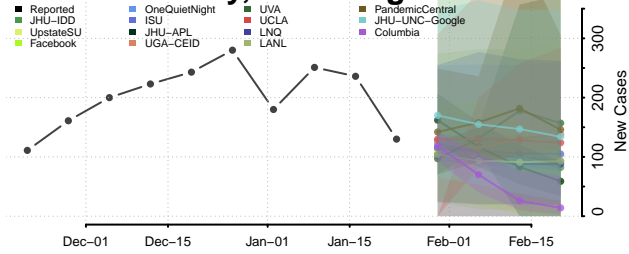

Ohio County, West Virginia

Pendleton County, West Virginia

Pleasants County, West Virginia

Pocahontas County, West Virginia

Preston County, West Virginia

Putnam County, West Virginia

Raleigh County, West Virginia