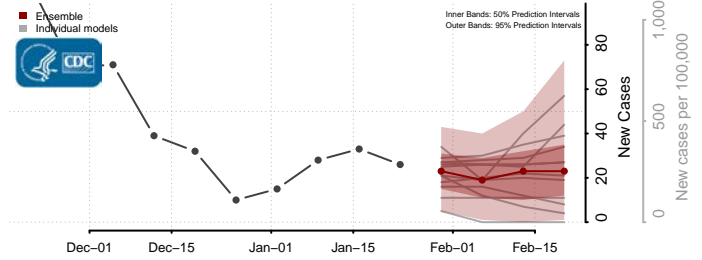

Pipestone County, Minnesota