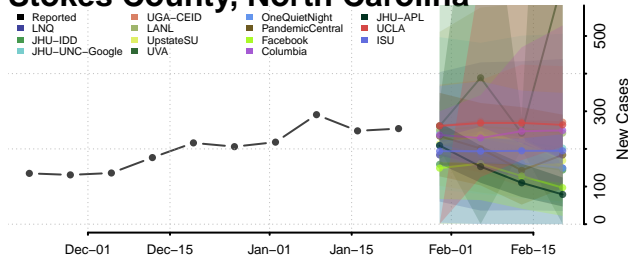

Stokes County, North Carolina