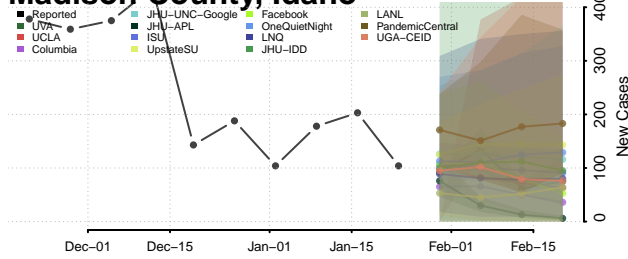

Latah County, Idaho

Lemhi County, Idaho

Lewis County, Idaho

Lincoln County, Idaho

Madison County, Idaho

Minidoka County, Idaho

Nez Perce County, Idaho

Oneida County, Idaho