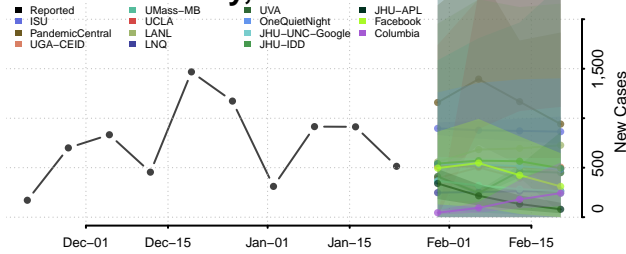

Midland County, Texas