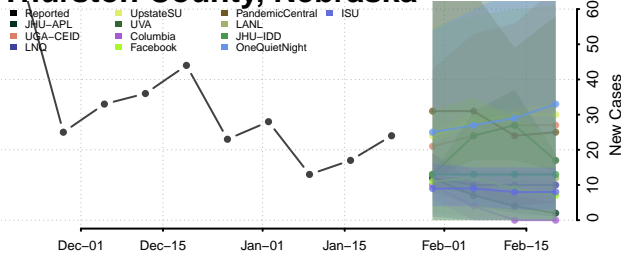

Thurston County, Nebraska