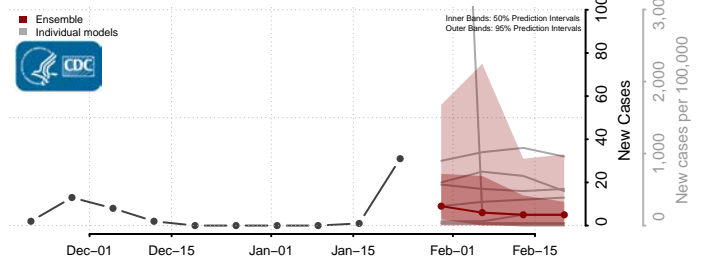

Aleutians East County, Alaska