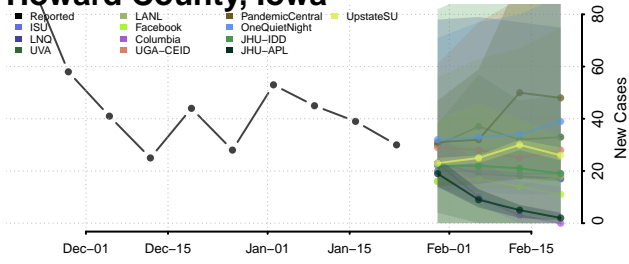

Grundy County, Iowa

Guthrie County, Iowa

Hamilton County, Iowa

Hancock County, Iowa

Hardin County, Iowa

Harrison County, Iowa

Henry County, Iowa

Howard County, Iowa