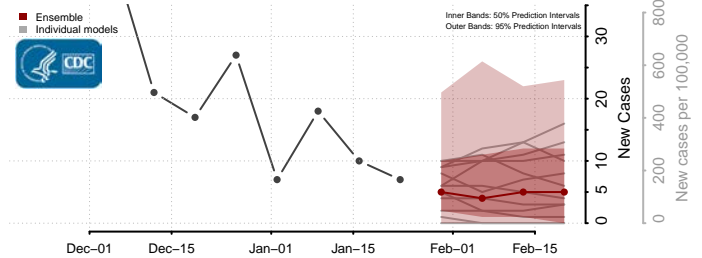

Sioux County, North Dakota