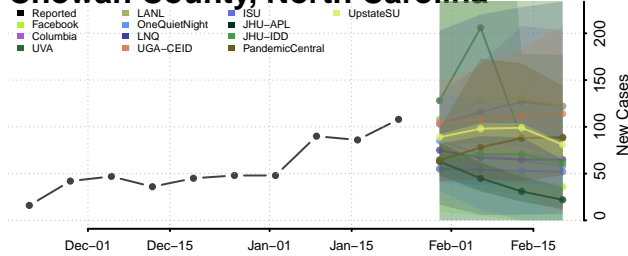

Carteret County, North Carolina

Caswell County, North Carolina

Catawba County, North Carolina

Chatham County, North Carolina

Cherokee County, North Carolina

Chowan County, North Carolina

Clay County, North Carolina