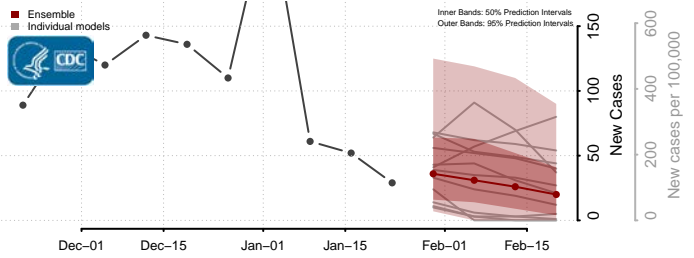

Audrain County, Missouri