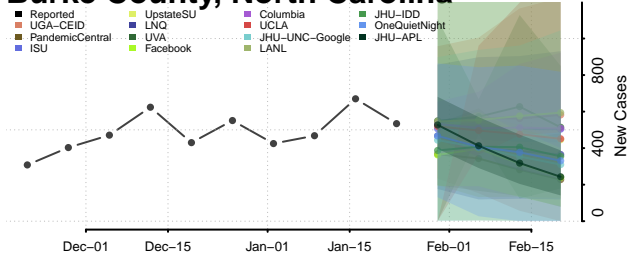

Bladen County, North Carolina

Brunswick County, North Carolina

Buncombe County, North Carolina

Burke County, North Carolina

Cabarrus County, North Carolina

Caldwell County, North Carolina

Camden County, North Carolina