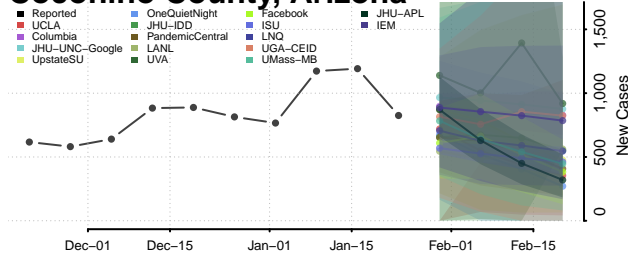

Coconino County, Arizona