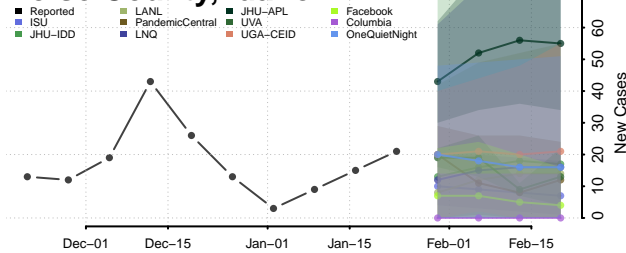

Benewah County, Idaho

Bingham County, Idaho

Blaine County, Idaho

Boise County, Idaho

Bonner County, Idaho

Bonneville County, Idaho

Boundary County, Idaho

Butte County, Idaho