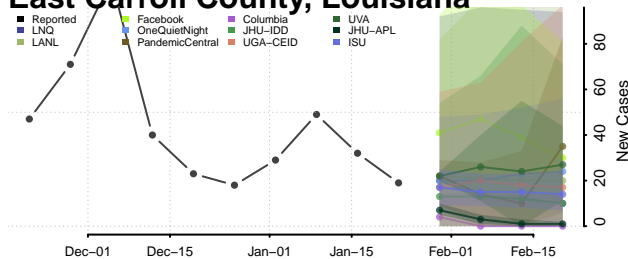

Caldwell County, Louisiana

Cameron County, Louisiana

Catahoula County, Louisiana

Claiborne County, Louisiana

Concordia County, Louisiana

De Soto County, Louisiana

East Baton Rouge County, Louisiana

East Carroll County, Louisiana