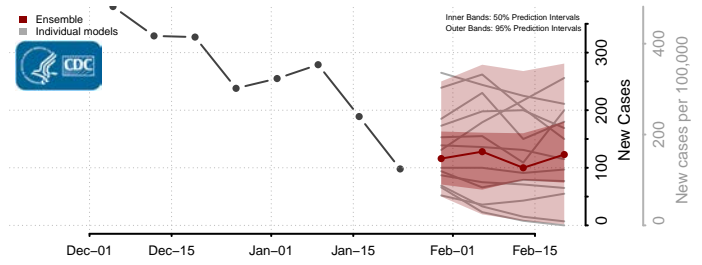

Cape Girardeau County, Missouri