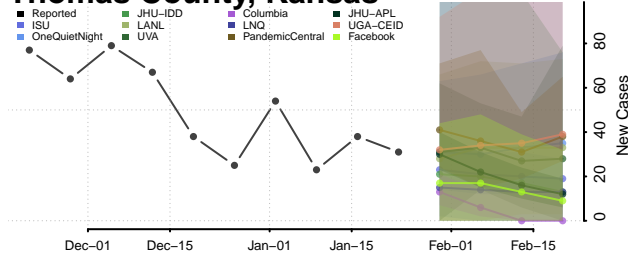

Thomas County, Kansas