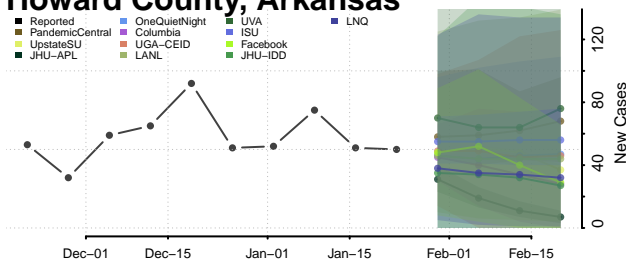

Greene County, Arkansas

Hempstead County, Arkansas

Hot Spring County, Arkansas

Howard County, Arkansas

Independence County, Arkansas

Izard County, Arkansas

Jackson County, Arkansas

Jefferson County, Arkansas