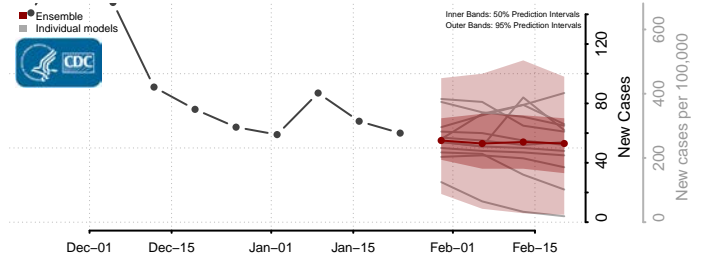

Shelby County, Illinois