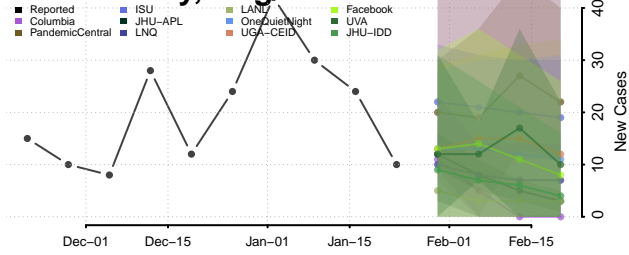

Bath County, Virginia