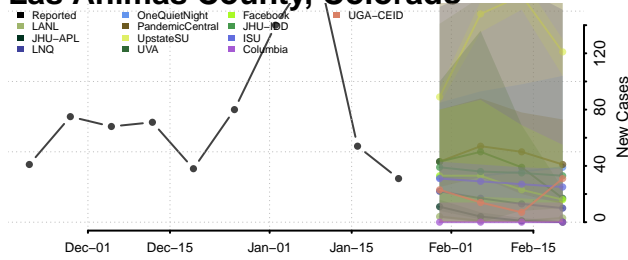

Las Animas County, Colorado