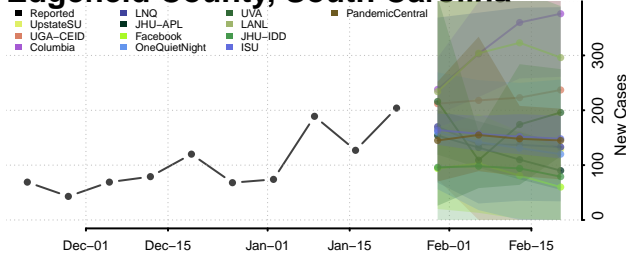

Edgefield County, South Carolina