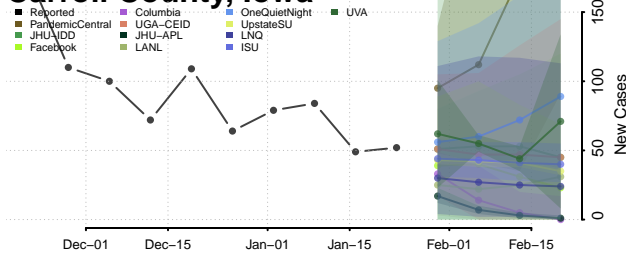

Carroll County, Iowa