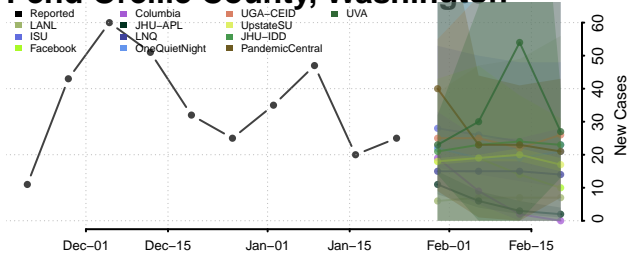

Pend Oreille County, Washington