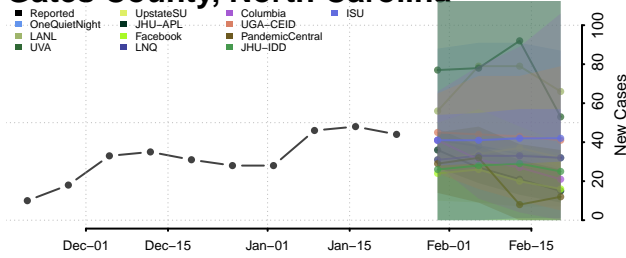

Gates County, North Carolina