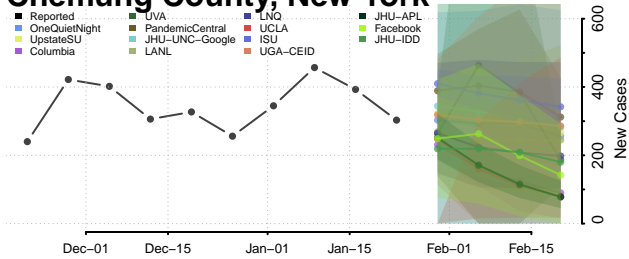

Chemung County, New York