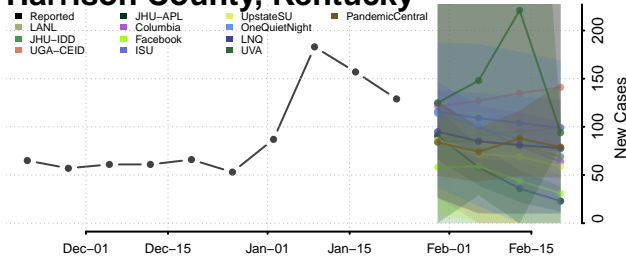

Green County, Kentucky

Greenup County, Kentucky

Hancock County, Kentucky

Hardin County, Kentucky

Harlan County, Kentucky

Harrison County, Kentucky

Hart County, Kentucky

Henderson County, Kentucky