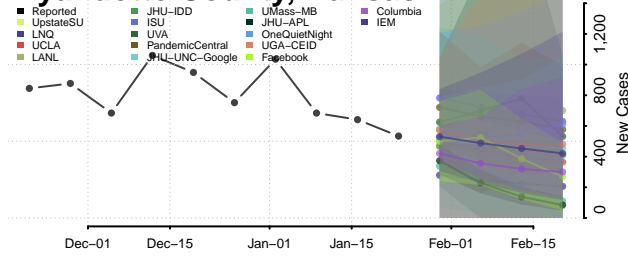

Wyandotte County, Kansas