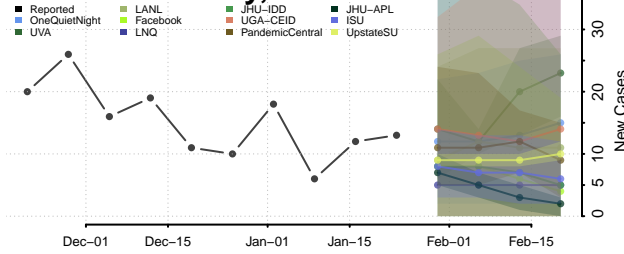

Sheridan County, Kansas