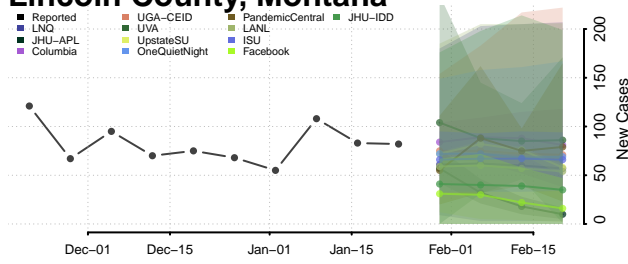

Jefferson County, Montana

Judith Basin County, Montana

Lake County, Montana

Lewis and Clark County, Montana

Liberty County, Montana

Lincoln County, Montana

Madison County, Montana

McCone County, Montana