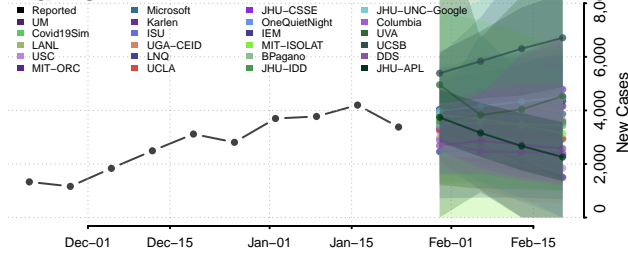

Vernon County, Louisiana

Washington County, Louisiana

Webster County, Louisiana

West Baton Rouge County, Louisiana

West Carroll County, Louisiana

West Feliciana County, Louisiana

Winn County, Louisiana

Maine