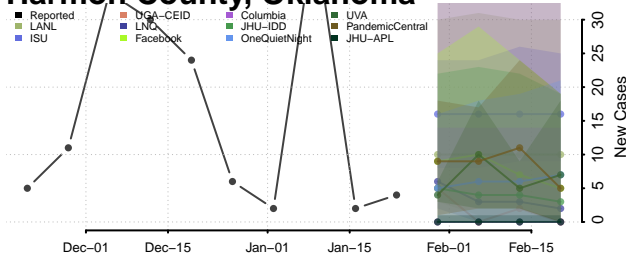

Harmon County, Oklahoma