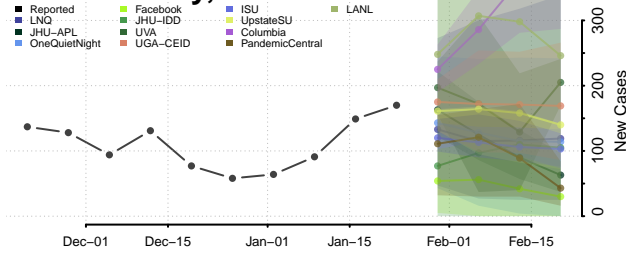

Rio Blanco County, Colorado

Rio Grande County, Colorado

Routt County, Colorado

Saguache County, Colorado

San Juan County, Colorado

San Miguel County, Colorado

Sedgwick County, Colorado

Summit County, Colorado