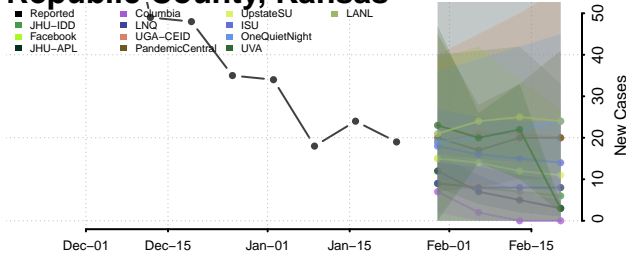

Ottawa County, Kansas

Pawnee County, Kansas

Phillips County, Kansas

Pottawatomie County, Kansas

Pratt County, Kansas

Rawlins County, Kansas

Reno County, Kansas

Republic County, Kansas