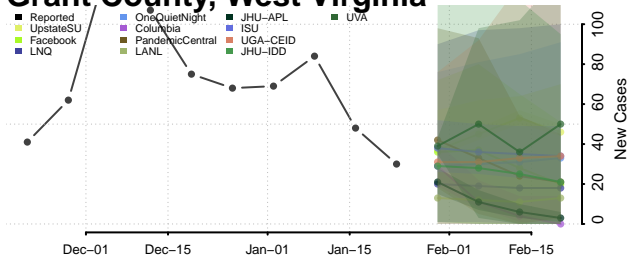

Grant County, West Virginia