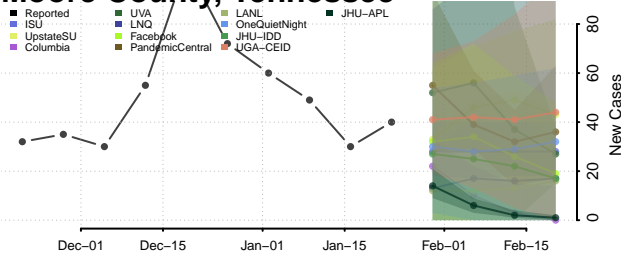

McNairy County, Tennessee

Meigs County, Tennessee

Monroe County, Tennessee

Montgomery County, Tennessee

Moore County, Tennessee

Morgan County, Tennessee

Obion County, Tennessee

Overton County, Tennessee