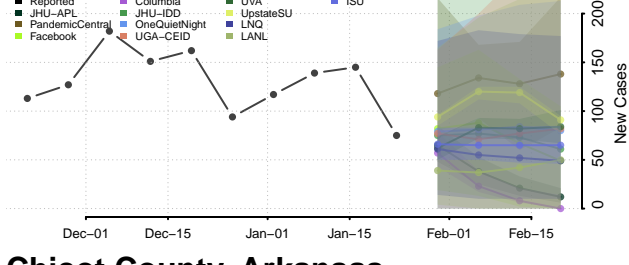

Carroll County, Arkansas