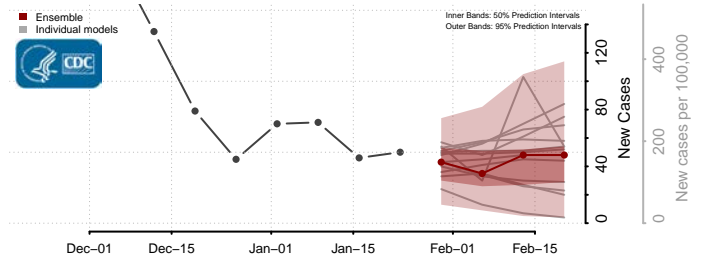

Lac qui Parle County, Minnesota

Lake County, Minnesota

Lake of the Woods County, Minnesota

Le Sueur County, Minnesota

Meeker County, Minnesota

Mille Lacs County, Minnesota

Morrison County, Minnesota

Mower County, Minnesota