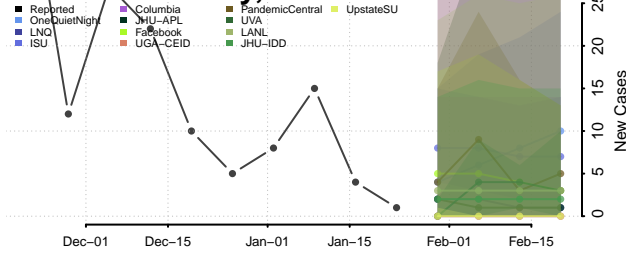

Edwards County, Kansas