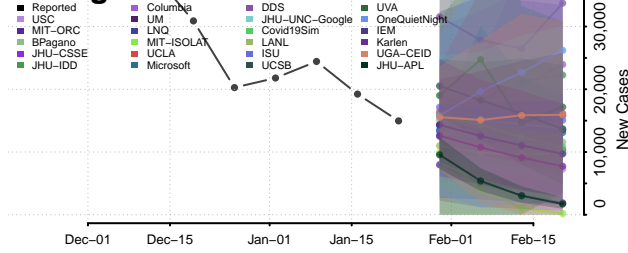

Worcester County, Massachusetts

Michigan

Alcona County, Michigan

Alger County, Michigan

Allegan County, Michigan

Alpena County, Michigan