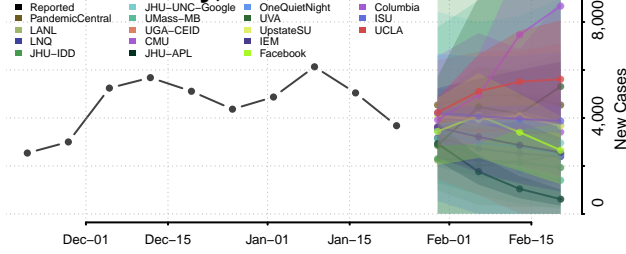

Essex County, Massachusetts