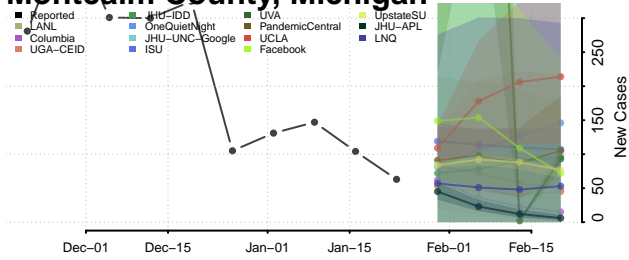

Montcalm County, Michigan