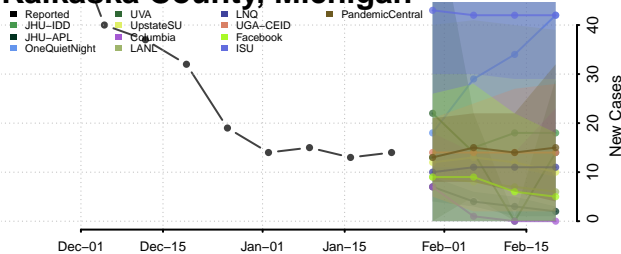

Iron County, Michigan

Isabella County, Michigan

Jackson County, Michigan

Kalamazoo County, Michigan

Kalkaska County, Michigan

Kent County, Michigan

Keweenaw County, Michigan

Lake County, Michigan