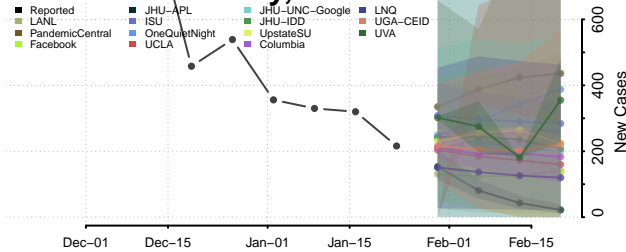

Benewah County, Idaho

Bingham County, Idaho

Blaine County, Idaho

Boise County, Idaho

Bonner County, Idaho

Bonneville County, Idaho

Boundary County, Idaho

Butte County, Idaho