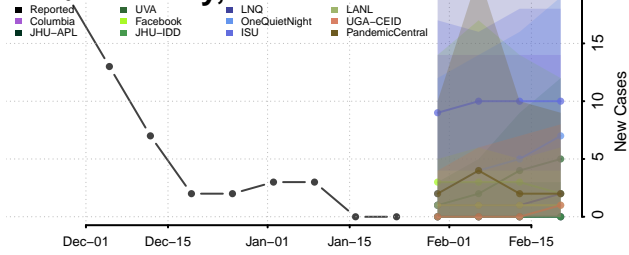

Carter County, Montana

Cascade County, Montana

Chouteau County, Montana

Custer County, Montana

Daniels County, Montana

Dawson County, Montana

Deer Lodge County, Montana

Fallon County, Montana