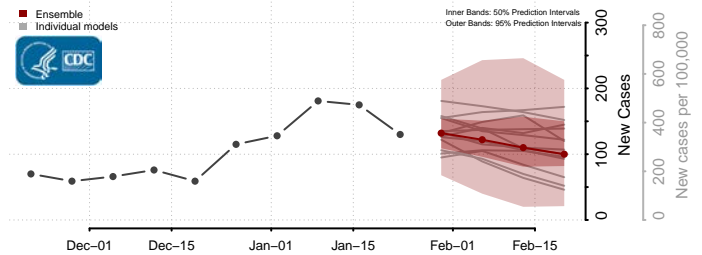

Cleveland County, North Carolina

Columbus County, North Carolina

Craven County, North Carolina

Cumberland County, North Carolina

Currituck County, North Carolina

Dare County, North Carolina

Davidson County, North Carolina