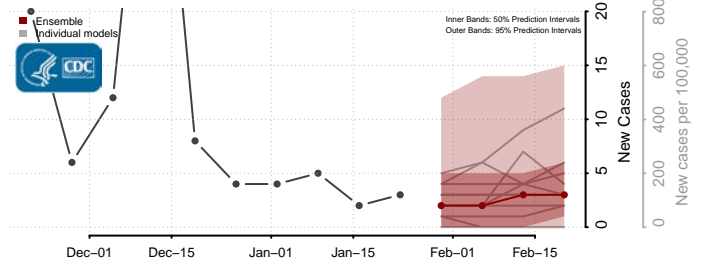

McIntosh County, North Dakota