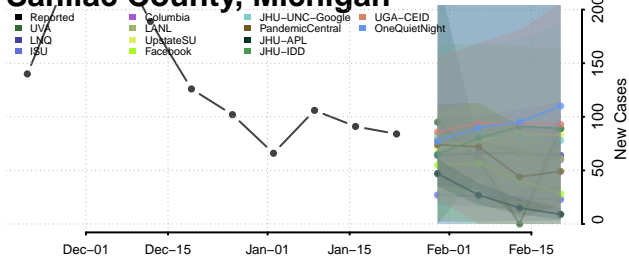

Oscoda County, Michigan

Otsego County, Michigan

Ottawa County, Michigan

Presque Isle County, Michigan

Roscommon County, Michigan

Saginaw County, Michigan

Sanilac County, Michigan

Schoolcraft County, Michigan