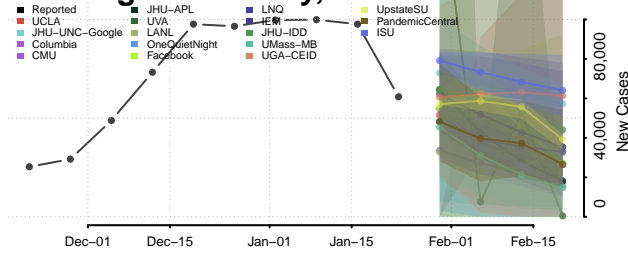

Los Angeles County, California