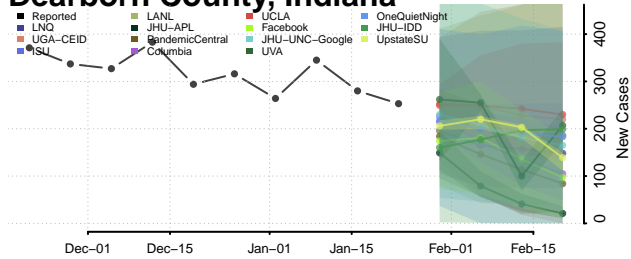

Dearborn County, Indiana