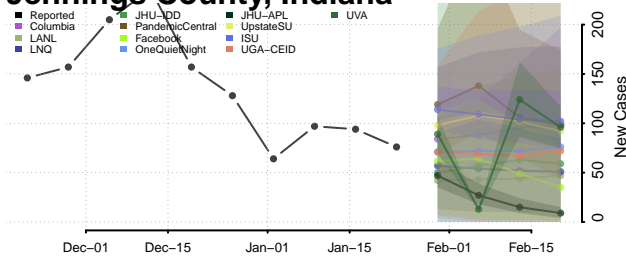

Jennings County, Indiana