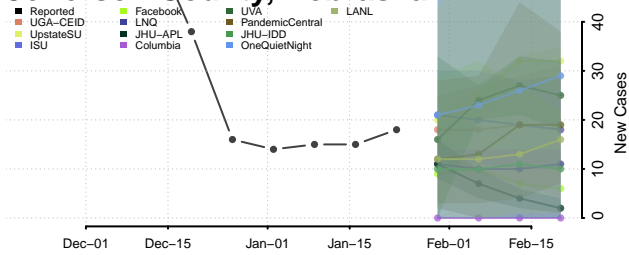

Hayes County, Nebraska

Hitchcock County, Nebraska

Holt County, Nebraska

Hooker County, Nebraska

Howard County, Nebraska

Jefferson County, Nebraska

Johnson County, Nebraska

Kearney County, Nebraska