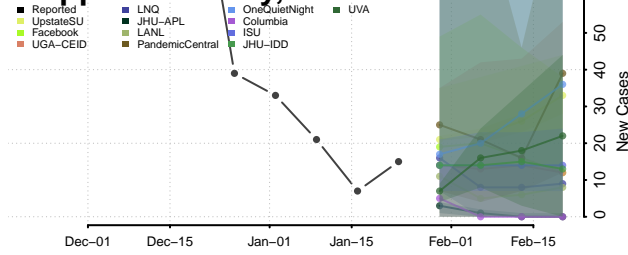

Benton County, Minnesota

Big Stone County, Minnesota

Blue Earth County, Minnesota

Brown County, Minnesota

Carlton County, Minnesota

Carver County, Minnesota

Cass County, Minnesota

Chippewa County, Minnesota