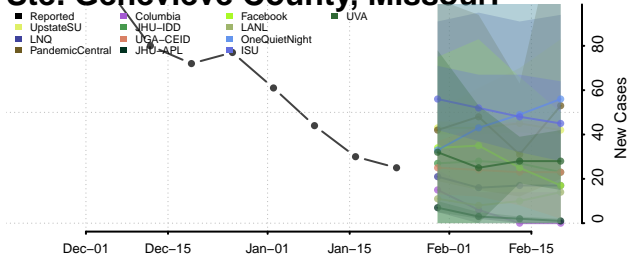

Ste. Genevieve County, Missouri