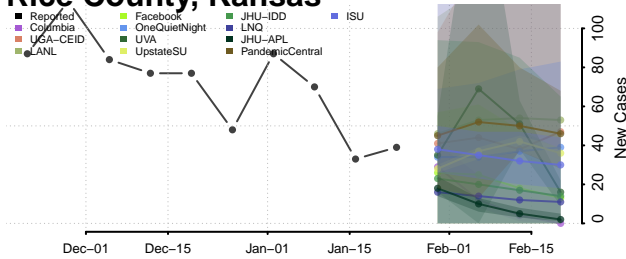

Rice County, Kansas