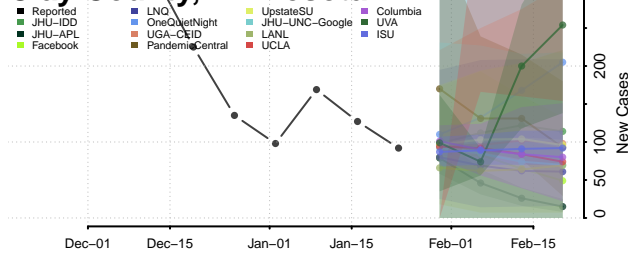

Clay County, Minnesota