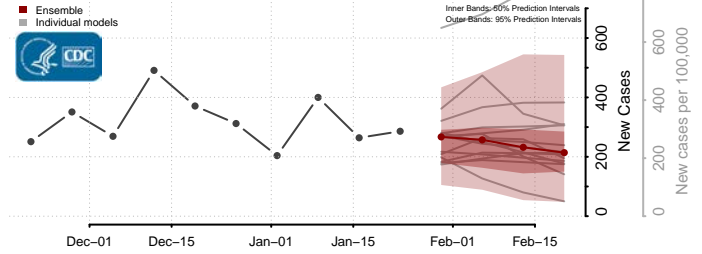

Columbia County, Washington

Cowlitz County, Washington

Douglas County, Washington

Ferry County, Washington

Franklin County, Washington

Garfield County, Washington

Grant County, Washington

Grays Harbor County, Washington