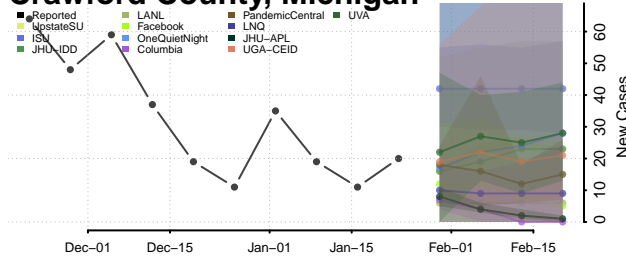

Crawford County, Michigan