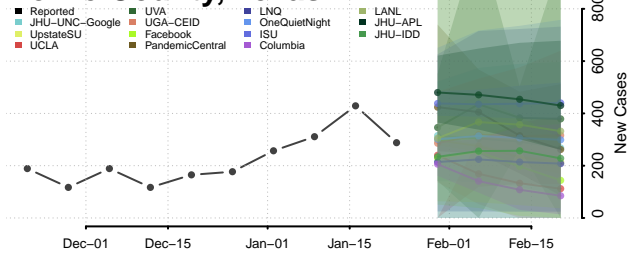

Bowie County, Texas