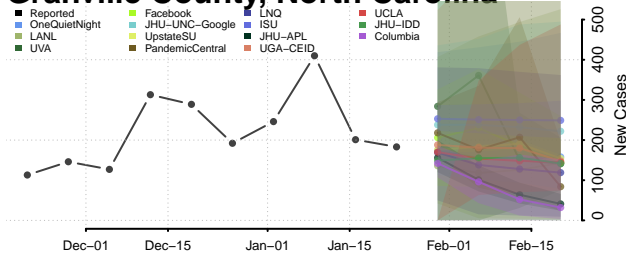

Davie County, North Carolina

Gates County, North Carolina

Graham County, North Carolina

Granville County, North Carolina

Greene County, North Carolina

Guilford County, North Carolina

Halifax County, North Carolina