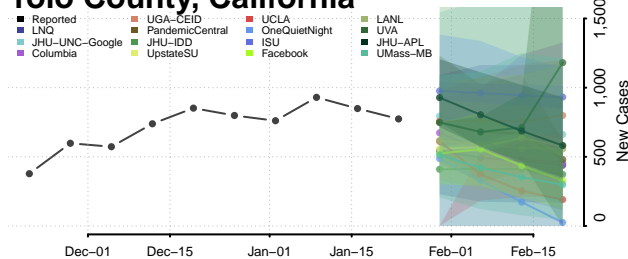

Stanislaus County, California

Sutter County, California

Tehama County, California

Trinity County, California

Tulare County, California

Tuolumne County, California

Ventura County, California

Yolo County, California