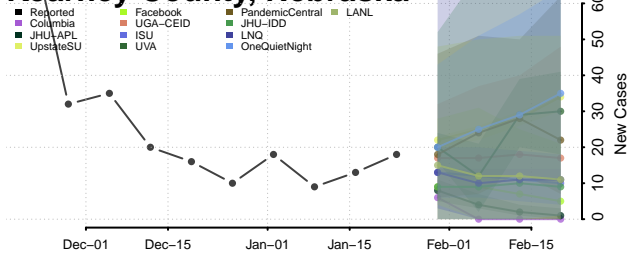

Hayes County, Nebraska

Hitchcock County, Nebraska

Holt County, Nebraska

Hooker County, Nebraska

Howard County, Nebraska

Jefferson County, Nebraska

Johnson County, Nebraska

Kearney County, Nebraska