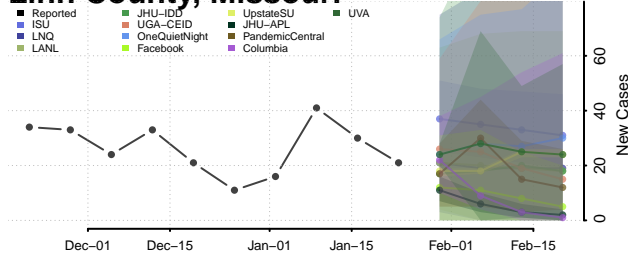

Linn County, Missouri