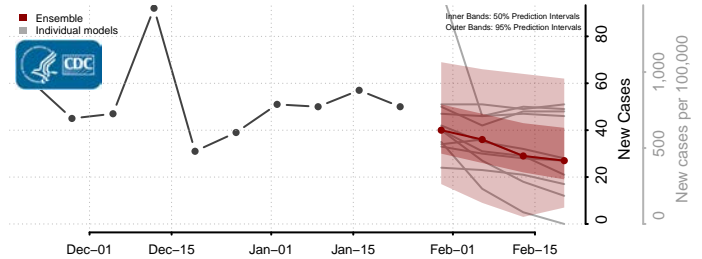

Buena Vista County, Virginia