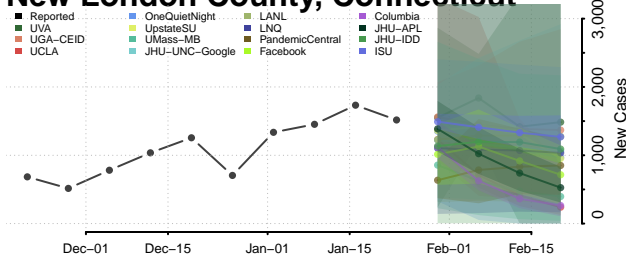

New London County, Connecticut