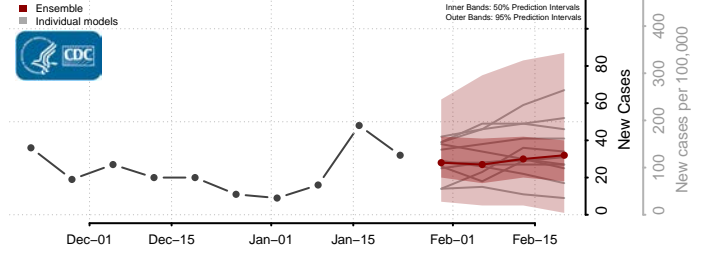

Grand Isle County, Vermont

Lamoille County, Vermont

Orange County, Vermont

Orleans County, Vermont

Rutland County, Vermont

Washington County, Vermont

Windham County, Vermont

Windsor County, Vermont