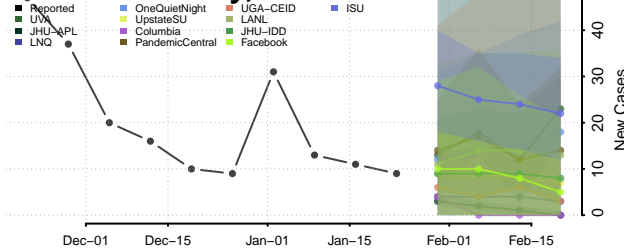

Seward County, Kansas

Shawnee County, Kansas

Sheridan County, Kansas

Sherman County, Kansas

Smith County, Kansas

Stafford County, Kansas

Stanton County, Kansas

Stevens County, Kansas