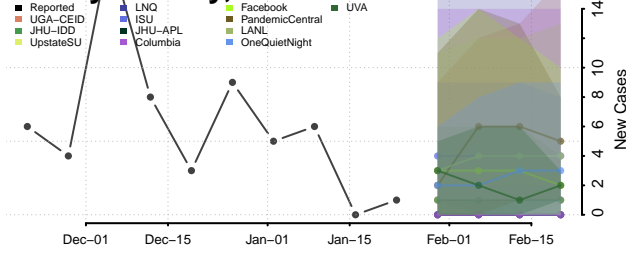

Motley County, Texas