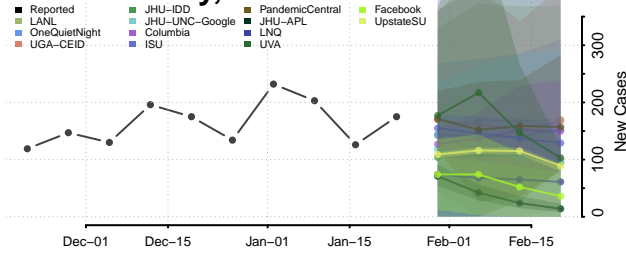

Miami County, Kansas