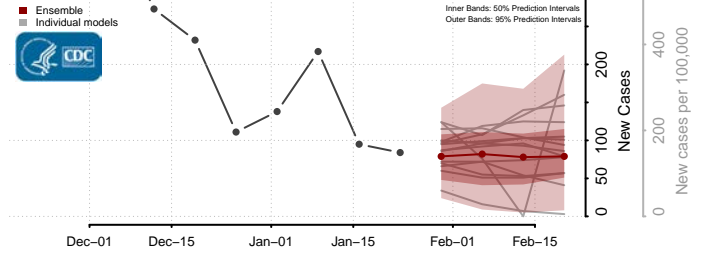

Chisago County, Minnesota