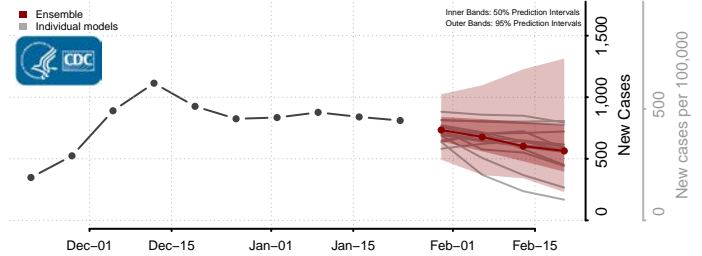

Kent County, Delaware