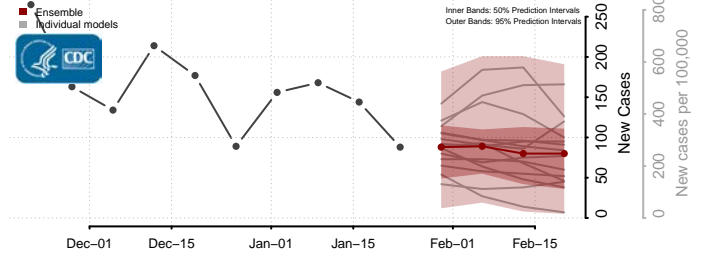

Christian County, Illinois