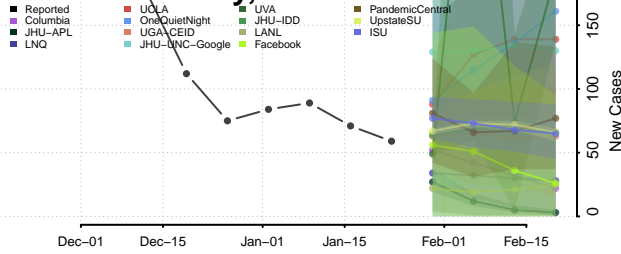

Madison County, Nebraska