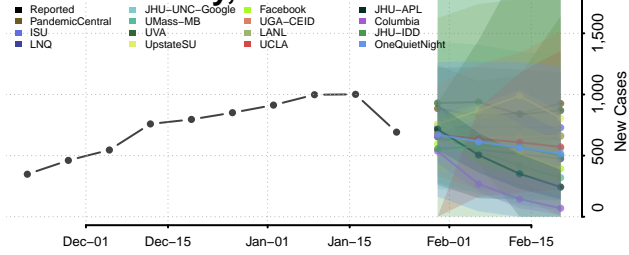

Rowan County, North Carolina