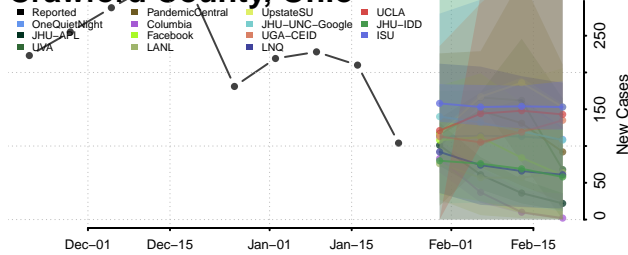

Crawford County, Ohio

Cuyahoga County, Ohio

Darke County, Ohio

Defiance County, Ohio

Delaware County, Ohio

Erie County, Ohio

Fairfield County, Ohio

Fayette County, Ohio