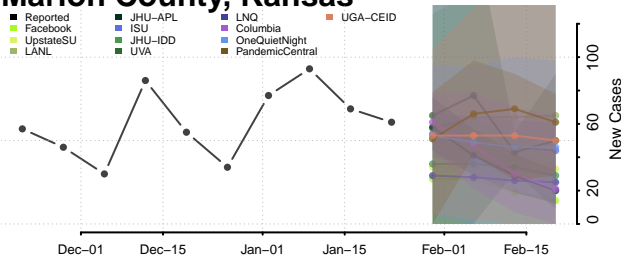

Marion County, Kansas