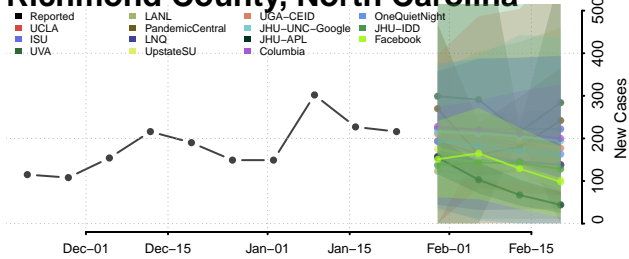

Richmond County, North Carolina