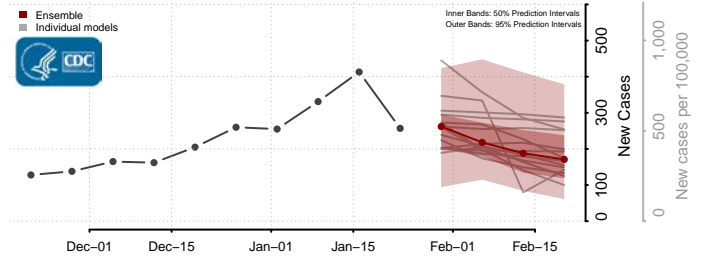

Davie County, North Carolina

Gates County, North Carolina

Graham County, North Carolina

Granville County, North Carolina

Greene County, North Carolina

Guilford County, North Carolina

Halifax County, North Carolina