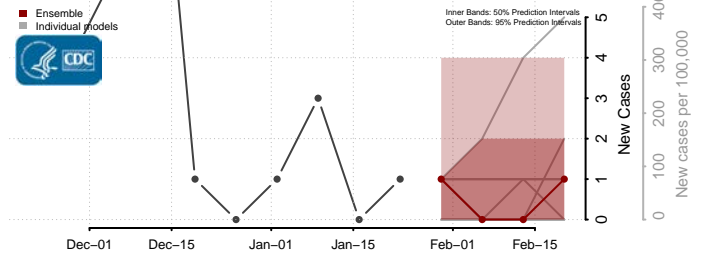

Sheridan County, North Dakota