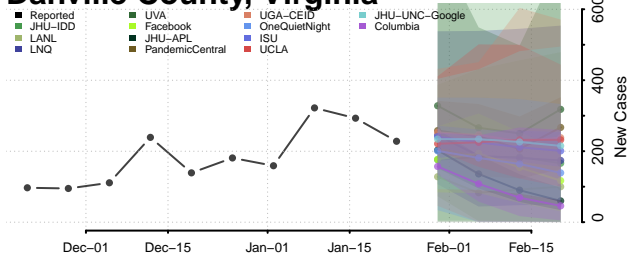

Danville County, Virginia