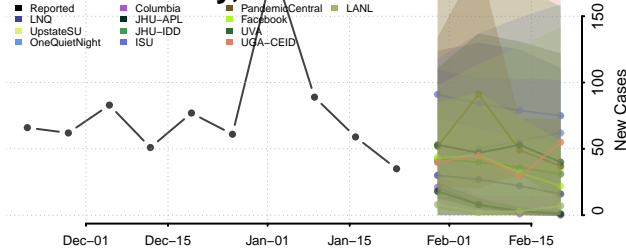

Vernon County, Missouri