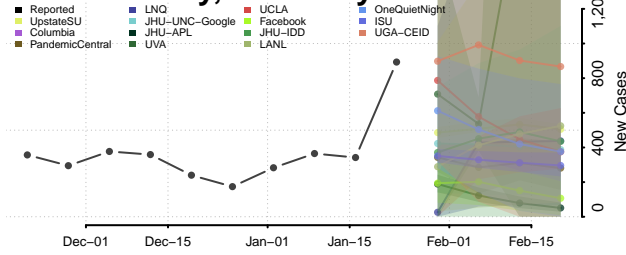

Bracken County, Kentucky

Breathitt County, Kentucky

Breckinridge County, Kentucky

Bullitt County, Kentucky

Butler County, Kentucky

Caldwell County, Kentucky

Calloway County, Kentucky

Campbell County, Kentucky