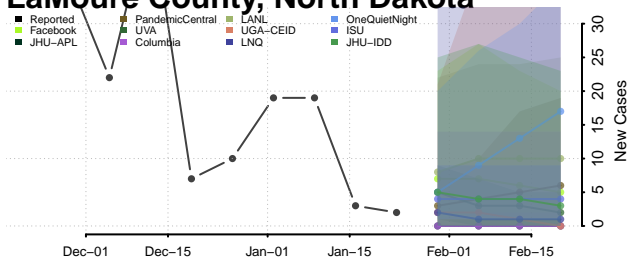

Grand Forks County, North Dakota

Grant County, North Dakota

Griggs County, North Dakota

Hettinger County, North Dakota

Kidder County, North Dakota

LaMoure County, North Dakota

Logan County, North Dakota

McHenry County, North Dakota