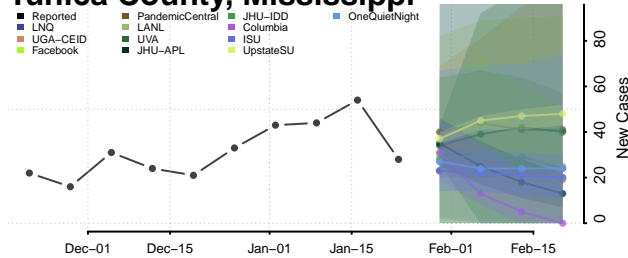

Smith County, Mississippi

Stone County, Mississippi

Sunflower County, Mississippi

Tallahatchie County, Mississippi

Tate County, Mississippi

Tippah County, Mississippi

Tishomingo County, Mississippi

Tunica County, Mississippi