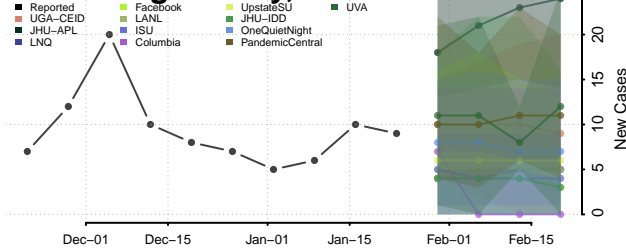

Armstrong County, Texas