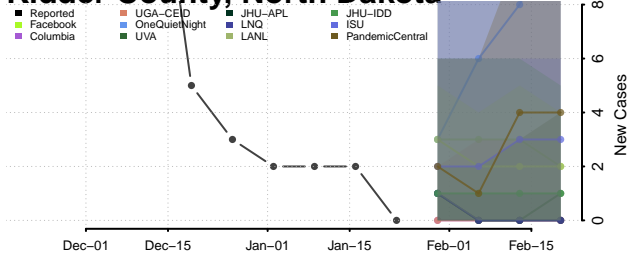

Grand Forks County, North Dakota

Grant County, North Dakota

Griggs County, North Dakota

Hettinger County, North Dakota

Kidder County, North Dakota

LaMoure County, North Dakota

Logan County, North Dakota

McHenry County, North Dakota