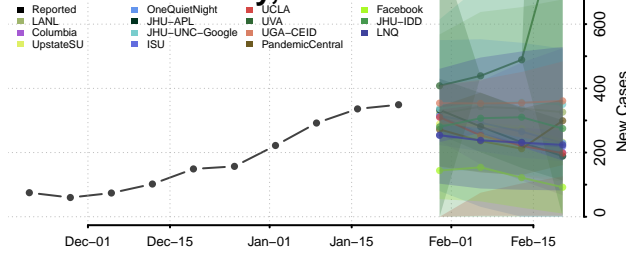

Columbia County, New York

Cortland County, New York

Delaware County, New York

Dutchess County, New York

Erie County, New York

Essex County, New York

Franklin County, New York

Fulton County, New York