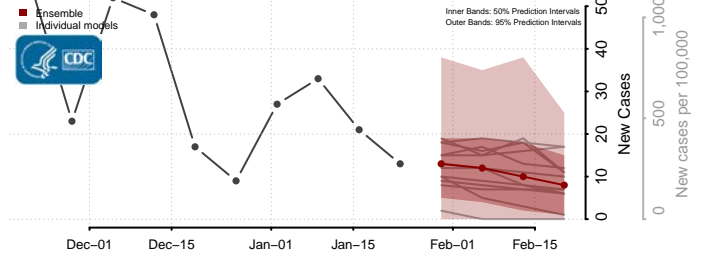

Calhoun County, Illinois