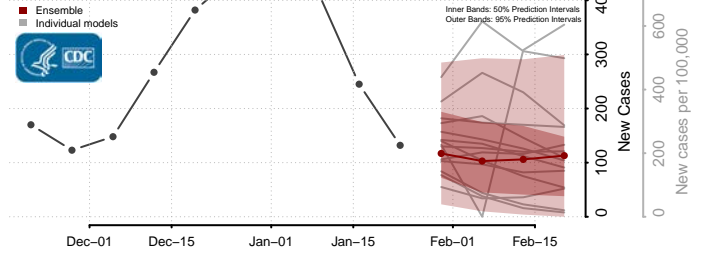

Mercer County, West Virginia