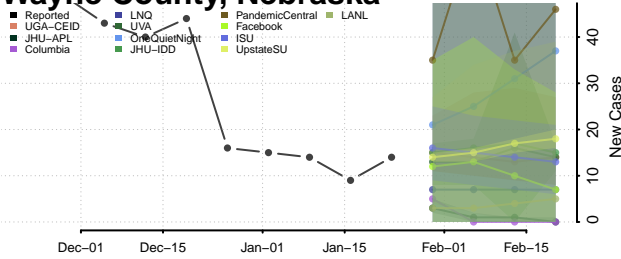

Wayne County, Nebraska