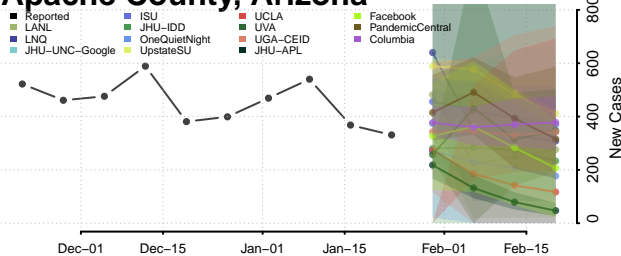

Wrangell County, Alaska

Yakutat County, Alaska

Yukon-Koyukuk County, Alaska

American Samoa

Arizona*

Apache County, Arizona

*New weekly cases may decrease in this location over the next four weeks. For these locations, the ensemble forecast indicates a probability of 0.75 or greater that fewer cases will be reported in week four of the forecast than in the last reported week.