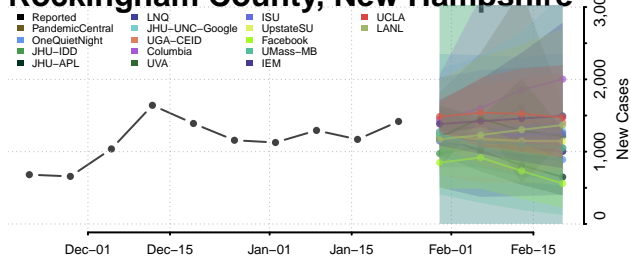

Rockingham County, New Hampshire