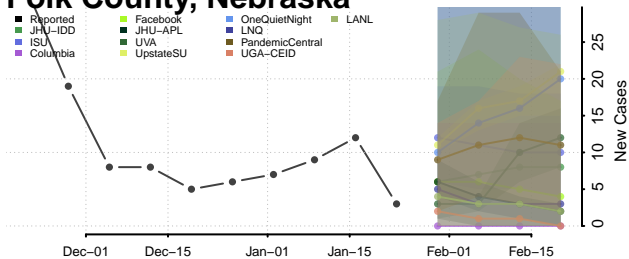

Polk County, Nebraska