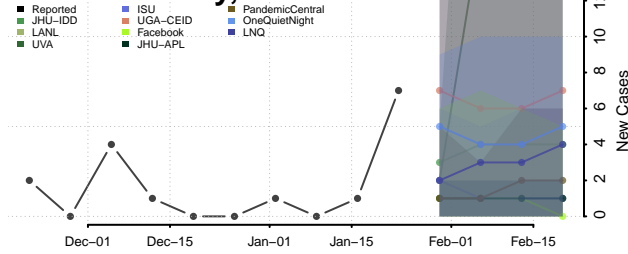

Camas County, Idaho