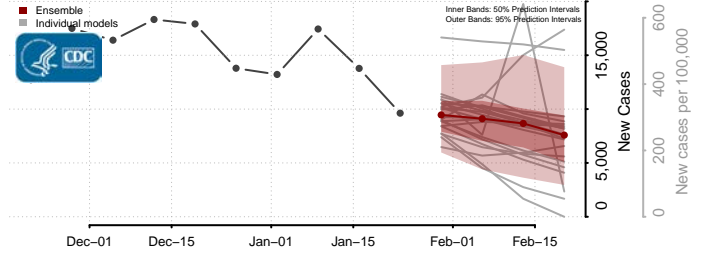

York County, Nebraska

Nevada*

Carson City County, Nevada

Churchill County, Nevada

Clark County, Nevada

Douglas County, Nevada

*New weekly cases may decrease in this location over the next four weeks. For these locations, the ensemble forecast indicates a probability of 0.75 or greater that fewer cases will be reported in week four of the forecast than in the last reported week.