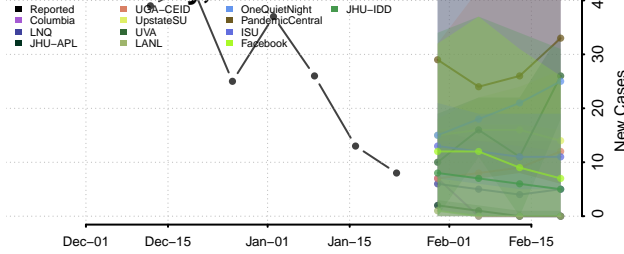

Keith County, Nebraska