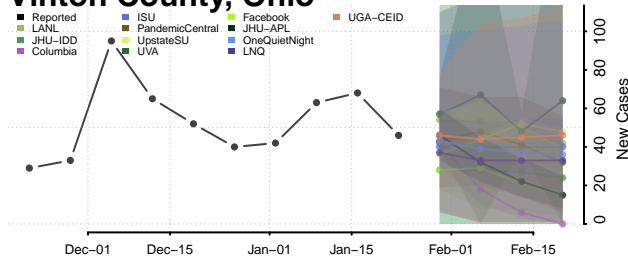

Van Wert County, Ohio

Vinton County, Ohio

Warren County, Ohio

Washington County, Ohio

Alfalfa County, Oklahoma

Atoka County, Oklahoma

Beaver County, Oklahoma

Beckham County, Oklahoma