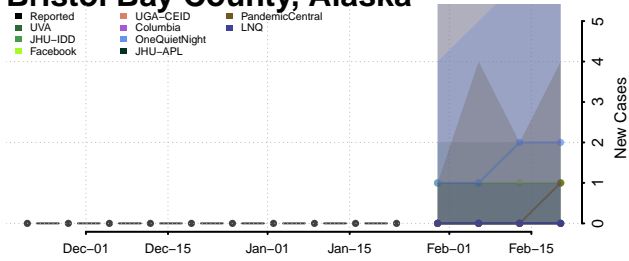

Bristol Bay County, Alaska