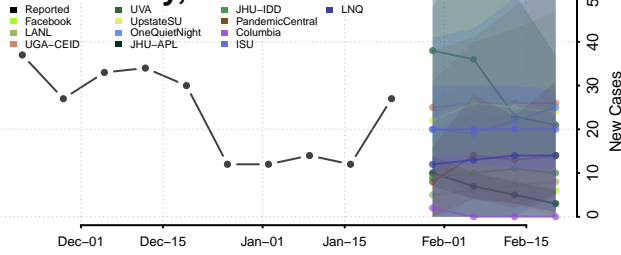

Iron County, Wisconsin