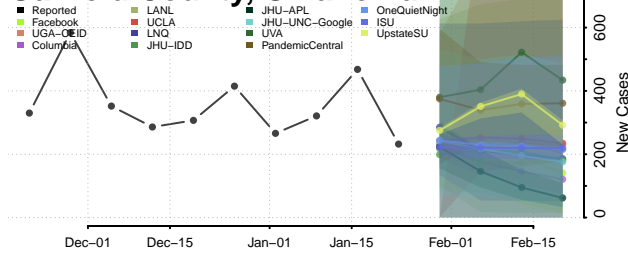

Custer County, Oklahoma

Delaware County, Oklahoma

Dewey County, Oklahoma

Ellis County, Oklahoma

Garfield County, Oklahoma

Garvin County, Oklahoma

Grady County, Oklahoma

Grant County, Oklahoma