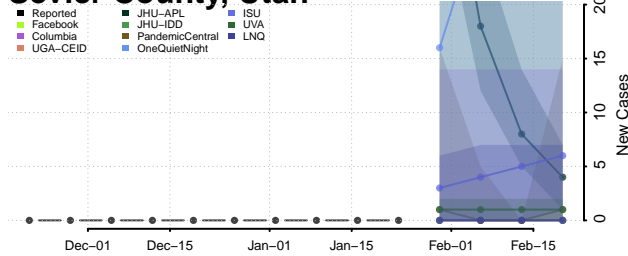

Sevier County, Utah