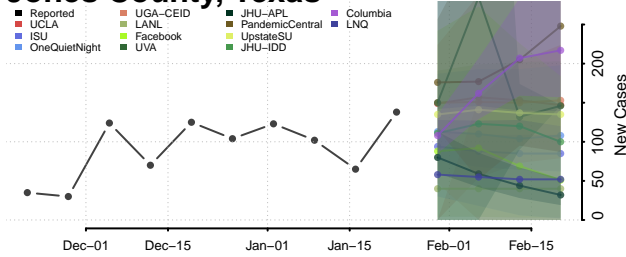

Jones County, Texas