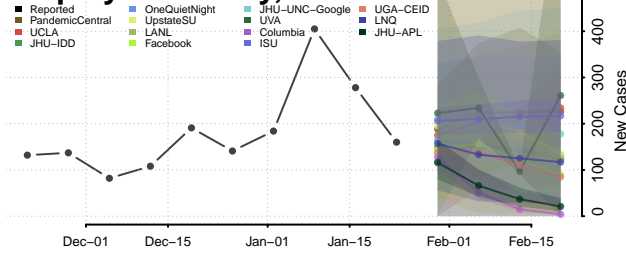

Sequoyah County, Oklahoma

Stephens County, Oklahoma

Texas County, Oklahoma

Tillman County, Oklahoma

Tulsa County, Oklahoma

Wagoner County, Oklahoma

Washington County, Oklahoma

Washita County, Oklahoma