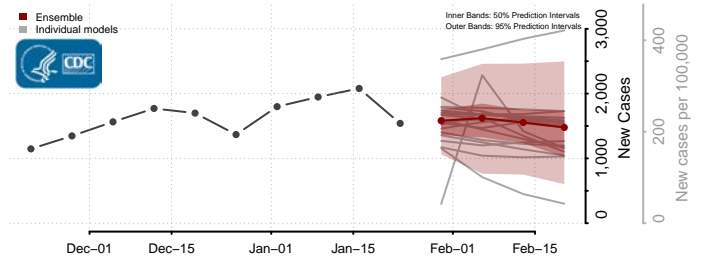

Sussex County, Delaware

District of Columbia

*New weekly cases may decrease in this location over the next four weeks. For these locations, the ensemble forecast indicates a probability of 0.75 or greater that fewer cases will be reported in week four of the forecast than in the last reported week.