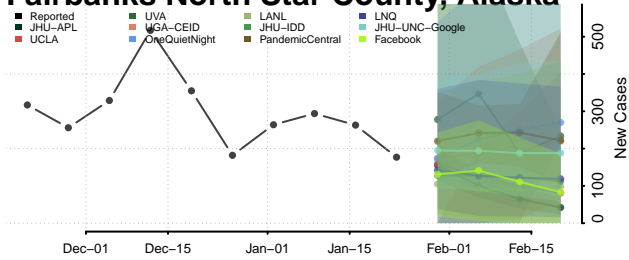

Winston County, Alabama

Alaska*

Aleutians East County, Alaska

Aleutians West County, Alaska

*New weekly cases may decrease in this location over the next four weeks. For these locations, the ensemble forecast indicates a probability of 0.75 or greater that fewer cases will be reported in week four of the forecast than in the last reported week.

Anchorage County, Alaska

Bethel County, Alaska

Bristol Bay County, Alaska

Denali County, Alaska

Dillingham County, Alaska

Fairbanks North Star County, Alaska

Haines County, Alaska

Hoonah-Angoon County, Alaska