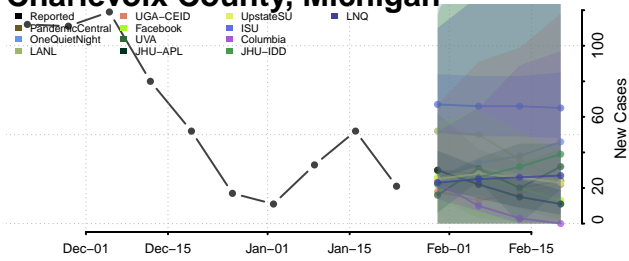

Charlevoix County, Michigan