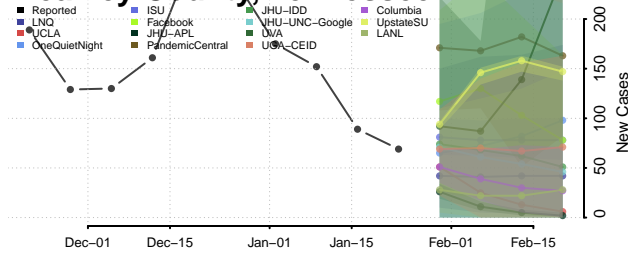

Weakley County, Tennessee