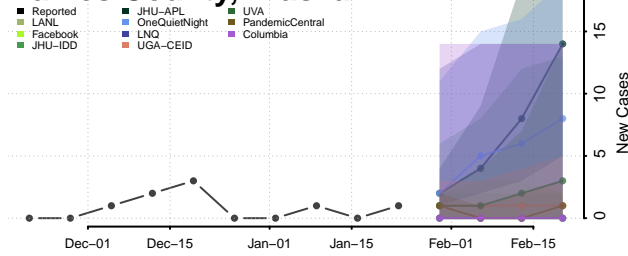

Winston County, Alabama

Alaska*

Aleutians East County, Alaska

Aleutians West County, Alaska

*New weekly cases may decrease in this location over the next four weeks. For these locations, the ensemble forecast indicates a probability of 0.75 or greater that fewer cases will be reported in week four of the forecast than in the last reported week.

Anchorage County, Alaska

Bethel County, Alaska

Bristol Bay County, Alaska

Denali County, Alaska

Dillingham County, Alaska

Fairbanks North Star County, Alaska

Haines County, Alaska

Hoonah-Angoon County, Alaska