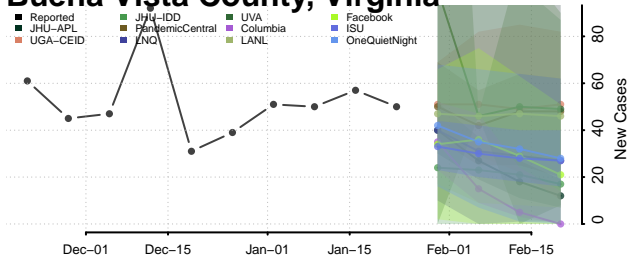

Buena Vista County, Virginia