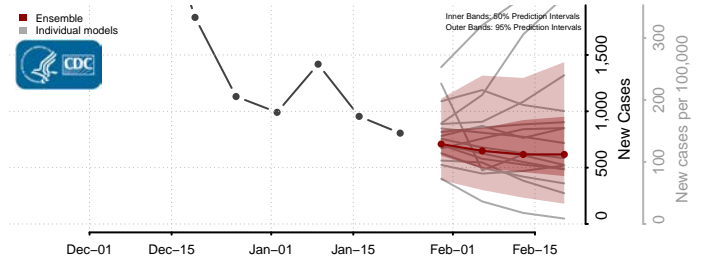

Pipestone County, Minnesota

Polk County, Minnesota

Pope County, Minnesota

Ramsey County, Minnesota

Red Lake County, Minnesota

Redwood County, Minnesota

Renville County, Minnesota

Rice County, Minnesota