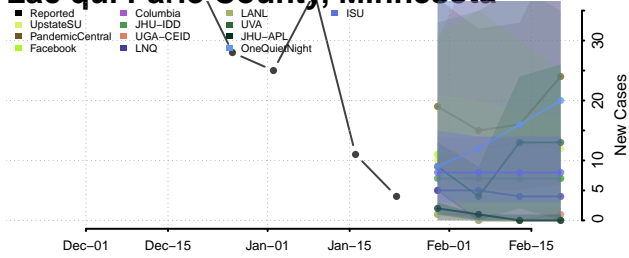

Lac qui Parle County, Minnesota