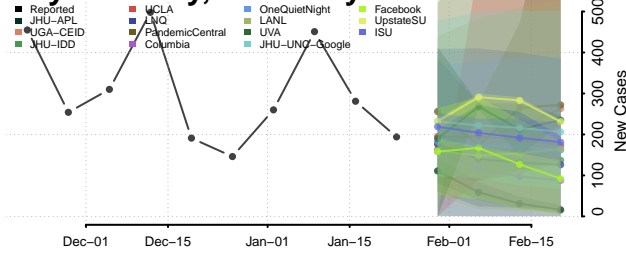

Woodson County, Kansas

Wyandotte County, Kansas

Kentucky

Adair County, Kentucky

Boone County, Kentucky

Bourbon County, Kentucky

Boyd County, Kentucky

Boyle County, Kentucky