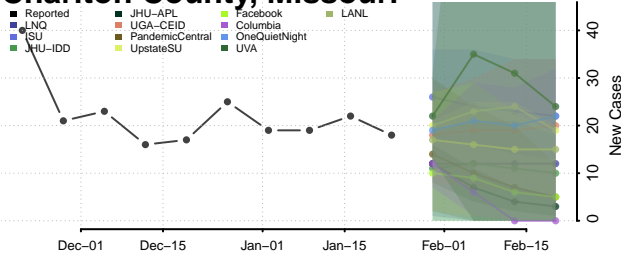

Chariton County, Missouri