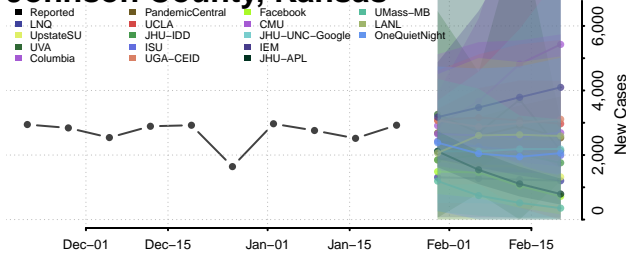

Johnson County, Kansas