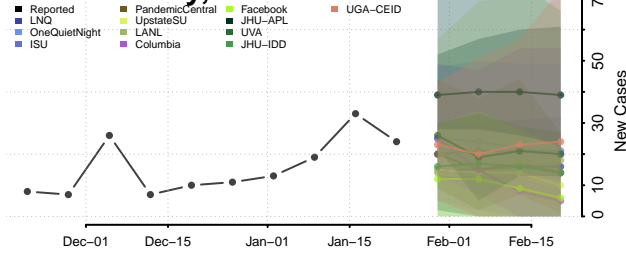

Delta County, Texas