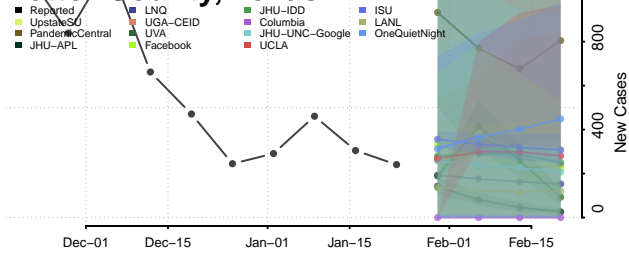

Potter County, Texas