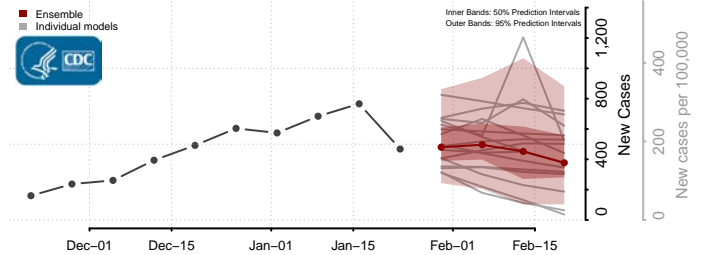

Marin County, California