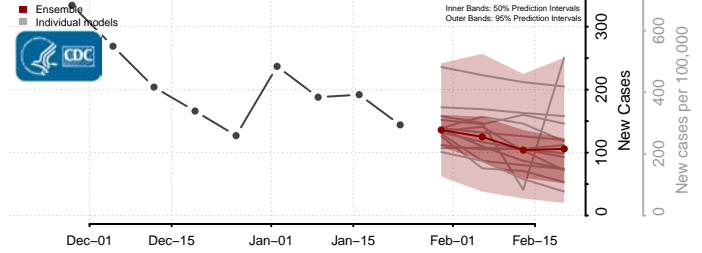

Curry County, New Mexico