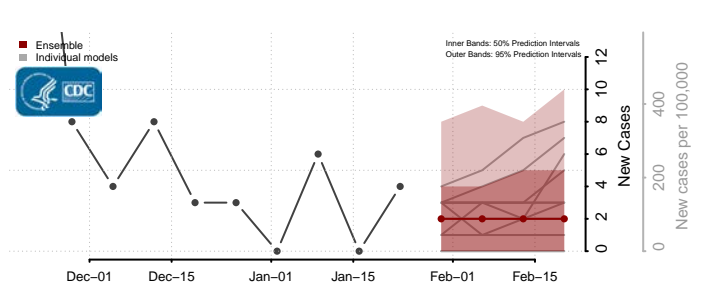

Grant County, North Dakota