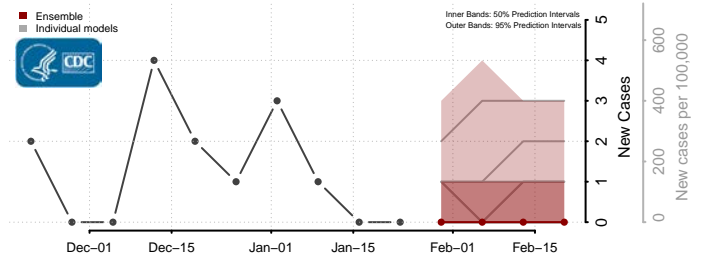

Slope County, North Dakota