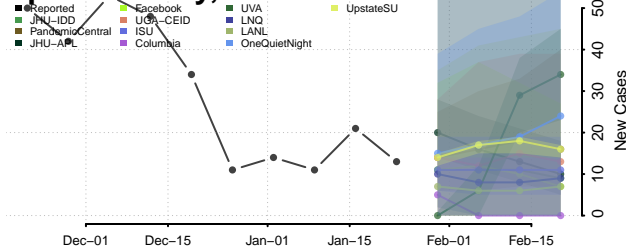

Spink County, South Dakota