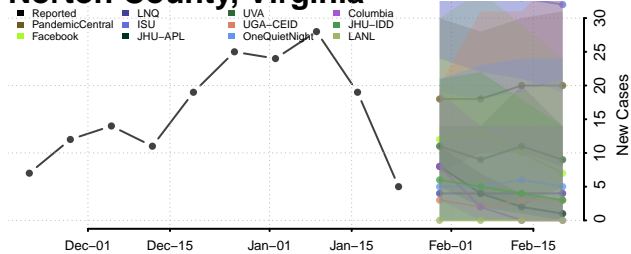

Norton County, Virginia