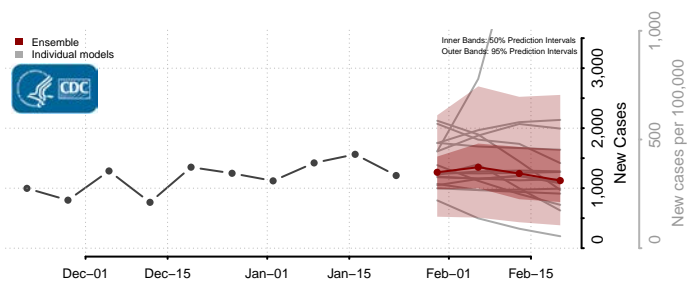

Newton County, Texas

Nolan County, Texas

Nueces County, Texas

Ochiltree County, Texas

Oldham County, Texas

Orange County, Texas

Palo Pinto County, Texas

Panola County, Texas