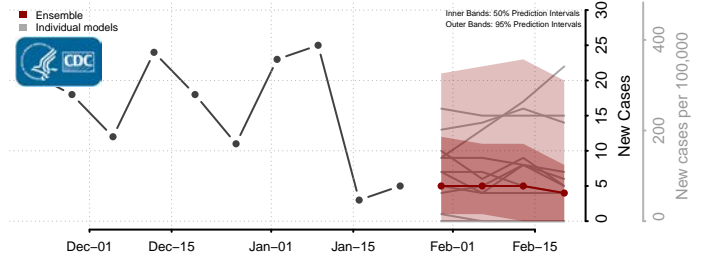

Tama County, Iowa

Taylor County, Iowa

Union County, Iowa

Van Buren County, Iowa

Wapello County, Iowa

Warren County, Iowa

Washington County, Iowa

Wayne County, Iowa