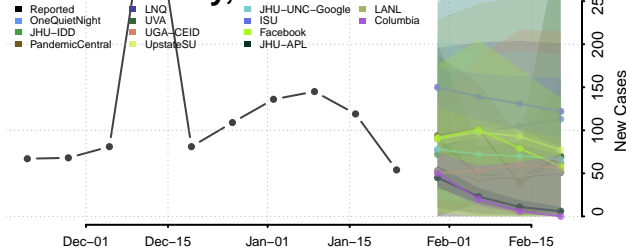

Howell County, Missouri