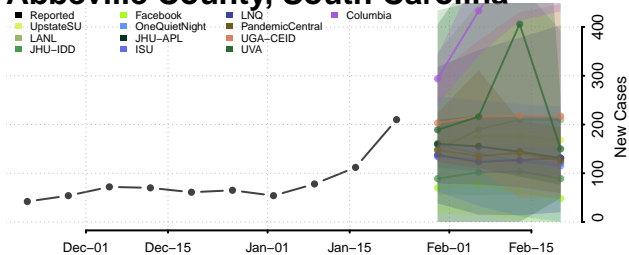

Abbeville County, South Carolina