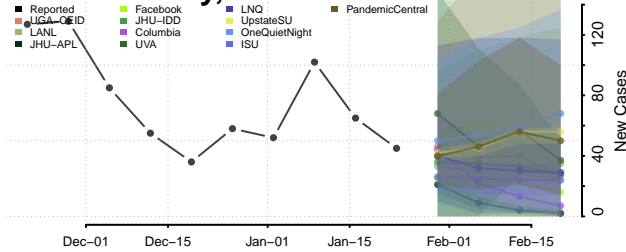

Benton County, Iowa

Black Hawk County, Iowa

Boone County, Iowa

Bremer County, Iowa

Buchanan County, Iowa

Buena Vista County, Iowa

Butler County, Iowa

Calhoun County, Iowa