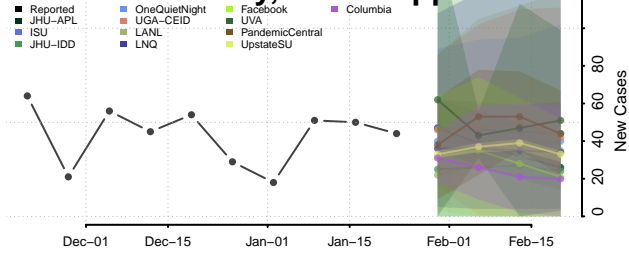

Lawrence County, Mississippi