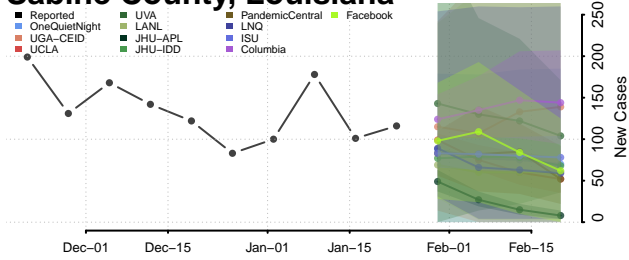

Sabine County, Louisiana