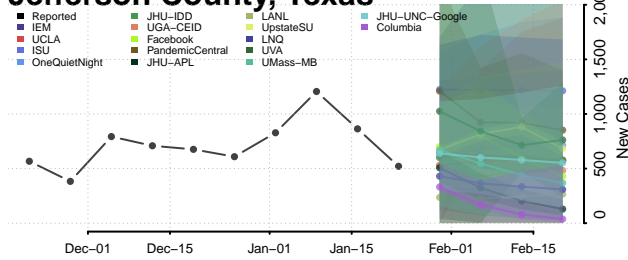

Jefferson County, Texas