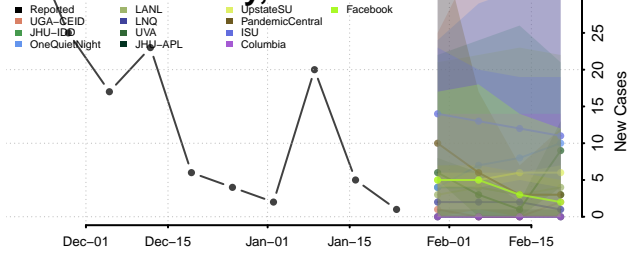

Atchison County, Missouri