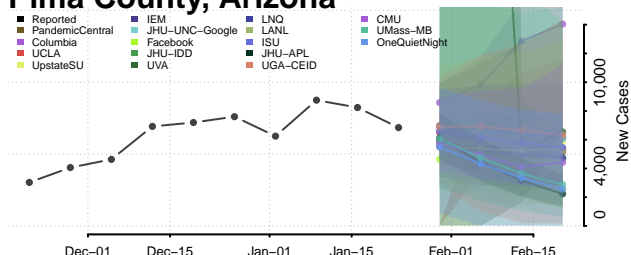

Pima County, Arizona