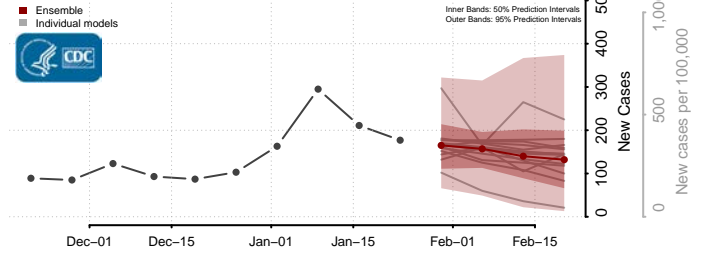

St. Bernard County, Louisiana