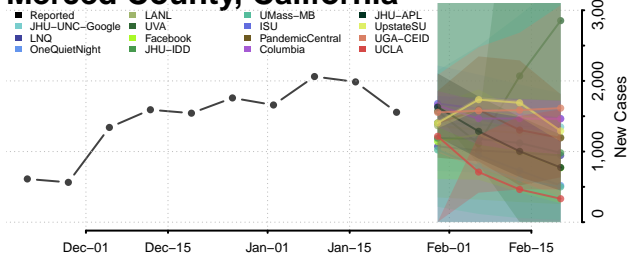

Madera County, California

Marin County, California

Mariposa County, California

Mendocino County, California

Merced County, California

Modoc County, California

Mono County, California

Monterey County, California