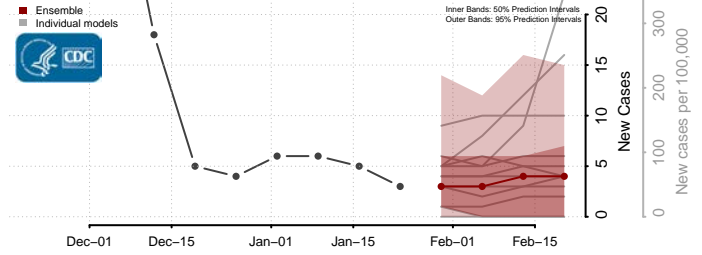

Norman County, Minnesota