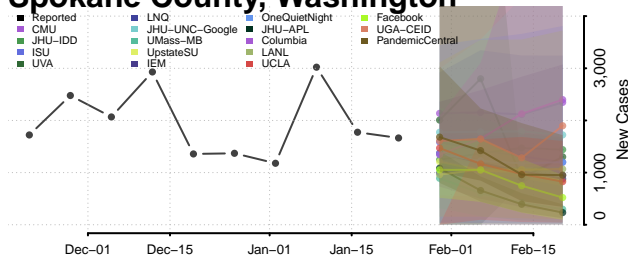

Snohomish County, Washington

Spokane County, Washington

Stevens County, Washington

Thurston County, Washington

Wahkiakum County, Washington

Walla Walla County, Washington

Whatcom County, Washington

Whitman County, Washington