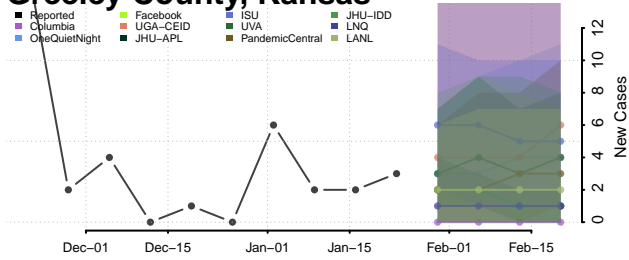

Gove County, Kansas

Graham County, Kansas

Grant County, Kansas

Gray County, Kansas

Greeley County, Kansas

Greenwood County, Kansas

Hamilton County, Kansas

Harper County, Kansas