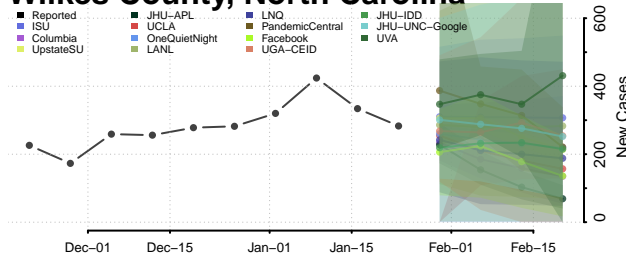

Wake County, North Carolina

Warren County, North Carolina

Washington County, North Carolina

Watauga County, North Carolina

Wayne County, North Carolina

Wilkes County, North Carolina

Wilson County, North Carolina