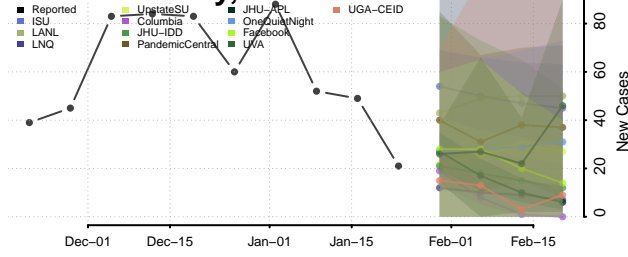

Sumner County, Kansas

Thomas County, Kansas

Trego County, Kansas

Wabaunsee County, Kansas

Wallace County, Kansas

Washington County, Kansas

Wichita County, Kansas

Wilson County, Kansas