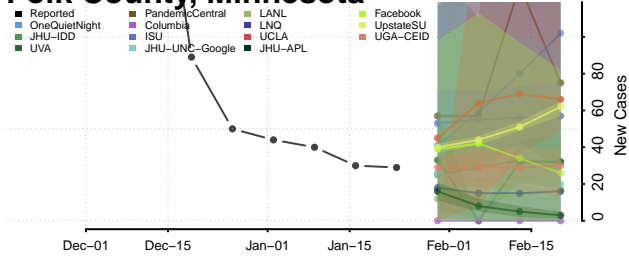

Polk County, Minnesota