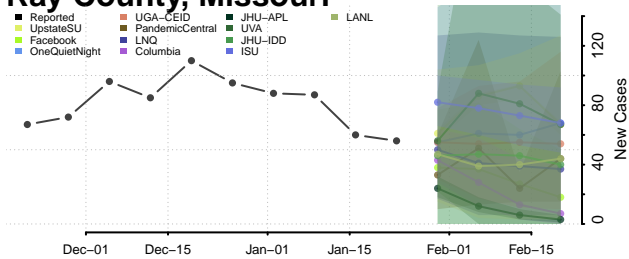

Ray County, Missouri