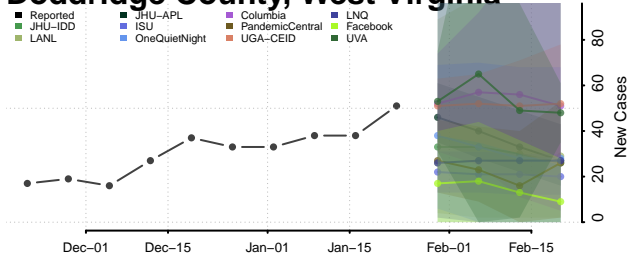

Doddridge County, West Virginia