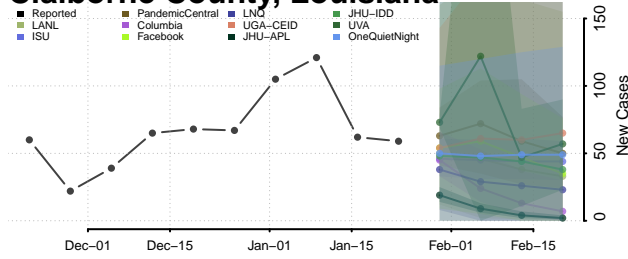

Caldwell County, Louisiana

Cameron County, Louisiana

Catahoula County, Louisiana

Claiborne County, Louisiana

Concordia County, Louisiana

De Soto County, Louisiana

East Baton Rouge County, Louisiana

East Carroll County, Louisiana