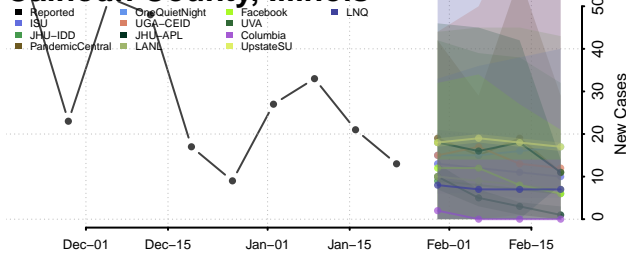

Calhoun County, Illinois