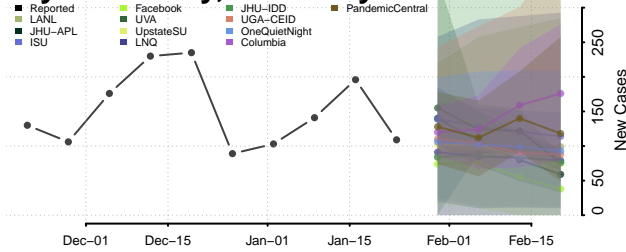

Taylor County, Kentucky