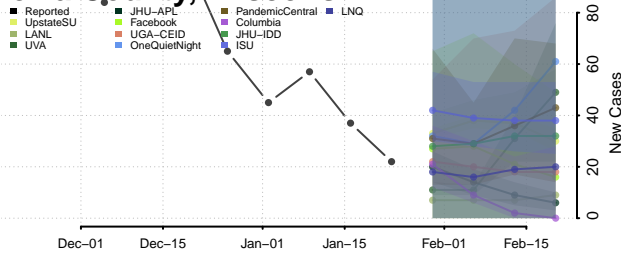

Iowa County, Wisconsin