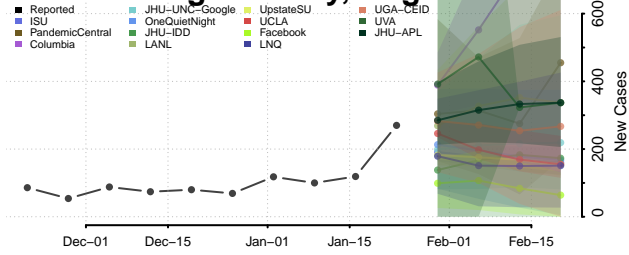

Pittsylvania County, Virginia

Poquoson County, Virginia

Portsmouth County, Virginia

Powhatan County, Virginia

Prince Edward County, Virginia

Prince George County, Virginia

Prince William County, Virginia

Pulaski County, Virginia