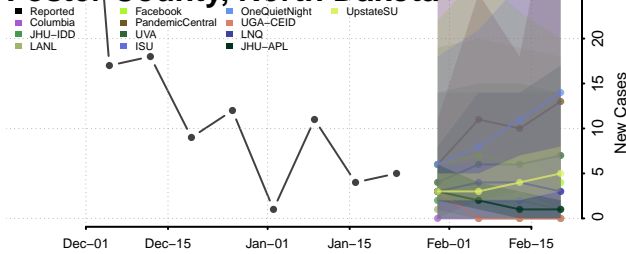

Cavalier County, North Dakota

Dickey County, North Dakota

Divide County, North Dakota

Dunn County, North Dakota

Eddy County, North Dakota

Emmons County, North Dakota

Foster County, North Dakota

Golden Valley County, North Dakota