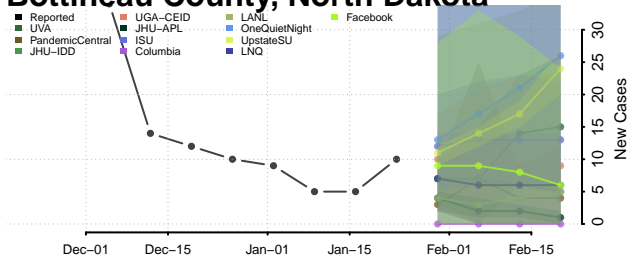

Bottineau County, North Dakota