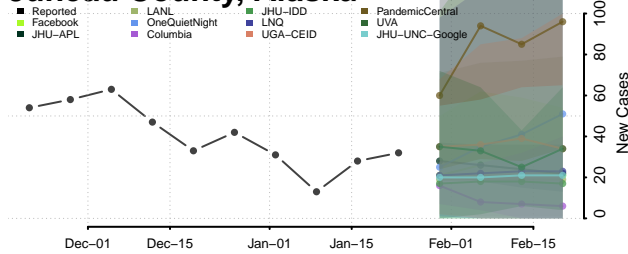

Juneau County, Alaska