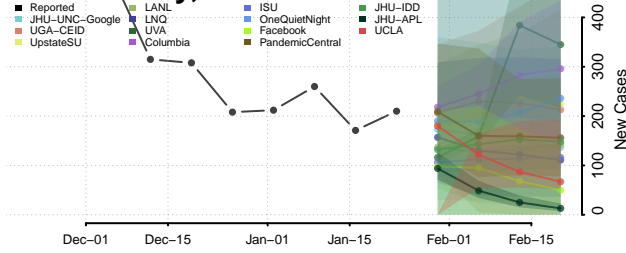

Pipestone County, Minnesota

Polk County, Minnesota

Pope County, Minnesota

Ramsey County, Minnesota

Red Lake County, Minnesota

Redwood County, Minnesota

Renville County, Minnesota

Rice County, Minnesota