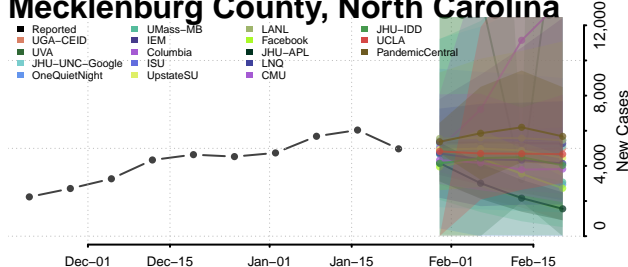

Mecklenburg County, North Carolina