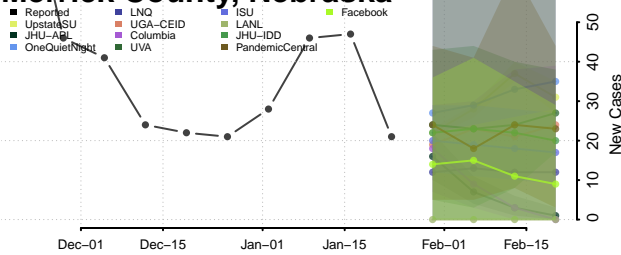

Merrick County, Nebraska