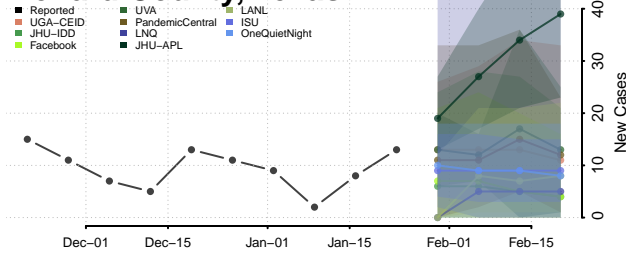

Menard County, Texas