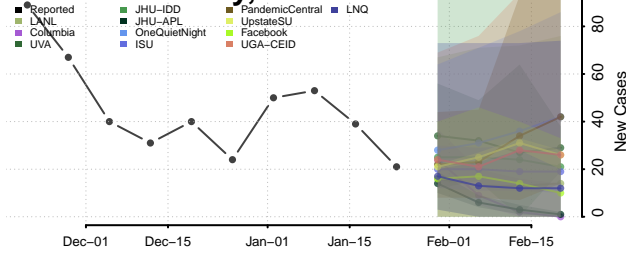

Dickinson County, Iowa

Dubuque County, Iowa

Emmet County, Iowa

Fayette County, Iowa

Floyd County, Iowa

Franklin County, Iowa

Fremont County, Iowa

Greene County, Iowa