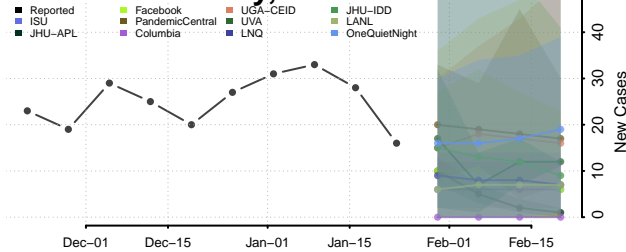

Deuel County, South Dakota

Dewey County, South Dakota

Douglas County, South Dakota

Edmunds County, South Dakota

Fall River County, South Dakota

Faulk County, South Dakota

Grant County, South Dakota

Gregory County, South Dakota