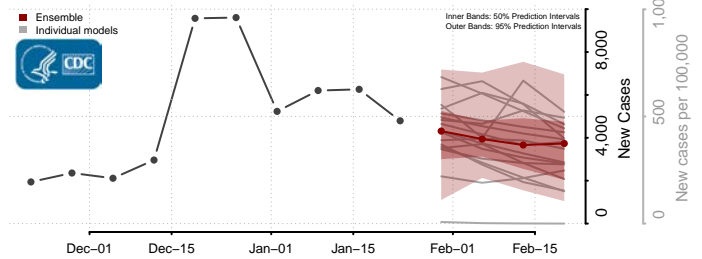

Fresno County, California