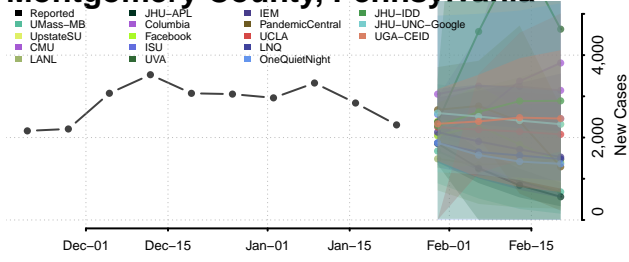

Montgomery County, Pennsylvania