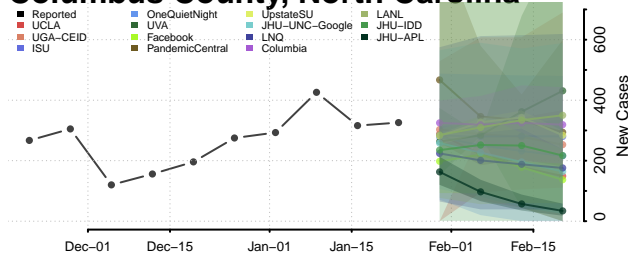

Columbus County, North Carolina