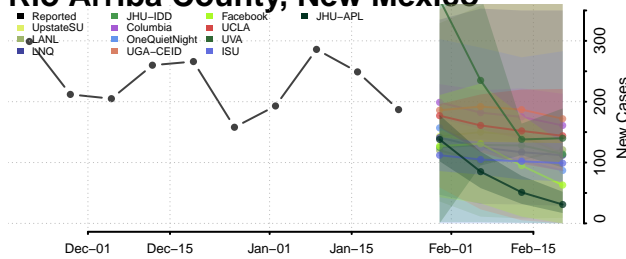

Rio Arriba County, New Mexico