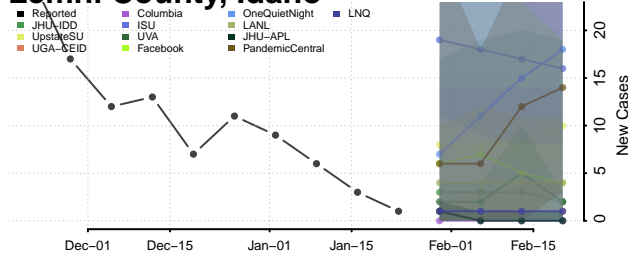

Latah County, Idaho

Lemhi County, Idaho

Lewis County, Idaho

Lincoln County, Idaho

Madison County, Idaho

Minidoka County, Idaho

Nez Perce County, Idaho

Oneida County, Idaho