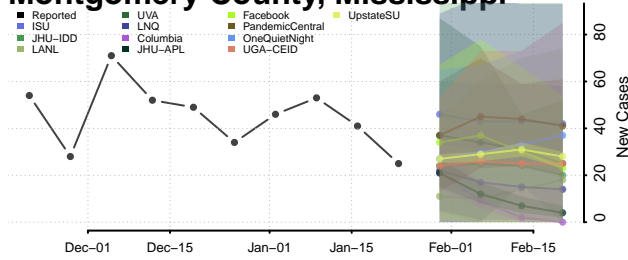

Montgomery County, Mississippi