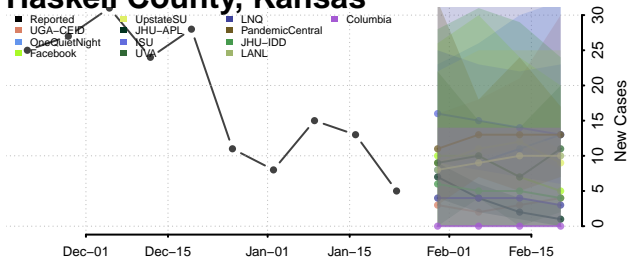

Haskell County, Kansas