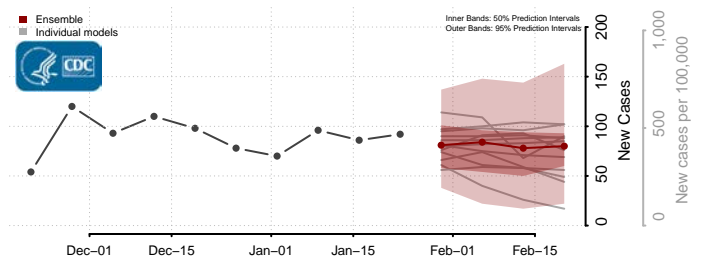

Ashley County, Arkansas

Baxter County, Arkansas

*New weekly cases may decrease in this location over the next four weeks. For these locations, the ensemble forecast indicates a probability of 0.75 or greater that fewer cases will be reported in week four of the forecast than in the last reported week.