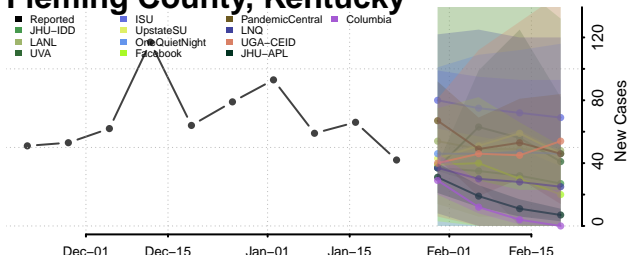

Fleming County, Kentucky