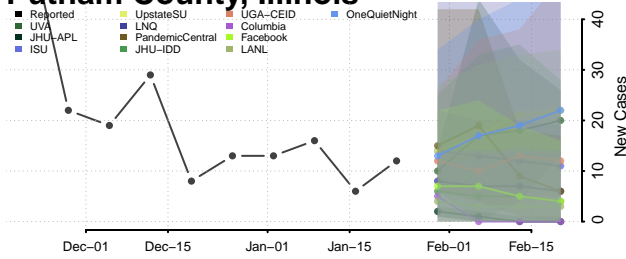

Piatt County, Illinois

Pike County, Illinois

Pope County, Illinois

Pulaski County, Illinois

Putnam County, Illinois

Randolph County, Illinois

Richland County, Illinois

Rock Island County, Illinois