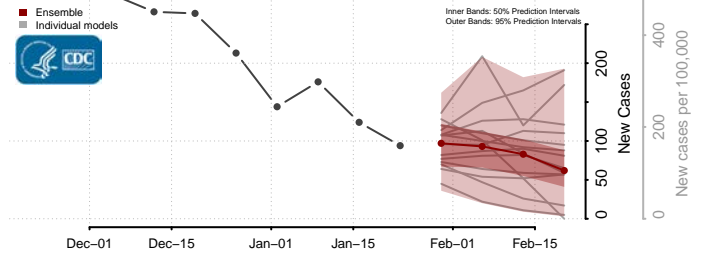

Lincoln County, Missouri