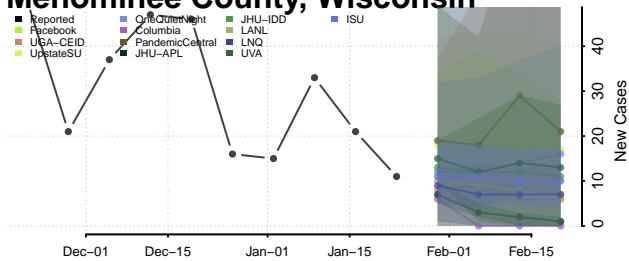

Marquette County, Wisconsin

Menominee County, Wisconsin

Milwaukee County, Wisconsin

Monroe County, Wisconsin

Oconto County, Wisconsin

Oneida County, Wisconsin

Outagamie County, Wisconsin

Ozaukee County, Wisconsin