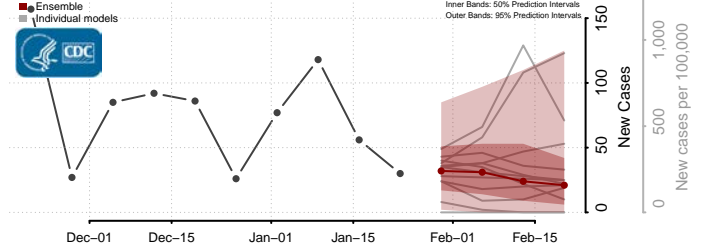

Big Horn County, Montana

Blaine County, Montana

Broadwater County, Montana

Carbon County, Montana

*New weekly cases may decrease in this location over the next four weeks. For these locations, the ensemble forecast indicates a probability of 0.75 or greater that fewer cases will be reported in week four of the forecast than in the last reported week.