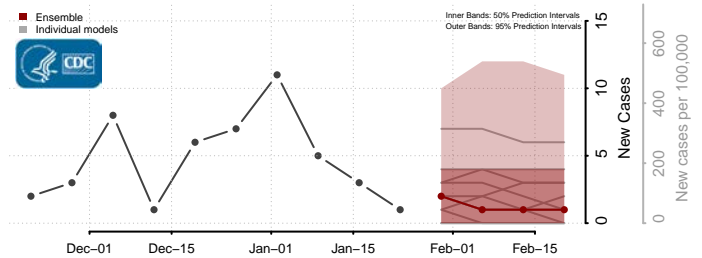

Columbia County, Washington

Cowlitz County, Washington

Douglas County, Washington

Ferry County, Washington

Franklin County, Washington

Garfield County, Washington

Grant County, Washington

Grays Harbor County, Washington