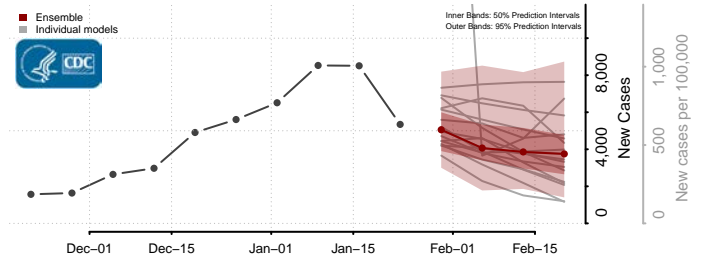

Stanislaus County, California

Sutter County, California

Tehama County, California

Trinity County, California

Tulare County, California

Tuolumne County, California

Ventura County, California

Yolo County, California