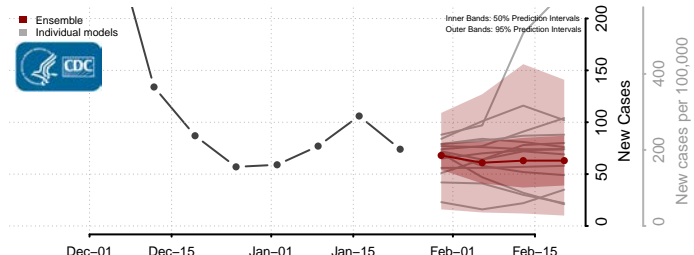

Steele County, Minnesota