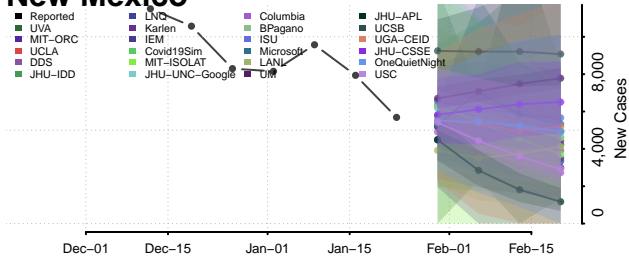

Somerset County, New Jersey

Sussex County, New Jersey

Union County, New Jersey

Warren County, New Jersey

New Mexico

Bernalillo County, New Mexico