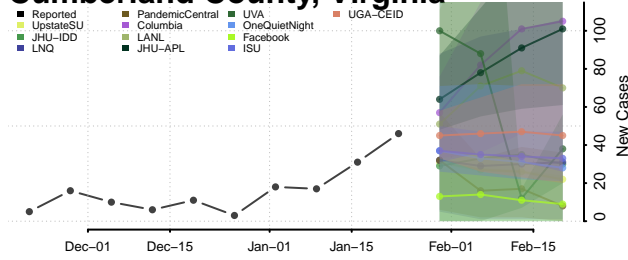

Cumberland County, Virginia