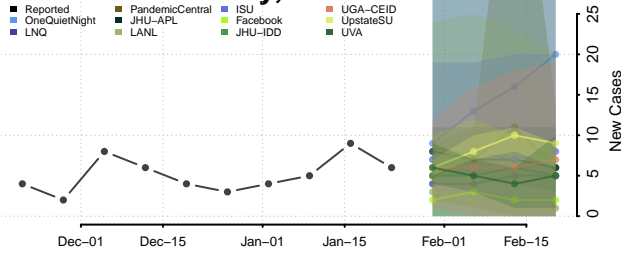

Grand Isle County, Vermont

Lamoille County, Vermont

Orange County, Vermont

Orleans County, Vermont

Rutland County, Vermont

Washington County, Vermont

Windham County, Vermont

Windsor County, Vermont