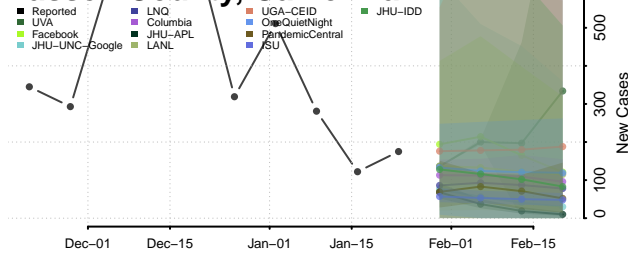

Lassen County, California