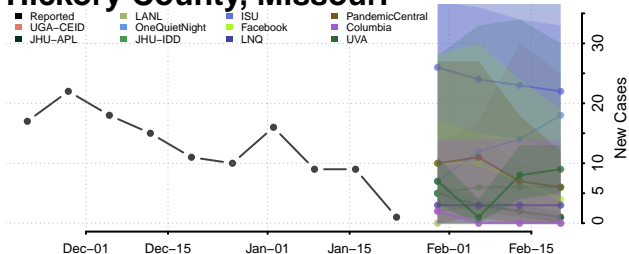

Gentry County, Missouri

Greene County, Missouri

Grundy County, Missouri

Harrison County, Missouri

Henry County, Missouri

Hickory County, Missouri

Holt County, Missouri

Howard County, Missouri