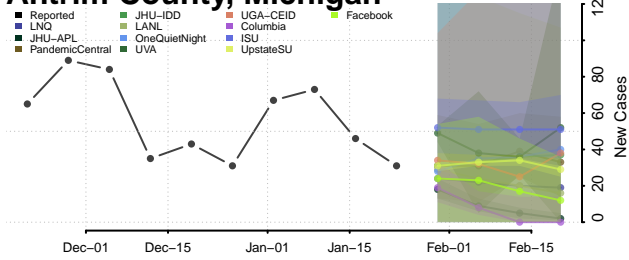

Alpena County, Michigan

Antrim County, Michigan

Arenac County, Michigan

Baraga County, Michigan

Barry County, Michigan

Bay County, Michigan

Benzie County, Michigan

Berrien County, Michigan