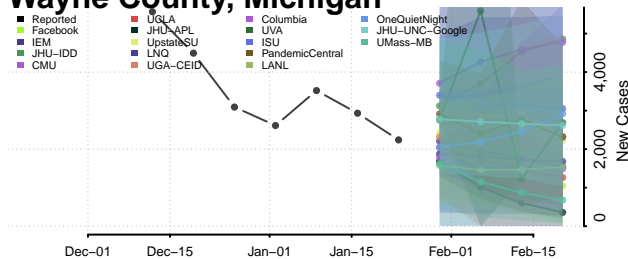

Shiawassee County, Michigan

St. Clair County, Michigan

St. Joseph County, Michigan

Tuscola County, Michigan

Van Buren County, Michigan

Washtenaw County, Michigan

Wayne County, Michigan

Wexford County, Michigan