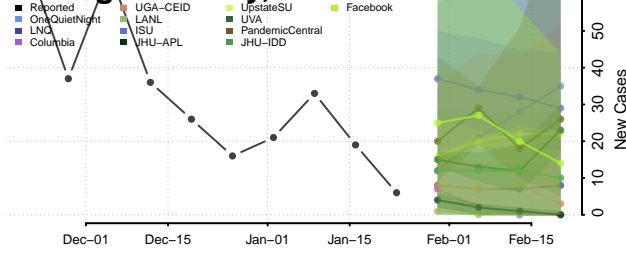

Bollinger County, Missouri