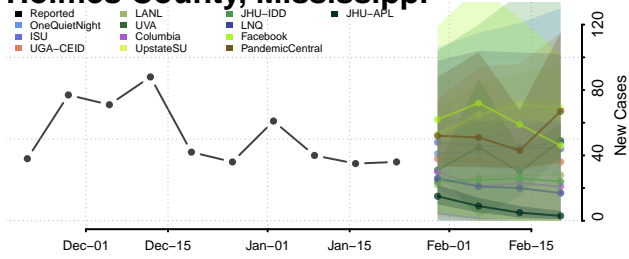

Holmes County, Mississippi