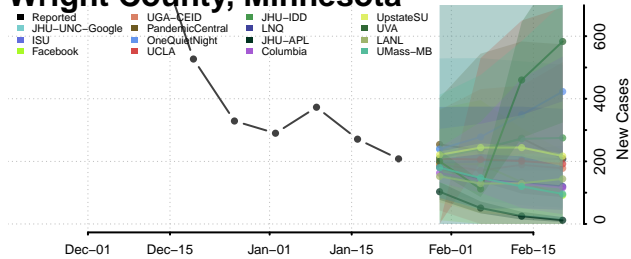

Watonwan County, Minnesota

Wilkin County, Minnesota

Winona County, Minnesota

Wright County, Minnesota

Yellow Medicine County, Minnesota

Mississippi*

*New weekly cases may decrease in this location over the next four weeks. For these locations, the ensemble forecast indicates a probability of 0.75 or greater that fewer cases will be reported in week four of the forecast than in the last reported week.