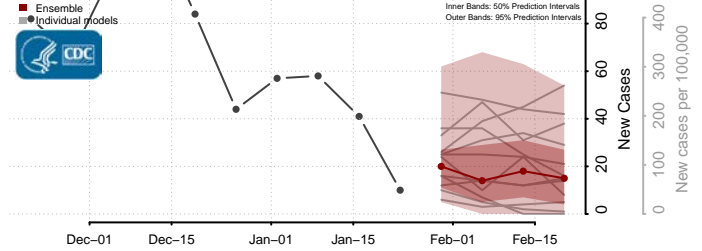

Morgan County, Missouri