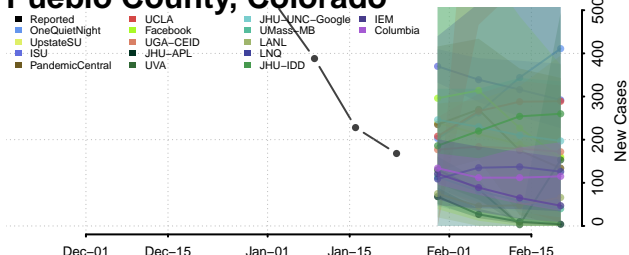

Rio Blanco County, Colorado

Rio Grande County, Colorado

Routt County, Colorado

Saguache County, Colorado

San Juan County, Colorado

San Miguel County, Colorado

Sedgwick County, Colorado

Summit County, Colorado