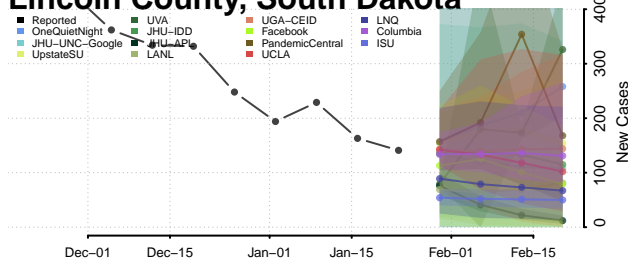

Lincoln County, South Dakota