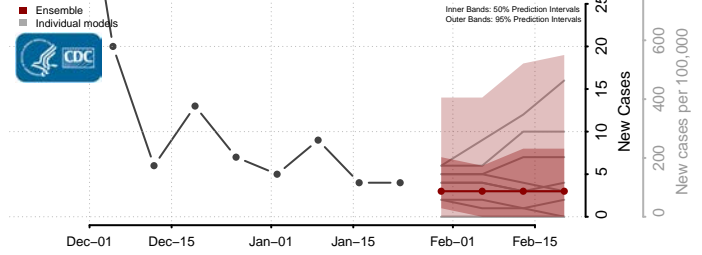

Haakon County, South Dakota

Hamlin County, South Dakota

Hand County, South Dakota

Hanson County, South Dakota

Harding County, South Dakota

Hughes County, South Dakota

Hutchinson County, South Dakota

Hyde County, South Dakota