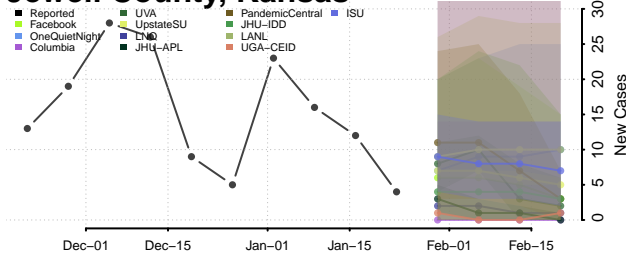

Harvey County, Kansas

Haskell County, Kansas

Hodgeman County, Kansas

Jackson County, Kansas

Jefferson County, Kansas

Jewell County, Kansas

Johnson County, Kansas

Keary County, Kansas