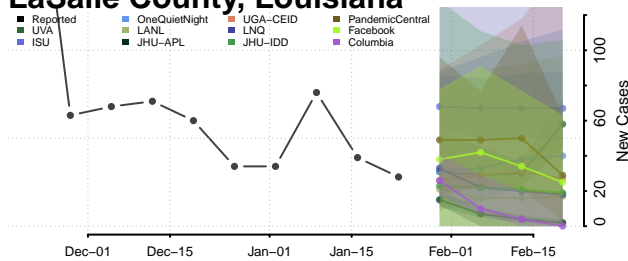

Jefferson Davis County, Louisiana

Lafayette County, Louisiana

Lafourche County, Louisiana

LaSalle County, Louisiana

Lincoln County, Louisiana

Livingston County, Louisiana

Madison County, Louisiana

Morehouse County, Louisiana