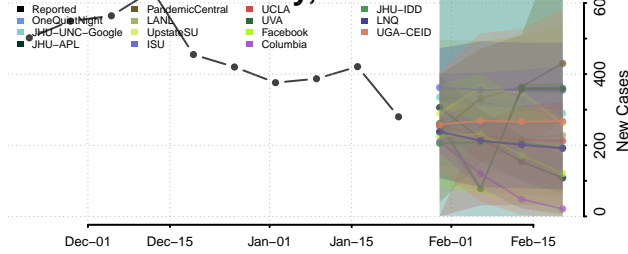

Columbiana County, Ohio