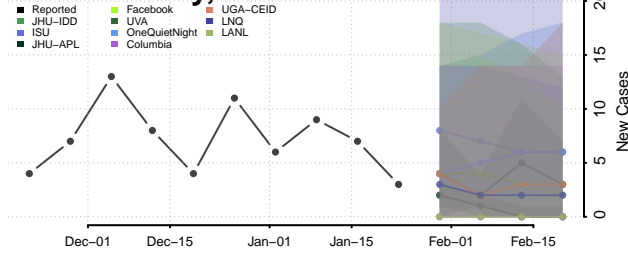

Benewah County, Idaho

Bingham County, Idaho

Blaine County, Idaho

Boise County, Idaho

Bonner County, Idaho

Bonneville County, Idaho

Boundary County, Idaho

Butte County, Idaho