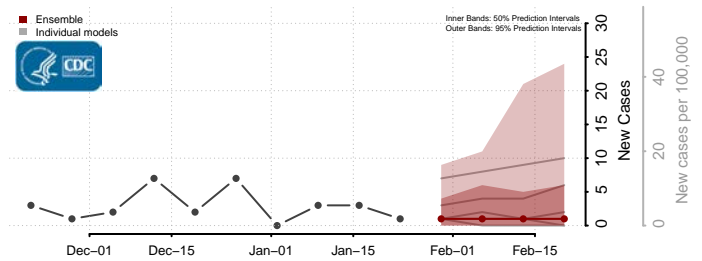

Walsh County, North Dakota

Ward County, North Dakota

Wells County, North Dakota

Williams County, North Dakota

Northern Mariana Islands

Ohio*

*New weekly cases may decrease in this location over the next four weeks. For these locations, the ensemble forecast indicates a probability of 0.75 or greater that fewer cases will be reported in week four of the forecast than in the last reported week.