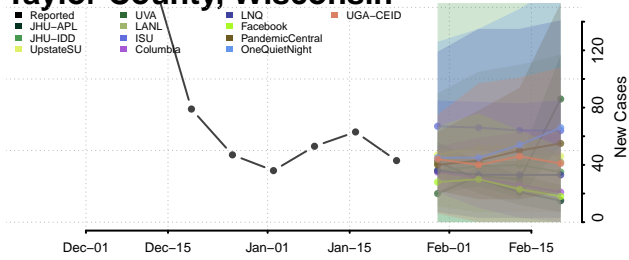

Taylor County, Wisconsin