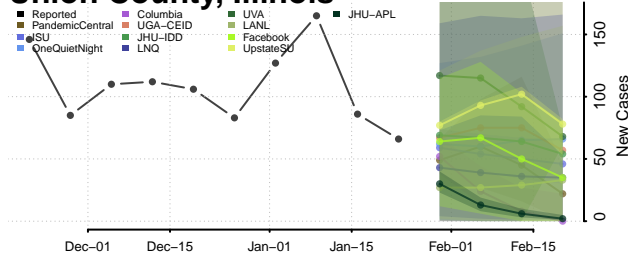

Tazewell County, Illinois

Union County, Illinois

Whiteside County, Illinois

Will County, Illinois

Williamson County, Illinois

Winnebago County, Illinois

Woodford County, Illinois

Indiana*