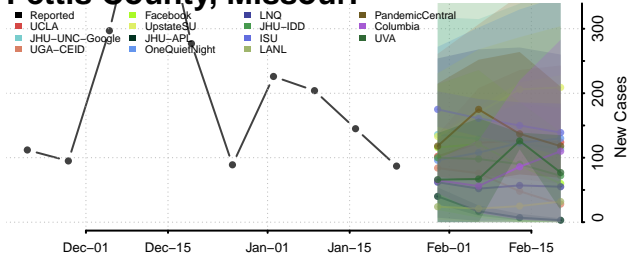

Pettis County, Missouri