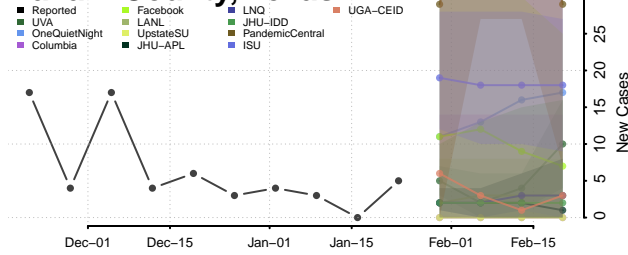

Crane County, Texas

Crockett County, Texas

Crosby County, Texas

Culberson County, Texas

Dallam County, Texas

Dallas County, Texas

Dawson County, Texas

Deaf Smith County, Texas