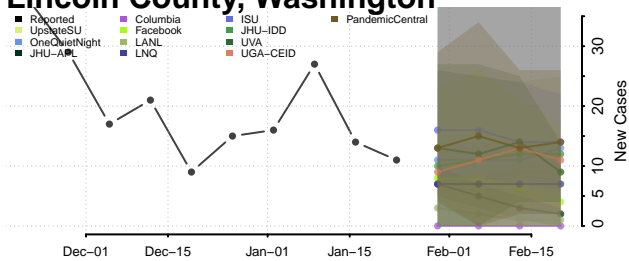

Island County, Washington

Jefferson County, Washington

King County, Washington

Kitsap County, Washington

Kittitas County, Washington

Klickitat County, Washington

Lewis County, Washington

Lincoln County, Washington