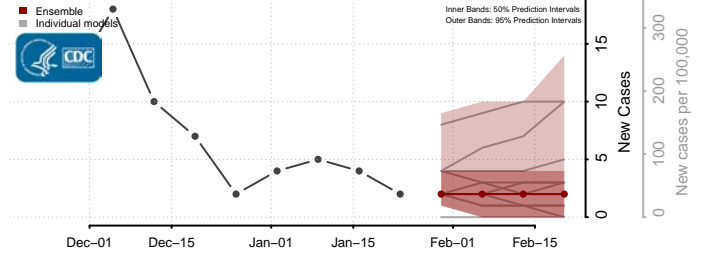

Cook County, Minnesota