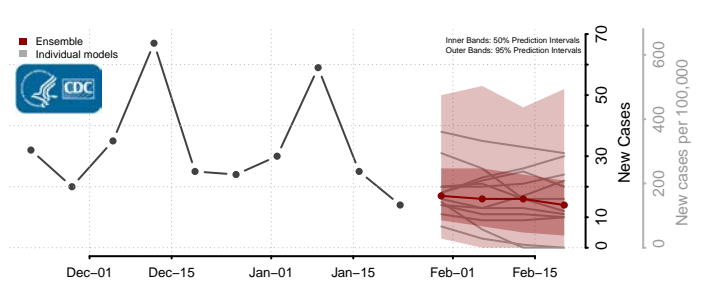

Oregon County, Missouri