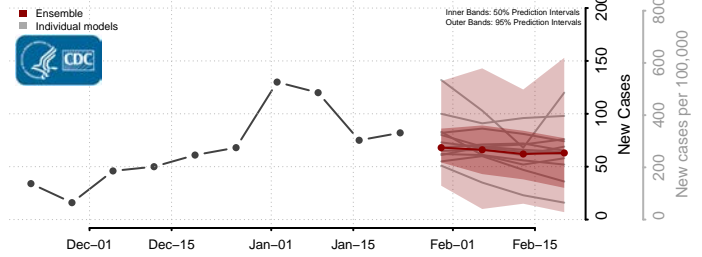

National*

Alabama*

Autauga County, Alabama

Baldwin County, Alabama

Barbour County, Alabama

Bibb County, Alabama

*New weekly cases may decrease in this location over the next four weeks. For these locations, the ensemble forecast indicates a probability of 0.75 or greater that fewer cases will be reported in week four of the forecast than in the last reported week.