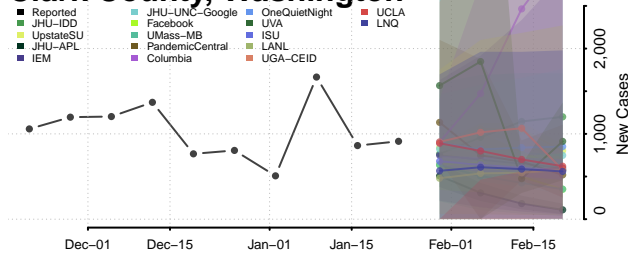

Clark County, Washington