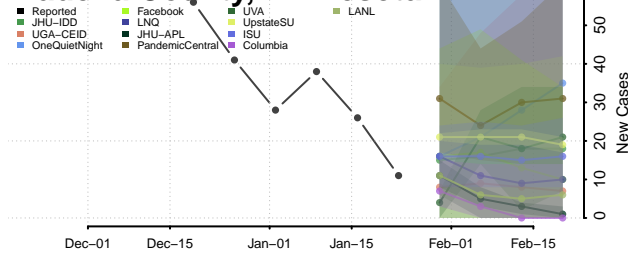

Stevens County, Minnesota

Swift County, Minnesota

Todd County, Minnesota

Traverse County, Minnesota

Wabasha County, Minnesota

Wadena County, Minnesota

Waseca County, Minnesota

Washington County, Minnesota