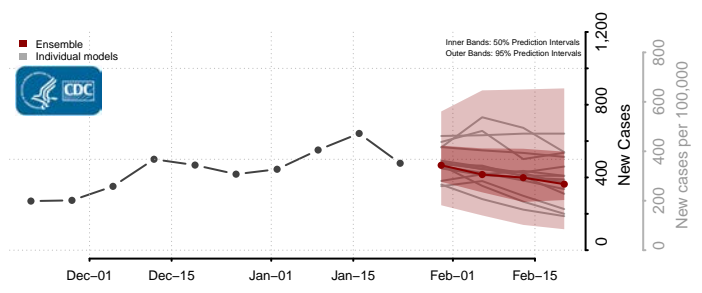

Harnett County, North Carolina