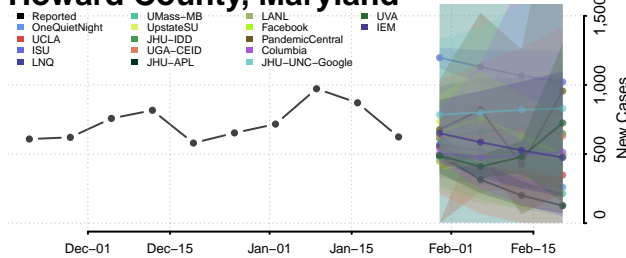

Howard County, Maryland