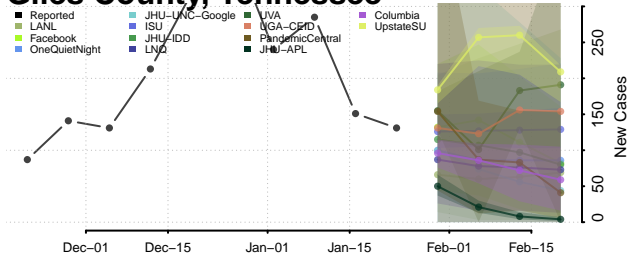

Giles County, Tennessee