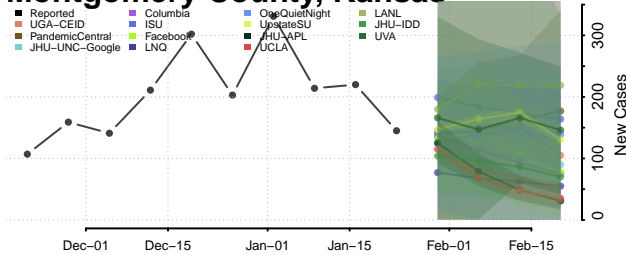

Montgomery County, Kansas