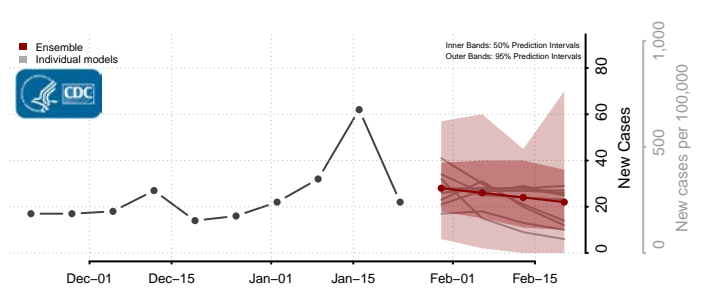

Ozark County, Missouri