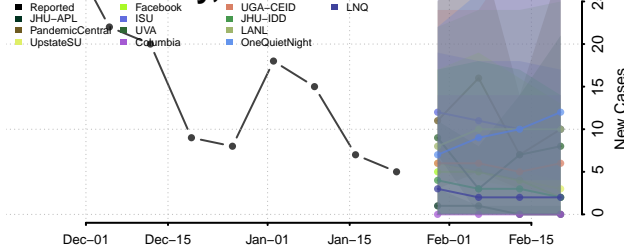

Seward County, Kansas

Shawnee County, Kansas

Sheridan County, Kansas

Sherman County, Kansas

Smith County, Kansas

Stafford County, Kansas

Stanton County, Kansas

Stevens County, Kansas