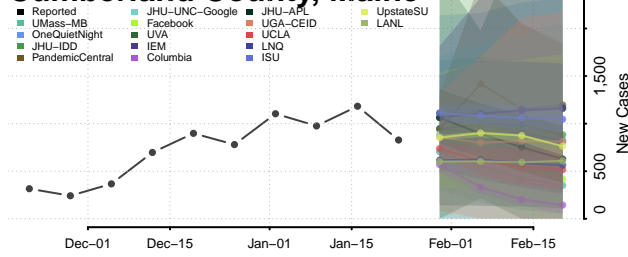

Cumberland County, Maine