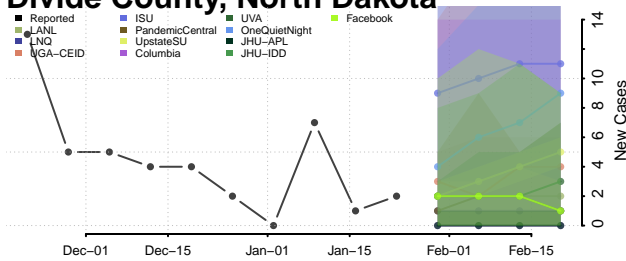

Divide County, North Dakota