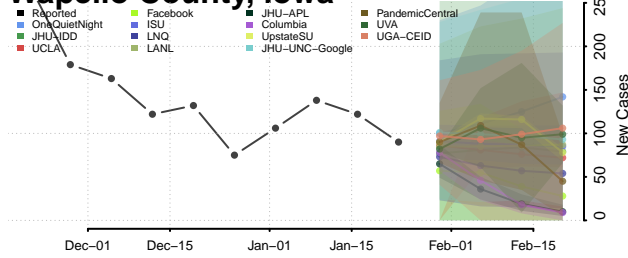

Tama County, Iowa

Taylor County, Iowa

Union County, Iowa

Van Buren County, Iowa

Wapello County, Iowa

Warren County, Iowa

Washington County, Iowa

Wayne County, Iowa