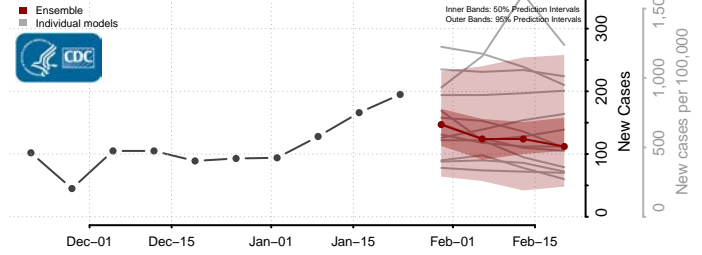

Coahoma County, Mississippi