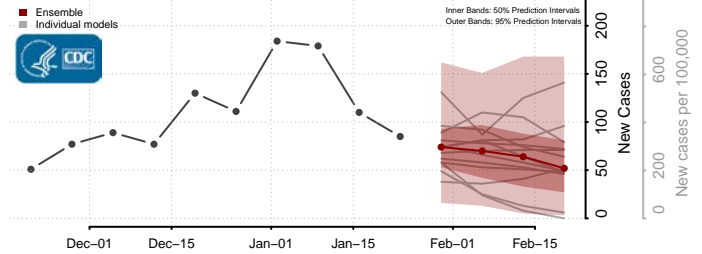

Cleburne County, Arkansas