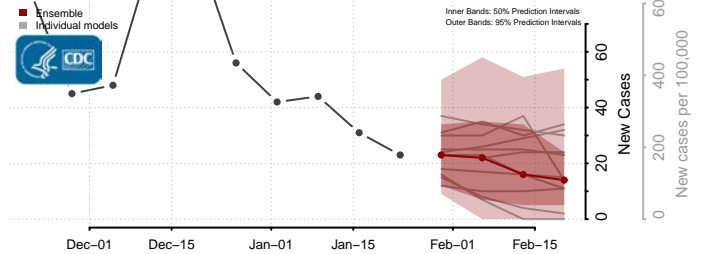

Shoshone County, Idaho