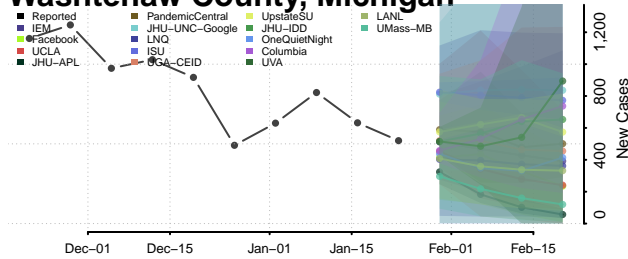

Shiawassee County, Michigan

St. Clair County, Michigan

St. Joseph County, Michigan

Tuscola County, Michigan

Van Buren County, Michigan

Washtenaw County, Michigan

Wayne County, Michigan

Wexford County, Michigan