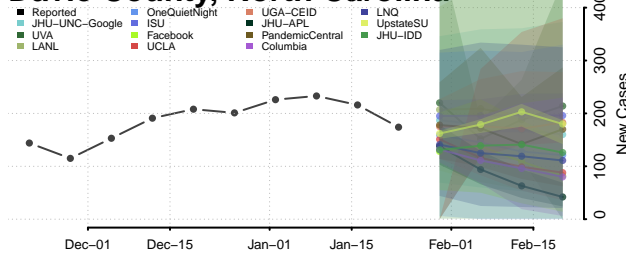

Davie County, North Carolina