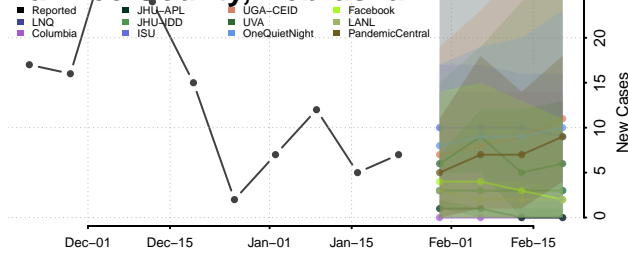

Pawnee County, Nebraska