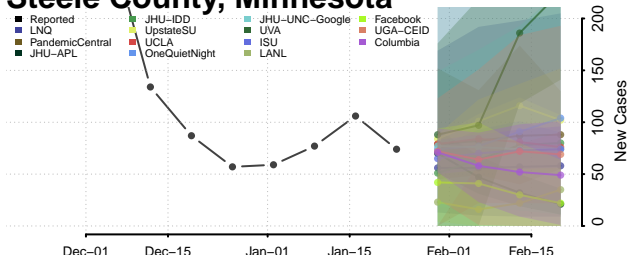

Rock County, Minnesota

Roseau County, Minnesota

Scott County, Minnesota

Sherburne County, Minnesota

Sibley County, Minnesota

St. Louis County, Minnesota

Stearns County, Minnesota

Steele County, Minnesota