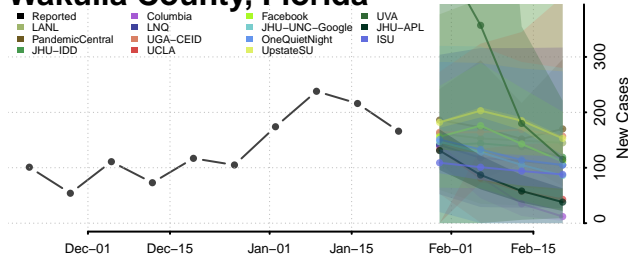

Wakulla County, Florida