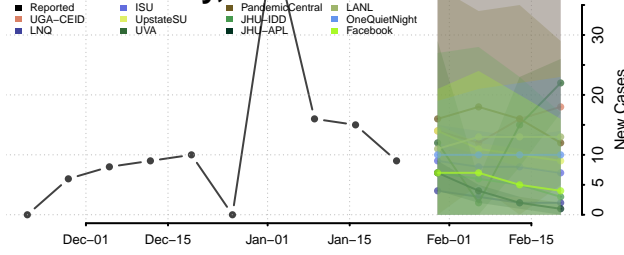

Kingman County, Kansas

Kiowa County, Kansas

Labette County, Kansas

Lane County, Kansas

Leavenworth County, Kansas

Lincoln County, Kansas

Linn County, Kansas

Logan County, Kansas