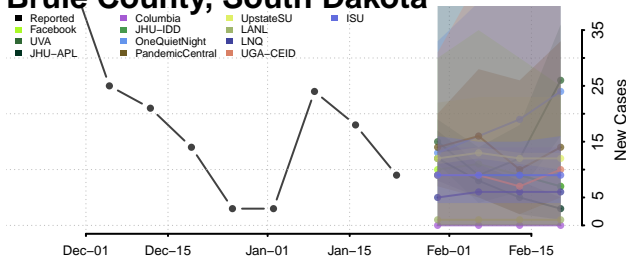

Brule County, South Dakota