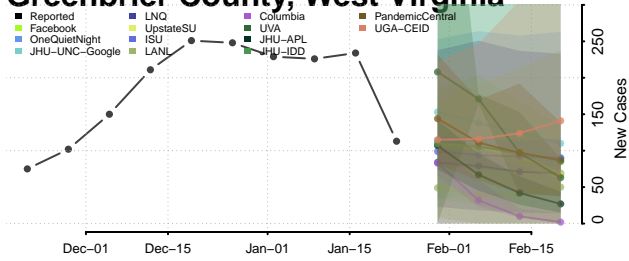

Calhoun County, West Virginia

Clay County, West Virginia

Doddridge County, West Virginia

Fayette County, West Virginia

Gilmer County, West Virginia

Grant County, West Virginia

Greenbrier County, West Virginia