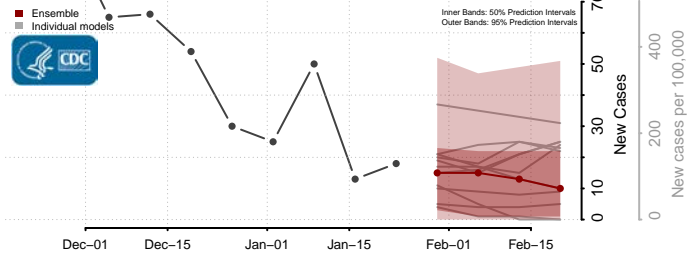

Franklin County, Idaho