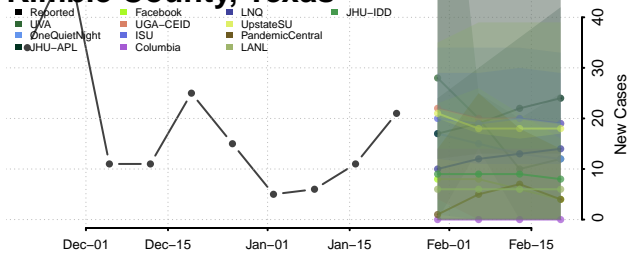

Kimble County, Texas