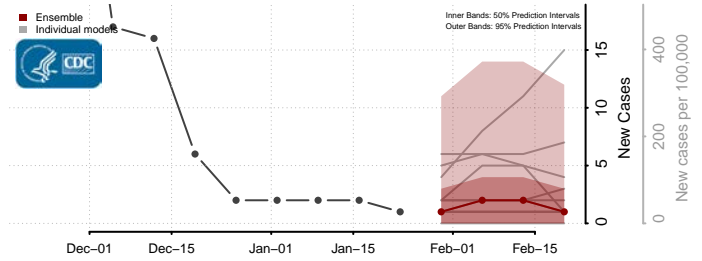

Cavalier County, North Dakota