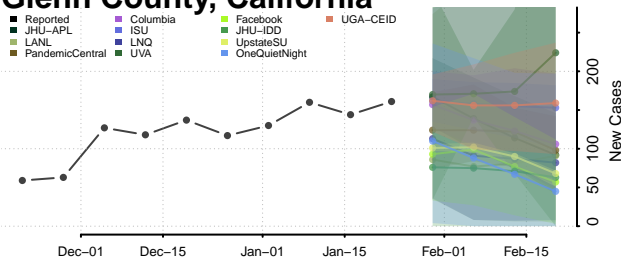

Glenn County, California