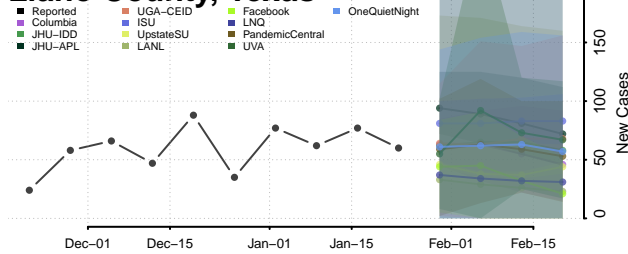

Lee County, Texas

Leon County, Texas

Liberty County, Texas

Limestone County, Texas

Lipscomb County, Texas

Live Oak County, Texas

Llano County, Texas

Loving County, Texas