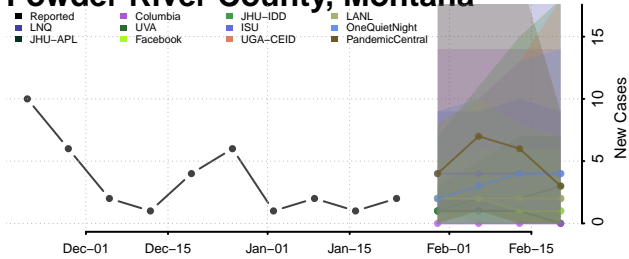

Powder River County, Montana