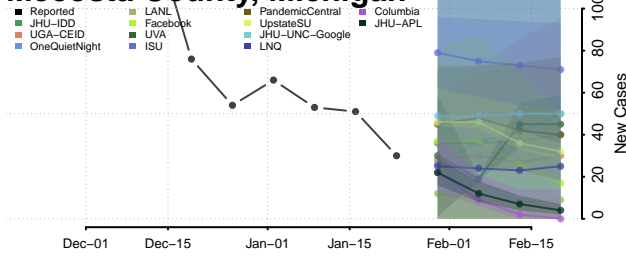

Mecosta County, Michigan