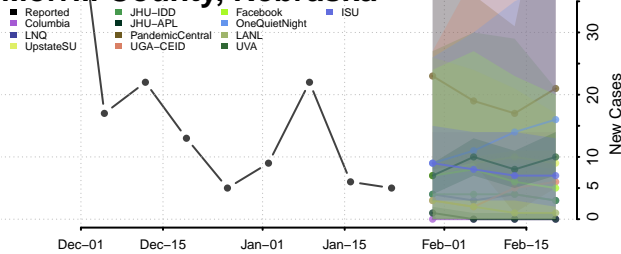

Madison County, Nebraska

McPherson County, Nebraska

Merrick County, Nebraska

Morrill County, Nebraska

Nance County, Nebraska

Nemaha County, Nebraska

Nuckolls County, Nebraska

Otoe County, Nebraska