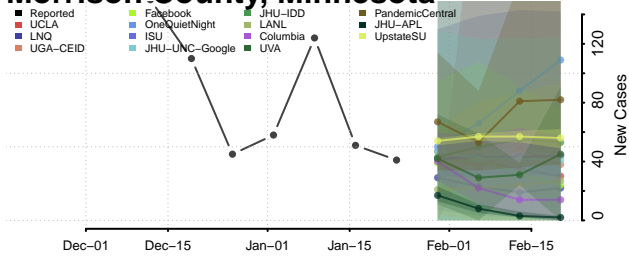

Lac qui Parle County, Minnesota

Lake County, Minnesota

Lake of the Woods County, Minnesota

Le Sueur County, Minnesota

Meeker County, Minnesota

Mille Lacs County, Minnesota

Morrison County, Minnesota

Mower County, Minnesota