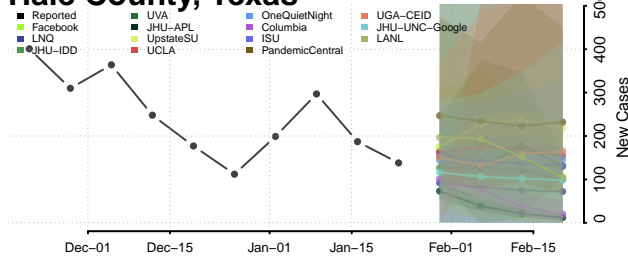

Hale County, Texas