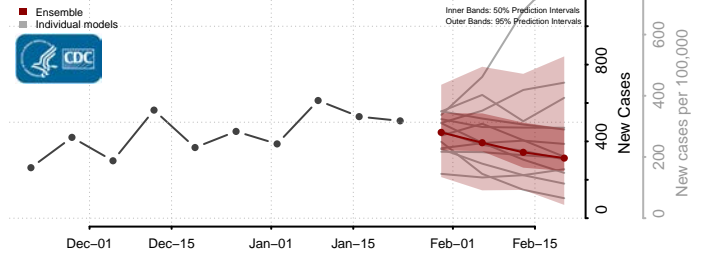

Alexandria County, Virginia