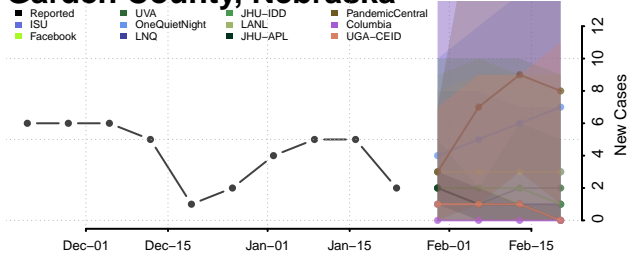

Garden County, Nebraska

Garfield County, Nebraska

Gosper County, Nebraska

Grant County, Nebraska

Greeley County, Nebraska

Hall County, Nebraska

Hamilton County, Nebraska

Harlan County, Nebraska