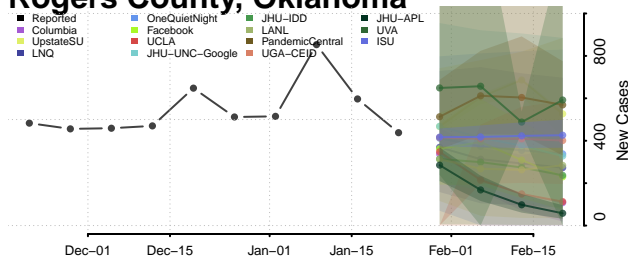

Rogers County, Oklahoma