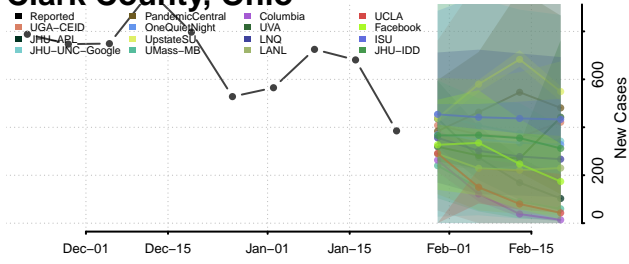

Clark County, Ohio