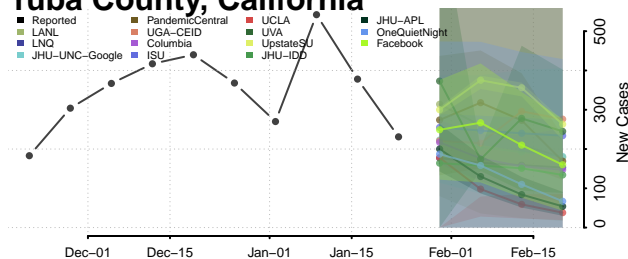

Yuba County, California