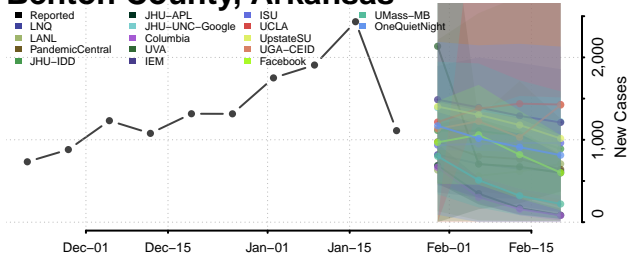

Benton County, Arkansas