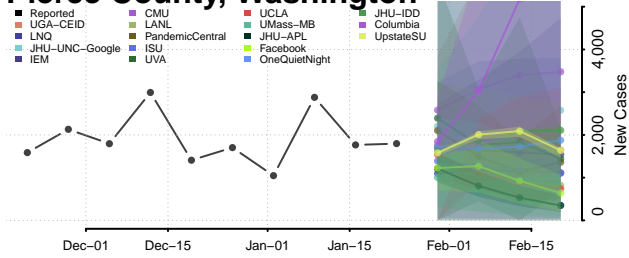

Pierce County, Washington