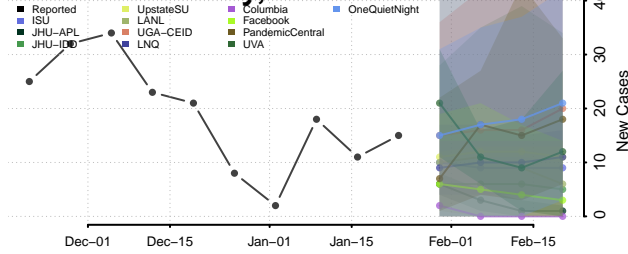

Madison County, Nebraska

McPherson County, Nebraska

Merrick County, Nebraska

Morrill County, Nebraska

Nance County, Nebraska

Nemaha County, Nebraska

Nuckolls County, Nebraska

Otoe County, Nebraska