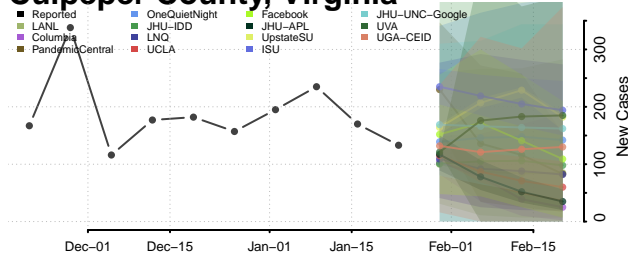

Culpeper County, Virginia