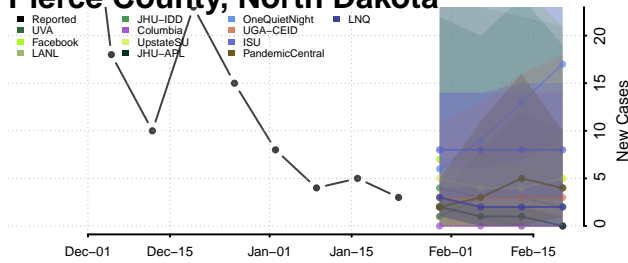

Pierce County, North Dakota