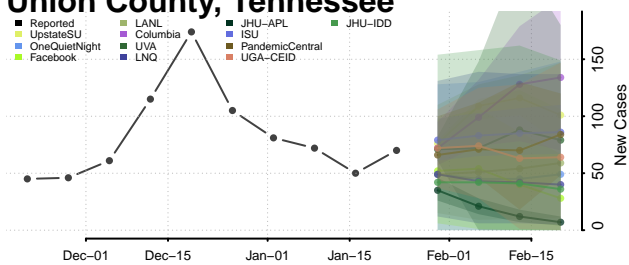

Union County, Tennessee