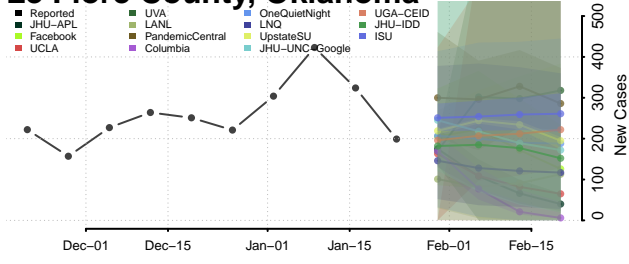

Kay County, Oklahoma

Kingfisher County, Oklahoma

Kiowa County, Oklahoma

Latimer County, Oklahoma

Le Flore County, Oklahoma

Lincoln County, Oklahoma

Logan County, Oklahoma

Love County, Oklahoma