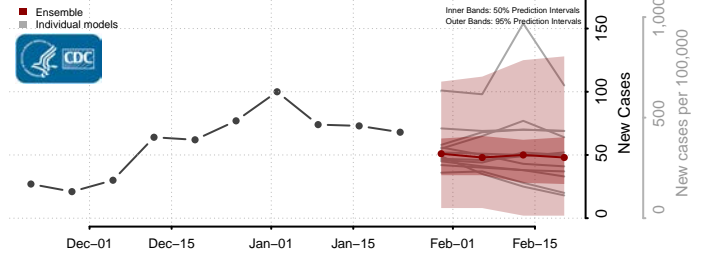

Lewis County, West Virginia