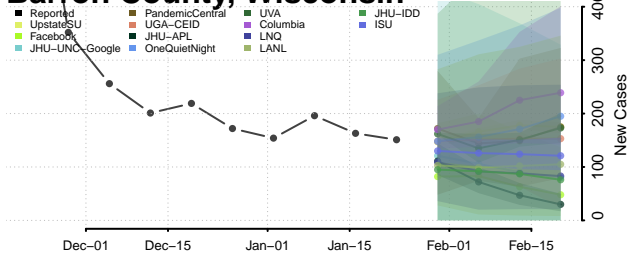

Adams County, Wisconsin

Ashland County, Wisconsin

Barron County, Wisconsin

Bayfield County, Wisconsin

Brown County, Wisconsin

Buffalo County, Wisconsin

Burnett County, Wisconsin

Calumet County, Wisconsin