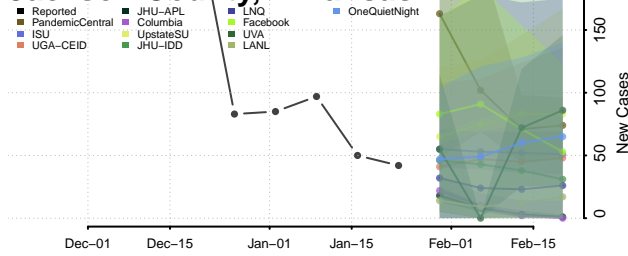

Greene County, Arkansas

Hempstead County, Arkansas

Hot Spring County, Arkansas

Howard County, Arkansas

Independence County, Arkansas

Izard County, Arkansas

Jackson County, Arkansas

Jefferson County, Arkansas