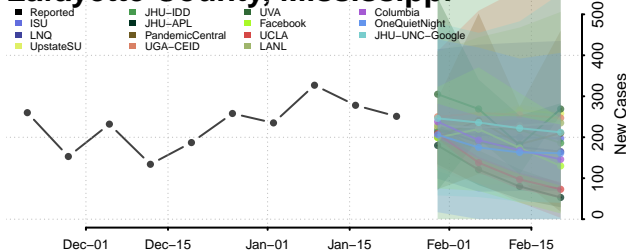

Lafayette County, Mississippi