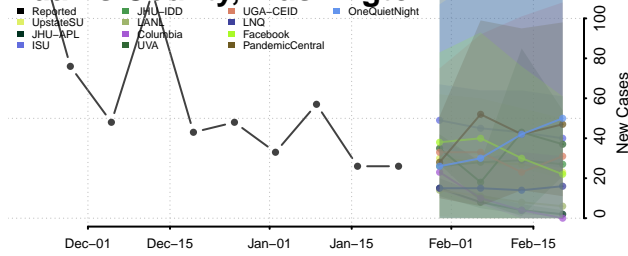

Adams County, Washington