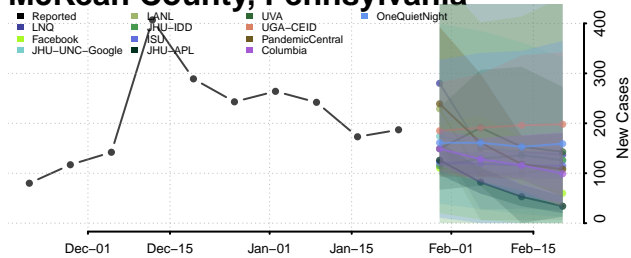

McKean County, Pennsylvania