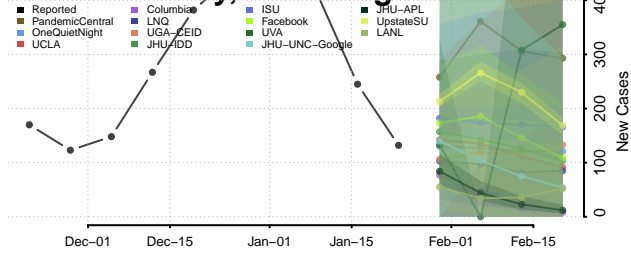

Mercer County, West Virginia