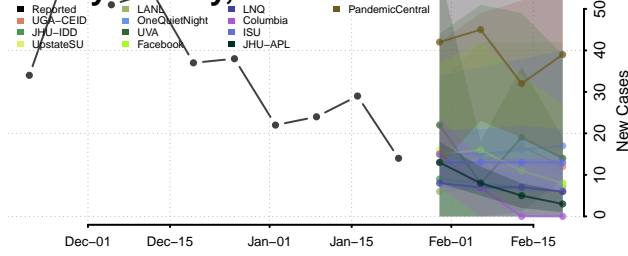

Custer County, Oklahoma

Delaware County, Oklahoma

Dewey County, Oklahoma

Ellis County, Oklahoma

Garfield County, Oklahoma

Garvin County, Oklahoma

Grady County, Oklahoma

Grant County, Oklahoma