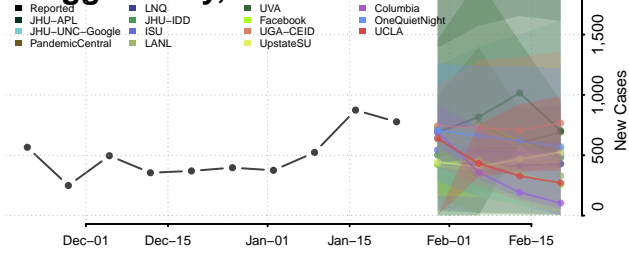

Gregg County, Texas