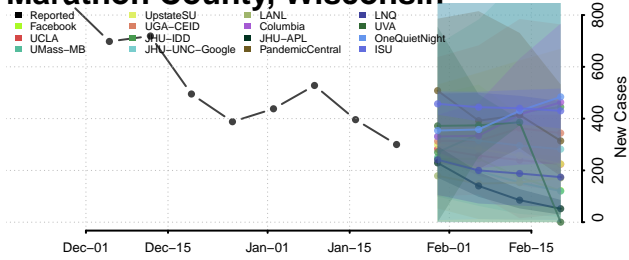

Marathon County, Wisconsin