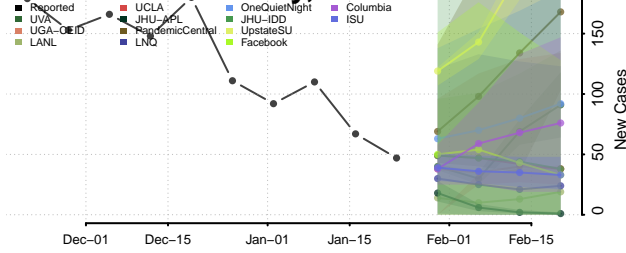

Benton County, Iowa

Black Hawk County, Iowa

Boone County, Iowa

Bremer County, Iowa

Buchanan County, Iowa

Buena Vista County, Iowa

Butler County, Iowa

Calhoun County, Iowa