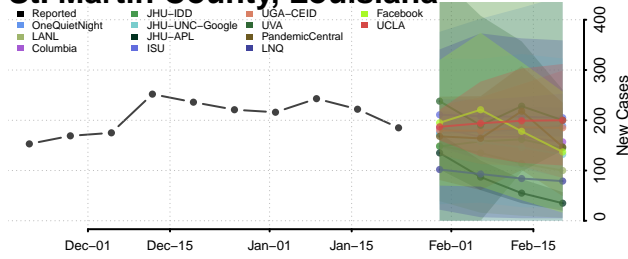

St. Martin County, Louisiana