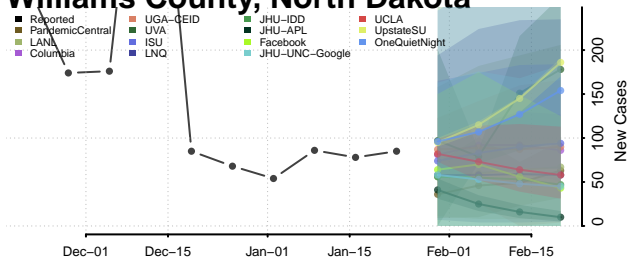

Walsh County, North Dakota

Ward County, North Dakota

Wells County, North Dakota

Williams County, North Dakota

Northern Mariana Islands

Ohio*

*New weekly cases may decrease in this location over the next four weeks. For these locations, the ensemble forecast indicates a probability of 0.75 or greater that fewer cases will be reported in week four of the forecast than in the last reported week.