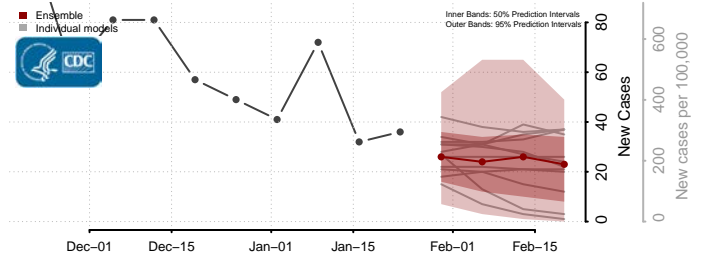

Jefferson County, Montana