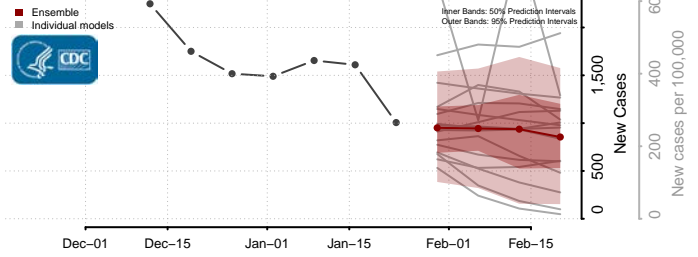

Allen County, Indiana