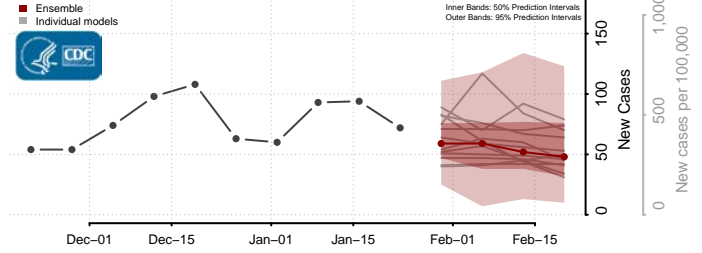

Van Buren County, Arkansas