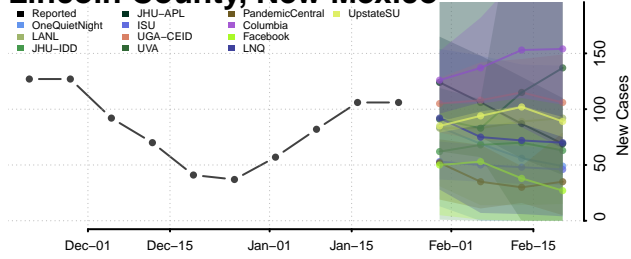

Lincoln County, New Mexico