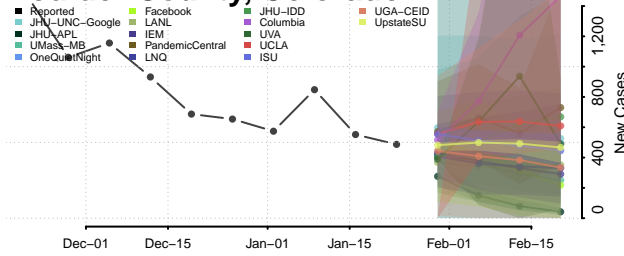

Boulder County, Colorado