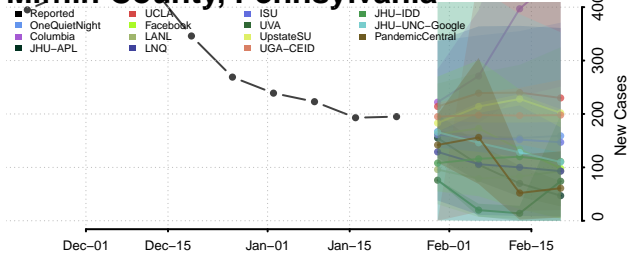

Mifflin County, Pennsylvania