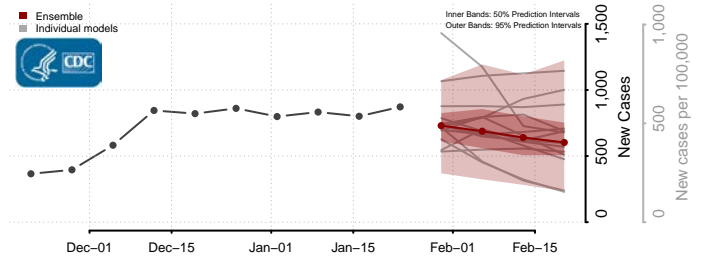

Cumberland County, New Jersey