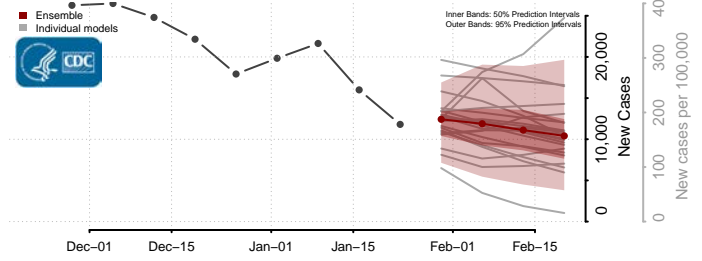

Wilkinson County, Mississippi

Winston County, Mississippi

Yalobusha County, Mississippi

Yazoo County, Mississippi

Missouri

Adair County, Missouri