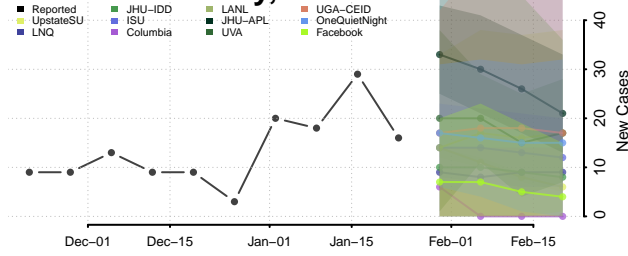

Woodson County, Kansas