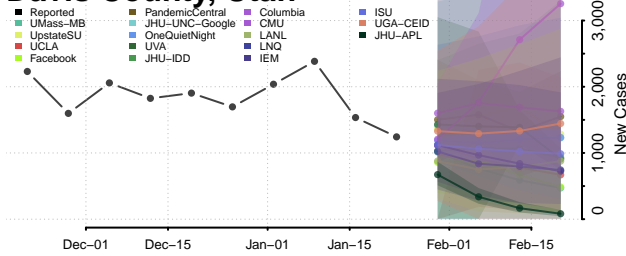

Davis County, Utah