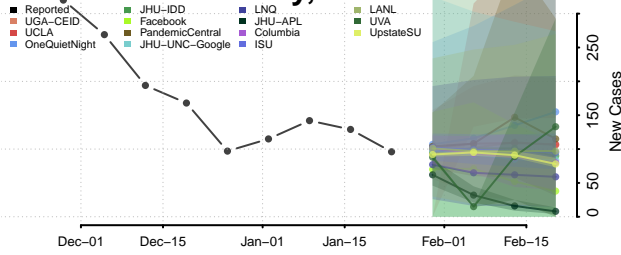

Carroll County, Iowa

Cass County, Iowa

Cedar County, Iowa

Cerro Gordo County, Iowa

Cherokee County, Iowa

Chickasaw County, Iowa

Clarke County, Iowa

Clay County, Iowa