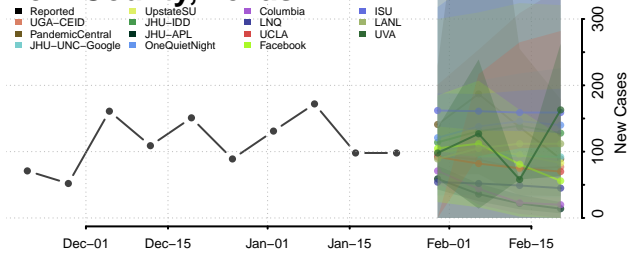

Polk County, Texas