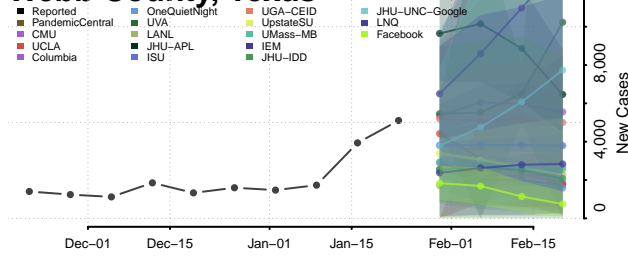

Webb County, Texas