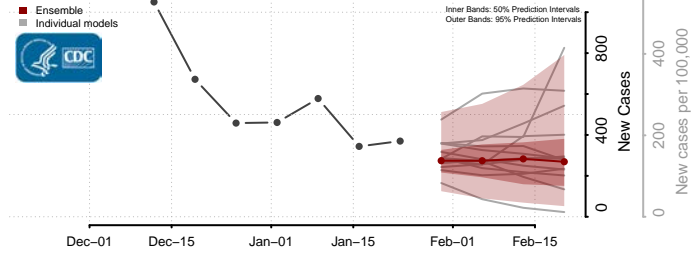

St. Louis County, Minnesota