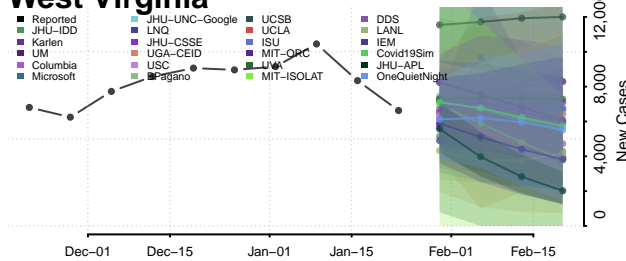

West Virginia