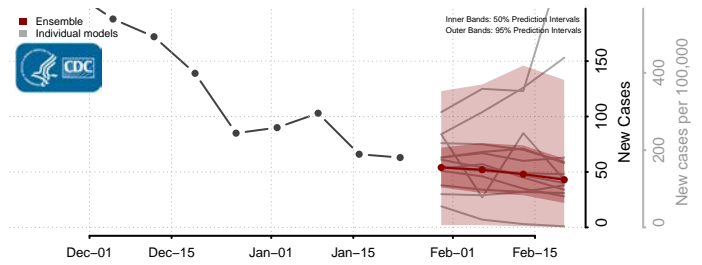

Pottawattamie County, Iowa

Poweshiek County, Iowa

Ringgold County, Iowa

Sac County, Iowa

Scott County, Iowa

Shelby County, Iowa

Sioux County, Iowa

Story County, Iowa