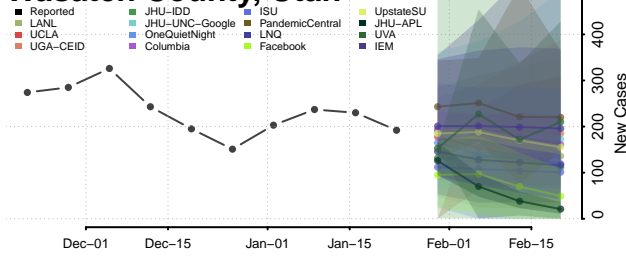

Wasatch County, Utah