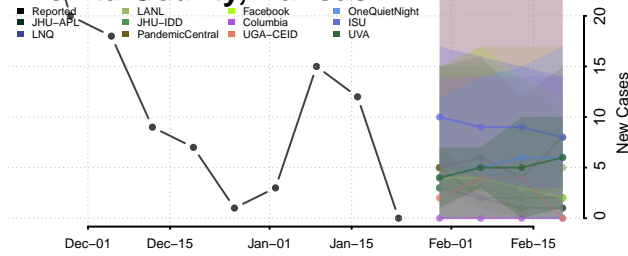

Sumner County, Kansas

Thomas County, Kansas

Trego County, Kansas

Wabaunsee County, Kansas

Wallace County, Kansas

Washington County, Kansas

Wichita County, Kansas

Wilson County, Kansas