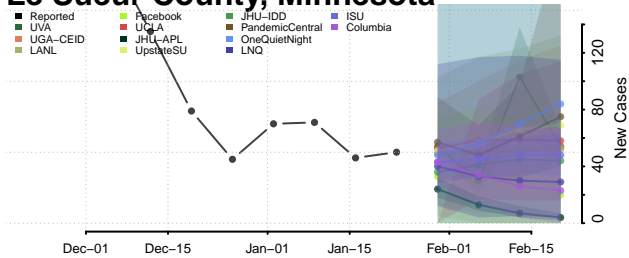

Lac qui Parle County, Minnesota

Lake County, Minnesota

Lake of the Woods County, Minnesota

Le Sueur County, Minnesota

Meeker County, Minnesota

Mille Lacs County, Minnesota

Morrison County, Minnesota

Mower County, Minnesota