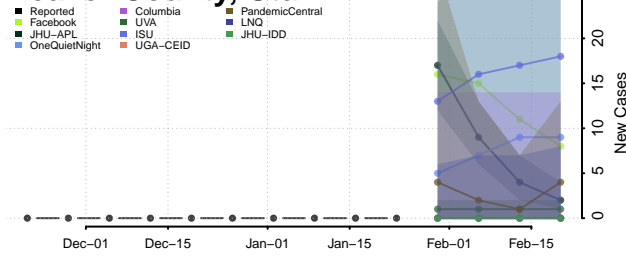

Beaver County, Utah