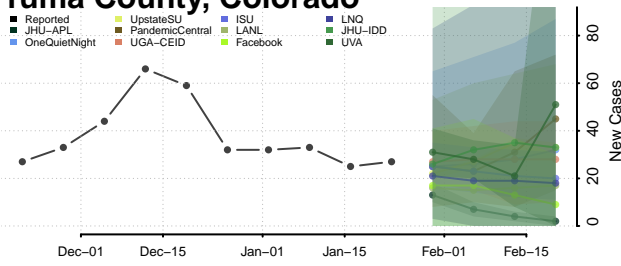

Yuma County, Colorado