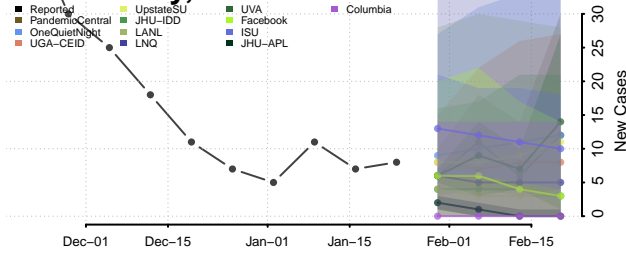

Gentry County, Missouri

Greene County, Missouri

Grundy County, Missouri

Harrison County, Missouri

Henry County, Missouri

Hickory County, Missouri

Holt County, Missouri

Howard County, Missouri