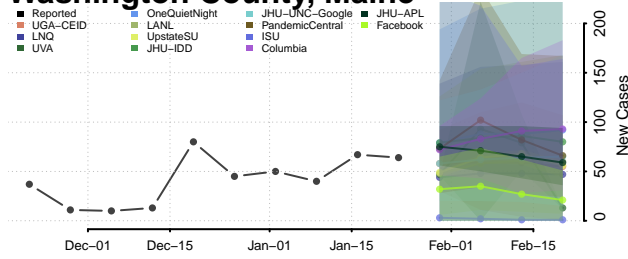

Washington County, Maine