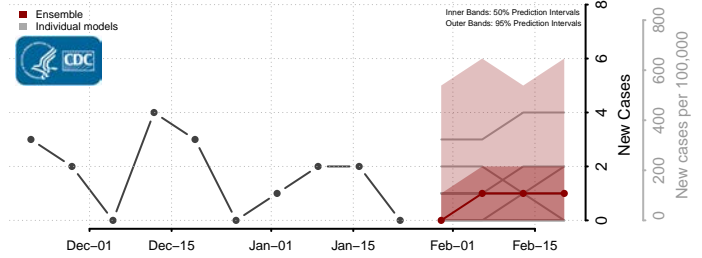

Billings County, North Dakota