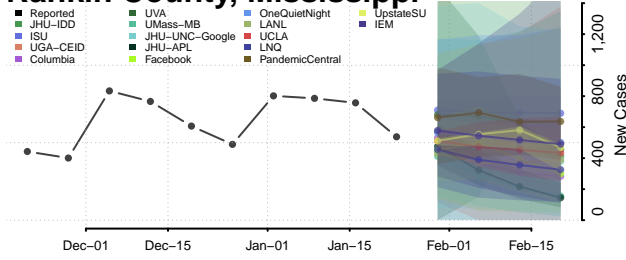

Pike County, Mississippi

Pontotoc County, Mississippi

Prentiss County, Mississippi

Quitman County, Mississippi

Rankin County, Mississippi

Scott County, Mississippi

Sharkey County, Mississippi

Simpson County, Mississippi