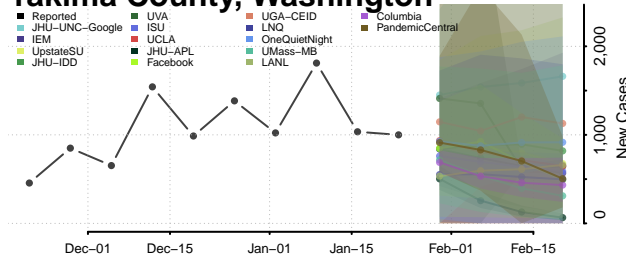

Yakima County, Washington