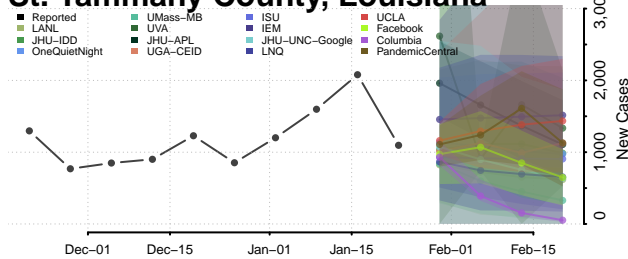

St. Tammany County, Louisiana