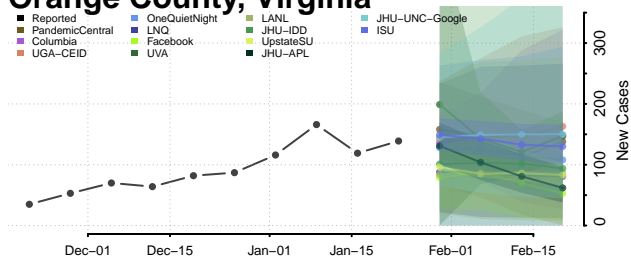

Orange County, Virginia