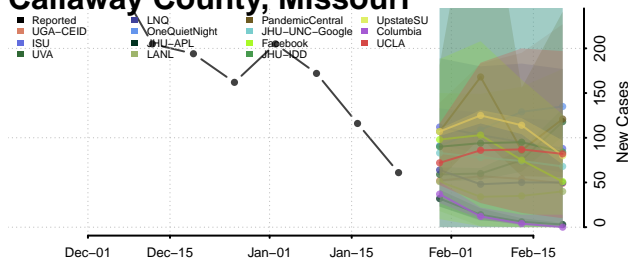

Callaway County, Missouri