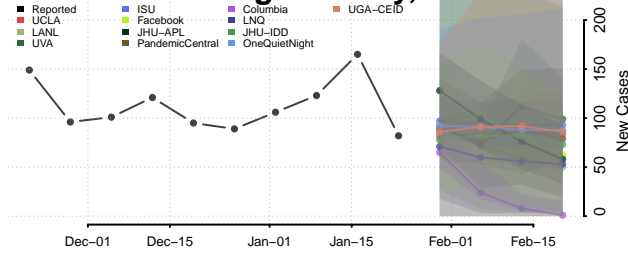

Vernon County, Louisiana

Washington County, Louisiana

Webster County, Louisiana

West Baton Rouge County, Louisiana

West Carroll County, Louisiana

West Feliciana County, Louisiana

Winn County, Louisiana

Maine