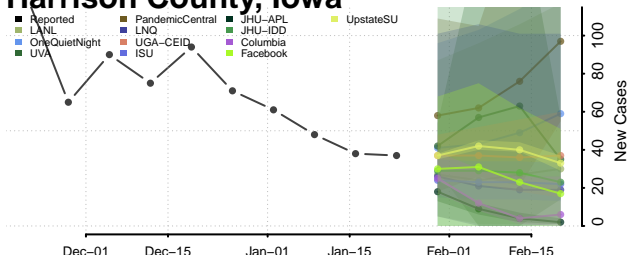

Grundy County, Iowa

Guthrie County, Iowa

Hamilton County, Iowa

Hancock County, Iowa

Hardin County, Iowa

Harrison County, Iowa

Henry County, Iowa

Howard County, Iowa