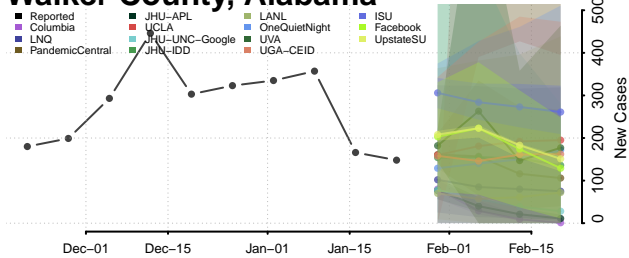

Montgomery County, Alabama

Morgan County, Alabama

Perry County, Alabama

Pickens County, Alabama

Pike County, Alabama

Randolph County, Alabama

Russell County, Alabama

Shelby County, Alabama

St. Clair County, Alabama

Sumter County, Alabama

Talladega County, Alabama

Tallapoosa County, Alabama

Tuscaloosa County, Alabama

Walker County, Alabama

Washington County, Alabama

Wilcox County, Alabama

Winston County, Alabama

Alaska*

Aleutians East County, Alaska

Aleutians West County, Alaska

*New weekly cases may decrease in this location over the next four weeks. For these locations, the ensemble forecast indicates a probability of 0.75 or greater that fewer cases will be reported in week four of the forecast than in the last reported week.