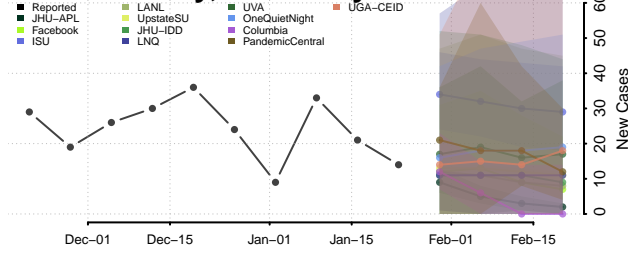

Wayne County, Kentucky

Webster County, Kentucky

Whitley County, Kentucky

Wolfe County, Kentucky

Woodford County, Kentucky

Louisiana

Acadia County, Louisiana

Allen County, Louisiana