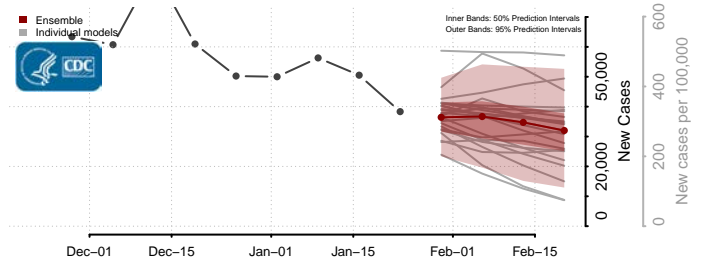

Walsh County, North Dakota

Ward County, North Dakota

Wells County, North Dakota

Williams County, North Dakota

Northern Mariana Islands

Ohio*

*New weekly cases may decrease in this location over the next four weeks. For these locations, the ensemble forecast indicates a probability of 0.75 or greater that fewer cases will be reported in week four of the forecast than in the last reported week.