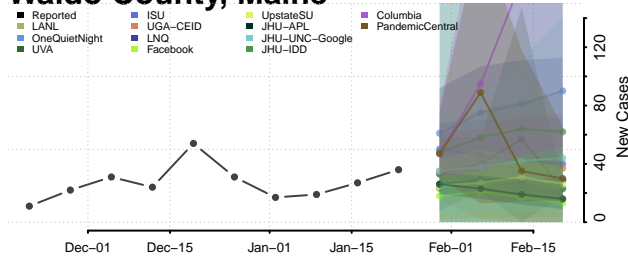

Androscoggin County, Maine

Aroostook County, Maine

Cumberland County, Maine

Franklin County, Maine

Hancock County, Maine

Kennebec County, Maine

Knox County, Maine

Waldo County, Maine