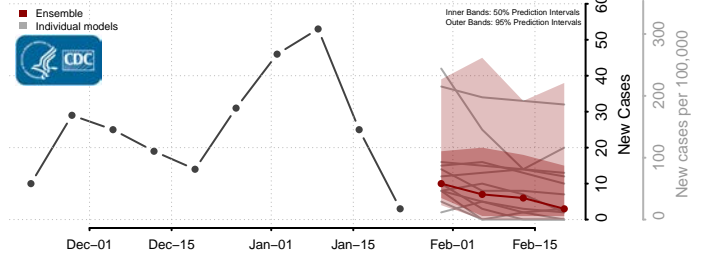

Mariposa County, California