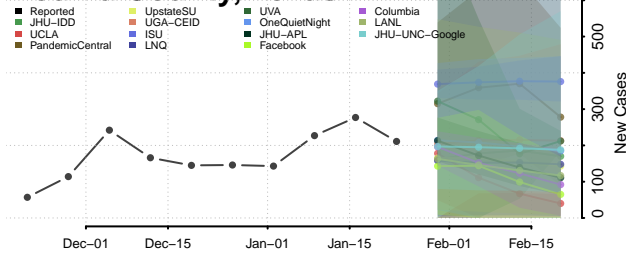

Medina County, Texas