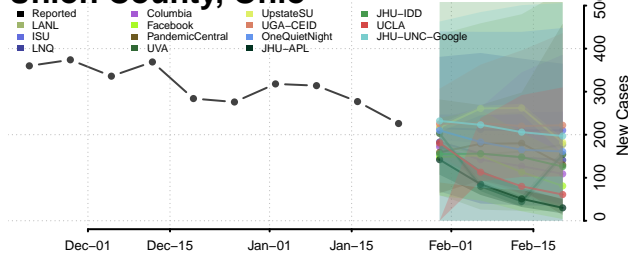

Van Wert County, Ohio

Vinton County, Ohio

Warren County, Ohio

Washington County, Ohio

Alfalfa County, Oklahoma

Atoka County, Oklahoma

Beaver County, Oklahoma

Beckham County, Oklahoma