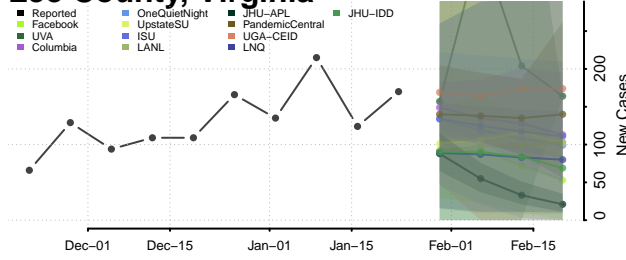

Isle of Wight County, Virginia

James City County, Virginia

King and Queen County, Virginia

King George County, Virginia

King William County, Virginia

Lancaster County, Virginia

Lee County, Virginia

Lexington County, Virginia