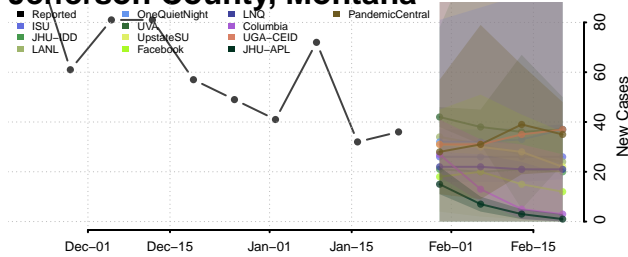

Jefferson County, Montana