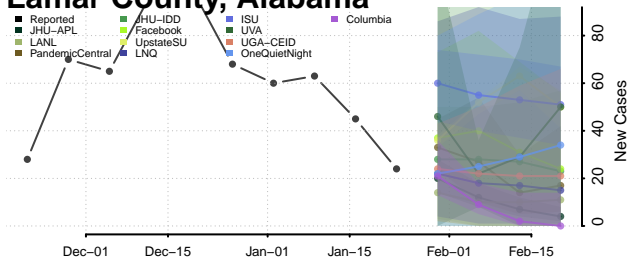

Crenshaw County, Alabama

Cullman County, Alabama

Fayette County, Alabama

Franklin County, Alabama

Geneva County, Alabama

Greene County, Alabama

Hale County, Alabama

Henry County, Alabama

Houston County, Alabama

Jackson County, Alabama

Jefferson County, Alabama

Lamar County, Alabama

Lauderdale County, Alabama

Lawrence County, Alabama

Lee County, Alabama

Limestone County, Alabama

Lowndes County, Alabama

Macon County, Alabama

Madison County, Alabama

Marengo County, Alabama

Marion County, Alabama

Marshall County, Alabama

Mobile County, Alabama

Monroe County, Alabama