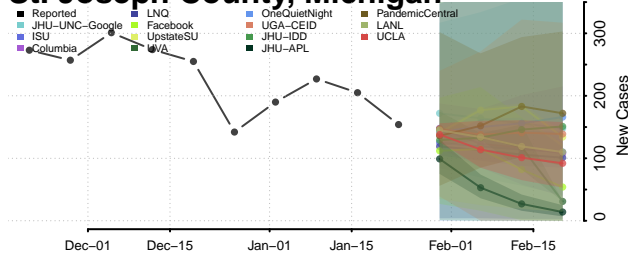

St. Joseph County, Michigan