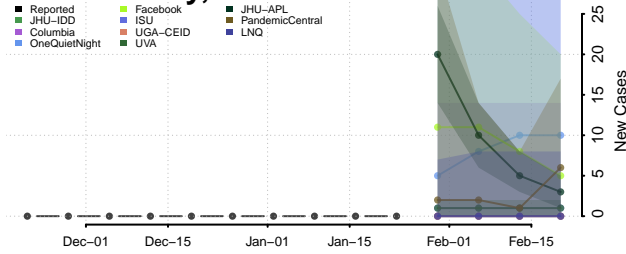

Kane County, Utah