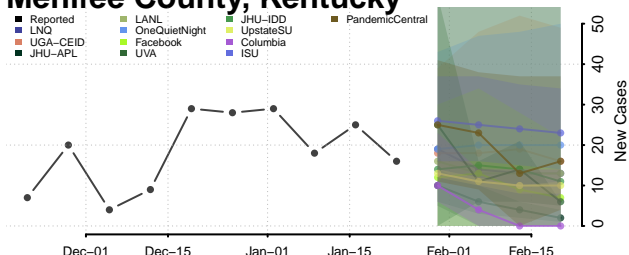

Marshall County, Kentucky

Martin County, Kentucky

Mason County, Kentucky

McCracken County, Kentucky

McCreary County, Kentucky

McLean County, Kentucky

Meade County, Kentucky

Menifee County, Kentucky