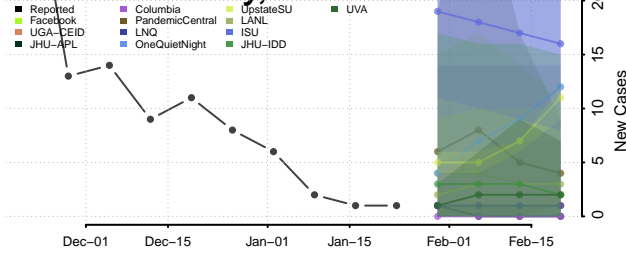

Scotland County, Missouri