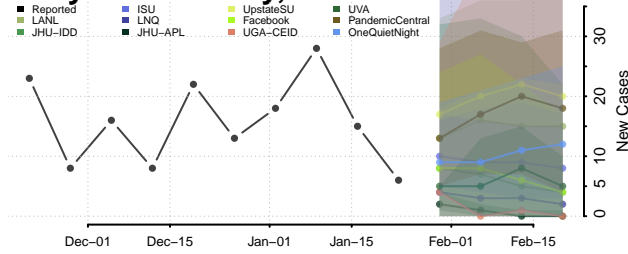

Anderson County, Kansas

Atchison County, Kansas

Barber County, Kansas

Barton County, Kansas

Cheyenne County, Kansas

Clark County, Kansas

Clay County, Kansas

Cloud County, Kansas