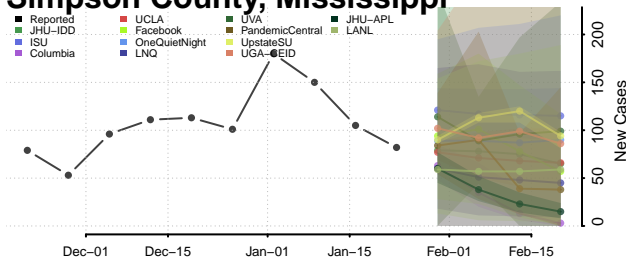

Pike County, Mississippi

Pontotoc County, Mississippi

Prentiss County, Mississippi

Quitman County, Mississippi

Rankin County, Mississippi

Scott County, Mississippi

Sharkey County, Mississippi

Simpson County, Mississippi