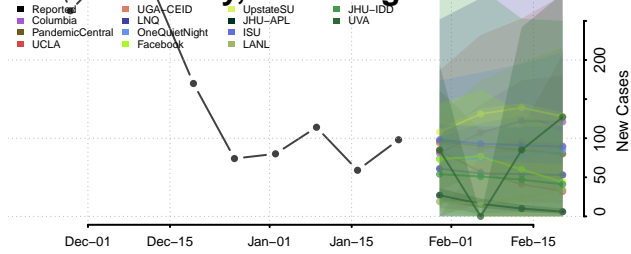

Mineral County, West Virginia