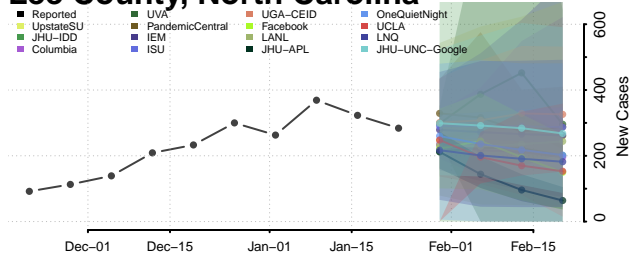

Lee County, North Carolina