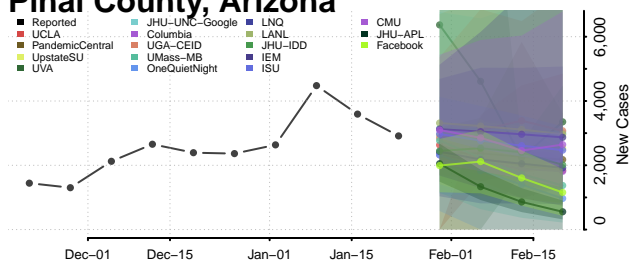

Pinal County, Arizona