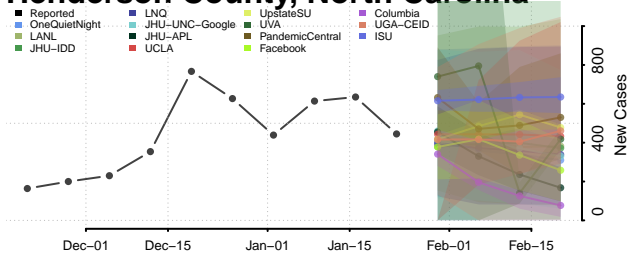

Henderson County, North Carolina