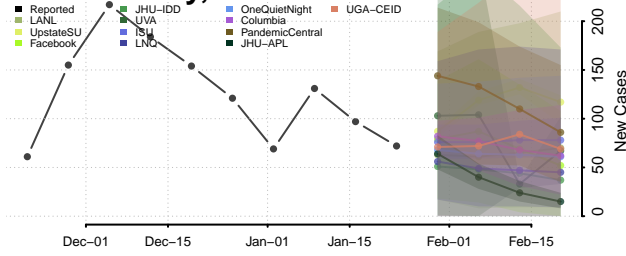

Drew County, Arkansas