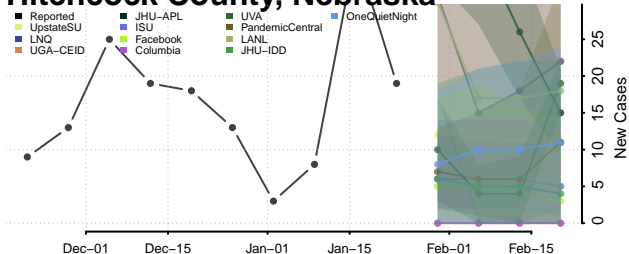

Hitchcock County, Nebraska