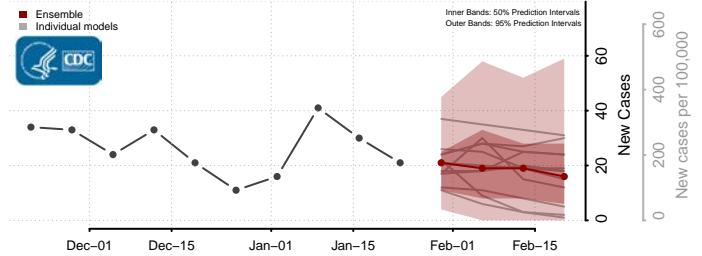

Linn County, Missouri