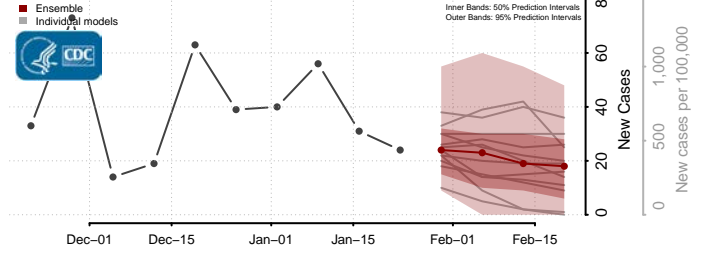

Coal County, Oklahoma