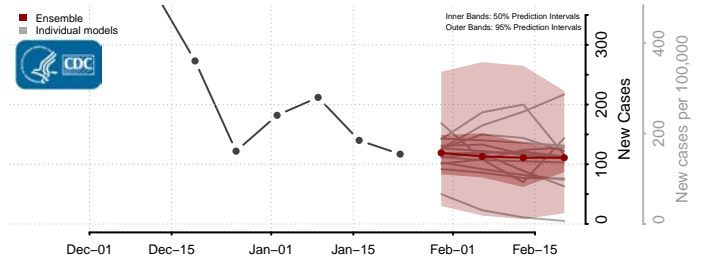

Van Buren County, Michigan