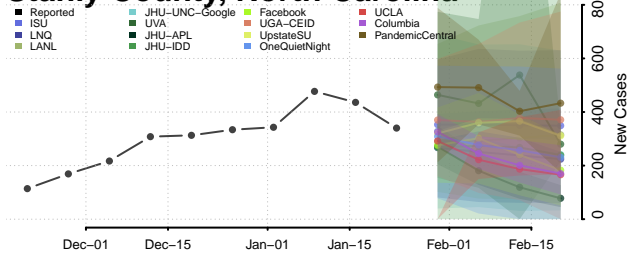

Robeson County, North Carolina

Rockingham County, North Carolina

Rowan County, North Carolina

Rutherford County, North Carolina

Sampson County, North Carolina

Scotland County, North Carolina

Stanly County, North Carolina