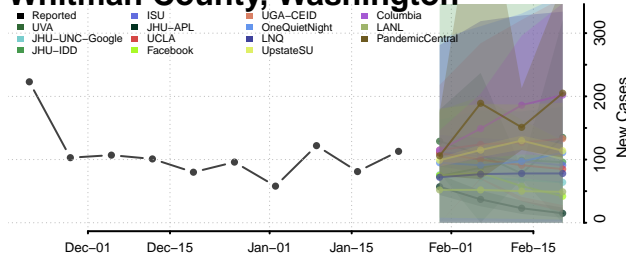

Snohomish County, Washington

Spokane County, Washington

Stevens County, Washington

Thurston County, Washington

Wahkiakum County, Washington

Walla Walla County, Washington

Whatcom County, Washington

Whitman County, Washington