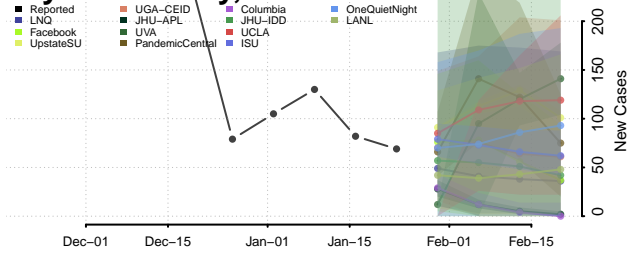

Fayette County, Illinois