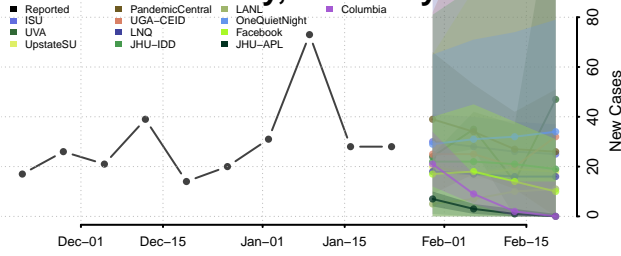

Crittenden County, Kentucky