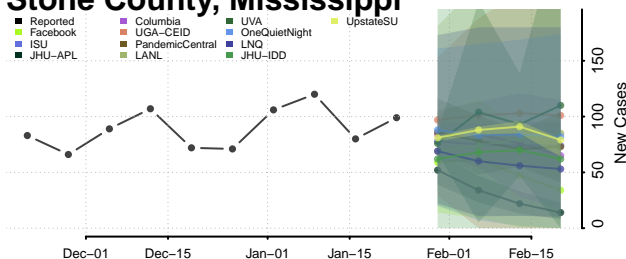

Stone County, Mississippi