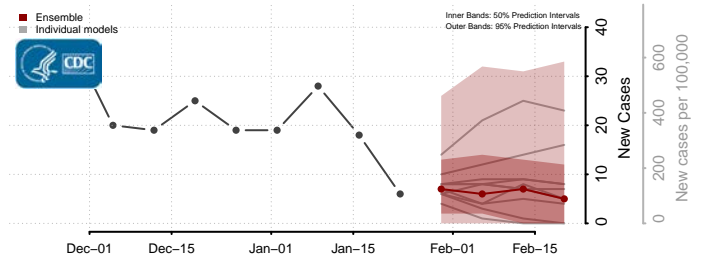

Chouteau County, Montana