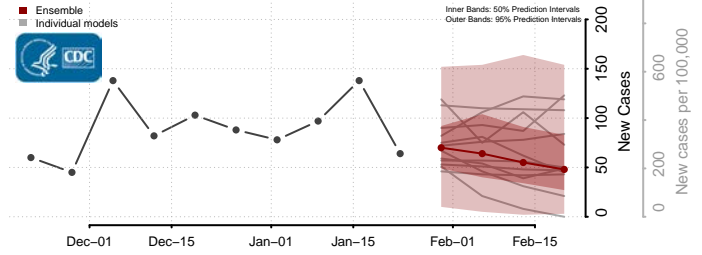

DeSoto County, Mississippi

Forrest County, Mississippi

Franklin County, Mississippi

George County, Mississippi

Greene County, Mississippi

Grenada County, Mississippi

Hancock County, Mississippi

Harrison County, Mississippi