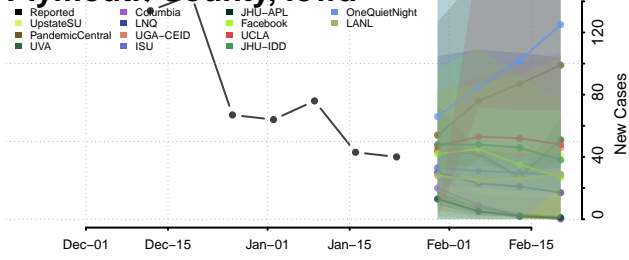

Muscatine County, Iowa

O'Brien County, Iowa

Osceola County, Iowa

Page County, Iowa

Palo Alto County, Iowa

Plymouth County, Iowa

Pocahontas County, Iowa

Polk County, Iowa