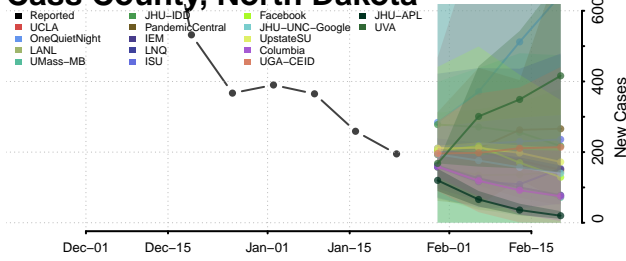

Cass County, North Dakota