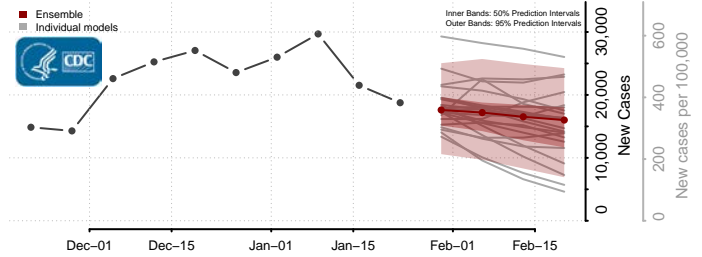

National*

Alabama*

Autauga County, Alabama

Baldwin County, Alabama

Barbour County, Alabama

Bibb County, Alabama

*New weekly cases may decrease in this location over the next four weeks. For these locations, the ensemble forecast indicates a probability of 0.75 or greater that fewer cases will be reported in week four of the forecast than in the last reported week.