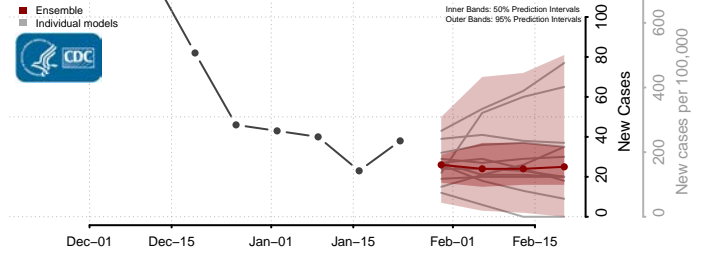

Richland County, North Dakota