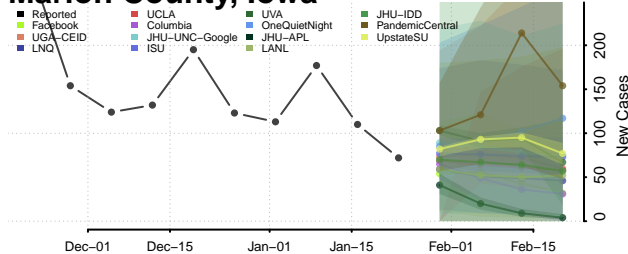

Marion County, Iowa