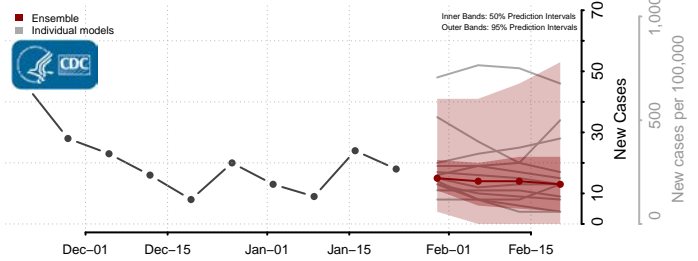

Clark County, Missouri