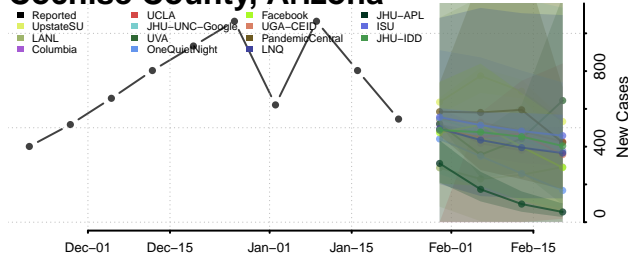

Cochise County, Arizona