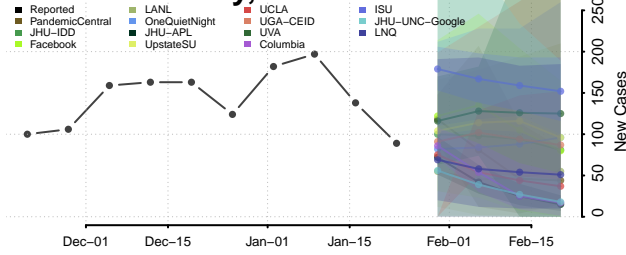

Crenshaw County, Alabama

Cullman County, Alabama

Fayette County, Alabama

Franklin County, Alabama

Geneva County, Alabama

Greene County, Alabama

Hale County, Alabama

Henry County, Alabama