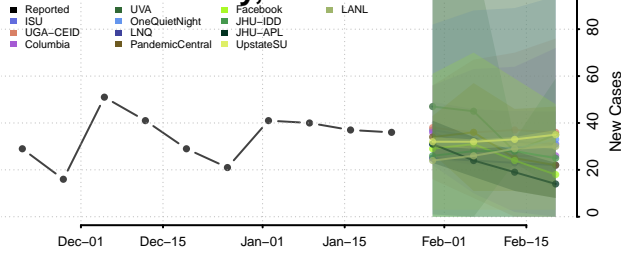

Clarke County, Alabama

Clay County, Alabama

Cleburne County, Alabama

Coffee County, Alabama

Colbert County, Alabama

Conecuh County, Alabama

Coosa County, Alabama

Covington County, Alabama