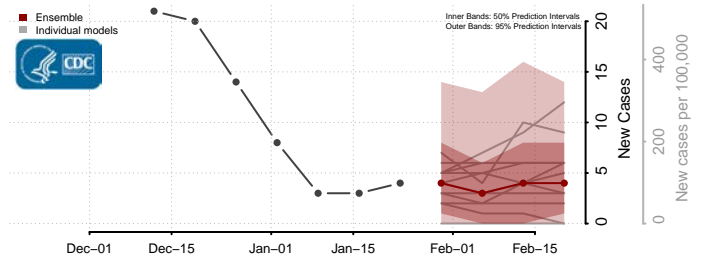

Pipestone County, Minnesota

Polk County, Minnesota

Pope County, Minnesota

Ramsey County, Minnesota

Red Lake County, Minnesota

Redwood County, Minnesota

Renville County, Minnesota

Rice County, Minnesota