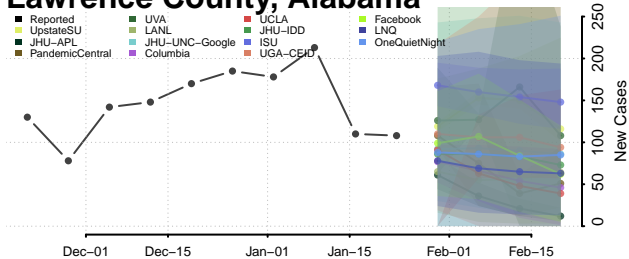

Houston County, Alabama

Jackson County, Alabama

Jefferson County, Alabama

Lamar County, Alabama

Lauderdale County, Alabama

Lawrence County, Alabama

Lee County, Alabama

Limestone County, Alabama

Lowndes County, Alabama

Macon County, Alabama

Madison County, Alabama

Marengo County, Alabama

Marion County, Alabama

Marshall County, Alabama

Mobile County, Alabama

Monroe County, Alabama