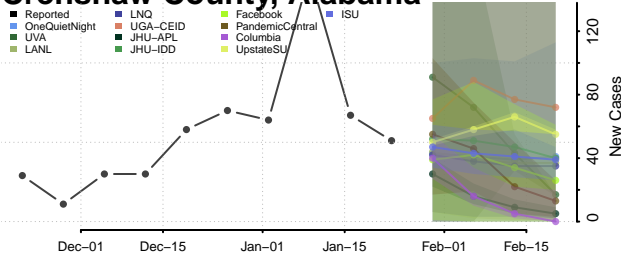

Crenshaw County, Alabama