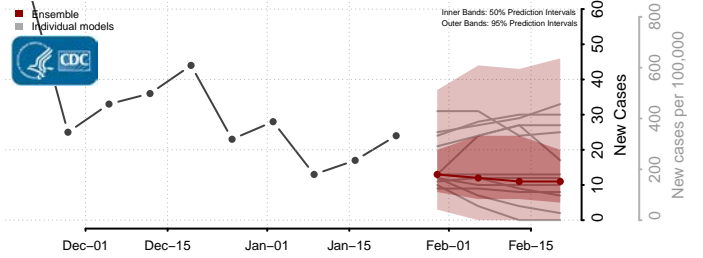

Thurston County, Nebraska