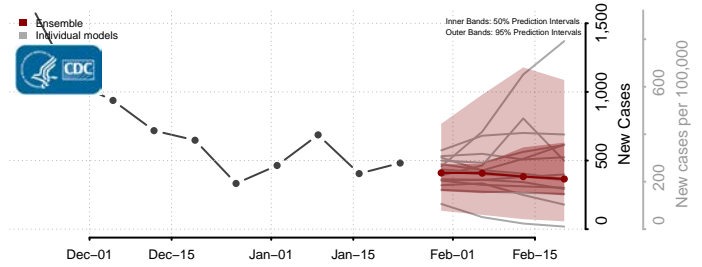

Pottawattamie County, Iowa

Poweshiek County, Iowa

Ringgold County, Iowa

Sac County, Iowa

Scott County, Iowa

Shelby County, Iowa

Sioux County, Iowa

Story County, Iowa