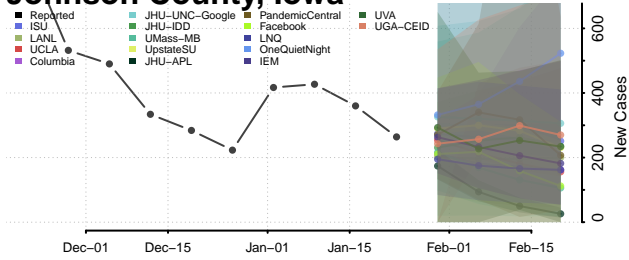

Humboldt County, Iowa

Ida County, Iowa

Iowa County, Iowa

Jackson County, Iowa

Jasper County, Iowa

Jefferson County, Iowa

Johnson County, Iowa

Jones County, Iowa