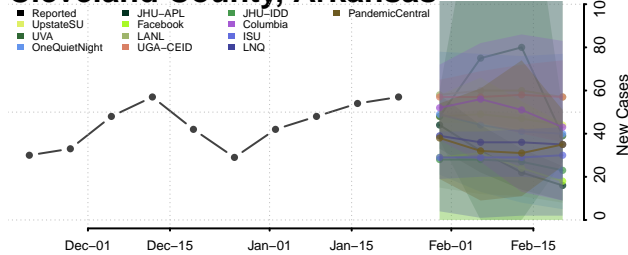

Cleveland County, Arkansas