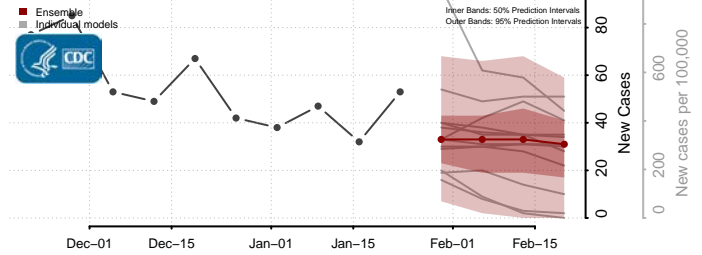

Illinois*

Adams County, Illinois

*New weekly cases may decrease in this location over the next four weeks. For these locations, the ensemble forecast indicates a probability of 0.75 or greater that fewer cases will be reported in week four of the forecast than in the last reported week.