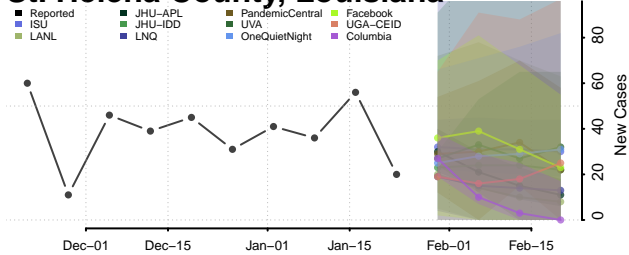

Sabine County, Louisiana

St. Bernard County, Louisiana

St. Charles County, Louisiana

St. Helena County, Louisiana

St. James County, Louisiana

St. John the Baptist County, Louisiana

St. Landry County, Louisiana