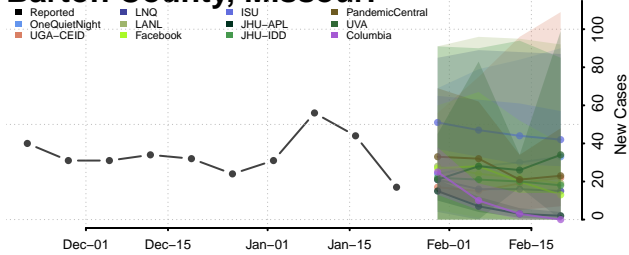

Barton County, Missouri