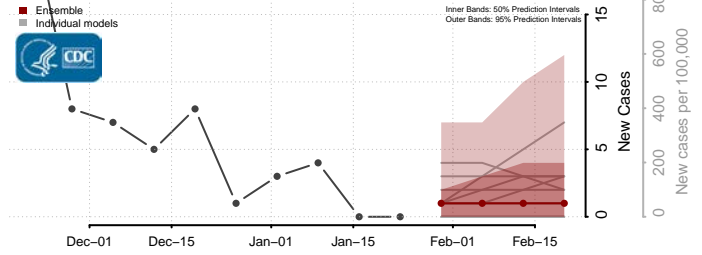

Jerauld County, South Dakota