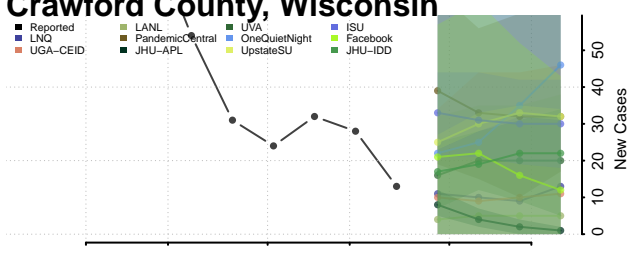

Chippewa County, Wisconsin

Clark County, Wisconsin

Columbia County, Wisconsin

Crawford County, Wisconsin

Florence County, Wisconsin

Fond du Lac County, Wisconsin

Forest County, Wisconsin

Grant County, Wisconsin