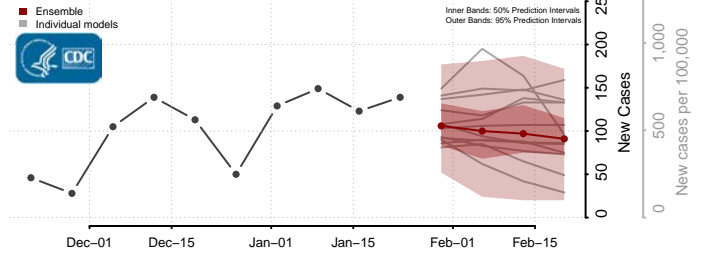

Wayne County, Mississippi