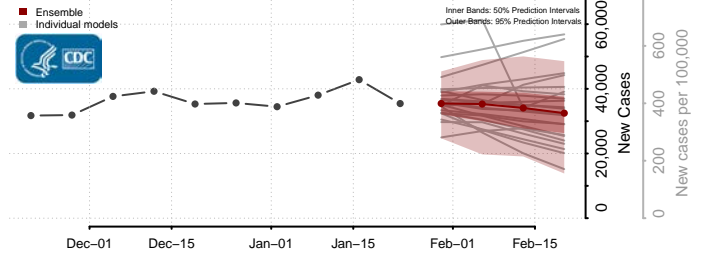

New Jersey

Atlantic County, New Jersey

Bergen County, New Jersey

Burlington County, New Jersey

Camden County, New Jersey

Cape May County, New Jersey