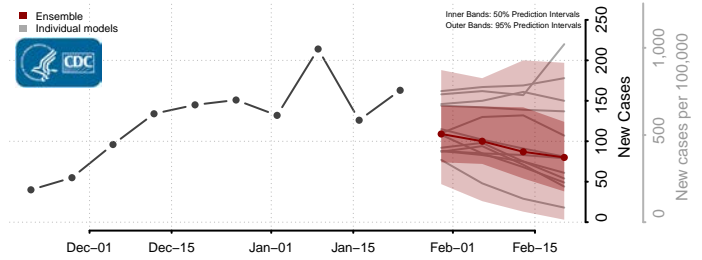

Colusa County, California