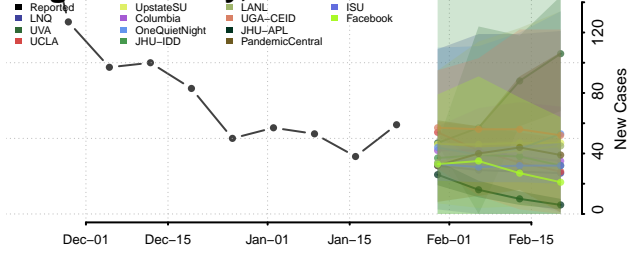

Haakon County, South Dakota

Hamlin County, South Dakota

Hand County, South Dakota

Hanson County, South Dakota

Harding County, South Dakota

Hughes County, South Dakota

Hutchinson County, South Dakota

Hyde County, South Dakota