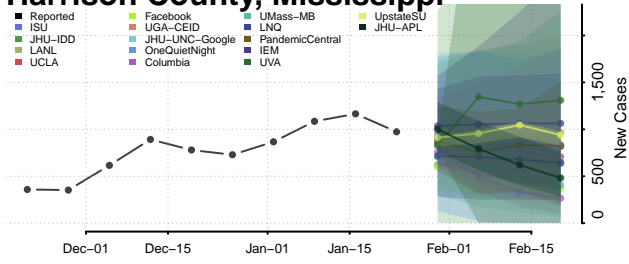

DeSoto County, Mississippi

Forrest County, Mississippi

Franklin County, Mississippi

George County, Mississippi

Greene County, Mississippi

Grenada County, Mississippi

Hancock County, Mississippi

Harrison County, Mississippi