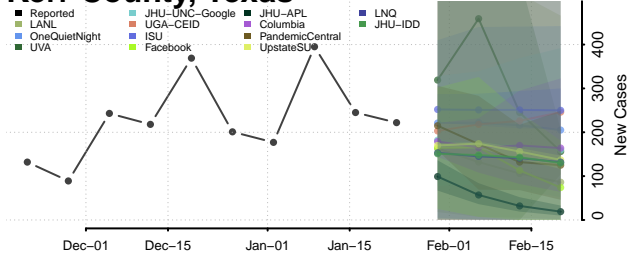

Kerr County, Texas