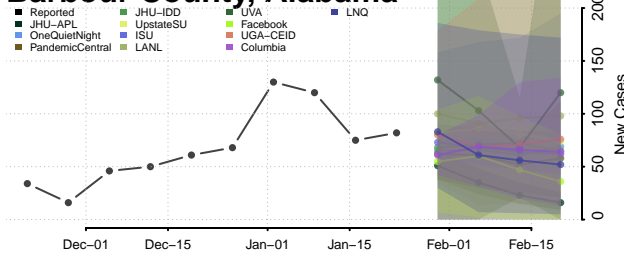

National*

Alabama*

Autauga County, Alabama

Baldwin County, Alabama

Barbour County, Alabama

Bibb County, Alabama

*New weekly cases may decrease in this location over the next four weeks. For these locations, the ensemble forecast indicates a probability of 0.75 or greater that fewer cases will be reported in week four of the forecast than in the last reported week.