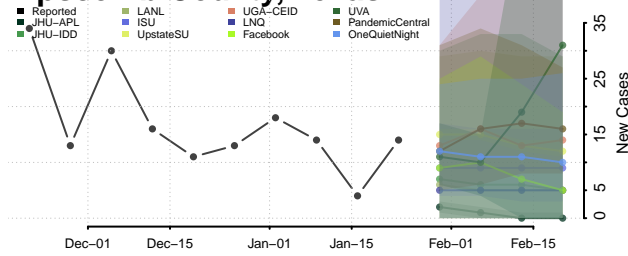

Lee County, Texas

Leon County, Texas

Liberty County, Texas

Limestone County, Texas

Lipscomb County, Texas

Live Oak County, Texas

Llano County, Texas

Loving County, Texas