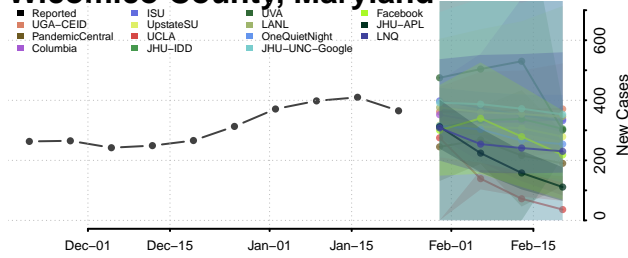

Wicomico County, Maryland