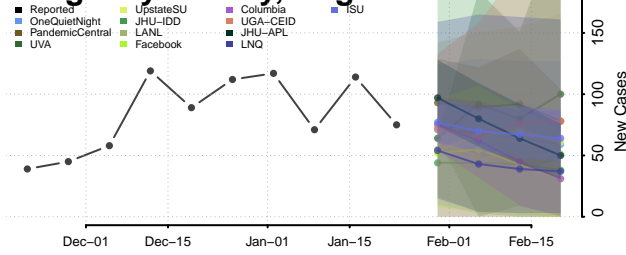

Alleghany County, Virginia