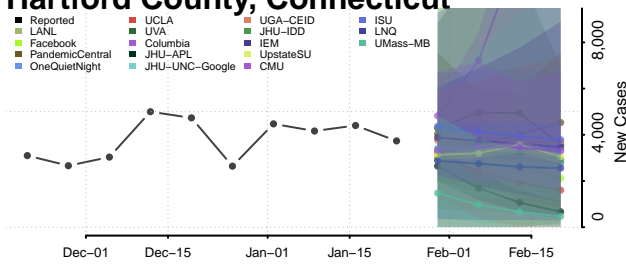

Hartford County, Connecticut