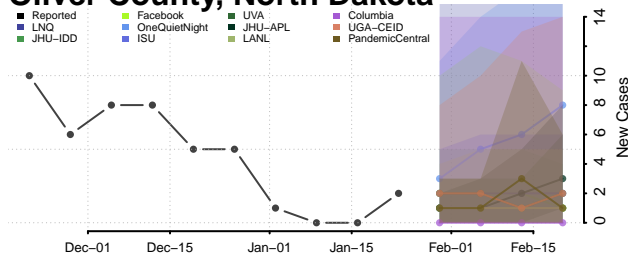

Oliver County, North Dakota