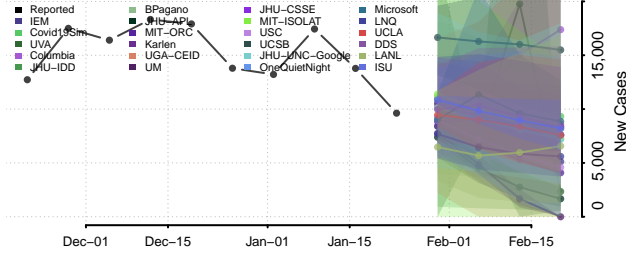

York County, Nebraska

Nevada*

Carson City County, Nevada

Churchill County, Nevada

Clark County, Nevada

Douglas County, Nevada

*New weekly cases may decrease in this location over the next four weeks. For these locations, the ensemble forecast indicates a probability of 0.75 or greater that fewer cases will be reported in week four of the forecast than in the last reported week.