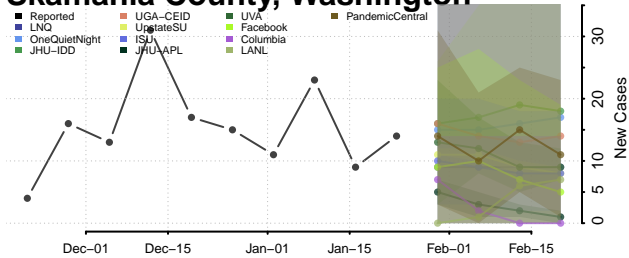

Snohomish County, Washington

Spokane County, Washington

Stevens County, Washington

Thurston County, Washington

Wahkiakum County, Washington

Walla Walla County, Washington

Whatcom County, Washington

Whitman County, Washington