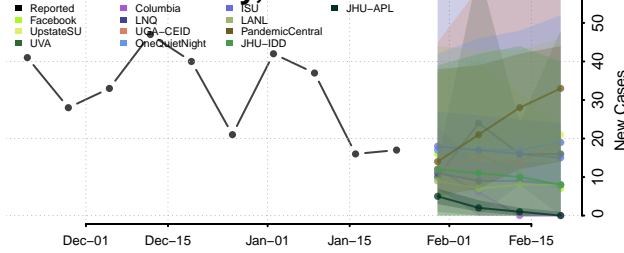

Cumberland County, Illinois

De Witt County, Illinois

DeKalb County, Illinois

Douglas County, Illinois

DuPage County, Illinois

Edgar County, Illinois

Edwards County, Illinois

Effingham County, Illinois