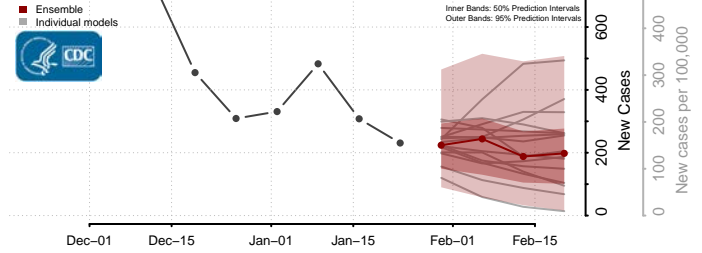

Scott County, Minnesota