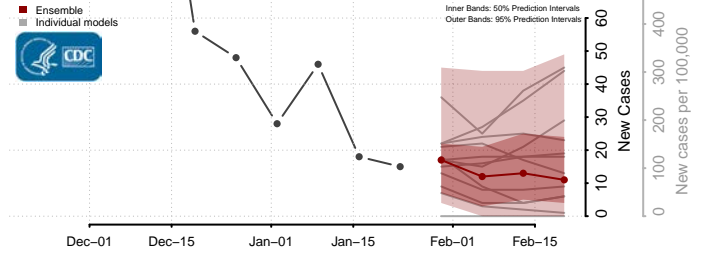

Pipestone County, Minnesota

Polk County, Minnesota

Pope County, Minnesota

Ramsey County, Minnesota

Red Lake County, Minnesota

Redwood County, Minnesota

Renville County, Minnesota

Rice County, Minnesota