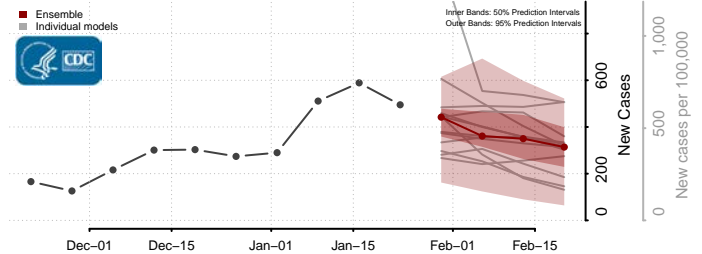

Bedford County, Virginia