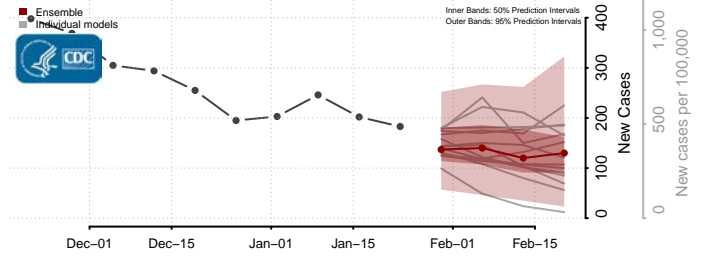

Clinton County, Illinois