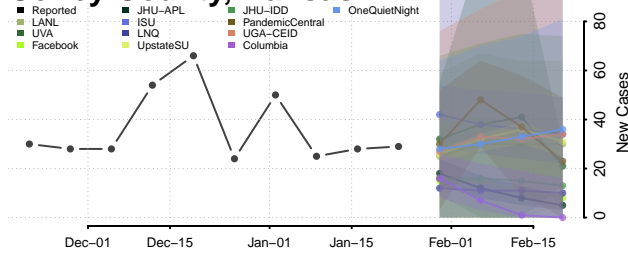

Coffey County, Kansas