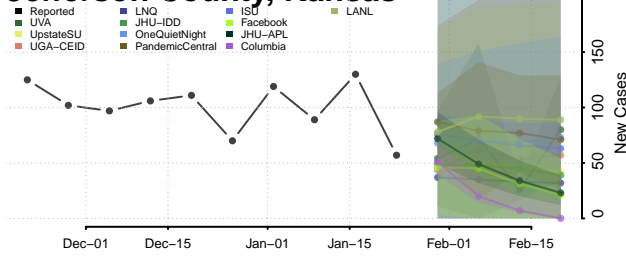

Jefferson County, Kansas