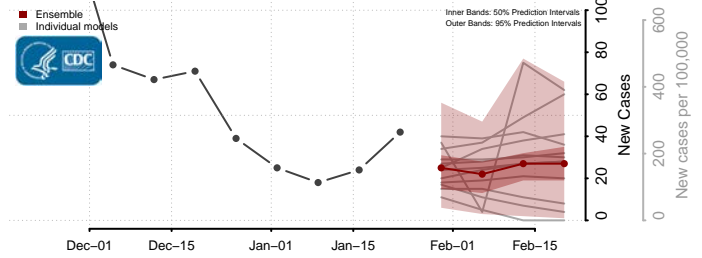

Minnesota*

Aitkin County, Minnesota

Anoka County, Minnesota

Becker County, Minnesota

Beltrami County, Minnesota

*New weekly cases may decrease in this location over the next four weeks. For these locations, the ensemble forecast indicates a probability of 0.75 or greater that fewer cases will be reported in week four of the forecast than in the last reported week.