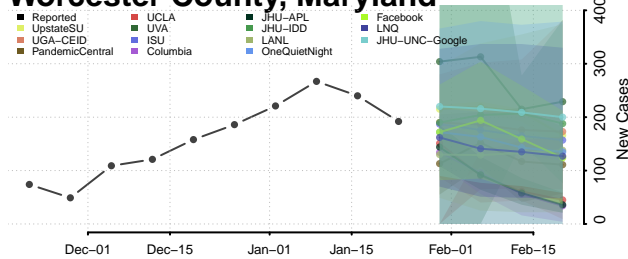

Worcester County, Maryland