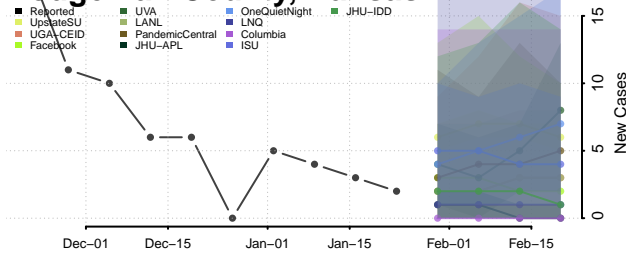

Hodgeman County, Kansas