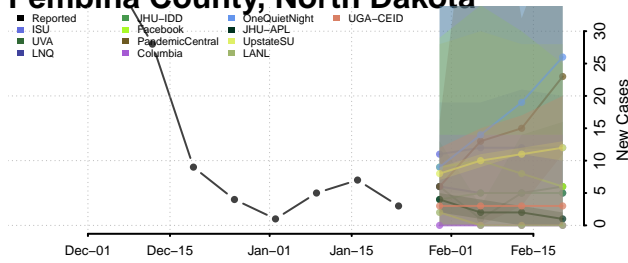

Pembina County, North Dakota