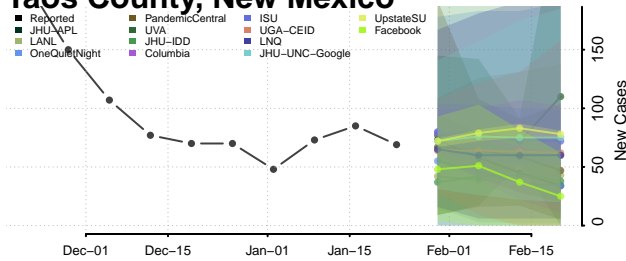

Taos County, New Mexico