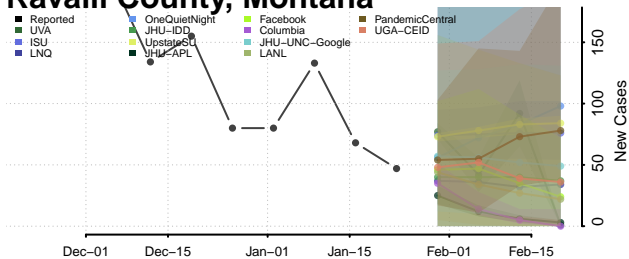

Ravalli County, Montana