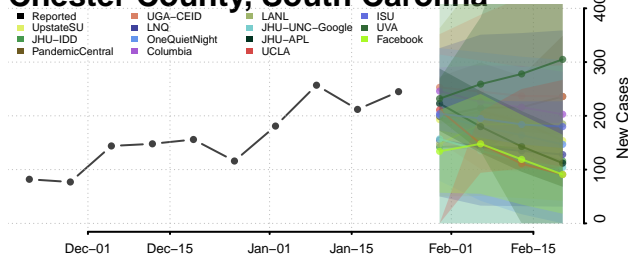

Cherokee County, South Carolina

Chester County, South Carolina

Chesterfield County, South Carolina

Clarendon County, South Carolina

Colleton County, South Carolina

Darlington County, South Carolina

Dillon County, South Carolina