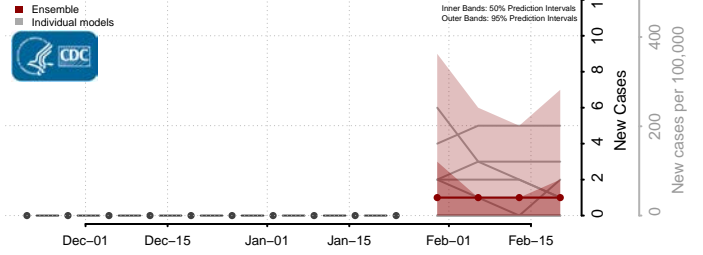

Rich County, Utah