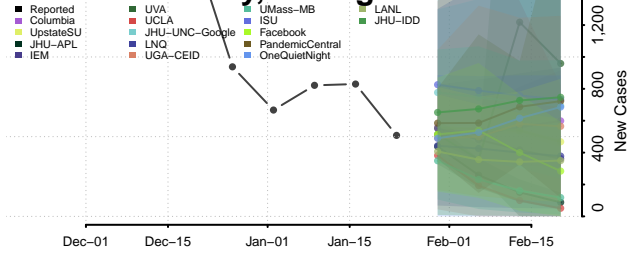

Crawford County, Michigan

Delta County, Michigan

Dickinson County, Michigan

Eaton County, Michigan

Emmet County, Michigan

Genesee County, Michigan

Gladwin County, Michigan

Gogebic County, Michigan