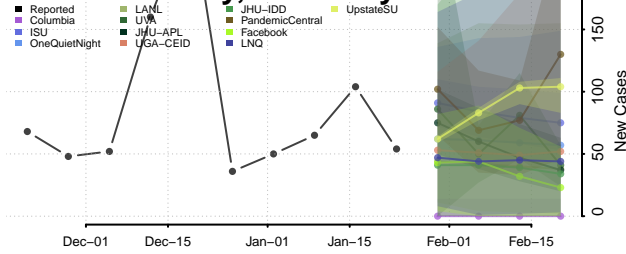

Pulaski County, Kentucky

Robertson County, Kentucky

Rockcastle County, Kentucky

Rowan County, Kentucky

Russell County, Kentucky

Scott County, Kentucky

Shelby County, Kentucky

Simpson County, Kentucky