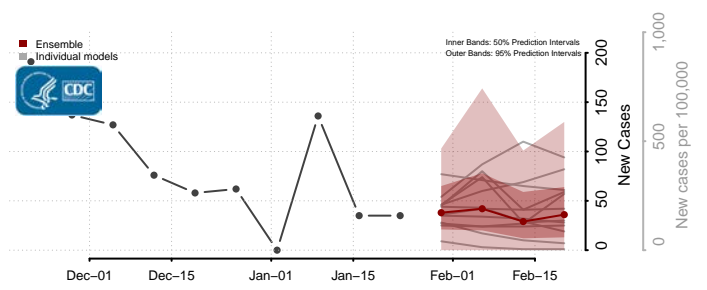

Nodaway County, Missouri