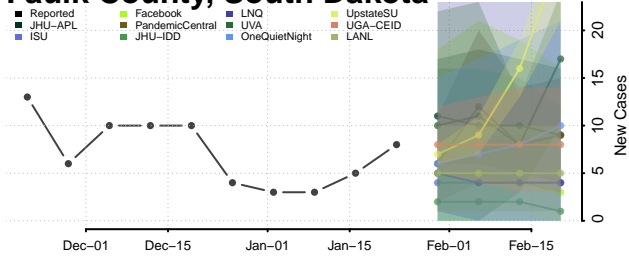

Deuel County, South Dakota

Dewey County, South Dakota

Douglas County, South Dakota

Edmunds County, South Dakota

Fall River County, South Dakota

Faulk County, South Dakota

Grant County, South Dakota

Gregory County, South Dakota