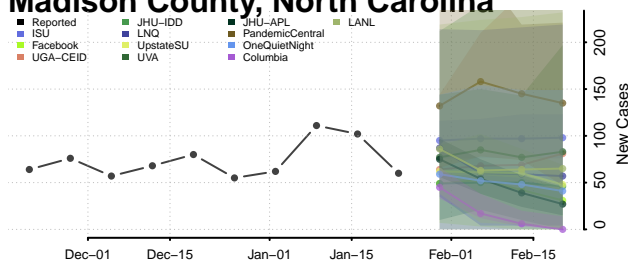

Madison County, North Carolina