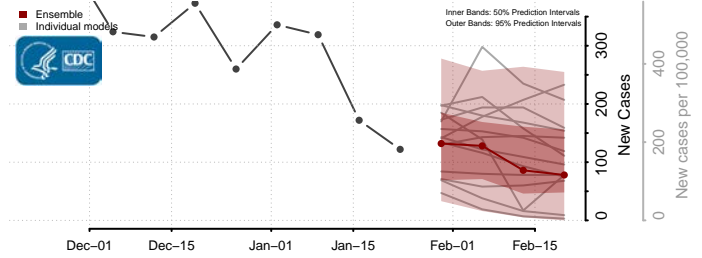

St. Francois County, Missouri