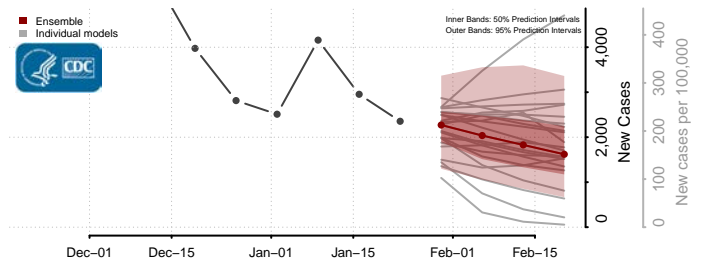

Montana*

Beaverhead County, Montana

Big Horn County, Montana

Blaine County, Montana

Broadwater County, Montana

Carbon County, Montana

*New weekly cases may decrease in this location over the next four weeks. For these locations, the ensemble forecast indicates a probability of 0.75 or greater that fewer cases will be reported in week four of the forecast than in the last reported week.