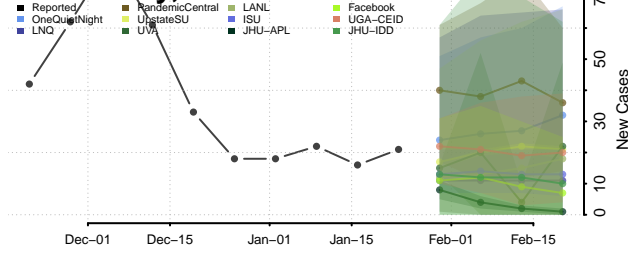

Ida County, Iowa