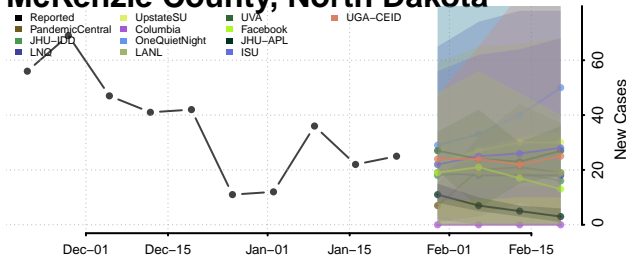

McKenzie County, North Dakota