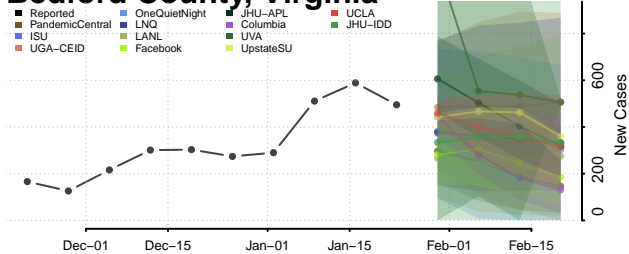

Bedford County, Virginia