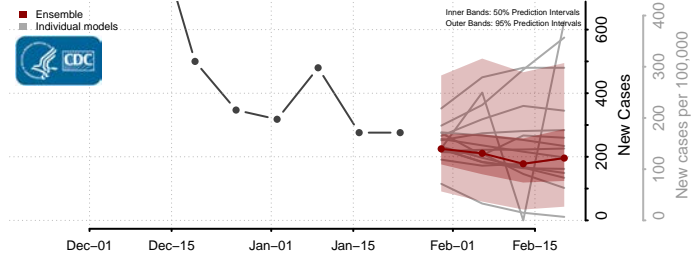

Stearns County, Minnesota