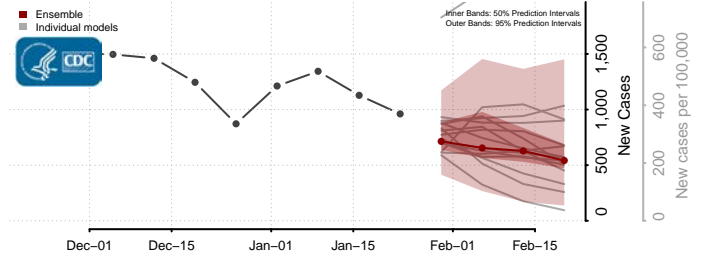

St. Clair County, Illinois