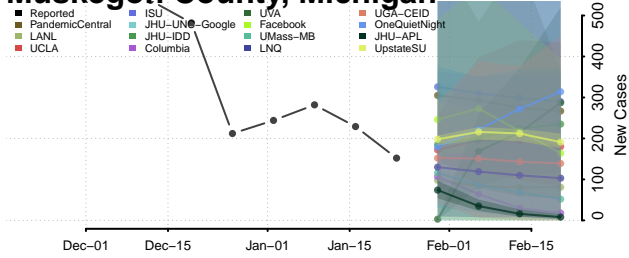

Muskegon County, Michigan