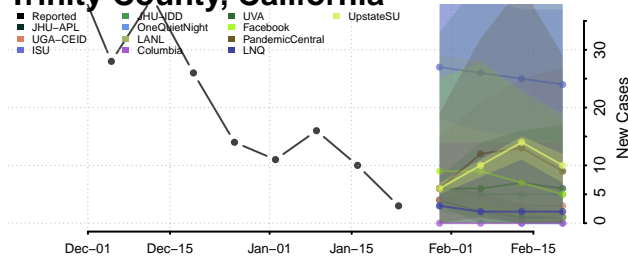

Stanislaus County, California

Sutter County, California

Tehama County, California

Trinity County, California

Tulare County, California

Tuolumne County, California

Ventura County, California

Yolo County, California