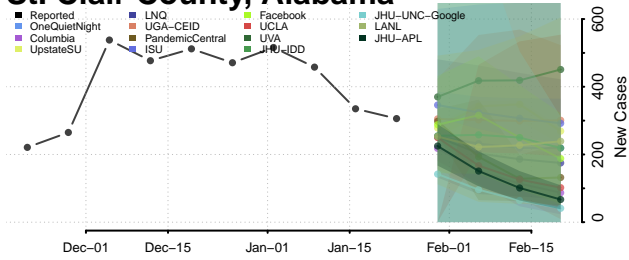

Lowndes County, Alabama

Macon County, Alabama

Madison County, Alabama

Marengo County, Alabama

Marion County, Alabama

Marshall County, Alabama

Mobile County, Alabama

Monroe County, Alabama

Montgomery County, Alabama

Morgan County, Alabama

Perry County, Alabama

Pickens County, Alabama

Pike County, Alabama

Randolph County, Alabama

Russell County, Alabama

Shelby County, Alabama

St. Clair County, Alabama

Sumter County, Alabama

Talladega County, Alabama

Tallapoosa County, Alabama

Tuscaloosa County, Alabama

Walker County, Alabama

Washington County, Alabama

Wilcox County, Alabama