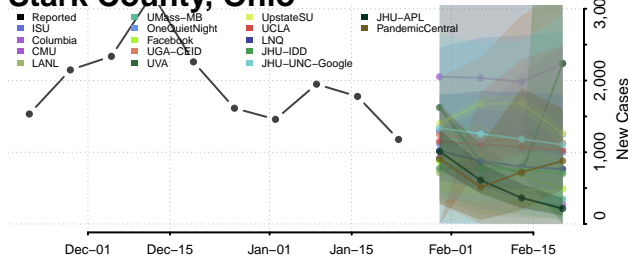

Stark County, Ohio