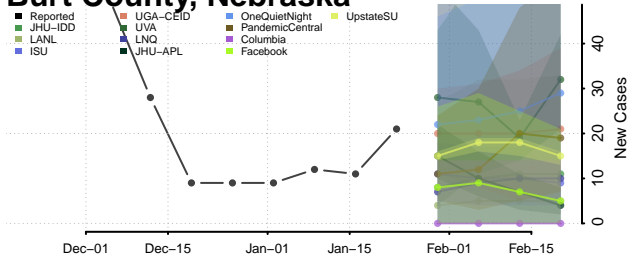

Burt County, Nebraska