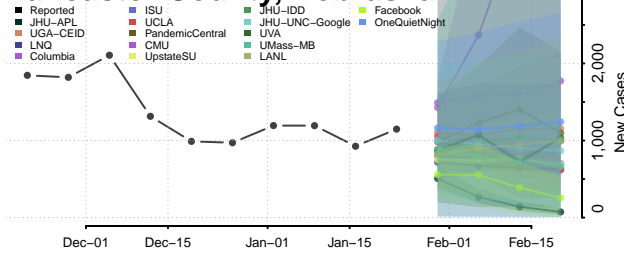

Keith County, Nebraska

Keya Paha County, Nebraska

Kimball County, Nebraska

Knox County, Nebraska

Lancaster County, Nebraska

Lincoln County, Nebraska

Logan County, Nebraska

Loup County, Nebraska