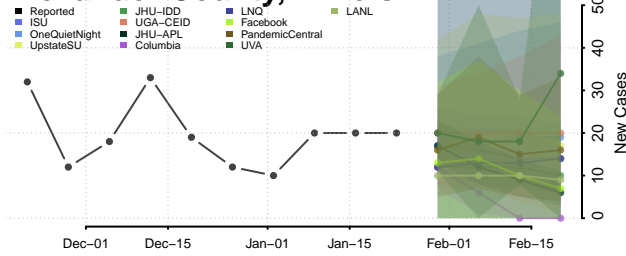

Alexander County, Illinois