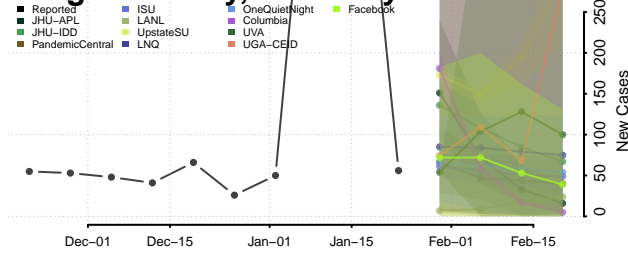

Morgan County, Kentucky