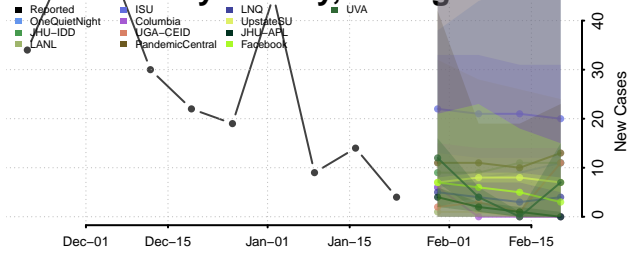

Montmorency County, Michigan