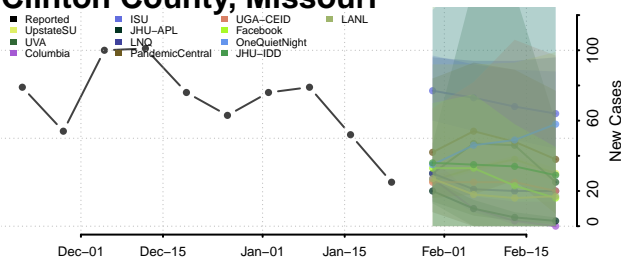

Clinton County, Missouri