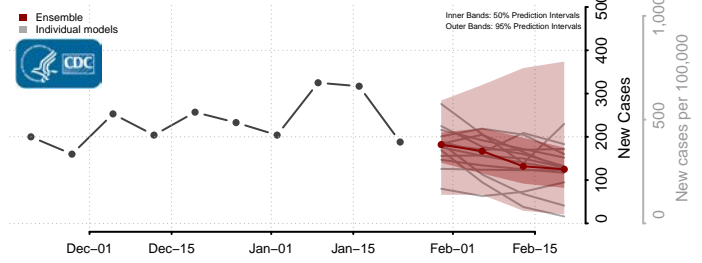

Crittenden County, Arkansas