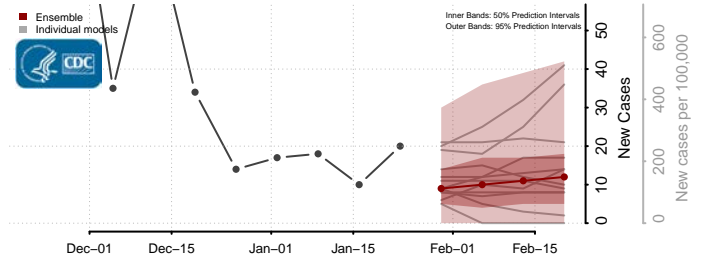

Sheridan County, North Dakota

Sioux County, North Dakota

Slope County, North Dakota

Stark County, North Dakota

Steele County, North Dakota

Stutsman County, North Dakota

Towner County, North Dakota

Trail County, North Dakota