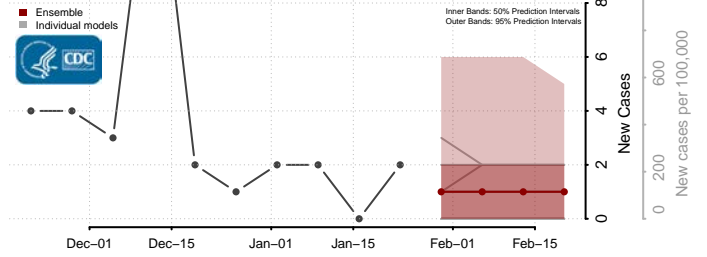

Esmeralda County, Nevada