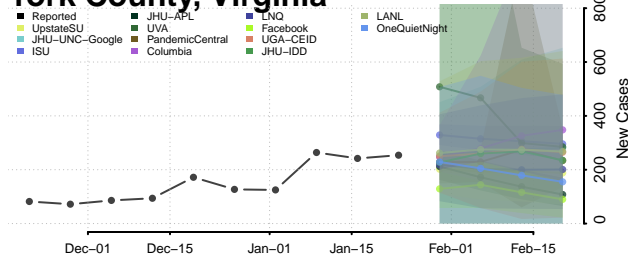

York County, Virginia