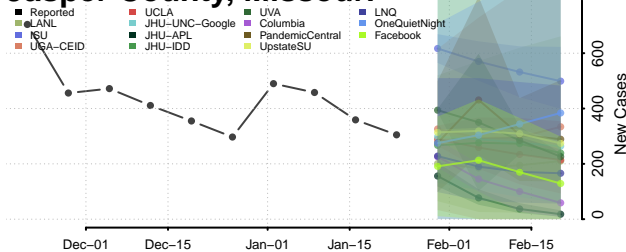

Jasper County, Missouri