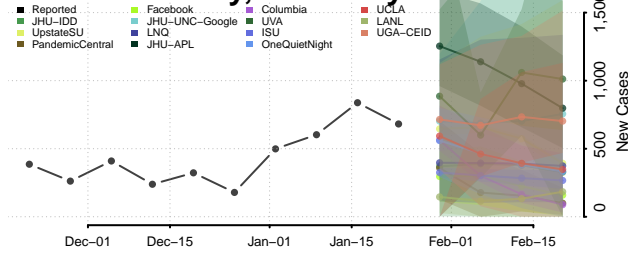

Oldham County, Kentucky