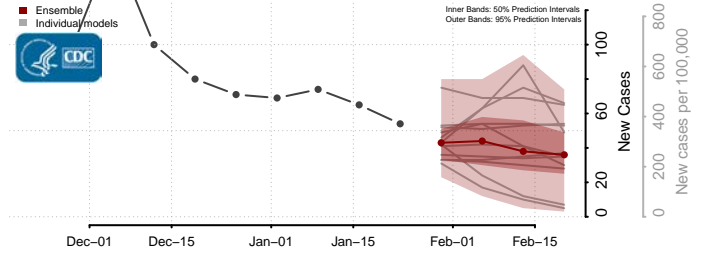

Clay County, Arkansas