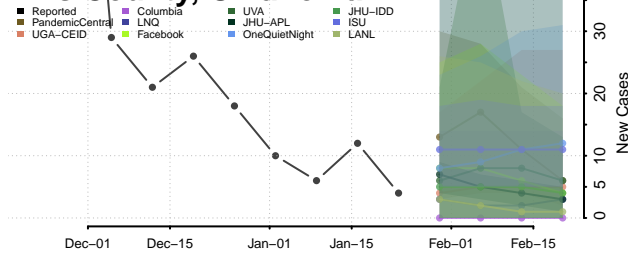

Custer County, Oklahoma

Delaware County, Oklahoma

Dewey County, Oklahoma

Ellis County, Oklahoma

Garfield County, Oklahoma

Garvin County, Oklahoma

Grady County, Oklahoma

Grant County, Oklahoma