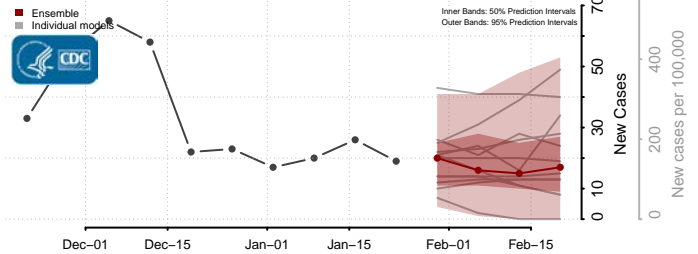

Fremont County, Idaho