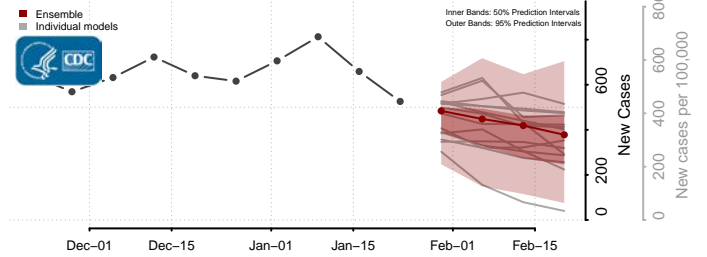

Clark County, Indiana