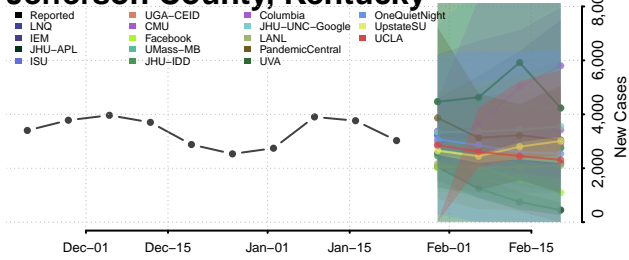

Jefferson County, Kentucky