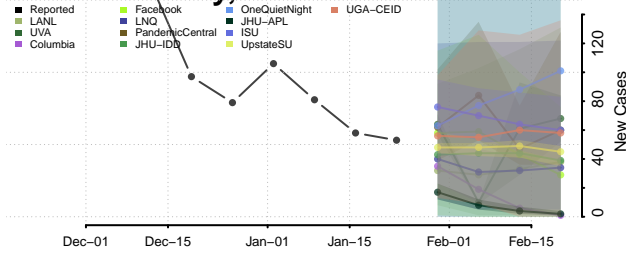

Marion County, Missouri