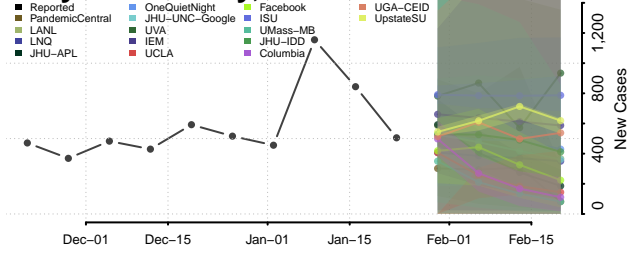

Grayson County, Texas