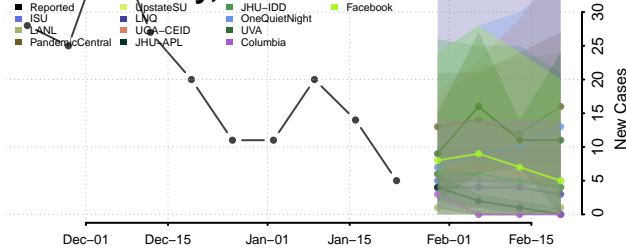

Deuel County, South Dakota