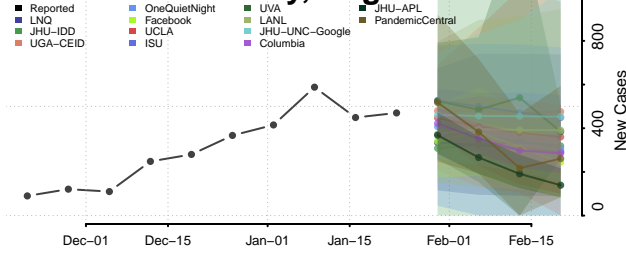

Pittsylvania County, Virginia

Poquoson County, Virginia

Portsmouth County, Virginia

Powhatan County, Virginia

Prince Edward County, Virginia

Prince George County, Virginia

Prince William County, Virginia

Pulaski County, Virginia