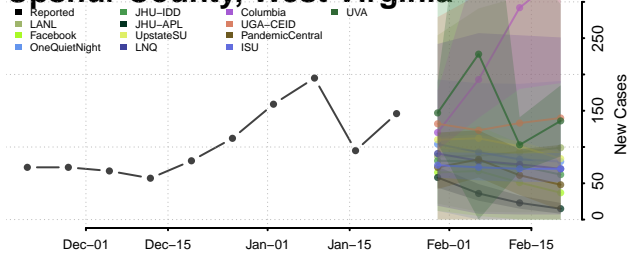

Upshur County, West Virginia