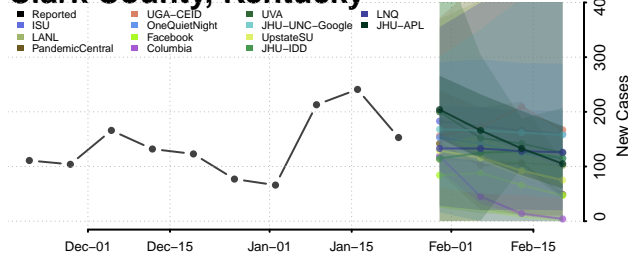

Carlisle County, Kentucky

Carroll County, Kentucky

Carter County, Kentucky

Casey County, Kentucky

Christian County, Kentucky

Clark County, Kentucky

Clay County, Kentucky

Clinton County, Kentucky