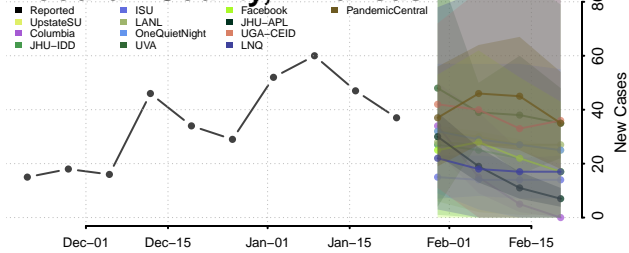

Woodruff County, Arkansas