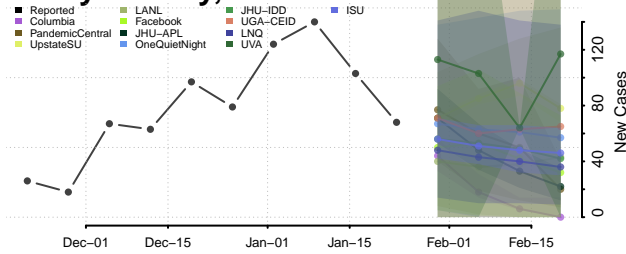

Crenshaw County, Alabama

Cullman County, Alabama

Fayette County, Alabama

Franklin County, Alabama

Geneva County, Alabama

Greene County, Alabama

Hale County, Alabama

Henry County, Alabama