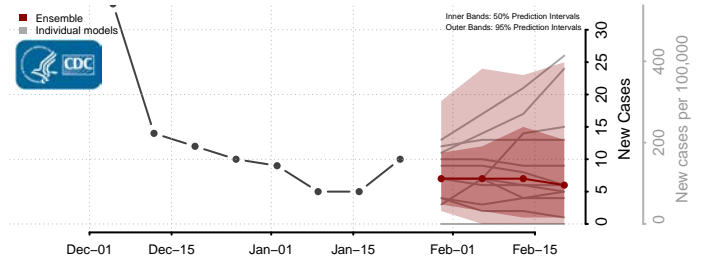

Bottineau County, North Dakota