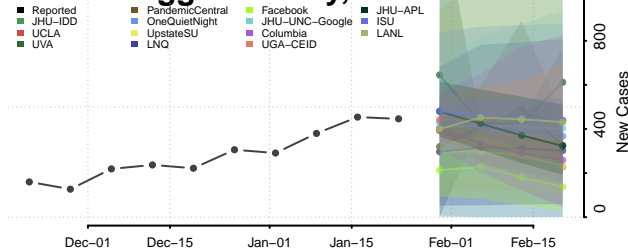

Androscoggin County, Maine