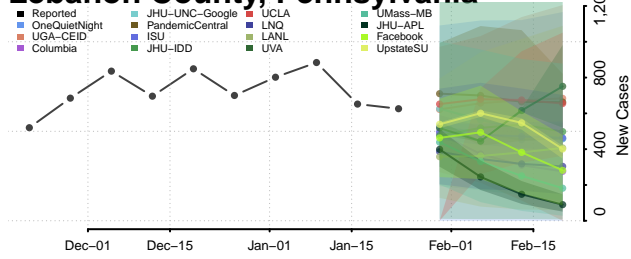

Dauphin County, Pennsylvania

Delaware County, Pennsylvania

Elk County, Pennsylvania

Lawrence County, Pennsylvania

Lebanon County, Pennsylvania

Lehigh County, Pennsylvania

Luzerne County, Pennsylvania

Lycoming County, Pennsylvania