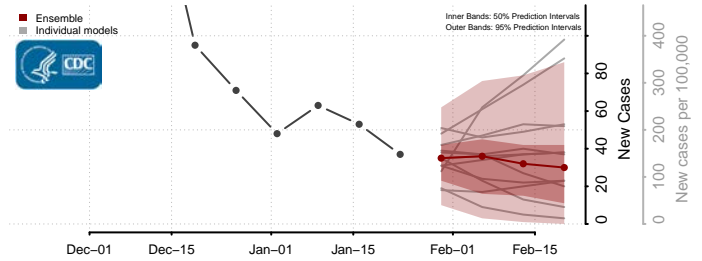

Brown County, Minnesota