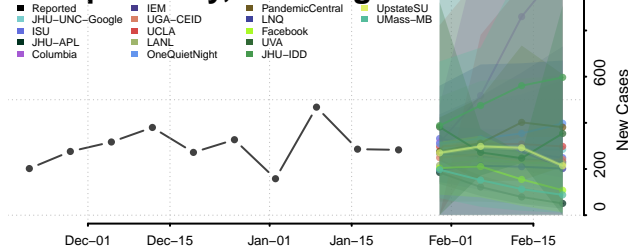

Island County, Washington

Jefferson County, Washington

King County, Washington

Kitsap County, Washington

Kittitas County, Washington

Klickitat County, Washington

Lewis County, Washington

Lincoln County, Washington