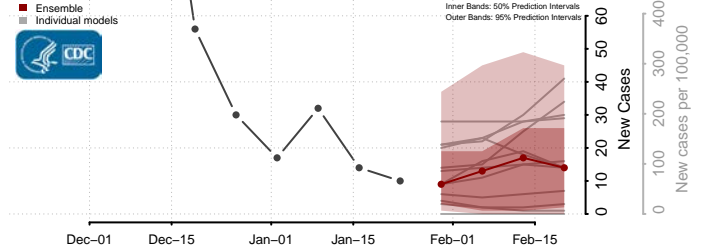

Roseau County, Minnesota