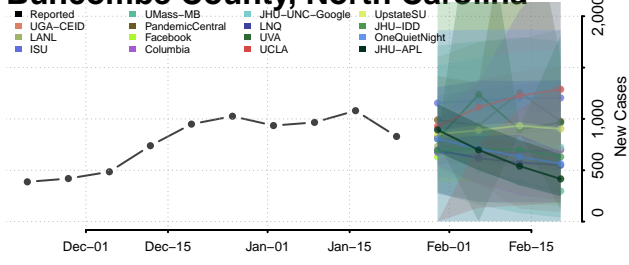

Bladen County, North Carolina

Brunswick County, North Carolina

Buncombe County, North Carolina

Burke County, North Carolina

Cabarrus County, North Carolina

Caldwell County, North Carolina

Camden County, North Carolina