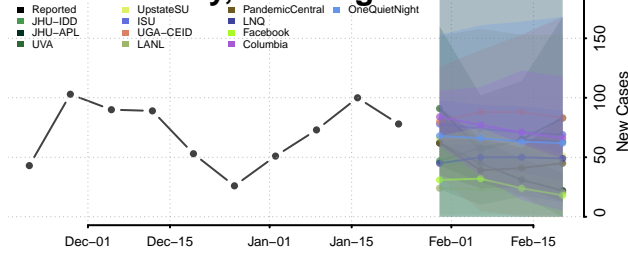

York County, Virginia

Washington

Adams County, Washington

Asotin County, Washington

Benton County, Washington

Chelan County, Washington

Clallam County, Washington

Clark County, Washington