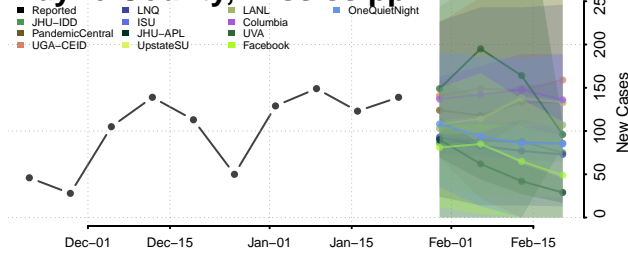

Wayne County, Mississippi