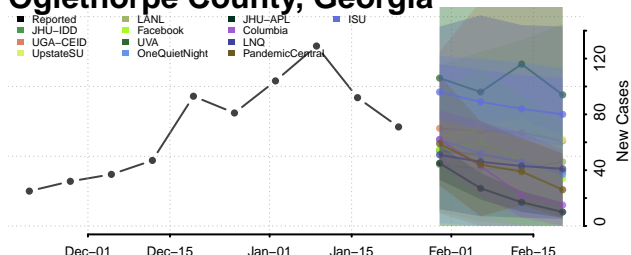

Morgan County, Georgia

Murray County, Georgia

Muscogee County, Georgia

Newton County, Georgia

Oconee County, Georgia

Oglethorpe County, Georgia

Paulding County, Georgia

Peach County, Georgia