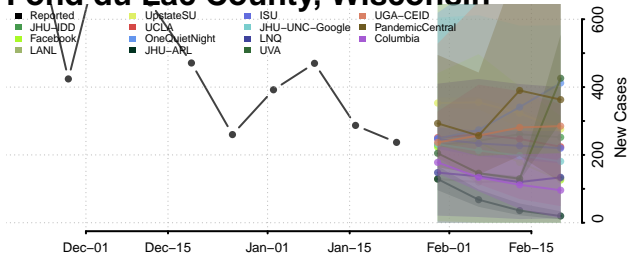

Chippewa County, Wisconsin

Clark County, Wisconsin

Columbia County, Wisconsin

Crawford County, Wisconsin

Florence County, Wisconsin

Fond du Lac County, Wisconsin

Forest County, Wisconsin

Grant County, Wisconsin