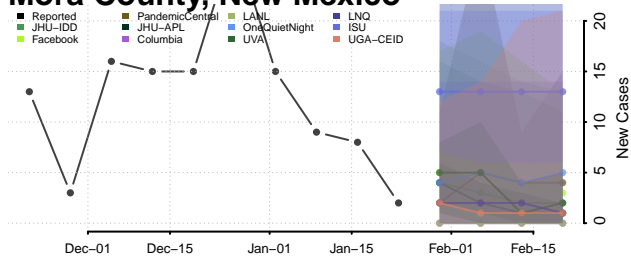

Hidalgo County, New Mexico

Lea County, New Mexico

Lincoln County, New Mexico

Los Alamos County, New Mexico

Luna County, New Mexico

McKinley County, New Mexico

Mora County, New Mexico

Otero County, New Mexico