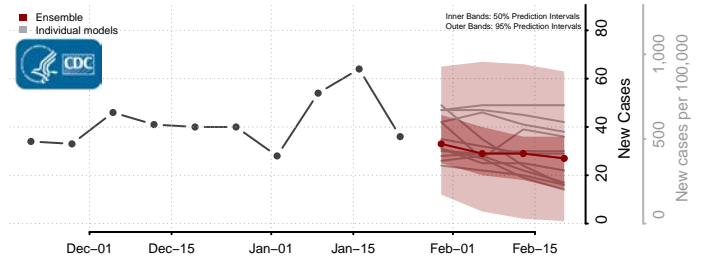

Dallas County, Arkansas