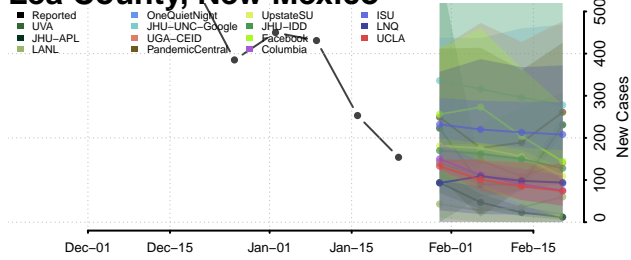

Hidalgo County, New Mexico

Lea County, New Mexico

Lincoln County, New Mexico

Los Alamos County, New Mexico

Luna County, New Mexico

McKinley County, New Mexico

Mora County, New Mexico

Otero County, New Mexico