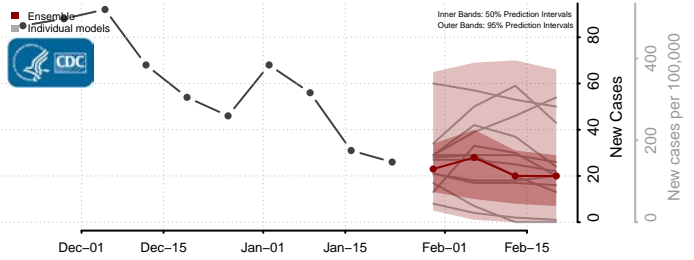

Andrew County, Missouri