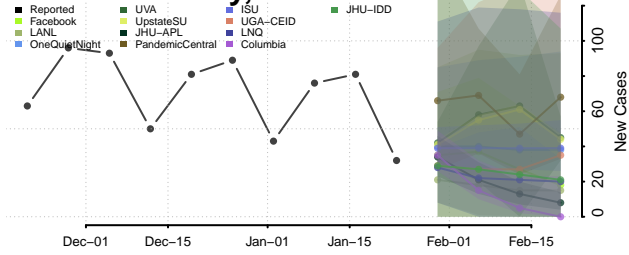

Sequoyah County, Oklahoma

Stephens County, Oklahoma

Texas County, Oklahoma

Tillman County, Oklahoma

Tulsa County, Oklahoma

Wagoner County, Oklahoma

Washington County, Oklahoma

Washita County, Oklahoma