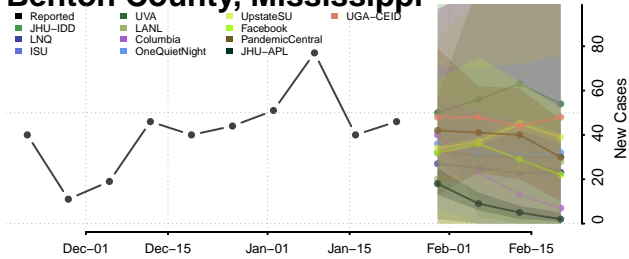

Adams County, Mississippi

Alcorn County, Mississippi

Amite County, Mississippi

Attala County, Mississippi

Benton County, Mississippi

Bolivar County, Mississippi

Calhoun County, Mississippi

Carroll County, Mississippi