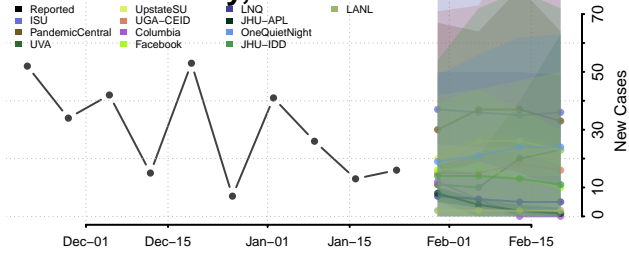

Mitchell County, Texas