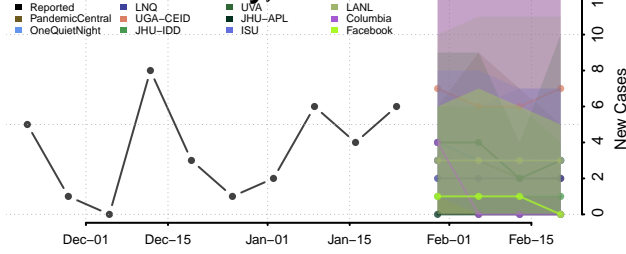

Rio Blanco County, Colorado

Rio Grande County, Colorado

Routt County, Colorado

Saguache County, Colorado

San Juan County, Colorado

San Miguel County, Colorado

Sedgwick County, Colorado

Summit County, Colorado