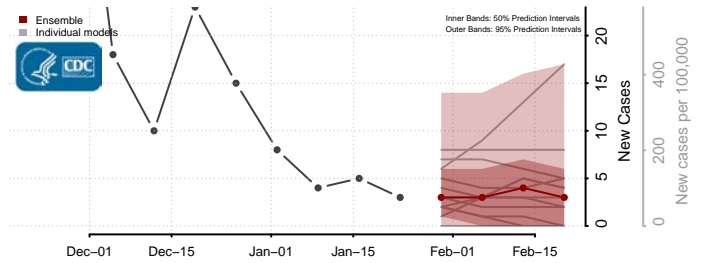

Pierce County, North Dakota