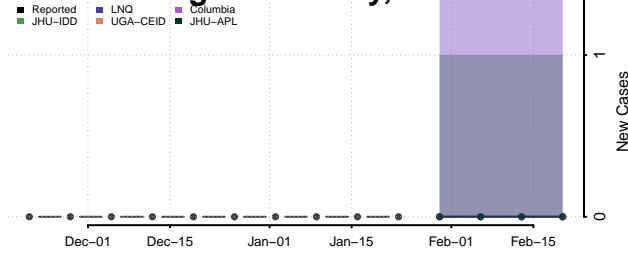

Anchorage County, Alaska

Bethel County, Alaska

Bristol Bay County, Alaska

Denali County, Alaska

Dillingham County, Alaska

Fairbanks North Star County, Alaska

Haines County, Alaska

Hoonah-Angoon County, Alaska