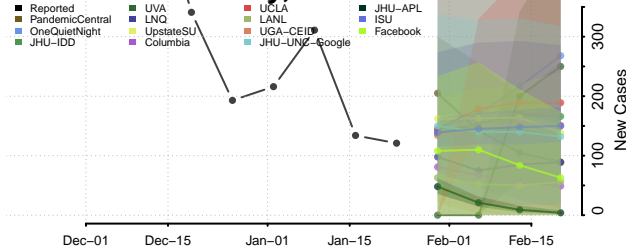

Rock County, Minnesota

Roseau County, Minnesota

Scott County, Minnesota

Sherburne County, Minnesota

Sibley County, Minnesota

St. Louis County, Minnesota

Stearns County, Minnesota

Steele County, Minnesota