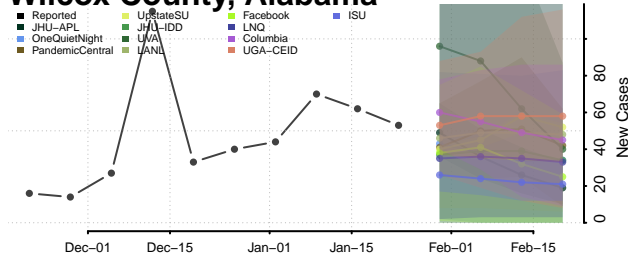

St. Clair County, Alabama

Sumter County, Alabama

Talladega County, Alabama

Tallapoosa County, Alabama

Tuscaloosa County, Alabama

Walker County, Alabama

Washington County, Alabama

Wilcox County, Alabama

Winston County, Alabama

Alaska*

Aleutians East County, Alaska

Aleutians West County, Alaska

*New weekly cases may decrease in this location over the next four weeks. For these locations, the ensemble forecast indicates a probability of 0.75 or greater that fewer cases will be reported in week four of the forecast than in the last reported week.