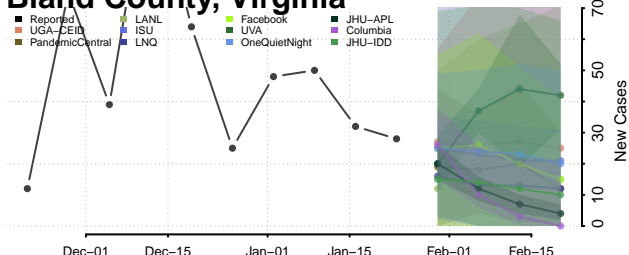

Bland County, Virginia