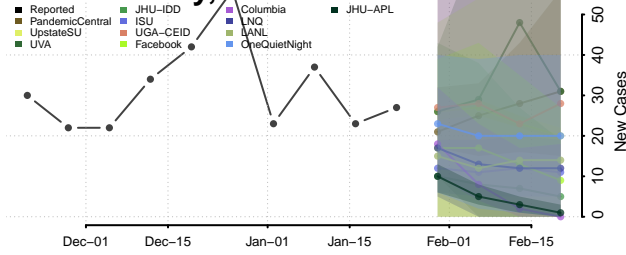

Custer County, Oklahoma

Delaware County, Oklahoma

Dewey County, Oklahoma

Ellis County, Oklahoma

Garfield County, Oklahoma

Garvin County, Oklahoma

Grady County, Oklahoma

Grant County, Oklahoma