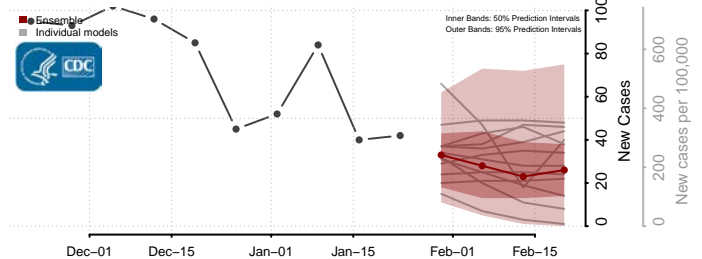

Faribault County, Minnesota