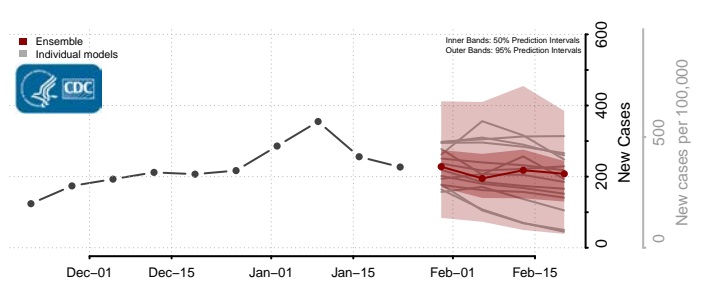

Haywood County, North Carolina