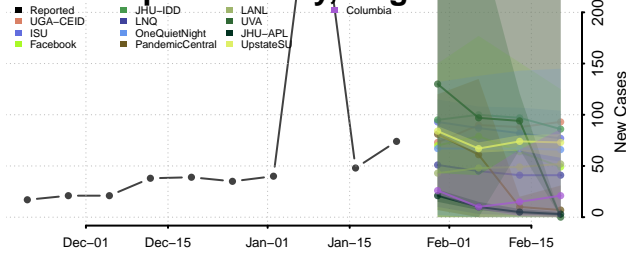

Southampton County, Virginia