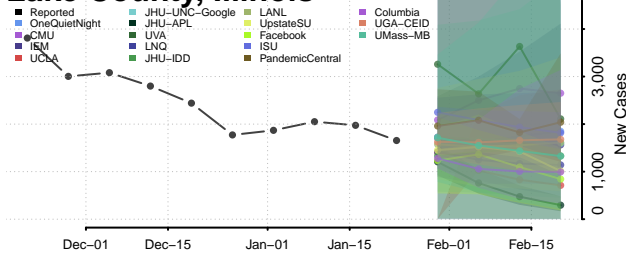

Jersey County, Illinois

Jo Daviess County, Illinois

Johnson County, Illinois

Kane County, Illinois

Kankakee County, Illinois

Kendall County, Illinois

Knox County, Illinois

Lake County, Illinois