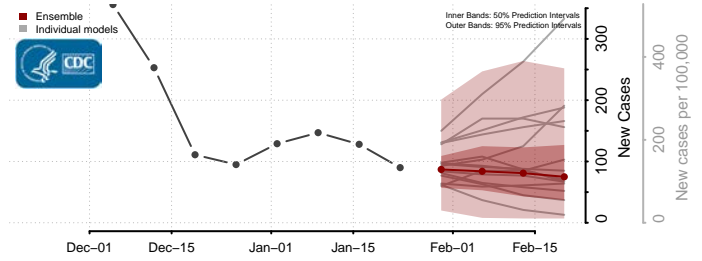

Ward County, North Dakota