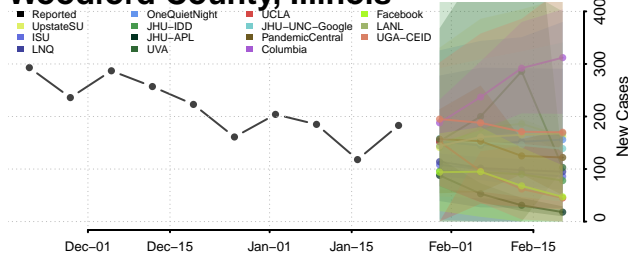

Tazewell County, Illinois

Union County, Illinois

Whiteside County, Illinois

Will County, Illinois

Williamson County, Illinois

Winnebago County, Illinois

Woodford County, Illinois

Indiana*