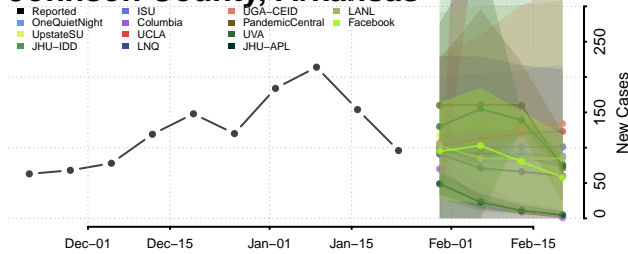

Johnson County, Arkansas