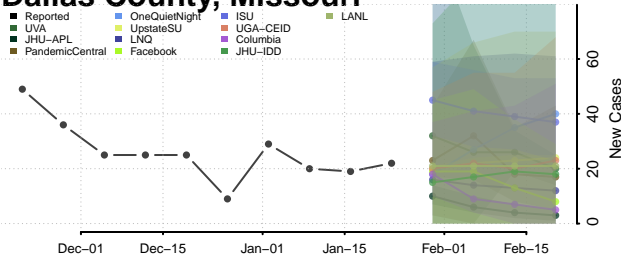

Dallas County, Missouri