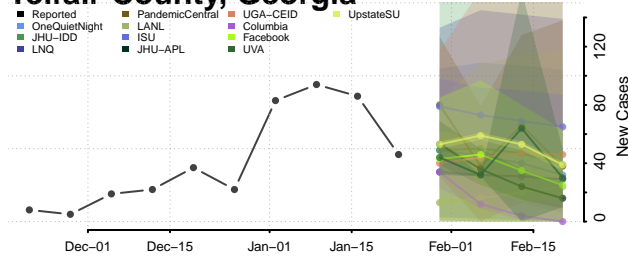

Stewart County, Georgia

Sumter County, Georgia

Talbot County, Georgia

Taliaferro County, Georgia

Tattnall County, Georgia

Taylor County, Georgia

Telfair County, Georgia

Terrell County, Georgia