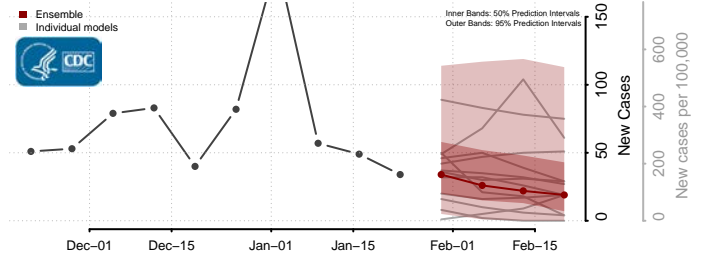

Buchanan County, Virginia