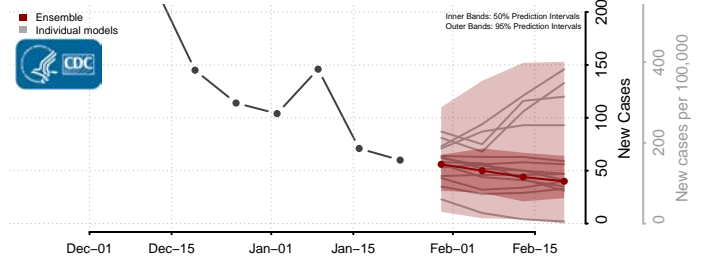

Douglas County, Minnesota