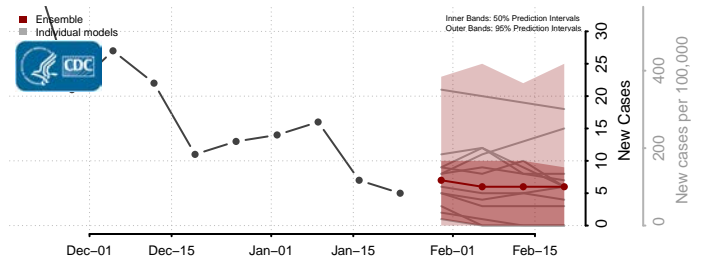

Carter County, Missouri