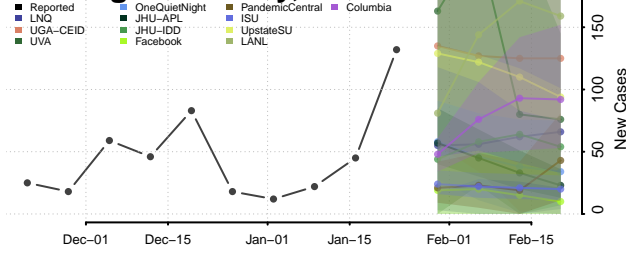

Rio Blanco County, Colorado

Rio Grande County, Colorado

Routt County, Colorado

Saguache County, Colorado

San Juan County, Colorado

San Miguel County, Colorado

Sedgwick County, Colorado

Summit County, Colorado