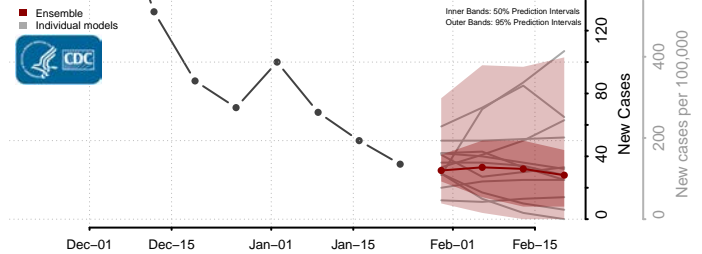

Lawrence County, South Dakota