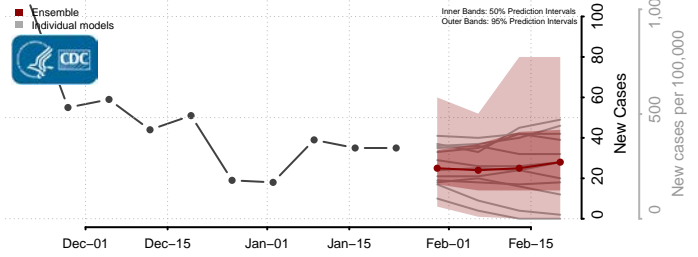

Winnebago County, Iowa