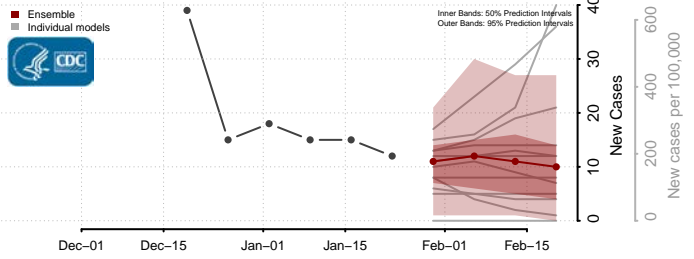

Watonwan County, Minnesota

Wilkin County, Minnesota

Winona County, Minnesota

Wright County, Minnesota

Yellow Medicine County, Minnesota

Mississippi*

*New weekly cases may decrease in this location over the next four weeks. For these locations, the ensemble forecast indicates a probability of 0.75 or greater that fewer cases will be reported in week four of the forecast than in the last reported week.