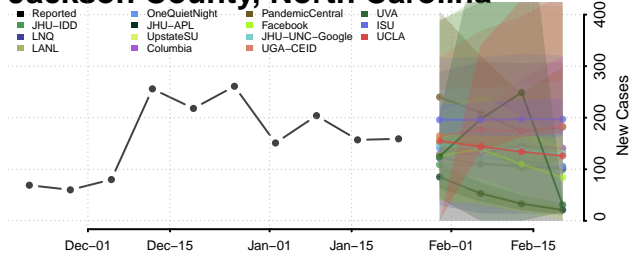

Jackson County, North Carolina