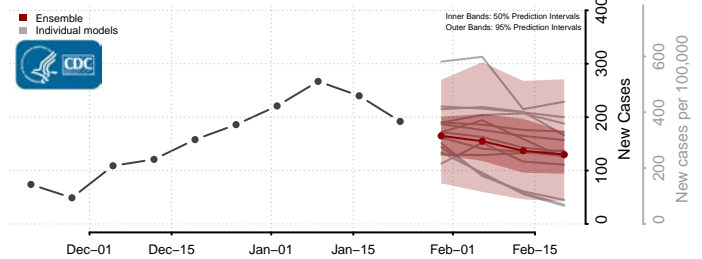

Worcester County, Maryland