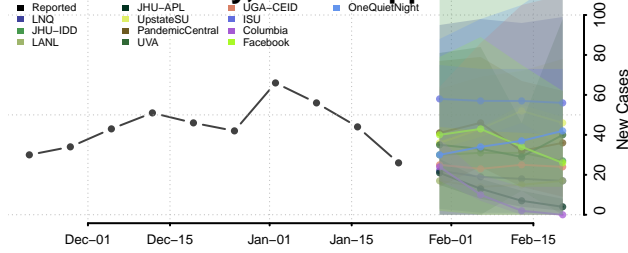

Walthall County, Mississippi