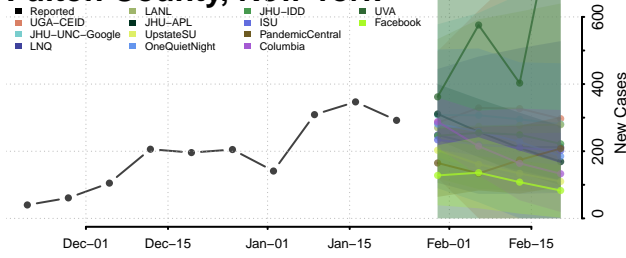

Columbia County, New York

Cortland County, New York

Delaware County, New York

Dutchess County, New York

Erie County, New York

Essex County, New York

Franklin County, New York

Fulton County, New York