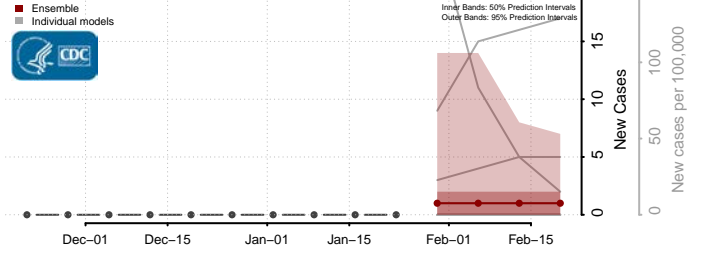

Millard County, Utah