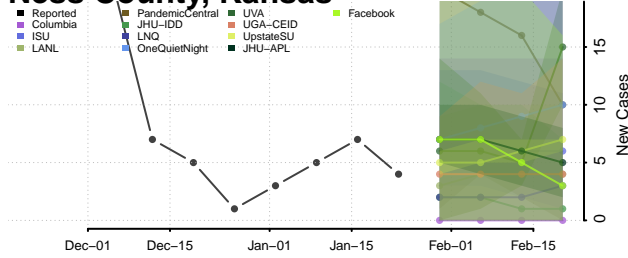

Morris County, Kansas

Morton County, Kansas

Nemaha County, Kansas

Neosho County, Kansas

Ness County, Kansas

Norton County, Kansas

Osage County, Kansas

Osborne County, Kansas