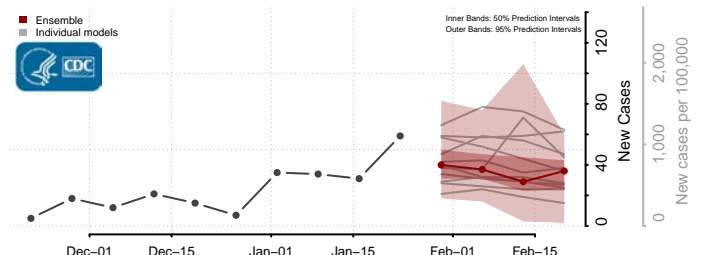

Culpeper County, Virginia

Cumberland County, Virginia

Danville County, Virginia

Dickenson County, Virginia

Dinwiddie County, Virginia

Emporia County, Virginia

Essex County, Virginia

Fairfax City County, Virginia