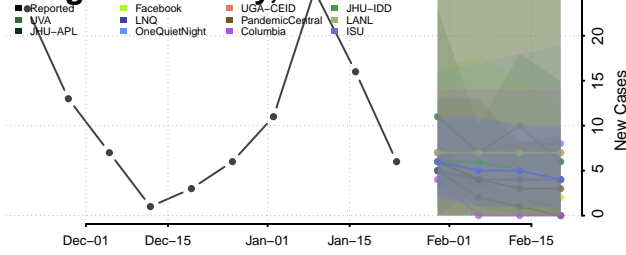

Rio Blanco County, Colorado

Rio Grande County, Colorado

Routt County, Colorado

Saguache County, Colorado

San Juan County, Colorado

San Miguel County, Colorado

Sedgwick County, Colorado

Summit County, Colorado