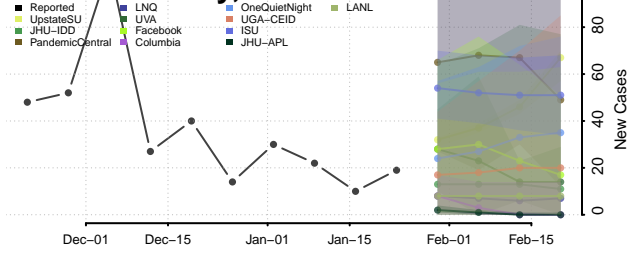

Parmer County, Texas