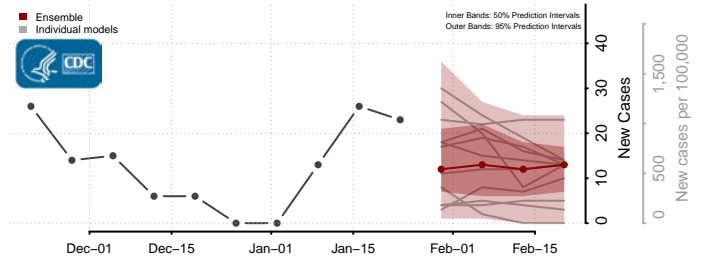

Yadkin County, North Carolina

Yancey County, North Carolina

North Dakota*

Adams County, North Dakota

*New weekly cases may decrease in this location over the next four weeks. For these locations, the ensemble forecast indicates a probability of 0.75 or greater that fewer cases will be reported in week four of the forecast than in the last reported week.