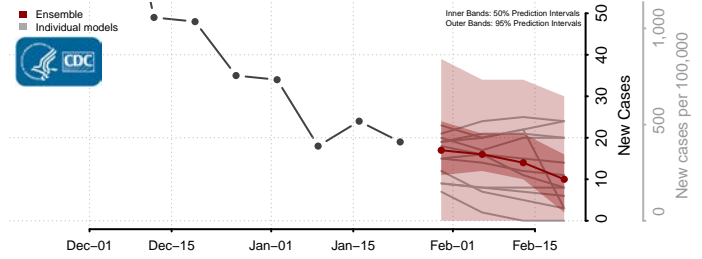

Republic County, Kansas