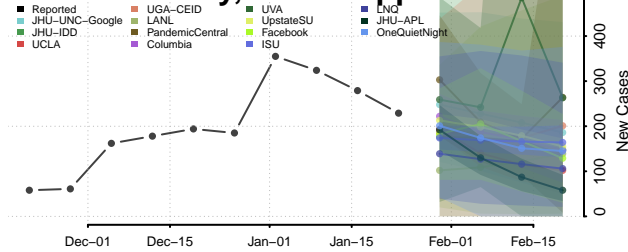

Warren County, Mississippi