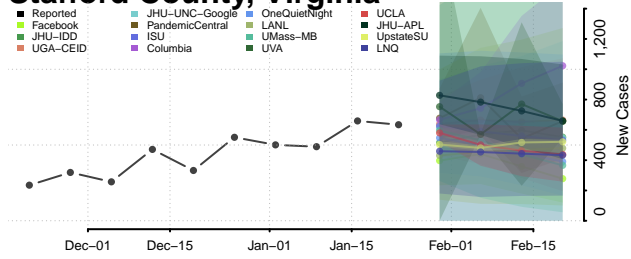

Stafford County, Virginia