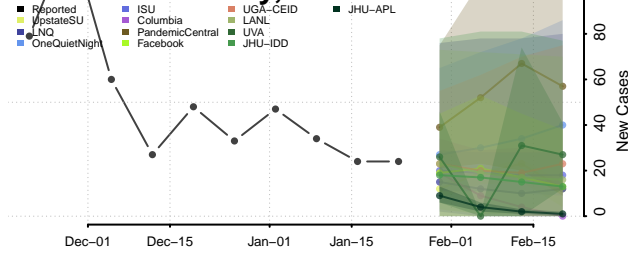

Humboldt County, Iowa