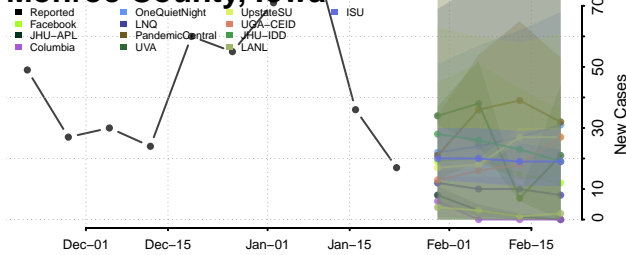

Mahaska County, Iowa

Marion County, Iowa

Marshall County, Iowa

Mills County, Iowa

Mitchell County, Iowa

Monona County, Iowa

Monroe County, Iowa

Montgomery County, Iowa