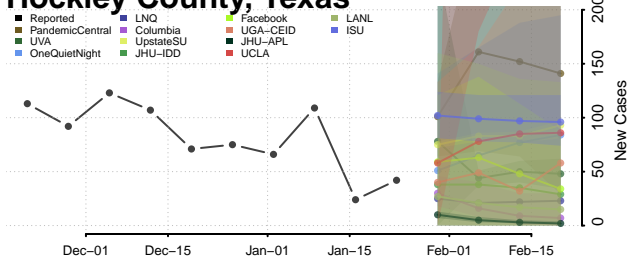

Hockley County, Texas