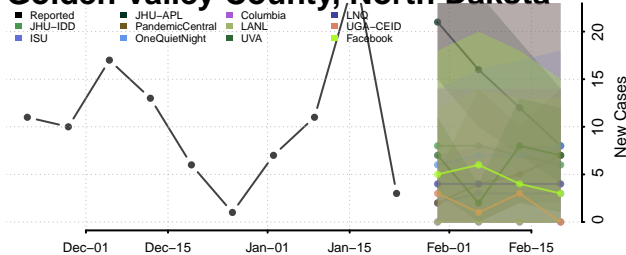

Cavalier County, North Dakota

Dickey County, North Dakota

Divide County, North Dakota

Dunn County, North Dakota

Eddy County, North Dakota

Emmons County, North Dakota

Foster County, North Dakota

Golden Valley County, North Dakota