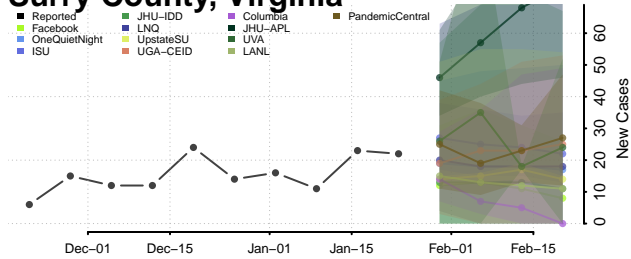

Surry County, Virginia