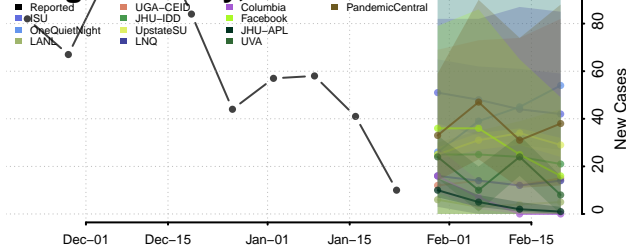

Morgan County, Missouri