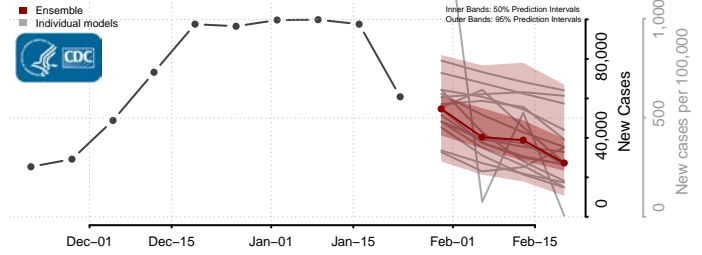

Los Angeles County, California