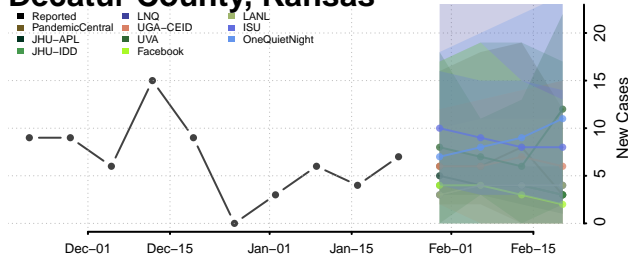

Decatur County, Kansas