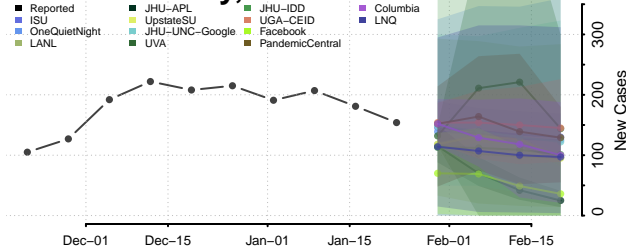

Benewah County, Idaho

Bingham County, Idaho

Blaine County, Idaho

Boise County, Idaho

Bonner County, Idaho

Bonneville County, Idaho

Boundary County, Idaho

Butte County, Idaho