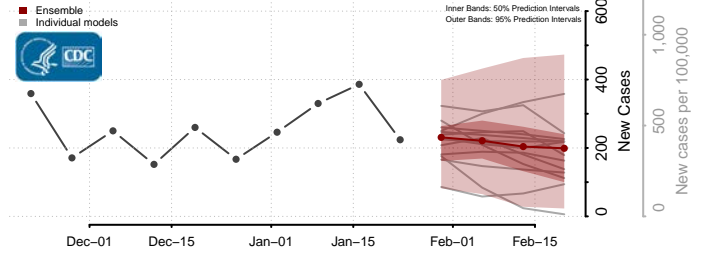

St. Charles County, Louisiana