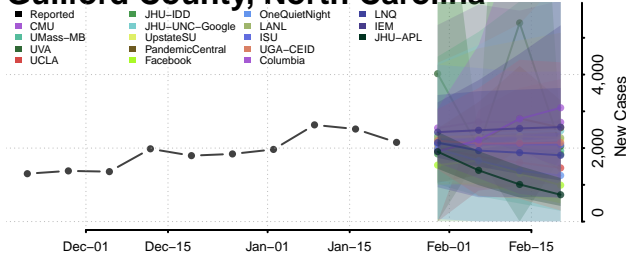

Davie County, North Carolina

Gates County, North Carolina

Graham County, North Carolina

Granville County, North Carolina

Greene County, North Carolina

Guilford County, North Carolina

Halifax County, North Carolina