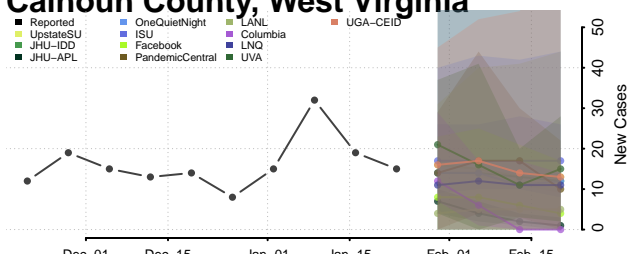

Calhoun County, West Virginia