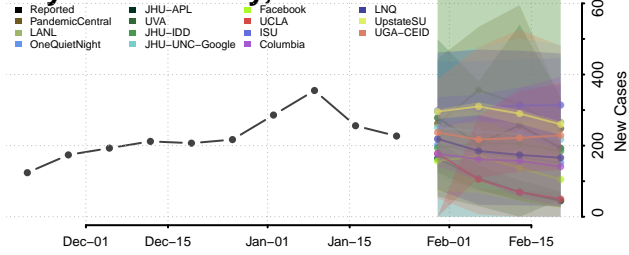

Haywood County, North Carolina