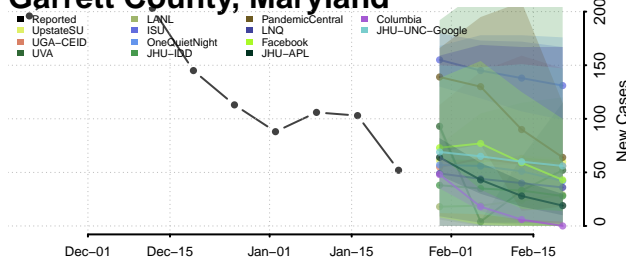

Caroline County, Maryland

Carroll County, Maryland

Cecil County, Maryland

Charles County, Maryland

Dorchester County, Maryland

Frederick County, Maryland

Garrett County, Maryland

Harford County, Maryland