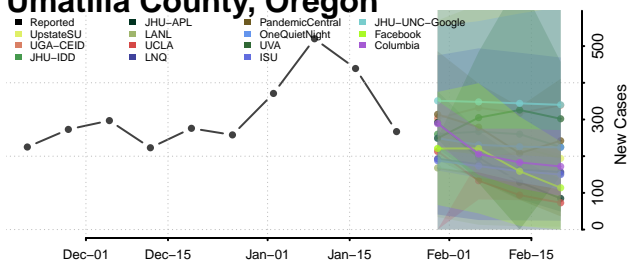

Umatilla County, Oregon