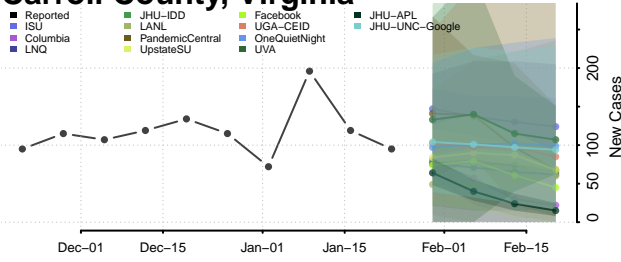

Carroll County, Virginia