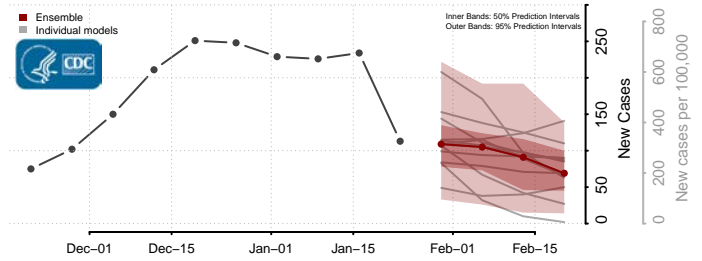

Calhoun County, West Virginia

Clay County, West Virginia

Doddridge County, West Virginia

Fayette County, West Virginia

Gilmer County, West Virginia

Grant County, West Virginia

Greenbrier County, West Virginia