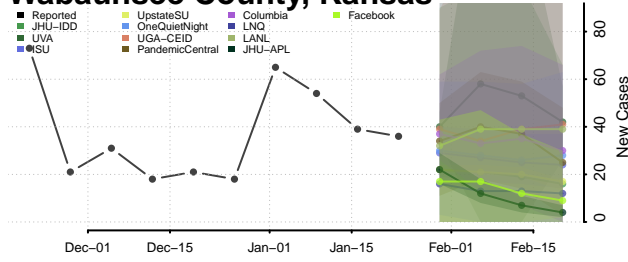

Sumner County, Kansas

Thomas County, Kansas

Trego County, Kansas

Wabaunsee County, Kansas

Wallace County, Kansas

Washington County, Kansas

Wichita County, Kansas

Wilson County, Kansas