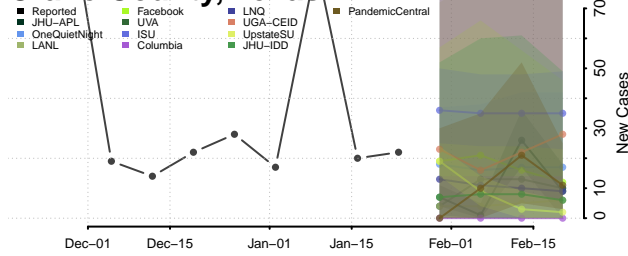

Crane County, Texas