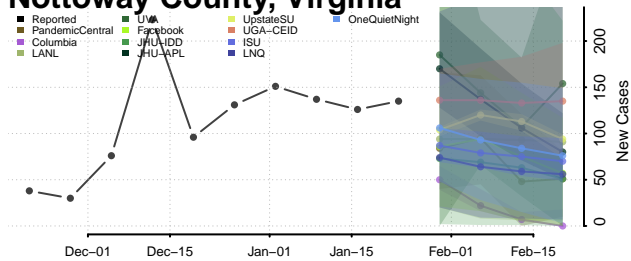

Northampton County, Virginia

Northumberland County, Virginia

Norton County, Virginia

Nottoway County, Virginia

Orange County, Virginia

Page County, Virginia

Patrick County, Virginia

Petersburg County, Virginia