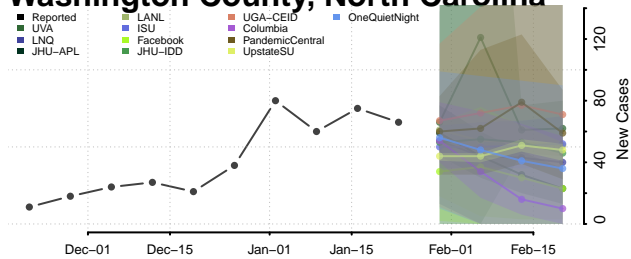

Wake County, North Carolina

Warren County, North Carolina

Washington County, North Carolina

Watauga County, North Carolina

Wayne County, North Carolina

Wilkes County, North Carolina

Wilson County, North Carolina