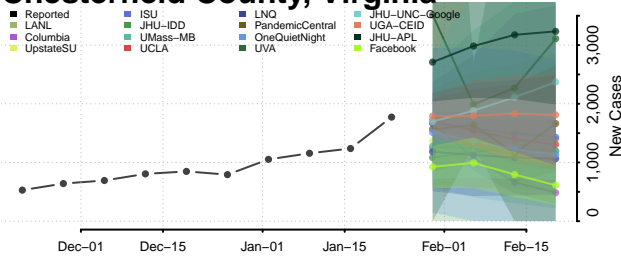

Charlotte County, Virginia

Charlottesville County, Virginia

Chesapeake County, Virginia

Chesterfield County, Virginia

Clarke County, Virginia

Colonial Heights County, Virginia

Covington County, Virginia

Craig County, Virginia