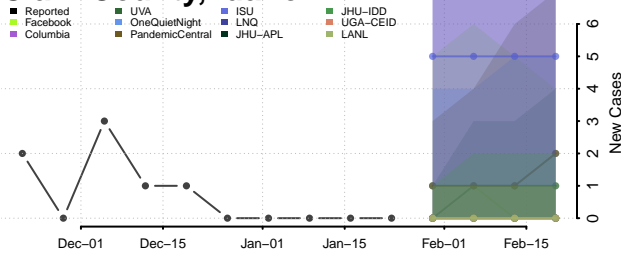

Camas County, Idaho

Canyon County, Idaho

Caribou County, Idaho

Cassia County, Idaho

Clark County, Idaho

Clearwater County, Idaho

Custer County, Idaho

Elmore County, Idaho