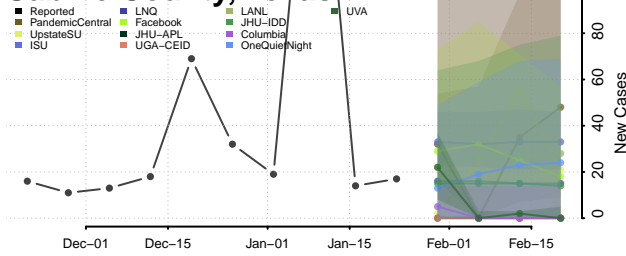

Sabine County, Texas