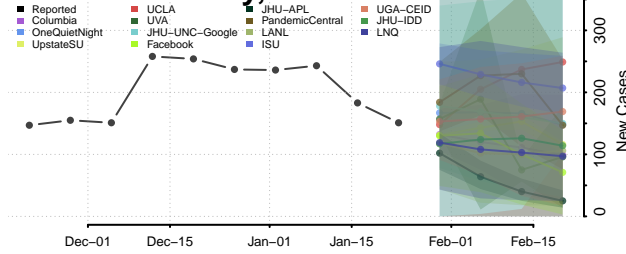

Columbia County, New York

Cortland County, New York

Delaware County, New York

Dutchess County, New York

Erie County, New York

Essex County, New York

Franklin County, New York

Fulton County, New York