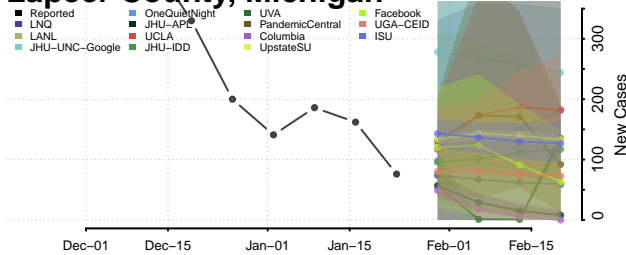

Lapeer County, Michigan