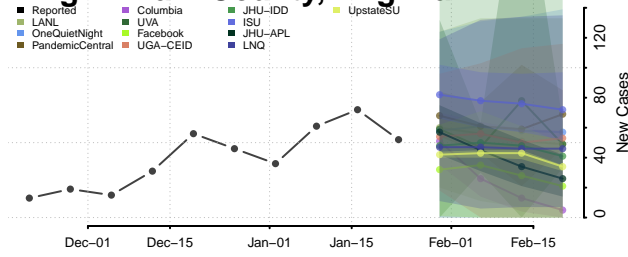

King William County, Virginia