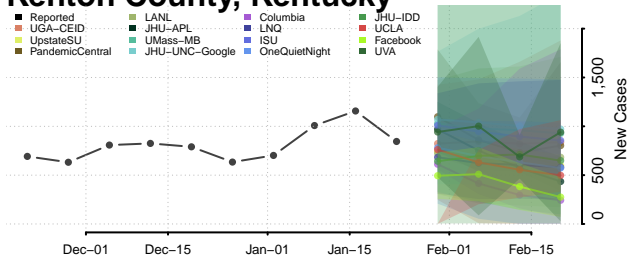

Kenton County, Kentucky