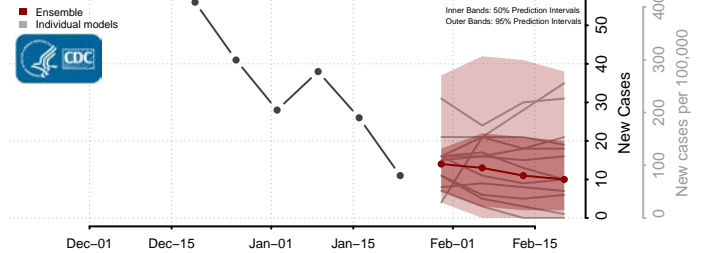

Wadena County, Minnesota