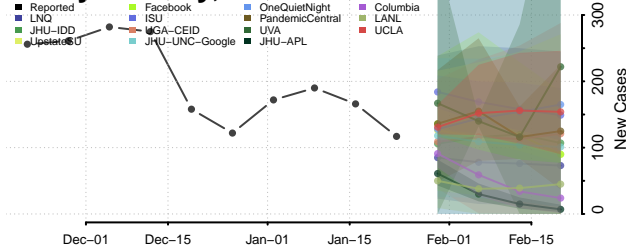

Taney County, Missouri