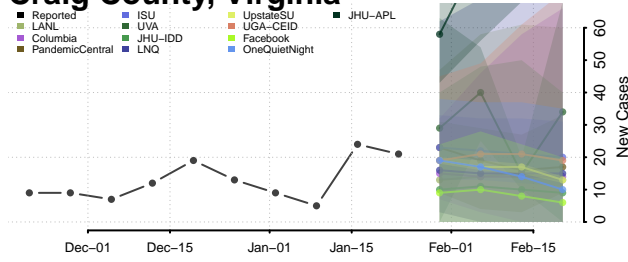

Charlotte County, Virginia

Charlottesville County, Virginia

Chesapeake County, Virginia

Chesterfield County, Virginia

Clarke County, Virginia

Colonial Heights County, Virginia

Covington County, Virginia

Craig County, Virginia