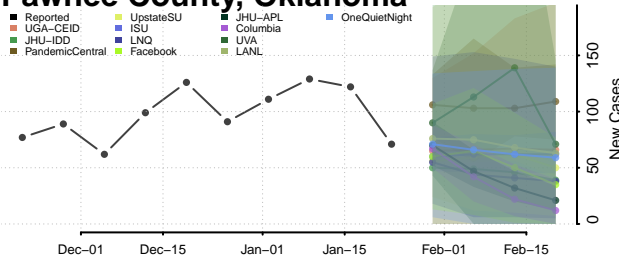

Noble County, Oklahoma

Nowata County, Oklahoma

Okfuskee County, Oklahoma

Oklahoma County, Oklahoma

Okmulgee County, Oklahoma

Osage County, Oklahoma

Ottawa County, Oklahoma

Pawnee County, Oklahoma