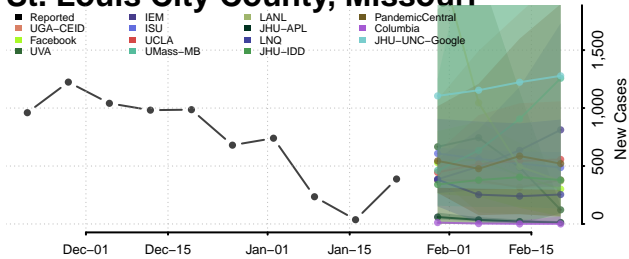

St. Louis City County, Missouri