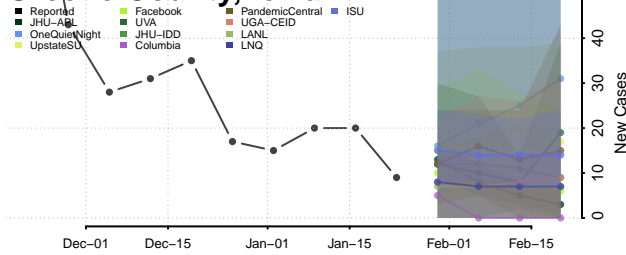

Dickinson County, Iowa

Dubuque County, Iowa

Emmet County, Iowa

Fayette County, Iowa

Floyd County, Iowa

Franklin County, Iowa

Fremont County, Iowa

Greene County, Iowa