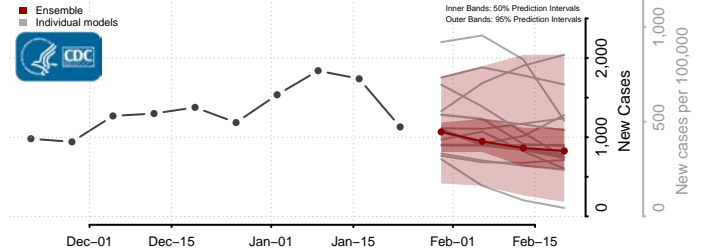

Washington County, Arkansas