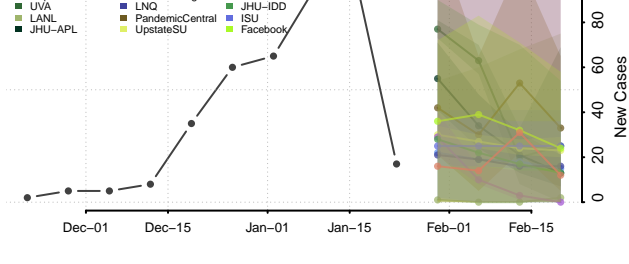

Harnett County, North Carolina

Haywood County, North Carolina

Henderson County, North Carolina

Hertford County, North Carolina

Hoke County, North Carolina

Hyde County, North Carolina

Iredell County, North Carolina