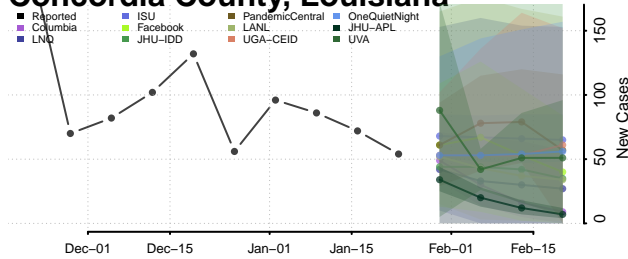

Caldwell County, Louisiana

Cameron County, Louisiana

Catahoula County, Louisiana

Claiborne County, Louisiana

Concordia County, Louisiana

De Soto County, Louisiana

East Baton Rouge County, Louisiana

East Carroll County, Louisiana