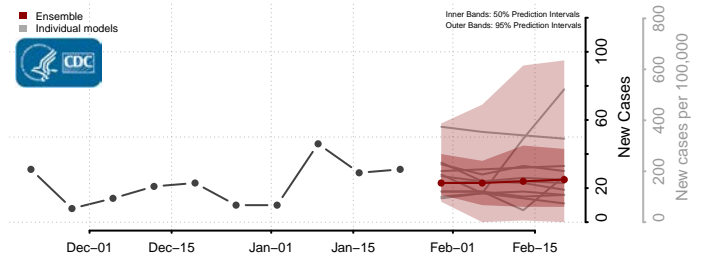

Williamsburg County, Virginia