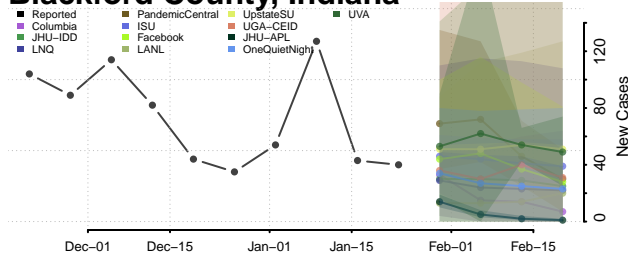

Blackford County, Indiana