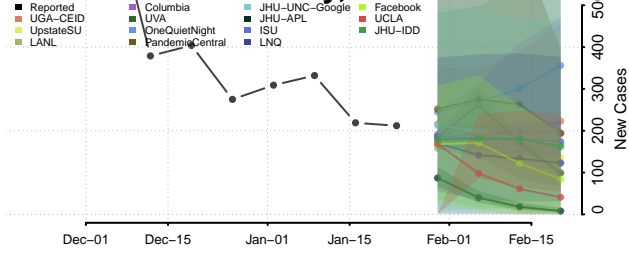

Pottawattamie County, Iowa