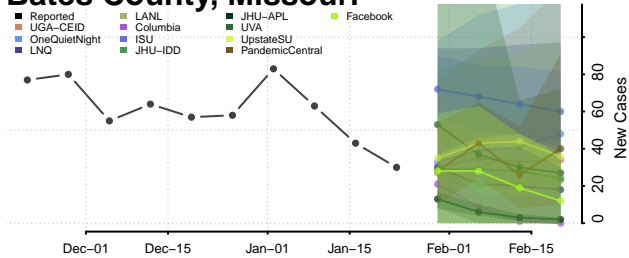

Bates County, Missouri