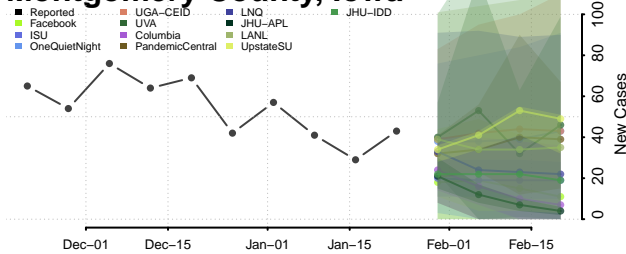

Mahaska County, Iowa

Marion County, Iowa

Marshall County, Iowa

Mills County, Iowa

Mitchell County, Iowa

Monona County, Iowa

Monroe County, Iowa

Montgomery County, Iowa