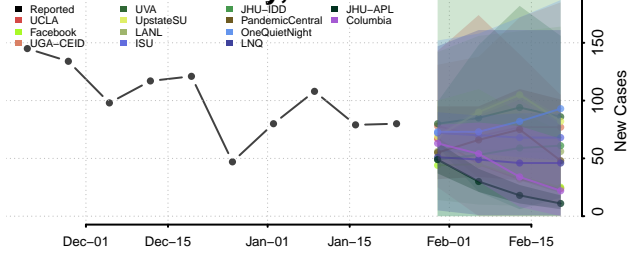

Kewaunee County, Wisconsin