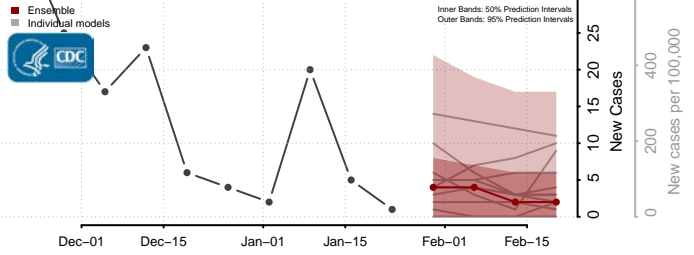

Atchison County, Missouri