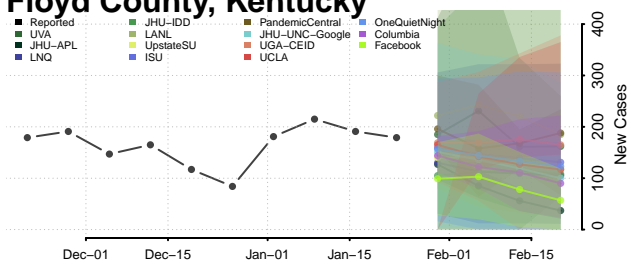

Floyd County, Kentucky

Franklin County, Kentucky

Fulton County, Kentucky

Gallatin County, Kentucky

Garrard County, Kentucky

Grant County, Kentucky

Graves County, Kentucky

Grayson County, Kentucky