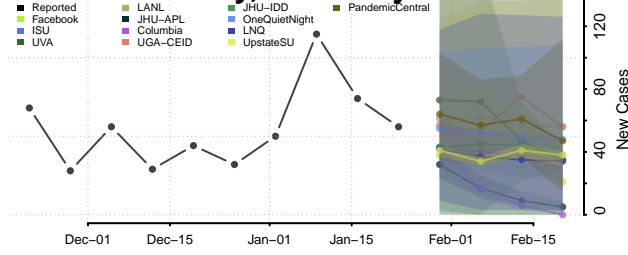

Wayne County, Kentucky

Webster County, Kentucky

Whitley County, Kentucky

Wolfe County, Kentucky

Woodford County, Kentucky

Louisiana

Acadia County, Louisiana

Allen County, Louisiana