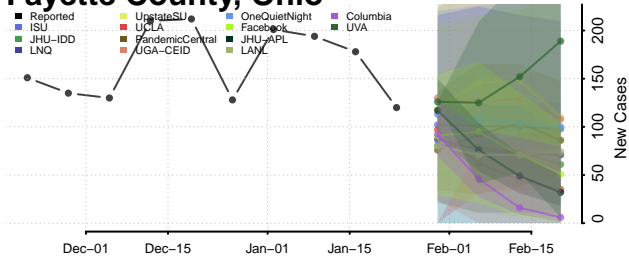

Crawford County, Ohio

Cuyahoga County, Ohio

Darke County, Ohio

Defiance County, Ohio

Delaware County, Ohio

Erie County, Ohio

Fairfield County, Ohio

Fayette County, Ohio