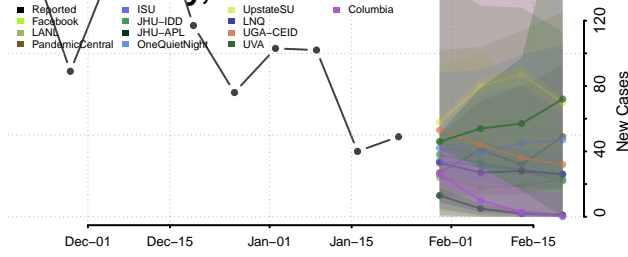

Cass County, Illinois