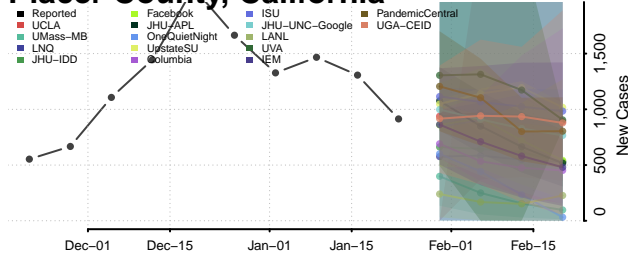

Napa County, California

Nevada County, California

Orange County, California

Placer County, California

Plumas County, California

Riverside County, California

Sacramento County, California

San Benito County, California