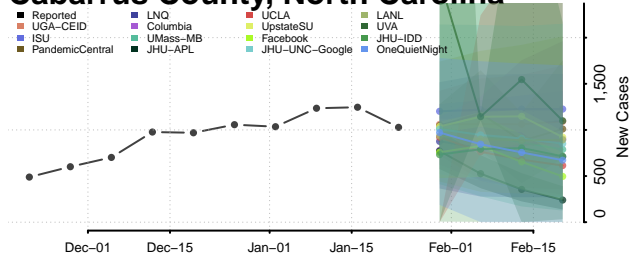

Bladen County, North Carolina

Brunswick County, North Carolina

Buncombe County, North Carolina

Burke County, North Carolina

Cabarrus County, North Carolina

Caldwell County, North Carolina

Camden County, North Carolina