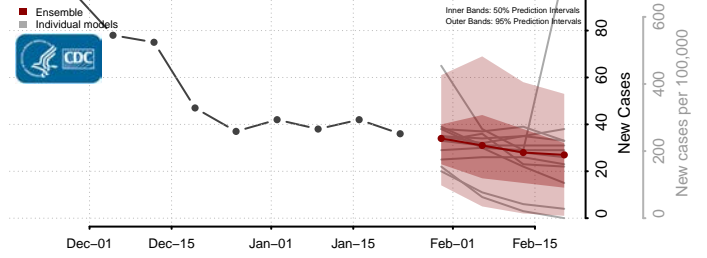

Carroll County, Illinois