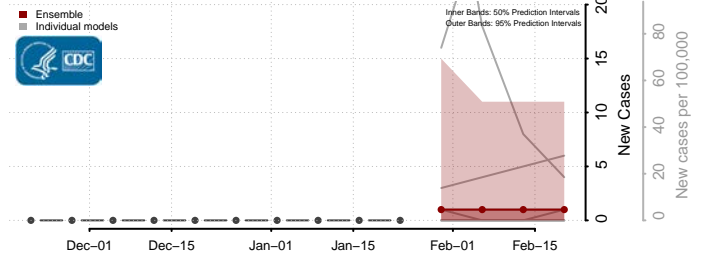

Sevier County, Utah