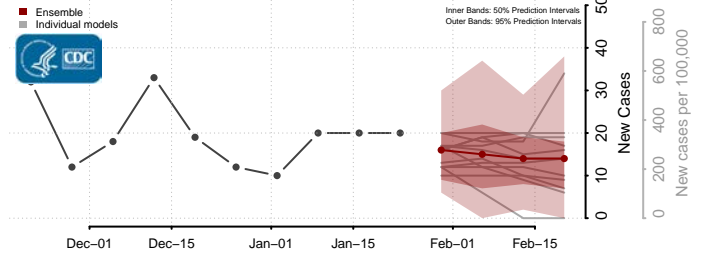

Alexander County, Illinois