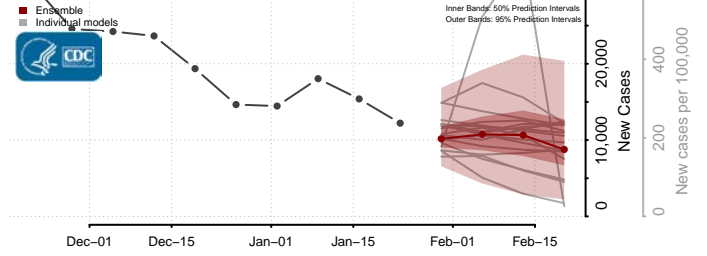

Cook County, Illinois