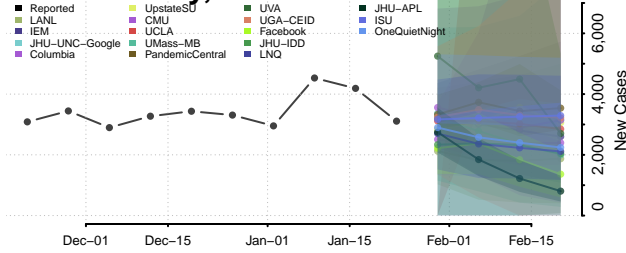

Sequoyah County, Oklahoma

Stephens County, Oklahoma

Texas County, Oklahoma

Tillman County, Oklahoma

Tulsa County, Oklahoma

Wagoner County, Oklahoma

Washington County, Oklahoma

Washita County, Oklahoma