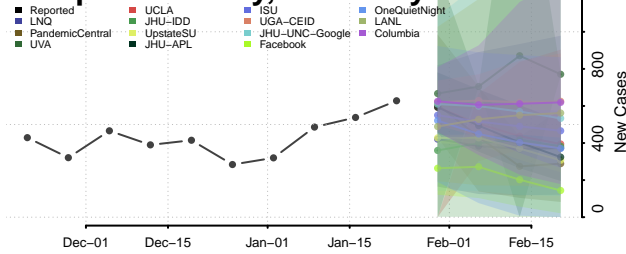

Bracken County, Kentucky

Breathitt County, Kentucky

Breckinridge County, Kentucky

Bullitt County, Kentucky

Butler County, Kentucky

Caldwell County, Kentucky

Calloway County, Kentucky

Campbell County, Kentucky