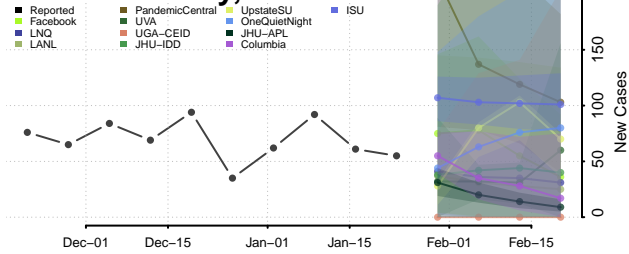

Grimes County, Texas