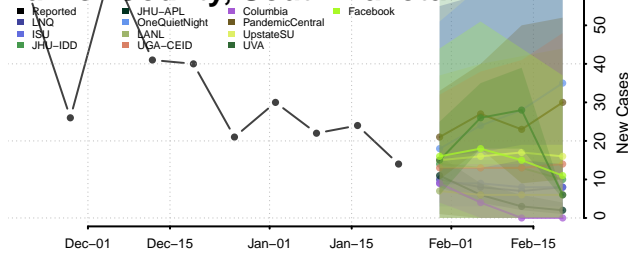

Turner County, South Dakota