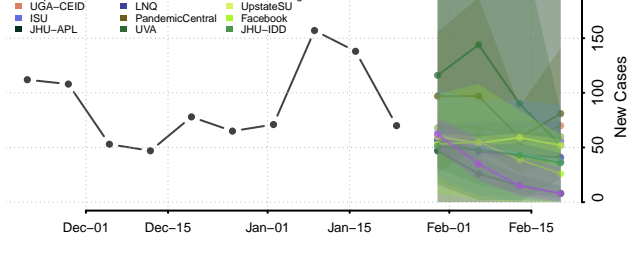

Kay County, Oklahoma

Kingfisher County, Oklahoma

Kiowa County, Oklahoma

Latimer County, Oklahoma

Le Flore County, Oklahoma

Lincoln County, Oklahoma

Logan County, Oklahoma

Love County, Oklahoma