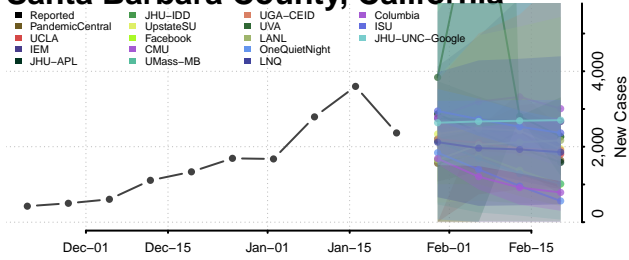

Santa Barbara County, California