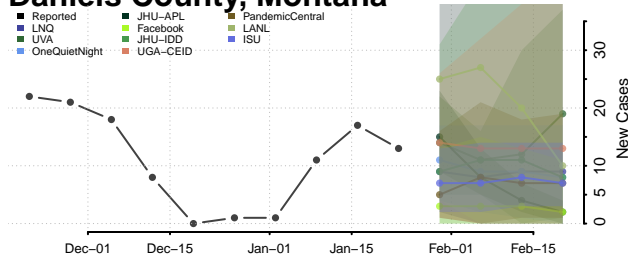

Carter County, Montana

Cascade County, Montana

Chouteau County, Montana

Custer County, Montana

Daniels County, Montana

Dawson County, Montana

Deer Lodge County, Montana

Fallon County, Montana