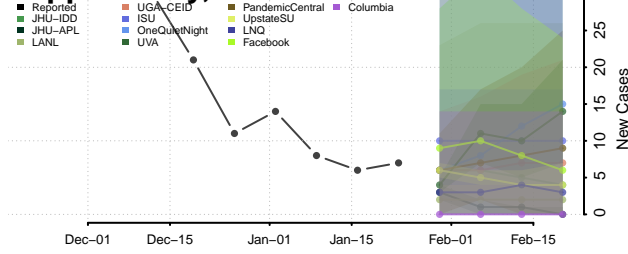

Tripp County, South Dakota