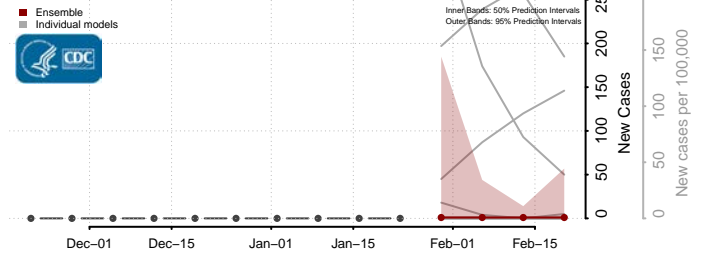

Cache County, Utah