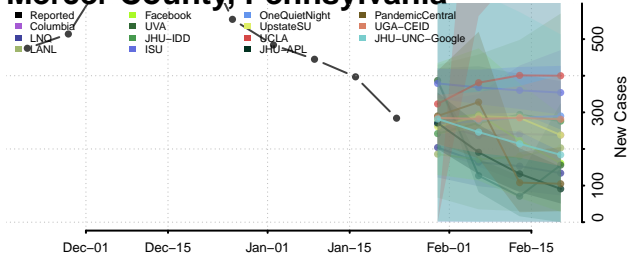

Mercer County, Pennsylvania