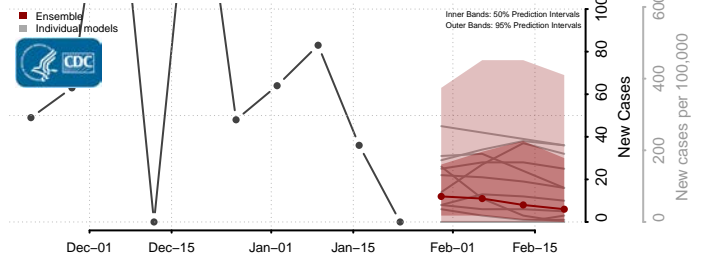

Humboldt County, Nevada