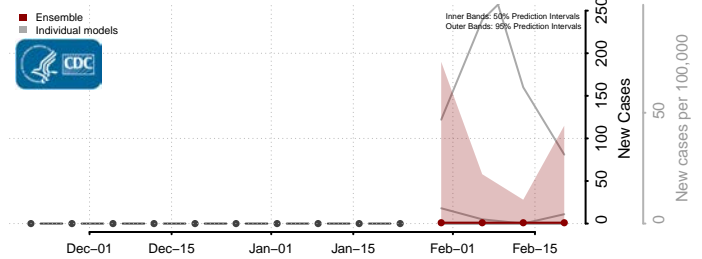

Weber County, Utah