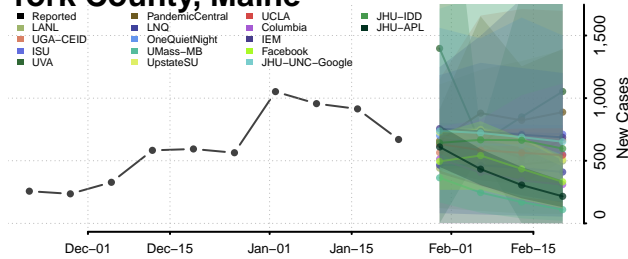

York County, Maine