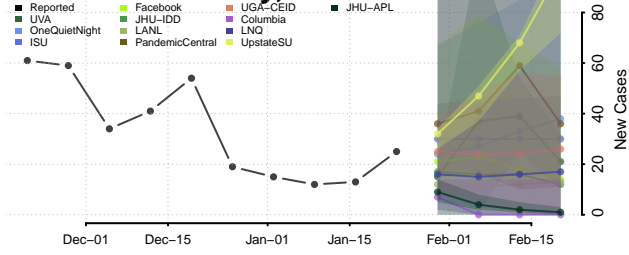

Powder River County, Montana

Powell County, Montana

Prairie County, Montana

Ravalli County, Montana

Richland County, Montana

Roosevelt County, Montana

Rosebud County, Montana

Sanders County, Montana