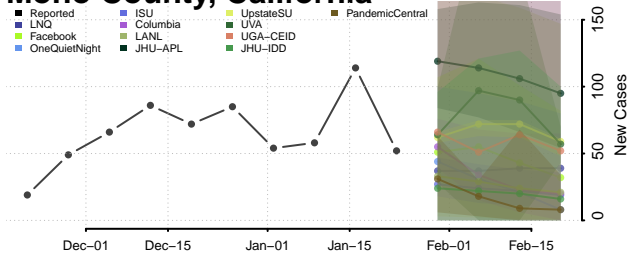

Madera County, California

Marin County, California

Mariposa County, California

Mendocino County, California

Merced County, California

Modoc County, California

Mono County, California

Monterey County, California