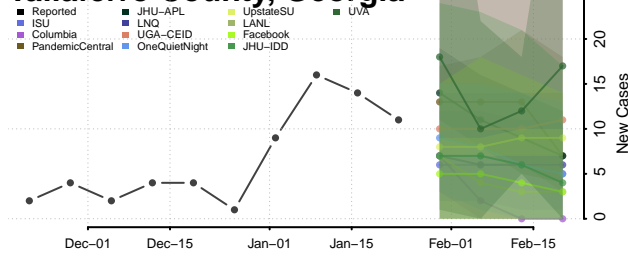

Stewart County, Georgia

Sumter County, Georgia

Talbot County, Georgia

Taliaferro County, Georgia

Tattnall County, Georgia

Taylor County, Georgia

Telfair County, Georgia

Terrell County, Georgia