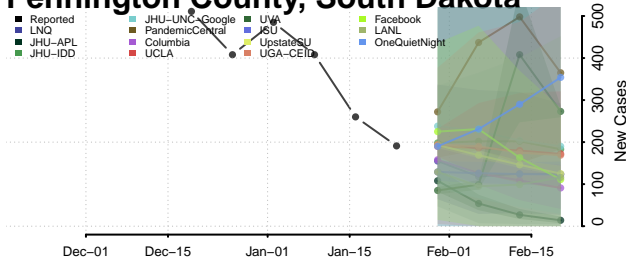

Pennington County, South Dakota