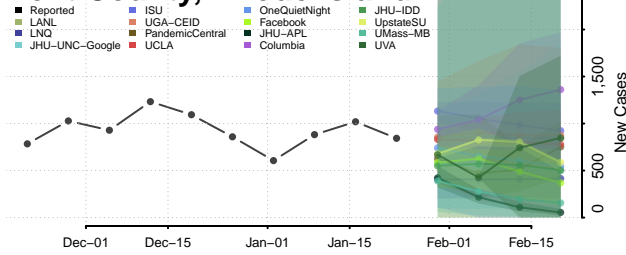

Wayne County, Pennsylvania

Westmoreland County, Pennsylvania

Wyoming County, Pennsylvania

York County, Pennsylvania

Puerto Rico

Rhode Island

Bristol County, Rhode Island

Kent County, Rhode Island