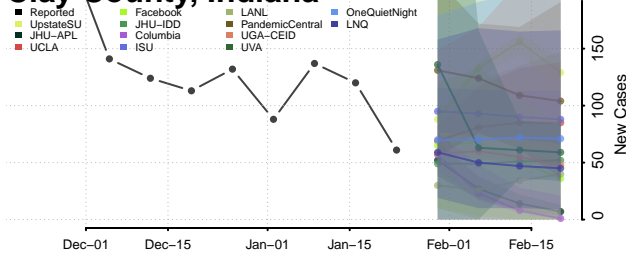

Clay County, Indiana