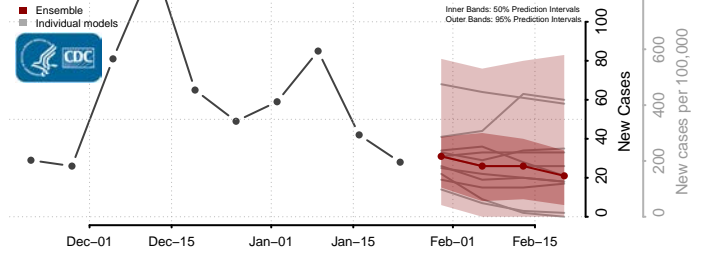

Culpeper County, Virginia

Cumberland County, Virginia

Danville County, Virginia

Dickenson County, Virginia

Dinwiddie County, Virginia

Emporia County, Virginia

Essex County, Virginia

Fairfax City County, Virginia