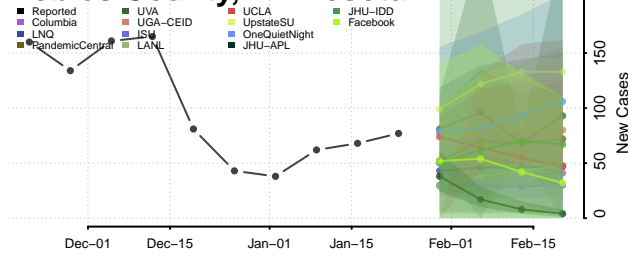

Nobles County, Minnesota