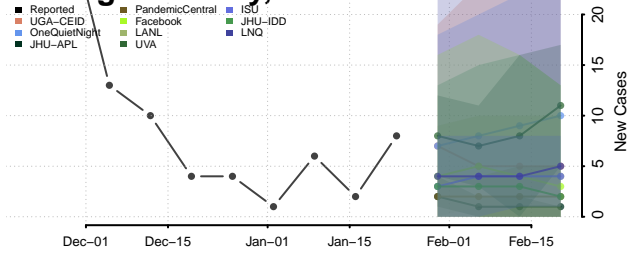

Grand Forks County, North Dakota

Grant County, North Dakota

Griggs County, North Dakota

Hettinger County, North Dakota

Kidder County, North Dakota

LaMoure County, North Dakota

Logan County, North Dakota

McHenry County, North Dakota