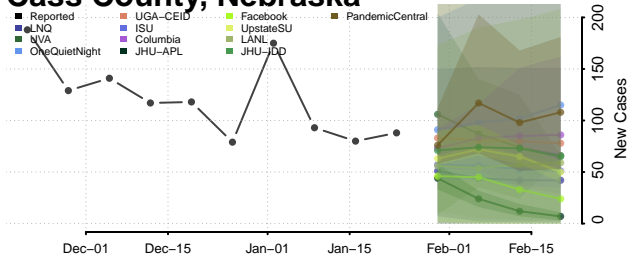

Cass County, Nebraska