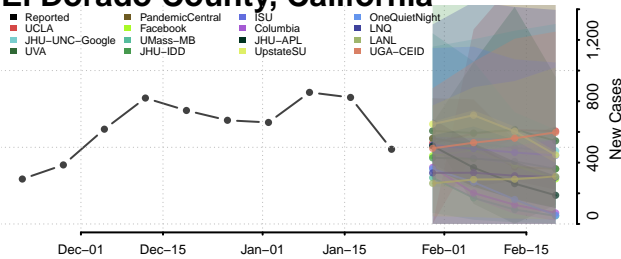

El Dorado County, California