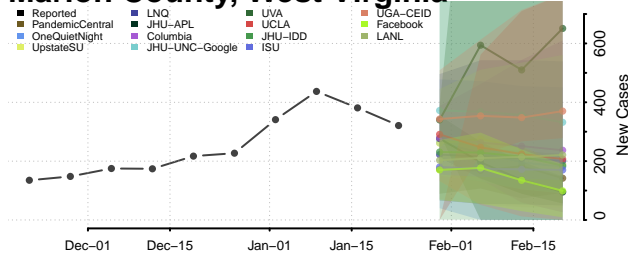

Marion County, West Virginia