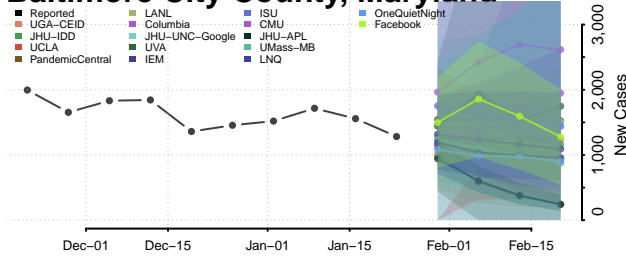

Baltimore City County, Maryland