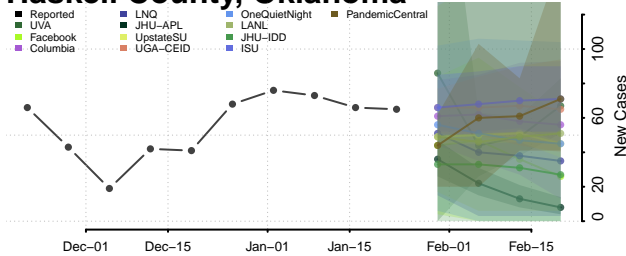

Haskell County, Oklahoma