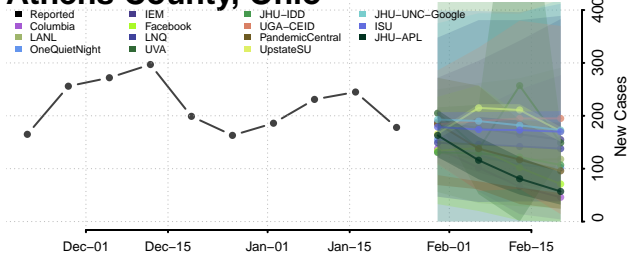

Adams County, Ohio

Allen County, Ohio

Ashland County, Ohio

Ashtabula County, Ohio

Athens County, Ohio

Auglaize County, Ohio

Belmont County, Ohio

Brown County, Ohio