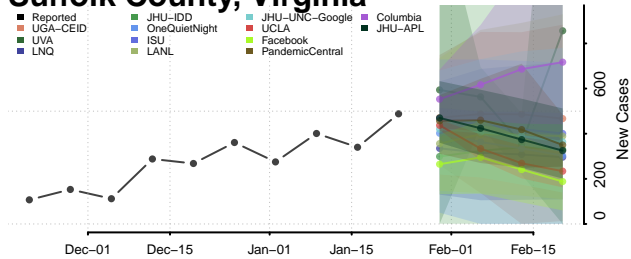

Suffolk County, Virginia