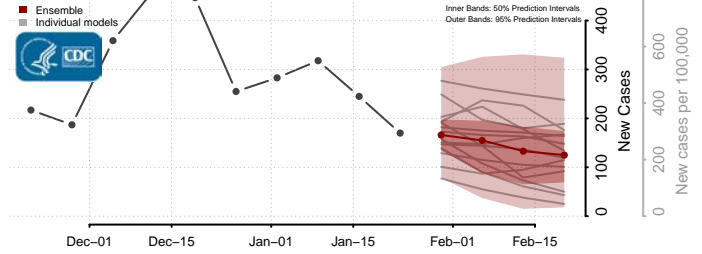

Blount County, Alabama