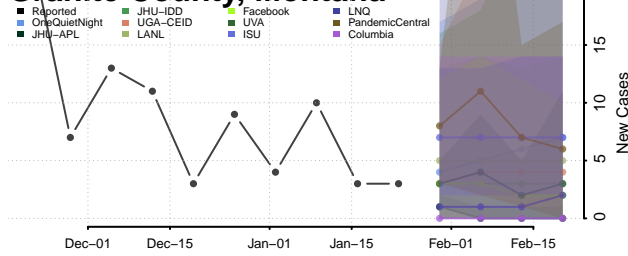

Fergus County, Montana

Flathead County, Montana

Gallatin County, Montana

Garfield County, Montana

Glacier County, Montana

Golden Valley County, Montana

Granite County, Montana

Hill County, Montana