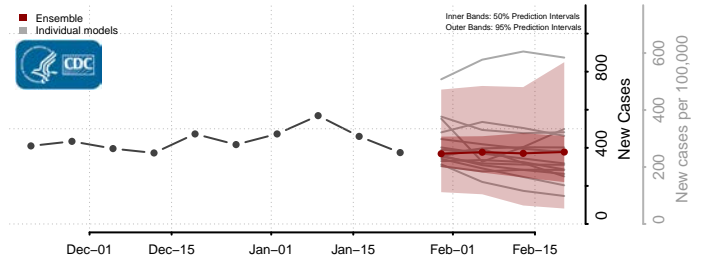

Citrus County, Florida