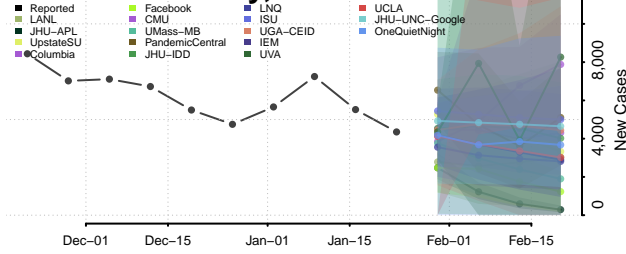

Salt Lake County, Utah