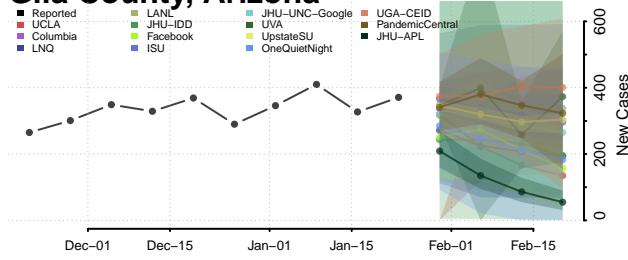

Gila County, Arizona