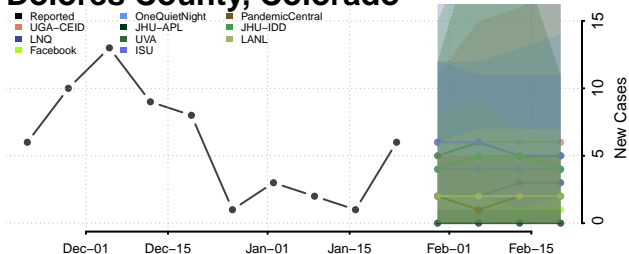

Costilla County, Colorado

Crowley County, Colorado

Custer County, Colorado

Delta County, Colorado

Denver County, Colorado

Dolores County, Colorado

Douglas County, Colorado

Eagle County, Colorado