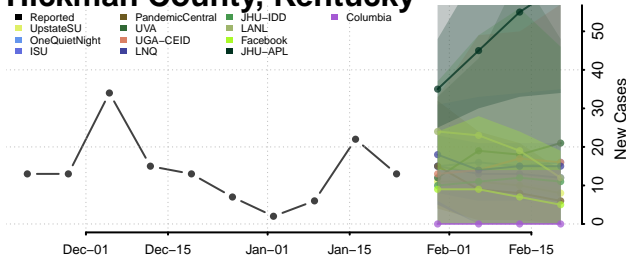

Hickman County, Kentucky