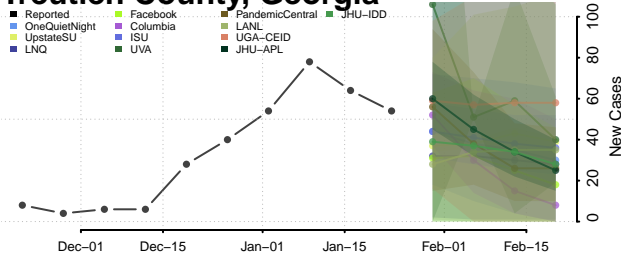

Thomas County, Georgia

Tift County, Georgia

Toombs County, Georgia

Towns County, Georgia

Treutlen County, Georgia

Troup County, Georgia

Ware County, Georgia

Warren County, Georgia