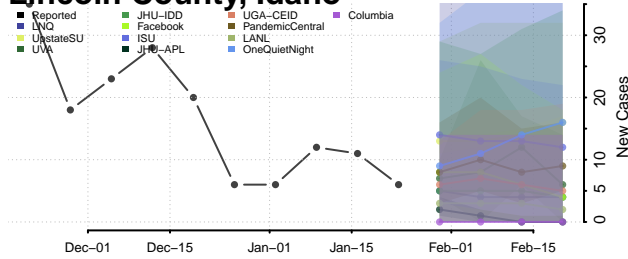

Latah County, Idaho

Lemhi County, Idaho

Lewis County, Idaho

Lincoln County, Idaho

Madison County, Idaho

Minidoka County, Idaho

Nez Perce County, Idaho

Oneida County, Idaho