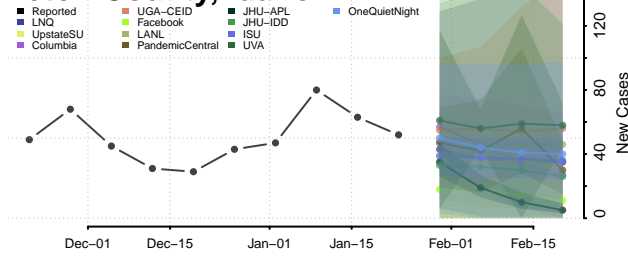

Owyhee County, Idaho

Payette County, Idaho

Power County, Idaho

Shoshone County, Idaho

Teton County, Idaho

Twin Falls County, Idaho

Valley County, Idaho

Washington County, Idaho