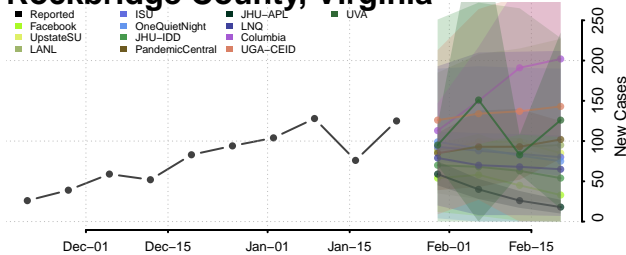

Rockbridge County, Virginia