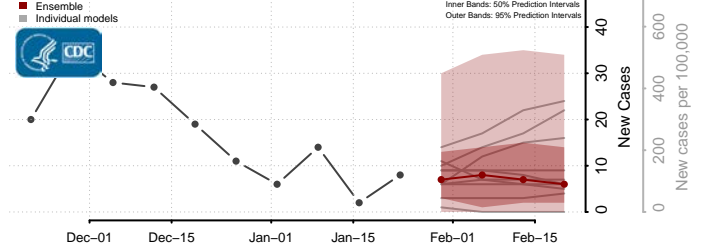

Big Horn County, Montana

Blaine County, Montana

Broadwater County, Montana

Carbon County, Montana

*New weekly cases may decrease in this location over the next four weeks. For these locations, the ensemble forecast indicates a probability of 0.75 or greater that fewer cases will be reported in week four of the forecast than in the last reported week.