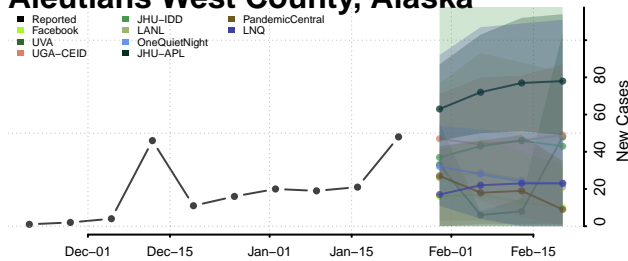

St. Clair County, Alabama

Sumter County, Alabama

Talladega County, Alabama

Tallapoosa County, Alabama

Tuscaloosa County, Alabama

Walker County, Alabama

Washington County, Alabama

Wilcox County, Alabama

Winston County, Alabama

Alaska*

Aleutians East County, Alaska

Aleutians West County, Alaska

*New weekly cases may decrease in this location over the next four weeks. For these locations, the ensemble forecast indicates a probability of 0.75 or greater that fewer cases will be reported in week four of the forecast than in the last reported week.