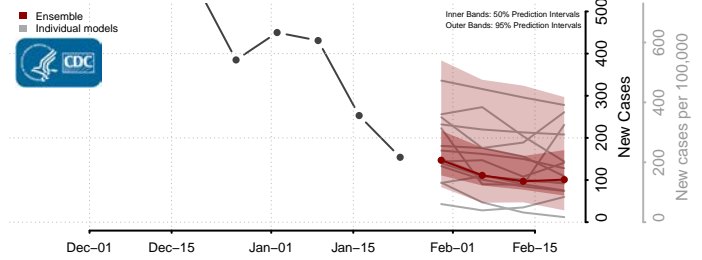

Lea County, New Mexico