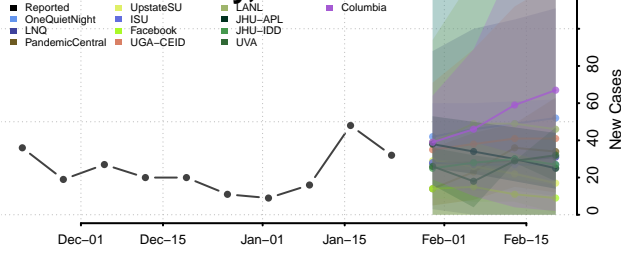

Grand Isle County, Vermont

Lamoille County, Vermont

Orange County, Vermont

Orleans County, Vermont

Rutland County, Vermont

Washington County, Vermont

Windham County, Vermont

Windsor County, Vermont