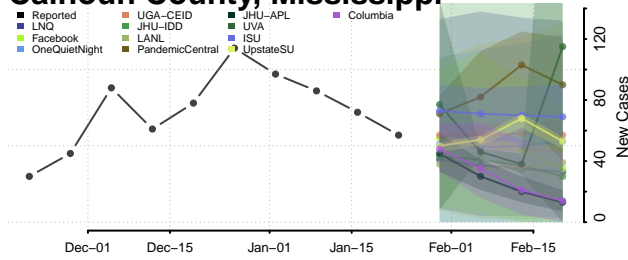

Adams County, Mississippi

Alcorn County, Mississippi

Amite County, Mississippi

Attala County, Mississippi

Benton County, Mississippi

Bolivar County, Mississippi

Calhoun County, Mississippi

Carroll County, Mississippi