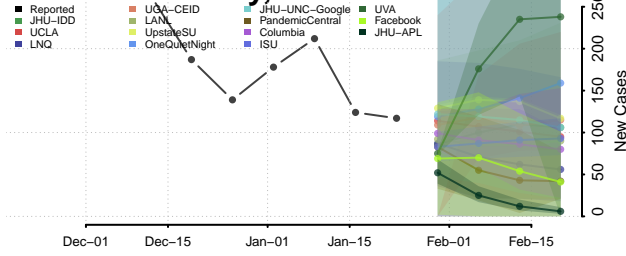

Goodhue County, Minnesota