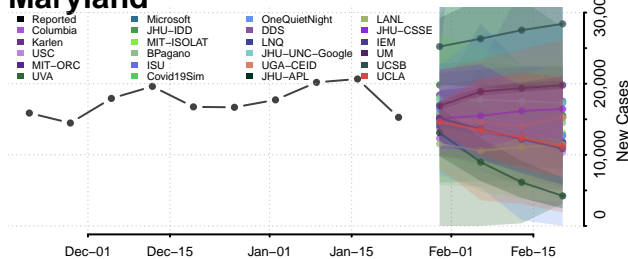

Waldo County, Maine

Washington County, Maine

York County, Maine

Maryland

Allegany County, Maryland

Anne Arundel County, Maryland