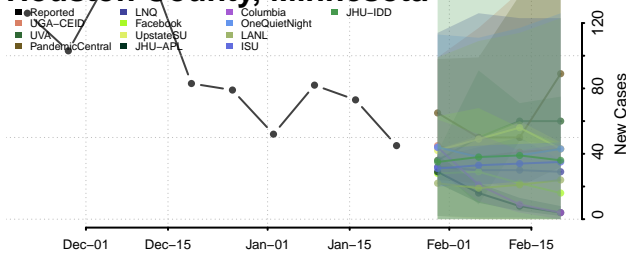

Hubbard County, Minnesota

Isanti County, Minnesota

Itasca County, Minnesota

Jackson County, Minnesota

Kanabec County, Minnesota

Kandiyohi County, Minnesota

Kittson County, Minnesota

Koochiching County, Minnesota