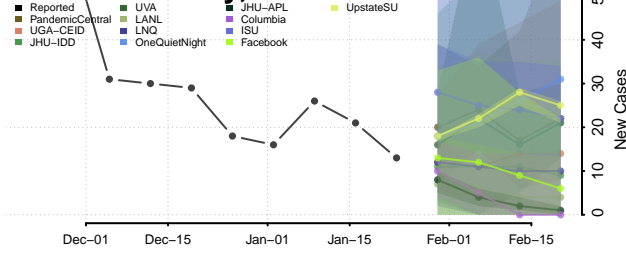

Gentry County, Missouri

Greene County, Missouri

Grundy County, Missouri

Harrison County, Missouri

Henry County, Missouri

Hickory County, Missouri

Holt County, Missouri

Howard County, Missouri