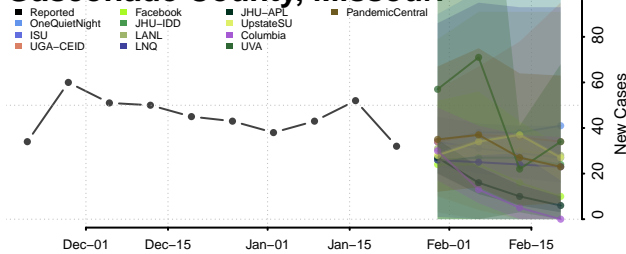

Gentry County, Missouri

Greene County, Missouri

Grundy County, Missouri

Harrison County, Missouri

Henry County, Missouri

Hickory County, Missouri

Holt County, Missouri

Howard County, Missouri