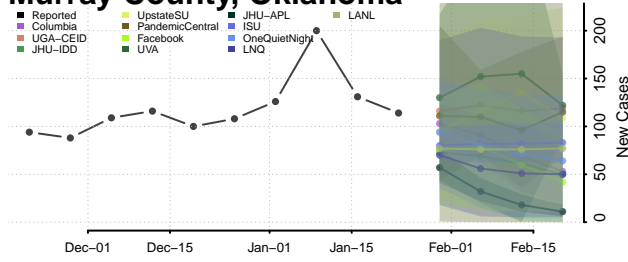

Murray County, Oklahoma