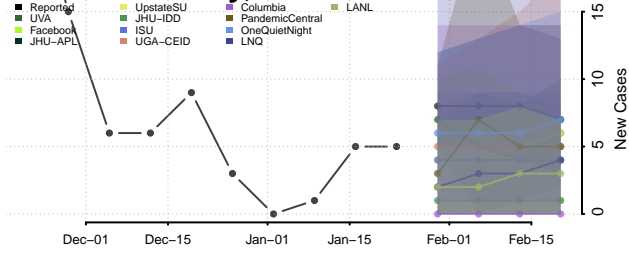

Garden County, Nebraska

Garfield County, Nebraska

Gosper County, Nebraska

Grant County, Nebraska

Greeley County, Nebraska

Hall County, Nebraska

Hamilton County, Nebraska

Harlan County, Nebraska