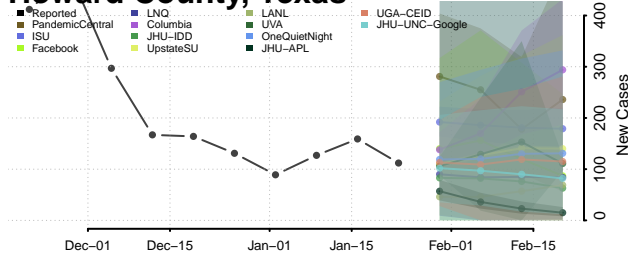

Howard County, Texas