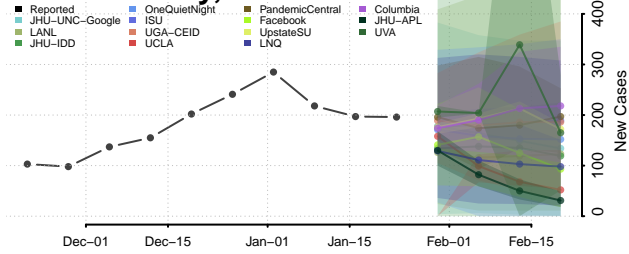

Sevier County, Arkansas

Sharp County, Arkansas

St. Francis County, Arkansas

Stone County, Arkansas

Union County, Arkansas

Van Buren County, Arkansas

Washington County, Arkansas

White County, Arkansas