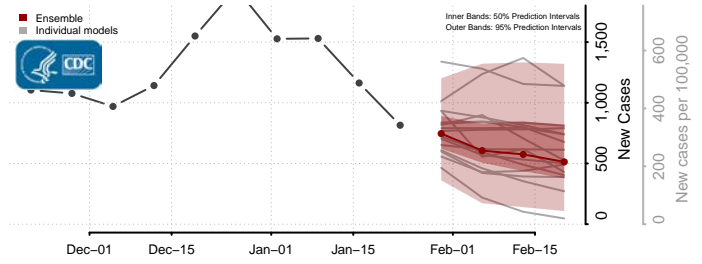

Van Buren County, Tennessee

Warren County, Tennessee

Washington County, Tennessee

Wayne County, Tennessee

Weakley County, Tennessee

White County, Tennessee

Williamson County, Tennessee

Wilson County, Tennessee