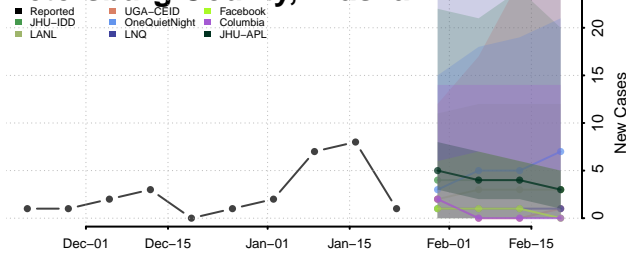

Petersburg County, Alaska