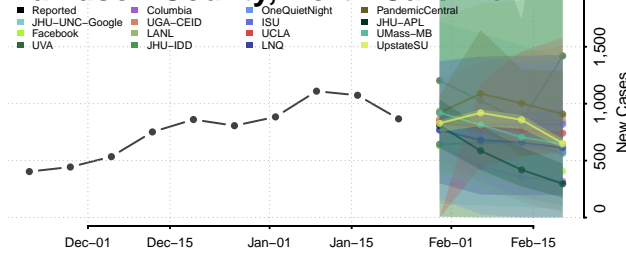

Cleveland County, North Carolina

Columbus County, North Carolina

Craven County, North Carolina

Cumberland County, North Carolina

Currituck County, North Carolina

Dare County, North Carolina

Davidson County, North Carolina