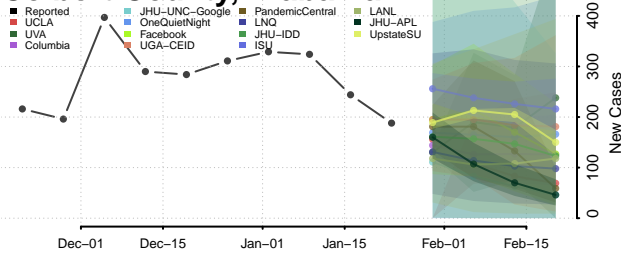

Clarke County, Alabama

Clay County, Alabama

Cleburne County, Alabama

Coffee County, Alabama

Colbert County, Alabama

Conecuh County, Alabama

Coosa County, Alabama

Covington County, Alabama