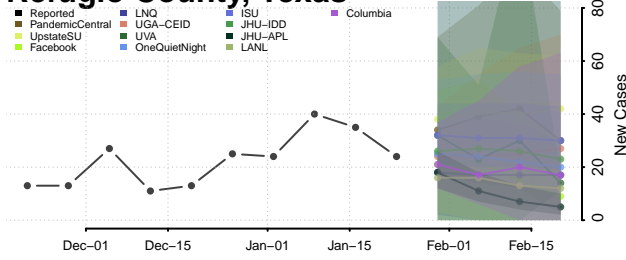

Refugio County, Texas