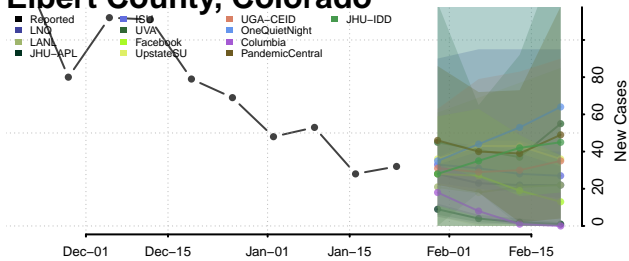

Elbert County, Colorado