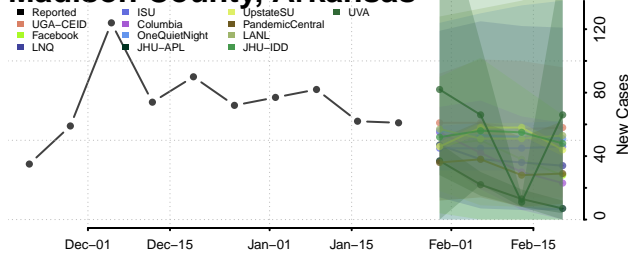

Madison County, Arkansas