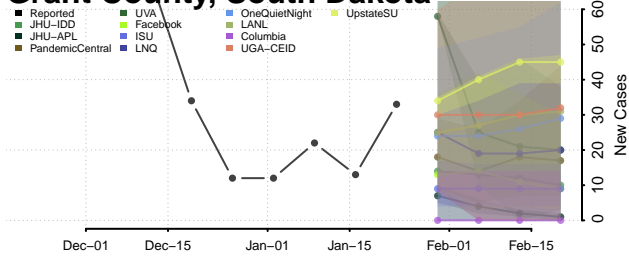

Deuel County, South Dakota

Dewey County, South Dakota

Douglas County, South Dakota

Edmunds County, South Dakota

Fall River County, South Dakota

Faulk County, South Dakota

Grant County, South Dakota

Gregory County, South Dakota