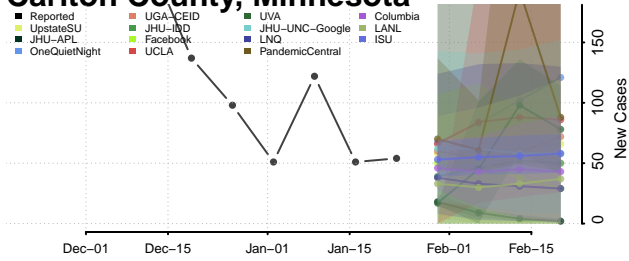

Carlton County, Minnesota