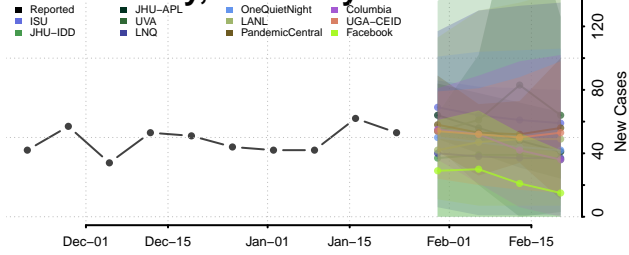

Estill County, Kentucky