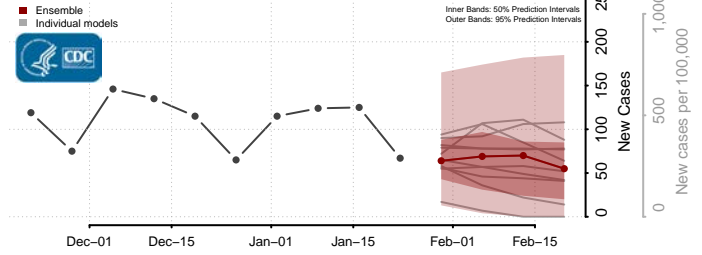

Natchitoches County, Louisiana

Orleans County, Louisiana

Ouachita County, Louisiana

Plaquemines County, Louisiana

Pointe Coupee County, Louisiana

Rapides County, Louisiana

Red River County, Louisiana

Richland County, Louisiana