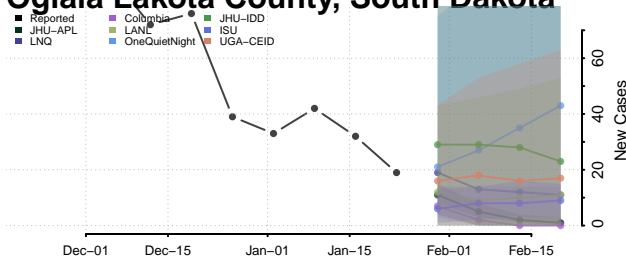

Oglala Lakota County, South Dakota