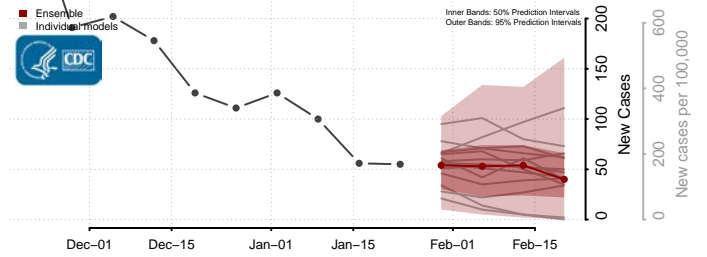

Bureau County, Illinois