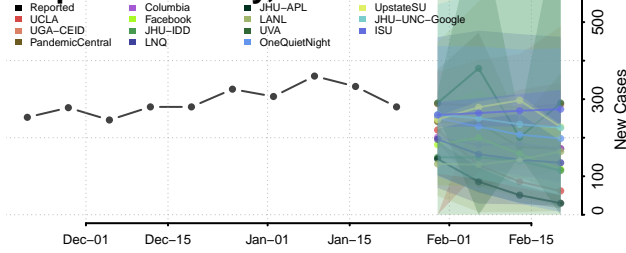

Sequoyah County, Oklahoma

Stephens County, Oklahoma

Texas County, Oklahoma

Tillman County, Oklahoma

Tulsa County, Oklahoma

Wagoner County, Oklahoma

Washington County, Oklahoma

Washita County, Oklahoma