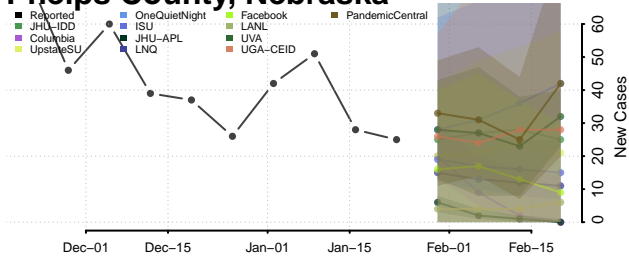

Phelps County, Nebraska