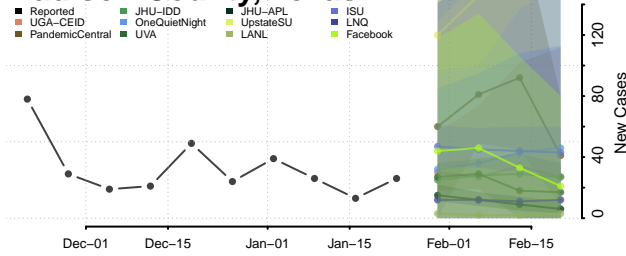

Madison County, Texas