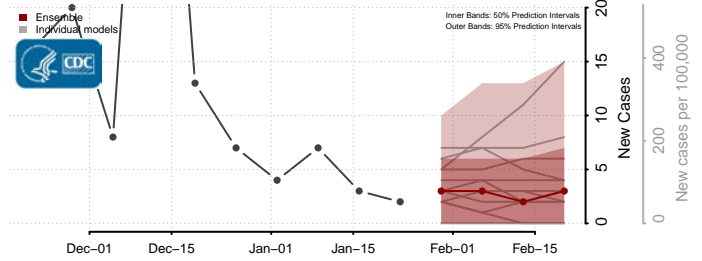

Wells County, North Dakota