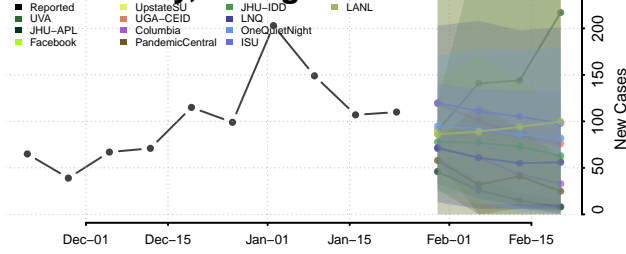

Pike County, Georgia