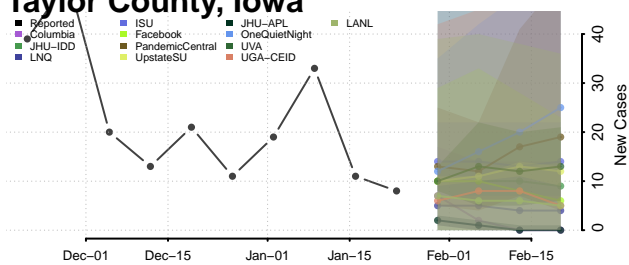

Taylor County, Iowa