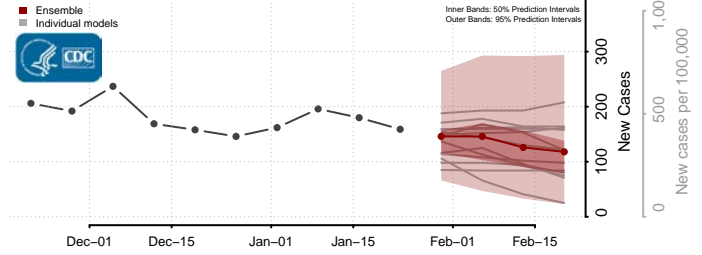

Boone County, Arkansas