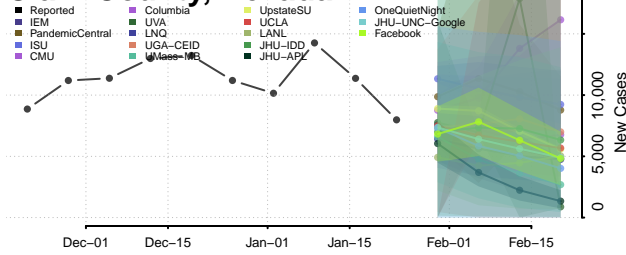

Clark County, Nevada