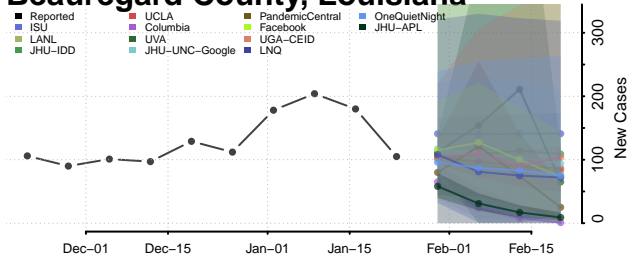

Ascension County, Louisiana

Assumption County, Louisiana

Avoyelles County, Louisiana

Beauregard County, Louisiana

Bienville County, Louisiana

Bossier County, Louisiana

Caddo County, Louisiana

Calcasieu County, Louisiana