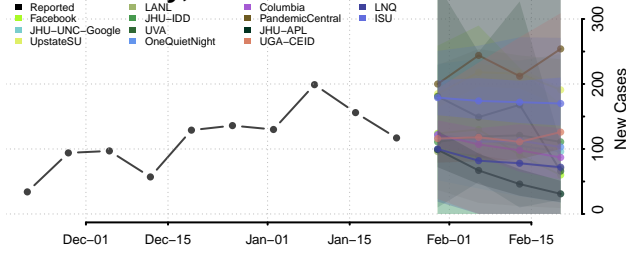

Bee County, Texas