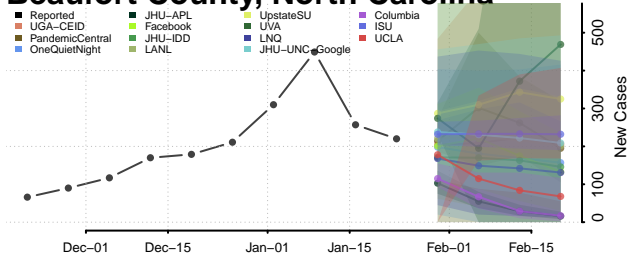

Beaufort County, North Carolina