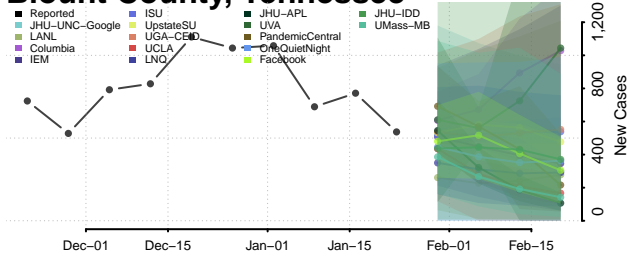

Blount County, Tennessee