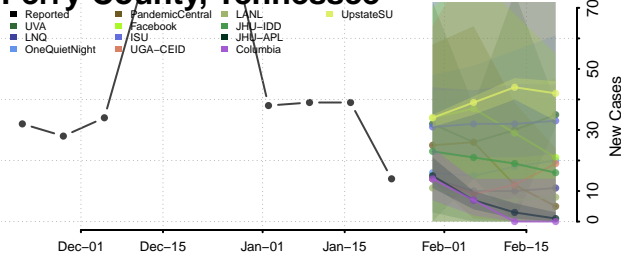

Perry County, Tennessee