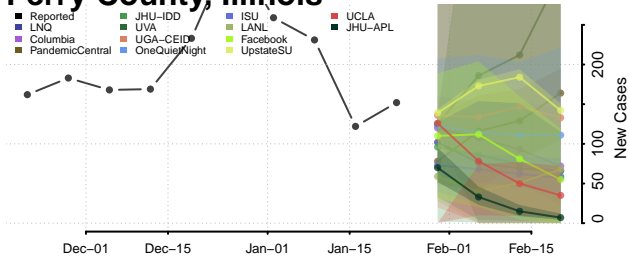

Mercer County, Illinois

Monroe County, Illinois

Montgomery County, Illinois

Morgan County, Illinois

Moultrie County, Illinois

Ogle County, Illinois

Peoria County, Illinois

Perry County, Illinois