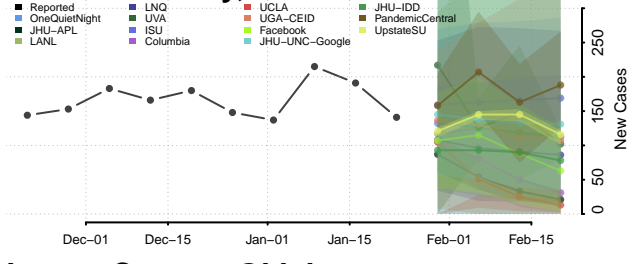

Kay County, Oklahoma

Kingfisher County, Oklahoma

Kiowa County, Oklahoma

Latimer County, Oklahoma

Le Flore County, Oklahoma

Lincoln County, Oklahoma

Logan County, Oklahoma

Love County, Oklahoma