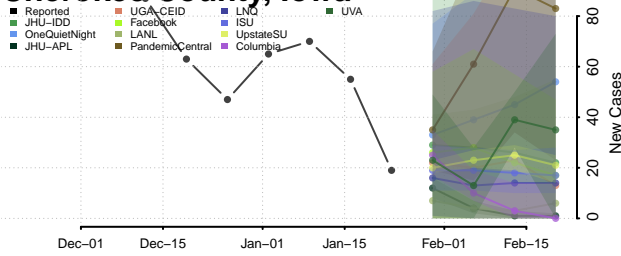

Carroll County, Iowa

Cass County, Iowa

Cedar County, Iowa

Cerro Gordo County, Iowa

Cherokee County, Iowa

Chickasaw County, Iowa

Clarke County, Iowa

Clay County, Iowa