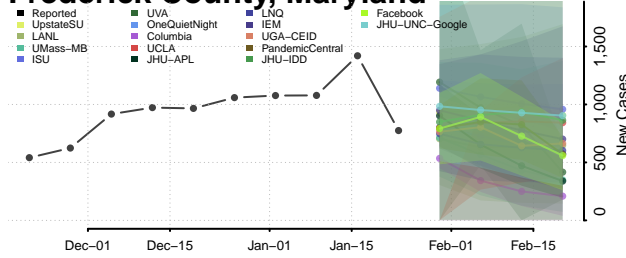

Caroline County, Maryland

Carroll County, Maryland

Cecil County, Maryland

Charles County, Maryland

Dorchester County, Maryland

Frederick County, Maryland

Garrett County, Maryland

Harford County, Maryland