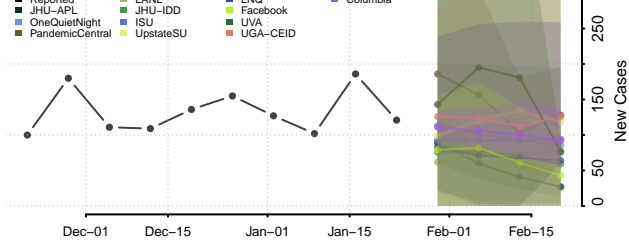

Van Wert County, Ohio

Vinton County, Ohio

Warren County, Ohio

Washington County, Ohio

Alfalfa County, Oklahoma

Atoka County, Oklahoma

Beaver County, Oklahoma

Beckham County, Oklahoma