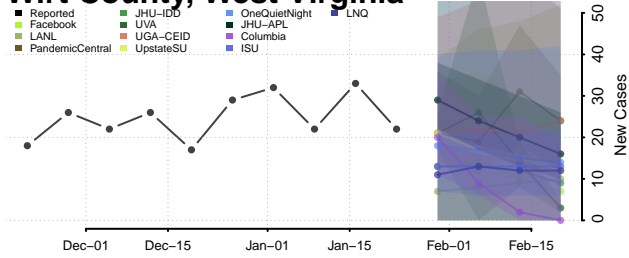

Wirt County, West Virginia