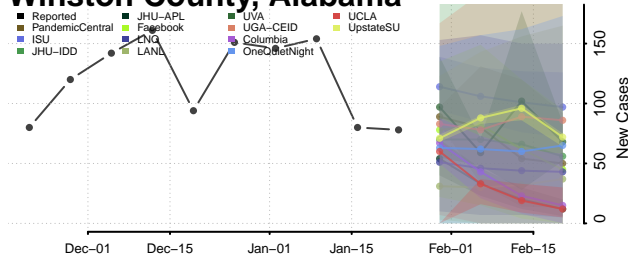

Montgomery County, Alabama

Morgan County, Alabama

Perry County, Alabama

Pickens County, Alabama

Pike County, Alabama

Randolph County, Alabama

Russell County, Alabama

Shelby County, Alabama

St. Clair County, Alabama

Sumter County, Alabama

Talladega County, Alabama

Tallapoosa County, Alabama

Tuscaloosa County, Alabama

Walker County, Alabama

Washington County, Alabama

Wilcox County, Alabama

Winston County, Alabama

Alaska*

Aleutians East County, Alaska

Aleutians West County, Alaska

*New weekly cases may decrease in this location over the next four weeks. For these locations, the ensemble forecast indicates a probability of 0.75 or greater that fewer cases will be reported in week four of the forecast than in the last reported week.