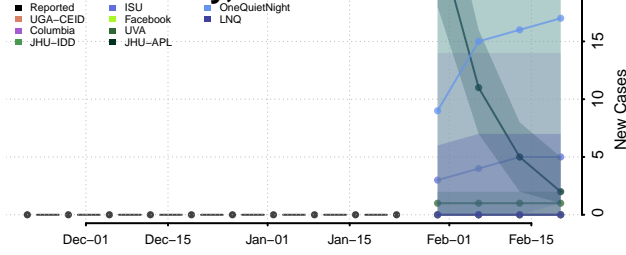

Millard County, Utah