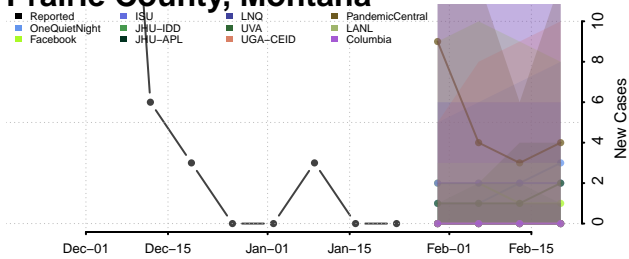

Prairie County, Montana