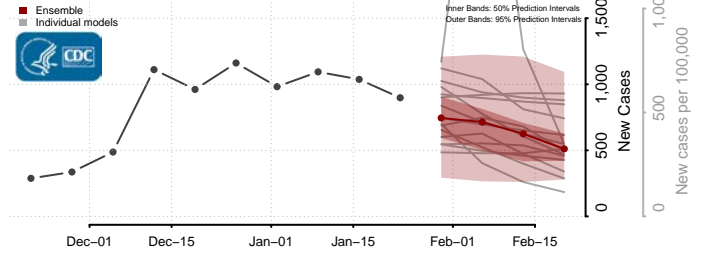

Madera County, California