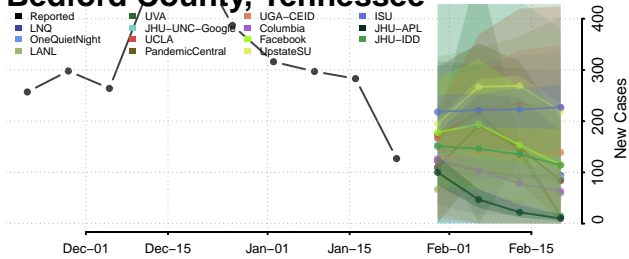

Bedford County, Tennessee