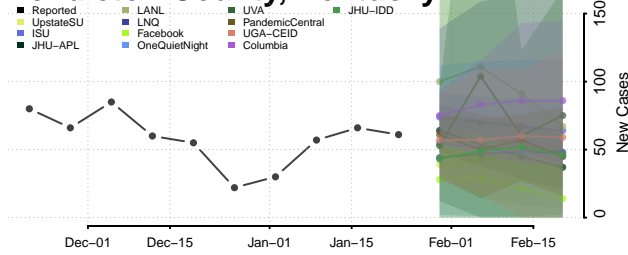

Pendleton County, Kentucky