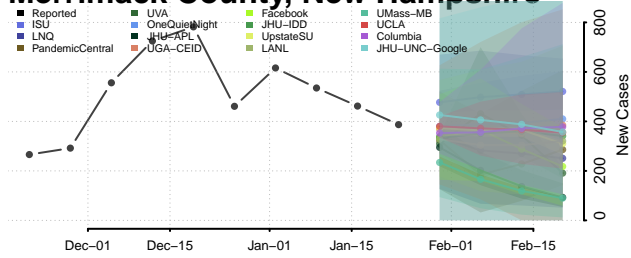

Belknap County, New Hampshire

Carroll County, New Hampshire

Cheshire County, New Hampshire

Coos County, New Hampshire

Grafton County, New Hampshire

Hillsborough County, New Hampshire

Merrimack County, New Hampshire