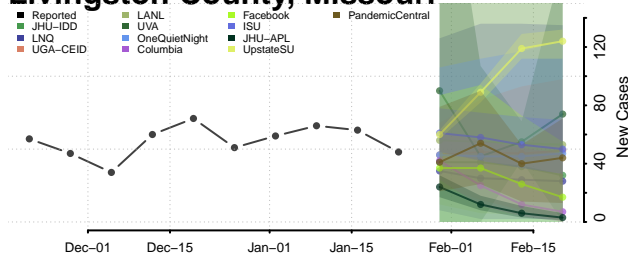

Livingston County, Missouri