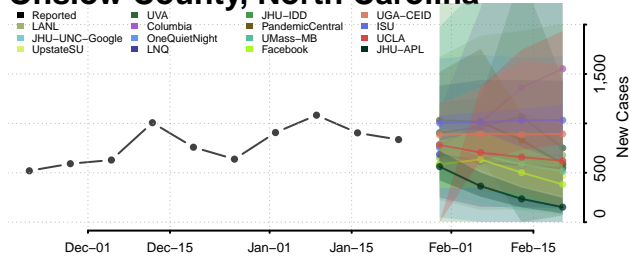

Nash County, North Carolina

New Hanover County, North Carolina

Northampton County, North Carolina

Onslow County, North Carolina

Orange County, North Carolina

Pamlico County, North Carolina

Pasquotank County, North Carolina