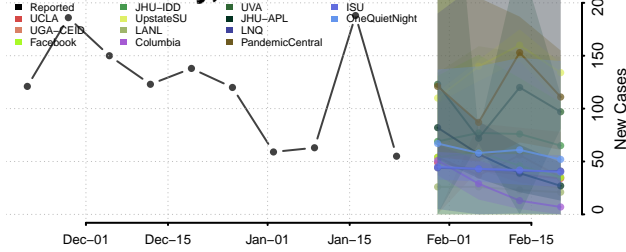

Sequoyah County, Oklahoma

Stephens County, Oklahoma

Texas County, Oklahoma

Tillman County, Oklahoma

Tulsa County, Oklahoma

Wagoner County, Oklahoma

Washington County, Oklahoma

Washita County, Oklahoma