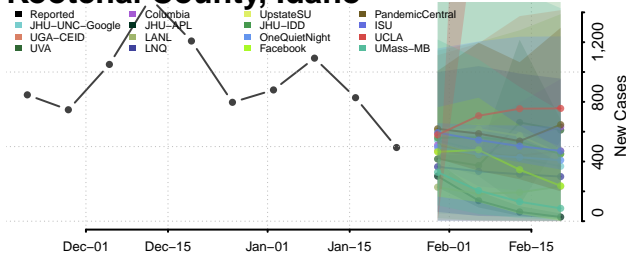

Latah County, Idaho

Lemhi County, Idaho

Lewis County, Idaho

Lincoln County, Idaho

Madison County, Idaho

Minidoka County, Idaho

Nez Perce County, Idaho

Oneida County, Idaho