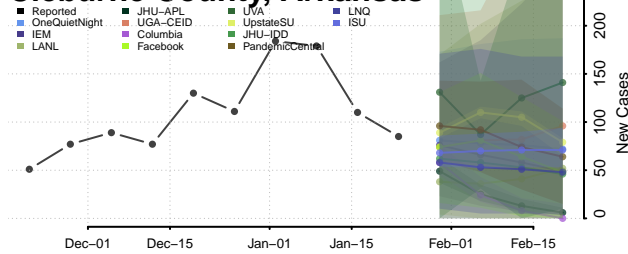

Cleburne County, Arkansas