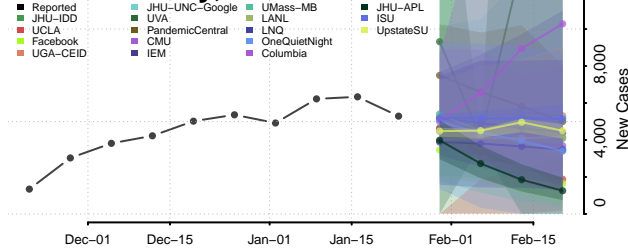

Collin County, Texas