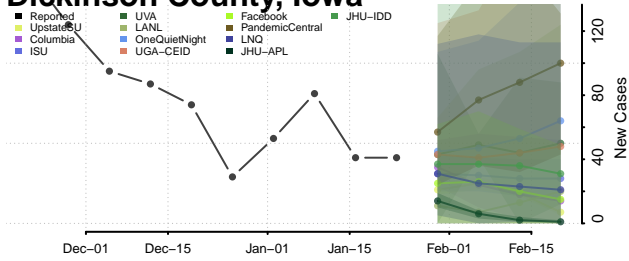

Dickinson County, Iowa