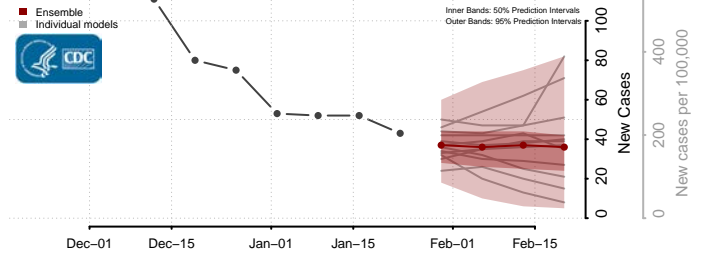

Fillmore County, Minnesota