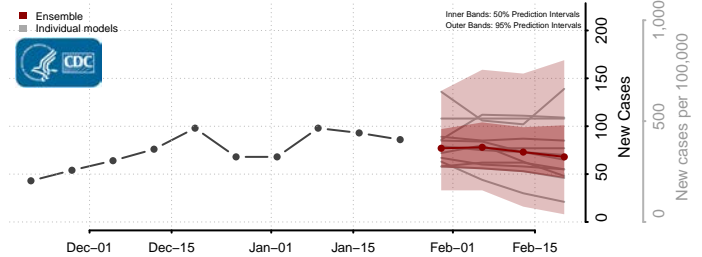

Davie County, North Carolina

Gates County, North Carolina

Graham County, North Carolina

Granville County, North Carolina

Greene County, North Carolina

Guilford County, North Carolina

Halifax County, North Carolina