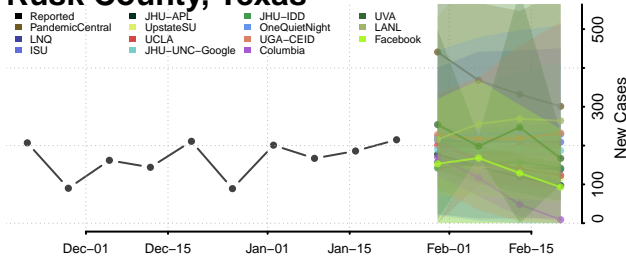

Rusk County, Texas