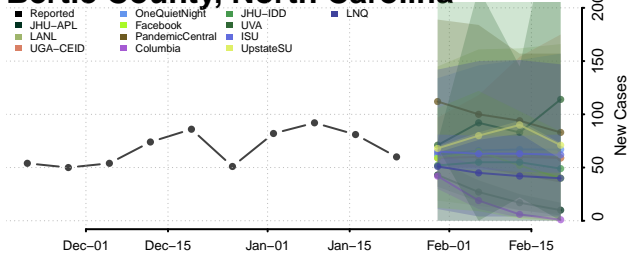

Bladen County, North Carolina

Brunswick County, North Carolina

Buncombe County, North Carolina

Burke County, North Carolina

Cabarrus County, North Carolina

Caldwell County, North Carolina

Camden County, North Carolina