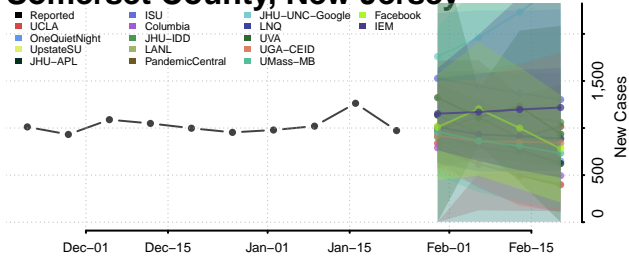

Cape May County, New Jersey

Cumberland County, New Jersey

Essex County, New Jersey

Gloucester County, New Jersey

Hudson County, New Jersey

Hunterdon County, New Jersey

Mercer County, New Jersey

Somerset County, New Jersey