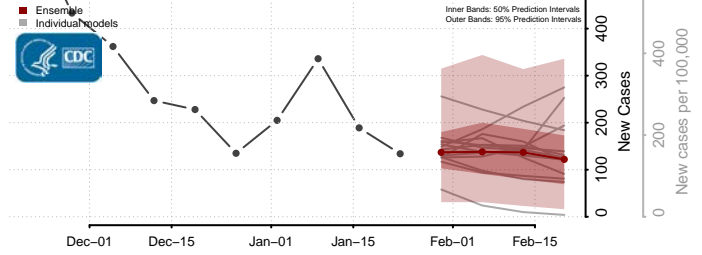

Twin Falls County, Idaho