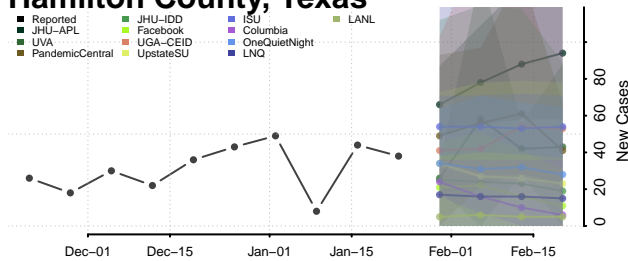

Hamilton County, Texas