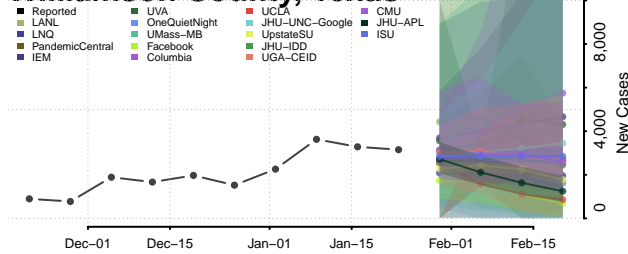

Williamson County, Texas