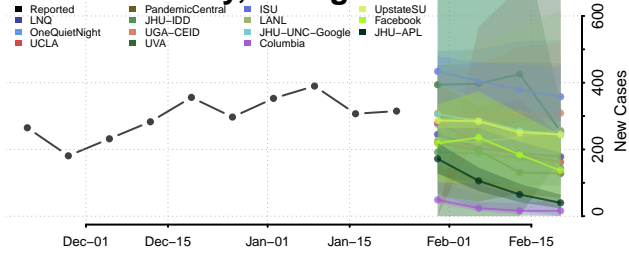

Gordon County, Georgia