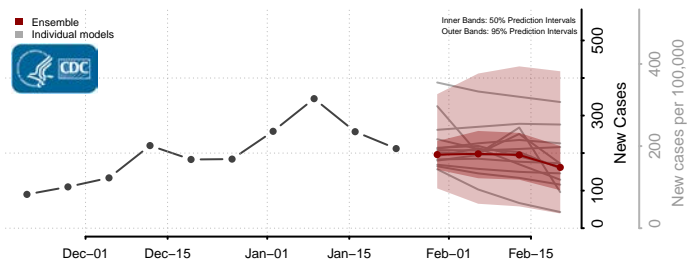

Albemarle County, Virginia