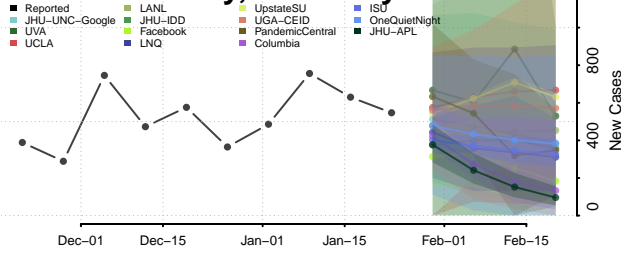

Daviess County, Kentucky