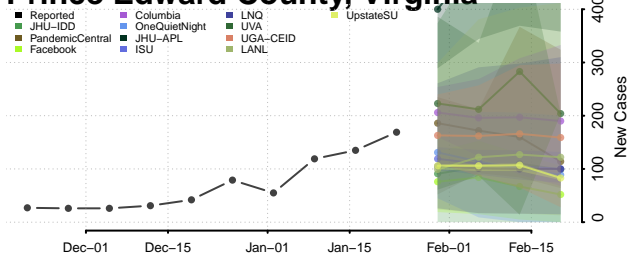

Pittsylvania County, Virginia

Poquoson County, Virginia

Portsmouth County, Virginia

Powhatan County, Virginia

Prince Edward County, Virginia

Prince George County, Virginia

Prince William County, Virginia

Pulaski County, Virginia