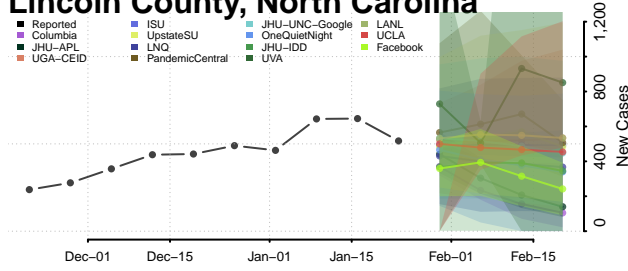

Lincoln County, North Carolina