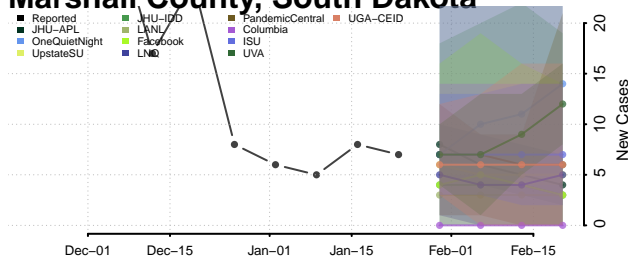

Marshall County, South Dakota