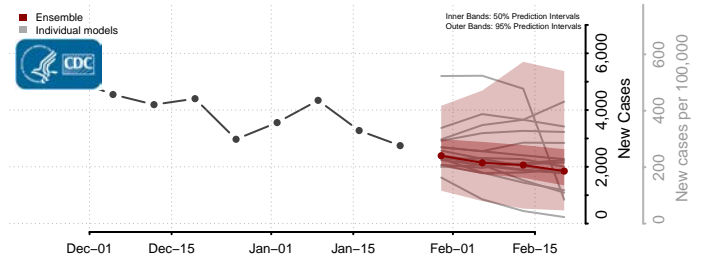

St. Louis County, Missouri