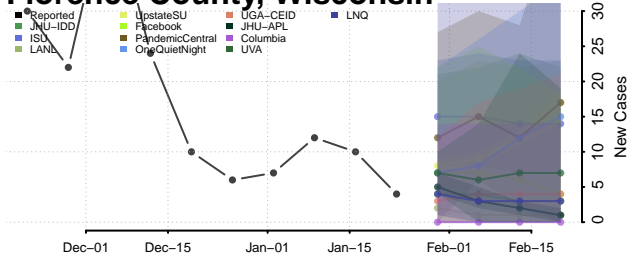

Chippewa County, Wisconsin

Clark County, Wisconsin

Columbia County, Wisconsin

Crawford County, Wisconsin

Florence County, Wisconsin

Fond du Lac County, Wisconsin

Forest County, Wisconsin

Grant County, Wisconsin