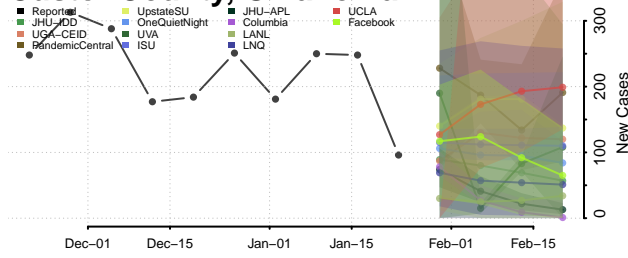

Custer County, Oklahoma

Delaware County, Oklahoma

Dewey County, Oklahoma

Ellis County, Oklahoma

Garfield County, Oklahoma

Garvin County, Oklahoma

Grady County, Oklahoma

Grant County, Oklahoma