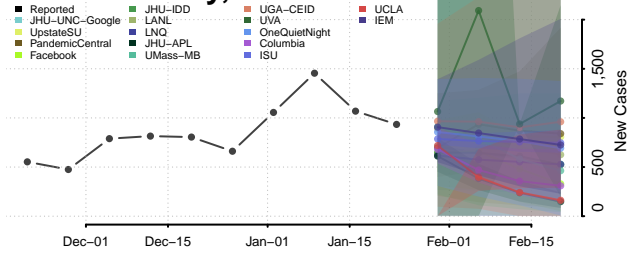

Parker County, Texas