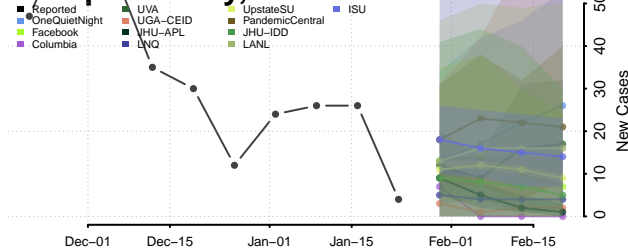

Phillips County, Kansas