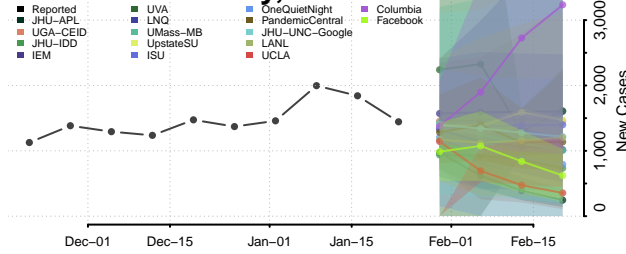

Cleveland County, Oklahoma