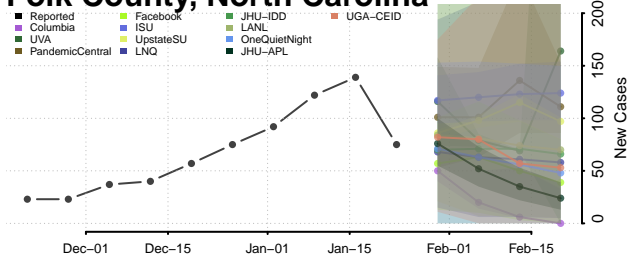

Polk County, North Carolina