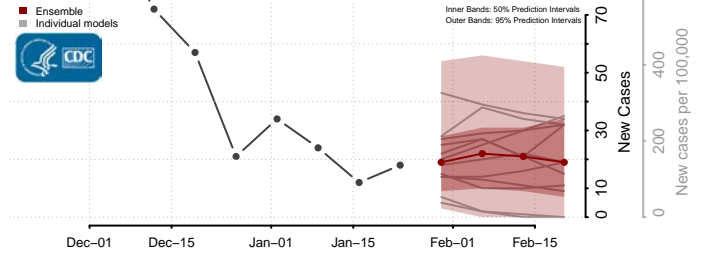

Mississippi County, Missouri