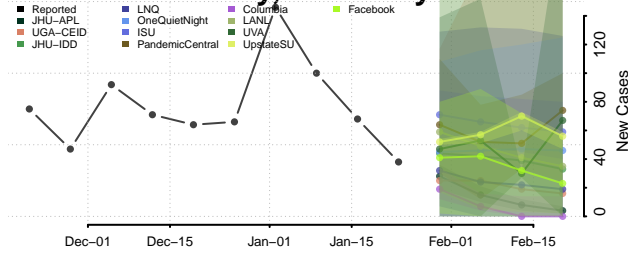

Knott County, Kentucky

Knox County, Kentucky

Larue County, Kentucky

Laurel County, Kentucky

Lawrence County, Kentucky

Lee County, Kentucky

Leslie County, Kentucky

Letcher County, Kentucky