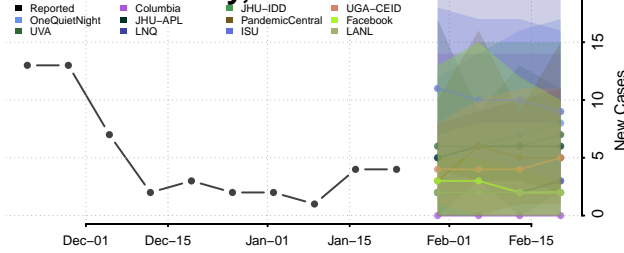

Seward County, Kansas

Shawnee County, Kansas

Sheridan County, Kansas

Sherman County, Kansas

Smith County, Kansas

Stafford County, Kansas

Stanton County, Kansas

Stevens County, Kansas