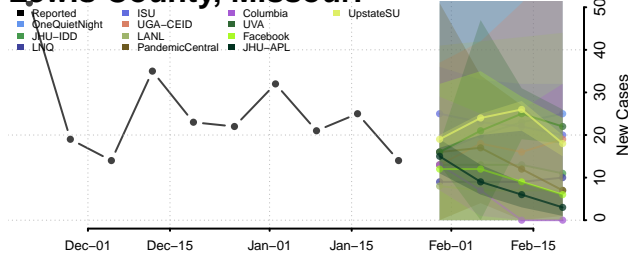

Lewis County, Missouri