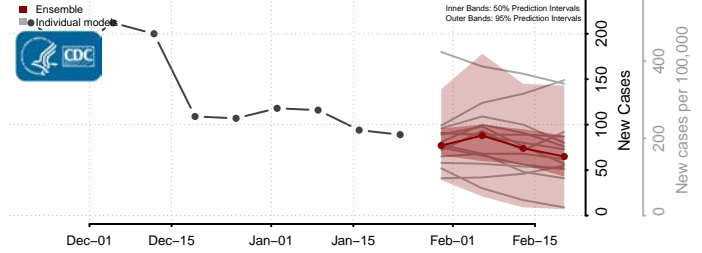

Butler County, Missouri