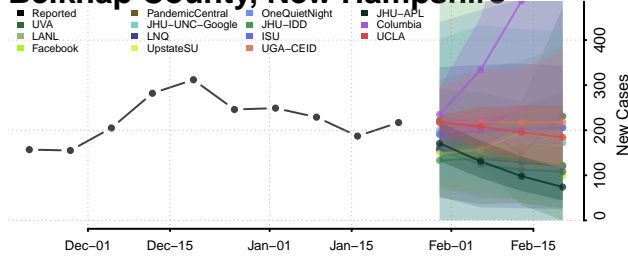

Belknap County, New Hampshire