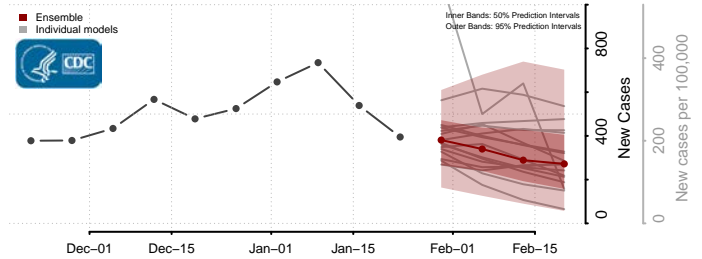

Charlotte County, Florida