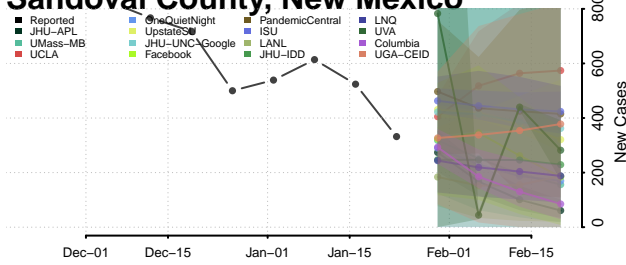

Sandoval County, New Mexico