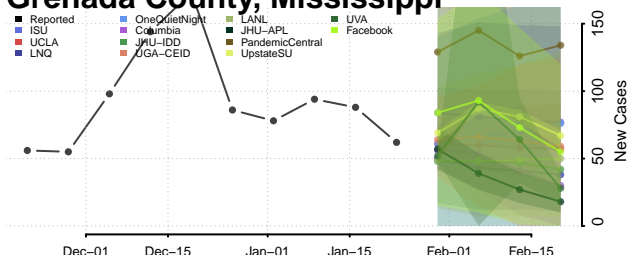

DeSoto County, Mississippi

Forrest County, Mississippi

Franklin County, Mississippi

George County, Mississippi

Greene County, Mississippi

Grenada County, Mississippi

Hancock County, Mississippi

Harrison County, Mississippi