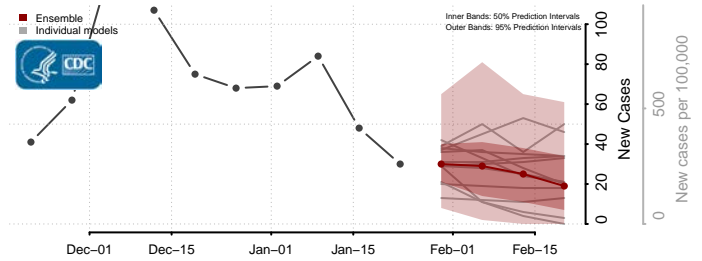

Calhoun County, West Virginia

Clay County, West Virginia

Doddridge County, West Virginia

Fayette County, West Virginia

Gilmer County, West Virginia

Grant County, West Virginia

Greenbrier County, West Virginia