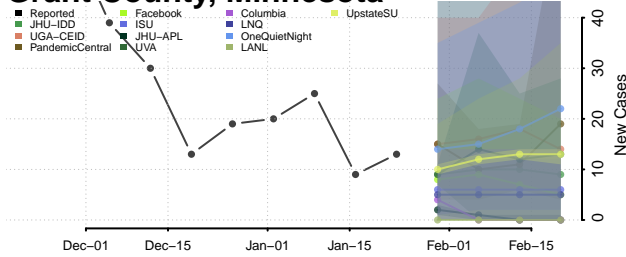

Grant County, Minnesota