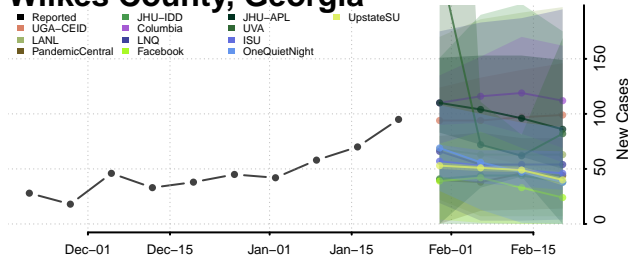

Washington County, Georgia

Wayne County, Georgia

Webster County, Georgia

Wheeler County, Georgia

White County, Georgia

Whitfield County, Georgia

Wilcox County, Georgia

Wilkes County, Georgia