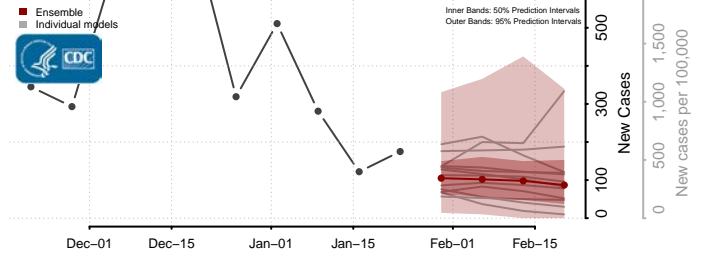

Lassen County, California