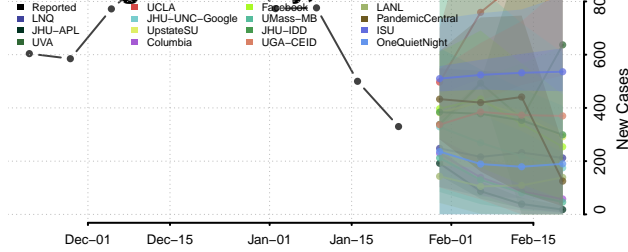

Washington County, Tennessee