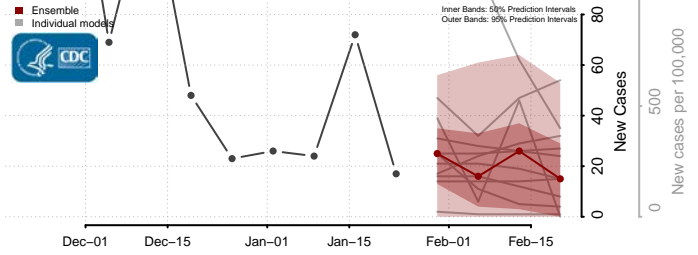

Camas County, Idaho

Canyon County, Idaho

Caribou County, Idaho

Cassia County, Idaho

Clark County, Idaho

Clearwater County, Idaho

Custer County, Idaho

Elmore County, Idaho