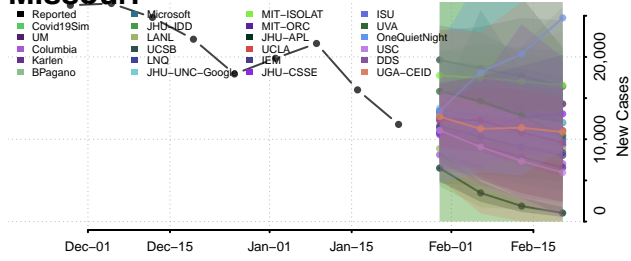

Wilkinson County, Mississippi

Winston County, Mississippi

Yalobusha County, Mississippi

Yazoo County, Mississippi

Missouri

Adair County, Missouri