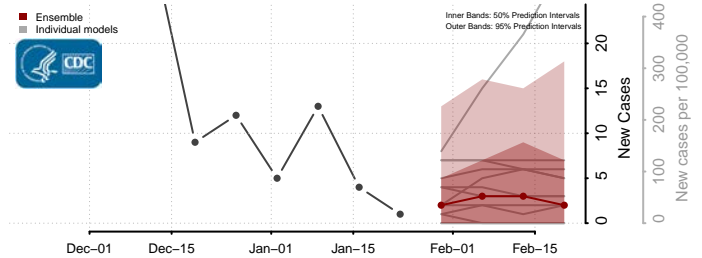

Grand Forks County, North Dakota

Grant County, North Dakota

Griggs County, North Dakota

Hettinger County, North Dakota

Kidder County, North Dakota

LaMoure County, North Dakota

Logan County, North Dakota

McHenry County, North Dakota