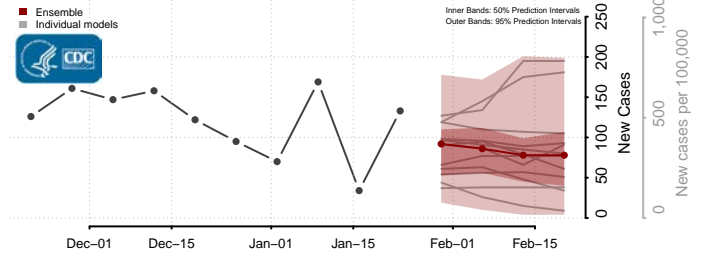

Churchill County, Nevada