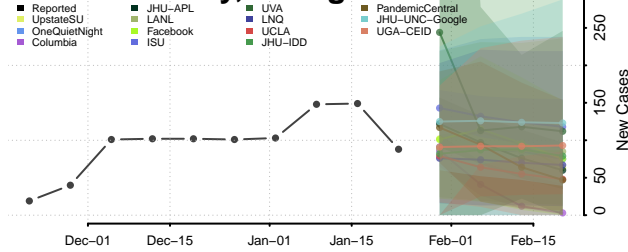

Sumter County, Georgia