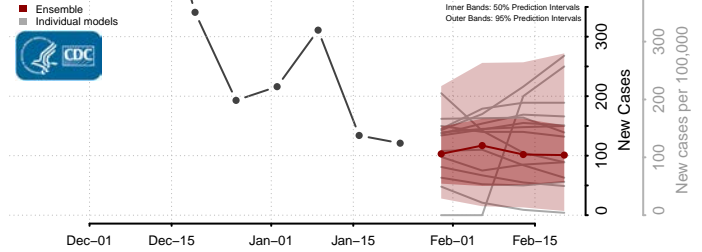

Sherburne County, Minnesota