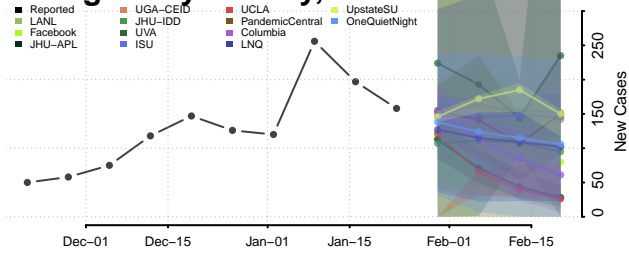

Madison County, North Carolina

Martin County, North Carolina

McDowell County, North Carolina

Mecklenburg County, North Carolina

Mitchell County, North Carolina

Montgomery County, North Carolina

Moore County, North Carolina