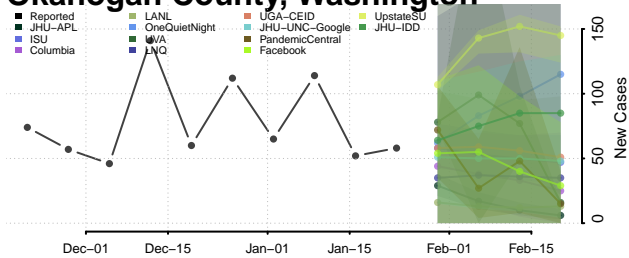

Okanogan County, Washington