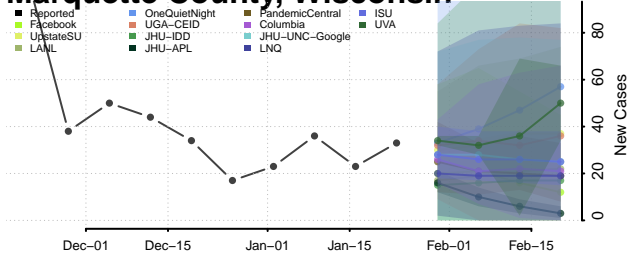

Marquette County, Wisconsin

Menominee County, Wisconsin

Milwaukee County, Wisconsin

Monroe County, Wisconsin

Oconto County, Wisconsin

Oneida County, Wisconsin

Outagamie County, Wisconsin

Ozaukee County, Wisconsin