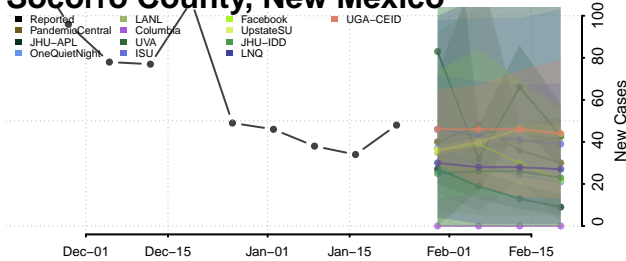

Soçorro County, New Mexico