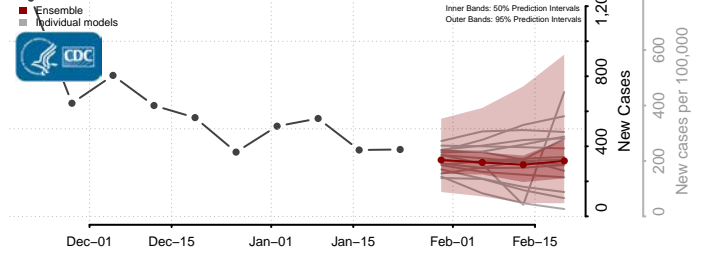

Olmsted County, Minnesota