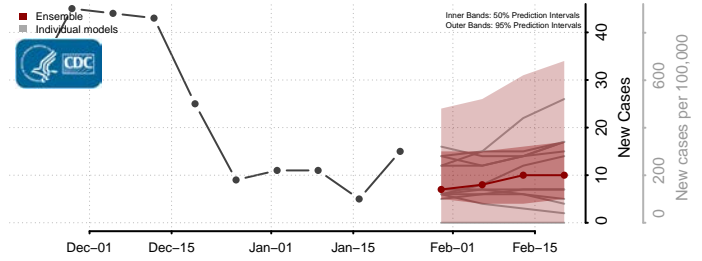

Big Stone County, Minnesota