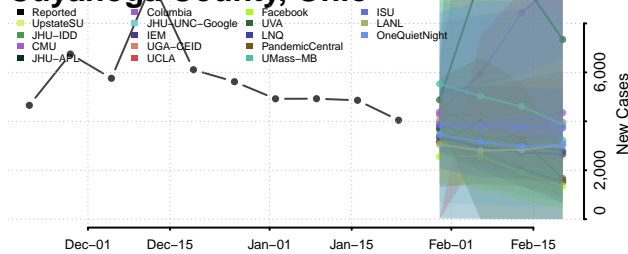

Crawford County, Ohio

Cuyahoga County, Ohio

Darke County, Ohio

Defiance County, Ohio

Delaware County, Ohio

Erie County, Ohio

Fairfield County, Ohio

Fayette County, Ohio