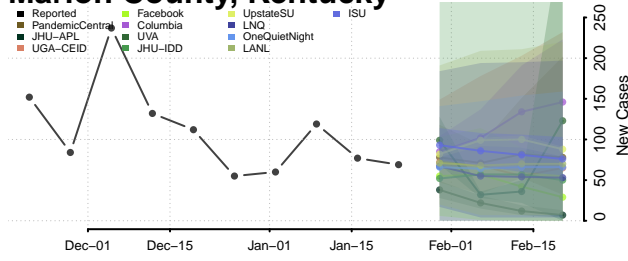

Marion County, Kentucky