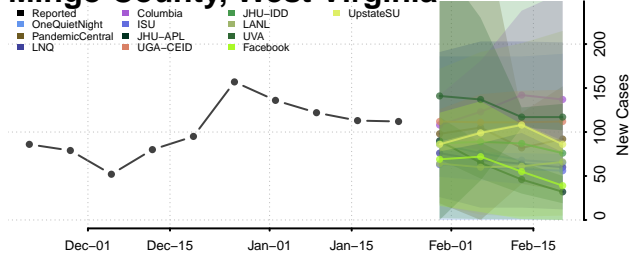

Mingo County, West Virginia