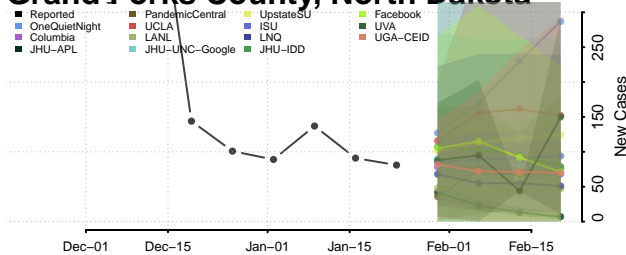

Grand Forks County, North Dakota