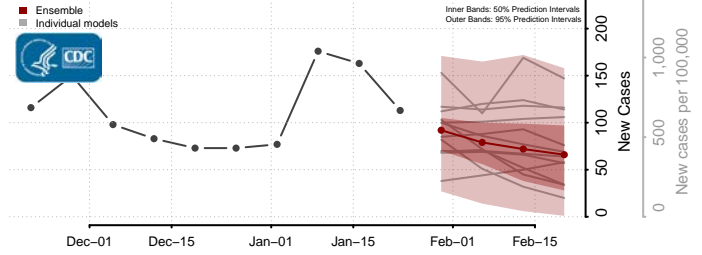

Marshall County, Oklahoma