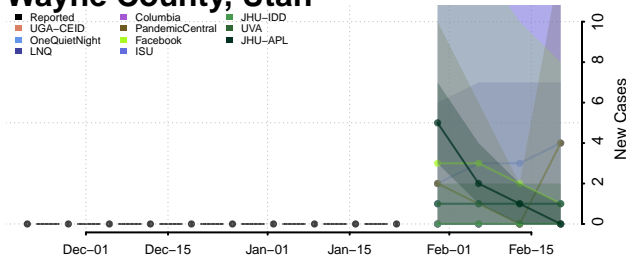

Wayne County, Utah