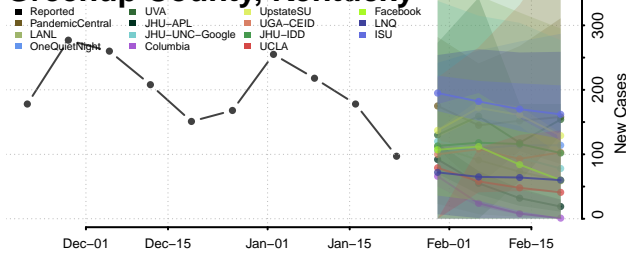

Greenup County, Kentucky