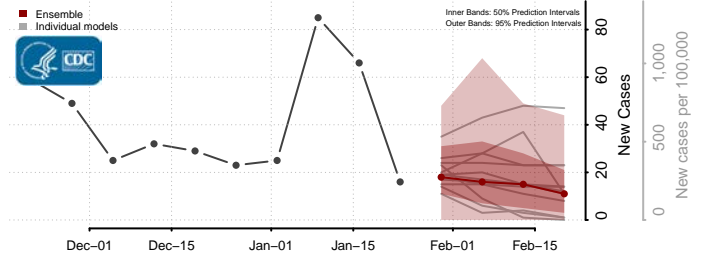

Brown County, Illinois