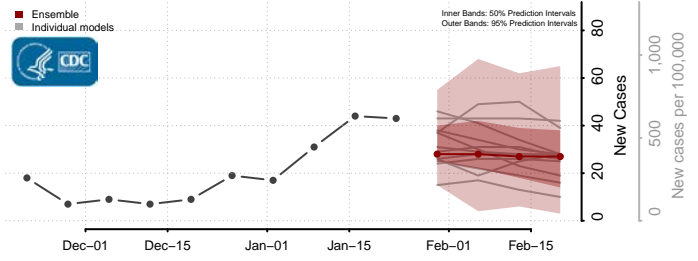

Charles City County, Virginia