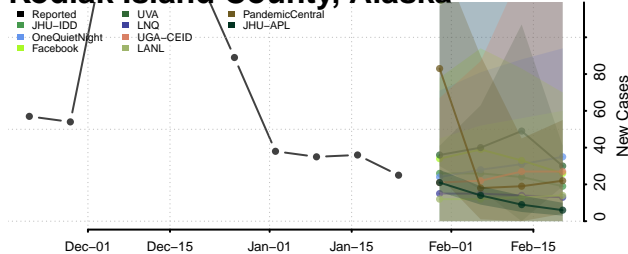

Juneau County, Alaska

Kenai Peninsula County, Alaska

Ketchikan Gateway County, Alaska

Kodiak Island County, Alaska

Kusilvak County, Alaska

Lake and Peninsula County, Alaska

Matanuska-Susitna County, Alaska

Nome County, Alaska