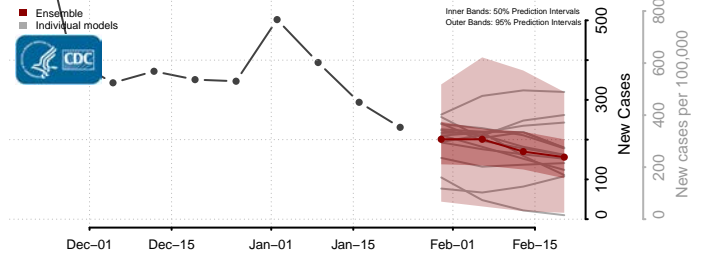

Adams County, Illinois

*New weekly cases may decrease in this location over the next four weeks. For these locations, the ensemble forecast indicates a probability of 0.75 or greater that fewer cases will be reported in week four of the forecast than in the last reported week.