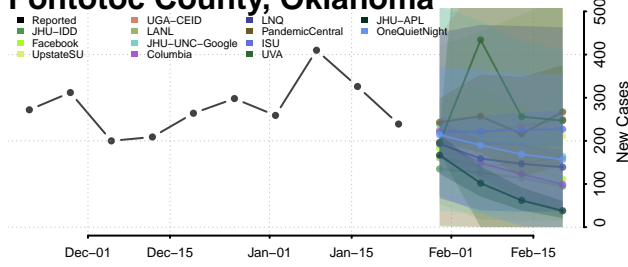

Pontotoc County, Oklahoma