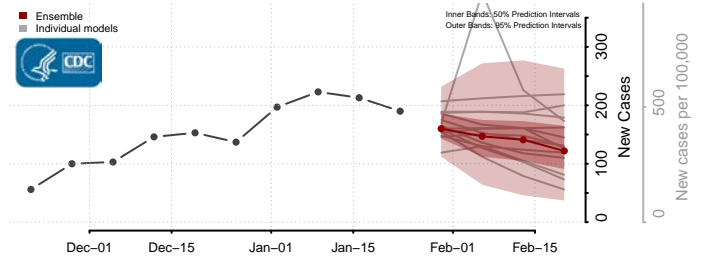

Person County, North Carolina