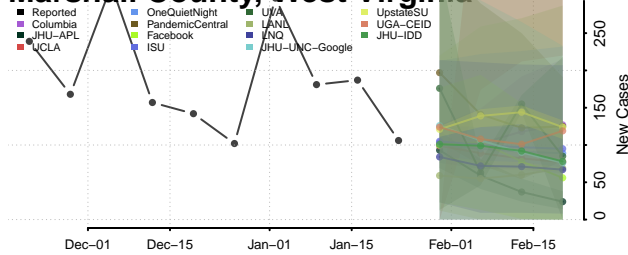

Marshall County, West Virginia