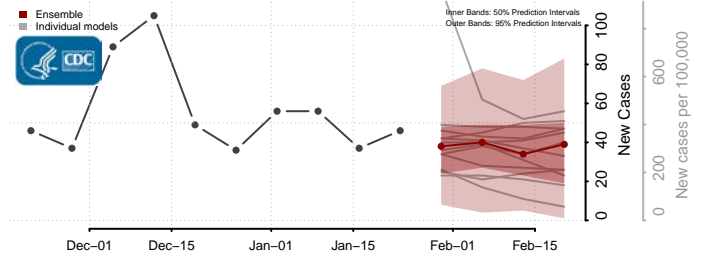

Amite County, Mississippi