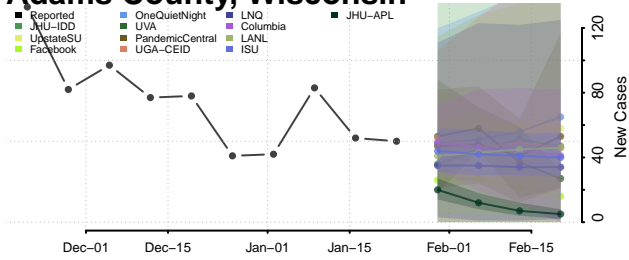

Adams County, Wisconsin

Ashland County, Wisconsin

Barron County, Wisconsin

Bayfield County, Wisconsin

Brown County, Wisconsin

Buffalo County, Wisconsin

Burnett County, Wisconsin

Calumet County, Wisconsin