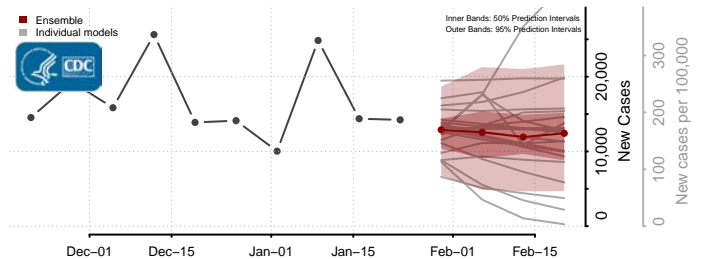

York County, Virginia

Washington

Adams County, Washington

Asotin County, Washington

Benton County, Washington

Chelan County, Washington

Clallam County, Washington

Clark County, Washington