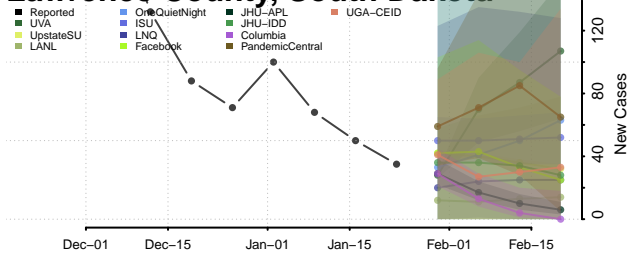

Lawrence County, South Dakota