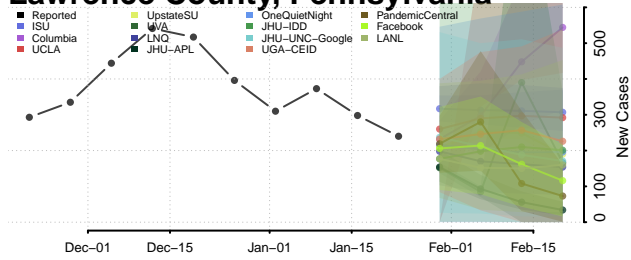

Dauphin County, Pennsylvania

Delaware County, Pennsylvania

Elk County, Pennsylvania

Lawrence County, Pennsylvania

Lebanon County, Pennsylvania

Lehigh County, Pennsylvania

Luzerne County, Pennsylvania

Lycoming County, Pennsylvania