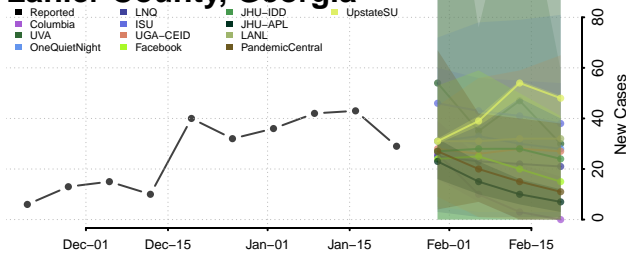

Lanier County, Georgia