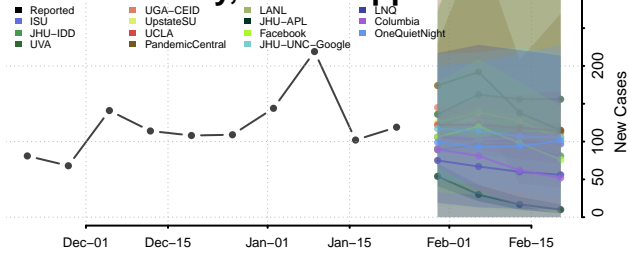

Lee County, Mississippi

Leflore County, Mississippi

Lincoln County, Mississippi

Lowndes County, Mississippi

Madison County, Mississippi

Marion County, Mississippi

Marshall County, Mississippi

Monroe County, Mississippi