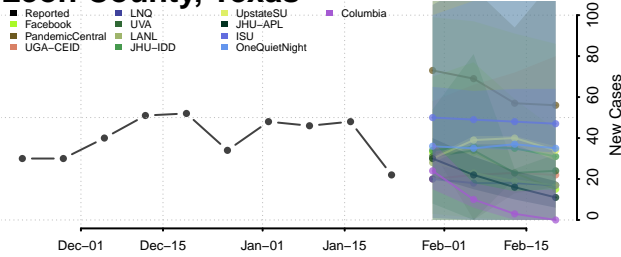

Leon County, Texas