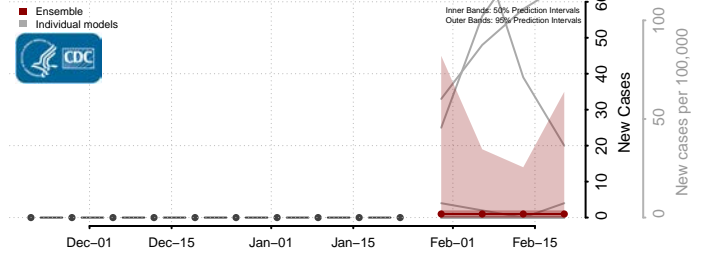

Daggett County, Utah

Davis County, Utah

Duchesne County, Utah

Emery County, Utah

Garfield County, Utah

Grand County, Utah

Iron County, Utah

Juab County, Utah