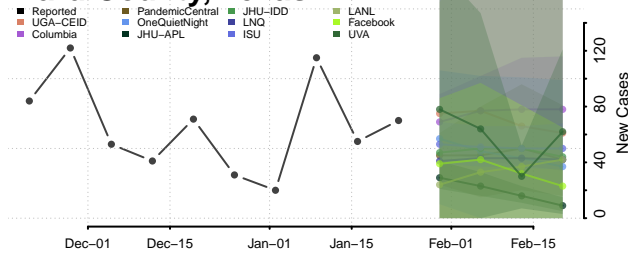

Ward County, Texas