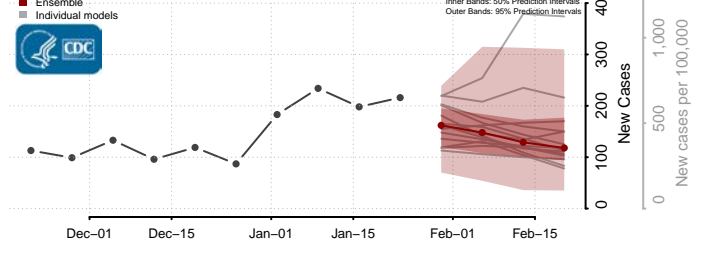

Chambers County, Alabama