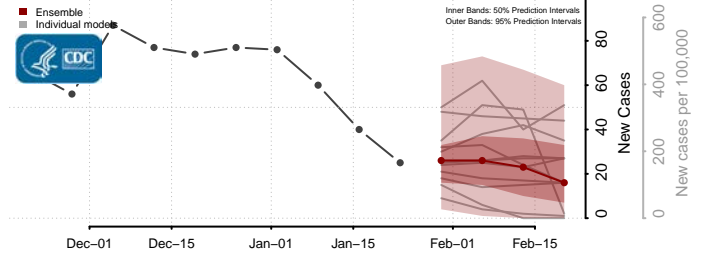

Brown County, Indiana