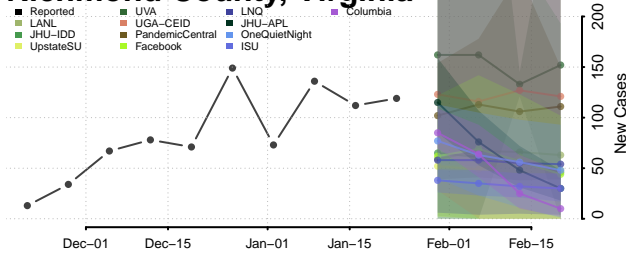

Richmond County, Virginia