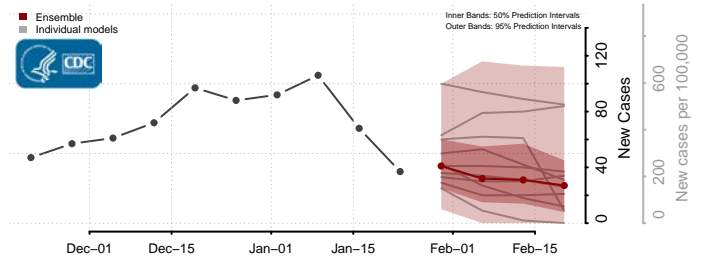

Bristol County, Virginia