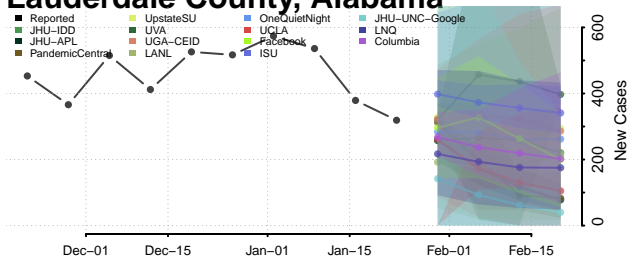

Crenshaw County, Alabama

Cullman County, Alabama

Fayette County, Alabama

Franklin County, Alabama

Geneva County, Alabama

Greene County, Alabama

Hale County, Alabama

Henry County, Alabama

Houston County, Alabama

Jackson County, Alabama

Jefferson County, Alabama

Lamar County, Alabama

Lauderdale County, Alabama

Lawrence County, Alabama

Lee County, Alabama

Limestone County, Alabama

Lowndes County, Alabama

Macon County, Alabama

Madison County, Alabama

Marengo County, Alabama

Marion County, Alabama

Marshall County, Alabama

Mobile County, Alabama

Monroe County, Alabama