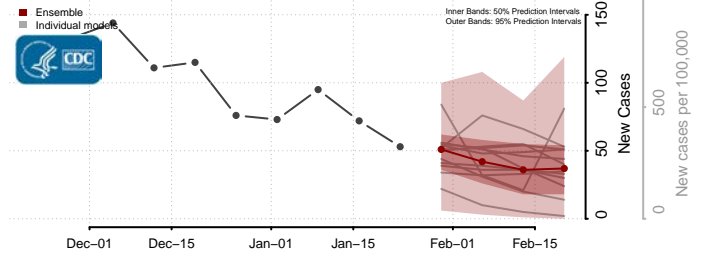

Bond County, Illinois