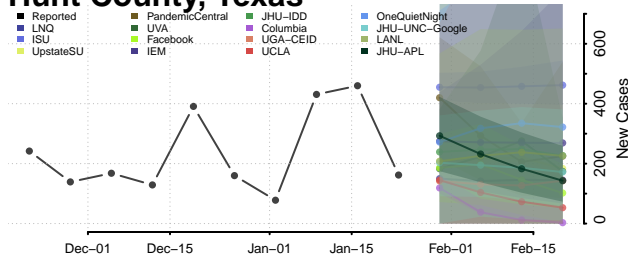

Hopkins County, Texas

Houston County, Texas

Howard County, Texas

Hudspeth County, Texas

Hunt County, Texas

Hutchinson County, Texas

Irion County, Texas

Jack County, Texas