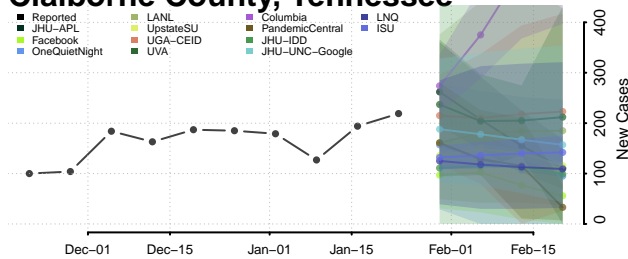

Chester County, Tennessee

Claiborne County, Tennessee

Clay County, Tennessee

Cocke County, Tennessee

Coffee County, Tennessee

Crockett County, Tennessee

Cumberland County, Tennessee

Davidson County, Tennessee