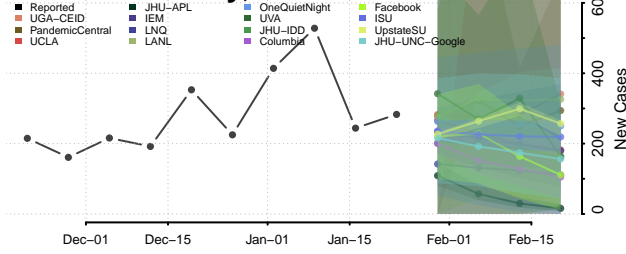

Navarro County, Texas