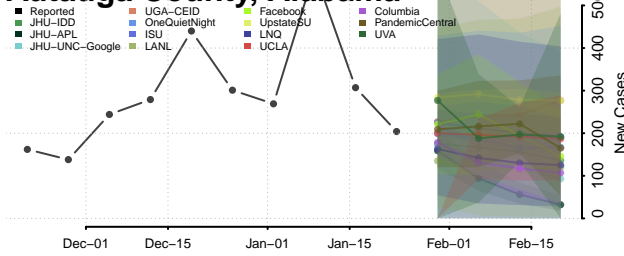

National*

Alabama*

Autauga County, Alabama

Baldwin County, Alabama

Barbour County, Alabama

Bibb County, Alabama

*New weekly cases may decrease in this location over the next four weeks. For these locations, the ensemble forecast indicates a probability of 0.75 or greater that fewer cases will be reported in week four of the forecast than in the last reported week.