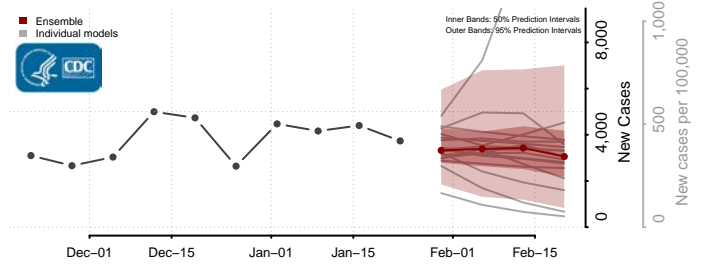

Hartford County, Connecticut