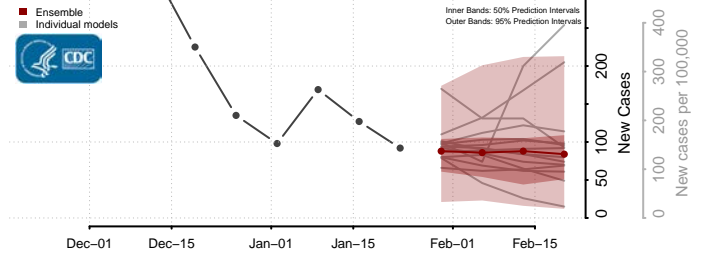

Clay County, Minnesota