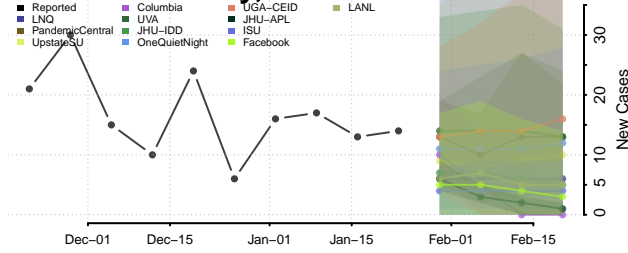

Stevens County, Minnesota

Swift County, Minnesota

Todd County, Minnesota

Traverse County, Minnesota

Wabasha County, Minnesota

Wadena County, Minnesota

Waseca County, Minnesota

Washington County, Minnesota