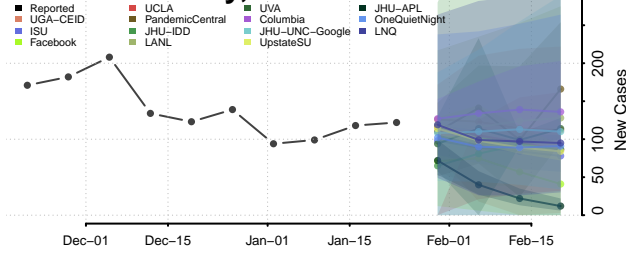

Rio Blanco County, Colorado

Rio Grande County, Colorado

Routt County, Colorado

Saguache County, Colorado

San Juan County, Colorado

San Miguel County, Colorado

Sedgwick County, Colorado

Summit County, Colorado