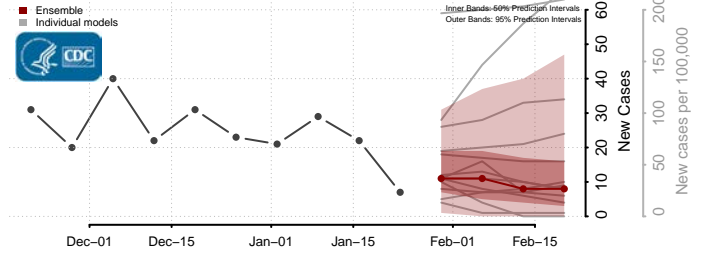

Caledonia County, Vermont