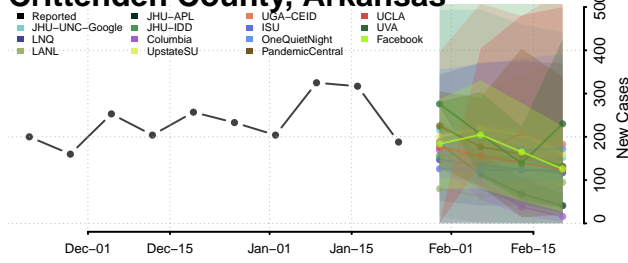

Cleburne County, Arkansas

Cleveland County, Arkansas

Columbia County, Arkansas

Conway County, Arkansas

Craighead County, Arkansas

Crawford County, Arkansas

Crittenden County, Arkansas

Cross County, Arkansas