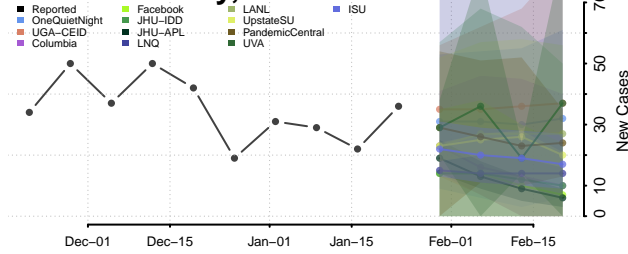

Ottawa County, Kansas