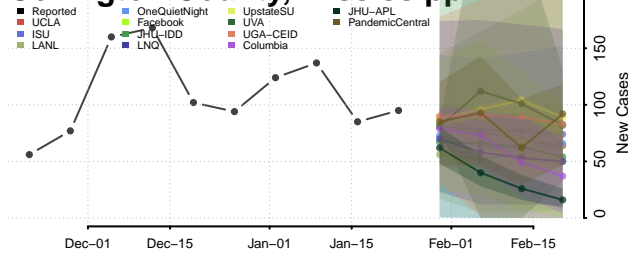

DeSoto County, Mississippi

Forrest County, Mississippi

Franklin County, Mississippi

George County, Mississippi

Greene County, Mississippi

Grenada County, Mississippi

Hancock County, Mississippi

Harrison County, Mississippi