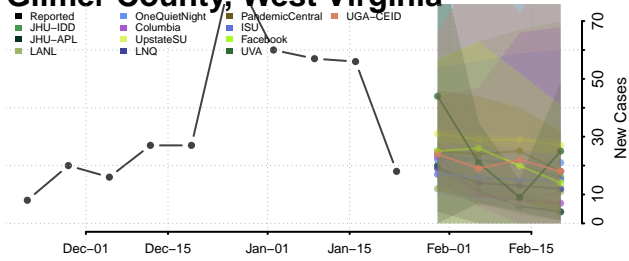

Calhoun County, West Virginia

Clay County, West Virginia

Doddridge County, West Virginia

Fayette County, West Virginia

Gilmer County, West Virginia

Grant County, West Virginia

Greenbrier County, West Virginia