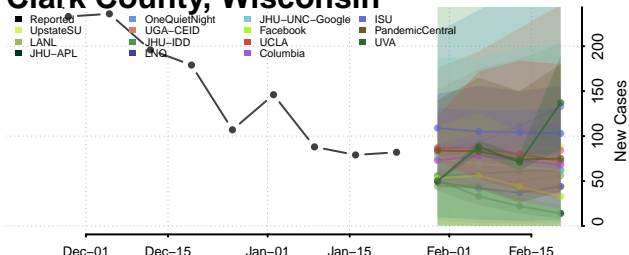

Clark County, Wisconsin