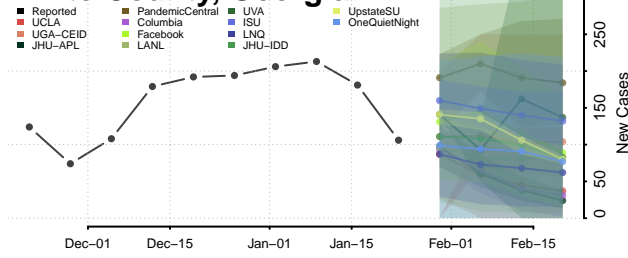

Washington County, Georgia

Wayne County, Georgia

Webster County, Georgia

Wheeler County, Georgia

White County, Georgia

Whitfield County, Georgia

Wilcox County, Georgia

Wilkes County, Georgia