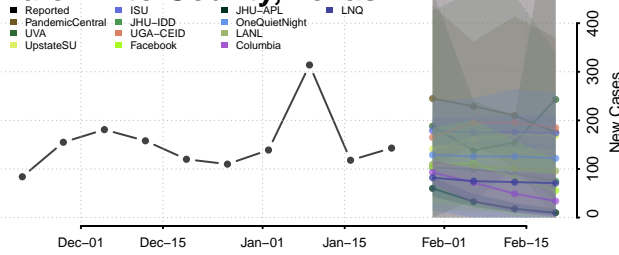

Palo Pinto County, Texas