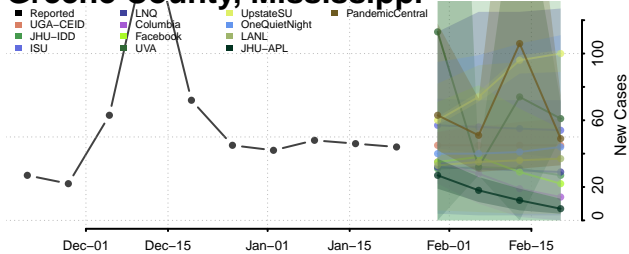

DeSoto County, Mississippi

Forrest County, Mississippi

Franklin County, Mississippi

George County, Mississippi

Greene County, Mississippi

Grenada County, Mississippi

Hancock County, Mississippi

Harrison County, Mississippi