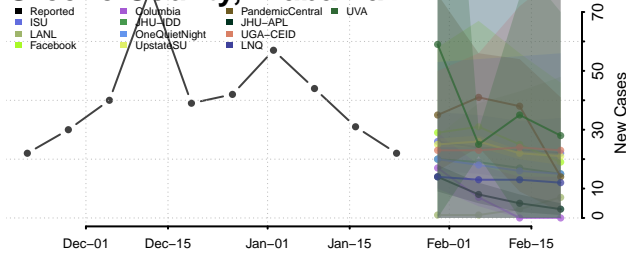

Crenshaw County, Alabama

Cullman County, Alabama

Fayette County, Alabama

Franklin County, Alabama

Geneva County, Alabama

Greene County, Alabama

Hale County, Alabama

Henry County, Alabama

Houston County, Alabama

Jackson County, Alabama

Jefferson County, Alabama

Lamar County, Alabama

Lauderdale County, Alabama

Lawrence County, Alabama

Lee County, Alabama

Limestone County, Alabama