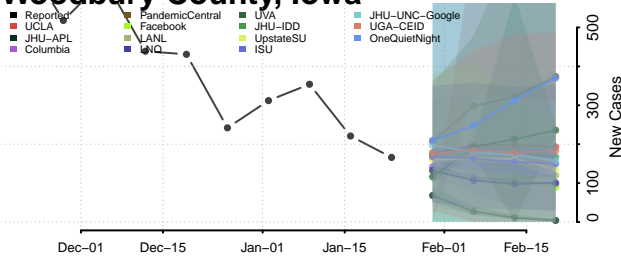

Webster County, Iowa

Winnebago County, Iowa

Winneshiek County, Iowa

Woodbury County, Iowa

Worth County, Iowa

Wright County, Iowa

Kansas

Allen County, Kansas