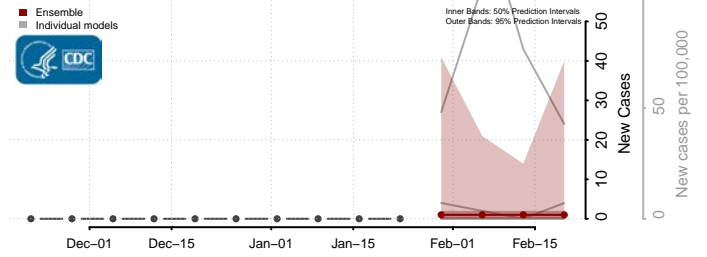

Box Elder County, Utah