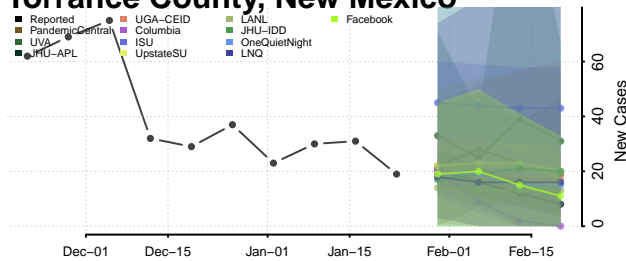

Torrance County, New Mexico