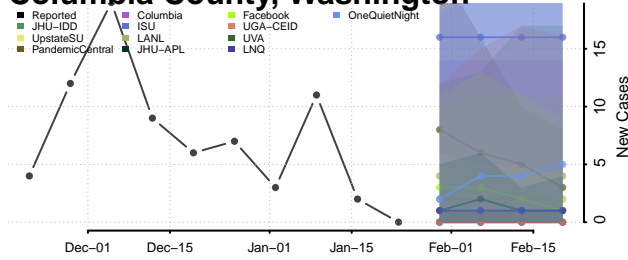

Columbia County, Washington