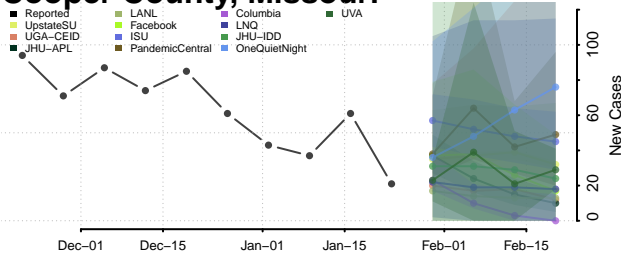

Cooper County, Missouri