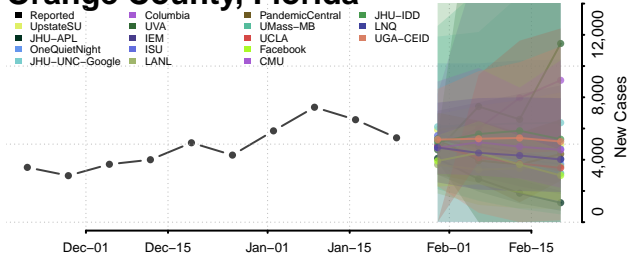

Orange County, Florida