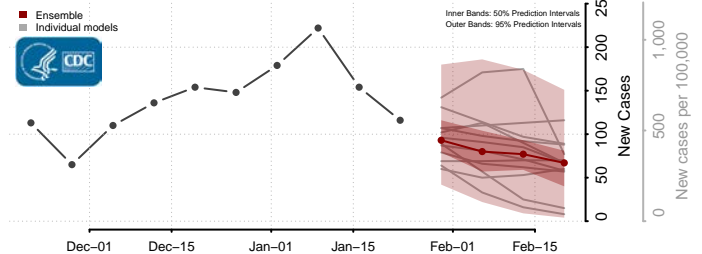

Conway County, Arkansas