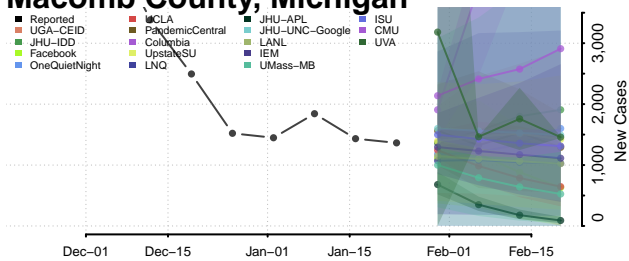

Lapeer County, Michigan

Leelanau County, Michigan

Lenawee County, Michigan

Livingston County, Michigan

Luce County, Michigan

Mackinac County, Michigan

Macomb County, Michigan

Manistee County, Michigan