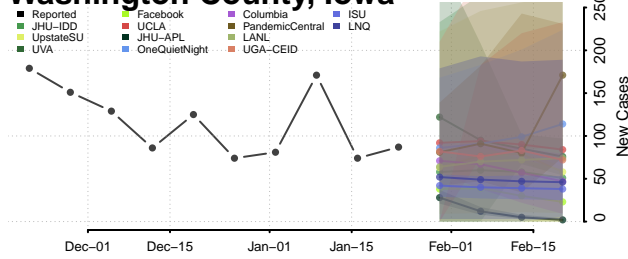

Tama County, Iowa

Taylor County, Iowa

Union County, Iowa

Van Buren County, Iowa

Wapello County, Iowa

Warren County, Iowa

Washington County, Iowa

Wayne County, Iowa