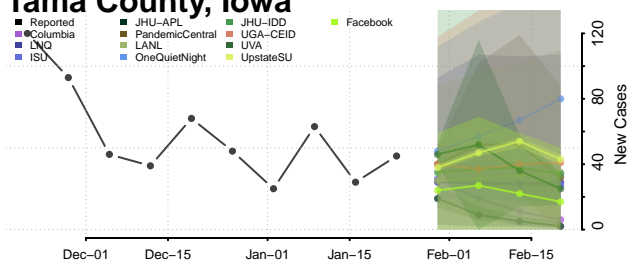

Tama County, Iowa