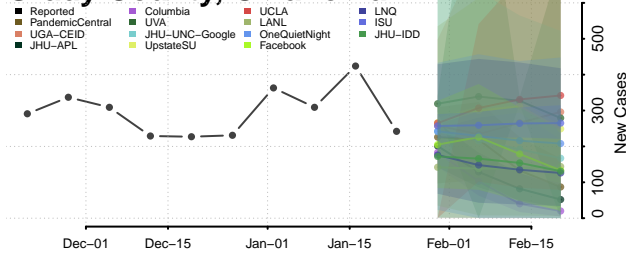

Custer County, Oklahoma

Delaware County, Oklahoma

Dewey County, Oklahoma

Ellis County, Oklahoma

Garfield County, Oklahoma

Garvin County, Oklahoma

Grady County, Oklahoma

Grant County, Oklahoma