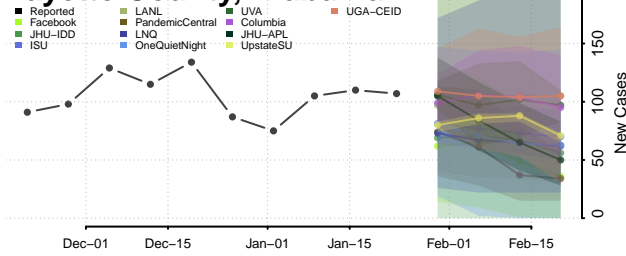

Fayette County, Alabama