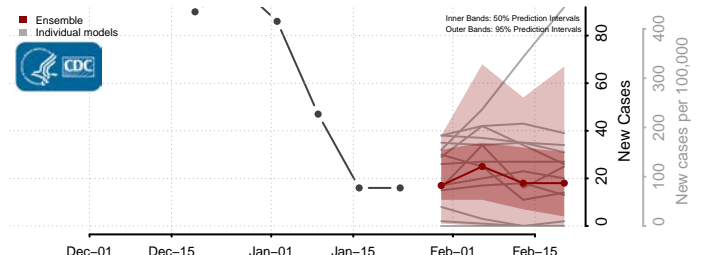

Sheridan County, North Dakota

Sioux County, North Dakota

Slope County, North Dakota

Stark County, North Dakota

Steele County, North Dakota

Stutsman County, North Dakota

Towner County, North Dakota

Trail County, North Dakota