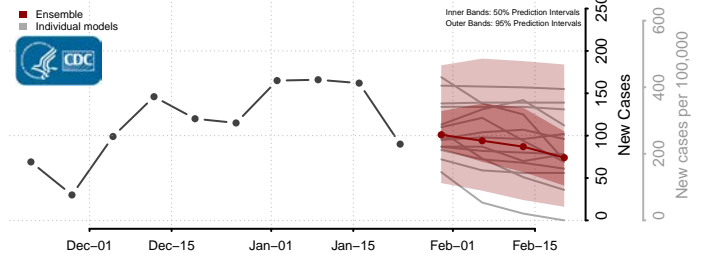

Pike County, Mississippi