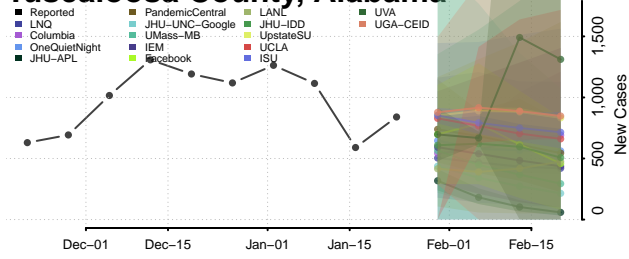

St. Clair County, Alabama

Sumter County, Alabama

Talladega County, Alabama

Tallapoosa County, Alabama

Tuscaloosa County, Alabama

Walker County, Alabama

Washington County, Alabama

Wilcox County, Alabama