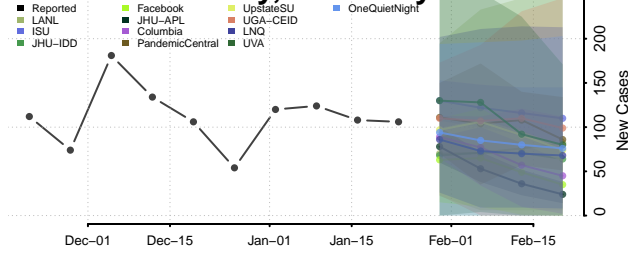

Wayne County, Kentucky

Webster County, Kentucky

Whitley County, Kentucky

Wolfe County, Kentucky

Woodford County, Kentucky

Louisiana

Acadia County, Louisiana

Allen County, Louisiana