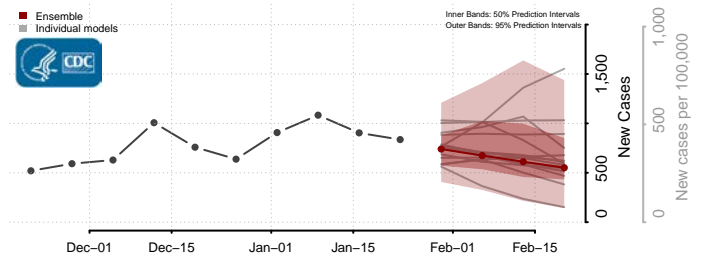

Nash County, North Carolina

New Hanover County, North Carolina

Northampton County, North Carolina

Onslow County, North Carolina

Orange County, North Carolina

Pamlico County, North Carolina

Pasquotank County, North Carolina