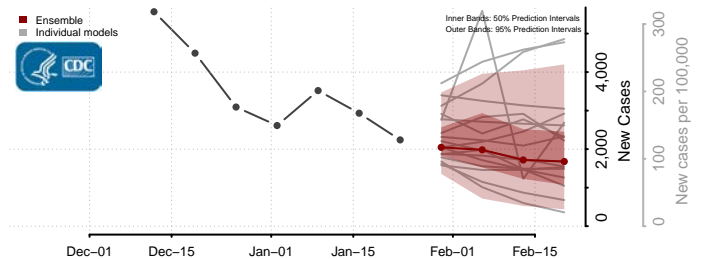

Wayne County, Michigan