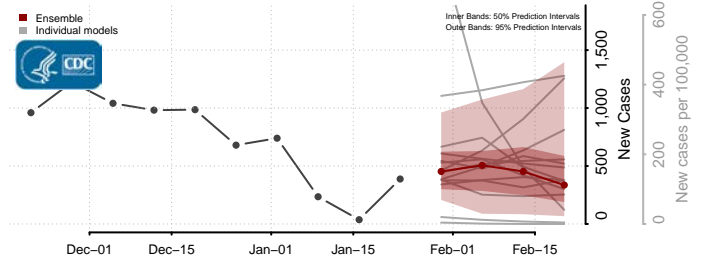

St. Louis City County, Missouri