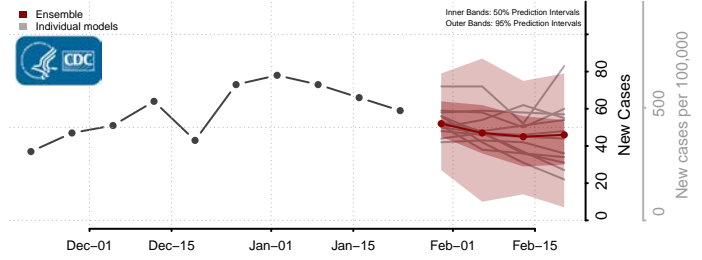

Yalobusha County, Mississippi