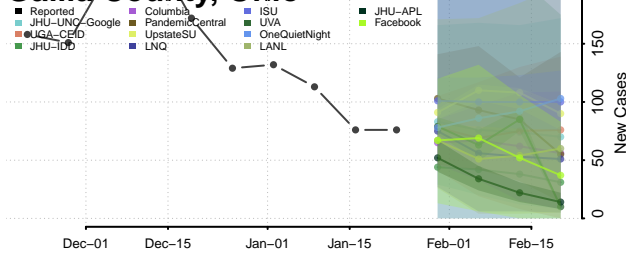

Gallia County, Ohio