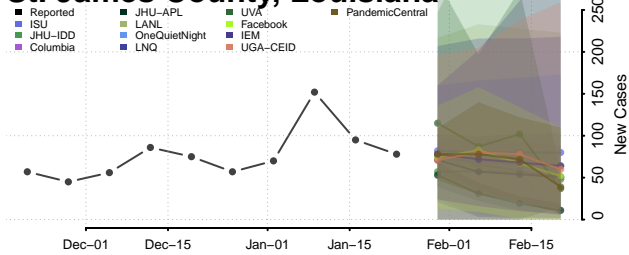

Sabine County, Louisiana

St. Bernard County, Louisiana

St. Charles County, Louisiana

St. Helena County, Louisiana

St. James County, Louisiana

St. John the Baptist County, Louisiana

St. Landry County, Louisiana