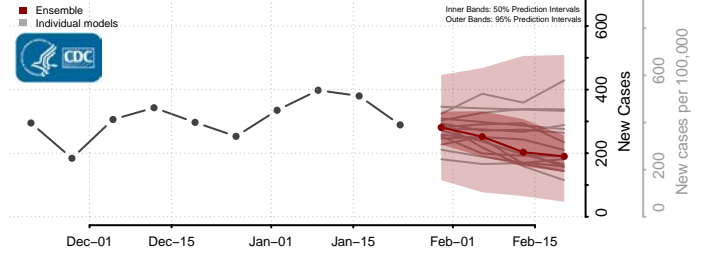

Lauderdale County, Mississippi