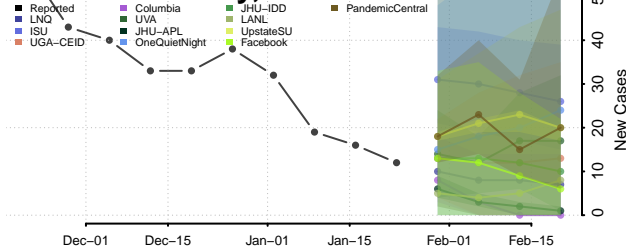

Caldwell County, Missouri