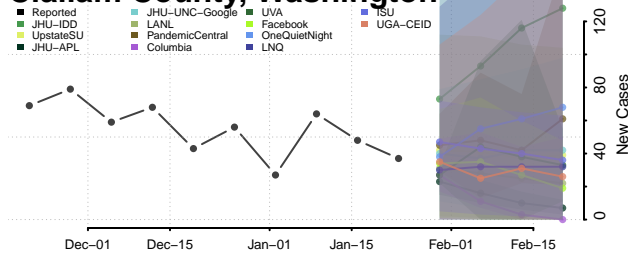

Clallam County, Washington