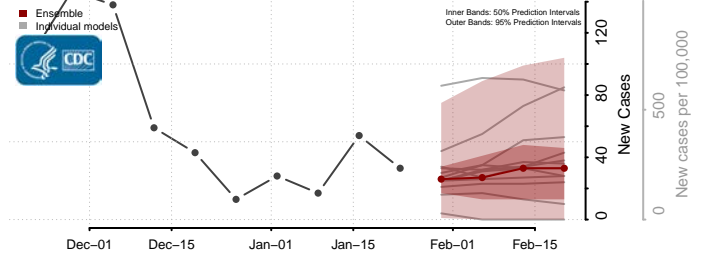

Pennington County, Minnesota