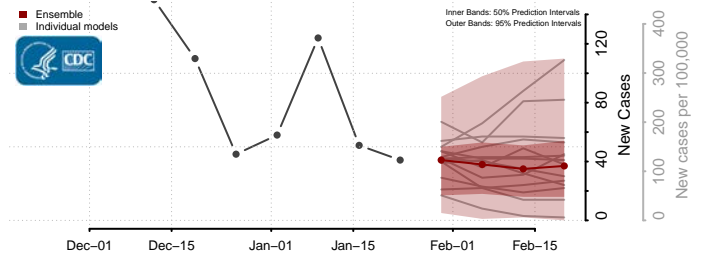

Lac qui Parle County, Minnesota

Lake County, Minnesota

Lake of the Woods County, Minnesota

Le Sueur County, Minnesota

Meeker County, Minnesota

Mille Lacs County, Minnesota

Morrison County, Minnesota

Mower County, Minnesota