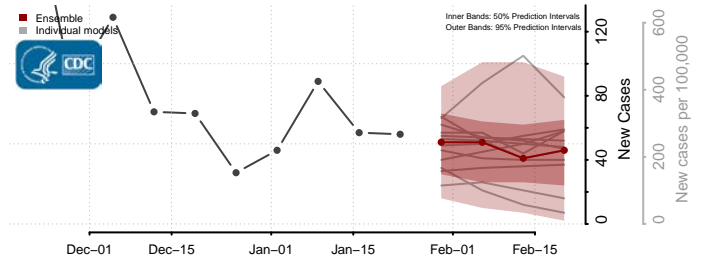

Dodge County, Minnesota