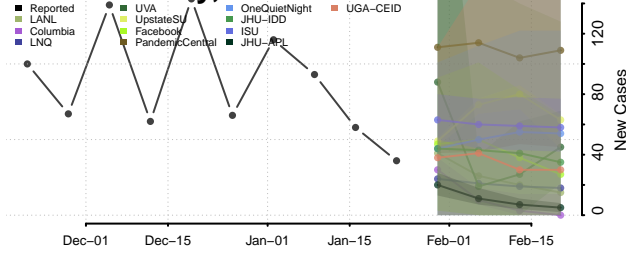

Nolan County, Texas