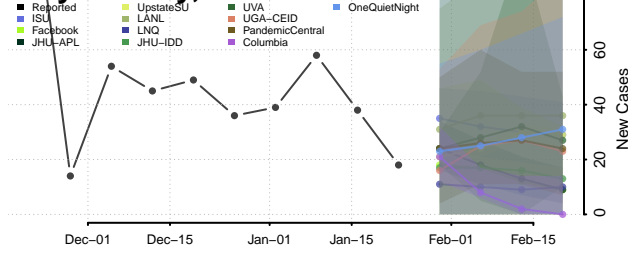

Anderson County, Kansas

Atchison County, Kansas

Barber County, Kansas

Barton County, Kansas

Cheyenne County, Kansas

Clark County, Kansas

Clay County, Kansas

Cloud County, Kansas