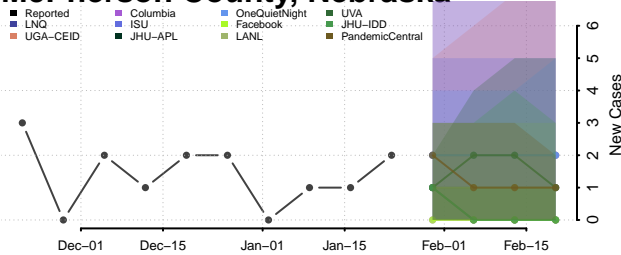

McPherson County, Nebraska