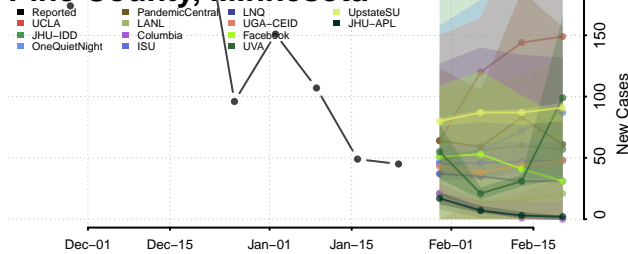

Pine County, Minnesota