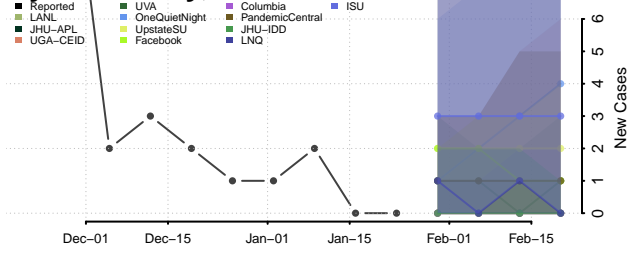

Haakon County, South Dakota

Hamlin County, South Dakota

Hand County, South Dakota

Hanson County, South Dakota

Harding County, South Dakota

Hughes County, South Dakota

Hutchinson County, South Dakota

Hyde County, South Dakota