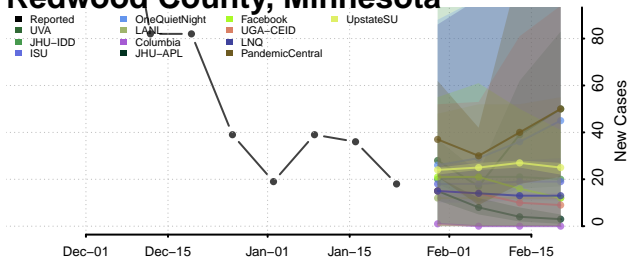

Pipestone County, Minnesota

Polk County, Minnesota

Pope County, Minnesota

Ramsey County, Minnesota

Red Lake County, Minnesota

Redwood County, Minnesota

Renville County, Minnesota

Rice County, Minnesota