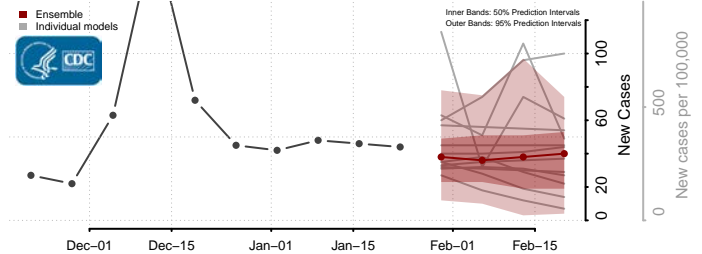

DeSoto County, Mississippi

Forrest County, Mississippi

Franklin County, Mississippi

George County, Mississippi

Greene County, Mississippi

Grenada County, Mississippi

Hancock County, Mississippi

Harrison County, Mississippi