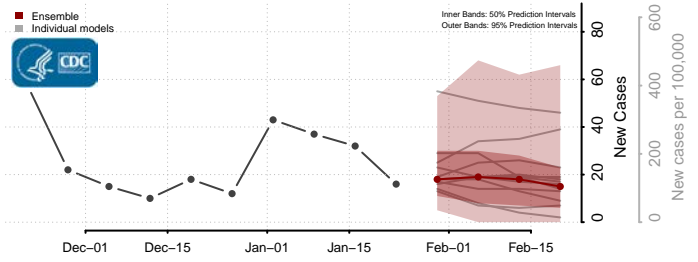

Cedar County, Missouri