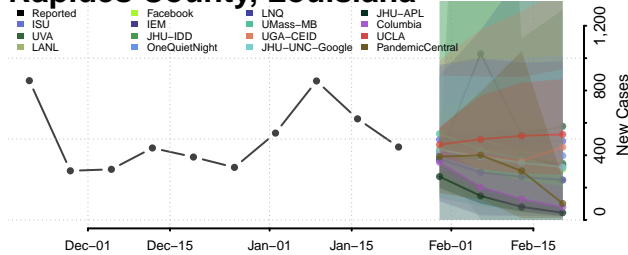

Natchitoches County, Louisiana

Orleans County, Louisiana

Ouachita County, Louisiana

Plaquemines County, Louisiana

Pointe Coupee County, Louisiana

Rapides County, Louisiana

Red River County, Louisiana

Richland County, Louisiana