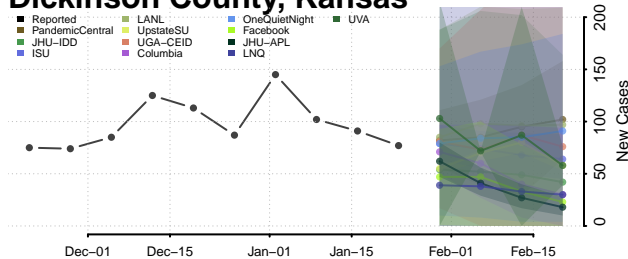

Coffey County, Kansas

Comanche County, Kansas

Cowley County, Kansas

Crawford County, Kansas

Decatur County, Kansas

Dickinson County, Kansas

Doniphan County, Kansas

Douglas County, Kansas