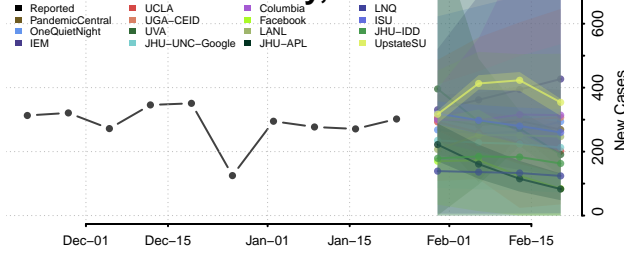

Kingman County, Kansas

Kiowa County, Kansas

Labette County, Kansas

Lane County, Kansas

Leavenworth County, Kansas

Lincoln County, Kansas

Linn County, Kansas

Logan County, Kansas