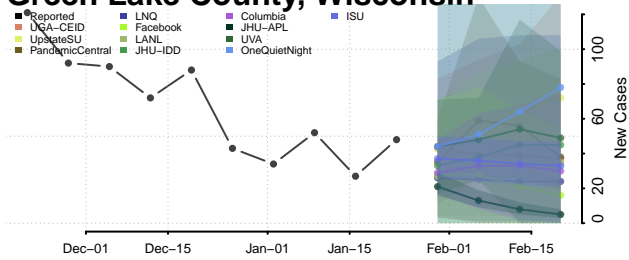

Green Lake County, Wisconsin