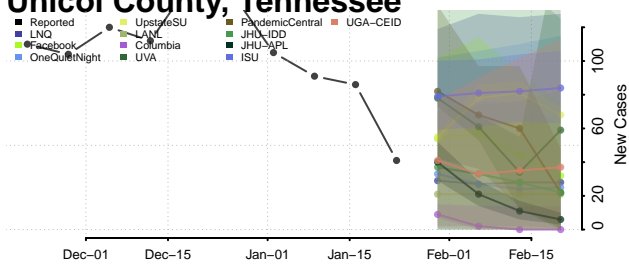

Unicoi County, Tennessee