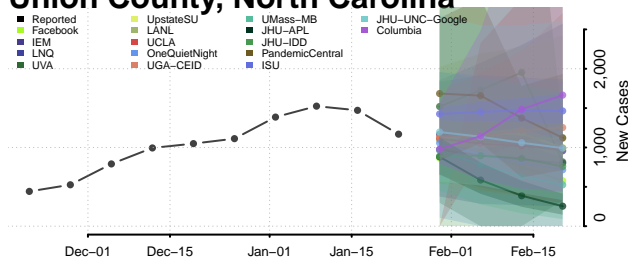

Union County, North Carolina