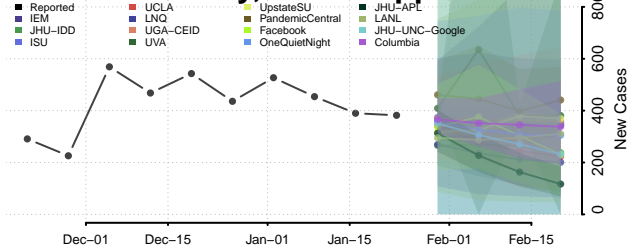

Lee County, Mississippi

Leflore County, Mississippi

Lincoln County, Mississippi

Lowndes County, Mississippi

Madison County, Mississippi

Marion County, Mississippi

Marshall County, Mississippi

Monroe County, Mississippi