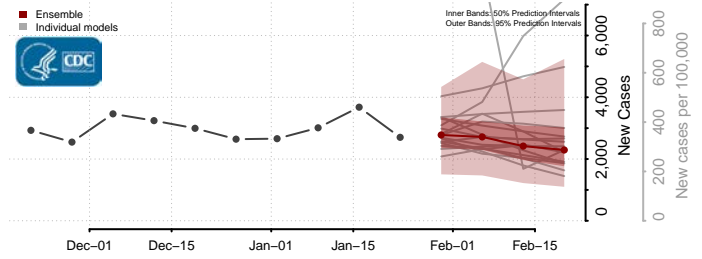

Essex County, New Jersey