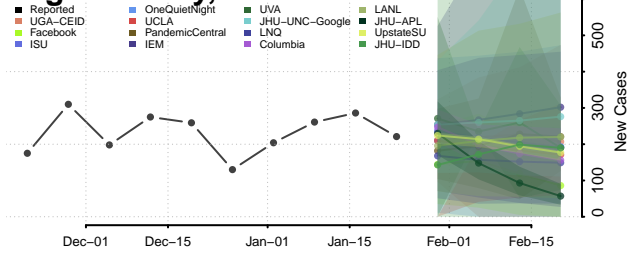

Costilla County, Colorado

Crowley County, Colorado

Custer County, Colorado

Delta County, Colorado

Denver County, Colorado

Dolores County, Colorado

Douglas County, Colorado

Eagle County, Colorado