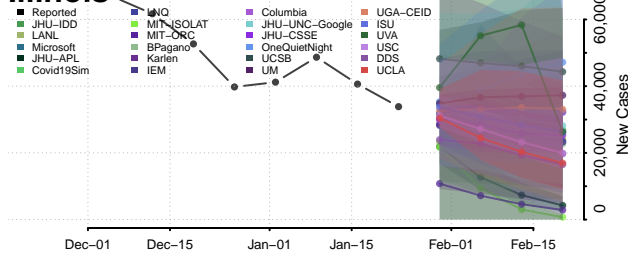

Teton County, Idaho

Twin Falls County, Idaho

Valley County, Idaho

Washington County, Idaho

Illinois*

Adams County, Illinois

*New weekly cases may decrease in this location over the next four weeks. For these locations, the ensemble forecast indicates a probability of 0.75 or greater that fewer cases will be reported in week four of the forecast than in the last reported week.