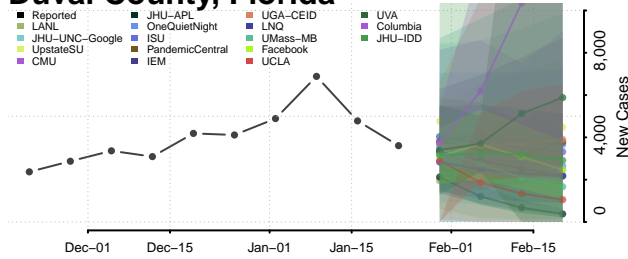

Charlotte County, Florida

Citrus County, Florida

Clay County, Florida

Collier County, Florida

Columbia County, Florida

DeSoto County, Florida

Dixie County, Florida

Duval County, Florida