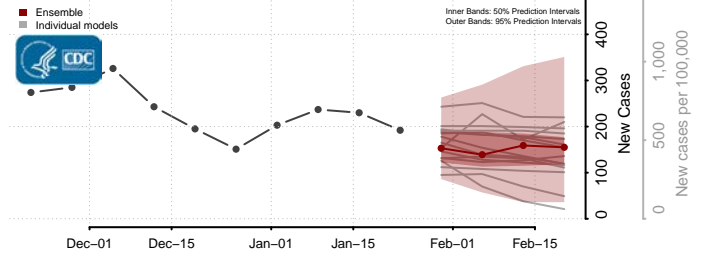

Wasatch County, Utah