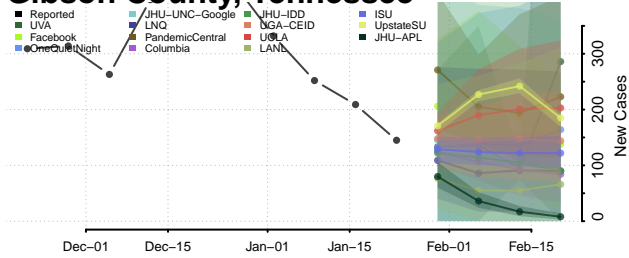

Decatur County, Tennessee

DeKalb County, Tennessee

Dickson County, Tennessee

Dyer County, Tennessee

Fayette County, Tennessee

Fentress County, Tennessee

Franklin County, Tennessee

Gibson County, Tennessee