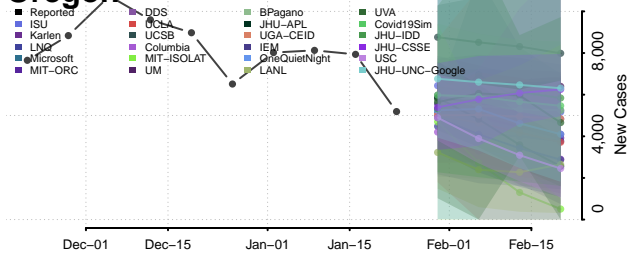

Washington County, Oklahoma

Washita County, Oklahoma

Woods County, Oklahoma

Woodward County, Oklahoma

Oregon

Baker County, Oregon