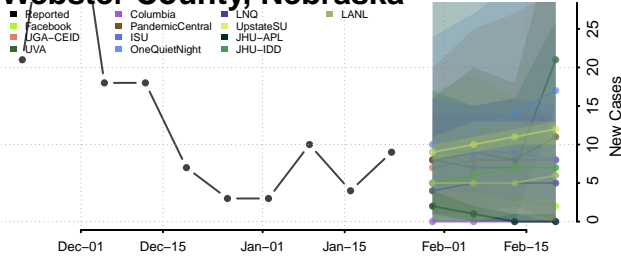

Webster County, Nebraska