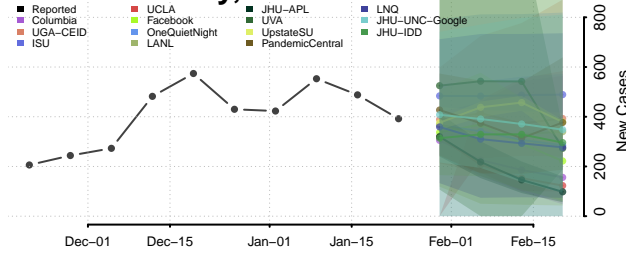

Craven County, North Carolina