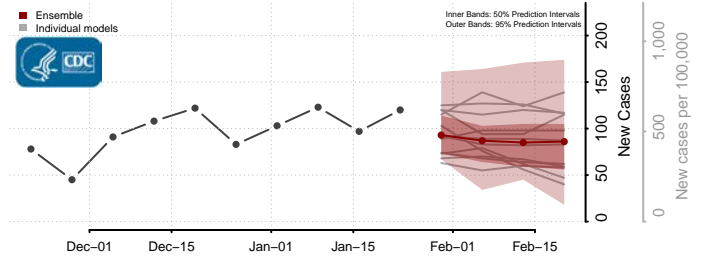

Smith County, Mississippi

Stone County, Mississippi

Sunflower County, Mississippi

Tallahatchie County, Mississippi

Tate County, Mississippi

Tippah County, Mississippi

Tishomingo County, Mississippi

Tunica County, Mississippi