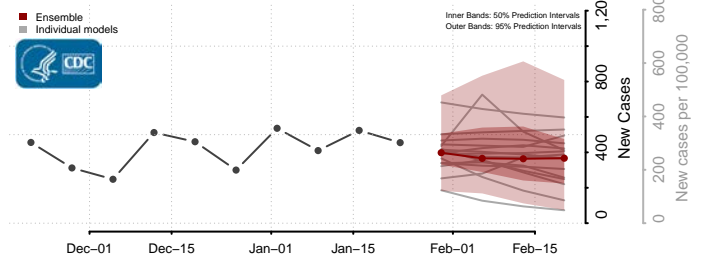

Tolland County, Connecticut