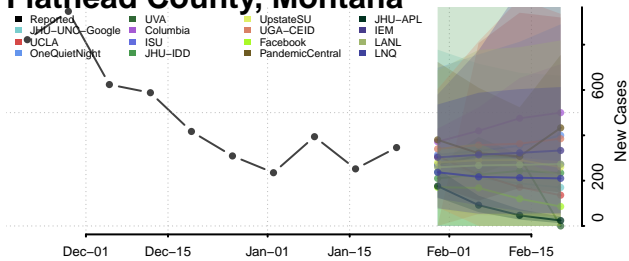

Flathead County, Montana