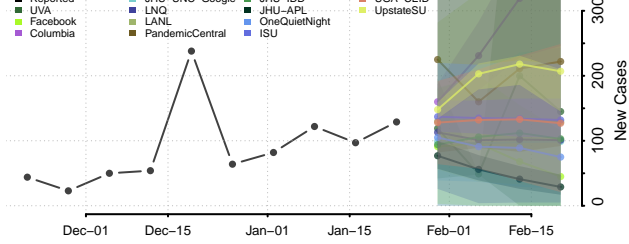

Kleberg County, Texas