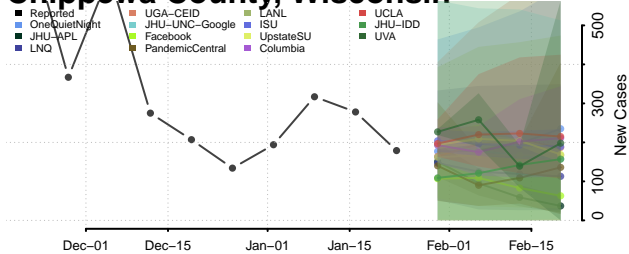

Chippewa County, Wisconsin