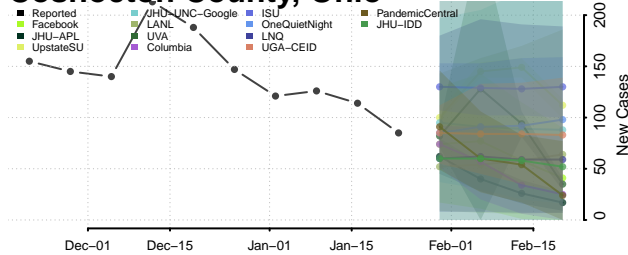

Crawford County, Ohio

Cuyahoga County, Ohio

Darke County, Ohio

Defiance County, Ohio

Delaware County, Ohio

Erie County, Ohio

Fairfield County, Ohio

Fayette County, Ohio