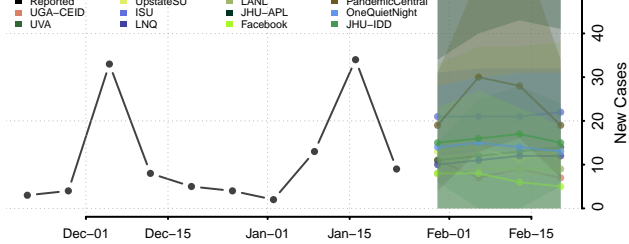

Knox County, Texas