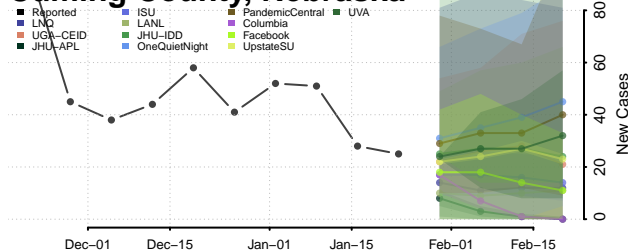

Cuming County, Nebraska