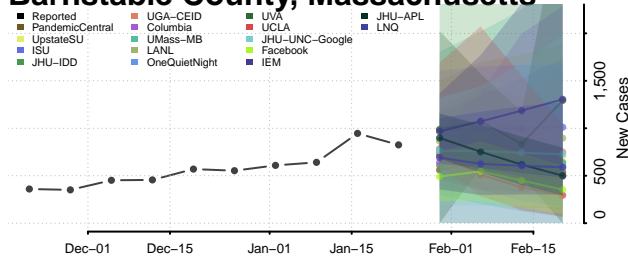

Barnstable County, Massachusetts