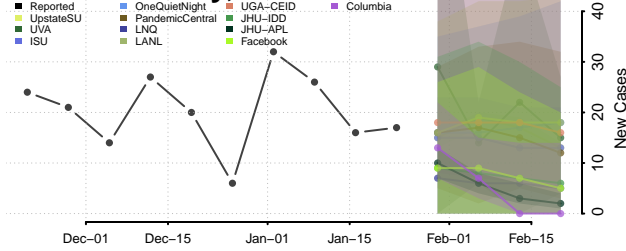

Barber County, Kansas