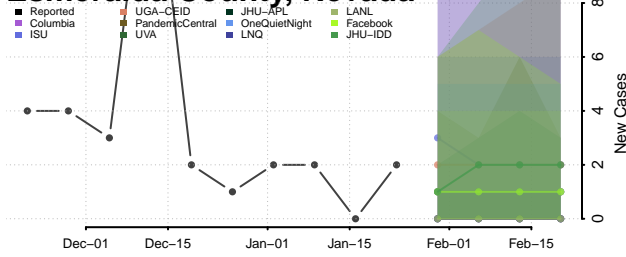

Esmeralda County, Nevada