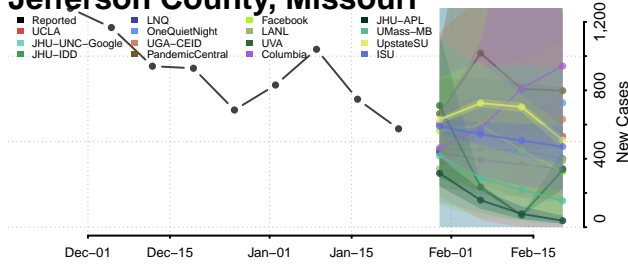

Jefferson County, Missouri