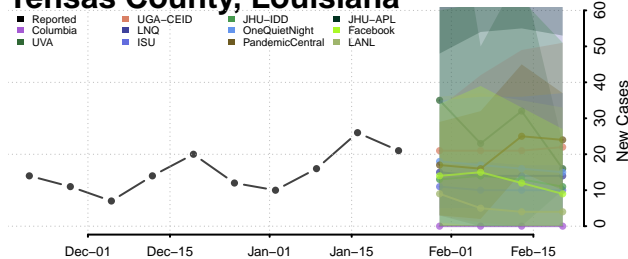

St. Martin County, Louisiana

St. Mary County, Louisiana

St. Tammany County, Louisiana

Tangipahoa County, Louisiana

Tensas County, Louisiana

Terrebonne County, Louisiana

Union County, Louisiana

Vermilion County, Louisiana