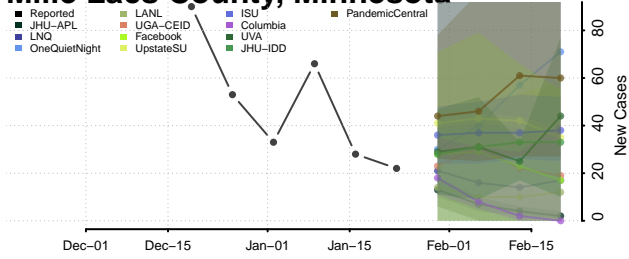

Lac qui Parle County, Minnesota

Lake County, Minnesota

Lake of the Woods County, Minnesota

Le Sueur County, Minnesota

Meeker County, Minnesota

Mille Lacs County, Minnesota

Morrison County, Minnesota

Mower County, Minnesota