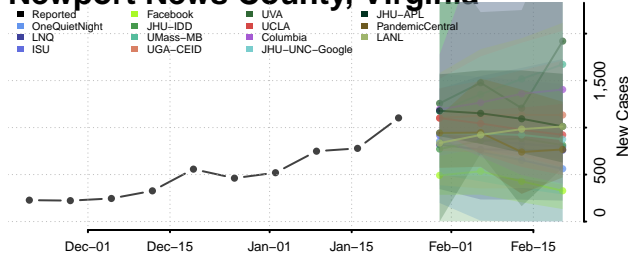

Mathews County, Virginia

Mecklenburg County, Virginia

Middlesex County, Virginia

Montgomery County, Virginia

Nelson County, Virginia

New Kent County, Virginia

Newport News County, Virginia

Norfolk County, Virginia