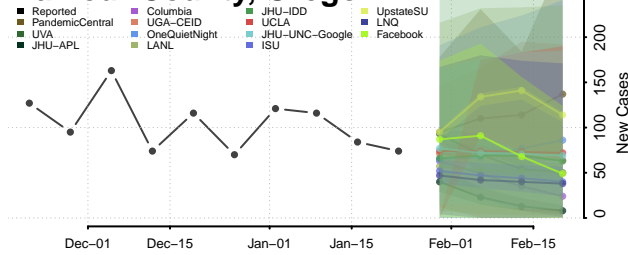

Lane County, Oregon

Lincoln County, Oregon

Linn County, Oregon

Malheur County, Oregon

Marion County, Oregon

Morrow County, Oregon

Multnomah County, Oregon

Polk County, Oregon