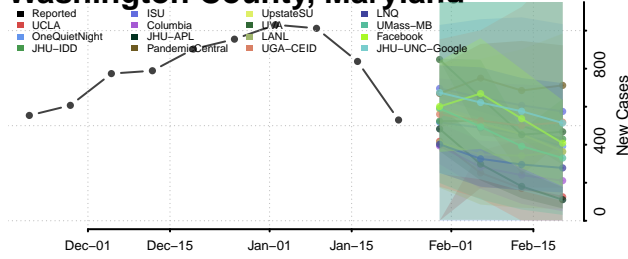

Washington County, Maryland