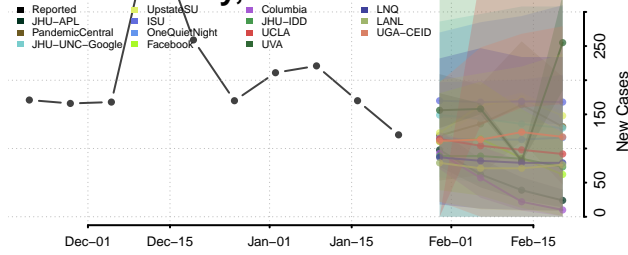

Clinton County, Ohio