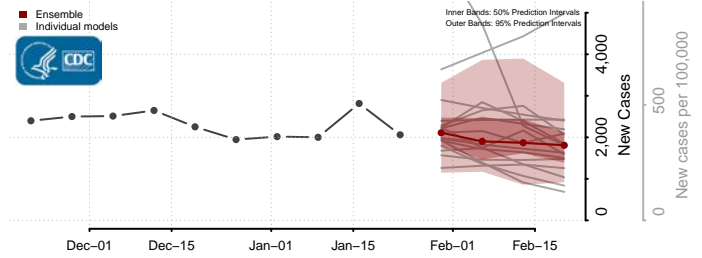

Union County, New Jersey