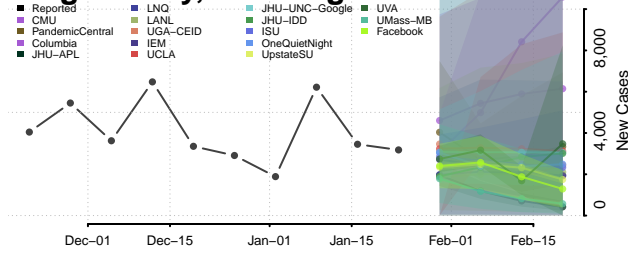

Island County, Washington

Jefferson County, Washington

King County, Washington

Kitsap County, Washington

Kittitas County, Washington

Klickitat County, Washington

Lewis County, Washington

Lincoln County, Washington