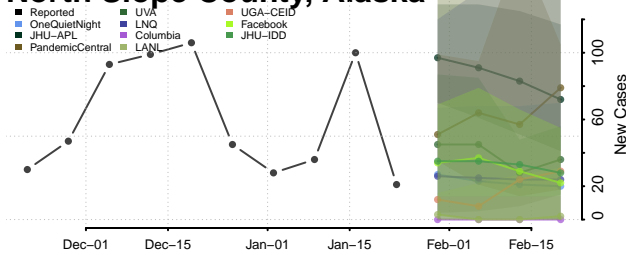

North Slope County, Alaska