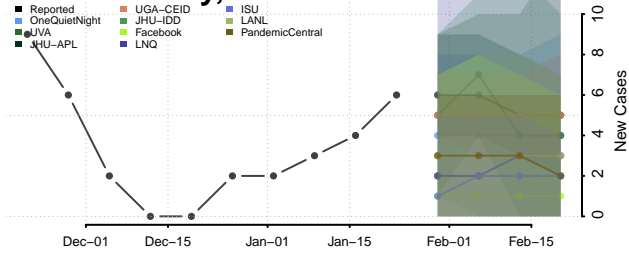

Jones County, South Dakota