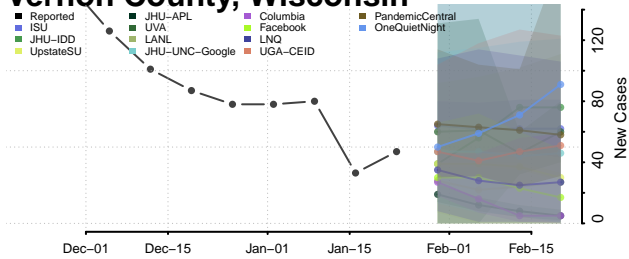

Vernon County, Wisconsin