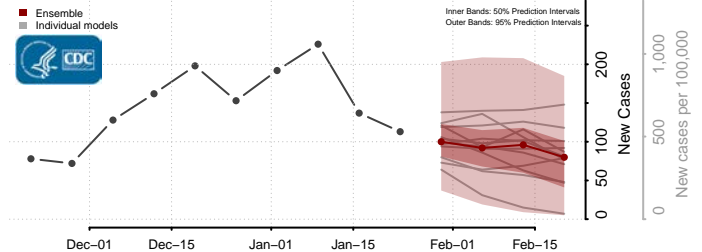

Yell County, Arkansas