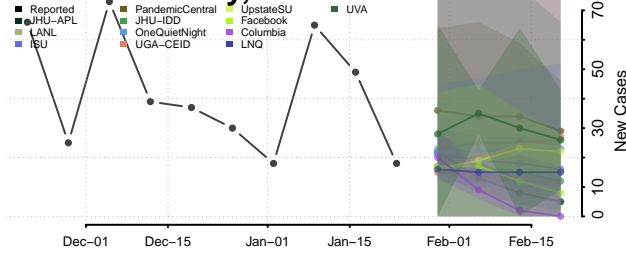

Mitchell County, Kansas