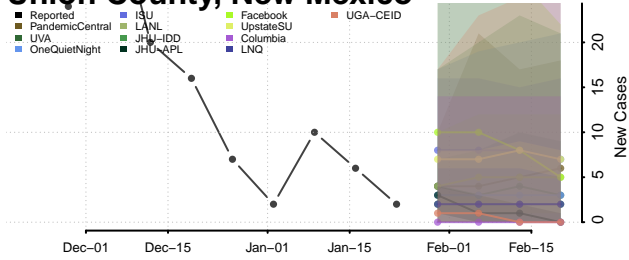

Soçorro County, New Mexico

Taos County, New Mexico

Torrance County, New Mexico

Union County, New Mexico

Valencia County, New Mexico

New York

Albany County, New York

Allegany County, New York