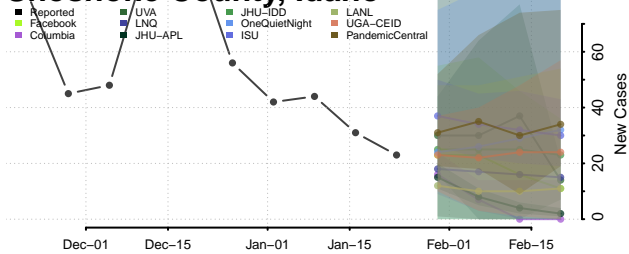

Owyhee County, Idaho

Payette County, Idaho

Power County, Idaho

Shoshone County, Idaho

Teton County, Idaho

Twin Falls County, Idaho

Valley County, Idaho

Washington County, Idaho