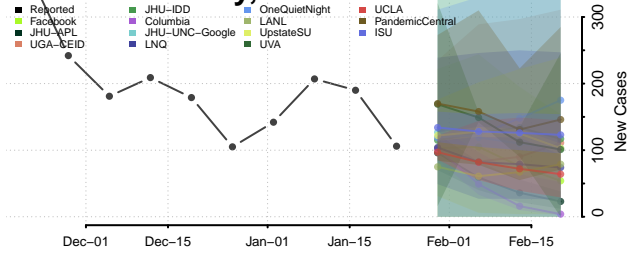

Adams County, Wisconsin

Ashland County, Wisconsin

Barron County, Wisconsin

Bayfield County, Wisconsin

Brown County, Wisconsin

Buffalo County, Wisconsin

Burnett County, Wisconsin

Calumet County, Wisconsin