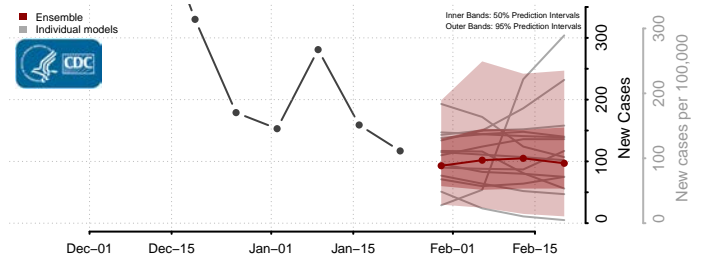

Carver County, Minnesota