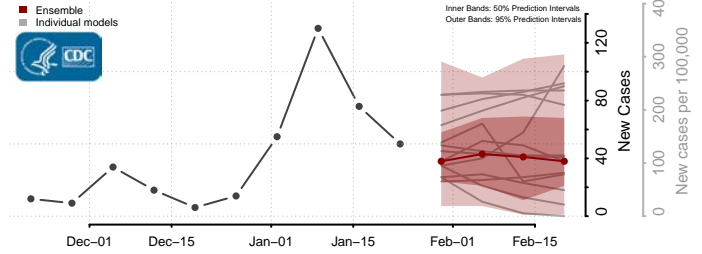

Addison County, Vermont