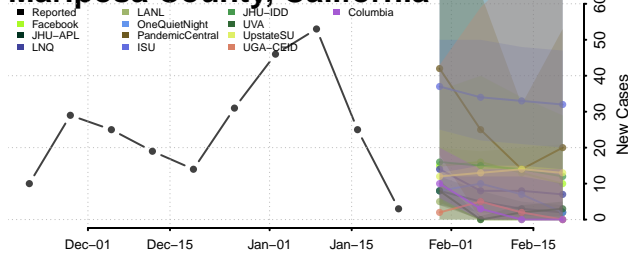

Mariposa County, California