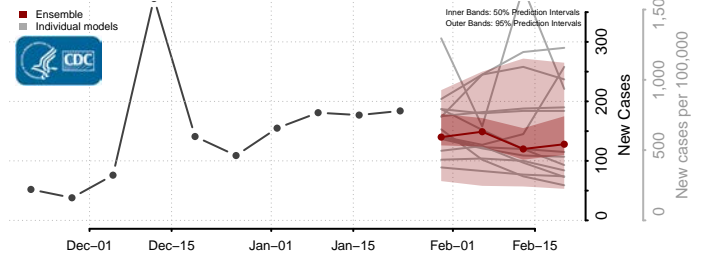

Clarke County, Alabama