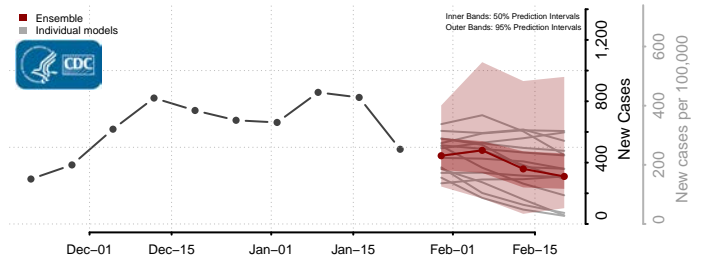

El Dorado County, California