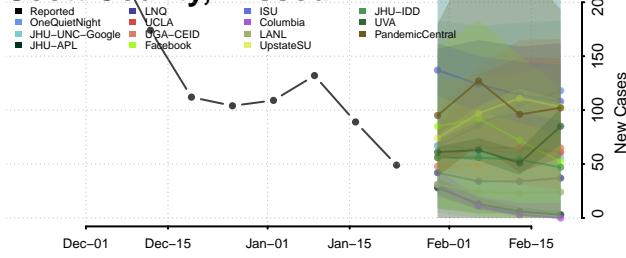

Scott County, Missouri