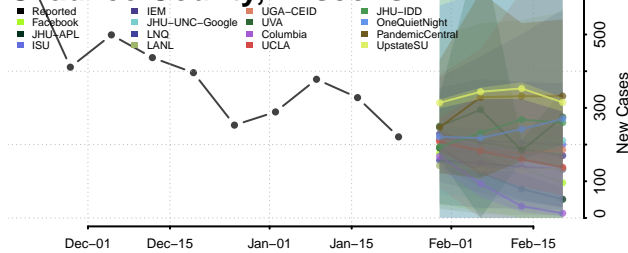

Marquette County, Wisconsin

Menominee County, Wisconsin

Milwaukee County, Wisconsin

Monroe County, Wisconsin

Oconto County, Wisconsin

Oneida County, Wisconsin

Outagamie County, Wisconsin

Ozaukee County, Wisconsin