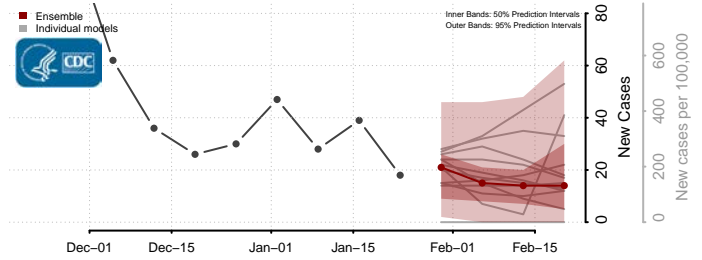

Walsh County, North Dakota