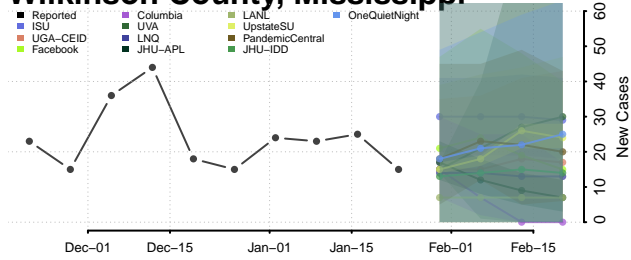

Wilkinson County, Mississippi