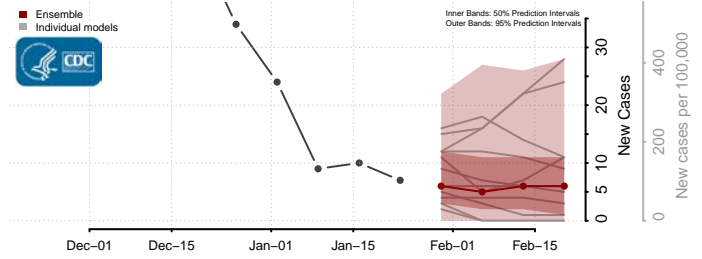

Benson County, North Dakota