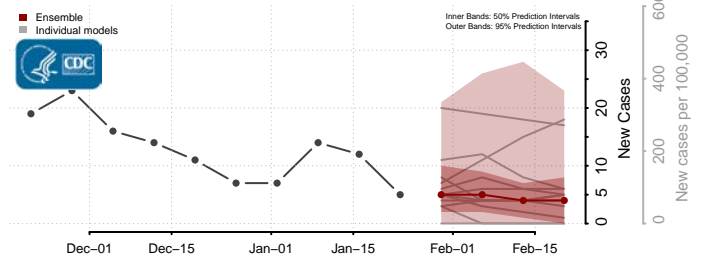

Reynolds County, Missouri