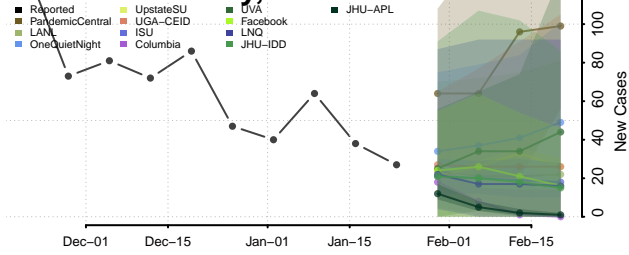

Grundy County, Iowa

Guthrie County, Iowa

Hamilton County, Iowa

Hancock County, Iowa

Hardin County, Iowa

Harrison County, Iowa

Henry County, Iowa

Howard County, Iowa