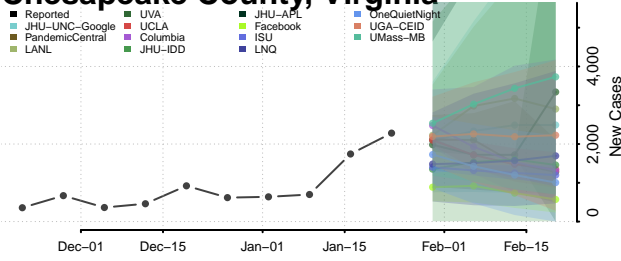

Chesapeake County, Virginia