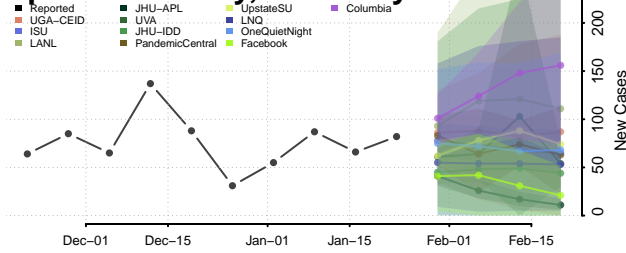

Spencer County, Kentucky