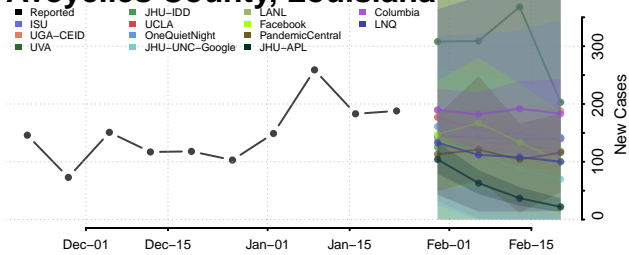

Avoyelles County, Louisiana