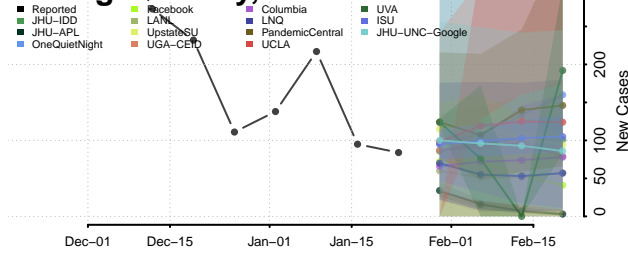

Chisago County, Minnesota