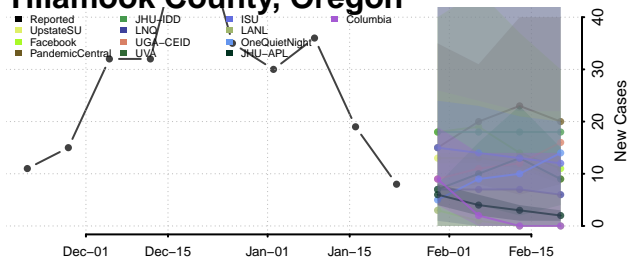

Tillamook County, Oregon