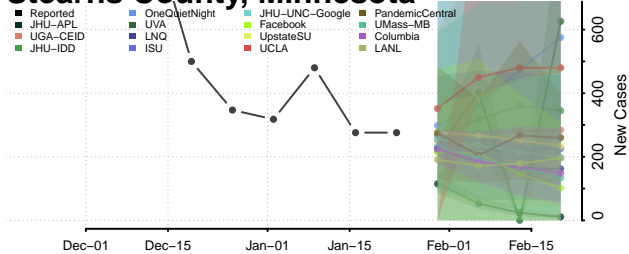

Rock County, Minnesota

Roseau County, Minnesota

Scott County, Minnesota

Sherburne County, Minnesota

Sibley County, Minnesota

St. Louis County, Minnesota

Stearns County, Minnesota

Steele County, Minnesota