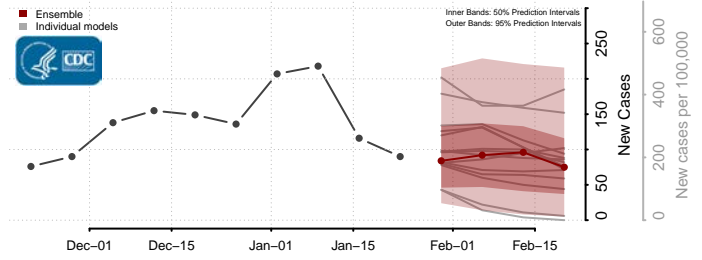

Chilton County, Alabama