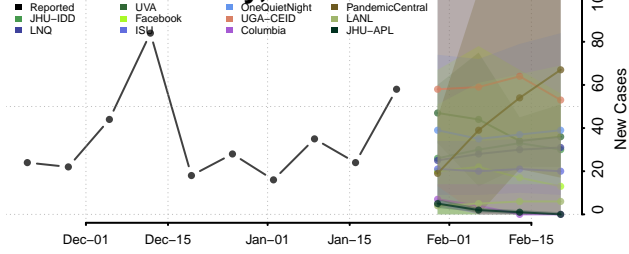

Rosebud County, Montana