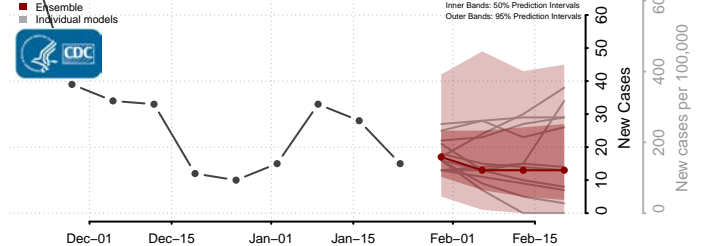

Big Horn County, Montana

Blaine County, Montana

Broadwater County, Montana

Carbon County, Montana

*New weekly cases may decrease in this location over the next four weeks. For these locations, the ensemble forecast indicates a probability of 0.75 or greater that fewer cases will be reported in week four of the forecast than in the last reported week.