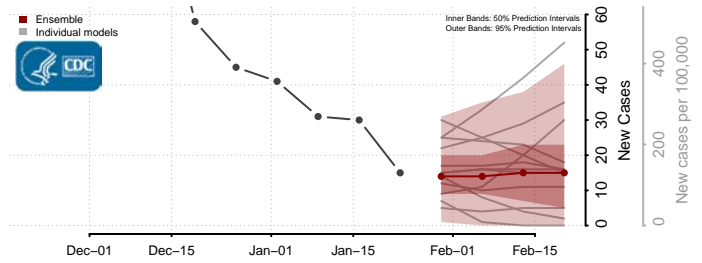

Ramsey County, North Dakota