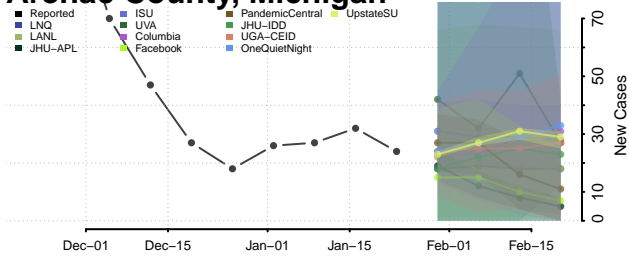

Alpena County, Michigan

Antrim County, Michigan

Arenac County, Michigan

Baraga County, Michigan

Barry County, Michigan

Bay County, Michigan

Benzie County, Michigan

Berrien County, Michigan