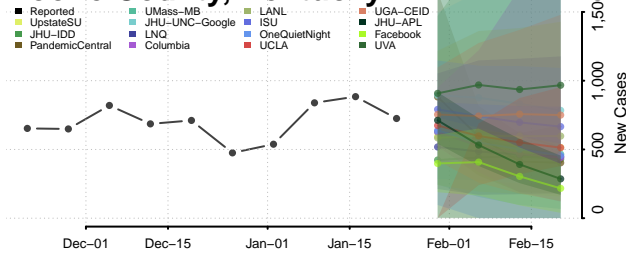

Woodson County, Kansas

Wyandotte County, Kansas

Kentucky

Adair County, Kentucky

Boone County, Kentucky

Bourbon County, Kentucky

Boyd County, Kentucky

Boyle County, Kentucky