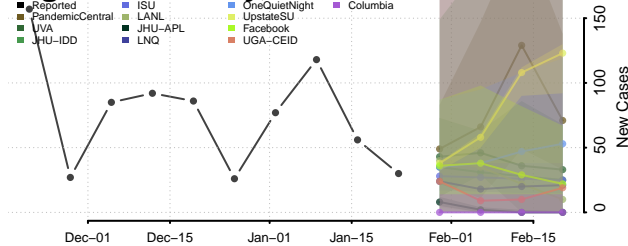

Big Horn County, Montana