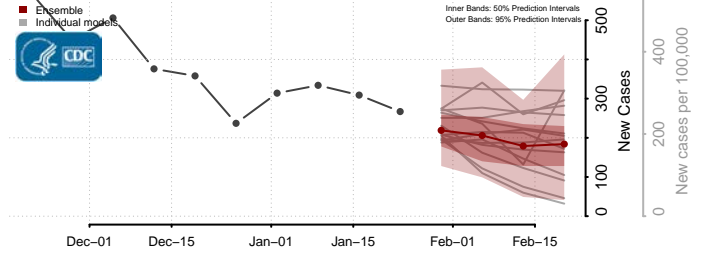

DeKalb County, Illinois