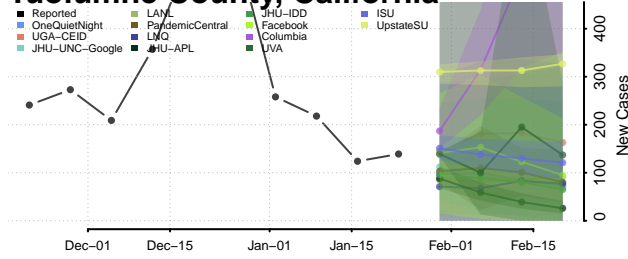

Stanislaus County, California

Sutter County, California

Tehama County, California

Trinity County, California

Tulare County, California

Tuolumne County, California

Ventura County, California

Yolo County, California