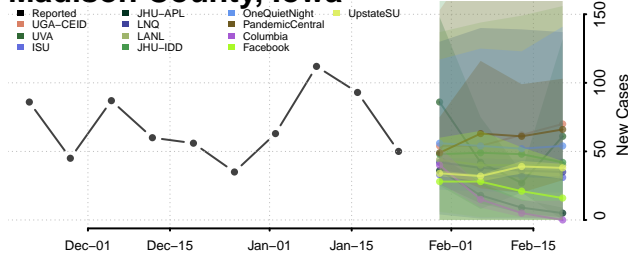

Keokuk County, Iowa

Kossuth County, Iowa

Lee County, Iowa

Linn County, Iowa

Louisa County, Iowa

Lucas County, Iowa

Lyon County, Iowa

Madison County, Iowa