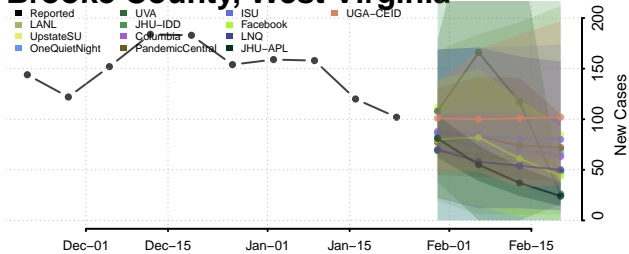

Brooke County, West Virginia