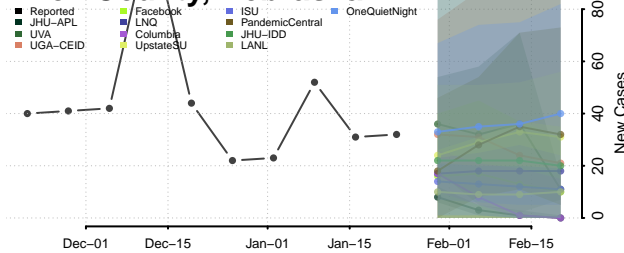

Keith County, Nebraska

Keya Paha County, Nebraska

Kimball County, Nebraska

Knox County, Nebraska

Lancaster County, Nebraska

Lincoln County, Nebraska

Logan County, Nebraska

Loup County, Nebraska