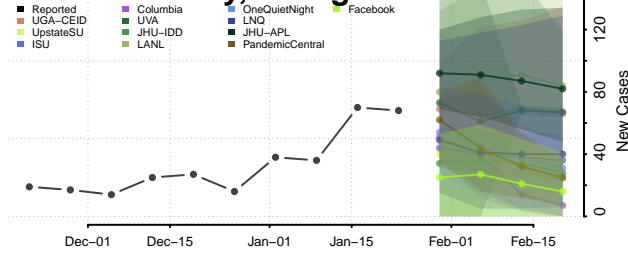

Lee County, Georgia

Liberty County, Georgia

Lincoln County, Georgia

Long County, Georgia

Lowndes County, Georgia

Lumpkin County, Georgia

Macon County, Georgia

Madison County, Georgia