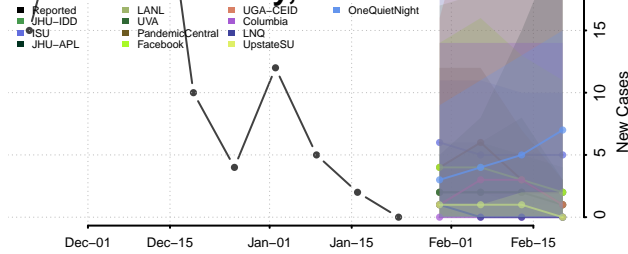

Comanche County, Kansas