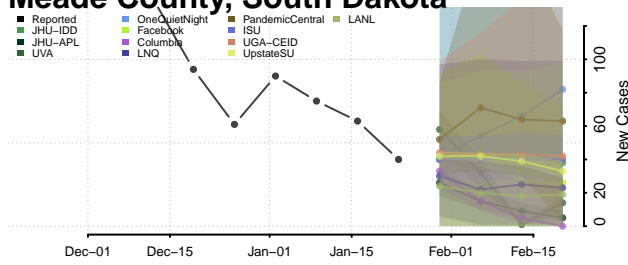

Meade County, South Dakota