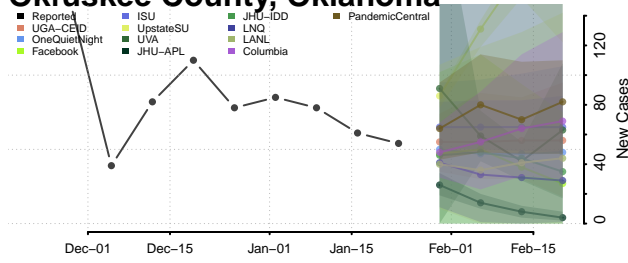

Okfuskee County, Oklahoma