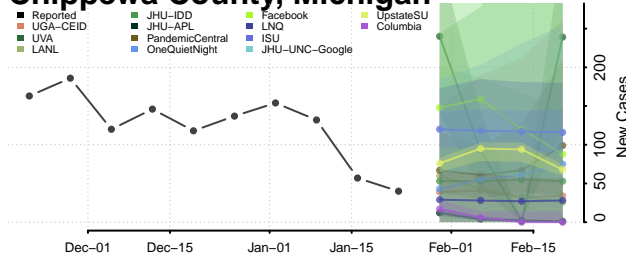

Chippewa County, Michigan