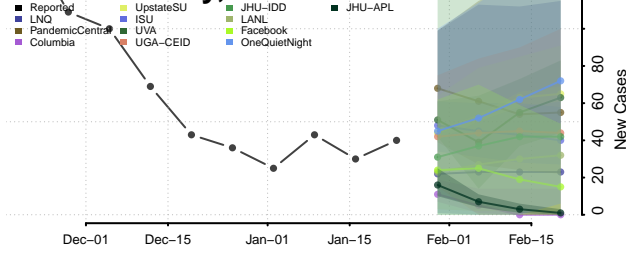

Saline County, Nebraska