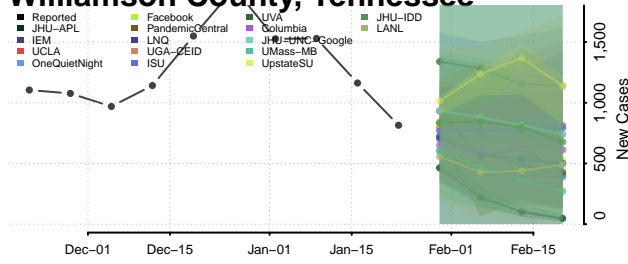

Williamson County, Tennessee