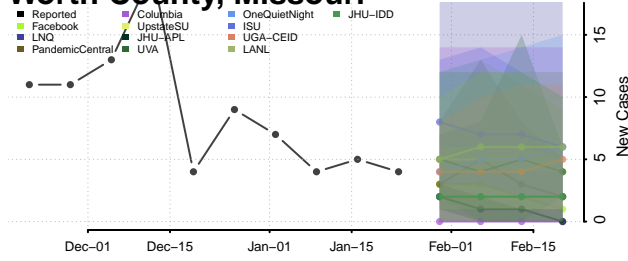

Worth County, Missouri