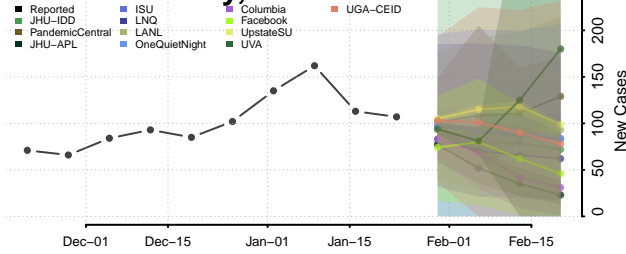

Crenshaw County, Alabama

Cullman County, Alabama

Fayette County, Alabama

Franklin County, Alabama

Geneva County, Alabama

Greene County, Alabama

Hale County, Alabama

Henry County, Alabama