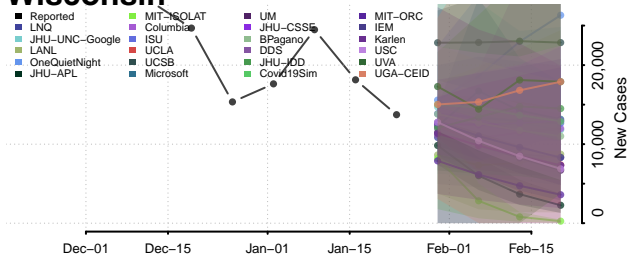

Wisconsin*

*New weekly cases may decrease in this location over the next four weeks. For these locations, the ensemble forecast indicates a probability of 0.75 or greater that fewer cases will be reported in week four of the forecast than in the last reported week.