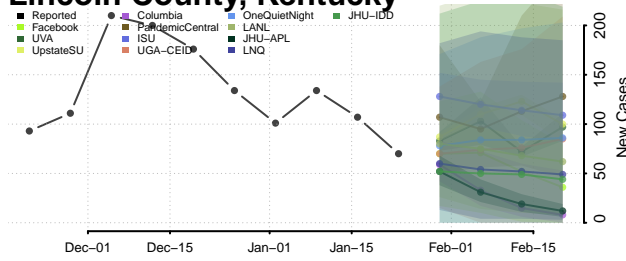

Lincoln County, Kentucky