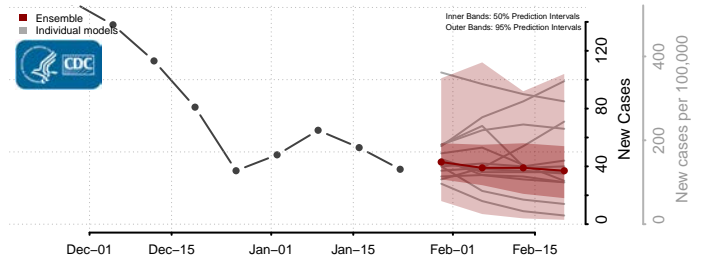

Stoddard County, Missouri