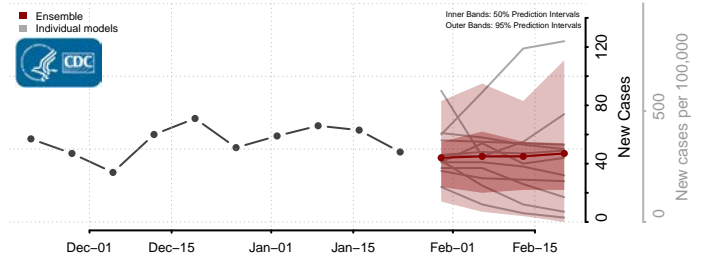

Livingston County, Missouri