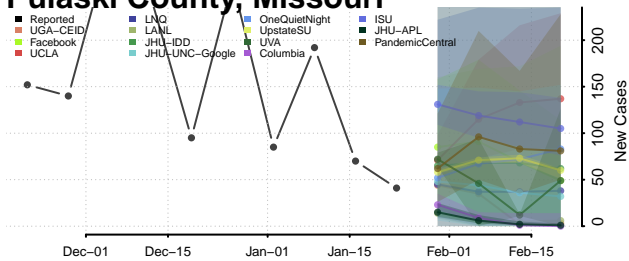

Pulaski County, Missouri