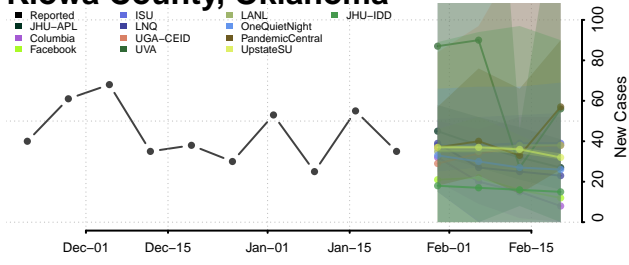

Kiowa County, Oklahoma