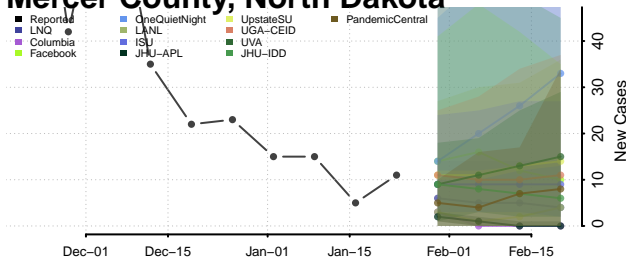

McIntosh County, North Dakota

McKenzie County, North Dakota

McLean County, North Dakota

Mercer County, North Dakota

Morton County, North Dakota

Mountrail County, North Dakota

Nelson County, North Dakota

Oliver County, North Dakota