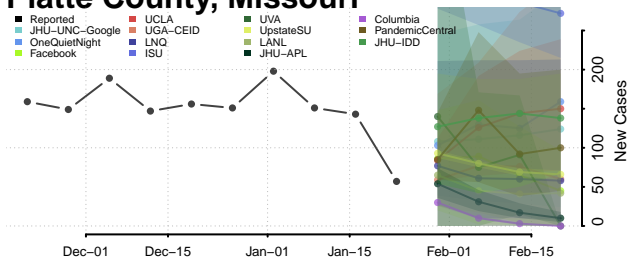

Pemiscot County, Missouri

Perry County, Missouri

Pettis County, Missouri

Phelps County, Missouri

Pike County, Missouri

Platte County, Missouri

Polk County, Missouri

Pulaski County, Missouri