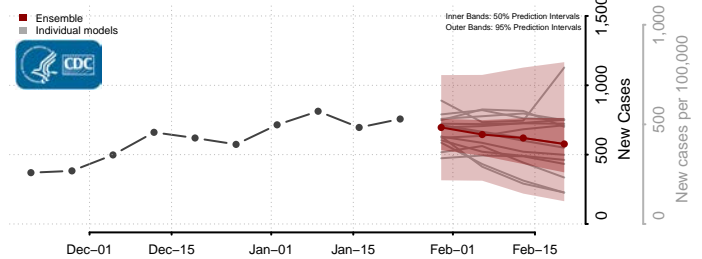

Randolph County, North Carolina