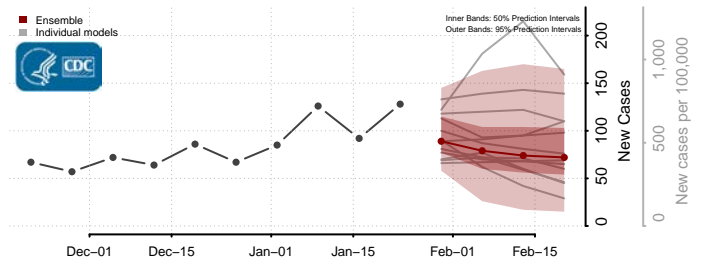

Ashley County, Arkansas

Baxter County, Arkansas

*New weekly cases may decrease in this location over the next four weeks. For these locations, the ensemble forecast indicates a probability of 0.75 or greater that fewer cases will be reported in week four of the forecast than in the last reported week.