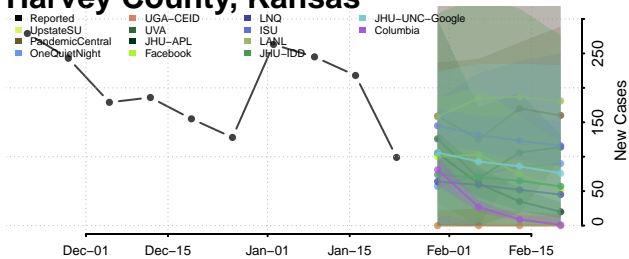

Harvey County, Kansas