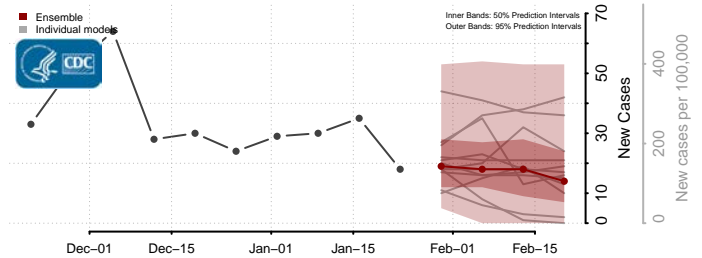

Ripley County, Missouri