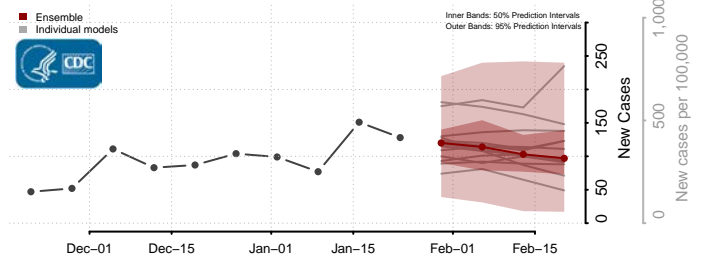

Caroline County, Virginia