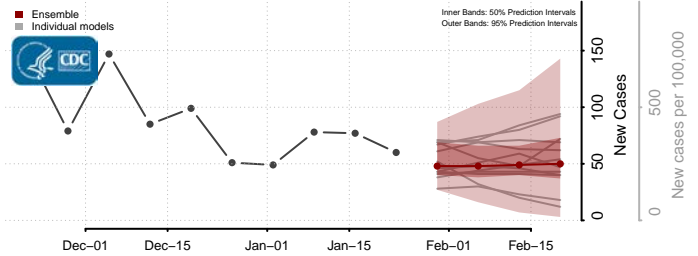

Winneshiek County, Iowa