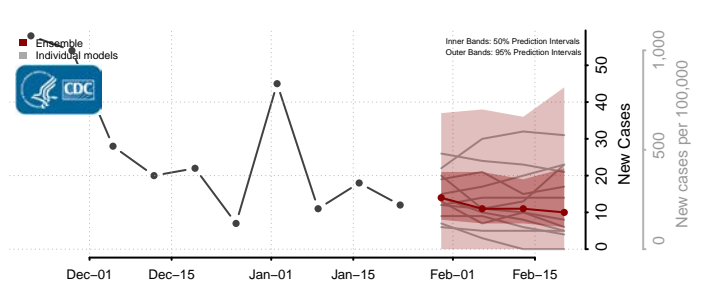

Sumner County, Kansas

Thomas County, Kansas

Trego County, Kansas

Wabaunsee County, Kansas

Wallace County, Kansas

Washington County, Kansas

Wichita County, Kansas

Wilson County, Kansas