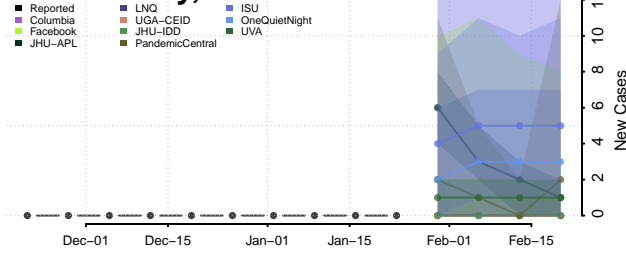

Rich County, Utah