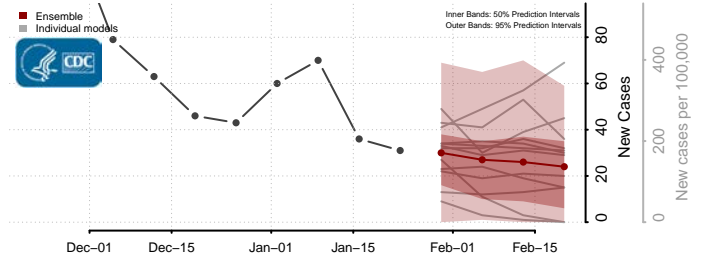

Clayton County, Iowa