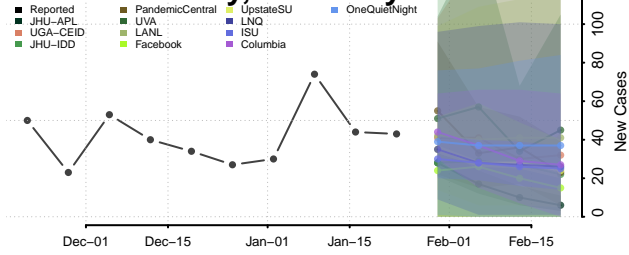

Marshall County, Kentucky

Martin County, Kentucky

Mason County, Kentucky

McCracken County, Kentucky

McCreary County, Kentucky

McLean County, Kentucky

Meade County, Kentucky

Menifee County, Kentucky