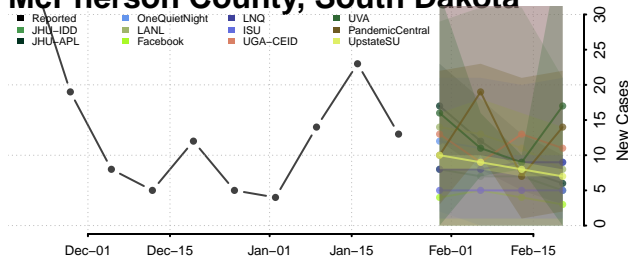

McPherson County, South Dakota