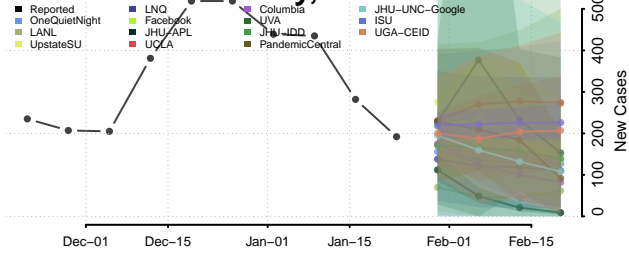

Chester County, Tennessee

Claiborne County, Tennessee

Clay County, Tennessee

Cocke County, Tennessee

Coffee County, Tennessee

Crockett County, Tennessee

Cumberland County, Tennessee

Davidson County, Tennessee