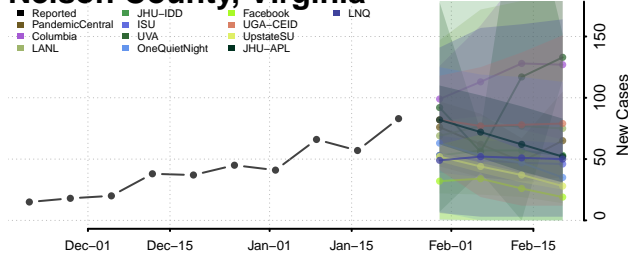

Mathews County, Virginia

Mecklenburg County, Virginia

Middlesex County, Virginia

Montgomery County, Virginia

Nelson County, Virginia

New Kent County, Virginia

Newport News County, Virginia

Norfolk County, Virginia