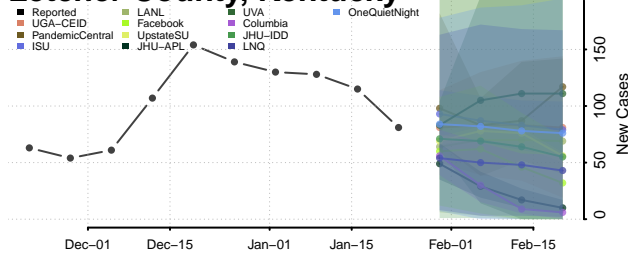

Knott County, Kentucky

Knox County, Kentucky

Larue County, Kentucky

Laurel County, Kentucky

Lawrence County, Kentucky

Lee County, Kentucky

Leslie County, Kentucky

Letcher County, Kentucky