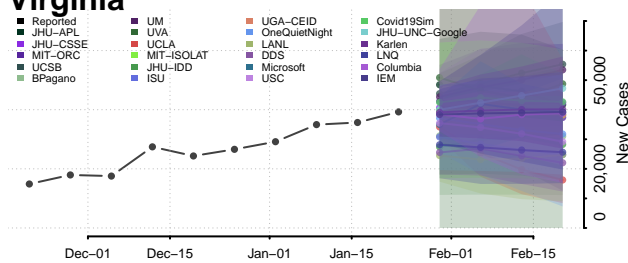

Windham County, Vermont

Windsor County, Vermont

Virgin Islands

Virginia

Accomack County, Virginia

Albemarle County, Virginia