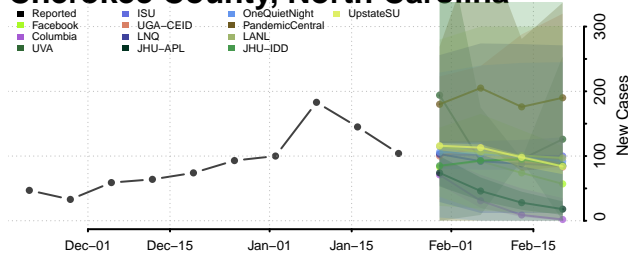

Carteret County, North Carolina

Caswell County, North Carolina

Catawba County, North Carolina

Chatham County, North Carolina

Cherokee County, North Carolina

Chowan County, North Carolina

Clay County, North Carolina