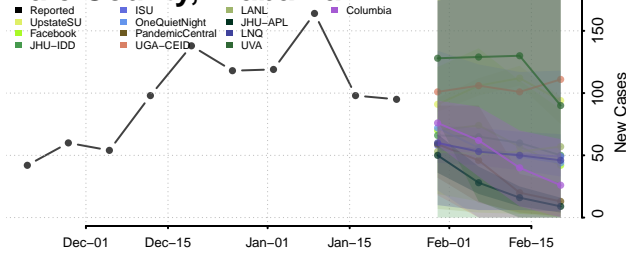

Crenshaw County, Alabama

Cullman County, Alabama

Fayette County, Alabama

Franklin County, Alabama

Geneva County, Alabama

Greene County, Alabama

Hale County, Alabama

Henry County, Alabama

Houston County, Alabama

Jackson County, Alabama

Jefferson County, Alabama

Lamar County, Alabama

Lauderdale County, Alabama

Lawrence County, Alabama

Lee County, Alabama

Limestone County, Alabama