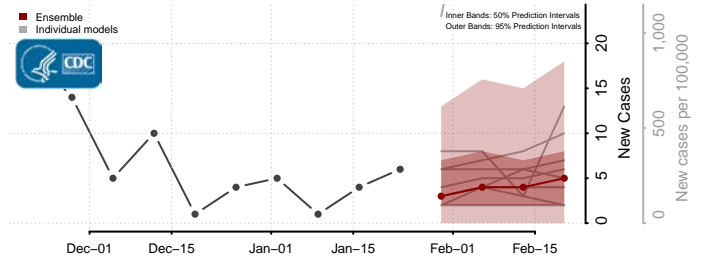

Burke County, North Dakota