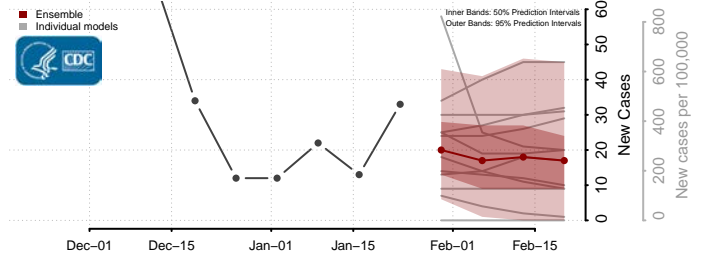

Deuel County, South Dakota

Dewey County, South Dakota

Douglas County, South Dakota

Edmunds County, South Dakota

Fall River County, South Dakota

Faulk County, South Dakota

Grant County, South Dakota

Gregory County, South Dakota