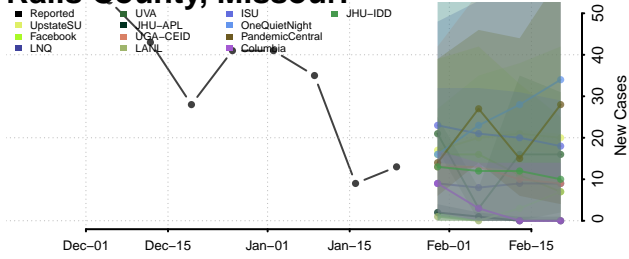

Ralls County, Missouri