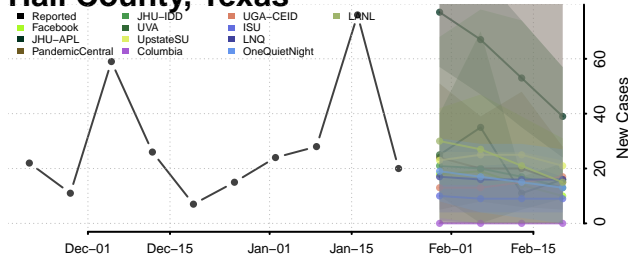

Hall County, Texas