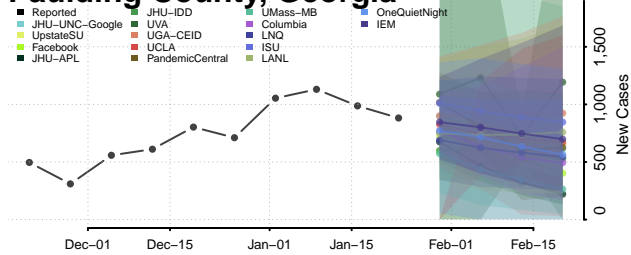

Morgan County, Georgia

Murray County, Georgia

Muscogee County, Georgia

Newton County, Georgia

Oconee County, Georgia

Oglethorpe County, Georgia

Paulding County, Georgia

Peach County, Georgia