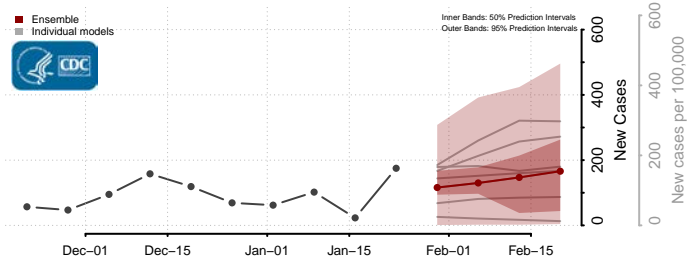

Virgin Islands