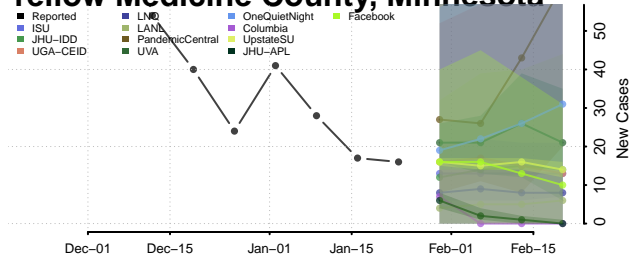

Watonwan County, Minnesota

Wilkin County, Minnesota

Winona County, Minnesota

Wright County, Minnesota

Yellow Medicine County, Minnesota

Mississippi*

*New weekly cases may decrease in this location over the next four weeks. For these locations, the ensemble forecast indicates a probability of 0.75 or greater that fewer cases will be reported in week four of the forecast than in the last reported week.