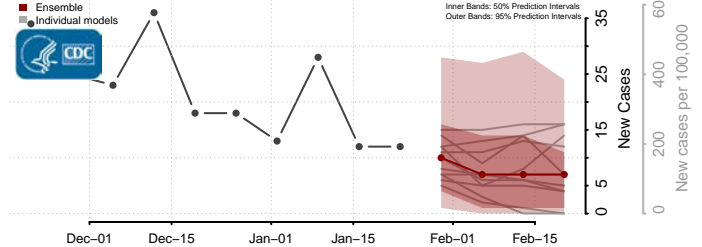

Broadwater County, Montana