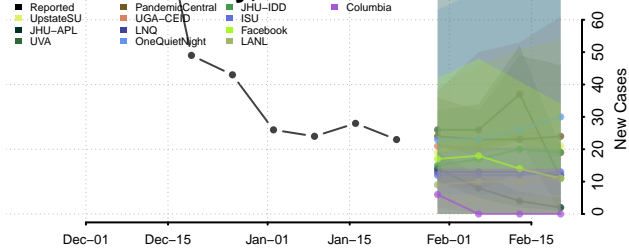

Hubbard County, Minnesota

Isanti County, Minnesota

Itasca County, Minnesota

Jackson County, Minnesota

Kanabec County, Minnesota

Kandiyohi County, Minnesota

Kittson County, Minnesota

Koochiching County, Minnesota