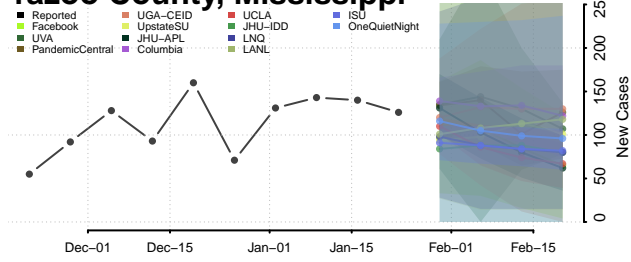

Yazoo County, Mississippi