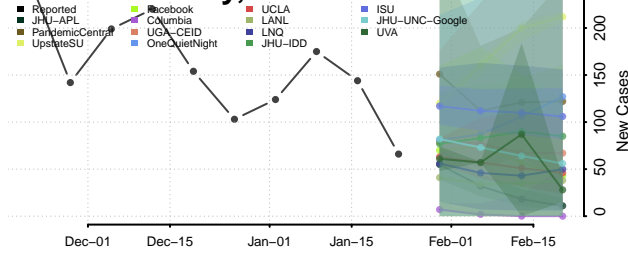

Marquette County, Wisconsin

Menominee County, Wisconsin

Milwaukee County, Wisconsin

Monroe County, Wisconsin

Oconto County, Wisconsin

Oneida County, Wisconsin

Outagamie County, Wisconsin

Ozaukee County, Wisconsin