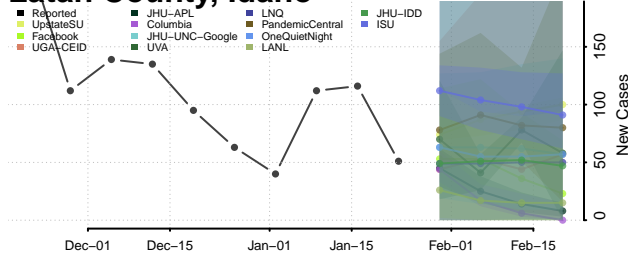

Latah County, Idaho

Lemhi County, Idaho

Lewis County, Idaho

Lincoln County, Idaho

Madison County, Idaho

Minidoka County, Idaho

Nez Perce County, Idaho

Oneida County, Idaho