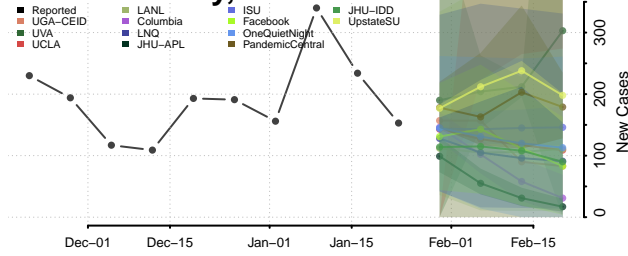

Custer County, Oklahoma

Delaware County, Oklahoma

Dewey County, Oklahoma

Ellis County, Oklahoma

Garfield County, Oklahoma

Garvin County, Oklahoma

Grady County, Oklahoma

Grant County, Oklahoma