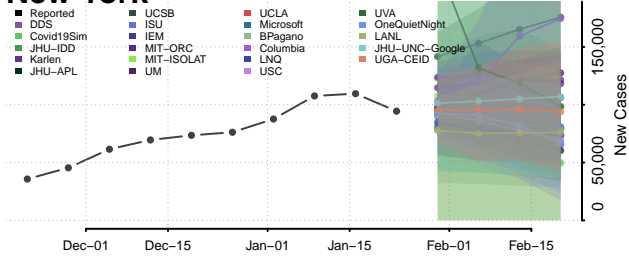

Soçorro County, New Mexico

Taos County, New Mexico

Torrance County, New Mexico

Union County, New Mexico

Valencia County, New Mexico

New York

Albany County, New York

Allegany County, New York