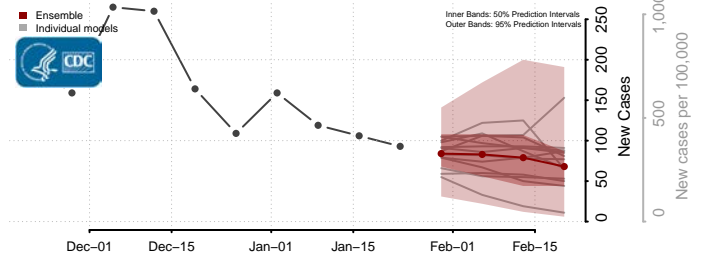

Howard County, Maryland

Kent County, Maryland

Montgomery County, Maryland

Prince George's County, Maryland

Queen Anne's County, Maryland

Somerset County, Maryland

St. Mary's County, Maryland

Talbot County, Maryland