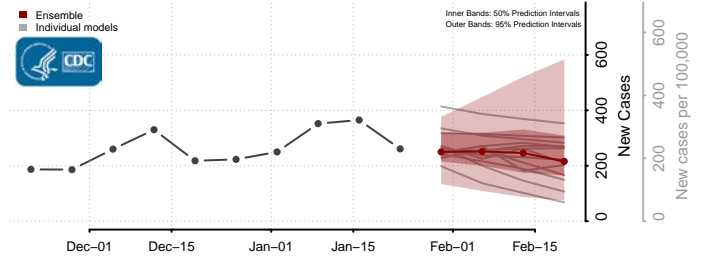

Howard County, Maryland

Kent County, Maryland

Montgomery County, Maryland

Prince George's County, Maryland

Queen Anne's County, Maryland

Somerset County, Maryland

St. Mary's County, Maryland

Talbot County, Maryland