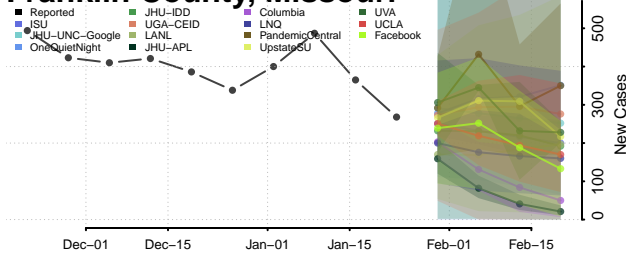

Franklin County, Missouri