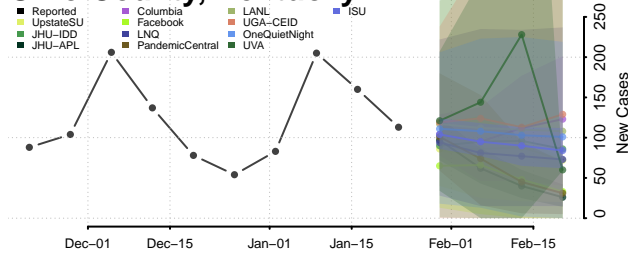

Ohio County, Kentucky