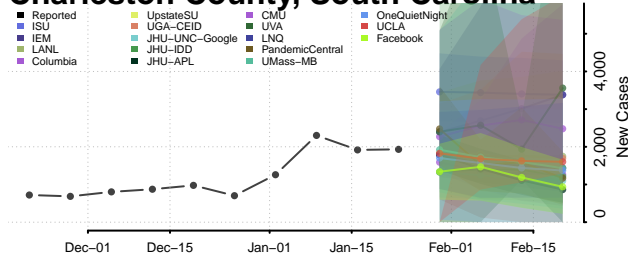

Cherokee County, South Carolina

Chester County, South Carolina

Chesterfield County, South Carolina

Clarendon County, South Carolina

Colleton County, South Carolina

Darlington County, South Carolina

Dillon County, South Carolina