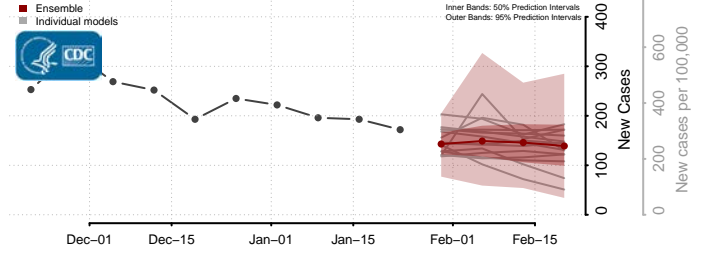

Ohio County, West Virginia

Pendleton County, West Virginia

Pleasants County, West Virginia

Pocahontas County, West Virginia

Preston County, West Virginia

Putnam County, West Virginia

Raleigh County, West Virginia