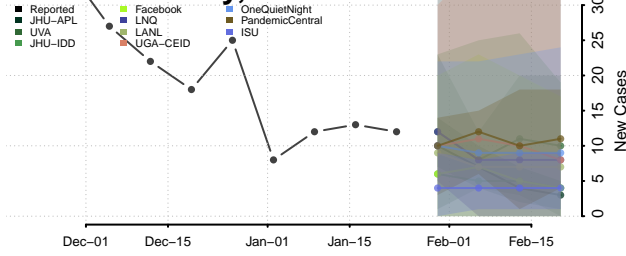

Perkins County, South Dakota