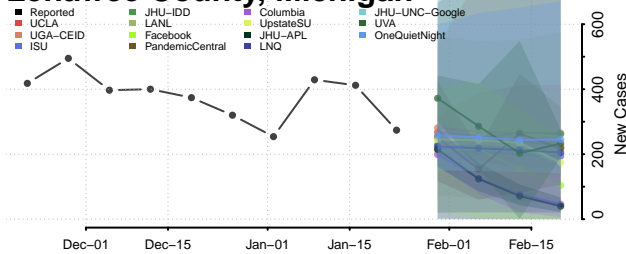

Lenawee County, Michigan