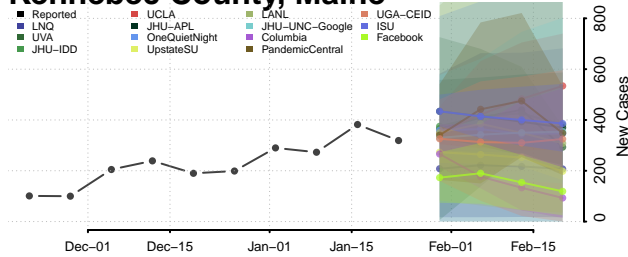

Androscoggin County, Maine

Aroostook County, Maine

Cumberland County, Maine

Franklin County, Maine

Hancock County, Maine

Kennebec County, Maine

Knox County, Maine

Waldo County, Maine