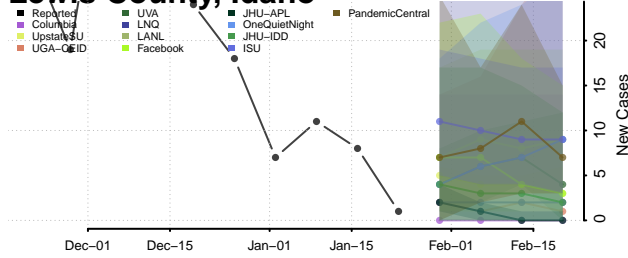

Latah County, Idaho

Lemhi County, Idaho

Lewis County, Idaho

Lincoln County, Idaho

Madison County, Idaho

Minidoka County, Idaho

Nez Perce County, Idaho

Oneida County, Idaho