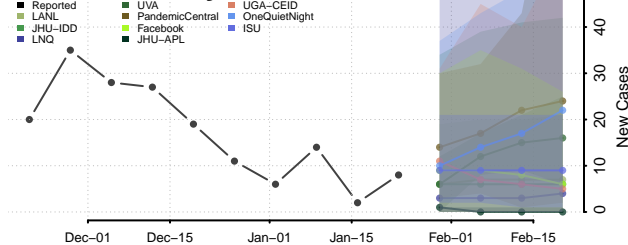

Blaine County, Montana