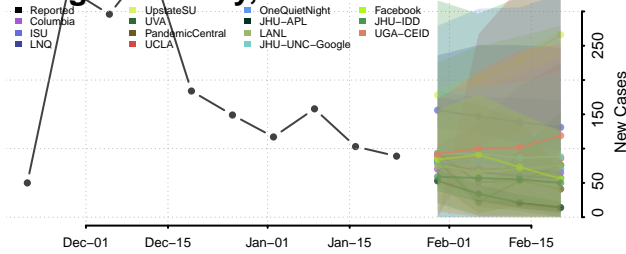

*New weekly cases may decrease in this location over the next four weeks. For these locations, the ensemble forecast indicates a probability of 0.75 or greater that fewer cases will be reported in week four of the forecast than in the last reported week.