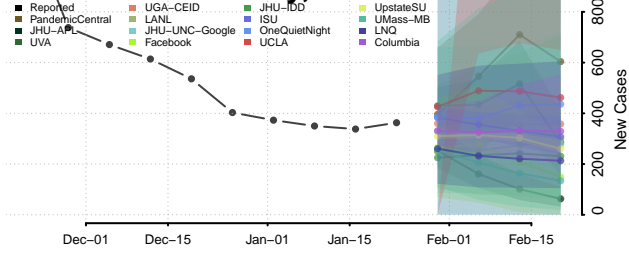

Piatt County, Illinois

Pike County, Illinois

Pope County, Illinois

Pulaski County, Illinois

Putnam County, Illinois

Randolph County, Illinois

Richland County, Illinois

Rock Island County, Illinois