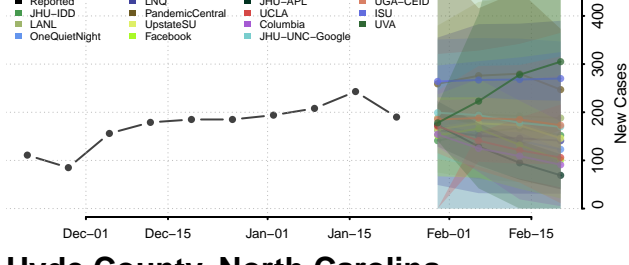

Harnett County, North Carolina

Haywood County, North Carolina

Henderson County, North Carolina

Hertford County, North Carolina

Hoke County, North Carolina

Hyde County, North Carolina

Iredell County, North Carolina