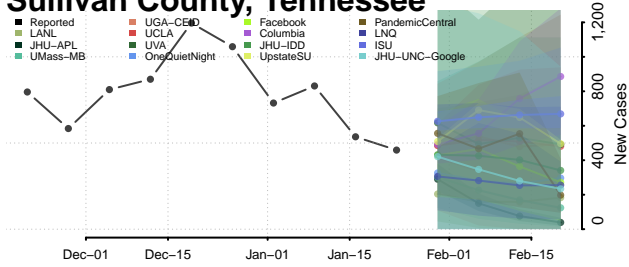

Sullivan County, Tennessee