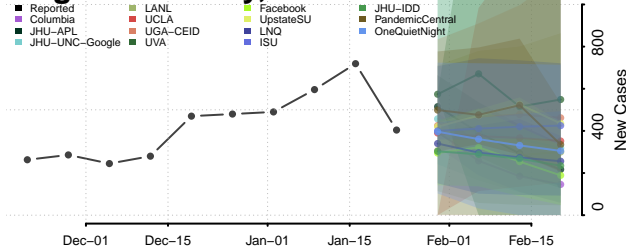

Sequoyah County, Oklahoma

Stephens County, Oklahoma

Texas County, Oklahoma

Tillman County, Oklahoma

Tulsa County, Oklahoma

Wagoner County, Oklahoma

Washington County, Oklahoma

Washita County, Oklahoma