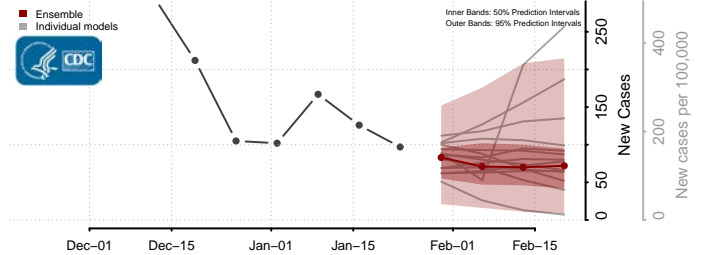

Otter Tail County, Minnesota