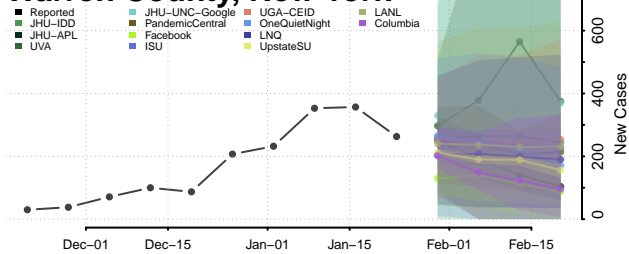

Warren County, New York