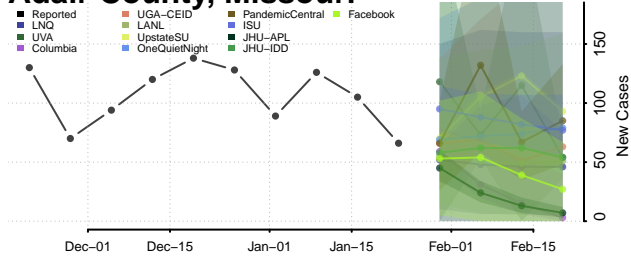

Adair County, Missouri