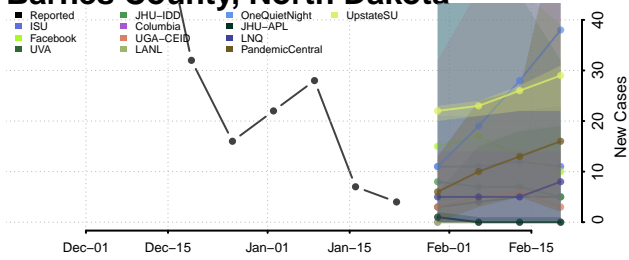

Barnes County, North Dakota