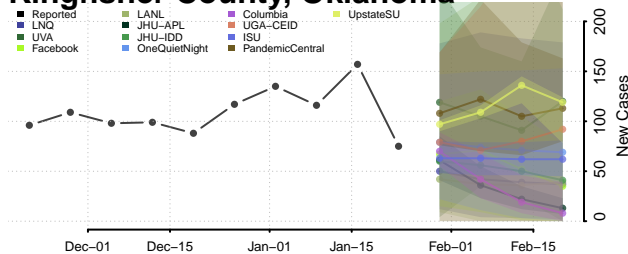

Kingfisher County, Oklahoma