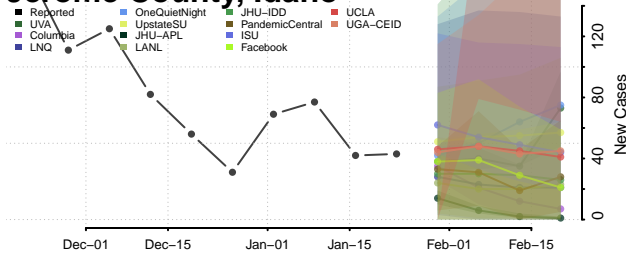

Jerome County, Idaho