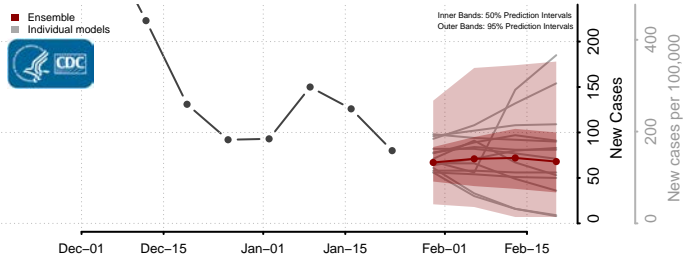

Watonwan County, Minnesota

Wilkin County, Minnesota

Winona County, Minnesota

Wright County, Minnesota

Yellow Medicine County, Minnesota

Mississippi*

*New weekly cases may decrease in this location over the next four weeks. For these locations, the ensemble forecast indicates a probability of 0.75 or greater that fewer cases will be reported in week four of the forecast than in the last reported week.