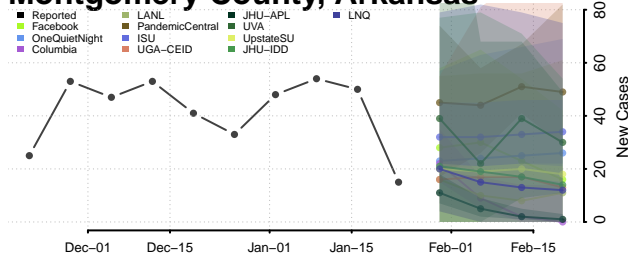

Madison County, Arkansas

Marion County, Arkansas

Miller County, Arkansas

Mississippi County, Arkansas

Monroe County, Arkansas

Montgomery County, Arkansas

Nevada County, Arkansas

Newton County, Arkansas