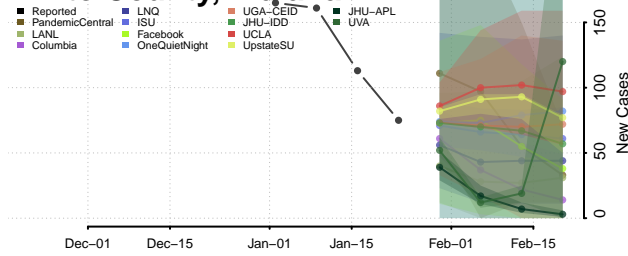

White County, Indiana