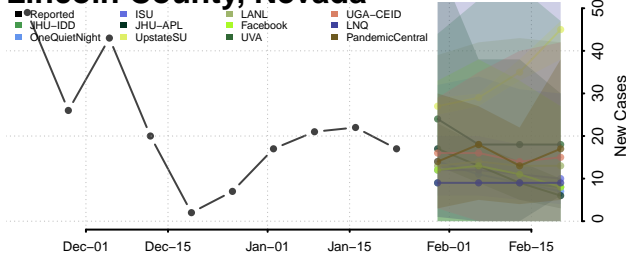

Lincoln County, Nevada