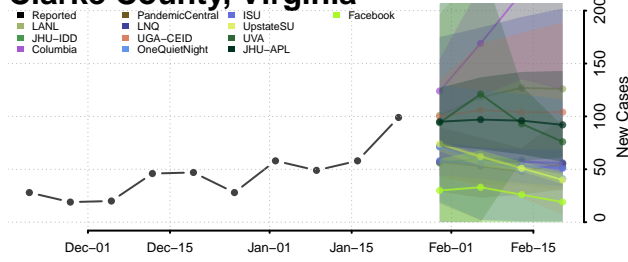

Clarke County, Virginia