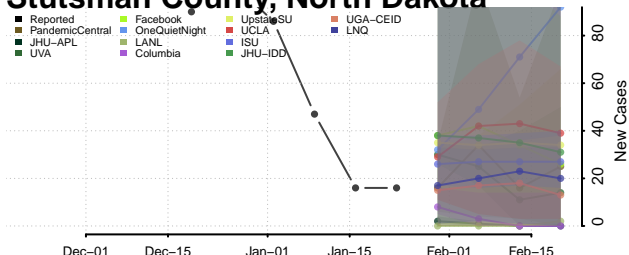

Sheridan County, North Dakota

Sioux County, North Dakota

Slope County, North Dakota

Stark County, North Dakota

Steele County, North Dakota

Stutsman County, North Dakota

Towner County, North Dakota

Trail County, North Dakota