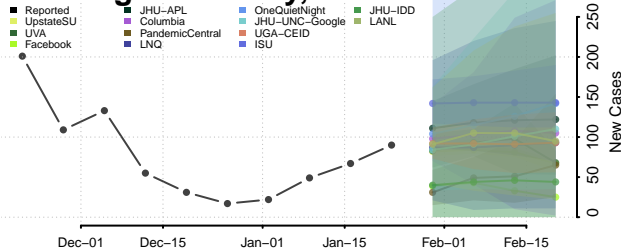

Grand Isle County, Vermont

Lamoille County, Vermont

Orange County, Vermont

Orleans County, Vermont

Rutland County, Vermont

Washington County, Vermont

Windham County, Vermont

Windsor County, Vermont