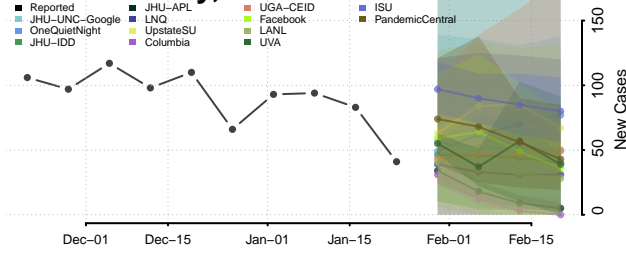

Stone County, Missouri