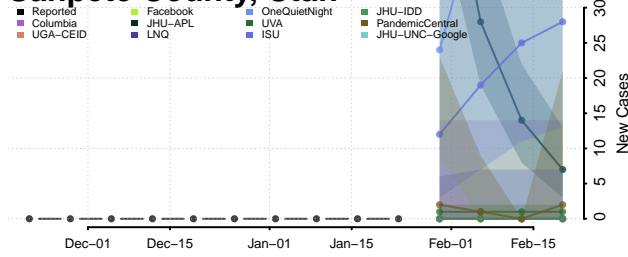

Sanpete County, Utah