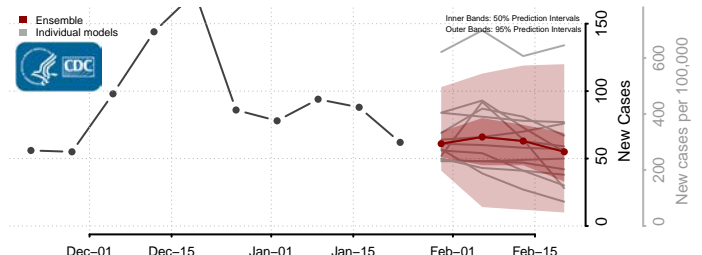

DeSoto County, Mississippi

Forrest County, Mississippi

Franklin County, Mississippi

George County, Mississippi

Greene County, Mississippi

Grenada County, Mississippi

Hancock County, Mississippi

Harrison County, Mississippi