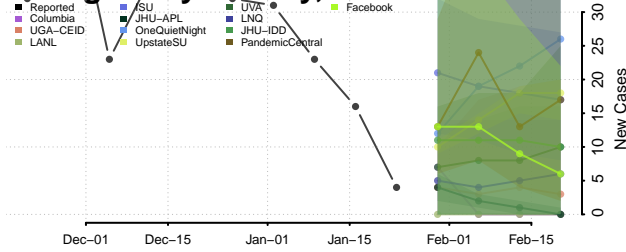

Montgomery County, Missouri