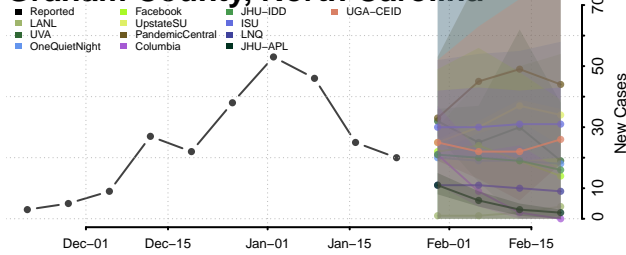

Graham County, North Carolina