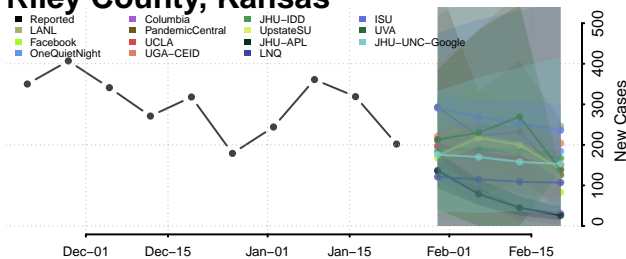

Riley County, Kansas