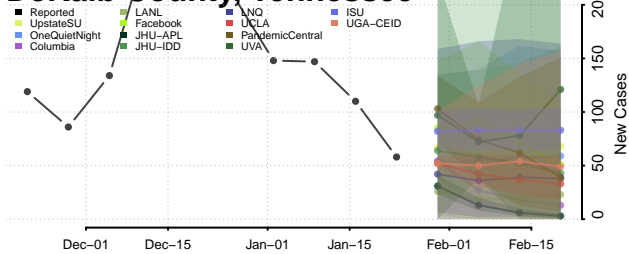

DeKalb County, Tennessee