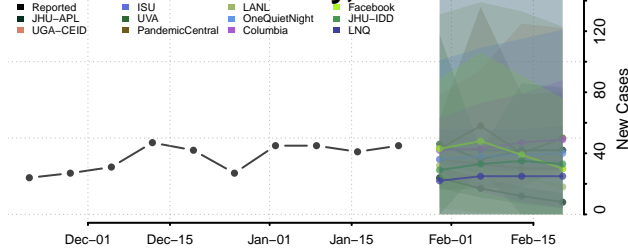

Vernon County, Louisiana

Washington County, Louisiana

Webster County, Louisiana

West Baton Rouge County, Louisiana

West Carroll County, Louisiana

West Feliciana County, Louisiana

Winn County, Louisiana

Maine