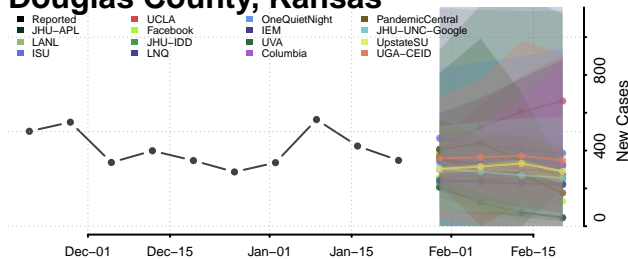

Coffey County, Kansas

Comanche County, Kansas

Cowley County, Kansas

Crawford County, Kansas

Decatur County, Kansas

Dickinson County, Kansas

Doniphan County, Kansas

Douglas County, Kansas