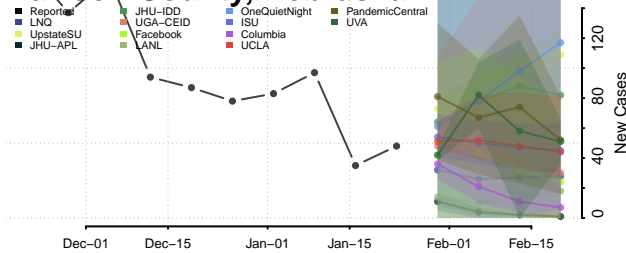

Dawson County, Nebraska