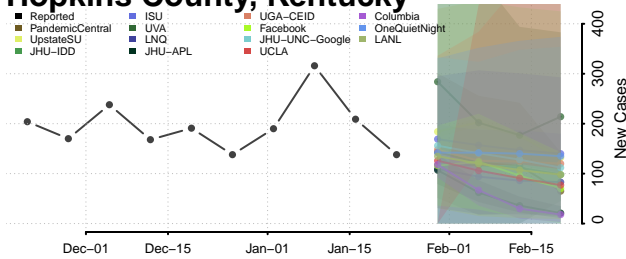

Hopkins County, Kentucky