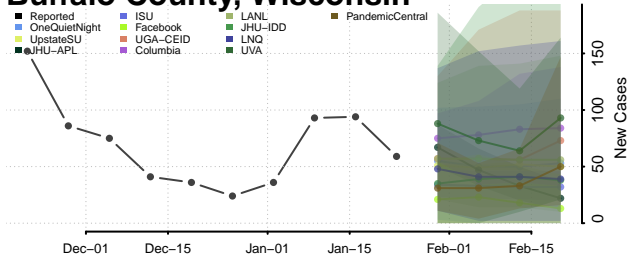

Adams County, Wisconsin

Ashland County, Wisconsin

Barron County, Wisconsin

Bayfield County, Wisconsin

Brown County, Wisconsin

Buffalo County, Wisconsin

Burnett County, Wisconsin

Calumet County, Wisconsin