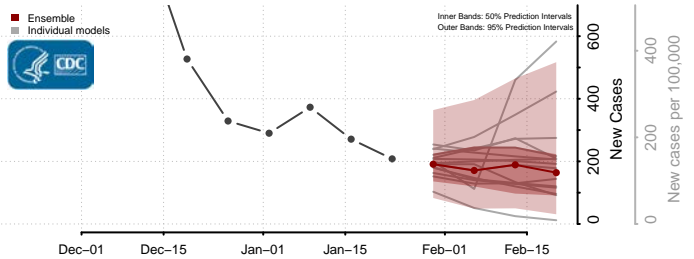

Watonwan County, Minnesota

Wilkin County, Minnesota

Winona County, Minnesota

Wright County, Minnesota

Yellow Medicine County, Minnesota

Mississippi*

*New weekly cases may decrease in this location over the next four weeks. For these locations, the ensemble forecast indicates a probability of 0.75 or greater that fewer cases will be reported in week four of the forecast than in the last reported week.