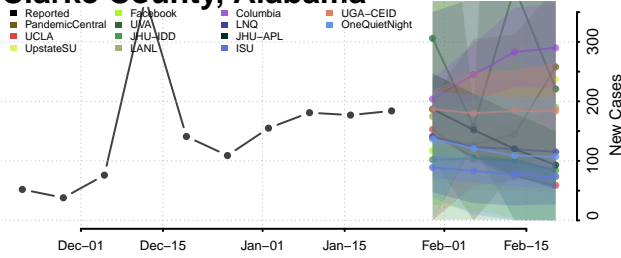

Clarke County, Alabama