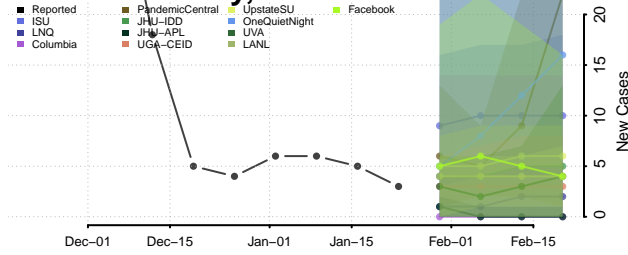

Norman County, Minnesota