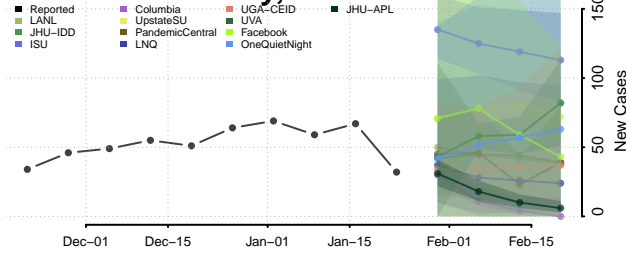

McDonald County, Missouri