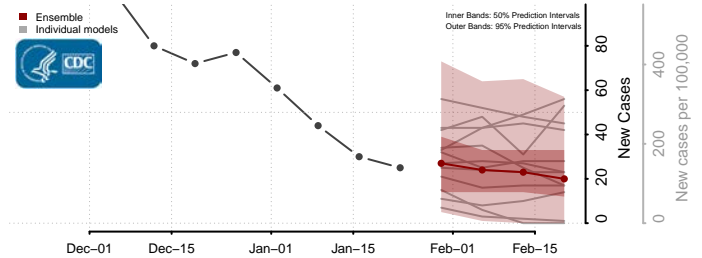

Ste. Genevieve County, Missouri