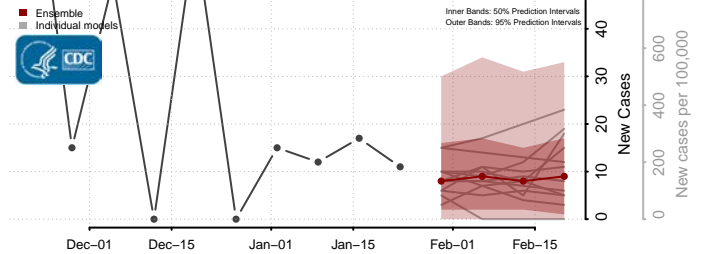

Gove County, Kansas

Graham County, Kansas

Grant County, Kansas

Gray County, Kansas

Greeley County, Kansas

Greenwood County, Kansas

Hamilton County, Kansas

Harper County, Kansas