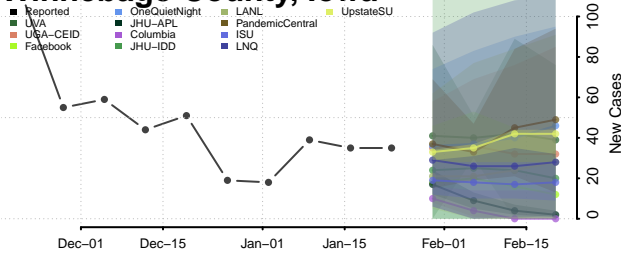

Winnebago County, Iowa