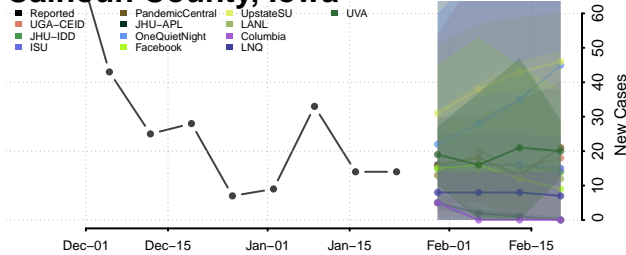

Benton County, Iowa

Black Hawk County, Iowa

Boone County, Iowa

Bremer County, Iowa

Buchanan County, Iowa

Buena Vista County, Iowa

Butler County, Iowa

Calhoun County, Iowa