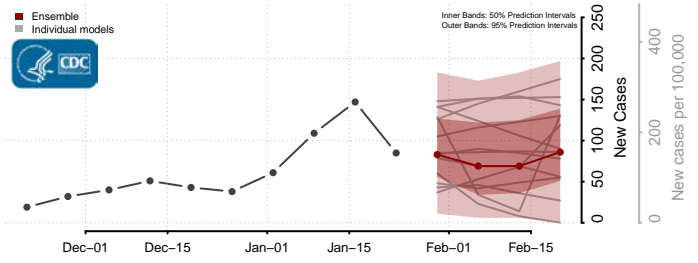

Grand Isle County, Vermont

Lamoille County, Vermont

Orange County, Vermont

Orleans County, Vermont

Rutland County, Vermont

Washington County, Vermont

Windham County, Vermont

Windsor County, Vermont