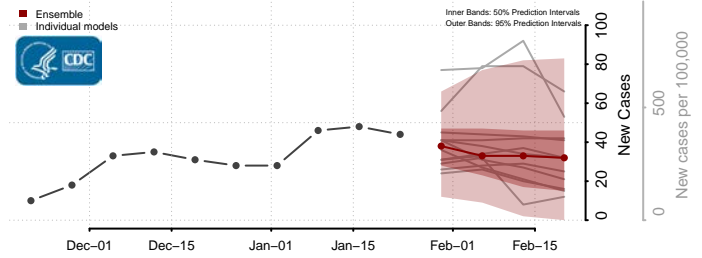

Gates County, North Carolina