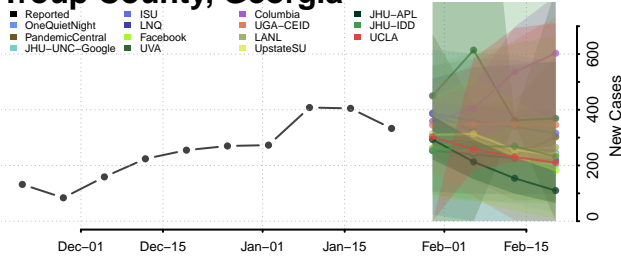

Thomas County, Georgia

Tift County, Georgia

Toombs County, Georgia

Towns County, Georgia

Treutlen County, Georgia

Troup County, Georgia

Ware County, Georgia

Warren County, Georgia