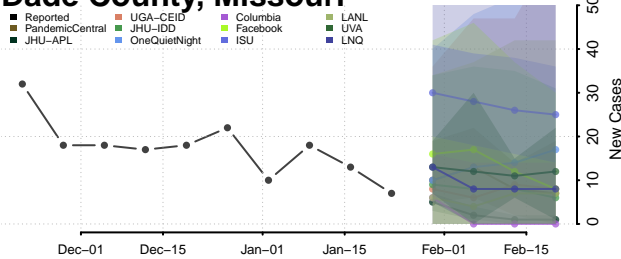

Dade County, Missouri