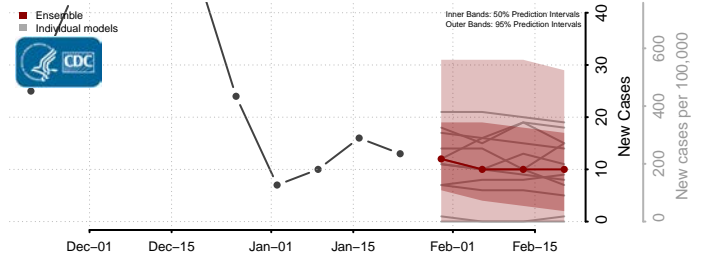

Lander County, Nevada