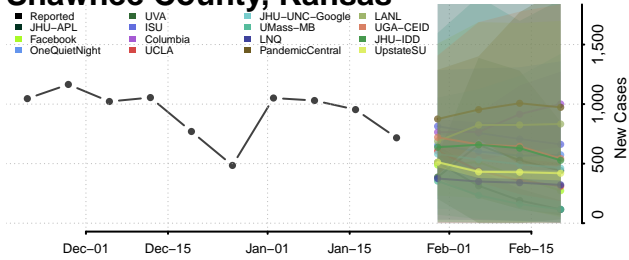

Seward County, Kansas

Shawnee County, Kansas

Sheridan County, Kansas

Sherman County, Kansas

Smith County, Kansas

Stafford County, Kansas

Stanton County, Kansas

Stevens County, Kansas