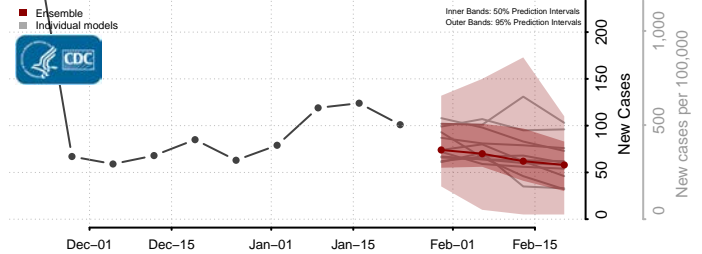

Natchitoches County, Louisiana

Orleans County, Louisiana

Ouachita County, Louisiana

Plaquemines County, Louisiana

Pointe Coupee County, Louisiana

Rapides County, Louisiana

Red River County, Louisiana

Richland County, Louisiana