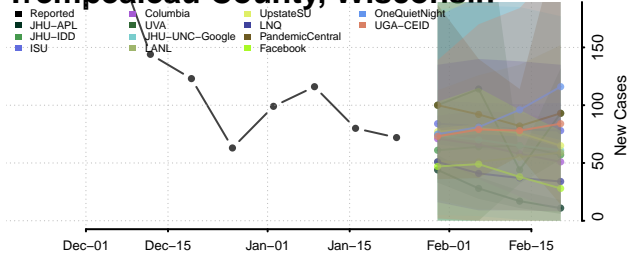

Trempealeau County, Wisconsin