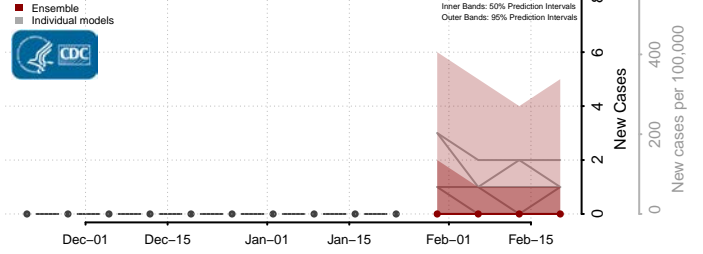

Piute County, Utah