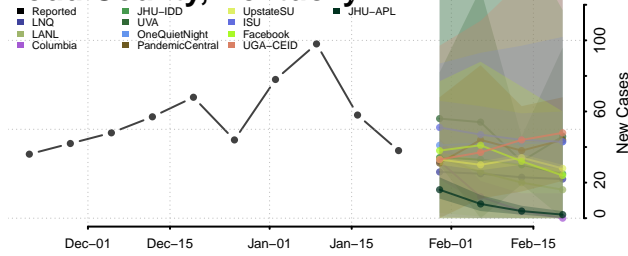

Todd County, Kentucky