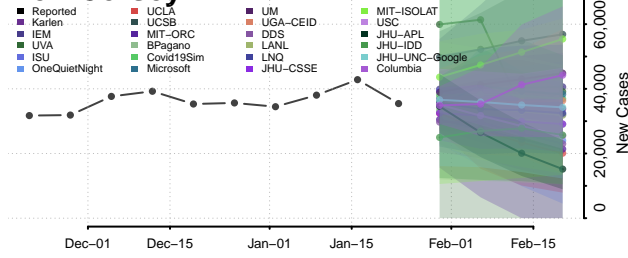

New Jersey

Atlantic County, New Jersey

Bergen County, New Jersey

Burlington County, New Jersey

Camden County, New Jersey

Cape May County, New Jersey