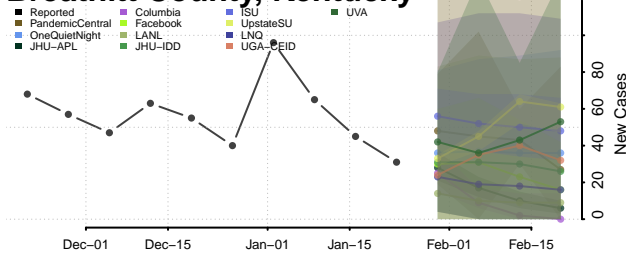

Breathitt County, Kentucky