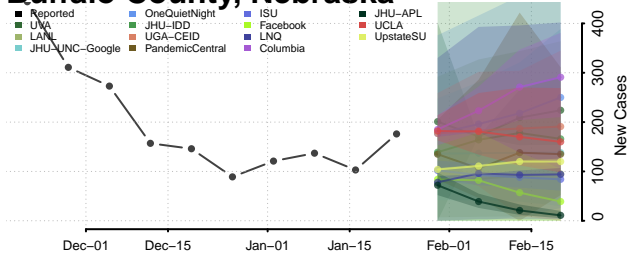

Arthur County, Nebraska

Banner County, Nebraska

Blaine County, Nebraska

Boone County, Nebraska

Box Butte County, Nebraska

Boyd County, Nebraska

Brown County, Nebraska

Buffalo County, Nebraska