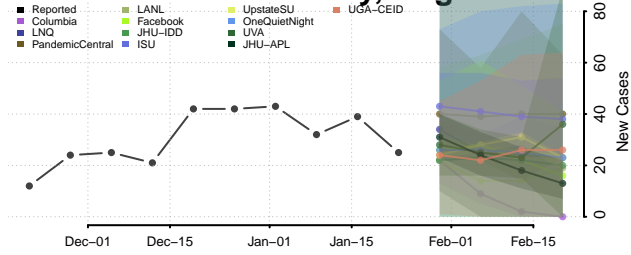

Northumberland County, Virginia