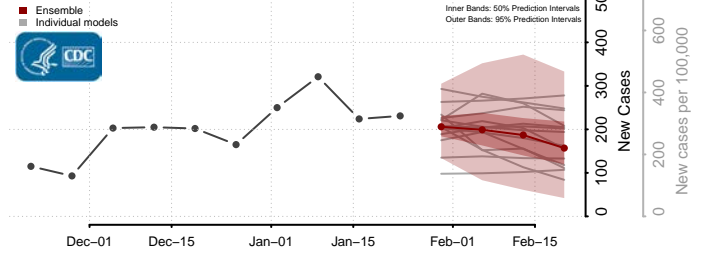

Fauquier County, Virginia