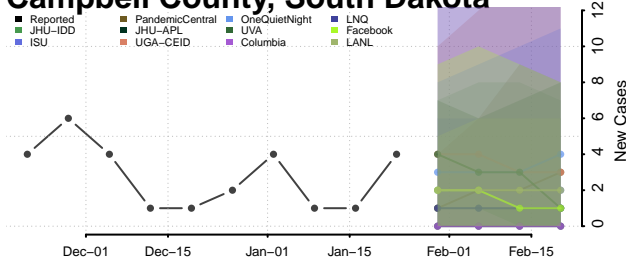

Campbell County, South Dakota