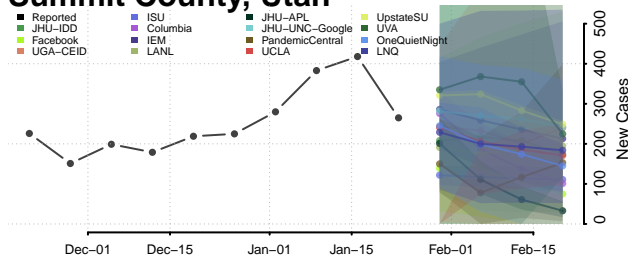

Summit County, Utah