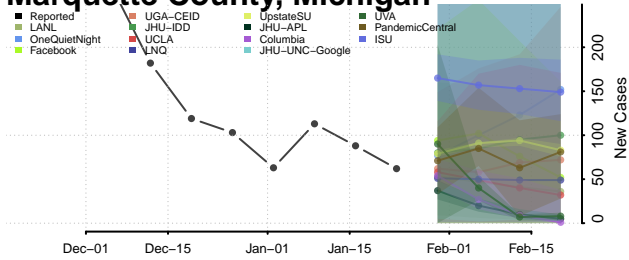

Marquette County, Michigan