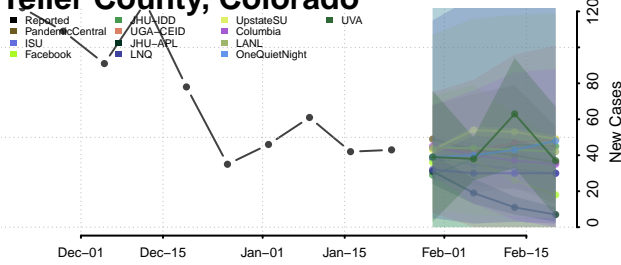

Teller County, Colorado