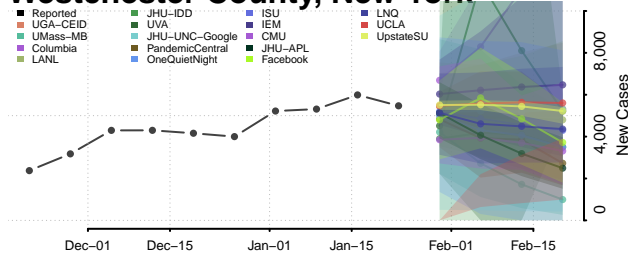

Warren County, New York

Washington County, New York

Wayne County, New York

Westchester County, New York

Wyoming County, New York

Yates County, New York

North Carolina

Alamance County, North Carolina