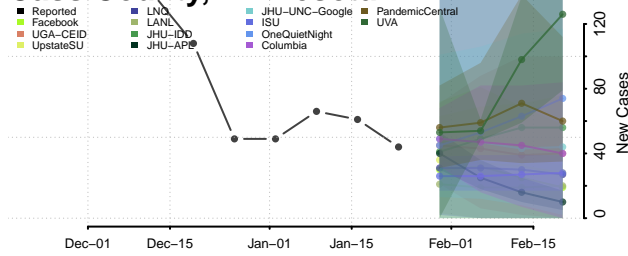

Benton County, Minnesota

Big Stone County, Minnesota

Blue Earth County, Minnesota

Brown County, Minnesota

Carlton County, Minnesota

Carver County, Minnesota

Cass County, Minnesota

Chippewa County, Minnesota