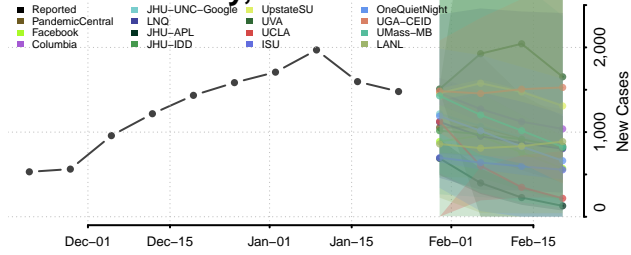

Cochise County, Arizona

Coconino County, Arizona

Gila County, Arizona

Graham County, Arizona

Greenlee County, Arizona

La Paz County, Arizona

Maricopa County, Arizona

Mohave County, Arizona