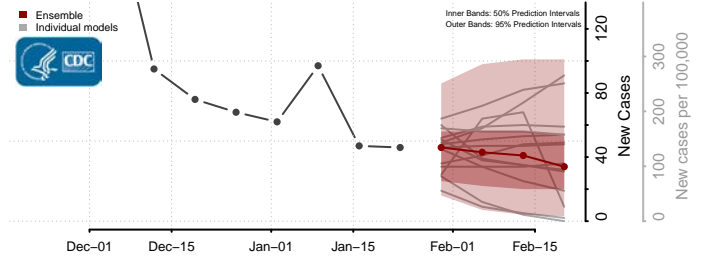

Nicollet County, Minnesota