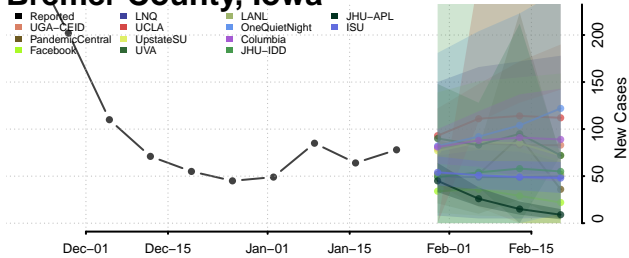

Benton County, Iowa

Black Hawk County, Iowa

Boone County, Iowa

Bremer County, Iowa

Buchanan County, Iowa

Buena Vista County, Iowa

Butler County, Iowa

Calhoun County, Iowa