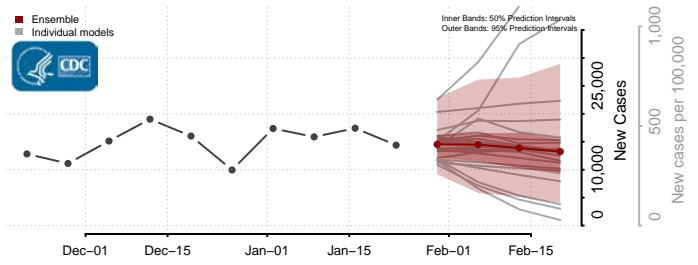

Connecticut