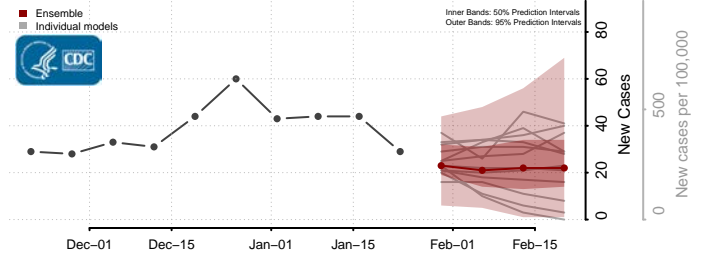

Carroll County, Iowa

Cass County, Iowa

Cedar County, Iowa

Cerro Gordo County, Iowa

Cherokee County, Iowa

Chickasaw County, Iowa

Clarke County, Iowa

Clay County, Iowa