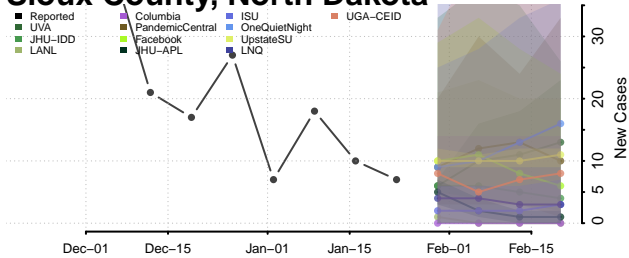

Sioux County, North Dakota