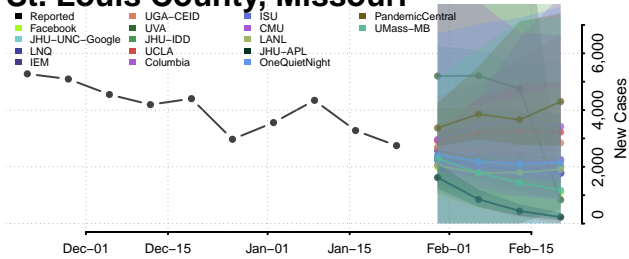

St. Louis County, Missouri