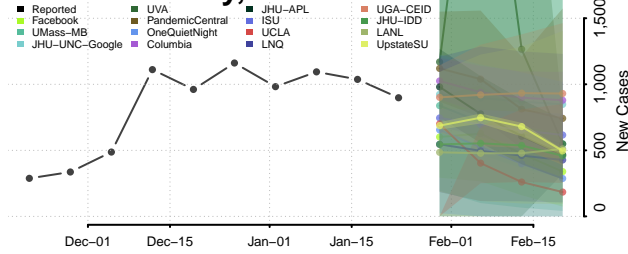

Madera County, California