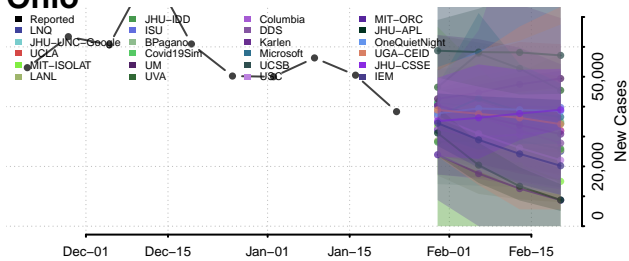

Walsh County, North Dakota

Ward County, North Dakota

Wells County, North Dakota

Williams County, North Dakota

Northern Mariana Islands

Ohio*

*New weekly cases may decrease in this location over the next four weeks. For these locations, the ensemble forecast indicates a probability of 0.75 or greater that fewer cases will be reported in week four of the forecast than in the last reported week.