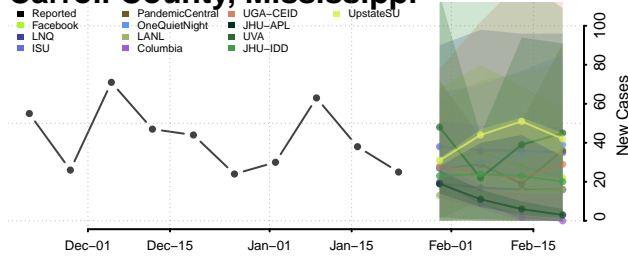

Adams County, Mississippi

Alcorn County, Mississippi

Amite County, Mississippi

Attala County, Mississippi

Benton County, Mississippi

Bolivar County, Mississippi

Calhoun County, Mississippi

Carroll County, Mississippi