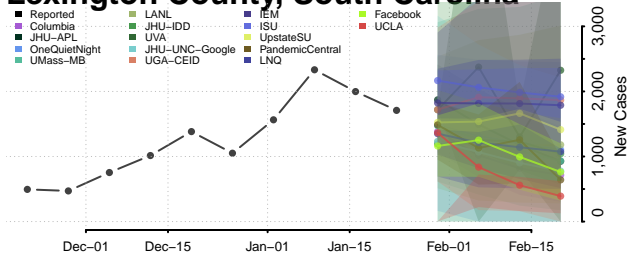

Lexington County, South Carolina