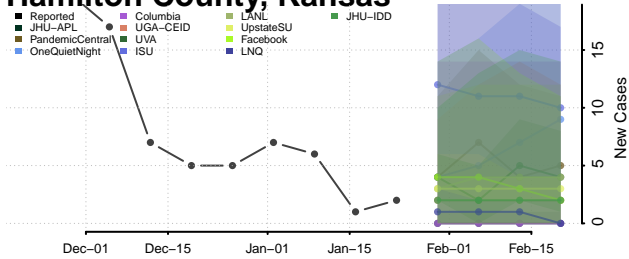

Gove County, Kansas

Graham County, Kansas

Grant County, Kansas

Gray County, Kansas

Greeley County, Kansas

Greenwood County, Kansas

Hamilton County, Kansas

Harper County, Kansas