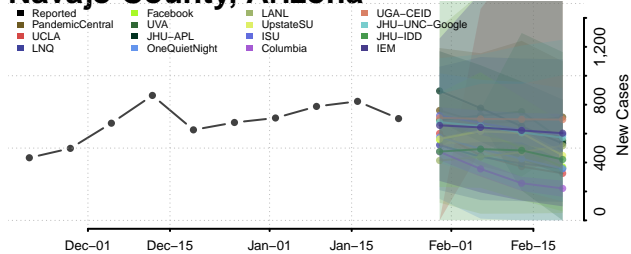

Navajo County, Arizona