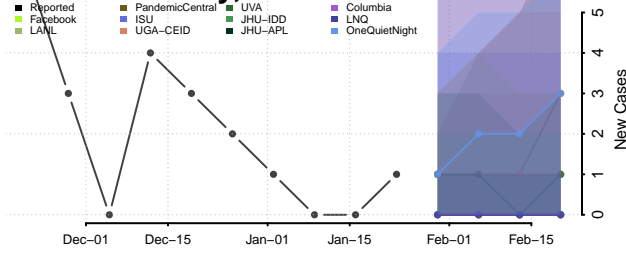

Arthur County, Nebraska

Banner County, Nebraska

Blaine County, Nebraska

Boone County, Nebraska

Box Butte County, Nebraska

Boyd County, Nebraska

Brown County, Nebraska

Buffalo County, Nebraska