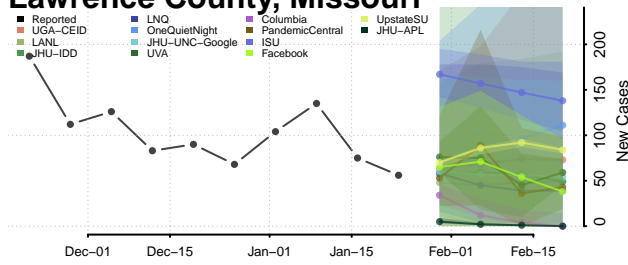

Lawrence County, Missouri