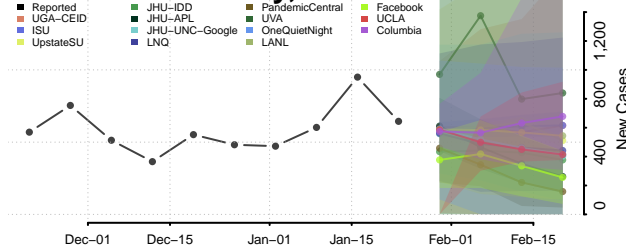

Comanche County, Oklahoma