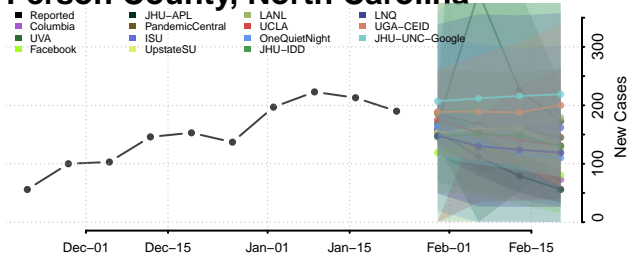

Person County, North Carolina