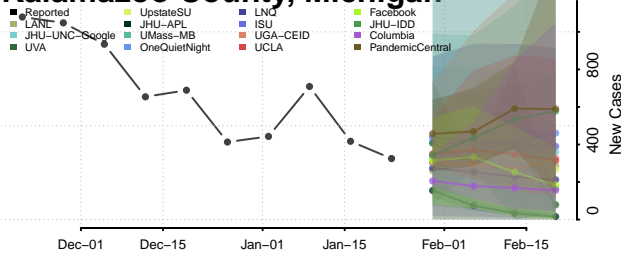

Iron County, Michigan

Isabella County, Michigan

Jackson County, Michigan

Kalamazoo County, Michigan

Kalkaska County, Michigan

Kent County, Michigan

Keweenaw County, Michigan

Lake County, Michigan