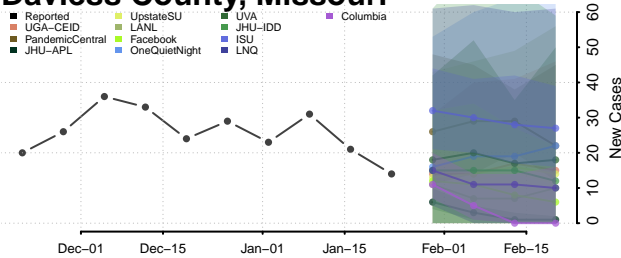

Davies County, Missouri