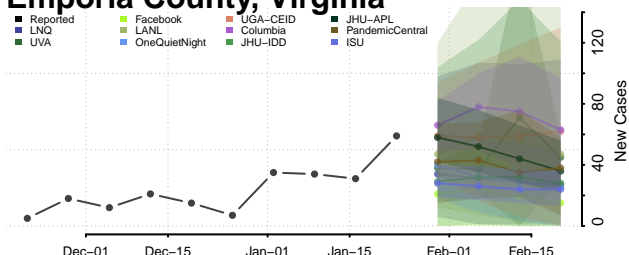

Culpeper County, Virginia

Cumberland County, Virginia

Danville County, Virginia

Dickenson County, Virginia

Dinwiddie County, Virginia

Emporia County, Virginia

Essex County, Virginia

Fairfax City County, Virginia