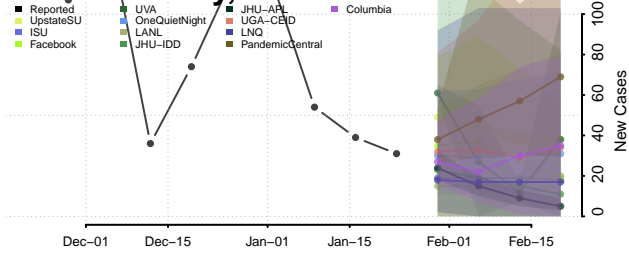

Woods County, Oklahoma