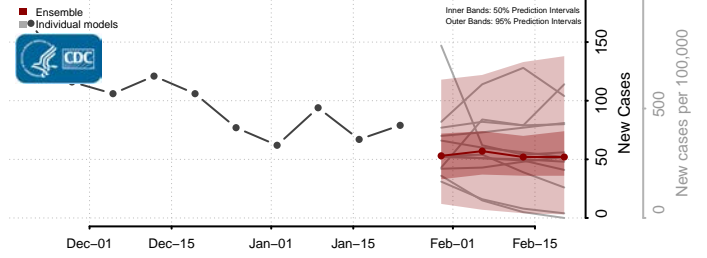

Crawford County, Illinois