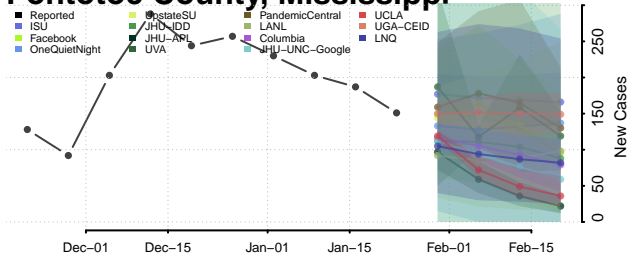

Pontotoc County, Mississippi