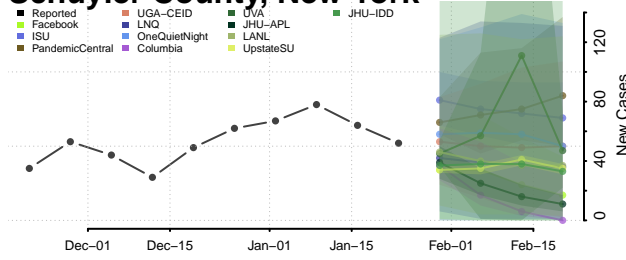

Schuyler County, New York