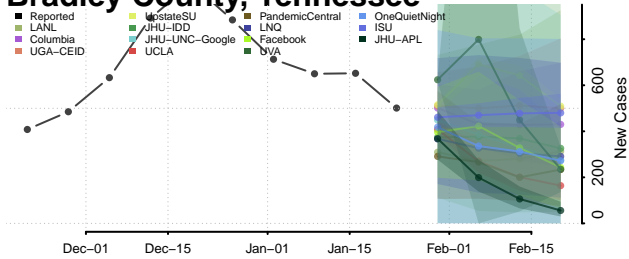

Bradley County, Tennessee