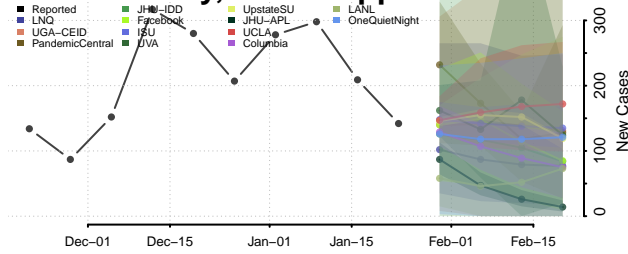

Union County, Mississippi