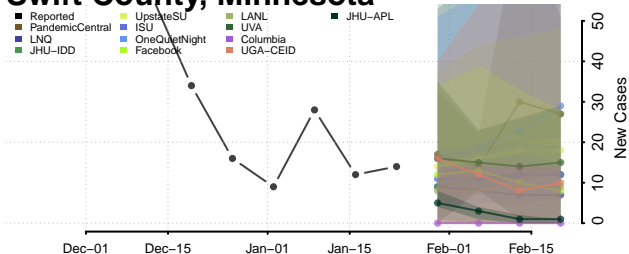

Swift County, Minnesota