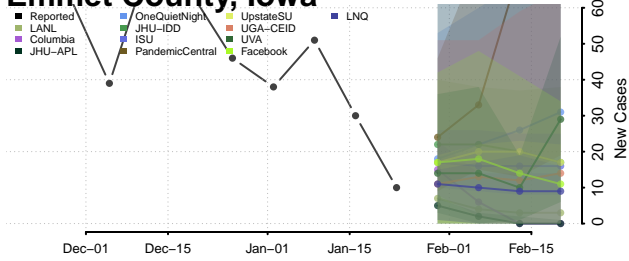

Emmet County, Iowa