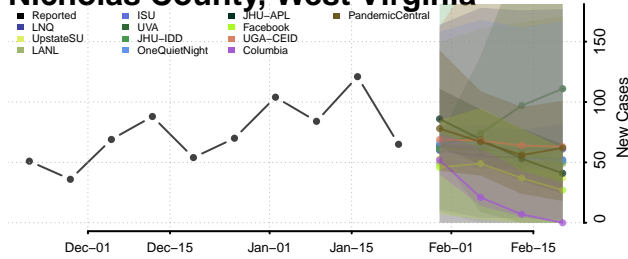

Ohio County, West Virginia

Pendleton County, West Virginia

Pleasants County, West Virginia

Pocahontas County, West Virginia

Preston County, West Virginia

Putnam County, West Virginia

Raleigh County, West Virginia