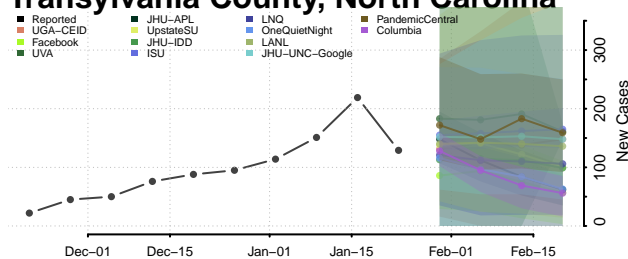

Transylvania County, North Carolina