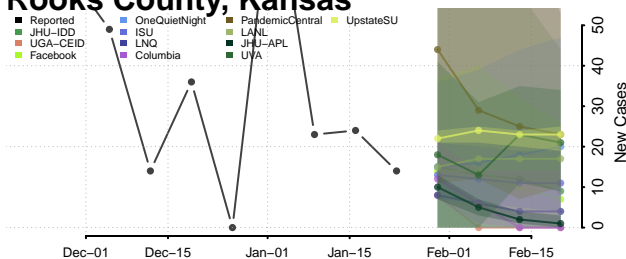

Rooks County, Kansas