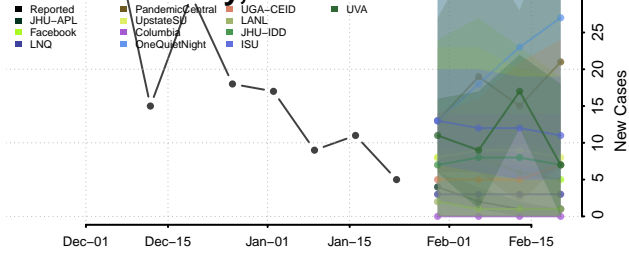

Hayes County, Nebraska

Hitchcock County, Nebraska

Holt County, Nebraska

Hooker County, Nebraska

Howard County, Nebraska

Jefferson County, Nebraska

Johnson County, Nebraska

Kearney County, Nebraska