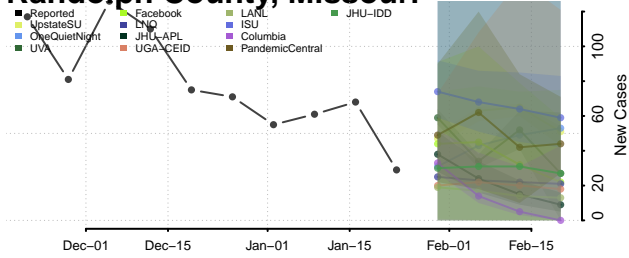

Randolph County, Missouri