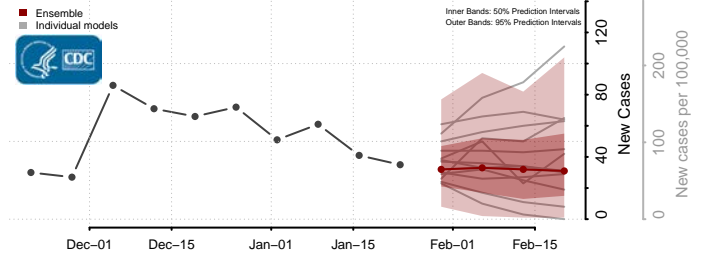

Grand Isle County, Vermont

Lamoille County, Vermont

Orange County, Vermont

Orleans County, Vermont

Rutland County, Vermont

Washington County, Vermont

Windham County, Vermont

Windsor County, Vermont