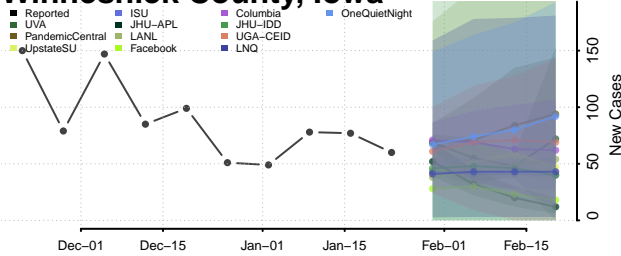

Winneshiek County, Iowa