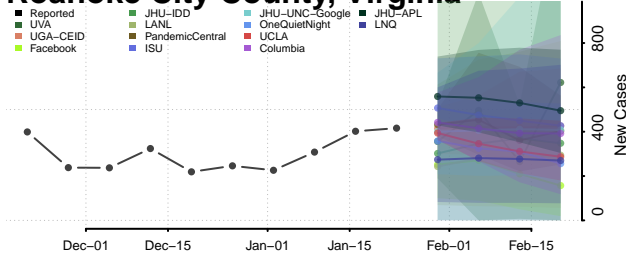

Roanoke City County, Virginia