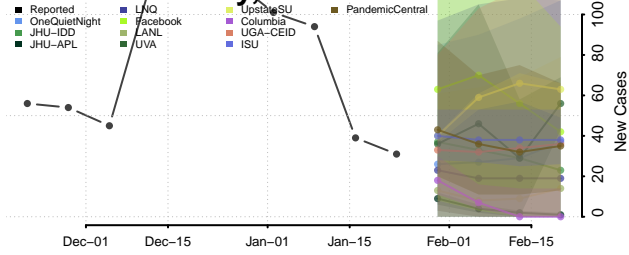

Chester County, Tennessee

Claiborne County, Tennessee

Clay County, Tennessee

Cocke County, Tennessee

Coffee County, Tennessee

Crockett County, Tennessee

Cumberland County, Tennessee

Davidson County, Tennessee