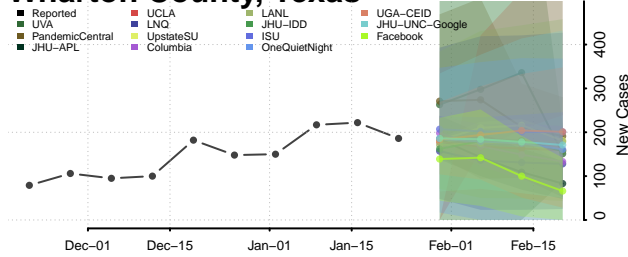

Wharton County, Texas