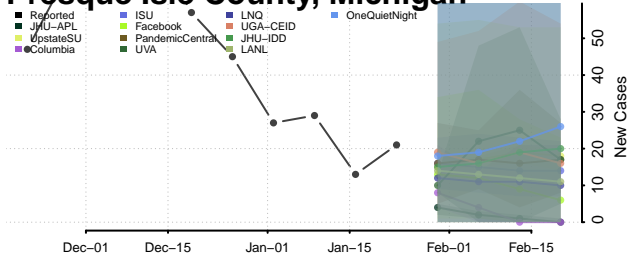

Oscoda County, Michigan

Otsego County, Michigan

Ottawa County, Michigan

Presque Isle County, Michigan

Roscommon County, Michigan

Saginaw County, Michigan

Sanilac County, Michigan

Schoolcraft County, Michigan