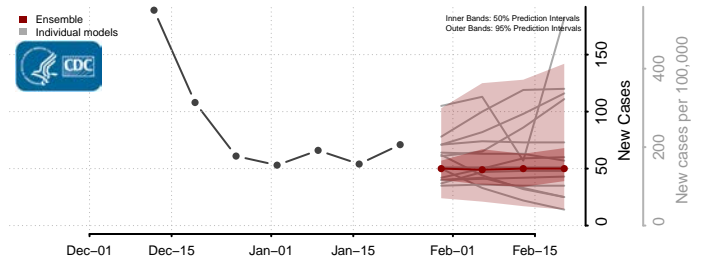

Minnesota*

Aitkin County, Minnesota

Anoka County, Minnesota

Becker County, Minnesota

Beltrami County, Minnesota

*New weekly cases may decrease in this location over the next four weeks. For these locations, the ensemble forecast indicates a probability of 0.75 or greater that fewer cases will be reported in week four of the forecast than in the last reported week.