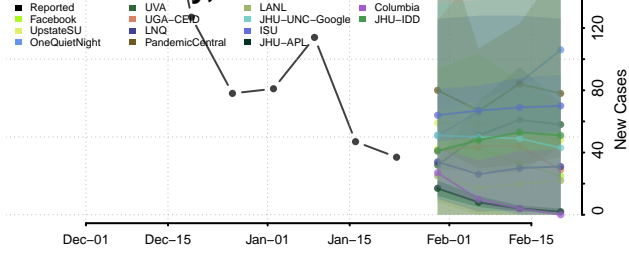

Hubbard County, Minnesota

Isanti County, Minnesota

Itasca County, Minnesota

Jackson County, Minnesota

Kanabec County, Minnesota

Kandiyohi County, Minnesota

Kittson County, Minnesota

Koochiching County, Minnesota