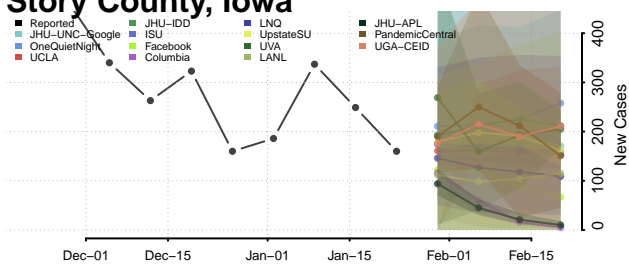

Pottawattamie County, Iowa

Poweshiek County, Iowa

Ringgold County, Iowa

Sac County, Iowa

Scott County, Iowa

Shelby County, Iowa

Sioux County, Iowa

Story County, Iowa