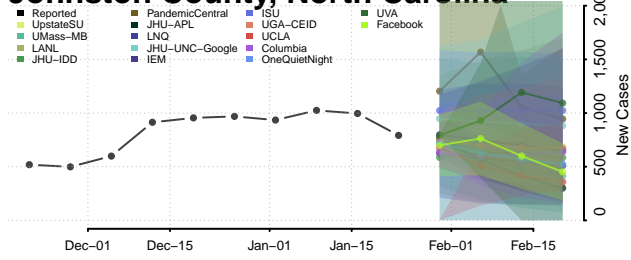

Johnston County, North Carolina