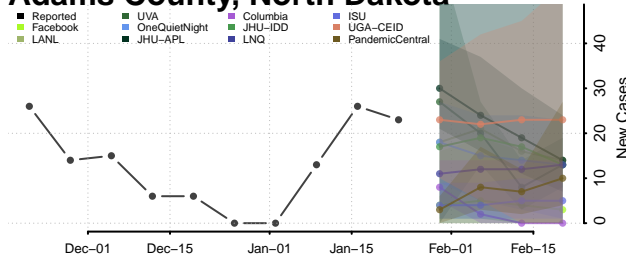

Adams County, North Dakota

*New weekly cases may decrease in this location over the next four weeks. For these locations, the ensemble forecast indicates a probability of 0.75 or greater that fewer cases will be reported in week four of the forecast than in the last reported week.