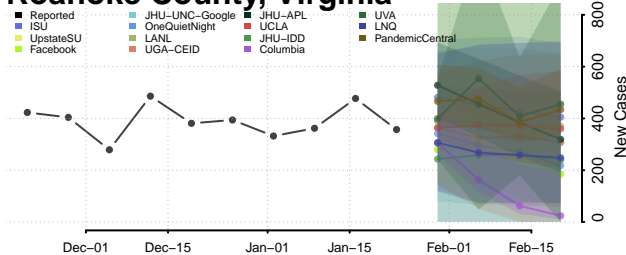

Roanoke County, Virginia