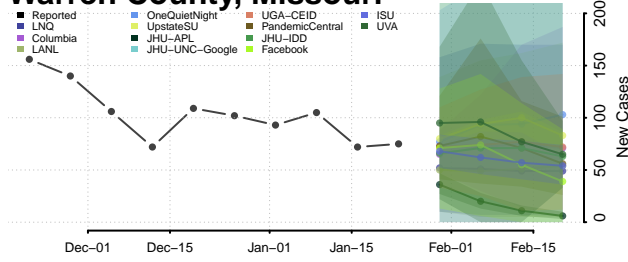

Warren County, Missouri