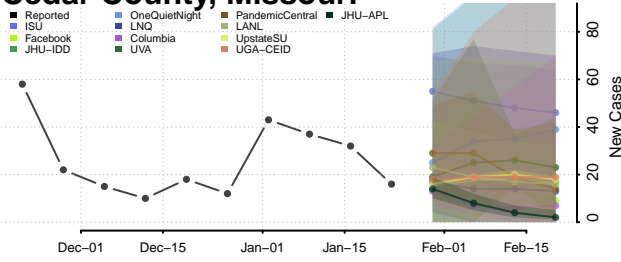

Cedar County, Missouri