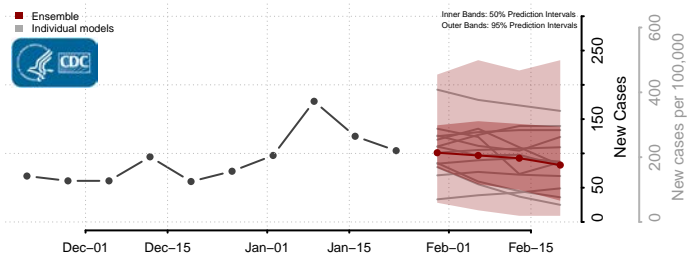

Charlottesville County, Virginia