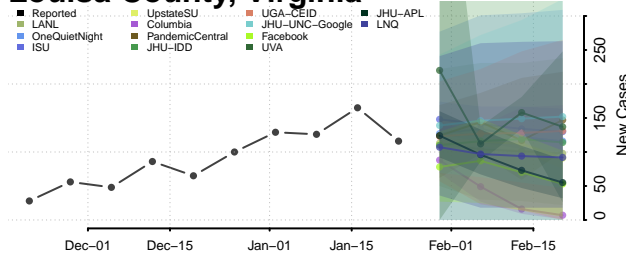

Louisa County, Virginia