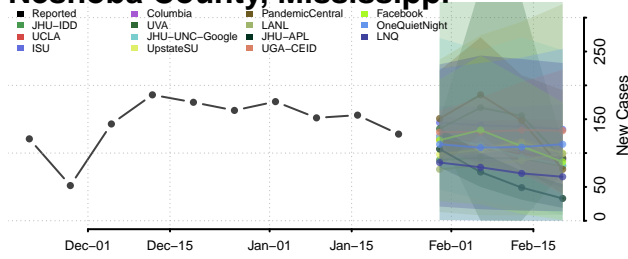

Neshoba County, Mississippi