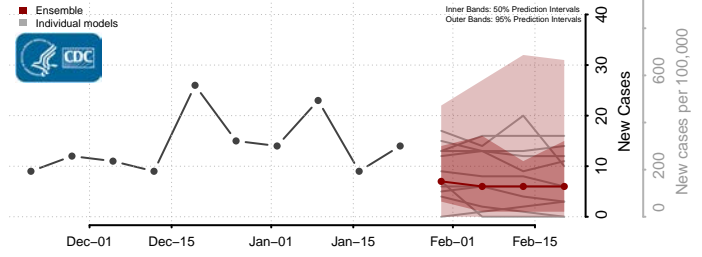

Schuyler County, Missouri