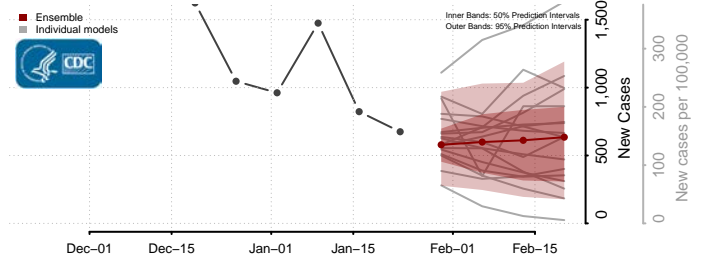

Dakota County, Minnesota