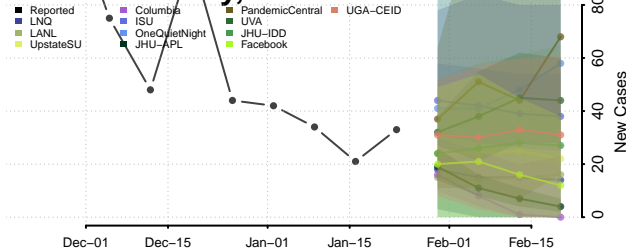

Rock County, Nebraska

Saline County, Nebraska

Sarpy County, Nebraska

Saunders County, Nebraska

Scotts Bluff County, Nebraska

Seward County, Nebraska

Sheridan County, Nebraska

Sherman County, Nebraska