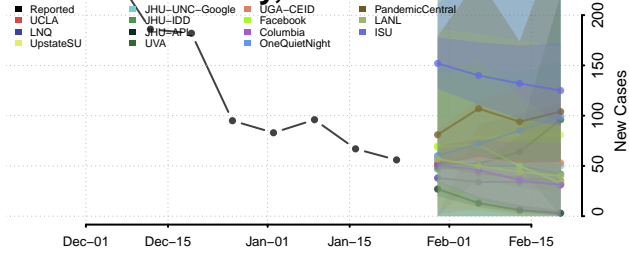

Latah County, Idaho

Lemhi County, Idaho

Lewis County, Idaho

Lincoln County, Idaho

Madison County, Idaho

Minidoka County, Idaho

Nez Perce County, Idaho

Oneida County, Idaho