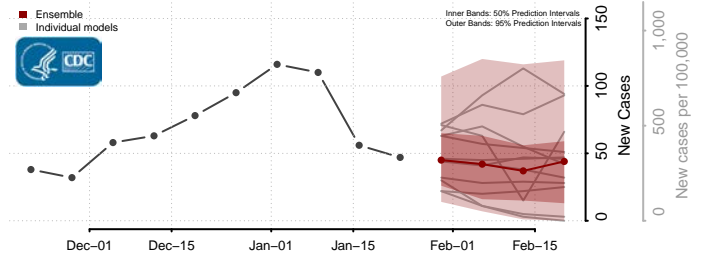

Calhoun County, Florida