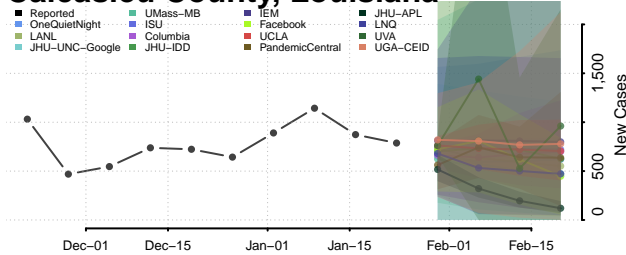

Calcasieu County, Louisiana