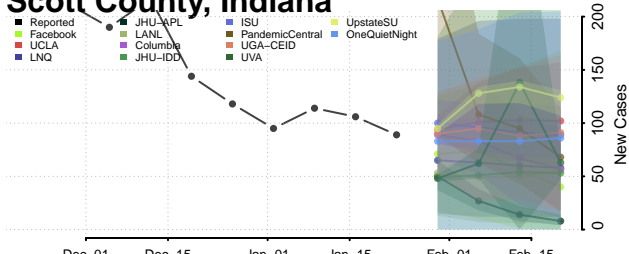

Scott County, Indiana