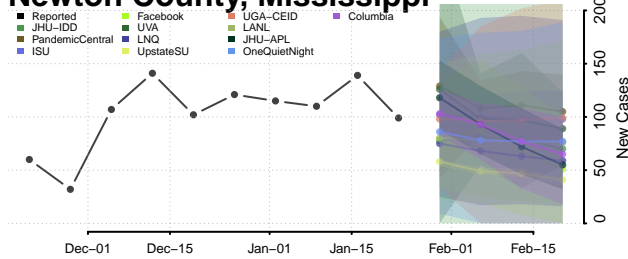

Newton County, Mississippi