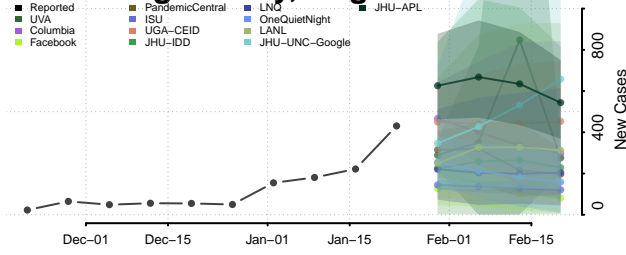

Pittsylvania County, Virginia

Poquoson County, Virginia

Portsmouth County, Virginia

Powhatan County, Virginia

Prince Edward County, Virginia

Prince George County, Virginia

Prince William County, Virginia

Pulaski County, Virginia