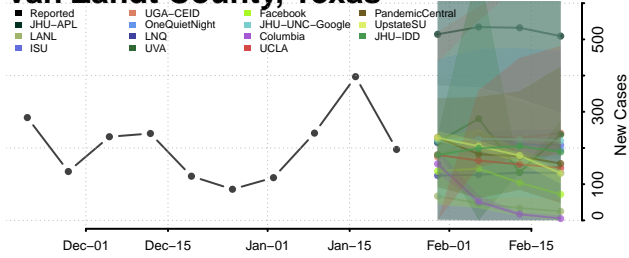

Van Zandt County, Texas