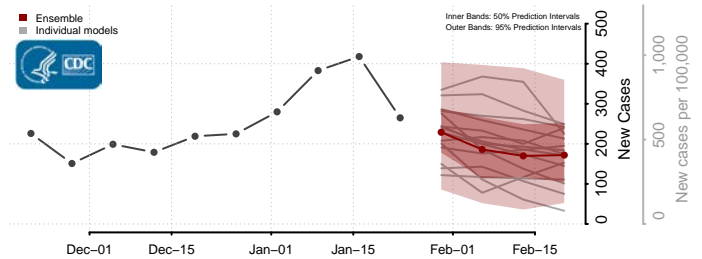

Summit County, Utah