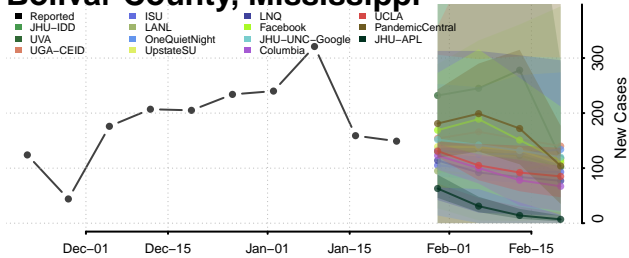

Adams County, Mississippi

Alcorn County, Mississippi

Amite County, Mississippi

Attala County, Mississippi

Benton County, Mississippi

Bolivar County, Mississippi

Calhoun County, Mississippi

Carroll County, Mississippi