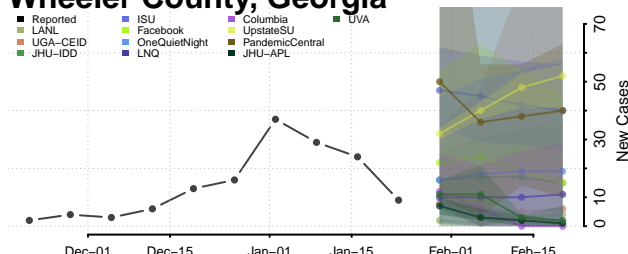

Washington County, Georgia

Wayne County, Georgia

Webster County, Georgia

Wheeler County, Georgia

White County, Georgia

Whitfield County, Georgia

Wilcox County, Georgia

Wilkes County, Georgia