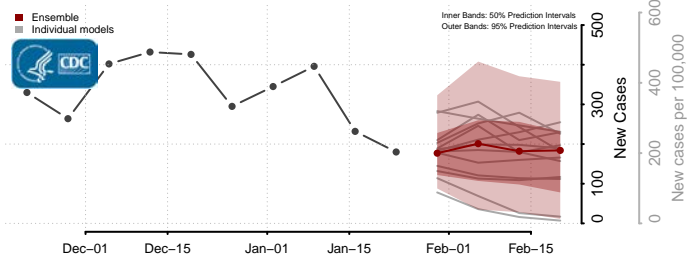

Christian County, Missouri