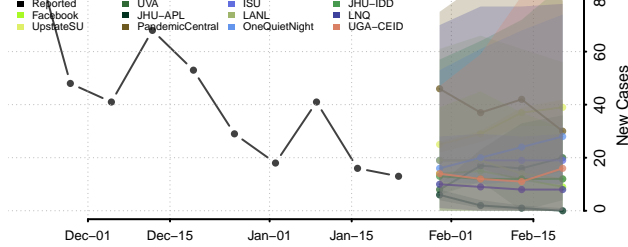

Beaverhead County, Montana