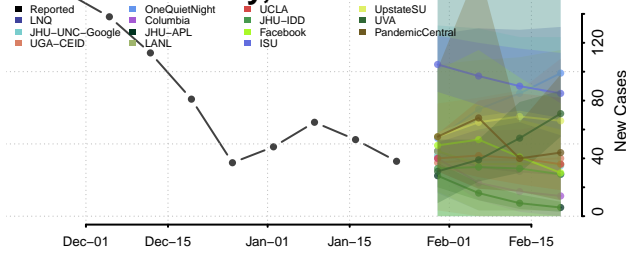

Stoddard County, Missouri