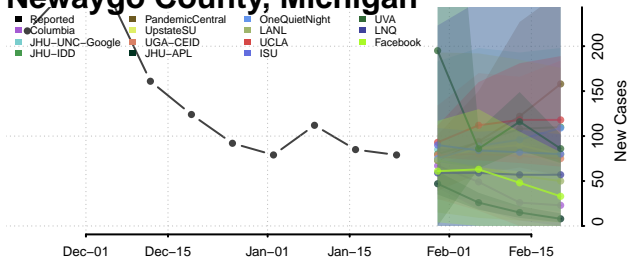

Newaygo County, Michigan