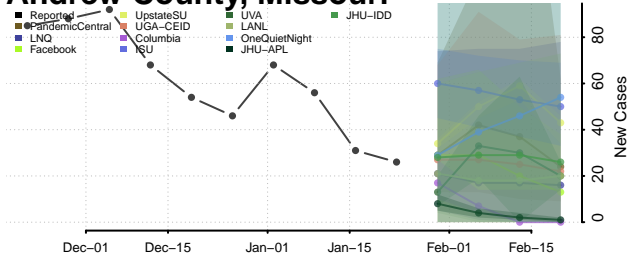

Andrew County, Missouri