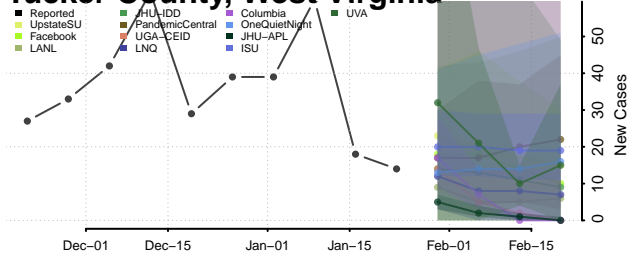

Tucker County, West Virginia