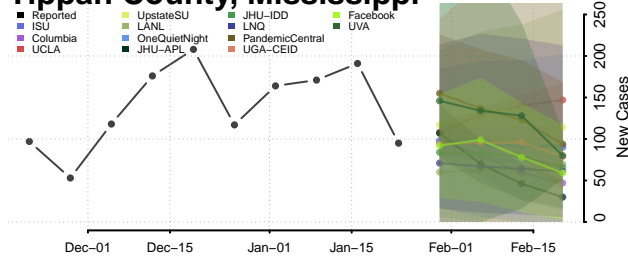

Smith County, Mississippi

Stone County, Mississippi

Sunflower County, Mississippi

Tallahatchie County, Mississippi

Tate County, Mississippi

Tippah County, Mississippi

Tishomingo County, Mississippi

Tunica County, Mississippi