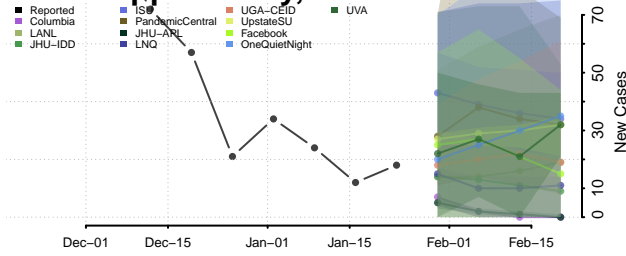

Mississippi County, Missouri