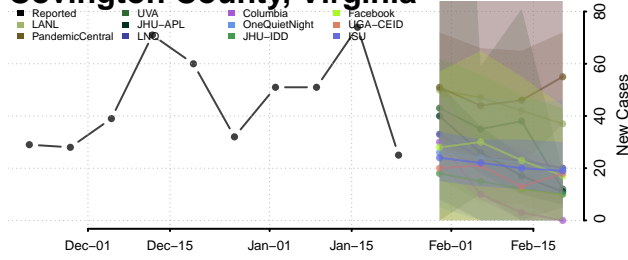

Charlotte County, Virginia

Charlottesville County, Virginia

Chesapeake County, Virginia

Chesterfield County, Virginia

Clarke County, Virginia

Colonial Heights County, Virginia

Covington County, Virginia

Craig County, Virginia