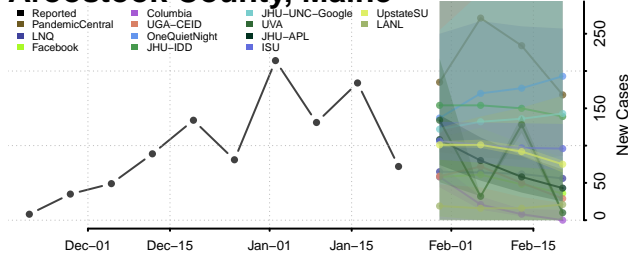

Aroostook County, Maine