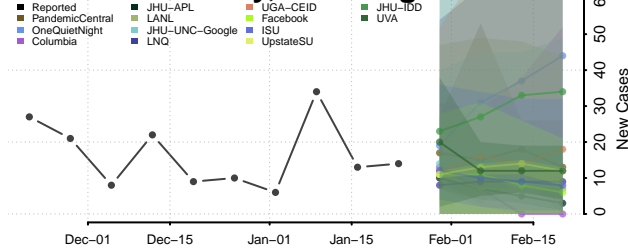

Island County, Washington

Jefferson County, Washington

King County, Washington

Kitsap County, Washington

Kittitas County, Washington

Klickitat County, Washington

Lewis County, Washington

Lincoln County, Washington