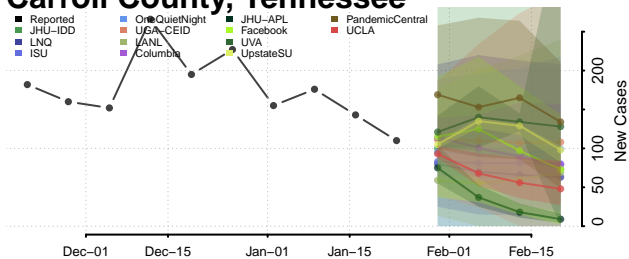

Carroll County, Tennessee