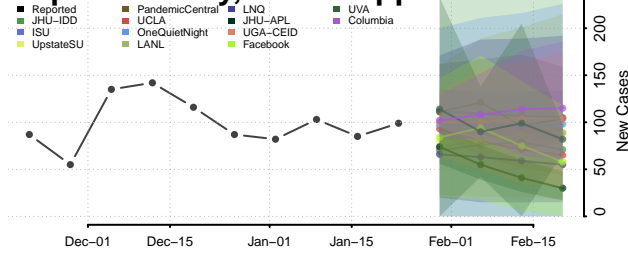

Copiah County, Mississippi