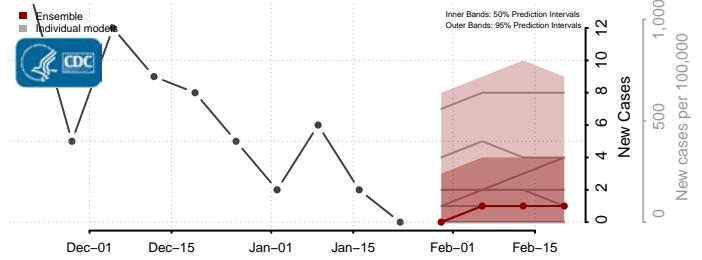

Carter County, Montana