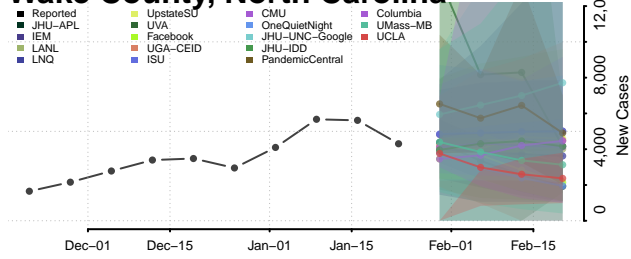

Wake County, North Carolina

Warren County, North Carolina

Washington County, North Carolina

Watauga County, North Carolina

Wayne County, North Carolina

Wilkes County, North Carolina

Wilson County, North Carolina