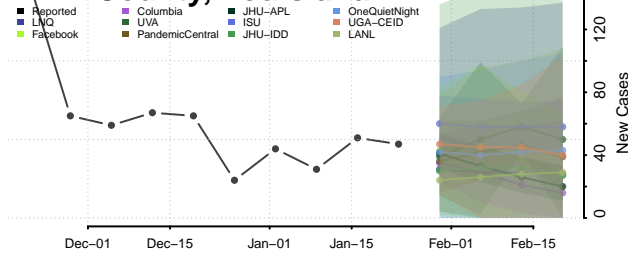

Vernon County, Louisiana

Washington County, Louisiana

Webster County, Louisiana

West Baton Rouge County, Louisiana

West Carroll County, Louisiana

West Feliciana County, Louisiana

Winn County, Louisiana

Maine