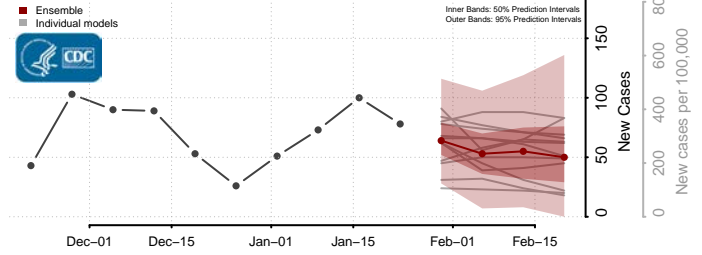

York County, Virginia

Washington

Adams County, Washington

Asotin County, Washington

Benton County, Washington

Chelan County, Washington

Clallam County, Washington

Clark County, Washington