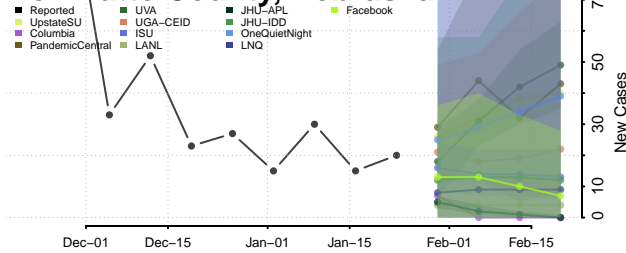

Arthur County, Nebraska

Banner County, Nebraska

Blaine County, Nebraska

Boone County, Nebraska

Box Butte County, Nebraska

Boyd County, Nebraska

Brown County, Nebraska

Buffalo County, Nebraska