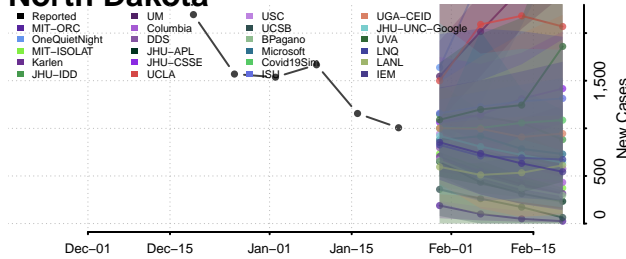

North Dakota*