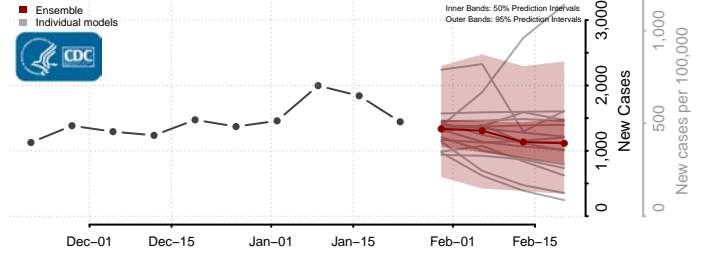

Cleveland County, Oklahoma