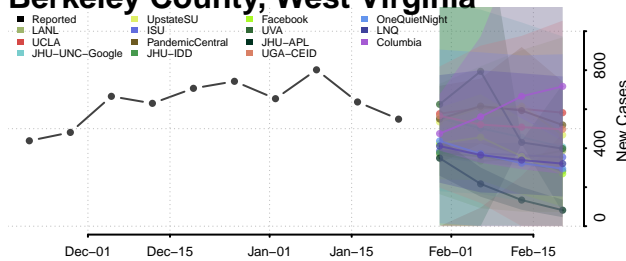

Berkeley County, West Virginia