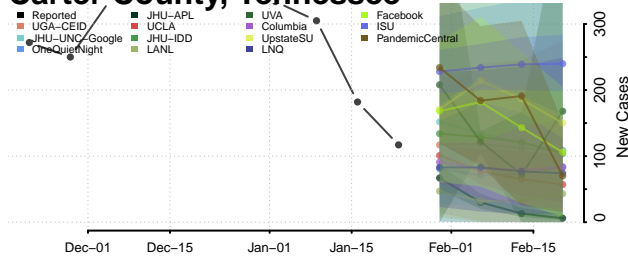

Carter County, Tennessee