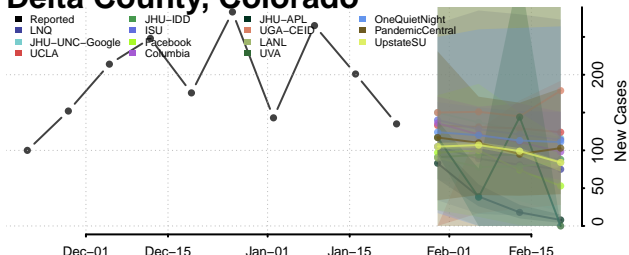

Costilla County, Colorado

Crowley County, Colorado

Custer County, Colorado

Delta County, Colorado

Denver County, Colorado

Dolores County, Colorado

Douglas County, Colorado

Eagle County, Colorado