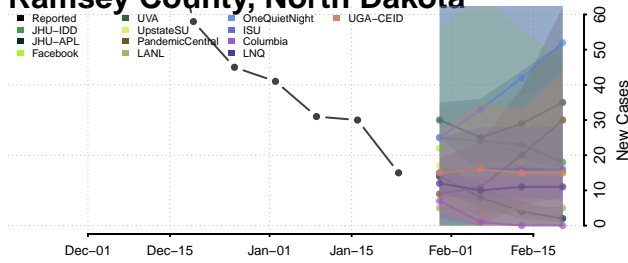

Ramsey County, North Dakota