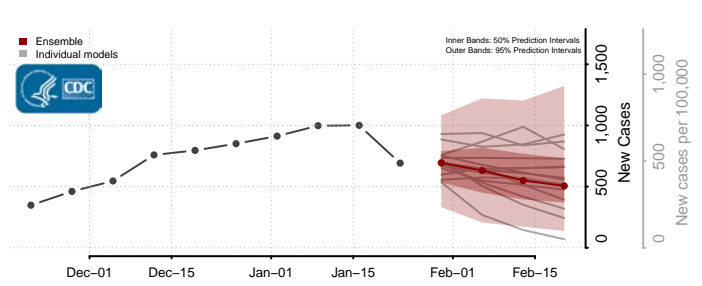

Rowan County, North Carolina