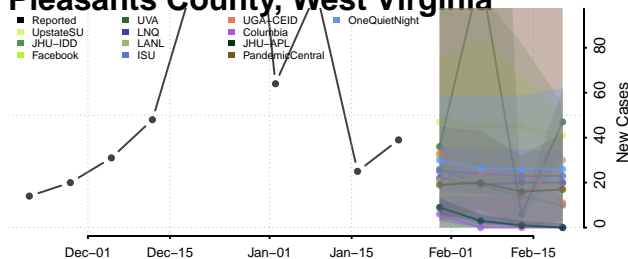

Ohio County, West Virginia

Pendleton County, West Virginia

Pleasants County, West Virginia

Pocahontas County, West Virginia

Preston County, West Virginia

Putnam County, West Virginia

Raleigh County, West Virginia