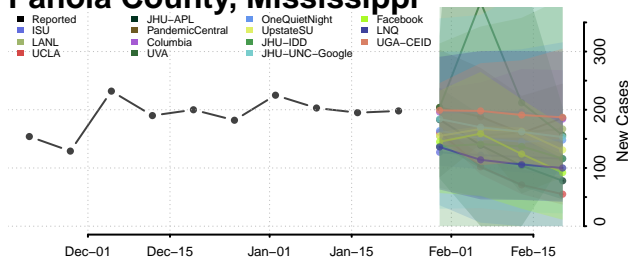

Montgomery County, Mississippi

Neshoba County, Mississippi

Newton County, Mississippi

Noxubee County, Mississippi

Oktibbeha County, Mississippi

Panola County, Mississippi

Pearl River County, Mississippi

Perry County, Mississippi