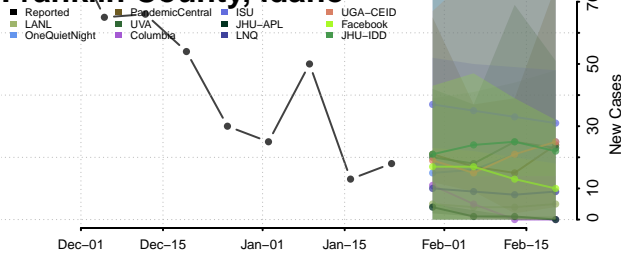

Franklin County, Idaho