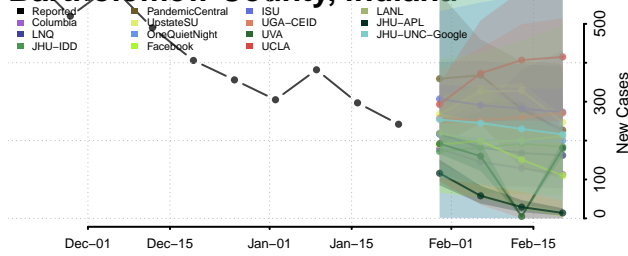

Bartholomew County, Indiana