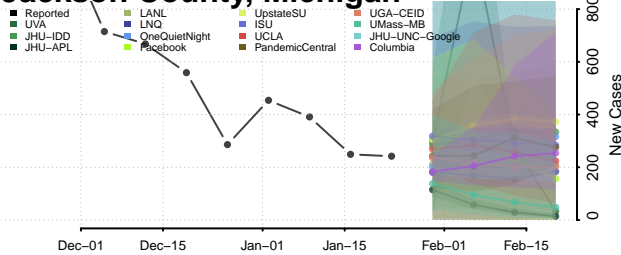

Jackson County, Michigan