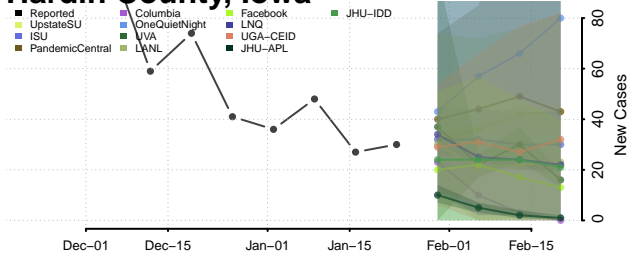

Grundy County, Iowa

Guthrie County, Iowa

Hamilton County, Iowa

Hancock County, Iowa

Hardin County, Iowa

Harrison County, Iowa

Henry County, Iowa

Howard County, Iowa