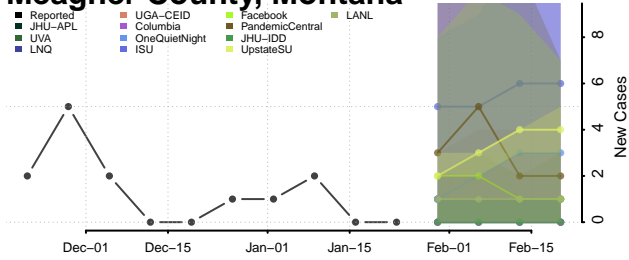

Meagher County, Montana