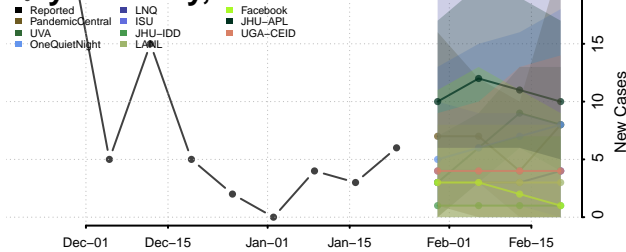

Arthur County, Nebraska

Banner County, Nebraska

Blaine County, Nebraska

Boone County, Nebraska

Box Butte County, Nebraska

Boyd County, Nebraska

Brown County, Nebraska

Buffalo County, Nebraska