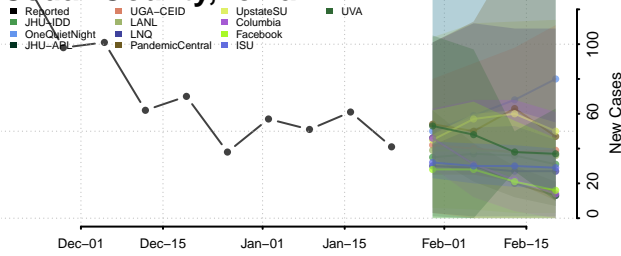

Cedar County, Iowa