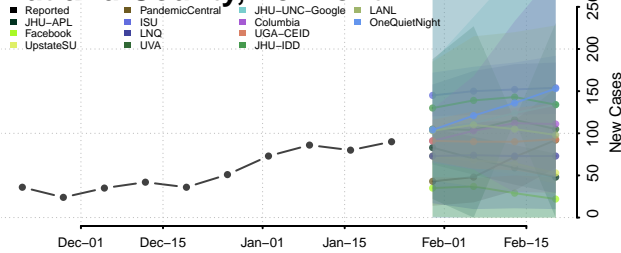

Grand Isle County, Vermont

Lamoille County, Vermont

Orange County, Vermont

Orleans County, Vermont

Rutland County, Vermont

Washington County, Vermont

Windham County, Vermont

Windsor County, Vermont