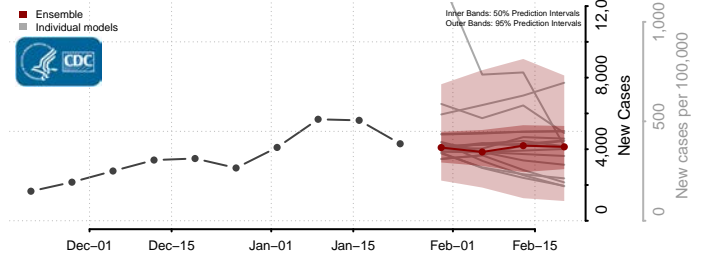

Wake County, North Carolina