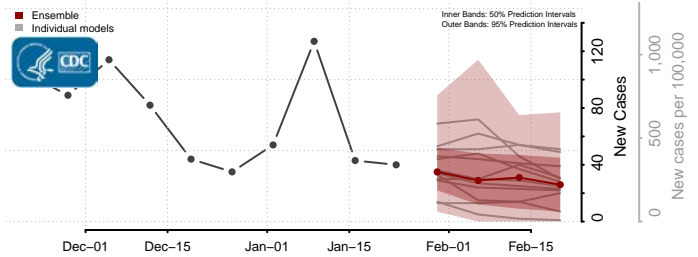

Blackford County, Indiana