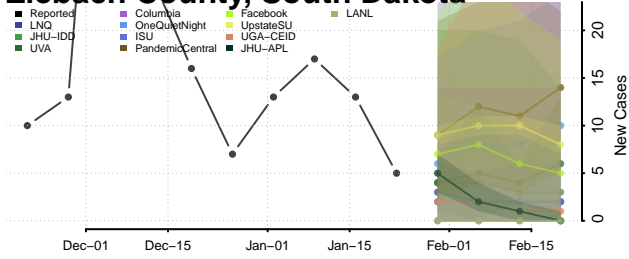

Ziebach County, South Dakota