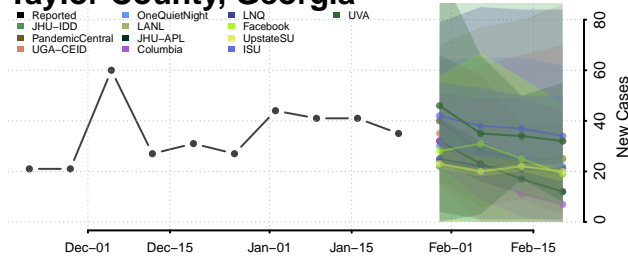

Stewart County, Georgia

Sumter County, Georgia

Talbot County, Georgia

Taliaferro County, Georgia

Tattnall County, Georgia

Taylor County, Georgia

Telfair County, Georgia

Terrell County, Georgia