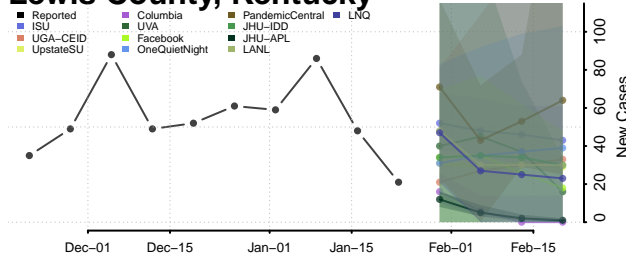

Lewis County, Kentucky