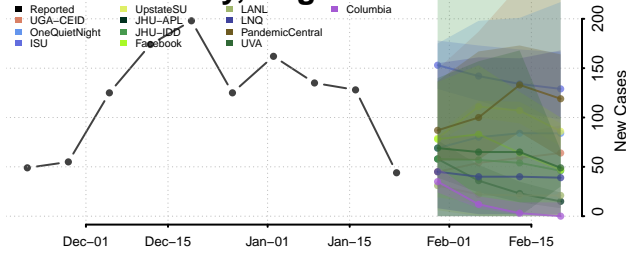

Russell County, Virginia