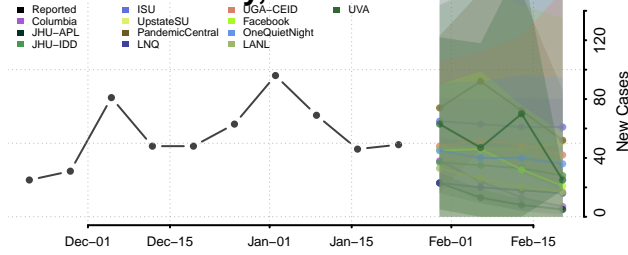

Live Oak County, Texas