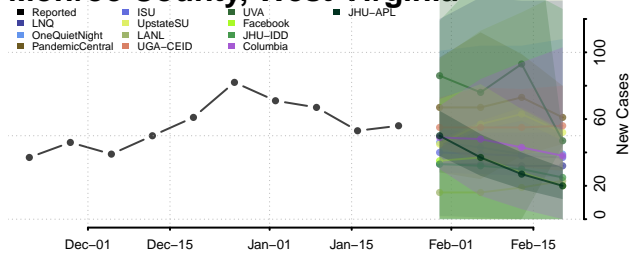

Monroe County, West Virginia