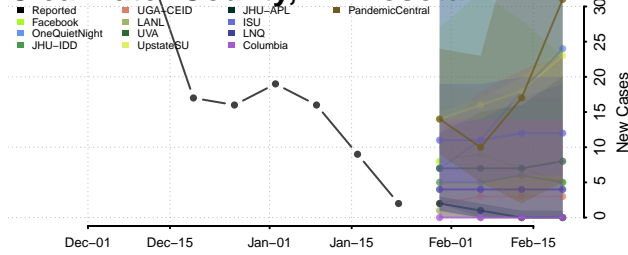

Clearwater County, Minnesota