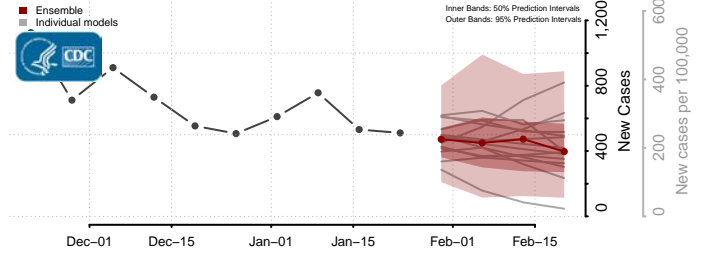

Champaign County, Illinois