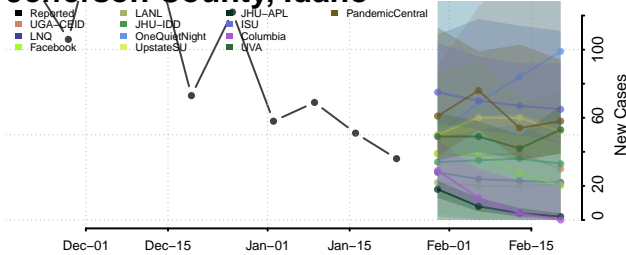

Jefferson County, Idaho