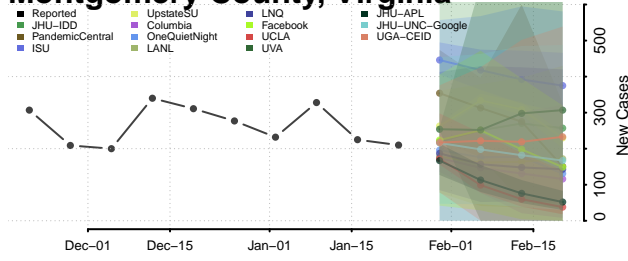

Mathews County, Virginia

Mecklenburg County, Virginia

Middlesex County, Virginia

Montgomery County, Virginia

Nelson County, Virginia

New Kent County, Virginia

Newport News County, Virginia

Norfolk County, Virginia