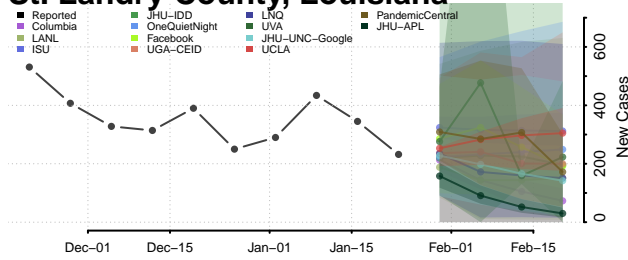

Sabine County, Louisiana

St. Bernard County, Louisiana

St. Charles County, Louisiana

St. Helena County, Louisiana

St. James County, Louisiana

St. John the Baptist County, Louisiana

St. Landry County, Louisiana