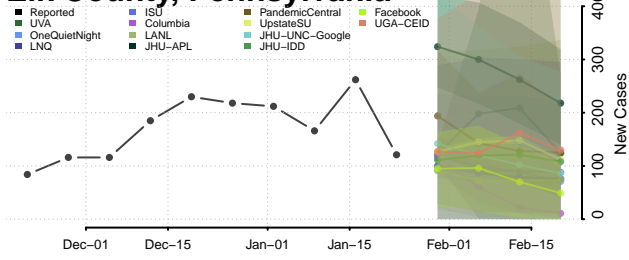

Elk County, Pennsylvania