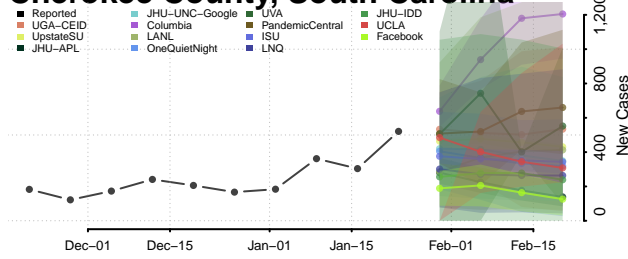

Cherokee County, South Carolina

Chester County, South Carolina

Chesterfield County, South Carolina

Clarendon County, South Carolina

Colleton County, South Carolina

Darlington County, South Carolina

Dillon County, South Carolina