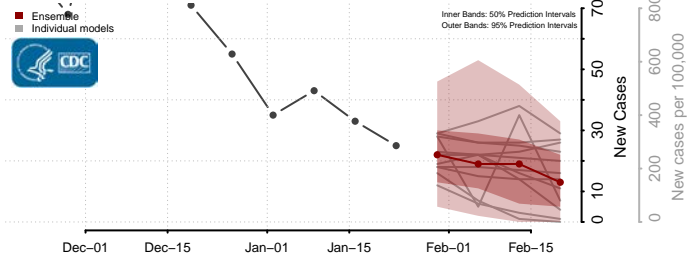

Benton County, Indiana