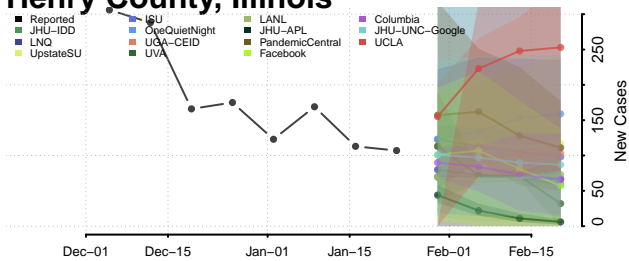

Hancock County, Illinois

Hardin County, Illinois

Henderson County, Illinois

Henry County, Illinois

Iroquois County, Illinois

Jackson County, Illinois

Jasper County, Illinois

Jefferson County, Illinois