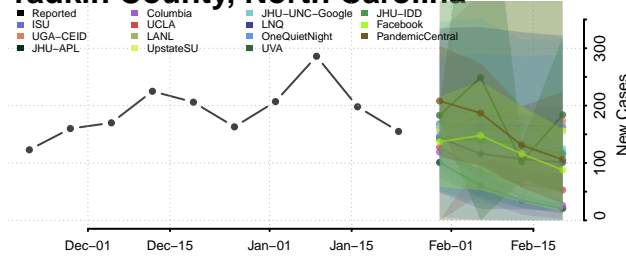

Yadkin County, North Carolina