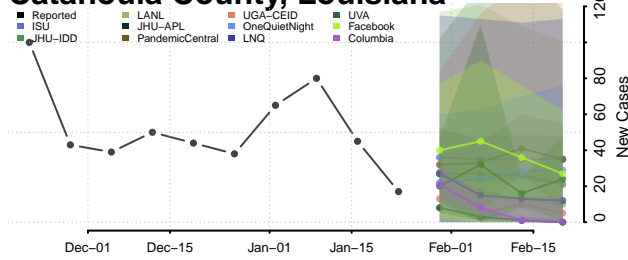

Catahoula County, Louisiana