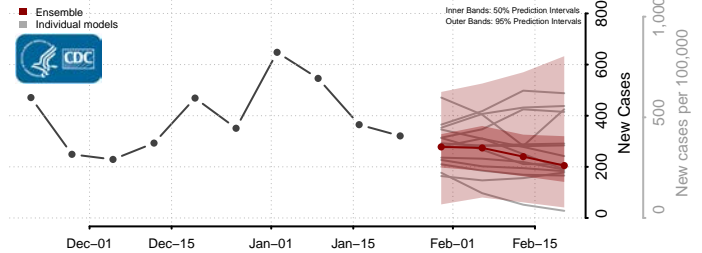

White County, Arkansas