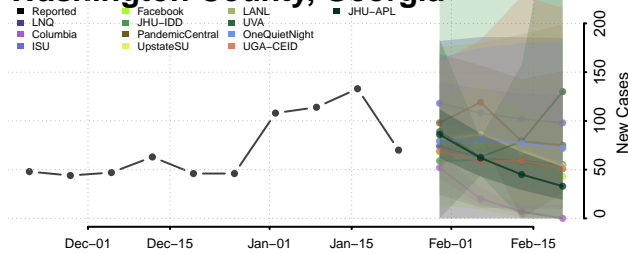

Washington County, Georgia