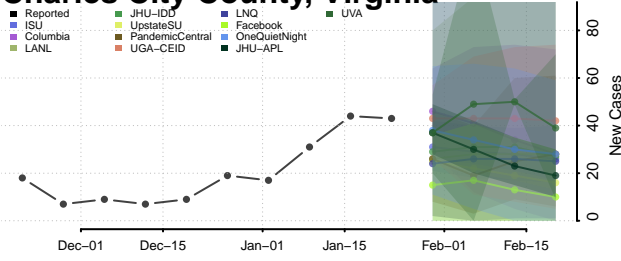

Charles City County, Virginia