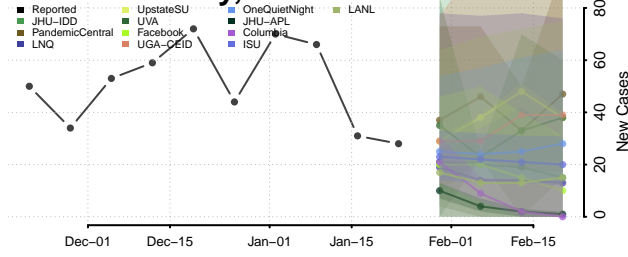

Sullivan County, Indiana

Switzerland County, Indiana

Wabash County, Indiana

Warren County, Indiana

Warrick County, Indiana

Washington County, Indiana

Wayne County, Indiana

Wells County, Indiana