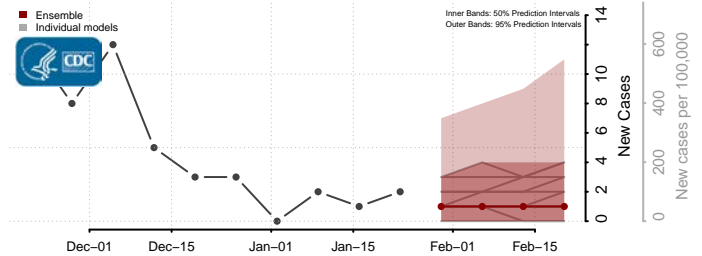

Judith Basin County, Montana