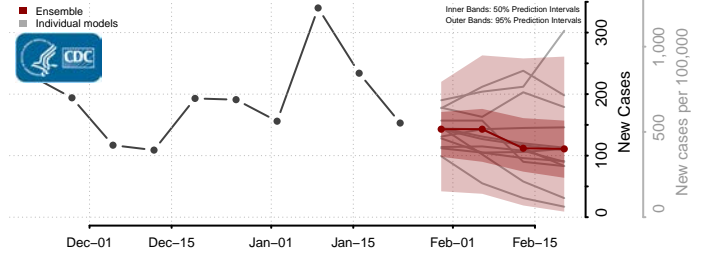

Custer County, Oklahoma

Delaware County, Oklahoma

Dewey County, Oklahoma

Ellis County, Oklahoma

Garfield County, Oklahoma

Garvin County, Oklahoma

Grady County, Oklahoma

Grant County, Oklahoma