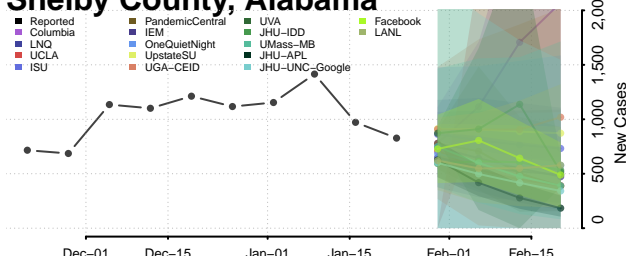

Lowndes County, Alabama

Macon County, Alabama

Madison County, Alabama

Marengo County, Alabama

Marion County, Alabama

Marshall County, Alabama

Mobile County, Alabama

Monroe County, Alabama

Montgomery County, Alabama

Morgan County, Alabama

Perry County, Alabama

Pickens County, Alabama

Pike County, Alabama

Randolph County, Alabama

Russell County, Alabama

Shelby County, Alabama

St. Clair County, Alabama

Sumter County, Alabama

Talladega County, Alabama

Tallapoosa County, Alabama

Tuscaloosa County, Alabama

Walker County, Alabama

Washington County, Alabama

Wilcox County, Alabama