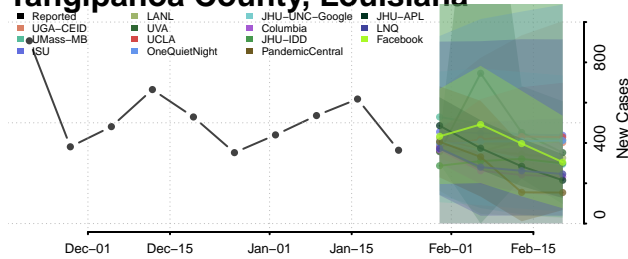

St. Martin County, Louisiana

St. Mary County, Louisiana

St. Tammany County, Louisiana

Tangipahoa County, Louisiana

Tensas County, Louisiana

Terrebonne County, Louisiana

Union County, Louisiana

Vermilion County, Louisiana