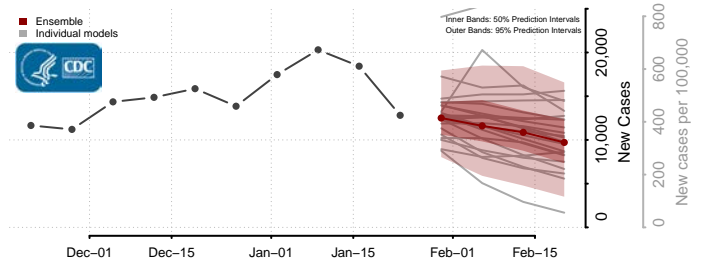

Yavapai County, Arizona

Yuma County, Arizona

Arkansas*

Arkansas County, Arkansas

Ashley County, Arkansas

Baxter County, Arkansas

*New weekly cases may decrease in this location over the next four weeks. For these locations, the ensemble forecast indicates a probability of 0.75 or greater that fewer cases will be reported in week four of the forecast than in the last reported week.