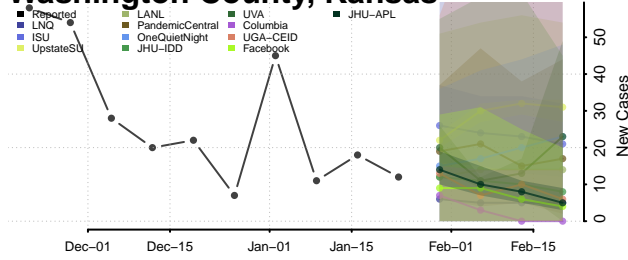

Sumner County, Kansas

Thomas County, Kansas

Trego County, Kansas

Wabaunsee County, Kansas

Wallace County, Kansas

Washington County, Kansas

Wichita County, Kansas

Wilson County, Kansas