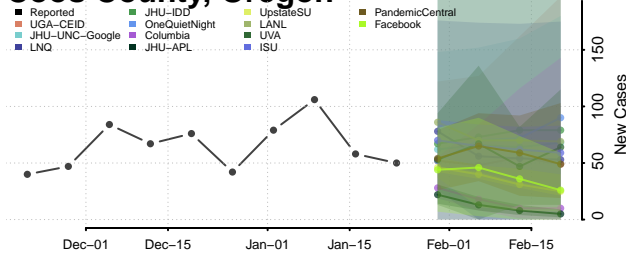

Coos County, Oregon