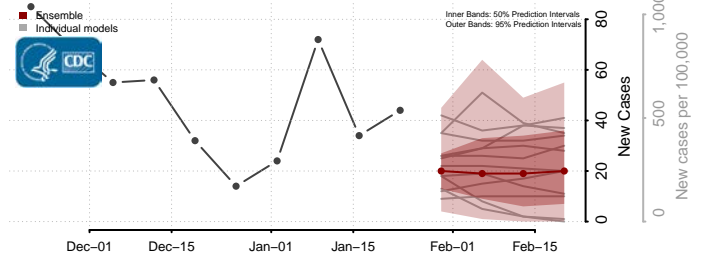

Murray County, Minnesota