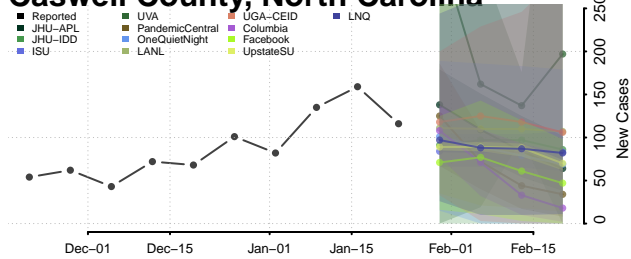

Caswell County, North Carolina