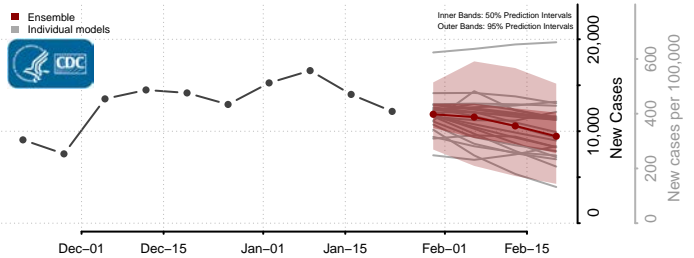

Watonwan County, Minnesota

Wilkin County, Minnesota

Winona County, Minnesota

Wright County, Minnesota

Yellow Medicine County, Minnesota

Mississippi*

*New weekly cases may decrease in this location over the next four weeks. For these locations, the ensemble forecast indicates a probability of 0.75 or greater that fewer cases will be reported in week four of the forecast than in the last reported week.