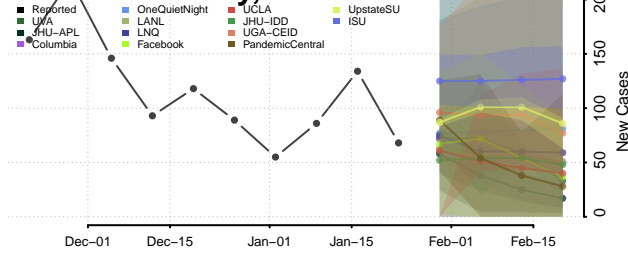

Jackson County, Oklahoma