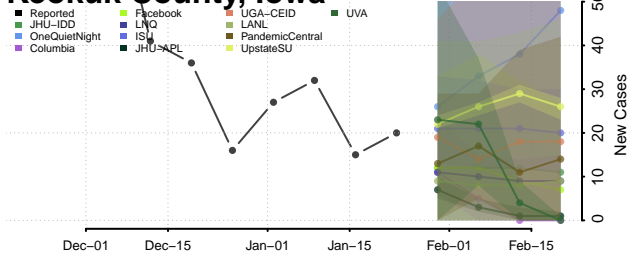

Keokuk County, Iowa