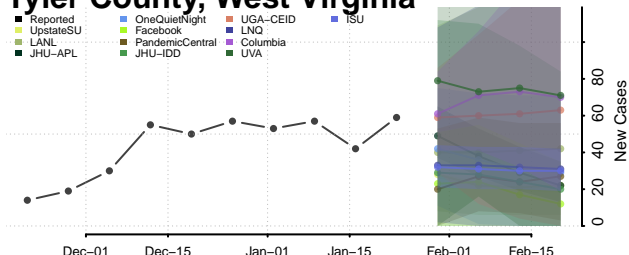

Tyler County, West Virginia