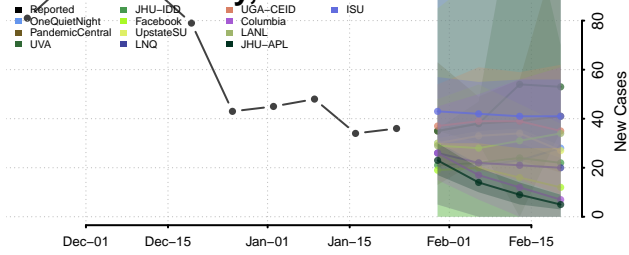

Adams County, Wisconsin

Ashland County, Wisconsin

Barron County, Wisconsin

Bayfield County, Wisconsin

Brown County, Wisconsin

Buffalo County, Wisconsin

Burnett County, Wisconsin

Calumet County, Wisconsin