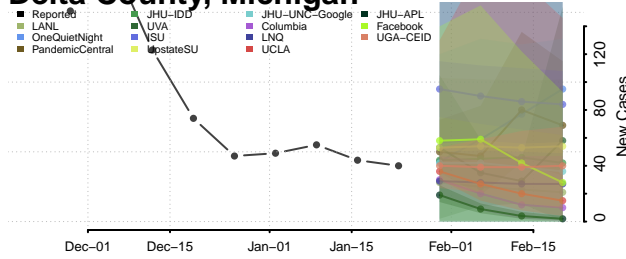

Delta County, Michigan