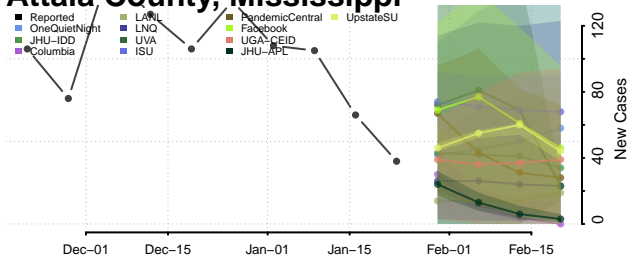

Adams County, Mississippi

Alcorn County, Mississippi

Amite County, Mississippi

Attala County, Mississippi

Benton County, Mississippi

Bolivar County, Mississippi

Calhoun County, Mississippi

Carroll County, Mississippi