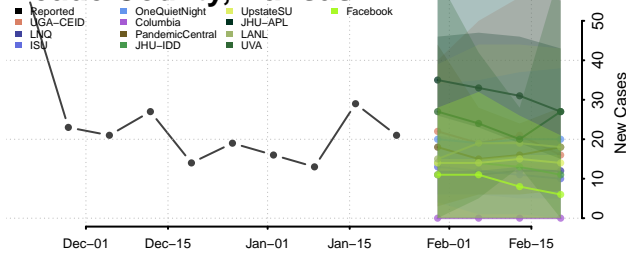

Meade County, Kansas