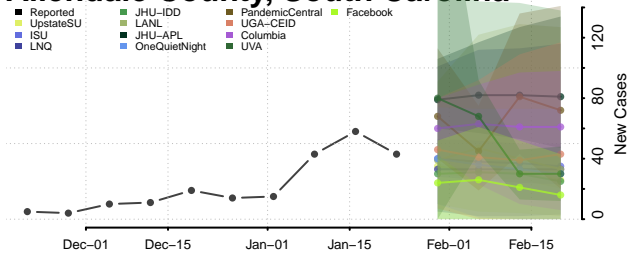

Allendale County, South Carolina