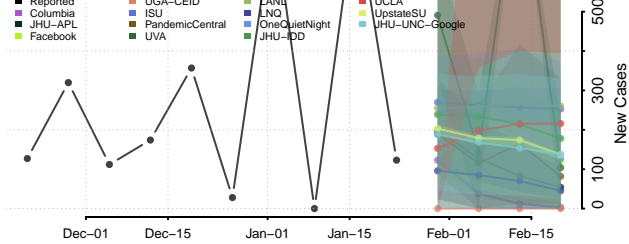

Lamar County, Texas