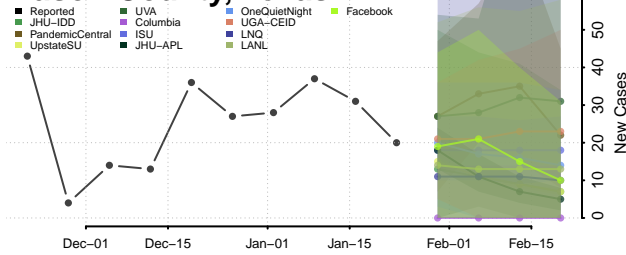

Mason County, Texas