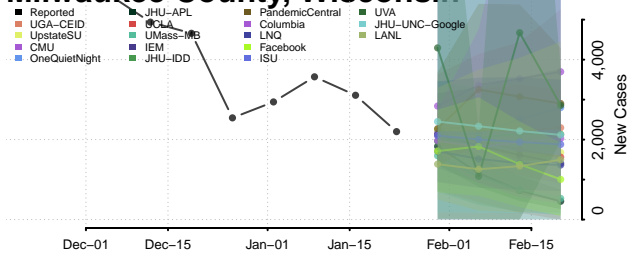

Marquette County, Wisconsin

Menominee County, Wisconsin

Milwaukee County, Wisconsin

Monroe County, Wisconsin

Oconto County, Wisconsin

Oneida County, Wisconsin

Outagamie County, Wisconsin

Ozaukee County, Wisconsin